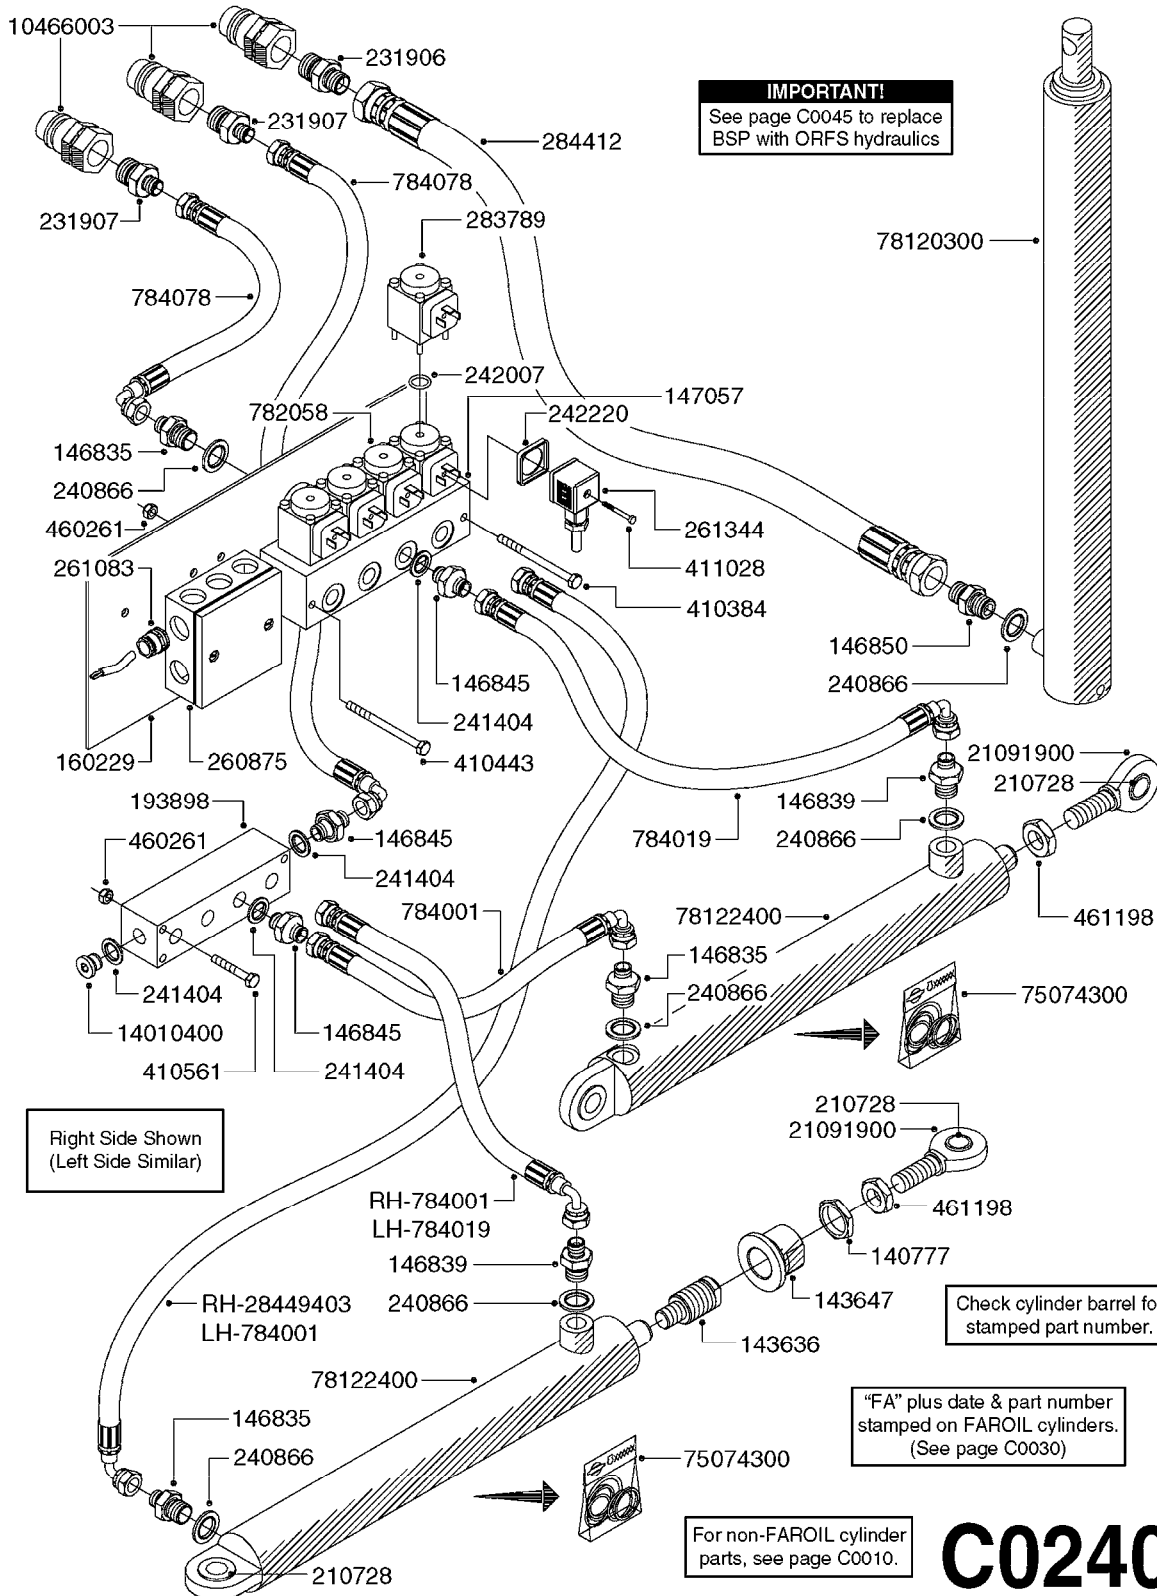

Right Side Shown
(Left Side Similar)

C0170

HYDRAULICS - EAGLE HY 45'-66'
C0170-HIN, 08:01:18

Page 1
Date 12.08.2020 9:34

parts-n°	order qty	description
140777	1	NUT HEX 3/4" BSP JAMB
143636	1	THREADED INSERT F.CYLINDER END
143647	1	COLLAR F.THREAD.ROD EXTENTON
145912	1	BUSHING D19.8/D17.0X7MM
146324	1	SHAFT D16.8 L102/2 X 5
146587	1	PIN D16.8 X 65
146835	1	HEX NIPPLE 1/4" - 3/8" BSP
146839	1	HEX NIPPLE 1/4"X3/8" BSP 0.7MM
146850	1	HEX NIPPLE 3/8"x3/8" - 1.8mm
146992	1	BUSHING F.CYLINDER
151872	1	BUSHING D22.0/18.0 10MM
163936	1	WASHER D15/D6.2X1
210728	1	BEARING F.LINK HEAD M17
230963	1	TEE 1/4"M X 1/4"M X 1/4"M BSP
231906	1	HEX NIPPLE 3/8"BSP X 1/2"NPT
231907	1	HEX NIPPLE 1/4"BSP X 1/2"NPT
240866	1	DOWTYSEAL 3/8"
284412	1	HOSE HY 3/8" X 315" STR+STR
410362	1	BOLT HEX 8.8 SS M6X20
410583	1	BOLT HEX 8.8 DEL M6X40
460261	1	NUT HEX M6X1.00 LOCK DIN985 A2 SS
461198	1	NUT HEX M16X2 JAMB
461249	1	NUT M22X1.5 DIN439B
480384	1	PIN COTTER 3/16 x 1-1/2"
784001	1	HOSE HY X 1/4 X 067.00"STR+ELB
784019	1	HOSE HY X 1/4 X 078.75"STR+ELB
784076	1	HOSE, HY, 1/4" L=8.5" STR-ELB
784078	1	HOSE HY X 1/4 X 417.33"STR+ELB
10466003	1	COUPLER PIONEER 8010-04 1/2NPT
16100400	1	PLATE 3 X 60 X 91 HY BLOCK MT
21091900	1	LINK HEAD M16 x D17 DELTA
28449403	1	HOSE HY X1/4X057.08"STR+ELB
72256500	1	DOUB.PILOT STEERED COUNT.VALVE
75074300	1	SEALKIT78122000/23-25/30-32/46
75075000	1	SEAL KIT 78122600/27/28/29
78120300	1	CYLINDER 60/50/30 1100MM
78122400	1	DOUBLE CYLINDER D 40/20-300
78122900	1	CYLINDER 40/22X300MM RED