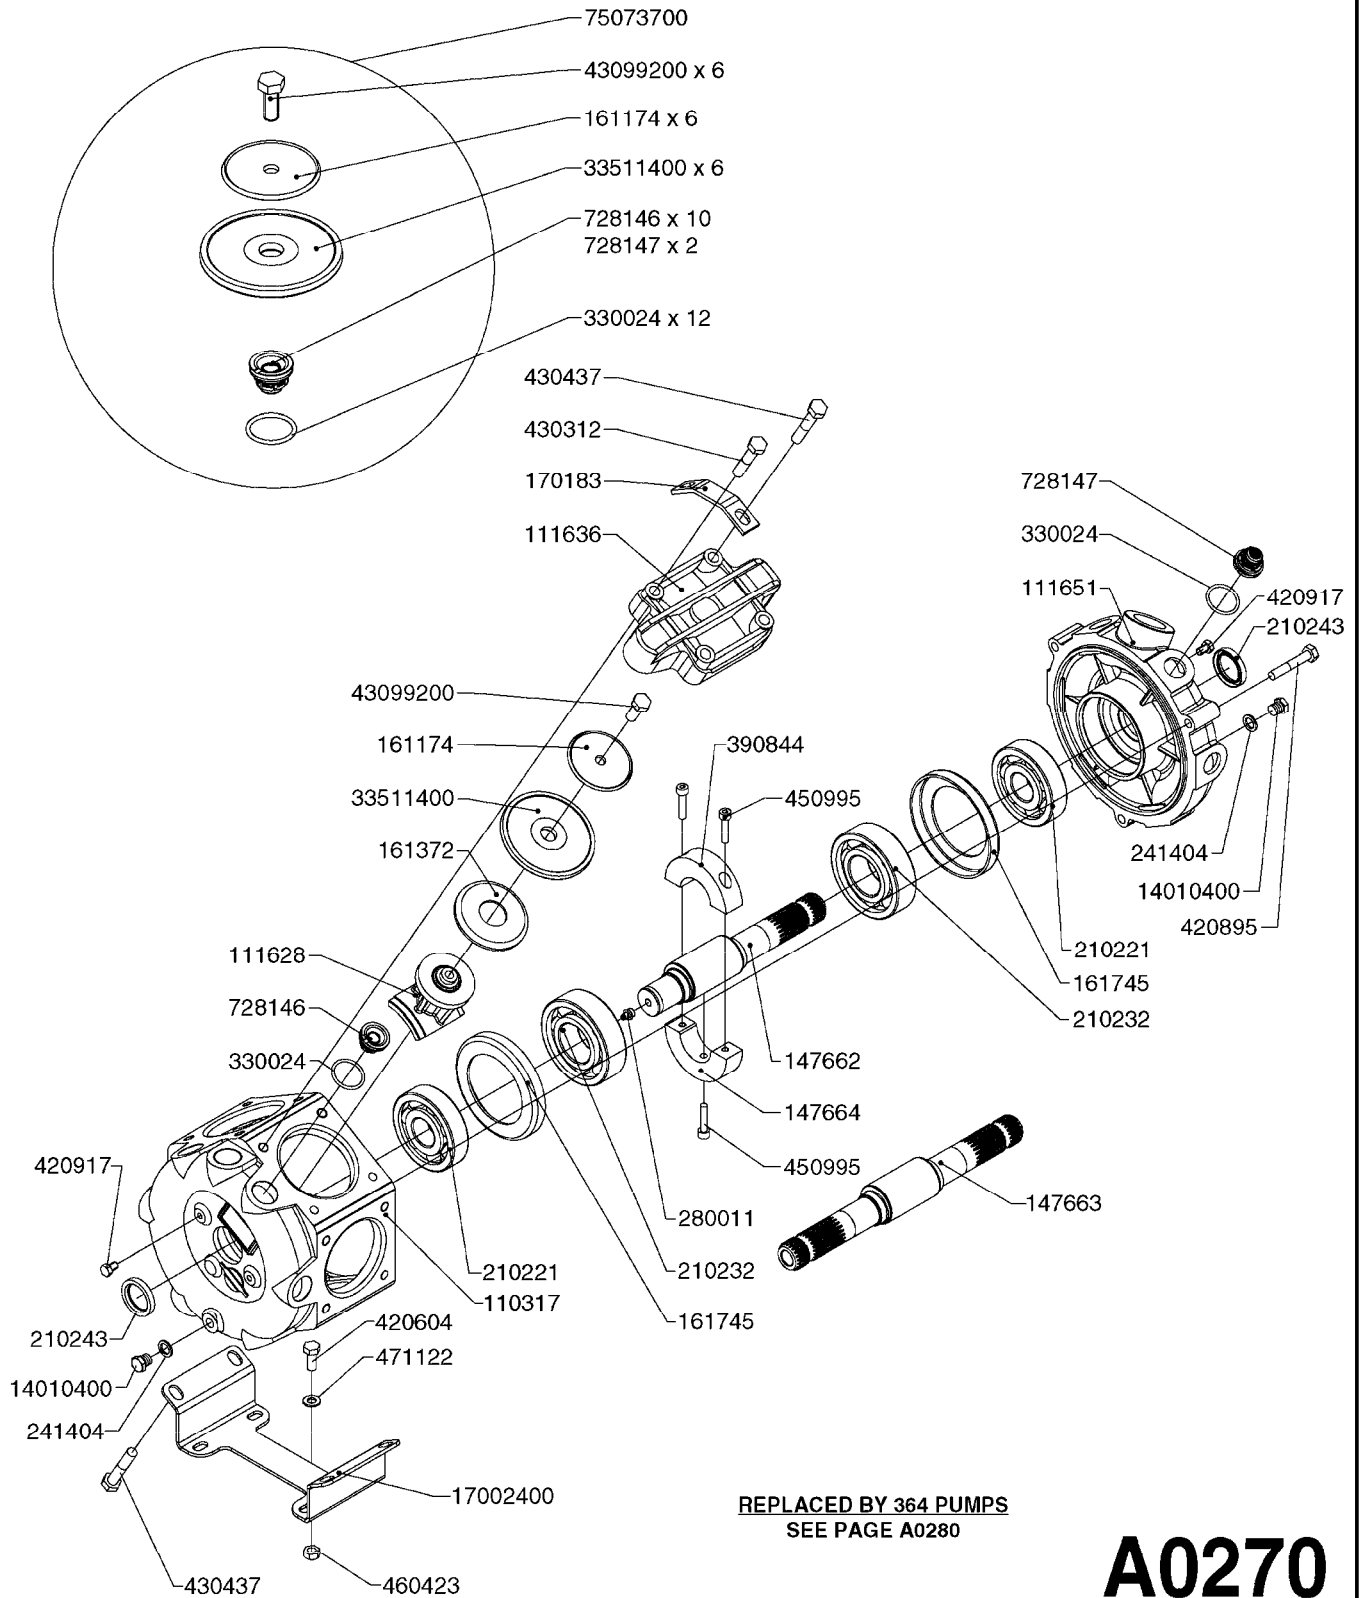

REPLACED BY 364 PUMPS
SEE PAGE A0280

A0260

PUMP - 363 W/MOUNTING BASE
A0260-HIN, 17:03:16

Page 1
Date 12.08.2020 9:33

parts-n°	order qty	description
110317	1	PUMP CASING MODEL 360/361 PNTD
111630	1	CONNECTING ROD 363/364-10 PUMP
111636	1	VALVE COVER 363 HEAVY DUTY
111651	1	CASTING F.363 1.5" PUMP(FRONT)
142037	1	CRANK SHAFT 361-20
143577	1	CRANK SHAFT F.363/462/463-10mm
147097	1	CRANK SHAFT 363-463/10 THROUGH
161174	1	DIAPHRAGM DISC SS 361/363/364 PUMP
161372	1	DIAPHRAGM BACKING DISC,320-361
161745	1	METAL SPACER F.363/463
210221	1	BEARING BALL 6407
210232	1	BEARING BALL 6310
210243	1	SEAL OIL 35 X 47 X 7
241404	1	DOWTY SEAL 1/4"
241684	1	DEICER PARTS: DIAPHRAGM MODEL 361 NITRIL
242152	1	O-RING D18.2X3 EPDM
242215	1	O-RING D18X3 VITON
280011	1	GREASE NIPPLE 1/8" SAE H TR
330024	1	O-RING D41,1/D34.5 X 3,5
331192	1	SPACER, MODEL 361/363
334320	1	O-RING D18X3 POLYURETHANE
420626	1	BOLT HEX 8.8 DEL M10X20 FT
420895	1	BOLT HEX 8.8 RAW M10X60
420917	1	BOLT HEX 8.8 RAW M8X12 FT
430312	1	BOLT HEX 8.8 M12X60
430437	1	BOLT HEX 8.8 RAW M12X65
460423	1	NUT HEX M10X1.50 LOCK DIN985A2 SS
471122	1	WASHER, M10, Ø20/10.5X 2.0, SS
728146	1	VALVE FOR 361(726890/707932)
728147	1	VALVE FOR 361 WHITE WITH HOLE
14007900	1	CRANK 363/462/463-7mm 540/THRU
14010400	1	PLUG 1/4" BSP
17002400	1	FOOT F. 36X PUMP, RED
33511400	1	DIAPHRAGM PUMP 361/361/363/364 PUR
43099200	1	BOLT HEX SS M12 X 30 DIN933 A4
75073700	1	PUMP KIT 361/363 "06"