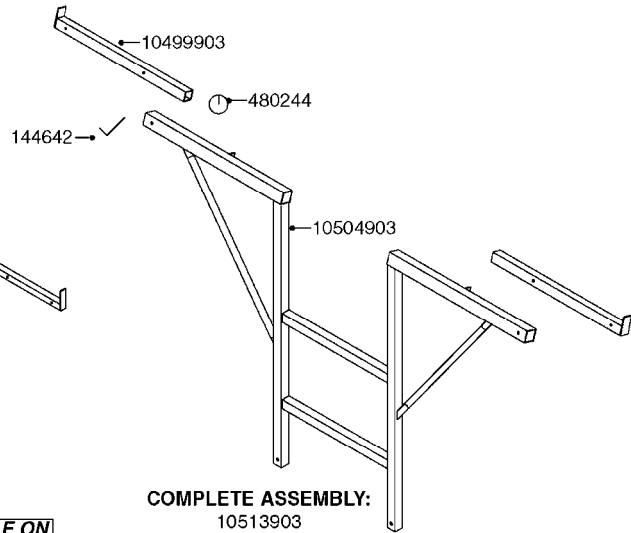

80'-90' EAGLE ON
NAVIGATOR TA & HC