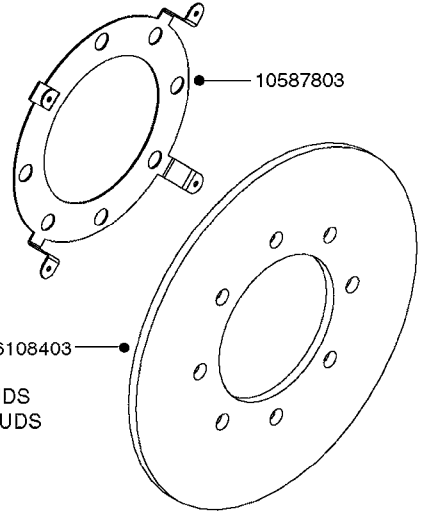

16108403

10189303

10189203

10320503

10570503 (9/16" STUD)
45000003 (5/8" STUD)

10189503 (9/16" TAPERED)
46000703 (5/8" TAPERED)
10606703 (5/8" FLANGED)

10432703

10605503 WITH 5/8" STUDS
10606503 WITH 9/16" STUDS

CHECK FOR MANUFACTURER'S MARKING

10189003

47000703

10059803

10059003

10629303

10189303

10320503

10189303

10549003

10532303 (9/16" TAPERED)
10544403 (9/16" FLANGED)

10432703

CHECK FOR MANUFACTURER'S MARKING

**TAPERED NUTS OR BOLTS
NEEDED FOR 12.4" X 24" RIMS ONLY**

E0740