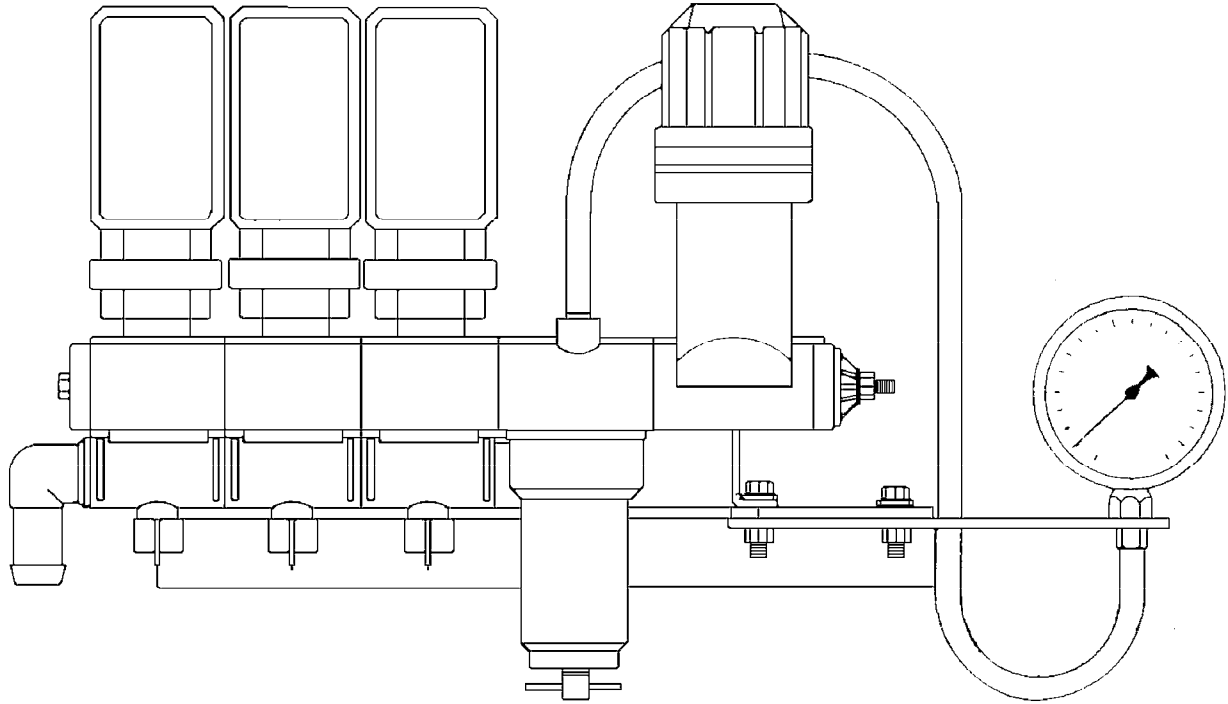

COMPLETE ASSEMBLIES
WHOLEGOODS ITEMS

70043903 - COMPLETE ASSEMBLY

K0680

REMOTE GAUGE-ESC SPRAYERS-4"
K0680-HIN, 01:01:16

Page 1

Date 12.08.2020 9:34

parts-n°	order qty	description
145632	1	FITT.DK HB 1/4' BRASS F.GUAGE
146210	1	NUT 1/4'BSP BRASS
282391	1	CLAMP HOSE CRIMP 5/16'
320972	1	FITT.DK HB 5/16'- 1/4' BSP
330396	1	O-RING D11.2/D6.6X3.2
421046	1	BOLT HEX M8X25/25 A2 SS DIN933
460143	1	LOCK NUT M8 SST A2 DIN985
927268	1	HOSE BLUE PVC X 1/4 X 0012"
10028603	1	WASHER LOCK 5/16'
10428003	1	BKT. FOR ESC GAUGE KIT
28026103	1	GAUGE 200PSI/BR,4",1/4"BSP-BTM
70043903	1	*GAUGE KIT,4" OP UNIT INFEILD