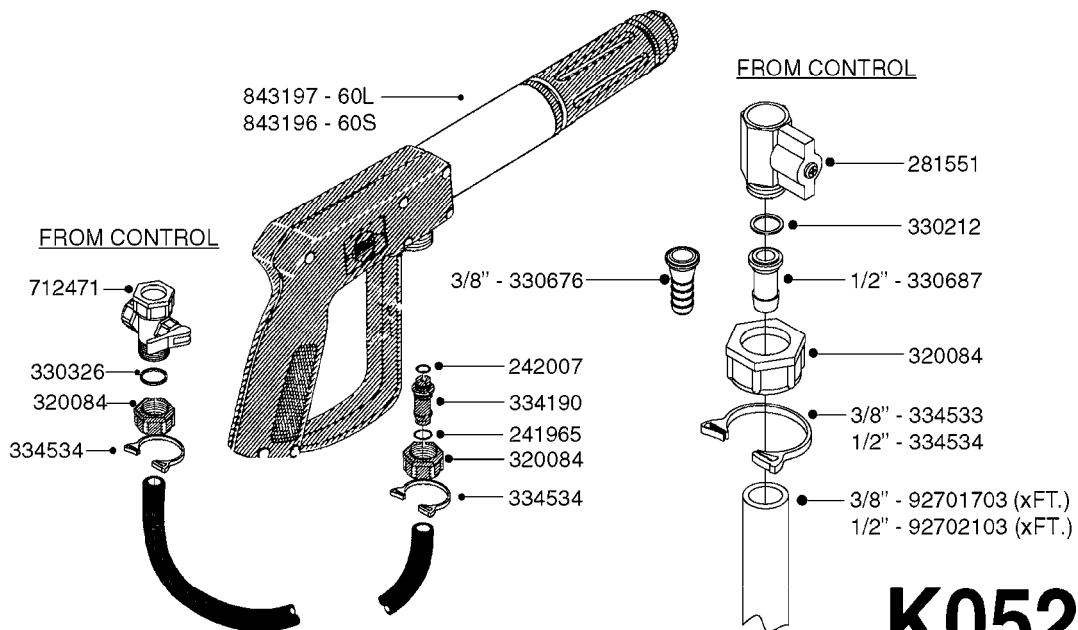

K0520

HOSE WRAPS
K0520-HIN, 05:12:19

Page 1
Date 12.08.2020 9:34

parts-n°	order qty	description
241965	1	O-RING Ø12.1 X 1.6 NITRILE
242007	1	O-RING Ø9.1 X 1.6 NITRILE
281551	1	BALL VALVE 1/2"
320084	1	FITT.DK NUT 1/2" BSP
330212	1	O-RING D19/D14X2.4 F.1/2"NUT
330326	1	O-RING D30/D24X2 F.1"NUT
330676	1	FITT.DK HB 3/8" F. 1/2" NUT
330687	1	FITT.DK HB 1/2" F. 1/2" NUT
334190	1	FITT.DK HB 1/2' F. PISTOL 60S
334533	1	CLAMP HOSE PLASTIC 3/8"
334534	1	CLAMP HOSE PLASTIC 1/2"
636223	1	POST 12 VOLT TR30
712471	1	AGITATION VALVE ASSY. ON/OFF
843196	1	SPRAY GUN KIT TYPE 60 SHORT
843197	1	HANDGUN KIT TYPE 60 LONG
10013403	1	BOLT HEX 3/8-16X1 1/4 HCS Z5
10013503	1	NUT HEX NC 3/8"
10178903	1	WRAP HOSE SIDE MOUNT PLATE
10179003	1	WRAP HOSE BOTTOM PLATE MOUNT
10179403	1	WRAP WELDMENT FOR HI101789
10179503	1	WRAP WELDMENT FOR HI101790
10225603	1	BKT.FOR HOSE WRAP MOUNT NL NK
10225703	1	WRAP HOSE BDL.BOTTOM PLATE
92701703	1	HOSE R X3/8" X300PSI WP X0012"
92702103	1	HOSE R X1/2" X300PSI WP X0012"