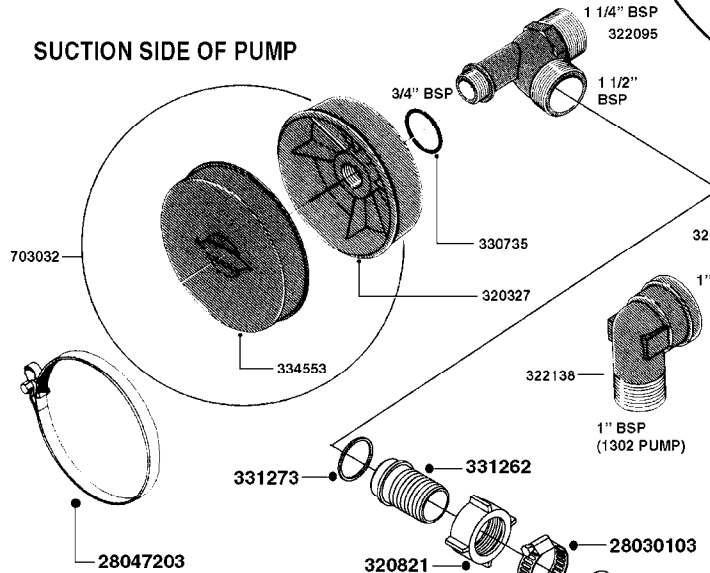

SUCTION SIDE OF PUMP

NLA - 1302 PUMP (REPLACES 1301 PUMP)
#726854 - COMPLETE DAMPER KIT (SUCTION & PRESSURE)

COMPLETE ASSEMBLIES
WHOLEGOODS ITEMS

A0240