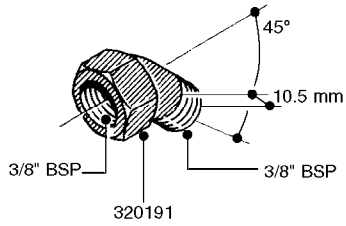

L0030

FITTINGS - HEXAGON NIPPLES
L0030-HIN, 01:01:16

Page 1
Date 12.08.2020 9:35

parts-n°	order qty	description
10015303	1	FITT.PO.HN 1.00X1.00 M1000
10425003	1	FITT.PO.HN 1.25X1.00 MCPHEE
320132	1	FITT.DK HN 1" BSP
320176	1	FITT.DK HN 3/8"X1/2" BSP
320445	1	FITT.DK HN 1/4"X3/8" BSP
320655	1	FITT.DK HN 1/2"-1/2" BSP
320692	1	FITT.DK HN 3/8'BSPX1/4'NPT
320703	1	FITT.DK HN 3/8BSP X1/2 &1/4NPT
320725	1	FITT.DK NIPPLE 3/8"-3/8" BSP
320902	1	FITT.DK HN 3/8'X 1/4' BSP
390232	1	FITT.DK HN 1-1/2' X 1-1/4' BSP
390276	1	FITT.DK HN 1'BSP