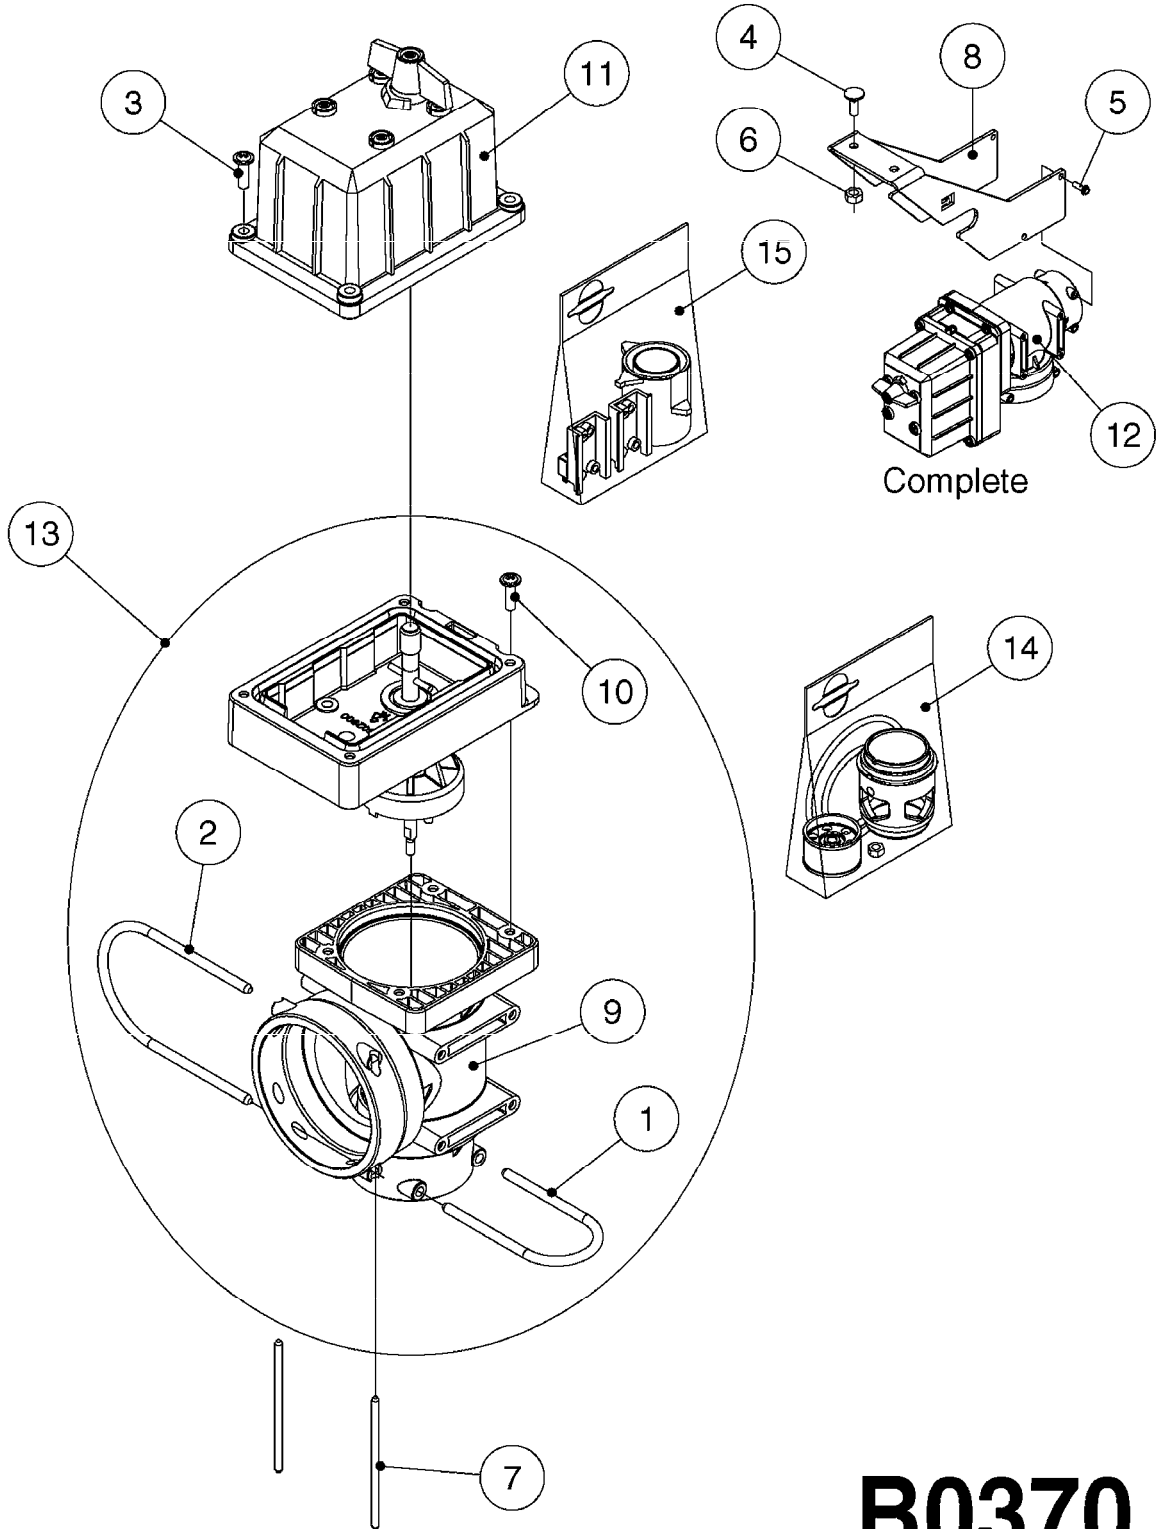

B0370

PRESSURE REGULATOR - S93 06
B0370-HIN, 12:05:16

Page 1

Date 12.08.2020 9:34

Pos.	parts-n°	order qty	description
1	145996	1	FITT.DK S-67 FORK
2	145997	1	FITT.DK S-93 FORK
3	440677	1	SCREW F. PLASTIC 5X20 SS
4	440695	1	BOLT CARRIAGE M8X25
5	440698	1	SCREW F.PLASTIC 6X18 SS HEXHD
6	460143	1	LOCK NUT M8 SST A2 DIN985
7	480487	1	PIN M5X60 SLOTTED GALV
8	16244000	1	BRACKET FOR REG. NAV, PAINTED NAVIGATOR PLATFORM BRACKET
9	33510800	1	HOUSING F.PRESS.REG.S67/S93
10	44076200	1	SCREW WN5451 5X16 SS TORX
11	72374200	1	MOTOR HOUS.REG.1:150 ENCODER
12	72374300	1	REGUL S67/S93 ASSY W SS CONE
12	72425500	1	REGULATOR S67/S93 CROSS-DRILL
12	72678700	1	REGULATOR S67/S93 CROSS-DRILL CERAMIC COMPONENTS
13	72481600	1	BAG W. CONSOLE&SPINDLE COMPL
14	72678900	1	BAG W.CONE/CYL/GASKET CERAMIC CERAMIC COMPONENTS
14	74190800	1	BAG W.CONE/CYL. AND GASKET. SYNTAL
15	74187500	1	SWITCH 5A PRESS.REG REP.KIT 08