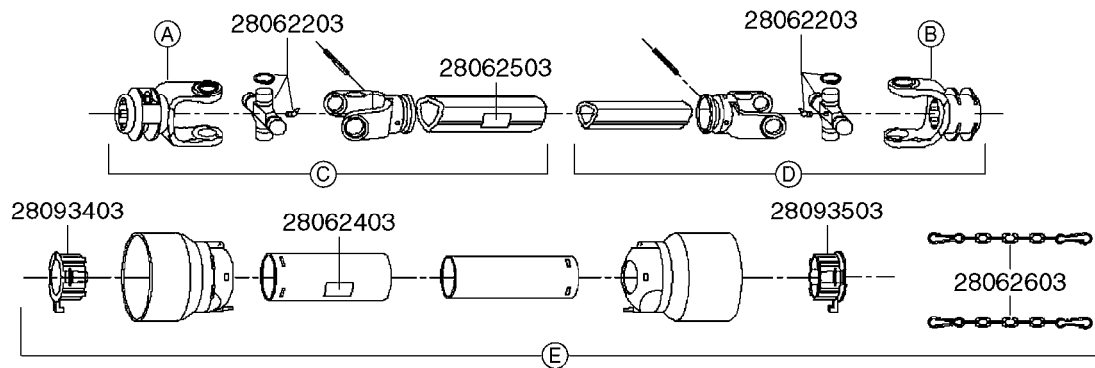

PTO #	829482	829483	829484	829487
TRACTOR	1-3/8" 6 SPLINE	1-3/8" 6 SPLINE	1-3/8" 6 SPLINE	1-3/8" 6 SPLINE
IMPLEMENT	25 mm	30 mm	1-3/8" 6 SPLINE	1-3/8" 6 SPLINE
LENGTH	610/800	610/800	610/800	860/1050
A	28062103	28062103	28062103	28062103
B	28062303	28063003	28062103	28062103
C	28062703	28062703	28062703	28063403
D	28062803	28063103	28063203	28063503
E	28062903	28062903	28062903	28063303

Note: For "Bondioli" PTO's (previous supplier) - see page A0510.

COMPLETE ASSEMBLIES
WHOLEGOOD ITEMS

A0580