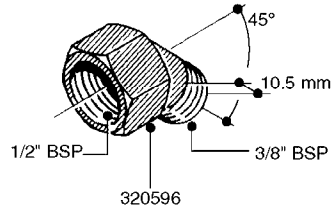

L0030

FITTINGS - HEXAGON NIPPLES
L0030-HIN, 01:01:16

Page 1
Date 12.08.2020 9:35

parts-n°	order qty	description
10015303	1	FITT.PO.HN 1.00X1.00 M1000
10425003	1	FITT.PO.HN 1.25X1.00 MCPHEE
320132	1	FITT.DK HN 1" BSP
320176	1	FITT.DK HN 3/8"X1/2" BSP
320445	1	FITT.DK HN 1/4"X3/8" BSP
320655	1	FITT.DK HN 1/2"-1/2" BSP
320692	1	FITT.DK HN 3/8'BSPX1/4'NPT
320703	1	FITT.DK HN 3/8BSP X1/2 &1/4NPT
320725	1	FITT.DK NIPPLE 3/8"-3/8" BSP
320902	1	FITT.DK HN 3/8'X 1/4' BSP
390232	1	FITT.DK HN 1-1/2' X 1-1/4' BSP
390276	1	FITT.DK HN 1'BSP