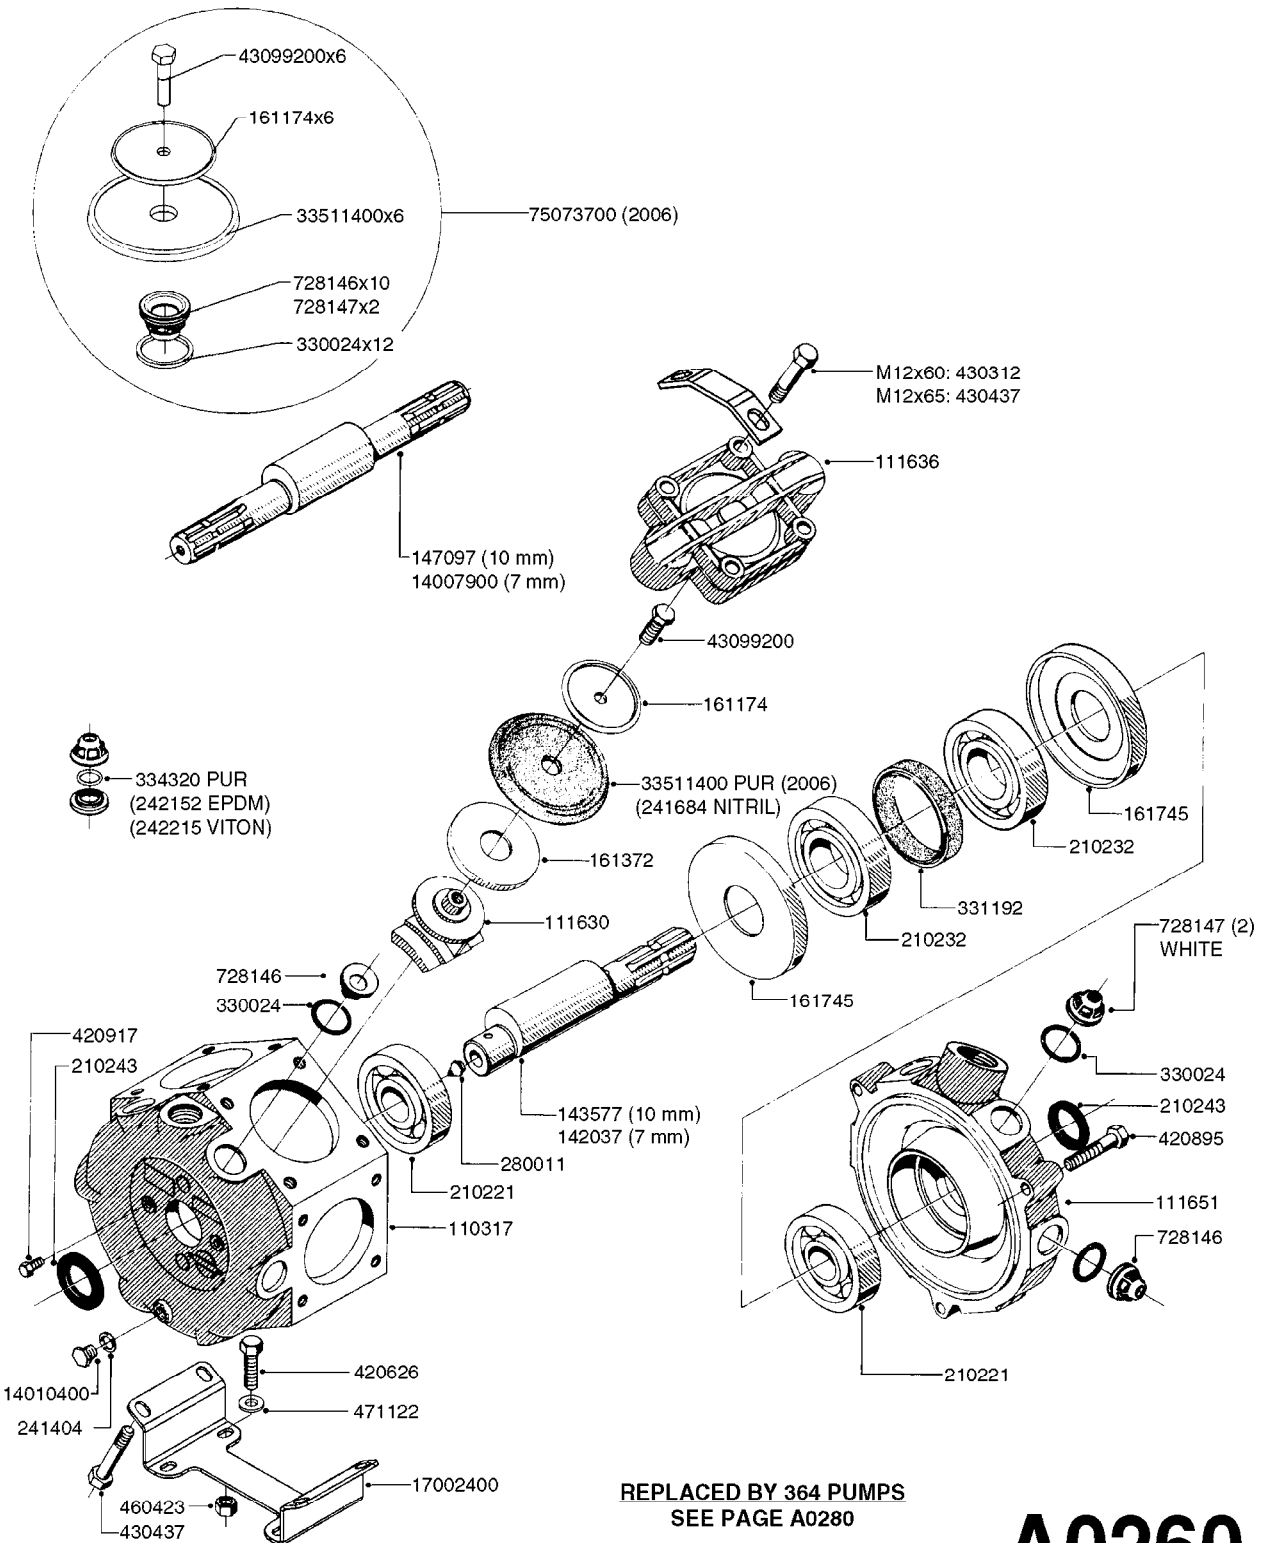

REPLACED BY 364 PUMPS
SEE PAGE A0280

A0250

PUMP - 361 W/MOUNTING BASE
A0250-HIN, 17:03:16

Page 1

Date 12.08.2020 9:33

parts-n°	order qty	description
110317	1	PUMP CASING MODEL 360/361 PNTD
110947	1	VALVE COVER MDL 361 (PAINTED)
111630	1	CONNECTING ROD 363/364-10 PUMP
111636	1	VALVE COVER 363 HEAVY DUTY
111651	1	CASTING F.363 1.5" PUMP(FRONT)
140954	1	CRANK SHAFT MODEL 360/361
147096	1	CRANK SHAFT 361/9.5 THROUGH
161170	1	DIAPH UPPER DISC, 321/361/363
161174	1	DIAPHRAGM DISC SS 361/363/364 PUMP
161372	1	DIAPHRAGM BACKING DISC,320-361
161745	1	METAL SPACER F.363/463
210221	1	BEARING BALL 6407
210232	1	BEARING BALL 6310
210243	1	SEAL OIL 35 X 47 X 7
241404	1	DOWTY SEAL 1/4"
241684	1	DEICER PARTS: DIAPHRAGM MODEL 361 NITRIL
242152	1	O-RING D18.2X3 EPDM
242215	1	O-RING D18X3 VITON
280011	1	GREASE NIPPLE 1/8' SAE H TR
330024	1	O-RING D41,1/D34.5 X 3,5
331192	1	SPACER, MODEL 361/363
334320	1	O-RING D18X3 POLYURETHANE
420626	1	BOLT HEX 8.8 DEL M10X20 FT
420895	1	BOLT HEX 8.8 RAW M10X60
420917	1	BOLT HEX 8.8 RAW M8X12 FT
430323	1	BOLT HEX 8.8 DEL M12X60
430437	1	BOLT HEX 8.8 RAW M12X65
460342	1	NUT HEX M10 DEL DIN934
728146	1	VALVE FOR 361(726890/707932)
728147	1	VALVE FOR 361 WHITE WITH HOLE
14010400	1	PLUG 1/4" BSP
17002400	1	FOOT F. 36X PUMP, RED
33511400	1	DIAPHRAGM PUMP 361/361/363/364 PUR
43099200	1	BOLT HEX SS M12 X 30 DIN933 A4
75073700	1	PUMP KIT 361/363 "06"