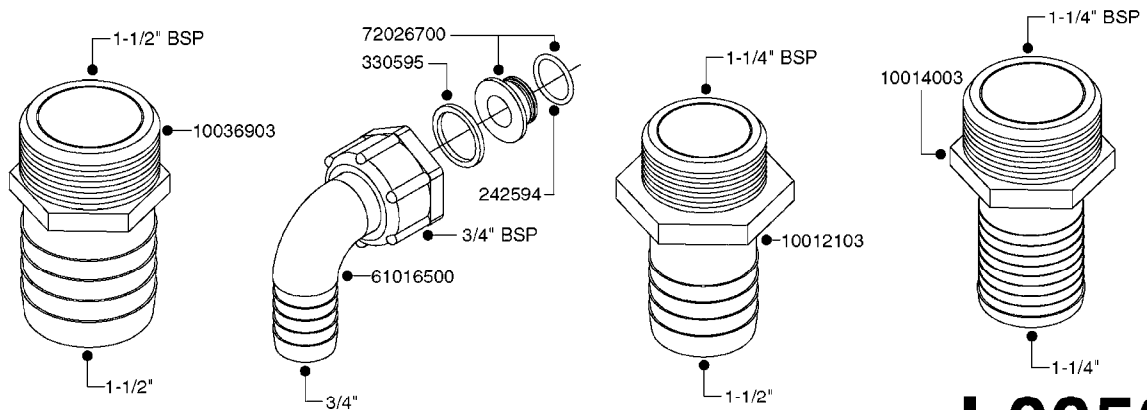

L0050

parts-n°	order qty	description
242594	1	O-RING D14 X 1.78 SCH.70-EPDM
320294	1	FITT.DK TEE 3/8X3/8HB X1/2"BSP
320305	1	FITT.DK HB 3/4'- 3/4' BSP
320386	1	FITT.DK TEE 3/8X3/8HB X3/8"BSP
320397	1	FITT.DK ELB 3/8"HB X 3/8" BSP
320401	1	FITT.DK TEE 1/2X1/2HB X1/2"BSP
320412	1	FITT.DK TEE 1/2X1/2HB X3/8'BSP
320423	1	FITT.DK ELB 1/2'HB X 3/8' BSP
320891	1	FITT.DK HB 3/8'- 3/8' BSP
320972	1	FITT.DK HB 5/16'- 1/4' BSP
322046	1	FITT.DK TEE 1/2X1/2HB X3/4'BSP
322048	1	FITT.DK TEE 3/4X3/4HB X3/4'BSP
330595	1	O-RING D24.6/D20X2.1 -3/4"
333137	1	FITT.DK CONN.1/2" F.NOZZ. DOUB
333141	1	FITT.DK CONN.1/2" F.NOZZ.SING
334041	1	FITT.DK CONN.3/4' F.NOZZ. SING
334042	1	FITT.DK CONN.3/4' F.NOZZ. DOUB
334195	1	FITT.DK ELB. 3/4"HB X 3/4"HB
10012103	1	FITT.PO.HB 1.25X1.50 IMB1012
10014003	1	FITT.PO.HB 1.25X1.25 IMB1010
10036903	1	FITT.PO.HB 1.50X1.50 IMB1212
28019303	1	FITTING HB ELB 3/4NPT-3/4HOSE
61016500	1	HOSE TAIL 3/4" 90°+RG CAP 3/4"
72026700	1	NOZZLE TUBE ADAPTER W/O-RING