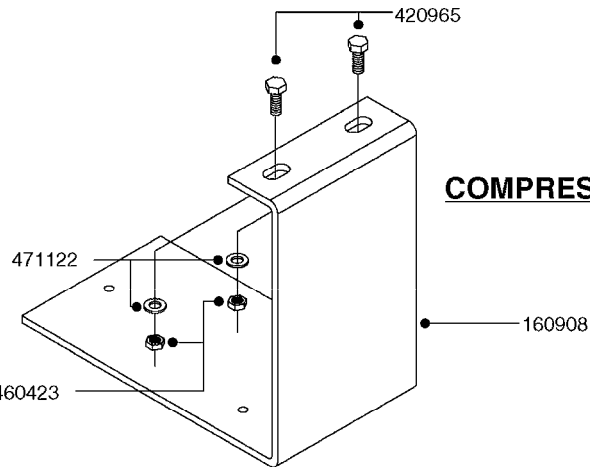

COMPRESSOR MOUNT-NAVIGATOR

10512503-COMPLETE ASSEMBLY

K0420