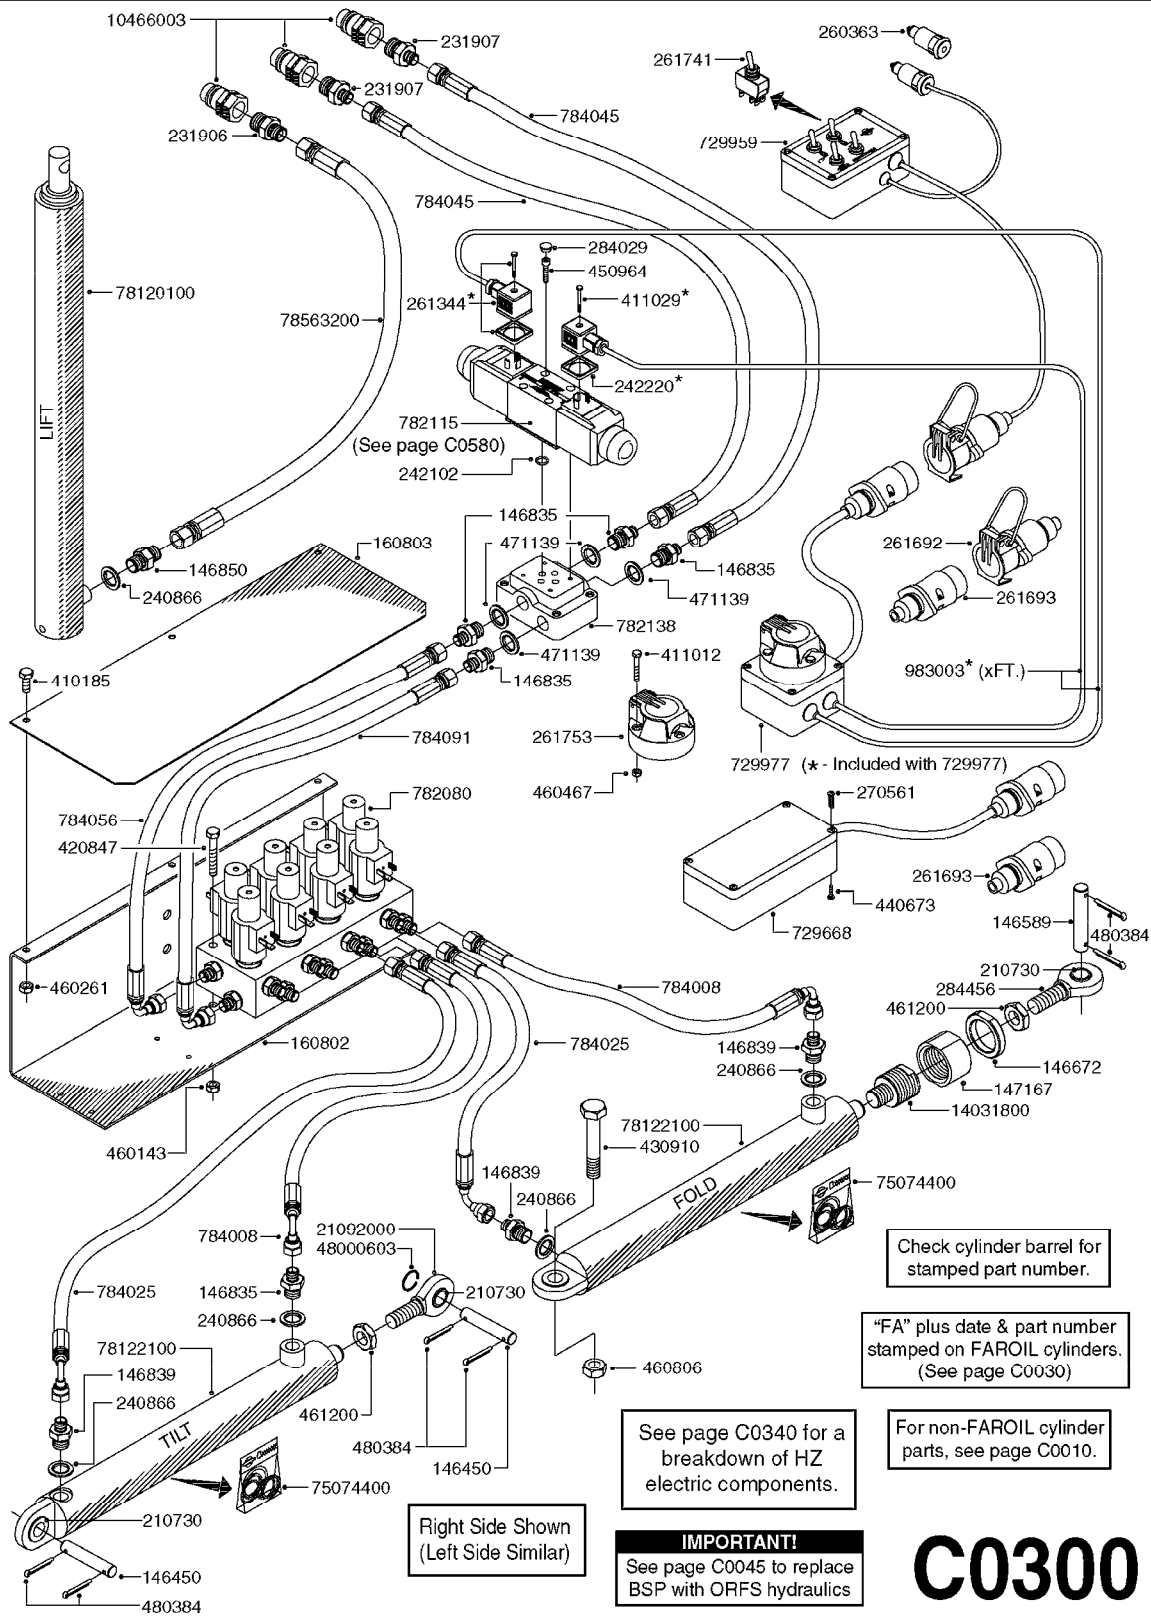

See page C0340 for a breakdown of HZ electric components.

Right Side Shown
(Left Side Similar)

C0290

HYD EAGLE HZ 80-90' W/JOYSTICK
C0290-HIN, 29:09:17

Page 1
Date 12.08.2020 9:34

parts-n°	order qty	description
146450	1	PIN D19.8 X 75 WITH 2 X D5
146589	1	PIN D19.8 X 65
146672	1	NUT HEX LOCK F.ADJUSTER
146835	1	HEX NIPPLE 1/4" - 3/8" BSP
146839	1	HEX NIPPLE 1/4"X3/8" BSP 0.7MM
146845	1	HEX NIPPLE 1/4"X1/4"
146850	1	HEX NIPPLE 3/8"x3/8" - 1.8mm
147167	1	BUSHING D50/D36X45MM
160802	1	MOUNT PLATE F.HYD SOLENOID'HZ'
160803	1	COVER PLATE F.HYD SOLENOID'HZ'
210730	1	BEARING F.LINK HEAD M20
231906	1	HEX NIPPLE 3/8"BSP X 1/2"NPT
231907	1	HEX NIPPLE 1/4"BSP X 1/2"NPT
240866	1	DOWTYSEAL 3/8"
241404	1	DOWTY SEAL 1/4"
284412	1	HOSE HY 3/8" X 315" STR+STR
284456	1	LINK HEAD M20 X D20 L=30
410185	1	BOLT HEX 8.8 DEL M6X16
420847	1	BOLT HEX 8.8 DEL M8X85
430910	1	BOLT HEX 8.8 DEL M20X110
460143	1	LOCK NUT M8 SST A2 DIN985
460261	1	NUT HEX M6X1.00 LOCK DIN985 A2 SS
460806	1	NUT HEX M20X2.50 LOCK DIN985A2 SS
461200	1	NUT HEX M20X1.5 JAMB.
480384	1	PIN COTTER 3/16 x 1-1/2"
784008	1	HOSE HY X 1/4" X 98.4"STR+ELB
784025	1	HOSE HY X 1/4" x 86.6"STR+ELB
784078	1	HOSE HY X 1/4 X 417.33"STR+ELB
10466003	1	COUPLER PIONEER 8010-04 1/2NPT
14031800	1	ADAPTOR F.HY CYLINDER L=40
21092000	1	LINK HEAD M20 x D20 L=78 DELTA
48000603	1	SNAP RING, Ø36X1.5 F.210730
75074400	1	SEAL KIT 78121800/21/44
78120100	1	CYLINDER TELESC.65/40-1237
78122100	1	CYLINDER DOUBLE D50/25-298