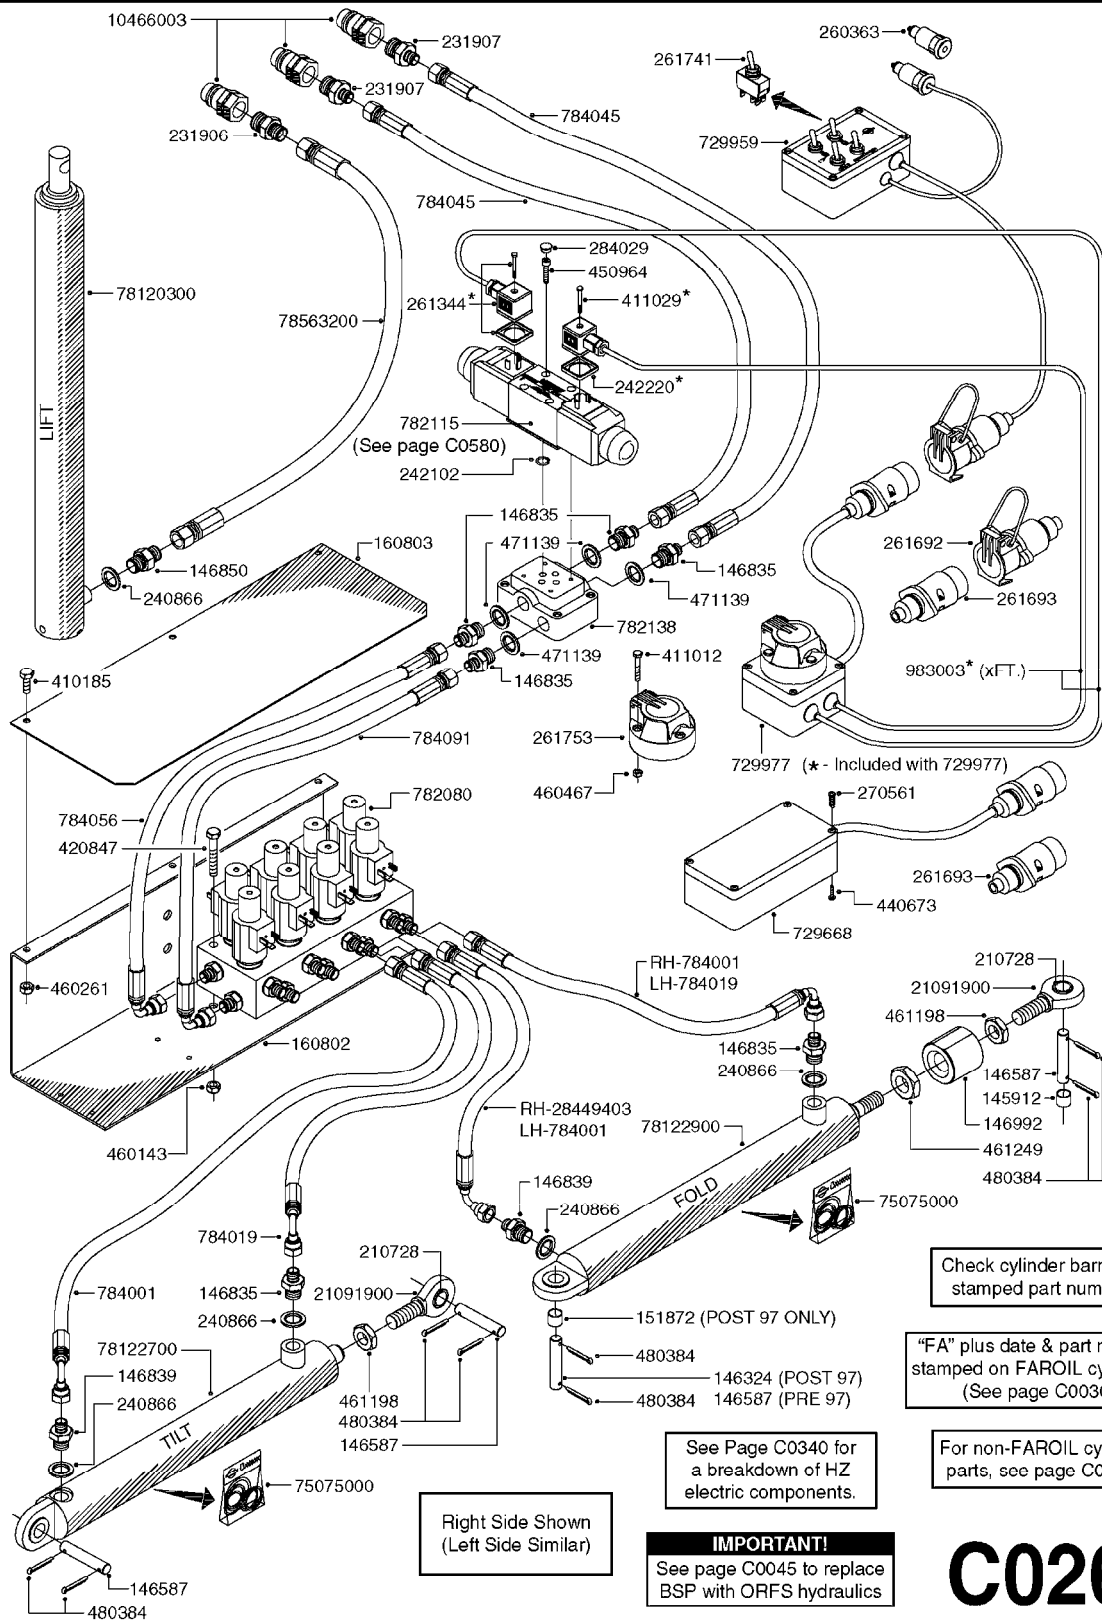

For non-FAROIL cylinder parts, see page C0010.

Right Side Shown
(Left Side Similar)

C0250

HYDRAULCS EAG HZ 45-66'POST 95
C0250-HIN, 09:01:18

Page 1
Date 12.08.2020 9:34

parts-n°	order qty	description
145912	1	BUSHING D19.8/D17.0X7MM
146324	1	SHAFT D16.8 L102/2 X 5
146587	1	PIN D16.8 X 65
146835	1	HEX NIPPLE 1/4" - 3/8" BSP
146839	1	HEX NIPPLE 1/4"X3/8" BSP 0.7MM
146845	1	HEX NIPPLE 1/4"X1/4"
146850	1	HEX NIPPLE 3/8"x3/8" - 1.8mm
146992	1	BUSHING F.CYLINDER
151872	1	BUSHING D22.0/18.0 10MM
160802	1	MOUNT PLATE F.HYD SOLENOID'HZ'
160803	1	COVER PLATE F.HYD SOLENOID'HZ'
210728	1	BEARING F.LINK HEAD M17
231906	1	HEX NIPPLE 3/8"BSP X 1/2"NPT
231907	1	HEX NIPPLE 1/4"BSP X 1/2"NPT
240866	1	DOWTYSEAL 3/8"
241404	1	DOWTY SEAL 1/4"
284412	1	HOSE HY 3/8" X 315" STR+STR
410185	1	BOLT HEX 8.8 DEL M6X16
420604	1	BOLT HEX 8.8 DEL M10X25 FT DIN933
420847	1	BOLT HEX 8.8 DEL M8X85
460143	1	LOCK NUT M8 SST A2 DIN985
460261	1	NUT HEX M6X1.00 LOCK DIN985 A2 SS
460423	1	NUT HEX M10X1.50 LOCK DIN985A2 SS
461198	1	NUT HEX M16X2 JAMB
461249	1	NUT M22X1.5 DIN439B
480384	1	PIN COTTER 3/16 x 1-1/2"
784001	1	HOSE HY X 1/4 X 067.00"STR+ELB
784019	1	HOSE HY X 1/4 X 078.75"STR+ELB
784045	1	HOSE HY X 1/4 X 157.50"STR+STR
784078	1	HOSE HY X 1/4 X 417.33"STR+ELB
784091	1	HOSE HY X 1/4 X 295.25"STR+ELB
10466003	1	COUPLER PIONEER 8010-04 1/2NPT
21091900	1	LINK HEAD M16 x D17 DELTA
28449403	1	HOSE HY X1/4X057.08"STR+ELB
75075000	1	SEAL KIT 78122600/27/28/29
78120300	1	CYLINDER 60/50/30 1100MM
78122700	1	CYLINDER D40/22X300MM RED
78122900	1	CYLINDER 40/22X300MM RED