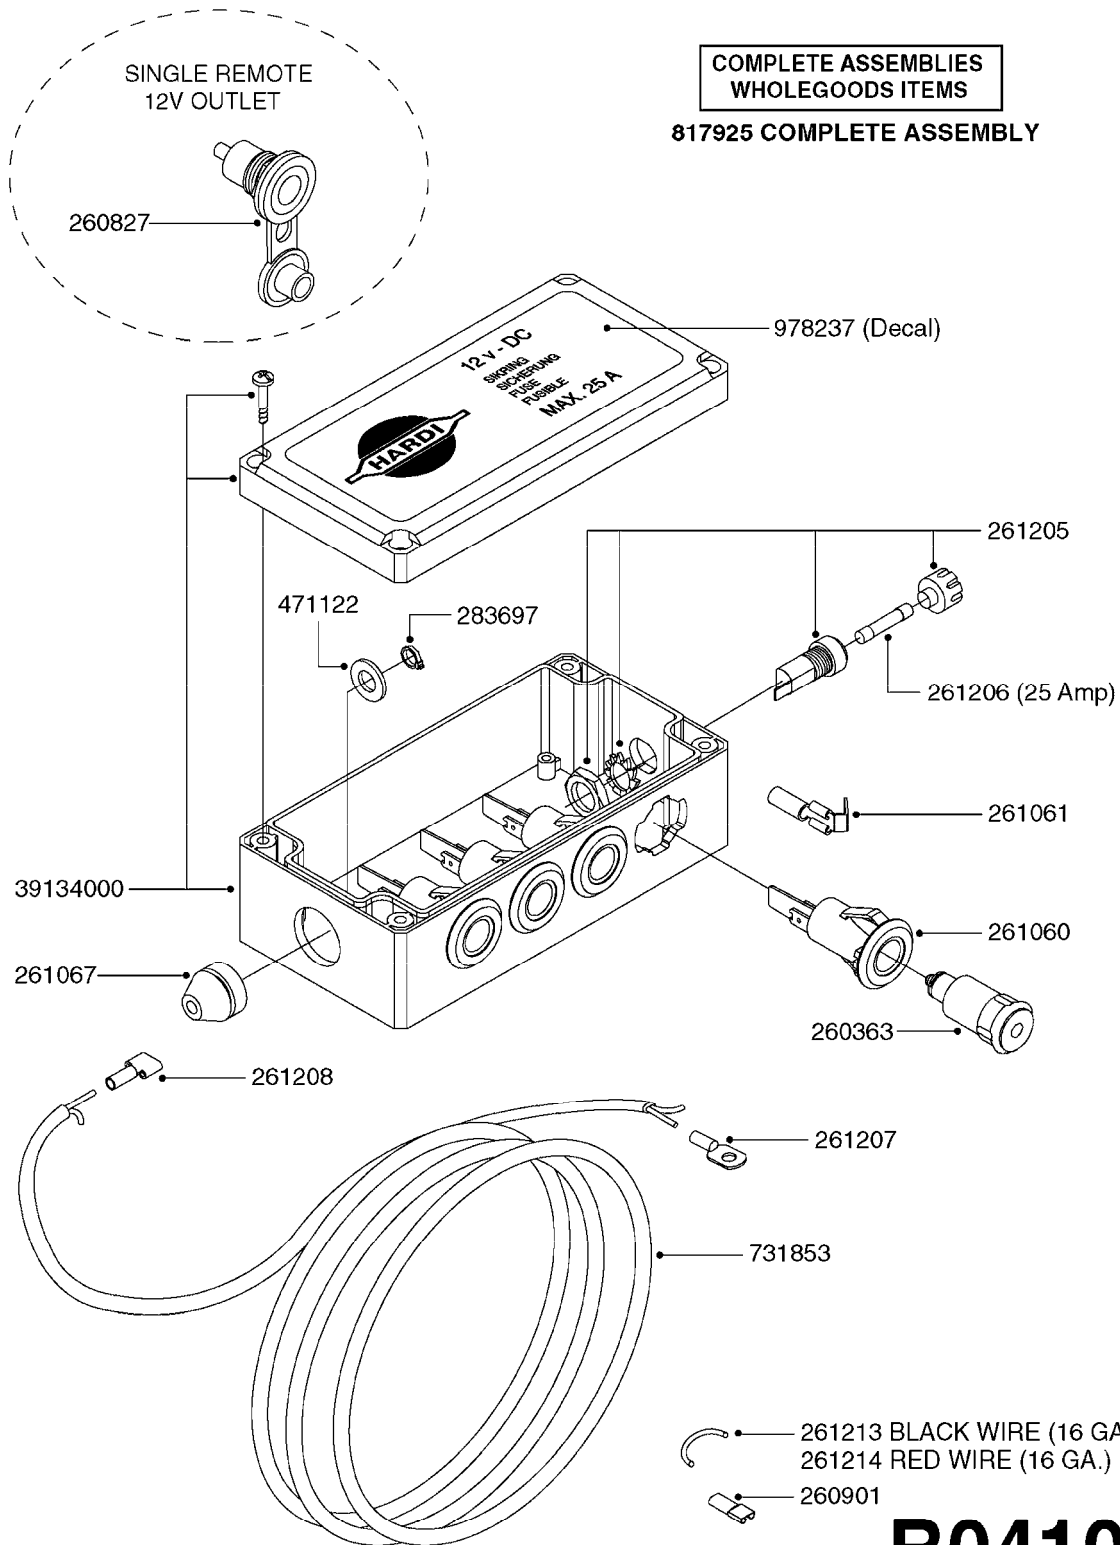

12 VOLT OUTLET BOX
B0410-HIN, 01:01:16

Page 0
Date 12.08.2020 9:34

12 VOLT OUTLET BOX
B0410-HIN, 01:01:16

Page 1
Date 12.08.2020 9:34

parts-n°	order qty	description
260363	1	PLUG 2 POLE 12V
260827	1	PLUG F.EC ATTACHMENTS
260901	1	SPADE F.ELEC CONN.1.5MM BLUE
261060	1	PLUG F.EC ATTACHMENTS
261061	1	SPADE F.ELEC.2 WAY CONNECTOR
261067	1	GROMMET 10-14 GREY
261205	1	FUSE HOLDER
261206	1	FUSE 25 A
261207	1	ELECTRIC CONNECTOR 4MM
261208	1	SPADE F.ELEC.CONNECTOR 4MM
261213	1	WIRE 6.4MM BLACK
261214	1	WIRE 6.4MM RED
283697	1	TIESTRAP 200MM
471122	1	WASHER, M10, Ø20/10.5X 2.0, SS
731853	1	CABLE 2X4MM L=138"
817925	1	OUTLET BOX 12 VOLT ELEC.
978237	1	DECAL OUTLET BOX
39134000	1	BOX, COMPLETE, 12V POWER BOX