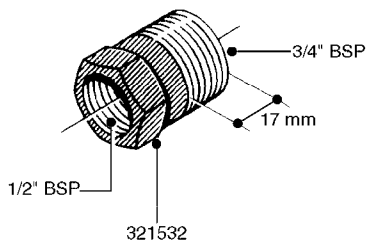

L0030

FITTINGS - HEXAGON NIPPLES
L0030-HIN, 01:01:16

Page 1
Date 12.08.2020 9:35

parts-n°	order qty	description
10015303	1	FITT.PO.HN 1.00X1.00 M1000
10425003	1	FITT.PO.HN 1.25X1.00 MCPHEE
320132	1	FITT.DK HN 1" BSP
320176	1	FITT.DK HN 3/8"X1/2" BSP
320445	1	FITT.DK HN 1/4"X3/8" BSP
320655	1	FITT.DK HN 1/2"-1/2" BSP
320692	1	FITT.DK HN 3/8'BSPX1/4'NPT
320703	1	FITT.DK HN 3/8BSP X1/2 &1/4NPT
320725	1	FITT.DK NIPPLE 3/8"-3/8" BSP
320902	1	FITT.DK HN 3/8'X 1/4' BSP
390232	1	FITT.DK HN 1-1/2' X 1-1/4' BSP
390276	1	FITT.DK HN 1'BSP