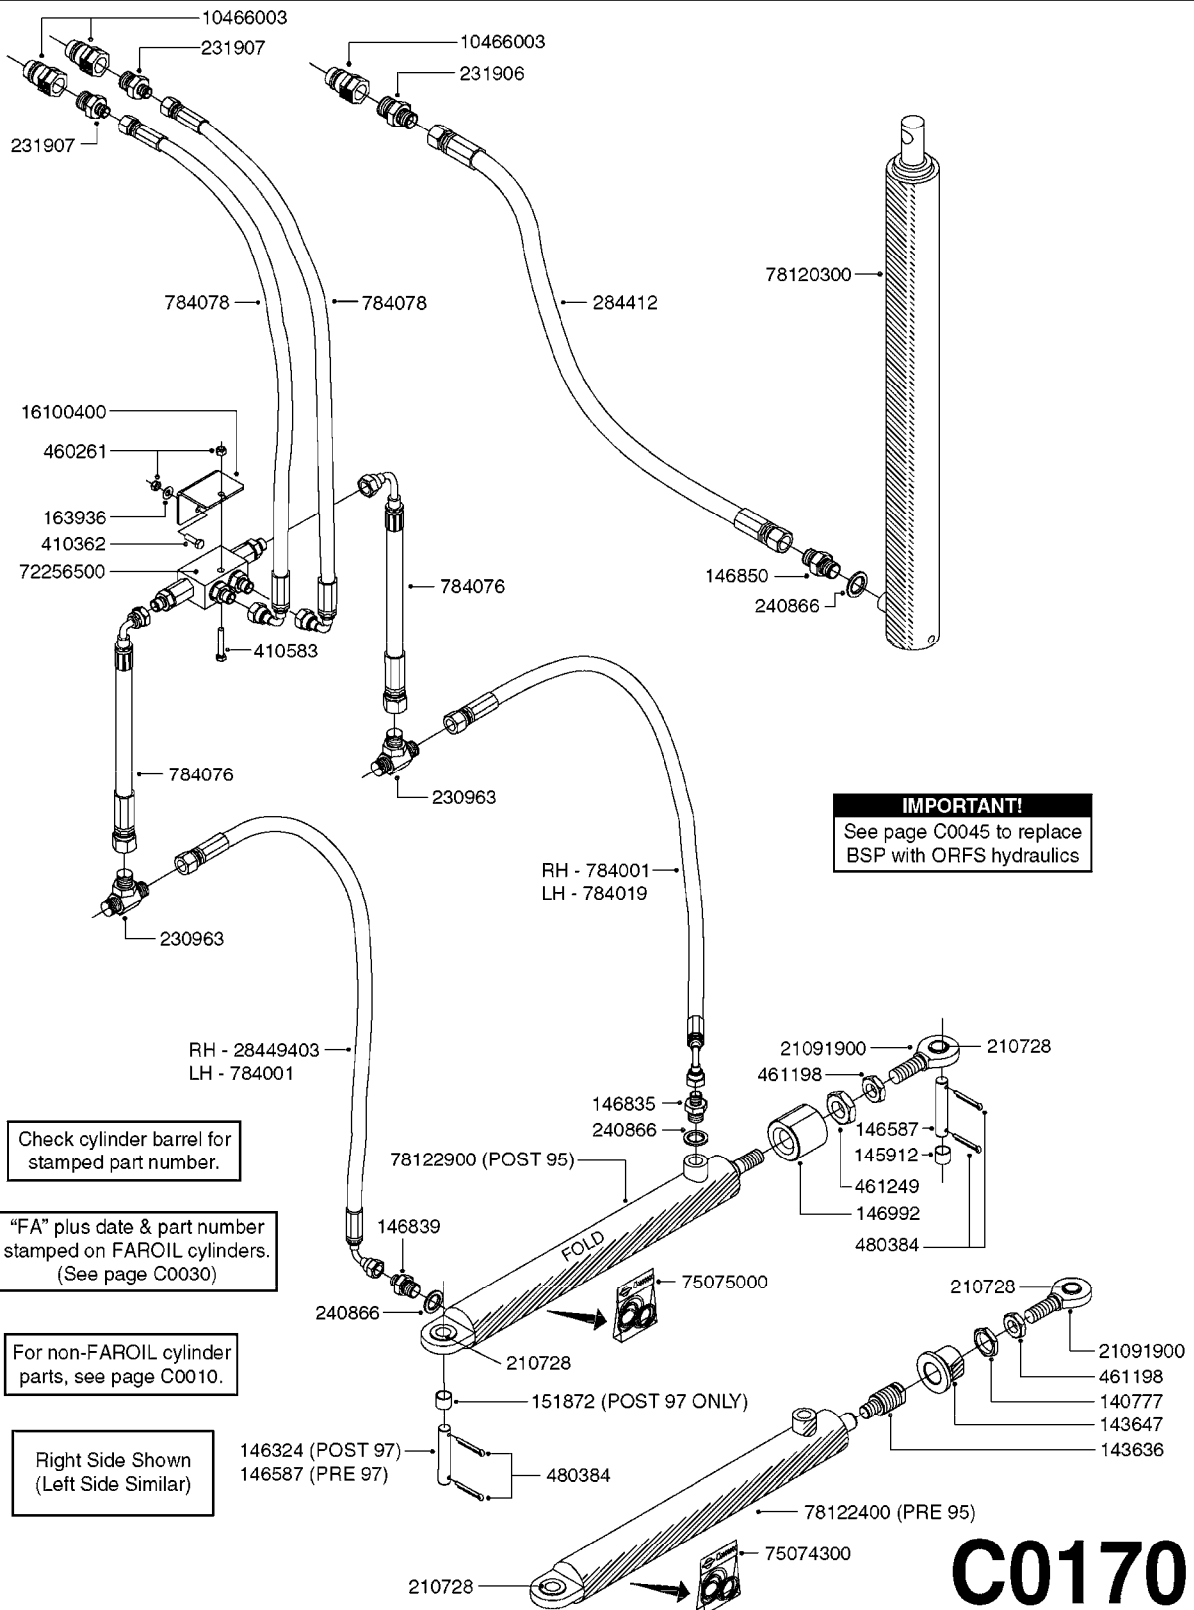

C0045

HYDRAULICS - BSP TO ORFS
C0045-HIN, 24:03:16

Page 1

Date 12.08.2020 9:34

Pos.	parts-n°	order qty	description
1	10466003	1	COUPLER PIONEER 8010-04 1/2NPT
2	231907	1	HEX NIPPLE 1/4"BSP X 1/2"NPT
2	231906	1	HEX NIPPLE 3/8"BSP X 1/2"NPT
2	147132	1	HEX NIPPLE 1/2"X1/2" BSP DEL
3	230311	1	QUICK COUPLING 1/2"
4	241356	1	DOWTYSEAL 1/2"
5	23234800	1	HEX NIPPLE 1/2"-9/16" ORFS FITTING FOR 1/4" HOSE
5	23234900	1	HEX NIPPLE 1/2"-11/16" ORFS FITTING FOR 3/8" HOSE
5	23235300	1	HEX NIPPLE 1/2"-13/16" ORFS FITTING FOR 1/2" HOSE
6	242102	1	O-RING Ø9.25X1.78 NITRIL 90SH
6	24263200	1	O-RING Ø7.66X1.78 NITRIL 90SH
6	24263300	1	O-RING Ø12.42X1.78 NITRIL 90SH
6	24263400	1	O-RING Ø18.77X1.78 NITRIL 90SH
7	67002403	1	CHART - BSP TO ORFS HOSES
8	67002503	1	CHART - BSP TO ORFS FITTINGS