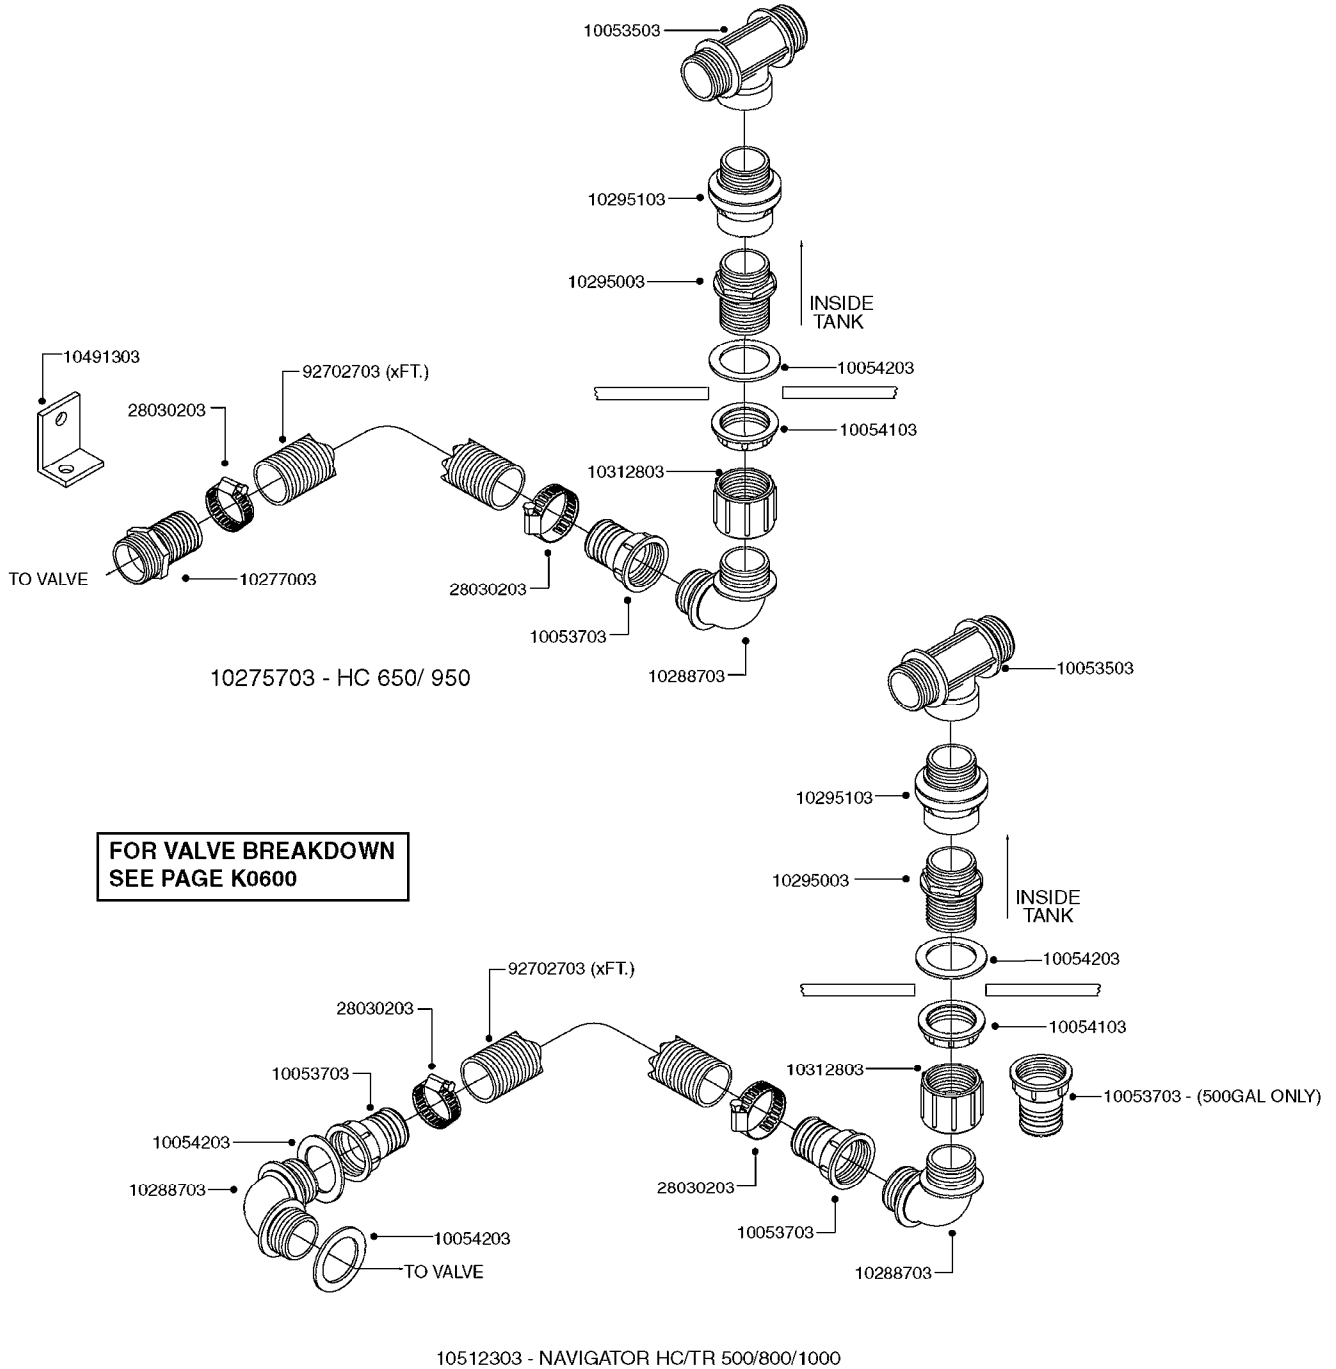

K0580

COMPLETE ASSEMBLIES
WHOLEGOODS ITEMS

QUICKFILL-PLMBNG SYS-TRLR SPYR
K0580-HIN, 01:01:16

Page 1
Date 12.08.2020 9:34

parts-n°	order qty	description
10053503	1	FITT.PO.TEE 2"MX2"FX2"M BSP
10053703	1	FITT.PO.HB STR. 2"BSP #4411
10054103	1	FITT.PO.NUT 2" BSP JAMB MCPHEE
10054203	1	GASKET F. 2" FITTINGS RUBBER
10275703	1	*QUICK FILL KIT 650/950M
10277003	1	FITT.PO.HB 2.00X2.00 MCPHEE
10288703	1	FITT.PO.EL 2MX2M 90 DEG MCPHEE
10295003	1	FITT.PO.HN 2' 250071
10295103	1	FOOT VALVE 2"
10312803	1	FITT.PO.BU 2' X 2'
10491303	1	ANGLE FOR HC950 QUICK FILL
10512303	1	QUICK FILL KIT NAV. (DON'T ORD)
28030203	1	CLAMP HOSE T-BOLT S2" 235-67
92702703	1	HOSE PVC SUCT GRAY 2"