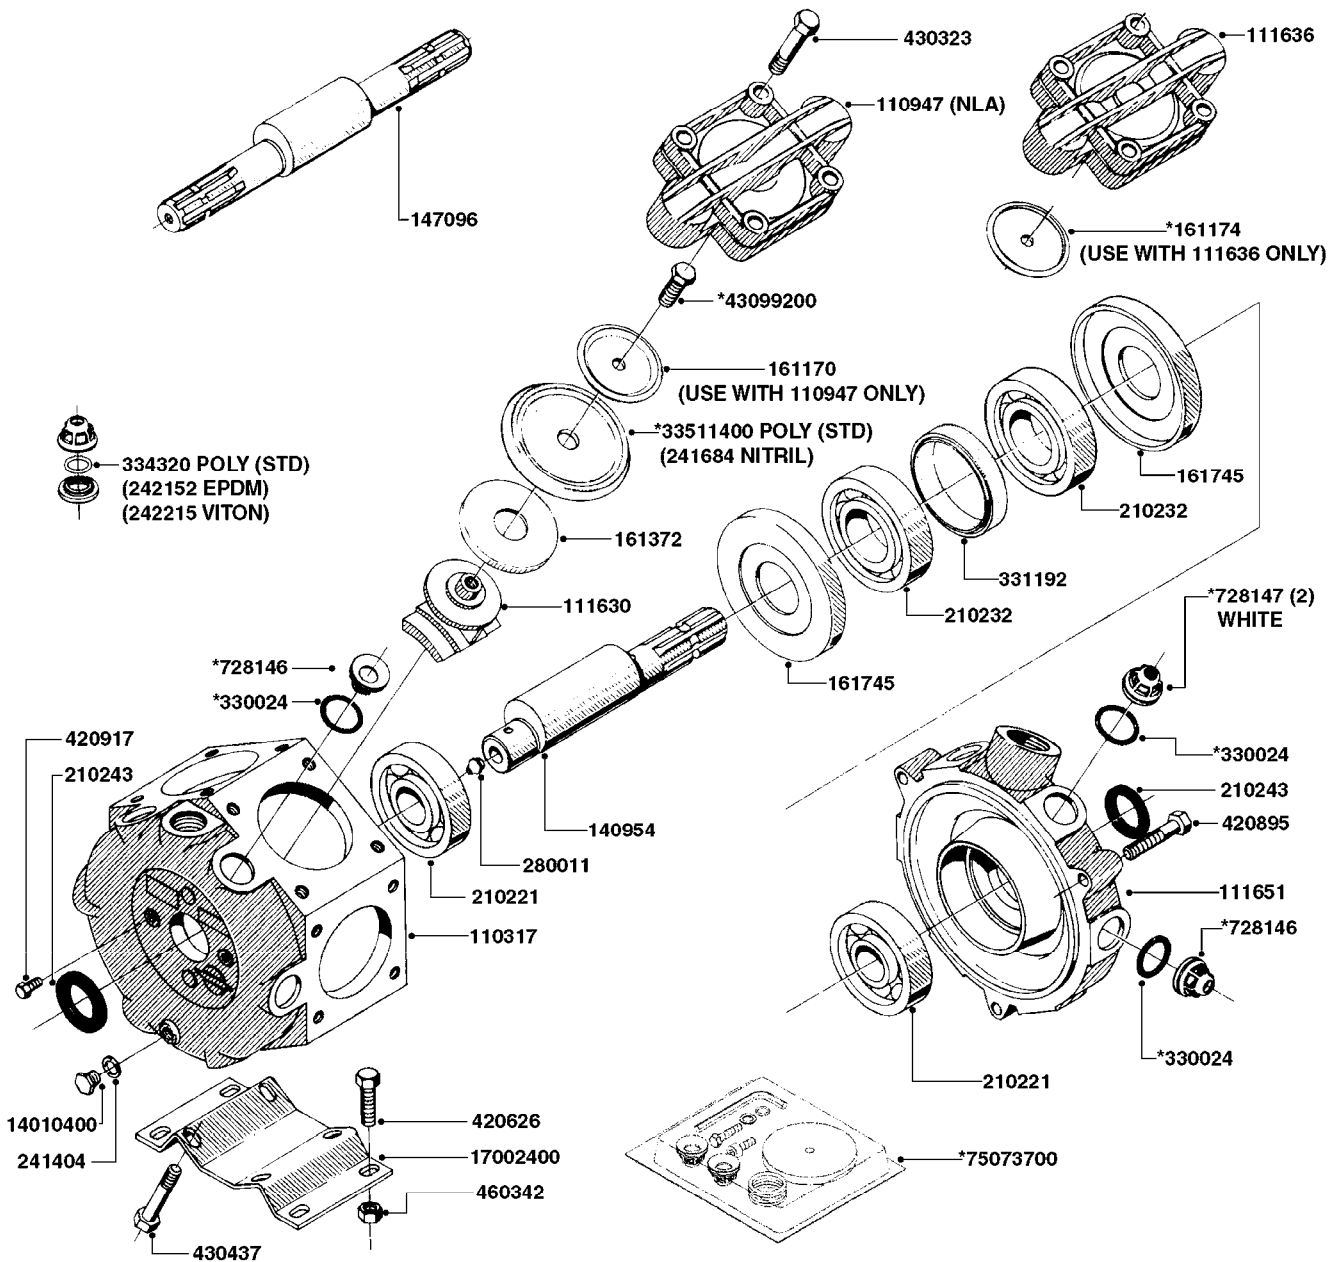

REPLACED BY 364 PUMPS
SEE PAGE A0280

A0250

PUMP - 361 W/MOUNTING BASE
A0250-HIN, 17:03:16

Page 1

Date 12.08.2020 9:33

parts-n°	order qty	description
110317	1	PUMP CASING MODEL 360/361 PNTD
110947	1	VALVE COVER MDL 361 (PAINTED)
111630	1	CONNECTING ROD 363/364-10 PUMP
111636	1	VALVE COVER 363 HEAVY DUTY
111651	1	CASTING F.363 1.5" PUMP(FRONT)
140954	1	CRANK SHAFT MODEL 360/361
147096	1	CRANK SHAFT 361/9.5 THROUGH
161170	1	DIAPH UPPER DISC, 321/361/363
161174	1	DIAPHRAGM DISC SS 361/363/364 PUMP
161372	1	DIAPHRAGM BACKING DISC,320-361
161745	1	METAL SPACER F.363/463
210221	1	BEARING BALL 6407
210232	1	BEARING BALL 6310
210243	1	SEAL OIL 35 X 47 X 7
241404	1	DOWTY SEAL 1/4"
241684	1	DEICER PARTS: DIAPHRAGM MODEL 361 NITRIL
242152	1	O-RING D18.2X3 EPDM
242215	1	O-RING D18X3 VITON
280011	1	GREASE NIPPLE 1/8' SAE H TR
330024	1	O-RING D41,1/D34.5 X 3,5
331192	1	SPACER, MODEL 361/363
334320	1	O-RING D18X3 POLYURETHANE
420626	1	BOLT HEX 8.8 DEL M10X20 FT
420895	1	BOLT HEX 8.8 RAW M10X60
420917	1	BOLT HEX 8.8 RAW M8X12 FT
430323	1	BOLT HEX 8.8 DEL M12X60
430437	1	BOLT HEX 8.8 RAW M12X65
460342	1	NUT HEX M10 DEL DIN934
728146	1	VALVE FOR 361(726890/707932)
728147	1	VALVE FOR 361 WHITE WITH HOLE
14010400	1	PLUG 1/4" BSP
17002400	1	FOOT F. 36X PUMP, RED
33511400	1	DIAPHRAGM PUMP 361/361/363/364 PUR
43099200	1	BOLT HEX SS M12 X 30 DIN933 A4
75073700	1	PUMP KIT 361/363 "06"