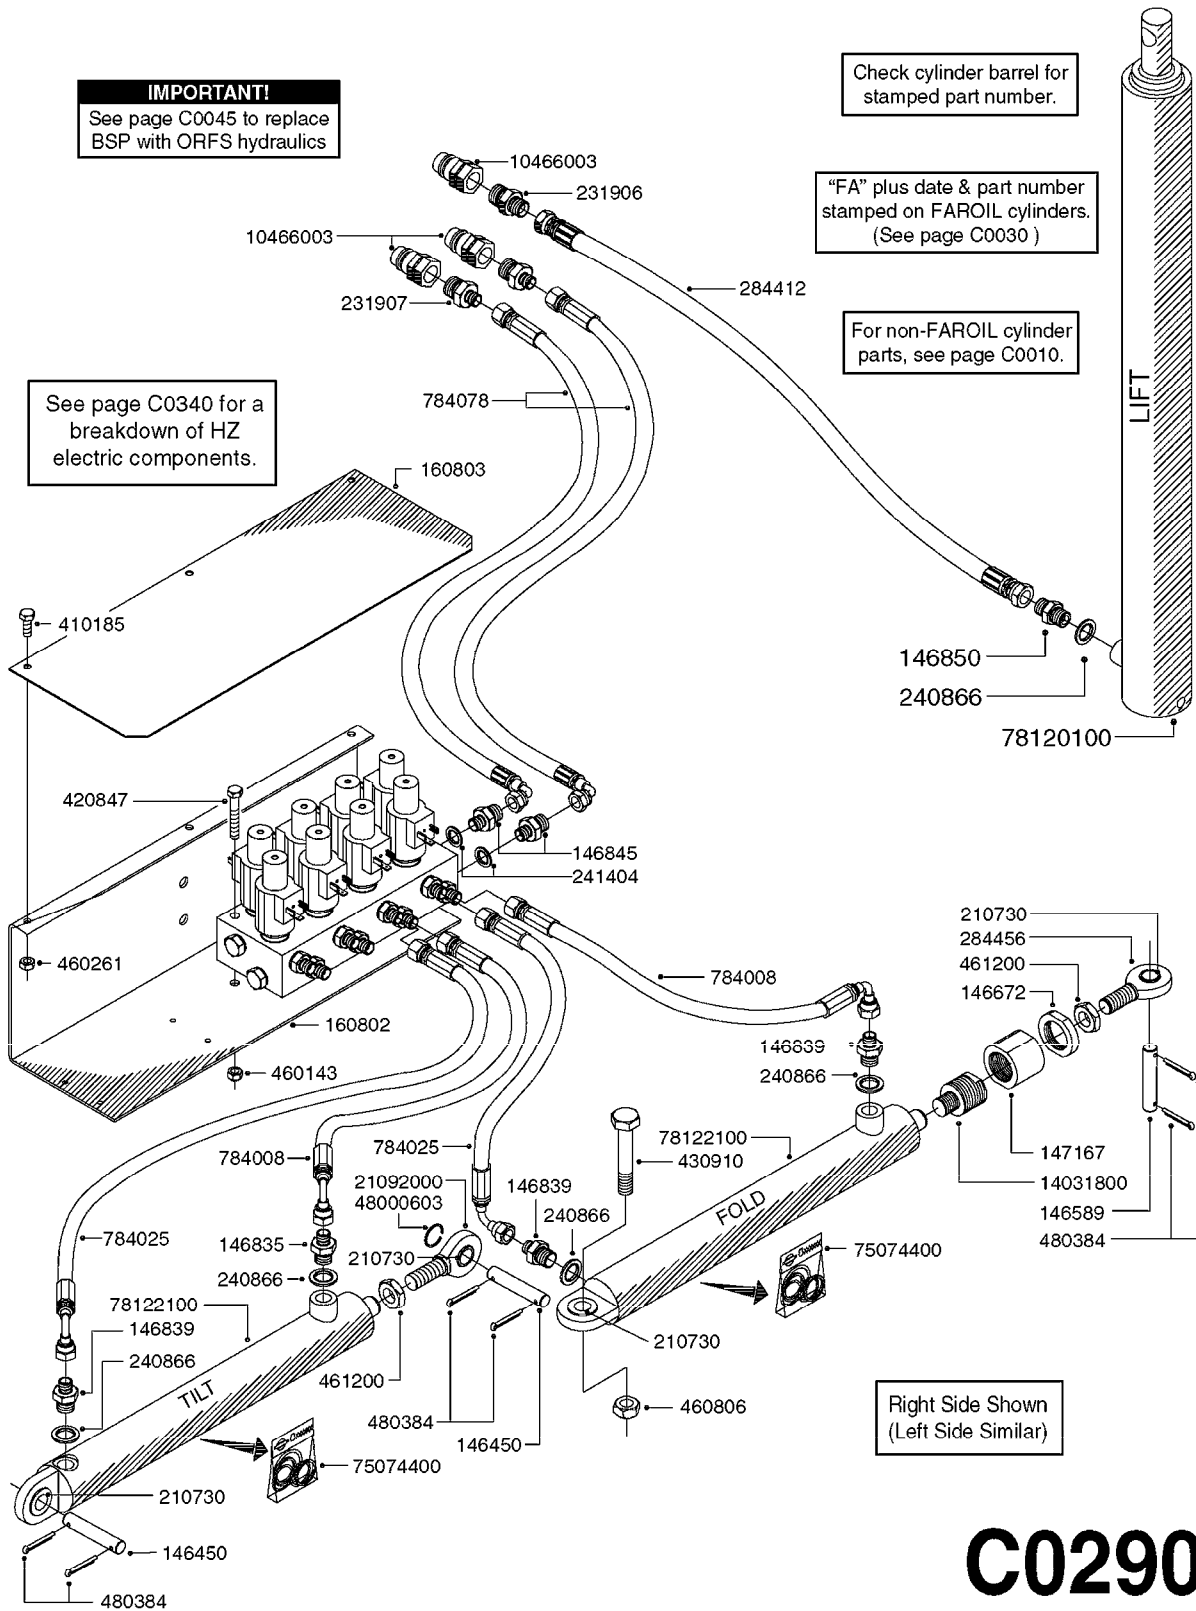

See page C0340 for a breakdown of HZ electric components.

Right Side Shown
(Left Side Similar)

C0290

HYD EAGLE HZ 80-90' W/JOYSTICK
C0290-HIN, 29:09:17

Page 1
Date 12.08.2020 9:34

parts-n°	order qty	description
146450	1	PIN D19.8 X 75 WITH 2 X D5
146589	1	PIN D19.8 X 65
146672	1	NUT HEX LOCK F.ADJUSTER
146835	1	HEX NIPPLE 1/4" - 3/8" BSP
146839	1	HEX NIPPLE 1/4"X3/8" BSP 0.7MM
146845	1	HEX NIPPLE 1/4"X1/4"
146850	1	HEX NIPPLE 3/8"x3/8" - 1.8mm
147167	1	BUSHING D50/D36X45MM
160802	1	MOUNT PLATE F.HYD SOLENOID'HZ'
160803	1	COVER PLATE F.HYD SOLENOID'HZ'
210730	1	BEARING F.LINK HEAD M20
231906	1	HEX NIPPLE 3/8"BSP X 1/2"NPT
231907	1	HEX NIPPLE 1/4"BSP X 1/2"NPT
240866	1	DOWTYSEAL 3/8"
241404	1	DOWTY SEAL 1/4"
284412	1	HOSE HY 3/8" X 315" STR+STR
284456	1	LINK HEAD M20 X D20 L=30
410185	1	BOLT HEX 8.8 DEL M6X16
420847	1	BOLT HEX 8.8 DEL M8X85
430910	1	BOLT HEX 8.8 DEL M20X110
460143	1	LOCK NUT M8 SST A2 DIN985
460261	1	NUT HEX M6X1.00 LOCK DIN985 A2 SS
460806	1	NUT HEX M20X2.50 LOCK DIN985A2 SS
461200	1	NUT HEX M20X1.5 JAMB.
480384	1	PIN COTTER 3/16 x 1-1/2"
784008	1	HOSE HY X 1/4" X 98.4"STR+ELB
784025	1	HOSE HY X 1/4" x 86.6"STR+ELB
784078	1	HOSE HY X 1/4 X 417.33"STR+ELB
10466003	1	COUPLER PIONEER 8010-04 1/2NPT
14031800	1	ADAPTOR F.HY CYLINDER L=40
21092000	1	LINK HEAD M20 x D20 L=78 DELTA
48000603	1	SNAP RING, Ø36X1.5 F.210730
75074400	1	SEAL KIT 78121800/21/44
78120100	1	CYLINDER TELESC.65/40-1237
78122100	1	CYLINDER DOUBLE D50/25-298