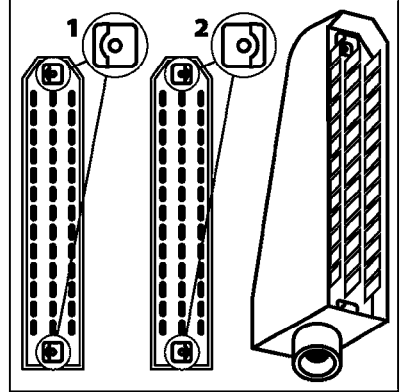

M0280

39 PIN CABLES
M0280-HIN, 28:03:17

Page 1
Date 12.08.2020 9:35

parts-n°	order qty	description
262158	1	PLUG INSERT 39 POLE MALE
262159	1	PLUG INSERT 39 POLE FEMALE
262160	1	PLUG HOUSING 39 POLE FEMALE
262161	1	PLUG HOUSING F/39 POLE MALE
440634	1	SCREW 5/8"
440732	1	PT SCREW 35X12B Z5452 ELZ
14034200	1	CODE BRACKET FOR 39 PIN CABLE
26003900	1	WIRE 37-39 PIN EVC, 6.6'
26004200	1	WIRE 37-39 PIN EVC, 57.4'
26008400	1	WIRE 39-PIN 24 WIRE L=8M
26011903	1	WIRE 39-39 POLE EXT. 3660MM
28027500	1	WIRE 37-39 PIN EVC, 37.7'
28028700	1	WIRE 37-39 PIN EVC, 45.9'
28028800	1	WIRE 37-39 PIN EVC, 16.4'
28028900	1	WIRE 37-39 PIN EVC, 26.2'
72236400	1	DAH CONN. WIRE/TRACTOR L=8M
97610803	1	DECAL-SRAY BOX 39-PIN
97610903	1	DECAL-HYDRAULIC BOX 39-PIN