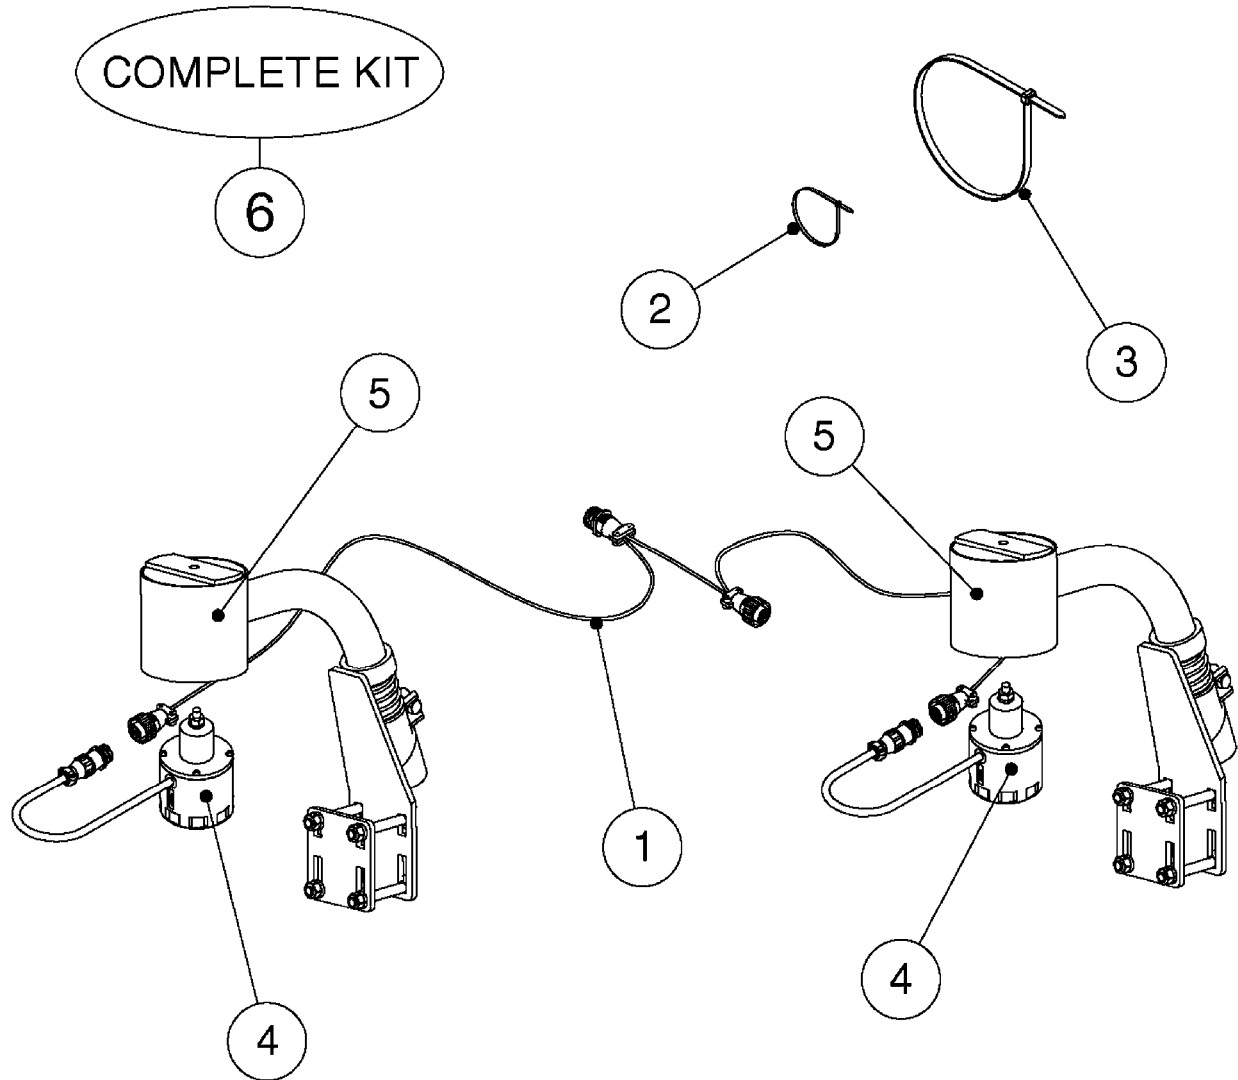

M0360

NORAC SEVERE TERRAIN KIT
M0360-HIN, 01:01:16

Page 1

Date 12.08.2020 9:35

Pos.	parts-n°	order qty	description
1	26030300	1	NORAC SEVERE TERRAIN CABLE
2	28024103	1	TIE STRAP L=8" x W=3/16"
3	28025203	1	TIE STRAP L=23" x W=1/2"
4	28086400	1	UC4 ULTRASONIC SENSOR
5	28086500	1	UC4 SENSOR MOUNTING BKT. NORAC
6	72591600	1	NORAC HC SEVERE TERRAIN KIT