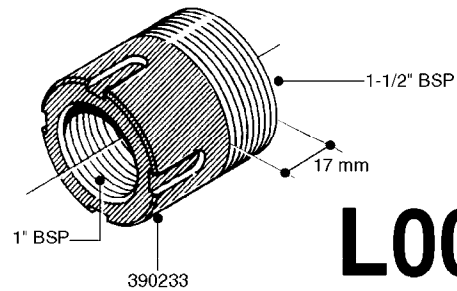

L0030

FITTINGS - HEXAGON NIPPLES
L0030-HIN, 01:01:16

Page 1
Date 12.08.2020 9:35

parts-n°	order qty	description
10015303	1	FITT.PO.HN 1.00X1.00 M1000
10425003	1	FITT.PO.HN 1.25X1.00 MCPHEE
320132	1	FITT.DK HN 1" BSP
320176	1	FITT.DK HN 3/8"X1/2" BSP
320445	1	FITT.DK HN 1/4"X3/8" BSP
320655	1	FITT.DK HN 1/2"-1/2" BSP
320692	1	FITT.DK HN 3/8'BSPX1/4'NPT
320703	1	FITT.DK HN 3/8BSP X1/2 &1/4NPT
320725	1	FITT.DK NIPPLE 3/8"-3/8" BSP
320902	1	FITT.DK HN 3/8'X 1/4' BSP
390232	1	FITT.DK HN 1-1/2' X 1-1/4' BSP
390276	1	FITT.DK HN 1'BSP