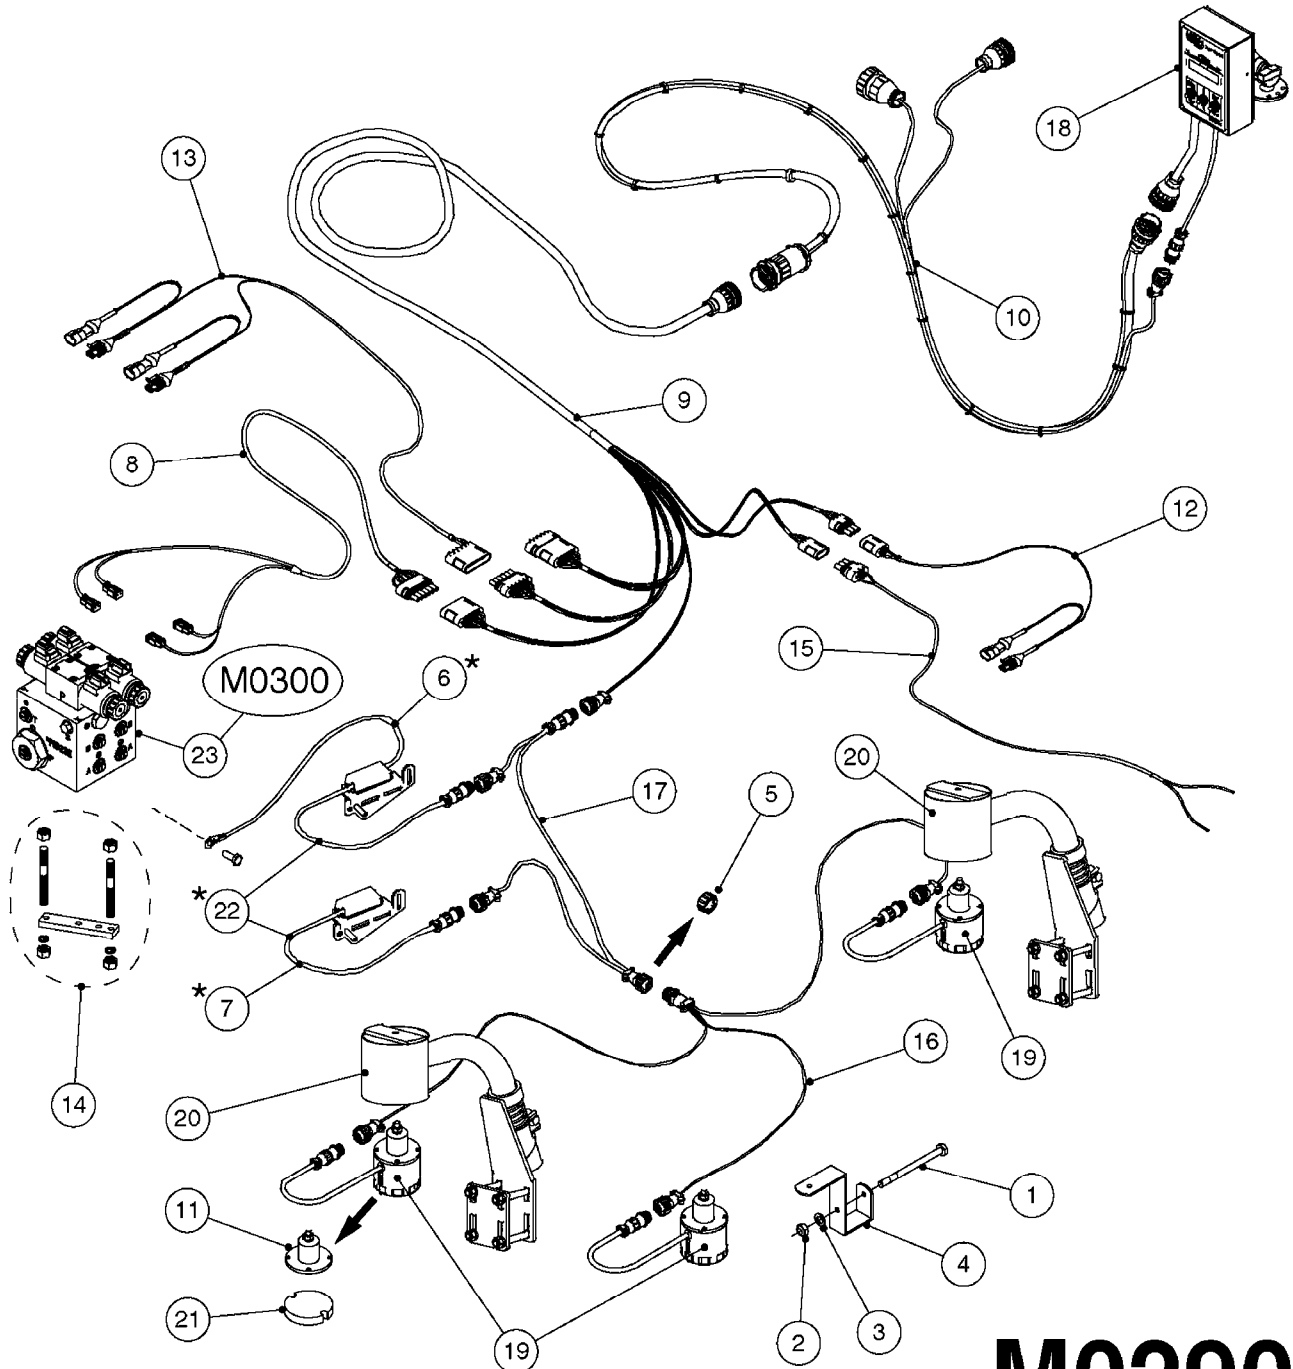

M0280

39 PIN CABLES
M0280-HIN, 28:03:17

Page 1
Date 12.08.2020 9:35

parts-n°	order qty	description
262158	1	PLUG INSERT 39 POLE MALE
262159	1	PLUG INSERT 39 POLE FEMALE
262160	1	PLUG HOUSING 39 POLE FEMALE
262161	1	PLUG HOUSING F/39 POLE MALE
440634	1	SCREW 5/8"
440732	1	PT SCREW 35X12B Z5452 ELZ
14034200	1	CODE BRACKET FOR 39 PIN CABLE
26003900	1	WIRE 37-39 PIN EVC, 6.6'
26004200	1	WIRE 37-39 PIN EVC, 57.4'
26008400	1	WIRE 39-PIN 24 WIRE L=8M
26011903	1	WIRE 39-39 POLE EXT. 3660MM
28027500	1	WIRE 37-39 PIN EVC, 37.7'
28028700	1	WIRE 37-39 PIN EVC, 45.9'
28028800	1	WIRE 37-39 PIN EVC, 16.4'
28028900	1	WIRE 37-39 PIN EVC, 26.2'
72236400	1	DAH CONN. WIRE/TRACTOR L=8M
97610803	1	DECAL-SRAY BOX 39-PIN
97610903	1	DECAL-HYDRAULIC BOX 39-PIN