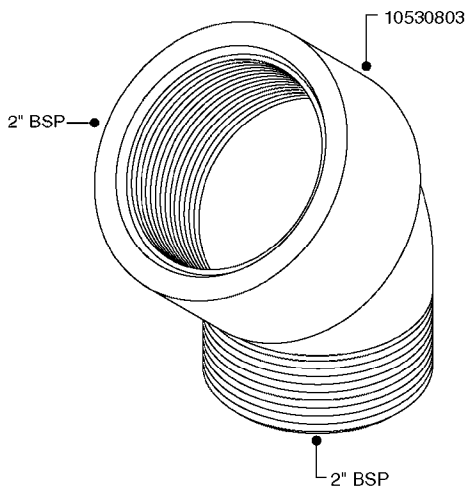

L0030

FITTINGS - HEXAGON NIPPLES
L0030-HIN, 01:01:16

Page 1
Date 12.08.2020 9:35

parts-n°	order qty	description
10015303	1	FITT.PO.HN 1.00X1.00 M1000
10425003	1	FITT.PO.HN 1.25X1.00 MCPHEE
320132	1	FITT.DK HN 1" BSP
320176	1	FITT.DK HN 3/8"X1/2" BSP
320445	1	FITT.DK HN 1/4"X3/8" BSP
320655	1	FITT.DK HN 1/2"-1/2" BSP
320692	1	FITT.DK HN 3/8'BSPX1/4'NPT
320703	1	FITT.DK HN 3/8BSP X1/2 &1/4NPT
320725	1	FITT.DK NIPPLE 3/8"-3/8" BSP
320902	1	FITT.DK HN 3/8'X 1/4' BSP
390232	1	FITT.DK HN 1-1/2' X 1-1/4' BSP
390276	1	FITT.DK HN 1'BSP