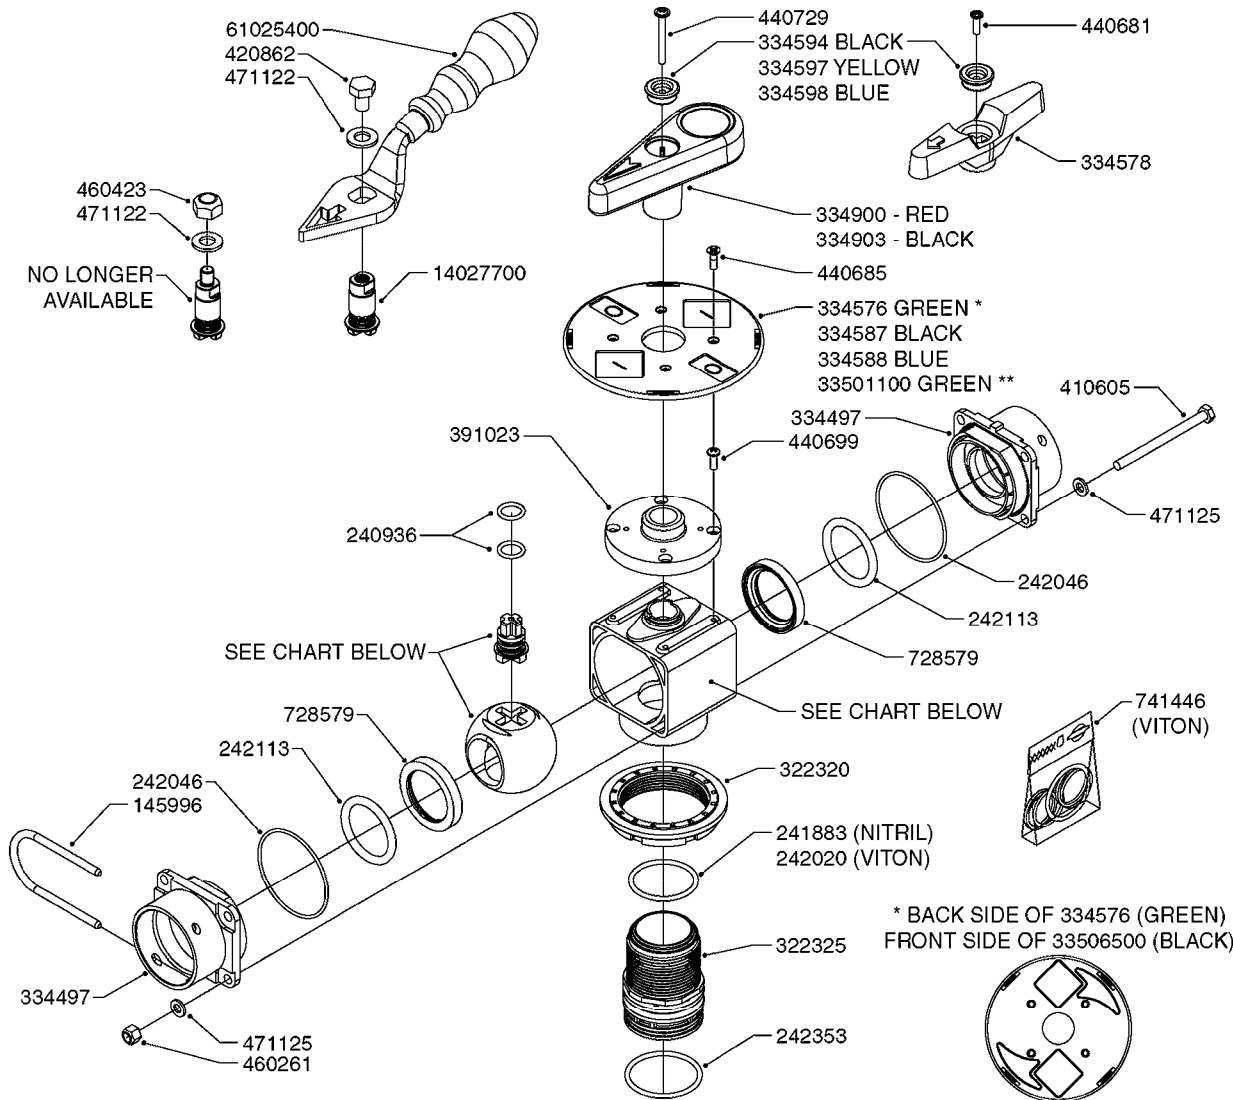

FOR S67 FITTINGS
SEE PAGE L0100

B0420

MANIFOLD SYSTEM - PRESSURE
B0420-HIN, 01:01:16

Page 1
Date 12.08.2020 9:34

parts-n°	order qty	description
145996	1	FITT.DK S-67 FORK
160353	1	BRACKET F.PRESSURE MANIFOLD
160918	1	BRACKET F. MANIFOLD CM
242353	1	O-RING 3 X 44.2 VITON
322224	1	FITT.DK S-67 TEE
322320	1	NUT F.3 WAY VALVE S56
334250	1	FITT.DK S-67 PLUG
334573	1	FITT.DK S-67 CONNECTOR
440675	1	SCREW F. PLASTIC 5X16 SS
841062	1	VALVE KIT S67 PRESS. MANIFOLD
841067	1	VALVE S67 PRESS.W/TEE MANIFOLD