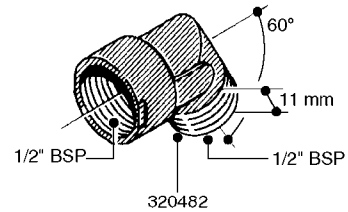

L0030

FITTINGS - HEXAGON NIPPLES
L0030-HIN, 01:01:16

Page 1
Date 12.08.2020 9:35

parts-n°	order qty	description
10015303	1	FITT.PO.HN 1.00X1.00 M1000
10425003	1	FITT.PO.HN 1.25X1.00 MCPHEE
320132	1	FITT.DK HN 1" BSP
320176	1	FITT.DK HN 3/8"X1/2" BSP
320445	1	FITT.DK HN 1/4"X3/8" BSP
320655	1	FITT.DK HN 1/2"-1/2" BSP
320692	1	FITT.DK HN 3/8'BSPX1/4'NPT
320703	1	FITT.DK HN 3/8BSP X1/2 &1/4NPT
320725	1	FITT.DK NIPPLE 3/8"-3/8" BSP
320902	1	FITT.DK HN 3/8'X 1/4' BSP
390232	1	FITT.DK HN 1-1/2' X 1-1/4' BSP
390276	1	FITT.DK HN 1'BSP