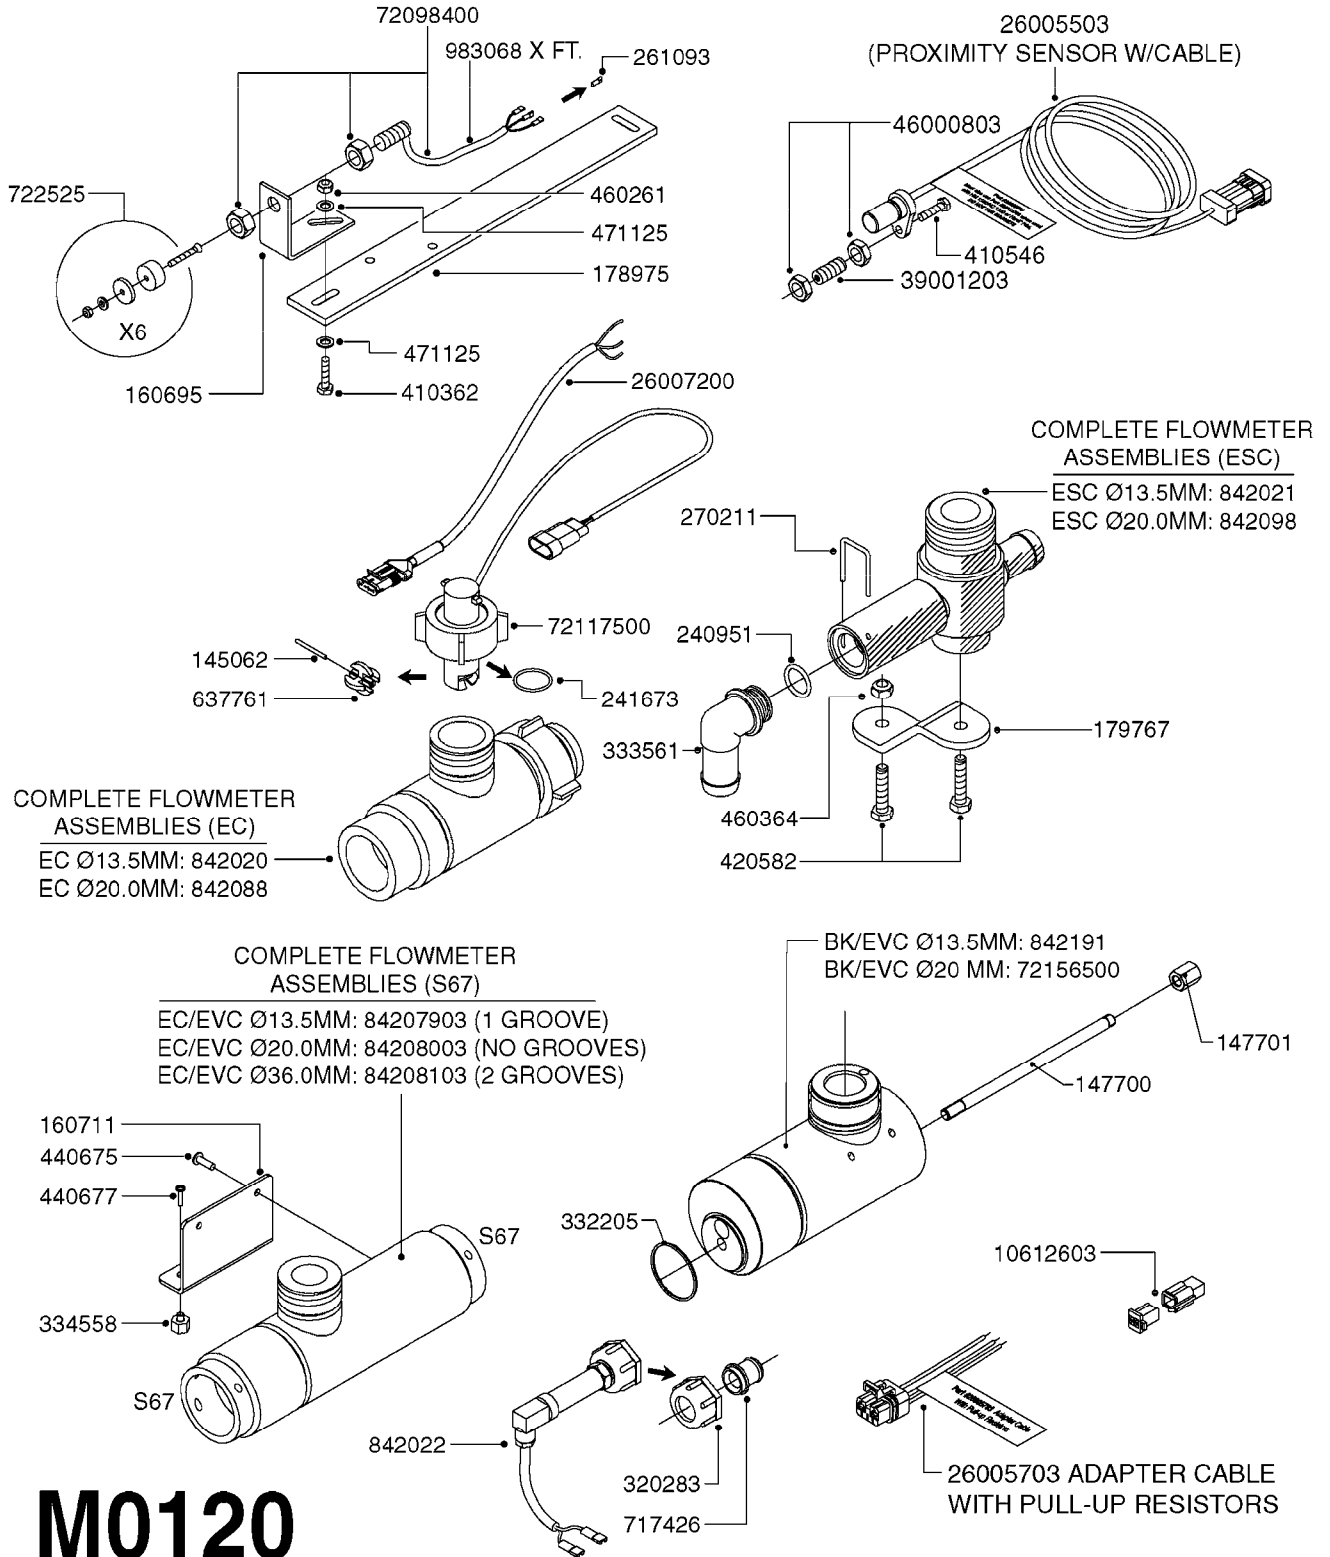

M0120

TRANSDUCERS AND ACCESSORIES
M0120-HIN, 01:01:16

Page 1
Date 12.08.2020 9:35

parts-n°	order qty	description
145062	1	ROTOR SHAFT
147700	1	STUD BOLT M8 X 158MM
147701	1	NUT HEX M8 STAINLESS L=16
160695	1	BRACKET F.SENSOR
160711	1	BRACKET FOR FLOW METER
178975	1	MOUNT BRACKET F. SPEED SENSOR
179767	1	FLOW SENSOR MOUNTING BRACKET
240951	1	O-RING D21.2X3 NITRIL
241673	1	O-RING D22.1X1.6
261093	1	SPADE F.ELEC.WIRE DK 2.8X0.8
270211	1	FITT.DK S25 FORK L=37.5
320283	1	FITT.DK NUT 3/4"BSP
332205	1	O-RING D43/39XD2
333561	1	FITT.DK ELB.1" EC RETURN
334558	1	NUT HEX PLASTIC INSERT
410362	1	BOLT HEX 8.8 SS M6X20
410546	1	BOLT HEX M6X12 A2 SS DIN933
420582	1	BOLT HEX 8.8 DEL M8X20 FT A2
440675	1	SCREW F. PLASTIC 5X16 SS
440677	1	SCREW F. PLASTIC 5X20 SS
460261	1	NUT HEX M6X1.00 LOCK DIN985 A2 SS
460364	1	NUT HU M8 A2 SS DIN934
471125	1	WASHER M6U 6.4X14X1.2,A2 SS
637761	1	ROTOR F.FLOWMETER - PILOT
717426	1	FITT.DK REDUC 1/4"BSP F.3/4"N
722525	1	MONITOR MAGNETS SET OF 8PCS
842020	1	HP FLOW METER EC 2-30 GPM
842021	1	HP FLOW METER ESC 2-30 GPM
842022	1	HP PRESS. TRANSDUCER 0-150 PSI
842088	1	HP FLOW METER EC 4-70 GPM
842098	1	HP FLOW METER ESC 4-70 GPM
842191	1	HP FLOW METER BK/EVC 2-30 GPM
983068	1	ELEC. CABLE 3 WIRE X .25MM HP
10612603	1	KIT PLUG 6 PIN F.PILOT MONITOR
26005503	1	SPEED SENSOR/CABLE ASSY PROX
26005703	1	*SPEED SENS ADPT CBLE W PULLUP
26007200	1	CABLE 3POL AMP FEMALE L13M
39001203	1	THREAD PLST 1/2-13UNCXM6X1L=1"
46000803	1	NUT, 1/2-13 THIN
72098400	1	SPEED SENSOR W/CABLE 10000MM
72117500	1	FLOW SENSOR - M.AMP L=1M
72156500	1	HP FLOW METER PIN 4-70 GPM 20Ø
84207903	1	FLOW METER,2-30 GPM,S67,CAL
84208003	1	FLOW METER,4-70 GPM,S67,CAL
84208103	1	FLOW METER,20-160 GPM,S67,CAL