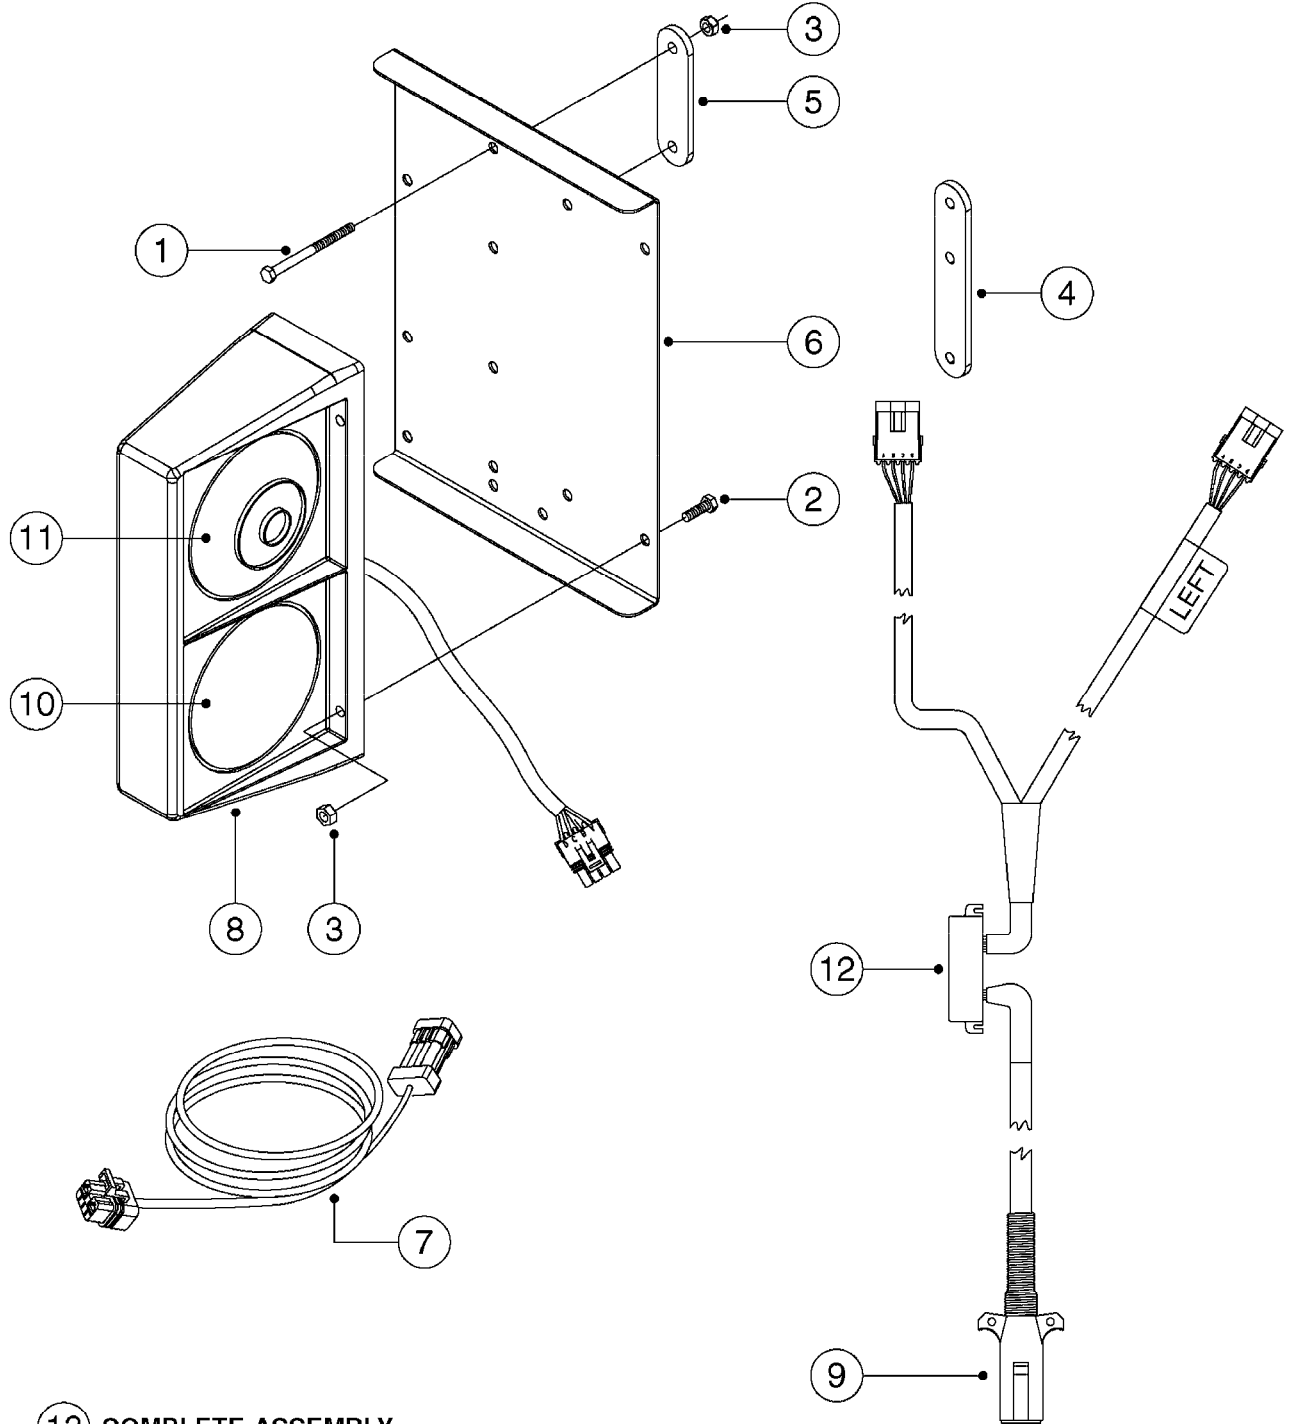

13 COMPLETE ASSEMBLY

COMPLETE ASSEMBLIES
WHOLEGOODS ITEMS

M0160

TRAFFIC LIGHT KIT
M0160-HIN, 13:08:19

Page 1

Date 12.08.2020 9:35

Pos.	parts-n°	order qty	description
1	410266	1	BOLT HEX 8.8 DEL M6X120
1	410421	1	BOLT HEX M6X110 DIN931-A2 SS
1	410524	1	BOLT HEX 8.8 DEL M6X100
1	410605	1	BOLT HEX 8.8 DEL M6X80
2	410362	1	BOLT HEX 8.8 SS M6X20
3	460261	1	NUT HEX M6X1.00 LOCK DIN985 A2 SS
4	16022303	1	BRACKET 100MM TUBE
5	16022403	1	BRACKET 60MM TUBE
6	16025603	1	BRACKET TAIL LIGHT DUAL LAMP
7	26004703	1	HARNESS 13' EXT 4 WIRE WP
8	26004903	1	TAIL LIGHT GREEN WIRE LH
8	26005003	1	TAIL LIGHT YELLOW WIRE RH
9	26005103	1	PLUG 7-PIN AG TAIL LIGHT
10	26005403	1	LENS BLACK BEFORE 2009
10	26017003	1	LENS RED
11	26016903	1	LENS AMBER
12	26032703	1	HARNESS COMPLETE, TAIL LIGHT, 2013
13	83308603	1	TRAFFIC LIGHT KIT