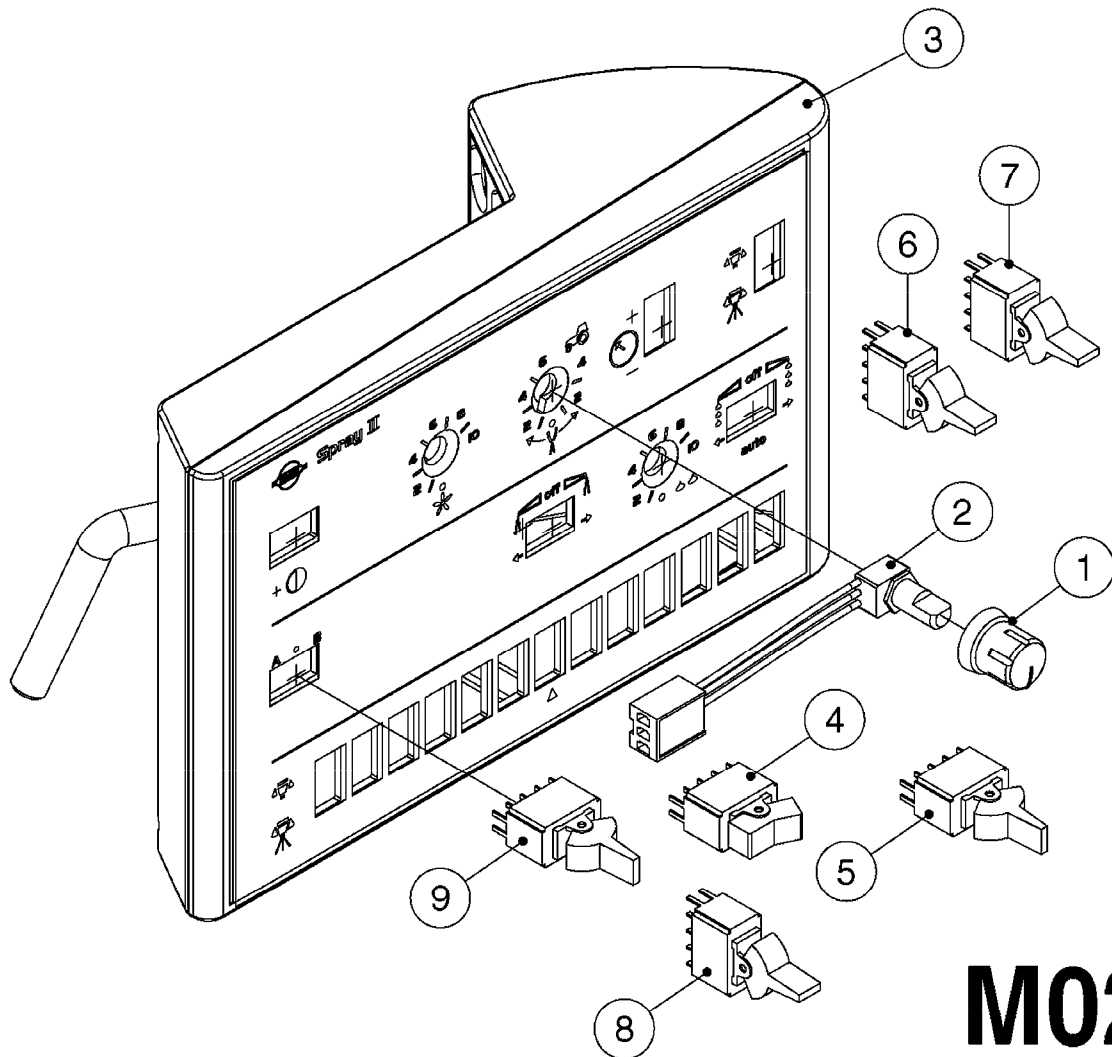

M0200

SPRAYBOX II
M0200-HIN, 23:06:16

Page 1
Date 12.08.2020 9:35

Pos.	parts-n°	order qty	description
1	26000400	1	KNOB F.FOAM ADJUST HC5500
2	26005300	1	POT.METER F. SPRAYBOX II
3	26010200	1	CONTROL BOX 2SEC, SPRAY BOX II
3	26010300	1	CONTROL BOX 3SEC, SPRAY BOX II
3	26010400	1	CONTROL BOX 4SEC, SPRAY BOX II
3	26010500	1	CONTROL BOX 5SEC, SPRAY BOX II
3	26010600	1	CONTROL BOX 6SEC, SPRAY BOX II
3	26010700	1	CONTROL BOX 7SEC, SPRAY BOX II
3	26010800	1	CONTROL BOX 8SEC, SPRAY BOX II
3	26010900	1	CONTROL BOX 9SEC, SPRAYBOX II
3	26011000	1	SPRAY CONT. II EVC 4 SEC. HAZ
3	26011100	1	SPRAY CONT. II EVC 5 SEC. HAZ
3	26011200	1	SPRAY CONT. II EVC 6 SEC. HAZ
3	26011300	1	SPRAY CONT. II EVC 7 SEC. HAZ
3	26013600	1	CONTROL BOX 13SEC, SPRAYBOX II
4	26020200	1	SWITCH ON-ON SP ROCKER RED
5	26020300	1	SWITCH ON-OFF-ON SP BLACK
6	26020400	1	SWITCH MOM-OFF-MOM SP YELLOW
7	26020600	1	SWITCH ON-ON SP GREEN
8	26020800	1	SWITCH ON-ON DP GREEN
9	26021000	1	SWITCH ON-OFF-ON DP BLACK