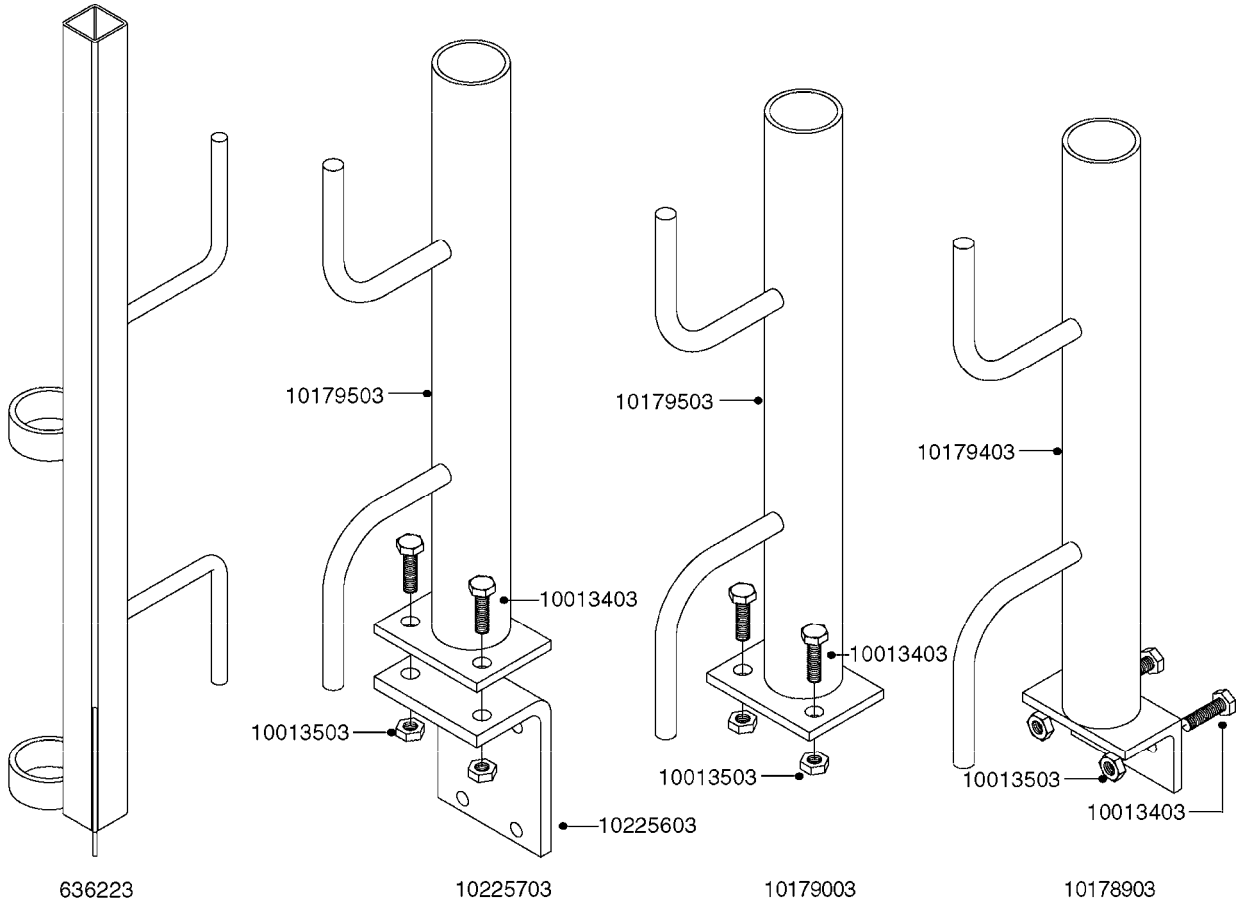

K0520

HOSE WRAPS
K0520-HIN, 05:12:19

Page 1
Date 12.08.2020 9:34

parts-n°	order qty	description
241965	1	O-RING Ø12.1 X 1.6 NITRILE
242007	1	O-RING Ø9.1 X 1.6 NITRILE
281551	1	BALL VALVE 1/2"
320084	1	FITT.DK NUT 1/2" BSP
330212	1	O-RING D19/D14X2.4 F.1/2"NUT
330326	1	O-RING D30/D24X2 F.1"NUT
330676	1	FITT.DK HB 3/8" F. 1/2" NUT
330687	1	FITT.DK HB 1/2" F. 1/2" NUT
334190	1	FITT.DK HB 1/2' F. PISTOL 60S
334533	1	CLAMP HOSE PLASTIC 3/8"
334534	1	CLAMP HOSE PLASTIC 1/2"
636223	1	POST 12 VOLT TR30
712471	1	AGITATION VALVE ASSY. ON/OFF
843196	1	SPRAY GUN KIT TYPE 60 SHORT
843197	1	HANDGUN KIT TYPE 60 LONG
10013403	1	BOLT HEX 3/8-16X1 1/4 HCS Z5
10013503	1	NUT HEX NC 3/8"
10178903	1	WRAP HOSE SIDE MOUNT PLATE
10179003	1	WRAP HOSE BOTTOM PLATE MOUNT
10179403	1	WRAP WELDMENT FOR HI101789
10179503	1	WRAP WELDMENT FOR HI101790
10225603	1	BKT.FOR HOSE WRAP MOUNT NL NK
10225703	1	WRAP HOSE BDL.BOTTOM PLATE
92701703	1	HOSE R X3/8" X300PSI WP X0012"
92702103	1	HOSE R X1/2" X300PSI WP X0012"