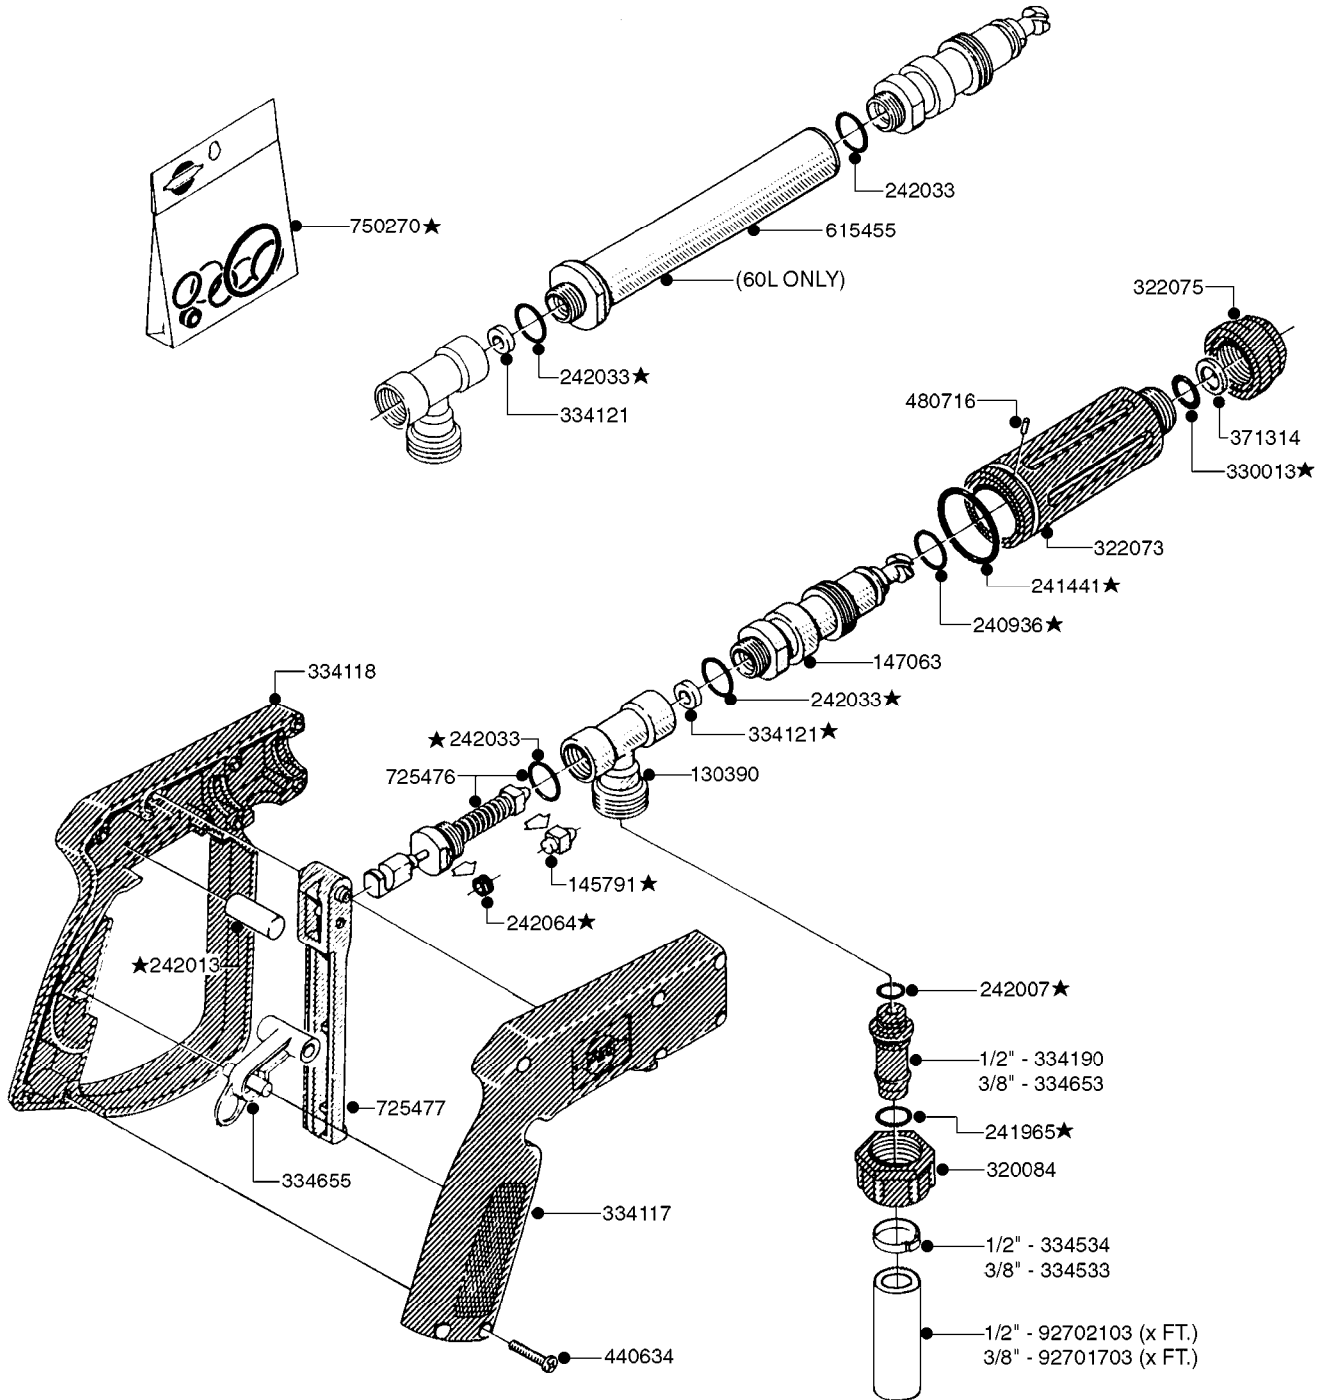

COMPLETE ASSEMBLY:
843197 - 60L
843196 - 60S

COMPLETE ASSEMBLIES
WHOLEGOODS ITEMS

K0480

HANDGUN TYPE 60S/60L POST 95
K0480-HIN, 01:01:16

Page 1

Date 12.08.2020 9:34

parts-n°	order qty	description
130390	1	TEE 3/8'X 1/2' BSP F.TYPE 60S
145791	1	CONE FOR ON/OFF
147063	1	SWIRL F.SPRAY GUN TYPE 60
240936	1	O-RING D13.3X2.4 NITRIL
241441	1	O-RING D29.3X3
241965	1	O-RING Ø12.1 X 1.6 NITRILE
242007	1	O-RING Ø9.1 X 1.6 NITRILE
242013	1	SPRING RUBBER F/TRIGGER
242033	1	O-RING Ø14.1 X 1.6 NITRILE
242064	1	SLEEVE RUBBER 3X8X4MM
320084	1	FITT.DK NUT 1/2" BSP
322073	1	HOUSING F.SWIRL TYPE 60S H.G.
322075	1	HOUSING F. NOZZLE
330013	1	O-RING 2.5 X 10 PUR
334117	1	HANDLE PIECE RIGHT F.60S/60L
334118	1	HANDLE PIECE LEFT F.60S/60L
334121	1	SEAT FOR ON-OFF TYPE
334190	1	FITT.DK HB 1/2' F. PISTOL 60S
334533	1	CLAMP HOSE PLASTIC 3/8"
334534	1	CLAMP HOSE PLASTIC 1/2"
334653	1	FITT.DK HB 3/8' F.HANDGUN
334655	1	TRIGGER SAFETY F.60S/60L GUN
371314	1	NOZZLE CERAMIC 1099-20
440634	1	SCREW 5/8"
480716	1	PIN D3X6 STAINLESS
615455	1	TUBE F.LANCE TYPE 60L
725476	1	SPINDLE
725477	1	TRIGGER
750270	1	GASKET KIT F.SPRAY GUN
843196	1	SPRAY GUN KIT TYPE 60 SHORT
843197	1	HANDGUN KIT TYPE 60 LONG
92701703	1	HOSE R X3/8" X300PSI WP X0012"
92702103	1	HOSE R X1/2" X300PSI WP X0012"