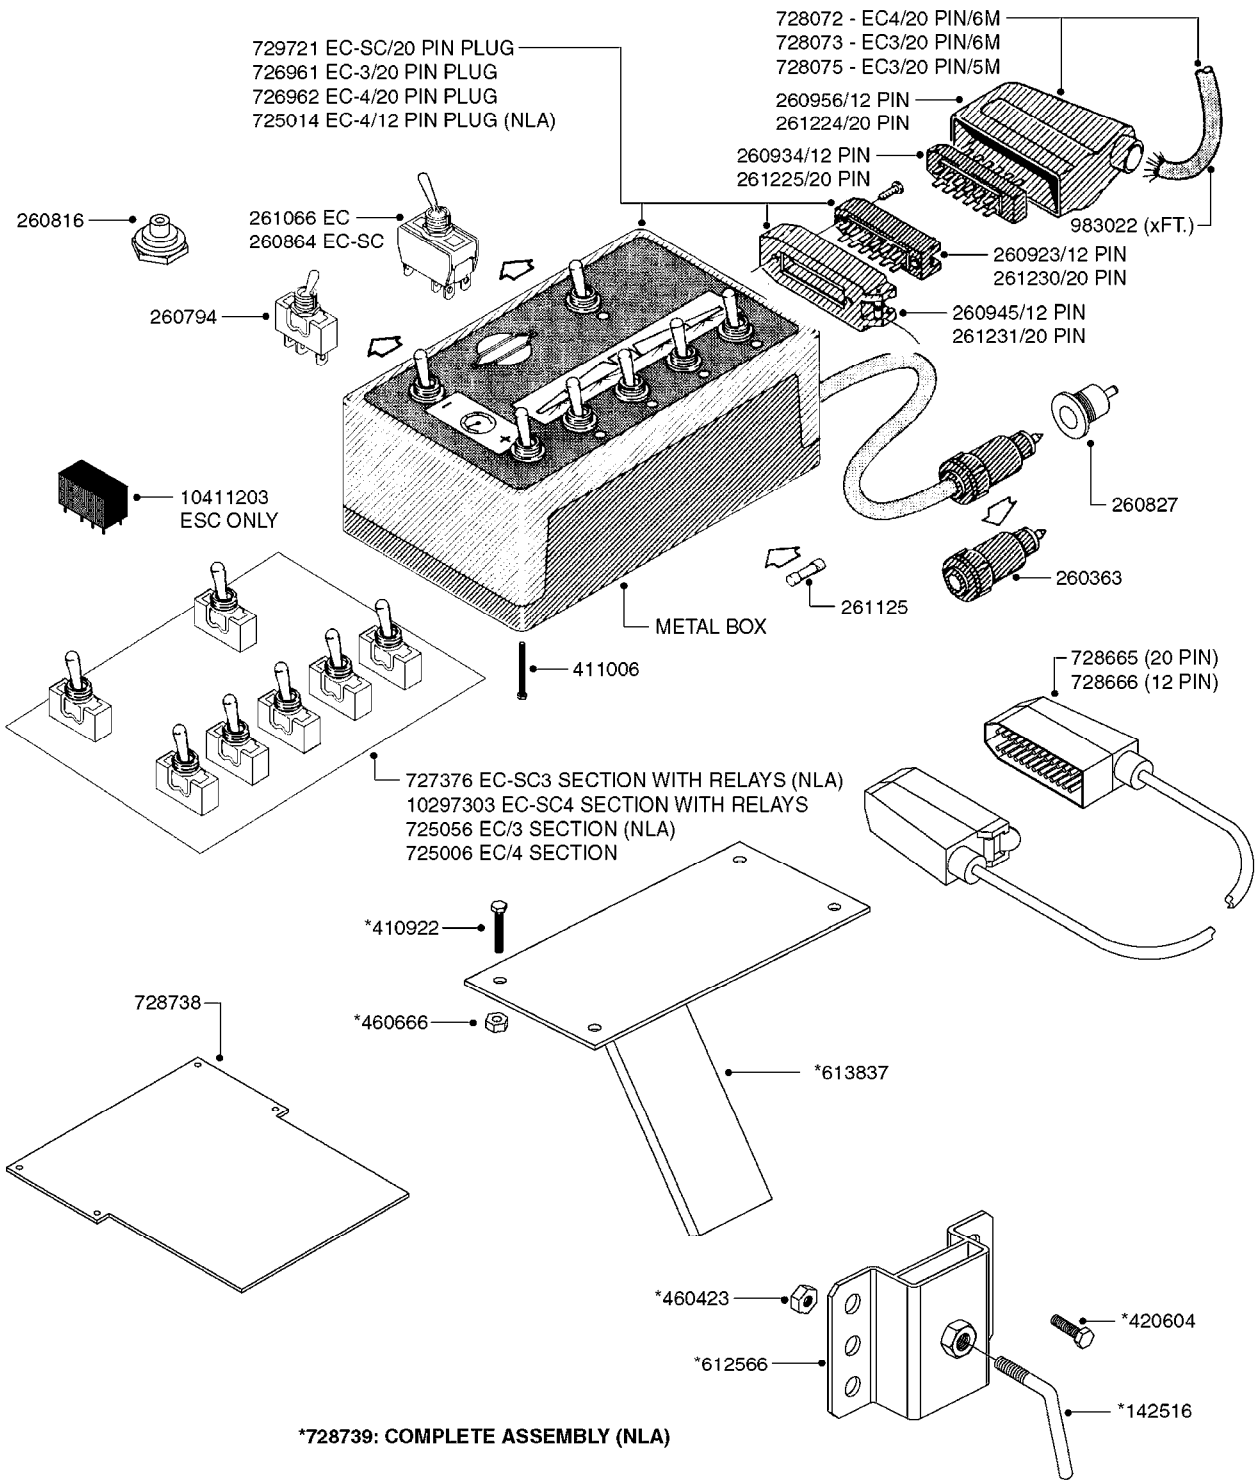

*728739: COMPLETE ASSEMBLY (NLA)

COMPLETE ASSEMBLIES
WHOLEGOODS ITEMS

B0390

CONTROL BOX F/EC+EC-SC
B0390-HIN, 01:01:16

Page 1
Date 12.08.2020 9:34

parts-n°	order qty	description
142516	1	SCREW SET M10 BENT F. LOCKING
260363	1	PLUG 2 POLE 12V
260794	1	SWITCH F.PRESS ADJ.EC CONTROL
260816	1	CAP W/RUBBER BOOT F.EC SWITCH
260827	1	PLUG F.EC ATTACHMENTS
260864	1	SWITCH F.HY BOOM CONTROL BOX
260923	1	PLUG INSERT 12 POLE FEMALE
260934	1	PLUG INSERT 12 POLE MALE
260945	1	PLUG HOUSE 12 POLE FEMALE
260956	1	PLUG HOUSE 12 POL.MALE
261066	1	SWITCH 2 POLE
261125	1	FUSE 5 X 20 500mA
261224	1	PLUG HOUSING F/20 POLE MALE
261225	1	PLUG INSERT 20 POLE MALE
261230	1	PLUG INSERT 20 POLE FEMALE
261231	1	PLUG HOUSING 20 POLE FEMALE
410922	1	CYL.SKR 8.8 DEL M4X20 RST
411006	1	SCREW M4X40 SLOTTED
420604	1	BOLT HEX 8.8 DEL M10X25 FT DIN933
460423	1	NUT HEX M10X1.50 LOCK DIN985A2 SS
460666	1	NUT HEX M4
612566	1	MOUNT BRACKET F.FAN CABLE ASSY
613837	1	MOUNT PLATE FOR EC CONTROL BOX
725006	1	CIRCUIT BOARD 4 VALVE
725014	1	CONTROL BOX EC 4 SEC./12 PIN
725056	1	PRINTED CIRC.W SW 3WAY 726961
726961	1	CONTROL BOX EC 3 SEC./20 PIN
726962	1	CONTROL BOX EC 4 SEC./20 PIN
727376	1	CIRCUIT BOARD F.ESC 3 BANK
728072	1	CABLE,20-PIN,6M EC/4
728073	1	CABLE,20-PIN,6M, EC/3
728075	1	CABLE F.CONTROL BOX 5M EC/3
728665	1	CABLE EXT.-QUICK ATTACH 20 PIN
728666	1	CABLE-QUICK ATTACH 12 PIN
728738	1	DOUB.CONT.BOX & OR F/M PLATE
728739	1	IN CAB CONTROL MOUNT KIT
729721	1	CONTROL BOX ESC3
983022	1	WIRE 12 x 0.5 x 2MM x 12"
10297303	1	CIRCUIT BOARD FOR T.M.S.
10411203	1	RELAY T-82