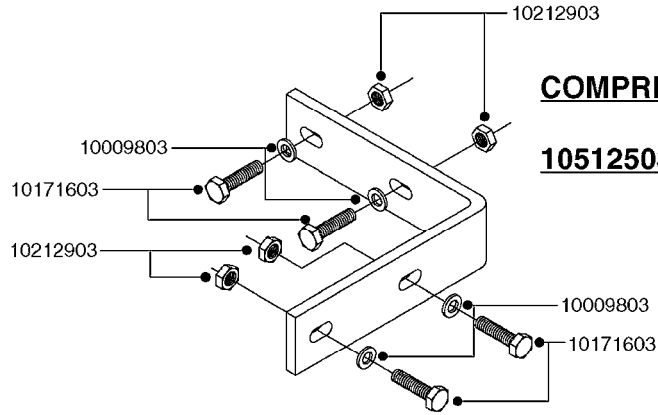

K0400

*Ø8mm 927306 (xFT.)
*Ø10mm 927330 (xFT.)

70062503 - COMPLETE ASSEMBLY

FOAM MARKER COMPRESSOR 2007
K0400-HIN, 01:01:16

parts-n°	order qty	description
147011	1	HEX NIPPLE 3/8'X1/4' BSP BRASS
161326	1	MOUNT BKT. F. FOAM COMP.BOX 98
168847	1	ENCLOSURE LOWER F.MARKER
168848	1	COVER F. FOAM MARKER
232111	1	QUICK COUPLER 6MM X 1/8 EXT.
232112	1	QUICK COUPLER 6MM 1/8 INT.
232113	1	QUICK COUPLER 6MM T-PIECE
232114	1	COUPLER 1/8" THREADX8MM HOSE
232143	1	REDUCER 1/4'INT-1/8'EXT
232144	1	QUICK COUPLER 10MM X 1/4 EXT
232152	1	QUICK COUPLER 8MMX1/8 EXT.LONG
241371	1	DIAPHRAGM F.NO-DRIP,VULC
242242	1	O-RING F.AIR HOSE FITTING
242258	1	TRIM 3X10 SELF ADHESIVE 0012"
261562	1	RUBBER DAMPER 2XM6X25
283697	1	TIESTRAP 200MM
320445	1	FITT.DK HN 1/4"X3/8" BSP
321462	1	CAP F.NO-DRIP ASSY.
322261	1	HOUSING F.SAFETY VALVE 3/8"
440650	1	SCREW 3.5x13 STAINLESS
460261	1	NUT HEX M6X1.00 LOCK DIN985 A2 SS
718911	1	VALVE (SAFETY) F.MARKER
729645	1	NON-DRIP SPRING ASSY.GREEN 10
927264	1	HOSE R X PE D6/D4 X 0012"
927306	1	HOSE R X PE D8/D6 X 0012"BLACK
927330	1	HOSE R X PE D10/D8 X 012"BLACK
26004103	1	FOAM MARKER CNTRL MOD CABL STD
26008703	1	FOAM MARKER CONTROL SCII
26011103	1	FOAMER POWER/CONTROL CABLE 39P
26023400	1	COMPRESSOR F.FOAM MARKER CM40
26023700	1	SOLENOID VAL 12V 1/8' FLO '07
28025503	1	PLUG F.DRILLED HOLE 1/2"
28025603	1	PLUG F.DRILLED HOLE 3/4"
39122000	1	DISTR.HOUSING F.FOAM MARKER'07
70062503	1	FOAM MARKER COMPRESSOR,STD,39P