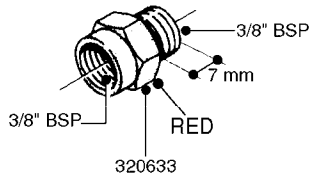

L0030

FITTINGS - HEXAGON NIPPLES
L0030-HIN, 01:01:16

Page 1
Date 12.08.2020 9:35

parts-n°	order qty	description
10015303	1	FITT.PO.HN 1.00X1.00 M1000
10425003	1	FITT.PO.HN 1.25X1.00 MCPHEE
320132	1	FITT.DK HN 1" BSP
320176	1	FITT.DK HN 3/8"X1/2" BSP
320445	1	FITT.DK HN 1/4"X3/8" BSP
320655	1	FITT.DK HN 1/2"-1/2" BSP
320692	1	FITT.DK HN 3/8'BSPX1/4'NPT
320703	1	FITT.DK HN 3/8BSP X1/2 &1/4NPT
320725	1	FITT.DK NIPPLE 3/8"-3/8" BSP
320902	1	FITT.DK HN 3/8'X 1/4' BSP
390232	1	FITT.DK HN 1-1/2' X 1-1/4' BSP
390276	1	FITT.DK HN 1'BSP