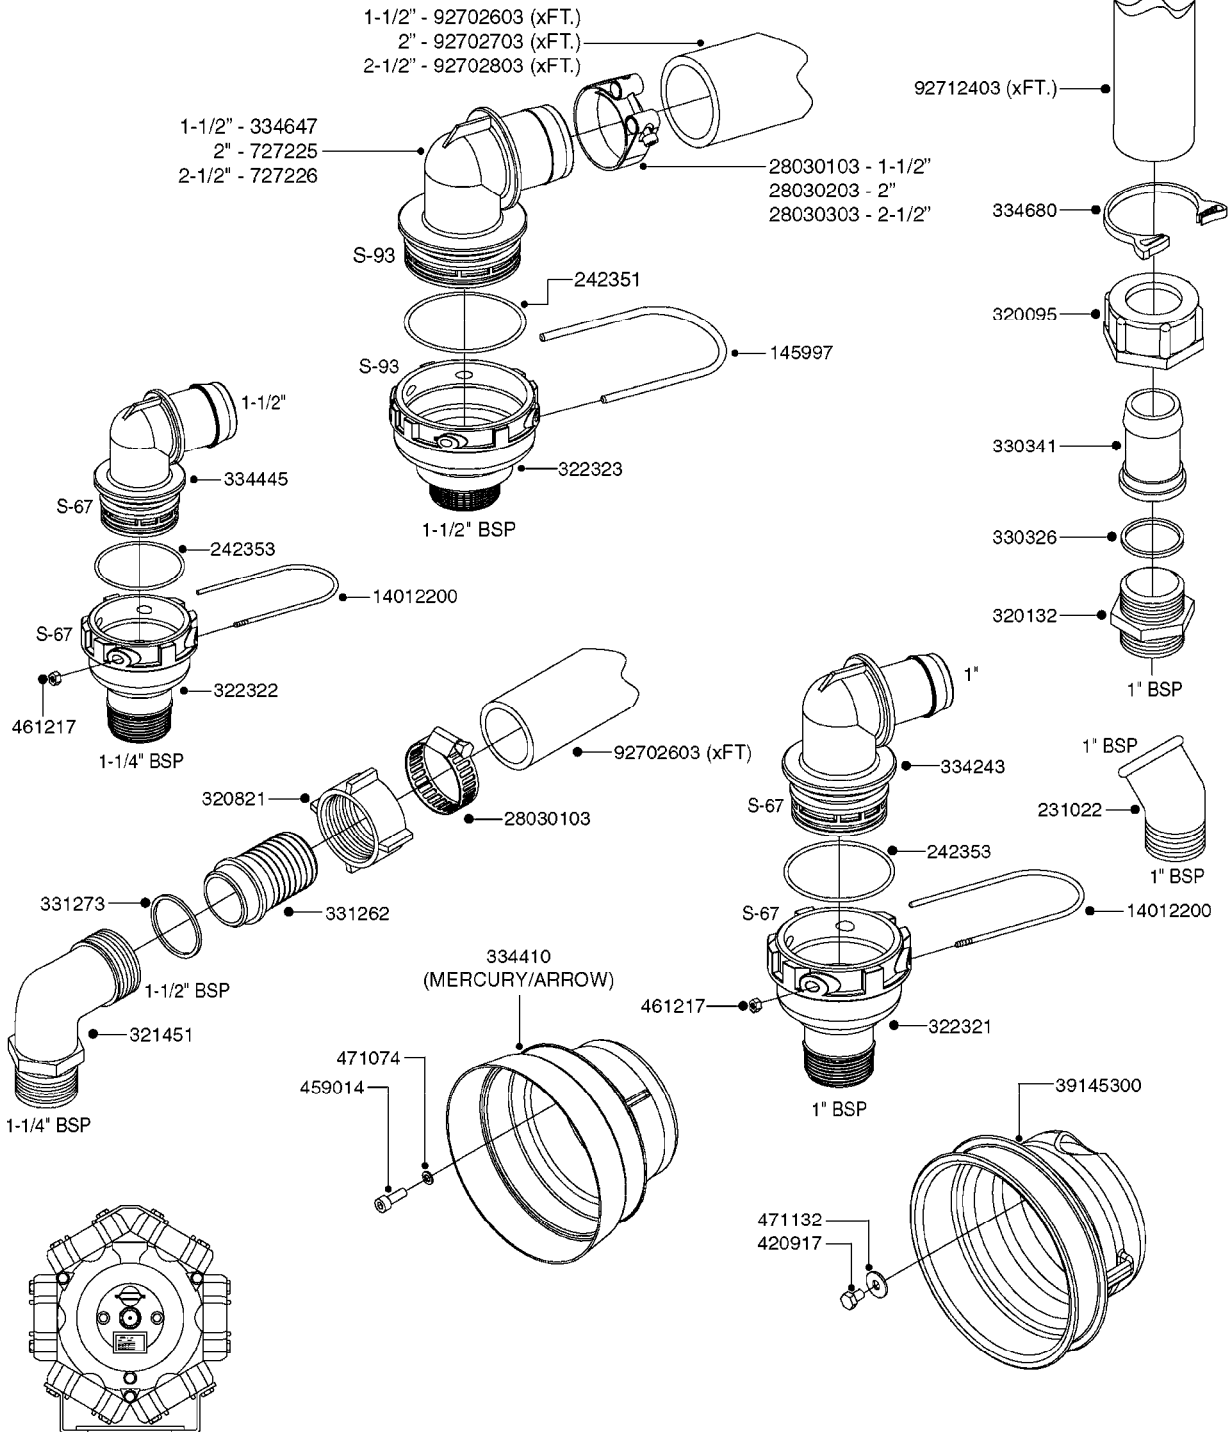

SUCTION SIDE OF PUMP

PRESSURE SIDE OF PUMP

COMPLETE PUMP
(NLA) REPLACED BY 364 PUMP (SEE PAGE A0280)

A0300

PUMP - 361/363 FITTINGS
A0300-HIN, 28:05:19

Page 1
Date 12.08.2020 9:33

parts-n°	order qty	description
145997	1	FITT.DK S-93 FORK
231022	1	FITT.DK ELB. 1' BSP GF 121
242351	1	O-RING D69.5X3.0 VITON F.S-93
242353	1	O-RING 3 X 44.2 VITON
320095	1	FITT.DK NUT 1" BSP
320132	1	FITT.DK HN 1" BSP
320821	1	FITT.DK NUT 1-1/2" BSP
321451	1	FITT.DK ELB.1-1/2 X1-1/4 80DEG
322321	1	FITT.DK S-67 X 1"BSP MALE
322322	1	FITT.DK S-67 X 1-1/4"BSP MALE
322323	1	FITT.DK S-93 X 1-1/2"BSP MALE
330326	1	O-RING D30/D24X2 F.1"NUT
330341	1	FITT.DK HB 1" F. 1" NUT
331262	1	FITT.DK HB 1-1/2" F. 1-1/2"NUT
331273	1	O-RING D44/D38X2 F.1-1/2"
334243	1	FITT.DK S-67 ELB.1"
334410	1	PROTECTION PUM
334445	1	FITT.DK S-67 ELB.1-1/2"
334647	1	FITT.DK S93 ELB 1-1/2" 90 PVC
334680	1	CLAMP HOSE PLASTIC 1"
420917	1	BOLT HEX 8.8 RAW M8X12 FT
459014	1	ALLEN SCREW M8 X 15 GALV.DIN93
461217	1	NUT HEX M5 LOCK
471074	1	WASHER M8 ELZ
471132	1	WASHER D24/D8.4 X 2 SS
727225	1	FITT.DK S-93 ELB.2'PVC W/ORING
727226	1	HOSETAIL S93 2"1/2 90°+O-RING
14012200	1	FITT.DK S-67 FORK W/M5 THREADS
28030103	1	CLAMP HOSE GEAR P5/4-S1.5"6724
28030203	1	CLAMP HOSE T-BOLT S2" 235-67
28030303	1	CLAMP HOSE T-BOLT S2.5" 235-76
39145300	1	PTO SHIELD Ø203 4-POLET MACHINED
92702603	1	HOSE PVC SUCT GRAY 1-1/2"
92702703	1	HOSE PVC SUCT GRAY 2"
92702803	1	HOSE PVC SUCT GRAY 2.5"
92712403	1	HOSE R X1" X300PSI WP X0012"