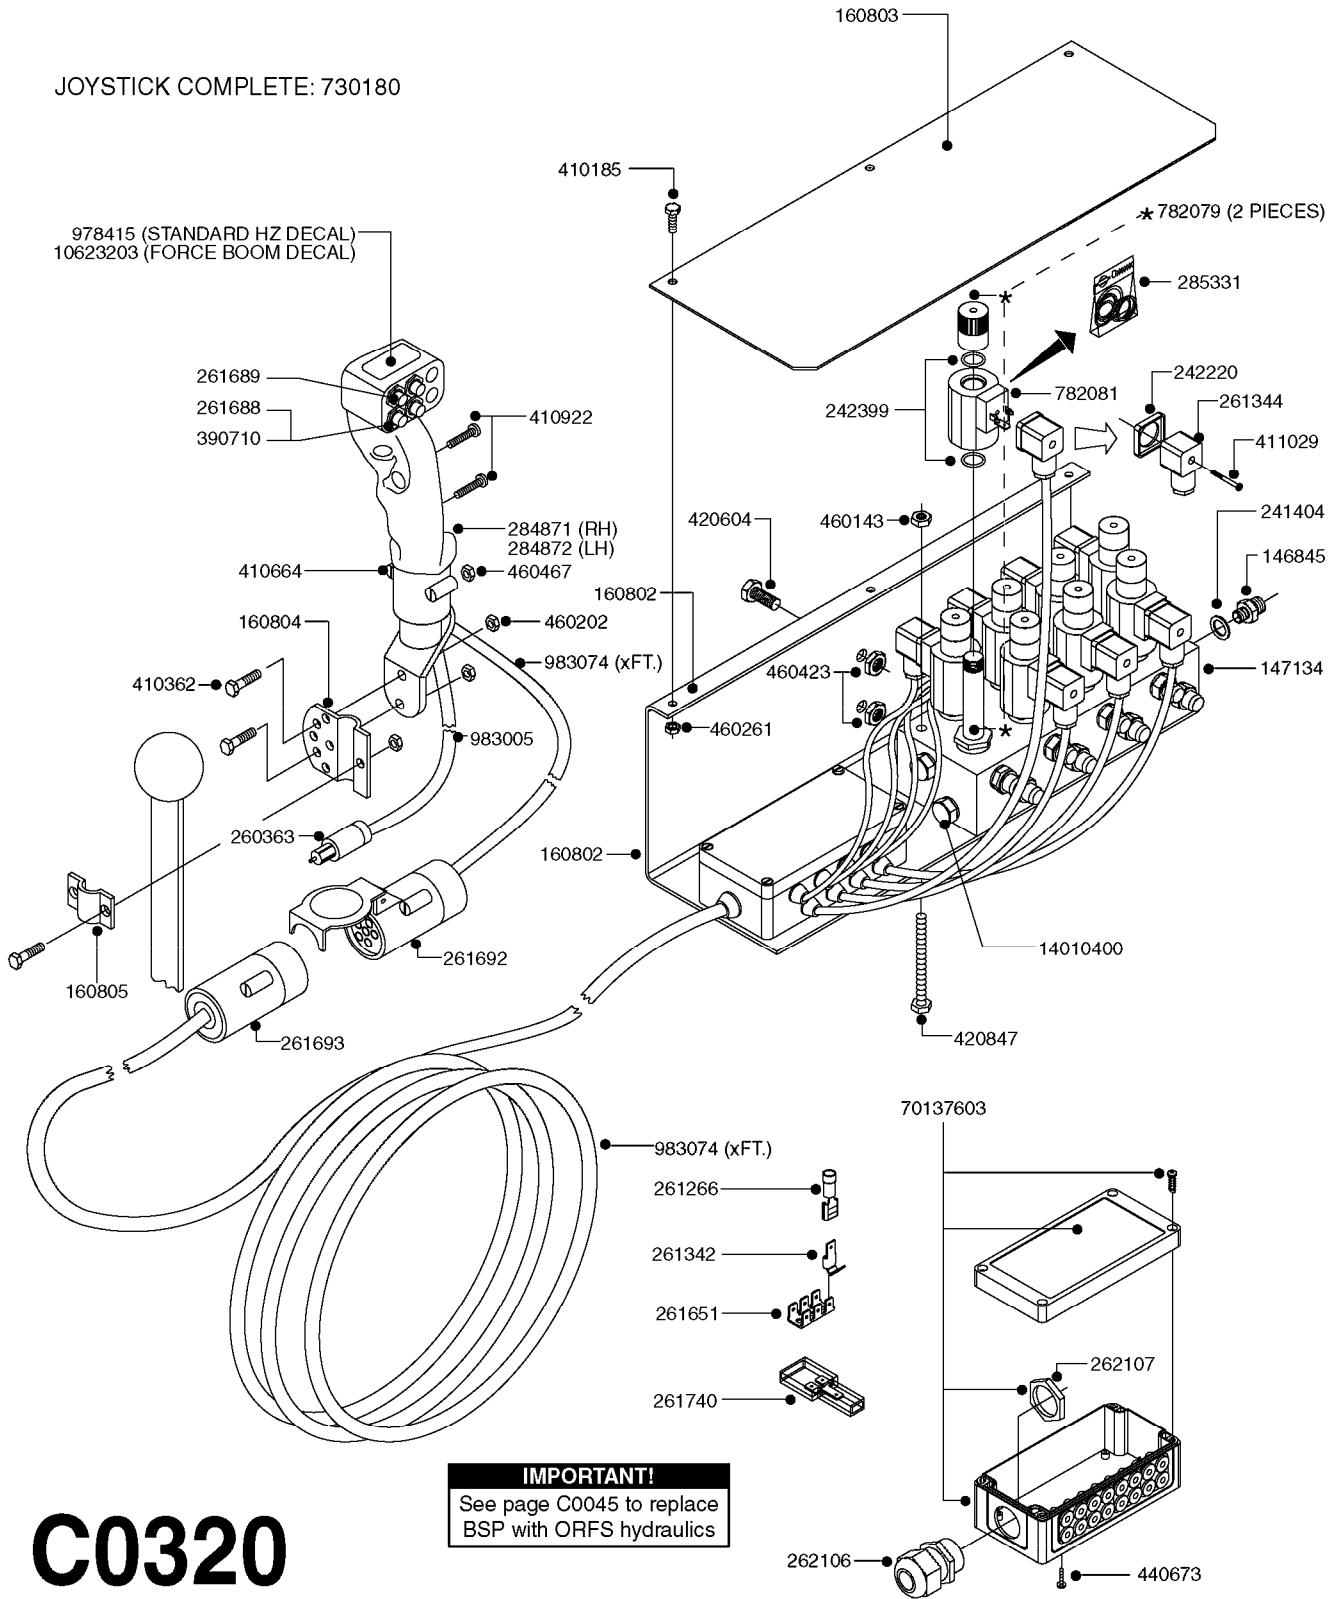

JOYSTICK COMPLETE: 730180

978415 (STANDARD HZ DECAL)
10623203 (FORCE BOOM DECAL)

HYD EAGLE HZ JOYSTICK CONTROL
C0320-HIN, 30:03:16

Page 1

Date 12.08.2020 9:34

parts-n°	order qty	description
146845	1	HEX NIPPLE 1/4"X1/4"
147134	1	MANIFOLD 4-FUNCTION
160802	1	MOUNT PLATE F.HYD SOLENOID'HZ'
160803	1	COVER PLATE F.HYD SOLENOID'HZ'
160804	1	MOUNT BRACKET F.HANDLE
160805	1	MOUNT STRAP F.HANDLE
241404	1	DOWTY SEAL 1/4"
242220	1	GASKET F. HIRSMANN PLUG
242399	1	O-RING F.HYD SOLENOID VALVE
260363	1	PLUG 2 POLE 12V
261266	1	CONNECTOR END F.CABLE HP
261342	1	SPADE F.ELEC.3 WAY CONNECTOR
261344	1	HIRSCHMANN PLUG B
261651	1	SPADE F.ELEC.6 POLE CONNECTOR
261688	1	SWITCH F. HANDLE WHITE
261689	1	CAP RUBBER F. SWITCH JOYSTICK
261692	1	PLUG ELEC.7 POLE FEMALE F.CABL
261693	1	PLUG ELEC. 7 POLE MALE
261740	1	SPADE F.ELEC.3 POLE CONN.INSUL
262106	1	BULKHEAD F. CABLE 6.5-14 BLACK
262107	1	NUT F. BULKHEAD CABLE GRAY
284871	1	CONTROL HANDLE RIGHT HALF
284872	1	CONTROL HANDLE LEFT HALF
285331	1	SEAL KIT F. HZ HYD.SOLENOID 96
390710	1	SWITCH F.HANDLE GREY MACHINED
410185	1	BOLT HEX 8.8 DEL M6X16
410362	1	BOLT HEX 8.8 SS M6X20
410664	1	BOLT HEX M5 X 20
410922	1	CYL.SKR 8.8 DEL M4X20 RST
411029	1	SCREW M3X35 F.HIRSMANN PLUG
420604	1	BOLT HEX 8.8 DEL M10X25 FT DIN933
420847	1	BOLT HEX 8.8 DEL M8X85
440673	1	SCREW F.PLASTIC 5X12 SS
460143	1	LOCK NUT M8 SST A2 DIN985
460202	1	NUT HEX M6
460261	1	NUT HEX M6X1.00 LOCK DIN985 A2 SS
460423	1	NUT HEX M10X1.50 LOCK DIN985A2 SS
460467	1	NUT HEX M5 GALV.
730180	1	HYD.KIT JOYSTICK CTRL HANDLE
782079	1	CARTRIDGE VALVE
782081	1	SOLENOID F. CARTRIDGE VALVE
978415	1	DECAL CONTROL HANDLE
983005	1	ELEC. CABLE 2 WIRE X 1.5MM
983074	1	ELEC. CABLE 5 WIRE X 1.5MM
10623203	1	DECAL F.JOYSTICK - FORCE
14010400	1	PLUG 1/4" BSP
70137603	1	JUNC. BOX, FLUID, COMPLETE, 2015