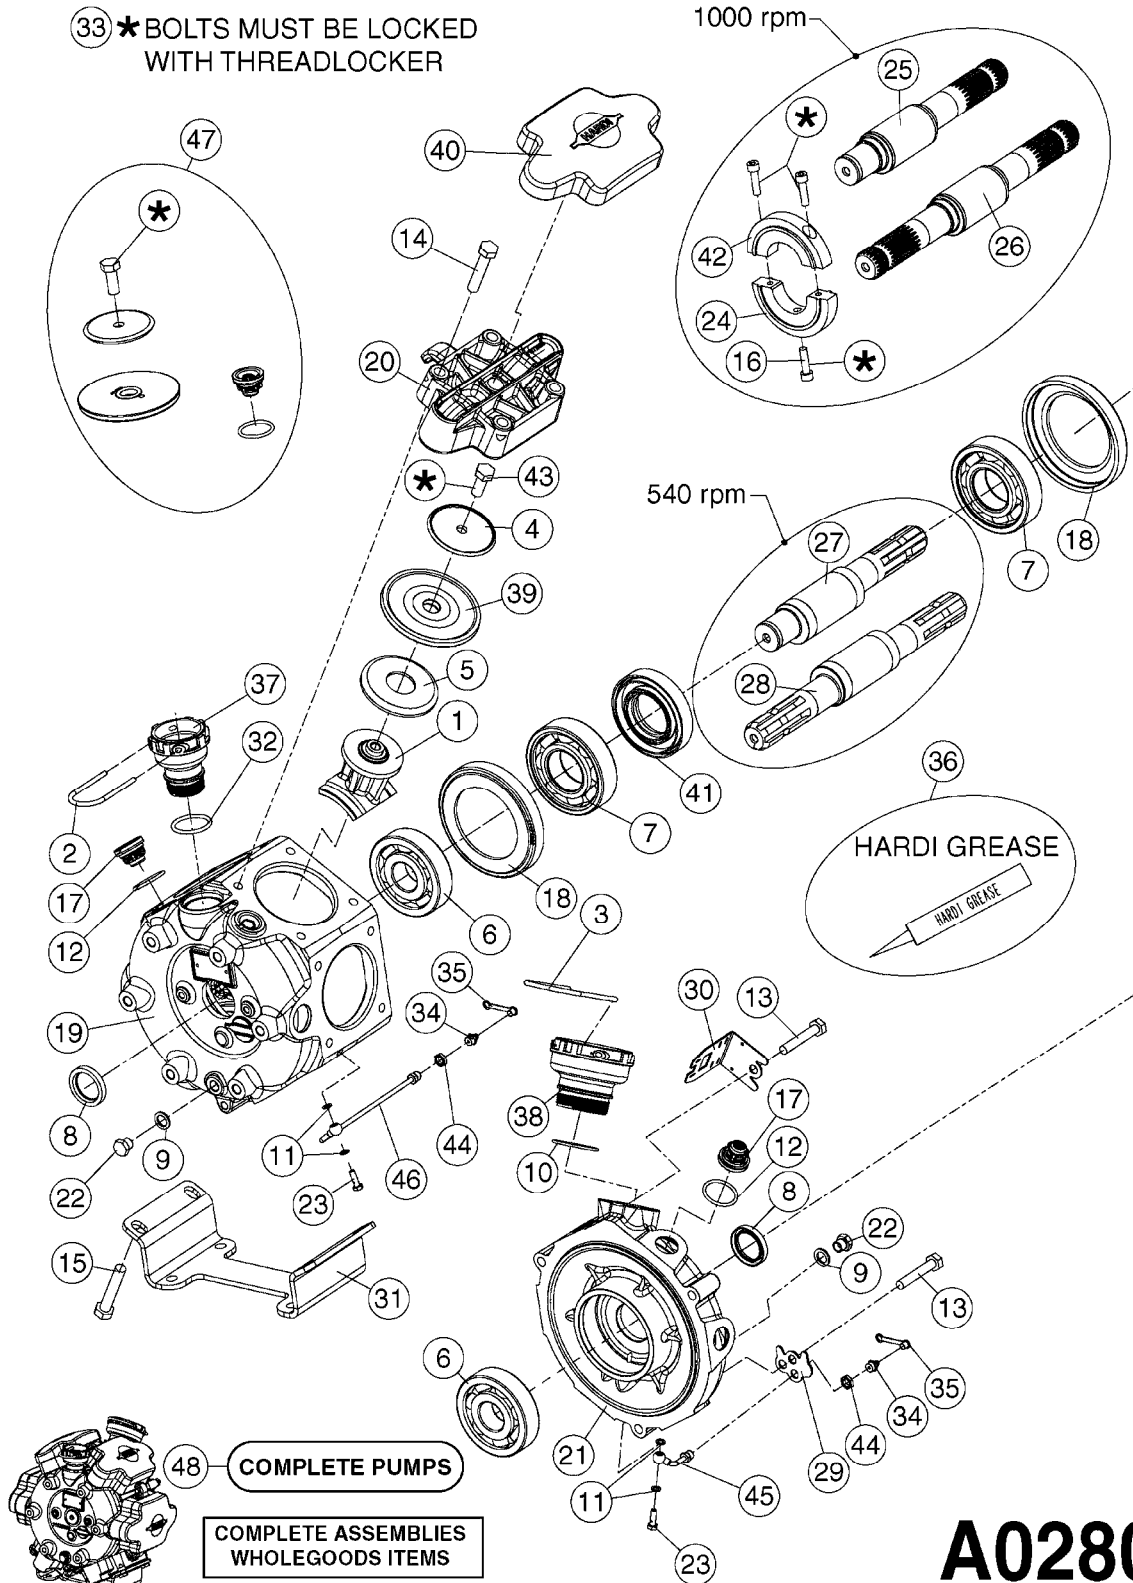

33 * BOLTS MUST BE LOCKED WITH THREADLOCKER

1000 rpm

540 rpm

A0280

PUMP - 364 540/1000 RPM
A0280-HIN, 07:05:20

Page 1
Date 12.08.2020 9:33

Pos.	parts-n°	order qty	description
1	111622	1	CONNECTING ROD 463/5.5MM
1	111628	1	CONNECTING ROD 363/5.5 PUMP
1	111629	1	CONNECTING ROD 363/364-7 PUMP
1	111630	1	CONNECTING ROD 363/364-10 PUMP
2	145996	1	FITT.DK S-67 FORK
3	145997	1	FITT.DK S-93 FORK
4	161174	1	DIAPHRAGM DISC SS 361/363/364 PUMP
5	161372	1	DIAPHRAGM BACKING DISC,320-361
6	210221	1	BEARING BALL 6407
7	210232	1	BEARING BALL 6310
8	210243	1	SEAL OIL 35 X 47 X 7
9	241404	1	DOWTY SEAL 1/4"
10	242225	1	O-RING D45.0 X 4.0 RUBBER
11	242374	1	WASHER Ø10/Ø6X1 COPPER
12	330024	1	O-RING D41,1/D34.5 X 3,5
13	420895	1	BOLT HEX 8.8 RAW M10X60
14	430312	1	BOLT HEX 8.8 M12X60
15	430438	1	BOLT HEX 8.8 DEL M12X65
16	450995	1	BOLT ALLEN M8X30 DIN 912 RAW
17	728146	1	VALVE FOR 361(726890/707932)
18	11171900	1	CONROD RING 364/464 MACHINED
19	11172000	1	PUMP HOUSE 364 MACHINED 5/4" BSP RED
20	11172800	1	VALVE COVER 363/364 MACHINED RED
21	11173200	1	FRONTPART 364, 1½" BSP RED
22	14010400	1	PLUG 1/4" BSP
23	14120400	1	BANJOBOLT M6 X 19
24	14120700	1	COUNTERWEIGHT 364/464-1000
25	14137300	1	CRANKSHAFT 364/464-5.5 1000
26	14137900	1	CRANKSHAFT 364/464-5.5 GG 1000
27	14137500	1	CRANKSHAFT 364-07
27	14137600	1	CRANKSHAFT 364/464-10
28	14138100	1	CRANKSHAFT 364-7.0 GG
28	14138200	1	CRANKSHAFT 364/464-10 GG
29	16382900	1	GREASE NIPPLE PLATE, 364
30	16390600	1	BRACKET FOR RPM SENSOR
31	16410700	1	PUMP BASE 363/364 BLACK
31	17002400	1	FOOT F. 36X PUMP, RED
32	24266600	1	O-RING D 38,0 X 4,0 70SH.NITR
33	28045503	1	LOCTITE 262 .5ML (.017oz.)
34	28163300	1	GREASE NIPPLE H1 M6X1 DIN 7412
35	28163400	1	CAP F. GREASENIPPLE YELLOW M6X1
36	28164600	1	HARDI PUMP GREASE S3 V550L 1
37	32242200	1	FITTING S67 5/4" KON. RG 2014
38	32242300	1	NIPPLE S93 1,5' KON.RG 2014
39	33511400	1	DIAPHRAGM PUMP 361/361/363/364 PUR
40	33524300	1	COVER PLASTIC 364 PUMP
41	33527200	1	GREASE SPLIT 364/464
42	39136200	1	HALFPART 364/464-1000
43	43099200	1	BOLT HEX SS M12 X 30 DIN933 A4
44	46134000	1	NUT HEX M10x1 H=2.3 NV=14 ELZIN
45	61096800	1	BANJOTUBE SHORT 364 COMPL.
46	61096900	1	BANJOTUBE LONG 364 COMPL.
47	75585900	1	PUMP KIT 364
48	82169500	1	PUMP 364-5.5-MED-1000
48	82169700	1	PUMP 364-5.5-MOD2-1000-OSP
48	82170000	1	PUMP 364-10-STD-540 FK
48	82170300	1	PUMP 364-10-MOD-540-GG THROUGH SHAFT
48	82170400	1	PUMP 364-10-MOD-540-OSP