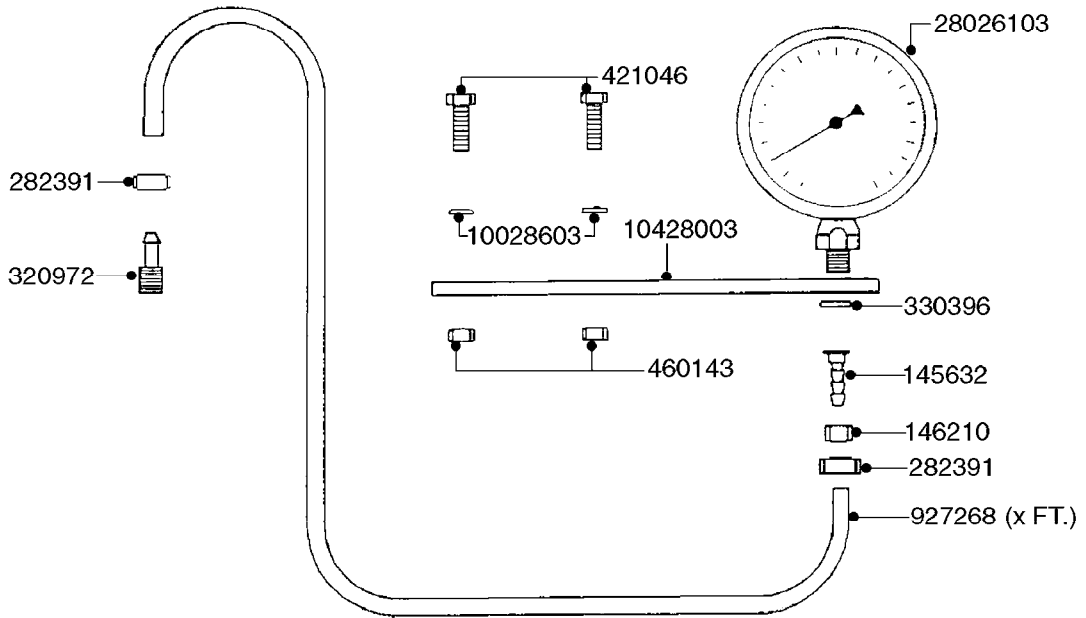

COMPLETE ASSEMBLIES
WHOLEGOODS ITEMS

70043903 - COMPLETE ASSEMBLY

K0680

REMOTE GAUGE-ESC SPRAYERS-4"
K0680-HIN, 01:01:16

Page 1

Date 12.08.2020 9:34

parts-n°	order qty	description
145632	1	FITT.DK HB 1/4' BRASS F.GUAGE
146210	1	NUT 1/4'BSP BRASS
282391	1	CLAMP HOSE CRIMP 5/16'
320972	1	FITT.DK HB 5/16'- 1/4' BSP
330396	1	O-RING D11.2/D6.6X3.2
421046	1	BOLT HEX M8X25/25 A2 SS DIN933
460143	1	LOCK NUT M8 SST A2 DIN985
927268	1	HOSE BLUE PVC X 1/4 X 0012"
10028603	1	WASHER LOCK 5/16'
10428003	1	BKT. FOR ESC GAUGE KIT
28026103	1	GAUGE 200PSI/BR,4",1/4"BSP-BTM
70043903	1	*GAUGE KIT,4" OP UNIT INFEILD