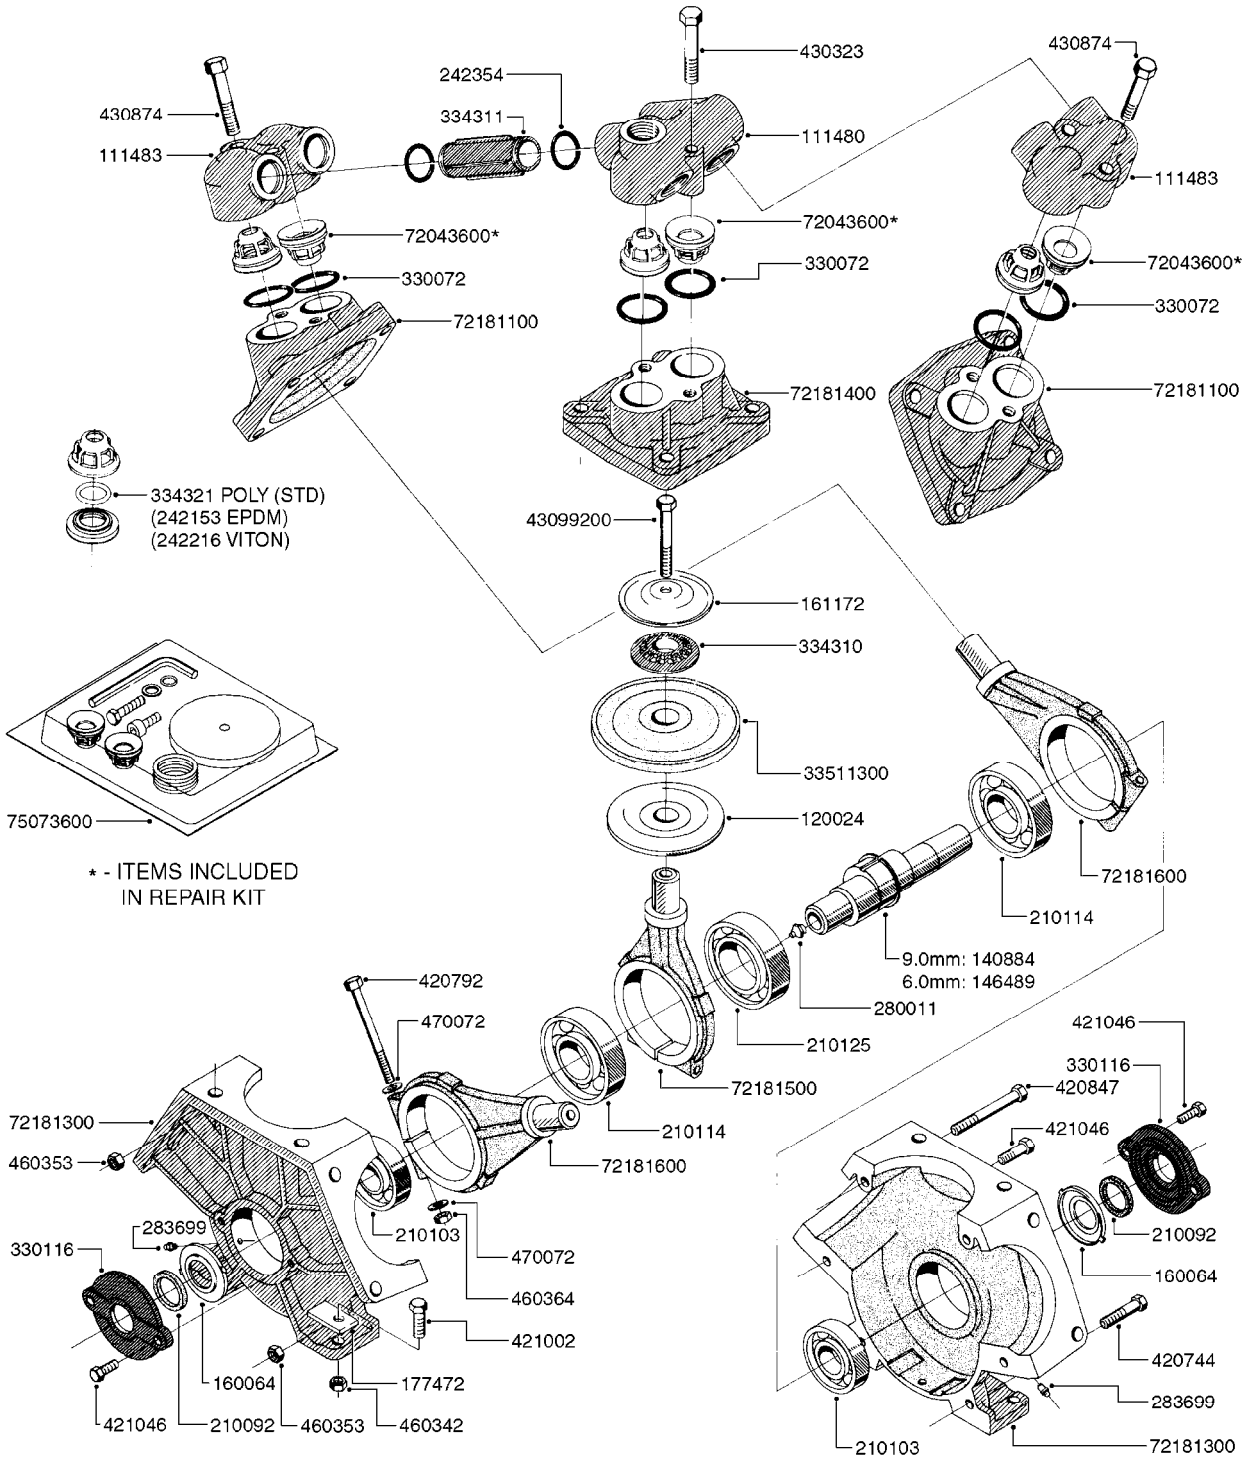

A0220

PUMP - 1302 W/ MOUNTING BASE
A0220-HIN, 27:04:17

Page 1

Date 12.08.2020 9:33

parts-n°	order qty	description
111480	1	VALVE HEAD 1302 CENTER
111483	1	VALVE HEAD SIDE 1302
120024	1	DIAPHRAGM BACK DISC 1200-1300
140884	1	CRANK SHAFT MODEL 1300-9
146489	1	CRANK SHAFT MODEL 1302-6MM
160064	1	DUST PLATE
161172	1	DIAPHRAGM DISC F. 1203/1303
177472	1	BRACKET 25 X 5
210092	1	SEAL FELT D43/30X5
210103	1	BEARING BALL 6306
210114	1	BEARING BALL 6308
210125	1	BEARING BALL 6210
242153	1	O-RING D26X4 EPDM
242216	1	O-RING VITON F/1202/1302/462
242354	1	O-RING D32.2X3.0 VITON
280011	1	GREASE NIPPLE 1/8" SAE H TR
283699	1	GREASE NIPPLE M6X1
330072	1	O-RING D53.5/D45.5X4
330116	1	SEAL RETAINER, MODEL 1300
334310	1	NYLON WASHER 1202/1302/462
334311	1	CONNECTION PIPE INLET MOD.1302
334321	1	O-RING POLY. 34.0x26.0x4.0
420081	1	BOLT HEX 8.8 DEL 3/8"X40MM
420162	1	BOLT HEX 8.8 DEL 3/8"X15MM
420346	1	BOLT HEX 8.8 DEL 3/8"X 25MM
420357	1	BOLT HEX 8.8 RAW 3/8"X85MM
420803	1	BOLT HEX 8.8 DEL M8X90
421002	1	BOLT HEX 8.8 DEL M10X30 FT DIN933
421259	1	BOLT HEX UNC7/16"x2.25" 18-8SS
430323	1	BOLT HEX 8.8 DEL M12X60
430404	1	BOLT HEX 8.8 DEL M12X50
430874	1	SCREW SET 8.8 DEL M12X70 FT
460062	1	NUT HEX 3/8" GALV.
460342	1	NUT HEX M10 DEL DIN934
460364	1	NUT HU M8 A2 SS DIN934
460386	1	NUT HEX M12X1.75
470072	1	WASHER D15/D8X.5 LOCK
33511300	1	DIAPHRAGM 1202-1303 POLY 2006
72043600	1	VALVE FOR 462/463
72181100	1	DIAPHRAGM COVER 1203/1303+BLTS
72181300	1	PUMP CASTING 1300 RED W/BOLTS
72181400	1	DIAPHRAGM COVER 1303 W/BOLTS
72181500	1	CONNECTING ROD, CENTER 1303
72181600	1	CONNECTING ROD, SIDE MOD.1300
75073500	1	PUMP KIT 1300/1302 "06"