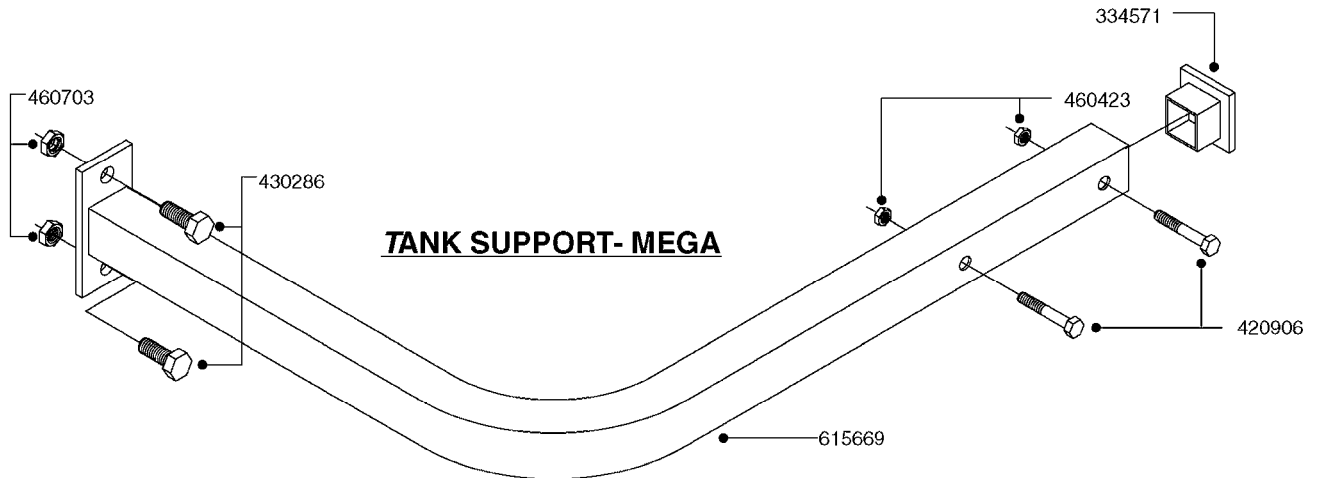

COMPRESSOR MOUNT-NAVIGATOR

10512503-COMPLETE ASSEMBLY

K0420