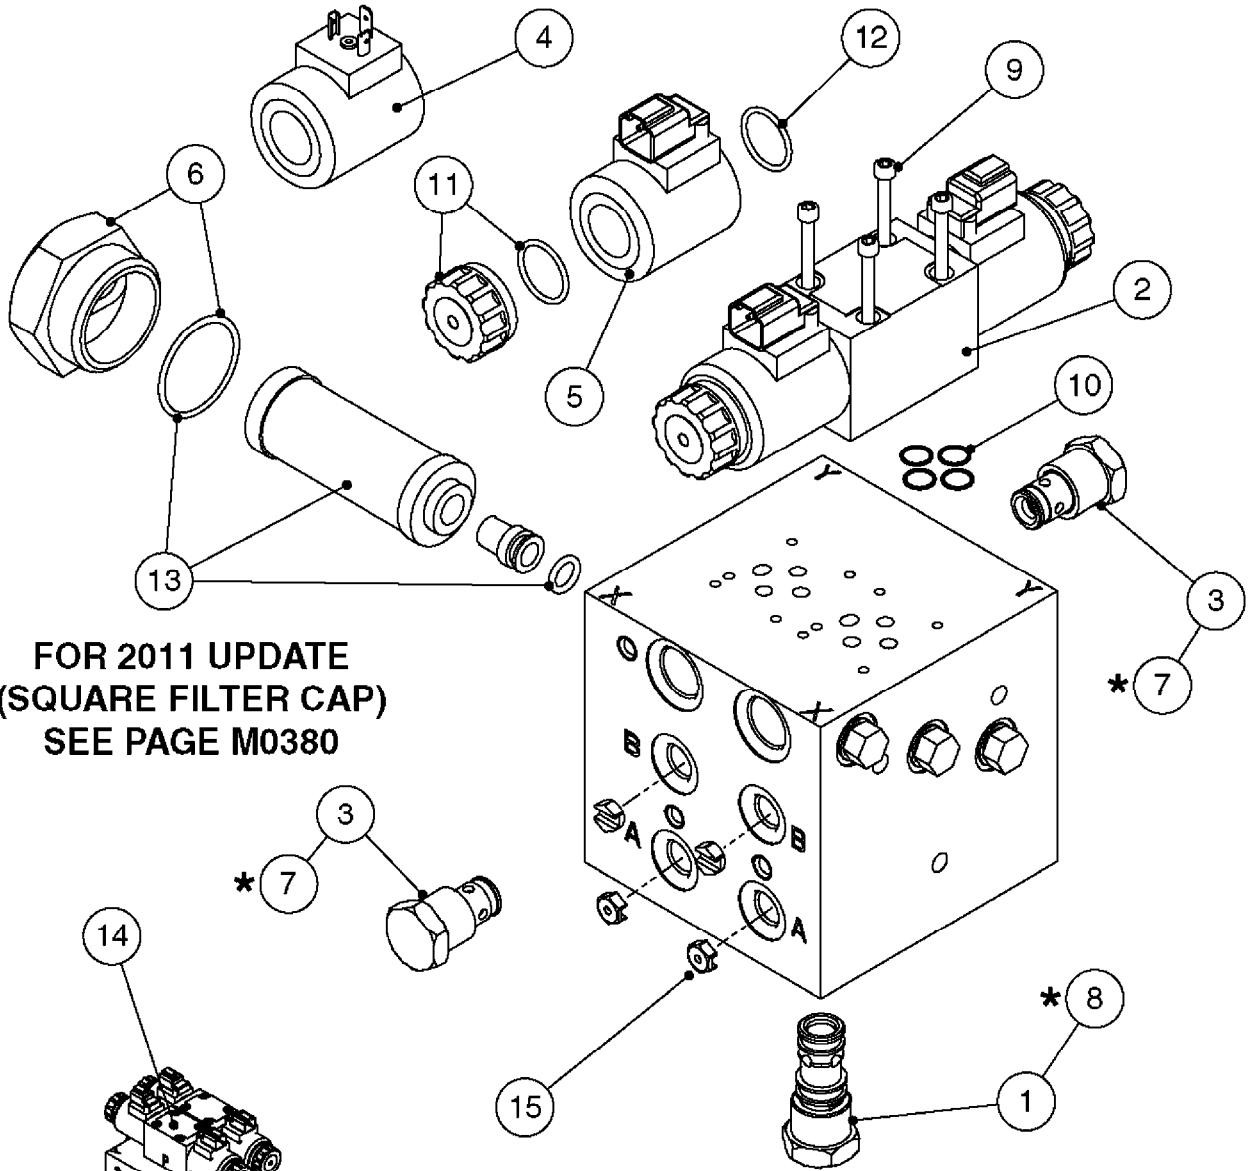

FOR 2011 UPDATE
(SQUARE FILTER CAP)
SEE PAGE M0380

COMPLETE
ASSEMBLY

* SEAL KITS

M0300

NORAC VARIABLE RATE VALVE UC4
M0300-HIN, 30:04:19

Page 1
Date 12.08.2020 9:35

Pos.	parts-n°	order qty	description
1	28048803	1	NORAC CHECK VALVE
2	28048903	1	NORAC PROP VALVE
2	28055803	1	3-PIN CONNECTORS/HIRSCHMAN NORAC SOLENOID - DEUTSCH CONN. 2-PIN CONNECTORS/DEUTSCH
3	28049403	1	NORAC CHECK VALVE
4	28056403	1	COIL, NORAC, PROP, DIN
5	28056503	1	COIL, NORAC, PROP, DEUTSCH
6	28066803	1	NORAC FILTER CAP W/O-RING
7	28066903	1	NORAC SEAL KIT F.28049403
8	28067003	1	NORAC SEAL KIT F.28048803
9	28068103	1	NORAC HEX CAPSCREW 10-24X2 SS
10	28068203	1	NORAC O-RING F.SOLENOID VALVE
11	28074903	1	NORAC COIL NUT AND O-RING
12	28103603	1	O-RING SOLENOID BODY SEAL NORAC
13	75076900	1	NORAC FILTER ELEMENT KIT
14	78216100	1	NORAC VALVE BLOCK COMP, DEUTSCH CON. COMPLETE W/2-PIN DEUTSCH SOLENOIDS
15	78603300	1	NORAC ONE WAY ORIFICE, .047"