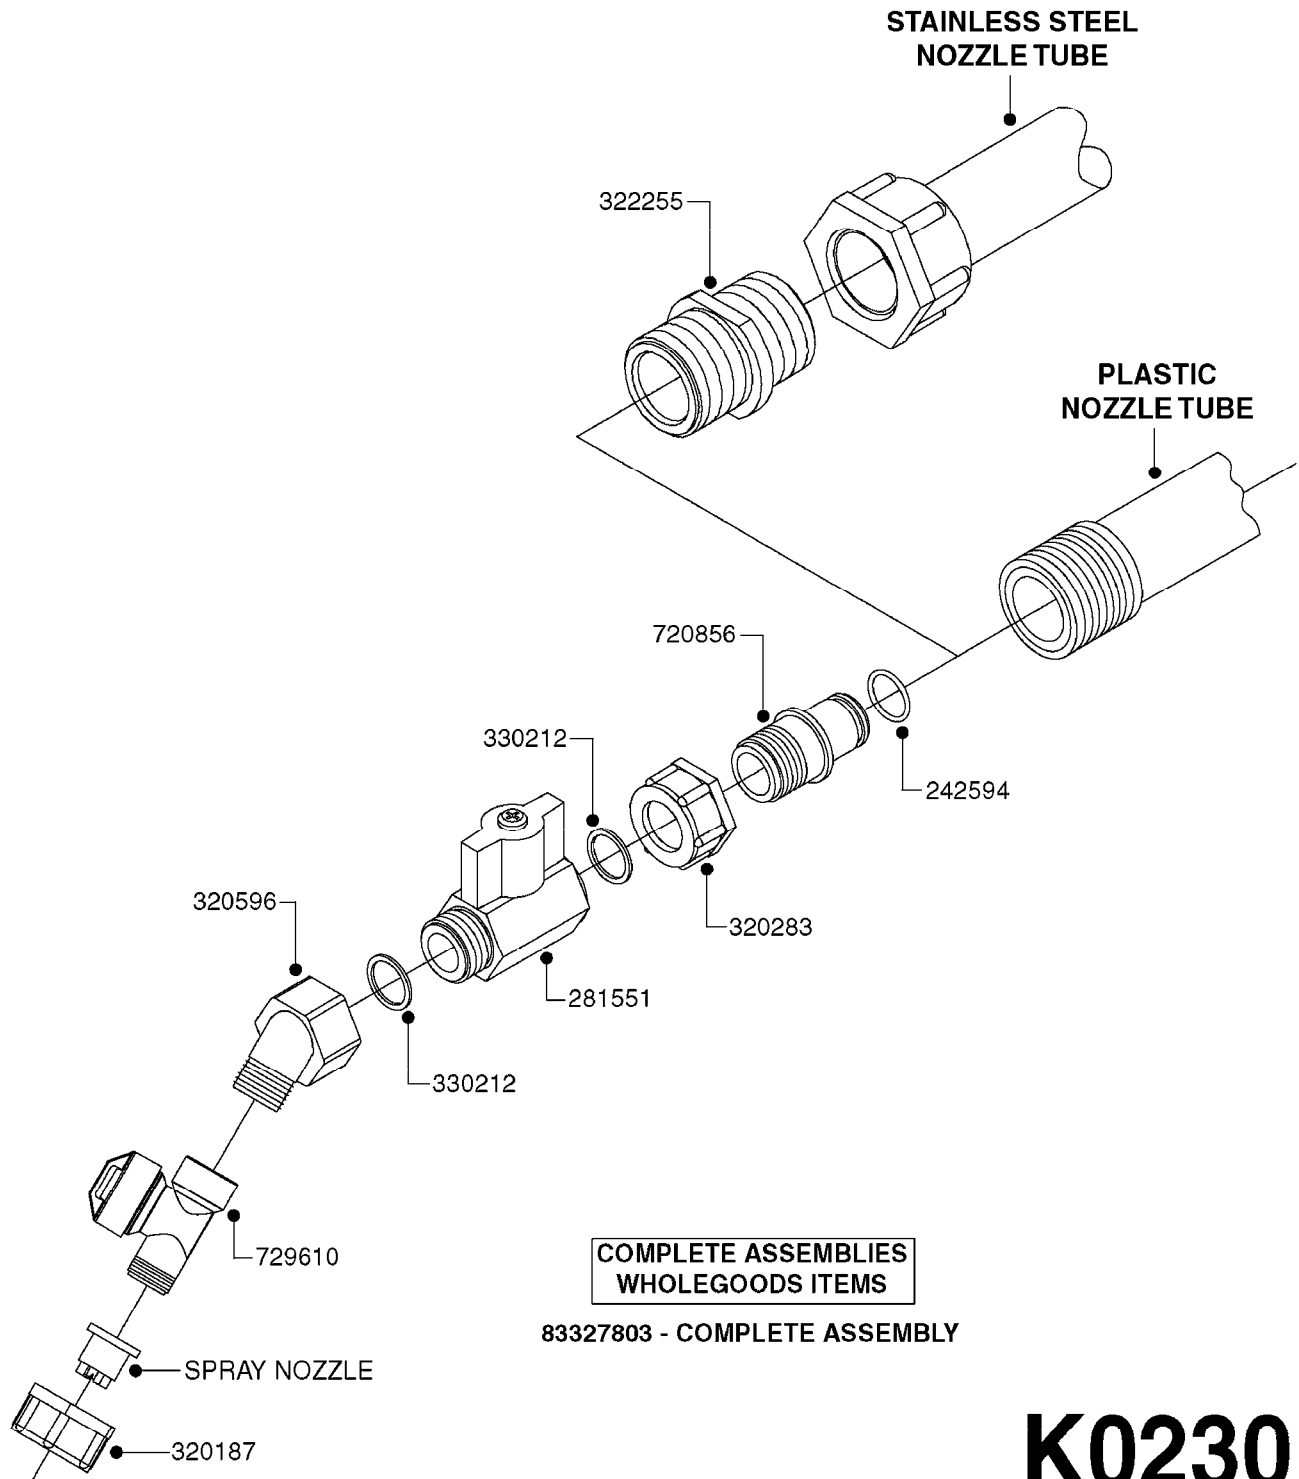

K0230

END NOZZLE KIT
K0230-HIN, 01:01:16

Page 1
Date 12.08.2020 9:34

parts-n°	order qty	description
242594	1	O-RING D14 X 1.78 SCH.70-EPDM
281551	1	BALL VALVE 1/2"
320187	1	FITT.DK CAP 3/8" BSP BLACK
320283	1	FITT.DK NUT 3/4"BSP
320596	1	FITT.DK ELB 3/8'-1/2'BSP 45DEG
322255	1	FITT.DK NIPPLE 3/4"X 3/4"
330212	1	O-RING D19/D14X2.4 F.1/2"NUT
720856	1	FITT.DK 1/2'BSP ASSY.F.3/4'NUT
729610	1	NOZZLE ASSY. NON DRIP 3/8 THRD
83327803	1	END NOZZLE KIT "04"