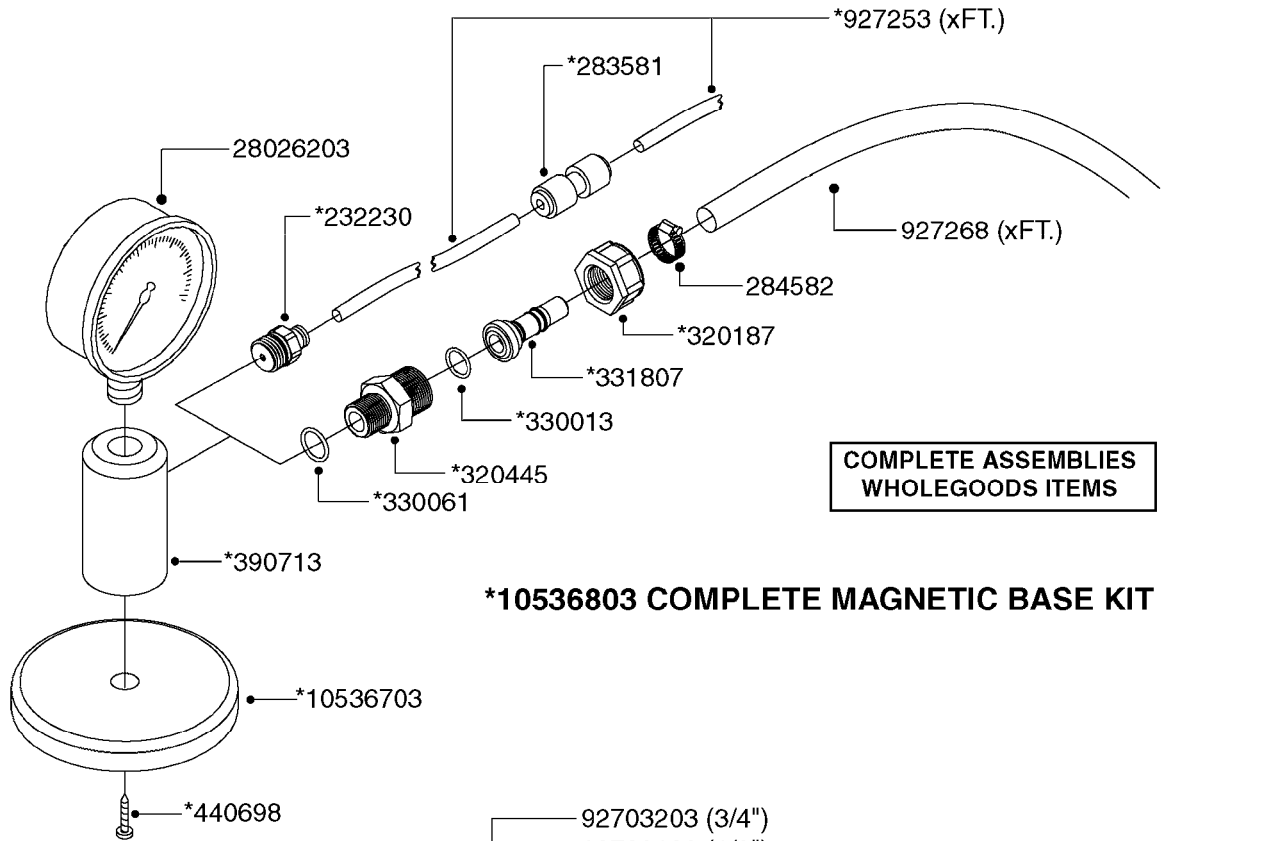

COMPLETE ASSEMBLIES
WHOLEGOODS ITEMS

70043903 - COMPLETE ASSEMBLY

K0680

REMOTE GAUGE-ESC SPRAYERS-4"
K0680-HIN, 01:01:16

Page 1

Date 12.08.2020 9:34

parts-n°	order qty	description
145632	1	FITT.DK HB 1/4' BRASS F.GUAGE
146210	1	NUT 1/4'BSP BRASS
282391	1	CLAMP HOSE CRIMP 5/16'
320972	1	FITT.DK HB 5/16'- 1/4' BSP
330396	1	O-RING D11.2/D6.6X3.2
421046	1	BOLT HEX M8X25/25 A2 SS DIN933
460143	1	LOCK NUT M8 SST A2 DIN985
927268	1	HOSE BLUE PVC X 1/4 X 0012"
10028603	1	WASHER LOCK 5/16'
10428003	1	BKT. FOR ESC GAUGE KIT
28026103	1	GAUGE 200PSI/BR,4",1/4"BSP-BTM
70043903	1	*GAUGE KIT,4" OP UNIT INFEILD