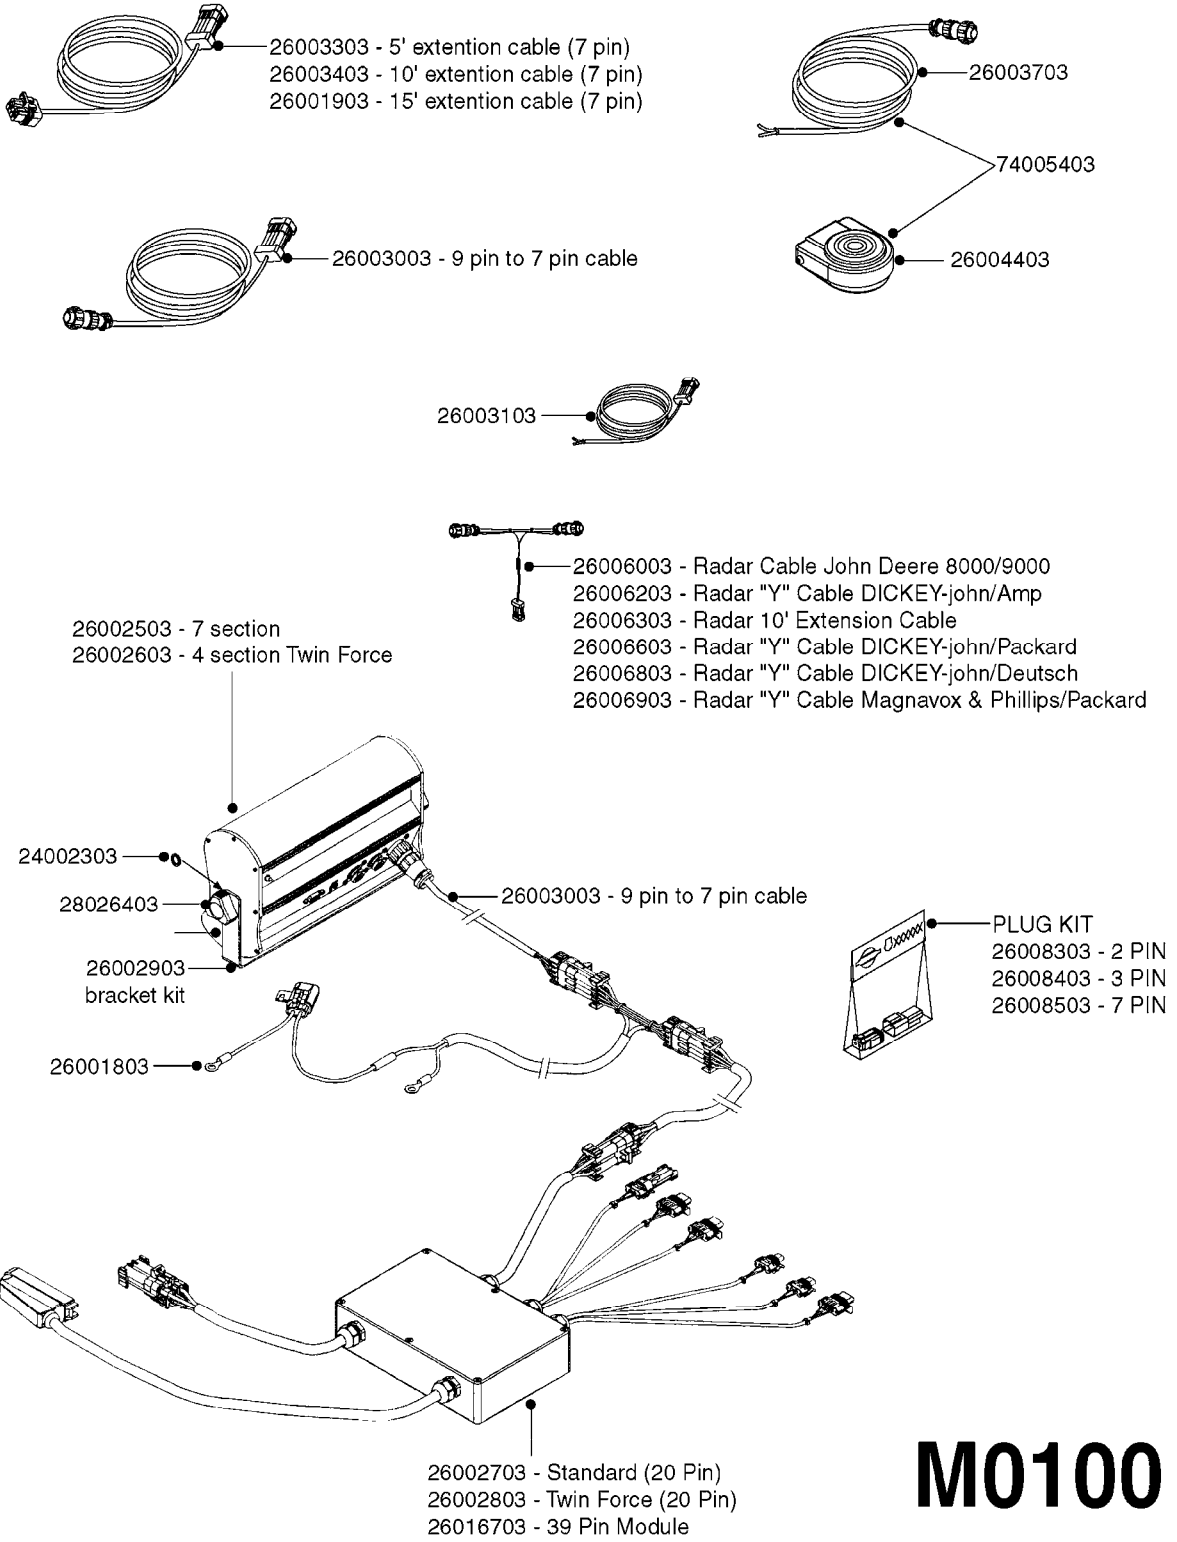

M0090

HC 2500/HM1500 DISPLAY/SCANBOX
M0090-HIN, 01:01:16

Page 1

Date 12.08.2020 9:35

parts-n°	order qty	description
142516	1	SCREW SET M10 BENT F. LOCKING
161411	1	MT.BRK. HC2500/HM1500 DISPLAY
26018300	1	ADAPTOR 2500 FOR SPRAYBOX II 39-PIN/REPLACES SCANBOX
260363	1	PLUG 2 POLE 12V
260827	1	PLUG F.EC ATTACHMENTS
261060	1	PLUG F.EC ATTACHMENTS
261589	1	FUSE 5 X 20 1.25 AMP
26176203	1	FUSE 5.0A QUICK-ACT.
261933	1	CABLE W/PLUG 2X25 L=71"
261934	1	CABLE W/PLUG 18X0.5MM L=79"
261935	1	SWITCH 2 POLE
261937	1	CIRCUIT BOARD F. SCANBOX
262099	1	PLUG SOCKET 3-POLE 2.5/3
450902	1	BOLT ALLEN HEAD M4 X 16MM
471055	1	WASHER D4.1/7.6 X 0.9
61029900	1	BRACKET FOR HC2500
731613	1	DISPLAY HC2500 NEW
731983	1	DISPLAY HM1500 REFURBISHED
732095	1	DISPLAY HM1500 NEW
732096	1	SCANBOX F.HM1500/HC2500
741580	1	PLUG 3-POLE 2.5/3
978045	1	DECAL QUICK GUIDE 1500/2500
978097	1	DECAL QUICK GUIDE 1500/2500 FR