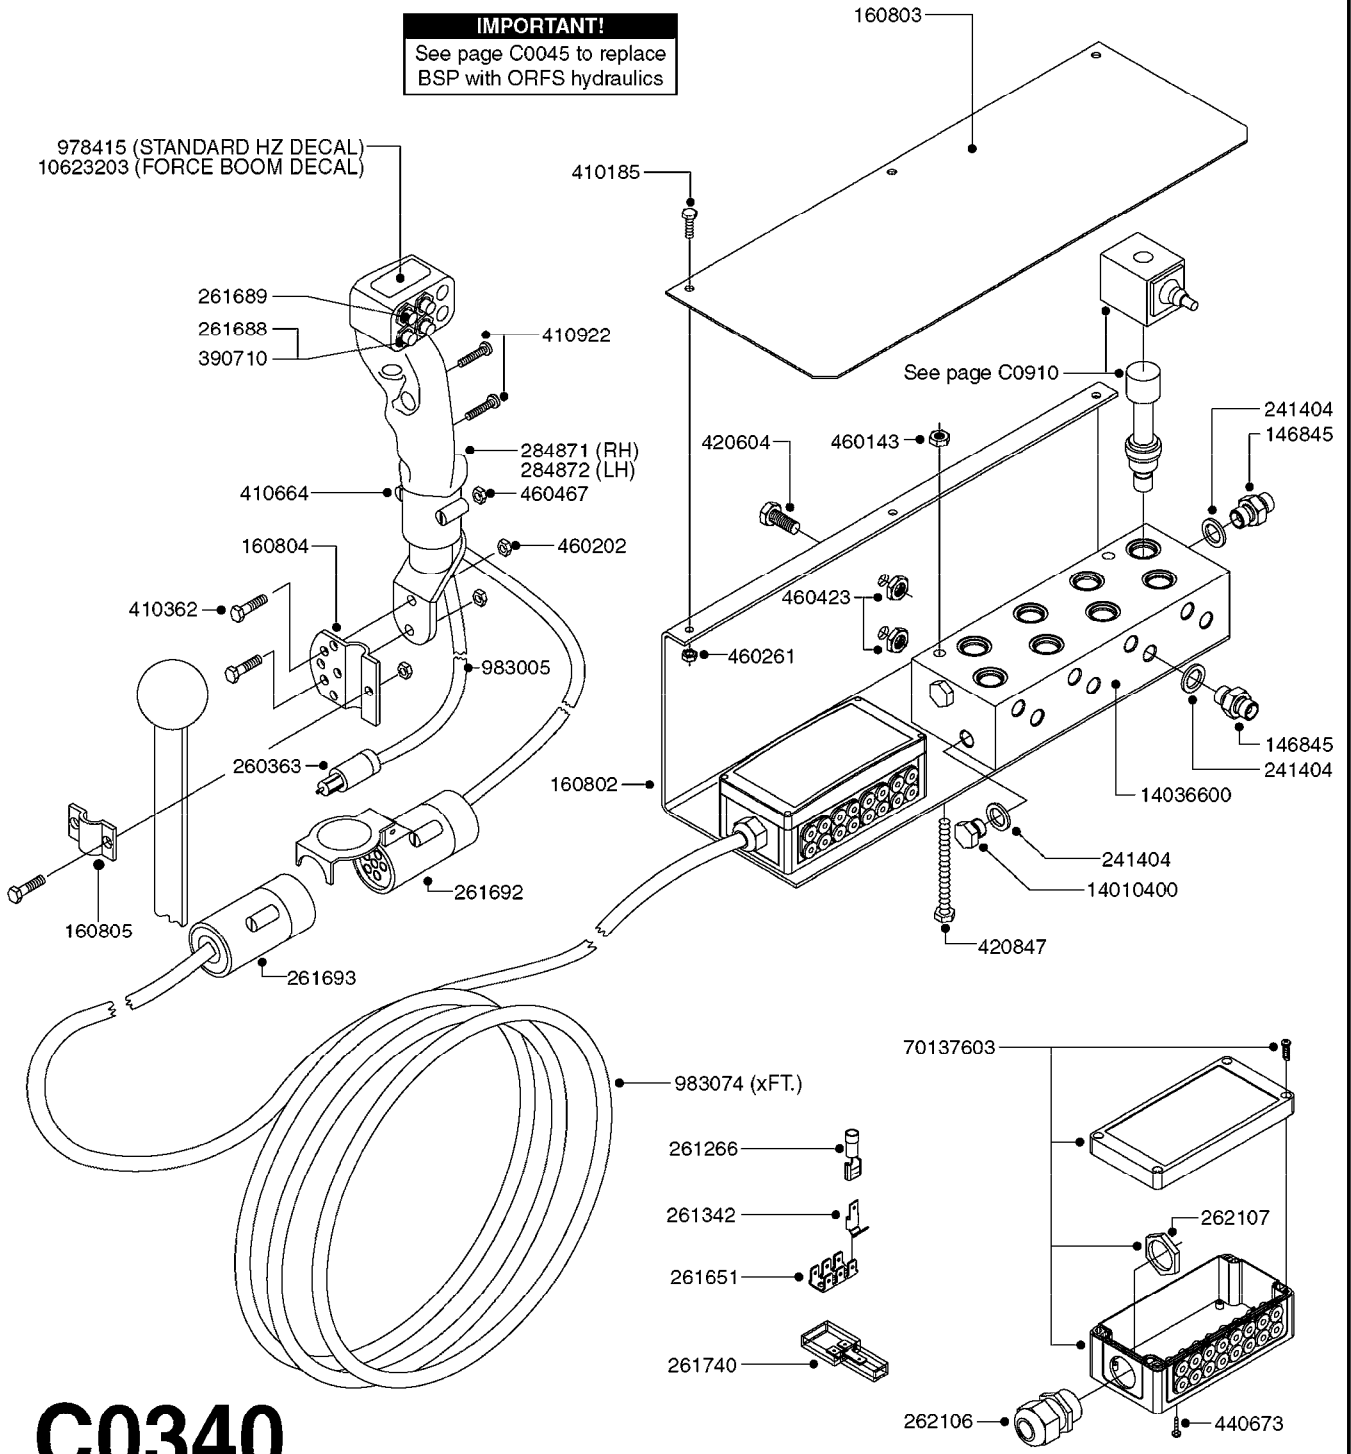

IMPORTANT!
See page C0045 to replace
BSP with ORFS hydraulics

HYD EAGLE HZ JOYSTICK 2005
C0340-HIN, 13:05:19

Page 1
Date 12.08.2020 9:34

parts-n°	order qty	description
146845	1	HEX NIPPLE 1/4"X1/4"
160802	1	MOUNT PLATE F.HYD SOLENOID'HZ'
160803	1	COVER PLATE F.HYD SOLENOID'HZ'
160804	1	MOUNT BRACKET F.HANDLE
160805	1	MOUNT STRAP F.HANDLE
241404	1	DOWTY SEAL 1/4"
260363	1	PLUG 2 POLE 12V
261266	1	CONNECTOR END F.CABLE HP
261342	1	SPADE F.ELEC.3 WAY CONNECTOR
261651	1	SPADE F.ELEC.6 POLE CONNECTOR
261688	1	SWITCH F. HANDLE WHITE
261689	1	CAP RUBBER F. SWITCH JOYSTICK
261692	1	PLUG ELEC.7 POLE FEMALE F.CABL
261693	1	PLUG ELEC. 7 POLE MALE
261740	1	SPADE F.ELEC.3 POLE CONN.INSUL
262106	1	BULKHEAD F. CABLE 6.5-14 BLACK
262107	1	NUT F. BULKHEAD CABLE GRAY
284871	1	CONTROL HANDLE RIGHT HALF
284872	1	CONTROL HANDLE LEFT HALF
390710	1	SWITCH F.HANDLE GREY MACHINED
410185	1	BOLT HEX 8.8 DEL M6X16
410362	1	BOLT HEX 8.8 SS M6X20
410664	1	BOLT HEX M5 X 20
410922	1	CYL.SKR 8.8 DEL M4X20 RST
420604	1	BOLT HEX 8.8 DEL M10X25 FT DIN933
420847	1	BOLT HEX 8.8 DEL M8X85
440673	1	SCREW F.PLASTIC 5X12 SS
460143	1	LOCK NUT M8 SST A2 DIN985
460202	1	NUT HEX M6
460261	1	NUT HEX M6X1.00 LOCK DIN985 A2 SS
460423	1	NUT HEX M10X1.50 LOCK DIN985A2 SS
460467	1	NUT HEX M5 GALV.
978415	1	DECAL CONTROL HANDLE
983005	1	ELEC. CABLE 2 WIRE X 1.5MM
983074	1	ELEC. CABLE 5 WIRE X 1.5MM
10623203	1	DECAL F.JOYSTICK - FORCE
14010400	1	PLUG 1/4" BSP
14036600	1	MANIFOLD 4-FUNCTION SPC 2004
70137603	1	JUNC. BOX, FLUID, COMPLETE, 2015