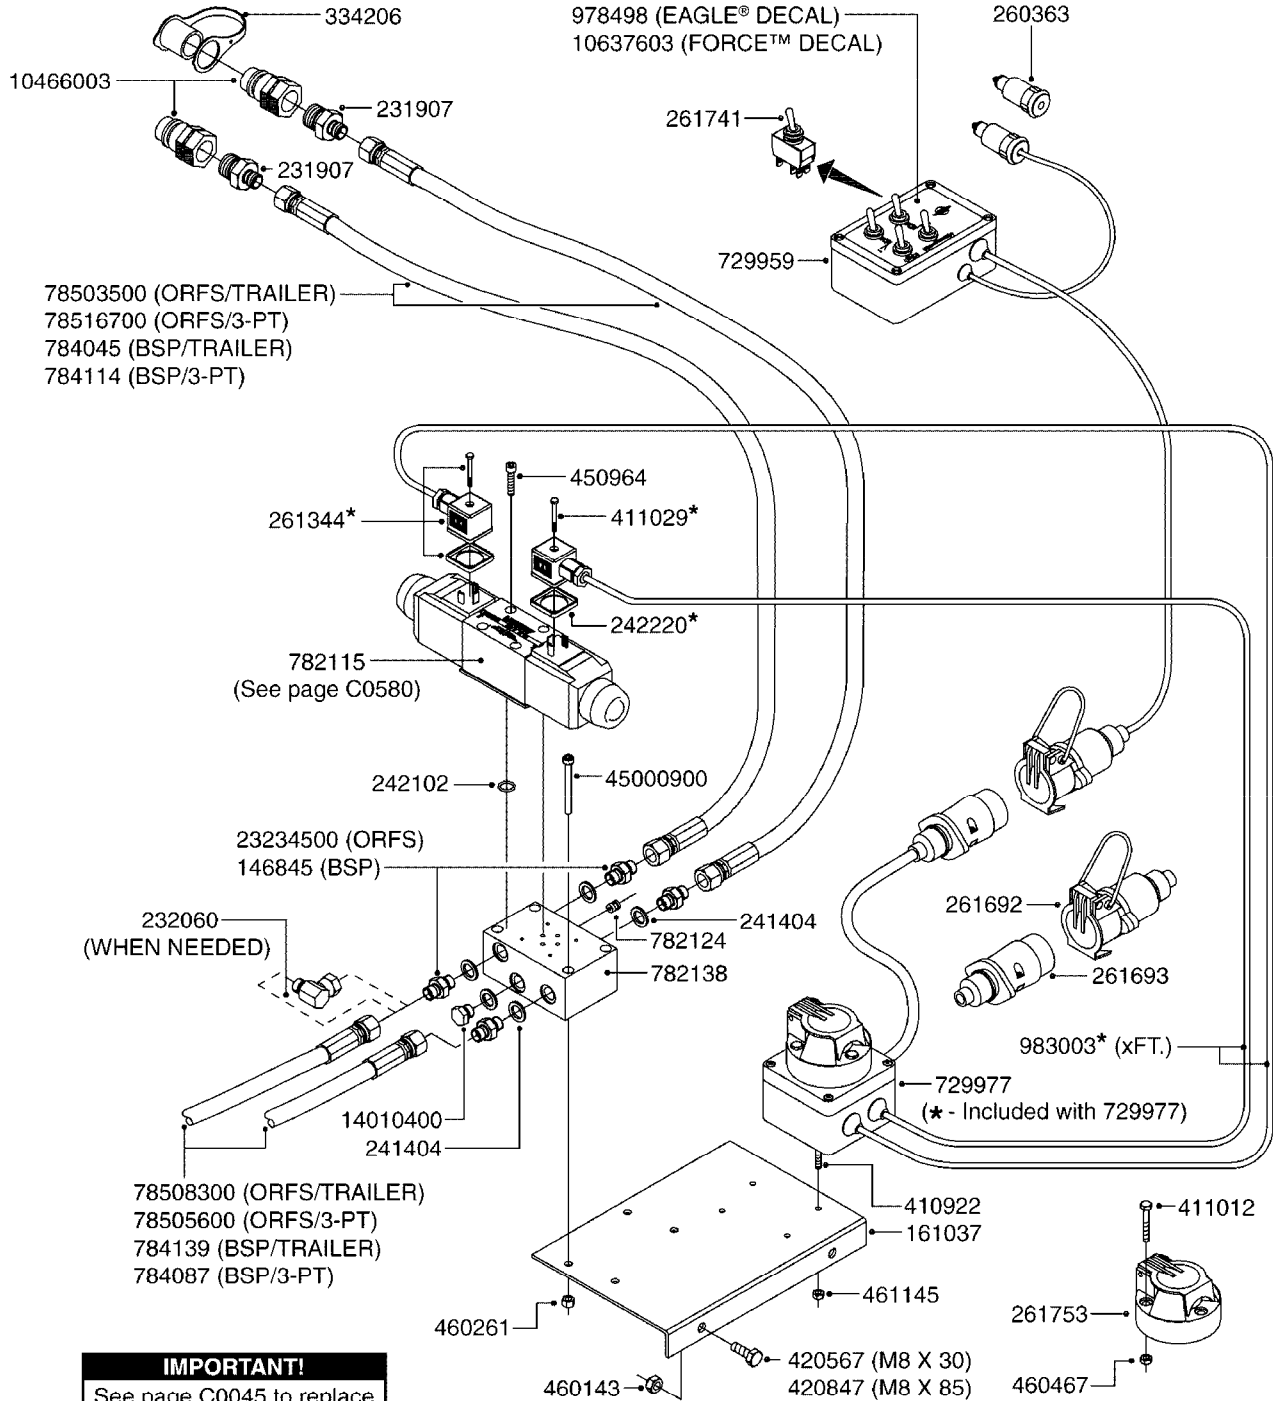

IMPORTANT!
See page C0045 to replace
BSP with ORFS hydraulics

C0310

HYDRAULICS EAGLE/FORCE DH
C0310-HIN, 16:04:20

parts-n°	order qty	description
146845	1	HEX NIPPLE 1/4"X1/4"
161037	1	MOUNT PLATE F.DH VICKERS VALVE
231907	1	HEX NIPPLE 1/4"BSP X 1/2"NPT
232060	1	HY.ELBOW 1/4" BSP SWIVEL
241404	1	DOWTY SEAL 1/4"
242102	1	O-RING Ø9.25X1.78 NITRIL 90SH
242220	1	GASKET F. HIRSMANN PLUG INCLUDED WITH 729977
260363	1	PLUG 2 POLE 12V
261344	1	HIRSCHMANN PLUG B INCLUDED WITH 729977
261692	1	PLUG ELEC.7 POLE FEMALE F.CABL
261693	1	PLUG ELEC. 7 POLE MALE
261741	1	SWITCH 2 POLE 12V TOGGLE PRESS
261753	1	PLUG ELEC.7 POLE FEMALE F.BASE
334206	1	DUST HOOD FOR HY-COUPLING
410922	1	CYL.SKR 8.8 DEL M4X20 RST
411012	1	SCREW M5X30 STAINLESS
411029	1	SCREW M3X35 F.HIRSMANN PLUG INCLUDED WITH 729977
420567	1	BOLT HEX 8.8 DEL M8X30 FT
420847	1	BOLT HEX 8.8 DEL M8X85
450964	1	SCREW M5X30 F.CYLINDER
460143	1	LOCK NUT M8 SST A2 DIN985
460261	1	NUT HEX M6X1.00 LOCK DIN985 A2 SS
460467	1	NUT HEX M5 GALV.
461145	1	NUT HEX M4 LOCK
729959	1	CONTROL BOX DAH 4-FUNCTION
729977	1	DAH DIRECTIONAL VLV JUNC. BOX
782115	1	HY SOLENOID VALVE DH HYD
782124	1	SWITCH VALVE OUTS.1/8" 5000PSI
782138	1	HY-BLOCK 1-VALVE W LS-PORT
784045	1	HOSE HY X 1/4 X 157.50"STR+STR
784087	1	HOSE HY X 1/4 X 126.00"STR+STR
784114	1	HOSE HY X 1/4 X 80.7" STR+STR
784139	1	HOSE HY X 1/4 X 216.50"STR+STR
978498	1	DECAL SWITCH BOX DH HYD.
983003	1	CABLE ELEC.2X1MM WIRE BLACK EC INCLUDED WITH 729977
10466003	1	COUPLER PIONEER 8010-04 1/2NPT
10637603	1	DECAL F.SWITCH BOX - FORCE
14010400	1	PLUG 1/4" BSP
23234500	1	HEX NIPPLE 1/4" - 9/16"
45000900	1	BOLT ALLEN HEAD M6 X 60 SS
78503500	1	HY.HO.1/4"L= 4000 STR-STR
78505600	1	HY.HO.1/4"L= 3200 STR-STR
78508300	1	HY.HO.1/4"L= 5500 STR-STR
78516700	1	HY.HO.1/4"L= 2050 STR-STR