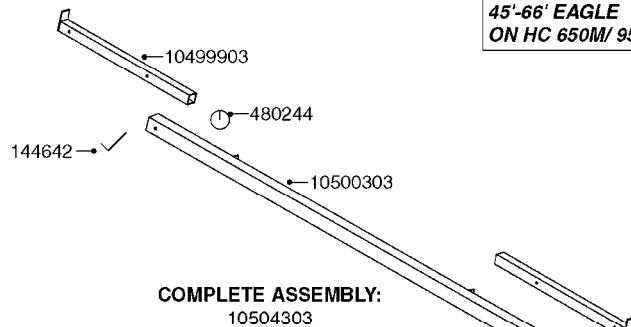

80'-90' EAGLE
ON HC 650M/ 950M

**COMPLETE ASSEMBLIES
WHOLEGOODS ITEMS**

D0510