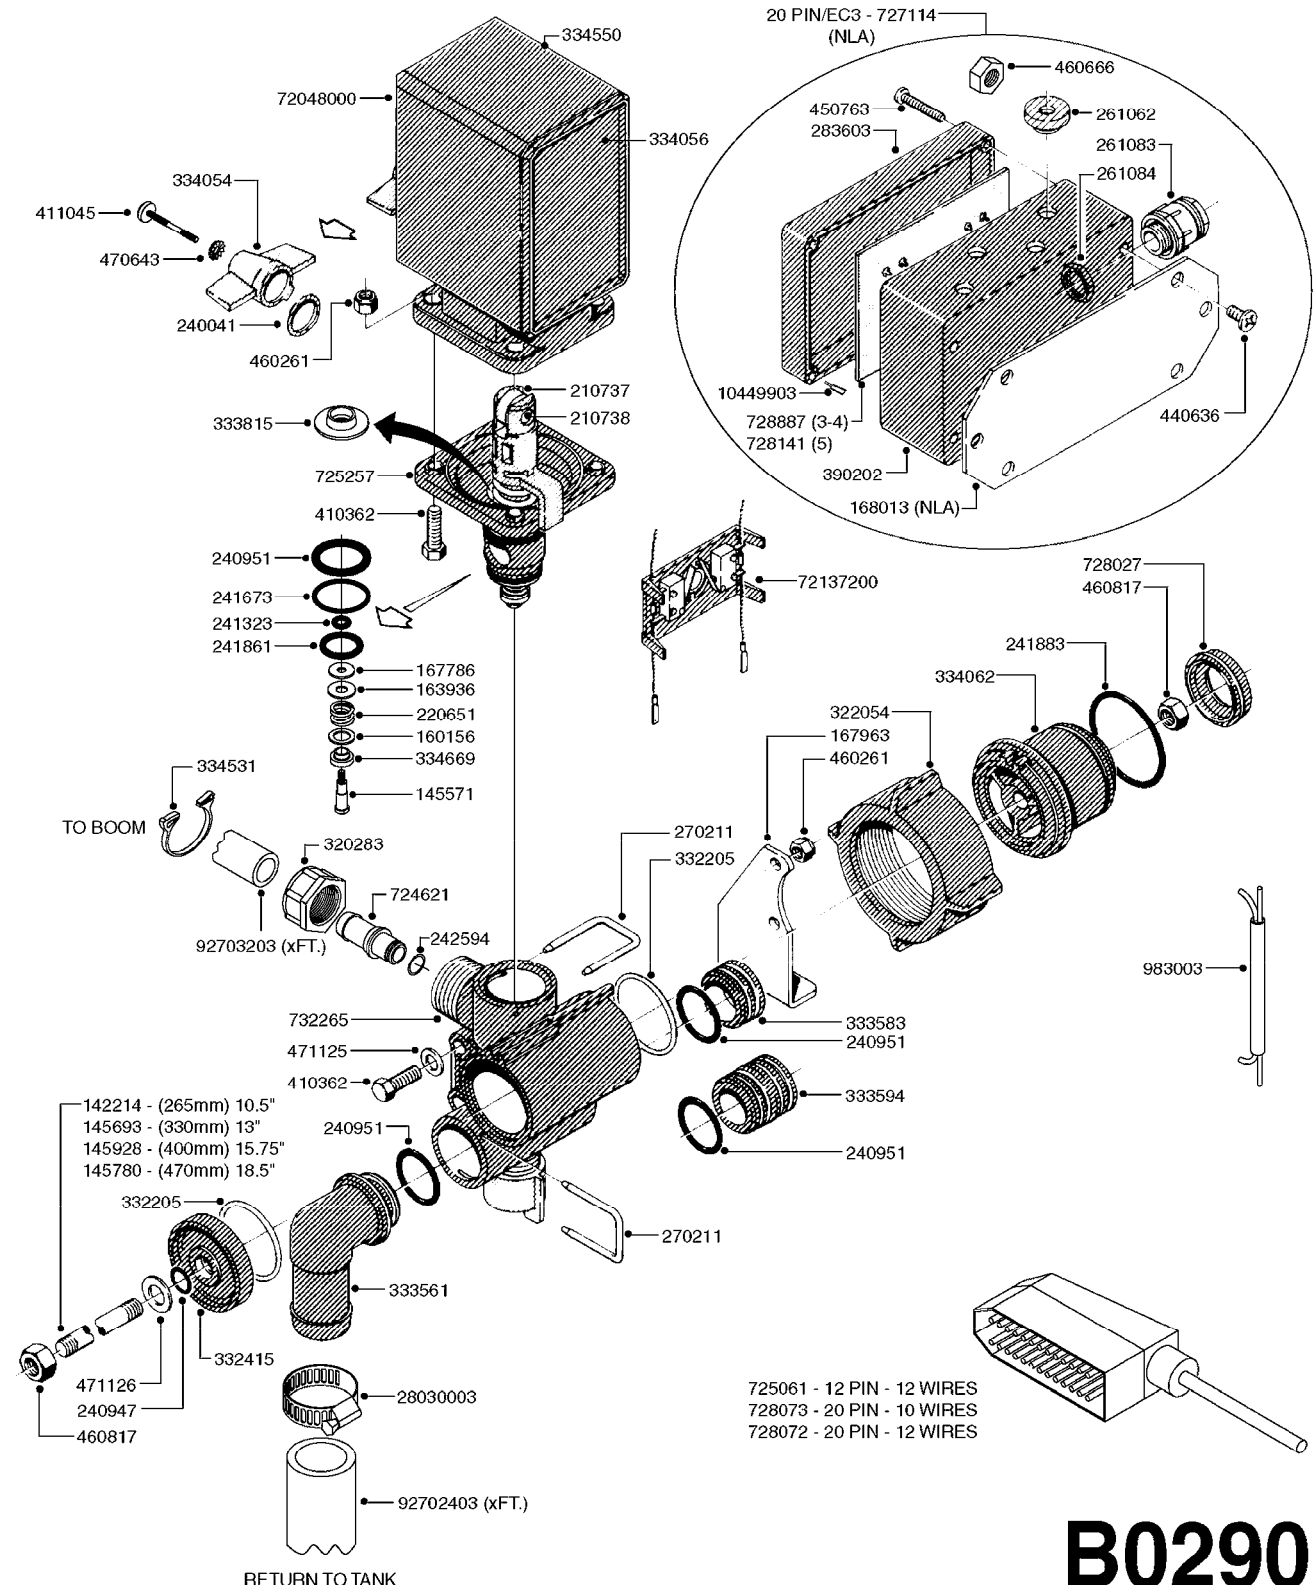

B0290

EC BOOM VALVE - ELEC. (RED GRP)
B0290-HIN, 01:01:16

Page 1

Date 12.08.2020 9:34

parts-n°	order qty	description
142214	1	STUD BOLT - M8X265, 3 SECTION
145571	1	STUD BOLT F/PNEUM. DISTRIBUTOR
145693	1	STUD BOLT - M8X330, 4 SECTION
145780	1	STUD BOLT - M8X470, 6 SECTION
145928	1	STUD BOLT - M8X400, 5 SECTION
160156	1	WASHER D14.1/D9.2X1 SS
163936	1	WASHER D15/D6.2X1
167786	1	WASHER D13/D4.2X1
167963	1	MOUNT BKT.F.EC BOOM SEC.
168013	1	MOUNT BRKT F.CONNECT BOX-NLA
210737	1	BEARING BALL D7 RSTO 5 TN
210738	1	PIN Ø7 L16
220651	1	SPRING PRESSURE D12.5/5
240041	1	O-RING D15.1/10.3 X 2.4
240947	1	O-RING D7.3X2.4 NITRIL
240951	1	O-RING D21.2X3 NITRIL
241323	1	O-RING D5.3X2.4 NITRIL
241673	1	O-RING D22.1X1.6
241861	1	O-RING D15.3X2.4 VITON
241883	1	O-RING 3 X 39.2 NITRIL
242594	1	O-RING D14 X 1.78 SCH.70-EPDM
261062	1	GROMMET
261083	1	GROMMET (PLASTIC)F.ELEC.CABLE
261084	1	NUT F.261083 GROMMET
270211	1	FITT.DK S25 FORK L=37.5
283603	1	LID F. SQ.BOX 120X80X15 MM
320283	1	FITT.DK NUT 3/4"BSP
322054	1	UNION NUT BLACK S61 x 2
332205	1	O-RING D43/39XD2
332415	1	COVER
333561	1	FITT.DK ELB.1" EC RETURN
333583	1	END PIECE FOR BYPASS
333594	1	CONNECTING PIECE F. BYPASS
333815	1	DISTANCE RING
334054	1	GRIP F.MAN.OP.EC ON/OFF RED
334056	1	COVER F/MOTOR HOUSE EC DIST.
334062	1	CONNECT. BRANCH F/EC OP. UNIT
334531	1	CLAMP HOSE PLASTIC 3/4"
334550	1	MOTOR HOUSE SECT VALVE
334669	1	VALVE CONE D14/D7-SH 63 WHITE
390202	1	CONN.BOX EC OPER.UNIT
410362	1	BOLT HEX 8.8 SS M6X20
411045	1	SCREW M4 X 16MM STAINLESS
440636	1	SCREW SHEET-METAL 1/2" NO 12
450763	1	SCREW M4X25
460261	1	NUT HEX M6X1.00 LOCK DIN985 A2 SS
460666	1	NUT HEX M4
460817	1	NUT HEX M8 STAINLESS DIN 934
470643	1	WASHER LOCK
471125	1	WASHER M6U 6.4X14X1.2,A2 SS
471126	1	WASHER, M8, Ø16/ 8.4X 1.6, SS
724621	1	FITT.DK HB 3/4"ASSY F.3/4" NUT
725061	1	CABLE - EC 12WIRE L=6000mm
725257	1	SPINDLE SECT. F/EC DISTRIBUTOR
727114	1	CONNECTOR BOX WITH CABLE
728027	1	BUSHING WITH SEAT
728072	1	CABLE,20-PIN,6M EC/4
728073	1	CABLE,20-PIN,6M, EC/3
728141	1	CIRCUIT BOARD F.EC7 CONN. BOX
728887	1	CIRCUIT BOARD EC CONTROL
732265	1	DISTRIB HOUSING W/CONST PR RED