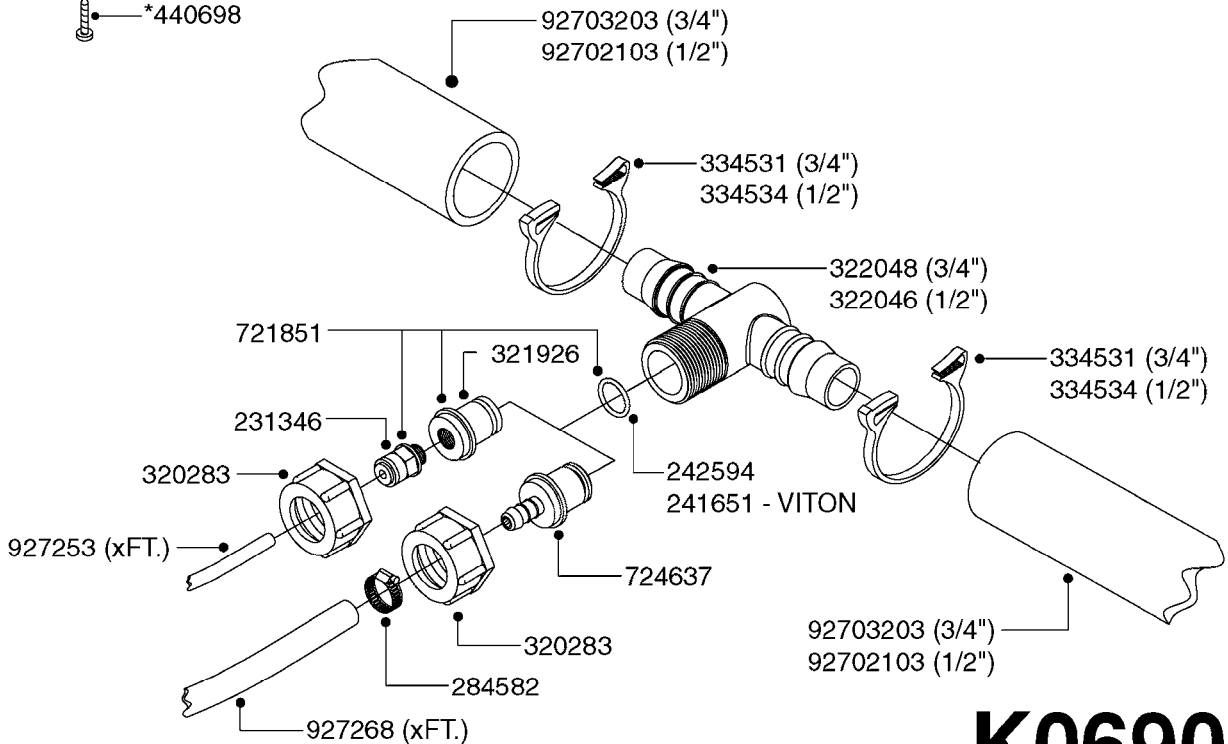

COMPLETE ASSEMBLIES
WHOLEGOODS ITEMS

70043903 - COMPLETE ASSEMBLY

K0680

REMOTE GAUGE-ESC SPRAYERS-4"
K0680-HIN, 01:01:16

Page 1

Date 12.08.2020 9:34

parts-n°	order qty	description
145632	1	FITT.DK HB 1/4' BRASS F.GUAGE
146210	1	NUT 1/4'BSP BRASS
282391	1	CLAMP HOSE CRIMP 5/16'
320972	1	FITT.DK HB 5/16'- 1/4' BSP
330396	1	O-RING D11.2/D6.6X3.2
421046	1	BOLT HEX M8X25/25 A2 SS DIN933
460143	1	LOCK NUT M8 SST A2 DIN985
927268	1	HOSE BLUE PVC X 1/4 X 0012"
10028603	1	WASHER LOCK 5/16'
10428003	1	BKT. FOR ESC GAUGE KIT
28026103	1	GAUGE 200PSI/BR,4",1/4"BSP-BTM
70043903	1	*GAUGE KIT,4" OP UNIT INFEILD