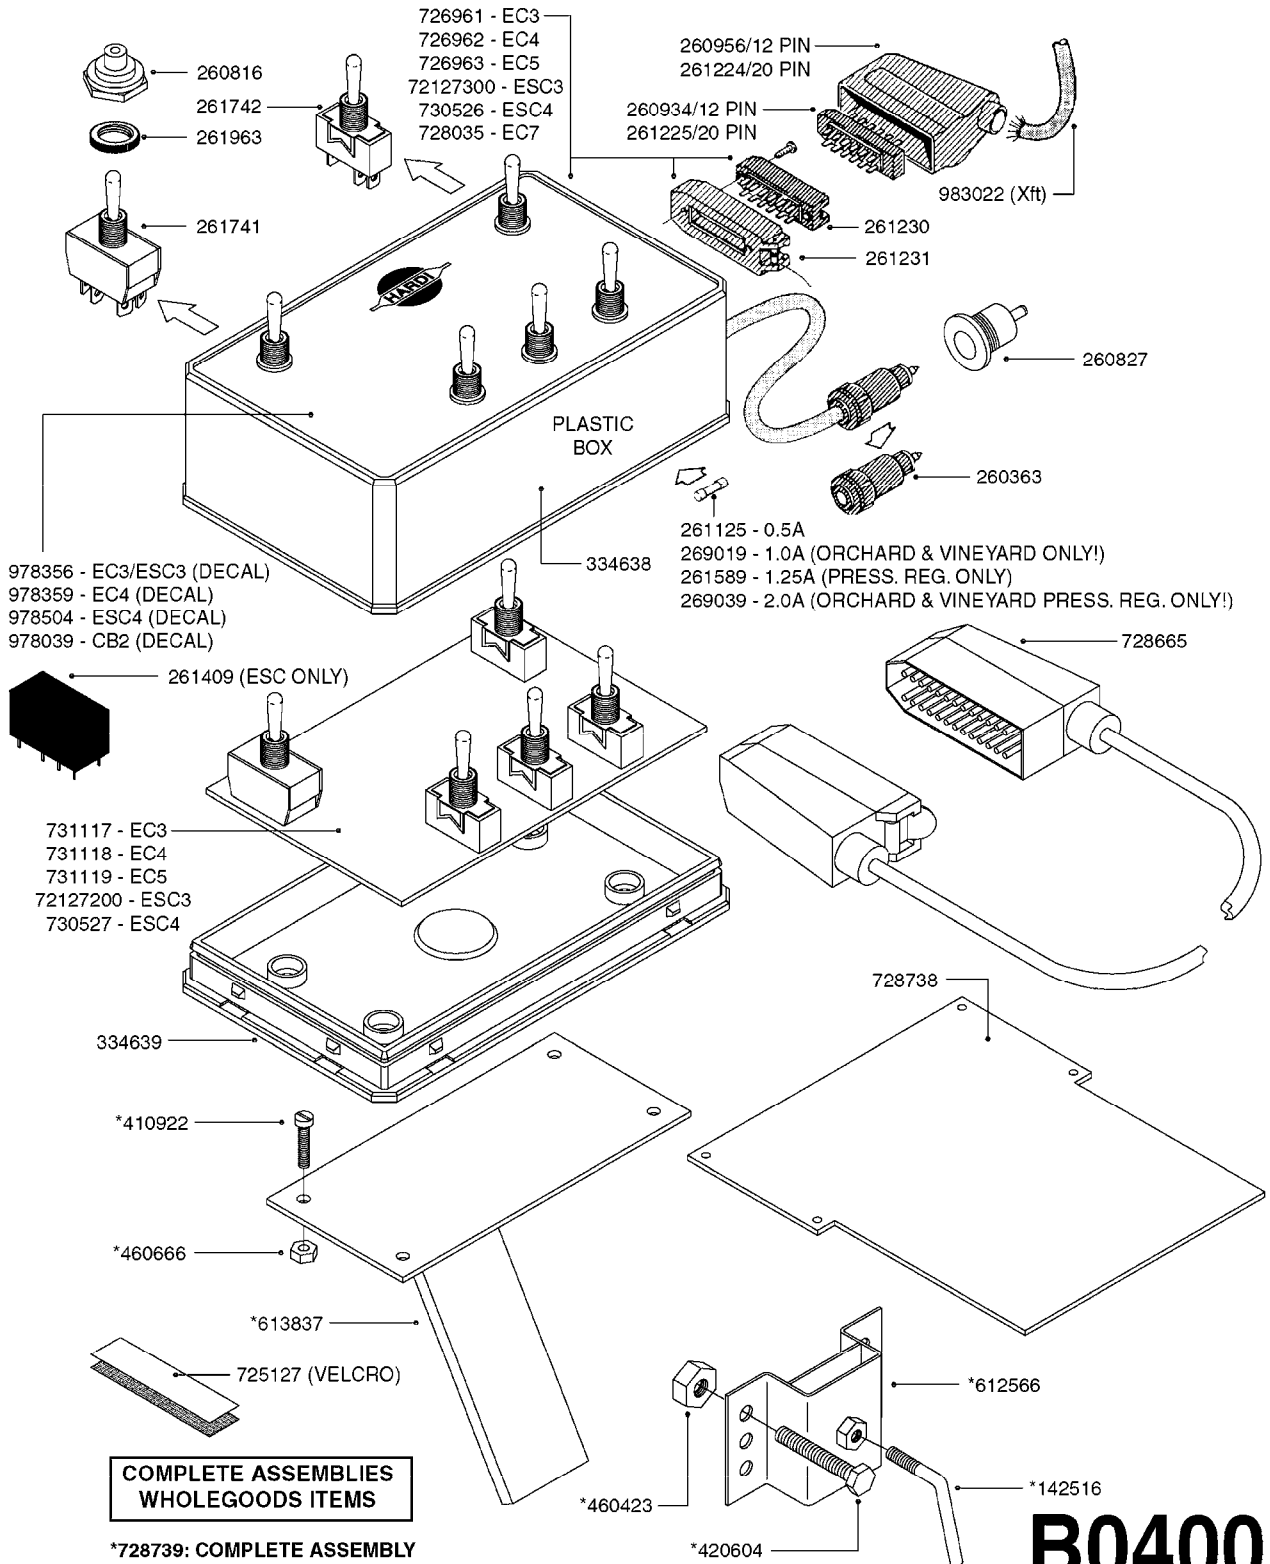

*728739: COMPLETE ASSEMBLY (NLA)

COMPLETE ASSEMBLIES
WHOLEGOODS ITEMS

B0390

CONTROL BOX F/EC+EC-SC
B0390-HIN, 01:01:16

Page 1
Date 12.08.2020 9:34

parts-n°	order qty	description
142516	1	SCREW SET M10 BENT F. LOCKING
260363	1	PLUG 2 POLE 12V
260794	1	SWITCH F.PRESS ADJ.EC CONTROL
260816	1	CAP W/RUBBER BOOT F.EC SWITCH
260827	1	PLUG F.EC ATTACHMENTS
260864	1	SWITCH F.HY BOOM CONTROL BOX
260923	1	PLUG INSERT 12 POLE FEMALE
260934	1	PLUG INSERT 12 POLE MALE
260945	1	PLUG HOUSE 12 POLE FEMALE
260956	1	PLUG HOUSE 12 POL.MALE
261066	1	SWITCH 2 POLE
261125	1	FUSE 5 X 20 500mA
261224	1	PLUG HOUSING F/20 POLE MALE
261225	1	PLUG INSERT 20 POLE MALE
261230	1	PLUG INSERT 20 POLE FEMALE
261231	1	PLUG HOUSING 20 POLE FEMALE
410922	1	CYL.SKR 8.8 DEL M4X20 RST
411006	1	SCREW M4X40 SLOTTED
420604	1	BOLT HEX 8.8 DEL M10X25 FT DIN933
460423	1	NUT HEX M10X1.50 LOCK DIN985A2 SS
460666	1	NUT HEX M4
612566	1	MOUNT BRACKET F.FAN CABLE ASSY
613837	1	MOUNT PLATE FOR EC CONTROL BOX
725006	1	CIRCUIT BOARD 4 VALVE
725014	1	CONTROL BOX EC 4 SEC./12 PIN
725056	1	PRINTED CIRC.W SW 3WAY 726961
726961	1	CONTROL BOX EC 3 SEC./20 PIN
726962	1	CONTROL BOX EC 4 SEC./20 PIN
727376	1	CIRCUIT BOARD F.ESC 3 BANK
728072	1	CABLE,20-PIN,6M EC/4
728073	1	CABLE,20-PIN,6M, EC/3
728075	1	CABLE F.CONTROL BOX 5M EC/3
728665	1	CABLE EXT.-QUICK ATTACH 20 PIN
728666	1	CABLE-QUICK ATTACH 12 PIN
728738	1	DOUB.CONT.BOX & OR F/M PLATE
728739	1	IN CAB CONTROL MOUNT KIT
729721	1	CONTROL BOX ESC3
983022	1	WIRE 12 x 0.5 x 2MM x 12"
10297303	1	CIRCUIT BOARD FOR T.M.S.
10411203	1	RELAY T-82