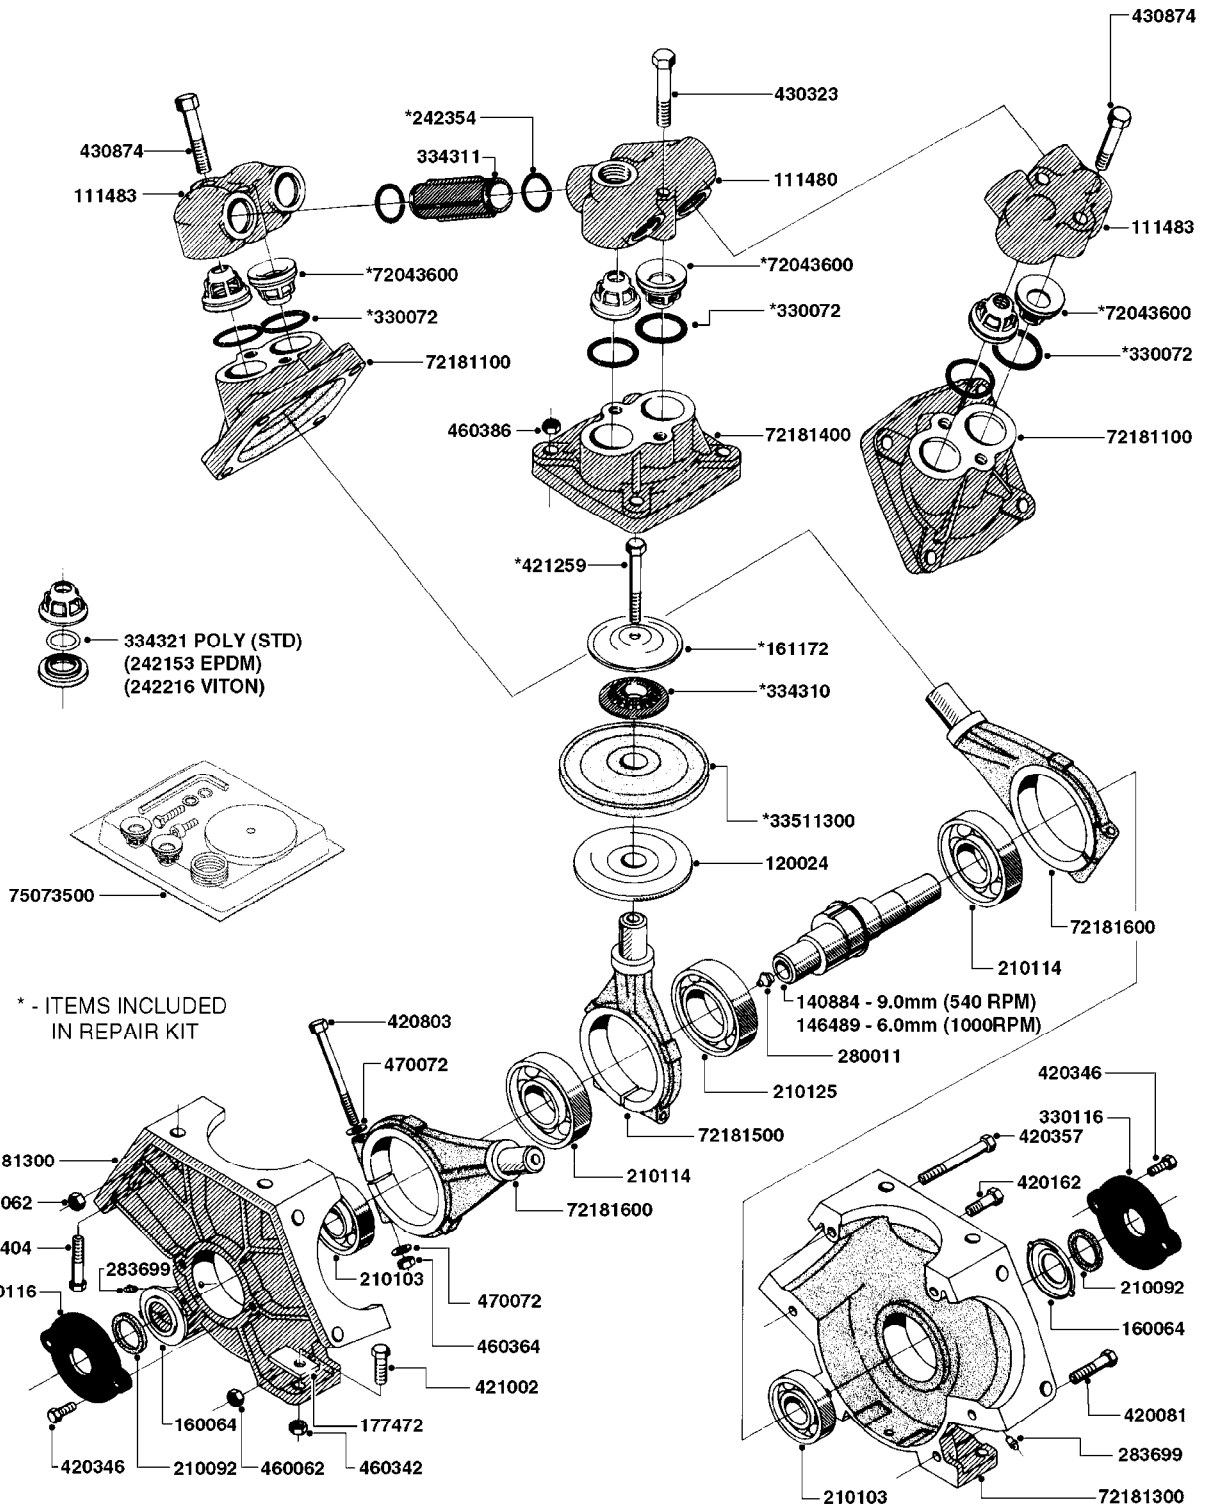

A0220

PUMP - 1302 W/ MOUNTING BASE
A0220-HIN, 27:04:17

Page 1

Date 12.08.2020 9:33

parts-n°	order qty	description
111480	1	VALVE HEAD 1302 CENTER
111483	1	VALVE HEAD SIDE 1302
120024	1	DIAPHRAGM BACK DISC 1200-1300
140884	1	CRANK SHAFT MODEL 1300-9
146489	1	CRANK SHAFT MODEL 1302-6MM
160064	1	DUST PLATE
161172	1	DIAPHRAGM DISC F. 1203/1303
177472	1	BRACKET 25 X 5
210092	1	SEAL FELT D43/30X5
210103	1	BEARING BALL 6306
210114	1	BEARING BALL 6308
210125	1	BEARING BALL 6210
242153	1	O-RING D26X4 EPDM
242216	1	O-RING VITON F/1202/1302/462
242354	1	O-RING D32.2X3.0 VITON
280011	1	GREASE NIPPLE 1/8" SAE H TR
283699	1	GREASE NIPPLE M6X1
330072	1	O-RING D53.5/D45.5X4
330116	1	SEAL RETAINER, MODEL 1300
334310	1	NYLON WASHER 1202/1302/462
334311	1	CONNECTION PIPE INLET MOD.1302
334321	1	O-RING POLY. 34.0x26.0x4.0
420081	1	BOLT HEX 8.8 DEL 3/8"X40MM
420162	1	BOLT HEX 8.8 DEL 3/8"X15MM
420346	1	BOLT HEX 8.8 DEL 3/8"X 25MM
420357	1	BOLT HEX 8.8 RAW 3/8"X85MM
420803	1	BOLT HEX 8.8 DEL M8X90
421002	1	BOLT HEX 8.8 DEL M10X30 FT DIN933
421259	1	BOLT HEX UNC7/16"x2.25" 18-8SS
430323	1	BOLT HEX 8.8 DEL M12X60
430404	1	BOLT HEX 8.8 DEL M12X50
430874	1	SCREW SET 8.8 DEL M12X70 FT
460062	1	NUT HEX 3/8" GALV.
460342	1	NUT HEX M10 DEL DIN934
460364	1	NUT HU M8 A2 SS DIN934
460386	1	NUT HEX M12X1.75
470072	1	WASHER D15/D8X.5 LOCK
33511300	1	DIAPHRAGM 1202-1303 POLY 2006
72043600	1	VALVE FOR 462/463
72181100	1	DIAPHRAGM COVER 1203/1303+BLTS
72181300	1	PUMP CASTING 1300 RED W/BOLTS
72181400	1	DIAPHRAGM COVER 1303 W/BOLTS
72181500	1	CONNECTING ROD, CENTER 1303
72181600	1	CONNECTING ROD, SIDE MOD.1300
75073500	1	PUMP KIT 1300/1302 "06"