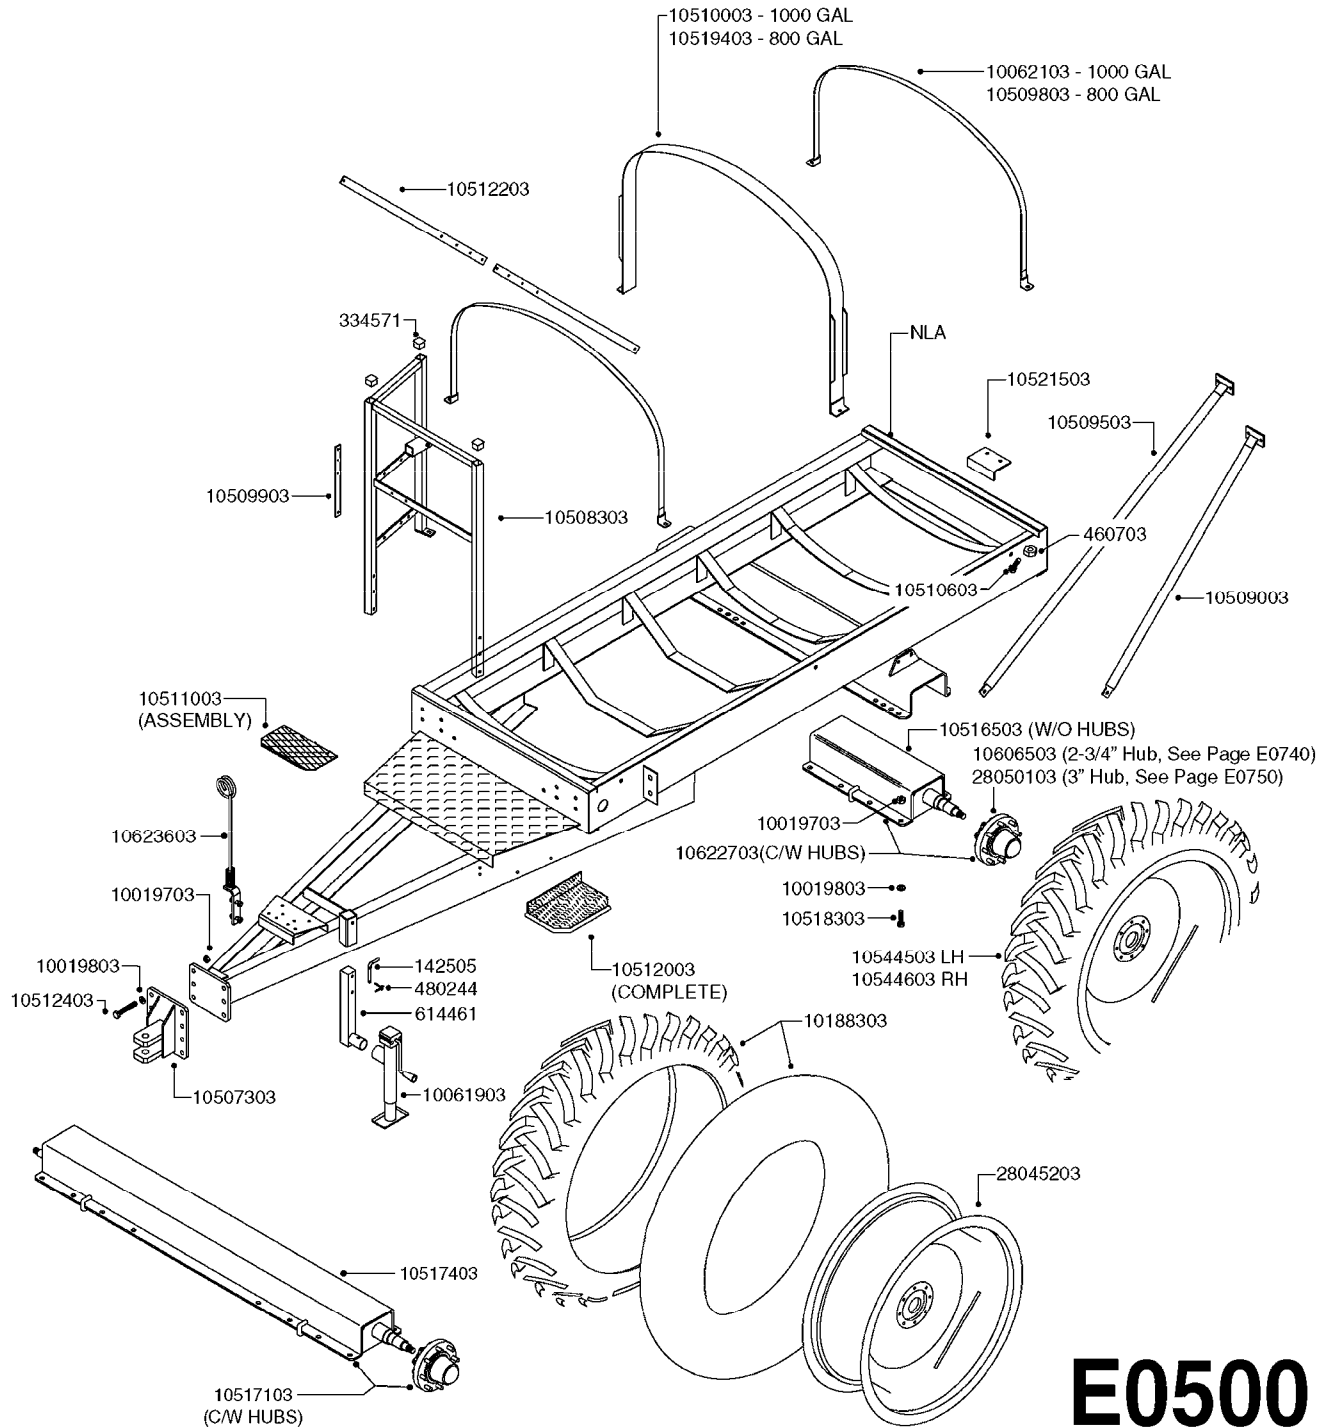

E0500

FRAME - NAVIGATOR HC 800/1000
E0500-HIN, 15:08:16

Page 1
Date 12.08.2020 9:34

parts-n°	order qty	description
142505	1	LOCKING PAWL 12 X 70MM
334571	1	PLUG 40x40x2 F.SQ.TUBE
460703	1	NUT HEX M12X1.75 LOCK DIN985A2 SS
480244	1	PIN SNAP D4.5
614461	1	JACK STAND ATTACHMENT
10019703	1	NUT HEX NC FHN 3/4-10 Z 5
10019803	1	WASHER LOCK L/W Z 3/4"
10061903	1	JACK F300/500/575 5000LB
10062103	1	STRAP F. NAV M TNK 1000 110"LG
10188303	1	TIRE 13.6" X 38"
10507303	1	CLEVIS NAV.550/800/1000 GAL.
10508303	1	HANDRAIL NAV 800/1000 GAL.
10509003	1	SIDE BRACE NAV8/1000 45-66'EAG
10509503	1	SIDE BRACE NAV8/1000 80-90'EAG
10509803	1	STRAP F.NAV TANK 800 GAL.
10509903	1	FLATBAR F.FILTER
10510003	1	STRAP F.TANK REINFOR.1000 NAV
10510603	1	BOLT F.ANCHOR STRAP
10511003	1	FRONT STEP ASSY.550/800/1000
10512003	1	SIDE STEP ASSY.550/800/1000
10512203	1	FLATBAR SIDE STRAP F.NAV8/1000
10512403	1	BOLT HEX 3/4 NC GR.8 02.25"
10516503	1	INSERT W/M NAV HC W/SPINDLE INCLUDES 3" SPINDLE
10517103	1	AXLE ASSY NAV M 1000 HC 120"
10517403	1	AXLE W/M NAV.HC 120"W/SPINDLES
10518303	1	BOLT HEX 2&3/4 NC GR.8 3.00"
10519403	1	STRAP F.TANK REINFOR.800 NAV
10521503	1	NAV TANK STOP BKT.KIT
10544503	1	TIRE ASSY 13.6 X 38 LH 8BLT HD
10544603	1	TIRE ASSY 13.6 X 38 RH 8BLT HD
10606503	1	HUB ASSY.NAV550/800/1000 HC CONFIRM 2-3/4" SPINDLE
10622703	1	AXLE ASSY NAV M 1000 HC 72-88" INCLUDES 3" SPINDLE
10623603	1	CABLE & HOSE HOLDER NAV.
28045203	1	RIM 38X12 8/8/6 1.06-OS GRAY
28050103	1	HUB F 3" 758 7500# PACKAGE CONFIRM 3" SPINDLE