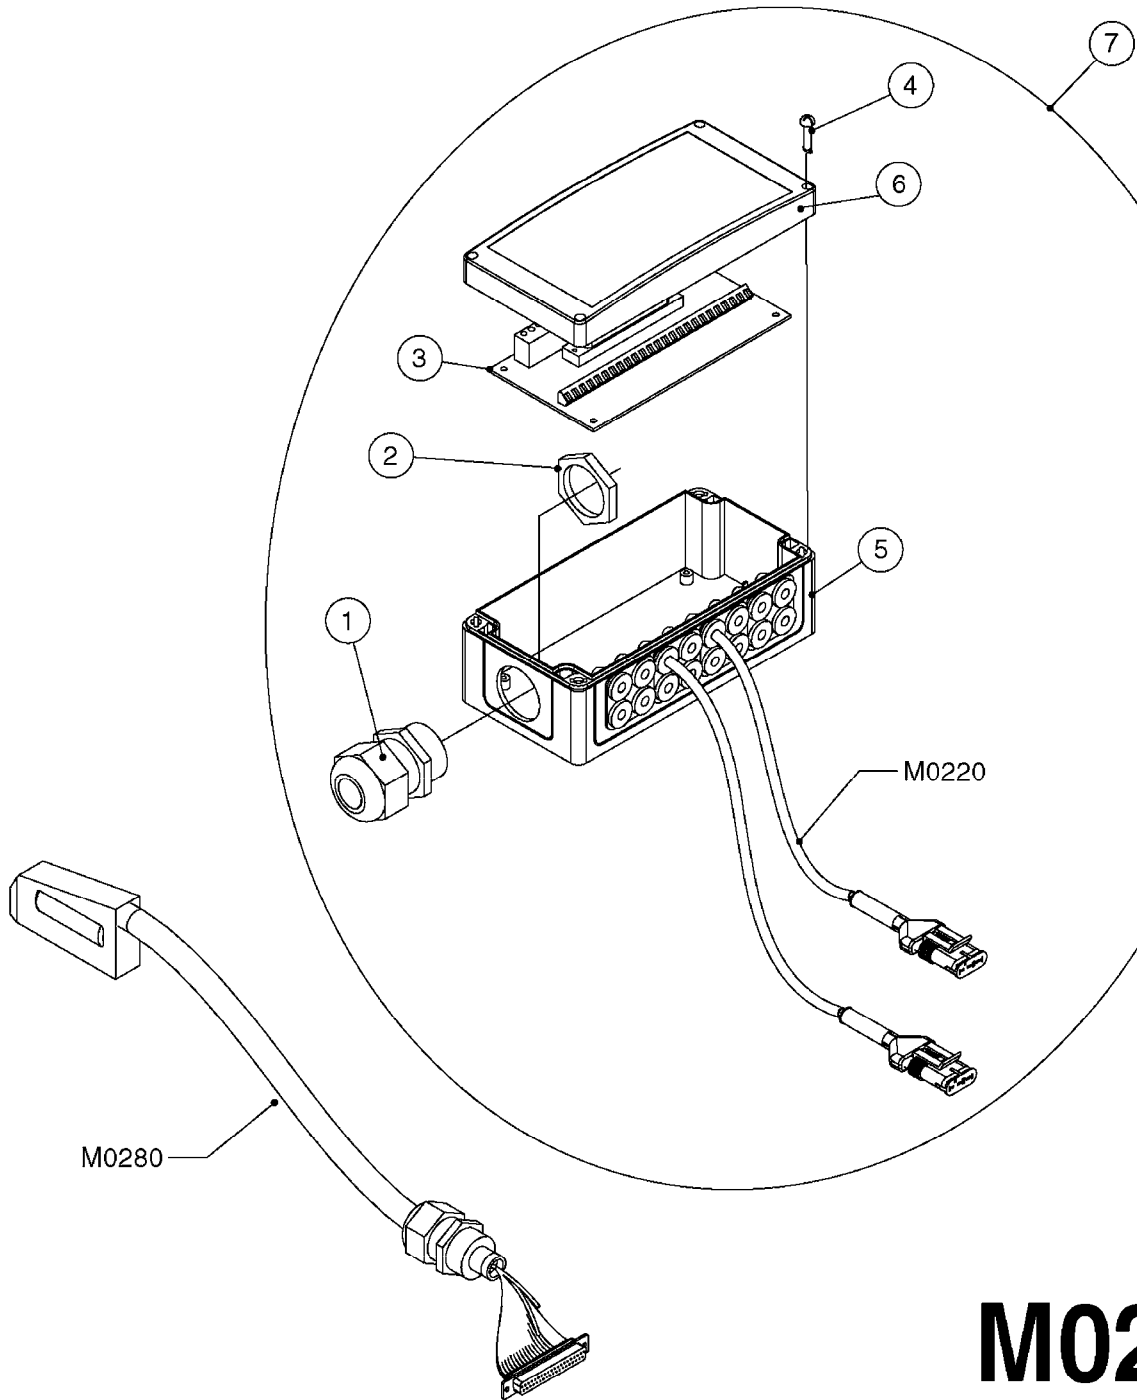

M0230

JUNCTION BOX - LIQUID
M0230-HIN, 01:01:16

Page 1
Date 12.08.2020 9:35

Pos.	parts-n°	order qty	description
1	262106	1	BULKHEAD F. CABLE 6.5-14 BLACK
2	262107	1	NUT F. BULKHEAD CABLE GRAY
3	26004800	1	CIRCUIT BD SEC VLV NCM 13SEC 13 SECTION
3	72173900	1	CIRCUIT BD SEC VLV 39PIN 9SEC 9 SECTION
4	28082100	1	SCREW F. BOX LID 1/4" L=20
5	33508700	1	BOX BOTTOM 160X80X40 BLACK 1-HOLE
6	33508800	1	LID 160X80X15 BLK W/SCREWS
7	72115400	1	CONNECTION BOX F. OP. UNIT SV9