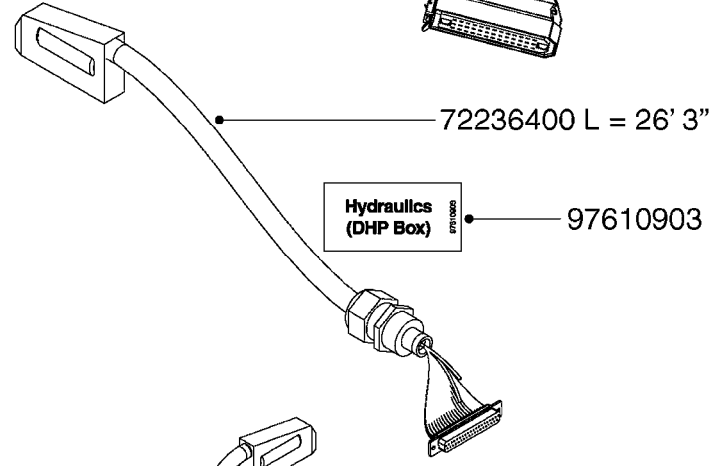

M0280

39 PIN CABLES
M0280-HIN, 28:03:17

Page 1
Date 12.08.2020 9:35

parts-n°	order qty	description
262158	1	PLUG INSERT 39 POLE MALE
262159	1	PLUG INSERT 39 POLE FEMALE
262160	1	PLUG HOUSING 39 POLE FEMALE
262161	1	PLUG HOUSING F/39 POLE MALE
440634	1	SCREW 5/8"
440732	1	PT SCREW 35X12B Z5452 ELZ
14034200	1	CODE BRACKET FOR 39 PIN CABLE
26003900	1	WIRE 37-39 PIN EVC, 6.6'
26004200	1	WIRE 37-39 PIN EVC, 57.4'
26008400	1	WIRE 39-PIN 24 WIRE L=8M
26011903	1	WIRE 39-39 POLE EXT. 3660MM
28027500	1	WIRE 37-39 PIN EVC, 37.7'
28028700	1	WIRE 37-39 PIN EVC, 45.9'
28028800	1	WIRE 37-39 PIN EVC, 16.4'
28028900	1	WIRE 37-39 PIN EVC, 26.2'
72236400	1	DAH CONN. WIRE/TRACTOR L=8M
97610803	1	DECAL-SRAY BOX 39-PIN
97610903	1	DECAL-HYDRAULIC BOX 39-PIN