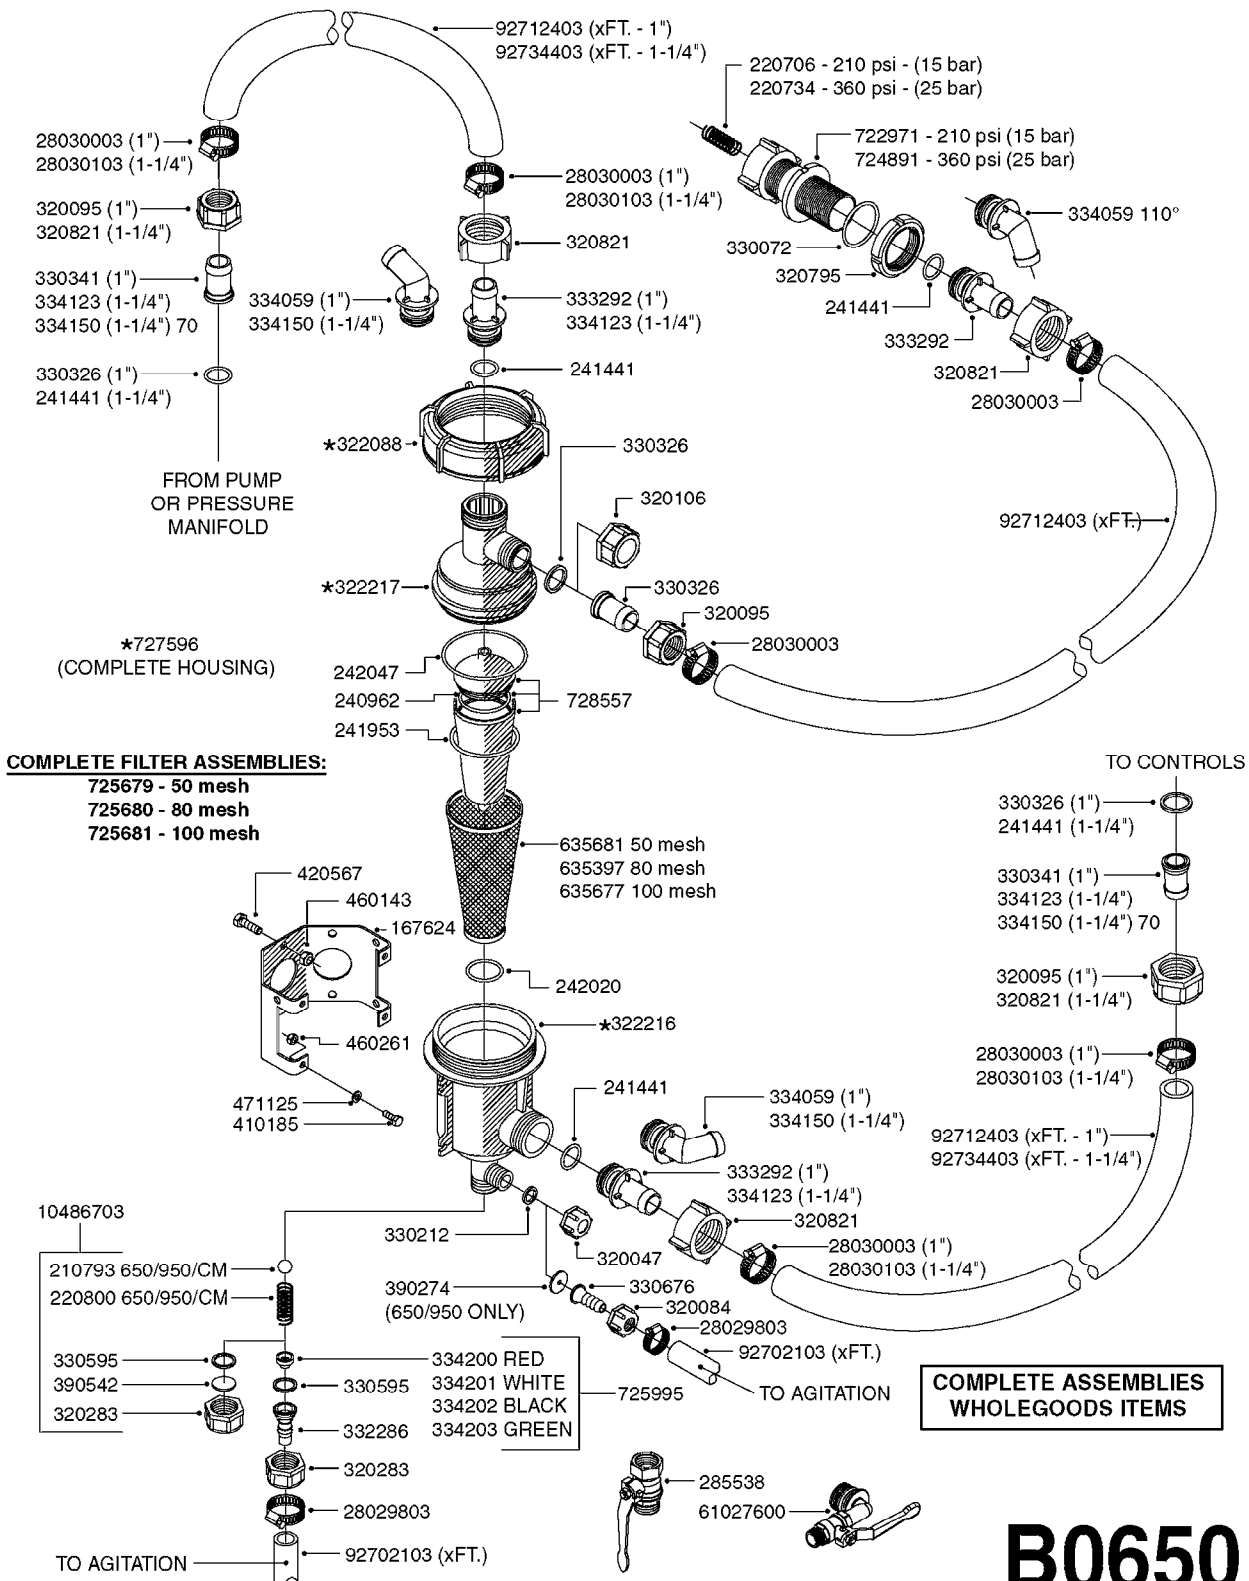

B0650

SELF CLEANING FILTER-SCREW TOP
B0650-HIN, 01:01:16

Page 1
Date 12.08.2020 9:34

parts-n°	order qty	description
10486703	1	KIT F.UPDATING SCF
167624	1	MOUNT BRACKET F. SCF
210793	1	BALL F.SCF
220706	1	SPRING SCF 12 BAR
220734	1	SPRING SCF 25 BAR
220800	1	SPRING F.SCF
240962	1	O-RING D57,2X3 NITRIL
241441	1	O-RING D29.3X3
241953	1	O-RING D73,03X3,53 VITON
242020	1	O-RING 39.2 X 3 VITON
242047	1	O-RING 89.5 X 3.0 VITON
28029803	1	CLAMP HOSE GEAR P1/2" 6708
28030003	1	CLAMP HOSE GEAR P1" 6716
28030103	1	CLAMP HOSE GEAR P5/4-S1.5"6724
285538	1	BALL VALVE 3/4" BSP
320047	1	FITT.DK CAPNUT 1/2" BSP
320084	1	FITT.DK NUT 1/2" BSP
320095	1	FITT.DK NUT 1" BSP
320106	1	FITT.DK CAPNUT 1" BSP
320283	1	FITT.DK NUT 3/4"BSP
320795	1	FITT.DK NUT 1-1/2" BSP JAMB
320821	1	FITT.DK NUT 1-1/2" BSP
322088	1	NUT LARGE F.SCF BODY
322216	1	SCF HOUSING (THREADED) F.GROVE
322217	1	SCF TOP (THREADED) W/GROVE
330072	1	O-RING D53.5/D45.5X4
330212	1	O-RING D19/D14X2.4 F.1/2"NUT
330326	1	O-RING D30/D24X2 F.1"NUT
330341	1	FITT.DK HB 1" F. 1" NUT
330595	1	O-RING D24.6/D20X2.1 -3/4"
330676	1	FITT.DK HB 3/8" F. 1/2" NUT
332286	1	FITT.DK HB 1/2" F. 3/4" NUT
333292	1	FITT.DK HB 1"O'RING F.1-1/2"
334059	1	FITT.DK EL 1" 110 DEG.F.1-1/2"
334123	1	FITT.DK HB 1-1/4"O-RNG F.1-1/2"
334150	1	FITT.DK HB 1-1/4" 110 F.1-1/2"
334200	1	ORFICE 3MM FOR SCF RED
334201	1	ORFICE 4MM FOR SCF WHITE
334202	1	ORFICE 5MM FOR SCF BLACK
334203	1	ORFICE 6MM FOR SCF GREEN
390274	1	ORIFICE ID4.0/18/1.5
390542	1	PLUG WASHER FOR 3/4'CAP NUT
410185	1	BOLT HEX 8.8 DEL M6X16
420567	1	BOLT HEX 8.8 DEL M8X30 FT
460143	1	LOCK NUT M8 SST A2 DIN985
460261	1	NUT HEX M6X1.00 LOCK DIN985 A2 SS
471125	1	WASHER M6U 6.4X14X1.2,A2 SS
61027600	1	VALVE 1/2"BSP ASSY S5390
635397	1	SCREEN SCF 80 MESH
635677	1	SCREEN SCF 100 MESH
635681	1	SCREEN SCF 50 MESH
722971	1	SAFETY VALVE SCF 217PSI (15BAR)
724891	1	SAFETY VALVE SCF 25 BAR
725679	1	SCF ASSY.50 W/THREADED TOP CAP
725680	1	SCF ASSY.80 W/THREADED TOP CAP
725681	1	SCF ASSY.100 W/THREADED CAP
725995	1	BAG FOR SCF
727596	1	SCF HOUSING COMPLETE
728557	1	CONE F.SCF RED
92702103	1	HOSE R X1/2" X300PSI WP X0012"
92712403	1	HOSE R X1" X300PSI WP X0012"