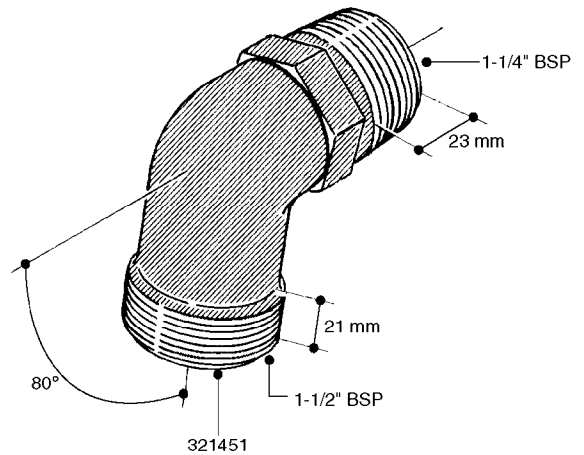

L0030

FITTINGS - HEXAGON NIPPLES
L0030-HIN, 01:01:16

Page 1
Date 12.08.2020 9:35

parts-n°	order qty	description
10015303	1	FITT.PO.HN 1.00X1.00 M1000
10425003	1	FITT.PO.HN 1.25X1.00 MCPHEE
320132	1	FITT.DK HN 1" BSP
320176	1	FITT.DK HN 3/8"X1/2" BSP
320445	1	FITT.DK HN 1/4"X3/8" BSP
320655	1	FITT.DK HN 1/2"-1/2" BSP
320692	1	FITT.DK HN 3/8'BSPX1/4'NPT
320703	1	FITT.DK HN 3/8BSP X1/2 &1/4NPT
320725	1	FITT.DK NIPPLE 3/8"-3/8" BSP
320902	1	FITT.DK HN 3/8'X 1/4' BSP
390232	1	FITT.DK HN 1-1/2' X 1-1/4' BSP
390276	1	FITT.DK HN 1'BSP