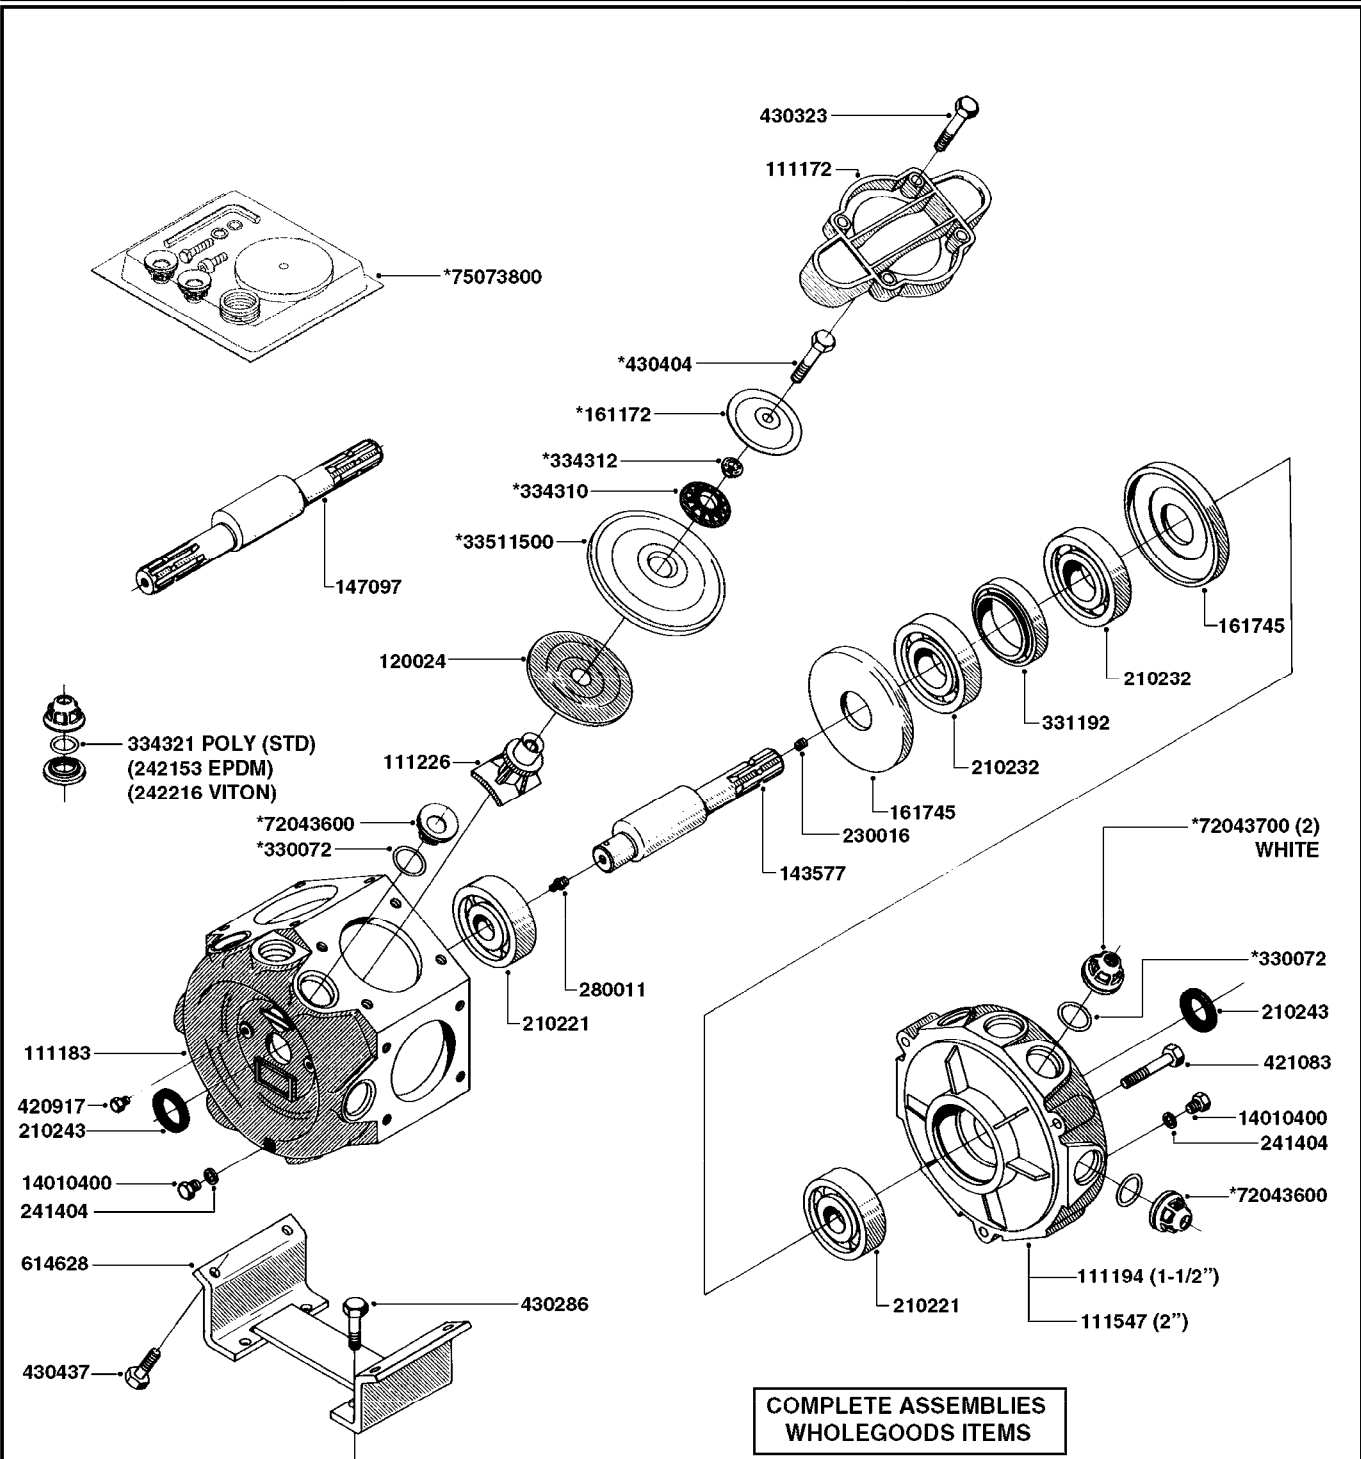

SUCTION SIDE OF PUMP

PRESSURE SIDE OF PUMP

COMPLETE PUMP
(NLA) REPLACED BY 364 PUMP (SEE PAGE A0280)

A0300

PUMP - 361/363 FITTINGS
A0300-HIN, 28:05:19

Page 1
Date 12.08.2020 9:33

parts-n°	order qty	description
145997	1	FITT.DK S-93 FORK
231022	1	FITT.DK ELB. 1' BSP GF 121
242351	1	O-RING D69.5X3.0 VITON F.S-93
242353	1	O-RING 3 X 44.2 VITON
320095	1	FITT.DK NUT 1" BSP
320132	1	FITT.DK HN 1" BSP
320821	1	FITT.DK NUT 1-1/2" BSP
321451	1	FITT.DK ELB.1-1/2 X1-1/4 80DEG
322321	1	FITT.DK S-67 X 1"BSP MALE
322322	1	FITT.DK S-67 X 1-1/4"BSP MALE
322323	1	FITT.DK S-93 X 1-1/2"BSP MALE
330326	1	O-RING D30/D24X2 F.1"NUT
330341	1	FITT.DK HB 1" F. 1" NUT
331262	1	FITT.DK HB 1-1/2" F. 1-1/2"NUT
331273	1	O-RING D44/D38X2 F.1-1/2"
334243	1	FITT.DK S-67 ELB.1"
334410	1	PROTECTION PUM
334445	1	FITT.DK S-67 ELB.1-1/2"
334647	1	FITT.DK S93 ELB 1-1/2" 90 PVC
334680	1	CLAMP HOSE PLASTIC 1"
420917	1	BOLT HEX 8.8 RAW M8X12 FT
459014	1	ALLEN SCREW M8 X 15 GALV.DIN93
461217	1	NUT HEX M5 LOCK
471074	1	WASHER M8 ELZ
471132	1	WASHER D24/D8.4 X 2 SS
727225	1	FITT.DK S-93 ELB.2'PVC W/ORING
727226	1	HOSETAIL S93 2"1/2 90°+O-RING
14012200	1	FITT.DK S-67 FORK W/M5 THREADS
28030103	1	CLAMP HOSE GEAR P5/4-S1.5"6724
28030203	1	CLAMP HOSE T-BOLT S2" 235-67
28030303	1	CLAMP HOSE T-BOLT S2.5" 235-76
39145300	1	PTO SHIELD Ø203 4-POLET MACHINED
92702603	1	HOSE PVC SUCT GRAY 1-1/2"
92702703	1	HOSE PVC SUCT GRAY 2"
92702803	1	HOSE PVC SUCT GRAY 2.5"
92712403	1	HOSE R X1" X300PSI WP X0012"