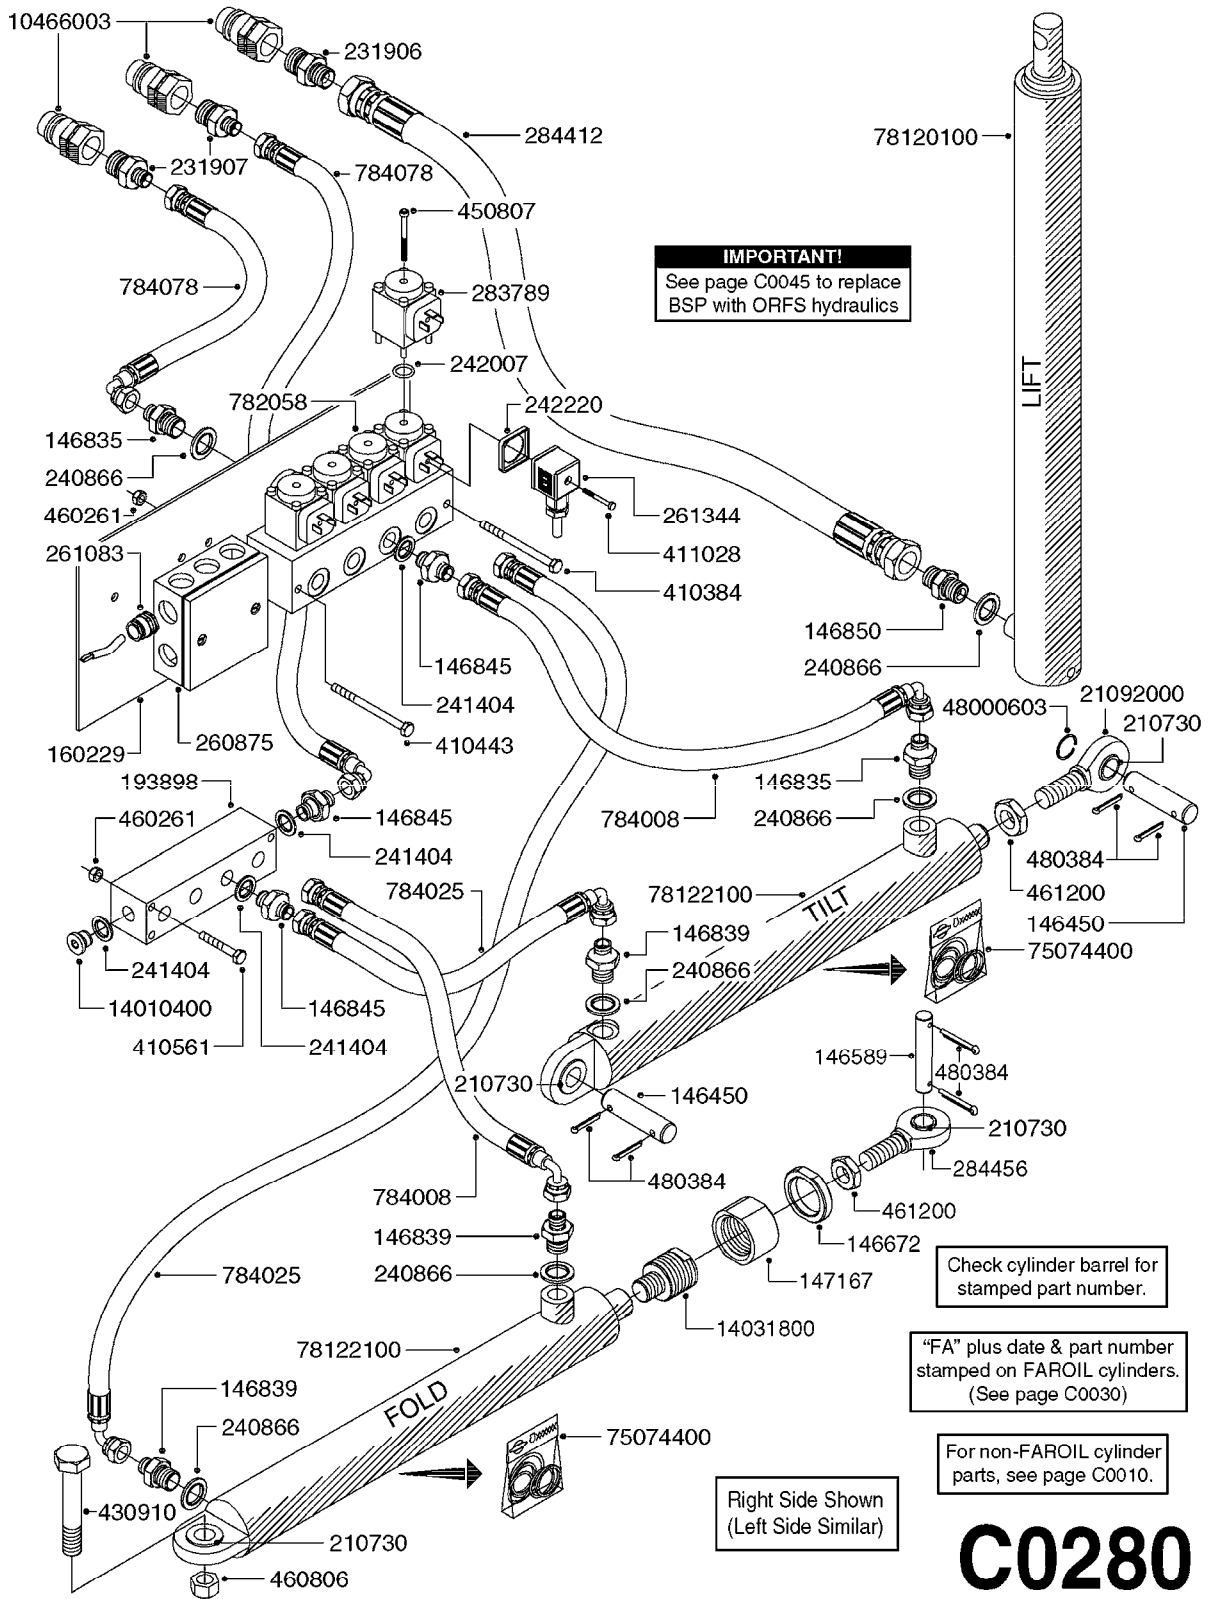

IMPORTANT!
See page C0045 to replace BSP with ORFS hydraulics

Right Side Shown
(Left Side Similar)

C0260

HYD EAG HZ 45-66' W/DH CONTROL
C0260-HIN, 23:01:18

Page 1
Date 12.08.2020 9:34

parts-n°	order qty	description
145912	1	BUSHING D19.8/D17.0X7MM
146324	1	SHAFT D16.8 L102/2 X 5
146587	1	PIN D16.8 X 65
146835	1	HEX NIPPLE 1/4" - 3/8" BSP
146839	1	HEX NIPPLE 1/4"X3/8" BSP 0.7MM
146850	1	HEX NIPPLE 3/8"x3/8" - 1.8mm
146992	1	BUSHING F.CYLINDER
151872	1	BUSHING D22.0/18.0 10MM
160802	1	MOUNT PLATE F.HYD SOLENOID'HZ'
160803	1	COVER PLATE F.HYD SOLENOID'HZ'
210728	1	BEARING F.LINK HEAD M17
231906	1	HEX NIPPLE 3/8"BSP X 1/2"NPT
231907	1	HEX NIPPLE 1/4"BSP X 1/2"NPT
240866	1	DOWTYSEAL 3/8"
242102	1	O-RING Ø9.25X1.78 NITRIL 90SH
242220	1	GASKET F. HIRSMANN PLUG INCLUDED WITH 729977
260363	1	PLUG 2 POLE 12V
261344	1	HIRSCHMANN PLUG B INCLUDED WITH 729977
261692	1	PLUG ELEC.7 POLE FEMALE F.CABL
261693	1	PLUG ELEC. 7 POLE MALE
261741	1	SWITCH 2 POLE 12V TOGGLE PRESS
261753	1	PLUG ELEC.7 POLE FEMALE F.BASE
270561	1	SCREW W/SPRING ASSY. (QTY 1)
284029	1	COVER PLUS D10.5/12.0X5.0
410185	1	BOLT HEX 8.8 DEL M6X16
411012	1	SCREW M5X30 STAINLESS
411029	1	SCREW M3X35 F.HIRSMANN PLUG INCLUDED WITH 729977
420847	1	BOLT HEX 8.8 DEL M8X85
440673	1	SCREW F.PLASTIC 5X12 SS
450964	1	SCREW M5X30 F.CYLINDER
460143	1	LOCK NUT M8 SST A2 DIN985
460261	1	NUT HEX M6X1.00 LOCK DIN985 A2 SS
460467	1	NUT HEX M5 GALV.
461198	1	NUT HEX M16X2 JAMB
461249	1	NUT M22X1.5 DIN439B
471139	1	WASHER D22/D17X1.5 BRASS
480384	1	PIN COTTER 3/16 x 1-1/2"
729668	1	DISTRIBUTION BOX, 4 FUNCTION
729959	1	CONTROL BOX DAH 4-FUNCTION
729977	1	DAH DIRECTIONAL VLV JUNC. BOX
782080	1	MANIFOLD BLOCK, 4 FUNCTION
782115	1	HY SOLENOID VALVE DH HYD
782138	1	HY-BLOCK 1-VALVE W LS-PORT
784001	1	HOSE HY X 1/4 X 067.00"STR+ELB
784019	1	HOSE HY X 1/4 X 078.75"STR+ELB
784045	1	HOSE HY X 1/4 X 157.50"STR+STR
784056	1	HOSE HY X 1/4 X 394.00"STR+ELB
784091	1	HOSE HY X 1/4 X 295.25"STR+ELB
983003	1	CABLE ELEC.2X1MM WIRE BLACK EC INCLUDED WITH 729977
10466003	1	COUPLER PIONEER 8010-04 1/2NPT
21091900	1	LINK HEAD M16 x D17 DELTA
28449403	1	HOSE HY X1/4X057.08"STR+ELB
75075000	1	SEAL KIT 78122600/27/28/29
78120300	1	CYLINDER 60/50/30 1100MM
78122700	1	CYLINDER D40/22X300MM RED
78122900	1	CYLINDER 40/22X300MM RED
78563200	1	HYD HOSE ORFS 6S-6-6S L=8000