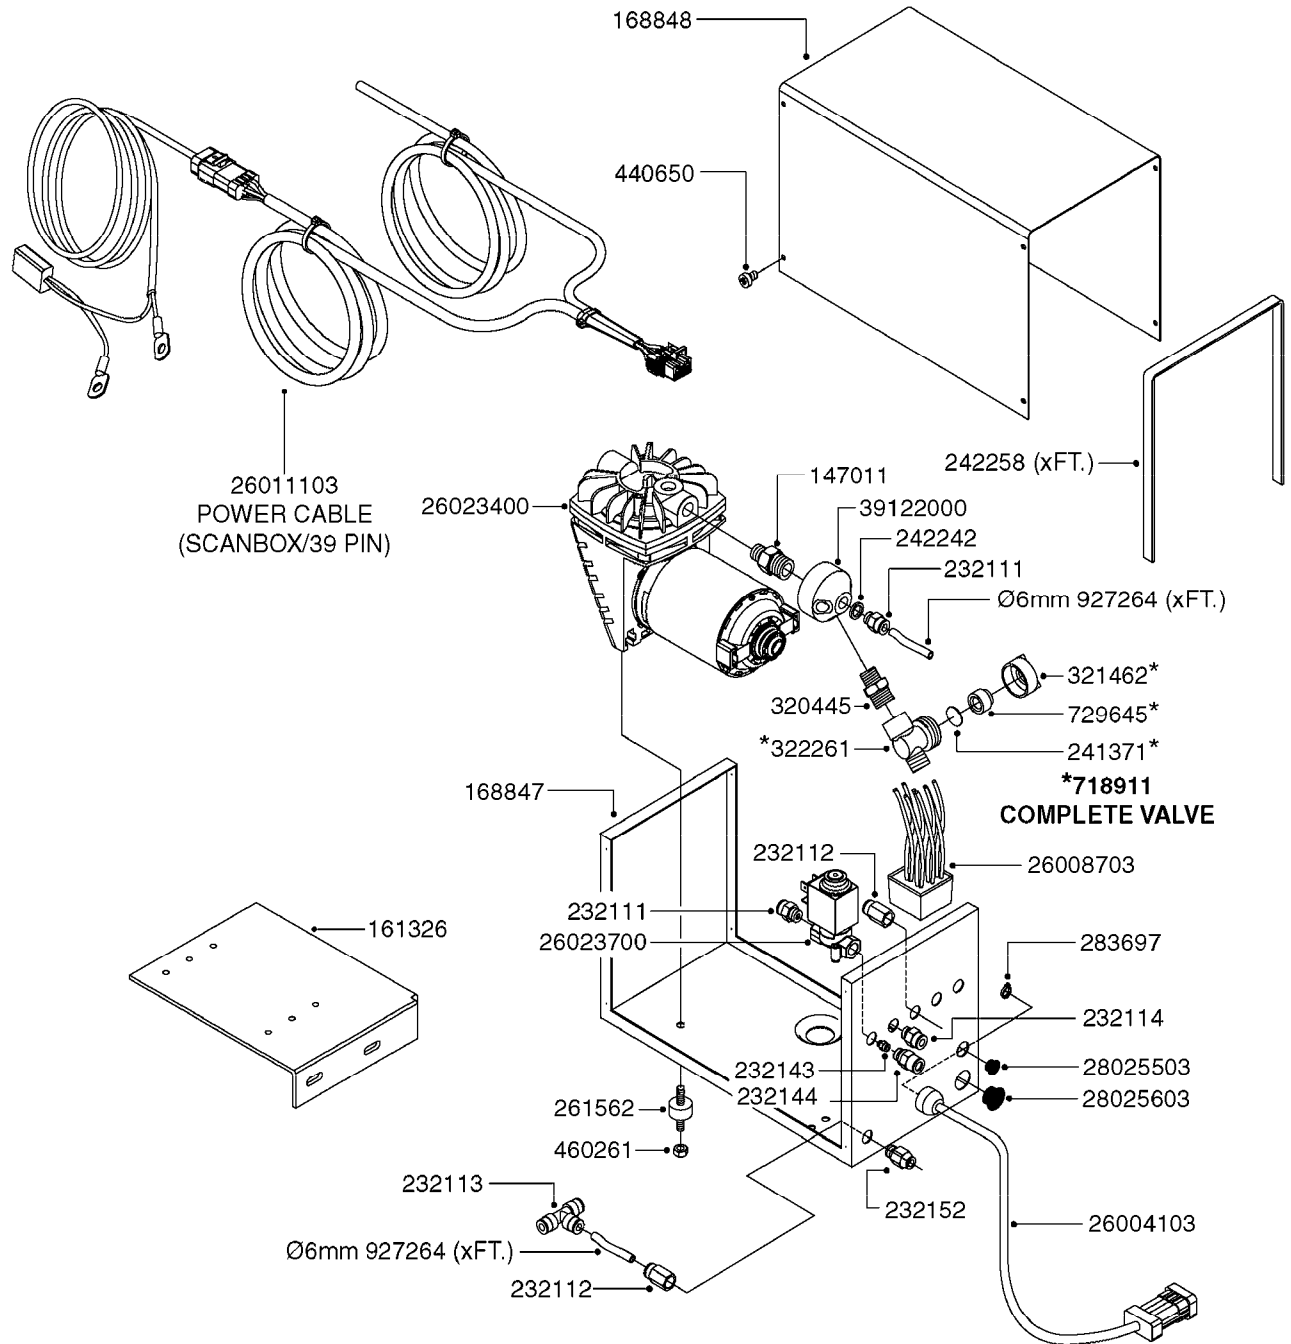

K0400

*Ø8mm 927306 (xFT.)
*Ø10mm 927330 (xFT.)

70062503 - COMPLETE ASSEMBLY

FOAM MARKER COMPRESSOR 2007
K0400-HIN, 01:01:16

parts-n°	order qty	description
147011	1	HEX NIPPLE 3/8'X1/4' BSP BRASS
161326	1	MOUNT BKT. F. FOAM COMP.BOX 98
168847	1	ENCLOSURE LOWER F.MARKER
168848	1	COVER F. FOAM MARKER
232111	1	QUICK COUPLER 6MM X 1/8 EXT.
232112	1	QUICK COUPLER 6MM 1/8 INT.
232113	1	QUICK COUPLER 6MM T-PIECE
232114	1	COUPLER 1/8" THREADX8MM HOSE
232143	1	REDUCER 1/4'INT-1/8'EXT
232144	1	QUICK COUPLER 10MM X 1/4 EXT
232152	1	QUICK COUPLER 8MMX1/8 EXT.LONG
241371	1	DIAPHRAGM F.NO-DRIP,VULC
242242	1	O-RING F.AIR HOSE FITTING
242258	1	TRIM 3X10 SELF ADHESIVE 0012"
261562	1	RUBBER DAMPER 2XM6X25
283697	1	TIESTRAP 200MM
320445	1	FITT.DK HN 1/4"X3/8" BSP
321462	1	CAP F.NO-DRIP ASSY.
322261	1	HOUSING F.SAFETY VALVE 3/8"
440650	1	SCREW 3.5x13 STAINLESS
460261	1	NUT HEX M6X1.00 LOCK DIN985 A2 SS
718911	1	VALVE (SAFETY) F.MARKER
729645	1	NON-DRIP SPRING ASSY.GREEN 10
927264	1	HOSE R X PE D6/D4 X 0012"
927306	1	HOSE R X PE D8/D6 X 0012"BLACK
927330	1	HOSE R X PE D10/D8 X 012"BLACK
26004103	1	FOAM MARKER CNTRL MOD CABL STD
26008703	1	FOAM MARKER CONTROL SCII
26011103	1	FOAMER POWER/CONTROL CABLE 39P
26023400	1	COMPRESSOR F.FOAM MARKER CM40
26023700	1	SOLENOID VAL 12V 1/8' FLO '07
28025503	1	PLUG F.DRILLED HOLE 1/2"
28025603	1	PLUG F.DRILLED HOLE 3/4"
39122000	1	DISTR.HOUSING F.FOAM MARKER'07
70062503	1	FOAM MARKER COMPRESSOR,STD,39P