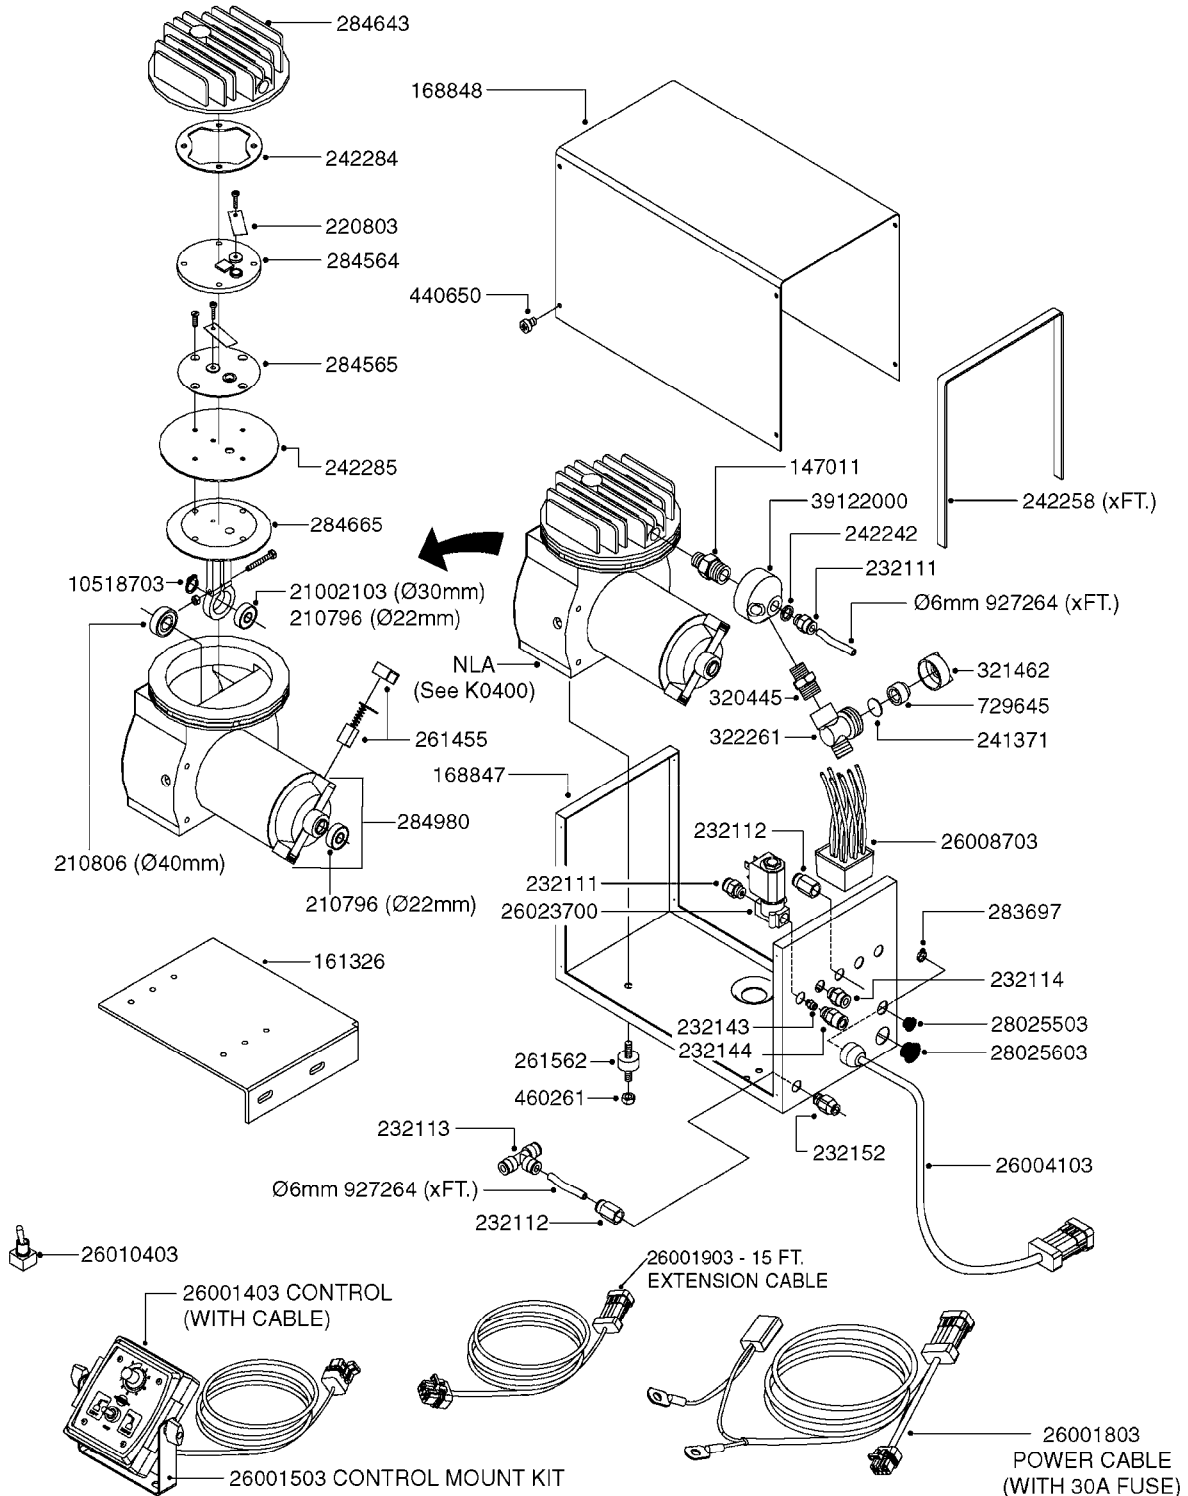

K0390

*Ø8mm 927306 (xFT.)
*Ø10mm 927330 (xFT.)

70019403 - COMPLETE ASSEMBLY

FOAM MARKER COMPRESSOR 2002
K0390-HIN, 01:01:16

Page 1
Date 12.08.2020 9:34

parts-n°	order qty	description
147011	1	HEX NIPPLE 3/8'X1/4'BSP BRASS
161326	1	MOUNT BKT. F. FOAM COMP.BOX 98
168847	1	ENCLOSURE LOWER F.MARKER
168848	1	COVER F. FOAM MARKER
210796	1	BEARING BALL D22/D8 X 7 608ZZ
210806	1	BEARING BALL D40/D17X12MM
220803	1	VALVE F. COMPRESSOR
232111	1	QUICK COUPLER 6MM X 1/8 EXT.
232112	1	QUICK COUPLER 6MM 1/8 INT.
232113	1	QUICK COUPLER 6MM T-PIECE
232114	1	COUPLER 1/8" THREADX8MM HOSE
232143	1	REDUCER 1/4'INT-1/8'EXT
232144	1	QUICK COUPLER 10MM X 1/4 EXT
232152	1	QUICK COUPLER 8MMX1/8 EXT.LONG
241371	1	DIAPHRAGM F.NO-DRIP,VULC
242242	1	O-RING F.AIR HOSE FITTING
242258	1	TRIM 3X10 SELF ADHESIVE 0012"
242284	1	HEAD GASKET F. COMPRESSOR
242285	1	DIAPHRAGM F. F/M COMP.
261455	1	BRUSH KIT-FOAM MARKER MOTOR
261562	1	RUBBER DAMPER 2XM6X25
283697	1	TIESTRAP 200MM
284564	1	PLATE F.COMPRESSOR HEAD
284565	1	PLATE F.COMPRESSOR HEAD
284643	1	COMPRESSOR HEAD F.FOAM MARKER
284665	1	CONNECTING ROD F.COMPRESSOR
284980	1	FLANGE REAR F. F.M.COMPRESSOR
320445	1	FITT.DK HN 1/4"X3/8" BSP
321462	1	CAP F.NO-DRIP ASSY.
322261	1	HOUSING F.SAFETY VALVE 3/8"
440650	1	SCREW 3.5x13 STAINLESS
460261	1	NUT HEX M6X1.00 LOCK DIN985 A2 SS
729645	1	NON-DRIP SPRING ASSY.GREEN 10
927264	1	HOSE R X PE D6/D4 X 0012"
927306	1	HOSE R X PE D8/D6 X 0012"BLACK
927330	1	HOSE R X PE D10/D8 X 012"BLACK
10518703	1	SNAP-RING OUTER 8X1
21002103	1	BEARING, 6200 2ZJEM (SKF)
26001403	1	HC FOAM MARKR CONSOLE VS3.0.00
26001503	1	HC FOAM MARKER CONSOLE MT.KIT
26001803	1	POWER CABLE
26001903	1	15' 7-PIN EXTENSION CABLE
26004103	1	FOAM MARKER CNTRL MOD CABL STD
26008703	1	FOAM MARKER CONTROL SCII
26010403	1	TOGGLE SWITCH MICRO-TRAK F.M.
26023700	1	SOLENOID VAL 12V 1/8' FLO '07
28025503	1	PLUG F.DRILLED HOLE 1/2"
28025603	1	PLUG F.DRILLED HOLE 3/4"
39122000	1	DISTR.HOUSING F.FOAM MARKER'07
70019403	1	FOAM MARKER COMPRESSOR KIT STD