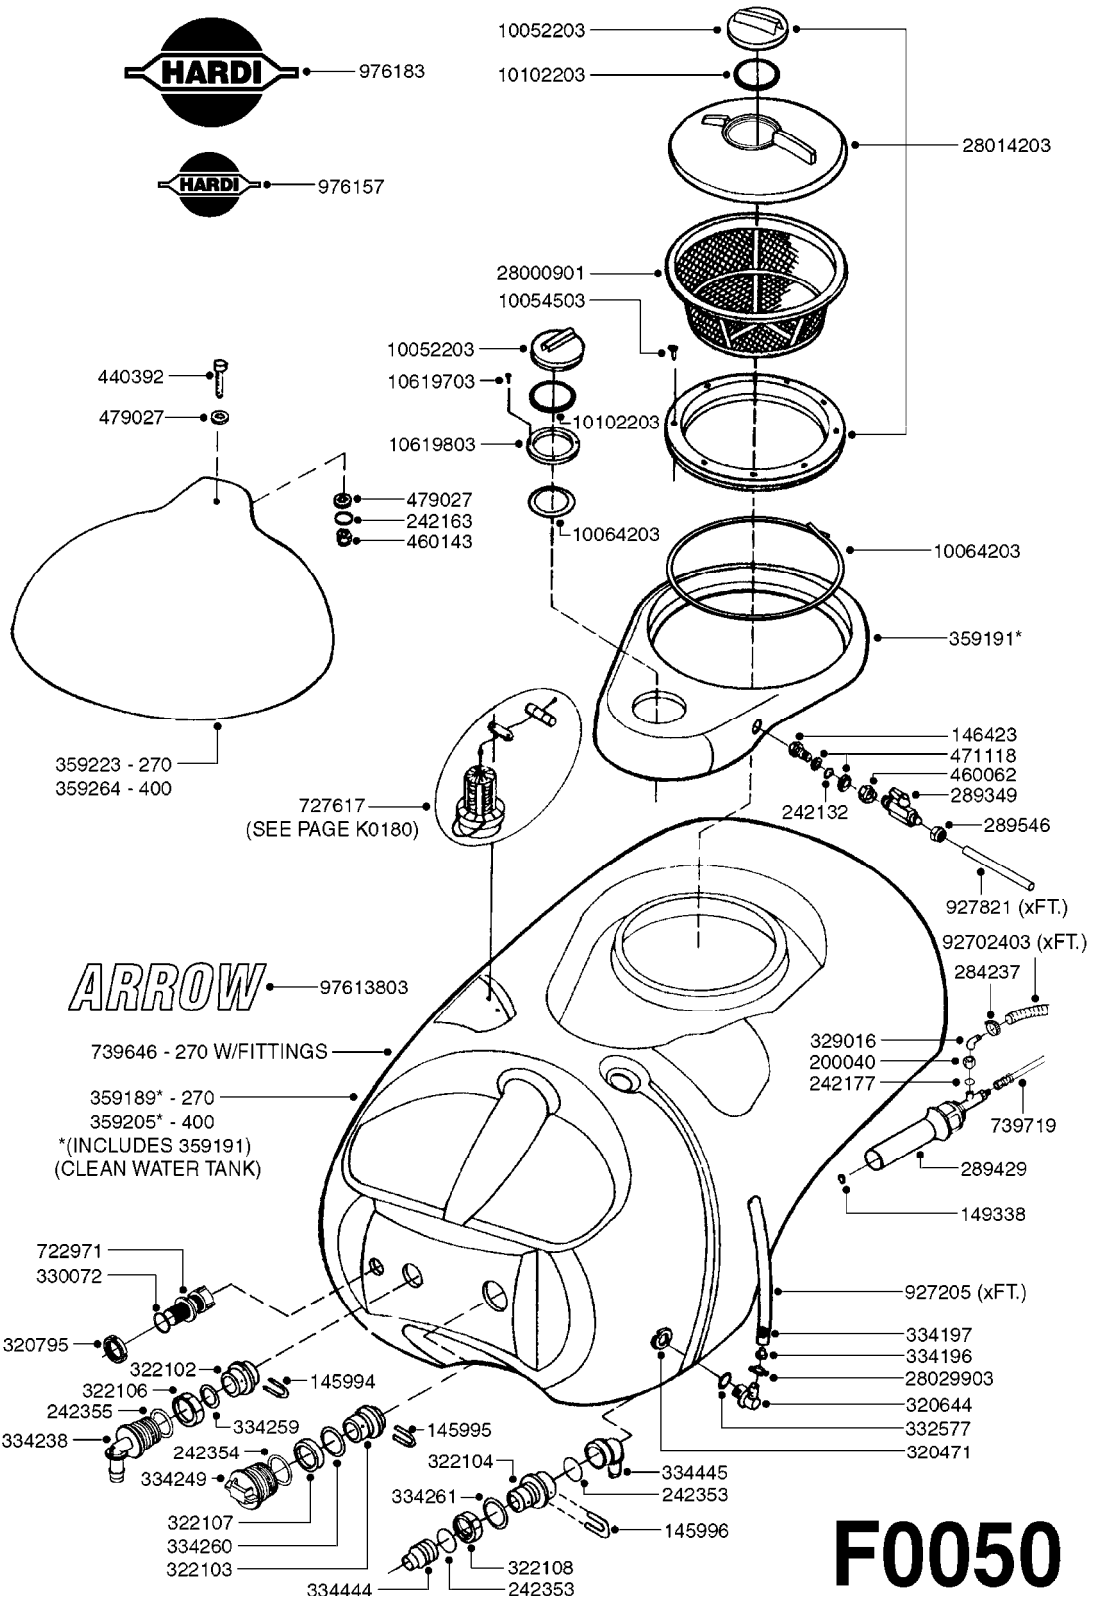

TANK - ARROW 270/400
F0050-HIN, 01:01:16

Page 0
Date 06.11.2017 10:58

TANK - ARROW 270/400
F0050-HIN, 01:01:16

Page 1

Date 06.11.2017 10:58

parts-n°	order qty	description
145994	1	FITT.DK S-40 FORK
145995	1	FITT.DK S-53 FORK
145996	1	FITT.DK S-67 FORK
146423	1	INSERT 3/8'BRASS
149338	1	INTERMIX JET 5MM
200040	1	OMLØBER FOR FITTING 1"
242132	1	O-RING 21 X 15 X 3
242163	1	O-RING 8 X 3
242177	1	O-RING D25.4 X 20.2 X 2.6
242353	1	O-RING D44.2X3.0 VITON F.S-67
242354	1	O-RING D32.2X3.0 VITON F.S-53
242355	1	O-RING D19.2X3.0 VITON F.S-40
284237	1	CLAMP HOSE GEAR D20/30
289349	1	BALL VALVE 3/8" M-H
289429	1	AGITATION INJECTOR DUAL INPUT
289546	1	NUT F.NOZZLE HOLDER ZENIT
320471	1	FITT.DK NUT 1" BSP JAMB
320644	1	FITT.DK ELB.3/4"HB X 1" BSP
320795	1	FITT.DK NUT 1-1/2" BSP JAMB
322102	1	FITT.DK S-40 BULKHEAD
322103	1	FITT.DK S-53 BULKHEAD
322104	1	FITT.DK S-67 BULKHEAD
322106	1	FITT.DK S-40 BULKHEAD NUT
322107	1	FITT.DK S-53 BULKHEAD NUT
322108	1	FITT.DK S-67 BULKHEAD NUT
329016	1	BØJNING
330072	1	O-RING D53.5/D45.5X4
332577	1	O-RING D38/D30X4 F.1" PUR.
334196	1	PLUG F. LIQUID LEV. INDICATOR
334197	1	BALL F. LIQUID LEV. INDICATOR
334238	1	FITT.DK S-40 ELB.1/2"
334249	1	FITT.DK S-53 PLUG
334259	1	GASKET F. S-40 BULKHEAD
334260	1	GASKET F. S-53 BULKHEAD
334261	1	GASKET F. S-67 BULKHEAD
334444	1	HOSE TAIL S67 1"1/2 STRAIGHT
334445	1	HOSE TAIL 90° S67 1"1/2
359189	1	TANK RAW 270 GAL. ARROW
359191	1	CLEAN WATER TANK - ARROW
359205	1	TANK RAW 400 GAL. ARROW
359223	1	TANK ACCESS COVER - ARROW 270
359264	1	TANK ACCESS COVER - ARROW 400
440392	1	SCREW 6.3 X 25.0 DIN7981C TORX
460062	1	NUT HEX 3/8' GALV.
460143	1	NUT HEX M8X1.25 LOCK DIN985A2 SS
471118	1	WASHER D16 TENSION
479027	1	WASHER D8X24X2 DIN9021
722971	1	SAFETY VALVE SCF 217PSI(15BAR)
727617	1	FITT.DK S-93 BOTTOM VALVE 2'
739646	1	TANK W/FITTINGS, ARROW 270
739719	1	HOSE ASSEMBLY D12 X 3400 1/2"
927205	1	HOSE R X CLEAR X 3/4 X 0012"
927821	1	CLEAR HOSE D12X10 PA1012
976157	1	DECAL COMPANY (4.4" X 4.6")
976183	1	DECAL COMPANY D.18,2 X 29,6
10052203	1	LID VENT ASSY
10054503	1	SCREW 3/4" SELF TAPPING
10064203	1	SET SEALING SPONGE 1 Ft BULK
10102203	1	GASKET F.16" LID BREATHER
10619703	1	SCREW SS #6x3/4' SELF TAPPING
10619803	1	LID HOUSING TREADED F. 6'