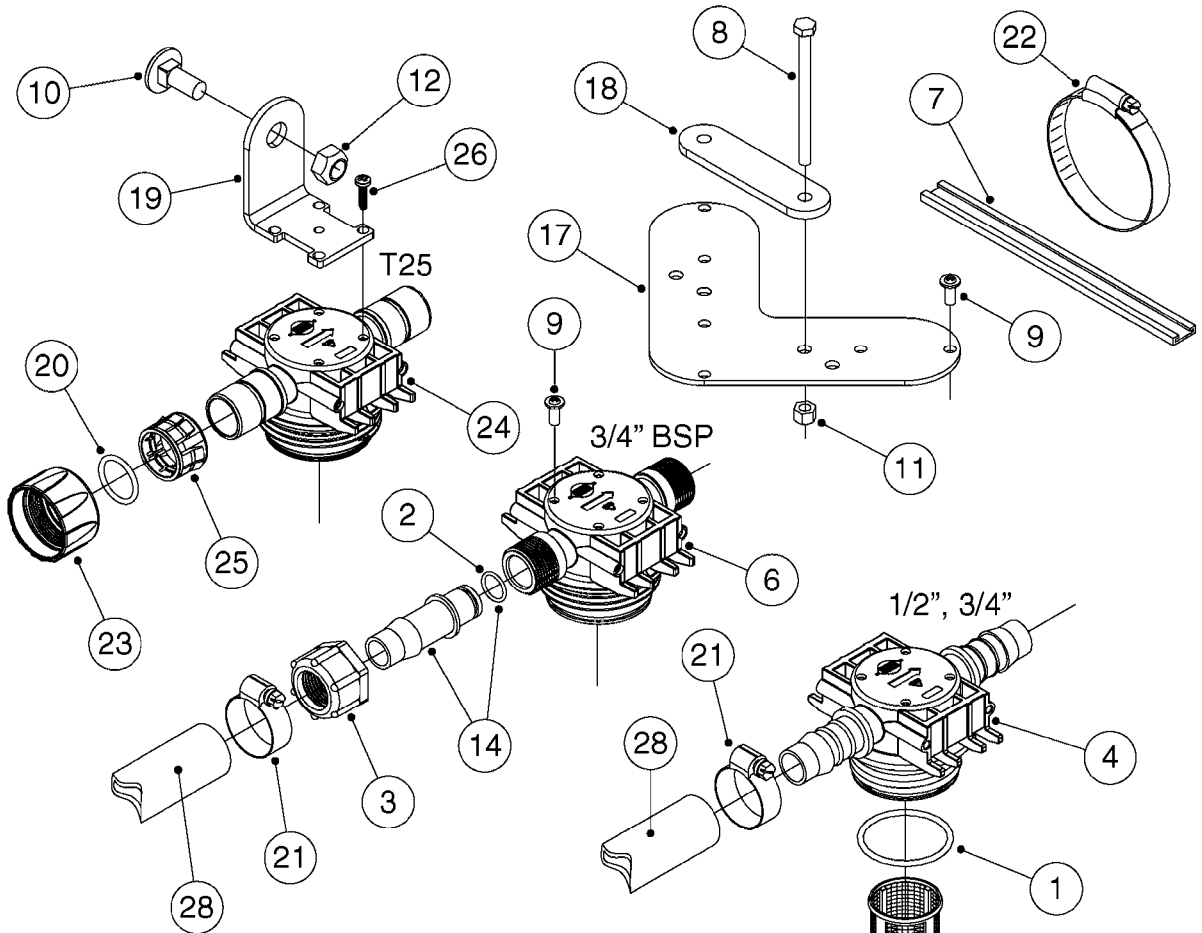

24002503 - Ø 5" (125mm)

24002403 - Ø 4" (100mm)

259034 - Ø 5" (125mm) L=29-1/2" (750mm) PVC

259035 - Ø 4-3/8" (110mm) L=39-3/8" (1000mm) PVC

349012 - Ø 4" (100mm) L=37-3/8" (950mm) PVC

349026 - Ø 5-1/2" (140mm) / Ø 4-3/8" (110mm) PVC

349030 - Ø 5-1/2" (140mm) / Ø 3-1/2" (90mm) PVC

349025 - Ø 5" (125mm) / Ø 4-3/8" (110mm) PVC

349023 - Ø 5" (125mm) PVC

**G0420**

TUBES & HOSES  
G0420-HIN, 01:01:16

Page 1

Date 06.11.2017 10:58

parts-n°	order qty	description
259034	1	PVC HOSE D125MM X 0.75M
259035	1	PVC HOSE D100MM X 1.0M
349012	1	PVC TUBE D100MM X 950MM
349023	1	GREY PVC LID D125MM
349025	1	CONNECT.PIECE PVC D125MM-110MM
349026	1	CONICAL REDUC.PVC D140MM-100MM
349030	1	140MM-90MM PVC ADAPTER
24002403	1	HOSE R X TPR 4" BLACK
24002503	1	HOSE R X TPR 5" BLACK

727617 - COMPLETE ASSEMBLY (2" BSP THREADED FITTING & 126" CORD)  
727742 - COMPLETE ASSEMBLY (2-1/2" ELBOW & 157.5" CORD)

**K0180**

DRAIN ASSEMBLY-PULL CORD TYPE  
K0180-HIN, 01:01:16

Page 1

Date 06.11.2017 10:58

parts-n°	order qty	description
145997	1	FITT.DK S-93 FORK
220799	1	SPRING F.TOP DRAIN
241754	1	O-RING D59.5X3
242221	1	GASKET F. S-93 QUICK COUPLERS
242351	1	O-RING D69.5X3.0 VITON F.S-93
322109	1	FITT.DK S-93 BULKHEAD NUT
322165	1	FITT.DK S-93 BULKHEAD SINGLE
322166	1	VALVE FLAP LOWER PART
322169	1	CORD PLUG F.TOP DRAIN
322171	1	FITT.DK S-93 THREAD INS.2"BSP
334262	1	GASKET F.S-93 BULKHEAD
334332	1	FITT.DK S-93 MALE QUICK COUP.
334340	1	FITT.DK S-93 ELBOW 2.5"
334434	1	CAGE F.SPRING BOTTOM DRAIN ASY
334437	1	SEAL FOR VALVE FLAP
334469	1	CLEVIS F.CORD TOP DRAIN ASSY.
334472	1	HANDLE FOR TOP DRAIN
334557	1	SPRING SEAT TOP DRAIN
390982	1	CORD NYLON 4000MM
440392	1	SCREW 6.3 X 25.0 DIN7981C TORX
727172	1	FITT.DK S-93 SEAT INSERT
727617	1	FITT.DK S-93 BOTTOM VALVE 2'
727742	1	TOP DRAIN CORD TYPE
728120	1	QUICK COUPLER CAP F.S93 DRAIN
14001500	1	GROMMET F.TOP DRAIN CORD
16025500	1	TANK SPACER SIGHT GAUGE
16135600	1	GUIDE FOR SIGHT GAUGE NAV/NCM