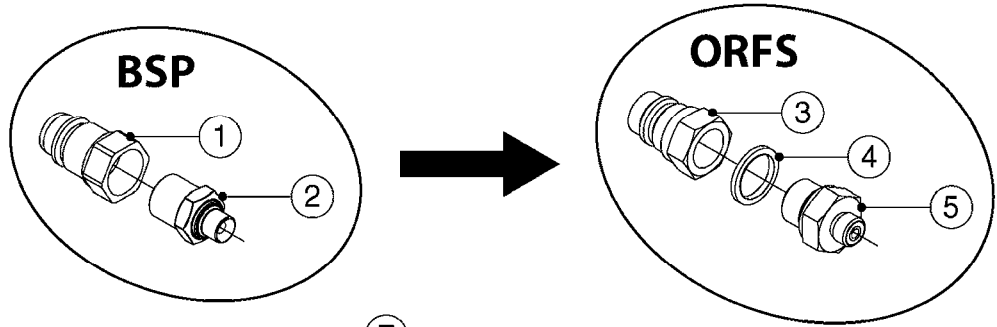

7

Part No.	Description	Quantity	Unit
1	...	...	...
2	...	...	...
3	...	...	...
4	...	...	...
5	...	...	...
6	...	...	...
7	...	...	...
8	...	...	...

8

Part No.	Description	Quantity	Unit
1	...	...	...
2	...	...	...
3	...	...	...
4	...	...	...
5	...	...	...
6	...	...	...
7	...	...	...
8	...	...	...

C0045