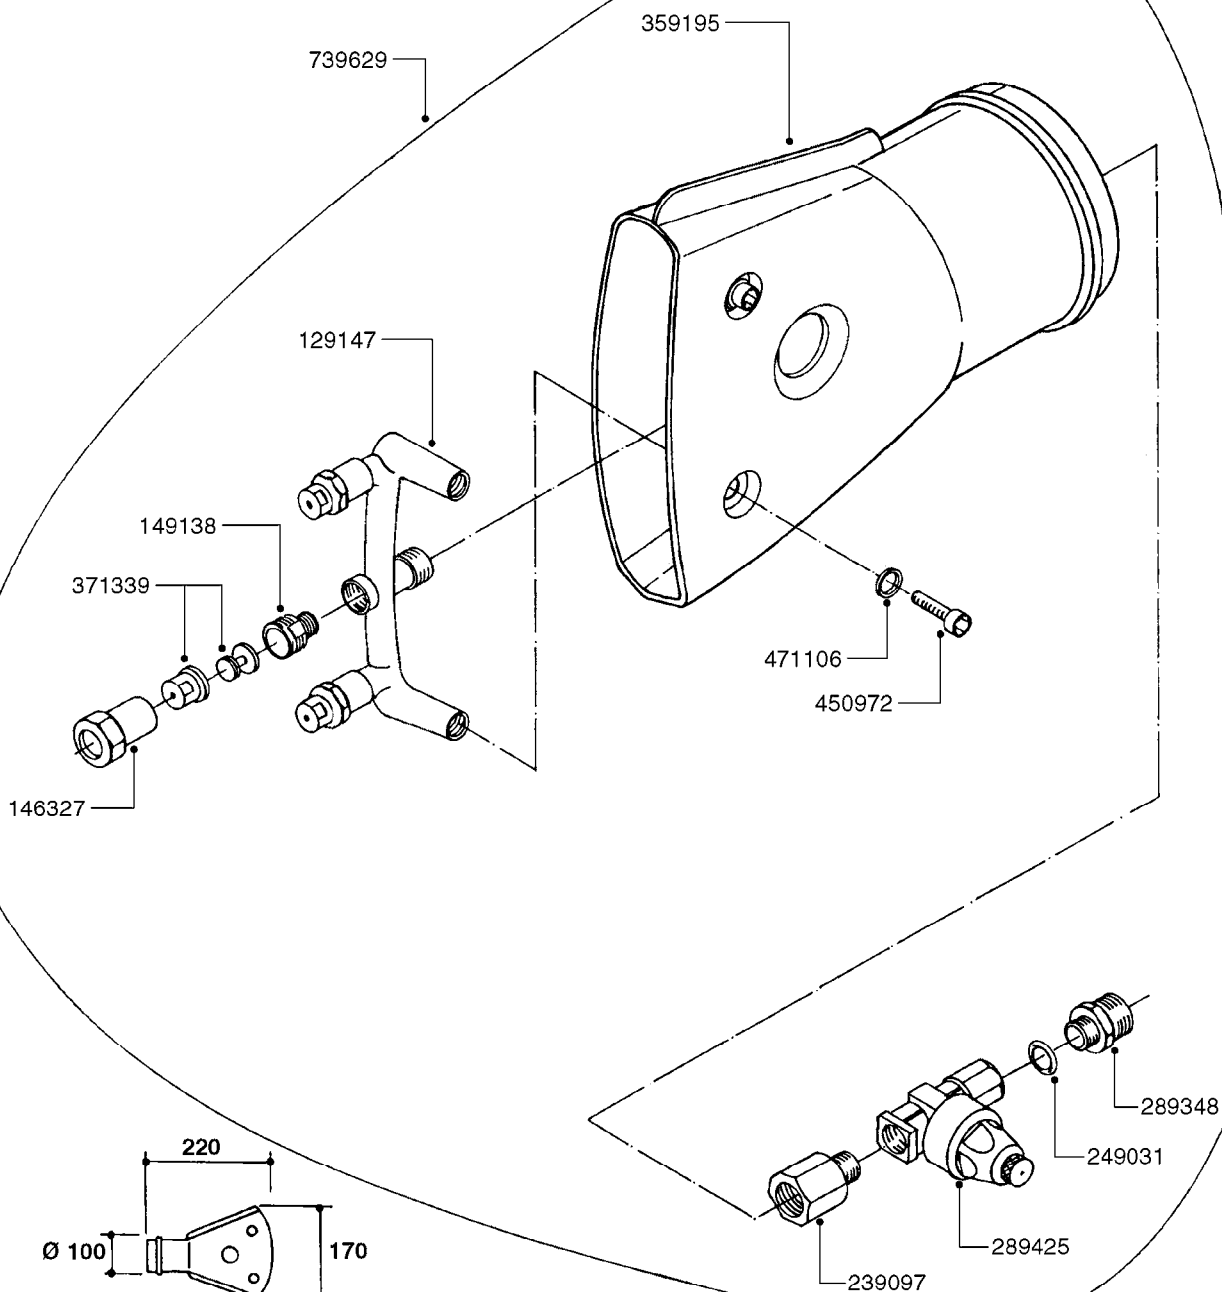

**G0390**

PNEUMATIC AIR SPOUTS 4 OUTLETS  
G0390-HIN, 01:01:16

Page 1

Date 06.11.2017 10:58

parts-n°	order qty	description
146327	1	UNION NUT 3/8' BRASS
149012	1	3/8" HOSE TAIL D.8 T-12
149013	1	REDUCER 1/2" X 3/8"
240177	1	O-RING D16.1/11.3 X 2.4
242168	1	O-RING D11.2X1.9
289349	1	BALL VALVE 3/8" M-H
321462	1	CAP F.NO-DRIP ASSY.
322262	1	HOUSING F. NON DRIP DIAPHRAGM
334581	1	DIAPHRAGM, NO-DRIP alt 241371
339001	1	DIFFUSOR PLATE L=59 BLADE
339003	1	ELBOW F.DIFFUSOR PLATE
339004	1	FITT.DK Y-5/16"
339010	1	TIE STRAP SMALL 2.5MM X 100MM
359167	1	PNEUMATIC SPOUT, 4 OUTLETS
371312	1	NOZZLE CERAMIC 1099-15
459002	1	SCREW N10X1/2"
729610	1	NOZZLE ASSY. NON DRIP 3/8 THRD
729645	1	NON-DRIP SPRING ASSY.GREEN 10
739474	1	SPOUT ASSY. F. LP 4 OUTLET
927800	1	HOSE BLACK D8X12

**G0400**

HYDROPNEUM. SPOUTS 3 OUTLETS  
G0400-HIN, 01:01:16

Page 1

Date 06.11.2017 10:58

parts-n°	order qty	description
129147	1	HYDROPNEUMATIC MANIFOLD 3 OUT.
146327	1	UNION NUT 3/8" BRASS
149138	1	ADAPTER FOR NOZZLE H
239097	1	HYDROPNEUMATIC MANIFOLD ADAPT.
249031	1	O-RING
289348	1	ADAPTER 1/2" - 1/4"
289425	1	NON-DRIP 1/4" ON/OFF
359195	1	FISHTAIL SPOUT - 3 OUTLETS
371339	1	NOZZLE ALBUZ BROWN WITH SWIRL
450972	1	SCREW M6X15 ALLEN GALV.
471106	1	WASHER D6
739629	1	WHITE SPOUT D.100 CPL W/3 NOZZ

24002503 - Ø 5" (125mm)

24002403 - Ø 4" (100mm)

259034 - Ø 5" (125mm) L=29-1/2" (750mm) PVC

259035 - Ø 4-3/8" (110mm) L=39-3/8" (1000mm) PVC

349012 - Ø 4" (100mm) L=37-3/8" (950mm) PVC

349026 - Ø 5-1/2" (140mm) / Ø 4-3/8" (110mm) PVC