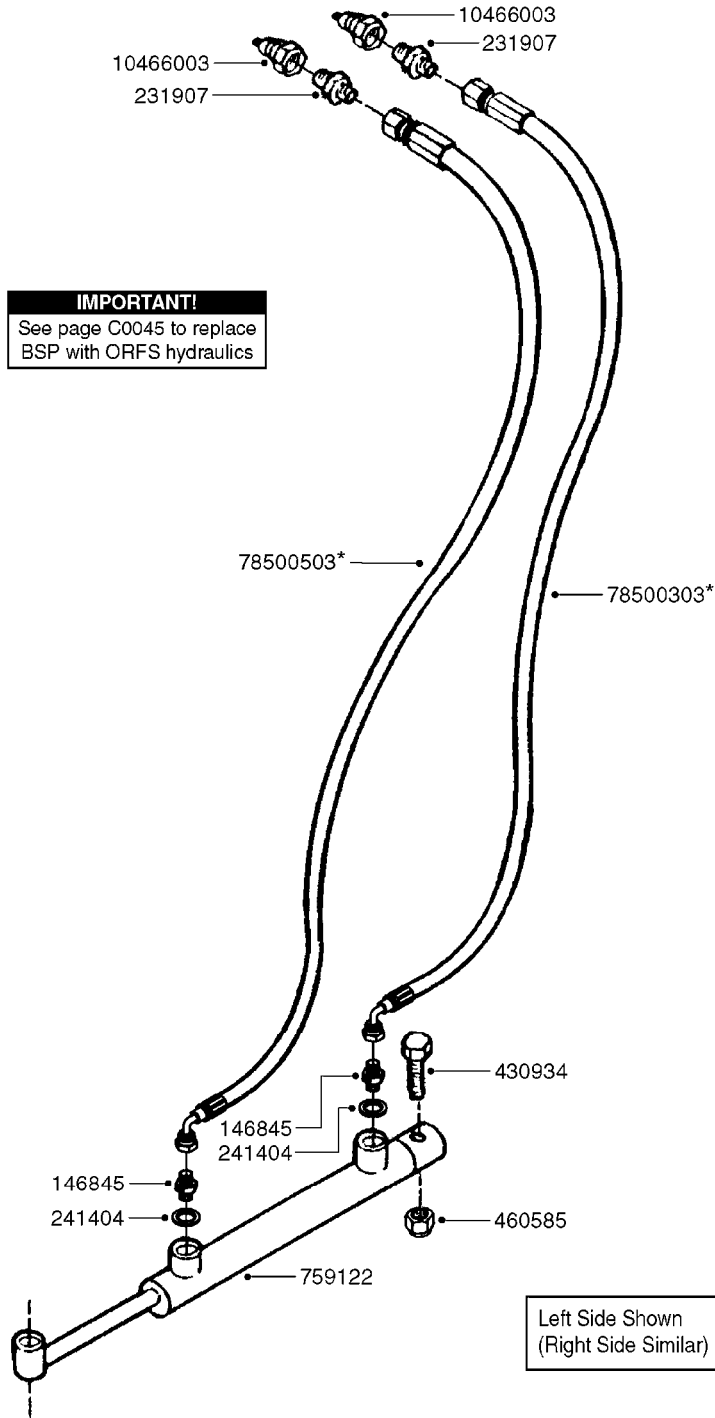

* REPLACEMENT HOSE REQUIRES ADAPTER (146845) & SEAL (241404) ON CYLINDER

C0540