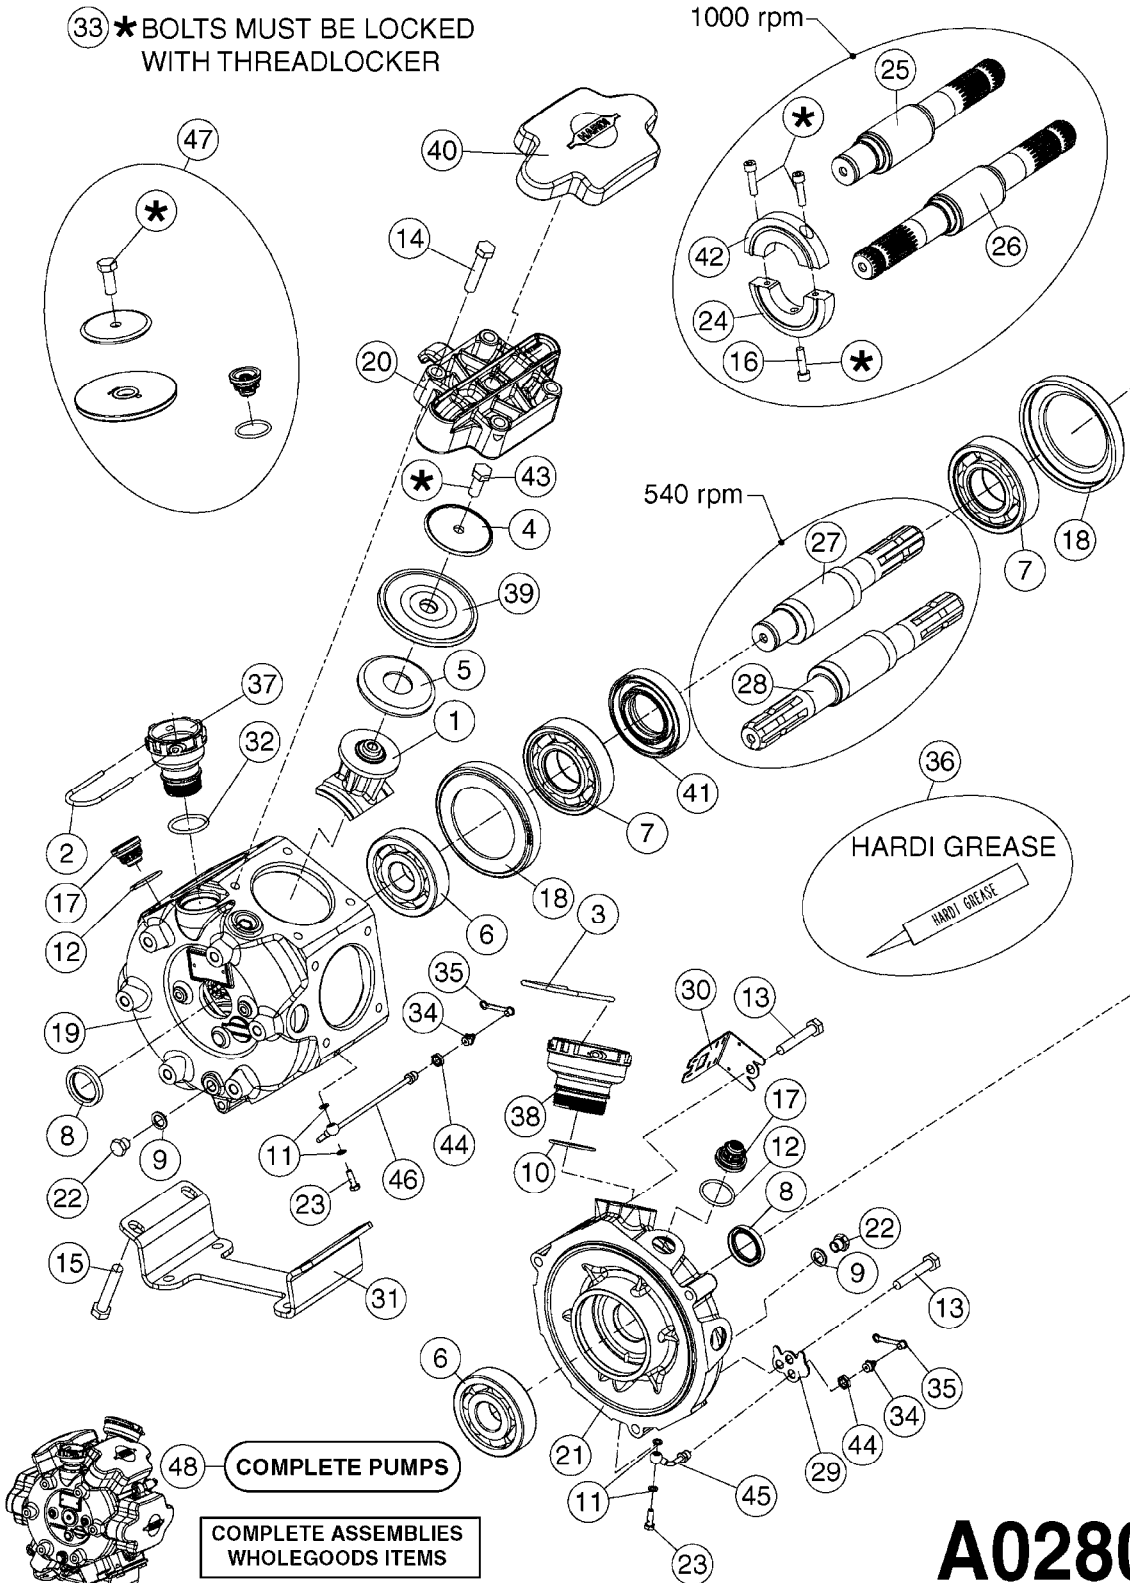

# A0260

PUMP - 363 W/MOUNTING BASE  
A0260-HIN, 17:03:16

Page 1

Date 06.11.2017 10:57

parts-n°	order qty	description
110317	1	PUMP CASING MODEL 360/361 PNTD
111630	1	CONNECTING ROD 363/364-10 PUMP
111636	1	VALVE COVER 363 HEAVY DUTY
111651	1	CASTING F.363 1.5" PUMP(FRONT)
142037	1	CRANK SHAFT 361-20
143577	1	CRANK SHAFT F.363/462/463-10mm
147097	1	CRANK SHAFT 363-463/10 THROUGH
161174	1	DIAPHRAGM DISC SS 361/363/364 PUMP
161372	1	DIAPHRAGM BACKING DISC,320-361
161745	1	METAL SPACER F.363/463
210221	1	BEARING BALL 6407
210232	1	BEARING BALL 6310
210243	1	SEAL OIL 35 X 47 X 7
241404	1	DOWTY SEAL 1/4"
241684	1	DEICER PARTS: DIAPHRAGM MODEL 361 NITRIL
242152	1	O-RING D18.2X3 EPDM
242215	1	O-RING D18X3 VITON
280011	1	GREASE NIPPLE 1/8" SAE H TR
330024	1	O-RING D41,1/D34.5 X 3,5
331192	1	SPACER, MODEL 361/363
334320	1	O-RING D18X3 POLYURETHANE
420626	1	BOLT HEX 8.8 DEL M10X20 FT
420895	1	BOLT HEX 8.8 RAW M10X60
420917	1	BOLT HEX 8.8 RAW M8X12 FT
430312	1	BOLT HEX 8.8 RAW M12X60
430437	1	BOLT HEX 8.8 RAW M12X65
460423	1	NUT HEX M10X1.50 LOCK DIN985A2 SS
471122	1	WASHER, M10, Ø20/10.5X 2.0, SS
728146	1	VALVE FOR 361(726890/707932)
728147	1	VALVE FOR 361 WHITE WITH HOLE
14007900	1	CRANK 363/462/463-7mm 540/THRU
14010400	1	PLUG 1/4" BSP
17002400	1	FOOT F. 36X PUMP, RED
33511400	1	DIAPHRAGM PUMP 361/361/363/364 PUR
43099200	1	BOLT HEX SS M12 X 30 DIN933 A4
75073700	1	PUMP KIT 361/363 "06"

33 \*BOLTS MUST BE LOCKED WITH THREADLOCKER

1000 rpm

540 rpm

HARDI GREASE

48 COMPLETE PUMPS  
COMPLETE ASSEMBLIES  
WHOLEGOODS ITEMS

**A0280**

PUMP - 364 540/1000 RPM  
A0280-HIN, 21:02:17

Page