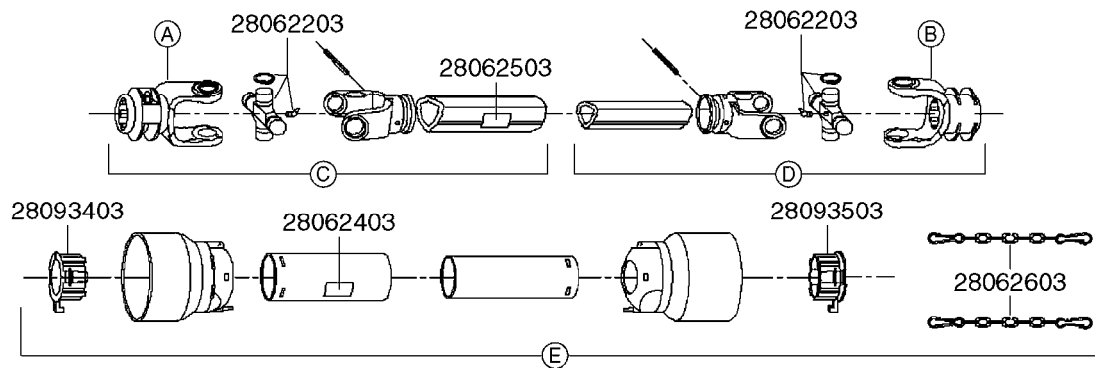

**A0520**

PTO SHAFTS - BONDIOLI CENT.  
A0520-HIN, 19:05:16

Page 1

Date 06.11.2017 10:57

parts-n°	order qty	description
289042	1	UNIV. JOINT 22x54mm
421024	1	BOLT HEX 8.8 DEL M8X60
450015	1	SCREW ALLAN 3/8'X5/8' BLACK
460143	1	NUT HEX M8X1.25 LOCK DIN985A2 SS
28009803	1	PTO PIN TUBE RETAINER OUTER
28009903	1	PTO TUBE RETAINER INNER
28010103	1	PTO YOKE F.INNER TUBE CV PTO
28021403	1	PTO 1"STR/1-3/8" 6SPL B&P
28021503	1	PTO 1"STR/1-3/8" 21SPL B&P
28021603	1	PTO 1"STR/1-3/4" 20SPL B&P
28027903	1	PTO BALL LOCK.KIT F.1-3/8 YOKE
28040503	1	UNIV. JOINT 27x74.6mm
28040703	1	SAFETY CHAIN F.CV BLACK PTO (SET OF 2)
28041803	1	DECAL DANGER GUARD MISSING
28041903	1	DECAL DANGER ROT.DRIVELINE
28056703	1	PTO YOKE #1 1-3/8" X 6 SPLINE
28056803	1	PTO YOKE #1 1-3/8" X 21 SPLINE
28056903	1	PTO YOKE #4 1-3/4" X 20 SPLINE
28057003	1	PTO TUBE YOKE #1-G1 OUTER
28057103	1	PTO TUBE YOKE #4-G4 OUTER
28057203	1	PTO PIN TUBE RETAINER OUTER
28057303	1	PTO TUBE OUTER #1 745MM
28057403	1	PTO TUBE OUTER #4 720MM
28057503	1	PTO TUBE INNER #1 745MM
28057603	1	PTO TUBE INNER #4 720MM
28057703	1	PTO TUBE RETAINER INNER
28057803	1	PTO TUBE YOKE #1 Ø=1"
28057903	1	PTO TUBE YOKE #4 Ø=1"
28058003	1	PTO HALF SAFETY SHIELD OUTER
28058103	1	PTO HALF SAFETY SHIELD OUTER
28058203	1	PTO HALF SAFETY SHIELD INNER
28058303	1	PTO HALF SAFETY SHIELD INNER
28058403	1	PTO BALL LOCK.KIT F.1-3/4 YOKE
28058503	1	PTO TUBE YOKE #1-G1 INNER