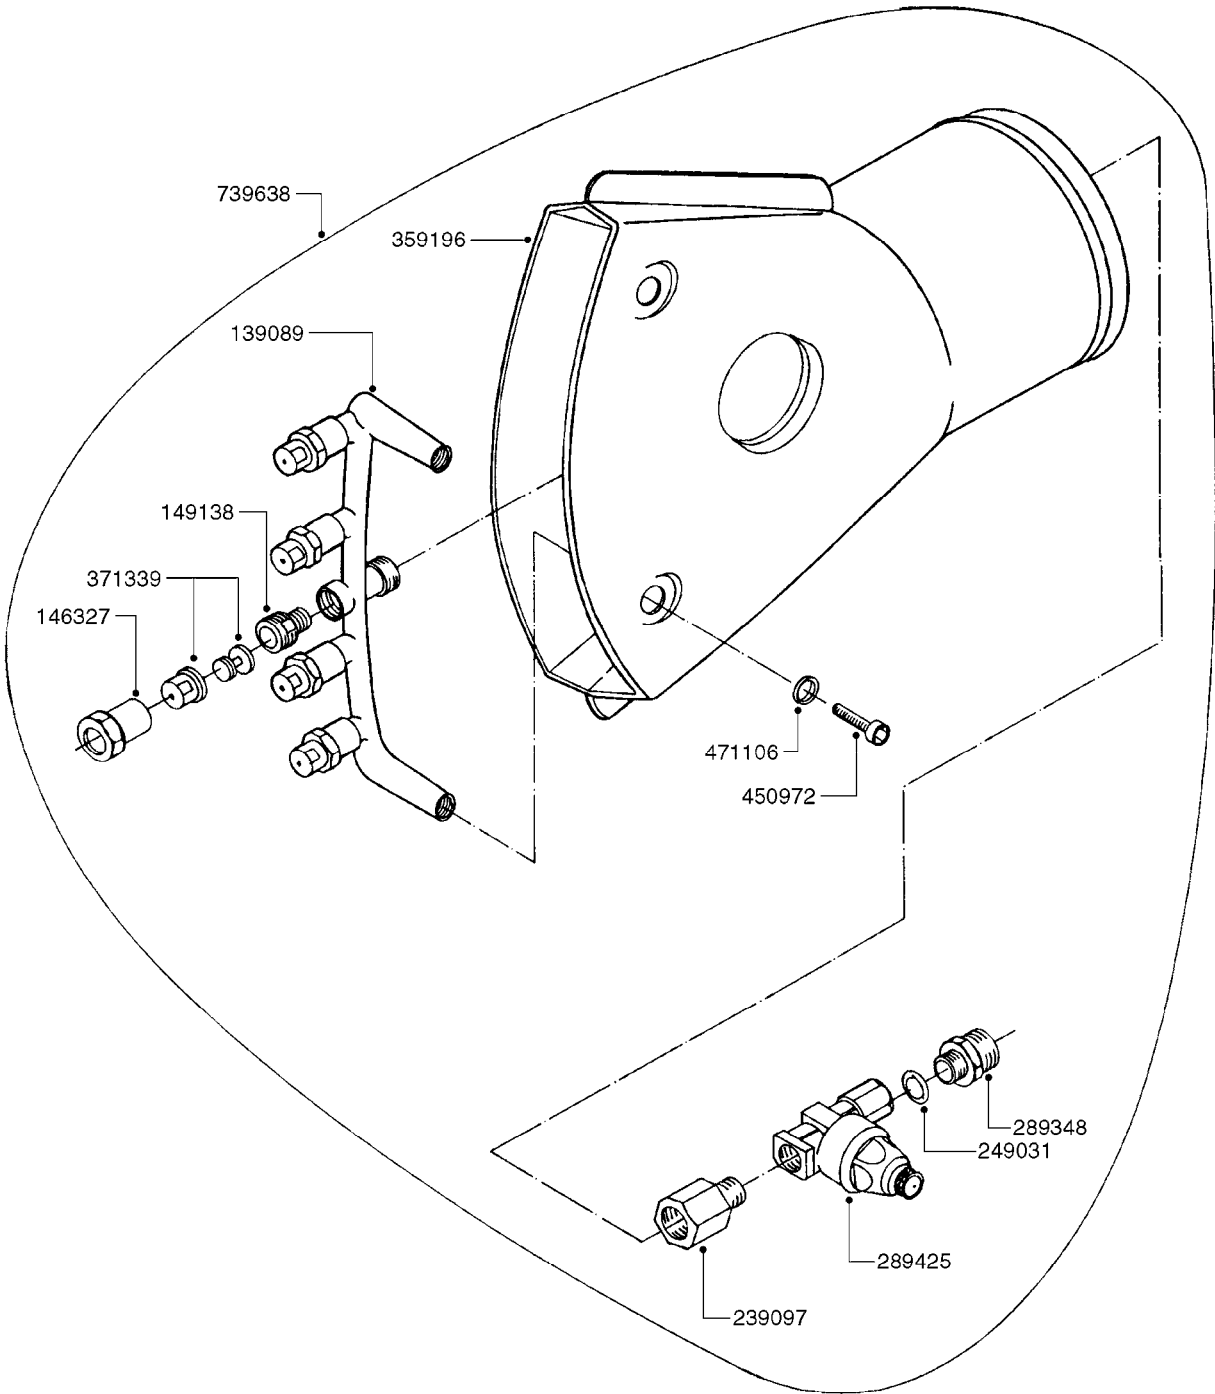

**G0400**

HYDROPNEUM. SPOUTS 3 OUTLETS  
G0400-HIN, 01:01:16

Page 1

Date 06.11.2017 10:58

parts-n°	order qty	description
129147	1	HYDROPNEUMATIC MANIFOLD 3 OUT.
146327	1	UNION NUT 3/8" BRASS
149138	1	ADAPTER FOR NOZZLE H
239097	1	HYDROPNEUMATIC MANIFOLD ADAPT.
249031	1	O-RING
289348	1	ADAPTER 1/2" - 1/4"
289425	1	NON-DRIP 1/4" ON/OFF
359195	1	FISHTAIL SPOUT - 3 OUTLETS
371339	1	NOZZLE ALBUZ BROWN WITH SWIRL
450972	1	SCREW M6X15 ALLEN GALV.
471106	1	WASHER D6
739629	1	WHITE SPOUT D.100 CPL W/3 NOZZ

**G0410**

HYDROPNEUM. SPOUTS 5 OUTLETS  
G0410-HIN, 01:01:16

Page 1

Date 06.11.2017 10:58

parts-n°	order qty	description
139089	1	NOZZLE HOLDER F/5 NOZZLES
146327	1	UNION NUT 3/8" BRASS
149138	1	ADAPTER FOR NOZZLE H
239097	1	HYDROPNEUMATIC MANIFOLD ADAPT.
249031	1	O-RING
289348	1	ADAPTER 1/2" - 1/4"
289425	1	NON-DRIP 1/4" ON/OFF
359196	1	FISHTAIL SPOUT 5 NOZZLE 120°
371339	1	NOZZLE ALBUZ BROWN WITH SWIRL
450972	1	SCREW M6X15 ALLEN GALV.
471106	1	WASHER D6
739638	1	NOZZLE OUTLET 5 NOZZ. D125 SPV

24002503 - Ø 5" (125mm)

24002403 - Ø 4" (100mm)

259034 - Ø 5" (125mm) L=29-1/2" (750mm) PVC

259035 - Ø 4-3/8" (110mm) L=39-3/8" (1000mm) PVC

349012 - Ø 4" (100mm) L=37-3/8" (950mm) PVC

349026 - Ø 5-1/2" (140mm) / Ø 4-3/8" (110mm) PVC