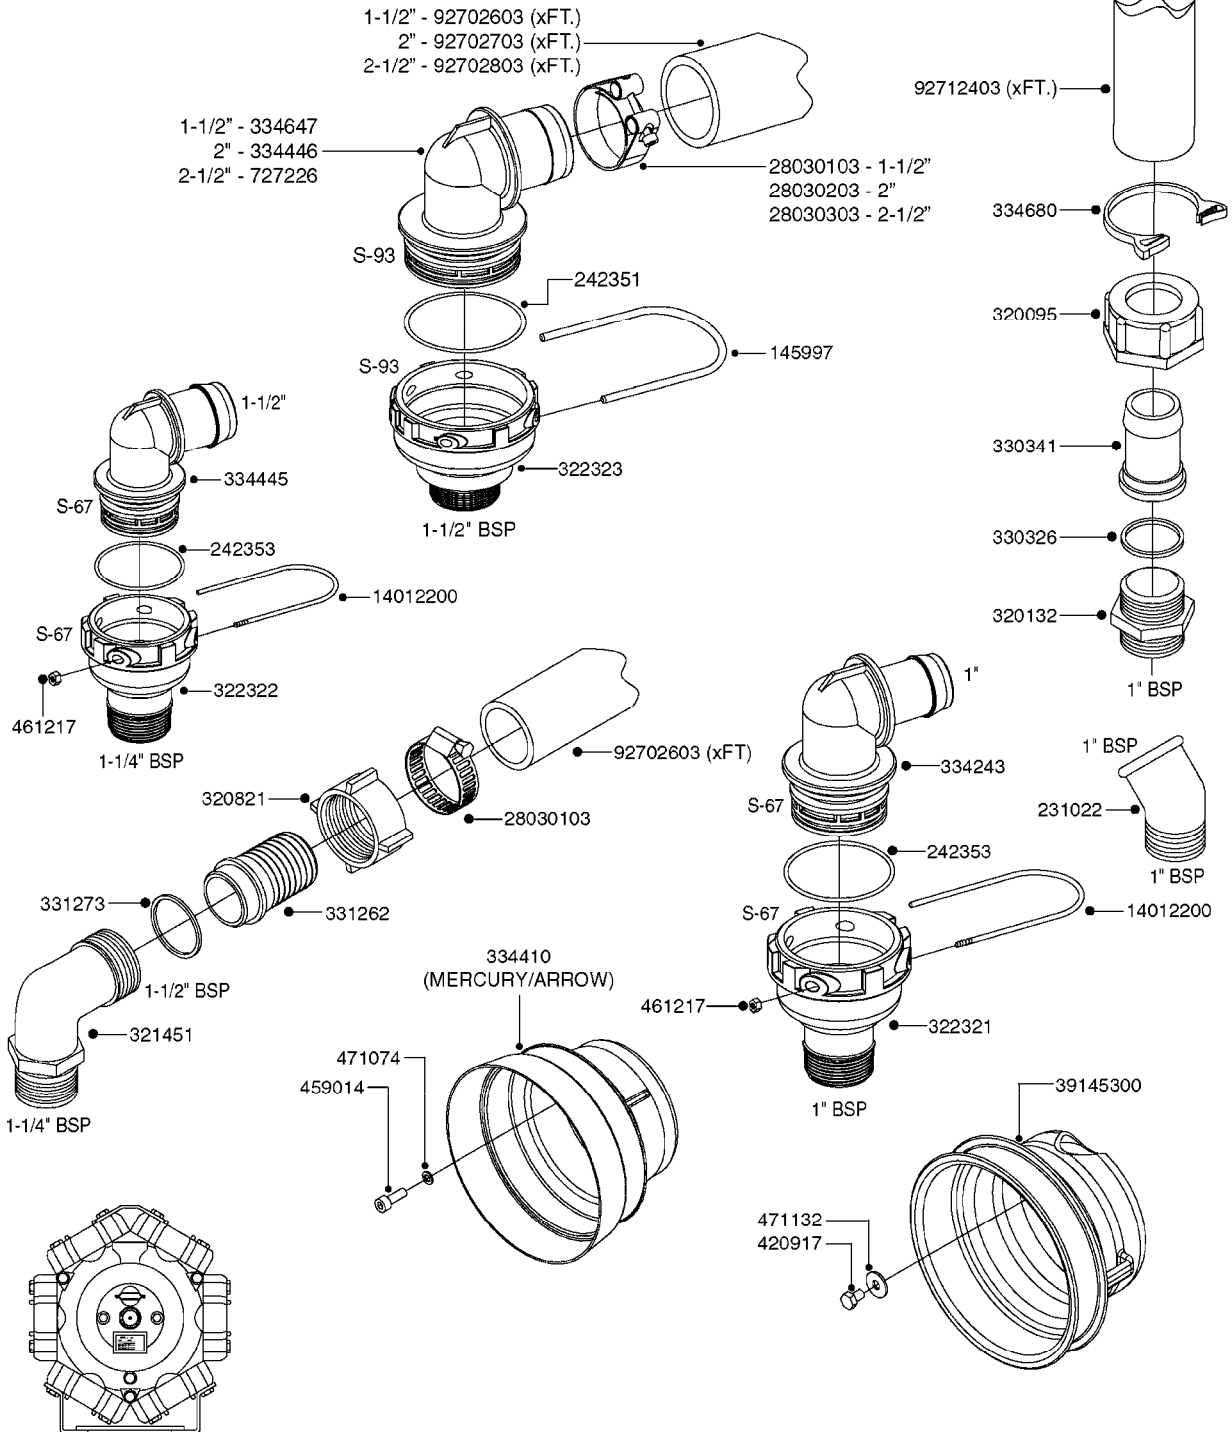

SUCTION SIDE OF PUMP

PRESSURE SIDE OF PUMP

PUMP - 361/363 FITTINGS
A0300-HIN, 23:02:16

Page 1

Date 06.11.2017 10:57

parts-n°	order qty	description
145997	1	FITT.DK S-93 FORK
231022	1	FITT.DK ELB. 1' BSP GF 121
242351	1	O-RING D69.5X3.0 VITON F.S-93
242353	1	O-RING D44.2X3.0 VITON F.S-67
320095	1	FITT.DK NUT 1" BSP
320132	1	FITT.DK HN 1" BSP
320821	1	FITT.DK NUT 1-1/2" BSP
321451	1	FITT.DK ELB.1-1/2 X1-1/4 80DEG
322321	1	FITT.DK S-67 X 1"BSP MALE
322322	1	FITT.DK S-67 X 1-1/4"BSP MALE
322323	1	FITT.DK S-93 X 1-1/2"BSP MALE
330326	1	O-RING D30/D24X2 F.1"NUT
330341	1	FITT.DK HB 1" F. 1" NUT
331262	1	FITT.DK HB 1-1/2" F. 1-1/2"NUT
331273	1	O-RING D44/D38X2 F.1-1/2"
334243	1	HOSE TAIL 90° S67 1"
334410	1	PROTECTION PUM
334445	1	HOSE TAIL 90° S67 1"1/2
334446	1	FITT.DK S-93 ELB.2" PVC
334647	1	FITT.DK S93 ELB 1-1/2" 90 PVC
334680	1	CLAMP HOSE PLASTIC 1"
420917	1	BOLT HEX 8.8 RAW M8X12 FT
459014	1	ALLEN SCREW M8 X 15 GALV.DIN93
461217	1	NUT HEX M5 LOCK
471074	1	WASHER M8 ELZ
471132	1	WASHER D24/D8.4 X 2 SS
727226	1	FITT. S93 2-1/2" 90° S W/O-RING
14012200	1	FITT.DK S-67 FORK W/M5 THREADS
28030103	1	CLAMP HOSE GEAR P5/4-S1.5"6724
28030203	1	CLAMP HOSE T-BOLT S2" 235-67
28030303	1	CLAMP HOSE T-BOLT S2.5" 235-76
39145300	1	PTO SHIELD Ø203 4-POLET MACHINED
92702603	1	HOSE PVC SUCT GRAY 1-1/2"
92702703	1	HOSE PVC SUCT GRAY 2"
92702803	1	HOSE PVC SUCT GRAY 2.5"
92712403	1	HOSE R X1" X300PSI WP X0012"