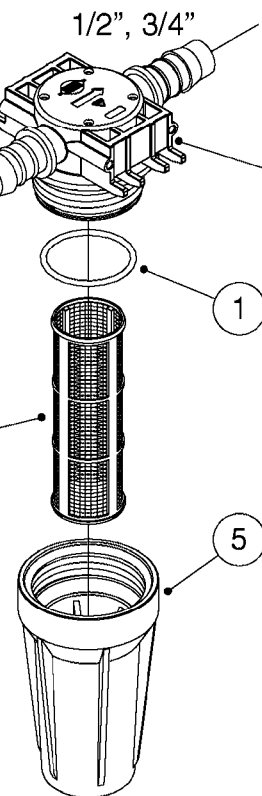

24002503 - Ø 5" (125mm)

24002403 - Ø 4" (100mm)

259034 - Ø 5" (125mm) L=29-1/2" (750mm) PVC

259035 - Ø 4-3/8" (110mm) L=39-3/8" (1000mm) PVC

349012 - Ø 4" (100mm) L=37-3/8" (950mm) PVC

349026 - Ø 5-1/2" (140mm) / Ø 4-3/8" (110mm) PVC

**COMPLETE ASSEMBLIES**

T25

3/4" BSP

1/2", 3/4"

**K0270**

Pos.	parts-n°	order qty	description
1	240925	1	O-RING D49.5X3 NITRIL
2	242594	1	O-RING D14 X 1.78 SCH.70-EPDM
3	320283	1	FITT.DK NUT 3/4"BSP
4	322241	1	FILTER HOUSING W.3/4' BARBS
4	322249	1	FILTER HOUSING W.1/2' BARBS
5	322242	1	FILTER BOWL / IN-LINE
6	322250	1	FILTER HOUSING W.3/4"BSP THRD
7	341291	1	RUBBER HOSE CLAMP COVER 130MM
7	341292	1	RUBBER HOSE CLAMP COVER 180MM
8	410605	1	BOLT HEX 8.8 DEL M6X80
9	440673	1	SCREW F.PLASTIC 5X12 SS
10	440737	1	BOLT CARRIAGE M10x25 SS
11	460261	1	NUT HEX M6X1.00 LOCK DIN985 A2 SS
12	460423	1	NUT HEX M10X1.50 LOCK DIN985A2 SS
13	615443	1	FILTER ELEM.50 MESH BLUE
13	615444	1	FILTER ELEM.80 MESH RED
13	615445	1	FILTER ELEM.100 MESH YELLOW
14	716236	1	FITT.DK HB 1/2" ASSY. F. 3/4"
14	724621	1	FITT.DK HB 3/4"ASSY F.3/4" NUT
15	845205	1	FILTER IN-LINE 1/2' 50 MESH
15	845208	1	FILTER IN-LINE 3/4' 50 MESH
15	845209	1	FILTER IN-LINE 3/4' 80 MESH
15	845210	1	FILTER IN-LINE 3/4" 100 MESH
16	845218	1	FILTER IN-LINE 3/4'50 MESH OML
16	845219	1	FILTER IN-LINE 3/4'80 MESH OML
17	16022203	1	PLATE 3.0 X 55 X 196
18	16022403	1	BRACKET 60MM TUBE
19	16321500	1	LINE FILTER BRACKET, TDZ/DDZ
20	24263000	1	O-RING Ø24.4 X 3.1 NITRIL SH70
21	28029903	1	CLAMP HOSE GEAR P3/4"-S1" 6712
22	28047103	1	CLAMP HOSE GEAR 50 X 50 6740
22	28047203	1	CLAMP HOSE GEAR 60 X 80 6756
23	32239700	1	FITT.DK NUT T25
24	32239800	1	FITT.DK IN-LINE FILTER TOP T25
25	33515500	1	FITT.DK NUT LOCK RING T25
26	44076200	1	PT SCREW 50X16
27	72700600	1	FILTER IN-LINE 80 MESH, T25
28	92702103	1	HOSE R X1/2" X300PSI WP X0012"
28	92703203	1	HOSE R X3/4" X300PSI WP X0012"