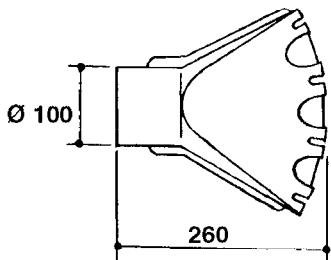

G0390

PNEUMATIC AIR SPOUTS 4 OUTLETS
G0390-HIN, 01:01:16

Page 1

Date 06.11.2017 10:58

parts-n°	order qty	description
146327	1	UNION NUT 3/8' BRASS
149012	1	3/8" HOSE TAIL D.8 T-12
149013	1	REDUCER 1/2" X 3/8"
240177	1	O-RING D16.1/11.3 X 2.4
242168	1	O-RING D11.2X1.9
289349	1	BALL VALVE 3/8" M-H
321462	1	CAP F.NO-DRIP ASSY.
322262	1	HOUSING F. NON DRIP DIAPHRAGM
334581	1	DIAPHRAGM, NO-DRIP alt 241371
339001	1	DIFFUSOR PLATE L=59 BLADE
339003	1	ELBOW F.DIFFUSOR PLATE
339004	1	FITT.DK Y-5/16"
339010	1	TIE STRAP SMALL 2.5MM X 100MM
359167	1	PNEUMATIC SPOUT, 4 OUTLETS
371312	1	NOZZLE CERAMIC 1099-15
459002	1	SCREW N10X1/2"
729610	1	NOZZLE ASSY. NON DRIP 3/8 THRD
729645	1	NON-DRIP SPRING ASSY.GREEN 10
739474	1	SPOUT ASSY. F. LP 4 OUTLET
927800	1	HOSE BLACK D8X12