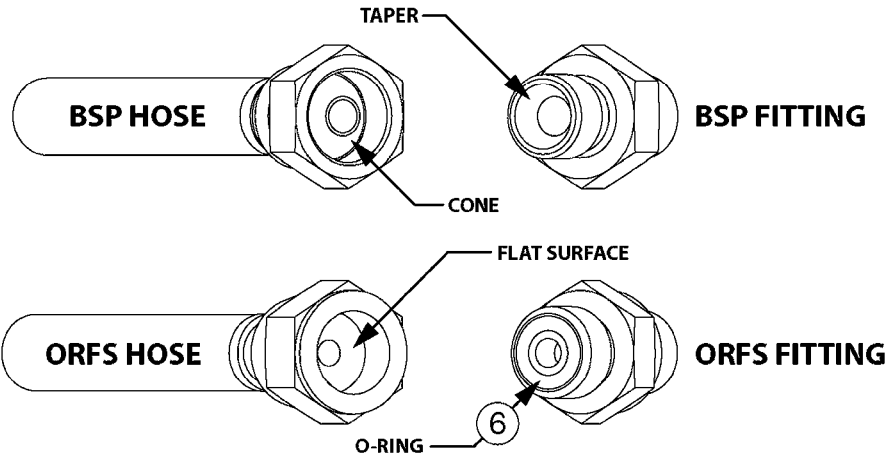

IMPORTANT!
BSP hoses require BSP fittings
ORFS hoses require ORFS fittings

- 1/4" ORFS Hoses require 9/16" ORFS Fittings
- 3/8" ORFS Hoses require 11/16" ORFS Fittings
- 1/2" ORFS Hoses require 13/16" ORFS Fittings
- 3/4" ORFS Hoses require 1-3/16" ORFS Fittings