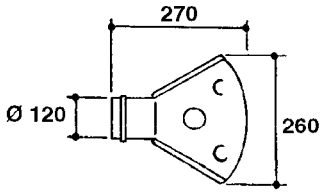

**G0400**

HYDROPNEUM. SPOUTS 3 OUTLETS  
G0400-HIN, 01:01:16

Page 1

Date 06.11.2017 10:58

parts-n°	order qty	description
129147	1	HYDROPNEUMATIC MANIFOLD 3 OUT.
146327	1	UNION NUT 3/8" BRASS
149138	1	ADAPTER FOR NOZZLE H
239097	1	HYDROPNEUMATIC MANIFOLD ADAPT.
249031	1	O-RING
289348	1	ADAPTER 1/2" - 1/4"
289425	1	NON-DRIP 1/4" ON/OFF
359195	1	FISHTAIL SPOUT - 3 OUTLETS
371339	1	NOZZLE ALBUZ BROWN WITH SWIRL
450972	1	SCREW M6X15 ALLEN GALV.
471106	1	WASHER D6
739629	1	WHITE SPOUT D.100 CPL W/3 NOZZ

24002503 - Ø 5" (125mm)

24002403 - Ø 4" (100mm)

259034 - Ø 5" (125mm) L=29-1/2" (750mm) PVC

259035 - Ø 4-3/8" (110mm) L=39-3/8" (1000mm) PVC

349012 - Ø 4" (100mm) L=37-3/8" (950mm) PVC

349026 - Ø 5-1/2" (140mm) / Ø 4-3/8" (110mm) PVC