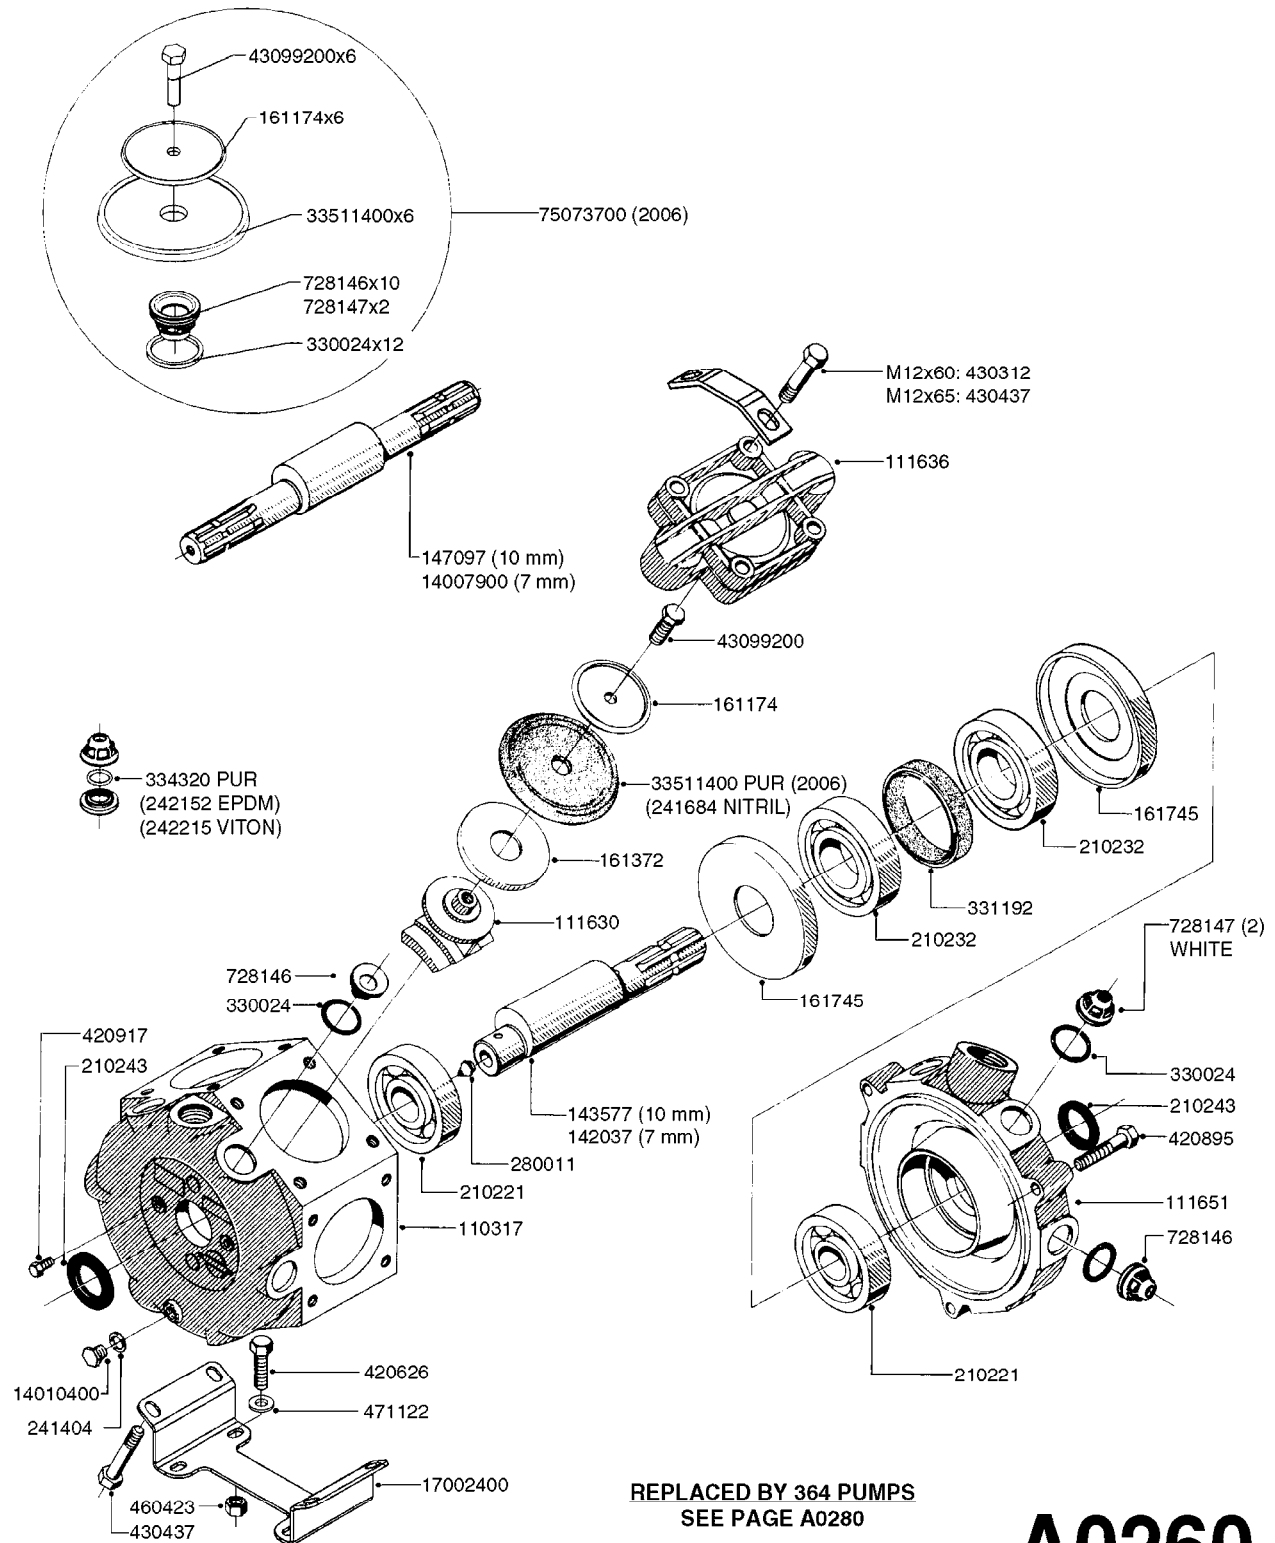

Agroparts: [www.HARDI-INTERNATIONAL.com](http://www.HARDI-INTERNATIONAL.com)

Arrow - Trailer 270/400  
Gallon 22" Fan/B20-HY

Country-Code 11

Date 06.11.2017 10:57

main group	page-n°	date	description
Pumps	A0260-HIN	17:03:16	PUMP - 363 W/MOUNTING BASE
	A0280-HIN	21:02:17	PUMP - 364 540/1000 RPM
	A0300-HIN	23:02:16	PUMP - 361/363FITTINGS
	A0510-HIN	01:01:16	PTO SHAFTS - BONDIOLI DIAPH.
	A0520-HIN	19:05:16	PTO SHAFTS - BONDIOLI CENT.
	A0580-HIN	01:01:16	PTO SHAFTS - AMA DIAPHRAGM
Controls, Filters, Valves	B0180-HIN	01:01:16	HC/2 MANIFOLD SYSTEM
	B0430-HIN	01:01:16	MANIFOLD - S67 VALVE
	B0710-HIN	01:01:16	SUCTION FILT.-VINEYARD&ORCHARD
Hydraulics	C0045-HIN	24:03:16	HYDRAULICS - BSP TO ORFS
	C0540-HIN	30:03:16	HYD - 2 ROW GRAPE B20 HY
	C0550-HIN	30:03:16	HYD - LIFT B20/B40 H
Booms, Nozzle Bodies & Tubes	D0050-HIN	01:01:16	BOOM - 1 ROW B11
	D0080-HIN	01:01:16	BOOM - 2 ROW GRAPE B20-MA
	D0090-HIN	01:01:16	BOOM - 2 ROW GRAPE B20-HY
	D0100-HIN	01:01:16	REAR DROP ARMS-2 ROW GRAPE B20
Tank and Frame: Field Sprayers	E0730-HIN	01:01:16	HUB ASSEMBLY F.2 1/8" SPINDLE
Tank and Frame: Mistblowers	F0050-HIN	01:01:16	TANK - ARROW 270/400
	F0060-HIN	01:01:16	FRAME - ARROW 270
	F0070-HIN	01:01:16	FRAME - ARROW 270/400 '05
	F0150-HIN	01:01:16	DRAWBARS - MERCURY/ARROW
	F0160-HIN	01:01:16	DRAWBAR - TURNABLE HITCH
Blower unit mistblowers	G0220-HIN	01:01:16	ARROW/BRAVO SPV 22" BLOWER
	G0380-HIN	01:01:16	PNEUMATIC AIR SPOUTS 2 OUTLETS
	G0390-HIN	01:01:16	PNEUMATIC AIR SPOUTS 4 OUTLETS
	G0400-HIN	01:01:16	HYDROPNEUM. SPOUTS 3 OUTLETS
	G0410-HIN	01:01:16	HYDROPNEUM. SPOUTS 5 OUTLETS
	G0420-HIN	01:01:16	TUBES & HOSES
Special equipment, Extras	K0180-HIN	01:01:16	DRAIN ASSEMBLY-PULL CORD TYPE
	K0270-HIN	28:09:16	FILTER ASSEMBLIES-IN LINE
	K0550-HIN	01:01:16	POWDER MIXER

33 \*BOLTS MUST BE LOCKED WITH THREADLOCKER

1000 rpm

540 rpm

HARDI GREASE

48 COMPLETE PUMPS  
COMPLETE ASSEMBLIES  
WHOLEGOODS ITEMS

**A0280**

PUMP - 364 540/1000 RPM  
A0280-HIN, 21:02:17

Page