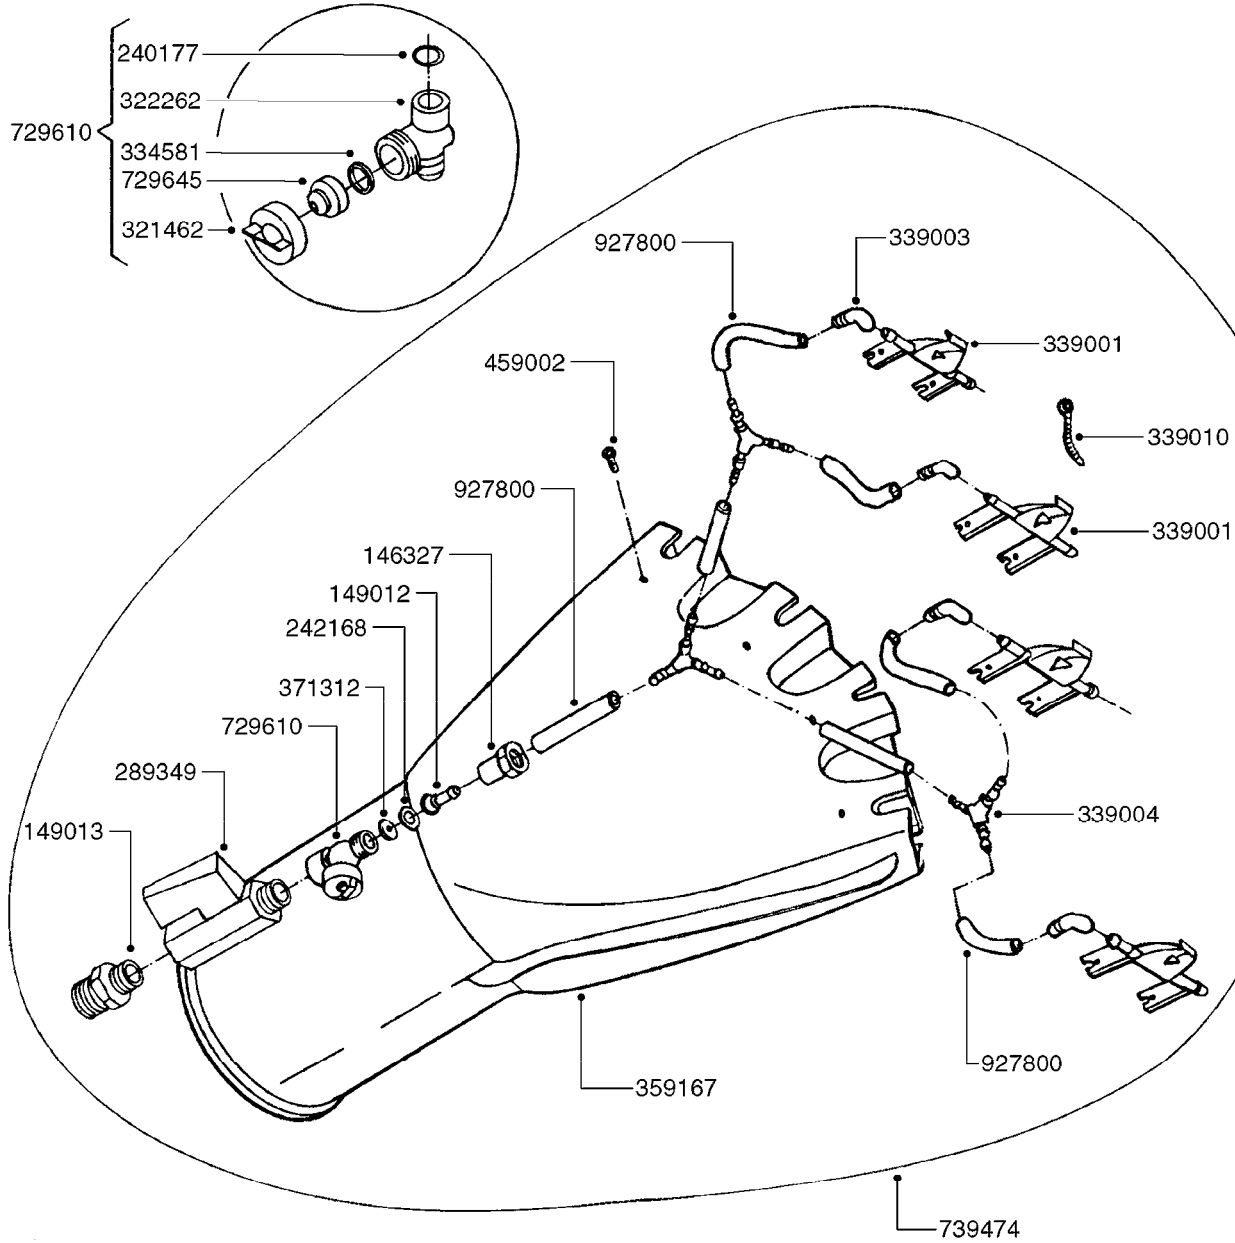

G0390

PNEUMATIC AIR SPOUTS 4 OUTLETS
G0390-HIN, 01:01:16

Page 1

Date 06.11.2017 10:58

parts-n°	order qty	description
146327	1	UNION NUT 3/8' BRASS
149012	1	3/8" HOSE TAIL D.8 T-12
149013	1	REDUCER 1/2" X 3/8"
240177	1	O-RING D16.1/11.3 X 2.4
242168	1	O-RING D11.2X1.9
289349	1	BALL VALVE 3/8" M-H
321462	1	CAP F.NO-DRIP ASSY.
322262	1	HOUSING F. NON DRIP DIAPHRAGM
334581	1	DIAPHRAGM, NO-DRIP alt 241371
339001	1	DIFFUSOR PLATE L=59 BLADE
339003	1	ELBOW F.DIFFUSOR PLATE
339004	1	FITT.DK Y-5/16"
339010	1	TIE STRAP SMALL 2.5MM X 100MM
359167	1	PNEUMATIC SPOUT, 4 OUTLETS
371312	1	NOZZLE CERAMIC 1099-15
459002	1	SCREW N10X1/2"
729610	1	NOZZLE ASSY. NON DRIP 3/8 THRD
729645	1	NON-DRIP SPRING ASSY.GREEN 10
739474	1	SPOUT ASSY. F. LP 4 OUTLET
927800	1	HOSE BLACK D8X12