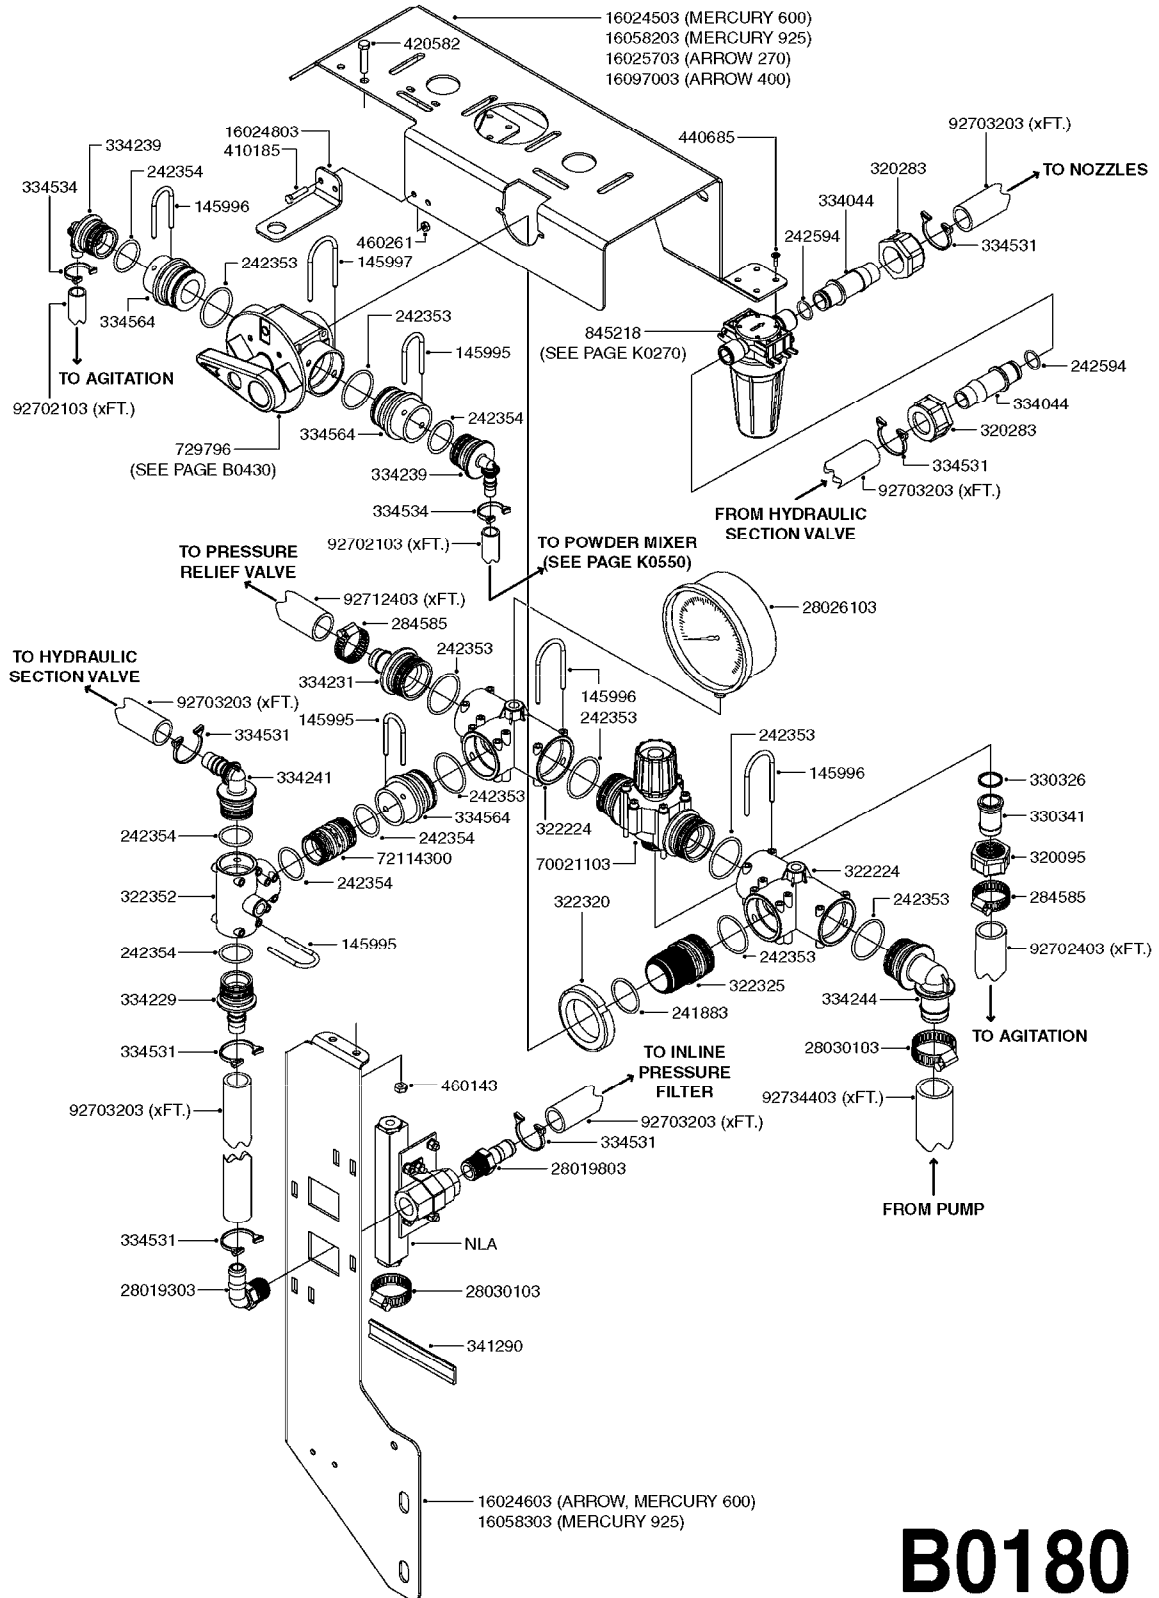

B0180

HC/2 MANIFOLD SYSTEM
B0180-HIN, 01:01:16

Page 1
Date 06.11.2017 10:58

parts-n°	order qty	description
145995	1	FITT.DK S-53 FORK
145996	1	FITT.DK S-67 FORK
145997	1	FITT.DK S-93 FORK
241883	1	O-RING D39.2X3 NITRIL 242020
242353	1	O-RING D44.2X3.0 VITON F.S-67
242354	1	O-RING D32.2X3.0 VITON F.S-53
242594	1	O-RING D14 X 1.78 SCH.70-EPDM
284585	1	CLAMP HOSE GEAR 1" MINI 020
320095	1	FITT.DK NUT 1" BSP
320283	1	FITT.DK NUT 3/4"BSP
322224	1	FITT.DK S-67 TEE
322320	1	NUT F.3 WAY VALVE S56
322325	1	FITT.DK S-67 X 1-1/2"BSP LONG
322352	1	FITT.DK S-53 TEE
330326	1	O-RING D30/D24X2 F.1"NUT
330341	1	FITT.DK HB 1" F. 1" NUT
334044	1	FITT.DK HB 3/4' F. 3/4' CAP
334229	1	FITT.DK S-53 STR.3/4"
334231	1	HOSE TAIL S67 STRAIGHT 1"
334239	1	FITT.DK S-53 ELB.1/2"
334241	1	FITT.DK S-53 ELB.3/4"
334244	1	HOSE TAIL 90° S67 1"1/4
334531	1	CLAMP HOSE PLASTIC 3/4"
334534	1	CLAMP HOSE PLASTIC 1/2"
334564	1	FITT.DK S-67 TO S-53 ADAPTER
341290	1	RUBBER STRAP, L=110
410185	1	BOLT HEX 8.8 DEL M6X16
420582	1	BOLT HEX 8.8 DEL M8X20 FT A2
440685	1	SCREW F.PLASTIC 4X14 SS C-SUNK
460143	1	NUT HEX M8X1.25 LOCK DIN985A2 SS
460261	1	NUT HEX M6X1.00 LOCK DIN985 A2 SS
729796	1	VALVE S-67 MANUAL D33 J-D
845218	1	FILTER IN-LINE 3/4'50 MESH OML
16024503	1	SUPPORT MANIFOLD MERCURY
16024603	1	SUPPORT HYD VALVE MISTBLOWER
16024803	1	BRACKET REMOTE GAUGE MISTBLOW
16025703	1	BRACKET MANIFOLD ARROW 270
16058203	1	SUPPORT MANIFOLD MERCURY 900
16058303	1	SUPPORT HYD VALVE MERCURY 900
16097003	1	BRACKET MANIFOLD ARROW 400
28019303	1	FITTING HB ELB 3/4NPT-3/4HOSE
28019803	1	FITTING HB 3/4NPT-3/4HOSE
28026103	1	GAUGE 200PSI/BR,4",1/4"BSP-BTM
28030103	1	CLAMP HOSE GEAR P5/4-S1.5"6724
70021103	1	VALVE PCV GLUED ASSY
72114300	1	FITT. DK S-53 MALE MALE W.ORIN
92702103	1	HOSE R X1/2" X300PSI WP X0012"
92702403	1	HOSE PVC SUCT GRAY 1"
92703203	1	HOSE R X3/4" X300PSI WP X0012"
92712403	1	HOSE R X1" X300PSI WP X0012"
92734403	1	HOSE R X5/4" X200PSI WP X0012"