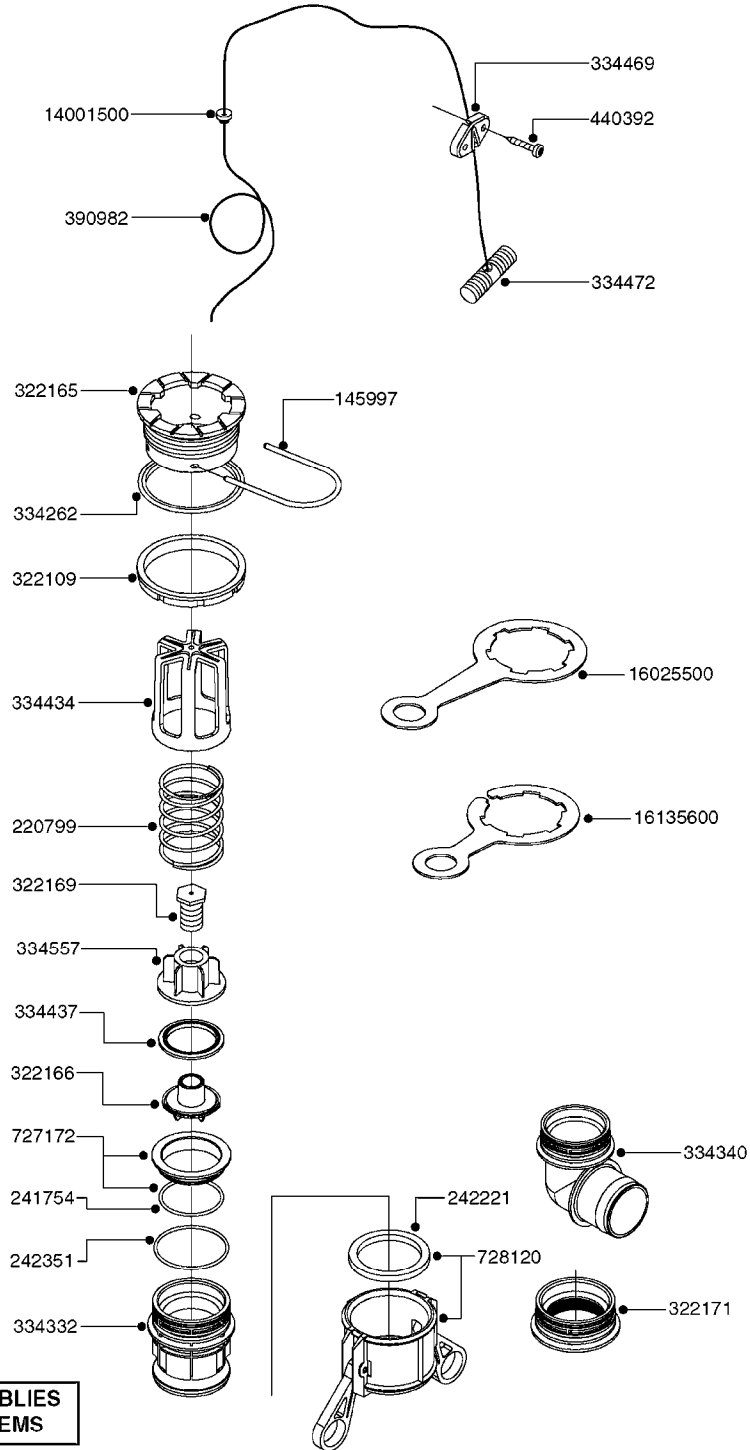

Page 1

Date 06.11.2017 10:58

parts-n°	order qty	description
146845	1	HEX NIPPLE 1/4"X1/4"
231907	1	HEX NIPPLE 1/4"BSP X 1/2"NPT
241404	1	DOWTY SEAL 1/4"
430934	1	BOLT HEX 8.8 DEL M16X80
460585	1	LOCKING NUT M16 DIN985 A2 SS
759122	1	CYLINDER D40/20 R150 ADJUSTABLE
10466003	1	COUPLER PIONEER 8010-04 1/2NPT
78500303	1	HOSE HY X 1/4 X 236.2" STR+ELB
78500503	1	HOSE HY X 1/4 X 254.7" STR+ELB

**G0410**

HYDROPNEUM. SPOUTS 5 OUTLETS  
G0410-HIN, 01:01:16

Page 1

Date 06.11.2017 10:58

parts-n°	order qty	description
139089	1	NOZZLE HOLDER F/5 NOZZLES
146327	1	UNION NUT 3/8" BRASS
149138	1	ADAPTER FOR NOZZLE H
239097	1	HYDROPNEUMATIC MANIFOLD ADAPT.
249031	1	O-RING
289348	1	ADAPTER 1/2" - 1/4"
289425	1	NON-DRIP 1/4" ON/OFF
359196	1	FISHTAIL SPOUT 5 NOZZLE 120°
371339	1	NOZZLE ALBUZ BROWN WITH SWIRL
450972	1	SCREW M6X15 ALLEN GALV.
471106	1	WASHER D6
739638	1	NOZZLE OUTLET 5 NOZZ. D125 SPV

24002503 - Ø 5" (125mm)

24002403 - Ø 4" (100mm)

259034 - Ø 5" (125mm) L=29-1/2" (750mm) PVC

259035 - Ø 4-3/8" (110mm) L=39-3/8" (1000mm) PVC

349012 - Ø 4" (100mm) L=37-3/8" (950mm) PVC

349026 - Ø 5-1/2" (140mm) / Ø 4-3/8" (110mm) PVC

349030 - Ø 5-1/2" (140mm) / Ø 3-1/2" (90mm) PVC

349025 - Ø 5" (125mm) / Ø 4-3/8" (110mm) PVC

349023 - Ø 5" (125mm) PVC

**G0420**

TUBES & HOSES  
G0420-HIN, 01:01:16

Page 1

Date 06.11.2017 10:58

parts-n°	order qty	description
259034	1	PVC HOSE D125MM X 0.75M
259035	1	PVC HOSE D100MM X 1.0M
349012	1	PVC TUBE D100MM X 950MM
349023	1	GREY PVC LID D125MM
349025	1	CONNECT.PIECE PVC D125MM-110MM
349026	1	CONICAL REDUC.PVC D140MM-100MM
349030	1	140MM-90MM PVC ADAPTER
24002403	1	HOSE R X TPR 4" BLACK
24002503	1	HOSE R X TPR 5" BLACK