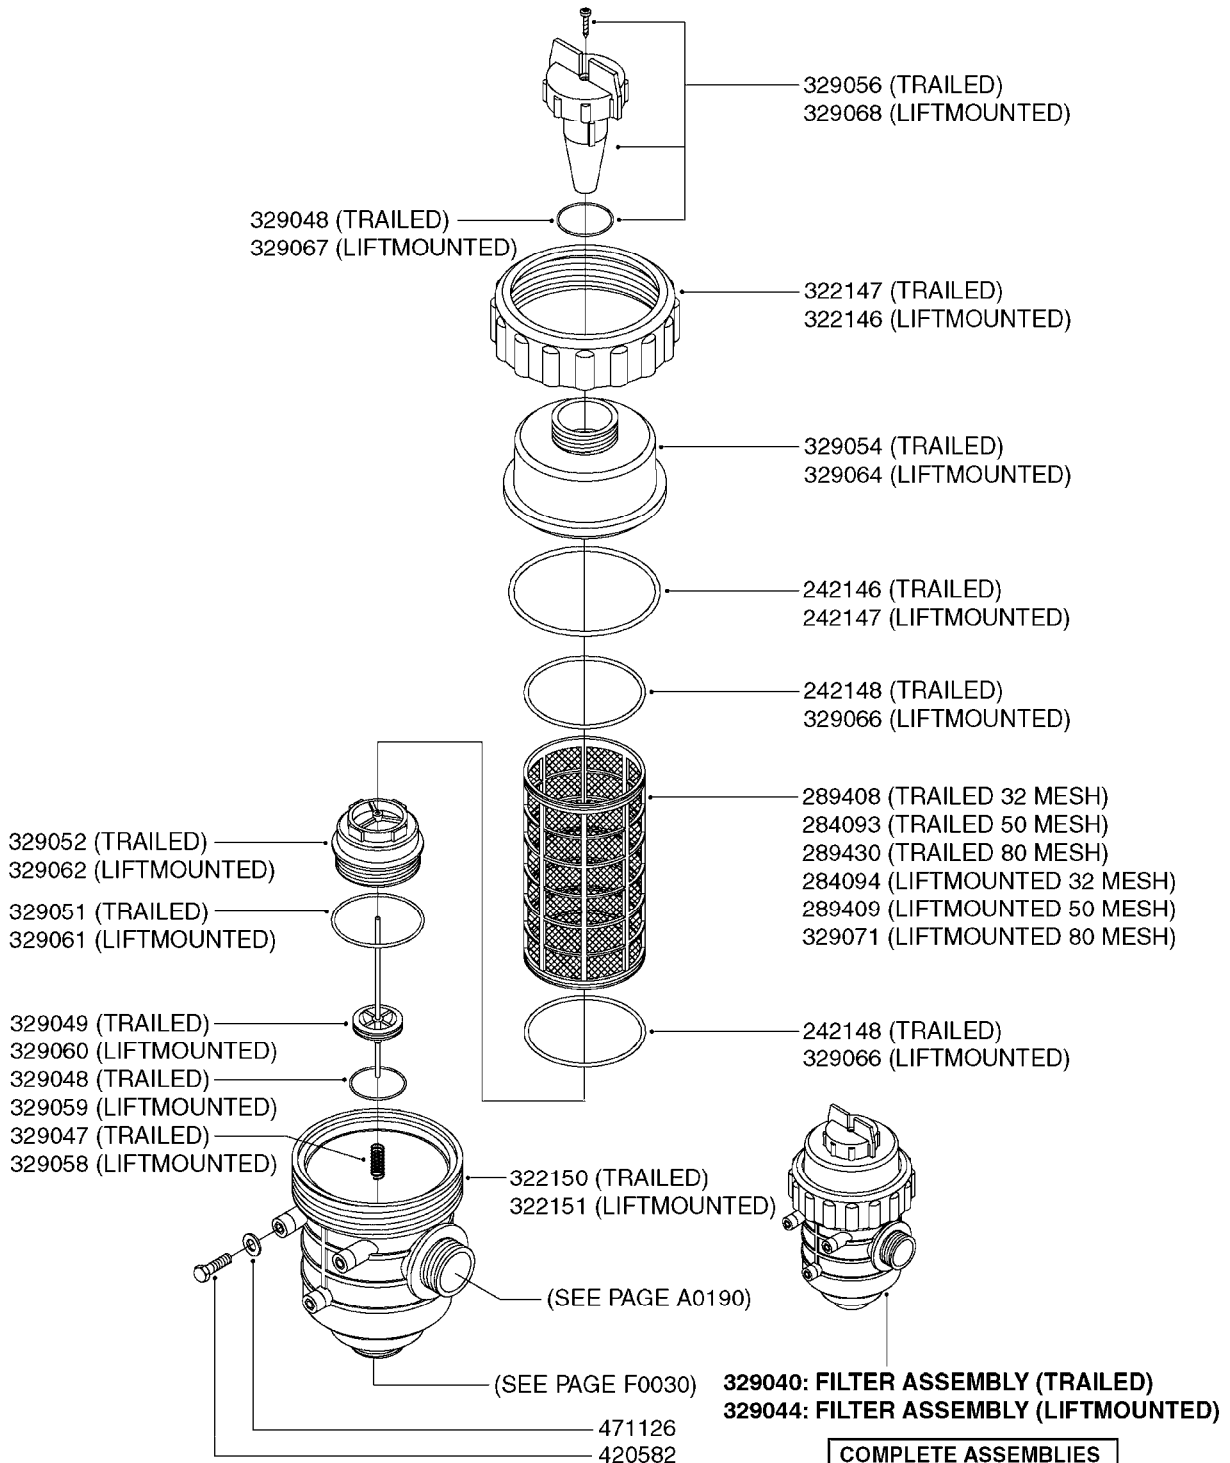

B0710

SUCTION FILT.-VINEYARD&ORCHARD
B0710-HIN, 01:01:16

Page 1

Date 06.11.2017 10:58

parts-n°	order qty	description
242146	1	O-RING 140 X 126 X 7
242147	1	O-RING 105,6x95X5.3
242148	1	O-RING 109.2 X 104 X 2
284093	1	FILTER SCR N ARAG 50 MESH BLUE
284094	1	FILTER SCR N ARAG 32 MESH WHITE
289408	1	FILTER SCR N ARAG 32 MESH WHITE
289409	1	FILTER SCR N ARAG 50 MESH BLUE
289430	1	FILTER SCR N ARAG 80 MESH RED
322146	1	THREADED RING F/FILTER 170
322147	1	THREADED RING F/FILTER 200
322150	1	FILTER CASING 1.5"BSP ARAG
322151	1	FILTER HOUSING 170
329040	1	FILTER ARAG 1.5" 32 MESH TRAIL
329044	1	FILTER ARAG 1.5" 32 MESH LIFT
329047	1	SPRING F. ARAG FILTER 1-1/2"
329048	1	O-RING F. 1-1/2" FILTER
329049	1	PLUNGER F. ARAG VALVE 1-1/2"
329051	1	O-RING F.ARAG FILTER 1-1/2"
329052	1	FITTING F.ARAG FILTER 1-1/2"
329054	1	FILTER HOUSING LID 1-1/2"
329056	1	YELLOW LOCKING RETAINER 1-1/2"
329058	1	SPRING F. ARAG FILTER 1"
329059	1	O-RING F. 1" FILTER
329060	1	PLUNGER F. ARAG VALVE 1"
329061	1	O-RING F.ARAG FILTER 1"
329062	1	FITTING F.ARAG FILTER 1"
329064	1	FILTER HOUSING LID 1"
329066	1	O-RING F.ARAG FILTER 1"
329067	1	O-RING F. 1" FILTER
329068	1	YELLOW LOCKING RETAINER 1"
329071	1	FILTER SCR N ARAG 80 MESH RED
420582	1	BOLT HEX 8.8 DEL M8X20 FT A2
471126	1	WASHER, M8, Ø16/ 8.4X 1.6, SS