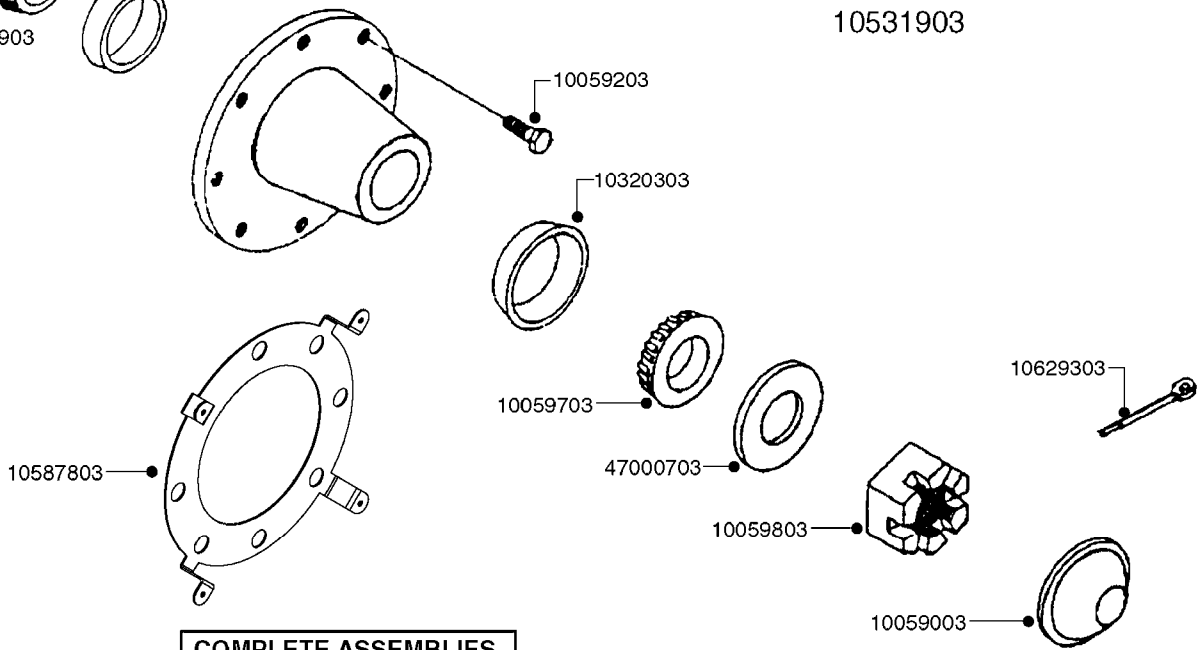

COMPLETE HUB W/BEARINGS:
10531903