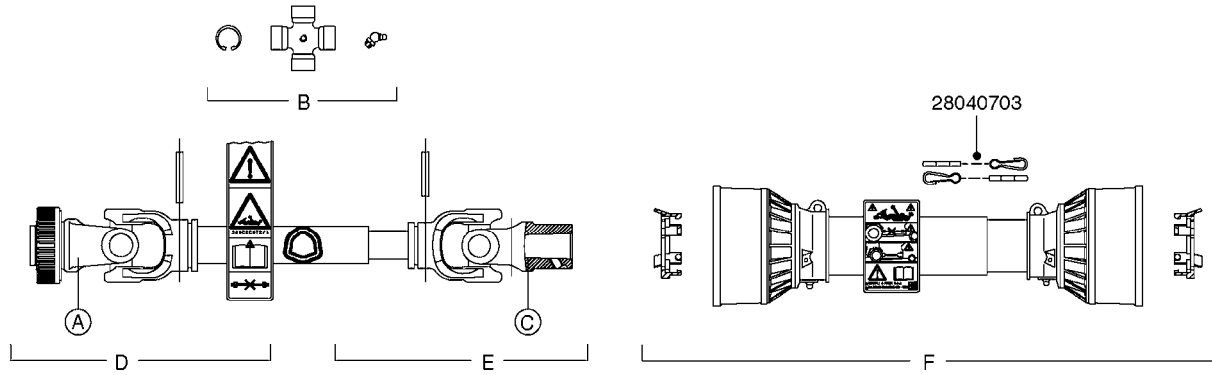

**SUCTION SIDE OF PUMP**

**PRESSURE SIDE OF PUMP**

**A0300**

PUMP - 361/363 FITTINGS  
A0300-HIN, 23:02:16

Page 1

Date 06.11.2017 10:57

parts-n°	order qty	description
145997	1	FITT.DK S-93 FORK
231022	1	FITT.DK ELB. 1' BSP GF 121
242351	1	O-RING D69.5X3.0 VITON F.S-93
242353	1	O-RING D44.2X3.0 VITON F.S-67
320095	1	FITT.DK NUT 1" BSP
320132	1	FITT.DK HN 1" BSP
320821	1	FITT.DK NUT 1-1/2" BSP
321451	1	FITT.DK ELB.1-1/2 X1-1/4 80DEG
322321	1	FITT.DK S-67 X 1"BSP MALE
322322	1	FITT.DK S-67 X 1-1/4"BSP MALE
322323	1	FITT.DK S-93 X 1-1/2"BSP MALE
330326	1	O-RING D30/D24X2 F.1"NUT
330341	1	FITT.DK HB 1" F. 1" NUT
331262	1	FITT.DK HB 1-1/2" F. 1-1/2"NUT
331273	1	O-RING D44/D38X2 F.1-1/2"
334243	1	HOSE TAIL 90° S67 1"
334410	1	PROTECTION PUM
334445	1	HOSE TAIL 90° S67 1"1/2
334446	1	FITT.DK S-93 ELB.2" PVC
334647	1	FITT.DK S93 ELB 1-1/2" 90 PVC
334680	1	CLAMP HOSE PLASTIC 1"
420917	1	BOLT HEX 8.8 RAW M8X12 FT
459014	1	ALLEN SCREW M8 X 15 GALV.DIN93
461217	1	NUT HEX M5 LOCK
471074	1	WASHER M8 ELZ
471132	1	WASHER D24/D8.4 X 2 SS
727226	1	FITT. S93 2-1/2" 90° S W/O-RING
14012200	1	FITT.DK S-67 FORK W/M5 THREADS
28030103	1	CLAMP HOSE GEAR P5/4-S1.5"6724
28030203	1	CLAMP HOSE T-BOLT S2" 235-67
28030303	1	CLAMP HOSE T-BOLT S2.5" 235-76
39145300	1	PTO SHIELD Ø203 4-POLET MACHINED
92702603	1	HOSE PVC SUCT GRAY 1-1/2"
92702703	1	HOSE PVC SUCT GRAY 2"
92702803	1	HOSE PVC SUCT GRAY 2.5"
92712403	1	HOSE R X1" X300PSI WP X0012"