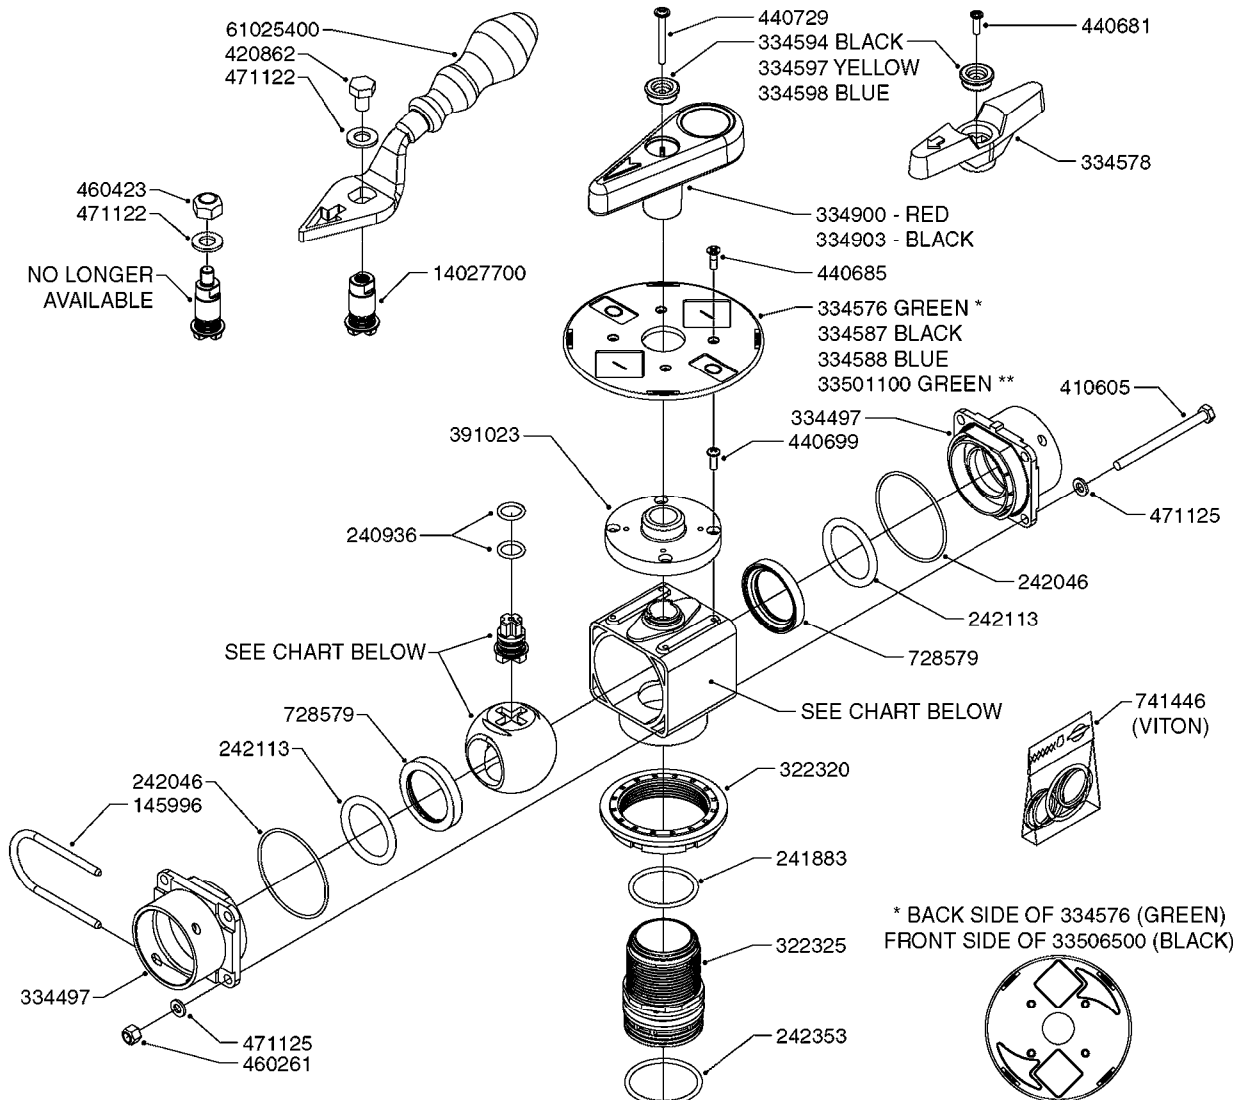

**B0180**

HC/2 MANIFOLD SYSTEM  
B0180-HIN, 01:01:16

Page 1  
Date 06.11.2017 10:58

parts-n°	order qty	description
145995	1	FITT.DK S-53 FORK
145996	1	FITT.DK S-67 FORK
145997	1	FITT.DK S-93 FORK
241883	1	O-RING D39.2X3 NITRIL 242020
242353	1	O-RING D44.2X3.0 VITON F.S-67
242354	1	O-RING D32.2X3.0 VITON F.S-53
242594	1	O-RING D14 X 1.78 SCH.70-EPDM
284585	1	CLAMP HOSE GEAR 1" MINI 020
320095	1	FITT.DK NUT 1" BSP
320283	1	FITT.DK NUT 3/4"BSP
322224	1	FITT.DK S-67 TEE
322320	1	NUT F.3 WAY VALVE S56
322325	1	FITT.DK S-67 X 1-1/2"BSP LONG
322352	1	FITT.DK S-53 TEE
330326	1	O-RING D30/D24X2 F.1"NUT
330341	1	FITT.DK HB 1" F. 1" NUT
334044	1	FITT.DK HB 3/4' F. 3/4' CAP
334229	1	FITT.DK S-53 STR.3/4"
334231	1	HOSE TAIL S67 STRAIGHT 1"
334239	1	FITT.DK S-53 ELB.1/2"
334241	1	FITT.DK S-53 ELB.3/4"
334244	1	HOSE TAIL 90° S67 1"1/4
334531	1	CLAMP HOSE PLASTIC 3/4"
334534	1	CLAMP HOSE PLASTIC 1/2"
334564	1	FITT.DK S-67 TO S-53 ADAPTER
341290	1	RUBBER STRAP, L=110
410185	1	BOLT HEX 8.8 DEL M6X16
420582	1	BOLT HEX 8.8 DEL M8X20 FT A2
440685	1	SCREW F.PLASTIC 4X14 SS C-SUNK
460143	1	NUT HEX M8X1.25 LOCK DIN985A2 SS
460261	1	NUT HEX M6X1.00 LOCK DIN985 A2 SS
729796	1	VALVE S-67 MANUAL D33 J-D
845218	1	FILTER IN-LINE 3/4'50 MESH OML
16024503	1	SUPPORT MANIFOLD MERCURY
16024603	1	SUPPORT HYD VALVE MISTBLOWER
16024803	1	BRACKET REMOTE GAUGE MISTBLOW
16025703	1	BRACKET MANIFOLD ARROW 270
16058203	1	SUPPORT MANIFOLD MERCURY 900
16058303	1	SUPPORT HYD VALVE MERCURY 900
16097003	1	BRACKET MANIFOLD ARROW 400
28019303	1	FITTING HB ELB 3/4NPT-3/4HOSE
28019803	1	FITTING HB 3/4NPT-3/4HOSE
28026103	1	GAUGE 200PSI/BR,4",1/4"BSP-BTM
28030103	1	CLAMP HOSE GEAR P5/4-S1.5"6724
70021103	1	VALVE PCV GLUED ASSY
72114300	1	FITT. DK S-53 MALE MALE W.ORIN
92702103	1	HOSE R X1/2" X300PSI WP X0012"
92702403	1	HOSE PVC SUCT GRAY 1"
92703203	1	HOSE R X3/4" X300PSI WP X0012"
92712403	1	HOSE R X1" X300PSI WP X0012"
92734403	1	HOSE R X5/4" X200PSI WP X0012"