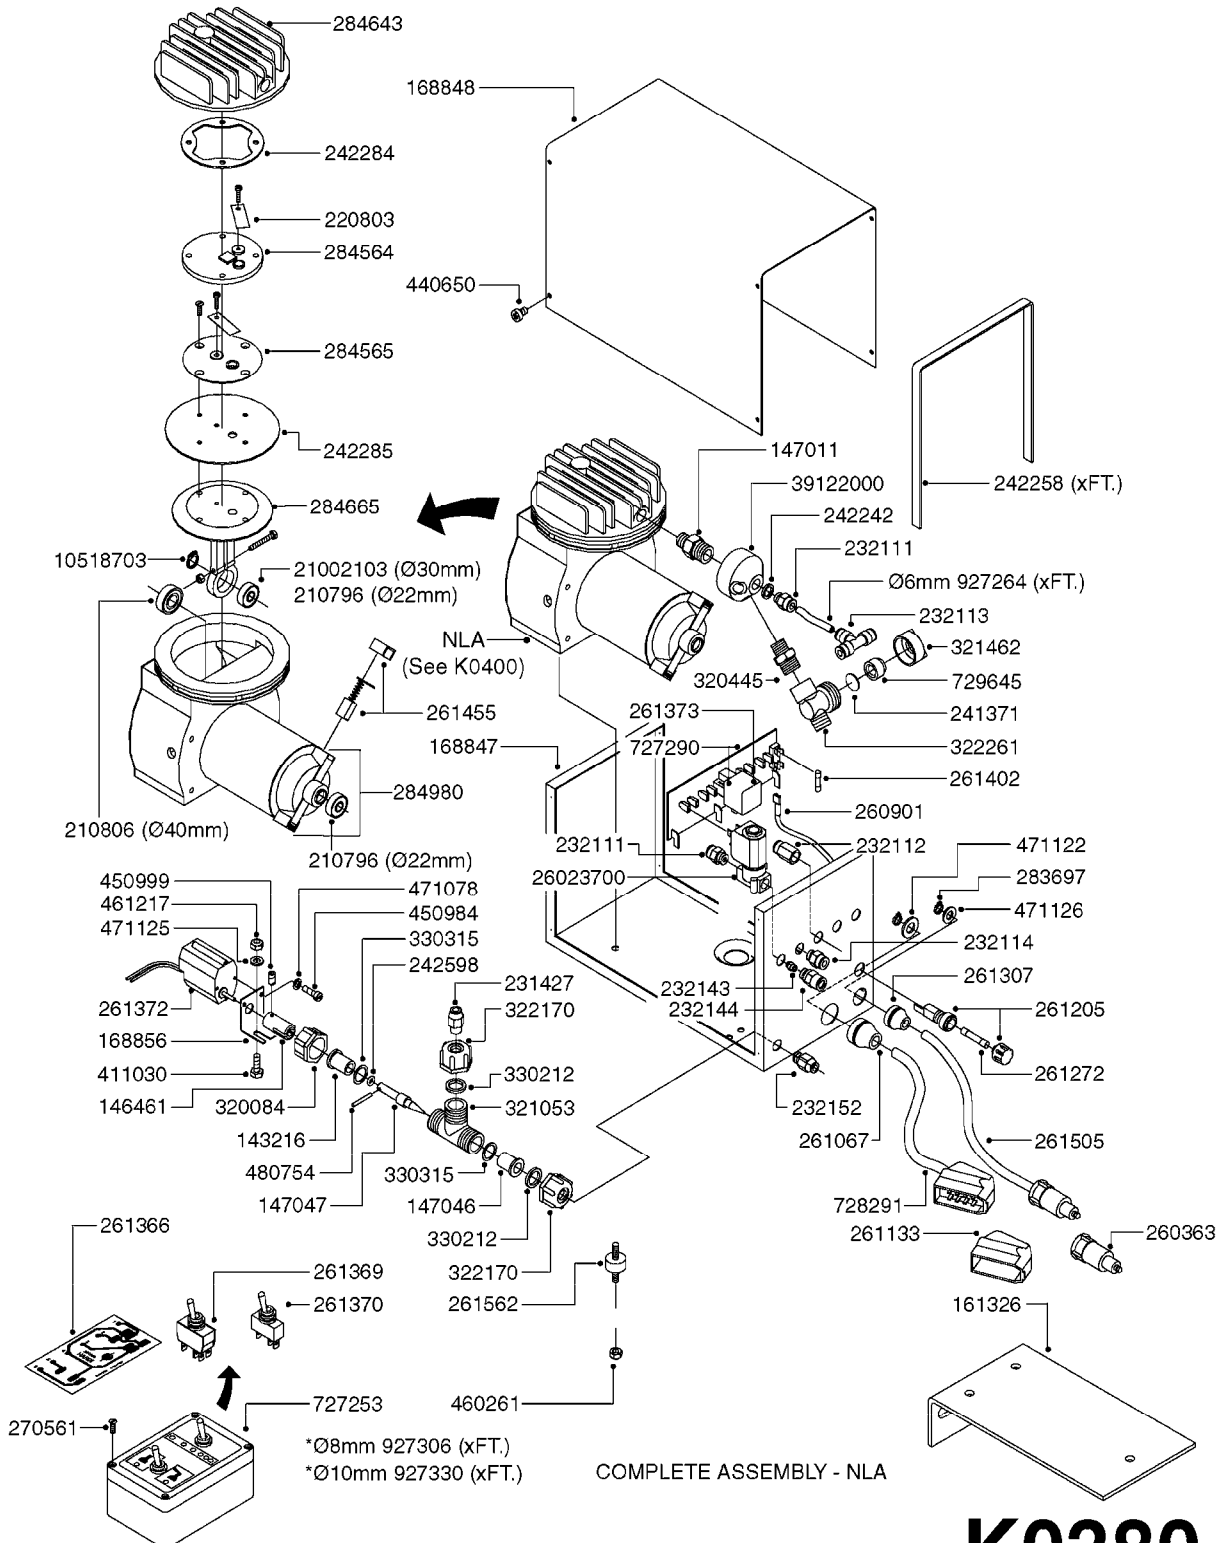

COMPLETE ASSEMBLY - NLA

K0380

FOAM MARKER COMPRESSOR POST 94
K0380-HIN, 17:03:16

Page 1
Date 04.11.2017 13:15

parts-n°	order qty	description
143216	1	BUSHING THREAD F.FOAM MARKER
146461	1	COUPLER F.THROTTLE VALVE
147011	1	HEX NIPPLE 3/8'X1/4'BSP BRASS
147046	1	SEAT FOR THROTTLE VALVE
147047	1	SPINDLE FOR THROTTLE VALVE
161326	1	MOUNT BKT. F. FOAM COMP.BOX 98
168847	1	ENCLOSURE LOWER F.MARKER
168848	1	COVER F. FOAM MARKER
168856	1	MOUNT FOR GEAR MOTOR
210796	1	BEARING BALL D22/D8 X 7 608ZZ
210806	1	BEARING BALL D40/D17X12MM
220803	1	VALVE F. COMPRESSOR
231427	1	COUPLER 1/8'THREAD X6MM HOSE
232111	1	QUICK COUPLER 6MM X 1/8 EXT.
232112	1	QUICK COUPLER 6MM 1/8 INT.
232113	1	QUICK COUPLER 6MM T-PIECE
232114	1	COUPLER 1/8" THREADX8MM HOSE
232143	1	REDUCER 1/4'INT-1/8'EXT
232144	1	QUICK COUPLER 10MM X 1/4 EXT
232152	1	QUICK COUPLER 8MMX1/8 EXT.LONG
241371	1	DIAPHRAGM, NO-DRIP alt 241371
242242	1	O-RING F.AIR HOSE FITTING
242258	1	TRIM 3X10 SELF ADHESIVE 0012"
242284	1	HEAD GASKET F. COMPRESSOR
242285	1	DIAPHRAGM F. F/M COMP.
242598	1	O-RING D7.0 X 2.5 NITRIL
260363	1	PLUG 2 POLE 12V
260901	1	SPADE F.ELEC CONN.1.5MM BLUE
261067	1	GROMMET 10-14 GREY
261133	1	PLUG HOUSING F.8 POLE PLUG
261205	1	FUSE HOLDER
261272	1	FUSE 10A D6X32 MM
261307	1	GROMMET 7-10 BLACK
261366	1	CIRCUIT BOARD F.F/M CONTROL
261369	1	SWITCH 2 WAY 12V SPRING RETURN
261370	1	SWITCH 2 WAY 12V
261372	1	GEAR MOTOR BOSCH 13RPM
261373	1	RELAY 12V/30W
261402	1	FUSE 3.15A SLOW BURN
261455	1	BRUSH KIT-FOAM MARKER MOTOR
261505	1	CABLE 2X4MM L8000MM
261562	1	RUBBER DAMPER 2XM6X25
270561	1	SCREW W/SPRING ASSY. (QTY 1)
283697	1	TIESTRAP 200MM
284564	1	PLATE F.COMPRESSOR HEAD
284565	1	PLATE F.COMPRESSOR HEAD
284643	1	COMPRESSOR HEAD F.FOAM MARKER
284665	1	CONNECTING ROD F.COMPRESSOR
284980	1	FLANGE REAR F. F.M.COMPRESSOR
320084	1	FITT.DK NUT 1/2" BSP
320445	1	FITT.DK HN 1/4"X3/8" BSP
321053	1	FITT.DK TEE 1/2 X1/2 X1/2" BSP
321462	1	CAP F.NO-DRIP ASSY.
322170	1	FITT.DK NUT 1/2"x 1/8"F BSP
322261	1	HOUSING F.SAFETY VALVE 3/8"
330212	1	O-RING D19/D14X2.4 F.1/2"NUT
330315	1	O-RING D18.4/D13X.6
411030	1	BOLT HEX M5X10
440650	1	SCREW 3.5x13 STAINLESS
450984	1	BOLT HEX M2.5X8 SLOTTED
450999	1	SCREW SET M3X8