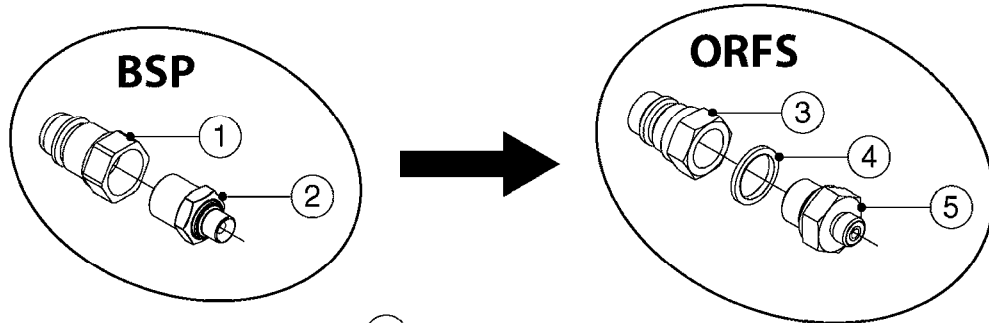

7

ORFS Hose Size	ORFS Fitting Size	BSP Fitting Size
1/4"	9/16"	1/2"
3/8"	11/16"	3/4"
1/2"	13/16"	7/8"
3/4"	1-3/16"	1-1/8"

8

ORFS Hose Size	ORFS Fitting Size	BSP Fitting Size
1/4"	9/16"	1/2"
3/8"	11/16"	3/4"
1/2"	13/16"	7/8"
3/4"	1-3/16"	1-1/8"

C0045