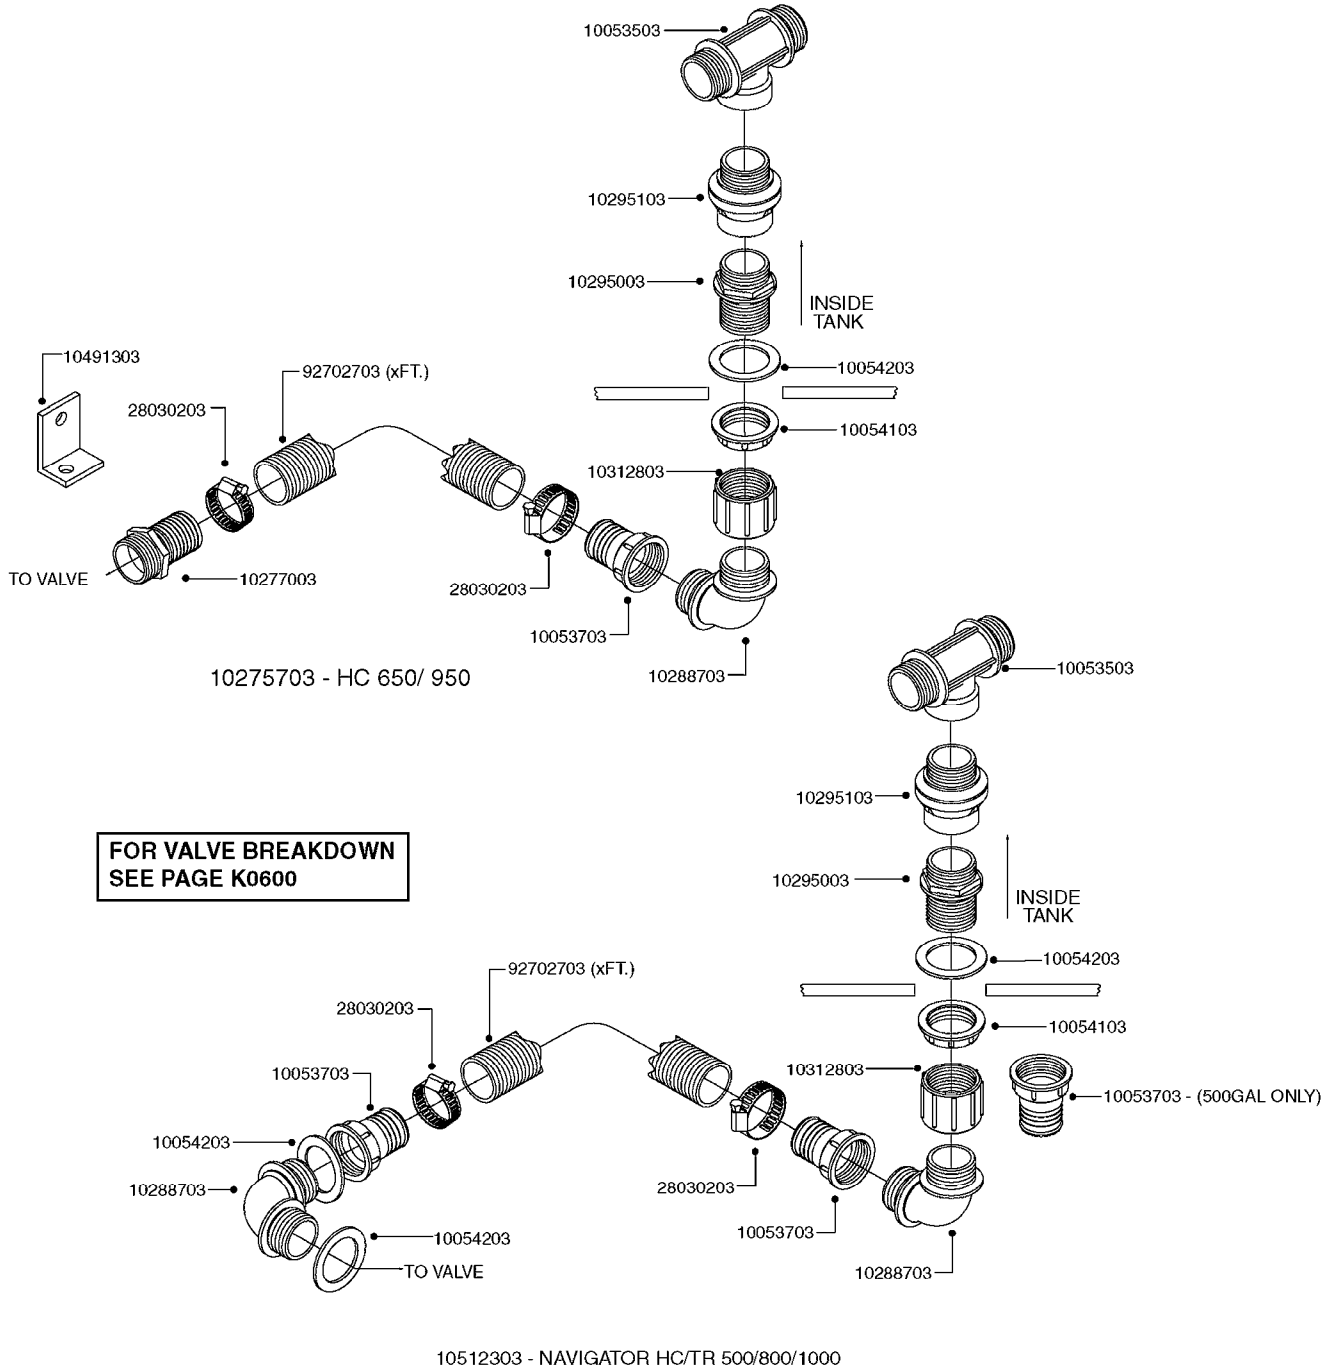

K0580

COMPLETE ASSEMBLIES
WHOLEGOODS ITEMS

QUICKFILL-PLMBNG SYS-TRLR SPYR
K0580-HIN, 01:01:16

Page 1
Date 04.11.2017 13:15

parts-n°	order qty	description
10053503	1	FITT.PO.TEE 2"MX2"FX2"M BSP
10053703	1	FITT.PO.HB STR. 2"BSP #4411
10054103	1	FITT.PO.NUT 2" BSP JAMB MCPHEE
10054203	1	GASKET F. 2" FITTINGS RUBBER
10275703	1	*QUICK FILL KIT 650/950M
10277003	1	FITT.PO.HB 2.00X2.00 MCPHEE
10288703	1	FITT.PO.EL 2MX2M 90 DEG MCPHEE
10295003	1	FITT.PO.HN 2' 250071
10295103	1	FOOT VALVE 2" 504019
10312803	1	FITT.PO.BU 2' X 2'
10491303	1	ANGLE FOR HC950 QUICK FILL
10512303	1	QUICK FILL KIT NAV. (DON'T ORD)
28030203	1	CLAMP HOSE T-BOLT S2" 235-67
92702703	1	HOSE PVC SUCT GRAY 2"