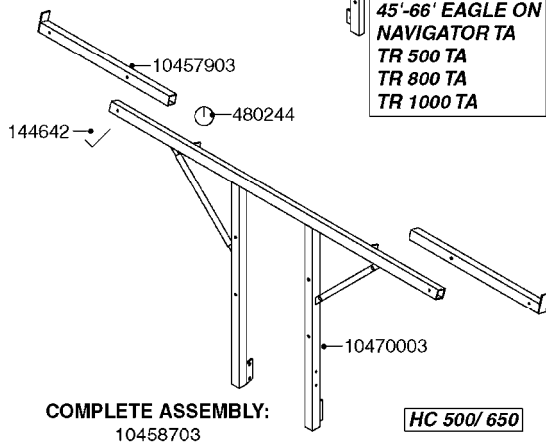

80'-90' EAGLE
ON HC 650M/ 950M

**COMPLETE ASSEMBLIES
WHOLEGOODS ITEMS**

D0510