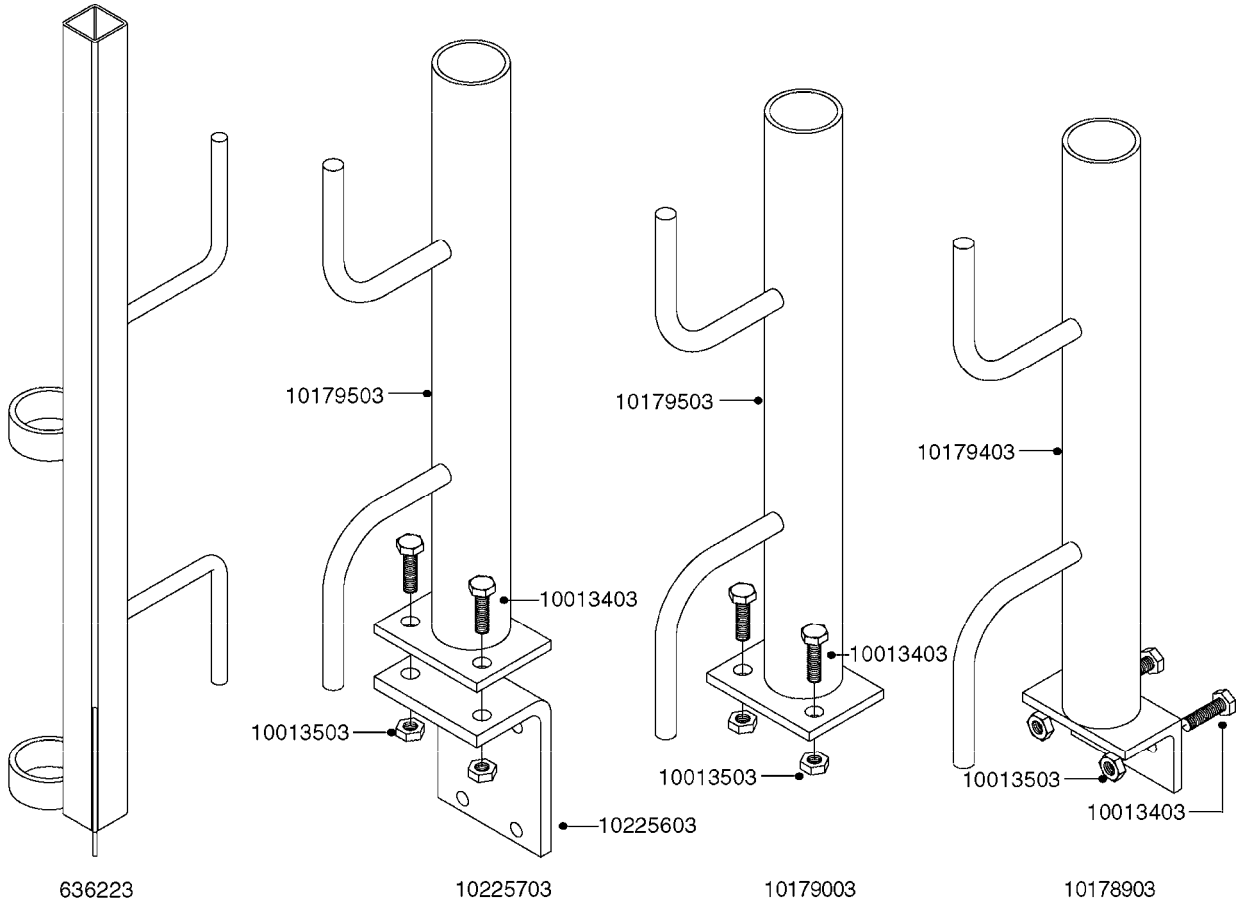

HOSE WRAPS
K0520-HIN, 01:01:16

Page 1

Date 04.11.2017 13:15

parts-n°	order qty	description
241965	1	O-RING 12.1 X 1.6
242007	1	O-RING D9.1X1.6
281551	1	BALL VALVE 1/2"
320084	1	FITT.DK NUT 1/2" BSP
330212	1	O-RING D19/D14X2.4 F.1/2"NUT
330326	1	O-RING D30/D24X2 F.1"NUT
330687	1	FITT.DK HB 1/2" F. 1/2" NUT
334190	1	FITT.DK HB 1/2' F. PISTOL 60S
334531	1	CLAMP HOSE PLASTIC 3/4"
636223	1	POST 12 VOLT TR30
712471	1	AGITATION VALVE ASSY. ON/OFF
843196	1	GUN, MODEL 60S
843197	1	HANDGUN KIT TYPE 60 LONG
10013403	1	BOLT HEX 3/8-16X1 1/4 HCS Z5
10013503	1	NUT HEX NC 3/8"
10178903	1	WRAP HOSE SIDE MOUNT PLATE
10179003	1	WRAP HOSE BOTTOM PLATE MOUNT
10179403	1	WRAP WELDMENT FOR HI101789
10179503	1	WRAP WELDMENT FOR HI101790
10225603	1	BKT.FOR HOSE WRAP MOUNT NL NK
10225703	1	WRAP HOSE BDL.BOTTOM PLATE
92702103	1	HOSE R X1/2" X300PSI WP X0012"