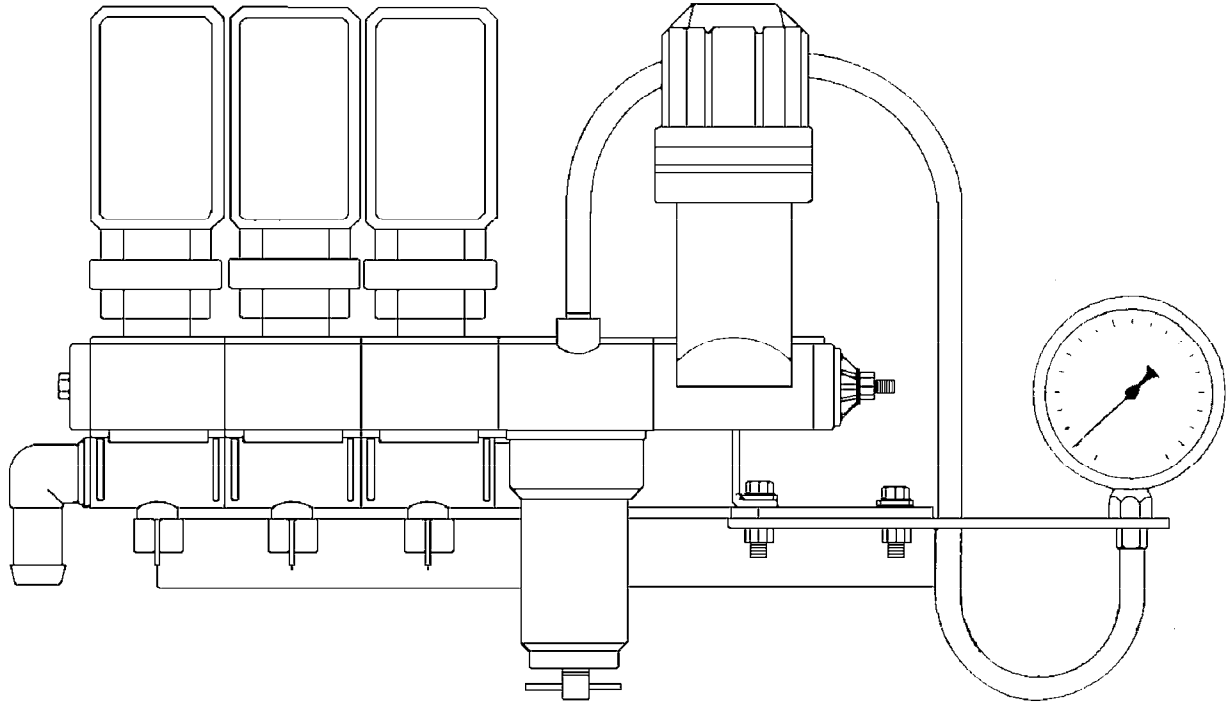

COMPLETE ASSEMBLIES
WHOLEGOODS ITEMS

70043903 - COMPLETE ASSEMBLY

K0680

REMOTE GAUGE-ESC SPRAYERS-4"
K0680-HIN, 01:01:16

Page 1

Date 04.11.2017 13:15

parts-n°	order qty	description
145632	1	FITT.DK HB 1/4' BRASS F.GUAGE
146210	1	NUT 1/4'BSP BRASS
282391	1	CLAMP HOSE CRIMP 5/16'
320972	1	FITT.DK HB 5/16'- 1/4' BSP
330396	1	O-RING D11.2/D6.6X3.2
421046	1	SCREW HEX M8X25/25 A2 SS DIN933
460143	1	NUT HEX M8X1.25 LOCK DIN985A2 SS
927268	1	HOSE R X PVC X 1/4 X 0012"
10028603	1	WASHER LOCK 5/16'
10428003	1	BKT. FOR ESC GAUGE KIT
28026103	1	GAUGE 200PSI/BR,4",1/4"BSP-BTM
70043903	1	*GAUGE KIT,4" OP UNIT INFEILD