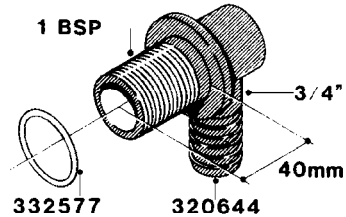

L0040

FITTINGS - NIPPLES & ELBOWS
L0040-HIN, 01:01:16

Page 1
Date 04.11.2017 13:15

parts-n°	order qty	description
10530803	1	FITT.PO.SE 2.00X2.00 45 DEG.
320191	1	FITT.DK ELB 3/8' BSP 45 DEGREE
320482	1	FITT.DK ELB. 1/2" BSP 60 DEG.
320596	1	FITT.DK ELB 3/8'-1/2'BSP 45DEG
320607	1	FITT.DK HN 3/8M X 3/8F BSP LNG
320633	1	FITT.DK HN 3/8"M X 3/8"F BSP
321451	1	FITT.DK ELB.1-1/2 X1-1/4 80DEG
321532	1	FITT.DK REDUC 3/4' X 1/2' BSP
390233	1	FITT.DK REDUC 1-1/2" X 1" BSP

L0050

FITTINGS - HOSE CONNECTORS
L0050-HIN, 01:01:16

Page 1

Date 04.11.2017 13:15

parts-n°	order qty	description
242594	1	O-RING D14 X 1.78 SCH.70-EPDM
320294	1	FITT.DK TEE 3/8X3/8HB X1/2"BSP
320305	1	FITT.DK HB 3/4'- 3/4' BSP
320386	1	FITT.DK TEE 3/8X3/8HB X3/8"BSP
320397	1	FITT.DK ELB 3/8"HB X 3/8" BSP
320401	1	FITT.DK TEE 1/2X1/2HB X1/2"BSP
320412	1	FITT.DK TEE 1/2X1/2HB X3/8'BSP
320423	1	FITT.DK ELB 1/2'HB X 3/8' BSP
320891	1	FITT.DK HB 3/8'- 3/8' BSP
320972	1	FITT.DK HB 5/16'- 1/4' BSP
322046	1	FITT.DK TEE 1/2X1/2HB X3/4'BSP
322048	1	FITT.DK TEE 3/4X3/4HB X3/4'BSP
330595	1	O-RING D24.6/D20X2.1 -3/4"
333137	1	FITT.DK CONN.1/2" F.NOZZ. DOUB
333141	1	FITT.DK CONN.1/2" F.NOZZ.SING
334041	1	FITT.DK CONN.3/4' F.NOZZ. SING
334042	1	FITT.DK CONN.3/4' F.NOZZ. DOUB
334195	1	FITT.DK ELB. 3/4"HB X 3/4"HB
10012103	1	FITT.PO.HB 1.25X1.50 IMB1012
10014003	1	FITT.PO.HB 1.25X1.25 IMB1010
10036903	1	FITT.PO.HB 1.50X1.50 IMB1212
28019303	1	FITTING HB ELB 3/4NPT-3/4HOSE
61016500	1	HOSE TAIL 3/4" 90°+RG CAP 3/4"
72026700	1	NOZZLE TUBE ADAPTER W/O-RING