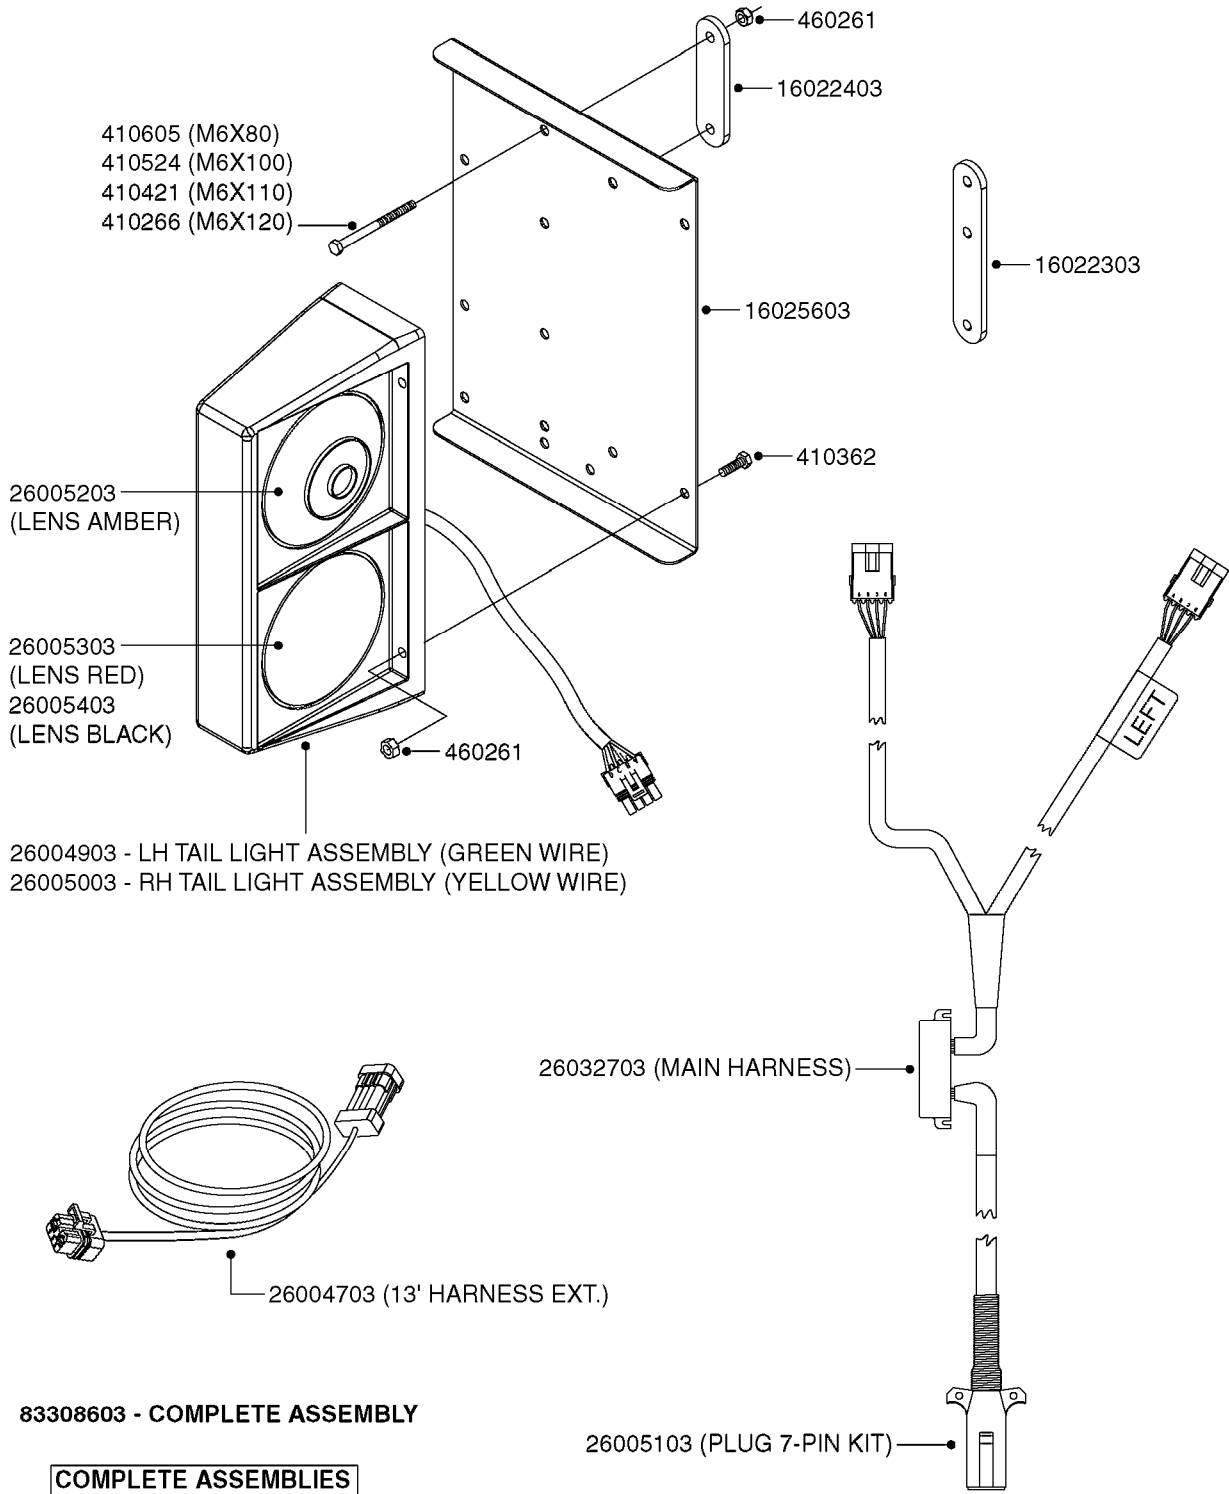

COMPLETE ASSEMBLIES
WHOLEGOODS ITEMS

M0160

TRAFFIC LIGHT KIT
M0160-HIN, 17:08:17

Page 1

Date 04.11.2017 13:15

parts-n°	order qty	description
410266	1	BOLT HEX 8.8 DEL M6X120
410362	1	BOLT HEX 8.8 SS M6X20
410421	1	BOLT HEX M6X110 DIN931-A2 SS
410524	1	BOLT HEX 8.8 DEL M6X100
410605	1	BOLT HEX 8.8 DEL M6X80
460261	1	NUT HEX M6X1.00 LOCK DIN985 A2 SS
16022303	1	BRACKET 100MM TUBE
16022403	1	BRACKET 60MM TUBE
16025603	1	BRACKET TAIL LIGHT DUAL LAMP
26004703	1	HARNESS 13' EXT 4 WIRE WP
26004903	1	TAIL LIGHT GREEN WIRE LH
26005003	1	TAIL LIGHT YELLOW WIRE RH
26005103	1	PLUG 7-PIN AG TAIL LIGHT
26005203	1	LENS AMBER BEFORE 2009
26005303	1	LENS RED BEFORE 2009
26005403	1	LENS BLACK BEFORE 2009
26032703	1	HARNESS COMPLETE, TAIL LIGHT, 2013
83308603	1	TRAFFIC LIGHT KIT