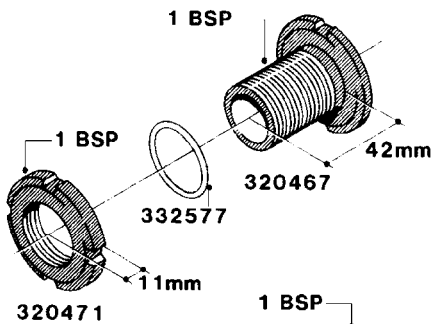

L0040

FITTINGS - NIPPLES & ELBOWS
L0040-HIN, 01:01:16

Page 1
Date 04.11.2017 13:15

parts-n°	order qty	description
10530803	1	FITT.PO.SE 2.00X2.00 45 DEG.
320191	1	FITT.DK ELB 3/8' BSP 45 DEGREE
320482	1	FITT.DK ELB. 1/2" BSP 60 DEG.
320596	1	FITT.DK ELB 3/8'-1/2'BSP 45DEG
320607	1	FITT.DK HN 3/8M X 3/8F BSP LNG
320633	1	FITT.DK HN 3/8"M X 3/8"F BSP
321451	1	FITT.DK ELB.1-1/2 X1-1/4 80DEG
321532	1	FITT.DK REDUC 3/4' X 1/2' BSP
390233	1	FITT.DK REDUC 1-1/2" X 1" BSP

L0050

FITTINGS - HOSE CONNECTORS
L0050-HIN, 01:01:16

Page 1

Date 04.11.2017 13:15

parts-n°	order qty	description
242594	1	O-RING D14 X 1.78 SCH.70-EPDM
320294	1	FITT.DK TEE 3/8X3/8HB X1/2"BSP
320305	1	FITT.DK HB 3/4'- 3/4' BSP
320386	1	FITT.DK TEE 3/8X3/8HB X3/8"BSP
320397	1	FITT.DK ELB 3/8"HB X 3/8" BSP
320401	1	FITT.DK TEE 1/2X1/2HB X1/2"BSP
320412	1	FITT.DK TEE 1/2X1/2HB X3/8'BSP
320423	1	FITT.DK ELB 1/2'HB X 3/8' BSP
320891	1	FITT.DK HB 3/8'- 3/8' BSP
320972	1	FITT.DK HB 5/16'- 1/4' BSP
322046	1	FITT.DK TEE 1/2X1/2HB X3/4'BSP
322048	1	FITT.DK TEE 3/4X3/4HB X3/4'BSP
330595	1	O-RING D24.6/D20X2.1 -3/4"
333137	1	FITT.DK CONN.1/2" F.NOZZ. DOUB
333141	1	FITT.DK CONN.1/2" F.NOZZ.SING
334041	1	FITT.DK CONN.3/4' F.NOZZ. SING
334042	1	FITT.DK CONN.3/4' F.NOZZ. DOUB
334195	1	FITT.DK ELB. 3/4"HB X 3/4"HB
10012103	1	FITT.PO.HB 1.25X1.50 IMB1012
10014003	1	FITT.PO.HB 1.25X1.25 IMB1010
10036903	1	FITT.PO.HB 1.50X1.50 IMB1212
28019303	1	FITTING HB ELB 3/4NPT-3/4HOSE
61016500	1	HOSE TAIL 3/4" 90°+RG CAP 3/4"
72026700	1	NOZZLE TUBE ADAPTER W/O-RING