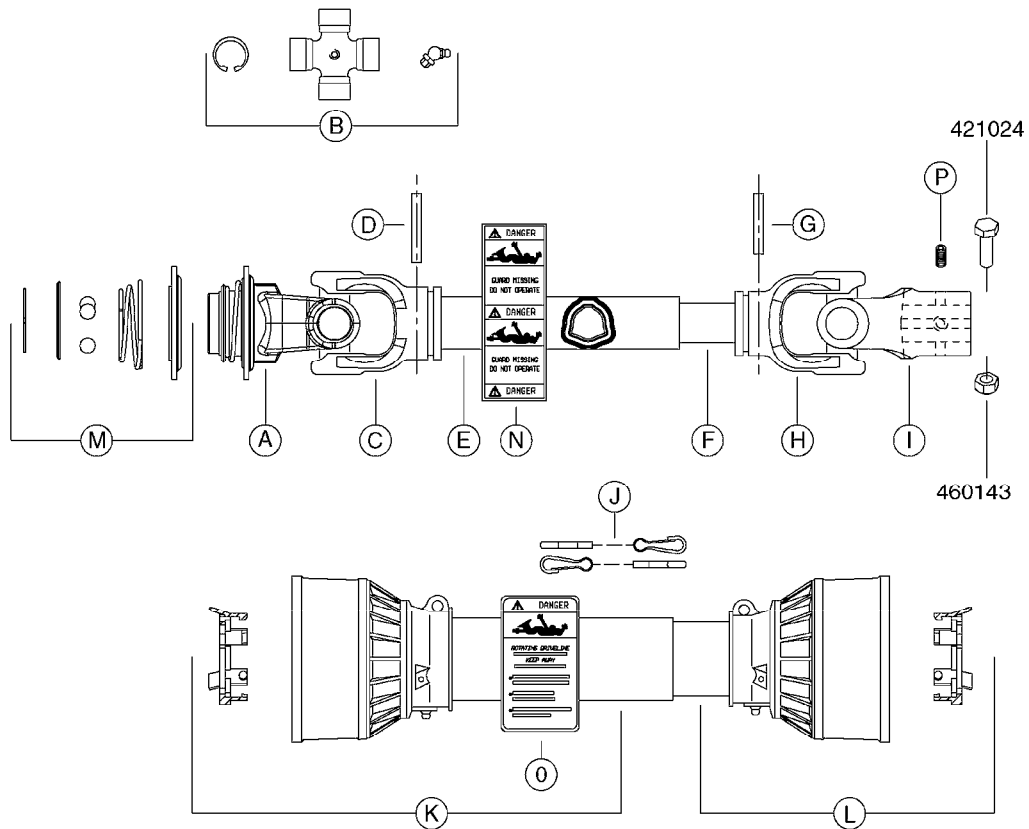

* Supplier changed in 2011 - see page A0580 for "AMA" PTO's (yellow and black shields).

A0510

PTO SHAFTS - BONDIOLI DIAPH.
A0510-HIN, 01:01:16

Page 1
Date 04.11.2017 13:14

parts-n°	order qty	description
284041	1	UNIV. JOINT 27x70mm
289040	1	PTO YOKE 1-3/8" X 6 SPLINE
289041	1	PTO YOKE 1-3/8" X 6 SPLINE
289042	1	UNIV. JOINT 22x54mm
289045	1	UNIV. JOINT 30.2x79.4mm
289049	1	PTO SHIELD COMPLETE F.829446
289050	1	PTO SHIELD COMPLETE F.829445
829445	1	PTO 1-3/8/6X1-3/8/6X810M AXIAL
829446	1	PTO SHAFT LE-SPV + LP ZE-P540
829480	1	PTO 1-3/8/21 x 1-3/8/21x1210MM
829482	1	PTO 1-3/8/6X25MM X 600MM 1202
829483	1	PTO 1-3/8/6X30MM x 610MM 1302
829484	1	PTO 1-3/8/6X1-3/8/6X575MM 361
829486	1	PTO 1-3/8/6X30MM X870MM 1302
829487	1	PTO 1-3/8/6X1-3/8/6X870MM 361
829490	1	PTO 1-3/8/6X30MM 1320MM 1302
829491	1	PTO 1-3/8/6X1' 610/913MM 9016
829502	1	PTO 1-3/8/6x1210/1745
28005200	1	PTO YOKE 1-3/8" X 21 SPLINE
28005400	1	PTO YOKE 1-3/8" X 6 SPLINE
28005800	1	PTO YOKE 1-3/8" X 21 SPLINE
28006000	1	PTO YOKE D25 CONE 3 DEG.
28006100	1	PTO YOKE D30 CONE 4 DEG.
28006200	1	PTO YOKE 1-3/8" X 6 SPLINE
28006300	1	PTO YOKE D1"
28006700	1	PTO HALF SHAFT - TRACTOR END
28006900	1	PTO HALF SHAFT - TRACTOR END
28007300	1	PTO INNER D1" (NO SHIELD)
28007500	1	PTO INNER D1" (NO SHIELD)
28007800	1	PTO INNER D1" (NO SHIELD)
28008100	1	PTO SHIELD COMPLETE
28008500	1	PTO HALF SHAFT - TRACTOR END
28008600	1	PTO SHIELD ASSY COMPLETE
28009403	1	UNIV. JOINT 27x74.6mm
28015103	1	PTO YOKE 1-3/8"X21 TWST OLD
28015203	1	UNIV. JOINT 23.8x61.3mm
28015303	1	PTO YOKE 1-3/8"X21 BALL COLLAR
28015403	1	PTO OUTER 1-3/8"X21 (SHIELDED)
28015503	1	PTO INNER 1-3/8"X21 (NO SHIELD)
28015603	1	PTO SHIELD COMPLETE F.28020303
28015703	1	PTO YOKE 1-3/4"X20 SPL OUTER
28015803	1	PTO OUTER 1-3/4"X20 (NO SHIELD)
28015903	1	PTO INNER 1-3/8"X21 (NO SHIELD)
28016003	1	PTO SHIELD COMPLETE F.10465803
28016203	1	PTO OUTER 1-3/8"X6 (SHIELDED)
28016303	1	PTO INNER 1-3/8"X6 (NO SHIELD)
28016703	1	PTO OUTER 1-3/8"X6 (NO SHIELD)
28016803	1	PTO INNER 1-3/8"X6 (NO SHIELD)
28020203	1	PTO 1-3/4/20x1-3/8/21 BP L=860
28020303	1	PTO 1-3/8/21 x 1-3/8/21 B&P
28040603	1	PTO YOKE 1-3/8X21SPL BLACK
28040703	1	SAFETY CHAIN F.CV BLACK PTO (SET OF 2)
28068800	1	PTO YOKE 1-3/8" X 6 SPLINE
28069700	1	UNIV. JOINT STD1 SFT
28072800	1	PTO SHIELD COMPLETE L=1912 SFT
28073000	1	PTO YOKE 1-3/8" X 6 SPLINE