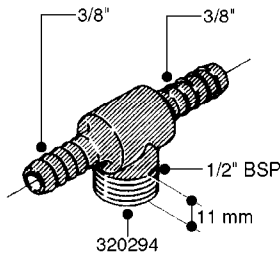

L0050

FITTINGS - HOSE CONNECTORS
L0050-HIN, 01:01:16

Page 1

Date 04.11.2017 13:15

parts-n°	order qty	description
242594	1	O-RING D14 X 1.78 SCH.70-EPDM
320294	1	FITT.DK TEE 3/8X3/8HB X1/2"BSP
320305	1	FITT.DK HB 3/4'- 3/4' BSP
320386	1	FITT.DK TEE 3/8X3/8HB X3/8"BSP
320397	1	FITT.DK ELB 3/8"HB X 3/8" BSP
320401	1	FITT.DK TEE 1/2X1/2HB X1/2"BSP
320412	1	FITT.DK TEE 1/2X1/2HB X3/8'BSP
320423	1	FITT.DK ELB 1/2'HB X 3/8' BSP
320891	1	FITT.DK HB 3/8'- 3/8' BSP
320972	1	FITT.DK HB 5/16'- 1/4' BSP
322046	1	FITT.DK TEE 1/2X1/2HB X3/4'BSP
322048	1	FITT.DK TEE 3/4X3/4HB X3/4'BSP
330595	1	O-RING D24.6/D20X2.1 -3/4"
333137	1	FITT.DK CONN.1/2" F.NOZZ. DOUB
333141	1	FITT.DK CONN.1/2" F.NOZZ.SING
334041	1	FITT.DK CONN.3/4' F.NOZZ. SING
334042	1	FITT.DK CONN.3/4' F.NOZZ. DOUB
334195	1	FITT.DK ELB. 3/4"HB X 3/4"HB
10012103	1	FITT.PO.HB 1.25X1.50 IMB1012
10014003	1	FITT.PO.HB 1.25X1.25 IMB1010
10036903	1	FITT.PO.HB 1.50X1.50 IMB1212
28019303	1	FITTING HB ELB 3/4NPT-3/4HOSE
61016500	1	HOSE TAIL 3/4" 90°+RG CAP 3/4"
72026700	1	NOZZLE TUBE ADAPTER W/O-RING