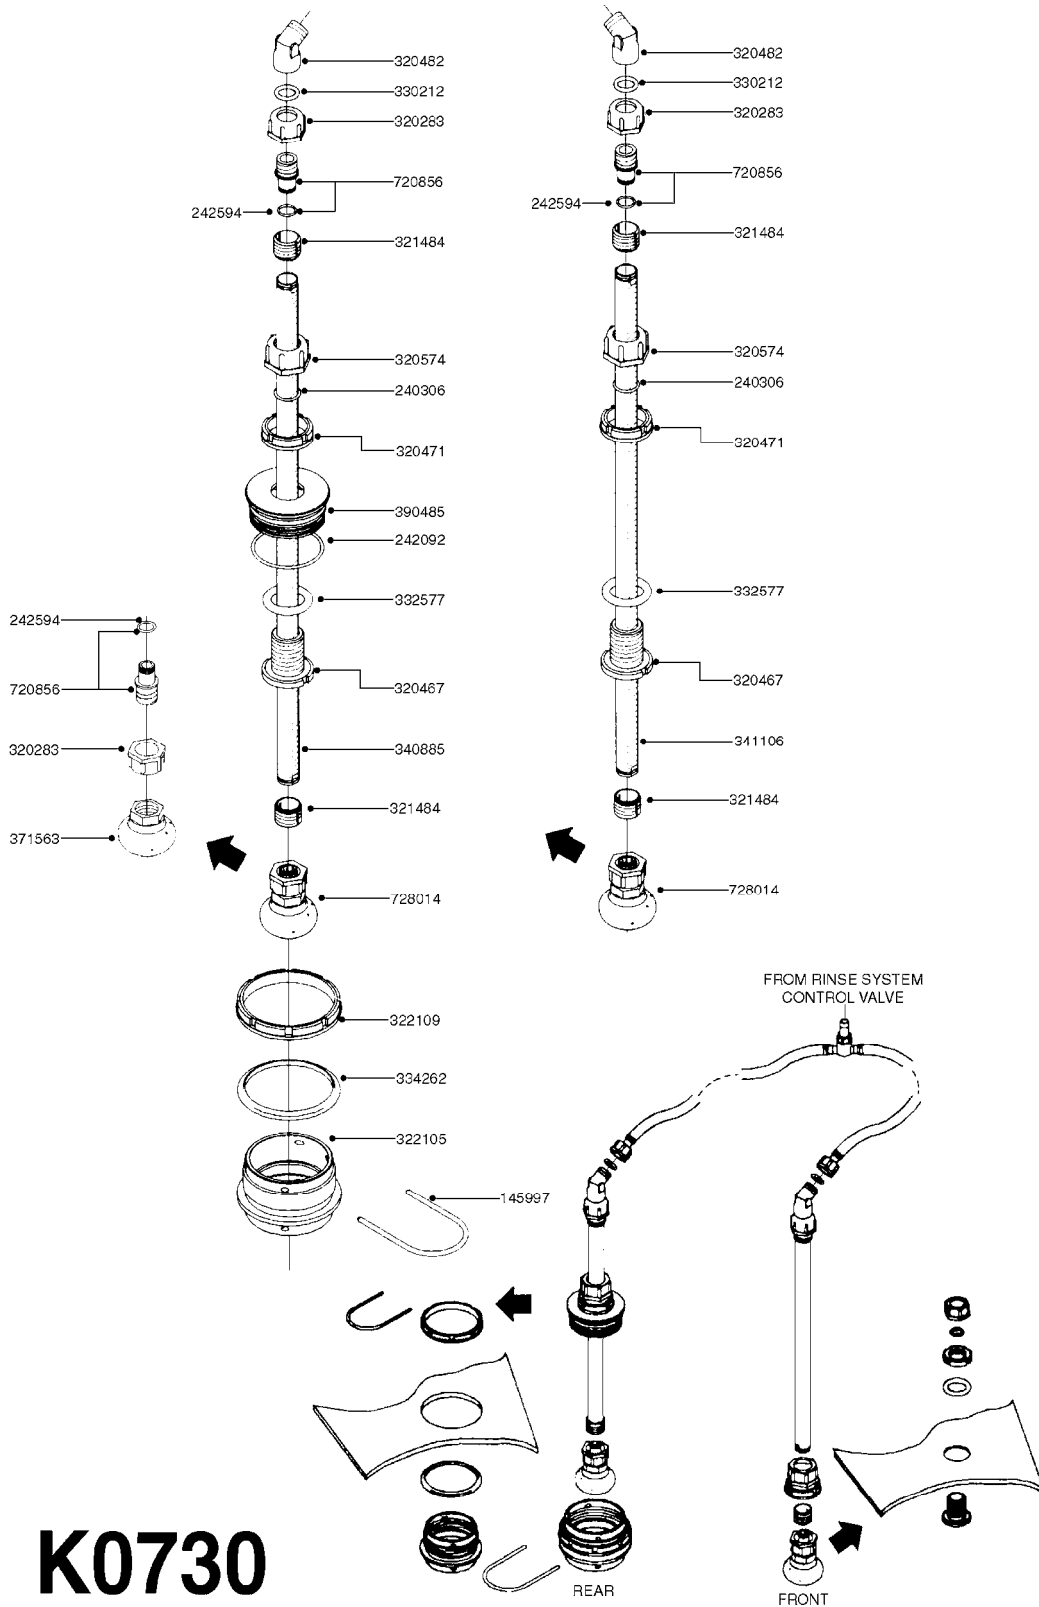

RINSE SYSTEM NOZZLES
K0730-HIN, 01:01:16

RINSE SYSTEM NOZZLES
K0730-HIN, 01:01:16

Page 1
Date 04.11.2017 13:15

parts-n°	order qty	description
145997	1	FITT.DK S-93 FORK
240306	1	O-RING D29/D21X4
242092	1	O-RING D69.5X3
242594	1	O-RING D14 X 1.78 SCH.70-EPDM
320283	1	FITT.DK NUT 3/4"BSP
320467	1	FITT.DK BULKHEAD 1"BSP SINGLE
320471	1	FITT.DK NUT 1" BSP JAMB
320482	1	FITT.DK ELB. 1/2" BSP 60 DEG.
320574	1	FITT.DK NUT 1" BSP SPECIAL
321484	1	BUSHING THREADED F.NOZZ.TUBE
322105	1	FITT.DK S-93 BULKHEAD DOUBLE
322109	1	FITT.DK S-93 BULKHEAD NUT
330212	1	O-RING D19/D14X2.4 F.1/2"NUT
332577	1	O-RING D38/D30X4 F.1" PUR.
334262	1	GASKET F.S-93 BULKHEAD
340885	1	TUBE F. RINSE NOZZLE L=600
341106	1	TUBE F.RINSE NOZZLE L=220
371563	1	NOZZLE FOR TANK RINSE
390485	1	FITT.DK S-93 PLUG W D34 HOLE
720856	1	FITT.DK 1/2'BSP ASSY.F.3/4'NUT
728014	1	RINSE NOZZLE MOUNTED