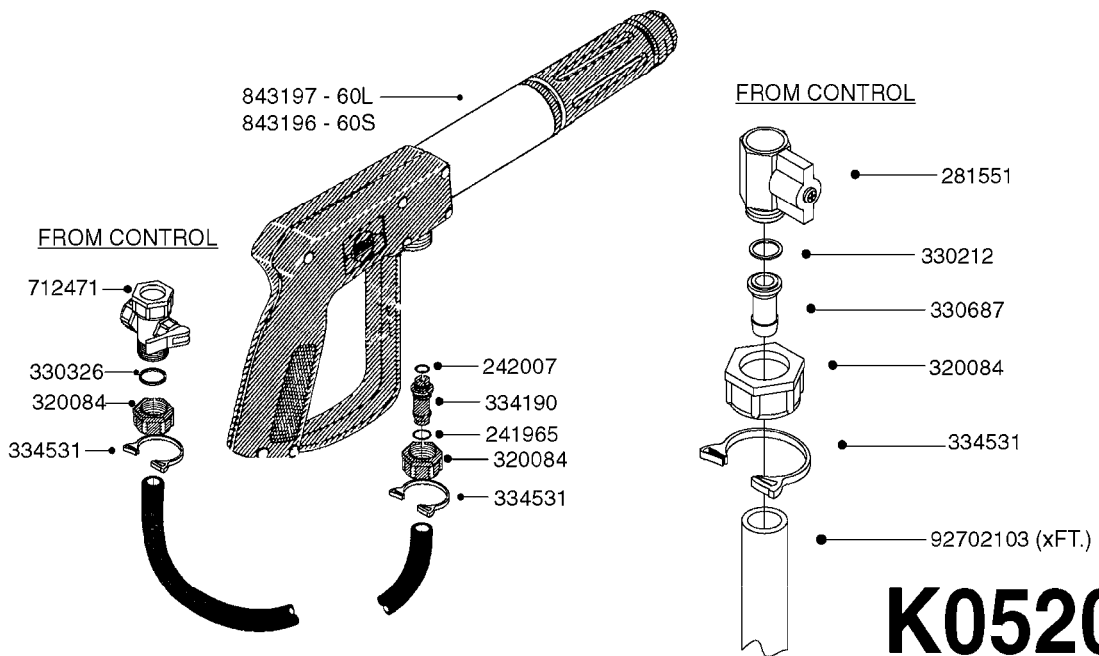

HOSE WRAPS
K0520-HIN, 01:01:16

Page 1

Date 04.11.2017 13:15

parts-n°	order qty	description
241965	1	O-RING 12.1 X 1.6
242007	1	O-RING D9.1X1.6
281551	1	BALL VALVE 1/2"
320084	1	FITT.DK NUT 1/2" BSP
330212	1	O-RING D19/D14X2.4 F.1/2"NUT
330326	1	O-RING D30/D24X2 F.1"NUT
330687	1	FITT.DK HB 1/2" F. 1/2" NUT
334190	1	FITT.DK HB 1/2' F. PISTOL 60S
334531	1	CLAMP HOSE PLASTIC 3/4"
636223	1	POST 12 VOLT TR30
712471	1	AGITATION VALVE ASSY. ON/OFF
843196	1	GUN, MODEL 60S
843197	1	HANDGUN KIT TYPE 60 LONG
10013403	1	BOLT HEX 3/8-16X1 1/4 HCS Z5
10013503	1	NUT HEX NC 3/8"
10178903	1	WRAP HOSE SIDE MOUNT PLATE
10179003	1	WRAP HOSE BOTTOM PLATE MOUNT
10179403	1	WRAP WELDMENT FOR HI101789
10179503	1	WRAP WELDMENT FOR HI101790
10225603	1	BKT.FOR HOSE WRAP MOUNT NL NK
10225703	1	WRAP HOSE BDL.BOTTOM PLATE
92702103	1	HOSE R X1/2" X300PSI WP X0012"