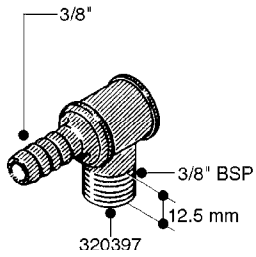

L0050

FITTINGS - HOSE CONNECTORS
L0050-HIN, 01:01:16

Page 1

Date 04.11.2017 13:15

parts-n°	order qty	description
242594	1	O-RING D14 X 1.78 SCH.70-EPDM
320294	1	FITT.DK TEE 3/8X3/8HB X1/2"BSP
320305	1	FITT.DK HB 3/4'- 3/4' BSP
320386	1	FITT.DK TEE 3/8X3/8HB X3/8"BSP
320397	1	FITT.DK ELB 3/8"HB X 3/8" BSP
320401	1	FITT.DK TEE 1/2X1/2HB X1/2"BSP
320412	1	FITT.DK TEE 1/2X1/2HB X3/8'BSP
320423	1	FITT.DK ELB 1/2'HB X 3/8' BSP
320891	1	FITT.DK HB 3/8'- 3/8' BSP
320972	1	FITT.DK HB 5/16'- 1/4' BSP
322046	1	FITT.DK TEE 1/2X1/2HB X3/4'BSP
322048	1	FITT.DK TEE 3/4X3/4HB X3/4'BSP
330595	1	O-RING D24.6/D20X2.1 -3/4"
333137	1	FITT.DK CONN.1/2" F.NOZZ. DOUB
333141	1	FITT.DK CONN.1/2" F.NOZZ.SING
334041	1	FITT.DK CONN.3/4' F.NOZZ. SING
334042	1	FITT.DK CONN.3/4' F.NOZZ. DOUB
334195	1	FITT.DK ELB. 3/4"HB X 3/4"HB
10012103	1	FITT.PO.HB 1.25X1.50 IMB1012
10014003	1	FITT.PO.HB 1.25X1.25 IMB1010
10036903	1	FITT.PO.HB 1.50X1.50 IMB1212
28019303	1	FITTING HB ELB 3/4NPT-3/4HOSE
61016500	1	HOSE TAIL 3/4" 90°+RG CAP 3/4"
72026700	1	NOZZLE TUBE ADAPTER W/O-RING