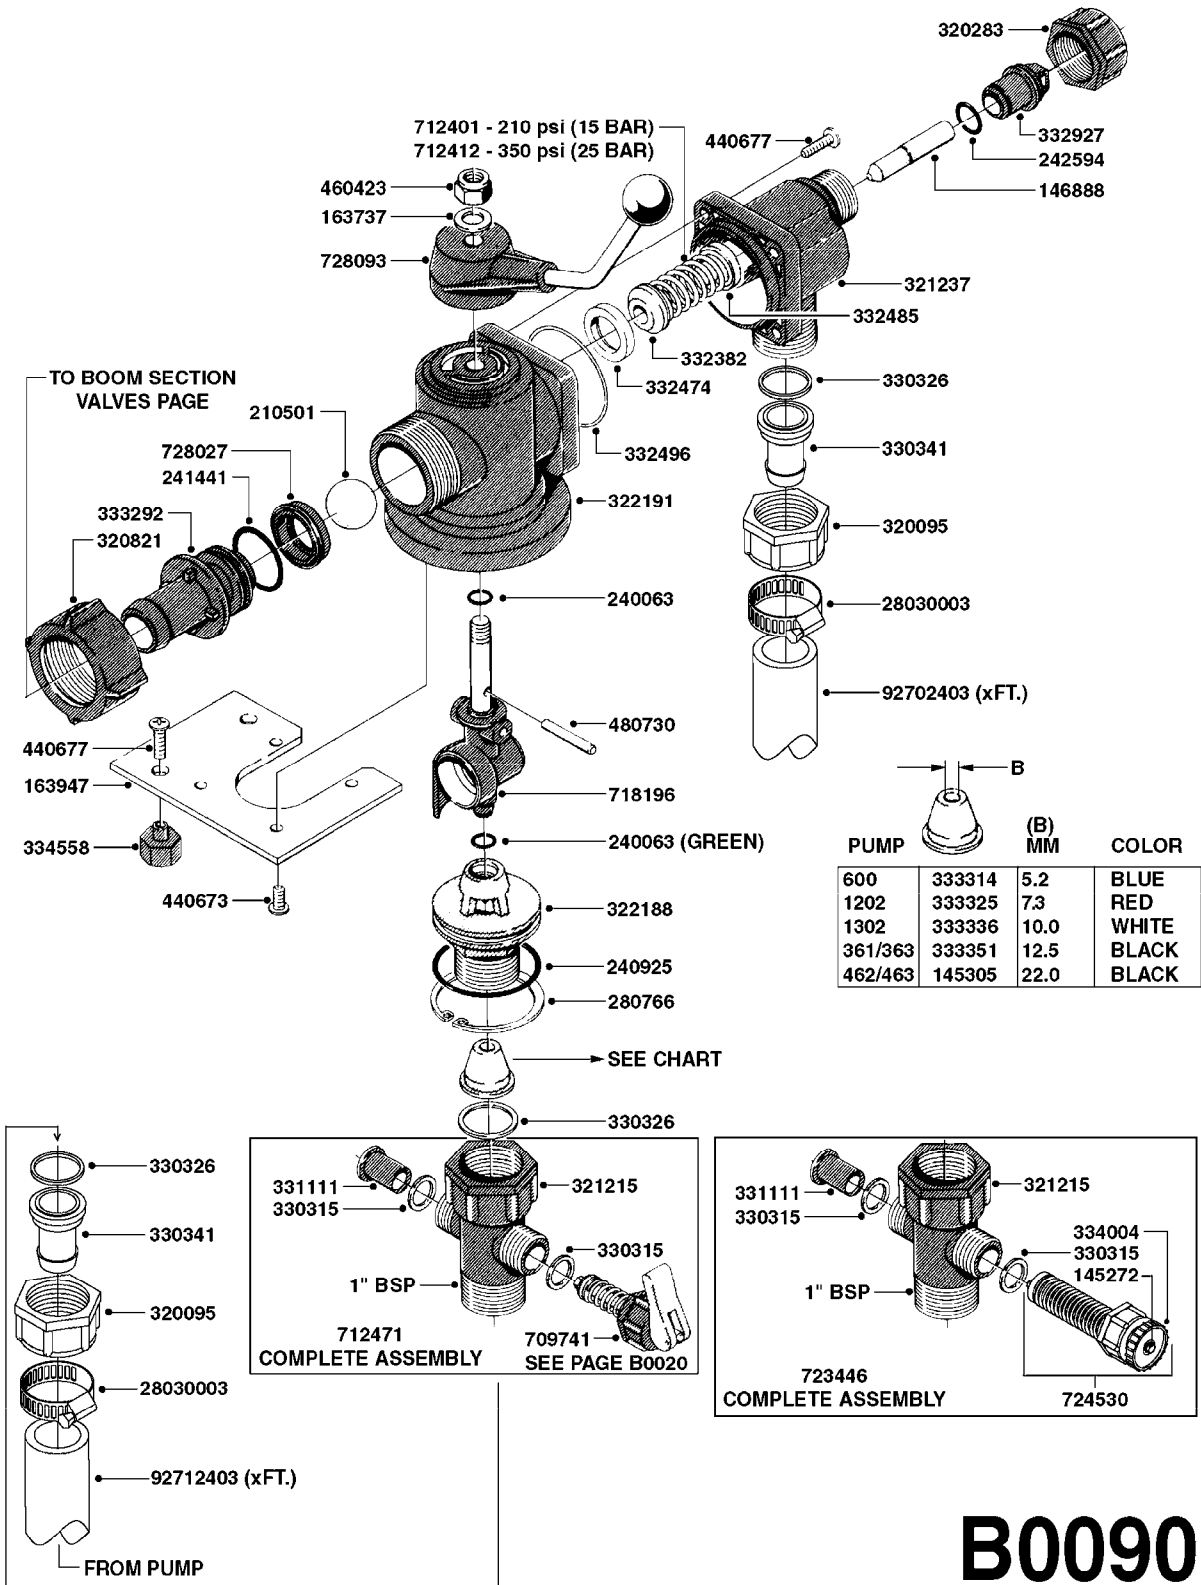

B0090

BK-180 MASTER VALVE-MAN.POST94
B0090-HIN, 30:08:16

Page 1
Date 04.11.2017 13:14

parts-n°	order qty	description
145272	1	INSERT F.AGIT.THUMBWHEEL BRASS
145305	1	NOZZLE F.OP.UNIT PUMP 462
146888	1	PIN 10 X 57MM STAINLESS
163737	1	WASHER D15.5/D10.5X1
163947	1	FITTING FOR BK 180
210501	1	BALL PLASTIC D25
240063	1	O-RING D14.1/9.3 X 2.4
240925	1	O-RING D49.5X3 NITRIL
241441	1	O-RING D29.3X3
242594	1	O-RING D14 X 1.78 SCH.70-EPDM
280766	1	SNAP-RING INNER 55X2 DIN 472
320095	1	FITT.DK NUT 1" BSP
320283	1	FITT.DK NUT 3/4"BSP
320821	1	FITT.DK NUT 1-1/2" BSP
321215	1	FITT.DK HOUSING F. AGITATION
321237	1	PRESSURE REGULATOR HOUSE BK180
322188	1	BOTTOM PIECE F.BALL EC
322191	1	HOUSING F.BALL (OPERATING UNIT)
330315	1	O-RING D18.4/D13X.6
330326	1	O-RING D30/D24X2 F.1"NUT
330341	1	FITT.DK HB 1" F. 1" NUT
331111	1	VALVE SEAT FOR 1/2" DISTRIBUT.
332382	1	VALVE CONE D25,7
332474	1	SEAT FOR OPERATING UNIT BALL
332485	1	SPRING GUIDE
332496	1	O-RING D58/54X2
332927	1	PLUG F. NOZZLE TUBE 3/4'
333292	1	FITT.DK HB 1"O'RING F.1-1/2"
333314	1	NOZZ.RESTRICTOR 600 BLUE
333325	1	NOZZ.RESTRICTOR 1202 RED
333336	1	NOZZ.RESTRICTOR 1302 WHITE
333351	1	NOZZ.RESTRICTOR 361 BLACK
334004	1	WHEEL F.AGITATION W/O INSERT
334558	1	NUT HEX PLASTIC INSERT
440673	1	SCREW F.PLASTIC 5X12 SS
440677	1	SCREW F. PLASTIC 5X20 SS
460423	1	NUT HEX M10X1.50 LOCK DIN985A2 SS
480730	1	PIN ROLL 5X30 STAINLESS STEEL
709741	1	VALVE ASSY. 1/2" FLIP LEVER
712401	1	RELIEF VALVE ASSY. 12BAR
712412	1	RELIEF VALVE ASSY. 25BAR
712471	1	AGITATION VALVE ASSY. ON/OFF
718196	1	BALL VALVE HOUSING ASSEMBLY
723446	1	AGITATION VALVE ASSY. ADJUST.
724530	1	THUMB WHEEL FOR AGITATION
728027	1	BUSHING WITH SEAT
728093	1	HANDLE WITH BALL
28030003	1	CLAMP HOSE GEAR P1" 6716
92702403	1	HOSE PVC SUCT GRAY 1"
92712403	1	HOSE R X1" X300PSI WP X0012"