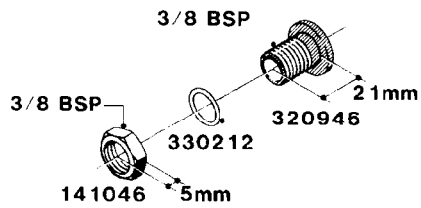

L0050

FITTINGS - HOSE CONNECTORS
L0050-HIN, 01:01:16

Page 1

Date 04.11.2017 13:15

parts-n°	order qty	description
242594	1	O-RING D14 X 1.78 SCH.70-EPDM
320294	1	FITT.DK TEE 3/8X3/8HB X1/2"BSP
320305	1	FITT.DK HB 3/4'- 3/4' BSP
320386	1	FITT.DK TEE 3/8X3/8HB X3/8"BSP
320397	1	FITT.DK ELB 3/8"HB X 3/8" BSP
320401	1	FITT.DK TEE 1/2X1/2HB X1/2"BSP
320412	1	FITT.DK TEE 1/2X1/2HB X3/8'BSP
320423	1	FITT.DK ELB 1/2'HB X 3/8' BSP
320891	1	FITT.DK HB 3/8'- 3/8' BSP
320972	1	FITT.DK HB 5/16'- 1/4' BSP
322046	1	FITT.DK TEE 1/2X1/2HB X3/4'BSP
322048	1	FITT.DK TEE 3/4X3/4HB X3/4'BSP
330595	1	O-RING D24.6/D20X2.1 -3/4"
333137	1	FITT.DK CONN.1/2" F.NOZZ. DOUB
333141	1	FITT.DK CONN.1/2" F.NOZZ.SING
334041	1	FITT.DK CONN.3/4' F.NOZZ. SING
334042	1	FITT.DK CONN.3/4' F.NOZZ. DOUB
334195	1	FITT.DK ELB. 3/4"HB X 3/4"HB
10012103	1	FITT.PO.HB 1.25X1.50 IMB1012
10014003	1	FITT.PO.HB 1.25X1.25 IMB1010
10036903	1	FITT.PO.HB 1.50X1.50 IMB1212
28019303	1	FITTING HB ELB 3/4NPT-3/4HOSE
61016500	1	HOSE TAIL 3/4" 90°+RG CAP 3/4"
72026700	1	NOZZLE TUBE ADAPTER W/O-RING