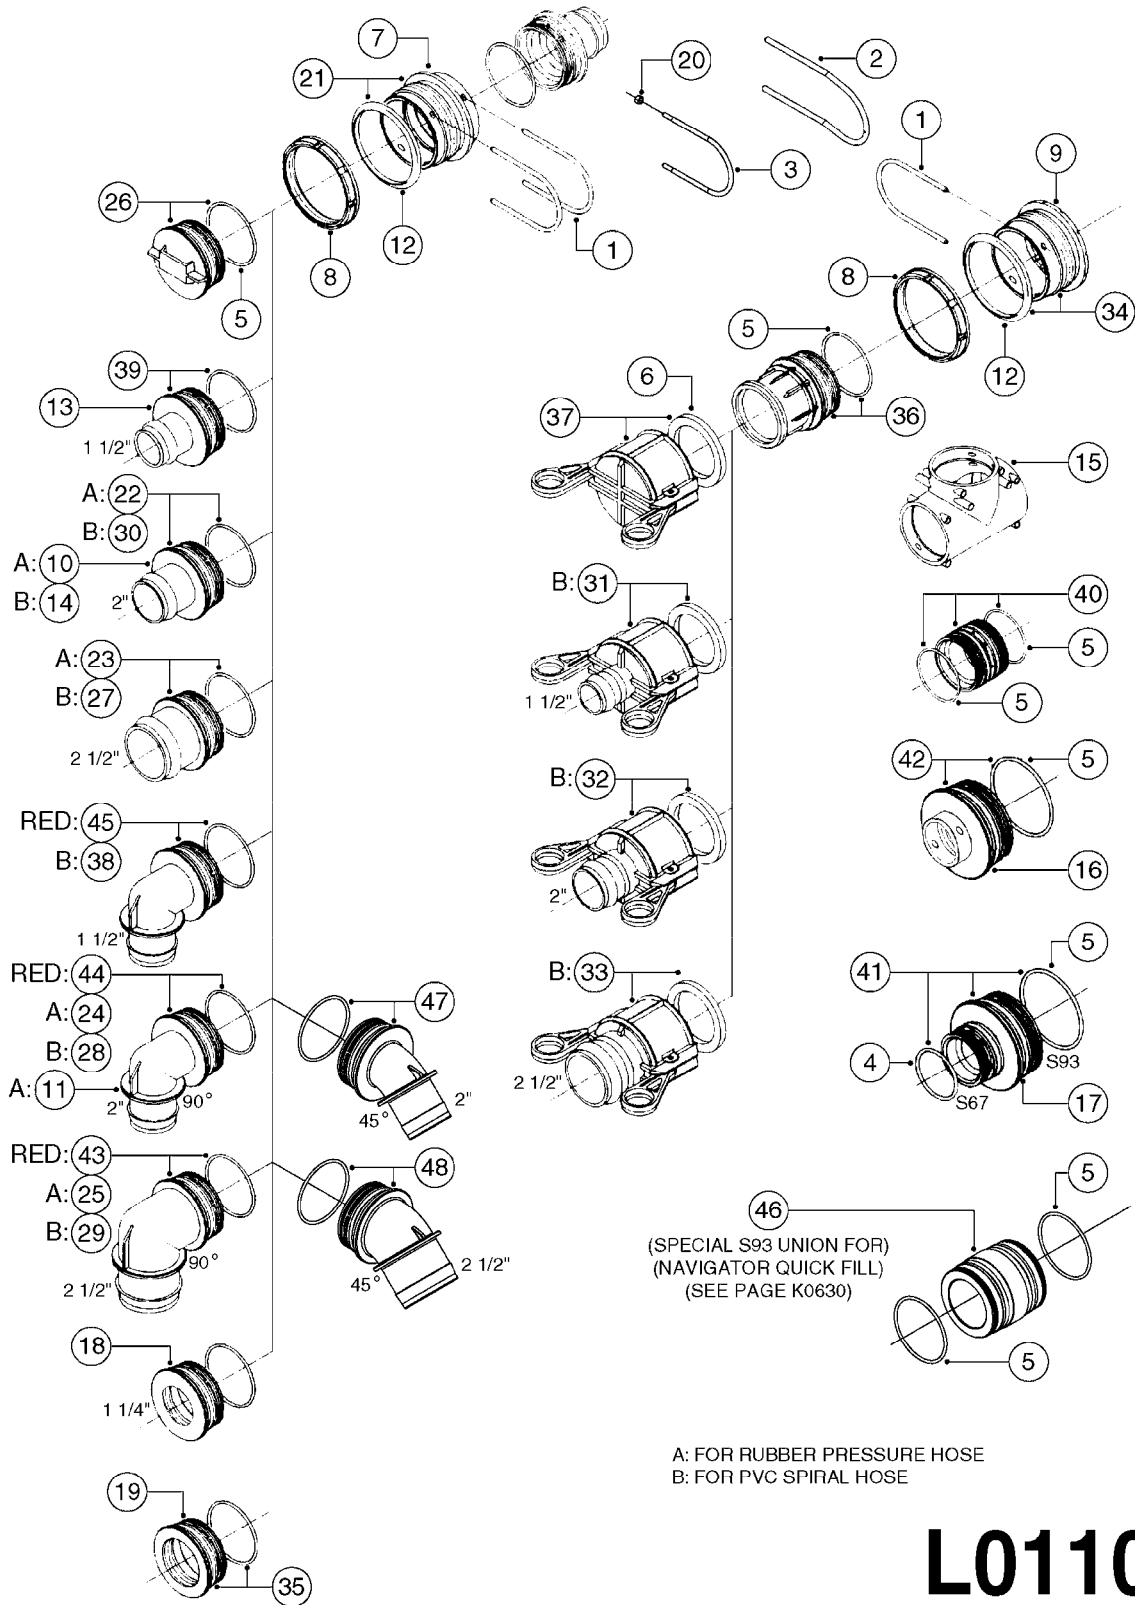

A: FOR RUBBER PRESSURE HOSE
B: FOR PVC SPIRAL HOSE

L0100

FITTINGS - S-67
L0100-HIN, 12:09:17

Page 1
Date 04.11.2017 13:15

Pos.	parts-n°	order qty	description
1	145996	1	FITT.DK S-67 FORK
2	241973	1	O-RING Ø3 X 44,2 70 SHORES NITRIL NITRIL (BLACK)
2	242353	1	O-RING D44.2X3.0 VITON F.S-67 VITON (BROWN)
3	242092	1	O-RING D69.5X3 NITRIL (BLACK)
3	242351	1	O-RING D69.5X3.0 VITON F.S-93 VITON (BROWN)
4	322104	1	FITT.DK S-67 BULKHEAD
5	322108	1	FITT.DK S-67 BULKHEAD NUT
6	322224	1	FITT.DK S-67 TEE
7	322325	1	FITT.DK S-67 X 1-1/2"BSP LONG
8	334231	1	HOSE TAIL S67 STRAIGHT 1"
9	334233	1	HOSE TAIL S67 1"1/2 STRAIGHT
10	334245	1	HOSE TAIL 90° S67 1"1/2
11	334261	1	GASKET F. S-67 BULKHEAD
12	334444	1	HOSE TAIL S67 1"1/2 STRAIGHT
13	334445	1	HOSE TAIL 90° S67 1"1/2
14	334564	1	FITT.DK S-67 TO S-53 ADAPTER
15	334573	1	CONNECTING PIECE S67-S67
16	334601	1	FITTING S93M- S67F
17	334634	1	FITT.DK ADAPTER S-93M S67M
18	461217	1	NUT HEX M5 LOCK
19	726464	1	FITTING S67 BULKHEAD WITH GASKET
20	726560	1	FITT.DK S-67 STR.1" W.O'RING
21	726561	1	FITT.DK S-67 STR.1-1/4" O'RING
22	726562	1	FITT.DK.S-67 HB 1-1/2"W.O-RING
23	726572	1	FITT.DK S-67 1" ELBOW 90 ASSY.
24	726573	1	FITT. S67 5/4" 90° W/O-RING
25	726574	1	FITT.DK S67X90,1.5HB PRESSURE
26	726579	1	FITT. S67 PLUG W/O-RING
27	726695	1	FITT.DK S-67 X 1"BSP W.ORING
28	727223	1	FITT.S67 1.5" STRAIT S W/ORING
29	727224	1	FITT.DK S67X90,1.5HB SUCTION
30	728526	1	FITT.DK S-67 CONNECT W. ORINGS
31	728527	1	ADAPTER S67M TO S93M W/ORING
32	728561	1	REDUCER S67M - S53F + O-RING
33	728562	1	FITTING S93M-S67F+O-RING
34	728578	1	FITT.DK S-67X1-1/2"BSP LG W/OR
35	14012200	1	FITT.DK S-67 FORK W/M5 THREADS
36	33509700	1	HOSE TAIL 45° S67 1"1/4
37	72433000	1	HOSE TAIL 45° S67 1" + O-RING FOR PRESSURE
38	72433100	1	FITT.DK S-67 45° 1-1/4"W/ORING
39	72433200	1	HOSE TAIL 45° S67 1"1/2+O-RING
40	72433400	1	FITT.S67 1-1/2" 45°BSP W/ORING