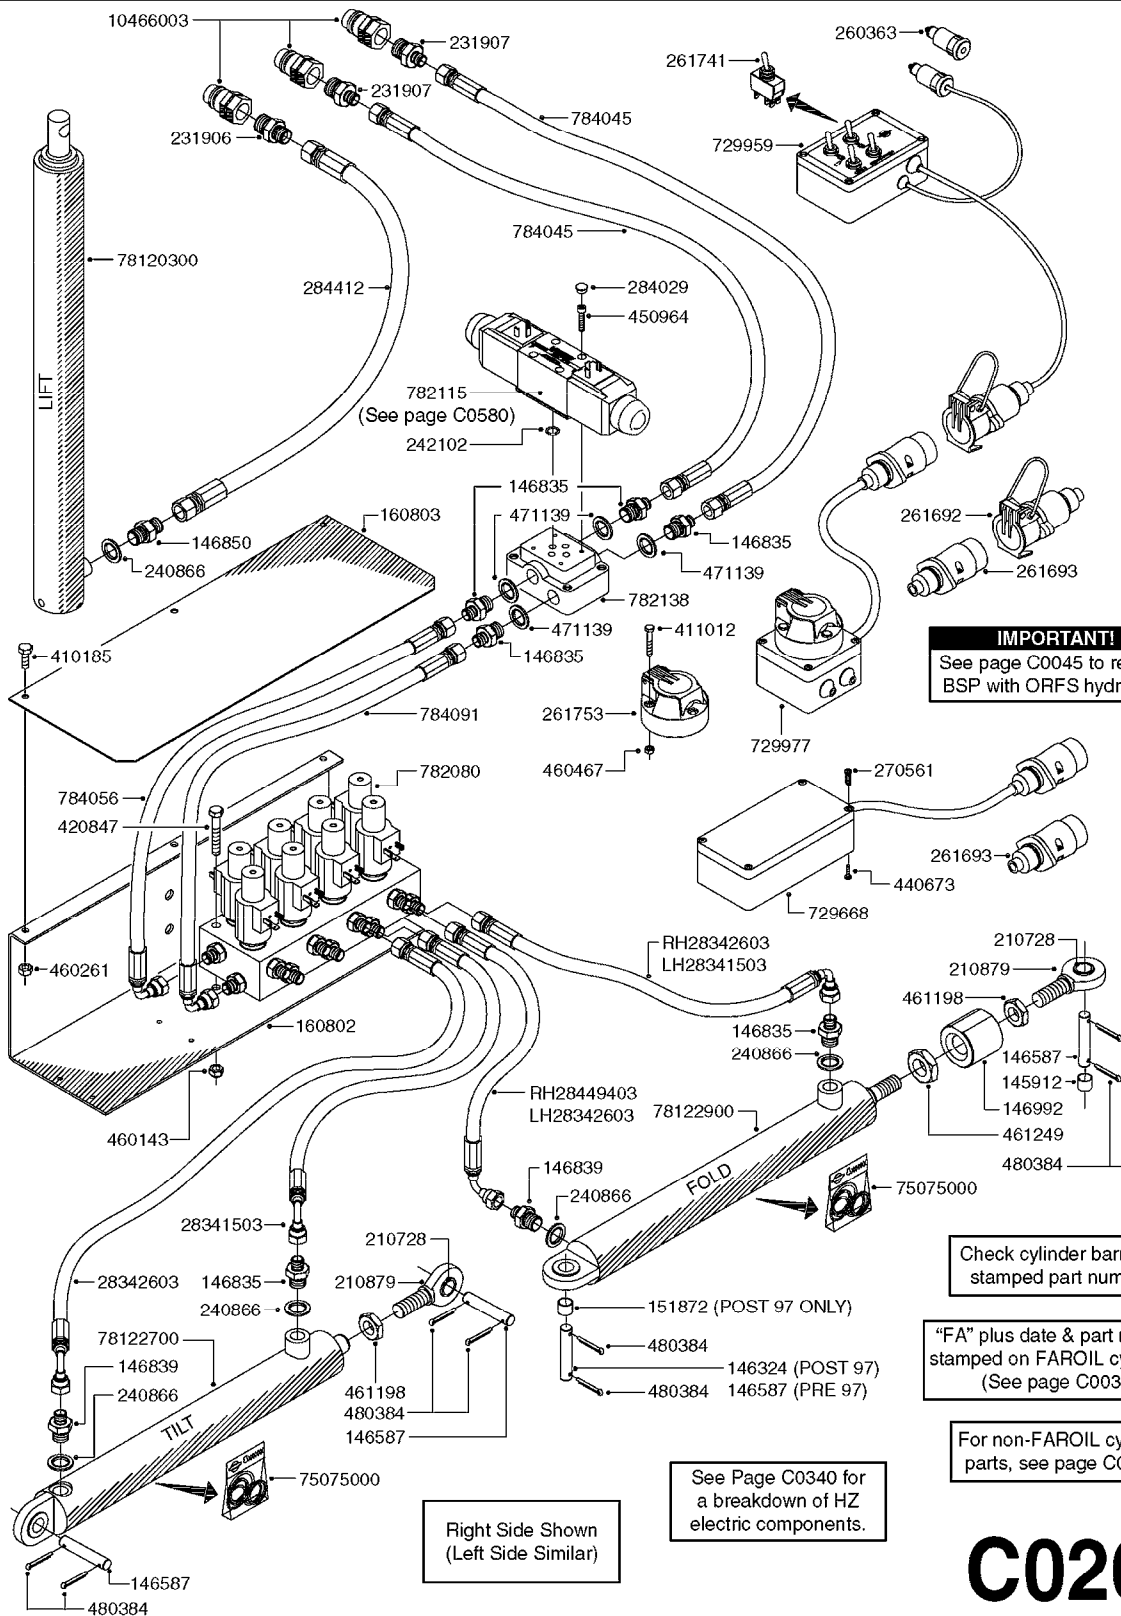

parts-n°	order qty	description
145912	1	BUSHING D19.8/D17.0X7MM
146324	1	SHAFT D16.8 L102/2 X 5
146587	1	PIN D16.8 X 65
146835	1	ADAPTEUR BSP 1/4" X 3/8"
146839	1	HEX NIPPLE 1/4"X3/8" BSP 0.7MM
146845	1	HEX NIPPLE 1/4"X1/4"
146850	1	HEX NIPPLE 3/8"x3/8" - 1.8mm
146992	1	BUSHING F.CYLINDER
151872	1	BUSHING D22.0/18.0 10MM
160802	1	MOUNT PLATE F.HYD SOLENOID'HZ'
160803	1	COVER PLATE F.HYD SOLENOID'HZ'
210728	1	BEARING F.LINK HEAD M17
210879	1	LINK HEAD M16 x D17
231906	1	HEX NIPPLE 3/8"BSP X 1/2"NPT
231907	1	HEX NIPPLE 1/4"BSP X 1/2"NPT
240866	1	DOWTYSEAL 3/8"
241404	1	DOWTY SEAL 1/4"
284412	1	HOSE HY 3/8" X 315" STR+STR
410185	1	BOLT HEX 8.8 DEL M6X16
420604	1	BOLT HEX 8.8 DEL M10X25 FT DIN933
420847	1	BOLT HEX 8.8 DEL M8X85
460143	1	NUT HEX M8X1.25 LOCK DIN985A2 SS
460261	1	NUT HEX M6X1.00 LOCK DIN985 A2 SS
460423	1	NUT HEX M10X1.50 LOCK DIN985A2 SS
461198	1	NUT HEX M16X2 JAMB
461249	1	NUT HEX M22X1.5
480384	1	PIN COTTER 3/16 x 1-1/2"
784045	1	HOSE HY X 1/4 X 157.50"STR+STR
784078	1	HOSE HY X 1/4 X 417.33"STR+ELB
784091	1	HOSE HY X 1/4 X 295.25"STR+ELB
10466003	1	COUPLER PIONEER 8010-04 1/2NPT
28341503	1	HOSE HY X1/4X078.75"STR+ELB
28342603	1	HOSE HY X1/4X066.93"STR+ELB
28449403	1	HOSE HY X1/4X057.08"STR+ELB
75075000	1	SEAL KIT 78122600/27/28/29
78120300	1	CYLINDER 60/50/30 1100MM
78122700	1	CYLINDER 40/22X300MM RED
78122900	1	CYLINDER 40/22X300MM RED