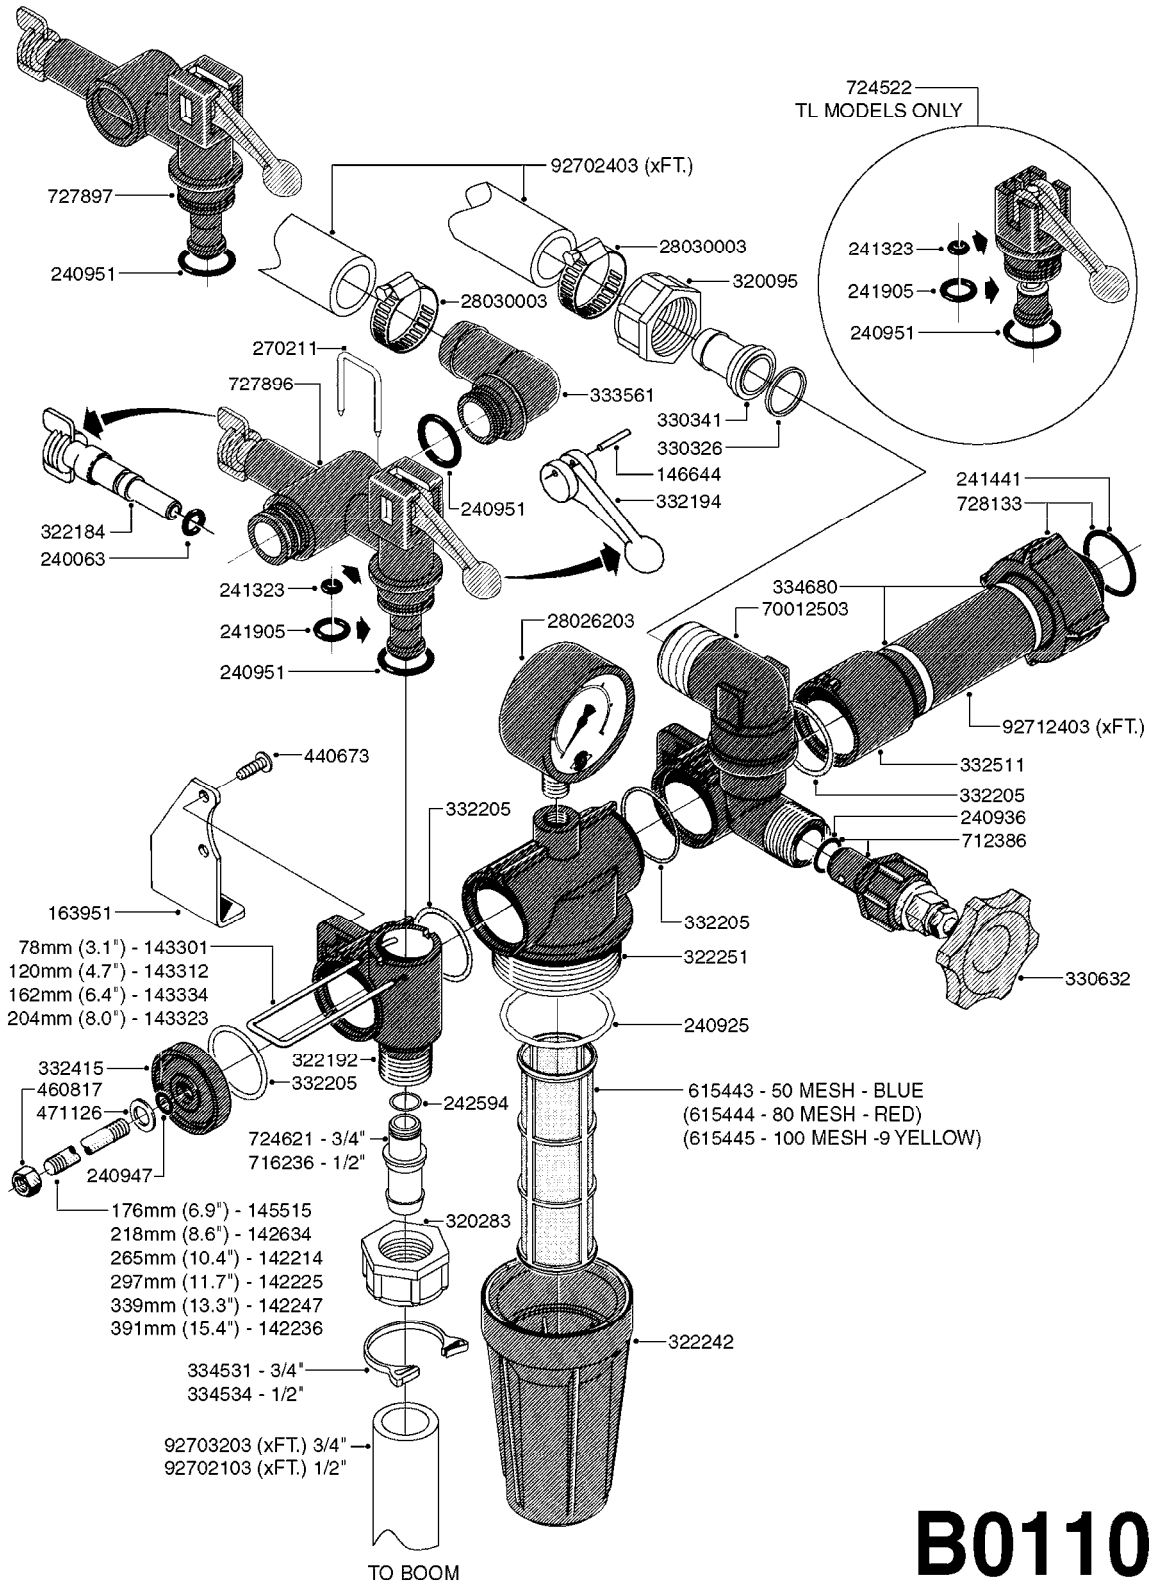

B0110

BK-180 BOOM VALVES-MAN.POST 00
B0110-HIN, 01:01:16

Page 1
Date 04.11.2017 13:14

parts-n°	order qty	description
142214	1	STUD BOLT - M8X265, 3 SECTION
142225	1	STUD BOLT 8 X 299 - 6 MODULS
142236	1	STUD BOLT 8 X 381 - 8 MODULS
142247	1	STUD BOLT 8 X 341 - 7 MODULS
142634	1	STUD BOLT M8 X 213 - 4 MODULS
143301	1	LOCK CLAMP 78 MM
143312	1	LOCK CLAMP 120 MM
143323	1	LOCK CLAMP 204 MM
143334	1	LOCK CLAMP 162 MM
145515	1	STUD BOLT M8 X 176MM
146644	1	PIN D3X19 STAINLESS
163951	1	MOUNT BRACKET FOR BK180 SECTIO
240063	1	O-RING D14.1/9.3 X 2.4
240925	1	O-RING D49.5X3 NITRIL
240936	1	O-RING D13.3X2.4 NITRIL
240947	1	O-RING D7.3X2.4 NITRIL
240951	1	O-RING D21.2X3 NITRIL
241323	1	O-RING D5.3X2.4 NITRIL
241441	1	O-RING D29.3X3
241905	1	O-RING 12,3X2,4 VITON DKR.1,05
242594	1	O-RING D14 X 1.78 SCH.70-EPDM
270211	1	FITT.DK S25 FORK L=37.5
320095	1	FITT.DK NUT 1" BSP
320283	1	FITT.DK NUT 3/4"BSP
322184	1	SCREW F.ADJUSTING CONST.PRESS.
322192	1	HOUSING F.DISTRIBUTOR
322242	1	FILTER BOWL / IN-LINE
322251	1	HOUSING F.FILTER MOUNT BK/EC
330326	1	O-RING D30/D24X2 F.1"NUT
330341	1	FITT.DK HB 1" F. 1" NUT
330632	1	REGULATING HANDLE
332194	1	DISTRIBUTION HANDLE
332205	1	O-RING D43/39XD2
332415	1	COVER
332511	1	FITT.DK END CAP 1"HB F.BK180
333561	1	FITT.DK ELB.1" EC RETURN
334531	1	CLAMP HOSE PLASTIC 3/4"
334534	1	CLAMP HOSE PLASTIC 1/2"
334680	1	CLAMP HOSE PLASTIC 1"
440673	1	SCREW F.PLASTIC 5X12 SS
460817	1	NUT HEX M8 STAINLESS DIN 934
471126	1	WASHER, M8, Ø16/ 8.4X 1.6, SS
615443	1	FILTER ELEM.50 MESH BLUE
615444	1	FILTER ELEM.80 MESH RED
615445	1	FILTER ELEM.100 MESH YELLOW
712386	1	PRESSURE REGULATOR COMPL. H-M
716236	1	FITT.DK HB 1/2" ASSY. F. 3/4"
724522	1	DISTR.OVER PART W.OUV PR 83 BK
724621	1	FITT.DK HB 3/4"ASSY F.3/4" NUT
727896	1	HOUSING UPPER F.CONST.PRESS.
727897	1	HOUSING UPPER PART END PC.BK92
728133	1	CONNECTING PART F.BK OPR.UNIT
28026203	1	GAUGE 200PSI/BR,2.5"1/4BSP-BTM
28030003	1	CLAMP HOSE GEAR P1" 6716
70012503	1	HOUSING FOR HARDI-MATIC VALVE
92702103	1	HOSE R X1/2" X300PSI WP X0012"
92702403	1	HOSE PVC SUCT GRAY 1"
92703203	1	HOSE R X3/4" X300PSI WP X0012"
92712403	1	HOSE R X1" X300PSI WP X0012"