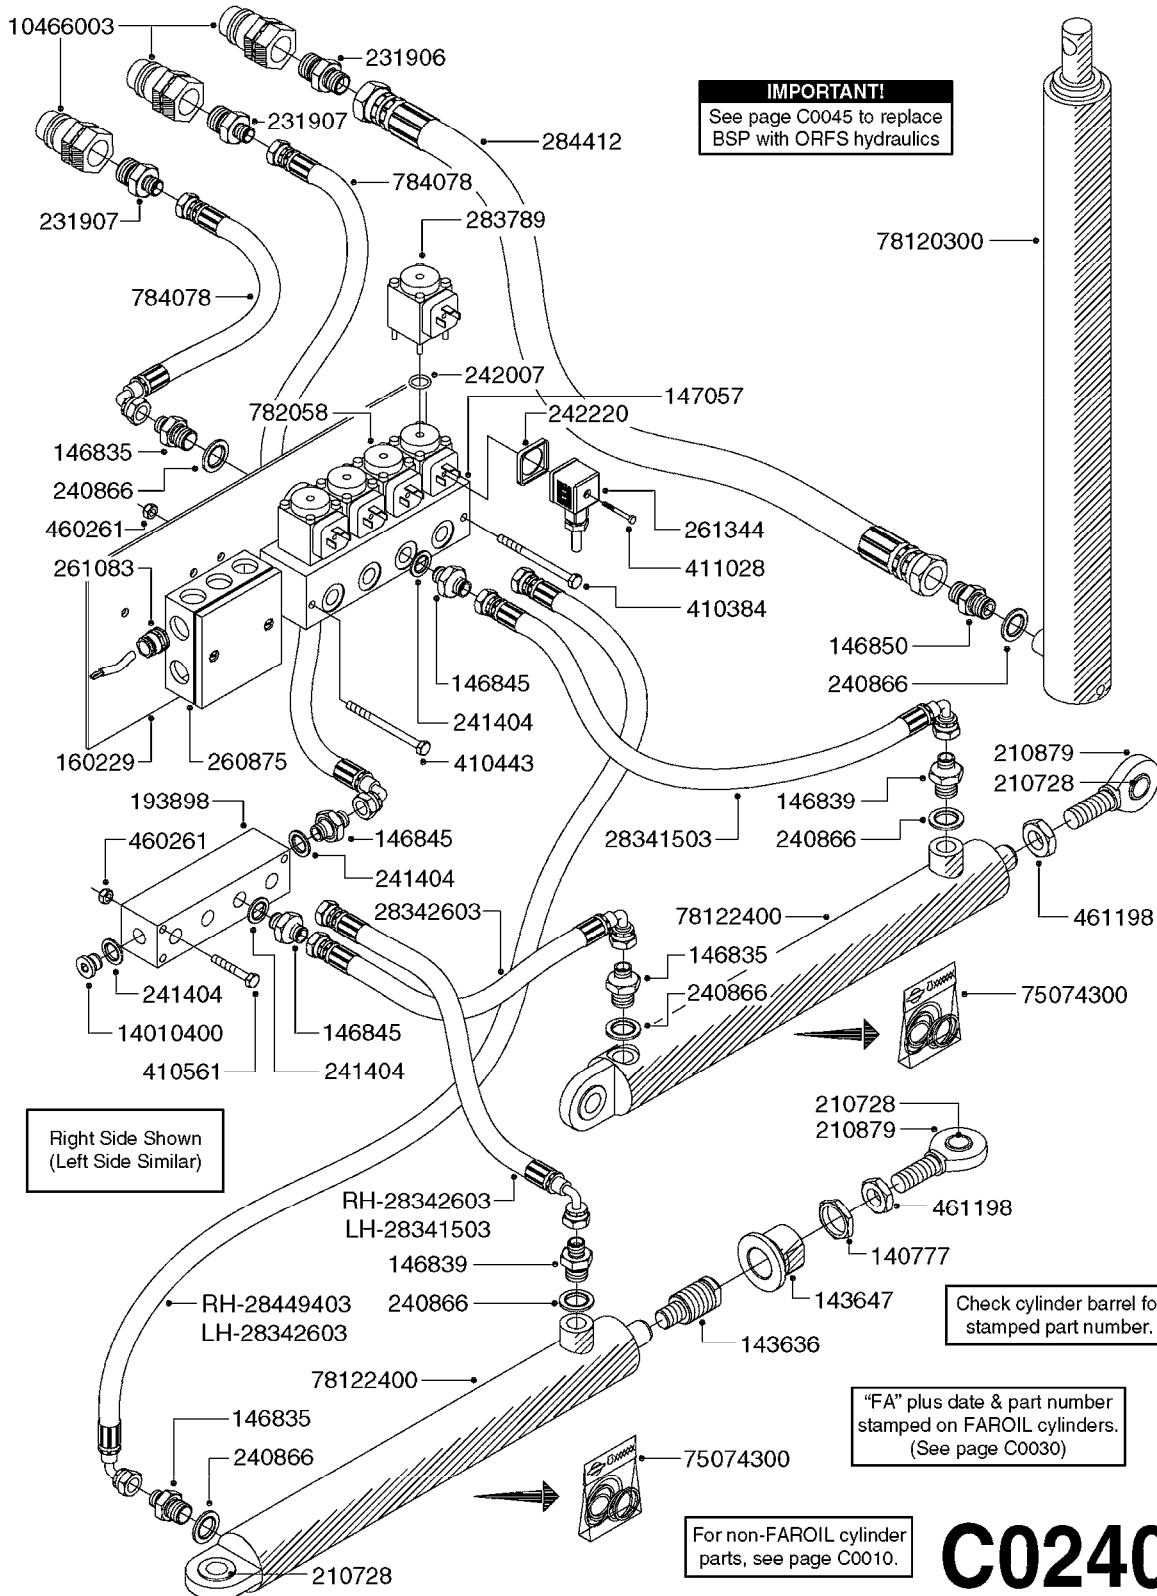

Right Side Shown
(Left Side Similar)

C0170

HYDRAULICS - EAGLE HY 45'-66'
C0170-HIN, 24:03:16

Page 1
Date 04.11.2017 13:14

parts-n°	order qty	description
140777	1	NUT HEX 3/4" BSP JAMB
143636	1	THREADED INSERT F.CYLINDER END
143647	1	COLLAR F.THREAD.ROD EXTENTON
145912	1	BUSHING D19.8/D17.0X7MM
146324	1	SHAFT D16.8 L102/2 X 5
146587	1	PIN D16.8 X 65
146835	1	ADAPTEUR BSP 1/4" X 3/8"
146839	1	HEX NIPPLE 1/4"X3/8" BSP 0.7MM
146850	1	HEX NIPPLE 3/8"x3/8" - 1.8mm
146992	1	BUSHING F.CYLINDER
151872	1	BUSHING D22.0/18.0 10MM
163936	1	WASHER D15/D6.2X1
210728	1	BEARING F.LINK HEAD M17
210879	1	LINK HEAD M16 x D17
230963	1	TEE 1/4"M X 1/4"M X 1/4"M BSP
231906	1	HEX NIPPLE 3/8"BSP X 1/2"NPT
231907	1	HEX NIPPLE 1/4"BSP X 1/2"NPT
240866	1	DOWTYSEAL 3/8"
284412	1	HOSE HY 3/8" X 315" STR+STR
410362	1	BOLT HEX 8.8 SS M6X20
410583	1	BOLT HEX 8.8 DEL M6X40
460261	1	NUT HEX M6X1.00 LOCK DIN985 A2 SS
461198	1	NUT HEX M16X2 JAMB
461249	1	NUT HEX M22X1.5
480384	1	PIN COTTER 3/16 x 1-1/2"
784078	1	HOSE HY X 1/4 X 417.33"STR+ELB
10466003	1	COUPLER PIONEER 8010-04 1/2NPT
16100400	1	PLATE 3 X 60 X 91 HY BLOCK MT
28341503	1	HOSE HY X1/4X078.75"STR+ELB
28342603	1	HOSE HY X1/4X066.93"STR+ELB
28408603	1	HOSE HY X1/4X008.00"STR+ELB
28449403	1	HOSE HY X1/4X057.08"STR+ELB
72256500	1	DOUB.PILOT STEERED COUNT.VALVE
75074300	1	SEALKIT78122000/23-25/30-32/46
75075000	1	SEAL KIT 78122600/27/28/29
78120300	1	CYLINDER 60/50/30 1100MM
78122400	1	DOUBLE CYLINDER D 40/20-300
78122900	1	CYLINDER 40/22X300MM RED