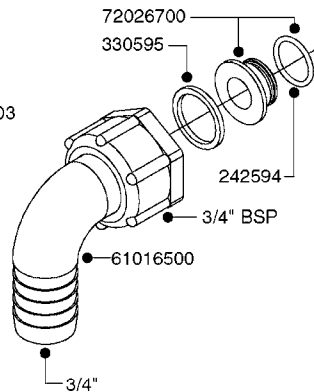

L0050

FITTINGS - HOSE CONNECTORS
L0050-HIN, 01:01:16

Page 1

Date 04.11.2017 13:15

parts-n°	order qty	description
242594	1	O-RING D14 X 1.78 SCH.70-EPDM
320294	1	FITT.DK TEE 3/8X3/8HB X1/2"BSP
320305	1	FITT.DK HB 3/4'- 3/4' BSP
320386	1	FITT.DK TEE 3/8X3/8HB X3/8"BSP
320397	1	FITT.DK ELB 3/8"HB X 3/8" BSP
320401	1	FITT.DK TEE 1/2X1/2HB X1/2"BSP
320412	1	FITT.DK TEE 1/2X1/2HB X3/8'BSP
320423	1	FITT.DK ELB 1/2'HB X 3/8' BSP
320891	1	FITT.DK HB 3/8'- 3/8' BSP
320972	1	FITT.DK HB 5/16'- 1/4' BSP
322046	1	FITT.DK TEE 1/2X1/2HB X3/4'BSP
322048	1	FITT.DK TEE 3/4X3/4HB X3/4'BSP
330595	1	O-RING D24.6/D20X2.1 -3/4"
333137	1	FITT.DK CONN.1/2" F.NOZZ. DOUB
333141	1	FITT.DK CONN.1/2" F.NOZZ.SING
334041	1	FITT.DK CONN.3/4' F.NOZZ. SING
334042	1	FITT.DK CONN.3/4' F.NOZZ. DOUB
334195	1	FITT.DK ELB. 3/4"HB X 3/4"HB
10012103	1	FITT.PO.HB 1.25X1.50 IMB1012
10014003	1	FITT.PO.HB 1.25X1.25 IMB1010
10036903	1	FITT.PO.HB 1.50X1.50 IMB1212
28019303	1	FITTING HB ELB 3/4NPT-3/4HOSE
61016500	1	HOSE TAIL 3/4" 90°+RG CAP 3/4"
72026700	1	NOZZLE TUBE ADAPTER W/O-RING