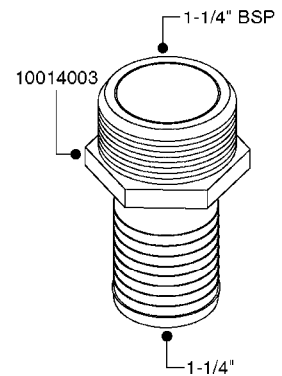

L0050

FITTINGS - HOSE CONNECTORS
L0050-HIN, 01:01:16

Page 1

Date 04.11.2017 13:15

parts-n°	order qty	description
242594	1	O-RING D14 X 1.78 SCH.70-EPDM
320294	1	FITT.DK TEE 3/8X3/8HB X1/2"BSP
320305	1	FITT.DK HB 3/4'- 3/4' BSP
320386	1	FITT.DK TEE 3/8X3/8HB X3/8"BSP
320397	1	FITT.DK ELB 3/8"HB X 3/8" BSP
320401	1	FITT.DK TEE 1/2X1/2HB X1/2"BSP
320412	1	FITT.DK TEE 1/2X1/2HB X3/8'BSP
320423	1	FITT.DK ELB 1/2'HB X 3/8' BSP
320891	1	FITT.DK HB 3/8'- 3/8' BSP
320972	1	FITT.DK HB 5/16'- 1/4' BSP
322046	1	FITT.DK TEE 1/2X1/2HB X3/4'BSP
322048	1	FITT.DK TEE 3/4X3/4HB X3/4'BSP
330595	1	O-RING D24.6/D20X2.1 -3/4"
333137	1	FITT.DK CONN.1/2" F.NOZZ. DOUB
333141	1	FITT.DK CONN.1/2" F.NOZZ.SING
334041	1	FITT.DK CONN.3/4' F.NOZZ. SING
334042	1	FITT.DK CONN.3/4' F.NOZZ. DOUB
334195	1	FITT.DK ELB. 3/4"HB X 3/4"HB
10012103	1	FITT.PO.HB 1.25X1.50 IMB1012
10014003	1	FITT.PO.HB 1.25X1.25 IMB1010
10036903	1	FITT.PO.HB 1.50X1.50 IMB1212
28019303	1	FITTING HB ELB 3/4NPT-3/4HOSE
61016500	1	HOSE TAIL 3/4" 90°+RG CAP 3/4"
72026700	1	NOZZLE TUBE ADAPTER W/O-RING