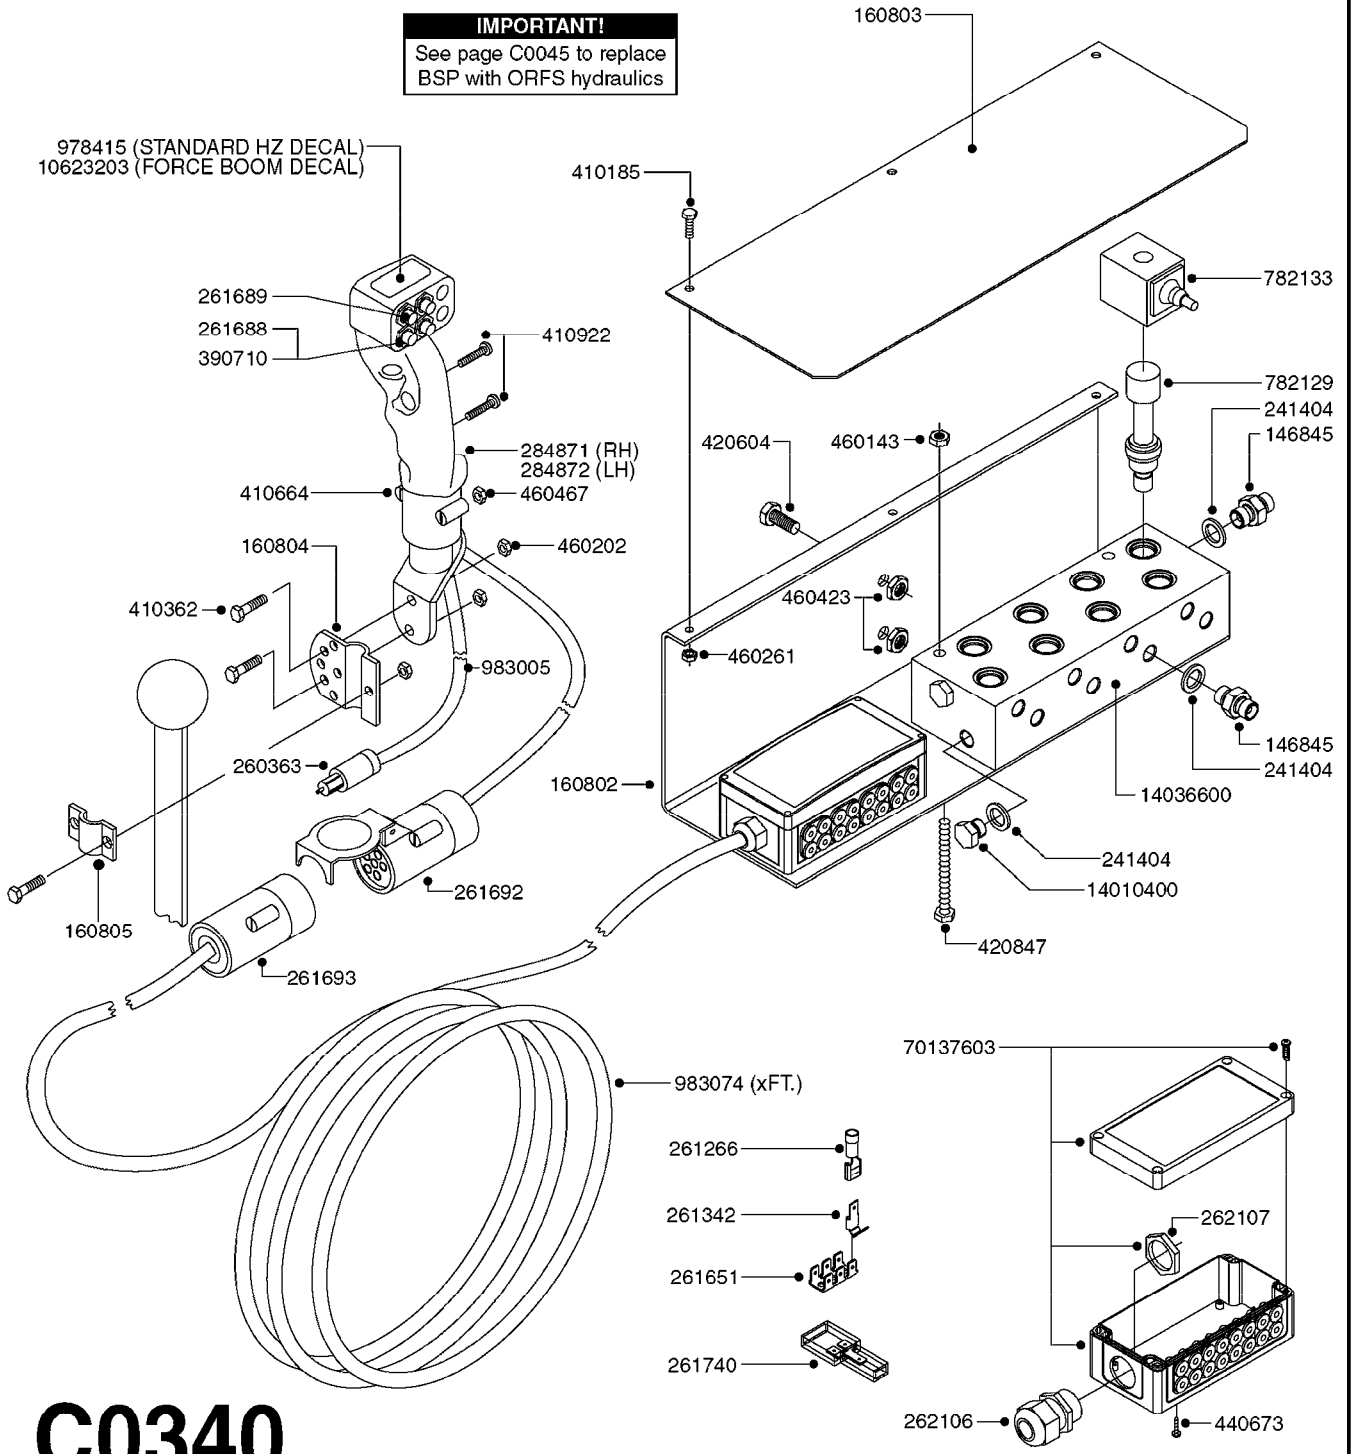

IMPORTANT!
See page C0045 to replace
BSP with ORFS hydraulics

HYD EAGLE HZ JOYSTICK 2005
C0340-HIN, 30:03:16

Page 1
Date 04.11.2017 13:14

parts-n°	order qty	description
146845	1	HEX NIPPLE 1/4"X1/4"
160802	1	MOUNT PLATE F.HYD SOLENOID'HZ'
160803	1	COVER PLATE F.HYD SOLENOID'HZ'
160804	1	MOUNT BRACKET F.HANDLE
160805	1	MOUNT STRAP F.HANDLE
241404	1	DOWTY SEAL 1/4"
260363	1	PLUG 2 POLE 12V
261266	1	CONNECTOR END F.CABLE HP
261342	1	SPADE F.ELEC.3 WAY CONNECTOR
261651	1	SPADE F.ELEC.6 POLE CONNECTOR
261688	1	SWITCH F. HANDLE WHITE
261689	1	CAP RUBBER F. SWITCH JOYSTICK
261692	1	PLUG ELEC.7 POLE FEMALE F.CABL
261693	1	PLUG ELEC. 7 POLE MALE
261740	1	SPADE F.ELEC.3 POLE CONN.INSUL
262106	1	BULKHEAD F. CABLE 6.5-14 BLACK
262107	1	NUT F. BULKHEAD CABLE BLACK
284871	1	CONTROL HANDLE RIGHT HALF
284872	1	CONTROL HANDLE LEFT HALF
390710	1	SWITCH F.HANDLE GREY MACHINED
410185	1	BOLT HEX 8.8 DEL M6X16
410362	1	BOLT HEX 8.8 SS M6X20
410664	1	BOLT HEX M5 X 20
410922	1	CYL.SKR 8.8 DEL M4X20 RST
420604	1	BOLT HEX 8.8 DEL M10X25 FT DIN933
420847	1	BOLT HEX 8.8 DEL M8X85
440673	1	SCREW F.PLASTIC 5X12 SS
460143	1	NUT HEX M8X1.25 LOCK DIN985A2 SS
460202	1	NUT HEX M6
460261	1	NUT HEX M6X1.00 LOCK DIN985 A2 SS
460423	1	NUT HEX M10X1.50 LOCK DIN985A2 SS
460467	1	NUT HEX M5 GALV.
782129	1	SOLENOID VALVE 25L, 3/4"NC
782133	1	SOLENOID W.CABLE F.VALVE782129
978415	1	DECAL CONTROL HANDLE
983005	1	ELEC. CABLE 2 WIRE X 1.5MM
983074	1	ELEC. CABLE 5 WIRE X 1.5MM
10623203	1	DECAL F.JOYSTICK - FORCE
14010400	1	PLUG 1/4" BSP
14036600	1	MANIFOLD 4-FUNCTION SPC 2004
70137603	1	JUNC. BOX, FLUID, COMPLETE, 2015