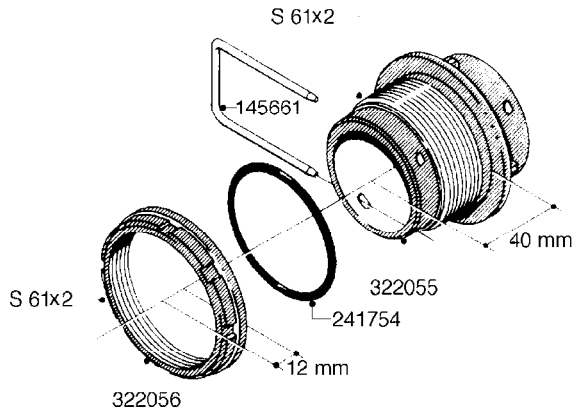

L0080

FITTINGS - S-53
L0080-HIN, 12:09:17

Page 1

Date 04.11.2017 13:15

Pos.	parts-n°	order qty	description
1	145995	1	FITT.DK S-53 FORK
2	241973	1	O-RING Ø3 X 44,2 70 SHORES NITRIL NITRIL (BLACK)
2	242353	1	O-RING D44.2X3.0 VITON F.S-67 VITON (BROWN)
3	242109	1	O-RING D32.2x3.0 NITRIL (BLACK)
3	242354	1	O-RING D32.2X3.0 VITON F.S-53 VITON (BROWN)
4	322103	1	FITT.DK S-53 BULKHEAD
5	322107	1	FITT.DK S-53 BULKHEAD NUT
6	322110	1	FITT.DK S-53 ELB. 1/2" BSP
7	322352	1	FITT.DK S-53 TEE
8	334229	1	FITT.DK S-53 STR.3/4"
9	334260	1	GASKET F. S-53 BULKHEAD
10	334564	1	FITT.DK S-67 TO S-53 ADAPTER
11	391100	1	FITT.DK S-53THREAD INS.1/2"BSP
12	726463	1	FITT.DK S53 BULKHEAD W/GASKET
13	726552	1	FIT.DK S-53X90 1/2" BSP,O-RING
14	726556	1	FITT.DK S-53 HB 1/2" W/O-RING
15	726558	1	FITT.DK S53 STR. 3/4" W.ORING
16	726559	1	FITT DK. S-53 HB 1" W/O-RING
17	726568	1	FITT.DK.S-53 HB 1/2"90 W/ORING
18	726570	1	FITT.DK S-53 ELB.3/4" W.ORING
19	726571	1	FITT.DK S-53 ELB.1", W ORING
20	726578	1	FITT.DK S53 PLUG WITH O-RING
21	728561	1	REDUCER S67M - S53F + O-RING