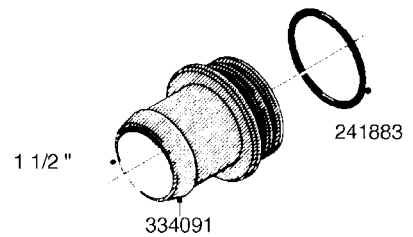

L0080

FITTINGS - S-53
L0080-HIN, 12:09:17

Page 1

Date 04.11.2017 13:15

Pos.	parts-n°	order qty	description
1	145995	1	FITT.DK S-53 FORK
2	241973	1	O-RING Ø3 X 44,2 70 SHORES NITRIL NITRIL (BLACK)
2	242353	1	O-RING D44.2X3.0 VITON F.S-67 VITON (BROWN)
3	242109	1	O-RING D32.2x3.0 NITRIL (BLACK)
3	242354	1	O-RING D32.2X3.0 VITON F.S-53 VITON (BROWN)
4	322103	1	FITT.DK S-53 BULKHEAD
5	322107	1	FITT.DK S-53 BULKHEAD NUT
6	322110	1	FITT.DK S-53 ELB. 1/2" BSP
7	322352	1	FITT.DK S-53 TEE
8	334229	1	FITT.DK S-53 STR.3/4"
9	334260	1	GASKET F. S-53 BULKHEAD
10	334564	1	FITT.DK S-67 TO S-53 ADAPTER
11	391100	1	FITT.DK S-53THREAD INS.1/2"BSP
12	726463	1	FITT.DK S53 BULKHEAD W/GASKET
13	726552	1	FIT.DK S-53X90 1/2" BSP,O-RING
14	726556	1	FITT.DK S-53 HB 1/2" W/O-RING
15	726558	1	FITT.DK S53 STR. 3/4" W.ORING
16	726559	1	FITT DK. S-53 HB 1" W/O-RING
17	726568	1	FITT.DK.S-53 HB 1/2"90 W/ORING
18	726570	1	FITT.DK S-53 ELB.3/4" W.ORING
19	726571	1	FITT.DK S-53 ELB.1", W ORING
20	726578	1	FITT.DK S53 PLUG WITH O-RING
21	728561	1	REDUCER S67M - S53F + O-RING