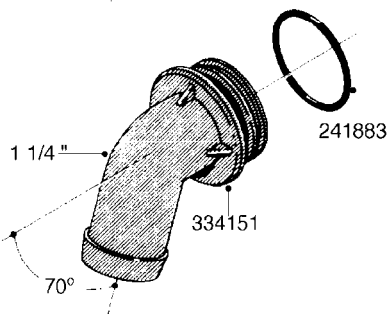

L0080

FITTINGS - S-53
L0080-HIN, 12:09:17

Page 1

Date 04.11.2017 13:15

Pos.	parts-n°	order qty	description
1	145995	1	FITT.DK S-53 FORK
2	241973	1	O-RING Ø3 X 44,2 70 SHORES NITRIL NITRIL (BLACK)
2	242353	1	O-RING D44.2X3.0 VITON F.S-67 VITON (BROWN)
3	242109	1	O-RING D32.2x3.0 NITRIL (BLACK)
3	242354	1	O-RING D32.2X3.0 VITON F.S-53 VITON (BROWN)
4	322103	1	FITT.DK S-53 BULKHEAD
5	322107	1	FITT.DK S-53 BULKHEAD NUT
6	322110	1	FITT.DK S-53 ELB. 1/2" BSP
7	322352	1	FITT.DK S-53 TEE
8	334229	1	FITT.DK S-53 STR.3/4"
9	334260	1	GASKET F. S-53 BULKHEAD
10	334564	1	FITT.DK S-67 TO S-53 ADAPTER
11	391100	1	FITT.DK S-53THREAD INS.1/2"BSP
12	726463	1	FITT.DK S53 BULKHEAD W/GASKET
13	726552	1	FIT.DK S-53X90 1/2" BSP,O-RING
14	726556	1	FITT.DK S-53 HB 1/2" W/O-RING
15	726558	1	FITT.DK S53 STR. 3/4" W.ORING
16	726559	1	FITT DK. S-53 HB 1" W/O-RING
17	726568	1	FITT.DK.S-53 HB 1/2"90 W/ORING
18	726570	1	FITT.DK S-53 ELB.3/4" W.ORING
19	726571	1	FITT.DK S-53 ELB.1", W ORING
20	726578	1	FITT.DK S53 PLUG WITH O-RING
21	728561	1	REDUCER S67M - S53F + O-RING