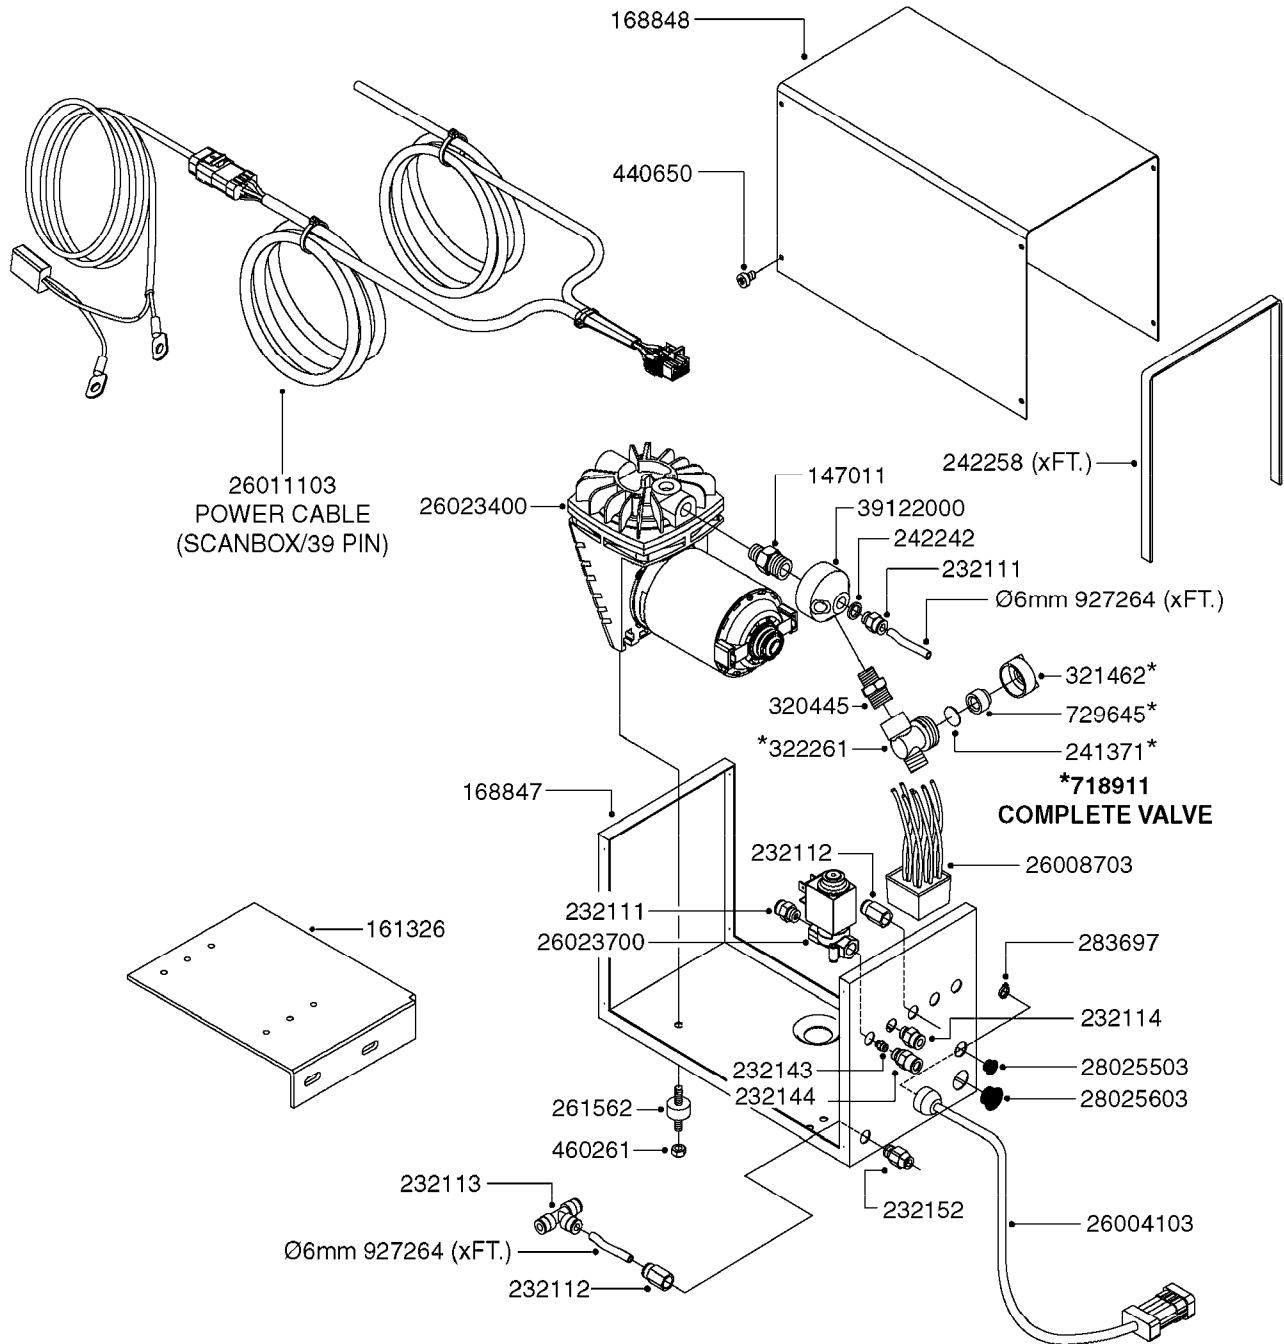

K0400

*Ø8mm 927306 (xFT.)
*Ø10mm 927330 (xFT.)

70062503 - COMPLETE ASSEMBLY

FOAM MARKER COMPRESSOR 2007
K0400-HIN, 01:01:16

Page 1
Date 04.11.2017 13:15

parts-n°	order qty	description
147011	1	HEX NIPPLE 3/8'X1/4'BSP BRASS
161326	1	MOUNT BKT. F. FOAM COMP.BOX 98
168847	1	ENCLOSURE LOWER F.MARKER
168848	1	COVER F. FOAM MARKER
232111	1	QUICK COUPLER 6MM X 1/8 EXT.
232112	1	QUICK COUPLER 6MM 1/8 INT.
232113	1	QUICK COUPLER 6MM T-PIECE
232114	1	COUPLER 1/8" THREADX8MM HOSE
232143	1	REDUCER 1/4'INT-1/8'EXT
232144	1	QUICK COUPLER 10MM X 1/4 EXT
232152	1	QUICK COUPLER 8MMX1/8 EXT.LONG
241371	1	DIAPHRAGM, NO-DRIP alt 241371
242242	1	O-RING F.AIR HOSE FITTING
242258	1	TRIM 3X10 SELF ADHESIVE 0012"
261562	1	RUBBER DAMPER 2XM6X25
283697	1	TIESTRAP 200MM
320445	1	FITT.DK HN 1/4"X3/8" BSP
321462	1	CAP F.NO-DRIP ASSY.
322261	1	HOUSING F.SAFETY VALVE 3/8"
440650	1	SCREW 3.5x13 STAINLESS
460261	1	NUT HEX M6X1.00 LOCK DIN985 A2 SS
718911	1	VALVE (SAFETY) F.MARKER
729645	1	NON-DRIP SPRING ASSY.GREEN 10
927264	1	HOSE R X PE D6/D4 X 0012"
927306	1	HOSE R X PE D8/D6 X 0012"BLACK
927330	1	HOSE R X PE D10/D8 X 012"BLACK
26004103	1	FOAM MARKER CNTRL MOD CABL STD
26008703	1	FOAM MARKER CONTROL SCII
26011103	1	FOAMER POWER/CONTROL CABLE 39P
26023400	1	COMPRESSOR F.FOAM MARKER CM40
26023700	1	SOLENOID VAL 12V 1/8' FLO '07
28025503	1	PLUG F.DRILLED HOLE 1/2"
28025603	1	PLUG F.DRILLED HOLE 3/4"
39122000	1	DISTR.HOUSING F.FOAM MARKER'07
70062503	1	FOAM MARKER COMPRESSOR,STD,39P