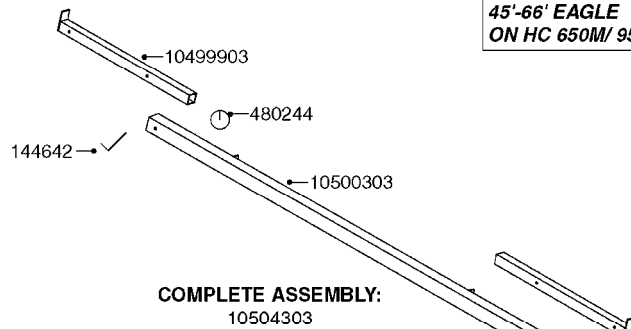

80'-90' EAGLE
ON HC 650M/ 950M

**COMPLETE ASSEMBLIES
WHOLEGOODS ITEMS**

D0510