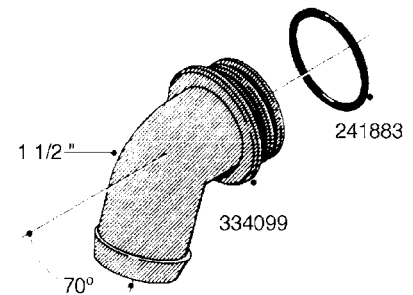

L0080

FITTINGS - S-53
L0080-HIN, 12:09:17

Page 1

Date 04.11.2017 13:15

Pos.	parts-n°	order qty	description
1	145995	1	FITT.DK S-53 FORK
2	241973	1	O-RING Ø3 X 44,2 70 SHORES NITRIL NITRIL (BLACK)
2	242353	1	O-RING D44.2X3.0 VITON F.S-67 VITON (BROWN)
3	242109	1	O-RING D32.2x3.0 NITRIL (BLACK)
3	242354	1	O-RING D32.2X3.0 VITON F.S-53 VITON (BROWN)
4	322103	1	FITT.DK S-53 BULKHEAD
5	322107	1	FITT.DK S-53 BULKHEAD NUT
6	322110	1	FITT.DK S-53 ELB. 1/2" BSP
7	322352	1	FITT.DK S-53 TEE
8	334229	1	FITT.DK S-53 STR.3/4"
9	334260	1	GASKET F. S-53 BULKHEAD
10	334564	1	FITT.DK S-67 TO S-53 ADAPTER
11	391100	1	FITT.DK S-53THREAD INS.1/2"BSP
12	726463	1	FITT.DK S53 BULKHEAD W/GASKET
13	726552	1	FIT.DK S-53X90 1/2" BSP,O-RING
14	726556	1	FITT.DK S-53 HB 1/2" W/O-RING
15	726558	1	FITT.DK S53 STR. 3/4" W.ORING
16	726559	1	FITT DK. S-53 HB 1" W/O-RING
17	726568	1	FITT.DK.S-53 HB 1/2"90 W/ORING
18	726570	1	FITT.DK S-53 ELB.3/4" W.ORING
19	726571	1	FITT.DK S-53 ELB.1", W ORING
20	726578	1	FITT.DK S53 PLUG WITH O-RING
21	728561	1	REDUCER S67M - S53F + O-RING