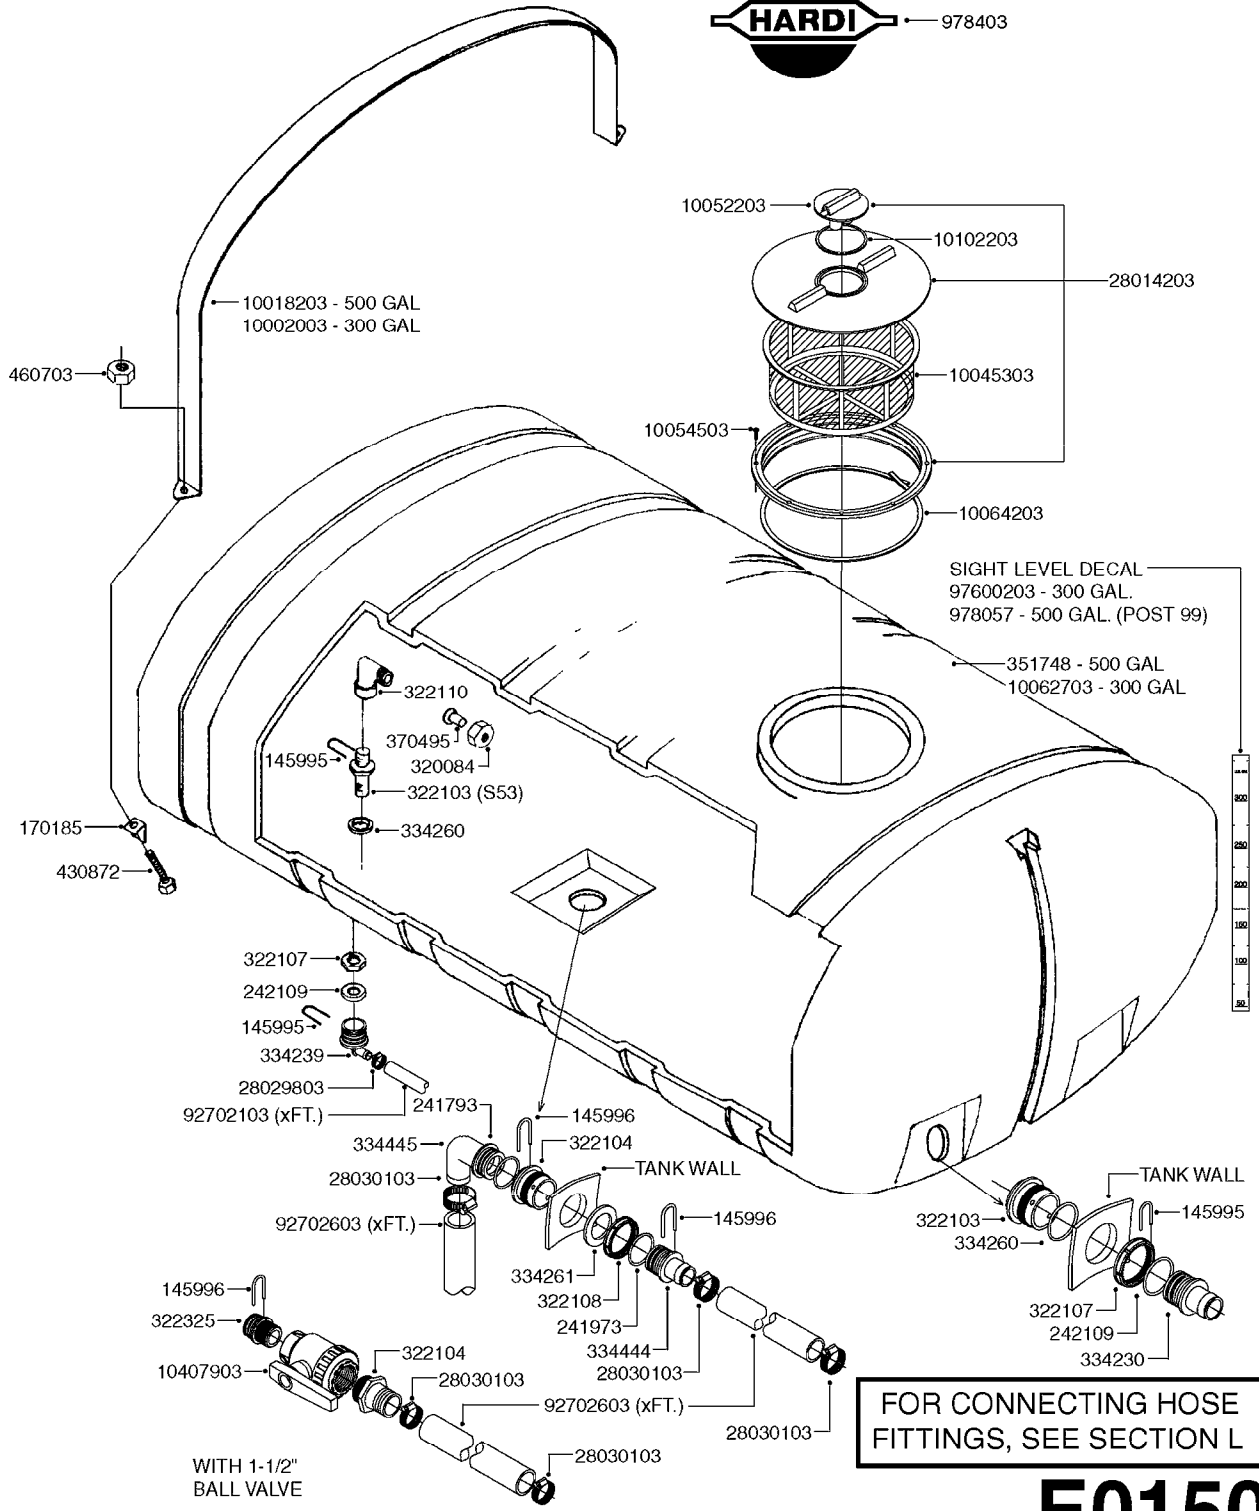

Page 1

Date 04.11.2017 13:14

parts-n°	order qty	description
321484	1	BUSHING THREADED F.NOZZ.TUBE
322114	1	NUT PLASTIC F.NOZZ.H
322116	1	BOLT PLASTIC F.NOZZ.H.
334874	1	NOZZLE HOLDER - TOP HALF
612872	1	NOZZLE TUBE 2 HOLE L-24"/50CM
612883	1	NOZZLE TUBE 3 HOLE L-44"/50CM
612894	1	NOZZLE TUBE 4 HOLE L-64"/50CM
612905	1	NOZZLE TUBE 5 HOLE L-83.5"/50C
613767	1	NOZZLE TUBE 1 HOLE L-13.875"
614610	1	NOZZLE TUBE 2 HOLE L-24"/SP20"
614611	1	NOZZLE TUBE 3 HOLE L-44"/SP20"
614612	1	NOZZLE TUBE 4 HOLE L-64"/SP20"
614613	1	NOZZLE TUBE 5 HOLE L-83.5"/20"
614638	1	NOZZLE TUBE 1 HOLE L-4.125"
614647	1	NOZZLE TUBE L=600mm NO HOLES
614648	1	NOZZLE TUBE L=1100mm NO HOLES
614649	1	NOZZLE TUBE L=1600mm NO HOLES
614650	1	NOZZLE TUBE L=2100mm NO HOLES
615468	1	NOZZLE TUBE MARKED 1" 24"
615469	1	NOZZLE TUBE MARKED 1" 44"
615470	1	NOZZLE TUBE MARKED 1" 54"
615471	1	NOZZLE TUBE MARKED 1" 64"
615472	1	NOZZLE TUBE MARKED 1" 74"
615473	1	NOZZLE TUBE MARKED 1" 92"
741685	1	NOZZLE HOLDER COMPLETE/5 PCS
741688	1	NOZZLE HOLDER COMPLETE/10PCS
741730	1	CLAMP,NZLE BKT BAG OF 5 50X30
741733	1	CLAMP,NZLE BKT BAG OF 10 50X30
741734	1	CLAMP,NZLE BKT BAG OF 5 50X50
741737	1	CLAMP,NZLE BKT BAG OF 10 50X50
741738	1	CLAMP,NZLE BKT BAG OF 5 80X60
741741	1	CLAMP,NZLE BKT BAG OF 10 80x60
741778	1	CLAMP,NZL BKT BAG OF 10 100x60
16110803	1	NOZZLE BRACKET VAR SPACINGS
33487300	1	NOZZLE HOLDER - BOTTOM HALF