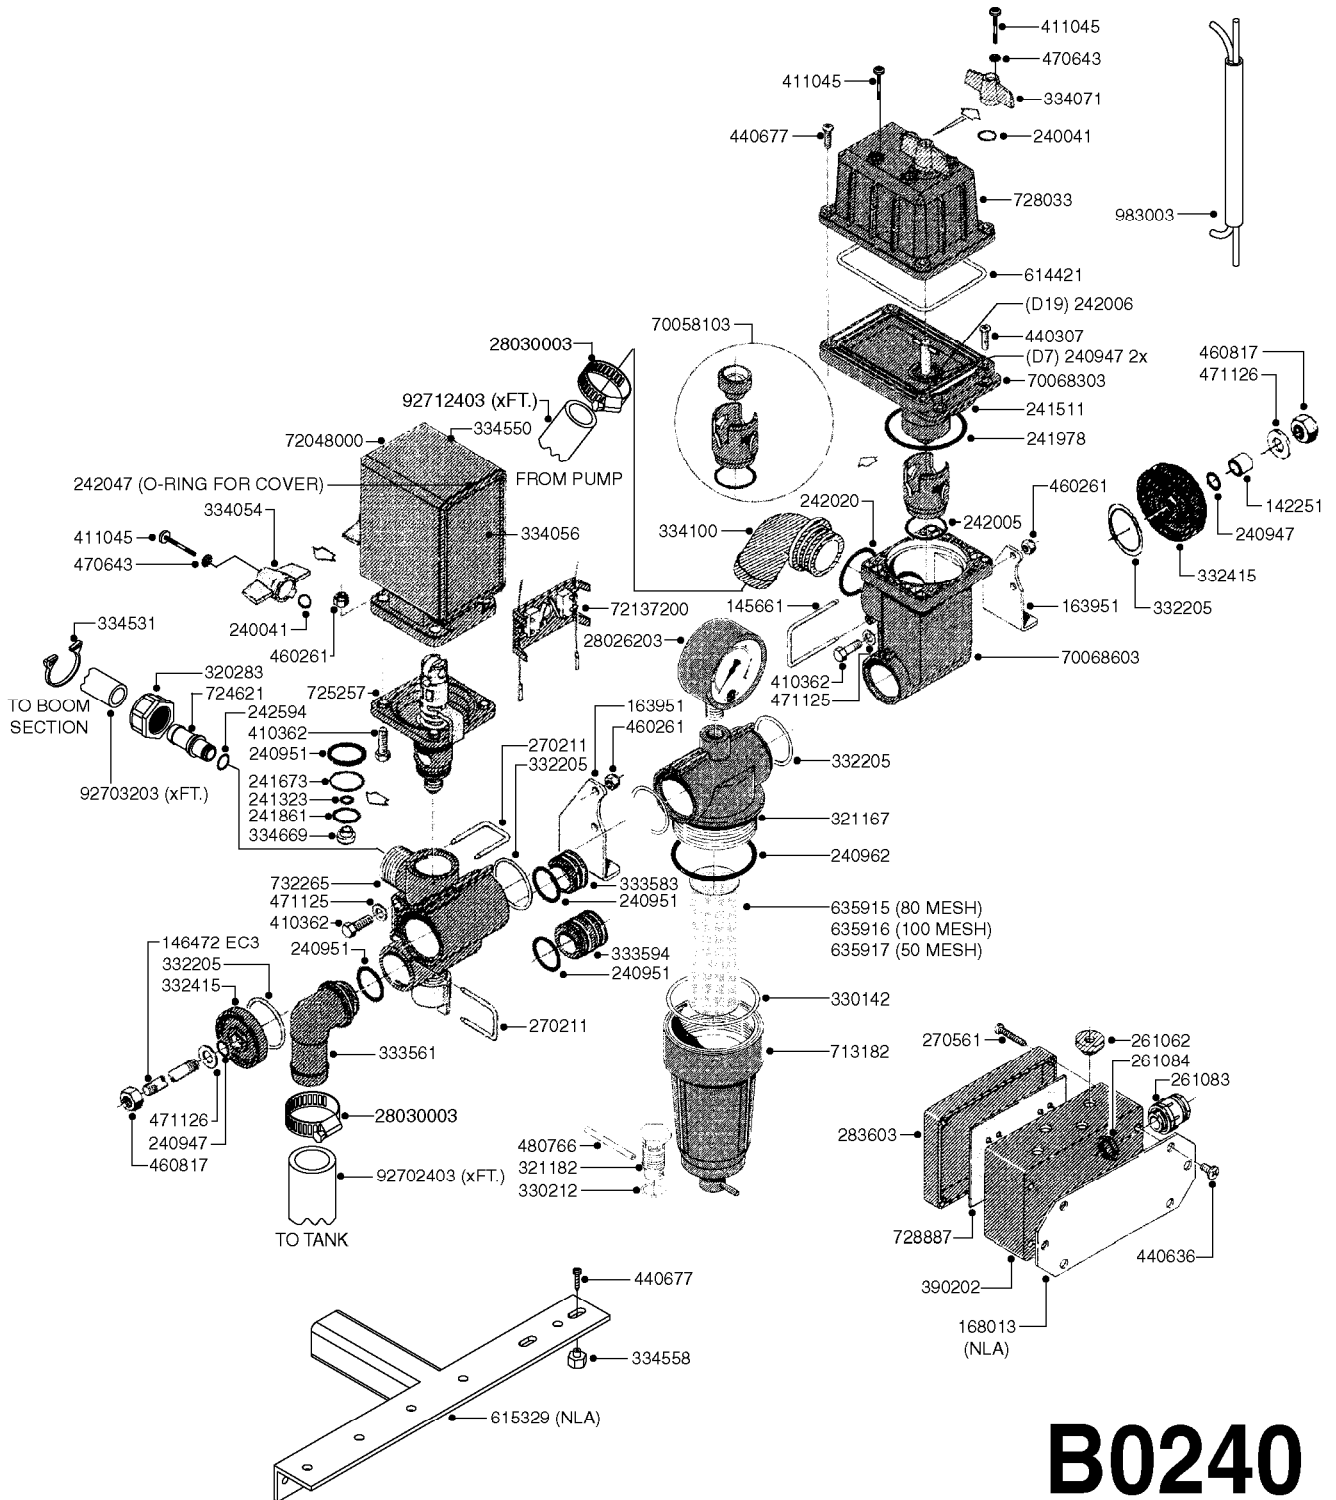

BK-180 REMOTE CONTROL CABLE
B0150-HIN, 01:01:16

Page 1

Date 04.11.2017 13:14

parts-n°	order qty	description
142516	1	SCREW SET M10 BENT F. LOCKING
142881	1	WIRE HOLDER FOR REMOTE CONTROL
142892	1	END NIPPLE F.REMOTE CABLE
281536	1	ALLEN WRENCH 3MM
410605	1	BOLT HEX 8.8 DEL M6X80
420604	1	BOLT HEX 8.8 DEL M10X25 FT DIN933
450564	1	SCREW M6X12 ALLEN
460261	1	NUT HEX M6X1.00 LOCK DIN985 A2 SS
460423	1	NUT HEX M10X1.50 LOCK DIN985A2 SS
471122	1	WASHER, M10, Ø20/10.5X 2.0, SS
611693	1	ARM FOR REMOTE CONTROL BK180
612124	1	BRACKET FOR OP.UNIT F REM.CTR
612566	1	MOUNT BRACKET F.FAN CABLE ASSY
612754	1	HANDLE FOR REMOTE CONTROL
715444	1	REMOTE CONTROL CABLE COMPLETE
715466	1	MOUNTING PLATE
833567	1	REMOTE CONTROL ON/OFF BK 180