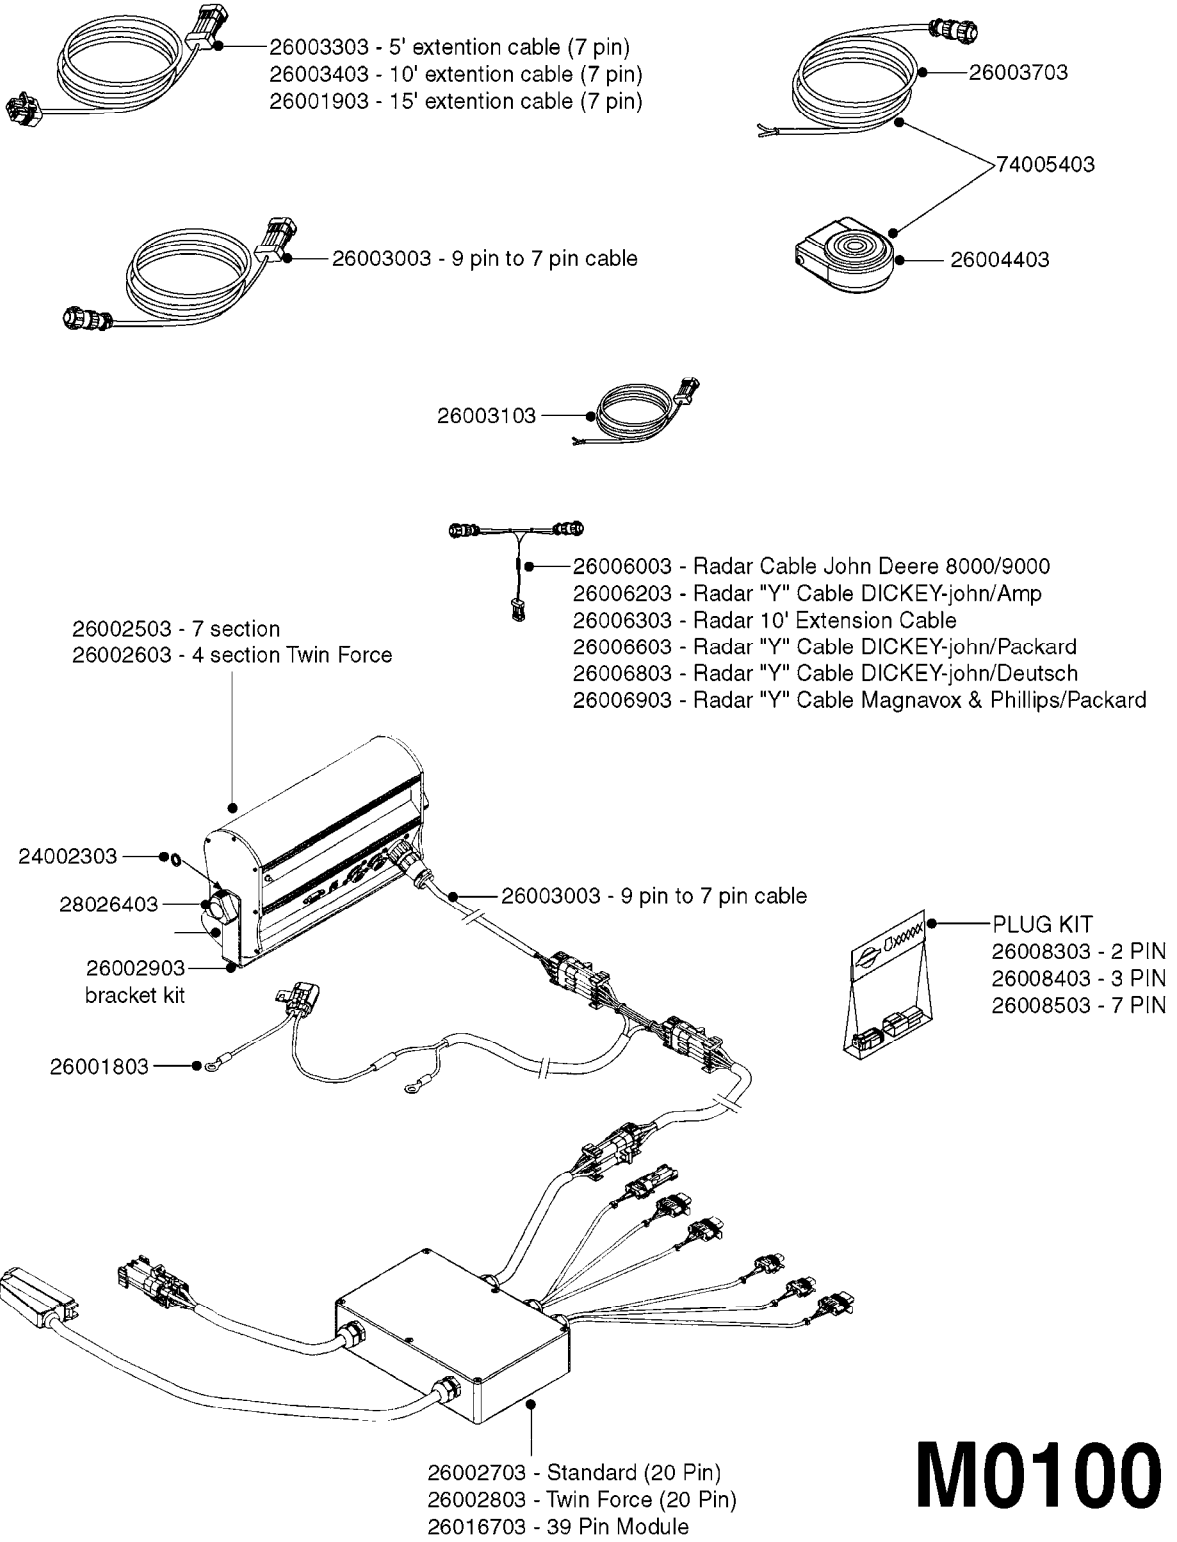

MUSTANG 3500 CONTROLLER
M0100-HIN, 01:01:16

Page 0
Date 04.11.2017 13:15

MUSTANG 3500 CONTROLLER
M0100-HIN, 01:01:16

Page 1
Date 04.11.2017 13:15

parts-n°	order qty	description
24002303	1	WASHER, RUBBER
26001803	1	POWER CABLE
26001903	1	15' 7-PIN EXTENSION CABLE
26002503	1	MUSTANG 3500/7 CONSOLE
26002603	1	MUSTANG 3500/4/TF CONSOLE
26002703	1	MUSTANG 3500/20PIN SC MODULE
26002803	1	MUSTANG 3500/20PIN TF SC MODUL
26002903	1	MUSTANG 3500 CONSOLE MNT KIT
26003003	1	MUSTANG 3500 CONSOLE CABLE
26003103	1	MUSTANG 3500/7 SC MOD CNECT KT
26003303	1	MUSTANG/FM 5FT 7PIN EXT CABLE
26003403	1	MUSTANG/FM 10FT 7PIN EXT CABLE
26003703	1	MUSTANG RUN/HOLD ADAPT CABLE
26004403	1	SWITCH, FOOT
26006003	1	MUSTANG RADR CBLE JD 8000/9000
26006203	1	MUSTANG RDR "Y" CABLE DCKY-JHN
26006303	1	MUSTANG RDR EXTNSN CABLE 10FT
26006603	1	MUSTANG RDR"Y"CABLE D-J PACKRD
26006803	1	MUSTANG RDR"Y"CABLE D-J DEUTS.
26006903	1	MUSTANG RDR"Y"CABLE MAG.PHILIP
26008303	1	MICRO TRAK PLUG KIT - 2 PIN
26008403	1	MICRO TRAK PLUG KIT - 3 PIN
26008503	1	MICRO TRAK PLUG KIT - 7 PIN
26016703	1	MUSTANG 3500/39PIN SC MODULE
28026403	1	KNOB, MUSTANG CONSOLE MOUNT
74005403	1	FOOT SWITCH FOR MUSTANG 3500