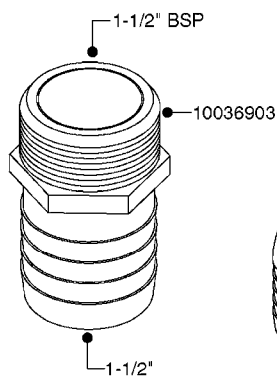

L0050

FITTINGS - HOSE CONNECTORS
L0050-HIN, 01:01:16

Page 1

Date 04.11.2017 13:15

parts-n°	order qty	description
242594	1	O-RING D14 X 1.78 SCH.70-EPDM
320294	1	FITT.DK TEE 3/8X3/8HB X1/2"BSP
320305	1	FITT.DK HB 3/4'- 3/4' BSP
320386	1	FITT.DK TEE 3/8X3/8HB X3/8"BSP
320397	1	FITT.DK ELB 3/8"HB X 3/8" BSP
320401	1	FITT.DK TEE 1/2X1/2HB X1/2"BSP
320412	1	FITT.DK TEE 1/2X1/2HB X3/8'BSP
320423	1	FITT.DK ELB 1/2'HB X 3/8' BSP
320891	1	FITT.DK HB 3/8'- 3/8' BSP
320972	1	FITT.DK HB 5/16'- 1/4' BSP
322046	1	FITT.DK TEE 1/2X1/2HB X3/4'BSP
322048	1	FITT.DK TEE 3/4X3/4HB X3/4'BSP
330595	1	O-RING D24.6/D20X2.1 -3/4"
333137	1	FITT.DK CONN.1/2" F.NOZZ. DOUB
333141	1	FITT.DK CONN.1/2" F.NOZZ.SING
334041	1	FITT.DK CONN.3/4' F.NOZZ. SING
334042	1	FITT.DK CONN.3/4' F.NOZZ. DOUB
334195	1	FITT.DK ELB. 3/4"HB X 3/4"HB
10012103	1	FITT.PO.HB 1.25X1.50 IMB1012
10014003	1	FITT.PO.HB 1.25X1.25 IMB1010
10036903	1	FITT.PO.HB 1.50X1.50 IMB1212
28019303	1	FITTING HB ELB 3/4NPT-3/4HOSE
61016500	1	HOSE TAIL 3/4" 90°+RG CAP 3/4"
72026700	1	NOZZLE TUBE ADAPTER W/O-RING