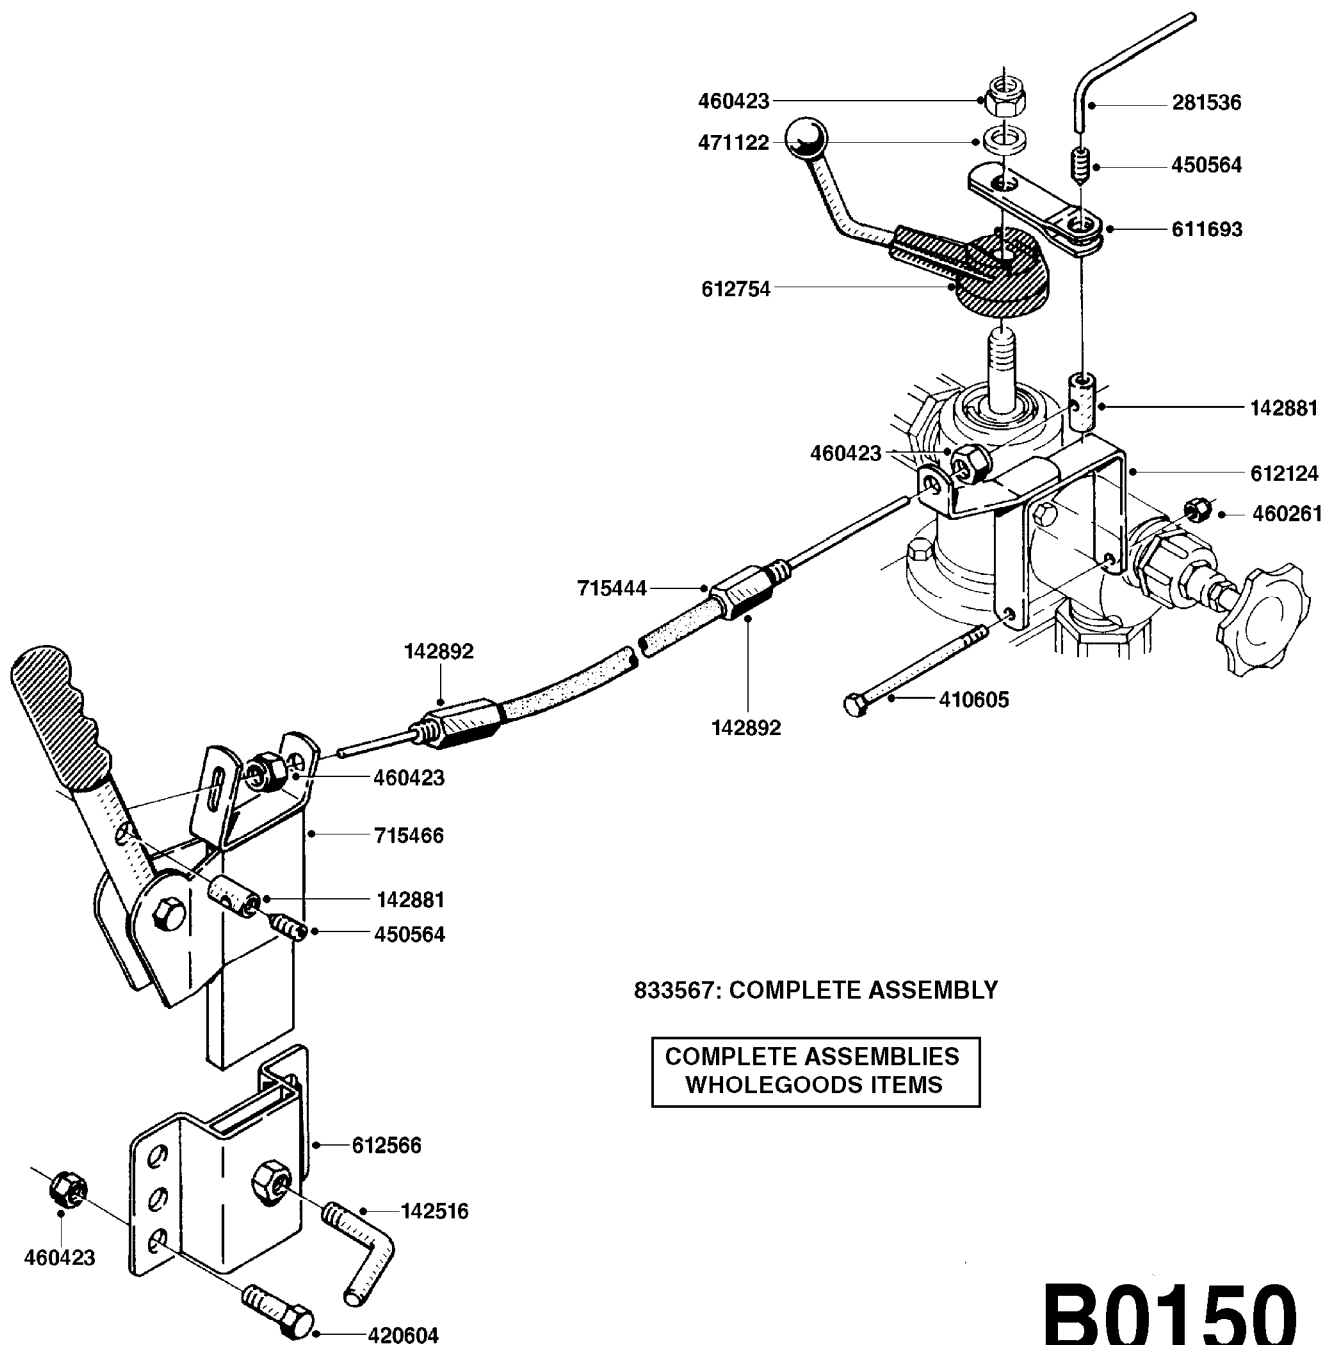

BK-180 REMOTE CONTROL CABLE
B0150-HIN, 01:01:16

Page 1

Date 04.11.2017 13:14

parts-n°	order qty	description
142516	1	SCREW SET M10 BENT F. LOCKING
142881	1	WIRE HOLDER FOR REMOTE CONTROL
142892	1	END NIPPLE F.REMOTE CABLE
281536	1	ALLEN WRENCH 3MM
410605	1	BOLT HEX 8.8 DEL M6X80
420604	1	BOLT HEX 8.8 DEL M10X25 FT DIN933
450564	1	SCREW M6X12 ALLEN
460261	1	NUT HEX M6X1.00 LOCK DIN985 A2 SS
460423	1	NUT HEX M10X1.50 LOCK DIN985A2 SS
471122	1	WASHER, M10, Ø20/10.5X 2.0, SS
611693	1	ARM FOR REMOTE CONTROL BK180
612124	1	BRACKET FOR OP.UNIT F REM.CTR
612566	1	MOUNT BRACKET F.FAN CABLE ASSY
612754	1	HANDLE FOR REMOTE CONTROL
715444	1	REMOTE CONTROL CABLE COMPLETE
715466	1	MOUNTING PLATE
833567	1	REMOTE CONTROL ON/OFF BK 180