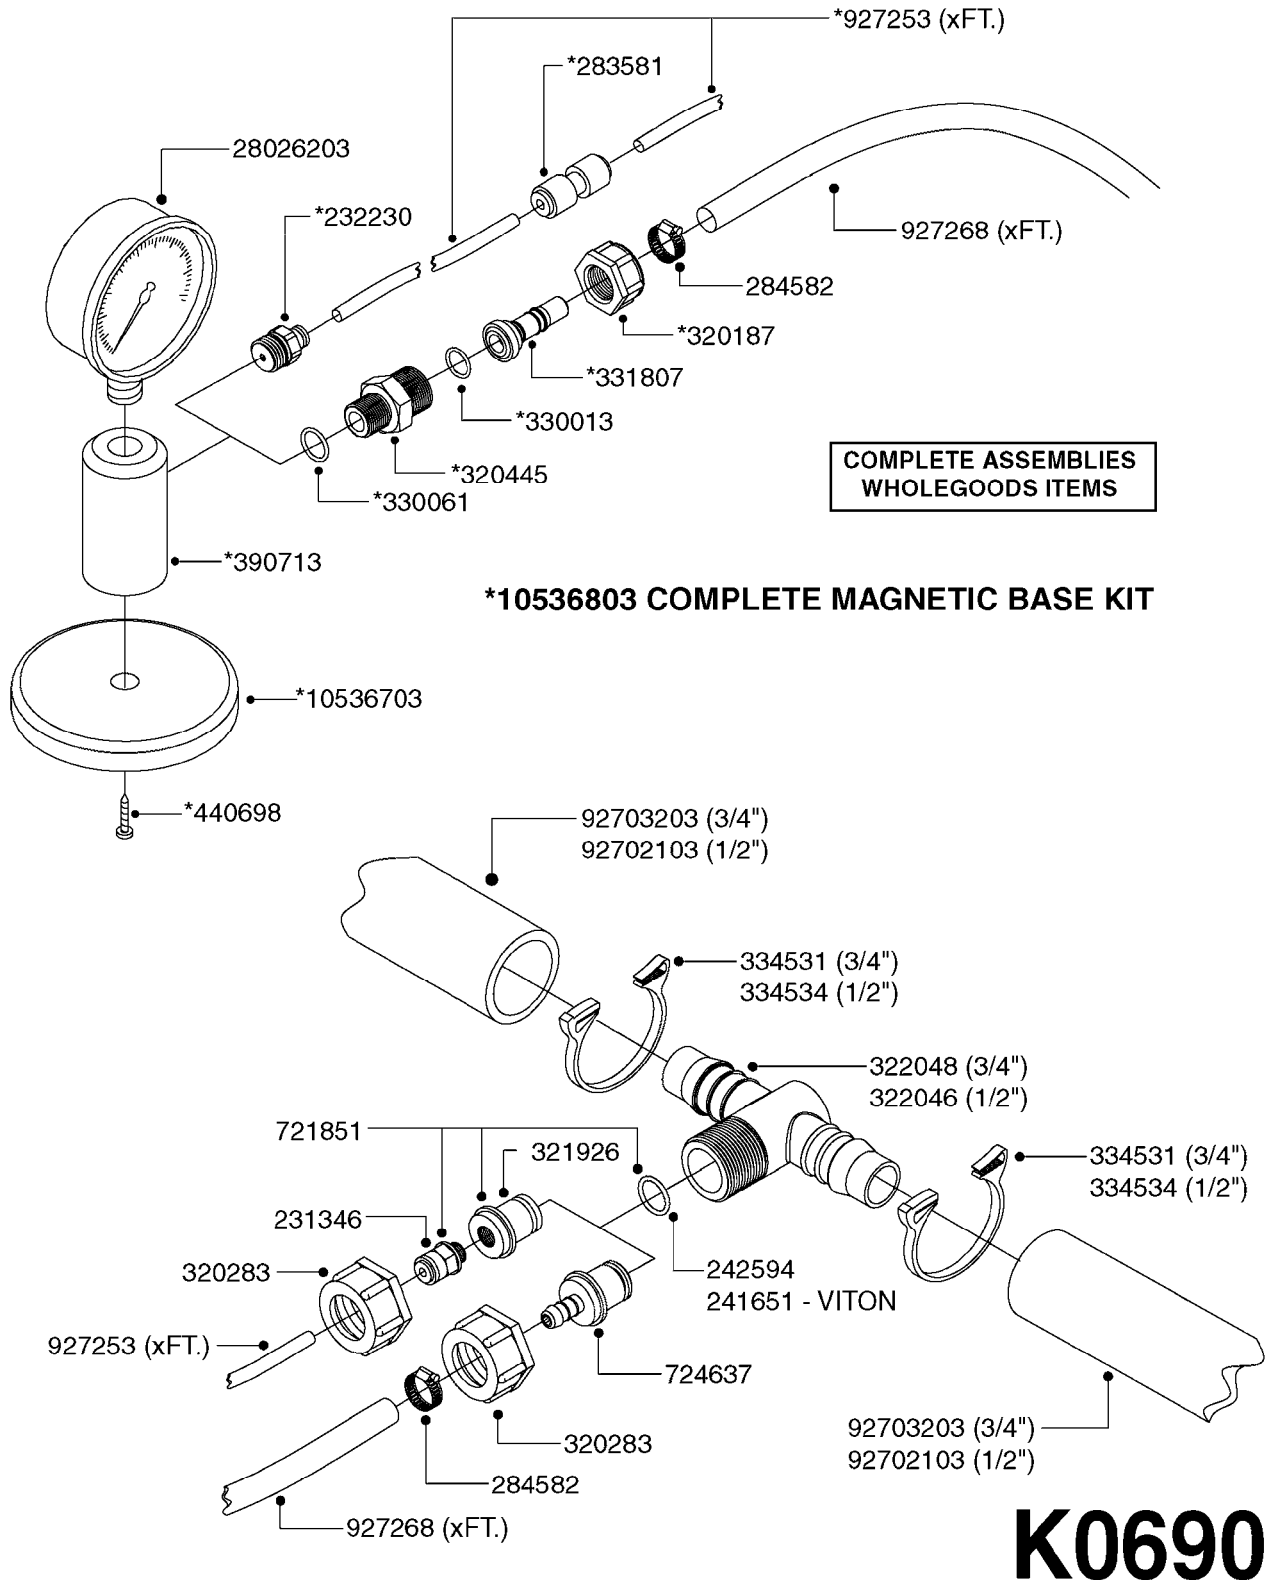

REMOTE GAUGE-MAGNETIC BASE KIT
K0690-HIN, 01:01:16

Page 1

Date 04.11.2017 13:15

parts-n°	order qty	description
231346	1	QUICK COUPLER 1/8"BSP X 4 MM
232230	1	QUICK COUPLER 1/4"BSP X 4 MM
241651	1	O-RING D14.0X3.0 NITRIL
242594	1	O-RING D14 X 1.78 SCH.70-EPDM
283581	1	HOSE CONNECTOR STR. F.4MM PE
284582	1	CLAMP HOSE GEAR - 5/16"
320187	1	FITT.DK CAP 3/8" BSP BLACK
320283	1	FITT.DK NUT 3/4"BSP
320445	1	FITT.DK HN 1/4"X3/8" BSP
321926	1	FITT.DK REDUC 1/8"BSP F.3/4"N
322046	1	FITT.DK TEE 1/2X1/2HB X3/4'BSP
322048	1	FITT.DK TEE 3/4X3/4HB X3/4'BSP
330013	1	O-RING D15/D10X2.5 F.3/8"NUT
330061	1	O-RING D16/D11X2,5
331807	1	FITT.DK HB 5/16" F.3/8" NUT
334531	1	CLAMP HOSE PLASTIC 3/4"
334534	1	CLAMP HOSE PLASTIC 1/2"
390713	1	GAUGE ADAPTOR 1/4" BSP
440698	1	SCREW F.PLASTIC 6X18 SS HEXHD
721851	1	SCREW PLUG W/QUICK FIT
724637	1	FITT.DK HB 5/16' F. 3/4" COMP.
927253	1	AIR HOSE, DIAMETER 4MM
927268	1	HOSE R X PVC X 1/4 X 0012"
10536703	1	MAGNETIC BASE D3,2'/90LB
10536803	1	MAGNETIC BASE KIT F.GAUGE
28026203	1	GAUGE 200PSI/BR,2.5"1/4BSP-BTM
92702103	1	HOSE R X1/2" X300PSI WP X0012"
92703203	1	HOSE R X3/4" X300PSI WP X0012"