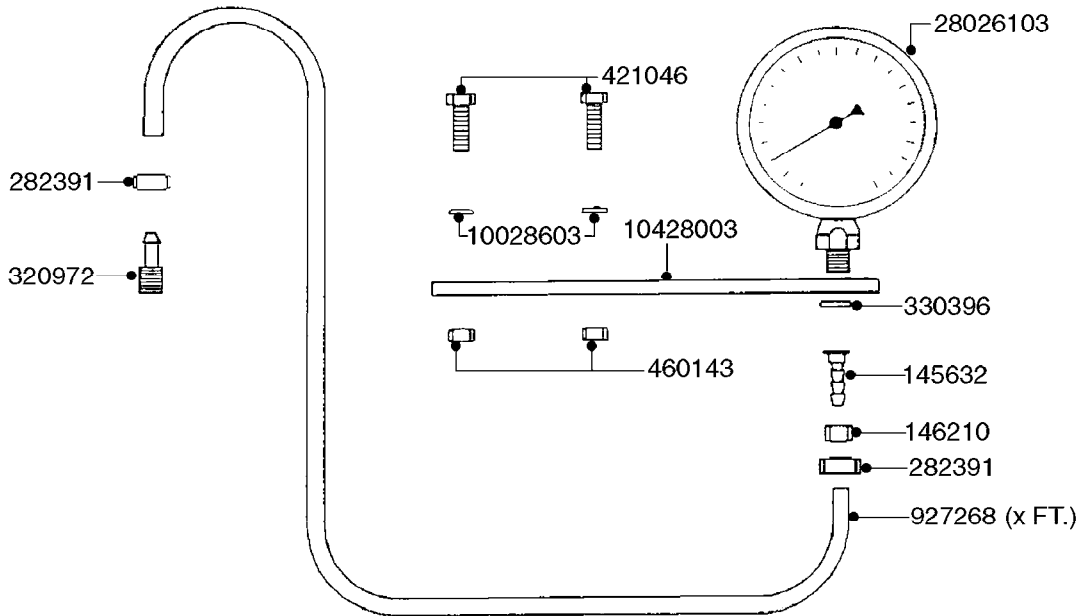

COMPLETE ASSEMBLIES
WHOLEGOODS ITEMS

70043903 - COMPLETE ASSEMBLY

K0680

REMOTE GAUGE-ESC SPRAYERS-4"
K0680-HIN, 01:01:16

Page 1

Date 04.11.2017 13:15

parts-n°	order qty	description
145632	1	FITT.DK HB 1/4' BRASS F.GUAGE
146210	1	NUT 1/4'BSP BRASS
282391	1	CLAMP HOSE CRIMP 5/16'
320972	1	FITT.DK HB 5/16'- 1/4' BSP
330396	1	O-RING D11.2/D6.6X3.2
421046	1	SCREW HEX M8X25/25 A2 SS DIN933
460143	1	NUT HEX M8X1.25 LOCK DIN985A2 SS
927268	1	HOSE R X PVC X 1/4 X 0012"
10028603	1	WASHER LOCK 5/16'
10428003	1	BKT. FOR ESC GAUGE KIT
28026103	1	GAUGE 200PSI/BR,4",1/4"BSP-BTM
70043903	1	*GAUGE KIT,4" OP UNIT INFEILD