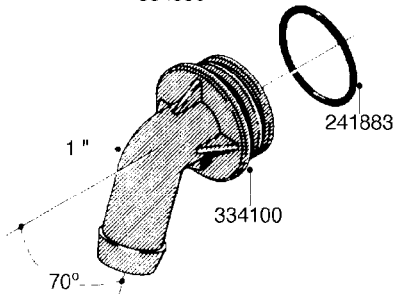

L0080

FITTINGS - S-53
L0080-HIN, 12:09:17

Page 1

Date 04.11.2017 13:15

Pos.	parts-n°	order qty	description
1	145995	1	FITT.DK S-53 FORK
2	241973	1	O-RING Ø3 X 44,2 70 SHORES NITRIL NITRIL (BLACK)
2	242353	1	O-RING D44.2X3.0 VITON F.S-67 VITON (BROWN)
3	242109	1	O-RING D32.2x3.0 NITRIL (BLACK)
3	242354	1	O-RING D32.2X3.0 VITON F.S-53 VITON (BROWN)
4	322103	1	FITT.DK S-53 BULKHEAD
5	322107	1	FITT.DK S-53 BULKHEAD NUT
6	322110	1	FITT.DK S-53 ELB. 1/2" BSP
7	322352	1	FITT.DK S-53 TEE
8	334229	1	FITT.DK S-53 STR.3/4"
9	334260	1	GASKET F. S-53 BULKHEAD
10	334564	1	FITT.DK S-67 TO S-53 ADAPTER
11	391100	1	FITT.DK S-53THREAD INS.1/2"BSP
12	726463	1	FITT.DK S53 BULKHEAD W/GASKET
13	726552	1	FIT.DK S-53X90 1/2" BSP,O-RING
14	726556	1	FITT.DK S-53 HB 1/2" W/O-RING
15	726558	1	FITT.DK S53 STR. 3/4" W.ORING
16	726559	1	FITT DK. S-53 HB 1" W/O-RING
17	726568	1	FITT.DK.S-53 HB 1/2"90 W/ORING
18	726570	1	FITT.DK S-53 ELB.3/4" W.ORING
19	726571	1	FITT.DK S-53 ELB.1", W ORING
20	726578	1	FITT.DK S53 PLUG WITH O-RING
21	728561	1	REDUCER S67M - S53F + O-RING