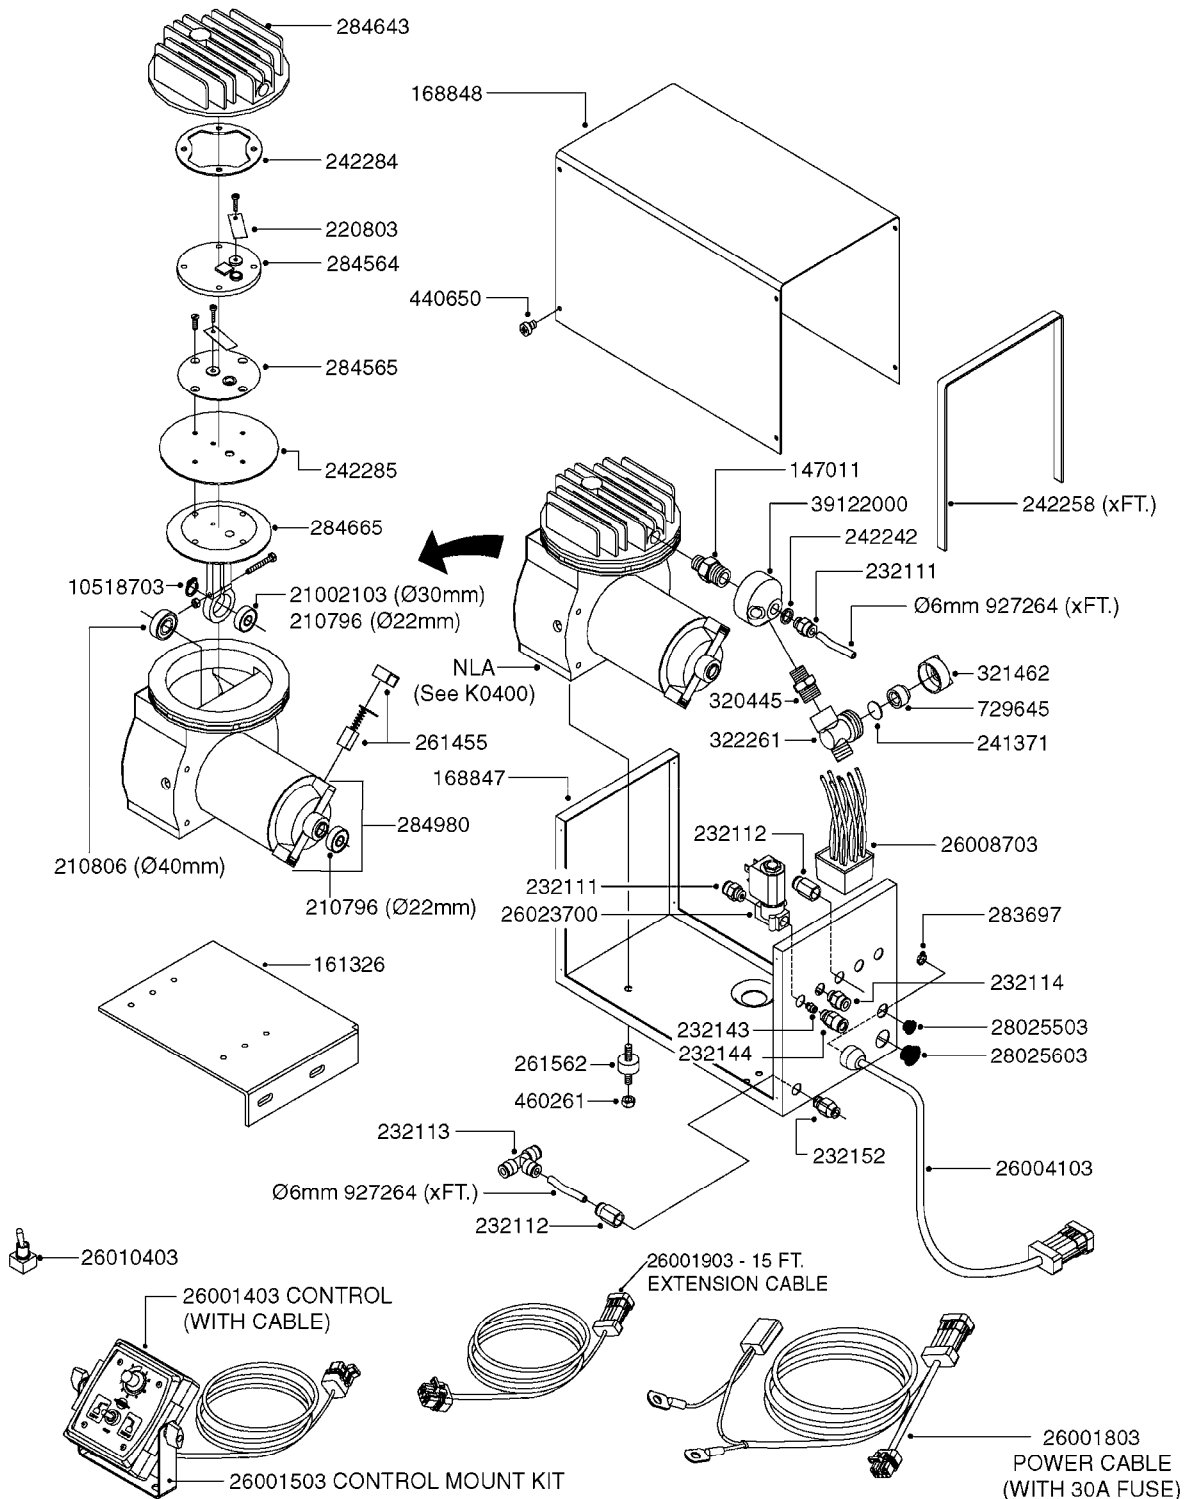

K0390

*Ø8mm 927306 (xFT.)
*Ø10mm 927330 (xFT.)

70019403 - COMPLETE ASSEMBLY

FOAM MARKER COMPRESSOR 2002
K0390-HIN, 01:01:16

Page 1
Date 04.11.2017 13:15

parts-n°	order qty	description
147011	1	HEX NIPPLE 3/8'X1/4'BSP BRASS
161326	1	MOUNT BKT. F. FOAM COMP.BOX 98
168847	1	ENCLOSURE LOWER F.MARKER
168848	1	COVER F. FOAM MARKER
210796	1	BEARING BALL D22/D8 X 7 608ZZ
210806	1	BEARING BALL D40/D17X12MM
220803	1	VALVE F. COMPRESSOR
232111	1	QUICK COUPLER 6MM X 1/8 EXT.
232112	1	QUICK COUPLER 6MM 1/8 INT.
232113	1	QUICK COUPLER 6MM T-PIECE
232114	1	COUPLER 1/8" THREADX8MM HOSE
232143	1	REDUCER 1/4'INT-1/8'EXT
232144	1	QUICK COUPLER 10MM X 1/4 EXT
232152	1	QUICK COUPLER 8MMX1/8 EXT.LONG
241371	1	DIAPHRAGM, NO-DRIP alt 241371
242242	1	O-RING F.AIR HOSE FITTING
242258	1	TRIM 3X10 SELF ADHESIVE 0012"
242284	1	HEAD GASKET F. COMPRESSOR
242285	1	DIAPHRAGM F. F/M COMP.
261455	1	BRUSH KIT-FOAM MARKER MOTOR
261562	1	RUBBER DAMPER 2XM6X25
283697	1	TIESTRAP 200MM
284564	1	PLATE F.COMPRESSOR HEAD
284565	1	PLATE F.COMPRESSOR HEAD
284643	1	COMPRESSOR HEAD F.FOAM MARKER
284665	1	CONNECTING ROD F.COMPRESSOR
284980	1	FLANGE REAR F. F.M.COMPRESSOR
320445	1	FITT.DK HN 1/4"X3/8" BSP
321462	1	CAP F.NO-DRIP ASSY.
322261	1	HOUSING F.SAFETY VALVE 3/8"
440650	1	SCREW 3.5x13 STAINLESS
460261	1	NUT HEX M6X1.00 LOCK DIN985 A2 SS
729645	1	NON-DRIP SPRING ASSY.GREEN 10
927264	1	HOSE R X PE D6/D4 X 0012"
927306	1	HOSE R X PE D8/D6 X 0012"BLACK
927330	1	HOSE R X PE D10/D8 X 012"BLACK
10518703	1	SNAP-RING OUTER 8X1
21002103	1	BEARING, 6200 2ZJEM (SKF)
26001403	1	HC FOAM MARKR CONSOLE VS3.0.00
26001503	1	HC FOAM MARKER CONSOLE MT.KIT
26001803	1	POWER CABLE
26001903	1	15' 7-PIN EXTENSION CABLE
26004103	1	FOAM MARKER CNTRL MOD CABL STD
26008703	1	FOAM MARKER CONTROL SCII
26010403	1	TOGGLE SWITCH MICRO-TRAK F.M.
26023700	1	SOLENOID VAL 12V 1/8' FLO '07
28025503	1	PLUG F.DRILLED HOLE 1/2"
28025603	1	PLUG F.DRILLED HOLE 3/4"
39122000	1	DISTR.HOUSING F.FOAM MARKER'07
70019403	1	FOAM MARKER COMPRESSOR KIT STD