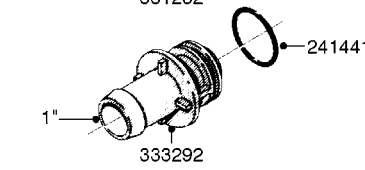

L0010

parts-n°	order qty	description
240085	1	O-RING D13,1/8,3X02,4 NITRIL
241441	1	O-RING D29.3X3
242594	1	O-RING D14 X 1.78 SCH.70-EPDM
320084	1	FITT.DK NUT 1/2" BSP
320095	1	FITT.DK NUT 1" BSP
320117	1	FITT.DK CONN.1/2"BSP F. 1" CAP
320187	1	FITT.DK CAP 3/8" BSP BLACK
320283	1	FITT.DK NUT 3/4"BSP
320821	1	FITT.DK NUT 1-1/2" BSP
321495	1	FITT.DK REDUC 1/4'BSP F.3/4'NT
321576	1	FITT.DK CONN 1/2"BSP F.3/4"NUT
330013	1	O-RING D15/D10X2.5 F.3/8"NUT
330212	1	O-RING D19/D14X2.4 F.1/2"NUT
330326	1	O-RING D30/D24X2 F.1"NUT
330341	1	FITT.DK HB 1" F. 1" NUT
330595	1	O-RING D24.6/D20X2.1 -3/4"
330665	1	3/4' HOSE TAIL F/1' CAP
330676	1	FITT.DK HB 3/8" F. 1/2" NUT
330687	1	FITT.DK HB 1/2" F. 1/2" NUT
330691	1	FITT.DK HB 3/4'F.3/4' NUT
330783	1	FITT.DK HB 3/8" F.3/8" NUT
331262	1	FITT.DK HB 1-1/2" F. 1-1/2"NUT
331273	1	O-RING D44/D38X2 F.1-1/2"
331446	1	FITT.DK HB 1" F.1-1/2" NUT
331807	1	FITT.DK HB 5/16" F.3/8" NUT
332286	1	FITT.DK HB 1/2" F. 3/4" NUT
332905	1	FITT.DK HB 1/2" F. 3/4" CAP
332927	1	PLUG F. NOZZLE TUBE 3/4'
333292	1	FITT.DK HB 1"O'RING F.1-1/2"
333664	1	FITT.DK HB 5/16' F. 1/2' NUT
334044	1	FITT.DK HB 3/4' F. 3/4' CAP
334059	1	FITT.DK EL 1" 110 DEG.F.1-1/2"
334123	1	FITT.DK HB 1-1/4"O-RNG F.1-1/2"
334150	1	FITT.DK HB 1-1/4" 110 F.1-1/2"
390542	1	PLUG WASHER FOR 3/4'CAP NUT
716236	1	FITT.DK HB 1/2" ASSY. F. 3/4"
716413	1	FITT.DK PLUG ASSY. F.NOZ TUBE
717426	1	FITT.DK REDUC 1/4"BSP F.3/4"N
720856	1	FITT.DK 1/2'BSP ASSY.F.3/4'NUT
724621	1	FITT.DK HB 3/4"ASSY F.3/4" NUT