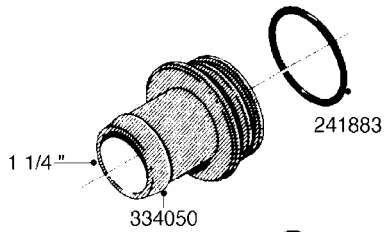

L0080

FITTINGS - S-53
L0080-HIN, 12:09:17

Page 1

Date 04.11.2017 13:15

Pos.	parts-n°	order qty	description
1	145995	1	FITT.DK S-53 FORK
2	241973	1	O-RING Ø3 X 44,2 70 SHORES NITRIL NITRIL (BLACK)
2	242353	1	O-RING D44.2X3.0 VITON F.S-67 VITON (BROWN)
3	242109	1	O-RING D32.2x3.0 NITRIL (BLACK)
3	242354	1	O-RING D32.2X3.0 VITON F.S-53 VITON (BROWN)
4	322103	1	FITT.DK S-53 BULKHEAD
5	322107	1	FITT.DK S-53 BULKHEAD NUT
6	322110	1	FITT.DK S-53 ELB. 1/2" BSP
7	322352	1	FITT.DK S-53 TEE
8	334229	1	FITT.DK S-53 STR.3/4"
9	334260	1	GASKET F. S-53 BULKHEAD
10	334564	1	FITT.DK S-67 TO S-53 ADAPTER
11	391100	1	FITT.DK S-53THREAD INS.1/2"BSP
12	726463	1	FITT.DK S53 BULKHEAD W/GASKET
13	726552	1	FIT.DK S-53X90 1/2" BSP,O-RING
14	726556	1	FITT.DK S-53 HB 1/2" W/O-RING
15	726558	1	FITT.DK S53 STR. 3/4" W.ORING
16	726559	1	FITT DK. S-53 HB 1" W/O-RING
17	726568	1	FITT.DK.S-53 HB 1/2"90 W/ORING
18	726570	1	FITT.DK S-53 ELB.3/4" W.ORING
19	726571	1	FITT.DK S-53 ELB.1", W ORING
20	726578	1	FITT.DK S53 PLUG WITH O-RING
21	728561	1	REDUCER S67M - S53F + O-RING