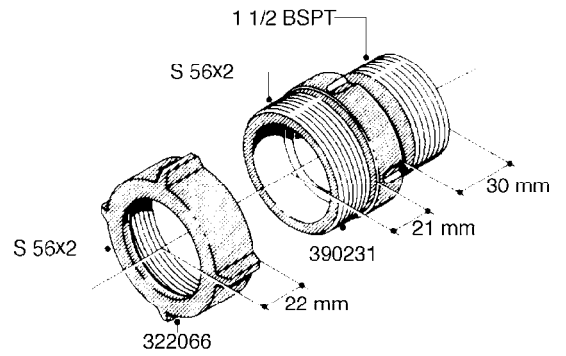

L0080

FITTINGS - S-53
L0080-HIN, 12:09:17

Page 1

Date 04.11.2017 13:15

Pos.	parts-n°	order qty	description
1	145995	1	FITT.DK S-53 FORK
2	241973	1	O-RING Ø3 X 44,2 70 SHORES NITRIL NITRIL (BLACK)
2	242353	1	O-RING D44.2X3.0 VITON F.S-67 VITON (BROWN)
3	242109	1	O-RING D32.2x3.0 NITRIL (BLACK)
3	242354	1	O-RING D32.2X3.0 VITON F.S-53 VITON (BROWN)
4	322103	1	FITT.DK S-53 BULKHEAD
5	322107	1	FITT.DK S-53 BULKHEAD NUT
6	322110	1	FITT.DK S-53 ELB. 1/2" BSP
7	322352	1	FITT.DK S-53 TEE
8	334229	1	FITT.DK S-53 STR.3/4"
9	334260	1	GASKET F. S-53 BULKHEAD
10	334564	1	FITT.DK S-67 TO S-53 ADAPTER
11	391100	1	FITT.DK S-53THREAD INS.1/2"BSP
12	726463	1	FITT.DK S53 BULKHEAD W/GASKET
13	726552	1	FIT.DK S-53X90 1/2" BSP,O-RING
14	726556	1	FITT.DK S-53 HB 1/2" W/O-RING
15	726558	1	FITT.DK S53 STR. 3/4" W.ORING
16	726559	1	FITT DK. S-53 HB 1" W/O-RING
17	726568	1	FITT.DK.S-53 HB 1/2"90 W/ORING
18	726570	1	FITT.DK S-53 ELB.3/4" W.ORING
19	726571	1	FITT.DK S-53 ELB.1", W ORING
20	726578	1	FITT.DK S53 PLUG WITH O-RING
21	728561	1	REDUCER S67M - S53F + O-RING