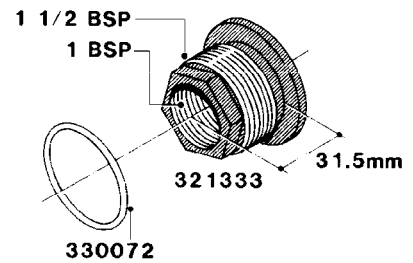

L0040

FITTINGS - NIPPLES & ELBOWS
L0040-HIN, 01:01:16

Page 1
Date 04.11.2017 13:15

parts-n°	order qty	description
10530803	1	FITT.PO.SE 2.00X2.00 45 DEG.
320191	1	FITT.DK ELB 3/8' BSP 45 DEGREE
320482	1	FITT.DK ELB. 1/2" BSP 60 DEG.
320596	1	FITT.DK ELB 3/8'-1/2'BSP 45DEG
320607	1	FITT.DK HN 3/8M X 3/8F BSP LNG
320633	1	FITT.DK HN 3/8"M X 3/8"F BSP
321451	1	FITT.DK ELB.1-1/2 X1-1/4 80DEG
321532	1	FITT.DK REDUC 3/4' X 1/2' BSP
390233	1	FITT.DK REDUC 1-1/2" X 1" BSP

L0050

FITTINGS - HOSE CONNECTORS
L0050-HIN, 01:01:16

Page 1

Date 04.11.2017 13:15

parts-n°	order qty	description
242594	1	O-RING D14 X 1.78 SCH.70-EPDM
320294	1	FITT.DK TEE 3/8X3/8HB X1/2"BSP
320305	1	FITT.DK HB 3/4'- 3/4' BSP
320386	1	FITT.DK TEE 3/8X3/8HB X3/8"BSP
320397	1	FITT.DK ELB 3/8"HB X 3/8" BSP
320401	1	FITT.DK TEE 1/2X1/2HB X1/2"BSP
320412	1	FITT.DK TEE 1/2X1/2HB X3/8'BSP
320423	1	FITT.DK ELB 1/2'HB X 3/8' BSP
320891	1	FITT.DK HB 3/8'- 3/8' BSP
320972	1	FITT.DK HB 5/16'- 1/4' BSP
322046	1	FITT.DK TEE 1/2X1/2HB X3/4'BSP
322048	1	FITT.DK TEE 3/4X3/4HB X3/4'BSP
330595	1	O-RING D24.6/D20X2.1 -3/4"
333137	1	FITT.DK CONN.1/2" F.NOZZ. DOUB
333141	1	FITT.DK CONN.1/2" F.NOZZ.SING
334041	1	FITT.DK CONN.3/4' F.NOZZ. SING
334042	1	FITT.DK CONN.3/4' F.NOZZ. DOUB
334195	1	FITT.DK ELB. 3/4"HB X 3/4"HB
10012103	1	FITT.PO.HB 1.25X1.50 IMB1012
10014003	1	FITT.PO.HB 1.25X1.25 IMB1010
10036903	1	FITT.PO.HB 1.50X1.50 IMB1212
28019303	1	FITTING HB ELB 3/4NPT-3/4HOSE
61016500	1	HOSE TAIL 3/4" 90°+RG CAP 3/4"
72026700	1	NOZZLE TUBE ADAPTER W/O-RING