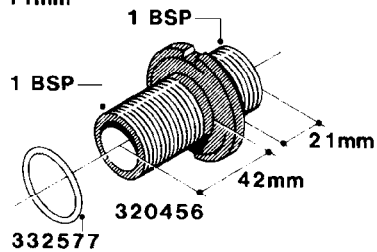

L0050

FITTINGS - HOSE CONNECTORS
L0050-HIN, 01:01:16

Page 1

Date 04.11.2017 13:15

parts-n°	order qty	description
242594	1	O-RING D14 X 1.78 SCH.70-EPDM
320294	1	FITT.DK TEE 3/8X3/8HB X1/2"BSP
320305	1	FITT.DK HB 3/4'- 3/4' BSP
320386	1	FITT.DK TEE 3/8X3/8HB X3/8"BSP
320397	1	FITT.DK ELB 3/8"HB X 3/8" BSP
320401	1	FITT.DK TEE 1/2X1/2HB X1/2"BSP
320412	1	FITT.DK TEE 1/2X1/2HB X3/8'BSP
320423	1	FITT.DK ELB 1/2'HB X 3/8' BSP
320891	1	FITT.DK HB 3/8'- 3/8' BSP
320972	1	FITT.DK HB 5/16'- 1/4' BSP
322046	1	FITT.DK TEE 1/2X1/2HB X3/4'BSP
322048	1	FITT.DK TEE 3/4X3/4HB X3/4'BSP
330595	1	O-RING D24.6/D20X2.1 -3/4"
333137	1	FITT.DK CONN.1/2" F.NOZZ. DOUB
333141	1	FITT.DK CONN.1/2" F.NOZZ.SING
334041	1	FITT.DK CONN.3/4' F.NOZZ. SING
334042	1	FITT.DK CONN.3/4' F.NOZZ. DOUB
334195	1	FITT.DK ELB. 3/4"HB X 3/4"HB
10012103	1	FITT.PO.HB 1.25X1.50 IMB1012
10014003	1	FITT.PO.HB 1.25X1.25 IMB1010
10036903	1	FITT.PO.HB 1.50X1.50 IMB1212
28019303	1	FITTING HB ELB 3/4NPT-3/4HOSE
61016500	1	HOSE TAIL 3/4" 90°+RG CAP 3/4"
72026700	1	NOZZLE TUBE ADAPTER W/O-RING