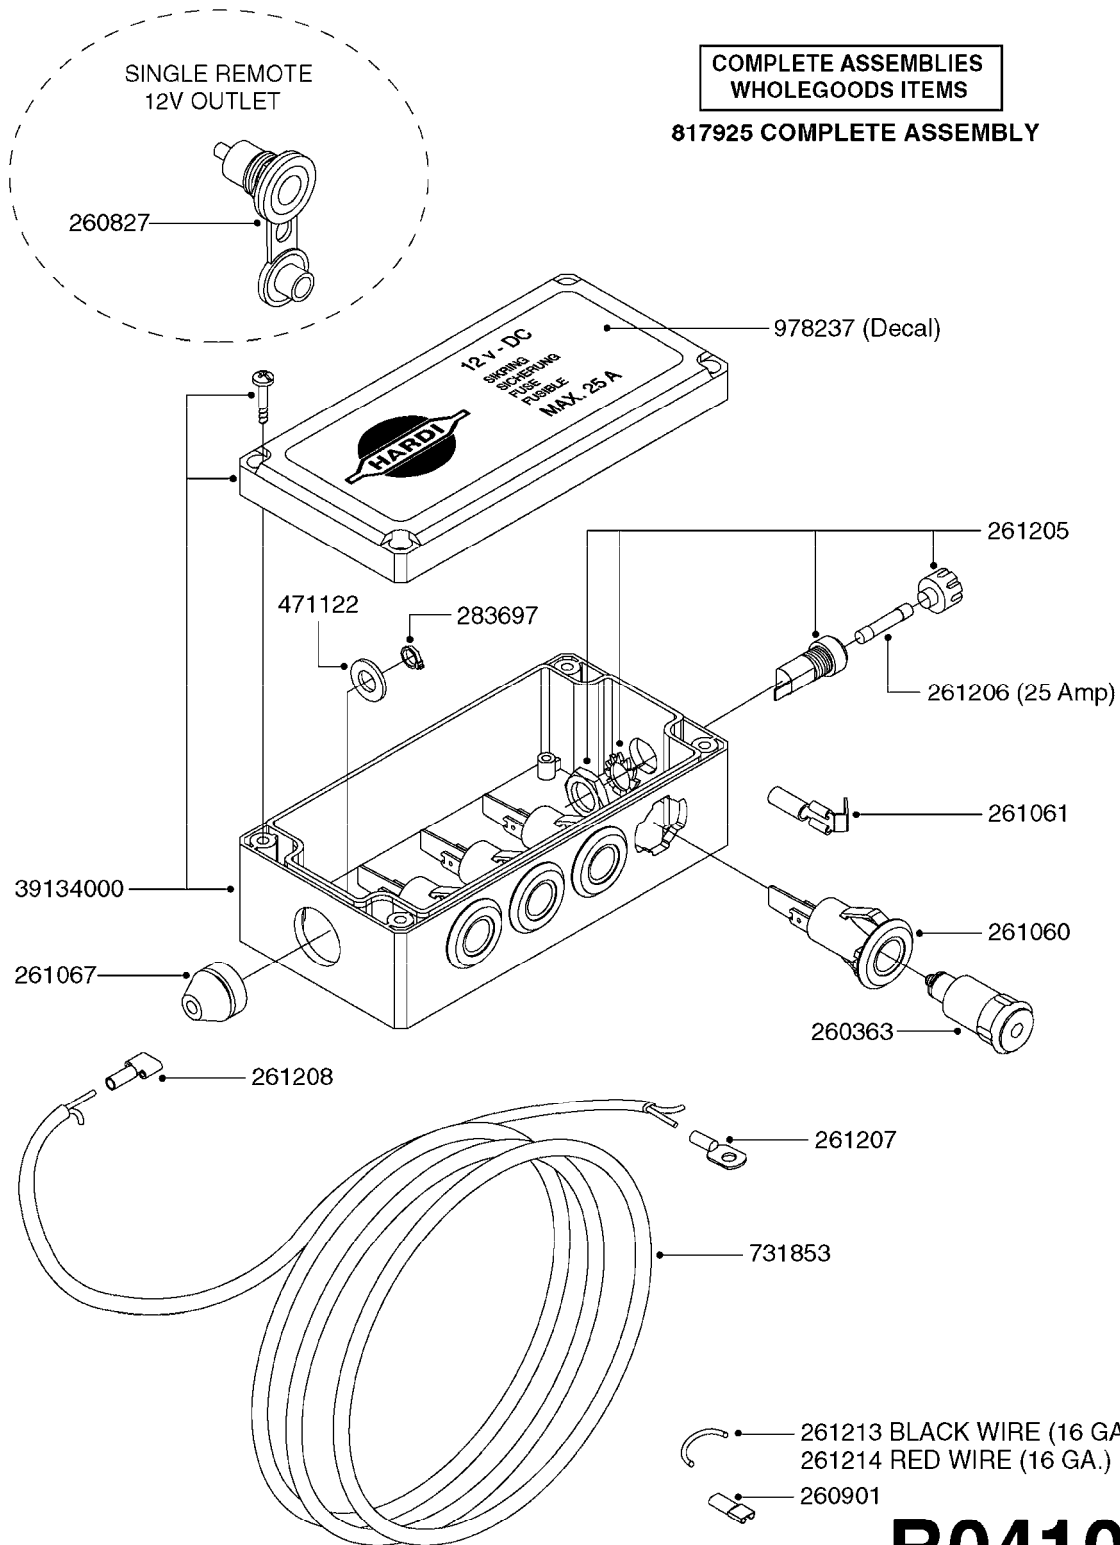

12 VOLT OUTLET BOX
B0410-HIN, 01:01:16

Page 0
Date 04.11.2017 13:14

12 VOLT OUTLET BOX
B0410-HIN, 01:01:16

Page 1
Date 04.11.2017 13:14

parts-n°	order qty	description
260363	1	PLUG 2 POLE 12V
260827	1	PLUG F.EC ATTACHMENTS
260901	1	SPADE F.ELEC CONN.1.5MM BLUE
261060	1	PLUG F.EC ATTACHMENTS
261061	1	SPADE F.ELEC.2 WAY CONNECTOR
261067	1	GROMMET 10-14 GREY
261205	1	FUSE HOLDER
261206	1	FUSE 25 A
261207	1	ELECTRIC CONNECTOR 4MM
261208	1	SPADE F.ELEC.CONNECTOR 4MM
261213	1	WIRE 6.4MM BLACK
261214	1	WIRE 6.4MM RED
283697	1	TIESTRAP 200MM
471122	1	WASHER, M10, Ø20/10.5X 2.0, SS
731853	1	CABLE 2X4MM L=138"
817925	1	OUTLET BOX 12 VOLT ELEC.
978237	1	DECAL OUTLET BOX
39134000	1	BOX, COMPLETE, 12V POWER BOX