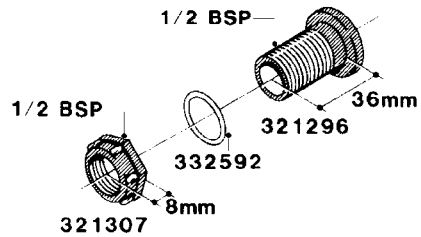

L0050

FITTINGS - HOSE CONNECTORS
L0050-HIN, 01:01:16

Page 1

Date 04.11.2017 13:15

parts-n°	order qty	description
242594	1	O-RING D14 X 1.78 SCH.70-EPDM
320294	1	FITT.DK TEE 3/8X3/8HB X1/2"BSP
320305	1	FITT.DK HB 3/4'- 3/4' BSP
320386	1	FITT.DK TEE 3/8X3/8HB X3/8"BSP
320397	1	FITT.DK ELB 3/8"HB X 3/8" BSP
320401	1	FITT.DK TEE 1/2X1/2HB X1/2"BSP
320412	1	FITT.DK TEE 1/2X1/2HB X3/8'BSP
320423	1	FITT.DK ELB 1/2'HB X 3/8' BSP
320891	1	FITT.DK HB 3/8'- 3/8' BSP
320972	1	FITT.DK HB 5/16'- 1/4' BSP
322046	1	FITT.DK TEE 1/2X1/2HB X3/4'BSP
322048	1	FITT.DK TEE 3/4X3/4HB X3/4'BSP
330595	1	O-RING D24.6/D20X2.1 -3/4"
333137	1	FITT.DK CONN.1/2" F.NOZZ. DOUB
333141	1	FITT.DK CONN.1/2" F.NOZZ.SING
334041	1	FITT.DK CONN.3/4' F.NOZZ. SING
334042	1	FITT.DK CONN.3/4' F.NOZZ. DOUB
334195	1	FITT.DK ELB. 3/4"HB X 3/4"HB
10012103	1	FITT.PO.HB 1.25X1.50 IMB1012
10014003	1	FITT.PO.HB 1.25X1.25 IMB1010
10036903	1	FITT.PO.HB 1.50X1.50 IMB1212
28019303	1	FITTING HB ELB 3/4NPT-3/4HOSE
61016500	1	HOSE TAIL 3/4" 90°+RG CAP 3/4"
72026700	1	NOZZLE TUBE ADAPTER W/O-RING