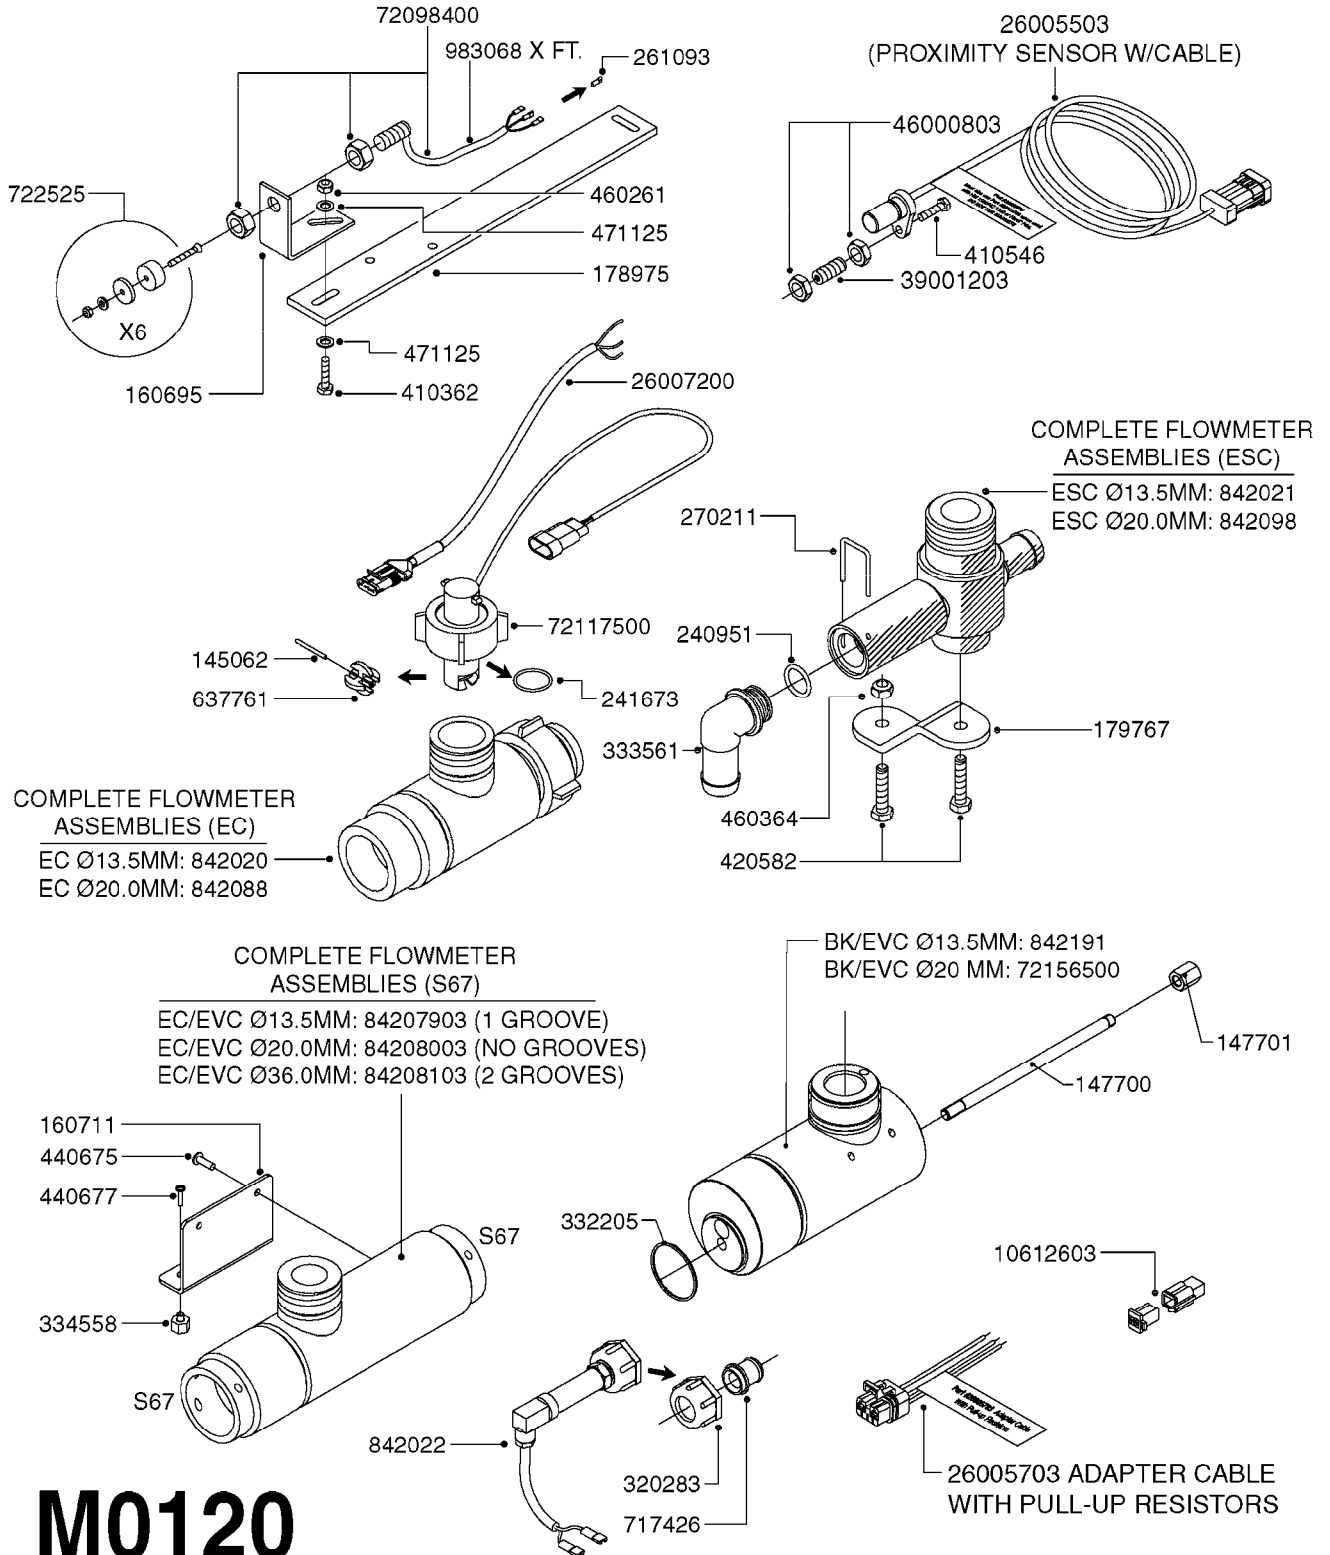

MUSTANG 3500 CONTROLLER
M0100-HIN, 01:01:16

Page 0
Date 04.11.2017 13:15

M0100

MUSTANG 3500 CONTROLLER
M0100-HIN, 01:01:16

Page 1
Date 04.11.2017 13:15

parts-n°	order qty	description
24002303	1	WASHER, RUBBER
26001803	1	POWER CABLE
26001903	1	15' 7-PIN EXTENSION CABLE
26002503	1	MUSTANG 3500/7 CONSOLE
26002603	1	MUSTANG 3500/4/TF CONSOLE
26002703	1	MUSTANG 3500/20PIN SC MODULE
26002803	1	MUSTANG 3500/20PIN TF SC MODUL
26002903	1	MUSTANG 3500 CONSOLE MNT KIT
26003003	1	MUSTANG 3500 CONSOLE CABLE
26003103	1	MUSTANG 3500/7 SC MOD CNECT KT
26003303	1	MUSTANG/FM 5FT 7PIN EXT CABLE
26003403	1	MUSTANG/FM 10FT 7PIN EXT CABLE
26003703	1	MUSTANG RUN/HOLD ADAPT CABLE
26004403	1	SWITCH, FOOT
26006003	1	MUSTANG RADR CBLE JD 8000/9000
26006203	1	MUSTANG RDR "Y" CABLE DCKY-JHN
26006303	1	MUSTANG RDR EXTNSN CABLE 10FT
26006603	1	MUSTANG RDR"Y"CABLE D-J PACKRD
26006803	1	MUSTANG RDR"Y"CABLE D-J DEUTS.
26006903	1	MUSTANG RDR"Y"CABLE MAG.PHILIP
26008303	1	MICRO TRAK PLUG KIT - 2 PIN
26008403	1	MICRO TRAK PLUG KIT - 3 PIN
26008503	1	MICRO TRAK PLUG KIT - 7 PIN
26016703	1	MUSTANG 3500/39PIN SC MODULE
28026403	1	KNOB, MUSTANG CONSOLE MOUNT
74005403	1	FOOT SWITCH FOR MUSTANG 3500