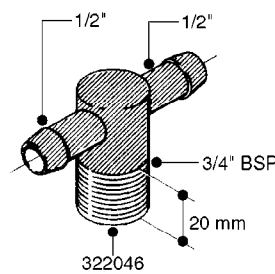

L0050

FITTINGS - HOSE CONNECTORS
L0050-HIN, 01:01:16

Page 1

Date 04.11.2017 13:15

parts-n°	order qty	description
242594	1	O-RING D14 X 1.78 SCH.70-EPDM
320294	1	FITT.DK TEE 3/8X3/8HB X1/2"BSP
320305	1	FITT.DK HB 3/4'- 3/4' BSP
320386	1	FITT.DK TEE 3/8X3/8HB X3/8"BSP
320397	1	FITT.DK ELB 3/8"HB X 3/8" BSP
320401	1	FITT.DK TEE 1/2X1/2HB X1/2"BSP
320412	1	FITT.DK TEE 1/2X1/2HB X3/8'BSP
320423	1	FITT.DK ELB 1/2'HB X 3/8' BSP
320891	1	FITT.DK HB 3/8'- 3/8' BSP
320972	1	FITT.DK HB 5/16'- 1/4' BSP
322046	1	FITT.DK TEE 1/2X1/2HB X3/4'BSP
322048	1	FITT.DK TEE 3/4X3/4HB X3/4'BSP
330595	1	O-RING D24.6/D20X2.1 -3/4"
333137	1	FITT.DK CONN.1/2" F.NOZZ. DOUB
333141	1	FITT.DK CONN.1/2" F.NOZZ.SING
334041	1	FITT.DK CONN.3/4' F.NOZZ. SING
334042	1	FITT.DK CONN.3/4' F.NOZZ. DOUB
334195	1	FITT.DK ELB. 3/4"HB X 3/4"HB
10012103	1	FITT.PO.HB 1.25X1.50 IMB1012
10014003	1	FITT.PO.HB 1.25X1.25 IMB1010
10036903	1	FITT.PO.HB 1.50X1.50 IMB1212
28019303	1	FITTING HB ELB 3/4NPT-3/4HOSE
61016500	1	HOSE TAIL 3/4" 90°+RG CAP 3/4"
72026700	1	NOZZLE TUBE ADAPTER W/O-RING