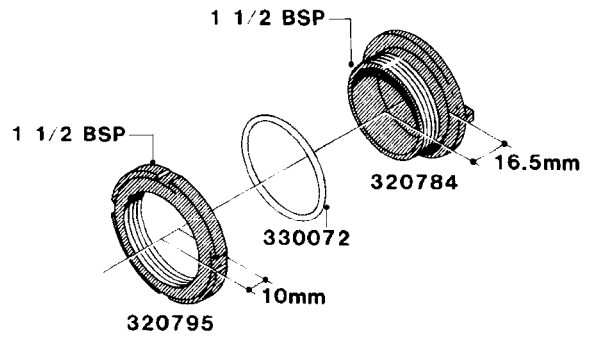

L0050

FITTINGS - HOSE CONNECTORS
L0050-HIN, 01:01:16

Page 1

Date 04.11.2017 13:15

parts-n°	order qty	description
242594	1	O-RING D14 X 1.78 SCH.70-EPDM
320294	1	FITT.DK TEE 3/8X3/8HB X1/2"BSP
320305	1	FITT.DK HB 3/4'- 3/4' BSP
320386	1	FITT.DK TEE 3/8X3/8HB X3/8"BSP
320397	1	FITT.DK ELB 3/8"HB X 3/8" BSP
320401	1	FITT.DK TEE 1/2X1/2HB X1/2"BSP
320412	1	FITT.DK TEE 1/2X1/2HB X3/8'BSP
320423	1	FITT.DK ELB 1/2'HB X 3/8' BSP
320891	1	FITT.DK HB 3/8'- 3/8' BSP
320972	1	FITT.DK HB 5/16'- 1/4' BSP
322046	1	FITT.DK TEE 1/2X1/2HB X3/4'BSP
322048	1	FITT.DK TEE 3/4X3/4HB X3/4'BSP
330595	1	O-RING D24.6/D20X2.1 -3/4"
333137	1	FITT.DK CONN.1/2" F.NOZZ. DOUB
333141	1	FITT.DK CONN.1/2" F.NOZZ.SING
334041	1	FITT.DK CONN.3/4' F.NOZZ. SING
334042	1	FITT.DK CONN.3/4' F.NOZZ. DOUB
334195	1	FITT.DK ELB. 3/4"HB X 3/4"HB
10012103	1	FITT.PO.HB 1.25X1.50 IMB1012
10014003	1	FITT.PO.HB 1.25X1.25 IMB1010
10036903	1	FITT.PO.HB 1.50X1.50 IMB1212
28019303	1	FITTING HB ELB 3/4NPT-3/4HOSE
61016500	1	HOSE TAIL 3/4" 90°+RG CAP 3/4"
72026700	1	NOZZLE TUBE ADAPTER W/O-RING