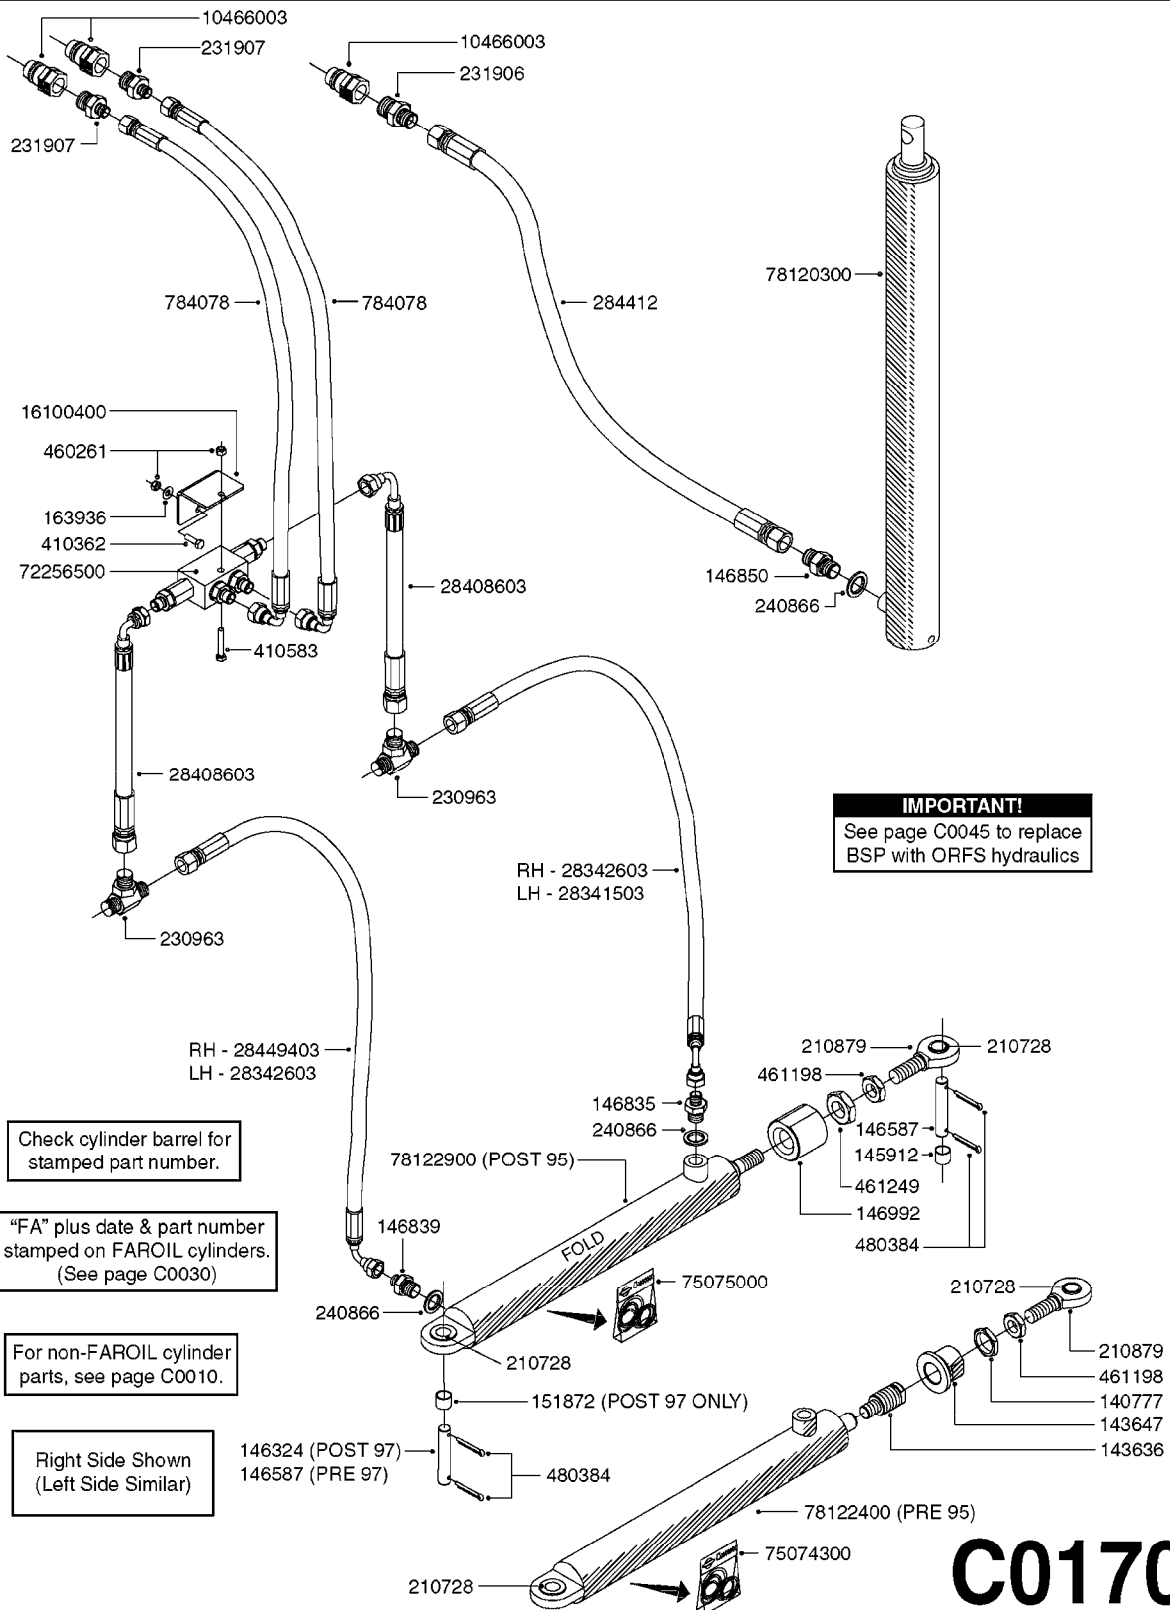

C0045

HYDRAULICS - BSP TO ORFS
C0045-HIN, 24:03:16

Page 1

Date 04.11.2017 13:14

Pos.	parts-n°	order qty	description
1	10466003	1	COUPLER PIONEER 8010-04 1/2NPT
2	231907	1	HEX NIPPLE 1/4"BSP X 1/2"NPT
2	231906	1	HEX NIPPLE 3/8"BSP X 1/2"NPT
2	147132	1	HEX NIPPLE 1/2"X1/2" BSP DEL
3	230311	1	QUICK COUPLING 1/2"
4	241356	1	DOWTYSEAL 1/2"
5	23234800	1	HEX NIPPLE 1/2"-9/16" ORFS FITTING FOR 1/4" HOSE
5	23234900	1	HEX NIPPLE 1/2"-11/16" ORFS FITTING FOR 3/8" HOSE
5	23235300	1	HEX NIPPLE 1/2"-13/16" ORFS FITTING FOR 1/2" HOSE
6	242102	1	O-RING Ø9.25X1.78 NITRIL 90SH
6	24263200	1	O-RING Ø7.66X1.78 NITRIL 90SH
6	24263300	1	O-RING Ø12.42X1.78 NITRIL 90SH
6	24263400	1	O-RING Ø18.77X1.78 NITRIL 90SH
7	67002403	1	CHART - BSP TO ORFS HOSES
8	67002503	1	CHART - BSP TO ORFS FITTINGS