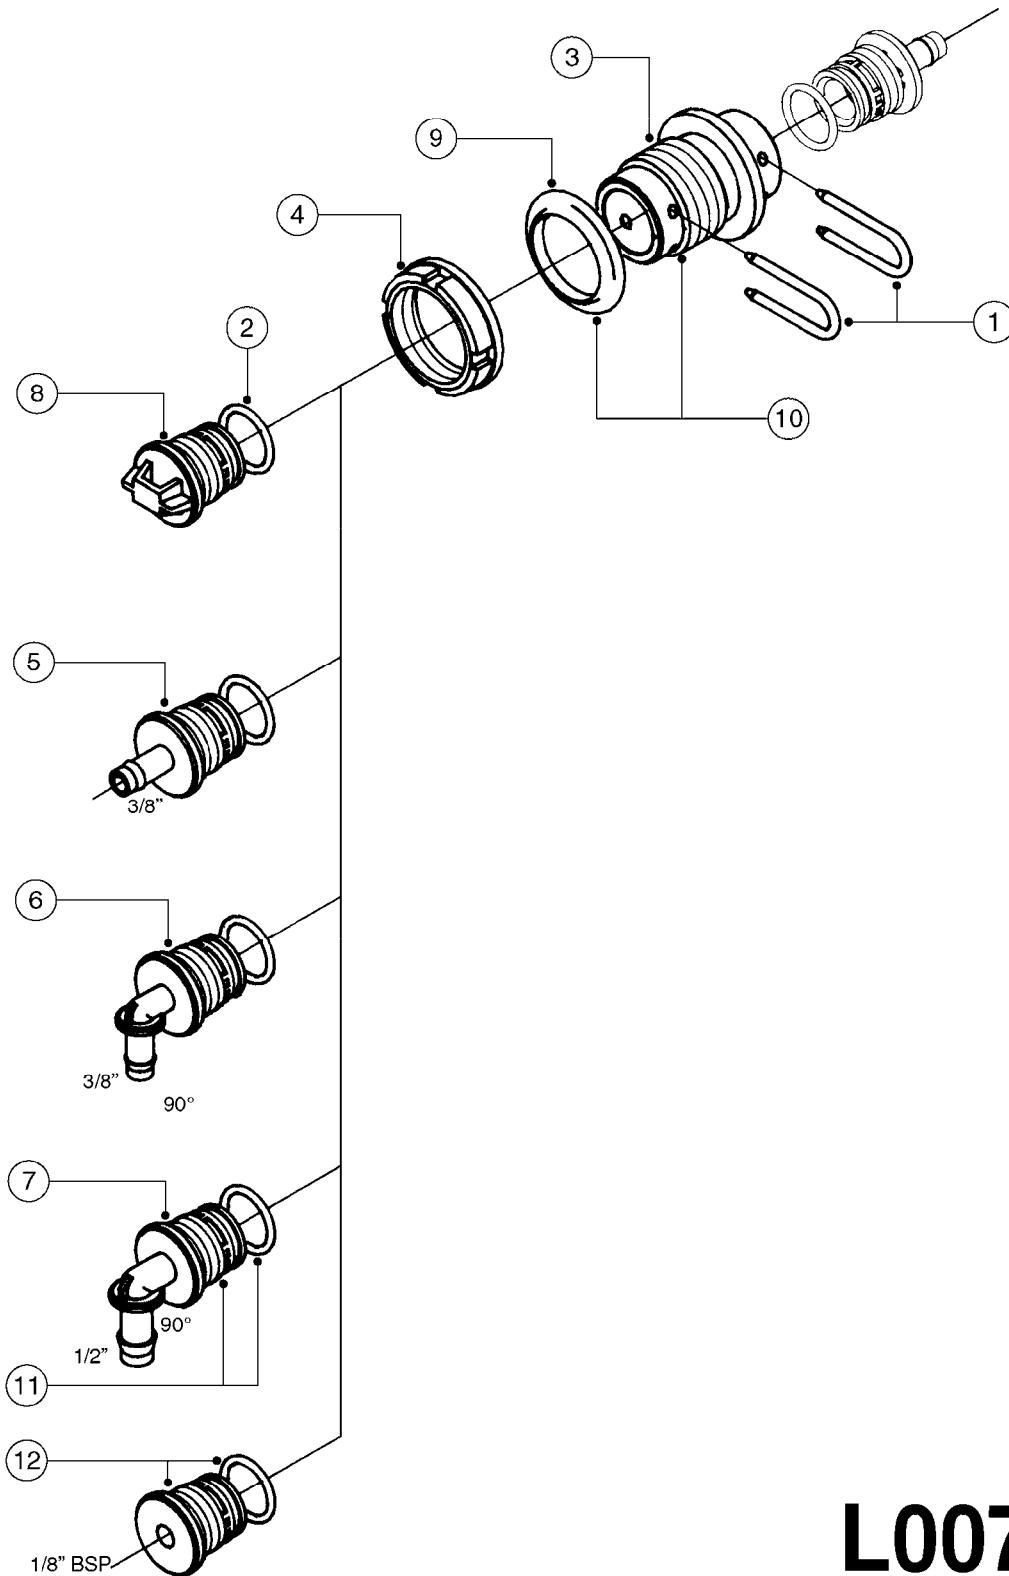

L0070

FITTINGS - S-40
L0070-HIN, 13:09:17

Page 1

Date 04.11.2017 13:15

Pos.	parts-n°	order qty	description
1	145994	1	FITT.DK S-40 FORK
2	242108	1	O-RING F.S-40 FITTING NITRIL (BLACK)
2	242355	1	O-RING D19.2X3.0 VITON F.S-40 VITON (BROWN)
3	322102	1	FITT.DK S-40 BULKHEAD
4	322106	1	FITT.DK S-40 BULKHEAD NUT
5	334225	1	FITT.DK S-40 STR.3/8"
6	334237	1	FITT.DK S-40 ELB.3/8"
7	334238	1	FITT.DK S-40 ELB.1/2"
8	334248	1	FITT.DK S-40 PLUG
9	334259	1	GASKET F. S-40 BULKHEAD
10	726462	1	FITT. S40 BULHEAD W. GASKET
11	726567	1	FITT.DK S-40 ELB.1/2" W. ORING
12	726693	1	FITT.DK S-40 PLUG 1/8BSP ORING