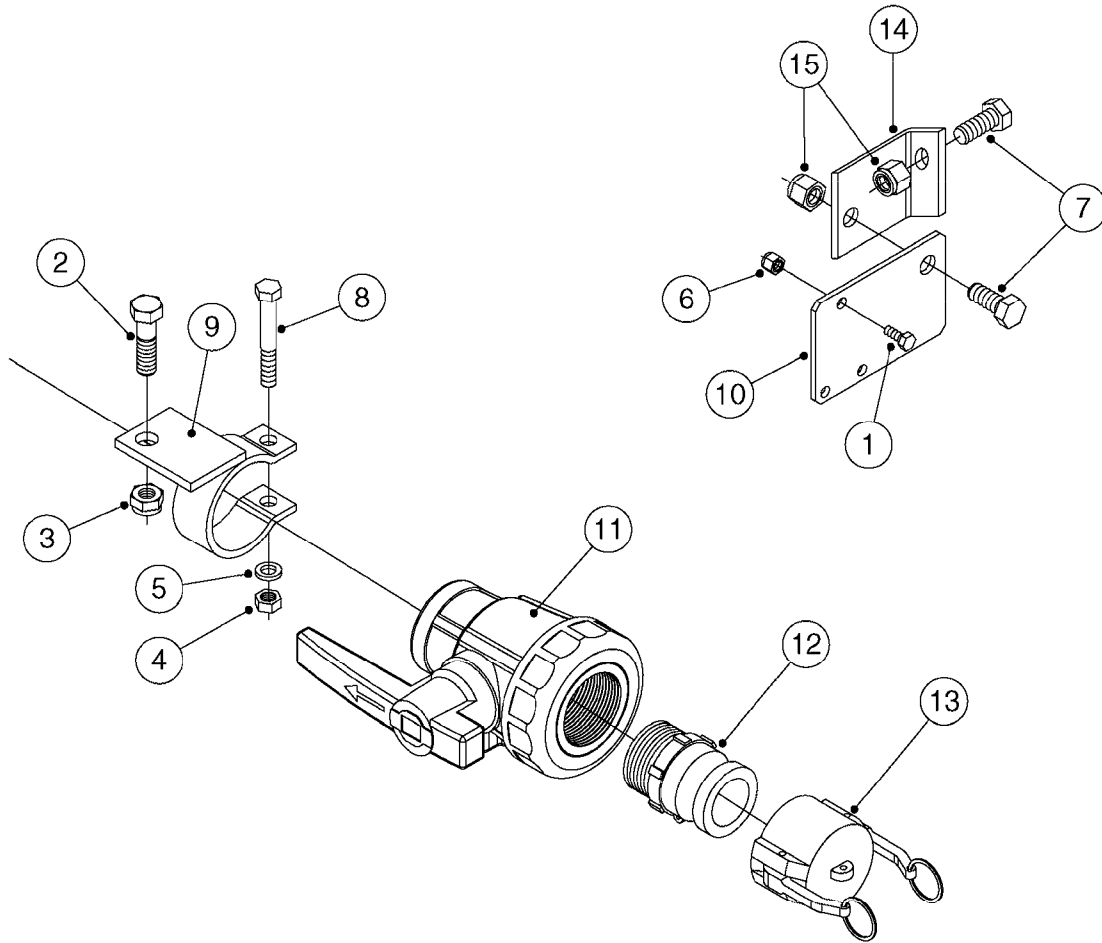

**PARTS FOR VALVES
NO LONGER AVAILABLE**

K0600