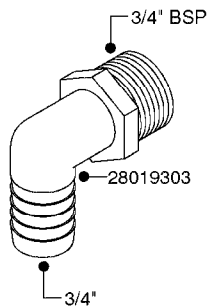

L0050

FITTINGS - HOSE CONNECTORS
L0050-HIN, 01:01:16

Page 1

Date 04.11.2017 13:15

parts-n°	order qty	description
242594	1	O-RING D14 X 1.78 SCH.70-EPDM
320294	1	FITT.DK TEE 3/8X3/8HB X1/2"BSP
320305	1	FITT.DK HB 3/4'- 3/4' BSP
320386	1	FITT.DK TEE 3/8X3/8HB X3/8"BSP
320397	1	FITT.DK ELB 3/8"HB X 3/8" BSP
320401	1	FITT.DK TEE 1/2X1/2HB X1/2"BSP
320412	1	FITT.DK TEE 1/2X1/2HB X3/8'BSP
320423	1	FITT.DK ELB 1/2'HB X 3/8' BSP
320891	1	FITT.DK HB 3/8'- 3/8' BSP
320972	1	FITT.DK HB 5/16'- 1/4' BSP
322046	1	FITT.DK TEE 1/2X1/2HB X3/4'BSP
322048	1	FITT.DK TEE 3/4X3/4HB X3/4'BSP
330595	1	O-RING D24.6/D20X2.1 -3/4"
333137	1	FITT.DK CONN.1/2" F.NOZZ. DOUB
333141	1	FITT.DK CONN.1/2" F.NOZZ.SING
334041	1	FITT.DK CONN.3/4' F.NOZZ. SING
334042	1	FITT.DK CONN.3/4' F.NOZZ. DOUB
334195	1	FITT.DK ELB. 3/4"HB X 3/4"HB
10012103	1	FITT.PO.HB 1.25X1.50 IMB1012
10014003	1	FITT.PO.HB 1.25X1.25 IMB1010
10036903	1	FITT.PO.HB 1.50X1.50 IMB1212
28019303	1	FITTING HB ELB 3/4NPT-3/4HOSE
61016500	1	HOSE TAIL 3/4" 90°+RG CAP 3/4"
72026700	1	NOZZLE TUBE ADAPTER W/O-RING