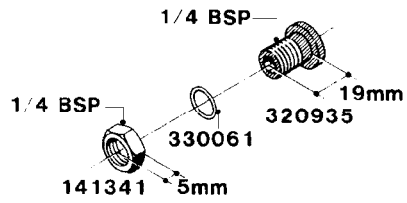

L0050

FITTINGS - HOSE CONNECTORS
L0050-HIN, 01:01:16

Page 1

Date 04.11.2017 13:15

parts-n°	order qty	description
242594	1	O-RING D14 X 1.78 SCH.70-EPDM
320294	1	FITT.DK TEE 3/8X3/8HB X1/2"BSP
320305	1	FITT.DK HB 3/4'- 3/4' BSP
320386	1	FITT.DK TEE 3/8X3/8HB X3/8"BSP
320397	1	FITT.DK ELB 3/8"HB X 3/8" BSP
320401	1	FITT.DK TEE 1/2X1/2HB X1/2"BSP
320412	1	FITT.DK TEE 1/2X1/2HB X3/8'BSP
320423	1	FITT.DK ELB 1/2'HB X 3/8' BSP
320891	1	FITT.DK HB 3/8'- 3/8' BSP
320972	1	FITT.DK HB 5/16'- 1/4' BSP
322046	1	FITT.DK TEE 1/2X1/2HB X3/4'BSP
322048	1	FITT.DK TEE 3/4X3/4HB X3/4'BSP
330595	1	O-RING D24.6/D20X2.1 -3/4"
333137	1	FITT.DK CONN.1/2" F.NOZZ. DOUB
333141	1	FITT.DK CONN.1/2" F.NOZZ.SING
334041	1	FITT.DK CONN.3/4' F.NOZZ. SING
334042	1	FITT.DK CONN.3/4' F.NOZZ. DOUB
334195	1	FITT.DK ELB. 3/4"HB X 3/4"HB
10012103	1	FITT.PO.HB 1.25X1.50 IMB1012
10014003	1	FITT.PO.HB 1.25X1.25 IMB1010
10036903	1	FITT.PO.HB 1.50X1.50 IMB1212
28019303	1	FITTING HB ELB 3/4NPT-3/4HOSE
61016500	1	HOSE TAIL 3/4" 90°+RG CAP 3/4"
72026700	1	NOZZLE TUBE ADAPTER W/O-RING