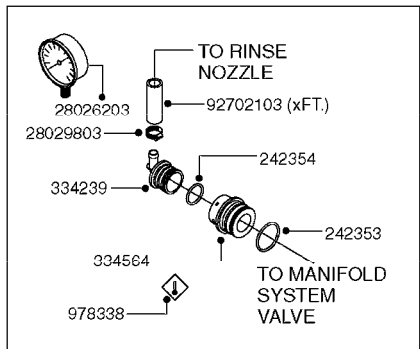

RINSE SYSTEM PLUMBING
K0750-HIN, 01:01:16

Page 0
Date 04.11.2017 13:15

RINSE SYSTEM- MANIFOLD SYSTEM

K0750