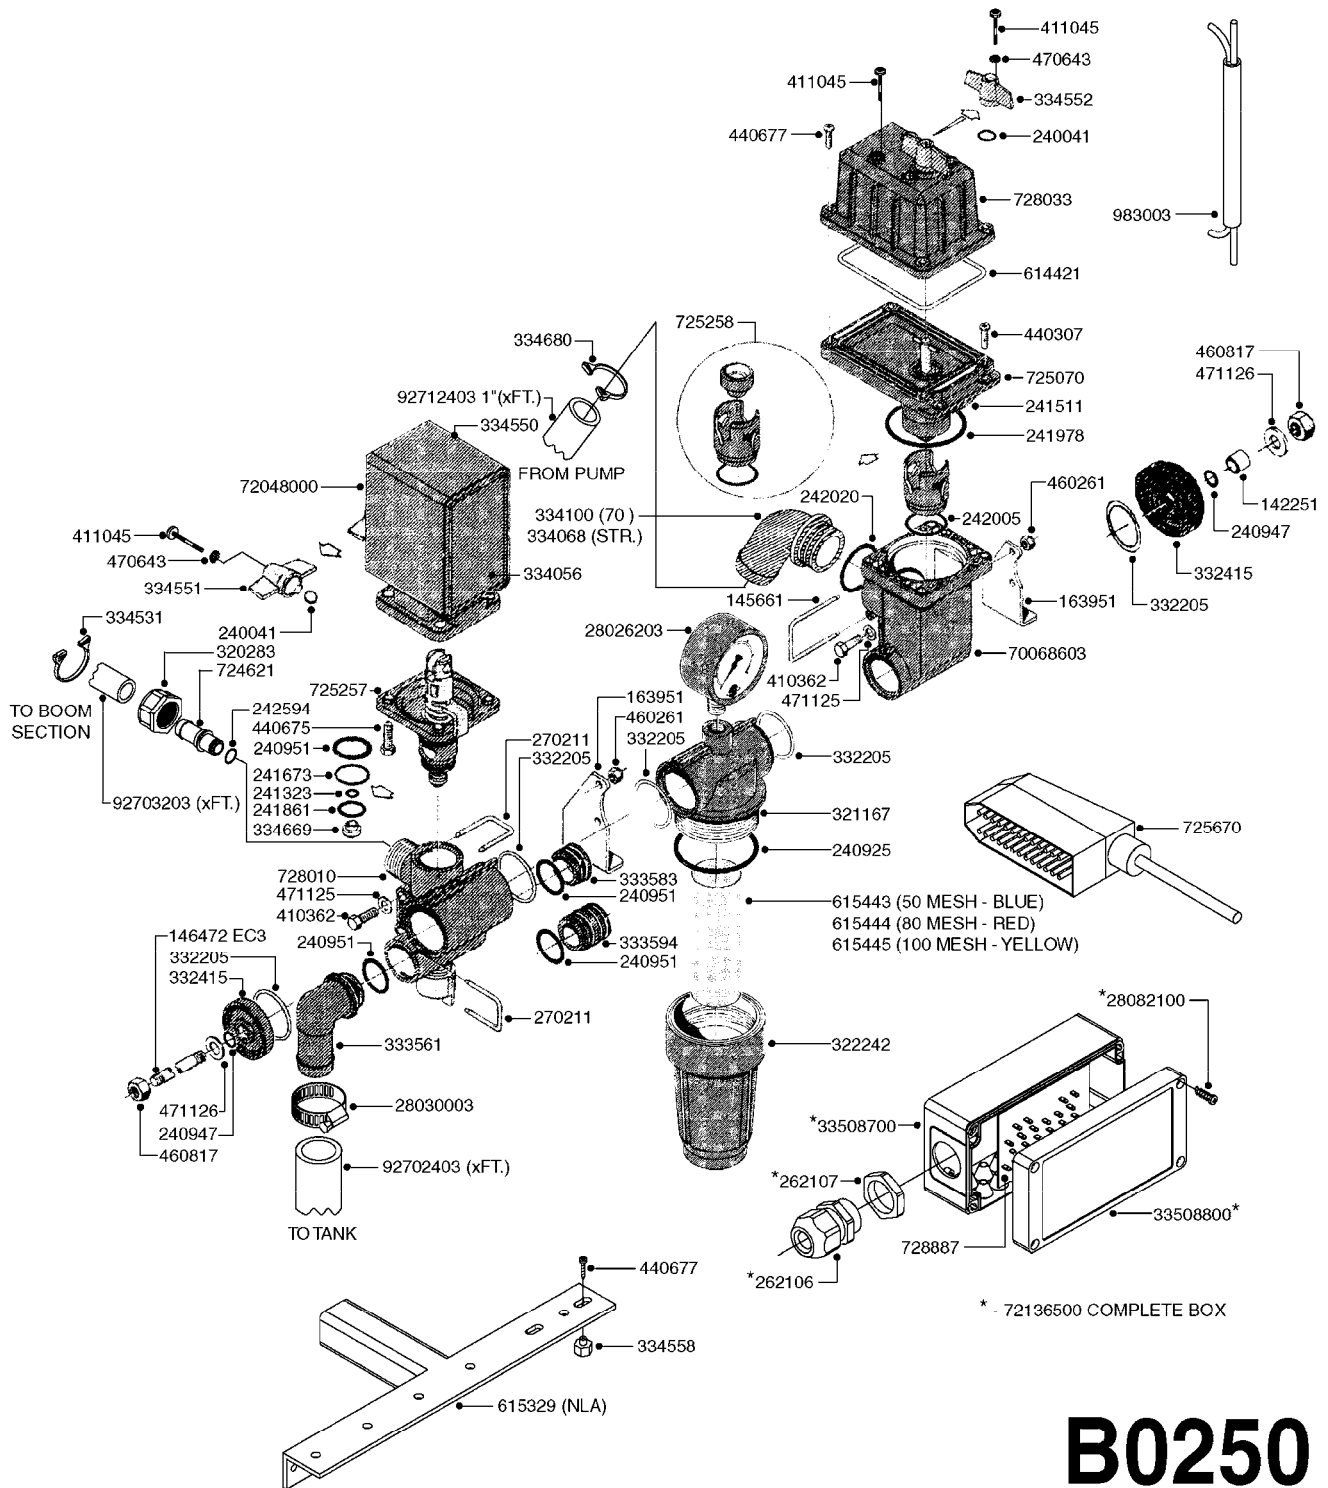

B0250

parts-n°	order qty	description
142251	1	BUSHING FOR LID
145661	1	FITT.DK S-61 FORK
146472	1	STUD BOLT M8X420
163951	1	MOUNT BRACKET FOR BK180 SECTIO
240041	1	O-RING D15,1/10,3 X 2,4
240925	1	O-RING D49.5X3 NITRIL
240947	1	O-RING D7.3X2.4 NITRIL
240951	1	O-RING D21.2X3 NITRIL
241323	1	O-RING D5.3X2.4 NITRIL
241511	1	O-RING D18X2
241673	1	O-RING D22.1X1.6
241861	1	O-RING D15.3X2.4 VITON
241978	1	O-RING 64.5X3.0
242005	1	O-RING D32.1X1.6 NITRIL
242020	1	O-RING 39.2 X 3 VITON
242594	1	O-RING D14 X 1.78 SCH.70-EPDM
262106	1	BULKHEAD F. CABLE 6.5-14 BLACK
262107	1	NUT F. BULKHEAD CABLE BLACK
270211	1	FITT.DK S25 FORK L=37.5
320283	1	FITT.DK NUT 3/4"BSP
321167	1	FILTER HOUSE S 63 X 4
322242	1	FILTER BOWL / IN-LINE
332205	1	O-RING D43/39XD2
332415	1	COVER
333561	1	FITT.DK ELB.1" EC RETURN
333583	1	END PIECE FOR BYPASS
333594	1	CONNECTING PIECE F. BYPASS
334056	1	COVER F/MOTOR HOUSE EC DIST.
334068	1	FITT.DK S-61 STR.1"
334100	1	FITT.DK S-61 ELB.1" 110 DEG.
334531	1	CLAMP HOSE PLASTIC 3/4"
334550	1	MOTOR HOUSE SECT VALVE
334551	1	GRIP F.MAN.OP.EC ON/OFF GREEN
334552	1	GRIP F.MAN.OP.EC PRES.REG.GREE
334558	1	NUT HEX PLASTIC INSERT
334669	1	VALVE CONE D14/D7-SH 63 WHITE
334680	1	CLAMP HOSE PLASTIC 1"
410362	1	BOLT HEX 8.8 SS M6X20
411045	1	SCREW M4 X 16MM STAINLESS
440307	1	SCREW SHEET-METAL 3/4" NO. 10
440675	1	SCREW F. PLASTIC 5X16 SS
440677	1	SCREW F. PLASTIC 5X20 SS
460261	1	NUT HEX M6X1.00 LOCK DIN985 A2 SS
460817	1	NUT HEX M8 STAINLESS DIN 934
470643	1	WASHER LOCK
471125	1	WASHER M6U 6.4X14X1.2,A2 SS
471126	1	WASHER, M8, Ø16/ 8.4X 1.6, SS
614421	1	GASKET F/MOTOR HOUSE-ON/OFF TR
615329	1	BRACKET F.ESC CONTROL VALVES
615443	1	FILTER ELEM.50 MESH BLUE
615444	1	FILTER ELEM.80 MESH RED
615445	1	FILTER ELEM.100 MESH YELLOW
724621	1	FITT.DK HB 3/4"ASSY F.3/4" NUT
725070	1	BRKT.PLATE F/PRES. 70068303
725257	1	SPINDLE SECT. F/EC DISTRIBUTOR
725258	1	REG. KIT OLD PRE 1992
725670	1	CABLE 6000MM EC-3
728010	1	DISTRIB HOUSING W/CONST PR GRN
728033	1	MOTOR UNIT F.PRES.REG.EC GREEN
728887	1	CIRCUIT BOARD EC CONTROL
983003	1	CABLE ELEC.2X1MM WIRE BLACK EC