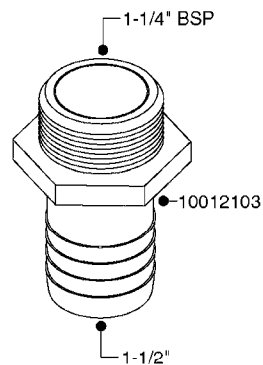

L0050

FITTINGS - HOSE CONNECTORS
L0050-HIN, 01:01:16

Page 1

Date 04.11.2017 13:15

parts-n°	order qty	description
242594	1	O-RING D14 X 1.78 SCH.70-EPDM
320294	1	FITT.DK TEE 3/8X3/8HB X1/2"BSP
320305	1	FITT.DK HB 3/4'- 3/4' BSP
320386	1	FITT.DK TEE 3/8X3/8HB X3/8"BSP
320397	1	FITT.DK ELB 3/8"HB X 3/8" BSP
320401	1	FITT.DK TEE 1/2X1/2HB X1/2"BSP
320412	1	FITT.DK TEE 1/2X1/2HB X3/8'BSP
320423	1	FITT.DK ELB 1/2'HB X 3/8' BSP
320891	1	FITT.DK HB 3/8'- 3/8' BSP
320972	1	FITT.DK HB 5/16'- 1/4' BSP
322046	1	FITT.DK TEE 1/2X1/2HB X3/4'BSP
322048	1	FITT.DK TEE 3/4X3/4HB X3/4'BSP
330595	1	O-RING D24.6/D20X2.1 -3/4"
333137	1	FITT.DK CONN.1/2" F.NOZZ. DOUB
333141	1	FITT.DK CONN.1/2" F.NOZZ.SING
334041	1	FITT.DK CONN.3/4' F.NOZZ. SING
334042	1	FITT.DK CONN.3/4' F.NOZZ. DOUB
334195	1	FITT.DK ELB. 3/4"HB X 3/4"HB
10012103	1	FITT.PO.HB 1.25X1.50 IMB1012
10014003	1	FITT.PO.HB 1.25X1.25 IMB1010
10036903	1	FITT.PO.HB 1.50X1.50 IMB1212
28019303	1	FITTING HB ELB 3/4NPT-3/4HOSE
61016500	1	HOSE TAIL 3/4" 90°+RG CAP 3/4"
72026700	1	NOZZLE TUBE ADAPTER W/O-RING