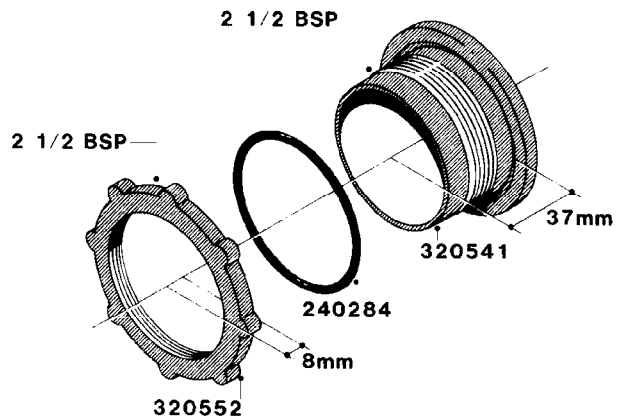

L0040

FITTINGS - NIPPLES & ELBOWS
L0040-HIN, 01:01:16

Page 1
Date 04.11.2017 13:15

parts-n°	order qty	description
10530803	1	FITT.PO.SE 2.00X2.00 45 DEG.
320191	1	FITT.DK ELB 3/8' BSP 45 DEGREE
320482	1	FITT.DK ELB. 1/2" BSP 60 DEG.
320596	1	FITT.DK ELB 3/8'-1/2'BSP 45DEG
320607	1	FITT.DK HN 3/8M X 3/8F BSP LNG
320633	1	FITT.DK HN 3/8"M X 3/8"F BSP
321451	1	FITT.DK ELB.1-1/2 X1-1/4 80DEG
321532	1	FITT.DK REDUC 3/4' X 1/2' BSP
390233	1	FITT.DK REDUC 1-1/2" X 1" BSP

L0050

FITTINGS - HOSE CONNECTORS
L0050-HIN, 01:01:16

Page 1

Date 04.11.2017 13:15

parts-n°	order qty	description
242594	1	O-RING D14 X 1.78 SCH.70-EPDM
320294	1	FITT.DK TEE 3/8X3/8HB X1/2"BSP
320305	1	FITT.DK HB 3/4'- 3/4' BSP
320386	1	FITT.DK TEE 3/8X3/8HB X3/8"BSP
320397	1	FITT.DK ELB 3/8"HB X 3/8" BSP
320401	1	FITT.DK TEE 1/2X1/2HB X1/2"BSP
320412	1	FITT.DK TEE 1/2X1/2HB X3/8'BSP
320423	1	FITT.DK ELB 1/2'HB X 3/8' BSP
320891	1	FITT.DK HB 3/8'- 3/8' BSP
320972	1	FITT.DK HB 5/16'- 1/4' BSP
322046	1	FITT.DK TEE 1/2X1/2HB X3/4'BSP
322048	1	FITT.DK TEE 3/4X3/4HB X3/4'BSP
330595	1	O-RING D24.6/D20X2.1 -3/4"
333137	1	FITT.DK CONN.1/2" F.NOZZ. DOUB
333141	1	FITT.DK CONN.1/2" F.NOZZ.SING
334041	1	FITT.DK CONN.3/4' F.NOZZ. SING
334042	1	FITT.DK CONN.3/4' F.NOZZ. DOUB
334195	1	FITT.DK ELB. 3/4"HB X 3/4"HB
10012103	1	FITT.PO.HB 1.25X1.50 IMB1012
10014003	1	FITT.PO.HB 1.25X1.25 IMB1010
10036903	1	FITT.PO.HB 1.50X1.50 IMB1212
28019303	1	FITTING HB ELB 3/4NPT-3/4HOSE
61016500	1	HOSE TAIL 3/4" 90°+RG CAP 3/4"
72026700	1	NOZZLE TUBE ADAPTER W/O-RING