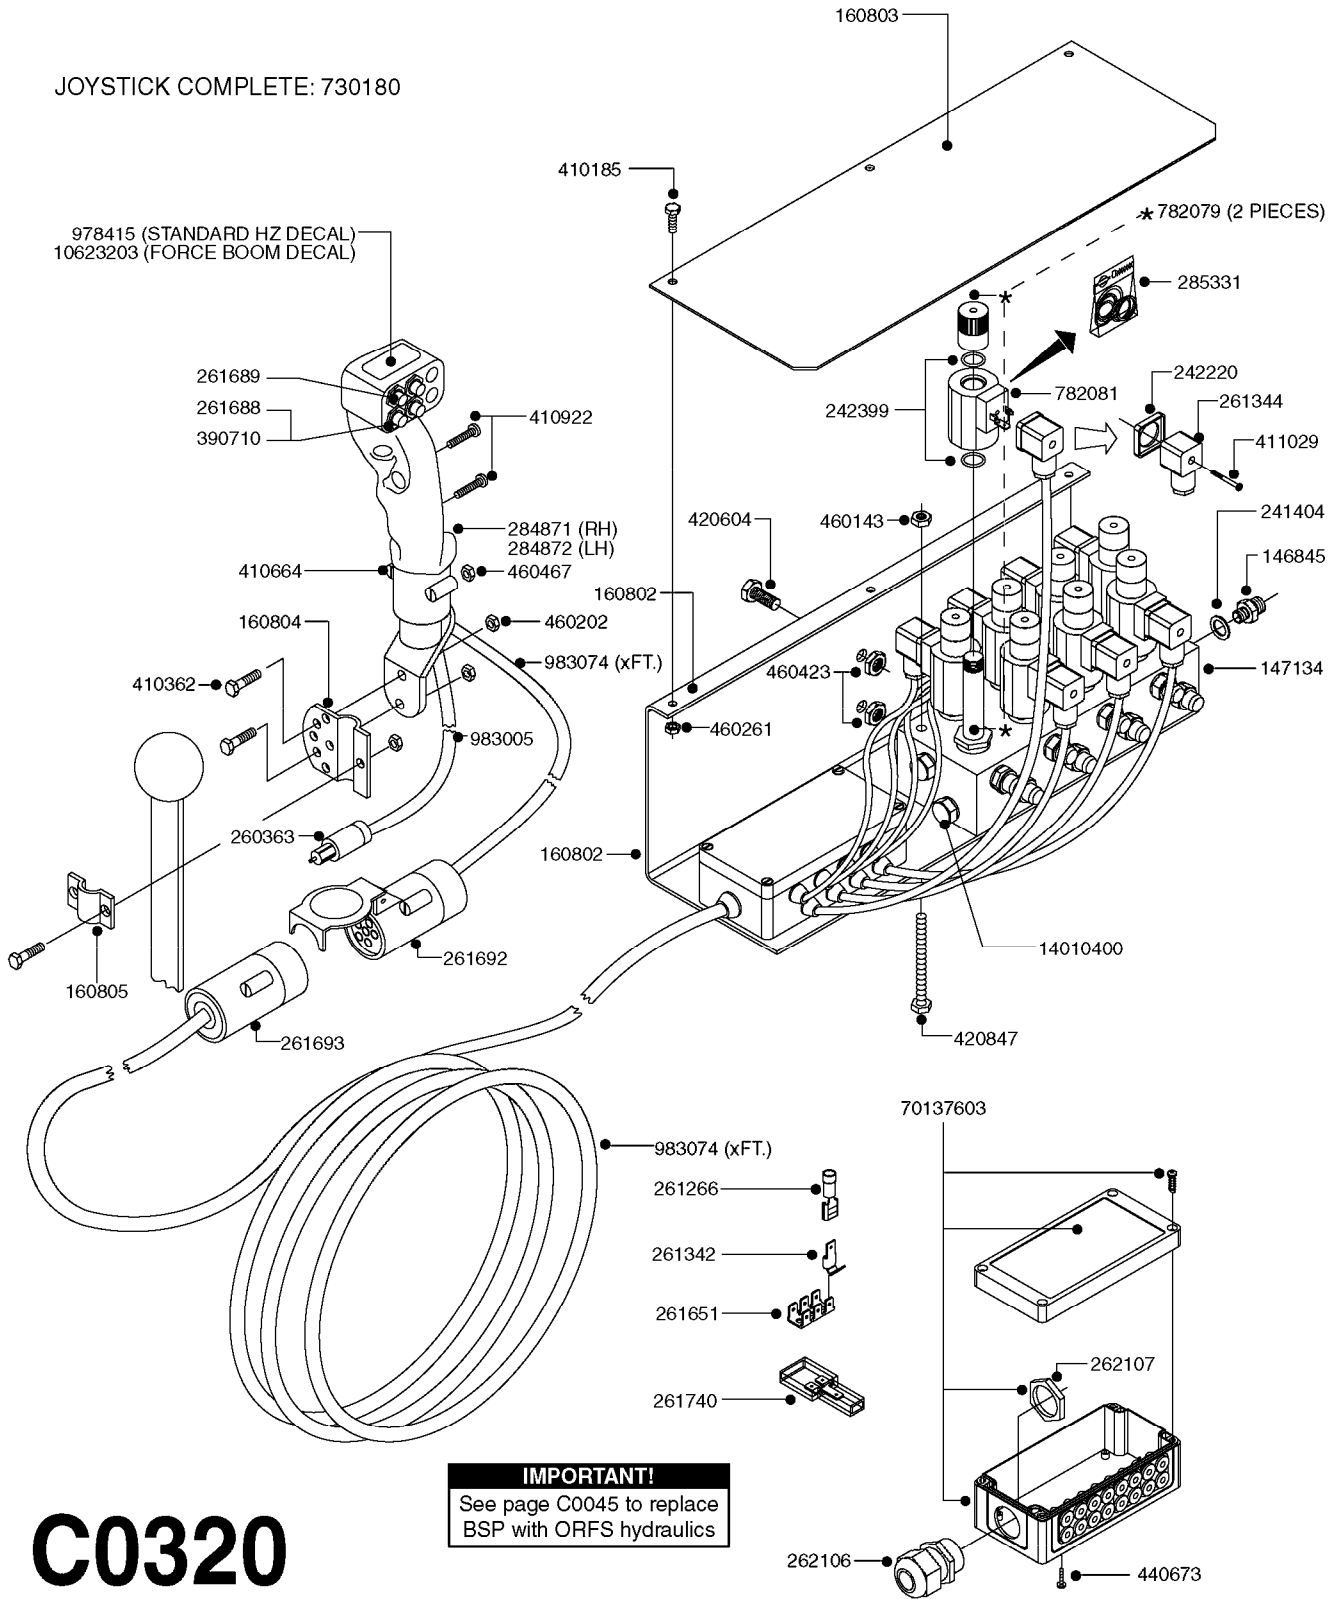

JOYSTICK COMPLETE: 730180

978415 (STANDARD HZ DECAL)
10623203 (FORCE BOOM DECAL)

HYD EAGLE HZ JOYSTICK CONTROL
C0320-HIN, 30:03:16

Page 1

Date 04.11.2017 13:14

parts-n°	order qty	description
146845	1	HEX NIPPLE 1/4"X1/4"
147134	1	MANIFOLD 4-FUNCTION
160802	1	MOUNT PLATE F.HYD SOLENOID'HZ'
160803	1	COVER PLATE F.HYD SOLENOID'HZ'
160804	1	MOUNT BRACKET F.HANDLE
160805	1	MOUNT STRAP F.HANDLE
241404	1	DOWTY SEAL 1/4"
242220	1	GASKET F. HIRSMANN PLUG
242399	1	O-RING F.HYD SOLENOID VALVE
260363	1	PLUG 2 POLE 12V
261266	1	CONNECTOR END F.CABLE HP
261342	1	SPADE F.ELEC.3 WAY CONNECTOR
261344	1	HIRSCHMANN PLUG B
261651	1	SPADE F.ELEC.6 POLE CONNECTOR
261688	1	SWITCH F. HANDLE WHITE
261689	1	CAP RUBBER F. SWITCH JOYSTICK
261692	1	PLUG ELEC.7 POLE FEMALE F.CABL
261693	1	PLUG ELEC. 7 POLE MALE
261740	1	SPADE F.ELEC.3 POLE CONN.INSUL
262106	1	BULKHEAD F. CABLE 6.5-14 BLACK
262107	1	NUT F. BULKHEAD CABLE BLACK
284871	1	CONTROL HANDLE RIGHT HALF
284872	1	CONTROL HANDLE LEFT HALF
285331	1	SEAL KIT F. HZ HYD.SOLENOID 96
390710	1	SWITCH F.HANDLE GREY MACHINED
410185	1	BOLT HEX 8.8 DEL M6X16
410362	1	BOLT HEX 8.8 SS M6X20
410664	1	BOLT HEX M5 X 20
410922	1	CYL.SKR 8.8 DEL M4X20 RST
411029	1	SCREW M3X35 F.HIRSMANN PLUG
420604	1	BOLT HEX 8.8 DEL M10X25 FT DIN933
420847	1	BOLT HEX 8.8 DEL M8X85
440673	1	SCREW F.PLASTIC 5X12 SS
460143	1	NUT HEX M8X1.25 LOCK DIN985A2 SS
460202	1	NUT HEX M6
460261	1	NUT HEX M6X1.00 LOCK DIN985 A2 SS
460423	1	NUT HEX M10X1.50 LOCK DIN985A2 SS
460467	1	NUT HEX M5 GALV.
730180	1	HYD.KIT JOYSTICK CTRL HANDLE
782079	1	CARTRIDGE VALVE
782081	1	SOLENOID F. CARTRIDGE VALVE
978415	1	DECAL CONTROL HANDLE
983005	1	ELEC. CABLE 2 WIRE X 1.5MM
983074	1	ELEC. CABLE 5 WIRE X 1.5MM
10623203	1	DECAL F.JOYSTICK - FORCE
14010400	1	PLUG 1/4" BSP
70137603	1	JUNC. BOX, FLUID, COMPLETE, 2015