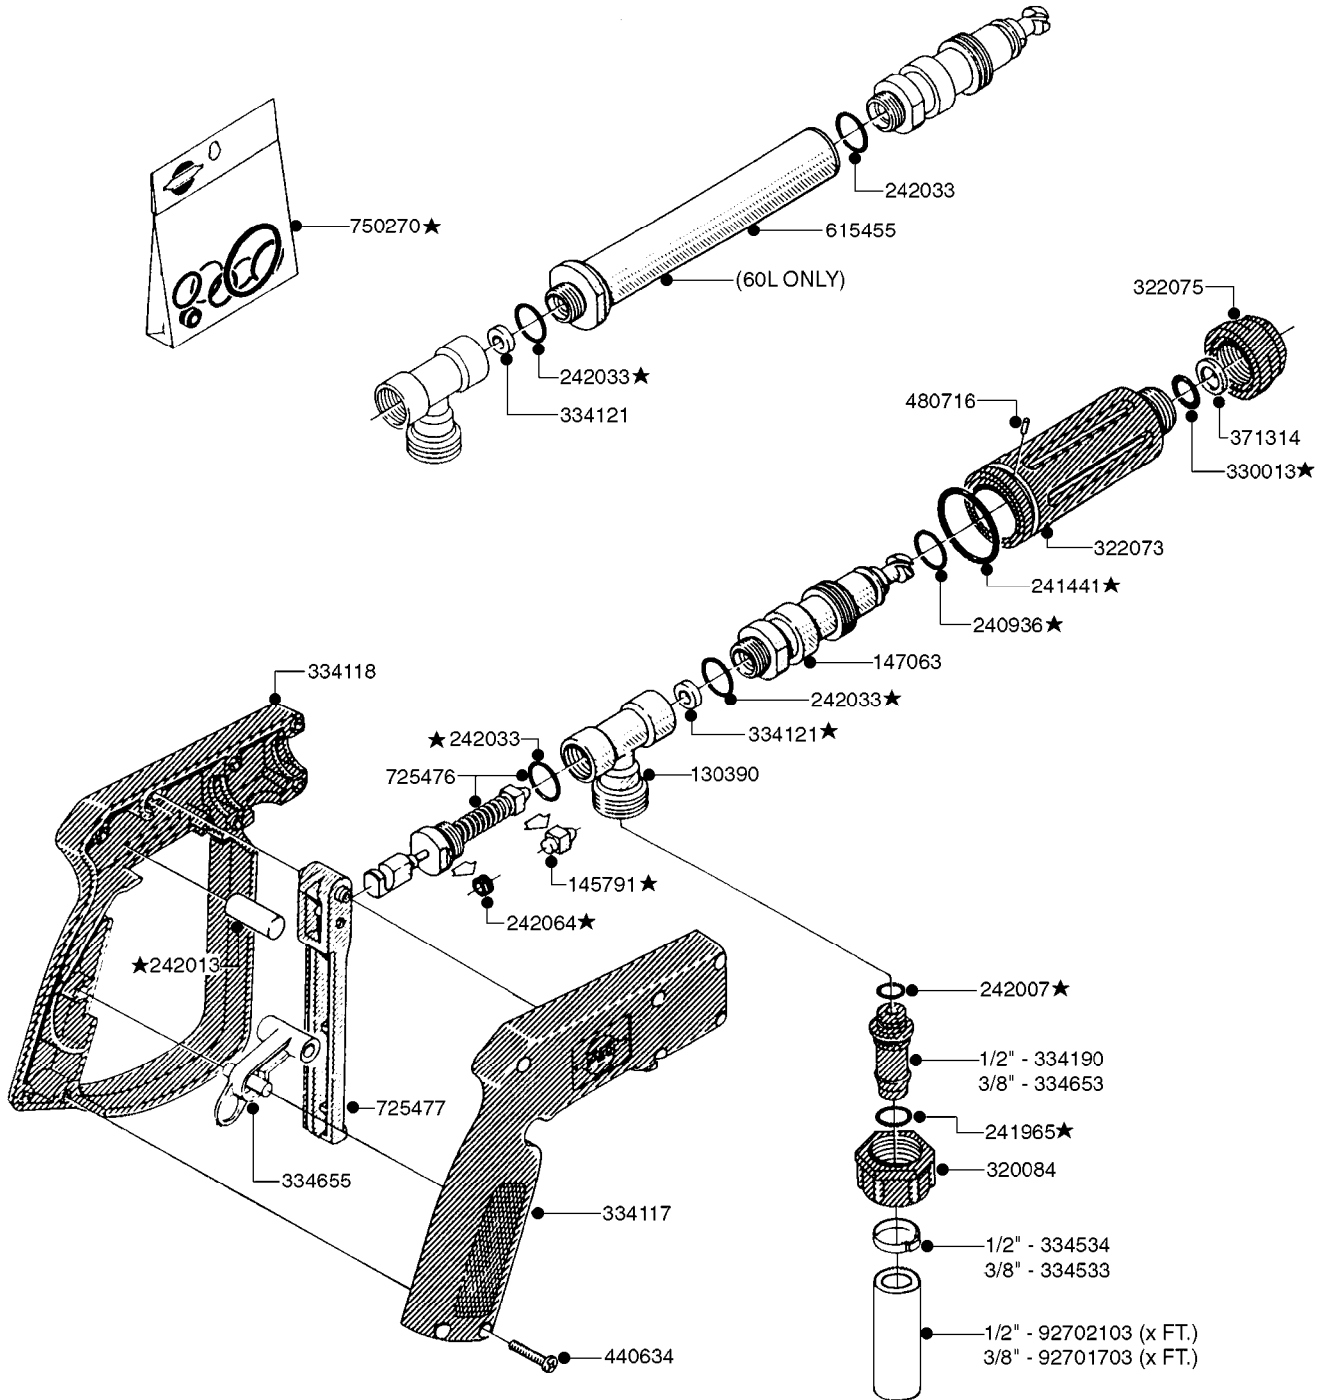

COMPLETE ASSEMBLY:
843197 - 60L
843196 - 60S

COMPLETE ASSEMBLIES
WHOLEGOODS ITEMS

K0480

HANDGUN TYPE 60S/60L POST 95
K0480-HIN, 01:01:16

Page 1

Date 04.11.2017 13:15

parts-n°	order qty	description
130390	1	TEE 3/8'X 1/2' BSP F.TYPE 60S
145791	1	CONE FOR ON/OFF
147063	1	SWIRL F.SPRAY GUN TYPE 60
240936	1	O-RING D13.3X2.4 NITRIL
241441	1	O-RING D29.3X3
241965	1	O-RING 12.1 X 1.6
242007	1	O-RING D9.1X1.6
242013	1	SPRING RUBBER F/TRIGGER
242033	1	O-RING
242064	1	SLEEVE RUBBER 3X8X4MM
320084	1	FITT.DK NUT 1/2" BSP
322073	1	HOUSING F.SWIRL TYPE 60S H.G.
322075	1	HOUSING F. NOZZLE
330013	1	O-RING D15/D10X2.5 F.3/8"NUT
334117	1	HANDLE PIECE RIGHT F.60S/60L
334118	1	HANDLE PIECE LEFT F.60S/60L
334121	1	SEAT FOR ON-OFF TYPE
334190	1	FITT.DK HB 1/2' F. PISTOL 60S
334533	1	CLAMP HOSE PLASTIC 3/8"
334534	1	CLAMP HOSE PLASTIC 1/2"
334653	1	FITT.DK HB 3/8' F.HANDGUN
334655	1	TRIGGER SAFETY F.60S/60L GUN
371314	1	NOZZLE CERAMIC 1099-20
440634	1	SCREW 5/8"
480716	1	PIN D3X6 STAINLESS
615455	1	TUBE F.LANCE TYPE 60L
725476	1	SPINDLE
725477	1	TRIGGER
750270	1	GASKET KIT F.SPRAY GUN
843196	1	GUN, MODEL 60S
843197	1	HANDGUN KIT TYPE 60 LONG
92701703	1	HOSE R X3/8" X300PSI WP X0012"
92702103	1	HOSE R X1/2" X300PSI WP X0012"