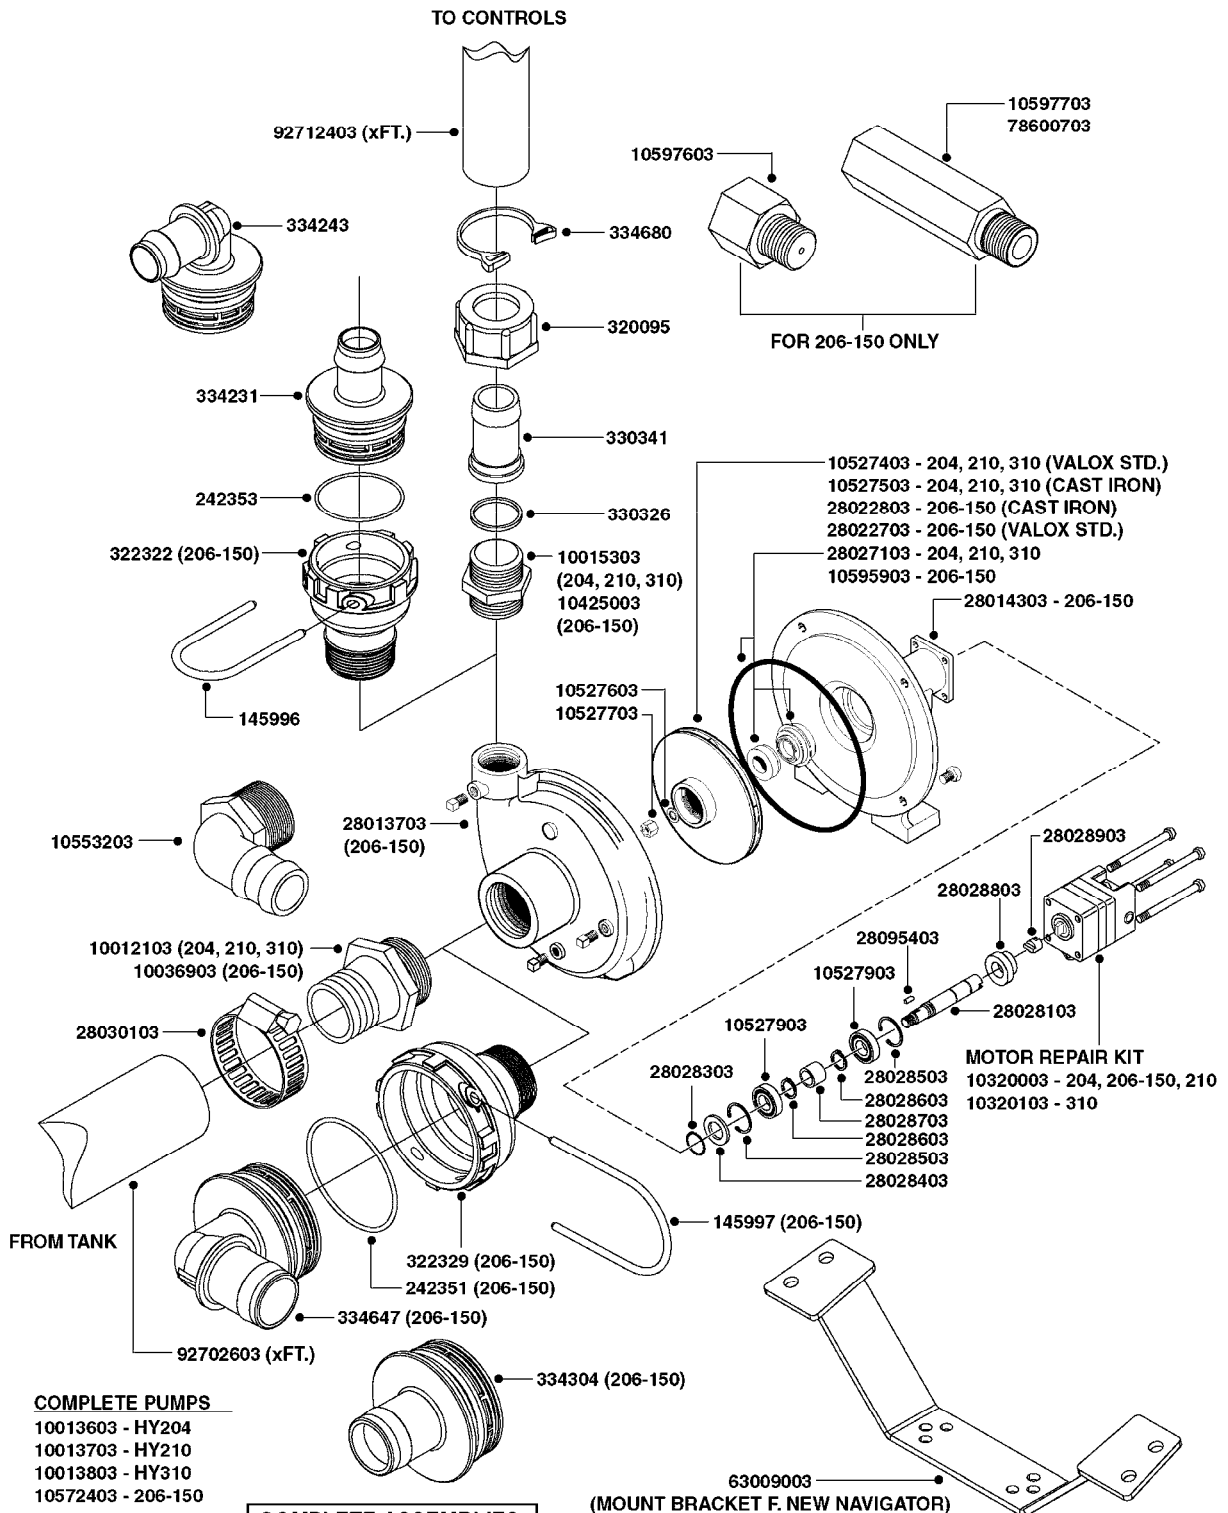

1. **COMPLETE PUMPS**
2. 10013603 - HY204
   - 10013703 - HY210
   - 10013803 - HY310
   - 10572403 - 206-150

**COMPLETE ASSEMBLIES
WHOLEGOODS ITEMS**

A0420

PUMP-204,206-150,210,310 ACE
A0420-HIN, 02:05:16

Page 1
Date 04.11.2017 13:14

parts-n°	order qty	description
145996	1	FITT.DK S-67 FORK
145997	1	FITT.DK S-93 FORK
242351	1	O-RING D69.5X3.0 VITON F.S-93
242353	1	O-RING D44.2X3.0 VITON F.S-67
320095	1	FITT.DK NUT 1" BSP
322322	1	FITT.DK S-67 X 1-1/4"BSP MALE
322329	1	FITT.DK S-93 X 1-1/2"BSP MALE2
330326	1	O-RING D30/D24X2 F.1"NUT
330341	1	FITT.DK HB 1" F. 1" NUT
334231	1	HOSE TAIL S67 STRAIGHT 1"
334243	1	HOSE TAIL 90° S67 1"
334304	1	FITT.DK S-93 STR.1-1/2" PVC
334647	1	FITT.DK S93 ELB 1-1/2" 90 PVC
334680	1	CLAMP HOSE PLASTIC 1"
10012103	1	FITT.PO.HB 1.25X1.50 IMB1012
10013603	1	PUMP ACE HY 204
10013703	1	PUMP ACE HY 210
10013803	1	PUMP ACE HY 310
10015303	1	FITT.PO.HN 1.00X1.00 M1000
10036903	1	FITT.PO.HB 1.50X1.50 IMB1212
10320003	1	MOTOR REPAIRKIT ACE204,206,210
10320103	1	MOTOR REPAIR KIT ACE 304,310
10425003	1	FITT.PO.HN 1.25X1.00 MCPHEE
10527403	1	IMPELLER VALOX F.ACE PUMP
10527503	1	IMPELLER CASTIRON F.ACE PUMP
10527603	1	WASHER 3/8' F.ACE PUMP
10527703	1	NUT HEX NF 3/8 F.ACE PUMP
10527903	1	BEARING F.ACE PUMP (#40870)
10553203	1	FITT.PO.EL 1.5X1.5 HB BLACK
10572403	1	PUMP ACE HY 206 SERIES 150
10595903	1	REPAIR KIT ACE 206-150
10597603	1	ORIFACE RESTRICTOR F. ACE 206
10597703	1	FITT, HYD FLOW FUSE ACE 206OLD
28013703	1	PUMP HOUSING FRONT ACE 206-150
28014303	1	PUMP HOUSING W.FEET 206-150
28022703	1	IMPELLER THERMOPLASTIC
28022803	1	IMPELLER CAST IRON
28027103	1	REPAIR KIT ACE 204,210,304,310
28028103	1	SHAFT 5/8"DIA.1/2"KEYWAY SS
28028303	1	O-RING, SHAFT SEAL
28028403	1	SLINGER
28028503	1	SNAP RING - INTERNAL
28028603	1	SNAP RING - EXTERNAL
28028703	1	SPACER FOR SHAFT
28028803	1	SEAL SUPPORT SPACER 200 SERIES
28028903	1	COUPLING FOR HYDRAULIC MOTOR
28030103	1	CLAMP HOSE GEAR P5/4-S1.5"6724
28095403	1	KEY F.IMPELLER 1/8"X1/8"X1/2"
63009003	1	CENTRIFUGAL PUMP BRACKET
78600703	1	FITT, HYD FLOW FUSE ACE 206N
92702603	1	HOSE PVC SUCT GRAY 1-1/2"
92712403	1	HOSE R X1" X300PSI WP X0012"