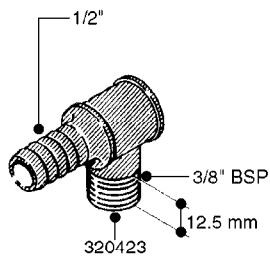

L0050

FITTINGS - HOSE CONNECTORS
L0050-HIN, 01:01:16

Page 1

Date 04.11.2017 13:15

parts-n°	order qty	description
242594	1	O-RING D14 X 1.78 SCH.70-EPDM
320294	1	FITT.DK TEE 3/8X3/8HB X1/2"BSP
320305	1	FITT.DK HB 3/4'- 3/4' BSP
320386	1	FITT.DK TEE 3/8X3/8HB X3/8"BSP
320397	1	FITT.DK ELB 3/8"HB X 3/8" BSP
320401	1	FITT.DK TEE 1/2X1/2HB X1/2"BSP
320412	1	FITT.DK TEE 1/2X1/2HB X3/8'BSP
320423	1	FITT.DK ELB 1/2'HB X 3/8' BSP
320891	1	FITT.DK HB 3/8'- 3/8' BSP
320972	1	FITT.DK HB 5/16'- 1/4' BSP
322046	1	FITT.DK TEE 1/2X1/2HB X3/4'BSP
322048	1	FITT.DK TEE 3/4X3/4HB X3/4'BSP
330595	1	O-RING D24.6/D20X2.1 -3/4"
333137	1	FITT.DK CONN.1/2" F.NOZZ. DOUB
333141	1	FITT.DK CONN.1/2" F.NOZZ.SING
334041	1	FITT.DK CONN.3/4' F.NOZZ. SING
334042	1	FITT.DK CONN.3/4' F.NOZZ. DOUB
334195	1	FITT.DK ELB. 3/4"HB X 3/4"HB
10012103	1	FITT.PO.HB 1.25X1.50 IMB1012
10014003	1	FITT.PO.HB 1.25X1.25 IMB1010
10036903	1	FITT.PO.HB 1.50X1.50 IMB1212
28019303	1	FITTING HB ELB 3/4NPT-3/4HOSE
61016500	1	HOSE TAIL 3/4" 90°+RG CAP 3/4"
72026700	1	NOZZLE TUBE ADAPTER W/O-RING