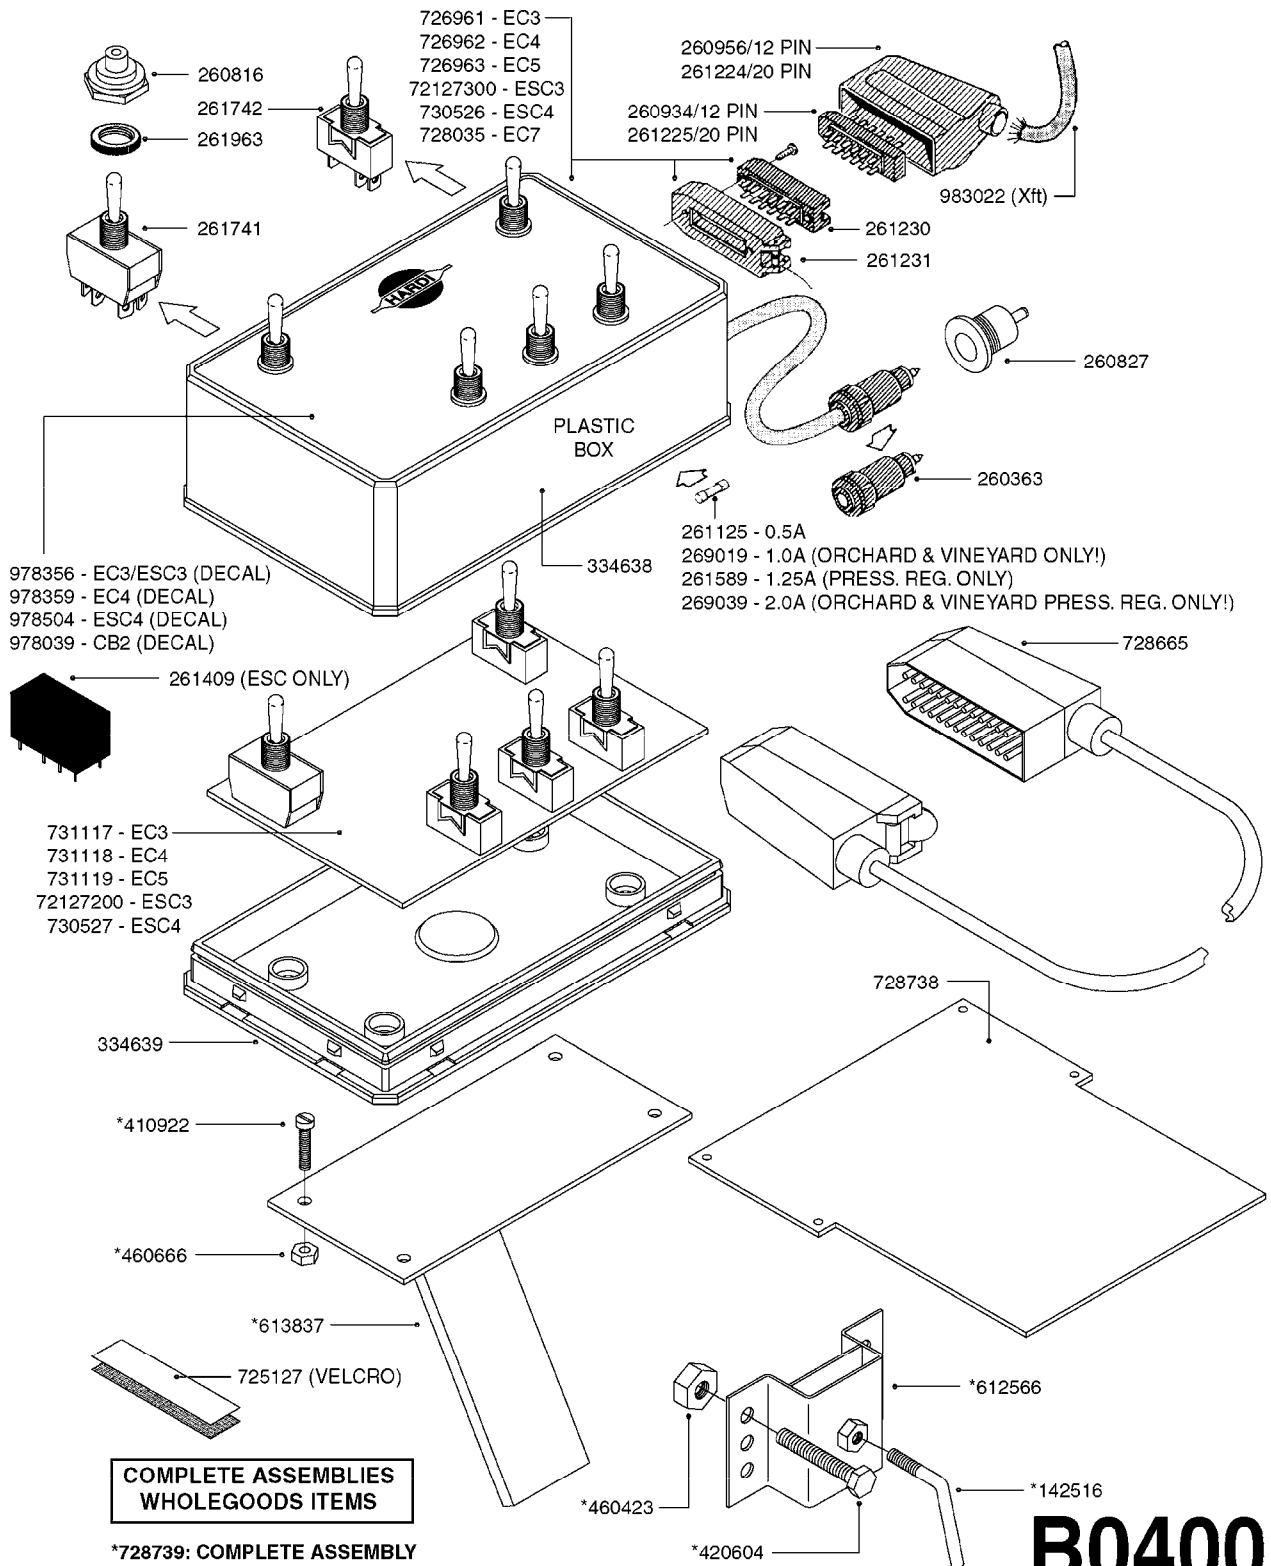

*728739: COMPLETE ASSEMBLY (NLA)

COMPLETE ASSEMBLIES
WHOLEGOODS ITEMS

B0390

CONTROL BOX F/EC+EC-SC
B0390-HIN, 01:01:16

parts-n°	order qty	description
142516	1	SCREW SET M10 BENT F. LOCKING
260363	1	PLUG 2 POLE 12V
260794	1	SWITCH F.PRESS ADJ.EC CONTROL
260816	1	CAP W/RUBBER BOOT F.EC SWITCH
260827	1	PLUG F.EC ATTACHMENTS
260864	1	SWITCH F.HY BOOM CONTROL BOX
260923	1	PLUG INSERT 12 POLE FEMALE
260934	1	PLUG INSERT 12 POLE MALE
260945	1	PLUG HOUSE 12 POLE FEMALE
260956	1	PLUG HOUSE 12 POL.MALE
261066	1	SWITCH 2 POLE
261125	1	FUSE 5 X 20 500mA
261224	1	PLUG HOUSING F/20 POLE MALE
261225	1	PLUG INSERT 20 POLE MALE
261230	1	PLUG INSERT 20 POLE FEMALE
261231	1	PLUG HOUSING 20 POLE FEMALE
410922	1	CYL.SKR 8.8 DEL M4X20 RST
411006	1	SCREW M4X40 SLOTTED
420604	1	BOLT HEX 8.8 DEL M10X25 FT DIN933
460423	1	NUT HEX M10X1.50 LOCK DIN985A2 SS
460666	1	NUT HEX M4
612566	1	MOUNT BRACKET F.FAN CABLE ASSY
613837	1	MOUNT PLATE FOR EC CONTROL BOX
725006	1	CIRCUIT BOARD 4 VALVE
725014	1	CONTROL BOX EC 4 SEC./12 PIN
725056	1	PRINTED CIRC.W SW 3WAY 726961
726961	1	CONTROL BOX EC 3 SEC./20 PIN
726962	1	CONTROL BOX EC 4 SEC./20 PIN
727376	1	CIRCUIT BOARD F.ESC 3 BANK
728072	1	CABLE,20-PIN,6M EC/4
728073	1	CABLE,20-PIN,6M, EC/3
728075	1	CABLE F.CONTROL BOX 5M EC/3
728665	1	CABLE EXT.-QUICK ATTACH 20 PIN
728666	1	CABLE-QUICK ATTACH 12 PIN
728738	1	DOUB.CONT.BOX & OR F/M PLATE
728739	1	IN CAB CONTROL MOUNT KIT
729721	1	CONTROL BOX ESC3
983022	1	WIRE 12 x 0.5 x 2MM x 12"
10297303	1	CIRCUIT BOARD FOR T.M.S.
10411203	1	RELAY T-82