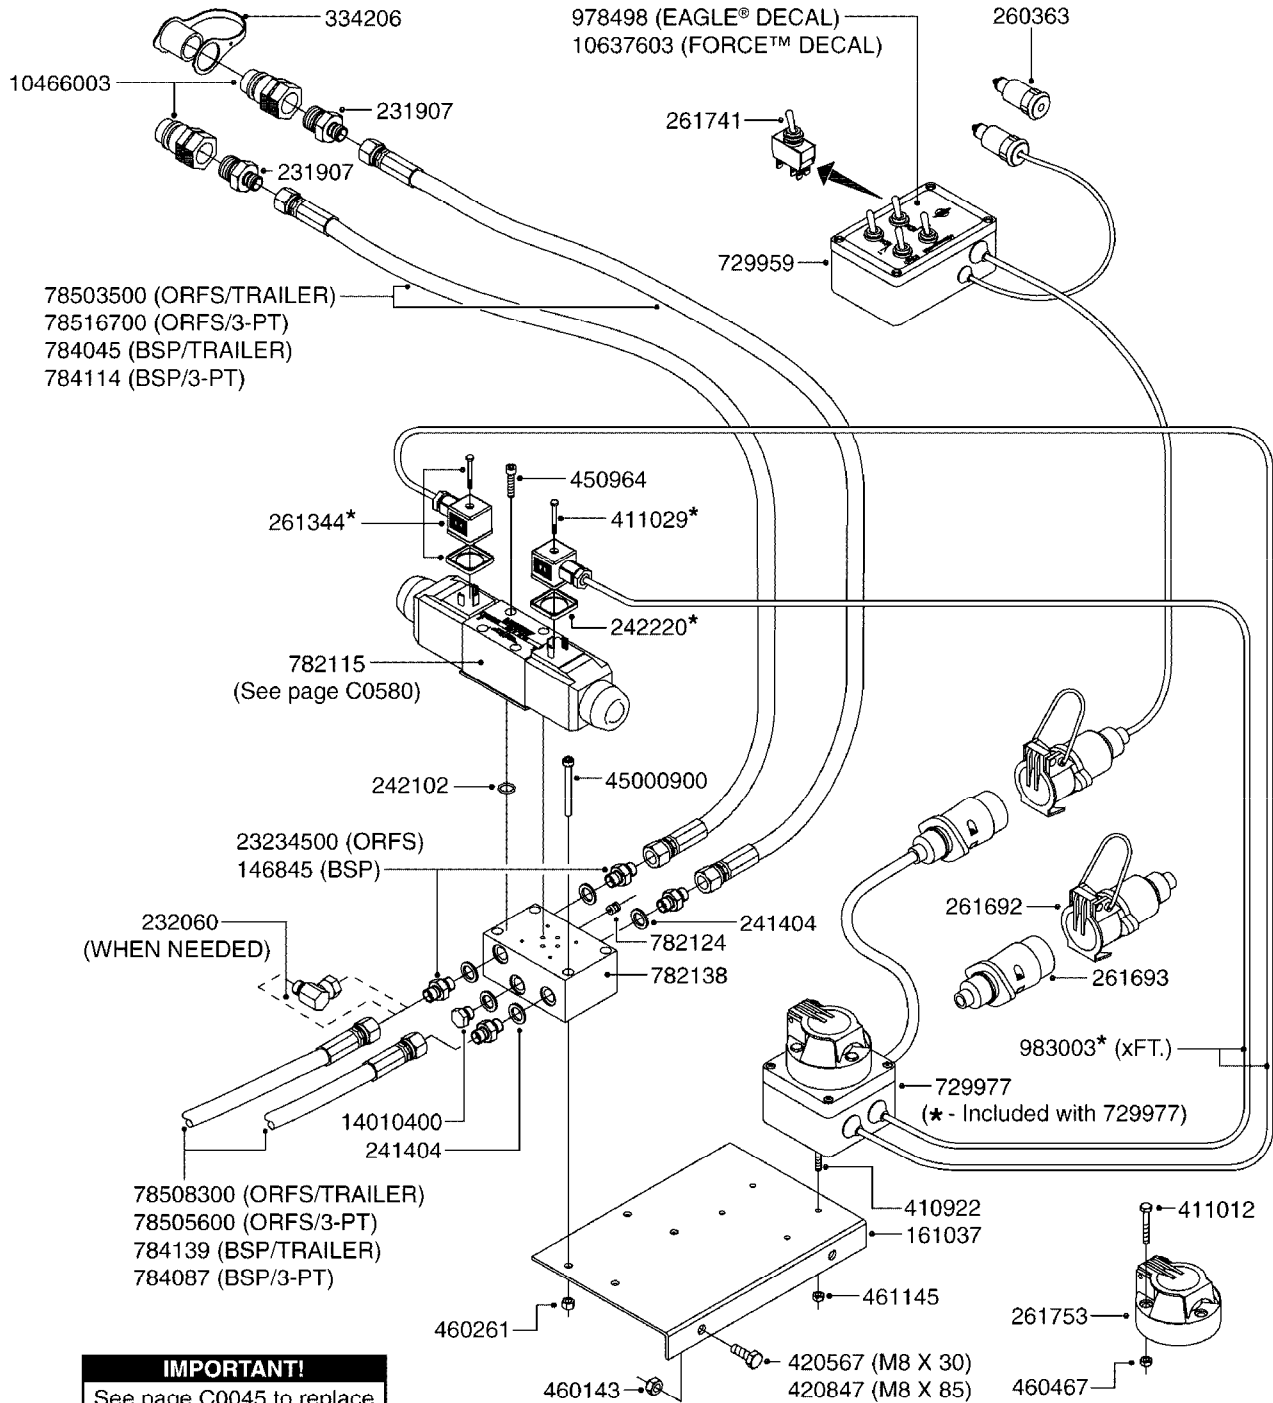

C0045

HYDRAULICS - BSP TO ORFS
C0045-HIN, 24:03:16

Page 1

Date 12.08.2020 8:43

Pos.	parts-n°	order qty	description
1	10466003	1	COUPLER PIONEER 8010-04 1/2NPT
2	231907	1	HEX NIPPLE 1/4"BSP X 1/2"NPT
2	231906	1	HEX NIPPLE 3/8"BSP X 1/2"NPT
2	147132	1	HEX NIPPLE 1/2"X1/2" BSP DEL
3	230311	1	QUICK COUPLING 1/2"
4	241356	1	DOWTYSEAL 1/2"
5	23234800	1	HEX NIPPLE 1/2"-9/16" ORFS FITTING FOR 1/4" HOSE
5	23234900	1	HEX NIPPLE 1/2"-11/16" ORFS FITTING FOR 3/8" HOSE
5	23235300	1	HEX NIPPLE 1/2"-13/16" ORFS FITTING FOR 1/2" HOSE
6	242102	1	O-RING Ø9.25X1.78 NITRIL 90SH
6	24263200	1	O-RING Ø7.66X1.78 NITRIL 90SH
6	24263300	1	O-RING Ø12.42X1.78 NITRIL 90SH
6	24263400	1	O-RING Ø18.77X1.78 NITRIL 90SH
7	67002403	1	CHART - BSP TO ORFS HOSES
8	67002503	1	CHART - BSP TO ORFS FITTINGS