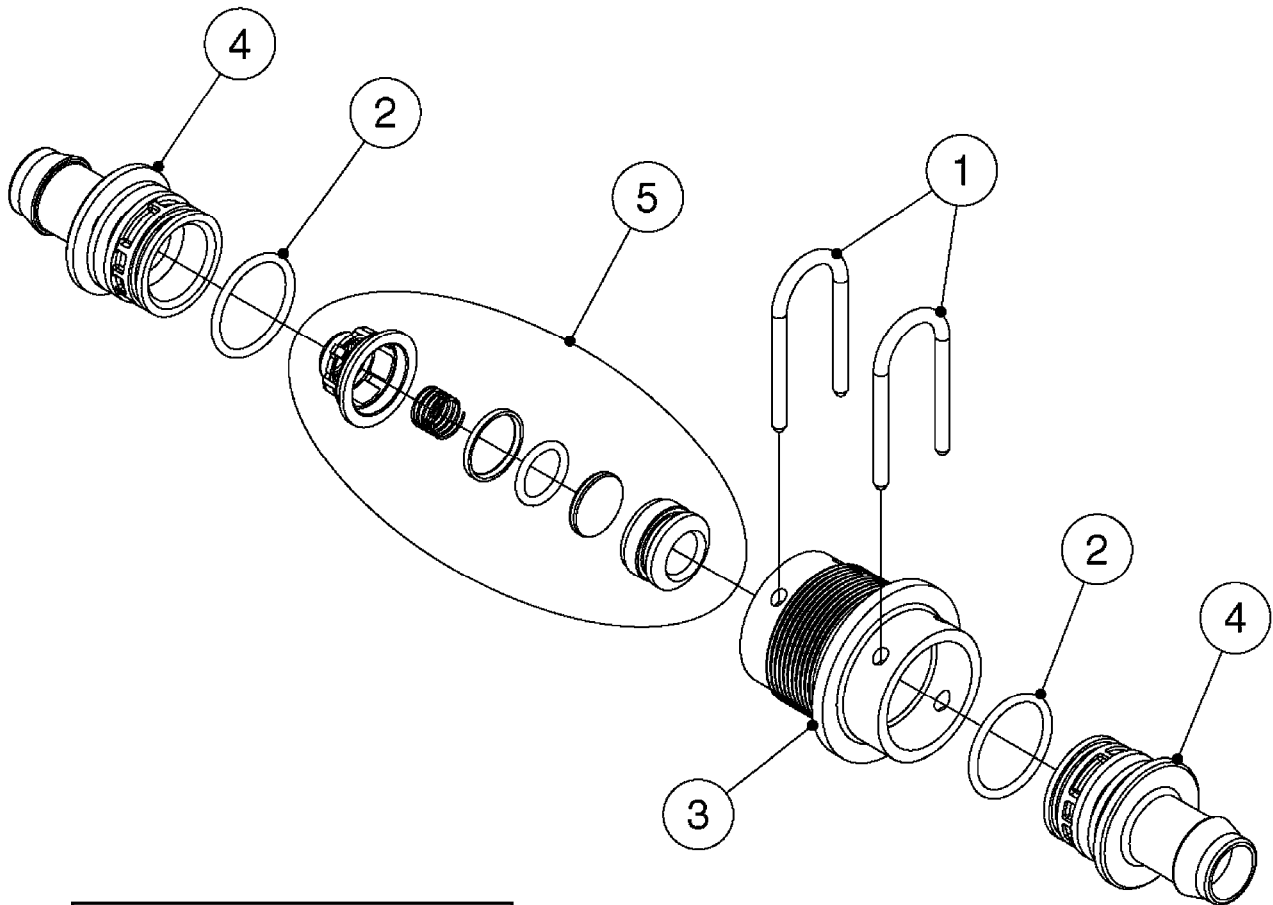

FOR FITTINGS AND
HOSES, SEE SECTION L

B0620

CHECK VALVES - S53
B0620-HIN, 01:01:16

Page 1

Date 12.08.2020 8:43

Pos.	parts-n°	order qty	description
1	145995	1	FITT.DK S-53 FORK
2	242354	1	O-RING D32.2X3.0 VITON
3	322103	1	FITT.DK S-53 BULKHEAD
4	334230	1	FITT.DK S-53 STR.1"
5	72132600	1	CHECK VALVE SUBASSEMBLY S53