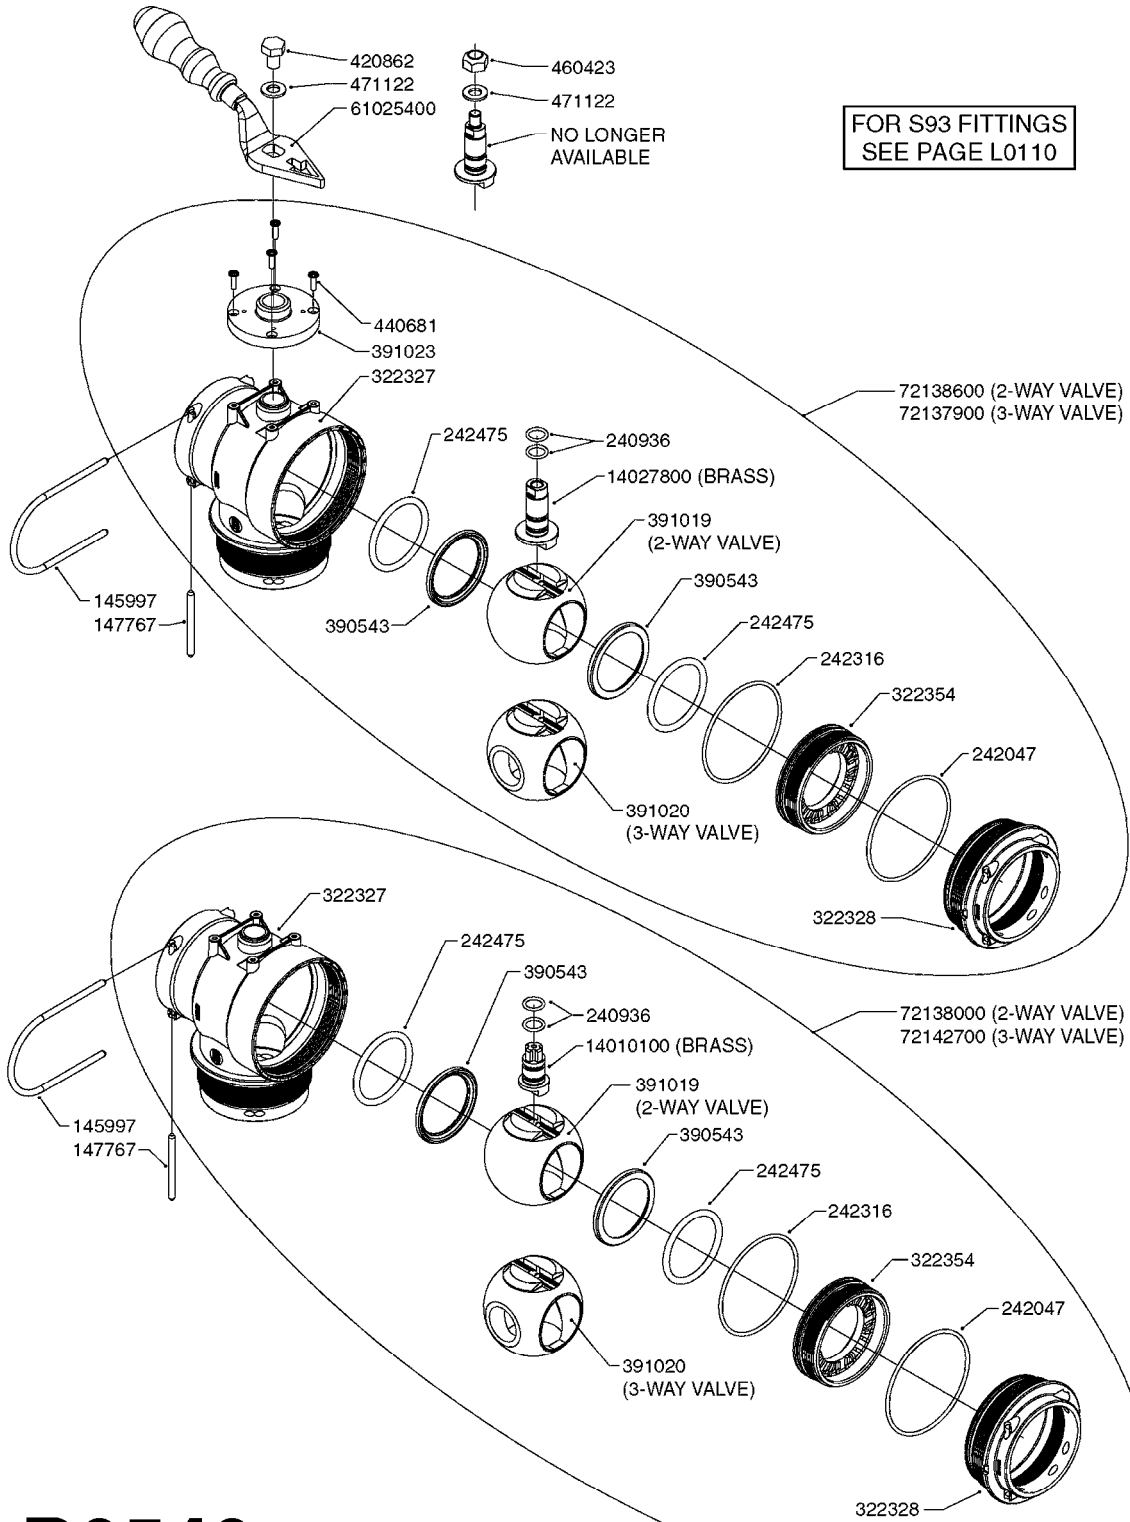

B0540

SMART VALVE-S93 MANIFOLD VALVE
B0540-HIN, 01:01:16

Page 1

Date 12.08.2020 8:43

parts-n°	order qty	description
145997	1	FITT.DK S-93 FORK
147767	1	PIN 5Ø X 60 S-93 DOUBLE CLAMP
240936	1	O-RING D13.3X2.4 NITRIL
242047	1	O-RING 89.5 X 3.0 VITON
242316	1	O-RING D84.5X3.0 NITRIL
242475	1	O'RING D56.52x5.33 SH70-VITON
322327	1	HOUSING, VALVE, S93, 220 PSI
322328	1	END CAP F.VALVE S-93
322354	1	THRUST PLATE F.3-WAY VALVES-93
390543	1	SEAT F.BALL 3-WAY VALVE S-93
391019	1	BALL F.2 WAY S93 SMART VALVE
391020	1	BALL F.3 WAY S93 SMART VALVE
391023	1	SMART VALVE MOUNTING BRACKET
420862	1	BOLT HEX 8.8 DEL M10X16 FT
440681	1	SCREW F. PLASTIC 4MM X 14LG SS
460423	1	NUT HEX M10X1.50 LOCK DIN985A2 SS
471122	1	WASHER, M10, Ø20/10.5X 2.0, SS
14010100	1	SPINDLE F.SMART VALVE S-93
14027800	1	SPINDLE F.SMART VALVE S-93
61025400	1	HANDLE SMART VALVE
72137900	1	VALVE S93 "V1" SMART VALVE
72138000	1	VALVE S93 "V2" SMART VALVE
72138600	1	VALVE S93 "V3" SMART VALVE
72142700	1	VALVE S93 "V4" SMART VALVE