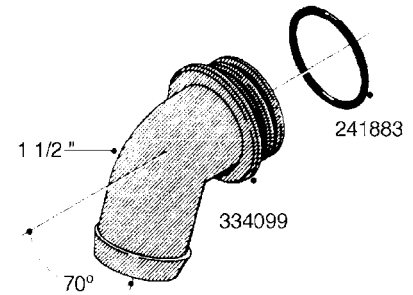

L0080

FITTINGS - S-53
L0080-HIN, 12:09:17

Page 1

Date 12.08.2020 8:43

Pos.	parts-n°	order qty	description
1	145995	1	FITT.DK S-53 FORK
2	241973	1	O-RING Ø3 X 44.2 70 SHORES NITRIL NITRIL (BLACK)
2	242353	1	O-RING 3 X 44.2 VITON VITON (BROWN)
3	242109	1	O-RING D32.2x3.0 NITRIL (BLACK)
3	242354	1	O-RING D32.2X3.0 VITON VITON (BROWN)
4	322103	1	FITT.DK S-53 BULKHEAD
5	322107	1	FITT.DK S-53 BULKHEAD NUT
6	322110	1	FITT.DK S-53 ELB. 1/2" BSP
7	322352	1	FITT.DK S-53 TEE
8	334229	1	FITT.DK S-53 STR.3/4"
9	334260	1	GASKET F. S-53 BULKHEAD
10	334564	1	FITT.DK S-67 TO S-53 ADAPTER
11	391100	1	FITT.DK S-53THREAD INS.1/2"BSP
12	726463	1	FITT.DK S53 BULKHEAD W/GASKET
13	726552	1	FIT.DK S-53X90 1/2" BSP,O-RING
14	726556	1	FITT.DK S-53 HB 1/2" W/O-RING
15	726558	1	FITT.DK S53 STR. 3/4" W.ORING
16	726559	1	FITT DK. S-53 HB 1" W/O-RING
17	726568	1	FITT.DK.S-53 HB 1/2"90 W/O-RING
18	726570	1	FITT.DK S-53 ELB.3/4" W.ORING
19	726571	1	FITT.DK S-53 ELB.1", W ORING
20	726578	1	FITT.DK S53 PLUG WITH O-RING
21	728561	1	FITT.DK. S67M - S53F REDUCER