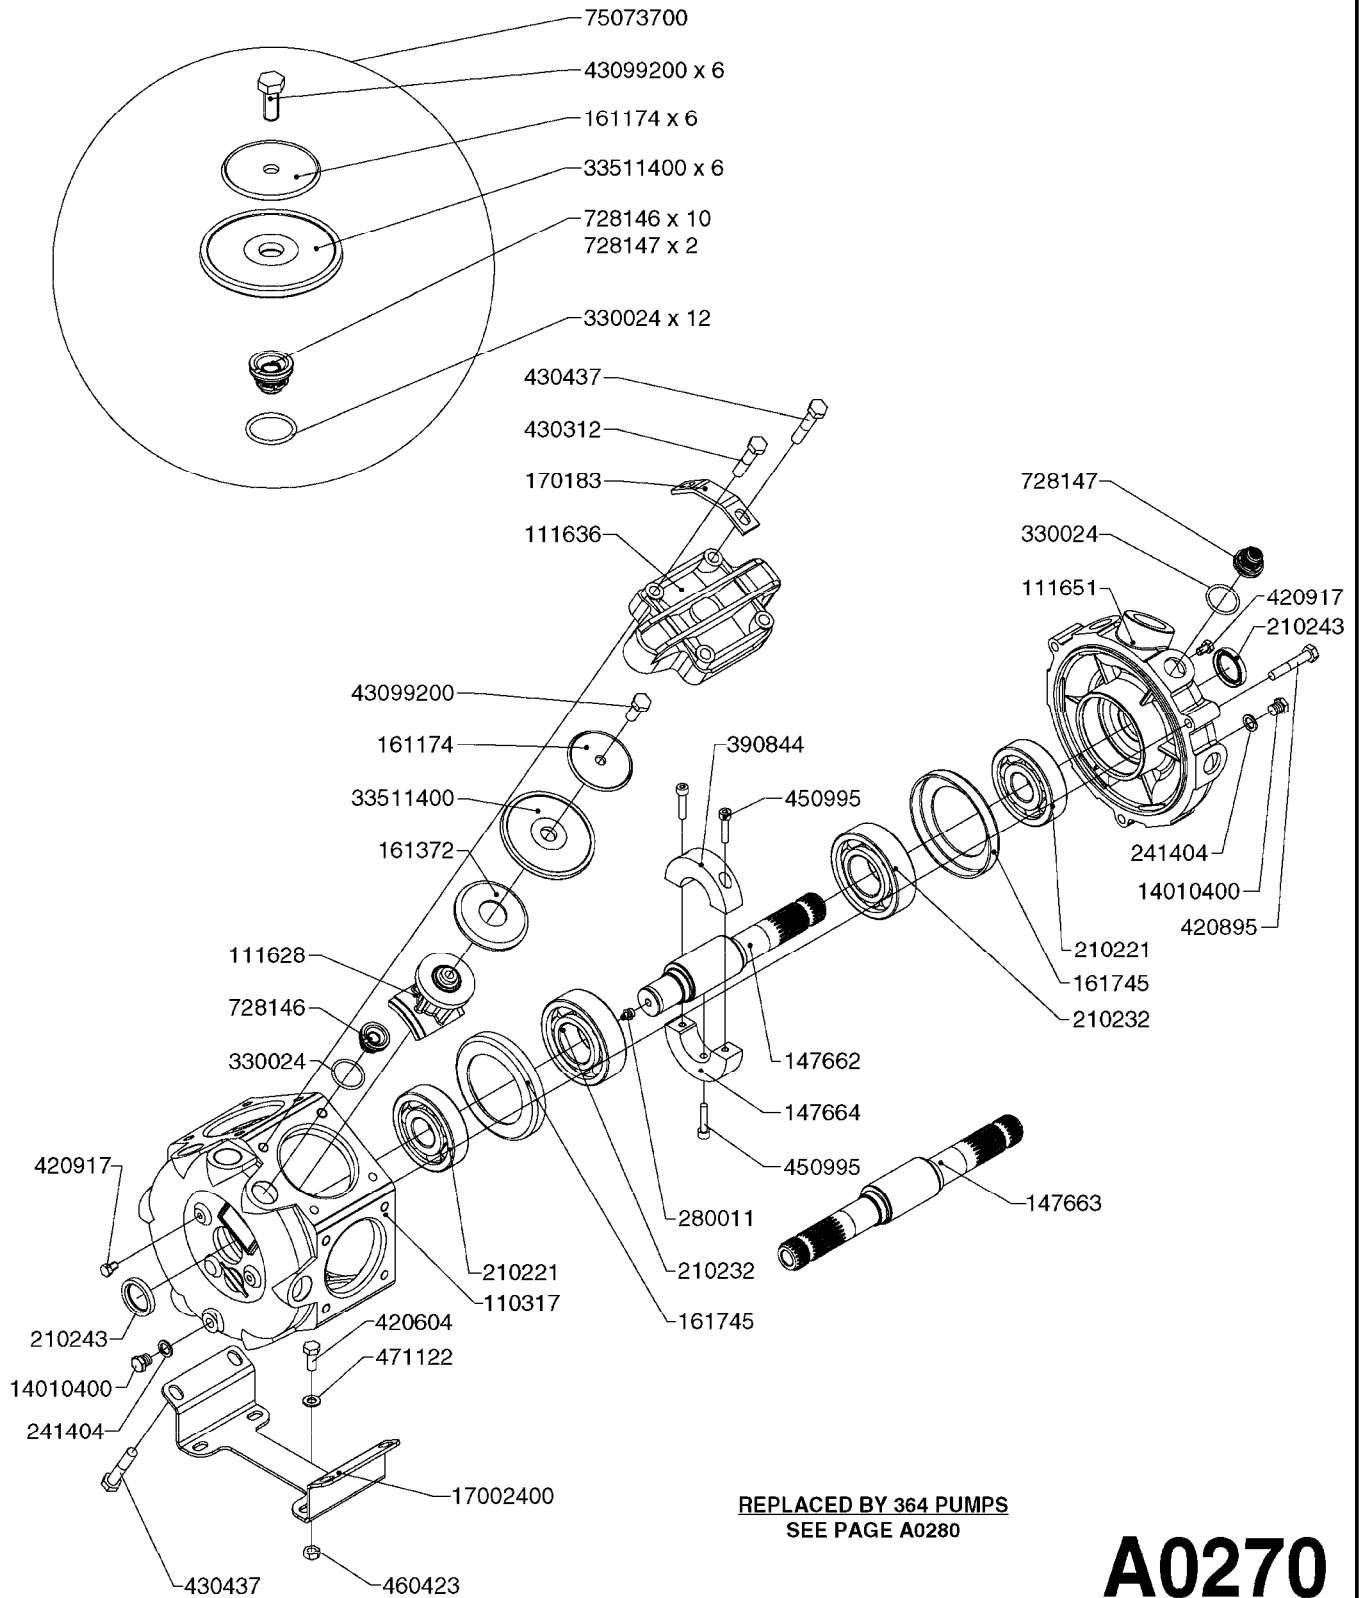

PUMP - 363/1000 RPM W/MOUNTING
A0270-HIN, 17:03:16

Page 1
Date 12.08.2020 8:42

parts-n°	order qty	description
110317	1	PUMP CASING MODEL 360/361 PNTD
111628	1	CONNECTING ROD 363/5.5 PUMP
111636	1	VALVE COVER 363 HEAVY DUTY
111651	1	CASTING F.363 1.5" PUMP(FRONT)
147662	1	CRANK SHAFT F.363/463-5.5MM
147663	1	CRANK SHAFT 363/463-5.5 THROUG
147664	1	COUNTERBALANCE 363/463 WEIGHT
161174	1	DIAPHRAGM DISC SS 361/363/364 PUMP
161372	1	DIAPHRAGM BACKING DISC,320-361
161745	1	METAL SPACER F.363/463
170183	1	LIFT STRAP F.PUMP 360/361/462
210221	1	BEARING BALL 6407
210232	1	BEARING BALL 6310
210243	1	SEAL OIL 35 X 47 X 7
241404	1	DOWTY SEAL 1/4"
280011	1	GREASE NIPPLE 1/8' SAE H TR
330024	1	O-RING D41,1/D34.5 X 3,5
390844	1	COUNTERBALANCE 363/463 POM
420604	1	BOLT HEX 8.8 DEL M10X25 FT DIN933
420895	1	BOLT HEX 8.8 RAW M10X60
420917	1	BOLT HEX 8.8 RAW M8X12 FT
430312	1	BOLT HEX 8.8 M12X60
430437	1	BOLT HEX 8.8 RAW M12X65
450995	1	BOLT ALLEN M8X30 DIN 912 RAW
460423	1	NUT HEX M10X1.50 LOCK DIN985A2 SS
471122	1	WASHER, M10, Ø20/10.5X 2.0, SS
728146	1	VALVE FOR 361(726890/707932)
728147	1	VALVE FOR 361 WHITE WITH HOLE
14010400	1	PLUG 1/4" BSP
17002400	1	FOOT F. 36X PUMP, RED
33511400	1	DIAPHRAGM PUMP 361/361/363/364 PUR
43099200	1	BOLT HEX SS M12 X 30 DIN933 A4
75073700	1	PUMP KIT 361/363 "06"