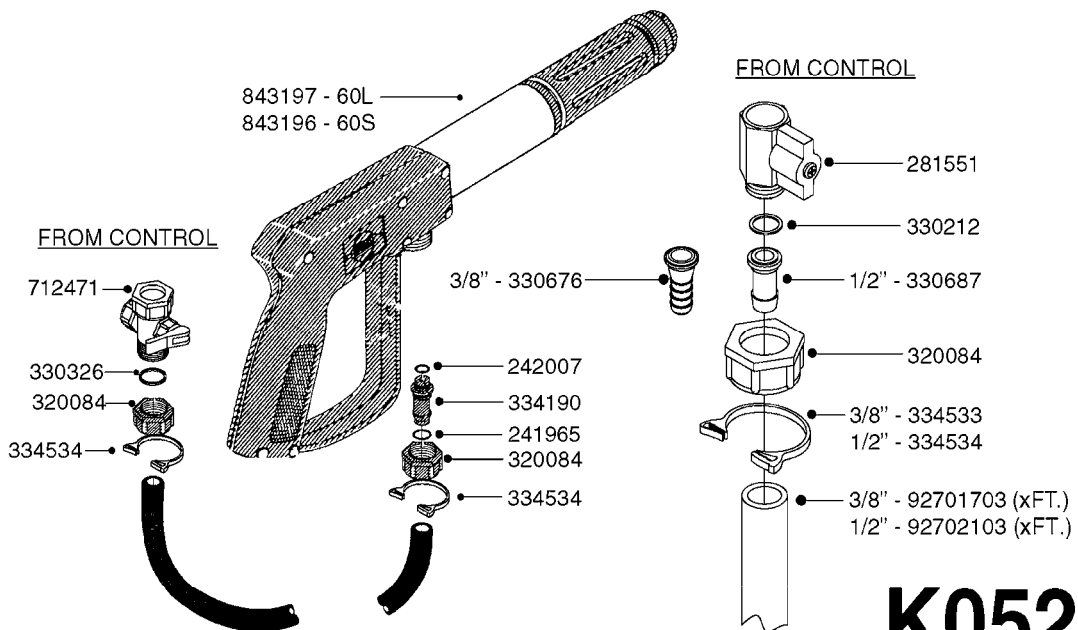

K0520

HOSE WRAPS
K0520-HIN, 05:12:19

Page 1
Date 12.08.2020 8:43

parts-n°	order qty	description
241965	1	O-RING Ø12.1 X 1.6 NITRILE
242007	1	O-RING Ø9.1 X 1.6 NITRILE
281551	1	BALL VALVE 1/2"
320084	1	FITT.DK NUT 1/2" BSP
330212	1	O-RING D19/D14X2.4 F.1/2"NUT
330326	1	O-RING D30/D24X2 F.1"NUT
330676	1	FITT.DK HB 3/8" F. 1/2" NUT
330687	1	FITT.DK HB 1/2" F. 1/2" NUT
334190	1	FITT.DK HB 1/2' F. PISTOL 60S
334533	1	CLAMP HOSE PLASTIC 3/8"
334534	1	CLAMP HOSE PLASTIC 1/2"
636223	1	POST 12 VOLT TR30
712471	1	AGITATION VALVE ASSY. ON/OFF
843196	1	SPRAY GUN KIT TYPE 60 SHORT
843197	1	HANDGUN KIT TYPE 60 LONG
10013403	1	BOLT HEX 3/8-16X1 1/4 HCS Z5
10013503	1	NUT HEX NC 3/8"
10178903	1	WRAP HOSE SIDE MOUNT PLATE
10179003	1	WRAP HOSE BOTTOM PLATE MOUNT
10179403	1	WRAP WELDMENT FOR HI101789
10179503	1	WRAP WELDMENT FOR HI101790
10225603	1	BKT.FOR HOSE WRAP MOUNT NL NK
10225703	1	WRAP HOSE BDL.BOTTOM PLATE
92701703	1	HOSE R X3/8" X300PSI WP X0012"
92702103	1	HOSE R X1/2" X300PSI WP X0012"