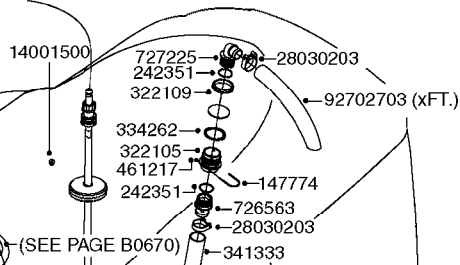

SIGHT GAUGE (SEE PAGE K0780)

SEE BREAKDOWN BELOW