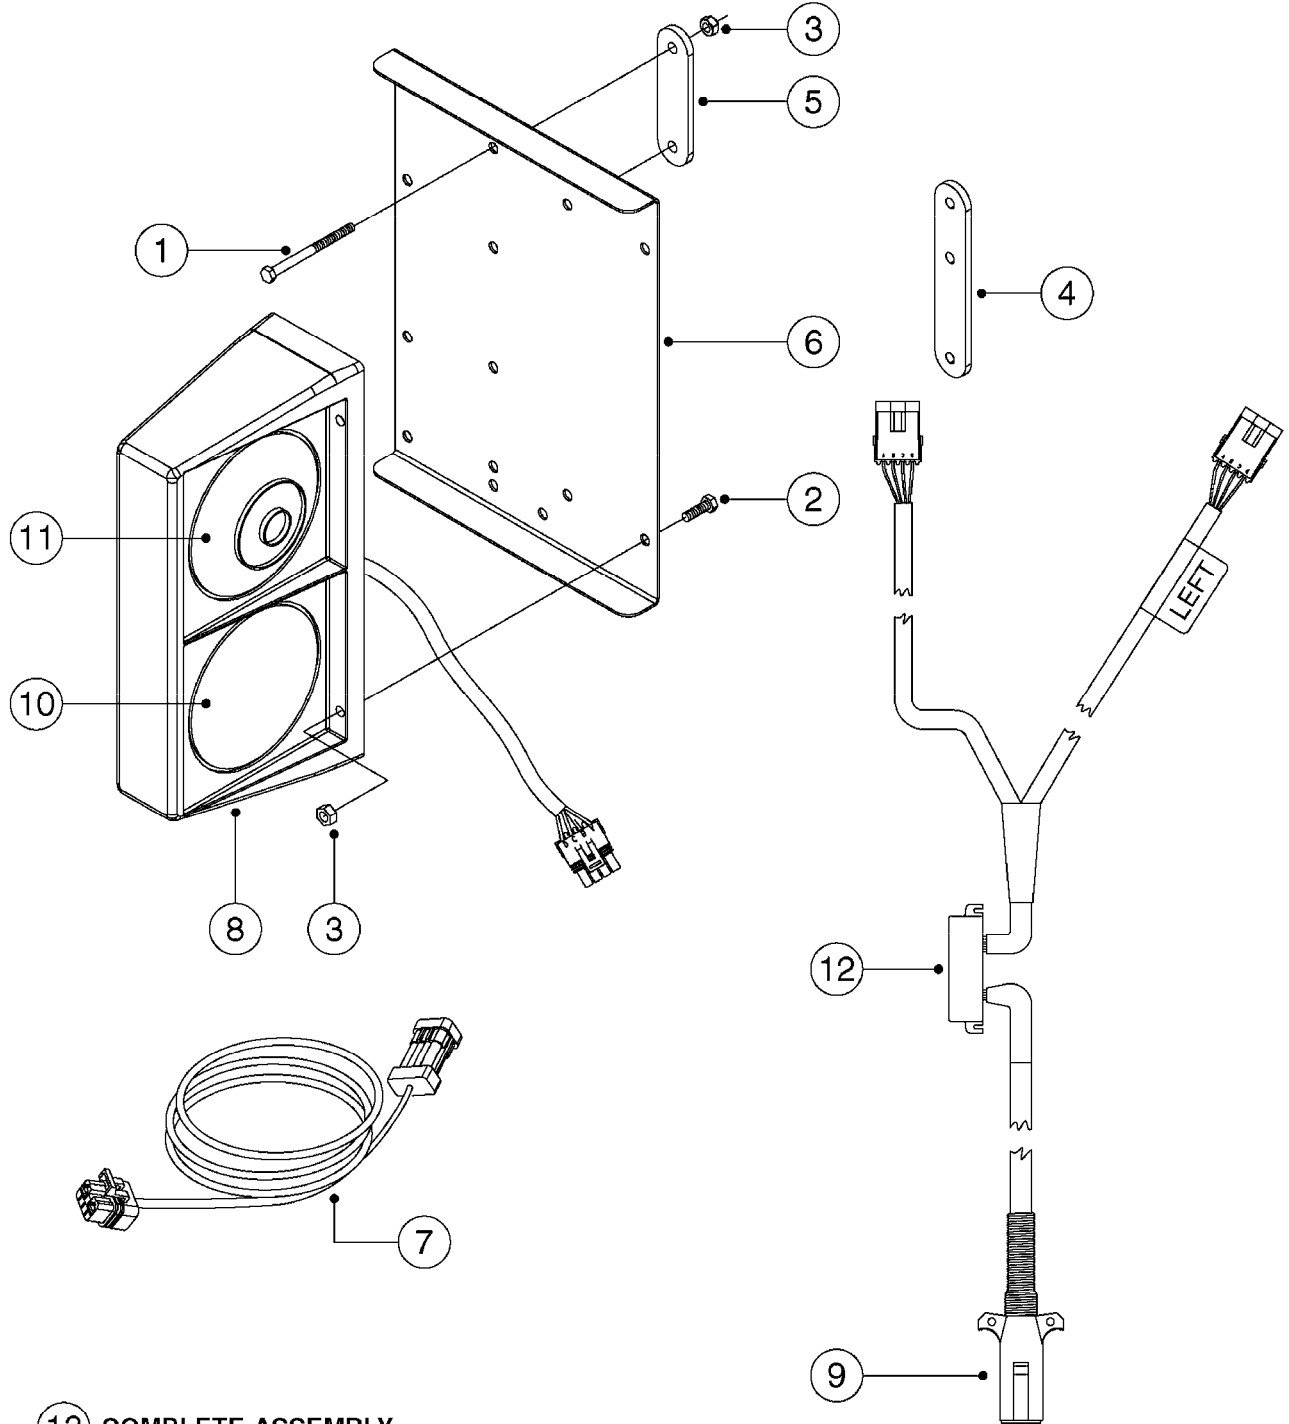

13 COMPLETE ASSEMBLY

COMPLETE ASSEMBLIES
WHOLEGOODS ITEMS

M0160

TRAFFIC LIGHT KIT
M0160-HIN, 13:08:19

Page 1
Date 12.08.2020 8:44

Pos.	parts-n°	order qty	description
1	410266	1	BOLT HEX 8.8 DEL M6X120
1	410421	1	BOLT HEX M6X110 DIN931-A2 SS
1	410524	1	BOLT HEX 8.8 DEL M6X100
1	410605	1	BOLT HEX 8.8 DEL M6X80
2	410362	1	BOLT HEX 8.8 SS M6X20
3	460261	1	NUT HEX M6X1.00 LOCK DIN985 A2 SS
4	16022303	1	BRACKET 100MM TUBE
5	16022403	1	BRACKET 60MM TUBE
6	16025603	1	BRACKET TAIL LIGHT DUAL LAMP
7	26004703	1	HARNESS 13' EXT 4 WIRE WP
8	26004903	1	TAIL LIGHT GREEN WIRE LH
8	26005003	1	TAIL LIGHT YELLOW WIRE RH
9	26005103	1	PLUG 7-PIN AG TAIL LIGHT
10	26005403	1	LENS BLACK BEFORE 2009
10	26017003	1	LENS RED
11	26016903	1	LENS AMBER
12	26032703	1	HARNESS COMPLETE, TAIL LIGHT, 2013
13	83308603	1	TRAFFIC LIGHT KIT