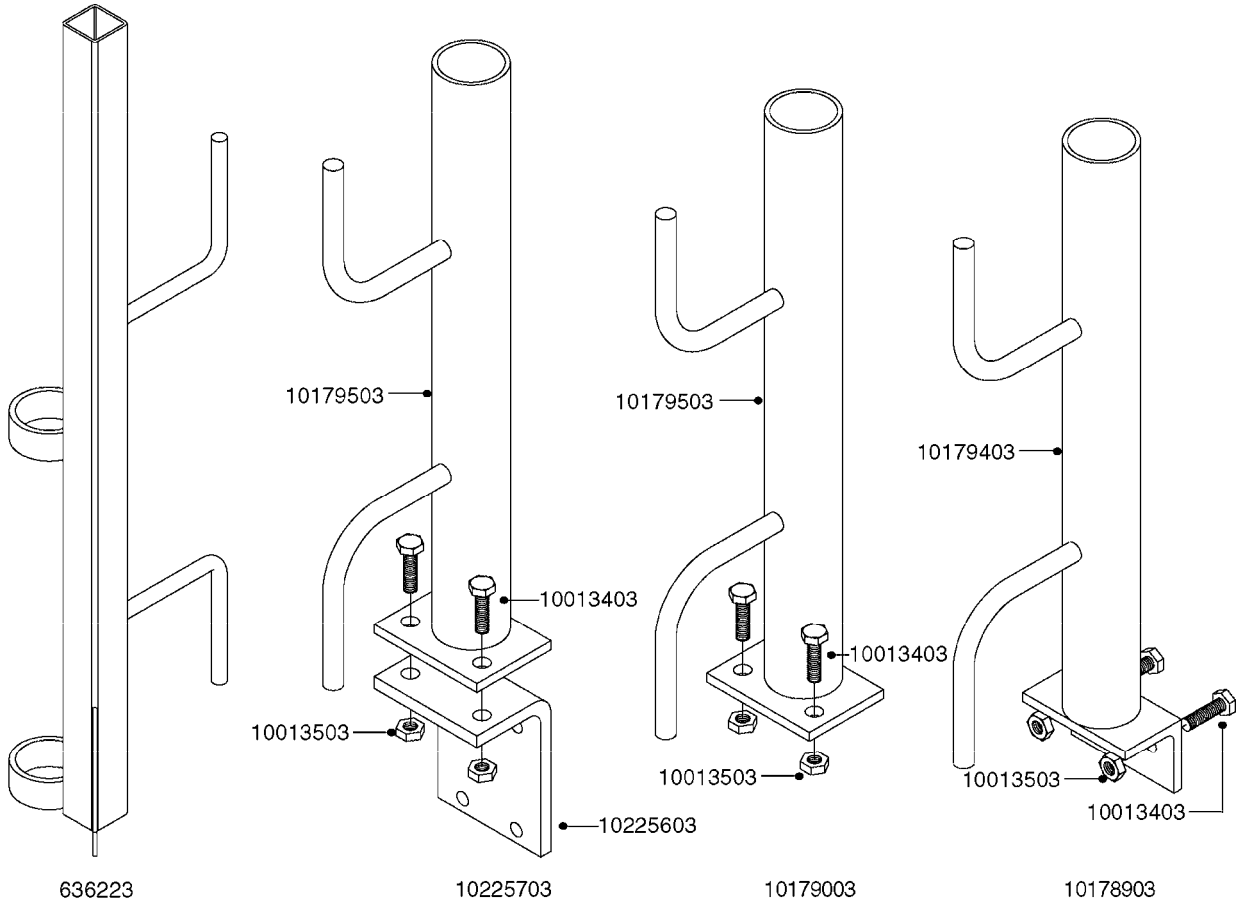

K0520

HOSE WRAPS
K0520-HIN, 05:12:19

Page 1
Date 12.08.2020 8:43

parts-n°	order qty	description
241965	1	O-RING Ø12.1 X 1.6 NITRILE
242007	1	O-RING Ø9.1 X 1.6 NITRILE
281551	1	BALL VALVE 1/2"
320084	1	FITT.DK NUT 1/2" BSP
330212	1	O-RING D19/D14X2.4 F.1/2"NUT
330326	1	O-RING D30/D24X2 F.1"NUT
330676	1	FITT.DK HB 3/8" F. 1/2" NUT
330687	1	FITT.DK HB 1/2" F. 1/2" NUT
334190	1	FITT.DK HB 1/2' F. PISTOL 60S
334533	1	CLAMP HOSE PLASTIC 3/8"
334534	1	CLAMP HOSE PLASTIC 1/2"
636223	1	POST 12 VOLT TR30
712471	1	AGITATION VALVE ASSY. ON/OFF
843196	1	SPRAY GUN KIT TYPE 60 SHORT
843197	1	HANDGUN KIT TYPE 60 LONG
10013403	1	BOLT HEX 3/8-16X1 1/4 HCS Z5
10013503	1	NUT HEX NC 3/8"
10178903	1	WRAP HOSE SIDE MOUNT PLATE
10179003	1	WRAP HOSE BOTTOM PLATE MOUNT
10179403	1	WRAP WELDMENT FOR HI101789
10179503	1	WRAP WELDMENT FOR HI101790
10225603	1	BKT.FOR HOSE WRAP MOUNT NL NK
10225703	1	WRAP HOSE BDL.BOTTOM PLATE
92701703	1	HOSE R X3/8" X300PSI WP X0012"
92702103	1	HOSE R X1/2" X300PSI WP X0012"