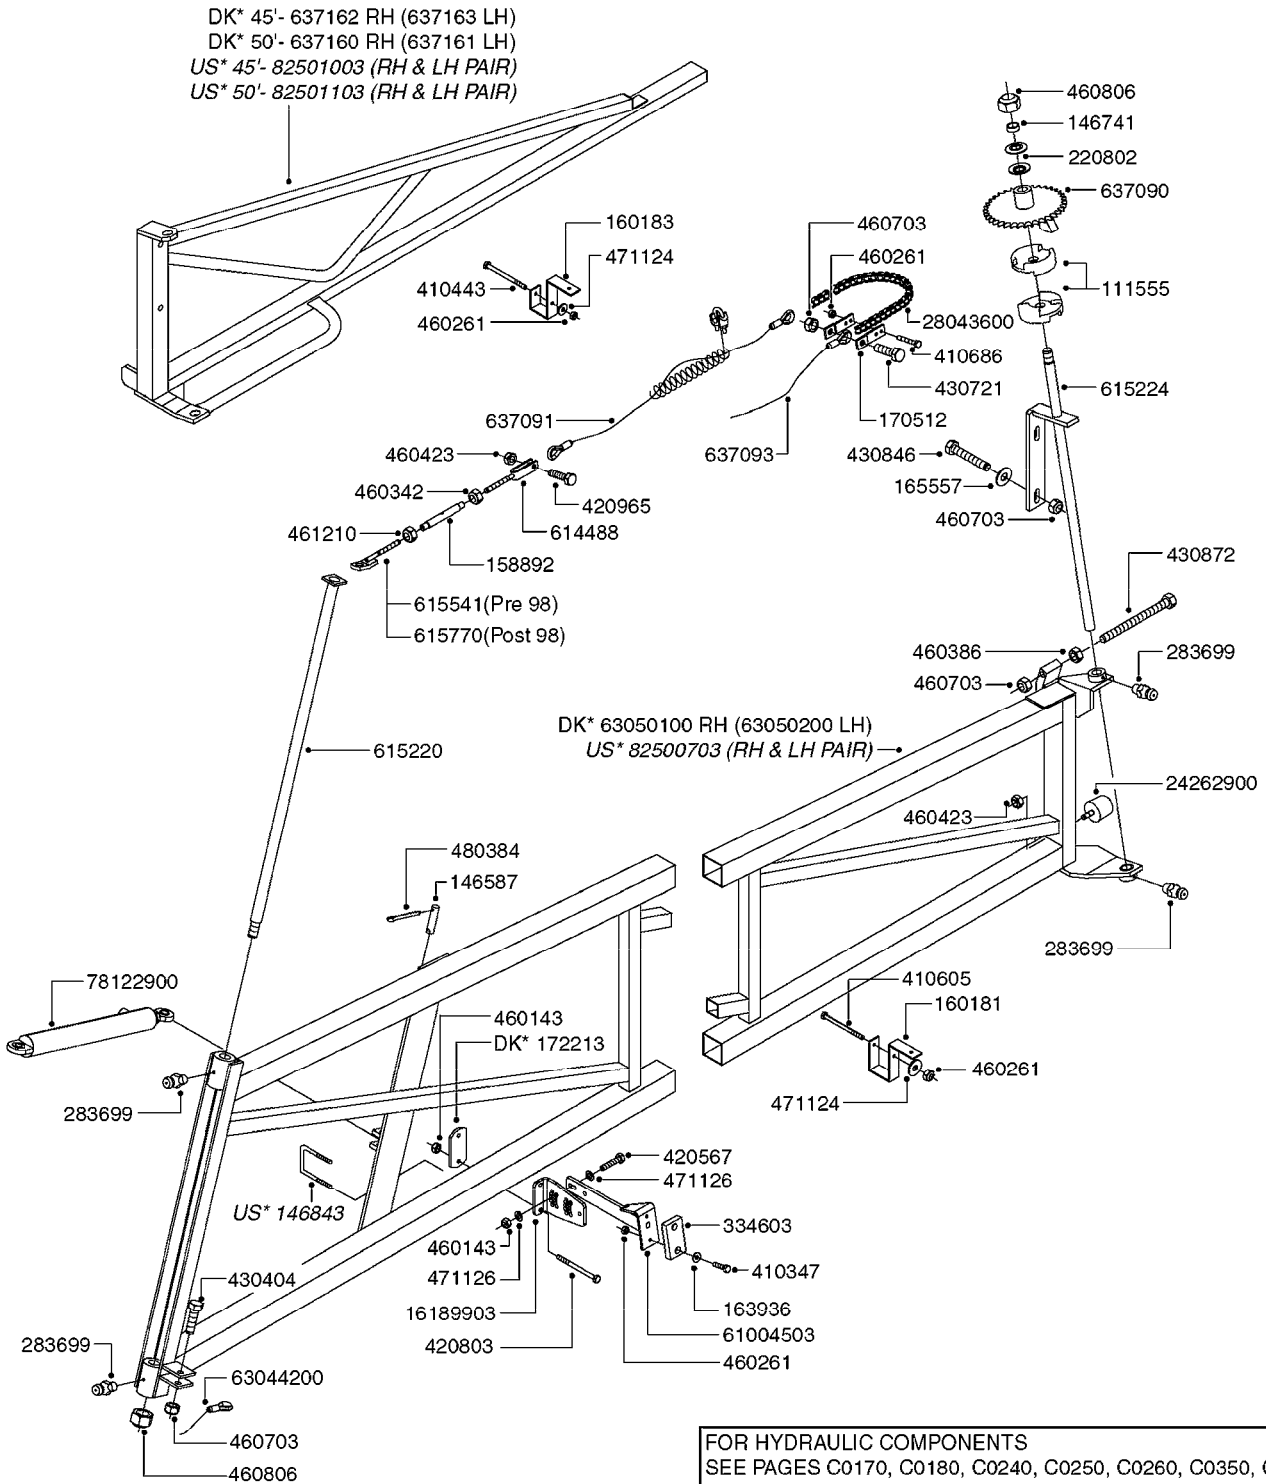

FOR HYDRAULIC COMPONENTS
SEE PAGES C0170, C0180, C0240, C0250, C0260, C0350, C0360

D0260

**DK* = DENMARK STEEL PARTS
US* = NORTH AMERICAN STEEL PARTS**

BOOM EAGLE WINGS 45' 50'
D0260-HIN, 01:01:16

Page 1
Date 12.08.2020 8:43