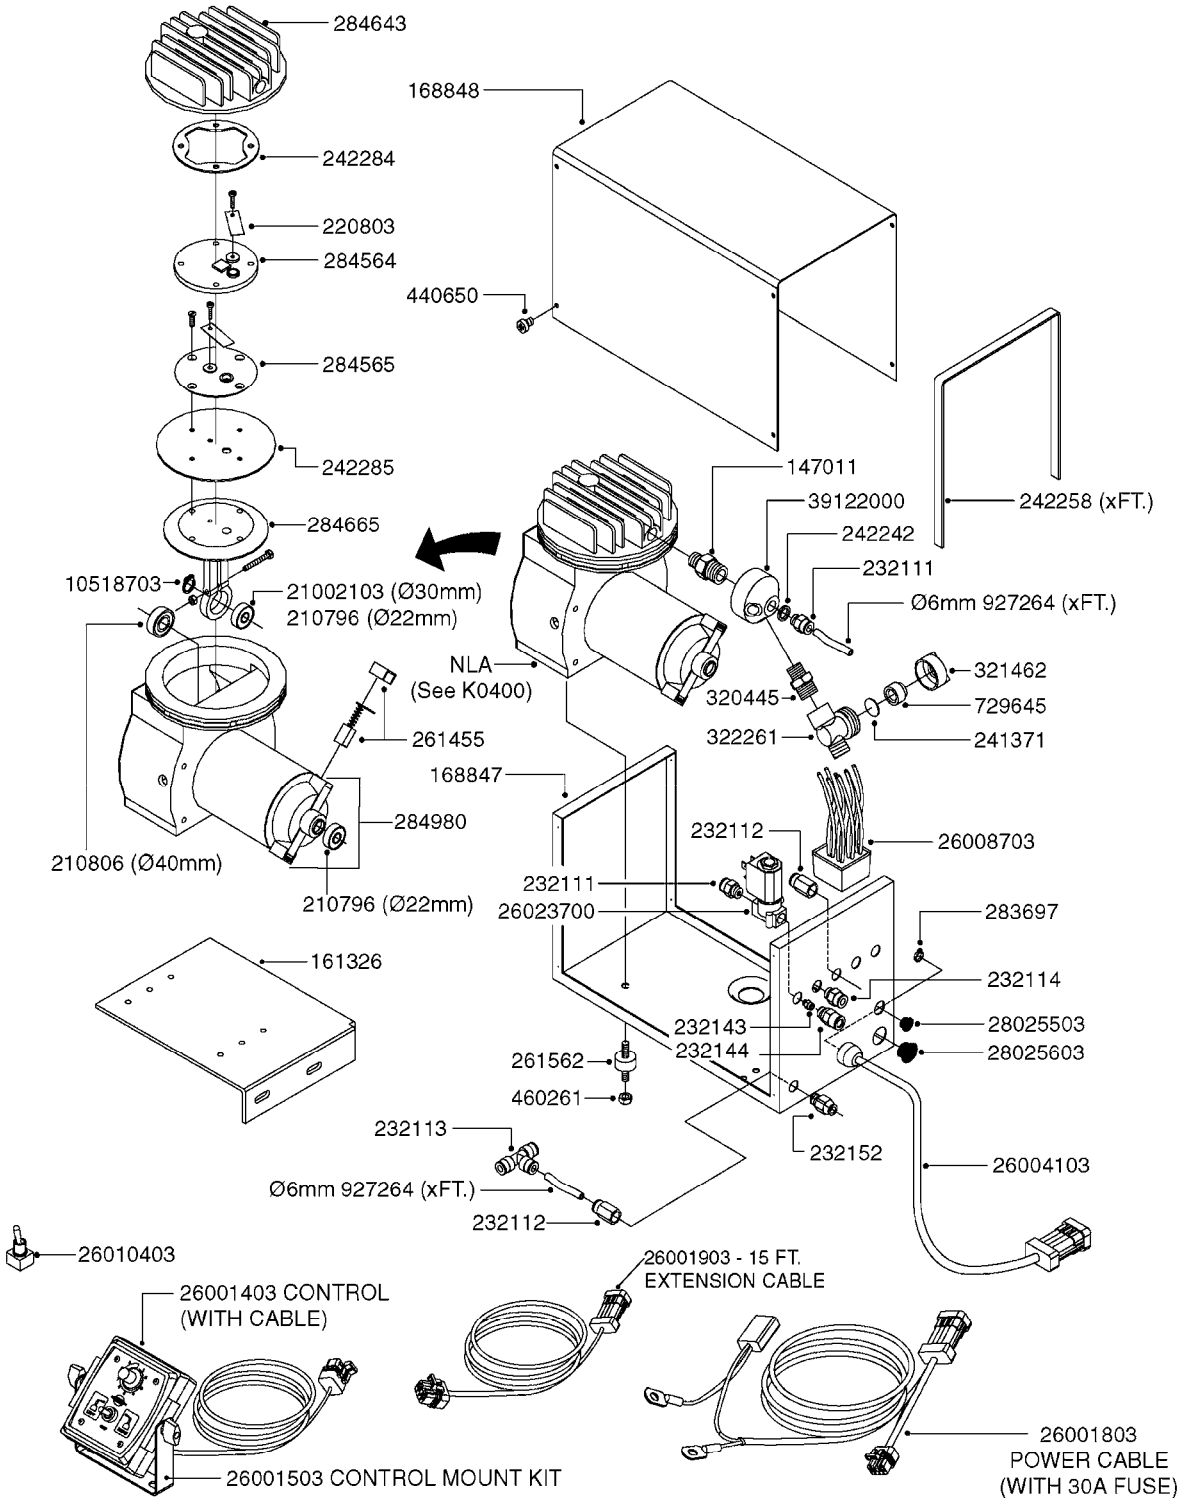

K0390

*Ø8mm 927306 (xFT.)
*Ø10mm 927330 (xFT.)

70019403 - COMPLETE ASSEMBLY

FOAM MARKER COMPRESSOR 2002
K0390-HIN, 01:01:16

Page 1
Date 12.08.2020 8:43

parts-n°	order qty	description
147011	1	HEX NIPPLE 3/8'X1/4'BSP BRASS
161326	1	MOUNT BKT. F. FOAM COMP.BOX 98
168847	1	ENCLOSURE LOWER F.MARKER
168848	1	COVER F. FOAM MARKER
210796	1	BEARING BALL D22/D8 X 7 608ZZ
210806	1	BEARING BALL D40/D17X12MM
220803	1	VALVE F. COMPRESSOR
232111	1	QUICK COUPLER 6MM X 1/8 EXT.
232112	1	QUICK COUPLER 6MM 1/8 INT.
232113	1	QUICK COUPLER 6MM T-PIECE
232114	1	COUPLER 1/8" THREADX8MM HOSE
232143	1	REDUCER 1/4'INT-1/8'EXT
232144	1	QUICK COUPLER 10MM X 1/4 EXT
232152	1	QUICK COUPLER 8MMX1/8 EXT.LONG
241371	1	DIAPHRAGM F.NO-DRIP,VULC
242242	1	O-RING F.AIR HOSE FITTING
242258	1	TRIM 3X10 SELF ADHESIVE 0012"
242284	1	HEAD GASKET F. COMPRESSOR
242285	1	DIAPHRAGM F. F/M COMP.
261455	1	BRUSH KIT-FOAM MARKER MOTOR
261562	1	RUBBER DAMPER 2XM6X25
283697	1	TIESTRAP 200MM
284564	1	PLATE F.COMPRESSOR HEAD
284565	1	PLATE F.COMPRESSOR HEAD
284643	1	COMPRESSOR HEAD F.FOAM MARKER
284665	1	CONNECTING ROD F.COMPRESSOR
284980	1	FLANGE REAR F. F.M.COMPRESSOR
320445	1	FITT.DK HN 1/4"X3/8" BSP
321462	1	CAP F.NO-DRIP ASSY.
322261	1	HOUSING F.SAFETY VALVE 3/8"
440650	1	SCREW 3.5x13 STAINLESS
460261	1	NUT HEX M6X1.00 LOCK DIN985 A2 SS
729645	1	NON-DRIP SPRING ASSY.GREEN 10
927264	1	HOSE R X PE D6/D4 X 0012"
927306	1	HOSE R X PE D8/D6 X 0012"BLACK
927330	1	HOSE R X PE D10/D8 X 012"BLACK
10518703	1	SNAP-RING OUTER 8X1
21002103	1	BEARING, 6200 2ZJEM (SKF)
26001403	1	HC FOAM MARKR CONSOLE VS3.0.00
26001503	1	HC FOAM MARKER CONSOLE MT.KIT
26001803	1	POWER CABLE
26001903	1	15' 7-PIN EXTENSION CABLE
26004103	1	FOAM MARKER CNTRL MOD CABL STD
26008703	1	FOAM MARKER CONTROL SCII
26010403	1	TOGGLE SWITCH MICRO-TRAK F.M.
26023700	1	SOLENOID VAL 12V 1/8' FLO '07
28025503	1	PLUG F.DRILLED HOLE 1/2"
28025603	1	PLUG F.DRILLED HOLE 3/4"
39122000	1	DISTR.HOUSING F.FOAM MARKER'07
70019403	1	FOAM MARKER COMPRESSOR KIT STD