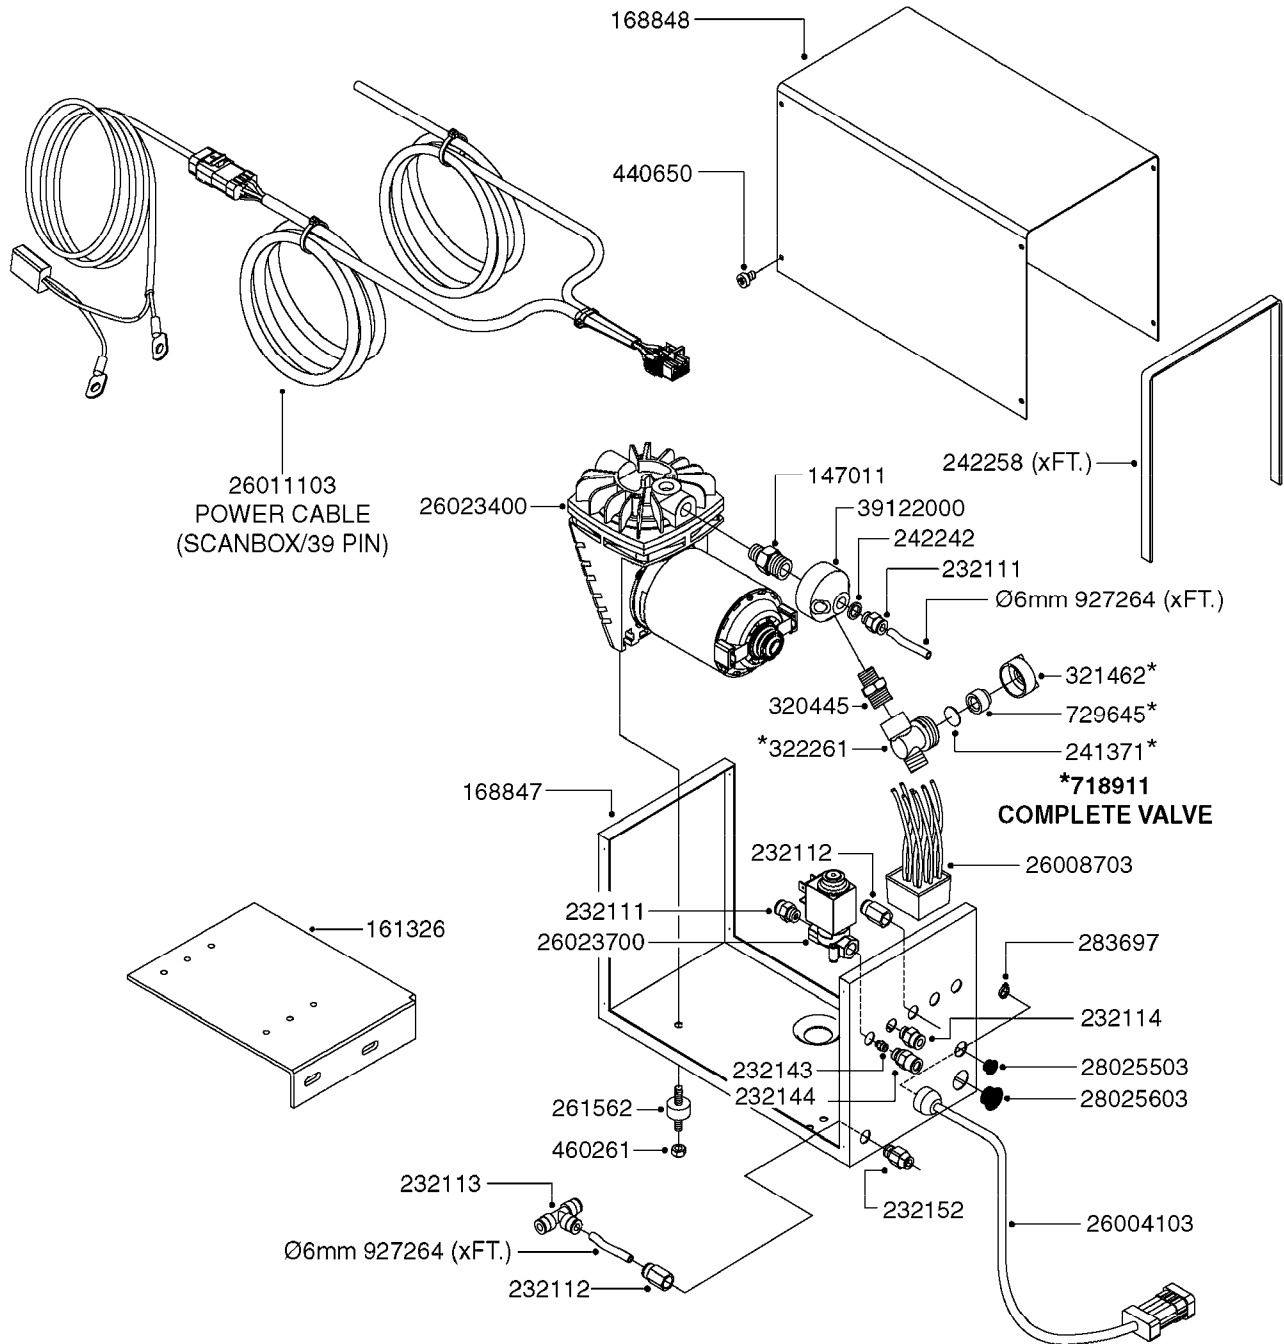

K0400

*Ø8mm 927306 (xFT.)
*Ø10mm 927330 (xFT.)

70062503 - COMPLETE ASSEMBLY

FOAM MARKER COMPRESSOR 2007
K0400-HIN, 01:01:16

Page 1
Date 12.08.2020 8:43

parts-n°	order qty	description
147011	1	HEX NIPPLE 3/8'X1/4'BSP BRASS
161326	1	MOUNT BKT. F. FOAM COMP.BOX 98
168847	1	ENCLOSURE LOWER F.MARKER
168848	1	COVER F. FOAM MARKER
232111	1	QUICK COUPLER 6MM X 1/8 EXT.
232112	1	QUICK COUPLER 6MM 1/8 INT.
232113	1	QUICK COUPLER 6MM T-PIECE
232114	1	COUPLER 1/8" THREADX8MM HOSE
232143	1	REDUCER 1/4'INT-1/8'EXT
232144	1	QUICK COUPLER 10MM X 1/4 EXT
232152	1	QUICK COUPLER 8MMX1/8 EXT.LONG
241371	1	DIAPHRAGM F.NO-DRIP,VULC
242242	1	O-RING F.AIR HOSE FITTING
242258	1	TRIM 3X10 SELF ADHESIVE 0012"
261562	1	RUBBER DAMPER 2XM6X25
283697	1	TIESTRAP 200MM
320445	1	FITT.DK HN 1/4"X3/8" BSP
321462	1	CAP F.NO-DRIP ASSY.
322261	1	HOUSING F.SAFETY VALVE 3/8"
440650	1	SCREW 3.5x13 STAINLESS
460261	1	NUT HEX M6X1.00 LOCK DIN985 A2 SS
718911	1	VALVE (SAFETY) F.MARKER
729645	1	NON-DRIP SPRING ASSY.GREEN 10
927264	1	HOSE R X PE D6/D4 X 0012"
927306	1	HOSE R X PE D8/D6 X 0012"BLACK
927330	1	HOSE R X PE D10/D8 X 012"BLACK
26004103	1	FOAM MARKER CNTRL MOD CABL STD
26008703	1	FOAM MARKER CONTROL SCII
26011103	1	FOAMER POWER/CONTROL CABLE 39P
26023400	1	COMPRESSOR F.FOAM MARKER CM40
26023700	1	SOLENOID VAL 12V 1/8' FLO '07
28025503	1	PLUG F.DRILLED HOLE 1/2"
28025603	1	PLUG F.DRILLED HOLE 3/4"
39122000	1	DISTR.HOUSING F.FOAM MARKER'07
70062503	1	FOAM MARKER COMPRESSOR,STD,39P