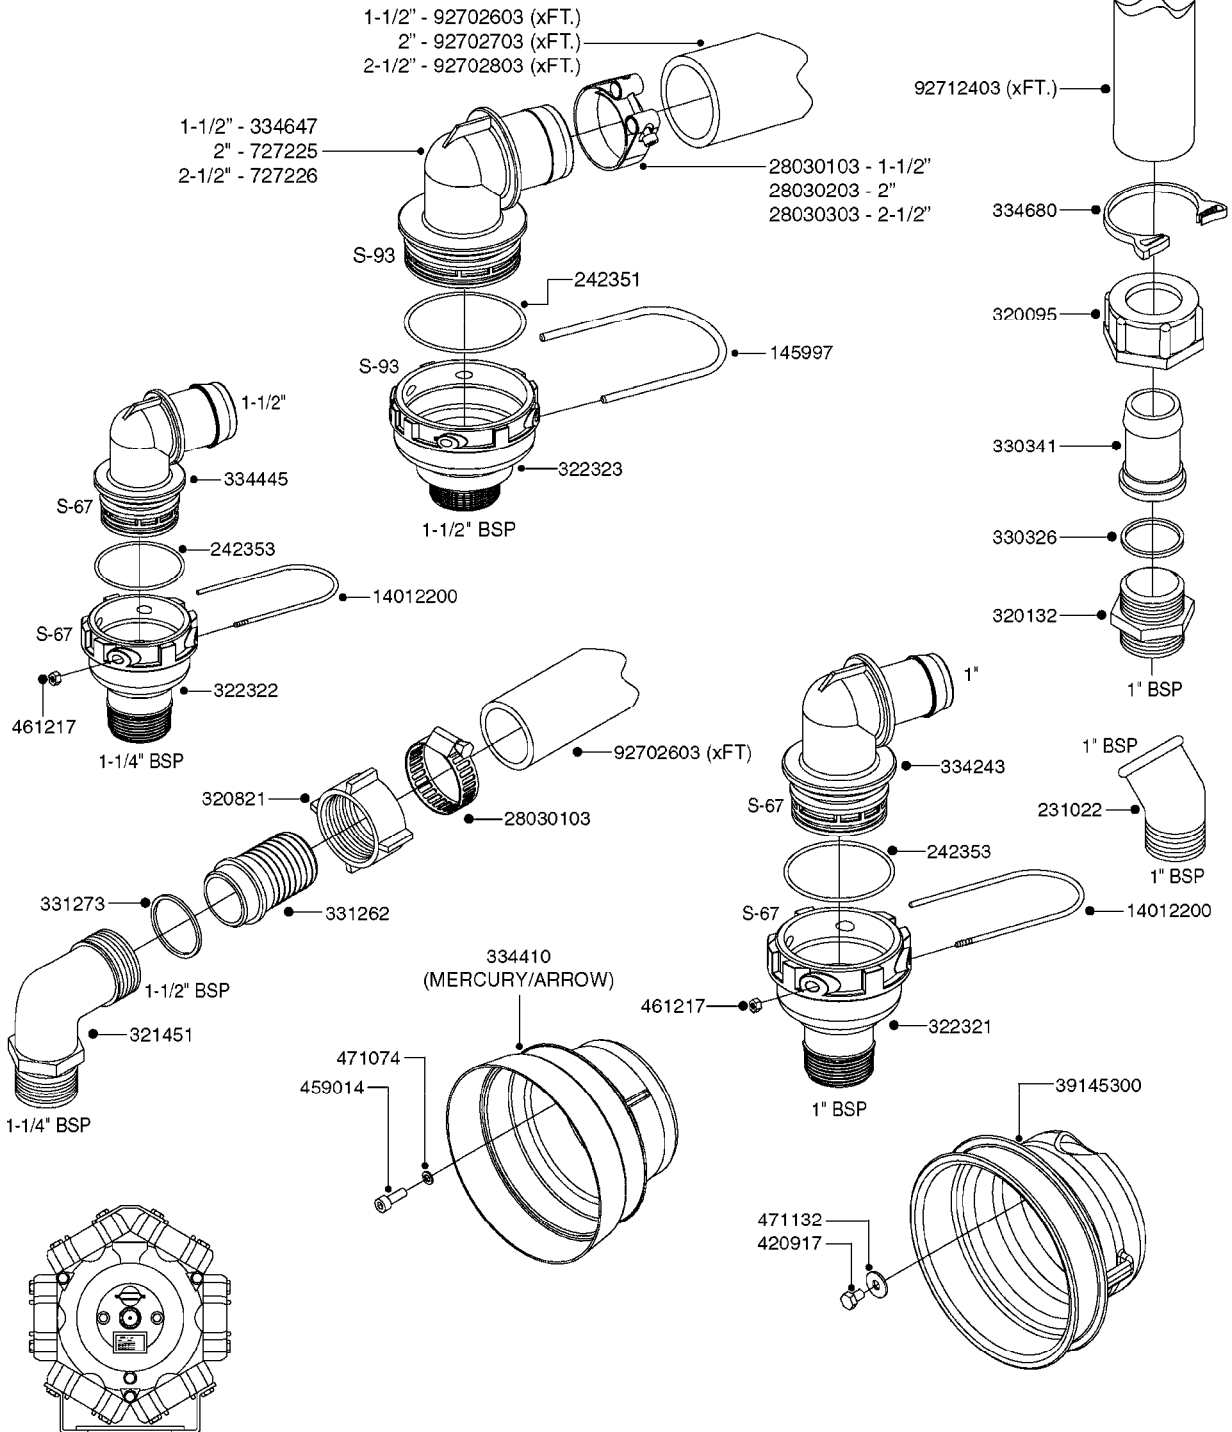

SUCTION SIDE OF PUMP

PRESSURE SIDE OF PUMP

COMPLETE PUMP
(NLA) REPLACED BY 364 PUMP (SEE PAGE A0280)

A0300

PUMP - 361/363 FITTINGS
A0300-HIN, 28:05:19

Page 1
Date 12.08.2020 8:42

parts-n°	order qty	description
145997	1	FITT.DK S-93 FORK
231022	1	FITT.DK ELB. 1' BSP GF 121
242351	1	O-RING D69.5X3.0 VITON F.S-93
242353	1	O-RING 3 X 44.2 VITON
320095	1	FITT.DK NUT 1" BSP
320132	1	FITT.DK HN 1" BSP
320821	1	FITT.DK NUT 1-1/2" BSP
321451	1	FITT.DK ELB.1-1/2 X1-1/4 80DEG
322321	1	FITT.DK S-67 X 1"BSP MALE
322322	1	FITT.DK S-67 X 1-1/4"BSP MALE
322323	1	FITT.DK S-93 X 1-1/2"BSP MALE
330326	1	O-RING D30/D24X2 F.1"NUT
330341	1	FITT.DK HB 1" F. 1" NUT
331262	1	FITT.DK HB 1-1/2" F. 1-1/2"NUT
331273	1	O-RING D44/D38X2 F.1-1/2"
334243	1	FITT.DK S-67 ELB.1"
334410	1	PROTECTION PUM
334445	1	FITT.DK S-67 ELB.1-1/2"
334647	1	FITT.DK S93 ELB 1-1/2" 90 PVC
334680	1	CLAMP HOSE PLASTIC 1"
420917	1	BOLT HEX 8.8 RAW M8X12 FT
459014	1	ALLEN SCREW M8 X 15 GALV.DIN93
461217	1	NUT HEX M5 LOCK
471074	1	WASHER M8 ELZ
471132	1	WASHER D24/D8.4 X 2 SS
727225	1	FITT.DK S-93 ELB.2'PVC W/ORING
727226	1	HOSETAIL S93 2"1/2 90°+O-RING
14012200	1	FITT.DK S-67 FORK W/M5 THREADS
28030103	1	CLAMP HOSE GEAR P5/4-S1.5"6724
28030203	1	CLAMP HOSE T-BOLT S2" 235-67
28030303	1	CLAMP HOSE T-BOLT S2.5" 235-76
39145300	1	PTO SHIELD Ø203 4-POLET MACHINED
92702603	1	HOSE PVC SUCT GRAY 1-1/2"
92702703	1	HOSE PVC SUCT GRAY 2"
92702803	1	HOSE PVC SUCT GRAY 2.5"
92712403	1	HOSE R X1" X300PSI WP X0012"