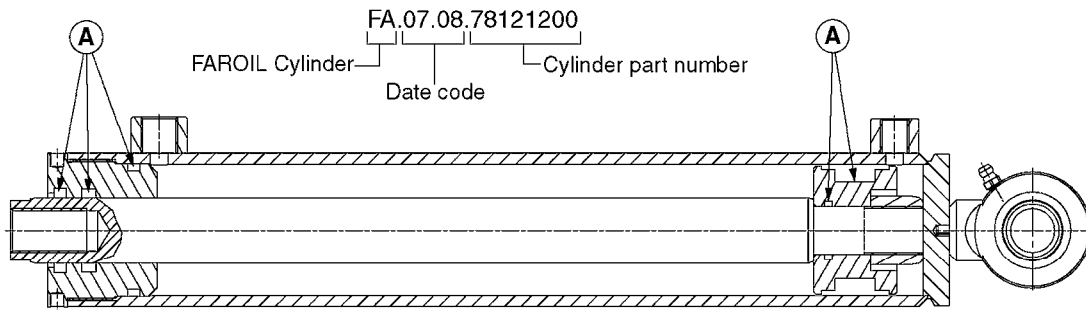

HYDRAULICS - CYLINDERS
C0020-HIN, 01:01:16

Page 3

Date 12.08.2020 8:43

parts-n°	order qty	description
63039300 78100003	1 1	CYLINDER ROD F.781132 CYL. PARA-LIFT CM+750 W/STOP

Check cylinder barrel for stamped part number.