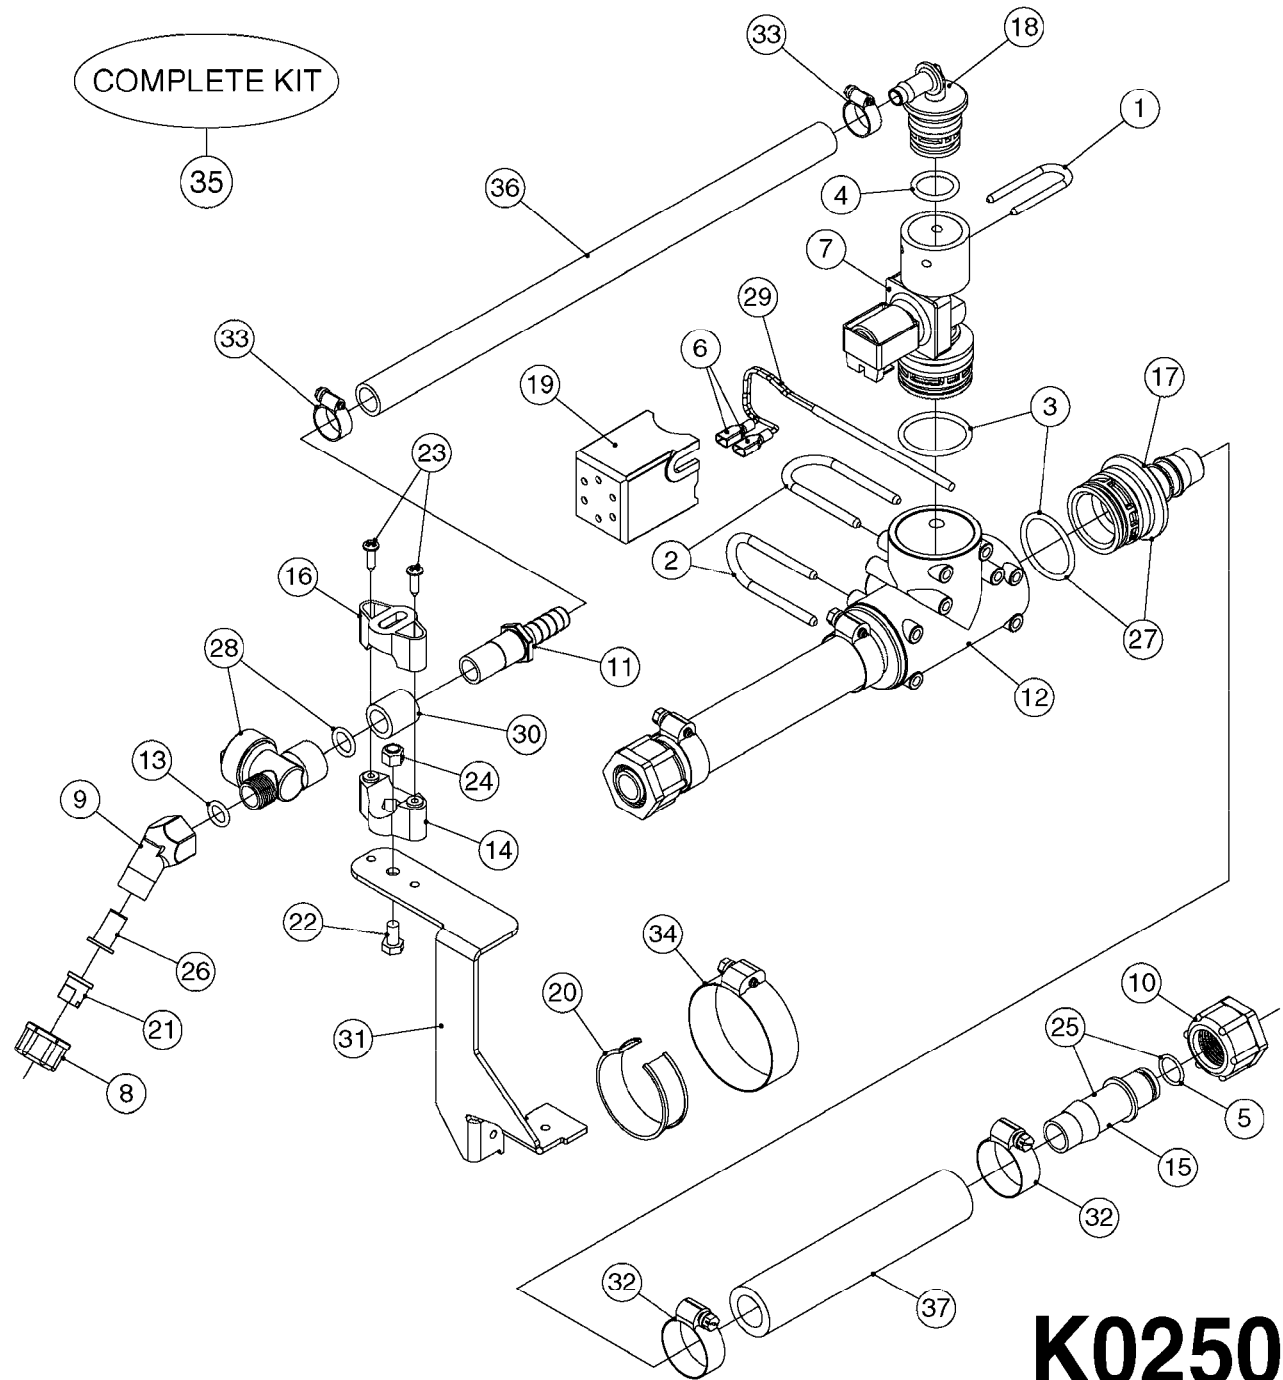

K0250

ELECTRIC END NOZZLE KIT '09
K0250-HIN, 01:01:16

Page 1
Date 12.08.2020 8:43

Pos.	parts-n°	order qty	description
1	145994	1	FITT.DK S-40 FORK
2	145995	1	FITT.DK S-53 FORK
3	242354	1	O-RING D32.2X3.0 VITON
4	242355	1	O-RING D19.2X3.0 VITON F.S-40
5	242594	1	O-RING D14 X 1.78 SCH.70-EPDM
6	261539	1	SPADE F.ELEC CONNEX BLUE INSUL
7	262104	1	VALVE, SOLENOID, S53/S40
8	320187	1	FITT.DK CAP 3/8" BSP BLACK
9	320191	1	FITT.DK ELB 3/8' BSP 45 DEGREE
10	320283	1	FITT.DK NUT 3/4"BSP
11	320891	1	FITT.DK HB 3/8'- 3/8' BSP
12	322352	1	FITT.DK S-53 TEE
13	330013	1	O-RING 2.5 X 10 PUR
14	333012	1	NOZZLE HOLD. UPPER PART
15	334044	1	FITT.DK HB 3/4' F. 3/4' CAP
16	334220	1	YOKE, UPPER NOZZLE BODY
17	334229	1	FITT.DK S-53 STR.3/4"
18	334237	1	FITT.DK S-40 ELB.3/8"
19	334965	1	COVER FOR S53 SOLENOID VALVE
20	341291	1	RUBBER HOSE CLAMP COVER 130MM
21	370392	1	NOZZLE END FAN 1850-G 300
22	410546	1	BOLT HEX M6X12 A2 SS DIN933
23	440665	1	SCREW M4.2X16 STAINLESS
24	460261	1	NUT HEX M6X1.00 LOCK DIN985 A2 SS
25	724621	1	FITT.DK HB 3/4"ASSY F.3/4" NUT
26	725042	1	SCREEN 80 MESH W.GASKET, RED
27	726558	1	FITT.DK S53 STR. 3/4" W. ORING
28	729610	1	NOZZLE ASSY. NON DRIP 3/8 THRD
29	983087	1	ELEC. CABLE 2 WIRE X 0.75MM
30	10631003	1	HOSE R X CLEAR BRAID.X 1/2 12"
31	16110803	1	NOZZLE BRACKET VAR SPACINGS
32	28029903	1	CLAMP HOSE GEAR P3/4"-S1" 6712
33	28044903	1	CLAMP HOSE GEAR P3/8" 6706
34	28047003	1	CLAMP HOSE GEAR 30 X 50 6732
35	82613203	1	ELECTRIC END NOZZLE KIT 2009
36	92701703	1	HOSE R X3/8" X300PSI WP X0012"
37	92703203	1	HOSE R X3/4" X300PSI WP X0012"