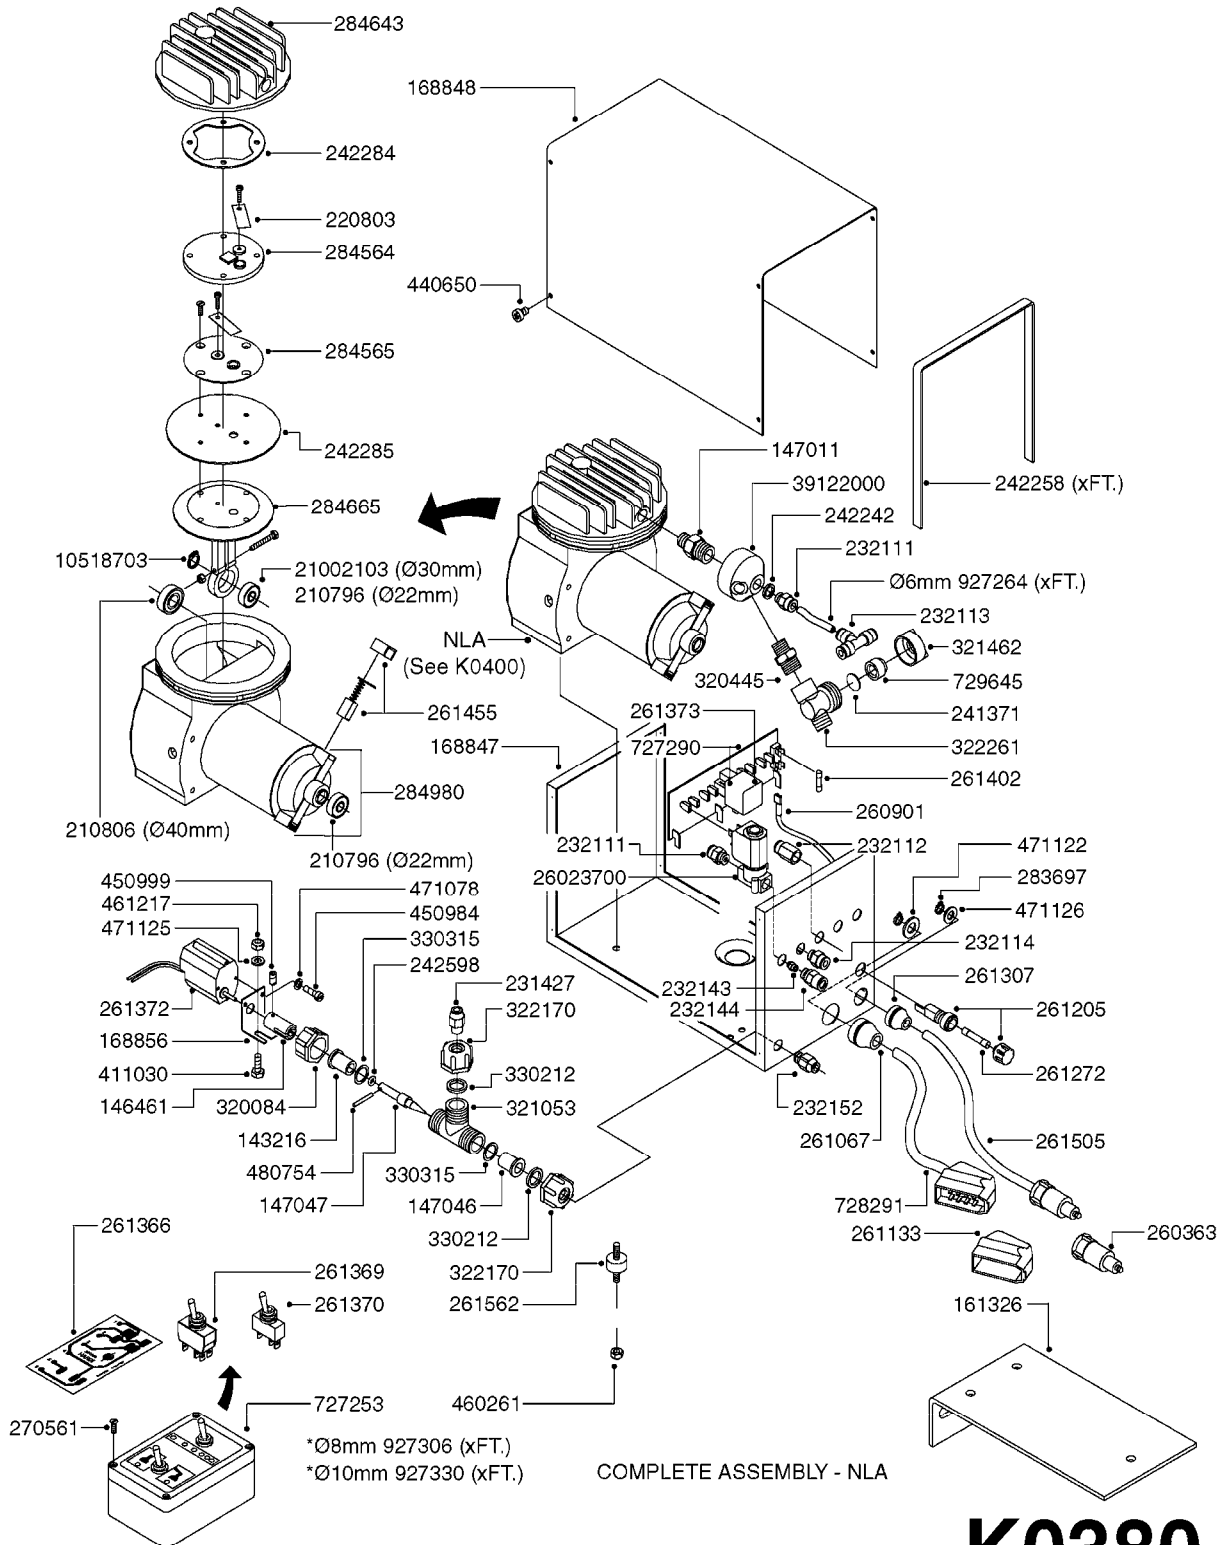

K0380

FOAM MARKER COMPRESSOR POST 94
K0380-HIN, 17:03:16

Page 1
Date 12.08.2020 8:43

parts-n°	order qty	description
143216	1	BUSHING THREAD F.FOAM MARKER
146461	1	COUPLER F.THROTTLE VALVE
147011	1	HEX NIPPLE 3/8'X1/4'BSP BRASS
147046	1	SEAT FOR THROTTLE VALVE
147047	1	SPINDLE FOR THROTTLE VALVE
161326	1	MOUNT BKT. F. FOAM COMP.BOX 98
168847	1	ENCLOSURE LOWER F.MARKER
168848	1	COVER F. FOAM MARKER
168856	1	MOUNT FOR GEAR MOTOR
210796	1	BEARING BALL D22/D8 X 7 608ZZ
210806	1	BEARING BALL D40/D17X12MM
220803	1	VALVE F. COMPRESSOR
231427	1	COUPLER 1/8'THREAD X6MM HOSE
232111	1	QUICK COUPLER 6MM X 1/8 EXT.
232112	1	QUICK COUPLER 6MM 1/8 INT.
232113	1	QUICK COUPLER 6MM T-PIECE
232114	1	COUPLER 1/8" THREADX8MM HOSE
232143	1	REDUCER 1/4'INT-1/8'EXT
232144	1	QUICK COUPLER 10MM X 1/4 EXT
232152	1	QUICK COUPLER 8MMX1/8 EXT.LONG
241371	1	DIAPHRAGM F.NO-DRIP,VULC
242242	1	O-RING F.AIR HOSE FITTING
242258	1	TRIM 3X10 SELF ADHESIVE 0012"
242284	1	HEAD GASKET F. COMPRESSOR
242285	1	DIAPHRAGM F. F/M COMP.
242598	1	O-RING D7.0 X 2.5 NITRIL
260363	1	PLUG 2 POLE 12V
260901	1	SPADE F.ELEC CONN.1.5MM BLUE
261067	1	GROMMET 10-14 GREY
261133	1	PLUG HOUSING F.8 POLE PLUG
261205	1	FUSE HOLDER
261272	1	FUSE 10A D6X32 MM
261307	1	GROMMET 7-10 BLACK
261366	1	CIRCUIT BOARD F.F/M CONTROL
261369	1	SWITCH 2 WAY 12V SPRING RETURN
261370	1	SWITCH 2 WAY 12V
261372	1	GEAR MOTOR BOSCH 13RPM
261373	1	RELAY 12V/30W
261402	1	FUSE 3.15A SLOW BURN
261455	1	BRUSH KIT-FOAM MARKER MOTOR
261505	1	CABLE 2X4MM L8000MM
261562	1	RUBBER DAMPER 2XM6X25
270561	1	SCREW W/SPRING ASSY. (QTY 1)
283697	1	TIESTRAP 200MM
284564	1	PLATE F.COMPRESSOR HEAD
284565	1	PLATE F.COMPRESSOR HEAD
284643	1	COMPRESSOR HEAD F.FOAM MARKER
284665	1	CONNECTING ROD F.COMPRESSOR
284980	1	FLANGE REAR F. F.M.COMPRESSOR
320084	1	FITT.DK NUT 1/2" BSP
320445	1	FITT.DK HN 1/4"X3/8" BSP
321053	1	FITT.DK TEE 1/2 X1/2 X1/2" BSP
321462	1	CAP F.NO-DRIP ASSY.
322170	1	FITT.DK NUT 1/2"x 1/8"F BSP
322261	1	HOUSING F.SAFETY VALVE 3/8"
330212	1	O-RING D19/D14X2.4 F.1/2"NUT
330315	1	O-RING D18.4/D13X.6
411030	1	BOLT HEX M5X10
440650	1	SCREW 3.5x13 STAINLESS
450984	1	BOLT HEX M2.5X8 SLOTTED
450999	1	SCREW SET M3X8