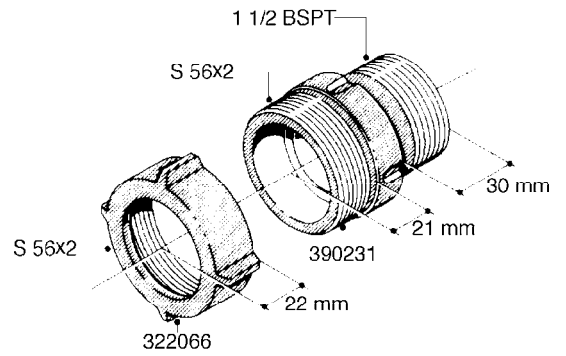

L0080

FITTINGS - S-53
L0080-HIN, 12:09:17

Page 1

Date 12.08.2020 8:43

Pos.	parts-n°	order qty	description
1	145995	1	FITT.DK S-53 FORK
2	241973	1	O-RING Ø3 X 44.2 70 SHORES NITRIL NITRIL (BLACK)
2	242353	1	O-RING 3 X 44.2 VITON VITON (BROWN)
3	242109	1	O-RING D32.2x3.0 NITRIL (BLACK)
3	242354	1	O-RING D32.2X3.0 VITON VITON (BROWN)
4	322103	1	FITT.DK S-53 BULKHEAD
5	322107	1	FITT.DK S-53 BULKHEAD NUT
6	322110	1	FITT.DK S-53 ELB. 1/2" BSP
7	322352	1	FITT.DK S-53 TEE
8	334229	1	FITT.DK S-53 STR.3/4"
9	334260	1	GASKET F. S-53 BULKHEAD
10	334564	1	FITT.DK S-67 TO S-53 ADAPTER
11	391100	1	FITT.DK S-53THREAD INS.1/2"BSP
12	726463	1	FITT.DK S53 BULKHEAD W/GASKET
13	726552	1	FIT.DK S-53X90 1/2" BSP,O-RING
14	726556	1	FITT.DK S-53 HB 1/2" W/O-RING
15	726558	1	FITT.DK S53 STR. 3/4" W.ORING
16	726559	1	FITT DK. S-53 HB 1" W/O-RING
17	726568	1	FITT.DK.S-53 HB 1/2"90 W/O-RING
18	726570	1	FITT.DK S-53 ELB.3/4" W.ORING
19	726571	1	FITT.DK S-53 ELB.1", W ORING
20	726578	1	FITT.DK S53 PLUG WITH O-RING
21	728561	1	FITT.DK. S67M - S53F REDUCER