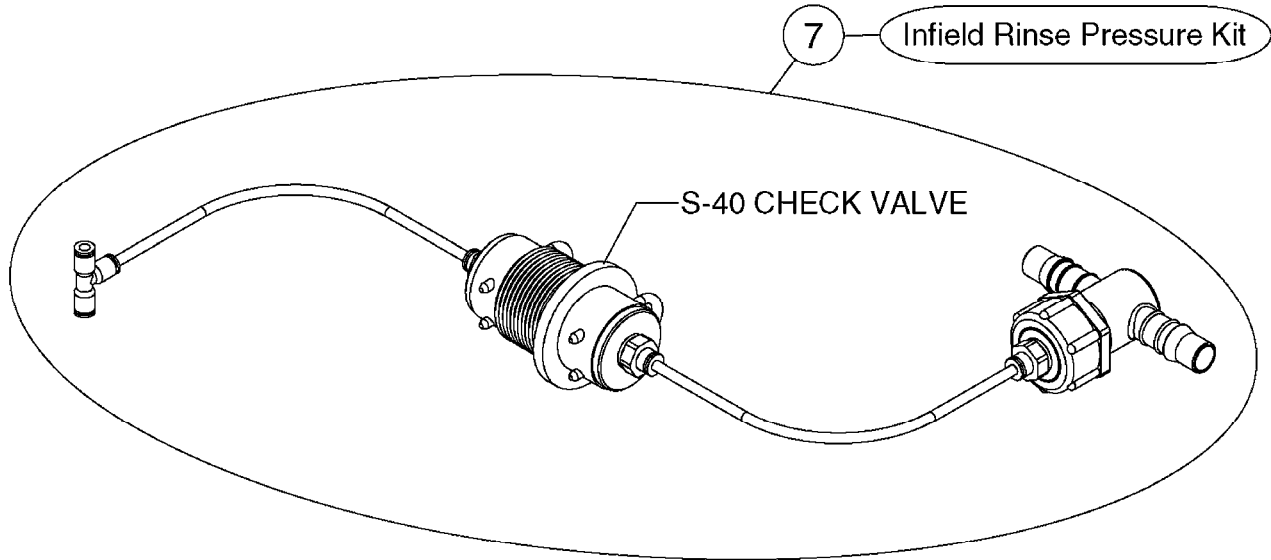

B0540

SMART VALVE-S93 MANIFOLD VALVE
B0540-HIN, 01:01:16

Page 1

Date 12.08.2020 8:43

parts-n°	order qty	description
145997	1	FITT.DK S-93 FORK
147767	1	PIN 5Ø X 60 S-93 DOUBLE CLAMP
240936	1	O-RING D13.3X2.4 NITRIL
242047	1	O-RING 89.5 X 3.0 VITON
242316	1	O-RING D84.5X3.0 NITRIL
242475	1	O'RING D56.52x5.33 SH70-VITON
322327	1	HOUSING, VALVE, S93, 220 PSI
322328	1	END CAP F.VALVE S-93
322354	1	THRUST PLATE F.3-WAY VALVES-93
390543	1	SEAT F.BALL 3-WAY VALVE S-93
391019	1	BALL F.2 WAY S93 SMART VALVE
391020	1	BALL F.3 WAY S93 SMART VALVE
391023	1	SMART VALVE MOUNTING BRACKET
420862	1	BOLT HEX 8.8 DEL M10X16 FT
440681	1	SCREW F. PLASTIC 4MM X 14LG SS
460423	1	NUT HEX M10X1.50 LOCK DIN985A2 SS
471122	1	WASHER, M10, Ø20/10.5X 2.0, SS
14010100	1	SPINDLE F.SMART VALVE S-93
14027800	1	SPINDLE F.SMART VALVE S-93
61025400	1	HANDLE SMART VALVE
72137900	1	VALVE S93 "V1" SMART VALVE
72138000	1	VALVE S93 "V2" SMART VALVE
72138600	1	VALVE S93 "V3" SMART VALVE
72142700	1	VALVE S93 "V4" SMART VALVE