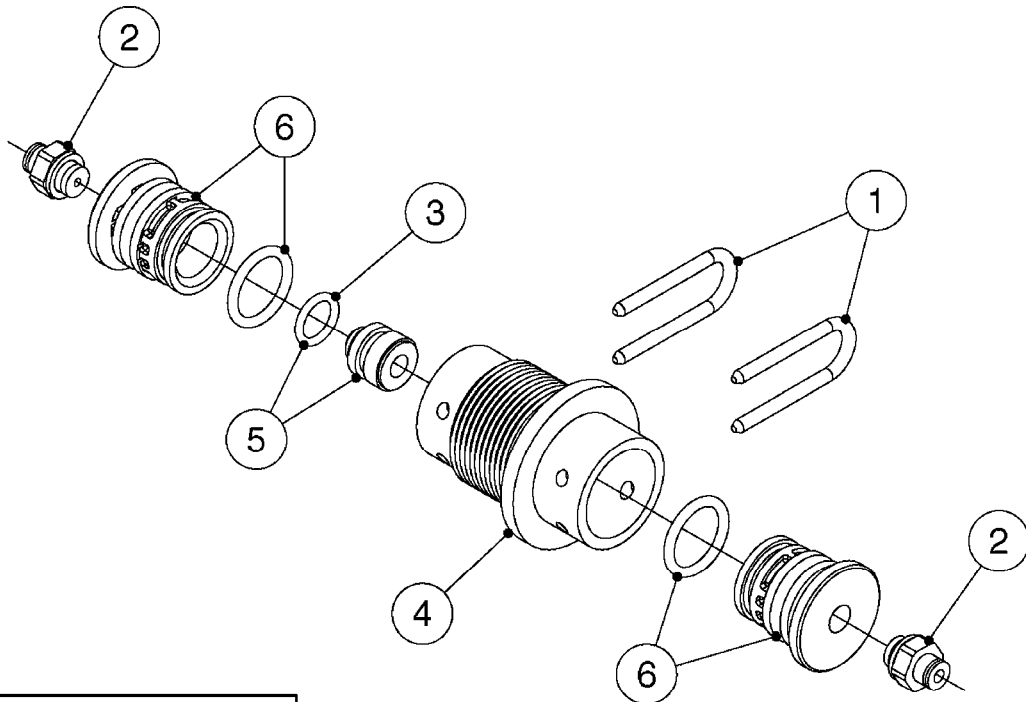

B0540

SMART VALVE-S93 MANIFOLD VALVE
B0540-HIN, 01:01:16

Page 1

Date 12.08.2020 8:43

parts-n°	order qty	description
145997	1	FITT.DK S-93 FORK
147767	1	PIN 5Ø X 60 S-93 DOUBLE CLAMP
240936	1	O-RING D13.3X2.4 NITRIL
242047	1	O-RING 89.5 X 3.0 VITON
242316	1	O-RING D84.5X3.0 NITRIL
242475	1	O'RING D56.52x5.33 SH70-VITON
322327	1	HOUSING, VALVE, S93, 220 PSI
322328	1	END CAP F.VALVE S-93
322354	1	THRUST PLATE F.3-WAY VALVES-93
390543	1	SEAT F.BALL 3-WAY VALVE S-93
391019	1	BALL F.2 WAY S93 SMART VALVE
391020	1	BALL F.3 WAY S93 SMART VALVE
391023	1	SMART VALVE MOUNTING BRACKET
420862	1	BOLT HEX 8.8 DEL M10X16 FT
440681	1	SCREW F. PLASTIC 4MM X 14LG SS
460423	1	NUT HEX M10X1.50 LOCK DIN985A2 SS
471122	1	WASHER, M10, Ø20/10.5X 2.0, SS
14010100	1	SPINDLE F.SMART VALVE S-93
14027800	1	SPINDLE F.SMART VALVE S-93
61025400	1	HANDLE SMART VALVE
72137900	1	VALVE S93 "V1" SMART VALVE
72138000	1	VALVE S93 "V2" SMART VALVE
72138600	1	VALVE S93 "V3" SMART VALVE
72142700	1	VALVE S93 "V4" SMART VALVE