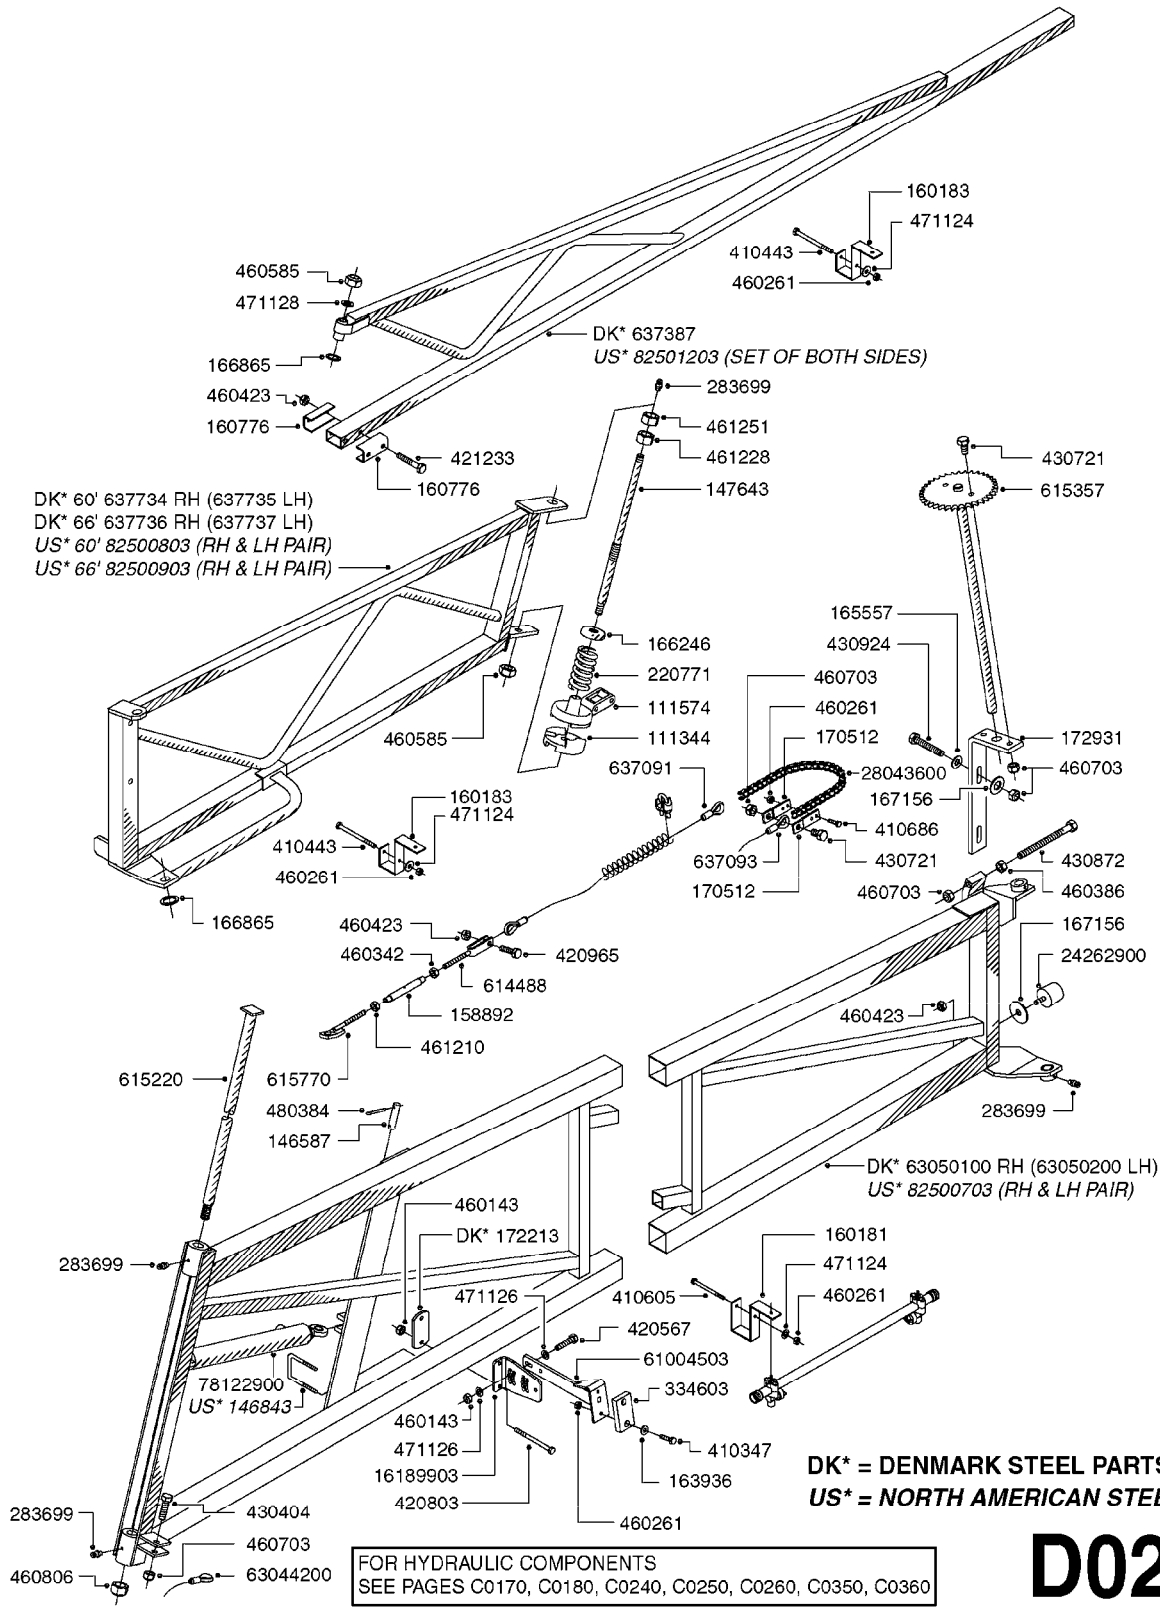

DK* = DENMARK STEEL PARTS
US* = NORTH AMERICAN STEEL PARTS

FOR HYDRAULIC COMPONENTS
SEE PAGES C0170, C0180, C0240, C0250, C0260, C0350, C0360

D0270

BOOM EAGLE WINGS 60' 66'
D0270-HIN, 01:01:16

Page 1
Date 12.08.2020 8:43

parts-n°	order qty	description
111344	1	CLAW CLUTCH Ø100/Ø20,5 UNDER PART RED
111574	1	CLAW CLUTCH D100 UP. (MACH)
146587	1	PIN D16.8 X 65
146843	1	BOLT U M8 F.60 x 60
147643	1	AXLE F.BM BRKWKY. W. ZERT L=426
158892	1	TURN BUCKLE HOUS
160181	1	CLAMP NOZZLE TUBE 60X60
160183	1	CLAMP NOZZLE TUBE 50X30
160776	1	U-CHANNEL F.3PT.
163936	1	WASHER D15/D6.2X1
165557	1	WASHER D28.0/D12.2X2.0 SS
166246	1	WASHER CUP D53 F.SPRING
166865	1	WASHER D35/D25X2
167156	1	WASHER D46.5/D12.4X2.5
170512	1	ASSEMBLY BRACKET FOR CHAIN
172213	1	FLAT BAR F.BOOM STRAP
172931	1	FLAT STEEL 15X50
220771	1	SPRING D53/D43X100
283699	1	GREASE NIPPLE M6X1
334603	1	RUBBER STOP 86X48X15
410347	1	SCREW M6X20 8.8
410443	1	BOLT HEX 8.8 DEL M6X70
410605	1	BOLT HEX 8.8 DEL M6X80
410686	1	BOLT HEX 8.8 DEL M6X30
420567	1	BOLT HEX 8.8 DEL M8X30 FT
420803	1	BOLT HEX 8.8 DEL M8X90
420965	1	M10X40 MACHINE SCREW STAINLESS
421233	1	BOLT HEX 8.8 10.9 DEL M10X70
430404	1	BOLT HEX 8.8 DEL M12X50
430721	1	BOLT HEX 8.8 DEL M12X40 FT
430872	1	BOLT HEX 8.8 DEL M12X100 FT
430924	1	BOLT HEX 8.8 DEL M12 X 85
460143	1	LOCK NUT M8 SST A2 DIN985
460261	1	NUT HEX M6X1.00 LOCK DIN985 A2 SS
460342	1	NUT HEX M10 DEL DIN934
460386	1	NUT HEX M12X1.75
460423	1	NUT HEX M10X1.50 LOCK DIN985A2 SS
460585	1	LOCKING NUT M16 DIN985 A2 SS
460703	1	NUT HEX M12X1.75 LOCK DIN985A2 SS
460806	1	NUT HEX M20X2.50 LOCK DIN985A2 SS
461210	1	NUT HEX M10X1.5 L.THREAD A4
461228	1	NUT HEX M20
461251	1	NUT HEX M20 X 2.5 JAMB
471124	1	WASHER, M6, Ø18/ 6.4X 1.6, SS
471126	1	WASHER, M8, Ø16/ 8.4X 1.6, SS
471128	1	WASHER, M16, Ø30/17.0X 3.0, SS
480384	1	PIN COTTER 3/16 x 1-1/2"
614488	1	FORK/ R.THREAD 10mmX144mm
615220	1	PIN 25 X 910 FOR EAGLE
615357	1	SHAFT W.SPROCKET EAGLE 60'3PT
615770	1	ANCHOR F.EAGLE CABLE
637091	1	CABLE FRONT EAGLE D7X2895
637093	1	CABLE REAR 5 X 3100MM EAGLE
637387	1	BOOM WING BRKWAY E. 60-90'
637734	1	BOOM WING OUT. 60'R.EAG 97
637735	1	BOOM WING OUT. 60'L.EAG 97
637736	1	BOOM WING OUT. 66'R.EAG 97
637737	1	BOOM WING OUT. 66'L.EAG 97
16189903	1	PLATE F, EAGLE STOPARM
24262900	1	RUBBER STOP D50X40 M10X33
28043600	1	CHAIN 5/8X810MM (51 LINKS)