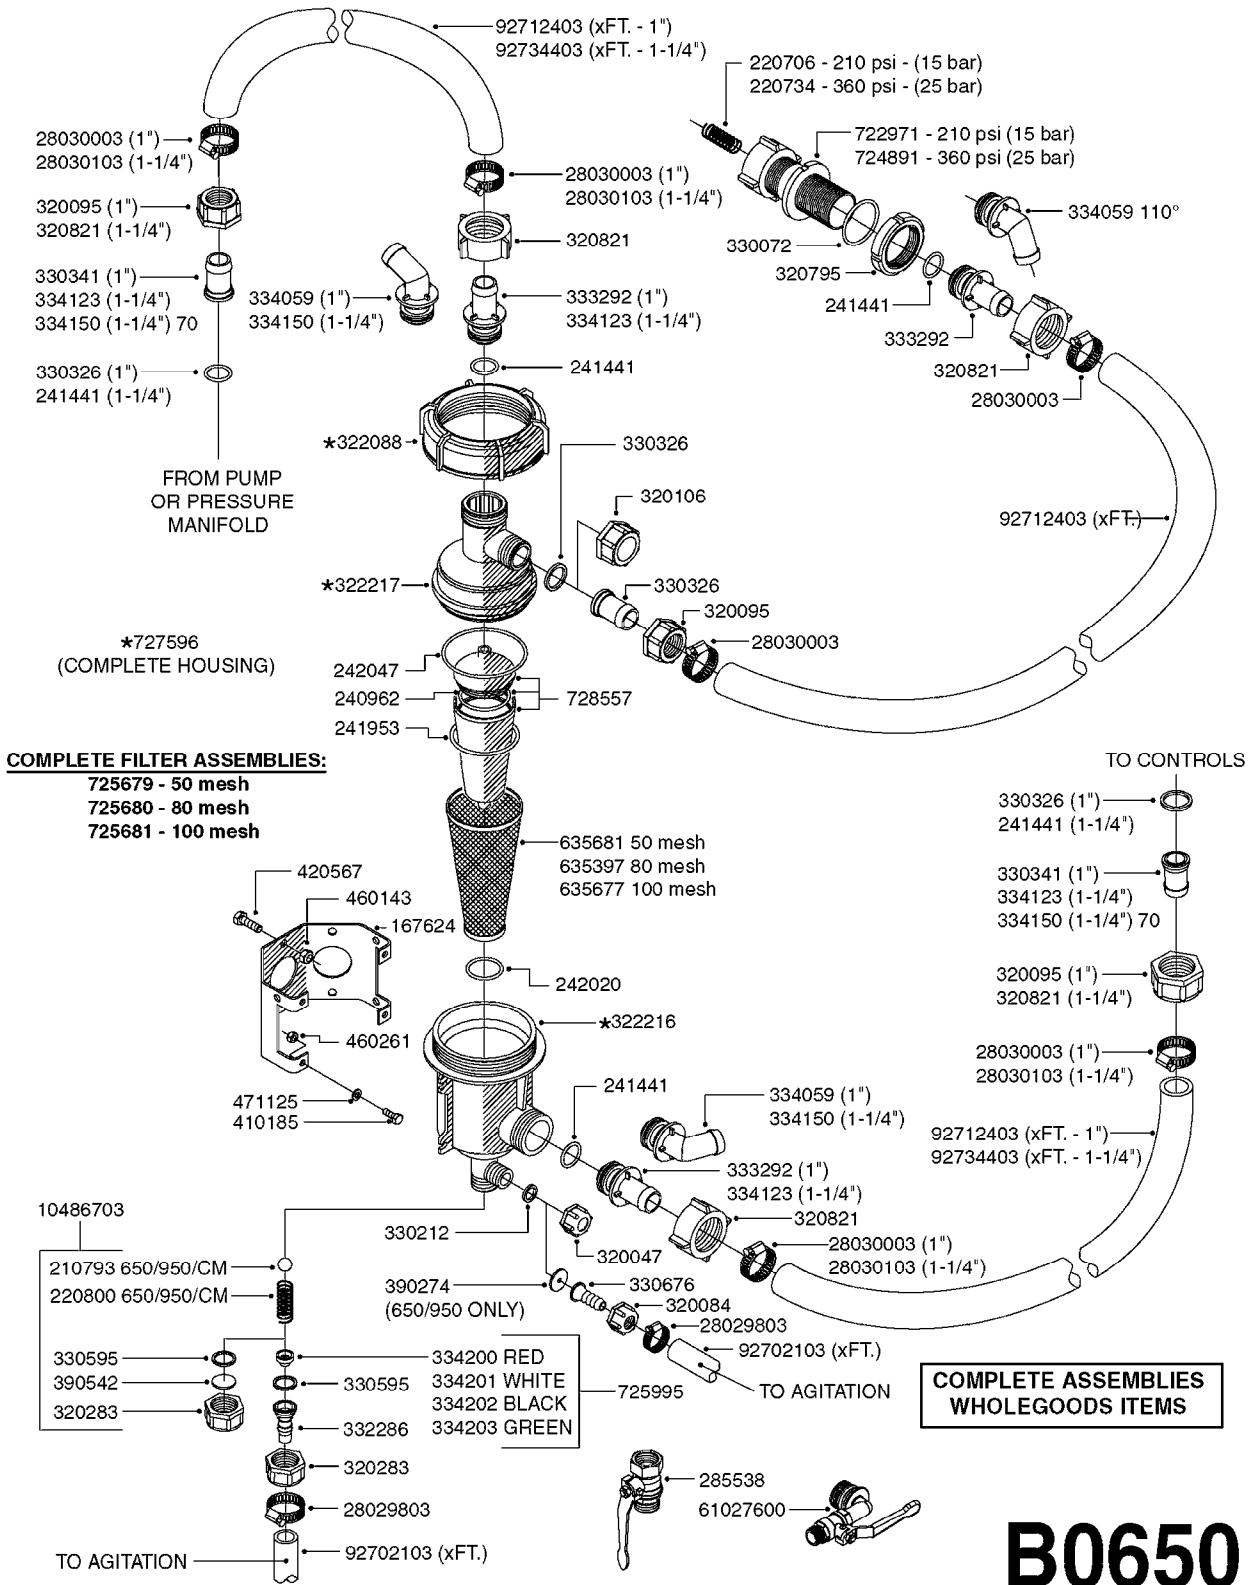

S-67 CHECK VALVE
(NON-THREADED)

S-67 CHECK VALVE
(THREADED)

FOR FITTINGS AND
HOSES, SEE SECTION L

B0640

CHECK VALVES - S67 (2011)
B0640-HIN, 15:10:19

Page 1

Date 12.08.2020 8:43

Pos.	parts-n°	order qty	description
1	145996	1	FITT.DK S-67 FORK
2	242353	1	O-RING 3 X 44.2 VITON
3	334231	1	FITT.DK S-67 STR.1"
3	334232	1	FITT.DK S-67 STR.1-1/4"
4	72432400	1	FITT.DK S-67 CONNEC W.CHK SEAT
5	72819200	1	CHECK VALVE S67 2012 THREADED
6	72819300	1	CHECK VALVE S67 2012 NO THREAD
7	72878800	1	CHECK VALVE S67 SUBASSEMBLY 2013 INCLUDED WITH #5 & #6