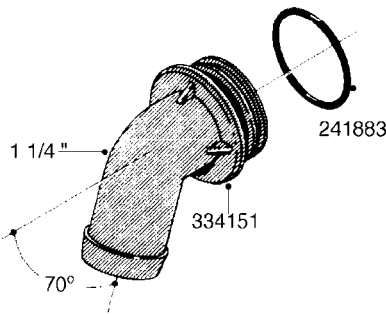

L0080

FITTINGS - S-53
L0080-HIN, 12:09:17

Page 1

Date 12.08.2020 8:43

Pos.	parts-n°	order qty	description
1	145995	1	FITT.DK S-53 FORK
2	241973	1	O-RING Ø3 X 44.2 70 SHORES NITRIL NITRIL (BLACK)
2	242353	1	O-RING 3 X 44.2 VITON VITON (BROWN)
3	242109	1	O-RING D32.2x3.0 NITRIL (BLACK)
3	242354	1	O-RING D32.2X3.0 VITON VITON (BROWN)
4	322103	1	FITT.DK S-53 BULKHEAD
5	322107	1	FITT.DK S-53 BULKHEAD NUT
6	322110	1	FITT.DK S-53 ELB. 1/2" BSP
7	322352	1	FITT.DK S-53 TEE
8	334229	1	FITT.DK S-53 STR.3/4"
9	334260	1	GASKET F. S-53 BULKHEAD
10	334564	1	FITT.DK S-67 TO S-53 ADAPTER
11	391100	1	FITT.DK S-53THREAD INS.1/2"BSP
12	726463	1	FITT.DK S53 BULKHEAD W/GASKET
13	726552	1	FIT.DK S-53X90 1/2" BSP,O-RING
14	726556	1	FITT.DK S-53 HB 1/2" W/O-RING
15	726558	1	FITT.DK S53 STR. 3/4" W.ORING
16	726559	1	FITT DK. S-53 HB 1" W/O-RING
17	726568	1	FITT.DK.S-53 HB 1/2"90 W/O-RING
18	726570	1	FITT.DK S-53 ELB.3/4" W.ORING
19	726571	1	FITT.DK S-53 ELB.1", W ORING
20	726578	1	FITT.DK S53 PLUG WITH O-RING
21	728561	1	FITT.DK. S67M - S53F REDUCER