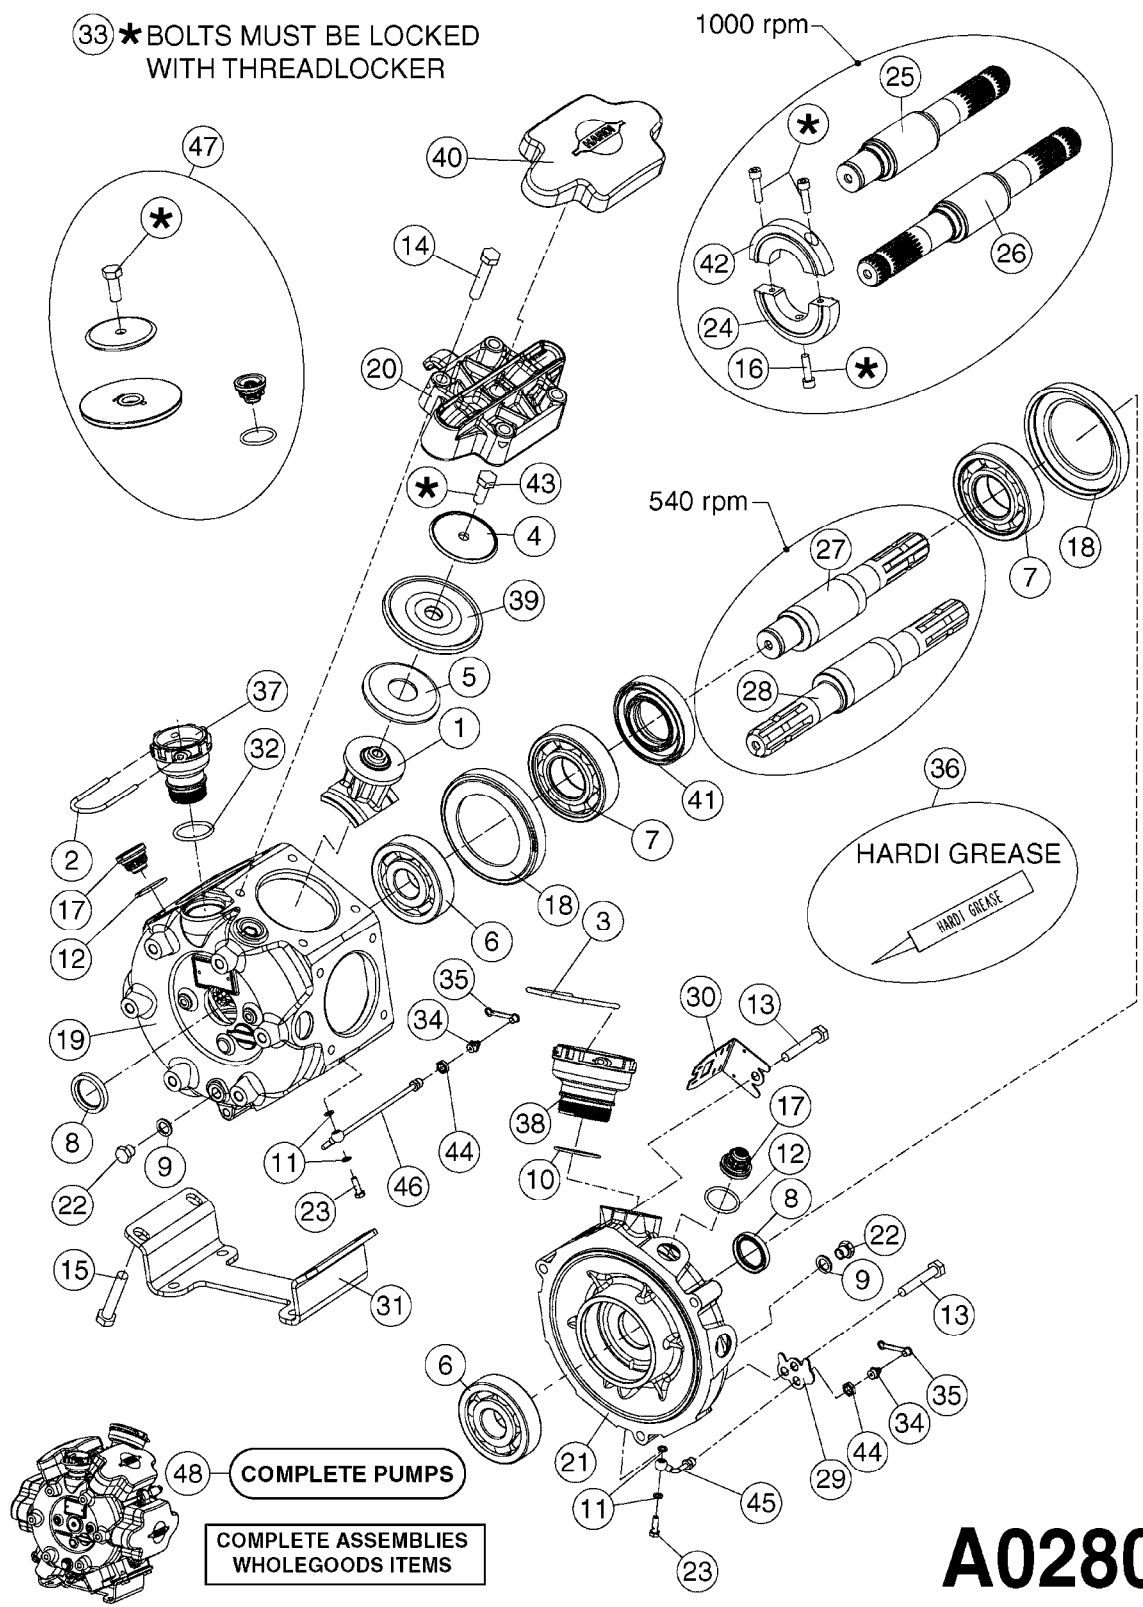

33 *BOLTS MUST BE LOCKED WITH THREADLOCKER

1000 rpm

540 rpm

48 COMPLETE PUMPS
COMPLETE ASSEMBLIES
WHOLEGOODS ITEMS

A0280

PUMP - 364 540/1000 RPM
A0280-HIN, 07:05:20

Page 1
Date 12.08.2020 8:42

Pos.	parts-n°	order qty	description
1	111622	1	CONNECTING ROD 463/5.5MM
1	111628	1	CONNECTING ROD 363/5.5 PUMP
1	111629	1	CONNECTING ROD 363/364-7 PUMP
1	111630	1	CONNECTING ROD 363/364-10 PUMP
2	145996	1	FITT.DK S-67 FORK
3	145997	1	FITT.DK S-93 FORK
4	161174	1	DIAPHRAGM DISC SS 361/363/364 PUMP
5	161372	1	DIAPHRAGM BACKING DISC,320-361
6	210221	1	BEARING BALL 6407
7	210232	1	BEARING BALL 6310
8	210243	1	SEAL OIL 35 X 47 X 7
9	241404	1	DOWTY SEAL 1/4"
10	242225	1	O-RING D45.0 X 4.0 RUBBER
11	242374	1	WASHER Ø10/Ø6X1 COPPER
12	330024	1	O-RING D41,1/D34.5 X 3,5
13	420895	1	BOLT HEX 8.8 RAW M10X60
14	430312	1	BOLT HEX 8.8 M12X60
15	430438	1	BOLT HEX 8.8 DEL M12X65
16	450995	1	BOLT ALLEN M8X30 DIN 912 RAW
17	728146	1	VALVE FOR 361(726890/707932)
18	11171900	1	CONROD RING 364/464 MACHINED
19	11172000	1	PUMP HOUSE 364 MACHINED 5/4" BSP RED
20	11172800	1	VALVE COVER 363/364 MACHINED RED
21	11173200	1	FRONTPART 364, 1½" BSP RED
22	14010400	1	PLUG 1/4" BSP
23	14120400	1	BANJOBOLT M6 X 19
24	14120700	1	COUNTERWEIGHT 364/464-1000
25	14137300	1	CRANKSHAFT 364/464-5.5 1000
26	14137900	1	CRANKSHAFT 364/464-5.5 GG 1000
27	14137500	1	CRANKSHAFT 364-07
27	14137600	1	CRANKSHAFT 364/464-10
28	14138100	1	CRANKSHAFT 364-7.0 GG
28	14138200	1	CRANKSHAFT 364/464-10 GG
29	16382900	1	GREASE NIPPLE PLATE, 364
30	16390600	1	BRACKET FOR RPM SENSOR
31	16410700	1	PUMP BASE 363/364 BLACK
31	17002400	1	FOOT F. 36X PUMP, RED
32	24266600	1	O-RING D 38,0 X 4,0 70SH.NITR
33	28045503	1	LOCTITE 262 .5ML (.017oz.)
34	28163300	1	GREASE NIPPLE H1 M6X1 DIN 7412
35	28163400	1	CAP F. GREASENIPPLE YELLOW M6X1
36	28164600	1	HARDI PUMP GREASE S3 V550L 1
37	32242200	1	FITTING S67 5/4" KON. RG 2014
38	32242300	1	NIPPLE S93 1,5' KON.RG 2014
39	33511400	1	DIAPHRAGM PUMP 361/361/363/364 PUR
40	33524300	1	COVER PLASTIC 364 PUMP
41	33527200	1	GREASE SPLIT 364/464
42	39136200	1	HALFPART 364/464-1000
43	43099200	1	BOLT HEX SS M12 X 30 DIN933 A4
44	46134000	1	NUT HEX M10x1 H=2.3 NV=14 ELZIN
45	61096800	1	BANJOTUBE SHORT 364 COMPL.
46	61096900	1	BANJOTUBE LONG 364 COMPL.
47	75585900	1	PUMP KIT 364
48	82169500	1	PUMP 364-5.5-MED-1000
48	82169700	1	PUMP 364-5.5-MOD2-1000-OSP
48	82170000	1	PUMP 364-10-STD-540 FK
48	82170300	1	PUMP 364-10-MOD-540-GG THROUGH SHAFT
48	82170400	1	PUMP 364-10-MOD-540-OSP