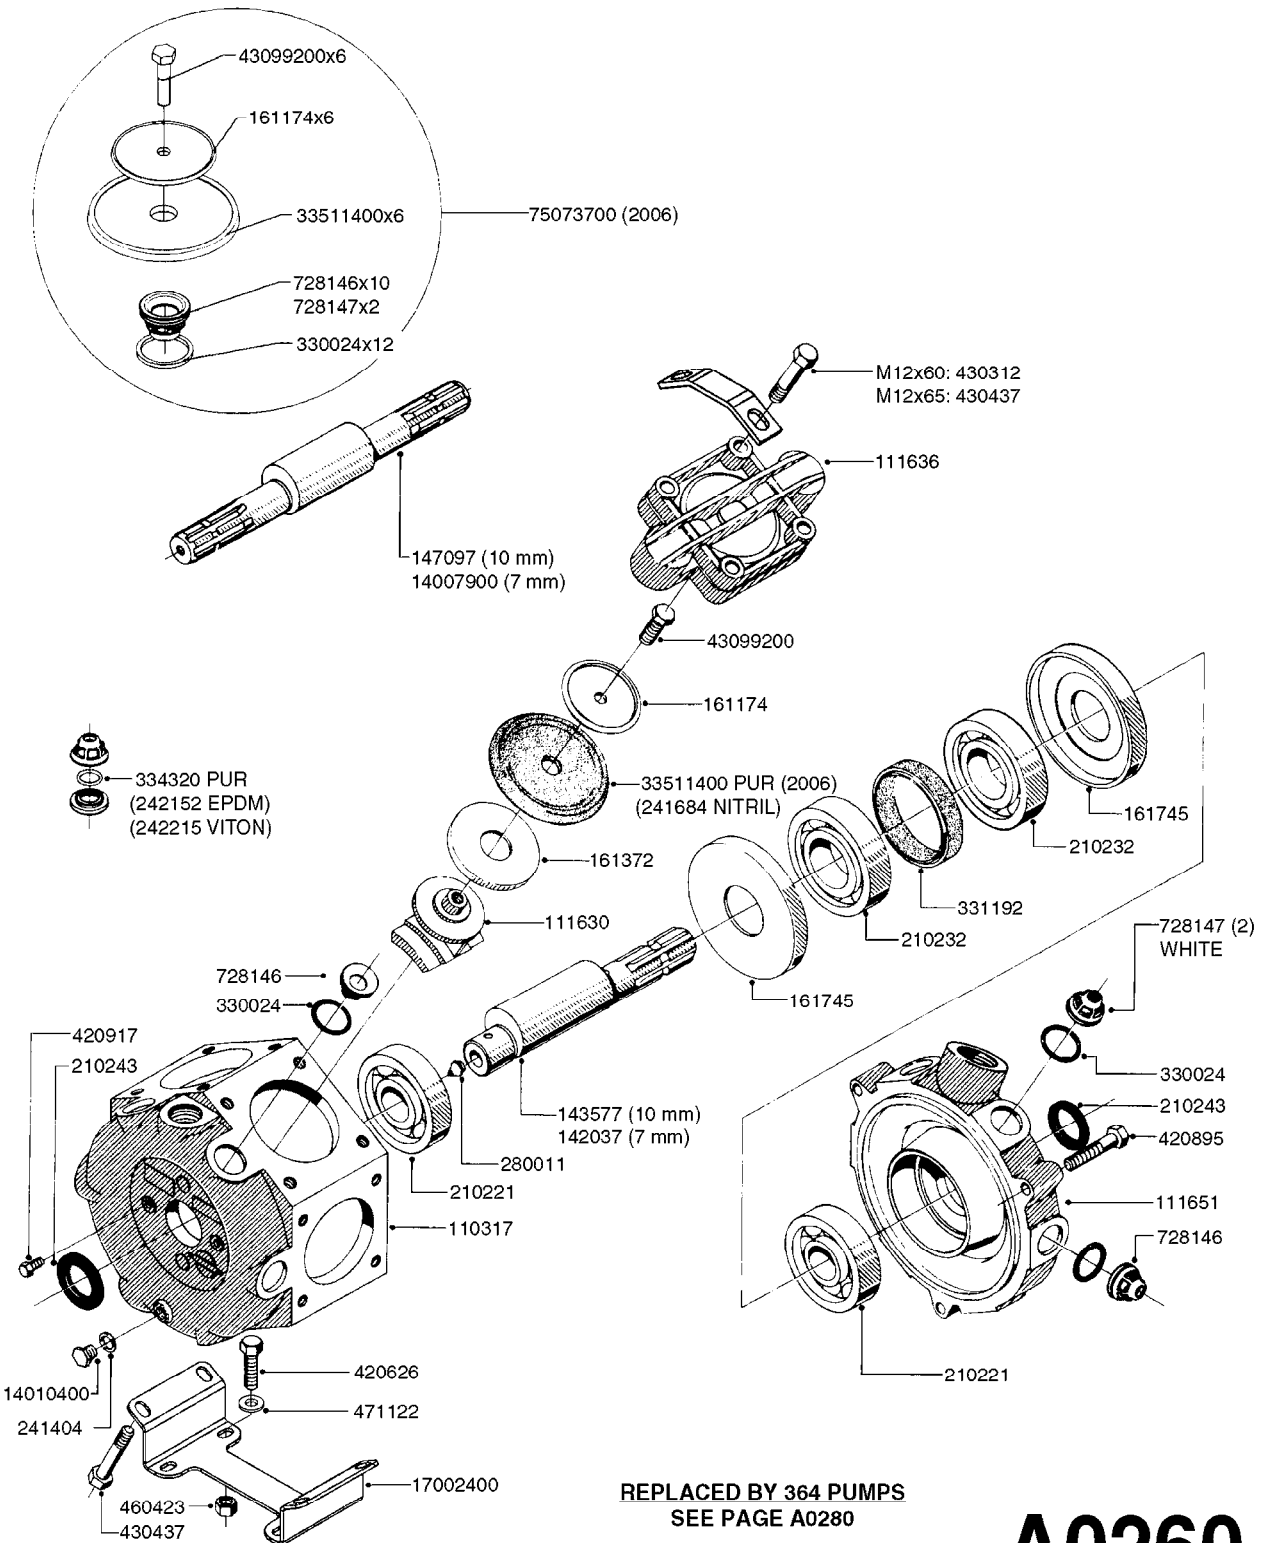

COMMANDER plus 750 Gallon
Eagle 45', 50', 60', 66'

Page 0.3

Date 12.08.2020 8:42

main group	page-n°	date	description
	M0160-HIN M0200-HIN M0230-HIN M0280-HIN	13:08:19 23:06:16 01:01:16 28:03:17	TRAFFIC LIGHT KIT SPRAYBOX II JUNCTION BOX - LIQUID 39 PIN CABLES