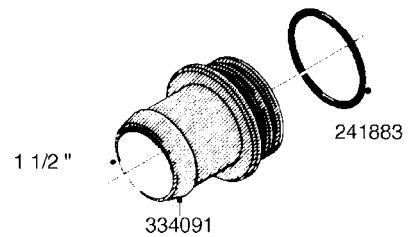

L0080

FITTINGS - S-53
L0080-HIN, 12:09:17

Page 1

Date 12.08.2020 8:43

Pos.	parts-n°	order qty	description
1	145995	1	FITT.DK S-53 FORK
2	241973	1	O-RING Ø3 X 44.2 70 SHORES NITRIL NITRIL (BLACK)
2	242353	1	O-RING 3 X 44.2 VITON VITON (BROWN)
3	242109	1	O-RING D32.2x3.0 NITRIL (BLACK)
3	242354	1	O-RING D32.2X3.0 VITON VITON (BROWN)
4	322103	1	FITT.DK S-53 BULKHEAD
5	322107	1	FITT.DK S-53 BULKHEAD NUT
6	322110	1	FITT.DK S-53 ELB. 1/2" BSP
7	322352	1	FITT.DK S-53 TEE
8	334229	1	FITT.DK S-53 STR.3/4"
9	334260	1	GASKET F. S-53 BULKHEAD
10	334564	1	FITT.DK S-67 TO S-53 ADAPTER
11	391100	1	FITT.DK S-53THREAD INS.1/2"BSP
12	726463	1	FITT.DK S53 BULKHEAD W/GASKET
13	726552	1	FIT.DK S-53X90 1/2" BSP,O-RING
14	726556	1	FITT.DK S-53 HB 1/2" W/O-RING
15	726558	1	FITT.DK S53 STR. 3/4" W.ORING
16	726559	1	FITT DK. S-53 HB 1" W/O-RING
17	726568	1	FITT.DK.S-53 HB 1/2"90 W/O-RING
18	726570	1	FITT.DK S-53 ELB.3/4" W.ORING
19	726571	1	FITT.DK S-53 ELB.1", W ORING
20	726578	1	FITT.DK S53 PLUG WITH O-RING
21	728561	1	FITT.DK. S67M - S53F REDUCER