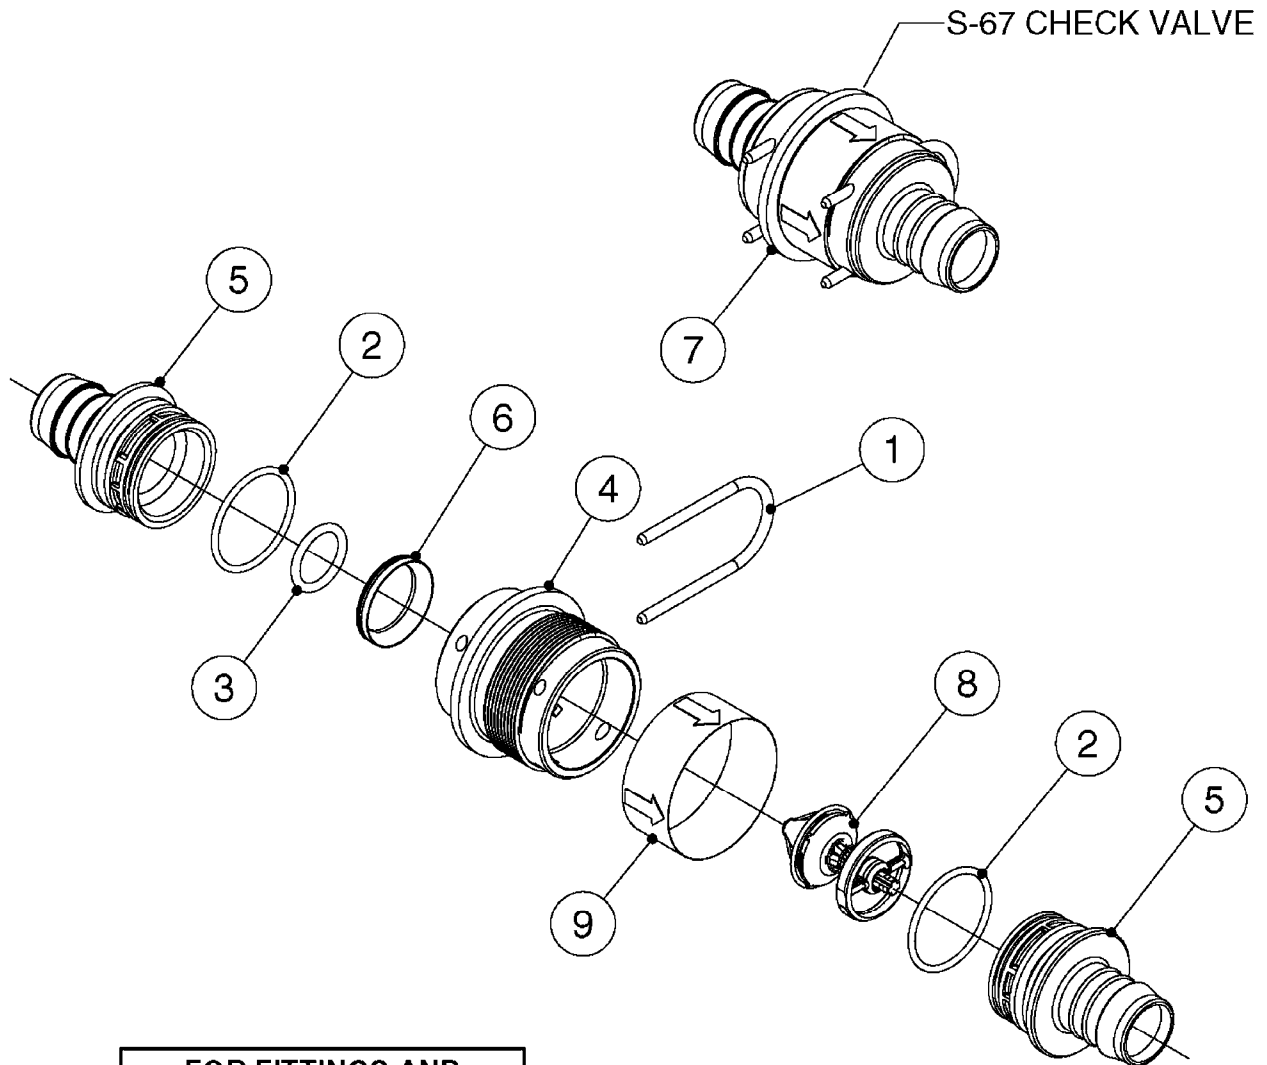

FOR FITTINGS AND
HOSES, SEE SECTION L

B0630

CHECK VALVES - S67
B0630-HIN, 31:07:19

Page 1
Date 12.08.2020 8:43

Pos.	parts-n°	order qty	description
1	145996	1	FITT.DK S-67 FORK
2	241973	1	O-RING Ø3 X 44.2 70 SHORES NITRIL
2	242353	1	O-RING 3 X 44.2 VITON
3	242504	1	O-RING D35x2 NITRIL
4	322104	1	FITT.DK S-67 BULKHEAD
5	334231	1	FITT.DK S-67 STR.1"
5	334232	1	FITT.DK S-67 STR.1-1/4"
5	334444	1	FITT.DK S-67 STR.1-1/2" PVC
6	14103100	1	SEAT F.CHECK VALVE D40.8 2010
7	70063603	1	VALVE, CHECK S67 1-1/2"
			COMPLETE IN-LINE CHECK VALVE FOR 1-1/2" HOSE
7	72001803	1	CHCK VLV,S67, 2 X 1" HB
			COMPLETE IN-LINE CHECK VALVE FOR 1" HOSE
7	72206600	1	CHCK VLV,S67, 2 X 1.25" HB
			COMPLETE IN-LINE CHECK VALVE FOR 1-1/4" HOSE
8	72089900	1	CHECK VALVE S67 SUBASMBLY.2001
9	97800500	1	DECAL 230X28 BLACK ARROW