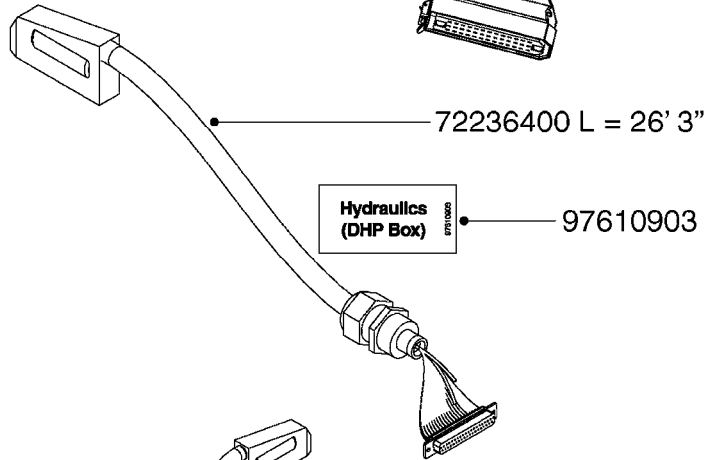

M0280

39 PIN CABLES
M0280-HIN, 28:03:17

Page 1
Date 12.08.2020 8:44

parts-n°	order qty	description
262158	1	PLUG INSERT 39 POLE MALE
262159	1	PLUG INSERT 39 POLE FEMALE
262160	1	PLUG HOUSING 39 POLE FEMALE
262161	1	PLUG HOUSING F/39 POLE MALE
440634	1	SCREW 5/8"
440732	1	PT SCREW 35X12B Z5452 ELZ
14034200	1	CODE BRACKET FOR 39 PIN CABLE
26003900	1	WIRE 37-39 PIN EVC, 6.6'
26004200	1	WIRE 37-39 PIN EVC, 57.4'
26008400	1	WIRE 39-PIN 24 WIRE L=8M
26011903	1	WIRE 39-39 POLE EXT. 3660MM
28027500	1	WIRE 37-39 PIN EVC, 37.7'
28028700	1	WIRE 37-39 PIN EVC, 45.9'
28028800	1	WIRE 37-39 PIN EVC, 16.4'
28028900	1	WIRE 37-39 PIN EVC, 26.2'
72236400	1	DAH CONN. WIRE/TRACTOR L=8M
97610803	1	DECAL-SRAY BOX 39-PIN
97610903	1	DECAL-HYDRAULIC BOX 39-PIN