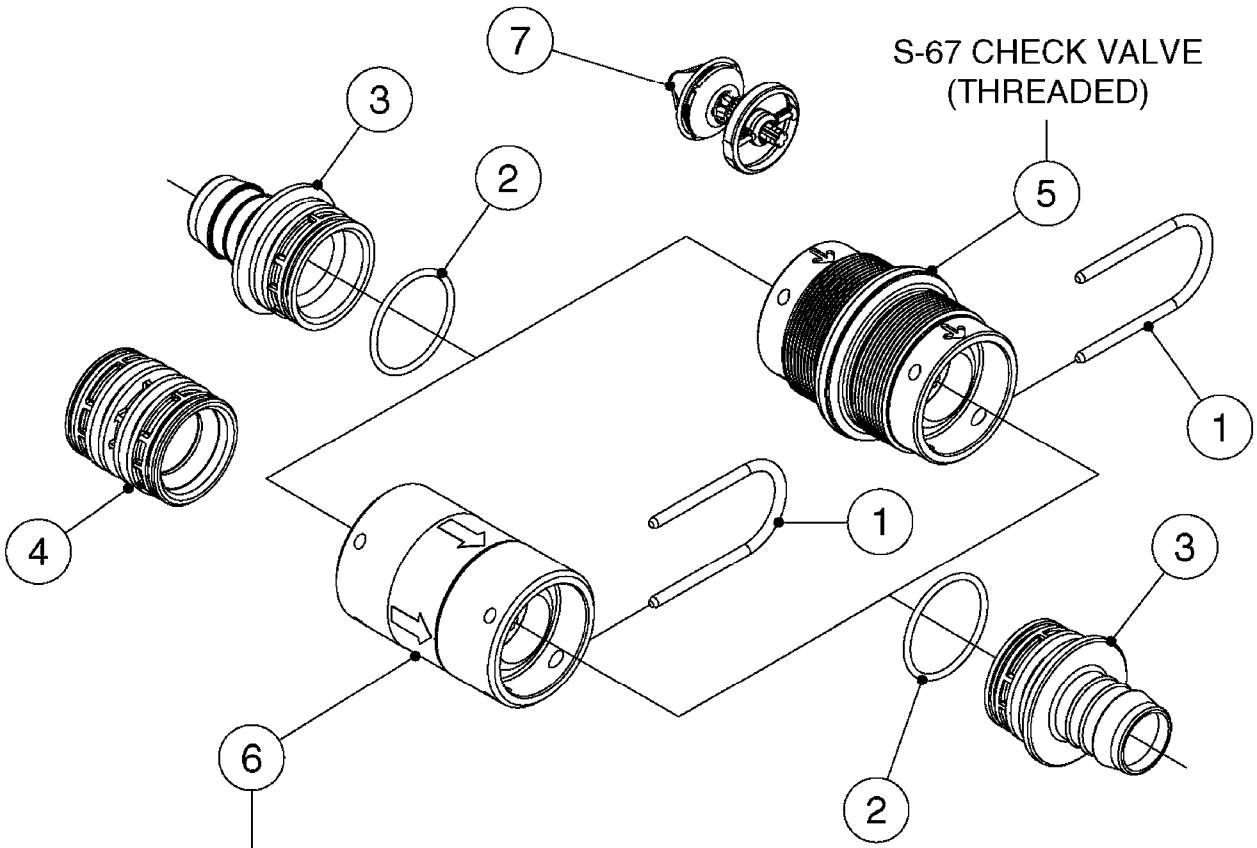

FOR FITTINGS AND
HOSES, SEE SECTION L

B0630

CHECK VALVES - S67
B0630-HIN, 31:07:19

Page 1
Date 12.08.2020 8:43

Pos.	parts-n°	order qty	description
1	145996	1	FITT.DK S-67 FORK
2	241973	1	O-RING Ø3 X 44.2 70 SHORES NITRIL
2	242353	1	O-RING 3 X 44.2 VITON
3	242504	1	O-RING D35x2 NITRIL
4	322104	1	FITT.DK S-67 BULKHEAD
5	334231	1	FITT.DK S-67 STR.1"
5	334232	1	FITT.DK S-67 STR.1-1/4"
5	334444	1	FITT.DK S-67 STR.1-1/2" PVC
6	14103100	1	SEAT F.CHECK VALVE D40.8 2010
7	70063603	1	VALVE, CHECK S67 1-1/2"
			COMPLETE IN-LINE CHECK VALVE FOR 1-1/2" HOSE
7	72001803	1	CHCK VLV,S67, 2 X 1" HB
			COMPLETE IN-LINE CHECK VALVE FOR 1" HOSE
7	72206600	1	CHCK VLV,S67, 2 X 1.25" HB
			COMPLETE IN-LINE CHECK VALVE FOR 1-1/4" HOSE
8	72089900	1	CHECK VALVE S67 SUBASMBLY.2001
9	97800500	1	DECAL 230X28 BLACK ARROW