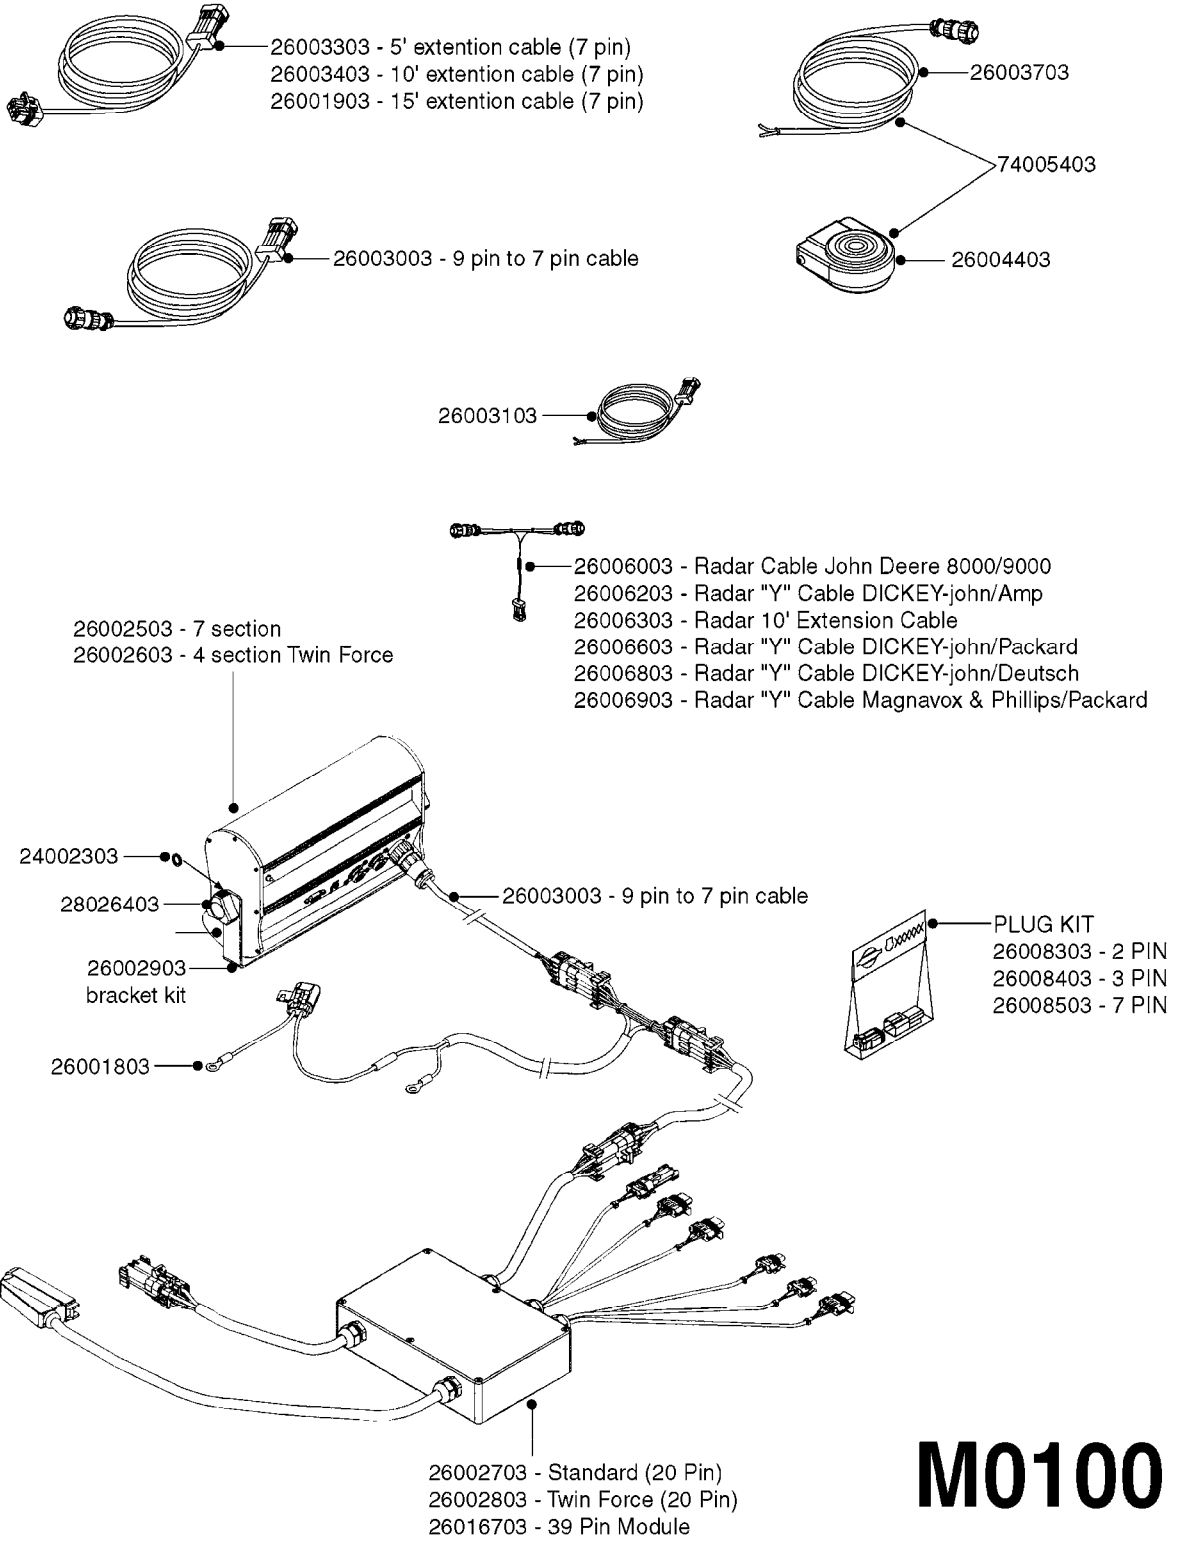

M0090

HC 2500/HM1500 DISPLAY/SCANBOX
M0090-HIN, 01:01:16

Page 1

Date 12.08.2020 8:44

parts-n°	order qty	description
142516	1	SCREW SET M10 BENT F. LOCKING
161411	1	MT.BRK. HC2500/HM1500 DISPLAY
26018300	1	ADAPTOR 2500 FOR SPRAYBOX II 39-PIN/REPLACES SCANBOX
260363	1	PLUG 2 POLE 12V
260827	1	PLUG F.EC ATTACHMENTS
261060	1	PLUG F.EC ATTACHMENTS
261589	1	FUSE 5 X 20 1.25 AMP
26176203	1	FUSE 5.0A QUICK-ACT.
261933	1	CABLE W/PLUG 2X25 L=71"
261934	1	CABLE W/PLUG 18X0.5MM L=79"
261935	1	SWITCH 2 POLE
261937	1	CIRCUIT BOARD F. SCANBOX
262099	1	PLUG SOCKET 3-POLE 2.5/3
450902	1	BOLT ALLEN HEAD M4 X 16MM
471055	1	WASHER D4.1/7.6 X 0.9
61029900	1	BRACKET FOR HC2500
731613	1	DISPLAY HC2500 NEW
731983	1	DISPLAY HM1500 REFURBISHED
732095	1	DISPLAY HM1500 NEW
732096	1	SCANBOX F.HM1500/HC2500
741580	1	PLUG 3-POLE 2.5/3
978045	1	DECAL QUICK GUIDE 1500/2500
978097	1	DECAL QUICK GUIDE 1500/2500 FR