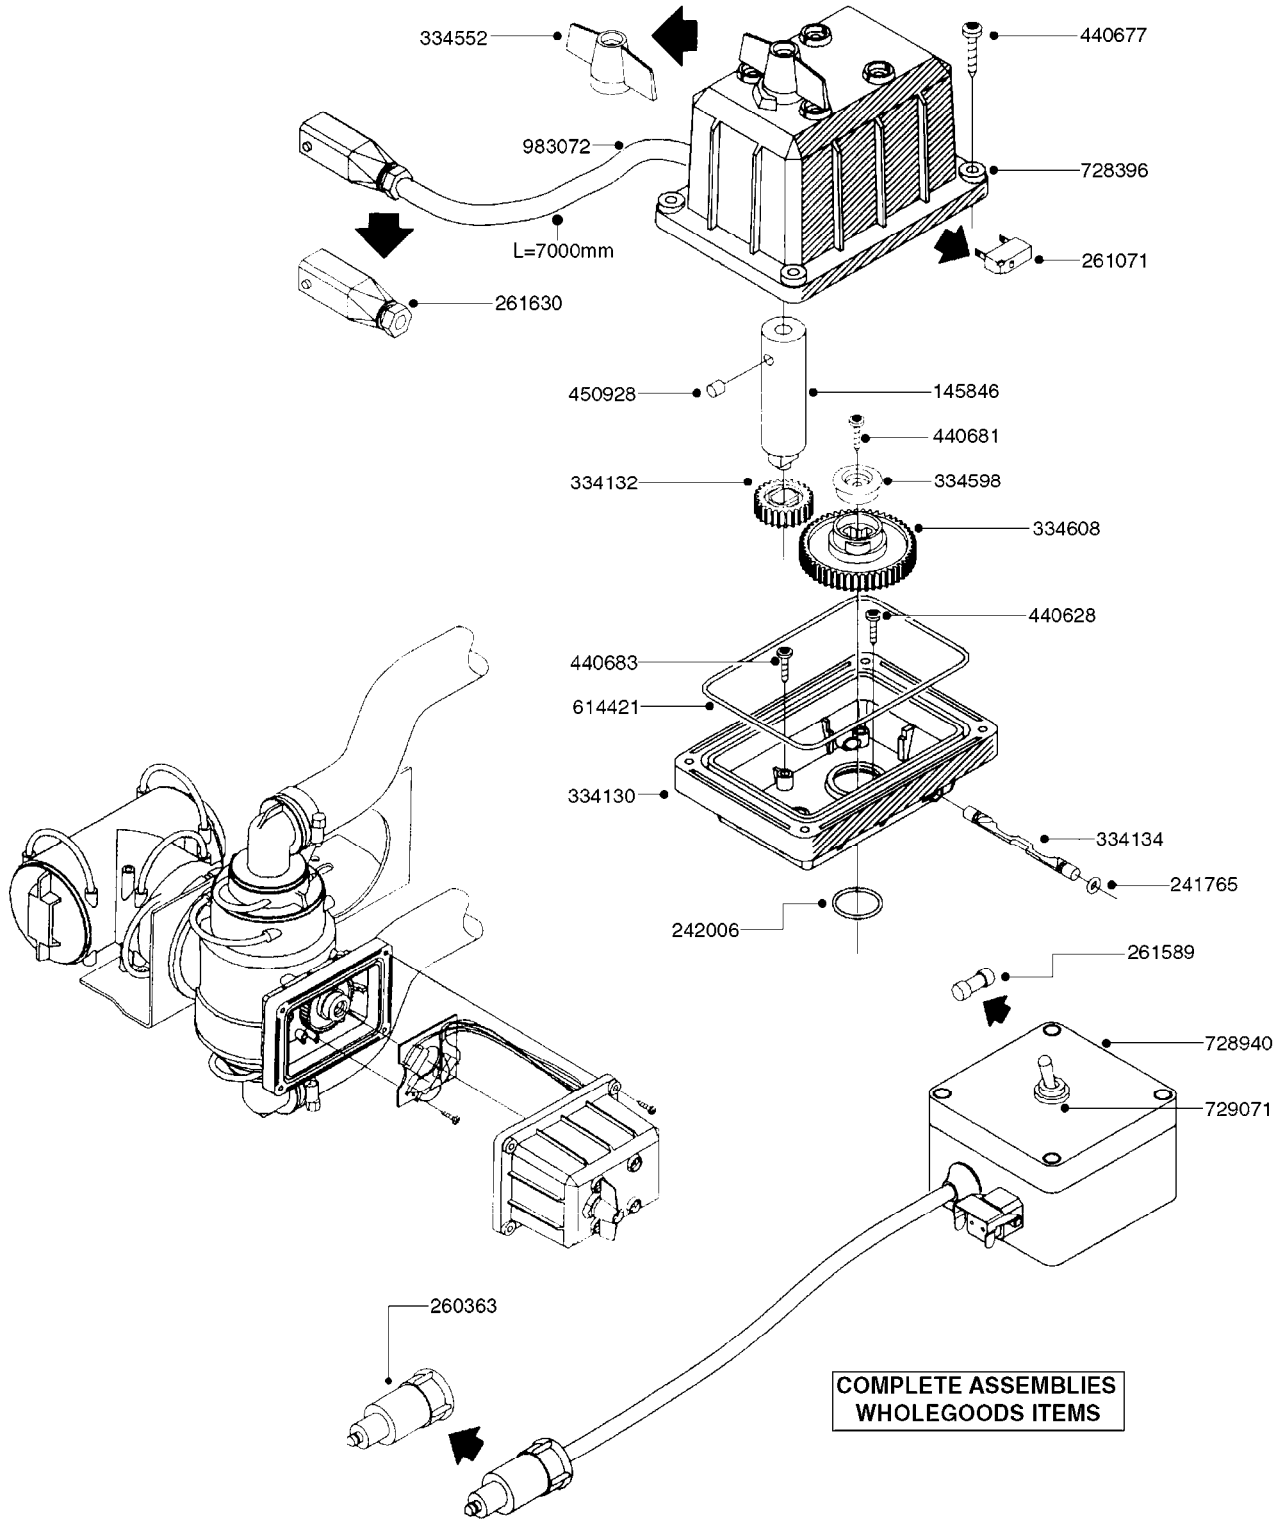

834363 - AGITATION BYPASS VALVE

K0020

BALL VALVE-ELECTRIC 2-WAY
K0020-HIN, 01:01:16

Page 1
Date 12.08.2020 8:43

parts-n°	order qty	description
145846	1	COUPLING FOR EL 3-WAY VALVE
241765	1	O-RING 3.1 X 1.6
242006	1	O-RING D22/D19 X 1.5
260363	1	PLUG 2 POLE 12V
261071	1	MICRO SWITCH TYPE 9 SM 201
261162	1	SOCKET F.12V BAYONET PLUG
261589	1	FUSE 5 X 20 1.25 AMP
334130	1	GEAR BOX
334131	1	COG WHEEL
334132	1	COG WHEEL
334134	1	INDICATOR ROD
334552	1	GRIP F.MAN.OP.EC PRES.REG.GREE
334598	1	PLUG F.VALVE HANDLE BLUE
440628	1	SCREW 3/8'
440677	1	SCREW F. PLASTIC 5X20 SS
440681	1	SCREW F. PLASTIC 4MM X 14LG SS
440683	1	SCREW 40X18 2WAY ELC.BALL VALV
450928	1	SET SCREW M8 X 8MM STAINLESS
614421	1	GASKET F/MOTOR HOUSE-ON/OFF TR
725340	1	MOTOR HOUSING FOR EL VALVE
728399	1	CIRCUIT BOARD F.728941
728941	1	CONTROL BOX F.2-WAY VALVE ELC.
834363	1	ELECTRIC KIT, AGITATION BYPASS