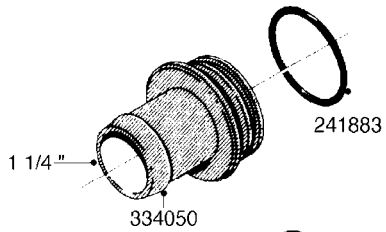

L0080

FITTINGS - S-53
L0080-HIN, 12:09:17

Page 1

Date 12.08.2020 8:43

Pos.	parts-n°	order qty	description
1	145995	1	FITT.DK S-53 FORK
2	241973	1	O-RING Ø3 X 44.2 70 SHORES NITRIL NITRIL (BLACK)
2	242353	1	O-RING 3 X 44.2 VITON VITON (BROWN)
3	242109	1	O-RING D32.2x3.0 NITRIL (BLACK)
3	242354	1	O-RING D32.2X3.0 VITON VITON (BROWN)
4	322103	1	FITT.DK S-53 BULKHEAD
5	322107	1	FITT.DK S-53 BULKHEAD NUT
6	322110	1	FITT.DK S-53 ELB. 1/2" BSP
7	322352	1	FITT.DK S-53 TEE
8	334229	1	FITT.DK S-53 STR.3/4"
9	334260	1	GASKET F. S-53 BULKHEAD
10	334564	1	FITT.DK S-67 TO S-53 ADAPTER
11	391100	1	FITT.DK S-53THREAD INS.1/2"BSP
12	726463	1	FITT.DK S53 BULKHEAD W/GASKET
13	726552	1	FIT.DK S-53X90 1/2" BSP,O-RING
14	726556	1	FITT.DK S-53 HB 1/2" W/O-RING
15	726558	1	FITT.DK S53 STR. 3/4" W.ORING
16	726559	1	FITT DK. S-53 HB 1" W/O-RING
17	726568	1	FITT.DK.S-53 HB 1/2"90 W/O-RING
18	726570	1	FITT.DK S-53 ELB.3/4" W.ORING
19	726571	1	FITT.DK S-53 ELB.1", W ORING
20	726578	1	FITT.DK S53 PLUG WITH O-RING
21	728561	1	FITT.DK. S67M - S53F REDUCER