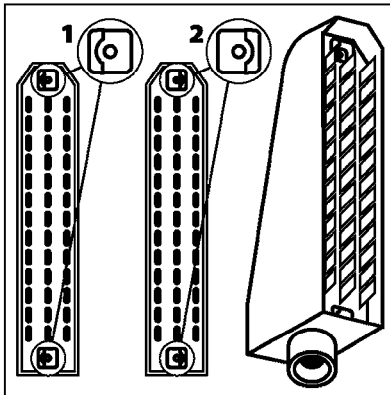

M0280

39 PIN CABLES
M0280-HIN, 28:03:17

Page 1
Date 12.08.2020 8:44

parts-n°	order qty	description
262158	1	PLUG INSERT 39 POLE MALE
262159	1	PLUG INSERT 39 POLE FEMALE
262160	1	PLUG HOUSING 39 POLE FEMALE
262161	1	PLUG HOUSING F/39 POLE MALE
440634	1	SCREW 5/8"
440732	1	PT SCREW 35X12B Z5452 ELZ
14034200	1	CODE BRACKET FOR 39 PIN CABLE
26003900	1	WIRE 37-39 PIN EVC, 6.6'
26004200	1	WIRE 37-39 PIN EVC, 57.4'
26008400	1	WIRE 39-PIN 24 WIRE L=8M
26011903	1	WIRE 39-39 POLE EXT. 3660MM
28027500	1	WIRE 37-39 PIN EVC, 37.7'
28028700	1	WIRE 37-39 PIN EVC, 45.9'
28028800	1	WIRE 37-39 PIN EVC, 16.4'
28028900	1	WIRE 37-39 PIN EVC, 26.2'
72236400	1	DAH CONN. WIRE/TRACTOR L=8M
97610803	1	DECAL-SRAY BOX 39-PIN
97610903	1	DECAL-HYDRAULIC BOX 39-PIN