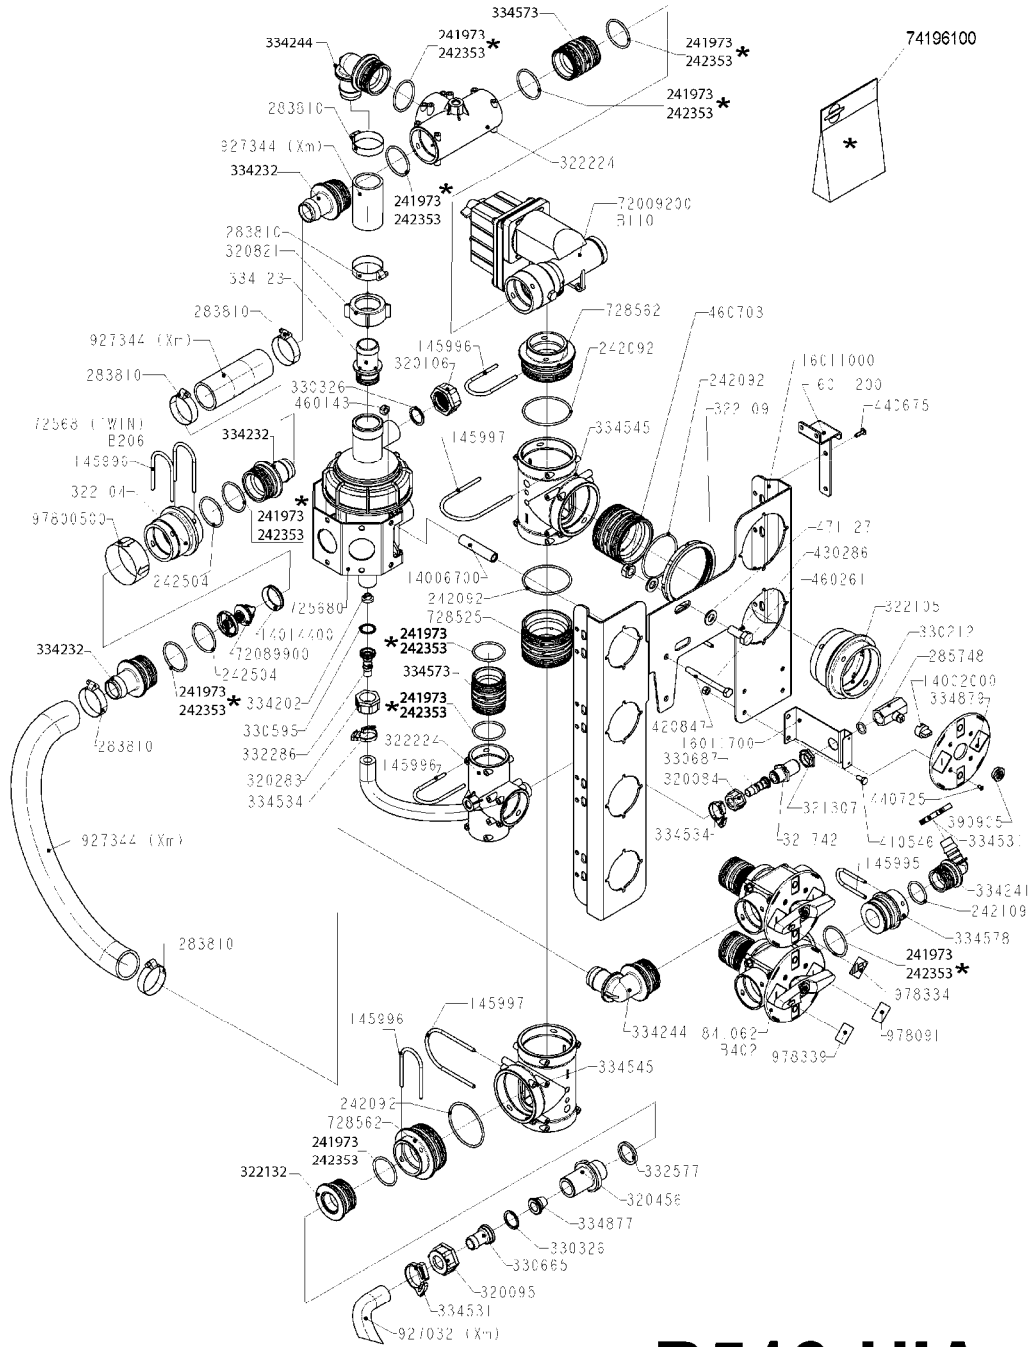

CM+ manifold (99)
B512-HIA, 08:06:17

CM+ manifold (99)
B512-HIA, 08:06:17

Page 1
Date 12.08.2020 8:43

parts-n°	order qty	description
14002000	1	SPINDLE F. 1/2" VALVE
14006700	1	BUSHING D150/10.0 L= 70
14014400	1	SEAT F.CHECK VALVE D41.8 S67
145995	1	FITT.DK S-53 FORK
145996	1	FITT.DK S-67 FORK
145997	1	FITT.DK S-93 FORK
16011000	1	BRACKET FOR MANIFOLD CM+
16011200	1	BRACKET F. CONTROL VALVE CM+
16011700	1	PLATE 164X60X1.0
241973	1	O-RING Ø3 X 44.2 70 SHORES NITRIL
242353	1	O-RING 3 X 44.2 VITON
242092	1	O-RING D69.5X3
242092	1	O-RING D69.5X3
242109	1	O-RING D32.2x3.0
242504	1	O-RING D35x2 NITRIL
283810	1	CLAMP HOSE GEAR 1 7/32-1 31/32'
285748	1	BALL VALVE 1/2" RG 15 BAR
320084	1	FITT.DK NUT 1/2" BSP
320095	1	FITT.DK NUT 1" BSP
320106	1	FITT.DK CAPNUT 1" BSP
320283	1	FITT.DK NUT 3/4"BSP
320456	1	FITT.DK BULKHEAD 1"BSP DOUBLE
320821	1	FITT.DK NUT 1-1/2" BSP
321307	1	FITT.DK NUT 1/2" BSP JAMB
321742	1	FITT.DK BULKHEAD 1/2' BSP
322104	1	FITT.DK S-67 BULKHEAD
322105	1	FITT.DK S-93 BULKHEAD DOUBLE
322109	1	FITT.DK S-93 BULKHEAD NUT
322132	1	FITTING S67- BSP1" F
322224	1	FITT.DK S-67 TEE
330212	1	O-RING D19/D14X2.4 F.1/2"NUT
330326	1	O-RING D30/D24X2 F.1"NUT
330595	1	O-RING D24.6/D20X2.1 -3/4"
330665	1	FITT.DK HB 3/4"F.1" NUT
330687	1	FITT.DK HB 1/2" F. 1/2" NUT
332286	1	FITT.DK HB 1/2" F. 3/4" NUT
332577	1	O-RING D38/D30X4 F.1" PUR.
334123	1	FITT.DK HB 1-1/4"O-RNG F.1-1/2
334202	1	ORFICE 5MM FOR SCF BLACK
334232	1	FITT.DK S-67 STR.1-1/4"
334241	1	FITT.DK S-53 ELB.3/4"
334244	1	FITT.DK S-67 ELB.1-1/4"
334531	1	CLAMP HOSE PLASTIC 3/4"
334534	1	CLAMP HOSE PLASTIC 1/2"
334545	1	FITT.DK S-93 TEE
334573	1	FITT.DK S-67 CONNECTOR
334578	1	HANDLE FOR VALVE 'OLD' STYLE
334877	1	NOZZ.F/OPER.UN.D11.2 YELLOW
334879	1	SYMBOL PL.F.VALVE YELLOW
390905	1	PLUG F.VALVE HANDLE YELLOW Ø5
410546	1	BOLT HEX M6X12 A2 SS DIN933
420847	1	BOLT HEX 8.8 DEL M8X85
430286	1	BOLT HEX 8.8 DEL M12X30 FT
440675	1	SCREW F. PLASTIC 5X16 SS
440725	1	SCREW F.PLASTIC 4.2X 9.5 DIN7982CZ SS
460143	1	LOCK NUT M8 SST A2 DIN985
460261	1	NUT HEX M6X1.00 LOCK DIN985 A2 SS
460703	1	NUT HEX M12X1.75 LOCK DIN985A2 SS
471127	1	WASHER, M12, Ø24/13X24X2.5 SS
72009200	1	EVC REGULATOR 1:150
72089900	1	CHECK VALVE S67 SUBASMBLY.2001