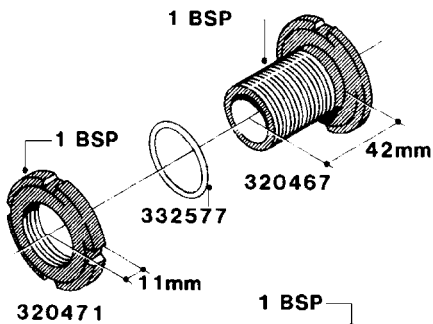

L0030

FITTINGS - HEXAGON NIPPLES
L0030-HIN, 01:01:16

Page 1

Date 12.08.2020 8:43

parts-n°	order qty	description
10015303	1	FITT.PO.HN 1.00X1.00 M1000
10425003	1	FITT.PO.HN 1.25X1.00 MCPHEE
320132	1	FITT.DK HN 1" BSP
320176	1	FITT.DK HN 3/8"X1/2" BSP
320445	1	FITT.DK HN 1/4"X3/8" BSP
320655	1	FITT.DK HN 1/2"-1/2" BSP
320692	1	FITT.DK HN 3/8'BSPX1/4'NPT
320703	1	FITT.DK HN 3/8BSP X1/2 &1/4NPT
320725	1	FITT.DK NIPPLE 3/8"-3/8" BSP
320902	1	FITT.DK HN 3/8'X 1/4' BSP
390232	1	FITT.DK HN 1-1/2' X 1-1/4' BSP
390276	1	FITT.DK HN 1'BSP

L0040

FITTINGS - NIPPLES & ELBOWS
L0040-HIN, 01:01:16

Page 1
Date 12.08.2020 8:43

parts-n°	order qty	description
10530803	1	FITT.PO.SE 2.00X2.00 45 DEG.
320191	1	FITT.DK ELB 3/8' BSP 45 DEGREE
320482	1	FITT.DK ELB. 1/2" BSP 60 DEG.
320596	1	FITT.DK ELB 3/8'-1/2'BSP 45DEG
320607	1	FITT.DK HN 3/8M X 3/8F BSP LNG
320633	1	FITT.DK HN 3/8"M X 3/8"F BSP
321451	1	FITT.DK ELB.1-1/2 X1-1/4 80DEG
321532	1	FITT.DK REDUC 3/4' X 1/2' BSP
390233	1	FITT.DK REDUC 1-1/2" X 1" BSP

L0050

parts-n°	order qty	description
242594	1	O-RING D14 X 1.78 SCH.70-EPDM
320294	1	FITT.DK TEE 3/8X3/8HB X1/2"BSP
320305	1	FITT.DK HB 3/4'- 3/4' BSP
320386	1	FITT.DK TEE 3/8X3/8HB X3/8"BSP
320397	1	FITT.DK ELB 3/8"HB X 3/8" BSP
320401	1	FITT.DK TEE 1/2X1/2HB X1/2"BSP
320412	1	FITT.DK TEE 1/2X1/2HB X3/8'BSP
320423	1	FITT.DK ELB 1/2'HB X 3/8' BSP
320891	1	FITT.DK HB 3/8'- 3/8' BSP
320972	1	FITT.DK HB 5/16'- 1/4' BSP
322046	1	FITT.DK TEE 1/2X1/2HB X3/4'BSP
322048	1	FITT.DK TEE 3/4X3/4HB X3/4'BSP
330595	1	O-RING D24.6/D20X2.1 -3/4"
333137	1	FITT.DK CONN.1/2" F.NOZZ. DOUB
333141	1	FITT.DK CONN.1/2" F.NOZZ.SING
334041	1	FITT.DK CONN.3/4' F.NOZZ. SING
334042	1	FITT.DK CONN.3/4' F.NOZZ. DOUB
334195	1	FITT.DK ELB. 3/4"HB X 3/4"HB
10012103	1	FITT.PO.HB 1.25X1.50 IMB1012
10014003	1	FITT.PO.HB 1.25X1.25 IMB1010
10036903	1	FITT.PO.HB 1.50X1.50 IMB1212
28019303	1	FITTING HB ELB 3/4NPT-3/4HOSE
61016500	1	HOSE TAIL 3/4" 90°+RG CAP 3/4"
72026700	1	NOZZLE TUBE ADAPTER W/O-RING