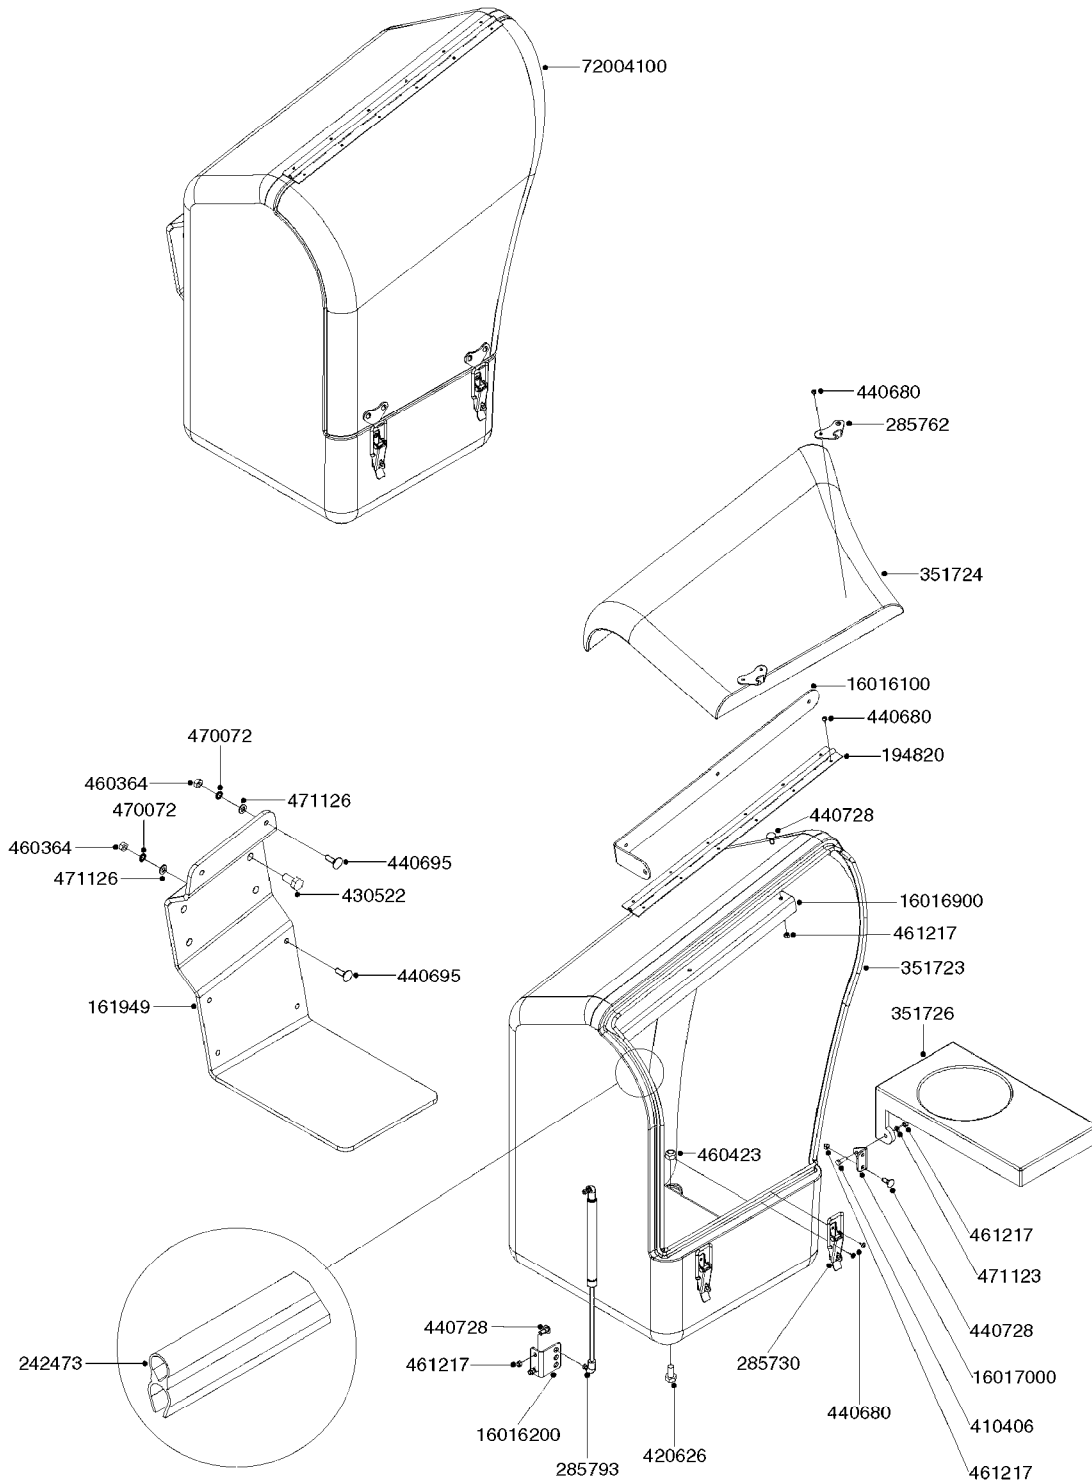

STORAGE LOCKER - LH
K0790-HIN, 01:01:16

Page

0

Date

12.08.2020

8:43

STORAGE LOCKER - LH
K0790-HIN, 01:01:16

Page 1

Date 12.08.2020 8:43

parts-n°	order qty	description
16016100	1	BKT F.LOCKER DOOR OPENER T CM+
16016200	1	BKT F.LOCKER DOOR OPENER B CM+
16016900	1	BKT F. LH LOCKER HINGE CM+
16017000	1	BKT F.LOCKER SHELF HINGE CM+
161949	1	BRACKET STORAGE LOCKER
194820	1	HINGE
242473	1	GASKET
285730	1	LATCH
285762	1	LATCH CLIP
285793	1	GAS CYLINDER
351723	1	LOCKER BODY (RAW) CM+
351724	1	LOCKER DOOR (RAW) CM+
351726	1	WORKING TABLE (RAW)
410406	1	BOLT HEX 8.8 DEL M5X16 FT
420626	1	BOLT HEX 8.8 DEL M10X20 FT
430522	1	BOLT HEX 8.8 DEL M12X25 FT
440680	1	SCREW M4.2X9.5 STAINLESS
440695	1	BOLT CARRIAGE M8X25
440728	1	BOLT CARRIAGE 5MMX16
460364	1	NUT HU M8 A2 SS DIN934
460423	1	NUT HEX M10X1.50 LOCK DIN985A2 SS
461217	1	NUT HEX M5 LOCK
470072	1	WASHER D15/D8X.5 LOCK
471123	1	WASHER, M5, Ø10/ 5.3X 1.0, SS
471126	1	WASHER, M8, Ø16/ 8.4X 1.6, SS
72004100	1	LOCKER KIT F.CM+ LH