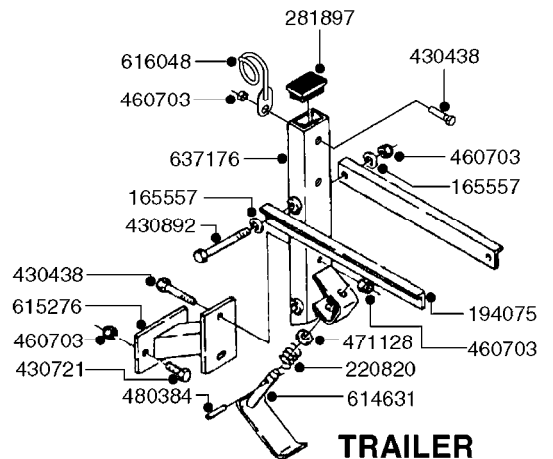

NK/LX/LY PRE-86

3PT TWIN

NEW NAVIGATOR

K0050