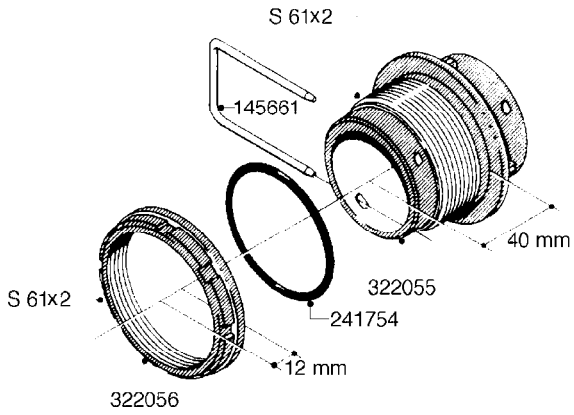

L0080

FITTINGS - S-53
L0080-HIN, 12:09:17

Page 1

Date 12.08.2020 8:43

Pos.	parts-n°	order qty	description
1	145995	1	FITT.DK S-53 FORK
2	241973	1	O-RING Ø3 X 44.2 70 SHORES NITRIL NITRIL (BLACK)
2	242353	1	O-RING 3 X 44.2 VITON VITON (BROWN)
3	242109	1	O-RING D32.2x3.0 NITRIL (BLACK)
3	242354	1	O-RING D32.2X3.0 VITON VITON (BROWN)
4	322103	1	FITT.DK S-53 BULKHEAD
5	322107	1	FITT.DK S-53 BULKHEAD NUT
6	322110	1	FITT.DK S-53 ELB. 1/2" BSP
7	322352	1	FITT.DK S-53 TEE
8	334229	1	FITT.DK S-53 STR.3/4"
9	334260	1	GASKET F. S-53 BULKHEAD
10	334564	1	FITT.DK S-67 TO S-53 ADAPTER
11	391100	1	FITT.DK S-53THREAD INS.1/2"BSP
12	726463	1	FITT.DK S53 BULKHEAD W/GASKET
13	726552	1	FIT.DK S-53X90 1/2" BSP,O-RING
14	726556	1	FITT.DK S-53 HB 1/2" W/O-RING
15	726558	1	FITT.DK S53 STR. 3/4" W.ORING
16	726559	1	FITT DK. S-53 HB 1" W/O-RING
17	726568	1	FITT.DK.S-53 HB 1/2"90 W/O-RING
18	726570	1	FITT.DK S-53 ELB.3/4" W.ORING
19	726571	1	FITT.DK S-53 ELB.1", W ORING
20	726578	1	FITT.DK S53 PLUG WITH O-RING
21	728561	1	FITT.DK. S67M - S53F REDUCER