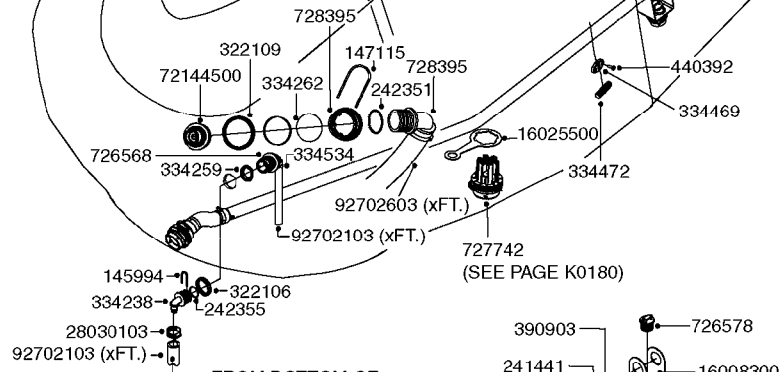

FROM BOTTOM OF
SELF-CLEANING FILTER

E0430