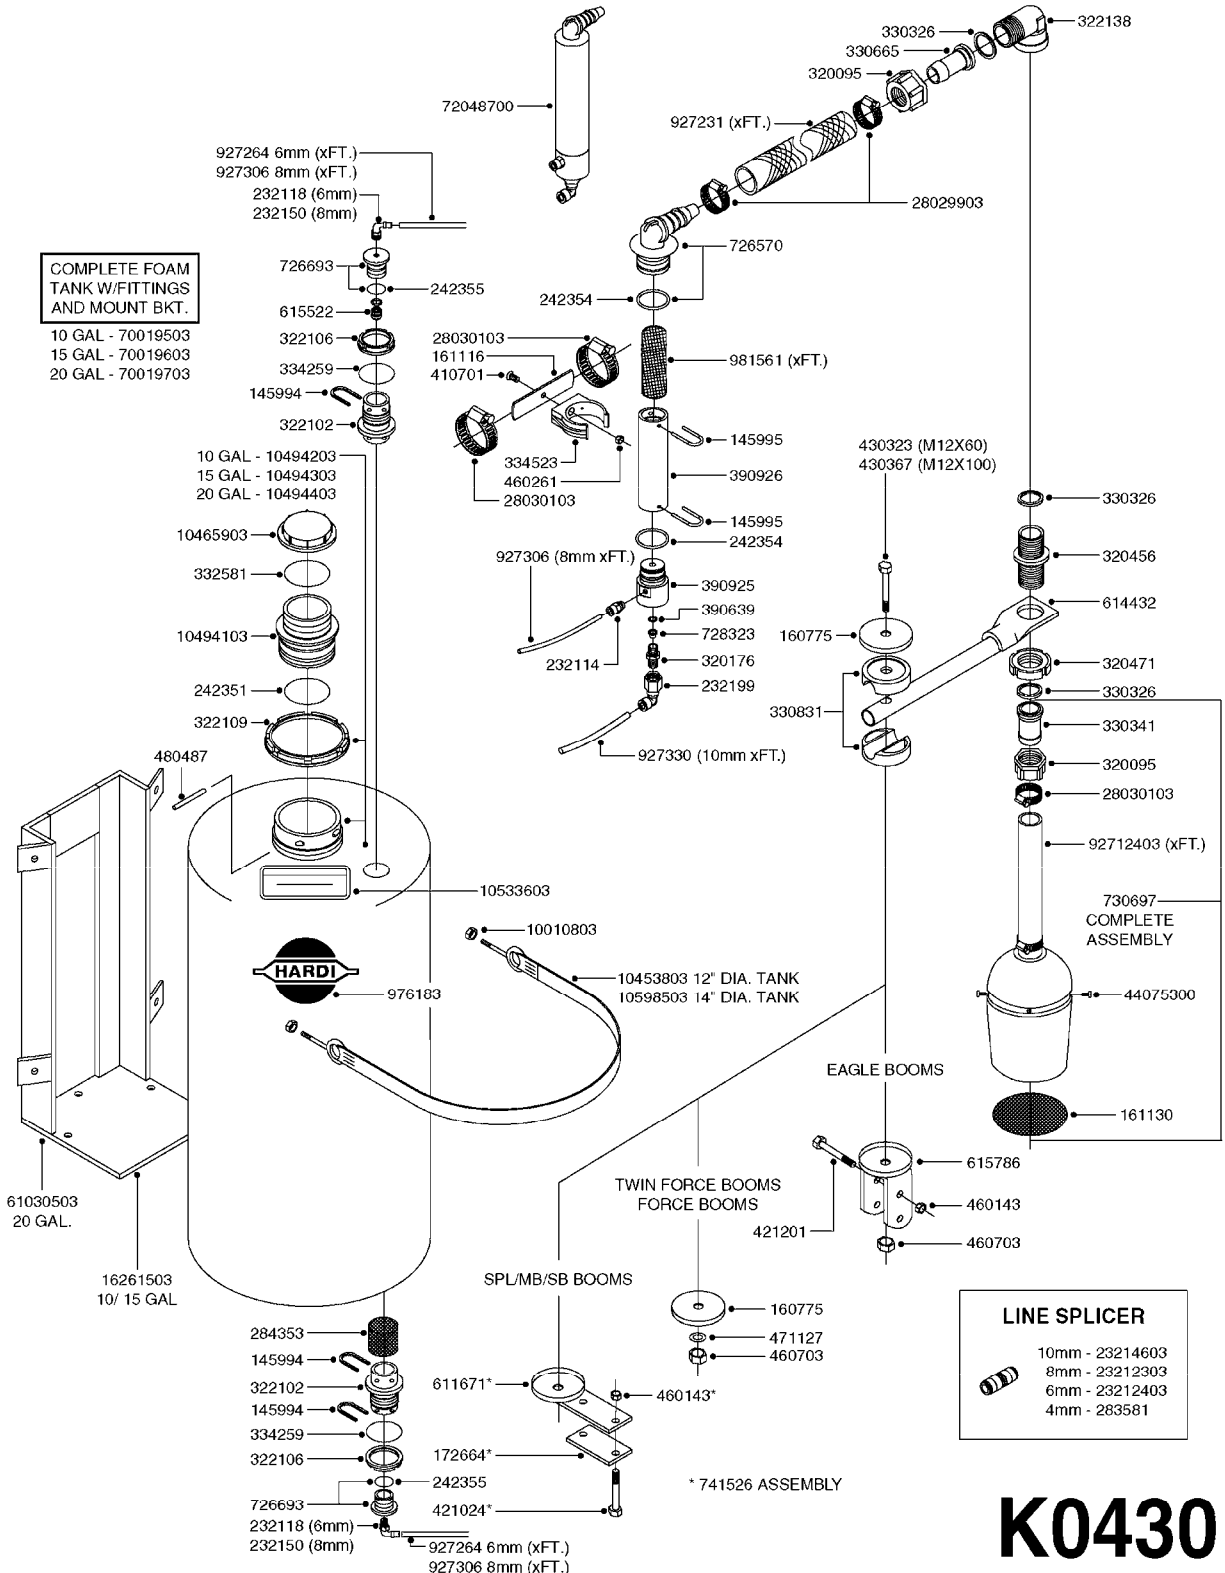

COMPLETE FOAM TANK W/FITTINGS AND MOUNT BKT.
10 GAL - 70019503
15 GAL - 70019603
20 GAL - 70019703

FOAMMARKER TANK/DROPPER 2000
K0430-HIN, 05:12:19

Page 1
Date 12.08.2020 8:43

parts-n°	order qty	description
145994	1	FITT.DK S-40 FORK
145995	1	FITT.DK S-53 FORK
160775	1	WASHER F. FRICTION PLATE
161116	1	FLATBAR PLATE 3 X 25 X 110
161130	1	FILTER SCREEN F/FOAM DROPPER
172664	1	FLATBAR BACKING PLATE
232114	1	COUPLER 1/8" THREADX8MM HOSE
232118	1	HOSE CONN. 90DEG 1/8'X 6MM PE
232150	1	HOSE CONN. 90DEG. 1/8'X8MM PE
232199	1	COUPLER 3/8' BSP-90/10MM HOSE
242351	1	O-RING D69.5X3.0 VITON F.S-93
242354	1	O-RING D32.2X3.0 VITON
242355	1	O-RING D19.2X3.0 VITON F.S-40
283581	1	HOSE CONNECTOR STR. F.4MM PE
284353	1	SPONGE FOR FOAM MARKER
320095	1	FITT.DK NUT 1" BSP
320176	1	FITT.DK HN 3/8"X1/2" BSP
320456	1	FITT.DK BULKHEAD 1"BSP DOUBLE
320471	1	FITT.DK NUT 1" BSP JAMB
322102	1	FITT.DK S-40 BULKHEAD
322106	1	FITT.DK S-40 BULKHEAD NUT
322109	1	FITT.DK S-93 BULKHEAD NUT
322138	1	FITT.DK ELB 1"M X 1"F BSP
330326	1	O-RING D30/D24X2 F.1"NUT
330341	1	FITT.DK HB 1" F. 1" NUT
330665	1	FITT.DK HB 3/4"F.1" NUT
330831	1	FRICTION PLATE
332581	1	GASKET F. 1-1/2" BSP CAPNUT.
334259	1	GASKET F. S-40 BULKHEAD
334523	1	PIPE HOLDER Ø51.5
390639	1	O-RING F.NOZZLE FILTER
390925	1	FITTING F.FOAM MIX.CHAMB. STD
390926	1	TUBE,MIX CHAMB. FOAM MARK STD
410701	1	SCREW M6X16 GALV.
421024	1	BOLT HEX 8.8 DEL M8X60
421201	1	BOLT HEX 8.8 DEL M8X70
430323	1	BOLT HEX 8.8 DEL M12X60
430367	1	BOLT HEX 8.8 DEL M12X100 DIN931
460143	1	LOCK NUT M8 SST A2 DIN985
460261	1	NUT HEX M6X1.00 LOCK DIN985 A2 SS
460703	1	NUT HEX M12X1.75 LOCK DIN985A2 SS
471127	1	WASHER, M12, Ø24/13X24X2.5 SS
480487	1	PIN M5X60 SLOTTED GALV
611671	1	BREAK AWAY HOLDER F-MARKER
614432	1	BREAK AWAY ARM F. FOAM MARKER
615522	1	CHECK VALVE F.FOAM MARKER
615786	1	MOUNT BKT. F.FOAM DROPPER 98
726570	1	FITT.DK S-53 ELB.3/4" W.ORING
726693	1	FITT.DK S-40 PLUG 1/8BSP ORING
728323	1	VALVE NON-RETURN
730697	1	FOAM DROPPER COMP. BLACK '97
741526	1	FOAM DROPPER MT. KIT MB-SPL
927231	1	HOSE R X PVCX3/4 CLR/BRD 0012"
927264	1	HOSE R X PE D6/D4 X 0012"
927306	1	HOSE R X PE D8/D6 X 0012"BLACK
927330	1	HOSE R X PE D10/D8 X 012"BLACK
976183	1	DECAL COMPANY D.18,2 X 29,6
981561	1	SPONGE MAT. MIX.CHAMBER-x0012"
10010803	1	NUT HEX NC (NYLON LOCK) 5/16
10453803	1	STRAP F.FOAMER TANK (755mm)
10465903	1	*LID F.FOAM MARKER, DRILLED