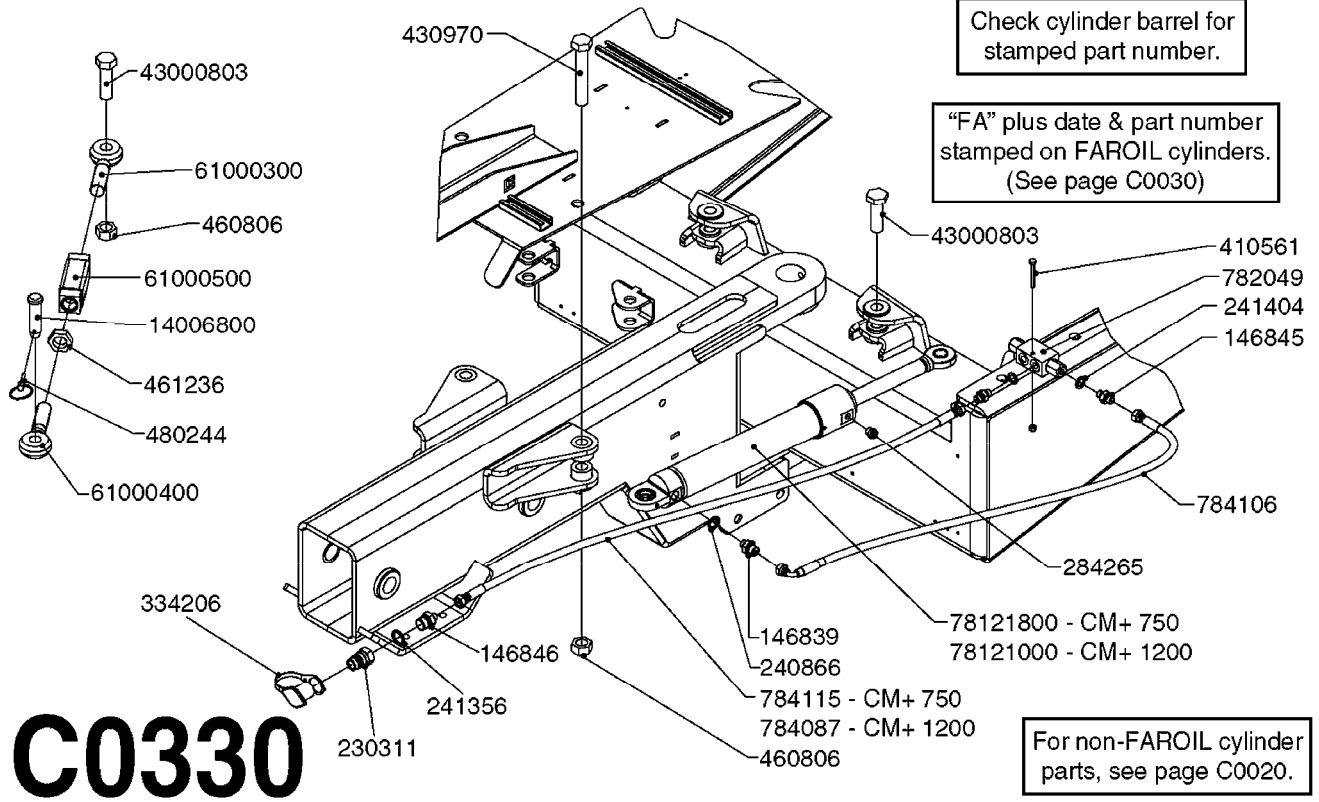

IMPORTANT!

See page C0045 to replace BSP with ORFS hydraulics

Check cylinder barrel for stamped part number.

"FA" plus date & part number stamped on FAROIL cylinders. (See page C0030)