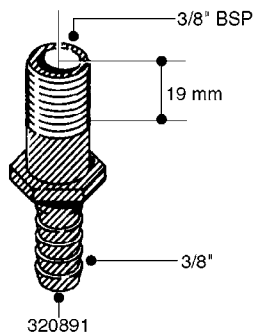

L0050

parts-n°	order qty	description
242594	1	O-RING D14 X 1.78 SCH.70-EPDM
320294	1	FITT.DK TEE 3/8X3/8HB X1/2"BSP
320305	1	FITT.DK HB 3/4'- 3/4' BSP
320386	1	FITT.DK TEE 3/8X3/8HB X3/8"BSP
320397	1	FITT.DK ELB 3/8"HB X 3/8" BSP
320401	1	FITT.DK TEE 1/2X1/2HB X1/2"BSP
320412	1	FITT.DK TEE 1/2X1/2HB X3/8'BSP
320423	1	FITT.DK ELB 1/2'HB X 3/8' BSP
320891	1	FITT.DK HB 3/8'- 3/8' BSP
320972	1	FITT.DK HB 5/16'- 1/4' BSP
322046	1	FITT.DK TEE 1/2X1/2HB X3/4'BSP
322048	1	FITT.DK TEE 3/4X3/4HB X3/4'BSP
330595	1	O-RING D24.6/D20X2.1 -3/4"
333137	1	FITT.DK CONN.1/2" F.NOZZ. DOUB
333141	1	FITT.DK CONN.1/2" F.NOZZ.SING
334041	1	FITT.DK CONN.3/4' F.NOZZ. SING
334042	1	FITT.DK CONN.3/4' F.NOZZ. DOUB
334195	1	FITT.DK ELB. 3/4"HB X 3/4"HB
10012103	1	FITT.PO.HB 1.25X1.50 IMB1012
10014003	1	FITT.PO.HB 1.25X1.25 IMB1010
10036903	1	FITT.PO.HB 1.50X1.50 IMB1212
28019303	1	FITTING HB ELB 3/4NPT-3/4HOSE
61016500	1	HOSE TAIL 3/4" 90°+RG CAP 3/4"
72026700	1	NOZZLE TUBE ADAPTER W/O-RING