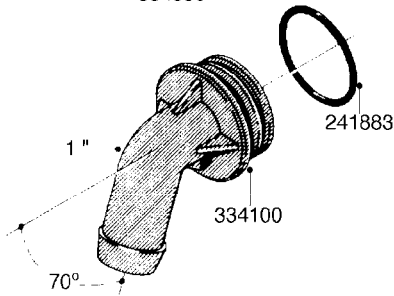

L0080

FITTINGS - S-53
L0080-HIN, 12:09:17

Page 1

Date 12.08.2020 8:43

Pos.	parts-n°	order qty	description
1	145995	1	FITT.DK S-53 FORK
2	241973	1	O-RING Ø3 X 44.2 70 SHORES NITRIL NITRIL (BLACK)
2	242353	1	O-RING 3 X 44.2 VITON VITON (BROWN)
3	242109	1	O-RING D32.2x3.0 NITRIL (BLACK)
3	242354	1	O-RING D32.2X3.0 VITON VITON (BROWN)
4	322103	1	FITT.DK S-53 BULKHEAD
5	322107	1	FITT.DK S-53 BULKHEAD NUT
6	322110	1	FITT.DK S-53 ELB. 1/2" BSP
7	322352	1	FITT.DK S-53 TEE
8	334229	1	FITT.DK S-53 STR.3/4"
9	334260	1	GASKET F. S-53 BULKHEAD
10	334564	1	FITT.DK S-67 TO S-53 ADAPTER
11	391100	1	FITT.DK S-53THREAD INS.1/2"BSP
12	726463	1	FITT.DK S53 BULKHEAD W/GASKET
13	726552	1	FIT.DK S-53X90 1/2" BSP,O-RING
14	726556	1	FITT.DK S-53 HB 1/2" W/O-RING
15	726558	1	FITT.DK S53 STR. 3/4" W.ORING
16	726559	1	FITT DK. S-53 HB 1" W/O-RING
17	726568	1	FITT.DK.S-53 HB 1/2"90 W/O-RING
18	726570	1	FITT.DK S-53 ELB.3/4" W.ORING
19	726571	1	FITT.DK S-53 ELB.1", W ORING
20	726578	1	FITT.DK S53 PLUG WITH O-RING
21	728561	1	FITT.DK. S67M - S53F REDUCER