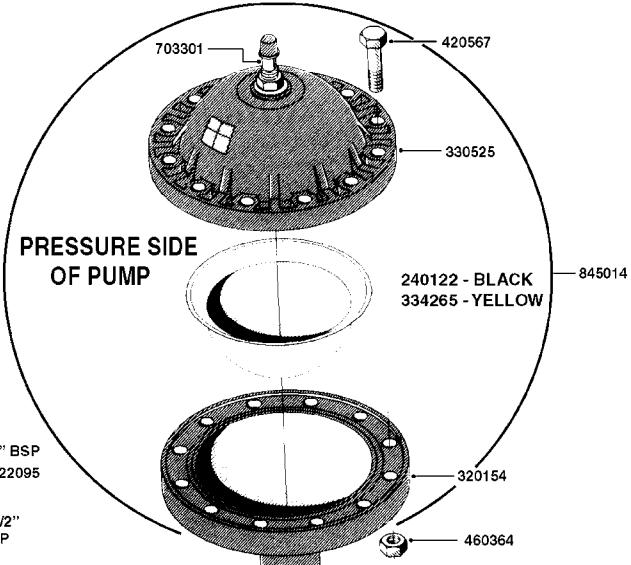

Housing for Black Diaphragm-

This groove on the lower housing of the Pressure Damper is for the BLACK diaphragm (240122). Never upgrade diaphragms to the YELLOW style unless you also upgrade Pressure Dampers to the housing style shown below.

The YELLOW style diaphragm will not seal correctly in this housing.

Housing for Yellow Diaphragm-

The groove on the lower housing of a the Pressure Damper is recognized by the extra lip on the bottom inside of the groove. For this style Pressure Damper, you need the YELLOW diaphragm (334265).

SUCTION SIDE OF PUMP

COMPLETE ASSEMBLIES
WHOLEGOODS ITEMS

A0240