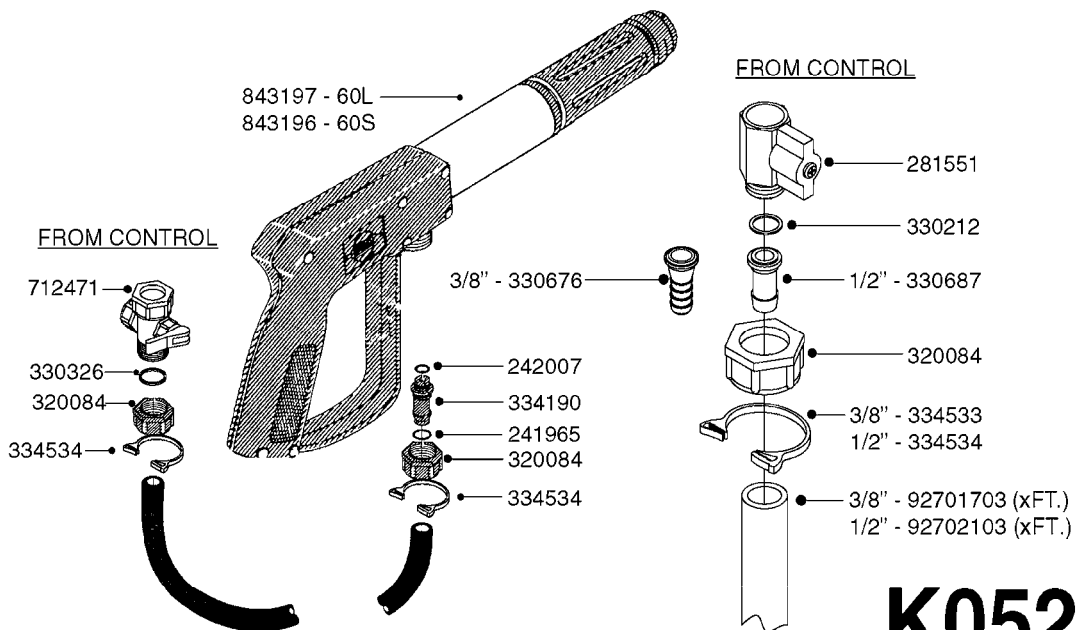

K0520

HOSE WRAPS
K0520-HIN, 05:12:19

Page 1
Date 12.08.2020 8:41

parts-n°	order qty	description
241965	1	O-RING Ø12.1 X 1.6 NITRILE
242007	1	O-RING Ø9.1 X 1.6 NITRILE
281551	1	BALL VALVE 1/2"
320084	1	FITT.DK NUT 1/2" BSP
330212	1	O-RING D19/D14X2.4 F.1/2"NUT
330326	1	O-RING D30/D24X2 F.1"NUT
330676	1	FITT.DK HB 3/8" F. 1/2" NUT
330687	1	FITT.DK HB 1/2" F. 1/2" NUT
334190	1	FITT.DK HB 1/2' F. PISTOL 60S
334533	1	CLAMP HOSE PLASTIC 3/8"
334534	1	CLAMP HOSE PLASTIC 1/2"
636223	1	POST 12 VOLT TR30
712471	1	AGITATION VALVE ASSY. ON/OFF
843196	1	SPRAY GUN KIT TYPE 60 SHORT
843197	1	HANDGUN KIT TYPE 60 LONG
10013403	1	BOLT HEX 3/8-16X1 1/4 HCS Z5
10013503	1	NUT HEX NC 3/8"
10178903	1	WRAP HOSE SIDE MOUNT PLATE
10179003	1	WRAP HOSE BOTTOM PLATE MOUNT
10179403	1	WRAP WELDMENT FOR HI101789
10179503	1	WRAP WELDMENT FOR HI101790
10225603	1	BKT.FOR HOSE WRAP MOUNT NL NK
10225703	1	WRAP HOSE BDL.BOTTOM PLATE
92701703	1	HOSE R X3/8" X300PSI WP X0012"
92702103	1	HOSE R X1/2" X300PSI WP X0012"