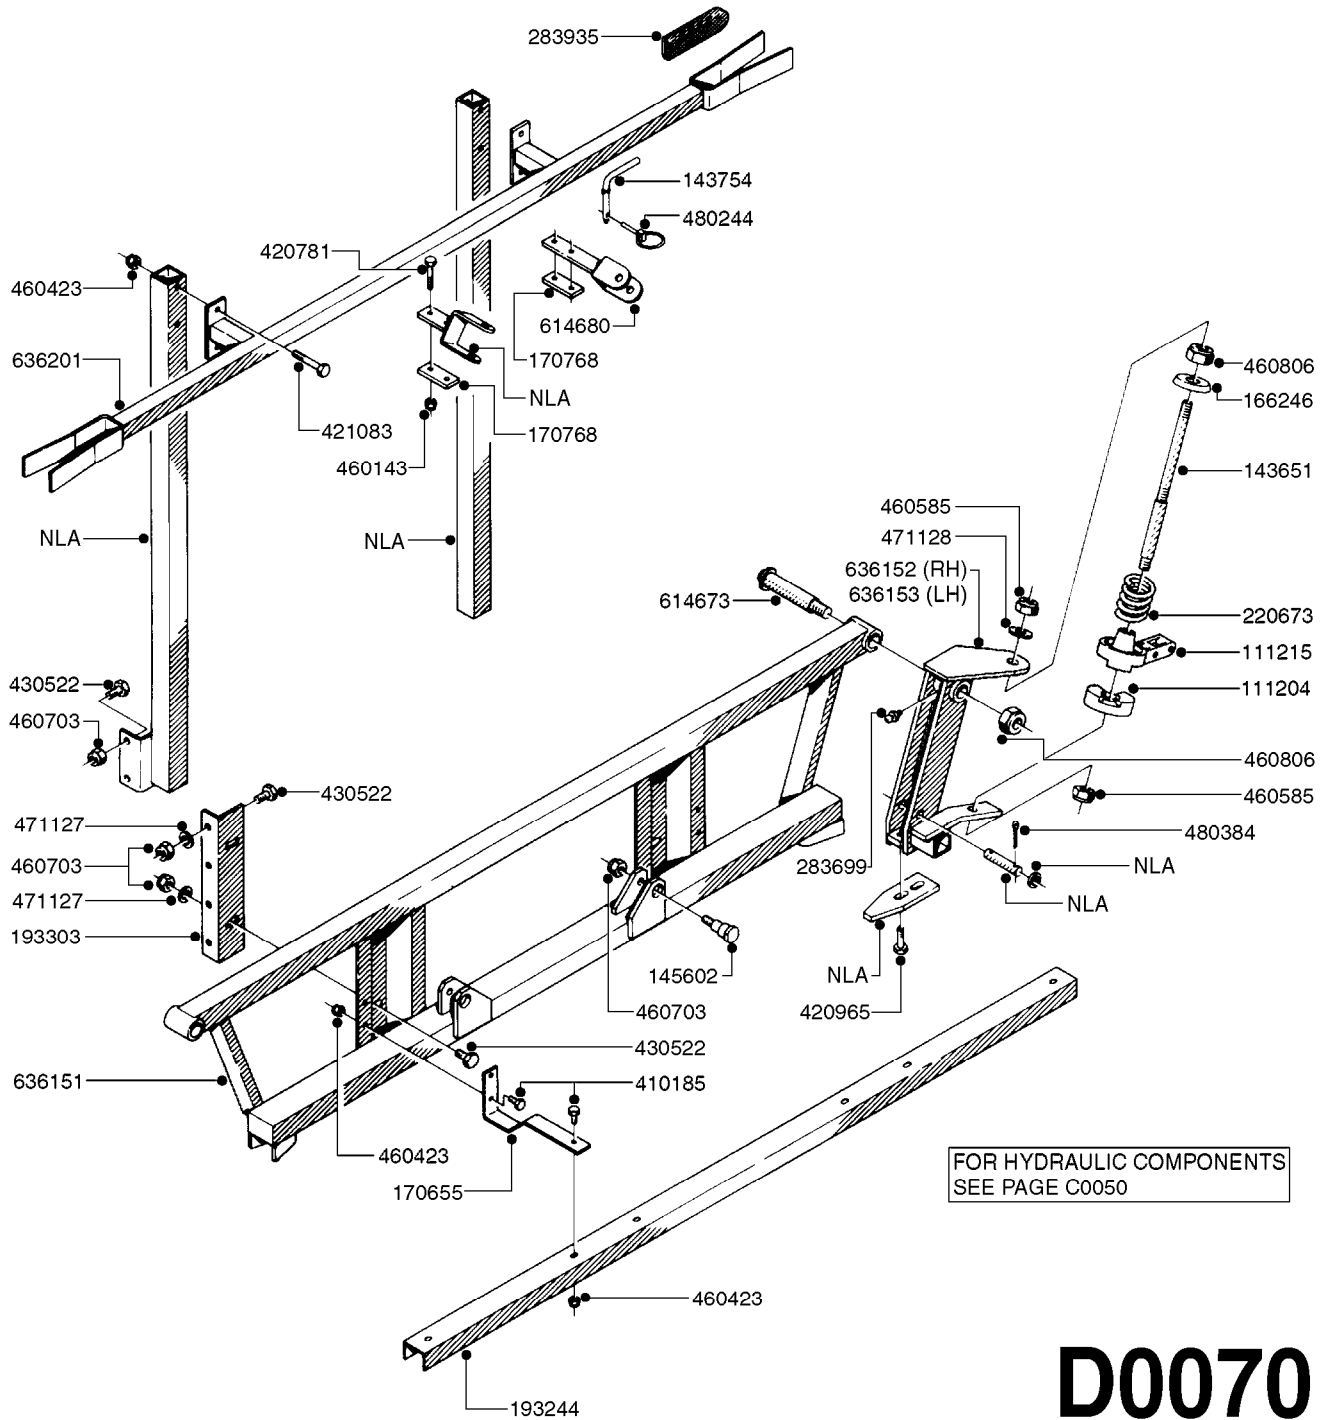

BOOM - SB 20' 26' 33' 40'
D0060-HIN, 18:12:19

Page 0
Date 12.08.2020 8:40

D0060

BOOM - SB 20' 26' 33' 40'
D0060-HIN, 18:12:19

Page 1
Date 12.08.2020 8:40

parts-n°	order qty	description
111204	1	CLAW CLUTCH/LOWER D80
111215	1	CLAW CLUTCH/UPPER D80
142597	1	DISTANCE TUBE
143651	1	AXLE M20/M16 L=355 F/BREAKAWAY
143721	1	FRICITION DISC FOR BOOM D30
143754	1	PIN D10 X 56
166246	1	WASHER CUP D53 F.SPRING
166736	1	CLAMP FOR SB BOOM
166865	1	WASHER D35/D25X2
193244	1	NOZZLE TRACK 6-8-10 M SB
193303	1	SUPPORTING ARM FOR SB BOOM
220673	1	SPRING F.PIVOT 100 X 51
334571	1	PLUG 40x40x2 F.SQ.TUBE
410185	1	BOLT HEX 8.8 DEL M6X16
421083	1	BOLT HEX 8.8 DEL M10X65
430522	1	BOLT HEX 8.8 DEL M12X25 FT
460261	1	NUT HEX M6X1.00 LOCK DIN985 A2 SS
460423	1	NUT HEX M10X1.50 LOCK DIN985A2 SS
460585	1	LOCKING NUT M16 DIN985 A2 SS
460703	1	NUT HEX M12X1.75 LOCK DIN985A2 SS
460806	1	NUT HEX M20X2.50 LOCK DIN985A2 SS
471122	1	WASHER, M10, Ø20/10.5X 2.0, SS
471127	1	WASHER, M12, Ø24/13X24X2.5 SS
471128	1	WASHER, M16, Ø30/17.0X 3.0, SS
480244	1	PIN SNAP D4.5
613487	1	TRANSPORT FITTINGS FOR SB BOOM
633942	1	OUTER BOOM WING 26', 28' SB
634163	1	CENTER SECTION - 20',26',33'
634185	1	BOOM WING OUTER PART 33' SB
635726	1	BOOM WING OUTER PART 40' SB
635779	1	INNER WING SECTION 40' SB
635780	1	INNER WING SEC. 26',28',33'SB
635792	1	BOOM WING - 20',21'SB-BOOM
706311	1	SPRING WITH HAND-GRIB