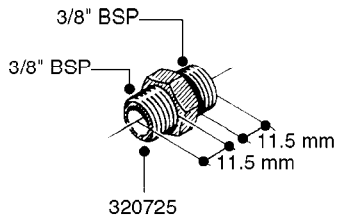

FITTINGS - HEXAGON NIPPLES
L0030-HIN, 01:01:16

L0030