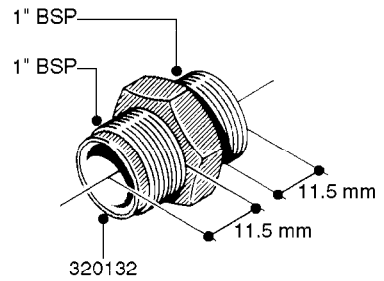

L0020

FITTINGS-T-PIECES, CAPS & ELBOWS
L0020-HIN, 01:01:16

Page 1
Date 12.08.2020 8:41

parts-n°	order qty	description
10053603	1	FITT. CAPNUT 2"BSP 5601
10194303	1	CAP BLANK 1 1/2 MCPHEE 210060
320047	1	FITT.DK CAPNUT 1/2" BSP
320106	1	FITT.DK CAPNUT 1" BSP
320272	1	FITT.DK CAPNUT 3/8" BSP
320316	1	FITT.DK TEE 3/4" X3/4" X1"BSP
320331	1	FITT.DK TEE 1" - 1" - 3/4" BSP
320342	1	FITT.DK EL 3/4"M X 1"F BSP
320563	1	FITT.DK 3 WAY 1/2" 110 DEG.
320677	1	NO LONGER AVAILABLE
320961	1	FITT.DK CAPNUT 1-1/2" BSP
321053	1	FITT.DK TEE 1/2 X1/2 X1/2" BSP
322072	1	FITT.DK TEE 3/8'X3/8'X3/8' BSP
322095	1	FITT.DK TEE 1-1/2 X1-1/4 X3/4" BSP
322138	1	FITT.DK ELB 1"M X 1"F BSP
330013	1	O-RING 2.5 X 10 PUR
330212	1	O-RING D19/D14X2.4 F.1/2"NUT
330326	1	O-RING D30/D24X2 F.1"NUT
331273	1	O-RING D44/D38X2 F.1-1/2"

FITTINGS - HEXAGON NIPPLES
L0030-HIN, 01:01:16

L0030

FITTINGS - HEXAGON NIPPLES
L0030-HIN, 01:01:16

Page 1
Date 12.08.2020 8:41

parts-n°	order qty	description
10015303	1	FITT.PO.HN 1.00X1.00 M1000
10425003	1	FITT.PO.HN 1.25X1.00 MCPHEE
320132	1	FITT.DK HN 1" BSP
320176	1	FITT.DK HN 3/8"X1/2" BSP
320445	1	FITT.DK HN 1/4"X3/8" BSP
320655	1	FITT.DK HN 1/2"-1/2" BSP
320692	1	FITT.DK HN 3/8'BSPX1/4'NPT
320703	1	FITT.DK HN 3/8BSP X1/2 &1/4NPT
320725	1	FITT.DK NIPPLE 3/8"-3/8" BSP
320902	1	FITT.DK HN 3/8'X 1/4' BSP
390232	1	FITT.DK HN 1-1/2' X 1-1/4' BSP
390276	1	FITT.DK HN 1'BSP