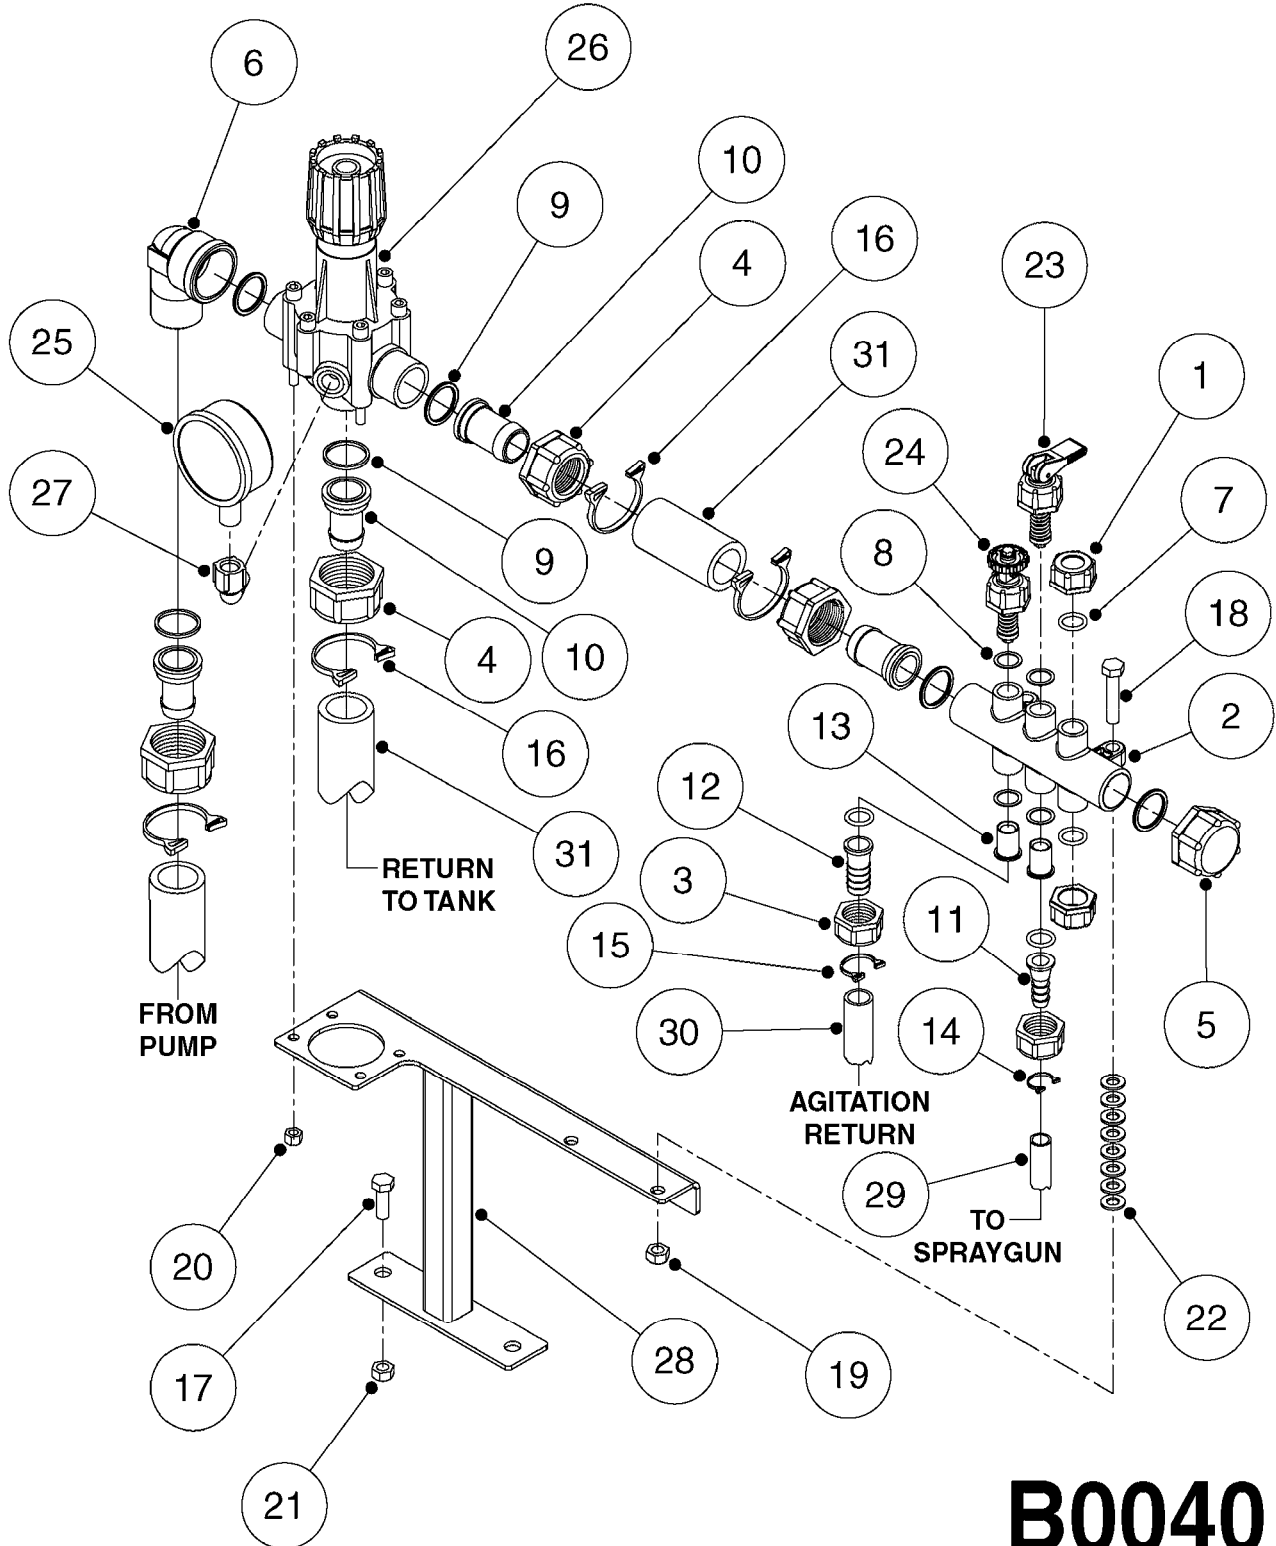

B0040

CONTROL - ATV/N-SERIES
B0040-HIN, 16:07:18

Page 1

Date 12.08.2020 8:40

Pos.	parts-n°	order qty	description
1	320047	1	FITT.DK CAPNUT 1/2" BSP
2	320073	1	DISTRIBUTOR HOUSING 1/2"
3	320084	1	FITT.DK NUT 1/2" BSP
4	320095	1	FITT.DK NUT 1" BSP
5	320106	1	FITT.DK CAPNUT 1" BSP
6	322138	1	FITT.DK ELB 1"M X 1"F BSP
7	330212	1	O-RING D19/D14X2.4 F.1/2"NUT
8	330315	1	O-RING D18.4/D13X.6
9	330326	1	O-RING D30/D24X2 F.1"NUT
10	330341	1	FITT.DK HB 1" F. 1" NUT
11	330676	1	FITT.DK HB 3/8" F. 1/2" NUT
12	330687	1	FITT.DK HB 1/2" F. 1/2" NUT
13	331111	1	VALVE SEAT FOR 1/2" DISTRIBUT.
14	334533	1	CLAMP HOSE PLASTIC 3/8"
16	334534	1	CLAMP HOSE PLASTIC 1/2"
16	334680	1	CLAMP HOSE PLASTIC 1"
17	420604	1	BOLT HEX 8.8 DEL M10X25 FT DIN933
18	420744	1	BOLT HEX 8.8 DEL M8X40
19	460143	1	LOCK NUT M8 SST A2 DIN985
20	460261	1	NUT HEX M6X1.00 LOCK DIN985 A2 SS
21	460423	1	NUT HEX M10X1.50 LOCK DIN985A2 SS
22	471126	1	WASHER, M8, Ø16/ 8.4X 1.6, SS
23	709741	1	VALVE ASSY. 1/2" FLIP LEVER
24	724530	1	THUMB WHEEL FOR AGITATION
25	28026203	1	GAUGE 200PSI/BR, 2.5"1/4BSP-BTM
26	28027603	1	VALVE PRESS CTRL RELIEF 1"BSPM
27	28033103	1	ELBOW, STREET, POLY 1/4"-18NPT
28	63026203	1	CONTROL POST, ATV SPRAYER
29	92701703	1	HOSE R X3/8" X300PSI WP X0012"
30	92702103	1	HOSE R X1/2" X300PSI WP X0012"
31	92712403	1	HOSE R X1" X300PSI WP X0012"