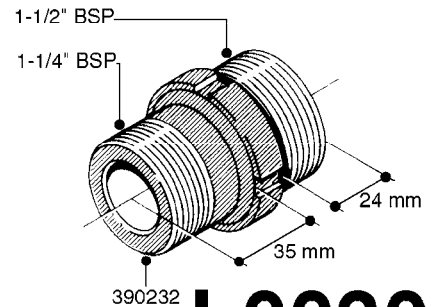

L0020

FITTINGS-T-PIECES, CAPS & ELBOWS
L0020-HIN, 01:01:16

Page 1
Date 12.08.2020 8:41

parts-n°	order qty	description
10053603	1	FITT. CAPNUT 2"BSP 5601
10194303	1	CAP BLANK 1 1/2 MCPHEE 210060
320047	1	FITT.DK CAPNUT 1/2" BSP
320106	1	FITT.DK CAPNUT 1" BSP
320272	1	FITT.DK CAPNUT 3/8" BSP
320316	1	FITT.DK TEE 3/4" X3/4" X1"BSP
320331	1	FITT.DK TEE 1" - 1" - 3/4" BSP
320342	1	FITT.DK EL 3/4"M X 1"F BSP
320563	1	FITT.DK 3 WAY 1/2" 110 DEG.
320677	1	NO LONGER AVAILABLE
320961	1	FITT.DK CAPNUT 1-1/2" BSP
321053	1	FITT.DK TEE 1/2 X1/2 X1/2" BSP
322072	1	FITT.DK TEE 3/8'X3/8'X3/8' BSP
322095	1	FITT.DK TEE 1-1/2 X1-1/4 X3/4" BSP
322138	1	FITT.DK ELB 1"M X 1"F BSP
330013	1	O-RING 2.5 X 10 PUR
330212	1	O-RING D19/D14X2.4 F.1/2"NUT
330326	1	O-RING D30/D24X2 F.1"NUT
331273	1	O-RING D44/D38X2 F.1-1/2"

FITTINGS - HEXAGON NIPPLES
L0030-HIN, 01:01:16

L0030

FITTINGS - HEXAGON NIPPLES
L0030-HIN, 01:01:16

Page 1
Date 12.08.2020 8:41

parts-n°	order qty	description
10015303	1	FITT.PO.HN 1.00X1.00 M1000
10425003	1	FITT.PO.HN 1.25X1.00 MCPHEE
320132	1	FITT.DK HN 1" BSP
320176	1	FITT.DK HN 3/8"X1/2" BSP
320445	1	FITT.DK HN 1/4"X3/8" BSP
320655	1	FITT.DK HN 1/2"-1/2" BSP
320692	1	FITT.DK HN 3/8'BSPX1/4'NPT
320703	1	FITT.DK HN 3/8BSP X1/2 &1/4NPT
320725	1	FITT.DK NIPPLE 3/8"-3/8" BSP
320902	1	FITT.DK HN 3/8'X 1/4' BSP
390232	1	FITT.DK HN 1-1/2' X 1-1/4' BSP
390276	1	FITT.DK HN 1'BSP