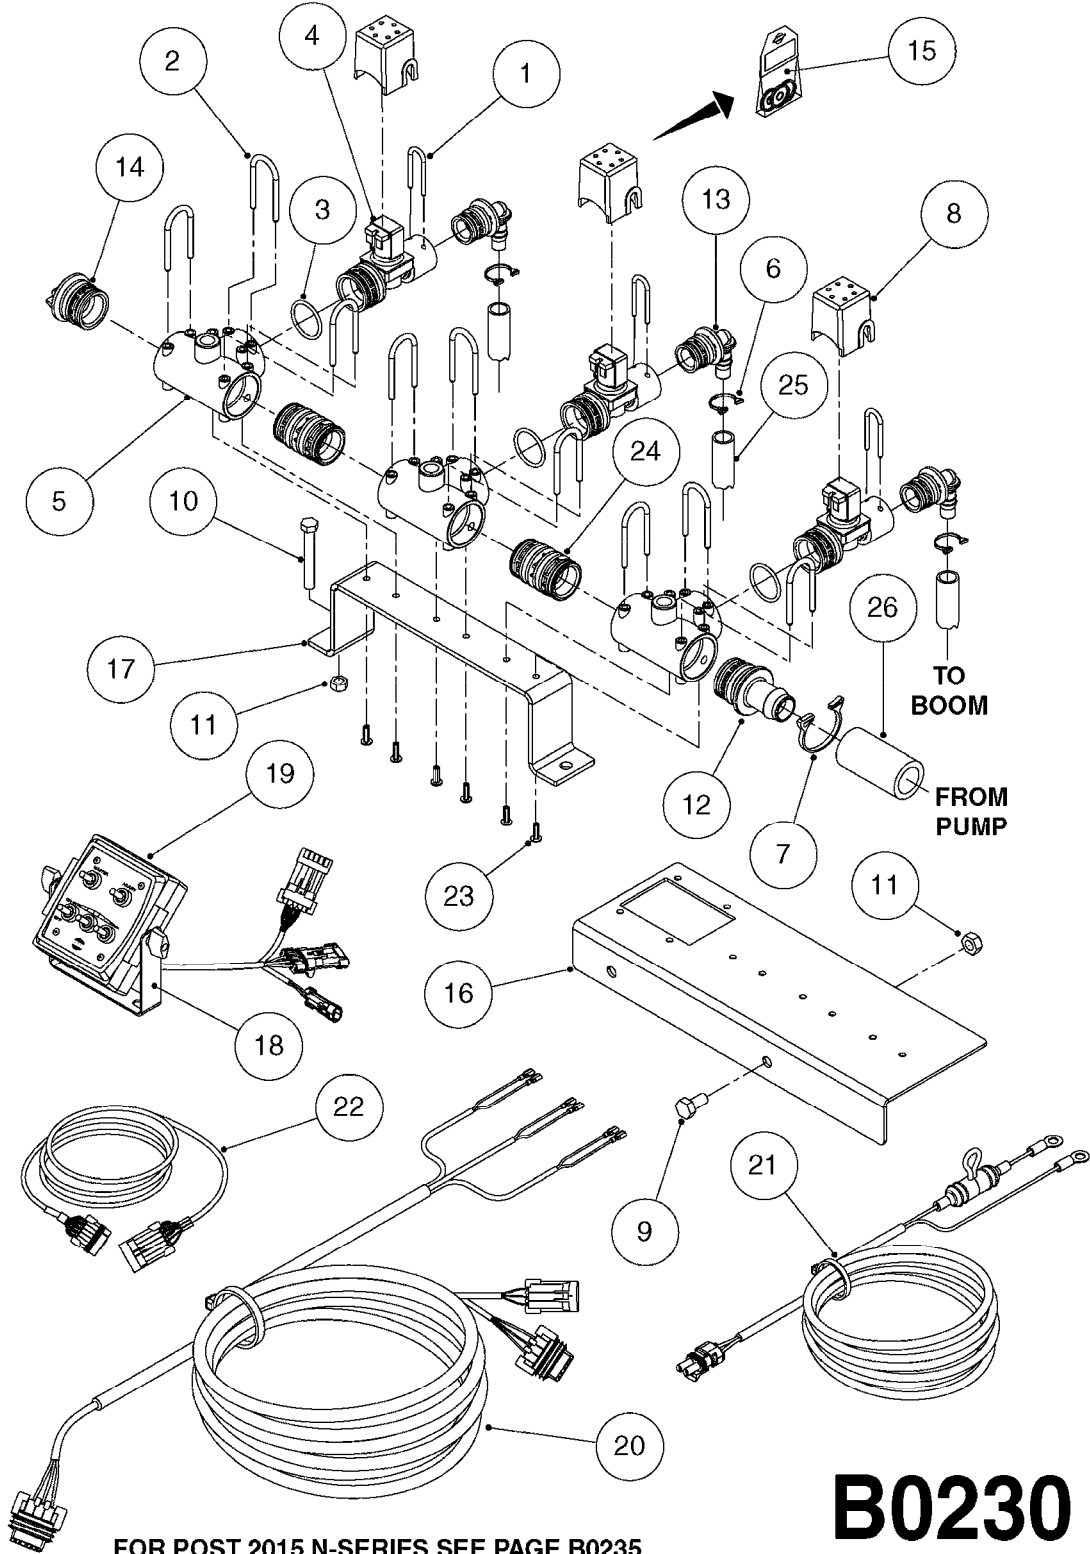

FOR POST 2015 N-SERIES SEE PAGE B0235

B0230

ELECTRIC SOLENOID
ATV/N-SERIES PRE 2015
B0230-HIN, 15:08:19

Page 1
Date 12.08.2020 8:40

Pos.	parts-n°	order qty	description
1	145994	1	FITT.DK S-40 FORK
2	145995	1	FITT.DK S-53 FORK
3	242109	1	O-RING D32.2x3.0
3	242354	1	O-RING D32.2X3.0 VITON
4	262104	1	VALVE, SOLENOID, S53/S40
5	322352	1	FITT.DK S-53 TEE
6	334534	1	CLAMP HOSE PLASTIC 1/2"
7	334680	1	CLAMP HOSE PLASTIC 1"
8	334965	1	COVER FOR S53 SOLENOID VALVE
9	420626	1	BOLT HEX 8.8 DEL M10X20 FT
10	421164	1	BOLT HEX 8.8 DEL M10X70
11	460423	1	NUT HEX M10X1.50 LOCK DIN985A2 SS
12	726559	1	FITT DK. S-53 HB 1" W/O-RING
13	726567	1	FITT.DK S-40 ELB.1/2" W.O-RING
14	726578	1	FITT.DK S53 PLUG WITH O-RING
15	750722	1	REPAIR KIT FOR 3S SC CONTROL
16	16199803	1	CONTROL BRACKET, SOLENOID N-SERIES BRACKET
17	17009403	1	SOLENOID CONTROL BRACKET 3SECT ATV BRACKET
18	26001503	1	HC FOAM MARKER CONSOLE MT.KIT
19	26010503	1	HARDI 3-SEC VAL CONTR CONSOLE
20	26010603	1	SPRAYMATE II HARDI BRANCH CABL
21	26010703	1	SPRAYMATE II BATTERY CABLE
22	26010803	1	SPRAYMATE II 15'10PIN M/P CABL
23	44076200	1	SCREW WN5451 5X16 SS TORX
24	72114300	1	FITT. DK S-53 MALE MALE W.ORIN
25	92702103	1	HOSE R X1/2" X300PSI WP X0012"
26	92712403	1	HOSE R X1" X300PSI WP X0012"