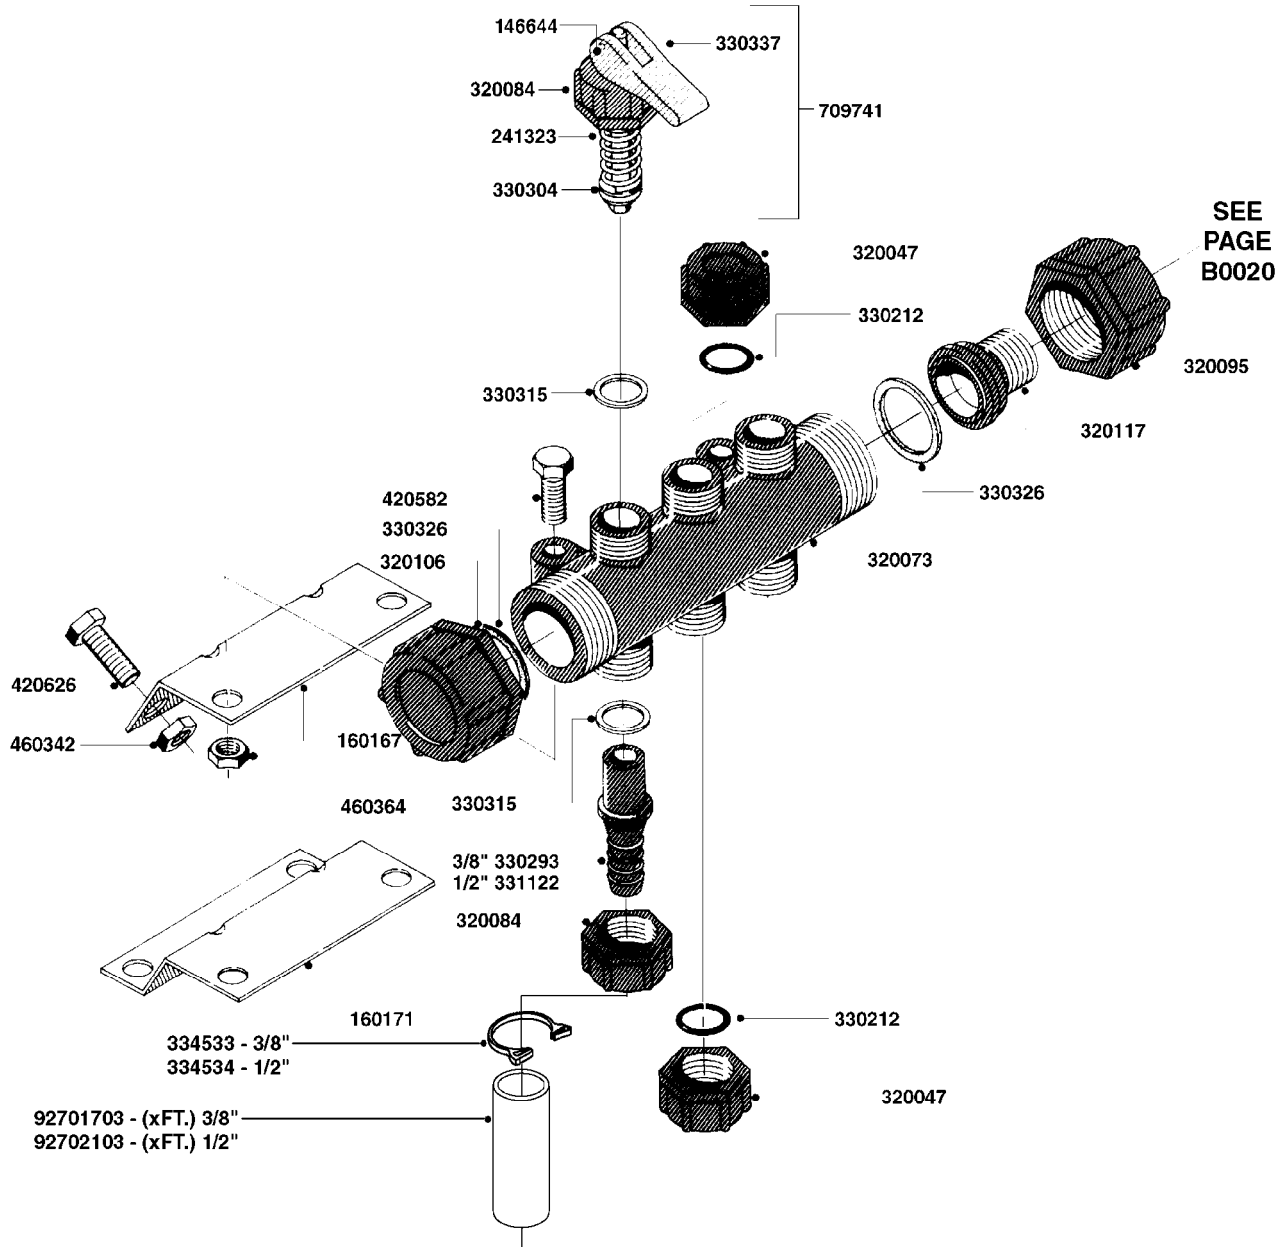

841758 - COMPLETE ASSEMBLY
(LESS GAUGE)

COMPLETE ASSEMBLIES
WHOLEGOODS ITEMS

B0020

CONTROL-ET MANUAL-ES 30/50/80
B0020-HIN, 01:01:16

Page 1
Date 12.08.2020 8:40

parts-n°	order qty	description
146644	1	PIN D3X19 STAINLESS
240063	1	O-RING D14.1/9.3 X 2.4
241323	1	O-RING D5.3X2.4 NITRIL
320073	1	DISTRIBUTOR HOUSING 1/2"
320084	1	FITT.DK NUT 1/2" BSP
320095	1	FITT.DK NUT 1" BSP
320117	1	FITT.DK CONN.1/2"BSP F. 1" CAP
321694	1	UNION NUT
330212	1	O-RING D19/D14X2.4 F.1/2"NUT
330293	1	VALVE SEAT WITH 3/8" HOSE TAIL
330304	1	VALVE CONE D14
330315	1	O-RING D18.4/D13X.6
330326	1	O-RING D30/D24X2 F.1"NUT
330337	1	HANDLE F. FLIP VALVE
330676	1	FITT.DK HB 3/8" F. 1/2" NUT
330687	1	FITT.DK HB 1/2" F. 1/2" NUT
331111	1	VALVE SEAT FOR 1/2" DISTRIBUT.
331122	1	VALVE SEAT WITH 1/2" HOSE TAIL
334533	1	CLAMP HOSE PLASTIC 3/8"
334534	1	CLAMP HOSE PLASTIC 1/2"
390282	1	STOPPER ATV 1/4"
390283	1	CONE FOR PRES CONTR ATV
421046	1	BOLT HEX M8X25/25 A2 SS DIN933
440167	1	SCREW NO.8 1/4"
440663	1	SCREW 3/8" NR4 STAINLESS
460143	1	LOCK NUT M8 SST A2 DIN985
709741	1	VALVE ASSY. 1/2" FLIP LEVER
841758	1	ET CONTROL COMPLETE
28026203	1	GAUGE 200PSI/BR, 2.5"1/4BSP-BTM
92701703	1	HOSE R X3/8" X300PSI WP X0012"
92702103	1	HOSE R X1/2" X300PSI WP X0012"