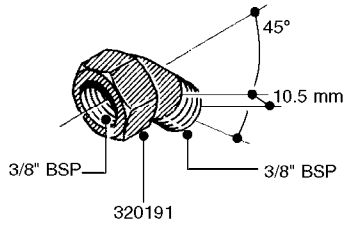

FITTINGS - HEXAGON NIPPLES
L0030-HIN, 01:01:16

L0030

FITTINGS - HEXAGON NIPPLES
L0030-HIN, 01:01:16

Page 1
Date 12.08.2020 8:41

parts-n°	order qty	description
10015303	1	FITT.PO.HN 1.00X1.00 M1000
10425003	1	FITT.PO.HN 1.25X1.00 MCPHEE
320132	1	FITT.DK HN 1" BSP
320176	1	FITT.DK HN 3/8"X1/2" BSP
320445	1	FITT.DK HN 1/4"X3/8" BSP
320655	1	FITT.DK HN 1/2"-1/2" BSP
320692	1	FITT.DK HN 3/8'BSPX1/4'NPT
320703	1	FITT.DK HN 3/8BSP X1/2 &1/4NPT
320725	1	FITT.DK NIPPLE 3/8"-3/8" BSP
320902	1	FITT.DK HN 3/8'X 1/4' BSP
390232	1	FITT.DK HN 1-1/2' X 1-1/4' BSP
390276	1	FITT.DK HN 1'BSP