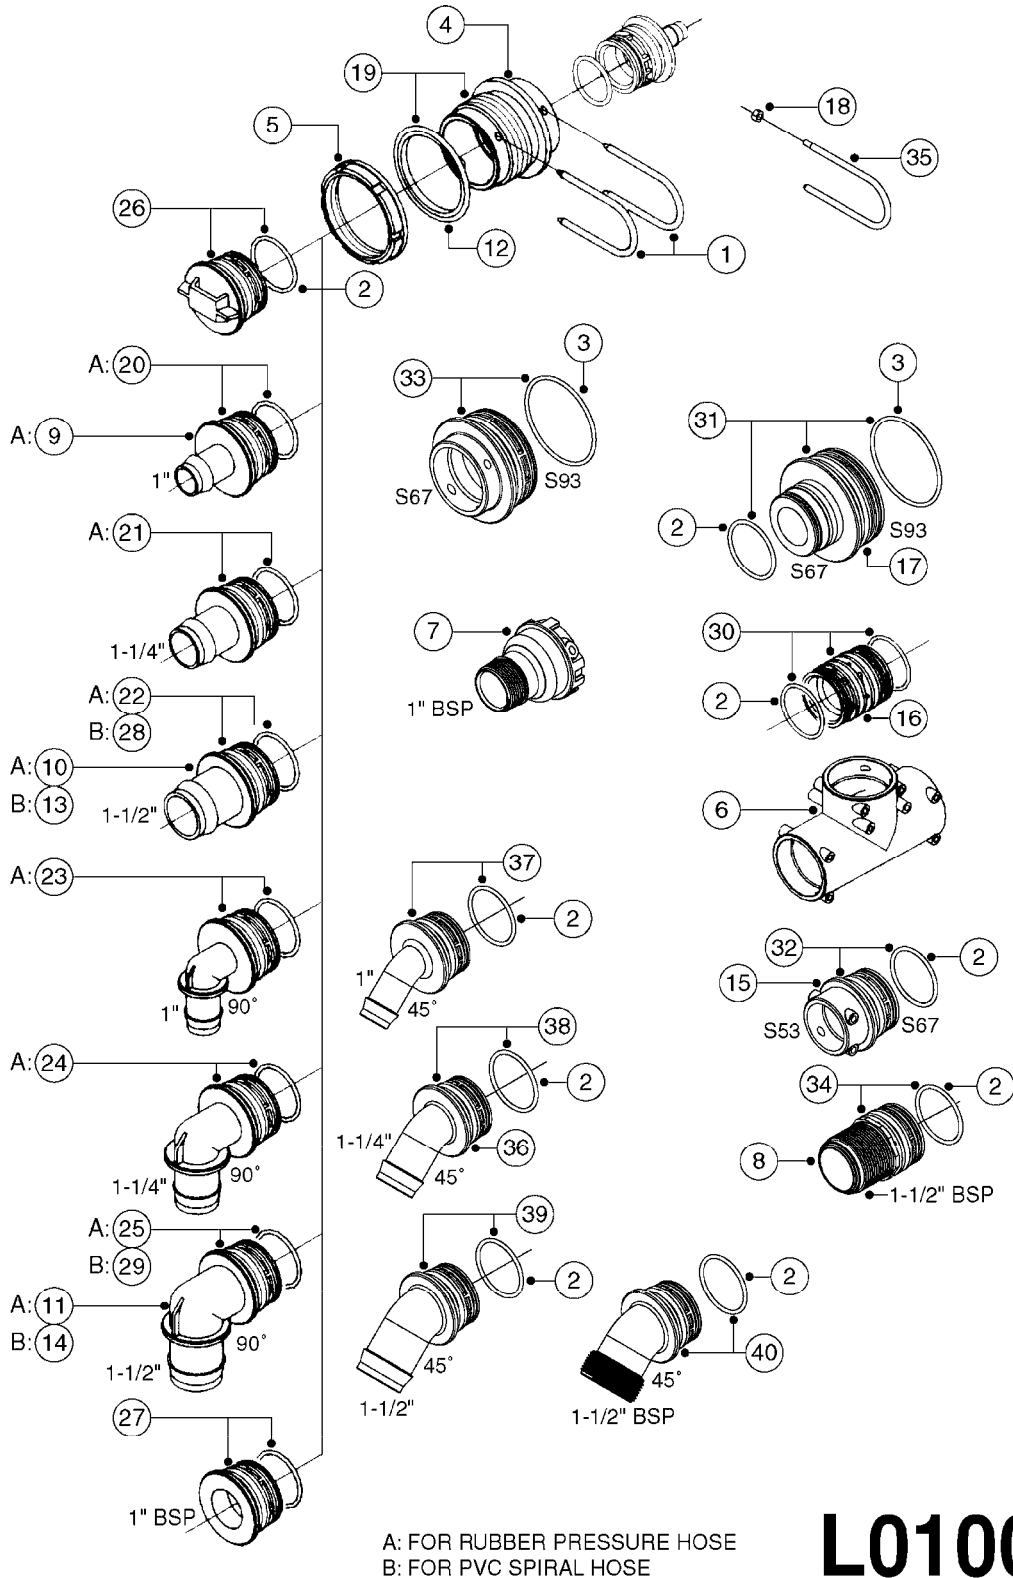

L0080

FITTINGS - S-53
L0080-HIN, 12:09:17

Page 1

Date 12.08.2020 8:41

Pos.	parts-n°	order qty	description
1	145995	1	FITT.DK S-53 FORK
2	241973	1	O-RING Ø3 X 44.2 70 SHORES NITRIL NITRIL (BLACK)
2	242353	1	O-RING 3 X 44.2 VITON VITON (BROWN)
3	242109	1	O-RING D32.2x3.0 NITRIL (BLACK)
3	242354	1	O-RING D32.2X3.0 VITON VITON (BROWN)
4	322103	1	FITT.DK S-53 BULKHEAD
5	322107	1	FITT.DK S-53 BULKHEAD NUT
6	322110	1	FITT.DK S-53 ELB. 1/2" BSP
7	322352	1	FITT.DK S-53 TEE
8	334229	1	FITT.DK S-53 STR.3/4"
9	334260	1	GASKET F. S-53 BULKHEAD
10	334564	1	FITT.DK S-67 TO S-53 ADAPTER
11	391100	1	FITT.DK S-53THREAD INS.1/2"BSP
12	726463	1	FITT.DK S53 BULKHEAD W/GASKET
13	726552	1	FIT.DK S-53X90 1/2" BSP,O-RING
14	726556	1	FITT.DK S-53 HB 1/2" W/O-RING
15	726558	1	FITT.DK S53 STR. 3/4" W.ORING
16	726559	1	FITT DK. S-53 HB 1" W/O-RING
17	726568	1	FITT.DK.S-53 HB 1/2"90 W/O-RING
18	726570	1	FITT.DK S-53 ELB.3/4" W.ORING
19	726571	1	FITT.DK S-53 ELB.1", W ORING
20	726578	1	FITT.DK S53 PLUG WITH O-RING
21	728561	1	FITT.DK. S67M - S53F REDUCER