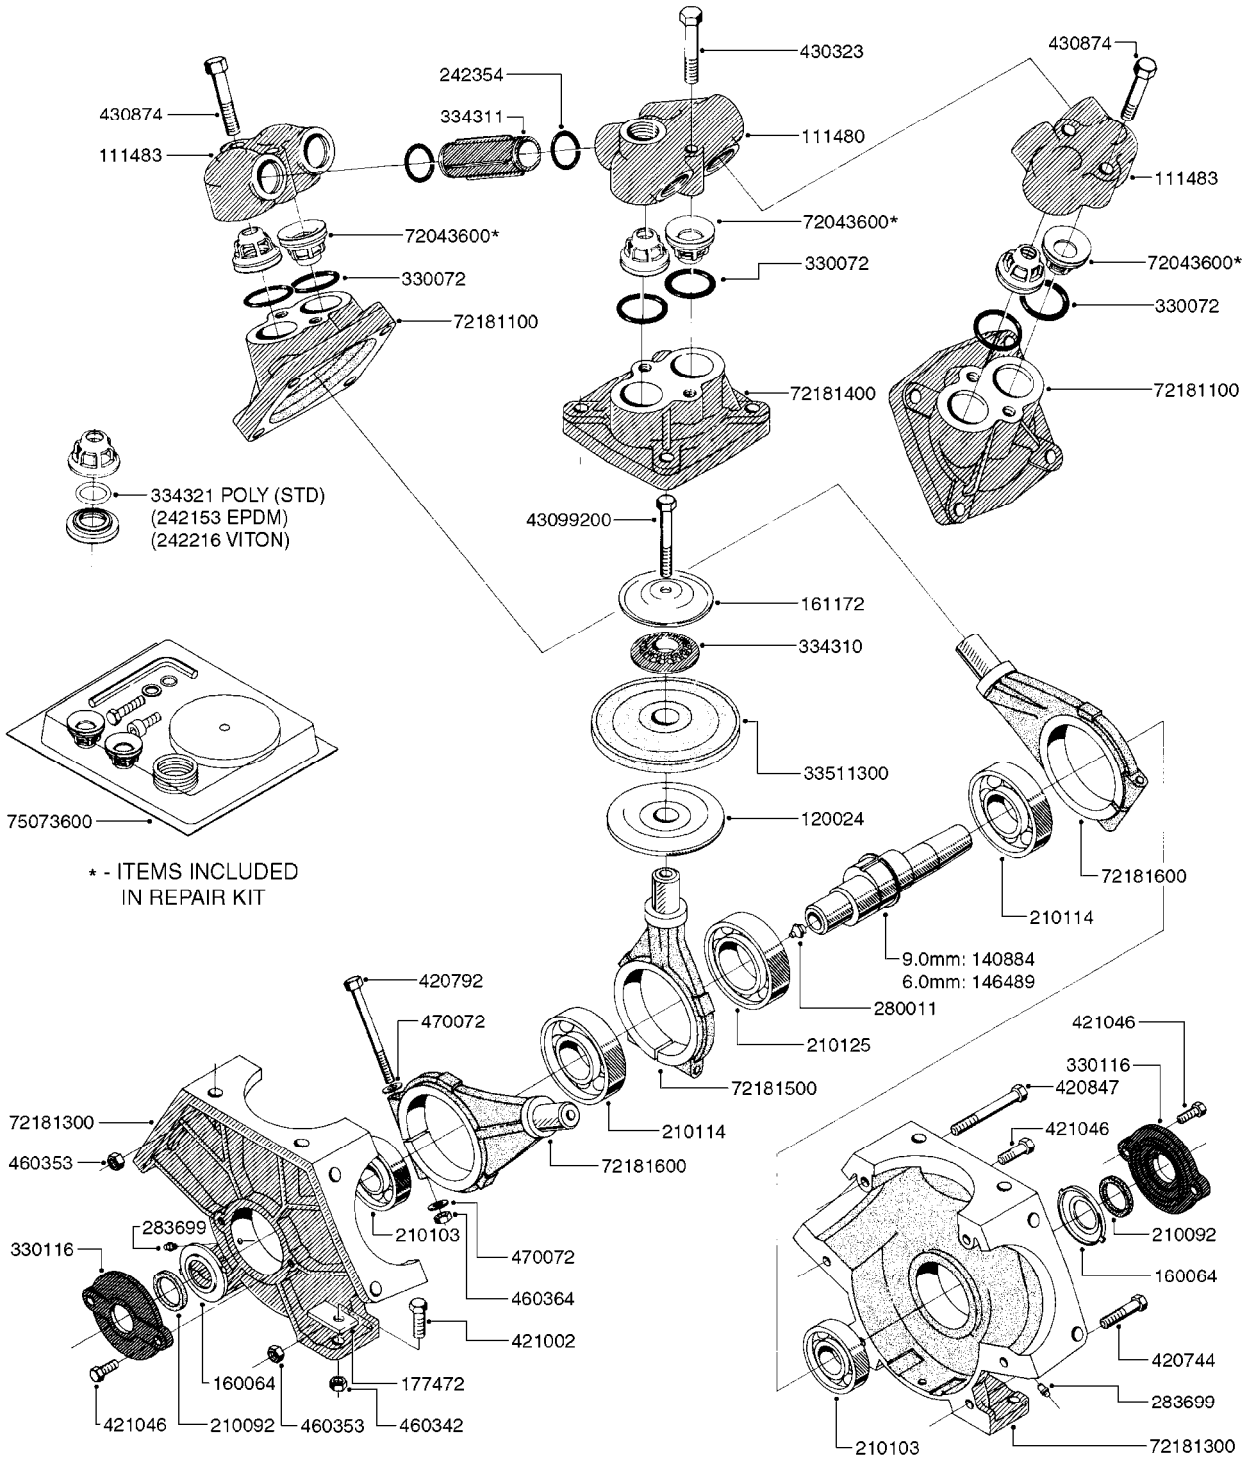

COMPLETE PUMPS
821635 - PUMP ONLY
10396203 - WITH PTO & DAMPER

COMPLETE ASSEMBLIES
WHOLEGOODS ITEMS

A0230

PUMP - 1303 W/ MOUNTING BASE
A0230-HIN, 01:01:16

Page 1
Date 12.08.2020 8:40

parts-n°	order qty	description
111480	1	VALVE HEAD 1302 CENTER
111483	1	VALVE HEAD SIDE 1302
120024	1	DIAPHRAGM BACK DISC 1200-1300
140884	1	CRANK SHAFT MODEL 1300-9
146489	1	CRANK SHAFT MODEL 1302-6MM
160064	1	DUST PLATE
161172	1	DIAPHRAGM DISC F. 1203/1303
177472	1	BRACKET 25 X 5
210092	1	SEAL FELT D43/30X5
210103	1	BEARING BALL 6306
210114	1	BEARING BALL 6308
210125	1	BEARING BALL 6210
242153	1	O-RING D26X4 EPDM
242216	1	O-RING VITON F/1202/1302/462
242354	1	O-RING D32.2X3.0 VITON
280011	1	GREASE NIPPLE 1/8" SAE H TR
283699	1	GREASE NIPPLE M6X1
330072	1	O-RING D53.5/D45.5X4
330116	1	SEAL RETAINER, MODEL 1300
334310	1	NYLON WASHER 1202/1302/462
334311	1	CONNECTION PIPE INLET MOD.1302
334321	1	O-RING POLY. 34.0x26.0x4.0
420744	1	BOLT HEX 8.8 DEL M8X40
420792	1	BOLT HEX 8.8 RAW M8X95
420847	1	BOLT HEX 8.8 DEL M8X85
421002	1	BOLT HEX 8.8 DEL M10X30 FT DIN933
421046	1	BOLT HEX M8X25/25 A2 SS DIN933
430323	1	BOLT HEX 8.8 DEL M12X60
430874	1	SCREW SET 8.8 DEL M12X70 FT
460342	1	NUT HEX M10 DEL DIN934
460353	1	NUT HEX M8 BLACK
460364	1	NUT HU M8 A2 SS DIN934
470072	1	WASHER D15/D8X.5 LOCK
821635	1	PUMP 1303/9 540RPM
10396203	1	PUMP 1303 C/W PTO 540 RPM
33511300	1	DIAPHRAGM 1202-1303 POLY 2006
43099200	1	BOLT HEX SS M12 X 30 DIN933 A4
72043600	1	VALVE FOR 462/463
72181100	1	DIAPHRAGM COVER 1203/1303+BLTS
72181300	1	PUMP CASTING 1300 RED W/BOLTS
72181400	1	DIAPHRAGM COVER 1303 W/BOLTS
72181500	1	CONNECTING ROD, CENTER 1303
72181600	1	CONNECTING ROD, SIDE MOD.1300
75073600	1	PUMP KIT 1303 MM "06"