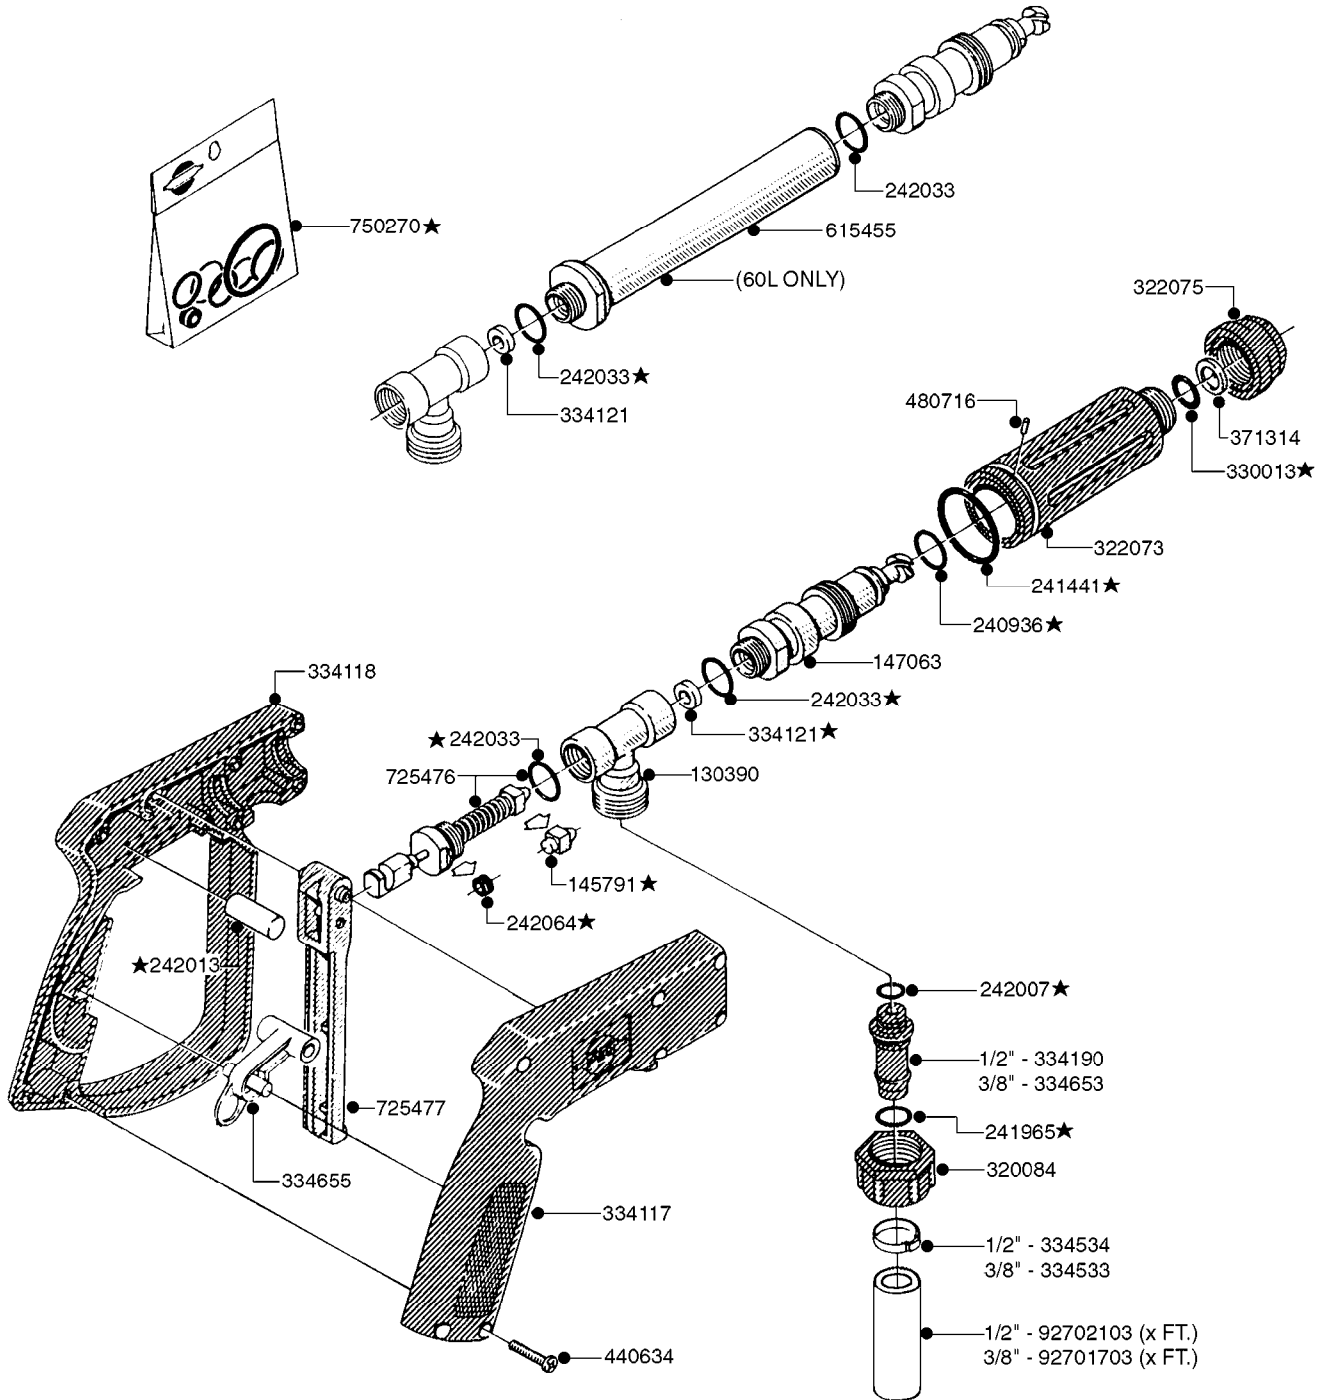

COMPLETE ASSEMBLY:
843197 - 60L
843196 - 60S

COMPLETE ASSEMBLIES
WHOLEGOODS ITEMS

K0480

HANDGUN TYPE 60S/60L POST 95
K0480-HIN, 01:01:16

Page 1
Date 12.08.2020 8:41

parts-n°	order qty	description
130390	1	TEE 3/8'X 1/2' BSP F.TYPE 60S
145791	1	CONE FOR ON/OFF
147063	1	SWIRL F.SPRAY GUN TYPE 60
240936	1	O-RING D13.3X2.4 NITRIL
241441	1	O-RING D29.3X3
241965	1	O-RING Ø12.1 X 1.6 NITRILE
242007	1	O-RING Ø9.1 X 1.6 NITRILE
242013	1	SPRING RUBBER F/TRIGGER
242033	1	O-RING Ø14.1 X 1.6 NITRILE
242064	1	SLEEVE RUBBER 3X8X4MM
320084	1	FITT.DK NUT 1/2" BSP
322073	1	HOUSING F.SWIRL TYPE 60S H.G.
322075	1	HOUSING F. NOZZLE
330013	1	O-RING 2.5 X 10 PUR
334117	1	HANDLE PIECE RIGHT F.60S/60L
334118	1	HANDLE PIECE LEFT F.60S/60L
334121	1	SEAT FOR ON-OFF TYPE
334190	1	FITT.DK HB 1/2' F. PISTOL 60S
334533	1	CLAMP HOSE PLASTIC 3/8"
334534	1	CLAMP HOSE PLASTIC 1/2"
334653	1	FITT.DK HB 3/8' F.HANDGUN
334655	1	TRIGGER SAFETY F.60S/60L GUN
371314	1	NOZZLE CERAMIC 1099-20
440634	1	SCREW 5/8"
480716	1	PIN D3X6 STAINLESS
615455	1	TUBE F.LANCE TYPE 60L
725476	1	SPINDLE
725477	1	TRIGGER
750270	1	GASKET KIT F.SPRAY GUN
843196	1	SPRAY GUN KIT TYPE 60 SHORT
843197	1	HANDGUN KIT TYPE 60 LONG
92701703	1	HOSE R X3/8" X300PSI WP X0012"
92702103	1	HOSE R X1/2" X300PSI WP X0012"