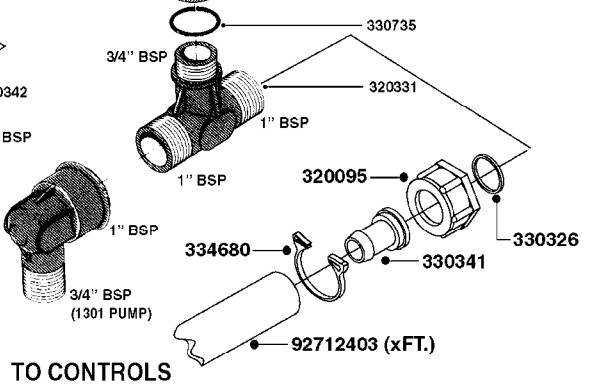

SUCTION SIDE OF PUMP

NLA - 1302 PUMP (REPLACES 1301 PUMP)
#726854 - COMPLETE DAMPER KIT (SUCTION & PRESSURE)