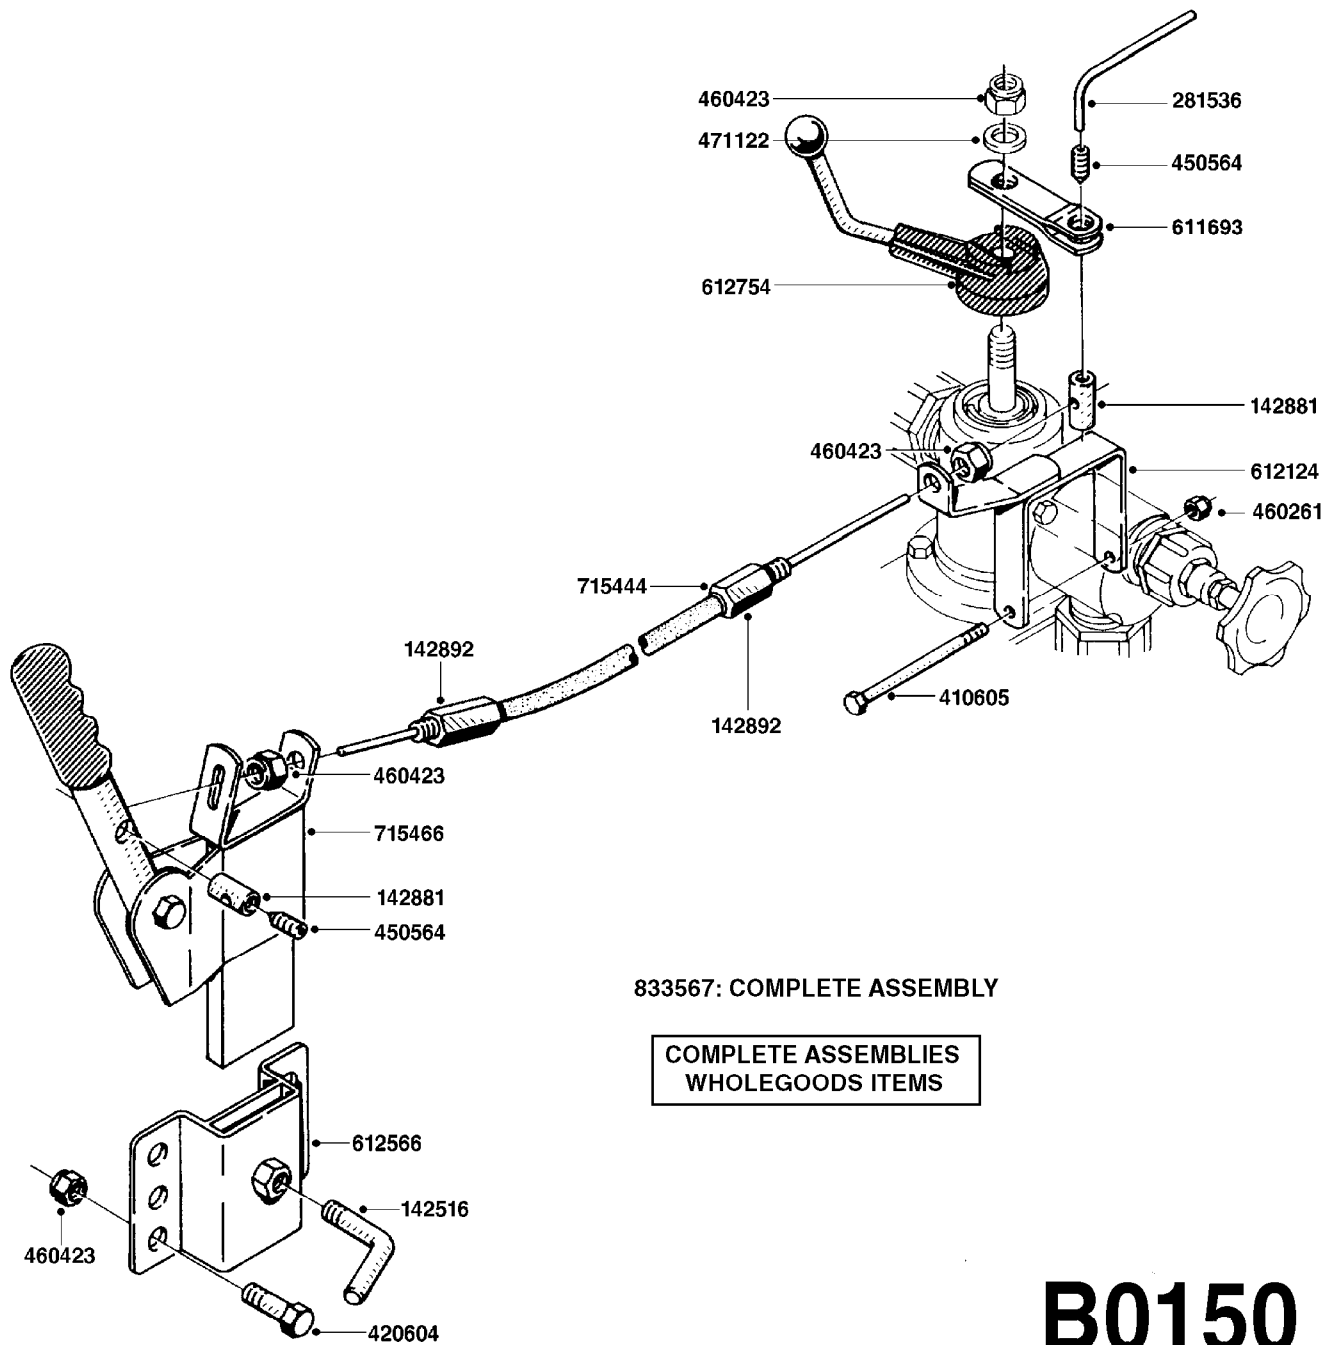

BK-180 REMOTE CONTROL CABLE
B0150-HIN, 01:01:16

Page 1
Date 12.08.2020 8:40

parts-n°	order qty	description
142516	1	SCREW SET M10 BENT F. LOCKING
142881	1	WIRE HOLDER FOR REMOTE CONTROL
142892	1	END NIPPLE F.REMOTE CABLE
281536	1	ALLEN WRENCH 3MM
410605	1	BOLT HEX 8.8 DEL M6X80
420604	1	BOLT HEX 8.8 DEL M10X25 FT DIN933
450564	1	SCREW M6X12 ALLEN
460261	1	NUT HEX M6X1.00 LOCK DIN985 A2 SS
460423	1	NUT HEX M10X1.50 LOCK DIN985A2 SS
471122	1	WASHER, M10, Ø20/10.5X 2.0, SS
611693	1	ARM FOR REMOTE CONTROL BK180
612124	1	BRACKET FOR OP.UNIT F REM.CTR
612566	1	MOUNT BRACKET F.FAN CABLE ASSY
612754	1	HANDLE FOR REMOTE CONTROL
715444	1	REMOTE CONTROL CABLE L=2000
715466	1	MOUNTING PLATE
833567	1	REMOTE CONTROL ON/OFF BK 180