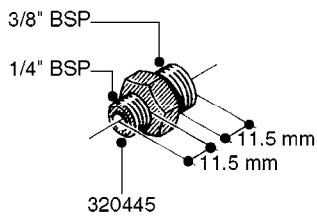

FITTINGS - HEXAGON NIPPLES
L0030-HIN, 01:01:16

L0030

FITTINGS - HEXAGON NIPPLES
L0030-HIN, 01:01:16

Page 1
Date 12.08.2020 8:41

parts-n°	order qty	description
10015303	1	FITT.PO.HN 1.00X1.00 M1000
10425003	1	FITT.PO.HN 1.25X1.00 MCPHEE
320132	1	FITT.DK HN 1" BSP
320176	1	FITT.DK HN 3/8"X1/2" BSP
320445	1	FITT.DK HN 1/4"X3/8" BSP
320655	1	FITT.DK HN 1/2"-1/2" BSP
320692	1	FITT.DK HN 3/8'BSPX1/4'NPT
320703	1	FITT.DK HN 3/8BSP X1/2 &1/4NPT
320725	1	FITT.DK NIPPLE 3/8"-3/8" BSP
320902	1	FITT.DK HN 3/8'X 1/4' BSP
390232	1	FITT.DK HN 1-1/2' X 1-1/4' BSP
390276	1	FITT.DK HN 1'BSP