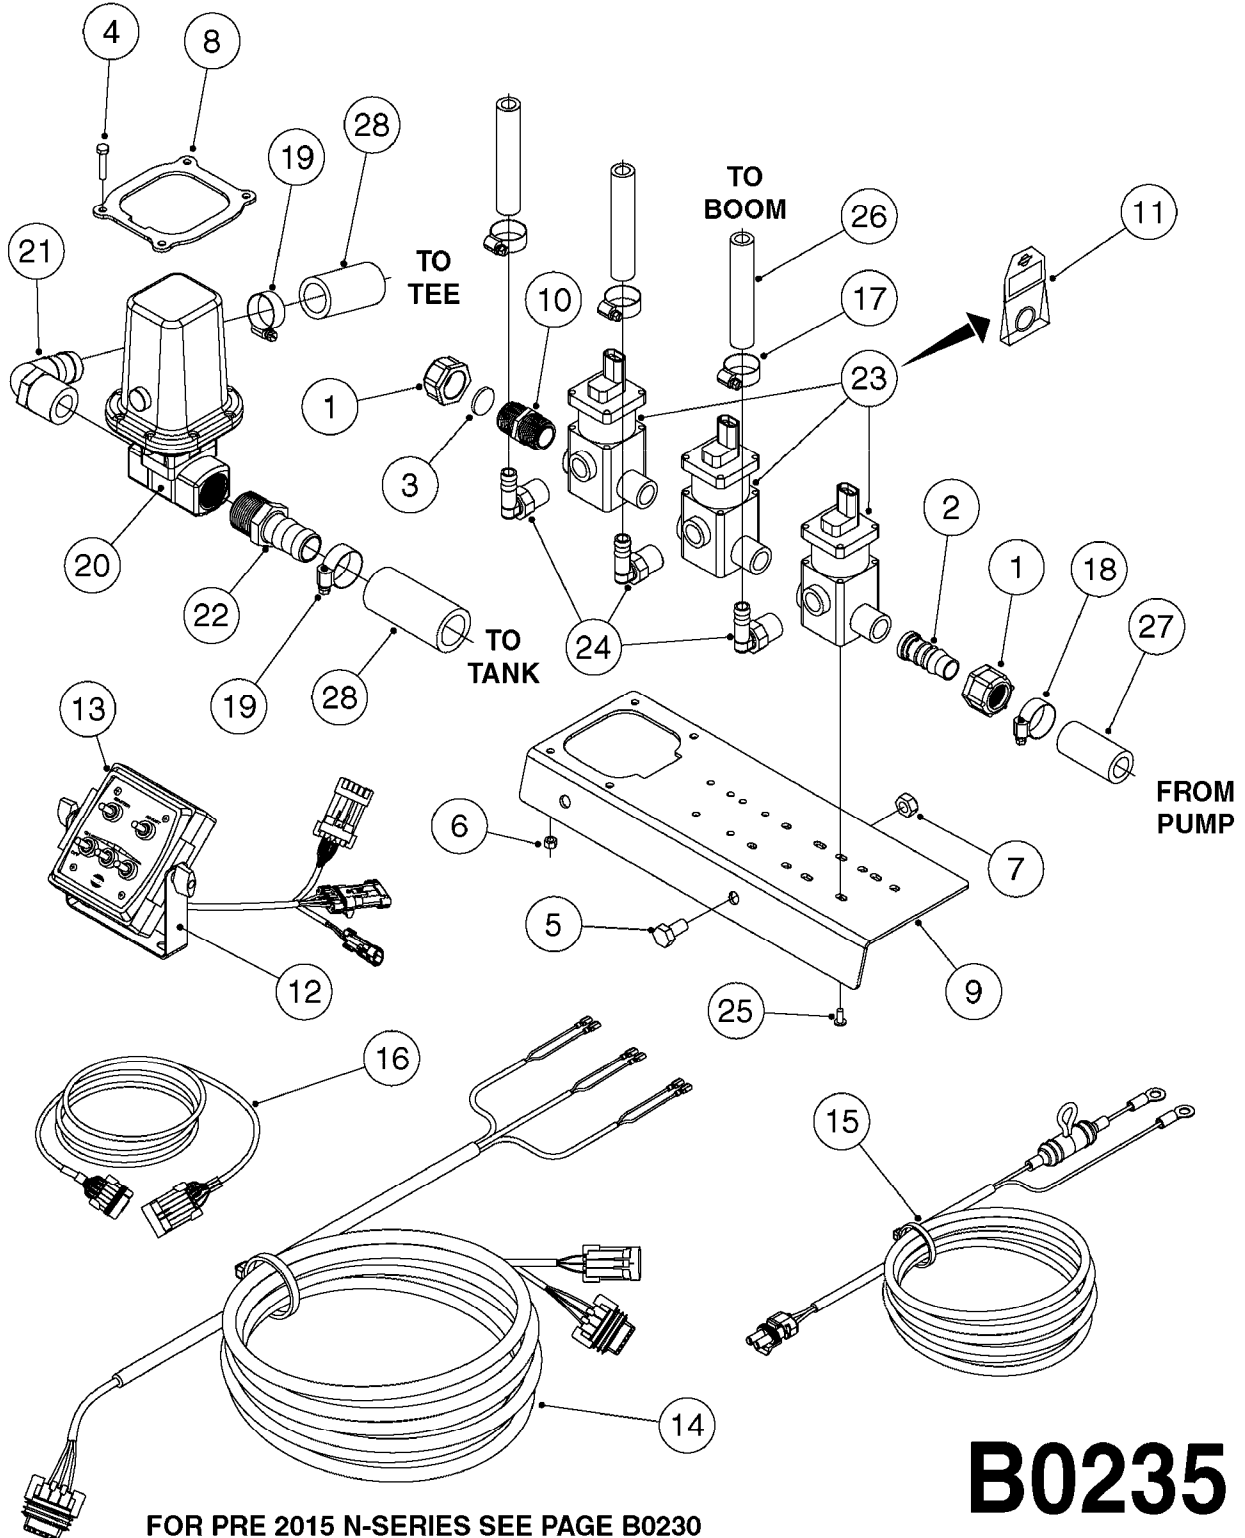

ELECTRIC SOLENOID N-SERIES
2015
B0235-HIN, 15:08:19

Page 1
Date 12.08.2020 8:40

Pos.	parts-n°	order qty	description
1	320283	1	FITT.DK NUT 3/4"BSP
2	330691	1	FITT.DK HB 3/4'F.3/4' NUT
3	390542	1	PLUG WASHER FOR 3/4'CAP NUT
4	410686	1	BOLT HEX 8.8 DEL M6X30
5	420626	1	BOLT HEX 8.8 DEL M10X20 FT
6	460261	1	NUT HEX M6X1.00 LOCK DIN985 A2 SS
7	460423	1	NUT HEX M10X1.50 LOCK DIN985A2 SS
8	16231703	1	PLATE, FLAT, 1/8" 99X116, RED
9	16231903	1	BRACKET, EC CONTROL, N-SERIES '17, RED
10	23005703	1	FITT, 3/4" POLY NIPPLE
11	24004103	1	O-RING F.SOLENOID
12	26001503	1	HC FOAM MARKER CONSOLE MT.KIT
13	26010503	1	HARDI 3-SEC VAL CONTR CONSOLE
14	26010603	1	SPRAYMATE II HARDI BRANCH CABL
15	26010703	1	SPRAYMATE II BATTERY CABLE
16	26010803	1	SPRAYMATE II 15'10PIN M/P CABL
17	28029803	1	CLAMP HOSE GEAR P1/2" 6708
18	28029903	1	CLAMP HOSE GEAR P3/4"-S1" 6712
19	28030003	1	CLAMP HOSE GEAR P1" 6716
20	28032903	1	SPRAYMATE II 1"SERVOVALV 150M
21	28033803	1	FITTING, 1"X1"NPT 90° ELBOW
22	28039203	1	FITTING, 1" NPT/BARB BANJO
23	28085803	1	SOLENOID VALVE, TIR, 3/4X1/2X3/4
24	28093603	1	FITTING, 1/2"MPT X 1/2" HB 90
25	44076200	1	SCREW WN5451 5X16 SS TORX
26	92702103	1	HOSE R X1/2" X300PSI WP X0012"
27	92703203	1	HOSE R X3/4" X300PSI WP X0012"
28	92712403	1	HOSE R X1" X300PSI WP X0012"