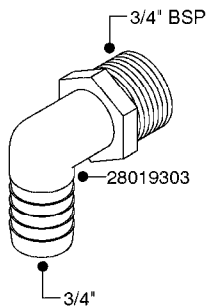

L0040

FITTINGS - NIPPLES & ELBOWS
L0040-HIN, 01:01:16

Page 1

Date 12.08.2020 8:41

parts-n°	order qty	description
10530803	1	FITT.PO.SE 2.00X2.00 45 DEG.
320191	1	FITT.DK ELB 3/8' BSP 45 DEGREE
320482	1	FITT.DK ELB. 1/2" BSP 60 DEG.
320596	1	FITT.DK ELB 3/8'-1/2'BSP 45DEG
320607	1	FITT.DK HN 3/8M X 3/8F BSP LNG
320633	1	FITT.DK HN 3/8"M X 3/8"F BSP
321451	1	FITT.DK ELB.1-1/2 X1-1/4 80DEG
321532	1	FITT.DK REDUC 3/4' X 1/2' BSP
390233	1	FITT.DK REDUC 1-1/2" X 1" BSP

L0050

parts-n°	order qty	description
242594	1	O-RING D14 X 1.78 SCH.70-EPDM
320294	1	FITT.DK TEE 3/8X3/8HB X1/2"BSP
320305	1	FITT.DK HB 3/4'- 3/4' BSP
320386	1	FITT.DK TEE 3/8X3/8HB X3/8"BSP
320397	1	FITT.DK ELB 3/8"HB X 3/8" BSP
320401	1	FITT.DK TEE 1/2X1/2HB X1/2"BSP
320412	1	FITT.DK TEE 1/2X1/2HB X3/8'BSP
320423	1	FITT.DK ELB 1/2'HB X 3/8' BSP
320891	1	FITT.DK HB 3/8'- 3/8' BSP
320972	1	FITT.DK HB 5/16'- 1/4' BSP
322046	1	FITT.DK TEE 1/2X1/2HB X3/4'BSP
322048	1	FITT.DK TEE 3/4X3/4HB X3/4'BSP
330595	1	O-RING D24.6/D20X2.1 -3/4"
333137	1	FITT.DK CONN.1/2" F.NOZZ. DOUB
333141	1	FITT.DK CONN.1/2" F.NOZZ.SING
334041	1	FITT.DK CONN.3/4' F.NOZZ. SING
334042	1	FITT.DK CONN.3/4' F.NOZZ. DOUB
334195	1	FITT.DK ELB. 3/4"HB X 3/4"HB
10012103	1	FITT.PO.HB 1.25X1.50 IMB1012
10014003	1	FITT.PO.HB 1.25X1.25 IMB1010
10036903	1	FITT.PO.HB 1.50X1.50 IMB1212
28019303	1	FITTING HB ELB 3/4NPT-3/4HOSE
61016500	1	HOSE TAIL 3/4" 90°+RG CAP 3/4"
72026700	1	NOZZLE TUBE ADAPTER W/O-RING