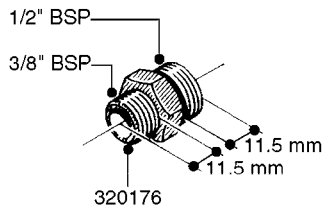

FITTINGS - HEXAGON NIPPLES
L0030-HIN, 01:01:16

L0030

FITTINGS - HEXAGON NIPPLES
L0030-HIN, 01:01:16

Page 1
Date 12.08.2020 8:41

parts-n°	order qty	description
10015303	1	FITT.PO.HN 1.00X1.00 M1000
10425003	1	FITT.PO.HN 1.25X1.00 MCPHEE
320132	1	FITT.DK HN 1" BSP
320176	1	FITT.DK HN 3/8"X1/2" BSP
320445	1	FITT.DK HN 1/4"X3/8" BSP
320655	1	FITT.DK HN 1/2"-1/2" BSP
320692	1	FITT.DK HN 3/8'BSPX1/4'NPT
320703	1	FITT.DK HN 3/8BSP X1/2 &1/4NPT
320725	1	FITT.DK NIPPLE 3/8"-3/8" BSP
320902	1	FITT.DK HN 3/8'X 1/4' BSP
390232	1	FITT.DK HN 1-1/2' X 1-1/4' BSP
390276	1	FITT.DK HN 1'BSP