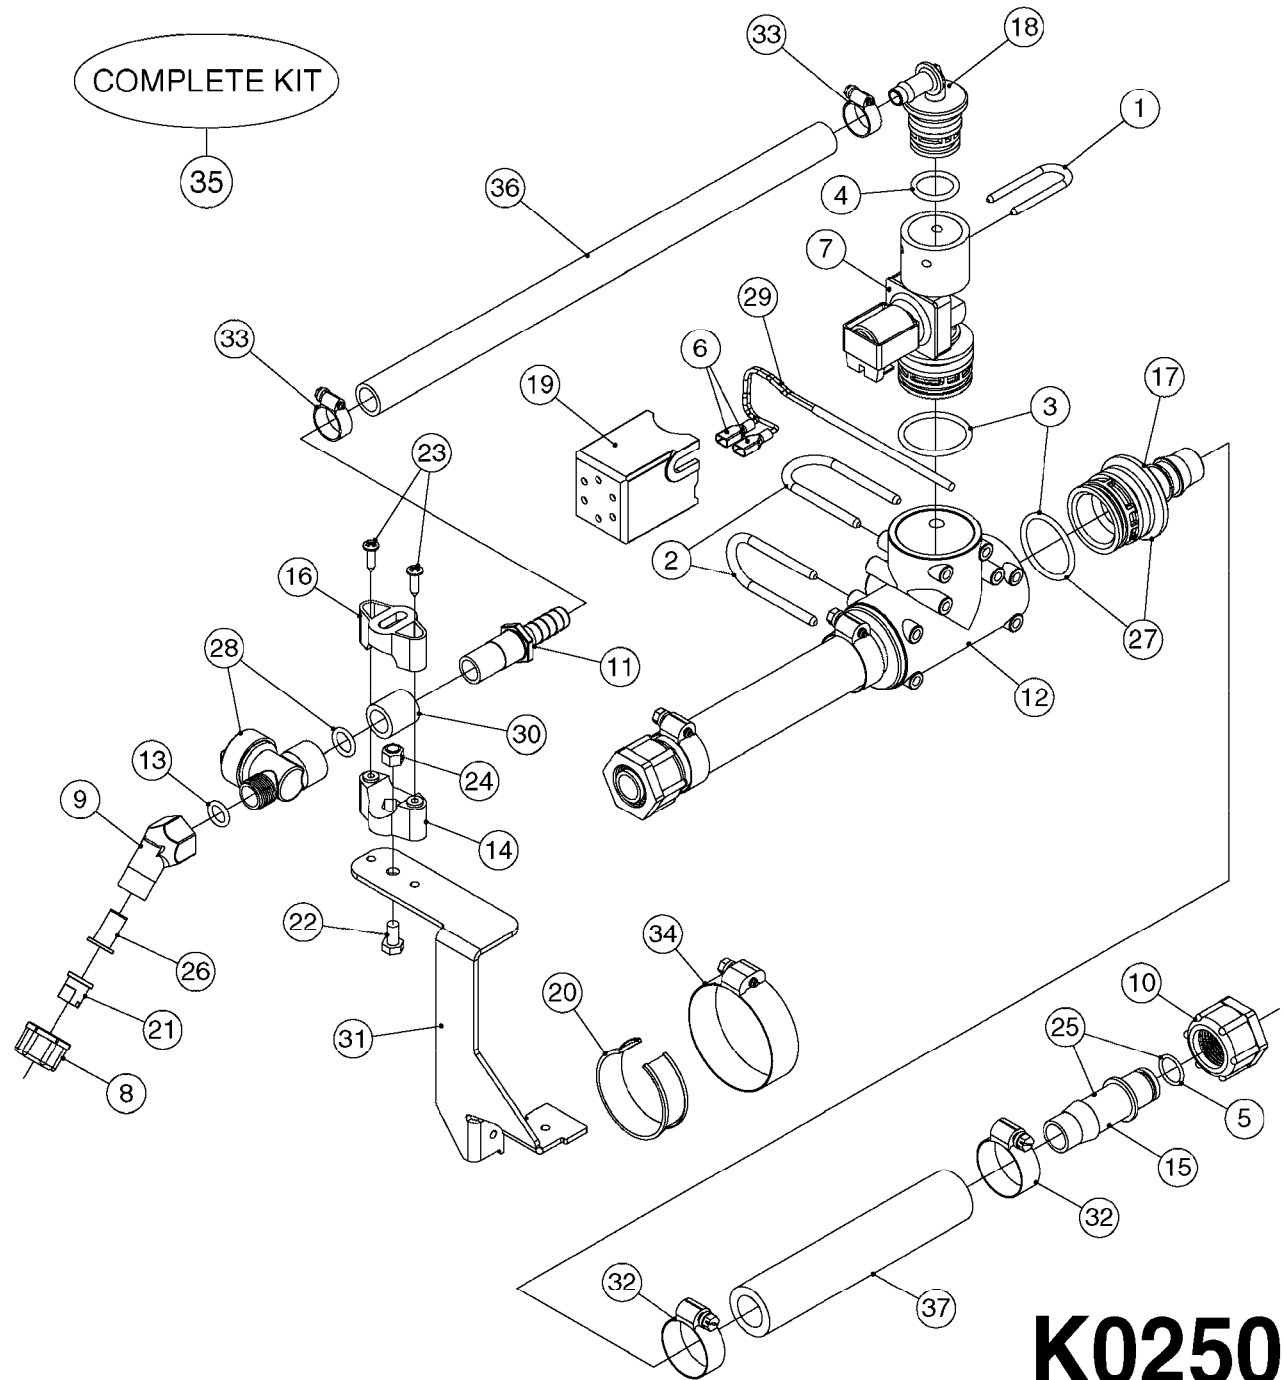

K0250

ELECTRIC END NOZZLE KIT '09
K0250-HIN, 01:01:16

Page 1
Date 12.08.2020 8:41

Pos.	parts-n°	order qty	description
1	145994	1	FITT.DK S-40 FORK
2	145995	1	FITT.DK S-53 FORK
3	242354	1	O-RING D32.2X3.0 VITON
4	242355	1	O-RING D19.2X3.0 VITON F.S-40
5	242594	1	O-RING D14 X 1.78 SCH.70-EPDM
6	261539	1	SPADE F.ELEC CONNEX BLUE INSUL
7	262104	1	VALVE, SOLENOID, S53/S40
8	320187	1	FITT.DK CAP 3/8" BSP BLACK
9	320191	1	FITT.DK ELB 3/8' BSP 45 DEGREE
10	320283	1	FITT.DK NUT 3/4"BSP
11	320891	1	FITT.DK HB 3/8'- 3/8' BSP
12	322352	1	FITT.DK S-53 TEE
13	330013	1	O-RING 2.5 X 10 PUR
14	333012	1	NOZZLE HOLD. UPPER PART
15	334044	1	FITT.DK HB 3/4' F. 3/4' CAP
16	334220	1	YOKE, UPPER NOZZLE BODY
17	334229	1	FITT.DK S-53 STR.3/4"
18	334237	1	FITT.DK S-40 ELB.3/8"
19	334965	1	COVER FOR S53 SOLENOID VALVE
20	341291	1	RUBBER HOSE CLAMP COVER 130MM
21	370392	1	NOZZLE END FAN 1850-G 300
22	410546	1	BOLT HEX M6X12 A2 SS DIN933
23	440665	1	SCREW M4.2X16 STAINLESS
24	460261	1	NUT HEX M6X1.00 LOCK DIN985 A2 SS
25	724621	1	FITT.DK HB 3/4"ASSY F.3/4" NUT
26	725042	1	SCREEN 80 MESH W.GASKET, RED
27	726558	1	FITT.DK S53 STR. 3/4" W. ORING
28	729610	1	NOZZLE ASSY. NON DRIP 3/8 THRD
29	983087	1	ELEC. CABLE 2 WIRE X 0.75MM
30	10631003	1	HOSE R X CLEAR BRAID.X 1/2 12"
31	16110803	1	NOZZLE BRACKET VAR SPACINGS
32	28029903	1	CLAMP HOSE GEAR P3/4"-S1" 6712
33	28044903	1	CLAMP HOSE GEAR P3/8" 6706
34	28047003	1	CLAMP HOSE GEAR 30 X 50 6732
35	82613203	1	ELECTRIC END NOZZLE KIT 2009
36	92701703	1	HOSE R X3/8" X300PSI WP X0012"
37	92703203	1	HOSE R X3/4" X300PSI WP X0012"