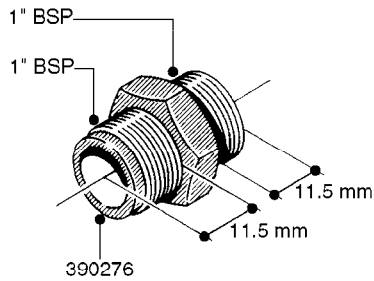

L0020

FITTINGS-T-PIECES, CAPS & ELBOWS
L0020-HIN, 01:01:16

Page 1
Date 12.08.2020 8:41

parts-n°	order qty	description
10053603	1	FITT. CAPNUT 2"BSP 5601
10194303	1	CAP BLANK 1 1/2 MCPHEE 210060
320047	1	FITT.DK CAPNUT 1/2" BSP
320106	1	FITT.DK CAPNUT 1" BSP
320272	1	FITT.DK CAPNUT 3/8" BSP
320316	1	FITT.DK TEE 3/4" X3/4" X1"BSP
320331	1	FITT.DK TEE 1" - 1" - 3/4" BSP
320342	1	FITT.DK EL 3/4"M X 1"F BSP
320563	1	FITT.DK 3 WAY 1/2" 110 DEG.
320677	1	NO LONGER AVAILABLE
320961	1	FITT.DK CAPNUT 1-1/2" BSP
321053	1	FITT.DK TEE 1/2 X1/2 X1/2" BSP
322072	1	FITT.DK TEE 3/8'X3/8'X3/8' BSP
322095	1	FITT.DK TEE 1-1/2 X1-1/4 X3/4" BSP
322138	1	FITT.DK ELB 1"M X 1"F BSP
330013	1	O-RING 2.5 X 10 PUR
330212	1	O-RING D19/D14X2.4 F.1/2"NUT
330326	1	O-RING D30/D24X2 F.1"NUT
331273	1	O-RING D44/D38X2 F.1-1/2"

FITTINGS - HEXAGON NIPPLES
L0030-HIN, 01:01:16

L0030

FITTINGS - HEXAGON NIPPLES
L0030-HIN, 01:01:16

Page 1
Date 12.08.2020 8:41

parts-n°	order qty	description
10015303	1	FITT.PO.HN 1.00X1.00 M1000
10425003	1	FITT.PO.HN 1.25X1.00 MCPHEE
320132	1	FITT.DK HN 1" BSP
320176	1	FITT.DK HN 3/8"X1/2" BSP
320445	1	FITT.DK HN 1/4"X3/8" BSP
320655	1	FITT.DK HN 1/2"-1/2" BSP
320692	1	FITT.DK HN 3/8'BSPX1/4'NPT
320703	1	FITT.DK HN 3/8BSP X1/2 &1/4NPT
320725	1	FITT.DK NIPPLE 3/8"-3/8" BSP
320902	1	FITT.DK HN 3/8'X 1/4' BSP
390232	1	FITT.DK HN 1-1/2' X 1-1/4' BSP
390276	1	FITT.DK HN 1'BSP