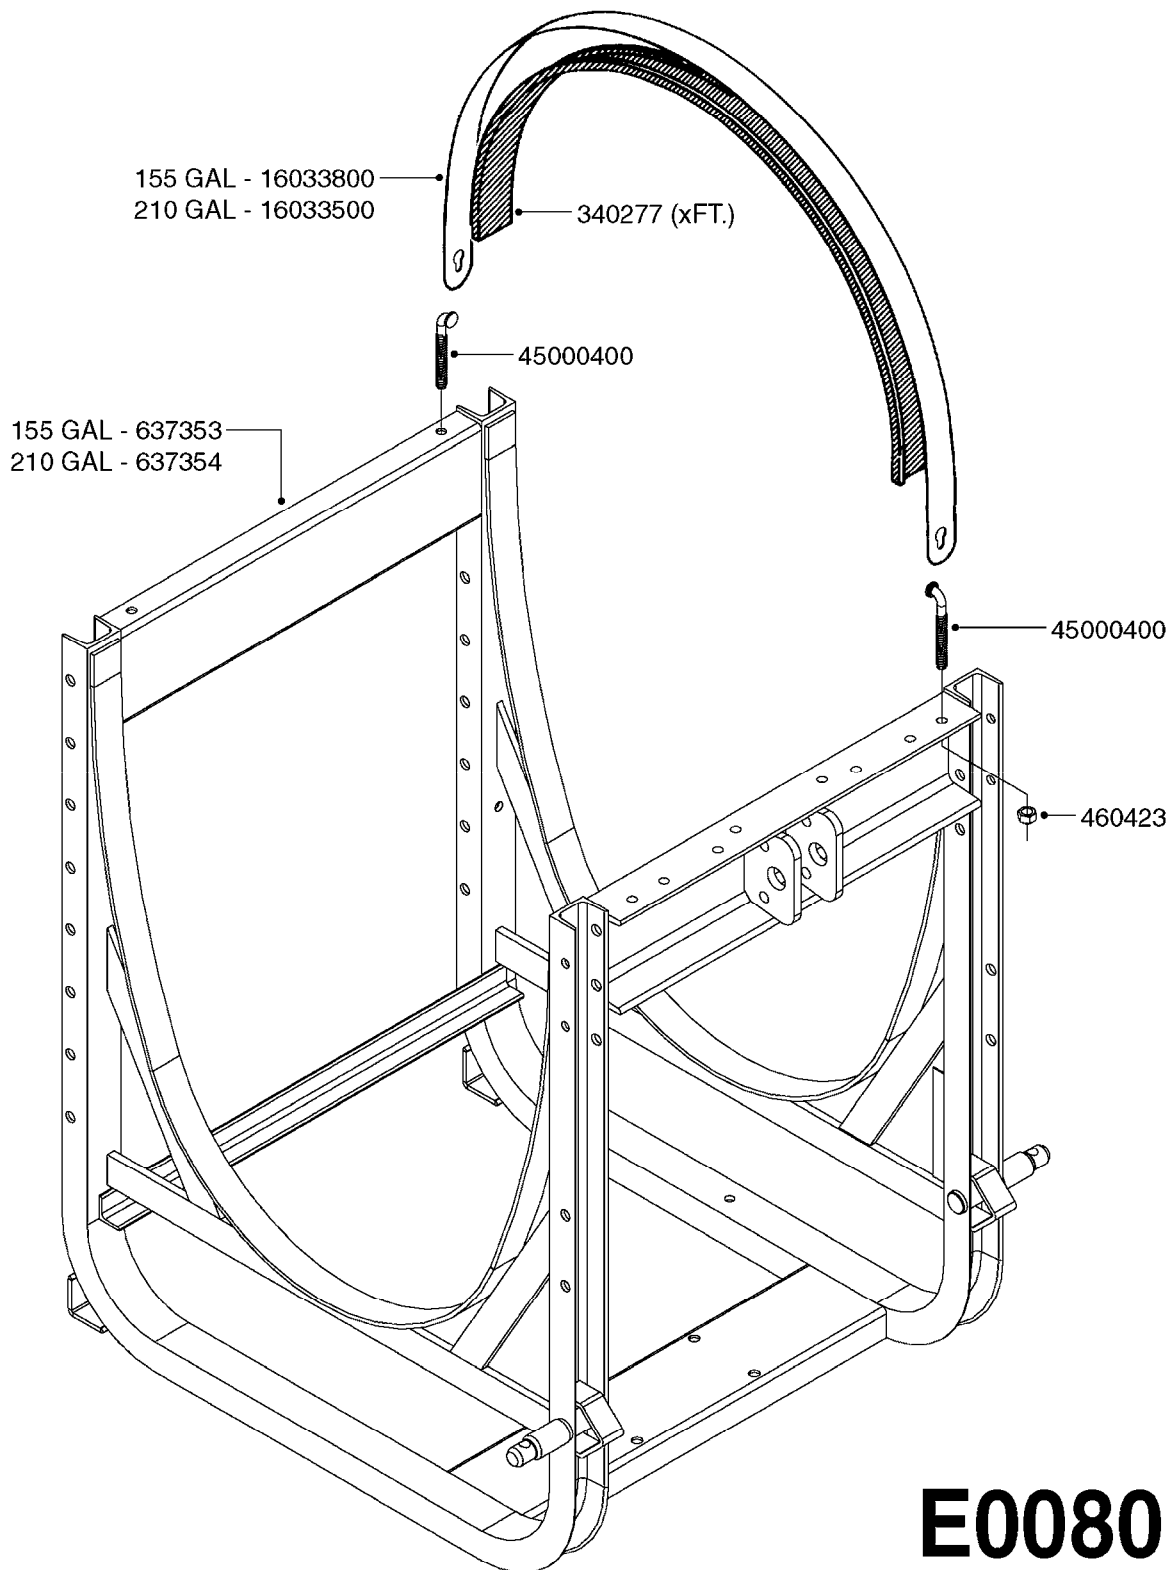

E0020

FOR CONNECTING HOSE FITTINGS, SEE SECTION L

TANK - NL 155 (POST 92)
E0020-HIN, 01:01:16

Page 1

Date 12.08.2020 8:41

parts-n°	order qty	description
145995	1	FITT.DK S-53 FORK
163936	1	WASHER D15/D6.2X1
190035	1	CHAIN 365MM
241006	1	O-RING D79,2X5,7 NITRIL
241017	1	O-RING D74,5X3 NITRIL
241441	1	O-RING D29.3X3
242109	1	O-RING D32.2x3.0
280943	1	CLAMP HOSE GEAR 40-60
281606	1	S-HOOK GALVANIZED
320084	1	FITT.DK NUT 1/2" BSP
320795	1	FITT.DK NUT 1-1/2" BSP JAMB
321311	1	FILTER BODY S 80 X 4
321322	1	SCREW CAP F. S80 X 4
321333	1	FITT.DK BULK 1-1/2" X 1"F BSP
321344	1	DRAIN SCREW 1" BSP RED
322097	1	THREADED RING F. LID
322103	1	FITT.DK S-53 BULKHEAD
322107	1	FITT.DK S-53 BULKHEAD NUT
322110	1	FITT.DK S-53 ELB. 1/2" BSP
330687	1	FITT.DK HB 1/2" F. 1/2" NUT
332581	1	GASKET F. 1-1/2" BSP CAPNUT.
332603	1	CAP F. SUCTION TUBE
332894	1	RETAIN.RING FOR SUCTION FILTER
334260	1	GASKET F. S-53 BULKHEAD
411022	1	SCREW M.6X30 STAINLESS PHILLIP
440392	1	SCREW 6.3 X 25.0 DIN7981C TORX
461097	1	NUT M6 STAINLESS SAFETY
480487	1	PIN M5X60 SLOTTED GALV
614588	1	SEAL F. LID
614602	1	FILTER BASKET
615575	1	FILTER F.TOP SUCT.30 MESH GRN.
615576	1	FILTER F.TOP SUCT.50 MESH BLUE
725914	1	TANK ASSY.COMPOSITE NK 155 '92
726003	1	LID F. TANK
728363	1	SUCTION TUBE ASSY.L=72"
833770	1	TOP SUCTION KIT 300/500
976183	1	DECAL COMPANY D.18,2 X 29,6