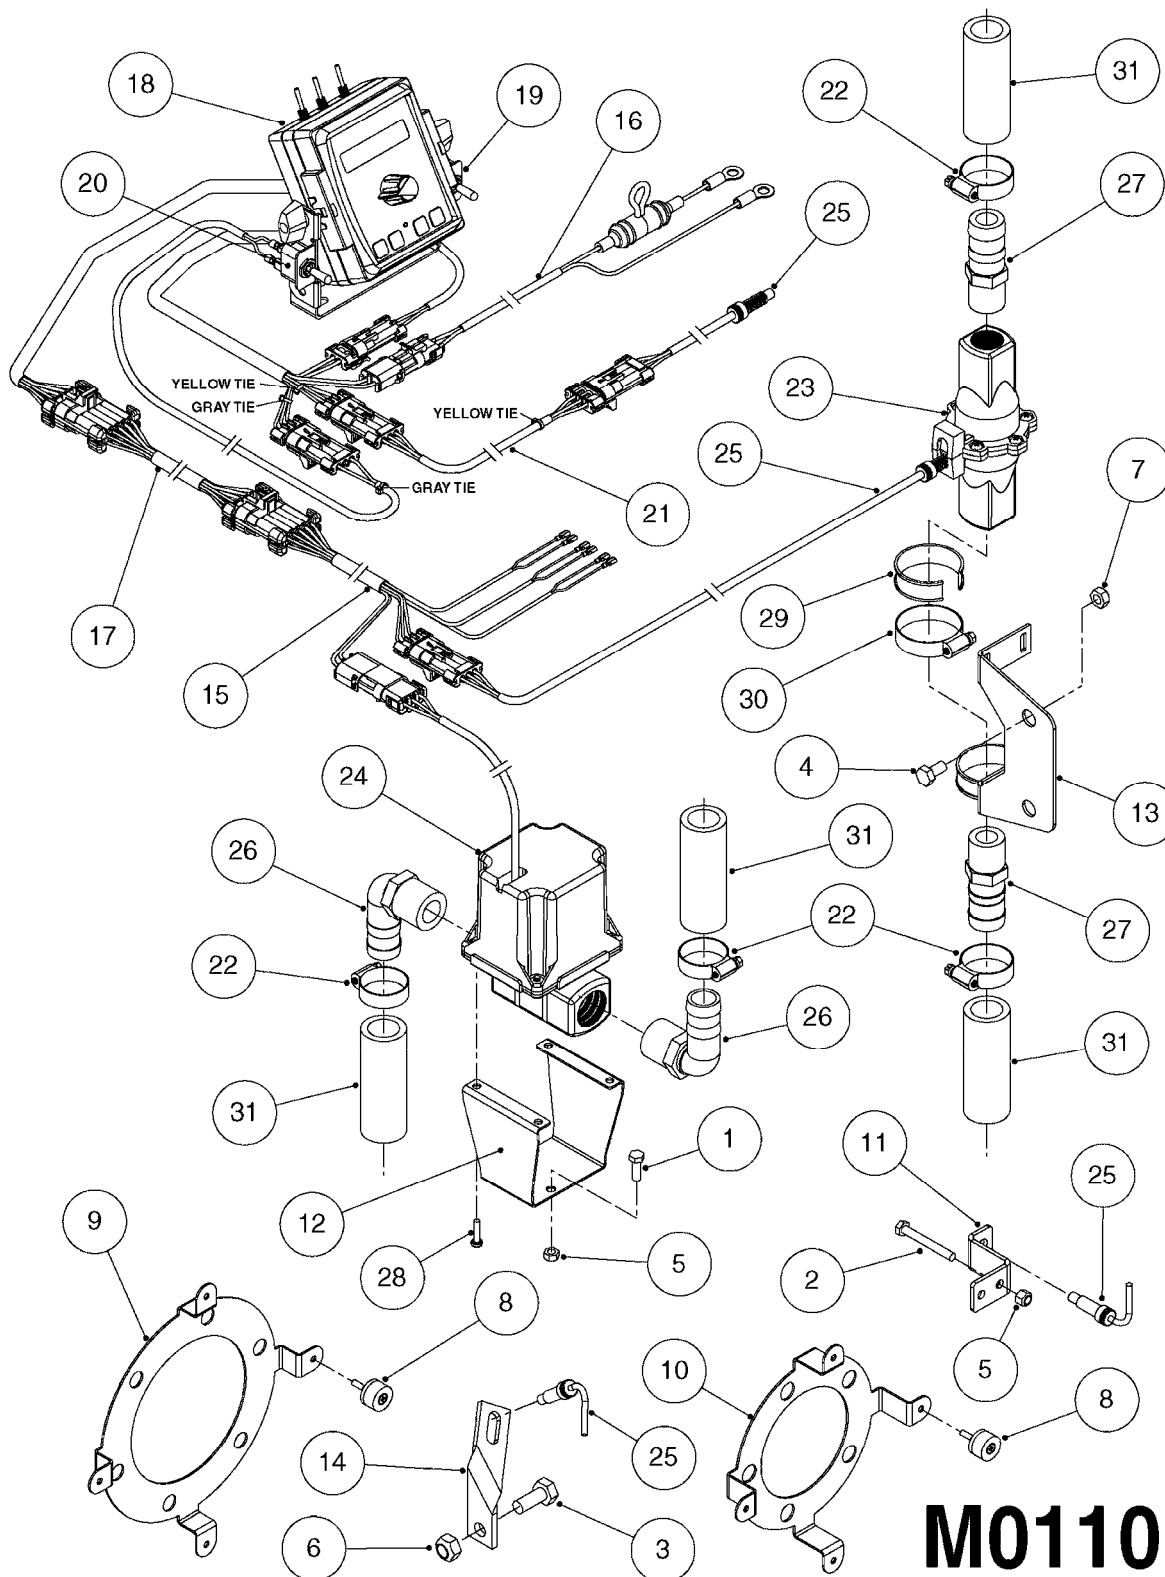

M0110

SPRAY MATE II CONTROLLER
M0110-HIN, 01:01:16

Page 1
Date 12.08.2020 8:41

Pos.	parts-n°	order qty	description
1	410185	1	BOLT HEX 8.8 DEL M6X16
2	410561	1	BOLT HEX 8.8 DEL M6X50 FT
3	420604	1	BOLT HEX 8.8 DEL M10X25 FT DIN933
4	430522	1	BOLT HEX 8.8 DEL M12X25 FT
4	430846	1	BOLT HEX 8.8 DEL M12X80 USE WITH N-SERIES
5	460261	1	NUT HEX M6X1.00 LOCK DIN985 A2 SS
6	460423	1	NUT HEX M10X1.50 LOCK DIN985A2 SS
7	460703	1	NUT HEX M12X1.75 LOCK DIN985A2 SS
8	722525	1	MONITOR MAGNETS SET OF 8PCS
9	16056203	1	MAG MNT F. SPEED SNS 6 BOLT USE WITH ATV SINGLE AXLE
10	16097703	1	SPEED RING, 5 BOLT, 4.5" B.C. USE WITH ATV TANDEM AXLE
11	16098003	1	SPEED SENSOR BRACKET, ATV TNDM USE WITH ATV TANDEM AXLE
12	16098103	1	REGULATOR VALVE BRKT, ATV ATV ONLY
13	16108803	1	FLOW METER BRKT, SPRAYMATE
14	16098903	1	SPD SNSR BRKT, ATV SINGLE AXLE USE WITH ATV SINGLE AXLE
15	26010603	1	SPRAYMATE II HARDI BRANCH CABL
16	26010703	1	SPRAYMATE II BATTERY CABLE
17	26010803	1	SPRAYMATE II 15'10PIN M/P CABL
18	26011203	1	SPRAYMATE II CONSOLE
19	26011303	1	SPRAYMATE II POWER SWITCH KIT INCLUDES SWITCH, BRACKET, WIRE
20	26011403	1	SPRAMAT II MAST.RN/HOLD SW KIT INCLUDES SWITCH, BRACKET, WIRE
21	26011503	1	SPRAYMATE II 15'3-PIN M/P CABL
22	28030003	1	CLAMP HOSE GEAR P1" 6716
23	28032803	1	FLOW METER, SM II, 2-40 GPM
24	28032903	1	SPRAYMATE II 1"SERVOVALV 150M
25	28033003	1	SPRAYMATEII 5'FLOW/SPEED SEN C
26	28033803	1	FITTING, 1"X1"NPT 90° ELBOW
27	28033903	1	FITTING, 1"X3/4"NPT STRAIGHT
28	41000303	1	MACHINE SCREW #8-32x3/4" SS
29	341291	1	RUBBER HOSE CLAMP COVER 130MM
30	28030103	1	CLAMP HOSE GEAR P5/4-S1.5"6724
31	92712403	1	HOSE R X1" X300PSI WP X0012"