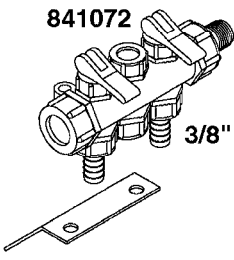

841758 - COMPLETE ASSEMBLY
(LESS GAUGE)

COMPLETE ASSEMBLIES
WHOLEGOODS ITEMS

B0020

CONTROL-ET MANUAL-ES 30/50/80
B0020-HIN, 01:01:16

Page 1
Date 12.08.2020 8:40

parts-n°	order qty	description
146644	1	PIN D3X19 STAINLESS
240063	1	O-RING D14.1/9.3 X 2.4
241323	1	O-RING D5.3X2.4 NITRIL
320073	1	DISTRIBUTOR HOUSING 1/2"
320084	1	FITT.DK NUT 1/2" BSP
320095	1	FITT.DK NUT 1" BSP
320117	1	FITT.DK CONN.1/2"BSP F. 1" CAP
321694	1	UNION NUT
330212	1	O-RING D19/D14X2.4 F.1/2"NUT
330293	1	VALVE SEAT WITH 3/8" HOSE TAIL
330304	1	VALVE CONE D14
330315	1	O-RING D18.4/D13X.6
330326	1	O-RING D30/D24X2 F.1"NUT
330337	1	HANDLE F. FLIP VALVE
330676	1	FITT.DK HB 3/8" F. 1/2" NUT
330687	1	FITT.DK HB 1/2" F. 1/2" NUT
331111	1	VALVE SEAT FOR 1/2" DISTRIBUT.
331122	1	VALVE SEAT WITH 1/2" HOSE TAIL
334533	1	CLAMP HOSE PLASTIC 3/8"
334534	1	CLAMP HOSE PLASTIC 1/2"
390282	1	STOPPER ATV 1/4"
390283	1	CONE FOR PRES CONTR ATV
421046	1	BOLT HEX M8X25/25 A2 SS DIN933
440167	1	SCREW NO.8 1/4"
440663	1	SCREW 3/8" NR4 STAINLESS
460143	1	LOCK NUT M8 SST A2 DIN985
709741	1	VALVE ASSY. 1/2" FLIP LEVER
841758	1	ET CONTROL COMPLETE
28026203	1	GAUGE 200PSI/BR, 2.5"1/4BSP-BTM
92701703	1	HOSE R X3/8" X300PSI WP X0012"
92702103	1	HOSE R X1/2" X300PSI WP X0012"