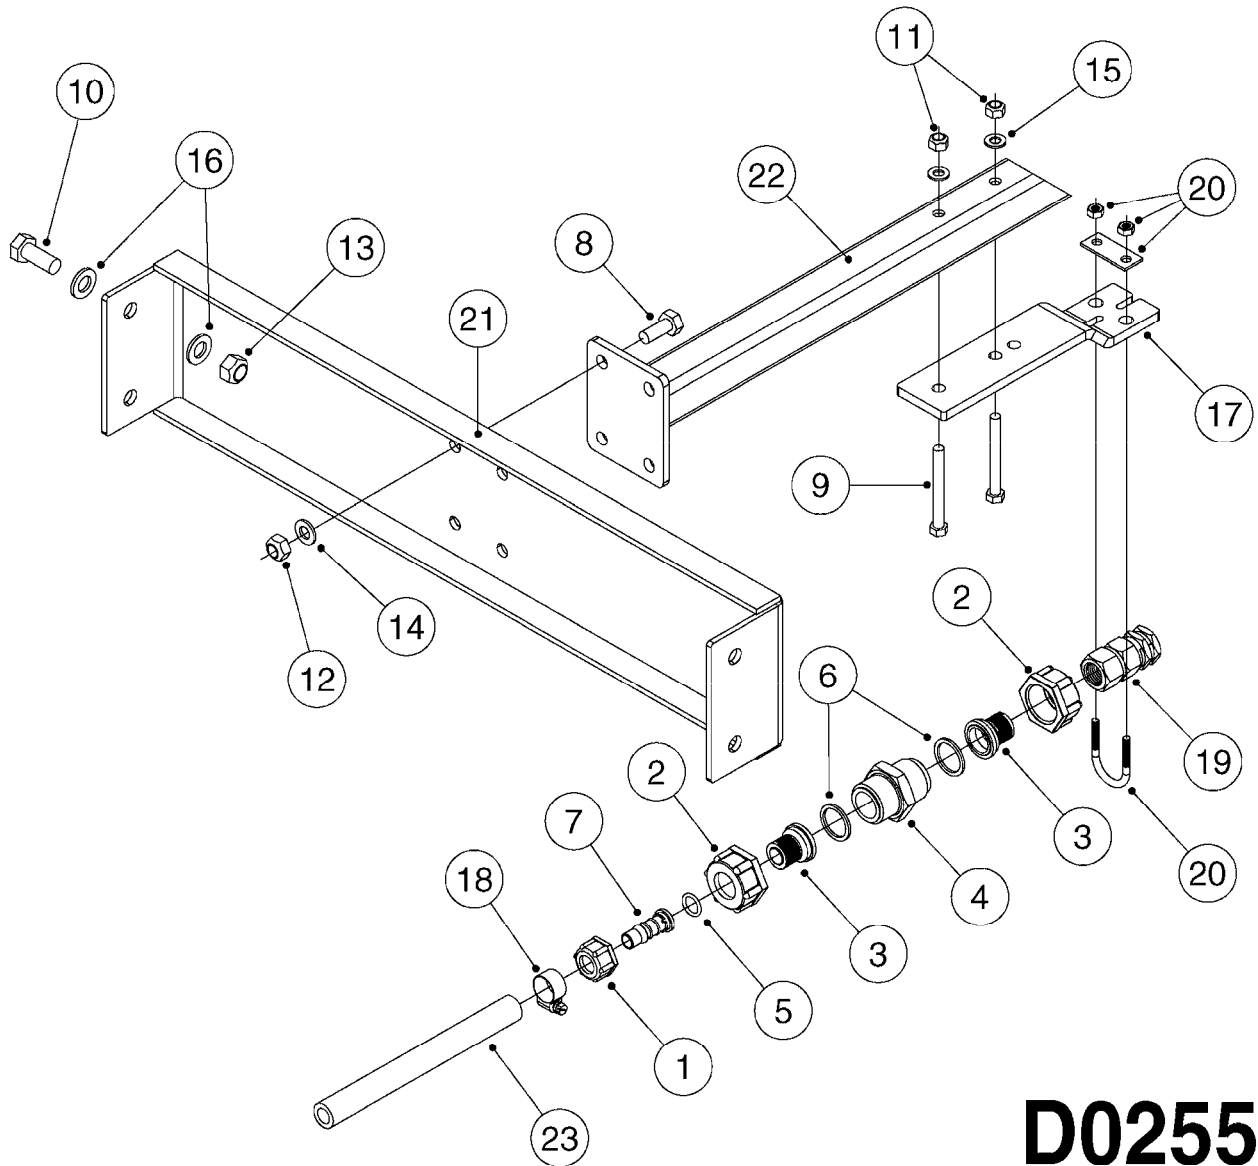

D0250

REFER TO
HARDI® NOZZLE CATALOG
FOR GIANT END NOZZLES

PASTURE BOOM DUAL NOZZLE
BRACKET
D0250-HIN, 01:01:16

Page 1
Date 12.08.2020 8:40

Pos.	parts-n°	order qty	description
1	143161	1	BOLT U M10 40X40
2	320095	1	FITT.DK NUT 1" BSP
3	320456	1	FITT.DK BULKHEAD 1"BSP DOUBLE
4	322138	1	FITT.DK ELB 1"M X 1"F BSP
5	330326	1	O-RING D30/D24X2 F.1"NUT
6	330665	1	FITT.DK HB 3/4"F.1" NUT
7	331483	1	WASHER RY-2
8	420604	1	BOLT HEX 8.8 DEL M10X25 FT DIN933
9	430286	1	BOLT HEX 8.8 DEL M12X30 FT
10	460423	1	NUT HEX M10X1.50 LOCK DIN985A2 SS
11	460703	1	NUT HEX M12X1.75 LOCK DIN985A2 SS
12	471122	1	WASHER, M10, Ø20/10.5X 2.0, SS
13	471127	1	WASHER, M12, Ø24/13X24X2.5 SS
14	724144	1	VALVE F/BIII X/L, 29mmx35mm
15	28029903	1	CLAMP HOSE GEAR P3/4"-S1" 6712
16	61006603	1	BOOM SUPPORT BRACKET PS105/155
17	63015303	1	NZL.BRKT.F.PASTURE SPRAYER
18	92703203	1	HOSE R X3/4" X300PSI WP X0012"