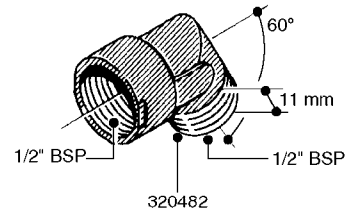

FITTINGS - HEXAGON NIPPLES
L0030-HIN, 01:01:16

L0030

FITTINGS - HEXAGON NIPPLES
L0030-HIN, 01:01:16

Page 1
Date 12.08.2020 8:41

parts-n°	order qty	description
10015303	1	FITT.PO.HN 1.00X1.00 M1000
10425003	1	FITT.PO.HN 1.25X1.00 MCPHEE
320132	1	FITT.DK HN 1" BSP
320176	1	FITT.DK HN 3/8"X1/2" BSP
320445	1	FITT.DK HN 1/4"X3/8" BSP
320655	1	FITT.DK HN 1/2"-1/2" BSP
320692	1	FITT.DK HN 3/8'BSPX1/4'NPT
320703	1	FITT.DK HN 3/8BSP X1/2 &1/4NPT
320725	1	FITT.DK NIPPLE 3/8"-3/8" BSP
320902	1	FITT.DK HN 3/8'X 1/4' BSP
390232	1	FITT.DK HN 1-1/2' X 1-1/4' BSP
390276	1	FITT.DK HN 1'BSP