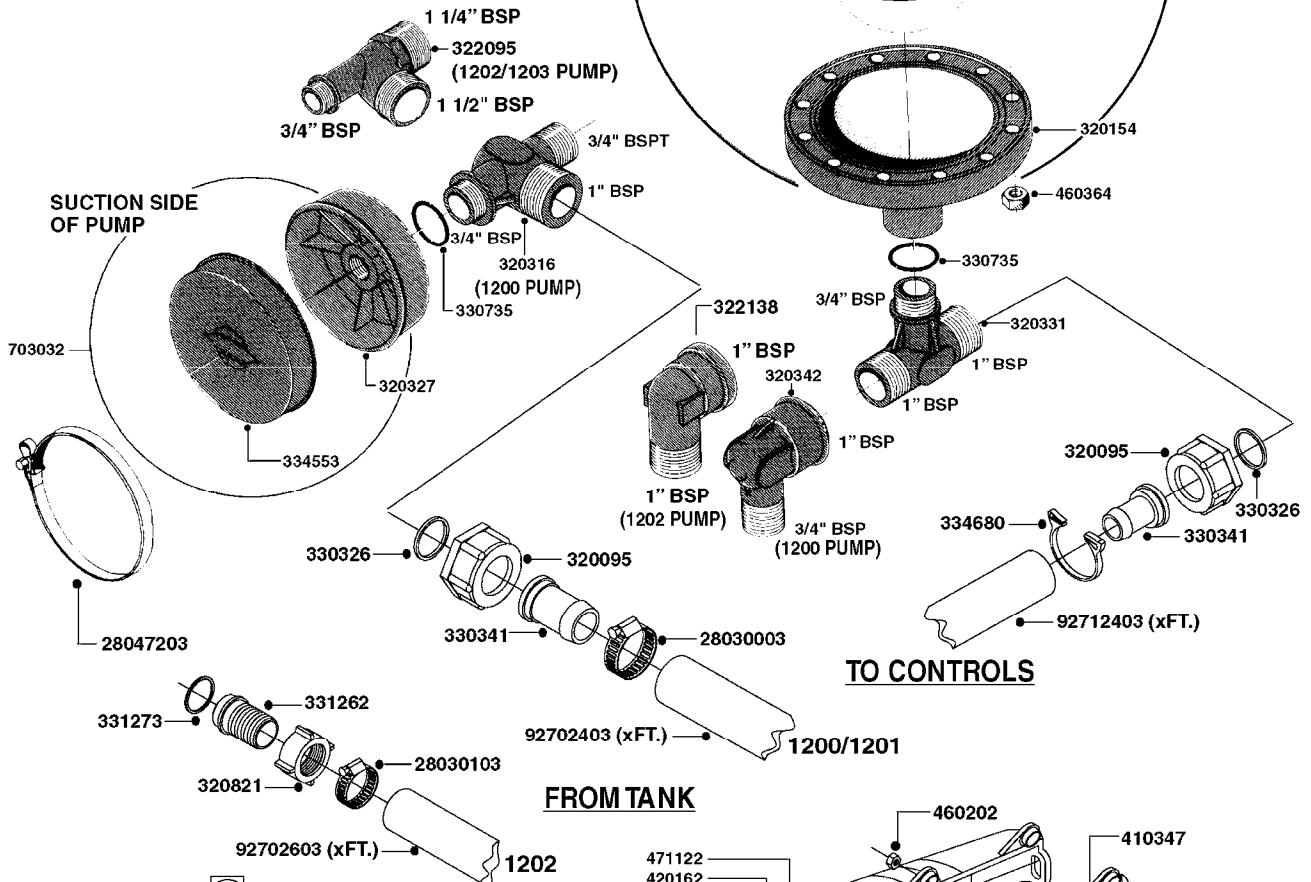

#821630 1203 PUMP (REPLACES 1202 PUMP)
#726854 COMPLETE DAMPER KIT (SUCTION & PRESSURE)

COMPLETE ASSEMBLIES
WHOLEGOODS ITEMS

A0200