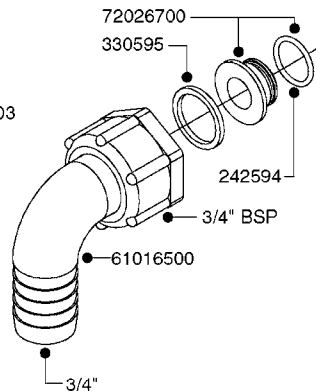

L0040

FITTINGS - NIPPLES & ELBOWS
L0040-HIN, 01:01:16

Page 1

Date 12.08.2020 8:41

parts-n°	order qty	description
10530803	1	FITT.PO.SE 2.00X2.00 45 DEG.
320191	1	FITT.DK ELB 3/8' BSP 45 DEGREE
320482	1	FITT.DK ELB. 1/2" BSP 60 DEG.
320596	1	FITT.DK ELB 3/8'-1/2'BSP 45DEG
320607	1	FITT.DK HN 3/8M X 3/8F BSP LNG
320633	1	FITT.DK HN 3/8"M X 3/8"F BSP
321451	1	FITT.DK ELB.1-1/2 X1-1/4 80DEG
321532	1	FITT.DK REDUC 3/4' X 1/2' BSP
390233	1	FITT.DK REDUC 1-1/2" X 1" BSP

L0050

parts-n°	order qty	description
242594	1	O-RING D14 X 1.78 SCH.70-EPDM
320294	1	FITT.DK TEE 3/8X3/8HB X1/2"BSP
320305	1	FITT.DK HB 3/4'- 3/4' BSP
320386	1	FITT.DK TEE 3/8X3/8HB X3/8"BSP
320397	1	FITT.DK ELB 3/8"HB X 3/8" BSP
320401	1	FITT.DK TEE 1/2X1/2HB X1/2"BSP
320412	1	FITT.DK TEE 1/2X1/2HB X3/8'BSP
320423	1	FITT.DK ELB 1/2'HB X 3/8' BSP
320891	1	FITT.DK HB 3/8'- 3/8' BSP
320972	1	FITT.DK HB 5/16'- 1/4' BSP
322046	1	FITT.DK TEE 1/2X1/2HB X3/4'BSP
322048	1	FITT.DK TEE 3/4X3/4HB X3/4'BSP
330595	1	O-RING D24.6/D20X2.1 -3/4"
333137	1	FITT.DK CONN.1/2" F.NOZZ. DOUB
333141	1	FITT.DK CONN.1/2" F.NOZZ.SING
334041	1	FITT.DK CONN.3/4' F.NOZZ. SING
334042	1	FITT.DK CONN.3/4' F.NOZZ. DOUB
334195	1	FITT.DK ELB. 3/4"HB X 3/4"HB
10012103	1	FITT.PO.HB 1.25X1.50 IMB1012
10014003	1	FITT.PO.HB 1.25X1.25 IMB1010
10036903	1	FITT.PO.HB 1.50X1.50 IMB1212
28019303	1	FITTING HB ELB 3/4NPT-3/4HOSE
61016500	1	HOSE TAIL 3/4" 90°+RG CAP 3/4"
72026700	1	NOZZLE TUBE ADAPTER W/O-RING