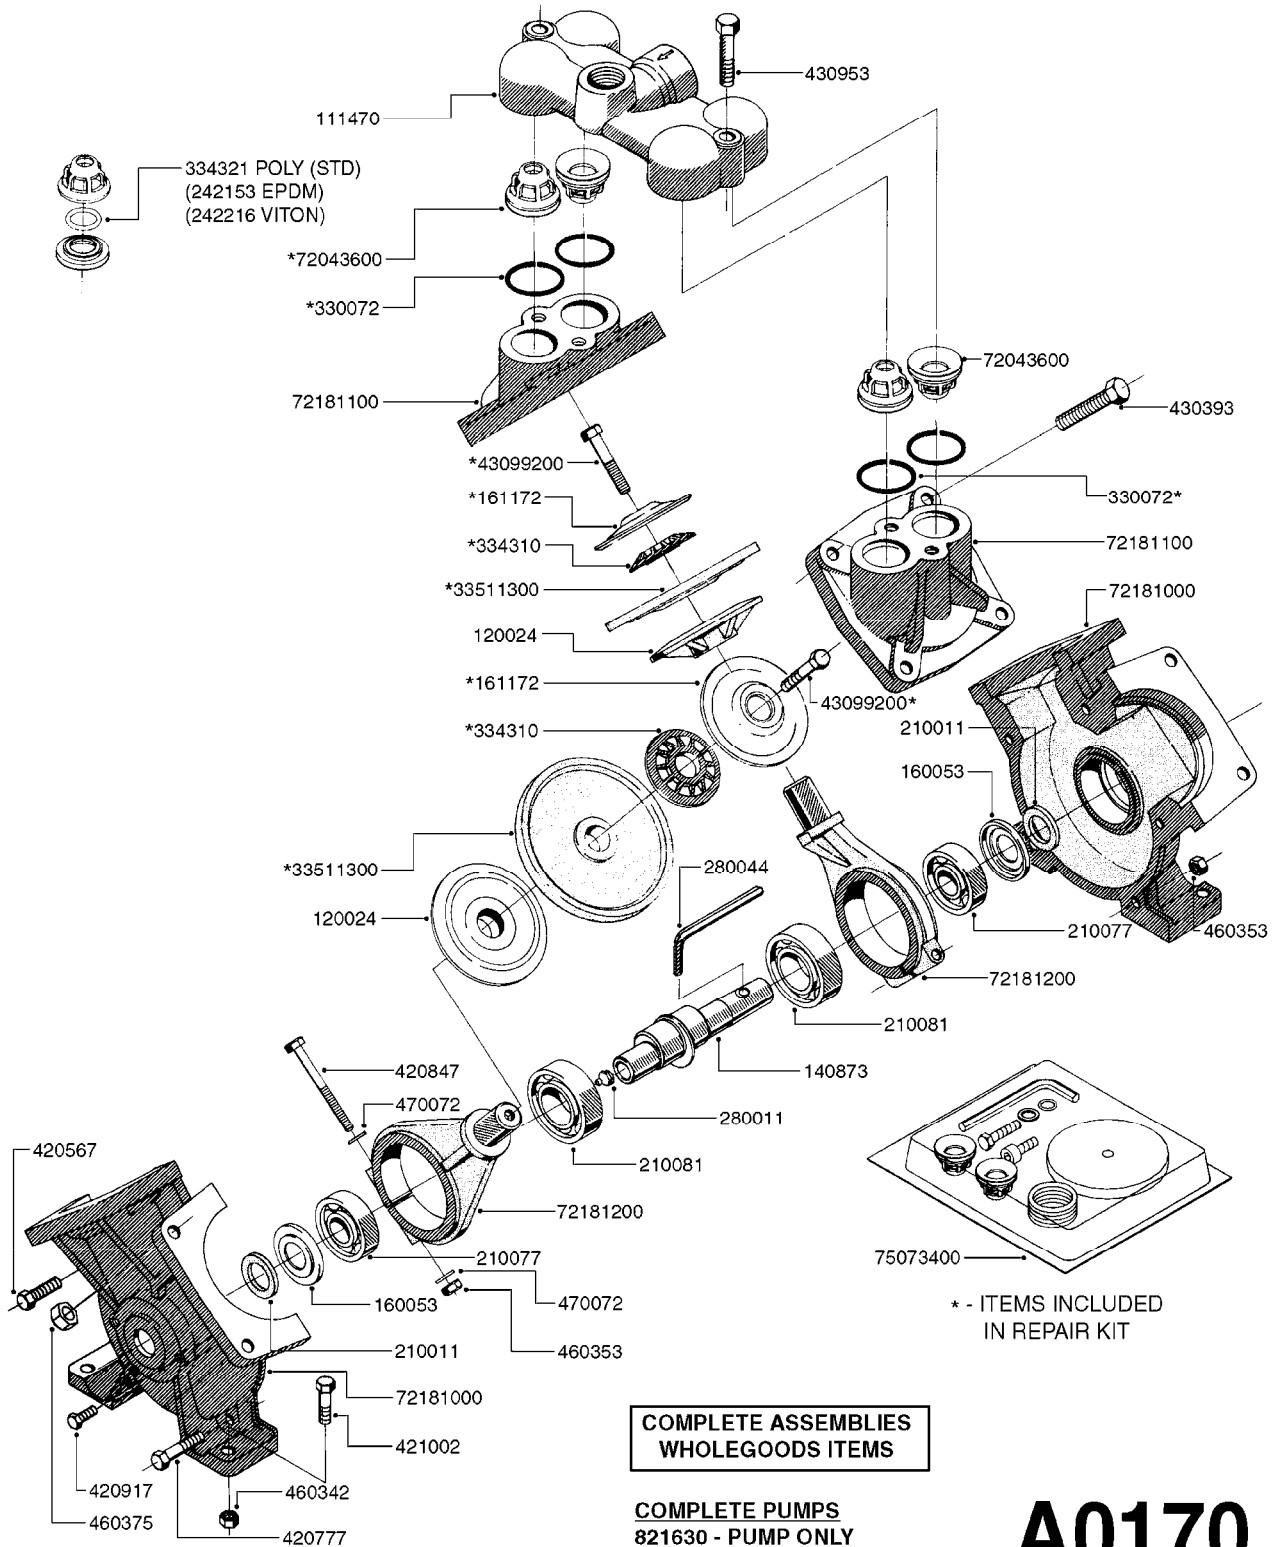

COMPLETE ASSEMBLIES
WHOLEGOODS ITEMS

COMPLETE PUMPS
821630 - PUMP ONLY
10396003 - WITH PTO & DAMPER

A0170

PUMP - 1203 W/MOUNTING BASE
A0170-HIN, 01:01:16

Page 1
Date 12.08.2020 8:40

parts-n°	order qty	description
111470	1	VALVE CHAMBER 1202
120024	1	DIAPHRAGM BACK DISC 1200-1300
140873	1	CRANK SHAFT MODEL 1202-9MM
160053	1	DUST PLATE
161172	1	DIAPHRAGM DISC F. 1203/1303
210011	1	SEAL FELT D39/23 X 4
210077	1	BEARING BALL 6305
210081	1	BEARING BALL 6307
242153	1	O-RING D26X4 EPDM
242216	1	O-RING VITON F/1202/1302/462
280011	1	GREASE NIPPLE 1/8" SAE H TR
280044	1	KEY HEXAGON W6 3/16"
330072	1	O-RING D53.5/D45.5X4
334310	1	NYLON WASHER 1202/1302/462
334321	1	O-RING POLY. 34.0x26.0x4.0
420567	1	BOLT HEX 8.8 DEL M8X30 FT
420777	1	BOLT HEX 8.8 RAW M8X50
420847	1	BOLT HEX 8.8 DEL M8X85
420917	1	BOLT HEX 8.8 RAW M8X12 FT
421002	1	BOLT HEX 8.8 DEL M10X30 FT DIN933
430393	1	BOLT HEX 8.8 RAW M12X50
430953	1	BOLT, M12 X 55 8.8
460342	1	NUT HEX M10 DEL DIN934
460353	1	NUT HEX M8 BLACK
460375	1	NUT HEX M12 BLACK
470072	1	WASHER D15/D8X.5 LOCK
821630	1	PUMP 1203/9 540RPM
10396003	1	PUMP 1203 C/W PTO 540 RPM
33511300	1	DIAPHRAGM 1202-1303 POLY 2006
43099200	1	BOLT HEX SS M12 X 30 DIN933 A4
72043600	1	VALVE FOR 462/463
72181000	1	HOUSING, PUMP, 1203 RED
72181100	1	DIAPHRAGM COVER 1203/1303+BLTS
72181200	1	CONNECTING ROD FOR 1203 W/M12
75073400	1	PUMP KIT 1203 MM "06"