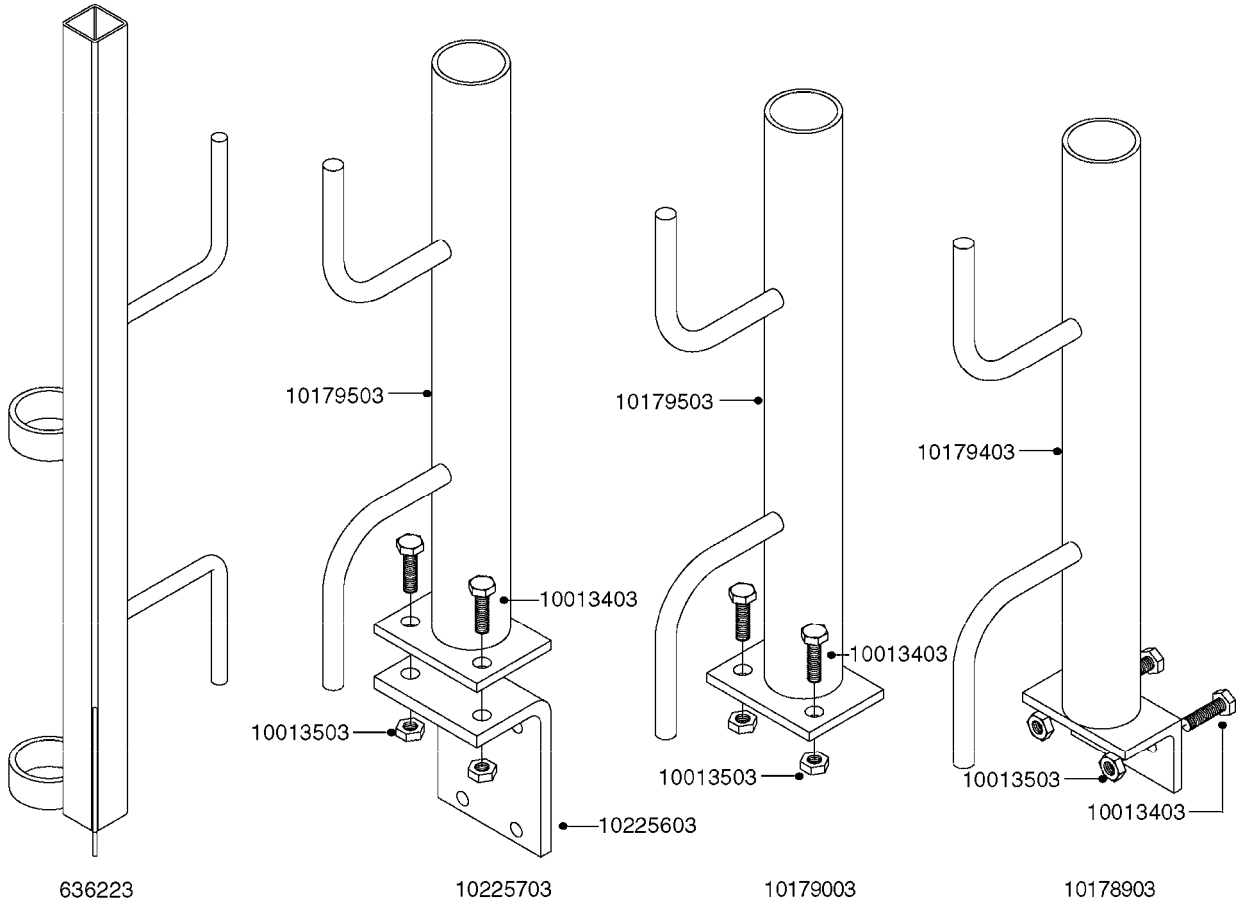

K0520

HOSE WRAPS
K0520-HIN, 05:12:19

Page 1
Date 12.08.2020 8:41

parts-n°	order qty	description
241965	1	O-RING Ø12.1 X 1.6 NITRILE
242007	1	O-RING Ø9.1 X 1.6 NITRILE
281551	1	BALL VALVE 1/2"
320084	1	FITT.DK NUT 1/2" BSP
330212	1	O-RING D19/D14X2.4 F.1/2"NUT
330326	1	O-RING D30/D24X2 F.1"NUT
330676	1	FITT.DK HB 3/8" F. 1/2" NUT
330687	1	FITT.DK HB 1/2" F. 1/2" NUT
334190	1	FITT.DK HB 1/2' F. PISTOL 60S
334533	1	CLAMP HOSE PLASTIC 3/8"
334534	1	CLAMP HOSE PLASTIC 1/2"
636223	1	POST 12 VOLT TR30
712471	1	AGITATION VALVE ASSY. ON/OFF
843196	1	SPRAY GUN KIT TYPE 60 SHORT
843197	1	HANDGUN KIT TYPE 60 LONG
10013403	1	BOLT HEX 3/8-16X1 1/4 HCS Z5
10013503	1	NUT HEX NC 3/8"
10178903	1	WRAP HOSE SIDE MOUNT PLATE
10179003	1	WRAP HOSE BOTTOM PLATE MOUNT
10179403	1	WRAP WELDMENT FOR HI101789
10179503	1	WRAP WELDMENT FOR HI101790
10225603	1	BKT.FOR HOSE WRAP MOUNT NL NK
10225703	1	WRAP HOSE BDL.BOTTOM PLATE
92701703	1	HOSE R X3/8" X300PSI WP X0012"
92702103	1	HOSE R X1/2" X300PSI WP X0012"