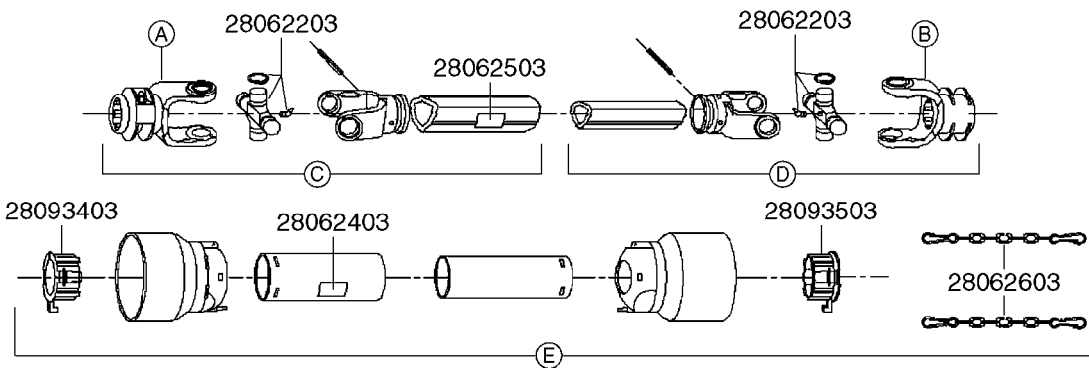

* Changed in 2016 from 100 series to G-Series (see page A0600).

A520

PTO SHAFTS - BONDIOLI CENT.
A0520-HIN, 23:10:18

Page 1
Date 12.08.2020 8:40

parts-n°	order qty	description
289042	1	UNIV. JOINT 22x54mm
421024	1	BOLT HEX 8.8 DEL M8X60
450015	1	SCREW ALLAN 3/8'X5/8' BLACK
460143	1	LOCK NUT M8 SST A2 DIN985
28009803	1	PTO PIN TUBE RETAINER OUTER
28009903	1	PTO TUBE RETAINER INNER
28010103	1	PTO YOKE F.INNER TUBE CV PTO
28021403	1	PTO 1"STR/1-3/8" 6SPL B&P
28021503	1	PTO 1"STR/1-3/8" 21SPL B&P
28021603	1	PTO 1"STR/1-3/4" 20SPL B&P
28027903	1	PTO BALL LOCK.KIT F.1-3/8 YOKE
28040503	1	UNIV. JOINT 27x74.6mm
28040703	1	SAFETY CHAIN F.CV BLACK PTO
28041803	1	DECAL DANGER GUARD MISSING
28041903	1	DECAL DANGER ROT.DRIVELINE
28056703	1	PTO YOKE #1 1-3/8" X 6 SPLINE
28056803	1	PTO YOKE #1 1-3/8" X 21 SPLINE
28056903	1	PTO YOKE #4 1-3/4" X 20 SPLINE
28057003	1	PTO TUBE YOKE #1-G1 OUTER
28057103	1	PTO TUBE YOKE #4-G4 OUTER
28057203	1	PTO PIN TUBE RETAINER OUTER
28057303	1	PTO TUBE OUTER #1 745MM
28057403	1	PTO TUBE OUTER #4 720MM
28057503	1	PTO TUBE INNER #1 745MM
28057603	1	PTO TUBE INNER #4 720MM
28057703	1	PTO TUBE RETAINER INNER
28057803	1	PTO TUBE YOKE #1 Ø=1"
28057903	1	PTO TUBE YOKE #4 Ø=1"
28058003	1	PTO HALF SAFETY SHIELD OUTER
28058103	1	PTO HALF SAFETY SHIELD OUTER
28058203	1	PTO HALF SAFETY SHIELD INNER
28058303	1	PTO HALF SAFETY SHIELD INNER
28058403	1	PTO BALL LOCK.KIT F.1-3/4 YOKE
28058503	1	PTO TUBE YOKE #1-G1 INNER