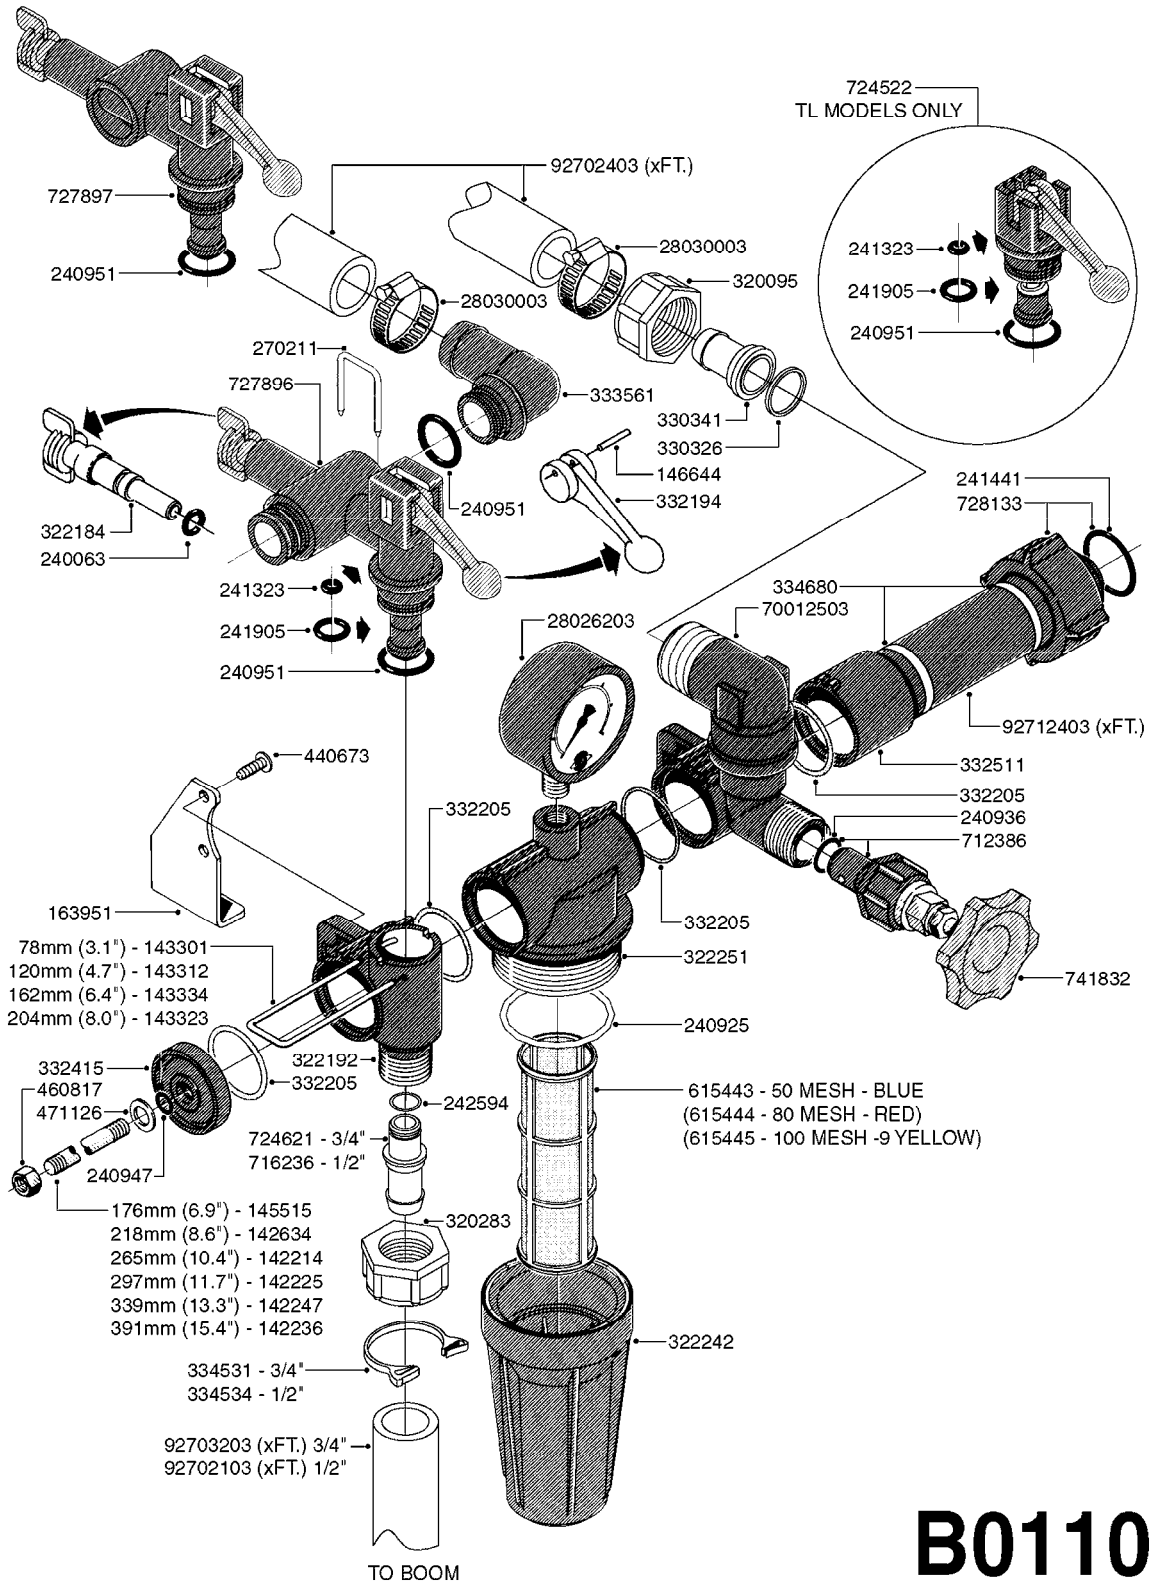

B0110

BK-180 BOOM VALVES-MAN.POST 00
B0110-HIN, 11:12:17

Page 1
Date 12.08.2020 8:40

parts-n°	order qty	description
142214	1	STUD BOLT - M8X265, 3 SECTION
142225	1	STUD BOLT 8 X 299 - 6 MODULS
142236	1	STUD BOLT 8 X 381 - 8 MODULS
142247	1	STUD BOLT 8 X 341 - 7 MODULS
142634	1	STUD BOLT M8 X 213 - 4 MODULS
143301	1	LOCK CLAMP 78 MM
143312	1	LOCK CLAMP 120 MM
143323	1	LOCK CLAMP 204 MM
143334	1	LOCK CLAMP 162 MM
145515	1	STUD BOLT M8 X 176MM
146644	1	PIN D3X19 STAINLESS
163951	1	MOUNT BRACKET FOR BK180 SECTIO
240063	1	O-RING D14.1/9.3 X 2.4
240925	1	O-RING D49.5X3 NITRIL
240936	1	O-RING D13.3X2.4 NITRIL
240947	1	O-RING D7.3X2.4 NITRIL
240951	1	O-RING D21.2X3 NITRIL
241323	1	O-RING D5.3X2.4 NITRIL
241441	1	O-RING D29.3X3
241905	1	O-RING 12,3X2,4 VITON DKR.1,05
242594	1	O-RING D14 X 1.78 SCH.70-EPDM
270211	1	FITT.DK S25 FORK L=37.5
320095	1	FITT.DK NUT 1" BSP
320283	1	FITT.DK NUT 3/4"BSP
322184	1	SCREW F.ADJUSTING CONST.PRESS.
322192	1	HOUSING F.DISTRIBUTOR
322242	1	FILTER BOWL / IN-LINE
322251	1	HOUSING F.FILTER MOUNT BK/EC
330326	1	O-RING D30/D24X2 F.1"NUT
330341	1	FITT.DK HB 1" F. 1" NUT
332194	1	DISTRIBUTION HANDLE
332205	1	O-RING D43/39XD2
332415	1	COVER
332511	1	FITT.DK END CAP 1"HB F.BK180
333561	1	FITT.DK ELB.1" EC RETURN
334531	1	CLAMP HOSE PLASTIC 3/4"
334534	1	CLAMP HOSE PLASTIC 1/2"
334680	1	CLAMP HOSE PLASTIC 1"
440673	1	SCREW F.PLASTIC 5X12 SS
460817	1	NUT HEX M8 STAINLESS DIN 934
471126	1	WASHER, M8, Ø16/ 8.4X 1.6, SS
615443	1	FILTER ELEM.50 MESH BLUE
615444	1	FILTER ELEM.80 MESH RED
615445	1	FILTER ELEM.100 MESH YELLOW
712386	1	PRESSURE REGULATOR COMPL. H-M
716236	1	FITT.DK HB 1/2" ASSY. F. 3/4"
724522	1	DISTR.OVER PART W.OUV PR 83 BK
724621	1	FITT.DK HB 3/4"ASSY F.3/4" NUT
727896	1	HOUSING UPPER F.CONST.PRESS.
727897	1	HOUSING UPPER PART END PC.BK92
728133	1	CONNECTING PART F.BK OPR.UNIT
741832	1	HANDLE REPLACEMENT F/330632
28026203	1	GAUGE 200PSI/BR,2.5"1/4BSP-BTM
28030003	1	CLAMP HOSE GEAR P1" 6716
70012503	1	HOUSING FOR HARDI-MATIC VALVE
92702103	1	HOSE R X1/2" X300PSI WP X0012"
92702403	1	HOSE PVC SUCT GRAY 1"
92703203	1	HOSE R X3/4" X300PSI WP X0012"
92712403	1	HOSE R X1" X300PSI WP X0012"