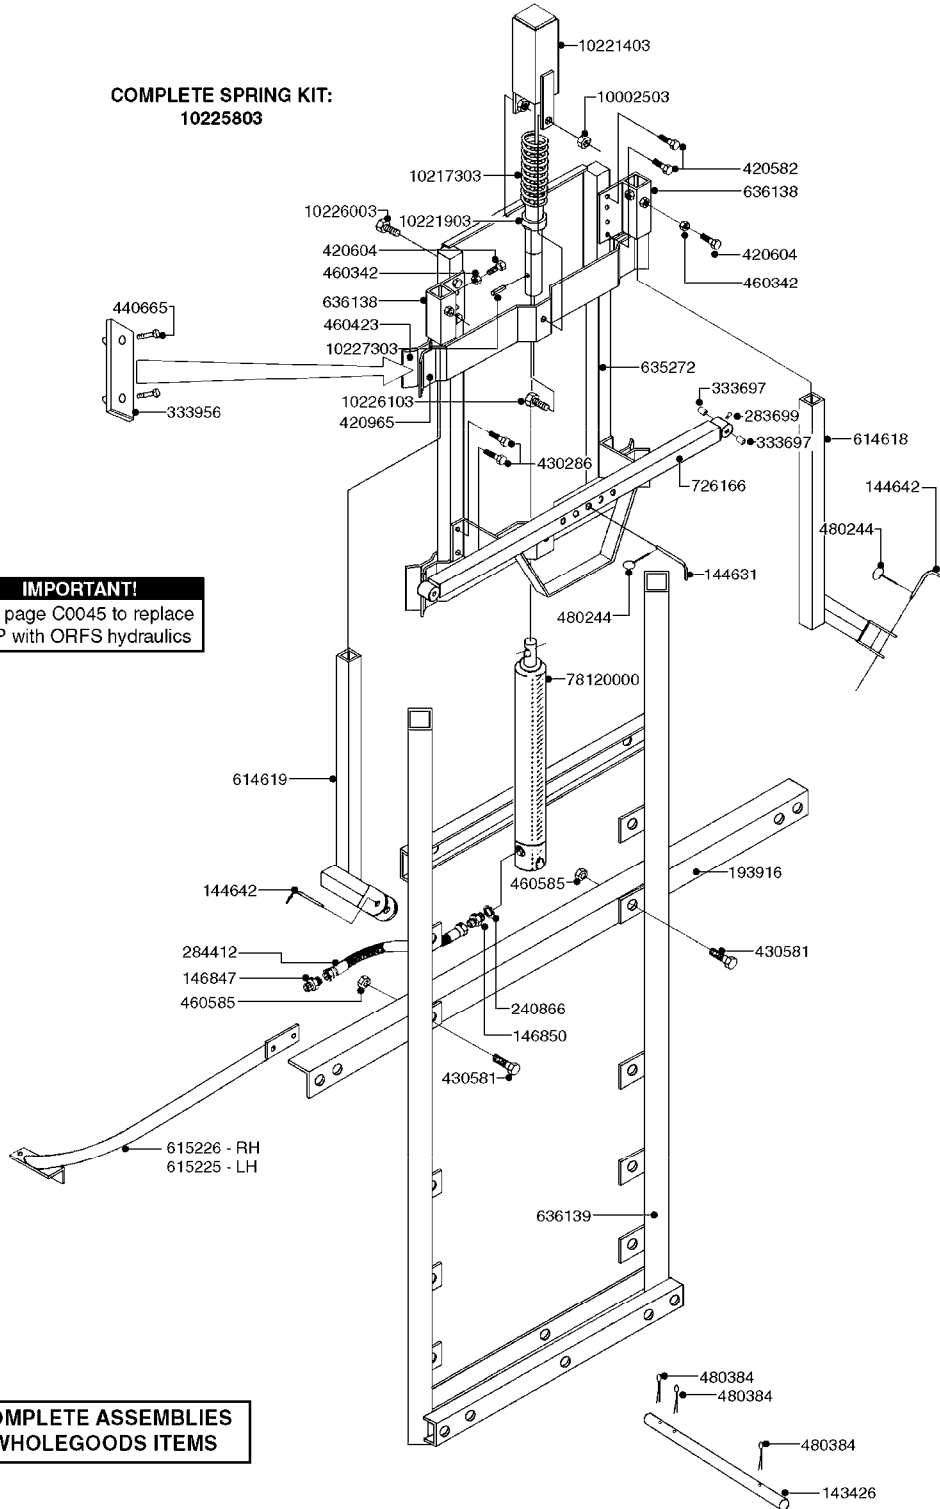

BOOM - MB H-FRAME HL
D0180-HIN, 31:03:16

Page 0
Date 12.08.2020 8:40

BOOM - MB H-FRAME HL
D0180-HIN, 31:03:16

Page 1

Date 12.08.2020 8:40

parts-n°	order qty	description
143426	1	PIN 20x160mm F/HYD/CYL.
144631	1	LOCKING PAWL
144642	1	LOCKING PAWL D10X65MM
146847	1	HEX NIPPLE 1/2"X3/8"
146850	1	HEX NIPPLE 3/8"x3/8" - 1.8mm
193916	1	ANGLE IRON FOR MB BOOM BKTS.
240866	1	DOWTYSEAL 3/8"
283699	1	GREASE NIPPLE M6X1
284412	1	HOSE HY 3/8" X 315" STR+STR
333697	1	BUSHING D22/D16x25
333956	1	SLIDE SHOE 91X25X10
420582	1	BOLT HEX 8.8 DEL M8X20 FT A2
420604	1	BOLT HEX 8.8 DEL M10X25 FT DIN933
420965	1	M10X40 MACHINE SCREW STAINLESS
430286	1	BOLT HEX 8.8 DEL M12X30 FT
430581	1	BOLT HEX 8.8 DEL M16X40 FT
440665	1	SCREW M4.2X16 STAINLESS
460342	1	NUT HEX M10 DEL DIN934
460423	1	NUT HEX M10X1.50 LOCK DIN985A2 SS
460585	1	LOCKING NUT M16 DIN985 A2 SS
480244	1	PIN SNAP D4.5
480384	1	PIN COTTER 3/16 x 1-1/2"
614618	1	TRANS BRKT. F/MB BOOM (SHORT)
614619	1	TRANS BRKT. F/MB BOOM (LONG)
615225	1	SIDE BRACE LEFT 500 EAGLE
615226	1	SIDE BRACE RIGHT 500 EAGLE
635272	1	SLIDE
636138	1	BRACKET
636139	1	H FRAME HY LIFT 300/500 MB
726166	1	TRAPEZE FRAME
10002503	1	NUT HEX NC 1/2"
10217303	1	SPRING FOR 45/50 MB HY LIFT
10221403	1	BOX W/M F.SPRING 45/50 MB HY
10221903	1	SLEEVE W/M F.45/50 MB HY
10225803	1	SPRING KIT FOR MB HYDRAULIC
10226003	1	BOLT HEX 3/8 NC GR.5 00.75"
10226103	1	BOLT HEX 1/2 NC GR.2 01.00"
10227303	1	PIN ROLL 3/16 X 1.25
78120000	1	CYL.TELESCOPING Ø50/40/25_1100