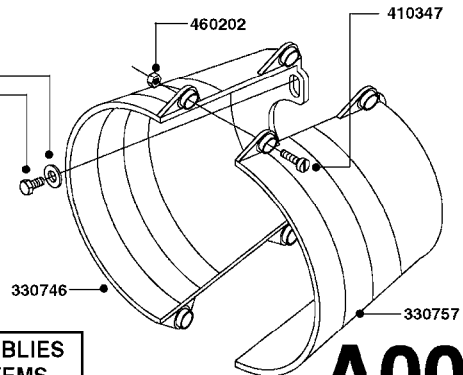

#725970 COMPLETE DAMPER KIT (SUCTION & PRESSURE)

PRESSURE SIDE OF PUMP

- 821623 - 600 WITH COUPLER
- 821624 - 600 W/ MOUNTING BASE
- 821625 - 600 GAS DRIVEN - BELT DRIVE

COMPLETE ASSEMBLIES
WHOLEGOODS ITEMS

A0080

PUMP - 600 FITTINGS
A0080-HIN, 01:01:16

Page 1
Date 12.08.2020 8:40

parts-n°	order qty	description
240122	1	DIAPHRAGM FOR PRES.DAMP.NITRIL
320095	1	FITT.DK NUT 1" BSP
320154	1	AIR BOTTLE, BOTTOM PART
320316	1	FITT.DK TEE 3/4" X3/4" X1"BSP
320327	1	HOUSING F. SUCTION AIR BOTTLE
320331	1	FITT.DK TEE 1" - 1" - 3/4" BSP
320342	1	FITT.DK EL 3/4"M X 1"F BSP
322095	1	FITT.DK TEE 1-1/2 X1-1/4 X3/4" BSP
330326	1	O-RING D30/D24X2 F.1"NUT
330341	1	FITT.DK HB 1" F. 1" NUT
330525	1	AIR BOTTLE, TOP HALF
330665	1	FITT.DK HB 3/4"F.1" NUT
330735	1	O-RING D30/D26X2
330746	1	GUARD PTO LOWER PART
330757	1	GUARD PTO UPPER PART
334265	1	DIAPHRAGM F. PRESS DAMP.
334531	1	CLAMP HOSE PLASTIC 3/4"
334553	1	DIAPHRAGM F.SUCTION AIR BOTTLE
410347	1	SCREW M6X20 8.8
420162	1	BOLT HEX 8.8 DEL 3/8"x15MM
420567	1	BOLT HEX 8.8 DEL M8X30 FT
460202	1	NUT HEX M6
460364	1	NUT HU M8 A2 SS DIN934
471122	1	WASHER, M10, Ø20/10.5X 2.0, SS
703032	1	SUCTION AIR BOTTLE 3/4" COMPL.
703301	1	VALVE FOR AIR BOTTLE
725970	1	DAMPER KIT 600
821623	1	PUMP 603/7 W COUPLING
821624	1	PUMP 603/7 W. FOOT TAPERED SHA
821625	1	PUMP 603/4 800RPM STRIGHT SHAF
845014	1	AIR BOTTLE COMPLETE HJ73
28030003	1	CLAMP HOSE GEAR P1" 6716
28034903	1	FITTING, REDUCER, 1-1/4"-3/4"
28038303	1	FITTING, TEE 2X1"BSPM/1"BSPF
28047203	1	CLAMP HOSE GEAR 60 X 80 6756
92702403	1	HOSE PVC SUCT GRAY 1"
92703203	1	HOSE R X3/4" X300PSI WP X0012"