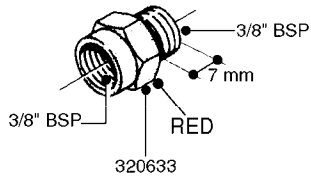

FITTINGS - HEXAGON NIPPLES
L0030-HIN, 01:01:16

L0030

FITTINGS - HEXAGON NIPPLES
L0030-HIN, 01:01:16

Page 1
Date 12.08.2020 8:41

parts-n°	order qty	description
10015303	1	FITT.PO.HN 1.00X1.00 M1000
10425003	1	FITT.PO.HN 1.25X1.00 MCPHEE
320132	1	FITT.DK HN 1" BSP
320176	1	FITT.DK HN 3/8"X1/2" BSP
320445	1	FITT.DK HN 1/4"X3/8" BSP
320655	1	FITT.DK HN 1/2"-1/2" BSP
320692	1	FITT.DK HN 3/8'BSPX1/4'NPT
320703	1	FITT.DK HN 3/8BSP X1/2 &1/4NPT
320725	1	FITT.DK NIPPLE 3/8"-3/8" BSP
320902	1	FITT.DK HN 3/8'X 1/4' BSP
390232	1	FITT.DK HN 1-1/2' X 1-1/4' BSP
390276	1	FITT.DK HN 1'BSP