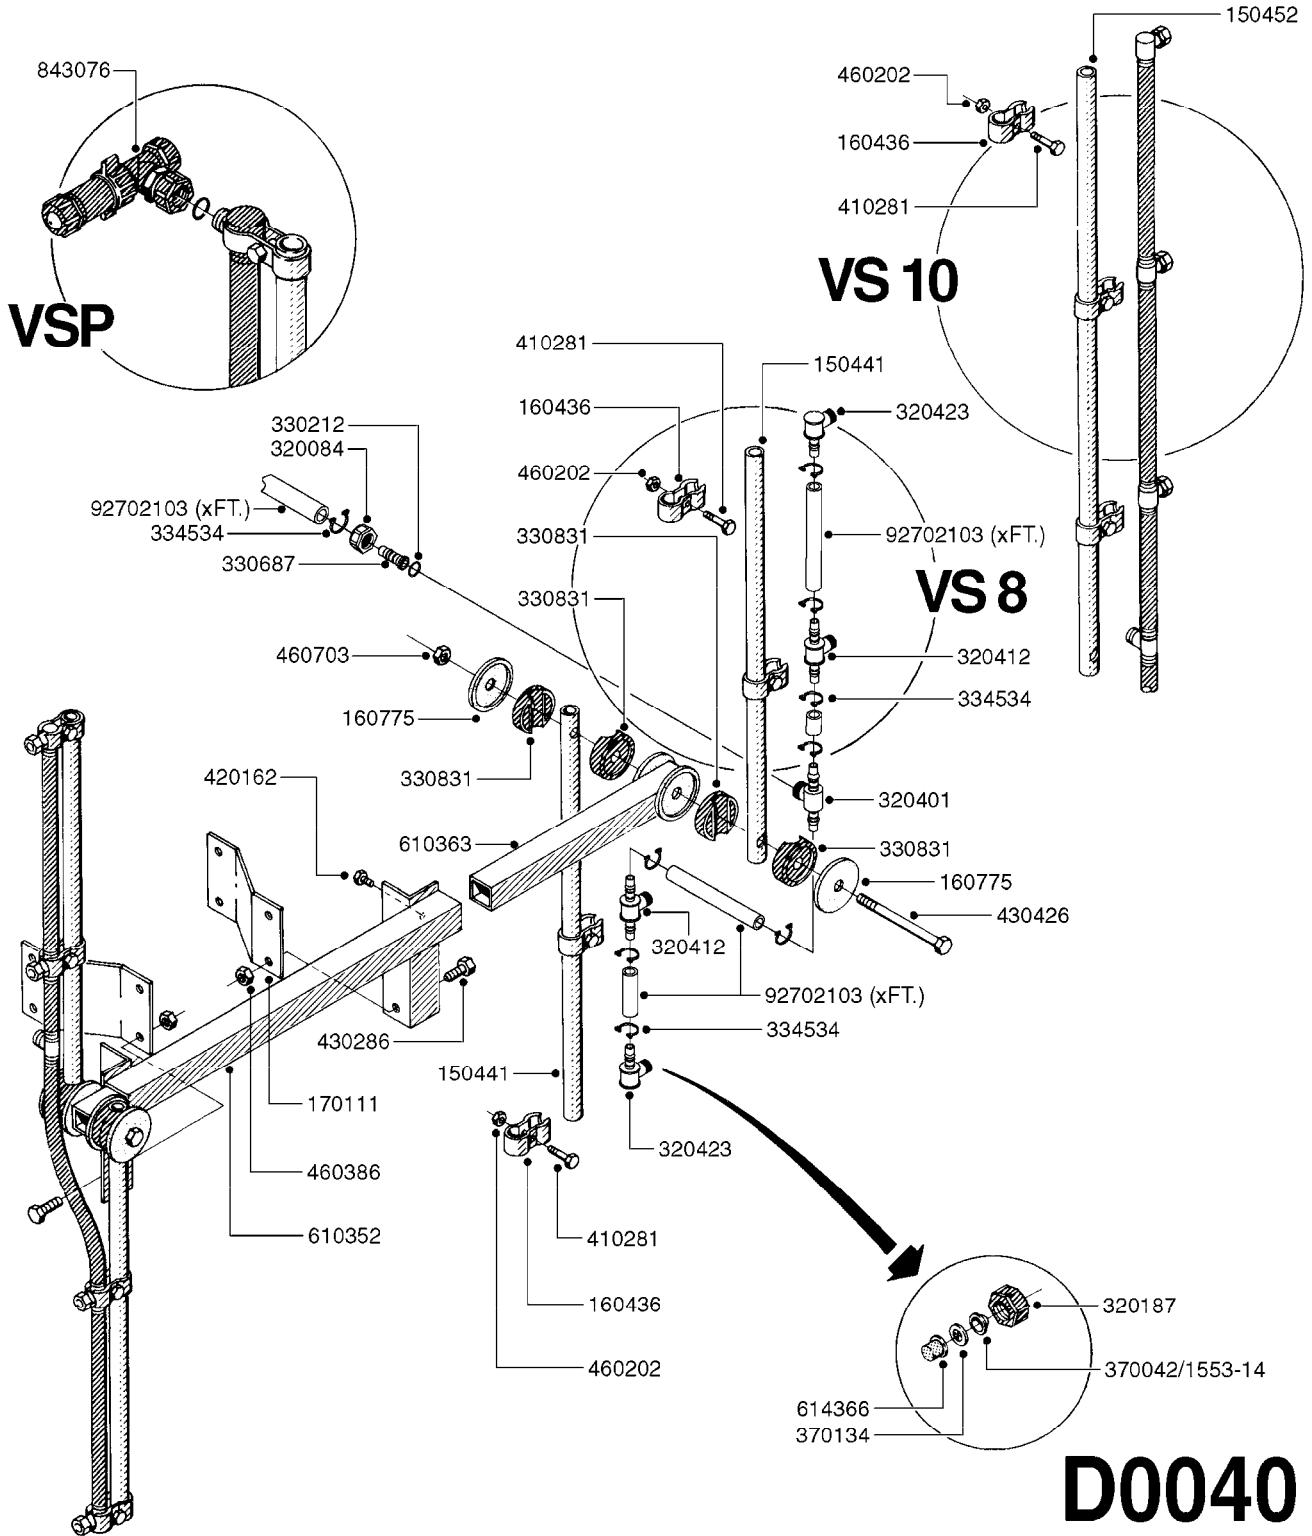

BOOM - V-II
D0030-HIN, 01:01:16

Page 0
Date 12.08.2020 8:40

D0030

BOOM - V-II
D0030-HIN, 01:01:16

Page 1
Date 12.08.2020 8:40

parts-n°	order qty	description
110401	1	SPRING HOUSING STD BOOM
110412	1	CLUTCH STANDARD BOOM
140593	1	THUMB SCREW
142387	1	WASHER D40D23X5
150522	1	DROP TUBE WINE II
150533	1	DROP TUBE WINE II
160436	1	PIPE BRANCH HOLDER D22,2
160451	1	PIPE BRANCH HOLDER D25,4
160517	1	SPACER COLLAR, STANDARD BOM
160521	1	WASHER D30.5/D13X2
160532	1	CLAMP SWIVEL F. BOOM 14'H.D.
160657	1	CLIP FITTING FOT D22,2
160801	1	CLIP FITTINGS 31.7
170317	1	CROSSBAR FOR BOOM WINE II
220227	1	SPRING FOR PIVOT
320084	1	FITT.DK NUT 1/2" BSP
320187	1	FITT.DK CAP 3/8" BSP BLACK
320283	1	FITT.DK NUT 3/4"BSP
320294	1	FITT.DK TEE 3/8X3/8HB X1/2"BSP
320386	1	FITT.DK TEE 3/8X3/8HB X3/8"BSP
320397	1	FITT.DK ELB 3/8"HB X 3/8" BSP
330013	1	O-RING 2.5 X 10 PUR
330212	1	O-RING D19/D14X2.4 F.1/2"NUT
330687	1	FITT.DK HB 1/2" F. 1/2" NUT
330783	1	FITT.DK HB 3/8"F.3/8" NUT
330816	1	DUST COVER PLASTIC/STD.BOOM
334531	1	CLAMP HOSE PLASTIC 3/4"
334533	1	CLAMP HOSE PLASTIC 3/8"
370042	1	NOZZLE CONE JET 1553-14
370134	1	NOZZLE SWIRL 1554-GREY
410686	1	BOLT HEX 8.8 DEL M6X30
420582	1	BOLT HEX 8.8 DEL M8X20 FT A2
420943	1	BOLT HEX 8.8 DEL M10X50
421164	1	BOLT HEX 8.8 DEL M10X70
430286	1	BOLT HEX 8.8 DEL M12X30 FT
430662	1	BOLT HEX 8.8 DEL M12X20 FT
460202	1	NUT HEX M6
460364	1	NUT HU M8 A2 SS DIN934
460386	1	NUT HEX M12X1.75
460423	1	NUT HEX M10X1.50 LOCK DIN985A2 SS
460703	1	NUT HEX M12X1.75 LOCK DIN985A2 SS
610374	1	BOOM WING OUT.SECTION (WINE11)
614366	1	FILTER 50 MESH F.NOZZLE BLUE
630011	1	630011
630022	1	630022
630265	1	BOOM WING 14' BOOM
636433	1	CENTER SECTION 14' BOOM D27.0
92701703	1	HOSE R X3/8" X300PSI WP X0012"
92702103	1	HOSE R X1/2" X300PSI WP X0012"