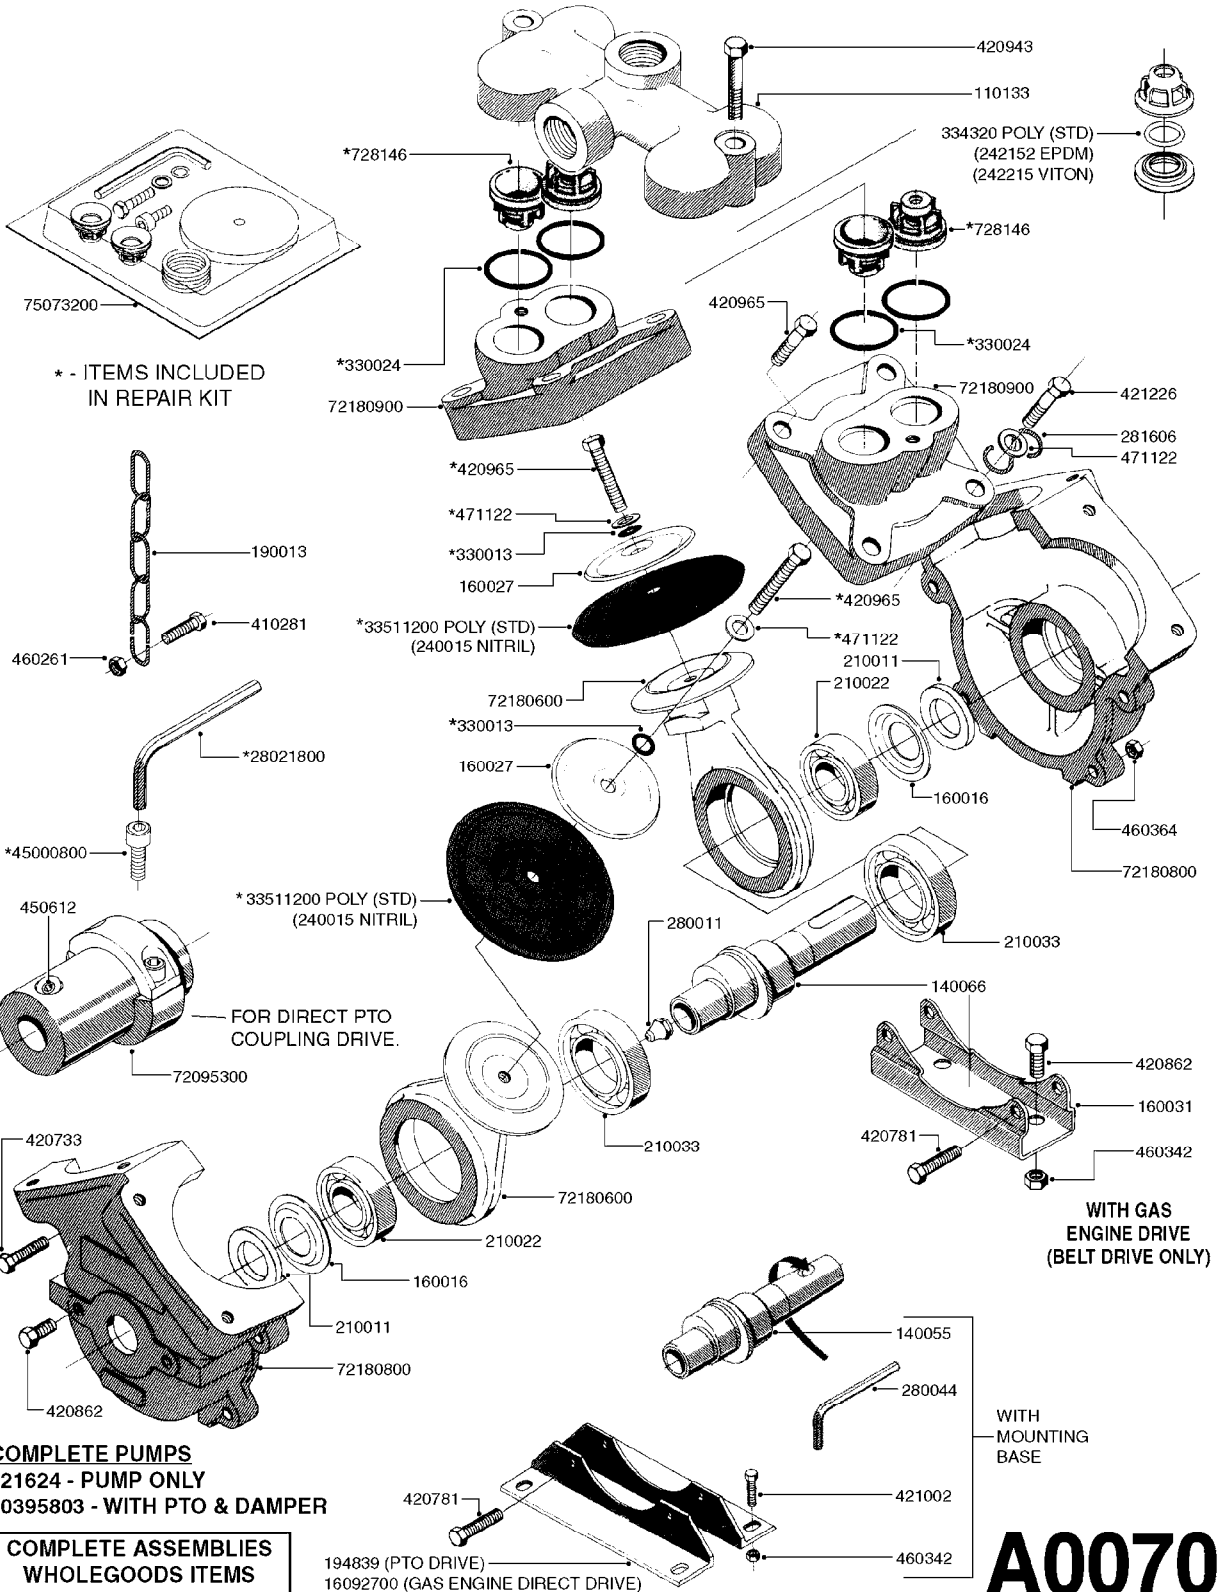

PUMP - 603
A0070-HIN, 01:01:16

COMPLETE PUMPS
821624 - PUMP ONLY
10395803 - WITH PTO & DAMPER

COMPLETE ASSEMBLIES
WHOLEGOODS ITEMS

A0070

PUMP - 603
A0070-HIN, 01:01:16

Page 1
Date 12.08.2020 8:40

parts-n°	order qty	description
110133	1	VALVE CHAMBER MOD 600 PAINTED
140055	1	CRANK SHAFT, MODEL 600
140066	1	CRANK SHAFT, MODEL 600/4
160016	1	DUST PLATE
160027	1	DIAPHRAGM UPPER DISC 500-600
160031	1	BASE PLATE MODEL 500-600
190013	1	CHAIN 35XL=800
194839	1	ANGLE IRON FOOT, M 500-600 RED
210011	1	SEAL FELT D39/23 X 4
210022	1	BEARING BALL 6205
210033	1	BEARING BALL 6007
240015	1	DIAPHRAGM MODEL 500-600 NITRIL
242152	1	O-RING D18.2X3 EPDM
242215	1	O-RING D18X3 VITON
280011	1	GREASE NIPPLE 1/8" SAE H TR
280044	1	KEY HEXAGON W6 3/16"
281606	1	S-HOOK GALVANIZED
330013	1	O-RING 2.5 X 10 PUR
330024	1	O-RING D41,1/D34.5 X 3,5
334320	1	O-RING D18X3 POLYURETHANE
410281	1	BOLT HEX 8.8 DEL M6X25 DIN933 A2
420733	1	BOLT HEX 8.8 DEL M8X40
420781	1	BOLT HEX 8.8 DEL M8X50
420862	1	BOLT HEX 8.8 DEL M10X16 FT
420943	1	BOLT HEX 8.8 DEL M10X50
420965	1	M10X40 MACHINE SCREW STAINLESS
421002	1	BOLT HEX 8.8 DEL M10X30 FT DIN933
421226	1	BOLT HEX 8.8 DEL M10X45
450612	1	SCREW M10X16 POINTED
460261	1	NUT HEX M6X1.00 LOCK DIN985 A2 SS
460342	1	NUT HEX M10 DEL DIN934
460364	1	NUT HU M8 A2 SS DIN934
471122	1	WASHER, M10, Ø20/10.5X 2.0, SS
728146	1	VALVE FOR 361(726890/707932)
821624	1	PUMP 603/7 W. FOOT TAPERED SHA
10395803	1	PUMP 603 C/W PTO 540 RPM
16092700	1	PUMP MOUNT PLATE TALL 500/600
28021800	1	KEY HEXAGON 8MM FOR M10
33511200	1	DIAPHRAGM 500-603 PUR 2006
45000800	1	BOLT ROUND M10X25
72095300	1	COUPLING 1-3/8" X 25, PAINTED
72180600	1	CONNECTING ROD FOR 503-603 M10
72180800	1	PUMP HOUSING 603 RED W/BOLTS
72180900	1	DIAPHRAGM COVER MOD. 600
75073200	1	PUMP KIT 603mm 06