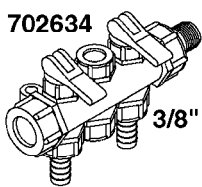

841758 - COMPLETE ASSEMBLY
(LESS GAUGE)

COMPLETE ASSEMBLIES
WHOLEGOODS ITEMS

B0020

CONTROL-ET MANUAL-ES 30/50/80
B0020-HIN, 01:01:16

Page 1
Date 12.08.2020 8:40

parts-n°	order qty	description
146644	1	PIN D3X19 STAINLESS
240063	1	O-RING D14.1/9.3 X 2.4
241323	1	O-RING D5.3X2.4 NITRIL
320073	1	DISTRIBUTOR HOUSING 1/2"
320084	1	FITT.DK NUT 1/2" BSP
320095	1	FITT.DK NUT 1" BSP
320117	1	FITT.DK CONN.1/2"BSP F. 1" CAP
321694	1	UNION NUT
330212	1	O-RING D19/D14X2.4 F.1/2"NUT
330293	1	VALVE SEAT WITH 3/8" HOSE TAIL
330304	1	VALVE CONE D14
330315	1	O-RING D18.4/D13X.6
330326	1	O-RING D30/D24X2 F.1"NUT
330337	1	HANDLE F. FLIP VALVE
330676	1	FITT.DK HB 3/8" F. 1/2" NUT
330687	1	FITT.DK HB 1/2" F. 1/2" NUT
331111	1	VALVE SEAT FOR 1/2" DISTRIBUT.
331122	1	VALVE SEAT WITH 1/2" HOSE TAIL
334533	1	CLAMP HOSE PLASTIC 3/8"
334534	1	CLAMP HOSE PLASTIC 1/2"
390282	1	STOPPER ATV 1/4"
390283	1	CONE FOR PRES CONTR ATV
421046	1	BOLT HEX M8X25/25 A2 SS DIN933
440167	1	SCREW NO.8 1/4"
440663	1	SCREW 3/8" NR4 STAINLESS
460143	1	LOCK NUT M8 SST A2 DIN985
709741	1	VALVE ASSY. 1/2" FLIP LEVER
841758	1	ET CONTROL COMPLETE
28026203	1	GAUGE 200PSI/BR, 2.5"1/4BSP-BTM
92701703	1	HOSE R X3/8" X300PSI WP X0012"
92702103	1	HOSE R X1/2" X300PSI WP X0012"