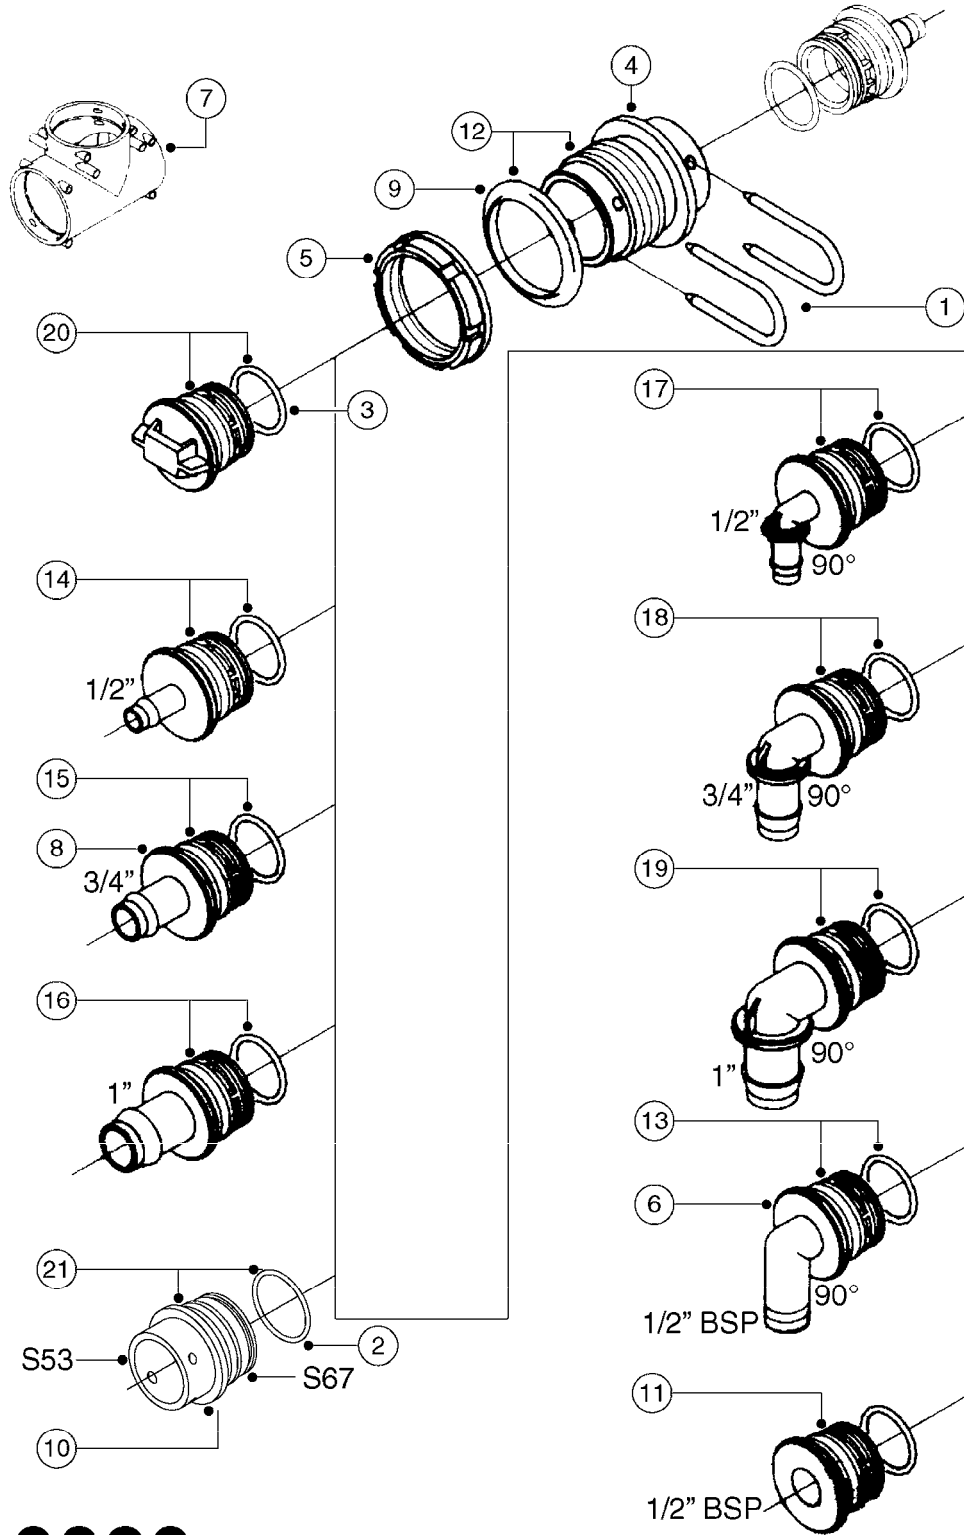

L0080

FITTINGS - S-53
L0080-HIN, 12:09:17

Page 1

Date 12.08.2020 8:41

Pos.	parts-n°	order qty	description
1	145995	1	FITT.DK S-53 FORK
2	241973	1	O-RING Ø3 X 44.2 70 SHORES NITRIL NITRIL (BLACK)
2	242353	1	O-RING 3 X 44.2 VITON VITON (BROWN)
3	242109	1	O-RING D32.2x3.0 NITRIL (BLACK)
3	242354	1	O-RING D32.2X3.0 VITON VITON (BROWN)
4	322103	1	FITT.DK S-53 BULKHEAD
5	322107	1	FITT.DK S-53 BULKHEAD NUT
6	322110	1	FITT.DK S-53 ELB. 1/2" BSP
7	322352	1	FITT.DK S-53 TEE
8	334229	1	FITT.DK S-53 STR.3/4"
9	334260	1	GASKET F. S-53 BULKHEAD
10	334564	1	FITT.DK S-67 TO S-53 ADAPTER
11	391100	1	FITT.DK S-53THREAD INS.1/2"BSP
12	726463	1	FITT.DK S53 BULKHEAD W/GASKET
13	726552	1	FIT.DK S-53X90 1/2" BSP,O-RING
14	726556	1	FITT.DK S-53 HB 1/2" W/O-RING
15	726558	1	FITT.DK S53 STR. 3/4" W.ORING
16	726559	1	FITT DK. S-53 HB 1" W/O-RING
17	726568	1	FITT.DK.S-53 HB 1/2"90 W/O-RING
18	726570	1	FITT.DK S-53 ELB.3/4" W.ORING
19	726571	1	FITT.DK S-53 ELB.1", W ORING
20	726578	1	FITT.DK S53 PLUG WITH O-RING
21	728561	1	FITT.DK. S67M - S53F REDUCER