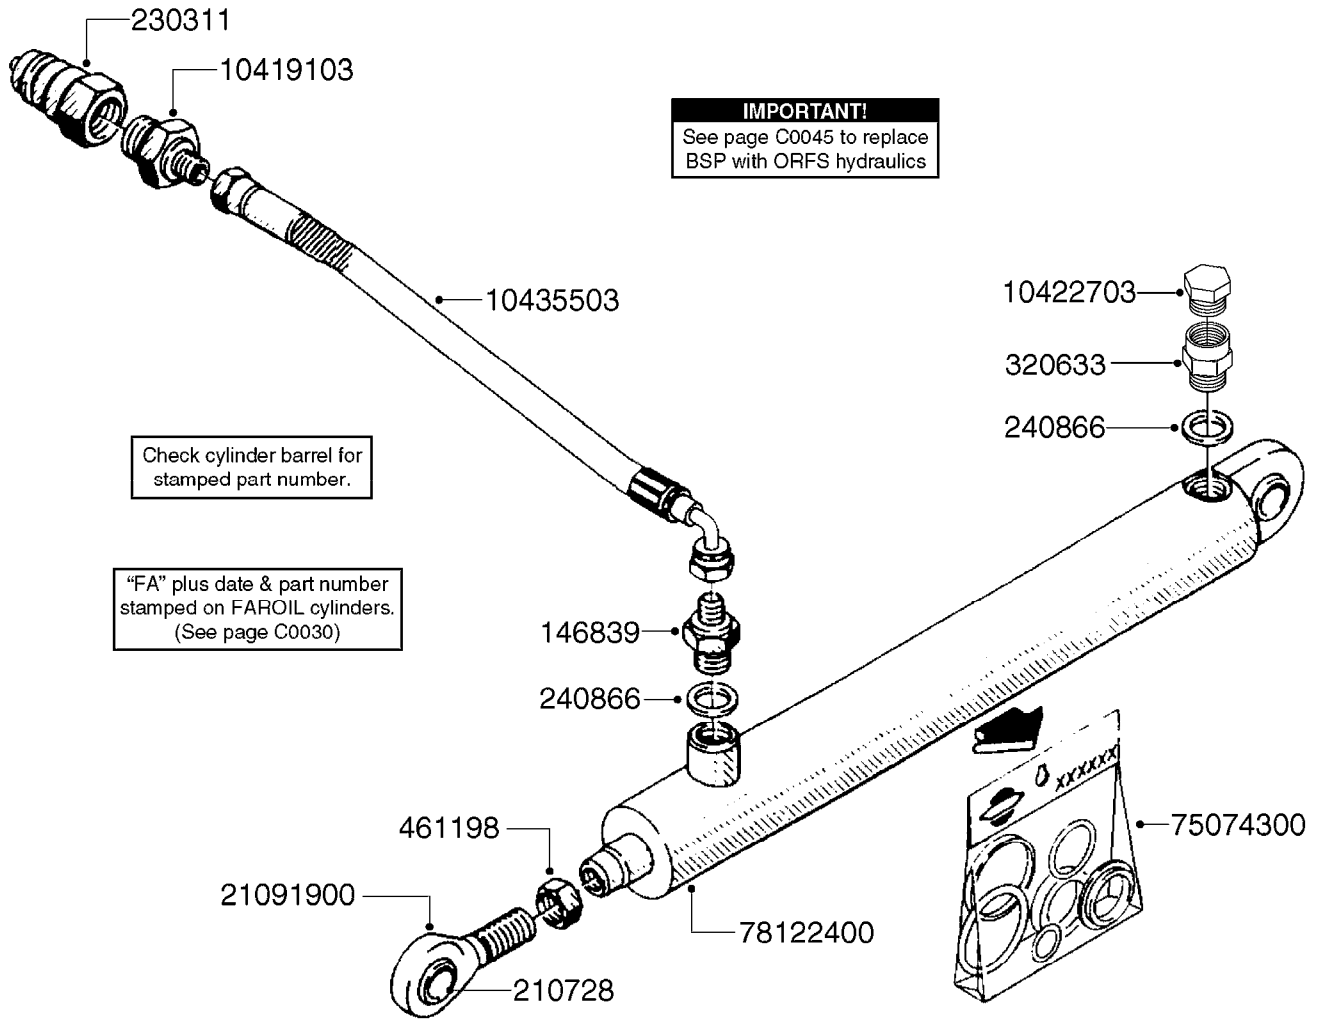

C0050

HYDRAULICS - SB WING FOLD
C0050-HIN, 08:01:18

Page 1
Date 12.08.2020 8:40

parts-n°	order qty	description
146835	1	HEX NIPPLE 1/4" - 3/8" BSP
146839	1	HEX NIPPLE 1/4"X3/8" BSP 0.7MM
210728	1	BEARING F.LINK HEAD M17
230963	1	TEE 1/4"M X 1/4"M X 1/4"M BSP
231907	1	HEX NIPPLE 1/4"BSP X 1/2"NPT
240866	1	DOWTYSEAL 3/8"
283787	1	VALVE HY 3 WAY F.VARIANT
283804	1	HOSE HY X 1/4 X 090.5'
284176	1	O-RINGS KIT F/HY-VALVE 283787
420582	1	BOLT HEX 8.8 DEL M8X20 FT A2
421046	1	BOLT HEX M8X25/25 A2 SS DIN933
460143	1	LOCK NUT M8 SST A2 DIN985
461198	1	NUT HEX M16X2 JAMB
614418	1	BRACKET HY-VALVE
784018	1	HOSE HY X 1/4 X 029.5"STR+ELB
784025	1	HOSE HY X 1/4" x 86.6"STR+ELB
10466003	1	COUPLER PIONEER 8010-04 1/2NPT
21091900	1	LINK HEAD M16 x D17 DELTA
75074300	1	SEALKIT78122000/23-25/30-32/46
78122400	1	DOUBLE CYLINDER D 40/20-300