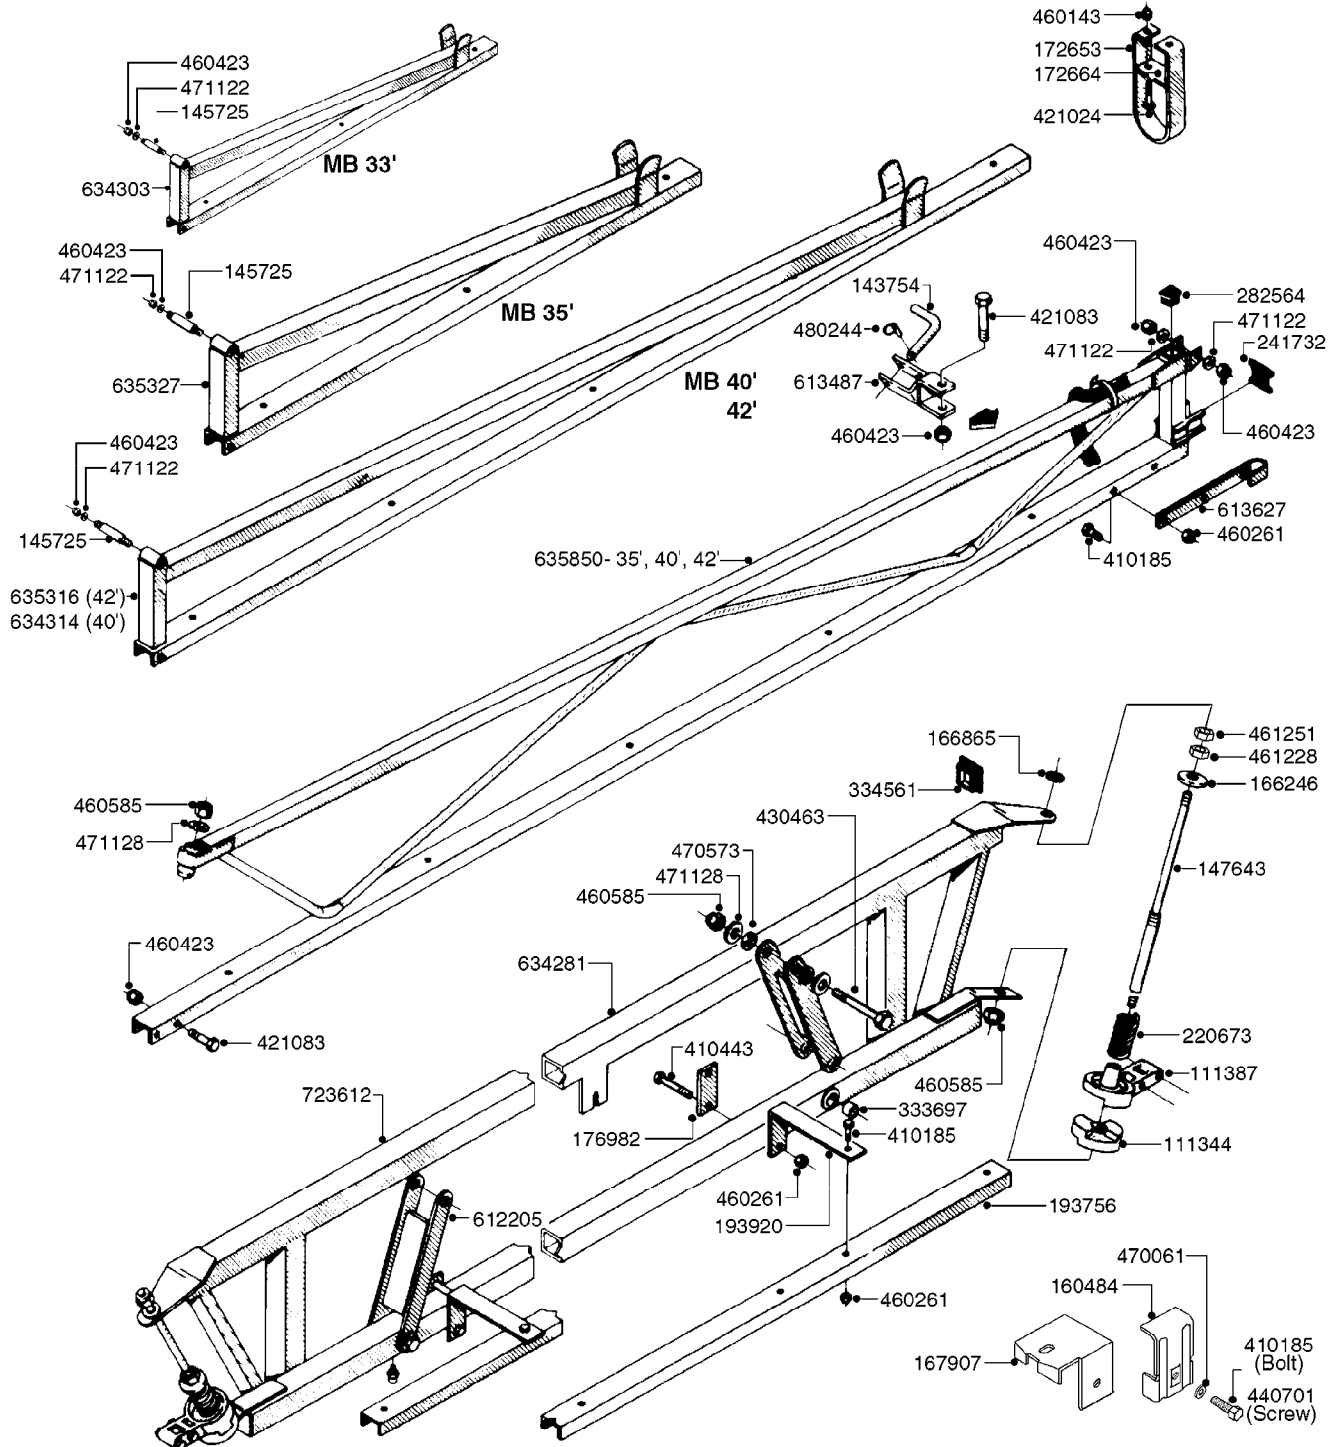

BOOM - MB 35' 40' 42'
D0130-HIN, 26:07:16

Page	0
Date	12.08.2020 8:40

BOOM - MB 35' 40' 42'
D0130-HIN, 26:07:16

Page 1
Date 12.08.2020 8:40

parts-n°	order qty	description
111344	1	CLAW CLUTCH Ø100/Ø20,5 UNDER PART RED
111387	1	CLAW CLUTCH D100 UPPER PART
143754	1	PIN D10 X 56
145725	1	PIN FOR 12 MB BOOM
147643	1	AXLE F.BM BRKWKY. W. ZERT L=426
160484	1	WIRE GUIDE FOR DROP-LEG
166246	1	WASHER CUP D53 F.SPRING
166865	1	WASHER D35/D25X2
167907	1	NOZZ. HOLD. KIT F/ADJ. BOOM
172653	1	WING TIP GUARD
172664	1	FLATBAR BACKING PLATE
176982	1	RETAINING PLATE
193756	1	TRACK MB 10,6/12,6M
193920	1	BRACKET F.NOZZLE TRACK
220673	1	SPRING F.PIVOT 100 X 51
241732	1	RUBBER STOP FOR MB
282564	1	PLUG 35MM SQ.BLACK
333697	1	BUSHING D22/D16x25
334561	1	PLUG 50x50x2 F.SQ.TUBE
410185	1	BOLT HEX 8.8 DEL M6X16
410443	1	BOLT HEX 8.8 DEL M6X70
421024	1	BOLT HEX 8.8 DEL M8X60
421083	1	BOLT HEX 8.8 DEL M10X65
430463	1	BOLT HEX 8.8 DEL M16X110
440701	1	SCREW NO.14 3/4" PLATED
460143	1	LOCK NUT M8 SST A2 DIN985
460261	1	NUT HEX M6X1.00 LOCK DIN985 A2 SS
460423	1	NUT HEX M10X1.50 LOCK DIN985A2 SS
460585	1	LOCKING NUT M16 DIN985 A2 SS
461228	1	NUT HEX M20
461251	1	NUT HEX M20 X 2.5 JAMB
470061	1	WASHER D11/D7X0.5 LOCK
470573	1	WASHER D29/D17X2 SPRING BLACK
471122	1	WASHER, M10, Ø20/10.5X 2.0, SS
471128	1	WASHER, M16, Ø30/17.0X 3.0, SS
480244	1	PIN SNAP D4.5
612205	1	TRAPEZE ARM,WELDED
613487	1	TRANSPORT FITTINGS FOR SB BOOM
613627	1	LOCK STRAP FOR MB BOOM
634281	1	BOOM CENTER MB 35/40/42
634303	1	BOOM WING OUTER 33' MB L=47'
634314	1	BOOM WING OUTER 40', 45' MB
635316	1	BOOM WING OUTER MB42
635327	1	BOOM WING OUTER 35'MB L=58.5"
635850	1	BOOM WING INNER MB35/40/42
723612	1	CENTER PART MB BOOM