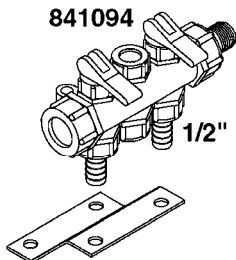

841758 - COMPLETE ASSEMBLY
(LESS GAUGE)

COMPLETE ASSEMBLIES
WHOLEGOODS ITEMS

B0020

CONTROL-ET MANUAL-ES 30/50/80
B0020-HIN, 01:01:16

Page 1
Date 12.08.2020 8:40

parts-n°	order qty	description
146644	1	PIN D3X19 STAINLESS
240063	1	O-RING D14.1/9.3 X 2.4
241323	1	O-RING D5.3X2.4 NITRIL
320073	1	DISTRIBUTOR HOUSING 1/2"
320084	1	FITT.DK NUT 1/2" BSP
320095	1	FITT.DK NUT 1" BSP
320117	1	FITT.DK CONN.1/2"BSP F. 1" CAP
321694	1	UNION NUT
330212	1	O-RING D19/D14X2.4 F.1/2"NUT
330293	1	VALVE SEAT WITH 3/8" HOSE TAIL
330304	1	VALVE CONE D14
330315	1	O-RING D18.4/D13X.6
330326	1	O-RING D30/D24X2 F.1"NUT
330337	1	HANDLE F. FLIP VALVE
330676	1	FITT.DK HB 3/8" F. 1/2" NUT
330687	1	FITT.DK HB 1/2" F. 1/2" NUT
331111	1	VALVE SEAT FOR 1/2" DISTRIBUT.
331122	1	VALVE SEAT WITH 1/2" HOSE TAIL
334533	1	CLAMP HOSE PLASTIC 3/8"
334534	1	CLAMP HOSE PLASTIC 1/2"
390282	1	STOPPER ATV 1/4"
390283	1	CONE FOR PRES CONTR ATV
421046	1	BOLT HEX M8X25/25 A2 SS DIN933
440167	1	SCREW NO.8 1/4"
440663	1	SCREW 3/8" NR4 STAINLESS
460143	1	LOCK NUT M8 SST A2 DIN985
709741	1	VALVE ASSY. 1/2" FLIP LEVER
841758	1	ET CONTROL COMPLETE
28026203	1	GAUGE 200PSI/BR, 2.5"1/4BSP-BTM
92701703	1	HOSE R X3/8" X300PSI WP X0012"
92702103	1	HOSE R X1/2" X300PSI WP X0012"