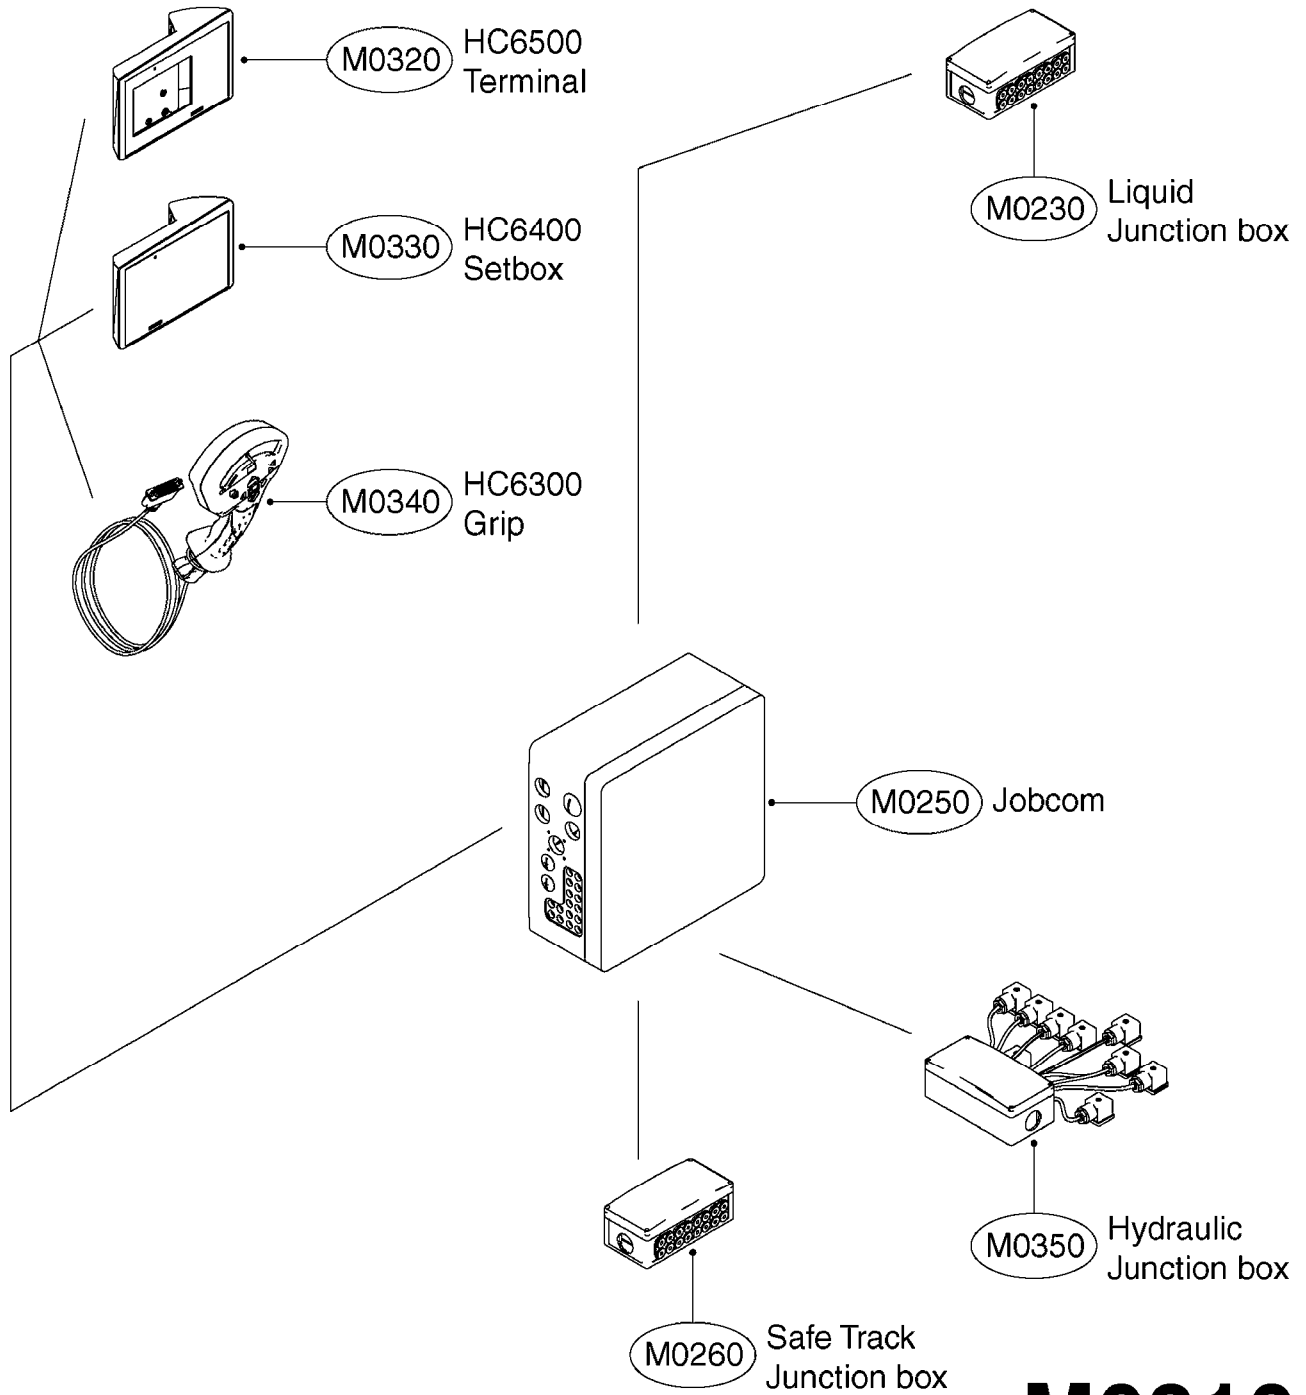

NORAC VARIABLE RATE VALVE UC4
M0300-HIN, 01:01:16

Page 1

Date 16.03.2016 13:44

Pos.	parts-n°	order qty	description
1	28048803	1	NORAC CHECK VALVE
2	28048903	1	NORAC PROP VALVE
2	28055803	1	3-PIN CONNECTORS/HIRSCHMAN NORAC SOLENOID - DEUTSCH CONN. 2-PIN CONNECTORS/DEUTSCH
3	28049403	1	NORAC CHECK VALVE
4	28056403	1	COIL, NORAC, PROP, DIN
5	28056503	1	COIL, NORAC, PROP, DEUTSCH
6	28066803	1	NORAC FILTER CAP W/O-RING
7	28066903	1	NORAC SEAL KIT F.28049403
8	28067003	1	NORAC SEAL KIT F.28048803
9	28068103	1	NORAC HEX CAPSCREW 10-24X2 SS
10	28068203	1	NORAC O-RING F.SOLENOID VALVE
11	28074903	1	NORAC COIL NUT AND O-RING
12	75076900	1	NORAC FILTER ELEMENT KIT
13	78216100	1	NORAC VALVE BLOCK COMP, DEUTSCH CON. COMPLETE W/2-PIN DEUTSCH SOLENOIDS
14	78603300	1	NORAC ONE WAY ORIFICE, .047"

M0310