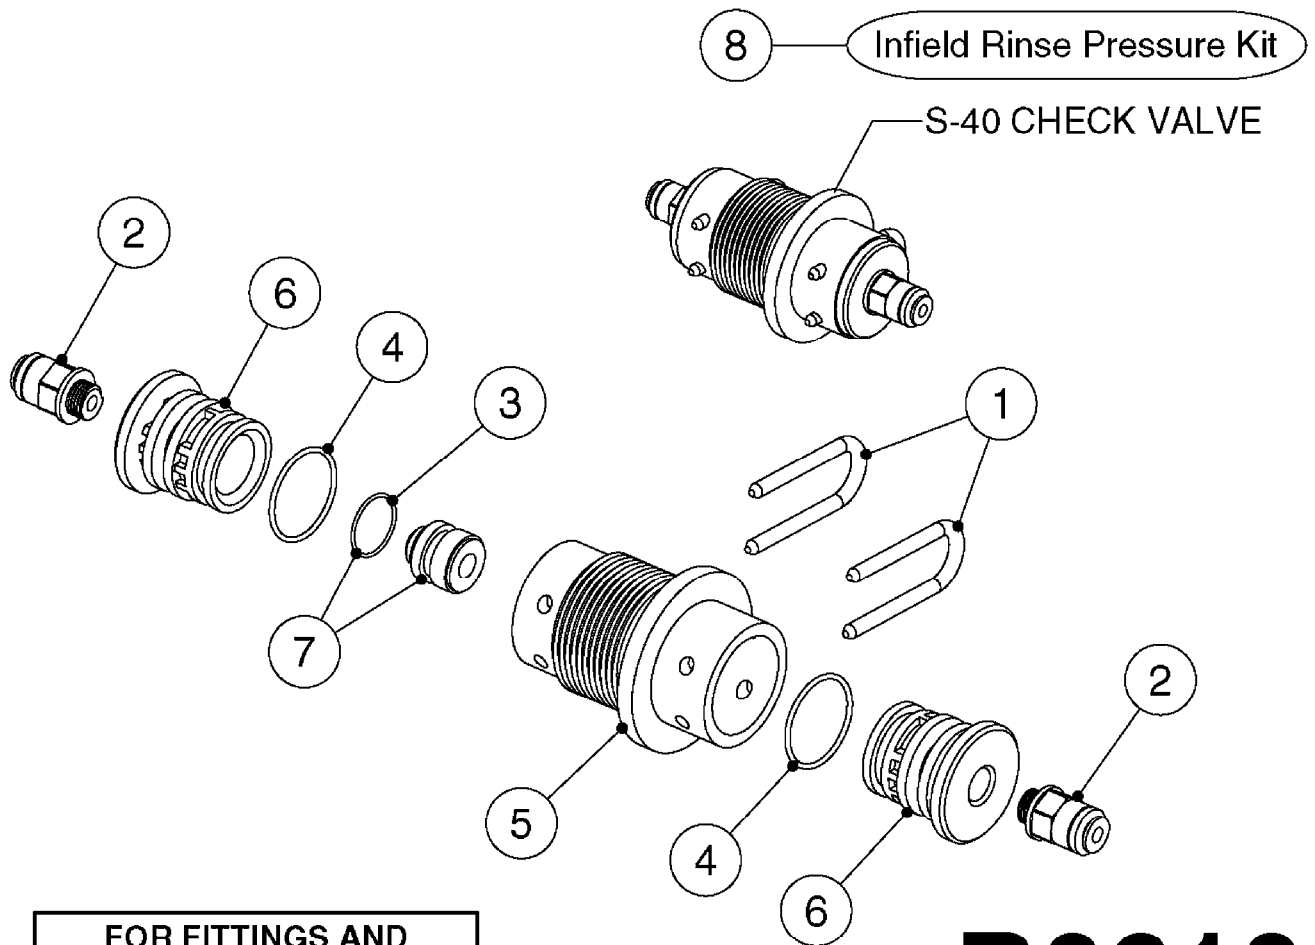

FOR S67 FITTINGS  
SEE PAGE L0100

**S67**

FOR S93 FITTINGS  
SEE PAGE L0110

**S93**

**B0500**

SMART VALVE S67 S93 (07)  
B0500-HIN, 01:01:16

Page 1  
Date 16.03.2016 13:43

Pos.	parts-n°	order qty	description
1	145996	1	FITT.DK S-67 FORK
2	145997	1	FITT.DK S-93 FORK
3	242351	1	O-RING D69.5X3.0 VITON F.S-93
4	285791	1	HAIR PIN S93/S67
5	322109	1	FITT.DK S-93 BULKHEAD NUT
6	322224	1	FITT.DK S-67 TEE
7	322320	1	NUT F.3 WAY VALVE S56
8	334545	1	FITT.DK S-93 TEE
9	334572	1	FITT.DK S-93 ADAPTOR MALE MALE
10	334594	1	PLUG F.VALVE HANDLE BLACK
11	410362	1	BOLT HEX 8.8 SS M6X20 FT
12	410922	1	CYL.SKR 8.8 DEL M4X20 RST
12	450902	1	BOLT ALLEN HEAD M4 X 16MM
13	471125	1	WASHER, M6, Ø12/ 6.4X 1.6, SS
14	480733	1	PIN D6 X 40
15	480803	1	PIN Ø4 X 25
16	741844	1	VALVE HANDLE ASSY. SUCTION NCM
17	741845	1	VALVE HANDLE ASSY. PRESSUR NCM
18	14021500	1	SPINDLE F.S93 SMART VALVE
19	14022700	1	SPACER TUBE Ø10 L=212 SS
20	14038100	1	AXLE FOR SUCTION VALVE HANDLE
21	14038200	1	AXLE FOR PRESSURE VALVE HANDLE
22	14068700	1	SPINDLE,SMART VALVE S67 10MM
23	16059900	1	BRACKET 2 STK S93 SMART VALVE
24	16082300	1	BRACKET 2PCS S67 VALVE 15 BAR
25	33505200	1	PLUG FOR SMART VALVE HANDLE
26	72138000	1	VALVE S93 "V2" SMART VALVE
27	72138600	1	VALVE S93 "V3" SMART VALVE
28	72172100	1	VALVE S67 "V1" SMART VALVE
			NCM 4400/6600
28	72538000	1	VALVE S67, LONG SPINDLE NAV 3000/4000
29	72172200	1	VALVE S67 "V2" SMART VALVE
30	72283000	1	AXLE JOINT F. SMARTVALVE HANDL