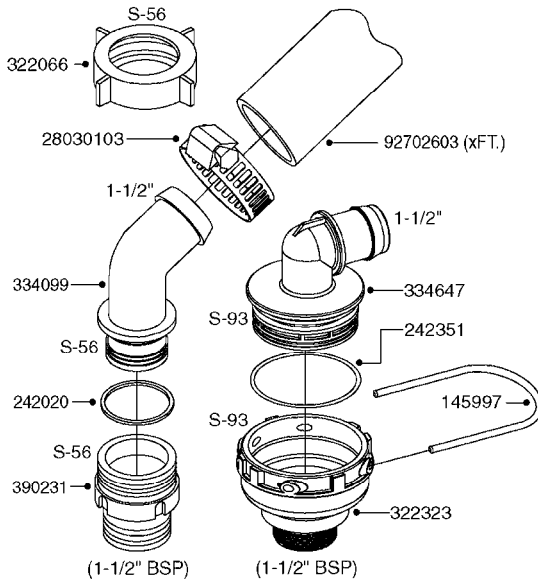

PUMP - 463 FLEX CAPACITY  
A0380-HIN, 01:01:16

Page 1

Date 16.03.2016 13:43

Pos.	parts-n°	order qty	description
1	111438	1	HUB F.CLUTCH 361/460 PUMP
2	147132	1	HEX NIPPLE 1/2"X1/2" BSP DEL
3	230311	1	QUICK COUPLING 1/2"
4	241356	1	DOWTYSEAL 1/2"
5	283916	1	TOOTHED RIM FOR CLUTCH
6	284521	1	COUPLING HALF CYL.D25MM-KEY
7	420582	1	BOLT HEX 8.8 DEL M8X20 FT A2
8	430522	1	BOLT HEX 8.8 DEL M12X25 FT
9	430878	1	BOLT HEX 8.8 DEL M12X45 DIN931
10	450052	1	SCREW SET M8X10 BLACK ALLAN
11	460703	1	NUT HEX M12X1.75 LOCK DIN985
12	471127	1	WASHER, M12, Ø24/13.0X 2.5, SS
13	782153	1	PRESS. FLOW VALVE 1/2", 32L/MIN, PAINTED (BLACK)
14	782154	1	CHECK VALVE 284794 (BLACK)
15	783010	1	MOTOR HYDRAULIC OMR50
16	16154400	1	COVER PLATE F. FLEX PUMP MT.
17	23235300	1	HEX NIPPLE 1/2"-13/16"
18	61038400	1	BRACKET FLEX PUMP MOUNT NCM
19	72363900	1	PUMP 463/10-MOD-2-540
20	78571100	1	HOSE HY X 1/2" X 248" STR+ELB

**SUCTION SIDE OF PUMP (WITH 1-1/2" SUCTION PORT)**

**PRESSURE SIDE OF PUMP**

**SUCTION SIDE OF PUMP (WITH 2" SUCTION PORT)**

**COMPLETE ASSEMBLIES  
WHOLEGOODS ITEMS**

- 821585 - 463/5.5 W/THROUGH SHAFT (1000 RPM)
- 821587 - 463/10 W/THROUGH SHAFT (540 RPM)
- 82169400 - 464/6.5 (1000 RPM H.C. INLINE PORTS)
- 72293300 - 463/6.5 W/THROUGH SHAFT (1000 RPM)
- 463/12 (540 RPM H.C. OFFSET PORTS) REPLACED BY 82168700 (PAGE A0350)
- 463/6.5 (1000 RPM H.C. OFFSET PORTS) REPLACED BY 82168800 (PAGE A0350)