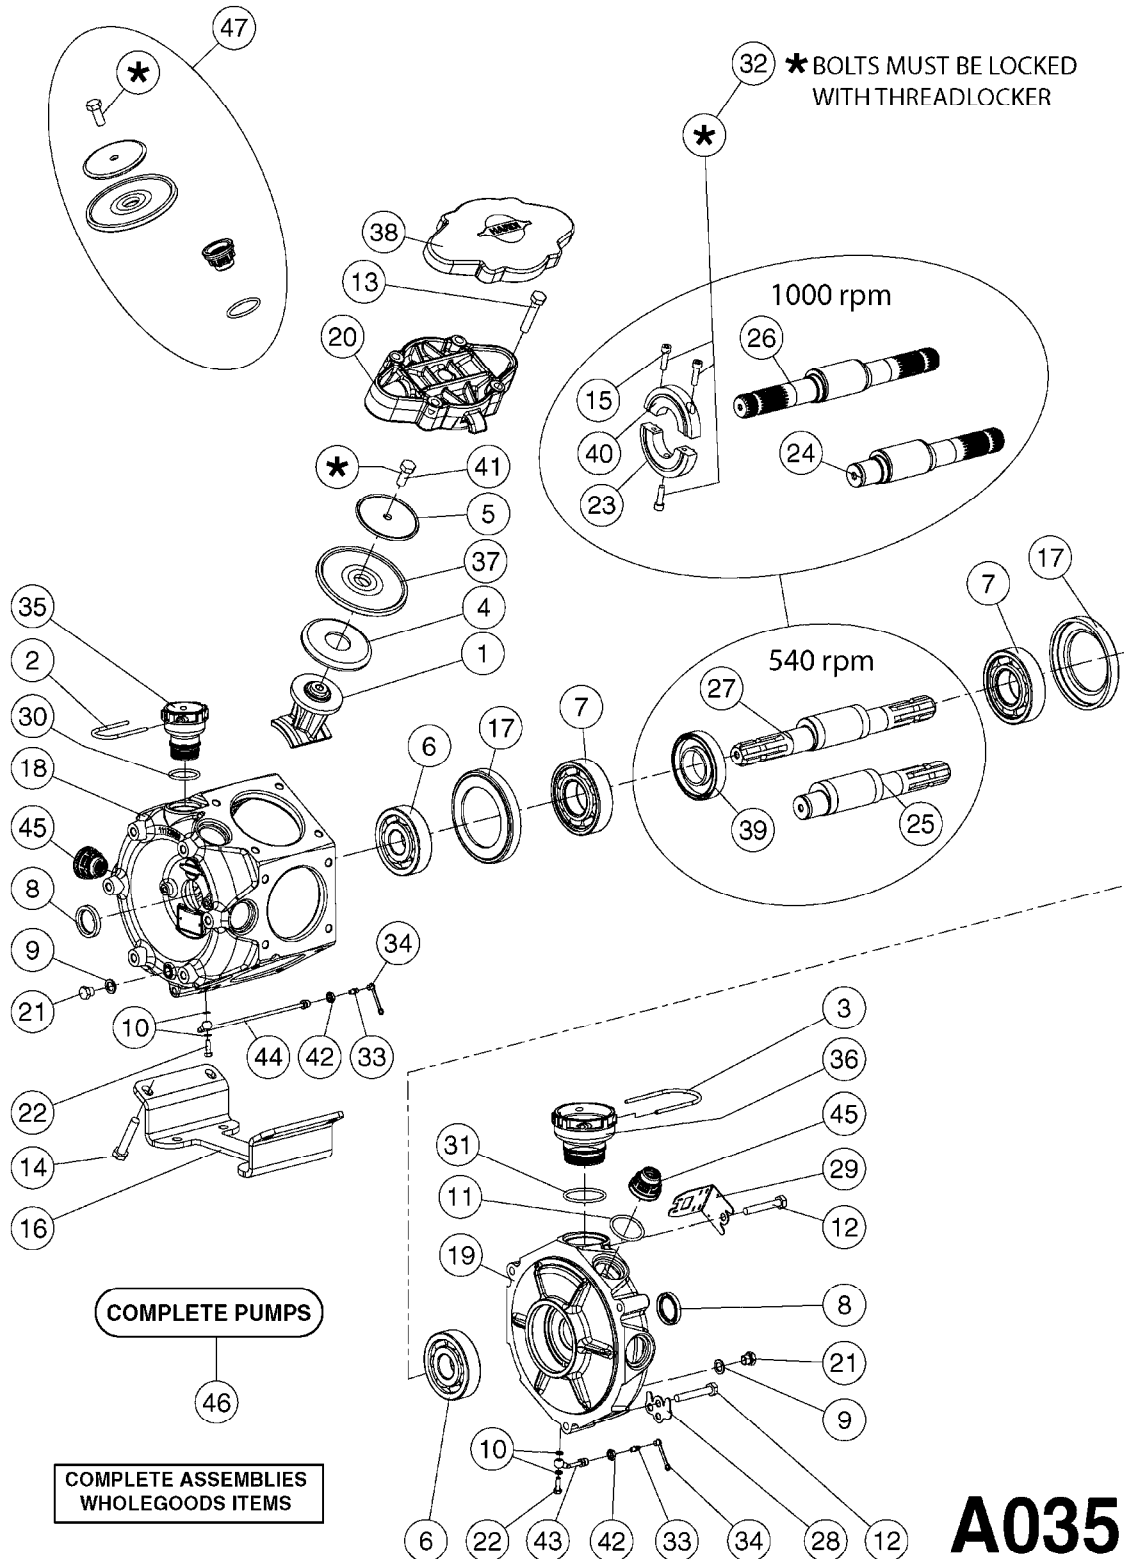

PUMP - 464 540/1000 RPM
A0350-HIN, 01:01:16

Page 1

Date 16.03.2016 13:43

Pos.	parts-n°	order qty	description
1	111622	1	CONNECTING ROD 463/5.5MM
1	111623	1	CONNECTING ROD 463/10MM
1	111624	1	CONNECTING ROD 463/12MM
1	111645	1	CONNECTING ROD 463/6.5MM
2	145996	1	FITT.DK S-67 FORK
3	145997	1	FITT.DK S-93 FORK
4	161012	1	DIAPHRAGM BACKING DISC F. 463
5	161175	1	DIAPHRAGM DISC F. 463 PUMP
6	210221	1	BEARING BALL 6407
7	210232	1	BEARING BALL 6310
8	210243	1	SEAL OIL 35 X 47 X 7
9	241404	1	DOWTY SEAL 1/4"
10	242374	1	WASHER Ø10/Ø6X1 COPPER
11	330072	1	O-RING D53.5/D45.5X4
12	421072	1	BOLT HEX 8.8 RAW M10X65
13	430312	1	BOLT HEX 8.8 RAW M12X60
14	430437	1	BOLT HEX 8.8 RAW M12X65
15	450995	1	BOLT ALLEN M8X30 DIN 912 RAW
16	614628	1	FOOT FOR PUMP 460-463 PAINTED
17	11171900	1	METAL SPACER F. 364/464 MACHINED
18	11172200	1	PUMP HOUSE 464 MACHINED 5/4" BSP RED
19	11172600	1	FRONTPART 464 MACHINED 2" BSP RED
20	11173000	1	VALVE COVER.464 MACHINED RED
21	14010400	1	PLUG 1/4" BSP
22	14120400	1	BANJOBOLT M6 X 19
23	14120700	1	COUNTERWEIGHT 364/464-1000
24	14137300	1	CRANKSHAFT 364/464-5.5 1000
24	14137400	1	CRANKSHAFT 364/464-6.5 1000
25	14137600	1	CRANKSHAFT 364/464-10
25	14137700	1	CRANKSHAFT 464-12
26	14137900	1	CRANKSHAFT 364/464-5.5 GG 1000
26	14138000	1	CRANKSHAFT 364/464-6.5 GG 1000
27	14138200	1	CRANKSHAFT 364/464-10 GG
27	14138300	1	CRANKSHAFT 464-12 GG
28	16383000	1	GREASE NIPPLE PLATE 464
29	16390600	1	BRACKET FOR RPM SENSOR
30	24266600	1	O-RING D 38,0 X 4,0 70SH.NITR
31	24266800	1	O-RING D 54,0 X 4,0 70SH.NITR
32	28045503	1	LOCTITE 262 .5ML (.017oz.)
33	28163300	1	GREASE NIPPLE H1 M6X1 DIN 7412
34	28163400	1	CAP F. GREASENIPPLE YELLOW M6X1
35	32242200	1	FITTING S67 5/4" KON. RG 2014
36	32242400	1	FITTING S93 2" KON. RG 2014
37	33511600	1	DIAPHRAGM PUMP 463/464 PUMP PUR
38	33524000	1	COVER PLASTIC 464 PUMP
39	33524200	1	DISTANCE RING/GREASE SPLIT
40	39136200	1	HALFPART 364/464-1000
41	43099200	1	BOLT HEX SS M12 X 30 DIN933 A4
42	46134000	1	NUT HEX M10x1 H=2.3 NV=14 ELZIN
43	61097000	1	BANJOTUBE SHORT 464 COMPL.
44	61097100	1	BANJOTUBE LONG 464 COMPL.
45	72043600	1	VALVE FOR 462/463
46	72993500	1	PUMP 464/12-540, CM
46	72993600	1	PUMP 464/6.5 MED-2-1000
46	82168700	1	PUMP 464/12/540 OFFSET PORTS
46	82168800	1	PUMP 464/6.5/1000 OFFSET PORTS
46	82169000	1	PUMP 464/10-MOD-2-540
47	75586000	1	PUMP KIT 464