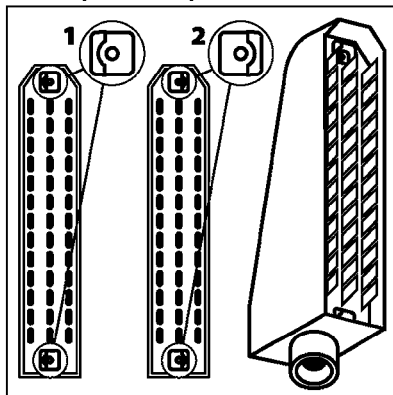

HYDRAULIC SYSTEM

* Note orientation of bracket
1 = Liquid system
2 = Hydraulic system