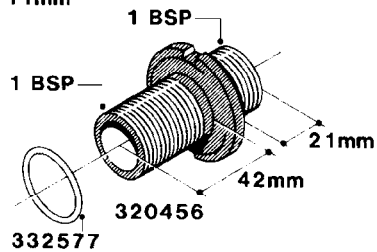

**L0040**

FITTINGS - NIPPLES & ELBOWS  
L0040-HIN, 01:01:16

Page 1

Date 16.03.2016 13:44

parts-n°	order qty	description
10530803	1	FITT.PO.SE 2.00X2.00 45 DEG.
320191	1	FITT.DK ELB 3/8' BSP 45 DEGREE
320482	1	FITT.DK ELB. 1/2" BSP 60 DEG.
320596	1	FITT.DK ELB 3/8'-1/2'BSP 45DEG
320607	1	FITT.DK HN 3/8M X 3/8F BSP LNG
320633	1	FITT.DK HN 3/8"M X 3/8"F BSP
321451	1	FITT.DK ELB.1-1/2 X1-1/4 80DEG
321532	1	FITT.DK REDUC 3/4' X 1/2' BSP
390233	1	FITT.DK REDUC 1-1/2" X 1" BSP

**L0050**

FITTINGS - HOSE CONNECTORS  
L0050-HIN, 01:01:16

Page 1  
Date 16.03.2016 13:44

parts-n°	order qty	description
242594	1	O-RING D14 X 1.78 SCH.70-EPDM
320294	1	FITT.DK TEE 3/8X3/8HB X1/2"BSP
320305	1	FITT.DK HB 3/4'- 3/4' BSP
320386	1	FITT.DK TEE 3/8X3/8HB X3/8"BSP
320397	1	FITT.DK ELB 3/8"HB X 3/8" BSP
320401	1	FITT.DK TEE 1/2X1/2HB X1/2"BSP
320412	1	FITT.DK TEE 1/2X1/2HB X3/8'BSP
320423	1	FITT.DK ELB 1/2'HB X 3/8' BSP
320891	1	FITT.DK HB 3/8'- 3/8' BSP
320972	1	FITT.DK HB 5/16'- 1/4' BSP
322046	1	FITT.DK TEE 1/2X1/2HB X3/4'BSP
322048	1	FITT.DK TEE 3/4X3/4HB X3/4'BSP
330595	1	O-RING D24.6/D20X2.1 -3/4"
333137	1	FITT.DK CONN.1/2" F.NOZZ. DOUB
333141	1	FITT.DK CONN.1/2" F.NOZZ.SING
334041	1	FITT.DK CONN.3/4' F.NOZZ. SING
334042	1	FITT.DK CONN.3/4' F.NOZZ. DOUB
334195	1	FITT.DK ELB. 3/4"HB X 3/4"HB
10012103	1	FITT.PO.HB 1.25X1.50 IMB1012
10014003	1	FITT.PO.HB 1.25X1.25 IMB1010
10036903	1	FITT.PO.HB 1.50X1.50 IMB1212
28019303	1	FITTING HB ELB 3/4NPT-3/4HOSE
61016500	1	HOSE TAIL 3/4" 90°+RG CAP 3/4"
72026700	1	NOZZLE TUBE ADAPTER W/O-RING