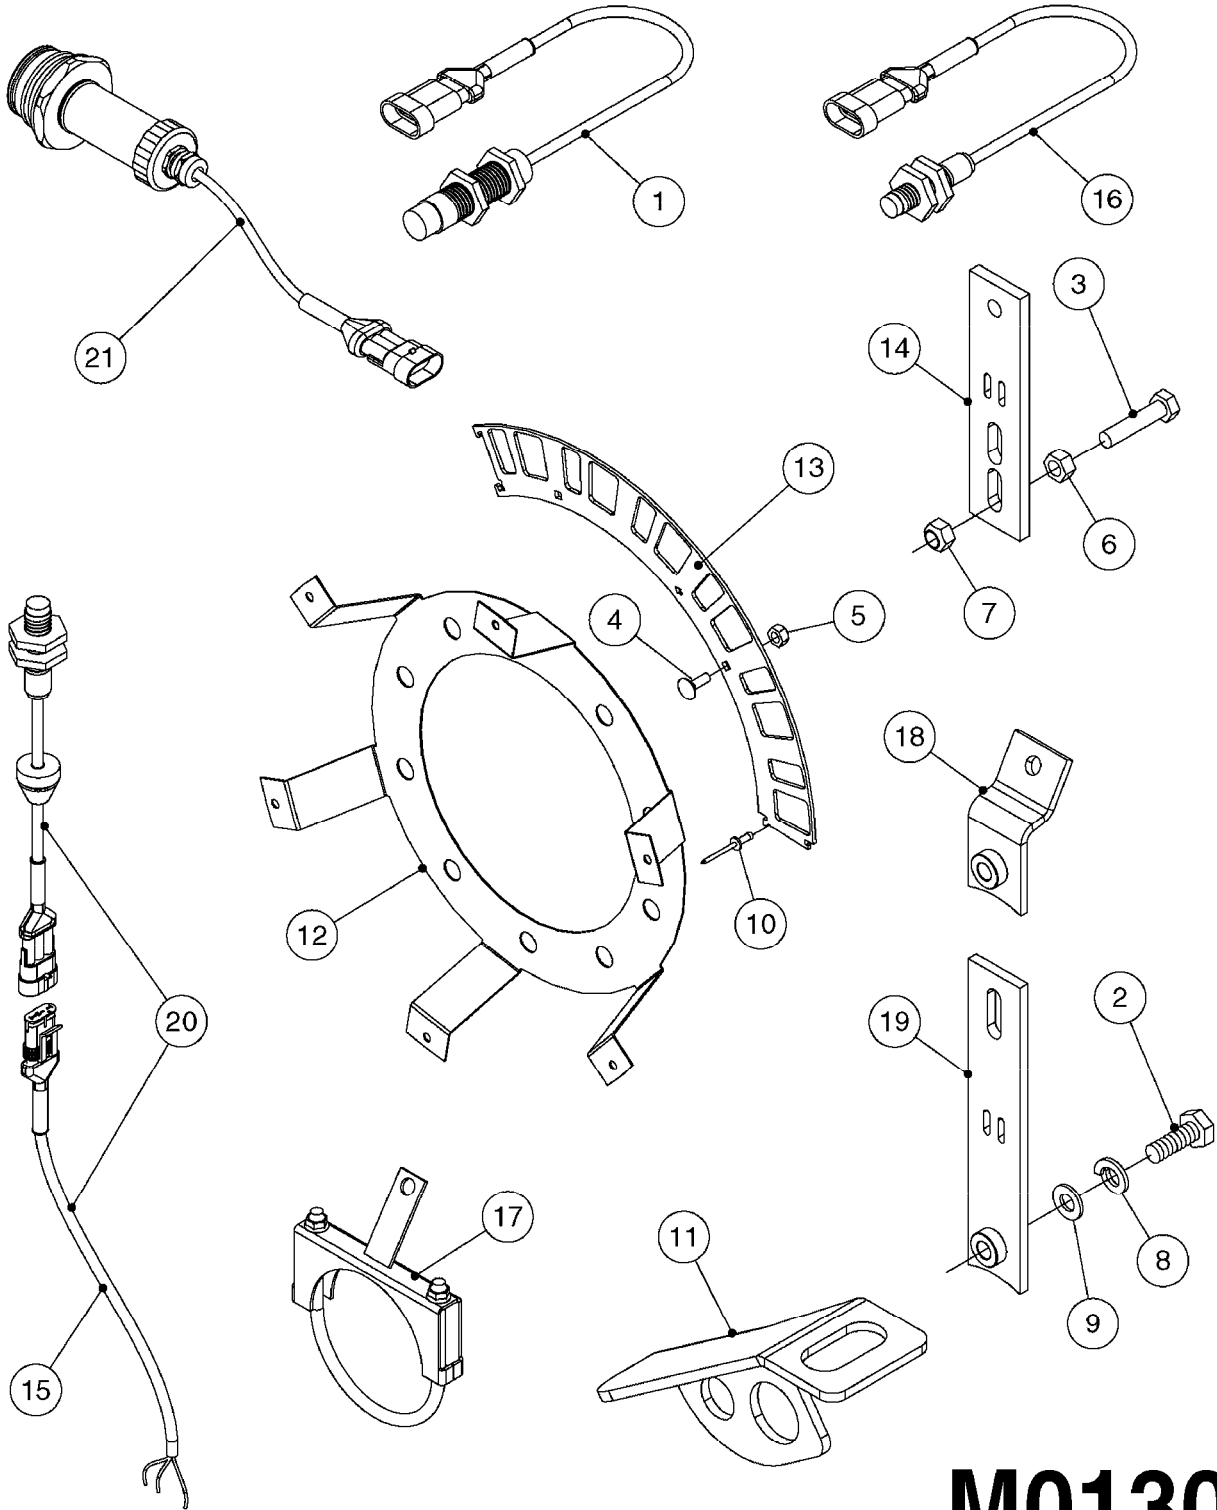

M0130

COMMON SENSORS AND BRACKETS
M0130-HIN, 01:01:16

Page 1

Date 16.03.2016 13:44

Pos.	parts-n°	order qty	description
1	285855	1	SENSOR INDUCTIVE M18 W/WIRE
2	430286	1	BOLT HEX 8.8 DEL M12X30 FT
3	430870	1	BOLT HEX 8.8 DEL M12X55 FT
4	440695	1	BOLT CARRIAGE M8X25
5	460143	1	NUT HEX M8 LOCK A2 DIN985
6	460386	1	NUT HEX M12X1.75
7	460703	1	NUT HEX M12X1.75 LOCK DIN985
8	470466	1	WASHER D21.1/D12.2X2.5 LOCK
9	471127	1	WASHER, M12, Ø24/13.0X 2.5, SS
10	480804	1	RIVET Ø4.8x14.5
11	16020300	1	BRACKET FOR SPEED SENSOR
12	16094703	1	WHEEL SENSOR MT BKT
13	16138203	1	SPEED SENSOR RING NCM 2009 1/3
14	16138403	1	PLATE F. SPEED SENSOR
15	26006100	1	CABLE L = 5.00M, AMP, MALE, 3P
16	28047500	1	SPEED SENSOR HM
17	61000603	1	SPEED SNS MNT CLAMP F/DLS 4.5"
18	61010703	1	SPEED SENSOR BKT NCM NON-S OLD
19	61015803	1	SPEED SENSOR BKT NCM 2010
20	72050100	1	TWIN RPM SENSOR HN
21	72534000	1	TANK LEVEL ELEC SENSOR KIT 9M