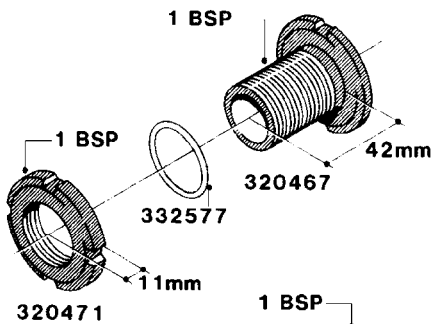

**L0040**

FITTINGS - NIPPLES & ELBOWS  
L0040-HIN, 01:01:16

Page 1

Date 16.03.2016 13:44

parts-n°	order qty	description
10530803	1	FITT.PO.SE 2.00X2.00 45 DEG.
320191	1	FITT.DK ELB 3/8' BSP 45 DEGREE
320482	1	FITT.DK ELB. 1/2" BSP 60 DEG.
320596	1	FITT.DK ELB 3/8'-1/2'BSP 45DEG
320607	1	FITT.DK HN 3/8M X 3/8F BSP LNG
320633	1	FITT.DK HN 3/8"M X 3/8"F BSP
321451	1	FITT.DK ELB.1-1/2 X1-1/4 80DEG
321532	1	FITT.DK REDUC 3/4' X 1/2' BSP
390233	1	FITT.DK REDUC 1-1/2" X 1" BSP

**L0050**

FITTINGS - HOSE CONNECTORS  
L0050-HIN, 01:01:16

Page 1  
Date 16.03.2016 13:44

parts-n°	order qty	description
242594	1	O-RING D14 X 1.78 SCH.70-EPDM
320294	1	FITT.DK TEE 3/8X3/8HB X1/2"BSP
320305	1	FITT.DK HB 3/4'- 3/4' BSP
320386	1	FITT.DK TEE 3/8X3/8HB X3/8"BSP
320397	1	FITT.DK ELB 3/8"HB X 3/8" BSP
320401	1	FITT.DK TEE 1/2X1/2HB X1/2"BSP
320412	1	FITT.DK TEE 1/2X1/2HB X3/8'BSP
320423	1	FITT.DK ELB 1/2'HB X 3/8' BSP
320891	1	FITT.DK HB 3/8'- 3/8' BSP
320972	1	FITT.DK HB 5/16'- 1/4' BSP
322046	1	FITT.DK TEE 1/2X1/2HB X3/4'BSP
322048	1	FITT.DK TEE 3/4X3/4HB X3/4'BSP
330595	1	O-RING D24.6/D20X2.1 -3/4"
333137	1	FITT.DK CONN.1/2" F.NOZZ. DOUB
333141	1	FITT.DK CONN.1/2" F.NOZZ.SING
334041	1	FITT.DK CONN.3/4' F.NOZZ. SING
334042	1	FITT.DK CONN.3/4' F.NOZZ. DOUB
334195	1	FITT.DK ELB. 3/4"HB X 3/4"HB
10012103	1	FITT.PO.HB 1.25X1.50 IMB1012
10014003	1	FITT.PO.HB 1.25X1.25 IMB1010
10036903	1	FITT.PO.HB 1.50X1.50 IMB1212
28019303	1	FITTING HB ELB 3/4NPT-3/4HOSE
61016500	1	HOSE TAIL 3/4" 90°+RG CAP 3/4"
72026700	1	NOZZLE TUBE ADAPTER W/O-RING