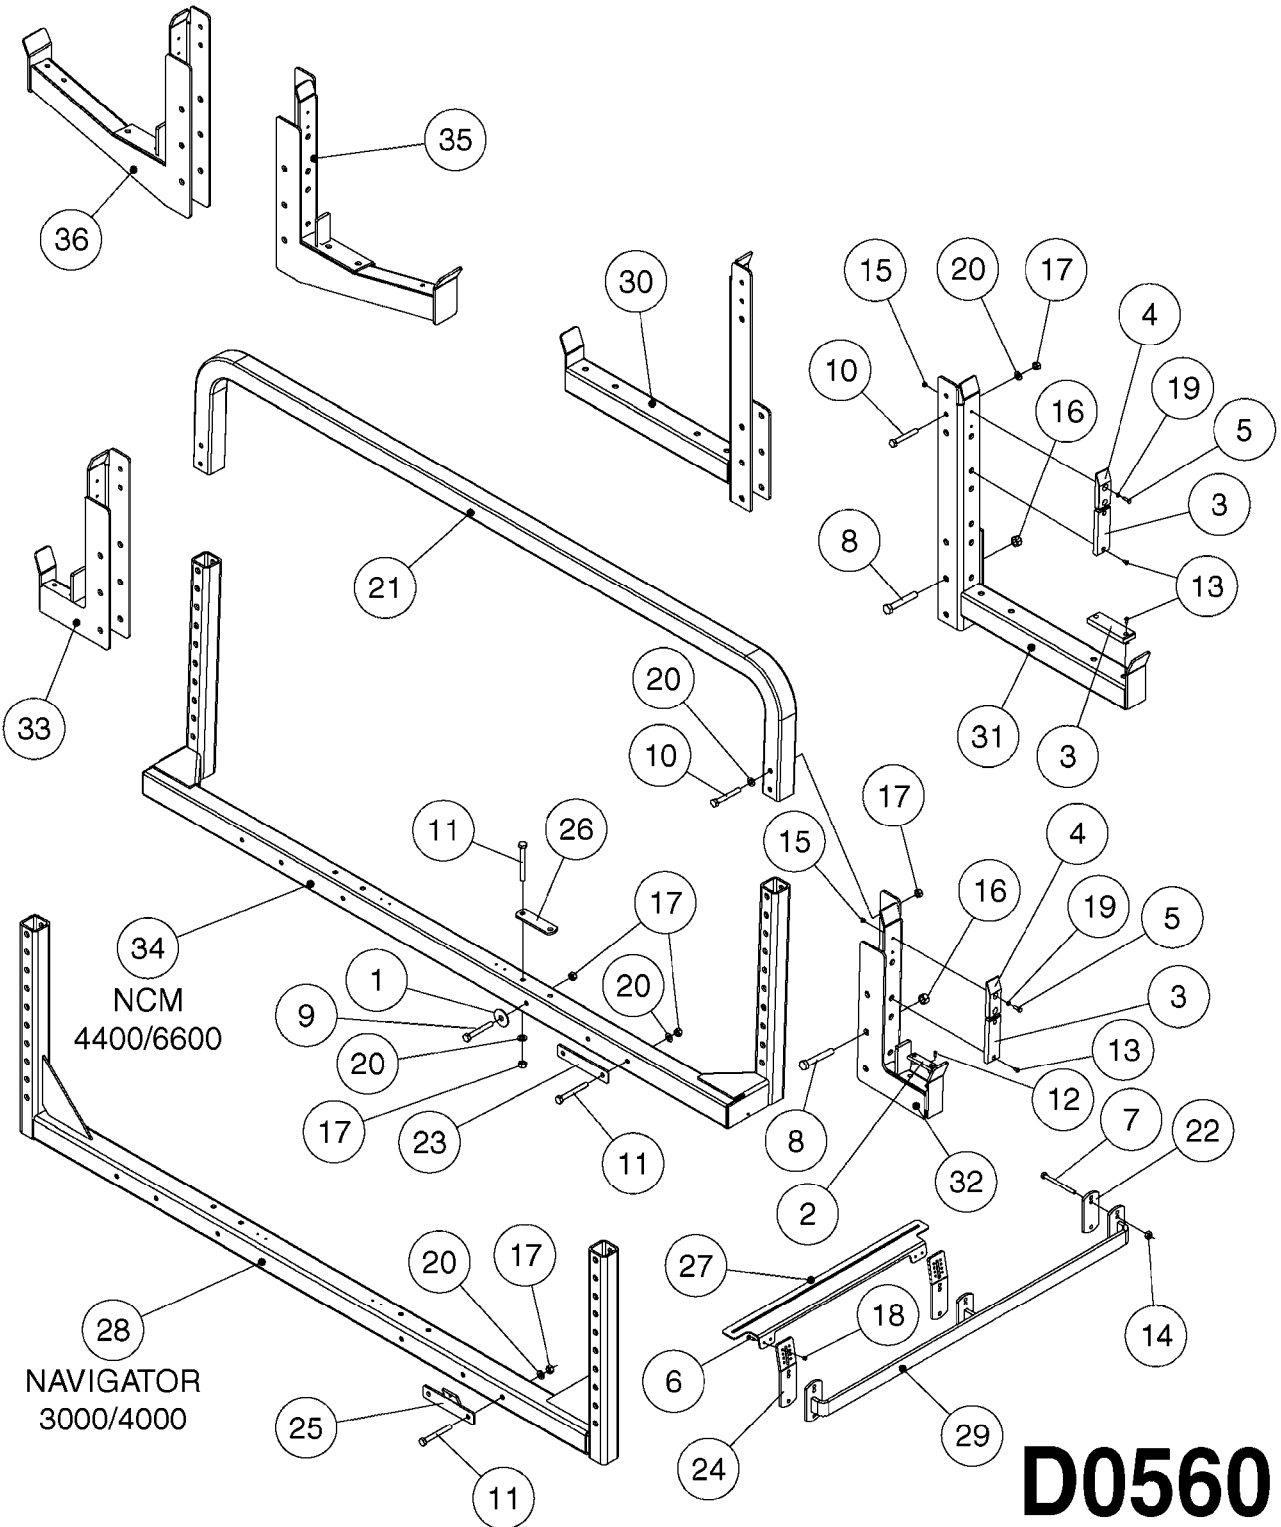

D0560

TRANSPORT BKTS - NCM/NAVIGATOR
D0560-HIN, 01:01:16

Page

1

Date

16.03.2016 13:43

Pos.	parts-n°	order qty	description
1	163074	1	WASHER D54/D17X3
2	333956	1	SLIDE SHOE 91X25X10
23	16118303	1	PLATE F. CM9000 TRANSPORT NCM 9000
3	334135	1	SLIDE SHOE 140X45X15
4	390826	1	SLIDE PAD F.TRANSPORT BKT.CM/D
5	410362	1	BOLT HEX 8.8 SS M6X20 FT
6	410406	1	BOLT HEX 8.8 DEL M5X16 FT
7	421232	1	BOLT HEX 8.8 DEL M8X110
8	430264	1	BOLT HEX 8.8 DEL M16X100
9	430367	1	BOLT HEX 8.8 DEL M12X100 DIN931
10	430485	1	BOLT HEX 8.8 DEL M12X90
11	430892	1	BOLT HEX 8.8 DEL M12X110
12	440665	1	SCREW M4.2X16 STAINLESS
13	440708	1	SCREW M5.5X16 SELF TAPPING SS
14	460143	1	NUT HEX M8 LOCK A2 DIN985
15	460261	1	NUT HEX M6X1 LOCK A2 DIN985
16	460585	1	NUT HEX M16X2 LOCK
17	460703	1	NUT HEX M12X1.75 LOCK DIN985
18	461217	1	NUT HEX M5 LOCK
19	471125	1	WASHER, M6, Ø12/ 6.4X 1.6, SS
20	471127	1	WASHER, M12, Ø24/13.0X 2.5, SS
21	15028703	1	TRANSPORT CROSS TUBE CM4400
22	16092803	1	PLATE F. TRANSPORT CM+
23	16101703	1	PLATE 1/4"x1-1/2" L=270/2xØ13 NCM 4400/6600
24	16109303	1	PLATE F. TRANSPORT REST CM
25	16116703	1	PLATE, S/G TUBE MT NAVIGATOR
26	16138700	1	PLATE F. TRANSPORT CROSS BAR
27	16183403	1	BRACKET, TRANSPORT BAR NOZ, RED T25 NOZZLE BRACKET
28	61010903	1	TRANSPORT CROSS BAR NAVIGATOR
29	61012603	1	TRANSPORT REST SPC NCM 4400
30	63024603	1	TRANSPORT REST FTZ R.H. CM4400
31	63024703	1	TRANSPORT REST FTZ L.H. CM4400
32	63024803	1	TRANSPORT REST SPC NCM/NAV
33	63024903	1	TRANSPORT REST SPC NCM/NAV
34	63027503	1	TRANSPORT CROSS BAR NCM44/6600
35	63038003	1	TRANSPORT BRACKET, 120 SPC LH
36	63038103	1	TRANSPORT BRACKET, 120 SPC RH