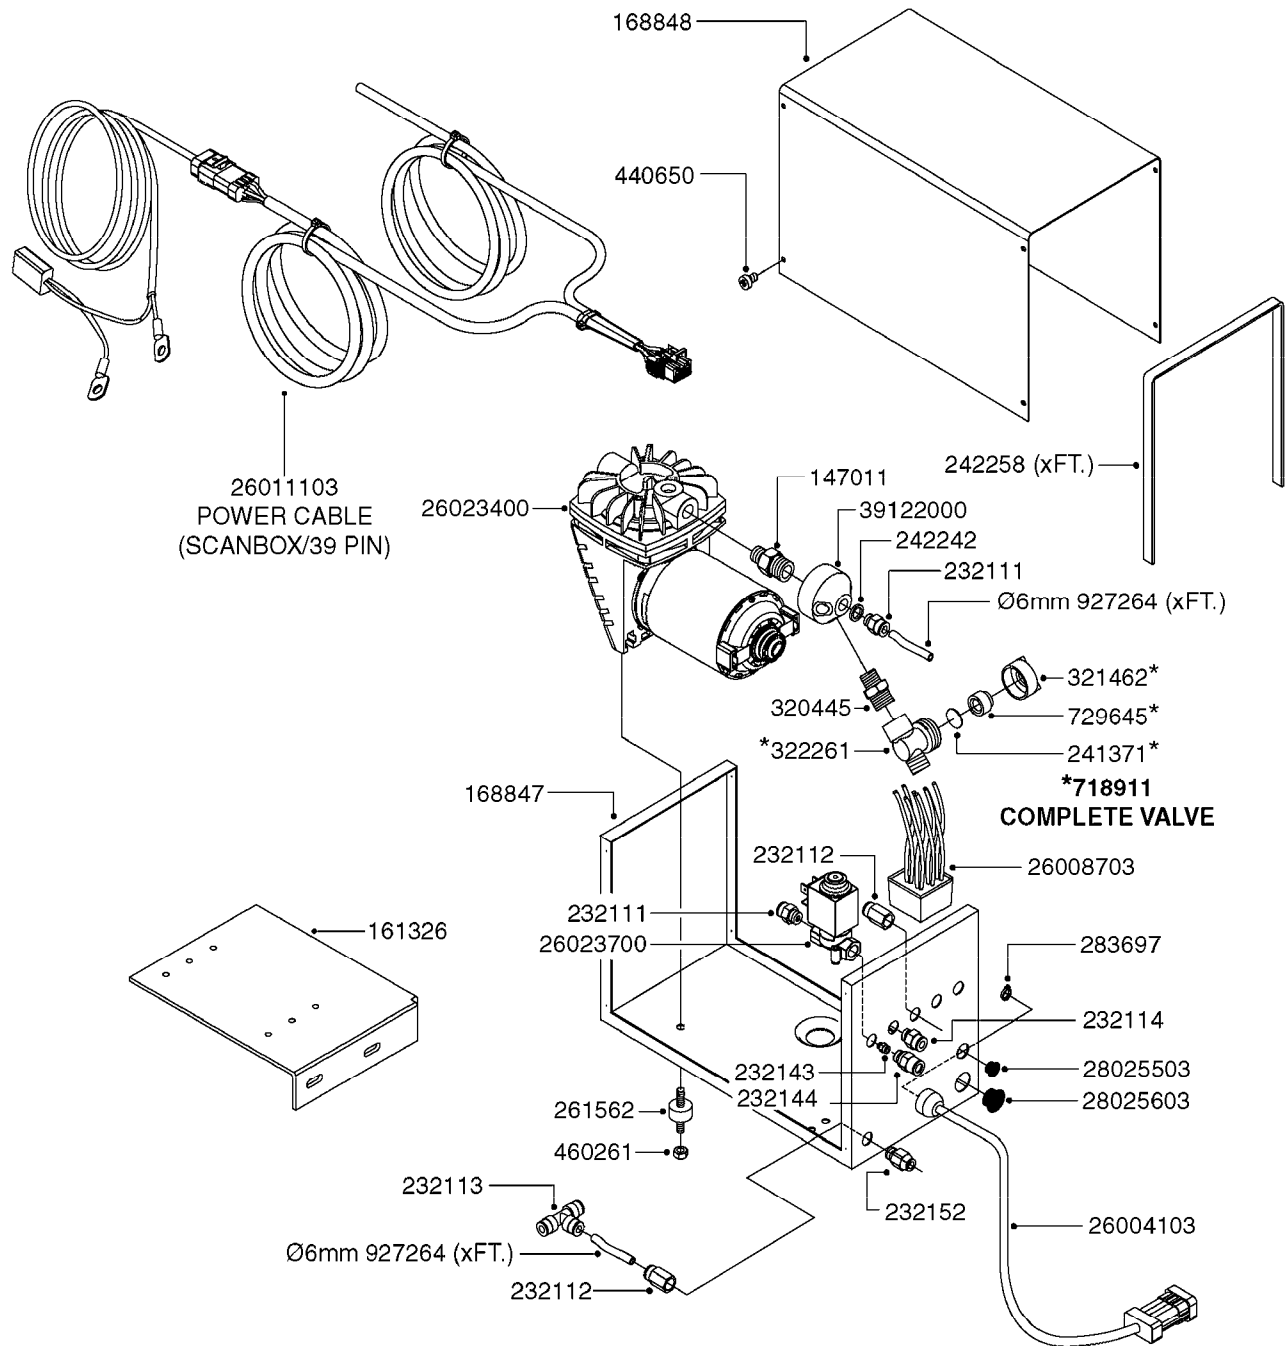

K0400

*Ø8mm 927306 (xFT.)
*Ø10mm 927330 (xFT.)

70062503 - COMPLETE ASSEMBLY

FOAM MARKER COMPRESSOR 2007
K0400-HIN, 01:01:16

Page 1
Date 16.03.2016 13:43

parts-n°	order qty	description
147011	1	HEX NIPPLE 3/8'X1/4'BSP BRASS
161326	1	MOUNT BKT. F. FOAM COMP.BOX 98
168847	1	ENCLOSURE LOWER F.MARKER
168848	1	COVER F. FOAM MARKER
232111	1	QUICK COUPLER 6MM X 1/8 EXT.
232112	1	QUICK COUPLER 6MM 1/8 INT.
232113	1	QUICK COUPLER 6MM T-PIECE
232114	1	COUPLER 1/8" THREADX8MM HOSE
232143	1	REDUCER 1/4'INT-1/8'EXT
232144	1	QUICK COUPLER 10MM X 1/4 EXT
232152	1	QUICK COUPLER 8MMX1/8 EXT.LONG
241371	1	DIAPHRAGM, NO-DRIP alt 241371
242242	1	O-RING F.AIR HOSE FITTING
242258	1	TRIM 3X10 SELF ADHESIVE 0012"
261562	1	RUBBER DAMPER 2XM6X25
283697	1	TIESTRAP 200MM
320445	1	FITT.DK HN 1/4"X3/8" BSP
321462	1	CAP F.NO-DRIP ASSY.
322261	1	HOUSING F.SAFETY VALVE 3/8"
440650	1	SCREW 3.5x13 STAINLESS
460261	1	NUT HEX M6X1 LOCK A2 DIN985
718911	1	VALVE (SAFETY) F.MARKER
729645	1	NON-DRIP SPRING ASSY.GREEN 10
927264	1	HOSE R X PE D6/D4 X 0012"
927306	1	HOSE R X PE D8/D6 X 0012"BLACK
927330	1	HOSE R X PE D10/D8 X 012"BLACK
26004103	1	FOAM MARKER CNTRL MOD CABL STD
26008703	1	FOAM MARKER CONTROL SCII
26011103	1	FOAMER POWER/CONTROL CABLE 39P
26023400	1	COMPRESSOR F.FOAM MARKER CM40
26023700	1	SOLENOID VAL 12V 1/8' FLO '07
28025503	1	PLUG F.DRILLED HOLE 1/2"
28025603	1	PLUG F.DRILLED HOLE 3/4"
39122000	1	DISTR.HOUSING F.FOAM MARKER'07
70062503	1	FOAM MARKER COMPRESSOR,STD,39P