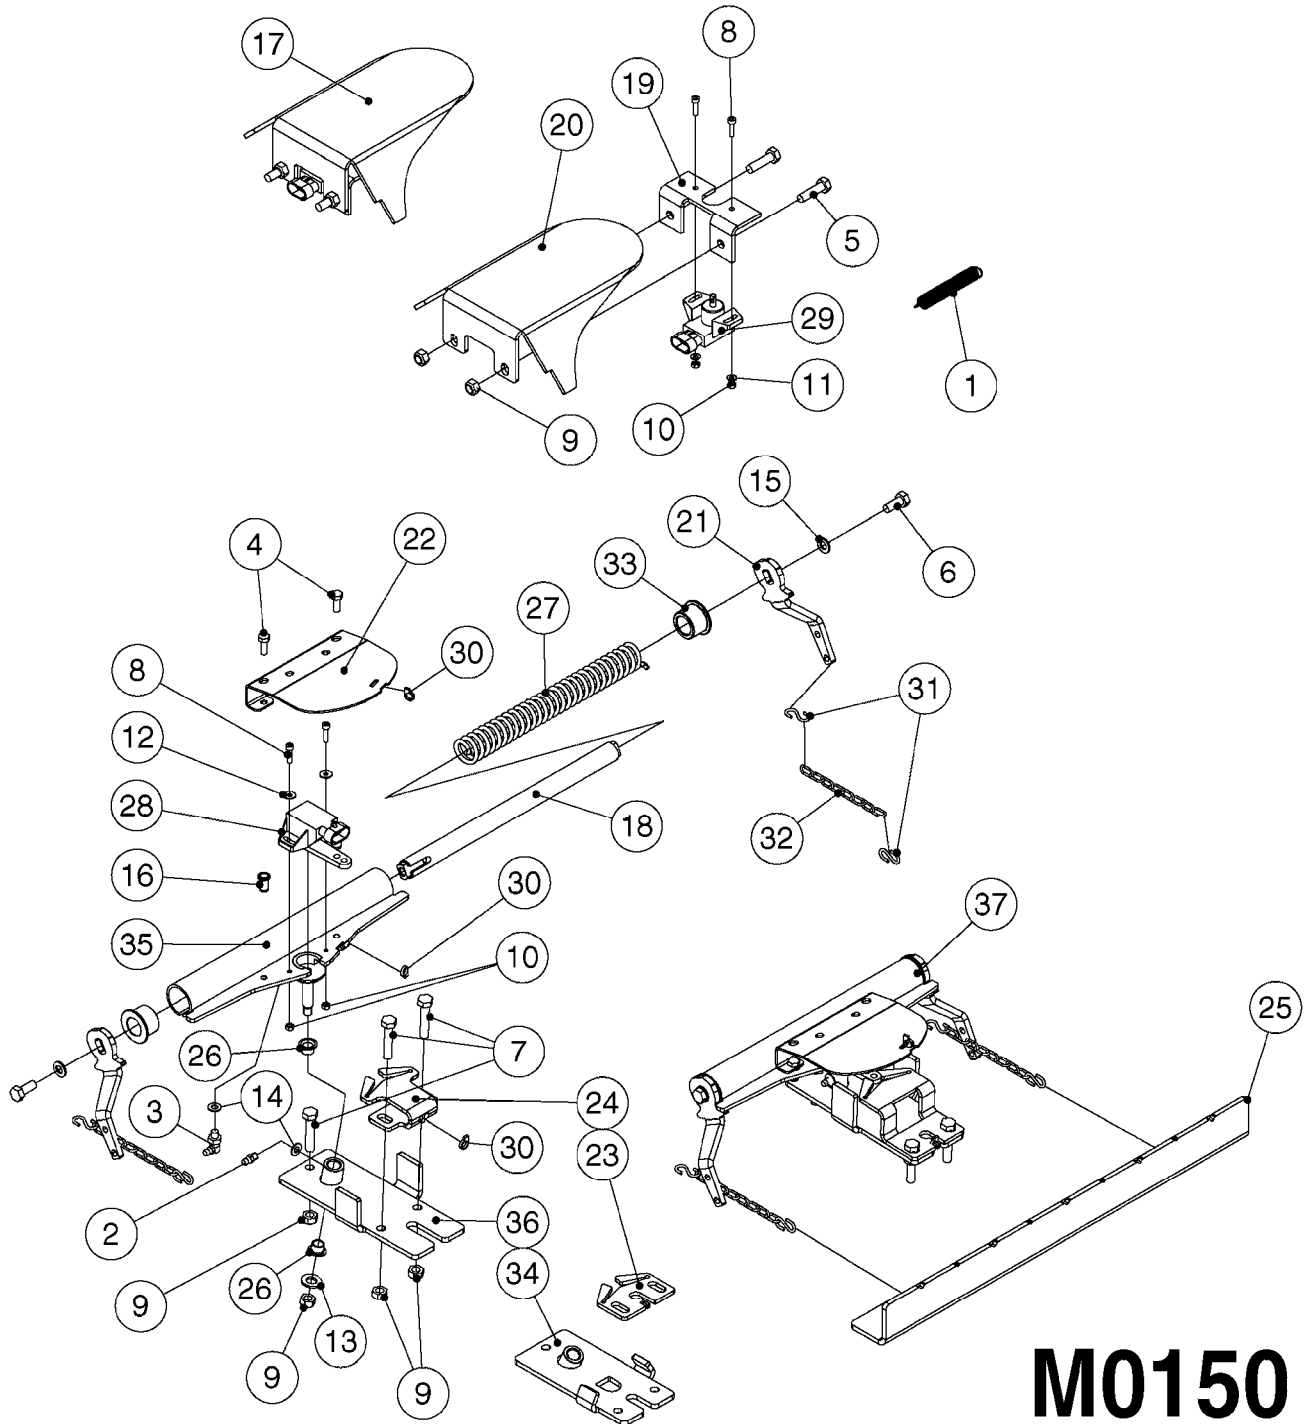

M0150

ANGLE SENSOR NCM
M0150-HIN, 01:01:16

Page 1

Date 16.03.2016 13:44

Pos.	parts-n°	order qty	description
1	220947	1	SPRING D13.0/1,2 L=90 RST
2	283699	1	GREASE NIPPLE M6X1
3	283772	1	GREASE NIPPLE H3 M6 X 4 90°
4	410185	1	BOLT HEX 8.8 DEL M6X16 A2
5	420567	1	BOLT HEX 8.8 DEL M8X30 FT
6	420582	1	BOLT HEX 8.8 DEL M8X20 FT A2
7	420744	1	BOLT HEX 8.8 DEL M8X40
8	450902	1	BOLT ALLEN HEAD M4 X 16MM
9	460143	1	NUT HEX M8 LOCK A2 DIN985
10	461145	1	NUT HEX M4 LOCK
11	471037	1	SCREW A 4,3 DIN 125
12	471087	1	WASHER D12.0/4.3X1.0
13	471122	1	WASHER, M10, Ø20/10.5X 2.0, SS
14	471125	1	WASHER, M6, Ø12/ 6.4X 1.6, SS
15	471126	1	WASHER, M8, Ø16/ 8.4X 1.6, SS
16	480811	1	BLIND FASTENER M6 STAINLESS
17	741841	1	ANGLE SENSOR AND BRACKET REAR
18	14052100	1	AXLE D19 L=294/2XM8 STAINLESS
19	16125700	1	BRACKET FOR ANGLE SENSOR
20	16142200	1	GUARD PLATE FOR SENSOR
21	16173200	1	PLATE 6.0X134X42/2XD6/2XBENDS
22	16173400	1	PLATE 2.0X145.3X130/3XBENDS
23	16173600	1	PLATE 4.0X70X56 NCM 4400
24	16174100	1	PLATE 4.0X120X70/2XBENDS NCM 6600
25	16174300	1	BKT F. TRACTOR NCM STEE-UPDATE
26	21089300	1	BUSHING D12/10 L=9
27	22096500	1	TORSION SPRING D24/4.0 L=242
28	26005700	1	ANGLE SENSOR 70° 0.5-4.5 VDC
29	26005800	1	ANGULAR SENSOR 120° 0.5-4.5 VDC
30	28024103	1	TIE STRAP L=8" x W=3/16"
31	28045800	1	S-HOOK 3MM STAINLESS STEEL
32	28058400	1	CHAIN SS 8x16x2.0 L=600
33	39124400	1	BUSHING D28.5/19.1 L=21
34	61019200	1	FRONT SENSOR BRACKET NCM4400
35	61019300	1	FRONT SENSOR MT.THREADED HOLES
36	61019500	1	FRONT SENSOR BRACKET NCM6600
37	72564800	1	STEERING SENSOR NCM4400 FRONT STEERING SENSOR COMPLETE NCM4400
37	72565000	1	STEERING SENSOR NCM6600 FRONT STEERING SENSOR COMPLETE NCM6600