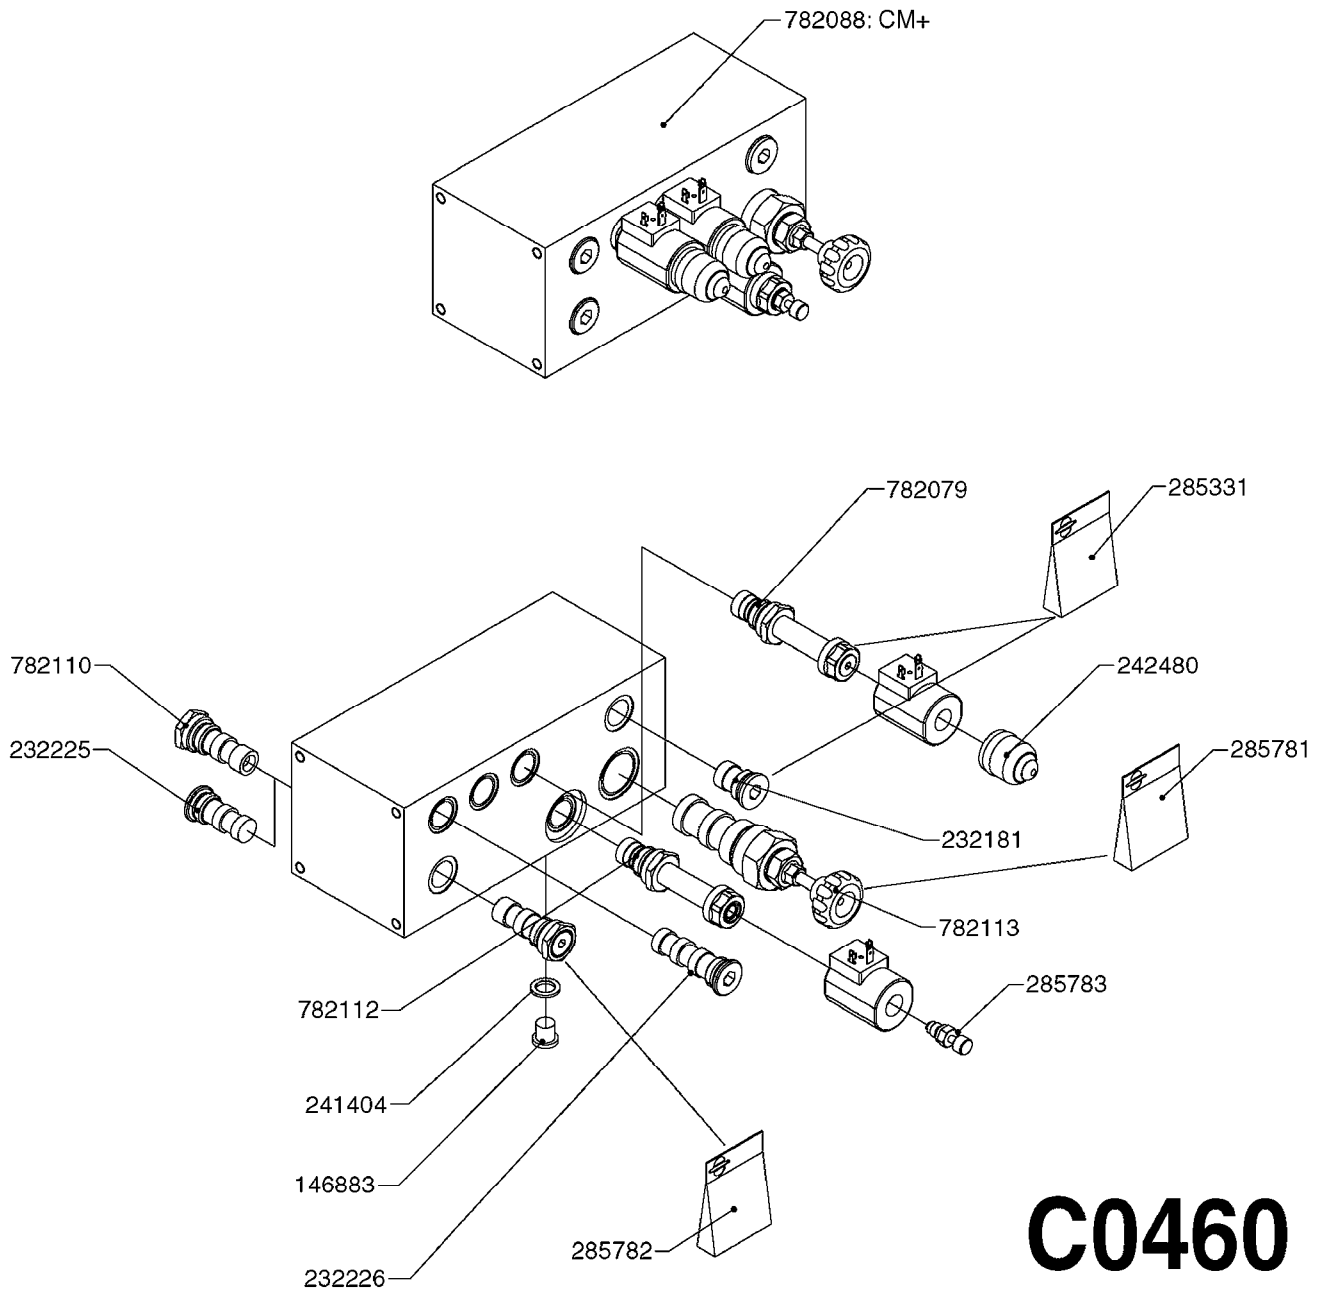

DAH" VALVES (COMATROL) '9
C0460-HIN, 01:01:16

Page 1

Date 16.03.2016 13:43

parts-n°	order qty	description
146883	1	PLUG 1/4"RG NV=17 L=15 SS
232181	1	PLUG F DH HYD. VALVE
232225	1	PLUG NCS 06/3
232226	1	PLUG NCS 06/4
241404	1	DOWTY SEAL 1/4"
242480	1	DUST COVER F. HYD. VALVE
285331	1	SEAL KIT F. HZ HYD.SOLENOID 96
285781	1	SEAL KIT F.NCS 12/3
285782	1	SEAL KIT F.NCS 06/4
285783	1	BRASS VALVE F.EVH 06
782079	1	CARTRIDGE VALVE
782088	1	HY BLOCK CM+ TWIN
782110	1	NON RETURN VALVE F. STEERTRACK
782112	1	HY SOLENOID VALVE/MAG 12VDC
782113	1	FLOW REGULATOR VALVE