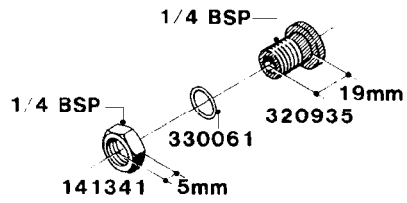

**L0050**

FITTINGS - HOSE CONNECTORS  
L0050-HIN, 01:01:16

Page 1  
Date 16.03.2016 13:44

parts-n°	order qty	description
242594	1	O-RING D14 X 1.78 SCH.70-EPDM
320294	1	FITT.DK TEE 3/8X3/8HB X1/2"BSP
320305	1	FITT.DK HB 3/4'- 3/4' BSP
320386	1	FITT.DK TEE 3/8X3/8HB X3/8"BSP
320397	1	FITT.DK ELB 3/8"HB X 3/8" BSP
320401	1	FITT.DK TEE 1/2X1/2HB X1/2"BSP
320412	1	FITT.DK TEE 1/2X1/2HB X3/8'BSP
320423	1	FITT.DK ELB 1/2'HB X 3/8' BSP
320891	1	FITT.DK HB 3/8'- 3/8' BSP
320972	1	FITT.DK HB 5/16'- 1/4' BSP
322046	1	FITT.DK TEE 1/2X1/2HB X3/4'BSP
322048	1	FITT.DK TEE 3/4X3/4HB X3/4'BSP
330595	1	O-RING D24.6/D20X2.1 -3/4"
333137	1	FITT.DK CONN.1/2" F.NOZZ. DOUB
333141	1	FITT.DK CONN.1/2" F.NOZZ.SING
334041	1	FITT.DK CONN.3/4' F.NOZZ. SING
334042	1	FITT.DK CONN.3/4' F.NOZZ. DOUB
334195	1	FITT.DK ELB. 3/4"HB X 3/4"HB
10012103	1	FITT.PO.HB 1.25X1.50 IMB1012
10014003	1	FITT.PO.HB 1.25X1.25 IMB1010
10036903	1	FITT.PO.HB 1.50X1.50 IMB1212
28019303	1	FITTING HB ELB 3/4NPT-3/4HOSE
61016500	1	HOSE TAIL 3/4" 90°+RG CAP 3/4"
72026700	1	NOZZLE TUBE ADAPTER W/O-RING