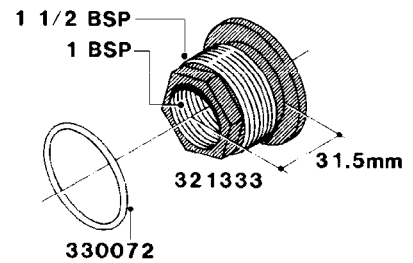

**L0040**

FITTINGS - NIPPLES & ELBOWS  
L0040-HIN, 01:01:16

Page 1

Date 16.03.2016 13:44

parts-n°	order qty	description
10530803	1	FITT.PO.SE 2.00X2.00 45 DEG.
320191	1	FITT.DK ELB 3/8' BSP 45 DEGREE
320482	1	FITT.DK ELB. 1/2" BSP 60 DEG.
320596	1	FITT.DK ELB 3/8'-1/2'BSP 45DEG
320607	1	FITT.DK HN 3/8M X 3/8F BSP LNG
320633	1	FITT.DK HN 3/8"M X 3/8"F BSP
321451	1	FITT.DK ELB.1-1/2 X1-1/4 80DEG
321532	1	FITT.DK REDUC 3/4' X 1/2' BSP
390233	1	FITT.DK REDUC 1-1/2" X 1" BSP

**L0050**

FITTINGS - HOSE CONNECTORS  
L0050-HIN, 01:01:16

Page 1  
Date 16.03.2016 13:44

parts-n°	order qty	description
242594	1	O-RING D14 X 1.78 SCH.70-EPDM
320294	1	FITT.DK TEE 3/8X3/8HB X1/2"BSP
320305	1	FITT.DK HB 3/4'- 3/4' BSP
320386	1	FITT.DK TEE 3/8X3/8HB X3/8"BSP
320397	1	FITT.DK ELB 3/8"HB X 3/8" BSP
320401	1	FITT.DK TEE 1/2X1/2HB X1/2"BSP
320412	1	FITT.DK TEE 1/2X1/2HB X3/8'BSP
320423	1	FITT.DK ELB 1/2'HB X 3/8' BSP
320891	1	FITT.DK HB 3/8'- 3/8' BSP
320972	1	FITT.DK HB 5/16'- 1/4' BSP
322046	1	FITT.DK TEE 1/2X1/2HB X3/4'BSP
322048	1	FITT.DK TEE 3/4X3/4HB X3/4'BSP
330595	1	O-RING D24.6/D20X2.1 -3/4"
333137	1	FITT.DK CONN.1/2" F.NOZZ. DOUB
333141	1	FITT.DK CONN.1/2" F.NOZZ.SING
334041	1	FITT.DK CONN.3/4' F.NOZZ. SING
334042	1	FITT.DK CONN.3/4' F.NOZZ. DOUB
334195	1	FITT.DK ELB. 3/4"HB X 3/4"HB
10012103	1	FITT.PO.HB 1.25X1.50 IMB1012
10014003	1	FITT.PO.HB 1.25X1.25 IMB1010
10036903	1	FITT.PO.HB 1.50X1.50 IMB1212
28019303	1	FITTING HB ELB 3/4NPT-3/4HOSE
61016500	1	HOSE TAIL 3/4" 90°+RG CAP 3/4"
72026700	1	NOZZLE TUBE ADAPTER W/O-RING