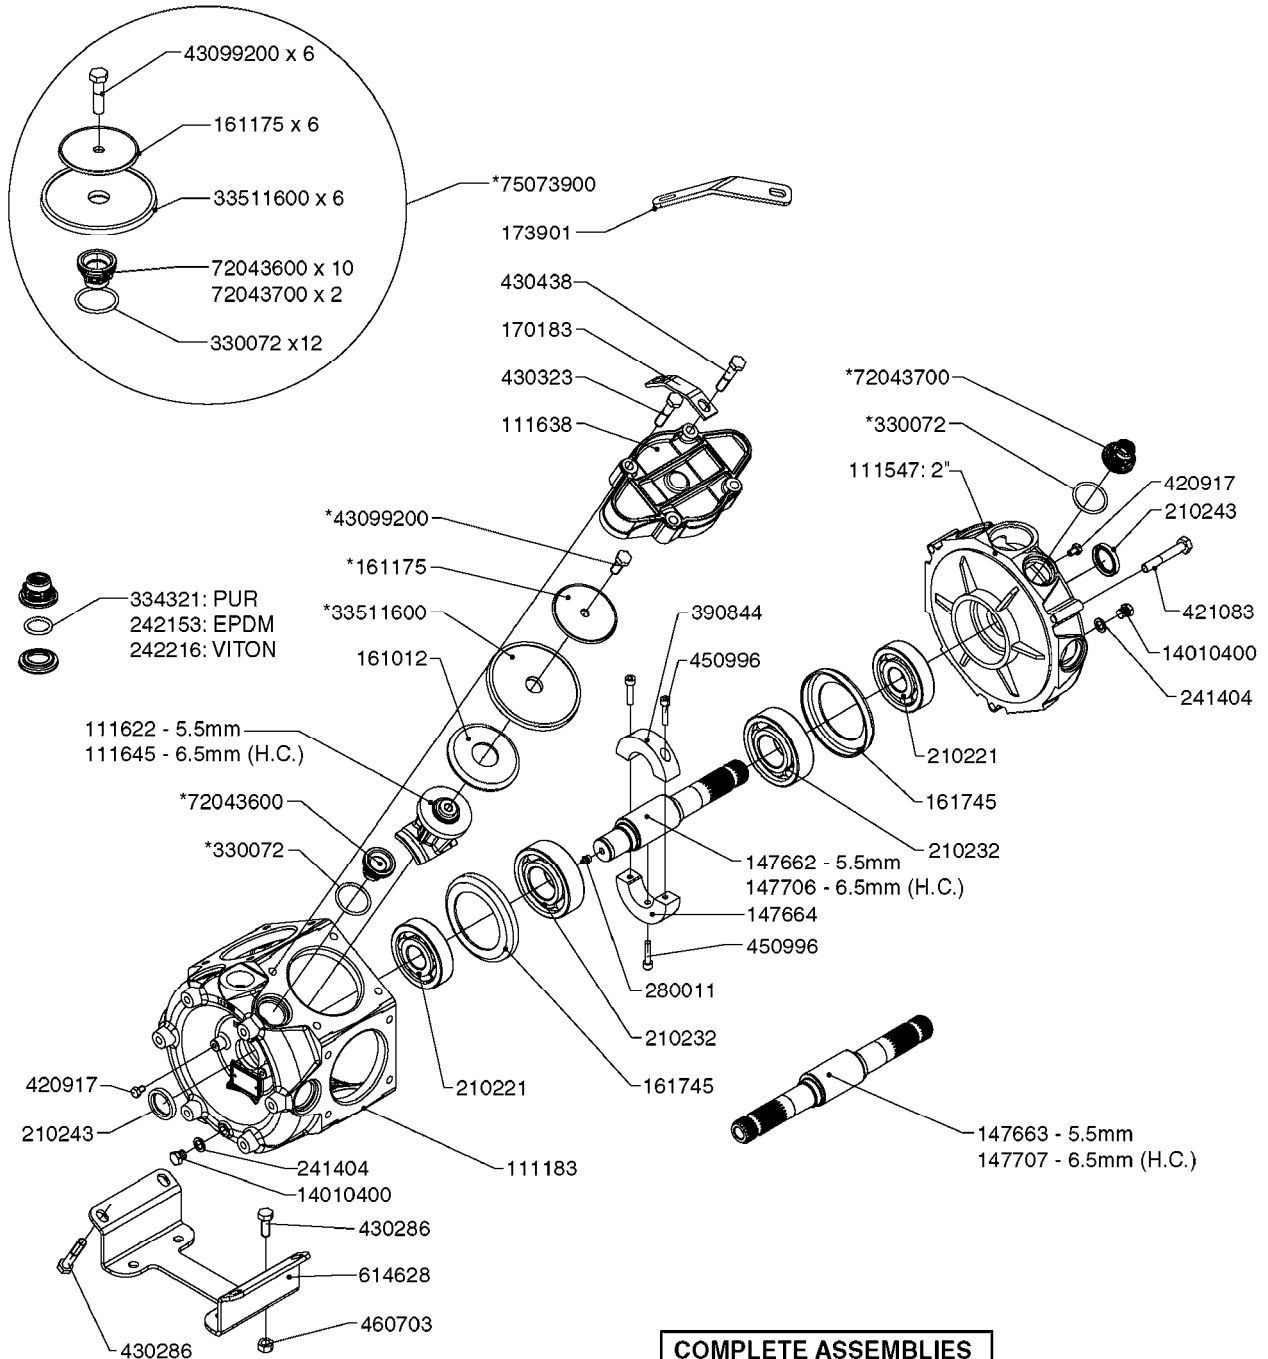

**COMPLETE ASSEMBLIES  
WHOLEGOODS ITEMS**

**COMPLETE PUMPS**

- 821585 - 463/5.5 W/THROUGH SHAFT (1000 RPM)
- 821587 - 463/10 W/THROUGH SHAFT (540 RPM)
- 82169400 - 464/6.5 (1000 RPM - H.C. INLINE PORTS)
- 72293300 - 463/6.5 W/THROUGH SHAFT (1000 RPM)
- 463/12 (540 RPM H.C. OFFSET PORTS) REPLACED BY 82168700 (PAGE A0350)
- 463/6.5 (1000 RPM H.C. OFFSET PORTS) REPLACED BY 82168800 (PAGE A0350)