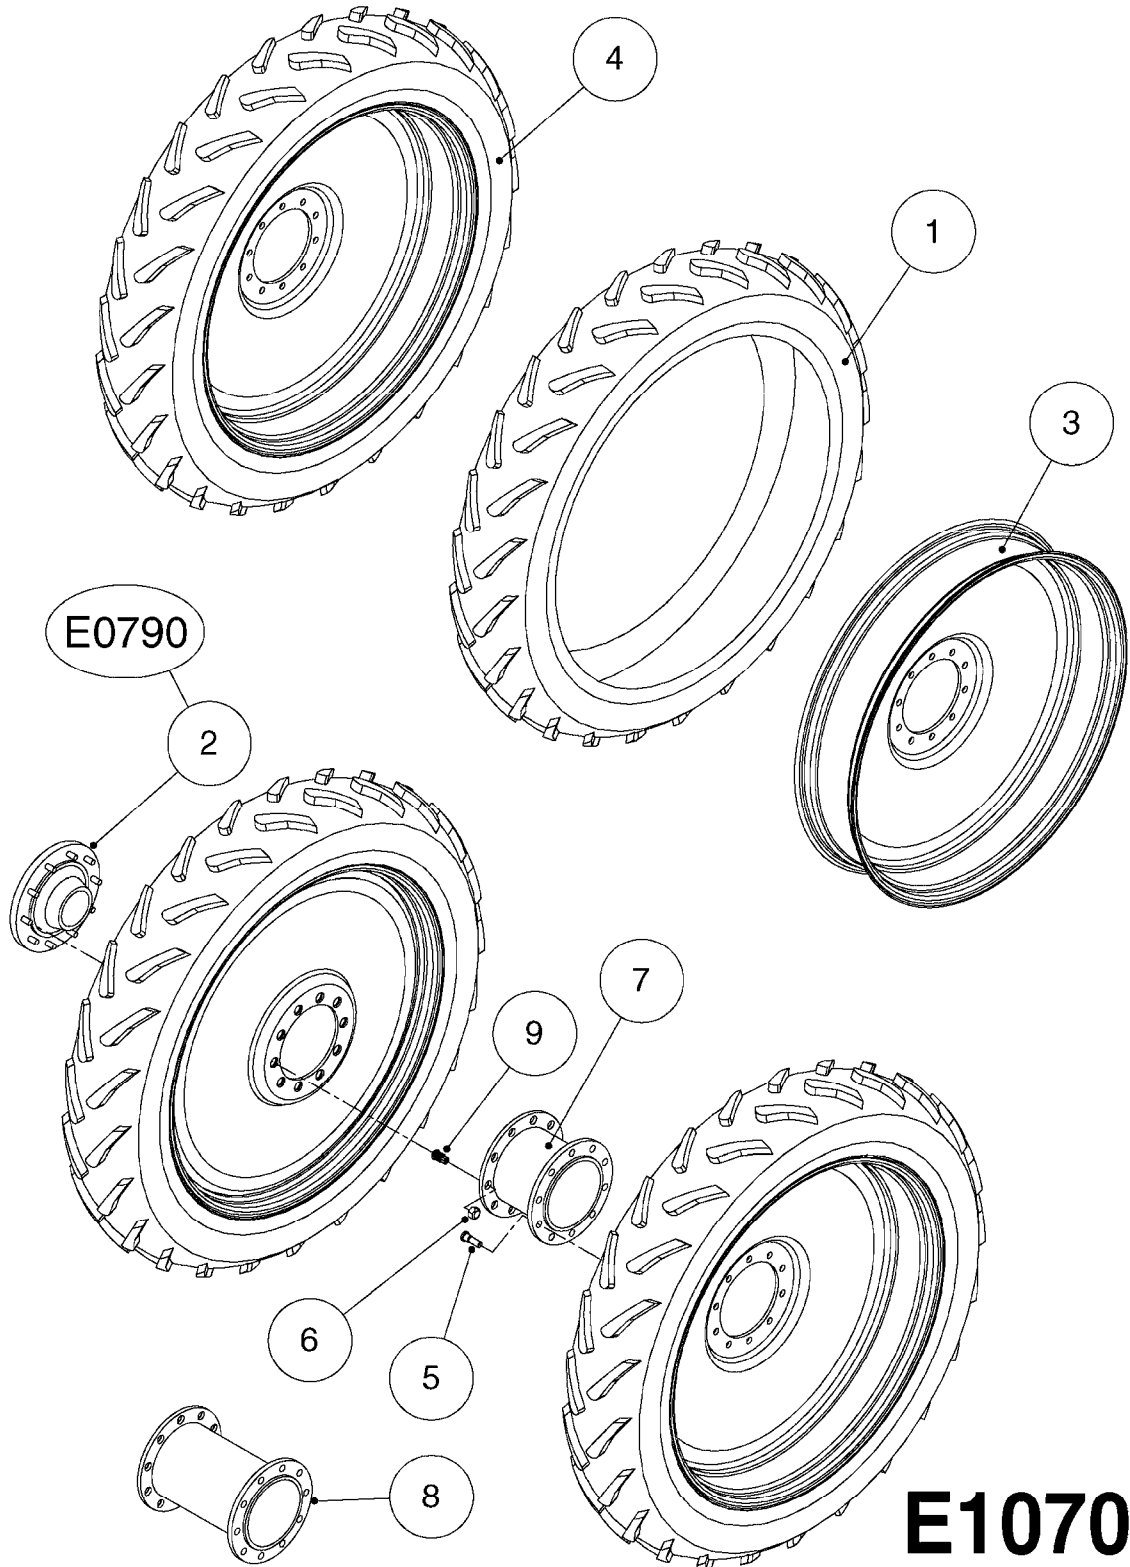

WHEELS FOR NEW COMMANDER
E1070-HIN, 01:01:16

Page 1

Date 16.03.2016 13:43

Pos.	parts-n°	order qty	description
1	10615703	1	TIRE 320 90R46' RAD.TL 357774
2	28045703	1	HUB ASSY 10-13.19-11.02 25000#
3	28007103	1	RIM,10x46,5.75NOS,13.189BC
4	28031203	1	TIRE ASSY. 320/90R50" HL R.H.
4	28031303	1	TIRE ASSY. 320/90R50" HL L.H.
4	28037603	1	TIRE ASSY.320/90R50" R.H. DUAL
4	28037703	1	TIRE ASSY.320/90R50" L.H. DUAL
4	28038603	1	TIRE 320/90R50" 161A8B HI LOAD
4	70006303	1	WHEEL ASM. 320/90R46 LH
4	70006703	1	WHEEL ASM. 320/90R46 RH
5	28034803	1	STUD 3/4"NF/5/8"KNURL L=2-5/8"
6	46000303	1	NUT, BUD WHEEL, OUTER, RH
7	61011203	1	DUAL SPACER 22" ROW 50" TIRE
8	61011303	1	DUAL SPACER 30" ROW 50" TIRE
9	46000203	1	NUT, BUD WHEEL, INNER, RH