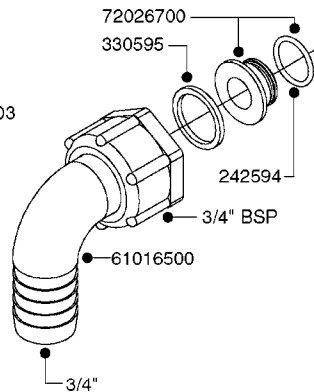

**L0040**

FITTINGS - NIPPLES & ELBOWS  
L0040-HIN, 01:01:16

Page 1

Date 16.03.2016 13:44

parts-n°	order qty	description
10530803	1	FITT.PO.SE 2.00X2.00 45 DEG.
320191	1	FITT.DK ELB 3/8' BSP 45 DEGREE
320482	1	FITT.DK ELB. 1/2" BSP 60 DEG.
320596	1	FITT.DK ELB 3/8'-1/2'BSP 45DEG
320607	1	FITT.DK HN 3/8M X 3/8F BSP LNG
320633	1	FITT.DK HN 3/8"M X 3/8"F BSP
321451	1	FITT.DK ELB.1-1/2 X1-1/4 80DEG
321532	1	FITT.DK REDUC 3/4' X 1/2' BSP
390233	1	FITT.DK REDUC 1-1/2" X 1" BSP

**L0050**

FITTINGS - HOSE CONNECTORS  
L0050-HIN, 01:01:16

Page 1  
Date 16.03.2016 13:44

parts-n°	order qty	description
242594	1	O-RING D14 X 1.78 SCH.70-EPDM
320294	1	FITT.DK TEE 3/8X3/8HB X1/2"BSP
320305	1	FITT.DK HB 3/4'- 3/4' BSP
320386	1	FITT.DK TEE 3/8X3/8HB X3/8"BSP
320397	1	FITT.DK ELB 3/8"HB X 3/8" BSP
320401	1	FITT.DK TEE 1/2X1/2HB X1/2"BSP
320412	1	FITT.DK TEE 1/2X1/2HB X3/8'BSP
320423	1	FITT.DK ELB 1/2'HB X 3/8' BSP
320891	1	FITT.DK HB 3/8'- 3/8' BSP
320972	1	FITT.DK HB 5/16'- 1/4' BSP
322046	1	FITT.DK TEE 1/2X1/2HB X3/4'BSP
322048	1	FITT.DK TEE 3/4X3/4HB X3/4'BSP
330595	1	O-RING D24.6/D20X2.1 -3/4"
333137	1	FITT.DK CONN.1/2" F.NOZZ. DOUB
333141	1	FITT.DK CONN.1/2" F.NOZZ.SING
334041	1	FITT.DK CONN.3/4' F.NOZZ. SING
334042	1	FITT.DK CONN.3/4' F.NOZZ. DOUB
334195	1	FITT.DK ELB. 3/4"HB X 3/4"HB
10012103	1	FITT.PO.HB 1.25X1.50 IMB1012
10014003	1	FITT.PO.HB 1.25X1.25 IMB1010
10036903	1	FITT.PO.HB 1.50X1.50 IMB1212
28019303	1	FITTING HB ELB 3/4NPT-3/4HOSE
61016500	1	HOSE TAIL 3/4" 90°+RG CAP 3/4"
72026700	1	NOZZLE TUBE ADAPTER W/O-RING