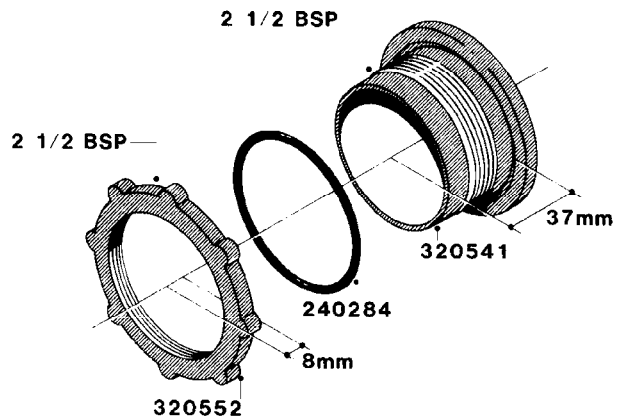

**L0040**

FITTINGS - NIPPLES & ELBOWS  
L0040-HIN, 01:01:16

Page 1

Date 16.03.2016 13:44

parts-n°	order qty	description
10530803	1	FITT.PO.SE 2.00X2.00 45 DEG.
320191	1	FITT.DK ELB 3/8' BSP 45 DEGREE
320482	1	FITT.DK ELB. 1/2" BSP 60 DEG.
320596	1	FITT.DK ELB 3/8'-1/2'BSP 45DEG
320607	1	FITT.DK HN 3/8M X 3/8F BSP LNG
320633	1	FITT.DK HN 3/8"M X 3/8"F BSP
321451	1	FITT.DK ELB.1-1/2 X1-1/4 80DEG
321532	1	FITT.DK REDUC 3/4' X 1/2' BSP
390233	1	FITT.DK REDUC 1-1/2" X 1" BSP

**L0050**

FITTINGS - HOSE CONNECTORS  
L0050-HIN, 01:01:16

Page 1  
Date 16.03.2016 13:44

parts-n°	order qty	description
242594	1	O-RING D14 X 1.78 SCH.70-EPDM
320294	1	FITT.DK TEE 3/8X3/8HB X1/2"BSP
320305	1	FITT.DK HB 3/4'- 3/4' BSP
320386	1	FITT.DK TEE 3/8X3/8HB X3/8"BSP
320397	1	FITT.DK ELB 3/8"HB X 3/8" BSP
320401	1	FITT.DK TEE 1/2X1/2HB X1/2"BSP
320412	1	FITT.DK TEE 1/2X1/2HB X3/8'BSP
320423	1	FITT.DK ELB 1/2'HB X 3/8' BSP
320891	1	FITT.DK HB 3/8'- 3/8' BSP
320972	1	FITT.DK HB 5/16'- 1/4' BSP
322046	1	FITT.DK TEE 1/2X1/2HB X3/4'BSP
322048	1	FITT.DK TEE 3/4X3/4HB X3/4'BSP
330595	1	O-RING D24.6/D20X2.1 -3/4"
333137	1	FITT.DK CONN.1/2" F.NOZZ. DOUB
333141	1	FITT.DK CONN.1/2" F.NOZZ.SING
334041	1	FITT.DK CONN.3/4' F.NOZZ. SING
334042	1	FITT.DK CONN.3/4' F.NOZZ. DOUB
334195	1	FITT.DK ELB. 3/4"HB X 3/4"HB
10012103	1	FITT.PO.HB 1.25X1.50 IMB1012
10014003	1	FITT.PO.HB 1.25X1.25 IMB1010
10036903	1	FITT.PO.HB 1.50X1.50 IMB1212
28019303	1	FITTING HB ELB 3/4NPT-3/4HOSE
61016500	1	HOSE TAIL 3/4" 90°+RG CAP 3/4"
72026700	1	NOZZLE TUBE ADAPTER W/O-RING