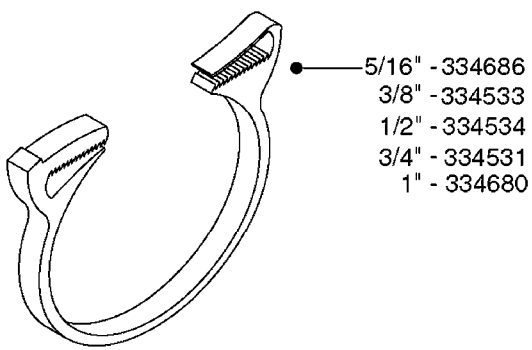

I.D.	PART # (ONE FOOT)	
3/8" 1/2" 3/4" 1" 1-1/4"	92701703 92702103 92703203 92712403 92734403	 <p>RUBBER HOSE SMOOTH, BLACK, TWO BLUE STRIPES</p>
5/16" 3/8" 1/4" 1/2" 3/4"	927281 927284 927268 927269 927270	 <p>PVC HOSE SHINY, BLACK, SMOOTH, TWO WHITE STRIPES</p>
1" 1-1/4" 1-1/2" 2" 2-1/2"	92702403 92738900 92702603 92702703 92702803	 <p>PVC SPIRAL SUCTION HOSE SHINY, RIBBED, GRAY</p>
3/4"	927205	 <p>PVC HOSE CLEAR, SMOOTH</p>
1/2" 3/4"	10631003 927231	 <p>PVC HOSE SMOOTH, CLEAR, REINFORCED WITH WHITE MESH</p>
4mm 6mm 8mm 10mm	927253 RED 927264 RED 927306 BLACK 927330 BLACK	 <p>PVC AIR HOSE SMOOTH</p>

Hose Size	Pressure	Suction	Clamp Code
3/8"	28029803		6706
1/2"	28029803		6706
3/4"	28029903		6712
1"	28030003	28029903	6716
1-1/4"	28030103		6724
1-1/2"		28030103	6724
2"		28030203	235-67
2-1/2"		28030303	235-74
3"		28030403	235-82