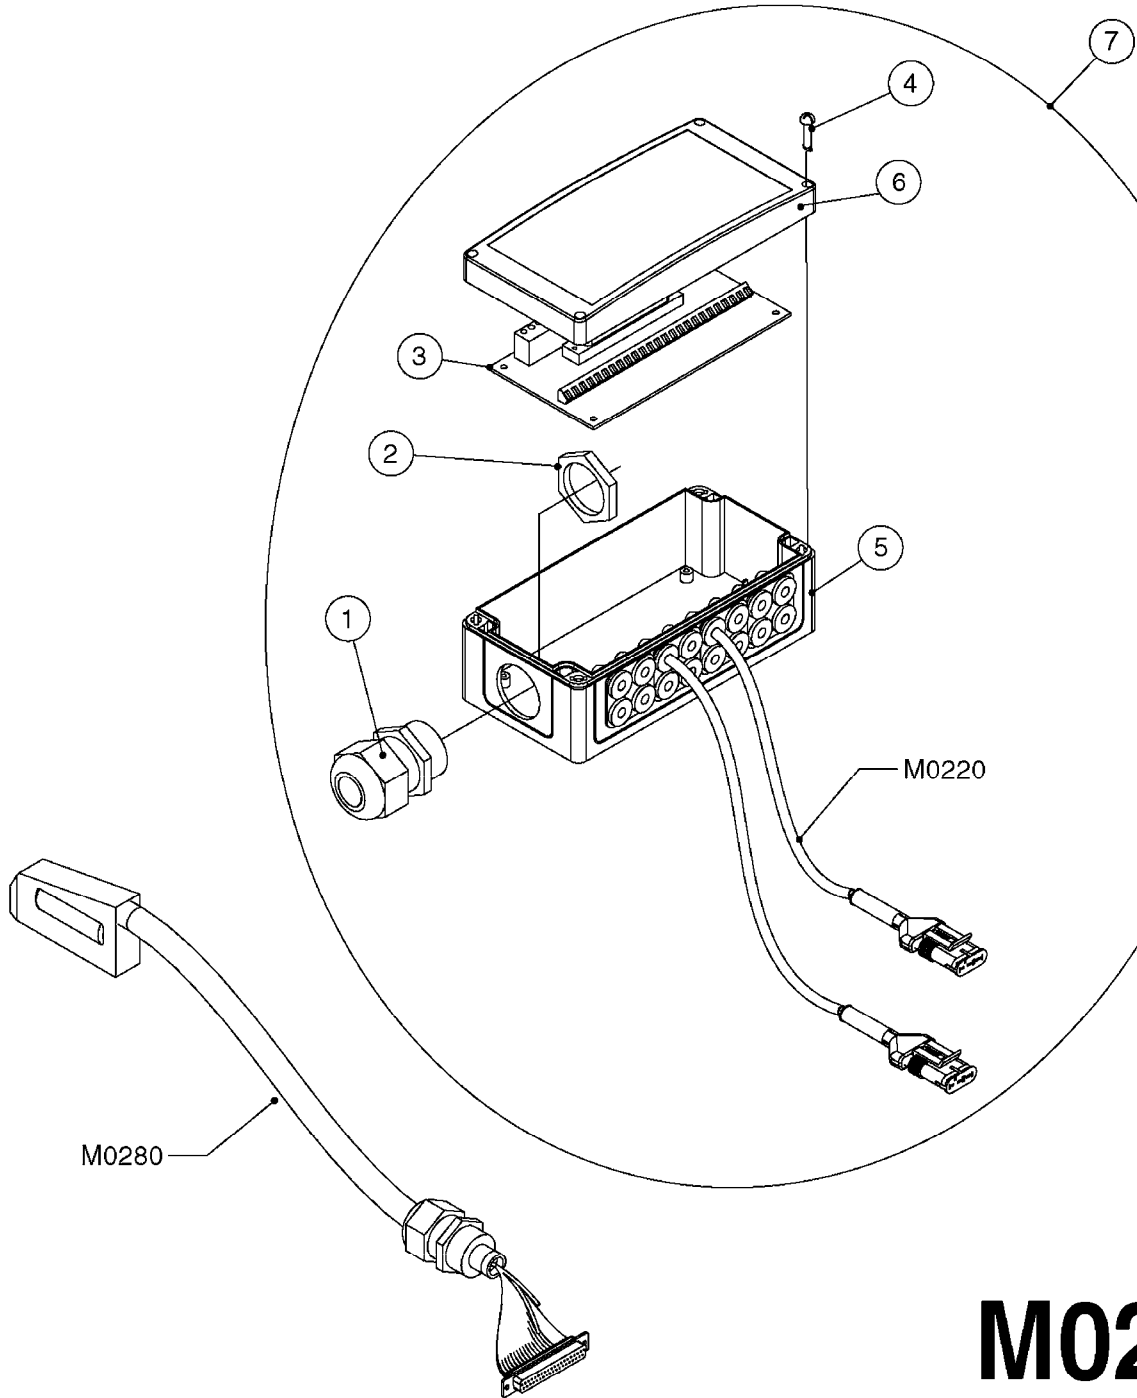

**M0220**

CABLES  
M0220-HIN, 01:01:16

Page 1  
Date 16.03.2016 13:44

Pos.	parts-n°	order qty	description
1	26005900	1	WIRE 37/37 POLE DAH/JOB COM
2	26006200	1	CABLE L = 4.50M, AMP, MALE, 2P
2	26006300	1	CABLE L = 0.50M, AMP, MALE, 2P
2	26006400	1	CABLE L = 0.75M, AMP, MALE, 2P
2	26006500	1	CABLE L = 1.50M, AMP, MALE, 2P
2	26006600	1	CABLE L = 9.00M, AMP, MALE, 2P
3	26006700	1	CABLE L = 0.12M, AMP, FEMALE, 2P
4	26006800	1	CABLE L = 1.00M, AMP, FEMALE, 2P
5	26006000	1	CABLE L = 1.50M, AMP, MALE, 3P
5	26006100	1	CABLE L = 5.00M, AMP, MALE, 3P
5	26007000	1	CABLE L = 0.20M, AMP, MALE, 3P
5	26007100	1	CABLE L = 9.00M, AMP, MALE, 3P
5	26007200	1	CABLE L = 13.00M, AMP, MALE, 3P
6	26007300	1	CABLE L = 1.00M, AMP, FEMALE, 3P
7	26007400	1	CABLE L = 3.00M, AMP, EXT, 3P
7	26009800	1	CABLE L = 0.50M, AMP, EXT, 2P
8	26004900	1	CABLE FEM/MALE 37P L=9.5M
9	26007500	1	CABLE FEM/FEM 15P L=3.5M
10	262150	1	SCREW ASSM.FOR D-SUB PLUG
11	72450600	1	CAP F. AMP SUPER SEAL 2P PLUG
12	72450700	1	CAP F. AMP SUPER SEAL 3P PLUG
13	72450800	1	CAP F. AMP SUPER SEAL 4P PLUG