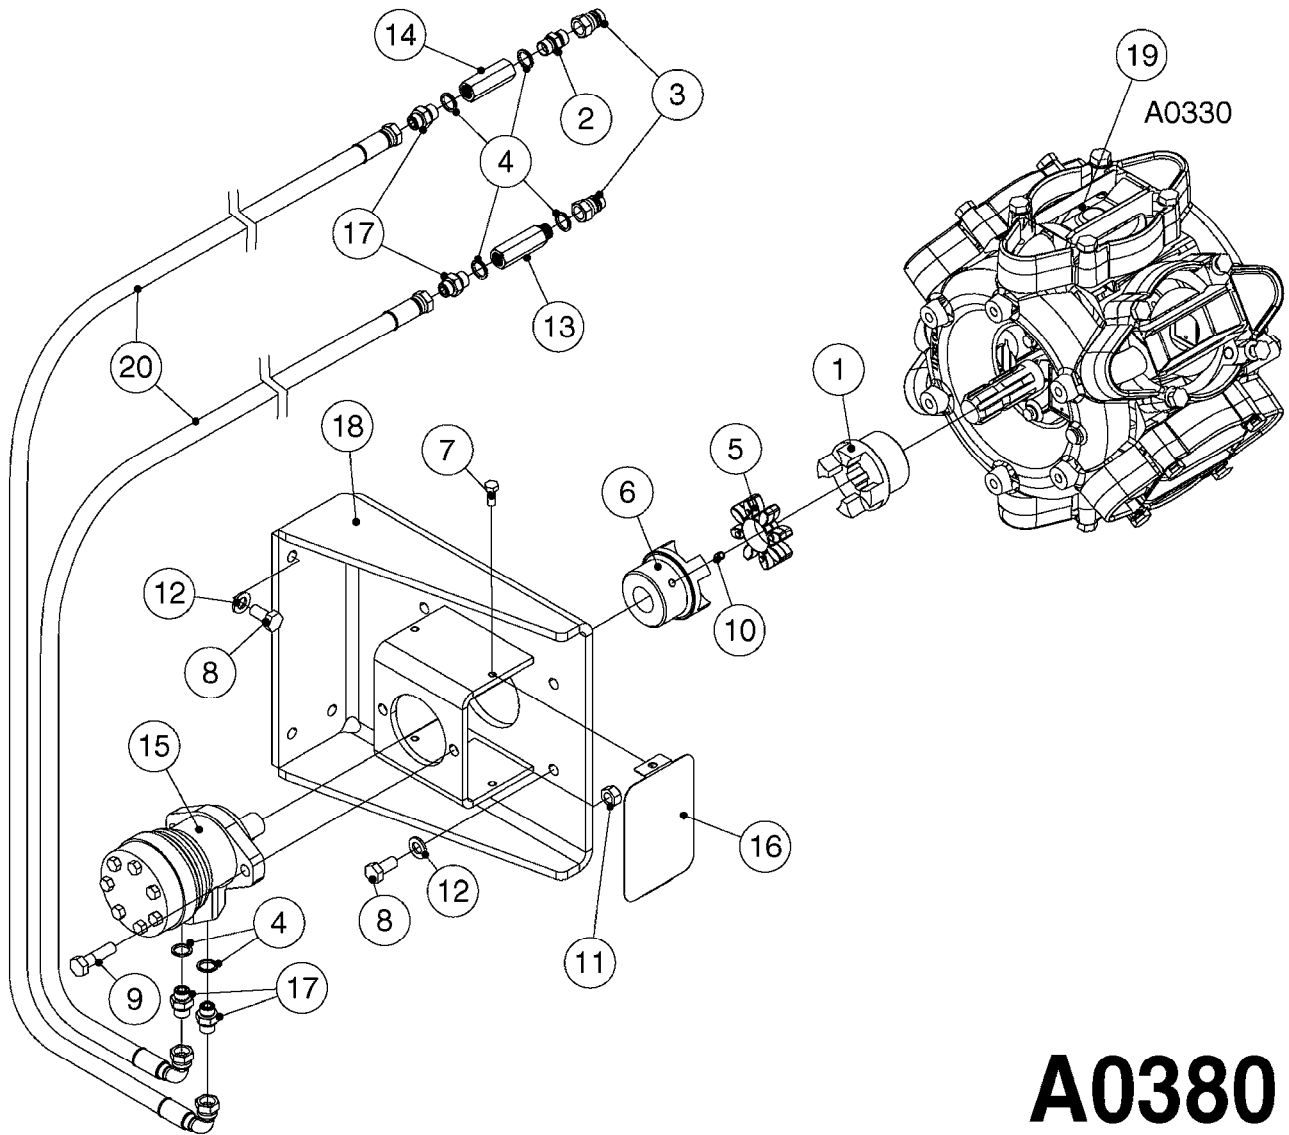

PUMP - 463 FLEX CAPACITY
A0380-HIN, 01:01:16

Page 1

Date 16.03.2016 13:43

Pos.	parts-n°	order qty	description
1	111438	1	HUB F.CLUTCH 361/460 PUMP
2	147132	1	HEX NIPPLE 1/2"X1/2" BSP DEL
3	230311	1	QUICK COUPLING 1/2"
4	241356	1	DOWTYSEAL 1/2"
5	283916	1	TOOTHED RIM FOR CLUTCH
6	284521	1	COUPLING HALF CYL.D25MM-KEY
7	420582	1	BOLT HEX 8.8 DEL M8X20 FT A2
8	430522	1	BOLT HEX 8.8 DEL M12X25 FT
9	430878	1	BOLT HEX 8.8 DEL M12X45 DIN931
10	450052	1	SCREW SET M8X10 BLACK ALLAN
11	460703	1	NUT HEX M12X1.75 LOCK DIN985
12	471127	1	WASHER, M12, Ø24/13.0X 2.5, SS
13	782153	1	PRESS. FLOW VALVE 1/2", 32L/MIN, PAINTED (BLACK)
14	782154	1	CHECK VALVE 284794 (BLACK)
15	783010	1	MOTOR HYDRAULIC OMR50
16	16154400	1	COVER PLATE F. FLEX PUMP MT.
17	23235300	1	HEX NIPPLE 1/2"-13/16"
18	61038400	1	BRACKET FLEX PUMP MOUNT NCM
19	72363900	1	PUMP 463/10-MOD-2-540
20	78571100	1	HOSE HY X 1/2" X 248" STR+ELB