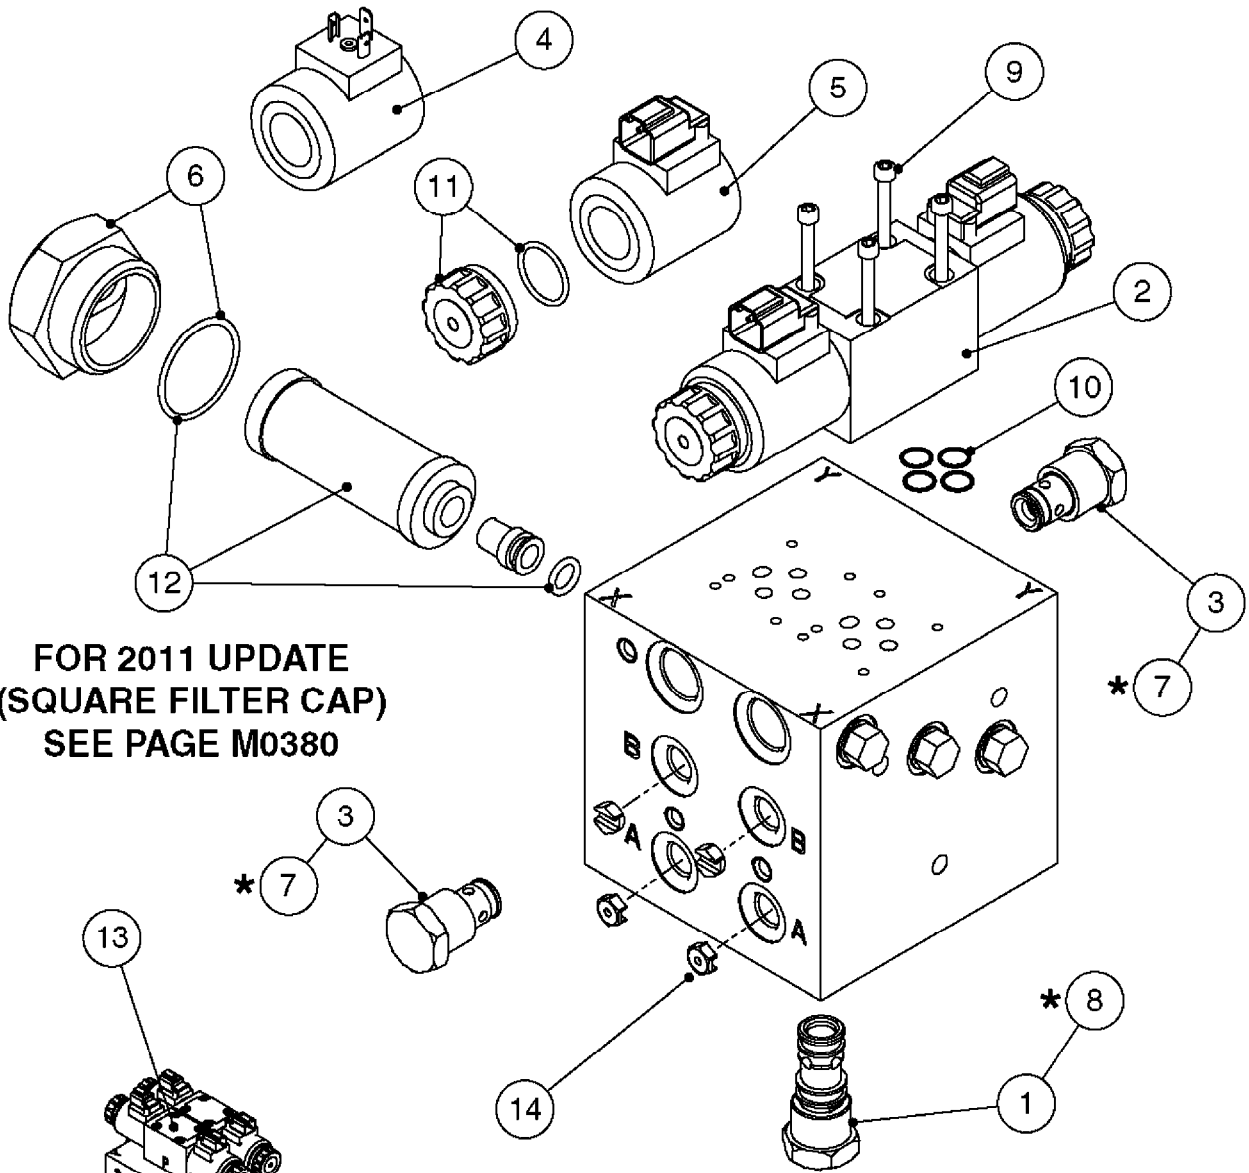

NORAC UC4 BOOM HEIGHT CONTROL
M0290-HIN, 01:01:16

Page 1
Date 16.03.2016 13:44

Pos.	parts-n°	order qty	description
1	410443	1	BOLT HEX 8.8 DEL M6X70
1	410605	1	BOLT HEX 8.8 DEL M6X80
			SPB/SPC BOOM
2	460261	1	NUT HEX M6X1 LOCK A2 DIN985
3	471124	1	WASHER, M6, Ø18/ 6.4X 1.6, SS
4	16128603	1	BRACKET F. SENSOR 60X60 TUBE
			SPB/SPC BOOM
4	16128703	1	BRACKET F. SENSOR 50x50 TUBE
			FORCE BOOM (FTZ)
5	26016303	1	CONNECTOR RING CPC #11 NORAC
6	26025903	1	NORAC UC4+ ROLL SENSOR W/TEMP.
			CONFIRM NORAC P/N 45000
7	26026003	1	NORAC UC4+ ROLL SENSOR
			CONFIRM NORAC P/N 45001
8	26026600	1	NORAC CABLE VAR.RT.VLV DIN
			3-PIN CONNECTORS/HIRSCHMAN
8	28055603	1	NORAC CABLE VAR.RT.VLV DEUTSCH
			2-PIN CONNECTORS/DEUTSCH
9	28049503	1	NORAC CABLE EXTENSION
10	28049603	1	NORAC POWER CABLE
11	28050303	1	NORAC RUBBER TOP&BOLT F.SENSOR
12	28050703	1	NORAC UC4+ OPEN CTR. CABLE
13	28054303	1	PARALIFT INTERFACE CABLE NORAC
14	28055503	1	NORAC VALVE MOUNTING HARDWARE
15	28055703	1	NORAC VALVE CABLE ROLL PIGTAIL
16	28085900	1	SENSOR BRANCH CABLE NORAC
17	28086200	1	CAN NODE DUAL CABLE NORAC
18	28086300	1	UC4 DISPLAY PANEL NORAC
19	28086400	1	UC4 ULTRASOUND SENSOR NORAC
20	28086500	1	UC4 SENSOR MOUNTING BKT. NORAC
21	28086600	1	FOAM DISC F. SENSOR NORAC
22	70112503	1	UC4+ ROLL SENSOR KIT '11 HIN
			INCLUDES NORAC P/N 45000 & 45001
23	78216100	1	NORAC VALVE BLOCK COMP, DEUTSCH CON.

FOR 2011 UPDATE
(SQUARE FILTER CAP)
SEE PAGE M0380

COMPLETE
ASSEMBLY

* SEAL KITS

M0300