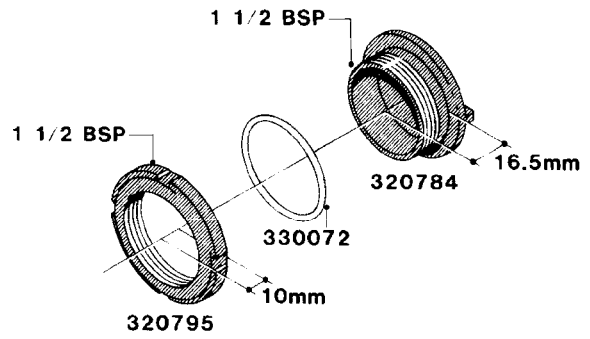

**L0040**

FITTINGS - NIPPLES & ELBOWS  
L0040-HIN, 01:01:16

Page 1

Date 16.03.2016 13:44

parts-n°	order qty	description
10530803	1	FITT.PO.SE 2.00X2.00 45 DEG.
320191	1	FITT.DK ELB 3/8' BSP 45 DEGREE
320482	1	FITT.DK ELB. 1/2" BSP 60 DEG.
320596	1	FITT.DK ELB 3/8'-1/2'BSP 45DEG
320607	1	FITT.DK HN 3/8M X 3/8F BSP LNG
320633	1	FITT.DK HN 3/8"M X 3/8"F BSP
321451	1	FITT.DK ELB.1-1/2 X1-1/4 80DEG
321532	1	FITT.DK REDUC 3/4' X 1/2' BSP
390233	1	FITT.DK REDUC 1-1/2" X 1" BSP

**L0050**

FITTINGS - HOSE CONNECTORS  
L0050-HIN, 01:01:16

Page 1  
Date 16.03.2016 13:44

parts-n°	order qty	description
242594	1	O-RING D14 X 1.78 SCH.70-EPDM
320294	1	FITT.DK TEE 3/8X3/8HB X1/2"BSP
320305	1	FITT.DK HB 3/4'- 3/4' BSP
320386	1	FITT.DK TEE 3/8X3/8HB X3/8"BSP
320397	1	FITT.DK ELB 3/8"HB X 3/8" BSP
320401	1	FITT.DK TEE 1/2X1/2HB X1/2"BSP
320412	1	FITT.DK TEE 1/2X1/2HB X3/8'BSP
320423	1	FITT.DK ELB 1/2'HB X 3/8' BSP
320891	1	FITT.DK HB 3/8'- 3/8' BSP
320972	1	FITT.DK HB 5/16'- 1/4' BSP
322046	1	FITT.DK TEE 1/2X1/2HB X3/4'BSP
322048	1	FITT.DK TEE 3/4X3/4HB X3/4'BSP
330595	1	O-RING D24.6/D20X2.1 -3/4"
333137	1	FITT.DK CONN.1/2" F.NOZZ. DOUB
333141	1	FITT.DK CONN.1/2" F.NOZZ.SING
334041	1	FITT.DK CONN.3/4' F.NOZZ. SING
334042	1	FITT.DK CONN.3/4' F.NOZZ. DOUB
334195	1	FITT.DK ELB. 3/4"HB X 3/4"HB
10012103	1	FITT.PO.HB 1.25X1.50 IMB1012
10014003	1	FITT.PO.HB 1.25X1.25 IMB1010
10036903	1	FITT.PO.HB 1.50X1.50 IMB1212
28019303	1	FITTING HB ELB 3/4NPT-3/4HOSE
61016500	1	HOSE TAIL 3/4" 90°+RG CAP 3/4"
72026700	1	NOZZLE TUBE ADAPTER W/O-RING