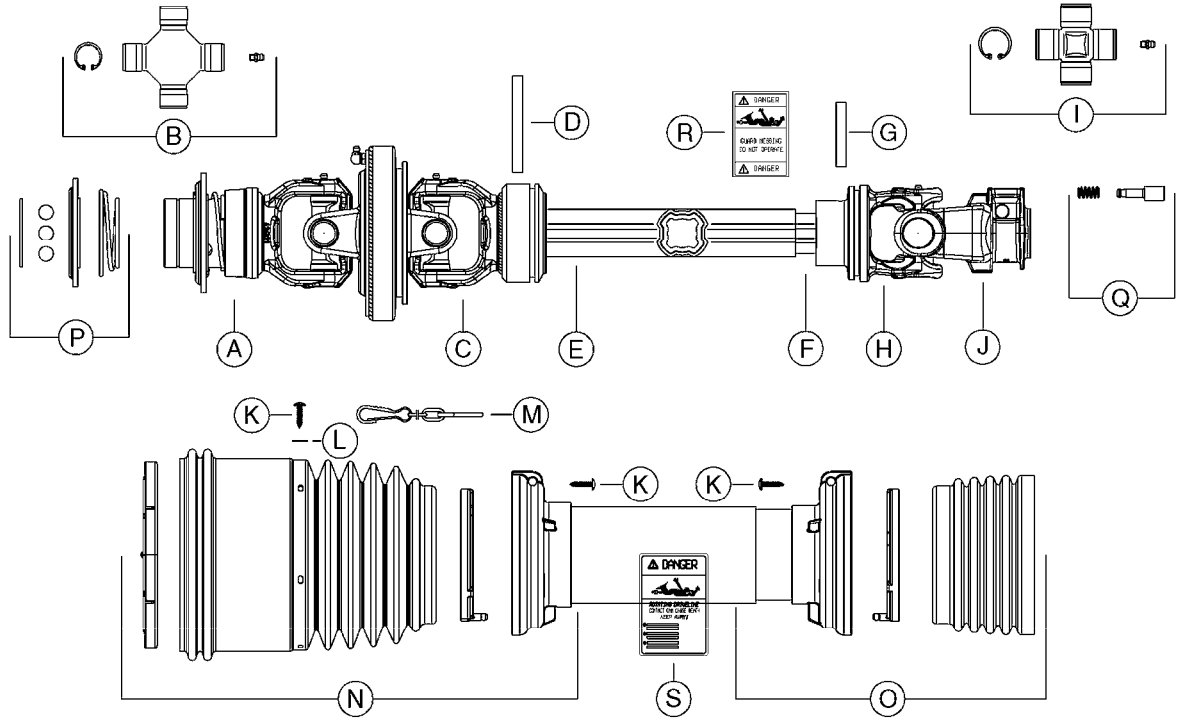

**A0390**

PUMP - 460/462/463 FITTINGS  
A0390-HIN, 01:01:16

Page 1

Date 16.03.2016 13:43

parts-n°	order qty	description
145997	1	FITT.DK S-93 FORK
232115	1	FITT HEX NIPPLE 2'-2' BSP
241441	1	O-RING D29.3X3
242020	1	O-RING 39.2 X 3 VITON
242351	1	O-RING D69.5X3.0 VITON F.S-93
242353	1	O-RING D44.2X3.0 VITON F.S-67
320821	1	FITT.DK NUT 1-1/2" BSP
322066	1	FITT.DK S-56 NUT
322322	1	FITT.DK S-67 X 1-1/4"BSP MALE
322323	1	FITT.DK S-93 X 1-1/2"BSP MALE
322324	1	FITT.DK S-93 X 2"BSP MALE
330746	1	GUARD PTO LOWER PART SHORT
330757	1	GUARD PTO UPPER PART SHORT
333292	1	FITT.DK HB 1"O'RING F.1-1/2"
334099	1	FITT.DK S-61 ELB.1-1/2"110 DEG
334150	1	FITT.DK HB 1-1/4" 110 F.1-1/2"
334244	1	FITT.DK S-67 ELB.1-1/4"
334340	1	FITT.DK S-93 ELBOW 2.5"
334446	1	FITT.DK S-93 ELB.2" PVC
334647	1	FITT.DK S93 ELB 1-1/2" 90 PVC
390231	1	FITT.DK NIPPLE 1-1/2 X S56
390232	1	FITT.DK HN 1-1/2' X 1-1/4' BSP
410347	1	SCREW M6X20 8.8
420162	1	BOLT HEX 8.8 DEL 3/8"x15MM
460202	1	NUT HEX M6
461217	1	NUT HEX M5 LOCK
471122	1	WASHER, M10, Ø20/10.5X 2.0, SS
821585	1	PUMP 463/5.5 THRGH SHAFT 1000R
821587	1	PUMP 463/10 THROUGH SHAFT TWNF
10277003	1	FITT.PO.HB 2.00X2.00 MCPHEE
10530803	1	FITT.PO.SE 2.00X2.00 45 DEG.
10531103	1	FITT.PO.HB 2.00"NPT X 1.50"HOS
10592303	1	FITT.PO.HB 2.00X 2.00BSP 90DEG
14012200	1	FITT.DK S-67 FORK W/M5 THREADS
28030103	1	CLAMP HOSE GEAR P5/4-S1.5"6724
28030203	1	CLAMP HOSE T-BOLT S2" 235-67
28030303	1	CLAMP HOSE T-BOLT S2.5" 235-76
72293300	1	PUMP 463/6.5 MED-2-1000-GG
82168700	1	PUMP 464/12/540 OFFSET PORTS
82168800	1	PUMP 464/6.5/1000 OFFSET PORTS
82169400	1	PUMP 464-6.5-STD-2-1000 FK
92702603	1	HOSE PVC SUCT GRAY 1-1/2"
92702703	1	HOSE PVC SUCT GRAY 2"
92702803	1	HOSE PVC SUCT GRAY 2.5"
92734403	1	HOSE R X5/4" X200PSI WP X0012"