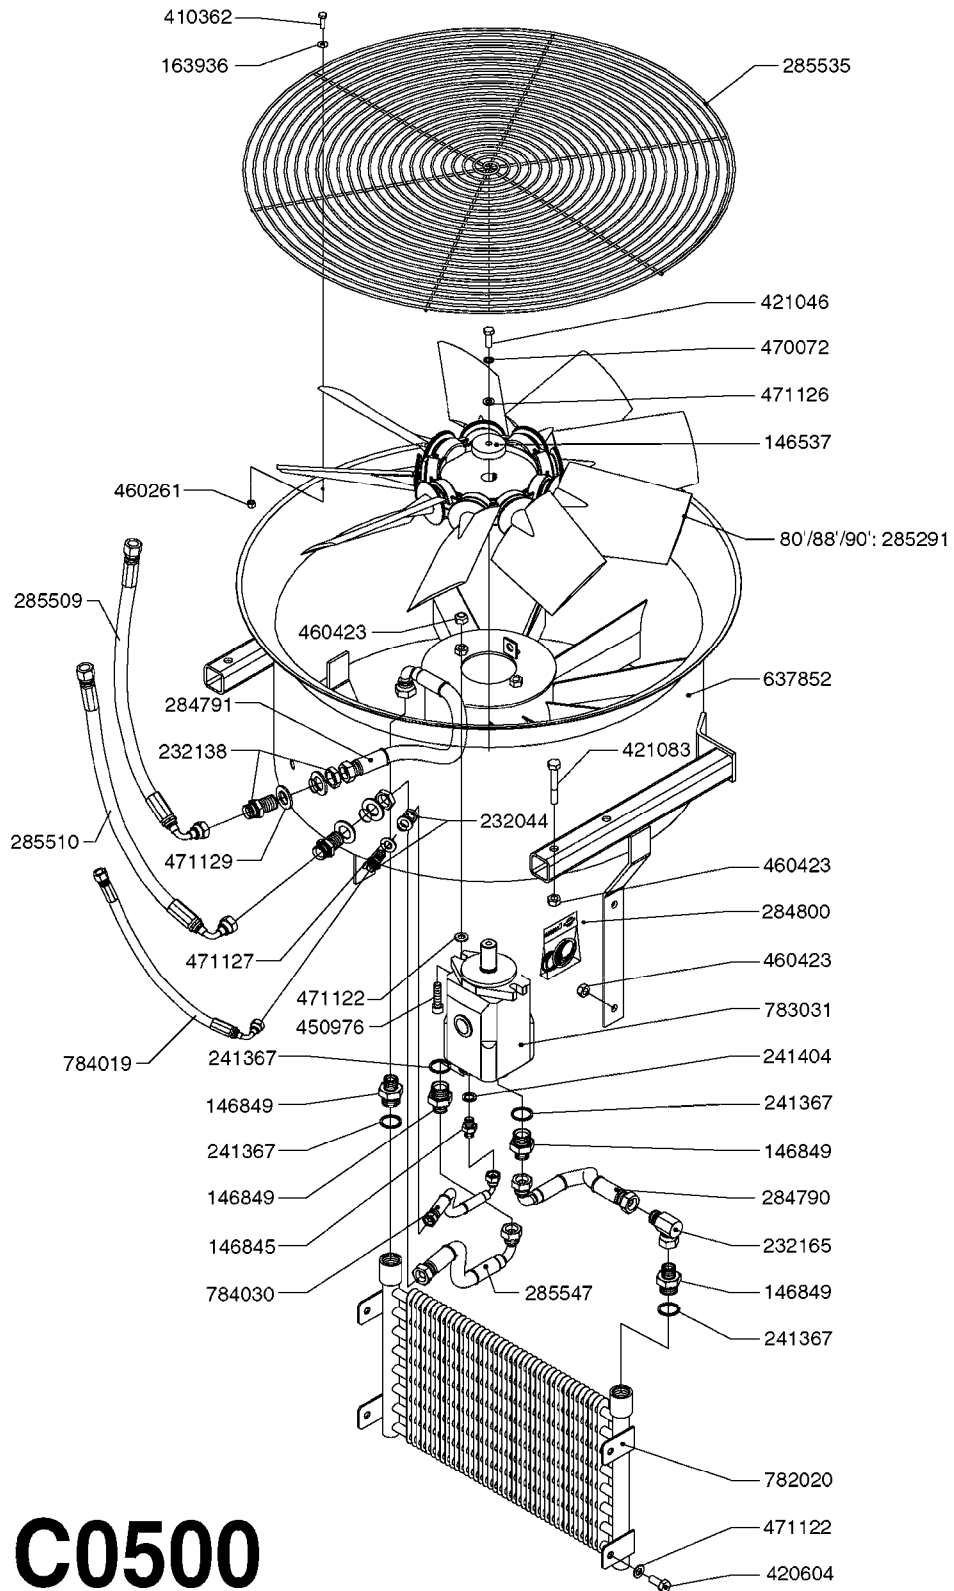

C0500

HYD TWIN FORCE FAN HAZ
C0500-HIN, 01:01:16

Page 1
Date 16.03.2016 13:43

parts-n°	order qty	description
146537	1	BUSHING D50/D40X12MM
146845	1	HEX NIPPLE 1/4"X1/4"
146849	1	HEX. NIPPLE 3/4"BSP X 1/2"BSP
163936	1	WASHER D15/D6.2X1
232044	1	HEX NIP W/NUT 1/4" alt 232214
232138	1	HEX NIPPLE W/NUT 1/2"
232165	1	HY.ELBOW 1/2" BSP SWIVEL
241367	1	DOWTYSEAL 28.5x22
241404	1	DOWTY SEAL 1/4"
284790	1	HOSE HY X 1/2 X 15.75"STR+ELB
284791	1	HOSE HY X 1/2 X 21.5"STR+ELB
284800	1	GASKET SET F.HYMOTOR M4MF11-28
285291	1	FAN BLADE F.TWIN FORCE 80'-90'
285509	1	HOSE HY X 1/2 X 78.75"STR+ELB
285510	1	HOSE HY X 1/2 X 82.5"STR+ELB
285535	1	GUARD FOR TWIN FORCE FAN HAZ
285547	1	HOSE HY X 1/2" X 15" STR+ELB
410362	1	BOLT HEX 8.8 SS M6X20 FT
420604	1	BOLT HEX 8.8 DEL M10X25 FT DIN933
421046	1	BOLT HEX 8.8 DEL M8X25 FT A2 DIN933
421083	1	BOLT HEX 8.8 DEL M10X65
450976	1	BOLT M10X50 F.TWIN ARM YOKE
460261	1	NUT HEX M6X1 LOCK A2 DIN985
460423	1	NUT HEX M10X1.5 LOCK
470072	1	WASHER D15/D8X.5 LOCK
471122	1	WASHER, M10, Ø20/10.5X 2.0, SS
471126	1	WASHER, M8, Ø16/ 8.4X 1.6, SS
471127	1	WASHER, M12, Ø24/13.0X 2.5, SS
471129	1	WASHER, M20, Ø37/21.0X 3.0, SS
637852	1	FAN HOUSING F.TWIN FORCE
782020	1	RADIATOR ELEMENT 2KW TYPE R6
783031	1	HYDRAULIC MOTOR FAN HAZ
784019	1	HOSE HY X 1/4 X 078.75"STR+ELB
784030	1	HOSE HY X 1/4" X 13.75"STR+ELB