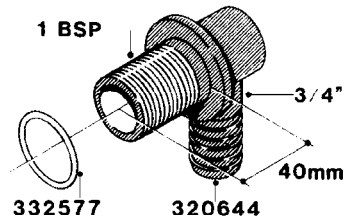

**L0040**

FITTINGS - NIPPLES & ELBOWS  
L0040-HIN, 01:01:16

Page 1

Date 16.03.2016 13:44

parts-n°	order qty	description
10530803	1	FITT.PO.SE 2.00X2.00 45 DEG.
320191	1	FITT.DK ELB 3/8' BSP 45 DEGREE
320482	1	FITT.DK ELB. 1/2" BSP 60 DEG.
320596	1	FITT.DK ELB 3/8'-1/2'BSP 45DEG
320607	1	FITT.DK HN 3/8M X 3/8F BSP LNG
320633	1	FITT.DK HN 3/8"M X 3/8"F BSP
321451	1	FITT.DK ELB.1-1/2 X1-1/4 80DEG
321532	1	FITT.DK REDUC 3/4' X 1/2' BSP
390233	1	FITT.DK REDUC 1-1/2" X 1" BSP

**L0050**

FITTINGS - HOSE CONNECTORS  
L0050-HIN, 01:01:16

Page 1  
Date 16.03.2016 13:44

parts-n°	order qty	description
242594	1	O-RING D14 X 1.78 SCH.70-EPDM
320294	1	FITT.DK TEE 3/8X3/8HB X1/2"BSP
320305	1	FITT.DK HB 3/4'- 3/4' BSP
320386	1	FITT.DK TEE 3/8X3/8HB X3/8"BSP
320397	1	FITT.DK ELB 3/8"HB X 3/8" BSP
320401	1	FITT.DK TEE 1/2X1/2HB X1/2"BSP
320412	1	FITT.DK TEE 1/2X1/2HB X3/8'BSP
320423	1	FITT.DK ELB 1/2'HB X 3/8' BSP
320891	1	FITT.DK HB 3/8'- 3/8' BSP
320972	1	FITT.DK HB 5/16'- 1/4' BSP
322046	1	FITT.DK TEE 1/2X1/2HB X3/4'BSP
322048	1	FITT.DK TEE 3/4X3/4HB X3/4'BSP
330595	1	O-RING D24.6/D20X2.1 -3/4"
333137	1	FITT.DK CONN.1/2" F.NOZZ. DOUB
333141	1	FITT.DK CONN.1/2" F.NOZZ.SING
334041	1	FITT.DK CONN.3/4' F.NOZZ. SING
334042	1	FITT.DK CONN.3/4' F.NOZZ. DOUB
334195	1	FITT.DK ELB. 3/4"HB X 3/4"HB
10012103	1	FITT.PO.HB 1.25X1.50 IMB1012
10014003	1	FITT.PO.HB 1.25X1.25 IMB1010
10036903	1	FITT.PO.HB 1.50X1.50 IMB1212
28019303	1	FITTING HB ELB 3/4NPT-3/4HOSE
61016500	1	HOSE TAIL 3/4" 90°+RG CAP 3/4"
72026700	1	NOZZLE TUBE ADAPTER W/O-RING