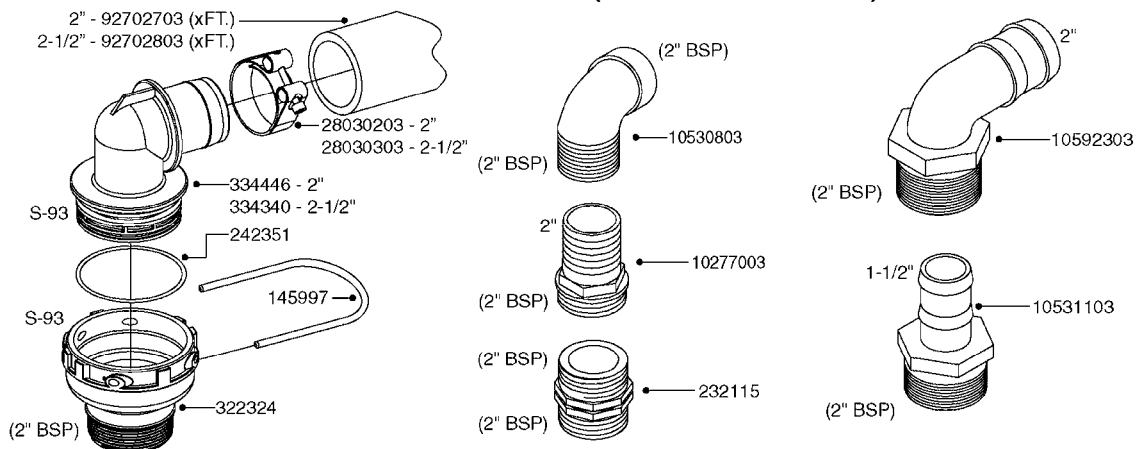

SUCTION SIDE OF PUMP (WITH 2" SUCTION PORT)