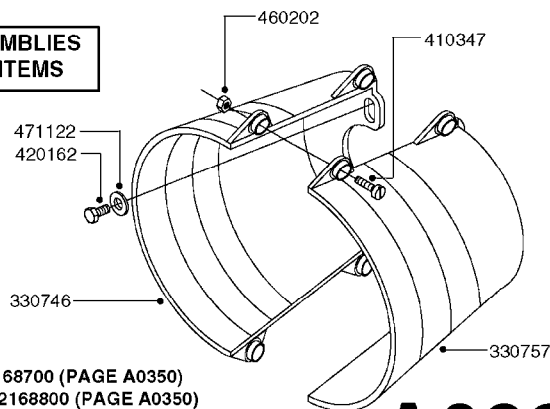

**SUCTION SIDE OF PUMP (WITH 1-1/2" SUCTION PORT)**

**PRESSURE SIDE OF PUMP**

**SUCTION SIDE OF PUMP (WITH 2" SUCTION PORT)**

**COMPLETE ASSEMBLIES  
WHOLEGOODS ITEMS**

- 821585 - 463/5.5 W/THROUGH SHAFT (1000 RPM)
- 821587 - 463/10 W/THROUGH SHAFT (540 RPM)
- 82169400 - 464/6.5 (1000 RPM H.C. INLINE PORTS)
- 72293300 - 463/6.5 W/THROUGH SHAFT (1000 RPM)
- 463/12 (540 RPM H.C. OFFSET PORTS) REPLACED BY 82168700 (PAGE A0350)
- 463/6.5 (1000 RPM H.C. OFFSET PORTS) REPLACED BY 82168800 (PAGE A0350)