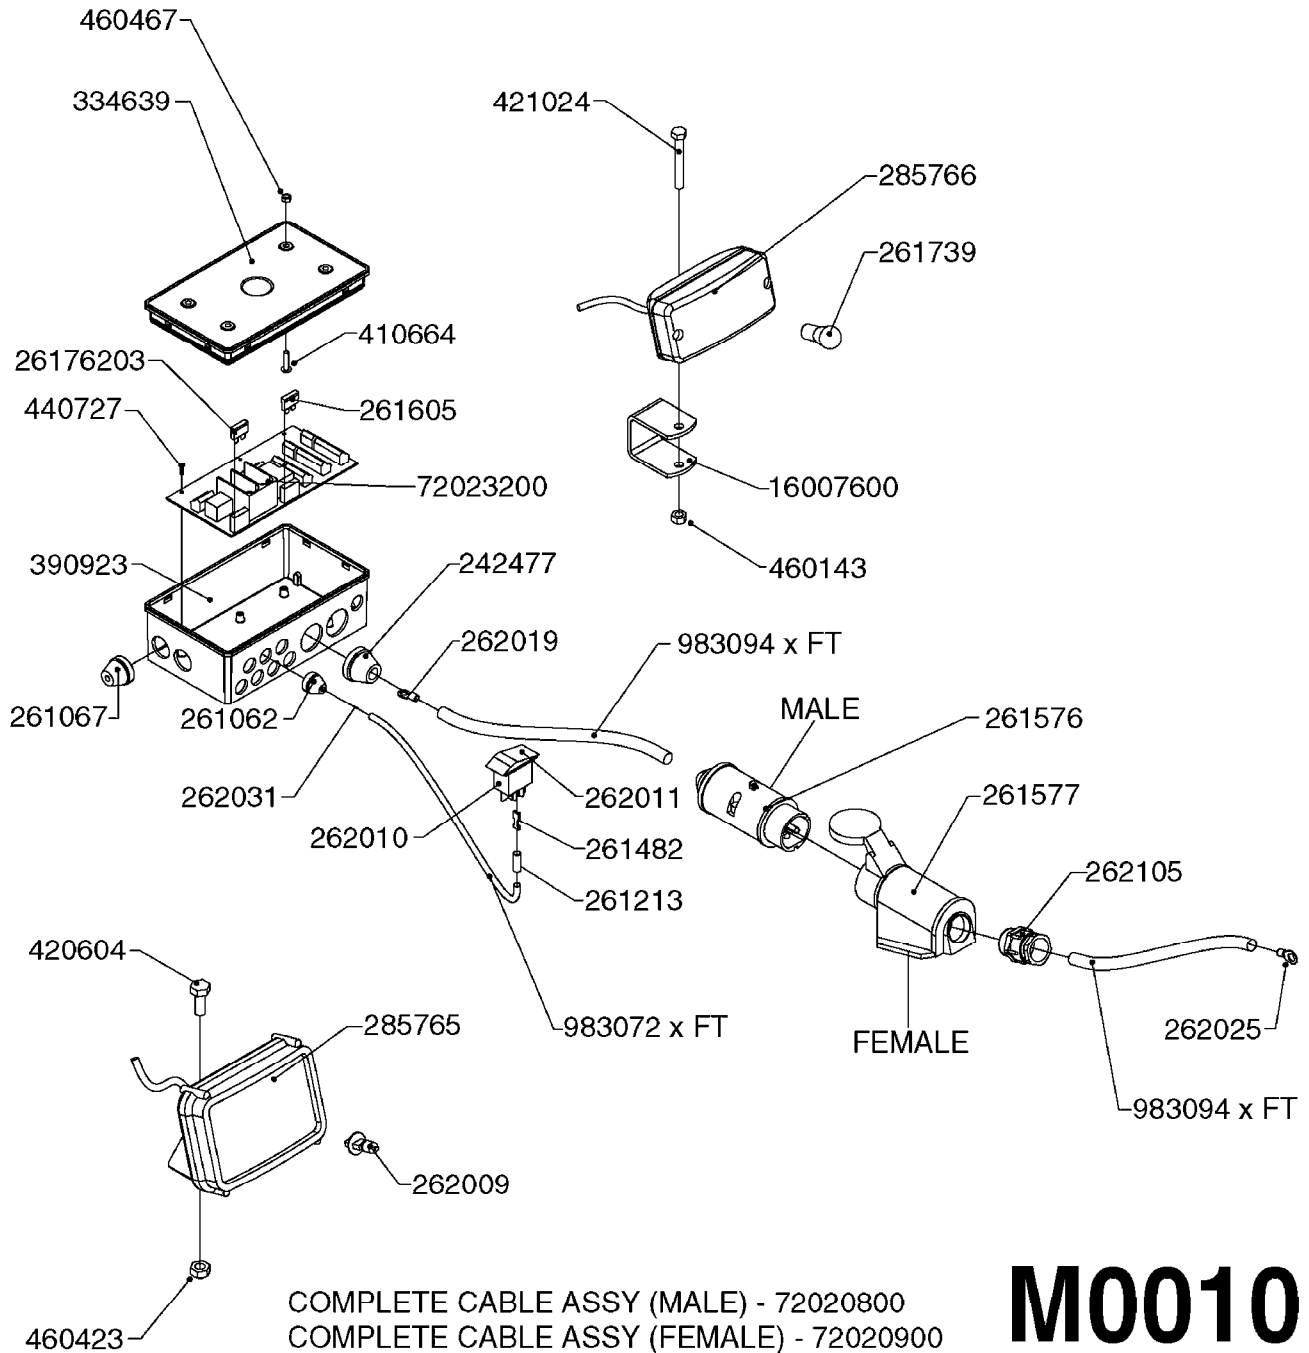

**L0130**

HOSE CLAMPS  
L0130-HIN, 01:01:16

Page 1  
Date 16.03.2016 13:44

parts-n°	order qty	description
334531	1	CLAMP HOSE PLASTIC 3/4"
334533	1	CLAMP HOSE PLASTIC 3/8"
334534	1	CLAMP HOSE PLASTIC 1/2"
334680	1	CLAMP HOSE PLASTIC 1"
334686	1	CLAMP HOSE PLASTIC 5/16"
341291	1	RUBBER HOSE CLAMP COVER 130MM
341292	1	RUBBER HOSE CLAMP COVER 180MM
341301	1	RUBBER HOSE CLAMP COVER 230MM
28029803	1	CLAMP HOSE GEAR P1/2" 6708
28029903	1	CLAMP HOSE GEAR P3/4"-S1" 6712
28030003	1	CLAMP HOSE GEAR P1" 6716
28030103	1	CLAMP HOSE GEAR P5/4-S1.5"6724
28030203	1	CLAMP HOSE T-BOLT S2" 235-67
28030303	1	CLAMP HOSE T-BOLT S2.5" 235-76
28030403	1	CLAMP HOSE T-BOLT S3" 235-82