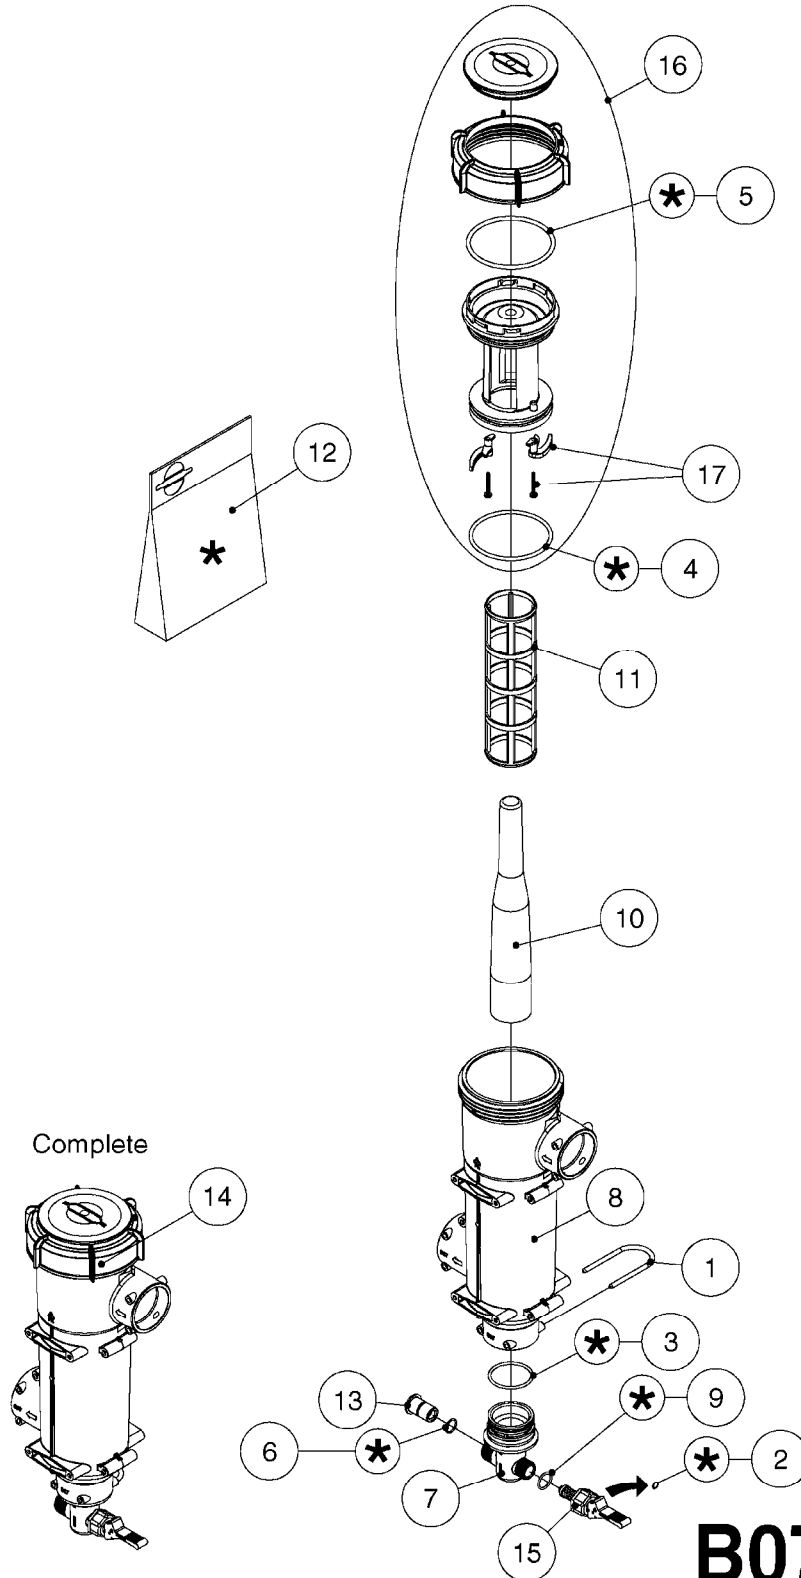

**B0720**

EASY CLEAN FILTER  
B0720-HIN, 01:01:16

Page 1

Date 16.03.2016 13:43

Pos.	parts-n°	order qty	description
1	140766	1	NUT 1/2" BSP
2	145997	1	FITT.DK S-93 FORK
3	231346	1	QUICK COUPLER 1/8"BSP X 4 MM
4	240936	1	O-RING D13.3X2.4 NITRIL
5	242570	1	O-RING D150.0 x5.0 SH70 VITON
6	242572	1	RUBBER BELT Ø160x1.5 B=60 EPDM
7	242573	1	O-RING Ø104.14X5.33SH70 NITRIL
8	242593	1	GASKET Ø8/Ø5x1 (PA) 266N-M5X1
9	320047	1	FITT.DK CAPNUT 1/2" BSP
10	322356	1	EASYCLEAN FILTER HOUSING
11	322357	1	CAP F. COUPLER EASYCLEAN FILTE
12	330212	1	O-RING D19/D14X2.4 F.1/2"NUT
13	391090	1	BALL F. EASYCLEAN FILTER ON/OF
14	391091	1	SEAL F. BALL EASYCLEAN FILTER
15	440698	1	SCREW F.PLASTIC 6X18 SS HEXHD
16	727133	1	FITT. S93 2-1/2" STR. S W/O-RI
17	727226	1	FITT. S93 2-1/2" 90° S W/O-RIN
18	741826	1	SEAL KIT F. EASYCLEAN FILTER
19	927253	1	AIR HOSE, DIAMETER 4MM
20	14055400	1	FITT.DK REDUC 1/2"x1/8"x1/4"BS
21	14117700	1	SPINDLE S93 L46 NV13 SS
22	24260100	1	O-RING Ø88.0X5.0 SH70 VITON
23	24260700	1	O-RING Ø101.19X3.53 SH70 VITON
24	28030303	1	CLAMP HOSE T-BOLT S2.5" 235-76
25	28053400	1	GAUGE VACUUM SUCT. FILTER NCM
26	28054300	1	QUICK COUPLER 1/8"BSP/Ø4 FEMAL
27	33503200	1	HOSE COUPLER F. EASYCLEAN FILT
28	33503600	1	FILTER CARRIER F. EASYCLEAN
29	72072900	1	FITT.S93 2-1/2" 45°PVC W/ORING
30	72270600	1	LID ASSM. EASYCLEAN FILTER
31	72278800	1	FILTER 30 MESH GREEN D110/284
31	72278900	1	FILTER 50 MESH BLUE D110/284
31	72279000	1	FILTER 80 MESH RED D110/284
32	72318900	1	EASYCLEAN FILTER COMPL.
33	74192800	1	FILTER LOCK PARTS - EASYCLEAN
34	92702803	1	HOSE PVC SUCT GRAY 2.5"