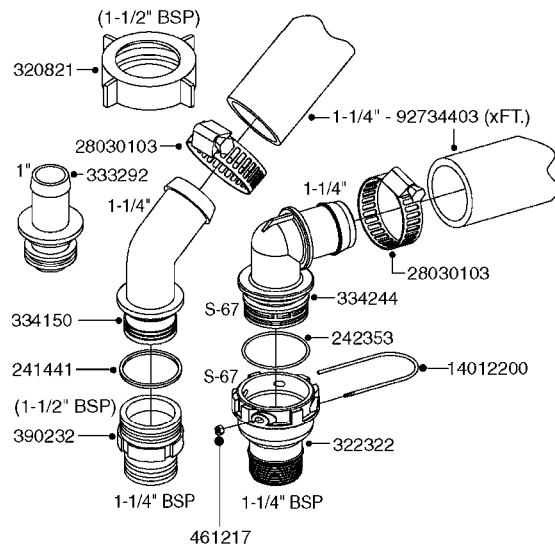

PUMP - 463 FLEX CAPACITY  
A0380-HIN, 01:01:16

Page 1

Date 16.03.2016 13:43

Pos.	parts-n°	order qty	description
1	111438	1	HUB F.CLUTCH 361/460 PUMP
2	147132	1	HEX NIPPLE 1/2"X1/2" BSP DEL
3	230311	1	QUICK COUPLING 1/2"
4	241356	1	DOWTYSEAL 1/2"
5	283916	1	TOOTHED RIM FOR CLUTCH
6	284521	1	COUPLING HALF CYL.D25MM-KEY
7	420582	1	BOLT HEX 8.8 DEL M8X20 FT A2
8	430522	1	BOLT HEX 8.8 DEL M12X25 FT
9	430878	1	BOLT HEX 8.8 DEL M12X45 DIN931
10	450052	1	SCREW SET M8X10 BLACK ALLAN
11	460703	1	NUT HEX M12X1.75 LOCK DIN985
12	471127	1	WASHER, M12, Ø24/13.0X 2.5, SS
13	782153	1	PRESS. FLOW VALVE 1/2", 32L/MIN, PAINTED (BLACK)
14	782154	1	CHECK VALVE 284794 (BLACK)
15	783010	1	MOTOR HYDRAULIC OMR50
16	16154400	1	COVER PLATE F. FLEX PUMP MT.
17	23235300	1	HEX NIPPLE 1/2"-13/16"
18	61038400	1	BRACKET FLEX PUMP MOUNT NCM
19	72363900	1	PUMP 463/10-MOD-2-540
20	78571100	1	HOSE HY X 1/2" X 248" STR+ELB

**SUCTION SIDE OF PUMP (WITH 1-1/2" SUCTION PORT)**

**PRESSURE SIDE OF PUMP**

**SUCTION SIDE OF PUMP (WITH 2" SUCTION PORT)**

**COMPLETE ASSEMBLIES  
WHOLEGOODS ITEMS**

- 821585 - 463/5.5 W/THROUGH SHAFT (1000 RPM)
- 821587 - 463/10 W/THROUGH SHAFT (540 RPM)
- 82169400 - 464/6.5 (1000 RPM H.C. INLINE PORTS)
- 72293300 - 463/6.5 W/THROUGH SHAFT (1000 RPM)
- 463/12 (540 RPM H.C. OFFSET PORTS) REPLACED BY 82168700 (PAGE A0350)
- 463/6.5 (1000 RPM H.C. OFFSET PORTS) REPLACED BY 82168800 (PAGE A0350)