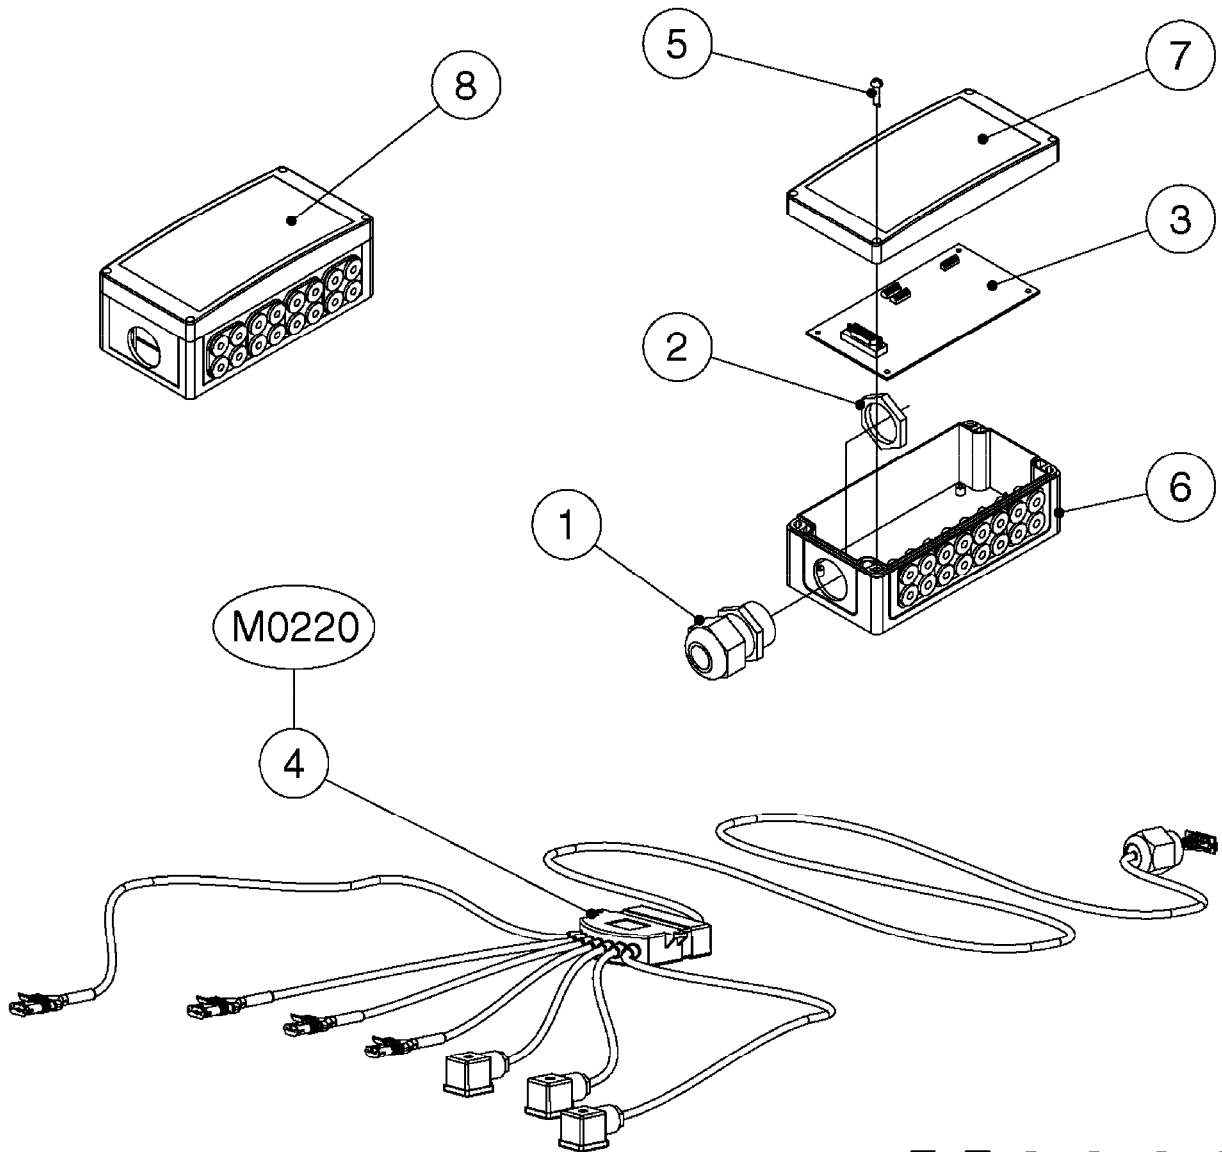

\*Included with (1) box complete

**M0250**

JOB COM AND BREAK OUT  
M0250-HIN, 01:01:16

Page 1  
Date 16.03.2016 13:44

Pos.	parts-n°	order qty	description
1	391095	1	BOX COMPL. 300X300X135 DRILLED
2	440673	1	SCREW F.PLASTIC 5X12 SS
3	16132400	1	PLATE 1.5X270X270/JOB COMPUTER
4	26004600	1	PLUG F.DRILLED HOLE 21MM
5	26004700	1	PLUG F.DRILLED HOLE 13.5MM
6	26005100	1	CONNECTOR FOR PCB, PLASTIC
7	26005500	1	PCB BREAKOUT BOX EL BOX CM"05"
8	26013800	1	CABLE HC6500 JOB COM TO CABIN
9	26016700	1	JOB COM PCB HW2.1 FOR HC6500
9	72289900	1	JOB COM PCB COMMANDER 44/6600
9	72369300	1	JOB COM PCB NCM44/6600 REFURB.
10	26029200	1	DAH PCB F. JOB COM NCM '09
11	28048600	1	FUSE AUTO 15 AMP.
12	28091400	1	FINGER SCREW F.BOX 300X300X135