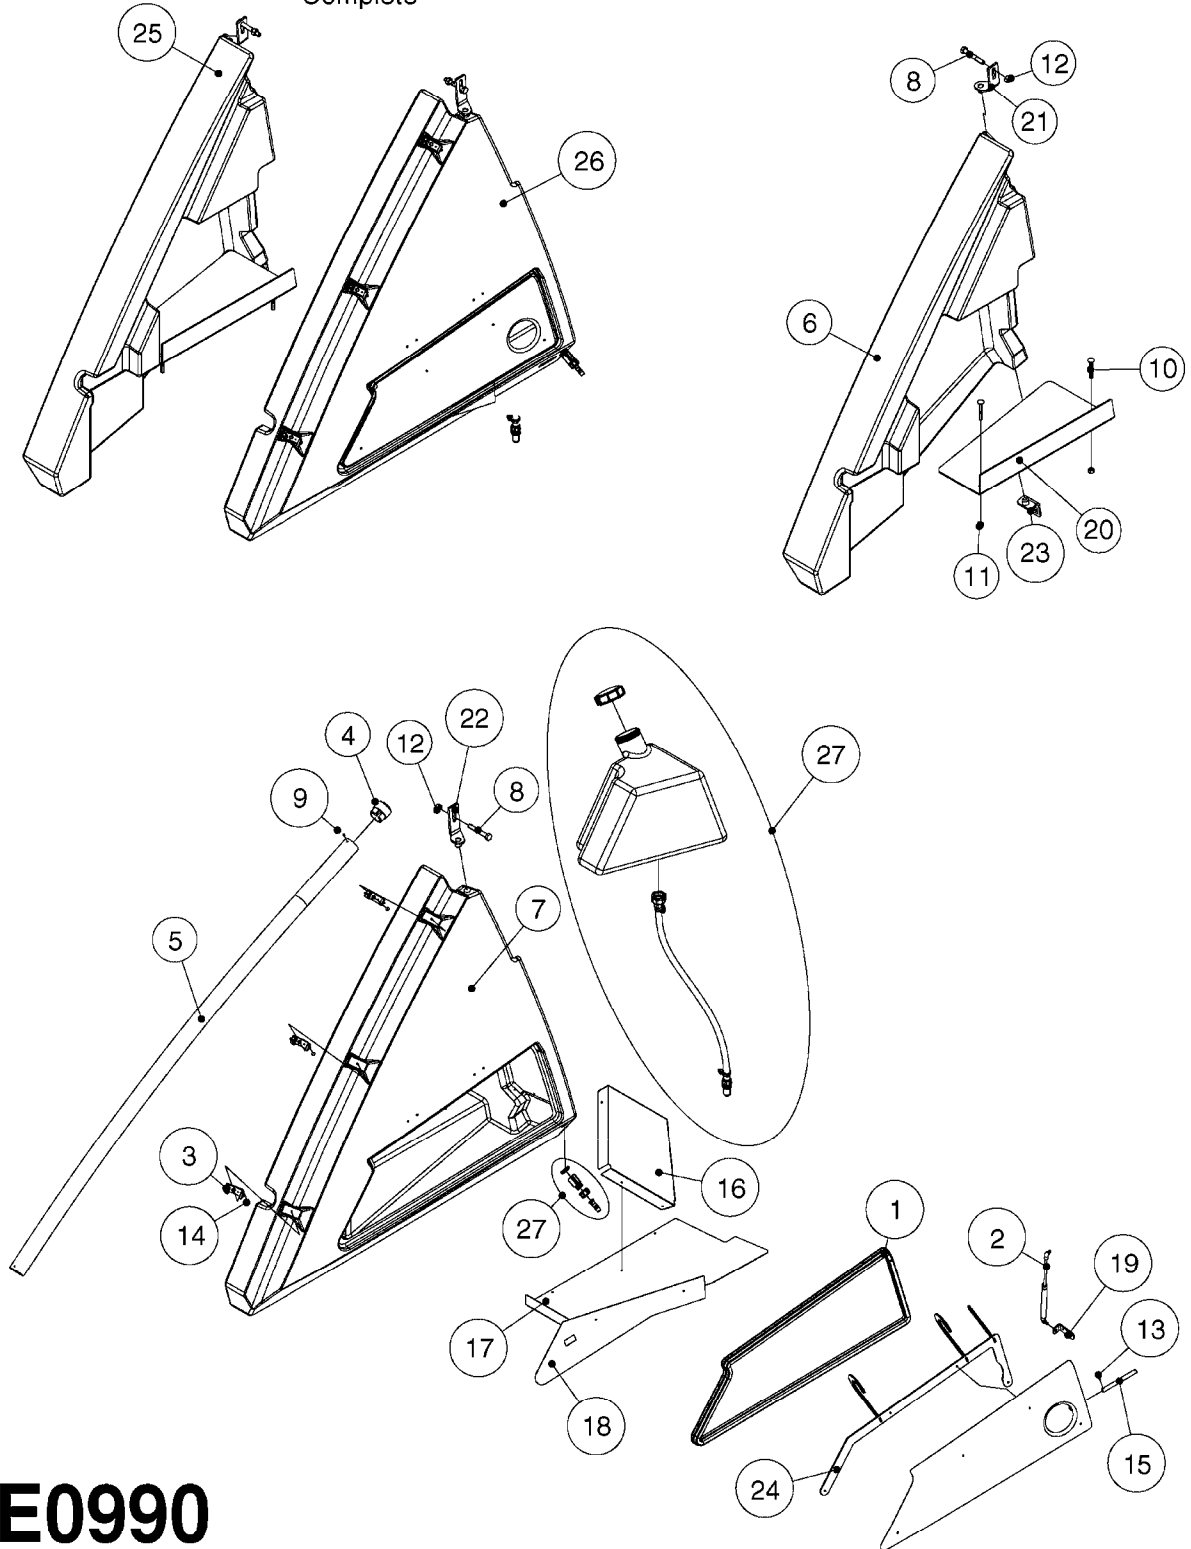

Complete

LOCKER & CLEAN WATER TANK NCM
E0990-HIN, 01:01:16

Page 1

Date 16.03.2016 13:43

Pos.	parts-n°	order qty	description
1	242474	1	SEAL 16X28XL=' LOCKER DOOR CM+
2	285793	1	GAS CYLINDER
3	334523	1	PIPE HOLDER D51.5
4	334850	1	GUIDE F. SIGHT GAUGE TUBE TOP
5	341307	1	TUBE F.SIGHT GAUGE L=75" NCM 4400
5	341339	1	TUBE F.SIGHT GAUGE L=82" NCM 6600
5	341340	1	TUBE F.SIGHT GAUGE L=94" (2382) NCM 9000
5	89109004	1	DECAL SIGHT GAUGE 9000 LITERS
5	97609403	1	DECAL SIGHT GAUGE CM4400 GAL.
5	97609803	1	DECAL SIGHT GAUGE CM6600 GAL.
5	97610003	1	DECAL SIGHT GAUGE NCM 9000 GAL
5	97808000	1	DECAL SIGHT GAUGE CM4400 LITER
5	97813700	1	DECAL SIGHT GAUGE CM6600 LITER
6	351766	1	SIDE SHIELD MOUNT RIGHT
7	351767	1	SIDE SHIELD MOUNT LEFT
8	430846	1	BOLT HEX 8.8 DEL M12X80
9	440333	1	SCREW 3.5 X 9.5 SS
10	440718	1	BOLT CRG M10 X 65 DEL
11	460423	1	NUT HEX M10X1.5 LOCK
12	460703	1	NUT HEX M12X1.75 LOCK DIN985
13	480141	1	PIN COTTER M4X20
14	480809	1	BLIND RIVET, EMHART ACD616ASM
15	15057800	1	HANDLE F.LEFT SIDE LOCKER
16	16124500	1	DIVIDER F.LOCKER L.SIDE SHIELD
17	16124600	1	SHELF FLOOR-LEFT SIDE LOCKER
18	16124700	1	SHELF WALL-LEFT SIDE LOCKER
19	16126900	1	BRACKET F.DOOR-STORAGE LOCKER
20	16127300	1	SHELF FLOOR-RIGHT SIDE LOCKER
21	61033900	1	BRACKET F. SIDE PANEL R.H. NCM
22	61034000	1	BRACKET F. SIDE PANEL L.H. NCM
23	61037500	1	ADJUSTING BRACKET, BOTTOM NCM
24	63037800	1	BRACKET F.DOOR-STORAGE LOCKER
25	72280100	1	SIDE SHIELD RIGHT NCM COMPLETE
26	72280200	1	SIDE SHIELD LEFT+CLEAN W.TANK
27	72280600	1	CLEAN W.TANK LEFT SIDE NCM