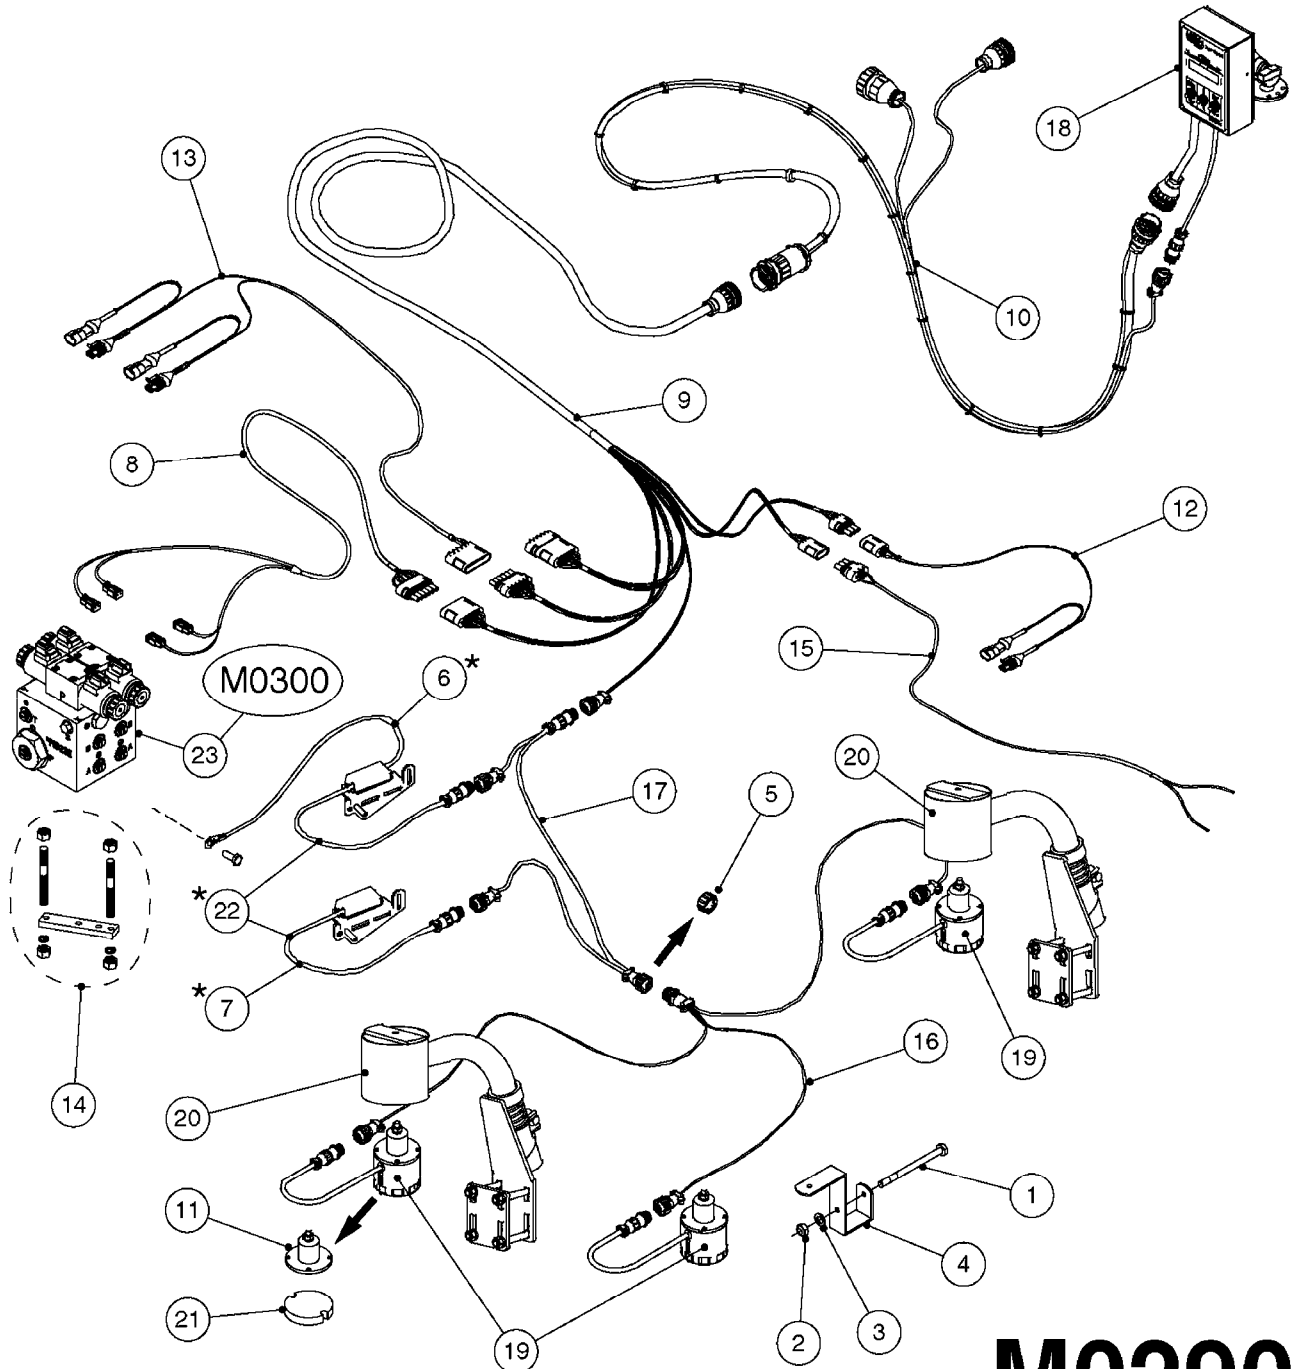

# M0280

39 PIN CABLES  
M0280-HIN, 01:01:16

Page 1

Date 16.03.2016 13:44

parts-n°	order qty	description
262158	1	PLUG INSERT 39 POLE MALE
262159	1	PLUG INSERT 39 POLE FEMALE
262160	1	PLUG HOUSING 39 POLE FEMALE
262161	1	PLUG HOUSING F/39 POLE MALE
440634	1	SCREW 5/8"
440732	1	PT SCREW 35X12B Z5452 ELZ
14034200	1	CODE BRACKET FOR 39 PIN CABLE
26003900	1	WIRE 37-39 PIN EVC, 6.6'
26004200	1	WIRE 37-39 PIN EVC, 57.4'
26008400	1	WIRE 39-PIN 24 WIRE L=8M
28027500	1	WIRE 37-39 PIN EVC, 37.7'
28028700	1	WIRE 37-39 PIN EVC, 45.9'
28028800	1	WIRE 37-39 PIN EVC, 16.4'
28028900	1	WIRE 37-39 PIN EVC, 26.2'
72236400	1	DAH CONN. WIRE/TRACTOR L=8M
97610803	1	DECAL-SRAY BOX 39-PIN
97610903	1	DECAL-HYDRAULIC BOX 39-PIN