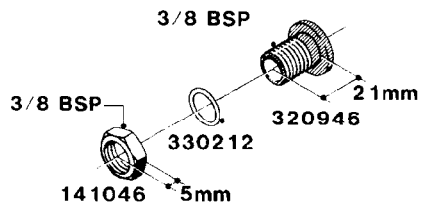

**L0050**

FITTINGS - HOSE CONNECTORS  
L0050-HIN, 01:01:16

Page 1  
Date 16.03.2016 13:44

parts-n°	order qty	description
242594	1	O-RING D14 X 1.78 SCH.70-EPDM
320294	1	FITT.DK TEE 3/8X3/8HB X1/2"BSP
320305	1	FITT.DK HB 3/4'- 3/4' BSP
320386	1	FITT.DK TEE 3/8X3/8HB X3/8"BSP
320397	1	FITT.DK ELB 3/8"HB X 3/8" BSP
320401	1	FITT.DK TEE 1/2X1/2HB X1/2"BSP
320412	1	FITT.DK TEE 1/2X1/2HB X3/8'BSP
320423	1	FITT.DK ELB 1/2'HB X 3/8' BSP
320891	1	FITT.DK HB 3/8'- 3/8' BSP
320972	1	FITT.DK HB 5/16'- 1/4' BSP
322046	1	FITT.DK TEE 1/2X1/2HB X3/4'BSP
322048	1	FITT.DK TEE 3/4X3/4HB X3/4'BSP
330595	1	O-RING D24.6/D20X2.1 -3/4"
333137	1	FITT.DK CONN.1/2" F.NOZZ. DOUB
333141	1	FITT.DK CONN.1/2" F.NOZZ.SING
334041	1	FITT.DK CONN.3/4' F.NOZZ. SING
334042	1	FITT.DK CONN.3/4' F.NOZZ. DOUB
334195	1	FITT.DK ELB. 3/4"HB X 3/4"HB
10012103	1	FITT.PO.HB 1.25X1.50 IMB1012
10014003	1	FITT.PO.HB 1.25X1.25 IMB1010
10036903	1	FITT.PO.HB 1.50X1.50 IMB1212
28019303	1	FITTING HB ELB 3/4NPT-3/4HOSE
61016500	1	HOSE TAIL 3/4" 90°+RG CAP 3/4"
72026700	1	NOZZLE TUBE ADAPTER W/O-RING