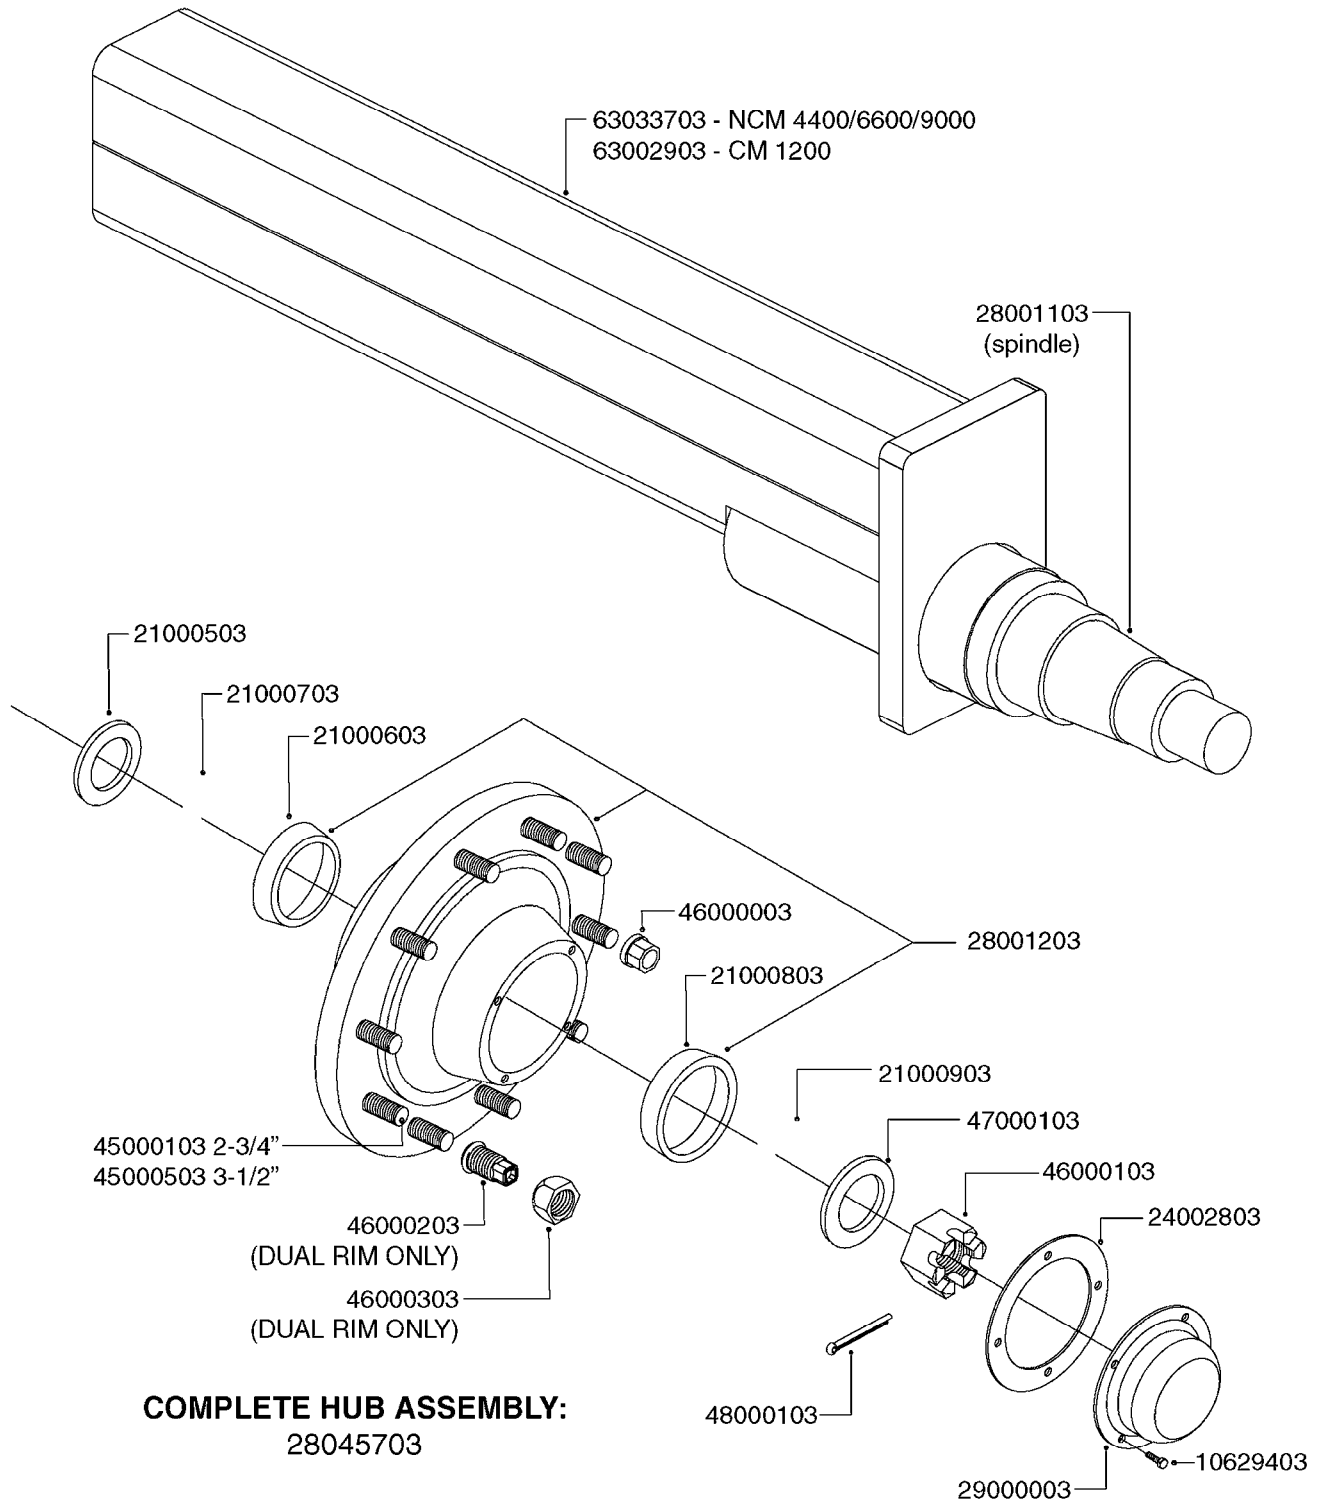

COMPLETE ASSEMBLIES  
WHOLEGOODS ITEMS

**E0790**

HUB ASSEMBLE F.4-1/2" SPINDLE  
E0790-HIN, 01:01:16

Page 1

Date 16.03.2016 13:43

parts-n°	order qty	description
10629403	1	BOLT HEX 5/16 NC GR.2 00.50"
21000503	1	SEAL,WHEEL CR43771
21000603	1	RACE, BEARING 3.5/1.5
21000703	1	BEARING, TAPPERED 3.5433/1.575
21000803	1	RACE, TAPERED BEARING
21000903	1	BEARING, TAPPERED, 2.75/1.510
24002803	1	GASKET F. HUB 4.5" HUB ASSY
28001103	1	SPINDLE 4.5"x 21" 20000LB
28001203	1	HUB, 20000LB W. BRG RACES
28045703	1	HUB ASSY 10-13.19-11.02 25000#
29000003	1	HUB CAP F. 881(20000LB) HUB
45000103	1	BOLT, WHEEL STUD 3/4-16X2 3/4
45000503	1	BOLT, WHEEL STUD 3/4-16X3 1/2
46000003	1	NUT HEX NF 3/4" FLANGED F.HUB
46000103	1	NUT, CASTLE, SPINDLE 2-12 UNF
46000203	1	NUT, BUD WHEEL, INNER, RH
46000303	1	NUT, BUD WHEEL, OUTER, RH
47000103	1	WASHER, SPNDL 4.5" 2.06x4 .25T
48000103	1	PIN, COTTER 5/16" X 5.25"
63002903	1	AXLE INSERT,72"-90"SUS CM 1200
63033703	1	AXLE INSERT NCM 44/66/9000