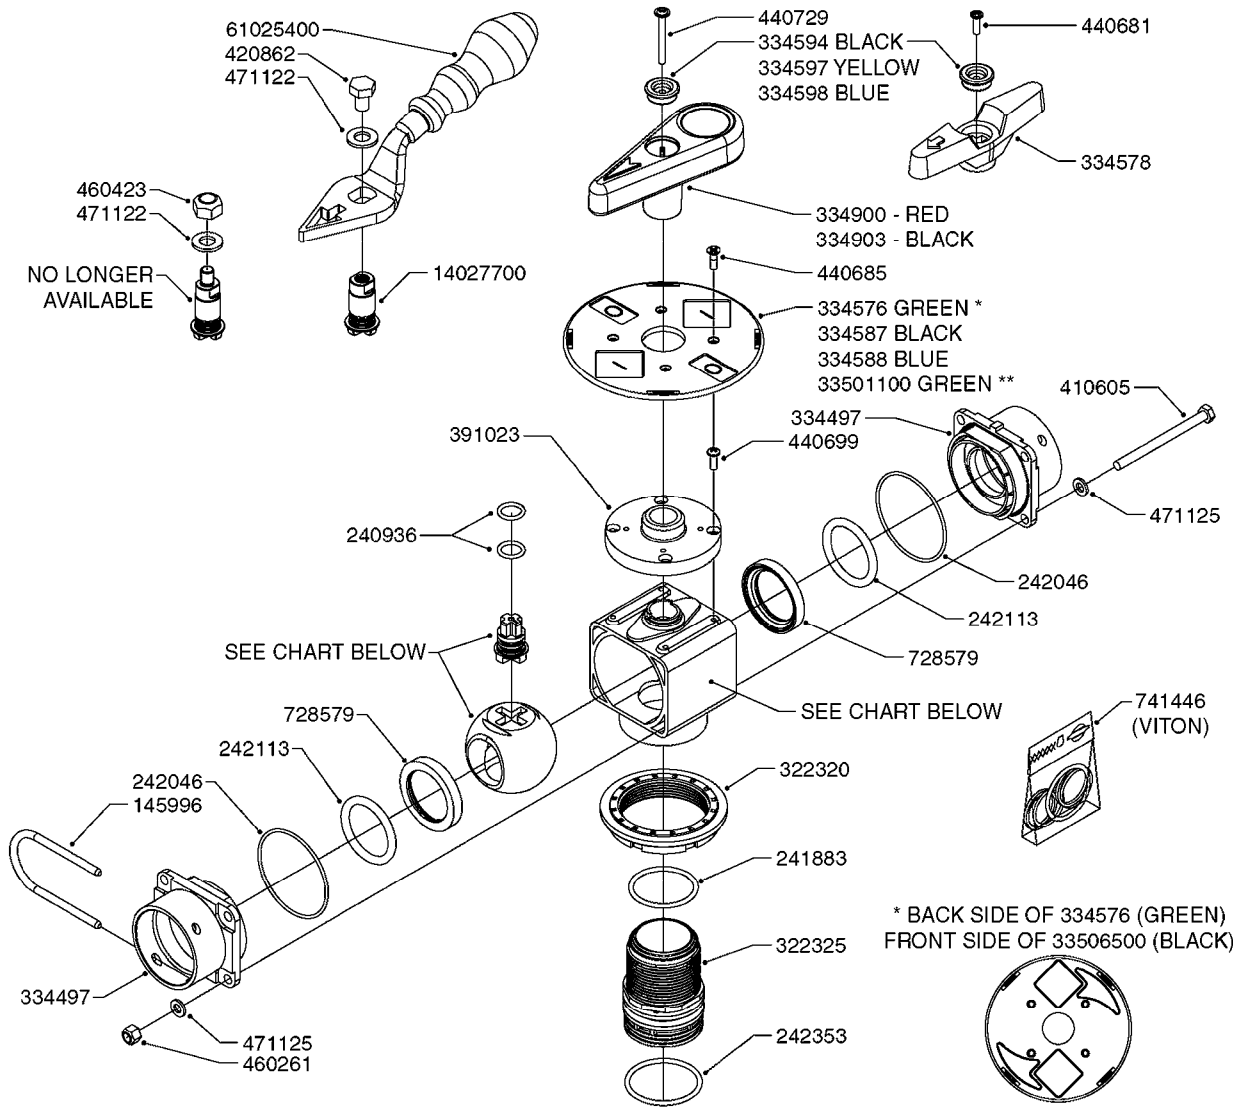

**B0370**

PRESSURE REGULATOR - S93 06  
B0370-HIN, 01:01:16

Page 1

Date 16.03.2016 13:43

Pos.	parts-n°	order qty	description
1	145996	1	FITT.DK S-67 FORK
2	145997	1	FITT.DK S-93 FORK
3	147767	1	PIN 5Ø X 60 S-93 DOUBLE CLAMP
4	440677	1	SCREW F. PLASTIC 5X20 SS
5	440695	1	BOLT CARRIAGE M8X25
6	440698	1	SCREW F.PLASTIC 6X18 SS HEXHD
7	460143	1	NUT HEX M8 LOCK A2 DIN985
8	16244000	1	BRACKET FOR REG. NAV, PAINTED NAVIGATOR PLATFORM BRACKET
9	33510800	1	HOUSING F.PRESS.REG.S67/S93
10	44076200	1	PT TORNILLO 50X16 WN5451 rsf t
11	72374200	1	MOTOR HOUS.REG.1:150 ENCODER
12	72425500	1	REGULATOR S67/S93 CROSS-DRILL
12	72678700	1	REGULATOR S67/S93 CROSS-DRILL CERAMIC COMPONENTS
13	72481600	1	BAG W. CONSOLE&SPINDLE COMPL
14	72678900	1	BAG W.CONE/CYL/GASKET CERAMIC CERAMIC COMPONENTS
14	74190800	1	BAG W.CONE/CYL. AND GASKET
15	74187500	1	SWITCH 5A PRESS.REG REP.KIT 08