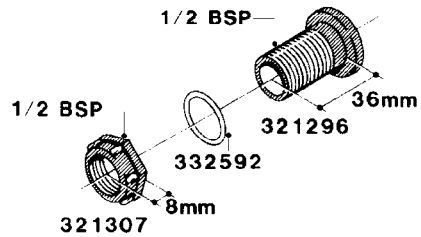

**L0040**

FITTINGS - NIPPLES & ELBOWS  
L0040-HIN, 01:01:16

Page 1

Date 16.03.2016 13:44

parts-n°	order qty	description
10530803	1	FITT.PO.SE 2.00X2.00 45 DEG.
320191	1	FITT.DK ELB 3/8' BSP 45 DEGREE
320482	1	FITT.DK ELB. 1/2" BSP 60 DEG.
320596	1	FITT.DK ELB 3/8'-1/2'BSP 45DEG
320607	1	FITT.DK HN 3/8M X 3/8F BSP LNG
320633	1	FITT.DK HN 3/8"M X 3/8"F BSP
321451	1	FITT.DK ELB.1-1/2 X1-1/4 80DEG
321532	1	FITT.DK REDUC 3/4' X 1/2' BSP
390233	1	FITT.DK REDUC 1-1/2" X 1" BSP

**L0050**

FITTINGS - HOSE CONNECTORS  
L0050-HIN, 01:01:16

Page 1  
Date 16.03.2016 13:44

parts-n°	order qty	description
242594	1	O-RING D14 X 1.78 SCH.70-EPDM
320294	1	FITT.DK TEE 3/8X3/8HB X1/2"BSP
320305	1	FITT.DK HB 3/4'- 3/4' BSP
320386	1	FITT.DK TEE 3/8X3/8HB X3/8"BSP
320397	1	FITT.DK ELB 3/8"HB X 3/8" BSP
320401	1	FITT.DK TEE 1/2X1/2HB X1/2"BSP
320412	1	FITT.DK TEE 1/2X1/2HB X3/8'BSP
320423	1	FITT.DK ELB 1/2'HB X 3/8' BSP
320891	1	FITT.DK HB 3/8'- 3/8' BSP
320972	1	FITT.DK HB 5/16'- 1/4' BSP
322046	1	FITT.DK TEE 1/2X1/2HB X3/4'BSP
322048	1	FITT.DK TEE 3/4X3/4HB X3/4'BSP
330595	1	O-RING D24.6/D20X2.1 -3/4"
333137	1	FITT.DK CONN.1/2" F.NOZZ. DOUB
333141	1	FITT.DK CONN.1/2" F.NOZZ.SING
334041	1	FITT.DK CONN.3/4' F.NOZZ. SING
334042	1	FITT.DK CONN.3/4' F.NOZZ. DOUB
334195	1	FITT.DK ELB. 3/4"HB X 3/4"HB
10012103	1	FITT.PO.HB 1.25X1.50 IMB1012
10014003	1	FITT.PO.HB 1.25X1.25 IMB1010
10036903	1	FITT.PO.HB 1.50X1.50 IMB1212
28019303	1	FITTING HB ELB 3/4NPT-3/4HOSE
61016500	1	HOSE TAIL 3/4" 90°+RG CAP 3/4"
72026700	1	NOZZLE TUBE ADAPTER W/O-RING