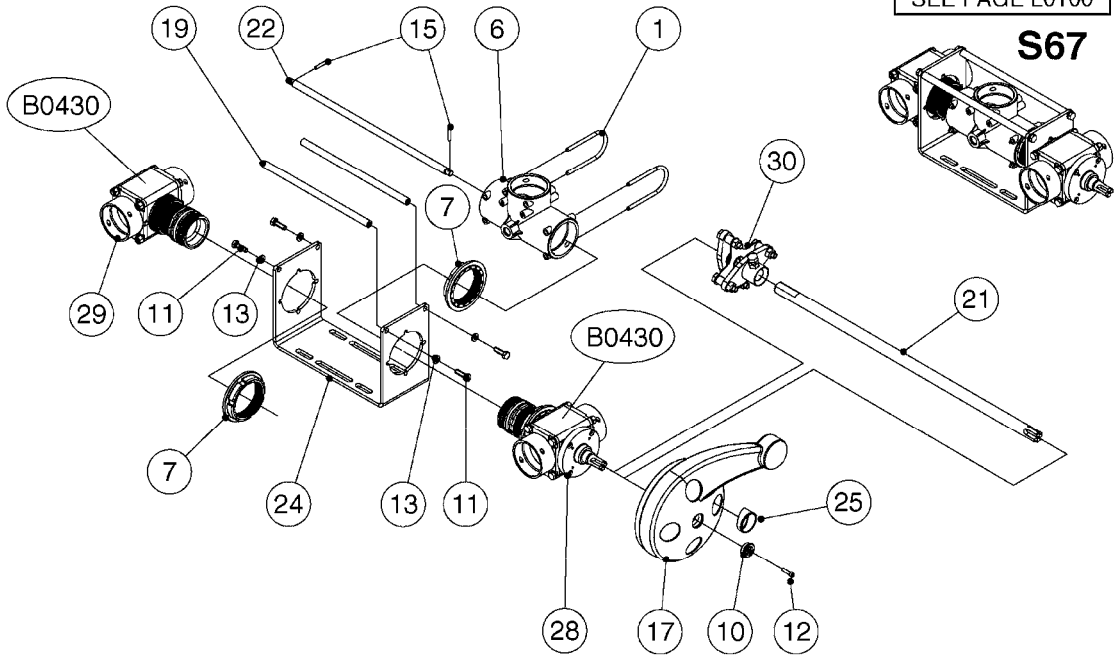

FOR S67 FITTINGS  
SEE PAGE L0100

**S67**

FOR S93 FITTINGS  
SEE PAGE L0110

**S93**

**B0500**

SMART VALVE S67 S93 (07)  
B0500-HIN, 01:01:16

Page 1  
Date 16.03.2016 13:43

Pos.	parts-n°	order qty	description
1	145996	1	FITT.DK S-67 FORK
2	145997	1	FITT.DK S-93 FORK
3	242351	1	O-RING D69.5X3.0 VITON F.S-93
4	285791	1	HAIR PIN S93/S67
5	322109	1	FITT.DK S-93 BULKHEAD NUT
6	322224	1	FITT.DK S-67 TEE
7	322320	1	NUT F.3 WAY VALVE S56
8	334545	1	FITT.DK S-93 TEE
9	334572	1	FITT.DK S-93 ADAPTOR MALE MALE
10	334594	1	PLUG F.VALVE HANDLE BLACK
11	410362	1	BOLT HEX 8.8 SS M6X20 FT
12	410922	1	CYL.SKR 8.8 DEL M4X20 RST
12	450902	1	BOLT ALLEN HEAD M4 X 16MM
13	471125	1	WASHER, M6, Ø12/ 6.4X 1.6, SS
14	480733	1	PIN D6 X 40
15	480803	1	PIN Ø4 X 25
16	741844	1	VALVE HANDLE ASSY. SUCTION NCM
17	741845	1	VALVE HANDLE ASSY. PRESSUR NCM
18	14021500	1	SPINDLE F.S93 SMART VALVE
19	14022700	1	SPACER TUBE Ø10 L=212 SS
20	14038100	1	AXLE FOR SUCTION VALVE HANDLE
21	14038200	1	AXLE FOR PRESSURE VALVE HANDLE
22	14068700	1	SPINDLE,SMART VALVE S67 10MM
23	16059900	1	BRACKET 2 STK S93 SMART VALVE
24	16082300	1	BRACKET 2PCS S67 VALVE 15 BAR
25	33505200	1	PLUG FOR SMART VALVE HANDLE
26	72138000	1	VALVE S93 "V2" SMART VALVE
27	72138600	1	VALVE S93 "V3" SMART VALVE
28	72172100	1	VALVE S67 "V1" SMART VALVE
			NCM 4400/6600
28	72538000	1	VALVE S67, LONG SPINDLE NAV 3000/4000
29	72172200	1	VALVE S67 "V2" SMART VALVE
30	72283000	1	AXLE JOINT F. SMARTVALVE HANDL