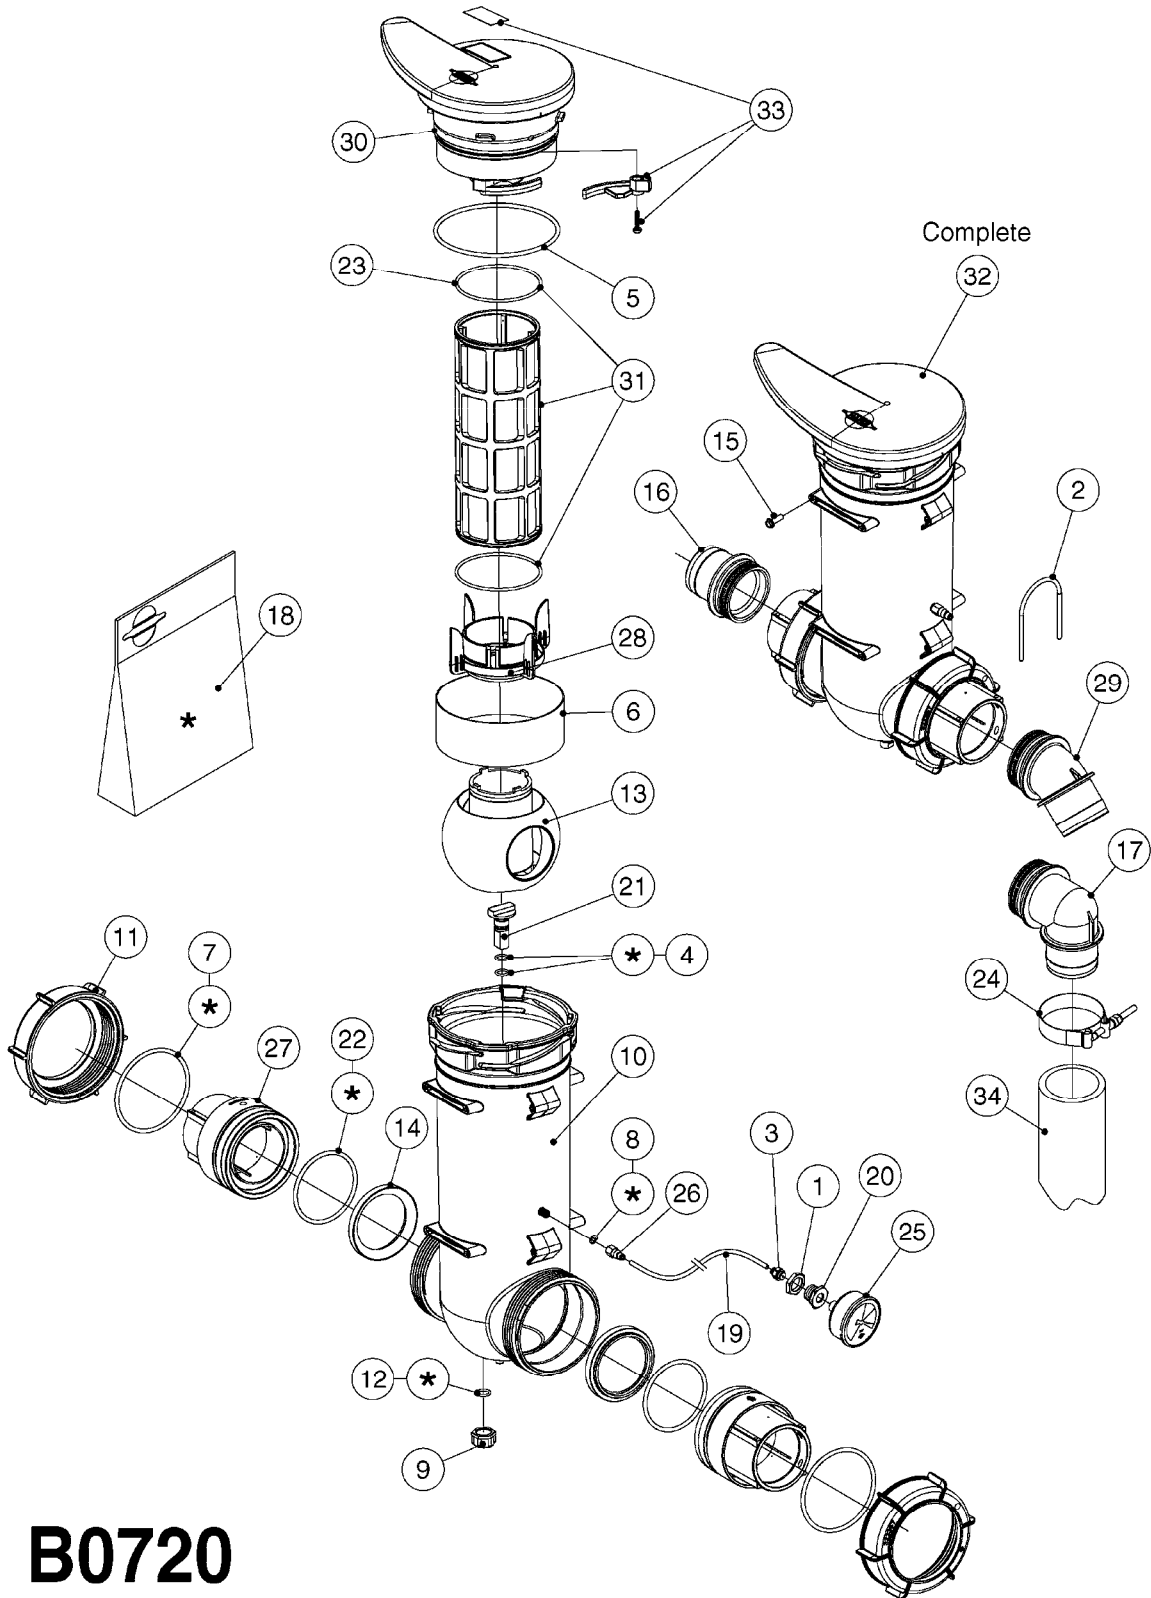

B0720

EASY CLEAN FILTER
B0720-HIN, 01:01:16

Page 1

Date 16.03.2016 13:43

Pos.	parts-n°	order qty	description
1	140766	1	NUT 1/2" BSP
2	145997	1	FITT.DK S-93 FORK
3	231346	1	QUICK COUPLER 1/8"BSP X 4 MM
4	240936	1	O-RING D13.3X2.4 NITRIL
5	242570	1	O-RING D150.0 x5.0 SH70 VITON
6	242572	1	RUBBER BELT Ø160x1.5 B=60 EPDM
7	242573	1	O-RING Ø104.14X5.33SH70 NITRIL
8	242593	1	GASKET Ø8/Ø5x1 (PA) 266N-M5X1
9	320047	1	FITT.DK CAPNUT 1/2" BSP
10	322356	1	EASYCLEAN FILTER HOUSING
11	322357	1	CAP F. COUPLER EASYCLEAN FILTE
12	330212	1	O-RING D19/D14X2.4 F.1/2"NUT
13	391090	1	BALL F. EASYCLEAN FILTER ON/OF
14	391091	1	SEAL F. BALL EASYCLEAN FILTER
15	440698	1	SCREW F.PLASTIC 6X18 SS HEXHD
16	727133	1	FITT. S93 2-1/2" STR. S W/O-RI
17	727226	1	FITT. S93 2-1/2" 90° S W/O-RIN
18	741826	1	SEAL KIT F. EASYCLEAN FILTER
19	927253	1	AIR HOSE, DIAMETER 4MM
20	14055400	1	FITT.DK REDUC 1/2"x1/8"x1/4"BS
21	14117700	1	SPINDLE S93 L46 NV13 SS
22	24260100	1	O-RING Ø88.0X5.0 SH70 VITON
23	24260700	1	O-RING Ø101.19X3.53 SH70 VITON
24	28030303	1	CLAMP HOSE T-BOLT S2.5" 235-76
25	28053400	1	GAUGE VACUUM SUCT. FILTER NCM
26	28054300	1	QUICK COUPLER 1/8"BSP/Ø4 FEMAL
27	33503200	1	HOSE COUPLER F. EASYCLEAN FILT
28	33503600	1	FILTER CARRIER F. EASYCLEAN
29	72072900	1	FITT.S93 2-1/2" 45°PVC W/ORING
30	72270600	1	LID ASSM. EASYCLEAN FILTER
31	72278800	1	FILTER 30 MESH GREEN D110/284
31	72278900	1	FILTER 50 MESH BLUE D110/284
31	72279000	1	FILTER 80 MESH RED D110/284
32	72318900	1	EASYCLEAN FILTER COMPL.
33	74192800	1	FILTER LOCK PARTS - EASYCLEAN
34	92702803	1	HOSE PVC SUCT GRAY 2.5"