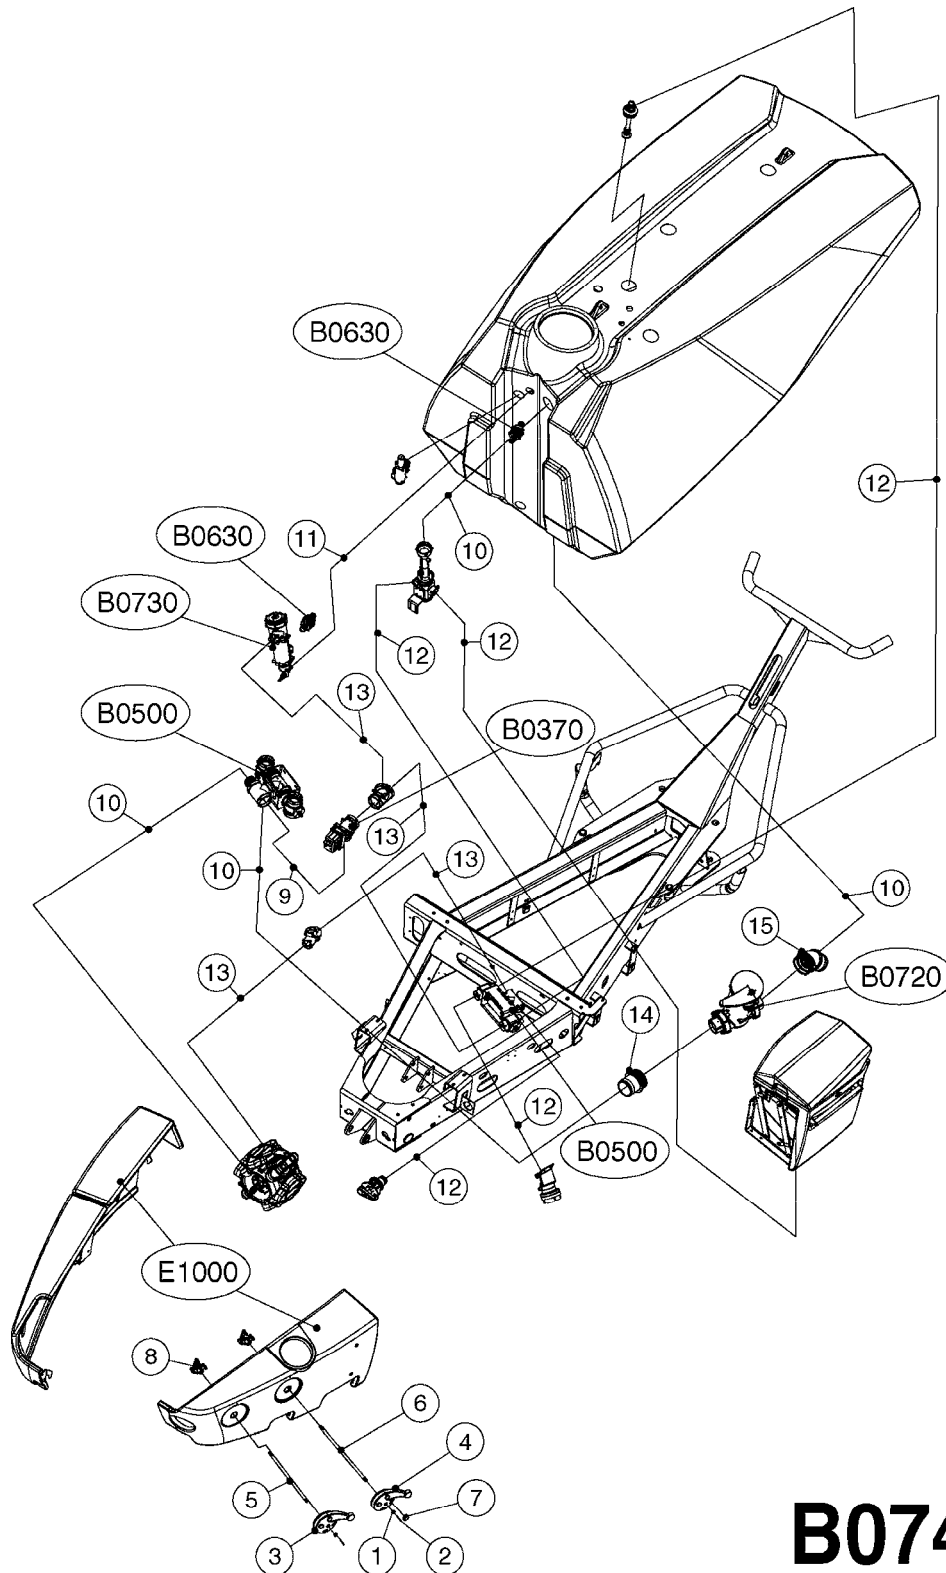

NCM 4400/6600 MANIFOLD
B0740-HIN, 01:01:16

NCM 4400/6600 MANIFOLD
B0740-HIN, 01:01:16

Page 1

Date 16.03.2016 13:43

Pos.	parts-n°	order qty	description
1	334594	1	PLUG F.VALVE HANDLE BLACK
2	411006	1	SCREW M4X40 SLOTTED
3	741844	1	VALVE HANDLE ASSY. SUCTION NCM
4	741845	1	VALVE HANDLE ASSY. PRESSUR NCM
5	14038100	1	AXLE FOR SUCTION VALVE HANDLE
6	14038200	1	AXLE FOR PRESSURE VALVE HANDLE
7	33505200	1	PLUG FOR SMART VALVE HANDLE
8	72283000	1	AXLE JOINT F. SMARTVALVE HANDL
9	92702703	1	HOSE PVC SUCT GRAY 2"
10	92702803	1	HOSE PVC SUCT GRAY 2.5"
11	92703203	1	HOSE R X3/4" X300PSI WP X0012"
12	92712403	1	HOSE R X1" X300PSI WP X0012"
13	92734403	1	HOSE R X5/4" X200PSI WP X0012"
14	727133	1	FITT. S93 2-1/2" STR. S W/O-RI
15	72072900	1	FITT.S93 2-1/2" 45°PVC W/ORING