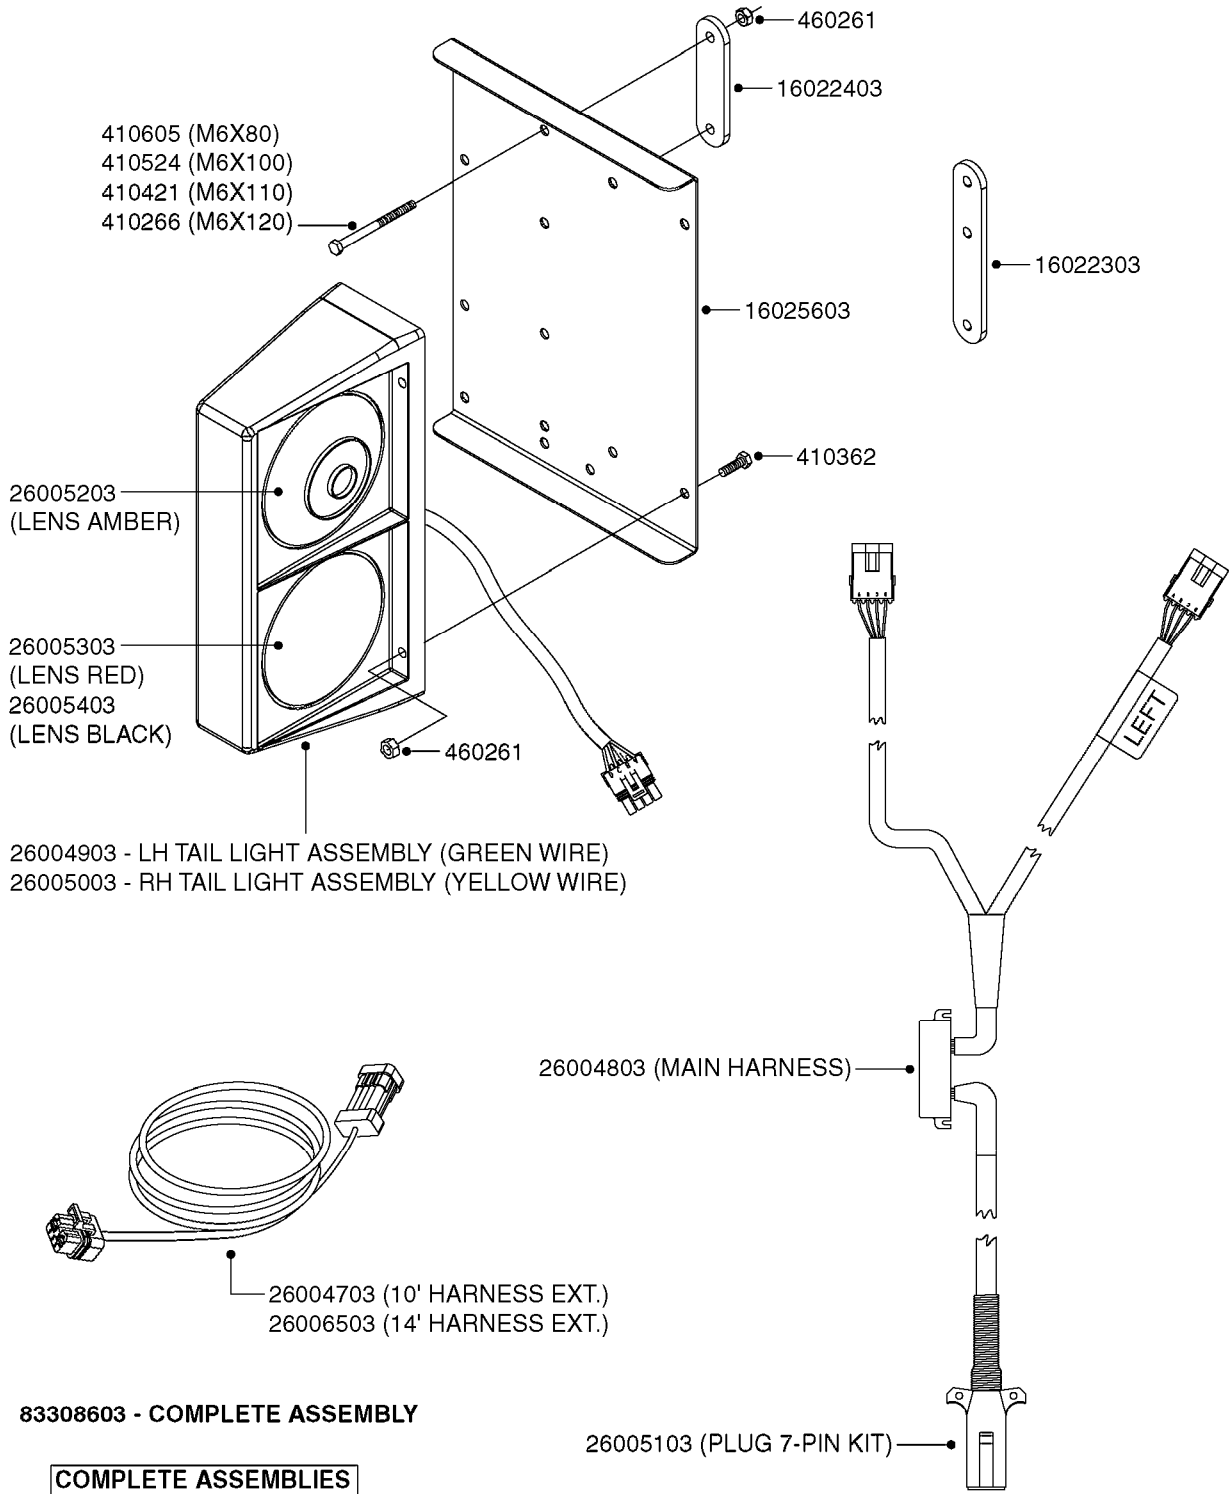

TRAFFIC LIGHT KIT
M0160-HIN, 01:01:16

83308603 - COMPLETE ASSEMBLY

COMPLETE ASSEMBLIES
WHOLEGOODS ITEMS

M0160

TRAFFIC LIGHT KIT
M0160-HIN, 01:01:16

Page 1
Date 16.03.2016 13:44

parts-n°	order qty	description
410266	1	BOLT HEX 8.8 DEL M6X120
410362	1	BOLT HEX 8.8 SS M6X20 FT
410421	1	BOLT HEX M6X110 DIN931-A2 SS
410524	1	BOLT HEX 8.8 DEL M6X100
410605	1	BOLT HEX 8.8 DEL M6X80
460261	1	NUT HEX M6X1 LOCK A2 DIN985
16022303	1	BRACKET 100MM TUBE
16022403	1	BRACKET 60MM TUBE
16025603	1	BRACKET TAIL LIGHT DUAL LAMP
26004703	1	HARNESS 13' EXT 4 WIRE WP
26004803	1	HARNESS MAIN TAIL LIGHT
26004903	1	TAIL LIGHT GREEN WIRE LH
26005003	1	TAIL LIGHT YELLOW WIRE RH
26005103	1	PLUG 7-PIN AG TAIL LIGHT
26005203	1	LENS AMBER BEFORE 2009
26005303	1	LENS RED BEFORE 2009
26005403	1	LENS BLACK BEFORE 2009
26006503	1	HARNESS 14' EXT 4 WIRE WP
83308603	1	TRAFFIC LIGHT KIT