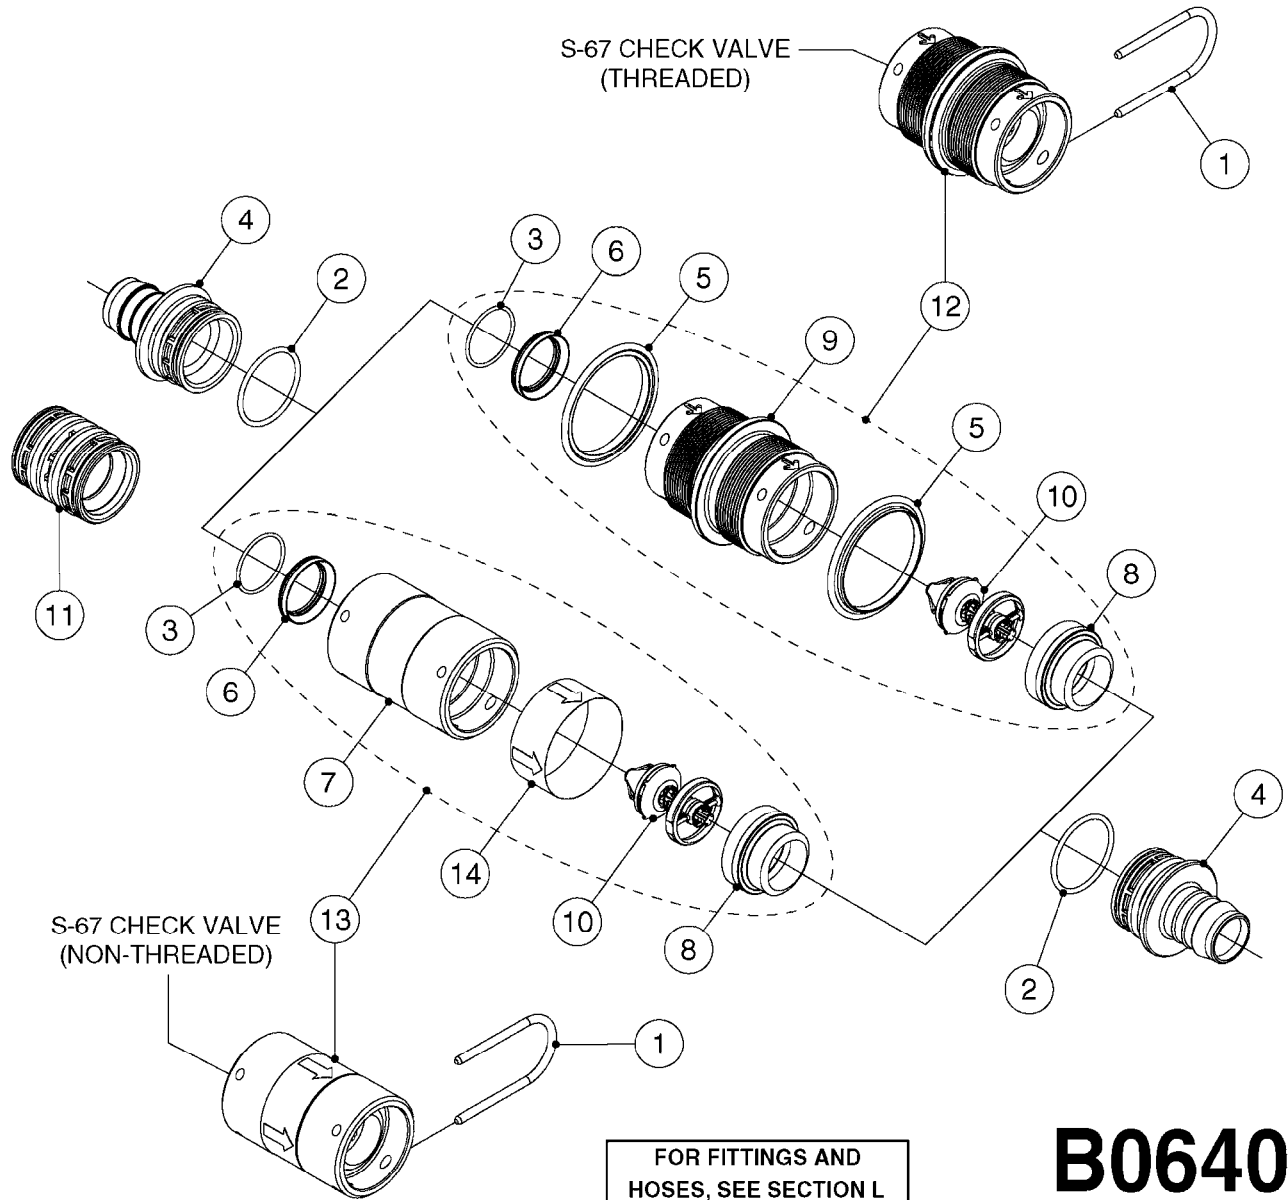

FOR FITTINGS AND  
HOSES, SEE SECTION L

**B0630**

CHECK VALVES - S67  
B0630-HIN, 01:01:16

Page 1

Date 16.03.2016 13:43

Pos.	parts-n°	order qty	description
1	145996	1	FITT.DK S-67 FORK
2	242353	1	O-RING D44.2X3.0 VITON F.S-67
3	242504	1	O-RING D35x2 NITRIL
4	322104	1	FITT.DK S-67 BULKHEAD
5	334231	1	FITT.DK S-67 STR.1'
5	334232	1	FITT.DK S-67 STR.1-1/4'
6	14103100	1	SEAT F.CHECK VALVE D40.8 2010
7	72001803	1	CHCK VLV,S67, 2 X 1" HB COMPLETE IN-LINE CHECK VALVE FOR 1" HOSE
7	72206600	1	CHCK VLV,S67, 2 X 1.25" HB COMPLETE IN-LINE CHECK VALVE FOR 1-1/4" HOSE
8	72089900	1	CHECK VALVE S67 SUBASMBLY.2001
9	97800500	1	DECAL 230X28 BLACK ARROW