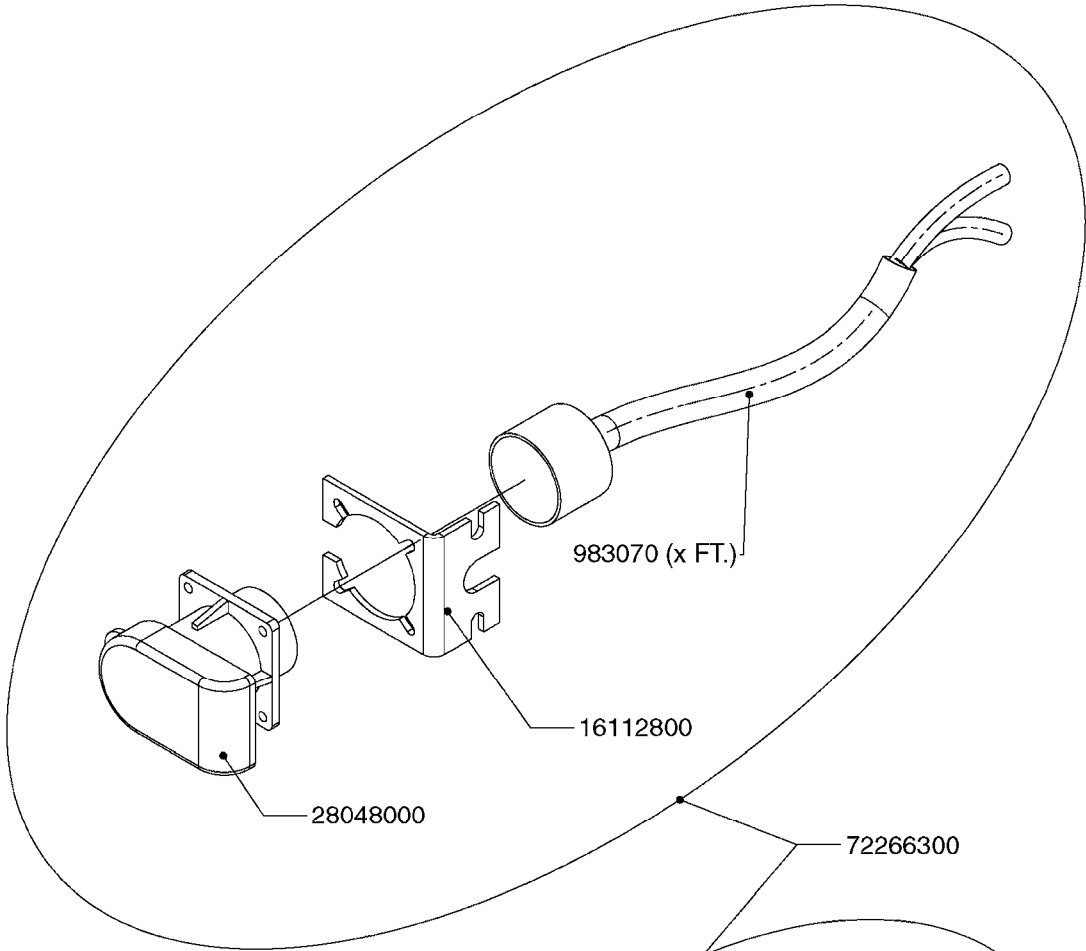

M0240

POWER SUPPLY CABLES
M0240-HIN, 01:01:16

Page 1

Date 16.03.2016 13:44

parts-n°	order qty	description
261605	1	FUSE 25A F. HP3050
983070	1	CABLE 2X6MM
16112800	1	BRACKET F.12V POWER CABLE/PLUG
28048000	1	PLUG 3-POL DIN 9680 FEM.CHASS
72266300	1	CABLE 12VDC POWER F. TRACTOR