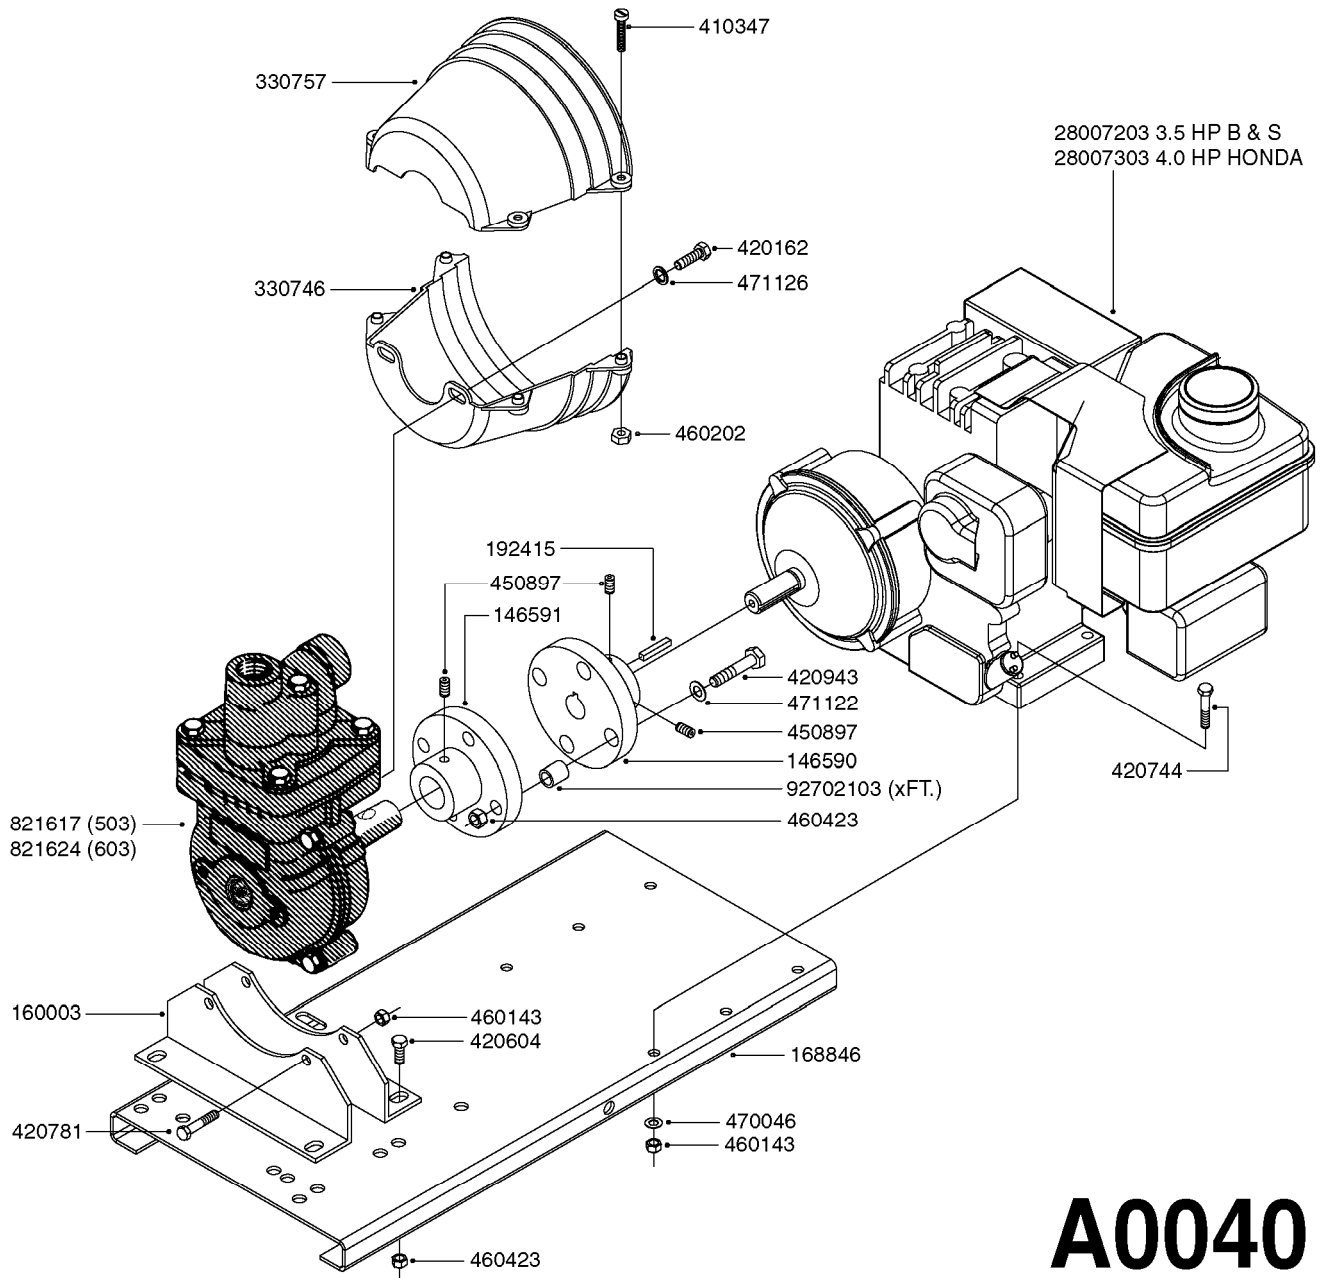

PUMP - 503/603 W/DIRECT DRIVE  
A0040-HIN, 01:01:16

Page 1

Date 12.08.2020 8:04

parts-n°	order qty	description
146590	1	COUPLING F. ENGINE DIRECT DRIV
146591	1	COUPLING F.PUMP DIRECT DRIVE
160003	1	PUMP MOUNT PLATE TALL 500/600
168846	1	BASE PLATE F.DIRECT DRIVE UNIT
192415	1	KEY 3/16' X 38 BS NO. 91539
330746	1	GUARD PTO LOWER PART
330757	1	GUARD PTO UPPER PART
410347	1	SCREW M6X20 8.8
420162	1	BOLT HEX 8.8 DEL 3/8"x15MM
420604	1	BOLT HEX 8.8 DEL M10X25 FT DIN933
420744	1	BOLT HEX 8.8 DEL M8X40
420781	1	BOLT HEX 8.8 DEL M8X50
420943	1	BOLT HEX 8.8 DEL M10X50
450897	1	SCREW SET M8 x 12
460143	1	LOCK NUT M8 SST A2 DIN985
460202	1	NUT HEX M6
460423	1	NUT HEX M10X1.50 LOCK DIN985A2 SS
470046	1	WASHER D18D11X1 LOCK
471122	1	WASHER, M10, Ø20/10.5X 2.0, SS
471126	1	WASHER, M8, Ø16/ 8.4X 1.6, SS
821617	1	PUMP 503/7 W FOOT TAPERED SHAF
821624	1	PUMP 603/7 W. FOOT TAPERED SHA
28007203	1	ENG.B&S 3.5HP 6:1 REDUCT. RED
28007303	1	ENG.HONDA 4.0HP 6:1 REDUCT.
92702103	1	HOSE R X1/2" X300PSI WP X0012"