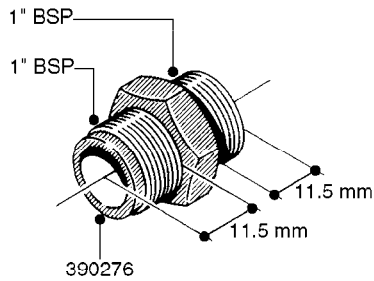

**L0020**

FITTINGS-T-PIECES, CAPS & ELBOWS  
L0020-HIN, 01:01:16

Page 1  
Date 12.08.2020 8:04

parts-n°	order qty	description
10053603	1	FITT. CAPNUT 2"BSP 5601
10194303	1	CAP BLANK 1 1/2 MCPHEE 210060
320047	1	FITT.DK CAPNUT 1/2" BSP
320106	1	FITT.DK CAPNUT 1" BSP
320272	1	FITT.DK CAPNUT 3/8" BSP
320316	1	FITT.DK TEE 3/4" X3/4" X1"BSP
320331	1	FITT.DK TEE 1" - 1" - 3/4" BSP
320342	1	FITT.DK EL 3/4"M X 1"F BSP
320563	1	FITT.DK 3 WAY 1/2" 110 DEG.
320677	1	NO LONGER AVAILABLE
320961	1	FITT.DK CAPNUT 1-1/2" BSP
321053	1	FITT.DK TEE 1/2 X1/2 X1/2" BSP
322072	1	FITT.DK TEE 3/8'X3/8'X3/8' BSP
322095	1	FITT.DK TEE 1-1/2 X1-1/4 X3/4" BSP
322138	1	FITT.DK ELB 1"M X 1"F BSP
330013	1	O-RING 2.5 X 10 PUR
330212	1	O-RING D19/D14X2.4 F.1/2"NUT
330326	1	O-RING D30/D24X2 F.1"NUT
331273	1	O-RING D44/D38X2 F.1-1/2"

FITTINGS - HEXAGON NIPPLES  
L0030-HIN, 01:01:16

**L0030**

FITTINGS - HEXAGON NIPPLES  
L0030-HIN, 01:01:16

Page 1

Date 12.08.2020 8:04

parts-n°	order qty	description
10015303	1	FITT.PO.HN 1.00X1.00 M1000
10425003	1	FITT.PO.HN 1.25X1.00 MCPHEE
320132	1	FITT.DK HN 1" BSP
320176	1	FITT.DK HN 3/8"X1/2" BSP
320445	1	FITT.DK HN 1/4"X3/8" BSP
320655	1	FITT.DK HN 1/2"-1/2" BSP
320692	1	FITT.DK HN 3/8'BSPX1/4'NPT
320703	1	FITT.DK HN 3/8BSP X1/2 &1/4NPT
320725	1	FITT.DK NIPPLE 3/8"-3/8" BSP
320902	1	FITT.DK HN 3/8'X 1/4' BSP
390232	1	FITT.DK HN 1-1/2' X 1-1/4' BSP
390276	1	FITT.DK HN 1'BSP