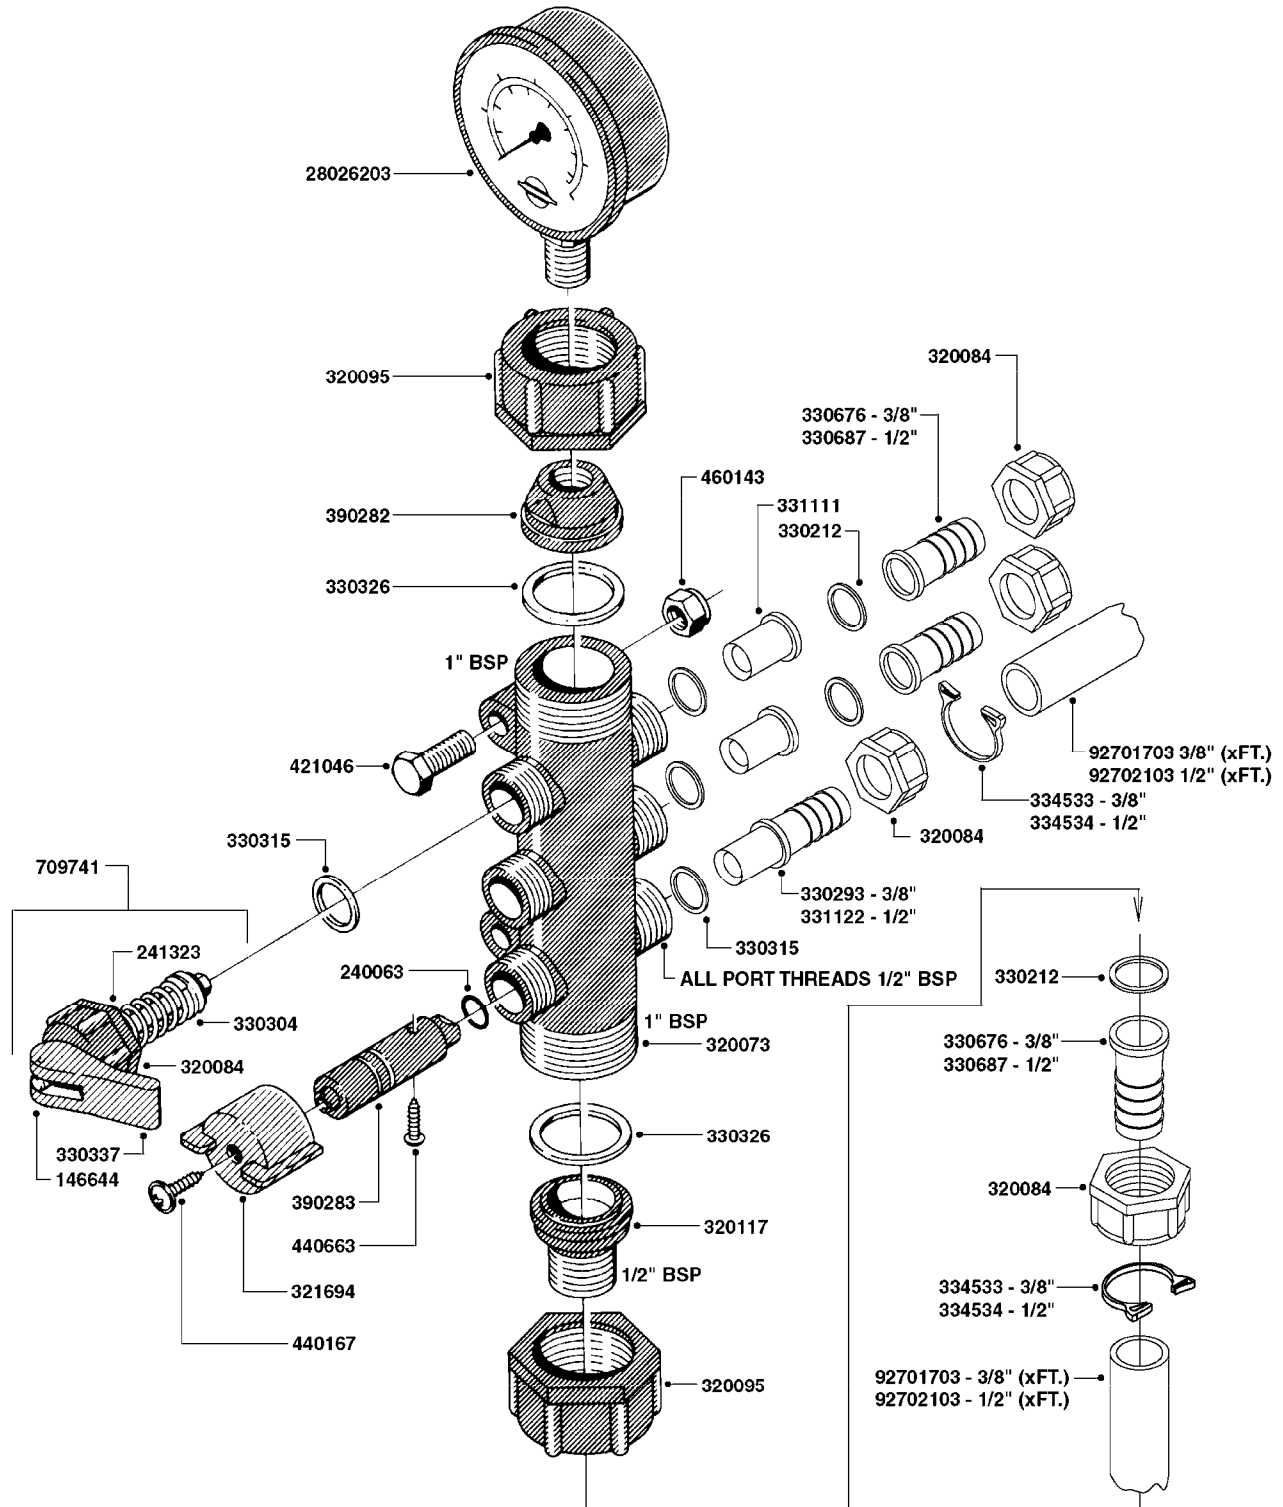

841758 - COMPLETE ASSEMBLY
(LESS GAUGE)

COMPLETE ASSEMBLIES
WHOLEGOODS ITEMS

B0020

CONTROL-ET MANUAL-ES 30/50/80
B0020-HIN, 01:01:16

Page 1

Date 12.08.2020 8:04

parts-n°	order qty	description
146644	1	PIN D3X19 STAINLESS
240063	1	O-RING D14.1/9.3 X 2.4
241323	1	O-RING D5.3X2.4 NITRIL
320073	1	DISTRIBUTOR HOUSING 1/2"
320084	1	FITT.DK NUT 1/2" BSP
320095	1	FITT.DK NUT 1" BSP
320117	1	FITT.DK CONN.1/2"BSP F. 1" CAP
321694	1	UNION NUT
330212	1	O-RING D19/D14X2.4 F.1/2"NUT
330293	1	VALVE SEAT WITH 3/8" HOSE TAIL
330304	1	VALVE CONE D14
330315	1	O-RING D18.4/D13X.6
330326	1	O-RING D30/D24X2 F.1"NUT
330337	1	HANDLE F. FLIP VALVE
330676	1	FITT.DK HB 3/8" F. 1/2" NUT
330687	1	FITT.DK HB 1/2" F. 1/2" NUT
331111	1	VALVE SEAT FOR 1/2" DISTRIBUT.
331122	1	VALVE SEAT WITH 1/2" HOSE TAIL
334533	1	CLAMP HOSE PLASTIC 3/8"
334534	1	CLAMP HOSE PLASTIC 1/2"
390282	1	STOPPER ATV 1/4"
390283	1	CONE FOR PRES CONTR ATV
421046	1	BOLT HEX M8X25/25 A2 SS DIN933
440167	1	SCREW NO.8 1/4"
440663	1	SCREW 3/8" NR4 STAINLESS
460143	1	LOCK NUT M8 SST A2 DIN985
709741	1	VALVE ASSY. 1/2" FLIP LEVER
841758	1	ET CONTROL COMPLETE
28026203	1	GAUGE 200PSI/BR, 2.5"1/4BSP-BTM
92701703	1	HOSE R X3/8" X300PSI WP X0012"
92702103	1	HOSE R X1/2" X300PSI WP X0012"