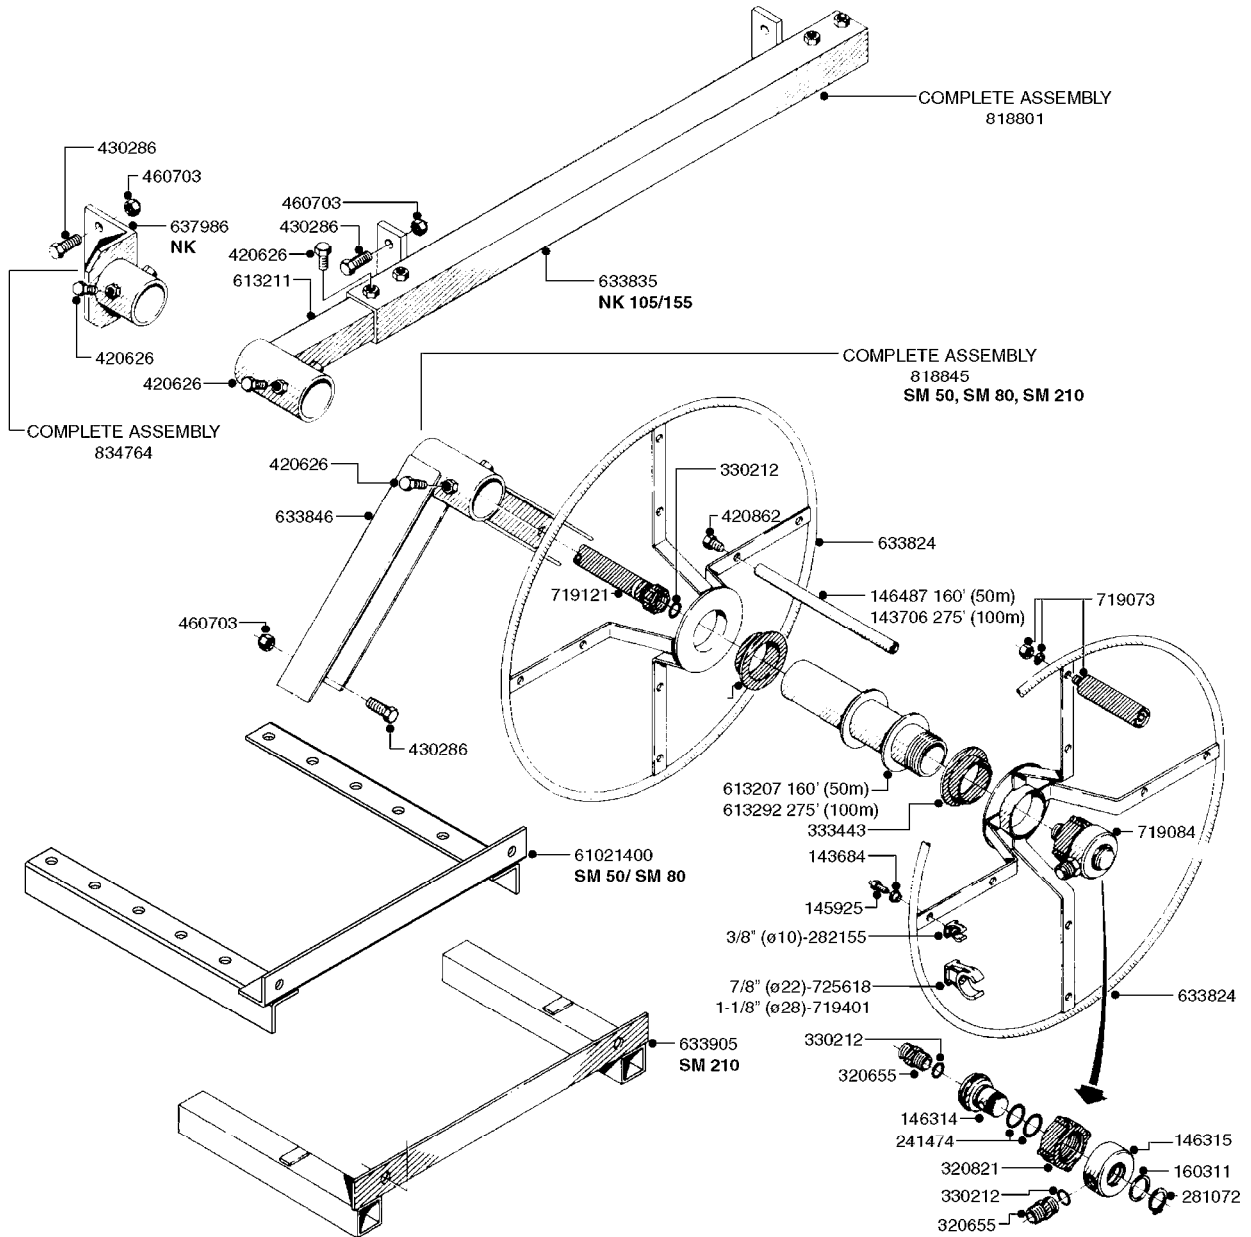

**COMPLETE ASSEMBLIES  
WHOLEGOODS ITEMS**

COMPLETE ASSEMBLY:  
818377 - 160' x 3/8" (50m) HOSE REEL  
818381 - 320' X 3/8" (100m) HOSE REEL