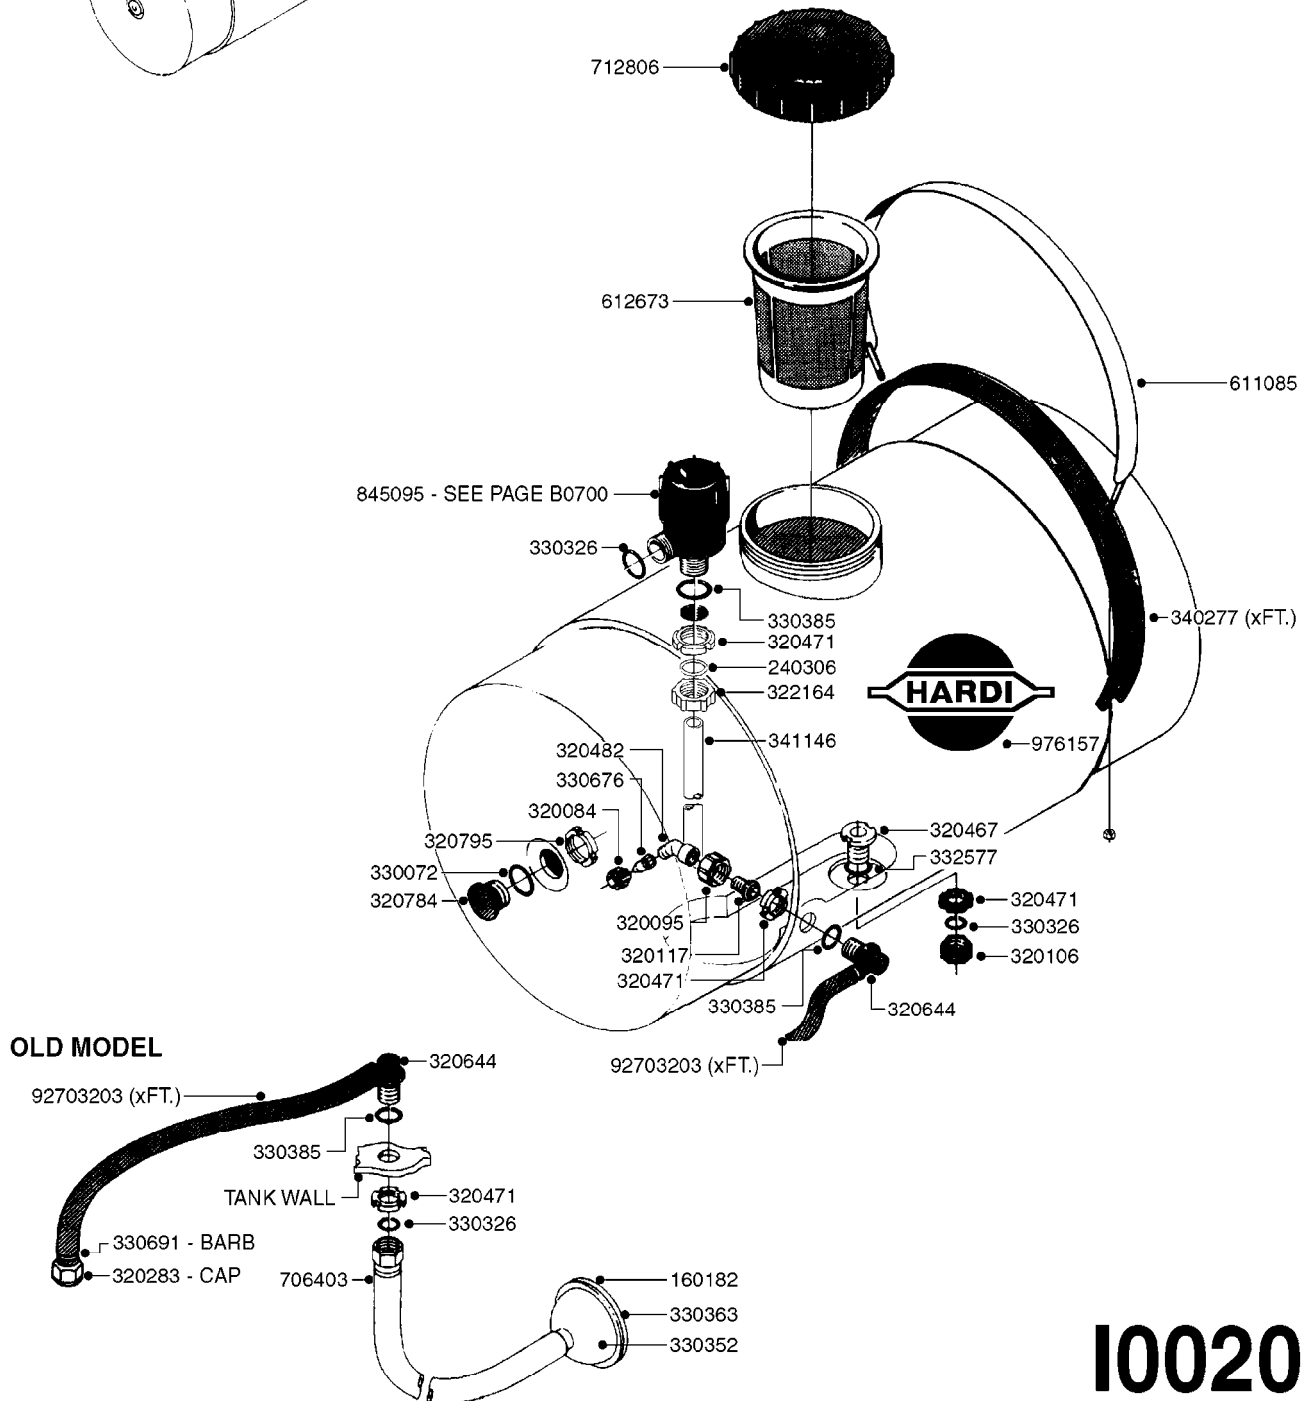

COMPLETE ASSEMBLY:
707011 - 50 GAL
727148 - 80 GAL

ATV 50/80 TANK
I0020-HIN, 01:01:16

Page 1

Date 12.08.2020 8:04

parts-n°	order qty	description
160182	1	FILTER SCREEN
240306	1	O-RING D29/D21X4
320084	1	FITT.DK NUT 1/2" BSP
320095	1	FITT.DK NUT 1" BSP
320106	1	FITT.DK CAPNUT 1" BSP
320117	1	FITT.DK CONN.1/2"BSP F. 1" CAP
320283	1	FITT.DK NUT 3/4"BSP
320467	1	FITT.DK BULKHEAD 1"BSP SINGLE
320471	1	FITT.DK NUT 1" BSP JAMB
320482	1	FITT.DK ELB. 1/2" BSP 60 DEG.
320644	1	FITT.DK ELB.3/4"HB X 1" BSP
320784	1	FITT.DK CAP 1-1/2" BSP
320795	1	FITT.DK NUT 1-1/2" BSP JAMB
322164	1	FITT.DK CAP 1' SPECIAL
330072	1	O-RING D53.5/D45.5X4
330326	1	O-RING D30/D24X2 F.1"NUT
330352	1	FOAM DROP HOUSING
330363	1	RETAINER FILTER GAUGE
330385	1	O-RING D38,8/32,8XD3
330676	1	FITT.DK HB 3/8" F. 1/2" NUT
330691	1	FITT.DK HB 3/4'F.3/4' NUT
332577	1	O-RING D38/D30X4 F.1" PUR.
340277	1	TANK PACKING - 40mm WIDE x 12"
341146	1	SUCTION TUBE L=640MM/45DEG
611085	1	TANK STRAP FOR NK600
612673	1	FILTER BASKET F. ES30/ES53
706403	1	HOSE ASSY. SUCTION F.ESTATE SP
707011	1	TANK 53 GAL. TR/ATV
712806	1	TANK LID WITH VENT S226 RED
727148	1	TANK 80 GAL.F/FLUSH
845095	1	FILTER COMPLETE
976157	1	DECAL COMPANY (4.4" X 4.6")
92703203	1	HOSE R X3/4" X300PSI WP X0012"