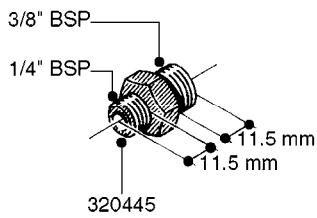

**L0020**

FITTINGS-T-PIECES, CAPS & ELBOWS  
L0020-HIN, 01:01:16

Page 1  
Date 12.08.2020 8:04

parts-n°	order qty	description
10053603	1	FITT. CAPNUT 2"BSP 5601
10194303	1	CAP BLANK 1 1/2 MCPHEE 210060
320047	1	FITT.DK CAPNUT 1/2" BSP
320106	1	FITT.DK CAPNUT 1" BSP
320272	1	FITT.DK CAPNUT 3/8" BSP
320316	1	FITT.DK TEE 3/4" X3/4" X1"BSP
320331	1	FITT.DK TEE 1" - 1" - 3/4" BSP
320342	1	FITT.DK EL 3/4"M X 1"F BSP
320563	1	FITT.DK 3 WAY 1/2" 110 DEG.
320677	1	NO LONGER AVAILABLE
320961	1	FITT.DK CAPNUT 1-1/2" BSP
321053	1	FITT.DK TEE 1/2 X1/2 X1/2" BSP
322072	1	FITT.DK TEE 3/8'X3/8'X3/8' BSP
322095	1	FITT.DK TEE 1-1/2 X1-1/4 X3/4" BSP
322138	1	FITT.DK ELB 1"M X 1"F BSP
330013	1	O-RING 2.5 X 10 PUR
330212	1	O-RING D19/D14X2.4 F.1/2"NUT
330326	1	O-RING D30/D24X2 F.1"NUT
331273	1	O-RING D44/D38X2 F.1-1/2"

FITTINGS - HEXAGON NIPPLES  
L0030-HIN, 01:01:16

**L0030**

FITTINGS - HEXAGON NIPPLES  
L0030-HIN, 01:01:16

Page 1

Date 12.08.2020 8:04

parts-n°	order qty	description
10015303	1	FITT.PO.HN 1.00X1.00 M1000
10425003	1	FITT.PO.HN 1.25X1.00 MCPHEE
320132	1	FITT.DK HN 1" BSP
320176	1	FITT.DK HN 3/8"X1/2" BSP
320445	1	FITT.DK HN 1/4"X3/8" BSP
320655	1	FITT.DK HN 1/2"-1/2" BSP
320692	1	FITT.DK HN 3/8'BSPX1/4'NPT
320703	1	FITT.DK HN 3/8BSP X1/2 &1/4NPT
320725	1	FITT.DK NIPPLE 3/8"-3/8" BSP
320902	1	FITT.DK HN 3/8'X 1/4' BSP
390232	1	FITT.DK HN 1-1/2' X 1-1/4' BSP
390276	1	FITT.DK HN 1'BSP