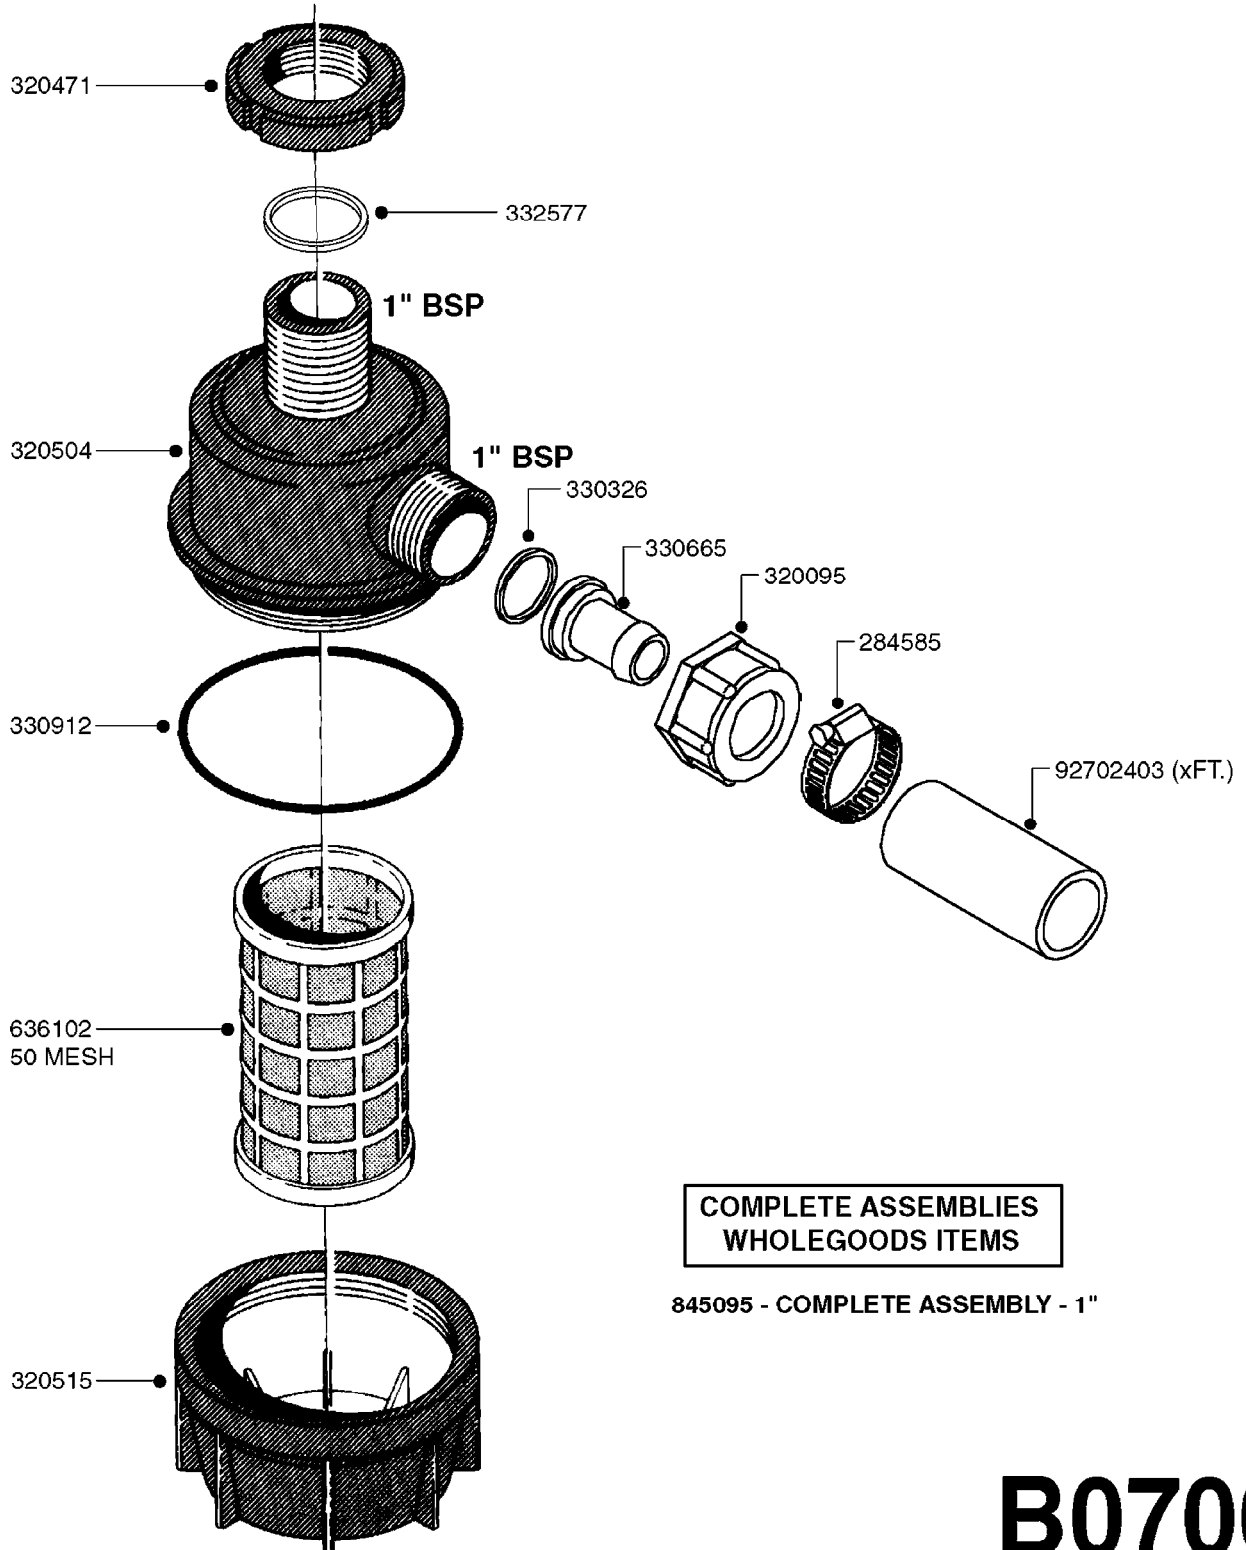

# B0030

parts-n°	order qty	description
146644	1	PIN D3X19 STAINLESS
160167	1	MOUNTING PLATE LP
160171	1	MOUNTING PLATE NK
241323	1	O-RING D5.3X2.4 NITRIL
320047	1	FITT.DK CAPNUT 1/2" BSP
320073	1	DISTRIBUTOR HOUSING 1/2"
320084	1	FITT.DK NUT 1/2" BSP
320095	1	FITT.DK NUT 1" BSP
320106	1	FITT.DK CAPNUT 1" BSP
320117	1	FITT.DK CONN.1/2"BSP F. 1" CAP
330212	1	O-RING D19/D14X2.4 F.1/2"NUT
330293	1	VALVE SEAT WITH 3/8" HOSE TAIL
330304	1	VALVE CONE D14
330315	1	O-RING D18.4/D13X.6
330326	1	O-RING D30/D24X2 F.1"NUT
330337	1	HANDLE F. FLIP VALVE
331122	1	VALVE SEAT WITH 1/2" HOSE TAIL
334533	1	CLAMP HOSE PLASTIC 3/8"
334534	1	CLAMP HOSE PLASTIC 1/2"
420582	1	BOLT HEX 8.8 DEL M8X20 FT A2
420626	1	BOLT HEX 8.8 DEL M10X20 FT
460342	1	NUT HEX M10 DEL DIN934
460364	1	NUT HU M8 A2 SS DIN934
702634	1	DIST.HOUSING ASSEMBLY (2-VALVE)
709741	1	VALVE ASSY. 1/2" FLIP LEVER
841072	1	DISTRIBUT. VALVE 1/2" NK
841094	1	DISTRIBUT. VALVE 1/2" LP,BL
92701703	1	HOSE R X3/8" X300PSI WP X0012"
92702103	1	HOSE R X1/2" X300PSI WP X0012"