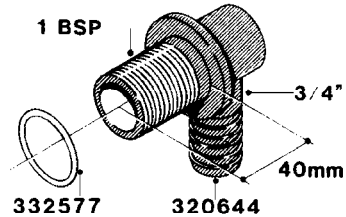

**L0040**

FITTINGS - NIPPLES & ELBOWS  
L0040-HIN, 01:01:16

Page 1  
Date 12.08.2020 8:04

parts-n°	order qty	description
10530803	1	FITT.PO.SE 2.00X2.00 45 DEG.
320191	1	FITT.DK ELB 3/8' BSP 45 DEGREE
320482	1	FITT.DK ELB. 1/2" BSP 60 DEG.
320596	1	FITT.DK ELB 3/8'-1/2'BSP 45DEG
320607	1	FITT.DK HN 3/8M X 3/8F BSP LNG
320633	1	FITT.DK HN 3/8"M X 3/8"F BSP
321451	1	FITT.DK ELB.1-1/2 X1-1/4 80DEG
321532	1	FITT.DK REDUC 3/4' X 1/2' BSP
390233	1	FITT.DK REDUC 1-1/2" X 1" BSP

**L0050**

parts-n°	order qty	description
242594	1	O-RING D14 X 1.78 SCH.70-EPDM
320294	1	FITT.DK TEE 3/8X3/8HB X1/2"BSP
320305	1	FITT.DK HB 3/4'- 3/4' BSP
320386	1	FITT.DK TEE 3/8X3/8HB X3/8"BSP
320397	1	FITT.DK ELB 3/8"HB X 3/8" BSP
320401	1	FITT.DK TEE 1/2X1/2HB X1/2"BSP
320412	1	FITT.DK TEE 1/2X1/2HB X3/8'BSP
320423	1	FITT.DK ELB 1/2'HB X 3/8' BSP
320891	1	FITT.DK HB 3/8'- 3/8' BSP
320972	1	FITT.DK HB 5/16'- 1/4' BSP
322046	1	FITT.DK TEE 1/2X1/2HB X3/4'BSP
322048	1	FITT.DK TEE 3/4X3/4HB X3/4'BSP
330595	1	O-RING D24.6/D20X2.1 -3/4"
333137	1	FITT.DK CONN.1/2" F.NOZZ. DOUB
333141	1	FITT.DK CONN.1/2" F.NOZZ.SING
334041	1	FITT.DK CONN.3/4' F.NOZZ. SING
334042	1	FITT.DK CONN.3/4' F.NOZZ. DOUB
334195	1	FITT.DK ELB. 3/4"HB X 3/4"HB
10012103	1	FITT.PO.HB 1.25X1.50 IMB1012
10014003	1	FITT.PO.HB 1.25X1.25 IMB1010
10036903	1	FITT.PO.HB 1.50X1.50 IMB1212
28019303	1	FITTING HB ELB 3/4NPT-3/4HOSE
61016500	1	HOSE TAIL 3/4" 90°+RG CAP 3/4"
72026700	1	NOZZLE TUBE ADAPTER W/O-RING