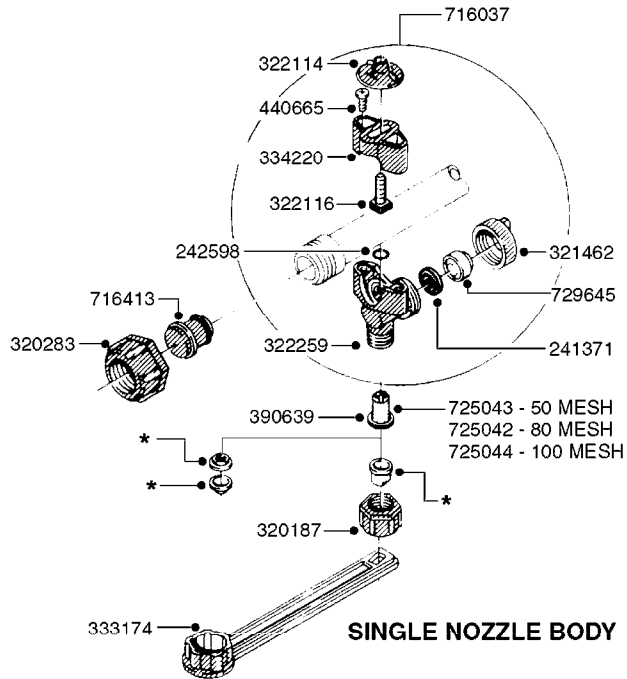

NOZZLE BODIES - THREADED
D1080-HIN, 01:01:16

Page 0
Date 12.08.2020 8:04