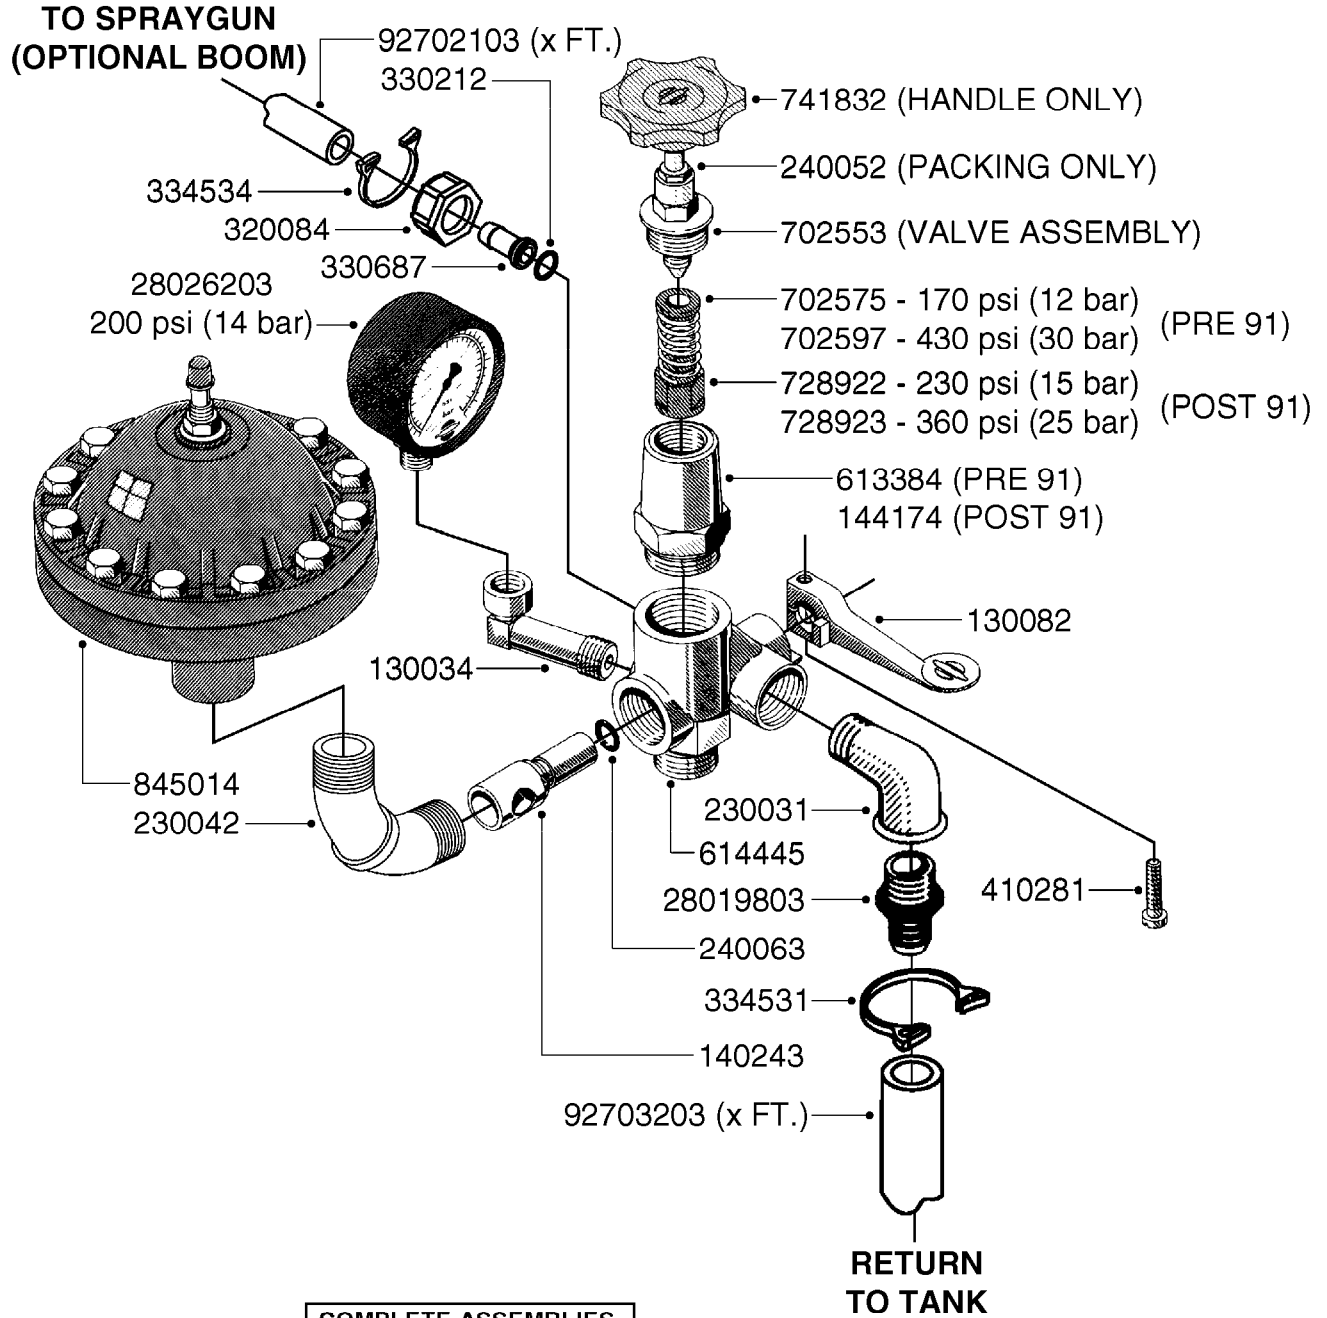

PUMP - 503/603 W/DIRECT DRIVE  
A0040-HIN, 01:01:16

Page 1

Date 12.08.2020 8:04

parts-n°	order qty	description
146590	1	COUPLING F. ENGINE DIRECT DRIV
146591	1	COUPLING F.PUMP DIRECT DRIVE
160003	1	PUMP MOUNT PLATE TALL 500/600
168846	1	BASE PLATE F.DIRECT DRIVE UNIT
192415	1	KEY 3/16' X 38 BS NO. 91539
330746	1	GUARD PTO LOWER PART
330757	1	GUARD PTO UPPER PART
410347	1	SCREW M6X20 8.8
420162	1	BOLT HEX 8.8 DEL 3/8"x15MM
420604	1	BOLT HEX 8.8 DEL M10X25 FT DIN933
420744	1	BOLT HEX 8.8 DEL M8X40
420781	1	BOLT HEX 8.8 DEL M8X50
420943	1	BOLT HEX 8.8 DEL M10X50
450897	1	SCREW SET M8 x 12
460143	1	LOCK NUT M8 SST A2 DIN985
460202	1	NUT HEX M6
460423	1	NUT HEX M10X1.50 LOCK DIN985A2 SS
470046	1	WASHER D18D11X1 LOCK
471122	1	WASHER, M10, Ø20/10.5X 2.0, SS
471126	1	WASHER, M8, Ø16/ 8.4X 1.6, SS
821617	1	PUMP 503/7 W FOOT TAPERED SHAF
821624	1	PUMP 603/7 W. FOOT TAPERED SHA
28007203	1	ENG.B&S 3.5HP 6:1 REDUCT. RED
28007303	1	ENG.HONDA 4.0HP 6:1 REDUCT.
92702103	1	HOSE R X1/2" X300PSI WP X0012"