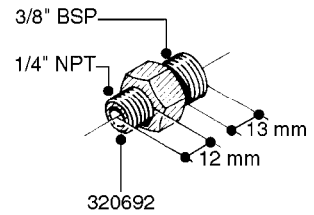

**L0020**

FITTINGS-T-PIECES, CAPS & ELBOWS  
L0020-HIN, 01:01:16

Page 1  
Date 12.08.2020 8:04

parts-n°	order qty	description
10053603	1	FITT. CAPNUT 2"BSP 5601
10194303	1	CAP BLANK 1 1/2 MCPHEE 210060
320047	1	FITT.DK CAPNUT 1/2" BSP
320106	1	FITT.DK CAPNUT 1" BSP
320272	1	FITT.DK CAPNUT 3/8" BSP
320316	1	FITT.DK TEE 3/4" X3/4" X1"BSP
320331	1	FITT.DK TEE 1" - 1" - 3/4" BSP
320342	1	FITT.DK EL 3/4"M X 1"F BSP
320563	1	FITT.DK 3 WAY 1/2" 110 DEG.
320677	1	NO LONGER AVAILABLE
320961	1	FITT.DK CAPNUT 1-1/2" BSP
321053	1	FITT.DK TEE 1/2 X1/2 X1/2" BSP
322072	1	FITT.DK TEE 3/8'X3/8'X3/8' BSP
322095	1	FITT.DK TEE 1-1/2 X1-1/4 X3/4" BSP
322138	1	FITT.DK ELB 1"M X 1"F BSP
330013	1	O-RING 2.5 X 10 PUR
330212	1	O-RING D19/D14X2.4 F.1/2"NUT
330326	1	O-RING D30/D24X2 F.1"NUT
331273	1	O-RING D44/D38X2 F.1-1/2"

FITTINGS - HEXAGON NIPPLES  
L0030-HIN, 01:01:16

**L0030**

FITTINGS - HEXAGON NIPPLES  
L0030-HIN, 01:01:16

Page 1

Date 12.08.2020 8:04

parts-n°	order qty	description
10015303	1	FITT.PO.HN 1.00X1.00 M1000
10425003	1	FITT.PO.HN 1.25X1.00 MCPHEE
320132	1	FITT.DK HN 1" BSP
320176	1	FITT.DK HN 3/8"X1/2" BSP
320445	1	FITT.DK HN 1/4"X3/8" BSP
320655	1	FITT.DK HN 1/2"-1/2" BSP
320692	1	FITT.DK HN 3/8'BSPX1/4'NPT
320703	1	FITT.DK HN 3/8BSP X1/2 &1/4NPT
320725	1	FITT.DK NIPPLE 3/8"-3/8" BSP
320902	1	FITT.DK HN 3/8'X 1/4' BSP
390232	1	FITT.DK HN 1-1/2' X 1-1/4' BSP
390276	1	FITT.DK HN 1'BSP