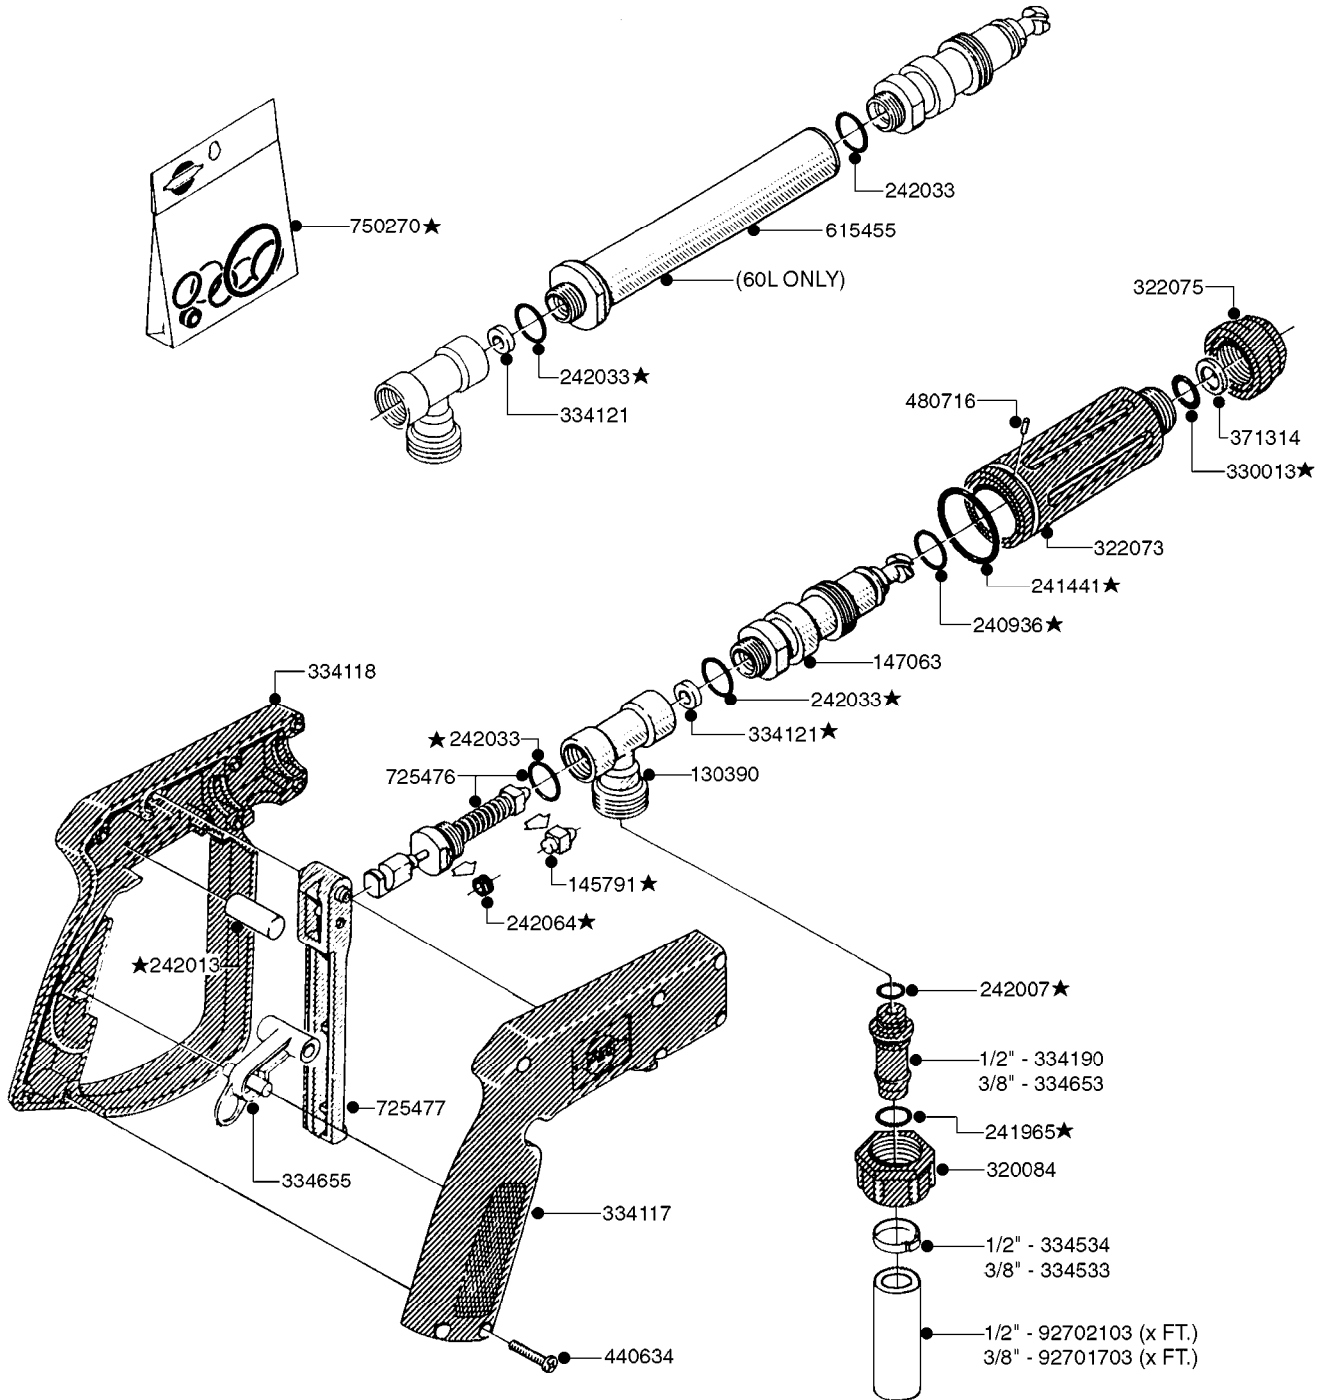

**I0090**

ES 50 FRAME  
I0090-HIN, 01:01:16

Page 1

Date 12.08.2020 8:04

parts-n°	order qty	description
145887	1	AXLE SHAFT ES30/53
146469	1	AXLE SHAFT ESTATE TRAILER SPRY
420965	1	M10X40 MACHINE SCREW STAINLESS
460423	1	NUT HEX M10X1.50 LOCK DIN985A2 SS
460585	1	LOCKING NUT M16 DIN985 A2 SS
471128	1	WASHER, M16, Ø30/17.0X 3.0, SS
614704	1	UPRIGHT FOR ATV SPRAYER
614935	1	JACK STAND FOR ES30/53
614940	1	MNT.BRKT. F. 13'FD BOOM
636223	1	POST 12 VOLT TR30
636671	1	FRAME TR/ATV 53
636674	1	BOOM UPRIGHT FOR POWER SPRAYER
833571	1	DRAW BAR FOR ES30/50/80
10008603	1	COTTER PIN 1/8"X 1-1/2"
10084503	1	TIRE & RIM 16 X 6.5 X 8
10104403	1	WASHER PLATE 1'
10212003	1	TIRE & RIM ASSY.22 X 11.00-8
10488303	1	TIRE 16 X 650 X 8 2PLY
10488403	1	RIM 8 X 5.37 W. BEARINGS CREAM
28026603	1	BEARING P205PP SEALED 52x25x15
70014503	1	TIRE & RIM ASY 16X750-8 X 4"HU
70014603	1	TIRE & RIM ASY 20X10-8 X 4"HUB