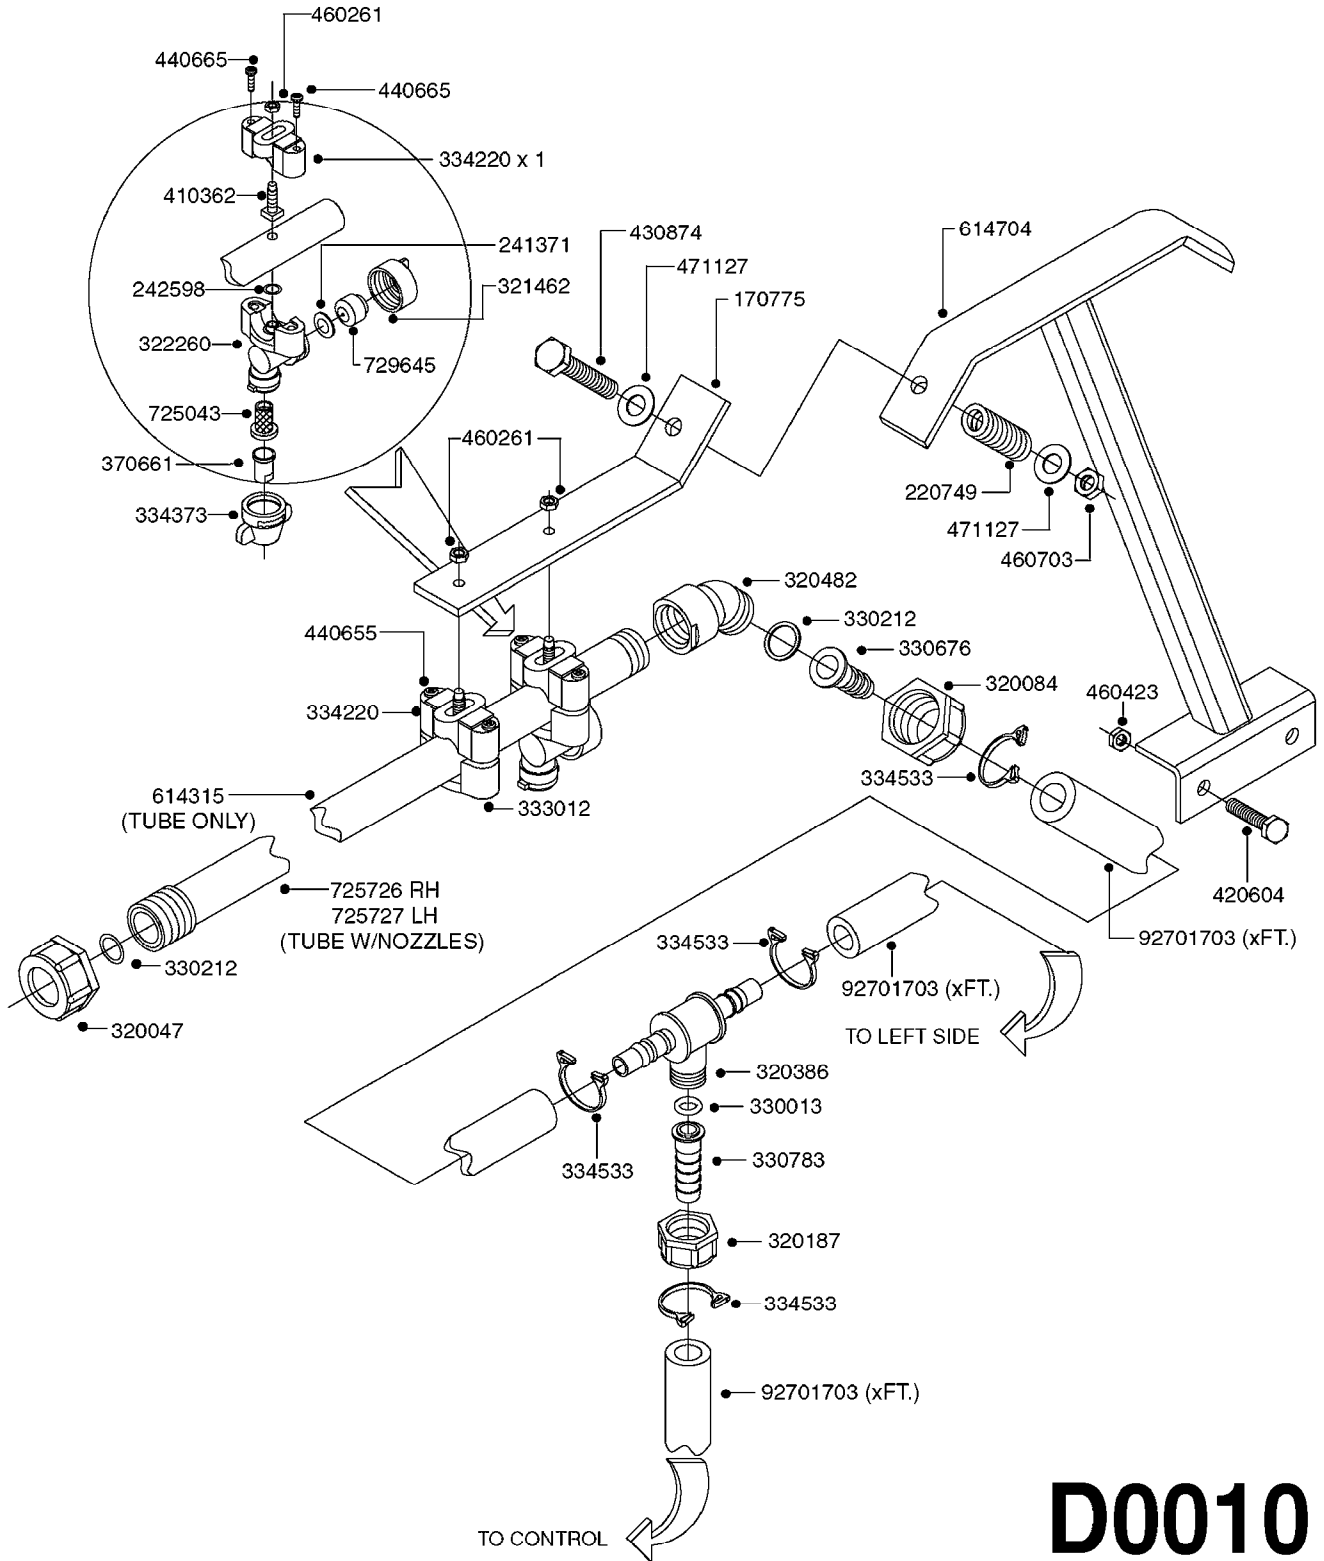

D0010

BOOM - 6' FOLDING
D0010-HIN, 01:01:16

Page 1
Date 12.08.2020 8:04

parts-n°	order qty	description
170775	1	ARM FOR ATV BOOM
220749	1	SPRING D20.5X52
241371	1	DIAPHRAGM F.NO-DRIP,VULC
242598	1	O-RING D7.0 X 2.5 NITRIL
320047	1	FITT.DK CAPNUT 1/2" BSP
320084	1	FITT.DK NUT 1/2" BSP
320187	1	FITT.DK CAP 3/8" BSP BLACK
320386	1	FITT.DK TEE 3/8X3/8HB X3/8"BSP
320482	1	FITT.DK ELB. 1/2" BSP 60 DEG.
321462	1	CAP F.NO-DRIP ASSY.
322260	1	NOZZLE HOLDER LOWER PART
330013	1	O-RING 2.5 X 10 PUR
330212	1	O-RING D19/D14X2.4 F.1/2"NUT
330676	1	FITT.DK HB 3/8" F. 1/2" NUT
330783	1	FITT.DK HB 3/8"F.3/8" NUT
333012	1	NOZZLE HOLD. UPPER PART
334220	1	YOKE, UPPER NOZZLE BODY
334373	1	SNAP-FIT NOZZLE HOLDER RED
334533	1	CLAMP HOSE PLASTIC 3/8"
370661	1	NOZZLE FLAT FAN 4110-12
410362	1	BOLT HEX 8.8 SS M6X20
420604	1	BOLT HEX 8.8 DEL M10X25 FT DIN933
430874	1	SCREW SET 8.8 DEL M12X70 FT
440665	1	SCREW M4.2X16 STAINLESS
460261	1	NUT HEX M6X1.00 LOCK DIN985 A2 SS
460423	1	NUT HEX M10X1.50 LOCK DIN985A2 SS
460703	1	NUT HEX M12X1.75 LOCK DIN985A2 SS
471127	1	WASHER, M12, Ø24/13X24X2.5 SS
614315	1	TUBE F.6'BOOM W.ENDS NO NOZZ.
614704	1	UPRIGHT FOR ATV SPRAYER
725043	1	SCREEN 50 MESH W.GASKET,BLUE
725726	1	NOZZLE TUBE ASSY. ES30 RIGHT
725727	1	NOZZLE TUBE ASSY. ES30 LEFT
729645	1	NON-DRIP SPRING ASSY.GREEN 10
92701703	1	HOSE R X3/8" X300PSI WP X0012"