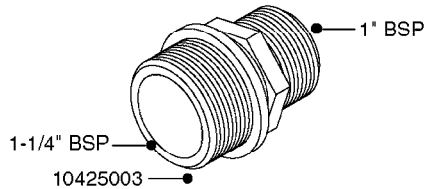

**L0020**

FITTINGS-T-PIECES, CAPS & ELBOWS  
L0020-HIN, 01:01:16

Page 1  
Date 12.08.2020 8:04

parts-n°	order qty	description
10053603	1	FITT. CAPNUT 2"BSP 5601
10194303	1	CAP BLANK 1 1/2 MCPHEE 210060
320047	1	FITT.DK CAPNUT 1/2" BSP
320106	1	FITT.DK CAPNUT 1" BSP
320272	1	FITT.DK CAPNUT 3/8" BSP
320316	1	FITT.DK TEE 3/4" X3/4" X1"BSP
320331	1	FITT.DK TEE 1" - 1" - 3/4" BSP
320342	1	FITT.DK EL 3/4"M X 1"F BSP
320563	1	FITT.DK 3 WAY 1/2" 110 DEG.
320677	1	NO LONGER AVAILABLE
320961	1	FITT.DK CAPNUT 1-1/2" BSP
321053	1	FITT.DK TEE 1/2 X1/2 X1/2" BSP
322072	1	FITT.DK TEE 3/8'X3/8'X3/8' BSP
322095	1	FITT.DK TEE 1-1/2 X1-1/4 X3/4" BSP
322138	1	FITT.DK ELB 1"M X 1"F BSP
330013	1	O-RING 2.5 X 10 PUR
330212	1	O-RING D19/D14X2.4 F.1/2"NUT
330326	1	O-RING D30/D24X2 F.1"NUT
331273	1	O-RING D44/D38X2 F.1-1/2"

FITTINGS - HEXAGON NIPPLES  
L0030-HIN, 01:01:16

**L0030**

FITTINGS - HEXAGON NIPPLES  
L0030-HIN, 01:01:16

Page 1

Date 12.08.2020 8:04

parts-n°	order qty	description
10015303	1	FITT.PO.HN 1.00X1.00 M1000
10425003	1	FITT.PO.HN 1.25X1.00 MCPHEE
320132	1	FITT.DK HN 1" BSP
320176	1	FITT.DK HN 3/8"X1/2" BSP
320445	1	FITT.DK HN 1/4"X3/8" BSP
320655	1	FITT.DK HN 1/2"-1/2" BSP
320692	1	FITT.DK HN 3/8'BSPX1/4'NPT
320703	1	FITT.DK HN 3/8BSP X1/2 &1/4NPT
320725	1	FITT.DK NIPPLE 3/8"-3/8" BSP
320902	1	FITT.DK HN 3/8'X 1/4' BSP
390232	1	FITT.DK HN 1-1/2' X 1-1/4' BSP
390276	1	FITT.DK HN 1'BSP