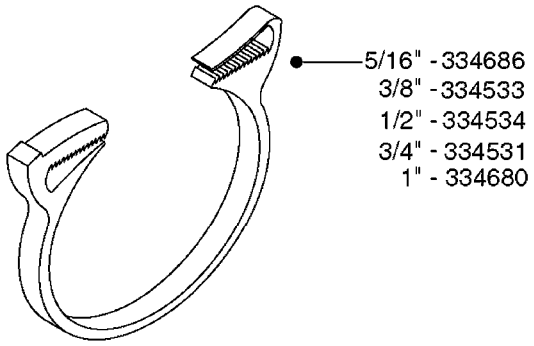

I.D.	PART # (ONE FOOT)	
3/8" 1/2" 3/4" 1" 1-1/4" 1-1/2"	92701703 92702103 92703203 92712403 92734403 92736503	 RUBBER HOSE
5/16" 3/8" 1/4" 1/2" 3/4"	927281 927284 927268 927269 927270	 PVC HOSE
1" 1-1/4" 1-1/2" 2" 2-1/2"	92702403 92738900 92702603 92702703 92702803	 PVC SPIRAL SUCTION HOSE, GRAY
3/4" 1-1/4"	927205 92703503	 CLEAR HOSE, SMOOTH
1/2" 3/4"	10631003 927231	 PVC HOSE, CLEAR, REINFORCED
4mm 6mm 8mm 10mm .25" .38"	927253 RED 927264 RED 927306 BLACK 927330 BLACK 92703303 BLACK 92703403 BLACK	 PVC AIR HOSE, SMOOTH

**L0120**

BULK HOSE  
L0120-HIN, 17:10:19

Page 1

Date 12.08.2020 8:04

parts-n°	order qty	description
927205	1	HOSE R X CLEAR X 3/4 X 0012"
927231	1	HOSE R X PVCX3/4 CLR/BRD 0012"
927253	1	RED AIR HOSE, Ø4/2 1810 E
927264	1	HOSE R X PE D6/D4 X 0012"
927268	1	HOSE BLUE PVC X 1/4 X 0012"
927269	1	HOSE R X PVC X 1/2 X 0012"
927270	1	HOSE R X PVC X 3/4 X 0012"
927281	1	HOSE R X PVC X 5/16 X 0012"
927284	1	HOSE 3/8 PVC W/ INSERT
927306	1	HOSE R X PE D8/D6 X 0012"BLACK
927330	1	HOSE R X PE D10/D8 X 012"BLACK
10631003	1	HOSE R X CLEAR BRAID.X 1/2 12"
92701703	1	HOSE R X3/8" X300PSI WP X0012"
92702103	1	HOSE R X1/2" X300PSI WP X0012"
92702403	1	HOSE PVC SUCT GRAY 1"
92702603	1	HOSE PVC SUCT GRAY 1-1/2"
92702703	1	HOSE PVC SUCT GRAY 2"
92702803	1	HOSE PVC SUCT GRAY 2.5"
92703203	1	HOSE R X3/4" X300PSI WP X0012"
92703303	1	HOSE LLDPE .25"X.17"X12" BLACK
92703403	1	HOSE LLDPE .38"X.25"X12" BLACK
92703503	1	HOSE VINYL CLEAR 1-1/4" OD X 1" ID
92712403	1	HOSE R X1" X300PSI WP X0012"
92734403	1	HOSE R X5/4" X200PSI WP X0012"
92736503	1	HOSE R X1.5" X200PSI WP X0012"
92738900	1	HOSE R X PVC X 1-1/4" 0012"

Hose Size	Pressure	Suction	Clamp Code
5/16"	284582		-
3/8"	28044903		6706
1/2"	28029803		6708
3/4"	28029903		6712
1"	28030003	28029903	6716
1-1/4"	28030103		6724
1-1/2"		28030103	6724
2"		28030203	235-67
2-1/2"		28030303	235-74
3"		28030403	235-87