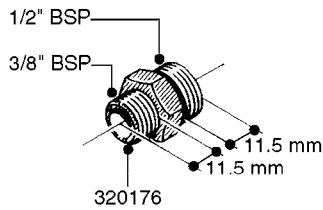

**L0020**

FITTINGS-T-PIECES, CAPS & ELBOWS  
L0020-HIN, 01:01:16

Page 1  
Date 12.08.2020 8:04

parts-n°	order qty	description
10053603	1	FITT. CAPNUT 2"BSP 5601
10194303	1	CAP BLANK 1 1/2 MCPHEE 210060
320047	1	FITT.DK CAPNUT 1/2" BSP
320106	1	FITT.DK CAPNUT 1" BSP
320272	1	FITT.DK CAPNUT 3/8" BSP
320316	1	FITT.DK TEE 3/4" X3/4" X1"BSP
320331	1	FITT.DK TEE 1" - 1" - 3/4" BSP
320342	1	FITT.DK EL 3/4"M X 1"F BSP
320563	1	FITT.DK 3 WAY 1/2" 110 DEG.
320677	1	NO LONGER AVAILABLE
320961	1	FITT.DK CAPNUT 1-1/2" BSP
321053	1	FITT.DK TEE 1/2 X1/2 X1/2" BSP
322072	1	FITT.DK TEE 3/8'X3/8'X3/8' BSP
322095	1	FITT.DK TEE 1-1/2 X1-1/4 X3/4" BSP
322138	1	FITT.DK ELB 1"M X 1"F BSP
330013	1	O-RING 2.5 X 10 PUR
330212	1	O-RING D19/D14X2.4 F.1/2"NUT
330326	1	O-RING D30/D24X2 F.1"NUT
331273	1	O-RING D44/D38X2 F.1-1/2"

FITTINGS - HEXAGON NIPPLES  
L0030-HIN, 01:01:16

**L0030**

FITTINGS - HEXAGON NIPPLES  
L0030-HIN, 01:01:16

Page 1

Date 12.08.2020 8:04

parts-n°	order qty	description
10015303	1	FITT.PO.HN 1.00X1.00 M1000
10425003	1	FITT.PO.HN 1.25X1.00 MCPHEE
320132	1	FITT.DK HN 1" BSP
320176	1	FITT.DK HN 3/8"X1/2" BSP
320445	1	FITT.DK HN 1/4"X3/8" BSP
320655	1	FITT.DK HN 1/2"-1/2" BSP
320692	1	FITT.DK HN 3/8'BSPX1/4'NPT
320703	1	FITT.DK HN 3/8BSP X1/2 &1/4NPT
320725	1	FITT.DK NIPPLE 3/8"-3/8" BSP
320902	1	FITT.DK HN 3/8'X 1/4' BSP
390232	1	FITT.DK HN 1-1/2' X 1-1/4' BSP
390276	1	FITT.DK HN 1'BSP