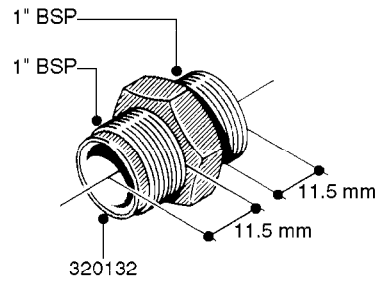

**L0020**

FITTINGS-T-PIECES, CAPS & ELBOWS  
L0020-HIN, 01:01:16

Page 1  
Date 12.08.2020 8:04

parts-n°	order qty	description
10053603	1	FITT. CAPNUT 2"BSP 5601
10194303	1	CAP BLANK 1 1/2 MCPHEE 210060
320047	1	FITT.DK CAPNUT 1/2" BSP
320106	1	FITT.DK CAPNUT 1" BSP
320272	1	FITT.DK CAPNUT 3/8" BSP
320316	1	FITT.DK TEE 3/4" X3/4" X1"BSP
320331	1	FITT.DK TEE 1" - 1" - 3/4" BSP
320342	1	FITT.DK EL 3/4"M X 1"F BSP
320563	1	FITT.DK 3 WAY 1/2" 110 DEG.
320677	1	NO LONGER AVAILABLE
320961	1	FITT.DK CAPNUT 1-1/2" BSP
321053	1	FITT.DK TEE 1/2 X1/2 X1/2" BSP
322072	1	FITT.DK TEE 3/8'X3/8'X3/8' BSP
322095	1	FITT.DK TEE 1-1/2 X1-1/4 X3/4" BSP
322138	1	FITT.DK ELB 1"M X 1"F BSP
330013	1	O-RING 2.5 X 10 PUR
330212	1	O-RING D19/D14X2.4 F.1/2"NUT
330326	1	O-RING D30/D24X2 F.1"NUT
331273	1	O-RING D44/D38X2 F.1-1/2"

FITTINGS - HEXAGON NIPPLES  
L0030-HIN, 01:01:16

**L0030**

FITTINGS - HEXAGON NIPPLES  
L0030-HIN, 01:01:16

Page 1

Date 12.08.2020 8:04

parts-n°	order qty	description
10015303	1	FITT.PO.HN 1.00X1.00 M1000
10425003	1	FITT.PO.HN 1.25X1.00 MCPHEE
320132	1	FITT.DK HN 1" BSP
320176	1	FITT.DK HN 3/8"X1/2" BSP
320445	1	FITT.DK HN 1/4"X3/8" BSP
320655	1	FITT.DK HN 1/2"-1/2" BSP
320692	1	FITT.DK HN 3/8'BSPX1/4'NPT
320703	1	FITT.DK HN 3/8BSP X1/2 &1/4NPT
320725	1	FITT.DK NIPPLE 3/8"-3/8" BSP
320902	1	FITT.DK HN 3/8'X 1/4' BSP
390232	1	FITT.DK HN 1-1/2' X 1-1/4' BSP
390276	1	FITT.DK HN 1'BSP