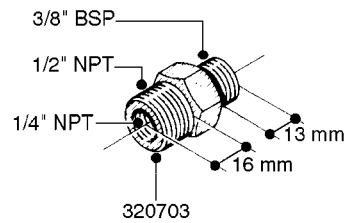

**L0020**

FITTINGS-T-PIECES, CAPS & ELBOWS  
L0020-HIN, 01:01:16

Page 1  
Date 12.08.2020 8:04

parts-n°	order qty	description
10053603	1	FITT. CAPNUT 2"BSP 5601
10194303	1	CAP BLANK 1 1/2 MCPHEE 210060
320047	1	FITT.DK CAPNUT 1/2" BSP
320106	1	FITT.DK CAPNUT 1" BSP
320272	1	FITT.DK CAPNUT 3/8" BSP
320316	1	FITT.DK TEE 3/4" X3/4" X1"BSP
320331	1	FITT.DK TEE 1" - 1" - 3/4" BSP
320342	1	FITT.DK EL 3/4"M X 1"F BSP
320563	1	FITT.DK 3 WAY 1/2" 110 DEG.
320677	1	NO LONGER AVAILABLE
320961	1	FITT.DK CAPNUT 1-1/2" BSP
321053	1	FITT.DK TEE 1/2 X1/2 X1/2" BSP
322072	1	FITT.DK TEE 3/8'X3/8'X3/8' BSP
322095	1	FITT.DK TEE 1-1/2 X1-1/4 X3/4" BSP
322138	1	FITT.DK ELB 1"M X 1"F BSP
330013	1	O-RING 2.5 X 10 PUR
330212	1	O-RING D19/D14X2.4 F.1/2"NUT
330326	1	O-RING D30/D24X2 F.1"NUT
331273	1	O-RING D44/D38X2 F.1-1/2"

FITTINGS - HEXAGON NIPPLES  
L0030-HIN, 01:01:16

**L0030**

FITTINGS - HEXAGON NIPPLES  
L0030-HIN, 01:01:16

Page 1

Date 12.08.2020 8:04

parts-n°	order qty	description
10015303	1	FITT.PO.HN 1.00X1.00 M1000
10425003	1	FITT.PO.HN 1.25X1.00 MCPHEE
320132	1	FITT.DK HN 1" BSP
320176	1	FITT.DK HN 3/8"X1/2" BSP
320445	1	FITT.DK HN 1/4"X3/8" BSP
320655	1	FITT.DK HN 1/2"-1/2" BSP
320692	1	FITT.DK HN 3/8'BSPX1/4'NPT
320703	1	FITT.DK HN 3/8BSP X1/2 &1/4NPT
320725	1	FITT.DK NIPPLE 3/8"-3/8" BSP
320902	1	FITT.DK HN 3/8'X 1/4' BSP
390232	1	FITT.DK HN 1-1/2' X 1-1/4' BSP
390276	1	FITT.DK HN 1'BSP