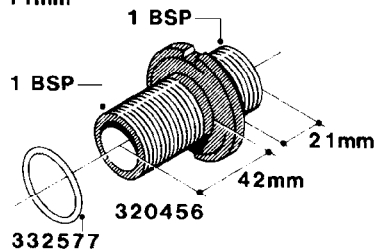

**L0040**

FITTINGS - NIPPLES & ELBOWS  
L0040-HIN, 01:01:16

Page 1  
Date 12.08.2020 8:04

parts-n°	order qty	description
10530803	1	FITT.PO.SE 2.00X2.00 45 DEG.
320191	1	FITT.DK ELB 3/8' BSP 45 DEGREE
320482	1	FITT.DK ELB. 1/2" BSP 60 DEG.
320596	1	FITT.DK ELB 3/8'-1/2'BSP 45DEG
320607	1	FITT.DK HN 3/8M X 3/8F BSP LNG
320633	1	FITT.DK HN 3/8"M X 3/8"F BSP
321451	1	FITT.DK ELB.1-1/2 X1-1/4 80DEG
321532	1	FITT.DK REDUC 3/4' X 1/2' BSP
390233	1	FITT.DK REDUC 1-1/2" X 1" BSP

**L0050**

parts-n°	order qty	description
242594	1	O-RING D14 X 1.78 SCH.70-EPDM
320294	1	FITT.DK TEE 3/8X3/8HB X1/2"BSP
320305	1	FITT.DK HB 3/4'- 3/4' BSP
320386	1	FITT.DK TEE 3/8X3/8HB X3/8"BSP
320397	1	FITT.DK ELB 3/8"HB X 3/8" BSP
320401	1	FITT.DK TEE 1/2X1/2HB X1/2"BSP
320412	1	FITT.DK TEE 1/2X1/2HB X3/8'BSP
320423	1	FITT.DK ELB 1/2'HB X 3/8' BSP
320891	1	FITT.DK HB 3/8'- 3/8' BSP
320972	1	FITT.DK HB 5/16'- 1/4' BSP
322046	1	FITT.DK TEE 1/2X1/2HB X3/4'BSP
322048	1	FITT.DK TEE 3/4X3/4HB X3/4'BSP
330595	1	O-RING D24.6/D20X2.1 -3/4"
333137	1	FITT.DK CONN.1/2" F.NOZZ. DOUB
333141	1	FITT.DK CONN.1/2" F.NOZZ.SING
334041	1	FITT.DK CONN.3/4' F.NOZZ. SING
334042	1	FITT.DK CONN.3/4' F.NOZZ. DOUB
334195	1	FITT.DK ELB. 3/4"HB X 3/4"HB
10012103	1	FITT.PO.HB 1.25X1.50 IMB1012
10014003	1	FITT.PO.HB 1.25X1.25 IMB1010
10036903	1	FITT.PO.HB 1.50X1.50 IMB1212
28019303	1	FITTING HB ELB 3/4NPT-3/4HOSE
61016500	1	HOSE TAIL 3/4" 90°+RG CAP 3/4"
72026700	1	NOZZLE TUBE ADAPTER W/O-RING