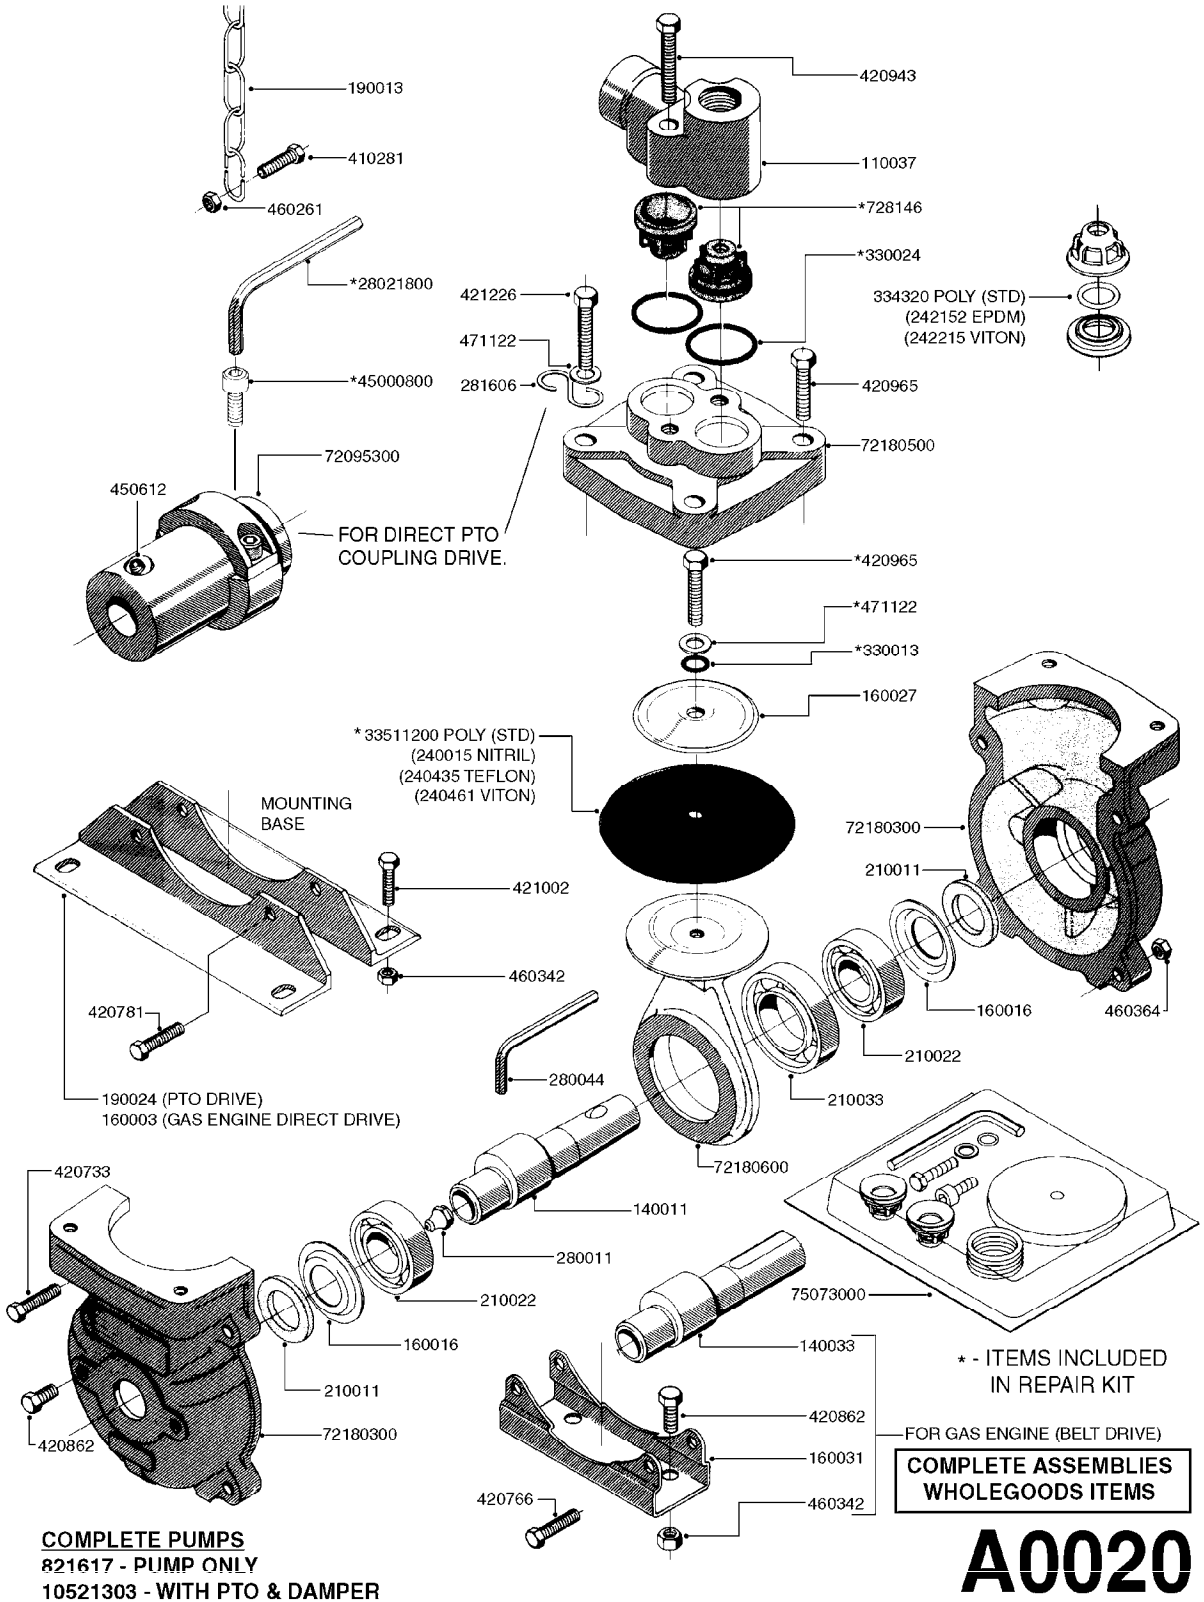

COMPLETE PUMPS
821617 - PUMP ONLY
10521303 - WITH PTO & DAMPER

A0020

PUMP - 503
A0020-HIN, 01:01:16

Page 1
Date 12.08.2020 8:04

parts-n°	order qty	description
110037	1	VALVE CHAMBER MOD 500 PAINTED
140011	1	CRANK SHAFT MODEL 500
140033	1	CRANK SHAFT,MODEL 500/4
160003	1	PUMP MOUNT PLATE TALL 500/600
160016	1	DUST PLATE
160027	1	DIAPHRAGM UPPER DISC 500-600
160031	1	BASE PLATE MODEL 500-600
190013	1	CHAIN 35XL=800
190024	1	ANGLE IRON FOOT, MODEL 500-600
210011	1	SEAL FELT D39/23 X 4
210022	1	BEARING BALL 6205
210033	1	BEARING BALL 6007
240015	1	DIAPHRAGM MODEL 500-600 NITRIL
240435	1	DIAP alts 332021PUR,240015NITR
240461	1	DIAPHRAGM MODEL 500-600 VITON
242152	1	O-RING D18.2X3 EPDM
242215	1	O-RING D18X3 VITON
280011	1	GREASE NIPPLE 1/8' SAE H TR
280044	1	KEY HEXAGON W6 3/16'
281606	1	S-HOOK GALVANIZED
330013	1	O-RING 2.5 X 10 PUR
330024	1	O-RING D41,1/D34.5 X 3,5
334320	1	O-RING D18X3 POLYURETHANE
410281	1	BOLT HEX 8.8 DEL M6X25 DIN933 A2
420733	1	BOLT HEX 8.8 DEL M8X40
420766	1	BOLT HEX M8-45/22 SST A2 DIN931
420781	1	BOLT HEX 8.8 DEL M8X50
420862	1	BOLT HEX 8.8 DEL M10X16 FT
420943	1	BOLT HEX 8.8 DEL M10X50
420965	1	M10X40 MACHINE SCREW STAINLESS
421002	1	BOLT HEX 8.8 DEL M10X30 FT DIN933
421226	1	BOLT HEX 8.8 DEL M10X45
450612	1	SCREW M10X16 POINTED
460261	1	NUT HEX M6X1.00 LOCK DIN985 A2 SS
460342	1	NUT HEX M10 DEL DIN934
460364	1	NUT HU M8 A2 SS DIN934
471122	1	WASHER, M10, Ø20/10.5X 2.0, SS
728146	1	VALVE FOR 361(726890/707932)
821617	1	PUMP 503/7 W FOOT TAPERED SHAF
10521303	1	PUMP 500 C/W PTO 540 RPM
28021800	1	KEY HEXAGON 8MM FOR M10
33511200	1	DIAPHRAGM 500-603 PUR 2006
45000800	1	BOLT ROUND M10X25
72095300	1	COUPLING 1-3/8' X 25, PAINTED
72180300	1	PUMP HOUSING 503 RED W/BOLTS
72180500	1	DIAPHRAGM COVER 503 W/BOLTS
72180600	1	CONNECTING ROD FOR 503-603 M10
75073000	1	PUMP KIT 503 "06"