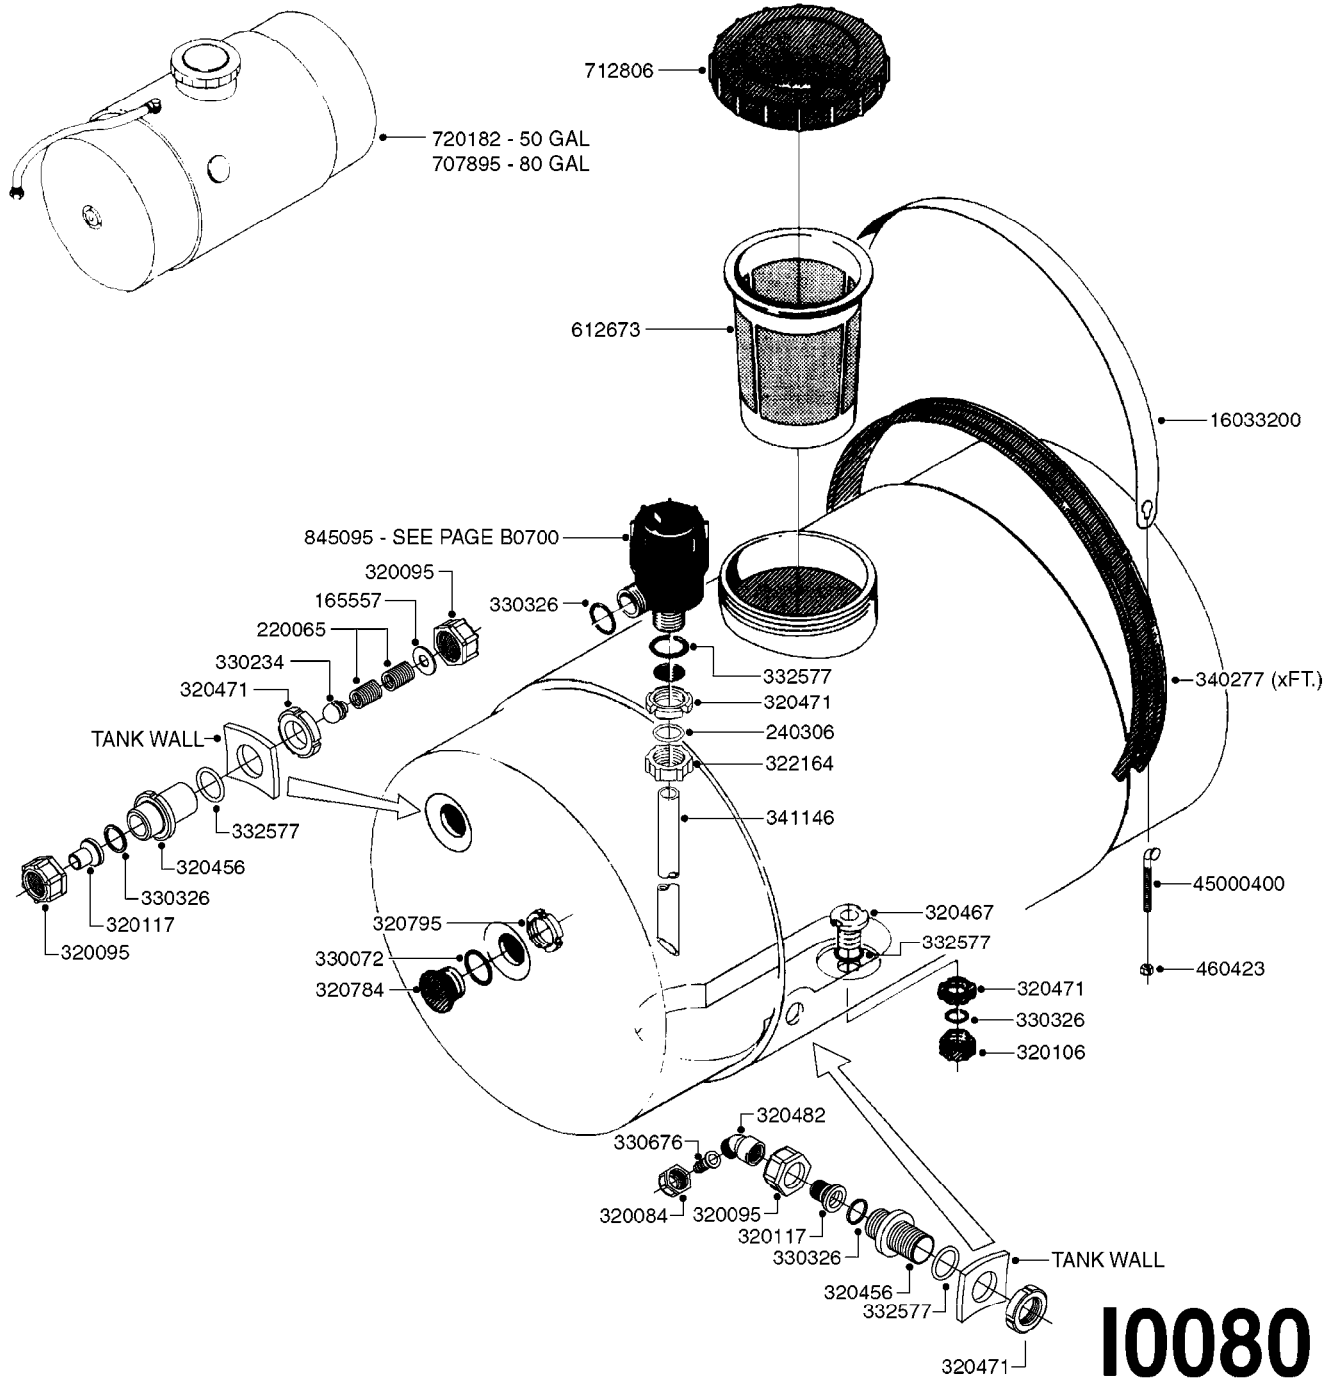

ES 50/80 TANK
I0080-HIN, 15:11:17

Page 0
Date 12.08.2020 8:04

ES 50/80 TANK
I0080-HIN, 15:11:17

Page 1

Date 12.08.2020 8:04

parts-n°	order qty	description
165557	1	WASHER D28.0/D12.2X2.0 SS
220065	1	SPRING D19,7/41,2
240306	1	O-RING D29/D21X4
320084	1	FITT.DK NUT 1/2" BSP
320095	1	FITT.DK NUT 1" BSP
320106	1	FITT.DK CAPNUT 1" BSP
320117	1	FITT.DK CONN.1/2"BSP F. 1" CAP
320456	1	FITT.DK BULKHEAD 1"BSP DOUBLE
320467	1	FITT.DK BULKHEAD 1"BSP SINGLE
320471	1	FITT.DK NUT 1" BSP JAMB
320482	1	FITT.DK ELB. 1/2" BSP 60 DEG.
320784	1	FITT.DK CAP 1-1/2" BSP
320795	1	FITT.DK NUT 1-1/2" BSP JAMB
322164	1	FITT.DK CAP 1" SPECIAL
330072	1	O-RING D53.5/D45.5X4
330234	1	VALVE BALL D20
330326	1	O-RING D30/D24X2 F.1"NUT
330676	1	FITT.DK HB 3/8" F. 1/2" NUT
332577	1	O-RING D38/D30X4 F.1" PUR.
340277	1	TANK PACKING - 40mm WIDE x 12"
341146	1	SUCTION TUBE L=640MM/45DEG
460423	1	NUT HEX M10X1.50 LOCK DIN985A2 SS
612673	1	FILTER BASKET F. ES30/ES53
707895	1	TANK 80 GAL. ATV/CMS
712806	1	TANK LID WITH VENT S226 RED
720182	1	TANK 50 GAL. ES/SM
845095	1	FILTER COMPLETE
16033200	1	TANK STRAP L=1150MM
45000400	1	T-BOLT SPECIAL F.TANK STRAP ES