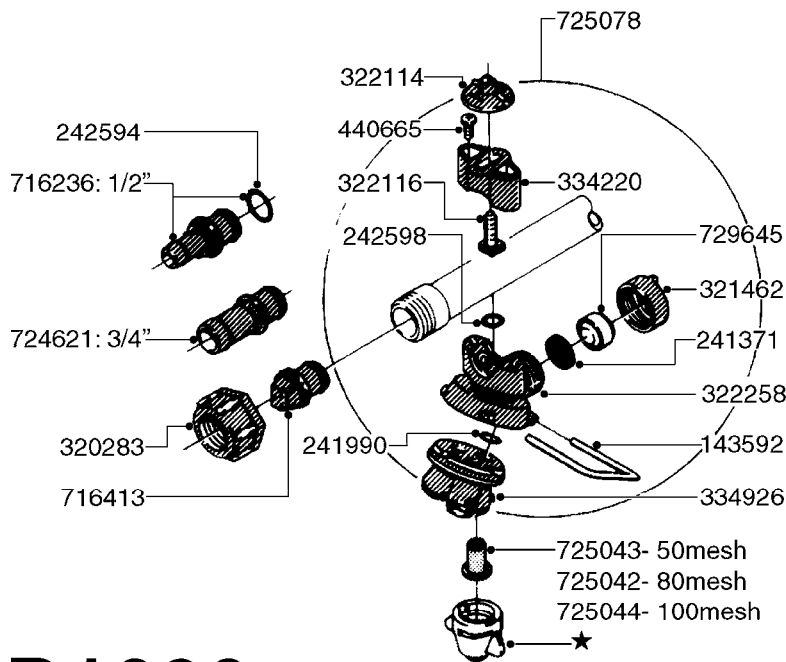

TRIPLET NOZZLE BODY

D1090

*=REFER TO HARDI NOZZLE CATALOG