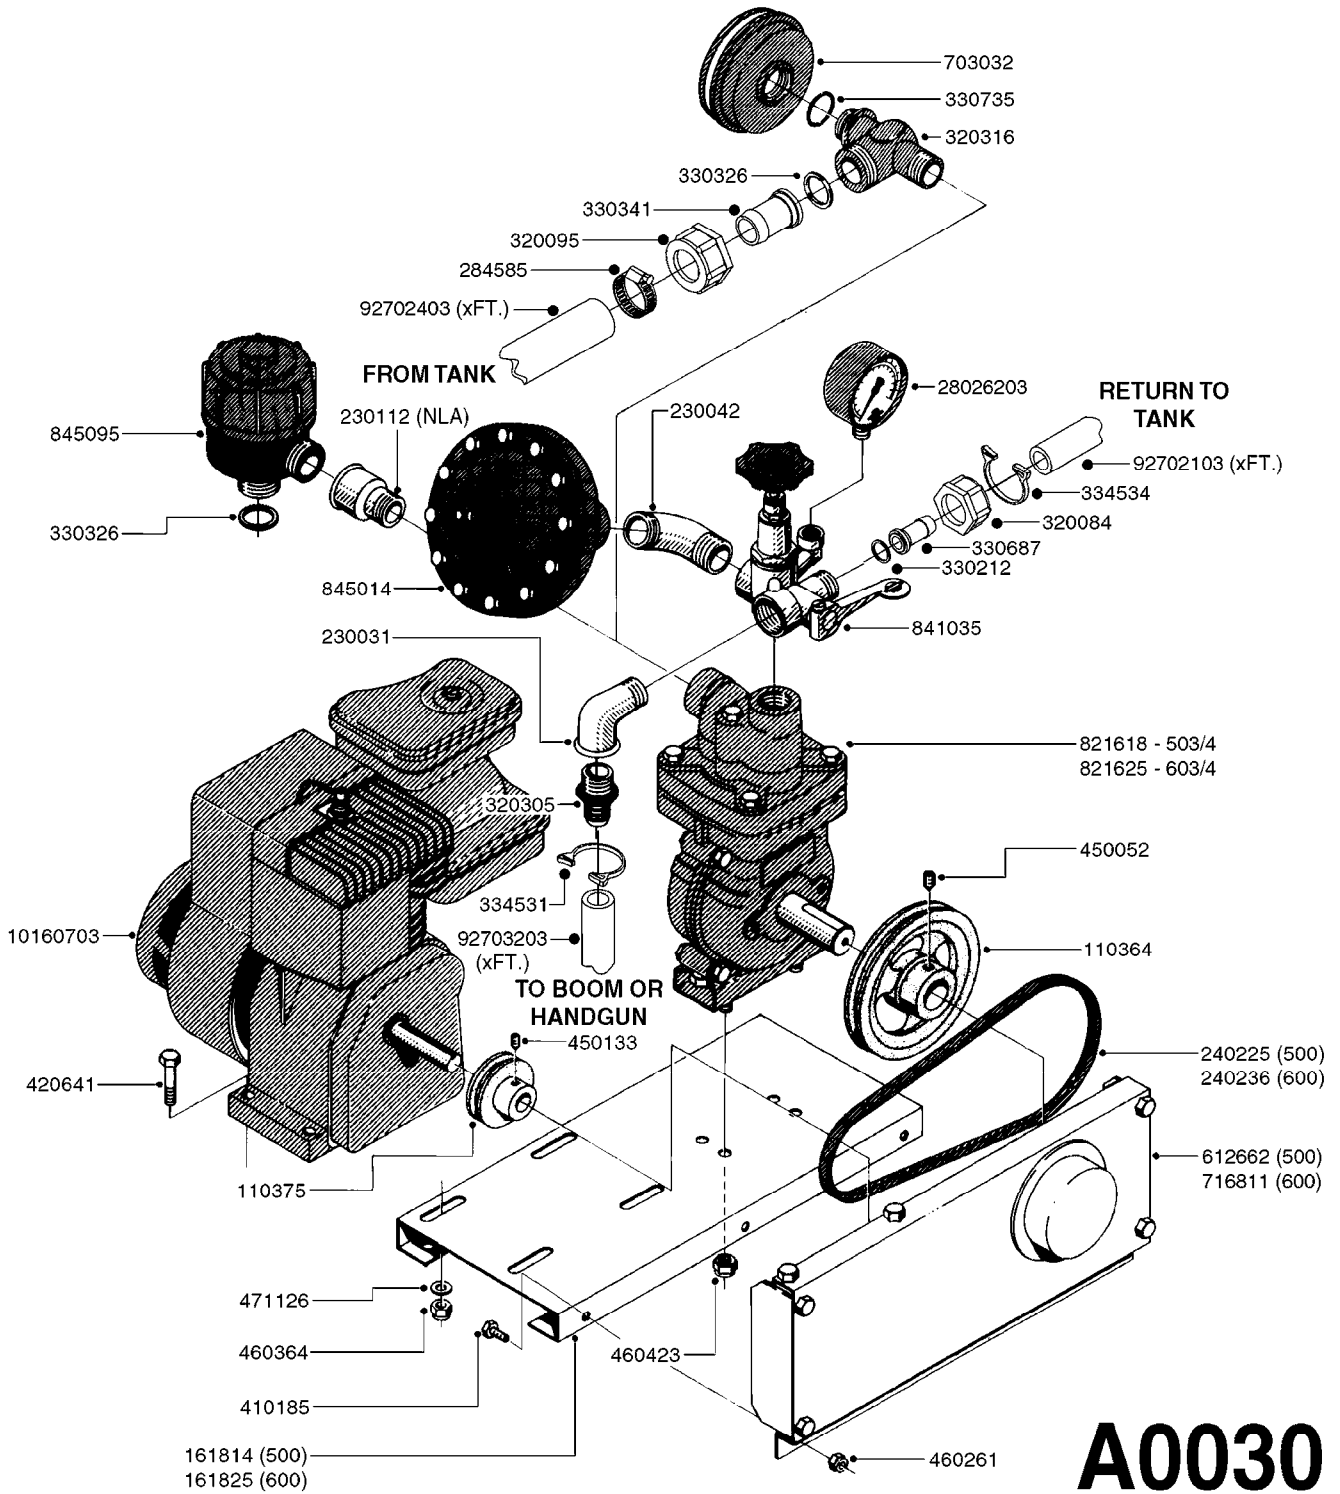

A0030

PUMP - 500/600 W/B&S 3.5 HP
A0030-HIN, 01:01:16

Page 1
Date 12.08.2020 8:04

parts-n°	order qty	description
110364	1	VEE BELT PULLEY S-118-1 02 H7
110375	1	VEE BELT PULLEY, S50-1-5/8'H7
161814	1	MOUNT PLATE
161825	1	PUMP BASE
230031	1	ELBOW 3/4' GF92LZ
230042	1	ELBOW 3/4"
230112	1	REDUCING NIPPLE 1"X3/4" GF 246
240225	1	VEE BELT S 34
240236	1	VEE BELT Z 27
284585	1	CLAMP HOSE GEAR 1" MINI 020
320084	1	FITT.DK NUT 1/2" BSP
320095	1	FITT.DK NUT 1" BSP
320305	1	FITT.DK HB 3/4'- 3/4' BSP
320316	1	FITT.DK TEE 3/4" X3/4" X1"BSP
330212	1	O-RING D19/D14X2.4 F.1/2"NUT
330326	1	O-RING D30/D24X2 F.1"NUT
330341	1	FITT.DK HB 1" F. 1" NUT
330687	1	FITT.DK HB 1/2" F. 1/2" NUT
330735	1	O-RING D30/D26X2
334531	1	CLAMP HOSE PLASTIC 3/4"
334534	1	CLAMP HOSE PLASTIC 1/2"
410185	1	BOLT HEX 8.8 DEL M6X16
420641	1	BOLT HM 8X35/22 A2 SS DIN931
450052	1	SCREW SET M8X10 BLACK ALLAN
450133	1	SCREW SET M6X10 BLACK ALLAN
460261	1	NUT HEX M6X1.00 LOCK DIN985 A2 SS
460364	1	NUT HU M8 A2 SS DIN934
460423	1	NUT HEX M10X1.50 LOCK DIN985A2 SS
471126	1	WASHER, M8, Ø16/ 8.4X 1.6, SS
612662	1	GUARD FOR 321 PUMP UNIT GAS
703032	1	SUCTION AIR BOTTLE 3/4" COMPL.
716811	1	GUARD
821618	1	PUMP 503/4 800RPM STRIGHT SHAF
821625	1	PUMP 603/4 800RPM STRIGHT SHAF
841035	1	OPER.UNIT BRASS F. 600 GAS MTR
845014	1	AIR BOTTLE COMPLETE HJ73
845095	1	FILTER COMPLETE
10160703	1	ENG.B&S 3.5HP 91202-1017-E1
28026203	1	GAUGE 200PSI/BR, 2.5"1/4BSP-BTM
92702103	1	HOSE R X1/2" X300PSI WP X0012"
92702403	1	HOSE PVC SUCT GRAY 1"
92703203	1	HOSE R X3/4" X300PSI WP X0012"