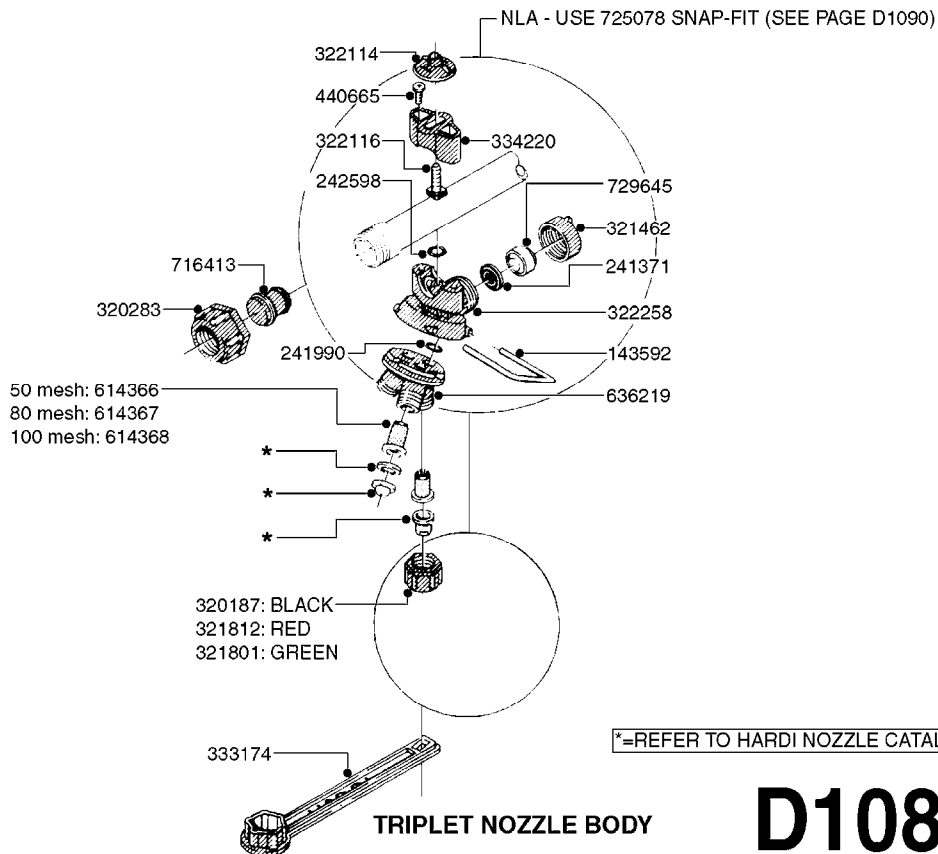

NOZZLE BODIES - THREADED
D1080-HIN, 01:01:16

Page 0
Date 12.08.2020 8:04