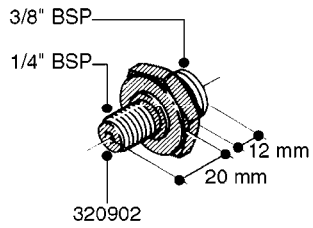

**L0020**

FITTINGS-T-PIECES, CAPS & ELBOWS  
L0020-HIN, 01:01:16

Page 1  
Date 12.08.2020 8:04

parts-n°	order qty	description
10053603	1	FITT. CAPNUT 2"BSP 5601
10194303	1	CAP BLANK 1 1/2 MCPHEE 210060
320047	1	FITT.DK CAPNUT 1/2" BSP
320106	1	FITT.DK CAPNUT 1" BSP
320272	1	FITT.DK CAPNUT 3/8" BSP
320316	1	FITT.DK TEE 3/4" X3/4" X1"BSP
320331	1	FITT.DK TEE 1" - 1" - 3/4" BSP
320342	1	FITT.DK EL 3/4"M X 1"F BSP
320563	1	FITT.DK 3 WAY 1/2" 110 DEG.
320677	1	NO LONGER AVAILABLE
320961	1	FITT.DK CAPNUT 1-1/2" BSP
321053	1	FITT.DK TEE 1/2 X1/2 X1/2" BSP
322072	1	FITT.DK TEE 3/8'X3/8'X3/8' BSP
322095	1	FITT.DK TEE 1-1/2 X1-1/4 X3/4" BSP
322138	1	FITT.DK ELB 1"M X 1"F BSP
330013	1	O-RING 2.5 X 10 PUR
330212	1	O-RING D19/D14X2.4 F.1/2"NUT
330326	1	O-RING D30/D24X2 F.1"NUT
331273	1	O-RING D44/D38X2 F.1-1/2"

FITTINGS - HEXAGON NIPPLES  
L0030-HIN, 01:01:16

**L0030**

FITTINGS - HEXAGON NIPPLES  
L0030-HIN, 01:01:16

Page 1

Date 12.08.2020 8:04

parts-n°	order qty	description
10015303	1	FITT.PO.HN 1.00X1.00 M1000
10425003	1	FITT.PO.HN 1.25X1.00 MCPHEE
320132	1	FITT.DK HN 1" BSP
320176	1	FITT.DK HN 3/8"X1/2" BSP
320445	1	FITT.DK HN 1/4"X3/8" BSP
320655	1	FITT.DK HN 1/2"-1/2" BSP
320692	1	FITT.DK HN 3/8'BSPX1/4'NPT
320703	1	FITT.DK HN 3/8BSP X1/2 &1/4NPT
320725	1	FITT.DK NIPPLE 3/8"-3/8" BSP
320902	1	FITT.DK HN 3/8'X 1/4' BSP
390232	1	FITT.DK HN 1-1/2' X 1-1/4' BSP
390276	1	FITT.DK HN 1'BSP