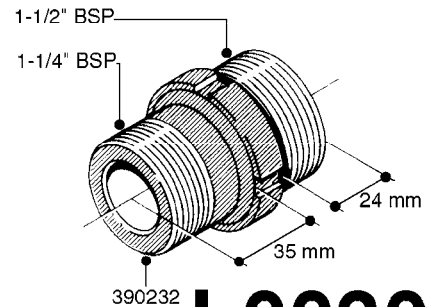

**L0020**

FITTINGS-T-PIECES, CAPS & ELBOWS  
L0020-HIN, 01:01:16

Page 1  
Date 12.08.2020 8:04

parts-n°	order qty	description
10053603	1	FITT. CAPNUT 2"BSP 5601
10194303	1	CAP BLANK 1 1/2 MCPHEE 210060
320047	1	FITT.DK CAPNUT 1/2" BSP
320106	1	FITT.DK CAPNUT 1" BSP
320272	1	FITT.DK CAPNUT 3/8" BSP
320316	1	FITT.DK TEE 3/4" X3/4" X1"BSP
320331	1	FITT.DK TEE 1" - 1" - 3/4" BSP
320342	1	FITT.DK EL 3/4"M X 1"F BSP
320563	1	FITT.DK 3 WAY 1/2" 110 DEG.
320677	1	NO LONGER AVAILABLE
320961	1	FITT.DK CAPNUT 1-1/2" BSP
321053	1	FITT.DK TEE 1/2 X1/2 X1/2" BSP
322072	1	FITT.DK TEE 3/8'X3/8'X3/8' BSP
322095	1	FITT.DK TEE 1-1/2 X1-1/4 X3/4" BSP
322138	1	FITT.DK ELB 1"M X 1"F BSP
330013	1	O-RING 2.5 X 10 PUR
330212	1	O-RING D19/D14X2.4 F.1/2"NUT
330326	1	O-RING D30/D24X2 F.1"NUT
331273	1	O-RING D44/D38X2 F.1-1/2"

FITTINGS - HEXAGON NIPPLES  
L0030-HIN, 01:01:16

**L0030**

FITTINGS - HEXAGON NIPPLES  
L0030-HIN, 01:01:16

Page 1

Date 12.08.2020 8:04

parts-n°	order qty	description
10015303	1	FITT.PO.HN 1.00X1.00 M1000
10425003	1	FITT.PO.HN 1.25X1.00 MCPHEE
320132	1	FITT.DK HN 1" BSP
320176	1	FITT.DK HN 3/8"X1/2" BSP
320445	1	FITT.DK HN 1/4"X3/8" BSP
320655	1	FITT.DK HN 1/2"-1/2" BSP
320692	1	FITT.DK HN 3/8'BSPX1/4'NPT
320703	1	FITT.DK HN 3/8BSP X1/2 &1/4NPT
320725	1	FITT.DK NIPPLE 3/8"-3/8" BSP
320902	1	FITT.DK HN 3/8'X 1/4' BSP
390232	1	FITT.DK HN 1-1/2' X 1-1/4' BSP
390276	1	FITT.DK HN 1'BSP