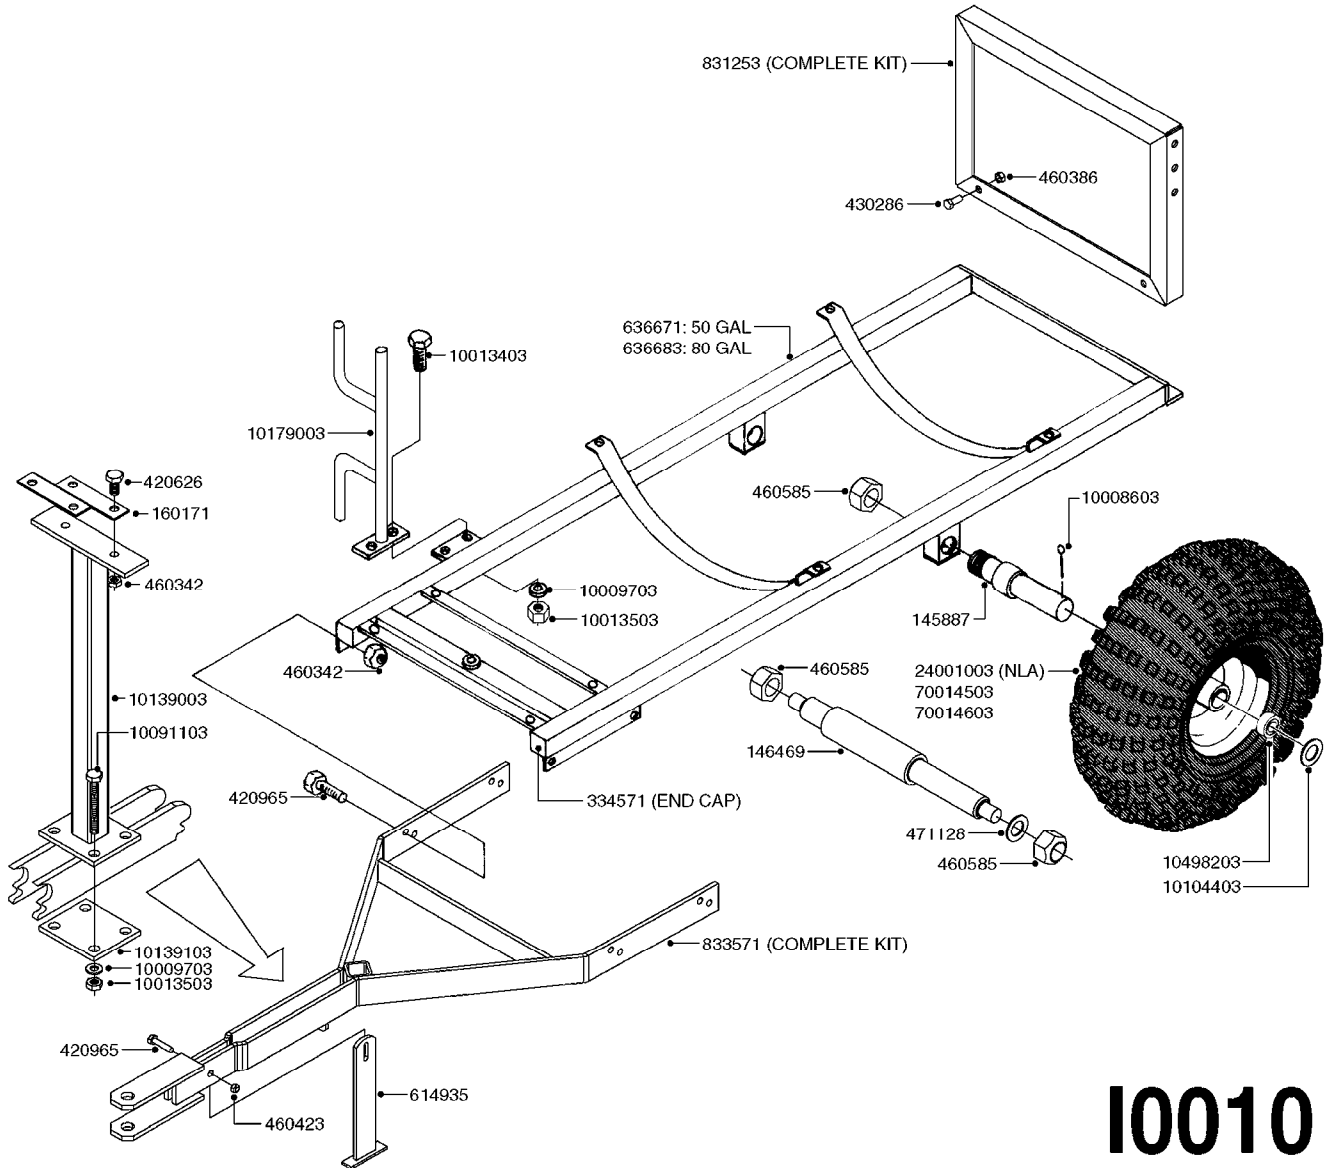

ATV 50/80 FRAME  
I0010-HIN, 01:01:16

Page 1  
Date 12.08.2020 8:04

parts-n°	order qty	description
145887	1	AXLE SHAFT ES30/53
146469	1	AXLE SHAFT ESTATE TRAILER SPRY
160171	1	MOUNTING PLATE NK
334571	1	PLUG 40x40x2 F.SQ.TUBE
420626	1	BOLT HEX 8.8 DEL M10X20 FT
420965	1	M10X40 MACHINE SCREW STAINLESS
430286	1	BOLT HEX 8.8 DEL M12X30 FT
460342	1	NUT HEX M10 DEL DIN934
460386	1	NUT HEX M12X1.75
460423	1	NUT HEX M10X1.50 LOCK DIN985A2 SS
460585	1	LOCKING NUT M16 DIN985 A2 SS
471128	1	WASHER, M16, Ø30/17.0X 3.0, SS
614935	1	JACK STAND FOR ES30/53
636671	1	FRAME TR/ATV 53
636683	1	FRAME FOR ATV/ES 80
831253	1	REAR BOOM MT.FOR ATV/ES80
833571	1	DRAW BAR FOR ES30/50/80
10008603	1	COTTER PIN 1/8"X 1-1/2"
10009703	1	WASHER LOCK L/W Z 3/8"
10013403	1	BOLT HEX 3/8-16X1 1/4 HCS Z5
10013503	1	NUT HEX NC 3/8"
10091103	1	BOLT HEX 3/8 NC GR.2 03.00'
10104403	1	WASHER PLATE 1'
10139003	1	CONTROL POST/TR25/53/80
10139103	1	PLATE CONTROL POST TR/25/53/80
10179003	1	WRAP HOSE BOTTOM PLATE MOUNT
10498203	1	BEARING PFB-200, F.ATV WHEEL
24001003	1	TIRE 20/10.00 x 8 6 PLY ATV
70014503	1	TIRE & RIM ASY 16X750-8 X 4"HU
70014603	1	TIRE & RIM ASY 20X10-8 X 4"HUB