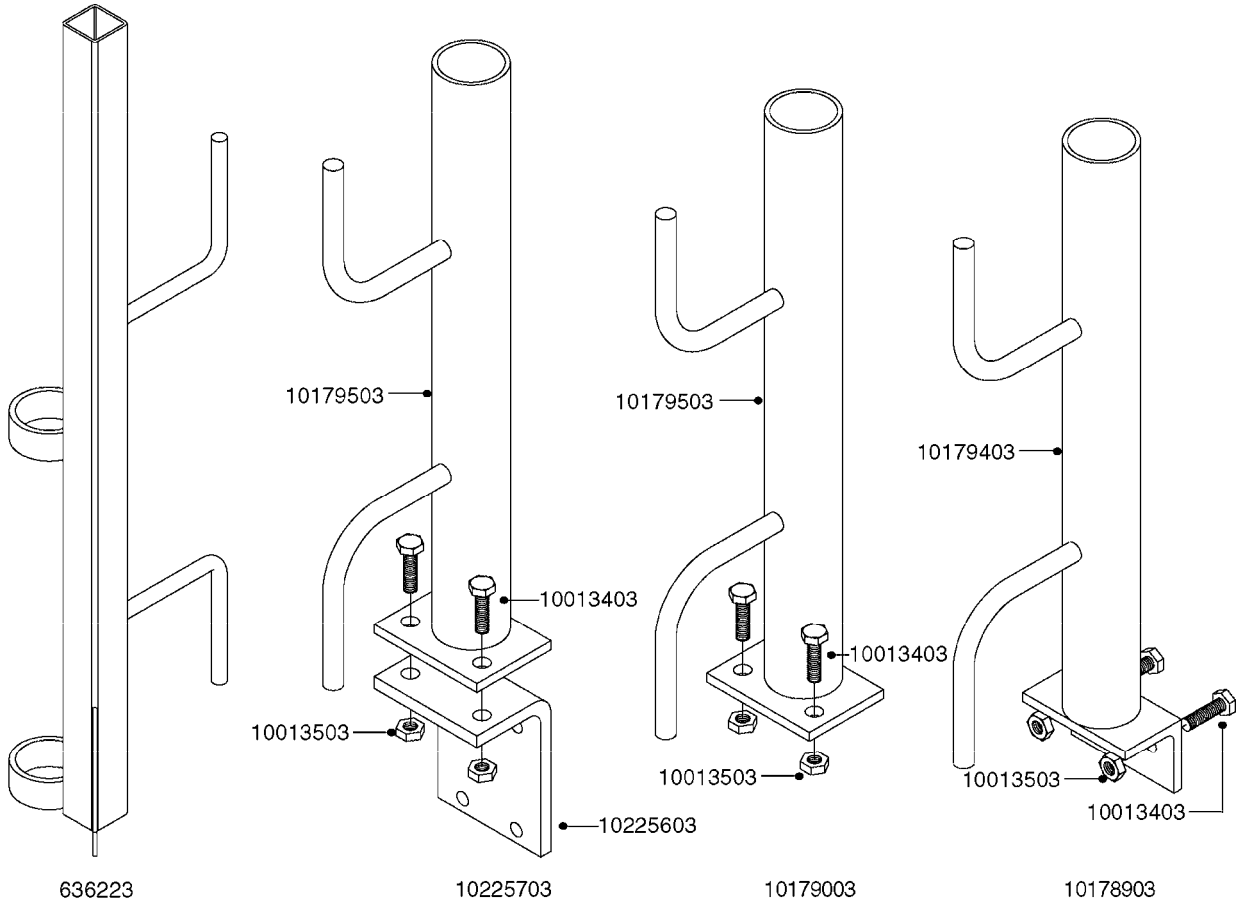

**COMPLETE ASSEMBLIES  
WHOLEGOODS ITEMS**

COMPLETE ASSEMBLY:  
818377 - 160' x 3/8" (50m) HOSE REEL  
818381 - 320' X 3/8" (100m) HOSE REEL

# K0490

HOSE REEL ASSEMBLIES  
K0490-HIN, 01:01:16

Page 1  
Date 12.08.2020 8:04

parts-n°	order qty	description
143684	1	BUSHING F. HOSE REEL
143706	1	SPACER TUBE F. 275' HOSE REEL
145925	1	NIPPLE M10 M6
146314	1	UNION BUSHING F.HOSE REEL
146315	1	RING FOR HOSE REEL
146487	1	SPACER ROD F/HOSE REEL 225mm
160311	1	WASHER D30/D20.4X2
241474	1	O-RING NITRIL
281072	1	SNAP-RING OUTER 20X1.20
282155	1	CLIP F.TUBE SUPPORT
320655	1	FITT.DK HN 1/2"-1/2" BSP
320821	1	FITT.DK NUT 1-1/2" BSP
330212	1	O-RING D19/D14X2.4 F.1/2"NUT
333443	1	BUSHING F. HOSE REEL
420604	1	BOLT HEX 8.8 DEL M10X25 FT DIN933
420626	1	BOLT HEX 8.8 DEL M10X20 FT
420862	1	BOLT HEX 8.8 DEL M10X16 FT
430286	1	BOLT HEX 8.8 DEL M12X30 FT
460423	1	NUT HEX M10X1.50 LOCK DIN985A2 SS
460703	1	NUT HEX M12X1.75 LOCK DIN985A2 SS
613207	1	CENTER TUBE FOR 164'HOSE REEL
613211	1	HOSE REEL NK 80/105
613292	1	CENTER TUBE 100 MM
633824	1	SIDE FOR HOSE REEL
633835	1	OUTER TUBE NK 300-600
633846	1	FITTING FOR HOSE REEL TR2/TR3
633905	1	BRKTS. HOSE REEL SM210
637986	1	CLAMP FITTING HOSE REEL
719073	1	HANDLE ASSY. F. HOSE REEL
719084	1	SWIVEL F.HOSE REEL
719121	1	HOSE 1/2'X2500M NUT
719401	1	CLIPS F.PISTOL ASSY.
725618	1	CLIP WHITE PLASTIC SNAP TYPE
818377	1	REEL FOR HOSE 160' X 3/8"
818381	1	REEL FOR HOSE 320' X 3/8'
818801	1	BKT.HOSE REEL MOUNT NL/NK/BOOM
818845	1	BKT.HOSE REEL SM210
833768	1	HOLDER F. HOSE REEL
834764	1	BKT.HOSE REEL MOUNT ESTATE SPR
61021400	1	BKT. BOOM MOUNT SM53/80 US