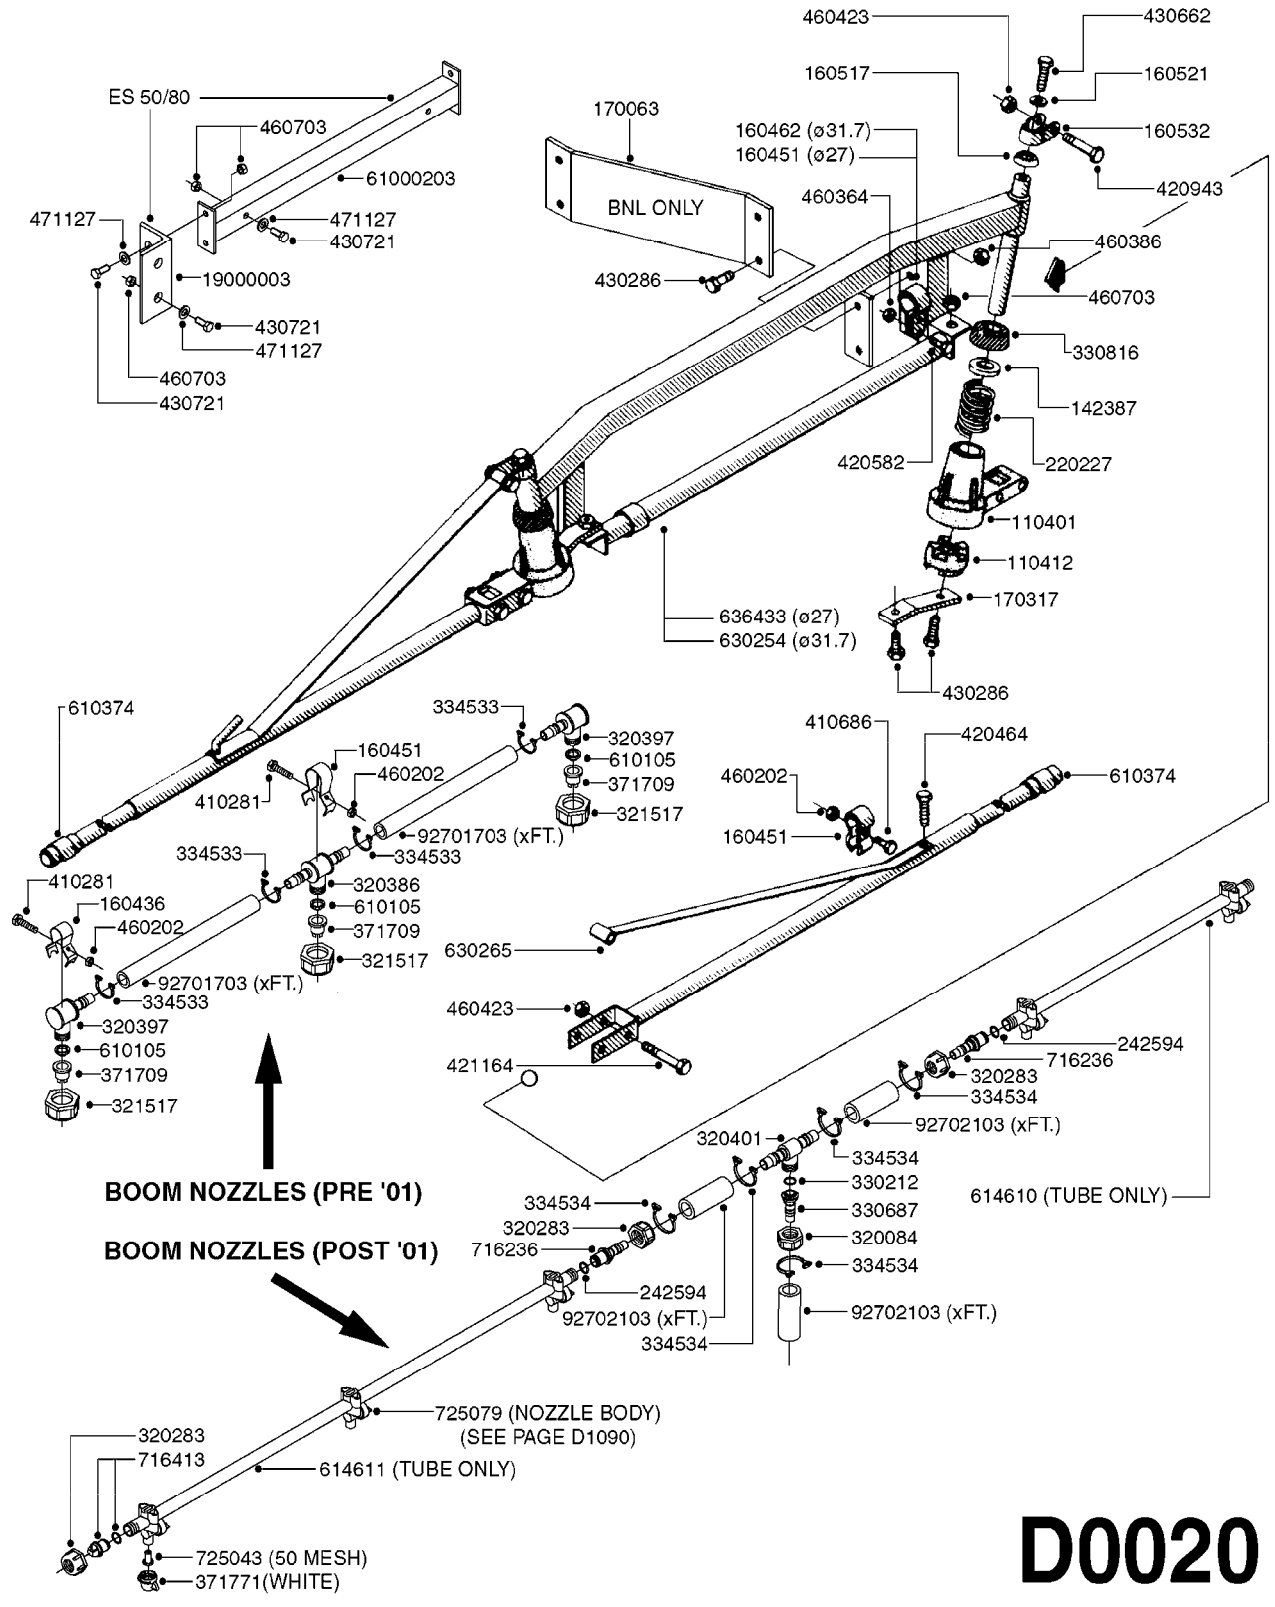

BOOM - 14' HD
D0020-HIN, 19:08:19

BOOM - 14' HD
D0020-HIN, 19:08:19

Page 1
Date 12.08.2020 8:04

parts-n°	order qty	description
110401	1	SPRING HOUSING STD BOOM
110412	1	CLUTCH STANDARD BOOM
142387	1	WASHER D40D23X5
160436	1	PIPE BRANCH HOLDER D22,2
160451	1	PIPE BRANCH HOLDER D25,4
160462	1	PIPE BRANCH HOLDER D31,7
160517	1	SPACER COLLAR, STANDARD BOM
160521	1	WASHER D30.5/D13X2
160532	1	CLAMP SWIVEL F. BOOM 14'H.D.
170063	1	SUPPORT BRKT.(USE-#725434 kit)
170317	1	CROSSBAR FOR BOOM WINE II
220227	1	SPRING FOR PIVOT
242594	1	O-RING D14 X 1.78 SCH.70-EPDM
320084	1	FITT.DK NUT 1/2" BSP
320283	1	FITT.DK NUT 3/4"BSP
320386	1	FITT.DK TEE 3/8X3/8HB X3/8"BSP
320397	1	FITT.DK ELB 3/8"HB X 3/8" BSP
320401	1	FITT.DK TEE 1/2X1/2HB X1/2"BSP
321517	1	FITT.DK CAP 3/8" BSP WHITE
330212	1	O-RING D19/D14X2.4 F.1/2"NUT
330687	1	FITT.DK HB 1/2" F. 1/2" NUT
330816	1	DUST COVER PLASTIC/STD.BOOM
334533	1	CLAMP HOSE PLASTIC 3/8"
334534	1	CLAMP HOSE PLASTIC 1/2"
371709	1	NOZZLE ISO F-03-110 BLUE
371771	1	NOZZLE ISO CT F-08-110 WHITE
410281	1	BOLT HEX 8.8 DEL M6X25 DIN933 A2
410686	1	BOLT HEX 8.8 DEL M6X30
420464	1	BOLT HEX 8.8 DEL 3/8'X20MM
420582	1	BOLT HEX 8.8 DEL M8X20 FT A2
420943	1	BOLT HEX 8.8 DEL M10X50
421164	1	BOLT HEX 8.8 DEL M10X70
430286	1	BOLT HEX 8.8 DEL M12X30 FT
430662	1	BOLT HEX 8.8 DEL M12X20 FT
430721	1	BOLT HEX 8.8 DEL M12X40 FT
460202	1	NUT HEX M6
460364	1	NUT HU M8 A2 SS DIN934
460386	1	NUT HEX M12X1.75
460423	1	NUT HEX M10X1.50 LOCK DIN985A2 SS
460703	1	NUT HEX M12X1.75 LOCK DIN985A2 SS
471127	1	WASHER, M12, Ø24/13X24X2.5 SS
610105	1	NOZZLE FILTER
610374	1	BOOM WING OUT.SECTION (WINE11)
614610	1	NOZZLE TUBE 2 HOLE L-24"/SP20"
614611	1	NOZZLE TUBE 3 HOLE L-44"/SP20"
630265	1	BOOM WING 14' BOOM
636433	1	CENTER SECTION 14' BOOM D27.0
716236	1	FITT.DK HB 1/2" ASSY. F. 3/4"
716413	1	FITT.DK PLUG ASSY. F.NOZ TUBE
725043	1	SCREEN 50 MESH W.GASKET,BLUE
725079	1	NOZZLE ASSY.SING.SNAP-FIT GREN
19000003	1	MOUNT ANGLE BRACKET ES50/80
61000203	1	MOUNT BRACKET F.14' BOOM
92701703	1	HOSE R X3/8" X300PSI WP X0012"
92702103	1	HOSE R X1/2" X300PSI WP X0012"