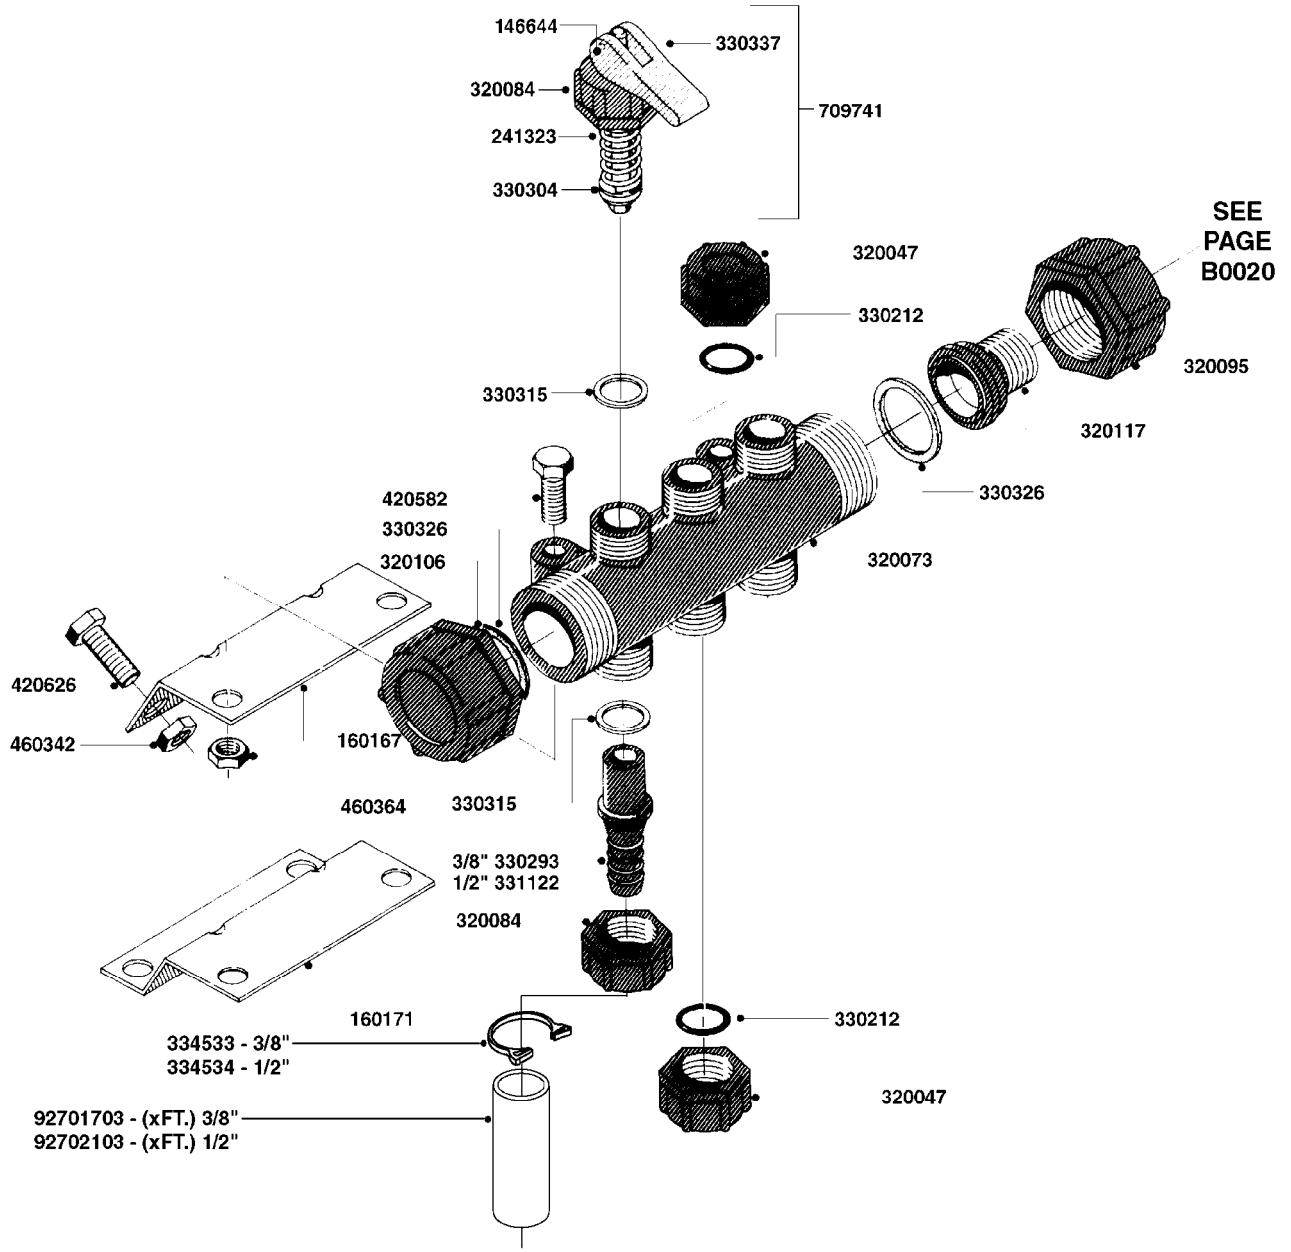

841758 - COMPLETE ASSEMBLY  
(LESS GAUGE)

COMPLETE ASSEMBLIES  
WHOLEGOODS ITEMS

**B0020**

CONTROL-ET MANUAL-ES 30/50/80  
B0020-HIN, 01:01:16

Page 1

Date 12.08.2020 8:04

parts-n°	order qty	description
146644	1	PIN D3X19 STAINLESS
240063	1	O-RING D14.1/9.3 X 2.4
241323	1	O-RING D5.3X2.4 NITRIL
320073	1	DISTRIBUTOR HOUSING 1/2"
320084	1	FITT.DK NUT 1/2" BSP
320095	1	FITT.DK NUT 1" BSP
320117	1	FITT.DK CONN.1/2"BSP F. 1" CAP
321694	1	UNION NUT
330212	1	O-RING D19/D14X2.4 F.1/2"NUT
330293	1	VALVE SEAT WITH 3/8" HOSE TAIL
330304	1	VALVE CONE D14
330315	1	O-RING D18.4/D13X.6
330326	1	O-RING D30/D24X2 F.1"NUT
330337	1	HANDLE F. FLIP VALVE
330676	1	FITT.DK HB 3/8" F. 1/2" NUT
330687	1	FITT.DK HB 1/2" F. 1/2" NUT
331111	1	VALVE SEAT FOR 1/2" DISTRIBUT.
331122	1	VALVE SEAT WITH 1/2" HOSE TAIL
334533	1	CLAMP HOSE PLASTIC 3/8"
334534	1	CLAMP HOSE PLASTIC 1/2"
390282	1	STOPPER ATV 1/4"
390283	1	CONE FOR PRES CONTR ATV
421046	1	BOLT HEX M8X25/25 A2 SS DIN933
440167	1	SCREW NO.8 1/4"
440663	1	SCREW 3/8" NR4 STAINLESS
460143	1	LOCK NUT M8 SST A2 DIN985
709741	1	VALVE ASSY. 1/2" FLIP LEVER
841758	1	ET CONTROL COMPLETE
28026203	1	GAUGE 200PSI/BR, 2.5"1/4BSP-BTM
92701703	1	HOSE R X3/8" X300PSI WP X0012"
92702103	1	HOSE R X1/2" X300PSI WP X0012"