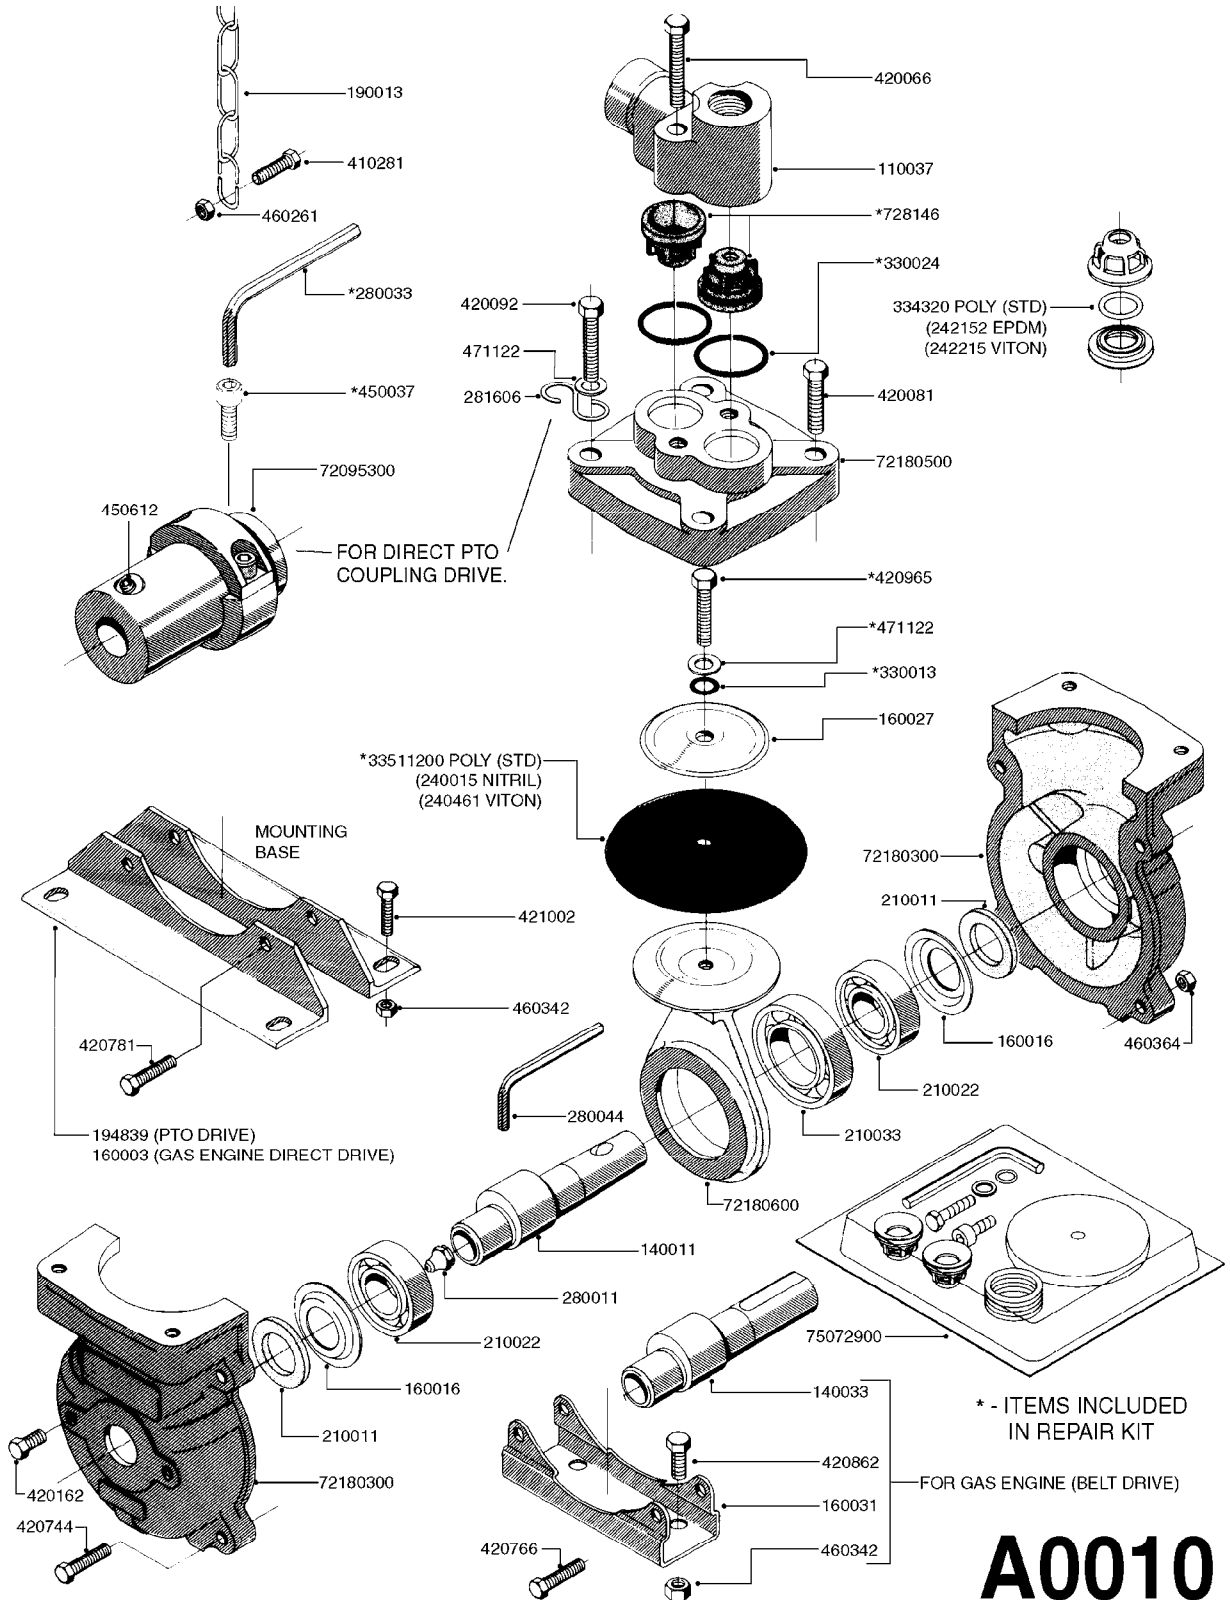

PUMP - 500  
A0010-HIN, 01:01:16

PUMP - 500  
A0010-HIN, 01:01:16

Page 1  
Date 12.08.2020 8:04

parts-n°	order qty	description
110037	1	VALVE CHAMBER MOD 500 PAINTED
140011	1	CRANK SHAFT MODEL 500
140033	1	CRANK SHAFT,MODEL 500/4
160003	1	PUMP MOUNT PLATE TALL 500/600
160016	1	DUST PLATE
160027	1	DIAPHRAGM UPPER DISC 500-600
160031	1	BASE PLATE MODEL 500-600
190013	1	CHAIN 35XL=800
194839	1	ANGLE IRON FOOT, M 500-600 RED
210011	1	SEAL FELT D39/23 X 4
210022	1	BEARING BALL 6205
210033	1	BEARING BALL 6007
240015	1	DIAPHRAGM MODEL 500-600 NITRIL
240461	1	DIAPHRAGM MODEL 500-600 VITON
242152	1	O-RING D18.2X3 EPDM
242215	1	O-RING D18X3 VITON
280011	1	GREASE NIPPLE 1/8' SAE H TR
280033	1	KEY HEXAGON W9 5/16"
280044	1	KEY HEXAGON W6 3/16'
281606	1	S-HOOK GALVANIZED
330013	1	O-RING 2.5 X 10 PUR
330024	1	O-RING D41,1/D34.5 X 3,5
334320	1	O-RING D18X3 POLYURETHANE
410281	1	BOLT HEX 8.8 DEL M6X25 DIN933 A2
420066	1	BOLT HEX 8.8 DEL 3/8"X50MM
420081	1	BOLT HEX 8.8 DEL 3/8"X40MM
420092	1	BOLT HEX 8.8 RAW 3/8"X45MM
420162	1	BOLT HEX 8.8 DEL 3/8"x15MM
420744	1	BOLT HEX 8.8 DEL M8X40
420766	1	BOLT HEX M8-45/22 SST A2 DIN931
420781	1	BOLT HEX 8.8 DEL M8X50
420862	1	BOLT HEX 8.8 DEL M10X16 FT
420965	1	M10X40 MACHINE SCREW STAINLESS
421002	1	BOLT HEX 8.8 DEL M10X30 FT DIN933
450037	1	BOLT ROUND 3/8'X1' BLACK
450612	1	SCREW M10X16 POINTED
460261	1	NUT HEX M6X1.00 LOCK DIN985 A2 SS
460342	1	NUT HEX M10 DEL DIN934
460364	1	NUT HU M8 A2 SS DIN934
471122	1	WASHER, M10, Ø20/10.5X 2.0, SS
728146	1	VALVE FOR 361(726890/707932)
33511200	1	DIAPHRAGM 500-603 PUR 2006
72095300	1	COUPLING 1-3/8' X 25, PAINTED
72180300	1	PUMP HOUSING 503 RED W/BOLTS
72180500	1	DIAPHRAGM COVER 503 W/BOLTS
72180600	1	CONNECTING ROD FOR 503-603 M10
75072900	1	PUMP KIT 500 "06"