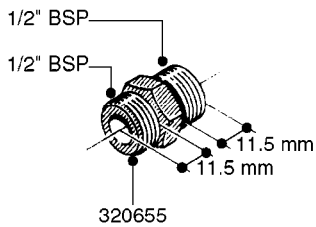

**L0020**

FITTINGS-T-PIECES, CAPS & ELBOWS  
L0020-HIN, 01:01:16

Page 1  
Date 12.08.2020 8:04

parts-n°	order qty	description
10053603	1	FITT. CAPNUT 2"BSP 5601
10194303	1	CAP BLANK 1 1/2 MCPHEE 210060
320047	1	FITT.DK CAPNUT 1/2" BSP
320106	1	FITT.DK CAPNUT 1" BSP
320272	1	FITT.DK CAPNUT 3/8" BSP
320316	1	FITT.DK TEE 3/4" X3/4" X1"BSP
320331	1	FITT.DK TEE 1" - 1" - 3/4" BSP
320342	1	FITT.DK EL 3/4"M X 1"F BSP
320563	1	FITT.DK 3 WAY 1/2" 110 DEG.
320677	1	NO LONGER AVAILABLE
320961	1	FITT.DK CAPNUT 1-1/2" BSP
321053	1	FITT.DK TEE 1/2 X1/2 X1/2" BSP
322072	1	FITT.DK TEE 3/8'X3/8'X3/8' BSP
322095	1	FITT.DK TEE 1-1/2 X1-1/4 X3/4" BSP
322138	1	FITT.DK ELB 1"M X 1"F BSP
330013	1	O-RING 2.5 X 10 PUR
330212	1	O-RING D19/D14X2.4 F.1/2"NUT
330326	1	O-RING D30/D24X2 F.1"NUT
331273	1	O-RING D44/D38X2 F.1-1/2"

FITTINGS - HEXAGON NIPPLES  
L0030-HIN, 01:01:16

**L0030**

FITTINGS - HEXAGON NIPPLES  
L0030-HIN, 01:01:16

Page 1

Date 12.08.2020 8:04

parts-n°	order qty	description
10015303	1	FITT.PO.HN 1.00X1.00 M1000
10425003	1	FITT.PO.HN 1.25X1.00 MCPHEE
320132	1	FITT.DK HN 1" BSP
320176	1	FITT.DK HN 3/8"X1/2" BSP
320445	1	FITT.DK HN 1/4"X3/8" BSP
320655	1	FITT.DK HN 1/2"-1/2" BSP
320692	1	FITT.DK HN 3/8'BSPX1/4'NPT
320703	1	FITT.DK HN 3/8BSP X1/2 &1/4NPT
320725	1	FITT.DK NIPPLE 3/8"-3/8" BSP
320902	1	FITT.DK HN 3/8'X 1/4' BSP
390232	1	FITT.DK HN 1-1/2' X 1-1/4' BSP
390276	1	FITT.DK HN 1'BSP