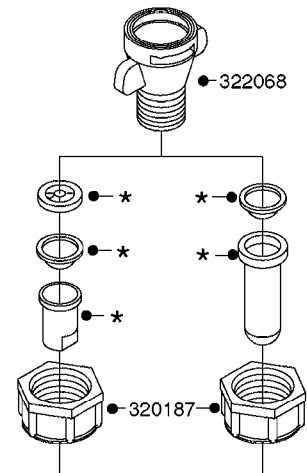

TRIPLET NOZZLE BODY

D1090

*=REFER TO HARDI NOZZLE CATALOG