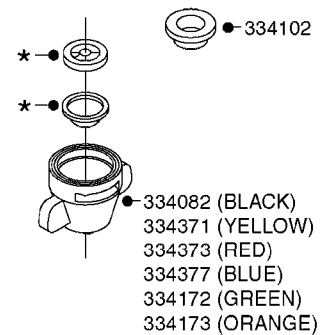

TRIPLET NOZZLE BODY

D1090

*=REFER TO HARDI NOZZLE CATALOG