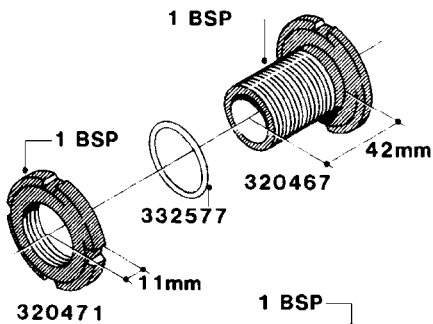

**L0040**

FITTINGS - NIPPLES & ELBOWS  
L0040-HIN, 01:01:16

Page 1  
Date 12.08.2020 8:04

parts-n°	order qty	description
10530803	1	FITT.PO.SE 2.00X2.00 45 DEG.
320191	1	FITT.DK ELB 3/8' BSP 45 DEGREE
320482	1	FITT.DK ELB. 1/2" BSP 60 DEG.
320596	1	FITT.DK ELB 3/8'-1/2'BSP 45DEG
320607	1	FITT.DK HN 3/8M X 3/8F BSP LNG
320633	1	FITT.DK HN 3/8"M X 3/8"F BSP
321451	1	FITT.DK ELB.1-1/2 X1-1/4 80DEG
321532	1	FITT.DK REDUC 3/4' X 1/2' BSP
390233	1	FITT.DK REDUC 1-1/2" X 1" BSP

**L0050**

parts-n°	order qty	description
242594	1	O-RING D14 X 1.78 SCH.70-EPDM
320294	1	FITT.DK TEE 3/8X3/8HB X1/2"BSP
320305	1	FITT.DK HB 3/4'- 3/4' BSP
320386	1	FITT.DK TEE 3/8X3/8HB X3/8"BSP
320397	1	FITT.DK ELB 3/8"HB X 3/8" BSP
320401	1	FITT.DK TEE 1/2X1/2HB X1/2"BSP
320412	1	FITT.DK TEE 1/2X1/2HB X3/8'BSP
320423	1	FITT.DK ELB 1/2'HB X 3/8' BSP
320891	1	FITT.DK HB 3/8'- 3/8' BSP
320972	1	FITT.DK HB 5/16'- 1/4' BSP
322046	1	FITT.DK TEE 1/2X1/2HB X3/4'BSP
322048	1	FITT.DK TEE 3/4X3/4HB X3/4'BSP
330595	1	O-RING D24.6/D20X2.1 -3/4"
333137	1	FITT.DK CONN.1/2" F.NOZZ. DOUB
333141	1	FITT.DK CONN.1/2" F.NOZZ.SING
334041	1	FITT.DK CONN.3/4' F.NOZZ. SING
334042	1	FITT.DK CONN.3/4' F.NOZZ. DOUB
334195	1	FITT.DK ELB. 3/4"HB X 3/4"HB
10012103	1	FITT.PO.HB 1.25X1.50 IMB1012
10014003	1	FITT.PO.HB 1.25X1.25 IMB1010
10036903	1	FITT.PO.HB 1.50X1.50 IMB1212
28019303	1	FITTING HB ELB 3/4NPT-3/4HOSE
61016500	1	HOSE TAIL 3/4" 90°+RG CAP 3/4"
72026700	1	NOZZLE TUBE ADAPTER W/O-RING