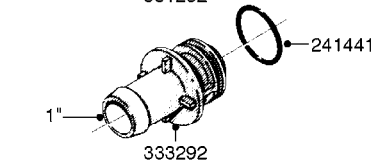

L0010

parts-n°	order qty	description
240085	1	O-RING D13,1/8,3X02,4 NITRIL
241441	1	O-RING D29.3X3
242594	1	O-RING D14 X 1.78 SCH.70-EPDM
320084	1	FITT.DK NUT 1/2" BSP
320095	1	FITT.DK NUT 1" BSP
320117	1	FITT.DK CONN.1/2"BSP F. 1" CAP
320187	1	FITT.DK CAP 3/8" BSP BLACK
320283	1	FITT.DK NUT 3/4"BSP
320821	1	FITT.DK NUT 1-1/2" BSP
321495	1	FITT.DK REDUC 1/4'BSP F.3/4'NT
321576	1	FITT.DK CONN 1/2"BSP F.3/4"NUT
330013	1	O-RING 2.5 X 10 PUR
330212	1	O-RING D19/D14X2.4 F.1/2"NUT
330326	1	O-RING D30/D24X2 F.1"NUT
330341	1	FITT.DK HB 1" F. 1" NUT
330595	1	O-RING D24.6/D20X2.1 -3/4"
330665	1	FITT.DK HB 3/4"F.1" NUT
330676	1	FITT.DK HB 3/8" F. 1/2" NUT
330687	1	FITT.DK HB 1/2" F. 1/2" NUT
330691	1	FITT.DK HB 3/4'F.3/4' NUT
330783	1	FITT.DK HB 3/8"F.3/8" NUT
331262	1	FITT.DK HB 1-1/2" F. 1-1/2"NUT
331273	1	O-RING D44/D38X2 F.1-1/2"
331446	1	FITT.DK HB 1" F.1-1/2" NUT
331807	1	FITT.DK HB 5/16" F.3/8" NUT
332286	1	FITT.DK HB 1/2" F. 3/4" NUT
332905	1	FITT.DK HB 1/2" F. 3/4" CAP
332927	1	FITT.DK PLUG F. NOZZLE TUBE
333292	1	FITT.DK HB 1"O'RING F.1-1/2"
333664	1	FITT.DK HB 5/16' F. 1/2' NUT
334044	1	FITT.DK HB 3/4' F. 3/4' CAP
334059	1	FITT.DK EL 1" 110 DEG.F.1-1/2"
334123	1	FITT.DK HB 1-1/4"O-RNG F.1-1/2"
334150	1	FITT.DK HB 1-1/4" 110 F.1-1/2"
390542	1	PLUG WASHER FOR 3/4'CAP NUT
716236	1	FITT.DK HB 1/2" ASSY. F. 3/4"
716413	1	FITT.DK PLUG ASSY. F.NOZ TUBE
717426	1	FITT.DK REDUC 1/4"BSP F.3/4"N
720856	1	FITT.DK 1/2'BSP ASSY.F.3/4'NUT
724621	1	FITT.DK HB 3/4"ASSY F.3/4" NUT