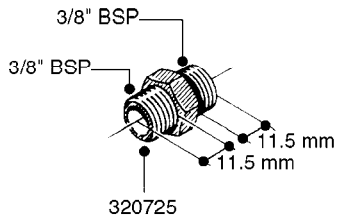

**L0020**

FITTINGS-T-PIECES, CAPS & ELBOWS  
L0020-HIN, 01:01:16

Page 1  
Date 12.08.2020 8:04

parts-n°	order qty	description
10053603	1	FITT. CAPNUT 2"BSP 5601
10194303	1	CAP BLANK 1 1/2 MCPHEE 210060
320047	1	FITT.DK CAPNUT 1/2" BSP
320106	1	FITT.DK CAPNUT 1" BSP
320272	1	FITT.DK CAPNUT 3/8" BSP
320316	1	FITT.DK TEE 3/4" X3/4" X1"BSP
320331	1	FITT.DK TEE 1" - 1" - 3/4" BSP
320342	1	FITT.DK EL 3/4"M X 1"F BSP
320563	1	FITT.DK 3 WAY 1/2" 110 DEG.
320677	1	NO LONGER AVAILABLE
320961	1	FITT.DK CAPNUT 1-1/2" BSP
321053	1	FITT.DK TEE 1/2 X1/2 X1/2" BSP
322072	1	FITT.DK TEE 3/8'X3/8'X3/8' BSP
322095	1	FITT.DK TEE 1-1/2 X1-1/4 X3/4" BSP
322138	1	FITT.DK ELB 1"M X 1"F BSP
330013	1	O-RING 2.5 X 10 PUR
330212	1	O-RING D19/D14X2.4 F.1/2"NUT
330326	1	O-RING D30/D24X2 F.1"NUT
331273	1	O-RING D44/D38X2 F.1-1/2"

FITTINGS - HEXAGON NIPPLES  
L0030-HIN, 01:01:16

**L0030**

FITTINGS - HEXAGON NIPPLES  
L0030-HIN, 01:01:16

Page 1

Date 12.08.2020 8:04

parts-n°	order qty	description
10015303	1	FITT.PO.HN 1.00X1.00 M1000
10425003	1	FITT.PO.HN 1.25X1.00 MCPHEE
320132	1	FITT.DK HN 1" BSP
320176	1	FITT.DK HN 3/8"X1/2" BSP
320445	1	FITT.DK HN 1/4"X3/8" BSP
320655	1	FITT.DK HN 1/2"-1/2" BSP
320692	1	FITT.DK HN 3/8'BSPX1/4'NPT
320703	1	FITT.DK HN 3/8BSP X1/2 &1/4NPT
320725	1	FITT.DK NIPPLE 3/8"-3/8" BSP
320902	1	FITT.DK HN 3/8'X 1/4' BSP
390232	1	FITT.DK HN 1-1/2' X 1-1/4' BSP
390276	1	FITT.DK HN 1'BSP