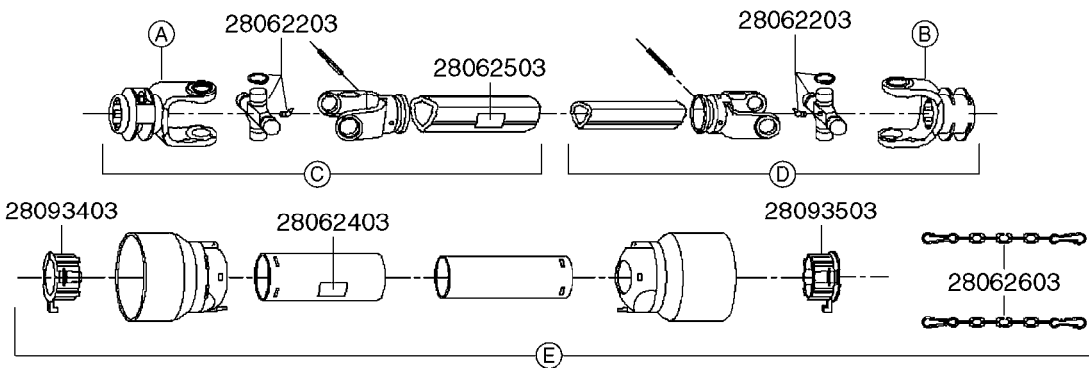

\* Changed in 2016 from 100 series to G-Series (see page A0600).

**A520**

PTO SHAFTS - BONDIOLI CENT.  
A0520-HIN, 23:10:18

Page 1  
Date 12.08.2020 11:12

parts-n°	order qty	description
289042	1	UNIV. JOINT 22x54mm
421024	1	BOLT HEX 8.8 DEL M8X60
450015	1	SCREW ALLAN 3/8'X5/8' BLACK
460143	1	LOCK NUT M8 SST A2 DIN985
28009803	1	PTO PIN TUBE RETAINER OUTER
28009903	1	PTO TUBE RETAINER INNER
28010103	1	PTO YOKE F.INNER TUBE CV PTO
28021403	1	PTO 1"STR/1-3/8" 6SPL B&P
28021503	1	PTO 1"STR/1-3/8" 21SPL B&P
28021603	1	PTO 1"STR/1-3/4" 20SPL B&P
28027903	1	PTO BALL LOCK.KIT F.1-3/8 YOKE
28040503	1	UNIV. JOINT 27x74.6mm
28040703	1	SAFETY CHAIN F.CV BLACK PTO
28041803	1	DECAL DANGER GUARD MISSING
28041903	1	DECAL DANGER ROT.DRIVELINE
28056703	1	PTO YOKE #1 1-3/8" X 6 SPLINE
28056803	1	PTO YOKE #1 1-3/8" X 21 SPLINE
28056903	1	PTO YOKE #4 1-3/4" X 20 SPLINE
28057003	1	PTO TUBE YOKE #1-G1 OUTER
28057103	1	PTO TUBE YOKE #4-G4 OUTER
28057203	1	PTO PIN TUBE RETAINER OUTER
28057303	1	PTO TUBE OUTER #1 745MM
28057403	1	PTO TUBE OUTER #4 720MM
28057503	1	PTO TUBE INNER #1 745MM
28057603	1	PTO TUBE INNER #4 720MM
28057703	1	PTO TUBE RETAINER INNER
28057803	1	PTO TUBE YOKE #1 Ø=1"
28057903	1	PTO TUBE YOKE #4 Ø=1"
28058003	1	PTO HALF SAFETY SHIELD OUTER
28058103	1	PTO HALF SAFETY SHIELD OUTER
28058203	1	PTO HALF SAFETY SHIELD INNER
28058303	1	PTO HALF SAFETY SHIELD INNER
28058403	1	PTO BALL LOCK.KIT F.1-3/4 YOKE
28058503	1	PTO TUBE YOKE #1-G1 INNER