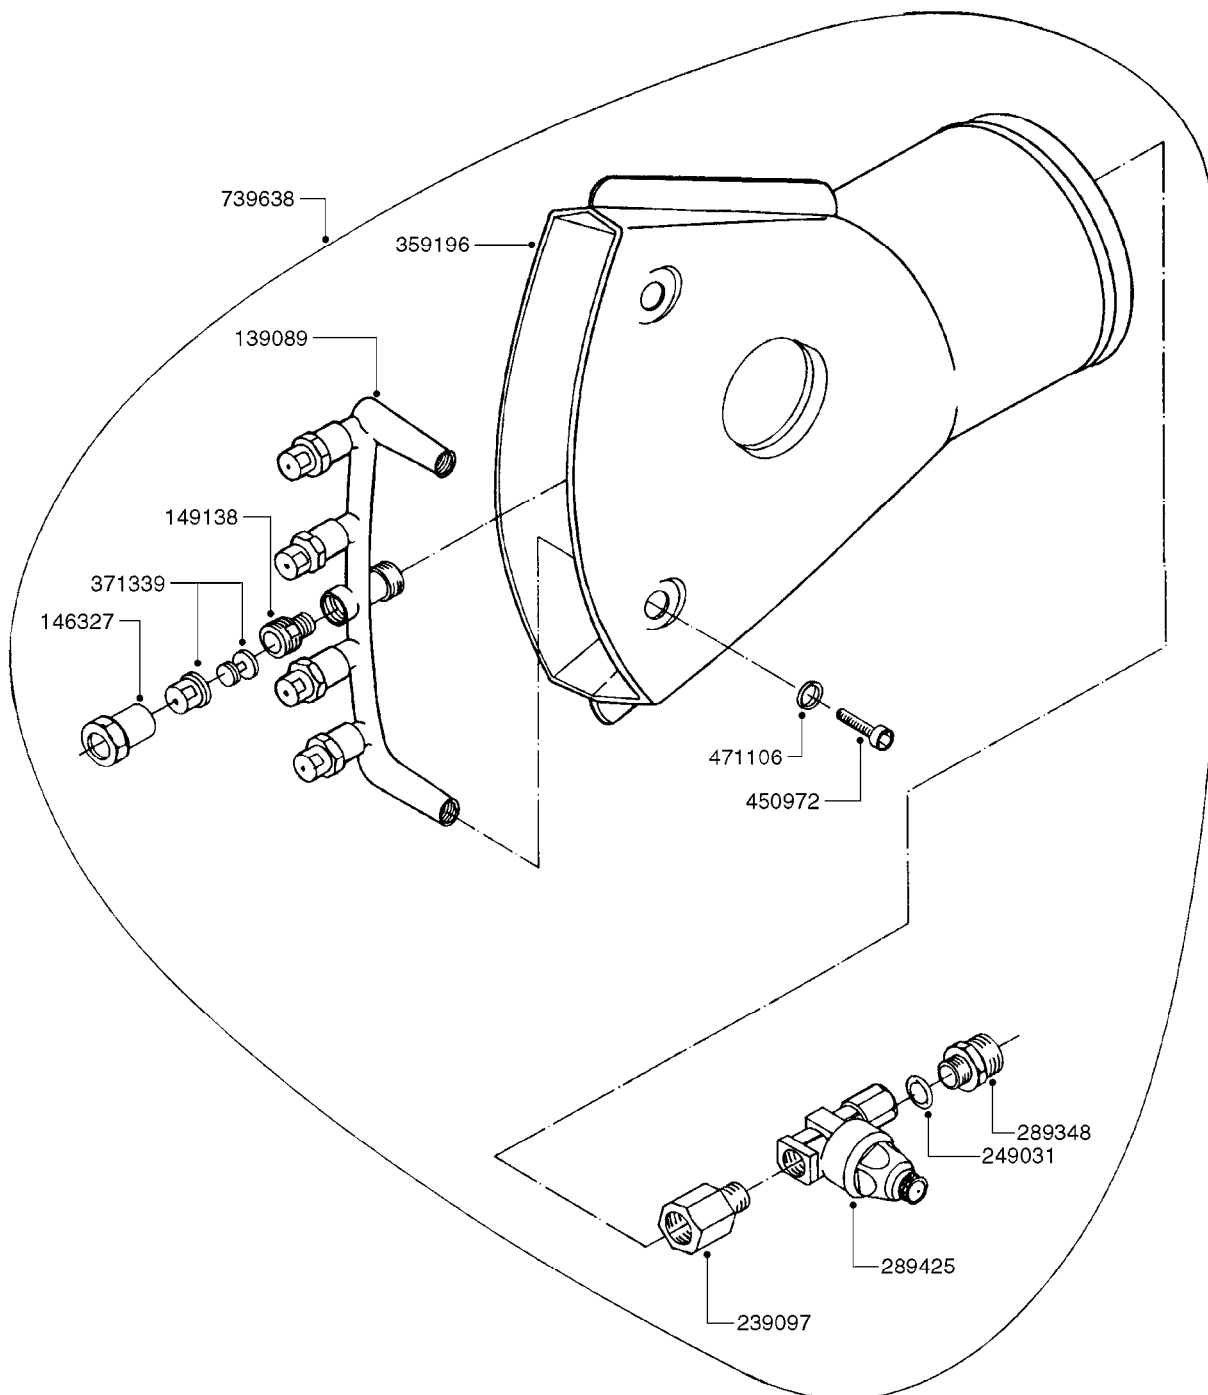

**G0400**

HYDROPNEUM. SPOUTS 3 OUTLETS  
G0400-HIN, 01:01:16

Page 1  
Date 12.08.2020 11:12

parts-n°	order qty	description
129147	1	HYDROPNEUMATIC MANIFOLD 3 OUT.
146327	1	UNION NUT 3/8" BRASS
149138	1	ADAPTER FOR NOZZLE H
239097	1	HYDROPNEUMATIC MANIFOLD ADAPT.
249031	1	O-RING
289348	1	ADAPTER 1/2" - 1/4"
289425	1	NON-DRIP 1/4" ON/OFF
359195	1	FISHTAIL SPOUT - 3 OUTLETS
371339	1	NOZZLE ALBUZ BROWN WITH SWIRL
450972	1	SCREW M6X15 ALLEN GALV.
471106	1	WASHER D6
739629	1	WHITE SPOUT D.100 CPL W/3 NOZZ

**G0410**

HYDROPNEUM. SPOUTS 5 OUTLETS  
G0410-HIN, 01:01:16

Page 1

Date 12.08.2020 11:12

parts-n°	order qty	description
139089	1	NOZZLE HOLDER F/5 NOZZLES
146327	1	UNION NUT 3/8" BRASS
149138	1	ADAPTER FOR NOZZLE H
239097	1	HYDROPNEUMATIC MANIFOLD ADAPT.
249031	1	O-RING
289348	1	ADAPTER 1/2" - 1/4"
289425	1	NON-DRIP 1/4" ON/OFF
359196	1	FISHTAIL SPOUT 5 NOZZLE 120°
371339	1	NOZZLE ALBUZ BROWN WITH SWIRL
450972	1	SCREW M6X15 ALLEN GALV.
471106	1	WASHER D6
739638	1	NOZZLE OUTLET 5 NOZZ. D125 SPV

24002503 - Ø 5" (125mm)

24002403 - Ø 4" (100mm)

259034 - Ø 5" (125mm) L=29-1/2" (750mm) PVC

259035 - Ø 4-3/8" (110mm) L=39-3/8" (1000mm) PVC

349012 - Ø 4" (100mm) L=37-3/8" (950mm) PVC

349026 - Ø 5-1/2" (140mm) / Ø 4-3/8" (110mm) PVC