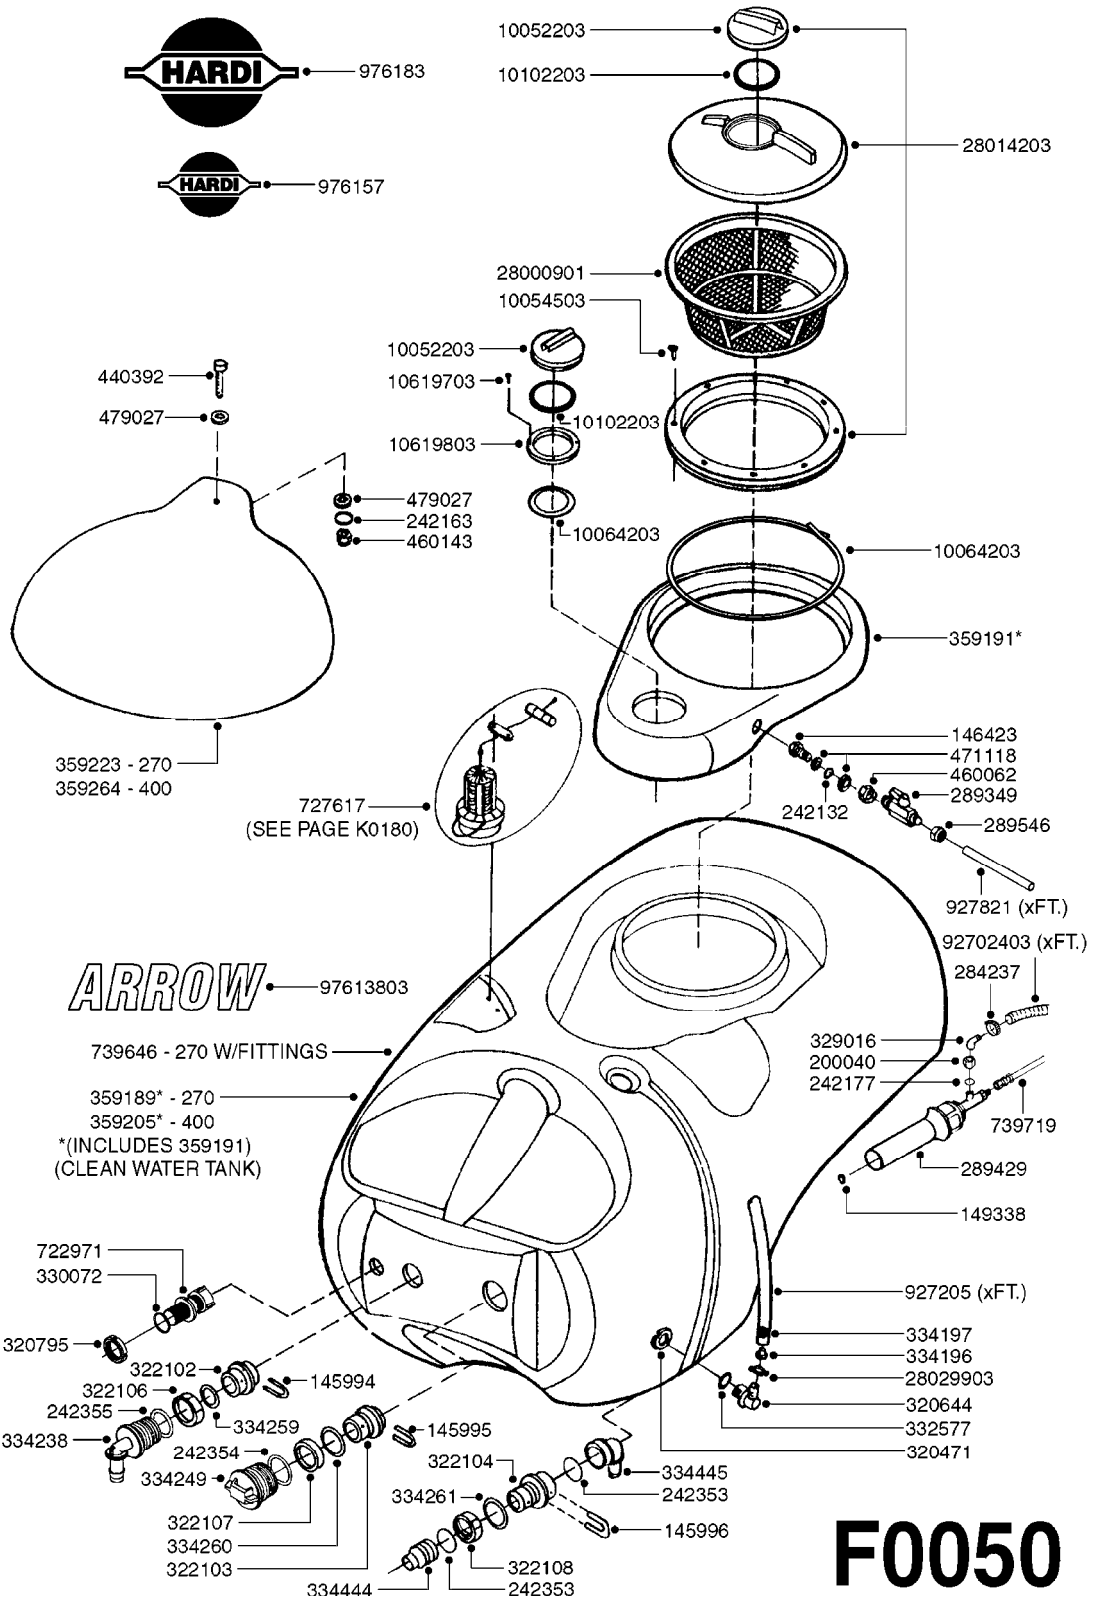

TANK - ARROW 270/400
F0050-HIN, 01:01:16

TANK - ARROW 270/400
F0050-HIN, 01:01:16

Page 1

Date 12.08.2020 11:12

parts-n°	order qty	description
145994	1	FITT.DK S-40 FORK
145995	1	FITT.DK S-53 FORK
145996	1	FITT.DK S-67 FORK
146423	1	INSERT 3/8'BRASS
149338	1	INTERMIX JET 5MM
200040	1	FITT. ARAG 1"
242132	1	O-RING 21 X 15 X 3
242163	1	O-RING 8 X 3
242177	1	O-RING D25.4 X 20.2 X 2.6
242353	1	O-RING 3 X 44.2 VITON
242354	1	O-RING D32.2X3.0 VITON
242355	1	O-RING D19.2X3.0 VITON F.S-40
284237	1	CLAMP HOSE GEAR D20/30
289349	1	BALL VALVE 3/8" M-H
289429	1	AGITATION INJECTOR DUAL INPUT
289546	1	NUT F.NOZZLE HOLDER ZENIT
320471	1	FITT.DK NUT 1" BSP JAMB
320644	1	FITT.DK ELB.3/4"HB X 1" BSP
320795	1	FITT.DK NUT 1-1/2" BSP JAMB
322102	1	FITT.DK S-40 BULKHEAD
322103	1	FITT.DK S-53 BULKHEAD
322104	1	FITT.DK S-67 BULKHEAD
322106	1	FITT.DK S-40 BULKHEAD NUT
322107	1	FITT.DK S-53 BULKHEAD NUT
322108	1	FITT.DK S-67 BULKHEAD NUT
329016	1	BØJNING
330072	1	O-RING D53.5/D45.5X4
332577	1	O-RING D38/D30X4 F.1" PUR.
334196	1	PLUG F. LIQUID LEV. INDICATOR
334197	1	BALL F. LIQUID LEV. INDICATOR
334238	1	FITT.DK S-40 ELB.1/2"
334249	1	FITT.DK S-53 PLUG
334259	1	GASKET F. S-40 BULKHEAD
334260	1	GASKET F. S-53 BULKHEAD
334261	1	GASKET F. S-67 BULKHEAD
334444	1	FITT.DK S-67 STR.1-1/2" PVC
334445	1	FITT.DK S-67 ELB.1-1/2"
359189	1	TANK RAW 270 GAL. ARROW
359191	1	CLEAN WATER TANK - ARROW
359205	1	TANK RAW 400 GAL. ARROW
359223	1	TANK ACCESS COVER - ARROW 270
359264	1	TANK ACCESS COVER - ARROW 400
440392	1	SCREW 6.3 X 25.0 DIN7981C TORX
460062	1	NUT HEX 3/8' GALV.
460143	1	LOCK NUT M8 SST A2 DIN985
471118	1	WASHER D16 TENSION
479027	1	WASHER D8X24X2 DIN9021
722971	1	SAFETY VALVE SCF 217PSI(15BAR)
727617	1	FITT.DK S-93 BOTTOM VALVE 2'
739646	1	TANK W/FITTINGS, ARROW 270
739719	1	HOSE ASSEMBLY D12 X 3400 1/2"
927205	1	HOSE R X CLEAR X 3/4 X 0012"
927821	1	CLEAR HOSE D12X10 PA1012
976157	1	DECAL COMPANY (4.4" X 4.6")
976183	1	DECAL COMPANY D.18,2 X 29,6
10052203	1	LID VENT ASSY
10054503	1	SCREW 3/4" SELF TAPPING
10064203	1	SET SEALING SPONGE 1 Ft BULK
10102203	1	GASKET F.16" LID BREATHER
10619703	1	SCREW SS #6x3/4' SELF TAPPING
10619803	1	LID HOUSING TREADED F. 6'