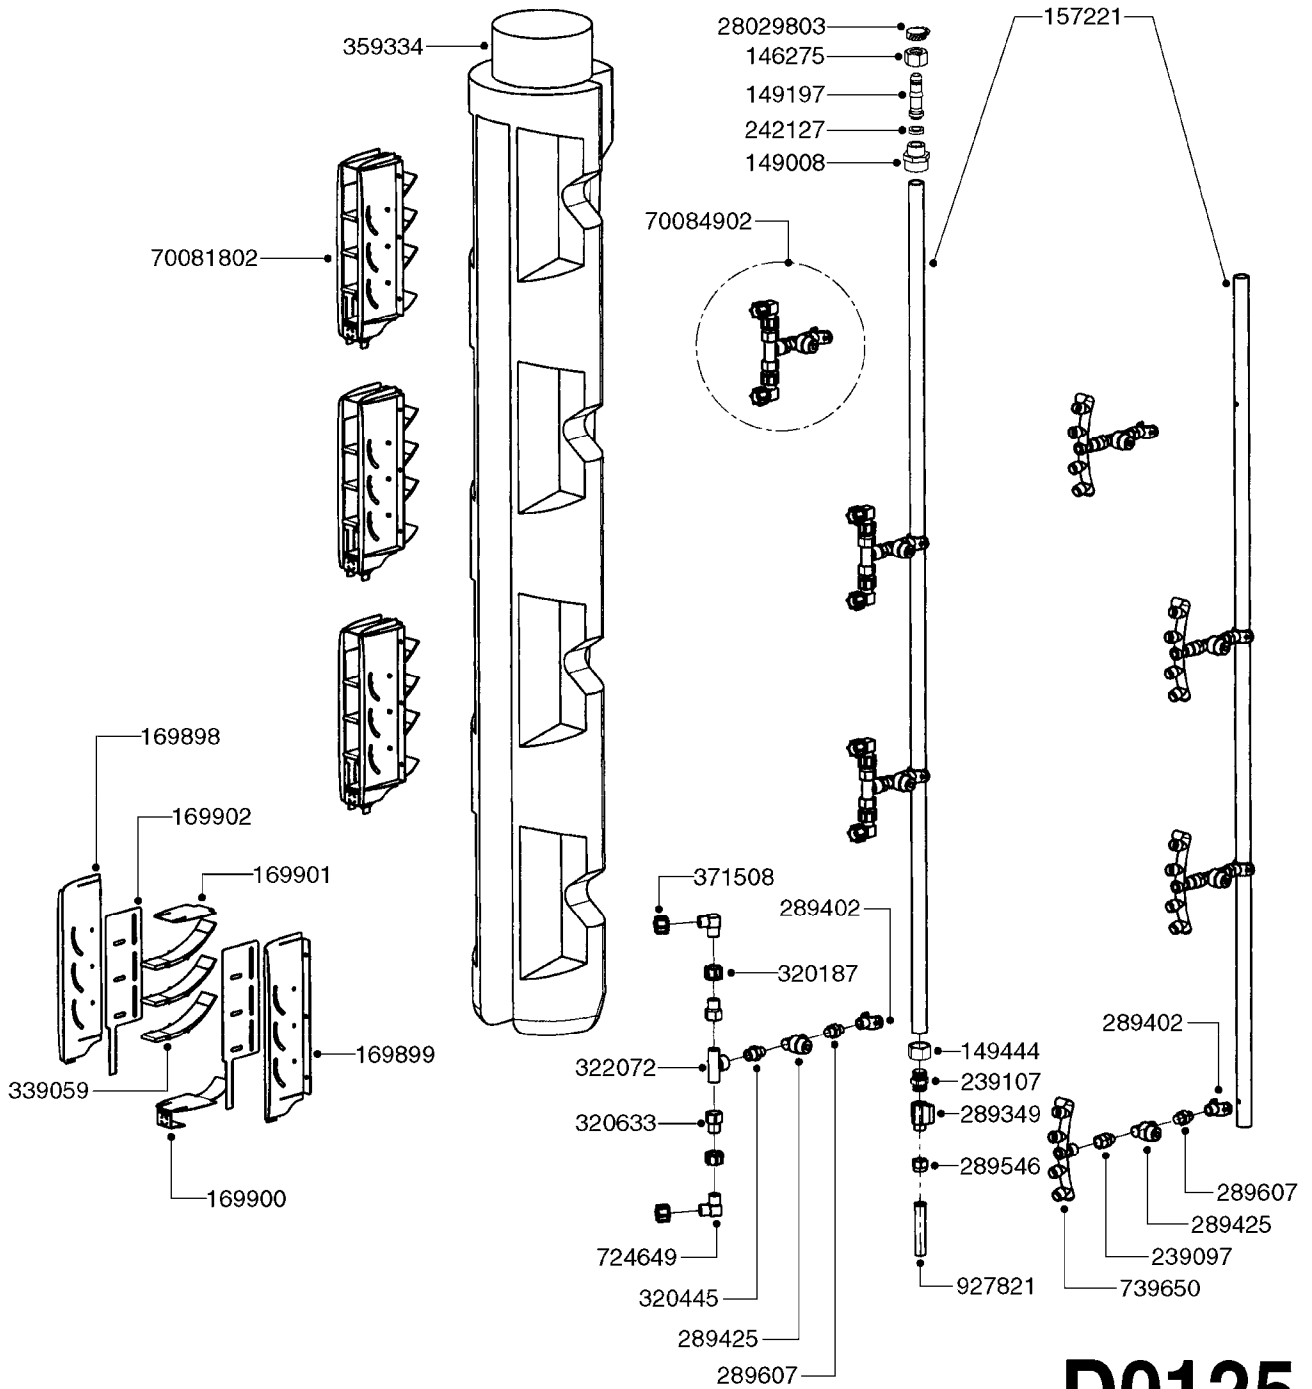

D0125

BOOM - 2 ROW IRIS
D0125-HIN, 11:12:17

Page 1
Date 12.08.2020 11:12

parts-n°	order qty	description
146275	1	BRASS UNION NUT 1/2
149008	1	FITT.DK 22/100X1/2"
149197	1	HOSE TAIL D.12,7 1/2''
149444	1	FITT. M-22-100 X 3/8" REDUCER
157221	1	4 OUTLET S/S TUBE
169898	1	SHEET 286x104x1 INOX LEFT V2 IRIS
169899	1	SHEET 286x104x1 INOX RIGHT V2 IRIS
169900	1	SHEET 184x62x1 INOX LID F.DIFUSOR V2
169901	1	DIFFUSER
169902	1	DIFFUSER
239097	1	HYDROPNEUMATIC MANIFOLD ADAPT.
239107	1	UNION 3/8 M-M CROM. (0330001-C)
242127	1	WASHER D18X11X4
289349	1	BALL VALVE 3/8" M-H
289402	1	CLAMP STRAIGHT F/NOZZLE HOLDER
289425	1	NON-DRIP H1/4" ON/OFF
289546	1	NUT F.NOZZLE HOLDER ZENIT
289607	1	UNION 1/4" HYDRAULIC
320187	1	FITT.DK CAP 3/8" BSP BLACK
320445	1	FITT.DK HN 1/4"X3/8" BSP
320633	1	FITT.DK HN 3/8"M X 3/8"F BSP
322072	1	FITT.DK TEE 3/8'X3/8'X3/8' BSP
339059	1	DIFFUSER FIN
359334	1	4 OUTLET TUBE ASSY.
371508	1	NOZZLE CONE JET 1299-08 LILAC
724649	1	NOZZLE FITTING 90 DEGREE
739650	1	CURVED BRASS NOZZLE ASSEMBLY
927821	1	CLEAR HOSE D12X10 PA1012
28029803	1	CLAMP HOSE GEAR P1/2" 6708
70081802	1	SPOUTS
70084902	1	DOUBLE NOZZLE ASSY.