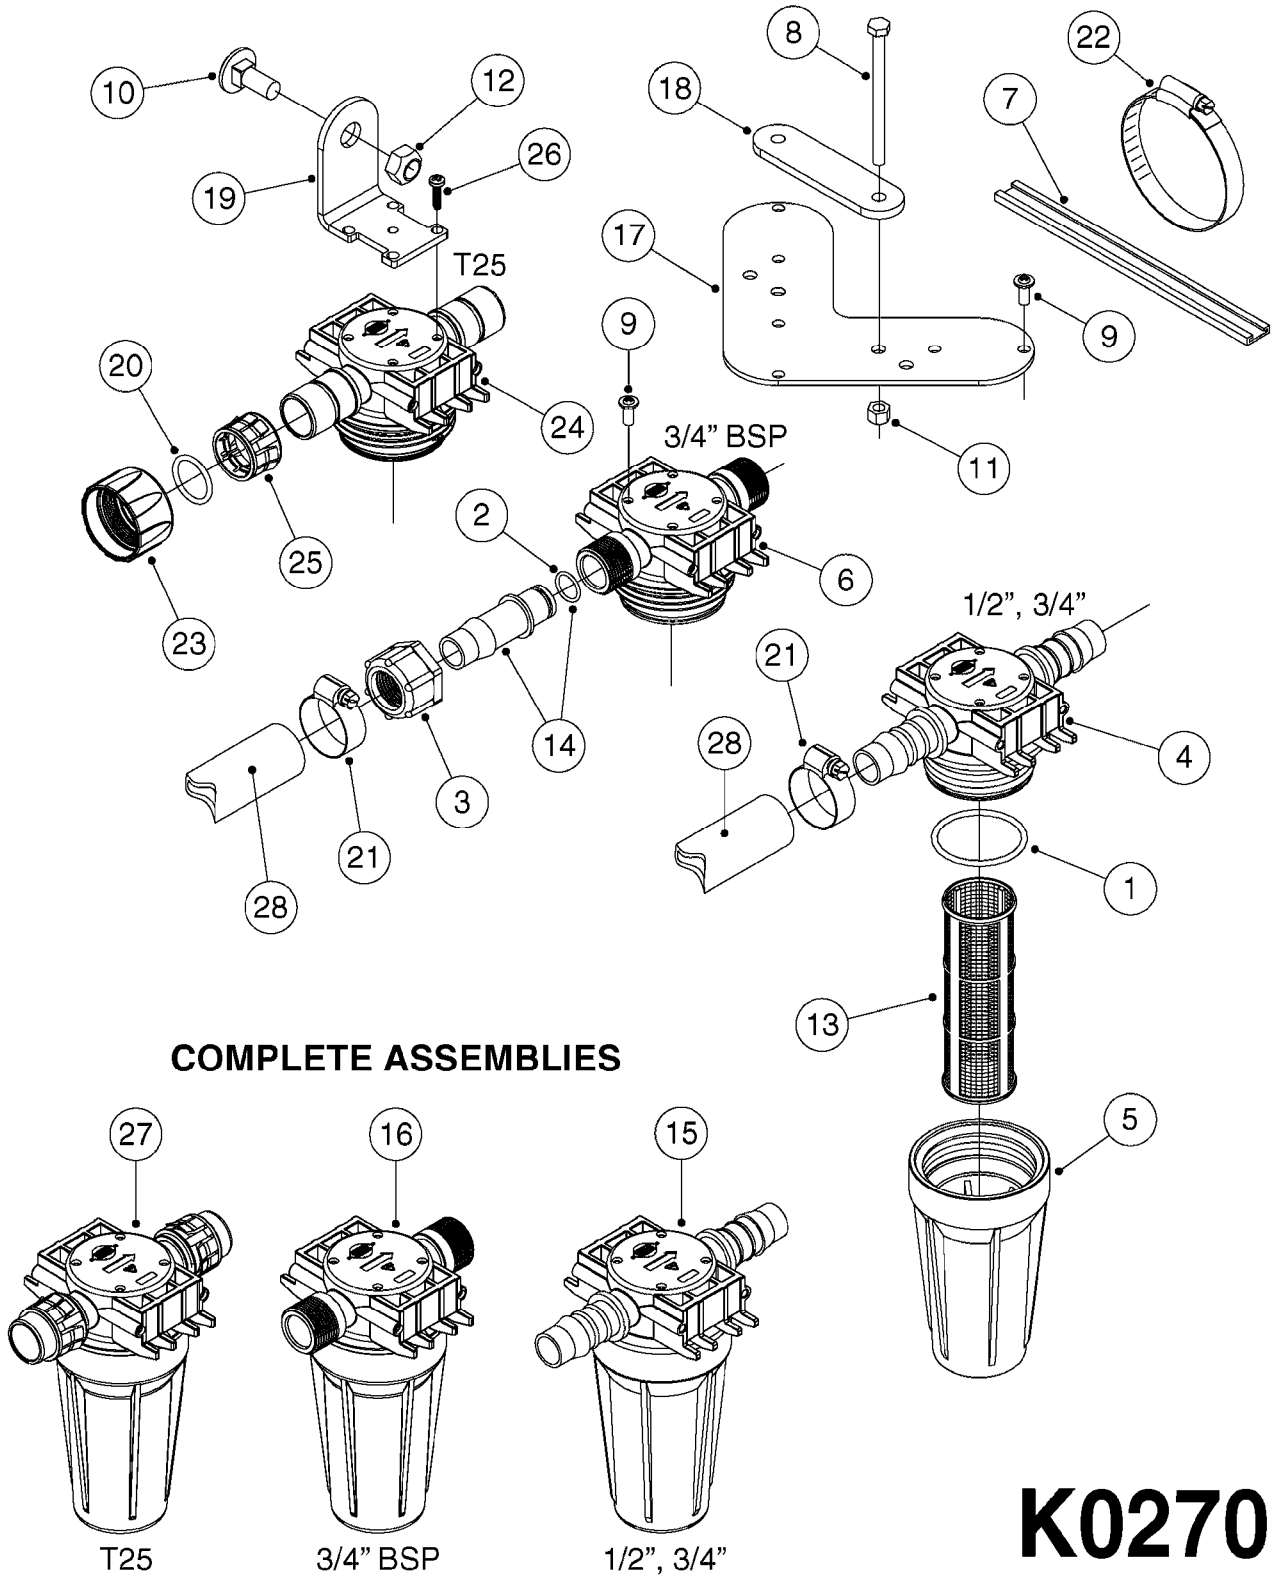

24002503 - Ø 5" (125mm)

24002403 - Ø 4" (100mm)

259034 - Ø 5" (125mm) L=29-1/2" (750mm) PVC

259035 - Ø 4-3/8" (110mm) L=39-3/8" (1000mm) PVC

349012 - Ø 4" (100mm) L=37-3/8" (950mm) PVC

349026 - Ø 5-1/2" (140mm) / Ø 4-3/8" (110mm) PVC

349030 - Ø 5-1/2" (140mm) / Ø 3-1/2" (90mm) PVC

349025 - Ø 5" (125mm) / Ø 4-3/8" (110mm) PVC

349023 - Ø 5" (125mm) PVC

**G0420**

TUBES & HOSES  
G0420-HIN, 01:01:16

Page 1

Date 12.08.2020 11:12

parts-n°	order qty	description
259034	1	PVC HOSE D125MM X 0.75M
259035	1	PVC HOSE D100MM X 1.0M
349012	1	PVC TUBE D100MM X 950MM
349023	1	GREY PVC LID D125MM
349025	1	CONNECT.PIECE PVC D125MM-110MM
349026	1	CONICAL REDUC.PVC D140MM-100MM
349030	1	140MM-90MM PVC ADAPTER
24002403	1	HOSE R X TPR 4" BLACK
24002503	1	HOSE R X TPR 5" BLACK

COMPLETE ASSEMBLIES  
WHOLEGOODS ITEMS

727617 - COMPLETE ASSEMBLY (2" BSP THREADED FITTING & 126" CORD)  
727742 - COMPLETE ASSEMBLY (2-1/2" ELBOW & 157.5" CORD)

**K0180**

DRAIN ASSEMBLY-PULL CORD TYPE  
K0180-HIN, 01:01:16

Page 1

Date 12.08.2020 11:12

parts-n°	order qty	description
145997	1	FITT.DK S-93 FORK
220799	1	SPRING F.TOP DRAIN
241754	1	O-RING D59.5X3
242221	1	GASKET F. S-93 QUICK COUPLERS
242351	1	O-RING D69.5X3.0 VITON F.S-93
322109	1	FITT.DK S-93 BULKHEAD NUT
322165	1	FITT.DK S-93 BULKHEAD SINGLE
322166	1	VALVE FLAP LOWER PART
322169	1	CORD PLUG F.TOP DRAIN
322171	1	FITT.DK S-93 THREAD INS.2"BSP
334262	1	GASKET F.S-93 BULKHEAD
334332	1	FITT.DK S-93 MALE QUICK COUP.
334340	1	FITT.DK S-93 ELBOW 2.5"
334434	1	CAGE F.SPRING BOTTOM DRAIN ASY
334437	1	SEAL FOR VALVE FLAP
334469	1	CLEVIS F.CORD TOP DRAIN ASSY.
334472	1	HANDLE FOR TOP DRAIN
334557	1	SPRING SEAT TOP DRAIN
390982	1	CORD NYLON 4000MM
440392	1	SCREW 6.3 X 25.0 DIN7981C TORX
727172	1	FITT.DK S-93 SEAT INSERT
727617	1	FITT.DK S-93 BOTTOM VALVE 2'
727742	1	TOP DRAIN CORD TYPE
728120	1	QUICK COUPLER CAP F.S93 DRAIN
14001500	1	GROMMET F.TOP DRAIN CORD
16025500	1	TANK SPACER SIGHT GAUGE
16135600	1	GUIDE FOR SIGHT GAUGE NAV/NCM