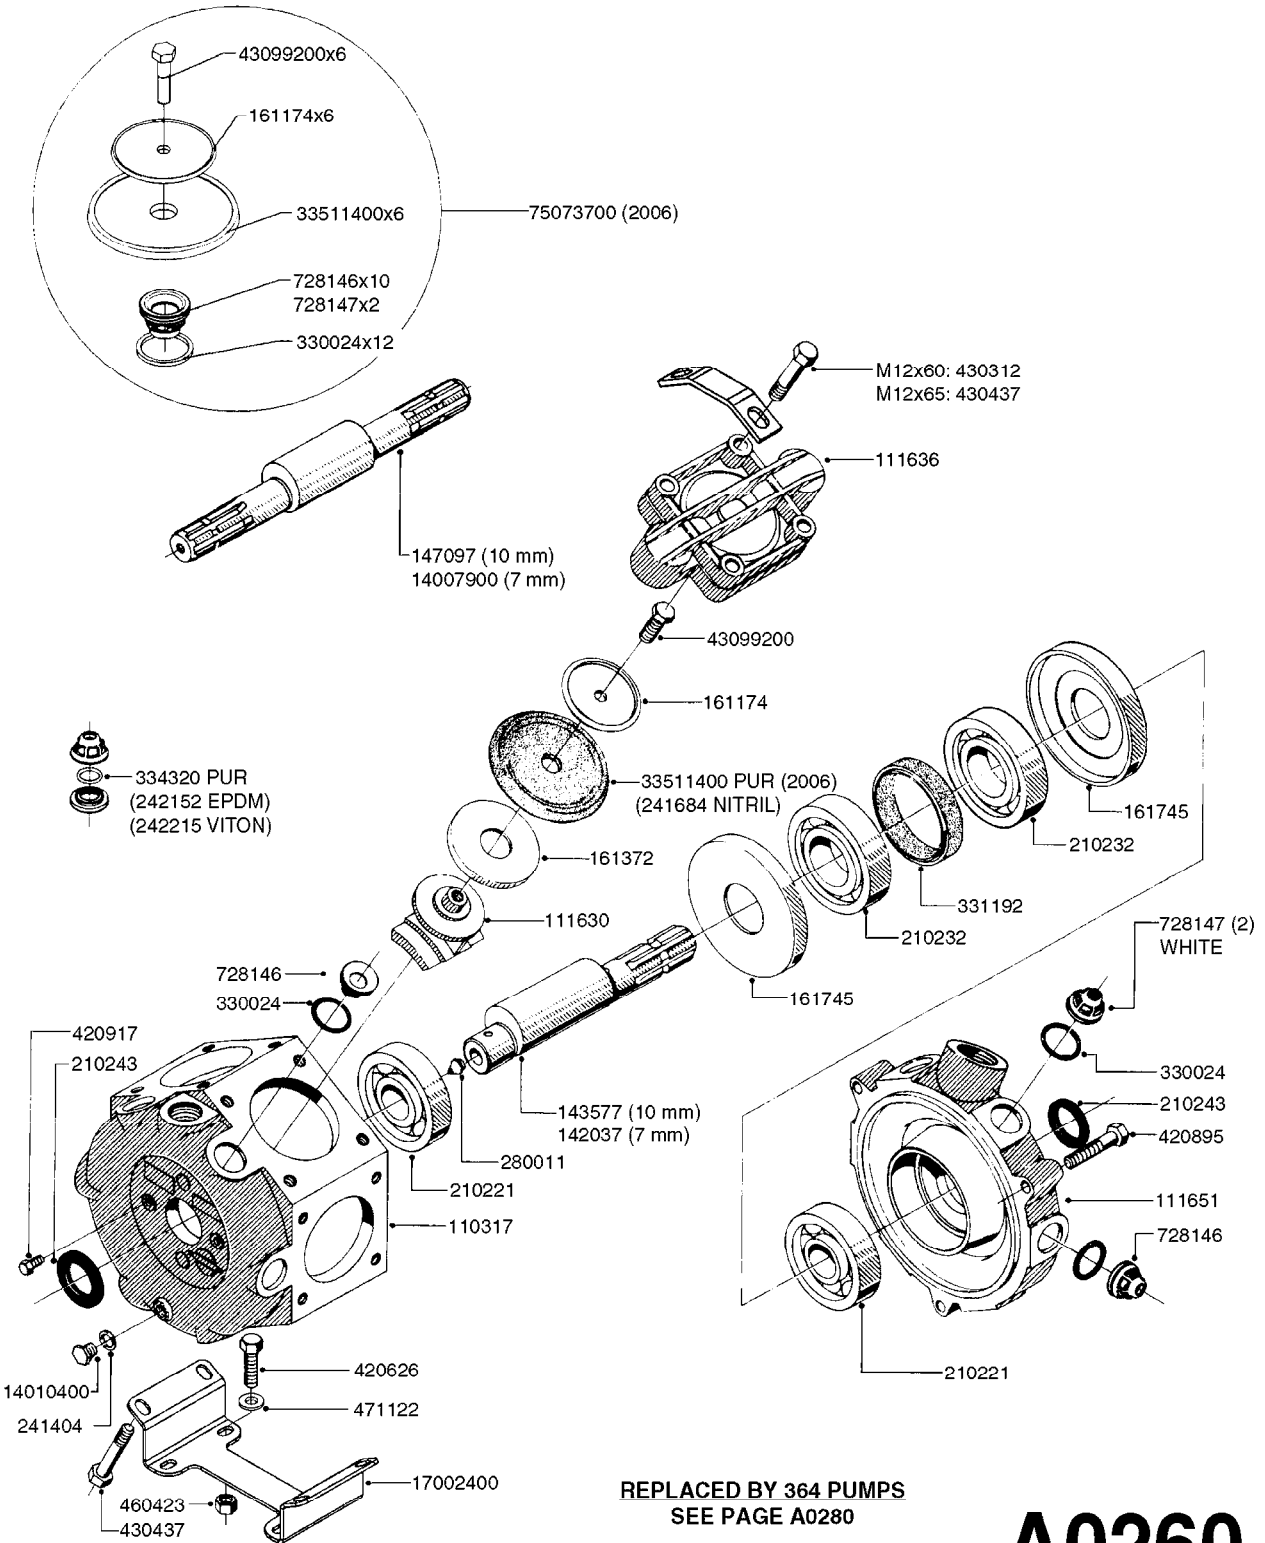

Agroparts: [www.HARDI-INTERNATIONAL.com](http://www.HARDI-INTERNATIONAL.com)

Arrow - Trailer 270/400  
Gallon 22" Fan/B20-HY

Country-Code 11

Date 12.08.2020 11:11

main group	page-n°	date	description
Pumps	A0260-HIN	17:03:16	PUMP - 363 W/MOUNTING BASE
	A0280-HIN	07:05:20	PUMP - 364 540/1000 RPM
	A0300-HIN	28:05:19	PUMP - 361/363FITTINGS
	A0510-HIN	23:10:18	PTO SHAFTS - BONDIOLI DIAPH.
	A0520-HIN	23:10:18	PTO SHAFTS - BONDIOLI CENT.
	A0580-HIN	01:01:16	PTO SHAFTS - AMA DIAPHRAGM
Controls, Filters, Valves	B0180-HIN	01:01:16	HC/2 MANIFOLD SYSTEM
	B0430-HIN	12:09:19	MANIFOLD - S67 VALVE
	B0710-HIN	01:01:16	SUCTION FILT.-VINEYARD&ORCHARD
Hydraulics	C0045-HIN	24:03:16	HYDRAULICS - BSP TO ORFS
	C0540-HIN	30:03:16	HYD - 2 ROW GRAPE B20 HY
	C0550-HIN	30:03:16	HYD - LIFT B20/B40 H
Booms, Nozzle Bodies & Tubes	D0050-HIN	01:01:16	BOOM - 1 ROW B11
	D0080-HIN	01:01:16	BOOM - 2 ROW GRAPE B20-MA
	D0090-HIN	01:01:16	BOOM - 2 ROW GRAPE B20-HY
	D0100-HIN	01:01:16	REAR DROP ARMS-2 ROW GRAPE B20
	D0125-HIN	11:12:17	BOOM - 2 ROW IRIS
Tank and Frame: Field Sprayers	E0730-HIN	01:01:16	HUB ASSEMBLY F.2 1/8" SPINDLE
Tank and Frame: Mistblowers	F0050-HIN	01:01:16	TANK - ARROW 270/400
	F0060-HIN	01:01:16	FRAME - ARROW 270
	F0070-HIN	01:01:16	FRAME - ARROW 270/400 '05
	F0150-HIN	01:01:16	DRAWBARS - MERCURY/ARROW
	F0160-HIN	01:01:16	DRAWBAR - TURNABLE HITCH
Blower unit mistblowers	G0220-HIN	01:01:16	ARROW/BRAVO SPV 22" BLOWER
	G0380-HIN	01:01:16	PNEUMATIC AIR SPOUTS 2 OUTLETS
	G0390-HIN	01:01:16	PNEUMATIC AIR SPOUTS 4 OUTLETS
	G0400-HIN	01:01:16	HYDROPNEUM. SPOUTS 3 OUTLETS
	G0410-HIN	01:01:16	HYDROPNEUM. SPOUTS 5 OUTLETS
Special equipment, Extras	G0420-HIN	01:01:16	TUBES & HOSES
	K0180-HIN	01:01:16	DRAIN ASSEMBLY-PULL CORD TYPE
	K0270-HIN	28:09:16	FILTER ASSEMBLIES-IN LINE
	K0550-HIN	01:01:16	POWDER MIXER