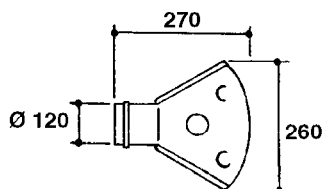

**G0400**

HYDROPNEUM. SPOUTS 3 OUTLETS  
G0400-HIN, 01:01:16

Page 1  
Date 12.08.2020 11:12

parts-n°	order qty	description
129147	1	HYDROPNEUMATIC MANIFOLD 3 OUT.
146327	1	UNION NUT 3/8" BRASS
149138	1	ADAPTER FOR NOZZLE H
239097	1	HYDROPNEUMATIC MANIFOLD ADAPT.
249031	1	O-RING
289348	1	ADAPTER 1/2" - 1/4"
289425	1	NON-DRIP 1/4" ON/OFF
359195	1	FISHTAIL SPOUT - 3 OUTLETS
371339	1	NOZZLE ALBUZ BROWN WITH SWIRL
450972	1	SCREW M6X15 ALLEN GALV.
471106	1	WASHER D6
739629	1	WHITE SPOUT D.100 CPL W/3 NOZZ

24002503 - Ø 5" (125mm)

24002403 - Ø 4" (100mm)

259034 - Ø 5" (125mm) L=29-1/2" (750mm) PVC

259035 - Ø 4-3/8" (110mm) L=39-3/8" (1000mm) PVC

349012 - Ø 4" (100mm) L=37-3/8" (950mm) PVC

349026 - Ø 5-1/2" (140mm) / Ø 4-3/8" (110mm) PVC