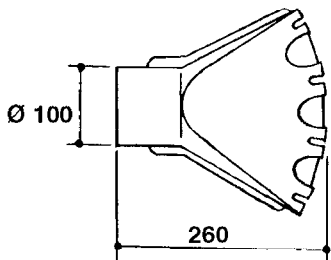

**G0380**

PNEUMATIC AIR SPOUTS 2 OUTLETS  
G0380-HIN, 01:01:16

Page 1

Date 12.08.2020 11:12

parts-n°	order qty	description
146327	1	UNION NUT 3/8' BRASS
149012	1	3/8" HOSE TAIL D.8 T-12
149013	1	REDUCER 1/2" X 3/8"
240177	1	O-RING D16.1/11.3 X 2.4
242168	1	O-RING D11.2X1.9
289349	1	BALL VALVE 3/8" M-H
321462	1	CAP F.NO-DRIP ASSY.
322262	1	HOUSING F. NON DRIP DIAPHRAGM
334581	1	DIAPHRAGM, NO-DRIP alt 241371
339000	1	SWIRL PLATE L=80 PNEU.K31002
339003	1	ELBOW F.DIFFUSOR PLATE
339004	1	FITT.DK Y-5/16"
339010	1	TIE STRAP SMALL 2.5MM X 100MM
359165	1	PNEUMATIC AIRSPOUT 2 OUTLETS
371312	1	NOZZLE CERAMIC 1099-15
459002	1	SCREW N10X1/2"
729610	1	NOZZLE ASSY. NON DRIP 3/8 THRD
729645	1	NON-DRIP SPRING ASSY.GREEN 10
739472	1	SPOUT ASSY F. LP 2 OUTLET
927800	1	HOSE BLACK D8X12