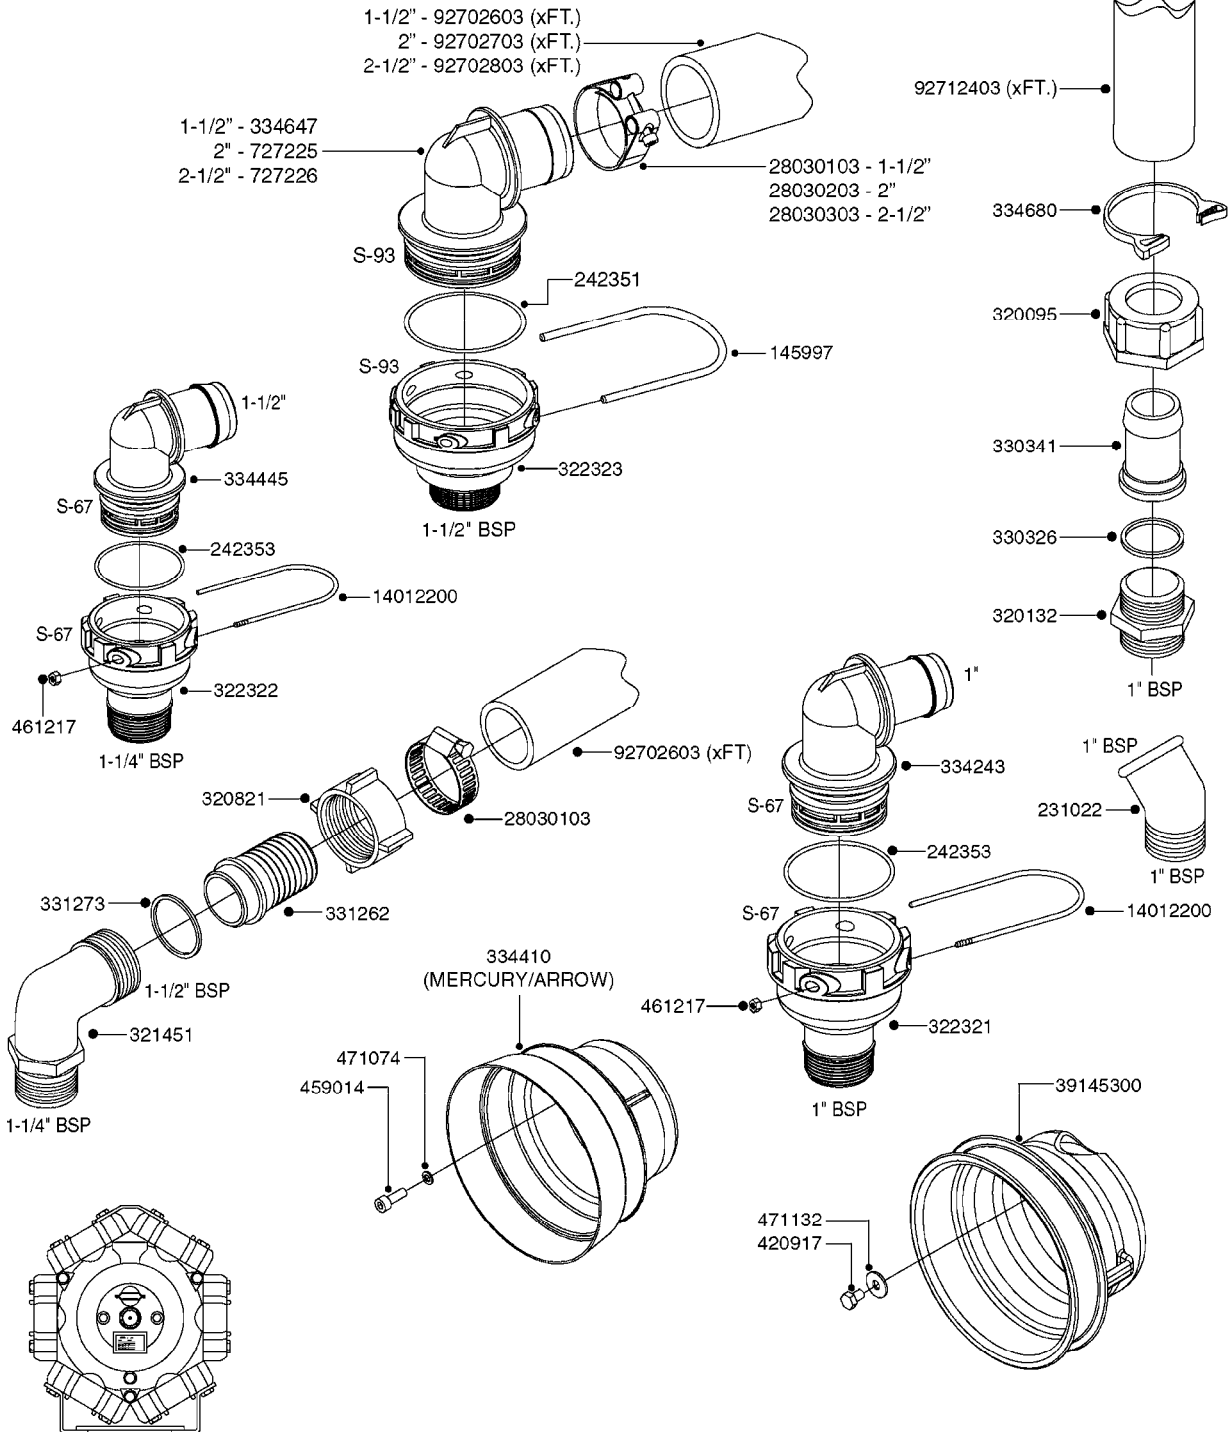

SUCTION SIDE OF PUMP

PRESSURE SIDE OF PUMP

COMPLETE PUMP
(NLA) REPLACED BY 364 PUMP (SEE PAGE A0280)

A0300

PUMP - 361/363 FITTINGS
A0300-HIN, 28:05:19

Page 1
Date 12.08.2020 11:12

parts-n°	order qty	description
145997	1	FITT.DK S-93 FORK
231022	1	FITT.DK ELB. 1' BSP GF 121
242351	1	O-RING D69.5X3.0 VITON F.S-93
242353	1	O-RING 3 X 44.2 VITON
320095	1	FITT.DK NUT 1" BSP
320132	1	FITT.DK HN 1" BSP
320821	1	FITT.DK NUT 1-1/2" BSP
321451	1	FITT.DK ELB.1-1/2 X1-1/4 80DEG
322321	1	FITT.DK S-67 X 1"BSP MALE
322322	1	FITT.DK S-67 X 1-1/4"BSP MALE
322323	1	FITT.DK S-93 X 1-1/2"BSP MALE
330326	1	O-RING D30/D24X2 F.1"NUT
330341	1	FITT.DK HB 1" F. 1" NUT
331262	1	FITT.DK HB 1-1/2" F. 1-1/2"NUT
331273	1	O-RING D44/D38X2 F.1-1/2"
334243	1	FITT.DK S-67 ELB.1"
334410	1	PROTECTION PUM
334445	1	FITT.DK S-67 ELB.1-1/2"
334647	1	FITT.DK S93 ELB 1-1/2" 90 PVC
334680	1	CLAMP HOSE PLASTIC 1"
420917	1	BOLT HEX 8.8 RAW M8X12 FT
459014	1	ALLEN SCREW M8 X 15 GALV.DIN93
461217	1	NUT HEX M5 LOCK
471074	1	WASHER M8 ELZ
471132	1	WASHER D24/D8.4 X 2 SS
727225	1	FITT.DK S-93 ELB.2'PVC W/ORING
727226	1	HOSETAIL S93 2"1/2 90°+O-RING
14012200	1	FITT.DK S-67 FORK W/M5 THREADS
28030103	1	CLAMP HOSE GEAR P5/4-S1.5"6724
28030203	1	CLAMP HOSE T-BOLT S2" 235-67
28030303	1	CLAMP HOSE T-BOLT S2.5" 235-76
39145300	1	PTO SHIELD Ø203 4-POLET MACHINED
92702603	1	HOSE PVC SUCT GRAY 1-1/2"
92702703	1	HOSE PVC SUCT GRAY 2"
92702803	1	HOSE PVC SUCT GRAY 2.5"
92712403	1	HOSE R X1" X300PSI WP X0012"