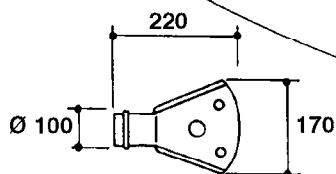

**G0390**

PNEUMATIC AIR SPOUTS 4 OUTLETS  
G0390-HIN, 01:01:16

Page 1

Date 12.08.2020 11:12

parts-n°	order qty	description
146327	1	UNION NUT 3/8' BRASS
149012	1	3/8" HOSE TAIL D.8 T-12
149013	1	REDUCER 1/2" X 3/8"
240177	1	O-RING D16.1/11.3 X 2.4
242168	1	O-RING D11.2X1.9
289349	1	BALL VALVE 3/8" M-H
321462	1	CAP F.NO-DRIP ASSY.
322262	1	HOUSING F. NON DRIP DIAPHRAGM
334581	1	DIAPHRAGM, NO-DRIP alt 241371
339001	1	DIFFUSOR PLATE L=59 BLADE
339003	1	ELBOW F.DIFFUSOR PLATE
339004	1	FITT.DK Y-5/16"
339010	1	TIE STRAP SMALL 2.5MM X 100MM
359167	1	PNEUMATIC SPOUT, 4 OUTLETS
371312	1	NOZZLE CERAMIC 1099-15
459002	1	SCREW N10X1/2"
729610	1	NOZZLE ASSY. NON DRIP 3/8 THRD
729645	1	NON-DRIP SPRING ASSY.GREEN 10
739474	1	SPOUT ASSY. F. LP 4 OUTLET
927800	1	HOSE BLACK D8X12