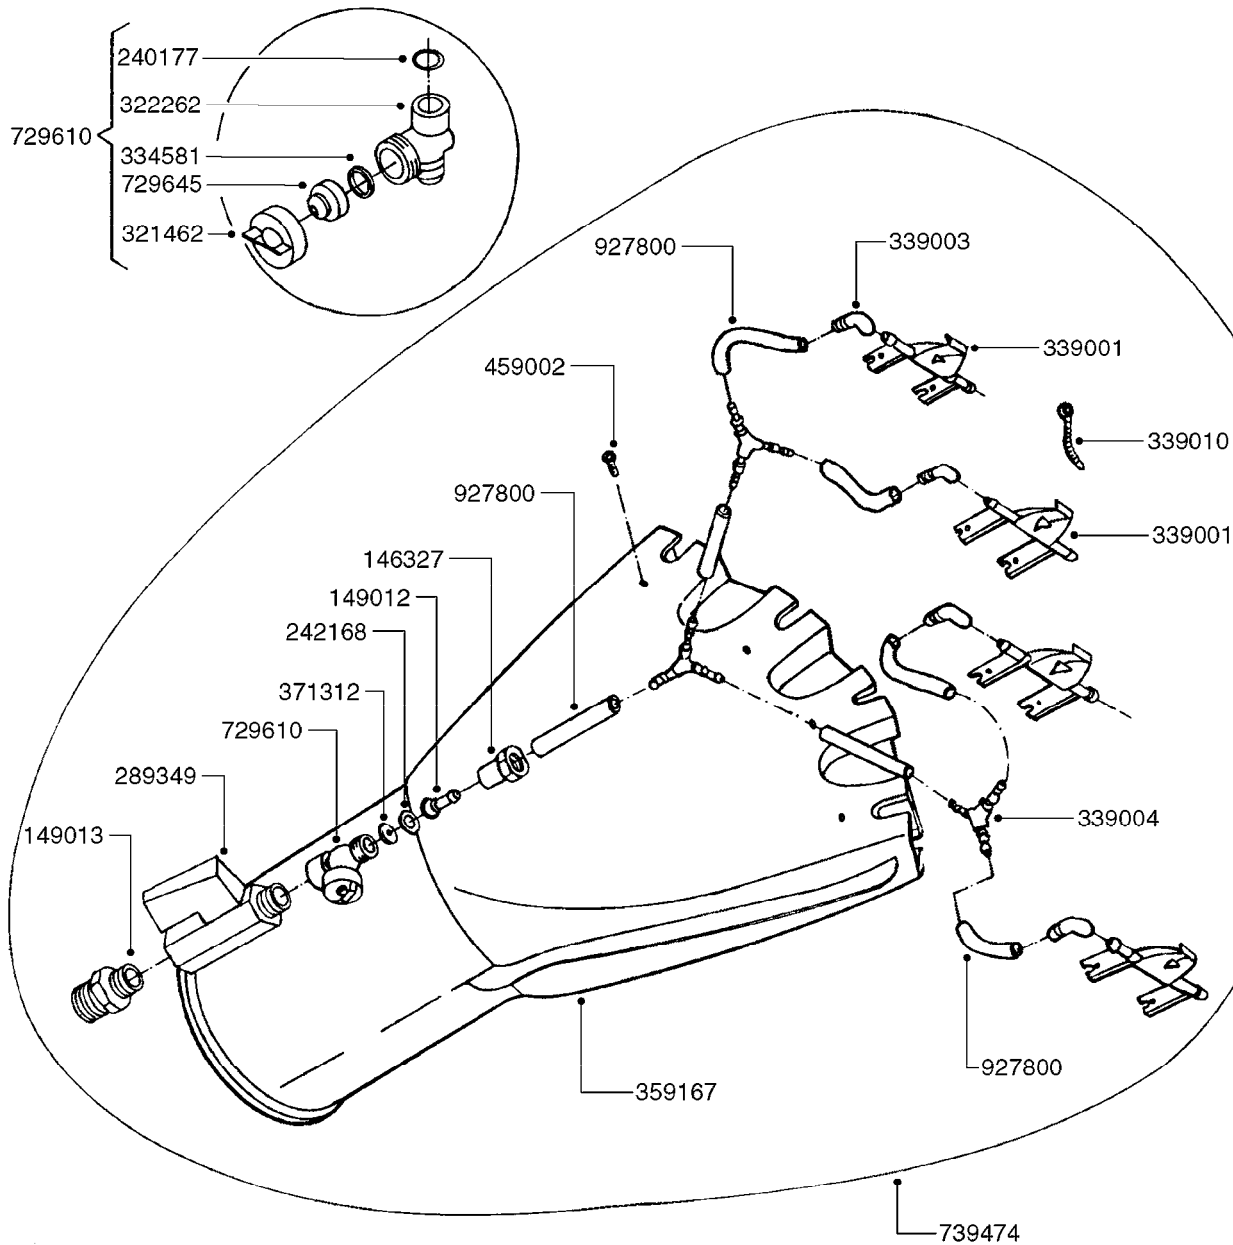

**G0380**

PNEUMATIC AIR SPOUTS 2 OUTLETS  
G0380-HIN, 01:01:16

Page 1

Date 12.08.2020 11:12

parts-n°	order qty	description
146327	1	UNION NUT 3/8' BRASS
149012	1	3/8" HOSE TAIL D.8 T-12
149013	1	REDUCER 1/2" X 3/8"
240177	1	O-RING D16.1/11.3 X 2.4
242168	1	O-RING D11.2X1.9
289349	1	BALL VALVE 3/8" M-H
321462	1	CAP F.NO-DRIP ASSY.
322262	1	HOUSING F. NON DRIP DIAPHRAGM
334581	1	DIAPHRAGM, NO-DRIP alt 241371
339000	1	SWIRL PLATE L=80 PNEU.K31002
339003	1	ELBOW F.DIFFUSOR PLATE
339004	1	FITT.DK Y-5/16"
339010	1	TIE STRAP SMALL 2.5MM X 100MM
359165	1	PNEUMATIC AIRSPOUT 2 OUTLETS
371312	1	NOZZLE CERAMIC 1099-15
459002	1	SCREW N10X1/2"
729610	1	NOZZLE ASSY. NON DRIP 3/8 THRD
729645	1	NON-DRIP SPRING ASSY.GREEN 10
739472	1	SPOUT ASSY F. LP 2 OUTLET
927800	1	HOSE BLACK D8X12