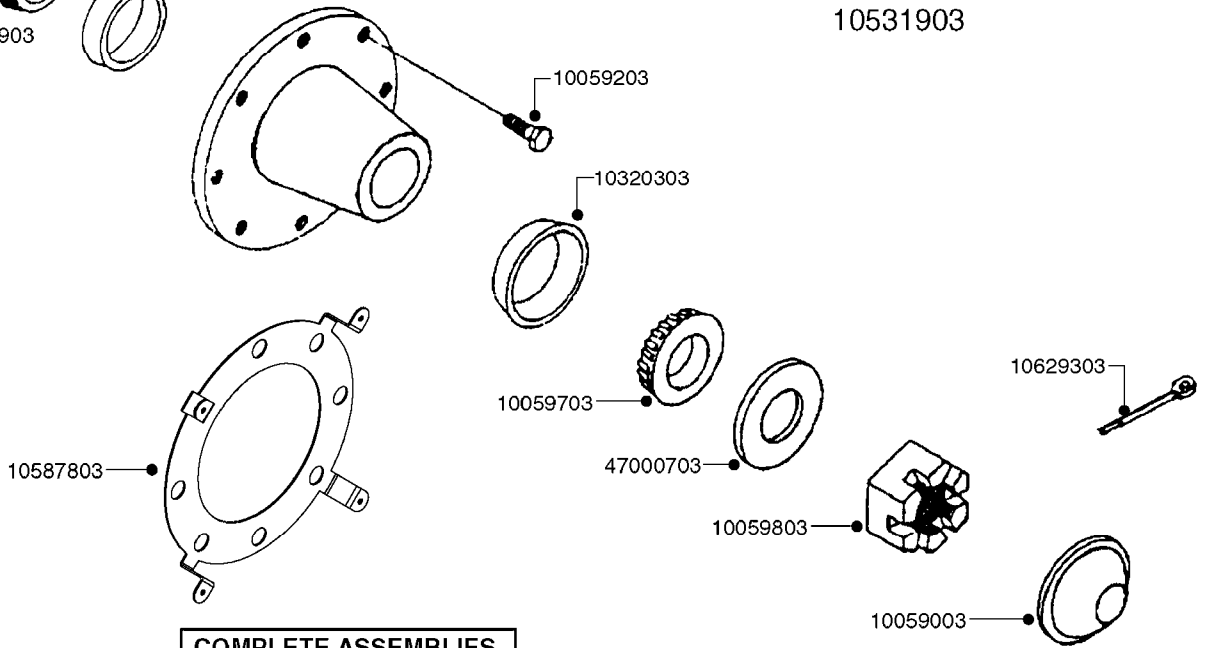

**D0125**

BOOM - 2 ROW IRIS  
D0125-HIN, 11:12:17

Page 1  
Date 12.08.2020 11:12

parts-n°	order qty	description
146275	1	BRASS UNION NUT 1/2
149008	1	FITT.DK 22/100X1/2"
149197	1	HOSE TAIL D.12,7 1/2''
149444	1	FITT. M-22-100 X 3/8" REDUCER
157221	1	4 OUTLET S/S TUBE
169898	1	SHEET 286x104x1 INOX LEFT V2 IRIS
169899	1	SHEET 286x104x1 INOX RIGHT V2 IRIS
169900	1	SHEET 184x62x1 INOX LID F.DIFUSOR V2
169901	1	DIFFUSER
169902	1	DIFFUSER
239097	1	HYDROPNEUMATIC MANIFOLD ADAPT.
239107	1	UNION 3/8 M-M CROM. (0330001-C)
242127	1	WASHER D18X11X4
289349	1	BALL VALVE 3/8" M-H
289402	1	CLAMP STRAIGHT F/NOZZLE HOLDER
289425	1	NON-DRIP H1/4" ON/OFF
289546	1	NUT F.NOZZLE HOLDER ZENIT
289607	1	UNION 1/4" HYDRAULIC
320187	1	FITT.DK CAP 3/8" BSP BLACK
320445	1	FITT.DK HN 1/4"X3/8" BSP
320633	1	FITT.DK HN 3/8"M X 3/8"F BSP
322072	1	FITT.DK TEE 3/8'X3/8'X3/8' BSP
339059	1	DIFFUSER FIN
359334	1	4 OUTLET TUBE ASSY.
371508	1	NOZZLE CONE JET 1299-08 LILAC
724649	1	NOZZLE FITTING 90 DEGREE
739650	1	CURVED BRASS NOZZLE ASSEMBLY
927821	1	CLEAR HOSE D12X10 PA1012
28029803	1	CLAMP HOSE GEAR P1/2" 6708
70081802	1	SPOUTS
70084902	1	DOUBLE NOZZLE ASSY.

**COMPLETE HUB W/BEARINGS:  
10531903**

**COMPLETE ASSEMBLIES  
WHOLEGOODS ITEMS**

**E0730**

HUB ASSEMBLY F.2 1/8" SPINDLE  
E0730-HIN, 01:01:16

Page 1  
Date 12.08.2020 11:12

parts-n°	order qty	description
10058803	1	BEARING INNER CONE A25590
10058903	1	SEAL HUB ASE41
10059003	1	DUST CAP 800/1000 GAL EDC17
10059203	1	BOLT WHEEL 9/16"x1-1/4"UNF 90D
10059703	1	BEARING OUTER CONE A25877
10059803	1	NUT HEX NF 1"
10320203	1	BEARING INNER CUP1000GAL.TR/TA
10320303	1	BEARING OUTER CUP1000GAL.TR/TA
10531903	1	HUB ASSY.COMP.F.2-1/8" SPINDLE
10587803	1	MAG MNT F. SPEED SNS 8 BOLT
10629303	1	PIN, COTTER 3/16" X 2.25" LONG
28020103	1	SPINDLE 2.125 CRS 14" 811
47000703	1	WASHER, SPNDL 1.1" 1.06x2 .19T