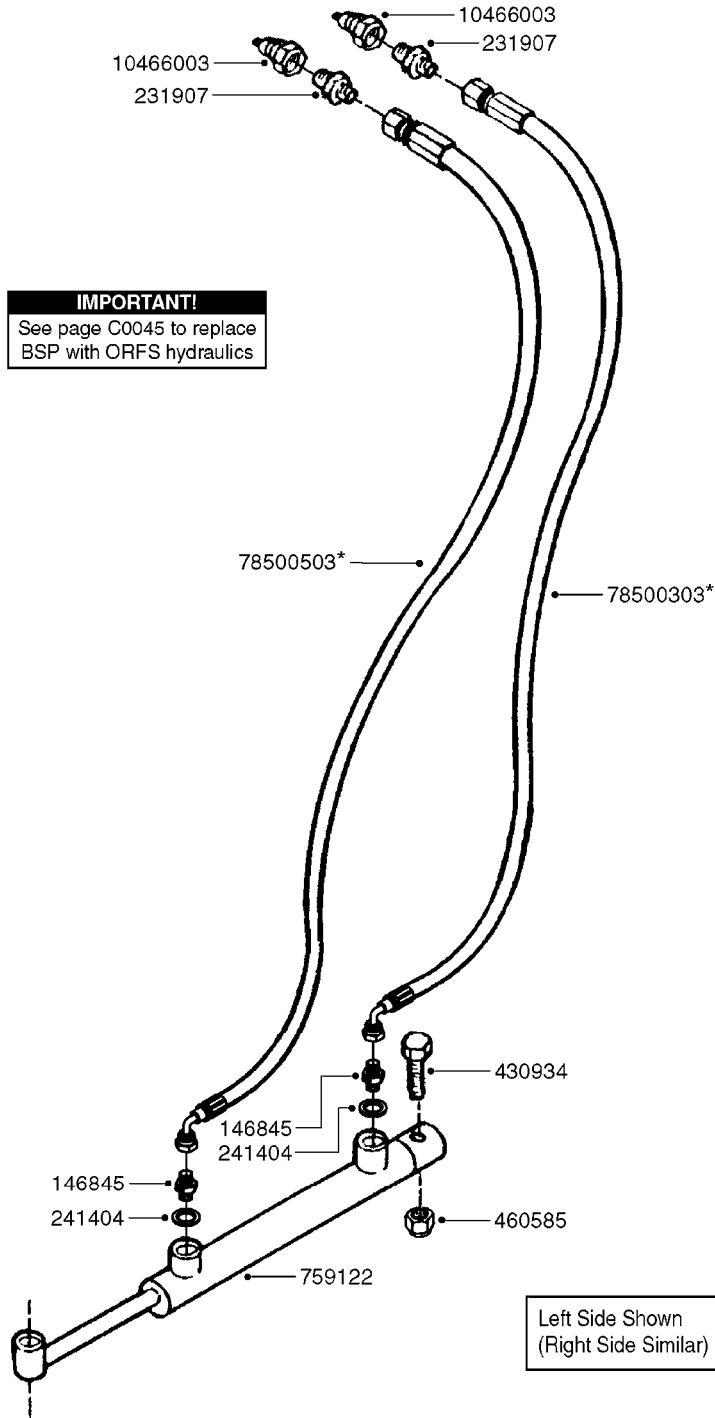

**C0045**

HYDRAULICS - BSP TO ORFS  
C0045-HIN, 24:03:16

Page 1

Date 12.08.2020 11:12

Pos.	parts-n°	order qty	description
1	10466003	1	COUPLER PIONEER 8010-04 1/2NPT
2	231907	1	HEX NIPPLE 1/4"BSP X 1/2"NPT
2	231906	1	HEX NIPPLE 3/8"BSP X 1/2"NPT
2	147132	1	HEX NIPPLE 1/2"X1/2" BSP DEL
3	230311	1	QUICK COUPLING 1/2"
4	241356	1	DOWTYSEAL 1/2"
5	23234800	1	HEX NIPPLE 1/2"-9/16" ORFS FITTING FOR 1/4" HOSE
5	23234900	1	HEX NIPPLE 1/2"-11/16" ORFS FITTING FOR 3/8" HOSE
5	23235300	1	HEX NIPPLE 1/2"-13/16" ORFS FITTING FOR 1/2" HOSE
6	242102	1	O-RING Ø9.25X1.78 NITRIL 90SH
6	24263200	1	O-RING Ø7.66X1.78 NITRIL 90SH
6	24263300	1	O-RING Ø12.42X1.78 NITRIL 90SH
6	24263400	1	O-RING Ø18.77X1.78 NITRIL 90SH
7	67002403	1	CHART - BSP TO ORFS HOSES
8	67002503	1	CHART - BSP TO ORFS FITTINGS

# C0540

HYD - 2 ROW GRAPE B20 HY  
C0540-HIN, 30:03:16

Page 1  
Date 12.08.2020 11:12

parts-n°	order qty	description
146845	1	HEX NIPPLE 1/4"X1/4"
231907	1	HEX NIPPLE 1/4"BSP X 1/2"NPT
241404	1	DOWTY SEAL 1/4"
430934	1	BOLT HEX 8.8 DEL M16X80
460585	1	LOCKING NUT M16 DIN985 A2 SS
759122	1	CYLINDER D40/20 R150 ADJUSTABLE
10466003	1	COUPLER PIONEER 8010-04 1/2NPT
78500303	1	HOSE HY X 1/4 X 236.2" STR+ELB
78500503	1	HOSE HY X 1/4 X 254.7" STR+ELB