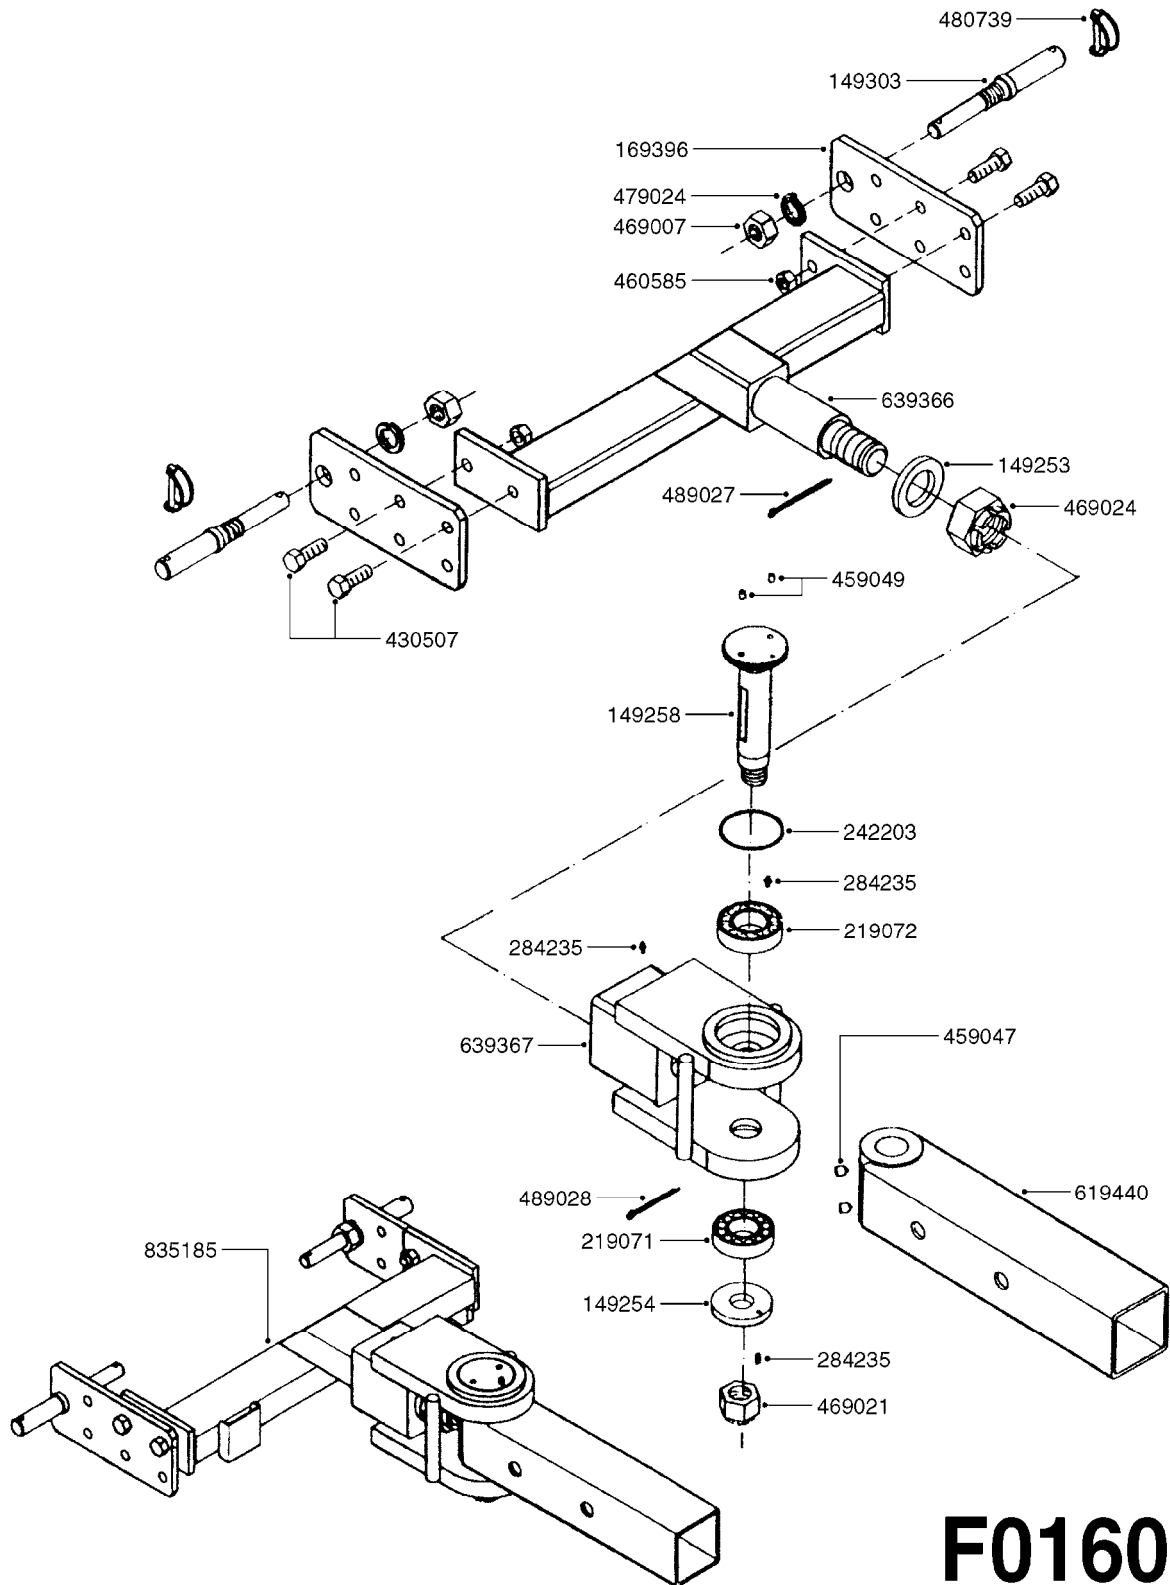

DRAWBARS - MERCURY/ARROW  
F0150-HIN, 01:01:16

Page	0
Date	12.08.2020 11:12

**F0150**

DRAWBARS - MERCURY/ARROW  
F0150-HIN, 01:01:16

Page 1  
Date 12.08.2020 11:12

parts-n°	order qty	description
835172	1	DRAWBAR STD. F.TG BV CR
835173	1	DRAWBAR RING HITCH ARROW
835185	1	DRAWBAR TURNABLE F.TG BV CR
835293	1	DRAWBAR RING HITCH

**F0160**

DRAWBAR - TURNABLE HITCH  
F0160-HIN, 01:01:16

Page 1  
Date 12.08.2020 11:12

parts-n°	order qty	description
149253	1	WASHER D.80X50X10 TURN.HITCH
149254	1	WASHER D.80X32X10 TURN.HITCH
149258	1	PIN F.TURNABLE HITCH
149303	1	DRAW BOLTS
169396	1	PLATE F. TURNABLE DRAWBAR
219071	1	BEARING 30208A TURN.HITCH
219072	1	BEARING
242203	1	O-RING 79.5X72.5
284235	1	ENGRASADOR M-6/100 RECTO
430507	1	BOLT HEX 8.8 DEL M16X45 FT
459047	1	SET SCREW ALLEN M12X25 DIN 913
459049	1	SET SCREW ALLEN M8X10 DIN 913
460585	1	LOCKING NUT M16 DIN985 A2 SS
469007	1	NUT 1" SAE
469021	1	CASTLE NUT 1-1/4"
469024	1	CASTLE NUT 1-3/4" TURN.HITCH
479024	1	WASHER LOCK D.26 DIN 127
480739	1	PIN SNAP D8 F.ROUND
489027	1	ROLL PIN 6 x 100
489028	1	COTTER PIN 6 X 8
619440	1	HEADTUBE FOR TURN.DRAWBAR
639366	1	CENTER BEAM TURN.HITCH
639367	1	CENTER PIVOT - TURN.HITCH
835185	1	DRAWBAR TURNABLE F.TG BV CR

24002503 - Ø 5" (125mm)

24002403 - Ø 4" (100mm)

259034 - Ø 5" (125mm) L=29-1/2" (750mm) PVC

259035 - Ø 4-3/8" (110mm) L=39-3/8" (1000mm) PVC

349012 - Ø 4" (100mm) L=37-3/8" (950mm) PVC

349026 - Ø 5-1/2" (140mm) / Ø 4-3/8" (110mm) PVC