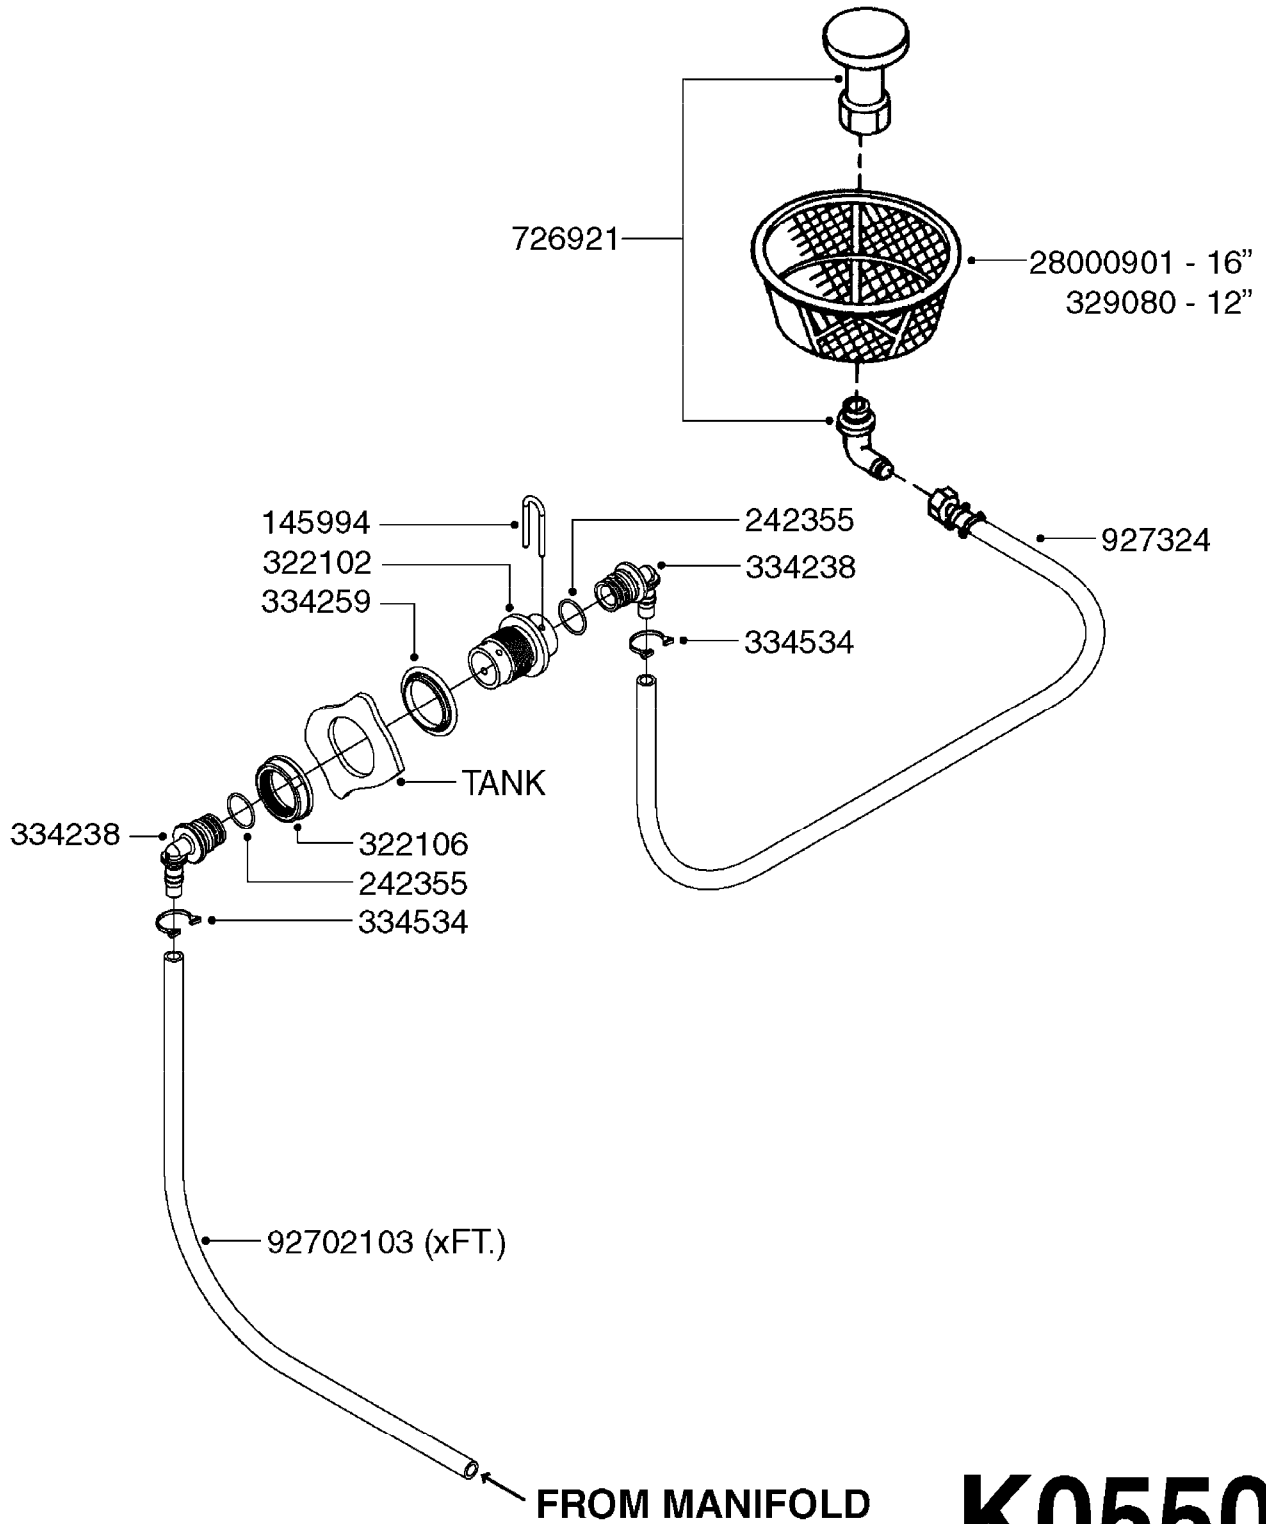

K0550

POWDER MIXER
K0550-HIN, 01:01:16

Page 1
Date 12.08.2020 11:12

parts-n°	order qty	description
145994	1	FITT.DK S-40 FORK
242355	1	O-RING D19.2X3.0 VITON F.S-40
322102	1	FITT.DK S-40 BULKHEAD
322106	1	FITT.DK S-40 BULKHEAD NUT
329080	1	FILTER BASKET 12"
334238	1	FITT.DK S-40 ELB.1/2"
334259	1	GASKET F. S-40 BULKHEAD
334534	1	CLAMP HOSE PLASTIC 1/2"
726921	1	POWDER MIXER F.STRAINER BASKET
927324	1	HOSE R PRESSURE D12-80-200 BAR
28000901	1	FILTER, TOP MAIN TANK, Ø400 L275 300130
92702103	1	HOSE R X1/2" X300PSI WP X0012"