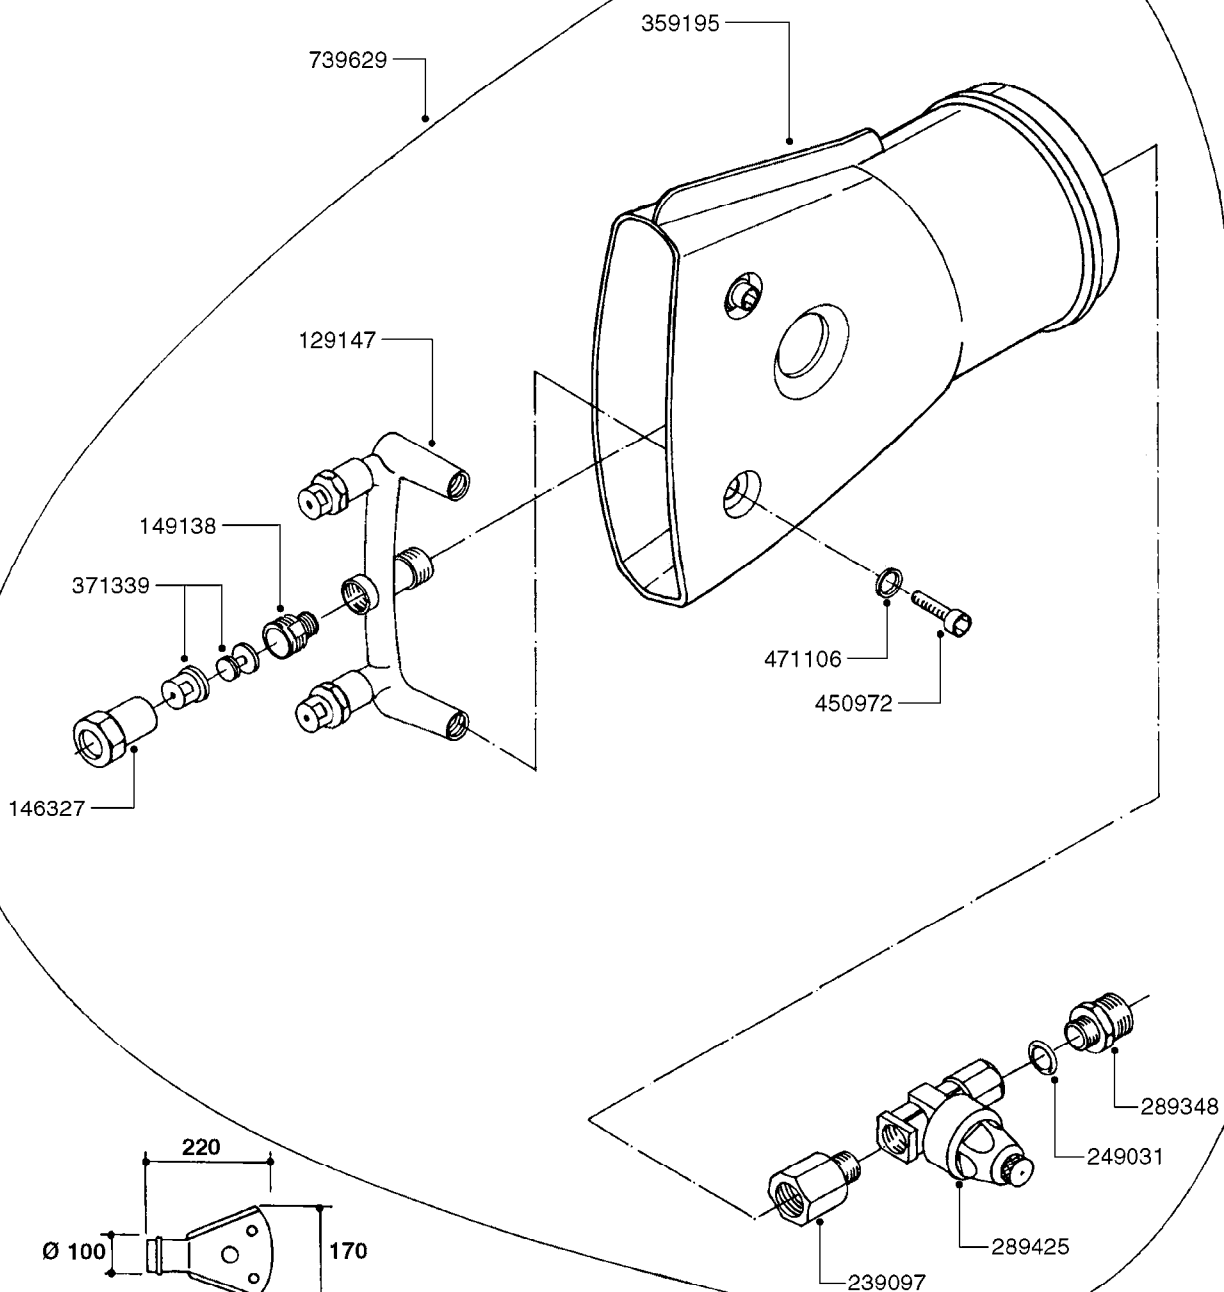

**G0390**

PNEUMATIC AIR SPOUTS 4 OUTLETS  
G0390-HIN, 01:01:16

Page 1

Date 12.08.2020 11:12

parts-n°	order qty	description
146327	1	UNION NUT 3/8' BRASS
149012	1	3/8" HOSE TAIL D.8 T-12
149013	1	REDUCER 1/2" X 3/8"
240177	1	O-RING D16.1/11.3 X 2.4
242168	1	O-RING D11.2X1.9
289349	1	BALL VALVE 3/8" M-H
321462	1	CAP F.NO-DRIP ASSY.
322262	1	HOUSING F. NON DRIP DIAPHRAGM
334581	1	DIAPHRAGM, NO-DRIP alt 241371
339001	1	DIFFUSOR PLATE L=59 BLADE
339003	1	ELBOW F.DIFFUSOR PLATE
339004	1	FITT.DK Y-5/16"
339010	1	TIE STRAP SMALL 2.5MM X 100MM
359167	1	PNEUMATIC SPOUT, 4 OUTLETS
371312	1	NOZZLE CERAMIC 1099-15
459002	1	SCREW N10X1/2"
729610	1	NOZZLE ASSY. NON DRIP 3/8 THRD
729645	1	NON-DRIP SPRING ASSY.GREEN 10
739474	1	SPOUT ASSY. F. LP 4 OUTLET
927800	1	HOSE BLACK D8X12

**G0400**

HYDROPNEUM. SPOUTS 3 OUTLETS  
G0400-HIN, 01:01:16

Page 1  
Date 12.08.2020 11:12

parts-n°	order qty	description
129147	1	HYDROPNEUMATIC MANIFOLD 3 OUT.
146327	1	UNION NUT 3/8" BRASS
149138	1	ADAPTER FOR NOZZLE H
239097	1	HYDROPNEUMATIC MANIFOLD ADAPT.
249031	1	O-RING
289348	1	ADAPTER 1/2" - 1/4"
289425	1	NON-DRIP 1/4" ON/OFF
359195	1	FISHTAIL SPOUT - 3 OUTLETS
371339	1	NOZZLE ALBUZ BROWN WITH SWIRL
450972	1	SCREW M6X15 ALLEN GALV.
471106	1	WASHER D6
739629	1	WHITE SPOUT D.100 CPL W/3 NOZZ

24002503 - Ø 5" (125mm)

24002403 - Ø 4" (100mm)

259034 - Ø 5" (125mm) L=29-1/2" (750mm) PVC

259035 - Ø 4-3/8" (110mm) L=39-3/8" (1000mm) PVC

349012 - Ø 4" (100mm) L=37-3/8" (950mm) PVC

349026 - Ø 5-1/2" (140mm) / Ø 4-3/8" (110mm) PVC