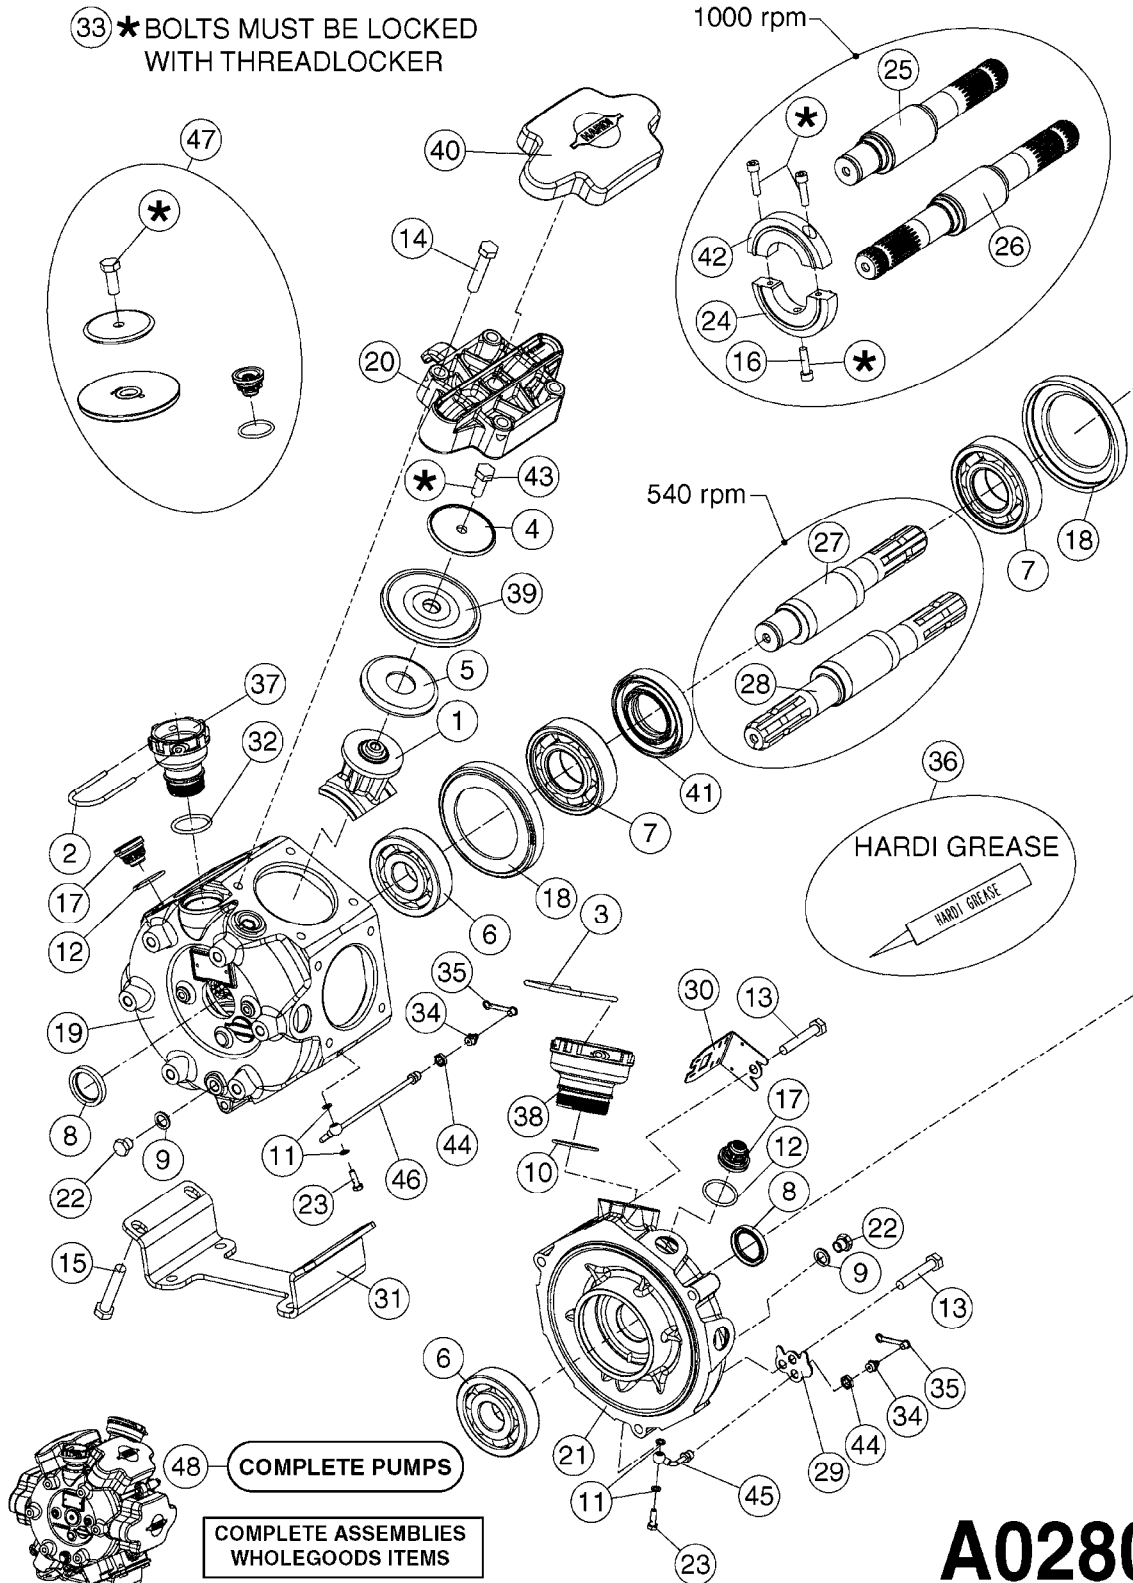

33 \*BOLTS MUST BE LOCKED WITH THREADLOCKER

1000 rpm

540 rpm

**A0280**

PUMP - 364 540/1000 RPM  
A0280-HIN, 07:05:20

Page 1  
Date 12.08.2020 11:12

Pos.	parts-n°	order qty	description
1	111622	1	CONNECTING ROD 463/5.5MM
1	111628	1	CONNECTING ROD 363/5.5 PUMP
1	111629	1	CONNECTING ROD 363/364-7 PUMP
1	111630	1	CONNECTING ROD 363/364-10 PUMP
2	145996	1	FITT.DK S-67 FORK
3	145997	1	FITT.DK S-93 FORK
4	161174	1	DIAPHRAGM DISC SS 361/363/364 PUMP
5	161372	1	DIAPHRAGM BACKING DISC,320-361
6	210221	1	BEARING BALL 6407
7	210232	1	BEARING BALL 6310
8	210243	1	SEAL OIL 35 X 47 X 7
9	241404	1	DOWTY SEAL 1/4"
10	242225	1	O-RING D45.0 X 4.0 RUBBER
11	242374	1	WASHER Ø10/Ø6X1 COPPER
12	330024	1	O-RING D41,1/D34.5 X 3,5
13	420895	1	BOLT HEX 8.8 RAW M10X60
14	430312	1	BOLT HEX 8.8 M12X60
15	430438	1	BOLT HEX 8.8 DEL M12X65
16	450995	1	BOLT ALLEN M8X30 DIN 912 RAW
17	728146	1	VALVE FOR 361(726890/707932)
18	11171900	1	CONROD RING 364/464 MACHINED
19	11172000	1	PUMP HOUSE 364 MACHINED 5/4" BSP RED
20	11172800	1	VALVE COVER 363/364 MACHINED RED
21	11173200	1	FRONTPART 364, 1½" BSP RED
22	14010400	1	PLUG 1/4" BSP
23	14120400	1	BANJOBOLT M6 X 19
24	14120700	1	COUNTERWEIGHT 364/464-1000
25	14137300	1	CRANKSHAFT 364/464-5.5 1000
26	14137900	1	CRANKSHAFT 364/464-5.5 GG 1000
27	14137500	1	CRANKSHAFT 364-07
27	14137600	1	CRANKSHAFT 364/464-10
28	14138100	1	CRANKSHAFT 364-7.0 GG
28	14138200	1	CRANKSHAFT 364/464-10 GG
29	16382900	1	GREASE NIPPLE PLATE, 364
30	16390600	1	BRACKET FOR RPM SENSOR
31	16410700	1	PUMP BASE 363/364 BLACK
31	17002400	1	FOOT F. 36X PUMP, RED
32	24266600	1	O-RING D 38,0 X 4,0 70SH.NITR
33	28045503	1	LOCTITE 262 .5ML (.017oz.)
34	28163300	1	GREASE NIPPLE H1 M6X1 DIN 7412
35	28163400	1	CAP F. GREASENIPPLE YELLOW M6X1
36	28164600	1	HARDI PUMP GREASE S3 V550L 1
37	32242200	1	FITTING S67 5/4" KON. RG 2014
38	32242300	1	NIPPLE S93 1,5' KON.RG 2014
39	33511400	1	DIAPHRAGM PUMP 361/361/363/364 PUR
40	33524300	1	COVER PLASTIC 364 PUMP
41	33527200	1	GREASE SPLIT 364/464
42	39136200	1	HALFPART 364/464-1000
43	43099200	1	BOLT HEX SS M12 X 30 DIN933 A4
44	46134000	1	NUT HEX M10x1 H=2.3 NV=14 ELZIN
45	61096800	1	BANJOTUBE SHORT 364 COMPL.
46	61096900	1	BANJOTUBE LONG 364 COMPL.
47	75585900	1	PUMP KIT 364
48	82169500	1	PUMP 364-5.5-MED-1000
48	82169700	1	PUMP 364-5.5-MOD2-1000-OSP
48	82170000	1	PUMP 364-10-STD-540 FK
48	82170300	1	PUMP 364-10-MOD-540-GG THROUGH SHAFT
48	82170400	1	PUMP 364-10-MOD-540-OSP