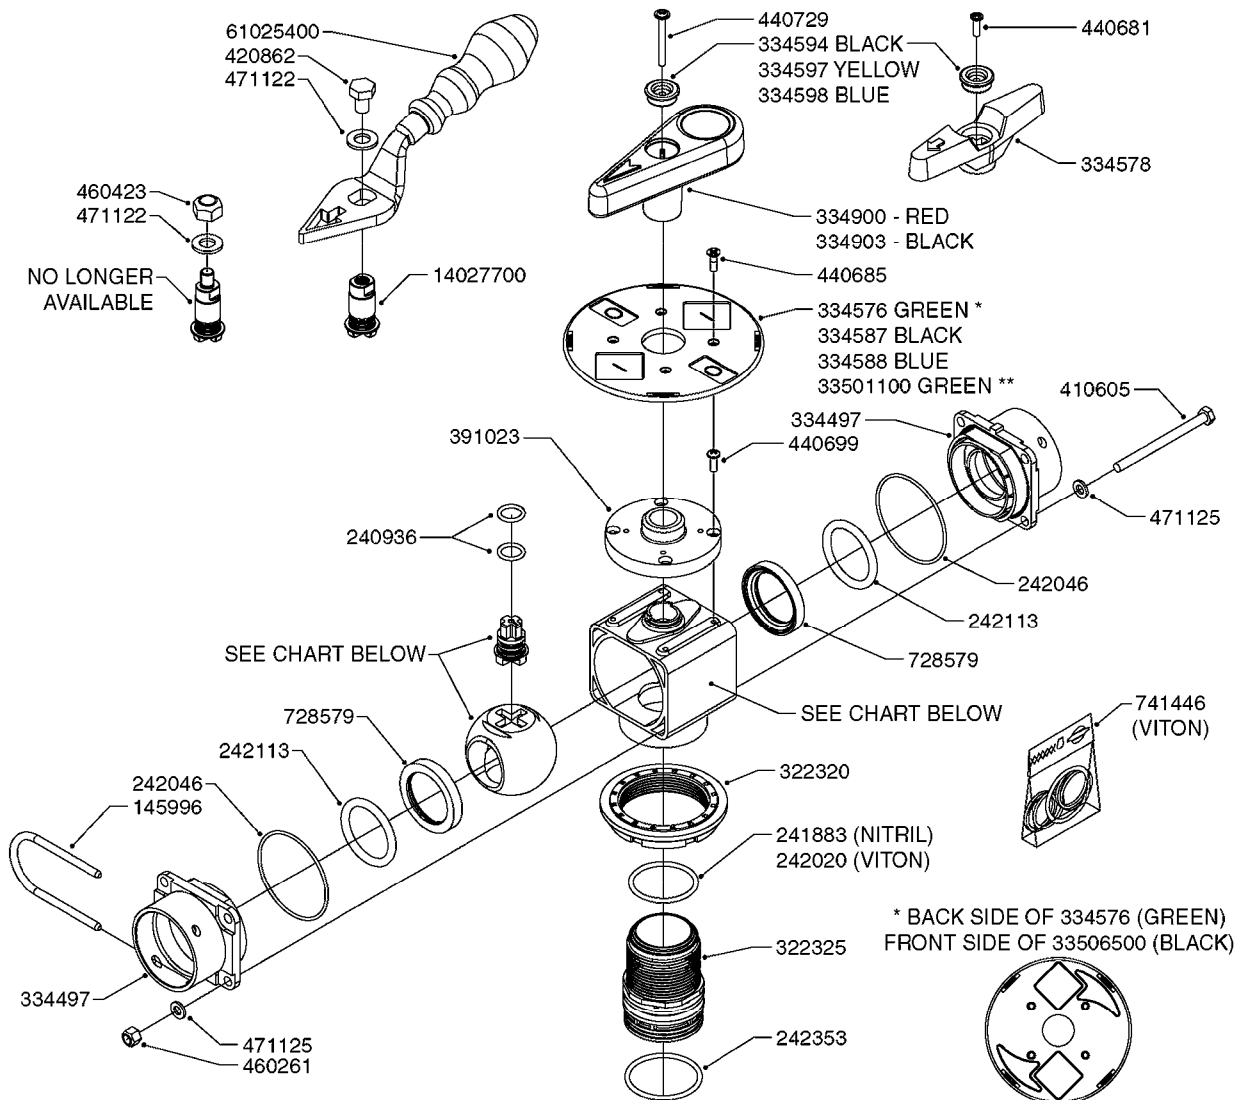

**B0180**

HC/2 MANIFOLD SYSTEM  
B0180-HIN, 01:01:16

Page 1  
Date 12.08.2020 11:12

parts-n°	order qty	description
145995	1	FITT.DK S-53 FORK
145996	1	FITT.DK S-67 FORK
145997	1	FITT.DK S-93 FORK
241883	1	O-RING 3 X 39.2 NITRIL
242353	1	O-RING 3 X 44.2 VITON
242354	1	O-RING D32.2X3.0 VITON
242594	1	O-RING D14 X 1.78 SCH.70-EPDM
284585	1	CLAMP HOSE GEAR 1" MINI 020
320095	1	FITT.DK NUT 1" BSP
320283	1	FITT.DK NUT 3/4"BSP
322224	1	FITT.DK S-67 TEE
322320	1	NUT F.3 WAY VALVE S56
322325	1	FITT.DK S-67 X 1-1/2"BSP LONG
322352	1	FITT.DK S-53 TEE
330326	1	O-RING D30/D24X2 F.1"NUT
330341	1	FITT.DK HB 1" F. 1" NUT
334044	1	FITT.DK HB 3/4' F. 3/4' CAP
334229	1	FITT.DK S-53 STR.3/4"
334231	1	FITT.DK S-67 STR.1"
334239	1	FITT.DK S-53 ELB.1/2"
334241	1	FITT.DK S-53 ELB.3/4"
334244	1	FITT.DK S-67 ELB.1-1/4"
334531	1	CLAMP HOSE PLASTIC 3/4"
334534	1	CLAMP HOSE PLASTIC 1/2"
334564	1	FITT.DK S-67 TO S-53 ADAPTER
341290	1	RUBBER STRAP, L=110
410185	1	BOLT HEX 8.8 DEL M6X16
420582	1	BOLT HEX 8.8 DEL M8X20 FT A2
440685	1	SCREW F.PLASTIC 4X14 SS C-SUNK
460143	1	LOCK NUT M8 SST A2 DIN985
460261	1	NUT HEX M6X1.00 LOCK DIN985 A2 SS
729796	1	VALVE S-67 MANUAL D33 J-D
845218	1	FILTER IN-LINE 3/4'50 MESH OML
16024503	1	SUPPORT MANIFOLD MERCURY
16024603	1	SUPPORT HYD VALVE MISTBLOWER
16024803	1	BRACKET REMOTE GAUGE MISTBLOW
16025703	1	BRACKET MANIFOLD ARROW 270
16058203	1	SUPPORT MANIFOLD MERCURY 900
16058303	1	SUPPORT HYD VALVE MERCURY 900
16097003	1	BRACKET MANIFOLD ARROW 400
28019303	1	FITTING HB ELB 3/4NPT-3/4HOSE
28019803	1	FITTING HB 3/4NPT-3/4HOSE
28026103	1	GAUGE 200PSI/BR, 4", 1/4"BSP-BTM
28030103	1	CLAMP HOSE GEAR P5/4-S1.5"6724
70021103	1	VALVE PCV GLUED ASSY
72114300	1	FITT. DK S-53 MALE MALE W.ORIN
92702103	1	HOSE R X1/2" X300PSI WP X0012"
92702403	1	HOSE PVC SUCT GRAY 1"
92703203	1	HOSE R X3/4" X300PSI WP X0012"
92712403	1	HOSE R X1" X300PSI WP X0012"
92734403	1	HOSE R X5/4" X200PSI WP X0012"