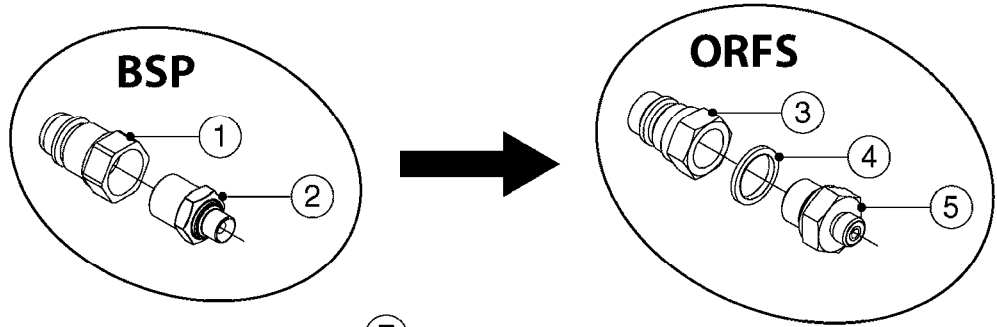

7

ORFS Hose Size	ORFS Fitting Size	BSP Fitting Size
1/4"	9/16"	1/2"
3/8"	11/16"	5/8"
1/2"	13/16"	3/4"
3/4"	1-3/16"	1"

8

ORFS Hose Size	ORFS Fitting Size	BSP Fitting Size
1/4"	9/16"	1/2"
3/8"	11/16"	5/8"
1/2"	13/16"	3/4"
3/4"	1-3/16"	1"

C0045