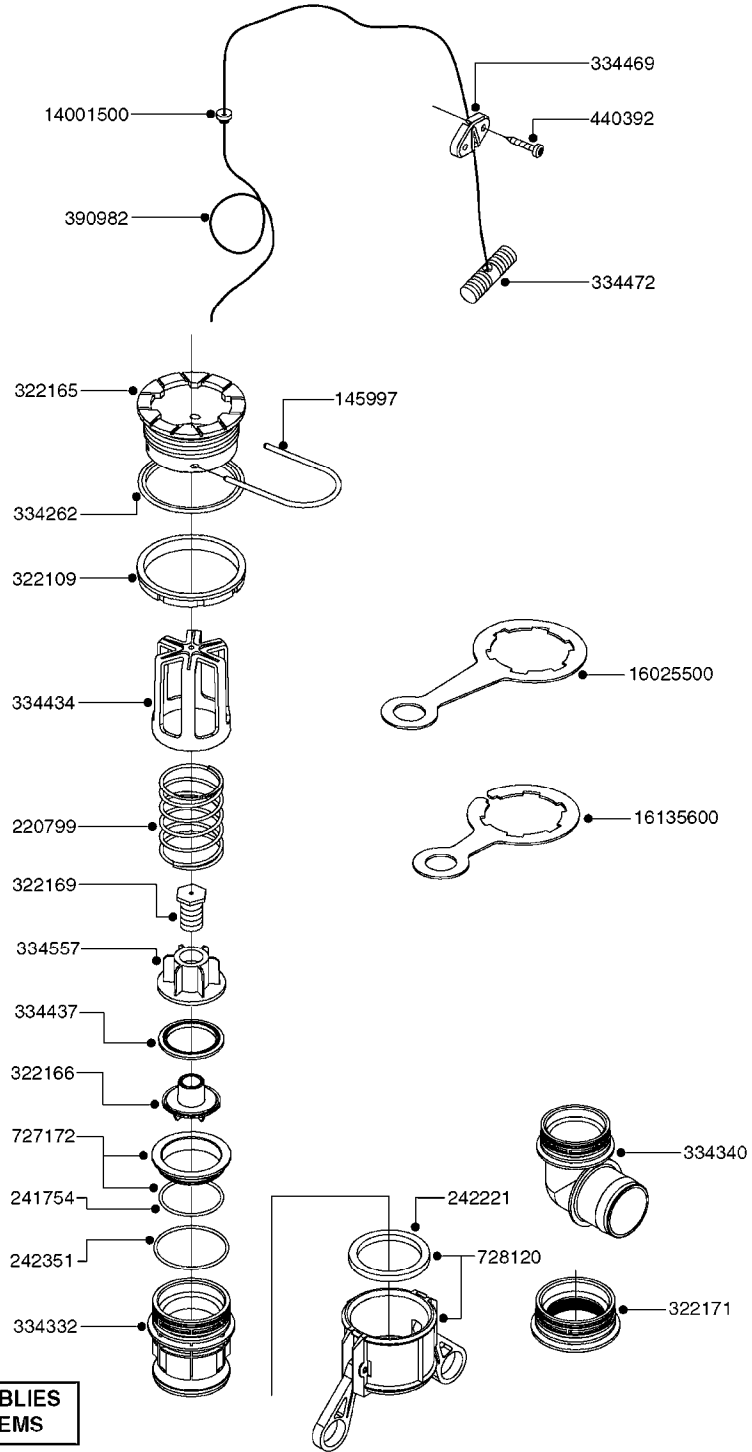

**G0410**

HYDROPNEUM. SPOUTS 5 OUTLETS  
G0410-HIN, 01:01:16

Page 1

Date 12.08.2020 11:12

parts-n°	order qty	description
139089	1	NOZZLE HOLDER F/5 NOZZLES
146327	1	UNION NUT 3/8" BRASS
149138	1	ADAPTER FOR NOZZLE H
239097	1	HYDROPNEUMATIC MANIFOLD ADAPT.
249031	1	O-RING
289348	1	ADAPTER 1/2" - 1/4"
289425	1	NON-DRIP 1/4" ON/OFF
359196	1	FISHTAIL SPOUT 5 NOZZLE 120°
371339	1	NOZZLE ALBUZ BROWN WITH SWIRL
450972	1	SCREW M6X15 ALLEN GALV.
471106	1	WASHER D6
739638	1	NOZZLE OUTLET 5 NOZZ. D125 SPV

24002503 - Ø 5" (125mm)

24002403 - Ø 4" (100mm)

259034 - Ø 5" (125mm) L=29-1/2" (750mm) PVC

259035 - Ø 4-3/8" (110mm) L=39-3/8" (1000mm) PVC

349012 - Ø 4" (100mm) L=37-3/8" (950mm) PVC

349026 - Ø 5-1/2" (140mm) / Ø 4-3/8" (110mm) PVC

349030 - Ø 5-1/2" (140mm) / Ø 3-1/2" (90mm) PVC

349025 - Ø 5" (125mm) / Ø 4-3/8" (110mm) PVC

349023 - Ø 5" (125mm) PVC

**G0420**

TUBES & HOSES  
G0420-HIN, 01:01:16

Page 1

Date 12.08.2020 11:12

parts-n°	order qty	description
259034	1	PVC HOSE D125MM X 0.75M
259035	1	PVC HOSE D100MM X 1.0M
349012	1	PVC TUBE D100MM X 950MM
349023	1	GREY PVC LID D125MM
349025	1	CONNECT.PIECE PVC D125MM-110MM
349026	1	CONICAL REDUC.PVC D140MM-100MM
349030	1	140MM-90MM PVC ADAPTER
24002403	1	HOSE R X TPR 4" BLACK
24002503	1	HOSE R X TPR 5" BLACK