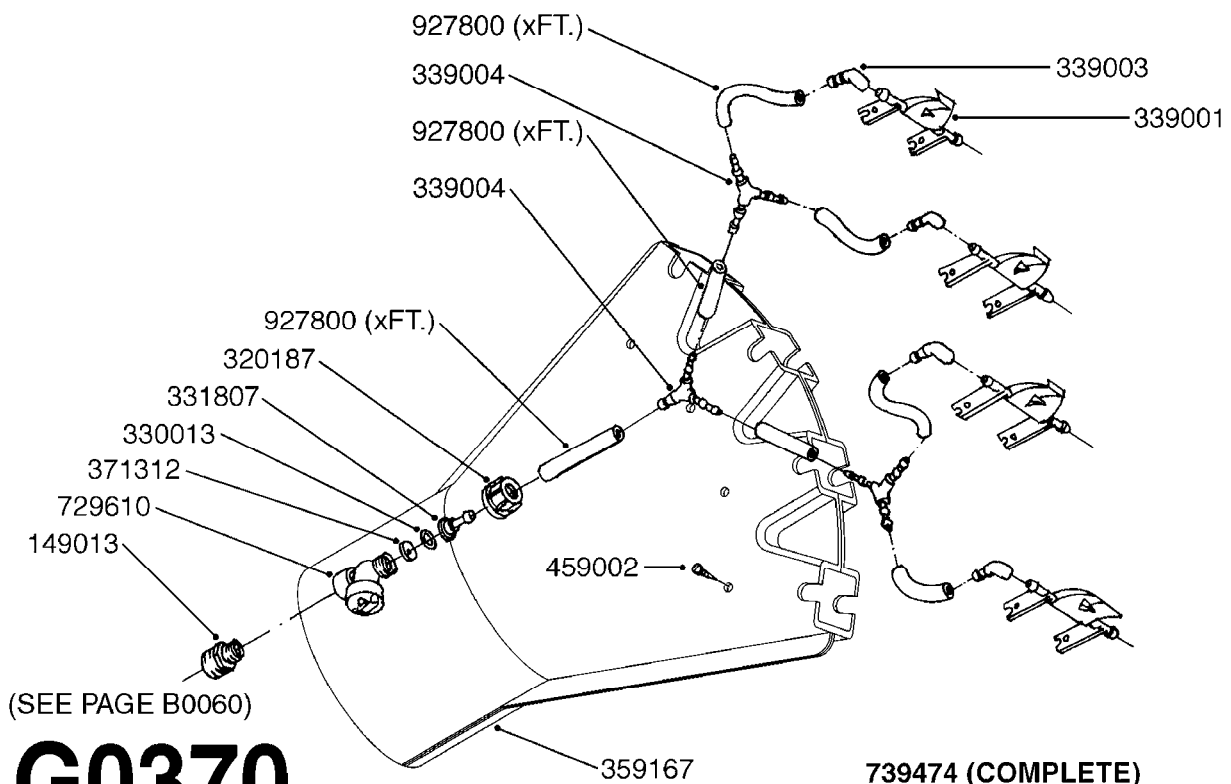

G0370

LP - PNEUMATIC OUTLETS
G0370-HIN, 01:01:16

Page 1

Date 16.03.2016 14:55

parts-n°	order qty	description
149013	1	REDUCER 1/2" X 3/8"
320187	1	FITT.DK CAP 3/8" BSP BLACK
330013	1	O-RING D15/D10X2.5 F.3/8"NUT
331807	1	FITT.DK HB 5/16" F.3/8" NUT
339001	1	DIFFUSOR PLATE 2 BLADE
339003	1	ELBOW F.DIFFUSOR PLATE
339004	1	FITT.DK Y-5/16"
339045	1	VENTURI DEFLECTOR DOUBLE F.LP
359164	1	PNEUMATIC AIR SPOUT 1 OUTLET
359167	1	PNEUMATIC SPOUT, 4 OUTLETS
371312	1	NOZZLE CERAMIC 1099-15
459002	1	SCREW N10X1/2"
729610	1	NOZZLE ASSY. NON DRIP 3/8 THRD
739471	1	NOZZLE OUTLET SINGLE TWO-ROW
739474	1	SPOUT ASSY. F. LP 4 OUTLET
927800	1	HOSE BLACK D8X12