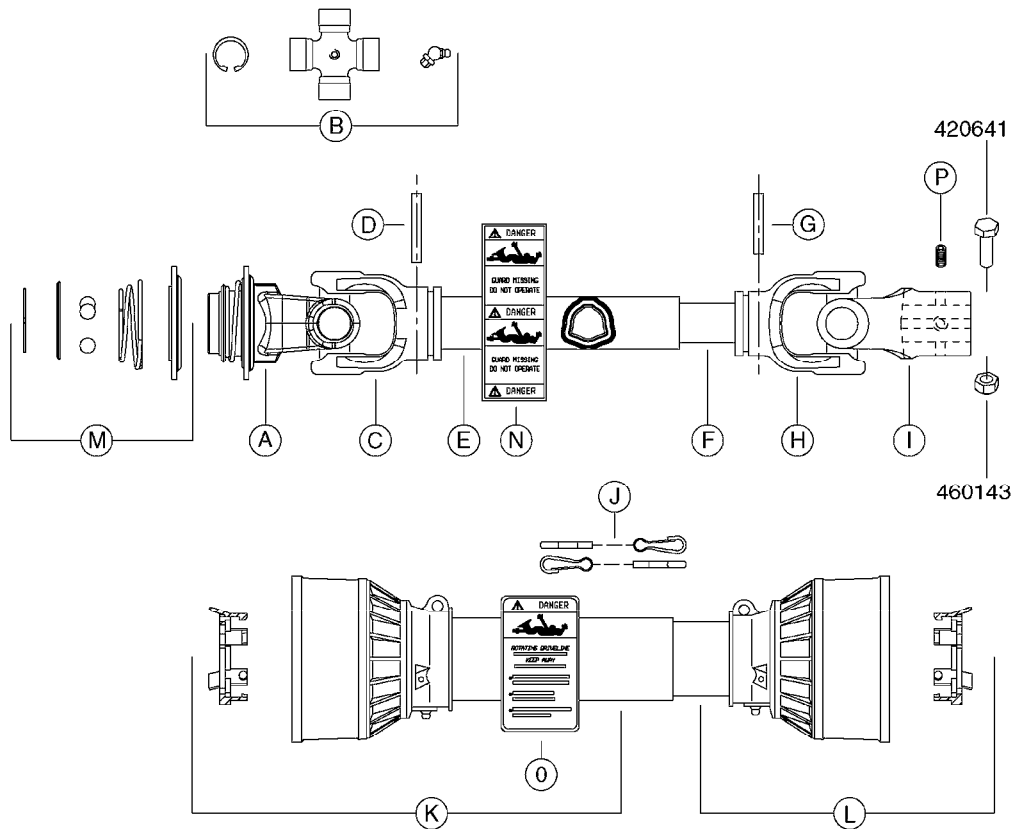

* Supplier changed in 2011 - see page A0580 for "AMA" PTO's (yellow and black shields).

A0510

PTO SHAFTS - BONDIOLI DIAPH.
A0510-HIN, 01:01:16

Page 1

Date 16.03.2016 14:55

parts-n°	order qty	description
284041	1	UNIV. JOINT 27x70mm
289040	1	PTO YOKE 1-3/8" X 6 SPLINE
289041	1	PTO YOKE 1-3/8" X 6 SPLINE
289042	1	UNIV. JOINT 22x54mm
289045	1	UNIV. JOINT 30.2x79.4mm
289049	1	PTO SHIELD COMPLETE F.829446
289050	1	PTO SHIELD COMPLETE F.829445
829445	1	PTO 1-3/8/6X1-3/8/6X810M AXIAL
829446	1	PTO SHAFT LE-SPV + LP ZE-P540
829480	1	PTO 1-3/8/21 x 1-3/8/21x1210MM
829482	1	PTO 1-3/8/6X25MM X 600MM 1202
829483	1	PTO 1-3/8/6X30MM x 610MM 1302
829484	1	PTO 1-3/8/6X1-3/8/6X575MM 361
829486	1	PTO 1-3/8/6X30MM X870MM 1302
829487	1	PTO 1-3/8/6X1-3/8/6X870MM 361
829490	1	PTO 1-3/8/6X30MM 1320MM 1302
829491	1	PTO 1-3/8/6X1' 610/913MM 9016
829502	1	PTO 1-3/8/6x1210/1745
28005200	1	PTO YOKE 1-3/8" X 21 SPLINE
28005400	1	PTO YOKE 1-3/8" X 6 SPLINE
28005800	1	PTO YOKE 1-3/8" X 21 SPLINE
28006000	1	PTO YOKE D25 CONE 3 DEG.
28006100	1	PTO YOKE D30 CONE 4 DEG.
28006200	1	PTO YOKE 1-3/8" X 6 SPLINE
28006300	1	PTO YOKE D1"
28006700	1	PTO HALF SHAFT - TRACTOR END
28006900	1	PTO HALF SHAFT - TRACTOR END
28007300	1	PTO INNER D1" (NO SHIELD)
28007500	1	PTO INNER D1" (NO SHIELD)
28007800	1	PTO INNER D1" (NO SHIELD)
28008100	1	PTO SHIELD COMPLETE
28008500	1	PTO HALF SHAFT - TRACTOR END
28008600	1	PTO SHIELD ASSY COMPLETE
28009403	1	UNIV. JOINT 27x74.6mm
28015103	1	PTO YOKE 1-3/8"X21 TWST OLD
28015203	1	UNIV. JOINT 23.8x61.3mm
28015303	1	PTO YOKE 1-3/8"X21 BALL COLLAR
28015403	1	PTO OUTER 1-3/8"X21 (NO SHIELD)
28015503	1	PTO INNER 1-3/8"X21 (NO SHIELD)
28015603	1	PTO SHIELD COMPLETE F.28020303
28015703	1	PTO YOKE 1-3/4"X20 SPL OUTER
28015803	1	PTO OUTER 1-3/4"X20 (NO SHIELD)
28015903	1	PTO INNER 1-3/8"X21 (NO SHIELD)
28016003	1	PTO SHIELD COMPLETE F.10465803
28016203	1	PTO OUTER 1-3/8"X6 (SHIELDED)
28016303	1	PTO INNER 1-3/8"X6 (NO SHIELD)
28016703	1	PTO OUTER 1-3/8"X6 (NO SHIELD)
28016803	1	PTO INNER 1-3/8"X6 (NO SHIELD)
28020203	1	PTO 1-3/4/20x1-3/8/21 BP L=860
28020303	1	PTO 1-3/8/21 x 1-3/8/21 B&P
28040603	1	PTO YOKE 1-3/8X21SPL BLACK
28040703	1	SAFETY CHAIN F.CV BLACK PTO
28068800	1	PTO YOKE 1-3/8" X 6 SPLINE
28069700	1	UNIV. JOINT STD1 SFT
28072800	1	PTO SHIELD COMPLETE L=1912 SFT
28073000	1	PTO YOKE 1-3/8" X 6 SPLINE