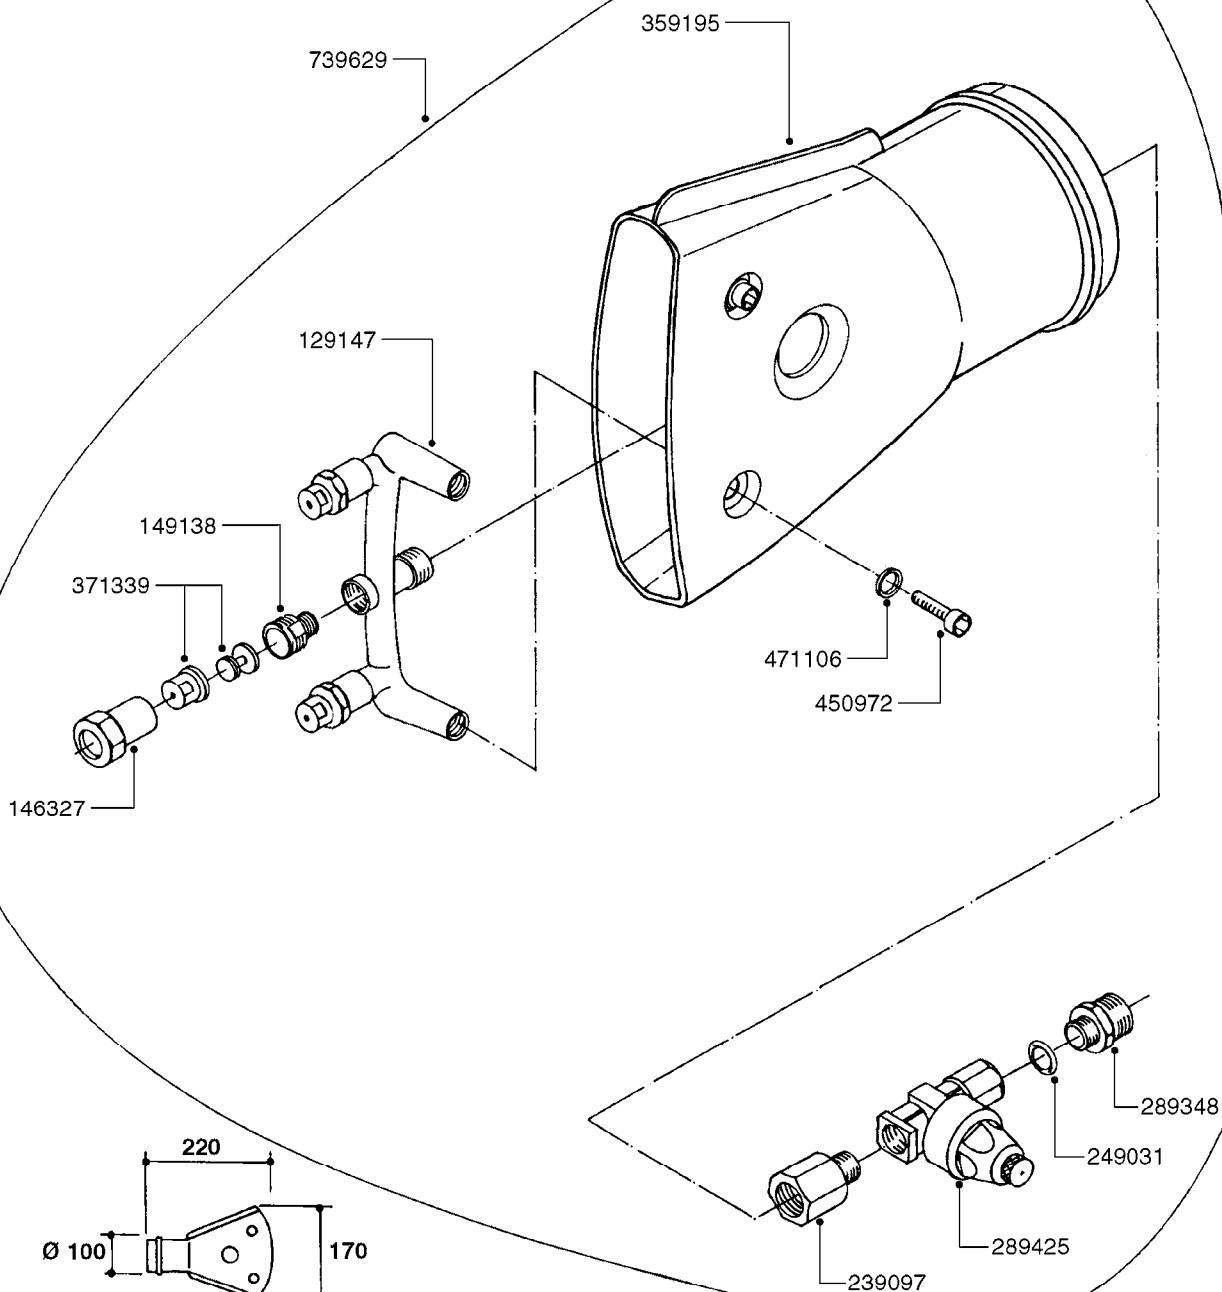

G0400

HYDROPNEUM. SPOUTS 3 OUTLETS
G0400-HIN, 01:01:16

Page 1

Date 16.03.2016 14:55

parts-n°	order qty	description
129147	1	HYDROPNEUMATIC MANIFOLD 3 OUT.
146327	1	UNION NUT 3/8" BRASS
149138	1	ADAPTER FOR NOZZLE H
239097	1	HYDROPNEUMATIC MANIFOLD ADAPT.
249031	1	O-RING
289348	1	ADAPTER 1/2" - 1/4"
289425	1	NON-DRIP 1/4" ON/OFF
359195	1	FISHTAIL SPOUT - 3 OUTLETS
371339	1	NOZZLE ALBUZ BROWN WITH SWIRL
450972	1	SCREW M6X15 ALLEN GALV.
471106	1	WASHER D6
739629	1	WHITE SPOUT D.100 CPL W/3 NOZZ