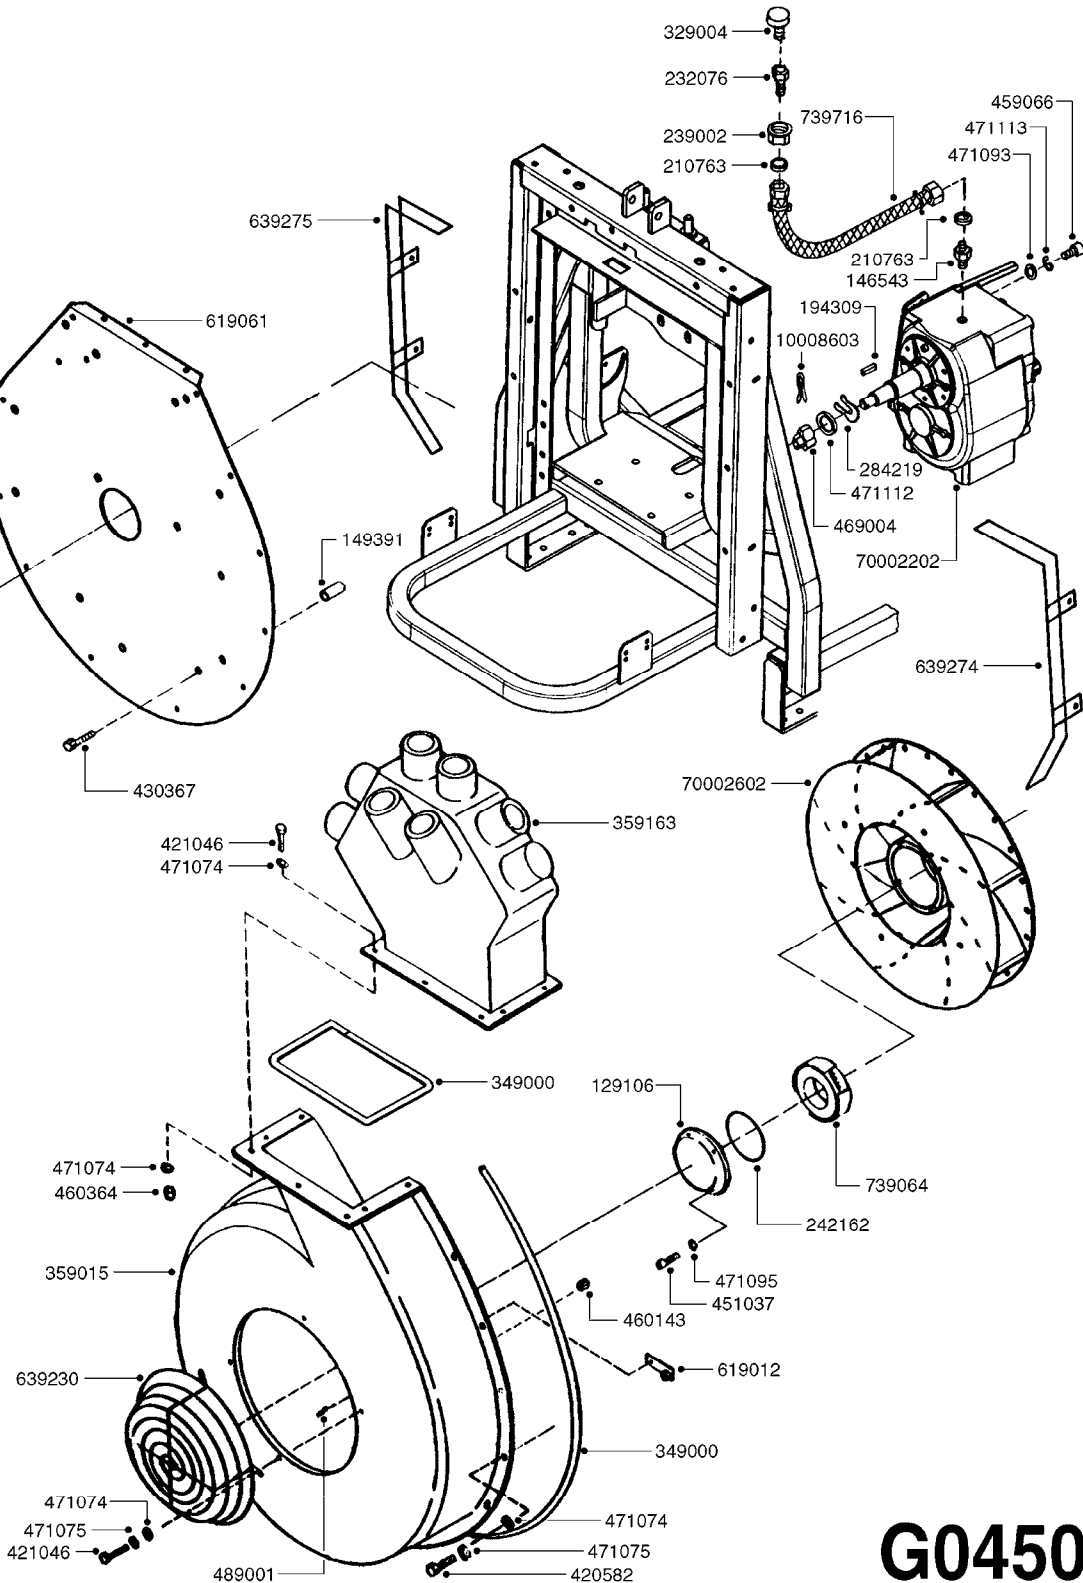

24002503 - Ø 5" (125mm)

24002403 - Ø 4" (100mm)

259034 - Ø 5" (125mm) L=29-1/2" (750mm) PVC

259035 - Ø 4-3/8" (110mm) L=39-3/8" (1000mm) PVC

349012 - Ø 4" (100mm) L=37-3/8" (950mm) PVC

349026 - Ø 5-1/2" (140mm) / Ø 4-3/8" (110mm) PVC

349030 - Ø 5-1/2" (140mm) / Ø 3-1/2" (90mm) PVC

349025 - Ø 5" (125mm) / Ø 4-3/8" (110mm) PVC

349023 - Ø 5" (125mm) PVC

G0420

TUBES & HOSES
G0420-HIN, 01:01:16

Page 1

Date 16.03.2016 14:55

parts-n°	order qty	description
259034	1	PVC HOSE D125MM X 0.75M
259035	1	PVC HOSE D100MM X 1.0M
349012	1	PVC TUBE D100MM X 950MM
349023	1	GREY PVC LID D125MM
349025	1	CONNECT.PIECE PVC D125MM-110MM
349026	1	CONICAL REDUC.PVC D140MM-100MM
349030	1	140MM-90MM PVC ADAPTER
24002403	1	HOSE R X TPR 4" BLACK
24002503	1	HOSE R X TPR 5" BLACK