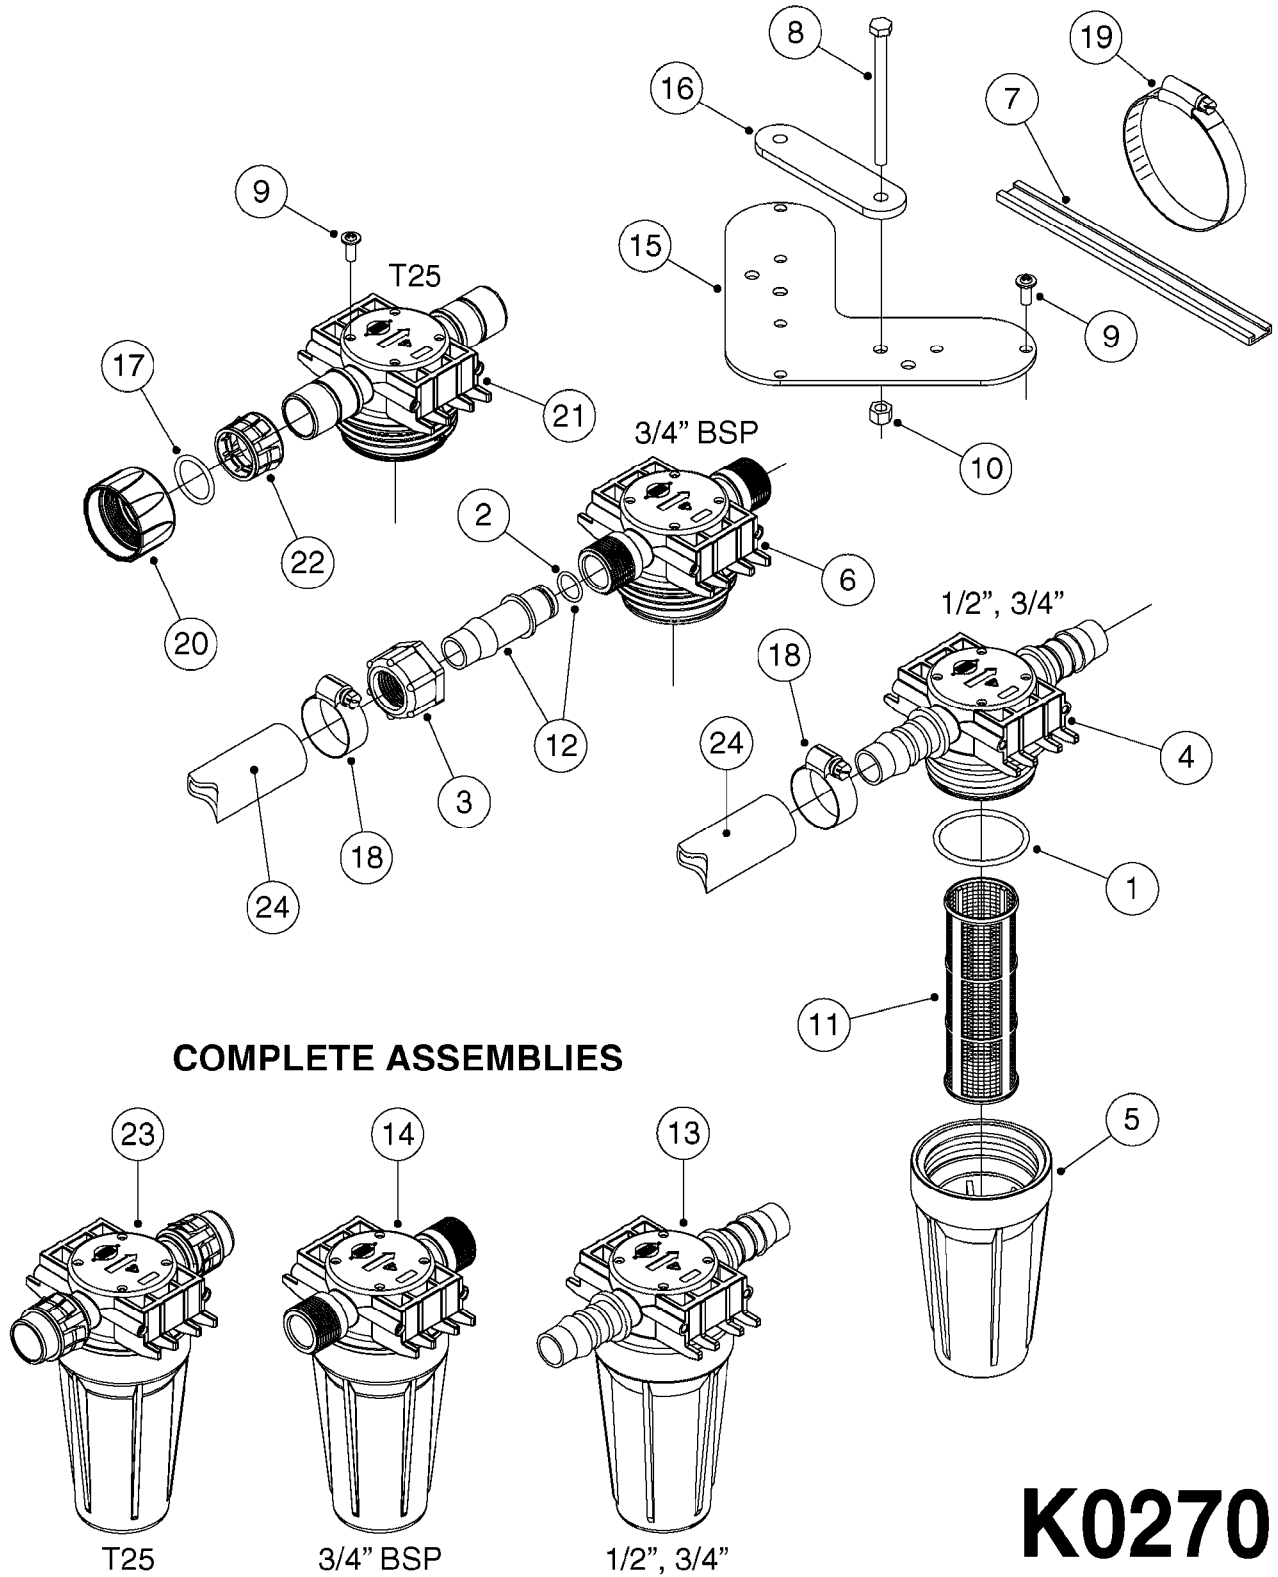

FILTER ASSEMBLIES-IN LINE
K0270-HIN, 01:01:16

Page 1

Date 16.03.2016 14:55

Pos.	parts-n°	order qty	description
1	240925	1	O-RING D49.5X3 NITRIL
2	242594	1	O-RING D14 X 1.78 SCH.70-EPDM
3	320283	1	FITT.DK NUT 3/4"BSP
4	322241	1	FILTER HOUSING W.3/4' BARBS
4	322249	1	FILTER HOUSING W.1/2' BARBS
5	322242	1	FILTER BOWL / IN-LINE
6	322250	1	FILTER HOUSING W.3/4"BSP THRD
7	341291	1	RUBBER HOSE CLAMP COVER 130MM
7	341292	1	RUBBER HOSE CLAMP COVER 180MM
8	410605	1	BOLT HEX 8.8 DEL M6X80
9	440673	1	SCREW F.PLASTIC 5X12 SS
10	460261	1	NUT HEX M6X1 LOCK A2 DIN985
11	615443	1	FILTER ELEM.50 MESH BLUE
11	615444	1	FILTER ELEM.80 MESH RED
11	615445	1	FILTER ELEM.100 MESH YELLOW
12	716236	1	FITT.DK HB 1/2" ASSY. F. 3/4"
12	724621	1	FITT.DK HB 3/4"ASSY F.3/4" NUT
13	845205	1	FILTER IN-LINE 1/2' 50 MESH
13	845208	1	FILTER IN-LINE 3/4' 50 MESH
13	845209	1	FILTER IN-LINE 3/4' 80 MESH
14	845218	1	FILTER IN-LINE 3/4'50 MESH OML
14	845219	1	FILTER IN-LINE 3/4'80 MESH OML
15	16022203	1	PLATE 3.0 X 55 X 196
16	16022403	1	BRACKET 60MM TUBE
17	24263000	1	O-RING Ø24.4 X 3.1 NITRIL SH70
18	28029903	1	CLAMP HOSE GEAR P3/4"-S1" 6712
19	28047103	1	CLAMP HOSE GEAR 50 X 50 6740
19	28047203	1	CLAMP HOSE GEAR 60 X 80 6756
20	32239700	1	FITT.DK NUT T25
21	32239800	1	FITT.DK IN-LINE FILTER TOP T25
22	33515500	1	FITT.DK NUT LOCK RING T25
23	72700600	1	FILTER IN-LINE 80 MESH, T25
24	92702103	1	HOSE R X1/2" X300PSI WP X0012"
24	92703203	1	HOSE R X3/4" X300PSI WP X0012"