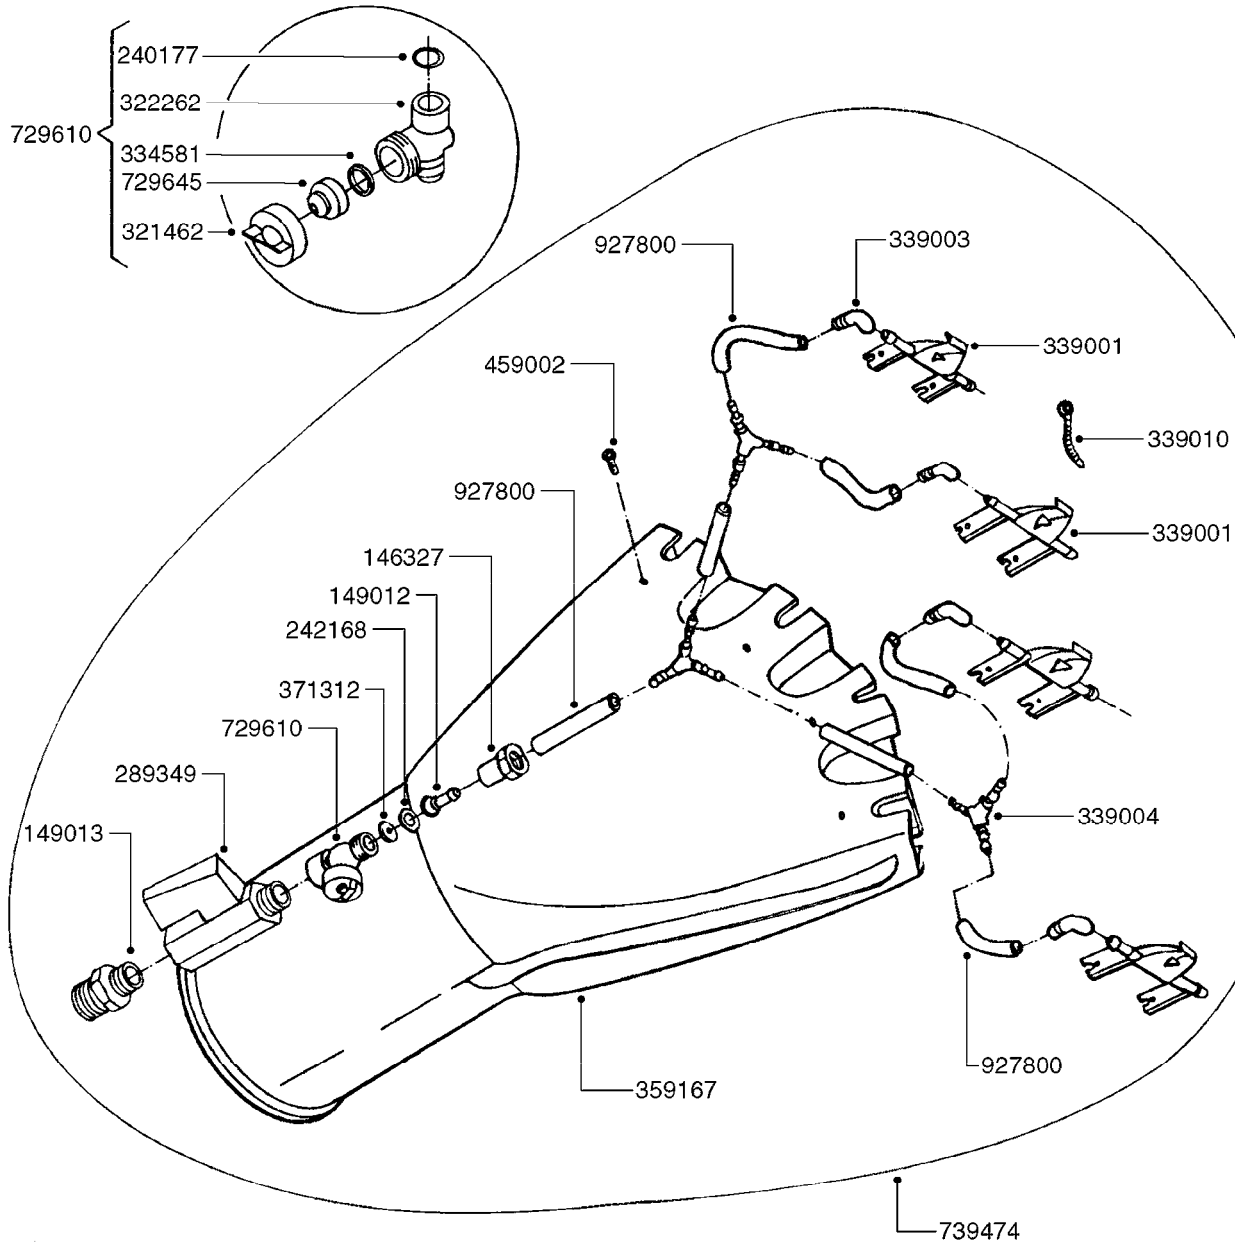

G0380

PNEUMATIC AIR SPOUTS 2 OUTLETS
G0380-HIN, 01:01:16

Page 1

Date 16.03.2016 14:55

parts-n°	order qty	description
146327	1	UNION NUT 3/8' BRASS
149012	1	3/8" HOSE TAIL D.8 T-12
149013	1	REDUCER 1/2" X 3/8"
240177	1	O-RING D16.1/11.3 X 2.4
242168	1	O-RING D11.2X1.9
289349	1	BALL VALVE 3/8" M-H
321462	1	CAP F.NO-DRIP ASSY.
322262	1	HOUSING F. NON DRIP DIAPHRAGM
334581	1	DIAPHRAGM, NO-DRIP alt 241371
339000	1	SWIRL PLATE DOUB.PNEU.K31002
339003	1	ELBOW F.DIFFUSOR PLATE
339004	1	FITT.DK Y-5/16"
339010	1	TIE STRAP SMALL 2.5MM X 100MM
359165	1	PNEUMATIC AIRSPOUT 2 OUTLETS
371312	1	NOZZLE CERAMIC 1099-15
459002	1	SCREW N10X1/2"
729610	1	NOZZLE ASSY. NON DRIP 3/8 THRD
729645	1	NON-DRIP SPRING ASSY.GREEN 10
739472	1	SPOUT ASSY F. LP 2 OUTLET
927800	1	HOSE BLACK D8X12

24002503 - Ø 5" (125mm)

24002403 - Ø 4" (100mm)

259034 - Ø 5" (125mm) L=29-1/2" (750mm) PVC

259035 - Ø 4-3/8" (110mm) L=39-3/8" (1000mm) PVC

349012 - Ø 4" (100mm) L=37-3/8" (950mm) PVC

349026 - Ø 5-1/2" (140mm) / Ø 4-3/8" (110mm) PVC