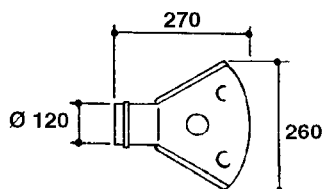

Date 16.03.2016 14:55

parts-n°	order qty	description
129147	1	HYDROPNEUMATIC MANIFOLD 3 OUT.
146327	1	UNION NUT 3/8" BRASS
149138	1	ADAPTER FOR NOZZLE H
239097	1	HYDROPNEUMATIC MANIFOLD ADAPT.
249031	1	O-RING
289348	1	ADAPTER 1/2" - 1/4"
289425	1	NON-DRIP 1/4" ON/OFF
359195	1	FISHTAIL SPOUT - 3 OUTLETS
371339	1	NOZZLE ALBUZ BROWN WITH SWIRL
450972	1	SCREW M6X15 ALLEN GALV.
471106	1	WASHER D6
739629	1	WHITE SPOUT D.100 CPL W/3 NOZZ

24002503 - Ø 5" (125mm)

24002403 - Ø 4" (100mm)

259034 - Ø 5" (125mm) L=29-1/2" (750mm) PVC

259035 - Ø 4-3/8" (110mm) L=39-3/8" (1000mm) PVC

349012 - Ø 4" (100mm) L=37-3/8" (950mm) PVC

349026 - Ø 5-1/2" (140mm) / Ø 4-3/8" (110mm) PVC

349030 - Ø 5-1/2" (140mm) / Ø 3-1/2" (90mm) PVC

349025 - Ø 5" (125mm) / Ø 4-3/8" (110mm) PVC

349023 - Ø 5" (125mm) PVC

G0420

TUBES & HOSES
G0420-HIN, 01:01:16

Page 1

Date 16.03.2016 14:55

parts-n°	order qty	description
259034	1	PVC HOSE D125MM X 0.75M
259035	1	PVC HOSE D100MM X 1.0M
349012	1	PVC TUBE D100MM X 950MM
349023	1	GREY PVC LID D125MM
349025	1	CONNECT.PIECE PVC D125MM-110MM
349026	1	CONICAL REDUC.PVC D140MM-100MM
349030	1	140MM-90MM PVC ADAPTER
24002403	1	HOSE R X TPR 4" BLACK
24002503	1	HOSE R X TPR 5" BLACK