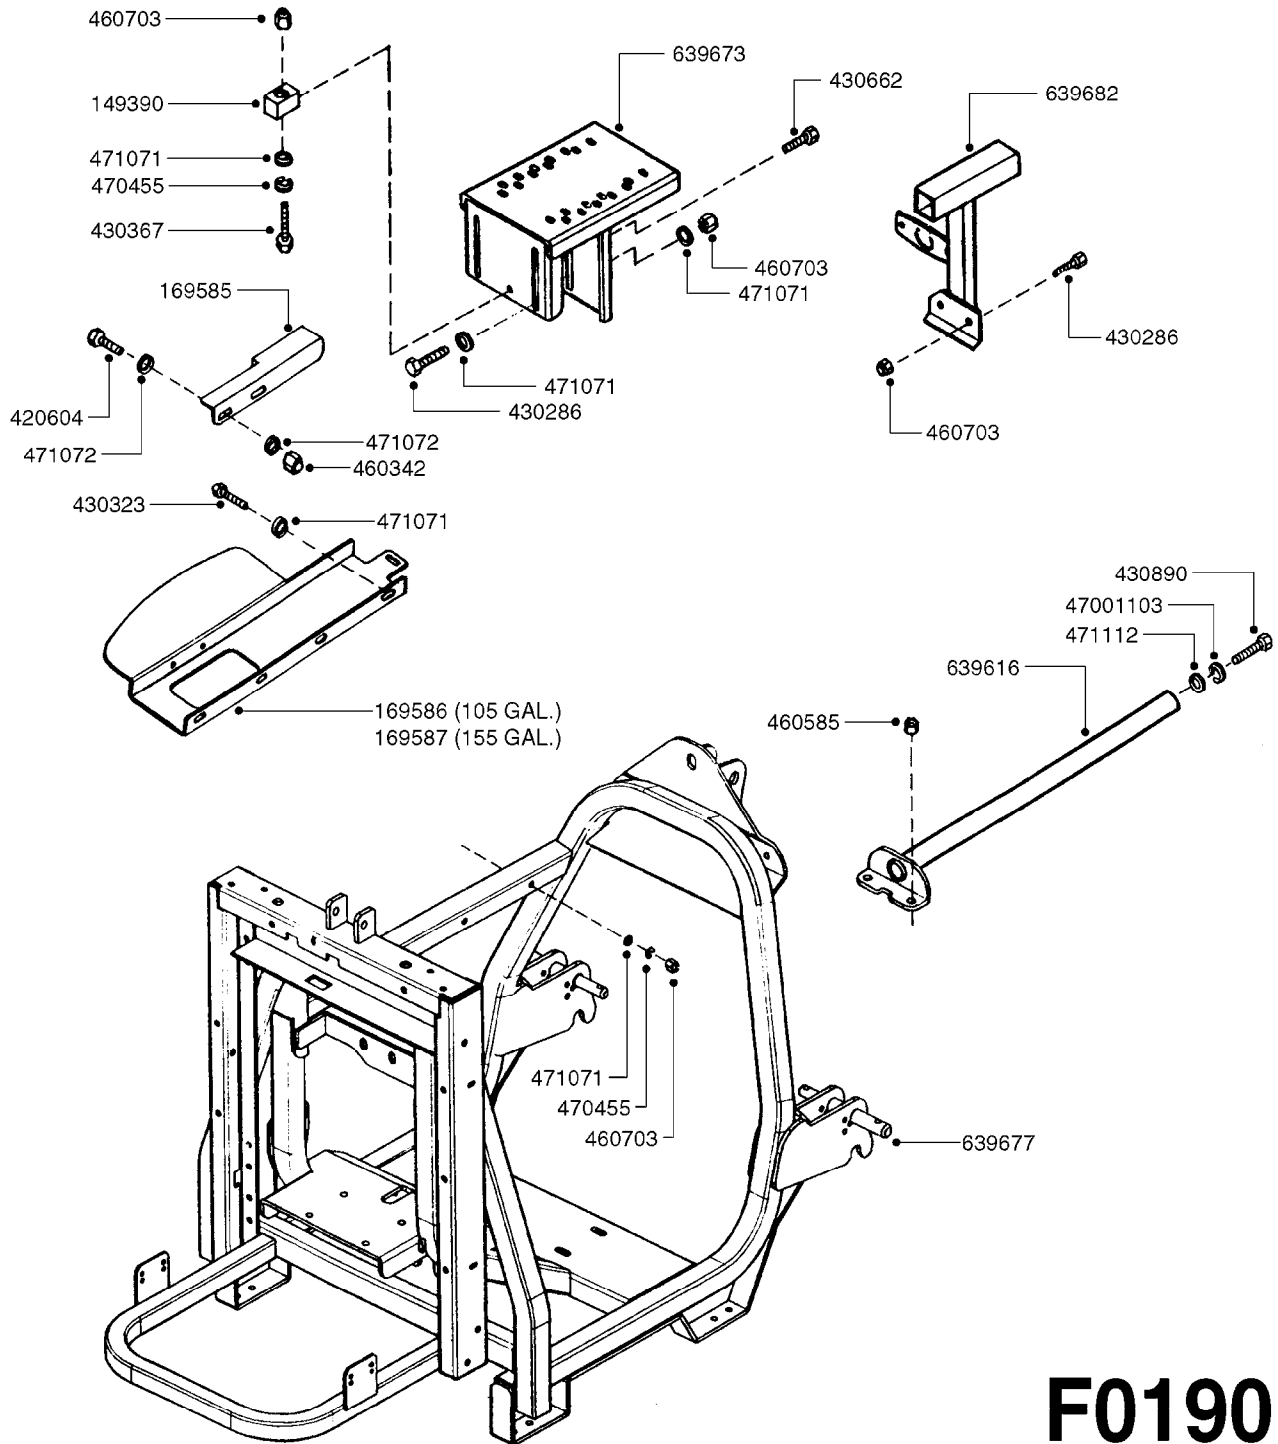

F0190

FRAME - ZENIT 105/155 PNEUM.
F0190-HIN, 01:01:16

Page 1

Date 16.03.2016 14:55

parts-n°	order qty	description
149390	1	PUMP MT.TENSIONER ZENIT
169585	1	BRACKET F.TANK FIXING ZENIT
169586	1	BRACKET F.TANK ZENIT 105
169587	1	BRACKET F.TANK ZENIT 155
420604	1	BOLT HEX 8.8 DEL M10X25 FT DIN933
430286	1	BOLT HEX 8.8 DEL M12X30 FT
430323	1	BOLT HEX 8.8 DEL M12X60
430367	1	BOLT HEX 8.8 DEL M12X100 DIN931
430662	1	BOLT HEX 8.8 DEL M12X20 FT
430890	1	BOLT HEX 8.8 DEL M20X50
460342	1	NUT HEX M10 DEL DIN934
460585	1	NUT HEX M16X2 LOCK
460703	1	NUT HEX M12X1.75 LOCK DIN985
470455	1	WASHER D12 SPRING
471071	1	WASHER M12 GALV
471072	1	WASHER M10 EL2
471112	1	WASHER D20
639616	1	FRAME SUPPORT BRACKET - ZENIT
639673	1	PUMP MT.BRKT. ZENIT
639677	1	FRAME F.ZENIT 105/155 PNEUM.
639682	1	CONTROL MT.BRACKET ZENIT
47001103	1	WASHER D20.5/D33X4 LOCK