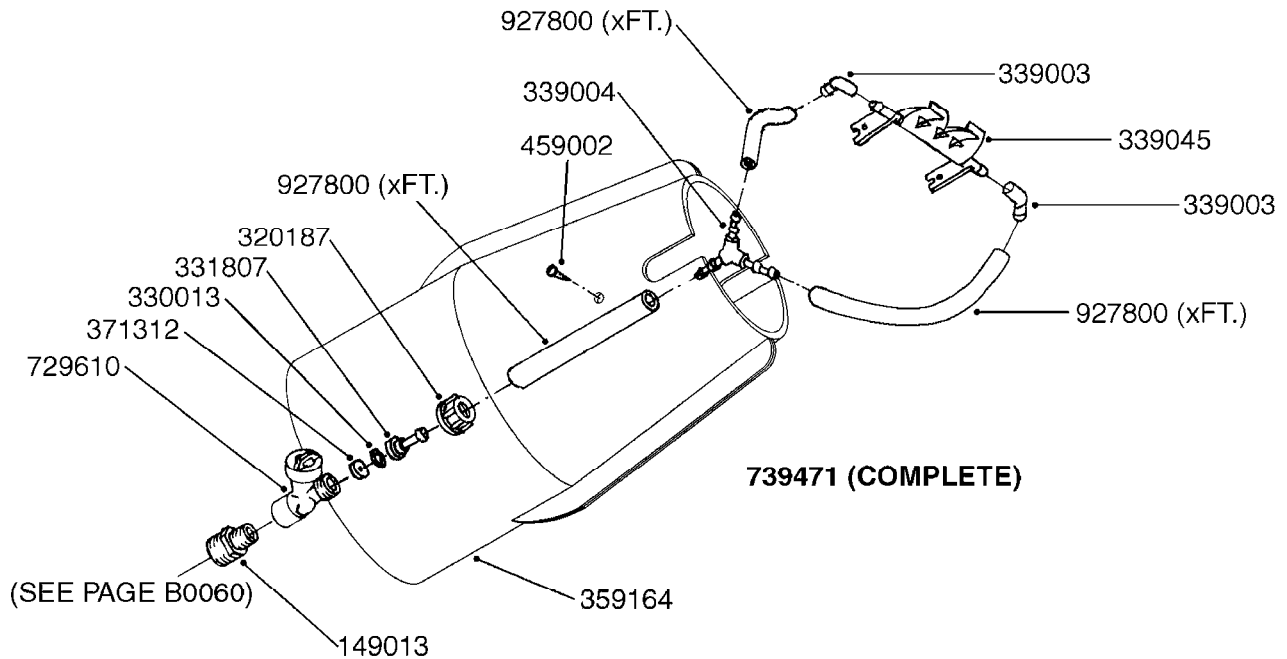

G0370

LP - PNEUMATIC OUTLETS
G0370-HIN, 01:01:16

Page 1

Date 16.03.2016 14:55

parts-n°	order qty	description
149013	1	REDUCER 1/2" X 3/8"
320187	1	FITT.DK CAP 3/8" BSP BLACK
330013	1	O-RING D15/D10X2.5 F.3/8"NUT
331807	1	FITT.DK HB 5/16" F.3/8" NUT
339001	1	DIFFUSOR PLATE 2 BLADE
339003	1	ELBOW F.DIFFUSOR PLATE
339004	1	FITT.DK Y-5/16"
339045	1	VENTURI DEFLECTOR DOUBLE F.LP
359164	1	PNEUMATIC AIR SPOUT 1 OUTLET
359167	1	PNEUMATIC SPOUT, 4 OUTLETS
371312	1	NOZZLE CERAMIC 1099-15
459002	1	SCREW N10X1/2"
729610	1	NOZZLE ASSY. NON DRIP 3/8 THRD
739471	1	NOZZLE OUTLET SINGLE TWO-ROW
739474	1	SPOUT ASSY. F. LP 4 OUTLET
927800	1	HOSE BLACK D8X12