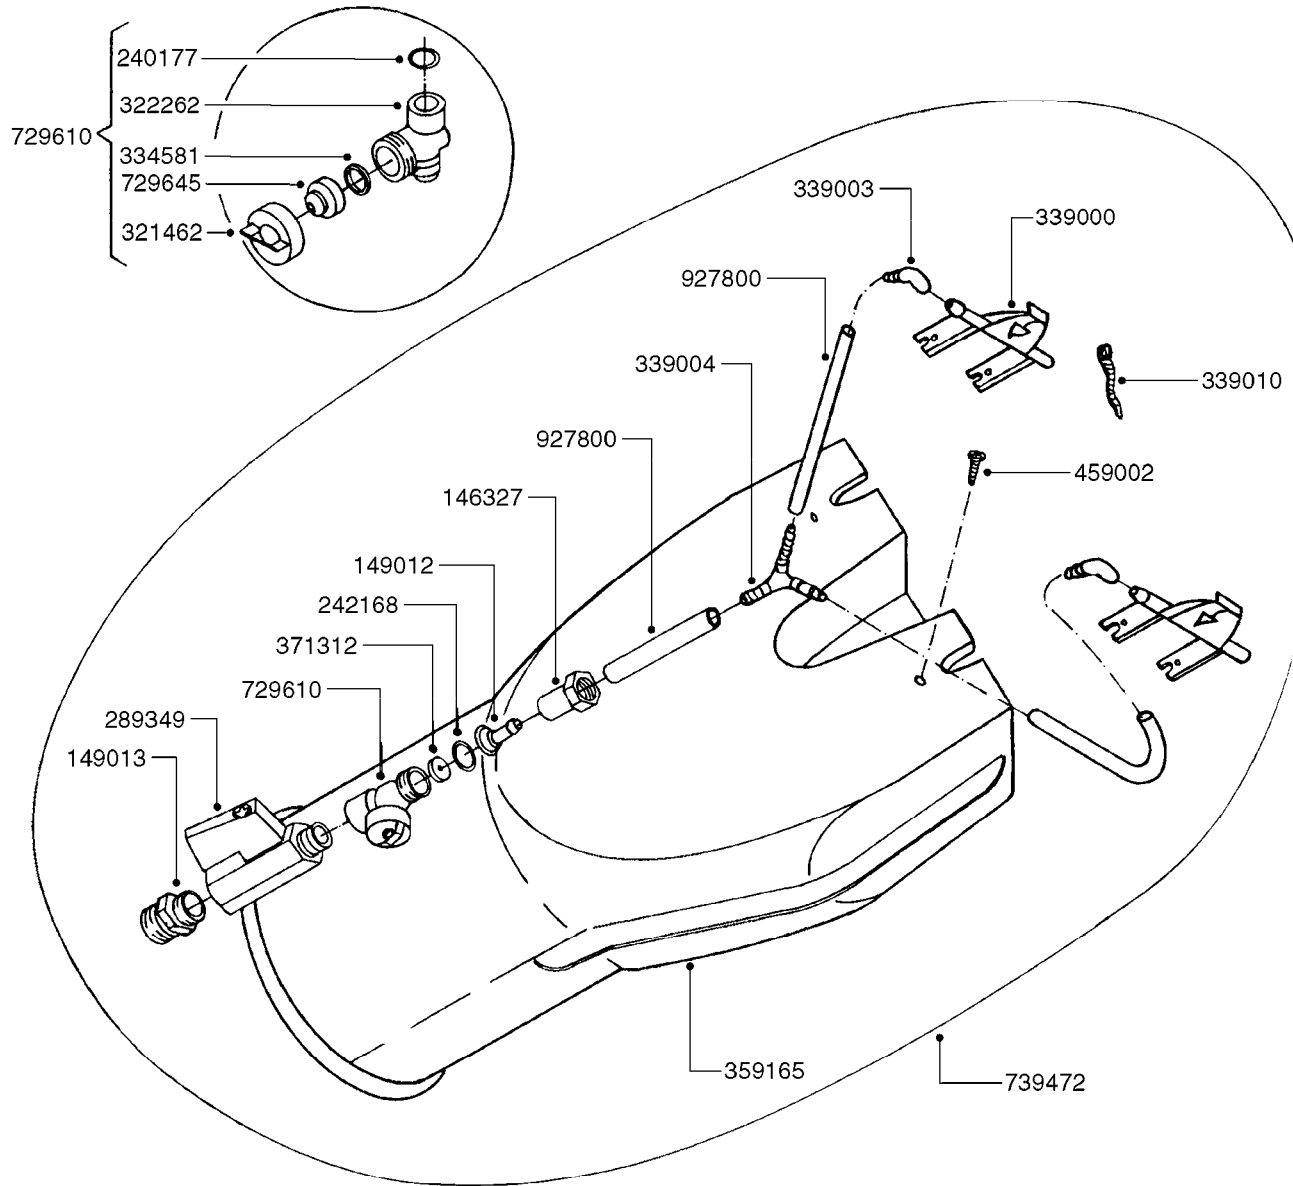

G0370

LP - PNEUMATIC OUTLETS
G0370-HIN, 01:01:16

Page 1

Date 16.03.2016 14:55

parts-n°	order qty	description
149013	1	REDUCER 1/2" X 3/8"
320187	1	FITT.DK CAP 3/8" BSP BLACK
330013	1	O-RING D15/D10X2.5 F.3/8"NUT
331807	1	FITT.DK HB 5/16" F.3/8" NUT
339001	1	DIFFUSOR PLATE 2 BLADE
339003	1	ELBOW F.DIFFUSOR PLATE
339004	1	FITT.DK Y-5/16"
339045	1	VENTURI DEFLECTOR DOUBLE F.LP
359164	1	PNEUMATIC AIR SPOUT 1 OUTLET
359167	1	PNEUMATIC SPOUT, 4 OUTLETS
371312	1	NOZZLE CERAMIC 1099-15
459002	1	SCREW N10X1/2"
729610	1	NOZZLE ASSY. NON DRIP 3/8 THRD
739471	1	NOZZLE OUTLET SINGLE TWO-ROW
739474	1	SPOUT ASSY. F. LP 4 OUTLET
927800	1	HOSE BLACK D8X12