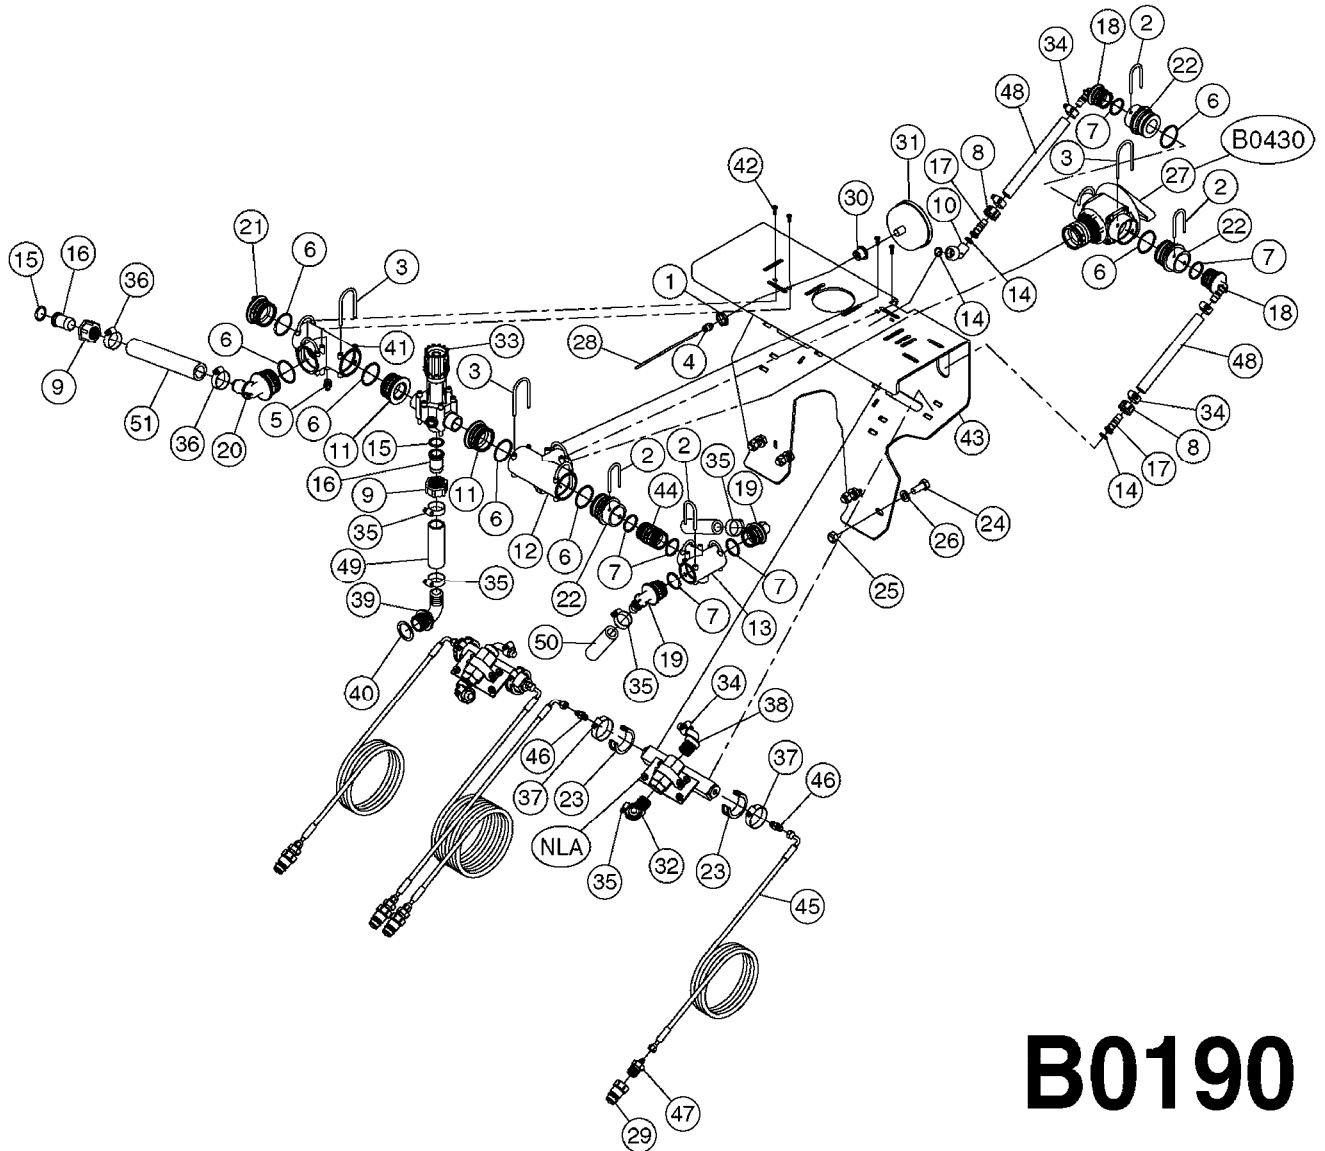

B0190

ZENIT MANIFOLD SYSTEM
B0190-HIN, 01:01:16

Page 1
Date 16.03.2016 14:55

Pos.	parts-n°	order qty	description
1	140766	1	NUT 1/2" BSP
2	145995	1	FITT.DK S-53 FORK
3	145996	1	FITT.DK S-67 FORK
4	231346	1	QUICK COUPLER 1/8"BSP X 4 MM
5	232230	1	QUICK COUPLER 1/4"BSP X 4 MM
6	242353	1	O-RING D44.2X3.0 VITON F.S-67
7	242354	1	O-RING D32.2X3.0 VITON F.S-53
8	320084	1	FITT.DK NUT 1/2" BSP
9	320095	1	FITT.DK NUT 1" BSP
10	320482	1	FITT.DK ELB. 1/2" BSP 60 DEG.
11	322132	1	FITT.DK S-67 THREAD INS.1'BSP
12	322224	1	FITT.DK S-67 TEE
13	322352	1	FITT.DK S-53 TEE
14	330212	1	O-RING D19/D14X2.4 F.1/2"NUT
15	330326	1	O-RING D30/D24X2 F.1"NUT
16	330341	1	FITT.DK HB 1" F. 1" NUT
17	330687	1	FITT.DK HB 1/2" F. 1/2" NUT
18	334239	1	FITT.DK S-53 ELB.1/2"
19	334241	1	FITT.DK S-53 ELB.3/4"
20	334243	1	FITT.DK S-67 ELB.1"
21	334250	1	FITT.DK S-67 PLUG
22	334564	1	FITT.DK S-67 TO S-53 ADAPTER
23	341290	1	RUBBER STRAP, L=110
24	430286	1	BOLT HEX 8.8 DEL M12X30 FT
25	460703	1	NUT HEX M12X1.75 LOCK DIN985
26	471127	1	WASHER, M12, Ø24/13.0X 2.5, SS
27	729796	1	VALVE S-67 MANUAL D33 J-D
28	927253	1	AIR HOSE, DIAMETER 4MM
29	10466003	1	COUPLER PIONEER 8010-04 1/2NPT
30	14055400	1	FITT.DK REDUC 1/2"x1/8"x1/4"BS
31	28014403	1	GAUGE 4"BR REAR PSI200
32	28019303	1	FITTING HB ELB 3/4NPT-3/4HOSE
33	28027603	1	VALVE PRESS CTRL RELIEF 1"BSPM
34	28029803	1	CLAMP HOSE GEAR P1/2" 6708
35	28029903	1	CLAMP HOSE GEAR P3/4"-S1" 6712
36	28030003	1	CLAMP HOSE GEAR P1" 6716
37	28030103	1	CLAMP HOSE GEAR P5/4-S1.5"6724
38	28039403	1	FITTING, 3/4" NPT 1/2" BARB
39	28039503	1	FITTING, 1" BSP 1" BARB 90°
40	28039603	1	GASKET F. 1" BSP FITTING
41	39091800	1	FITT.DK S-67 TEE DRILLED D11
42	44076200	1	PT TORNILLO 50X16 WN5451 rsf t
43	61012503	1	CONTROL BRACKET, ZENIT, HC
44	72114300	1	PIEZA CONEXION S53/S53 C/JUNTA
45	78400003	1	HOSE 1/4X 8' 90F JIC-STRF JIC
46	78600503	1	FITTING 1/8NPT X 7/16JIC M X M
47	78600603	1	FITTING 1/2NPT X 7/16JIC M X M
48	92702103	1	HOSE R X1/2" X300PSI WP X0012"
49	92702403	1	HOSE PVC SUCT GRAY 1"
50	92703203	1	HOSE R X3/4" X300PSI WP X0012"
51	92712403	1	HOSE R X1" X300PSI WP X0012"