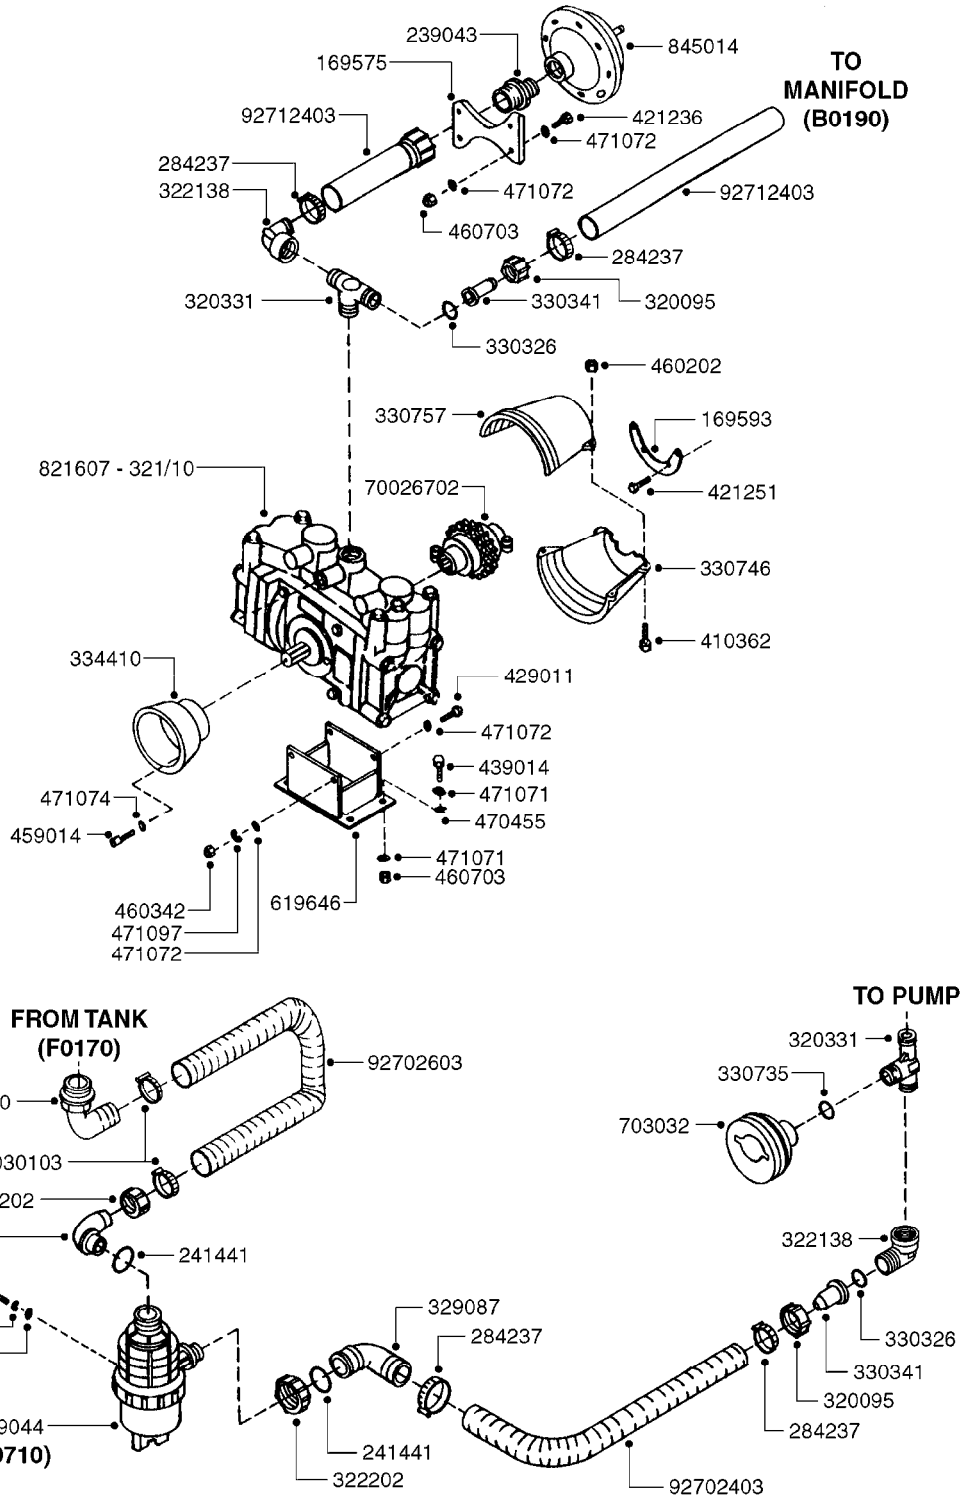

A0100

PUMP - 321 W/MOUNTING BASE
A0100-HIN, 01:01:16

Page 1

Date 16.03.2016 14:55

parts-n°	order qty	description
110553	1	VALVE COVER MDL 320 PAINTED
110563	1	CONNECTING ROD MODEL 320
110575	1	PUMP CASING 320
111571	1	DIAPHRAGM COVER MODEL 321 PAIN
140932	1	CRANK SHAFT 320/7
140943	1	CRANK SHAFT MODEL 320/7mm-25F
142774	1	CRANK SHAFT 320/3
147710	1	CRANK SHAFT 321/10 GG 540
161372	1	DIAPHRAGM BACKING DISC, 320-361
161383	1	DIAPHRAGM UPPER DISC, 320-361
161394	1	DUST PLATE, MODEL 320
161405	1	FOOT 320
210092	1	SEAL FELT D43/30X5
210103	1	BEARING BALL 6306
210114	1	BEARING BALL 6308
210243	1	SEAL OIL 35 X 47 X 7
210302	1	BALL BEARING 6207
210832	1	BALL BEARING 90/50X23 NU2210
242152	1	O-RING D18.2X3 EPDM
242215	1	O-RING D18X3 VITON
280011	1	GREASE NIPPLE 3/8' SAE H TR
330024	1	O-RING D41,1/D34.5 X 3,5
331155	1	SPACER, MODEL 320
332135	1	DIAPHRAGM, POLY alt 33511400
334320	1	O-RING D18X3 POLYURETHANE
390712	1	SPACER RING D84.5/66X2 (P321)
420663	1	BOLT HEX 8.8 DEL M10X120 DIN931
420862	1	BOLT HEX 8.8 DEL M10X16 FT
420906	1	BOLT HEX 8.8 DEL M10X60
430286	1	BOLT HEX 8.8 DEL M12X30 FT
430297	1	BOLT HEX 8.8 RAW M14X65
460342	1	NUT HEX M10 DEL DIN934
728146	1	VALVE FOR 361(726890/707932)