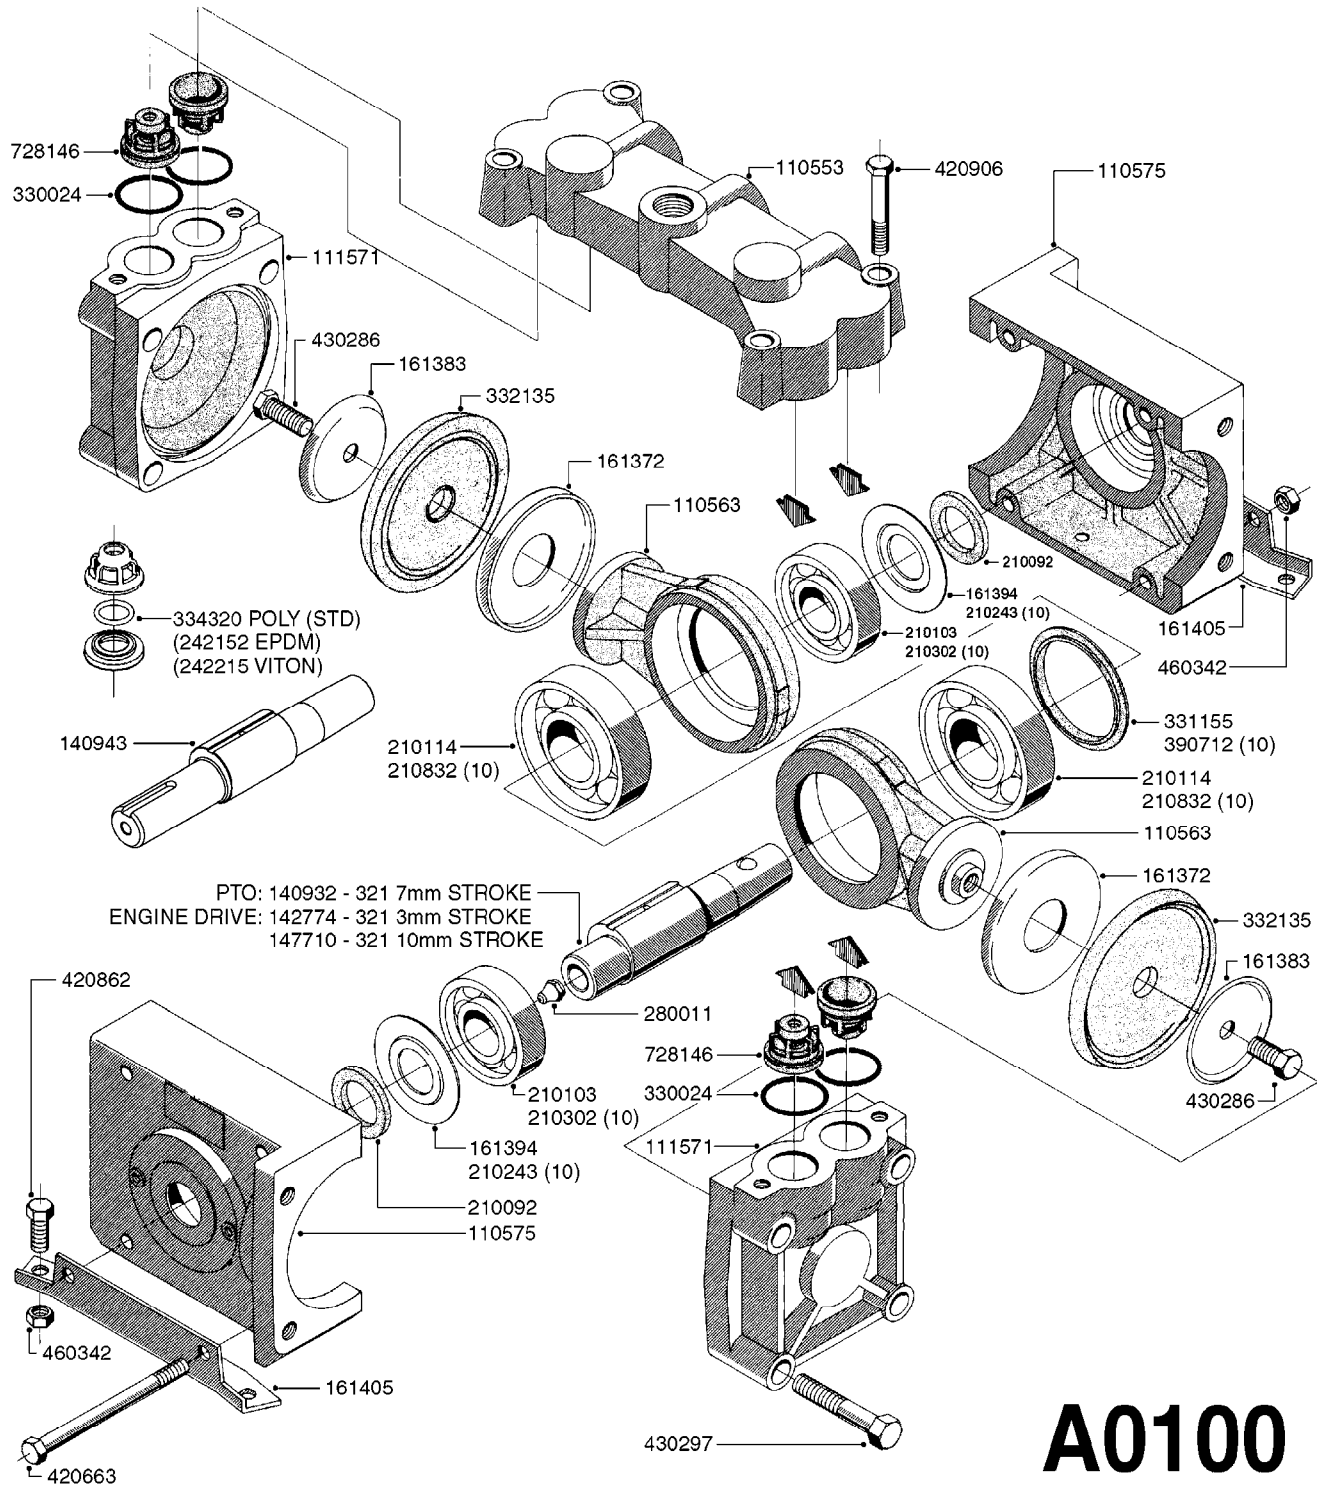

A0100

PUMP - 321 W/MOUNTING BASE
A0100-HIN, 01:01:16

Page 1

Date 16.03.2016 14:55

parts-n°	order qty	description
110553	1	VALVE COVER MDL 320 PAINTED
110563	1	CONNECTING ROD MODEL 320
110575	1	PUMP CASING 320
111571	1	DIAPHRAGM COVER MODEL 321 PAIN
140932	1	CRANK SHAFT 320/7
140943	1	CRANK SHAFT MODEL 320/7mm-25F
142774	1	CRANK SHAFT 320/3
147710	1	CRANK SHAFT 321/10 GG 540
161372	1	DIAPHRAGM BACKING DISC, 320-361
161383	1	DIAPHRAGM UPPER DISC, 320-361
161394	1	DUST PLATE, MODEL 320
161405	1	FOOT 320
210092	1	SEAL FELT D43/30X5
210103	1	BEARING BALL 6306
210114	1	BEARING BALL 6308
210243	1	SEAL OIL 35 X 47 X 7
210302	1	BALL BEARING 6207
210832	1	BALL BEARING 90/50X23 NU2210
242152	1	O-RING D18.2X3 EPDM
242215	1	O-RING D18X3 VITON
280011	1	GREASE NIPPLE 3/8' SAE H TR
330024	1	O-RING D41,1/D34.5 X 3,5
331155	1	SPACER, MODEL 320
332135	1	DIAPHRAGM, POLY alt 33511400
334320	1	O-RING D18X3 POLYURETHANE
390712	1	SPACER RING D84.5/66X2 (P321)
420663	1	BOLT HEX 8.8 DEL M10X120 DIN931
420862	1	BOLT HEX 8.8 DEL M10X16 FT
420906	1	BOLT HEX 8.8 DEL M10X60
430286	1	BOLT HEX 8.8 DEL M12X30 FT
430297	1	BOLT HEX 8.8 RAW M14X65
460342	1	NUT HEX M10 DEL DIN934
728146	1	VALVE FOR 361(726890/707932)