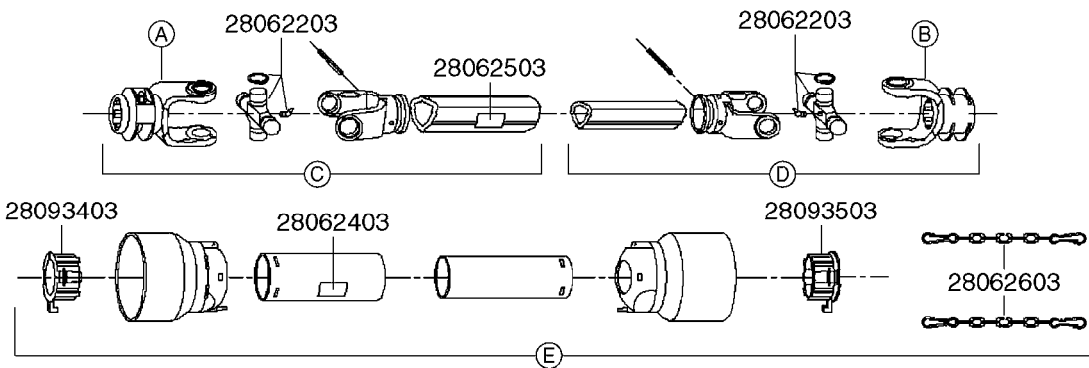

A0520

PTO SHAFTS - BONDIOLI CENT.
A0520-HIN, 01:01:16

Page 1

Date 16.03.2016 14:55

parts-n°	order qty	description
289042	1	UNIV. JOINT 22x54mm
420641	1	BOLT HEX 8.8 DEL M8X35
450015	1	SCREW ALLAN 3/8'X5/8' BLACK
460143	1	NUT HEX M8 LOCK A2 DIN985
28009803	1	PTO PIN TUBE RETAINER OUTER
28009903	1	PTO TUBE RETAINER INNER
28010103	1	PTO YOKE F.INNER TUBE CV PTO
28021403	1	PTO 1"STR/1-3/8" 6SPL B&P
28021503	1	PTO 1"STR/1-3/8" 21SPL B&P
28021603	1	PTO 1"STR/1-3/4" 20SPL B&P
28027903	1	PTO BALL LOCK.KIT F.1-3/8 YOKE
28040503	1	UNIV. JOINT 27x74.6mm
28040703	1	SAFETY CHAIN F.CV BLACK PTO
28041803	1	DECAL DANGER GUARD MISSING
28041903	1	DECAL DANGER ROT.DRIVELINE
28056703	1	PTO YOKE #1 1-3/8" X 6 SPLINE
28056803	1	PTO YOKE #1 1-3/8" X 21 SPLINE
28056903	1	PTO YOKE #4 1-3/8" X 20 SPLINE
28057003	1	PTO TUBE YOKE #1-G1 OUTER
28057103	1	PTO TUBE YOKE #4-G4 OUTER
28057203	1	PTO PIN TUBE RETAINER OUTER
28057303	1	PTO TUBE OUTER #1 745MM
28057403	1	PTO TUBE OUTER #4 720MM
28057503	1	PTO TUBE INNER #1 745MM
28057603	1	PTO TUBE INNER #4 720MM
28057703	1	PTO TUBE RETAINER INNER
28057803	1	PTO TUBE YOKE #1 Ø=1"
28057903	1	PTO TUBE YOKE #4 Ø=1"
28058003	1	PTO HALF SAFETY SHIELD OUTER
28058103	1	PTO HALF SAFETY SHIELD OUTER
28058203	1	PTO HALF SAFETY SHIELD INNER
28058303	1	PTO HALF SAFETY SHIELD INNER
28058403	1	PTO BALL LOCK.KIT F.1-3/4 YOKE
28058503	1	PTO TUBE YOKE #1-G1 INNER