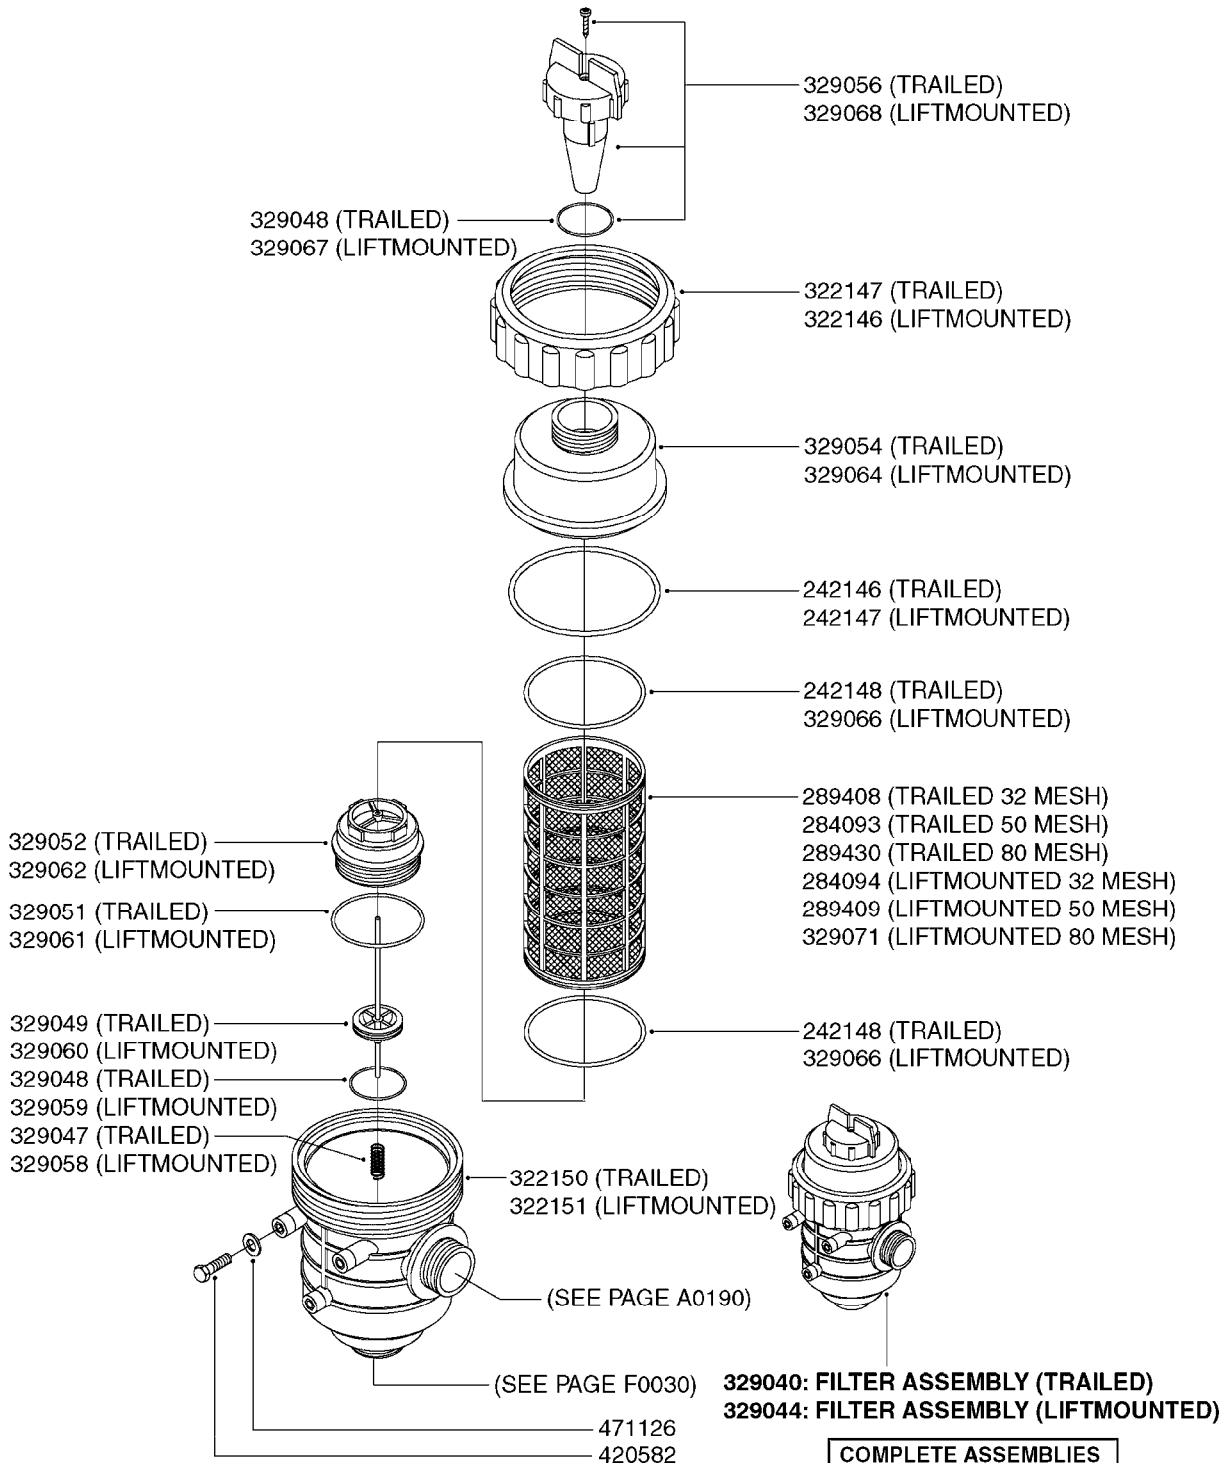

B0710

SUCTION FILT.-VINEYARD&ORCHARD
B0710-HIN, 01:01:16

Page 1

Date 16.03.2016 14:55

parts-n°	order qty	description
242146	1	O-RING 140 X 126 X 7
242147	1	O-RING 105,6x95X5.3
242148	1	O-RING 109.2 X 104 X 2
284093	1	FILTER SCR N ARAG 50 MESH BLUE
284094	1	FILTER SCR N ARAG 32 MESH WHITE
289408	1	FILTER SCR N ARAG 32 MESH WHITE
289409	1	FILTER SCR N ARAG 50 MESH BLUE
289430	1	FILTER SCR N ARAG 80 MESH RED
322146	1	THREADED RING F/FILTER 170
322147	1	THREADED RING F/FILTER 200
322150	1	FILTER CASING 1.5"BSP ARAG
322151	1	FILTER HOUSING 170
329040	1	FILTER ARAG 1.5" 32 MESH TRAIL
329044	1	FILTER ARAG 1.5" 32 MESH LIFT
329047	1	SPRING F. ARAG FILTER 1-1/2"
329048	1	O-RING F. 1-1/2" FILTER
329049	1	PLUNGER F. ARAG VALVE 1-1/2"
329051	1	O-RING F.ARAG FILTER 1-1/2"
329052	1	FITTING F.ARAG FILTER 1-1/2"
329054	1	FILTER HOUSING LID 1-1/2"
329056	1	YELLOW LOCKING RETAINER 1-1/2"
329058	1	SPRING F. ARAG FILTER 1"
329059	1	O-RING F. 1" FILTER
329060	1	PLUNGER F. ARAG VALVE 1"
329061	1	O-RING F.ARAG FILTER 1"
329062	1	FITTING F.ARAG FILTER 1"
329064	1	FILTER HOUSING LID 1"
329066	1	O-RING F.ARAG FILTER 1"
329067	1	O-RING F. 1" FILTER
329068	1	YELLOW LOCKING RETAINER 1"
329071	1	FILTER SCR N ARAG 80 MESH RED
420582	1	BOLT HEX 8.8 DEL M8X20 FT A2
471126	1	WASHER, M8, Ø16/ 8.4X 1.6, SS