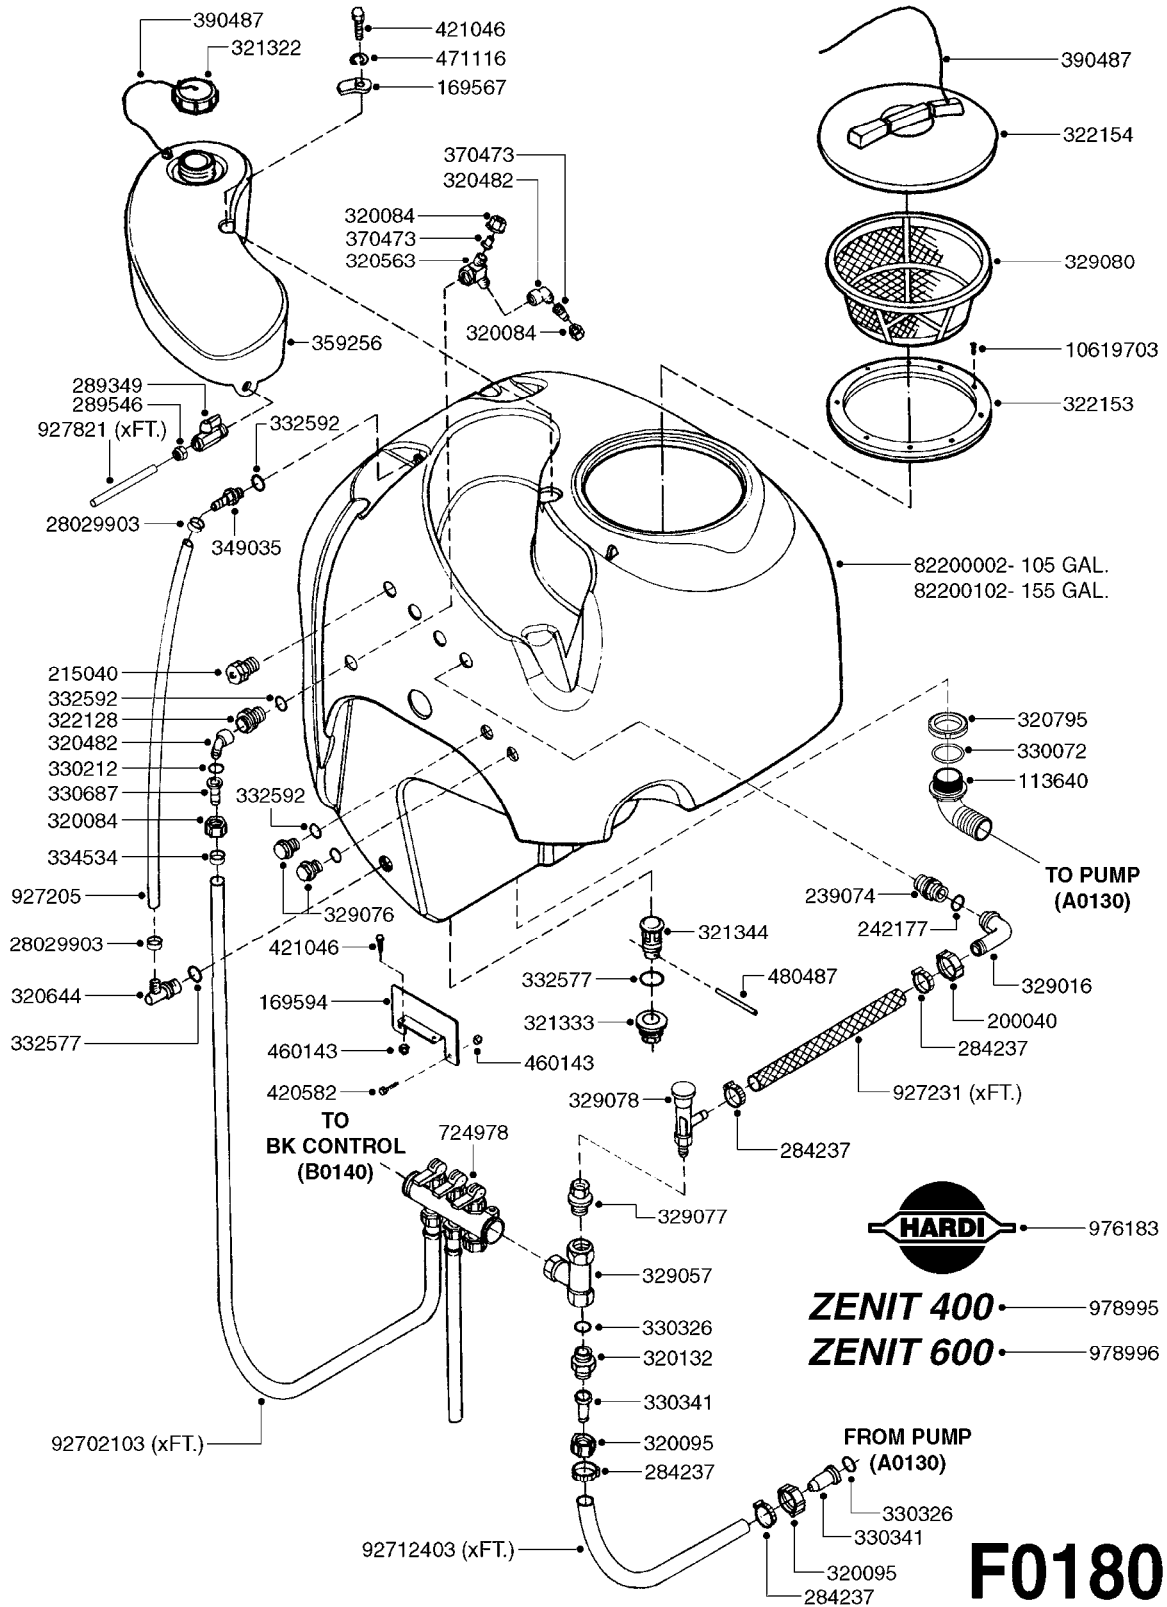

TANK - ZENIT 105/155 BK
F0180-HIN, 01:01:16

Page 0
Date 16.03.2016 14:55

TANK - ZENIT 105/155 BK
F0180-HIN, 01:01:16

Page 1
Date 16.03.2016 14:55

parts-n°	order qty	description
113640	1	HOSEBARB, BSP, 1-1/2" 90°
169567	1	BRACKET F.15 L TANK ZENIT
169594	1	BRACKET F.DISTRIB.VALVE ZENIT
200040	1	OMLØBER FOR FITTING 1"
215040	1	PLUG M 1"
239074	1	BRYSTNIPPEL 1'X3/4'
242177	1	O-RING D25.4 X 20.2 X 2.6
284237	1	CLAMP HOSE GEAR D20/30
289349	1	BALL VALVE 3/8" M-H
289546	1	NUT F.NOZZLE HOLDER ZENIT
320084	1	FITT.DK NUT 1/2" BSP
320095	1	FITT.DK NUT 1" BSP
320132	1	FITT.DK HN 1" BSP
320482	1	FITT.DK ELB. 1/2" BSP 60 DEG.
320563	1	FITT.DK 3 WAY 1/2" 110 DEG.
320644	1	FITT.DK ELB.3/4"HB X 1" BSP
320795	1	FITT.DK NUT 1-1/2" BSP JAMB
321322	1	SCREW CAP F. S80 X 4
321333	1	FITT.DK BULK 1-1/2" X 1"F BSP
321344	1	DRAIN SCREW 1" BSP RED
322128	1	NIPPLE 1/2"
322153	1	FILTER CASING 170
322154	1	SCREW COVER D355
329016	1	BØJNING
329057	1	FITTING TEE 1" F-F-F
329076	1	PLUG 1/2" M.
329077	1	REDUCCION 1"M-1/2"H ARAG (2452042)
329078	1	SAFETY VALVE 290 PSI
329080	1	FILTER BASKET 12"
330072	1	O-RING D53.5/D45.5X4
330212	1	O-RING D19/D14X2.4 F.1/2"NUT
330326	1	O-RING D30/D24X2 F.1"NUT
330341	1	FITT.DK HB 1" F. 1" NUT
330687	1	FITT.DK HB 1/2" F. 1/2" NUT
332577	1	O-RING D38/D30X4 F.1" PUR.
332592	1	O-RING D26/D20X3
334534	1	CLAMP HOSE PLASTIC 1/2"
349035	1	FITTING STRAIGHT 1/2" D20
359256	1	CLEAN WATER TANK 4 GAL. ZENIT
370473	1	NOZZLE INJECTOR 5066-2.0
390487	1	CORD NYLON/SIGHT GAUGE 4500mm
420582	1	BOLT HEX 8.8 DEL M8X20 FT A2
421046	1	BOLT HEX 8.8 DEL M8X25 FT A2 DIN933
460143	1	NUT HEX M8 LOCK A2 DIN985
471116	1	WASHER D8 TENSION
480487	1	PIN M5X60 SLOTTED GALV
724978	1	1/2" DISTRIBUTOR TYP.3
927205	1	HOSE R X CLEAR X 3/4 X 0012"
927231	1	HOSE R X PVCX3/4 CLR/BRD 0012"
927821	1	CLEAR HOSE D12X10 PA1012
976183	1	DECAL COMPANY D.18,2 X 29,6
978995	1	DECAL "ZENIT 400"
978996	1	DECAL "ZENIT 600"
10619703	1	SCREW SS #6x3/4' SELF TAPPING
28029903	1	CLAMP HOSE GEAR P3/4"-S1" 6712
82200002	1	TANK 105 GALLON ZENIT 400L
82200102	1	TANK 155 GALLON ZENIT 600L
92702103	1	HOSE R X1/2" X300PSI WP X0012"
92712403	1	HOSE R X1" X300PSI WP X0012"