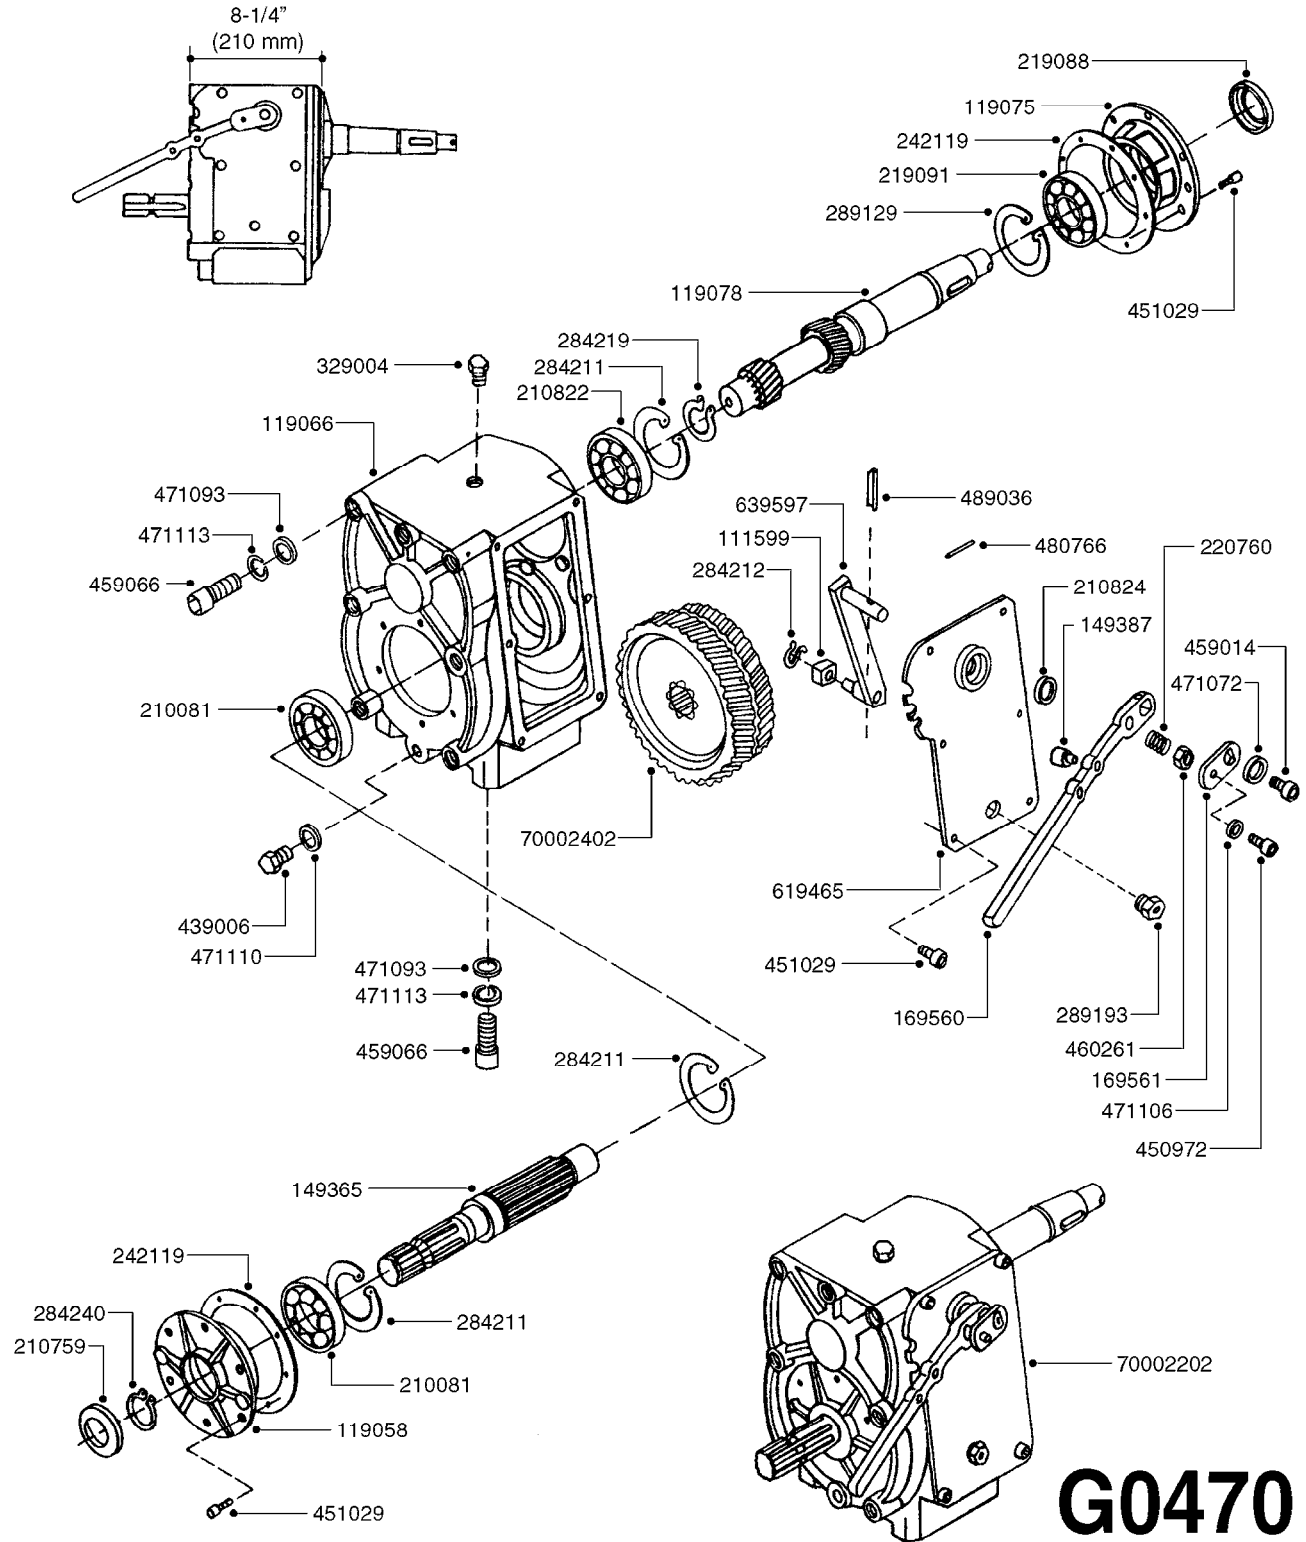

ZENIT GEAR BOX
G0470-HIN, 01:01:16

Page 1

Date 16.03.2016 14:55

parts-n°	order qty	description
111599	1	HEAD FOR CHANGE OF GEAR
119058	1	COVER GEARBOX 2002(6307-NJ307)
119066	1	GEARBOX CASE
119075	1	COVER FOR GEARBOX VR2002
119078	1	SHAFT F/GEARBOX
149365	1	SHAFT OUTPUT F.GEARBOX
149387	1	BUSHING F.HANDLE GEARBOX 2002
169560	1	HANDLE GEAR BOX 2002
169561	1	STOP F.HANDLE SPRING GRBX 2002
210081	1	BEARING BALL 6307
210759	1	SEAL OIL 55X35X40
210822	1	BALL BEARING NJ 307
210824	1	SEAL OIL 18 X 7
219088	1	SEAL 40X60X8
219091	1	BALL BEARING BL208
220760	1	SPRING
242119	1	GASKET FOR COVER
284211	1	SNAP-RING INNER 80X2.5
284212	1	SNAP-RING OUTER 10X1
284219	1	SNAP-RING OUTER 40X1.75
284240	1	SNAP-RING OUTER 35X1.5
289129	1	SNAP RING I-85
289193	1	OIL LEVEL GLASS
329004	1	PLUG F.OIL HOLE GEARBOX F.SPV
439006	1	PLUG F.OIL HOLE GEARBOX F.LE
450972	1	SCREW M6X15 ALLEN GALV.
451029	1	SCREW M8X20 HEX
459014	1	ALLEN SCREW M8 X 15 GALV.DIN93
459066	1	BOLT HEX 12.9 M14X40 DIN-912
460261	1	NUT HEX M6X1 LOCK A2 DIN985
471072	1	WASHER M10 EL2
471093	1	WASHER D14 GALV. (168873)
471106	1	WASHER D6
471110	1	WASHER D18D12X2 COPPER
471113	1	WASHER D14 TENSION
480766	1	ROLL PIN D4 X 50 STAINLESS
489036	1	ROLL PIN D6 X 40
619465	1	COVER ADJ.F.GEAR BOX 20-30
639597	1	ARM FOR GEAR CHANGE
70002202	1	GEAR BOX TURBINE 20-30
70002402	1	CROWN TOOTHWHEEL F/GEARBOX