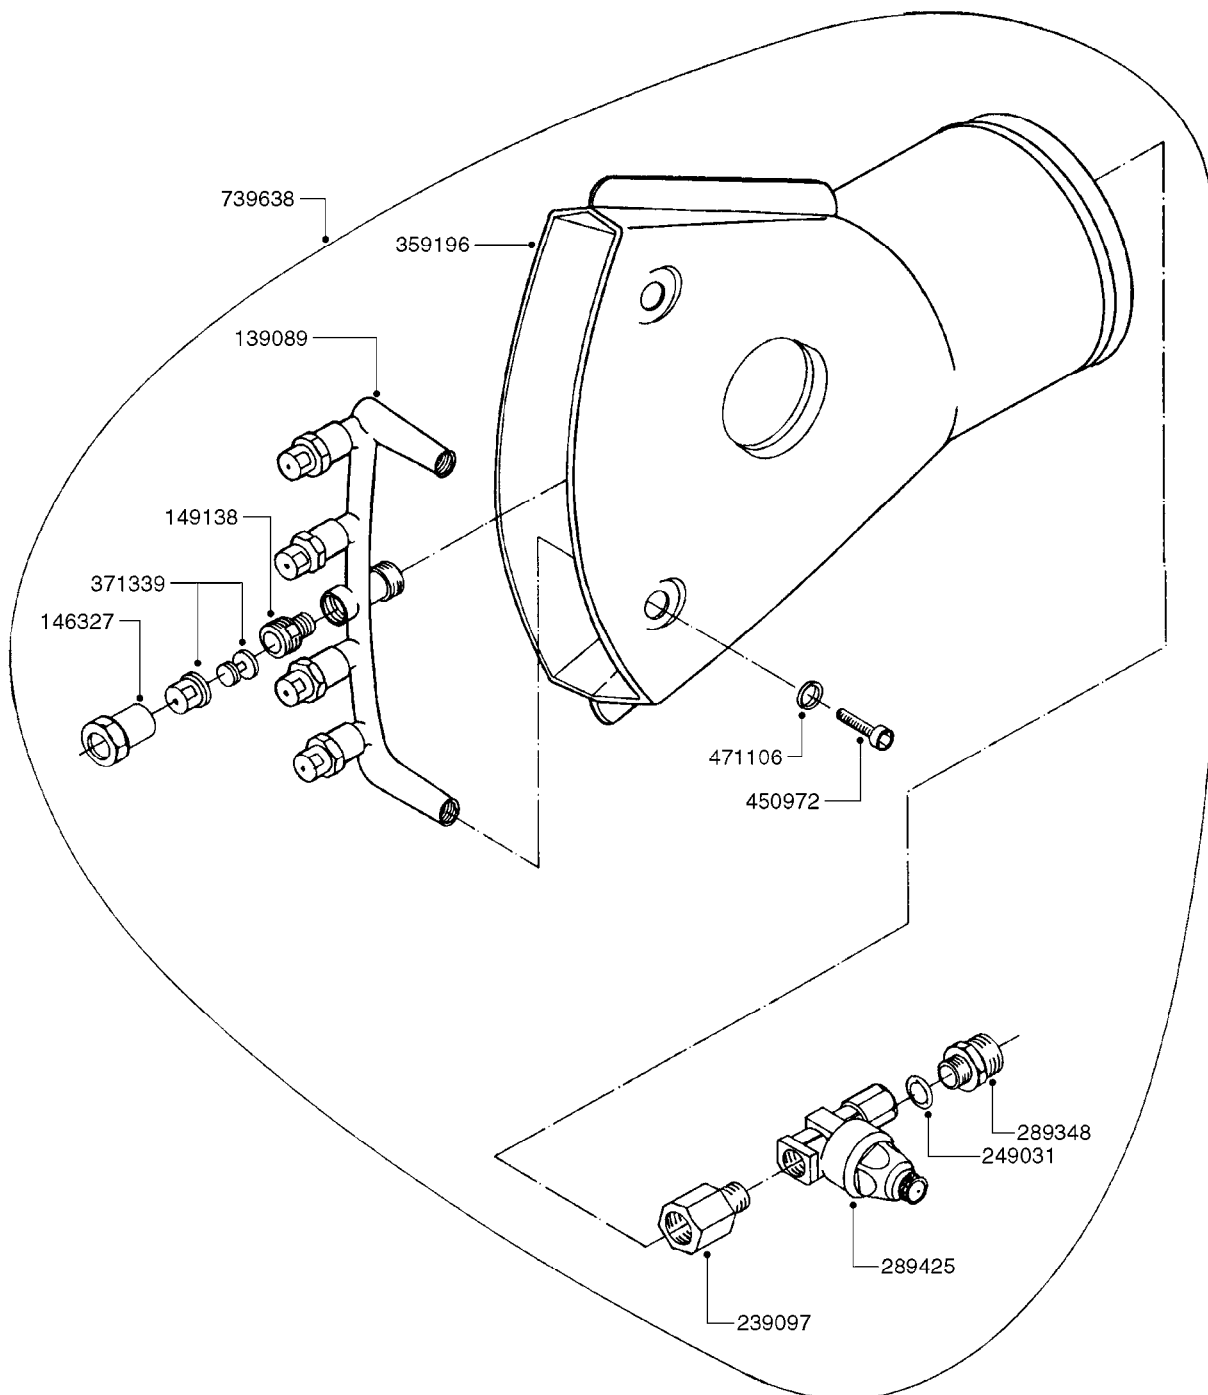

Date 16.03.2016 14:55

parts-n°	order qty	description
129147	1	HYDROPNEUMATIC MANIFOLD 3 OUT.
146327	1	UNION NUT 3/8" BRASS
149138	1	ADAPTER FOR NOZZLE H
239097	1	HYDROPNEUMATIC MANIFOLD ADAPT.
249031	1	O-RING
289348	1	ADAPTER 1/2" - 1/4"
289425	1	NON-DRIP 1/4" ON/OFF
359195	1	FISHTAIL SPOUT - 3 OUTLETS
371339	1	NOZZLE ALBUZ BROWN WITH SWIRL
450972	1	SCREW M6X15 ALLEN GALV.
471106	1	WASHER D6
739629	1	WHITE SPOUT D.100 CPL W/3 NOZZ

24002503 - Ø 5" (125mm)

24002403 - Ø 4" (100mm)

259034 - Ø 5" (125mm) L=29-1/2" (750mm) PVC

259035 - Ø 4-3/8" (110mm) L=39-3/8" (1000mm) PVC

349012 - Ø 4" (100mm) L=37-3/8" (950mm) PVC

349026 - Ø 5-1/2" (140mm) / Ø 4-3/8" (110mm) PVC

349030 - Ø 5-1/2" (140mm) / Ø 3-1/2" (90mm) PVC

349025 - Ø 5" (125mm) / Ø 4-3/8" (110mm) PVC

349023 - Ø 5" (125mm) PVC

G0420

TUBES & HOSES
G0420-HIN, 01:01:16

Page 1

Date 16.03.2016 14:55

parts-n°	order qty	description
259034	1	PVC HOSE D125MM X 0.75M
259035	1	PVC HOSE D100MM X 1.0M
349012	1	PVC TUBE D100MM X 950MM
349023	1	GREY PVC LID D125MM
349025	1	CONNECT.PIECE PVC D125MM-110MM
349026	1	CONICAL REDUC.PVC D140MM-100MM
349030	1	140MM-90MM PVC ADAPTER
24002403	1	HOSE R X TPR 4" BLACK
24002503	1	HOSE R X TPR 5" BLACK