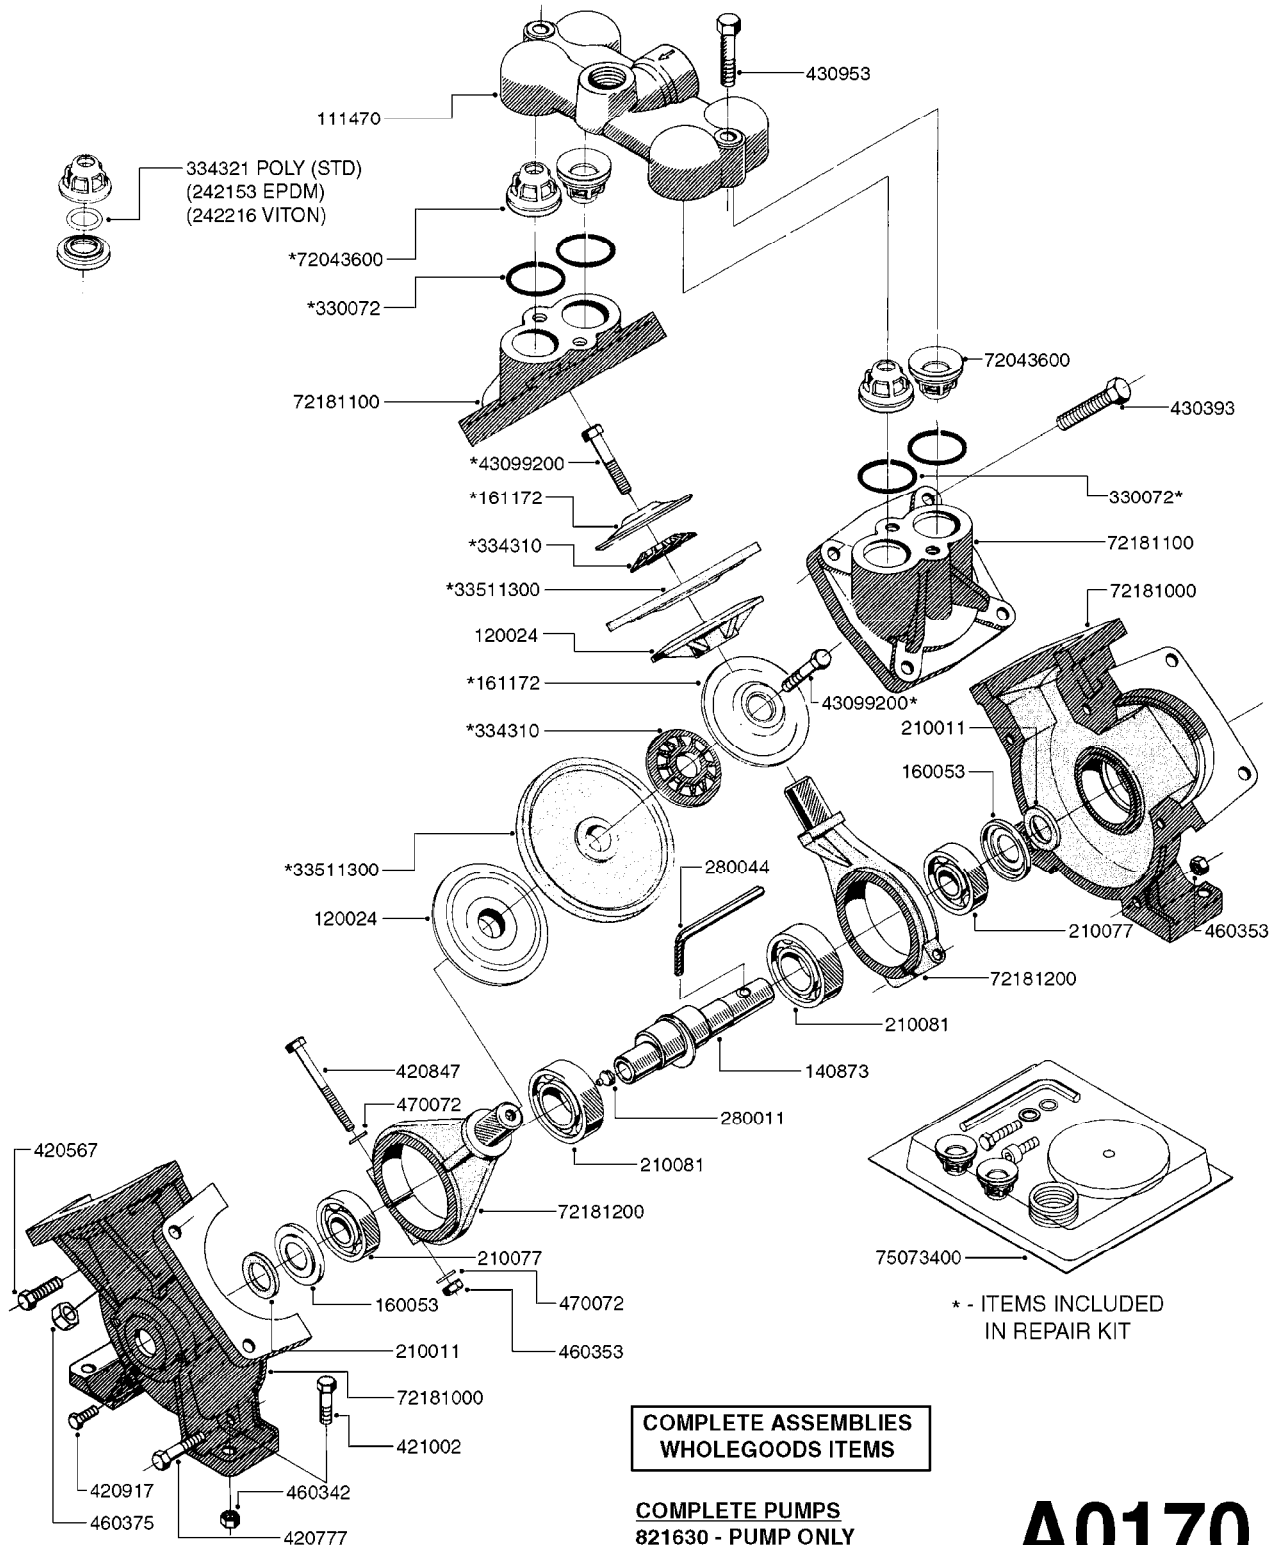

COMPLETE ASSEMBLIES
WHOLEGOODS ITEMS

COMPLETE PUMPS
821630 - PUMP ONLY
10396003 - WITH PTO & DAMPER

A0170

PUMP - 1203 W/MOUNTING BASE
A0170-HIN, 01:01:16

Page 1

Date 16.03.2016 11:42

parts-n°	order qty	description
111470	1	VALVE CHAMBER 1202
120024	1	DIAPHRAGM BACK DISC 1200-1300
140873	1	CRANK SHAFT MODEL 1202-9MM
160053	1	DUST PLATE
161172	1	DIAPHRAGM DISC F. 1203/1303
210011	1	SEAL FELT D39/23 X 4
210077	1	BEARING BALL 6305
210081	1	BEARING BALL 6307
242153	1	O-RING D26X4 EPDM
242216	1	O-RING VITON F/1202/1302/462
280011	1	GREASE NIPPLE 3/8" SAE H TR
280044	1	KEY HEXAGON W6 3/16"
330072	1	O-RING D53.5/D45.5X4
334310	1	NYLON WASHER 1202/1302/462
334321	1	O-RING POLY. 34.0x26.0x4.0
420567	1	BOLT HEX 8.8 DEL M8X30 FT
420777	1	BOLT HEX 8.8 RAW M8X50
420847	1	BOLT HEX 8.8 DEL M8X85
420917	1	BOLT HEX 8.8 RAW M8X12 FT
421002	1	BOLT HEX 8.8 DEL M10X30 FT DIN933
430393	1	BOLT HEX 8.8 RAW M12X50
430953	1	BOLT, M12 X 55 8.8
460342	1	NUT HEX M10 DEL DIN934
460353	1	NUT HEX M8 BLACK
460375	1	NUT HEX M12 BLACK
470072	1	WASHER D15/D8X.5 LOCK
821630	1	PUMP 1203/9 540RPM
10396003	1	PUMP 1203 C/W PTO 540 RPM
33511300	1	DIAPHRAGM 1202-1303 POLY 2006
43099200	1	BOLT HEX SS M12 X 30 DIN933 A4
72043600	1	VALVE FOR 462/463
72181000	1	HOUSING, PUMP, 1203 RED
72181100	1	DIAPHRAGM COVER 1203/1303+BLTS
72181200	1	CONNECTING ROD FOR 1203 W/M12
75073400	1	PUMP KIT 1203 MM "06"