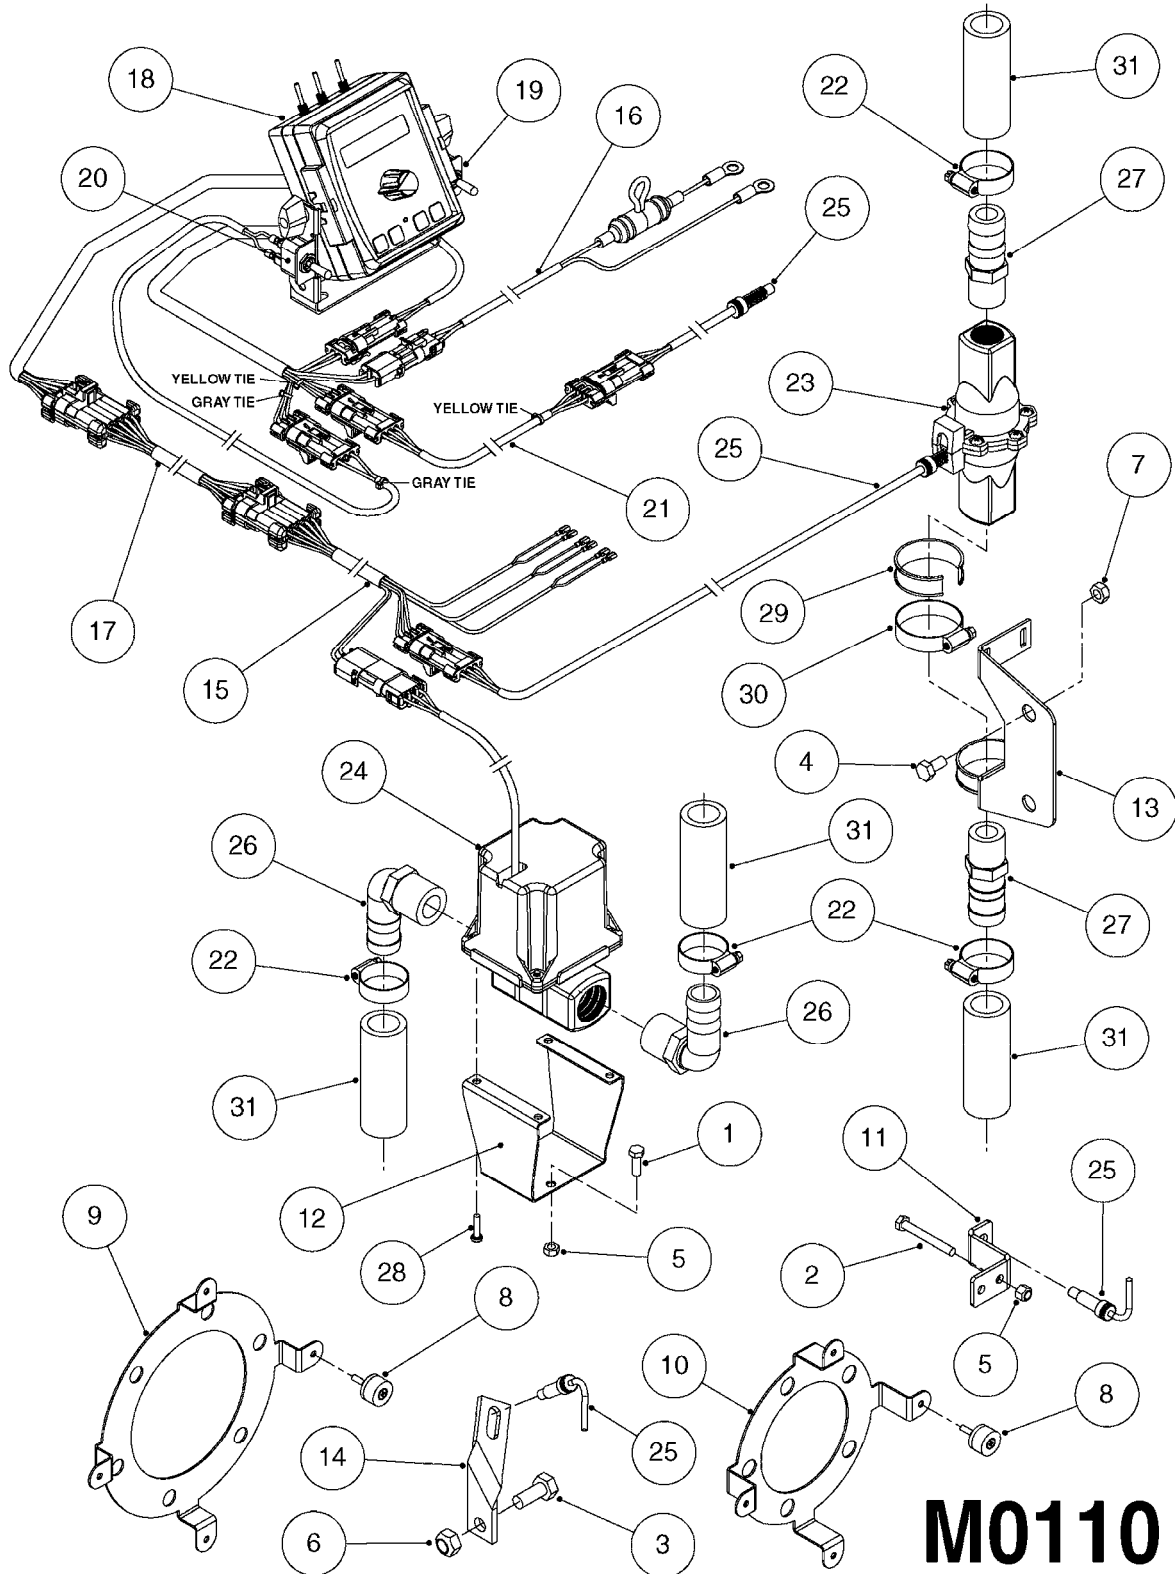

M0110

SPRAY MATE II CONTROLLER
M0110-HIN, 01:01:16

Page 1
Date 16.03.2016 11:43

Pos.	parts-n°	order qty	description
1	410185	1	BOLT HEX 8.8 DEL M6X16 A2
2	410561	1	BOLT HEX 8.8 DEL M6X50 FT
3	420604	1	BOLT HEX 8.8 DEL M10X25 FT DIN933
4	430522	1	BOLT HEX 8.8 DEL M12X25 FT
4	430846	1	BOLT HEX 8.8 DEL M12X80 USE WITH N-SERIES
5	460261	1	NUT HEX M6X1 LOCK A2 DIN985
6	460423	1	NUT HEX M10X1.5 LOCK
7	460703	1	NUT HEX M12X1.75 LOCK DIN985
8	722525	1	MONITOR MAGNETS SET OF 8PCS
9	16056203	1	MAG MNT F. SPEED SNS 6 BOLT USE WITH ATV SINGLE AXLE
10	16097703	1	SPEED RING, 5 BOLT, 4.5" B.C. USE WITH ATV TANDEM AXLE
11	16098003	1	SPEED SENSOR BRACKET, ATV TNDM USE WITH ATV TANDEM AXLE
12	16098103	1	REGULATOR VALVE BRKT, ATV ATV ONLY
13	16108803	1	FLOW METER BRKT, SPRAYMATE
14	16098903	1	SPD SNSR BRKT, ATV SINGLE AXLE USE WITH ATV SINGLE AXLE
15	26010603	1	SPRAYMATE II HARDI BRANCH CABL
16	26010703	1	SPRAYMATE II BATTERY CABLE
17	26010803	1	SPRAYMATE II 15'10PIN M/P CABL
18	26011203	1	SPRAYMATE II CONSOLE
19	26011303	1	SPRAYMATE II POWER SWITCH KIT INCLUDES SWITCH, BRACKET, WIRE
20	26011403	1	SPRAMAT II MAST.RN/HOLD SW KIT INCLUDES SWITCH, BRACKET, WIRE
21	26011503	1	SPRAYMATE II 15'3-PIN M/P CABL
22	28030003	1	CLAMP HOSE GEAR P1" 6716
23	28032803	1	FLOW METER, SM II, 2-40 GPM
24	28032903	1	SPRAYMATE II 1"SERVOVALV 150M
25	28033003	1	SPRAYMATEII 5'FLOW/SPEED SEN C
26	28033803	1	FITTING, 1"X1"NPT 90° ELBOW
27	28033903	1	FITTING, 1"X3/4"NPT STRAIGHT
28	41000303	1	MACHINE SCREW #8-32x3/4" SS
29	341291	1	RUBBER HOSE CLAMP COVER 130MM
30	28030103	1	CLAMP HOSE GEAR P5/4-S1.5"6724
31	92712403	1	HOSE R X1" X300PSI WP X0012"