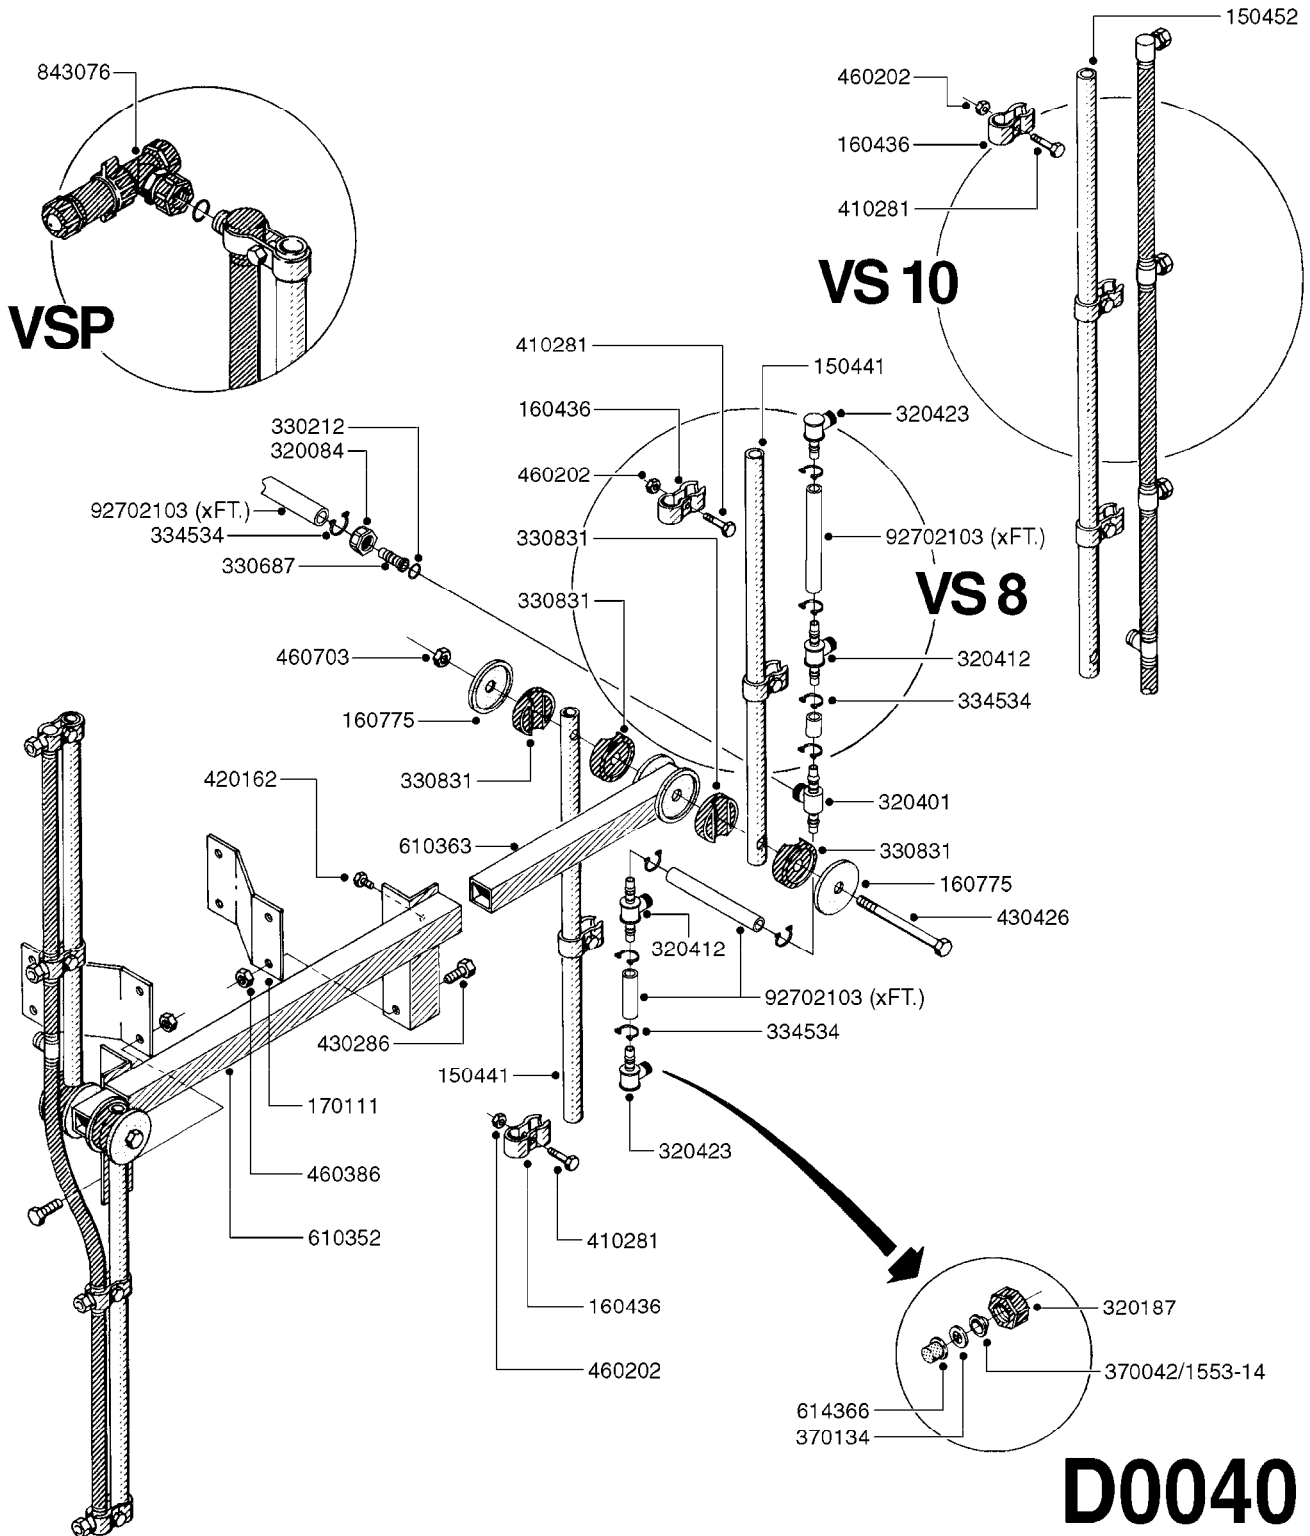

BOOM - VS-8 & VS-10
D0040-HIN, 01:01:16

Page 0
Date 16.03.2016 11:42

BOOM - VS-8 & VS-10
D0040-HIN, 01:01:16

Page 1
Date 16.03.2016 11:42

parts-n°	order qty	description
150441	1	BOOM WING OUT.SEC. WINE S630MM
150452	1	BOOM WING OUT.SEC. WINE S930MM
160436	1	PIPE BRANCH HOLDER D22,2
160775	1	WASHER F. FRICTION PLATE
170111	1	SUPP. ARM VIN S
320084	1	FITT.DK NUT 1/2" BSP
320187	1	FITT.DK CAP 3/8" BSP BLACK
320401	1	FITT.DK TEE 1/2X1/2HB X1/2"BSP
320412	1	FITT.DK TEE 1/2X1/2HB X3/8'BSP
320423	1	FITT.DK ELB 1/2'HB X 3/8' BSP
330212	1	O-RING D19/D14X2.4 F.1/2"NUT
330687	1	FITT.DK HB 1/2" F. 1/2" NUT
330831	1	FRICTION PLATE
334534	1	CLAMP HOSE PLASTIC 1/2"
370042	1	NOZZLE CONE JET 1553-14
370134	1	NOZZLE SWIRL 1554-GREY
410281	1	BOLT HEX 8.8 DEL M6X25 DIN933 A2
420162	1	BOLT HEX 8.8 DEL 3/8"x15MM
430286	1	BOLT HEX 8.8 DEL M12X30 FT
430426	1	BOLT HEX 8.8 DEL M12X130
460202	1	NUT HEX M6
460386	1	NUT HEX M12X1.75
460703	1	NUT HEX M12X1.75 LOCK DIN985
610352	1	CENTER SECTION WINE S
610363	1	BOOM WING INNER SECTION
614366	1	FILTER 50 MESH F.NOZZLE BLUE
843076	1	SPR. PISTOL FOR BOOM (PLAST)
92702103	1	HOSE R X1/2" X300PSI WP X0012"