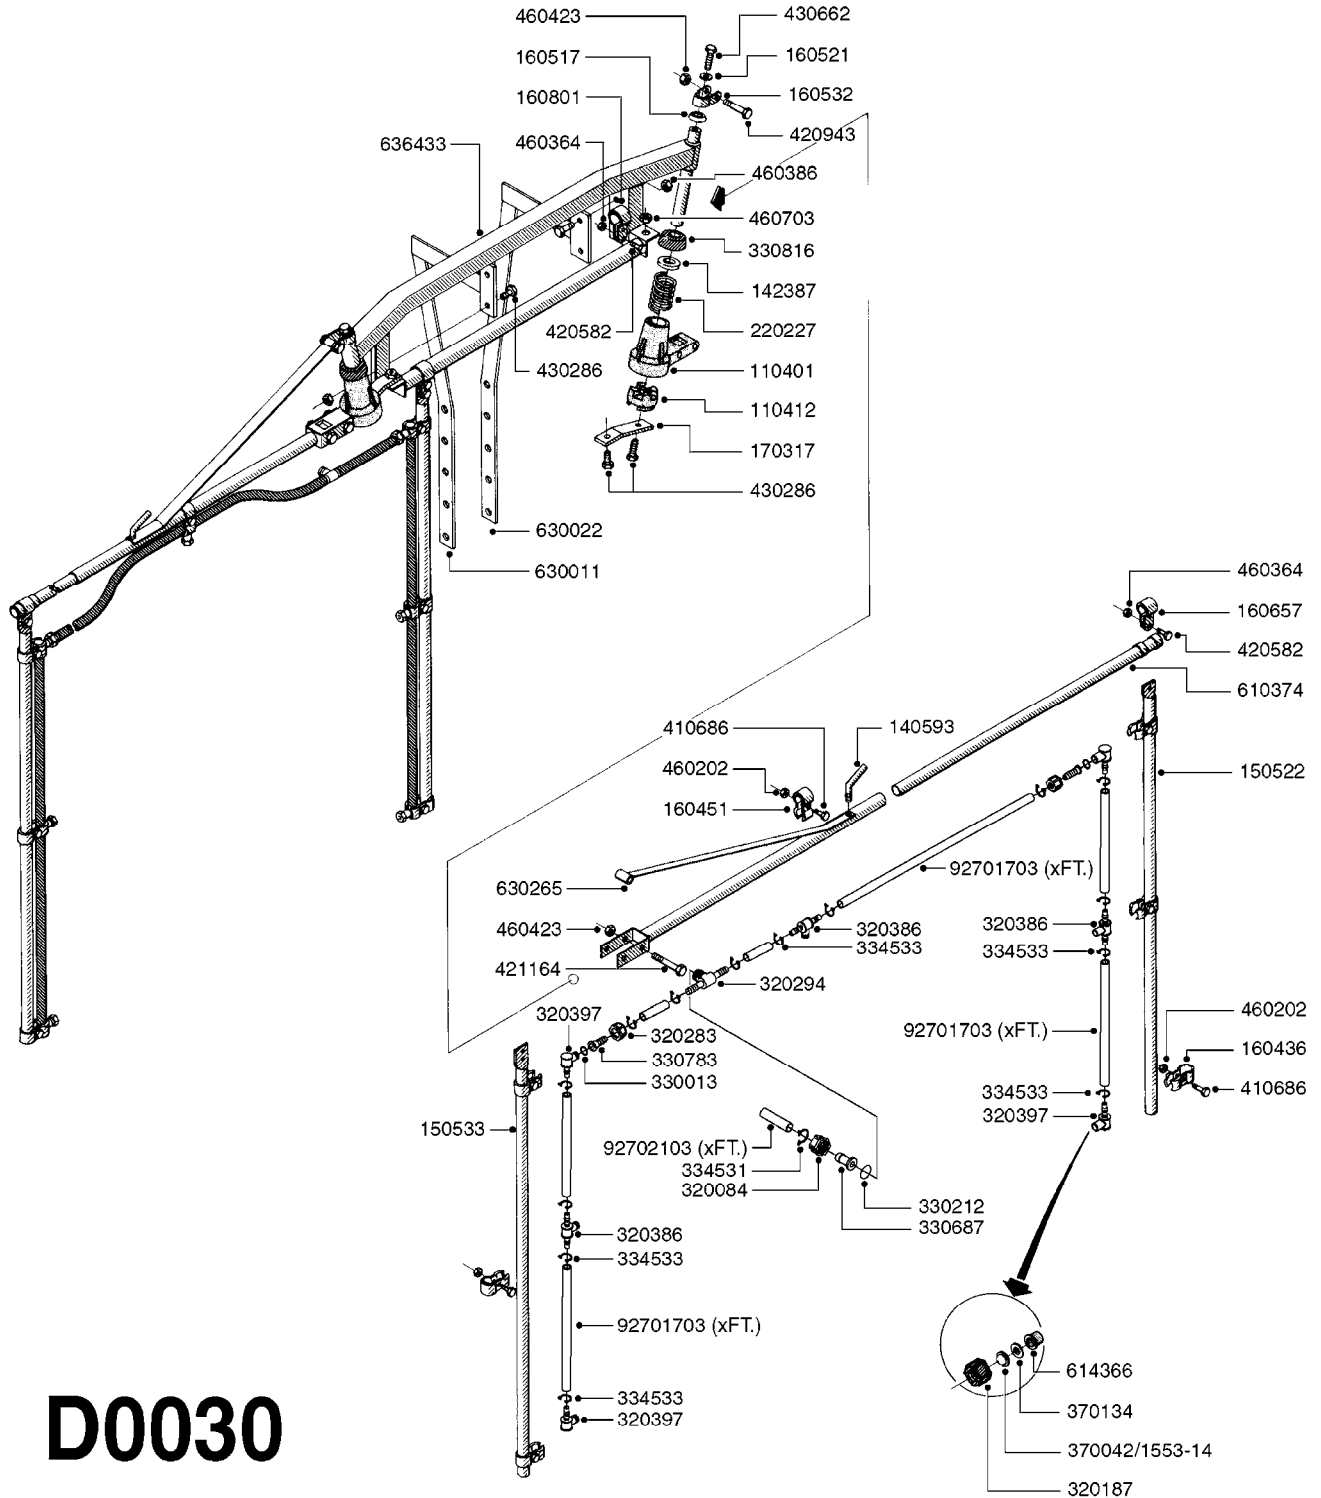

BOOM - V-II
D0030-HIN, 01:01:16

Page 0
Date 16.03.2016 11:42

BOOM - V-II
D0030-HIN, 01:01:16

parts-n°	order qty	description
110401	1	SPRING HOUSING STD BOOM
110412	1	CLUTCH STANDARD BOOM
140593	1	THUMB SCREW
142387	1	WASHER D40D23X5
150522	1	DROP TUBE WINE II
150533	1	DROP TUBE WINE II
160436	1	PIPE BRANCH HOLDER D22,2
160451	1	PIPE BRANCH HOLDER D25,4
160517	1	SPACER COLLAR, STANDARD BOM
160521	1	WASHER D30.5/D13X2
160532	1	CLAMP SWIVEL F. BOOM 14'H.D.
160657	1	CLIP FITTING FOT D22,2
160801	1	CLIP FITTINGS 31.7
170317	1	CROSSBAR FOR BOOM WINE II
220227	1	SPRING FOR PIVOT
320084	1	FITT.DK NUT 1/2" BSP
320187	1	FITT.DK CAP 3/8" BSP BLACK
320283	1	FITT.DK NUT 3/4"BSP
320294	1	FITT.DK TEE 3/8X3/8HB X1/2"BSP
320386	1	FITT.DK TEE 3/8X3/8HB X3/8"BSP
320397	1	FITT.DK ELB 3/8"HB X 3/8" BSP
330013	1	O-RING D15/D10X2.5 F.3/8"NUT
330212	1	O-RING D19/D14X2.4 F.1/2"NUT
330687	1	FITT.DK HB 1/2" F. 1/2" NUT
330783	1	FITT.DK HB 3/8"F.3/8" NUT
330816	1	DUST COVER PLASTIC/STD.BOOM
334531	1	CLAMP HOSE PLASTIC 3/4"
334533	1	CLAMP HOSE PLASTIC 3/8"
370042	1	NOZZLE CONE JET 1553-14
370134	1	NOZZLE SWIRL 1554-GREY
410686	1	BOLT HEX 8.8 DEL M6X30
420582	1	BOLT HEX 8.8 DEL M8X20 FT A2
420943	1	BOLT HEX 8.8 DEL M10X50
421164	1	BOLT HEX 8.8 DEL M10X70
430286	1	BOLT HEX 8.8 DEL M12X30 FT
430662	1	BOLT HEX 8.8 DEL M12X20 FT
460202	1	NUT HEX M6
460364	1	NUT HEX M8 GALV.
460386	1	NUT HEX M12X1.75
460423	1	NUT HEX M10X1.5 LOCK
460703	1	NUT HEX M12X1.75 LOCK DIN985
610374	1	BOOM WING OUT.SECTION (WINE11)
614366	1	FILTER 50 MESH F.NOZZLE BLUE
630011	1	630011
630022	1	630022
630265	1	BOOM WING 14' BOOM
636433	1	CENTER SECTION 14' BOOM D27.0
92701703	1	HOSE R X3/8" X300PSI WP X0012"
92702103	1	HOSE R X1/2" X300PSI WP X0012"