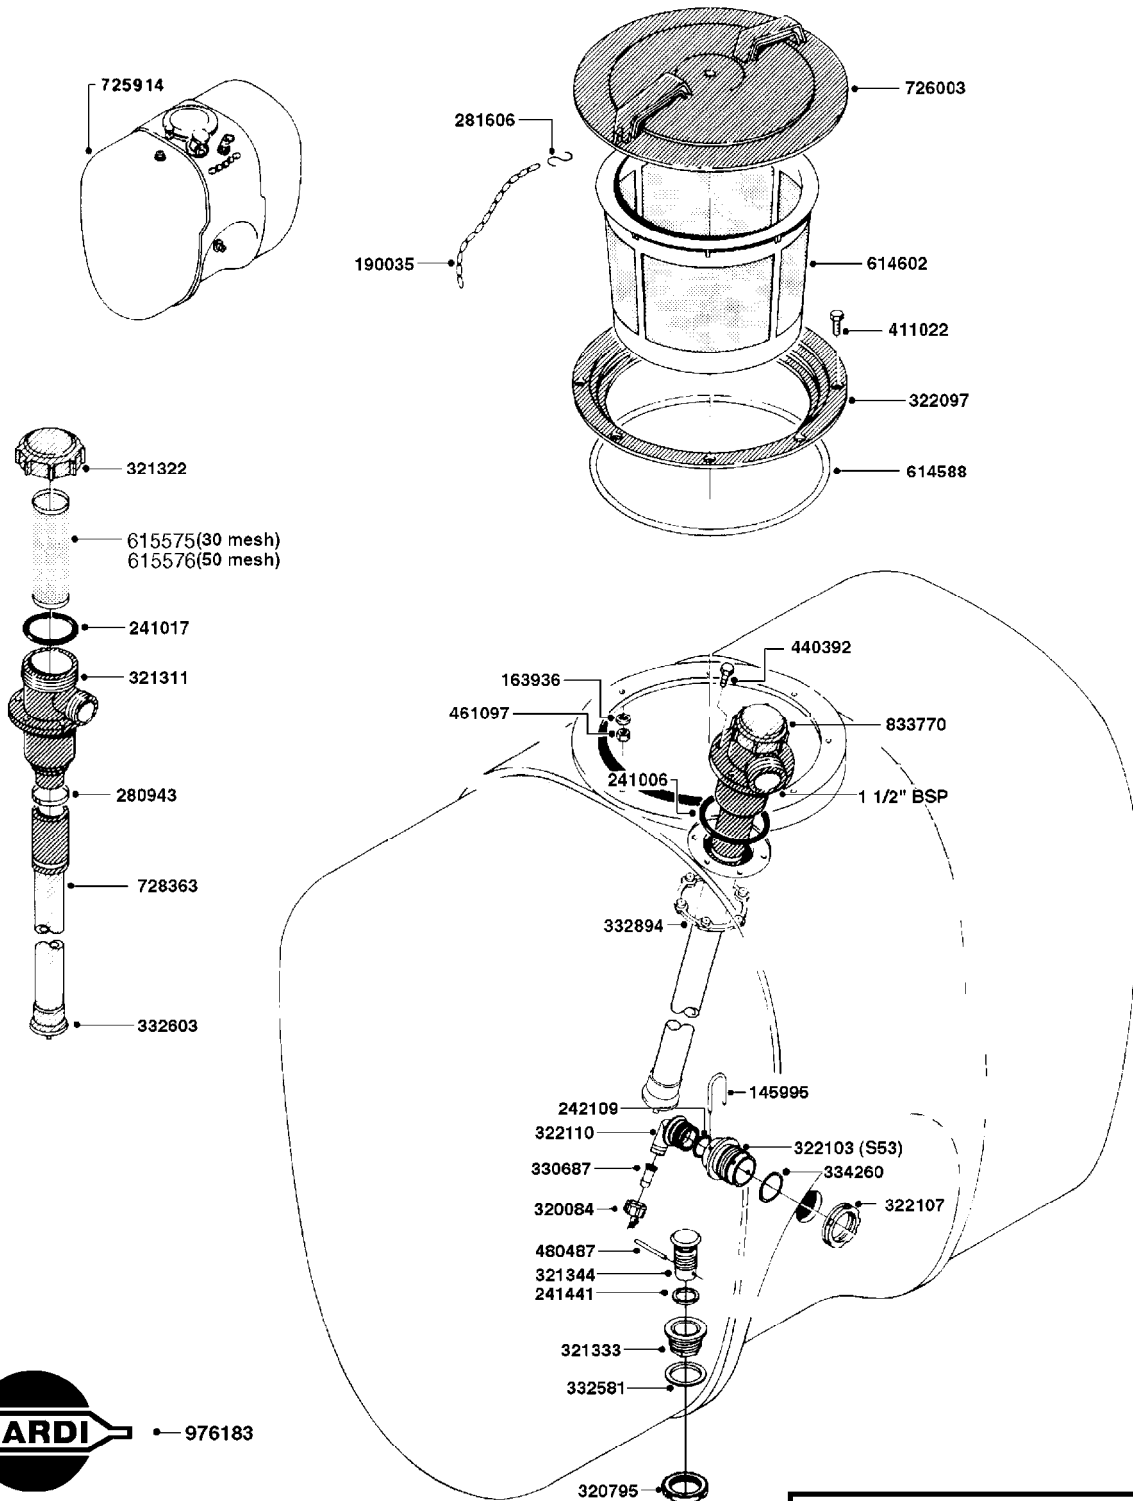

E0020

FOR CONNECTING HOSE FITTINGS, SEE SECTION L

TANK - NL 155 (POST 92)
E0020-HIN, 01:01:16

Page 1

Date 16.03.2016 11:42

parts-n°	order qty	description
145995	1	FITT.DK S-53 FORK
163936	1	WASHER D15/D6.2X1
190035	1	CHAIN 365MM
241006	1	O-RING D79,2X5,7 NITRIL
241017	1	O-RING D74,5X3 NITRIL
241441	1	O-RING D29.3X3
242109	1	O-RING D32.2x3.0 (USE 242354)
280943	1	CLAMP HOSE GEAR 40-60
281606	1	S-HOOK GALVANIZED
320084	1	FITT.DK NUT 1/2" BSP
320795	1	FITT.DK NUT 1-1/2" BSP JAMB
321311	1	FILTER BODY S 80 X 4
321322	1	SCREW CAP F. S80 X 4
321333	1	FITT.DK BULK 1-1/2" X 1"F BSP
321344	1	DRAIN SCREW 1" BSP RED
322097	1	THREADED RING F. LID
322103	1	FITT.DK S-53 BULKHEAD
322107	1	FITT.DK S-53 BULKHEAD NUT
322110	1	FITT.DK S-53 ELB. 1/2" BSP
330687	1	FITT.DK HB 1/2" F. 1/2" NUT
332581	1	GASKET F. 1-1/2" BSP CAPNUT.
332603	1	CAP F. SUCTION TUBE
332894	1	RETAIN.RING FOR SUCTION FILTER
334260	1	GASKET F. S-53 BULKHEAD
411022	1	SCREW M.6X30 STAINLESS PHILLIP
440392	1	SCREW 6.3 X 25.0 DIN7981C TORX
461097	1	NUT M6 STAINLESS SAFETY
480487	1	PIN M5X60 SLOTTED GALV
614588	1	SEAL F. LID
614602	1	FILTER BASKET
615575	1	FILTER F.TOP SUCT.30 MESH GRN.
615576	1	FILTER F.TOP SUCT.50 MESH BLUE
725914	1	TANK ASSY.COMPOSITE NK 155 '92
726003	1	LID F. TANK
728363	1	SUCTION TUBE ASSY.L=72"
833770	1	TOP SUCTION KIT 300/500
976183	1	DECAL COMPANY D.18,2 X 29,6