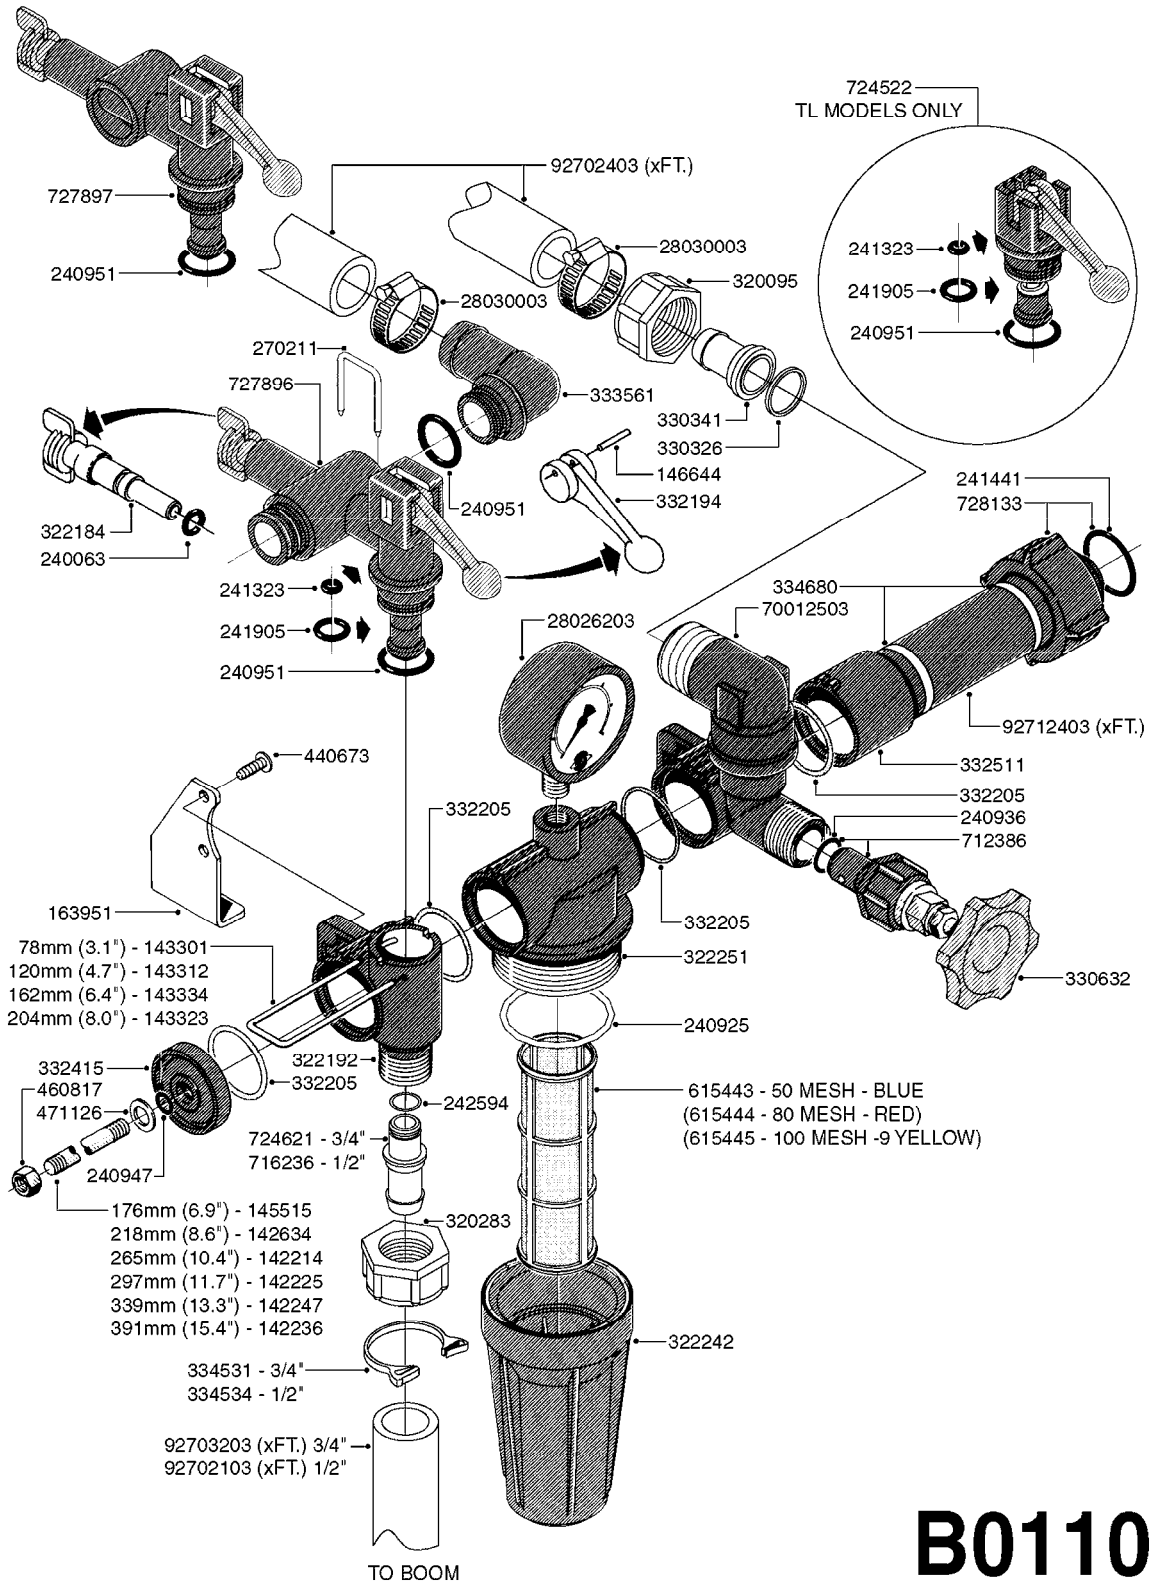

B0110

BK-180 BOOM VALVES-MAN.POST 00
B0110-HIN, 01:01:16

Page 1
Date 16.03.2016 11:42

parts-n°	order qty	description
142214	1	STUD BOLT - M8X265, 3 SECTION
142225	1	STUD BOLT 8 X 299 - 6 MODULS
142236	1	STUD BOLT 8 X 381 - 8 MODULS
142247	1	STUD BOLT 8 X 341 - 7 MODULS
142634	1	STUD BOLT M8 X 213 - 4 MODULS
143301	1	LOCK CLAMP 78 MM
143312	1	LOCK CLAMP 120 MM
143323	1	LOCK CLAMP 204 MM
143334	1	LOCK CLAMP 162 MM
145515	1	STUD BOLT M8 X 176MM
146644	1	PIN D3X19 STAINLESS
163951	1	MOUNT BRACKET FOR BK180 SECTIO
240063	1	O-RING D14.1/9.3 X 2.4
240925	1	O-RING D49.5X3 NITRIL
240936	1	O-RING D13.3X2.4 NITRIL
240947	1	O-RING D7.3X2.4 NITRIL
240951	1	O-RING D21.2X3 NITRIL
241323	1	O-RING D5.3X2.4 NITRIL
241441	1	O-RING D29.3X3
241905	1	O-RING 12,3X2,4 VITON DKR.1,05
242594	1	O-RING D14 X 1.78 SCH.70-EPDM
270211	1	FITT.DK S25 FORK L=37.5
320095	1	FITT.DK NUT 1" BSP
320283	1	FITT.DK NUT 3/4"BSP
322184	1	SCREW F.ADJUSTING CONST.PRESS.
322192	1	HOUSING F.DISTRIBUTOR
322242	1	FILTER BOWL / IN-LINE
322251	1	HOUSING F.FILTER MOUNT BK/EC
330326	1	O-RING D30/D24X2 F.1"NUT
330341	1	FITT.DK HB 1" F. 1" NUT
330632	1	REGULATING HANDLE
332194	1	DISTRIBUTION HANDLE
332205	1	O-RING D43/39XD2
332415	1	COVER
332511	1	FITT.DK END CAP 1"HB F.BK180
333561	1	FITT.DK ELB.1" EC RETURN
334531	1	CLAMP HOSE PLASTIC 3/4"
334534	1	CLAMP HOSE PLASTIC 1/2"
334680	1	CLAMP HOSE PLASTIC 1"
440673	1	SCREW F.PLASTIC 5X12 SS
460817	1	NUT HEX M8 STAINLESS DIN 934
471126	1	WASHER, M8, Ø16/ 8.4X 1.6, SS
615443	1	FILTER ELEM.50 MESH BLUE
615444	1	FILTER ELEM.80 MESH RED
615445	1	FILTER ELEM.100 MESH YELLOW
712386	1	PRESSURE REGULATOR COMPL. H-M
716236	1	FITT.DK HB 1/2" ASSY. F. 3/4"
724522	1	DISTR.OVER PART W.OUV PR 83 BK
724621	1	FITT.DK HB 3/4"ASSY F.3/4" NUT
727896	1	HOUSING UPPER F.CONST.PRESS.
727897	1	HOUSING UPPER PART END PC.BK92
728133	1	CONNECTING PART F.BK OPR.UNIT
28026203	1	GAUGE 200PSI/BR,2.5"1/4BSP-BTM
28030003	1	CLAMP HOSE GEAR P1" 6716
70012503	1	HOUSING FOR HARDI-MATIC VALVE
92702103	1	HOSE R X1/2" X300PSI WP X0012"
92702403	1	HOSE PVC SUCT GRAY 1"
92703203	1	HOSE R X3/4" X300PSI WP X0012"
92712403	1	HOSE R X1" X300PSI WP X0012"