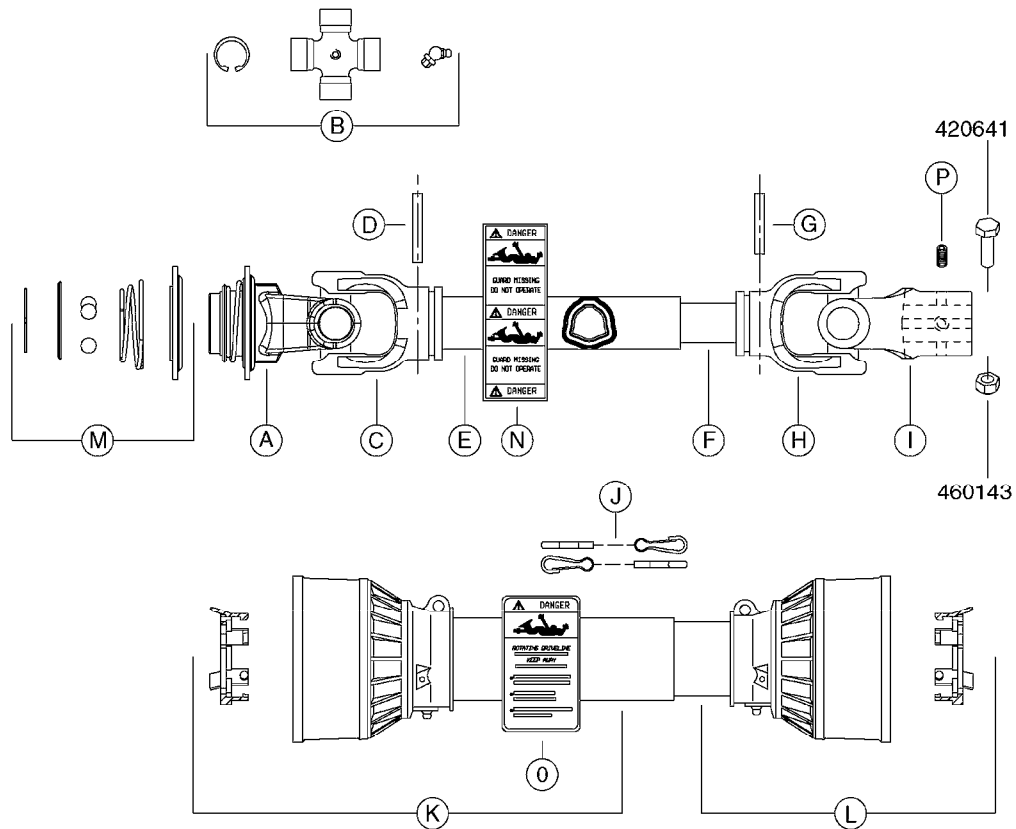

* Supplier changed in 2011 - see page A0580 for "AMA" PTO's (yellow and black shields).

A0510

PTO SHAFTS - BONDIOLI DIAPH.
A0510-HIN, 01:01:16

Page 1

Date 16.03.2016 11:42

parts-n°	order qty	description
284041	1	UNIV. JOINT 27x70mm
289040	1	PTO YOKE 1-3/8" X 6 SPLINE
289041	1	PTO YOKE 1-3/8" X 6 SPLINE
289042	1	UNIV. JOINT 22x54mm
289045	1	UNIV. JOINT 30.2x79.4mm
289049	1	PTO SHIELD COMPLETE F.829446
289050	1	PTO SHIELD COMPLETE F.829445
829445	1	PTO 1-3/8/6X1-3/8/6X810M AXIAL
829446	1	PTO SHAFT LE-SPV + LP ZE-P540
829480	1	PTO 1-3/8/21 x 1-3/8/21x1210MM
829482	1	PTO 1-3/8/6X25MM X 600MM 1202
829483	1	PTO 1-3/8/6X30MM x 610MM 1302
829484	1	PTO 1-3/8/6X1-3/8/6X575MM 361
829486	1	PTO 1-3/8/6X30MM X870MM 1302
829487	1	PTO 1-3/8/6X1-3/8/6X870MM 361
829490	1	PTO 1-3/8/6X30MM 1320MM 1302
829491	1	PTO 1-3/8/6X1' 610/913MM 9016
829502	1	PTO 1-3/8/6x1210/1745
28005200	1	PTO YOKE 1-3/8" X 21 SPLINE
28005400	1	PTO YOKE 1-3/8" X 6 SPLINE
28005800	1	PTO YOKE 1-3/8" X 21 SPLINE
28006000	1	PTO YOKE D25 CONE 3 DEG.
28006100	1	PTO YOKE D30 CONE 4 DEG.
28006200	1	PTO YOKE 1-3/8" X 6 SPLINE
28006300	1	PTO YOKE D1"
28006700	1	PTO HALF SHAFT - TRACTOR END
28006900	1	PTO HALF SHAFT - TRACTOR END
28007300	1	PTO INNER D1" (NO SHIELD)
28007500	1	PTO INNER D1" (NO SHIELD)
28007800	1	PTO INNER D1" (NO SHIELD)
28008100	1	PTO SHIELD COMPLETE
28008500	1	PTO HALF SHAFT - TRACTOR END
28008600	1	PTO SHIELD ASSY COMPLETE
28009403	1	UNIV. JOINT 27x74.6mm
28015103	1	PTO YOKE 1-3/8"X21 TWST OLD
28015203	1	UNIV. JOINT 23.8x61.3mm
28015303	1	PTO YOKE 1-3/8"X21 BALL COLLAR
28015403	1	PTO OUTER 1-3/8"X21 (NO SHIELD)
28015503	1	PTO INNER 1-3/8"X21 (NO SHIELD)
28015603	1	PTO SHIELD COMPLETE F.28020303
28015703	1	PTO YOKE 1-3/4"X20 SPL OUTER
28015803	1	PTO OUTER 1-3/4"X20 (NO SHIELD)
28015903	1	PTO INNER 1-3/8"X21 (NO SHIELD)
28016003	1	PTO SHIELD COMPLETE F.10465803
28016203	1	PTO OUTER 1-3/8"X6 (SHIELDED)
28016303	1	PTO INNER 1-3/8"X6 (NO SHIELD)
28016703	1	PTO OUTER 1-3/8"X6 (NO SHIELD)
28016803	1	PTO INNER 1-3/8"X6 (NO SHIELD)
28020203	1	PTO 1-3/4/20x1-3/8/21 BP L=860
28020303	1	PTO 1-3/8/21 x 1-3/8/21 B&P
28040603	1	PTO YOKE 1-3/8X21SPL BLACK
28040703	1	SAFETY CHAIN F.CV BLACK PTO
28068800	1	PTO YOKE 1-3/8" X 6 SPLINE
28069700	1	UNIV. JOINT STD1 SFT
28072800	1	PTO SHIELD COMPLETE L=1912 SFT
28073000	1	PTO YOKE 1-3/8" X 6 SPLINE