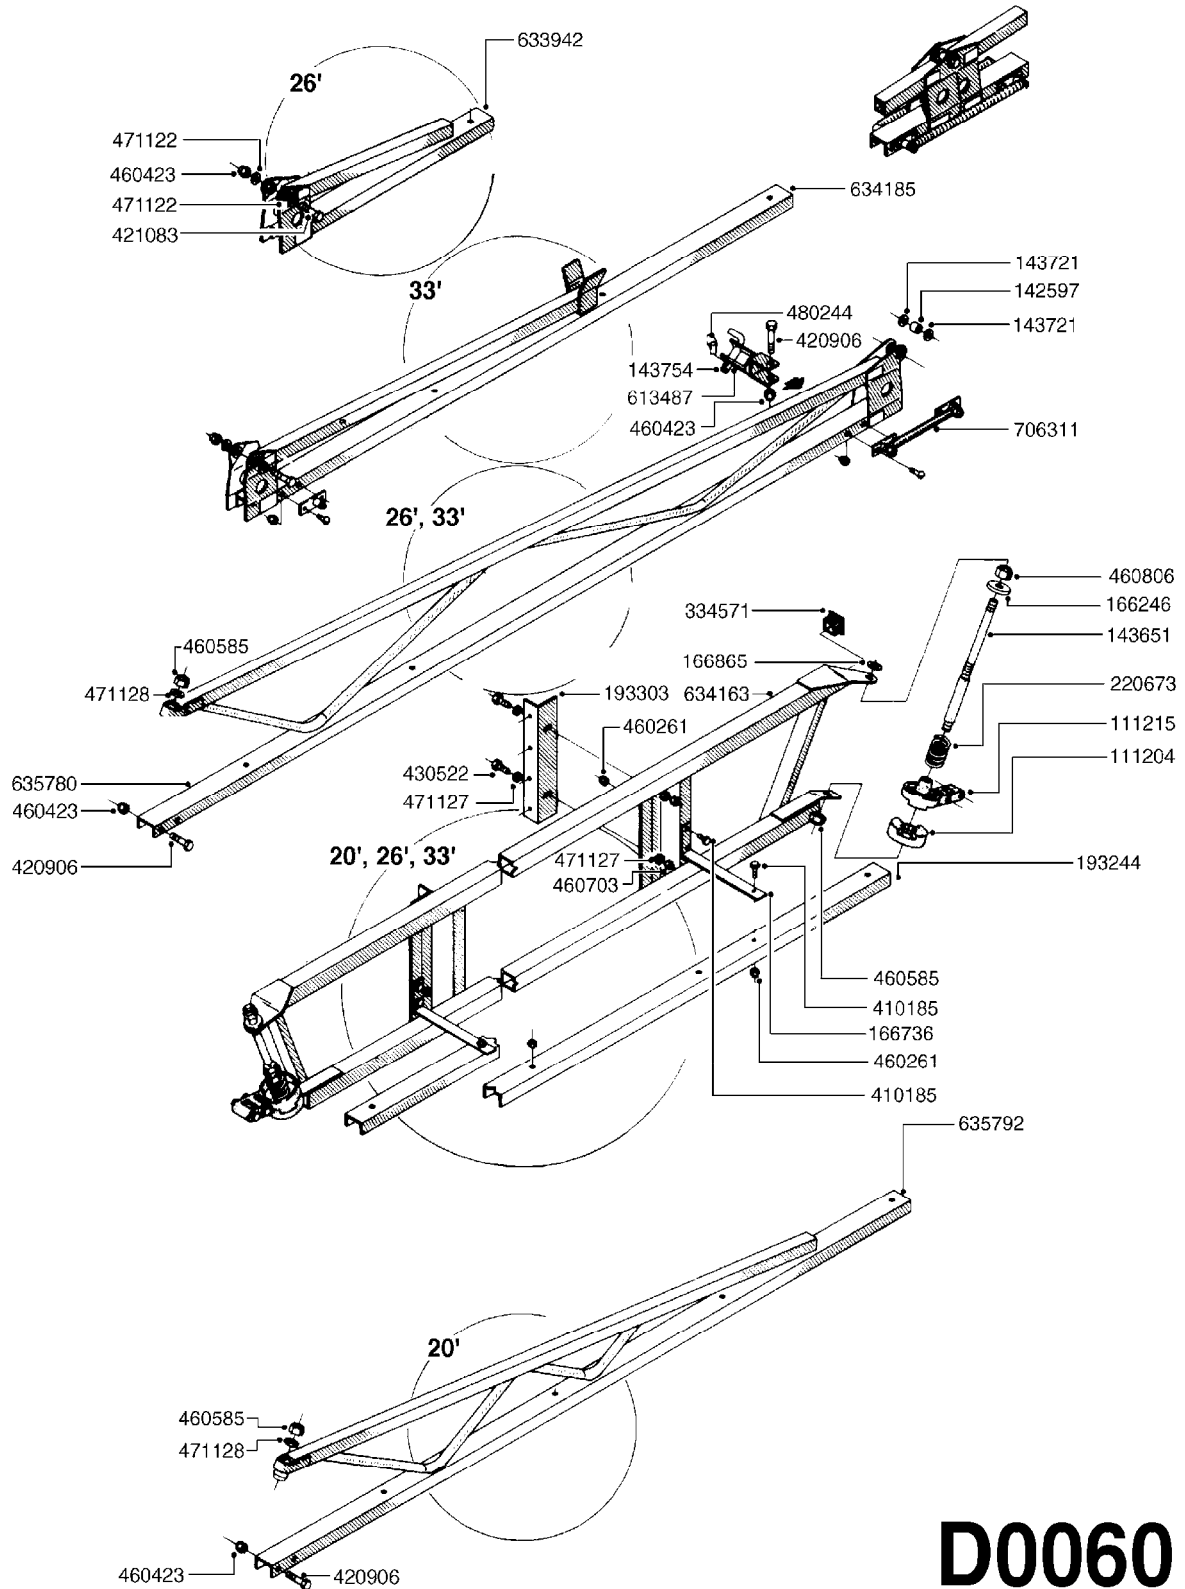

BOOM - SB 20' 26' 33'
D0060-HIN, 01:01:16

Page 0
Date 16.03.2016 11:42

D0060

BOOM - SB 20' 26' 33'
D0060-HIN, 01:01:16

Page 1
Date 16.03.2016 11:42

parts-n°	order qty	description
111204	1	CLAW CLUTCH/LOWER D80
111215	1	CLAW CLUTCH/UPPER D80
142597	1	DISTANCE TUBE
143651	1	AXLE M20/M16 L=355 F/BREAKAWAY
143721	1	FRICITION DISC FOR BOOM D30
143754	1	PIN D10 X 56
166246	1	WASHER CUP D53 F.SPRING
166736	1	CLAMP FOR SB BOOM
166865	1	WASHER D35/D25X2
193244	1	NOZZLE TRACK 6-8-10 M SB
193303	1	SUPPORTING ARM FOR SB BOOM
220673	1	SPRING F.PIVOT 100 X 51
334571	1	TAPON 40x40x2 EMBELLECEDOR
410185	1	BOLT HEX 8.8 DEL M6X16 A2
420906	1	BOLT HEX 8.8 DEL M10X60
421083	1	BOLT HEX 8.8 DEL M10X65
430522	1	BOLT HEX 8.8 DEL M12X25 FT
460261	1	NUT HEX M6X1 LOCK A2 DIN985
460423	1	NUT HEX M10X1.5 LOCK
460585	1	NUT HEX M16X2 LOCK
460703	1	NUT HEX M12X1.75 LOCK DIN985
460806	1	NUT HEX M20X2.5 LOCK
471122	1	WASHER, M10, Ø20/10.5X 2.0, SS
471127	1	WASHER, M12, Ø24/13.0X 2.5, SS
471128	1	WASHER, M16, Ø30/17.0X 3.0, SS
480244	1	PIN SNAP D4.5
613487	1	TRANSPORT FITTINGS FOR SB BOOM
633942	1	OUTER BOOM WING 26', 28' SB
634163	1	CENTER SECTION - 20',26',33'
634185	1	BOOM WING OUTER PART 33' SB
635780	1	INNER WING SEC. 26',28',33'SB
635792	1	BOOM WING - 20',21'SB-BOOM
706311	1	SPRING WITH HAND-GRIB