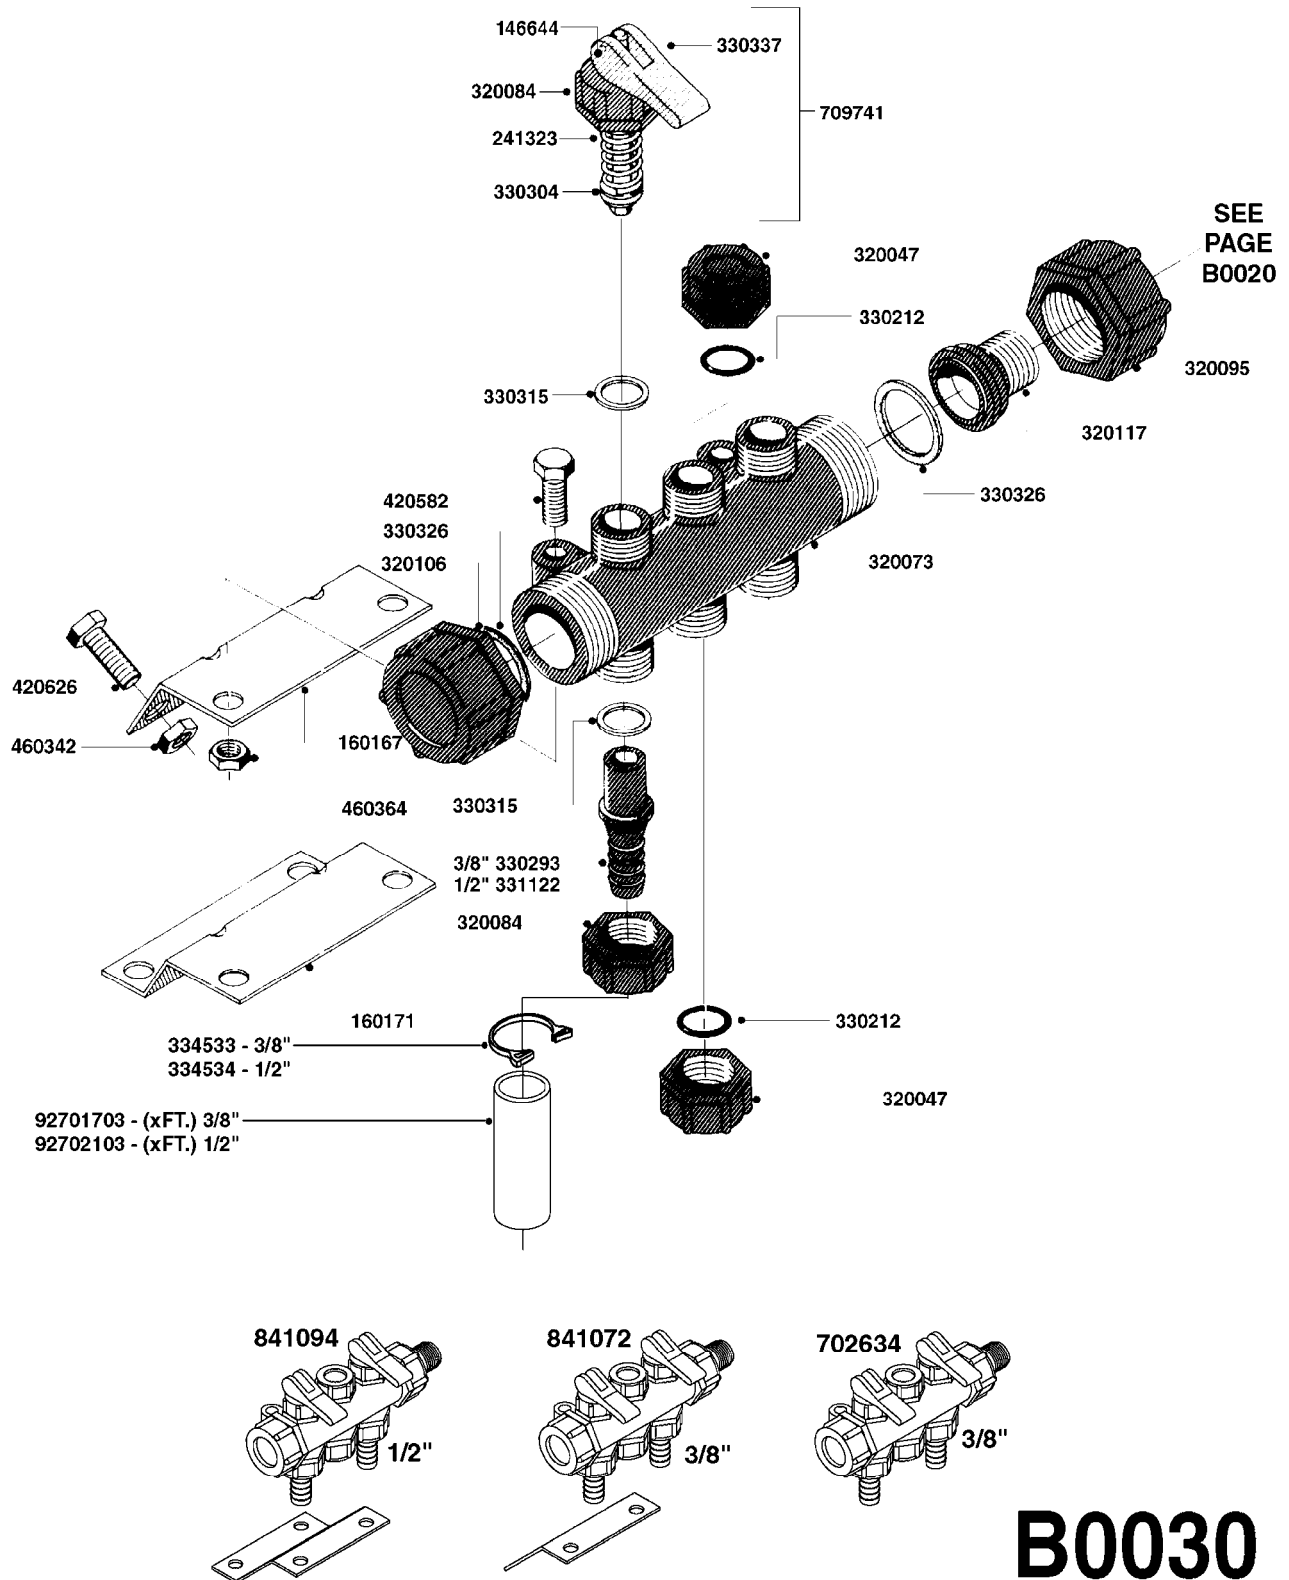

841758 - COMPLETE ASSEMBLY
(LESS GAUGE)

COMPLETE ASSEMBLIES
WHOLEGOODS ITEMS

B0020

CONTROL-ET MANUAL-ES 30/50/80
B0020-HIN, 01:01:16

Page 1

Date 16.03.2016 11:42

parts-n°	order qty	description
146644	1	PIN D3X19 STAINLESS
240063	1	O-RING D14.1/9.3 X 2.4
241323	1	O-RING D5.3X2.4 NITRIL
320073	1	DISTRIBUTOR HOUSING 1/2"
320084	1	FITT.DK NUT 1/2" BSP
320095	1	FITT.DK NUT 1" BSP
320117	1	FITT.DK CONN.1/2"BSP F. 1" CAP
321694	1	UNION NUT
330212	1	O-RING D19/D14X2.4 F.1/2"NUT
330293	1	VALVE SEAT WITH 3/8" HOSE TAIL
330304	1	VALVE CONE D14
330315	1	O-RING D18.4/D13X.6
330326	1	O-RING D30/D24X2 F.1"NUT
330337	1	HANDLE F. FLIP VALVE
330676	1	FITT.DK HB 3/8" F. 1/2" NUT
330687	1	FITT.DK HB 1/2" F. 1/2" NUT
331111	1	VALVE SEAT FOR 1/2" DISTRIBUT.
331122	1	VALVE SEAT WITH 1/2" HOSE TAIL
334533	1	CLAMP HOSE PLASTIC 3/8"
334534	1	CLAMP HOSE PLASTIC 1/2"
390282	1	STOPPER ATV 1/4"
390283	1	CONE FOR PRES CONTR ATV
421046	1	BOLT HEX 8.8 DEL M8X25 FT A2 DIN933
440167	1	SCREW NO.8 1/4"
440663	1	SCREW 3/8" NR4 STAINLESS
460143	1	NUT HEX M8 LOCK A2 DIN985
709741	1	VALVE ASSY. 1/2" FLIP LEVER
841758	1	ET CONTROL COMPLETE
28026203	1	GAUGE 200PSI/BR, 2.5"1/4BSP-BTM
92701703	1	HOSE R X3/8" X300PSI WP X0012"
92702103	1	HOSE R X1/2" X300PSI WP X0012"