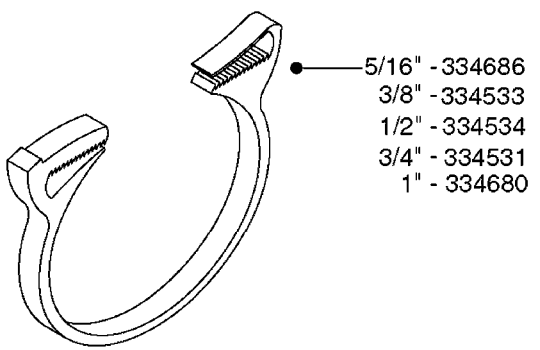

I.D.	PART # (ONE FOOT)	
3/8" 1/2" 3/4" 1" 1-1/4"	92701703 92702103 92703203 92712403 92734403	 <p>RUBBER HOSE SMOOTH, BLACK, TWO BLUE STRIPES</p>
5/16" 3/8" 1/4" 1/2" 3/4"	927281 927284 927268 927269 927270	 <p>PVC HOSE SHINY, BLACK, SMOOTH, TWO WHITE STRIPES</p>
1" 1-1/4" 1-1/2" 2" 2-1/2"	92702403 92738900 92702603 92702703 92702803	 <p>PVC SPIRAL SUCTION HOSE SHINY, RIBBED, GRAY</p>
3/4"	927205	 <p>PVC HOSE CLEAR, SMOOTH</p>
1/2" 3/4"	10631003 927231	 <p>PVC HOSE SMOOTH, CLEAR, REINFORCED WITH WHITE MESH</p>
4mm 6mm 8mm 10mm	927253 RED 927264 RED 927306 BLACK 927330 BLACK	 <p>PVC AIR HOSE SMOOTH</p>

Hose Size	Pressure	Suction	Clamp Code
3/8"	28029803		6706
1/2"	28029803		6706
3/4"	28029903		6712
1"	28030003	28029903	6716
1-1/4"	28030103		6724
1-1/2"		28030103	6724
2"		28030203	235-67
2-1/2"		28030303	235-74
3"		28030403	235-82