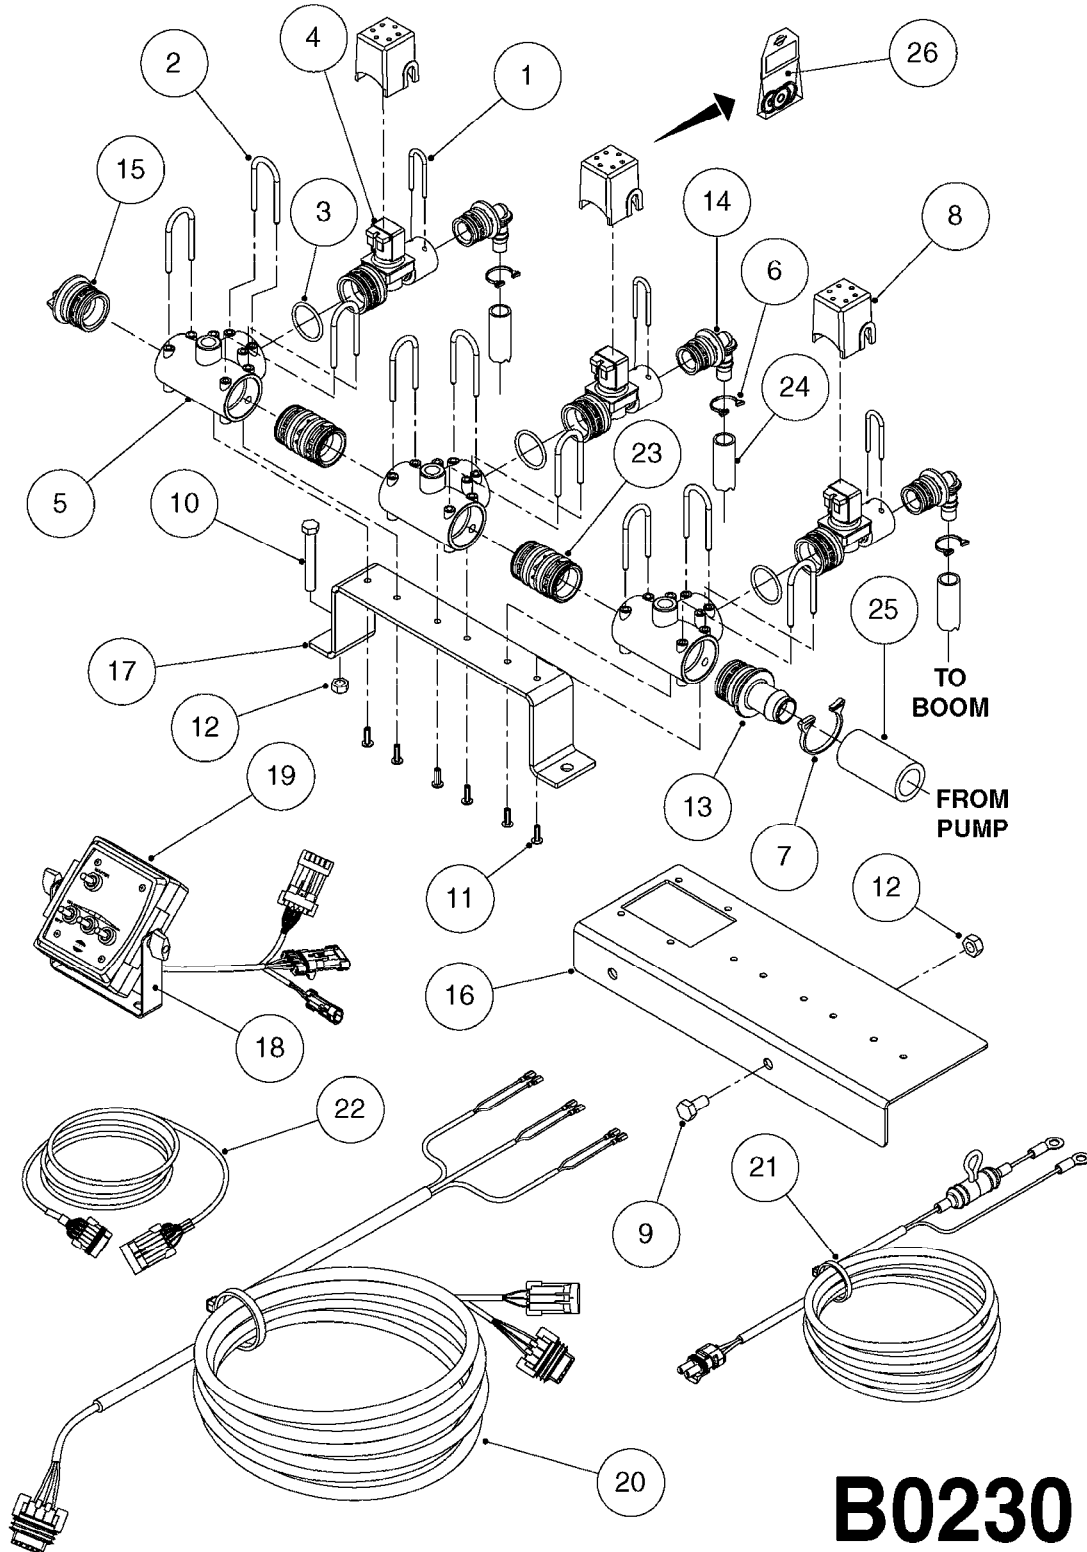

BK-180 REMOTE CONTROL CABLE
B0150-HIN, 01:01:16

Page 1

Date 16.03.2016 11:42

parts-n°	order qty	description
142516	1	SCREW SET M10 BENT F. LOCKING
142881	1	WIRE HOLDER FOR REMOTE CONTROL
142892	1	END NIPPLE F.REMOTE CABLE
281536	1	ALLEN WRENCH 3MM
410605	1	BOLT HEX 8.8 DEL M6X80
420604	1	BOLT HEX 8.8 DEL M10X25 FT DIN933
450564	1	SCREW M6X12 ALLEN
460261	1	NUT HEX M6X1 LOCK A2 DIN985
460423	1	NUT HEX M10X1.5 LOCK
471122	1	WASHER, M10, Ø20/10.5X 2.0, SS
611693	1	ARM FOR REMOTE CONTROL BK180
612124	1	BRACKET FOR OP.UNIT F REM.CTR
612566	1	MOUNT BRACKET F.FAN CABLE ASSY
612754	1	HANDLE FOR REMOTE CONTROL
715444	1	REMOTE CONTROL CABLE COMPLETE
715466	1	MOUNTING PLATE
833567	1	REMOTE CONTROL ON/OFF BK 180