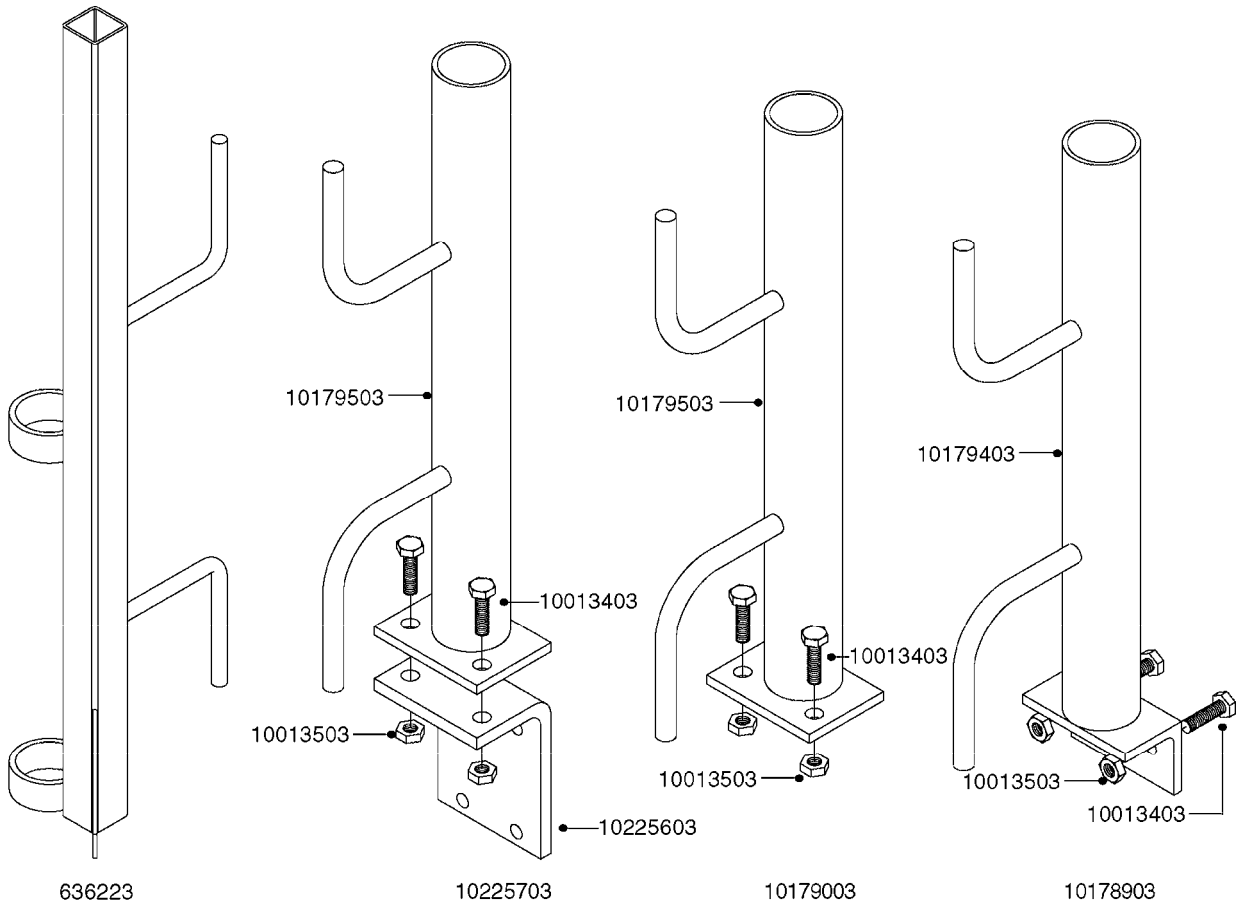

HOSE WRAPS
K0520-HIN, 01:01:16

Page 1
Date 16.03.2016 11:42

parts-n°	order qty	description
241965	1	O-RING 12.1 X 1.6
242007	1	O-RING D9.1X1.6
281551	1	BALL VALVE 1/2"
320084	1	FITT.DK NUT 1/2" BSP
330212	1	O-RING D19/D14X2.4 F.1/2"NUT
330326	1	O-RING D30/D24X2 F.1"NUT
330687	1	FITT.DK HB 1/2" F. 1/2" NUT
334190	1	FITT.DK HB 1/2' F. PISTOL 60S
334531	1	CLAMP HOSE PLASTIC 3/4"
636223	1	POST 12 VOLT TR30
712471	1	AGITATION VALVE ASSY. ON/OFF
843196	1	GUN, MODEL 60S
843197	1	HANDGUN KIT TYPE 60 LONG
10013403	1	BOLT HEX 3/8-16X1 1/4 HCS Z5
10013503	1	NUT HEX NC 3/8"
10178903	1	WRAP HOSE SIDE MOUNT PLATE
10179003	1	WRAP HOSE BOTTOM PLATE MOUNT
10179403	1	WRAP WELDMENT FOR HI101789
10179503	1	WRAP WELDMENT FOR HI101790
10225603	1	BKT.FOR HOSE WRAP MOUNT NL NK
10225703	1	WRAP HOSE BDL.BOTTOM PLATE
92702103	1	HOSE R X1/2" X300PSI WP X0012"