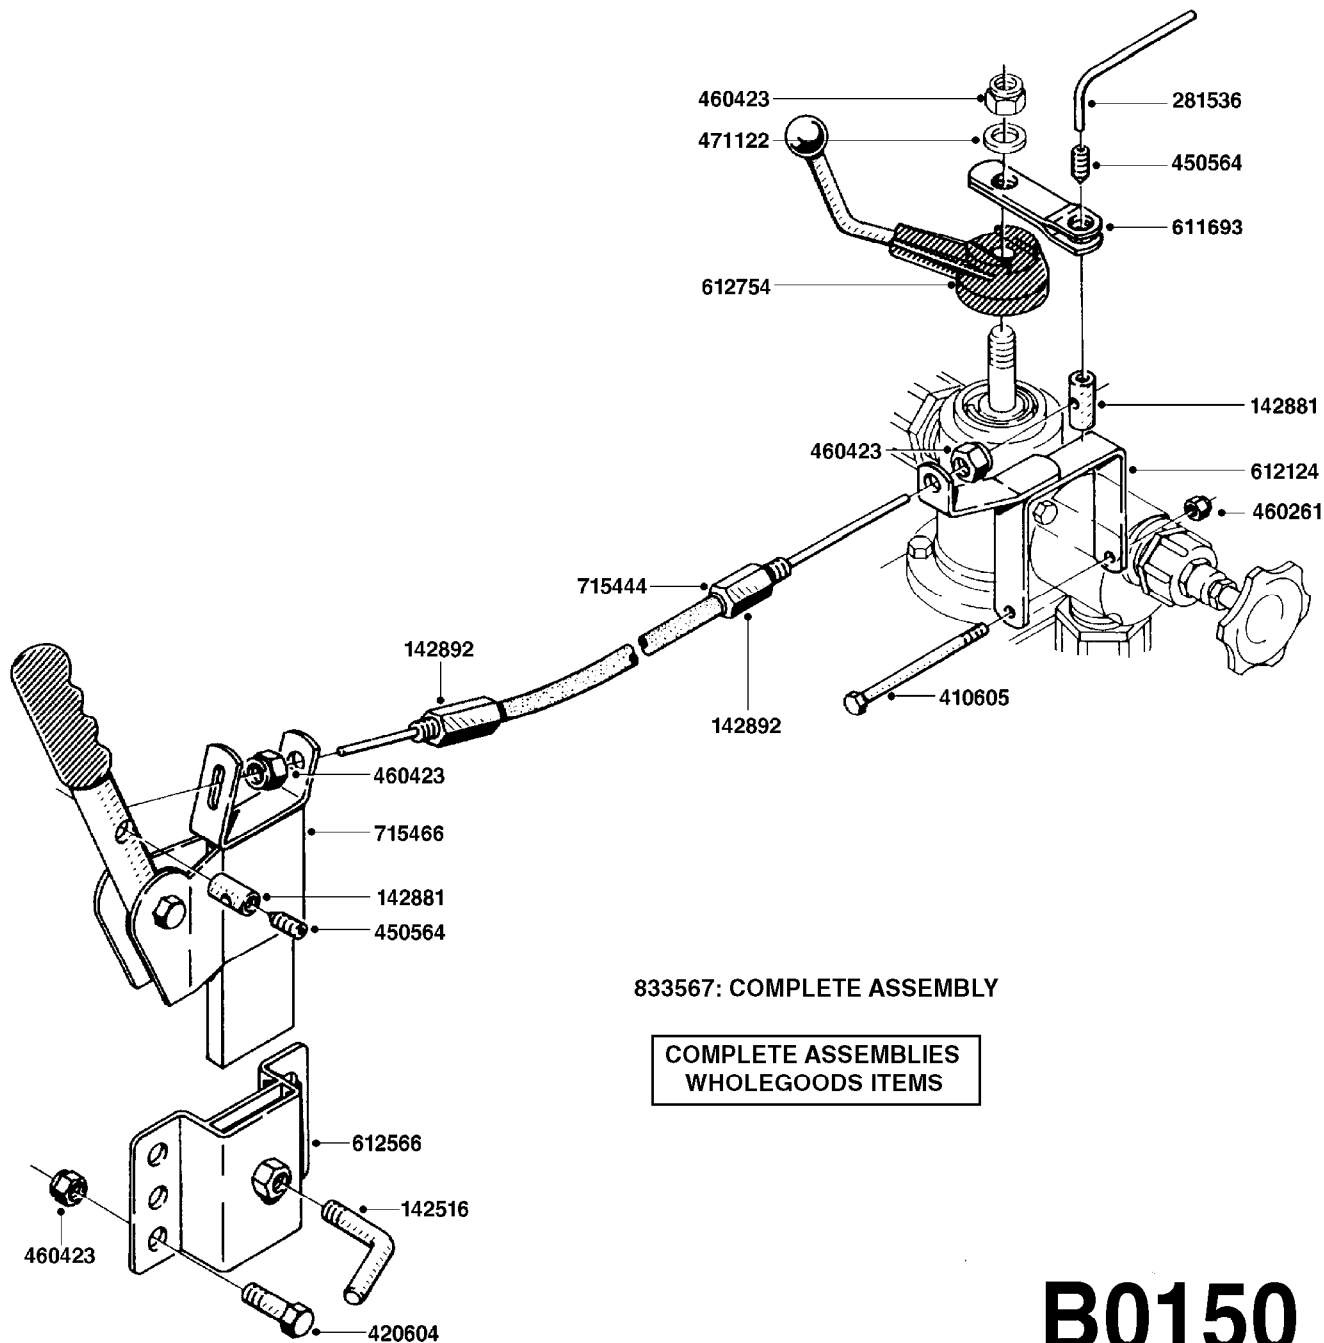

BK-180 REMOTE CONTROL CABLE
B0150-HIN, 01:01:16

Page 1

Date 16.03.2016 11:42

parts-n°	order qty	description
142516	1	SCREW SET M10 BENT F. LOCKING
142881	1	WIRE HOLDER FOR REMOTE CONTROL
142892	1	END NIPPLE F.REMOTE CABLE
281536	1	ALLEN WRENCH 3MM
410605	1	BOLT HEX 8.8 DEL M6X80
420604	1	BOLT HEX 8.8 DEL M10X25 FT DIN933
450564	1	SCREW M6X12 ALLEN
460261	1	NUT HEX M6X1 LOCK A2 DIN985
460423	1	NUT HEX M10X1.5 LOCK
471122	1	WASHER, M10, Ø20/10.5X 2.0, SS
611693	1	ARM FOR REMOTE CONTROL BK180
612124	1	BRACKET FOR OP.UNIT F REM.CTR
612566	1	MOUNT BRACKET F.FAN CABLE ASSY
612754	1	HANDLE FOR REMOTE CONTROL
715444	1	REMOTE CONTROL CABLE COMPLETE
715466	1	MOUNTING PLATE
833567	1	REMOTE CONTROL ON/OFF BK 180