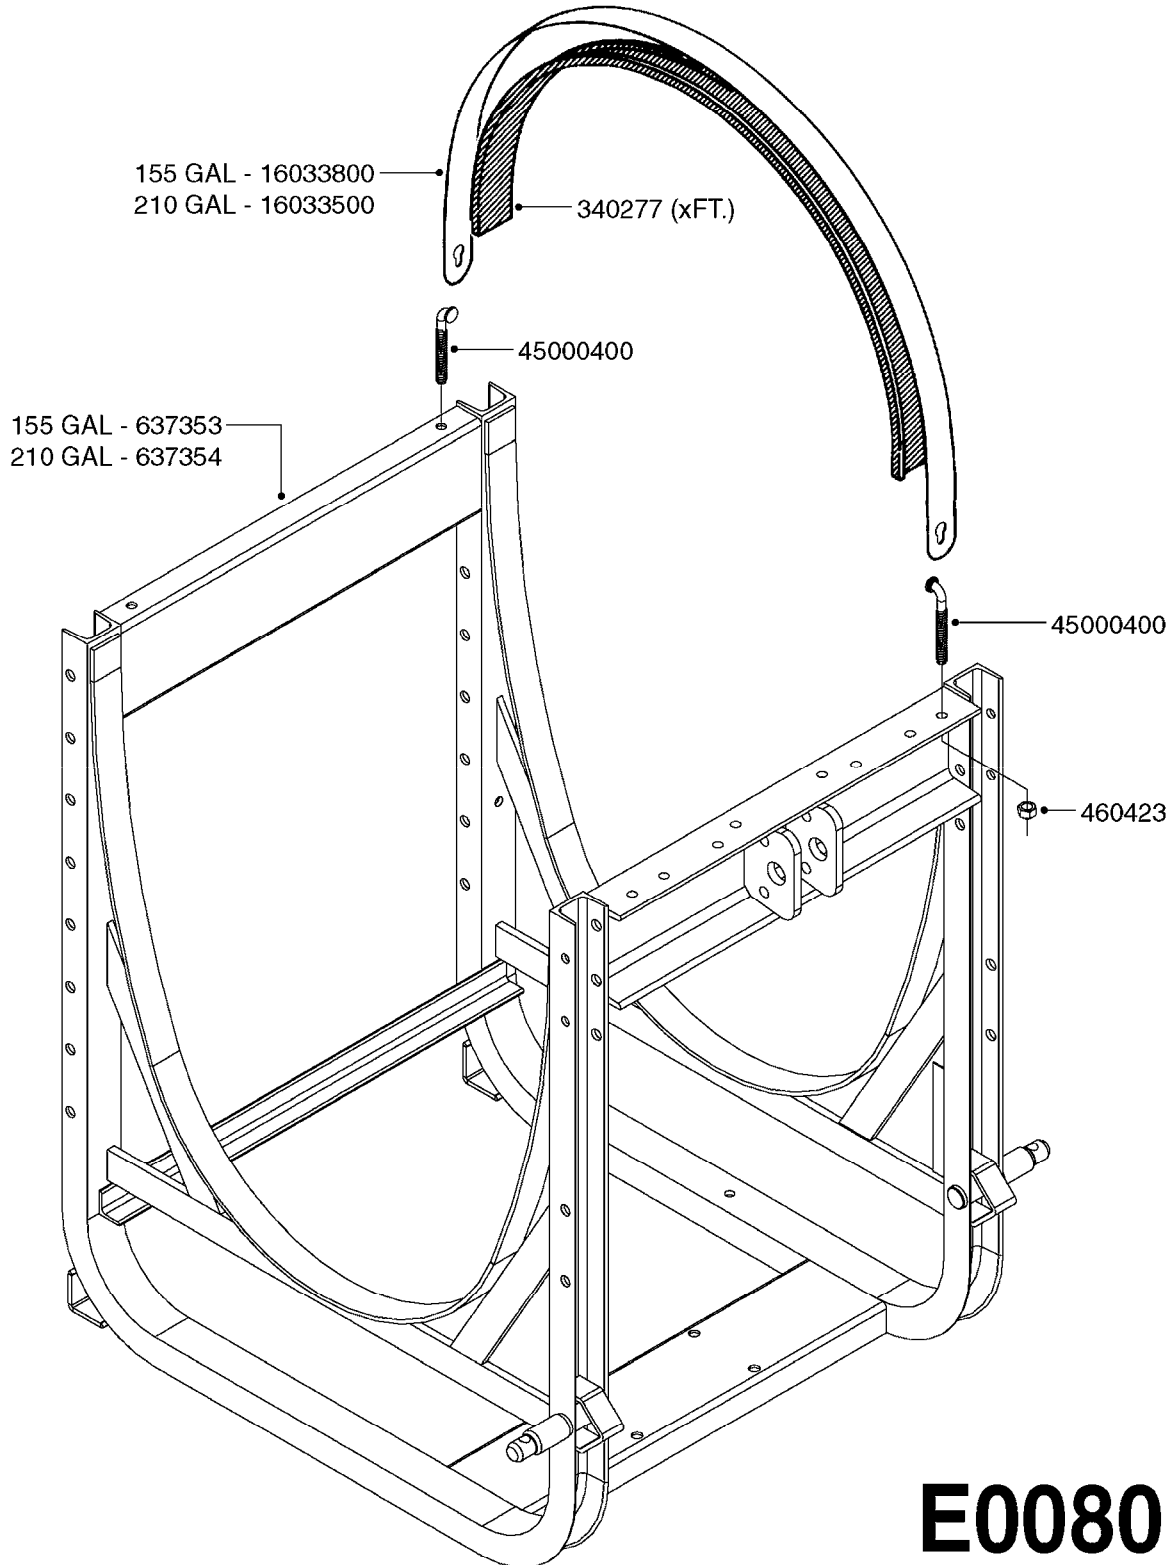

FRAME - N-SERIES 155/210
E0080-HIN, 01:01:16

Page 1

Date 16.03.2016 11:42

parts-n°	order qty	description
340277	1	TANK PACKING - 40mm WIDE x 12"
460423	1	NUT HEX M10X1.5 LOCK
637353	1	FRAME NK600
637354	1	FRAME NK800
16033500	1	TANK STRAP 40X2.0 L=1270MM
16033800	1	TANK STRAP NL155 L=1380MM '01
45000400	1	T-BOLT SPECIAL F.TANK STRAP ES