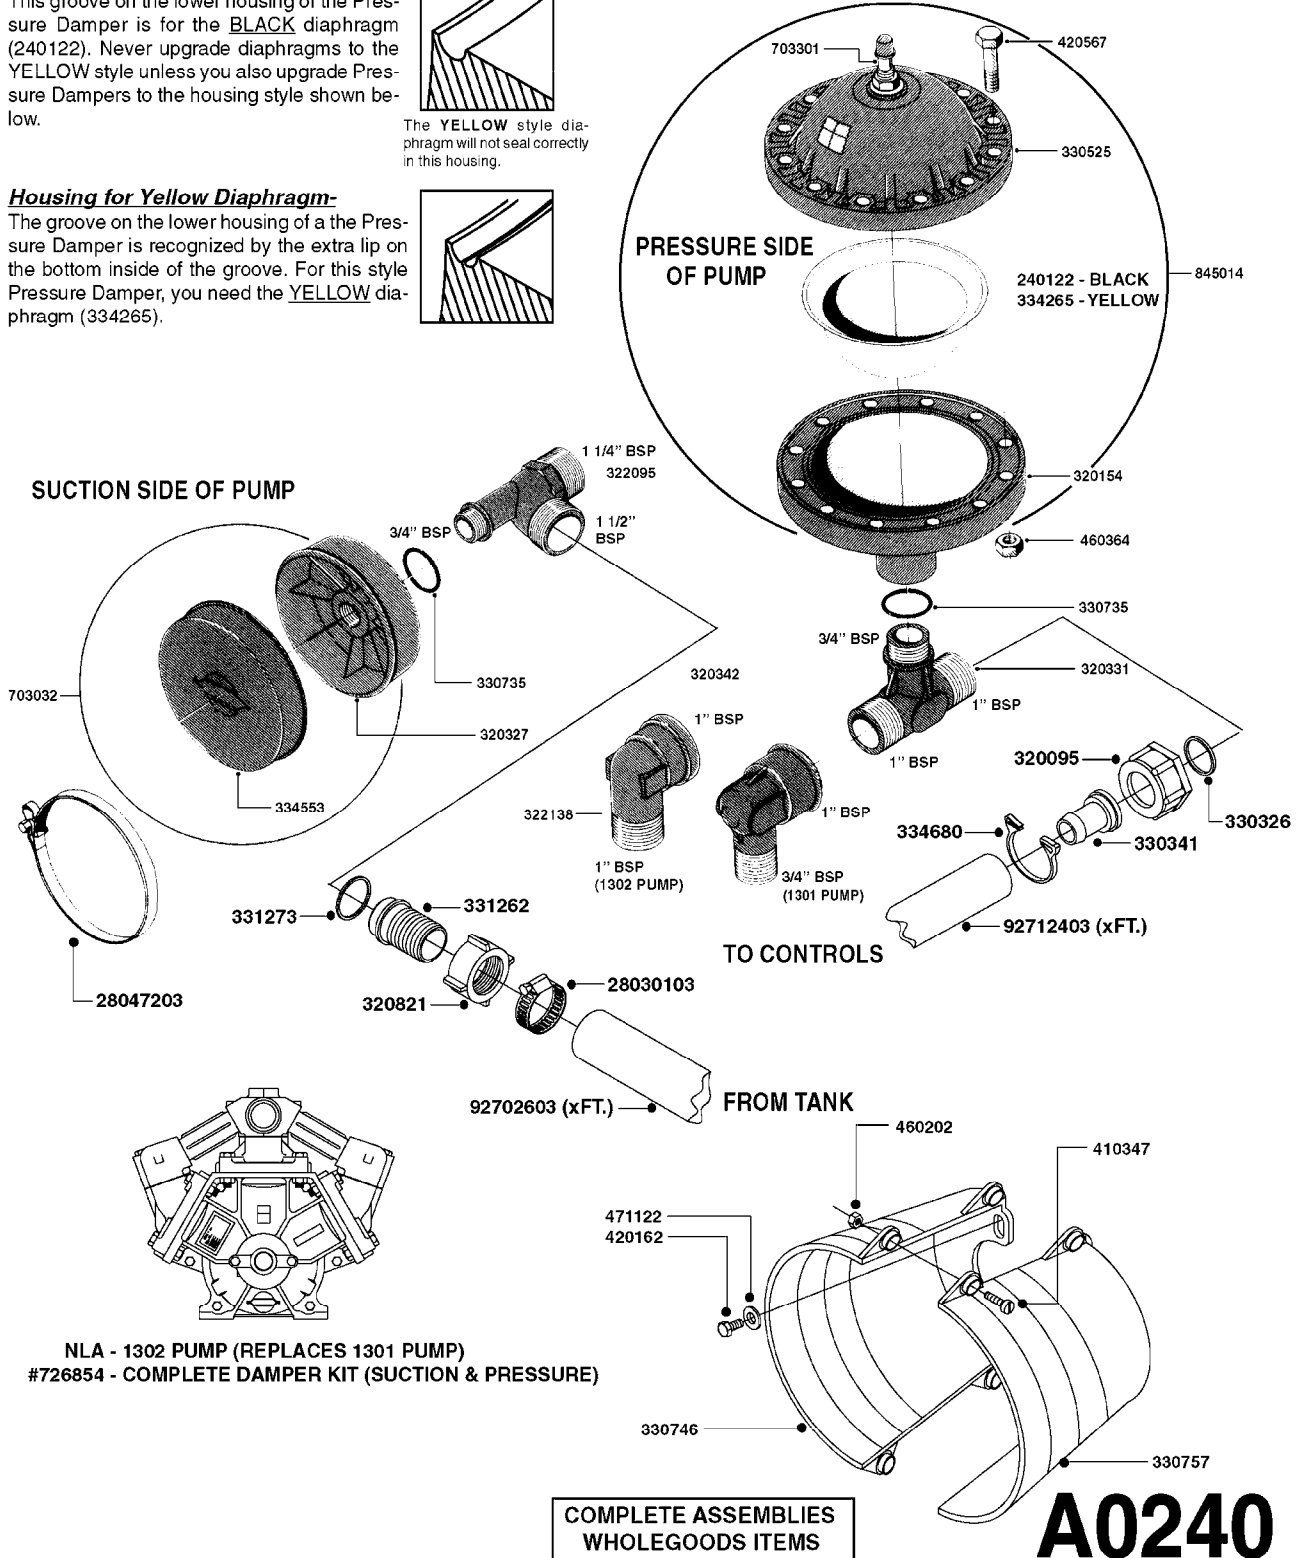

Housing for Yellow Diaphragm:

The groove on the lower housing of a the Pressure Damper is recognized by the extra lip on the bottom inside of the groove. For this style Pressure Damper, you need the YELLOW diaphragm (334265).