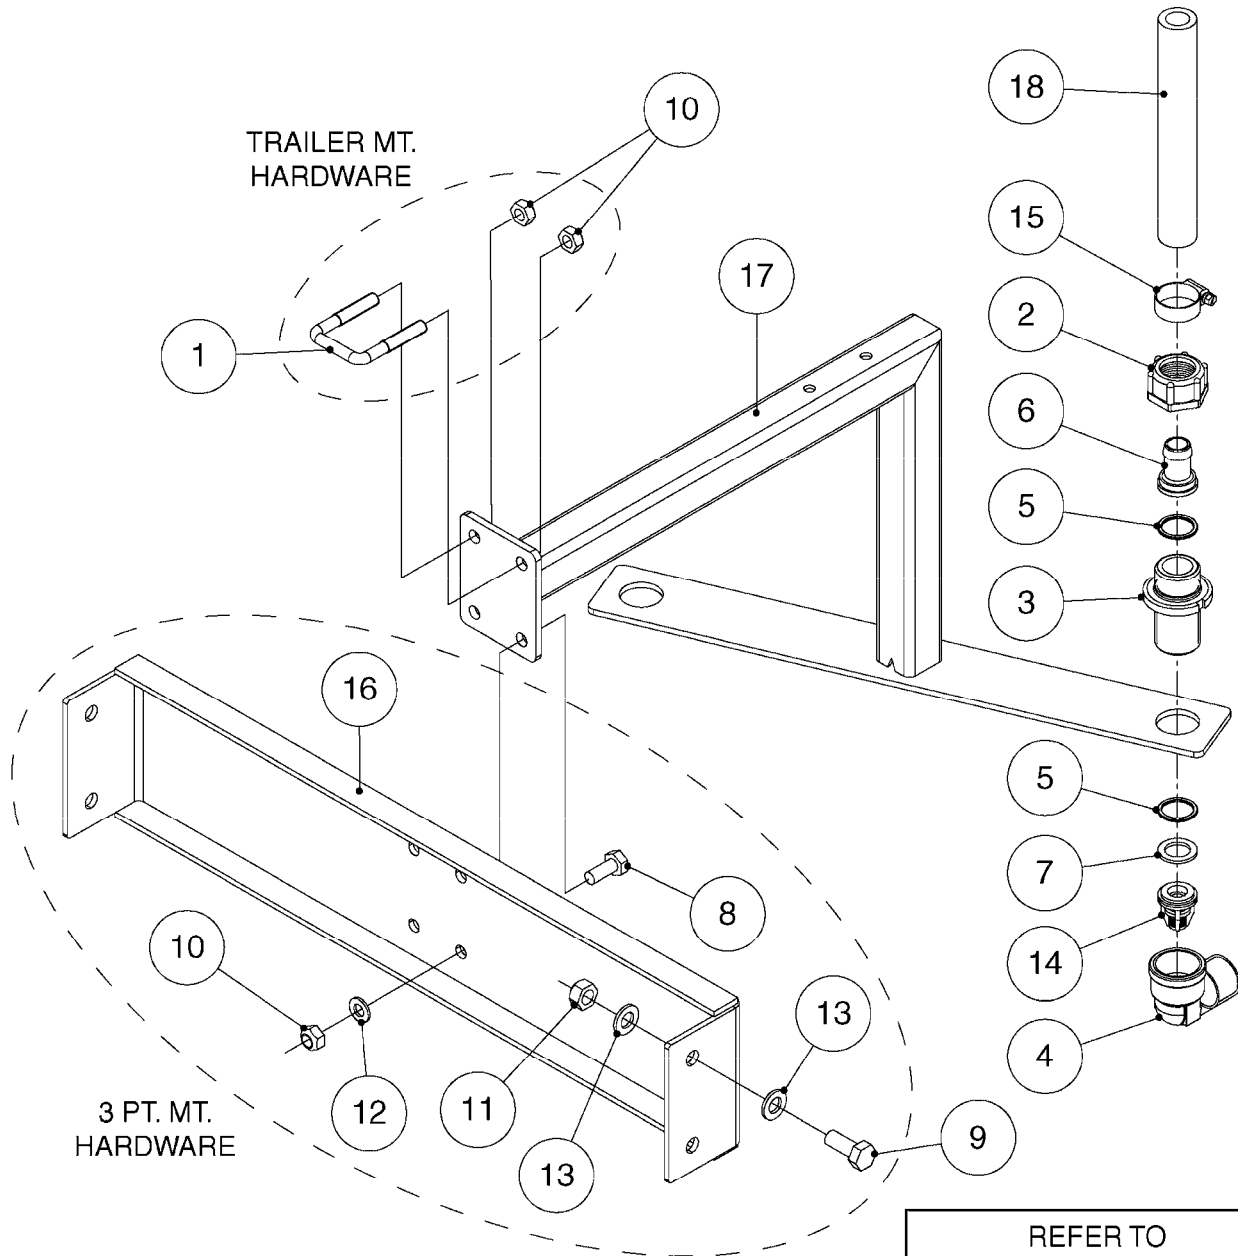

D0250

REFER TO
HARDI® NOZZLE CATALOG
FOR GIANT END NOZZLES

PASTURE BOOM NOZZLE BRACKET
D0250-HIN, 01:01:16

Page 1

Date 16.03.2016 11:42

Pos.	parts-n°	order qty	description
1	143161	1	BOLT U M10 40X40
2	320095	1	FITT.DK NUT 1" BSP
3	320456	1	FITT.DK BULKHEAD 1"BSP DOUBLE
4	322138	1	FITT.DK ELB 1"M X 1"F BSP
5	330326	1	O-RING D30/D24X2 F.1"NUT
6	330665	1	3/4' HOSE TAIL F/1' CAP
7	331483	1	WASHER RY-2
8	420604	1	BOLT HEX 8.8 DEL M10X25 FT DIN933
9	430286	1	BOLT HEX 8.8 DEL M12X30 FT
10	460423	1	NUT HEX M10X1.5 LOCK
11	460703	1	NUT HEX M12X1.75 LOCK DIN985
12	471122	1	WASHER, M10, Ø20/10.5X 2.0, SS
13	471127	1	WASHER, M12, Ø24/13.0X 2.5, SS
14	724144	1	VALVE F/BIII X/L, 29mmx35mm
15	28029903	1	CLAMP HOSE GEAR P3/4"-S1" 6712
16	61006603	1	BOOM SUPPORT BRACKET PS105/155
17	63015303	1	NZL.BRKT.F.PASTURE SPRAYER
18	92703203	1	HOSE R X3/4" X300PSI WP X0012"