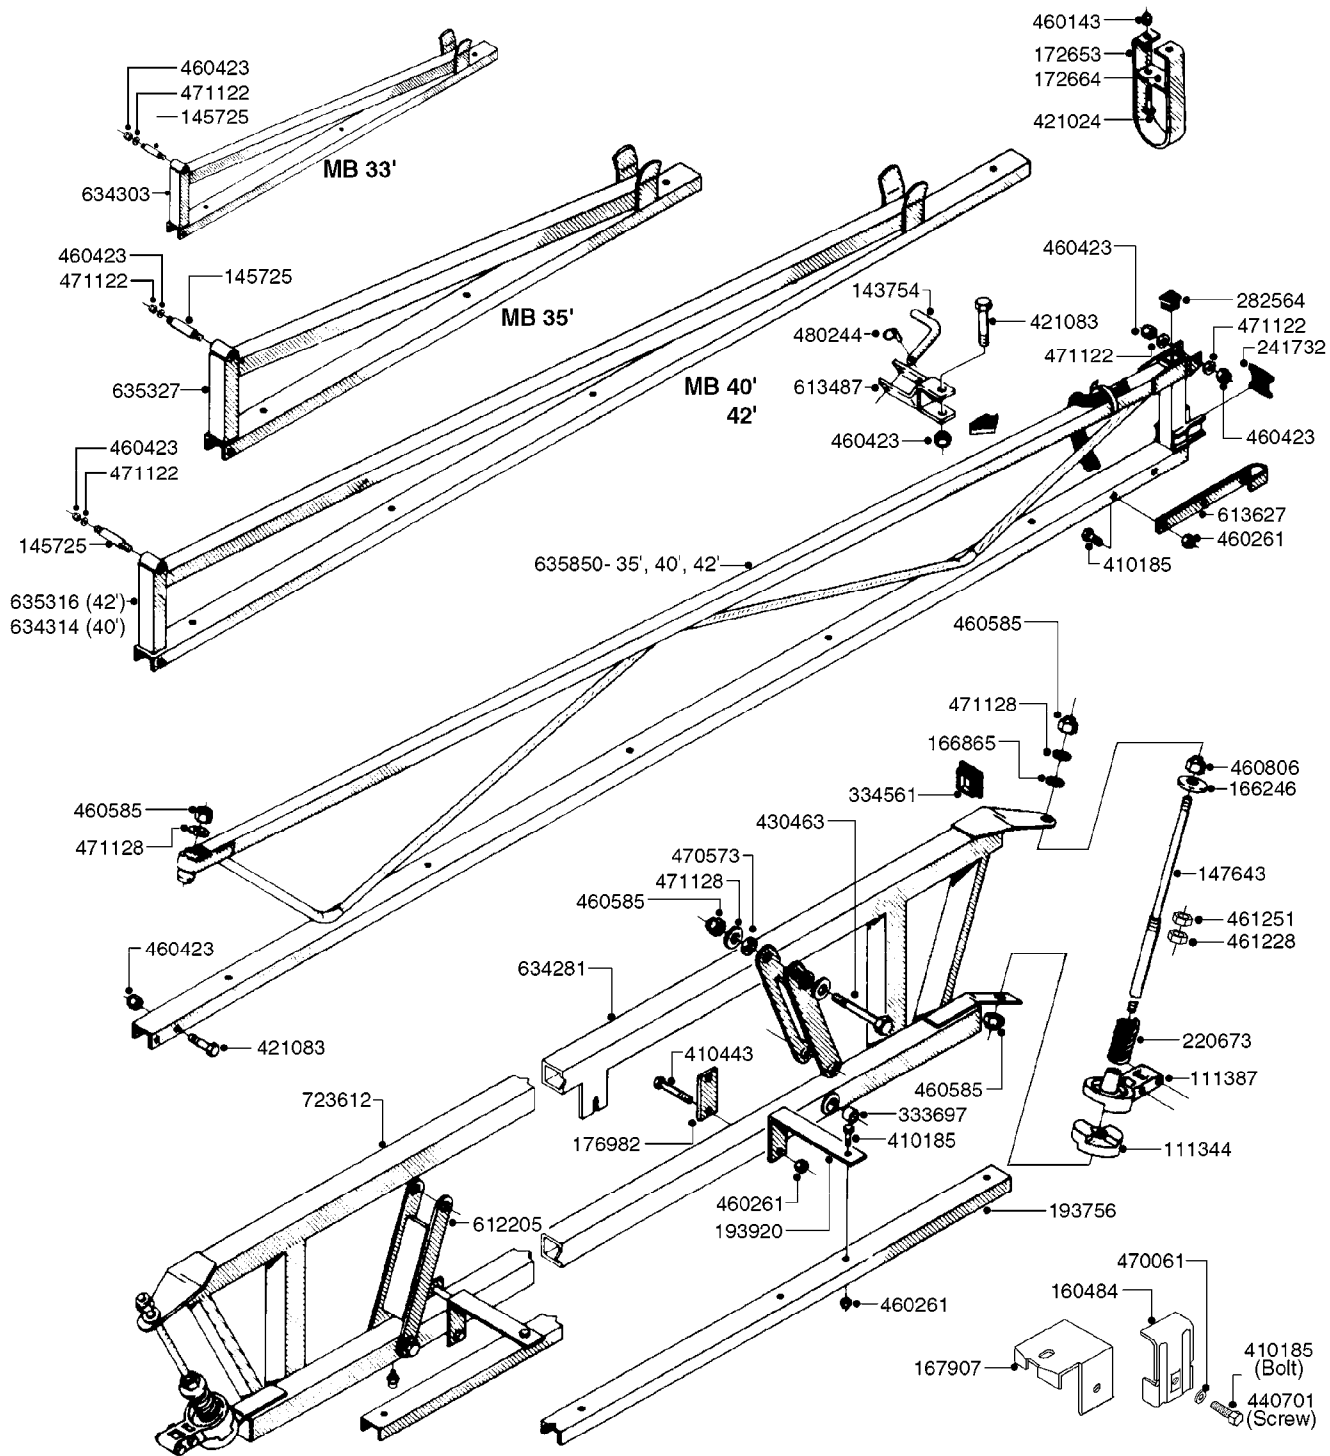

BOOM - MB 35' 40' 42'
D0130-HIN, 01:01:16

Page

0

Date

16.03.2016 11:42

BOOM - MB 35' 40' 42'
D0130-HIN, 01:01:16

Page 1

Date 16.03.2016 11:42

parts-n°	order qty	description
111344	1	CLAW CLUTCH LOWER (21MM)
111387	1	CLAW CLUTCH D100 UPPER PART
143754	1	PIN D10 X 56
145725	1	PIN FOR 12 MB BOOM
147643	1	AXLE F.BM BRKWKY. W. ZERT L=426
160484	1	WIRE GUIDE FOR DROP-LEG
166246	1	WASHER CUP D53 F.SPRING
166865	1	WASHER D35/D25X2
167907	1	NOZZ. HOLD. KIT F/ADJ. BOOM
172653	1	WING TIP GUARD
172664	1	FLATBAR BACKING PLATE
176982	1	RETAINING PLATE
193756	1	TRACK MB 10,6/12,6M
193920	1	BRACKET F.NOZZLE TRACK
220673	1	SPRING F.PIVOT 100 X 51
241732	1	RUBBER STOP FOR MB
282564	1	PLUG 35MM SQ.BLACK
333697	1	BUSHING D22/D16x25
334561	1	PLUG 50x50x2 F.SQ.TUBE
410185	1	BOLT HEX 8.8 DEL M6X16 A2
410443	1	BOLT HEX 8.8 DEL M6X70
421024	1	BOLT HEX 8.8 DEL M8X60
421083	1	BOLT HEX 8.8 DEL M10X65
430463	1	BOLT HEX 8.8 DEL M16X110
440701	1	SCREW NO.14 3/4" PLATED
460143	1	NUT HEX M8 LOCK A2 DIN985
460261	1	NUT HEX M6X1 LOCK A2 DIN985
460423	1	NUT HEX M10X1.5 LOCK
460585	1	NUT HEX M16X2 LOCK
460806	1	NUT HEX M20X2.5 LOCK
461228	1	NUT HEX M20
461251	1	NUT HEX M20 X 2.5 JAMB
470061	1	WASHER D11/D7X0.5 LOCK
470573	1	WASHER D29/D17X2 SPRING BLACK
471122	1	WASHER, M10, Ø20/10.5X 2.0, SS
471128	1	WASHER, M16, Ø30/17.0X 3.0, SS
480244	1	PIN SNAP D4.5
612205	1	TRAPEZE ARM,WELDED
613487	1	TRANSPORT FITTINGS FOR SB BOOM
613627	1	LOCK STRAP FOR MB BOOM
634281	1	BOOM CENTER MB 35/40/42
634303	1	BOOM WING OUTER 33' MB L=47'
634314	1	BOOM WING OUTER 40', 45' MB
635316	1	BOOM WING OUTER MB42
635327	1	BOOM WING OUTER 35'MB L=58.5"
635850	1	BOOM WING INNER MB35/40/42
723612	1	CENTER PART MB BOOM