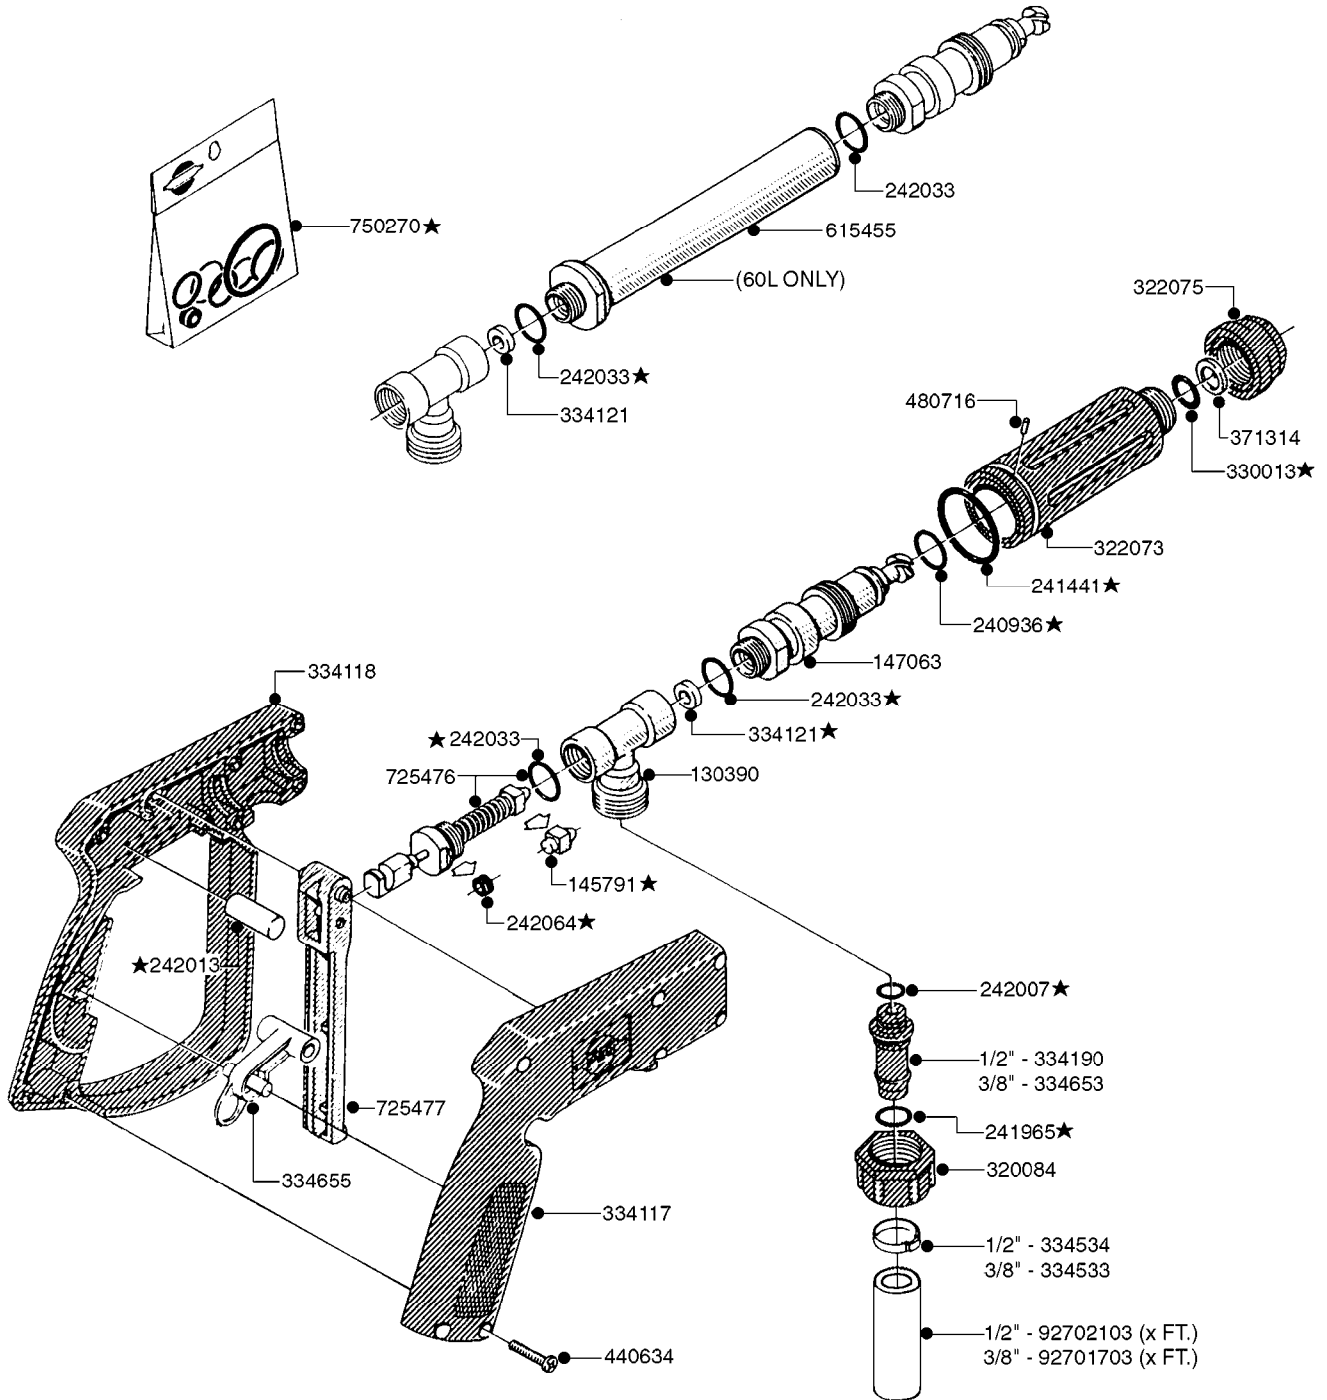

COMPLETE ASSEMBLY:
843197 - 60L
843196 - 60S

COMPLETE ASSEMBLIES
WHOLEGOODS ITEMS

K0480

HANDGUN TYPE 60S/60L POST 95
K0480-HIN, 01:01:16

Page 1
Date 16.03.2016 11:42

parts-n°	order qty	description
130390	1	TEE 3/8'X 1/2' BSP F.TYPE 60S
145791	1	CONE FOR ON/OFF
147063	1	SWIRL F.SPRAY GUN TYPE 60
240936	1	O-RING D13.3X2.4 NITRIL
241441	1	O-RING D29.3X3
241965	1	O-RING 12.1 X 1.6
242007	1	O-RING D9.1X1.6
242013	1	SPRING RUBBER F/TRIGGER
242033	1	O-RING
242064	1	SLEEVE RUBBER 3X8X4MM
320084	1	FITT.DK NUT 1/2" BSP
322073	1	HOUSING F.SWIRL TYPE 60S H.G.
322075	1	HOUSING F. NOZZLE
330013	1	O-RING D15/D10X2.5 F.3/8"NUT
334117	1	HANDLE PIECE RIGHT F.60S/60L
334118	1	HANDLE PIECE LEFT F.60S/60L
334121	1	SEAT FOR ON-OFF TYPE
334190	1	FITT.DK HB 1/2' F. PISTOL 60S
334533	1	CLAMP HOSE PLASTIC 3/8"
334534	1	CLAMP HOSE PLASTIC 1/2"
334653	1	FITT.DK HB 3/8' F.HANDGUN
334655	1	TRIGGER SAFETY F.60S/60L GUN
371314	1	NOZZLE CERAMIC 1099-20
440634	1	SCREW 5/8"
480716	1	PIN D3X6 STAINLESS
615455	1	TUBE F.LANCE TYPE 60L
725476	1	SPINDLE
725477	1	TRIGGER
750270	1	GASKET KIT F.SPRAY GUN
843196	1	GUN, MODEL 60S
843197	1	HANDGUN KIT TYPE 60 LONG
92701703	1	HOSE R X3/8" X300PSI WP X0012"
92702103	1	HOSE R X1/2" X300PSI WP X0012"