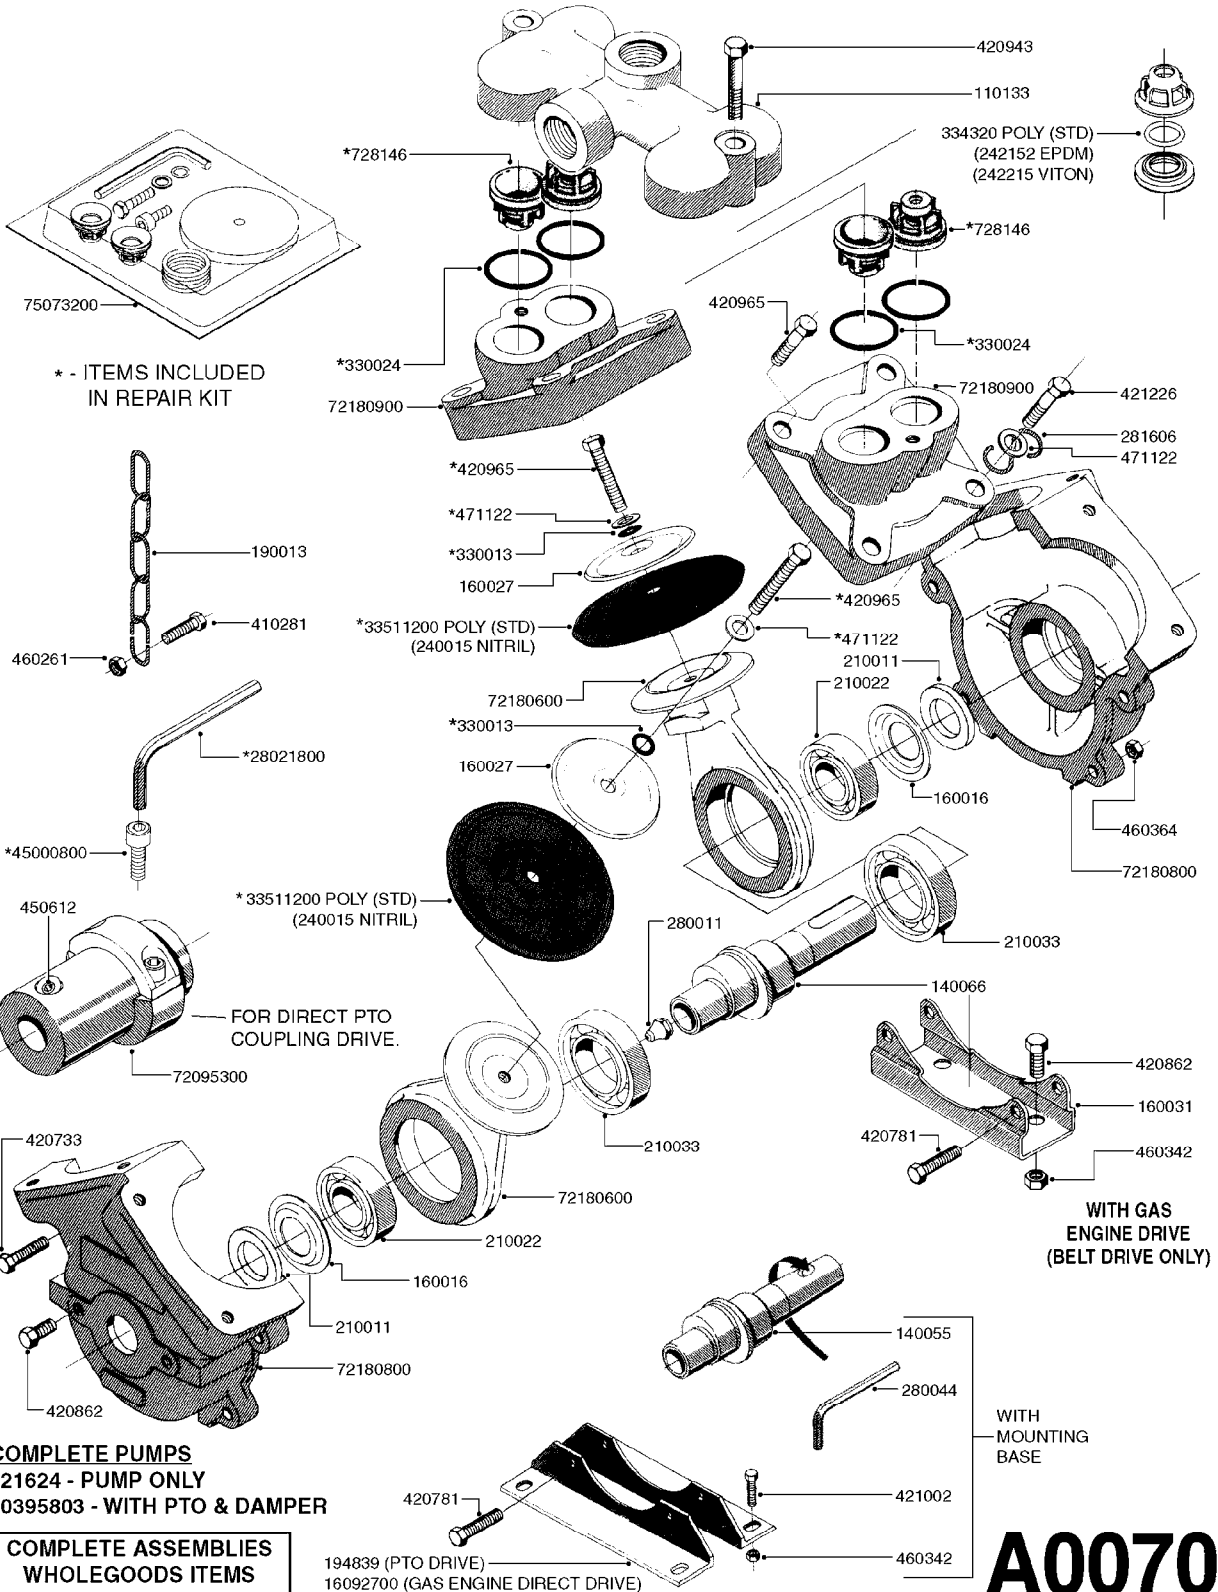

COMPLETE PUMPS
821624 - PUMP ONLY
10395803 - WITH PTO & DAMPER

COMPLETE ASSEMBLIES
WHOLEGOODS ITEMS

A0070

PUMP - 603
A0070-HIN, 01:01:16

Page 1
Date 16.03.2016 11:42

parts-n°	order qty	description
110133	1	VALVE CHAMBER MOD 600 PAINTED
140055	1	CRANK SHAFT, MODEL 600
140066	1	CRANK SHAFT, MODEL 600/4
160016	1	DUST PLATE
160027	1	DIAPHRAGM UPPER DISC 500-600
160031	1	BASE PLATE MODEL 500-600
190013	1	CHAIN 35XL=800
194839	1	ANGLE IRON FOOT, M 500-600 RED
210011	1	SEAL FELT D39/23 X 4
210022	1	BEARING BALL 6205
210033	1	BEARING BALL 6007
240015	1	DIAPHRAGM MODEL 500-600 NITRIL
242152	1	O-RING D18.2X3 EPDM
242215	1	O-RING D18X3 VITON
280011	1	GREASE NIPPLE 3/8' SAE H TR
280044	1	KEY HEXAGON W6 3/16'
281606	1	S-HOOK GALVANIZED
330013	1	O-RING D15/D10X2.5 F.3/8"NUT
330024	1	O-RING D41,1/D34.5 X 3,5
334320	1	O-RING D18X3 POLYURETHANE
410281	1	BOLT HEX 8.8 DEL M6X25 DIN933 A2
420733	1	BOLT HEX 8.8 DEL M8X40
420781	1	BOLT HEX 8.8 DEL M8X50
420862	1	BOLT HEX 8.8 DEL M10X16 FT
420943	1	BOLT HEX 8.8 DEL M10X50
420965	1	M10X40 MACHINE SCREW STAINLESS
421002	1	BOLT HEX 8.8 DEL M10X30 FT DIN933
421226	1	BOLT HEX 8.8 DEL M10X45
450612	1	SCREW M10X16 POINTED
460261	1	NUT HEX M6X1 LOCK A2 DIN985
460342	1	NUT HEX M10 DEL DIN934
460364	1	NUT HEX M8 GALV.
471122	1	WASHER, M10, Ø20/10.5X 2.0, SS
728146	1	VALVE FOR 361(726890/707932)
821624	1	PUMP 603/7 W. FOOT TAPERED SHA
10395803	1	PUMP 603 C/W PTO 540 RPM
16092700	1	PUMP MOUNT PLATE TALL 500/600
28021800	1	KEY HEXAGON 8MM FOR M10
33511200	1	DIAPHRAGM 500-603 PUR 2006
45000800	1	BOLT ROUND M10X25
72095300	1	COUPLING 1-3/8' X 25, PAINTED
72180600	1	CONNECTING ROD FOR 503-603 M10
72180800	1	PUMP HOUSING 603 RED W/BOLTS
72180900	1	DIAPHRAGM COVER MOD. 600
75073200	1	PUMP KIT 603mm 06