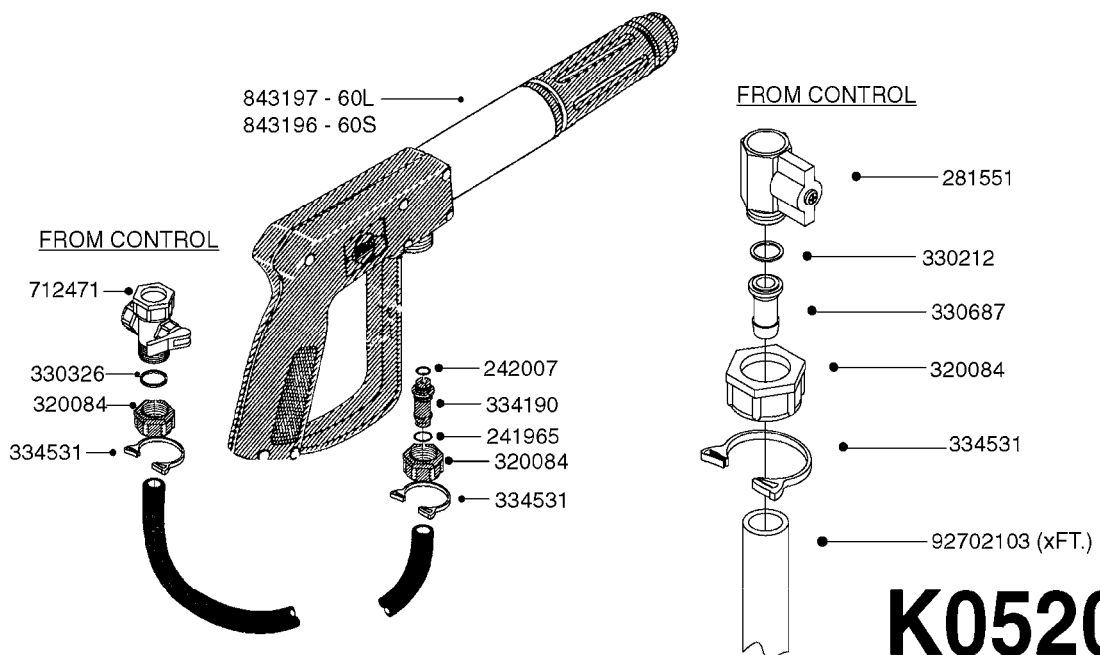

HOSE WRAPS
K0520-HIN, 01:01:16

Page 1
Date 16.03.2016 11:42

parts-n°	order qty	description
241965	1	O-RING 12.1 X 1.6
242007	1	O-RING D9.1X1.6
281551	1	BALL VALVE 1/2"
320084	1	FITT.DK NUT 1/2" BSP
330212	1	O-RING D19/D14X2.4 F.1/2"NUT
330326	1	O-RING D30/D24X2 F.1"NUT
330687	1	FITT.DK HB 1/2" F. 1/2" NUT
334190	1	FITT.DK HB 1/2' F. PISTOL 60S
334531	1	CLAMP HOSE PLASTIC 3/4"
636223	1	POST 12 VOLT TR30
712471	1	AGITATION VALVE ASSY. ON/OFF
843196	1	GUN, MODEL 60S
843197	1	HANDGUN KIT TYPE 60 LONG
10013403	1	BOLT HEX 3/8-16X1 1/4 HCS Z5
10013503	1	NUT HEX NC 3/8"
10178903	1	WRAP HOSE SIDE MOUNT PLATE
10179003	1	WRAP HOSE BOTTOM PLATE MOUNT
10179403	1	WRAP WELDMENT FOR HI101789
10179503	1	WRAP WELDMENT FOR HI101790
10225603	1	BKT.FOR HOSE WRAP MOUNT NL NK
10225703	1	WRAP HOSE BDL.BOTTOM PLATE
92702103	1	HOSE R X1/2" X300PSI WP X0012"