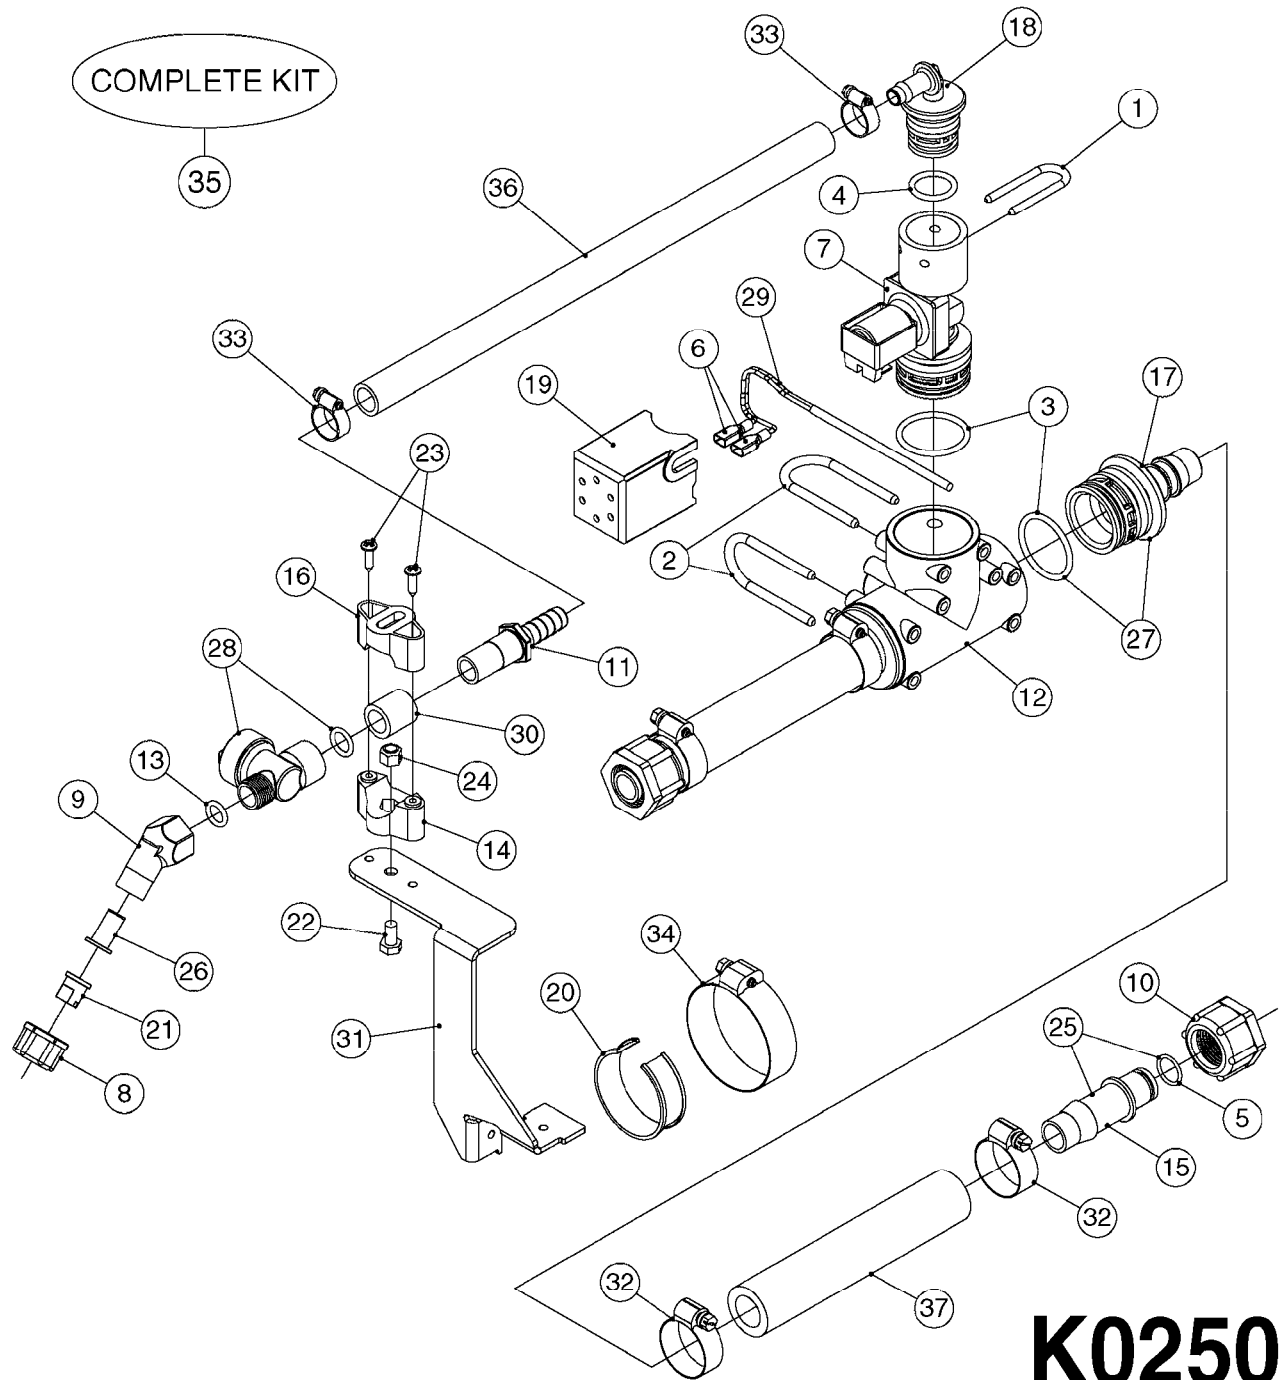

K0250

ELECTRIC END NOZZLE KIT '09
K0250-HIN, 01:01:16

Page 1
Date 16.03.2016 11:42

Pos.	parts-n°	order qty	description
1	145994	1	FITT.DK S-40 FORK
2	145995	1	FITT.DK S-53 FORK
3	242354	1	O-RING D32.2X3.0 VITON F.S-53
4	242355	1	O-RING D19.2X3.0 VITON F.S-40
5	242594	1	O-RING D14 X 1.78 SCH.70-EPDM
6	261539	1	SPADE F.ELEC CONNEX BLUE INSUL
7	262104	1	VALVE, SOLENOID, S53/S40
8	320187	1	FITT.DK CAP 3/8" BSP BLACK
9	320191	1	FITT.DK ELB 3/8' BSP 45 DEGREE
10	320283	1	FITT.DK NUT 3/4"BSP
11	320891	1	FITT.DK HB 3/8'- 3/8' BSP
12	322352	1	FITT.DK S-53 TEE
13	330013	1	O-RING D15/D10X2.5 F.3/8"NUT
14	333012	1	NOZZLE HOLD. UPPER PART
15	334044	1	FITT.DK HB 3/4' F. 3/4' CAP
16	334220	1	YOKE, UPPER NOZZLE BODY
17	334229	1	FITT.DK S-53 STR.3/4"
18	334237	1	FITT.DK S-40 ELB.3/8'
19	334965	1	COVER FOR S53 SOLENOID VALVE
20	341291	1	RUBBER HOSE CLAMP COVER 130MM
21	370392	1	NOZZLE END FAN 1850-G 300
22	410546	1	BOLT HEX SS M6X12 FT
23	440665	1	SCREW M4.2X16 STAINLESS
24	460261	1	NUT HEX M6X1 LOCK A2 DIN985
25	724621	1	FITT.DK HB 3/4"ASSY F.3/4" NUT
26	725042	1	SCREEN 80 MESH W.GASKET, RED
27	726558	1	FITT.DK S53 STR. 3/4" W.ORING
28	729610	1	NOZZLE ASSY. NON DRIP 3/8 THRD
29	983087	1	ELEC. CABLE 2 WIRE X 0.75MM
30	10631003	1	HOSE R X CLEAR BRAID.X 1/2 12"
31	16110803	1	NOZZLE BRACKET VAR SPACINGS
32	28029903	1	CLAMP HOSE GEAR P3/4"-S1" 6712
33	28044903	1	CLAMP HOSE GEAR P3/8" 6706
34	28047003	1	CLAMP HOSE GEAR 30 X 50 6732
35	82613203	1	ELECTRIC END NOZZLE KIT 2009
36	92701703	1	HOSE R X3/8" X300PSI WP X0012"
37	92703203	1	HOSE R X3/4" X300PSI WP X0012"