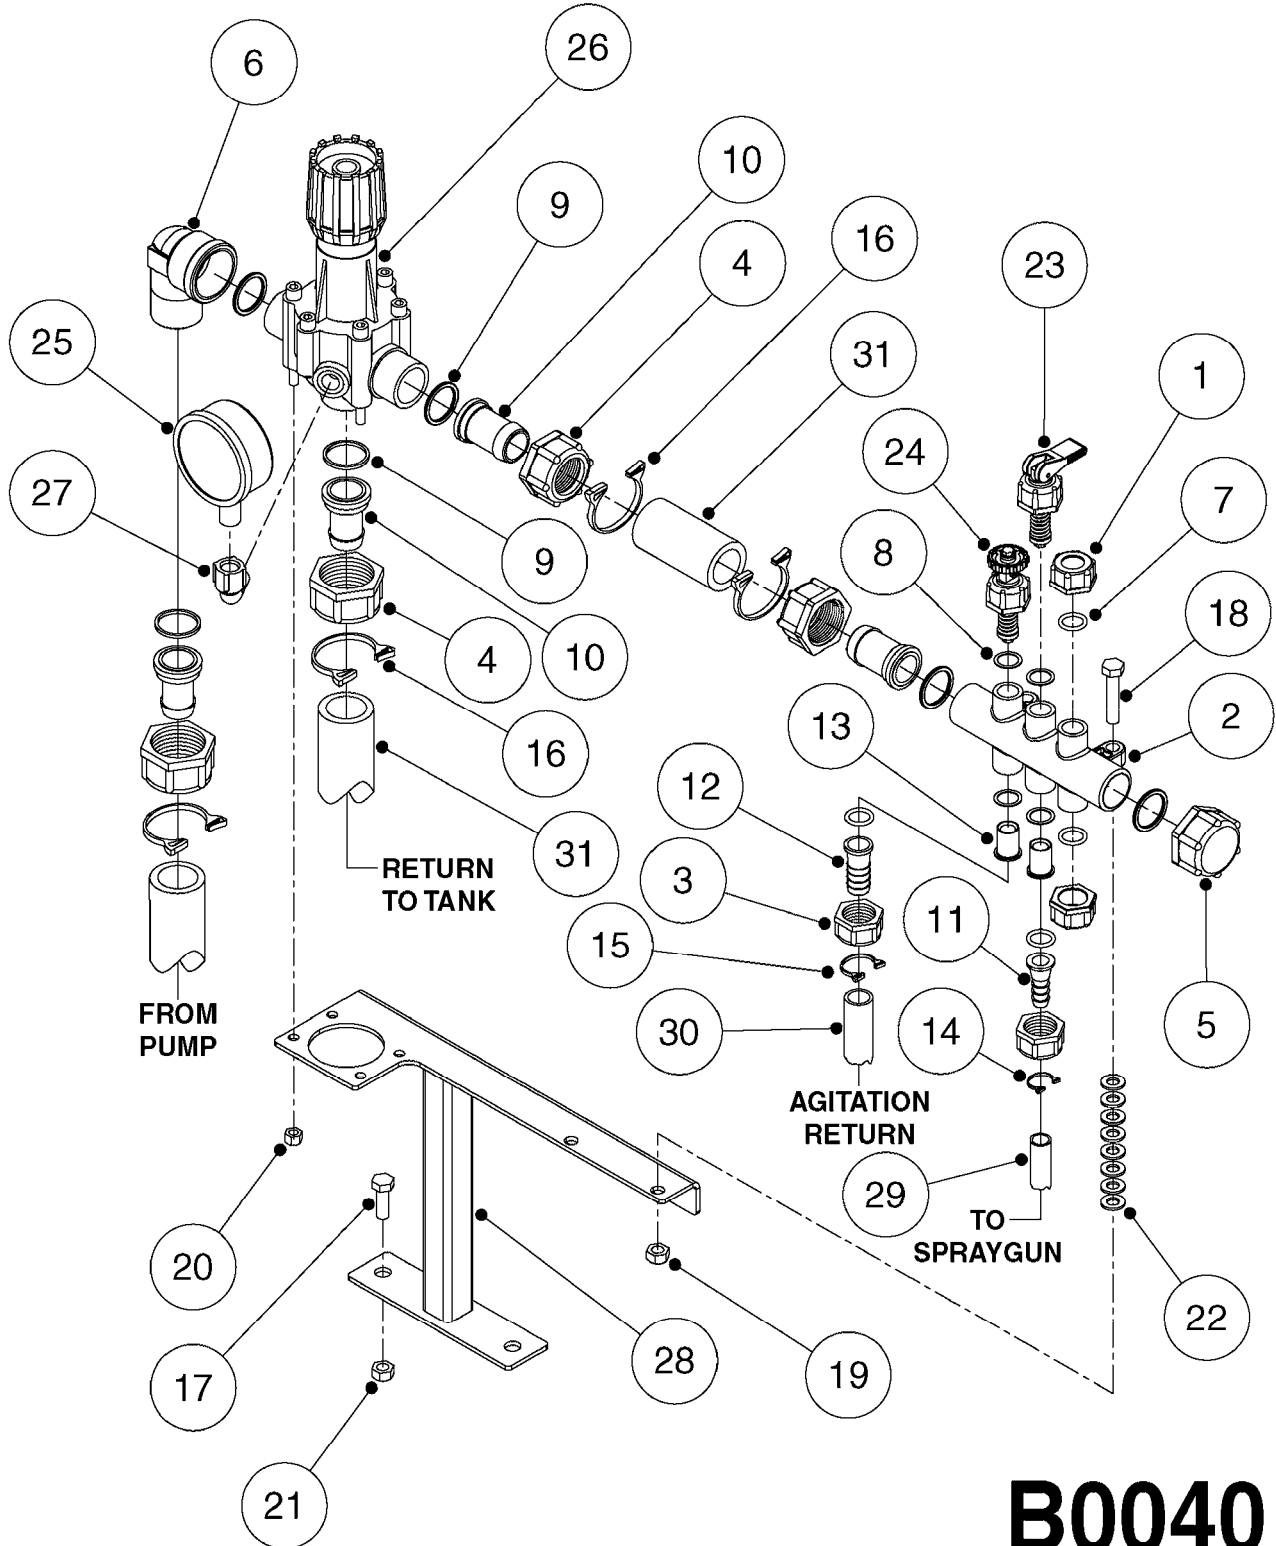

B0040

CONTROL - ATV/N-SERIES
B0040-HIN, 01:01:16

Page 1
Date 16.03.2016 11:42

Pos.	parts-n°	order qty	description
1	320047	1	FITT.DK CAPNUT 1/2" BSP
2	320073	1	DISTRIBUTOR HOUSING 1/2"
3	320084	1	FITT.DK NUT 1/2" BSP
4	320095	1	FITT.DK NUT 1" BSP
5	320106	1	FITT.DK CAPNUT 1" BSP
6	322138	1	FITT.DK ELB 1"M X 1"F BSP
7	330212	1	O-RING D19/D14X2.4 F.1/2"NUT
8	330315	1	O-RING D18.4/D13X.6
9	330326	1	O-RING D30/D24X2 F.1"NUT
10	330341	1	FITT.DK HB 1" F. 1" NUT
11	330676	1	FITT.DK HB 3/8" F. 1/2" NUT
12	330687	1	FITT.DK HB 1/2" F. 1/2" NUT
13	331111	1	VALVE SEAT FOR 1/2" DISTRIBUT.
14	334533	1	CLAMP HOSE PLASTIC 3/8"
16	334534	1	CLAMP HOSE PLASTIC 1/2"
16	334680	1	CLAMP HOSE PLASTIC 1"
17	420604	1	BOLT HEX 8.8 DEL M10X25 FT DIN933
18	420744	1	BOLT HEX 8.8 DEL M8X40
19	460143	1	NUT HEX M8 LOCK A2 DIN985
20	460261	1	NUT HEX M6X1 LOCK A2 DIN985
21	460423	1	NUT HEX M10X1.5 LOCK
22	471126	1	WASHER, M8, Ø16/ 8.4X 1.6, SS
23	709741	1	VALVE ASSY. 1/2" FLIP LEVER
24	724530	1	THUMB WHEEL FOR AGITATION
25	28026203	1	GAUGE 200PSI/BR, 2.5"1/4BSP-BTM
26	28029103	1	VALVE PRESS CTRL 145PSI 1"MPT
27	28033103	1	ELBOW, STREET, POLY 1/4"-18NPT
28	63026203	1	CONTROL POST, ATV SPRAYER
29	92701703	1	HOSE R X3/8" X300PSI WP X0012"
30	92702103	1	HOSE R X1/2" X300PSI WP X0012"
31	92712403	1	HOSE R X1" X300PSI WP X0012"