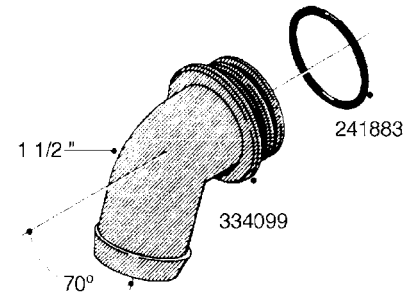

L0080

FITTINGS - S-53
L0080-HIN, 12:09:17

Page 1

Date 12.08.2020 11:07

Pos.	parts-n°	order qty	description
1	145995	1	FITT.DK S-53 FORK
2	241973	1	O-RING Ø3 X 44.2 70 SHORES NITRIL NITRIL (BLACK)
2	242353	1	O-RING 3 X 44.2 VITON VITON (BROWN)
3	242109	1	O-RING D32.2x3.0 NITRIL (BLACK)
3	242354	1	O-RING D32.2X3.0 VITON VITON (BROWN)
4	322103	1	FITT.DK S-53 BULKHEAD
5	322107	1	FITT.DK S-53 BULKHEAD NUT
6	322110	1	FITT.DK S-53 ELB. 1/2" BSP
7	322352	1	FITT.DK S-53 TEE
8	334229	1	FITT.DK S-53 STR.3/4"
9	334260	1	GASKET F. S-53 BULKHEAD
10	334564	1	FITT.DK S-67 TO S-53 ADAPTER
11	391100	1	FITT.DK S-53THREAD INS.1/2"BSP
12	726463	1	FITT.DK S53 BULKHEAD W/GASKET
13	726552	1	FIT.DK S-53X90 1/2" BSP,O-RING
14	726556	1	FITT.DK S-53 HB 1/2" W/O-RING
15	726558	1	FITT.DK S53 STR. 3/4" W.ORING
16	726559	1	FITT DK. S-53 HB 1" W/O-RING
17	726568	1	FITT.DK.S-53 HB 1/2"90 W/O-RING
18	726570	1	FITT.DK S-53 ELB.3/4" W.ORING
19	726571	1	FITT.DK S-53 ELB.1", W ORING
20	726578	1	FITT.DK S53 PLUG WITH O-RING
21	728561	1	FITT.DK. S67M - S53F REDUCER