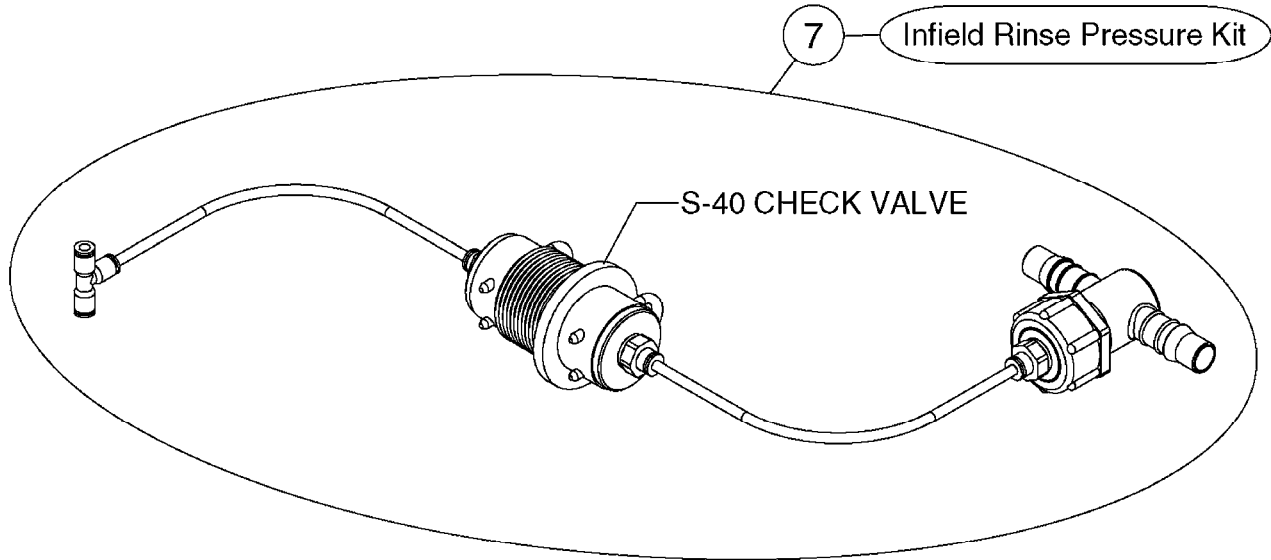

FOR FITTINGS AND
HOSES, SEE SECTION L

B0610

CHECK VALVES - S40
B0610-HIN, 04:01:18

Page 1

Date 12.08.2020 11:06

Pos.	parts-n°	order qty	description
1	145994	1	FITT.DK S-40 FORK
2	231346	1	QUICK COUPLER 1/8"BSP X 4 MM
3	241905	1	O-RING 12,3X2,4 VITON DKR.1,05
4	322102	1	FITT.DK S-40 BULKHEAD
5	615522	1	CHECK VALVE F.FOAM MARKER
6	726693	1	FITT.DK S-40 PLUG 1/8BSP ORING
7	70036203	1	RINSE PRESSURE KIT