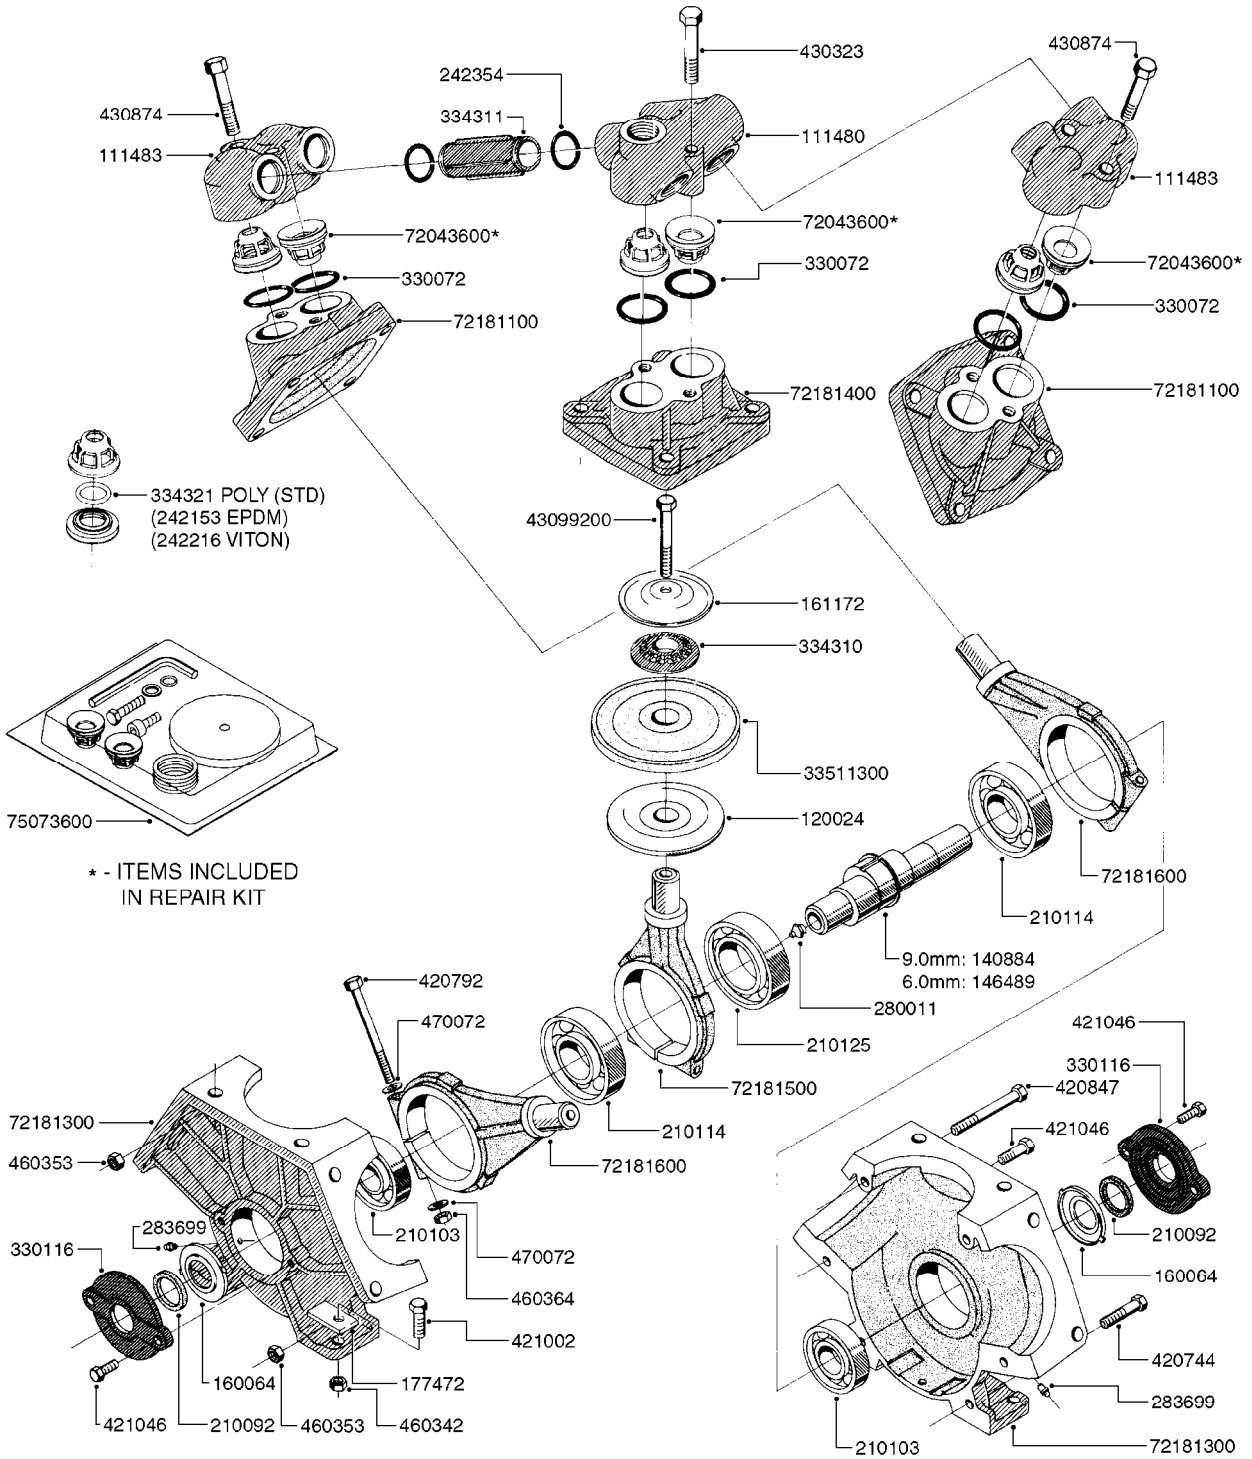

75073600

* - ITEMS INCLUDED
IN REPAIR KIT

COMPLETE PUMPS
821635 - PUMP ONLY
10396203 - WITH PTO & DAMPER

COMPLETE ASSEMBLIES
WHOLEGOODS ITEMS

A0230

PUMP - 1303 W/ MOUNTING BASE
A0230-HIN, 01:01:16

Page 1
Date 12.08.2020 11:06

parts-n°	order qty	description
111480	1	VALVE HEAD 1302 CENTER
111483	1	VALVE HEAD SIDE 1302
120024	1	DIAPHRAGM BACK DISC 1200-1300
140884	1	CRANK SHAFT MODEL 1300-9
146489	1	CRANK SHAFT MODEL 1302-6MM
160064	1	DUST PLATE
161172	1	DIAPHRAGM DISC F. 1203/1303
177472	1	BRACKET 25 X 5
210092	1	SEAL FELT D43/30X5
210103	1	BEARING BALL 6306
210114	1	BEARING BALL 6308
210125	1	BEARING BALL 6210
242153	1	O-RING D26X4 EPDM
242216	1	O-RING VITON F/1202/1302/462
242354	1	O-RING D32.2X3.0 VITON
280011	1	GREASE NIPPLE 1/8" SAE H TR
283699	1	GREASE NIPPLE M6X1
330072	1	O-RING D53.5/D45.5X4
330116	1	SEAL RETAINER, MODEL 1300
334310	1	NYLON WASHER 1202/1302/462
334311	1	CONNECTION PIPE INLET MOD.1302
334321	1	O-RING POLY. 34.0x26.0x4.0
420744	1	BOLT HEX 8.8 DEL M8X40
420792	1	BOLT HEX 8.8 RAW M8X95
420847	1	BOLT HEX 8.8 DEL M8X85
421002	1	BOLT HEX 8.8 DEL M10X30 FT DIN933
421046	1	BOLT HEX M8X25/25 A2 SS DIN933
430323	1	BOLT HEX 8.8 DEL M12X60
430874	1	SCREW SET 8.8 DEL M12X70 FT
460342	1	NUT HEX M10 DEL DIN934
460353	1	NUT HEX M8 BLACK
460364	1	NUT HU M8 A2 SS DIN934
470072	1	WASHER D15/D8X.5 LOCK
821635	1	PUMP 1303/9 540RPM
10396203	1	PUMP 1303 C/W PTO 540 RPM
33511300	1	DIAPHRAGM 1202-1303 POLY 2006
43099200	1	BOLT HEX SS M12 X 30 DIN933 A4
72043600	1	VALVE FOR 462/463
72181100	1	DIAPHRAGM COVER 1203/1303+BLTS
72181300	1	PUMP CASTING 1300 RED W/BOLTS
72181400	1	DIAPHRAGM COVER 1303 W/BOLTS
72181500	1	CONNECTING ROD, CENTER 1303
72181600	1	CONNECTING ROD, SIDE MOD.1300
75073600	1	PUMP KIT 1303 MM "06"