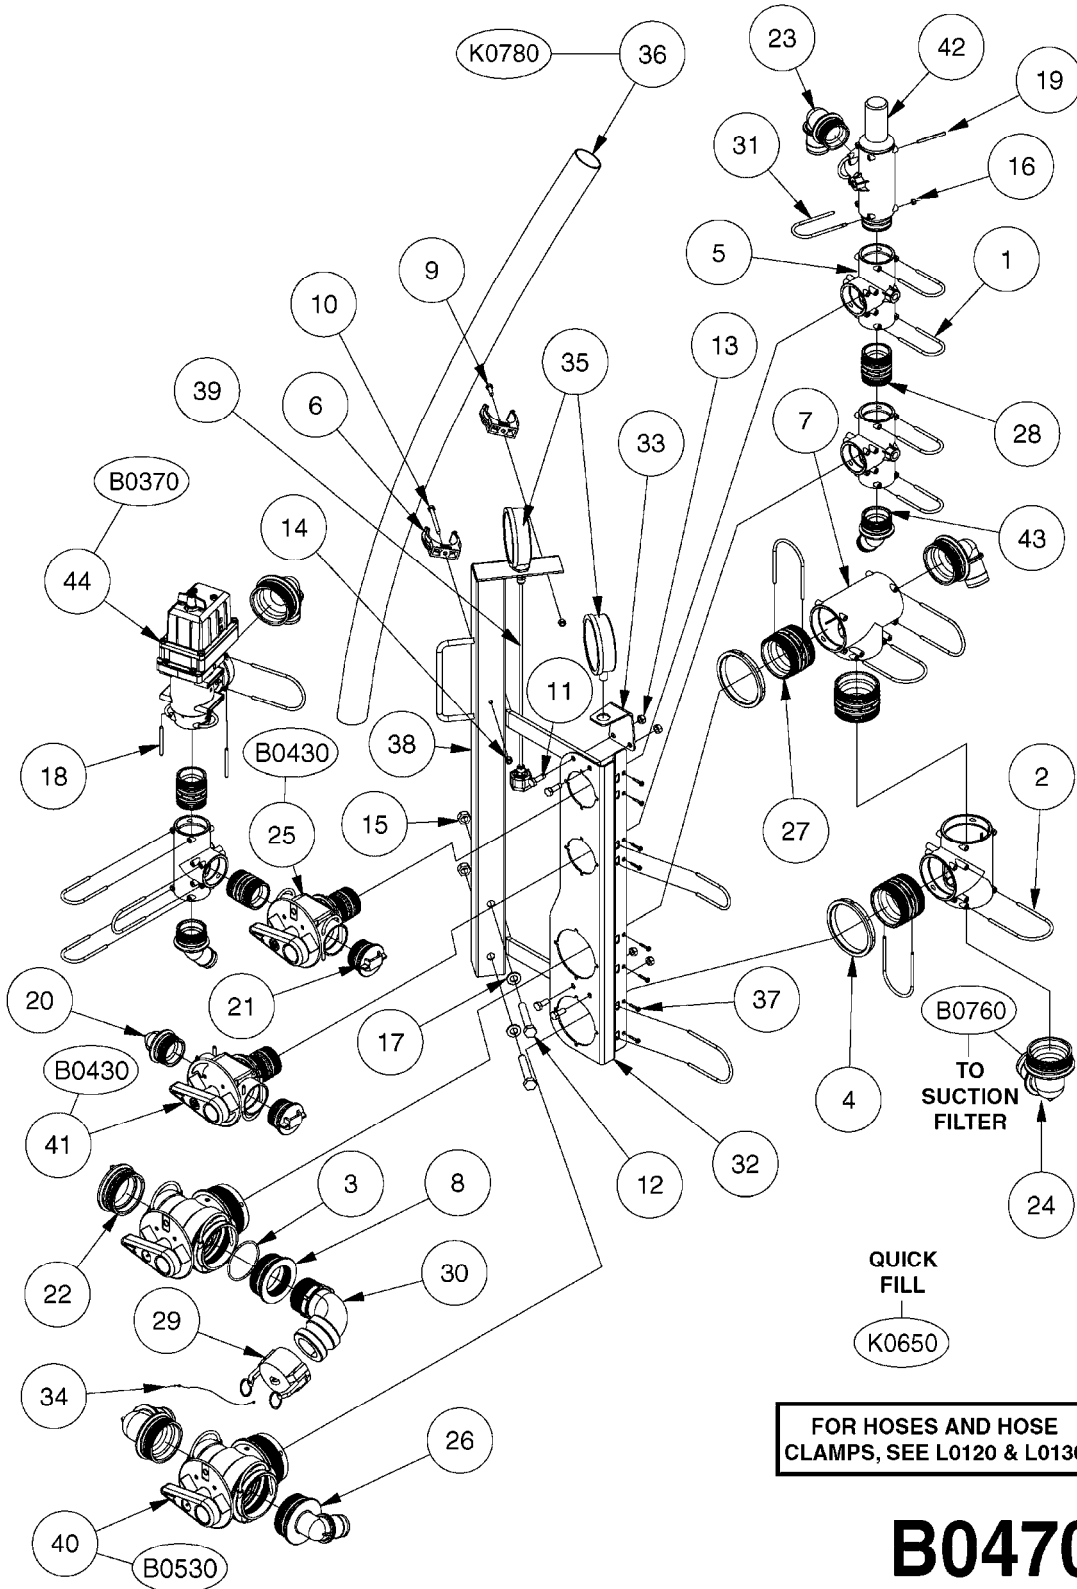

RANGER MANIFOLD - DIAPHRAGM
B0470-HIN, 13:11:18

Page 1

Date 12.08.2020 11:06

Pos.	parts-n°	order qty	description
1	145996	1	FITT.DK S-67 FORK
2	145997	1	FITT.DK S-93 FORK
3	242351	1	O-RING D69.5X3.0 VITON F.S-93
4	322109	1	FITT.DK S-93 BULKHEAD NUT
5	322224	1	FITT.DK S-67 TEE
6	334523	1	PIPE HOLDER Ø51.5
7	334545	1	FITT.DK S-93 TEE
8	390721	1	FITT.DK S-93 PLUG W/2" NPT THRE
9	410362	1	BOLT HEX 8.8 SS M6X20
10	410443	1	BOLT HEX 8.8 DEL M6X70
11	420582	1	BOLT HEX 8.8 DEL M8X20 FT A2 USE WITHOUT GAUGE BRACKET
11	421046	1	BOLT HEX M8X25/25 A2 SS DIN933 USE WITH GAUGE BRACKET
12	430802	1	BOLT HEX 8.8 DEL M12X75
13	460143	1	LOCK NUT M8 SST A2 DIN985
14	460261	1	NUT HEX M6X1.00 LOCK DIN985 A2 SS
15	460703	1	NUT HEX M12X1.75 LOCK DIN985A2 SS
16	461217	1	NUT HEX M5 LOCK
17	471127	1	WASHER, M12, Ø24/13X24X2.5 SS
18	480487	1	PIN M5X60 SLOTTED GALV
19	480779	1	PIN D5X55 SPLIT
20	726572	1	FITT.DK S-67 1" ELBOW 90 ASSY.
21	726579	1	FITT. S67 PLUG W/O-RING
22	726580	1	FITT. S93 PLUG W/O-RING
23	727224	1	FITT.DK S67X90,1.5HB SUCTION
24	727225	1	FITT.DK S-93 ELB.2'PVC W/ORING
25	728391	1	VALVE S67 PRESSURE MANIFOLD
26	728395	1	FITT.DK S-93 ELB.1-1/2" 90 DEG
27	728525	1	FITT. S93 CONNECTOR W/O-RINGS
28	728526	1	FITT.DK S-67 CONNECT W/O-RINGS
29	10531003	1	CAP F.MALE QUICK COUPLER 2"
30	10604903	1	QUICK COUPLER MALE 2' 90DEG
31	14012200	1	FITT.DK S-67 FORK W/M5 THREADS
32	16105803	1	MANIFOLD PLATE RANGER
33	16108303	1	BRACKET, MAINFOLD GAUGE RG
33	70066203	1	GAUGE KIT, MANIFOLD 4" 200PSI
34	24001203	1	RBR LANYARD 11" F.QCK FILL CAP
35	28026103	1	GAUGE 200PSI/BR,4",1/4"BSP-BTM
36	34000703	1	TUBE F. DRY GAUGE L=1200 BENT
36	97609703	1	DECAL S/G RANGER 2200 (600 G)
36	97609903	1	DECAL S/G RANGER 2200 LITERS
37	44076200	1	SCREW WN5451 5X16 SS TORX
38	63028103	1	MANIFOLD STAND RANGER
39	70101903	1	BOOM GAUGE KIT
40	72082300	1	VALVE 2 WAY MANUAL Ø50 S93
41	72113700	1	VALVE, VARIABLE AGITATION
42	72280300	1	SAFTY VALVE S67 15 BAR CM'05
43	72433100	1	FITT.DK S-67 45° 1-1/4"W/ORING
44	72374300	1	REGUL S67/S93 ASSY W SS CONE
44	72678700	1	REGULATOR S67/S93 CROSS-DRILL