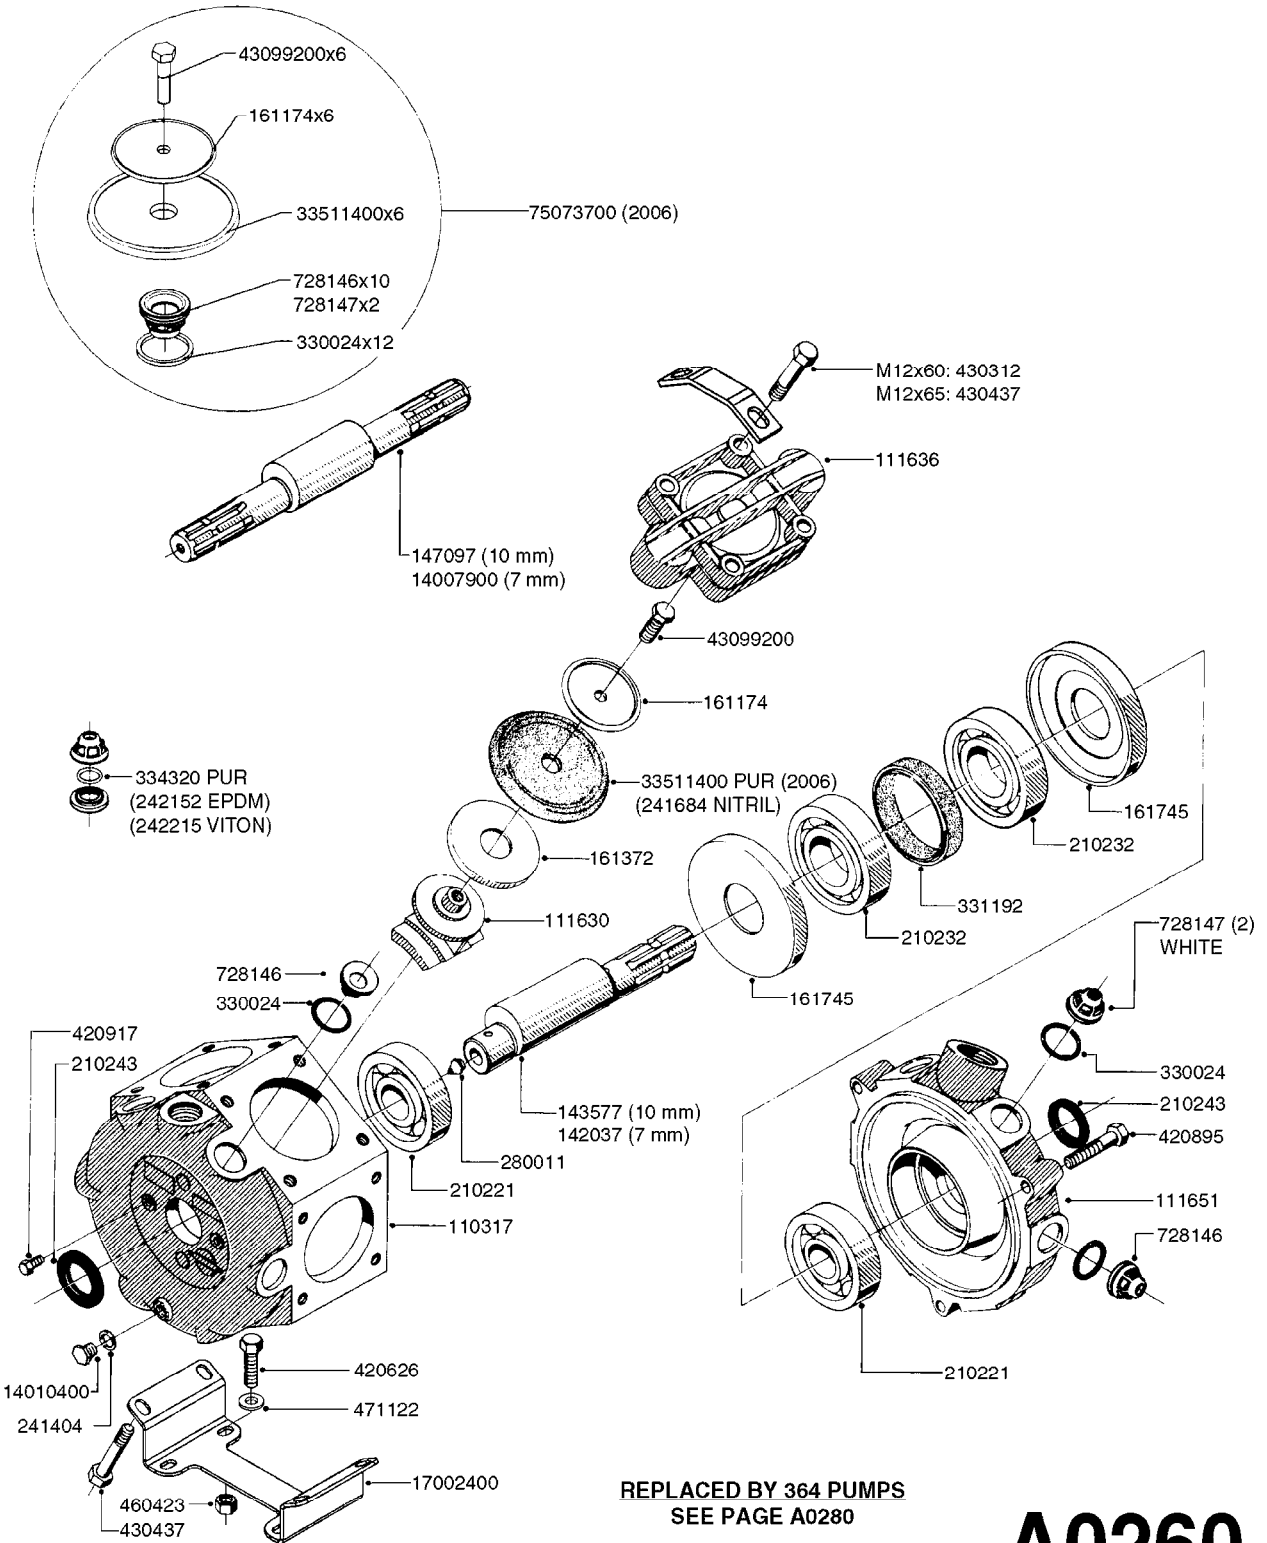

REPLACED BY 364 PUMPS
SEE PAGE A0280

A0260

PUMP - 363 W/MOUNTING BASE
A0260-HIN, 17:03:16

Page 1
Date 12.08.2020 11:06

parts-n°	order qty	description
110317	1	PUMP CASING MODEL 360/361 PNTD
111630	1	CONNECTING ROD 363/364-10 PUMP
111636	1	VALVE COVER 363 HEAVY DUTY
111651	1	CASTING F.363 1.5" PUMP(FRONT)
142037	1	CRANK SHAFT 361-20
143577	1	CRANK SHAFT F.363/462/463-10mm
147097	1	CRANK SHAFT 363-463/10 THROUGH
161174	1	DIAPHRAGM DISC SS 361/363/364 PUMP
161372	1	DIAPHRAGM BACKING DISC,320-361
161745	1	METAL SPACER F.363/463
210221	1	BEARING BALL 6407
210232	1	BEARING BALL 6310
210243	1	SEAL OIL 35 X 47 X 7
241404	1	DOWTY SEAL 1/4"
241684	1	DEICER PARTS: DIAPHRAGM MODEL 361 NITRIL
242152	1	O-RING D18.2X3 EPDM
242215	1	O-RING D18X3 VITON
280011	1	GREASE NIPPLE 1/8" SAE H TR
330024	1	O-RING D41,1/D34.5 X 3,5
331192	1	SPACER, MODEL 361/363
334320	1	O-RING D18X3 POLYURETHANE
420626	1	BOLT HEX 8.8 DEL M10X20 FT
420895	1	BOLT HEX 8.8 RAW M10X60
420917	1	BOLT HEX 8.8 RAW M8X12 FT
430312	1	BOLT HEX 8.8 M12X60
430437	1	BOLT HEX 8.8 RAW M12X65
460423	1	NUT HEX M10X1.50 LOCK DIN985A2 SS
471122	1	WASHER, M10, Ø20/10.5X 2.0, SS
728146	1	VALVE FOR 361(726890/707932)
728147	1	VALVE FOR 361 WHITE WITH HOLE
14007900	1	CRANK 363/462/463-7mm 540/THRU
14010400	1	PLUG 1/4" BSP
17002400	1	FOOT F. 36X PUMP, RED
33511400	1	DIAPHRAGM PUMP 361/361/363/364 PUR
43099200	1	BOLT HEX SS M12 X 30 DIN933 A4
75073700	1	PUMP KIT 361/363 "06"