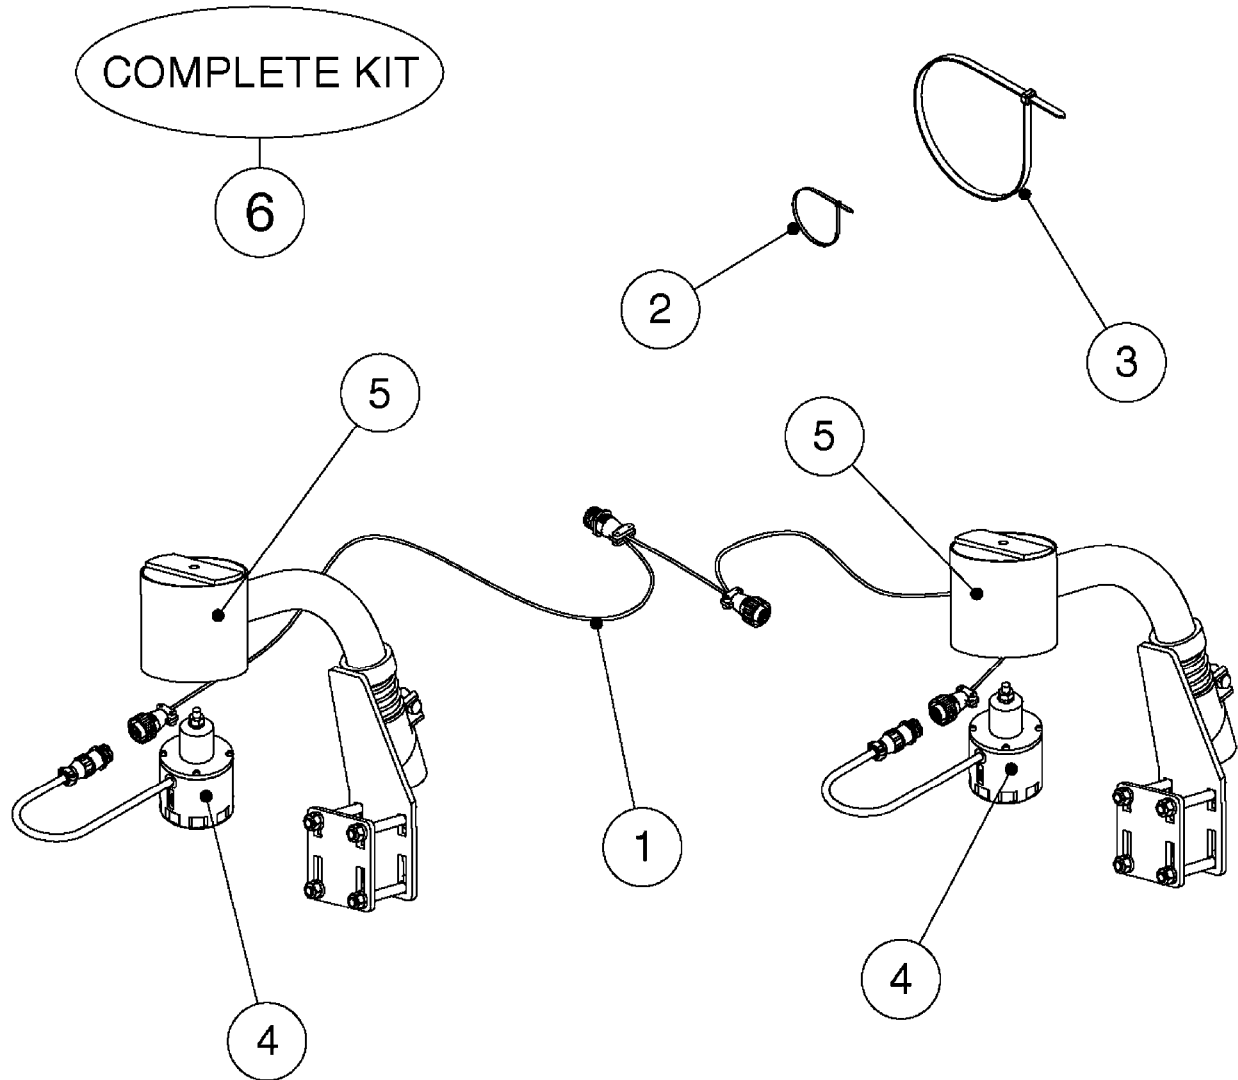

M0350

JUNCTION BOXES - HYDRAULIC
M0350-HIN, 15:07:19

Page 1

Date 12.08.2020 11:07

Pos.	parts-n°	order qty	description
1	261442	1	LID F.3010/3012 HP BOX
2	391071	1	BOX FOR HY.DAH
3	983070	1	CABLE 2X6²
4	26016900	1	CABLE DB25M - DB25F L=8.5m
5	26018000	1	HYD JUNCTION BOX SPZ PRE 2012 EAGLE SPC BOOMS
5	26018100	1	HYD. BOX BOOM PCB W/LEADS FOR FORCE/TWIN FORCE BOOMS
5	26018500	1	HYD. BOX BOOM PCB NO LEADS
5	26038300	1	HYD JUNCTION BOX GENERIC 2012 EAGLE SPC/FORCE BOOMS
6	26087600	1	DAH INTERFACE PCB ASSY. V.2.0
7	28048000	1	PLUG 3-POL DIN 9680 FEM.CHASS
8	28048100	1	PLUG 3-POL DIN 9680 MALE SPRAY
9	28048200	1	WIRE GROMET RUBBER 4 HOLE
10	28048500	1	FUSE 10A ATOF SERIES