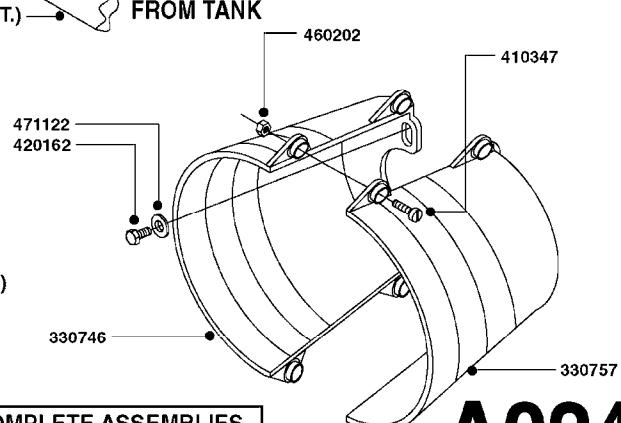

SUCTION SIDE OF PUMP

NLA - 1302 PUMP (REPLACES 1301 PUMP)
#726854 - COMPLETE DAMPER KIT (SUCTION & PRESSURE)

COMPLETE ASSEMBLIES
WHOLEGOODS ITEMS

A0240

PUMP - 1301/1302 FITTINGS
A0240-HIN, 01:01:16

Page 1

Date 12.08.2020 11:06