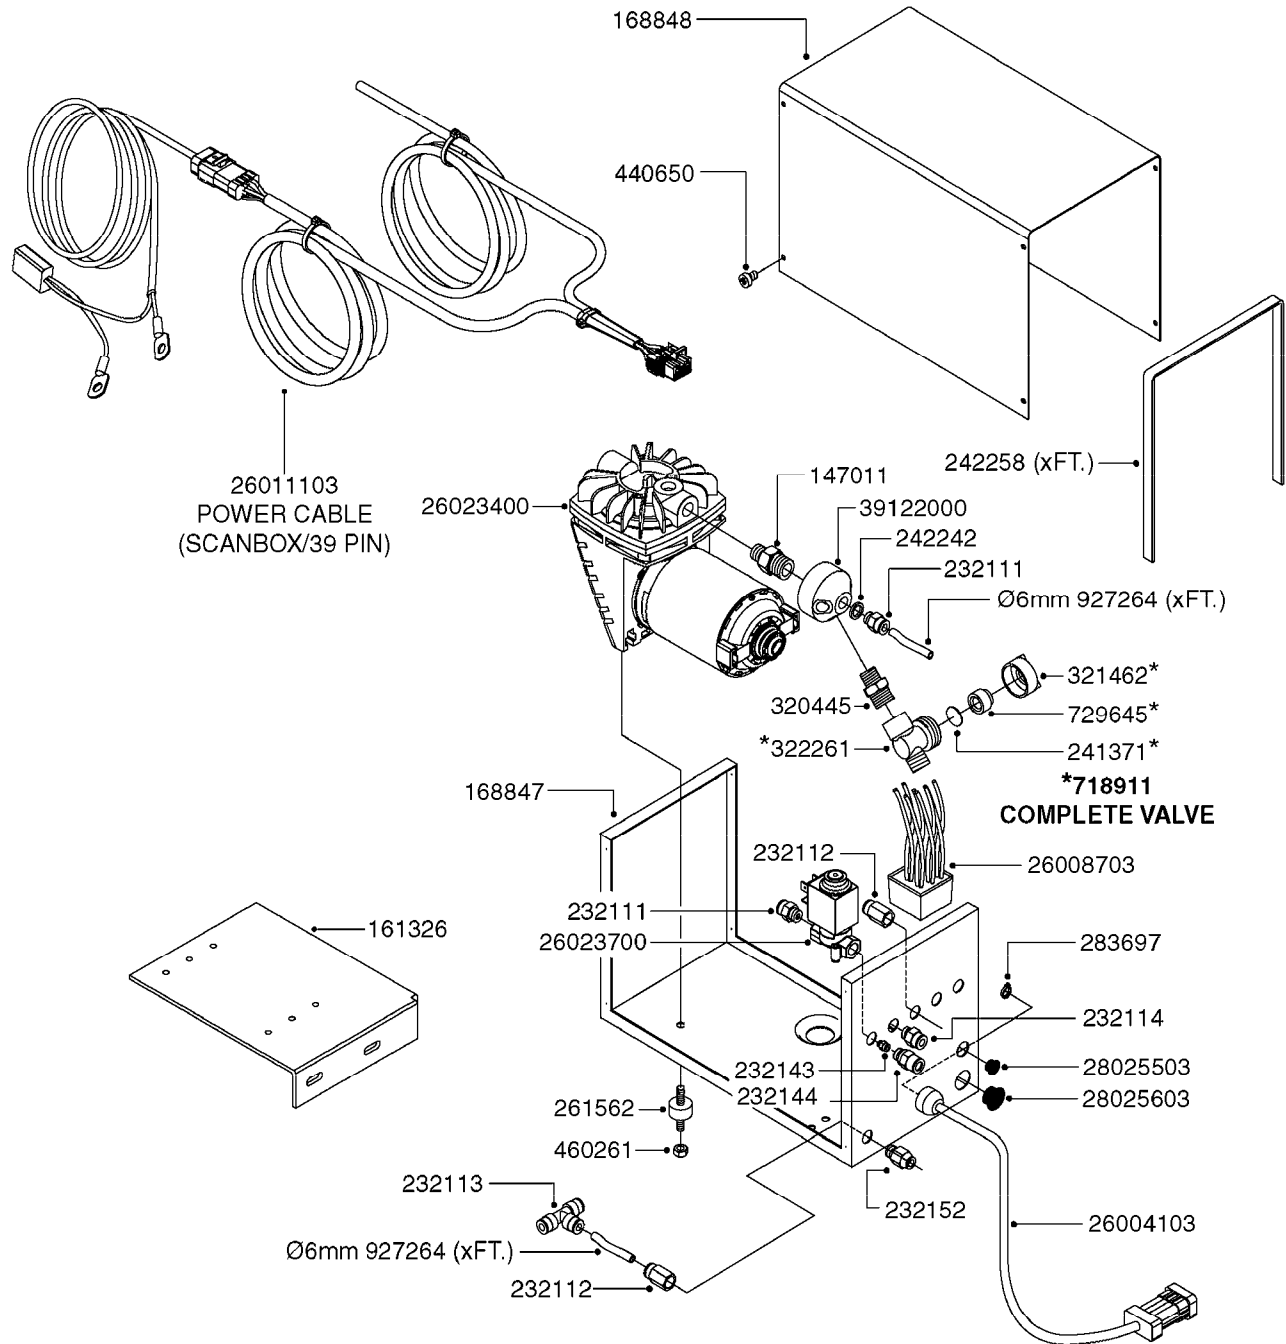

K0400

*Ø8mm 927306 (xFT.)
*Ø10mm 927330 (xFT.)

70062503 - COMPLETE ASSEMBLY

FOAM MARKER COMPRESSOR 2007
K0400-HIN, 01:01:16

Page 1
Date 12.08.2020 11:07

parts-n°	order qty	description
147011	1	HEX NIPPLE 3/8'X1/4'BSP BRASS
161326	1	MOUNT BKT. F. FOAM COMP.BOX 98
168847	1	ENCLOSURE LOWER F.MARKER
168848	1	COVER F. FOAM MARKER
232111	1	QUICK COUPLER 6MM X 1/8 EXT.
232112	1	QUICK COUPLER 6MM 1/8 INT.
232113	1	QUICK COUPLER 6MM T-PIECE
232114	1	COUPLER 1/8" THREADX8MM HOSE
232143	1	REDUCER 1/4'INT-1/8'EXT
232144	1	QUICK COUPLER 10MM X 1/4 EXT
232152	1	QUICK COUPLER 8MMX1/8 EXT.LONG
241371	1	DIAPHRAGM F.NO-DRIP,VULC
242242	1	O-RING F.AIR HOSE FITTING
242258	1	TRIM 3X10 SELF ADHESIVE 0012"
261562	1	RUBBER DAMPER 2XM6X25
283697	1	TIESTRAP 200MM
320445	1	FITT.DK HN 1/4"X3/8" BSP
321462	1	CAP F.NO-DRIP ASSY.
322261	1	HOUSING F.SAFETY VALVE 3/8"
440650	1	SCREW 3.5x13 STAINLESS
460261	1	NUT HEX M6X1.00 LOCK DIN985 A2 SS
718911	1	VALVE (SAFETY) F.MARKER
729645	1	NON-DRIP SPRING ASSY.GREEN 10
927264	1	HOSE R X PE D6/D4 X 0012"
927306	1	HOSE R X PE D8/D6 X 0012"BLACK
927330	1	HOSE R X PE D10/D8 X 012"BLACK
26004103	1	FOAM MARKER CNTRL MOD CABL STD
26008703	1	FOAM MARKER CONTROL SCII
26011103	1	FOAMER POWER/CONTROL CABLE 39P
26023400	1	COMPRESSOR F.FOAM MARKER CM40
26023700	1	SOLENOID VAL 12V 1/8' FLO '07
28025503	1	PLUG F.DRILLED HOLE 1/2"
28025603	1	PLUG F.DRILLED HOLE 3/4"
39122000	1	DISTR.HOUSING F.FOAM MARKER'07
70062503	1	FOAM MARKER COMPRESSOR,STD,39P