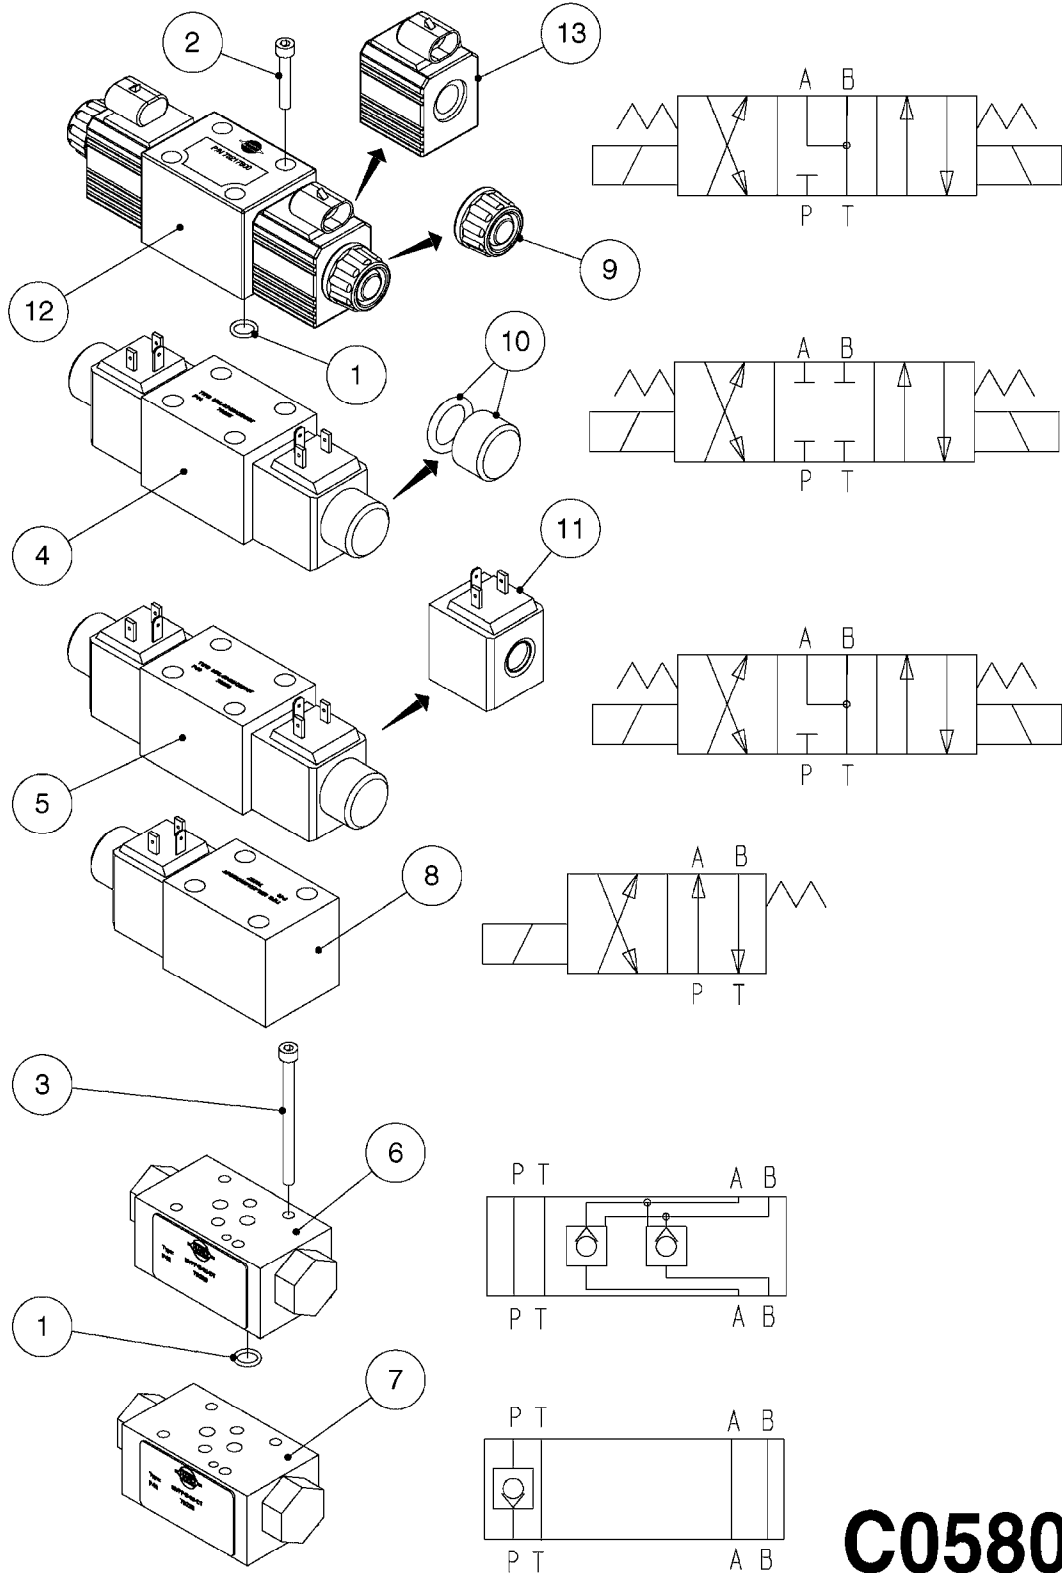

IMPORTANT!
BSP hoses require BSP fittings
ORFS hoses require ORFS fittings

*FOR 2-PIN AMP VERSION, SEE C0590

C0570

HYD.BLOCK EAGLE/FORCE PRE 2012
C0570-HIN, 13:05:19

Page 1

Date 12.08.2020 11:06

Pos.	parts-n°	order qty	description
1	146845	1	HEX NIPPLE 1/4"x1/4" BSP
1	23234500	1	HEX NIPPLE 1/4" - 9/16" ORFS
1	146851	1	HEX NIPPLE 1/4"x1/4" 0.7MM BSP
1	23234700	1	HEX NIPPLE 1/4"-9/16" - 0.7mm ORFS
1	147498	1	HEX NIPPLE 1/4"-1/4" 1.2mm BSP
1	23234100	1	HEX NIPPLE 1/4"-9/16" - 1.2mm ORFS
2	231987	1	PLUG 1/8' BSP W/GASKET
3	241404	1	DOWTY SEAL 1/4"
4	242102	1	O-RING Ø9.25X1.78 NITRIL 90SH
5	420847	1	BOLT HEX 8.8 DEL M8X85
6	450964	1	SCREW M5X30 F.CYLINDER
7	460143	1	LOCK NUT M8 SST A2 DIN985
8	782116	1	HY SOLENOID VALVE MD1L-S3/10N-D12K1/P
9	782124	1	SWITCH VALVE OUTS.1/8" 5000PSI
10	782131	1	BLIND PLUG F.3/4" CARTR.VALVE
11	14010400	1	PLUG 1/4" BSP
12	14098600	1	HYD. BLOCK SPC/FTZ 3/4" 2010
13	72679100	1	HY.BLOCK BOOM HYDR. FTZ 2010
14	74191700	1	ADJ. FLOW VALVE REPAIR KIT DHP