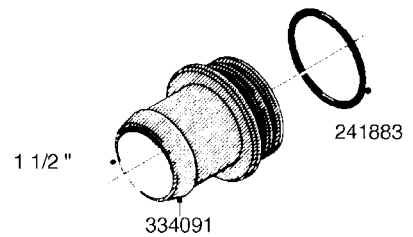

L0080

FITTINGS - S-53
L0080-HIN, 12:09:17

Page 1

Date 12.08.2020 11:07

Pos.	parts-n°	order qty	description
1	145995	1	FITT.DK S-53 FORK
2	241973	1	O-RING Ø3 X 44.2 70 SHORES NITRIL NITRIL (BLACK)
2	242353	1	O-RING 3 X 44.2 VITON VITON (BROWN)
3	242109	1	O-RING D32.2x3.0 NITRIL (BLACK)
3	242354	1	O-RING D32.2X3.0 VITON VITON (BROWN)
4	322103	1	FITT.DK S-53 BULKHEAD
5	322107	1	FITT.DK S-53 BULKHEAD NUT
6	322110	1	FITT.DK S-53 ELB. 1/2" BSP
7	322352	1	FITT.DK S-53 TEE
8	334229	1	FITT.DK S-53 STR.3/4"
9	334260	1	GASKET F. S-53 BULKHEAD
10	334564	1	FITT.DK S-67 TO S-53 ADAPTER
11	391100	1	FITT.DK S-53THREAD INS.1/2"BSP
12	726463	1	FITT.DK S53 BULKHEAD W/GASKET
13	726552	1	FIT.DK S-53X90 1/2" BSP,O-RING
14	726556	1	FITT.DK S-53 HB 1/2" W/O-RING
15	726558	1	FITT.DK S53 STR. 3/4" W.ORING
16	726559	1	FITT DK. S-53 HB 1" W/O-RING
17	726568	1	FITT.DK.S-53 HB 1/2"90 W/O-RING
18	726570	1	FITT.DK S-53 ELB.3/4" W.ORING
19	726571	1	FITT.DK S-53 ELB.1", W ORING
20	726578	1	FITT.DK S53 PLUG WITH O-RING
21	728561	1	FITT.DK. S67M - S53F REDUCER