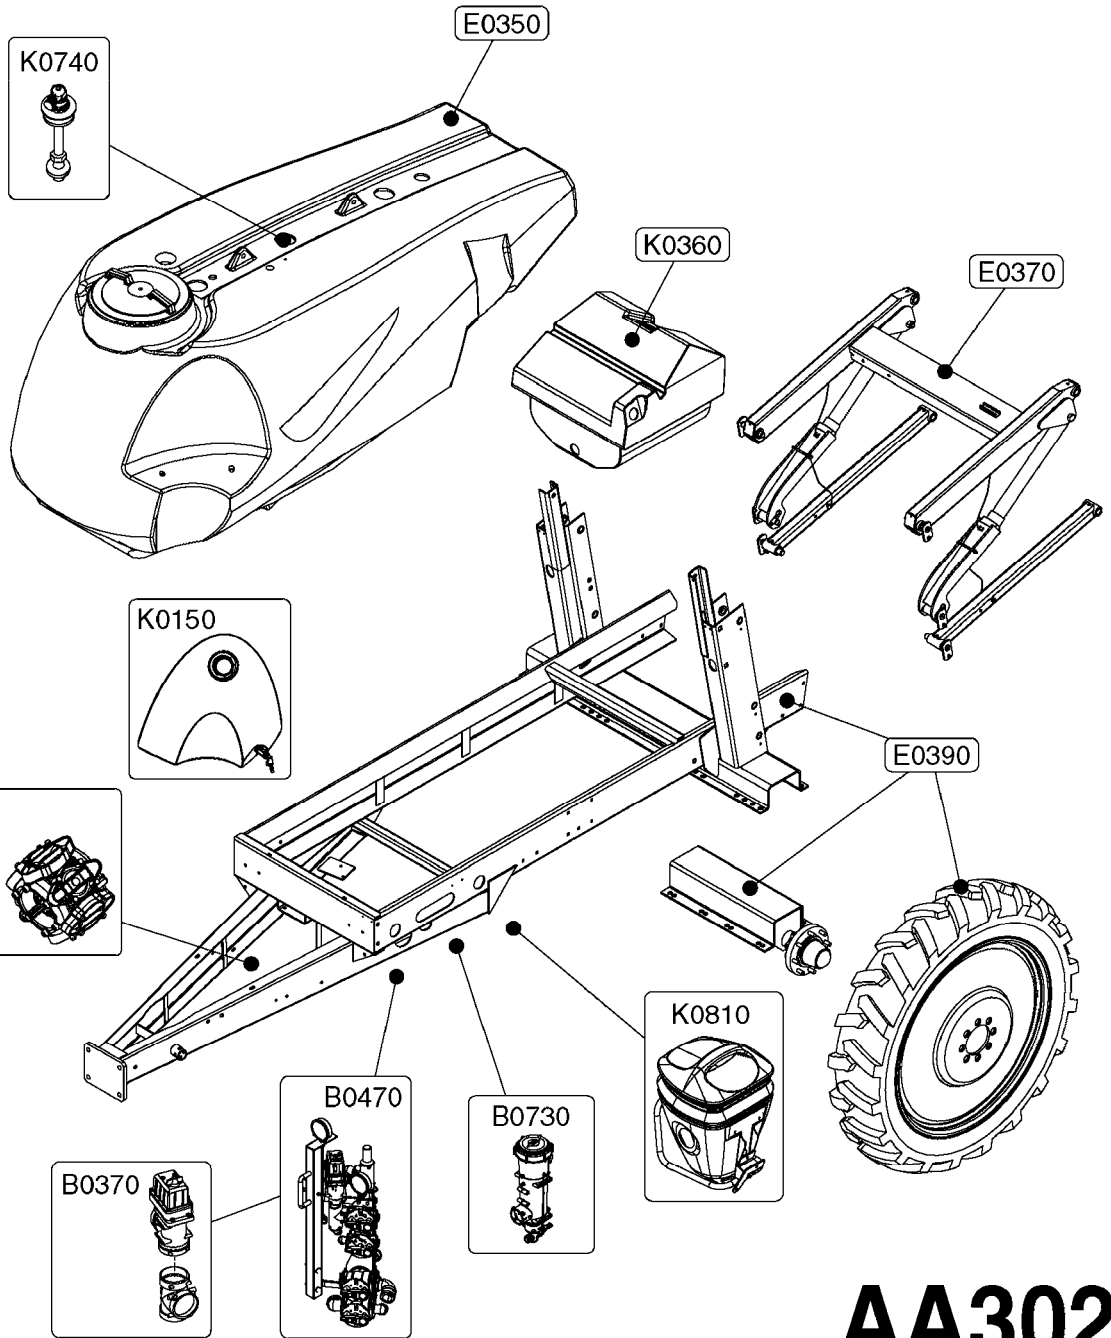

FOR PRE-2016 100 SERIES PTO PARTS
SEE PAGES A0510, A0520, A0560, A0570

COMPLETE ASSEMBLIES
WHOLEGOODS ITEMS

A0600

PTO SHAFTS - BONDIOLI G-SERIES
A0600-HIN, 23:10:18

Page 1

Date 12.08.2020 11:06

parts-n°	order qty	description
289041	1	PTO YOKE 1-3/8" X 6 SPLINE
421024	1	BOLT HEX 8.8 DEL M8X60
450015	1	SCREW ALLAN 3/8'X5/8' BLACK
460143	1	LOCK NUT M8 SST A2 DIN985
829445	1	PTO 1-3/8/6X1-3/8/6X810M AXIAL
28009803	1	PTO PIN TUBE RETAINER OUTER
28009903	1	PTO TUBE RETAINER INNER
28010103	1	PTO YOKE F.INNER TUBE CV PTO
28010203	1	PTO YOKE 1-3/8X21SPL
28015303	1	PTO YOKE 1-3/8"X21 BALL COLLAR
28015703	1	PTO YOKE 1-3/4"X20 SPL OUTER
28020203	1	PTO 1-3/4/20x1-3/8/21 BP L=860
28020303	1	PTO 1-3/8/21 x 1-3/8/21 B&P
28021403	1	PTO 1"STR/1-3/8" 6SPL B&P
28021503	1	PTO 1"STR/1-3/8" 21SPL B&P
28040503	1	UNIV. JOINT 27x74.6mm
28040703	1	SAFETY CHAIN F.CV BLACK PTO
28040903	1	SELF TAPPING SHIELDING SCREW
28041803	1	DECAL DANGER GUARD MISSING
28041903	1	DECAL DANGER ROT.DRIVELINE
28042803	1	UNIV. JOINT 30.2x79.4mm F/BLK.
28056703	1	PTO YOKE #1 1-3/8" X 6 SPLINE
28056803	1	PTO YOKE #1 1-3/8" X 21 SPLINE
28057003	1	PTO TUBE YOKE #1-G1 OUTER
28057203	1	PTO PIN TUBE RETAINER OUTER
28057303	1	PTO TUBE OUTER #1 745MM
28057403	1	PTO TUBE OUTER #4 720MM
28057503	1	PTO TUBE INNER #1 745MM
28057603	1	PTO TUBE INNER #4 720MM
28057703	1	PTO TUBE RETAINER INNER
28057803	1	PTO TUBE YOKE #1 Ø=1"
28058503	1	PTO TUBE YOKE #1-G1 INNER
28075103	1	TRACK 249" X 18" (45-1801)
28098503	1	PTO TUBE YOKE #2-G2 OUTER
28098603	1	PTO TUBE YOKE #2-G2 INNER
28098703	1	PTO TUBE YOKE OUTER
28098803	1	PTO TUBE YOKE INNER
28099003	1	PTO TUBE INNER #2 735MM
28099103	1	PTO TUBE OUTER #2 735MM
28099403	1	PTO TUBE INNER 660MM
28099603	1	PTO TUBE OUTER 660MM
28099903	1	ROLL PIN
28100103	1	ROLL PIN
28100203	1	UNIV. JOINT S1-G1 22X54MM
28100303	1	UNIV. JOINT S2-G2 23.8X61.3MM
28100703	1	PTO SHIELD COMPLETE BLACK
28100803	1	PTO SHIELD COMPLETE
28100903	1	PTO SHIELD COMPLETE
28101003	1	PTO SHIELD COMPLETE