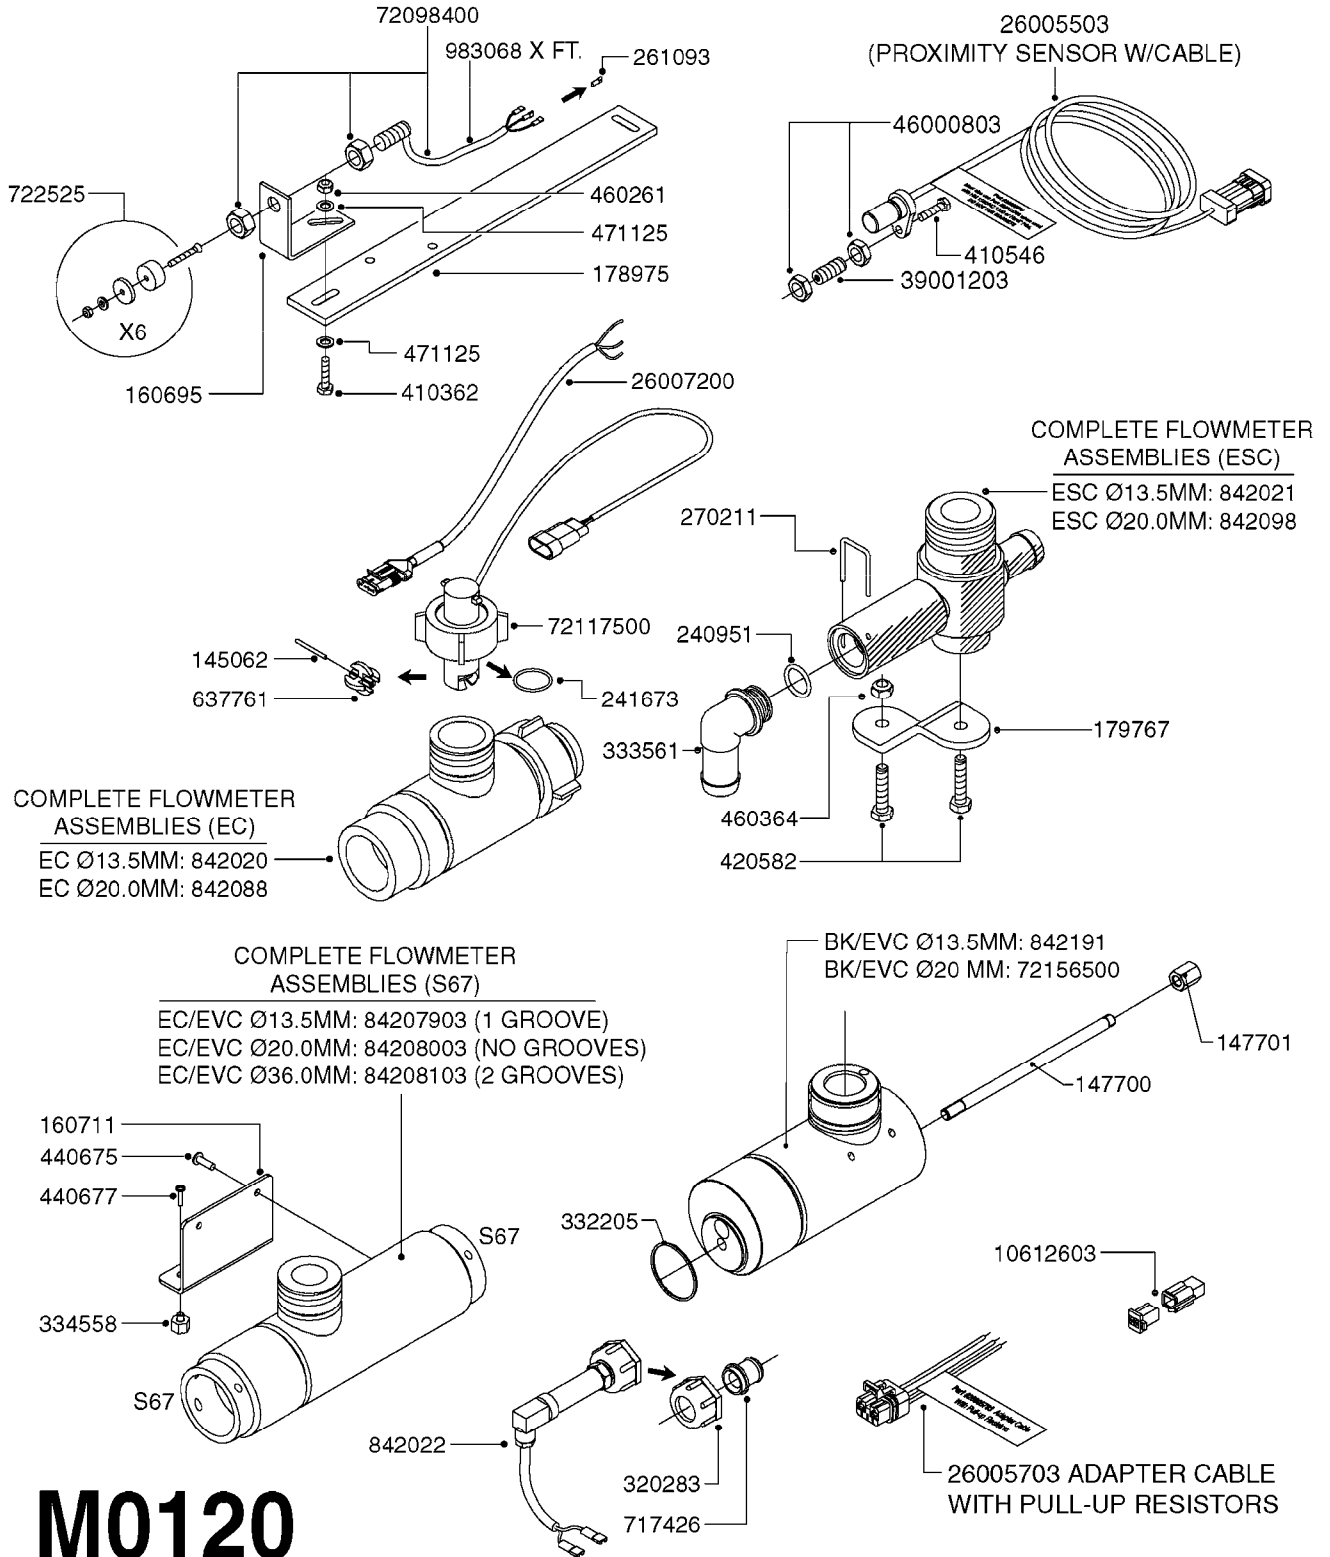

M0090

HC 2500/HM1500 DISPLAY/SCANBOX
M0090-HIN, 01:01:16

Page 1

Date 12.08.2020 11:07

parts-n°	order qty	description
142516	1	SCREW SET M10 BENT F. LOCKING
161411	1	MT.BRK. HC2500/HM1500 DISPLAY
26018300	1	ADAPTOR 2500 FOR SPRAYBOX II 39-PIN/REPLACES SCANBOX
260363	1	PLUG 2 POLE 12V
260827	1	PLUG F.EC ATTACHMENTS
261060	1	PLUG F.EC ATTACHMENTS
261589	1	FUSE 5 X 20 1.25 AMP
26176203	1	FUSE 5.0A QUICK-ACT.
261933	1	CABLE W/PLUG 2X25 L=71"
261934	1	CABLE W/PLUG 18X0.5MM L=79"
261935	1	SWITCH 2 POLE
261937	1	CIRCUIT BOARD F. SCANBOX
262099	1	PLUG SOCKET 3-POLE 2.5/3
450902	1	BOLT ALLEN HEAD M4 X 16MM
471055	1	WASHER D4.1/7.6 X 0.9
61029900	1	BRACKET FOR HC2500
731613	1	DISPLAY HC2500 NEW
731983	1	DISPLAY HM1500 REFURBISHED
732095	1	DISPLAY HM1500 NEW
732096	1	SCANBOX F.HM1500/HC2500
741580	1	PLUG 3-POLE 2.5/3
978045	1	DECAL QUICK GUIDE 1500/2500
978097	1	DECAL QUICK GUIDE 1500/2500 FR