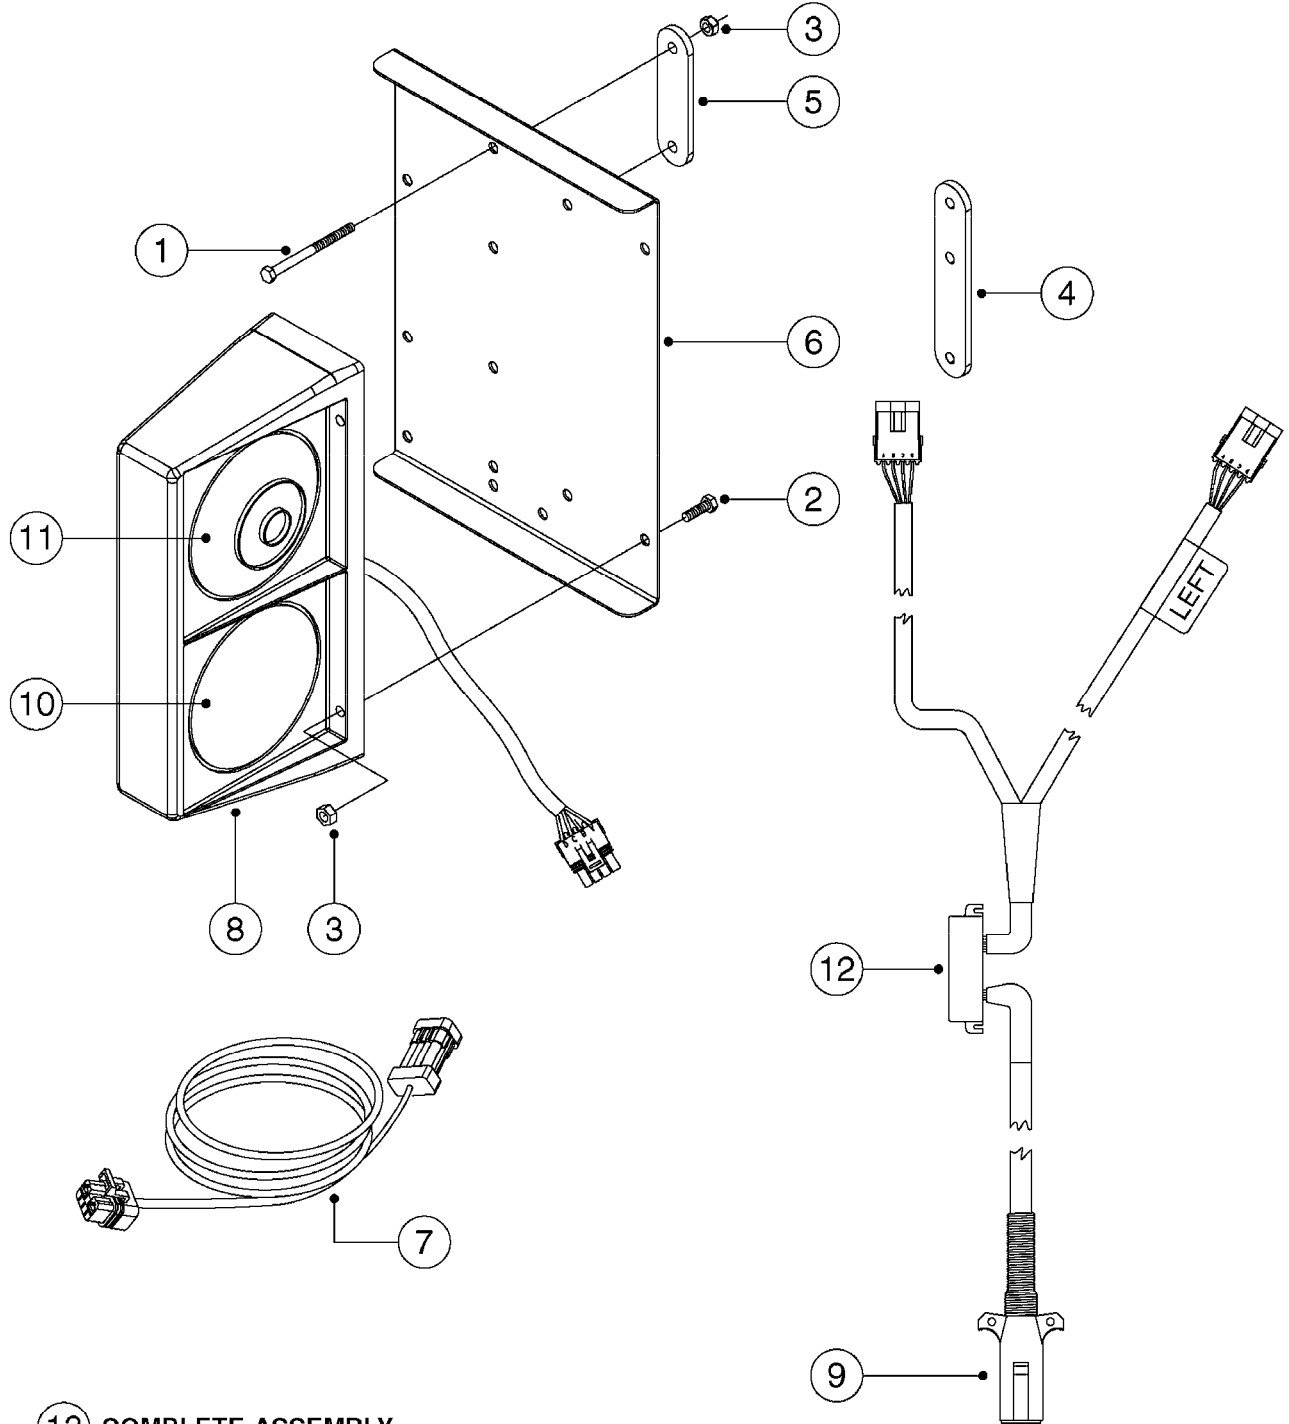

13 COMPLETE ASSEMBLY

COMPLETE ASSEMBLIES
WHOLEGOODS ITEMS

M0160

TRAFFIC LIGHT KIT
M0160-HIN, 13:08:19

Page 1
Date 12.08.2020 11:07

Pos.	parts-n°	order qty	description
1	410266	1	BOLT HEX 8.8 DEL M6X120
1	410421	1	BOLT HEX M6X110 DIN931-A2 SS
1	410524	1	BOLT HEX 8.8 DEL M6X100
1	410605	1	BOLT HEX 8.8 DEL M6X80
2	410362	1	BOLT HEX 8.8 SS M6X20
3	460261	1	NUT HEX M6X1.00 LOCK DIN985 A2 SS
4	16022303	1	BRACKET 100MM TUBE
5	16022403	1	BRACKET 60MM TUBE
6	16025603	1	BRACKET TAIL LIGHT DUAL LAMP
7	26004703	1	HARNESS 13' EXT 4 WIRE WP
8	26004903	1	TAIL LIGHT GREEN WIRE LH
8	26005003	1	TAIL LIGHT YELLOW WIRE RH
9	26005103	1	PLUG 7-PIN AG TAIL LIGHT
10	26005403	1	LENS BLACK BEFORE 2009
10	26017003	1	LENS RED
11	26016903	1	LENS AMBER
12	26032703	1	HARNESS COMPLETE, TAIL LIGHT, 2013
13	83308603	1	TRAFFIC LIGHT KIT