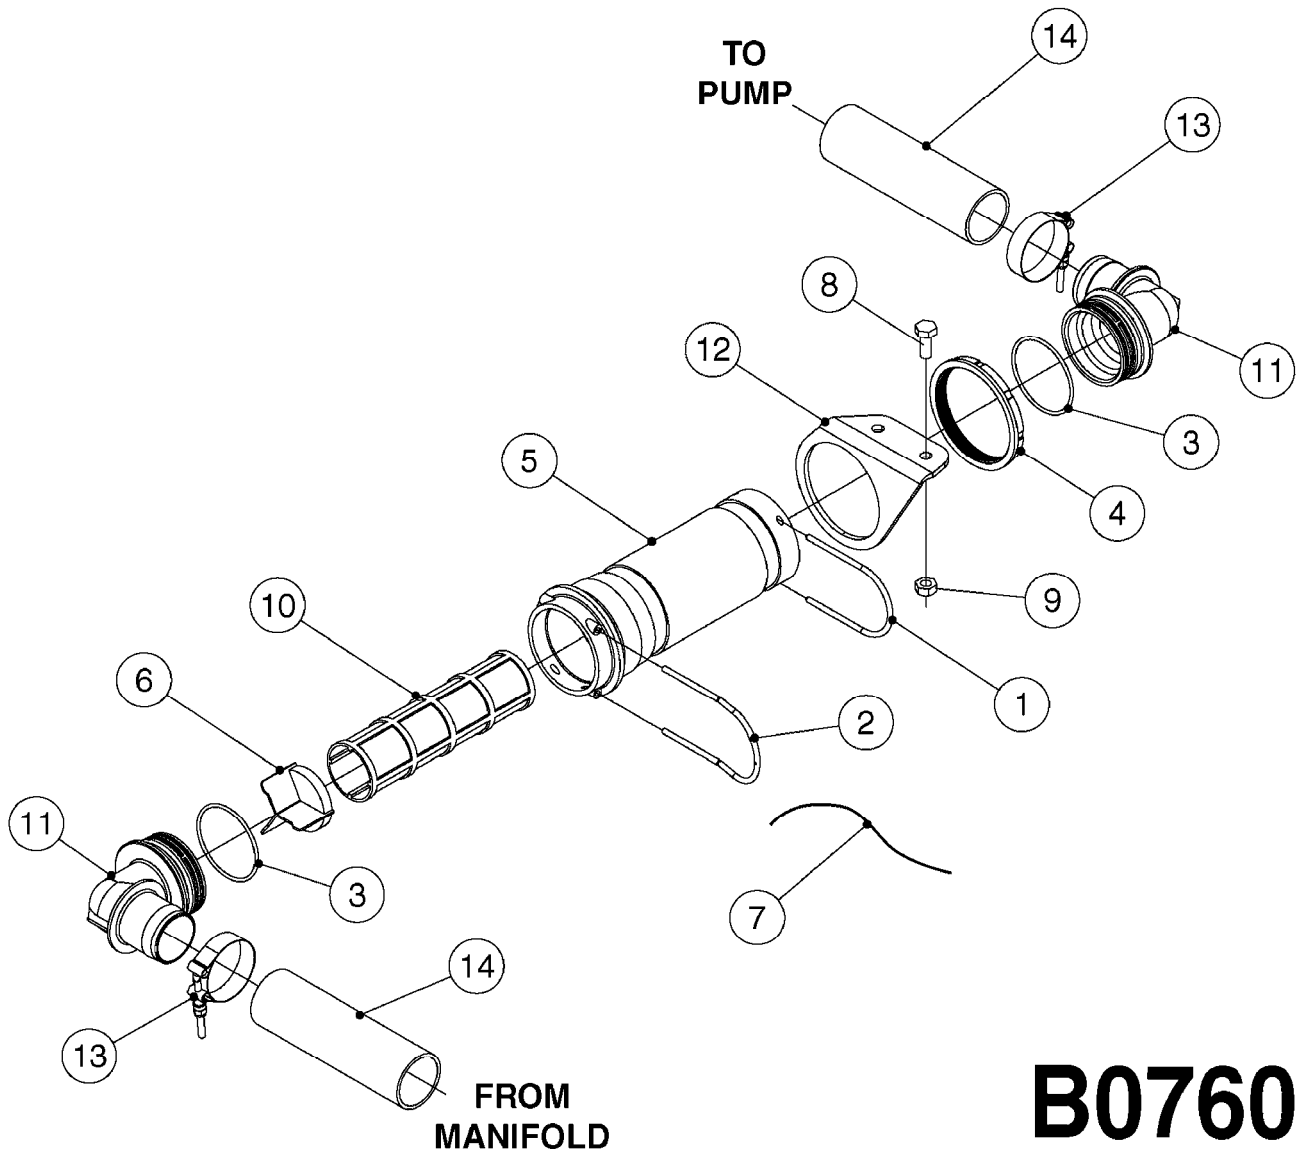

B0760

SUCTION FILTER - RANGER
B0760-HIN, 28:05:19

Page 1
Date 12.08.2020 11:06

Pos.	parts-n°	order qty	description
1	145997	1	FITT.DK S-93 FORK
2	147115	1	FITT.DK S-93 FORK SPECIAL
3	242351	1	O-RING D69.5X3.0 VITON F.S-93
4	322109	1	FITT.DK S-93 BULKHEAD NUT
5	322227	1	HOUSING F.FILTER S-93 2"
6	334605	1	VANE F.TOP SUCTION FILTER
7	390509	1	*STRING POLYESTER D1 X 325MM
8	420604	1	BOLT HEX 8.8 DEL M10X25 FT DIN933
9	460423	1	NUT HEX M10X1.50 LOCK DIN985A2 SS
10	615415	1	FILTER ELEM.S93,30 MESH-GREEN
10	615416	1	FILTER ELEM.S93,50 MESH-BLUE
10	61096700	1	FILTER ELEM. 80 MESH RED '13
11	727225	1	FITT.DK S-93 ELB.2'PVC W/ORING
12	16029503	1	PLATE 5.0X114X160/BOW/HOLE D94
13	28030203	1	CLAMP HOSE T-BOLT S2" 235-67
14	92702703	1	HOSE PVC SUCT GRAY 2"