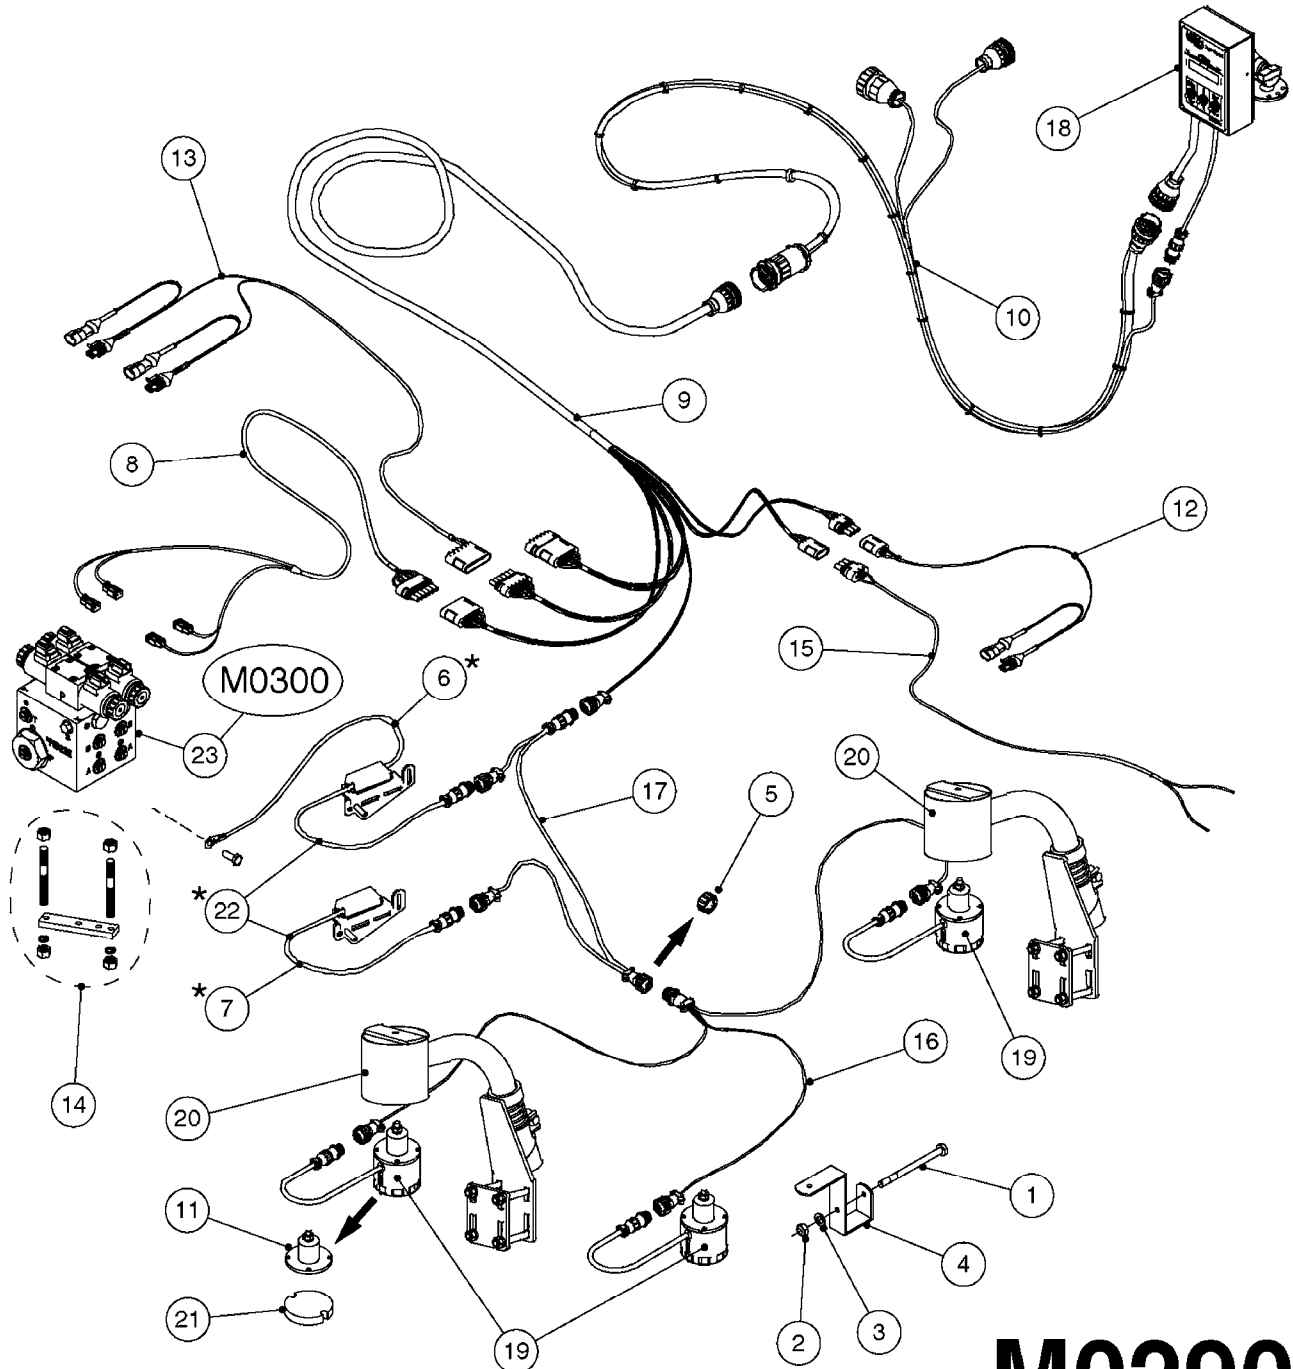

M0290

*CANNOT MIX OLD AND NEW STYLE ROLL SENSORS!

If replacing Norac P/N 44641 or 44642, must use pair of new style sensors (22).

Only new style sensors sold separately; (6) (Norac P/N 45000), (7) (Norac P/N 45001).

If unsure, pair of new style sensors works with all versions of UC4.

NORAC UC4 BOOM HEIGHT CONTROL
M0290-HIN, 01:01:16

Page 1
Date 12.08.2020 11:07

Pos.	parts-n°	order qty	description
1	410443	1	BOLT HEX 8.8 DEL M6X70
1	410605	1	BOLT HEX 8.8 DEL M6X80
2	460261	1	SPB/SPC BOOM
3	471124	1	NUT HEX M6X1.00 LOCK DIN985 A2 SS
4	16128603	1	WASHER, M6, Ø18/ 6.4X 1.6, SS
4	16128703	1	BRACKET F. SENSOR 60X60 TUBE SPB/SPC BOOM
5	26016303	1	BRACKET F. SENSOR 50x50 TUBE
6	26025903	1	FORCE BOOM (FTZ)
7	26026003	1	CONNECTOR RING CPC #11 NORAC
8	26026600	1	NORAC UC4+ ROLL SENSOR W/TEMP. CONFIRM NORAC P/N 45000
8	28055603	1	NORAC UC4+ ROLL SENSOR CONFIRM NORAC P/N 45001
9	28049503	1	NORAC CABLE VAR.RT.VLV DIN
10	28049603	1	3-PIN CONNECTORS/HIRSCHMAN
11	28050303	1	NORAC CABLE VAR.RT.VLV DEUTSCH
12	28050703	1	2-PIN CONNECTORS/DEUTSCH
13	28054303	1	NORAC CABLE EXTENSION
14	28055503	1	NORAC POWER CABLE
15	28055703	1	NORAC RUBBER TOP&BOLT F.SENSOR DIA.30MMX30MMX8MM
16	28085900	1	NORAC UC4+ OPEN CTR. CABLE
17	28086200	1	PARALIFT INTERFACE CABLE NORAC
18	28086300	1	NORAC VALVE MOUNTING HARDWARE
19	28086400	1	NORAC VALVE CABLE ROLL PIGTAIL
20	28086500	1	SENSOR BRANCH CABLE NORAC
21	28086600	1	CAN NODE DUAL CABLE NORAC
22	70112503	1	UC4 DISPLAY PANEL NORAC
23	78216100	1	UC4 ULTRASONIC SENSOR
			UC4 SENSOR MOUNTING BKT. NORAC
			FOAM DISC F. SENSOR NORAC
			UC4+ ROLL SENSOR KIT '11 HIN INCLUDES NORAC P/N 45000 & 45001
			NORAC VALVE BLOCK COMP, DEUTSCH CON.