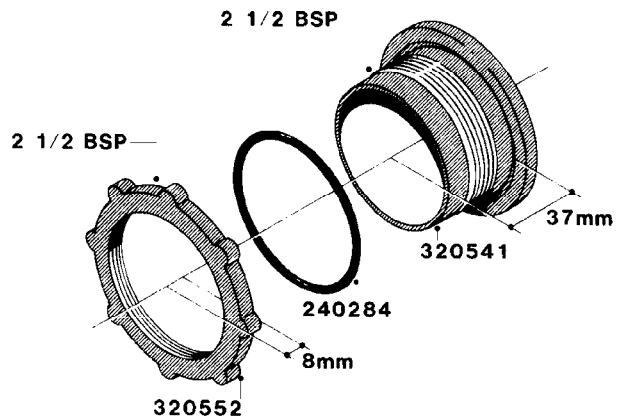

L0040

FITTINGS - NIPPLES & ELBOWS
L0040-HIN, 01:01:16

Page 1

Date 12.08.2020 11:07

parts-n°	order qty	description
10530803	1	FITT.PO.SE 2.00X2.00 45 DEG.
320191	1	FITT.DK ELB 3/8' BSP 45 DEGREE
320482	1	FITT.DK ELB. 1/2" BSP 60 DEG.
320596	1	FITT.DK ELB 3/8'-1/2'BSP 45DEG
320607	1	FITT.DK HN 3/8M X 3/8F BSP LNG
320633	1	FITT.DK HN 3/8"M X 3/8"F BSP
321451	1	FITT.DK ELB.1-1/2 X1-1/4 80DEG
321532	1	FITT.DK REDUC 3/4' X 1/2' BSP
390233	1	FITT.DK REDUC 1-1/2" X 1" BSP

L0050

FITTINGS - HOSE CONNECTORS
L0050-HIN, 01:01:16

Page 1

Date 12.08.2020 11:07

parts-n°	order qty	description
242594	1	O-RING D14 X 1.78 SCH.70-EPDM
320294	1	FITT.DK TEE 3/8X3/8HB X1/2"BSP
320305	1	FITT.DK HB 3/4'- 3/4' BSP
320386	1	FITT.DK TEE 3/8X3/8HB X3/8"BSP
320397	1	FITT.DK ELB 3/8"HB X 3/8" BSP
320401	1	FITT.DK TEE 1/2X1/2HB X1/2"BSP
320412	1	FITT.DK TEE 1/2X1/2HB X3/8'BSP
320423	1	FITT.DK ELB 1/2'HB X 3/8' BSP
320891	1	FITT.DK HB 3/8'- 3/8' BSP
320972	1	FITT.DK HB 5/16'- 1/4' BSP
322046	1	FITT.DK TEE 1/2X1/2HB X3/4'BSP
322048	1	FITT.DK TEE 3/4X3/4HB X3/4'BSP
330595	1	O-RING D24.6/D20X2.1 -3/4"
333137	1	FITT.DK CONN.1/2" F.NOZZ. DOUB
333141	1	FITT.DK CONN.1/2" F.NOZZ.SING
334041	1	FITT.DK CONN.3/4' F.NOZZ. SING
334042	1	FITT.DK CONN.3/4' F.NOZZ. DOUB
334195	1	FITT.DK ELB. 3/4"HB X 3/4"HB
10012103	1	FITT.PO.HB 1.25X1.50 IMB1012
10014003	1	FITT.PO.HB 1.25X1.25 IMB1010
10036903	1	FITT.PO.HB 1.50X1.50 IMB1212
28019303	1	FITTING HB ELB 3/4NPT-3/4HOSE
61016500	1	HOSE TAIL 3/4" 90°+RG CAP 3/4"
72026700	1	NOZZLE TUBE ADAPTER W/O-RING