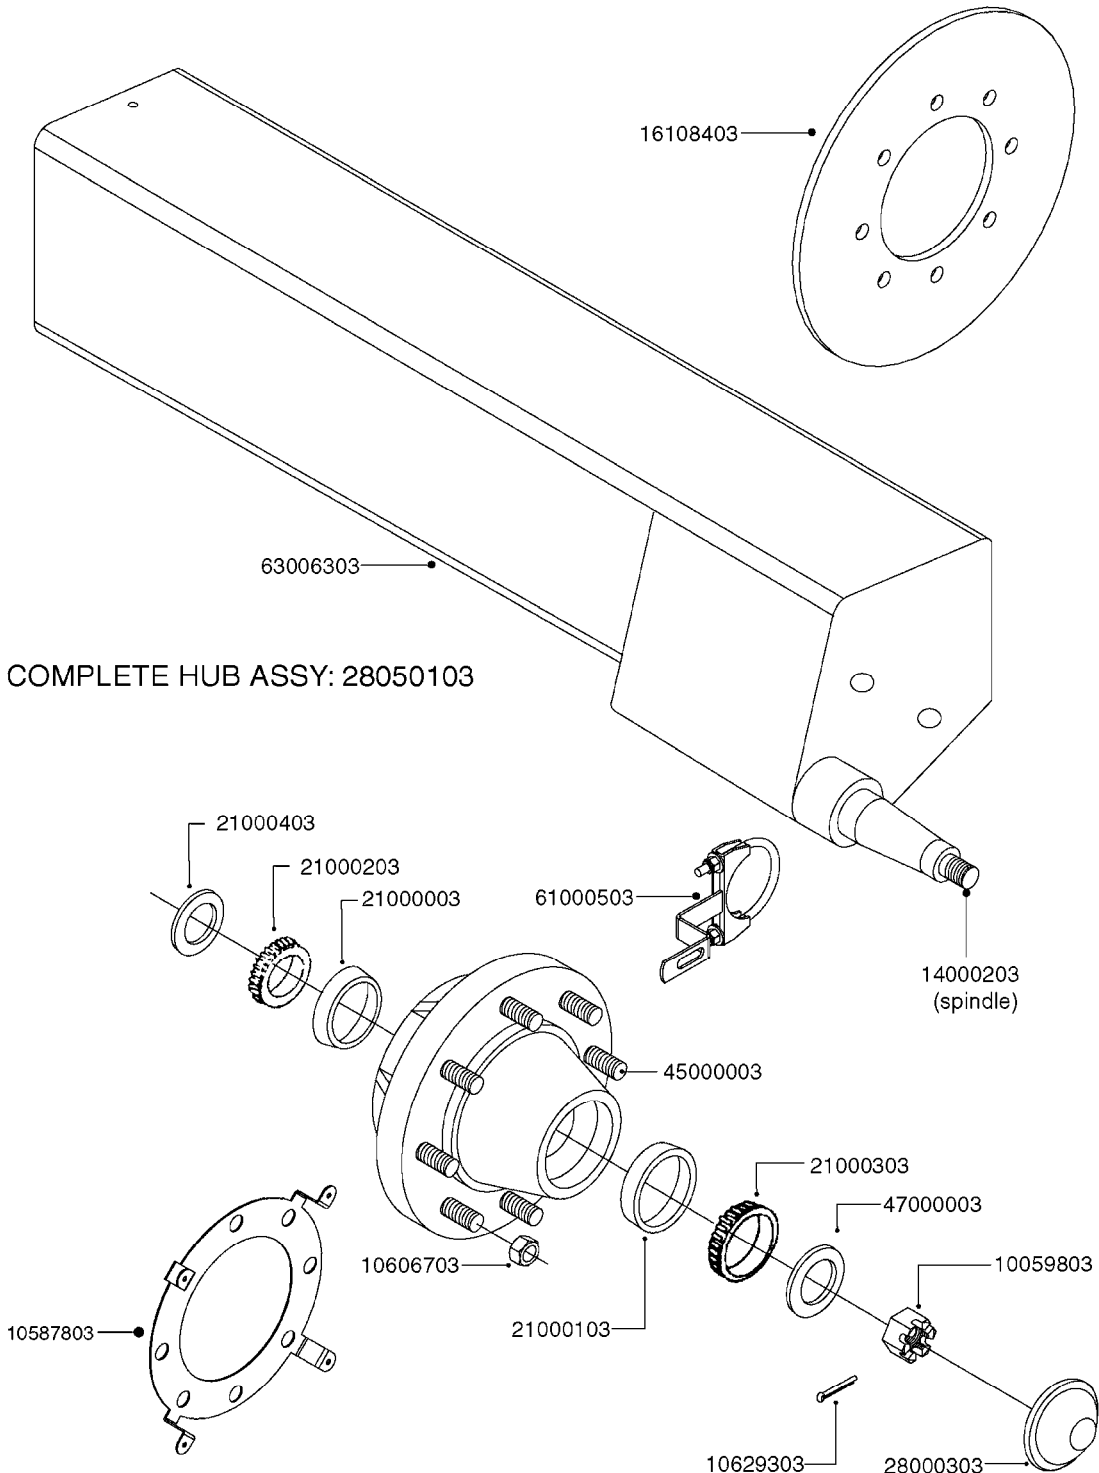

COMPLETE HUB ASSY: 28050103

E0760

HUB ASSY 3" SPINDLE NAV 575
E0760-HIN, 01:01:16

Page 1

Date 12.08.2020 11:07

parts-n°	order qty	description
10059803	1	NUT HEX NF 1"
10587803	1	MAG MNT F. SPEED SNS 8 BOLT
10606703	1	NUT HEX NF 5/8" FLANGED F.STUD
10629303	1	PIN, COTTER 3/16" X 2.25" LONG
14000203	1	SPINDLE 3" X 16" W/NUT &WASHER
16108403	1	REINFORCEMENT RING 8-8-6 HUB FOR NON-REINFORCED 3/8" RIMS ONLY
21000003	1	BEARING INNER CUP #382A
21000103	1	BEARING OUTER CUP #LM501310
21000203	1	BEARING INNER CONE #387AS
21000303	1	BEARING OUTER CONE #LM501349
21000403	1	SEAL GREASE #CR29968
28000303	1	DUST CAP #1609
28050103	1	HUB F 3" 758 7500# PACKAGE
45000003	1	STUD BOLT 5/8" X 2-1/2"
47000003	1	WASHER SPNDL 3" 1.12X2.1 .25TK
61000503	1	SPEED SNS MNT CLAMP - 3"
63006303	1	AXLE INSERT W/M SUS. 575 NAV