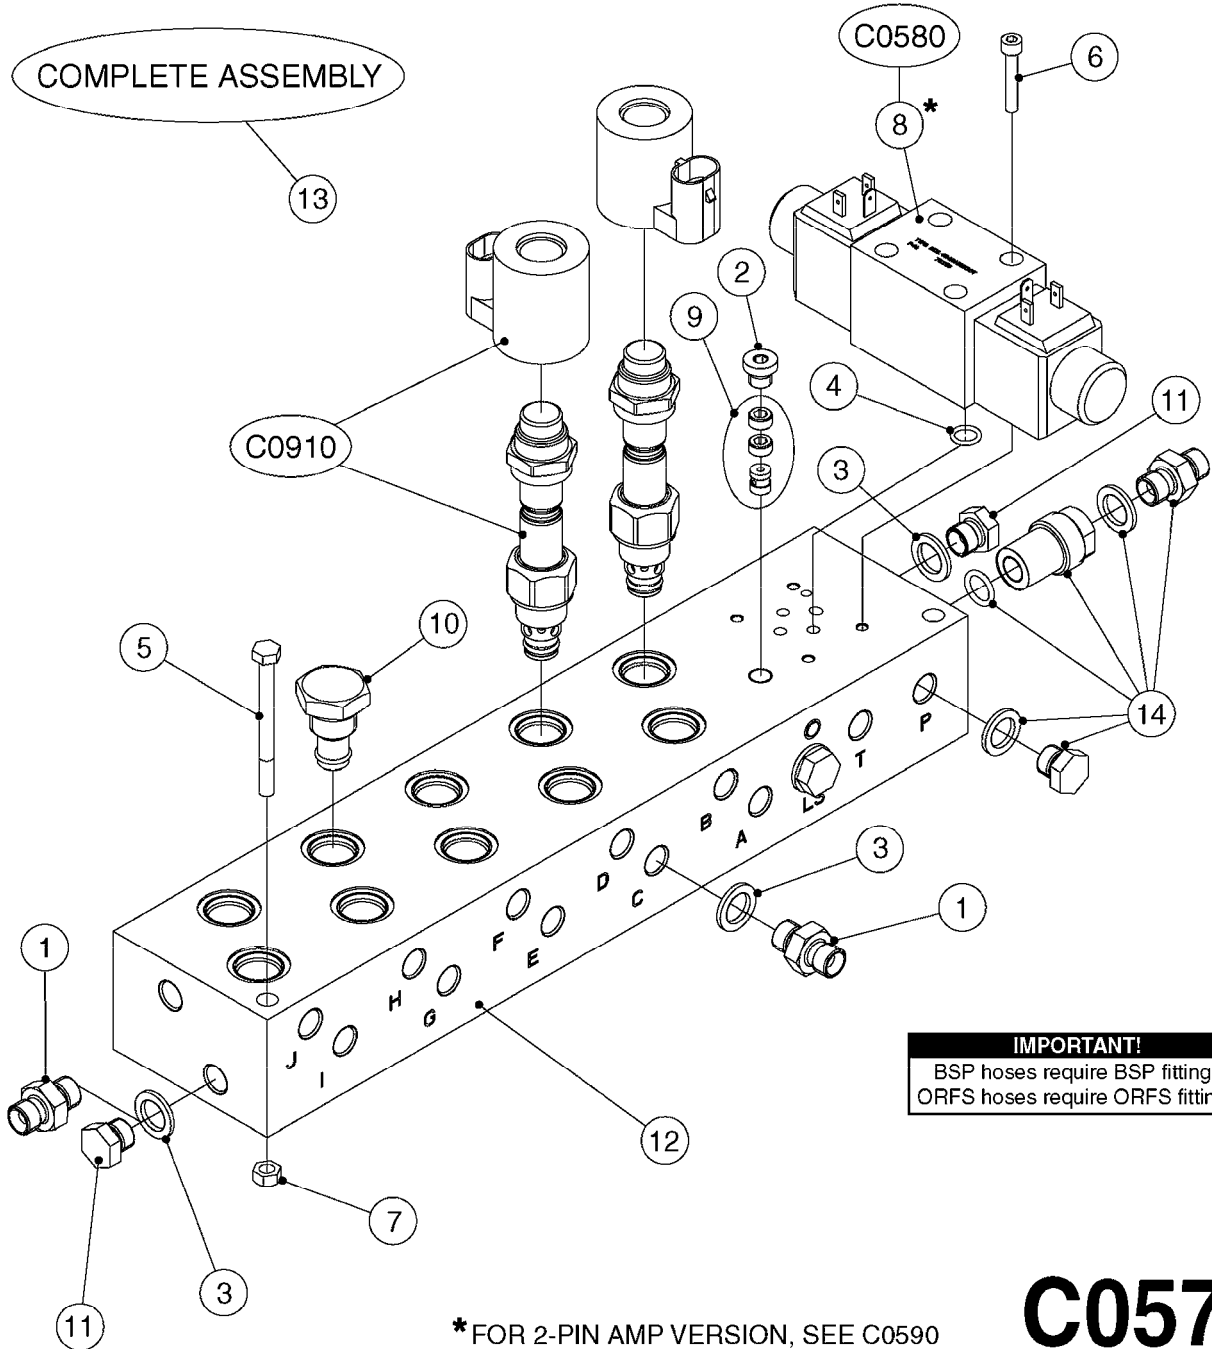

IMPORTANT!
BSP hoses require BSP fittings
ORFS hoses require ORFS fittings

*FOR 2-PIN AMP VERSION, SEE C0590

C0570

HYD.BLOCK EAGLE/FORCE PRE 2012
C0570-HIN, 13:05:19

Page 1

Date 12.08.2020 11:06

Pos.	parts-n°	order qty	description
1	146845	1	HEX NIPPLE 1/4"x1/4" BSP
1	23234500	1	HEX NIPPLE 1/4" - 9/16" ORFS
1	146851	1	HEX NIPPLE 1/4"x1/4" 0.7MM BSP
1	23234700	1	HEX NIPPLE 1/4"-9/16" - 0.7mm ORFS
1	147498	1	HEX NIPPLE 1/4"-1/4" 1.2mm BSP
1	23234100	1	HEX NIPPLE 1/4"-9/16" - 1.2mm ORFS
2	231987	1	PLUG 1/8' BSP W/GASKET
3	241404	1	DOWTY SEAL 1/4"
4	242102	1	O-RING Ø9.25X1.78 NITRIL 90SH
5	420847	1	BOLT HEX 8.8 DEL M8X85
6	450964	1	SCREW M5X30 F.CYLINDER
7	460143	1	LOCK NUT M8 SST A2 DIN985
8	782116	1	HY SOLENOID VALVE MD1L-S3/10N-D12K1/P
9	782124	1	SWITCH VALVE OUTS.1/8" 5000PSI
10	782131	1	BLIND PLUG F.3/4" CARTR.VALVE
11	14010400	1	PLUG 1/4" BSP
12	14098600	1	HYD. BLOCK SPC/FTZ 3/4" 2010
13	72679100	1	HY.BLOCK BOOM HYDR. FTZ 2010
14	74191700	1	ADJ. FLOW VALVE REPAIR KIT DHP