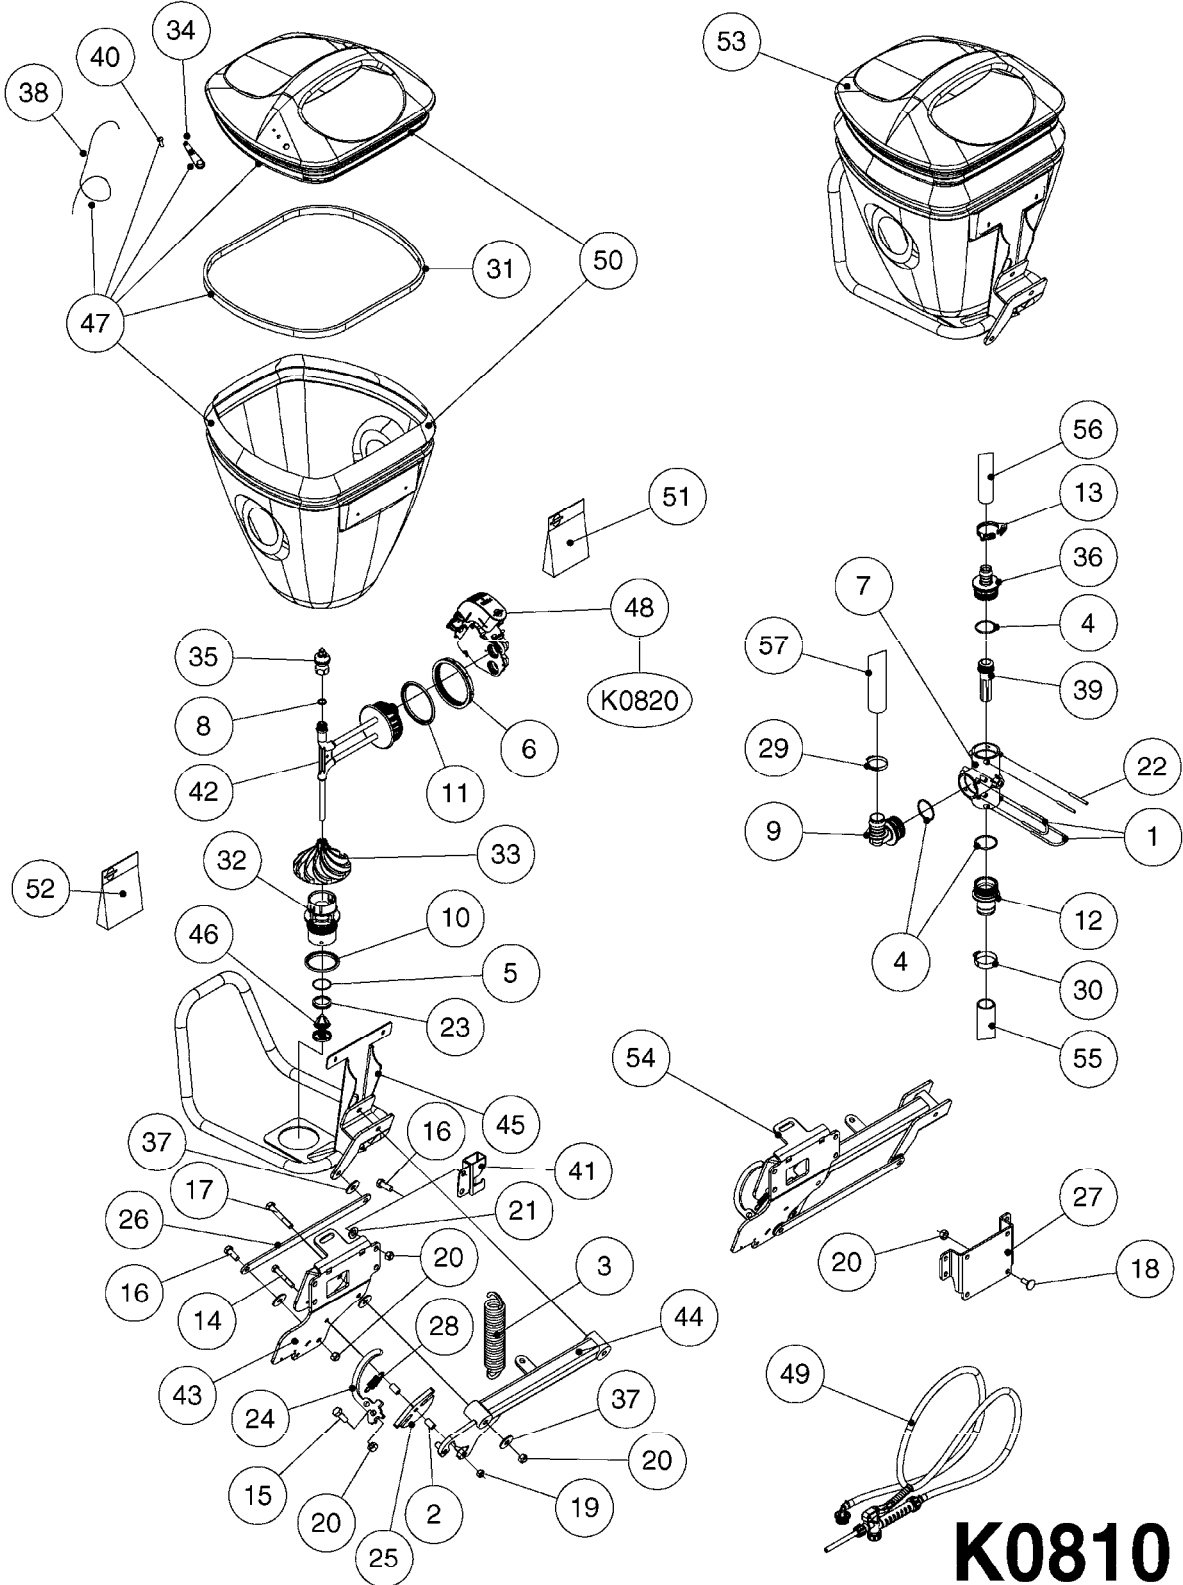

K0810

TURBOFILLER
K0810-HIN, 25:04:19

Page 1
Date 12.08.2020 11:07

Pos.	parts-n°	order qty	description
1	145996	1	FITT.DK S-67 FORK
2	146312	1	BUSHING D13.0/D10.0X22MM
3	220929	1	DRAW SPRING D45.0/7.0-240.0
4	242353	1	O-RING 3 X 44.2 VITON
5	242504	1	O-RING D35x2 NITRIL
6	322109	1	FITT.DK S-93 BULKHEAD NUT
7	322224	1	FITT.DK S-67 TEE
8	330212	1	O-RING D19/D14X2.4 F.1/2"NUT
9	334244	1	FITT.DK S-67 ELB.1-1/4"
10	334261	1	GASKET F. S-67 BULKHEAD
11	334262	1	GASKET F.S-93 BULKHEAD
12	334444	1	FITT.DK S-67 STR.1-1/2" PVC
13	334680	1	CLAMP HOSE PLASTIC 1"
14	421222	1	BOLT HEX 8.8 DEL M10X75 FT
15	430286	1	BOLT HEX 8.8 DEL M12X30 FT
16	430323	1	BOLT HEX 8.8 DEL M12X60
17	430846	1	BOLT HEX 8.8 DEL M12X80
18	451070	1	CARRIAGE BOLT M12X30
19	460423	1	NUT HEX M10X1.50 LOCK DIN985A2 SS
20	460703	1	NUT HEX M12X1.75 LOCK DIN985A2 SS
21	471125	1	WASHER M6U 6.4X14X1.2,A2 SS
22	480779	1	PIN D5X55 SPLIT
23	14103100	1	SEAT F.CHECK VALVE D40.8 2010
24	16205100	1	LOCK HANDLE 132.8 X 125.8
25	16206900	1	PLATE 117.8 X 74.1
26	16221900	1	GUIDE BAR F. CHEMFILL NAV
27	16290100	1	TURBOFILL BRACKET FOR RANGER
28	22096300	1	TENSION SPRING D15/1.5 L=60.75
29	28030003	1	CLAMP HOSE GEAR P1" 6716
30	28030103	1	CLAMP HOSE GEAR P5/4-S1.5"6724
31	28084800	1	GASKET Ø415 W20 H10 NEOPRENE SEAL FOR NAVIGATOR HOPPER 9.25 GAL (35 L)
31	28094300	1	SEALING RING Ø350 B=23 H=10 SEAL FOR RANGER HOPPER 6.5 GAL (25 L)
32	32237100	1	LEAD IN S67 CHECK VALVE
33	33512400	1	FLUID ROTATOR D 128
34	33514700	1	AIR VALVE F. TURBO FILL
35	37219000	1	CLEANING NOZZLE, CHEMICAL FILLER
36	39120900	1	FITT.DK S67 STR.1" 1RG INSIDE
37	39122500	1	DISC D36, HOLE D12.5 T=3
38	39124200	1	POLY STRING Ø 1.5 X 800
39	39131300	1	EJECTOR NOZZLE Ø8.0 TURBOFILL
39	39131400	1	EJECTOR NOZZLE Ø10.2 TURBOFILL
39	39131500	1	EJECTOR NOZZLE Ø12.2 TURBOFILL
40	44074500	1	PT SCREW 40X10 WN5451/TORX 20IP SS
41	61020700	1	BRACKET F.WAND NAV'07 PAINTED
42	63062200	1	RINSETUBE D12 SS TURBOFILL
43	63067400	1	CONSOLE F. CHEMFILL NAV
44	63067500	1	BRACKET F. CHEMFILL NAV
45	63067600	1	MAIN SUPPORT F.TURBOFILL 35L RED
45	63094300	1	MAIN SUPPORT F.TURBOFILL 25L BLACK
46	72089900	1	CHECK VALVE S67 SUBASMBLY.2001
47	72479600	1	TURBOFILL TANK+LID+ETC. COMPL NAVIGATOR HOPPER 9.25 GAL (35 L)
47	72950100	1	CHEMFILLER HOPPER W/LID 25L RANGER HOPPER 6.5 GAL (25 L)
48	72482000	1	MANIFOLD S25 CHEMFILL
49	72526700	1	PLAST.TRIGGER+HOSE+TUBE
50	72530500	1	TURBOFILL TANK+LID 35L
50	72593600	1	TURBOFILL TANK+LID 25L
51	72530700	1	REP. KIT F. MANIFOLD S25 TURB.