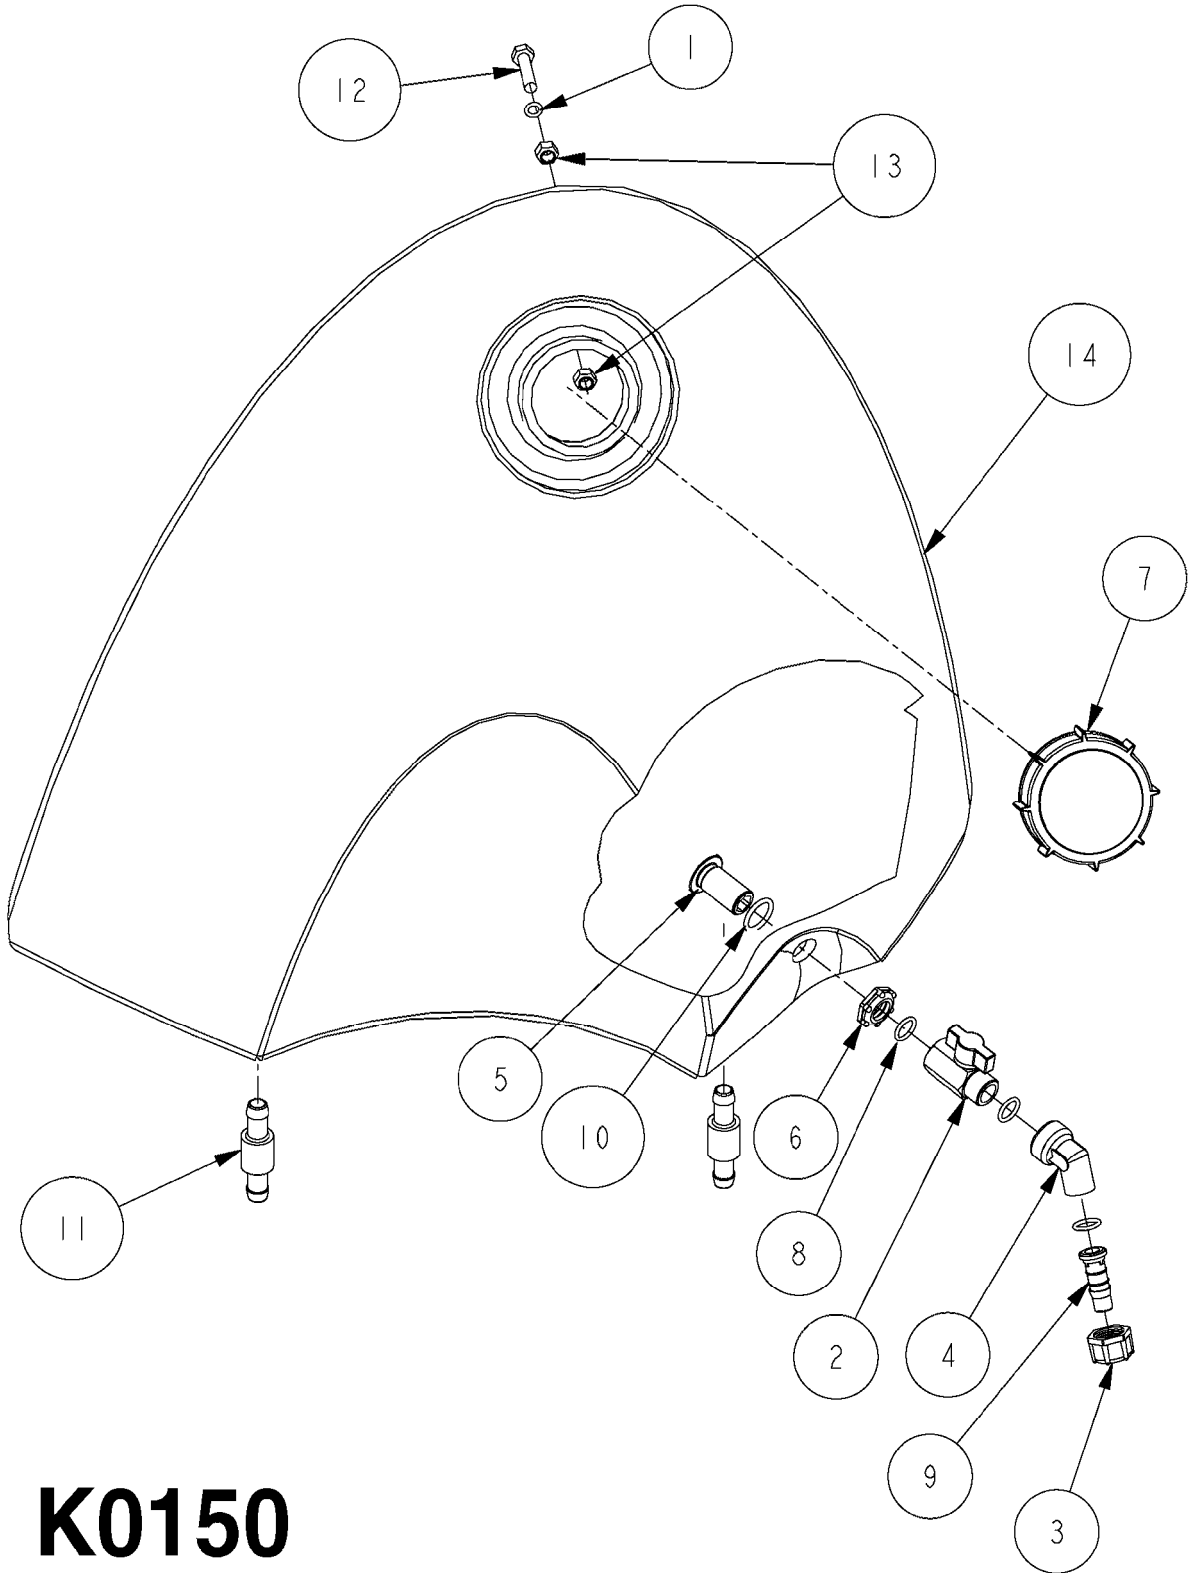

K0150

CLEAN WATER TANK - RANGER
K0150-HIN, 07:11:19

Page 1

Date 12.08.2020 11:07

Pos.	parts-n°	order qty	description
1	240947	1	O-RING D7.3X2.4 NITRIL
2	281551	1	BALL VALVE 1/2"
3	320084	1	FITT.DK NUT 1/2" BSP
4	320482	1	FITT.DK ELB. 1/2" BSP 60 DEG.
5	321296	1	FITT.DK BULKHEAD 1/2" BSP SING
6	321307	1	FITT.DK NUT 1/2" BSP JAMB
7	321322	1	SCREW CAP F. S80 X 4
8	330212	1	O-RING D19/D14X2.4 F.1/2"NUT
9	330687	1	FITT.DK HB 1/2" F. 1/2" NUT
10	332592	1	O-RING D26/D20X3
11	333137	1	FITT.DK CONN.1/2" F.NOZZ. DOUB
12	420641	1	BOLT HM 8X35/22 A2 SS DIN931
13	460143	1	LOCK NUT M8 SST A2 DIN985
14	35004003	1	TANK, HAND WASH 20L RG DK PIG RAW