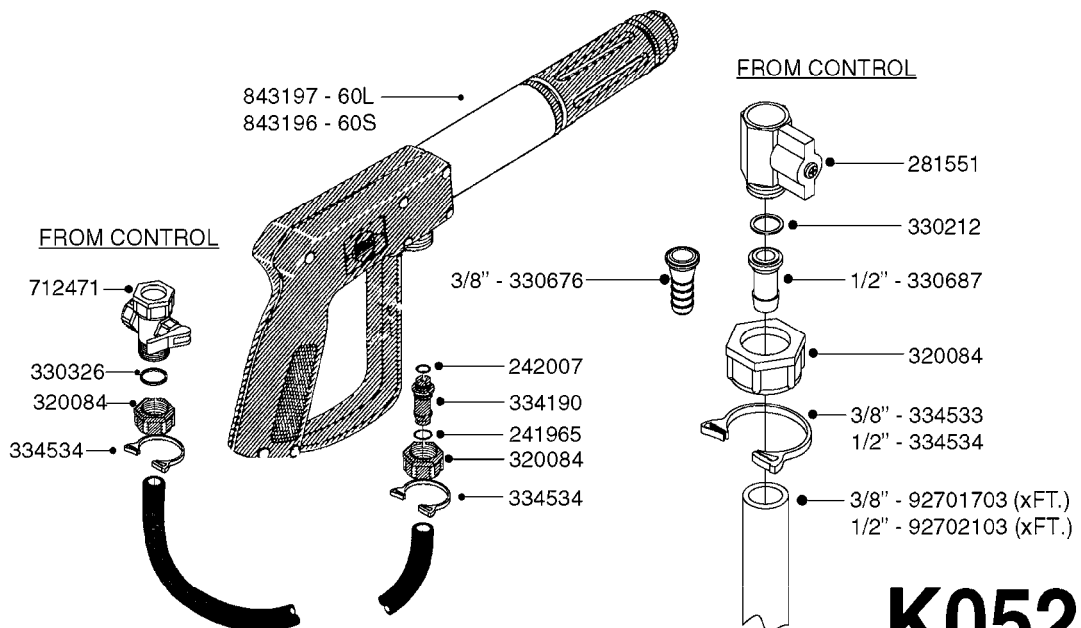

K0520

HOSE WRAPS
K0520-HIN, 05:12:19

Page 1
Date 12.08.2020 11:07

parts-n°	order qty	description
241965	1	O-RING Ø12.1 X 1.6 NITRILE
242007	1	O-RING Ø9.1 X 1.6 NITRILE
281551	1	BALL VALVE 1/2"
320084	1	FITT.DK NUT 1/2" BSP
330212	1	O-RING D19/D14X2.4 F.1/2"NUT
330326	1	O-RING D30/D24X2 F.1"NUT
330676	1	FITT.DK HB 3/8" F. 1/2" NUT
330687	1	FITT.DK HB 1/2" F. 1/2" NUT
334190	1	FITT.DK HB 1/2' F. PISTOL 60S
334533	1	CLAMP HOSE PLASTIC 3/8"
334534	1	CLAMP HOSE PLASTIC 1/2"
636223	1	POST 12 VOLT TR30
712471	1	AGITATION VALVE ASSY. ON/OFF
843196	1	SPRAY GUN KIT TYPE 60 SHORT
843197	1	HANDGUN KIT TYPE 60 LONG
10013403	1	BOLT HEX 3/8-16X1 1/4 HCS Z5
10013503	1	NUT HEX NC 3/8"
10178903	1	WRAP HOSE SIDE MOUNT PLATE
10179003	1	WRAP HOSE BOTTOM PLATE MOUNT
10179403	1	WRAP WELDMENT FOR HI101789
10179503	1	WRAP WELDMENT FOR HI101790
10225603	1	BKT.FOR HOSE WRAP MOUNT NL NK
10225703	1	WRAP HOSE BDL.BOTTOM PLATE
92701703	1	HOSE R X3/8" X300PSI WP X0012"
92702103	1	HOSE R X1/2" X300PSI WP X0012"