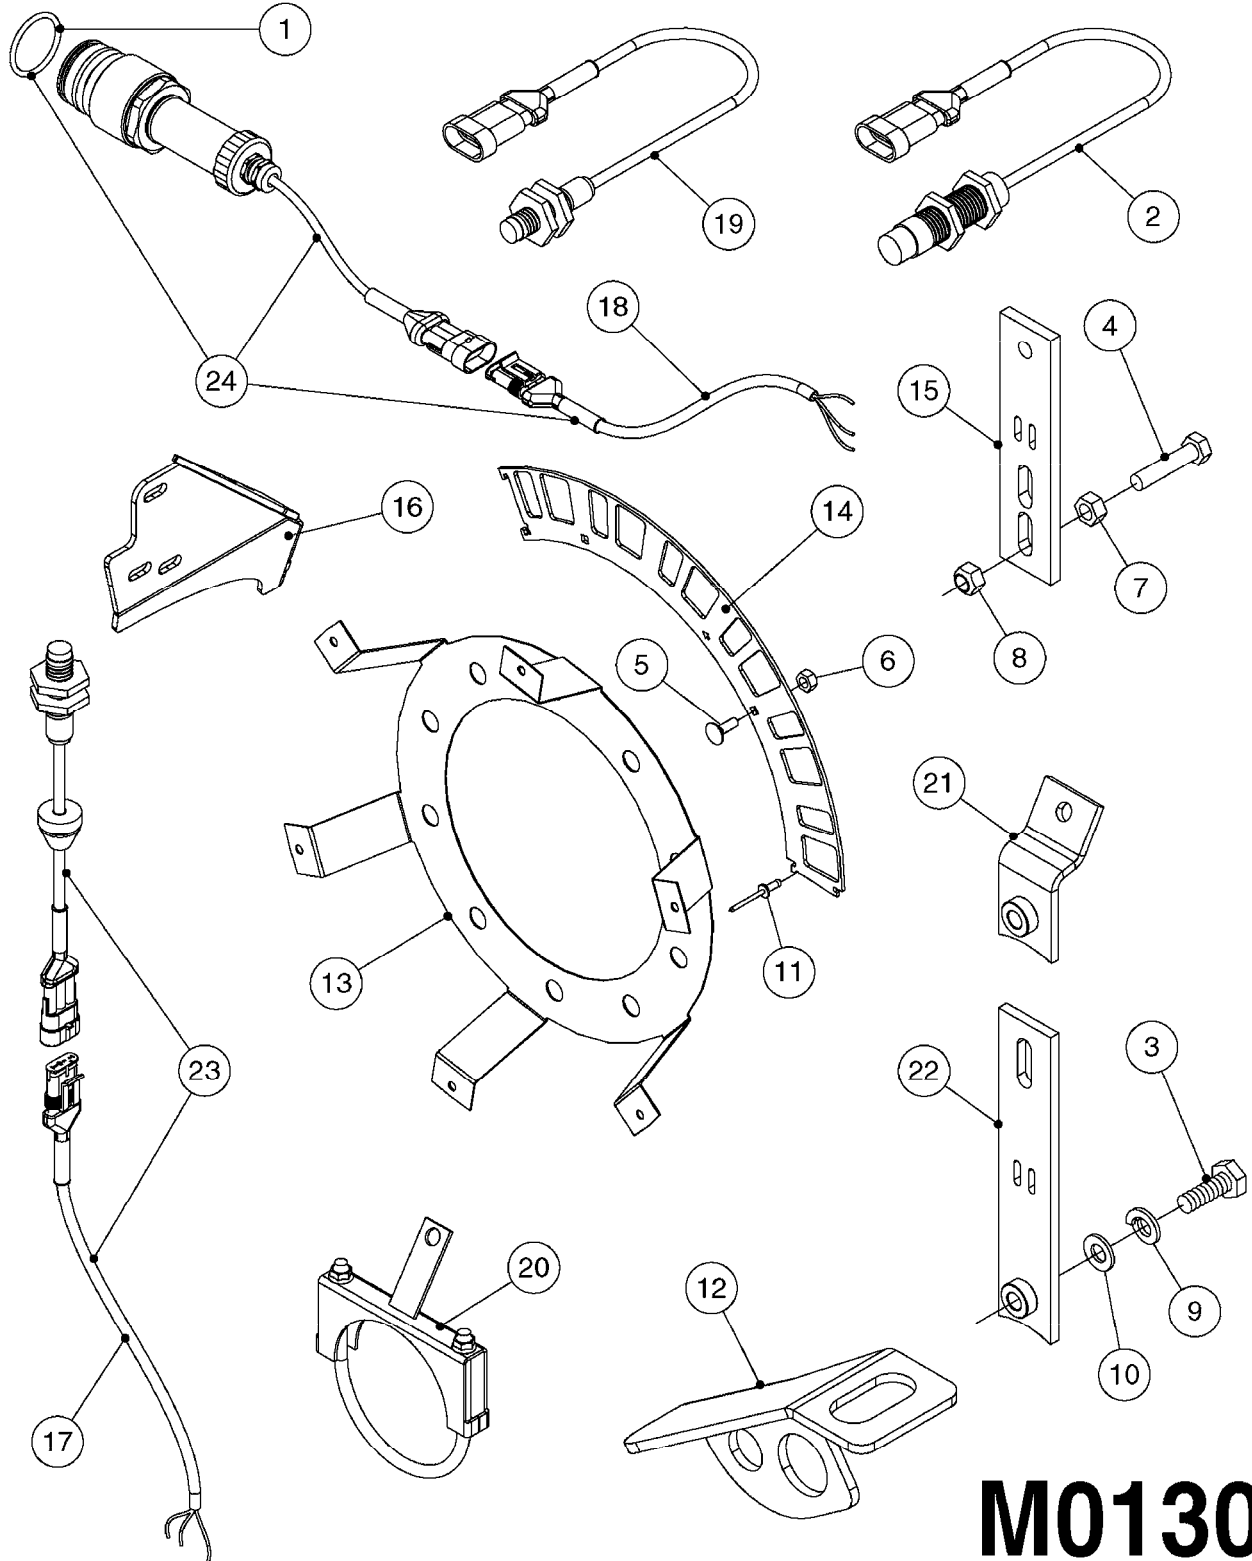

M0130

COMMON SENSORS AND BRACKETS
M0130-HIN, 12:12:16

Page 1

Date 12.08.2020 11:07

Pos.	parts-n°	order qty	description
1	242354	1	O-RING D32.2X3.0 VITON
2	285855	1	SENSOR INDUCTIVE M18 W/WIRE
3	430286	1	BOLT HEX 8.8 DEL M12X30 FT
4	430870	1	BOLT HEX 8.8 DEL M12X55 FT
5	440695	1	BOLT CARRIAGE M8X25
6	460143	1	LOCK NUT M8 SST A2 DIN985
7	460386	1	NUT HEX M12X1.75
8	460703	1	NUT HEX M12X1.75 LOCK DIN985A2 SS
9	470466	1	WASHER D21.1/D12.2X2.5 LOCK
10	471127	1	WASHER, M12, Ø24/13X24X2.5 SS
11	480804	1	RIVET Ø4.8x14.5
12	16020300	1	BRACKET FOR SPEED SENSOR
13	16094703	1	WHEEL SENSOR MT BKT
13	16182403	1	BRACKET, SPEED RING, PRESIDIO
14	16138203	1	SPEED SENSOR RING NCM 2009 1/3
15	16138403	1	PLATE F. SPEED SENSOR
16	16182303	1	BRACKET, SPEED SENSOR, PR
17	26006100	1	CABLE L = 5.00M, AMP, MALE, 3P
18	26007100	1	CABLE L = 9.00M, AMP, MALE, 3P
19	28047500	1	INDUCTIV SENSOR M12 L1M
20	61000603	1	SPEED SNS MNT CLAMP F/DLS 4.5"
21	61010703	1	SPEED SENSOR BKT NCM NON-S OLD
22	61015803	1	SPEED SENSOR BKT NCM 2010
23	72050100	1	TWIN RPM SENSOR HN
24	72534000	1	TANK LEVEL ELEC SENSOR KIT 9M