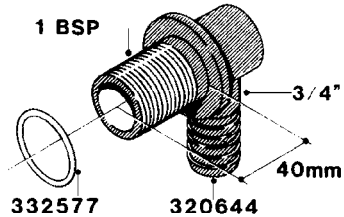

L0040

FITTINGS - NIPPLES & ELBOWS
L0040-HIN, 01:01:16

Page 1

Date 12.08.2020 11:07

parts-n°	order qty	description
10530803	1	FITT.PO.SE 2.00X2.00 45 DEG.
320191	1	FITT.DK ELB 3/8' BSP 45 DEGREE
320482	1	FITT.DK ELB. 1/2" BSP 60 DEG.
320596	1	FITT.DK ELB 3/8'-1/2'BSP 45DEG
320607	1	FITT.DK HN 3/8M X 3/8F BSP LNG
320633	1	FITT.DK HN 3/8"M X 3/8"F BSP
321451	1	FITT.DK ELB.1-1/2 X1-1/4 80DEG
321532	1	FITT.DK REDUC 3/4' X 1/2' BSP
390233	1	FITT.DK REDUC 1-1/2" X 1" BSP

L0050

FITTINGS - HOSE CONNECTORS
L0050-HIN, 01:01:16

Page 1

Date 12.08.2020 11:07

parts-n°	order qty	description
242594	1	O-RING D14 X 1.78 SCH.70-EPDM
320294	1	FITT.DK TEE 3/8X3/8HB X1/2"BSP
320305	1	FITT.DK HB 3/4'- 3/4' BSP
320386	1	FITT.DK TEE 3/8X3/8HB X3/8"BSP
320397	1	FITT.DK ELB 3/8"HB X 3/8" BSP
320401	1	FITT.DK TEE 1/2X1/2HB X1/2"BSP
320412	1	FITT.DK TEE 1/2X1/2HB X3/8'BSP
320423	1	FITT.DK ELB 1/2'HB X 3/8' BSP
320891	1	FITT.DK HB 3/8'- 3/8' BSP
320972	1	FITT.DK HB 5/16'- 1/4' BSP
322046	1	FITT.DK TEE 1/2X1/2HB X3/4'BSP
322048	1	FITT.DK TEE 3/4X3/4HB X3/4'BSP
330595	1	O-RING D24.6/D20X2.1 -3/4"
333137	1	FITT.DK CONN.1/2" F.NOZZ. DOUB
333141	1	FITT.DK CONN.1/2" F.NOZZ.SING
334041	1	FITT.DK CONN.3/4' F.NOZZ. SING
334042	1	FITT.DK CONN.3/4' F.NOZZ. DOUB
334195	1	FITT.DK ELB. 3/4"HB X 3/4"HB
10012103	1	FITT.PO.HB 1.25X1.50 IMB1012
10014003	1	FITT.PO.HB 1.25X1.25 IMB1010
10036903	1	FITT.PO.HB 1.50X1.50 IMB1212
28019303	1	FITTING HB ELB 3/4NPT-3/4HOSE
61016500	1	HOSE TAIL 3/4" 90°+RG CAP 3/4"
72026700	1	NOZZLE TUBE ADAPTER W/O-RING