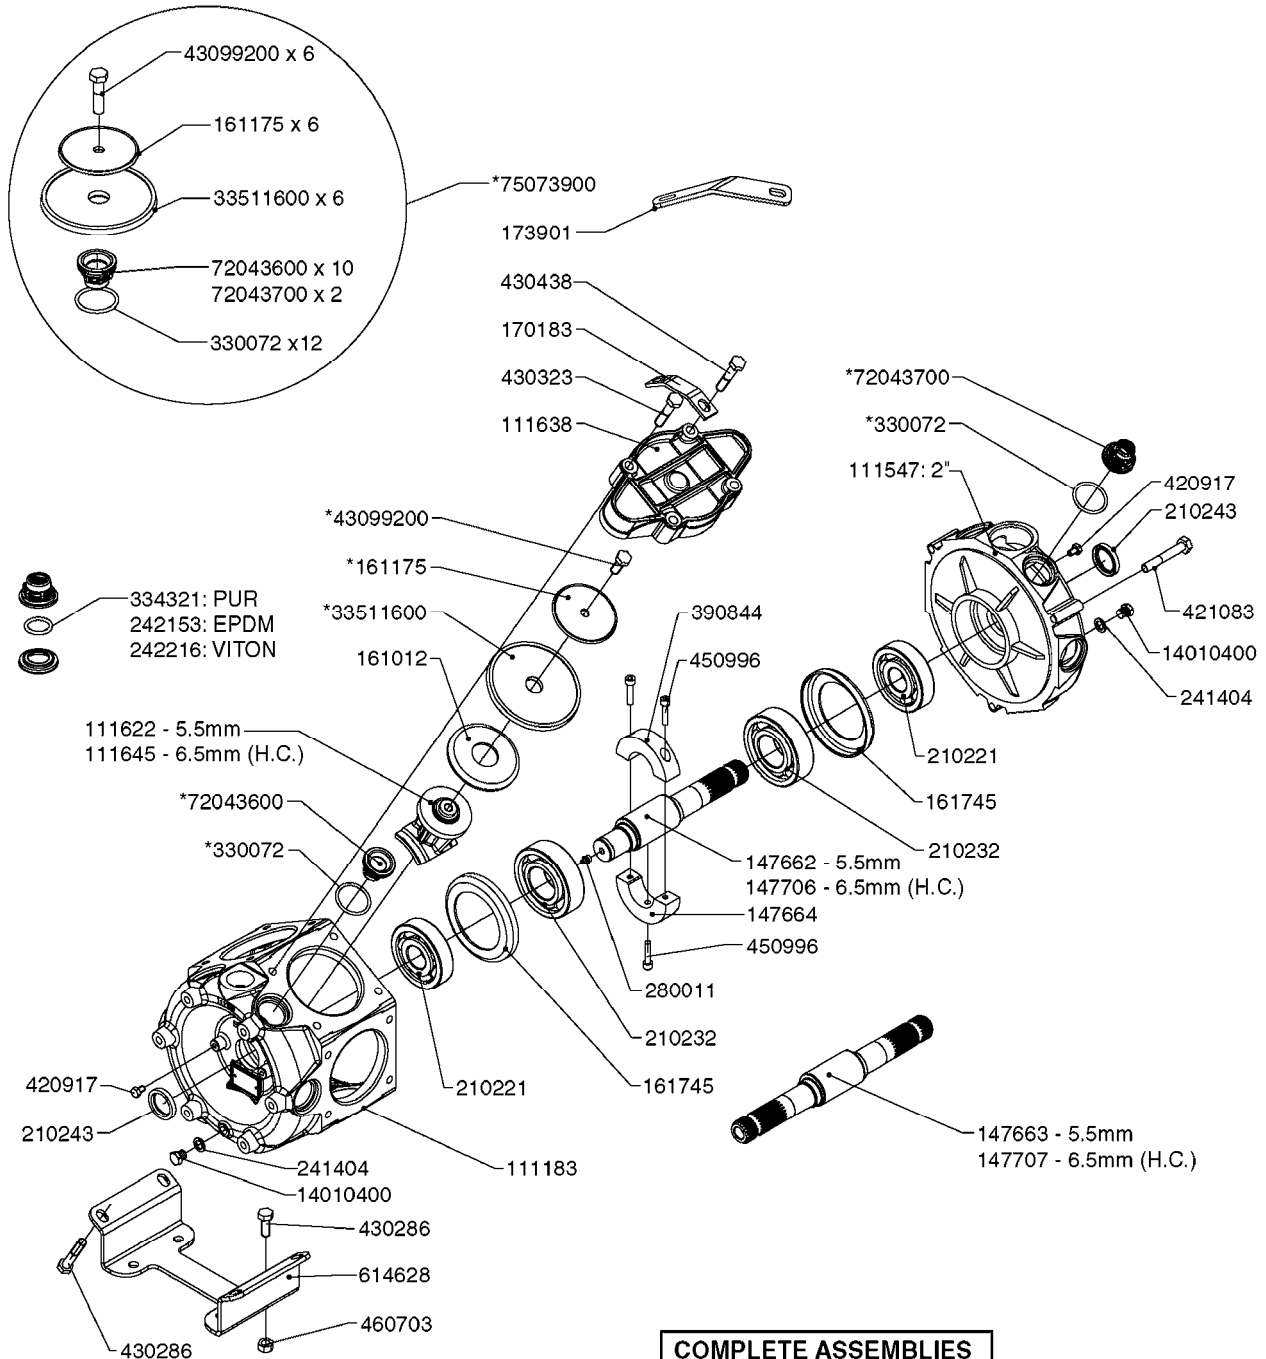

A0330

PUMP - 463 W/ MOUNTING BASE
A0330-HIN, 01:01:16

Page 1

Date 12.08.2020 11:06

parts-n°	order qty	description
111183	1	PUMP CASTING 460-463 (PAINTED)
111547	1	PUMP FRONT 460-463-2' (PAINT)
111623	1	CONNECTING ROD 463/10MM
111624	1	CONNECTING ROD 463/12MM
111638	1	VALVE COVER 463 HC+1000 VERS.
143577	1	CRANK SHAFT F.363/462/463-10mm
147097	1	CRANK SHAFT 363-463/10 THROUGH
147571	1	CRANK SHAFT F.463-12mm
147688	1	CRANK SHAFT 462/12 THROUGH
161012	1	DIAPHRAGM BACKING DISC F. 463
161175	1	DIAPHRAGM DISC 463/464 PUMP
161745	1	METAL SPACER F.363/463
173901	1	LIFT STRAP F.PUMP 463
210221	1	BEARING BALL 6407
210232	1	BEARING BALL 6310
210243	1	SEAL OIL 35 X 47 X 7
241404	1	DOWTY SEAL 1/4"
242153	1	O-RING D26X4 EPDM
242216	1	O-RING VITON F/1202/1302/462
280011	1	GREASE NIPPLE 1/8' SAE H TR
330072	1	O-RING D53.5/D45.5X4
331192	1	SPACER, MODEL 361/363
334321	1	O-RING POLY. 34.0x26.0x4.0
421083	1	BOLT HEX 8.8 DEL M10X65
430286	1	BOLT HEX 8.8 DEL M12X30 FT
430323	1	BOLT HEX 8.8 DEL M12X60
430438	1	BOLT HEX 8.8 DEL M12X65
460703	1	NUT HEX M12X1.75 LOCK DIN985A2 SS
614628	1	FOOT F. 46X PUMP, RED
821587	1	PUMP 463/10 THROUGH SHAFT TWNF
14010400	1	PLUG 1/4" BSP
33511600	1	DIAPHRAGM PUMP 463/464 PUMP PUR
43099200	1	BOLT HEX SS M12 X 30 DIN933 A4
72043600	1	VALVE FOR 462/463
72043700	1	VALVE FOR 462/463 W.VENT HOLE
75073900	1	PUMP KIT 460/463 "06"
82166300	1	PUMP 464-12-MED-2-540
82168700	1	PUMP 464-12 540 OFFSET PORTS