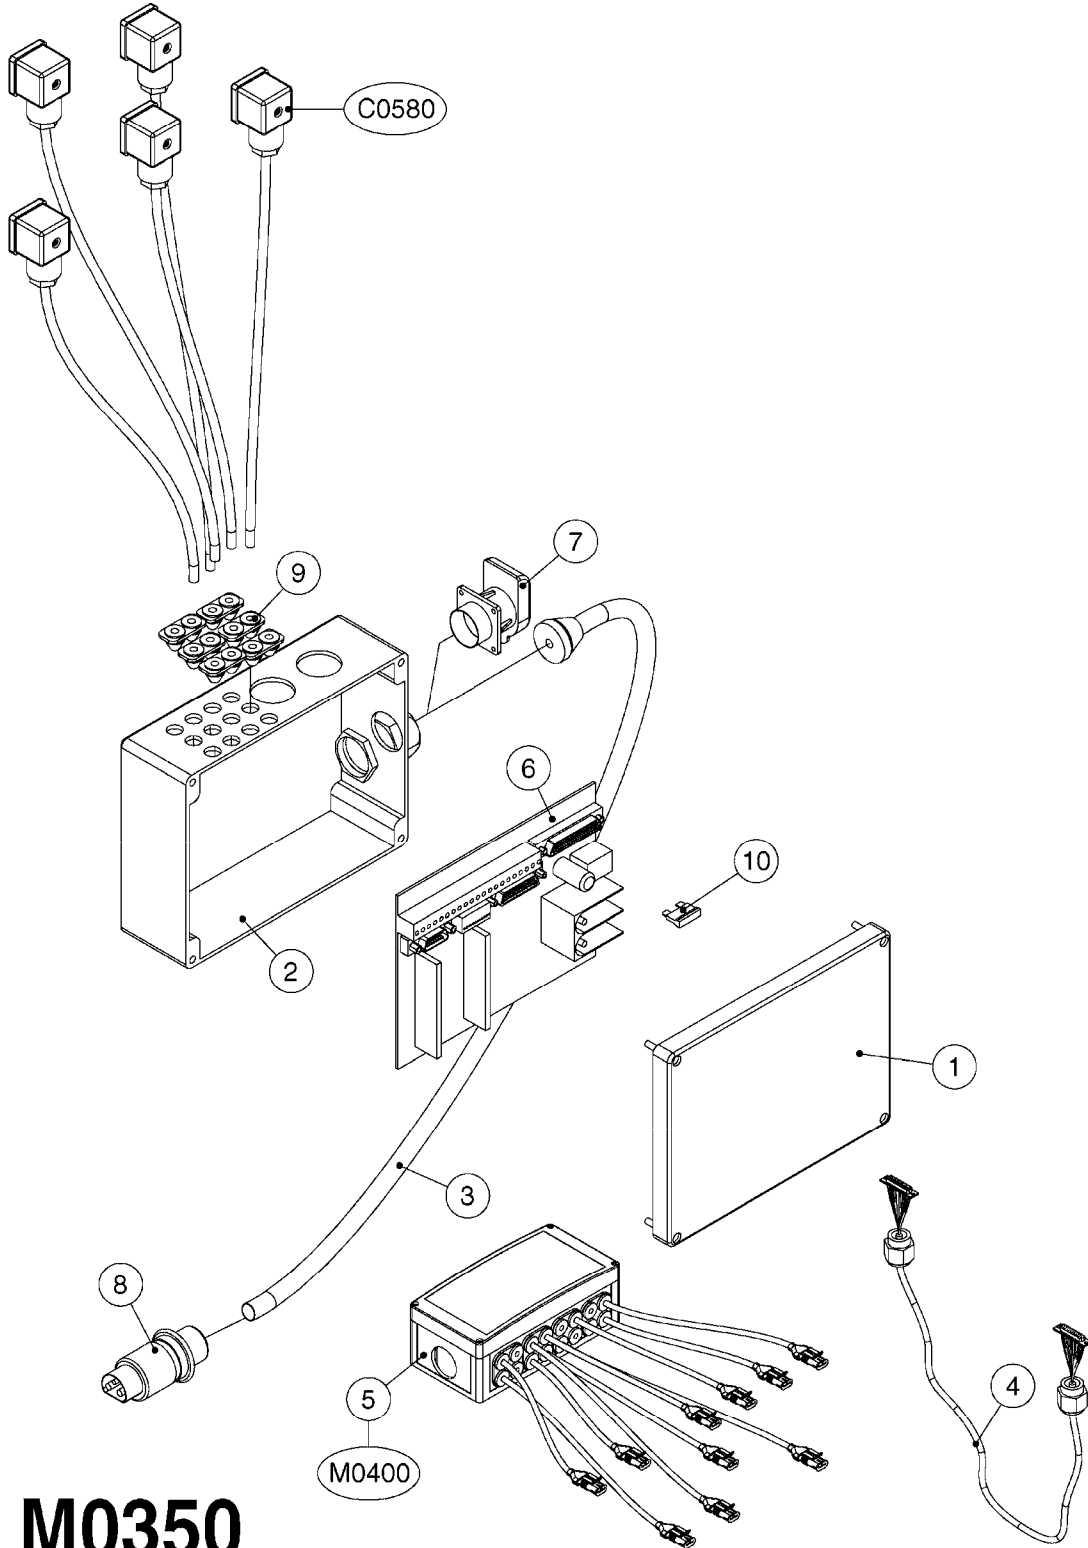

M0350

JUNCTION BOXES - HYDRAULIC
M0350-HIN, 15:07:19

Page 1

Date 12.08.2020 11:07

Pos.	parts-n°	order qty	description
1	261442	1	LID F.3010/3012 HP BOX
2	391071	1	BOX FOR HY.DAH
3	983070	1	CABLE 2X6²
4	26016900	1	CABLE DB25M - DB25F L=8.5m
5	26018000	1	HYD JUNCTION BOX SPZ PRE 2012 EAGLE SPC BOOMS
5	26018100	1	HYD. BOX BOOM PCB W/LEADS FOR FORCE/TWIN FORCE BOOMS
5	26018500	1	HYD. BOX BOOM PCB NO LEADS
5	26038300	1	HYD JUNCTION BOX GENERIC 2012 EAGLE SPC/FORCE BOOMS
6	26087600	1	DAH INTERFACE PCB ASSY. V.2.0
7	28048000	1	PLUG 3-POL DIN 9680 FEM.CHASS
8	28048100	1	PLUG 3-POL DIN 9680 MALE SPRAY
9	28048200	1	WIRE GROMET RUBBER 4 HOLE
10	28048500	1	FUSE 10A ATOF SERIES