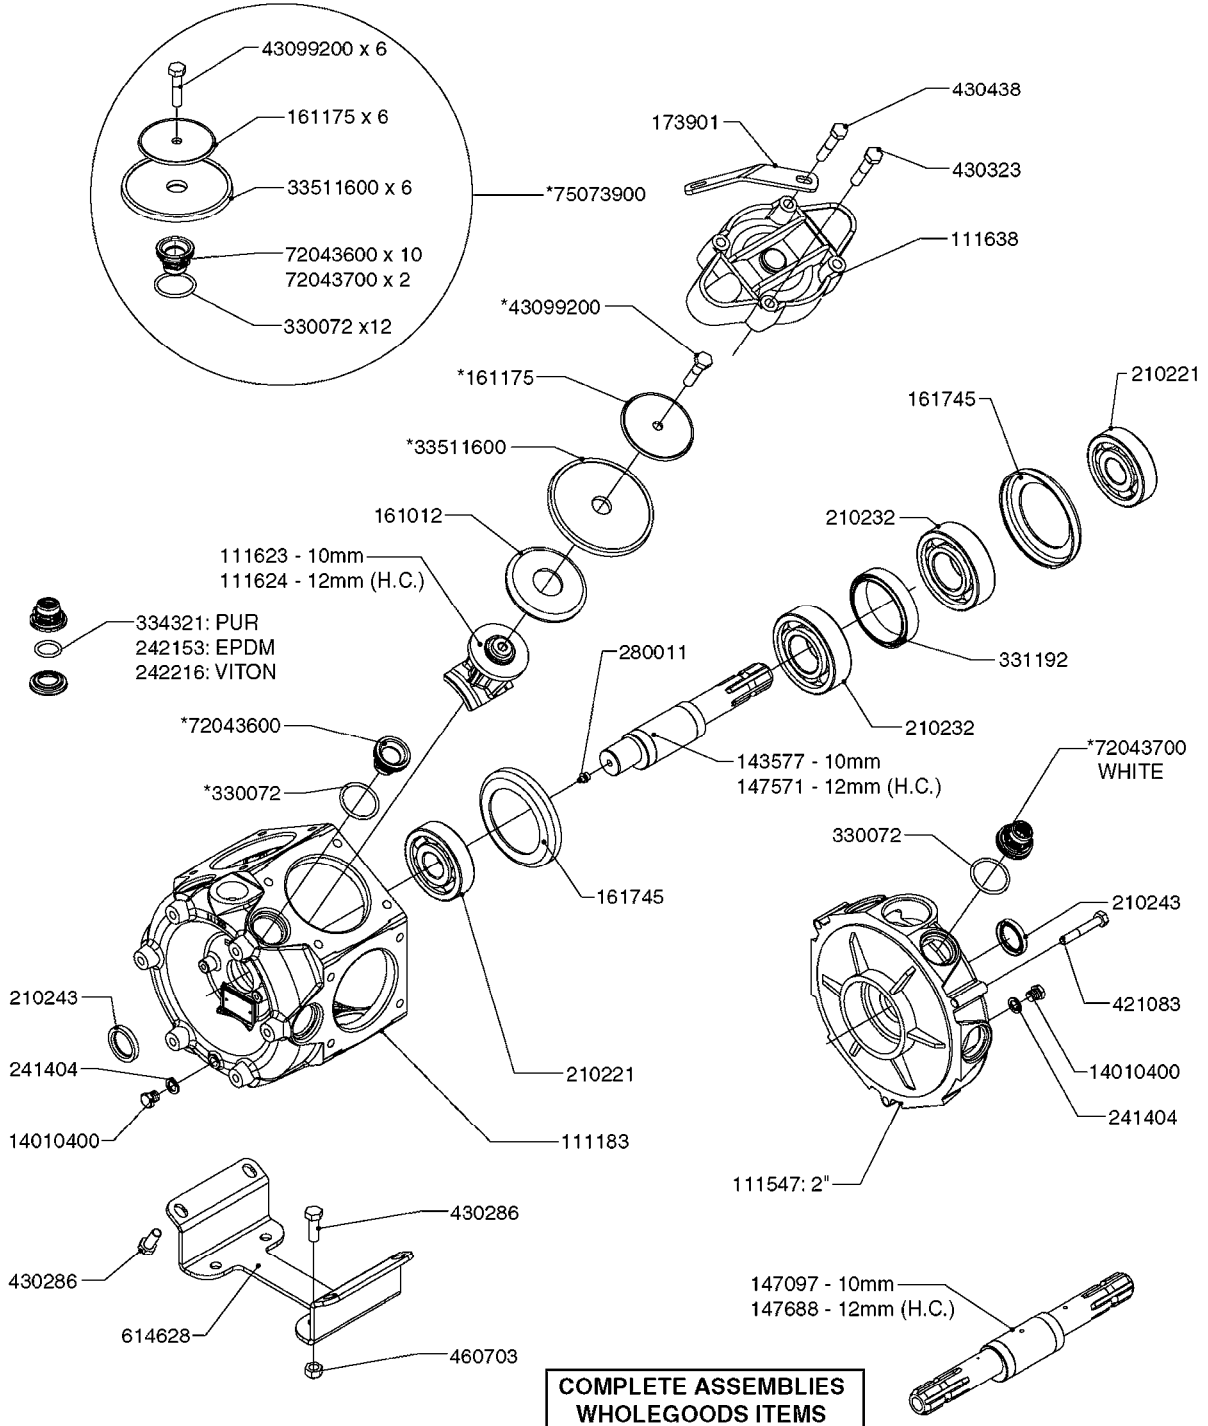

PUMP REPAIR KIT

**COMPLETE ASSEMBLIES
WHOLEGOODS ITEMS**

COMPLETE PUMPS

- 821587 - 463/10 2" W/THROUGH SHAFT (540 RPM)
- 82166300 - 463/12 2" (540 RPM H.C. INLINE PORTS)
- 463/12 2" (540 RPM H.C. OFFSET PORTS) REPLACED BY 82168700 (PAGE A0350)

A0330

PUMP - 463 W/ MOUNTING BASE
A0330-HIN, 01:01:16

Page 1

Date 12.08.2020 11:06

parts-n°	order qty	description
111183	1	PUMP CASTING 460-463 (PAINTED)
111547	1	PUMP FRONT 460-463-2' (PAINT)
111623	1	CONNECTING ROD 463/10MM
111624	1	CONNECTING ROD 463/12MM
111638	1	VALVE COVER 463 HC+1000 VERS.
143577	1	CRANK SHAFT F.363/462/463-10mm
147097	1	CRANK SHAFT 363-463/10 THROUGH
147571	1	CRANK SHAFT F.463-12mm
147688	1	CRANK SHAFT 462/12 THROUGH
161012	1	DIAPHRAGM BACKING DISC F. 463
161175	1	DIAPHRAGM DISC 463/464 PUMP
161745	1	METAL SPACER F.363/463
173901	1	LIFT STRAP F.PUMP 463
210221	1	BEARING BALL 6407
210232	1	BEARING BALL 6310
210243	1	SEAL OIL 35 X 47 X 7
241404	1	DOWTY SEAL 1/4"
242153	1	O-RING D26X4 EPDM
242216	1	O-RING VITON F/1202/1302/462
280011	1	GREASE NIPPLE 1/8' SAE H TR
330072	1	O-RING D53.5/D45.5X4
331192	1	SPACER, MODEL 361/363
334321	1	O-RING POLY. 34.0x26.0x4.0
421083	1	BOLT HEX 8.8 DEL M10X65
430286	1	BOLT HEX 8.8 DEL M12X30 FT
430323	1	BOLT HEX 8.8 DEL M12X60
430438	1	BOLT HEX 8.8 DEL M12X65
460703	1	NUT HEX M12X1.75 LOCK DIN985A2 SS
614628	1	FOOT F. 46X PUMP, RED
821587	1	PUMP 463/10 THROUGH SHAFT TWNF
14010400	1	PLUG 1/4" BSP
33511600	1	DIAPHRAGM PUMP 463/464 PUMP PUR
43099200	1	BOLT HEX SS M12 X 30 DIN933 A4
72043600	1	VALVE FOR 462/463
72043700	1	VALVE FOR 462/463 W.VENT HOLE
75073900	1	PUMP KIT 460/463 "06"
82166300	1	PUMP 464-12-MED-2-540
82168700	1	PUMP 464-12 540 OFFSET PORTS