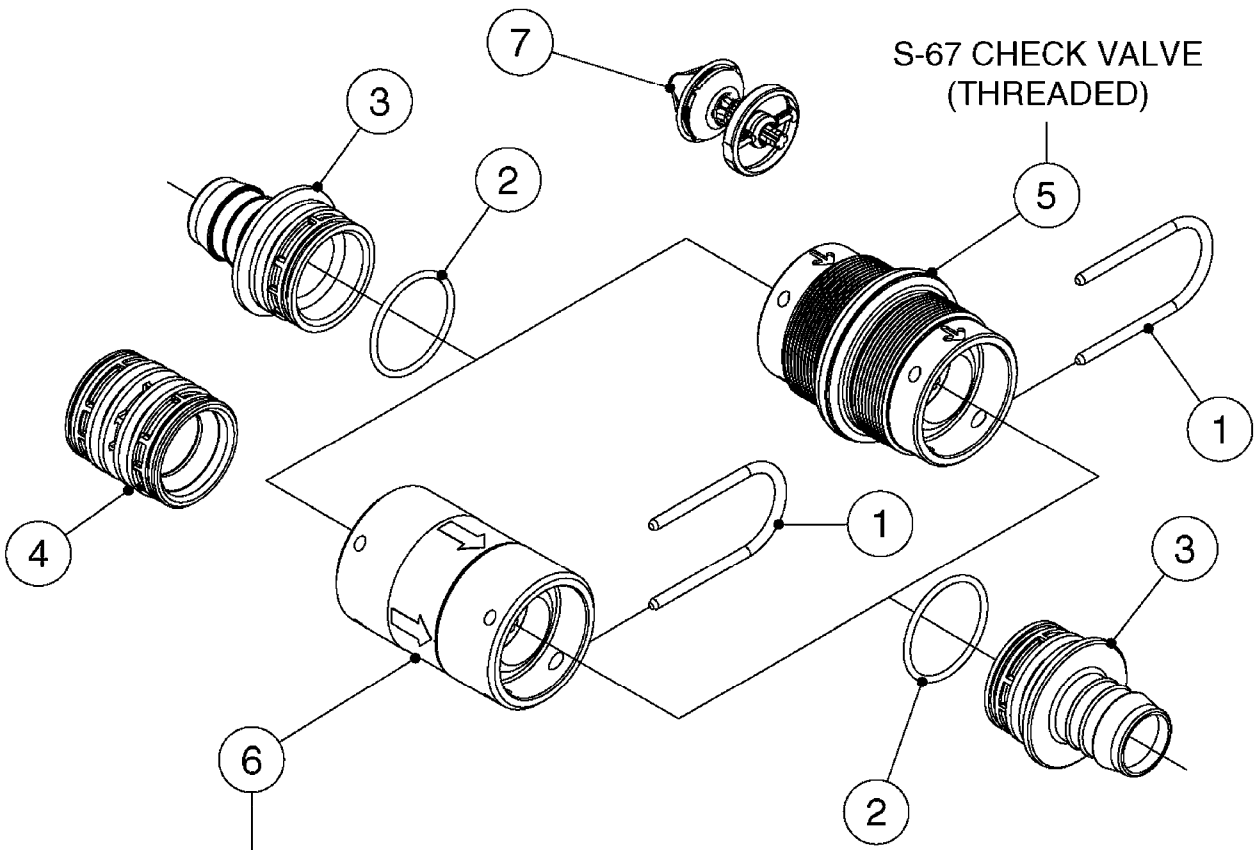

FOR FITTINGS AND
HOSES, SEE SECTION L

B0630

CHECK VALVES - S67
B0630-HIN, 31:07:19

Page 1
Date 12.08.2020 11:06

Pos.	parts-n°	order qty	description
1	145996	1	FITT.DK S-67 FORK
2	241973	1	O-RING Ø3 X 44.2 70 SHORES NITRIL
2	242353	1	O-RING 3 X 44.2 VITON
3	242504	1	O-RING D35x2 NITRIL
4	322104	1	FITT.DK S-67 BULKHEAD
5	334231	1	FITT.DK S-67 STR.1"
5	334232	1	FITT.DK S-67 STR.1-1/4"
5	334444	1	FITT.DK S-67 STR.1-1/2" PVC
6	14103100	1	SEAT F.CHECK VALVE D40.8 2010
7	70063603	1	VALVE, CHECK S67 1-1/2"
			COMPLETE IN-LINE CHECK VALVE FOR 1-1/2" HOSE
7	72001803	1	CHCK VLV,S67, 2 X 1" HB
			COMPLETE IN-LINE CHECK VALVE FOR 1" HOSE
7	72206600	1	CHCK VLV,S67, 2 X 1.25" HB
			COMPLETE IN-LINE CHECK VALVE FOR 1-1/4" HOSE
8	72089900	1	CHECK VALVE S67 SUBASMBLY.2001
9	97800500	1	DECAL 230X28 BLACK ARROW