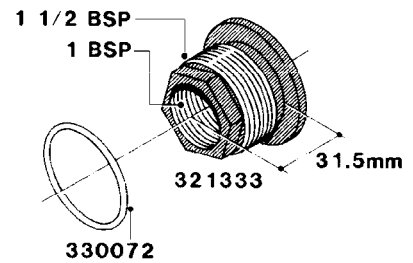

L0040

FITTINGS - NIPPLES & ELBOWS
L0040-HIN, 01:01:16

Page 1

Date 12.08.2020 11:07

parts-n°	order qty	description
10530803	1	FITT.PO.SE 2.00X2.00 45 DEG.
320191	1	FITT.DK ELB 3/8' BSP 45 DEGREE
320482	1	FITT.DK ELB. 1/2" BSP 60 DEG.
320596	1	FITT.DK ELB 3/8'-1/2'BSP 45DEG
320607	1	FITT.DK HN 3/8M X 3/8F BSP LNG
320633	1	FITT.DK HN 3/8"M X 3/8"F BSP
321451	1	FITT.DK ELB.1-1/2 X1-1/4 80DEG
321532	1	FITT.DK REDUC 3/4' X 1/2' BSP
390233	1	FITT.DK REDUC 1-1/2" X 1" BSP

L0050

FITTINGS - HOSE CONNECTORS
L0050-HIN, 01:01:16

Page 1

Date 12.08.2020 11:07

parts-n°	order qty	description
242594	1	O-RING D14 X 1.78 SCH.70-EPDM
320294	1	FITT.DK TEE 3/8X3/8HB X1/2"BSP
320305	1	FITT.DK HB 3/4'- 3/4' BSP
320386	1	FITT.DK TEE 3/8X3/8HB X3/8"BSP
320397	1	FITT.DK ELB 3/8"HB X 3/8" BSP
320401	1	FITT.DK TEE 1/2X1/2HB X1/2"BSP
320412	1	FITT.DK TEE 1/2X1/2HB X3/8'BSP
320423	1	FITT.DK ELB 1/2'HB X 3/8' BSP
320891	1	FITT.DK HB 3/8'- 3/8' BSP
320972	1	FITT.DK HB 5/16'- 1/4' BSP
322046	1	FITT.DK TEE 1/2X1/2HB X3/4'BSP
322048	1	FITT.DK TEE 3/4X3/4HB X3/4'BSP
330595	1	O-RING D24.6/D20X2.1 -3/4"
333137	1	FITT.DK CONN.1/2" F.NOZZ. DOUB
333141	1	FITT.DK CONN.1/2" F.NOZZ.SING
334041	1	FITT.DK CONN.3/4' F.NOZZ. SING
334042	1	FITT.DK CONN.3/4' F.NOZZ. DOUB
334195	1	FITT.DK ELB. 3/4"HB X 3/4"HB
10012103	1	FITT.PO.HB 1.25X1.50 IMB1012
10014003	1	FITT.PO.HB 1.25X1.25 IMB1010
10036903	1	FITT.PO.HB 1.50X1.50 IMB1212
28019303	1	FITTING HB ELB 3/4NPT-3/4HOSE
61016500	1	HOSE TAIL 3/4" 90°+RG CAP 3/4"
72026700	1	NOZZLE TUBE ADAPTER W/O-RING