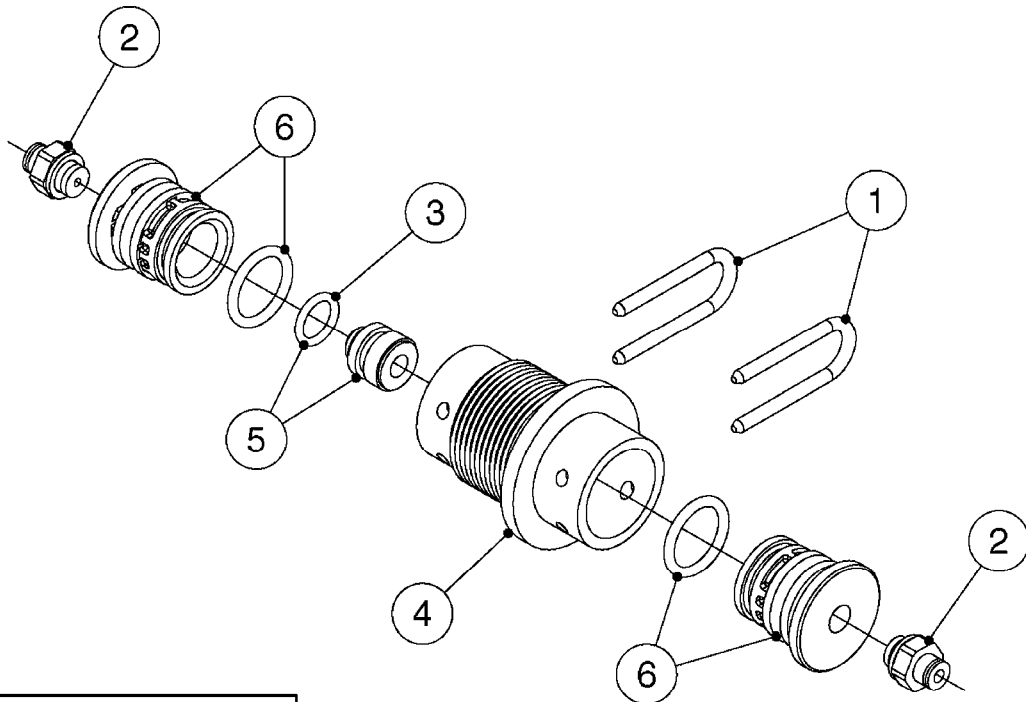

FOR FITTINGS AND
HOSES, SEE SECTION L

B0610

CHECK VALVES - S40
B0610-HIN, 04:01:18

Page 1

Date 12.08.2020 11:06

Pos.	parts-n°	order qty	description
1	145994	1	FITT.DK S-40 FORK
2	231346	1	QUICK COUPLER 1/8"BSP X 4 MM
3	241905	1	O-RING 12,3X2,4 VITON DKR.1,05
4	322102	1	FITT.DK S-40 BULKHEAD
5	615522	1	CHECK VALVE F.FOAM MARKER
6	726693	1	FITT.DK S-40 PLUG 1/8BSP ORING
7	70036203	1	RINSE PRESSURE KIT