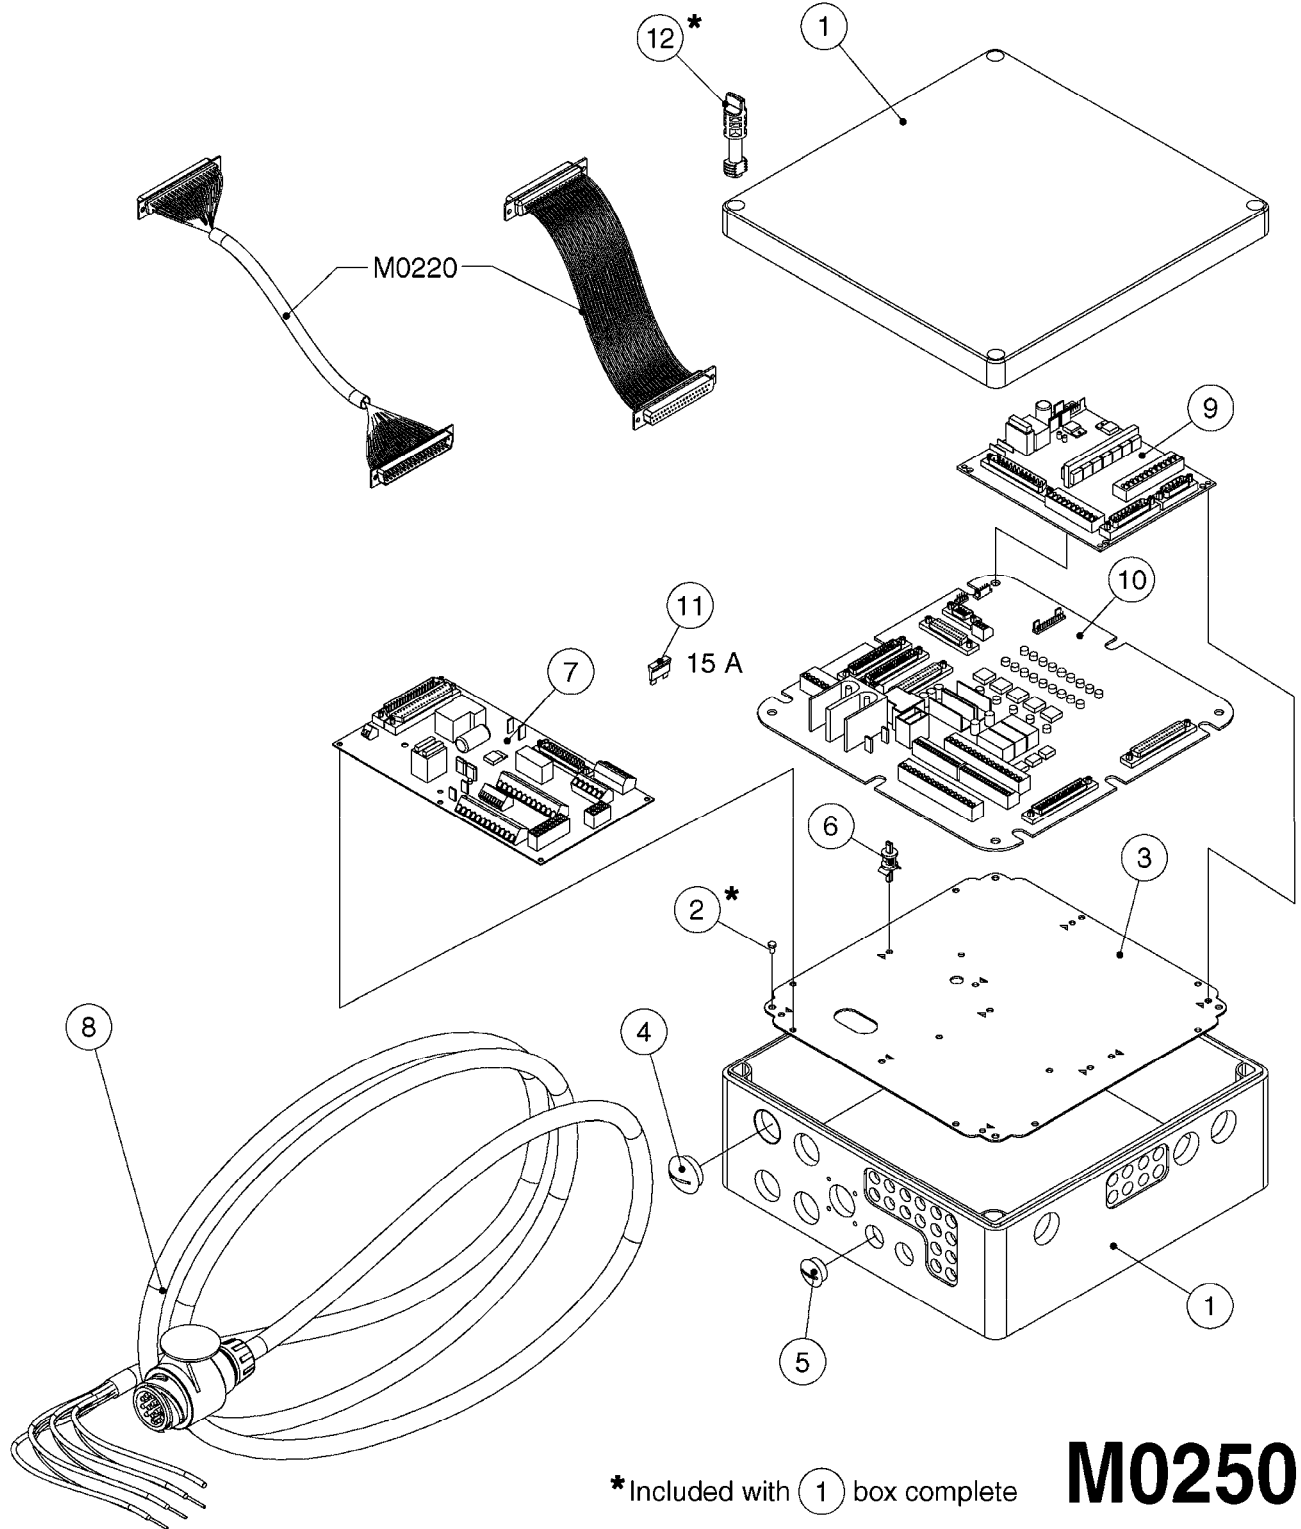

*Included with (1) box complete

M0250

JOB COM AND BREAK OUT
M0250-HIN, 01:02:17

Page 1
Date 12.08.2020 11:07

Pos.	parts-n°	order qty	description
1	391095	1	BOX COMPL. 300X300X135 DRILLED
2	440673	1	SCREW F.PLASTIC 5X12 SS
3	16132400	1	PLATE 1.5X270X270/JOB COMPUTER
4	26004600	1	PLUG F.DRILLED HOLE 21MM
5	26004700	1	PG13.5 BUNG
6	26005100	1	CONNECTOR FOR PCB, PLASTIC
7	26005500	1	PCB BREAKOUT BOX EL BOX CM"05"
8	26013800	1	CABLE HC6500 JOB COM TO CABIN
9	26029200	1	DAH PCB F. JOB COM NCM '09
10	26052700	1	JOB COM PCB ASSY HW3.1
10	72369300	1	JOB COM PCB NCM44/6600 REFURB.
11	28048600	1	FULE 15A ATOF SERIES
12	28091400	1	FINGER SCREW F.BOX 300X300X135