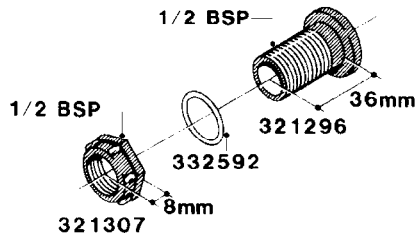

L0050

FITTINGS - HOSE CONNECTORS
L0050-HIN, 01:01:16

Page 1

Date 12.08.2020 11:07

parts-n°	order qty	description
242594	1	O-RING D14 X 1.78 SCH.70-EPDM
320294	1	FITT.DK TEE 3/8X3/8HB X1/2"BSP
320305	1	FITT.DK HB 3/4'- 3/4' BSP
320386	1	FITT.DK TEE 3/8X3/8HB X3/8"BSP
320397	1	FITT.DK ELB 3/8"HB X 3/8" BSP
320401	1	FITT.DK TEE 1/2X1/2HB X1/2"BSP
320412	1	FITT.DK TEE 1/2X1/2HB X3/8'BSP
320423	1	FITT.DK ELB 1/2'HB X 3/8' BSP
320891	1	FITT.DK HB 3/8'- 3/8' BSP
320972	1	FITT.DK HB 5/16'- 1/4' BSP
322046	1	FITT.DK TEE 1/2X1/2HB X3/4'BSP
322048	1	FITT.DK TEE 3/4X3/4HB X3/4'BSP
330595	1	O-RING D24.6/D20X2.1 -3/4"
333137	1	FITT.DK CONN.1/2" F.NOZZ. DOUB
333141	1	FITT.DK CONN.1/2" F.NOZZ.SING
334041	1	FITT.DK CONN.3/4' F.NOZZ. SING
334042	1	FITT.DK CONN.3/4' F.NOZZ. DOUB
334195	1	FITT.DK ELB. 3/4"HB X 3/4"HB
10012103	1	FITT.PO.HB 1.25X1.50 IMB1012
10014003	1	FITT.PO.HB 1.25X1.25 IMB1010
10036903	1	FITT.PO.HB 1.50X1.50 IMB1212
28019303	1	FITTING HB ELB 3/4NPT-3/4HOSE
61016500	1	HOSE TAIL 3/4" 90°+RG CAP 3/4"
72026700	1	NOZZLE TUBE ADAPTER W/O-RING