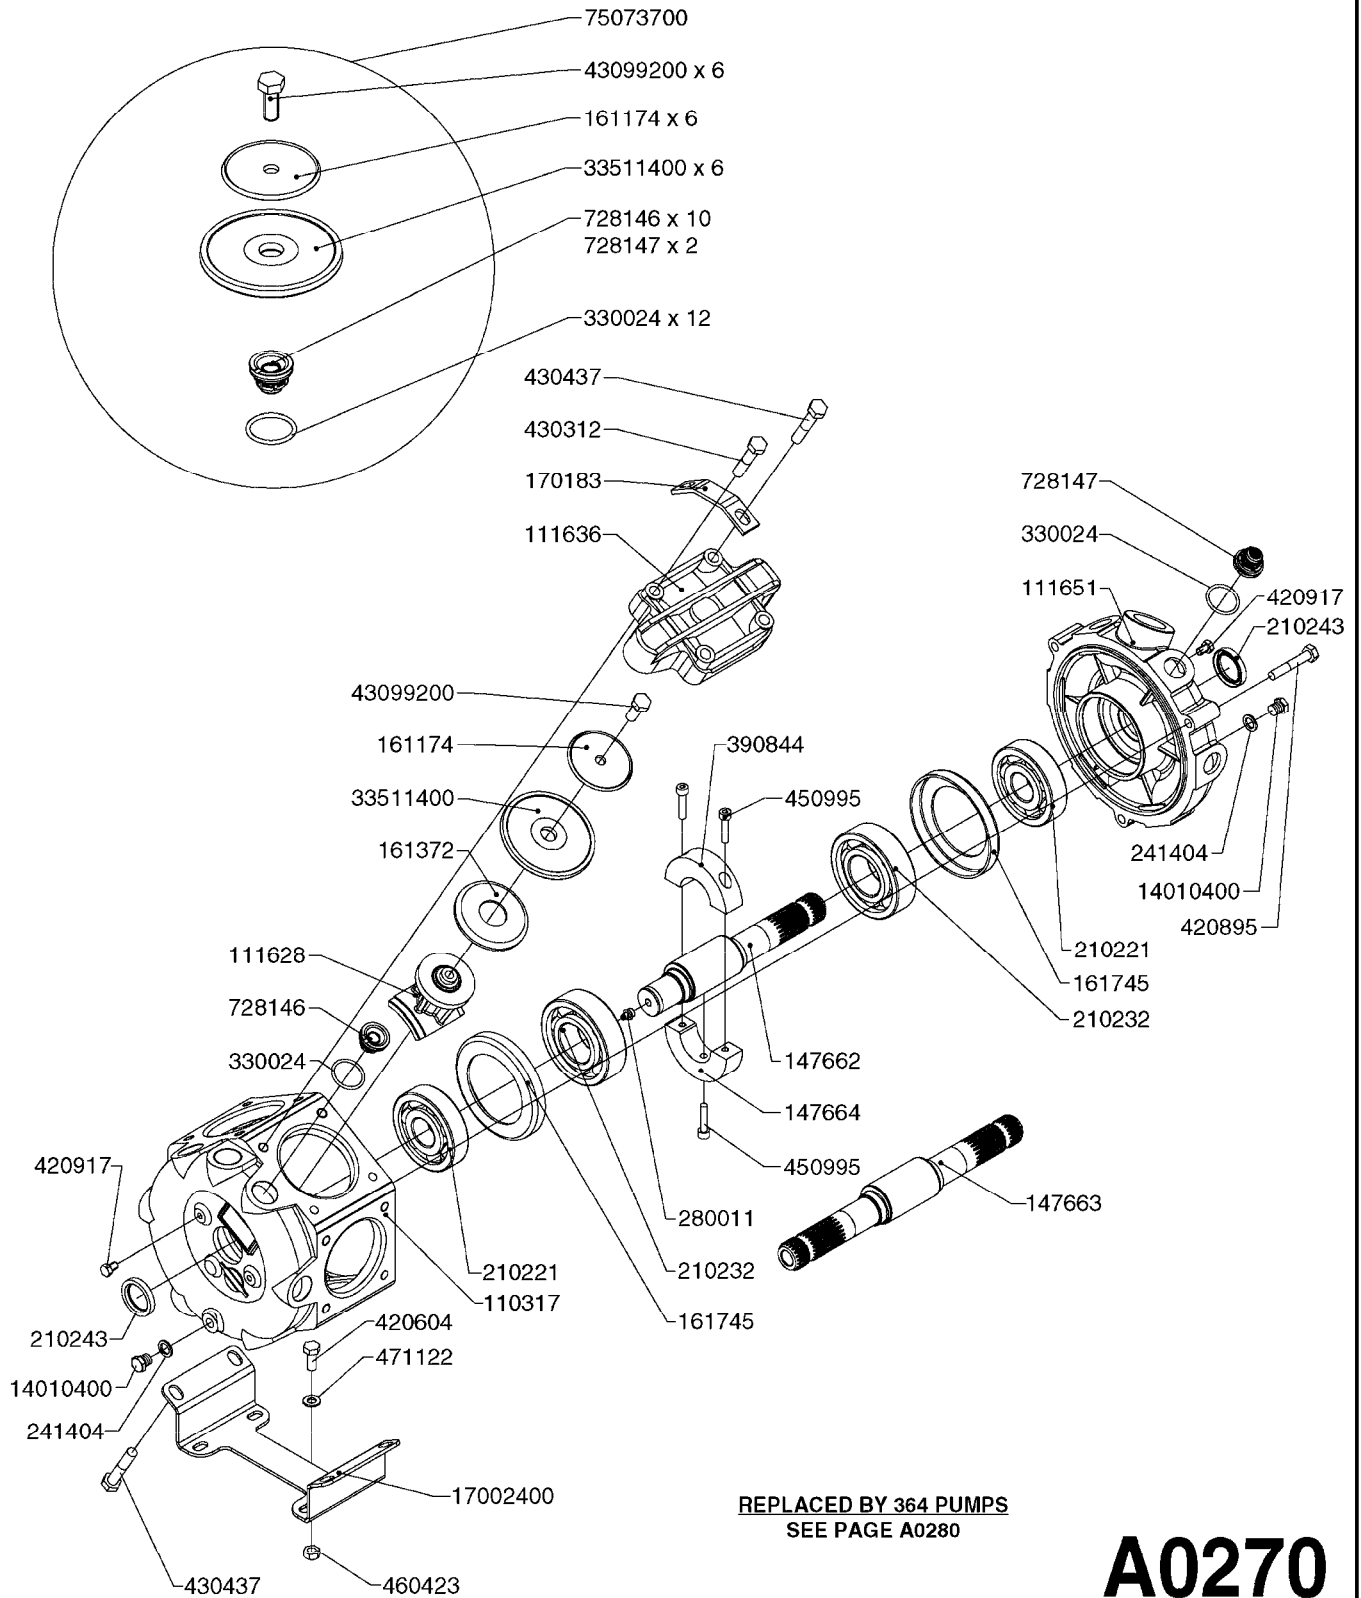

PUMP - 363/1000 RPM W/MOUNTING
A0270-HIN, 17:03:16

Page 1
Date 12.08.2020 11:06

parts-n°	order qty	description
110317	1	PUMP CASING MODEL 360/361 PNTD
111628	1	CONNECTING ROD 363/5.5 PUMP
111636	1	VALVE COVER 363 HEAVY DUTY
111651	1	CASTING F.363 1.5" PUMP(FRONT)
147662	1	CRANK SHAFT F.363/463-5.5MM
147663	1	CRANK SHAFT 363/463-5.5 THROUG
147664	1	COUNTERBALANCE 363/463 WEIGHT
161174	1	DIAPHRAGM DISC SS 361/363/364 PUMP
161372	1	DIAPHRAGM BACKING DISC,320-361
161745	1	METAL SPACER F.363/463
170183	1	LIFT STRAP F.PUMP 360/361/462
210221	1	BEARING BALL 6407
210232	1	BEARING BALL 6310
210243	1	SEAL OIL 35 X 47 X 7
241404	1	DOWTY SEAL 1/4"
280011	1	GREASE NIPPLE 1/8' SAE H TR
330024	1	O-RING D41,1/D34.5 X 3,5
390844	1	COUNTERBALANCE 363/463 POM
420604	1	BOLT HEX 8.8 DEL M10X25 FT DIN933
420895	1	BOLT HEX 8.8 RAW M10X60
420917	1	BOLT HEX 8.8 RAW M8X12 FT
430312	1	BOLT HEX 8.8 M12X60
430437	1	BOLT HEX 8.8 RAW M12X65
450995	1	BOLT ALLEN M8X30 DIN 912 RAW
460423	1	NUT HEX M10X1.50 LOCK DIN985A2 SS
471122	1	WASHER, M10, Ø20/10.5X 2.0, SS
728146	1	VALVE FOR 361(726890/707932)
728147	1	VALVE FOR 361 WHITE WITH HOLE
14010400	1	PLUG 1/4" BSP
17002400	1	FOOT F. 36X PUMP, RED
33511400	1	DIAPHRAGM PUMP 361/361/363/364 PUR
43099200	1	BOLT HEX SS M12 X 30 DIN933 A4
75073700	1	PUMP KIT 361/363 "06"