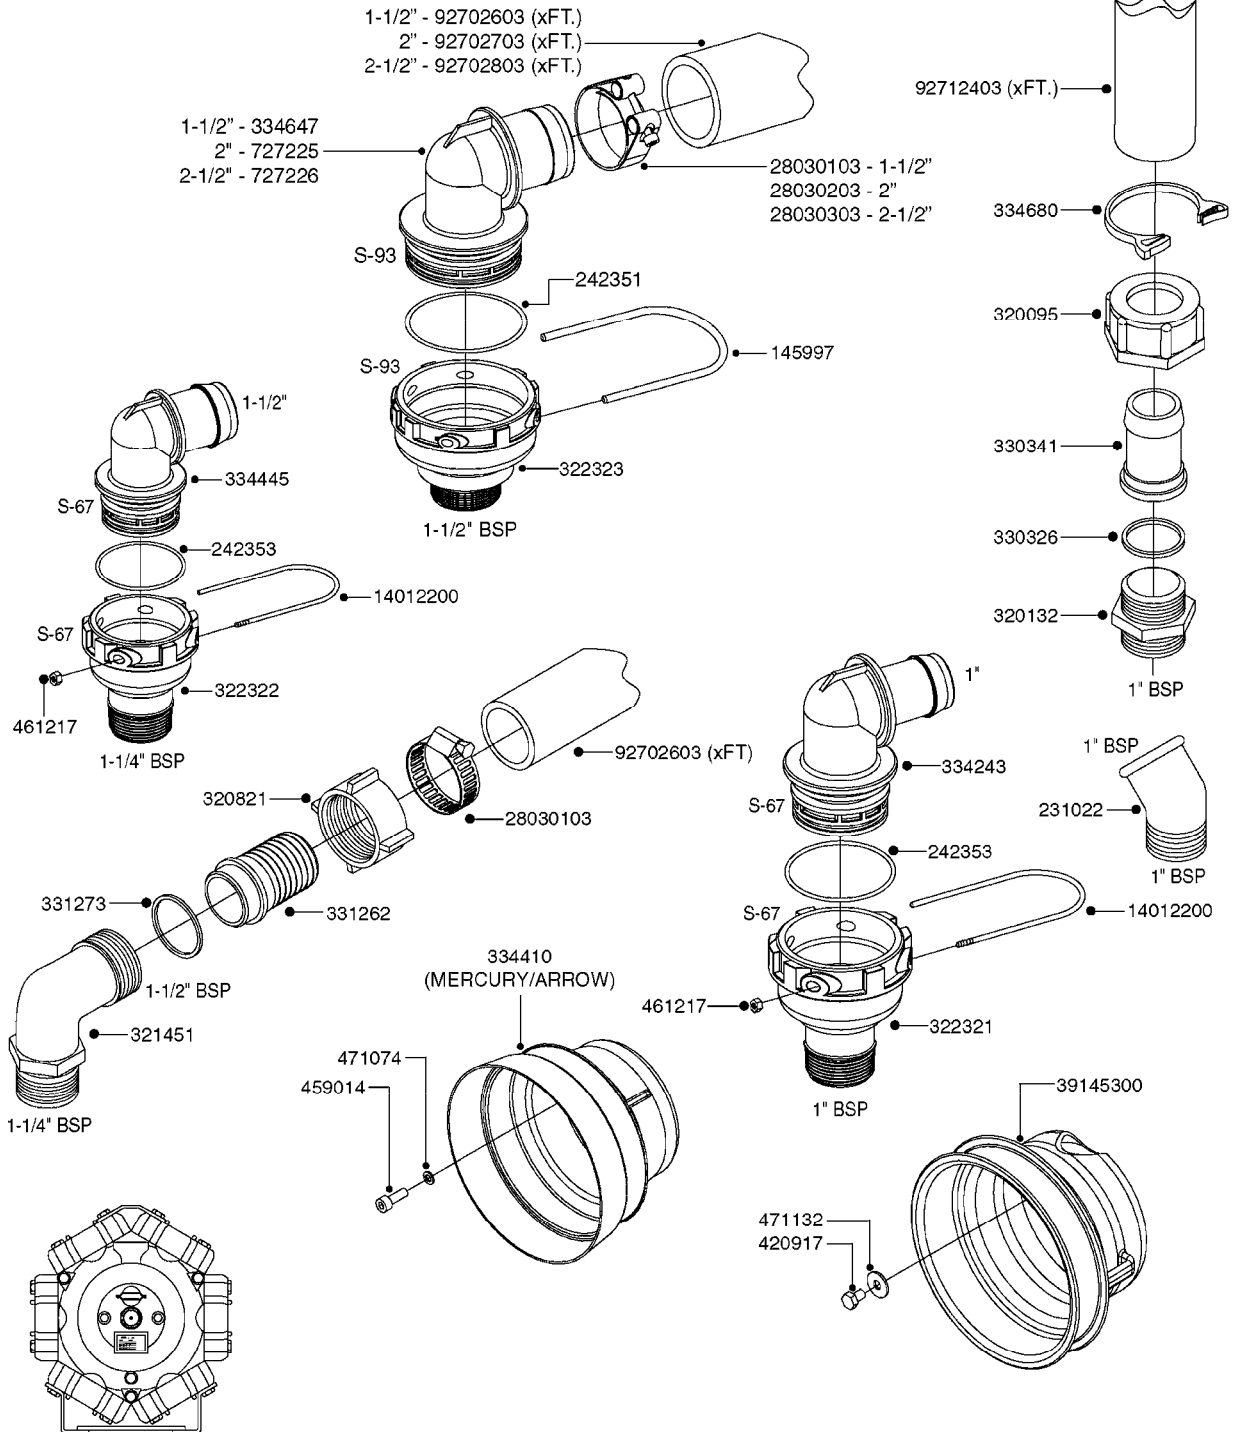

SUCTION SIDE OF PUMP

PRESSURE SIDE OF PUMP

COMPLETE PUMP
(NLA) REPLACED BY 364 PUMP (SEE PAGE A0280)

A0300

PUMP - 361/363 FITTINGS
A0300-HIN, 28:05:19

Page 1
Date 12.08.2020 11:06

parts-n°	order qty	description
145997	1	FITT.DK S-93 FORK
231022	1	FITT.DK ELB. 1' BSP GF 121
242351	1	O-RING D69.5X3.0 VITON F.S-93
242353	1	O-RING 3 X 44.2 VITON
320095	1	FITT.DK NUT 1" BSP
320132	1	FITT.DK HN 1" BSP
320821	1	FITT.DK NUT 1-1/2" BSP
321451	1	FITT.DK ELB.1-1/2 X1-1/4 80DEG
322321	1	FITT.DK S-67 X 1"BSP MALE
322322	1	FITT.DK S-67 X 1-1/4"BSP MALE
322323	1	FITT.DK S-93 X 1-1/2"BSP MALE
330326	1	O-RING D30/D24X2 F.1"NUT
330341	1	FITT.DK HB 1" F. 1" NUT
331262	1	FITT.DK HB 1-1/2" F. 1-1/2"NUT
331273	1	O-RING D44/D38X2 F.1-1/2"
334243	1	FITT.DK S-67 ELB.1"
334410	1	PROTECTION PUM
334445	1	FITT.DK S-67 ELB.1-1/2"
334647	1	FITT.DK S93 ELB 1-1/2" 90 PVC
334680	1	CLAMP HOSE PLASTIC 1"
420917	1	BOLT HEX 8.8 RAW M8X12 FT
459014	1	ALLEN SCREW M8 X 15 GALV.DIN93
461217	1	NUT HEX M5 LOCK
471074	1	WASHER M8 ELZ
471132	1	WASHER D24/D8.4 X 2 SS
727225	1	FITT.DK S-93 ELB.2'PVC W/ORING
727226	1	HOSETAIL S93 2"1/2 90°+O-RING
14012200	1	FITT.DK S-67 FORK W/M5 THREADS
28030103	1	CLAMP HOSE GEAR P5/4-S1.5"6724
28030203	1	CLAMP HOSE T-BOLT S2" 235-67
28030303	1	CLAMP HOSE T-BOLT S2.5" 235-76
39145300	1	PTO SHIELD Ø203 4-POLET MACHINED
92702603	1	HOSE PVC SUCT GRAY 1-1/2"
92702703	1	HOSE PVC SUCT GRAY 2"
92702803	1	HOSE PVC SUCT GRAY 2.5"
92712403	1	HOSE R X1" X300PSI WP X0012"