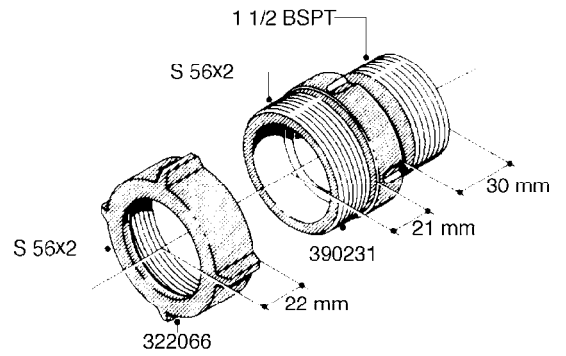

L0080

FITTINGS - S-53
L0080-HIN, 12:09:17

Page 1

Date 12.08.2020 11:07

Pos.	parts-n°	order qty	description
1	145995	1	FITT.DK S-53 FORK
2	241973	1	O-RING Ø3 X 44.2 70 SHORES NITRIL NITRIL (BLACK)
2	242353	1	O-RING 3 X 44.2 VITON VITON (BROWN)
3	242109	1	O-RING D32.2x3.0 NITRIL (BLACK)
3	242354	1	O-RING D32.2X3.0 VITON VITON (BROWN)
4	322103	1	FITT.DK S-53 BULKHEAD
5	322107	1	FITT.DK S-53 BULKHEAD NUT
6	322110	1	FITT.DK S-53 ELB. 1/2" BSP
7	322352	1	FITT.DK S-53 TEE
8	334229	1	FITT.DK S-53 STR.3/4"
9	334260	1	GASKET F. S-53 BULKHEAD
10	334564	1	FITT.DK S-67 TO S-53 ADAPTER
11	391100	1	FITT.DK S-53THREAD INS.1/2"BSP
12	726463	1	FITT.DK S53 BULKHEAD W/GASKET
13	726552	1	FIT.DK S-53X90 1/2" BSP,O-RING
14	726556	1	FITT.DK S-53 HB 1/2" W/O-RING
15	726558	1	FITT.DK S53 STR. 3/4" W.ORING
16	726559	1	FITT DK. S-53 HB 1" W/O-RING
17	726568	1	FITT.DK.S-53 HB 1/2"90 W/O-RING
18	726570	1	FITT.DK S-53 ELB.3/4" W.ORING
19	726571	1	FITT.DK S-53 ELB.1", W ORING
20	726578	1	FITT.DK S53 PLUG WITH O-RING
21	728561	1	FITT.DK. S67M - S53F REDUCER