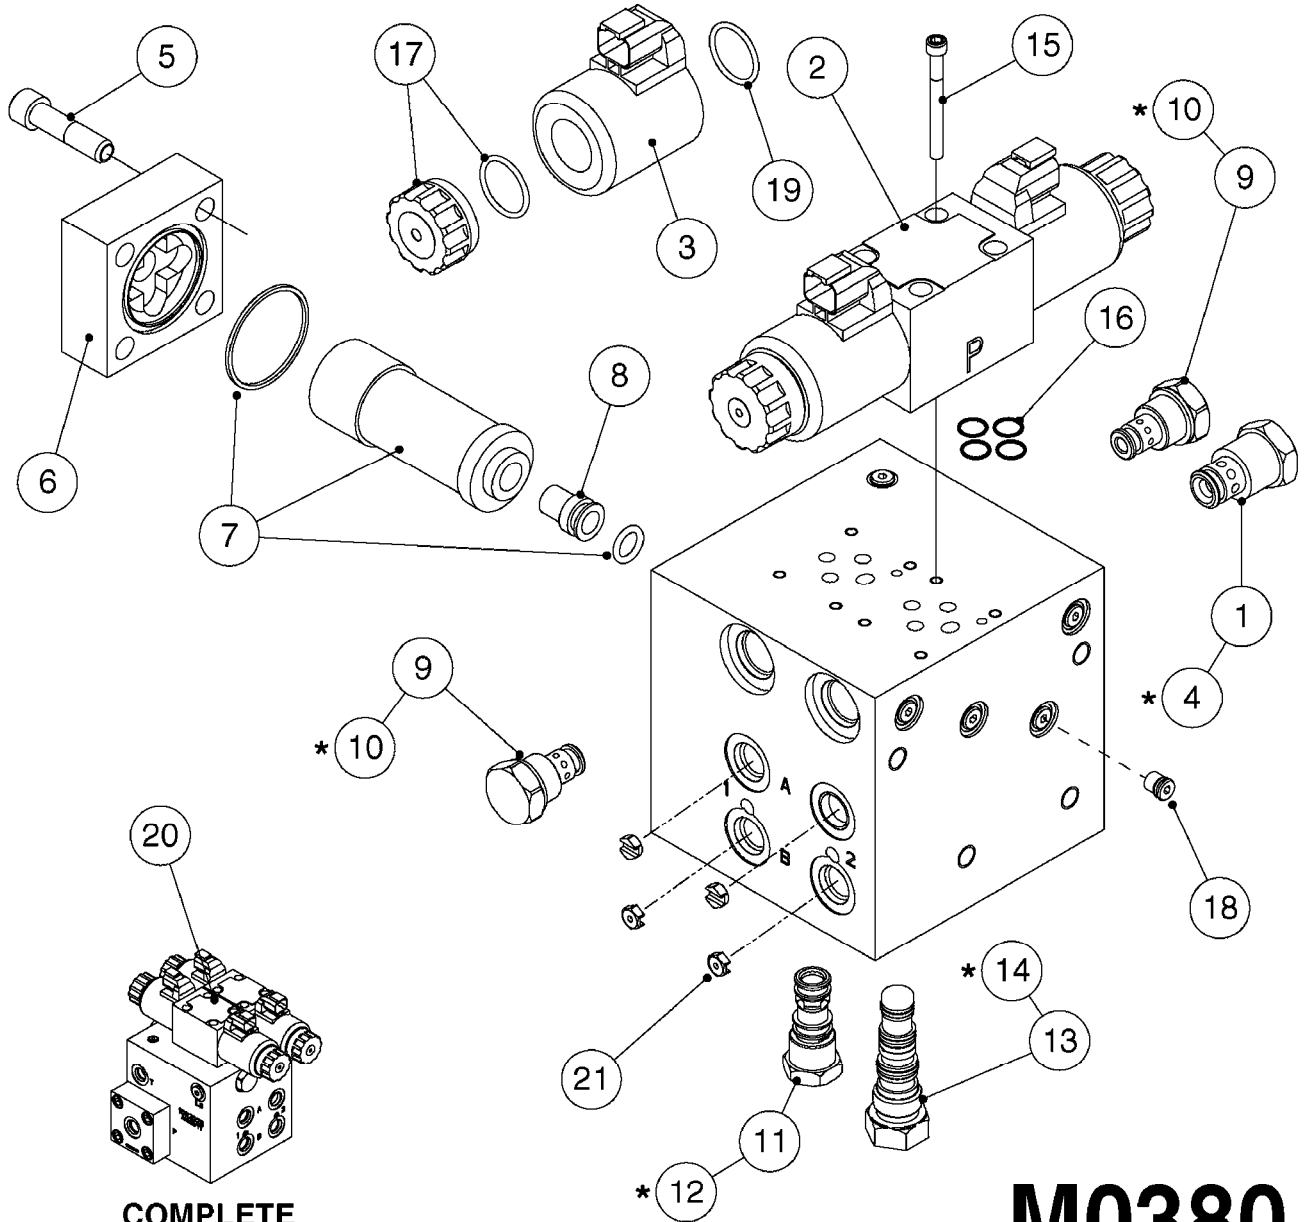

NORAC UC5 BOOM HEIGHT CONTROL
M0370-HIN, 16:10:18

Page 1
Date 12.08.2020 11:07

Pos.	parts-n°	order qty	description
1	26022703	1	CABLE, INTERFACE, TILT, NORAC UC5
2	26023503	1	CABLE UC5 INTERFACE MAIN AMP
3	26032600	1	CABLE UC5 NETWORK 14 AWG 10M
4	26043000	1	NORAC UC5 NETWORK 2 PIN PLUG
5	26043300	1	CABLE UC5 VALVE 2PIN/2PIN DT
6	26043400	1	NORAC UC5 CONTROLLER MODULE
7	26043500	1	NORAC UC5 VALVE MODULE
8	26043600	1	MODULE, INPUT, NORAC UC5
9	26043700	1	SENSOR, NORAC, UC5, ULTRASONIC
10	26043800	1	NORAC UC5 - UC7 NETWORK COUPLER 2-WAY
11	26043900	1	NORAC UC5 - UC7 NETWORK COUPLER 8-WAY
12	26044200	1	CABLE UC5 - UC7 NETWORK 18 AWG 20M
13	26023803	1	NORAC UC5 ROLL SENSOR OLD STYLE NORAC P/N 43740
13	26044300	1	UC5 - UC7 ROLL SENSOR VER. 2 NEW STYLE NORAC P/N 43741
14	26044400	1	NORAC UC5 - UC7 COUPLER 2-WAY/TERM.
15	26047100	1	CABLE UC5 NETWORK 14 AWG 1M
16	26049900	1	CABLE UC5 NETWORK 14 AWG 3M
17	26057900	1	UC5 - UC7 NETWORK 6 PIN PLUG '13
18	26058000	1	NORAC UC5 - UC7 NETWORK 12-PIN PLUG
19	26084700	1	Mesh Kit Ultrasonic Sensor FOR 2018 AND NEWER SENSORS
19	28098003	1	MESH AND CLIP KIT, NORAC FOR PRE-2018 SENSORS
20	28050303	1	NORAC RUBBER TOP&BOLT F.SENSOR DIA.30MMX30MMX8MM
21	28055503	1	NORAC VALVE MOUNTING HARDWARE
22	28086600	1	FOAM DISC F. SENSOR NORAC
23	78216100	1	NORAC VALVE BLOCK COMP, DEUTSCH CON.