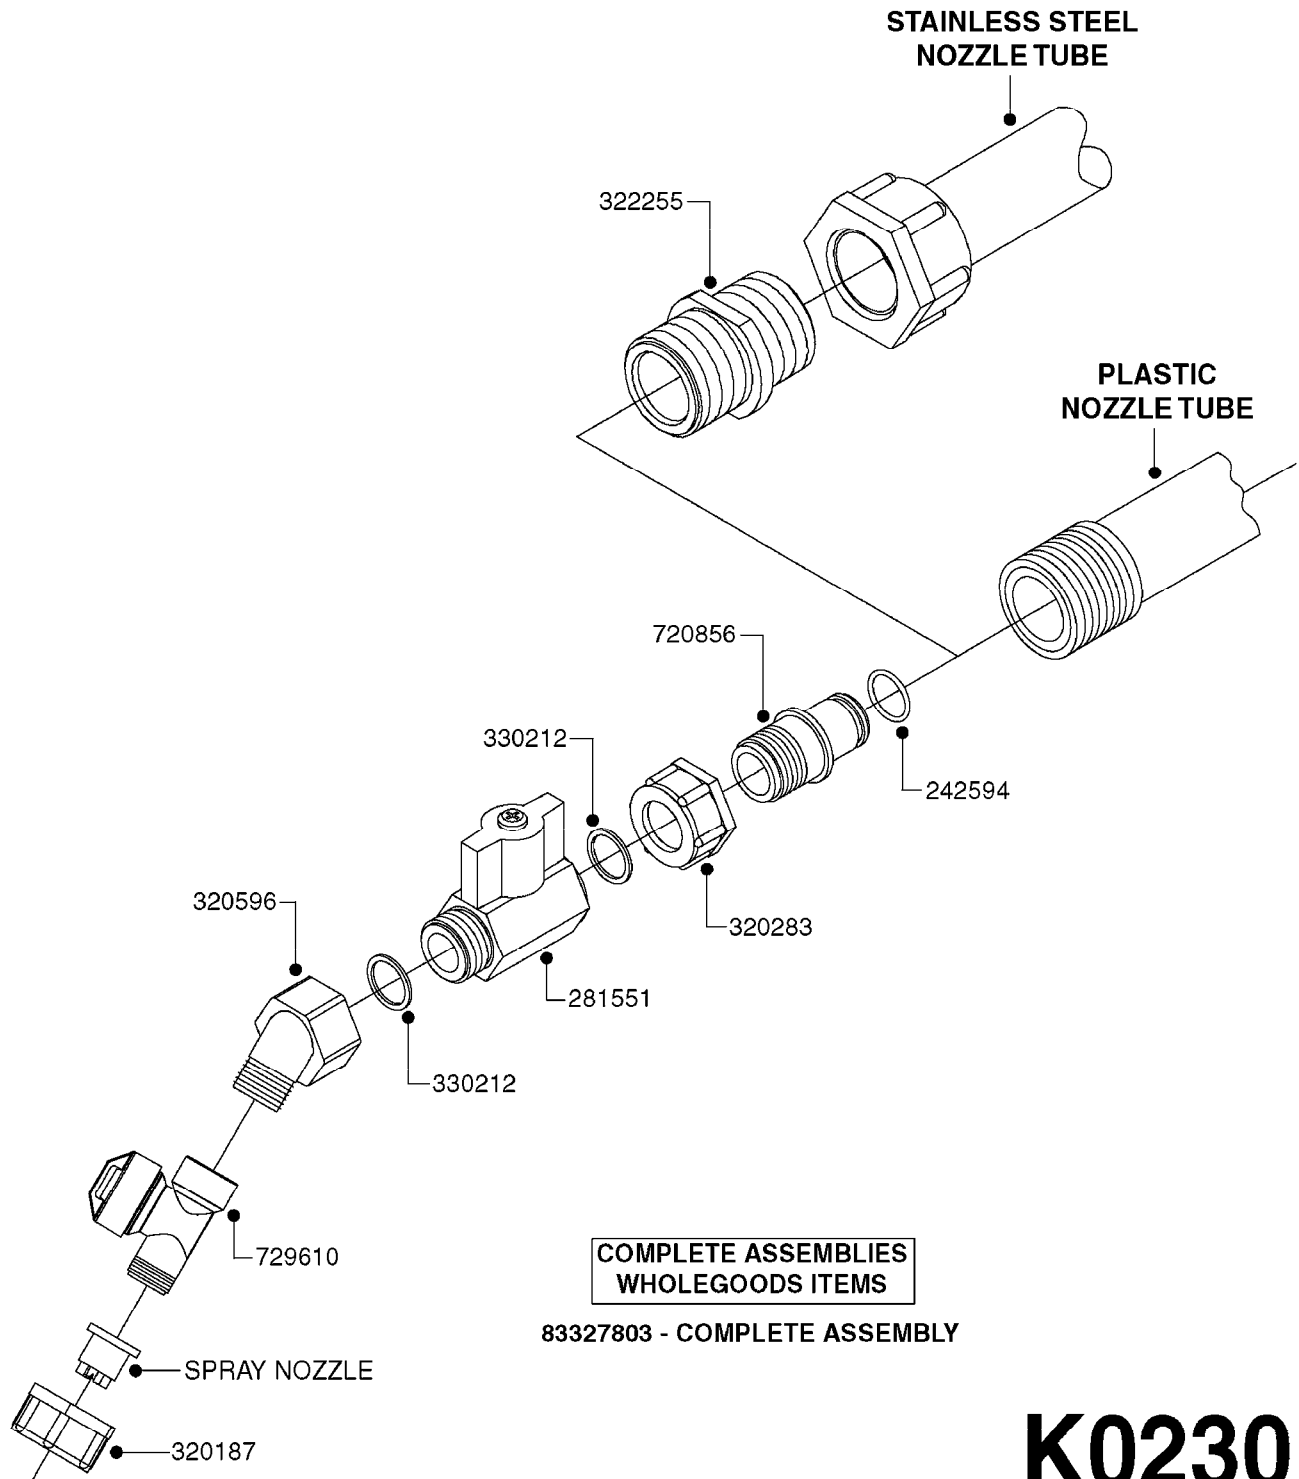

K0230

END NOZZLE KIT
K0230-HIN, 01:01:16

Page 1

Date 12.08.2020 11:07

parts-n°	order qty	description
242594	1	O-RING D14 X 1.78 SCH.70-EPDM
281551	1	BALL VALVE 1/2"
320187	1	FITT.DK CAP 3/8" BSP BLACK
320283	1	FITT.DK NUT 3/4"BSP
320596	1	FITT.DK ELB 3/8'-1/2'BSP 45DEG
322255	1	FITT.DK NIPPLE 3/4"X 3/4"
330212	1	O-RING D19/D14X2.4 F.1/2"NUT
720856	1	FITT.DK 1/2'BSP ASSY.F.3/4'NUT
729610	1	NOZZLE ASSY. NON DRIP 3/8 THRD
83327803	1	END NOZZLE KIT "04"