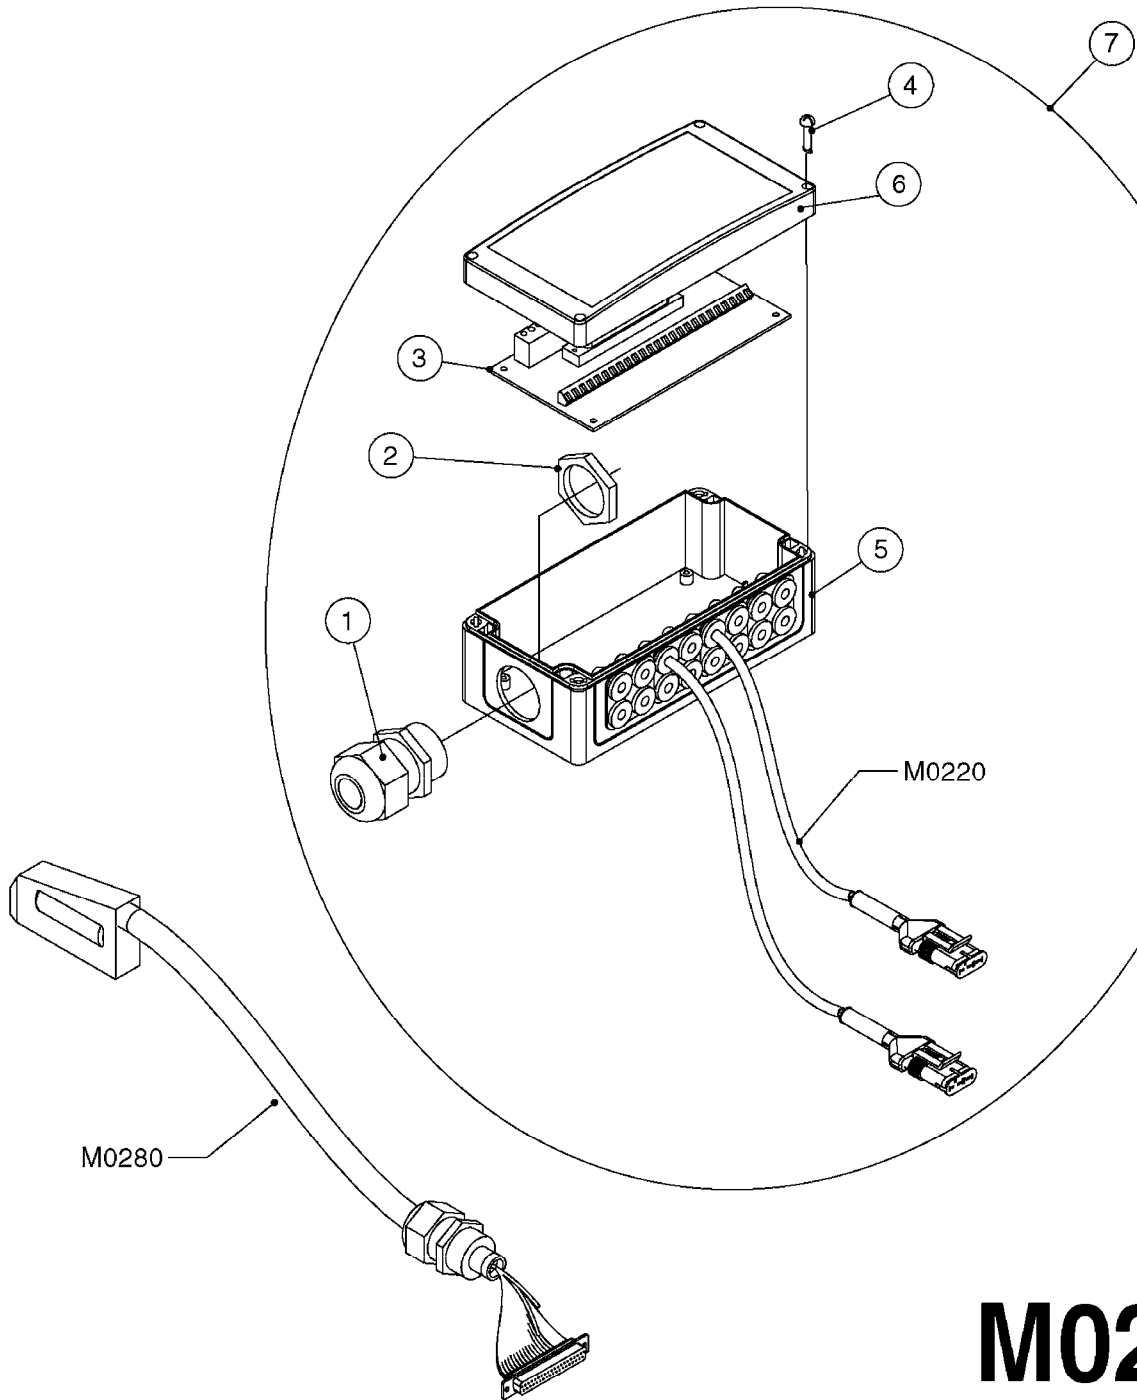

M0220

CABLES
M0220-HIN, 12:05:18

Page 1
Date 12.08.2020 11:07

Pos.	parts-n°	order qty	description
1	262150	1	SCREW ASSM.FOR D-SUB PLUG
2	26004900	1	CABLE FEM/MALE 37P L=9.5M
3	26005900	1	WIRE 37/37 POLE DAH/JOB COM
4	26006000	1	LEAD F AMP SUPERSEAL 3 WAYS L1,5M
4	26006100	1	CABLE L = 5.00M, AMP, MALE, 3P
4	26007000	1	CABLE L = 0.20M, AMP, MALE, 3P
4	26007100	1	CABLE L = 9.00M, AMP, MALE, 3P
4	26007200	1	CABLE 3POL AMP FEMALE L13M
5	26006200	1	CABLE L = 4.50M, AMP, MALE, 2P
5	26006300	1	CABLE L = 0.50M, AMP, MALE, 2P
5	26006400	1	CABLE L = 0.75M, AMP, MALE, 2P
5	26006500	1	CABLE L = 1.50M, AMP, MALE, 2P
5	26006600	1	CABLE L = 9.00M, AMP, MALE, 2P
6	26006700	1	CABLE L = 0.12M, AMP, FEMALE, 2P
7	26006800	1	CABLE L = 1.00M, AMP, FEMALE, 2P
8	26007300	1	CABLE L = 1.00M, AMP, FEMALE, 3P
9	26007400	1	CABLE L = 3.00M, AMP, EXT, 3P
9	26009800	1	CABLE L = 0.50M, AMP, EXT, 2P
10	26007500	1	CABLE FEM/FEM 15P L=3.5M
11	26016900	1	CABLE DB25M - DB25F L=8.5m
12	72450600	1	CAP F. AMP SUPER SEAL 2P PLUG
13	72450700	1	CAP F. AMP SUPER SEAL 3P PLUG
14	72450800	1	CAP F. AMP SUPER SEAL 4P PLUG