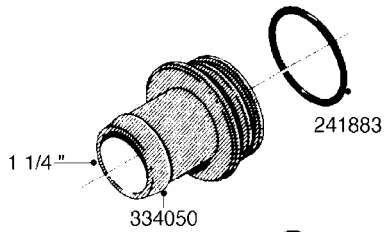

L0080

FITTINGS - S-53
L0080-HIN, 12:09:17

Page 1

Date 12.08.2020 11:07

Pos.	parts-n°	order qty	description
1	145995	1	FITT.DK S-53 FORK
2	241973	1	O-RING Ø3 X 44.2 70 SHORES NITRIL NITRIL (BLACK)
2	242353	1	O-RING 3 X 44.2 VITON VITON (BROWN)
3	242109	1	O-RING D32.2x3.0 NITRIL (BLACK)
3	242354	1	O-RING D32.2X3.0 VITON VITON (BROWN)
4	322103	1	FITT.DK S-53 BULKHEAD
5	322107	1	FITT.DK S-53 BULKHEAD NUT
6	322110	1	FITT.DK S-53 ELB. 1/2" BSP
7	322352	1	FITT.DK S-53 TEE
8	334229	1	FITT.DK S-53 STR.3/4"
9	334260	1	GASKET F. S-53 BULKHEAD
10	334564	1	FITT.DK S-67 TO S-53 ADAPTER
11	391100	1	FITT.DK S-53THREAD INS.1/2"BSP
12	726463	1	FITT.DK S53 BULKHEAD W/GASKET
13	726552	1	FIT.DK S-53X90 1/2" BSP,O-RING
14	726556	1	FITT.DK S-53 HB 1/2" W/O-RING
15	726558	1	FITT.DK S53 STR. 3/4" W.ORING
16	726559	1	FITT DK. S-53 HB 1" W/O-RING
17	726568	1	FITT.DK.S-53 HB 1/2"90 W/O-RING
18	726570	1	FITT.DK S-53 ELB.3/4" W.ORING
19	726571	1	FITT.DK S-53 ELB.1", W ORING
20	726578	1	FITT.DK S53 PLUG WITH O-RING
21	728561	1	FITT.DK. S67M - S53F REDUCER