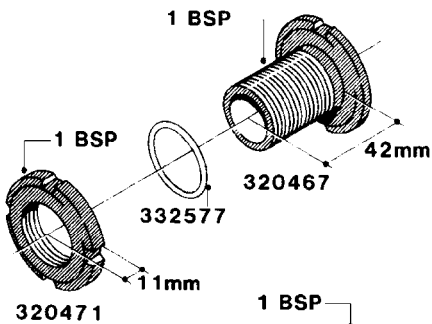

L0040

FITTINGS - NIPPLES & ELBOWS
L0040-HIN, 01:01:16

Page 1

Date 12.08.2020 11:07

parts-n°	order qty	description
10530803	1	FITT.PO.SE 2.00X2.00 45 DEG.
320191	1	FITT.DK ELB 3/8' BSP 45 DEGREE
320482	1	FITT.DK ELB. 1/2" BSP 60 DEG.
320596	1	FITT.DK ELB 3/8'-1/2'BSP 45DEG
320607	1	FITT.DK HN 3/8M X 3/8F BSP LNG
320633	1	FITT.DK HN 3/8"M X 3/8"F BSP
321451	1	FITT.DK ELB.1-1/2 X1-1/4 80DEG
321532	1	FITT.DK REDUC 3/4' X 1/2' BSP
390233	1	FITT.DK REDUC 1-1/2" X 1" BSP

L0050

FITTINGS - HOSE CONNECTORS
L0050-HIN, 01:01:16

Page 1

Date 12.08.2020 11:07

parts-n°	order qty	description
242594	1	O-RING D14 X 1.78 SCH.70-EPDM
320294	1	FITT.DK TEE 3/8X3/8HB X1/2"BSP
320305	1	FITT.DK HB 3/4'- 3/4' BSP
320386	1	FITT.DK TEE 3/8X3/8HB X3/8"BSP
320397	1	FITT.DK ELB 3/8"HB X 3/8" BSP
320401	1	FITT.DK TEE 1/2X1/2HB X1/2"BSP
320412	1	FITT.DK TEE 1/2X1/2HB X3/8'BSP
320423	1	FITT.DK ELB 1/2'HB X 3/8' BSP
320891	1	FITT.DK HB 3/8'- 3/8' BSP
320972	1	FITT.DK HB 5/16'- 1/4' BSP
322046	1	FITT.DK TEE 1/2X1/2HB X3/4'BSP
322048	1	FITT.DK TEE 3/4X3/4HB X3/4'BSP
330595	1	O-RING D24.6/D20X2.1 -3/4"
333137	1	FITT.DK CONN.1/2" F.NOZZ. DOUB
333141	1	FITT.DK CONN.1/2" F.NOZZ.SING
334041	1	FITT.DK CONN.3/4' F.NOZZ. SING
334042	1	FITT.DK CONN.3/4' F.NOZZ. DOUB
334195	1	FITT.DK ELB. 3/4"HB X 3/4"HB
10012103	1	FITT.PO.HB 1.25X1.50 IMB1012
10014003	1	FITT.PO.HB 1.25X1.25 IMB1010
10036903	1	FITT.PO.HB 1.50X1.50 IMB1212
28019303	1	FITTING HB ELB 3/4NPT-3/4HOSE
61016500	1	HOSE TAIL 3/4" 90°+RG CAP 3/4"
72026700	1	NOZZLE TUBE ADAPTER W/O-RING