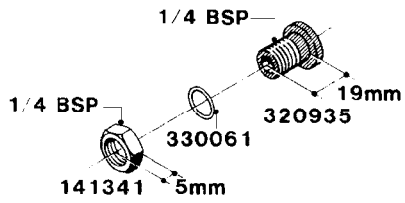

L0050

FITTINGS - HOSE CONNECTORS
L0050-HIN, 01:01:16

Page 1

Date 12.08.2020 11:07

parts-n°	order qty	description
242594	1	O-RING D14 X 1.78 SCH.70-EPDM
320294	1	FITT.DK TEE 3/8X3/8HB X1/2"BSP
320305	1	FITT.DK HB 3/4'- 3/4' BSP
320386	1	FITT.DK TEE 3/8X3/8HB X3/8"BSP
320397	1	FITT.DK ELB 3/8"HB X 3/8" BSP
320401	1	FITT.DK TEE 1/2X1/2HB X1/2"BSP
320412	1	FITT.DK TEE 1/2X1/2HB X3/8'BSP
320423	1	FITT.DK ELB 1/2'HB X 3/8' BSP
320891	1	FITT.DK HB 3/8'- 3/8' BSP
320972	1	FITT.DK HB 5/16'- 1/4' BSP
322046	1	FITT.DK TEE 1/2X1/2HB X3/4'BSP
322048	1	FITT.DK TEE 3/4X3/4HB X3/4'BSP
330595	1	O-RING D24.6/D20X2.1 -3/4"
333137	1	FITT.DK CONN.1/2" F.NOZZ. DOUB
333141	1	FITT.DK CONN.1/2" F.NOZZ.SING
334041	1	FITT.DK CONN.3/4' F.NOZZ. SING
334042	1	FITT.DK CONN.3/4' F.NOZZ. DOUB
334195	1	FITT.DK ELB. 3/4"HB X 3/4"HB
10012103	1	FITT.PO.HB 1.25X1.50 IMB1012
10014003	1	FITT.PO.HB 1.25X1.25 IMB1010
10036903	1	FITT.PO.HB 1.50X1.50 IMB1212
28019303	1	FITTING HB ELB 3/4NPT-3/4HOSE
61016500	1	HOSE TAIL 3/4" 90°+RG CAP 3/4"
72026700	1	NOZZLE TUBE ADAPTER W/O-RING