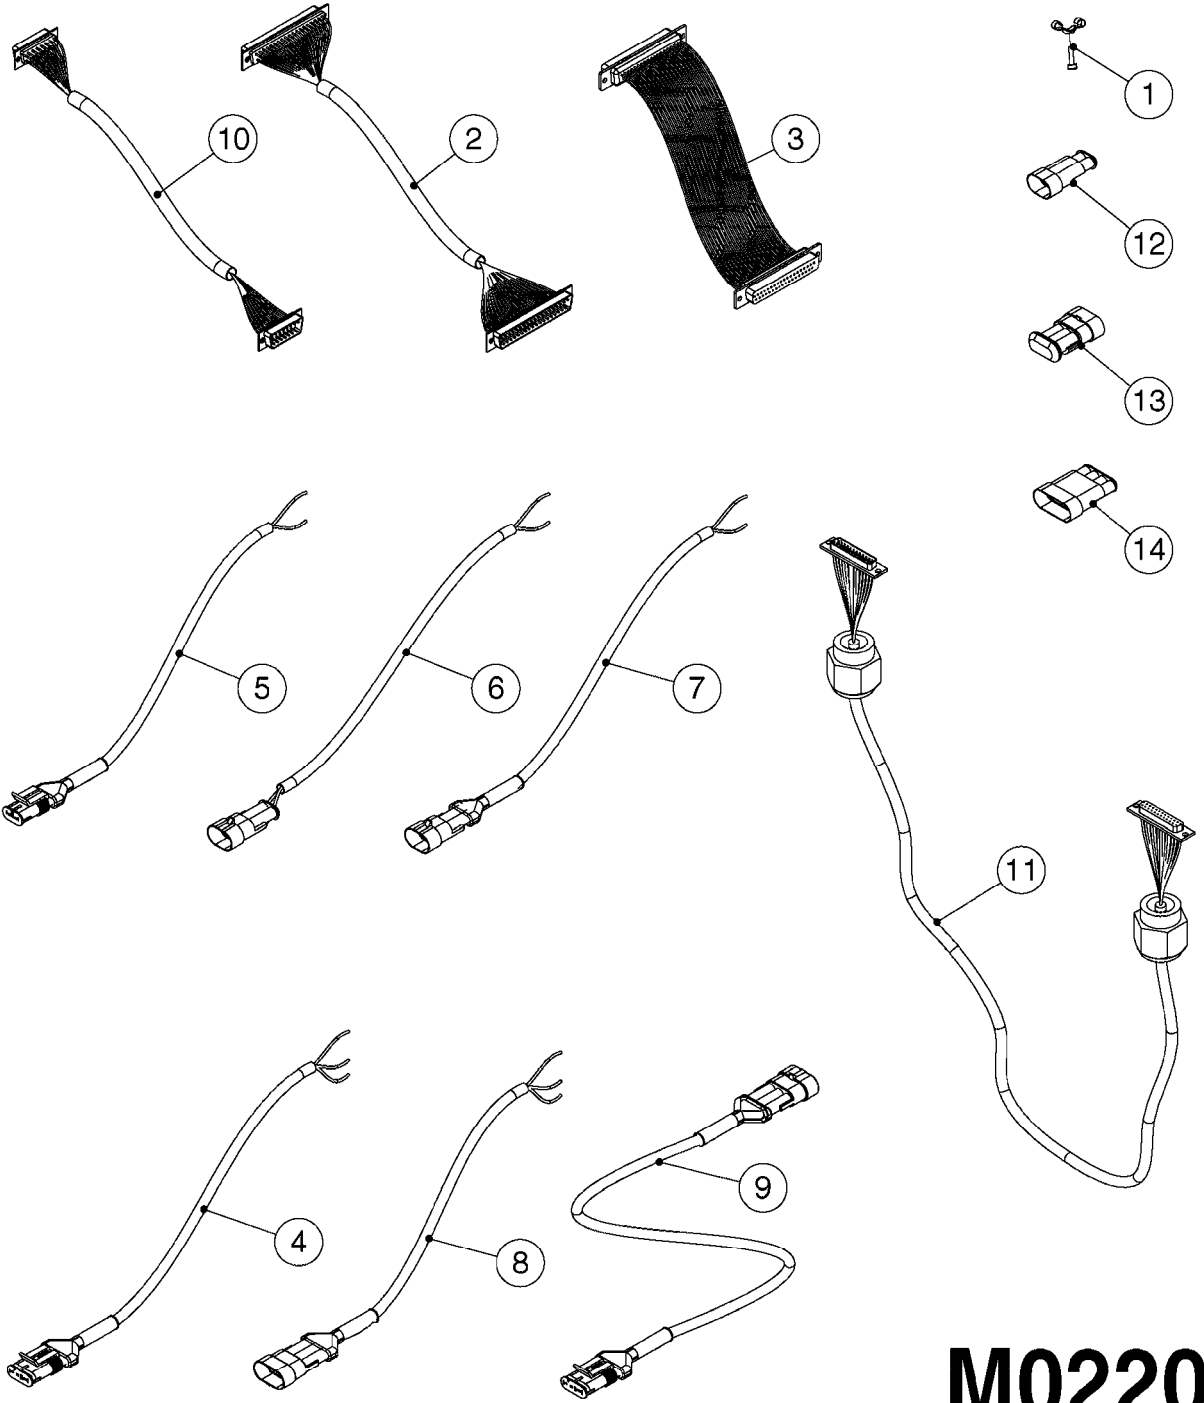

M0220

CABLES
M0220-HIN, 12:05:18

Page 1
Date 12.08.2020 11:07

Pos.	parts-n°	order qty	description
1	262150	1	SCREW ASSM.FOR D-SUB PLUG
2	26004900	1	CABLE FEM/MALE 37P L=9.5M
3	26005900	1	WIRE 37/37 POLE DAH/JOB COM
4	26006000	1	LEAD F AMP SUPERSEAL 3 WAYS L1,5M
4	26006100	1	CABLE L = 5.00M, AMP, MALE, 3P
4	26007000	1	CABLE L = 0.20M, AMP, MALE, 3P
4	26007100	1	CABLE L = 9.00M, AMP, MALE, 3P
4	26007200	1	CABLE 3POL AMP FEMALE L13M
5	26006200	1	CABLE L = 4.50M, AMP, MALE, 2P
5	26006300	1	CABLE L = 0.50M, AMP, MALE, 2P
5	26006400	1	CABLE L = 0.75M, AMP, MALE, 2P
5	26006500	1	CABLE L = 1.50M, AMP, MALE, 2P
5	26006600	1	CABLE L = 9.00M, AMP, MALE, 2P
6	26006700	1	CABLE L = 0.12M, AMP, FEMALE, 2P
7	26006800	1	CABLE L = 1.00M, AMP, FEMALE, 2P
8	26007300	1	CABLE L = 1.00M, AMP, FEMALE, 3P
9	26007400	1	CABLE L = 3.00M, AMP, EXT, 3P
9	26009800	1	CABLE L = 0.50M, AMP, EXT, 2P
10	26007500	1	CABLE FEM/FEM 15P L=3.5M
11	26016900	1	CABLE DB25M - DB25F L=8.5m
12	72450600	1	CAP F. AMP SUPER SEAL 2P PLUG
13	72450700	1	CAP F. AMP SUPER SEAL 3P PLUG
14	72450800	1	CAP F. AMP SUPER SEAL 4P PLUG