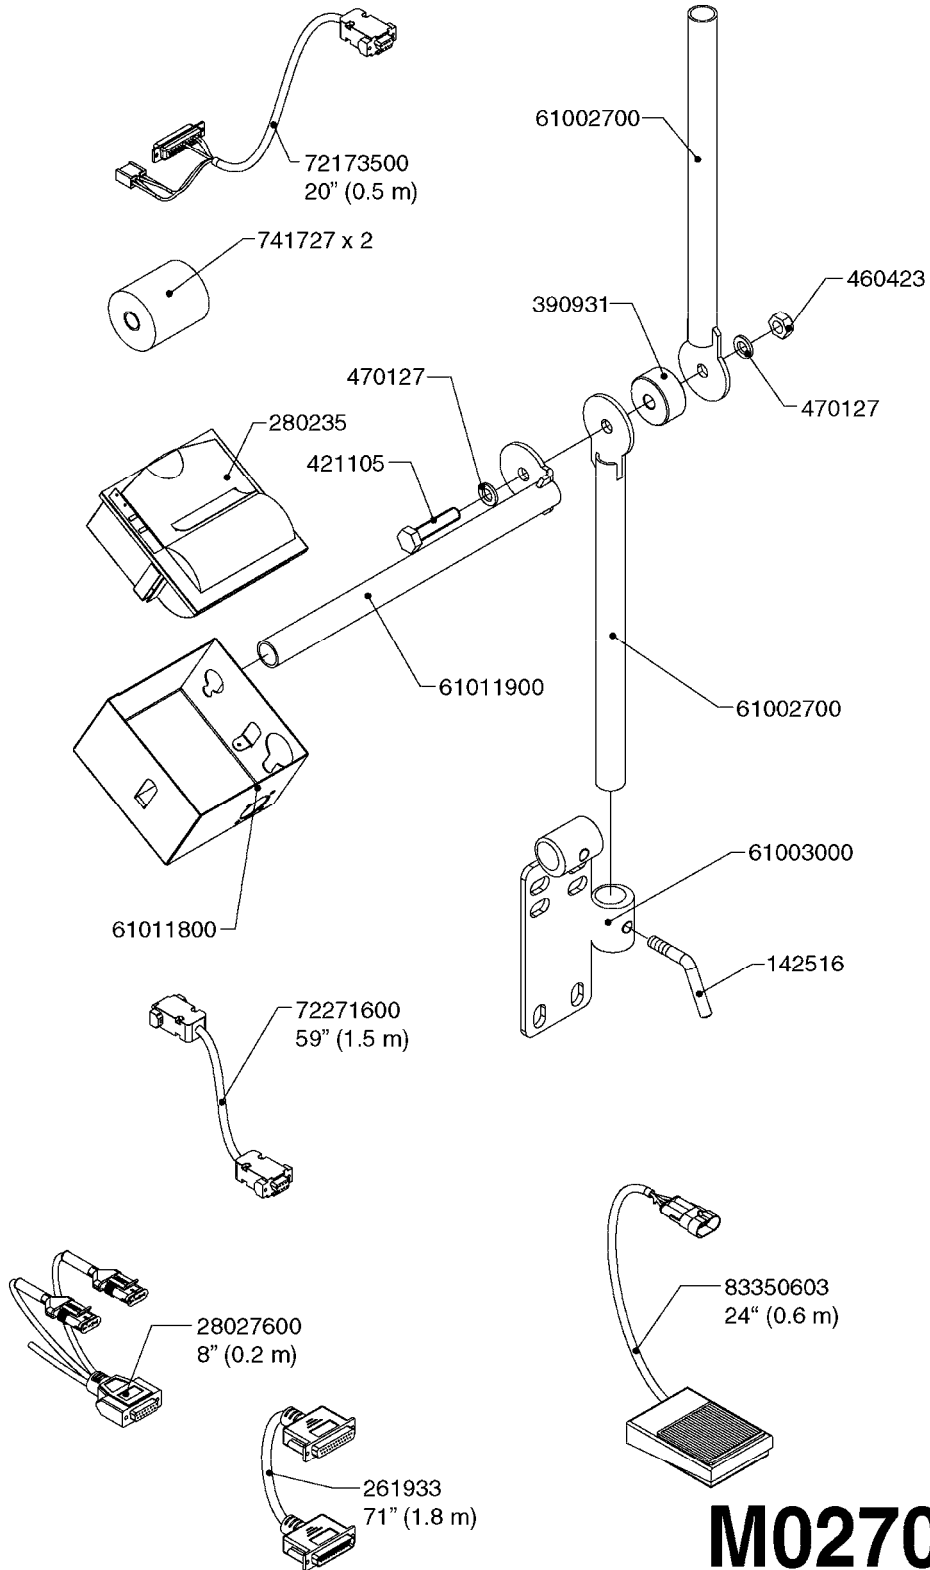

*Included with (1) box complete

M0250

JOB COM AND BREAK OUT
M0250-HIN, 01:02:17

Page 1
Date 12.08.2020 11:07

Pos.	parts-n°	order qty	description
1	391095	1	BOX COMPL. 300X300X135 DRILLED
2	440673	1	SCREW F.PLASTIC 5X12 SS
3	16132400	1	PLATE 1.5X270X270/JOB COMPUTER
4	26004600	1	PLUG F.DRILLED HOLE 21MM
5	26004700	1	PG13.5 BUNG
6	26005100	1	CONNECTOR FOR PCB, PLASTIC
7	26005500	1	PCB BREAKOUT BOX EL BOX CM"05"
8	26013800	1	CABLE HC6500 JOB COM TO CABIN
9	26029200	1	DAH PCB F. JOB COM NCM '09
10	26052700	1	JOB COM PCB ASSY HW3.1
10	72369300	1	JOB COM PCB NCM44/6600 REFURB.
11	28048600	1	FULE 15A ATOF SERIES
12	28091400	1	FINGER SCREW F.BOX 300X300X135