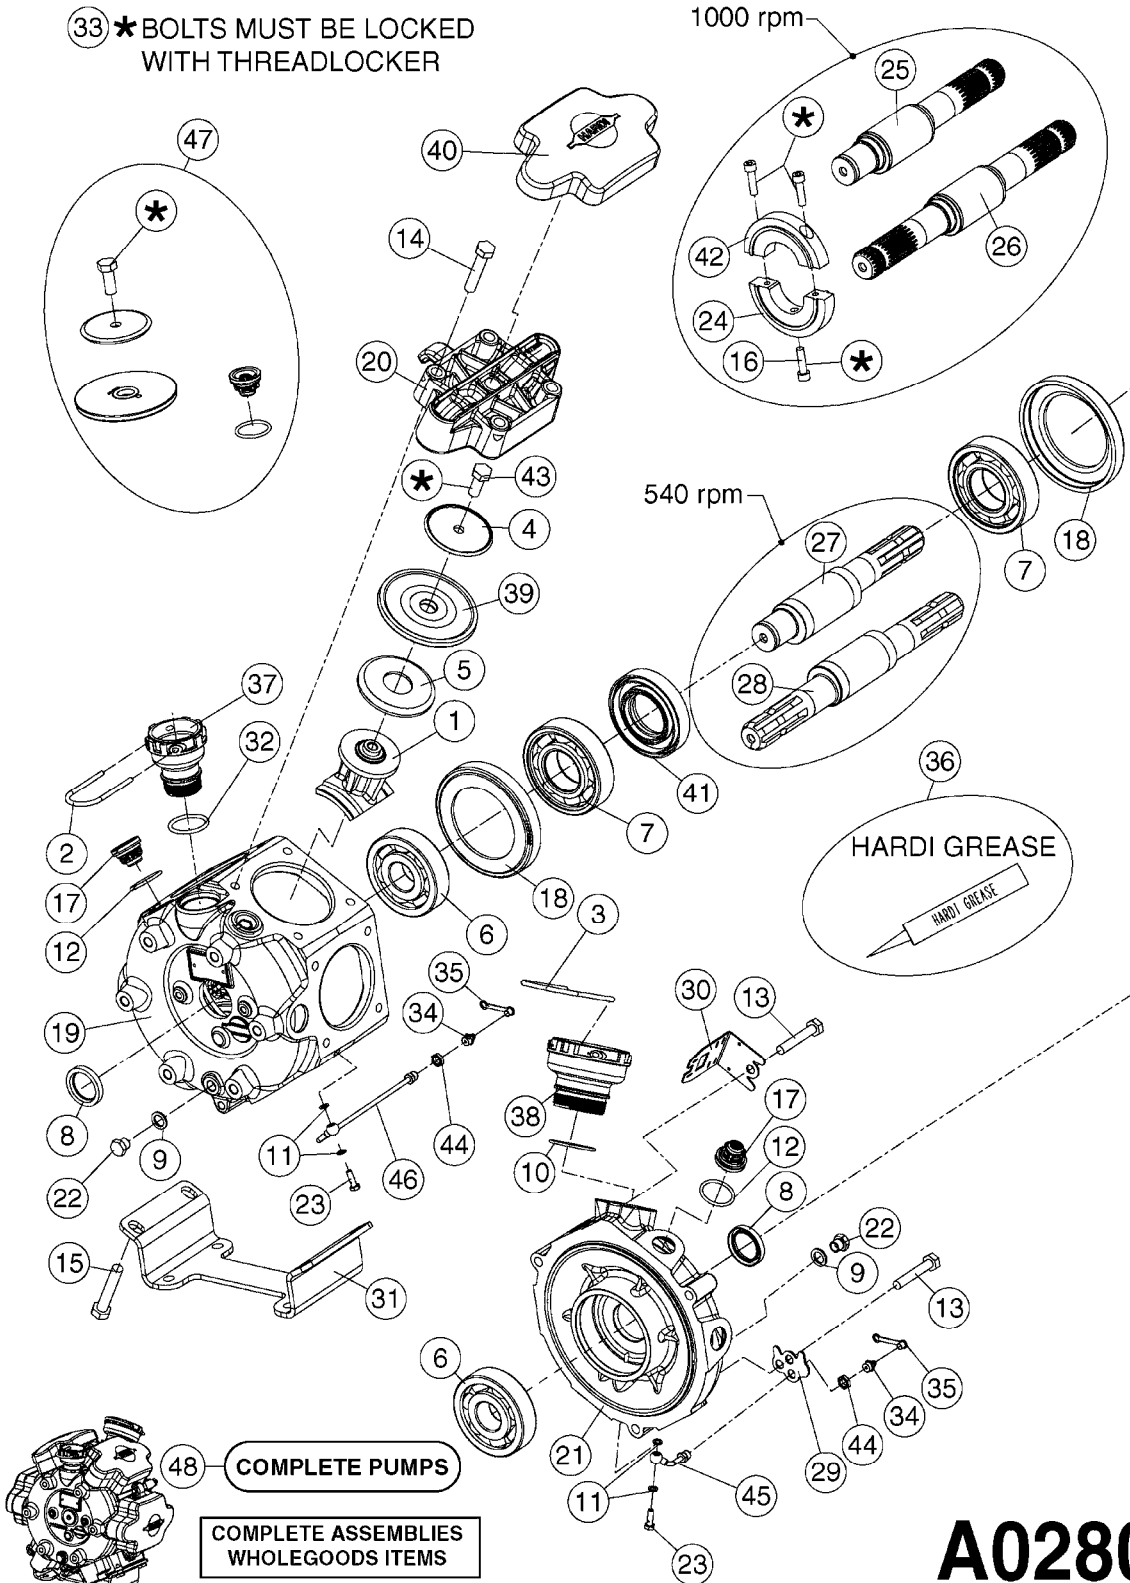

33 * BOLTS MUST BE LOCKED WITH THREADLOCKER

1000 rpm

540 rpm

HARDI GREASE

A0280

PUMP - 364 540/1000 RPM
A0280-HIN, 07:05:20

Page 1
Date 12.08.2020 11:06

Pos.	parts-n°	order qty	description
1	111622	1	CONNECTING ROD 463/5.5MM
1	111628	1	CONNECTING ROD 363/5.5 PUMP
1	111629	1	CONNECTING ROD 363/364-7 PUMP
1	111630	1	CONNECTING ROD 363/364-10 PUMP
2	145996	1	FITT.DK S-67 FORK
3	145997	1	FITT.DK S-93 FORK
4	161174	1	DIAPHRAGM DISC SS 361/363/364 PUMP
5	161372	1	DIAPHRAGM BACKING DISC,320-361
6	210221	1	BEARING BALL 6407
7	210232	1	BEARING BALL 6310
8	210243	1	SEAL OIL 35 X 47 X 7
9	241404	1	DOWTY SEAL 1/4"
10	242225	1	O-RING D45.0 X 4.0 RUBBER
11	242374	1	WASHER Ø10/Ø6X1 COPPER
12	330024	1	O-RING D41,1/D34.5 X 3,5
13	420895	1	BOLT HEX 8.8 RAW M10X60
14	430312	1	BOLT HEX 8.8 M12X60
15	430438	1	BOLT HEX 8.8 DEL M12X65
16	450995	1	BOLT ALLEN M8X30 DIN 912 RAW
17	728146	1	VALVE FOR 361(726890/707932)
18	11171900	1	CONROD RING 364/464 MACHINED
19	11172000	1	PUMP HOUSE 364 MACHINED 5/4" BSP RED
20	11172800	1	VALVE COVER 363/364 MACHINED RED
21	11173200	1	FRONTPART 364, 1½" BSP RED
22	14010400	1	PLUG 1/4" BSP
23	14120400	1	BANJOBOLT M6 X 19
24	14120700	1	COUNTERWEIGHT 364/464-1000
25	14137300	1	CRANKSHAFT 364/464-5.5 1000
26	14137900	1	CRANKSHAFT 364/464-5.5 GG 1000
27	14137500	1	CRANKSHAFT 364-07
27	14137600	1	CRANKSHAFT 364/464-10
28	14138100	1	CRANKSHAFT 364-7.0 GG
28	14138200	1	CRANKSHAFT 364/464-10 GG
29	16382900	1	GREASE NIPPLE PLATE, 364
30	16390600	1	BRACKET FOR RPM SENSOR
31	16410700	1	PUMP BASE 363/364 BLACK
31	17002400	1	FOOT F. 36X PUMP, RED
32	24266600	1	O-RING D 38,0 X 4,0 70SH.NITR
33	28045503	1	LOCTITE 262 .5ML (.017oz.)
34	28163300	1	GREASE NIPPLE H1 M6X1 DIN 7412
35	28163400	1	CAP F. GREASENIPPLE YELLOW M6X1
36	28164600	1	HARDI PUMP GREASE S3 V550L 1
37	32242200	1	FITTING S67 5/4" KON. RG 2014
38	32242300	1	NIPPLE S93 1,5' KON.RG 2014
39	33511400	1	DIAPHRAGM PUMP 361/361/363/364 PUR
40	33524300	1	COVER PLASTIC 364 PUMP
41	33527200	1	GREASE SPLIT 364/464
42	39136200	1	HALFPART 364/464-1000
43	43099200	1	BOLT HEX SS M12 X 30 DIN933 A4
44	46134000	1	NUT HEX M10x1 H=2.3 NV=14 ELZIN
45	61096800	1	BANJOTUBE SHORT 364 COMPL.
46	61096900	1	BANJOTUBE LONG 364 COMPL.
47	75585900	1	PUMP KIT 364
48	82169500	1	PUMP 364-5.5-MED-1000
48	82169700	1	PUMP 364-5.5-MOD2-1000-OSP
48	82170000	1	PUMP 364-10-STD-540 FK
48	82170300	1	PUMP 364-10-MOD-540-GG THROUGH SHAFT
48	82170400	1	PUMP 364-10-MOD-540-OSP