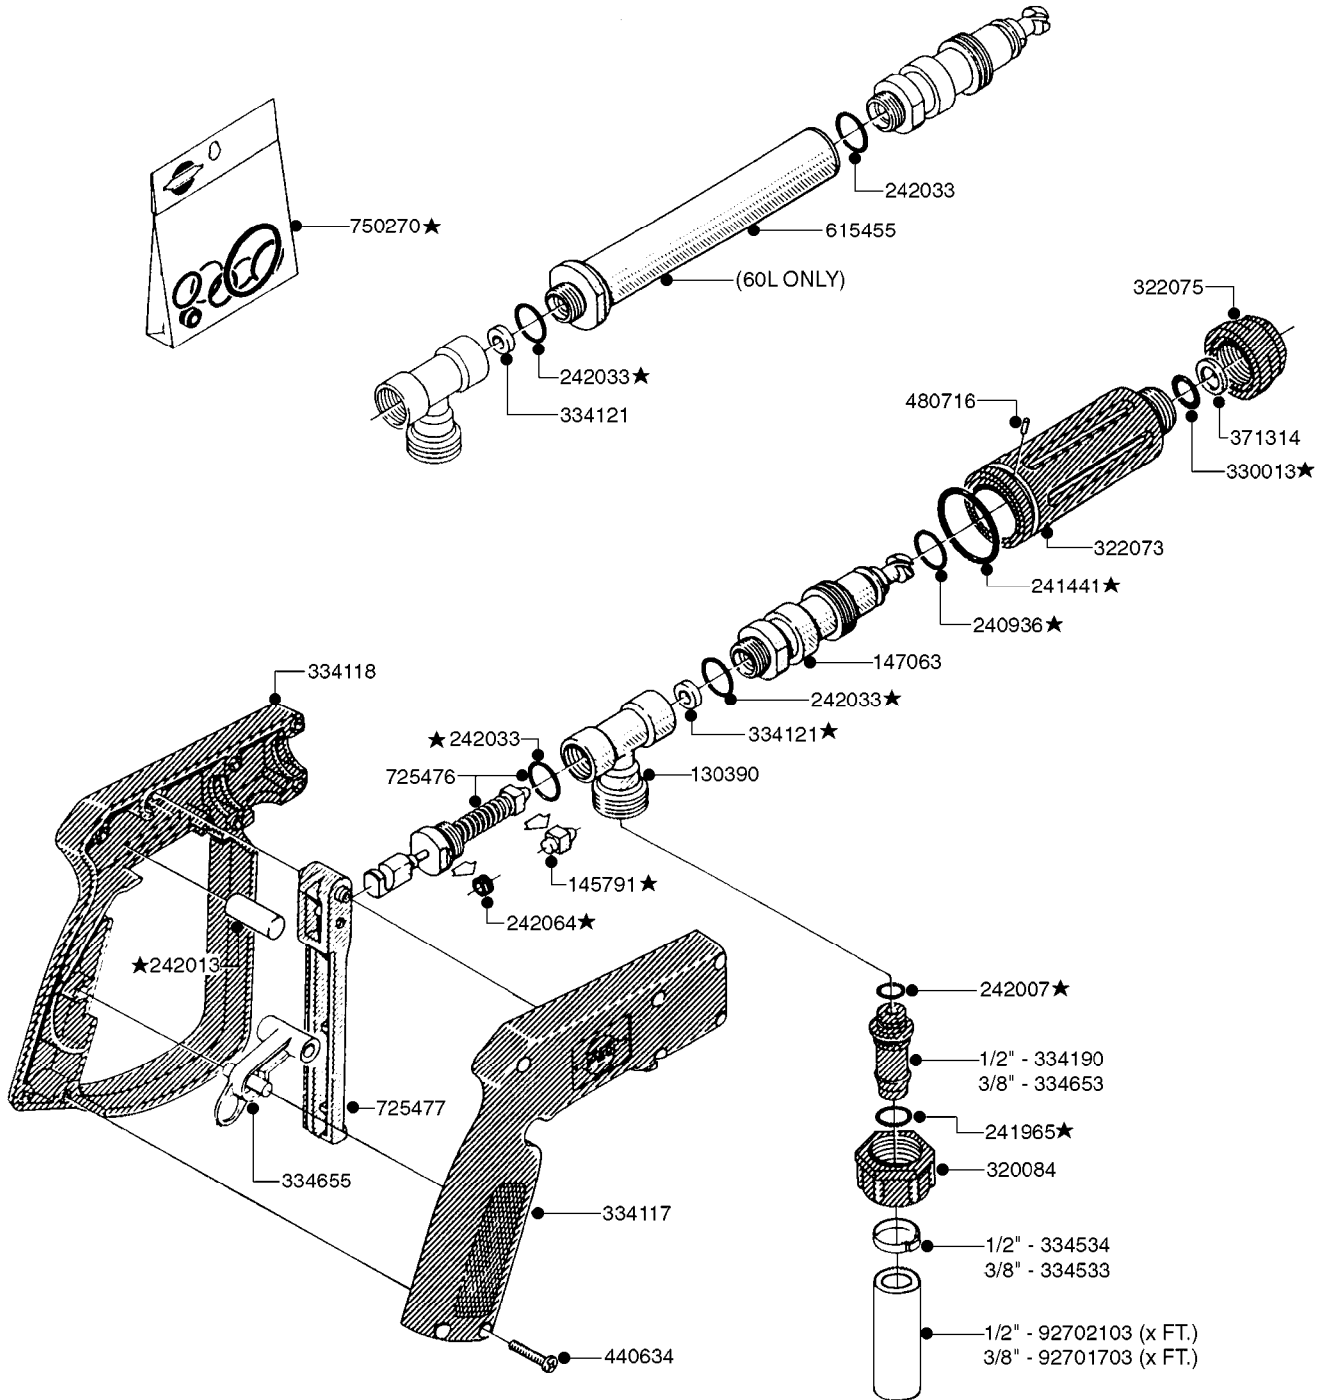

COMPLETE ASSEMBLY:
843197 - 60L
843196 - 60S

COMPLETE ASSEMBLIES
WHOLEGOODS ITEMS

K0480

HANDGUN TYPE 60S/60L POST 95
K0480-HIN, 01:01:16

Page 1

Date 12.08.2020 11:07

parts-n°	order qty	description
130390	1	TEE 3/8'X 1/2' BSP F.TYPE 60S
145791	1	CONE FOR ON/OFF
147063	1	SWIRL F.SPRAY GUN TYPE 60
240936	1	O-RING D13.3X2.4 NITRIL
241441	1	O-RING D29.3X3
241965	1	O-RING Ø12.1 X 1.6 NITRILE
242007	1	O-RING Ø9.1 X 1.6 NITRILE
242013	1	SPRING RUBBER F/TRIGGER
242033	1	O-RING Ø14.1 X 1.6 NITRILE
242064	1	SLEEVE RUBBER 3X8X4MM
320084	1	FITT.DK NUT 1/2" BSP
322073	1	HOUSING F.SWIRL TYPE 60S H.G.
322075	1	HOUSING F. NOZZLE
330013	1	O-RING 2.5 X 10 PUR
334117	1	HANDLE PIECE RIGHT F.60S/60L
334118	1	HANDLE PIECE LEFT F.60S/60L
334121	1	SEAT FOR ON-OFF TYPE
334190	1	FITT.DK HB 1/2' F. PISTOL 60S
334533	1	CLAMP HOSE PLASTIC 3/8"
334534	1	CLAMP HOSE PLASTIC 1/2"
334653	1	FITT.DK HB 3/8' F.HANDGUN
334655	1	TRIGGER SAFETY F.60S/60L GUN
371314	1	NOZZLE CERAMIC 1099-20
440634	1	SCREW 5/8"
480716	1	PIN D3X6 STAINLESS
615455	1	TUBE F.LANCE TYPE 60L
725476	1	SPINDLE
725477	1	TRIGGER
750270	1	GASKET KIT F.SPRAY GUN
843196	1	SPRAY GUN KIT TYPE 60 SHORT
843197	1	HANDGUN KIT TYPE 60 LONG
92701703	1	HOSE R X3/8" X300PSI WP X0012"
92702103	1	HOSE R X1/2" X300PSI WP X0012"