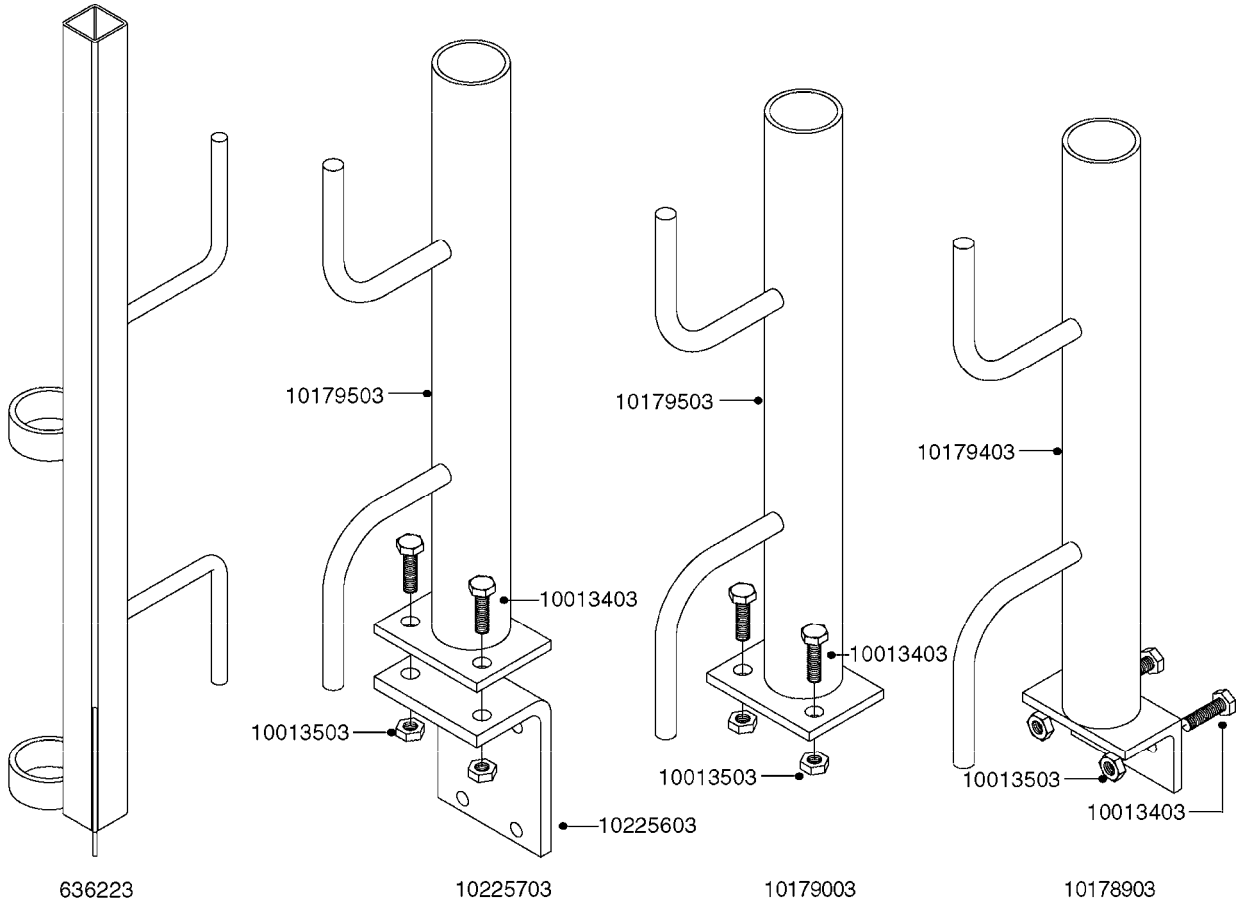

K0520

HOSE WRAPS
K0520-HIN, 05:12:19

Page 1
Date 12.08.2020 11:07

parts-n°	order qty	description
241965	1	O-RING Ø12.1 X 1.6 NITRILE
242007	1	O-RING Ø9.1 X 1.6 NITRILE
281551	1	BALL VALVE 1/2"
320084	1	FITT.DK NUT 1/2" BSP
330212	1	O-RING D19/D14X2.4 F.1/2"NUT
330326	1	O-RING D30/D24X2 F.1"NUT
330676	1	FITT.DK HB 3/8" F. 1/2" NUT
330687	1	FITT.DK HB 1/2" F. 1/2" NUT
334190	1	FITT.DK HB 1/2' F. PISTOL 60S
334533	1	CLAMP HOSE PLASTIC 3/8"
334534	1	CLAMP HOSE PLASTIC 1/2"
636223	1	POST 12 VOLT TR30
712471	1	AGITATION VALVE ASSY. ON/OFF
843196	1	SPRAY GUN KIT TYPE 60 SHORT
843197	1	HANDGUN KIT TYPE 60 LONG
10013403	1	BOLT HEX 3/8-16X1 1/4 HCS Z5
10013503	1	NUT HEX NC 3/8"
10178903	1	WRAP HOSE SIDE MOUNT PLATE
10179003	1	WRAP HOSE BOTTOM PLATE MOUNT
10179403	1	WRAP WELDMENT FOR HI101789
10179503	1	WRAP WELDMENT FOR HI101790
10225603	1	BKT.FOR HOSE WRAP MOUNT NL NK
10225703	1	WRAP HOSE BDL.BOTTOM PLATE
92701703	1	HOSE R X3/8" X300PSI WP X0012"
92702103	1	HOSE R X1/2" X300PSI WP X0012"