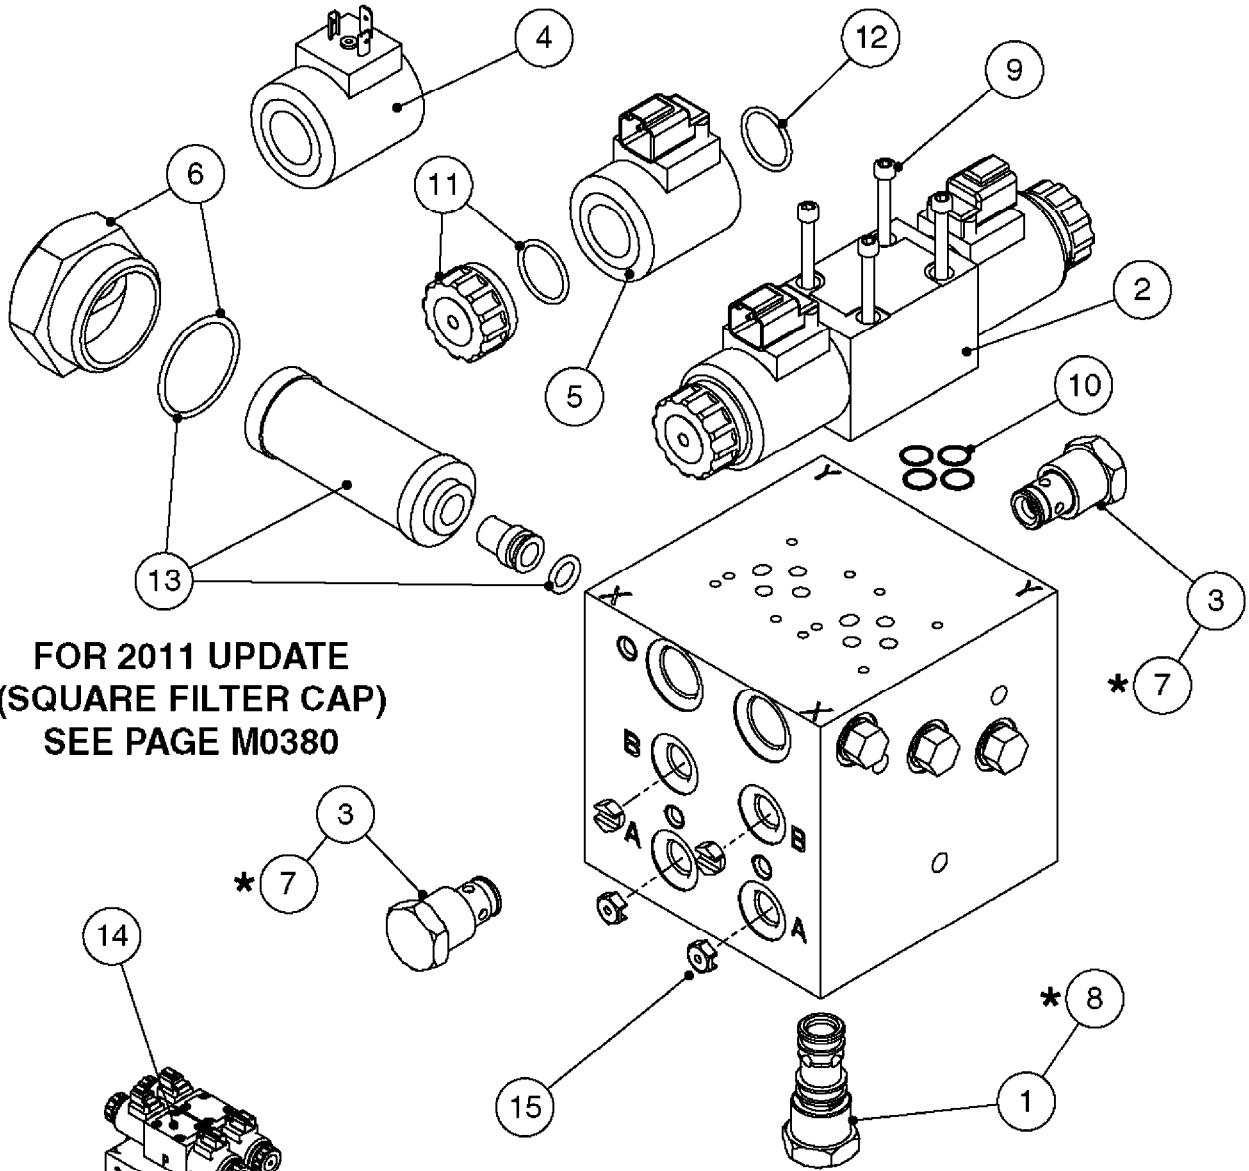

FOR 2011 UPDATE
(SQUARE FILTER CAP)
SEE PAGE M0380

COMPLETE
ASSEMBLY

* SEAL KITS

M0300

NORAC VARIABLE RATE VALVE UC4
M0300-HIN, 30:04:19

Page 1

Date 12.08.2020 11:07

Pos.	parts-n°	order qty	description
1	28048803	1	NORAC CHECK VALVE
2	28048903	1	NORAC PROP VALVE
2	28055803	1	3-PIN CONNECTORS/HIRSCHMAN NORAC SOLENOID - DEUTSCH CONN. 2-PIN CONNECTORS/DEUTSCH
3	28049403	1	NORAC CHECK VALVE
4	28056403	1	COIL, NORAC, PROP, DIN
5	28056503	1	COIL, NORAC, PROP, DEUTSCH
6	28066803	1	NORAC FILTER CAP W/O-RING
7	28066903	1	NORAC SEAL KIT F.28049403
8	28067003	1	NORAC SEAL KIT F.28048803
9	28068103	1	NORAC HEX CAPSCREW 10-24X2 SS
10	28068203	1	NORAC O-RING F.SOLENOID VALVE
11	28074903	1	NORAC COIL NUT AND O-RING
12	28103603	1	O-RING SOLENOID BODY SEAL NORAC
13	75076900	1	NORAC FILTER ELEMENT KIT
14	78216100	1	NORAC VALVE BLOCK COMP, DEUTSCH CON. COMPLETE W/2-PIN DEUTSCH SOLENOIDS
15	78603300	1	NORAC ONE WAY ORIFICE, .047"