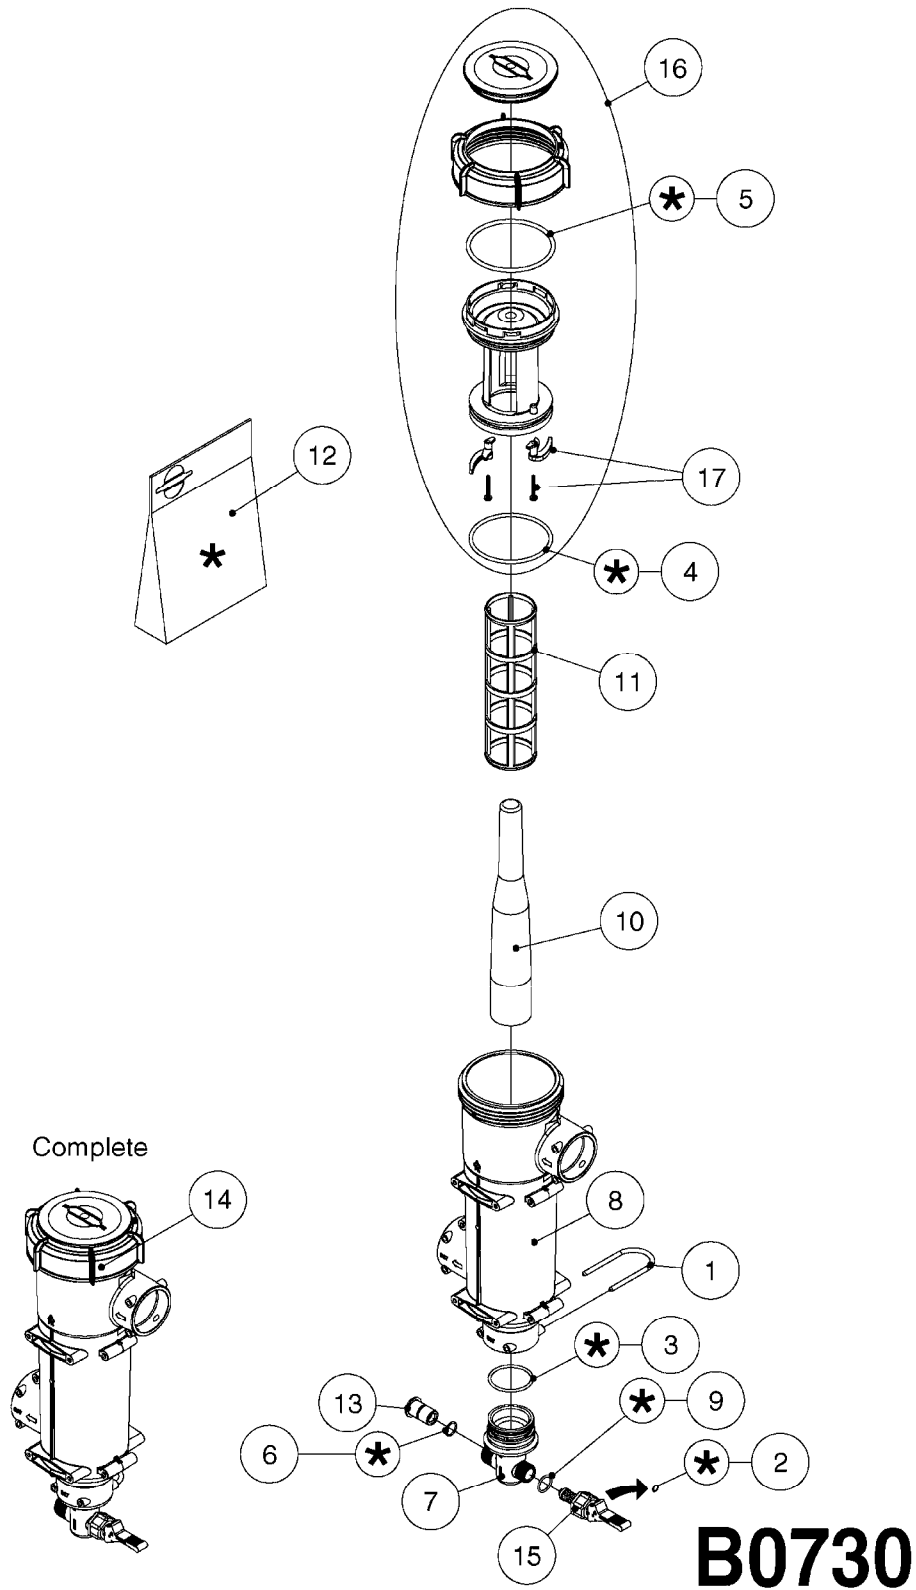

S-67 CHECK VALVE
(NON-THREADED)

S-67 CHECK VALVE
(THREADED)

FOR FITTINGS AND
HOSES, SEE SECTION L

B0640

CHECK VALVES - S67 (2011)
B0640-HIN, 15:10:19

Page 1

Date 12.08.2020 11:06

Pos.	parts-n°	order qty	description
1	145996	1	FITT.DK S-67 FORK
2	242353	1	O-RING 3 X 44.2 VITON
3	334231	1	FITT.DK S-67 STR.1"
3	334232	1	FITT.DK S-67 STR.1-1/4"
4	72432400	1	FITT.DK S-67 CONNEC W.CHK SEAT
5	72819200	1	CHECK VALVE S67 2012 THREADED
6	72819300	1	CHECK VALVE S67 2012 NO THREAD
7	72878800	1	CHECK VALVE S67 SUBASSEMBLY 2013 INCLUDED WITH #5 & #6