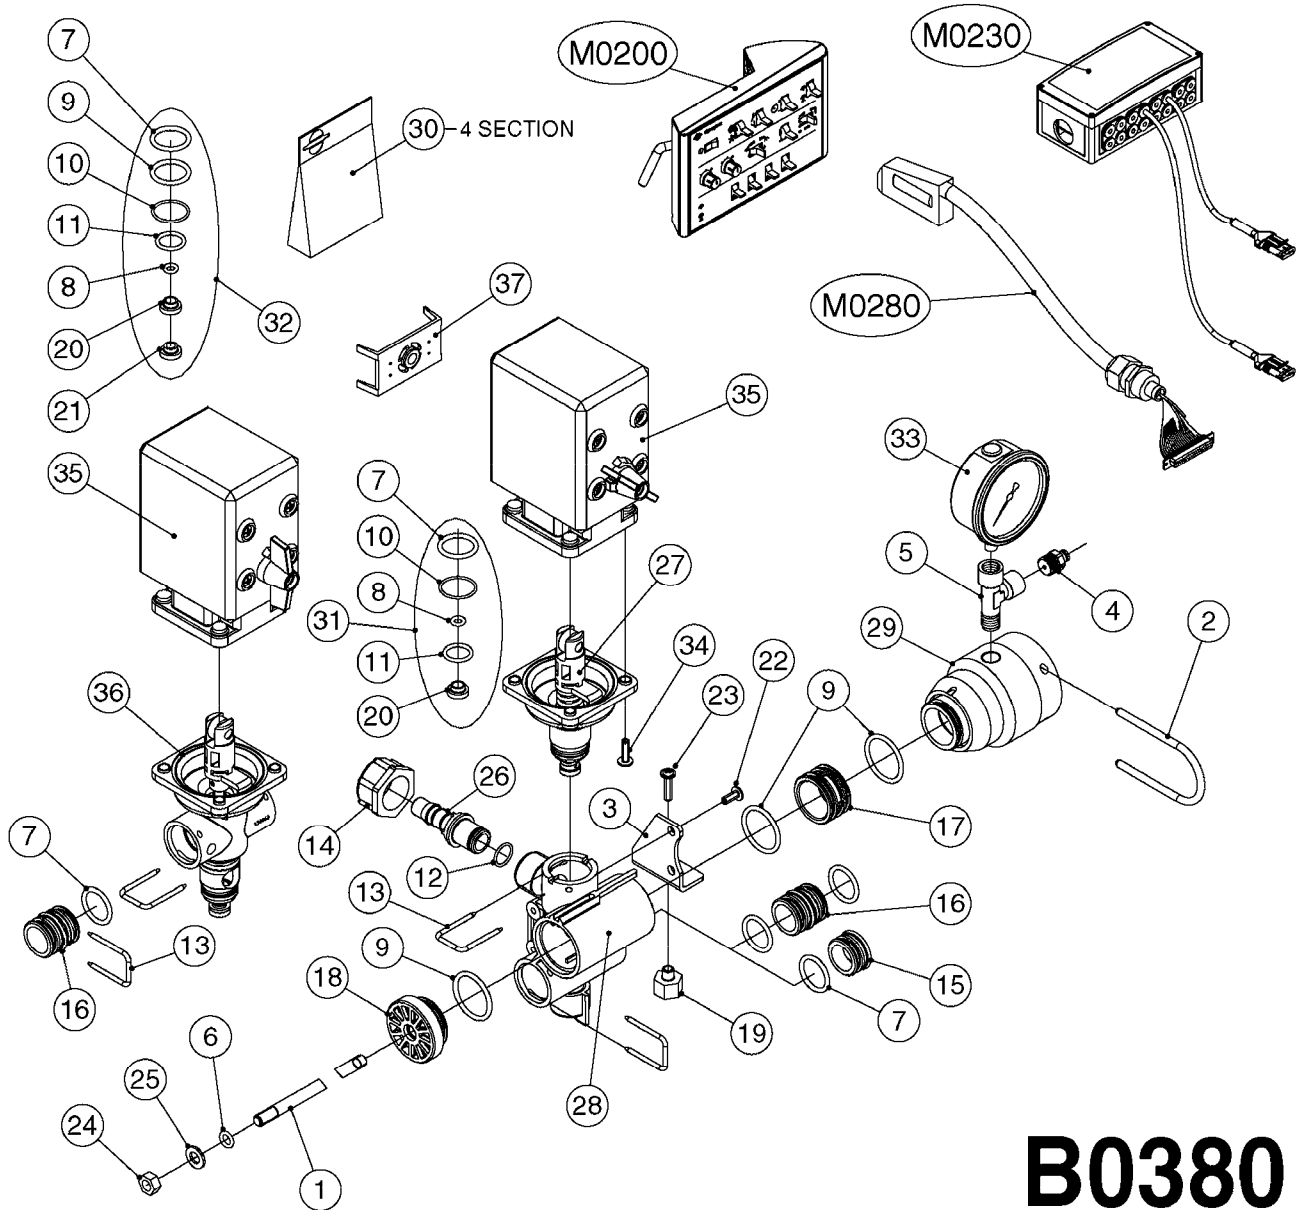

B0380

EVC, ECP, ECPC CONTROLS 39-PIN
B0380-HIN, 09:05:17

Page

1

Date

12.08.2020 11:06

Pos.	parts-n°	order qty	description
1	142214	1	STUD BOLT - M8X265, 3 SECTION 3 SECTION
1	145693	1	STUD BOLT - M8X330, 4 SECTION 4 SECTION
1	145928	1	STUD BOLT - M8X400, 5 SECTION 5 SECTION
1	145780	1	STUD BOLT - M8X470, 6 SECTION 6 SECTION
1	146355	1	STUD BOLT - M8X540, 7 SECTION 7 SECTION
2	145996	1	FITT.DK S-67 FORK
3	167963	1	MOUNT BKT.F.EC BOOM SEC.
4	232230	1	QUICK COUPLER 1/4"BSP X 4 MM
5	232285	1	T-PIECE 1/4" 2 X INT. 1
6	240947	1	O-RING D7.3X2.4 NITRIL
7	240951	1	O-RING D21.2X3 NITRIL
8	241323	1	O-RING D5.3X2.4 NITRIL
9	241441	1	O-RING D29.3X3
10	241673	1	O-RING D22.1X1.6
11	241861	1	O-RING D15.3X2.4 VITON
12	242594	1	O-RING D14 X 1.78 SCH.70-EPDM
13	270211	1	FITT.DK S25 FORK L=37.5
14	320283	1	FITT.DK NUT 3/4"BSP
15	333583	1	END PIECE FOR BYPASS
16	333594	1	CONNECTING PIECE F. BYPASS
17	334547	1	CONNECTING PIECE F. PRESSURE
18	334548	1	END COVER
19	334558	1	NUT HEX PLASTIC INSERT
20	334669	1	VALVE CONE D14/D7-SH 63 WHITE
21	334940	1	VALVE CONE D14/D6-SH 63 GREEN
22	440673	1	SCREW F.PLASTIC 5X12 SS
23	440677	1	SCREW F. PLASTIC 5X20 SS
24	460817	1	NUT HEX M8 STAINLESS DIN 934
25	471126	1	WASHER, M8, Ø16/ 8.4X 1.6, SS
26	724621	1	FITT.DK HB 3/4"ASSY F.3/4" NUT
27	725257	1	SPINDLE SECT. F/EC DISTRIBUTOR
28	728010	1	DISTRIB HOUSING W/CONST PR GRN
29	731811	1	FITT.DK ADAPTOR S67 EC BOOM SE
30	750271	1	O-RING KIT F.EC/4 CONTROL UNIT
31	755726	1	O-RING KIT F.EC/ESC SEC.VALVE
32	755754	1	GASKET SET EVC DIST
33	28026203	1	GAUGE 200PSI/BR,2.5"1/4BSP-BTM
34	44076200	1	SCREW WN5451 5X16 SS TORX
35	72048000	1	MOTOR, DISTRIBUTION 1:300
36	72117600	1	SPINDLE EVC DIST
37	72137200	1	MCROSWCH ASSY F.BOOM VLV 300:1