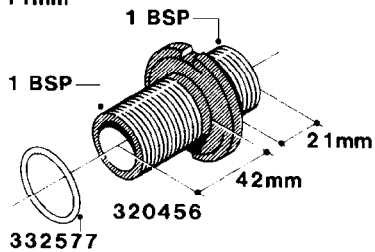

L0050

FITTINGS - HOSE CONNECTORS
L0050-HIN, 01:01:16

Page 1

Date 12.08.2020 11:07

parts-n°	order qty	description
242594	1	O-RING D14 X 1.78 SCH.70-EPDM
320294	1	FITT.DK TEE 3/8X3/8HB X1/2"BSP
320305	1	FITT.DK HB 3/4'- 3/4' BSP
320386	1	FITT.DK TEE 3/8X3/8HB X3/8"BSP
320397	1	FITT.DK ELB 3/8"HB X 3/8" BSP
320401	1	FITT.DK TEE 1/2X1/2HB X1/2"BSP
320412	1	FITT.DK TEE 1/2X1/2HB X3/8'BSP
320423	1	FITT.DK ELB 1/2'HB X 3/8' BSP
320891	1	FITT.DK HB 3/8'- 3/8' BSP
320972	1	FITT.DK HB 5/16'- 1/4' BSP
322046	1	FITT.DK TEE 1/2X1/2HB X3/4'BSP
322048	1	FITT.DK TEE 3/4X3/4HB X3/4'BSP
330595	1	O-RING D24.6/D20X2.1 -3/4"
333137	1	FITT.DK CONN.1/2" F.NOZZ. DOUB
333141	1	FITT.DK CONN.1/2" F.NOZZ.SING
334041	1	FITT.DK CONN.3/4' F.NOZZ. SING
334042	1	FITT.DK CONN.3/4' F.NOZZ. DOUB
334195	1	FITT.DK ELB. 3/4"HB X 3/4"HB
10012103	1	FITT.PO.HB 1.25X1.50 IMB1012
10014003	1	FITT.PO.HB 1.25X1.25 IMB1010
10036903	1	FITT.PO.HB 1.50X1.50 IMB1212
28019303	1	FITTING HB ELB 3/4NPT-3/4HOSE
61016500	1	HOSE TAIL 3/4" 90°+RG CAP 3/4"
72026700	1	NOZZLE TUBE ADAPTER W/O-RING