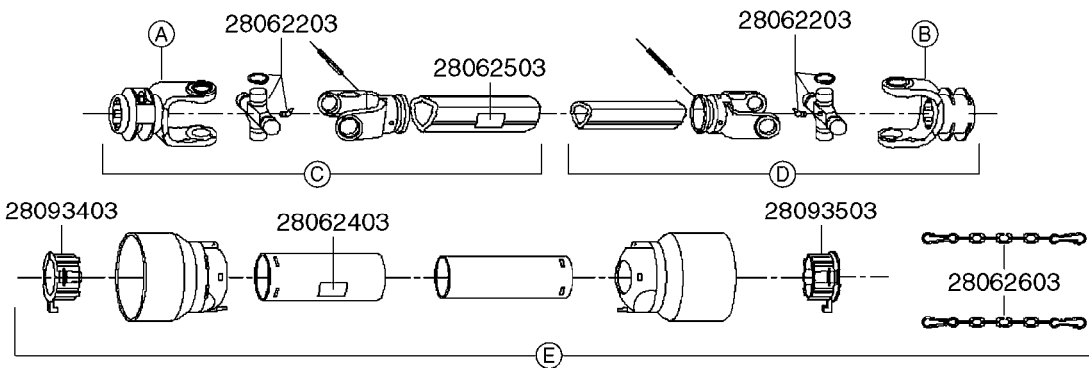

* Changed in 2016 from 100 series to G-Series (see page A0600).

A520

PTO SHAFTS - BONDIOLI CENT.
A0520-HIN, 23:10:18

Page 1

Date 12.08.2020 11:06

parts-n°	order qty	description
289042	1	UNIV. JOINT 22x54mm
421024	1	BOLT HEX 8.8 DEL M8X60
450015	1	SCREW ALLAN 3/8'X5/8' BLACK
460143	1	LOCK NUT M8 SST A2 DIN985
28009803	1	PTO PIN TUBE RETAINER OUTER
28009903	1	PTO TUBE RETAINER INNER
28010103	1	PTO YOKE F.INNER TUBE CV PTO
28021403	1	PTO 1"STR/1-3/8" 6SPL B&P
28021503	1	PTO 1"STR/1-3/8" 21SPL B&P
28021603	1	PTO 1"STR/1-3/4" 20SPL B&P
28027903	1	PTO BALL LOCK.KIT F.1-3/8 YOKE
28040503	1	UNIV. JOINT 27x74.6mm
28040703	1	SAFETY CHAIN F.CV BLACK PTO
28041803	1	DECAL DANGER GUARD MISSING
28041903	1	DECAL DANGER ROT.DRIVELINE
28056703	1	PTO YOKE #1 1-3/8" X 6 SPLINE
28056803	1	PTO YOKE #1 1-3/8" X 21 SPLINE
28056903	1	PTO YOKE #4 1-3/4" X 20 SPLINE
28057003	1	PTO TUBE YOKE #1-G1 OUTER
28057103	1	PTO TUBE YOKE #4-G4 OUTER
28057203	1	PTO PIN TUBE RETAINER OUTER
28057303	1	PTO TUBE OUTER #1 745MM
28057403	1	PTO TUBE OUTER #4 720MM
28057503	1	PTO TUBE INNER #1 745MM
28057603	1	PTO TUBE INNER #4 720MM
28057703	1	PTO TUBE RETAINER INNER
28057803	1	PTO TUBE YOKE #1 Ø=1"
28057903	1	PTO TUBE YOKE #4 Ø=1"
28058003	1	PTO HALF SAFETY SHIELD OUTER
28058103	1	PTO HALF SAFETY SHIELD OUTER
28058203	1	PTO HALF SAFETY SHIELD INNER
28058303	1	PTO HALF SAFETY SHIELD INNER
28058403	1	PTO BALL LOCK.KIT F.1-3/4 YOKE
28058503	1	PTO TUBE YOKE #1-G1 INNER