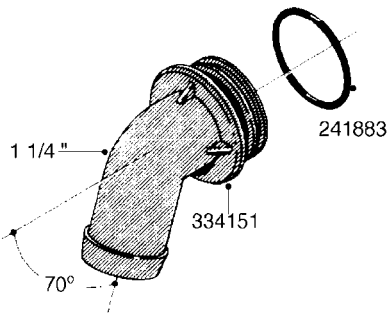

L0080

FITTINGS - S-53
L0080-HIN, 12:09:17

Page 1

Date 12.08.2020 11:07

Pos.	parts-n°	order qty	description
1	145995	1	FITT.DK S-53 FORK
2	241973	1	O-RING Ø3 X 44.2 70 SHORES NITRIL NITRIL (BLACK)
2	242353	1	O-RING 3 X 44.2 VITON VITON (BROWN)
3	242109	1	O-RING D32.2x3.0 NITRIL (BLACK)
3	242354	1	O-RING D32.2X3.0 VITON VITON (BROWN)
4	322103	1	FITT.DK S-53 BULKHEAD
5	322107	1	FITT.DK S-53 BULKHEAD NUT
6	322110	1	FITT.DK S-53 ELB. 1/2" BSP
7	322352	1	FITT.DK S-53 TEE
8	334229	1	FITT.DK S-53 STR.3/4"
9	334260	1	GASKET F. S-53 BULKHEAD
10	334564	1	FITT.DK S-67 TO S-53 ADAPTER
11	391100	1	FITT.DK S-53THREAD INS.1/2"BSP
12	726463	1	FITT.DK S53 BULKHEAD W/GASKET
13	726552	1	FIT.DK S-53X90 1/2" BSP,O-RING
14	726556	1	FITT.DK S-53 HB 1/2" W/O-RING
15	726558	1	FITT.DK S53 STR. 3/4" W.ORING
16	726559	1	FITT DK. S-53 HB 1" W/O-RING
17	726568	1	FITT.DK.S-53 HB 1/2"90 W/O-RING
18	726570	1	FITT.DK S-53 ELB.3/4" W.ORING
19	726571	1	FITT.DK S-53 ELB.1", W ORING
20	726578	1	FITT.DK S53 PLUG WITH O-RING
21	728561	1	FITT.DK. S67M - S53F REDUCER