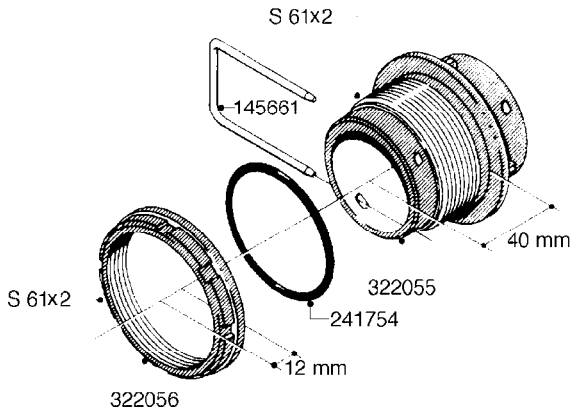

L0080

FITTINGS - S-53
L0080-HIN, 12:09:17

Page 1

Date 12.08.2020 11:07

Pos.	parts-n°	order qty	description
1	145995	1	FITT.DK S-53 FORK
2	241973	1	O-RING Ø3 X 44.2 70 SHORES NITRIL NITRIL (BLACK)
2	242353	1	O-RING 3 X 44.2 VITON VITON (BROWN)
3	242109	1	O-RING D32.2x3.0 NITRIL (BLACK)
3	242354	1	O-RING D32.2X3.0 VITON VITON (BROWN)
4	322103	1	FITT.DK S-53 BULKHEAD
5	322107	1	FITT.DK S-53 BULKHEAD NUT
6	322110	1	FITT.DK S-53 ELB. 1/2" BSP
7	322352	1	FITT.DK S-53 TEE
8	334229	1	FITT.DK S-53 STR.3/4"
9	334260	1	GASKET F. S-53 BULKHEAD
10	334564	1	FITT.DK S-67 TO S-53 ADAPTER
11	391100	1	FITT.DK S-53THREAD INS.1/2"BSP
12	726463	1	FITT.DK S53 BULKHEAD W/GASKET
13	726552	1	FIT.DK S-53X90 1/2" BSP,O-RING
14	726556	1	FITT.DK S-53 HB 1/2" W/O-RING
15	726558	1	FITT.DK S53 STR. 3/4" W.ORING
16	726559	1	FITT DK. S-53 HB 1" W/O-RING
17	726568	1	FITT.DK.S-53 HB 1/2"90 W/O-RING
18	726570	1	FITT.DK S-53 ELB.3/4" W.ORING
19	726571	1	FITT.DK S-53 ELB.1", W ORING
20	726578	1	FITT.DK S53 PLUG WITH O-RING
21	728561	1	FITT.DK. S67M - S53F REDUCER