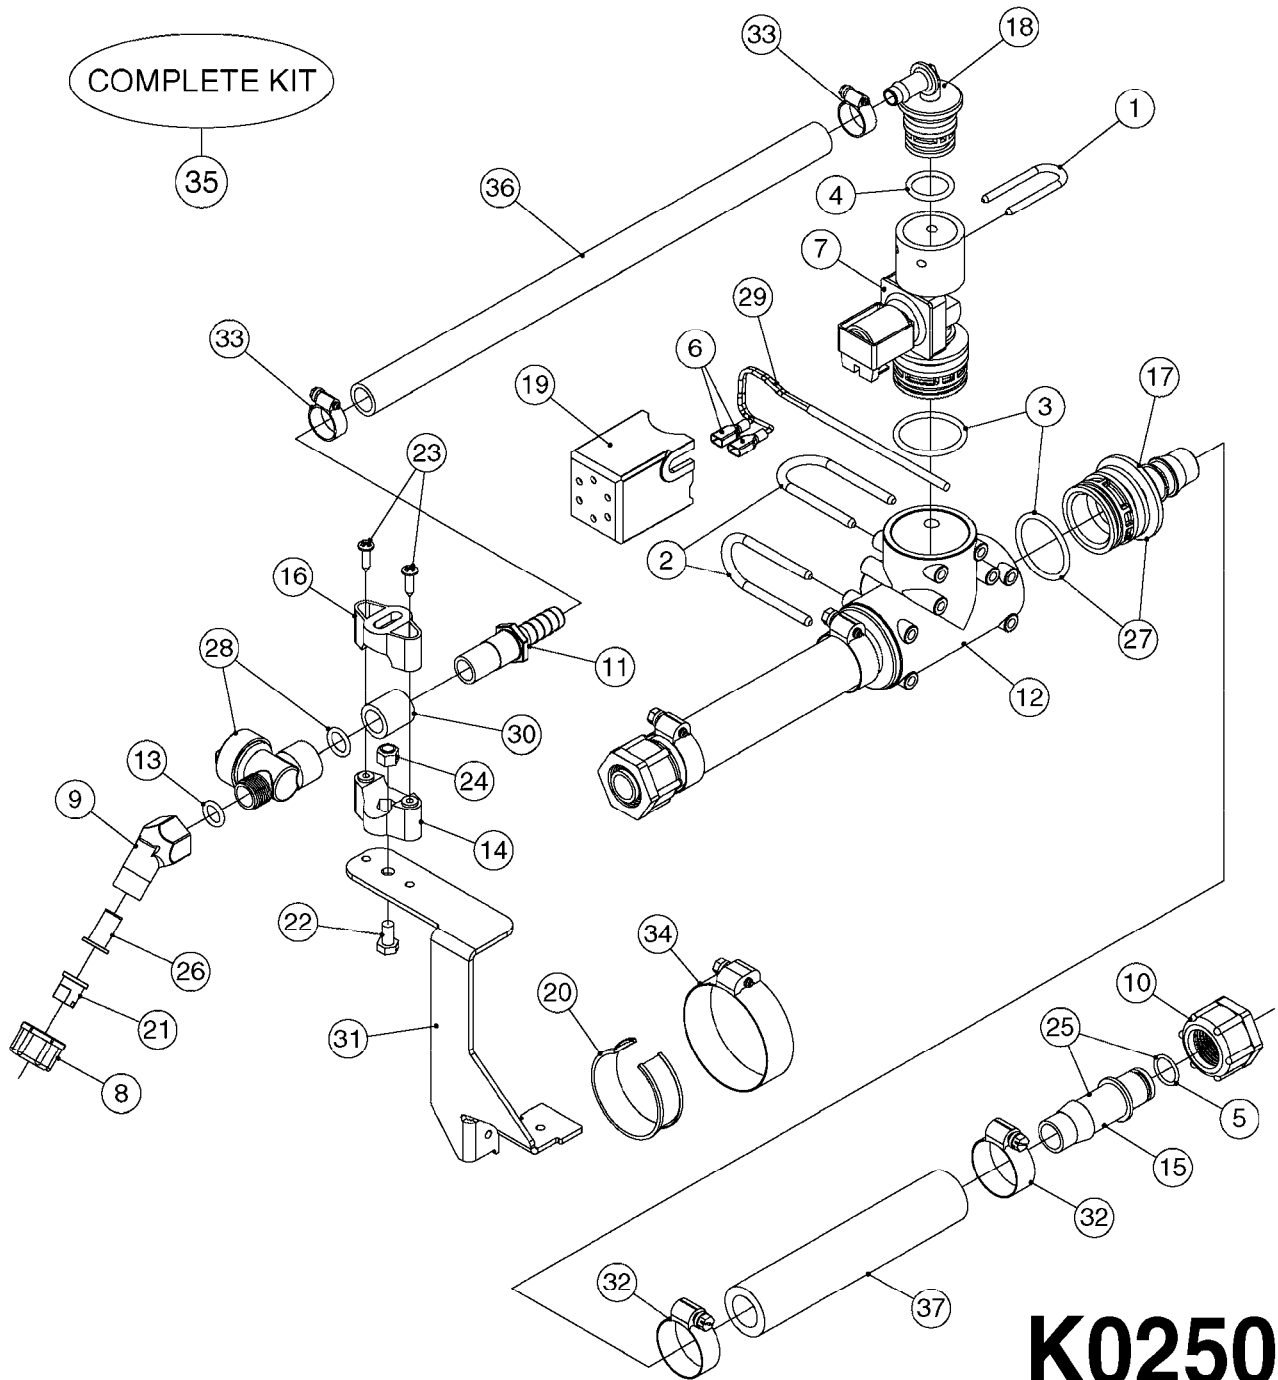

K0250

ELECTRIC END NOZZLE KIT '09
K0250-HIN, 01:01:16

Page 1
Date 12.08.2020 11:07

Pos.	parts-n°	order qty	description
1	145994	1	FITT.DK S-40 FORK
2	145995	1	FITT.DK S-53 FORK
3	242354	1	O-RING D32.2X3.0 VITON
4	242355	1	O-RING D19.2X3.0 VITON F.S-40
5	242594	1	O-RING D14 X 1.78 SCH.70-EPDM
6	261539	1	SPADE F.ELEC CONNEX BLUE INSUL
7	262104	1	VALVE, SOLENOID, S53/S40
8	320187	1	FITT.DK CAP 3/8" BSP BLACK
9	320191	1	FITT.DK ELB 3/8' BSP 45 DEGREE
10	320283	1	FITT.DK NUT 3/4"BSP
11	320891	1	FITT.DK HB 3/8'- 3/8' BSP
12	322352	1	FITT.DK S-53 TEE
13	330013	1	O-RING 2.5 X 10 PUR
14	333012	1	NOZZLE HOLD. UPPER PART
15	334044	1	FITT.DK HB 3/4' F. 3/4' CAP
16	334220	1	YOKE, UPPER NOZZLE BODY
17	334229	1	FITT.DK S-53 STR.3/4"
18	334237	1	FITT.DK S-40 ELB.3/8"
19	334965	1	COVER FOR S53 SOLENOID VALVE
20	341291	1	RUBBER HOSE CLAMP COVER 130MM
21	370392	1	NOZZLE END FAN 1850-G 300
22	410546	1	BOLT HEX M6X12 A2 SS DIN933
23	440665	1	SCREW M4.2X16 STAINLESS
24	460261	1	NUT HEX M6X1.00 LOCK DIN985 A2 SS
25	724621	1	FITT.DK HB 3/4"ASSY F.3/4" NUT
26	725042	1	SCREEN 80 MESH W.GASKET, RED
27	726558	1	FITT.DK S53 STR. 3/4" W. ORING
28	729610	1	NOZZLE ASSY. NON DRIP 3/8 THRD
29	983087	1	ELEC. CABLE 2 WIRE X 0.75MM
30	10631003	1	HOSE R X CLEAR BRAID.X 1/2 12"
31	16110803	1	NOZZLE BRACKET VAR SPACINGS
32	28029903	1	CLAMP HOSE GEAR P3/4"-S1" 6712
33	28044903	1	CLAMP HOSE GEAR P3/8" 6706
34	28047003	1	CLAMP HOSE GEAR 30 X 50 6732
35	82613203	1	ELECTRIC END NOZZLE KIT 2009
36	92701703	1	HOSE R X3/8" X300PSI WP X0012"
37	92703203	1	HOSE R X3/4" X300PSI WP X0012"