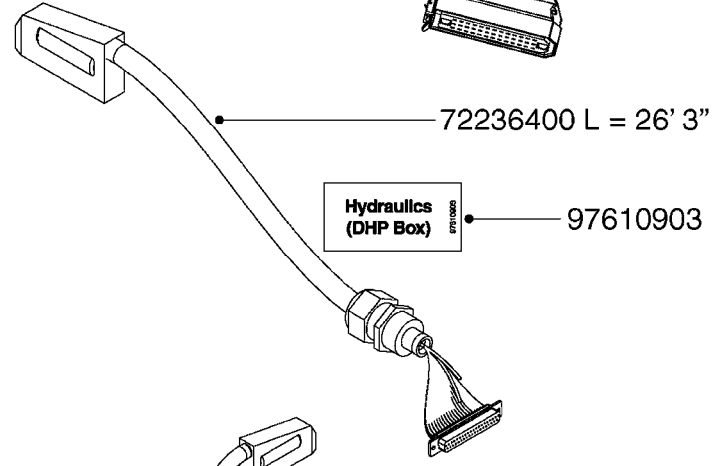

M0280

39 PIN CABLES
M0280-HIN, 28:03:17

Page 1
Date 12.08.2020 11:07

parts-n°	order qty	description
262158	1	PLUG INSERT 39 POLE MALE
262159	1	PLUG INSERT 39 POLE FEMALE
262160	1	PLUG HOUSING 39 POLE FEMALE
262161	1	PLUG HOUSING F/39 POLE MALE
440634	1	SCREW 5/8"
440732	1	PT SCREW 35X12B Z5452 ELZ
14034200	1	CODE BRACKET FOR 39 PIN CABLE
26003900	1	WIRE 37-39 PIN EVC, 6.6'
26004200	1	WIRE 37-39 PIN EVC, 57.4'
26008400	1	WIRE 39-PIN 24 WIRE L=8M
26011903	1	WIRE 39-39 POLE EXT. 3660MM
28027500	1	WIRE 37-39 PIN EVC, 37.7'
28028700	1	WIRE 37-39 PIN EVC, 45.9'
28028800	1	WIRE 37-39 PIN EVC, 16.4'
28028900	1	WIRE 37-39 PIN EVC, 26.2'
72236400	1	DAH CONN. WIRE/TRACTOR L=8M
97610803	1	DECAL-SRAY BOX 39-PIN
97610903	1	DECAL-HYDRAULIC BOX 39-PIN