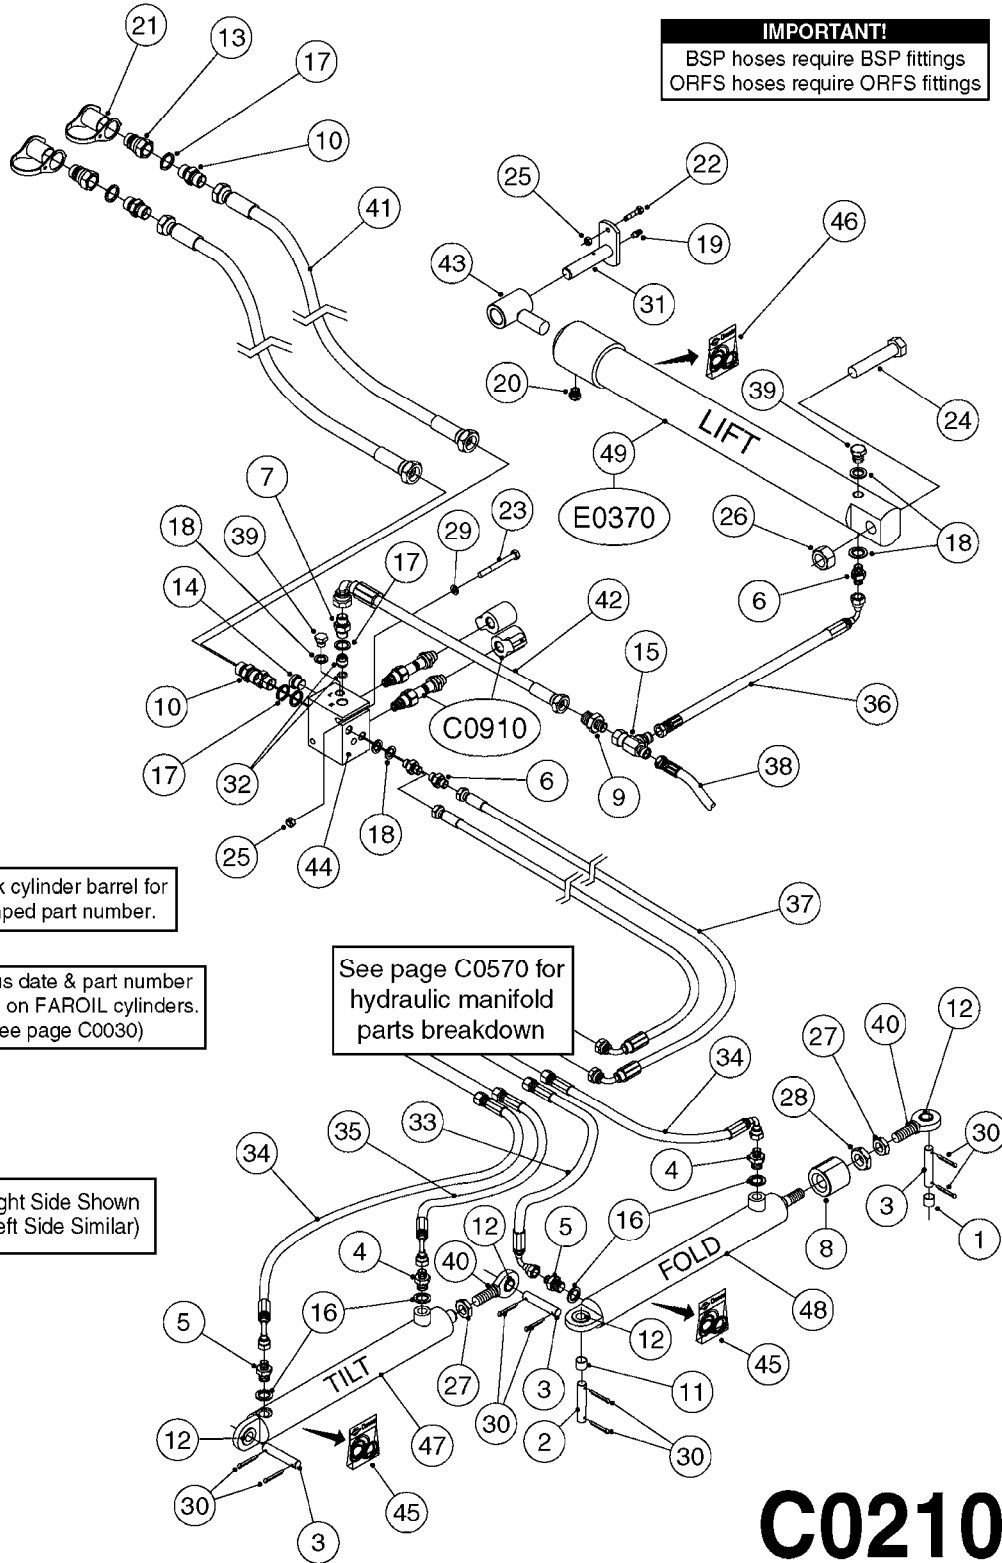

IMPORTANT!
BSP hoses require BSP fittings
ORFS hoses require ORFS fittings

Check cylinder barrel for stamped part number.

"FA" plus date & part number stamped on FAROIL cylinders. (See page C0030)

See page C0570 for hydraulic manifold parts breakdown

Right Side Shown (Left Side Similar)

C0210