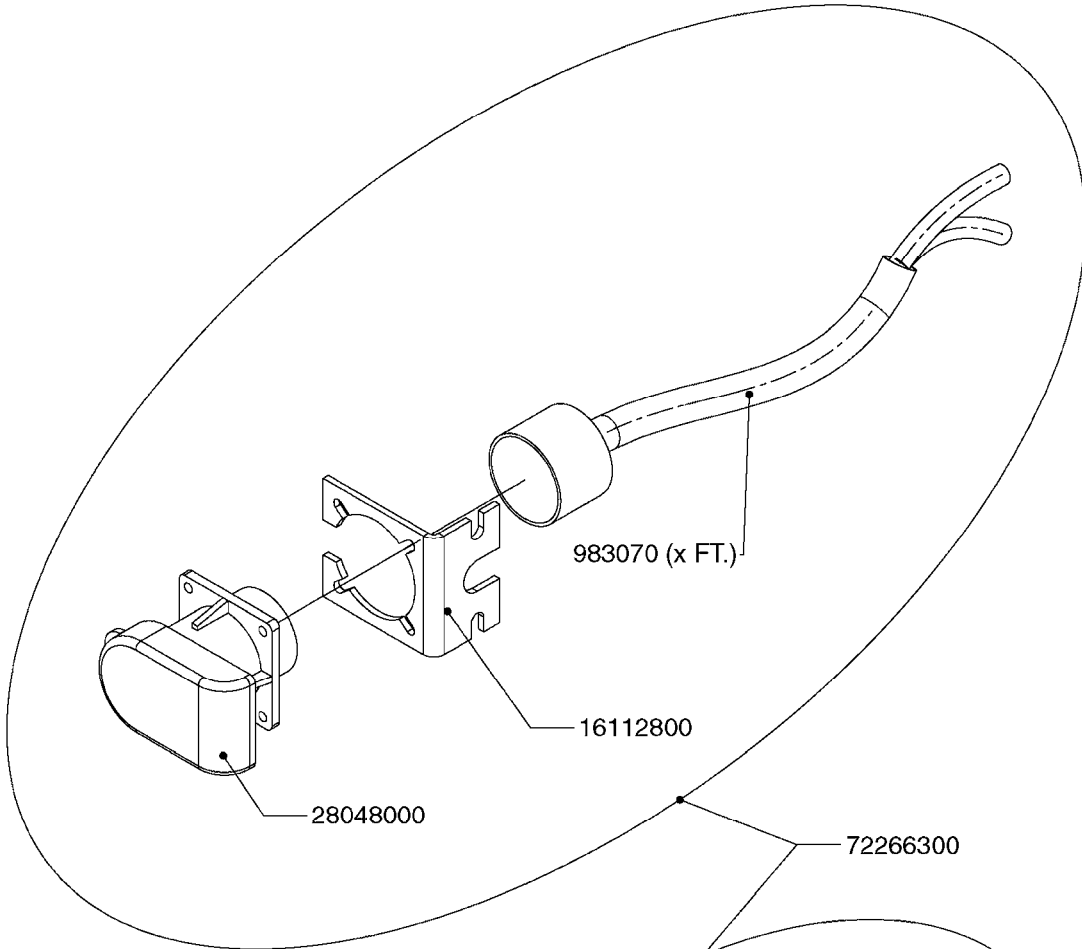

POWER SUPPLY CABLES
M0240-HIN, 01:01:16

Page 0

Date 12.08.2020 11:07