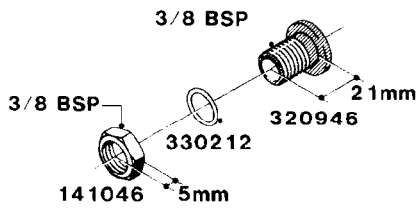

L0050

FITTINGS - HOSE CONNECTORS
L0050-HIN, 01:01:16

Page 1

Date 12.08.2020 11:07

parts-n°	order qty	description
242594	1	O-RING D14 X 1.78 SCH.70-EPDM
320294	1	FITT.DK TEE 3/8X3/8HB X1/2"BSP
320305	1	FITT.DK HB 3/4'- 3/4' BSP
320386	1	FITT.DK TEE 3/8X3/8HB X3/8"BSP
320397	1	FITT.DK ELB 3/8"HB X 3/8" BSP
320401	1	FITT.DK TEE 1/2X1/2HB X1/2"BSP
320412	1	FITT.DK TEE 1/2X1/2HB X3/8'BSP
320423	1	FITT.DK ELB 1/2'HB X 3/8' BSP
320891	1	FITT.DK HB 3/8'- 3/8' BSP
320972	1	FITT.DK HB 5/16'- 1/4' BSP
322046	1	FITT.DK TEE 1/2X1/2HB X3/4'BSP
322048	1	FITT.DK TEE 3/4X3/4HB X3/4'BSP
330595	1	O-RING D24.6/D20X2.1 -3/4"
333137	1	FITT.DK CONN.1/2" F.NOZZ. DOUB
333141	1	FITT.DK CONN.1/2" F.NOZZ.SING
334041	1	FITT.DK CONN.3/4' F.NOZZ. SING
334042	1	FITT.DK CONN.3/4' F.NOZZ. DOUB
334195	1	FITT.DK ELB. 3/4"HB X 3/4"HB
10012103	1	FITT.PO.HB 1.25X1.50 IMB1012
10014003	1	FITT.PO.HB 1.25X1.25 IMB1010
10036903	1	FITT.PO.HB 1.50X1.50 IMB1212
28019303	1	FITTING HB ELB 3/4NPT-3/4HOSE
61016500	1	HOSE TAIL 3/4" 90°+RG CAP 3/4"
72026700	1	NOZZLE TUBE ADAPTER W/O-RING