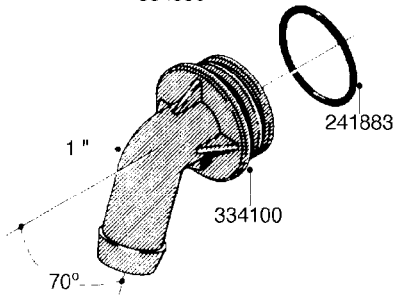

L0080

FITTINGS - S-53
L0080-HIN, 12:09:17

Page 1

Date 12.08.2020 11:07

Pos.	parts-n°	order qty	description
1	145995	1	FITT.DK S-53 FORK
2	241973	1	O-RING Ø3 X 44.2 70 SHORES NITRIL NITRIL (BLACK)
2	242353	1	O-RING 3 X 44.2 VITON VITON (BROWN)
3	242109	1	O-RING D32.2x3.0 NITRIL (BLACK)
3	242354	1	O-RING D32.2X3.0 VITON VITON (BROWN)
4	322103	1	FITT.DK S-53 BULKHEAD
5	322107	1	FITT.DK S-53 BULKHEAD NUT
6	322110	1	FITT.DK S-53 ELB. 1/2" BSP
7	322352	1	FITT.DK S-53 TEE
8	334229	1	FITT.DK S-53 STR.3/4"
9	334260	1	GASKET F. S-53 BULKHEAD
10	334564	1	FITT.DK S-67 TO S-53 ADAPTER
11	391100	1	FITT.DK S-53THREAD INS.1/2"BSP
12	726463	1	FITT.DK S53 BULKHEAD W/GASKET
13	726552	1	FIT.DK S-53X90 1/2" BSP,O-RING
14	726556	1	FITT.DK S-53 HB 1/2" W/O-RING
15	726558	1	FITT.DK S53 STR. 3/4" W.ORING
16	726559	1	FITT DK. S-53 HB 1" W/O-RING
17	726568	1	FITT.DK.S-53 HB 1/2"90 W/O-RING
18	726570	1	FITT.DK S-53 ELB.3/4" W.ORING
19	726571	1	FITT.DK S-53 ELB.1", W ORING
20	726578	1	FITT.DK S53 PLUG WITH O-RING
21	728561	1	FITT.DK. S67M - S53F REDUCER