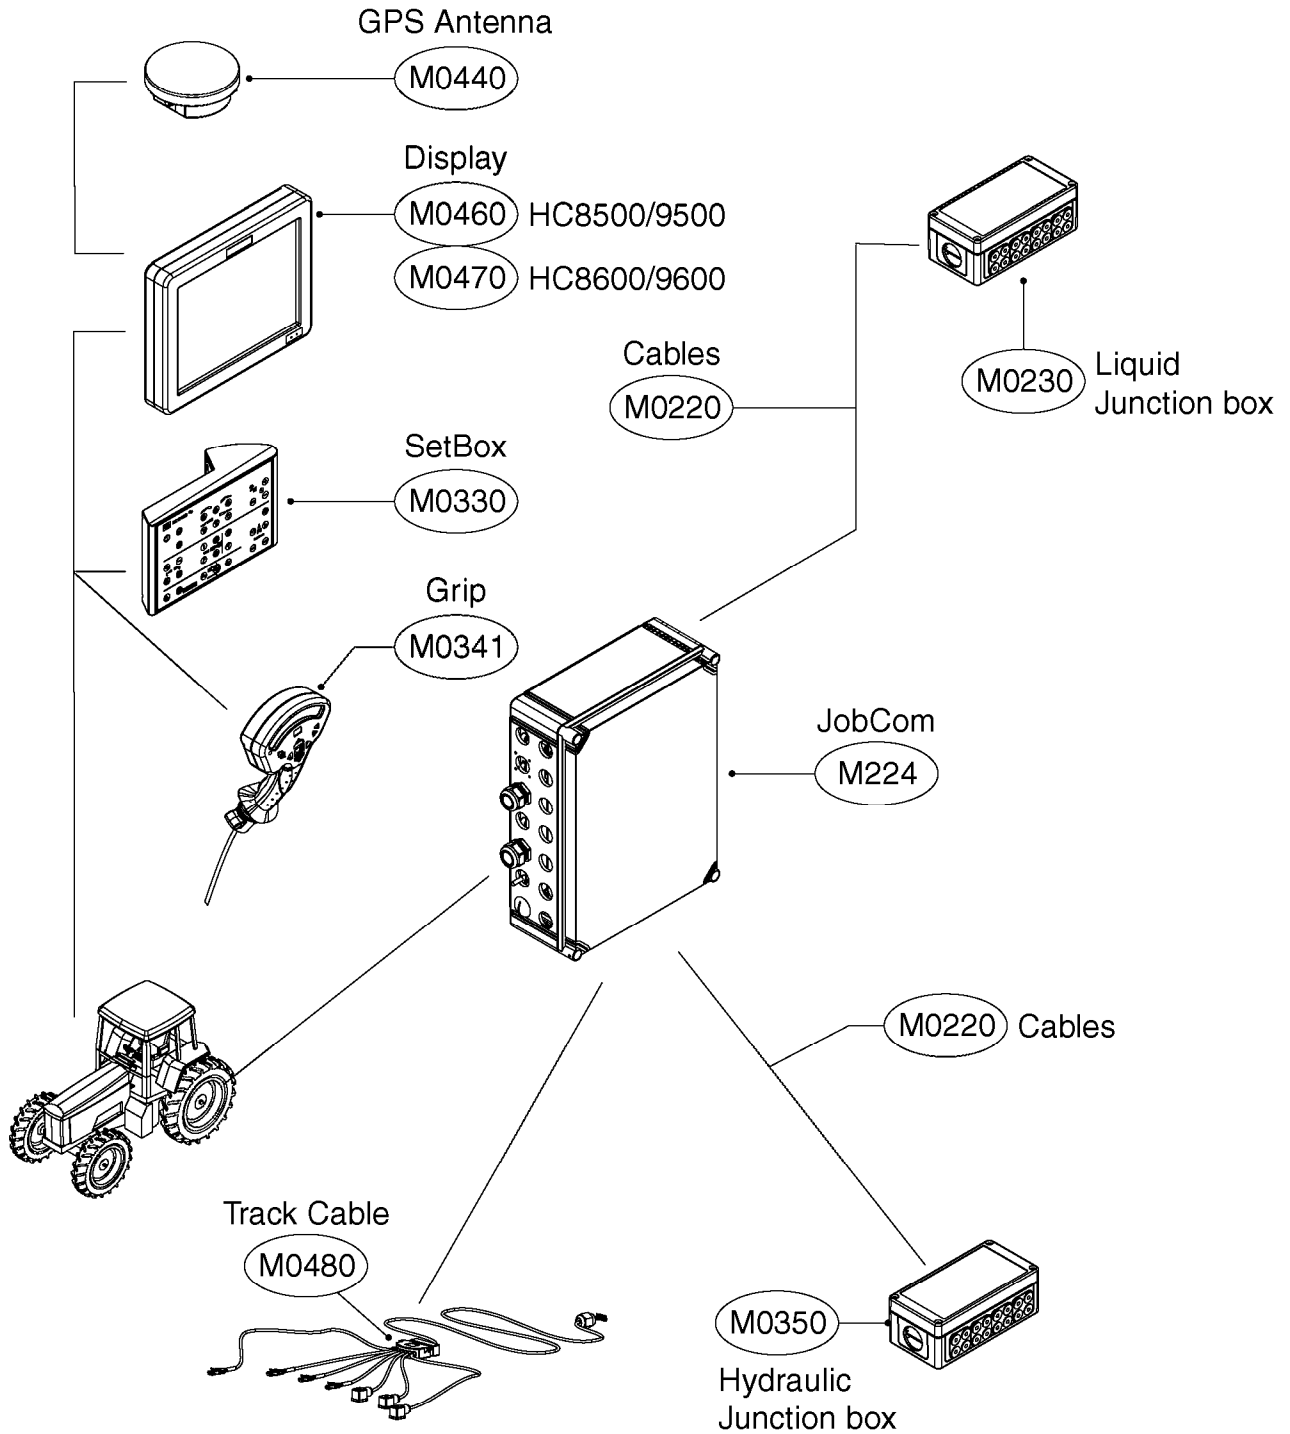

**M0440**

GPS 6000/6500 ANTENNA  
M0440-HIN, 25:07:16

Page 1

Date 12.08.2020 9:06

Pos.	parts-n°	order qty	description
1	461217	1	NUT HEX M5 LOCK
2	26063700	1	GPS 6000 ANTENNA + HARNESS
2	26063800	1	GPS 6500 RECEIVER + CABLE
3	26066300	1	ANTENNA 6500 BRACKET INCLUDED WITH 6500 RECEIVER
4	26066400	1	Bracket Kit GPS 6000 INCLUDED WITH 6000 RECEIVER
5	26066500	1	CABLE GPS 6000/6500/7500 DUAL PORT
6	26066600	1	ANTENNA CABLE GPS 6000/6500 SINGLE PORT
7	45000501	1	SCREW, HEX SOCKET M5-16 SST A2 DIN7991
8	61024603	1	GPS RECEIVER MNT 2015, PRSIDIO, GRAY PRESIDIO ONLY