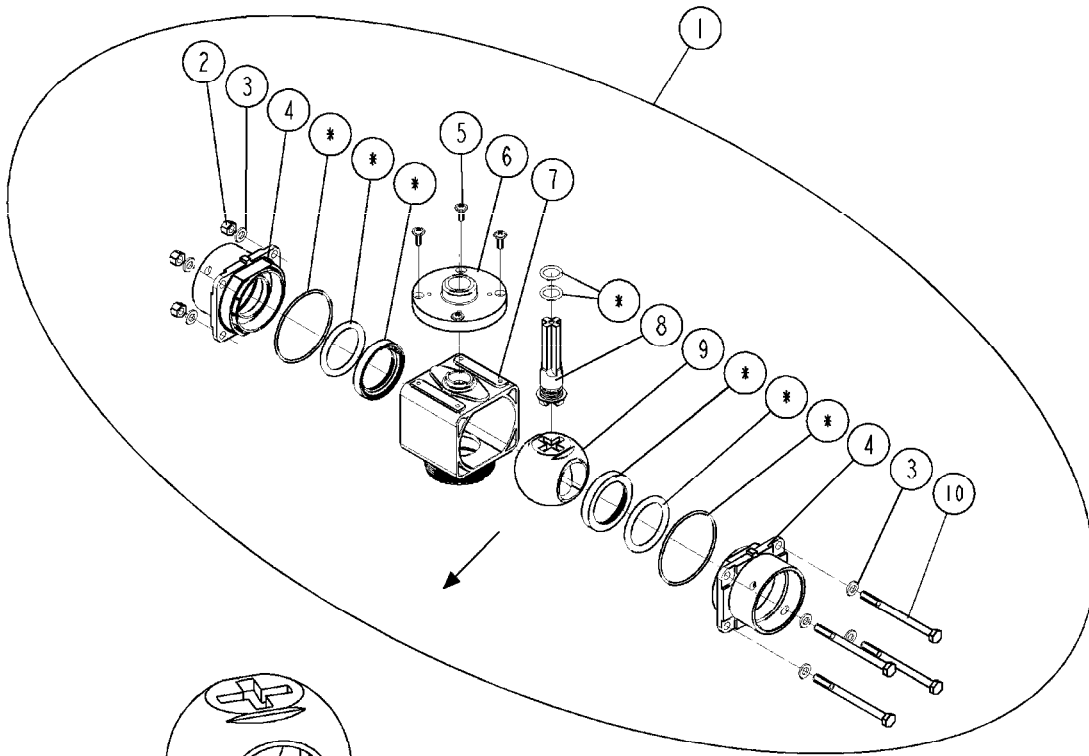

VALVE S67 2-WAY (11)
B422-HIA, 19:12:12

Page	0
Date	12.08.2020 9:05

I Valve