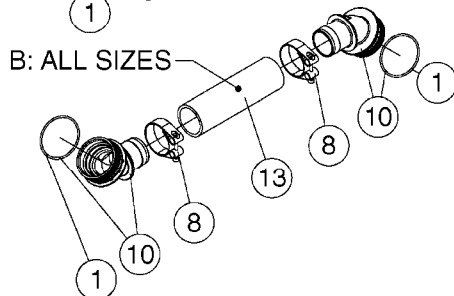

BOTTOM VIEW

TOP VIEW

**AA108**

COMMANDER 55/7000 FLUID SYS.  
PRESSURE  
AA108-HIN, 18:09:17

Page 1  
Date 12.08.2020 9:05

Pos.	parts-n°	order qty	description
1	145996	1	FITT.DK S-67 FORK
2	241973	1	O-RING Ø3 X 44.2 70 SHORES NITRIL NITRIL (BLACK)
2	242353	1	O-RING 3 X 44.2 VITON VITON (BROWN)
3	242020	1	O-RING 39.2 X 3 VITON
4	242109	1	O-RING D32.2x3.0 NITRIL (BLACK)
4	242354	1	O-RING D32.2X3.0 VITON VITON (BROWN)
5	322066	1	FITT.DK S-56 NUT
6	334151	1	FITT.DK S-61 ELB.1-1/4"110 DEG
7	334233	1	FITT.DK S-67 STR.1-1/2" RUBBER
8	334680	1	CLAMP HOSE PLASTIC 1"
9	726560	1	FITT.DK S-67 STR.1" W.O'RING
10	726561	1	FITT.DK S-67 STR.1-1/4" O-RING
11	726571	1	FITT.DK S-53 ELB.1", W ORING
12	726572	1	FITT.DK S-67 1" ELBOW 90 ASSY.
13	726573	1	FITT. S67 5/4" 90° W/O-RING
14	28030003	1	CLAMP HOSE GEAR P1" 6716
15	28030103	1	CLAMP HOSE GEAR P5/4-S1.5"6724
16	72433000	1	FITT.S67 1" 45° W/O-RING
17	72433100	1	FITT.DK S-67 45° 1-1/4"W/ORING
18	72433200	1	FITT.S67 1-1/2" 45°PVC W/O-RING
19	72819300	1	CHECK VALVE S67 2012 NO THREAD
20	92702703	1	HOSE PVC SUCT GRAY 2"
21	92712403	1	HOSE R X1" X300PSI WP X0012"
22	92734403	1	HOSE R X5/4" X200PSI WP X0012"
23	92736503	1	HOSE R X1.5" X200PSI WP X0012"