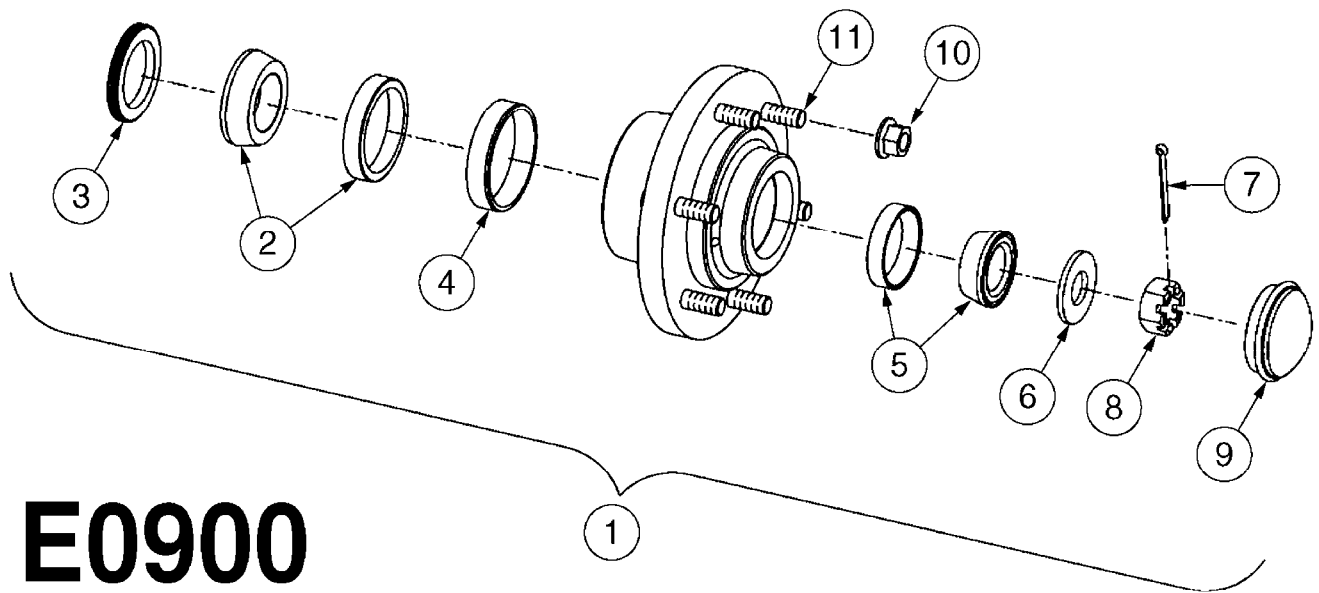

E0900

CAMOPLAST HUB ASSY. MID-ROLLER
E0900-HIN, 01:01:16

Page 1

Date 12.08.2020 9:06

Pos.	parts-n°	order qty	description
1	28080603	1	HUB ASSY.MID-ROLLER
2	28081803	1	BEARING ASSEMBLY - OUTER
3	28082303	1	WHEEL SEAL, TRIPLE LIP
4	28082403	1	WEAR RING
5	28082503	1	BEARING ASSEMBLY, 783 OUTER
6	28082603	1	WASHER 0.94"IDX2"ODX0.16"
7	28082703	1	COTTER PIN 1-3/4" X 5/32"
8	28082803	1	CASTLE NUT 7/8"-14 UNF
9	28082903	1	DUST CAP 2-3/4"OD X 2-7/16"
10	28083003	1	LUG NUT SET (6) MID-ROLLER
11	28083103	1	WHEEL STUD SET (6) MID-ROLLER