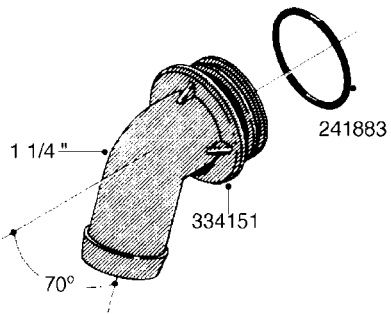

**L0080**

FITTINGS - S-53  
L0080-HIN, 12:09:17

Page 1

Date 12.08.2020 9:06

Pos.	parts-n°	order qty	description
1	145995	1	FITT.DK S-53 FORK
2	241973	1	O-RING Ø3 X 44.2 70 SHORES NITRIL NITRIL (BLACK)
2	242353	1	O-RING 3 X 44.2 VITON VITON (BROWN)
3	242109	1	O-RING D32.2x3.0 NITRIL (BLACK)
3	242354	1	O-RING D32.2X3.0 VITON VITON (BROWN)
4	322103	1	FITT.DK S-53 BULKHEAD
5	322107	1	FITT.DK S-53 BULKHEAD NUT
6	322110	1	FITT.DK S-53 ELB. 1/2" BSP
7	322352	1	FITT.DK S-53 TEE
8	334229	1	FITT.DK S-53 STR.3/4"
9	334260	1	GASKET F. S-53 BULKHEAD
10	334564	1	FITT.DK S-67 TO S-53 ADAPTER
11	391100	1	FITT.DK S-53THREAD INS.1/2"BSP
12	726463	1	FITT.DK S53 BULKHEAD W/GASKET
13	726552	1	FIT.DK S-53X90 1/2" BSP,O-RING
14	726556	1	FITT.DK S-53 HB 1/2" W/O-RING
15	726558	1	FITT.DK S53 STR. 3/4" W.ORING
16	726559	1	FITT DK. S-53 HB 1" W/O-RING
17	726568	1	FITT.DK.S-53 HB 1/2"90 W/O-RING
18	726570	1	FITT.DK S-53 ELB.3/4" W.ORING
19	726571	1	FITT.DK S-53 ELB.1", W ORING
20	726578	1	FITT.DK S53 PLUG WITH O-RING
21	728561	1	FITT.DK. S67M - S53F REDUCER