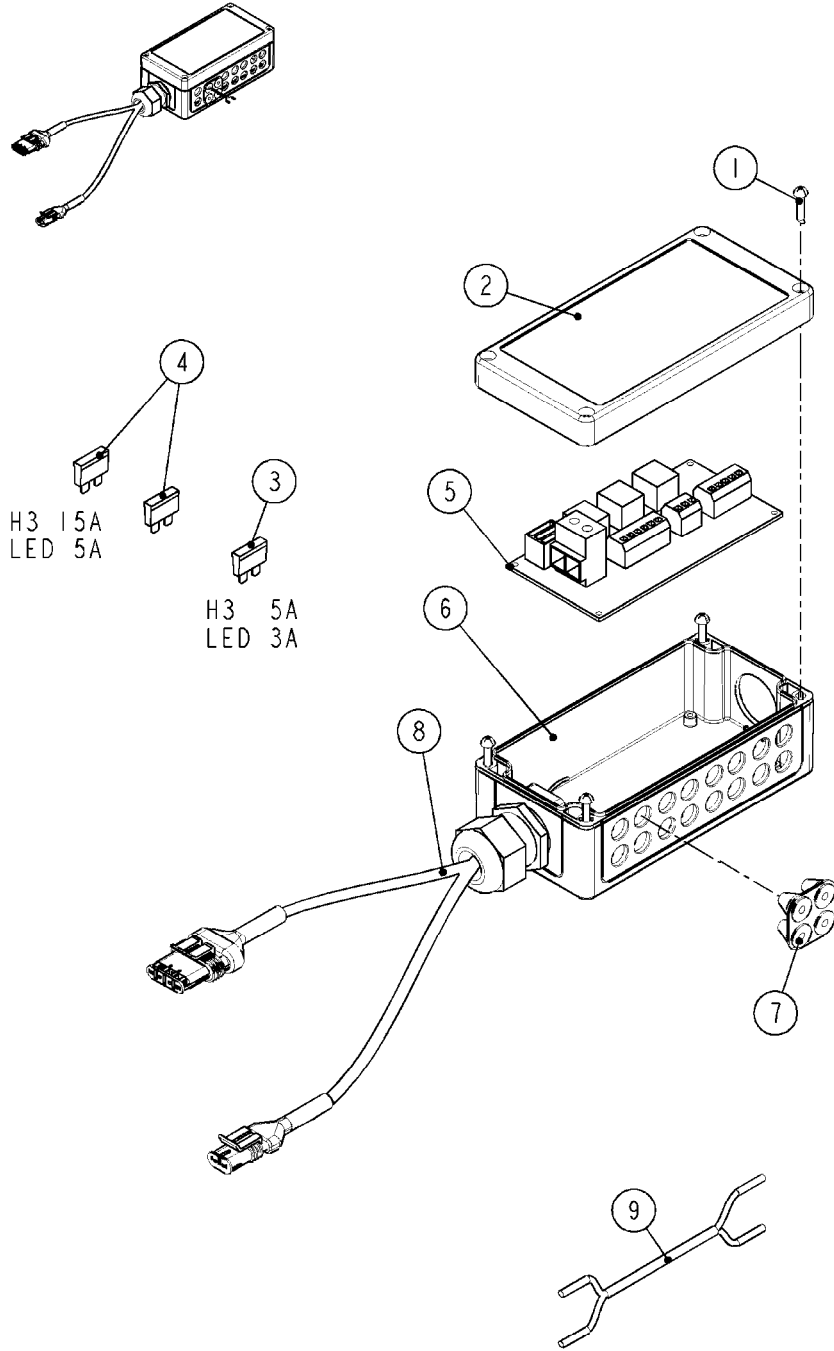

M419

WORK LIGHT JUNCTION BOX '13
M419-HIA, 10:03:14

Page 1
Date 12.08.2020 9:06

Pos.	parts-n°	order qty	description
1	280258	1	SCREW F. BOX LID 1/4" L=18
2	33508800	1	LID 160X80X15 BLK W/SCREWS
3	261762	1	Fuse 5A ATOF Series
4	28048600	1	FULE 15A ATOF SERIES
5	26057300	1	WORK LIGHT PCB 13
6	33514300	1	BOX 160X80X40 BLACK 1+16+1 HOLES
7	28048200	1	WIRE GROMET RUBBER 4 HOLE
8	72952600	1	CABLE KIT, WORKLIGHT POWER & CONTROL
9	72679000	1	CABLE ROUTE PHARE TRAVAIL