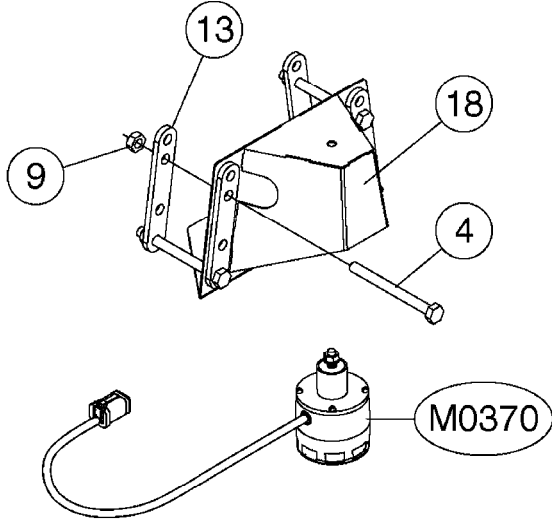

NORAC UC5 BOOM HEIGHT CONTROL
M0370-HIN, 16:10:18

Page 1

Date 12.08.2020 9:06

Pos.	parts-n°	order qty	description
1	26022703	1	CABLE, INTERFACE, TILT, NORAC UC5
2	26023503	1	CABLE UC5 INTERFACE MAIN AMP
3	26032600	1	CABLE UC5 NETWORK 14 AWG 10M
4	26043000	1	NORAC UC5 NETWORK 2 PIN PLUG
5	26043300	1	CABLE UC5 VALVE 2PIN/2PIN DT
6	26043400	1	NORAC UC5 CONTROLLER MODULE
7	26043500	1	NORAC UC5 VALVE MODULE
8	26043600	1	MODULE, INPUT, NORAC UC5
9	26043700	1	SENSOR, NORAC, UC5, ULTRASONIC
10	26043800	1	NORAC UC5 - UC7 NETWORK COUPLER 2-WAY
11	26043900	1	NORAC UC5 - UC7 NETWORK COUPLER 8-WAY
12	26044200	1	CABLE UC5 - UC7 NETWORK 18 AWG 20M
13	26023803	1	NORAC UC5 ROLL SENSOR OLD STYLE NORAC P/N 43740
13	26044300	1	UC5 - UC7 ROLL SENSOR VER. 2 NEW STYLE NORAC P/N 43741
14	26044400	1	NORAC UC5 - UC7 COUPLER 2-WAY/TERM.
15	26047100	1	CABLE UC5 NETWORK 14 AWG 1M
16	26049900	1	CABLE UC5 NETWORK 14 AWG 3M
17	26057900	1	UC5 - UC7 NETWORK 6 PIN PLUG '13
18	26058000	1	NORAC UC5 - UC7 NETWORK 12-PIN PLUG
19	26084700	1	Mesh Kit Ultrasonic Sensor FOR 2018 AND NEWER SENSORS
19	28098003	1	MESH AND CLIP KIT, NORAC FOR PRE-2018 SENSORS
20	28050303	1	NORAC RUBBER TOP&BOLT F.SENSOR DIA.30MMX30MMX8MM
21	28055503	1	NORAC VALVE MOUNTING HARDWARE
22	28086600	1	FOAM DISC F. SENSOR NORAC
23	78216100	1	NORAC VALVE BLOCK COMP, DEUTSCH CON.

M0375