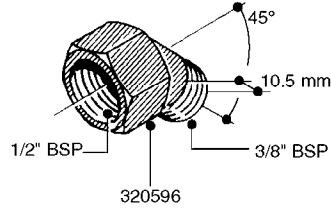

FITTINGS - HEXAGON NIPPLES  
L0030-HIN, 01:01:16

**L0030**

FITTINGS - HEXAGON NIPPLES  
L0030-HIN, 01:01:16

Page 1  
Date 12.08.2020 9:06

parts-n°	order qty	description
10015303	1	FITT.PO.HN 1.00X1.00 M1000
10425003	1	FITT.PO.HN 1.25X1.00 MCPHEE
320132	1	FITT.DK HN 1" BSP
320176	1	FITT.DK HN 3/8"X1/2" BSP
320445	1	FITT.DK HN 1/4"X3/8" BSP
320655	1	FITT.DK HN 1/2"-1/2" BSP
320692	1	FITT.DK HN 3/8'BSPX1/4'NPT
320703	1	FITT.DK HN 3/8BSP X1/2 &1/4NPT
320725	1	FITT.DK NIPPLE 3/8"-3/8" BSP
320902	1	FITT.DK HN 3/8'X 1/4' BSP
390232	1	FITT.DK HN 1-1/2' X 1-1/4' BSP
390276	1	FITT.DK HN 1'BSP