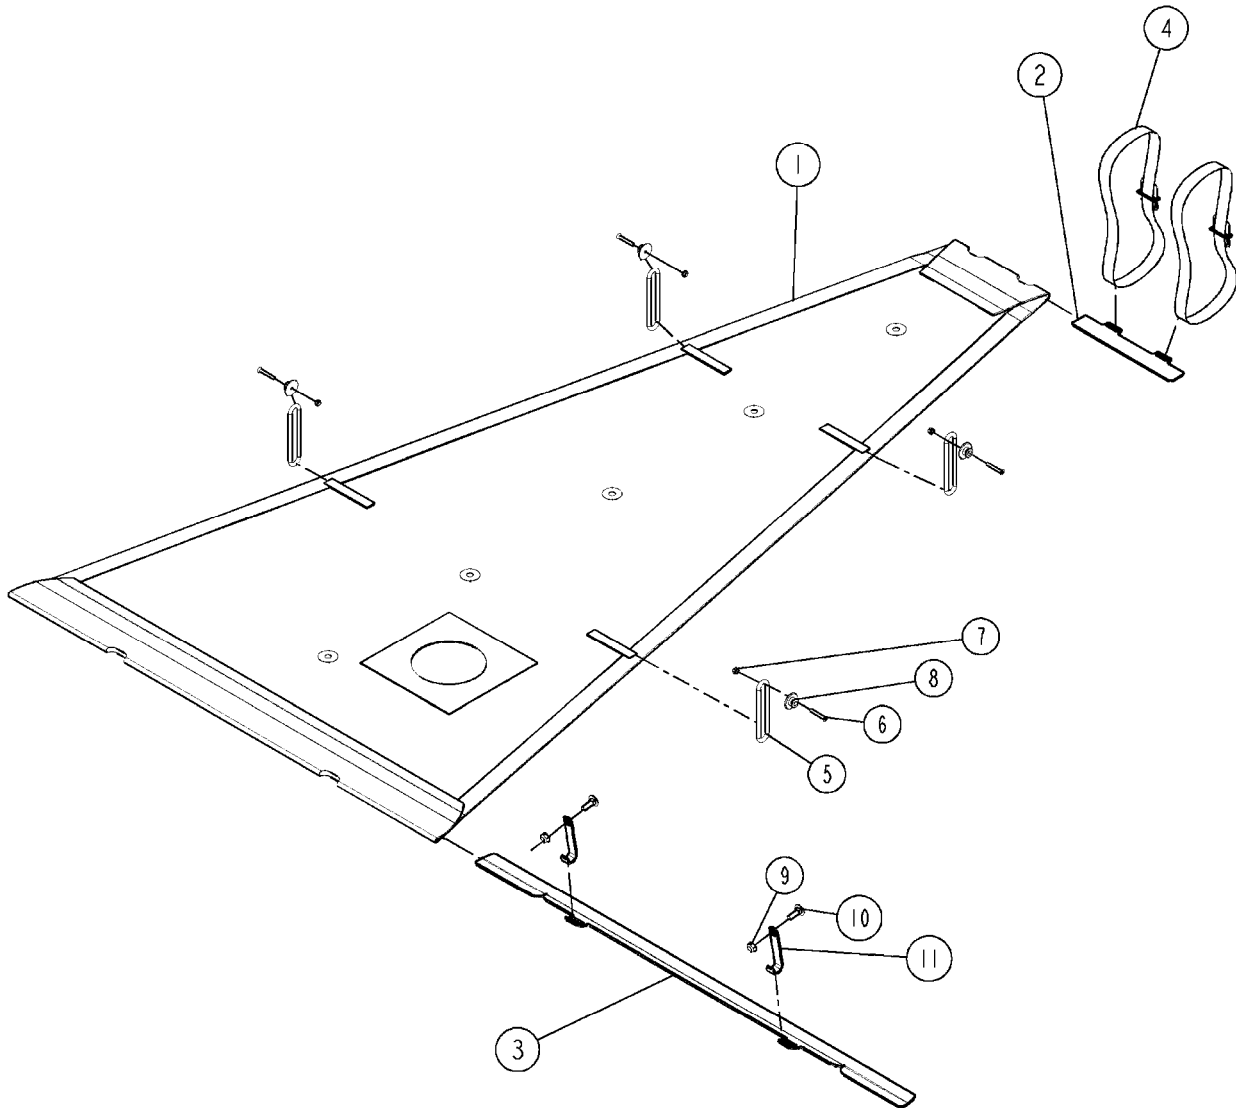

E230

CM11 UNDERBELLY PROTECTION
E230-HIA, 01:11:13

Page 1

Date 12.08.2020 9:06

Pos.	parts-n°	order qty	description
1	28121400	1	UNDERBELLY PROTECTOR CM3300
1	28121500	1	UNDERBELLY PROTECTOR CM4500
1	28112500	1	UNDERBELLY PROTECTOR CM7000
2	16390900	1	PLATE F.UNDERBELLY PROTECT.CM11 RED
3	16398300	1	PLATE F.UNDERB.PROTECT.CM3300 PAINTED
3	16398600	1	PLATE F.UNDERB.PROTECT.CM4500 PAINTED
3	16358600	1	PLATE F.UNDERBELLY PROTECTOR
4	28120300	1	STRAP W. TENSION L=450 MM.
5	242281	1	RUBBER BAND OVAL 180MM
6	45005200	1	BOLT M6X40 DIN 7991 SS
7	460261	1	NUT HEX M6X1.00 LOCK DIN985 A2 SS
8	28120400	1	BUTTON F.RUBBER STRAP
9	460423	1	NUT HEX M10X1.50 LOCK DIN985A2 SS
10	44074300	1	BOLT CARRIAGE M10x30 SS
11	16358800	1	PLATE BKT F.BOTTOM PROTECTION