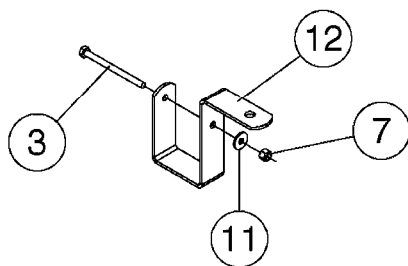

NORAC UC5 BOOM HEIGHT CONTROL
M0370-HIN, 16:10:18

Page 1

Date 12.08.2020 9:06

Pos.	parts-n°	order qty	description
1	26022703	1	CABLE, INTERFACE, TILT, NORAC UC5
2	26023503	1	CABLE UC5 INTERFACE MAIN AMP
3	26032600	1	CABLE UC5 NETWORK 14 AWG 10M
4	26043000	1	NORAC UC5 NETWORK 2 PIN PLUG
5	26043300	1	CABLE UC5 VALVE 2PIN/2PIN DT
6	26043400	1	NORAC UC5 CONTROLLER MODULE
7	26043500	1	NORAC UC5 VALVE MODULE
8	26043600	1	MODULE, INPUT, NORAC UC5
9	26043700	1	SENSOR, NORAC, UC5, ULTRASONIC
10	26043800	1	NORAC UC5 - UC7 NETWORK COUPLER 2-WAY
11	26043900	1	NORAC UC5 - UC7 NETWORK COUPLER 8-WAY
12	26044200	1	CABLE UC5 - UC7 NETWORK 18 AWG 20M
13	26023803	1	NORAC UC5 ROLL SENSOR OLD STYLE NORAC P/N 43740
13	26044300	1	UC5 - UC7 ROLL SENSOR VER. 2 NEW STYLE NORAC P/N 43741
14	26044400	1	NORAC UC5 - UC7 COUPLER 2-WAY/TERM.
15	26047100	1	CABLE UC5 NETWORK 14 AWG 1M
16	26049900	1	CABLE UC5 NETWORK 14 AWG 3M
17	26057900	1	UC5 - UC7 NETWORK 6 PIN PLUG '13
18	26058000	1	NORAC UC5 - UC7 NETWORK 12-PIN PLUG
19	26084700	1	Mesh Kit Ultrasonic Sensor FOR 2018 AND NEWER SENSORS
19	28098003	1	MESH AND CLIP KIT, NORAC FOR PRE-2018 SENSORS
20	28050303	1	NORAC RUBBER TOP&BOLT F.SENSOR DIA.30MMX30MMX8MM
21	28055503	1	NORAC VALVE MOUNTING HARDWARE
22	28086600	1	FOAM DISC F. SENSOR NORAC
23	78216100	1	NORAC VALVE BLOCK COMP, DEUTSCH CON.

M0375