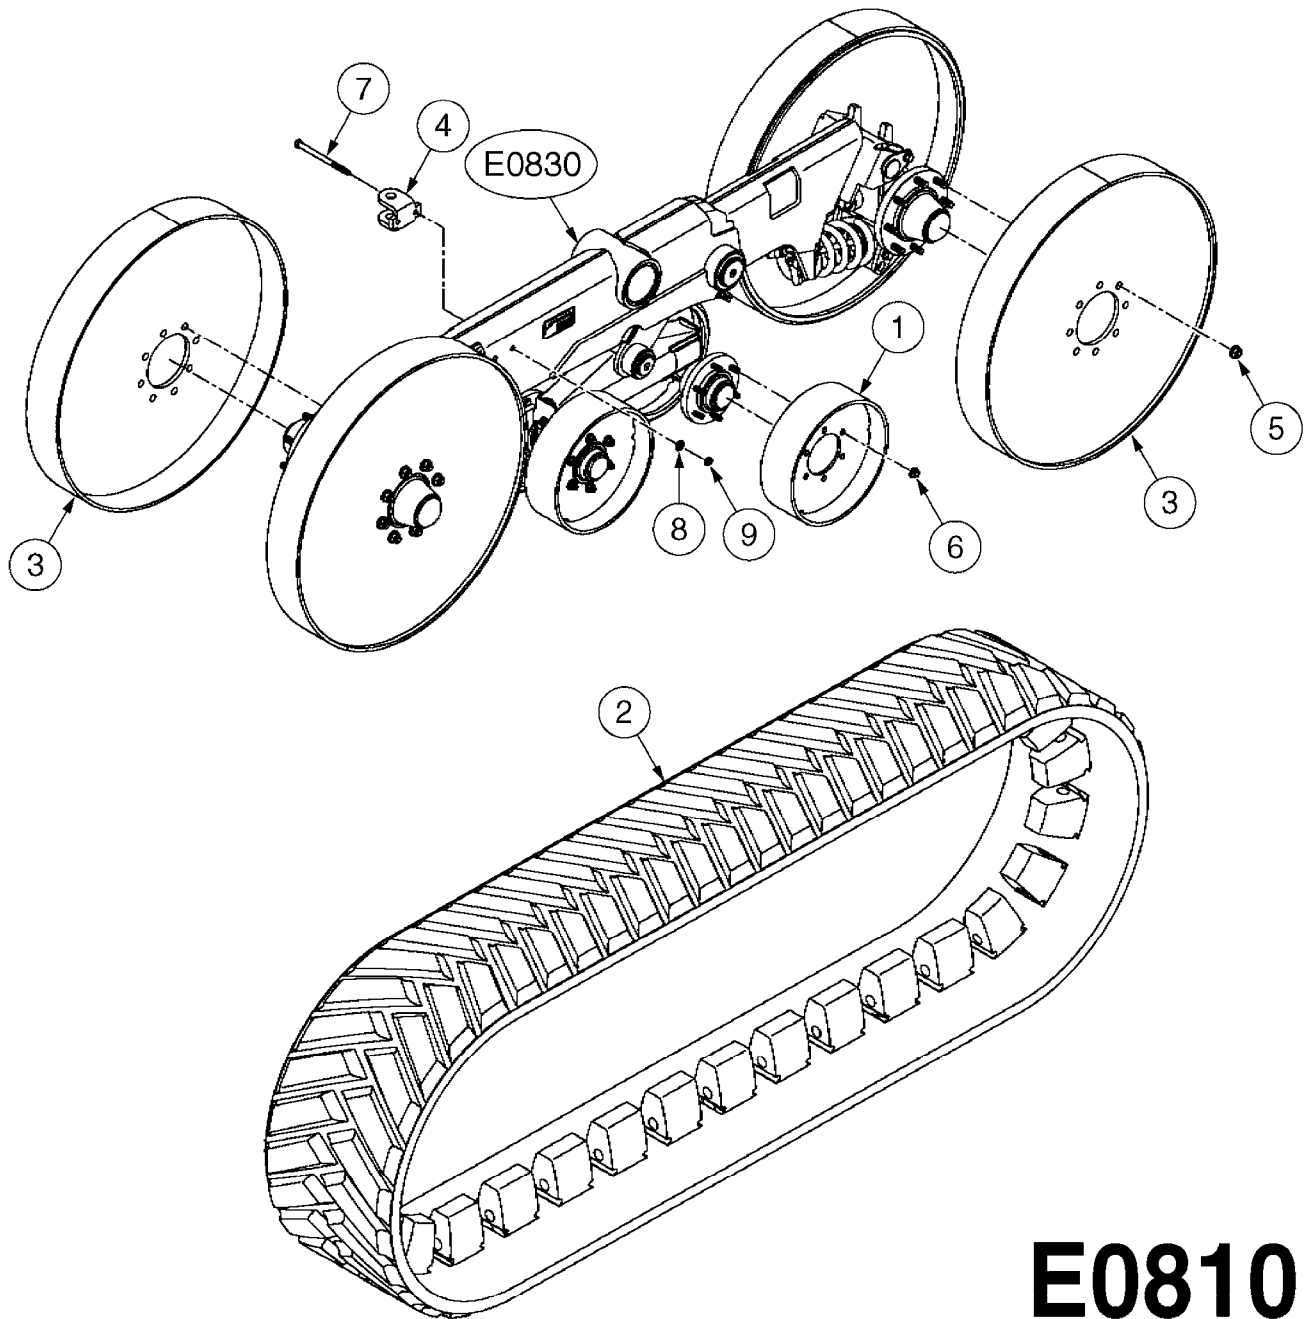

**COMPLETE HUB ASSEMBLY:**  
28045703

COMPLETE ASSEMBLIES  
WHOLEGOODS ITEMS

**E0790**

HUB ASSEMBLY F.4-1/2" SPINDLE  
E0790-HIN, 06:07:17

Page 1

Date 12.08.2020 9:06

parts-n°	order qty	description
10629403	1	BOLT HEX 5/16 NC GR.2 00.50"
21000503	1	SEAL,WHEEL CR43771
21000603	1	RACE, BEARING 3.5/1.5
21000703	1	BEARING, TAPPERED 3.5433/1.575
21000803	1	RACE, TAPERED BEARING
21000903	1	BEARING, TAPPERED, 2.75/1.510
24002803	1	GASKET F. HUB 4.5" HUB ASSY
28001103	1	SPINDLE 4.5"x 23" 20000LB
28001203	1	HUB, 20000LB W. BRG RACES
28045703	1	HUB ASSY 10-13.19-11.02 25000#
29000003	1	HUB CAP F. 881(20000LB) HUB
45000103	1	BOLT, WHEEL STUD 3/4-16X2 3/4
45000503	1	BOLT, WHEEL STUD 3/4-16X3 1/2
46000003	1	NUT HEX NF 3/4" FLANGED F.HUB
46000103	1	NUT, CASTLE, SPINDLE 2-12 UNF
46000203	1	NUT, BUD WHEEL, INNER, RH
46000303	1	NUT, BUD WHEEL, OUTER, RH
47000103	1	WASHER, SPNDL 4.5" 2.06x4 .25T
48000103	1	PIN, COTTER 5/16" X 5.25"
63002903	1	AXLE INSERT,72"-90"SUS CM 1200
63033703	1	AXLE INSERT NCM 44/66/9000