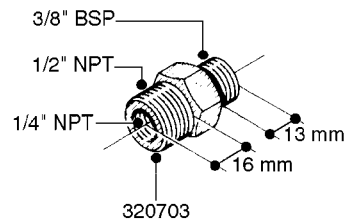

FITTINGS - HEXAGON NIPPLES  
L0030-HIN, 01:01:16

**L0030**

FITTINGS - HEXAGON NIPPLES  
L0030-HIN, 01:01:16

Page 1  
Date 12.08.2020 9:06

parts-n°	order qty	description
10015303	1	FITT.PO.HN 1.00X1.00 M1000
10425003	1	FITT.PO.HN 1.25X1.00 MCPHEE
320132	1	FITT.DK HN 1" BSP
320176	1	FITT.DK HN 3/8"X1/2" BSP
320445	1	FITT.DK HN 1/4"X3/8" BSP
320655	1	FITT.DK HN 1/2"-1/2" BSP
320692	1	FITT.DK HN 3/8'BSPX1/4'NPT
320703	1	FITT.DK HN 3/8BSP X1/2 &1/4NPT
320725	1	FITT.DK NIPPLE 3/8"-3/8" BSP
320902	1	FITT.DK HN 3/8'X 1/4' BSP
390232	1	FITT.DK HN 1-1/2' X 1-1/4' BSP
390276	1	FITT.DK HN 1'BSP