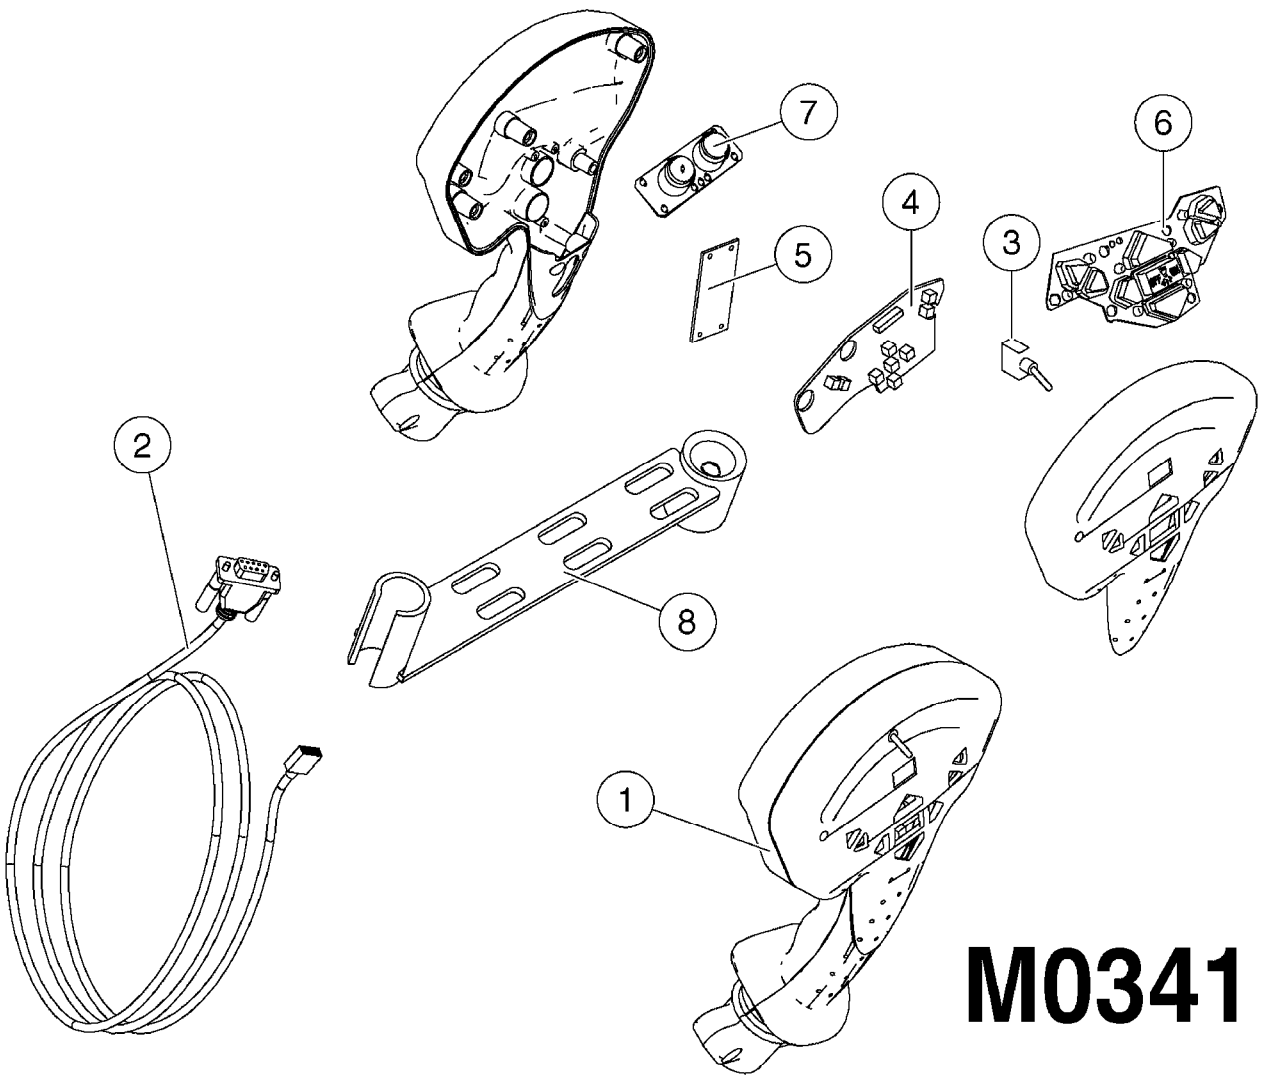

HC6301 GRIP ISO
M0341-HIN, 26:07:16

M0341