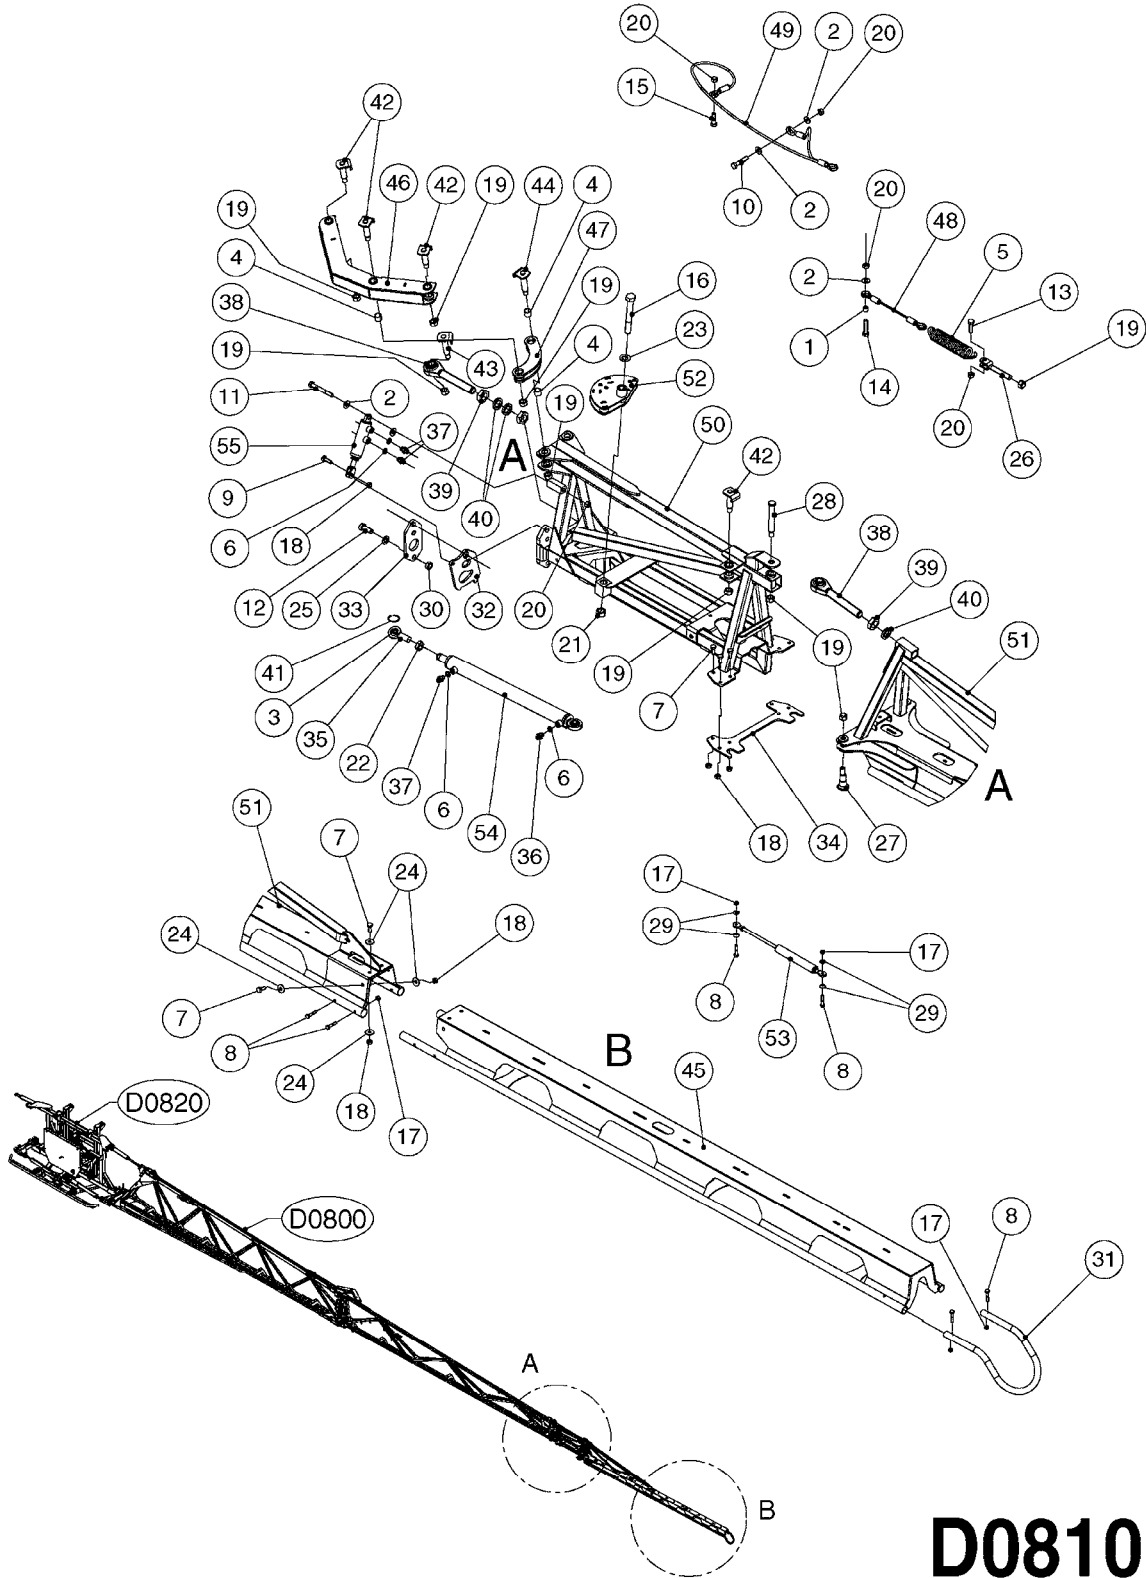

D0810

BOOM TERRA FORCE OUTER
D0810-HIN, 12:09:17

Page 1
Date 12.08.2020 9:05

Pos.	parts-n°	order qty	description
1	150861	1	BUSHING D16/D13X14
2	165557	1	WASHER D28.0/D12.2X2.0 SS
3	210730	1	BEARING F.LINK HEAD M20
4	210859	1	BUSH Ø23X20 L20
5	220929	1	DRAW SPRING D45.0/7.0-240.0
6	241404	1	DOWTY SEAL 1/4"
7	420604	1	BOLT HEX 8.8 DEL M10X25 FT DIN933
8	420744	1	BOLT HEX 8.8 DEL M8X40
9	421002	1	BOLT HEX 8.8 DEL M10X30 FT DIN933
10	430323	1	BOLT HEX 8.8 DEL M12X60
11	430367	1	BOLT HEX 8.8 DEL M12X100 DIN931
12	430581	1	BOLT HEX 8.8 DEL M16X40 FT
13	430721	1	BOLT HEX 8.8 DEL M12X40 FT
14	430870	1	BOLT HEX 8.8 DEL M12X55 FT
15	430878	1	BOLT HEX 8.8 DEL M12X45 DIN931
16	430902	1	BOLT HEX 8.8 M20X150
17	460143	1	LOCK NUT M8 SST A2 DIN985
18	460423	1	NUT HEX M10X1.50 LOCK DIN985A2 SS
19	460585	1	LOCKING NUT M16 DIN985 A2 SS
20	460703	1	NUT HEX M12X1.75 LOCK DIN985A2 SS
21	460806	1	NUT HEX M20X2.50 LOCK DIN985A2 SS
22	461200	1	NUT HEX M20X1.5 JAMB.
23	471129	1	WASHER, M20, Ø37/21.0X 3.0, SS
24	471140	1	WASHER D30/D10.5X2.5 STAINLESS
25	471168	1	PAIR OF WASHERS NL16 17X25,4x3,4
26	615348	1	CLEVIS TURNBUCKLE M16 RH
27	14093600	1	PIN D40/25/20 M16
28	14096900	1	PIN D25/19 M16 L=118 DEL
29	14099000	1	BUSHING D20/8 CHAMFER
30	15140000	1	BUSHING D25.5/16.5 L= 9 DEL
31	15167000	1	BREAKAWAY TIP TDZ
32	16296100	1	PLATE 8.0X140X146 DEL
33	16332900	1	PLATE 10.0X80X174, RED
34	16333000	1	BREAK AWAY PLATE TDZ
35	21092000	1	LINK HEAD M20 x D20 L=78 DELTA
36	23234100	1	HEX NIPPLE 1/4"-9/16" - 1.2mm
37	23234500	1	HEX NIPPLE 1/4" - 9/16"
38	28096700	1	EYEBOLT W/SWIVEL Ø19.3 M27 RH
39	46133100	1	JAM NUT M27 DIN 439 B DEL
40	47118500	1	NORDLOCK WASHER M27 LIM ZNK
41	48000603	1	SNAP RING, Ø36X1.5 F.210730
42	61056200	1	PIN D19.8 L=80 M16
43	61056300	1	PIN D19 L=76 M16
44	61061400	1	PIN D20 L=75/104 M16
45	63079100	1	BREAKAWAY TIP 2.5M TDZ 132' BOOM
45	63126600	1	BOOM WING BREAKAWAY TIP TDZ .5 120' BOOM
45	63143900	1	BREAKAWAY TIP, 0.5M, TDZ, RED 88'/90' BOOMS
45	63156100	1	BREAKAWAY TIP, 1.5M, TDZ, RED 100' BOOM
46	63095200	1	FOLD ARM SMALL TDZ
47	63095600	1	FOLD ARM SMALL OUTER TDZ
48	63108200	1	CABLE D7 L= 300
49	63108300	1	CABLE DOUBLE D7 L= 1115/525
50	63110700	1	2.OUTER, TDZ RH, RED 120' & 132' BOOMS
50	63110800	1	2.OUTER, TDZ LH, RED 120' & 132' BOOMS