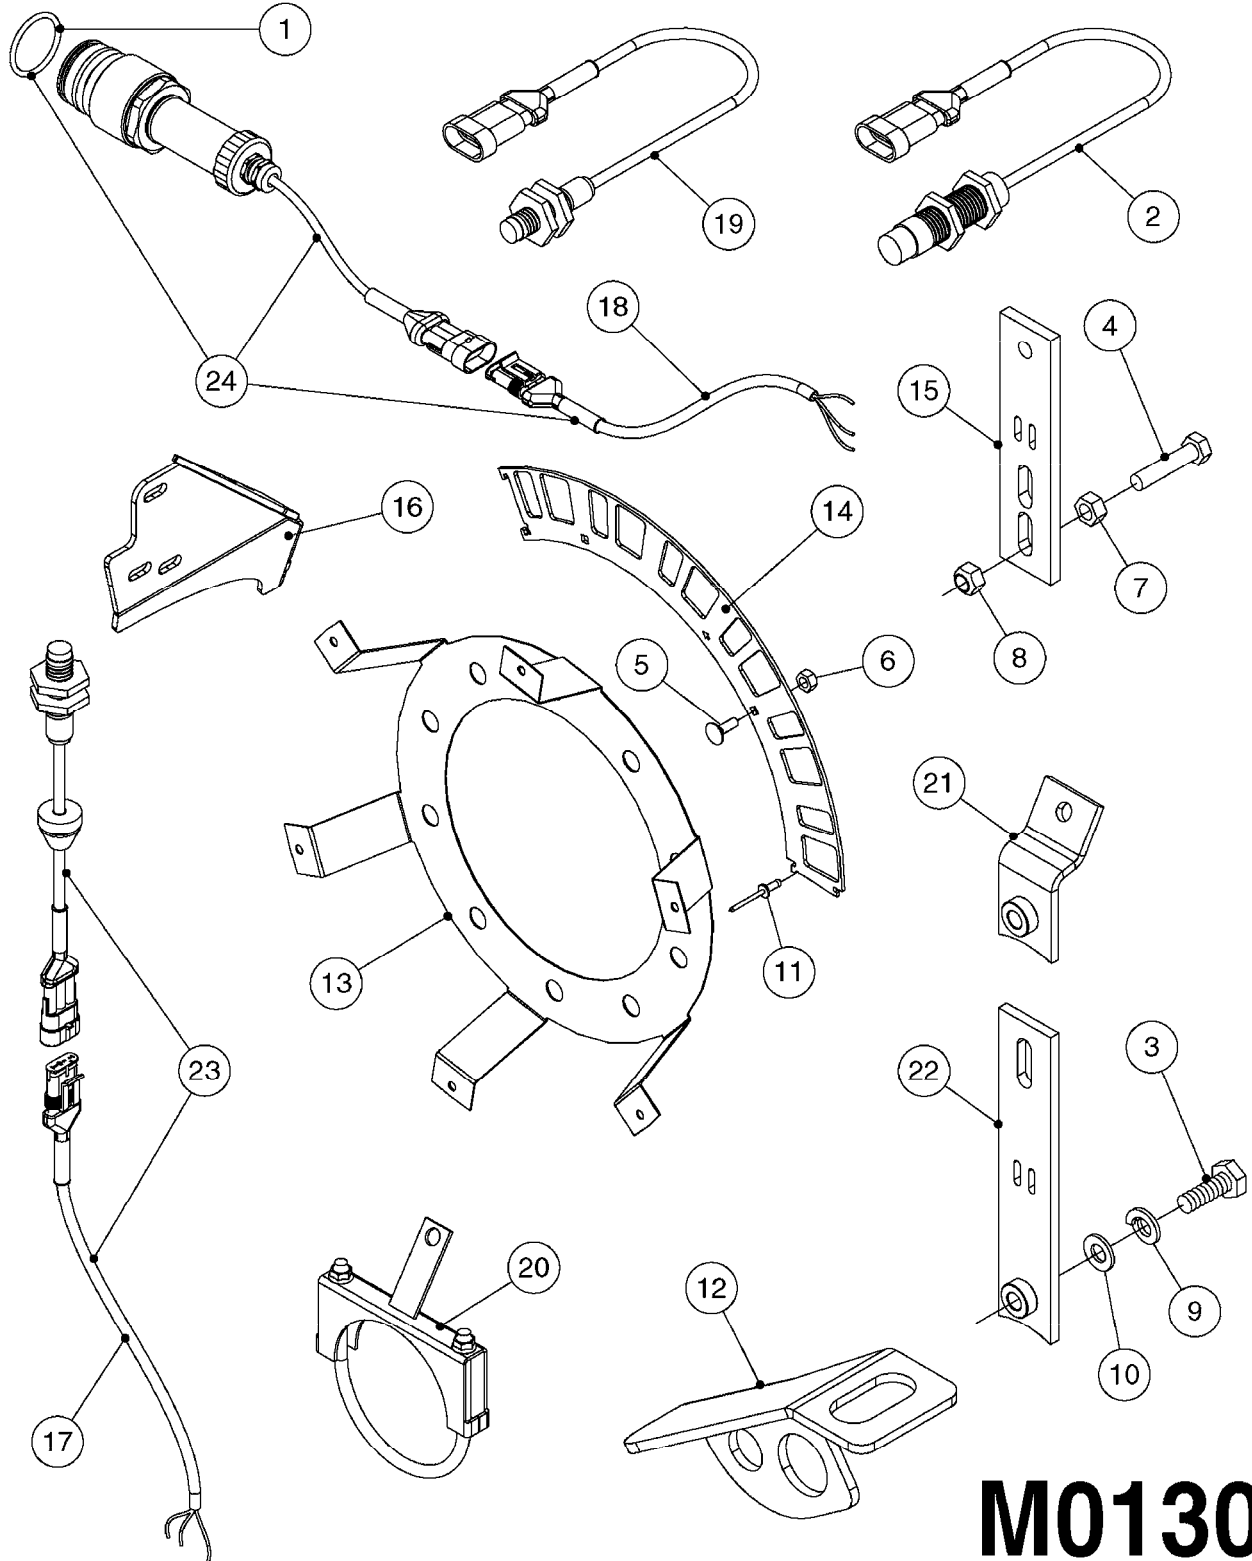

M0130

COMMON SENSORS AND BRACKETS
M0130-HIN, 12:12:16

Page 1
Date 12.08.2020 9:06

Pos.	parts-n°	order qty	description
1	242354	1	O-RING D32.2X3.0 VITON
2	285855	1	SENSOR INDUCTIVE M18 W/WIRE
3	430286	1	BOLT HEX 8.8 DEL M12X30 FT
4	430870	1	BOLT HEX 8.8 DEL M12X55 FT
5	440695	1	BOLT CARRIAGE M8X25
6	460143	1	LOCK NUT M8 SST A2 DIN985
7	460386	1	NUT HEX M12X1.75
8	460703	1	NUT HEX M12X1.75 LOCK DIN985A2 SS
9	470466	1	WASHER D21.1/D12.2X2.5 LOCK
10	471127	1	WASHER, M12, Ø24/13X24X2.5 SS
11	480804	1	RIVET Ø4.8x14.5
12	16020300	1	BRACKET FOR SPEED SENSOR
13	16094703	1	WHEEL SENSOR MT BKT
13	16182403	1	BRACKET, SPEED RING, PRESIDIO
14	16138203	1	SPEED SENSOR RING NCM 2009 1/3
15	16138403	1	PLATE F. SPEED SENSOR
16	16182303	1	BRACKET, SPEED SENSOR, PR
17	26006100	1	CABLE L = 5.00M, AMP, MALE, 3P
18	26007100	1	CABLE L = 9.00M, AMP, MALE, 3P
19	28047500	1	INDUCTIV SENSOR M12 L1M
20	61000603	1	SPEED SNS MNT CLAMP F/DLS 4.5"
21	61010703	1	SPEED SENSOR BKT NCM NON-S OLD
22	61015803	1	SPEED SENSOR BKT NCM 2010
23	72050100	1	TWIN RPM SENSOR HN
24	72534000	1	TANK LEVEL ELEC SENSOR KIT 9M