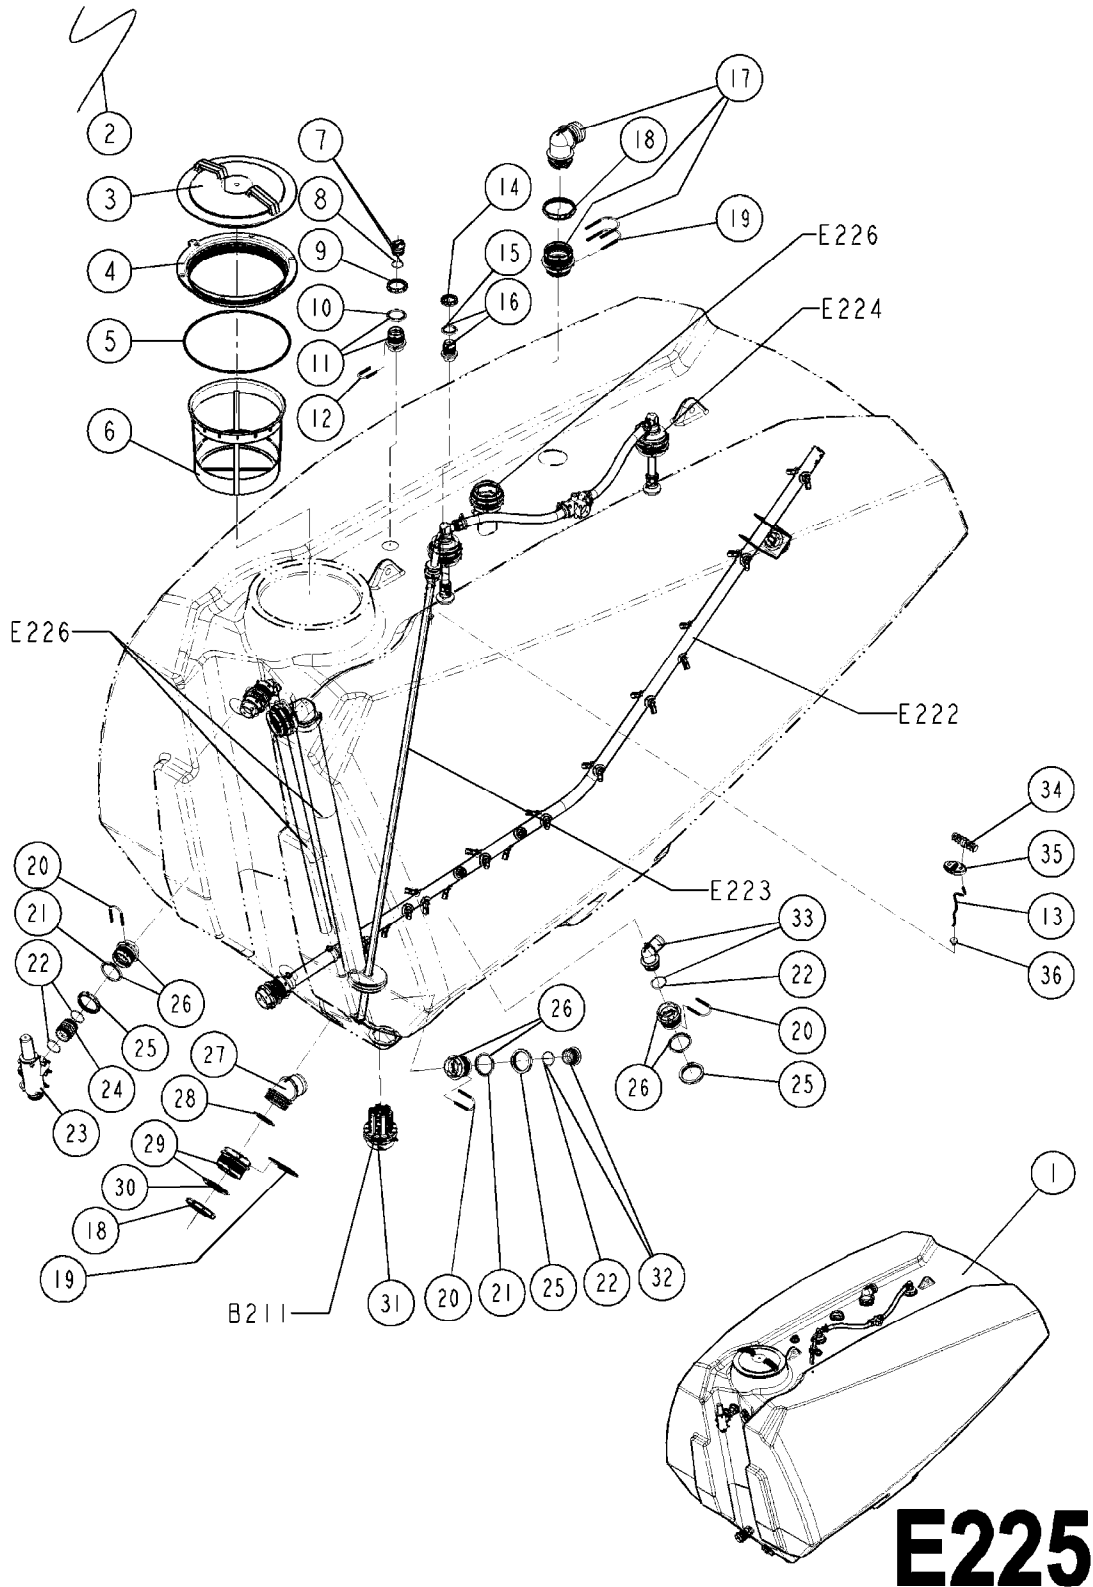

E225

CM11 TANK 4500
E225-HIA, 17:01:18

Page 1
Date 12.08.2020 9:06

Pos.	parts-n°	order qty	description
1	72853100	1	TANK 3300L MOUNTED CM11'
1	73125400	1	TANK.4500L ASSY. CM11 '15
2	390401	1	CORD NYLON F.LID 900MM
3	726003	1	LID F. TANK
4	322097	1	THREADED RING F. LID
5	614588	1	SEAL F. LID
6	614602	1	FILTER BASKET
7	726578	1	FITT.DK S53 PLUG WITH O-RING
8	242354	1	O-RING D32.2X3.0 VITON
9	322107	1	FITT.DK S-53 BULKHEAD NUT
10	334260	1	GASKET F. S-53 BULKHEAD
11	726463	1	FITT.DK S53 BULKHEAD W/GASKET
12	145995	1	FITT.DK S-53 FORK
13	390901	1	POLYESTERLINE z3x3400
14	322106	1	FITT.DK S-40 BULKHEAD NUT
15	334259	1	GASKET F. S-40 BULKHEAD
16	726462	1	FITT. S40 BULKHEAD W.GASKET
17	72374800	1	TANK VENT S93 2-1/2" NAV/NCM
18	322109	1	FITT.DK S-93 BULKHEAD NUT
19	145997	1	FITT.DK S-93 FORK
20	145996	1	FITT.DK S-67 FORK
21	334261	1	GASKET F. S-67 BULKHEAD
22	242353	1	O-RING 3 X 44.2 VITON
22	241973	1	O-RING Ø3 X 44.2 70 SHORES NITRIL
23	72280300	1	SAFTY VALVE S67 15 BAR CM'05
24	334573	1	FITT.DK S-67 CONNECTOR
25	322108	1	FITT.DK S-67 BULKHEAD NUT
26	726464	1	FITT.DK S-67 BULKHEAD W/GASKET
27	72072900	1	FITT. S93 2-1/2" 45° S W/O-RING
28	242351	1	O-RING D69.5X3.0 VITON F.S-93
29	726465	1	FITT.DK S-93 BULKHEAD W/GASKET
30	334262	1	GASKET F.S-93 BULKHEAD
31	730084	1	BOTTOM VALVE S93 2"RG-3M
32	726579	1	FITT. S67 PLUG W/O-RING
33	727224	1	FITT.DK S67X90,1.5HB SUCTION
34	334472	1	HANDLE FOR TOP DRAIN
35	334469	1	CLEVIS F.CORD TOP DRAIN ASSY.
36	14001500	1	GROMMET F.TOP DRAIN CORD
	73356600	1	FITT.DK S-67 CONNECT W. ORINGS NITRIL