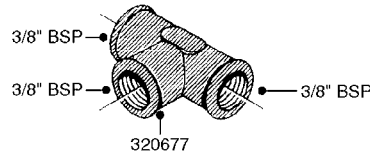

L0020

FITTINGS-T-PIECES, CAPS & ELBOWS
L0020-HIN, 01:01:16

Page 1

Date 12.08.2020 9:06

parts-n°	order qty	description
10053603	1	FITT. CAPNUT 2"BSP 5601
10194303	1	CAP BLANK 1 1/2 MCPHEE 210060
320047	1	FITT.DK CAPNUT 1/2" BSP
320106	1	FITT.DK CAPNUT 1" BSP
320272	1	FITT.DK CAPNUT 3/8" BSP
320316	1	FITT.DK TEE 3/4" X3/4" X1"BSP
320331	1	FITT.DK TEE 1" - 1" - 3/4" BSP
320342	1	FITT.DK EL 3/4"M X 1"F BSP
320563	1	FITT.DK 3 WAY 1/2" 110 DEG.
320677	1	NO LONGER AVAILABLE
320961	1	FITT.DK CAPNUT 1-1/2" BSP
321053	1	FITT.DK TEE 1/2 X1/2 X1/2" BSP
322072	1	FITT.DK TEE 3/8'X3/8'X3/8' BSP
322095	1	FITT.DK TEE 1-1/2 X1-1/4 X3/4" BSP
322138	1	FITT.DK ELB 1"M X 1"F BSP
330013	1	O-RING 2.5 X 10 PUR
330212	1	O-RING D19/D14X2.4 F.1/2"NUT
330326	1	O-RING D30/D24X2 F.1"NUT
331273	1	O-RING D44/D38X2 F.1-1/2"