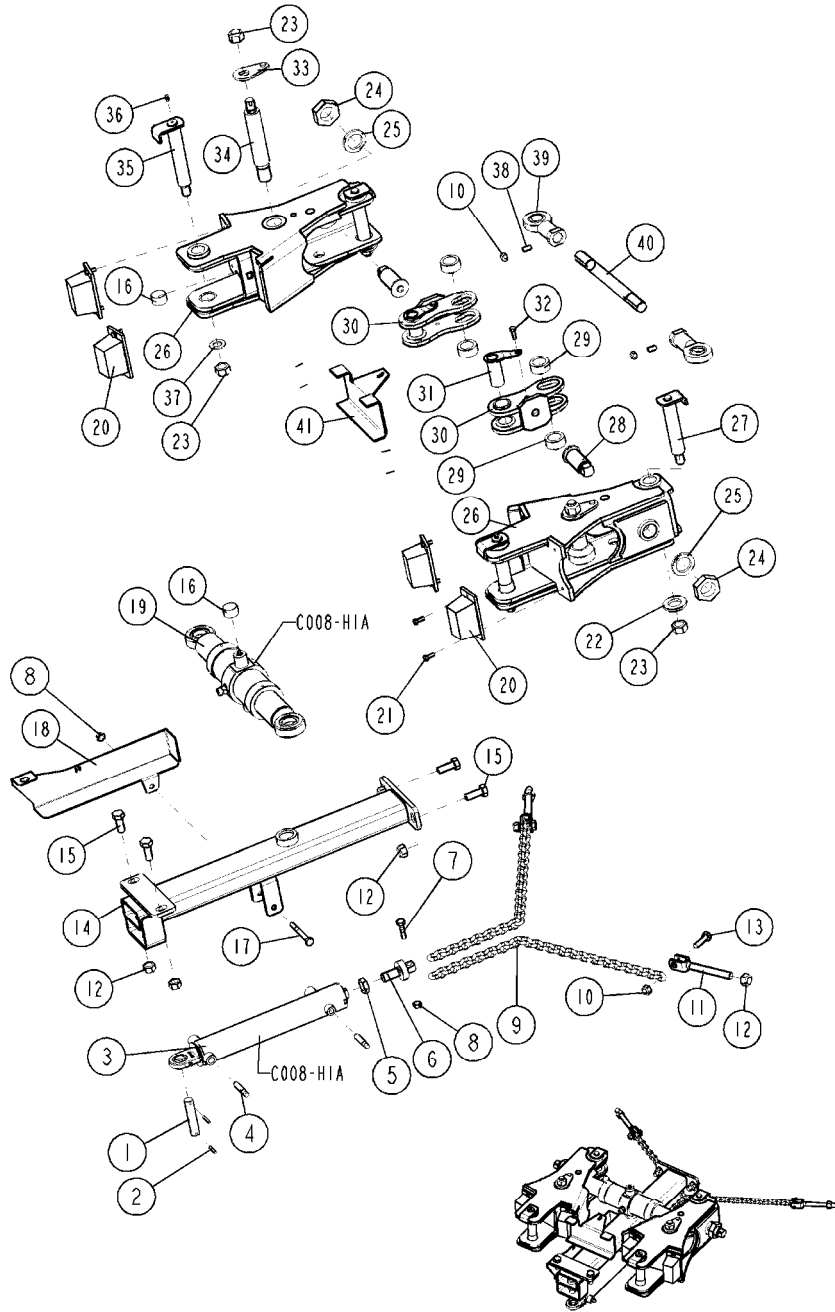

TDZ CENTER YAW 2014
D335-HIA, 10:03:16

Page 0
Date 12.08.2020 9:06