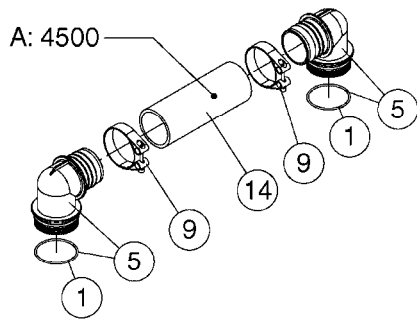

BOTTOM VIEW

TOP VIEW

**AA108**

COMMANDER 55/7000 FLUID SYS.  
PRESSURE  
AA108-HIN, 18:09:17

Page 1  
Date 12.08.2020 9:05

Pos.	parts-n°	order qty	description
1	145996	1	FITT.DK S-67 FORK
2	241973	1	O-RING Ø3 X 44.2 70 SHORES NITRIL NITRIL (BLACK)
2	242353	1	O-RING 3 X 44.2 VITON VITON (BROWN)
3	242020	1	O-RING 39.2 X 3 VITON
4	242109	1	O-RING D32.2x3.0 NITRIL (BLACK)
4	242354	1	O-RING D32.2X3.0 VITON VITON (BROWN)
5	322066	1	FITT.DK S-56 NUT
6	334151	1	FITT.DK S-61 ELB.1-1/4"110 DEG
7	334233	1	FITT.DK S-67 STR.1-1/2" RUBBER
8	334680	1	CLAMP HOSE PLASTIC 1"
9	726560	1	FITT.DK S-67 STR.1" W.O'RING
10	726561	1	FITT.DK S-67 STR.1-1/4" O-RING
11	726571	1	FITT.DK S-53 ELB.1", W ORING
12	726572	1	FITT.DK S-67 1" ELBOW 90 ASSY.
13	726573	1	FITT. S67 5/4" 90° W/O-RING
14	28030003	1	CLAMP HOSE GEAR P1" 6716
15	28030103	1	CLAMP HOSE GEAR P5/4-S1.5"6724
16	72433000	1	FITT.S67 1" 45° W/O-RING
17	72433100	1	FITT.DK S-67 45° 1-1/4"W/ORING
18	72433200	1	FITT.S67 1-1/2" 45°PVC W/O-RING
19	72819300	1	CHECK VALVE S67 2012 NO THREAD
20	92702703	1	HOSE PVC SUCT GRAY 2"
21	92712403	1	HOSE R X1" X300PSI WP X0012"
22	92734403	1	HOSE R X5/4" X200PSI WP X0012"
23	92736503	1	HOSE R X1.5" X200PSI WP X0012"