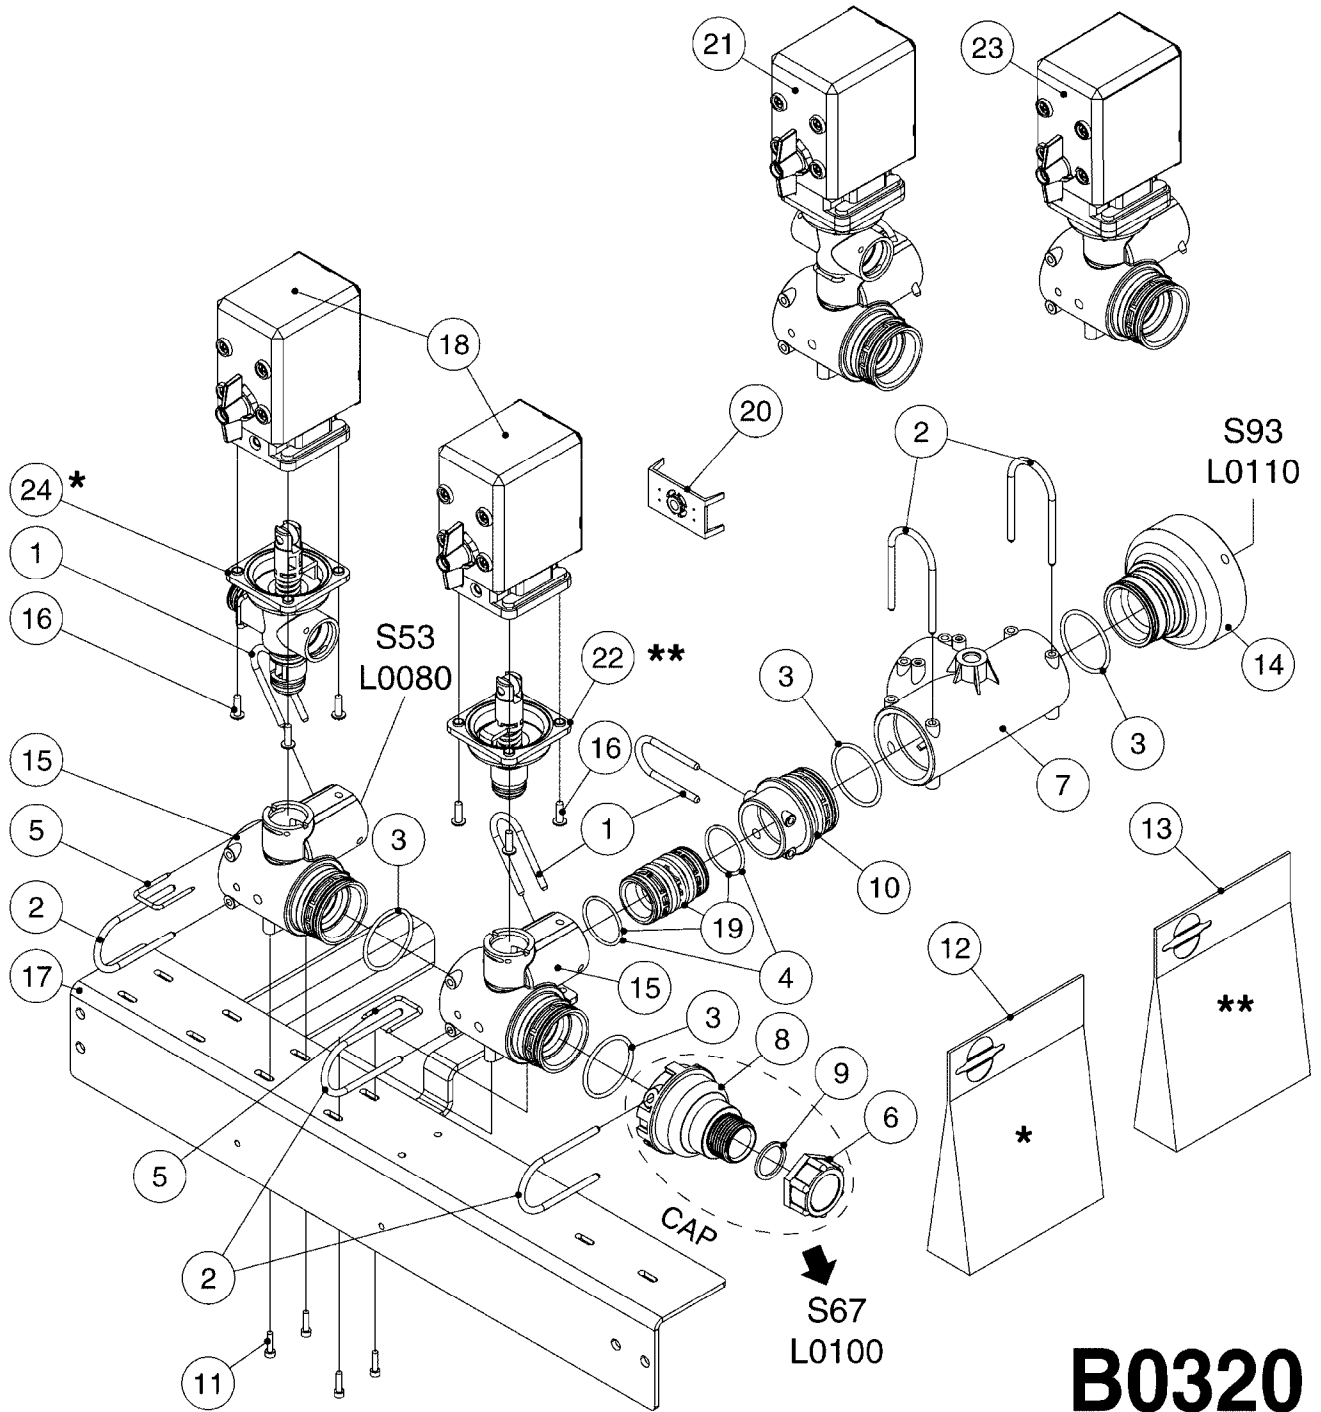

B0320

EFC BOOM VALVES
B0320-HIN, 20:05:20

Page 1
Date 12.08.2020 9:05

Pos.	parts-n°	order qty	description
1	145995	1	FITT.DK S-53 FORK
2	145996	1	FITT.DK S-67 FORK
3	242353	1	O-RING 3 X 44.2 VITON
4	242354	1	O-RING D32.2X3.0 VITON
5	270211	1	FITT.DK S25 FORK L=37.5
6	320106	1	FITT.DK CAPNUT 1" BSP
7	322224	1	FITT.DK S-67 TEE
8	322321	1	FITT.DK S-67 X 1"BSP MALE
9	330326	1	O-RING D30/D24X2 F.1"NUT
10	334564	1	FITT.DK S-67 TO S-53 ADAPTER
11	450902	1	BOLT ALLEN HEAD M4 X 16MM
12	741822	1	SEAL KIT - 1 SECTION (05)
13	755726	1	O-RING KIT F.EC/ESC SEC.VALVE
14	33500700	1	FITT.DK ADAPTER S-93F S67M
15	33502400	1	DISTRIBUTION HOUSING EFC
16	44076200	1	SCREW WN5451 5X16 SS TORX
17	61032700	1	BRACKET F. EFC SEC. VALVES < 7
17	61032800	1	BRACKET F. EFC SEC.VALVES <4>6
18	72048000	1	MOTOR, DISTRIBUTION 1:300
19	72114300	1	FITT. DK S-53 MALE MALE W.ORIN
20	72137200	1	MCROSWCH ASSY F.BOOM VLV 300:1
21	72233700	1	SECTION VALVE, EFC, 1:300
22	72267200	1	SPINDLE, BYPASS VALVE NCM
23	72284000	1	BYPASS VALVE, EFC, 1:300
24	72591700	1	SPINDLE SECT.W/O CONS.PRESSURE