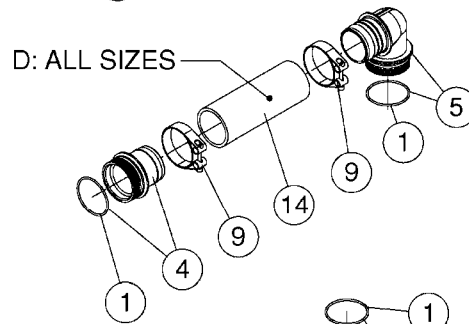

BOTTOM VIEW

TOP VIEW

**AA108**

COMMANDER 55/7000 FLUID SYS.  
PRESSURE  
AA108-HIN, 18:09:17

Page 1  
Date 12.08.2020 9:05

Pos.	parts-n°	order qty	description
1	145996	1	FITT.DK S-67 FORK
2	241973	1	O-RING Ø3 X 44.2 70 SHORES NITRIL NITRIL (BLACK)
2	242353	1	O-RING 3 X 44.2 VITON VITON (BROWN)
3	242020	1	O-RING 39.2 X 3 VITON
4	242109	1	O-RING D32.2x3.0 NITRIL (BLACK)
4	242354	1	O-RING D32.2X3.0 VITON VITON (BROWN)
5	322066	1	FITT.DK S-56 NUT
6	334151	1	FITT.DK S-61 ELB.1-1/4"110 DEG
7	334233	1	FITT.DK S-67 STR.1-1/2" RUBBER
8	334680	1	CLAMP HOSE PLASTIC 1"
9	726560	1	FITT.DK S-67 STR.1" W.O'RING
10	726561	1	FITT.DK S-67 STR.1-1/4" O-RING
11	726571	1	FITT.DK S-53 ELB.1", W ORING
12	726572	1	FITT.DK S-67 1" ELBOW 90 ASSY.
13	726573	1	FITT. S67 5/4" 90° W/O-RING
14	28030003	1	CLAMP HOSE GEAR P1" 6716
15	28030103	1	CLAMP HOSE GEAR P5/4-S1.5"6724
16	72433000	1	FITT.S67 1" 45° W/O-RING
17	72433100	1	FITT.DK S-67 45° 1-1/4"W/ORING
18	72433200	1	FITT.S67 1-1/2" 45°PVC W/O-RING
19	72819300	1	CHECK VALVE S67 2012 NO THREAD
20	92702703	1	HOSE PVC SUCT GRAY 2"
21	92712403	1	HOSE R X1" X300PSI WP X0012"
22	92734403	1	HOSE R X5/4" X200PSI WP X0012"
23	92736503	1	HOSE R X1.5" X200PSI WP X0012"