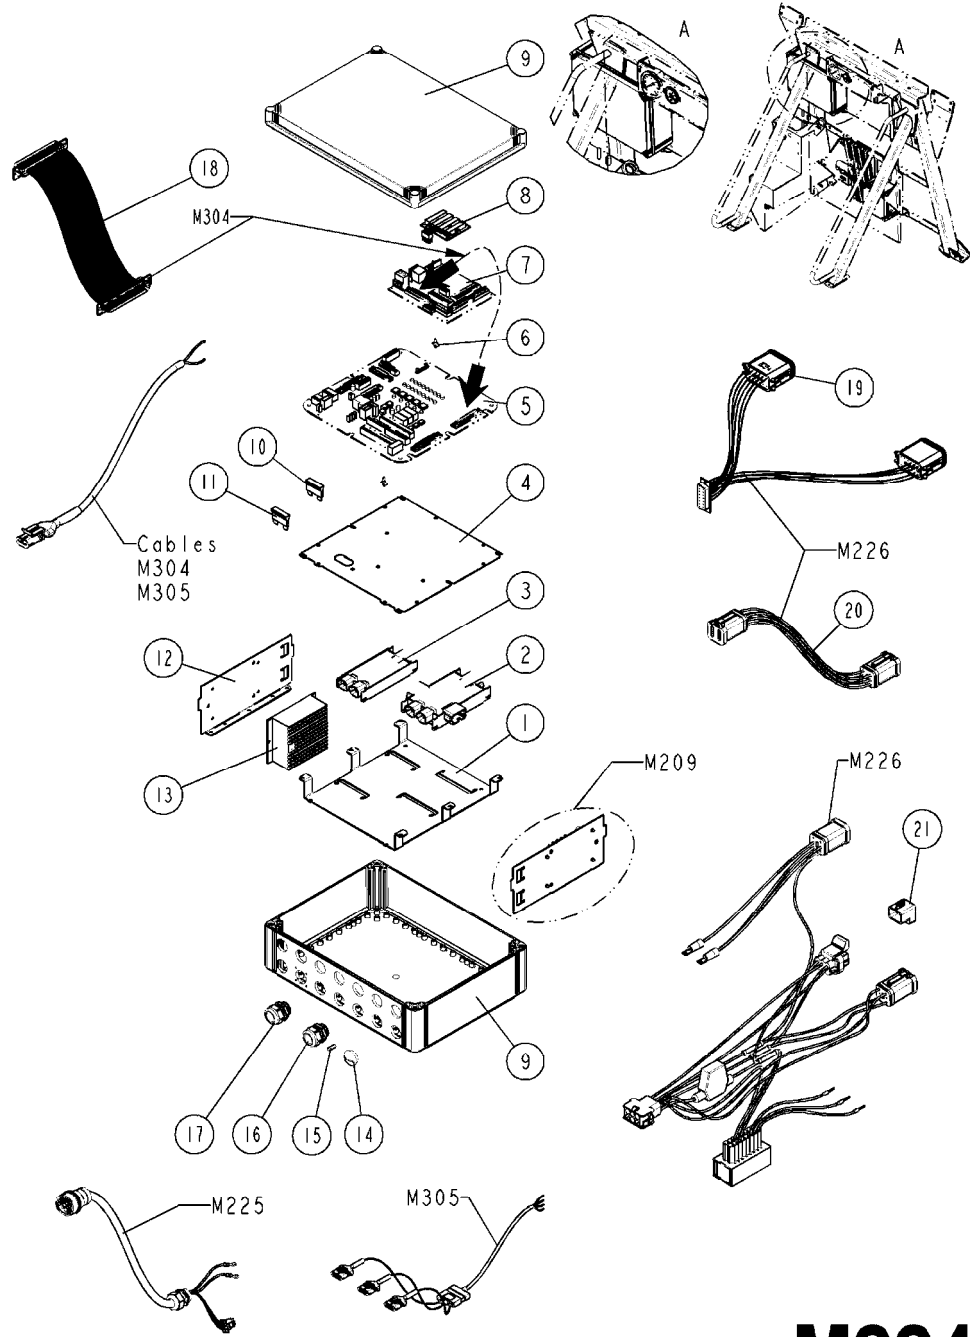

# M224

JOB COM ISOBUS HW V.3  
M224-HIA, 16:11:17

Page 1  
Date 12.08.2020 9:06

Pos.	parts-n°	order qty	description
1	63146400	1	JOB COM BRACKET W.M4 NUTS
2	26043600	1	MODULE, INPUT, NORAC UC5
3	26043400	1	NORAC UC5 CONTROLLER MODULE
4	16302100	1	JOB COM PLATE REAR
5	26052700	1	JOB COM PCB ASSY HW3.1
6	26005100	1	CONNECTOR FOR PCB, PLASTIC
7	26029200	1	DAH PCB F. JOB COM NCM '09
8	26031100	1	PCB ASSY. FOR NORAC INTERFACE
9	39134200	1	BOX COMPL. 300X400X135 DRILLED
10	28048600	1	FULE 15A ATOF SERIES
11	28048500	1	FUSE 10A ATOF SERIES
12	16302000	1	MOUNT PLATE JOB COM, C2C, JC HW3.X
13	26031200	1	C2C ISOBUS BRIDGE 16PIN STW
14	26004600	1	PLUG F.DRILLED HOLE 21MM
15	25197500	1	PLUG Ø6x18MM NITRIL
16	26039700	1	BULKHEAD F.CABLE PG21 6X6.0
17	26039800	1	BULKHEAD F.CABLE PG21 3X9.0
18	26005900	1	WIRE 37/37 POLE DAH/JOB COM
19	26039300	1	CABLE, DAH UC5 INPUT MODULE
20	26039100	1	CABLE, DT06 6P FEMALE L=300MM
21	26032700	1	ACTIVE ISOBUS TERMINATOR