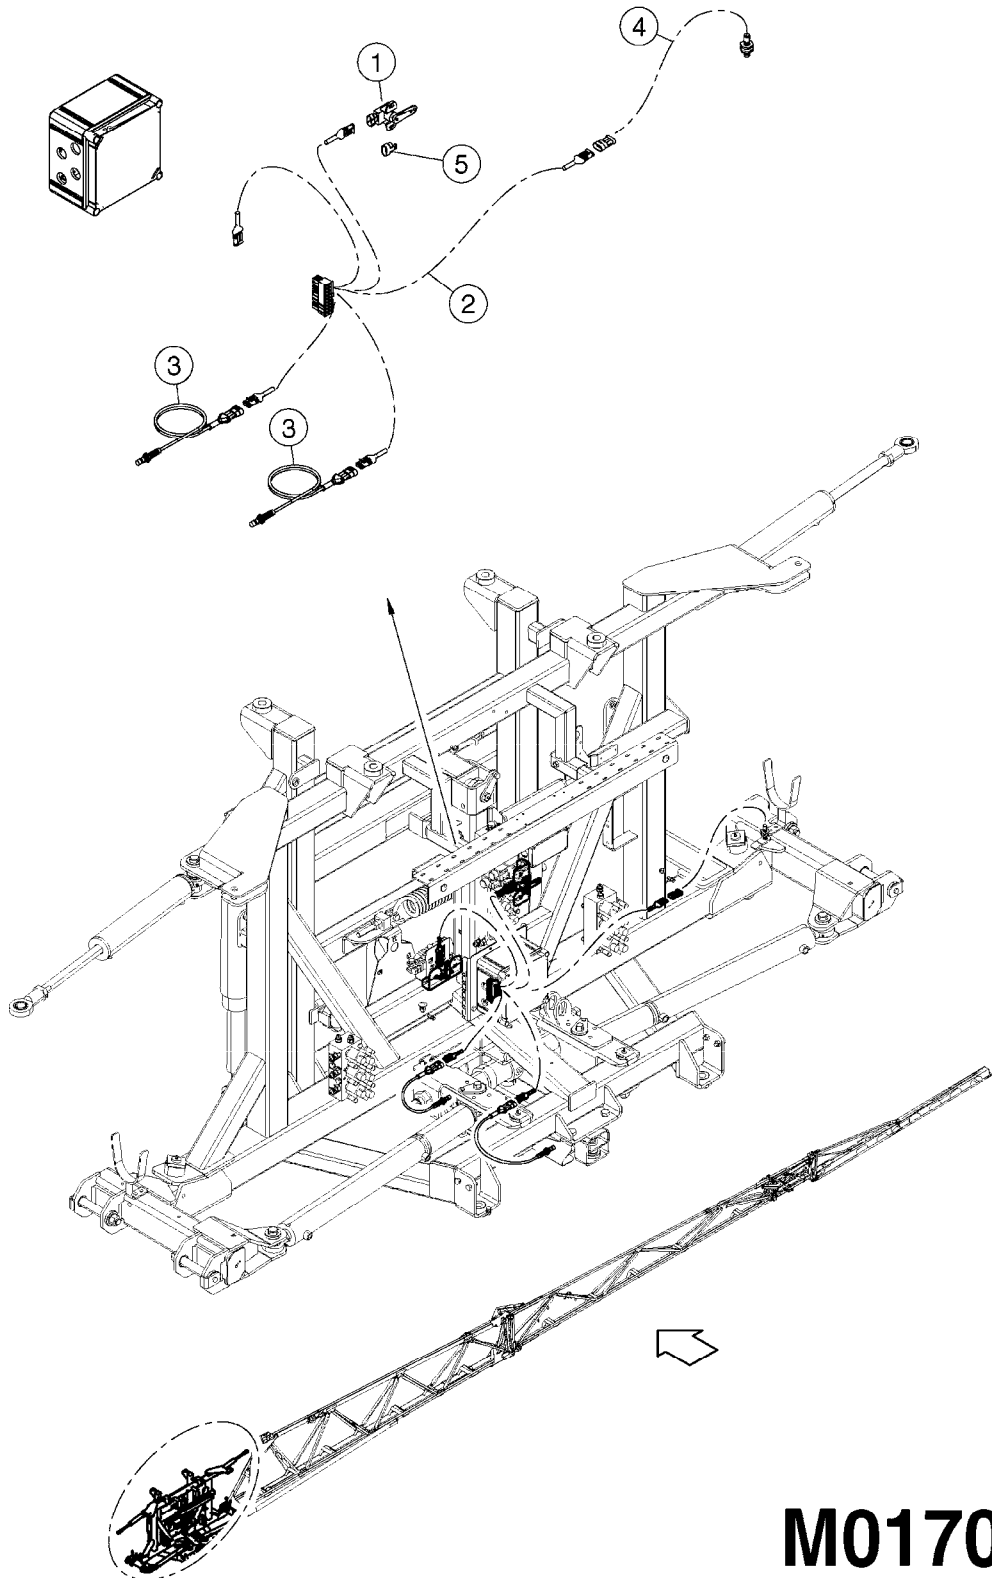

TERRA FORCE BOOM SENSORS
M0170-HIN, 04:12:17

TERRA FORCE BOOM SENSORS
M0170-HIN, 04:12:17

Page 1
Date 12.08.2020 9:06

Pos.	parts-n°	order qty	description
1	26005800	1	ANGLE SENSOR 120° 0.5-4.5 VDC + LEVER
2	26034400	1	CABLE SENSOR TO HY JUNCBOX TDZ
3	28102400	1	INDUCTIVE SENSOR M12 F. CYL.
4	28129300	1	INDUCTIVE SENSOR UNSHIELDED M12 L=1M SD=8MM
5	33520500	1	CAP, AMP, 3P, FEMALE