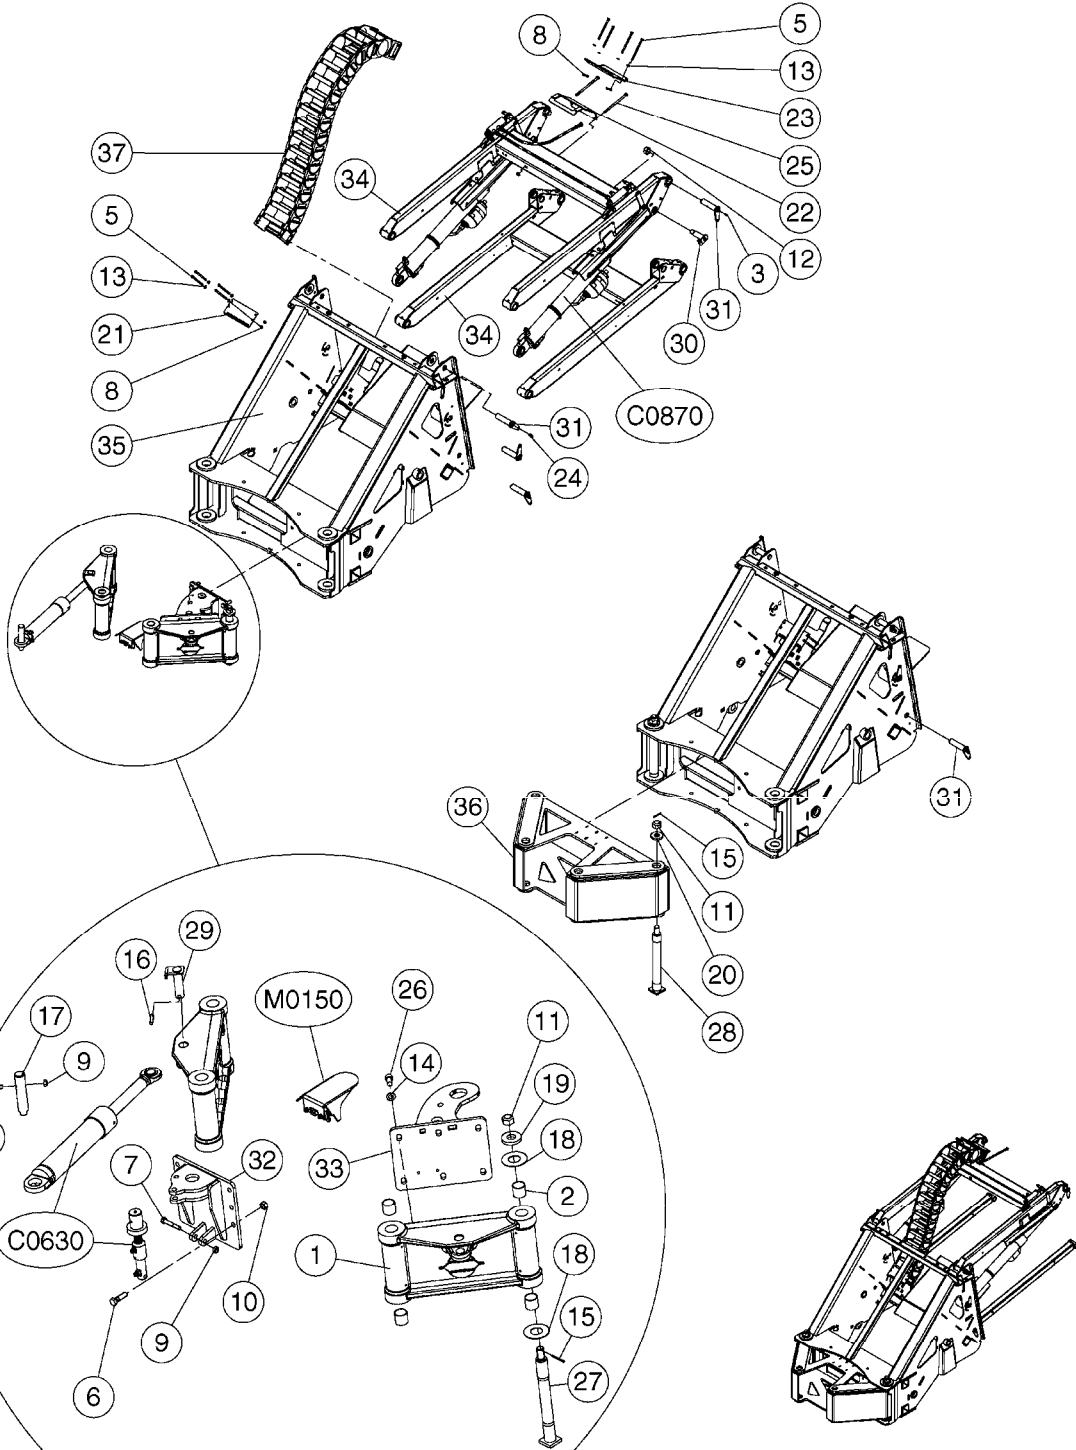

FRAME - REAR W/PARALIFT
CM45/55/7000
E1220-HIN, 26:07:17

Page 0
Date 12.08.2020 9:06

FRAME - REAR W/PARALIFT
CM45/55/7000
E1220-HIN, 26:07:17

Page 1
Date 12.08.2020 9:06

Pos.	parts-n°	order qty	description
1	111708	1	STEER ARM NCM 4400 PAINTED RED
1	111710	1	STEER ARM NCM 6600 PAINTED RED
2	210776	1	BUSHING F.TWIN STEERING ARM
2	210865	1	BUSHING 40mm40mm DU
3	283699	1	GREASE NIPPLE M6X1
4	421222	1	BOLT HEX 8.8 DEL M10X75 FT
4	430846	1	BOLT HEX 8.8 DEL M12X80
5	421256	1	BOLT HEX 8.8 SS M8X130
6	430765	1	BOLT HEX 8.8 DEL M16X55
7	430802	1	BOLT HEX 8.8 DEL M12X75
8	460143	1	LOCK NUT M8 SST A2 DIN985
9	460423	1	NUT HEX M10X1.50 LOCK DIN985A2 SS
9	460703	1	NUT HEX M12X1.75 LOCK DIN985A2 SS
10	460585	1	LOCKING NUT M16 DIN985 A2 SS
11	460747	1	NUT HEX M24 LOCK
11	461316	1	NUT HEX LOCK M30X3.5 DIN 985
12	460747	1	NUT HEX M24 LOCK
13	471126	1	WASHER, M8, Ø16/ 8.4X 1.6, SS
14	471128	1	WASHER, M16, Ø30/17.0X 3.0, SS
14	471129	1	WASHER, M20, Ø37/21.0X 3.0, SS
15	480384	1	PIN COTTER 3/16 x 1-1/2"
16	480502	1	PIN RETAINING M10X50 DIN 1481
17	14051400	1	PIN Ø35.1/Ø12 L=164
17	14051700	1	PIN D30 L=164
18	16125200	1	DISC D90/42 X 2 RED
18	16125300	1	DISC D90/42 X 3 RED
18	16155700	1	DISC D115/52 X 2 RED
18	16155800	1	DISC D115/52 X 3 RED
19	16155900	1	DISC D70.0/ 31.0X10.0/RED
19	16375500	1	WASHER 10.0X60X25 RED
20	16375500	1	WASHER 10.0X60X25 RED
21	16384200	1	CLAMP BKT FOR CABLE TRAY
22	16384400	1	CABLE TRAY BRKT.BOTTOM PAINTED
23	16384600	1	CABLE TRAY BRKT.TOP PAINTED
24	28112100	1	GREASE FITTING Ø6 90GR M6
25	42126400	1	BOLT HEX M10X180 A4-80
26	45001600	1	M16 X 30 8.8 CYL. SCREW
26	45001800	1	SCREW ALLEN M20X45 12.9 DE
27	61033700	1	PIN F. STEERING 4400
27	61037800	1	PIN F. STEERING 6600
28	61033700	1	PIN F. STEERING 4400
29	61036400	1	PIN D29.8 L=97
29	61038100	1	PIN D34.8
30	61061200	1	PIN, Ø30/M24 L=105
31	61061300	1	PIN, Ø30 L=122
32	63036100	1	CONSOLE F. TRAPEZE LOCK CM "05
33	63036200	1	LATCH F. TRAPEZE LOCK CM "05"
33	63044000	1	LATCH F. TRAPEZE LOCK CM6600
34	63096000	1	Paralift Arm CM11 RED
35	63096500	1	REAR FRAME CM4500 PAINTED
35	63146200	1	REAR FRAME CM55/7000 PAINTED
36	63096900	1	MOUNT F.REAR FRAME CM4500 RED
37	72980400	1	COMPLETE CABLE TRAY FOR PARALIFT