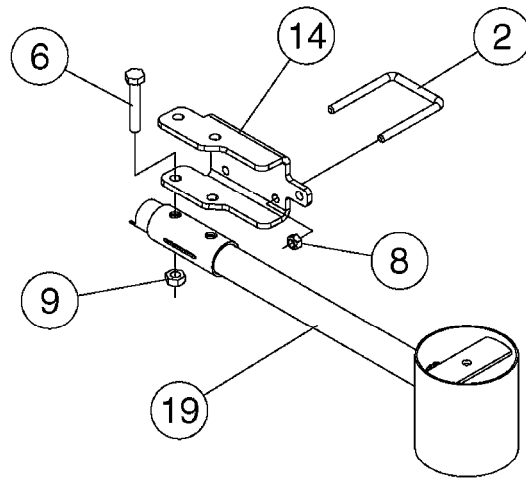

NORAC UC5 BOOM HEIGHT CONTROL
M0370-HIN, 16:10:18

Page 1

Date 12.08.2020 9:06

Pos.	parts-n°	order qty	description
1	26022703	1	CABLE, INTERFACE, TILT, NORAC UC5
2	26023503	1	CABLE UC5 INTERFACE MAIN AMP
3	26032600	1	CABLE UC5 NETWORK 14 AWG 10M
4	26043000	1	NORAC UC5 NETWORK 2 PIN PLUG
5	26043300	1	CABLE UC5 VALVE 2PIN/2PIN DT
6	26043400	1	NORAC UC5 CONTROLLER MODULE
7	26043500	1	NORAC UC5 VALVE MODULE
8	26043600	1	MODULE, INPUT, NORAC UC5
9	26043700	1	SENSOR, NORAC, UC5, ULTRASONIC
10	26043800	1	NORAC UC5 - UC7 NETWORK COUPLER 2-WAY
11	26043900	1	NORAC UC5 - UC7 NETWORK COUPLER 8-WAY
12	26044200	1	CABLE UC5 - UC7 NETWORK 18 AWG 20M
13	26023803	1	NORAC UC5 ROLL SENSOR OLD STYLE NORAC P/N 43740
13	26044300	1	UC5 - UC7 ROLL SENSOR VER. 2 NEW STYLE NORAC P/N 43741
14	26044400	1	NORAC UC5 - UC7 COUPLER 2-WAY/TERM.
15	26047100	1	CABLE UC5 NETWORK 14 AWG 1M
16	26049900	1	CABLE UC5 NETWORK 14 AWG 3M
17	26057900	1	UC5 - UC7 NETWORK 6 PIN PLUG '13
18	26058000	1	NORAC UC5 - UC7 NETWORK 12-PIN PLUG
19	26084700	1	Mesh Kit Ultrasonic Sensor FOR 2018 AND NEWER SENSORS
19	28098003	1	MESH AND CLIP KIT, NORAC FOR PRE-2018 SENSORS
20	28050303	1	NORAC RUBBER TOP&BOLT F.SENSOR DIA.30MMX30MMX8MM
21	28055503	1	NORAC VALVE MOUNTING HARDWARE
22	28086600	1	FOAM DISC F. SENSOR NORAC
23	78216100	1	NORAC VALVE BLOCK COMP, DEUTSCH CON.

M0375