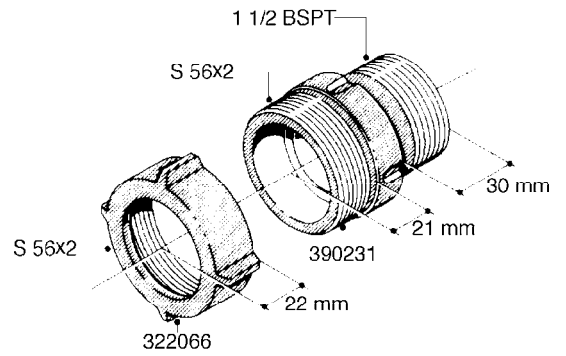

**L0080**

FITTINGS - S-53  
L0080-HIN, 12:09:17

Page 1

Date 12.08.2020 9:06

Pos.	parts-n°	order qty	description
1	145995	1	FITT.DK S-53 FORK
2	241973	1	O-RING Ø3 X 44.2 70 SHORES NITRIL NITRIL (BLACK)
2	242353	1	O-RING 3 X 44.2 VITON VITON (BROWN)
3	242109	1	O-RING D32.2x3.0 NITRIL (BLACK)
3	242354	1	O-RING D32.2X3.0 VITON VITON (BROWN)
4	322103	1	FITT.DK S-53 BULKHEAD
5	322107	1	FITT.DK S-53 BULKHEAD NUT
6	322110	1	FITT.DK S-53 ELB. 1/2" BSP
7	322352	1	FITT.DK S-53 TEE
8	334229	1	FITT.DK S-53 STR.3/4"
9	334260	1	GASKET F. S-53 BULKHEAD
10	334564	1	FITT.DK S-67 TO S-53 ADAPTER
11	391100	1	FITT.DK S-53THREAD INS.1/2"BSP
12	726463	1	FITT.DK S53 BULKHEAD W/GASKET
13	726552	1	FIT.DK S-53X90 1/2" BSP,O-RING
14	726556	1	FITT.DK S-53 HB 1/2" W/O-RING
15	726558	1	FITT.DK S53 STR. 3/4" W.ORING
16	726559	1	FITT DK. S-53 HB 1" W/O-RING
17	726568	1	FITT.DK.S-53 HB 1/2"90 W/O-RING
18	726570	1	FITT.DK S-53 ELB.3/4" W.ORING
19	726571	1	FITT.DK S-53 ELB.1", W ORING
20	726578	1	FITT.DK S53 PLUG WITH O-RING
21	728561	1	FITT.DK. S67M - S53F REDUCER