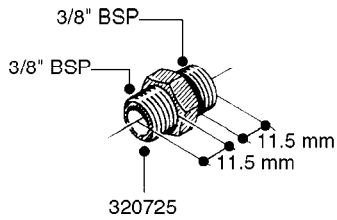

FITTINGS - HEXAGON NIPPLES  
L0030-HIN, 01:01:16

**L0030**

FITTINGS - HEXAGON NIPPLES  
L0030-HIN, 01:01:16

Page 1  
Date 12.08.2020 9:06

parts-n°	order qty	description
10015303	1	FITT.PO.HN 1.00X1.00 M1000
10425003	1	FITT.PO.HN 1.25X1.00 MCPHEE
320132	1	FITT.DK HN 1" BSP
320176	1	FITT.DK HN 3/8"X1/2" BSP
320445	1	FITT.DK HN 1/4"X3/8" BSP
320655	1	FITT.DK HN 1/2"-1/2" BSP
320692	1	FITT.DK HN 3/8'BSPX1/4'NPT
320703	1	FITT.DK HN 3/8BSP X1/2 &1/4NPT
320725	1	FITT.DK NIPPLE 3/8"-3/8" BSP
320902	1	FITT.DK HN 3/8'X 1/4' BSP
390232	1	FITT.DK HN 1-1/2' X 1-1/4' BSP
390276	1	FITT.DK HN 1'BSP