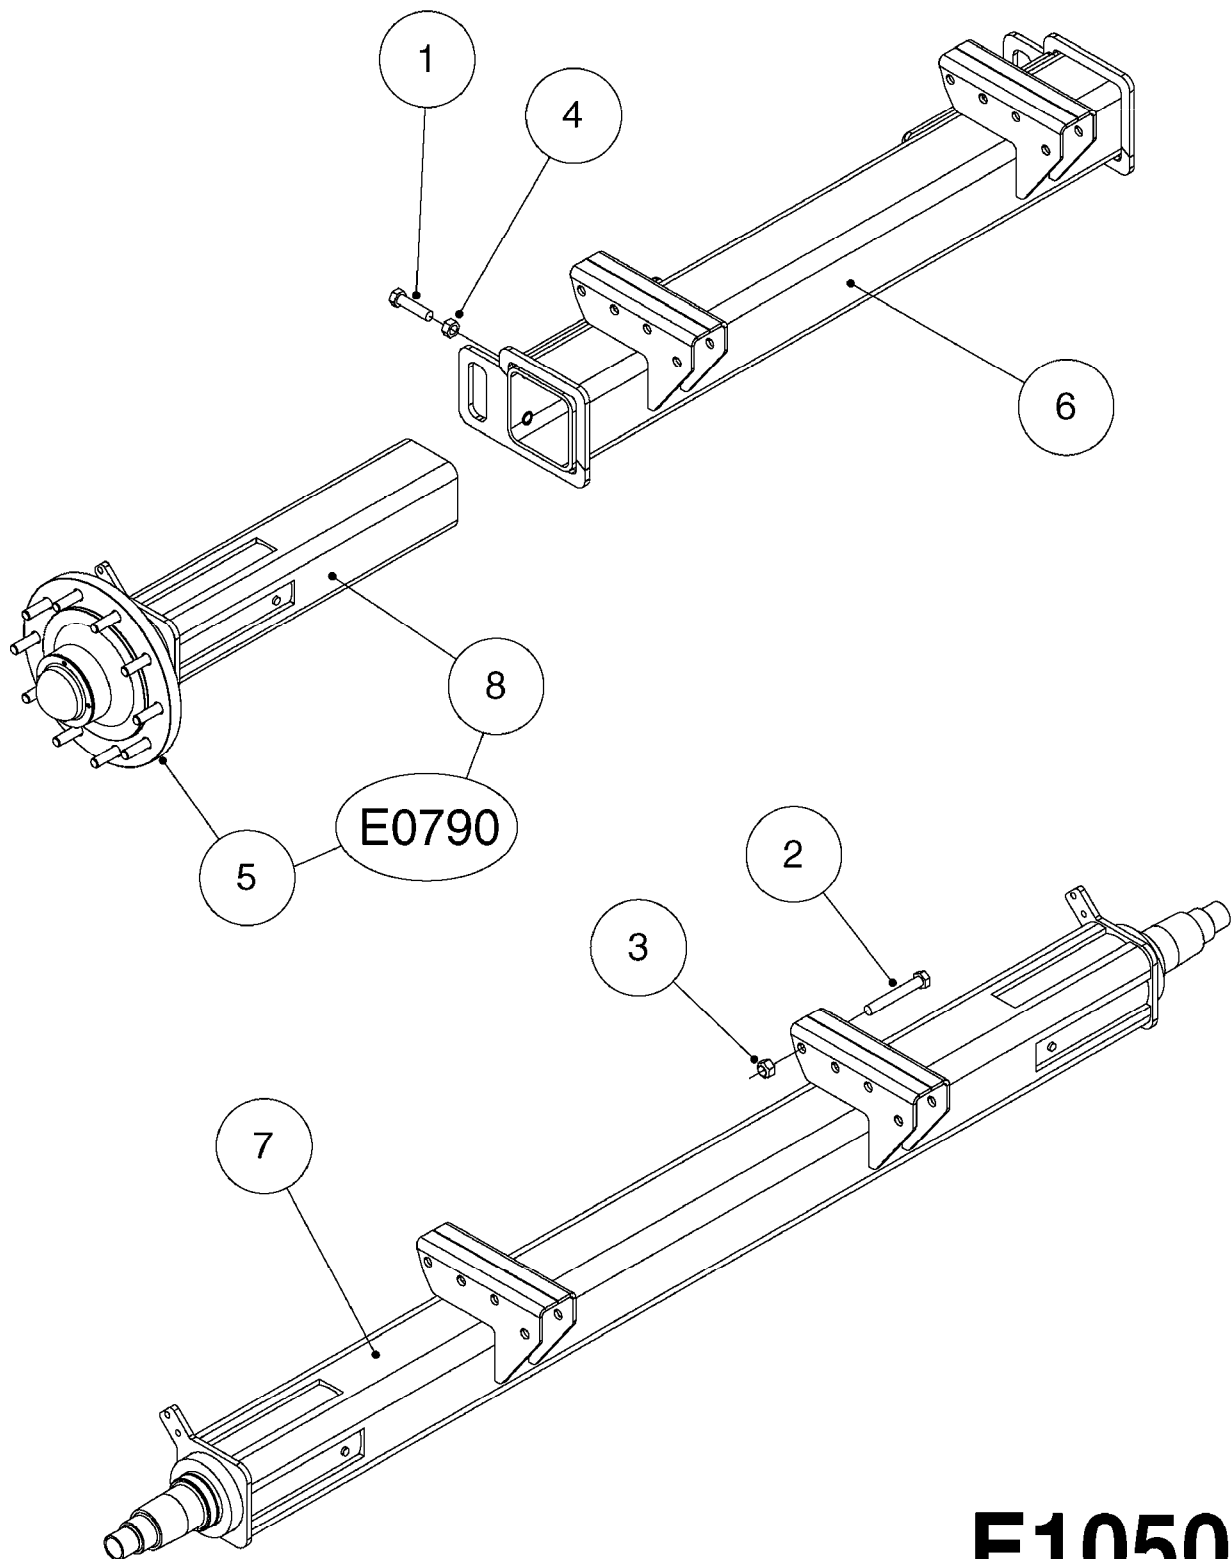

COMMANDER 4400-7000
NON-SUSPEND.AXLE
E1050-HIN, 01:01:16

Page	0
Date	12.08.2020 9:06

Agroparts: www.HARDI-INTERNATIONAL.com

COMMANDER 4400-7000
NON-SUSPEND.AXLE
E1050-HIN, 01:01:16

Page 1
Date 12.08.2020 9:06

Pos.	parts-n°	order qty	description
1	430920	1	BOLT HEX M20x80MM
2	430979	1	BOLT HEX M20x140 8.8 DELTA
3	460806	1	NUT HEX M20X2.50 LOCK DIN985A2 SS
4	461228	1	NUT HEX M20
5	28045703	1	HUB ASSY 10-13.19-11.02 25000#
6	63024303	1	AXLE W/M NON SUSP. ADJ. CM"05"
7	63033603	1	AXLE NON-SUSPENDEED NCM 44 120"
8	63033703	1	AXLE INSERT NCM 44/66/9000