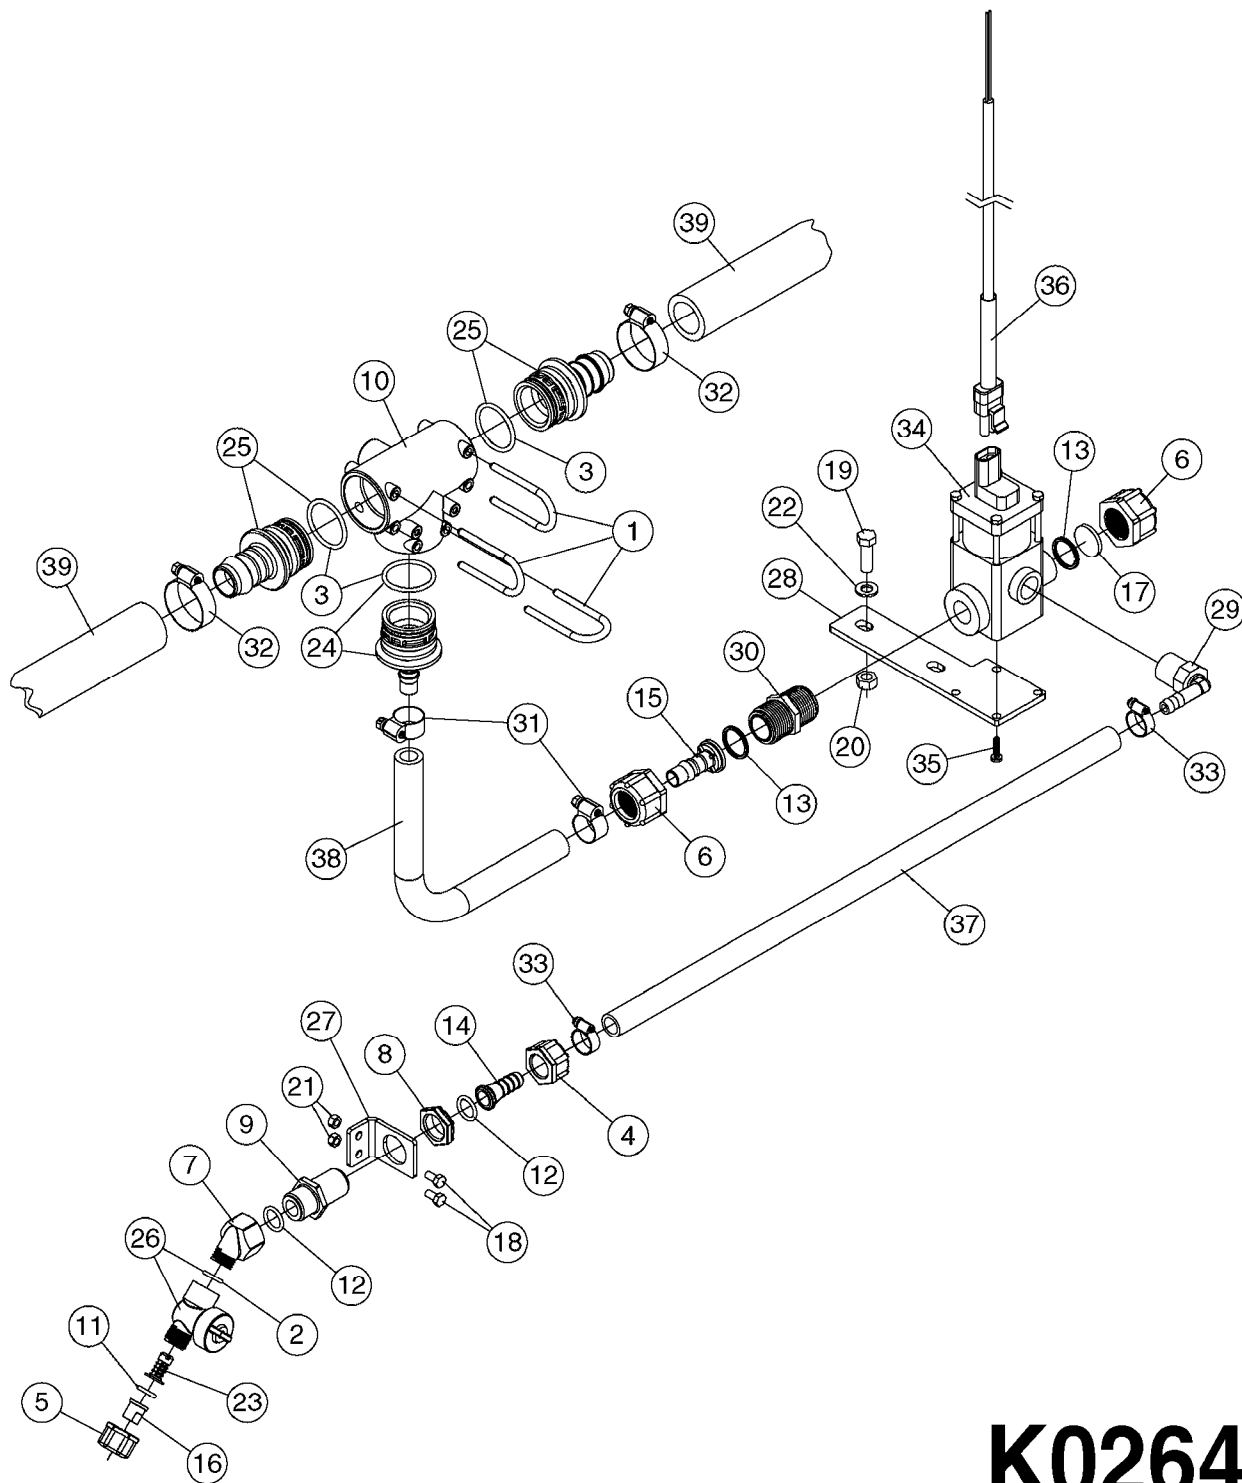

K0264

ELECTRIC END NOZZLE KIT
FTZ/TDZ '13
K0264-HIN, 06:12:17

Page 1
Date 12.08.2020 9:06

Pos.	parts-n°	order qty	description
1	145995	1	FITT.DK S-53 FORK
2	240177	1	O-RING D16.1/11.3 X 2.4
3	242109	1	O-RING D32.2x3.0
3	242354	1	O-RING D32.2X3.0 VITON
4	320084	1	FITT.DK NUT 1/2" BSP
5	320187	1	FITT.DK CAP 3/8" BSP BLACK
6	320283	1	FITT.DK NUT 3/4"BSP
7	320596	1	FITT.DK ELB 3/8"-1/2'BSP 45DEG
8	321307	1	FITT.DK NUT 1/2" BSP JAMB
9	321742	1	FITT.DK BULKHEAD 1/2' BSP
10	322352	1	FITT.DK S-53 TEE
11	330013	1	O-RING 2.5 X 10 PUR
12	330212	1	O-RING D19/D14X2.4 F.1/2"NUT
13	330595	1	O-RING D24.6/D20X2.1 -3/4"
14	330676	1	FITT.DK HB 3/8" F. 1/2" NUT
15	332286	1	FITT.DK HB 1/2" F. 3/4" NUT
16	370392	1	NOZZLE END FAN 1850-G 300
17	390542	1	PLUG WASHER FOR 3/4'CAP NUT
18	411030	1	BOLT HEX M5X10
19	421046	1	BOLT HEX M8X25/25 A2 SS DIN933
20	460143	1	LOCK NUT M8 SST A2 DIN985
21	461217	1	NUT HEX M5 LOCK
22	471126	1	WASHER, M8, Ø16/ 8.4X 1.6, SS
23	725042	1	SCREEN 80 MESH W.GASKET, RED
24	726556	1	FITT.DK S-53 HB 1/2" W/O-RING
25	726559	1	FITT DK. S-53 HB 1" W/O-RING
26	729610	1	NOZZLE ASSY. NON DRIP 3/8 THRD
27	16170303	1	END NOZZLE MOUNT 2013, TDZ
28	16170703	1	PLATE, TDZ END NOZZLE SOLENOID MNT
29	23005603	1	FITT, 1/2" NPT X 3/8" HOSE SHANK 90
30	23005703	1	FITT, 3/4" POLY NIPPLE
31	28029803	1	CLAMP HOSE GEAR P1/2" 6708
32	28030003	1	CLAMP HOSE GEAR P1" 6716
33	28044903	1	CLAMP HOSE GEAR P3/8" 6706
34	28085803	1	SOLENOID VALVE, TIR, 3/4X1/2X3/4
35	44076200	1	SCREW WN5451 5X16 SS TORX
36	70113203	1	END NOZZLE 2013, 2 WIRE CABLE
37	92701703	1	HOSE R X3/8" X300PSI WP X0012"
38	92702103	1	HOSE R X1/2" X300PSI WP X0012"
39	92712403	1	HOSE R X1" X300PSI WP X0012"