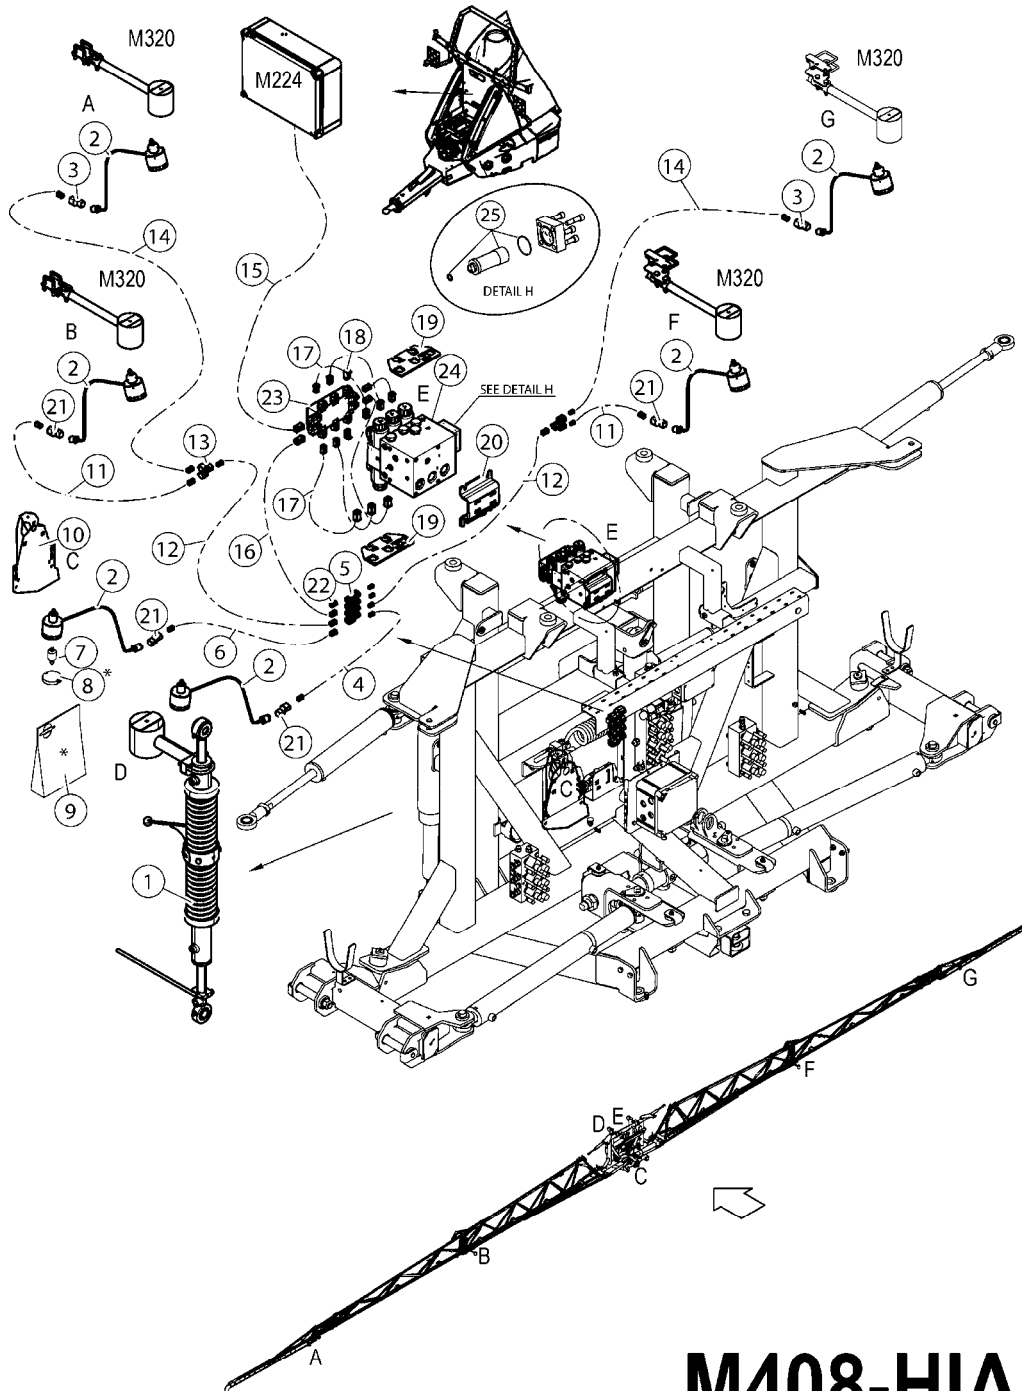

**M408-HIA**

NORAC UC5 AUTOTERRAIN TDZ  
M408-HIA, 10:02:16

Page 1  
Date 12.08.2020 9:06

Pos.	parts-n°	order qty	description
1	78130700	1	CYLINDER 8IN LINEAR ROLL NORAC
2	26043700	1	SENSOR, NORAC, UC5, ULTRASONIC
3	26044400	1	NORAC UC5 - UC7 COUPLER 2-WAY/TERM.
4	26043200	1	CABLE UC5 NETWORK 14 AWG 1M
5	26043900	1	NORAC UC5 - UC7 NETWORK COUPLER 8-WAY
6	26043200	1	CABLE UC5 NETWORK 14 AWG 1M
7	28050303	1	NORAC RUBBER TOP&BOLT F.SENSOR DIA.30MMX30MMX8MM
8	28086600	1	FOAM DISC F. SENSOR NORAC For Sensors before 2018
9	28097000	1	TRANSDUCER KIT F.US SENSOR For sensors before 2018
9	26084700	1	Mesh Kit Ultrasonic Sensor For Sensors from 2018 and forward
10	61068000	1	NORAC SENSOR BRACKET, CENTER
11	26032600	1	CABLE UC5 NETWORK 14 AWG 10M
11	26044200	1	CABLE UC5 - UC7 NETWORK 18 AWG 20M
11	26047100	1	CABLE UC5 NETWORK 14 AWG 1M
11	26049900	1	CABLE UC5 NETWORK 14 AWG 3M
11	26051100	1	CABLE UC5 NETWORK 14 AWG 5M
11	26051200	1	CABLE UC5 NETWORK 14 AWG 7M
11	26051300	1	CABLE UC5 NETWORK 14 AWG 15M
12	26043200	1	CABLE UC5 NETWORK 14 AWG 1M
13	26044100	1	UC5 - UC7 NETWORK COUPLER 3-WAY
14	26044200	1	CABLE UC5 - UC7 NETWORK 18 AWG 20M
14	26047100	1	CABLE UC5 NETWORK 14 AWG 1M
14	26049900	1	CABLE UC5 NETWORK 14 AWG 3M
14	26051100	1	CABLE UC5 NETWORK 14 AWG 5M
14	26051200	1	CABLE UC5 NETWORK 14 AWG 7M
14	26051300	1	CABLE UC5 NETWORK 14 AWG 15M
15	26045600	1	CABLE, UC5, 6P FEMALE JC L=10.5M
16	26043200	1	CABLE UC5 NETWORK 14 AWG 1M
17	26043300	1	CABLE UC5 VALVE 2PIN/2PIN DT
18	26043000	1	NORAC UC5 NETWORK 2 PIN PLUG
19	28153500	1	VALVE MODULE BRACKET PAIR
20	16320400	1	BRACKET F. NORAC BLOCK - RED
21	26043800	1	NORAC UC5 - UC7 NETWORK COUPLER 2-WAY
22	26057900	1	UC5 - UC7 NETWORK 6 PIN PLUG '13
23	26043500	1	NORAC UC5 VALVE MODULE
24	78219200	1	VALVE BLOCK 3 STATION
25	28067303	1	KIT FILTER NORAC UC5 106285