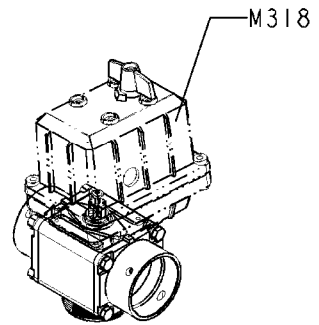

S67 VALVE
B420-HIA, 29:07:15

I Valve