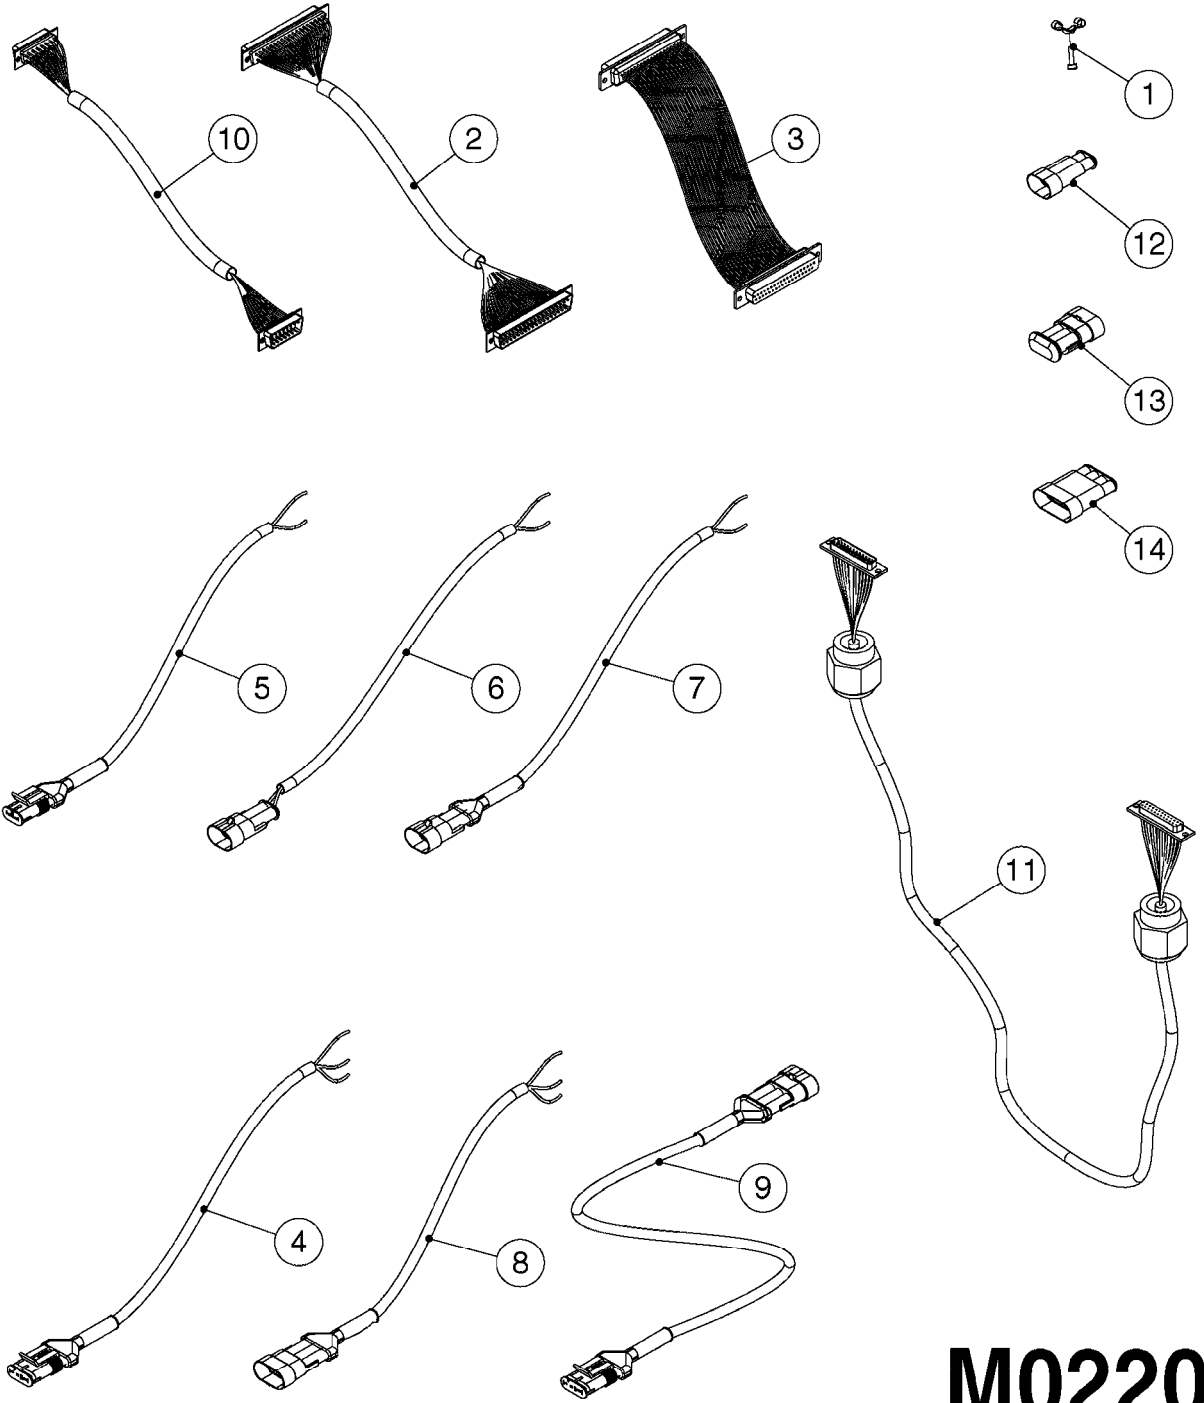

**M0220**

CABLES  
M0220-HIN, 12:05:18

Page 1  
Date 12.08.2020 9:06

Pos.	parts-n°	order qty	description
1	262150	1	SCREW ASSM.FOR D-SUB PLUG
2	26004900	1	CABLE FEM/MALE 37P L=9.5M
3	26005900	1	WIRE 37/37 POLE DAH/JOB COM
4	26006000	1	LEAD F AMP SUPERSEAL 3 WAYS L1,5M
4	26006100	1	CABLE L = 5.00M, AMP, MALE, 3P
4	26007000	1	CABLE L = 0.20M, AMP, MALE, 3P
4	26007100	1	CABLE L = 9.00M, AMP, MALE, 3P
4	26007200	1	CABLE 3POL AMP FEMALE L13M
5	26006200	1	CABLE L = 4.50M, AMP, MALE, 2P
5	26006300	1	CABLE L = 0.50M, AMP, MALE, 2P
5	26006400	1	CABLE L = 0.75M, AMP, MALE, 2P
5	26006500	1	CABLE L = 1.50M, AMP, MALE, 2P
5	26006600	1	CABLE L = 9.00M, AMP, MALE, 2P
6	26006700	1	CABLE L = 0.12M, AMP, FEMALE, 2P
7	26006800	1	CABLE L = 1.00M, AMP, FEMALE, 2P
8	26007300	1	CABLE L = 1.00M, AMP, FEMALE, 3P
9	26007400	1	CABLE L = 3.00M, AMP, EXT, 3P
9	26009800	1	CABLE L = 0.50M, AMP, EXT, 2P
10	26007500	1	CABLE FEM/FEM 15P L=3.5M
11	26016900	1	CABLE DB25M - DB25F L=8.5m
12	72450600	1	CAP F. AMP SUPER SEAL 2P PLUG
13	72450700	1	CAP F. AMP SUPER SEAL 3P PLUG
14	72450800	1	CAP F. AMP SUPER SEAL 4P PLUG