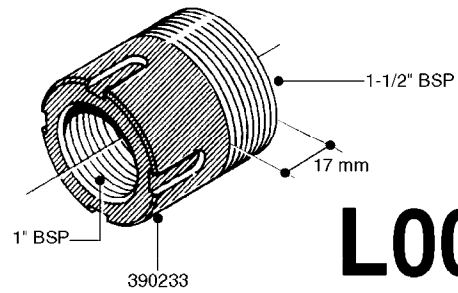

FITTINGS - HEXAGON NIPPLES  
L0030-HIN, 01:01:16

**L0030**

FITTINGS - HEXAGON NIPPLES  
L0030-HIN, 01:01:16

Page 1  
Date 12.08.2020 9:06

parts-n°	order qty	description
10015303	1	FITT.PO.HN 1.00X1.00 M1000
10425003	1	FITT.PO.HN 1.25X1.00 MCPHEE
320132	1	FITT.DK HN 1" BSP
320176	1	FITT.DK HN 3/8"X1/2" BSP
320445	1	FITT.DK HN 1/4"X3/8" BSP
320655	1	FITT.DK HN 1/2"-1/2" BSP
320692	1	FITT.DK HN 3/8'BSPX1/4'NPT
320703	1	FITT.DK HN 3/8BSP X1/2 &1/4NPT
320725	1	FITT.DK NIPPLE 3/8"-3/8" BSP
320902	1	FITT.DK HN 3/8'X 1/4' BSP
390232	1	FITT.DK HN 1-1/2' X 1-1/4' BSP
390276	1	FITT.DK HN 1'BSP