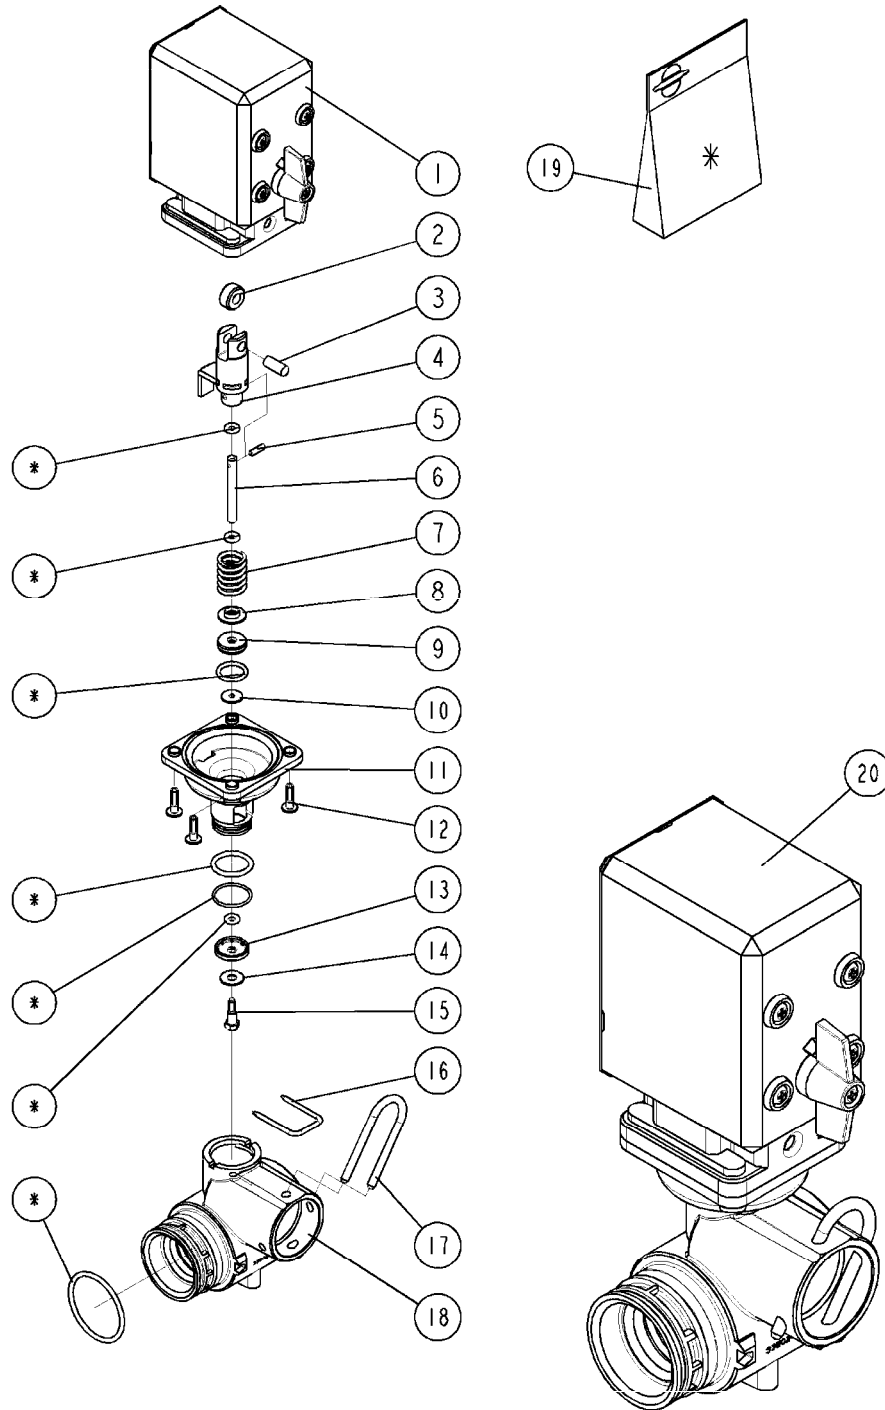

M317

DIST. VALVE S67
M317-HIA, 17:07:12

Page 1

Date 12.08.2020 9:06

Pos.	parts-n°	order qty	description
1	72317100	1	MOTOR HOUSE DISTR. 1:300
2	210738	1	PIN Ø7 L16
3	210737	1	BEARING BALL D7 RSTO 5 TN
4	334053	1	SLIDE CONSOLE FOR EC SPINDLE
5	480616	1	SPINDLE PIN Ø 3X12 DIN1481 RST
6	145701	1	SPINDLE F/EC-DISTRIBUTOR
7	220662	1	PRESSURE SPRING D 18.5/26
8	333815	1	DISTANCE RING
9	333982	1	GUIDE FOR O-RING D15.3X2.4
10	167786	1	WASHER D13/D4.2X1
11	333524	1	DIAPHRAGM HOUSING BOTTOM PA
12	440675	1	SCREW F. PLASTIC 5X16 SS
13	333971	1	SUPP RING F/O-RING D15.3X2.4
14	163936	1	WASHER D15/D6.2X1
15	14021000	1	PINDBOLT M 4 L= 22 NV8 RSF
16	270211	1	FITT.DK S25 FORK L=37.5
17	145995	1	FITT.DK S-53 FORK
18	33502400	1	DISTRIBUTION HOUSING EFC
19	741822	1	SEAL KIT - 1 SECTION (05)
20	72404600	1	SHUTOFF VALVE CYC. FILTER