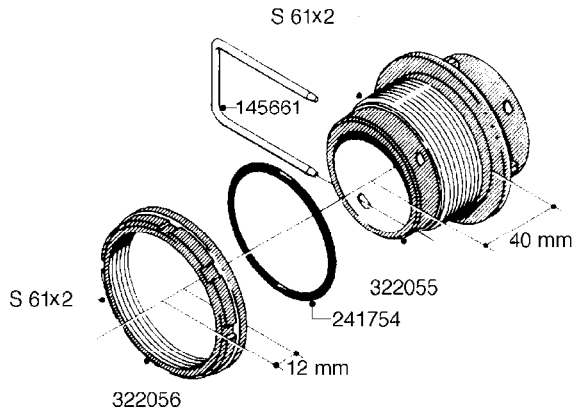

**L0080**

FITTINGS - S-53  
L0080-HIN, 12:09:17

Page 1

Date 12.08.2020 9:06

Pos.	parts-n°	order qty	description
1	145995	1	FITT.DK S-53 FORK
2	241973	1	O-RING Ø3 X 44.2 70 SHORES NITRIL NITRIL (BLACK)
2	242353	1	O-RING 3 X 44.2 VITON VITON (BROWN)
3	242109	1	O-RING D32.2x3.0 NITRIL (BLACK)
3	242354	1	O-RING D32.2X3.0 VITON VITON (BROWN)
4	322103	1	FITT.DK S-53 BULKHEAD
5	322107	1	FITT.DK S-53 BULKHEAD NUT
6	322110	1	FITT.DK S-53 ELB. 1/2" BSP
7	322352	1	FITT.DK S-53 TEE
8	334229	1	FITT.DK S-53 STR.3/4"
9	334260	1	GASKET F. S-53 BULKHEAD
10	334564	1	FITT.DK S-67 TO S-53 ADAPTER
11	391100	1	FITT.DK S-53THREAD INS.1/2"BSP
12	726463	1	FITT.DK S53 BULKHEAD W/GASKET
13	726552	1	FIT.DK S-53X90 1/2" BSP,O-RING
14	726556	1	FITT.DK S-53 HB 1/2" W/O-RING
15	726558	1	FITT.DK S53 STR. 3/4" W.ORING
16	726559	1	FITT DK. S-53 HB 1" W/O-RING
17	726568	1	FITT.DK.S-53 HB 1/2"90 W/O-RING
18	726570	1	FITT.DK S-53 ELB.3/4" W.ORING
19	726571	1	FITT.DK S-53 ELB.1", W ORING
20	726578	1	FITT.DK S53 PLUG WITH O-RING
21	728561	1	FITT.DK. S67M - S53F REDUCER