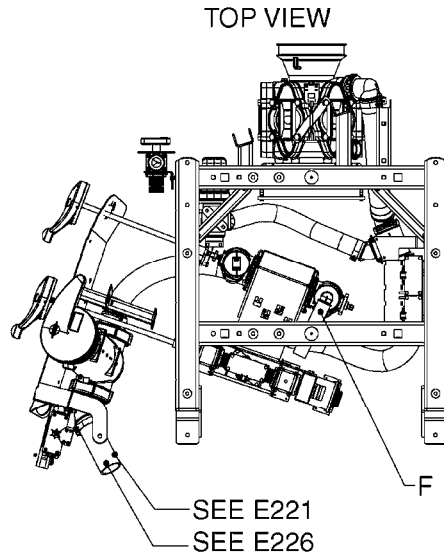

BOTTOM VIEW

TOP VIEW

**AA108**

COMMANDER 55/7000 FLUID SYS.  
PRESSURE  
AA108-HIN, 18:09:17

Page 1  
Date 12.08.2020 9:05

Pos.	parts-n°	order qty	description
1	145996	1	FITT.DK S-67 FORK
2	241973	1	O-RING Ø3 X 44.2 70 SHORES NITRIL NITRIL (BLACK)
2	242353	1	O-RING 3 X 44.2 VITON VITON (BROWN)
3	242020	1	O-RING 39.2 X 3 VITON
4	242109	1	O-RING D32.2x3.0 NITRIL (BLACK)
4	242354	1	O-RING D32.2X3.0 VITON VITON (BROWN)
5	322066	1	FITT.DK S-56 NUT
6	334151	1	FITT.DK S-61 ELB.1-1/4"110 DEG
7	334233	1	FITT.DK S-67 STR.1-1/2" RUBBER
8	334680	1	CLAMP HOSE PLASTIC 1"
9	726560	1	FITT.DK S-67 STR.1" W.O'RING
10	726561	1	FITT.DK S-67 STR.1-1/4" O-RING
11	726571	1	FITT.DK S-53 ELB.1", W ORING
12	726572	1	FITT.DK S-67 1" ELBOW 90 ASSY.
13	726573	1	FITT. S67 5/4" 90° W/O-RING
14	28030003	1	CLAMP HOSE GEAR P1" 6716
15	28030103	1	CLAMP HOSE GEAR P5/4-S1.5"6724
16	72433000	1	FITT.S67 1" 45° W/O-RING
17	72433100	1	FITT.DK S-67 45° 1-1/4"W/ORING
18	72433200	1	FITT.S67 1-1/2" 45°PVC W/O-RING
19	72819300	1	CHECK VALVE S67 2012 NO THREAD
20	92702703	1	HOSE PVC SUCT GRAY 2"
21	92712403	1	HOSE R X1" X300PSI WP X0012"
22	92734403	1	HOSE R X5/4" X200PSI WP X0012"
23	92736503	1	HOSE R X1.5" X200PSI WP X0012"