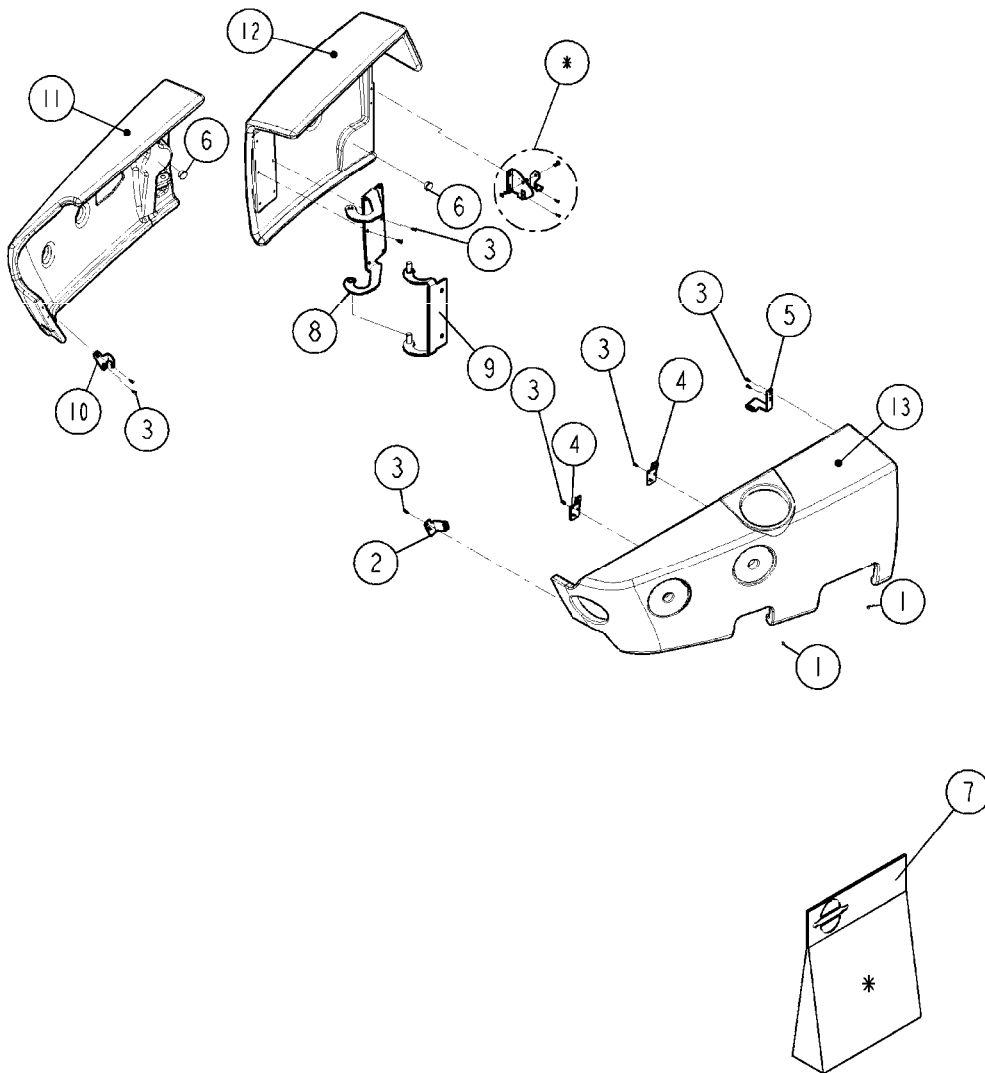

CM11 COVERING
E229-HIA, 31:10:13

Page 0

Date 12.08.2020 9:06

E229