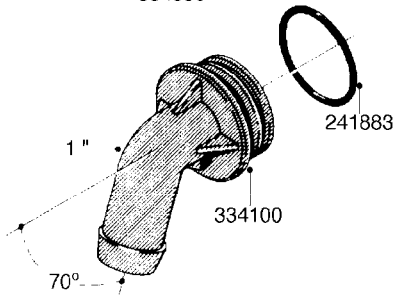

**L0080**

FITTINGS - S-53  
L0080-HIN, 12:09:17

Page 1

Date 12.08.2020 9:06

Pos.	parts-n°	order qty	description
1	145995	1	FITT.DK S-53 FORK
2	241973	1	O-RING Ø3 X 44.2 70 SHORES NITRIL NITRIL (BLACK)
2	242353	1	O-RING 3 X 44.2 VITON VITON (BROWN)
3	242109	1	O-RING D32.2x3.0 NITRIL (BLACK)
3	242354	1	O-RING D32.2X3.0 VITON VITON (BROWN)
4	322103	1	FITT.DK S-53 BULKHEAD
5	322107	1	FITT.DK S-53 BULKHEAD NUT
6	322110	1	FITT.DK S-53 ELB. 1/2" BSP
7	322352	1	FITT.DK S-53 TEE
8	334229	1	FITT.DK S-53 STR.3/4"
9	334260	1	GASKET F. S-53 BULKHEAD
10	334564	1	FITT.DK S-67 TO S-53 ADAPTER
11	391100	1	FITT.DK S-53THREAD INS.1/2"BSP
12	726463	1	FITT.DK S53 BULKHEAD W/GASKET
13	726552	1	FIT.DK S-53X90 1/2" BSP,O-RING
14	726556	1	FITT.DK S-53 HB 1/2" W/O-RING
15	726558	1	FITT.DK S53 STR. 3/4" W.ORING
16	726559	1	FITT DK. S-53 HB 1" W/O-RING
17	726568	1	FITT.DK.S-53 HB 1/2"90 W/O-RING
18	726570	1	FITT.DK S-53 ELB.3/4" W.ORING
19	726571	1	FITT.DK S-53 ELB.1", W ORING
20	726578	1	FITT.DK S53 PLUG WITH O-RING
21	728561	1	FITT.DK. S67M - S53F REDUCER