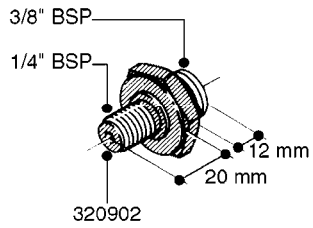

FITTINGS - HEXAGON NIPPLES  
L0030-HIN, 01:01:16

**L0030**

FITTINGS - HEXAGON NIPPLES  
L0030-HIN, 01:01:16

Page 1  
Date 12.08.2020 9:06

parts-n°	order qty	description
10015303	1	FITT.PO.HN 1.00X1.00 M1000
10425003	1	FITT.PO.HN 1.25X1.00 MCPHEE
320132	1	FITT.DK HN 1" BSP
320176	1	FITT.DK HN 3/8"X1/2" BSP
320445	1	FITT.DK HN 1/4"X3/8" BSP
320655	1	FITT.DK HN 1/2"-1/2" BSP
320692	1	FITT.DK HN 3/8'BSPX1/4'NPT
320703	1	FITT.DK HN 3/8BSP X1/2 &1/4NPT
320725	1	FITT.DK NIPPLE 3/8"-3/8" BSP
320902	1	FITT.DK HN 3/8'X 1/4' BSP
390232	1	FITT.DK HN 1-1/2' X 1-1/4' BSP
390276	1	FITT.DK HN 1'BSP