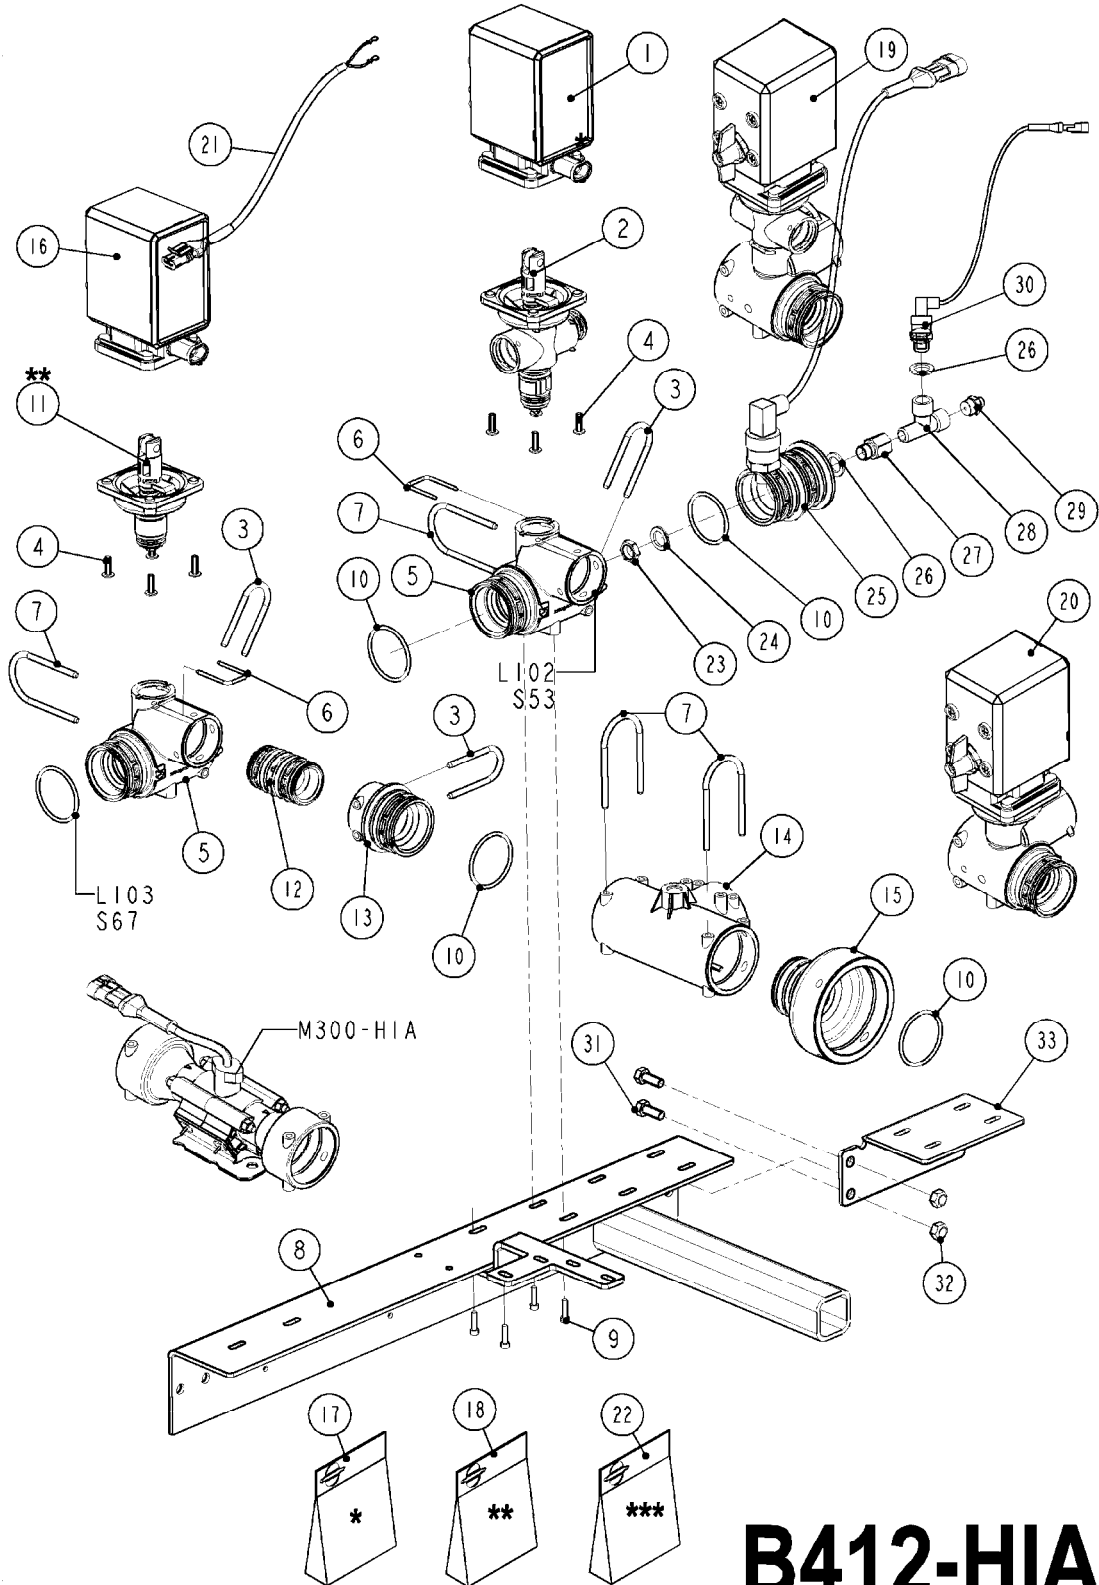

S93 SUCTION VALVE 05  
B410-HIA, 07:05:20

Page 0  
Date 12.08.2020 9:05

**B410-HIA**

S93 SUCTION VALVE 05  
B410-HIA, 07:05:20

Page 1

Date 12.08.2020 9:05

Pos.	parts-n°	order qty	description
1	14039700	1	DRIVER
2	145997	1	FITT.DK S-93 FORK
3	322349	1	HOUSING F.3WAY VALVE-93 322327
4	390544	1	BALL FOR S93 VALVE, 3 HOLES
5	322354	1	THRUST PLATE F.3-WAY VALVES-93
6	322218	1	END CAP F.VALVE S-93
7	741726	1	REPAIR KIT F.S93 VALVE VIT.'02
8	741831	1	HANDLE KIT S93 SUCTION VALVE
9	440729	1	SCREW F. PLASTIC 4MM X40LG SS
10	334594	1	PLUG F.VALVE HANDLE BLACK
11	33514400	1	HANDLE FOR 2 ICONS 07
12	33514500	1	PLUG FOR HANDLE ,2 ICONS
13	72293600	1	VALVE-S93-FILLING-ON/OFF