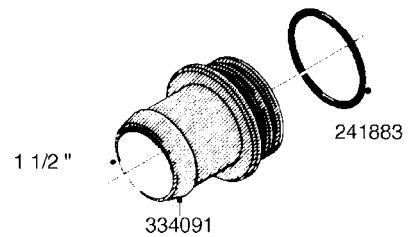

**L0080**

FITTINGS - S-53  
L0080-HIN, 12:09:17

Page 1

Date 12.08.2020 9:06

Pos.	parts-n°	order qty	description
1	145995	1	FITT.DK S-53 FORK
2	241973	1	O-RING Ø3 X 44.2 70 SHORES NITRIL NITRIL (BLACK)
2	242353	1	O-RING 3 X 44.2 VITON VITON (BROWN)
3	242109	1	O-RING D32.2x3.0 NITRIL (BLACK)
3	242354	1	O-RING D32.2X3.0 VITON VITON (BROWN)
4	322103	1	FITT.DK S-53 BULKHEAD
5	322107	1	FITT.DK S-53 BULKHEAD NUT
6	322110	1	FITT.DK S-53 ELB. 1/2" BSP
7	322352	1	FITT.DK S-53 TEE
8	334229	1	FITT.DK S-53 STR.3/4"
9	334260	1	GASKET F. S-53 BULKHEAD
10	334564	1	FITT.DK S-67 TO S-53 ADAPTER
11	391100	1	FITT.DK S-53THREAD INS.1/2"BSP
12	726463	1	FITT.DK S53 BULKHEAD W/GASKET
13	726552	1	FIT.DK S-53X90 1/2" BSP,O-RING
14	726556	1	FITT.DK S-53 HB 1/2" W/O-RING
15	726558	1	FITT.DK S53 STR. 3/4" W.ORING
16	726559	1	FITT DK. S-53 HB 1" W/O-RING
17	726568	1	FITT.DK.S-53 HB 1/2"90 W/O-RING
18	726570	1	FITT.DK S-53 ELB.3/4" W.ORING
19	726571	1	FITT.DK S-53 ELB.1", W ORING
20	726578	1	FITT.DK S53 PLUG WITH O-RING
21	728561	1	FITT.DK. S67M - S53F REDUCER