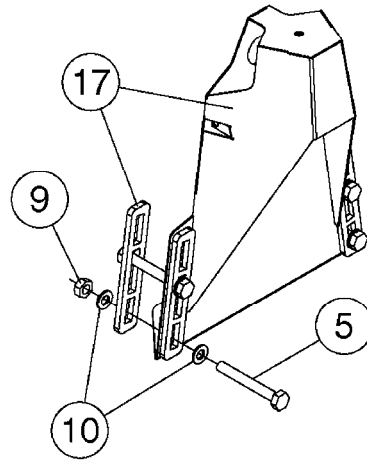

NORAC UC5 BOOM HEIGHT CONTROL
M0370-HIN, 16:10:18

Page 1

Date 12.08.2020 9:06

Pos.	parts-n°	order qty	description
1	26022703	1	CABLE, INTERFACE, TILT, NORAC UC5
2	26023503	1	CABLE UC5 INTERFACE MAIN AMP
3	26032600	1	CABLE UC5 NETWORK 14 AWG 10M
4	26043000	1	NORAC UC5 NETWORK 2 PIN PLUG
5	26043300	1	CABLE UC5 VALVE 2PIN/2PIN DT
6	26043400	1	NORAC UC5 CONTROLLER MODULE
7	26043500	1	NORAC UC5 VALVE MODULE
8	26043600	1	MODULE, INPUT, NORAC UC5
9	26043700	1	SENSOR, NORAC, UC5, ULTRASONIC
10	26043800	1	NORAC UC5 - UC7 NETWORK COUPLER 2-WAY
11	26043900	1	NORAC UC5 - UC7 NETWORK COUPLER 8-WAY
12	26044200	1	CABLE UC5 - UC7 NETWORK 18 AWG 20M
13	26023803	1	NORAC UC5 ROLL SENSOR OLD STYLE NORAC P/N 43740
13	26044300	1	UC5 - UC7 ROLL SENSOR VER. 2 NEW STYLE NORAC P/N 43741
14	26044400	1	NORAC UC5 - UC7 COUPLER 2-WAY/TERM.
15	26047100	1	CABLE UC5 NETWORK 14 AWG 1M
16	26049900	1	CABLE UC5 NETWORK 14 AWG 3M
17	26057900	1	UC5 - UC7 NETWORK 6 PIN PLUG '13
18	26058000	1	NORAC UC5 - UC7 NETWORK 12-PIN PLUG
19	26084700	1	Mesh Kit Ultrasonic Sensor FOR 2018 AND NEWER SENSORS
19	28098003	1	MESH AND CLIP KIT, NORAC FOR PRE-2018 SENSORS
20	28050303	1	NORAC RUBBER TOP&BOLT F.SENSOR DIA.30MMX30MMX8MM
21	28055503	1	NORAC VALVE MOUNTING HARDWARE
22	28086600	1	FOAM DISC F. SENSOR NORAC
23	78216100	1	NORAC VALVE BLOCK COMP, DEUTSCH CON.

M0375