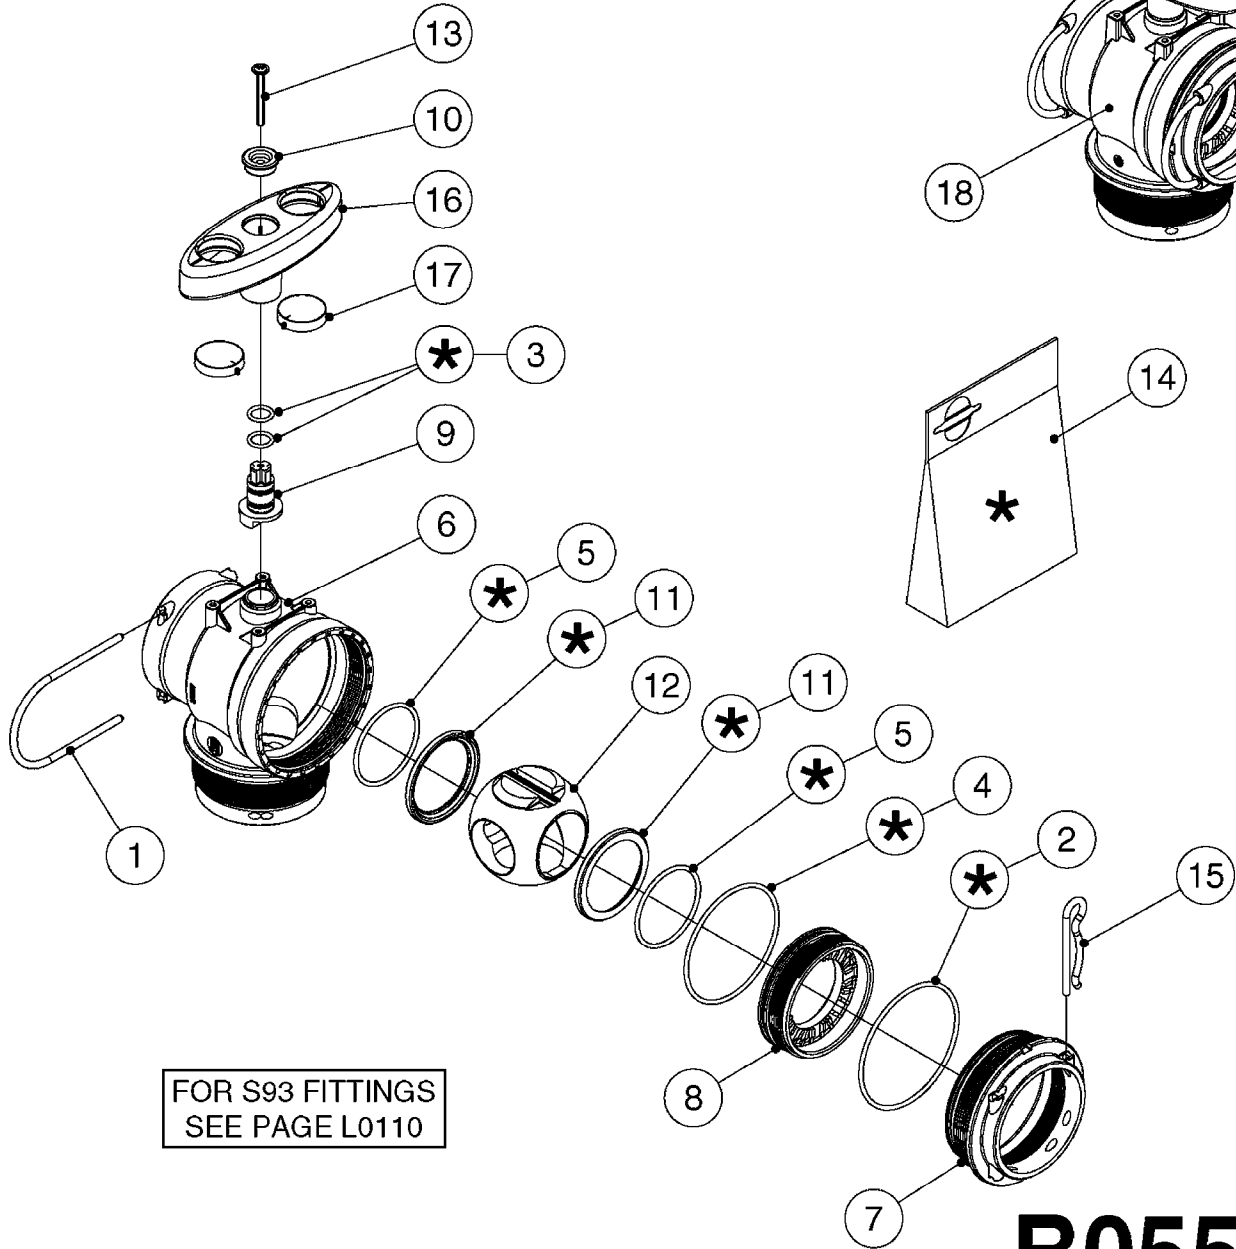

S93 (07)

MANIFOLD - S93 VALVE (07)
B0550-HIN, 28:01:19

Page 1

Date 12.08.2020 9:05

Pos.	parts-n°	order qty	description
1	145997	1	FITT.DK S-93 FORK
2	242047	1	O-RING 89.5 X 3.0 VITON
3	242449	1	O'RING 13.3 x 2.4 VITON
4	242450	1	O-RING D84.5X3.0 VITON
5	242475	1	O'RING D56.52x5.33 SH70-VITON
6	322327	1	HOUSING, VALVE, S93, 220 PSI
7	322328	1	END CAP F. VALVE S-93
8	322354	1	THRUST PLATE F.3-WAY VALVES-93
9	334579	1	SPINDLE F.3 WAY VALVE S-93
10	334594	1	PLUG F. VALVE HANDLE BLACK
11	390543	1	SEAT F. BALL 3-WAY VALVE S-93
12	390544	1	BALL FOR S93 VALVE, 3 HOLES
12	391019	1	BALL F.2 WAY S93 SMART VALVE
13	440729	1	SCREW F. PLASTIC 4MM X40LG SS
14	741726	1	REPAIR KIT F.S93 VALVE VIT.'02
15	28168400	1	HAIRPIN Ø5 S67/S93
16	33514400	1	HANDLE FOR 2 ICONS 07
17	33514500	1	PLUG FOR HANDLE ,2 ICONS
18	72518800	1	QUICK FILL VALVE 2008 NAV
18	72518900	1	SUCTION VALVE 2008 NAV