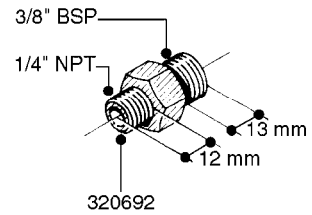

FITTINGS - HEXAGON NIPPLES  
L0030-HIN, 01:01:16

**L0030**

FITTINGS - HEXAGON NIPPLES  
L0030-HIN, 01:01:16

Page 1  
Date 12.08.2020 9:06

parts-n°	order qty	description
10015303	1	FITT.PO.HN 1.00X1.00 M1000
10425003	1	FITT.PO.HN 1.25X1.00 MCPHEE
320132	1	FITT.DK HN 1" BSP
320176	1	FITT.DK HN 3/8"X1/2" BSP
320445	1	FITT.DK HN 1/4"X3/8" BSP
320655	1	FITT.DK HN 1/2"-1/2" BSP
320692	1	FITT.DK HN 3/8'BSPX1/4'NPT
320703	1	FITT.DK HN 3/8BSP X1/2 &1/4NPT
320725	1	FITT.DK NIPPLE 3/8"-3/8" BSP
320902	1	FITT.DK HN 3/8'X 1/4' BSP
390232	1	FITT.DK HN 1-1/2' X 1-1/4' BSP
390276	1	FITT.DK HN 1'BSP