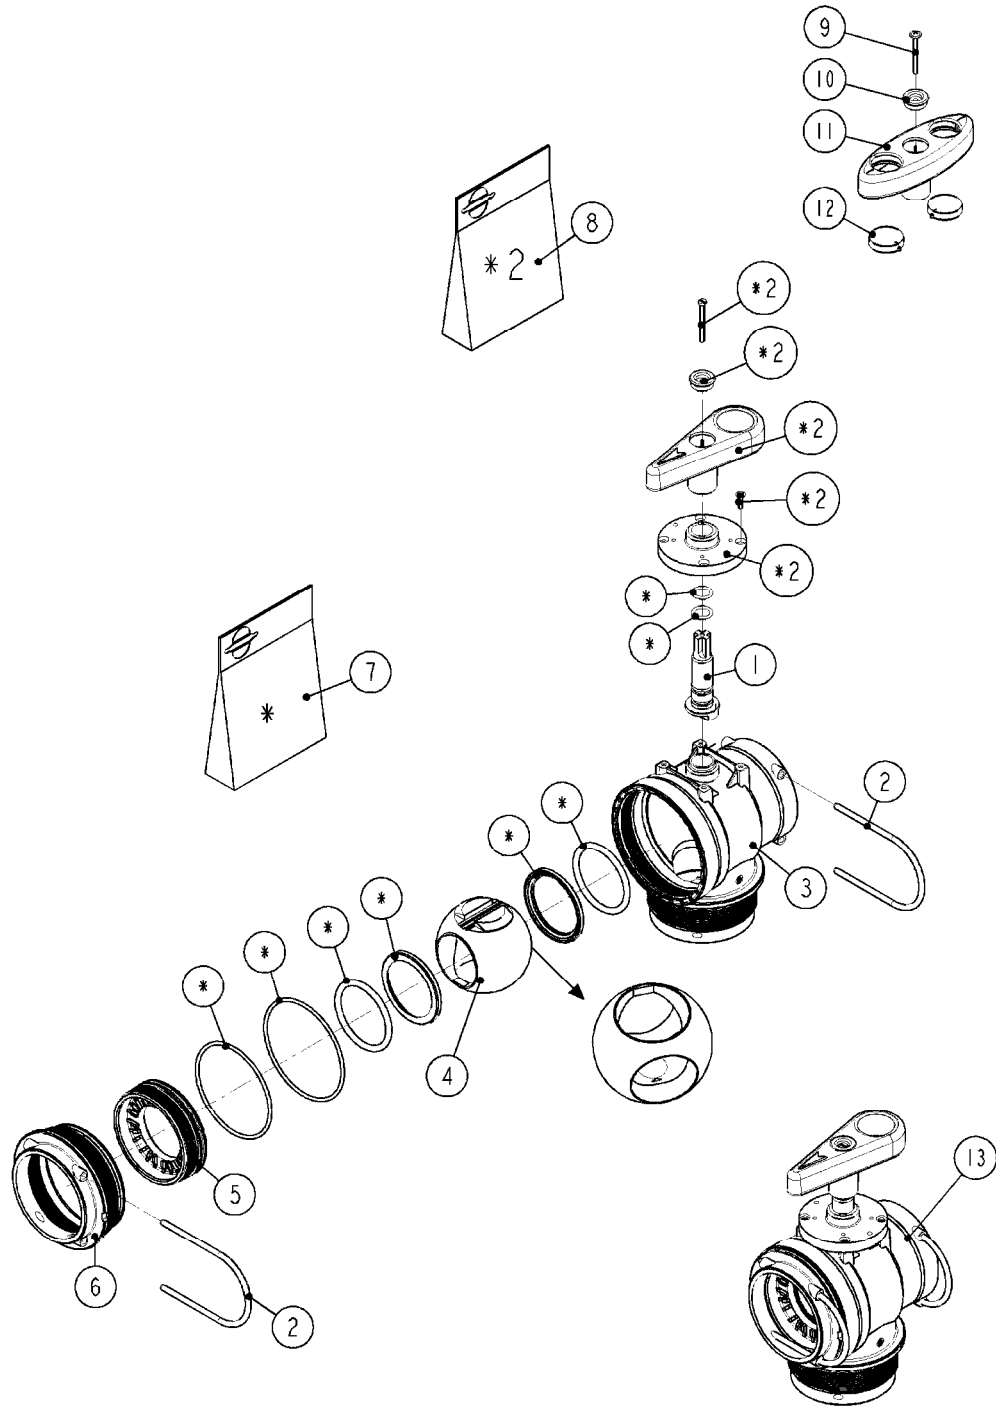

S93 SUCTION VALVE 05
B410-HIA, 07:05:20

Page 0
Date 12.08.2020 9:05

S93 SUCTION VALVE 05
B410-HIA, 07:05:20

Page 1

Date 12.08.2020 9:05

Pos.	parts-n°	order qty	description
1	14039700	1	DRIVER
2	145997	1	FITT.DK S-93 FORK
3	322349	1	HOUSING F.3WAY VALVE-93 322327
4	390544	1	BALL FOR S93 VALVE, 3 HOLES
5	322354	1	THRUST PLATE F.3-WAY VALVES-93
6	322218	1	END CAP F.VALVE S-93
7	741726	1	REPAIR KIT F.S93 VALVE VIT.'02
8	741831	1	HANDLE KIT S93 SUCTION VALVE
9	440729	1	SCREW F. PLASTIC 4MM X40LG SS
10	334594	1	PLUG F.VALVE HANDLE BLACK
11	33514400	1	HANDLE FOR 2 ICONS 07
12	33514500	1	PLUG FOR HANDLE ,2 ICONS
13	72293600	1	VALVE-S93-FILLING-ON/OFF