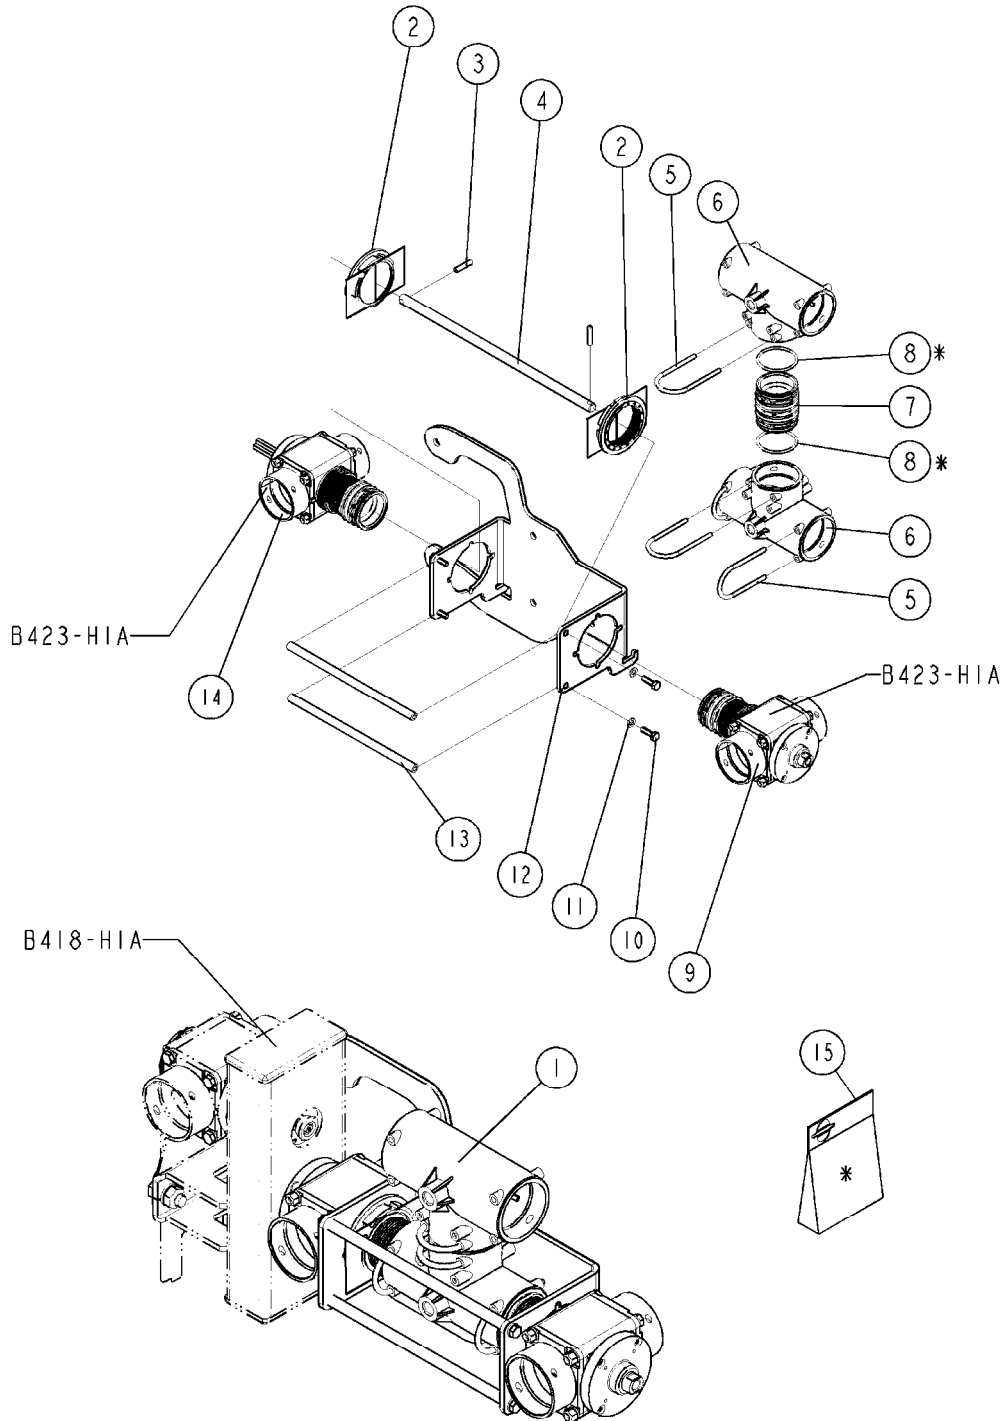

SMART VALVE S67 (11)
B421-HIA, 07:06:17

SMART VALVE S67 (11)
B421-HIA, 07:06:17

Page 1

Date 12.08.2020 9:05

Pos.	parts-n°	order qty	description
1	72784300	1	SMARTVALVE S67 CM45/55/7000
2	322320	1	NUT F.3 WAY VALVE S56
3	480714	1	RETAINING PIN Ø6X26 DIN1481 RST
4	14117300	1	SPINDLE F.S67 SV. CM45/55/7000
5	145996	1	FITT.DK S-67 FORK
6	322224	1	FITT.DK S-67 TEE
7	334573	1	FITT.DK S-67 CONNECTOR
8	242353	1	O-RING 3 X 44.2 VITON
8	241973	1	O-RING Ø3 X 44.2 70 SHORES NITRIL
9	72784500	1	VALVE 1F.S67 SV.CM45/55/7000
10	410362	1	BOLT HEX 8.8 SS M6X20
11	471125	1	WASHER M6U 6.4X14X1.2,A2 SS
12	16355600	1	BRACKET F.S67 SMARTVALVE PAINTED
13	14022700	1	SPACER TUBE Ø10 L=212 SS
14	72784600	1	VALVE 2F.S67 SV.CM45/55/7000
15	74196100	1	BAG OF 10 PCS. 241973 O-RINGS