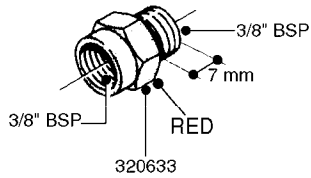

FITTINGS - HEXAGON NIPPLES  
L0030-HIN, 01:01:16

**L0030**

FITTINGS - HEXAGON NIPPLES  
L0030-HIN, 01:01:16

Page 1  
Date 12.08.2020 9:06

parts-n°	order qty	description
10015303	1	FITT.PO.HN 1.00X1.00 M1000
10425003	1	FITT.PO.HN 1.25X1.00 MCPHEE
320132	1	FITT.DK HN 1" BSP
320176	1	FITT.DK HN 3/8"X1/2" BSP
320445	1	FITT.DK HN 1/4"X3/8" BSP
320655	1	FITT.DK HN 1/2"-1/2" BSP
320692	1	FITT.DK HN 3/8'BSPX1/4'NPT
320703	1	FITT.DK HN 3/8BSP X1/2 &1/4NPT
320725	1	FITT.DK NIPPLE 3/8"-3/8" BSP
320902	1	FITT.DK HN 3/8'X 1/4' BSP
390232	1	FITT.DK HN 1-1/2' X 1-1/4' BSP
390276	1	FITT.DK HN 1'BSP