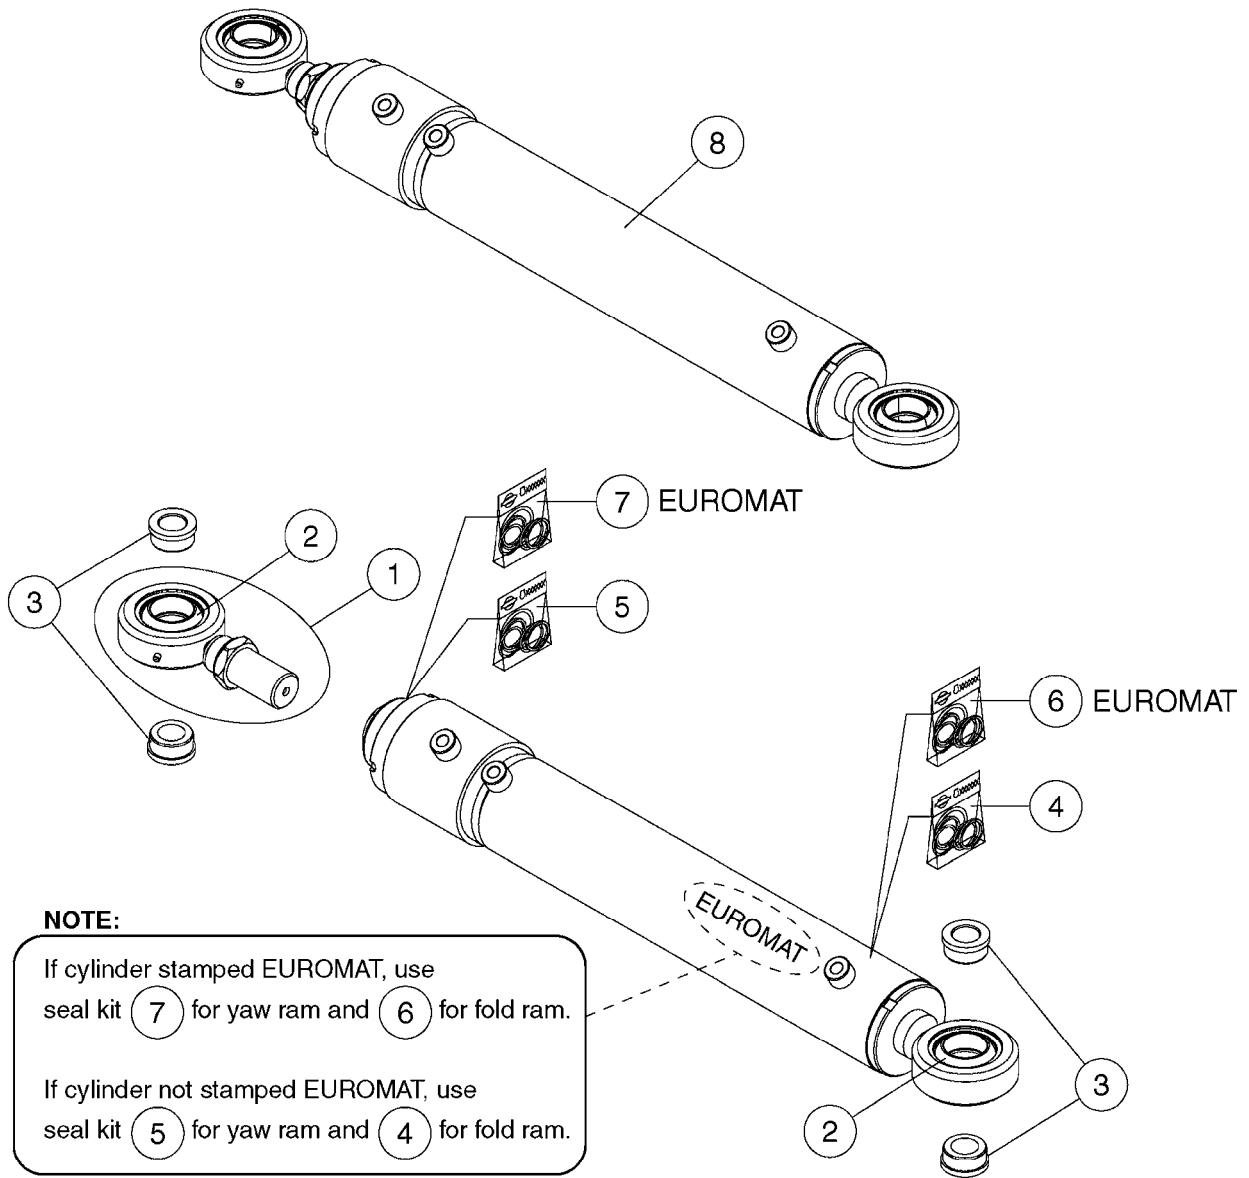

CANNOT MIX SOLENOID VALVES AND COILS  
IF IN DOUBT, ORDER COMPLETE SET (4)

CURRENT STYLE (2018)

OLD STYLES (PRE 2018)

**C0910**

HYDRAULIC SOLENOIDS  
C0910-HIN, 13:05:19

Page 1  
Date 12.08.2020 9:05

Pos.	parts-n°	order qty	description
1	782129	1	SOLENOID VALVE 25L, 3/4"NC
2	782135	1	SOLENOID W. AMP F.VALVE 782129
3	28100800	1	SEAL KIT F. 782129/78215500 PRE 2018 ONLY
4	75586600	1	SOLENOID VALVE NC, + COIL
5	78215500	1	HY SOLENOID VALVE 40L 3/4"NC
6	78222700	1	COIL W. AMP
7	78222800	1	SOLENOID VALVE NC, DOUBLE LOCK
8	78602100	1	MAGNET M.AMP/DIODE KIT 08