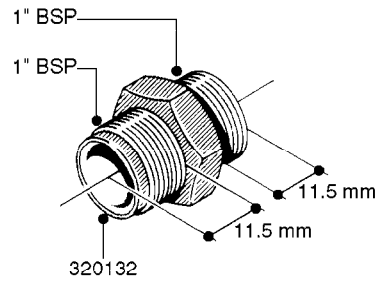

FITTINGS - HEXAGON NIPPLES  
L0030-HIN, 01:01:16

**L0030**

FITTINGS - HEXAGON NIPPLES  
L0030-HIN, 01:01:16

Page 1  
Date 12.08.2020 9:06

parts-n°	order qty	description
10015303	1	FITT.PO.HN 1.00X1.00 M1000
10425003	1	FITT.PO.HN 1.25X1.00 MCPHEE
320132	1	FITT.DK HN 1" BSP
320176	1	FITT.DK HN 3/8"X1/2" BSP
320445	1	FITT.DK HN 1/4"X3/8" BSP
320655	1	FITT.DK HN 1/2"-1/2" BSP
320692	1	FITT.DK HN 3/8'BSPX1/4'NPT
320703	1	FITT.DK HN 3/8BSP X1/2 &1/4NPT
320725	1	FITT.DK NIPPLE 3/8"-3/8" BSP
320902	1	FITT.DK HN 3/8'X 1/4' BSP
390232	1	FITT.DK HN 1-1/2' X 1-1/4' BSP
390276	1	FITT.DK HN 1'BSP