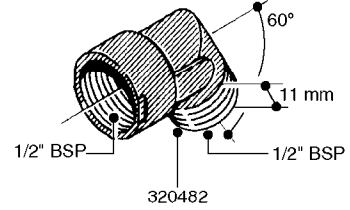

FITTINGS - HEXAGON NIPPLES  
L0030-HIN, 01:01:16

**L0030**

FITTINGS - HEXAGON NIPPLES  
L0030-HIN, 01:01:16

Page 1  
Date 12.08.2020 9:06

parts-n°	order qty	description
10015303	1	FITT.PO.HN 1.00X1.00 M1000
10425003	1	FITT.PO.HN 1.25X1.00 MCPHEE
320132	1	FITT.DK HN 1" BSP
320176	1	FITT.DK HN 3/8"X1/2" BSP
320445	1	FITT.DK HN 1/4"X3/8" BSP
320655	1	FITT.DK HN 1/2"-1/2" BSP
320692	1	FITT.DK HN 3/8'BSPX1/4'NPT
320703	1	FITT.DK HN 3/8BSP X1/2 &1/4NPT
320725	1	FITT.DK NIPPLE 3/8"-3/8" BSP
320902	1	FITT.DK HN 3/8'X 1/4' BSP
390232	1	FITT.DK HN 1-1/2' X 1-1/4' BSP
390276	1	FITT.DK HN 1'BSP