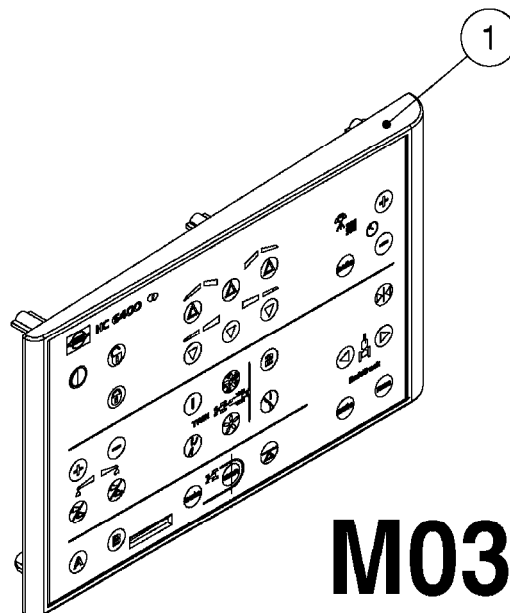

HC6400 SETBOX
M0330-HIN, 01:01:16

Page 0

Date 12.08.2020 9:06