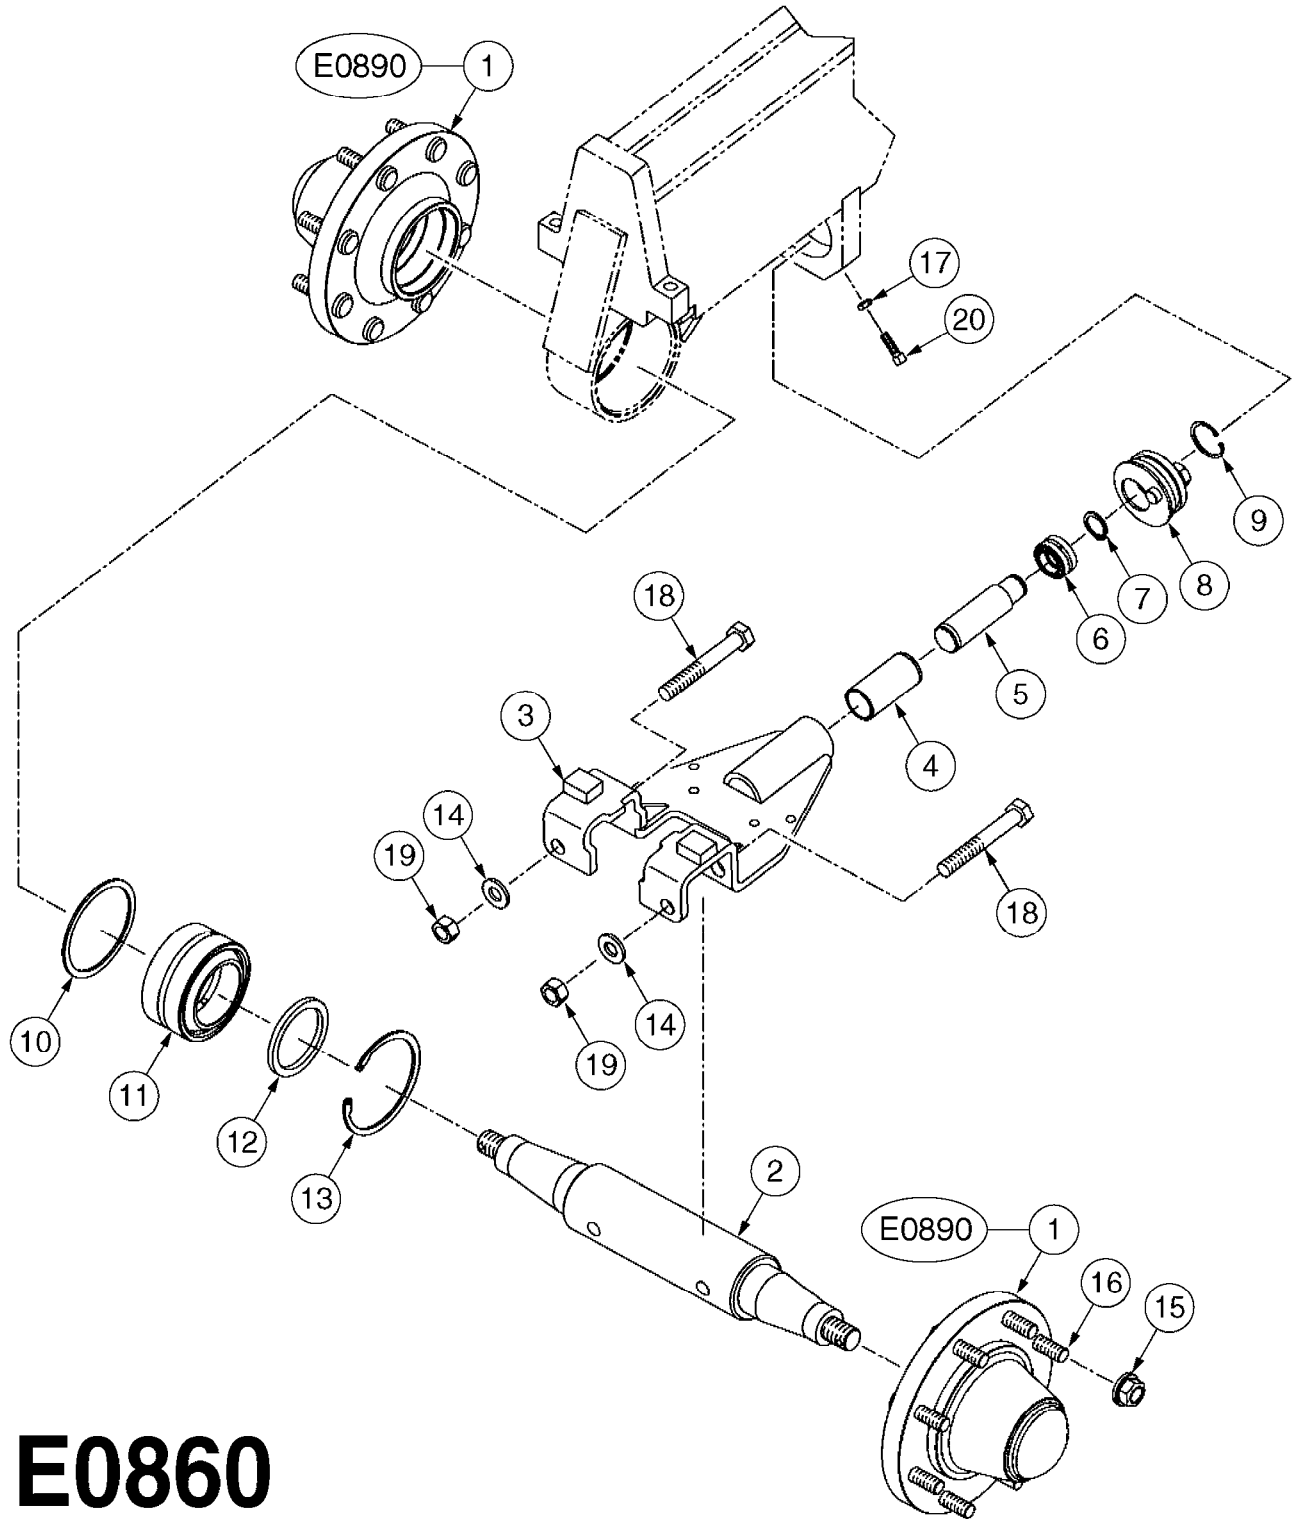

**E0850**

CAMOPLAST TENSIONER ASSEMBLY  
E0850-HIN, 01:01:16

Page 1

Date 12.08.2020 9:06

Pos.	parts-n°	order qty	description
1	28074003	1	LOCK PLATE
2	28074103	1	SNAP RING
3	28078403	1	SPRING MOUNT
4	28078503	1	RETAINER PLATE
5	28078603	1	SLEEVE W/NOTCH
6	28078703	1	BUSHING 1/2"X1-1/4"ODX1"ID
7	28078803	1	ACME SCREW
8	28078903	1	SLEEVE, EXTEN.1"X1/2"IDX1.04"OD
9	28079003	1	SEAT, WASHER
10	28079103	1	SPRING PILOT
11	28083803	1	BOLT HEX 2"X1/2"-13 UNC
12	28084603	1	COTTER PIN 1-1/4" X 5/32"
13	28085103	1	SPRING SPRING FOR 30 SERIES
13	28085203	1	SPRING 9" X 5" X 3/4" SPRING FOR 40 SERIES