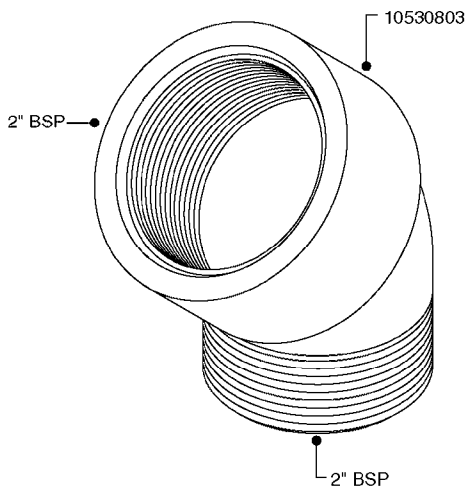

FITTINGS - HEXAGON NIPPLES  
L0030-HIN, 01:01:16

**L0030**

FITTINGS - HEXAGON NIPPLES  
L0030-HIN, 01:01:16

Page 1  
Date 12.08.2020 9:06

parts-n°	order qty	description
10015303	1	FITT.PO.HN 1.00X1.00 M1000
10425003	1	FITT.PO.HN 1.25X1.00 MCPHEE
320132	1	FITT.DK HN 1" BSP
320176	1	FITT.DK HN 3/8"X1/2" BSP
320445	1	FITT.DK HN 1/4"X3/8" BSP
320655	1	FITT.DK HN 1/2"-1/2" BSP
320692	1	FITT.DK HN 3/8'BSPX1/4'NPT
320703	1	FITT.DK HN 3/8BSP X1/2 &1/4NPT
320725	1	FITT.DK NIPPLE 3/8"-3/8" BSP
320902	1	FITT.DK HN 3/8'X 1/4' BSP
390232	1	FITT.DK HN 1-1/2' X 1-1/4' BSP
390276	1	FITT.DK HN 1'BSP