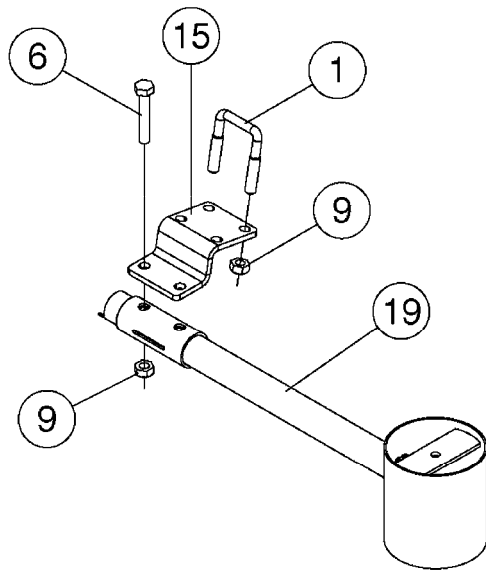

NORAC UC5 BOOM HEIGHT CONTROL
M0370-HIN, 16:10:18

Page 1

Date 12.08.2020 9:06

Pos.	parts-n°	order qty	description
1	26022703	1	CABLE, INTERFACE, TILT, NORAC UC5
2	26023503	1	CABLE UC5 INTERFACE MAIN AMP
3	26032600	1	CABLE UC5 NETWORK 14 AWG 10M
4	26043000	1	NORAC UC5 NETWORK 2 PIN PLUG
5	26043300	1	CABLE UC5 VALVE 2PIN/2PIN DT
6	26043400	1	NORAC UC5 CONTROLLER MODULE
7	26043500	1	NORAC UC5 VALVE MODULE
8	26043600	1	MODULE, INPUT, NORAC UC5
9	26043700	1	SENSOR, NORAC, UC5, ULTRASONIC
10	26043800	1	NORAC UC5 - UC7 NETWORK COUPLER 2-WAY
11	26043900	1	NORAC UC5 - UC7 NETWORK COUPLER 8-WAY
12	26044200	1	CABLE UC5 - UC7 NETWORK 18 AWG 20M
13	26023803	1	NORAC UC5 ROLL SENSOR OLD STYLE NORAC P/N 43740
13	26044300	1	UC5 - UC7 ROLL SENSOR VER. 2 NEW STYLE NORAC P/N 43741
14	26044400	1	NORAC UC5 - UC7 COUPLER 2-WAY/TERM.
15	26047100	1	CABLE UC5 NETWORK 14 AWG 1M
16	26049900	1	CABLE UC5 NETWORK 14 AWG 3M
17	26057900	1	UC5 - UC7 NETWORK 6 PIN PLUG '13
18	26058000	1	NORAC UC5 - UC7 NETWORK 12-PIN PLUG
19	26084700	1	Mesh Kit Ultrasonic Sensor FOR 2018 AND NEWER SENSORS
19	28098003	1	MESH AND CLIP KIT, NORAC FOR PRE-2018 SENSORS
20	28050303	1	NORAC RUBBER TOP&BOLT F.SENSOR DIA.30MMX30MMX8MM
21	28055503	1	NORAC VALVE MOUNTING HARDWARE
22	28086600	1	FOAM DISC F. SENSOR NORAC
23	78216100	1	NORAC VALVE BLOCK COMP, DEUTSCH CON.

M0375