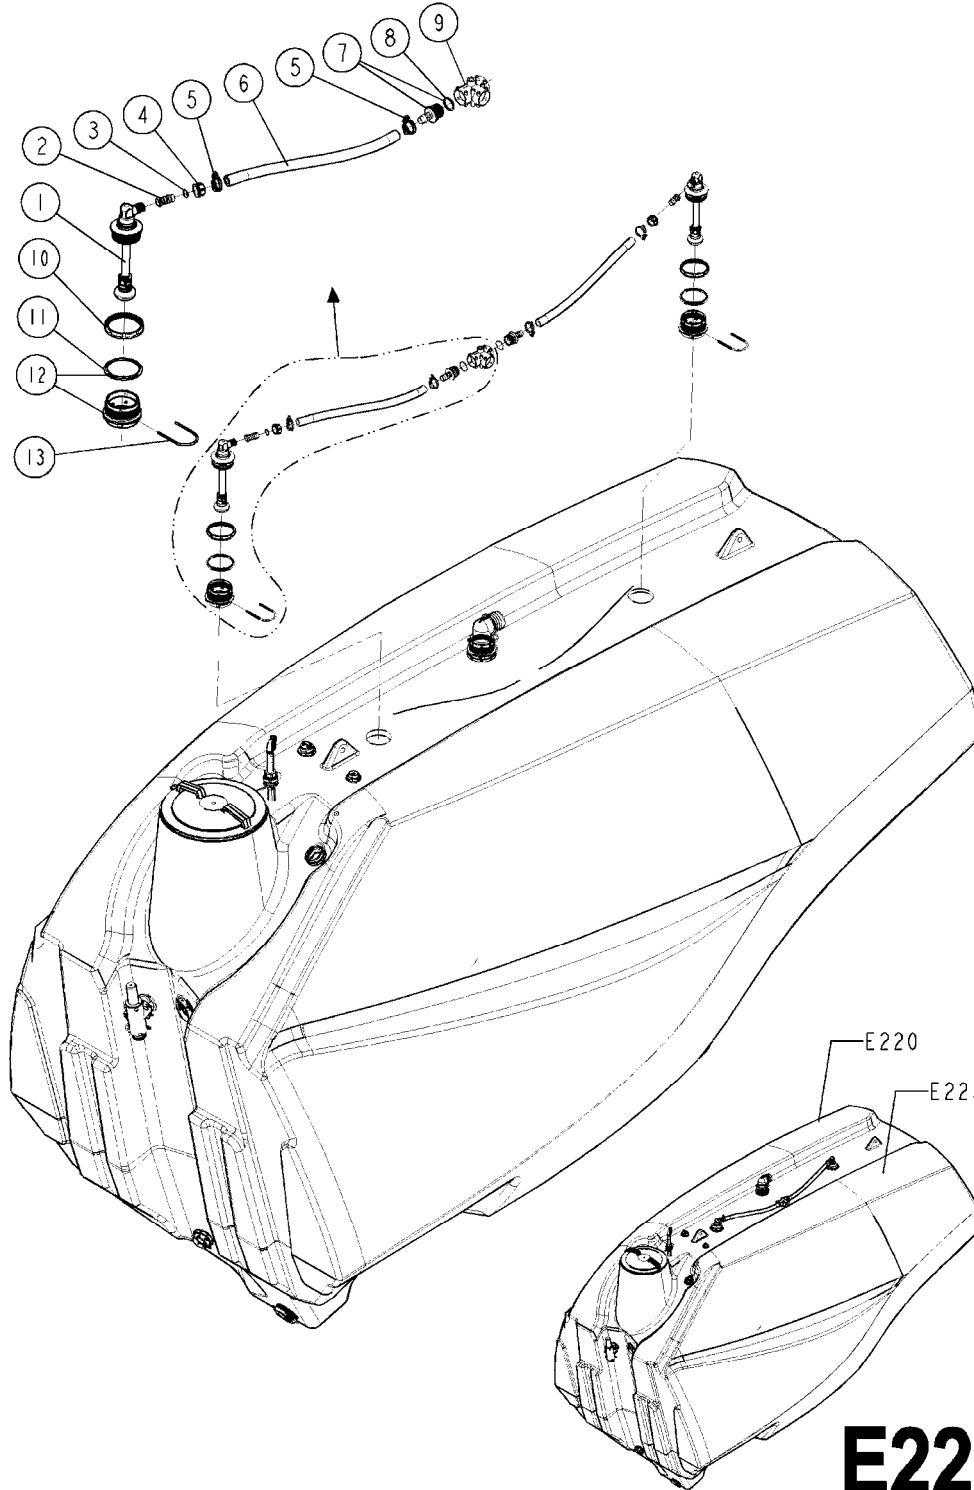

E224
CM11 (all) Rinsing nozzle assy

CM11 (ALL) RINSING NOZZLE
ASSY.
E224-HIA, 19:11:12

Page 1
Date 12.08.2020 9:06

Pos.	parts-n°	order qty	description
1	72358000	1	TANK RINSE LOW MOD.ASSMBLY NCM
2	330691	1	FITT.DK HB 3/4'F.3/4' NUT
3	330595	1	O-RING D24.6/D20X2.1 -3/4"
4	320283	1	FITT.DK NUT 3/4"BSP
5	334531	1	CLAMP HOSE PLASTIC 3/4"
6	927124	1	HOSE R X 60 BAR X 1 X 0012" CM 33/4500 L > 385mm
6	927124	1	HOSE R X 60 BAR X 1 X 0012" CM 55/7000 L > 620mm
7	334229	1	FITT.DK S-53 STR.3/4"
8	242109	1	O-RING D32.2x3.0
9	322352	1	FITT.DK S-53 TEE
10	322109	1	FITT.DK S-93 BULKHEAD NUT
11	334262	1	GASKET F.S-93 BULKHEAD
12	726465	1	FITT.DK S-93 BULKHEAD W/GASKET
13	145997	1	FITT.DK S-93 FORK