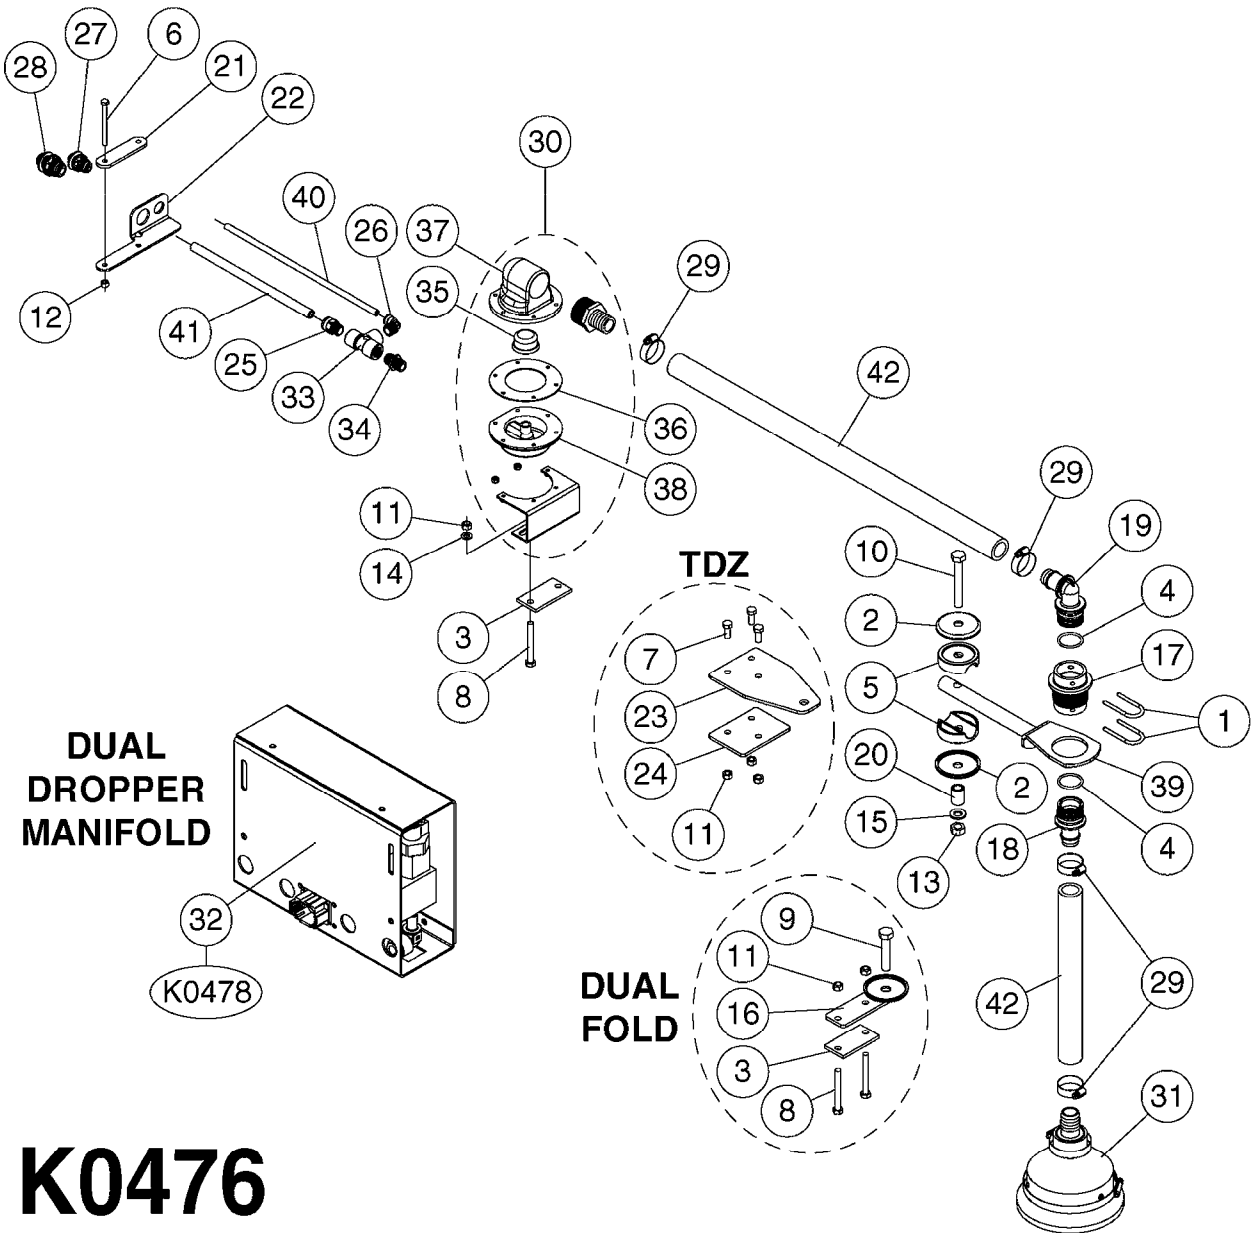

K0476

FOAM MARKER - DROPPER RICHWAY
K0476-HIN, 26:02:18

Page 1
Date 12.08.2020 9:06

Pos.	parts-n°	order qty	description
1	145995	1	FITT.DK S-53 FORK
2	160775	1	WASHER F. FRICTION PLATE
3	172664	1	FLATBAR BACKING PLATE
4	242109	1	O-RING D32.2x3.0
4	242354	1	O-RING D32.2X3.0 VITON
5	330831	1	FRICTION PLATE
6	410605	1	BOLT HEX 8.8 DEL M6X80
7	420582	1	BOLT HEX 8.8 DEL M8X20 FT A2
8	421201	1	BOLT HEX 8.8 DEL M8X70
9	430323	1	BOLT HEX 8.8 DEL M12X60
10	430924	1	BOLT HEX 8.8 DEL M12 X 85
11	460143	1	LOCK NUT M8 SST A2 DIN985
12	460261	1	NUT HEX M6X1.00 LOCK DIN985 A2 SS
13	460703	1	NUT HEX M12X1.75 LOCK DIN985A2 SS
14	471126	1	WASHER, M8, Ø16/ 8.4X 1.6, SS
15	471127	1	WASHER, M12, Ø24/13X24X2.5 SS
16	611671	1	BREAK AWAY HOLDER F-MARKER
17	726463	1	FITT.DK S53 BULKHEAD W/GASKET
18	726559	1	FITT DK. S-53 HB 1" W/O-RING
19	726571	1	FITT.DK S-53 ELB.1", W ORING
20	14103900	1	BUSHING Ø19/Ø13 L=26.5 SPC/FTZ BOOMS ONLY
21	16022403	1	BRACKET 60MM TUBE
22	16162903	1	BRKT, FOAM LINE DISCONNECT
23	16169803	1	BRACKET, TDZ FOAM MARKER MOUNT
24	16170003	1	PLATE, TDZ FOAM MARKER MOUNT BACKER
25	23004303	1	FITT, 3/8"NPT-3/8"TUBE-PTC
26	23004403	1	FITT, 3/8"NPT-1/4"90-PTC
27	23004503	1	FITT, BULKHEAD-1/4" TUBE-PTC
28	23004603	1	FITT, BULKHEAD-3/8" TUBE-PTC
29	28030003	1	CLAMP HOSE GEAR P1" 6716
30	28064903	1	FOAMHEAD ASSEMBLY, RICHWAY
31	28065003	1	COLLECTOR HEAD ASSY, RICHWAY
32	28065103	1	DUAL DROP MANIFOLD, RICHWAY
33	28066303	1	FITT, BANJO, 3/8" TEE
34	28066403	1	FITT, BANJO, 3/8"-3/8" STR NIP
35	28087803	1	3/8" FOAMHEAD SCREEN, FOAM MARKER, RICHWAY
36	28087903	1	FOAMHEAD GASKET, FOAM MARKER, RICHWAY
37	28088003	1	FOAMHEAD TOP HOUSING, FOAM MARKER, RICHWAY
38	28088103	1	FOAMHEAD BOTTOM HOUSING, FOAM MARKER, RICHWAY
39	61065900	1	BRACKET FOR FOAM DROPPER, S53
40	92703303	1	HOSE LLDPE .25"X.17"X12" BLACK
41	92703403	1	HOSE LLDPE .38"X.25"X12" BLACK
42	92712403	1	HOSE R X1" X300PSI WP X0012"