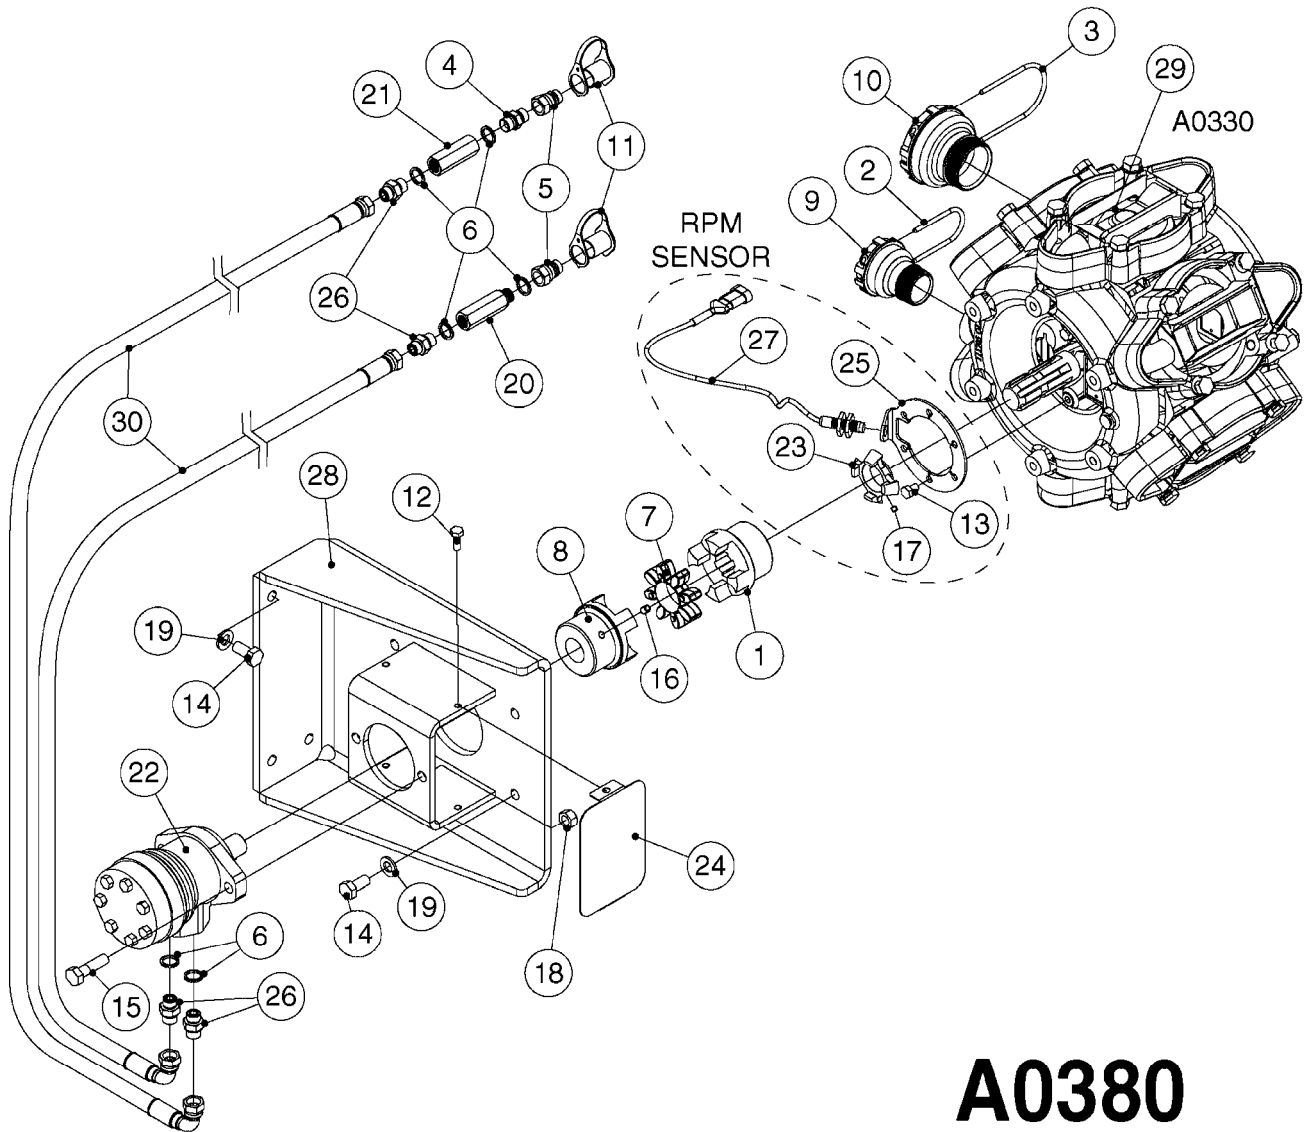

PUMP - 463 FLEX CAPACITY
A0380-HIN, 07:11:16

Page 1

Date 12.08.2020 9:05

Pos.	parts-n°	order qty	description
1	111438	1	HUB F.CLUTCH 361/460 PUMP
2	145996	1	FITT.DK S-67 FORK
3	145997	1	FITT.DK S-93 FORK
4	147132	1	HEX NIPPLE 1/2"X1/2" BSP DEL
5	230311	1	QUICK COUPLING 1/2"
6	241356	1	DOWTYSEAL 1/2"
7	283916	1	TOOTHED RIM FOR CLUTCH
8	284521	1	COUPLING HALF CYL.D25MM-KEY
9	322322	1	FITT.DK S-67 X 1-1/4"BSP MALE
10	322324	1	FITTING S93 FEMALE - BSP 2" MALE
11	334206	1	DUST HOOD FOR HY-COUPLING
12	420582	1	BOLT HEX 8.8 DEL M8X20 FT A2
13	420917	1	BOLT HEX 8.8 RAW M8X12 FT
14	430522	1	BOLT HEX 8.8 DEL M12X25 FT
15	430878	1	BOLT HEX 8.8 DEL M12X45 DIN931
16	450052	1	SCREW SET M8X10 BLACK ALLAN
17	450645	1	SCREW ALLAN M6 X 6 SS
18	460703	1	NUT HEX M12X1.75 LOCK DIN985A2 SS
19	471127	1	WASHER, M12, Ø24/13X24X2.5 SS
20	782153	1	PRESS. FLOW VALVE 1/2", 32L/MIN, PAINTED (BLACK)
21	782154	1	CHECK VALVE 284794 (BLACK)
22	783010	1	MOTOR HYDRAULIC OMR50, BLACK
23	14117800	1	ROTOR RPM SENSOR 4-POL
24	16154400	1	COVER PLATE F. FLEX PUMP MT., BLACK
25	16382700	1	PLATE 3 X 148 X 116 / BEND
26	23235300	1	HEX NIPPLE 1/2"-13/16"
27	28120200	1	INDUCTIVE SENSOR M12 0.25M CABLE
28	61038400	1	BRACKET FLEX PUMP MOUNT NCM, BLACK
29	72363900	1	PUMP 463/10-MOD-2-540
30	78571100	1	HOSE HY X 1/2" X 248" STR+ELB