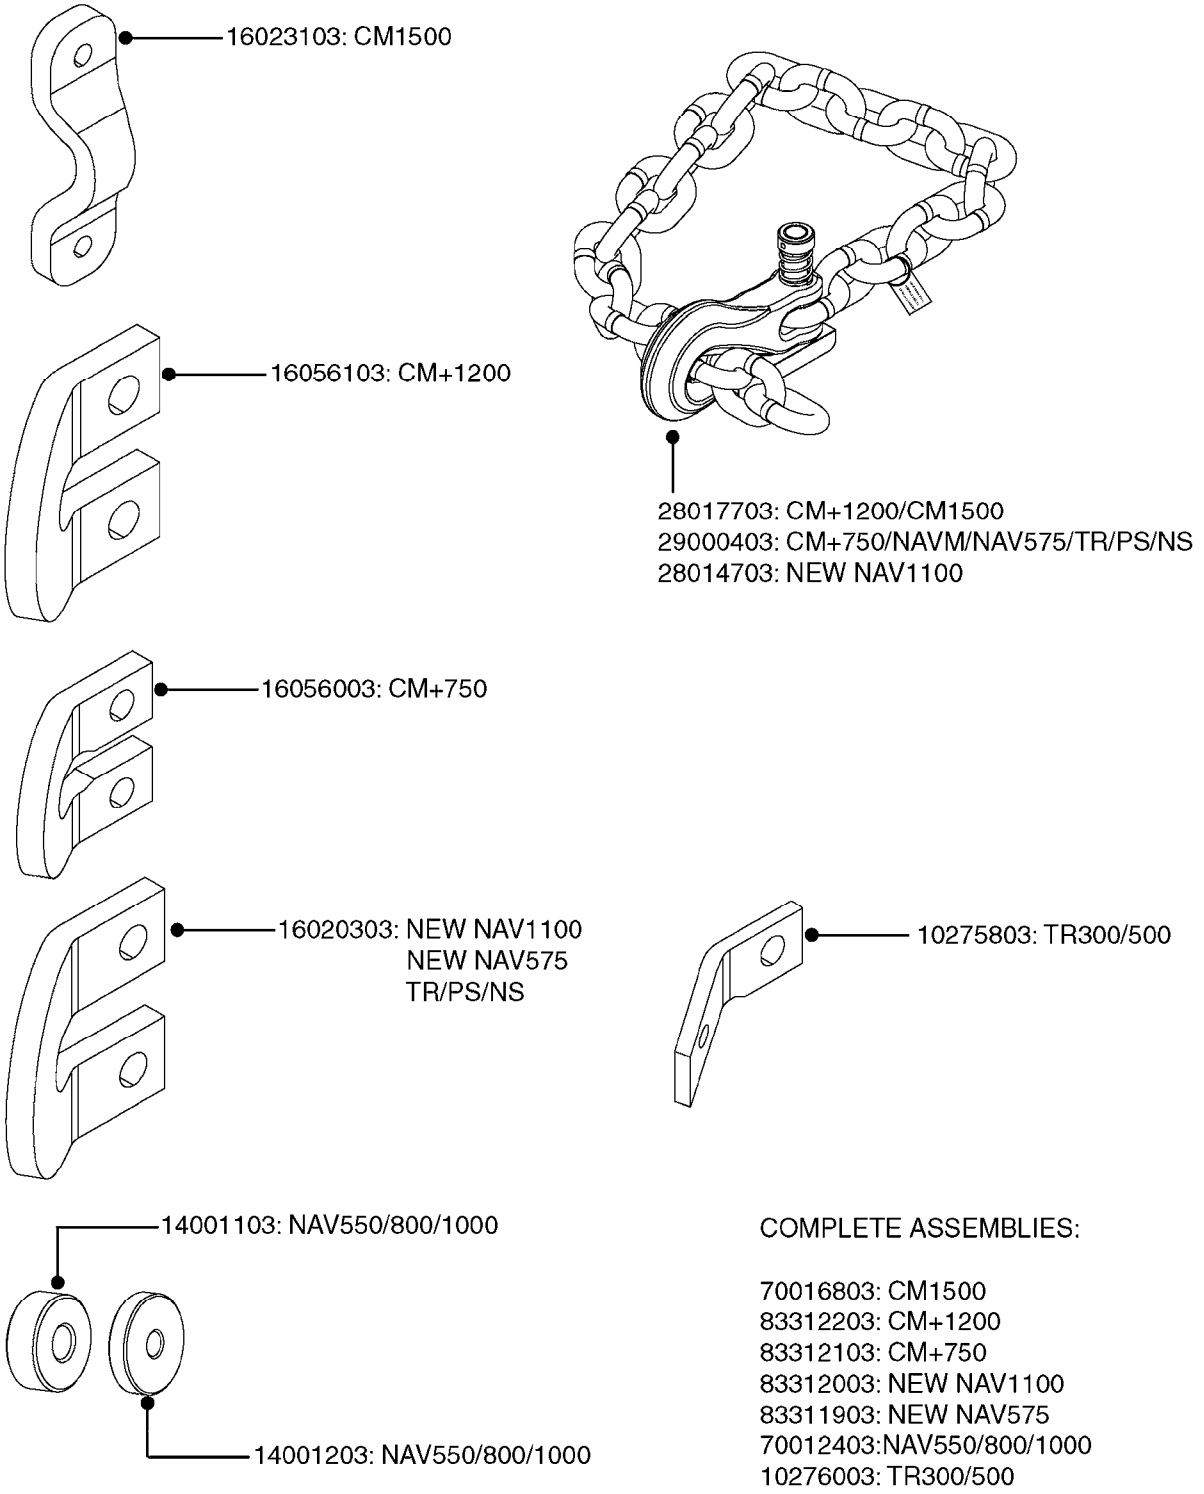

K0770

SAFETY CHAINS
K0770-HIN, 01:01:16

Page 1
Date 12.08.2020 9:06

parts-n°	order qty	description
10275803	1	CHAIN BKT. FOR TR300/500/TX650
10276003	1	SAFETY CHAIN KIT TR300/500
14001103	1	MOUNTING HUB F. SAFETY CHAIN
14001203	1	MNT WASHER F. SAFE CHAIN KIT
16020303	1	SAFETY CHAIN MNT.BRKT.30,400LB
16023103	1	SAFETY CHAIN MNT.BRKT.40,500LB
16056003	1	SAFETY CHAIN MNT.BRKT.16100 lb
16056103	1	SAFETY CHAIN MNT.BRKT.40500 lb
28014703	1	SAFETY CHAIN 30,400LBS CERT.
28017703	1	SAFETY CHAIN 40,500LBS CERT.
29000403	1	SAFETY CHAIN CERT 16100LB
70012403	1	*SAFETY CHAIN KIT 16100LB NAV
70016803	1	SAFETY CHAIN KIT CM1500
83311903	1	SAFTY CHAIN KIT 575 NAV.
83312003	1	SAFETY CHAIN KIT 1100 NAV.
83312103	1	SAFETY CHAIN KIT CM+750
83312203	1	SAFETY CHAIN KIT CM+1200