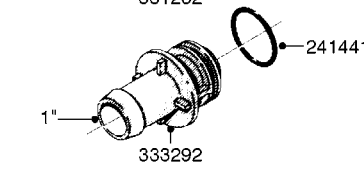

# K0770

SAFETY CHAINS  
K0770-HIN, 01:01:16

Page 1  
Date 12.08.2020 9:06

parts-n°	order qty	description
10275803	1	CHAIN BKT. FOR TR300/500/TX650
10276003	1	SAFETY CHAIN KIT TR300/500
14001103	1	MOUNTING HUB F. SAFETY CHAIN
14001203	1	MNT WASHER F. SAFE CHAIN KIT
16020303	1	SAFETY CHAIN MNT.BRKT.30,400LB
16023103	1	SAFETY CHAIN MNT.BRKT.40,500LB
16056003	1	SAFETY CHAIN MNT.BRKT.16100 lb
16056103	1	SAFETY CHAIN MNT.BRKT.40500 lb
28014703	1	SAFETY CHAIN 30,400LBS CERT.
28017703	1	SAFETY CHAIN 40,500LBS CERT.
29000403	1	SAFETY CHAIN CERT 16100LB
70012403	1	*SAFETY CHAIN KIT 16100LB NAV
70016803	1	SAFETY CHAIN KIT CM1500
83311903	1	SAFTY CHAIN KIT 575 NAV.
83312003	1	SAFETY CHAIN KIT 1100 NAV.
83312103	1	SAFETY CHAIN KIT CM+750
83312203	1	SAFETY CHAIN KIT CM+1200