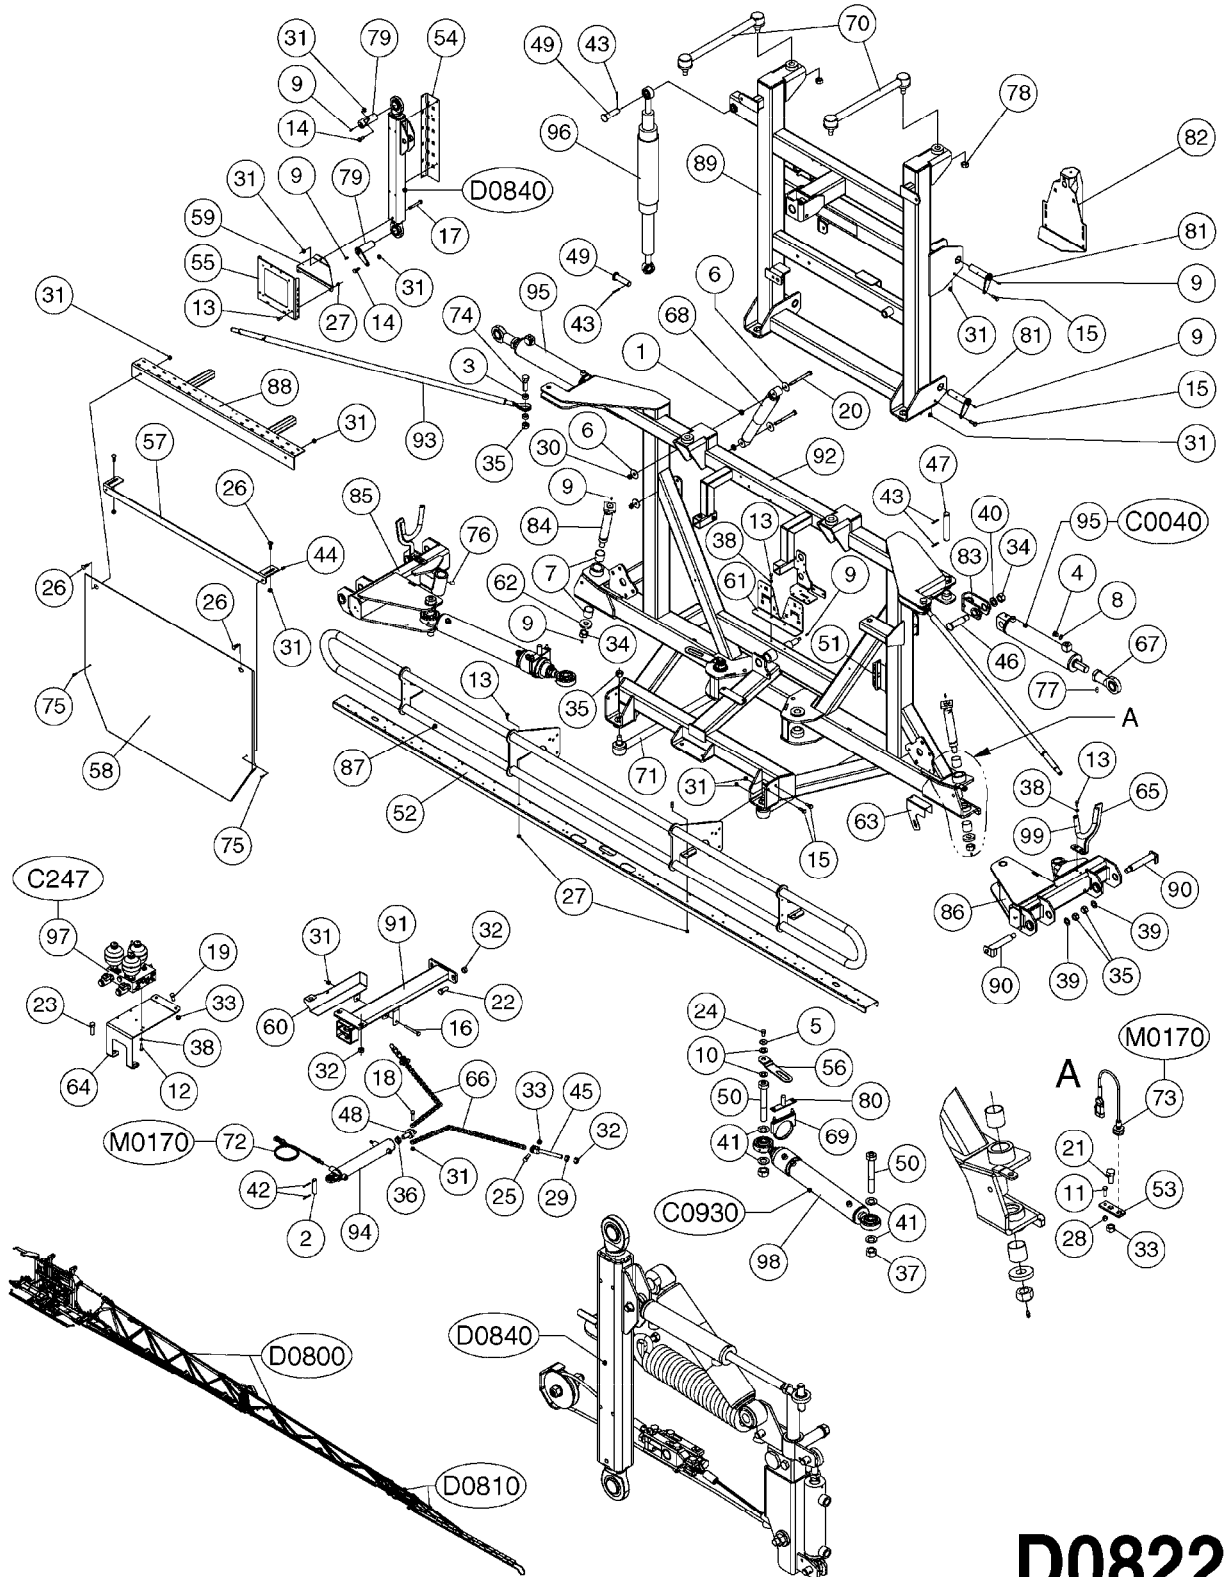

D0822

BOOM TERRA FORCE CENTER POM.
YAW
D0822-HIN, 22:08:19

Page 1
Date 12.08.2020 9:05

Pos.	parts-n°	order qty	description
1	146240	1	BUSHING D26.0/13.0 L=7MM
2	146390	1	PIN D19.8 X 95
3	146536	1	BUSHING
4	146790	1	PLUG 3/8" RG L=20 SS
5	160624	1	WASHER PLATE 6/13 X3
6	167156	1	WASHER D46.5/D12.4X2.5
7	210865	1	BUSHING 40mm40mm DU
8	240866	1	DOWTYSEAL 3/8"
9	283699	1	GREASE NIPPLE M6X1
10	390464	1	WASHER NYLON 40/21/3
11	410362	1	BOLT HEX 8.8 SS M6X20
12	420567	1	BOLT HEX 8.8 DEL M8X30 FT
13	420582	1	BOLT HEX 8.8 DEL M8X20 FT A2
14	420604	1	BOLT HEX 8.8 DEL M10X25 FT DIN933
15	421002	1	BOLT HEX 8.8 DEL M10X30 FT DIN933
16	421061	1	BOLT HEX 8.8 DEL M10X100 DIN931
17	421222	1	BOLT HEX 8.8 DEL M10X75 FT
18	421226	1	BOLT HEX 8.8 DEL M10X45
19	430286	1	BOLT HEX 8.8 DEL M12X30 FT
20	430426	1	BOLT HEX 8.8 DEL M12X130
21	430522	1	BOLT HEX 8.8 DEL M12X25 FT
22	430581	1	BOLT HEX 8.8 DEL M16X40 FT
23	430637	1	BOLT HEX 8.8 DEL M16X50 FT
24	430662	1	BOLT HEX 8.8 DEL M12X20 FT
25	430721	1	BOLT HEX 8.8 DEL M12X40 FT
26	440737	1	BOLT CARRIAGE M10x25 SS
27	460143	1	LOCK NUT M8 SST A2 DIN985
28	460261	1	NUT HEX M6X1.00 LOCK DIN985 A2 SS
29	460327	1	NUT HEX M16X2
30	460386	1	NUT HEX M12X1.75
31	460423	1	NUT HEX M10X1.50 LOCK DIN985A2 SS
32	460585	1	LOCKING NUT M16 DIN985 A2 SS
33	460703	1	NUT HEX M12X1.75 LOCK DIN985A2 SS
34	460747	1	NUT HEX M24 LOCK
35	460806	1	NUT HEX M20X2.50 LOCK DIN985A2 SS
36	461200	1	NUT HEX M20X1.5 JAMB.
37	461316	1	NUT HEX LOCK M30X3.5 DIN 985
38	471126	1	WASHER, M8, Ø16/ 8.4X 1.6, SS
39	471129	1	WASHER, M20, Ø37/21.0X 3.0, SS
40	471130	1	WASHER, M24, Ø44/25.0X 4.0, SS
41	471131	1	WASHER, M30, Ø56/31.0X 4.0, SS
42	480730	1	SPRING DOWEL PIN 5X30 SST
43	480733	1	PIN D6 X 40
44	480811	1	BLIND FASTENER M6 STAINLESS
45	615561	1	CLEVIS F.TURNBuckle M16 RH
46	14057100	1	PIN Ø30/M24 L=89 DELTA
47	14096400	1	PIN D30/6 L= 154
48	14098900	1	PIN D45/20/M20 L=80
49	14108600	1	AXLE Ø40/25.2 L=92
50	14707504	1	PIN M30 X 200 LONG
51	15125300	1	HOLLOW PROFILE 30X30X2/PUNCHED
52	16189703	1	CENTER TRACK 2014, TDZ/SPC
53	16213903	1	BOOM SENSOR EXT. BRKT, TDZ
54	16296700	1	PLATE 2.0 X 88 X 490
55	16299900	1	PLATE 3 X 190 X 200
56	16334004	1	PLATE 5X244X50
57	16339800	1	PLATE 4.0X133X01120/BEND, RED
58	16340000	1	SHIELD, TERRA FORCE, RED
59	16343000	1	PLADE 3,0X 139X 250/BUCKET
60	16345200	1	SENSOR COVER PEND.LOCK TDZ
61	16349400	1	PLATE 3.0X220X310/BEND RED