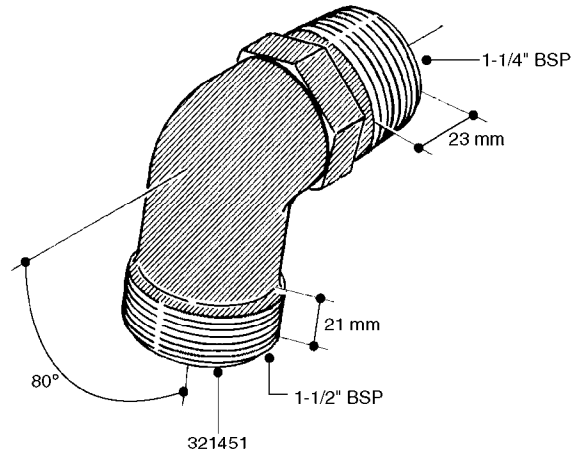

FITTINGS - HEXAGON NIPPLES  
L0030-HIN, 01:01:16

**L0030**

FITTINGS - HEXAGON NIPPLES  
L0030-HIN, 01:01:16

Page 1  
Date 12.08.2020 9:06

parts-n°	order qty	description
10015303	1	FITT.PO.HN 1.00X1.00 M1000
10425003	1	FITT.PO.HN 1.25X1.00 MCPHEE
320132	1	FITT.DK HN 1" BSP
320176	1	FITT.DK HN 3/8"X1/2" BSP
320445	1	FITT.DK HN 1/4"X3/8" BSP
320655	1	FITT.DK HN 1/2"-1/2" BSP
320692	1	FITT.DK HN 3/8'BSPX1/4'NPT
320703	1	FITT.DK HN 3/8BSP X1/2 &1/4NPT
320725	1	FITT.DK NIPPLE 3/8"-3/8" BSP
320902	1	FITT.DK HN 3/8'X 1/4' BSP
390232	1	FITT.DK HN 1-1/2' X 1-1/4' BSP
390276	1	FITT.DK HN 1'BSP