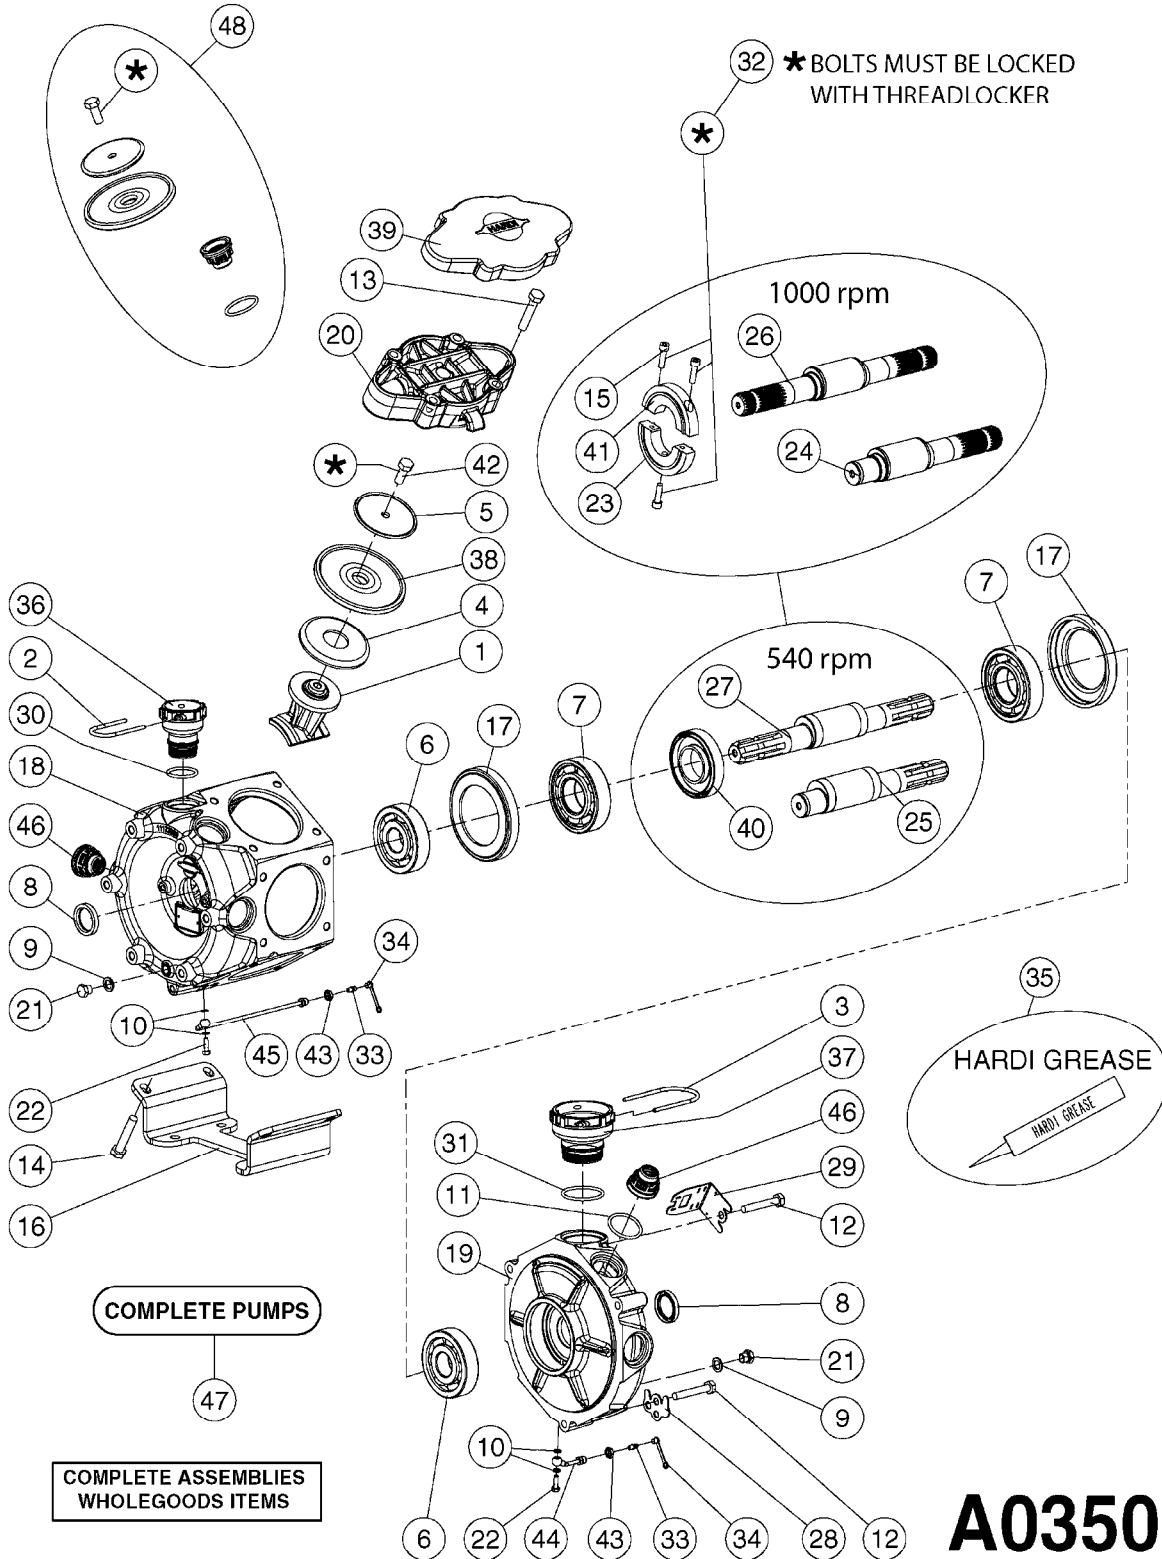

**A0340**

PUMP - 463/1000 RPM W/MOUNTING  
A0340-HIN, 01:01:16

Page 1  
Date 12.08.2020 9:05

parts-n°	order qty	description
111183	1	PUMP CASTING 460-463 (PAINTED)
111547	1	PUMP FRONT 460-463-2' (PAINT)
111622	1	CONNECTING ROD 463/5.5MM
111638	1	VALVE COVER 463 HC+1000 VERS.
111645	1	CONNECTING ROD 463/6.5MM
147662	1	CRANK SHAFT F.363/463-5.5MM
147663	1	CRANK SHAFT 363/463-5.5 THROUG
147664	1	COUNTERBALANCE 363/463 WEIGHT
147706	1	CRANK SHAFT F.363/463-6.5MM
147707	1	CRANK SHAFT 363/463-6.5 THROUG
161012	1	DIAPHRAGM BACKING DISC F. 463
161175	1	DIAPHRAGM DISC 463/464 PUMP
161745	1	METAL SPACER F.363/463
170183	1	LIFT STRAP F.PUMP 360/361/462
173901	1	LIFT STRAP F.PUMP 463
210221	1	BEARING BALL 6407
210232	1	BEARING BALL 6310
210243	1	SEAL OIL 35 X 47 X 7
241404	1	DOWTY SEAL 1/4"
242153	1	O-RING D26X4 EPDM
242216	1	O-RING VITON F/1202/1302/462
280011	1	GREASE NIPPLE 1/8' SAE H TR
330072	1	O-RING D53.5/D45.5X4
334321	1	O-RING POLY. 34.0x26.0x4.0
390844	1	COUNTERBALANCE 363/463 POM
420917	1	BOLT HEX 8.8 RAW M8X12 FT
421083	1	BOLT HEX 8.8 DEL M10X65
430286	1	BOLT HEX 8.8 DEL M12X30 FT
430323	1	BOLT HEX 8.8 DEL M12X60
430438	1	BOLT HEX 8.8 DEL M12X65
450996	1	BOLT ALLEN M8X35 DIN 912 RAW
460703	1	NUT HEX M12X1.75 LOCK DIN985A2 SS
614628	1	FOOT F. 46X PUMP, RED
821585	1	PUMP 463/5.5 THRGH SHAFT 1000R
821587	1	PUMP 463/10 THROUGH SHAFT TWNF
14010400	1	PLUG 1/4" BSP
33511600	1	DIAPHRAGM PUMP 463/464 PUMP PUR
43099200	1	BOLT HEX SS M12 X 30 DIN933 A4
72043600	1	VALVE FOR 462/463
72043700	1	VALVE FOR 462/463 W.VENT HOLE
72293300	1	PUMP 463/6.5 MED-2-1000-GG
75073900	1	PUMP KIT 460/463 "06"
82168700	1	PUMP 464-12 540 OFFSET PORTS
82168800	1	PUMP 464 6.5 1000 OFFSET PORTS
82169400	1	PUMP 464-6.5-STD-2-1000 FK