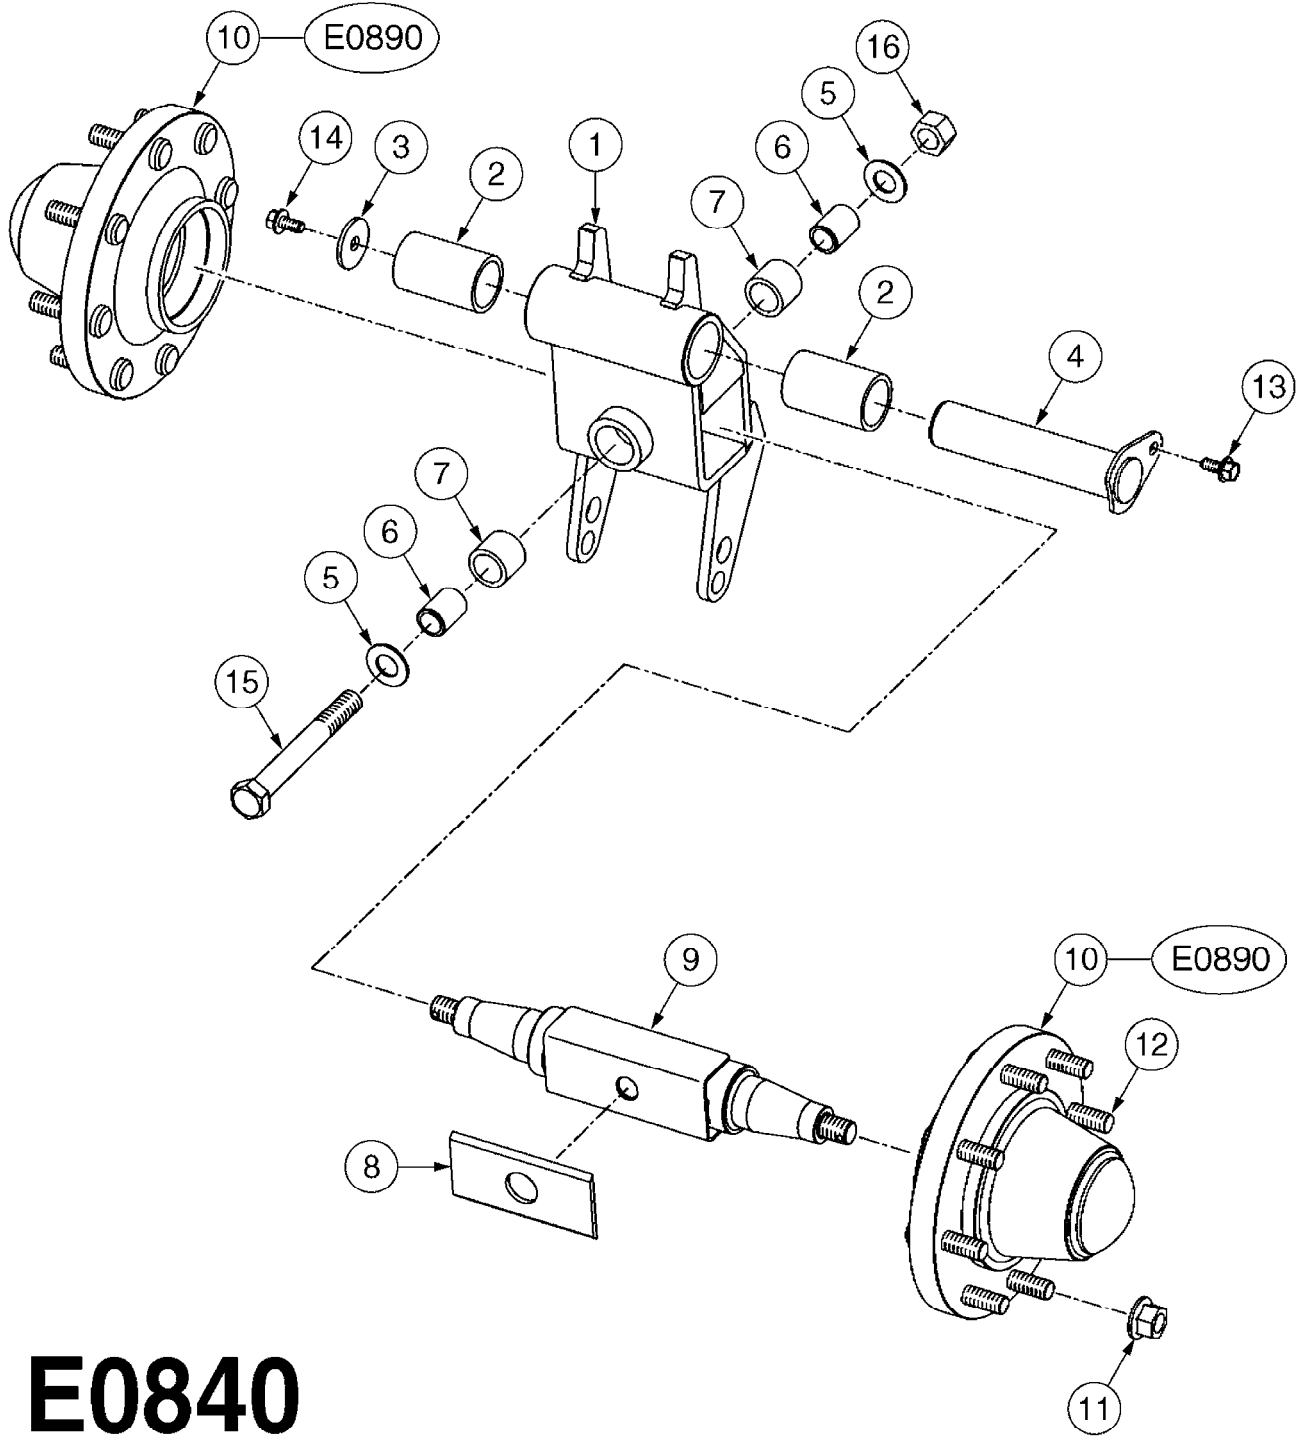

**E0830**

CAMOPLAST FRAME 40 SERIES  
E0830-HIN, 01:01:16

Page 1  
Date 12.08.2020 9:06

Pos.	parts-n°	order qty	description
1	28076003	1	WASHER, 3"X2.02"X3/16"
2	28076303	1	BUSHING 2.55"ODX2.012ID"X2"
3	28076403	1	SHIM, TILT STOPPER
4	28076503	1	STOPPER, TILT
5	28076603	1	TENSION ARM (40 SERIES)
6	28076703	1	BUSHING, TENS. 3.48X3.15X1.98"
7	28076803	1	LOCK PLATE
8	28076903	1	FRAME W/BUSHINGS (40 SERIES)
9	28077003	1	SNAP RING EXT. 3"
10	28077103	1	WASHER
11	28077203	1	PIN, 3" OD X 9.56"
12	28077303	1	SPACER
13	28083403	1	LOCK NUT 1/2"-20 UNF
14	28083503	1	BOLT HEX FLG.1"X1/2"-13UNC GR5
15	28083603	1	JAM NUT 3/8"-16 UNC GR 8
16	28083703	1	SET SCREW 1-1/2"X3/8"-16 UNC
17	28083803	1	BOLT HEX 2"X1/2"-13 UNC
18	28083903	1	LOCK WASHER 1/2"
19	28084003	1	BOLT HEX 2" X 5/8"-11
20	28084103	1	GREASE FITTING
21	28084203	1	BOLT HEX 6-1/2"X1/2"-20UNF GR8