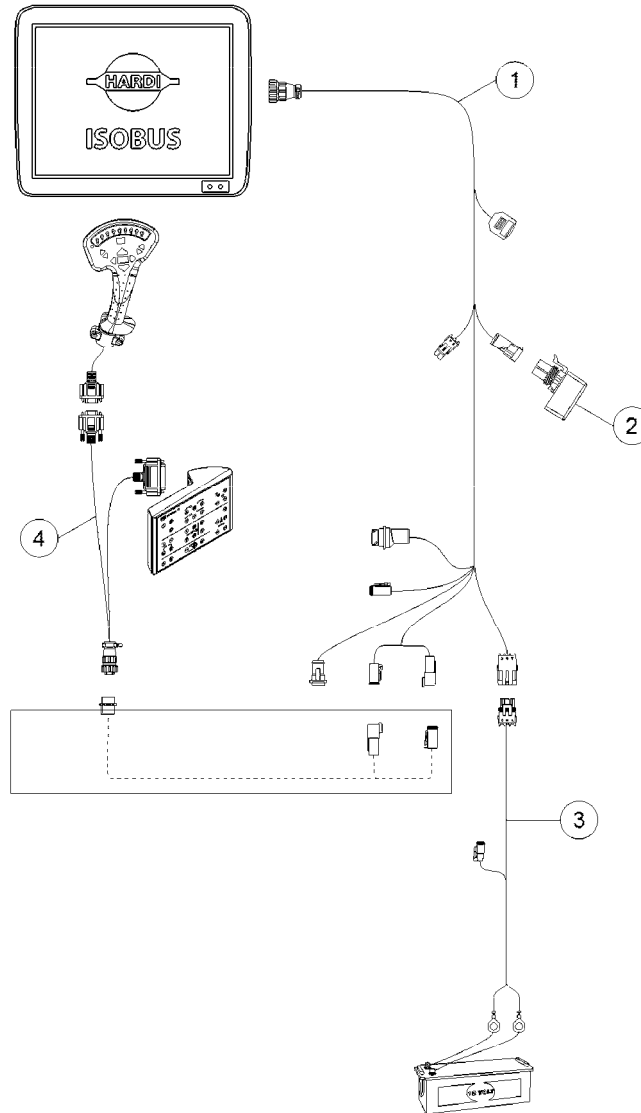

HC 85/9500 TRACTOR WIRING  
ASSY.  
M414-HIA, 22:02:13

Page 1  
Date 12.08.2020 9:06

Pos.	parts-n°	order qty	description
1	26040200	1	DISPLAY CABLE, HC85/9500, 12' (ISOBUS)
2	26040400	1	ISOBUS POWER/CONTROL EXTENSION
3	26040500	1	ISOBUS ACTIVE TERMINATION
4	26040600	1	ISOBUS POWER CABLE - 16FT
5	26040300	1	ISOBUS IBBC POWER CONT. ASSY.
6	26040900	1	POWER CABLE DISPLAY/GUIDANCE, 15'
7	26040800	1	ISOBUS/HARDI GRIP TEE CABLE
8	26031500	1	CABLE ISO CABIN GRIP SETBOX
9	26076800	1	FUSE 100A MEGA298 SERIES
10	26076900	1	FUSE 100A MIDI498 SERIES
11	26076600	1	FUSE 30A JCASE495 SERIES
11	26076700	1	FUSE 60A JCASE495 SERIES