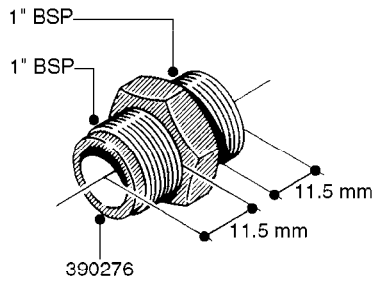

FITTINGS - HEXAGON NIPPLES  
L0030-HIN, 01:01:16

**L0030**

FITTINGS - HEXAGON NIPPLES  
L0030-HIN, 01:01:16

Page 1  
Date 12.08.2020 9:06

parts-n°	order qty	description
10015303	1	FITT.PO.HN 1.00X1.00 M1000
10425003	1	FITT.PO.HN 1.25X1.00 MCPHEE
320132	1	FITT.DK HN 1" BSP
320176	1	FITT.DK HN 3/8"X1/2" BSP
320445	1	FITT.DK HN 1/4"X3/8" BSP
320655	1	FITT.DK HN 1/2"-1/2" BSP
320692	1	FITT.DK HN 3/8'BSPX1/4'NPT
320703	1	FITT.DK HN 3/8BSP X1/2 &1/4NPT
320725	1	FITT.DK NIPPLE 3/8"-3/8" BSP
320902	1	FITT.DK HN 3/8'X 1/4' BSP
390232	1	FITT.DK HN 1-1/2' X 1-1/4' BSP
390276	1	FITT.DK HN 1'BSP