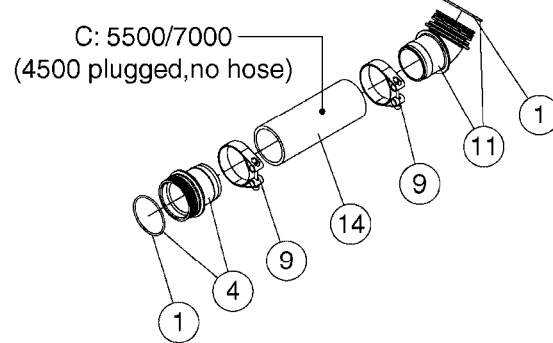

BOTTOM VIEW

TOP VIEW

**AA108**

COMMANDER 55/7000 FLUID SYS.  
PRESSURE  
AA108-HIN, 18:09:17

Page 1  
Date 12.08.2020 9:05

Pos.	parts-n°	order qty	description
1	145996	1	FITT.DK S-67 FORK
2	241973	1	O-RING Ø3 X 44.2 70 SHORES NITRIL NITRIL (BLACK)
2	242353	1	O-RING 3 X 44.2 VITON VITON (BROWN)
3	242020	1	O-RING 39.2 X 3 VITON
4	242109	1	O-RING D32.2x3.0 NITRIL (BLACK)
4	242354	1	O-RING D32.2X3.0 VITON VITON (BROWN)
5	322066	1	FITT.DK S-56 NUT
6	334151	1	FITT.DK S-61 ELB.1-1/4"110 DEG
7	334233	1	FITT.DK S-67 STR.1-1/2" RUBBER
8	334680	1	CLAMP HOSE PLASTIC 1"
9	726560	1	FITT.DK S-67 STR.1" W.O'RING
10	726561	1	FITT.DK S-67 STR.1-1/4" O-RING
11	726571	1	FITT.DK S-53 ELB.1", W ORING
12	726572	1	FITT.DK S-67 1" ELBOW 90 ASSY.
13	726573	1	FITT. S67 5/4" 90° W/O-RING
14	28030003	1	CLAMP HOSE GEAR P1" 6716
15	28030103	1	CLAMP HOSE GEAR P5/4-S1.5"6724
16	72433000	1	FITT.S67 1" 45° W/O-RING
17	72433100	1	FITT.DK S-67 45° 1-1/4"W/ORING
18	72433200	1	FITT.S67 1-1/2" 45°PVC W/O-RING
19	72819300	1	CHECK VALVE S67 2012 NO THREAD
20	92702703	1	HOSE PVC SUCT GRAY 2"
21	92712403	1	HOSE R X1" X300PSI WP X0012"
22	92734403	1	HOSE R X5/4" X200PSI WP X0012"
23	92736503	1	HOSE R X1.5" X200PSI WP X0012"