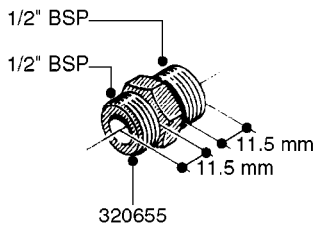

FITTINGS - HEXAGON NIPPLES  
L0030-HIN, 01:01:16

**L0030**

FITTINGS - HEXAGON NIPPLES  
L0030-HIN, 01:01:16

Page 1  
Date 12.08.2020 9:06

parts-n°	order qty	description
10015303	1	FITT.PO.HN 1.00X1.00 M1000
10425003	1	FITT.PO.HN 1.25X1.00 MCPHEE
320132	1	FITT.DK HN 1" BSP
320176	1	FITT.DK HN 3/8"X1/2" BSP
320445	1	FITT.DK HN 1/4"X3/8" BSP
320655	1	FITT.DK HN 1/2"-1/2" BSP
320692	1	FITT.DK HN 3/8'BSPX1/4'NPT
320703	1	FITT.DK HN 3/8BSP X1/2 &1/4NPT
320725	1	FITT.DK NIPPLE 3/8"-3/8" BSP
320902	1	FITT.DK HN 3/8'X 1/4' BSP
390232	1	FITT.DK HN 1-1/2' X 1-1/4' BSP
390276	1	FITT.DK HN 1'BSP