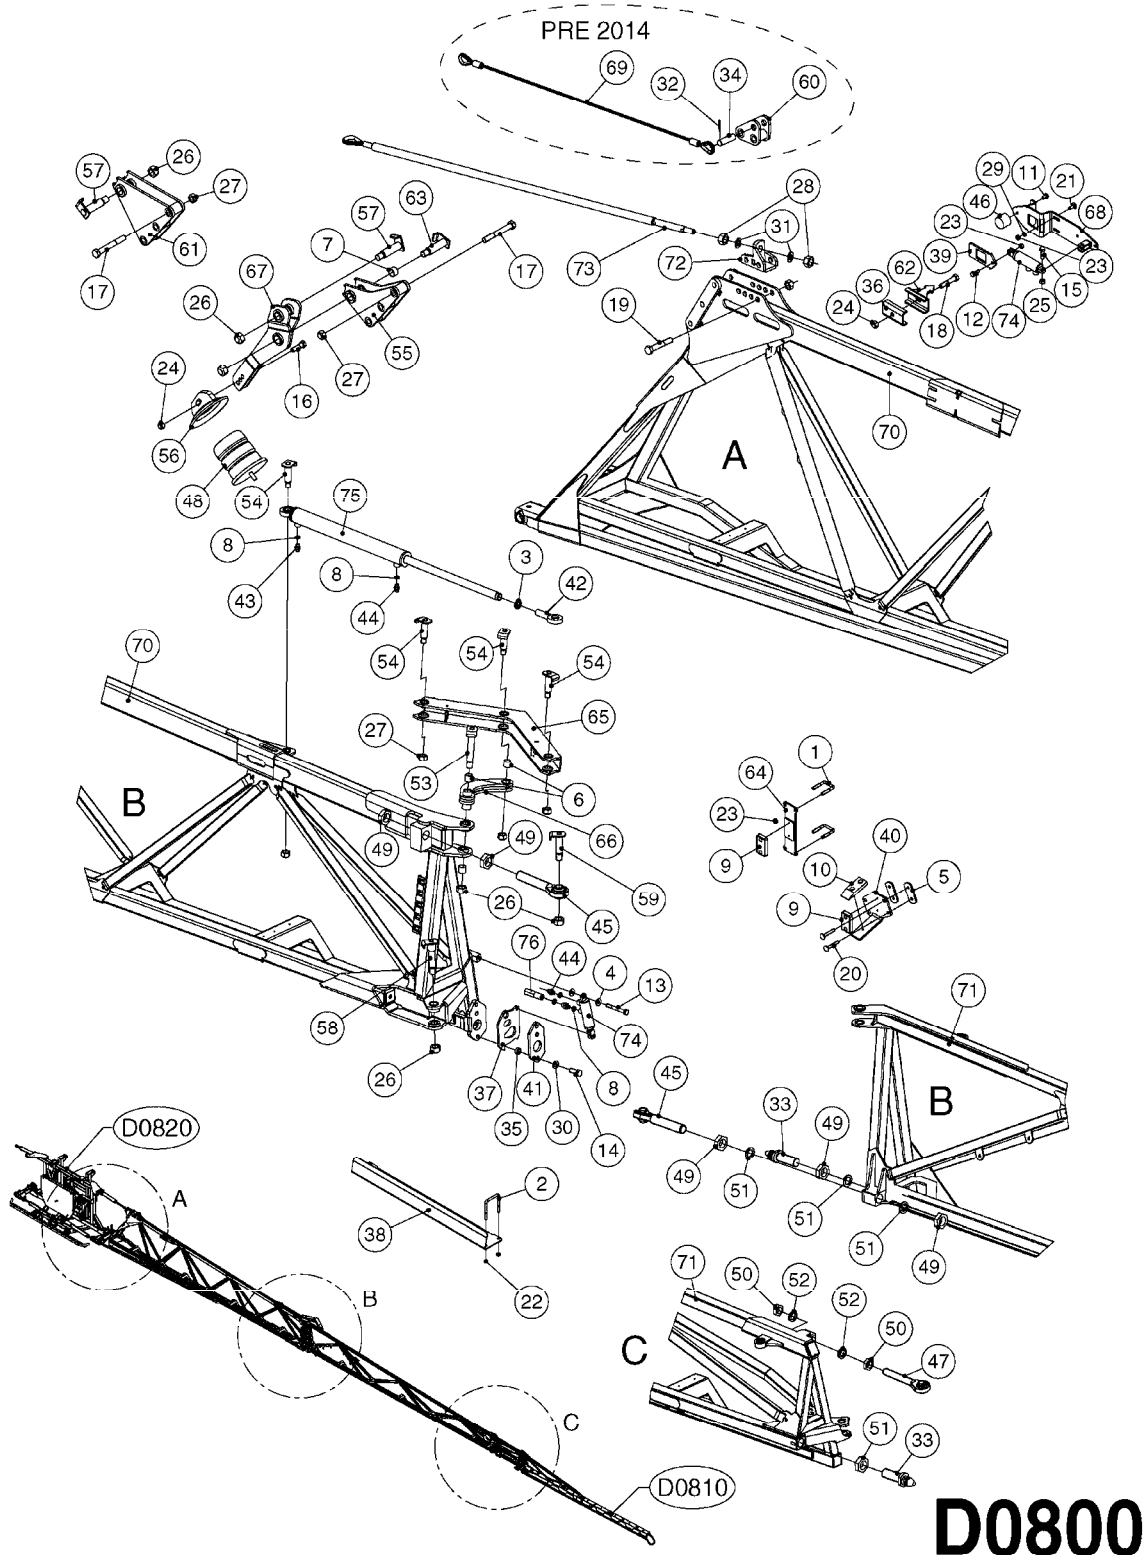

BOOM TERRA FORCE INNER
D0800-HIN, 17:07:19

Page 1
Date 12.08.2020 9:05

Pos.	parts-n°	order qty	description
1	143161	1	BOLT U M10 40X40
2	146843	1	BOLT U M8 F.60 x 60
3	147128	1	NUT M24X2 NV-32
4	165557	1	WASHER D28.0/D12.2X2.0 SS
5	171558	1	PLATE 6X92X40
6	210835	1	BUSHING D28/25 L=25
7	210858	1	BUSHING 034/30 L=20
8	241404	1	DOWTY SEAL 1/4"
9	334603	1	RUBBER STOP 86X48X15
10	390826	1	SLIDE PAD F.TRANSPORT BKT.CM/D
11	420862	1	BOLT HEX 8.8 DEL M10X16 FT
12	421002	1	BOLT HEX 8.8 DEL M10X30 FT DIN933
13	430367	1	BOLT HEX 8.8 DEL M12X100 DIN931
14	430581	1	BOLT HEX 8.8 DEL M16X40 FT
15	430721	1	BOLT HEX 8.8 DEL M12X40 FT
16	430765	1	BOLT HEX 8.8 DEL M16X55
17	430902	1	BOLT HEX 8.8 M20X150
18	430934	1	BOLT HEX 8.8 DEL M16X80
19	430970	1	BOLT HEX M20X120 DIN931- DEL
20	440718	1	BOLT CRG M10 X 65 DEL
21	440737	1	BOLT CARRIAGE M10x25 SS
22	460143	1	LOCK NUT M8 SST A2 DIN985
23	460423	1	NUT HEX M10X1.50 LOCK DIN985A2 SS
24	460585	1	LOCKING NUT M16 DIN985 A2 SS
25	460703	1	NUT HEX M12X1.75 LOCK DIN985A2 SS
26	460747	1	NUT HEX M24 LOCK
27	460806	1	NUT HEX M20X2.50 LOCK DIN985A2 SS
28	461242	1	NUT HEX M24X3
29	471122	1	WASHER, M10, Ø20/10.5X 2.0, SS
30	471168	1	PAIR OF WASHERS NL16 17X25,4x3,4
31	471179	1	LOCK WASHER NORDLOCK M24 ELZ
32	480708	1	PIN D4 X 45
33	14089000	1	PIN D36.0 L= 167
34	14098300	1	PIN D24.0 L=83/2XD4
35	15140000	1	BUSHING D25.5/16.5 L= 9 DEL
36	16270800	1	U-CHANNEL 63X27X6/L= 200, RED
37	16296100	1	PLATE 8.0X140X146 DEL
38	16318100	1	TRANSPORT PLATE, SS, TDZ
39	16330400	1	PLATE 8.0X74X145
40	16332700	1	TRANSPORT BRKT OUTER TDZ RIGHT
41	16332900	1	PLATE 10.0X80X174, RED
42	21091800	1	LINK HEAD Ø25,M24X55 W/ GREASE NIP. DELTA
43	23234100	1	HEX NIPPLE 1/4"-9/16" - 1.2mm
44	23234500	1	HEX NIPPLE 1/4" - 9/16"
45	28036600	1	EYEBOLT W/SWIVEL Ø25 M36X3 RH
46	28088100	1	RUBBER STOP E 50X40 M10
47	28096700	1	EYEBOLT W/SWIVEL Ø19.3 M27 RH
48	28103800	1	BUMPER PUR Ø160X161-M16 BLACK
49	46132800	1	NUT, JAMB M36X3 DIN439 DEL
50	46133100	1	JAM NUT M27 DIN 439 B DEL
51	47118300	1	NORDLOCK WASHER M36 LIM ZNK
52	47118500	1	NORDLOCK WASHER M27 LIM ZNK
53	61056000	1	PIN D25 L=134/M24
54	61056100	1	PIN D24.9 L=73/M20
55	61056800	1	TILT CYL.CONSOLE SUPP. TDZ
56	61057200	1	BUFFER GUIDE
57	61057300	1	PIN D29.8 L=92/M24
58	61057400	1	PIN D25.2 L=102/M24
59	61057500	1	PIN D25.2 L=77/M24 DEL
60	61066800	1	TILT CYL.CONSOLE STD. TDZ
61	61067000	1	TILT CYL.CONSOLE NORAC TDZ