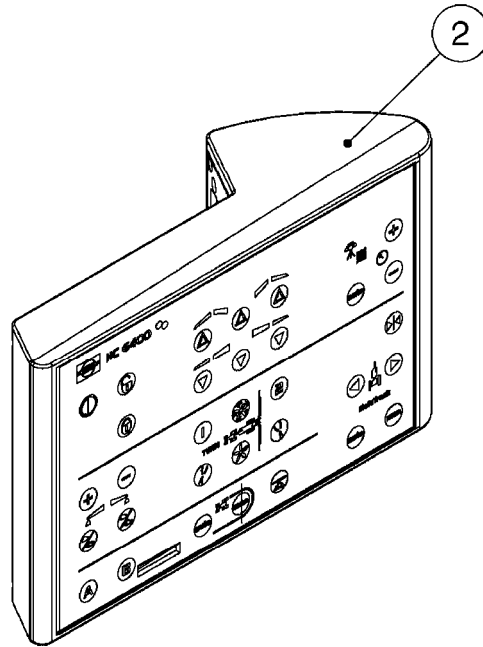

HC6400 SETBOX
M0330-HIN, 01:01:16

Page 0

Date 12.08.2020 9:06