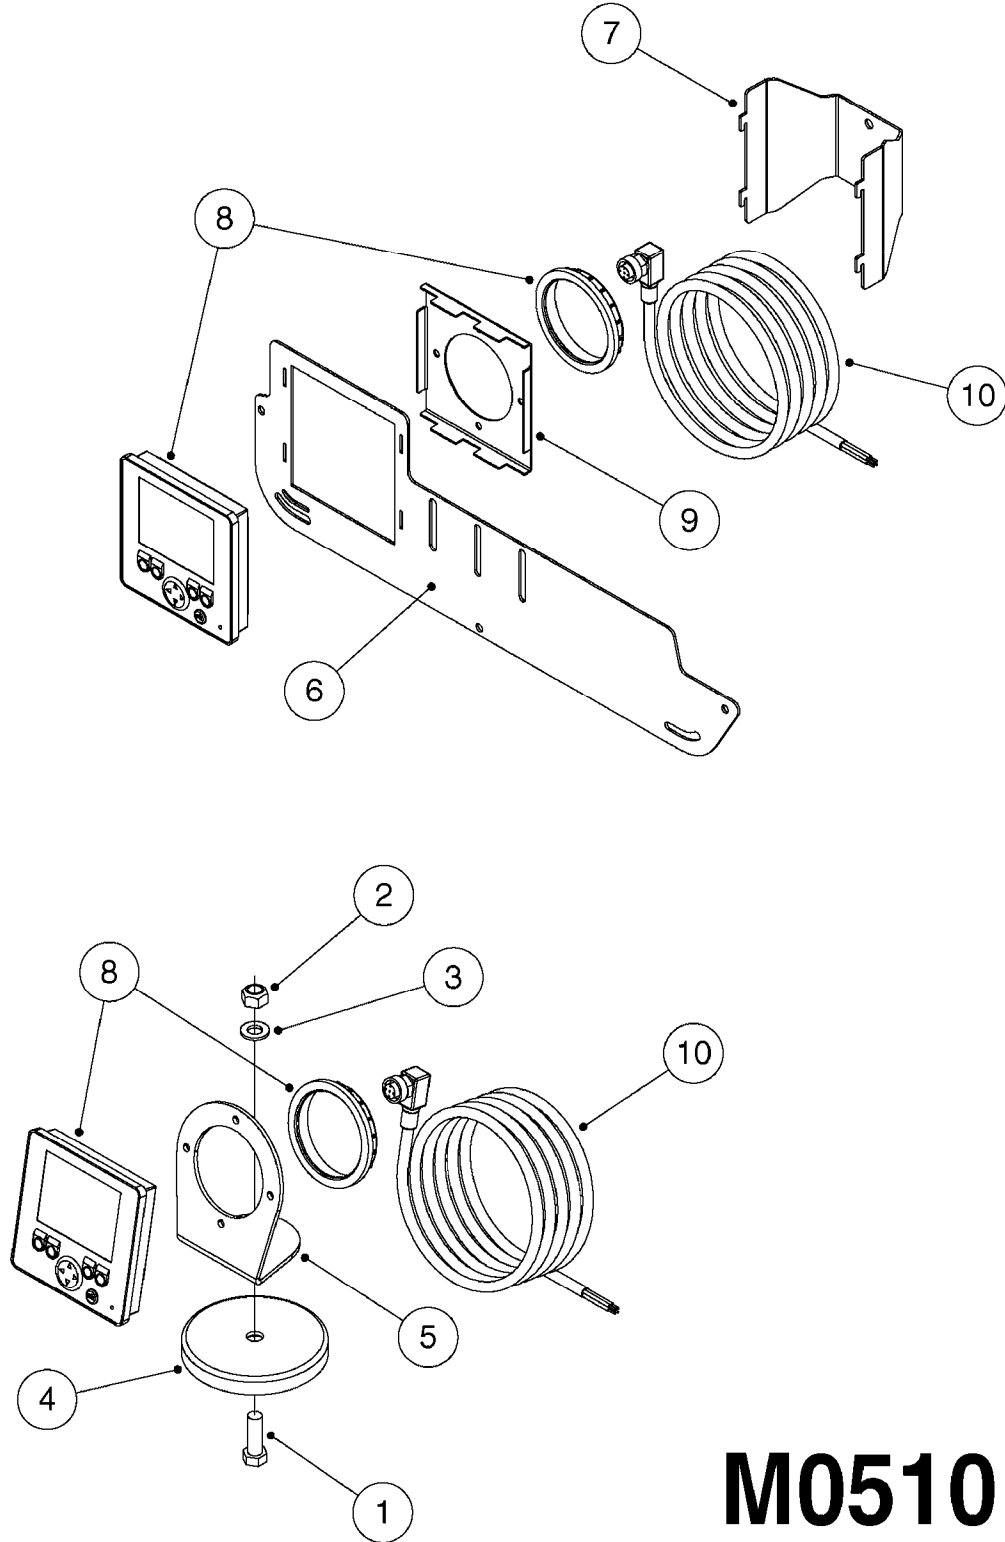

TRACK CABLE CM45/55/7000  
M0480-HIN, 08:12:16

**M0480**

TRACK CABLE CM45/55/7000  
M0480-HIN, 08:12:16

Page 1

Date 12.08.2020 9:06

Pos.	parts-n°	order qty	description
1	262107	1	NUT F. BULKHEAD CABLE GRAY
2	420582	1	BOLT HEX 8.8 DEL M8X20 FT A2
3	450902	1	BOLT ALLEN HEAD M4 X 16MM
4	460143	1	LOCK NUT M8 SST A2 DIN985
5	461145	1	NUT HEX M4 LOCK
6	471037	1	SCREW A 4,3 DIN 125
7	471126	1	WASHER, M8, Ø16/ 8.4X 1.6, SS
8	16261500	1	PLATE FOR TRACK CABLE NCM/NAV
9	26024000	1	CABLE SET FOR TRACK NCM
10	72612700	1	TRACK JUNCTION BOX/BRACKETS CM