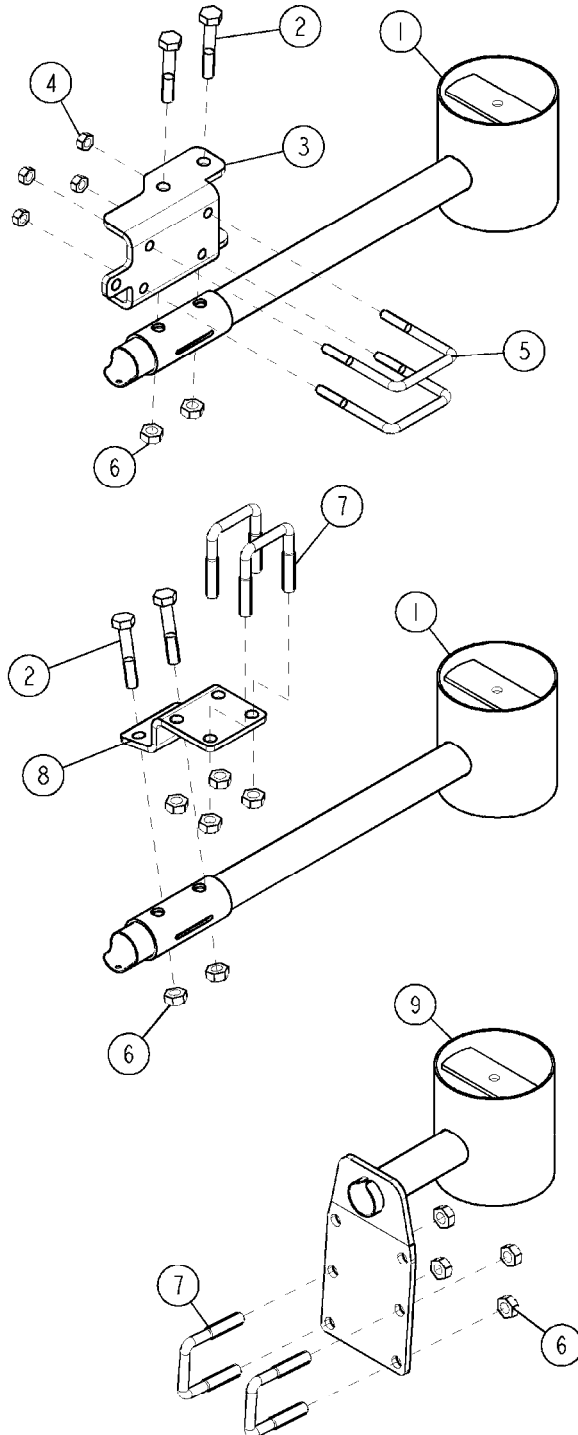

TDZ AUTOTERRAIN BRACKETS
M320-HIA, 17:10:17