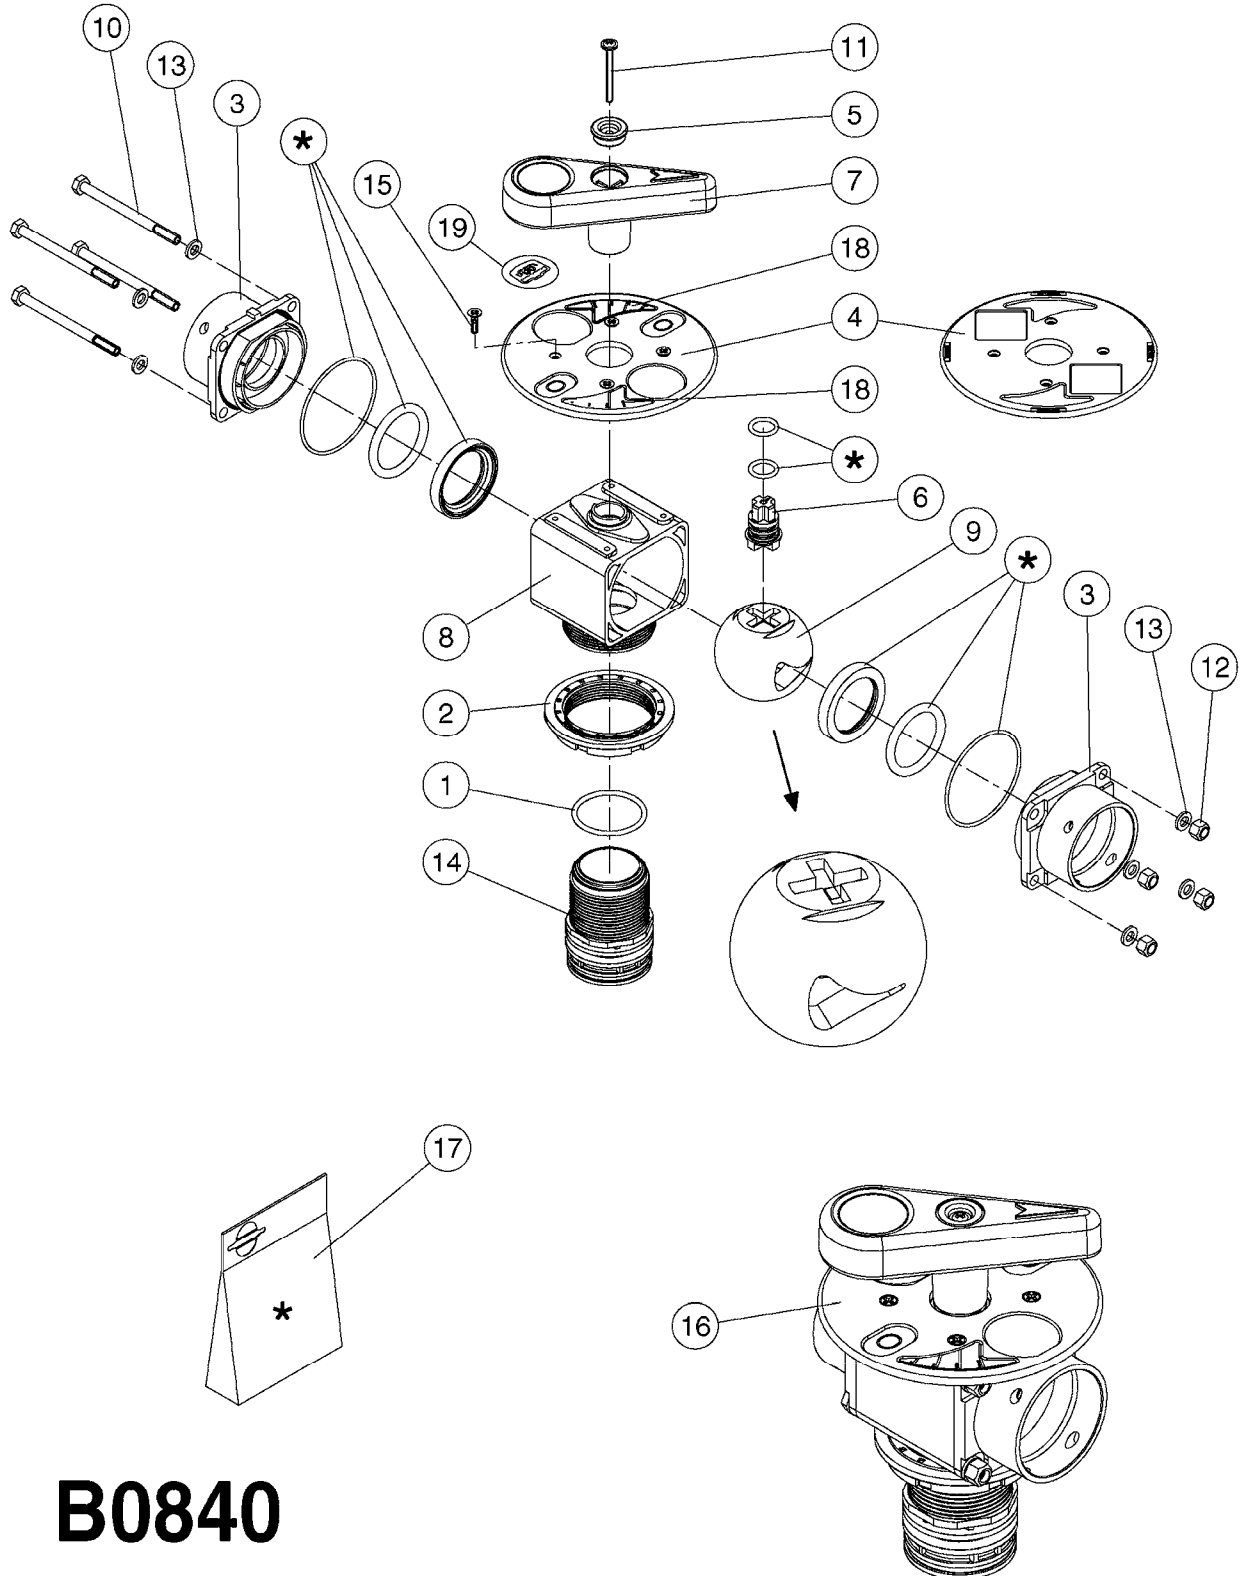

B0840

AGITATION VALVE S67 MANUAL
B0840-HIN, 30:07:19

Page 1
Date 12.08.2020 9:05

Pos.	parts-n°	order qty	description
1	242020	1	O-RING 39.2 X 3 VITON
2	322320	1	NUT F.3 WAY VALVE S56
3	334497	1	END COVER 3 WAY VALVE S-67
4	334587	1	FACE PLATE F.BALL VALVE BLACK NAVIGATOR 4500/6200
4	33506500	1	FACE PLATE F.BALL VALVE BLACK COMMANDER 4500/5500/7000
5	334594	1	PLUG F.VALVE HANDLE BLACK
6	334600	1	SPINDLE F.3 WAY VALVE
7	334903	1	HANDLE S67/93 VALVE BLACK
8	390623	1	HOUSING F.3 WAY VALVE
9	391180	1	BALL F. AGITATOR S67 ARE 268
10	410605	1	BOLT HEX 8.8 DEL M6X80
11	440729	1	SCREW F. PLASTIC 4MM X40LG SS
12	460261	1	NUT HEX M6X1.00 LOCK DIN985 A2 SS
13	471125	1	WASHER M6U 6.4X14X1.2,A2 SS
14	728579	1	SEAL F BALL
15	44074800	1	SCREW F. PLASTIC 4MM X10 WN1413 SS
16	72283600	1	VALVE S67 AGITATION NCM COMMANDER 4500/5500/7000
16	72386800	1	VALVE AGGITATION VAR NAV NAVIGATOR 4500/6200
17	74193000	1	REPAIR KIT FOR S67 VALVE
18	97800300	1	DECAL AGITATION,VARIABLE
19	97810900	1	DECAL AGITATION NCM