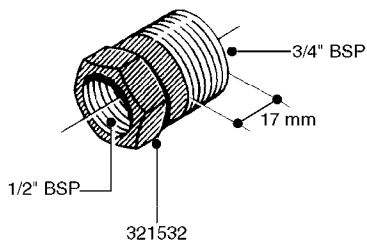

FITTINGS - HEXAGON NIPPLES  
L0030-HIN, 01:01:16

**L0030**

FITTINGS - HEXAGON NIPPLES  
L0030-HIN, 01:01:16

Page 1  
Date 12.08.2020 9:06

parts-n°	order qty	description
10015303	1	FITT.PO.HN 1.00X1.00 M1000
10425003	1	FITT.PO.HN 1.25X1.00 MCPHEE
320132	1	FITT.DK HN 1" BSP
320176	1	FITT.DK HN 3/8"X1/2" BSP
320445	1	FITT.DK HN 1/4"X3/8" BSP
320655	1	FITT.DK HN 1/2"-1/2" BSP
320692	1	FITT.DK HN 3/8'BSPX1/4'NPT
320703	1	FITT.DK HN 3/8BSP X1/2 &1/4NPT
320725	1	FITT.DK NIPPLE 3/8"-3/8" BSP
320902	1	FITT.DK HN 3/8'X 1/4' BSP
390232	1	FITT.DK HN 1-1/2' X 1-1/4' BSP
390276	1	FITT.DK HN 1'BSP