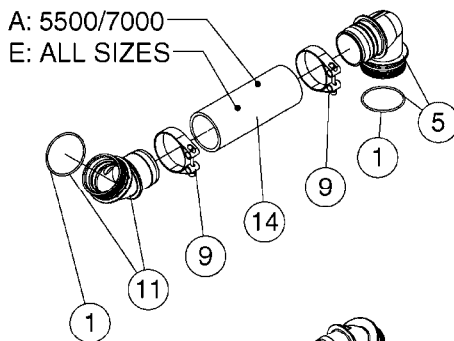

BOTTOM VIEW

TOP VIEW

**AA108**

COMMANDER 55/7000 FLUID SYS.  
PRESSURE  
AA108-HIN, 18:09:17

Page 1  
Date 12.08.2020 9:05

Pos.	parts-n°	order qty	description
1	145996	1	FITT.DK S-67 FORK
2	241973	1	O-RING Ø3 X 44.2 70 SHORES NITRIL NITRIL (BLACK)
2	242353	1	O-RING 3 X 44.2 VITON VITON (BROWN)
3	242020	1	O-RING 39.2 X 3 VITON
4	242109	1	O-RING D32.2x3.0 NITRIL (BLACK)
4	242354	1	O-RING D32.2X3.0 VITON VITON (BROWN)
5	322066	1	FITT.DK S-56 NUT
6	334151	1	FITT.DK S-61 ELB.1-1/4"110 DEG
7	334233	1	FITT.DK S-67 STR.1-1/2" RUBBER
8	334680	1	CLAMP HOSE PLASTIC 1"
9	726560	1	FITT.DK S-67 STR.1" W.O'RING
10	726561	1	FITT.DK S-67 STR.1-1/4" O-RING
11	726571	1	FITT.DK S-53 ELB.1", W ORING
12	726572	1	FITT.DK S-67 1" ELBOW 90 ASSY.
13	726573	1	FITT. S67 5/4" 90° W/O-RING
14	28030003	1	CLAMP HOSE GEAR P1" 6716
15	28030103	1	CLAMP HOSE GEAR P5/4-S1.5"6724
16	72433000	1	FITT.S67 1" 45° W/O-RING
17	72433100	1	FITT.DK S-67 45° 1-1/4"W/ORING
18	72433200	1	FITT.S67 1-1/2" 45°PVC W/O-RING
19	72819300	1	CHECK VALVE S67 2012 NO THREAD
20	92702703	1	HOSE PVC SUCT GRAY 2"
21	92712403	1	HOSE R X1" X300PSI WP X0012"
22	92734403	1	HOSE R X5/4" X200PSI WP X0012"
23	92736503	1	HOSE R X1.5" X200PSI WP X0012"