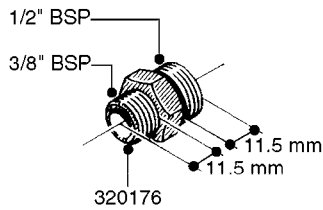

FITTINGS - HEXAGON NIPPLES  
L0030-HIN, 01:01:16

**L0030**

FITTINGS - HEXAGON NIPPLES  
L0030-HIN, 01:01:16

Page 1  
Date 12.08.2020 9:06

parts-n°	order qty	description
10015303	1	FITT.PO.HN 1.00X1.00 M1000
10425003	1	FITT.PO.HN 1.25X1.00 MCPHEE
320132	1	FITT.DK HN 1" BSP
320176	1	FITT.DK HN 3/8"X1/2" BSP
320445	1	FITT.DK HN 1/4"X3/8" BSP
320655	1	FITT.DK HN 1/2"-1/2" BSP
320692	1	FITT.DK HN 3/8'BSPX1/4'NPT
320703	1	FITT.DK HN 3/8BSP X1/2 &1/4NPT
320725	1	FITT.DK NIPPLE 3/8"-3/8" BSP
320902	1	FITT.DK HN 3/8'X 1/4' BSP
390232	1	FITT.DK HN 1-1/2' X 1-1/4' BSP
390276	1	FITT.DK HN 1'BSP