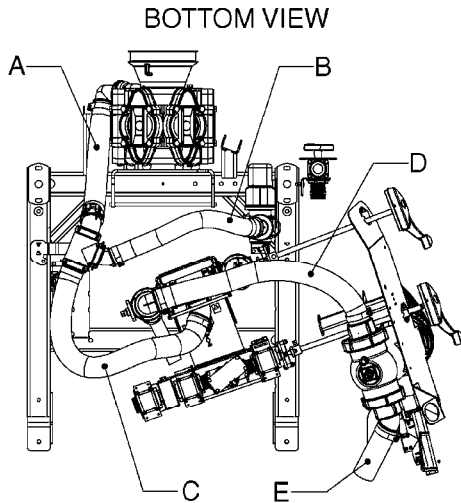

BOTTOM VIEW

TOP VIEW

**AA108**

COMMANDER 55/7000 FLUID SYS.  
PRESSURE  
AA108-HIN, 18:09:17

Page 1  
Date 12.08.2020 9:05

Pos.	parts-n°	order qty	description
1	145996	1	FITT.DK S-67 FORK
2	241973	1	O-RING Ø3 X 44.2 70 SHORES NITRIL NITRIL (BLACK)
2	242353	1	O-RING 3 X 44.2 VITON VITON (BROWN)
3	242020	1	O-RING 39.2 X 3 VITON
4	242109	1	O-RING D32.2x3.0 NITRIL (BLACK)
4	242354	1	O-RING D32.2X3.0 VITON VITON (BROWN)
5	322066	1	FITT.DK S-56 NUT
6	334151	1	FITT.DK S-61 ELB.1-1/4"110 DEG
7	334233	1	FITT.DK S-67 STR.1-1/2" RUBBER
8	334680	1	CLAMP HOSE PLASTIC 1"
9	726560	1	FITT.DK S-67 STR.1" W.O'RING
10	726561	1	FITT.DK S-67 STR.1-1/4" O-RING
11	726571	1	FITT.DK S-53 ELB.1", W ORING
12	726572	1	FITT.DK S-67 1" ELBOW 90 ASSY.
13	726573	1	FITT. S67 5/4" 90° W/O-RING
14	28030003	1	CLAMP HOSE GEAR P1" 6716
15	28030103	1	CLAMP HOSE GEAR P5/4-S1.5"6724
16	72433000	1	FITT.S67 1" 45° W/O-RING
17	72433100	1	FITT.DK S-67 45° 1-1/4"W/ORING
18	72433200	1	FITT.S67 1-1/2" 45°PVC W/O-RING
19	72819300	1	CHECK VALVE S67 2012 NO THREAD
20	92702703	1	HOSE PVC SUCT GRAY 2"
21	92712403	1	HOSE R X1" X300PSI WP X0012"
22	92734403	1	HOSE R X5/4" X200PSI WP X0012"
23	92736503	1	HOSE R X1.5" X200PSI WP X0012"