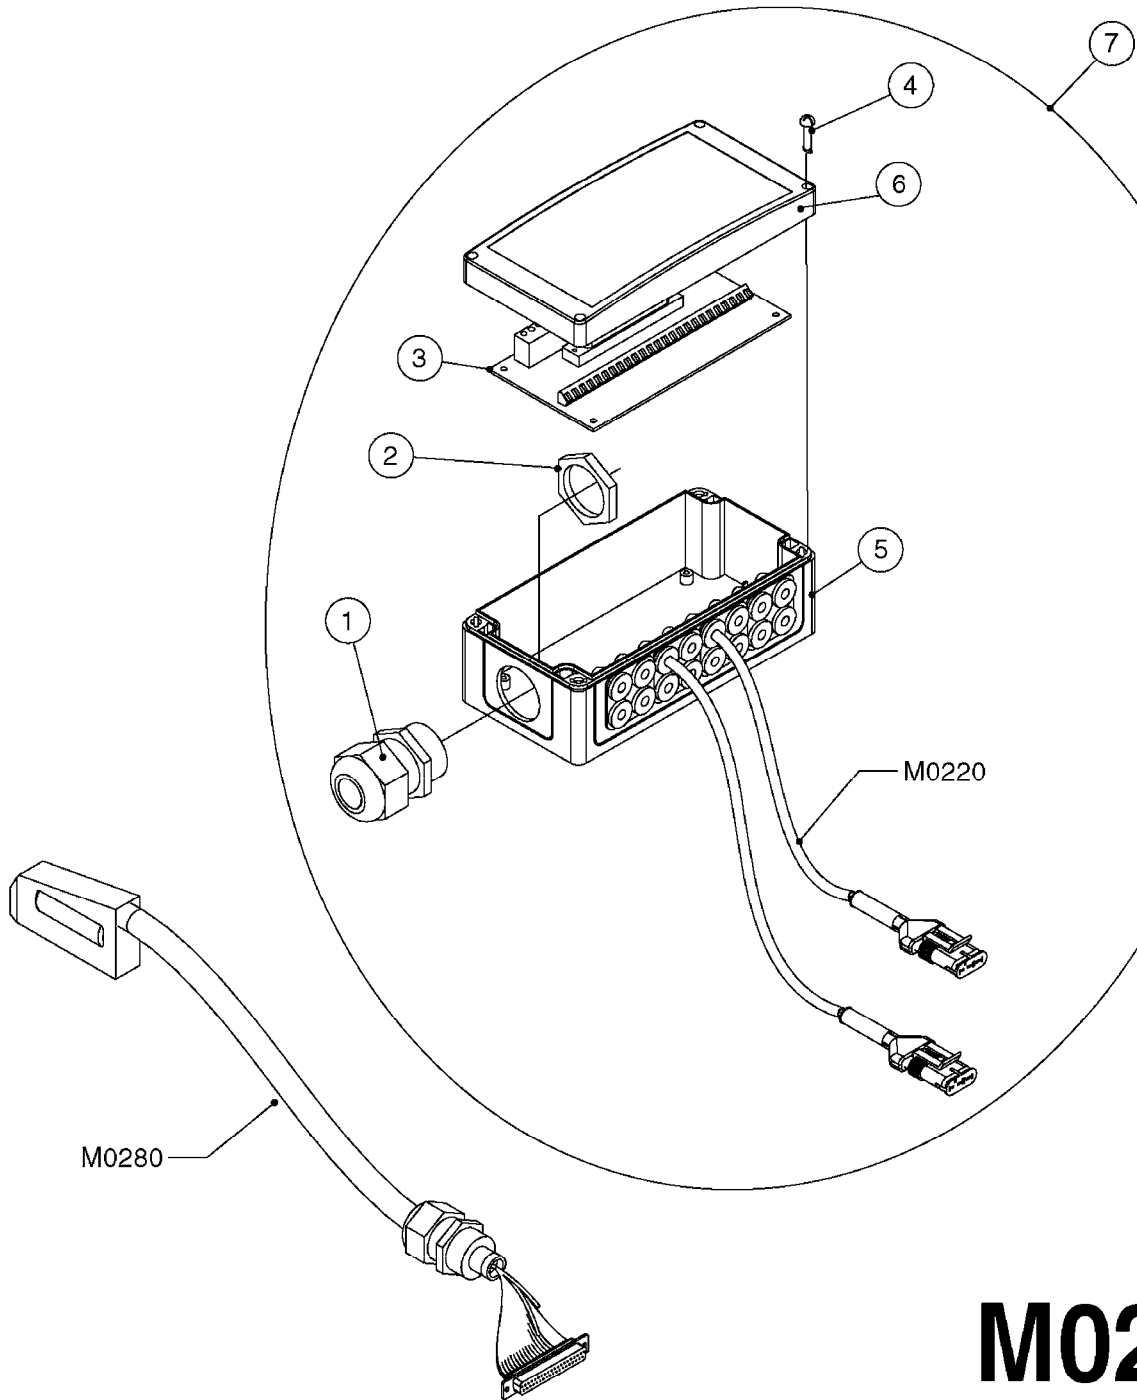

M0230

JUNCTION BOX - LIQUID
M0230-HIN, 01:01:16

Page 1
Date 12.08.2020 9:06

Pos.	parts-n°	order qty	description
1	262106	1	BULKHEAD F. CABLE 6.5-14 BLACK
2	262107	1	NUT F. BULKHEAD CABLE GRAY
3	26004800	1	CIRCUIT BD SEC VLV NCM 13SEC 13 SECTION
3	72173900	1	CIRCUIT BD SEC VLV 39PIN 9SEC 9 SECTION
4	28082100	1	SCREW F. BOX LID 1/4" L=20
5	33508700	1	BOX BOTTOM 160X80X40 BLACK 1-HOLE
6	33508800	1	LID 160X80X15 BLK W/SCREWS
7	72115400	1	CONNECTION BOX F. OP. UNIT SV9