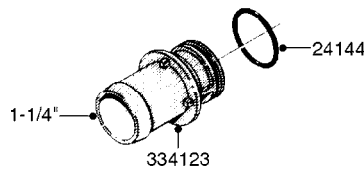

# K0770

SAFETY CHAINS  
K0770-HIN, 01:01:16

Page 1  
Date 12.08.2020 9:06

parts-n°	order qty	description
10275803	1	CHAIN BKT. FOR TR300/500/TX650
10276003	1	SAFETY CHAIN KIT TR300/500
14001103	1	MOUNTING HUB F. SAFETY CHAIN
14001203	1	MNT WASHER F. SAFE CHAIN KIT
16020303	1	SAFETY CHAIN MNT.BRKT.30,400LB
16023103	1	SAFETY CHAIN MNT.BRKT.40,500LB
16056003	1	SAFETY CHAIN MNT.BRKT.16100 lb
16056103	1	SAFETY CHAIN MNT.BRKT.40500 lb
28014703	1	SAFETY CHAIN 30,400LBS CERT.
28017703	1	SAFETY CHAIN 40,500LBS CERT.
29000403	1	SAFETY CHAIN CERT 16100LB
70012403	1	*SAFETY CHAIN KIT 16100LB NAV
70016803	1	SAFETY CHAIN KIT CM1500
83311903	1	SAFTY CHAIN KIT 575 NAV.
83312003	1	SAFETY CHAIN KIT 1100 NAV.
83312103	1	SAFETY CHAIN KIT CM+750
83312203	1	SAFETY CHAIN KIT CM+1200