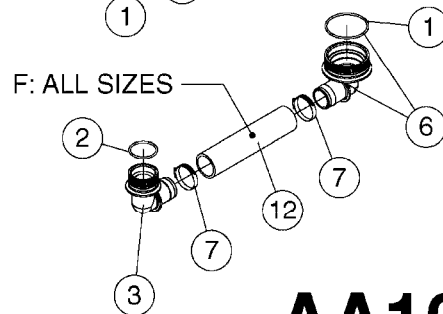

BOTTOM VIEW

TOP VIEW

**AA108**

COMMANDER 55/7000 FLUID SYS.  
PRESSURE  
AA108-HIN, 18:09:17

Page 1  
Date 12.08.2020 9:05

Pos.	parts-n°	order qty	description
1	145996	1	FITT.DK S-67 FORK
2	241973	1	O-RING Ø3 X 44.2 70 SHORES NITRIL NITRIL (BLACK)
2	242353	1	O-RING 3 X 44.2 VITON VITON (BROWN)
3	242020	1	O-RING 39.2 X 3 VITON
4	242109	1	O-RING D32.2x3.0 NITRIL (BLACK)
4	242354	1	O-RING D32.2X3.0 VITON VITON (BROWN)
5	322066	1	FITT.DK S-56 NUT
6	334151	1	FITT.DK S-61 ELB.1-1/4"110 DEG
7	334233	1	FITT.DK S-67 STR.1-1/2" RUBBER
8	334680	1	CLAMP HOSE PLASTIC 1"
9	726560	1	FITT.DK S-67 STR.1" W.O'RING
10	726561	1	FITT.DK S-67 STR.1-1/4" O-RING
11	726571	1	FITT.DK S-53 ELB.1", W ORING
12	726572	1	FITT.DK S-67 1" ELBOW 90 ASSY.
13	726573	1	FITT. S67 5/4" 90° W/O-RING
14	28030003	1	CLAMP HOSE GEAR P1" 6716
15	28030103	1	CLAMP HOSE GEAR P5/4-S1.5"6724
16	72433000	1	FITT.S67 1" 45° W/O-RING
17	72433100	1	FITT.DK S-67 45° 1-1/4"W/ORING
18	72433200	1	FITT.S67 1-1/2" 45°PVC W/O-RING
19	72819300	1	CHECK VALVE S67 2012 NO THREAD
20	92702703	1	HOSE PVC SUCT GRAY 2"
21	92712403	1	HOSE R X1" X300PSI WP X0012"
22	92734403	1	HOSE R X5/4" X200PSI WP X0012"
23	92736503	1	HOSE R X1.5" X200PSI WP X0012"