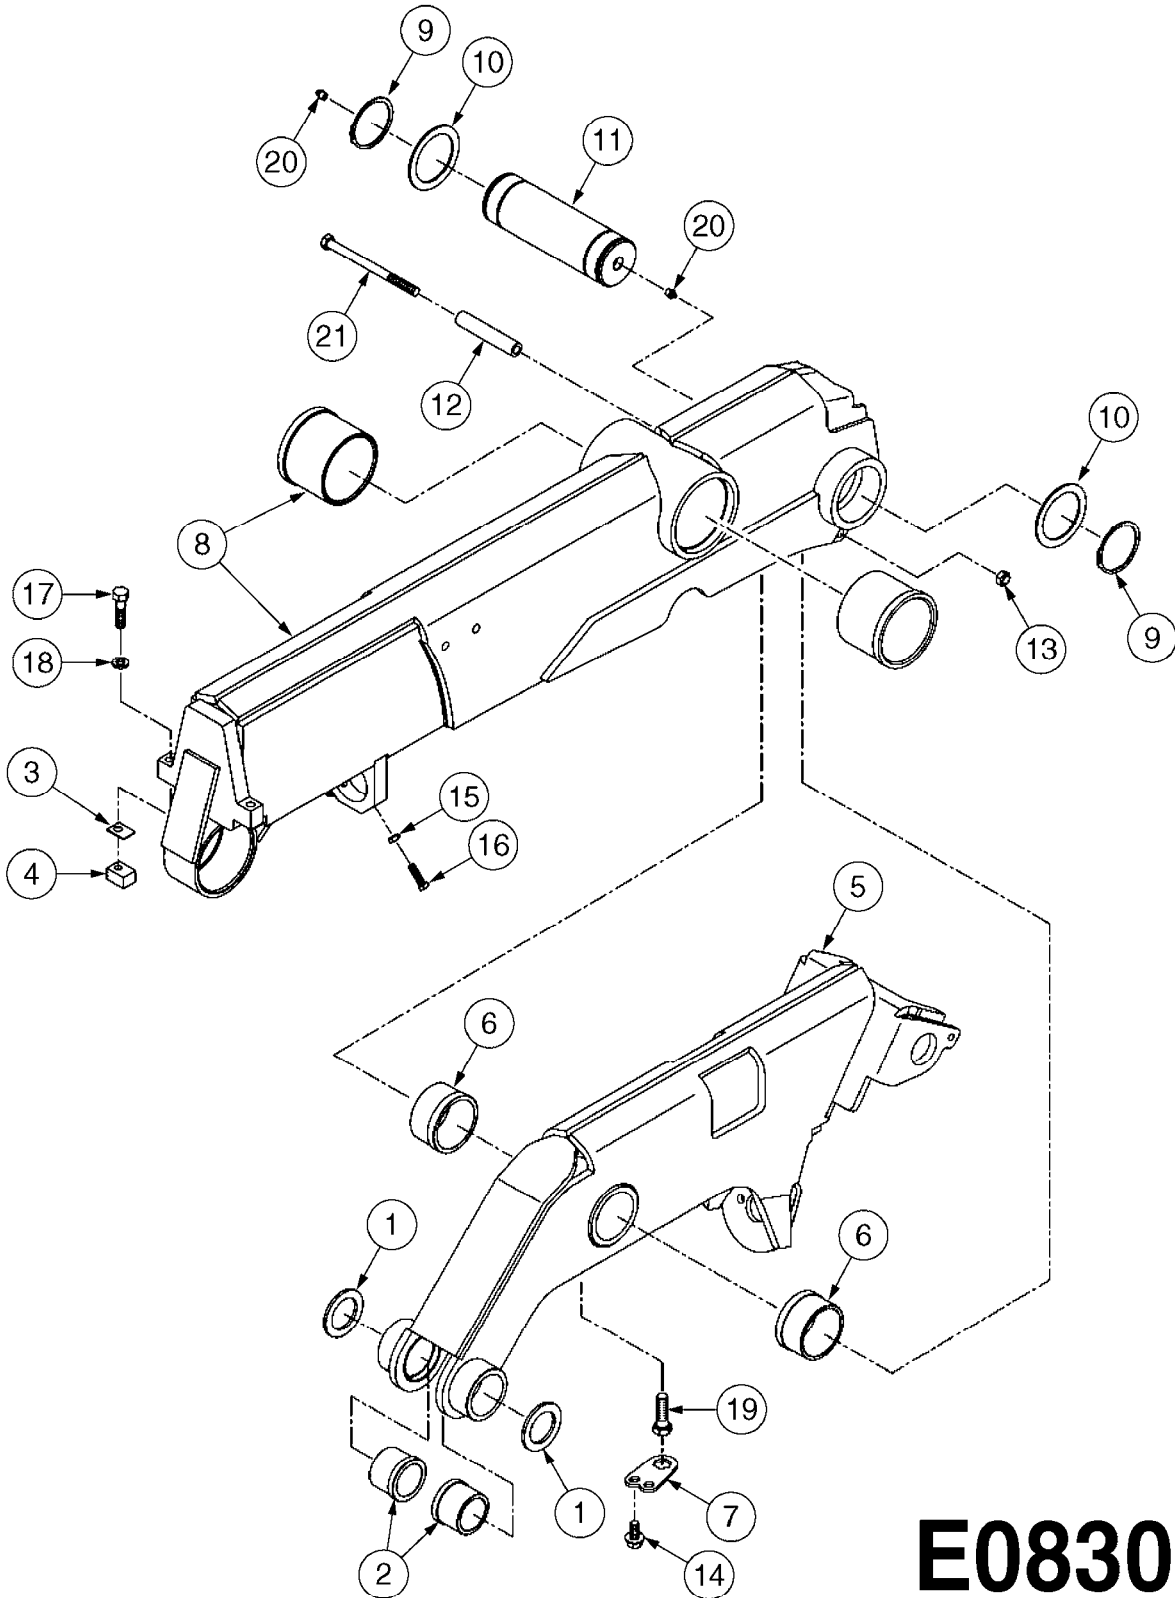

**E0830**

CAMOPLAST FRAME 40 SERIES  
E0830-HIN, 01:01:16

Page 1  
Date 12.08.2020 9:06

Pos.	parts-n°	order qty	description
1	28076003	1	WASHER, 3"X2.02"X3/16"
2	28076303	1	BUSHING 2.55"ODX2.012ID"X2"
3	28076403	1	SHIM, TILT STOPPER
4	28076503	1	STOPPER, TILT
5	28076603	1	TENSION ARM (40 SERIES)
6	28076703	1	BUSHING, TENS. 3.48X3.15X1.98"
7	28076803	1	LOCK PLATE
8	28076903	1	FRAME W/BUSHINGS (40 SERIES)
9	28077003	1	SNAP RING EXT. 3"
10	28077103	1	WASHER
11	28077203	1	PIN, 3" OD X 9.56"
12	28077303	1	SPACER
13	28083403	1	LOCK NUT 1/2"-20 UNF
14	28083503	1	BOLT HEX FLG.1"X1/2"-13UNC GR5
15	28083603	1	JAM NUT 3/8"-16 UNC GR 8
16	28083703	1	SET SCREW 1-1/2"X3/8"-16 UNC
17	28083803	1	BOLT HEX 2"X1/2"-13 UNC
18	28083903	1	LOCK WASHER 1/2"
19	28084003	1	BOLT HEX 2" X 5/8"-11
20	28084103	1	GREASE FITTING
21	28084203	1	BOLT HEX 6-1/2"X1/2"-20UNF GR8