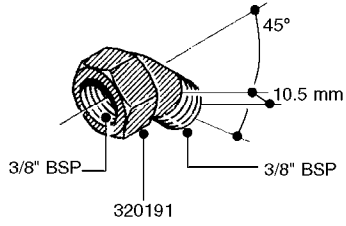

FITTINGS - HEXAGON NIPPLES  
L0030-HIN, 01:01:16

**L0030**

FITTINGS - HEXAGON NIPPLES  
L0030-HIN, 01:01:16

Page 1  
Date 12.08.2020 9:06

parts-n°	order qty	description
10015303	1	FITT.PO.HN 1.00X1.00 M1000
10425003	1	FITT.PO.HN 1.25X1.00 MCPHEE
320132	1	FITT.DK HN 1" BSP
320176	1	FITT.DK HN 3/8"X1/2" BSP
320445	1	FITT.DK HN 1/4"X3/8" BSP
320655	1	FITT.DK HN 1/2"-1/2" BSP
320692	1	FITT.DK HN 3/8'BSPX1/4'NPT
320703	1	FITT.DK HN 3/8BSP X1/2 &1/4NPT
320725	1	FITT.DK NIPPLE 3/8"-3/8" BSP
320902	1	FITT.DK HN 3/8'X 1/4' BSP
390232	1	FITT.DK HN 1-1/2' X 1-1/4' BSP
390276	1	FITT.DK HN 1'BSP