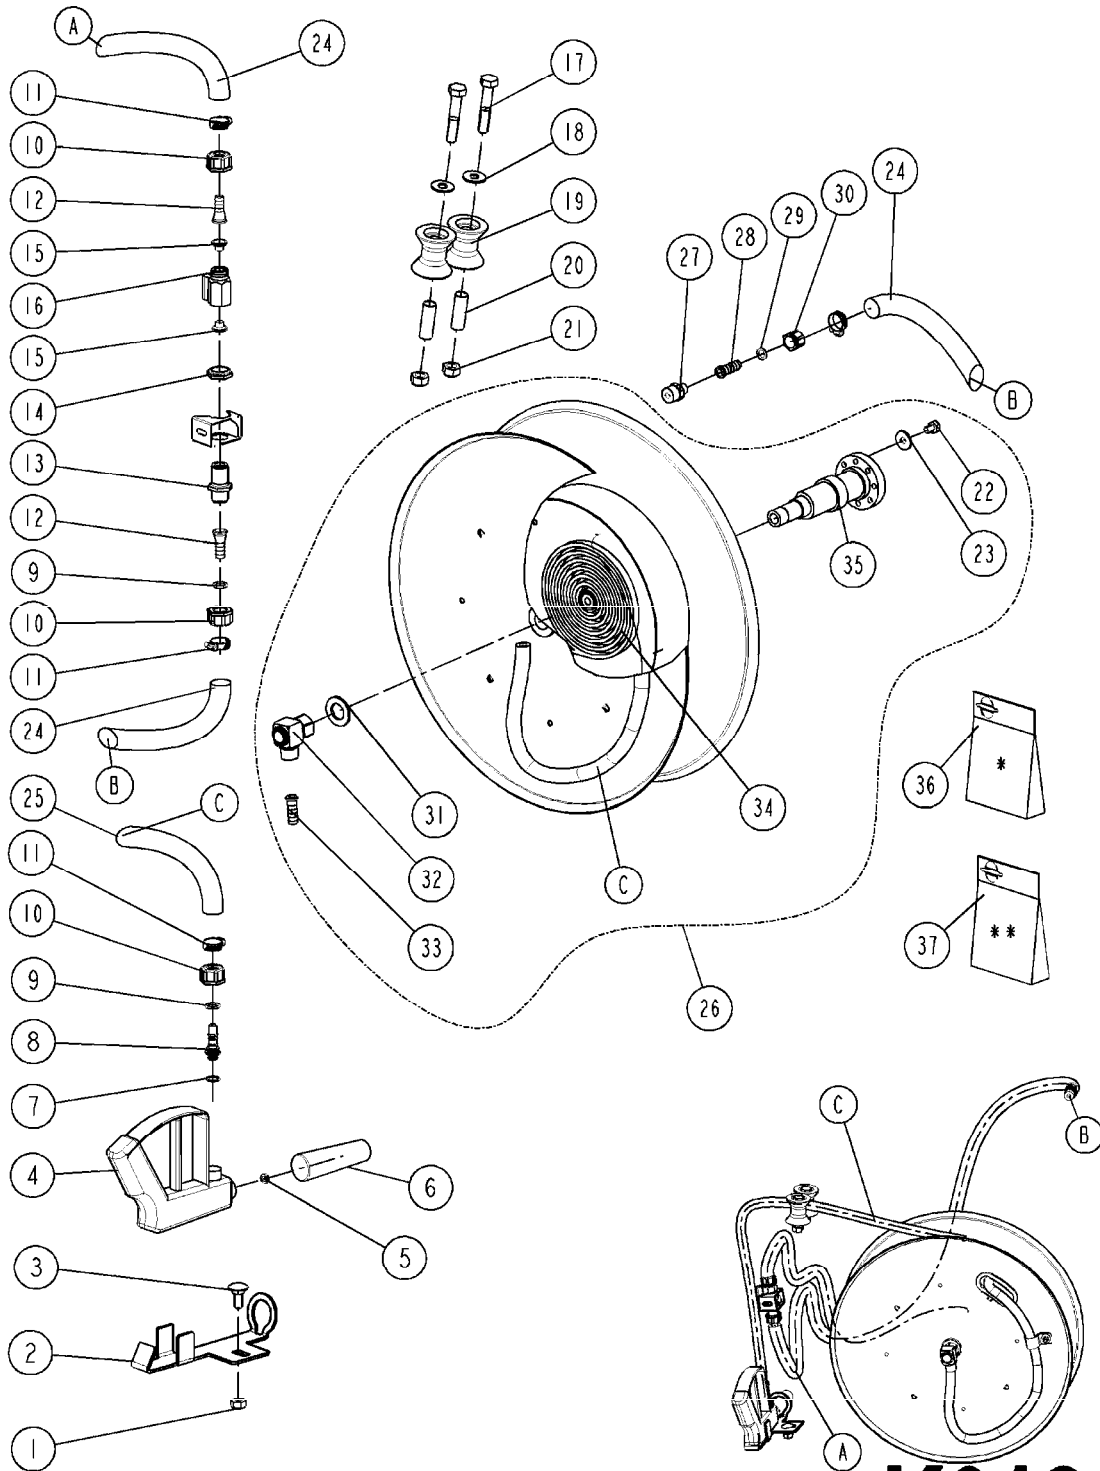

K612

CM HOSE REEL
K612-HIA, 29:04:14

Page 1
Date 12.08.2020 9:06

Pos.	parts-n°	order qty	description
1	460423	1	NUT HEX M10X1.50 LOCK DIN985A2 SS
2	16360000	1	BRACKET FOR HAND GUN
3	440737	1	BOLT CARRIAGE M10x25 SS
4	725663	1	PISTOL 60 COVER PART
5	334121	1	SEAT FOR ON-OFF TYPE
6	725664	1	FRONTPART F.SPRAY GUN MODEL 60
7	242033	1	O-RING Ø14.1 X 1.6 NITRILE
8	334653	1	FITT.DK HB 3/8' F.HANDGUN
9	330212	1	O-RING D19/D14X2.4 F.1/2"NUT
10	320084	1	FITT.DK NUT 1/2" BSP
11	284583	1	CLAMP HOSE GEAR 1/2" 28029803
12	330676	1	FITT.DK HB 3/8" F. 1/2" NUT
13	321742	1	FITT.DK BULKHEAD 1/2' BSP
14	321307	1	FITT.DK NUT 1/2" BSP JAMB
15	332076	1	CONE INSERT F. ALUMINUM LANCE
16	281551	1	BALL VALVE 1/2"
17	430802	1	BOLT HEX 8.8 DEL M12X75
18	165557	1	WASHER D28.0/D12.2X2.0 SS
19	39141200	1	PLASTIC TRUSS D30/16.5 L=52
20	15143200	1	TUBE D16.0 X1.5 DEL
21	460703	1	NUT HEX M12X1.75 LOCK DIN985A2 SS
22	420918	1	BOLT 8 X 12 STAINLESS
23	471132	1	WASHER D24/D8.4 X 2 SS
24	927017	1	HOSE R X 60 BAR X 3/8 X 0012"
25	927384	1	PVC HOSE W/INS.3/8' BLACK 25M
26	28112400	1	HOSEREEL W. REWINDER
27	320445	1	FITT.DK HN 1/4"X3/8" BSP
28	330783	1	FITT.DK HB 3/8"F.3/8" NUT
29	330013	1	O-RING 2.5 X 10 PUR
30	320187	1	FITT.DK CAP 3/8" BSP BLACK
31	28125600	1	DISC 21.5X42.2 HOSE REEL CM45/55/7000
32	28125400	1	ANGLE SWIVEL F. HOSE REEL CM45/55/7000
33	28125500	1	FITT. 1/4" F. HOSE REEL CM45/55/7000
34	28125300	1	SPRING F. HOSEREEL CM45/55/7000
35	28125200	1	AXLE F. HOSE REEL CM45/55/7000
36	28125700	1	REP. KIT F RATCHET CM45/55/7000
37	28125800	1	GASKET SET F.HOSE REEL CM45/55/7000