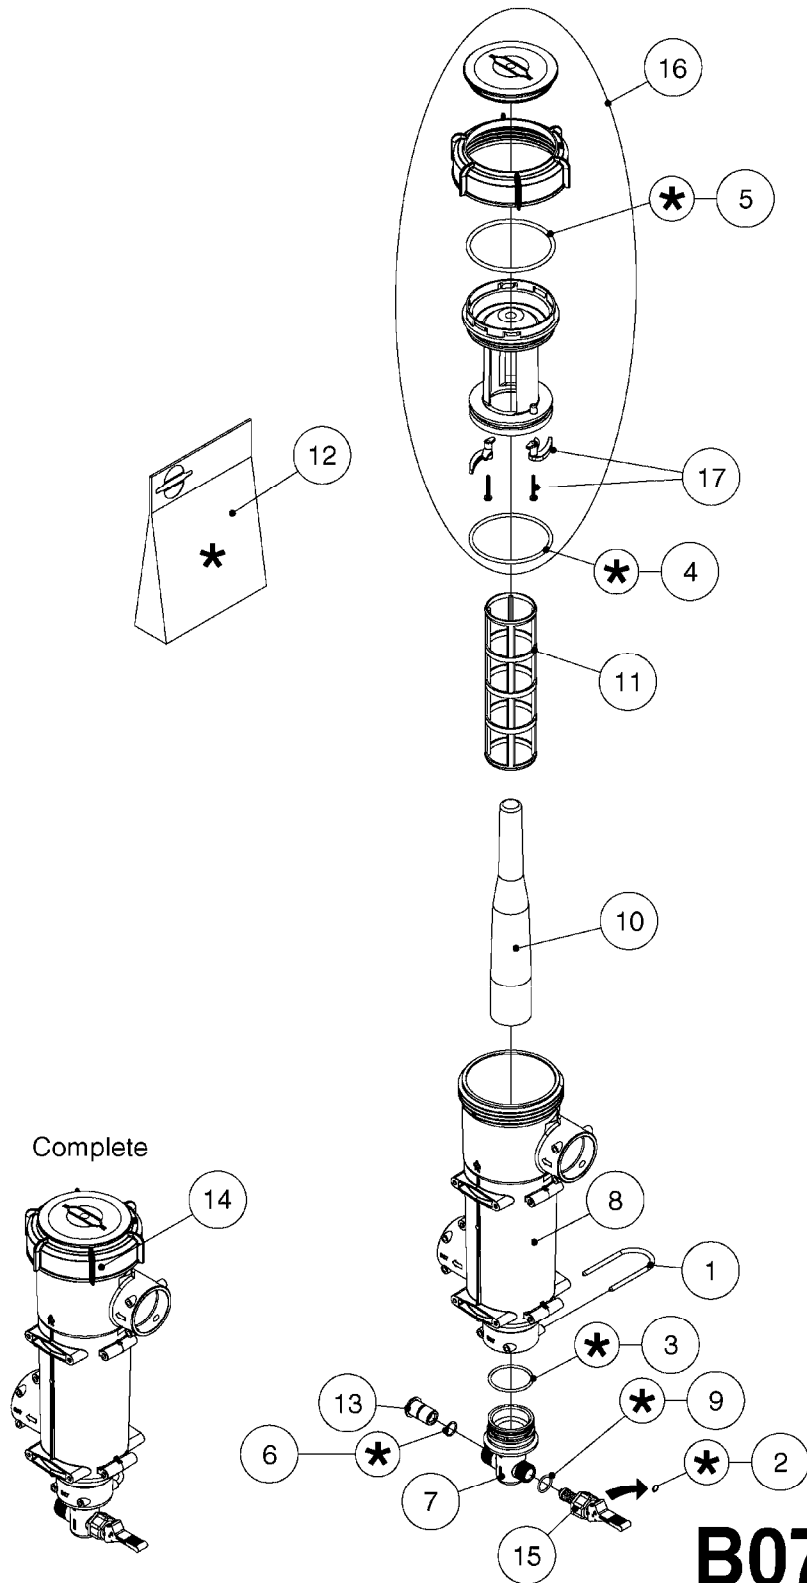

**B0720**

EASY CLEAN FILTER  
B0720-HIN, 01:01:16

Page 1

Date 12.08.2020 9:05

Pos.	parts-n°	order qty	description
1	140766	1	NUT 1/2" BSP
2	145997	1	FITT.DK S-93 FORK
3	231346	1	QUICK COUPLER 1/8"BSP X 4 MM
4	240936	1	O-RING D13.3X2.4 NITRIL
5	242570	1	O-RING D150.0 x5.0 SH70 VITON
6	242572	1	RUBBER BELT Ø160x1.5 B=60 EPDM
7	242573	1	O-RING Ø104.14X5.33SH70 NITRIL
8	242593	1	GASKET Ø8/Ø5x1 (PA) 266N-M5X1
9	320047	1	FITT.DK CAPNUT 1/2" BSP
10	322356	1	EASYCLEAN FILTER HOUSING
11	322357	1	CAP F. COUPLER EASYCLEAN FILTE
12	330212	1	O-RING D19/D14X2.4 F.1/2"NUT
13	391090	1	BALL F. EASYCLEAN FILTER ON/OF
14	391091	1	SEAL F. BALL EASYCLEAN FILTER
15	440698	1	SCREW F.PLASTIC 6X18 SS HEXHD
16	727133	1	HOSETAIL S93 2"1/2 + O-RING
17	727226	1	HOSETAIL S93 2"1/2 90°+O-RING
18	741826	1	SEAL KIT F. EASYCLEAN FILTER
19	927253	1	RED AIR HOSE, Ø4/2 1810 E
20	14055400	1	FITT.DK REDUC 1/2"x1/8"x1/4"BS
21	14117700	1	SPINDLE S93 L46 NV13 SS
22	24260100	1	O-RING Ø88.0X5.0 SH70 VITON
23	24260700	1	O-RING Ø101.19X3.53 SH70 VITON
24	28030303	1	CLAMP HOSE T-BOLT S2.5" 235-76
25	28053400	1	GAUGE VACUUM SUCT. FILTER NCM
26	28054300	1	QUICK COUPLER 1/8"BSP/Ø4 FEMAL
27	33503200	1	HOSE COUPLER F. EASYCLEAN FILT
28	33503600	1	FILTER CARRIER F. EASYCLEAN
29	72072900	1	FITT. S93 2-1/2" 45° S W/O-RING
30	72270600	1	LID ASSM. EASYCLEAN FILTER
31	72278800	1	FILTER 30 MESH GREEN D110/284
31	72278900	1	FILTER 50 MESH BLUE D110/284
31	72279000	1	FILTER 80 MESH RED D110/284
32	72318900	1	EASYCLEAN FILTER COMPL.
33	74192800	1	FILTER LOCK PARTS - EASYCLEAN
34	92702803	1	HOSE PVC SUCT GRAY 2.5"