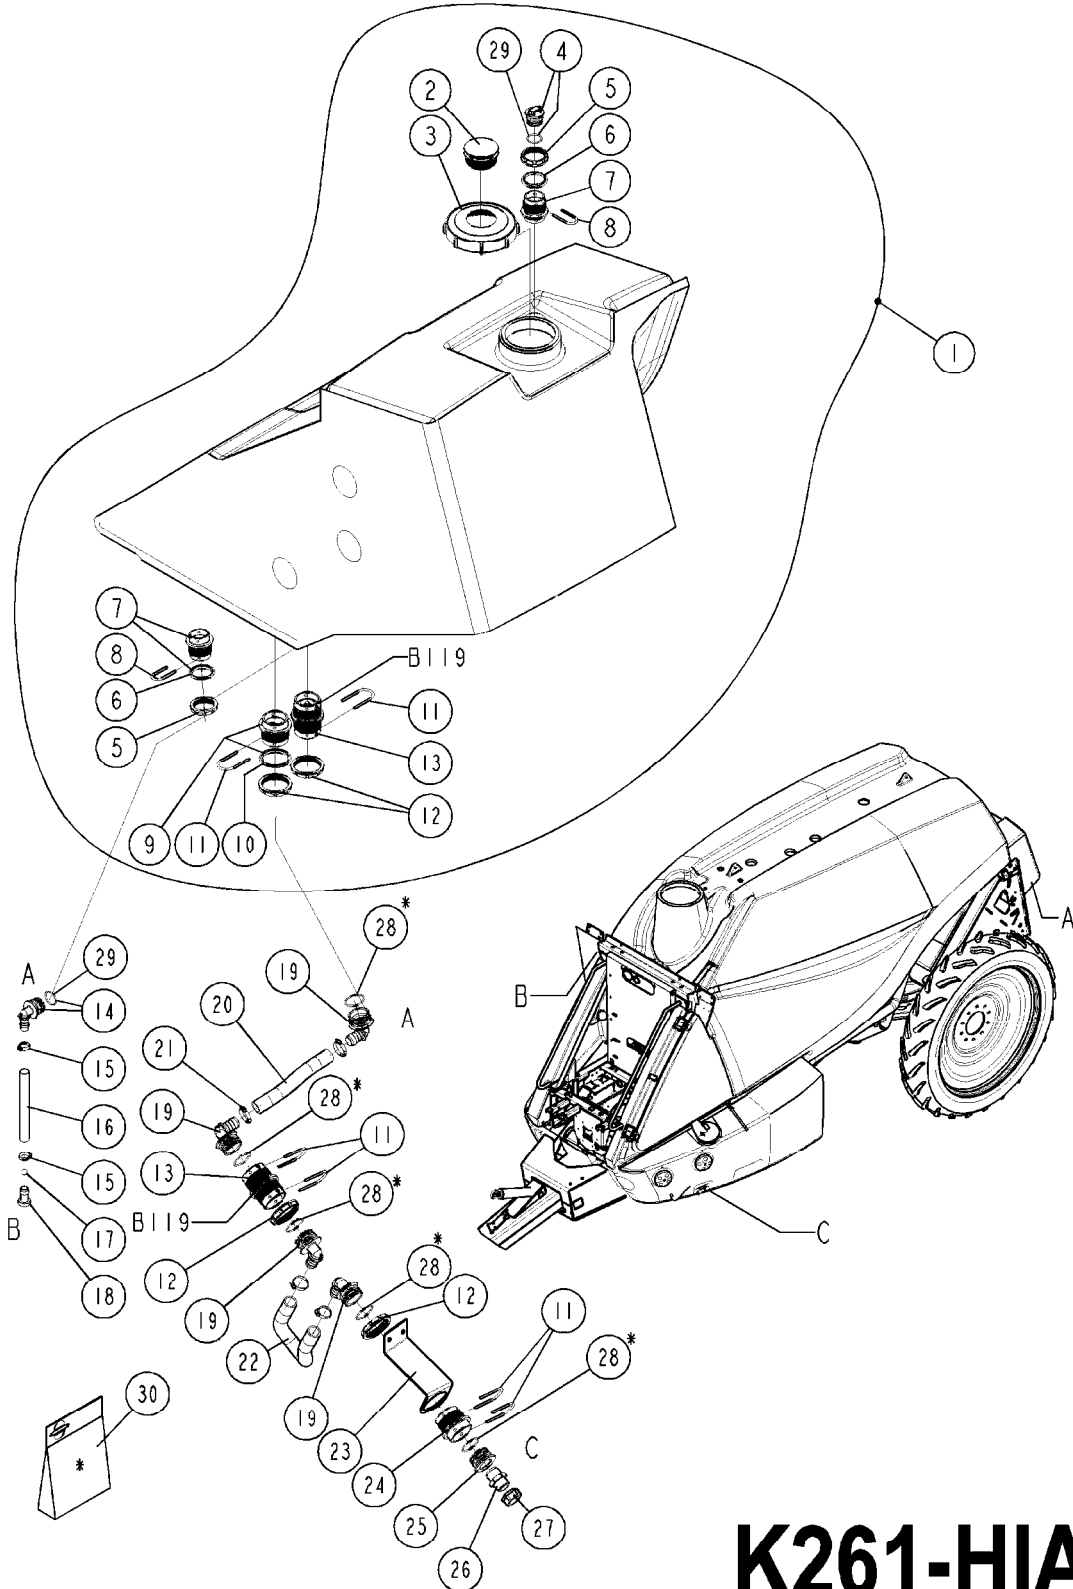

RINSING TANK
K261-HIA, 12:09:17

RINSING TANK
K261-HIA, 12:09:17

Page 1
Date 12.08.2020 9:06

Pos.	parts-n°	order qty	description
1	72285500	1	RINSE TANK 120G. W/FITTINGS NCM/NAV
2	727038	1	VENT F.TANK (FAST FILL)
3	390847	1	LID F. RINSE TANK CM
4	726578	1	FITT.DK S53 PLUG WITH O-RING
5	322107	1	FITT.DK S-53 BULKHEAD NUT
6	334260	1	GASKET F. S-53 BULKHEAD
7	726463	1	FITT.DK S53 BULKHEAD W/GASKET
8	145995	1	FITT.DK S-53 FORK
9	726464	1	FITT.DK S-67 BULKHEAD W/GASKET
10	334261	1	GASKET F. S-67 BULKHEAD
11	145996	1	FITT.DK S-67 FORK
12	322108	1	FITT.DK S-67 BULKHEAD NUT
13	72746000	1	CHECK VALVE S67 2011 THREADED
14	726570	1	FITT.DK S-53 ELB.3/4" W.ORING
15	284584	1	CLAMP HOSE GEAR 3/4" MINI 012
16	927205	1	HOSE R X CLEAR X 3/4 X 0012" L > 4900mm for 55/66/7000 LL > 4700mm for 4400 L
17	334878	1	BALL, YELLOW, SIGHT GAUGE
18	391105	1	FINAL STOPPER, 3/4"
19	334243	1	FITT.DK S-67 ELB.1"
20	92738800	1	SUCTION SPIRAL HOSE 1' ..... L > 2950mm for 25/32/3300 LL > 3475mm for 44/4500
21	283718	1	CLAMP HOSE GEAR D25-34'
22	92738800	1	SUCTION SPIRAL HOSE 1' ..... L > 500mm for all tank sizes
23	16130700	1	MOUNTING PLATE FOR RINSE TANK
24	322104	1	FITT.DK S-67 BULKHEAD
25	322132	1	FITTING S67- BSP1" F
26	320132	1	FITT.DK HN 1" BSP
27	320106	1	FITT.DK CAPNUT 1" BSP
27	242354	1	O-RING D32.2X3.0 VITON
28	242353	1	O-RING 3 X 44.2 VITON
28	241973	1	O-RING Ø3 X 44.2 70 SHORES NITRIL
29	242354	1	O-RING D32.2X3.0 VITON
30	74196100	1	BAG OF 10 PCS. 241973 O-RINGS