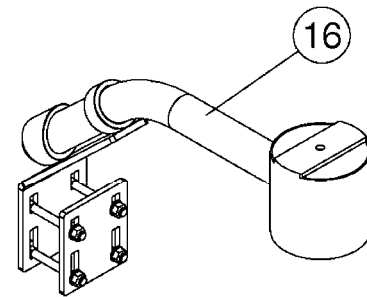

NORAC UC5 BOOM HEIGHT CONTROL
M0370-HIN, 16:10:18

Page 1

Date 12.08.2020 9:06

Pos.	parts-n°	order qty	description
1	26022703	1	CABLE, INTERFACE, TILT, NORAC UC5
2	26023503	1	CABLE UC5 INTERFACE MAIN AMP
3	26032600	1	CABLE UC5 NETWORK 14 AWG 10M
4	26043000	1	NORAC UC5 NETWORK 2 PIN PLUG
5	26043300	1	CABLE UC5 VALVE 2PIN/2PIN DT
6	26043400	1	NORAC UC5 CONTROLLER MODULE
7	26043500	1	NORAC UC5 VALVE MODULE
8	26043600	1	MODULE, INPUT, NORAC UC5
9	26043700	1	SENSOR, NORAC, UC5, ULTRASONIC
10	26043800	1	NORAC UC5 - UC7 NETWORK COUPLER 2-WAY
11	26043900	1	NORAC UC5 - UC7 NETWORK COUPLER 8-WAY
12	26044200	1	CABLE UC5 - UC7 NETWORK 18 AWG 20M
13	26023803	1	NORAC UC5 ROLL SENSOR OLD STYLE NORAC P/N 43740
13	26044300	1	UC5 - UC7 ROLL SENSOR VER. 2 NEW STYLE NORAC P/N 43741
14	26044400	1	NORAC UC5 - UC7 COUPLER 2-WAY/TERM.
15	26047100	1	CABLE UC5 NETWORK 14 AWG 1M
16	26049900	1	CABLE UC5 NETWORK 14 AWG 3M
17	26057900	1	UC5 - UC7 NETWORK 6 PIN PLUG '13
18	26058000	1	NORAC UC5 - UC7 NETWORK 12-PIN PLUG
19	26084700	1	Mesh Kit Ultrasonic Sensor FOR 2018 AND NEWER SENSORS
19	28098003	1	MESH AND CLIP KIT, NORAC FOR PRE-2018 SENSORS
20	28050303	1	NORAC RUBBER TOP&BOLT F.SENSOR DIA.30MMX30MMX8MM
21	28055503	1	NORAC VALVE MOUNTING HARDWARE
22	28086600	1	FOAM DISC F. SENSOR NORAC
23	78216100	1	NORAC VALVE BLOCK COMP, DEUTSCH CON.

M0375