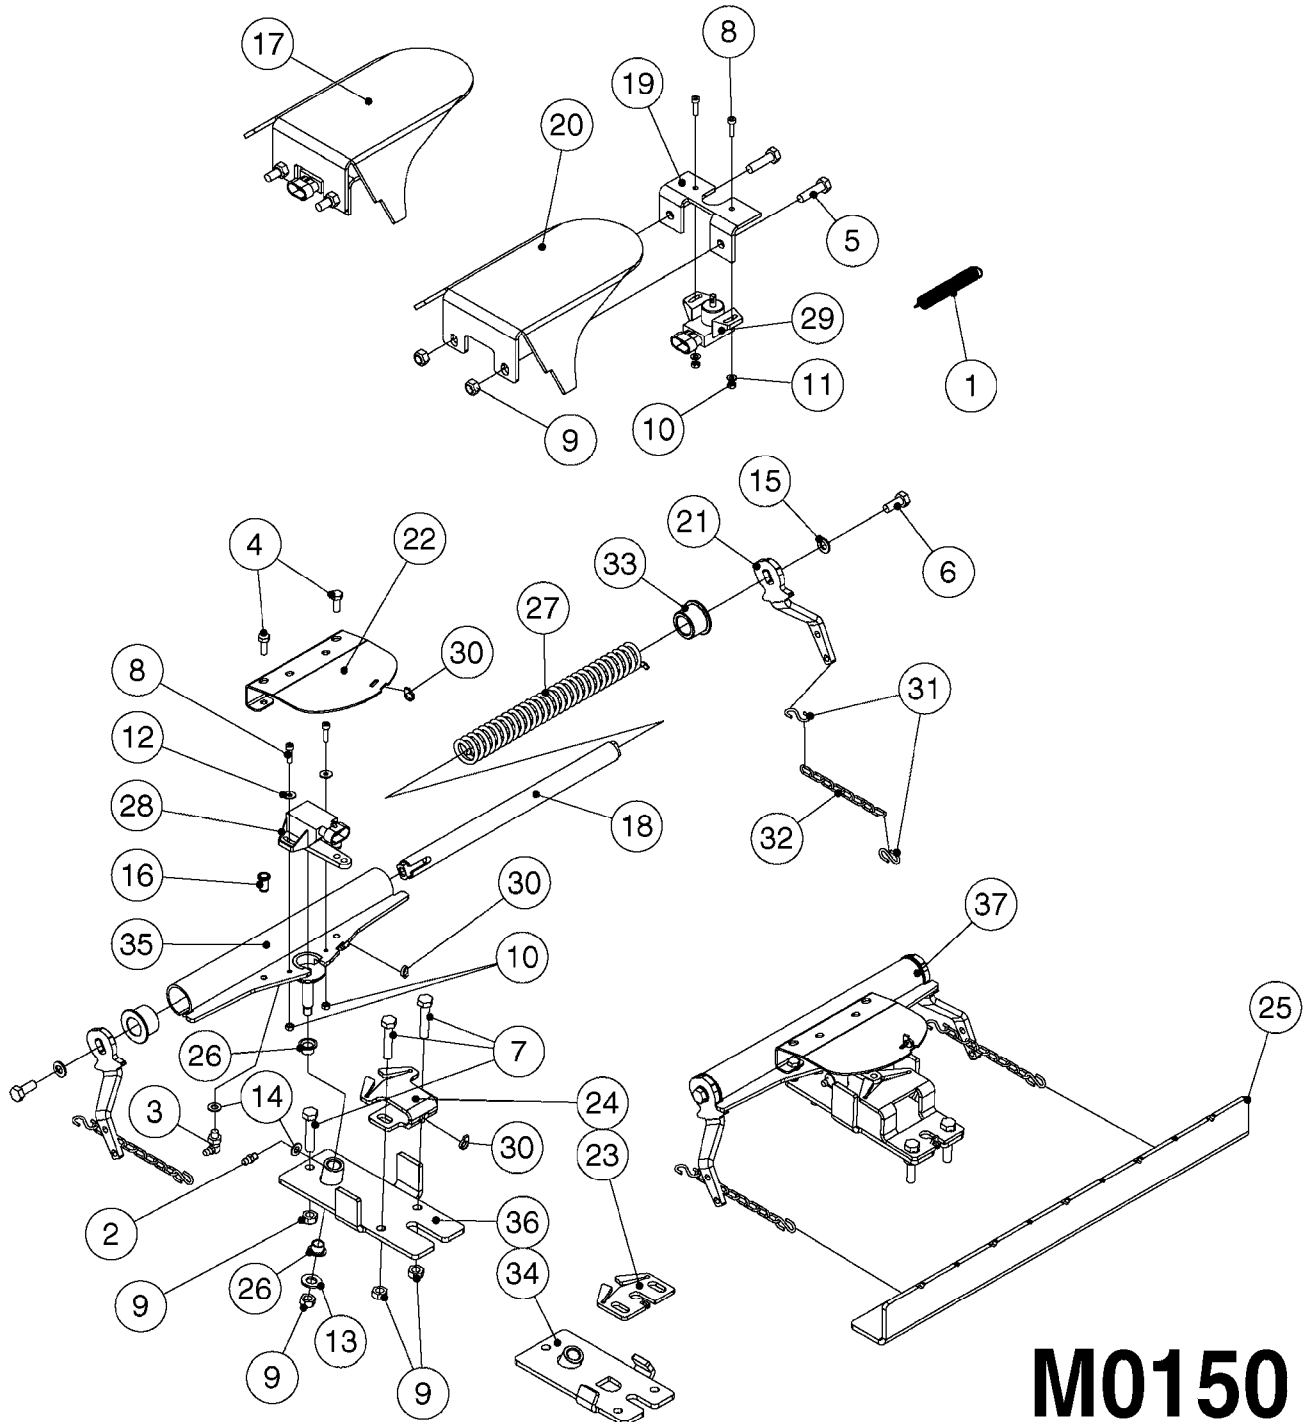

M0150

ANGLE SENSOR NCM
M0150-HIN, 01:01:16

Pos.	parts-n°	order qty	description
1	220947	1	SPRING D13.0/1,2 L=90 RST
2	283699	1	GREASE NIPPLE M6X1
3	283772	1	GREASE NIPPLE M6X1 90°
4	410185	1	BOLT HEX 8.8 DEL M6X16
5	420567	1	BOLT HEX 8.8 DEL M8X30 FT
6	420582	1	BOLT HEX 8.8 DEL M8X20 FT A2
7	420744	1	BOLT HEX 8.8 DEL M8X40
8	450902	1	BOLT ALLEN HEAD M4 X 16MM
9	460143	1	LOCK NUT M8 SST A2 DIN985
10	461145	1	NUT HEX M4 LOCK
11	471037	1	SCREW A 4,3 DIN 125
12	471087	1	WASHER D12.0/4.3X1.0
13	471122	1	WASHER, M10, Ø20/10.5X 2.0, SS
14	471125	1	WASHER M6U 6.4X14X1.2,A2 SS
15	471126	1	WASHER, M8, Ø16/ 8.4X 1.6, SS
16	480811	1	BLIND FASTENER M6 STAINLESS
17	741841	1	ANGLE SENSOR AND BRACKET REAR
18	14052100	1	AXLE D19 L=294/2XM8 STAINLESS
19	16125700	1	BRACKET FOR ANGLE SENSOR
20	16142200	1	GUARD PLATE FOR SENSOR
21	16173200	1	PLATE 6.0X134X42/2XD6/2XBENDS
22	16173400	1	PLATE 2.0X145.3X130/3XBENDS
23	16173600	1	PLATE 4.0X70X56 NCM 4400
24	16174100	1	PLATE 4.0X120X70/2XBENDS NCM 6600
25	16174300	1	BKT F. TRACTOR NCM STEE-UPDATE
26	21089300	1	BUSHING D12/10 L=9
27	22096500	1	TORSION SPRING D24/4.0 L=242
28	26005700	1	ANGLE SENSOR 70° 0.5-4.5 VDC + LEVER
29	26005800	1	ANGLE SENSOR 120° 0.5-4.5 VDC + LEVER
30	28024103	1	TIE STRAP L=8" x W=3/16"
31	28045800	1	S-HOOK 3MM STAINLESS STEEL
32	28058400	1	CHAIN SS 8x16x2.0 L=600
33	39124400	1	BUSHING D28.5/19.1 L=21
34	61019200	1	FRONT SENSOR BRACKET NCM4400
35	61019300	1	FRONT SENSOR MT.THREADED HOLES
36	61019500	1	FRONT SENSOR BRACKET NCM6600
37	72564800	1	STEERING SENSOR NCM4400 FRONT STEERING SENSOR COMPLETE NCM4400
37	72565000	1	STEERING SENSOR NCM6600 FRONT STEERING SENSOR COMPLETE NCM6600