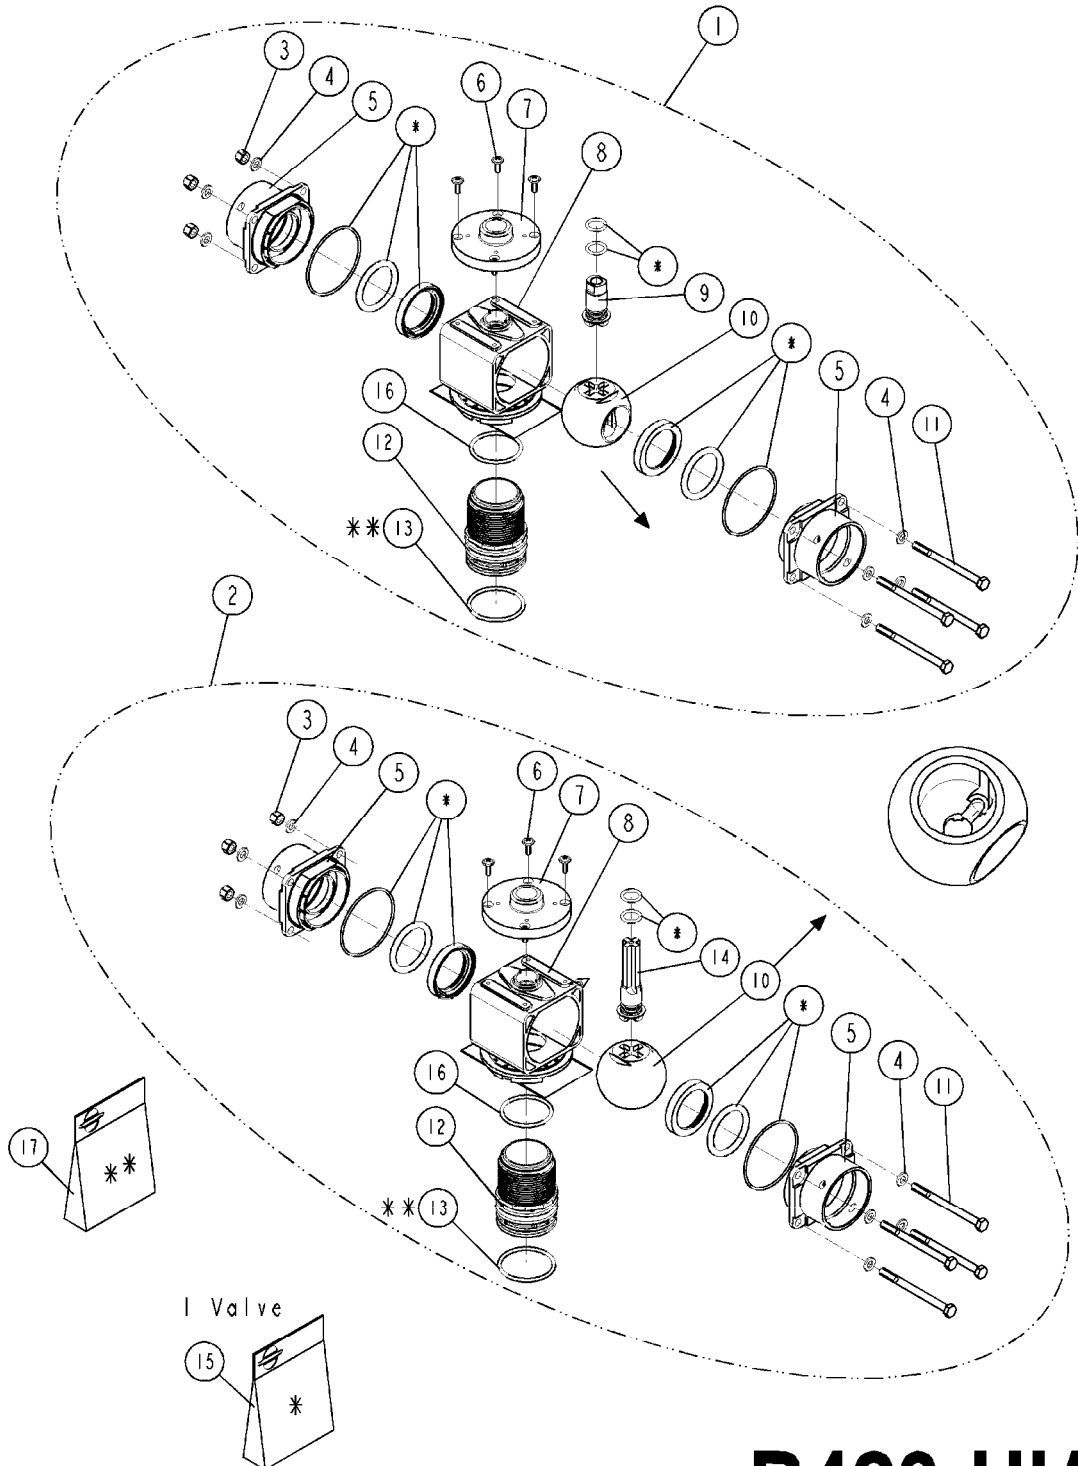

S67 VALVE (11)
B423-HIA, 07:06:17

S67 VALVE (11)
B423-HIA, 07:06:17

Page 1
Date 12.08.2020 9:05

Pos.	parts-n°	order qty	description
1	72784500	1	VALVE 1F.S67 SV.CM45/55/7000
2	72784600	1	VALVE 2F.S67 SV.CM45/55/7000
3	460261	1	NUT HEX M6X1.00 LOCK DIN985 A2 SS
4	471125	1	WASHER M6U 6.4X14X1.2,A2 SS
5	334497	1	END COVER 3 WAY VALVE S-67
6	440699	1	SCREW F. PLASTIC 4MM X12LG SS
7	391023	1	SMART VALVE MOUNTING BRACKET
8	390623	1	HOUSING F.3 WAY VALVE
9	14027700	1	SPINDLE F.SMART VALVE S67 L=36
10	39134300	1	BALL S67 F. SV CM11
11	410605	1	BOLT HEX 8.8 DEL M6X80
12	322325	1	FITT.DK S-67 X 1-1/2"BSP LONG
13	242353	1	O-RING 3 X 44.2 VITON
13	241973	1	O-RING Ø3 X 44.2 70 SHORES NITRIL
14	14117200	1	CARRIER S67 L70 M4 CM11 MS
15	74193000	1	REPAIR KIT FOR S67 VALVE
16	242020	1	O-RING 39.2 X 3 VITON
17	74196100	1	BAG OF 10 PCS. 241973 O-RINGS