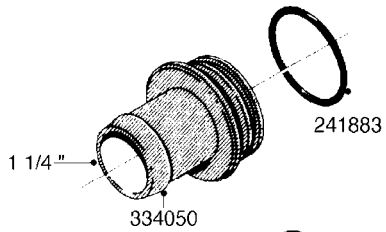

**L0080**

FITTINGS - S-53  
L0080-HIN, 12:09:17

Page 1

Date 12.08.2020 9:06

Pos.	parts-n°	order qty	description
1	145995	1	FITT.DK S-53 FORK
2	241973	1	O-RING Ø3 X 44.2 70 SHORES NITRIL NITRIL (BLACK)
2	242353	1	O-RING 3 X 44.2 VITON VITON (BROWN)
3	242109	1	O-RING D32.2x3.0 NITRIL (BLACK)
3	242354	1	O-RING D32.2X3.0 VITON VITON (BROWN)
4	322103	1	FITT.DK S-53 BULKHEAD
5	322107	1	FITT.DK S-53 BULKHEAD NUT
6	322110	1	FITT.DK S-53 ELB. 1/2" BSP
7	322352	1	FITT.DK S-53 TEE
8	334229	1	FITT.DK S-53 STR.3/4"
9	334260	1	GASKET F. S-53 BULKHEAD
10	334564	1	FITT.DK S-67 TO S-53 ADAPTER
11	391100	1	FITT.DK S-53THREAD INS.1/2"BSP
12	726463	1	FITT.DK S53 BULKHEAD W/GASKET
13	726552	1	FIT.DK S-53X90 1/2" BSP,O-RING
14	726556	1	FITT.DK S-53 HB 1/2" W/O-RING
15	726558	1	FITT.DK S53 STR. 3/4" W.ORING
16	726559	1	FITT DK. S-53 HB 1" W/O-RING
17	726568	1	FITT.DK.S-53 HB 1/2"90 W/O-RING
18	726570	1	FITT.DK S-53 ELB.3/4" W.ORING
19	726571	1	FITT.DK S-53 ELB.1", W ORING
20	726578	1	FITT.DK S53 PLUG WITH O-RING
21	728561	1	FITT.DK. S67M - S53F REDUCER