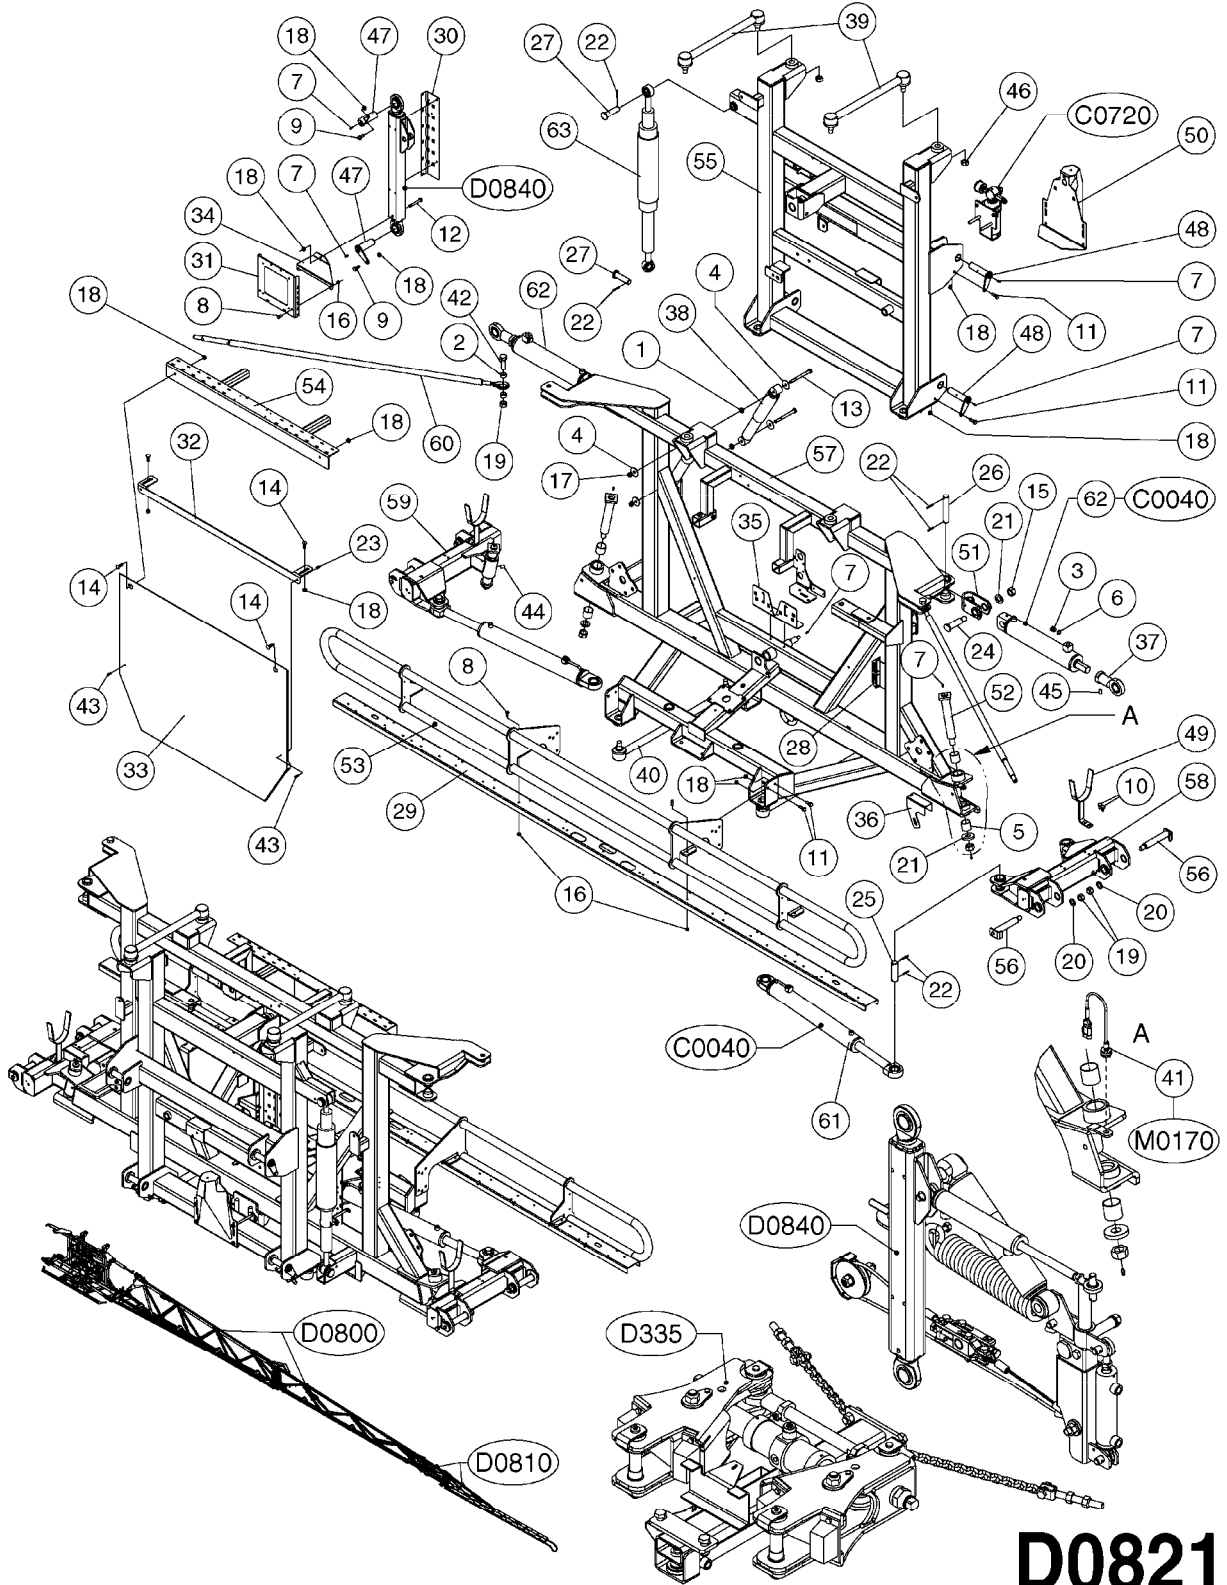

D0821

Pos.	parts-n°	order qty	description
1	146240	1	BUSHING D26.0/13.0 L=7MM
2	146536	1	BUSHING
3	146790	1	PLUG 3/8" RG L=20 SS
4	167156	1	WASHER D46.5/D12.4X2.5
5	210865	1	BUSHING 40mm40mm DU
6	240866	1	DOWTYSEAL 3/8"
7	283699	1	GREASE NIPPLE M6X1
8	420582	1	BOLT HEX 8.8 DEL M8X20 FT A2
9	420604	1	BOLT HEX 8.8 DEL M10X25 FT DIN933
10	420862	1	BOLT HEX 8.8 DEL M10X16 FT
11	421002	1	BOLT HEX 8.8 DEL M10X30 FT DIN933
12	421222	1	BOLT HEX 8.8 DEL M10X75 FT
13	430426	1	BOLT HEX 8.8 DEL M12X130
14	440737	1	BOLT CARRIAGE M10x25 SS
15	460747	1	NUT HEX M24 LOCK
16	460143	1	LOCK NUT M8 SST A2 DIN985
17	460386	1	NUT HEX M12X1.75
18	460423	1	NUT HEX M10X1.50 LOCK DIN985A2 SS
19	460806	1	NUT HEX M20X2.50 LOCK DIN985A2 SS
20	471129	1	WASHER, M20, Ø37/21.0X 3.0, SS
21	471130	1	WASHER, M24, Ø44/25.0X 4.0, SS
22	480733	1	PIN D6 X 40
23	480811	1	BLIND FASTENER M6 STAINLESS
24	14057100	1	PIN Ø30/M24 L=89 DELTA
25	14096300	1	PIN D30/6 L= 109
26	14096400	1	PIN D30/6 L= 154
27	14108600	1	AXLE Ø40/25.2 L=92
28	15125300	1	HOLLOW PROFILE 30X30X2/PUNCHED
29	16189703	1	CENTER TRACK 2014, TDZ/SPC
30	16296700	1	PLATE 2.0 X 88 X 490
31	16299900	1	PLATE 3 X 190 X 200
32	16339800	1	PLATE 4.0X133X01120/BEND, RED
33	16340000	1	SHIELD, TERRA FORCE, RED
34	16343000	1	PLADE 3,0X 139X 250/BUCKET
35	16349400	1	PLATE 3.0X220X310/BEND RED
36	16395000	1	FOLD SENSOR GAURD, TDZ, SS
37	21091000	1	LINK HEAD M36 X 2 X Ø35
38	28027400	1	SHOCK ABSORBER L=360/580 CM+
39	28066100	1	STEER.ARM COMPL.2XØ35 L=19.7"
40	28100900	1	STEERING ARM 2XØ35 L=745
41	28129300	1	INDUCTIVE SENSOR UNSHIELDED M12 L=1M SD=8MM
42	43000803	1	BOLT HEX M20 X 70MM DEL - FT
43	45001500	1	SCREW THUMB PLASTIC HEAD M6x20
44	45005100	1	SET SCREW M12X20 DIN 915
45	45006600	1	SET SCREW M12X25 SS DIN 913
46	46133500	1	NUT M20X1.5 DIN 980 V
47	61037600	1	PIN Ø34.8/L=94
48	61061300	1	PIN, Ø30 L=122
49	61061800	1	HOSE HOLDER F.FEED HOSES
50	61068000	1	NORAC SENSOR BRACKET, CENTER
51	61078300	1	SWIVEL PART F. TILT TDZ, RED
52	61093100	1	PINBOLT Ø40 L=223/M24
53	63038803	1	BUMPER, TDZ 2014
54	63100400	1	MOUNT BRACKET FOR EFC, TDZ
55	63109200	1	LIFT FRAME TERRA FORCE, RED
56	63111200	1	HINGE TERRA FORCE RH, RED
57	63111400	1	CENTER SECTION WIDE TDZ, RED
58	63118100	1	TDZ RIGHT HINGE (RED)
59	63118300	1	TDZ LEFT HINGE (RED)
60	63199800	1	Ø12 WIRE L= 1610/M24
61	78131300	1	CYLINDER, D70/40-500 TDZ FOLD