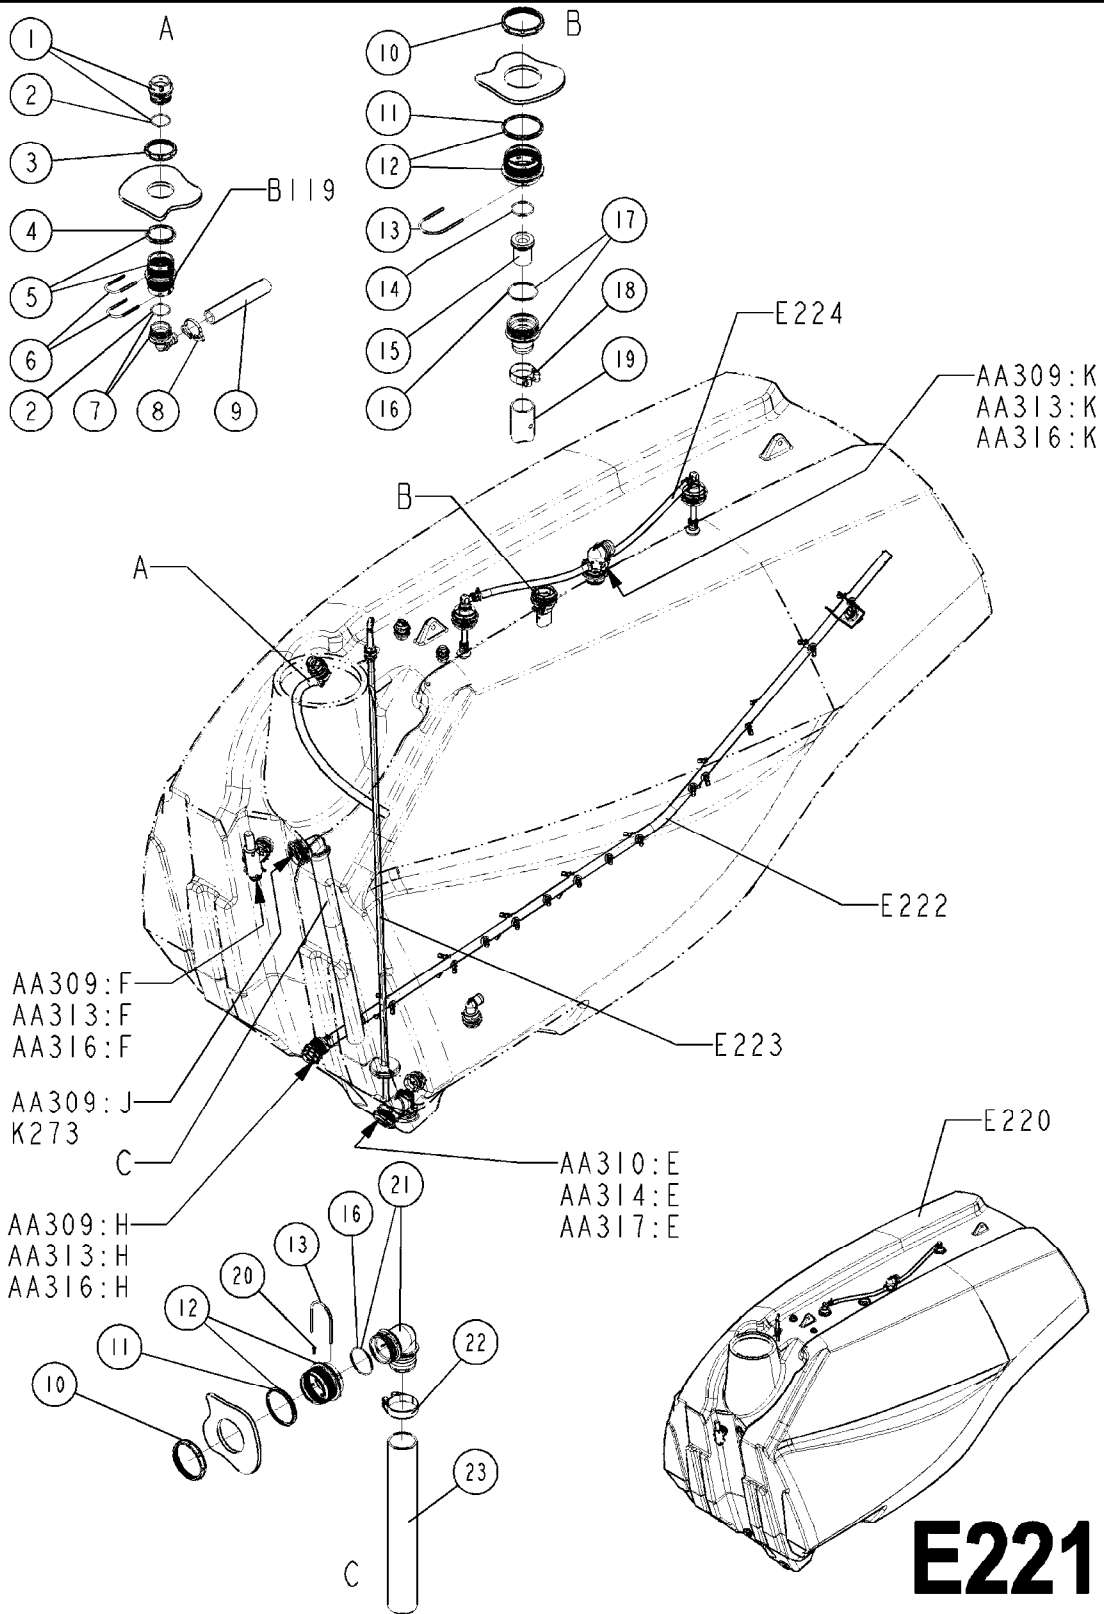

TANK CM11 55/7000 INSIDE
E221-HIA, 01:07:13

Page 1

Date 12.08.2020 9:06

Pos.	parts-n°	order qty	description
1	728561	1	FITT.DK. S67M - S53F REDUCER
2	242353	1	O-RING 3 X 44.2 VITON
3	322108	1	FITT.DK S-67 BULKHEAD NUT
4	334261	1	GASKET F. S-67 BULKHEAD
5	72746000	1	CHECK VALVE S67 2011 THREADED
6	145996	1	FITT.DK S-67 FORK
7	726572	1	FITT.DK S-67 1" ELBOW 90 ASSY.
8	334680	1	CLAMP HOSE PLASTIC 1"
9	927124	1	HOSE R X 60 BAR X 1 X 0012" L > 1300mm
10	322109	1	FITT.DK S-93 BULKHEAD NUT
11	334262	1	GASKET F.S-93 BULKHEAD
12	726465	1	FITT.DK S-93 BULKHEAD W/GASKET
13	145997	1	FITT.DK S-93 FORK
14	242296	1	O-RING D51X3.5
15	39144000	1	VENTURI TUBE CM11
16	242351	1	O-RING D69.5X3.0 VITON F.S-93
17	727227	1	FITT.DK S-93 STR.2" W/ORING
18	283866	1	CLAMP HOSE SCREW TYPE 2"DELTA
19	92739100	1	SUCTION SPIRAL HOSE 2" L < 1300mm
20	440675	1	SCREW F. PLASTIC 5X16 SS L < 1300mm
21	727226	1	HOSETAIL S93 2"1/2 90°+O-RING
22	283890	1	CLAMP HOSE SCREW TYPE 2 1/2"
23	92739200	1	HOSE SPIRAL SUCT 2-1/2" '08 L > 1100mm