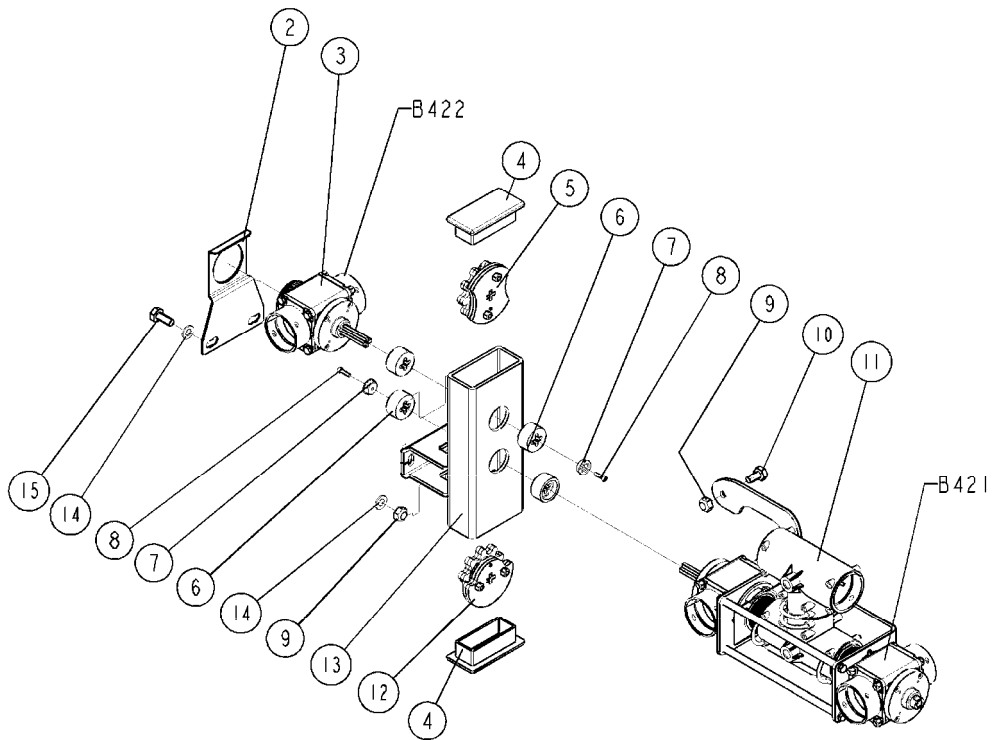

SMART VALVE S67 (11)  
B418-HIA, 31:08:15

**B418**

SMART VALVE S67 (11)  
B418-HIA, 31:08:15

Page 1

Date 12.08.2020 9:05

Pos.	parts-n°	order qty	description
1	72784400	1	PRESSURE VALVES W. GEARBOX COM11
2	168030	1	BRACKET F/3 WAY VALVE
3	72784200	1	VALVE 2-WAYS S67 CM11
4	28114700	1	COVER PLUG RHS 100 X 50 3-5 BLACK
5	72731800	1	GEAR PARTS 2. CM11
6	39134100	1	SUPPORTRING F. S67 VALVE CM11
7	334594	1	PLUG F.VALVE HANDLE BLACK
8	450902	1	BOLT ALLEN HEAD M4 X 16MM
9	460423	1	NUT HEX M10X1.50 LOCK DIN985A2 SS
10	420626	1	BOLT HEX 8.8 DEL M10X20 FT
11	72784300	1	SMARTVALVE S67 CM45/55/7000
12	72731700	1	GEAR PARTS 1. CM11
13	61070200	1	GEARBOX F.S67 VALVE CM45/55/7000
14	471122	1	WASHER, M10, Ø20/10.5X 2.0, SS
15	420604	1	BOLT HEX 8.8 DEL M10X25 FT DIN933