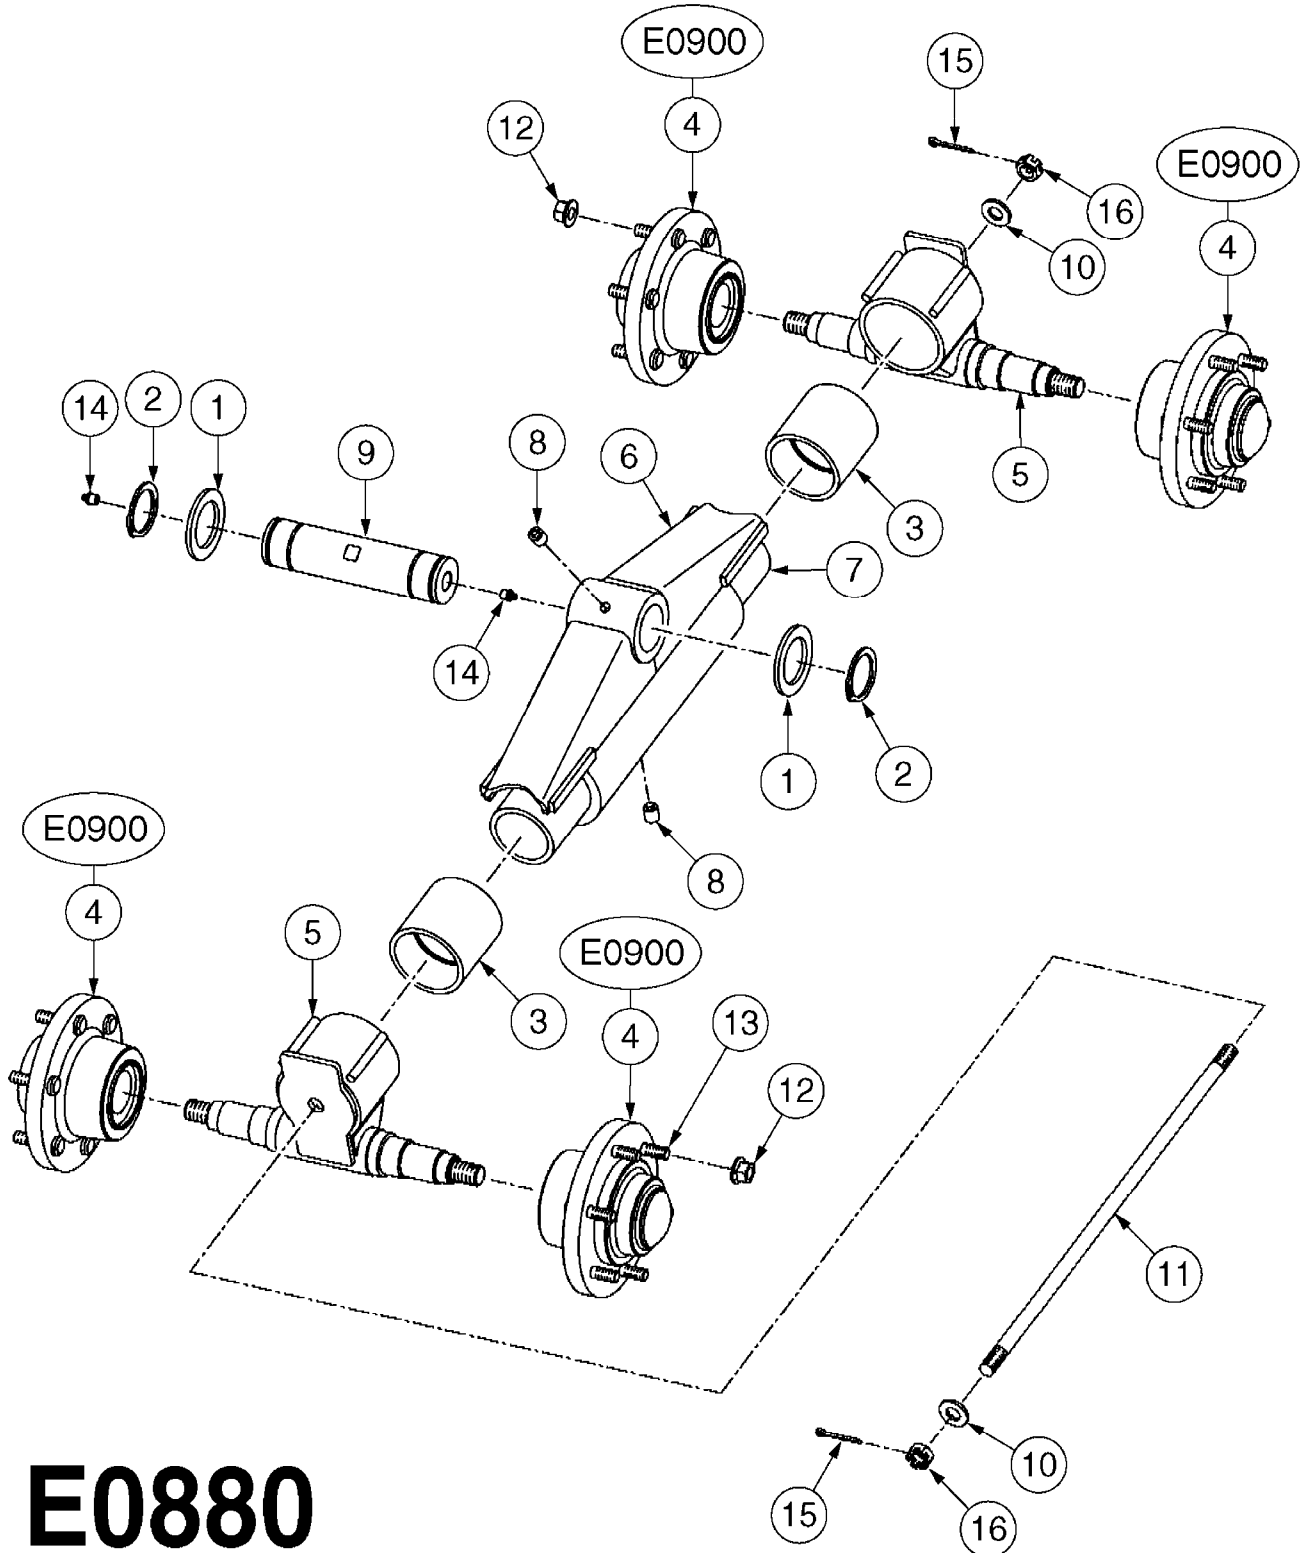

E0880

CAMOPLAST BOGIE MID-ROLLER 40
E0880-HIN, 01:01:16

Page 1

Date 12.08.2020 9:06

Pos.	parts-n°	order qty	description
1	28076003	1	WASHER, 3"X2.02"X3/16"
2	28076103	1	SNAP RING EXT. 2"
3	28080503	1	BUSHING
4	28080603	1	HUB ASSY.MID-ROLLER HUB COMPLETE W/LUG NUTS
5	28080703	1	MID-ROLLER DOGHOUSE(40 SERIES)
6	28080803	1	HOUSING, BOGIE
7	28080903	1	AXLE, MID-ROLLER
8	28081003	1	SET SCREW, 3/4"X1/2"-13 UNC
9	28081103	1	PIN, BOGIE
10	28081203	1	WASHER21/32"IDX1-5/16"ODX0.146
11	28081303	1	RETAINER ROD
12	28083003	1	LUG NUT SET (6) MID-ROLLER
13	28083103	1	WHEEL STUD SET (6) MID-ROLLER
14	28084103	1	GREASE FITTING
15	28084603	1	COTTER PIN 1-1/4" X 5/32"
16	28085003	1	CASTLE NUT 5/8"-11 UNC GR 5