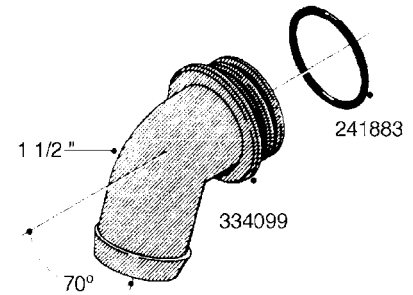

**L0080**

FITTINGS - S-53  
L0080-HIN, 12:09:17

Page 1

Date 12.08.2020 9:06

Pos.	parts-n°	order qty	description
1	145995	1	FITT.DK S-53 FORK
2	241973	1	O-RING Ø3 X 44.2 70 SHORES NITRIL NITRIL (BLACK)
2	242353	1	O-RING 3 X 44.2 VITON VITON (BROWN)
3	242109	1	O-RING D32.2x3.0 NITRIL (BLACK)
3	242354	1	O-RING D32.2X3.0 VITON VITON (BROWN)
4	322103	1	FITT.DK S-53 BULKHEAD
5	322107	1	FITT.DK S-53 BULKHEAD NUT
6	322110	1	FITT.DK S-53 ELB. 1/2" BSP
7	322352	1	FITT.DK S-53 TEE
8	334229	1	FITT.DK S-53 STR.3/4"
9	334260	1	GASKET F. S-53 BULKHEAD
10	334564	1	FITT.DK S-67 TO S-53 ADAPTER
11	391100	1	FITT.DK S-53THREAD INS.1/2"BSP
12	726463	1	FITT.DK S53 BULKHEAD W/GASKET
13	726552	1	FIT.DK S-53X90 1/2" BSP,O-RING
14	726556	1	FITT.DK S-53 HB 1/2" W/O-RING
15	726558	1	FITT.DK S53 STR. 3/4" W.ORING
16	726559	1	FITT DK. S-53 HB 1" W/O-RING
17	726568	1	FITT.DK.S-53 HB 1/2"90 W/O-RING
18	726570	1	FITT.DK S-53 ELB.3/4" W.ORING
19	726571	1	FITT.DK S-53 ELB.1", W ORING
20	726578	1	FITT.DK S53 PLUG WITH O-RING
21	728561	1	FITT.DK. S67M - S53F REDUCER