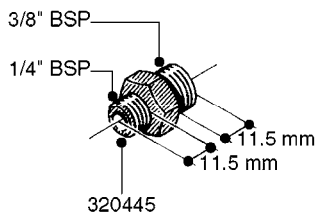

FITTINGS - HEXAGON NIPPLES  
L0030-HIN, 01:01:16

**L0030**

FITTINGS - HEXAGON NIPPLES  
L0030-HIN, 01:01:16

Page 1  
Date 12.08.2020 9:06

parts-n°	order qty	description
10015303	1	FITT.PO.HN 1.00X1.00 M1000
10425003	1	FITT.PO.HN 1.25X1.00 MCPHEE
320132	1	FITT.DK HN 1" BSP
320176	1	FITT.DK HN 3/8"X1/2" BSP
320445	1	FITT.DK HN 1/4"X3/8" BSP
320655	1	FITT.DK HN 1/2"-1/2" BSP
320692	1	FITT.DK HN 3/8'BSPX1/4'NPT
320703	1	FITT.DK HN 3/8BSP X1/2 &1/4NPT
320725	1	FITT.DK NIPPLE 3/8"-3/8" BSP
320902	1	FITT.DK HN 3/8'X 1/4' BSP
390232	1	FITT.DK HN 1-1/2' X 1-1/4' BSP
390276	1	FITT.DK HN 1'BSP