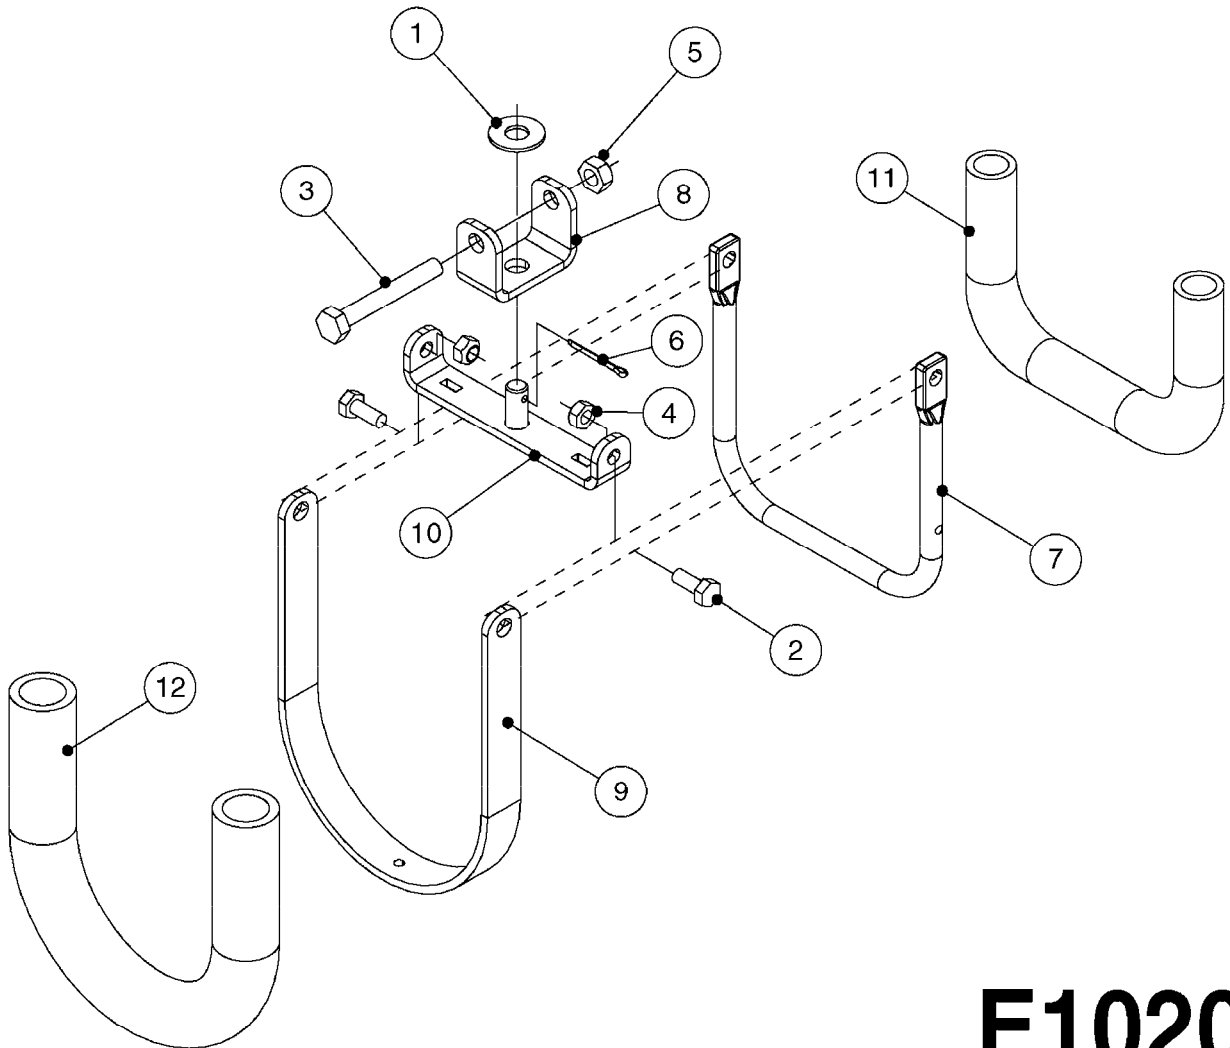

SWIVEL HOSE GUARD  
E1020-HIN, 17:11:16

**E1020**

SWIVEL HOSE GUARD  
E1020-HIN, 17:11:16

Page 1

Date 12.08.2020 9:06

Pos.	parts-n°	order qty	description
1	165557	1	WASHER D28.0/D12.2X2.0 SS
2	421046	1	BOLT HEX M8X25/25 A2 SS DIN933
3	421222	1	BOLT HEX 8.8 DEL M10X75 FT
4	460143	1	LOCK NUT M8 SST A2 DIN985
5	460423	1	NUT HEX M10X1.50 LOCK DIN985A2 SS
6	480126	1	PIN COTTER M4X30
7	15118200	1	HOSE & TUBE HOLDER NCM
8	16143600	1	HOSE AND CABLE HOLDER TOP
9	16160900	1	HOSE AND CABLE GUARD 160X502MM
9	16187700	1	HOSE AND CABLE GUARD 160X402MM
10	61042200	1	HOSE AND CABLE HOLDER PIVOT
11	92703203	1	HOSE R X3/4" X300PSI WP X0012"
12	92712403	1	HOSE R X1" X300PSI WP X0012"