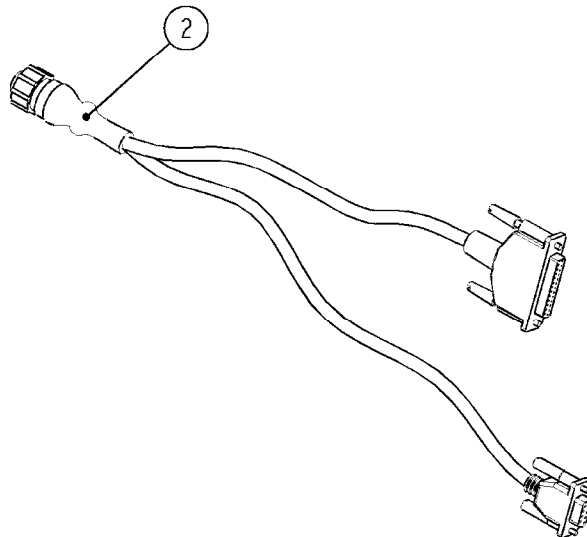

# M224

JOB COM ISOBUS HW V.3  
M224-HIA, 16:11:17

Page 1  
Date 12.08.2020 9:06

Pos.	parts-n°	order qty	description
1	63146400	1	JOB COM BRACKET W.M4 NUTS
2	26043600	1	MODULE, INPUT, NORAC UC5
3	26043400	1	NORAC UC5 CONTROLLER MODULE
4	16302100	1	JOB COM PLATE REAR
5	26052700	1	JOB COM PCB ASSY HW3.1
6	26005100	1	CONNECTOR FOR PCB, PLASTIC
7	26029200	1	DAH PCB F. JOB COM NCM '09
8	26031100	1	PCB ASSY. FOR NORAC INTERFACE
9	39134200	1	BOX COMPL. 300X400X135 DRILLED
10	28048600	1	FULE 15A ATOF SERIES
11	28048500	1	FUSE 10A ATOF SERIES
12	16302000	1	MOUNT PLATE JOB COM, C2C, JC HW3.X
13	26031200	1	C2C ISOBUS BRIDGE 16PIN STW
14	26004600	1	PLUG F.DRILLED HOLE 21MM
15	25197500	1	PLUG Ø6x18MM NITRIL
16	26039700	1	BULKHEAD F.CABLE PG21 6X6.0
17	26039800	1	BULKHEAD F.CABLE PG21 3X9.0
18	26005900	1	WIRE 37/37 POLE DAH/JOB COM
19	26039300	1	CABLE, DAH UC5 INPUT MODULE
20	26039100	1	CABLE, DT06 6P FEMALE L=300MM
21	26032700	1	ACTIVE ISOBUS TERMINATOR