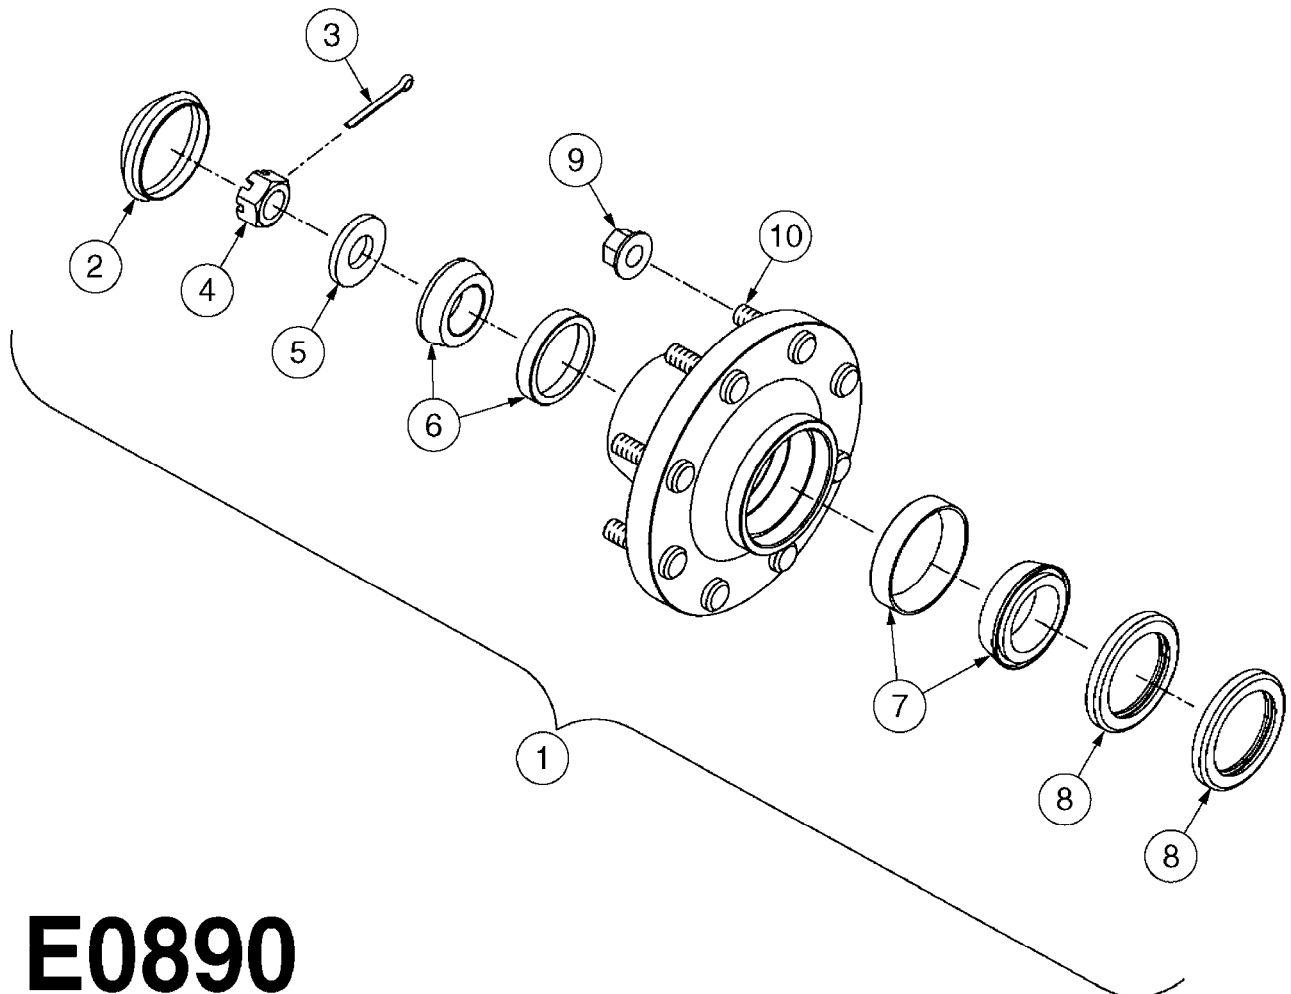

E0890

CAMOPLAST HUB ASSEMBLY - IDLER
E0890-HIN, 01:01:16

Page 1

Date 12.08.2020 9:06

Pos.	parts-n°	order qty	description
1	28078303	1	HUB ASSY.IDLER, G60-8
2	28081403	1	DUST CAP
3	28081503	1	COTTER PIN 7/32" X 2-1/4"
4	28081603	1	CASTLE NUT 1-1/4"-12
5	28081703	1	WASHER 1.28"IDX2.5"ODX0.13"
6	28081803	1	BEARING ASSEMBLY - OUTER
7	28081903	1	BEARING ASSEMBLY - INNER
8	28082003	1	WHEEL SEAL, SINGLE LIP
9	28082103	1	LUG NUT SET (8) IDLER
10	28082203	1	WHEEL STUD SET (8) IDLER