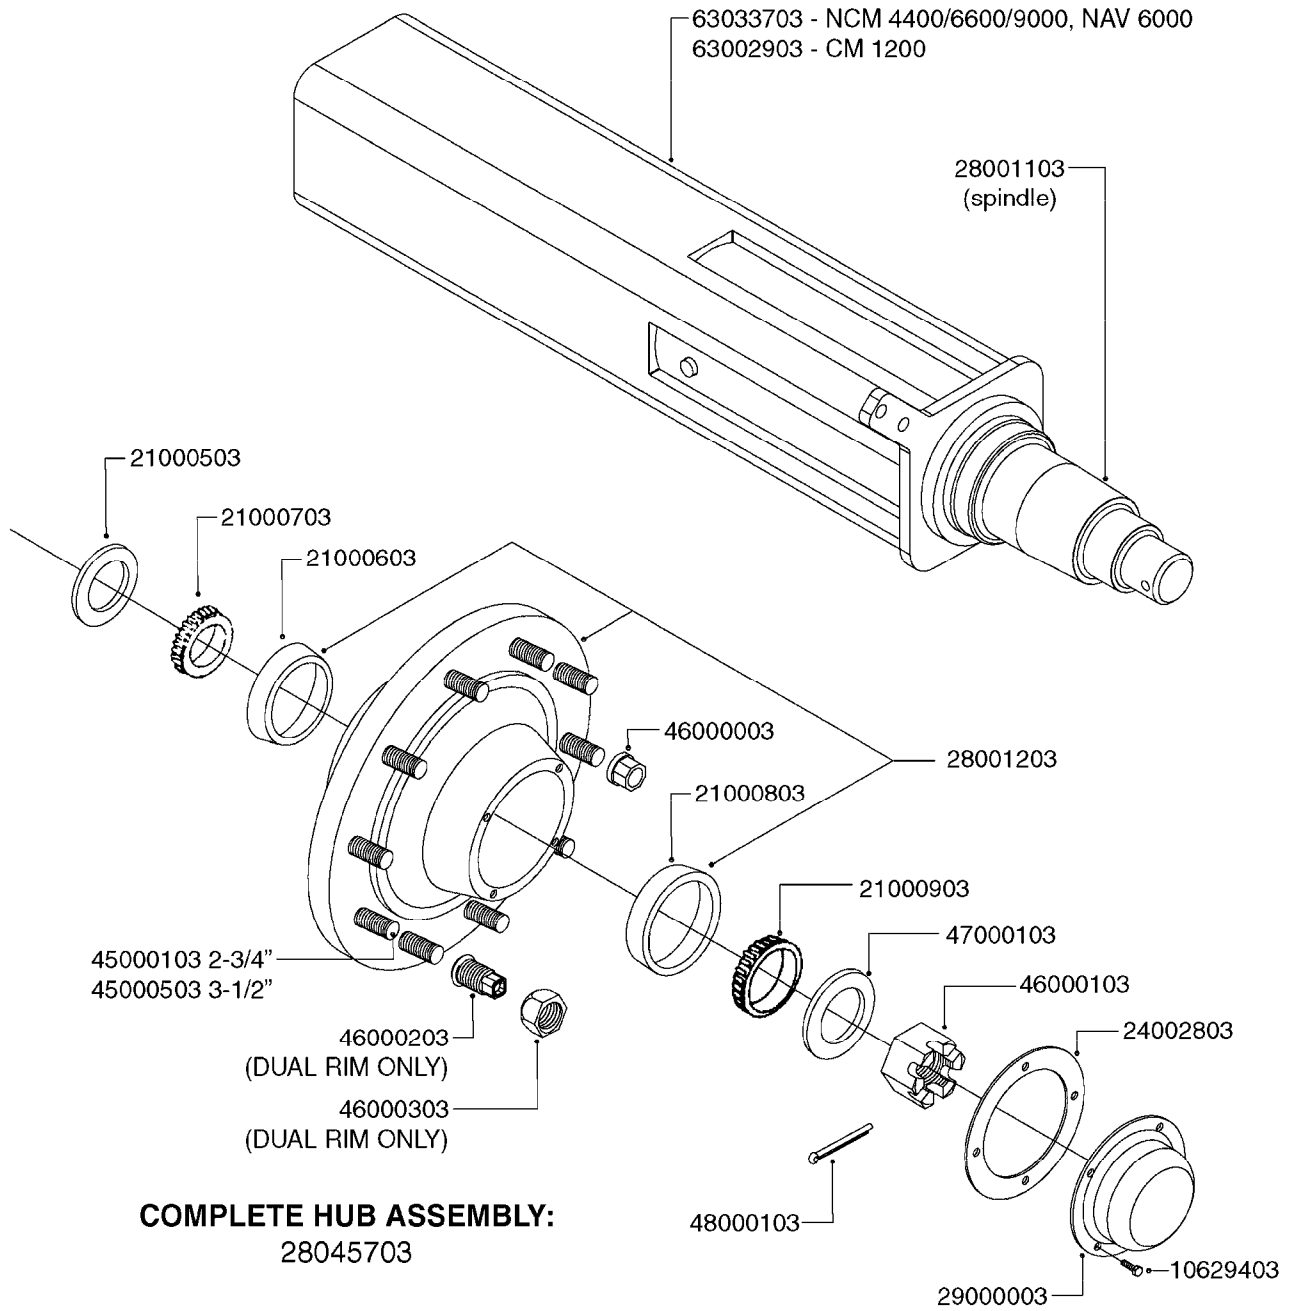

**COMPLETE HUB ASSEMBLY:**  
28045703

COMPLETE ASSEMBLIES  
WHOLEGOODS ITEMS

**E0790**

HUB ASSEMBLY F.4-1/2" SPINDLE  
E0790-HIN, 06:07:17

Page 1

Date 12.08.2020 9:06

parts-n°	order qty	description
10629403	1	BOLT HEX 5/16 NC GR.2 00.50"
21000503	1	SEAL,WHEEL CR43771
21000603	1	RACE, BEARING 3.5/1.5
21000703	1	BEARING, TAPPERED 3.5433/1.575
21000803	1	RACE, TAPERED BEARING
21000903	1	BEARING, TAPPERED, 2.75/1.510
24002803	1	GASKET F. HUB 4.5" HUB ASSY
28001103	1	SPINDLE 4.5"x 23" 20000LB
28001203	1	HUB, 20000LB W. BRG RACES
28045703	1	HUB ASSY 10-13.19-11.02 25000#
29000003	1	HUB CAP F. 881(20000LB) HUB
45000103	1	BOLT, WHEEL STUD 3/4-16X2 3/4
45000503	1	BOLT, WHEEL STUD 3/4-16X3 1/2
46000003	1	NUT HEX NF 3/4" FLANGED F.HUB
46000103	1	NUT, CASTLE, SPINDLE 2-12 UNF
46000203	1	NUT, BUD WHEEL, INNER, RH
46000303	1	NUT, BUD WHEEL, OUTER, RH
47000103	1	WASHER, SPNDL 4.5" 2.06x4 .25T
48000103	1	PIN, COTTER 5/16" X 5.25"
63002903	1	AXLE INSERT,72"-90"SUS CM 1200
63033703	1	AXLE INSERT NCM 44/66/9000