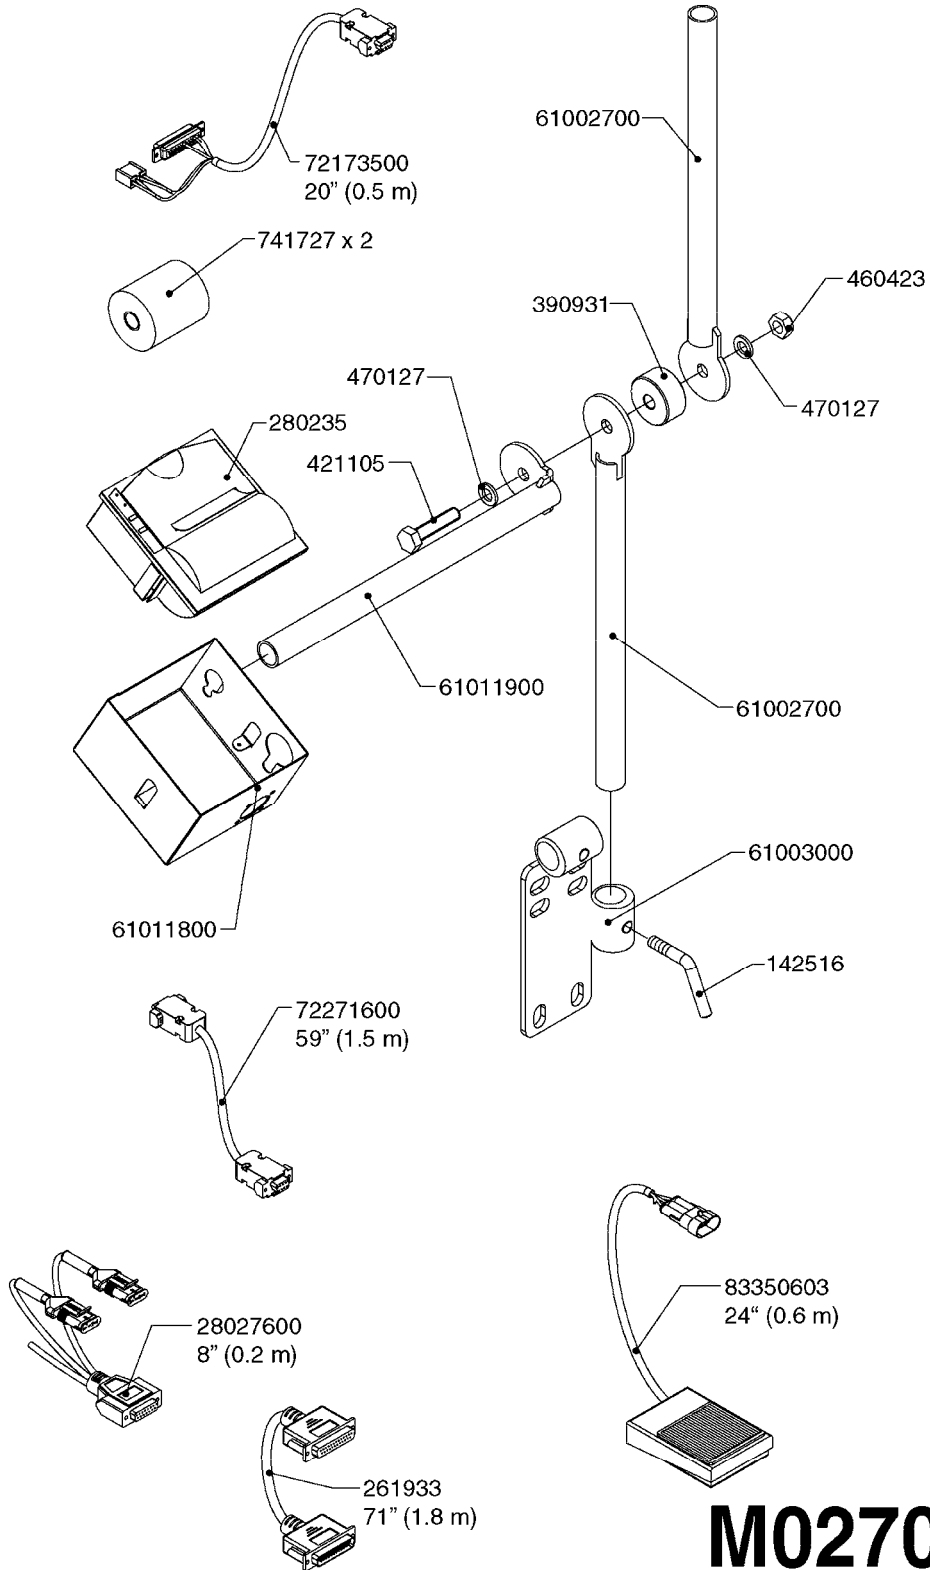

HC 5500 ACCESSORIES  
M0270-HIN, 01:01:16

Page 1  
Date 12.08.2020 9:06

parts-n°	order qty	description
142516	1	SCREW SET M10 BENT F. LOCKING
261933	1	CABLE W/PLUG 2X25 L=71"
280235	1	HARDI PRINTER WITH CLOCK
390931	1	PLASTIC SPACER D40XD11 L=20
421105	1	M10X45 MACHINE SCREW STAINLESS
460423	1	NUT HEX M10X1.50 LOCK DIN985A2 SS
470127	1	WASHER D15D10X2 M10 LOCK
741727	1	PAPER, THERMAL, HC5500 PRINTER
28027600	1	WIRE HC5500 AUX.
61002700	1	TUBE BRACKET F.TRACTOR MOUNT
61003000	1	BRACKET F.TRACTOR MOUNT
61011800	1	BOX FOR HARDI PRINTER
61011900	1	TUBE BRACKET F.TRACTOR MOUNT
72173500	1	WIRE F.PRINTER HC5500 L=20"
72271600	1	HC5500 COMMUNICATION CABLE
83350603	1	FOOT SWITCH HC5500 CONTROL