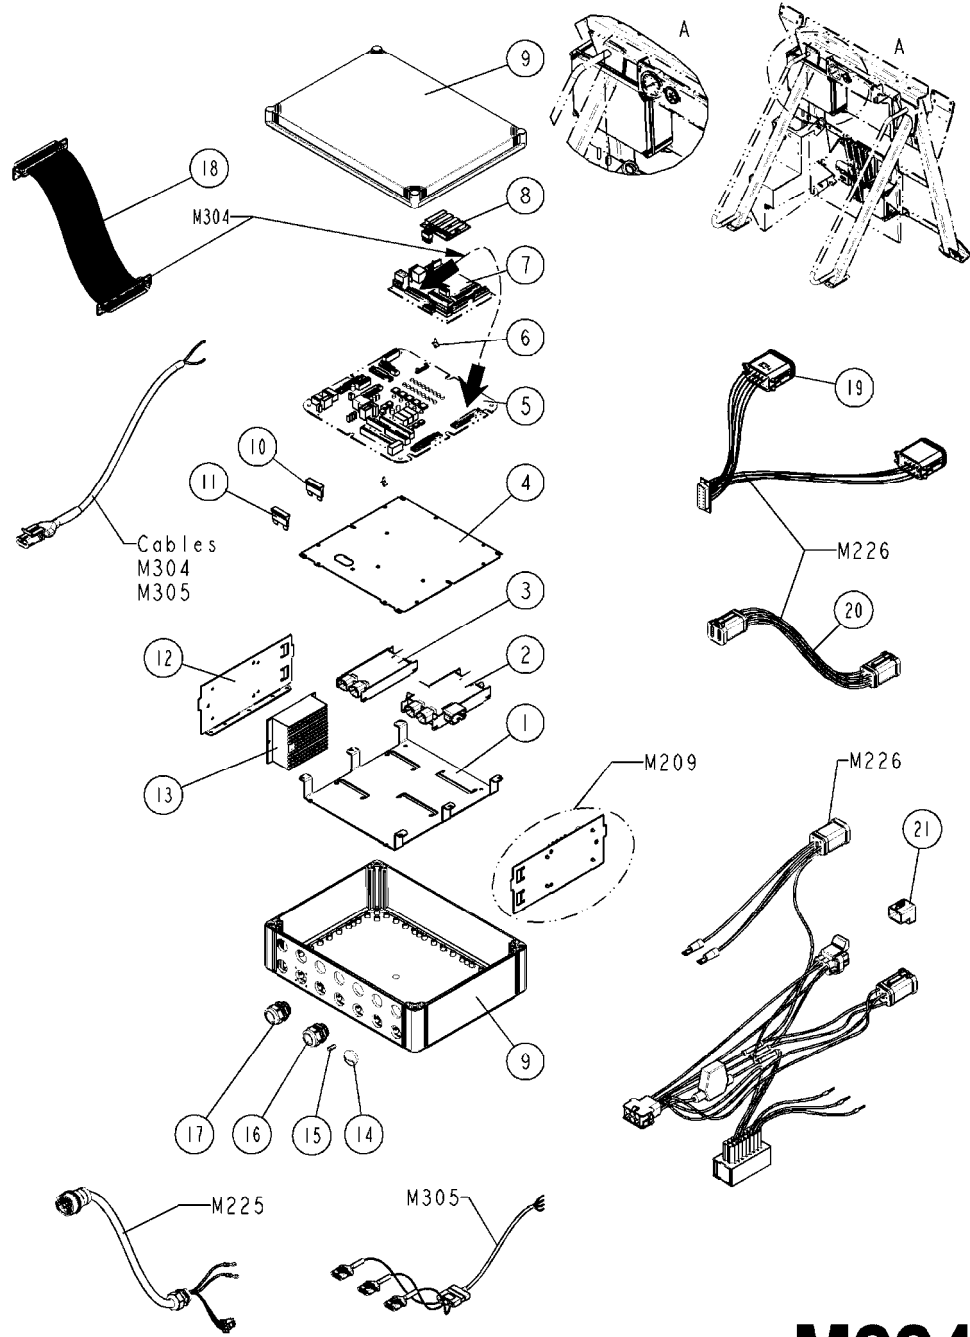

# M224

JOB COM ISOBUS HW V.3  
M224-HIA, 16:11:17

Page 1  
Date 12.08.2020 9:02

Pos.	parts-n°	order qty	description
1	63146400	1	JOB COM BRACKET W.M4 NUTS
2	26043600	1	MODULE, INPUT, NORAC UC5
3	26043400	1	NORAC UC5 CONTROLLER MODULE
4	16302100	1	JOB COM PLATE REAR
5	26052700	1	JOB COM PCB ASSY HW3.1
6	26005100	1	CONNECTOR FOR PCB, PLASTIC
7	26029200	1	DAH PCB F. JOB COM NCM '09
8	26031100	1	PCB ASSY. FOR NORAC INTERFACE
9	39134200	1	BOX COMPL. 300X400X135 DRILLED
10	28048600	1	FULE 15A ATOF SERIES
11	28048500	1	FUSE 10A ATOF SERIES
12	16302000	1	MOUNT PLATE JOB COM, C2C, JC HW3.X
13	26031200	1	C2C ISOBUS BRIDGE 16PIN STW
14	26004600	1	PLUG F.DRILLED HOLE 21MM
15	25197500	1	PLUG Ø6x18MM NITRIL
16	26039700	1	BULKHEAD F.CABLE PG21 6X6.0
17	26039800	1	BULKHEAD F.CABLE PG21 3X9.0
18	26005900	1	WIRE 37/37 POLE DAH/JOB COM
19	26039300	1	CABLE, DAH UC5 INPUT MODULE
20	26039100	1	CABLE, DT06 6P FEMALE L=300MM
21	26032700	1	ACTIVE ISOBUS TERMINATOR