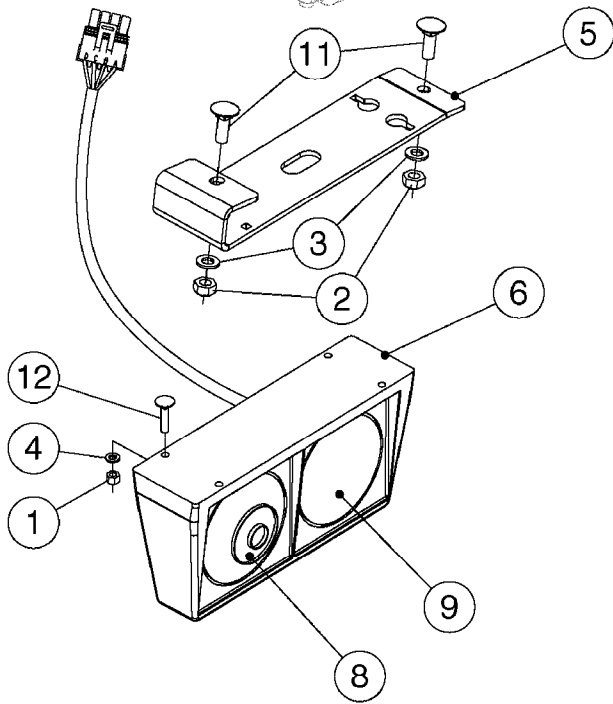

**M0150**

ANGLE SENSOR NCM  
M0150-HIN, 01:01:16

Page 1

Date 12.08.2020 9:02

Pos.	parts-n°	order qty	description
1	220947	1	SPRING D13.0/1,2 L=90 RST
2	283699	1	GREASE NIPPLE M6X1
3	283772	1	GREASE NIPPLE M6X1 90°
4	410185	1	BOLT HEX 8.8 DEL M6X16
5	420567	1	BOLT HEX 8.8 DEL M8X30 FT
6	420582	1	BOLT HEX 8.8 DEL M8X20 FT A2
7	420744	1	BOLT HEX 8.8 DEL M8X40
8	450902	1	BOLT ALLEN HEAD M4 X 16MM
9	460143	1	LOCK NUT M8 SST A2 DIN985
10	461145	1	NUT HEX M4 LOCK
11	471037	1	SCREW A 4,3 DIN 125
12	471087	1	WASHER D12.0/4.3X1.0
13	471122	1	WASHER, M10, Ø20/10.5X 2.0, SS
14	471125	1	WASHER M6U 6.4X14X1.2,A2 SS
15	471126	1	WASHER, M8, Ø16/ 8.4X 1.6, SS
16	480811	1	BLIND FASTENER M6 STAINLESS
17	741841	1	ANGLE SENSOR AND BRACKET REAR
18	14052100	1	AXLE D19 L=294/2XM8 STAINLESS
19	16125700	1	BRACKET FOR ANGLE SENSOR
20	16142200	1	GUARD PLATE FOR SENSOR
21	16173200	1	PLATE 6.0X134X42/2XD6/2XBENDS
22	16173400	1	PLATE 2.0X145.3X130/3XBENDS
23	16173600	1	PLATE 4.0X70X56 NCM 4400
24	16174100	1	PLATE 4.0X120X70/2XBENDS NCM 6600
25	16174300	1	BKT F. TRACTOR NCM STEE-UPDATE
26	21089300	1	BUSHING D12/10 L=9
27	22096500	1	TORSION SPRING D24/4.0 L=242
28	26005700	1	ANGLE SENSOR 70° 0.5-4.5 VDC + LEVER
29	26005800	1	ANGLE SENSOR 120° 0.5-4.5 VDC + LEVER
30	28024103	1	TIE STRAP L=8" x W=3/16"
31	28045800	1	S-HOOK 3MM STAINLESS STEEL
32	28058400	1	CHAIN SS 8x16x2.0 L=600
33	39124400	1	BUSHING D28.5/19.1 L=21
34	61019200	1	FRONT SENSOR BRACKET NCM4400
35	61019300	1	FRONT SENSOR MT.THREADED HOLES
36	61019500	1	FRONT SENSOR BRACKET NCM6600
37	72564800	1	STEERING SENSOR NCM4400 FRONT STEERING SENSOR COMPLETE NCM4400
37	72565000	1	STEERING SENSOR NCM6600 FRONT STEERING SENSOR COMPLETE NCM6600