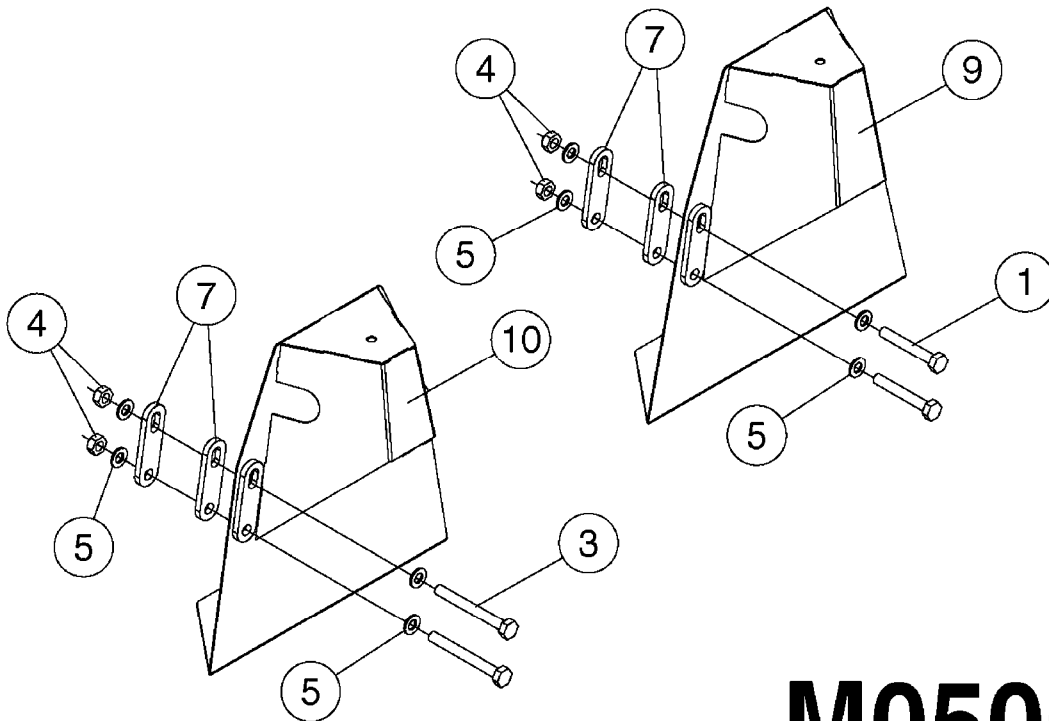

# M0490

NORAC UC7 BOOM HEIGHT CONTROL  
M0490-HIN, 13:03:19

Page 1  
Date 12.08.2020 9:03

Pos.	parts-n°	order qty	description
1	26043700	1	SENSOR, NORAC, UC5, ULTRASONIC
2	26043900	1	NORAC UC5 - UC7 NETWORK COUPLER 8-WAY
3	26044000	1	CABLE UC5 NETWORK 18 AWG 10M WITH SEVERE TERRAIN
4	26044100	1	UC5 - UC7 NETWORK COUPLER 3-WAY
5	26044200	1	CABLE UC5 - UC7 NETWORK 18 AWG 20M WITHOUT SEVERE TERRAIN
6	26044400	1	NORAC UC5 - UC7 COUPLER 2-WAY/TERM.
7	26047100	1	CABLE UC5 NETWORK 14 AWG 1M
8	26049900	1	CABLE UC5 NETWORK 14 AWG 3M
9	26057900	1	UC5 - UC7 NETWORK 6 PIN PLUG '13
10	26071500	1	UC7. HCM1 MODULE
11	26071600	1	UC7. ULTRASONIC MAX SENSOR
12	26071800	1	UC7. CANBUS REPEATER
13	26071900	1	UC7. CABLE INTERFACE DAH09
14	26072200	1	UC7. 0.5 METER CABLE
15	26084700	1	Mesh Kit Ultrasonic Sensor FOR 2018 AND NEWER SENSORS
15	28098003	1	MESH AND CLIP KIT, NORAC FOR PRE-2018 SENSORS
16	28050303	1	NORAC RUBBER TOP&BOLT F.SENSOR DIA.30MMX30MMX8MM
17	28055503	1	NORAC VALVE MOUNTING HARDWARE
18	28086600	1	FOAM DISC F. SENSOR NORAC
19	28097803	1	MOUNTING CLIP HCM1 MODULE
20	78216100	1	NORAC VALVE BLOCK COMP, DEUTSCH CON.