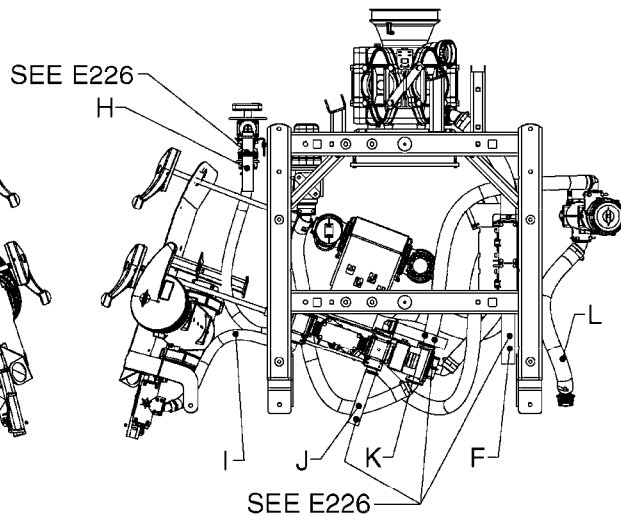

TOP VIEW

**AA107**

COMMANDER 4500 FLUID SYS.  
PRESSURE  
AA107-HIN, 14:11:16

Page 1  
Date 12.08.2020 9:01

Pos.	parts-n°	order qty	description
1	145996	1	FITT.DK S-67 FORK
2	242020	1	O-RING 39.2 X 3 VITON
3	242353	1	O-RING 3 X 44.2 VITON
4	242354	1	O-RING D32.2X3.0 VITON
5	322066	1	FITT.DK S-56 NUT
6	334151	1	FITT.DK S-61 ELB.1-1/4"110 DEG
7	334232	1	FITT.DK S-67 STR.1-1/4"
8	334244	1	FITT.DK S-67 ELB.1-1/4"
9	334680	1	CLAMP HOSE PLASTIC 1"
10	726560	1	FITT.DK S-67 STR.1" W.O'RING
11	726571	1	FITT.DK S-53 ELB.1", W ORING
12	726572	1	FITT.DK S-67 1" ELBOW 90 ASSY.
13	28030003	1	CLAMP HOSE GEAR P1" 6716
14	28030103	1	CLAMP HOSE GEAR P5/4-S1.5"6724
15	72433000	1	FITT.S67 1" 45° W/O-RING
16	72433100	1	FITT.DK S-67 45° 1-1/4"W/ORING
17	72819300	1	CHECK VALVE S67 2012 NO THREAD
18	92702703	1	HOSE PVC SUCT GRAY 2"
19	92712403	1	HOSE R X1" X300PSI WP X0012"
20	92734403	1	HOSE R X5/4" X200PSI WP X0012"