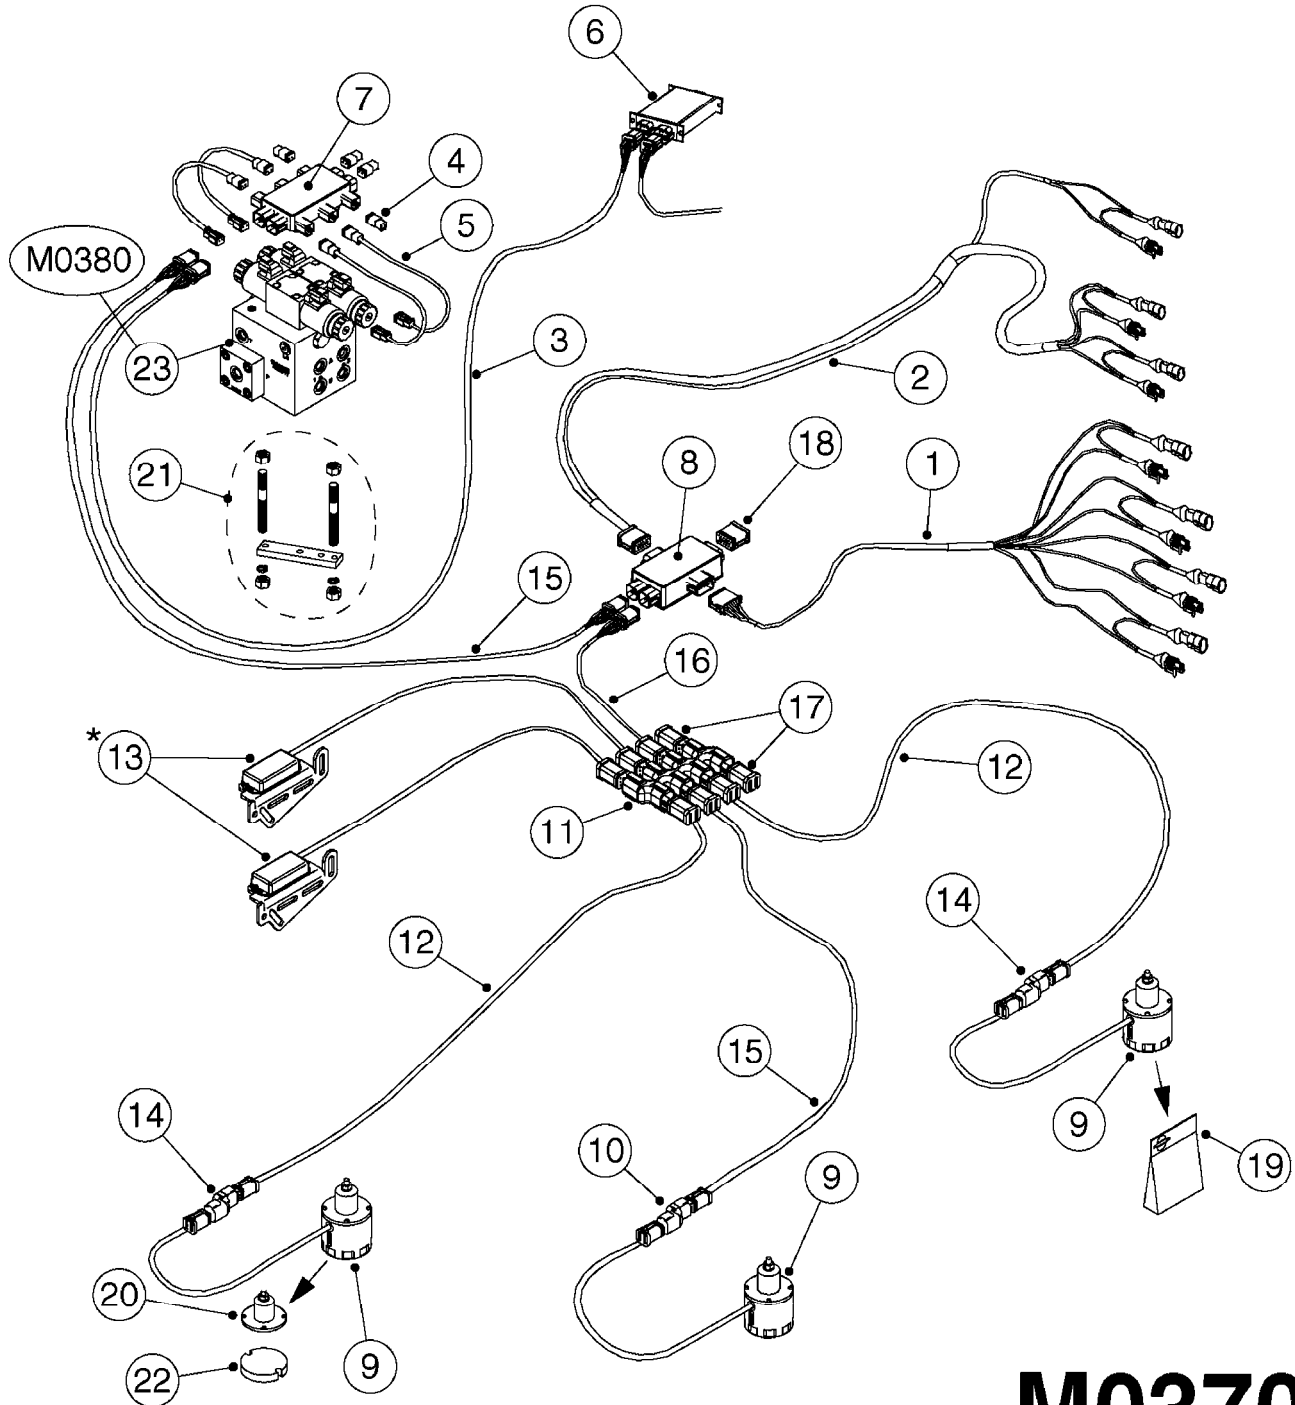

M0370

*CANNOT MIX OLD AND NEW STYLE ROLL SENSORS!

If replacing Norac P/N 43740, must replace both roll sensors with new style (13).
If unsure, new style (Norac P/N 43741) works with all versions of UC5.

NORAC UC5 BOOM HEIGHT CONTROL
M0370-HIN, 16:10:18

Page 1
Date 12.08.2020 9:03

Pos.	parts-n°	order qty	description
1	26022703	1	CABLE, INTERFACE, TILT, NORAC UC5
2	26023503	1	CABLE UC5 INTERFACE MAIN AMP
3	26032600	1	CABLE UC5 NETWORK 14 AWG 10M
4	26043000	1	NORAC UC5 NETWORK 2 PIN PLUG
5	26043300	1	CABLE UC5 VALVE 2PIN/2PIN DT
6	26043400	1	NORAC UC5 CONTROLLER MODULE
7	26043500	1	NORAC UC5 VALVE MODULE
8	26043600	1	MODULE, INPUT, NORAC UC5
9	26043700	1	SENSOR, NORAC, UC5, ULTRASONIC
10	26043800	1	NORAC UC5 - UC7 NETWORK COUPLER 2-WAY
11	26043900	1	NORAC UC5 - UC7 NETWORK COUPLER 8-WAY
12	26044200	1	CABLE UC5 - UC7 NETWORK 18 AWG 20M
13	26023803	1	NORAC UC5 ROLL SENSOR OLD STYLE NORAC P/N 43740
13	26044300	1	UC5 - UC7 ROLL SENSOR VER. 2 NEW STYLE NORAC P/N 43741
14	26044400	1	NORAC UC5 - UC7 COUPLER 2-WAY/TERM.
15	26047100	1	CABLE UC5 NETWORK 14 AWG 1M
16	26049900	1	CABLE UC5 NETWORK 14 AWG 3M
17	26057900	1	UC5 - UC7 NETWORK 6 PIN PLUG '13
18	26058000	1	NORAC UC5 - UC7 NETWORK 12-PIN PLUG
19	26084700	1	Mesh Kit Ultrasonic Sensor FOR 2018 AND NEWER SENSORS
19	28098003	1	MESH AND CLIP KIT, NORAC FOR PRE-2018 SENSORS
20	28050303	1	NORAC RUBBER TOP&BOLT F.SENSOR DIA.30MMX30MMX8MM
21	28055503	1	NORAC VALVE MOUNTING HARDWARE
22	28086600	1	FOAM DISC F. SENSOR NORAC
23	78216100	1	NORAC VALVE BLOCK COMP, DEUTSCH CON.