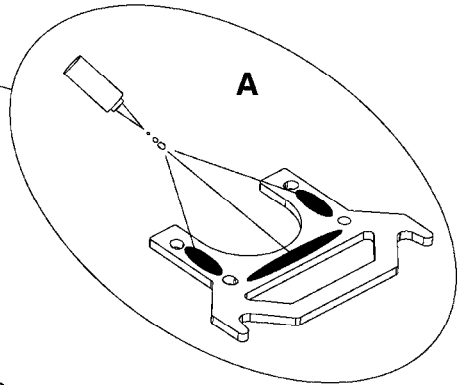

*CONFIRM NUMBER OF NOZZLES

D0970