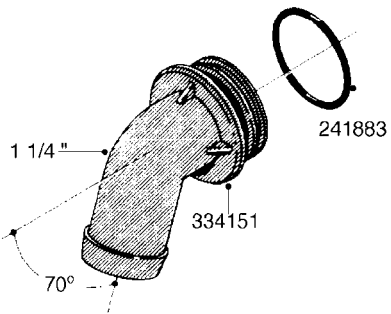

**L0080**

FITTINGS - S-53  
L0080-HIN, 12:09:17

Page 1

Date 12.08.2020 9:02

Pos.	parts-n°	order qty	description
1	145995	1	FITT.DK S-53 FORK
2	241973	1	O-RING Ø3 X 44.2 70 SHORES NITRIL NITRIL (BLACK)
2	242353	1	O-RING 3 X 44.2 VITON VITON (BROWN)
3	242109	1	O-RING D32.2x3.0 NITRIL (BLACK)
3	242354	1	O-RING D32.2X3.0 VITON VITON (BROWN)
4	322103	1	FITT.DK S-53 BULKHEAD
5	322107	1	FITT.DK S-53 BULKHEAD NUT
6	322110	1	FITT.DK S-53 ELB. 1/2" BSP
7	322352	1	FITT.DK S-53 TEE
8	334229	1	FITT.DK S-53 STR.3/4"
9	334260	1	GASKET F. S-53 BULKHEAD
10	334564	1	FITT.DK S-67 TO S-53 ADAPTER
11	391100	1	FITT.DK S-53THREAD INS.1/2"BSP
12	726463	1	FITT.DK S53 BULKHEAD W/GASKET
13	726552	1	FIT.DK S-53X90 1/2" BSP,O-RING
14	726556	1	FITT.DK S-53 HB 1/2" W/O-RING
15	726558	1	FITT.DK S53 STR. 3/4" W.ORING
16	726559	1	FITT DK. S-53 HB 1" W/O-RING
17	726568	1	FITT.DK.S-53 HB 1/2"90 W/O-RING
18	726570	1	FITT.DK S-53 ELB.3/4" W.ORING
19	726571	1	FITT.DK S-53 ELB.1", W ORING
20	726578	1	FITT.DK S53 PLUG WITH O-RING
21	728561	1	FITT.DK. S67M - S53F REDUCER