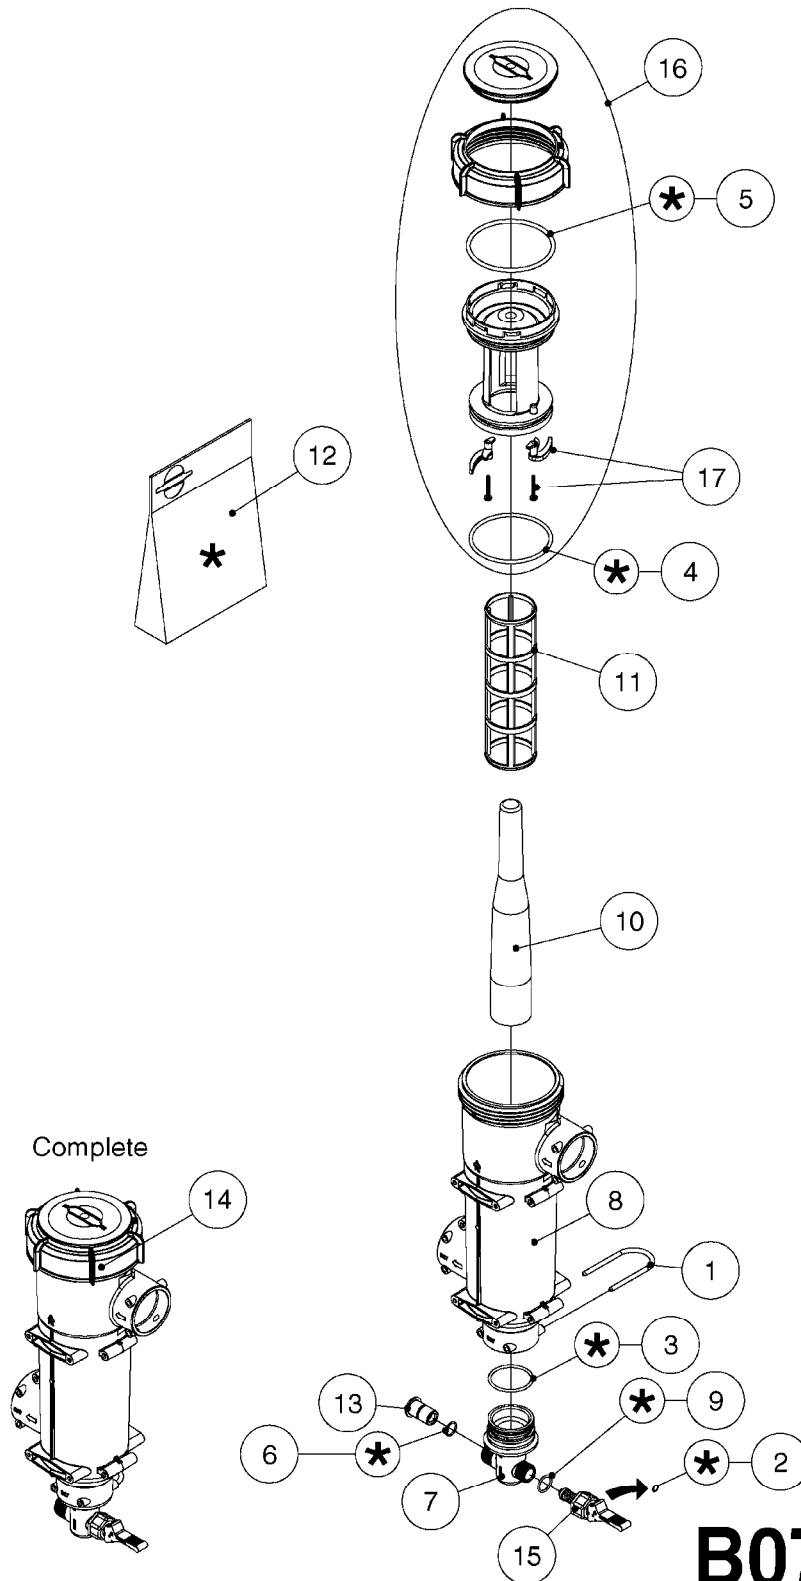

B0730

PRESSURE FILTER - CYCLONE
B0730-HIN, 01:01:16

Page 1

Date 12.08.2020 9:01

Pos.	parts-n°	order qty	description
1	145996	1	FITT.DK S-67 FORK
2	241323	1	O-RING D5.3X2.4 NITRIL
3	242353	1	O-RING 3 X 44.2 VITON
4	242565	1	O-RING Ø 85 X 4.0 SH70 VITON
5	242577	1	O-RING Ø 86 X 4.5 SH70 VITON
6	242594	1	O-RING D14 X 1.78 SCH.70-EPDM
7	322358	1	T-PIECE S67-1/2"-3/4"
8	322359	1	CYCLONE FILTER HOUSING
9	330315	1	O-RING D18.4/D13X.6
10	391093	1	CONE F. CYCLONE FILTER
11	61036000	1	FILTER ELEM.S93,100 MSH-YELLOW
11	615416	1	FILTER ELEM.S93,50 MESH-BLUE
11	72557200	1	FILTER ELEM.S93,80# CYCLONE
12	741827	1	SEAL KIT CYCLONE FILTER
13	39127500	1	VALVE SEAT D18/10 3/4"-1/2" 09
14	72281200	1	CYCLONE FILT.COMP. 80 MSH S67
14	72316500	1	CYCLONE FILT.COMP.50 MSH S67
14	72316600	1	CYCLONE FILT.COMP.100 MSH S67
15	72281300	1	VALVE BOOSTER/ON/OFF CYCLONE F
16	72352200	1	LID COMPLETE F. CYCLONE FILTER
17	74192900	1	FILTER LOCK PARTS - CYCLONE