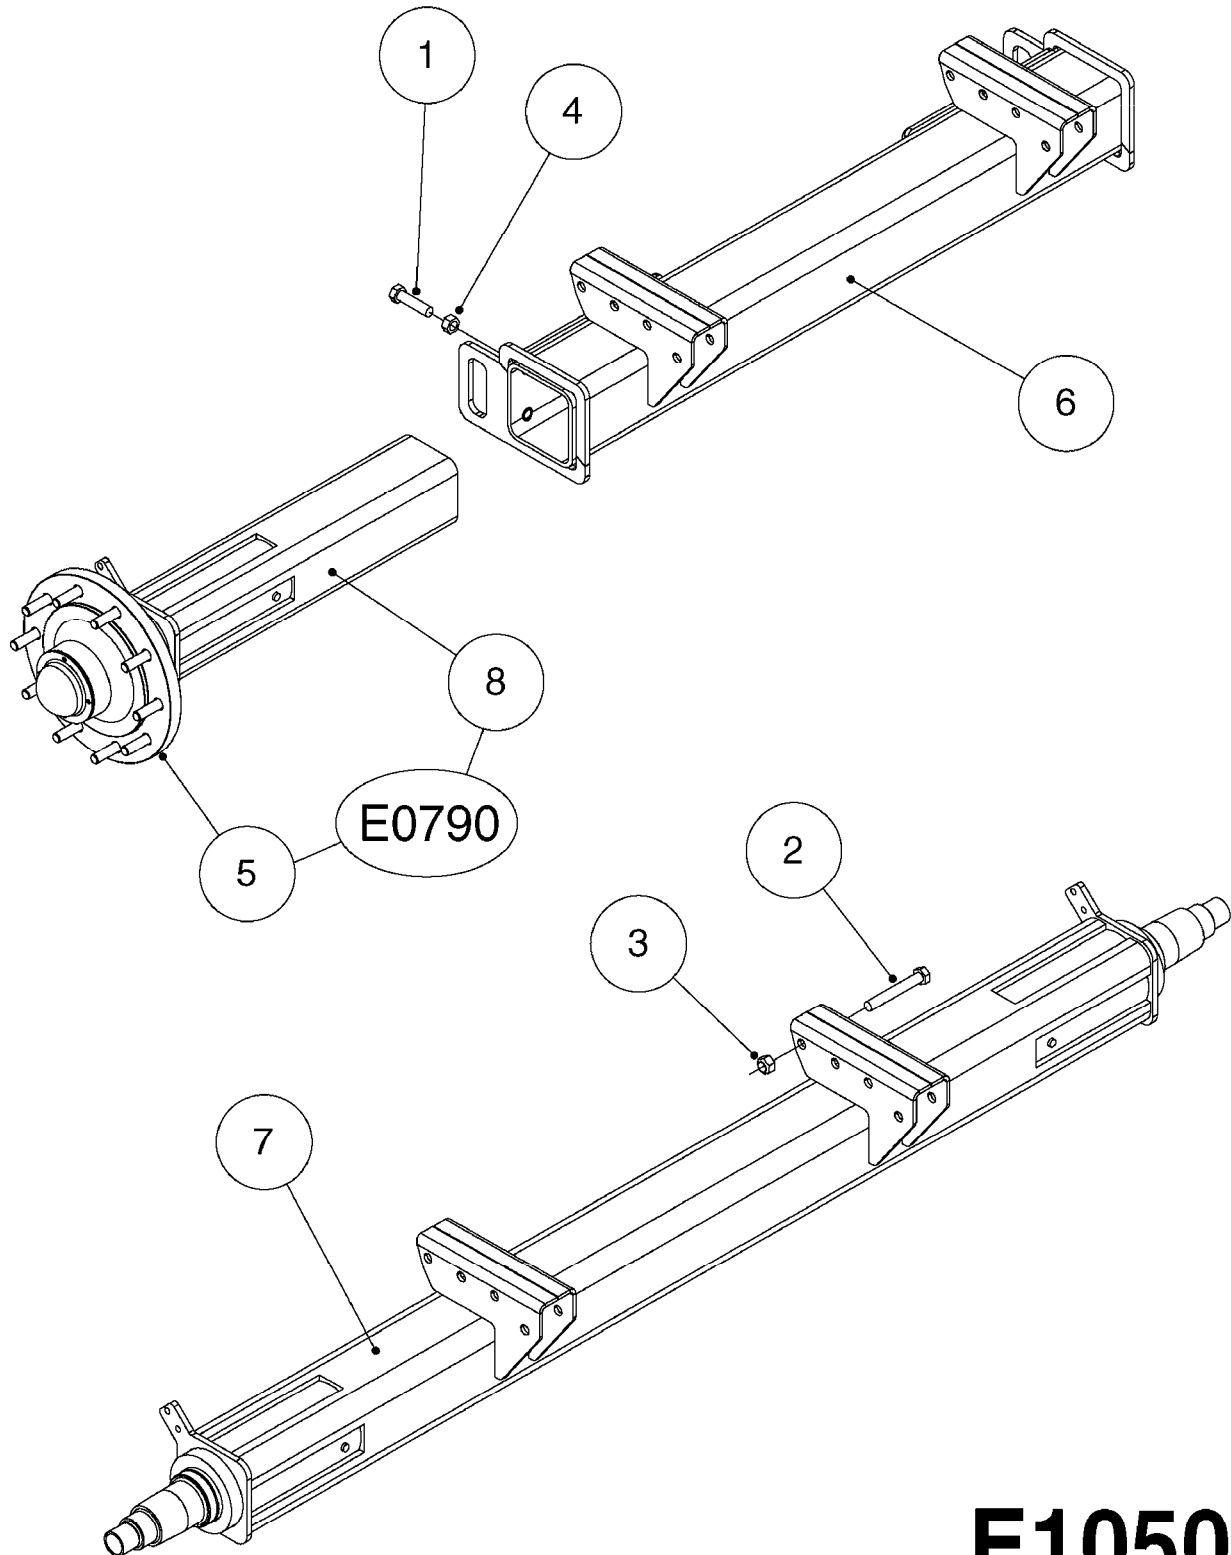

COMMANDER 4400-7000
NON-SUSPEND.AXLE
E1050-HIN, 01:01:16

Page	0
Date	12.08.2020 9:02

Agroparts: www.HARDI-INTERNATIONAL.com

COMMANDER 4400-7000
NON-SUSPEND.AXLE
E1050-HIN, 01:01:16

Page 1
Date 12.08.2020 9:02

Pos.	parts-n°	order qty	description
1	430920	1	BOLT HEX M20x80MM
2	430979	1	BOLT HEX M20x140 8.8 DELTA
3	460806	1	NUT HEX M20X2.50 LOCK DIN985A2 SS
4	461228	1	NUT HEX M20
5	28045703	1	HUB ASSY 10-13.19-11.02 25000#
6	63024303	1	AXLE W/M NON SUSP. ADJ. CM"05"
7	63033603	1	AXLE NON-SUSPENDEED NCM 44 120"
8	63033703	1	AXLE INSERT NCM 44/66/9000