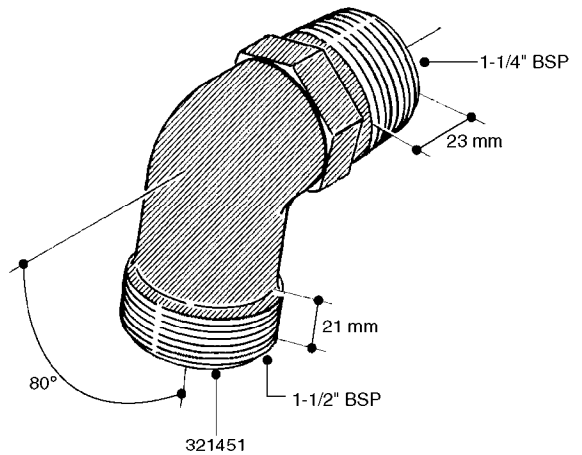

FITTINGS - HEXAGON NIPPLES  
L0030-HIN, 01:01:16

Page 0  
Date 12.08.2020 9:02

**L0030**

FITTINGS - HEXAGON NIPPLES  
L0030-HIN, 01:01:16

Page 1  
Date 12.08.2020 9:02

parts-n°	order qty	description
10015303	1	FITT.PO.HN 1.00X1.00 M1000
10425003	1	FITT.PO.HN 1.25X1.00 MCPHEE
320132	1	FITT.DK HN 1" BSP
320176	1	FITT.DK HN 3/8"X1/2" BSP
320445	1	FITT.DK HN 1/4"X3/8" BSP
320655	1	FITT.DK HN 1/2"-1/2" BSP
320692	1	FITT.DK HN 3/8'BSPX1/4'NPT
320703	1	FITT.DK HN 3/8BSP X1/2 &1/4NPT
320725	1	FITT.DK NIPPLE 3/8"-3/8" BSP
320902	1	FITT.DK HN 3/8'X 1/4' BSP
390232	1	FITT.DK HN 1-1/2' X 1-1/4' BSP
390276	1	FITT.DK HN 1'BSP