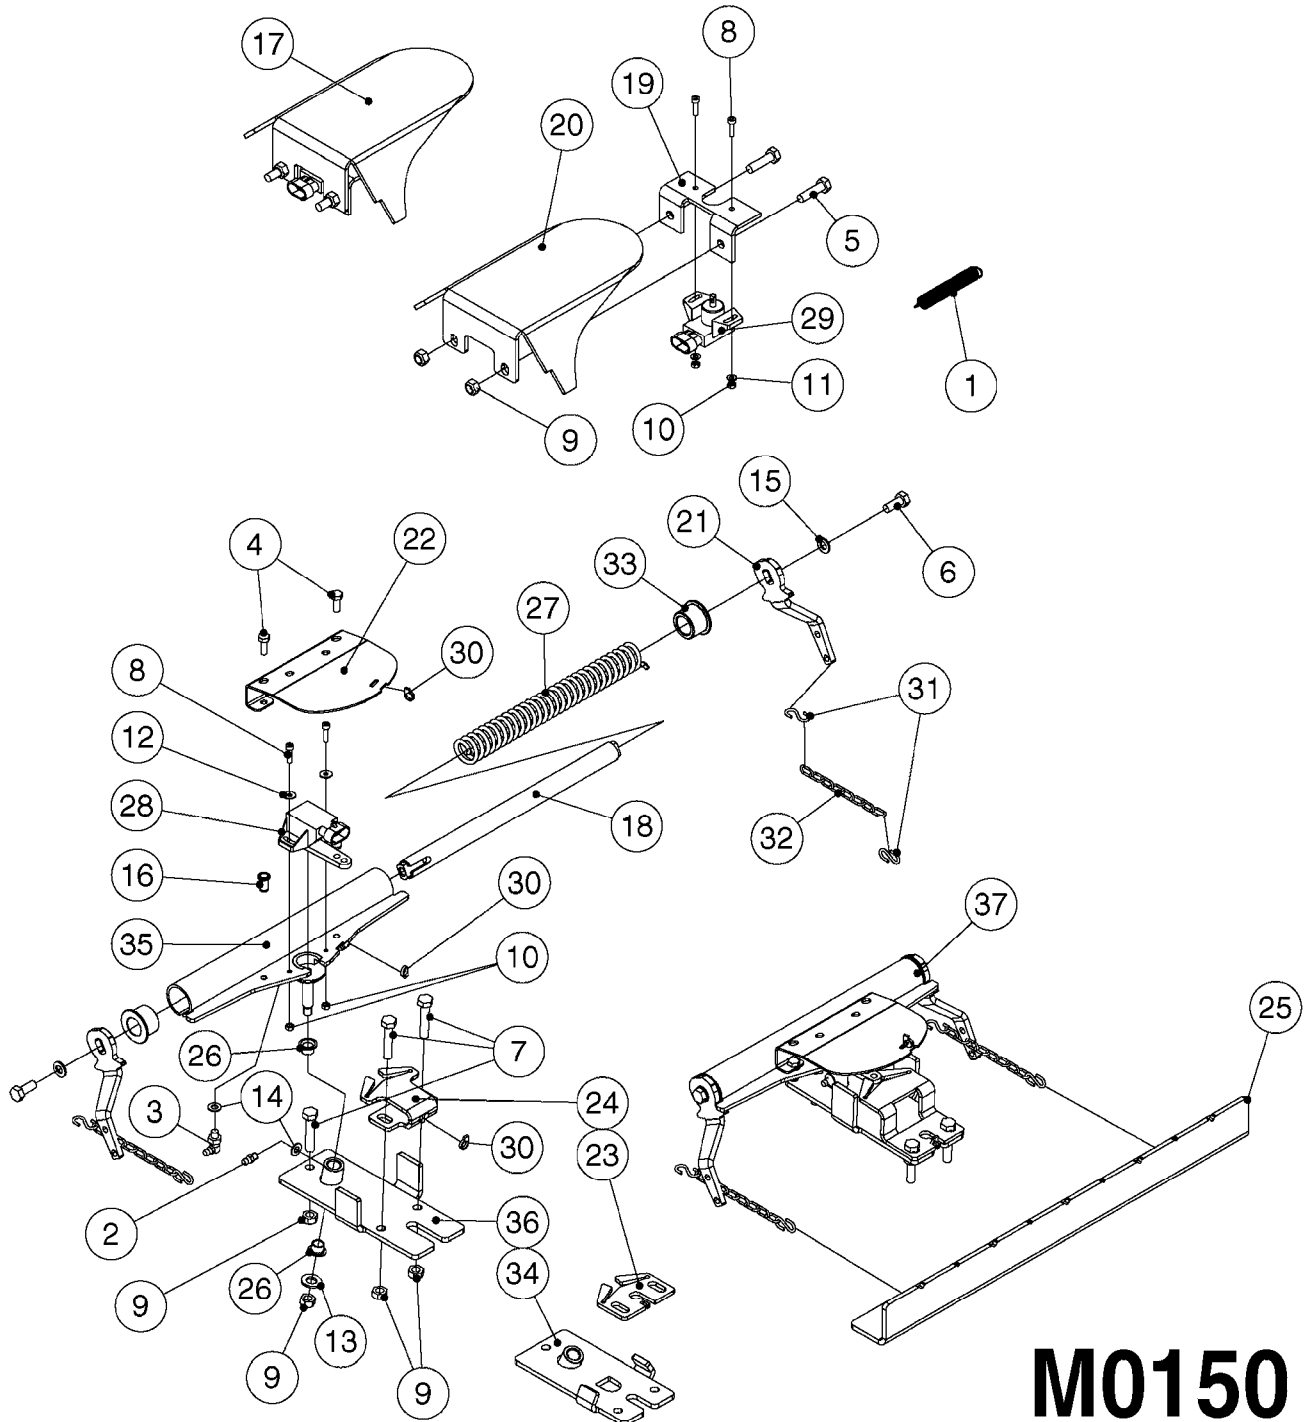

M0150

ANGLE SENSOR NCM
M0150-HIN, 01:01:16

Page 1

Date 12.08.2020 9:02

Pos.	parts-n°	order qty	description
1	220947	1	SPRING D13.0/1,2 L=90 RST
2	283699	1	GREASE NIPPLE M6X1
3	283772	1	GREASE NIPPLE M6X1 90°
4	410185	1	BOLT HEX 8.8 DEL M6X16
5	420567	1	BOLT HEX 8.8 DEL M8X30 FT
6	420582	1	BOLT HEX 8.8 DEL M8X20 FT A2
7	420744	1	BOLT HEX 8.8 DEL M8X40
8	450902	1	BOLT ALLEN HEAD M4 X 16MM
9	460143	1	LOCK NUT M8 SST A2 DIN985
10	461145	1	NUT HEX M4 LOCK
11	471037	1	SCREW A 4,3 DIN 125
12	471087	1	WASHER D12.0/4.3X1.0
13	471122	1	WASHER, M10, Ø20/10.5X 2.0, SS
14	471125	1	WASHER M6U 6.4X14X1.2,A2 SS
15	471126	1	WASHER, M8, Ø16/ 8.4X 1.6, SS
16	480811	1	BLIND FASTENER M6 STAINLESS
17	741841	1	ANGLE SENSOR AND BRACKET REAR
18	14052100	1	AXLE D19 L=294/2XM8 STAINLESS
19	16125700	1	BRACKET FOR ANGLE SENSOR
20	16142200	1	GUARD PLATE FOR SENSOR
21	16173200	1	PLATE 6.0X134X42/2XD6/2XBENDS
22	16173400	1	PLATE 2.0X145.3X130/3XBENDS
23	16173600	1	PLATE 4.0X70X56 NCM 4400
24	16174100	1	PLATE 4.0X120X70/2XBENDS NCM 6600
25	16174300	1	BKT F. TRACTOR NCM STEE-UPDATE
26	21089300	1	BUSHING D12/10 L=9
27	22096500	1	TORSION SPRING D24/4.0 L=242
28	26005700	1	ANGLE SENSOR 70° 0.5-4.5 VDC + LEVER
29	26005800	1	ANGLE SENSOR 120° 0.5-4.5 VDC + LEVER
30	28024103	1	TIE STRAP L=8" x W=3/16"
31	28045800	1	S-HOOK 3MM STAINLESS STEEL
32	28058400	1	CHAIN SS 8x16x2.0 L=600
33	39124400	1	BUSHING D28.5/19.1 L=21
34	61019200	1	FRONT SENSOR BRACKET NCM4400
35	61019300	1	FRONT SENSOR MT.THREADED HOLES
36	61019500	1	FRONT SENSOR BRACKET NCM6600
37	72564800	1	STEERING SENSOR NCM4400 FRONT STEERING SENSOR COMPLETE NCM4400
37	72565000	1	STEERING SENSOR NCM6600 FRONT STEERING SENSOR COMPLETE NCM6600