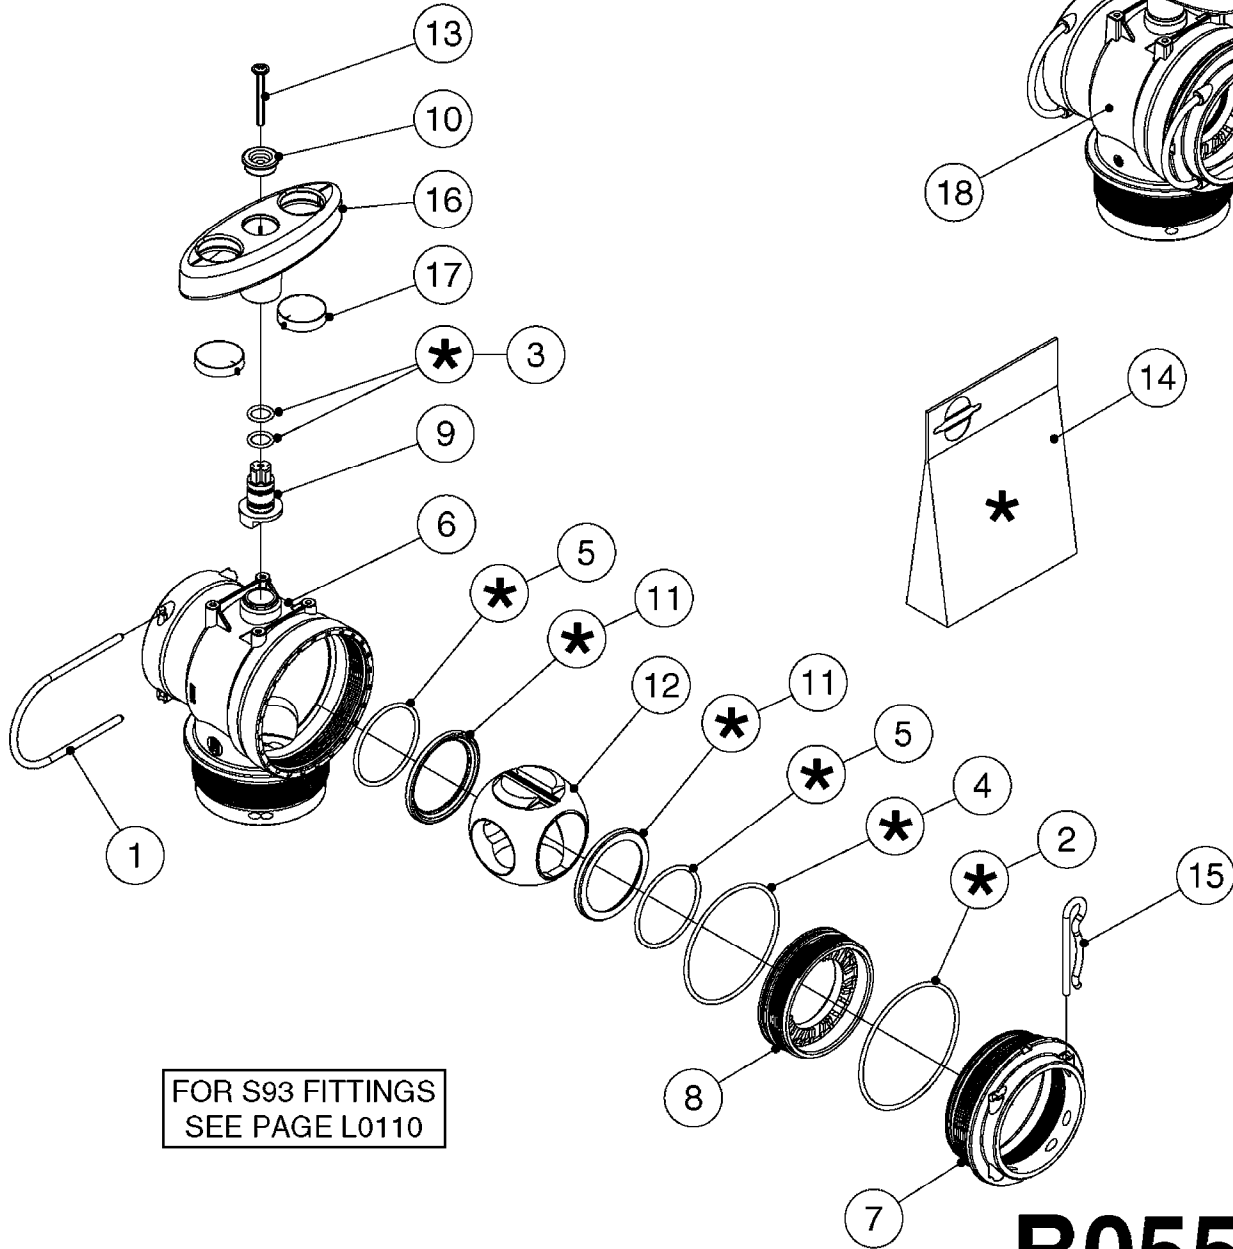

S93 (07)

MANIFOLD - S93 VALVE (07)
B0550-HIN, 28:01:19

Page 1

Date 12.08.2020 9:01

Pos.	parts-n°	order qty	description
1	145997	1	FITT.DK S-93 FORK
2	242047	1	O-RING 89.5 X 3.0 VITON
3	242449	1	O'RING 13.3 x 2.4 VITON
4	242450	1	O-RING D84.5X3.0 VITON
5	242475	1	O'RING D56.52x5.33 SH70-VITON
6	322327	1	HOUSING, VALVE, S93, 220 PSI
7	322328	1	END CAP F. VALVE S-93
8	322354	1	THRUST PLATE F.3-WAY VALVES-93
9	334579	1	SPINDLE F.3 WAY VALVE S-93
10	334594	1	PLUG F. VALVE HANDLE BLACK
11	390543	1	SEAT F. BALL 3-WAY VALVE S-93
12	390544	1	BALL FOR S93 VALVE, 3 HOLES
12	391019	1	BALL F.2 WAY S93 SMART VALVE
13	440729	1	SCREW F. PLASTIC 4MM X40LG SS
14	741726	1	REPAIR KIT F.S93 VALVE VIT.'02
15	28168400	1	HAIRPIN Ø5 S67/S93
16	33514400	1	HANDLE FOR 2 ICONS 07
17	33514500	1	PLUG FOR HANDLE ,2 ICONS
18	72518800	1	QUICK FILL VALVE 2008 NAV
18	72518900	1	SUCTION VALVE 2008 NAV