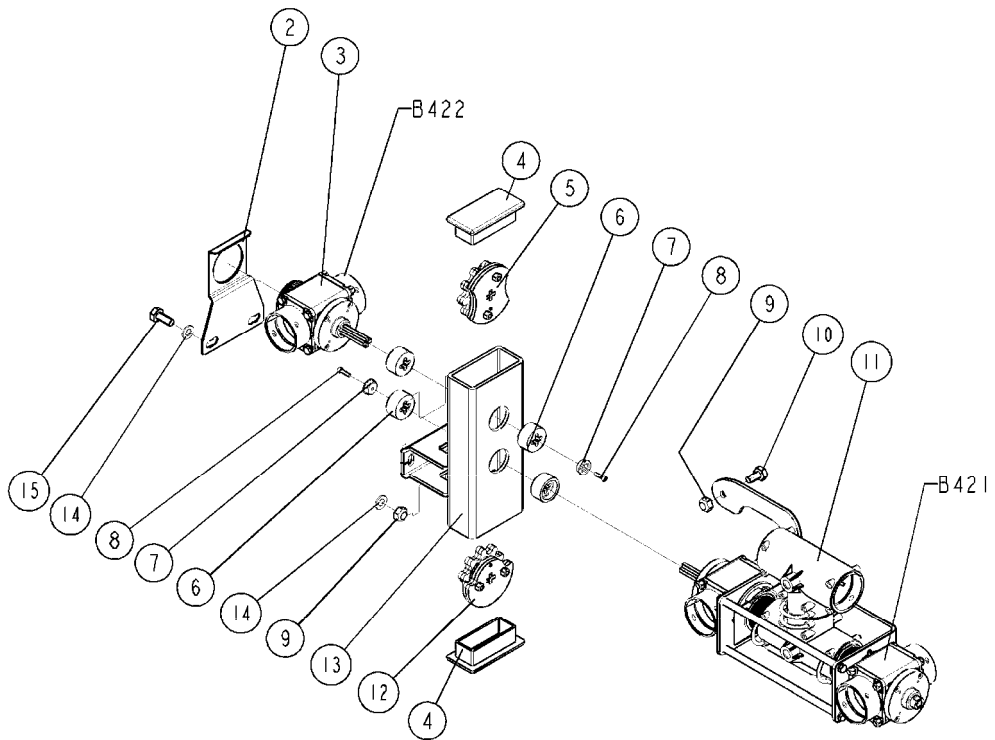

SMART VALVE S67 (11)  
B418-HIA, 31:08:15

**B418**

SMART VALVE S67 (11)  
B418-HIA, 31:08:15

Page 1  
Date 12.08.2020 9:01

Pos.	parts-n°	order qty	description
1	72784400	1	PRESSURE VALVES W. GEARBOX COM11
2	168030	1	BRACKET F/3 WAY VALVE
3	72784200	1	VALVE 2-WAYS S67 CM11
4	28114700	1	COVER PLUG RHS 100 X 50 3-5 BLACK
5	72731800	1	GEAR PARTS 2. CM11
6	39134100	1	SUPPORTRING F. S67 VALVE CM11
7	334594	1	PLUG F.VALVE HANDLE BLACK
8	450902	1	BOLT ALLEN HEAD M4 X 16MM
9	460423	1	NUT HEX M10X1.50 LOCK DIN985A2 SS
10	420626	1	BOLT HEX 8.8 DEL M10X20 FT
11	72784300	1	SMARTVALVE S67 CM45/55/7000
12	72731700	1	GEAR PARTS 1. CM11
13	61070200	1	GEARBOX F.S67 VALVE CM45/55/7000
14	471122	1	WASHER, M10, Ø20/10.5X 2.0, SS
15	420604	1	BOLT HEX 8.8 DEL M10X25 FT DIN933