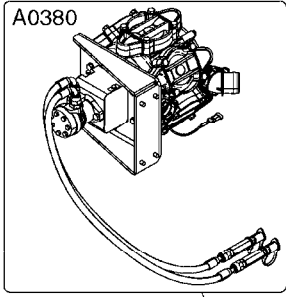

- M408 - Norac UC5 TDZ
- M409 - LPZ/LPV AutoSlant
- M410 - Norac UC5 HPZ AutoHeight
- M411 - Norac UC5 LPZ AutoHeight
- M412 - Norac UC5 HAZ AutoHeight
- M413 - Norac UC5 Terrain Kit

AA105