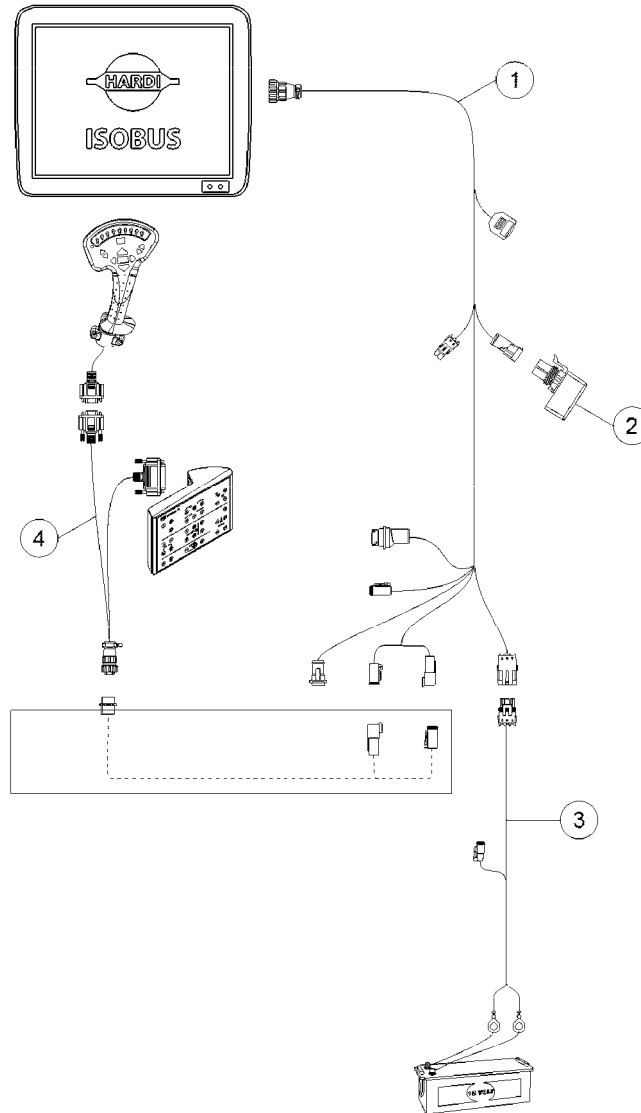

**M414-HIA**

HC 85/9500 TRACTOR WIRING  
ASSY.  
M414-HIA, 22:02:13

Page 1  
Date 12.08.2020 9:02

Pos.	parts-n°	order qty	description
1	26040200	1	DISPLAY CABLE, HC85/9500, 12' (ISOBUS)
2	26040400	1	ISOBUS POWER/CONTROL EXTENSION
3	26040500	1	ISOBUS ACTIVE TERMINATION
4	26040600	1	ISOBUS POWER CABLE - 16FT
5	26040300	1	ISOBUS IBBC POWER CONT. ASSY.
6	26040900	1	POWER CABLE DISPLAY/GUIDANCE, 15'
7	26040800	1	ISOBUS/HARDI GRIP TEE CABLE
8	26031500	1	CABLE ISO CABIN GRIP SETBOX
9	26076800	1	FUSE 100A MEGA298 SERIES
10	26076900	1	FUSE 100A MIDI498 SERIES
11	26076600	1	FUSE 30A JCASE495 SERIES
11	26076700	1	FUSE 60A JCASE495 SERIES