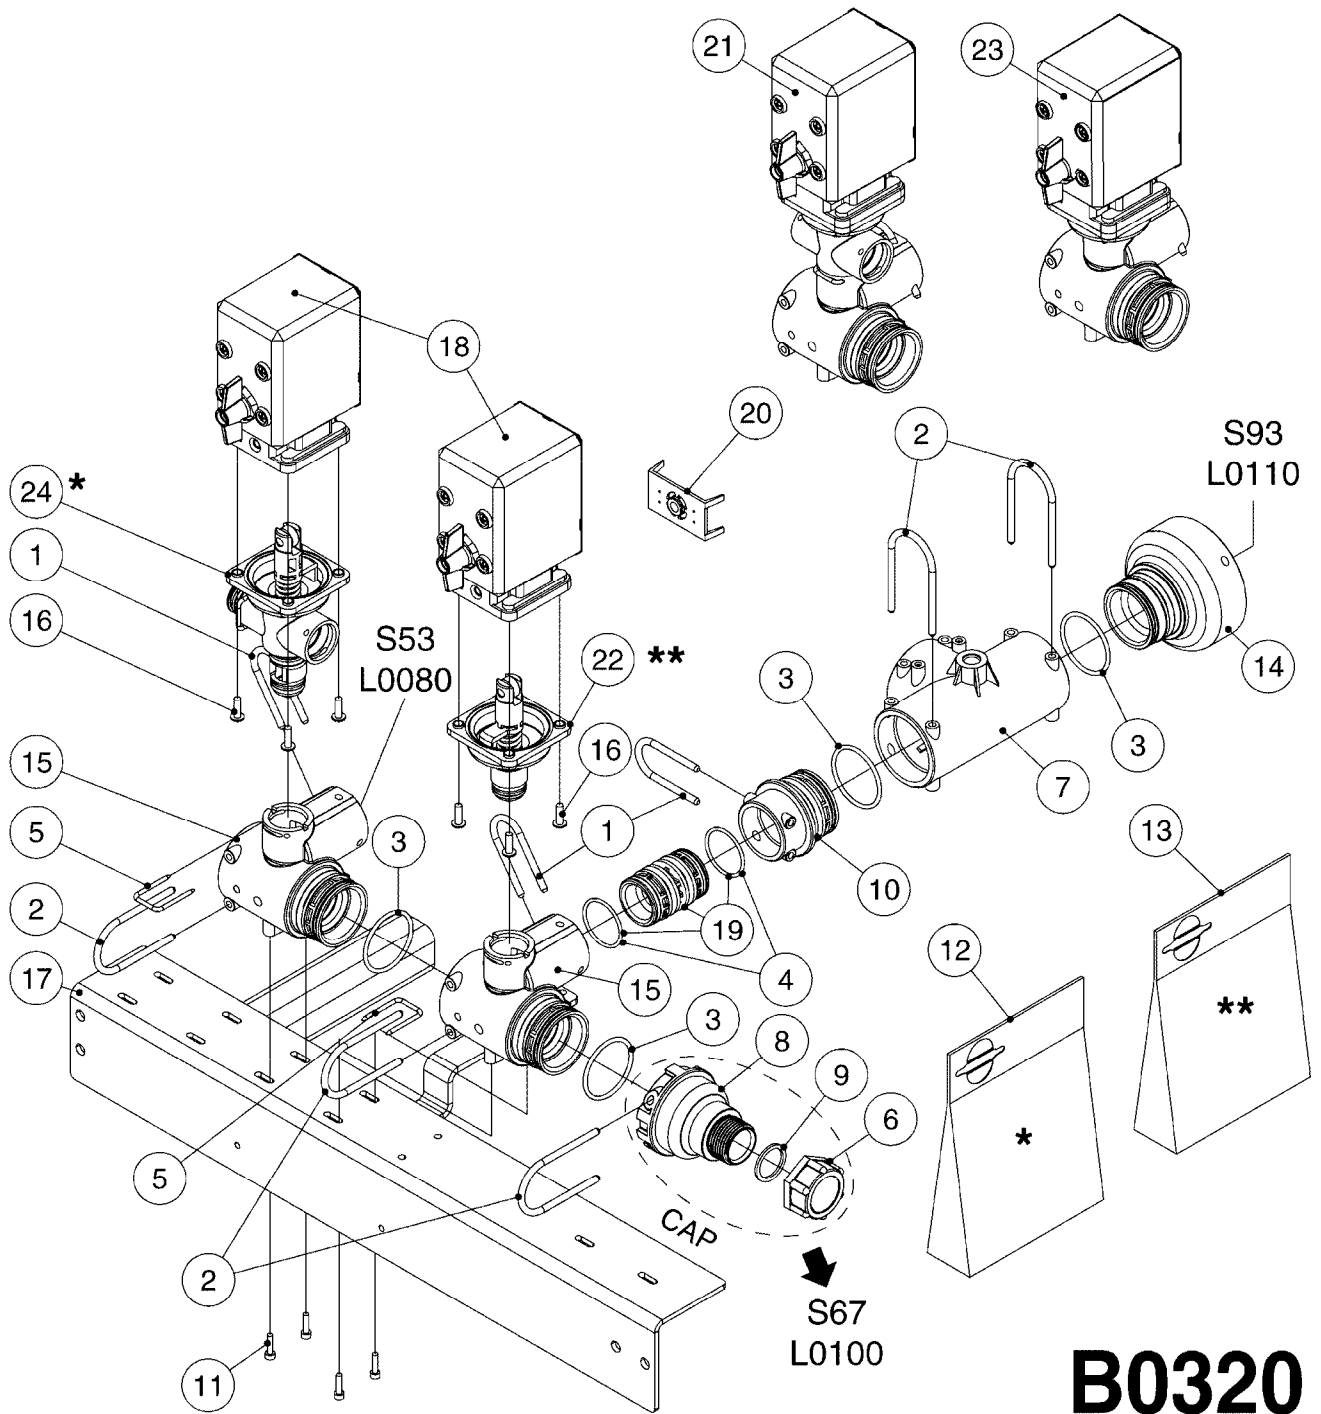

B0320

EFC BOOM VALVES
B0320-HIN, 20:05:20

Page 1
Date 12.08.2020 9:01

Pos.	parts-n°	order qty	description
1	145995	1	FITT.DK S-53 FORK
2	145996	1	FITT.DK S-67 FORK
3	242353	1	O-RING 3 X 44.2 VITON
4	242354	1	O-RING D32.2X3.0 VITON
5	270211	1	FITT.DK S25 FORK L=37.5
6	320106	1	FITT.DK CAPNUT 1" BSP
7	322224	1	FITT.DK S-67 TEE
8	322321	1	FITT.DK S-67 X 1"BSP MALE
9	330326	1	O-RING D30/D24X2 F.1"NUT
10	334564	1	FITT.DK S-67 TO S-53 ADAPTER
11	450902	1	BOLT ALLEN HEAD M4 X 16MM
12	741822	1	SEAL KIT - 1 SECTION (05)
13	755726	1	O-RING KIT F.EC/ESC SEC.VALVE
14	33500700	1	FITT.DK ADAPTER S-93F S67M
15	33502400	1	DISTRIBUTION HOUSING EFC
16	44076200	1	SCREW WN5451 5X16 SS TORX
17	61032700	1	BRACKET F. EFC SEC. VALVES < 7
17	61032800	1	BRACKET F. EFC SEC.VALVES <4>6
18	72048000	1	MOTOR, DISTRIBUTION 1:300
19	72114300	1	FITT. DK S-53 MALE MALE W.ORIN
20	72137200	1	MCROSWCH ASSY F.BOOM VLV 300:1
21	72233700	1	SECTION VALVE, EFC, 1:300
22	72267200	1	SPINDLE, BYPASS VALVE NCM
23	72284000	1	BYPASS VALVE, EFC, 1:300
24	72591700	1	SPINDLE SECT.W/O CONS.PRESSURE