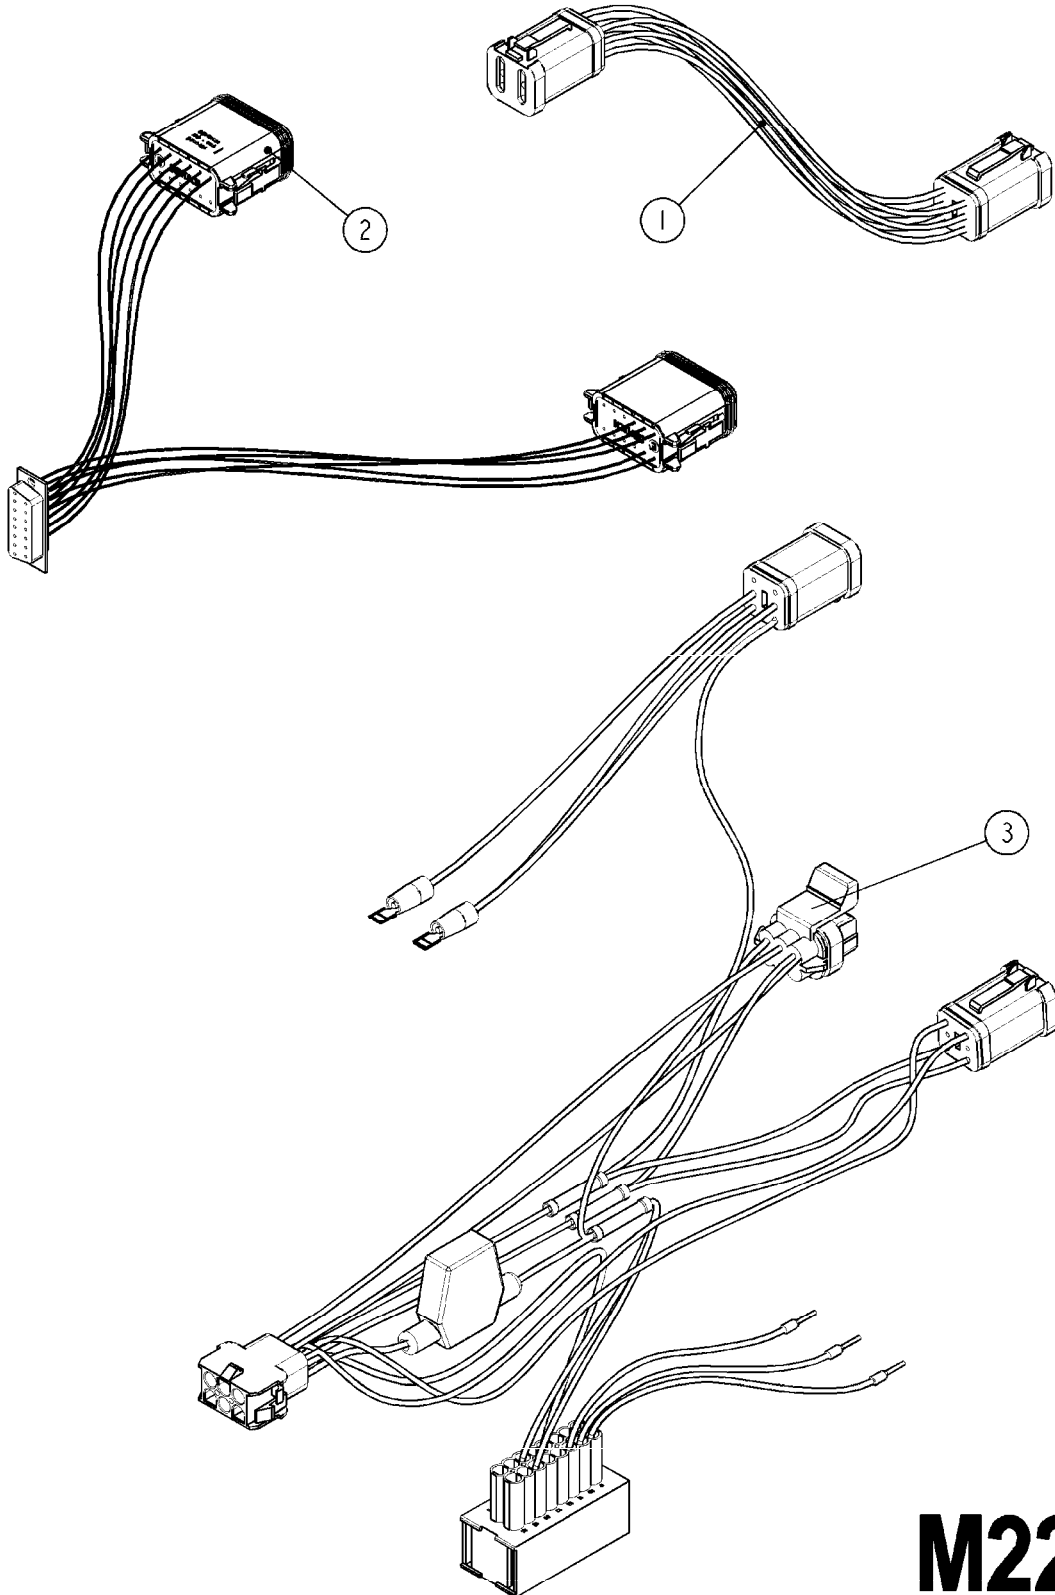

M226

CABLE ISO JC HW V.3 UC5 CM11
M226-HIA, 05:08:14

Page 1

Date 12.08.2020 9:02

Pos.	parts-n°	order qty	description
1	26039100	1	CABLE, DT06 6P FEMALE L=300MM
2	26039300	1	CABLE, DAH UC5 INPUT MODULE
3	26057600	1	WH ISO JC C2C UC5 ECUPWR