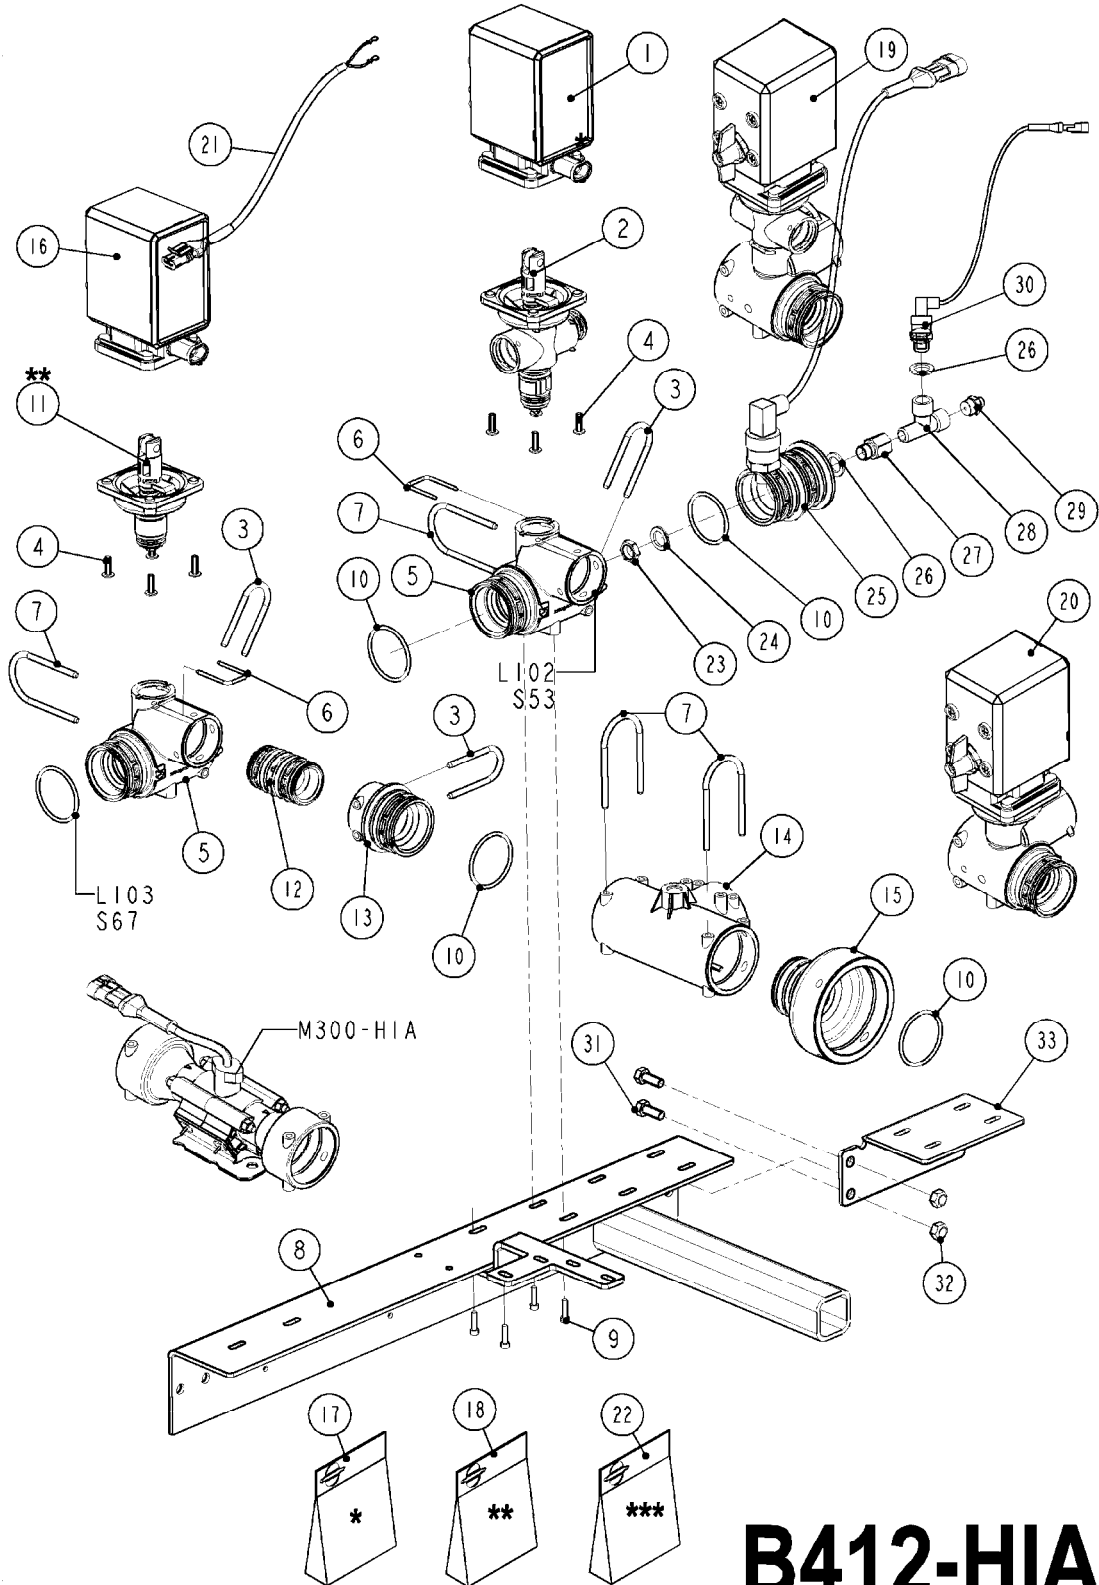

S93 SUCTION VALVE 05  
B410-HIA, 07:05:20

Page 0  
Date 12.08.2020 9:01

**B410-HIA**

S93 SUCTION VALVE 05  
B410-HIA, 07:05:20

Page 1

Date 12.08.2020 9:01

Pos.	parts-n°	order qty	description
1	14039700	1	DRIVER
2	145997	1	FITT.DK S-93 FORK
3	322349	1	HOUSING F.3WAY VALVE-93 322327
4	390544	1	BALL FOR S93 VALVE, 3 HOLES
5	322354	1	THRUST PLATE F.3-WAY VALVES-93
6	322218	1	END CAP F.VALVE S-93
7	741726	1	REPAIR KIT F.S93 VALVE VIT.'02
8	741831	1	HANDLE KIT S93 SUCTION VALVE
9	440729	1	SCREW F. PLASTIC 4MM X40LG SS
10	334594	1	PLUG F.VALVE HANDLE BLACK
11	33514400	1	HANDLE FOR 2 ICONS 07
12	33514500	1	PLUG FOR HANDLE ,2 ICONS
13	72293600	1	VALVE-S93-FILLING-ON/OFF