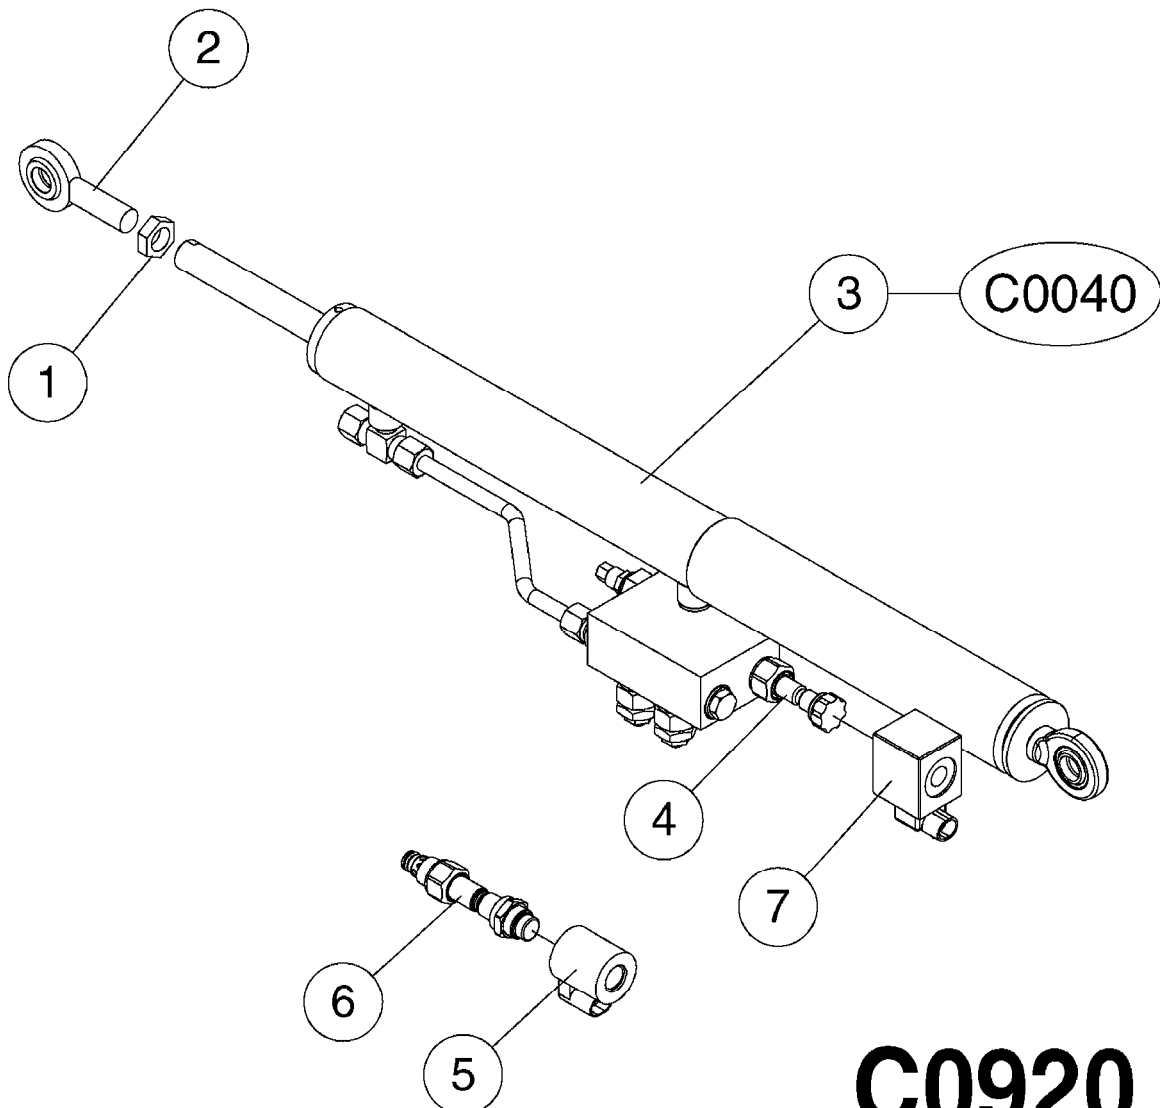

HYD. DAMPER, LOCKING CYLINDER
C0920-HIN, 05:06:19

Page 0

Date 12.08.2020 9:02

C0920