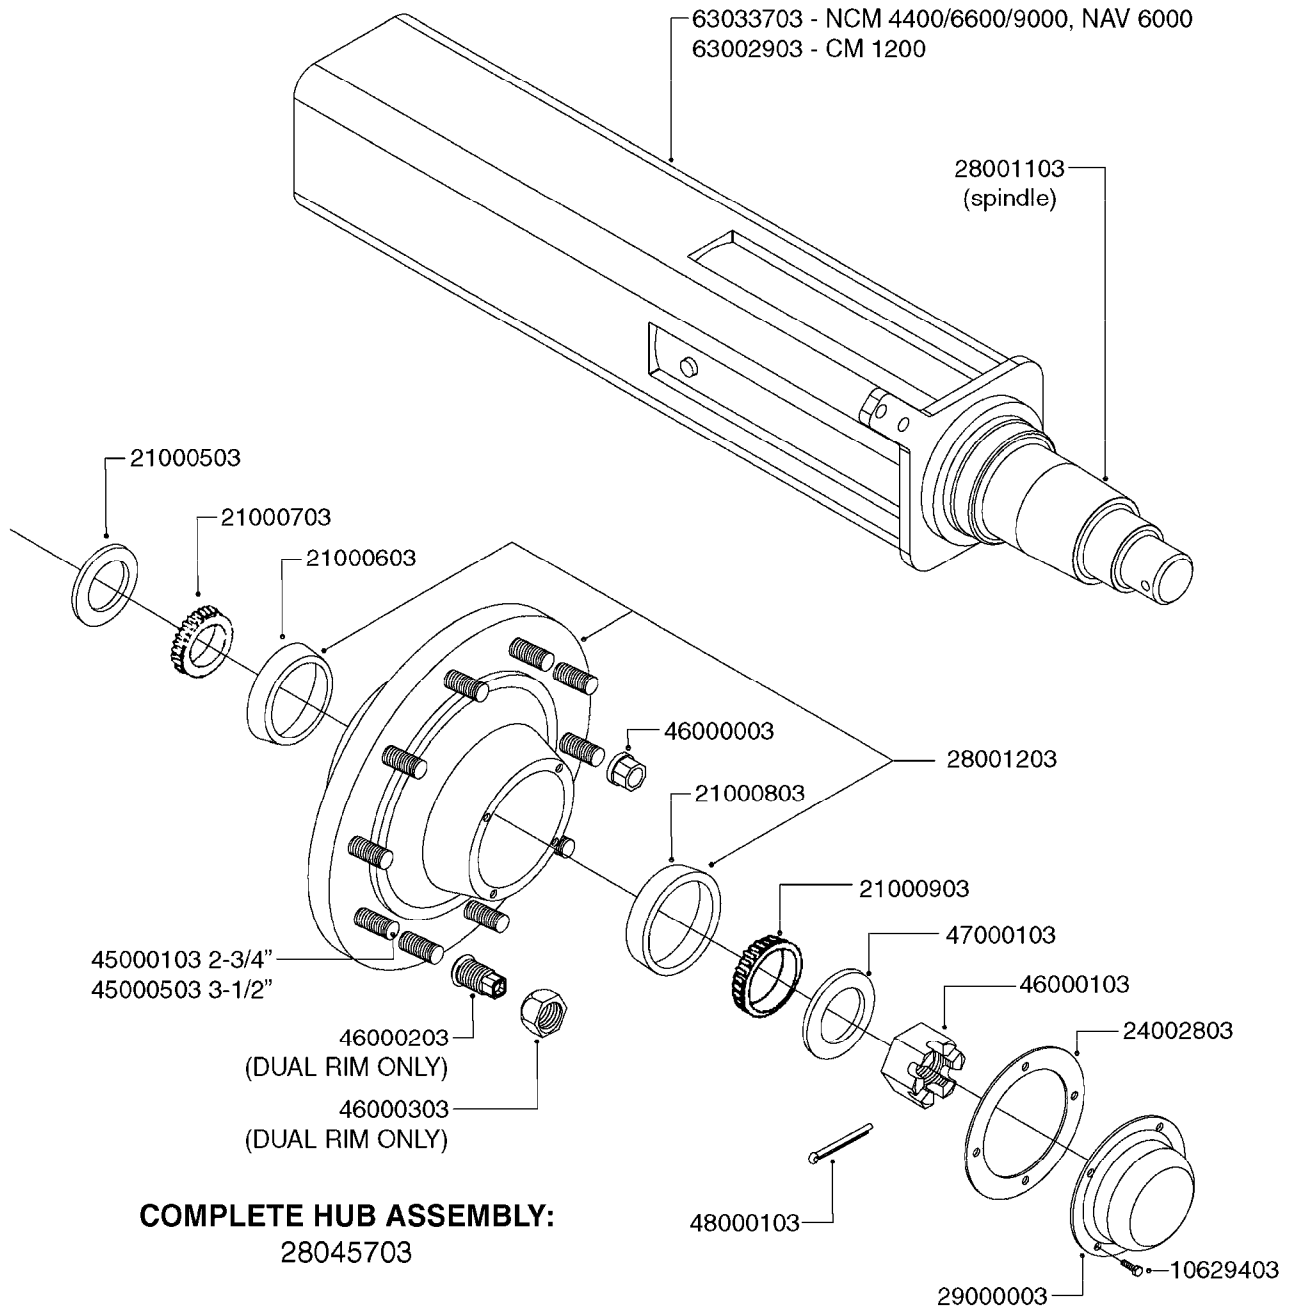

**COMPLETE HUB ASSEMBLY:**  
28045703

COMPLETE ASSEMBLIES  
WHOLEGOODS ITEMS

**E0790**

HUB ASSEMBLY F.4-1/2" SPINDLE  
E0790-HIN, 06:07:17

Page 1  
Date 12.08.2020 9:02

parts-n°	order qty	description
10629403	1	BOLT HEX 5/16 NC GR.2 00.50"
21000503	1	SEAL,WHEEL CR43771
21000603	1	RACE, BEARING 3.5/1.5
21000703	1	BEARING, TAPPERED 3.5433/1.575
21000803	1	RACE, TAPERED BEARING
21000903	1	BEARING, TAPPERED, 2.75/1.510
24002803	1	GASKET F. HUB 4.5" HUB ASSY
28001103	1	SPINDLE 4.5"x 23" 20000LB
28001203	1	HUB, 20000LB W. BRG RACES
28045703	1	HUB ASSY 10-13.19-11.02 25000#
29000003	1	HUB CAP F. 881(20000LB) HUB
45000103	1	BOLT, WHEEL STUD 3/4-16X2 3/4
45000503	1	BOLT, WHEEL STUD 3/4-16X3 1/2
46000003	1	NUT HEX NF 3/4" FLANGED F.HUB
46000103	1	NUT, CASTLE, SPINDLE 2-12 UNF
46000203	1	NUT, BUD WHEEL, INNER, RH
46000303	1	NUT, BUD WHEEL, OUTER, RH
47000103	1	WASHER, SPNDL 4.5" 2.06x4 .25T
48000103	1	PIN, COTTER 5/16" X 5.25"
63002903	1	AXLE INSERT,72"-90"SUS CM 1200
63033703	1	AXLE INSERT NCM 44/66/9000