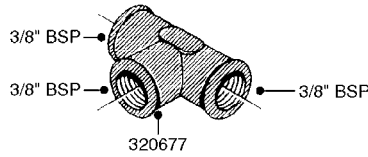

L0020

FITTINGS-T-PIECES, CAPS & ELBOWS
L0020-HIN, 01:01:16

Page 1

Date 12.08.2020 9:02

parts-n°	order qty	description
10053603	1	FITT. CAPNUT 2"BSP 5601
10194303	1	CAP BLANK 1 1/2 MCPHEE 210060
320047	1	FITT.DK CAPNUT 1/2" BSP
320106	1	FITT.DK CAPNUT 1" BSP
320272	1	FITT.DK CAPNUT 3/8" BSP
320316	1	FITT.DK TEE 3/4" X3/4" X1"BSP
320331	1	FITT.DK TEE 1" - 1" - 3/4" BSP
320342	1	FITT.DK EL 3/4"M X 1"F BSP
320563	1	FITT.DK 3 WAY 1/2" 110 DEG.
320677	1	NO LONGER AVAILABLE
320961	1	FITT.DK CAPNUT 1-1/2" BSP
321053	1	FITT.DK TEE 1/2 X1/2 X1/2" BSP
322072	1	FITT.DK TEE 3/8'X3/8'X3/8' BSP
322095	1	FITT.DK TEE 1-1/2 X1-1/4 X3/4" BSP
322138	1	FITT.DK ELB 1"M X 1"F BSP
330013	1	O-RING 2.5 X 10 PUR
330212	1	O-RING D19/D14X2.4 F.1/2"NUT
330326	1	O-RING D30/D24X2 F.1"NUT
331273	1	O-RING D44/D38X2 F.1-1/2"