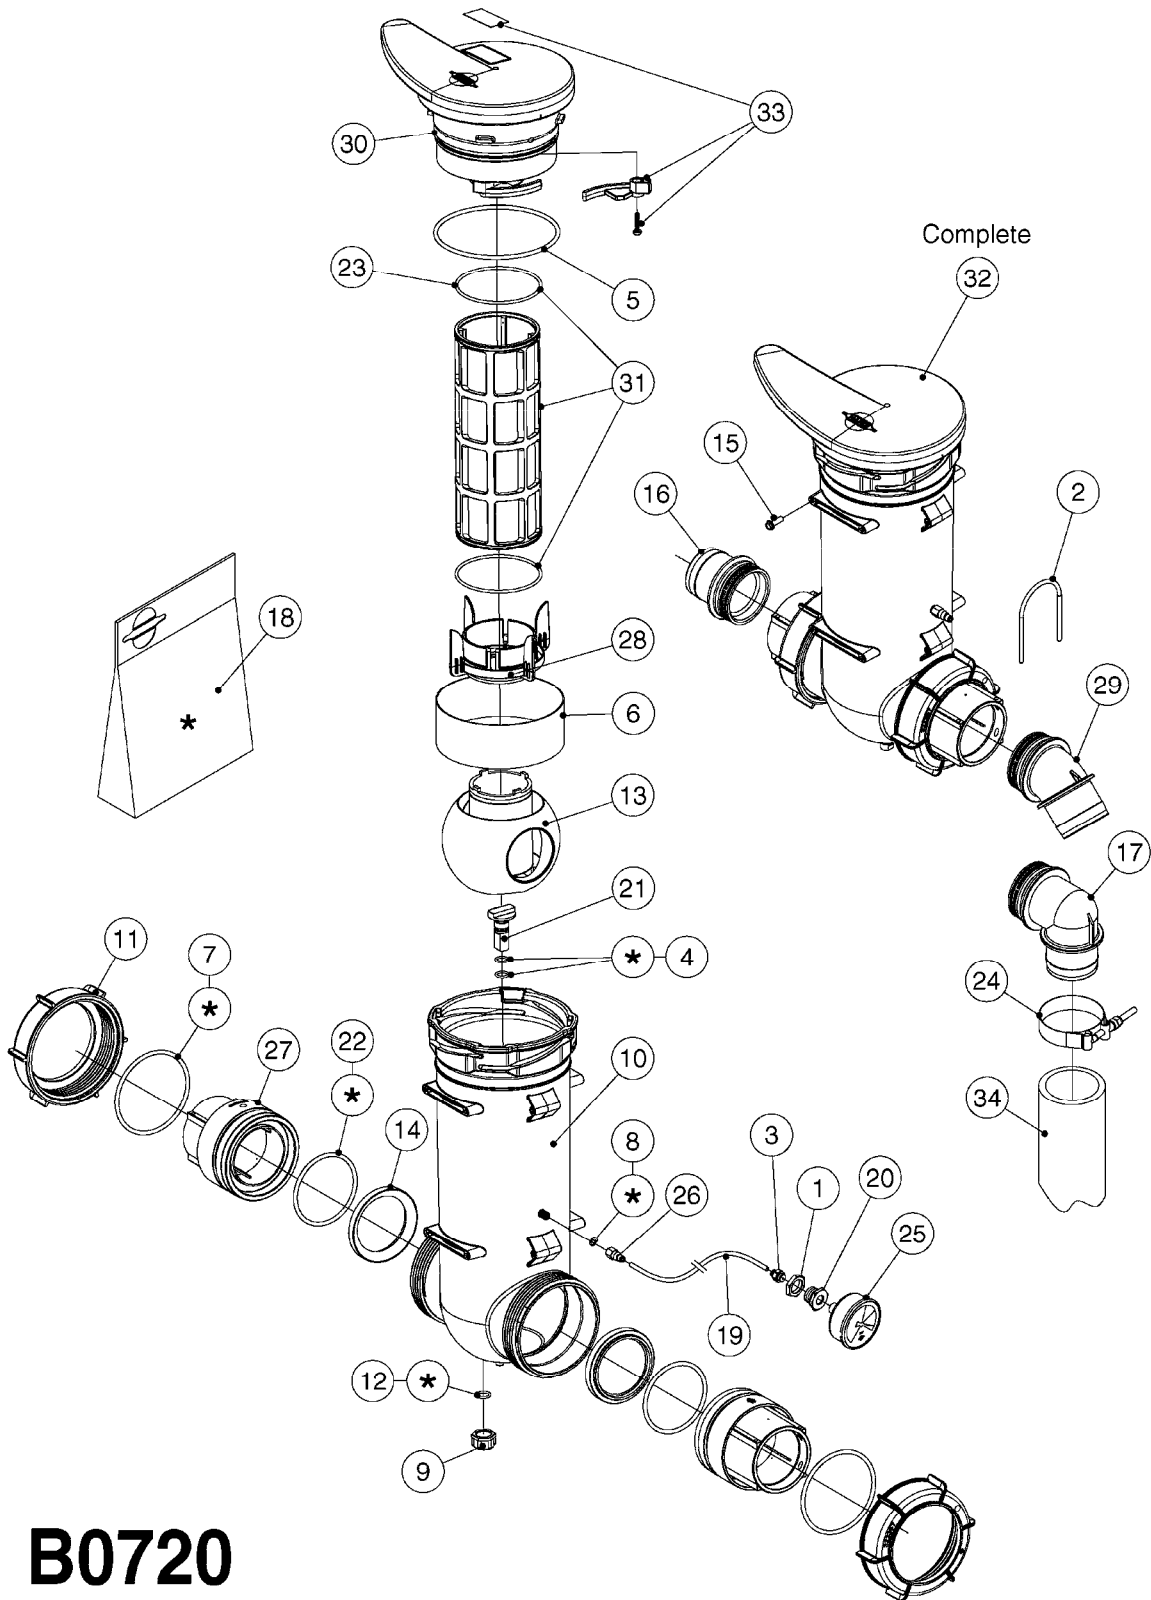

B0720

EASY CLEAN FILTER
B0720-HIN, 01:01:16

Page 1
Date 12.08.2020 9:01

Pos.	parts-n°	order qty	description
1	140766	1	NUT 1/2" BSP
2	145997	1	FITT.DK S-93 FORK
3	231346	1	QUICK COUPLER 1/8"BSP X 4 MM
4	240936	1	O-RING D13.3X2.4 NITRIL
5	242570	1	O-RING D150.0 x5.0 SH70 VITON
6	242572	1	RUBBER BELT Ø160x1.5 B=60 EPDM
7	242573	1	O-RING Ø104.14X5.33SH70 NITRIL
8	242593	1	GASKET Ø8/Ø5x1 (PA) 266N-M5X1
9	320047	1	FITT.DK CAPNUT 1/2" BSP
10	322356	1	EASYCLEAN FILTER HOUSING
11	322357	1	CAP F. COUPLER EASYCLEAN FILTE
12	330212	1	O-RING D19/D14X2.4 F.1/2"NUT
13	391090	1	BALL F. EASYCLEAN FILTER ON/OF
14	391091	1	SEAL F. BALL EASYCLEAN FILTER
15	440698	1	SCREW F.PLASTIC 6X18 SS HEXHD
16	727133	1	HOSETAIL S93 2"1/2 + O-RING
17	727226	1	HOSETAIL S93 2"1/2 90°+O-RING
18	741826	1	SEAL KIT F. EASYCLEAN FILTER
19	927253	1	RED AIR HOSE, Ø4/2 1810 E
20	14055400	1	FITT.DK REDUC 1/2"x1/8"x1/4"BS
21	14117700	1	SPINDLE S93 L46 NV13 SS
22	24260100	1	O-RING Ø88.0X5.0 SH70 VITON
23	24260700	1	O-RING Ø101.19X3.53 SH70 VITON
24	28030303	1	CLAMP HOSE T-BOLT S2.5" 235-76
25	28053400	1	GAUGE VACUUM SUCT. FILTER NCM
26	28054300	1	QUICK COUPLER 1/8"BSP/Ø4 FEMAL
27	33503200	1	HOSE COUPLER F. EASYCLEAN FILT
28	33503600	1	FILTER CARRIER F. EASYCLEAN
29	72072900	1	FITT. S93 2-1/2" 45° S W/O-RING
30	72270600	1	LID ASSM. EASYCLEAN FILTER
31	72278800	1	FILTER 30 MESH GREEN D110/284
31	72278900	1	FILTER 50 MESH BLUE D110/284
31	72279000	1	FILTER 80 MESH RED D110/284
32	72318900	1	EASYCLEAN FILTER COMPL.
33	74192800	1	FILTER LOCK PARTS - EASYCLEAN
34	92702803	1	HOSE PVC SUCT GRAY 2.5"