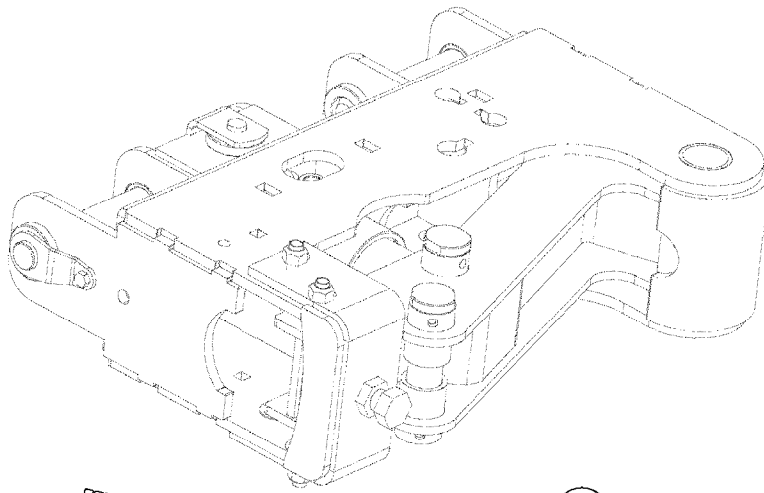

13 COMPLETE ASSEMBLY

COMPLETE ASSEMBLIES  
WHOLEGOODS ITEMS

**M0165**

TRAFFIC LIGHT KIT - DTZ  
M0165-HIN, 05:11:18

Page 1  
Date 12.08.2020 9:02

Pos.	parts-n°	order qty	description
1	460261	1	NUT HEX M6X1.00 LOCK DIN985 A2 SS
2	460423	1	NUT HEX M10X1.50 LOCK DIN985A2 SS
3	471122	1	WASHER, M10, Ø20/10.5X 2.0, SS
4	471125	1	WASHER M6U 6.4X14X1.2,A2 SS
5	16218503	1	PLATE, FOLDED, 3/16",80X376, RED
6	26004903	1	TAIL LIGHT GREEN WIRE LH
6	26005003	1	TAIL LIGHT YELLOW WIRE RH
7	26005103	1	PLUG 7-PIN AG TAIL LIGHT
8	26016903	1	LENS AMBER
9	26017003	1	LENS RED
10	26032703	1	HARNES COMPLETE, TAIL LIGHT, 2013
11	44074300	1	BOLT CARRIAGE M10x30 SS
12	44077200	1	BOLT, CARRIAGE, M6X30 DIN603 SS
13	70140303	1	TAIL LIGHT KIT, DTZ INCLUDES 16226203 PLATE F.DTZ CENTER