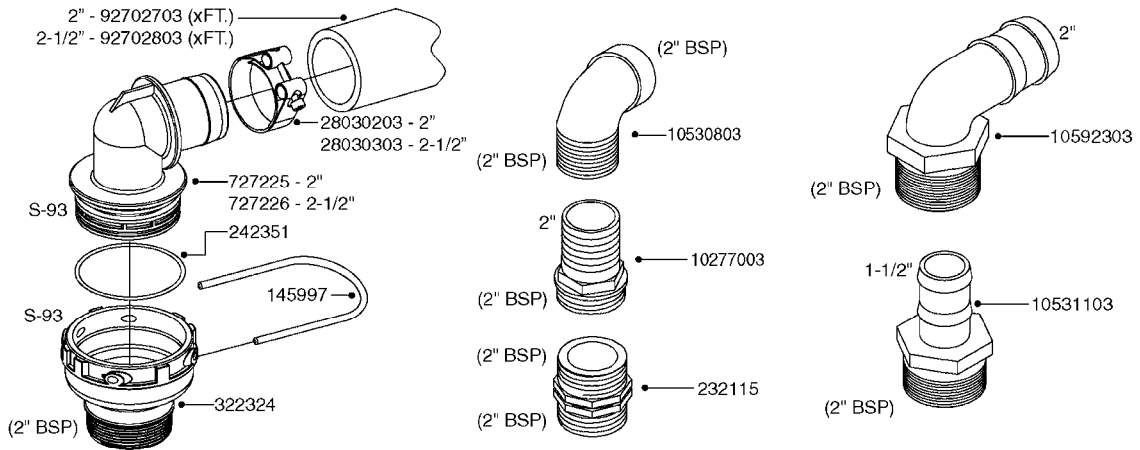

SUCTION SIDE OF PUMP (WITH 2" SUCTION PORT)

**COMPLETE PUMP
(NLA) REPLACED BY 464 PUMP (SEE PAGE A0350)**

A0390