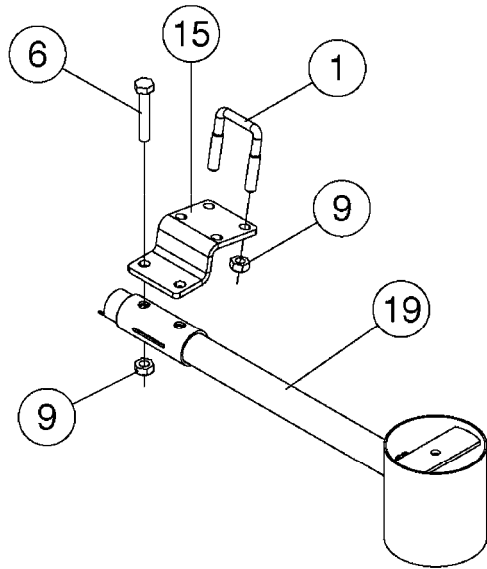

NORAC UC5 BOOM HEIGHT CONTROL  
M0370-HIN, 16:10:18

Page 1  
Date 12.08.2020 9:03

Pos.	parts-n°	order qty	description
1	26022703	1	CABLE, INTERFACE, TILT, NORAC UC5
2	26023503	1	CABLE UC5 INTERFACE MAIN AMP
3	26032600	1	CABLE UC5 NETWORK 14 AWG 10M
4	26043000	1	NORAC UC5 NETWORK 2 PIN PLUG
5	26043300	1	CABLE UC5 VALVE 2PIN/2PIN DT
6	26043400	1	NORAC UC5 CONTROLLER MODULE
7	26043500	1	NORAC UC5 VALVE MODULE
8	26043600	1	MODULE, INPUT, NORAC UC5
9	26043700	1	SENSOR, NORAC, UC5, ULTRASONIC
10	26043800	1	NORAC UC5 - UC7 NETWORK COUPLER 2-WAY
11	26043900	1	NORAC UC5 - UC7 NETWORK COUPLER 8-WAY
12	26044200	1	CABLE UC5 - UC7 NETWORK 18 AWG 20M
13	26023803	1	NORAC UC5 ROLL SENSOR OLD STYLE NORAC P/N 43740
13	26044300	1	UC5 - UC7 ROLL SENSOR VER. 2 NEW STYLE NORAC P/N 43741
14	26044400	1	NORAC UC5 - UC7 COUPLER 2-WAY/TERM.
15	26047100	1	CABLE UC5 NETWORK 14 AWG 1M
16	26049900	1	CABLE UC5 NETWORK 14 AWG 3M
17	26057900	1	UC5 - UC7 NETWORK 6 PIN PLUG '13
18	26058000	1	NORAC UC5 - UC7 NETWORK 12-PIN PLUG
19	26084700	1	Mesh Kit Ultrasonic Sensor FOR 2018 AND NEWER SENSORS
19	28098003	1	MESH AND CLIP KIT, NORAC FOR PRE-2018 SENSORS
20	28050303	1	NORAC RUBBER TOP&BOLT F.SENSOR DIA.30MMX30MMX8MM
21	28055503	1	NORAC VALVE MOUNTING HARDWARE
22	28086600	1	FOAM DISC F. SENSOR NORAC
23	78216100	1	NORAC VALVE BLOCK COMP, DEUTSCH CON.