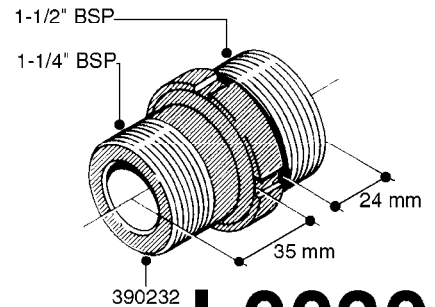

FITTINGS - HEXAGON NIPPLES
L0030-HIN, 01:01:16

Page 0
Date 12.08.2020 9:02

L0030