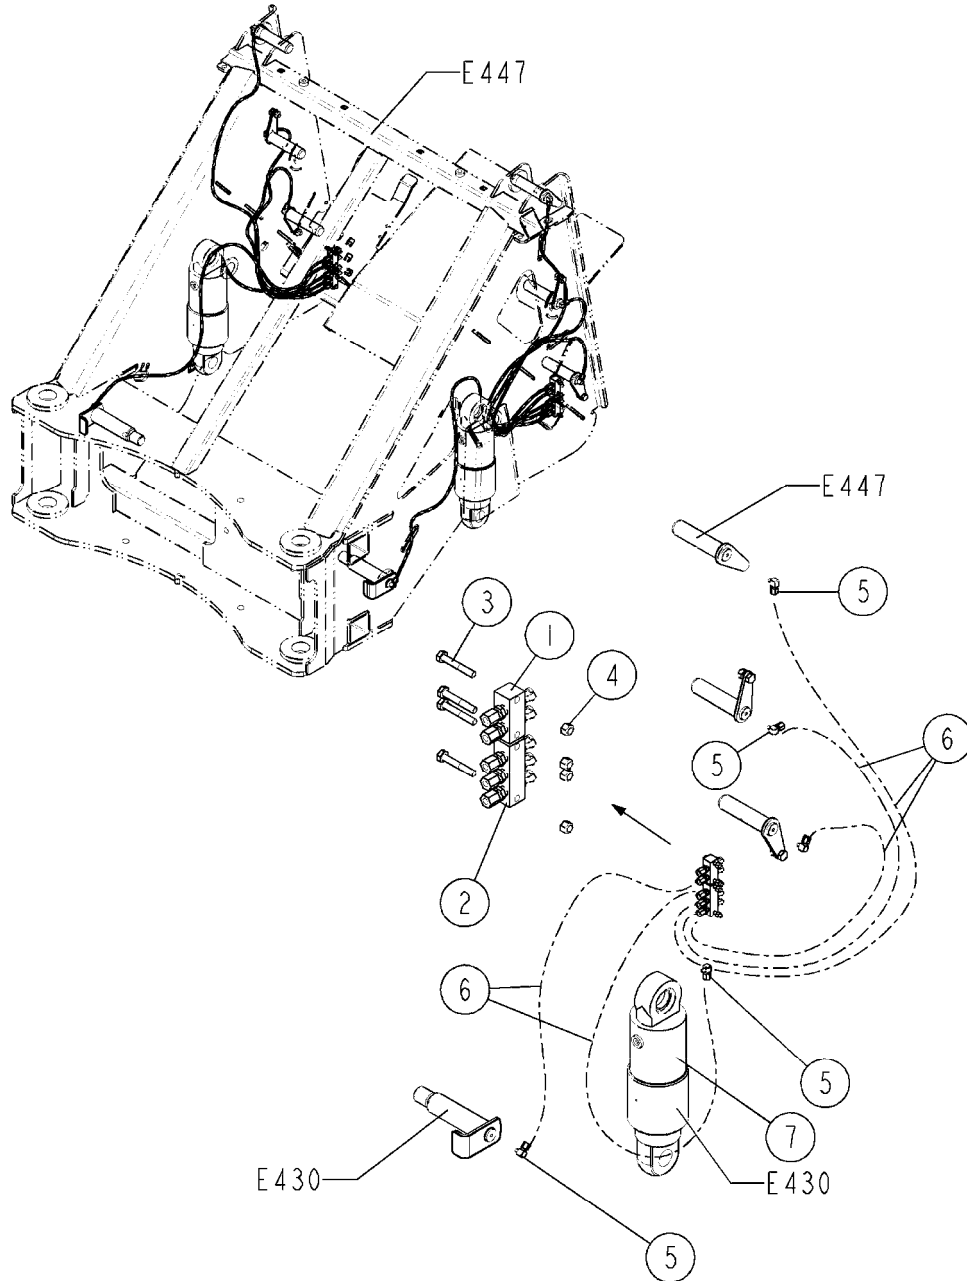

C238-HIA

CM11 REAR CENTRAL GREASE
C238-HIA, 30:01:14

Page 1

Date 12.08.2020 9:02

Pos.	parts-n°	order qty	description
1	28098900	1	GREASE BLOCK, 2 PORT W/FITTINGS, M8
2	28099000	1	GREASE BLOCK, 3 PORT W/FITTINGS, M8
3	410583	1	BOLT HEX 8.8 DEL M6X40
4	460261	1	NUT HEX M6X1.00 LOCK DIN985 A2 SS
5	28112100	1	GREASE FITTING Ø6 90GR M6
6	92740000	1	GREASE TUBE Ø6/3, BLACK
7	781137	1	HYDRAULIC SHOCK NCM6600 SUSP.