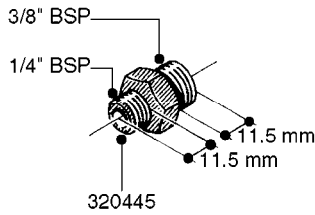

FITTINGS - HEXAGON NIPPLES  
L0030-HIN, 01:01:16

Page 0  
Date 12.08.2020 9:02

**L0030**

FITTINGS - HEXAGON NIPPLES  
L0030-HIN, 01:01:16

Page 1  
Date 12.08.2020 9:02

parts-n°	order qty	description
10015303	1	FITT.PO.HN 1.00X1.00 M1000
10425003	1	FITT.PO.HN 1.25X1.00 MCPHEE
320132	1	FITT.DK HN 1" BSP
320176	1	FITT.DK HN 3/8"X1/2" BSP
320445	1	FITT.DK HN 1/4"X3/8" BSP
320655	1	FITT.DK HN 1/2"-1/2" BSP
320692	1	FITT.DK HN 3/8'BSPX1/4'NPT
320703	1	FITT.DK HN 3/8BSP X1/2 &1/4NPT
320725	1	FITT.DK NIPPLE 3/8"-3/8" BSP
320902	1	FITT.DK HN 3/8'X 1/4' BSP
390232	1	FITT.DK HN 1-1/2' X 1-1/4' BSP
390276	1	FITT.DK HN 1'BSP