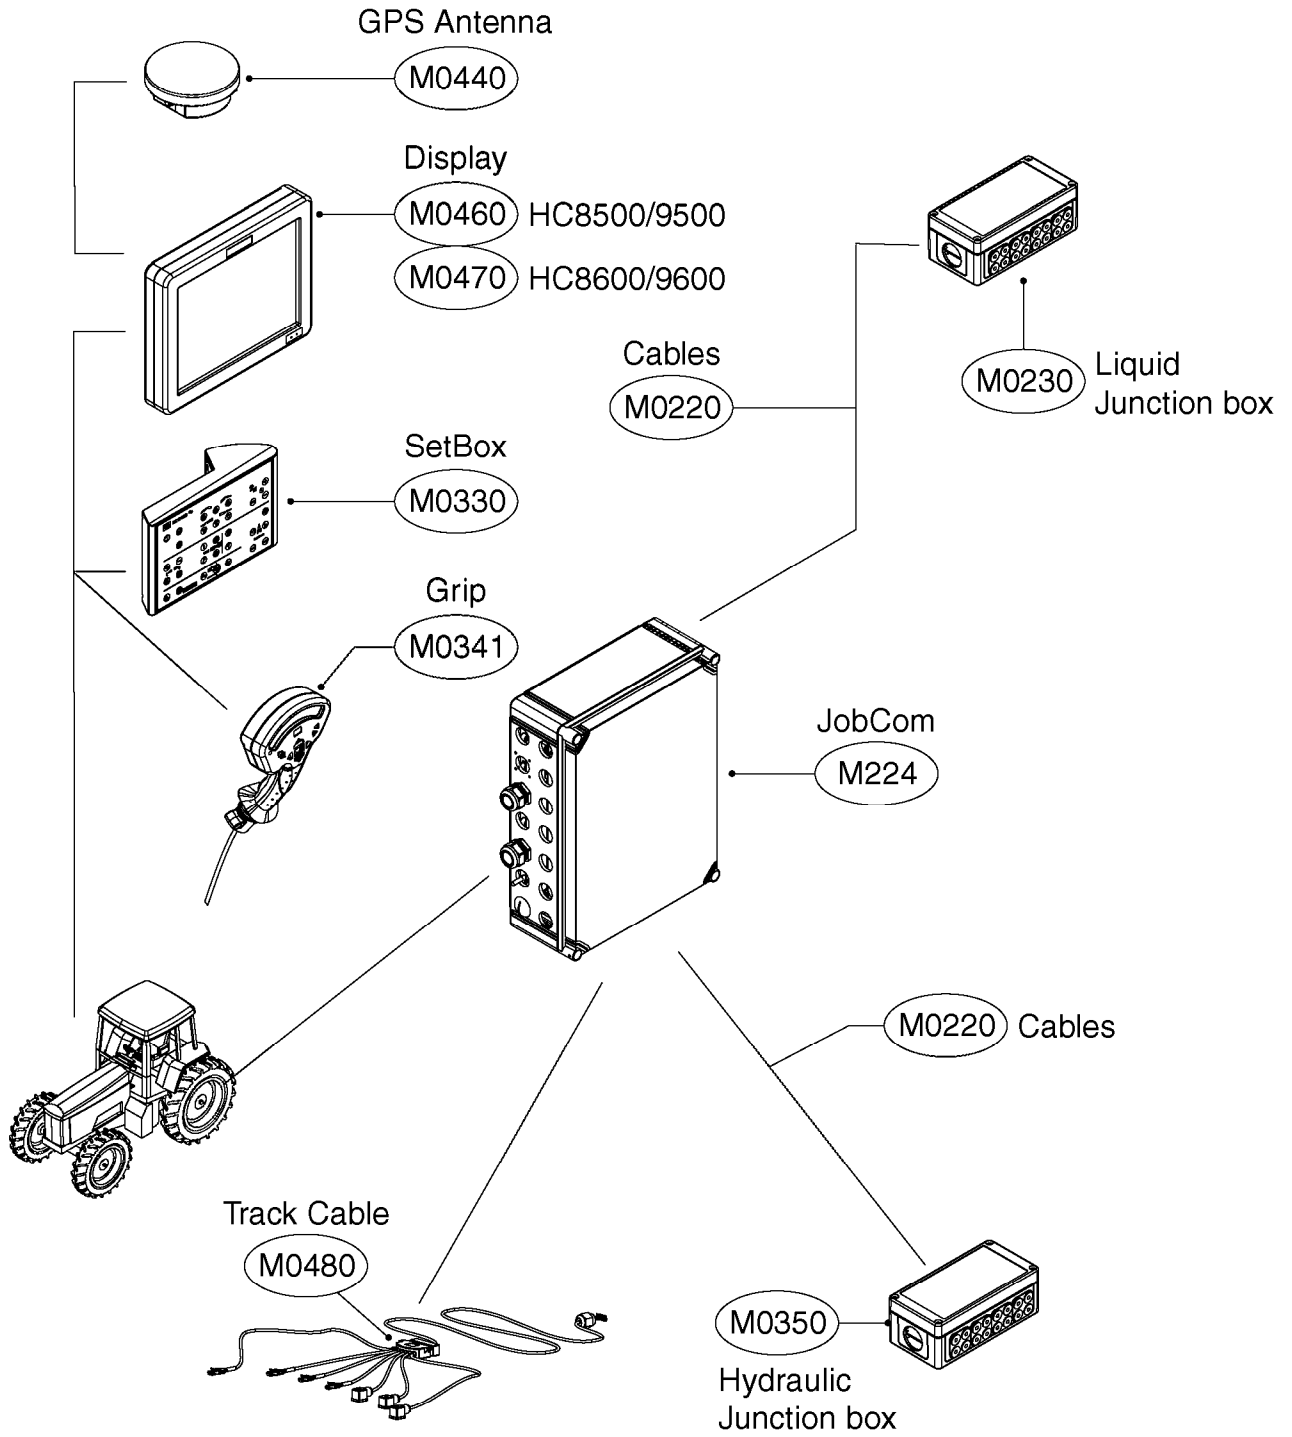

GPS 6000/6500 ANTENNA
M0440-HIN, 25:07:16

Page 1

Date 12.08.2020 9:03

Pos.	parts-n°	order qty	description
1	461217	1	NUT HEX M5 LOCK
2	26063700	1	GPS 6000 ANTENNA + HARNESS
2	26063800	1	GPS 6500 RECEIVER + CABLE
3	26066300	1	ANTENNA 6500 BRACKET INCLUDED WITH 6500 RECEIVER
4	26066400	1	Bracket Kit GPS 6000 INCLUDED WITH 6000 RECEIVER
5	26066500	1	CABLE GPS 6000/6500/7500 DUAL PORT
6	26066600	1	ANTENNA CABLE GPS 6000/6500 SINGLE PORT
7	45000501	1	SCREW, HEX SOCKET M5-16 SST A2 DIN7991
8	61024603	1	GPS RECEIVER MNT 2015, PRSIDIO, GRAY PRESIDIO ONLY

M0450