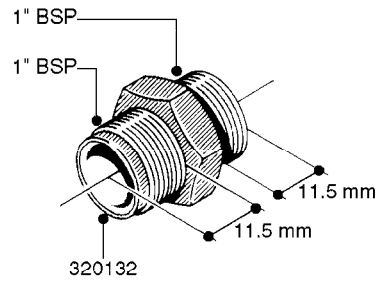

FITTINGS - HEXAGON NIPPLES  
L0030-HIN, 01:01:16

Page 0  
Date 12.08.2020 9:02

**L0030**

FITTINGS - HEXAGON NIPPLES  
L0030-HIN, 01:01:16

Page 1  
Date 12.08.2020 9:02

parts-n°	order qty	description
10015303	1	FITT.PO.HN 1.00X1.00 M1000
10425003	1	FITT.PO.HN 1.25X1.00 MCPHEE
320132	1	FITT.DK HN 1" BSP
320176	1	FITT.DK HN 3/8"X1/2" BSP
320445	1	FITT.DK HN 1/4"X3/8" BSP
320655	1	FITT.DK HN 1/2"-1/2" BSP
320692	1	FITT.DK HN 3/8'BSPX1/4'NPT
320703	1	FITT.DK HN 3/8BSP X1/2 &1/4NPT
320725	1	FITT.DK NIPPLE 3/8"-3/8" BSP
320902	1	FITT.DK HN 3/8'X 1/4' BSP
390232	1	FITT.DK HN 1-1/2' X 1-1/4' BSP
390276	1	FITT.DK HN 1'BSP