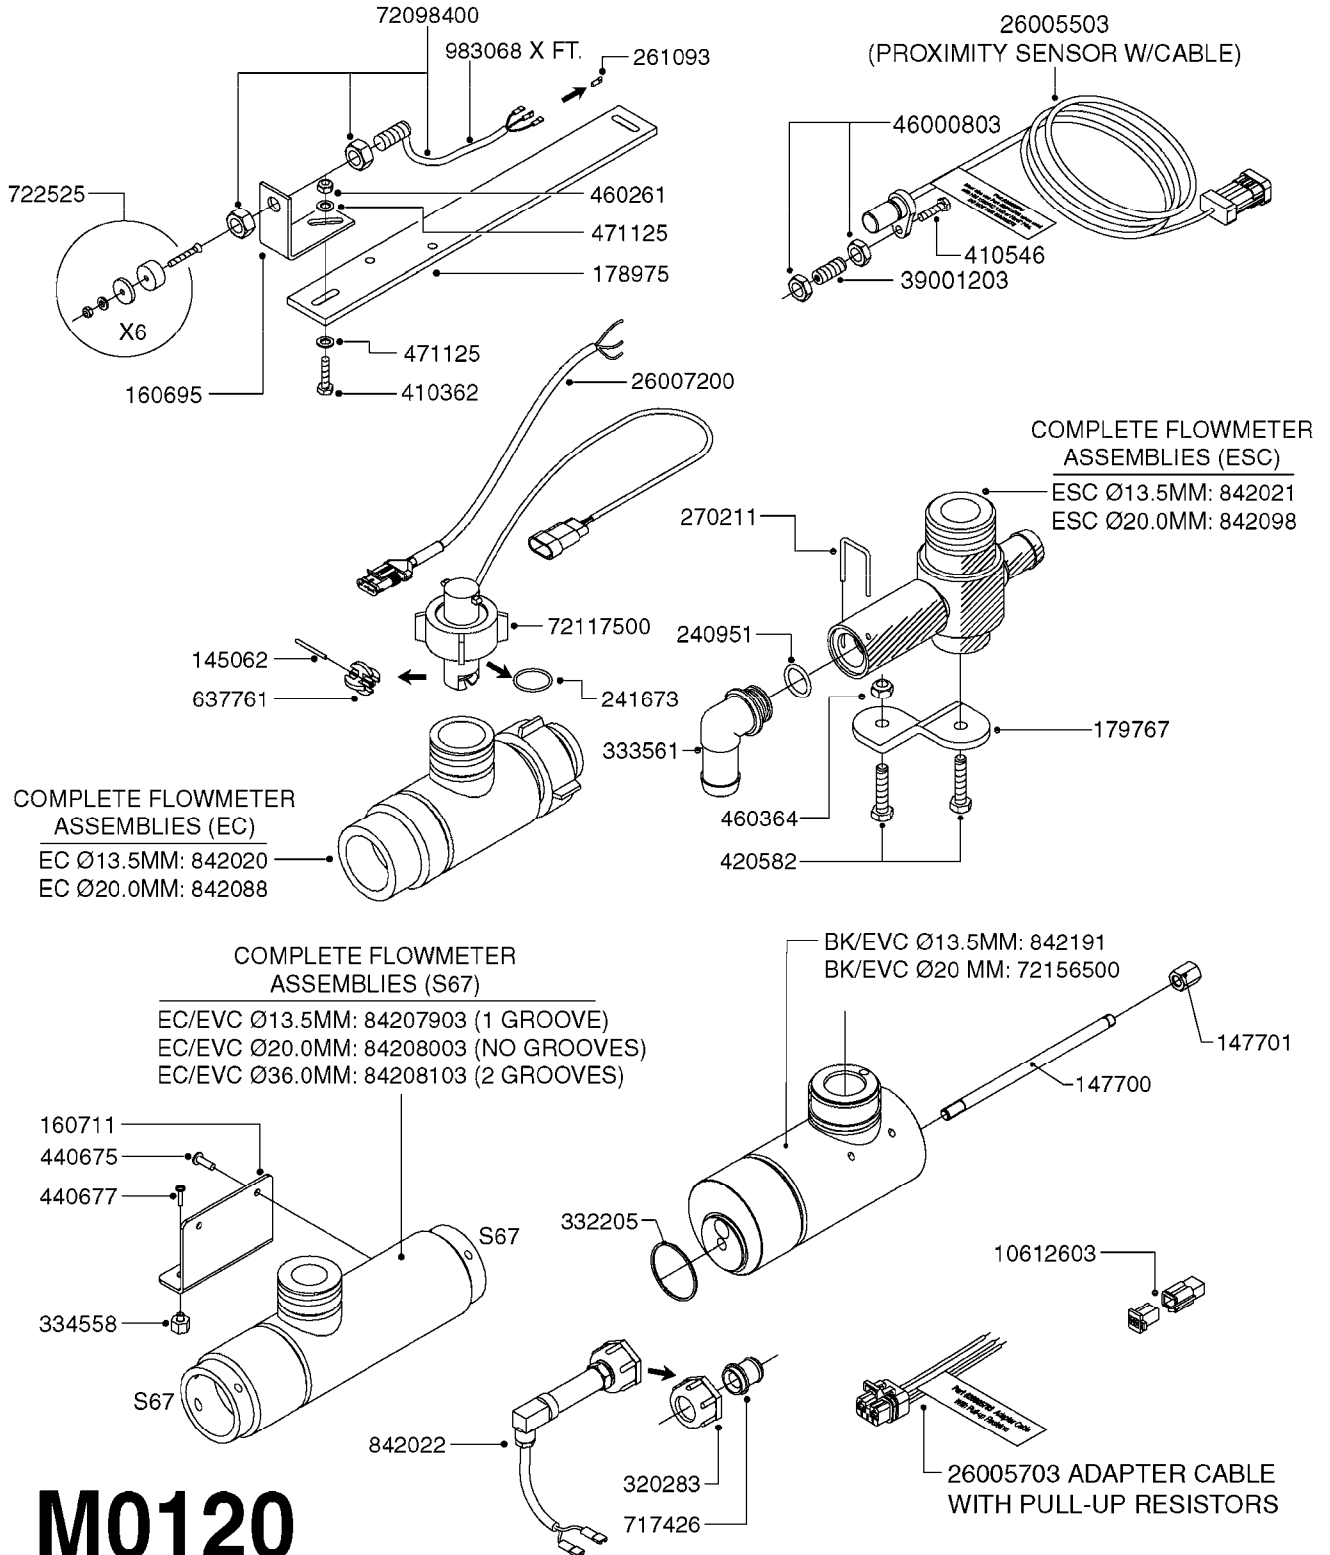

**M419**

WORK LIGHT JUNCTION BOX '13  
M419-HIA, 10:03:14

Page 1

Date 12.08.2020 9:02

Pos.	parts-n°	order qty	description
1	280258	1	SCREW F. BOX LID 1/4" L=18
2	33508800	1	LID 160X80X15 BLK W/SCREWS
3	261762	1	Fuse 5A ATOF Series
4	28048600	1	FULE 15A ATOF SERIES
5	26057300	1	WORK LIGHT PCB 13
6	33514300	1	BOX 160X80X40 BLACK 1+16+1 HOLES
7	28048200	1	WIRE GROMET RUBBER 4 HOLE
8	72952600	1	CABLE KIT, WORKLIGHT POWER & CONTROL
9	72679000	1	CABLE ROUTE PHARE TRAVAIL