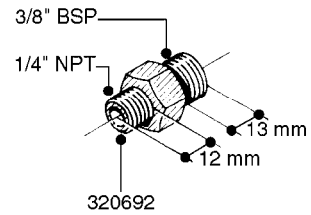

FITTINGS - HEXAGON NIPPLES  
L0030-HIN, 01:01:16

Page 0  
Date 12.08.2020 9:02

**L0030**

FITTINGS - HEXAGON NIPPLES  
L0030-HIN, 01:01:16

Page 1  
Date 12.08.2020 9:02

parts-n°	order qty	description
10015303	1	FITT.PO.HN 1.00X1.00 M1000
10425003	1	FITT.PO.HN 1.25X1.00 MCPHEE
320132	1	FITT.DK HN 1" BSP
320176	1	FITT.DK HN 3/8"X1/2" BSP
320445	1	FITT.DK HN 1/4"X3/8" BSP
320655	1	FITT.DK HN 1/2"-1/2" BSP
320692	1	FITT.DK HN 3/8'BSPX1/4'NPT
320703	1	FITT.DK HN 3/8BSP X1/2 &1/4NPT
320725	1	FITT.DK NIPPLE 3/8"-3/8" BSP
320902	1	FITT.DK HN 3/8'X 1/4' BSP
390232	1	FITT.DK HN 1-1/2' X 1-1/4' BSP
390276	1	FITT.DK HN 1'BSP