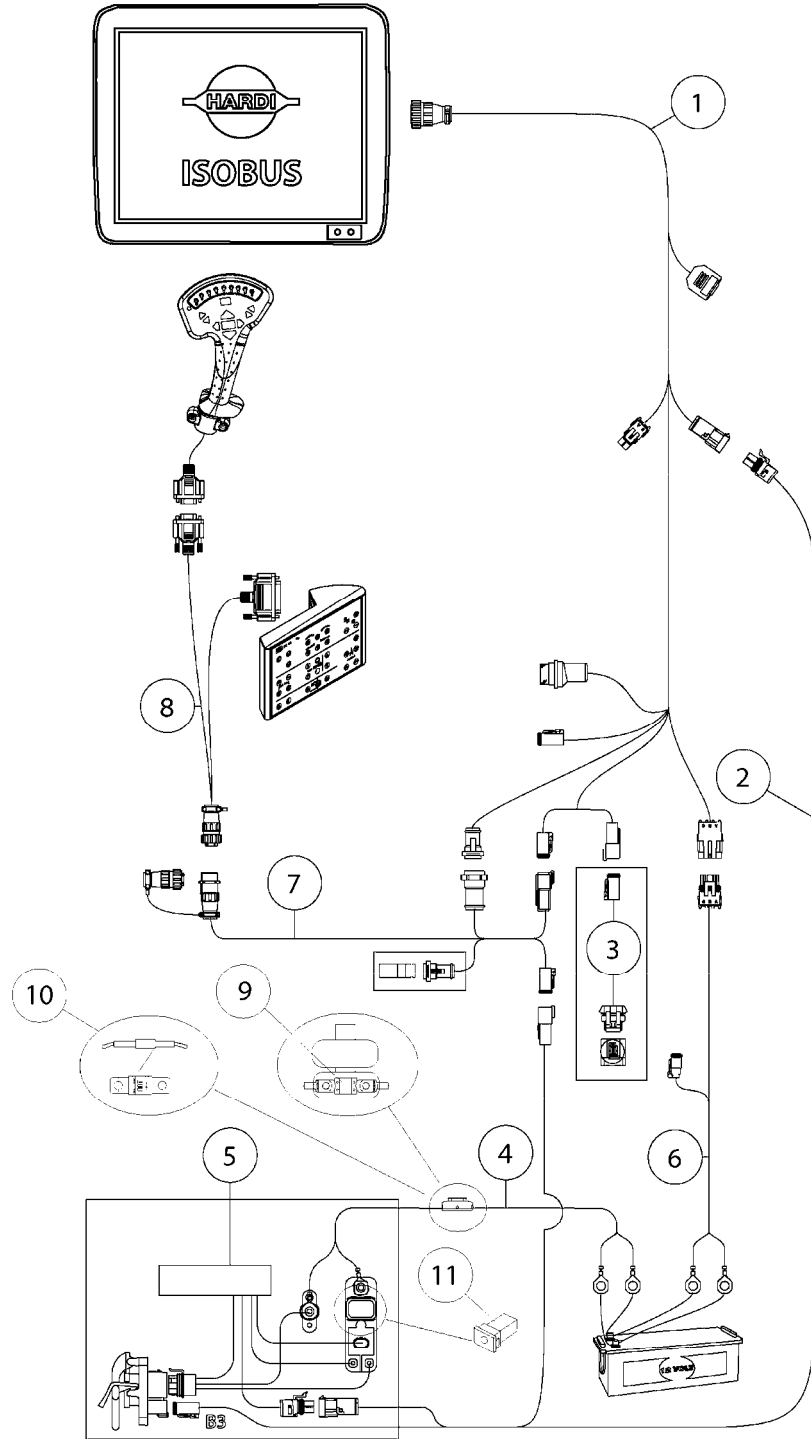

M414-HIA

HC 85/9500 TRACTOR WIRING
ASSY.
M414-HIA, 22:02:13

Page 1
Date 12.08.2020 9:02

Pos.	parts-n°	order qty	description
1	26040200	1	DISPLAY CABLE, HC85/9500, 12' (ISOBUS)
2	26040400	1	ISOBUS POWER/CONTROL EXTENSION
3	26040500	1	ISOBUS ACTIVE TERMINATION
4	26040600	1	ISOBUS POWER CABLE - 16FT
5	26040300	1	ISOBUS IBBC POWER CONT. ASSY.
6	26040900	1	POWER CABLE DISPLAY/GUIDANCE, 15'
7	26040800	1	ISOBUS/HARDI GRIP TEE CABLE
8	26031500	1	CABLE ISO CABIN GRIP SETBOX
9	26076800	1	FUSE 100A MEGA298 SERIES
10	26076900	1	FUSE 100A MIDI498 SERIES
11	26076600	1	FUSE 30A JCASE495 SERIES
11	26076700	1	FUSE 60A JCASE495 SERIES