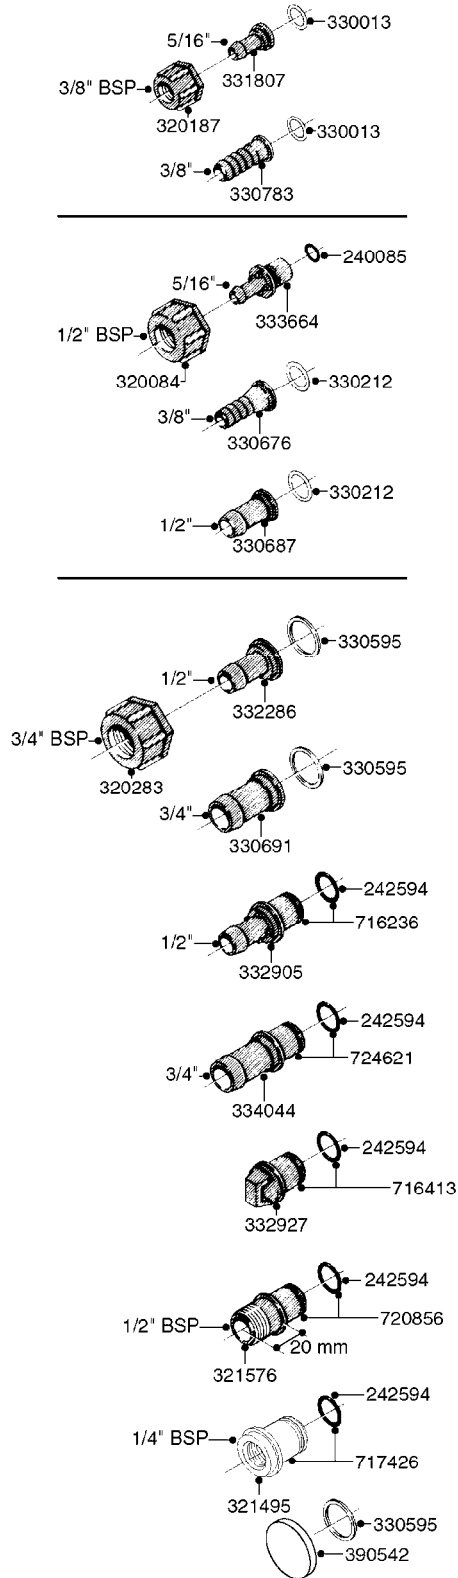

L0010

parts-n°	order qty	description
240085	1	O-RING D13,1/8,3X02,4 NITRIL
241441	1	O-RING D29.3X3
242594	1	O-RING D14 X 1.78 SCH.70-EPDM
320084	1	FITT.DK NUT 1/2" BSP
320095	1	FITT.DK NUT 1" BSP
320117	1	FITT.DK CONN.1/2"BSP F. 1" CAP
320187	1	FITT.DK CAP 3/8" BSP BLACK
320283	1	FITT.DK NUT 3/4"BSP
320821	1	FITT.DK NUT 1-1/2" BSP
321495	1	FITT.DK REDUC 1/4'BSP F.3/4'NT
321576	1	FITT.DK CONN 1/2"BSP F.3/4"NUT
330013	1	O-RING 2.5 X 10 PUR
330212	1	O-RING D19/D14X2.4 F.1/2"NUT
330326	1	O-RING D30/D24X2 F.1"NUT
330341	1	FITT.DK HB 1" F. 1" NUT
330595	1	O-RING D24.6/D20X2.1 -3/4"
330665	1	FITT.DK HB 3/4"F.1" NUT
330676	1	FITT.DK HB 3/8" F. 1/2" NUT
330687	1	FITT.DK HB 1/2" F. 1/2" NUT
330691	1	FITT.DK HB 3/4'F.3/4' NUT
330783	1	FITT.DK HB 3/8"F.3/8" NUT
331262	1	FITT.DK HB 1-1/2" F. 1-1/2"NUT
331273	1	O-RING D44/D38X2 F.1-1/2"
331446	1	FITT.DK HB 1" F.1-1/2" NUT
331807	1	FITT.DK HB 5/16" F.3/8" NUT
332286	1	FITT.DK HB 1/2" F. 3/4" NUT
332905	1	FITT.DK HB 1/2" F. 3/4" CAP
332927	1	FITT.DK PLUG F. NOZZLE TUBE
333292	1	FITT.DK HB 1"O'RING F.1-1/2"
333664	1	FITT.DK HB 5/16' F. 1/2' NUT
334044	1	FITT.DK HB 3/4' F. 3/4' CAP
334059	1	FITT.DK EL 1" 110 DEG.F.1-1/2"
334123	1	FITT.DK HB 1-1/4"O-RNG F.1-1/2"
334150	1	FITT.DK HB 1-1/4" 110 F.1-1/2"
390542	1	PLUG WASHER FOR 3/4'CAP NUT
716236	1	FITT.DK HB 1/2" ASSY. F. 3/4"
716413	1	FITT.DK PLUG ASSY. F.NOZ TUBE
717426	1	FITT.DK REDUC 1/4"BSP F.3/4"N
720856	1	FITT.DK 1/2'BSP ASSY.F.3/4'NUT
724621	1	FITT.DK HB 3/4"ASSY F.3/4" NUT