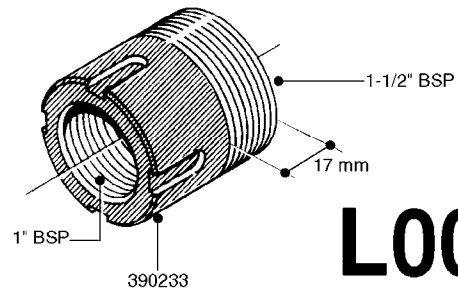

FITTINGS - HEXAGON NIPPLES  
L0030-HIN, 01:01:16

Page 0  
Date 12.08.2020 9:02

**L0030**

FITTINGS - HEXAGON NIPPLES  
L0030-HIN, 01:01:16

Page 1  
Date 12.08.2020 9:02

parts-n°	order qty	description
10015303	1	FITT.PO.HN 1.00X1.00 M1000
10425003	1	FITT.PO.HN 1.25X1.00 MCPHEE
320132	1	FITT.DK HN 1" BSP
320176	1	FITT.DK HN 3/8"X1/2" BSP
320445	1	FITT.DK HN 1/4"X3/8" BSP
320655	1	FITT.DK HN 1/2"-1/2" BSP
320692	1	FITT.DK HN 3/8'BSPX1/4'NPT
320703	1	FITT.DK HN 3/8BSP X1/2 &1/4NPT
320725	1	FITT.DK NIPPLE 3/8"-3/8" BSP
320902	1	FITT.DK HN 3/8'X 1/4' BSP
390232	1	FITT.DK HN 1-1/2' X 1-1/4' BSP
390276	1	FITT.DK HN 1'BSP