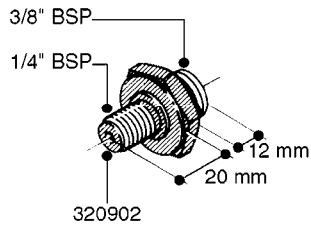

FITTINGS - HEXAGON NIPPLES  
L0030-HIN, 01:01:16

Page 0  
Date 12.08.2020 9:02

**L0030**

FITTINGS - HEXAGON NIPPLES  
L0030-HIN, 01:01:16

Page 1  
Date 12.08.2020 9:02

parts-n°	order qty	description
10015303	1	FITT.PO.HN 1.00X1.00 M1000
10425003	1	FITT.PO.HN 1.25X1.00 MCPHEE
320132	1	FITT.DK HN 1" BSP
320176	1	FITT.DK HN 3/8"X1/2" BSP
320445	1	FITT.DK HN 1/4"X3/8" BSP
320655	1	FITT.DK HN 1/2"-1/2" BSP
320692	1	FITT.DK HN 3/8'BSPX1/4'NPT
320703	1	FITT.DK HN 3/8BSP X1/2 &1/4NPT
320725	1	FITT.DK NIPPLE 3/8"-3/8" BSP
320902	1	FITT.DK HN 3/8'X 1/4' BSP
390232	1	FITT.DK HN 1-1/2' X 1-1/4' BSP
390276	1	FITT.DK HN 1'BSP