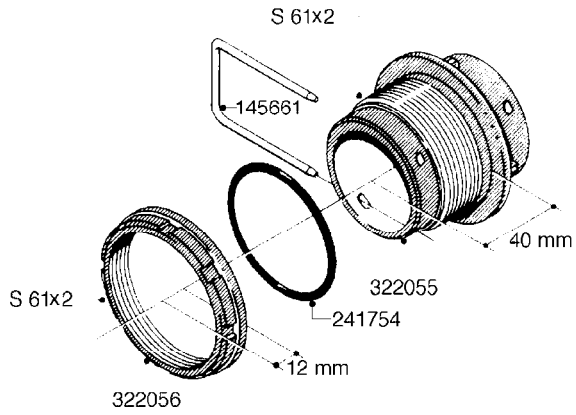

**L0080**

FITTINGS - S-53  
L0080-HIN, 12:09:17

Page 1

Date 12.08.2020 9:02

Pos.	parts-n°	order qty	description
1	145995	1	FITT.DK S-53 FORK
2	241973	1	O-RING Ø3 X 44.2 70 SHORES NITRIL NITRIL (BLACK)
2	242353	1	O-RING 3 X 44.2 VITON VITON (BROWN)
3	242109	1	O-RING D32.2x3.0 NITRIL (BLACK)
3	242354	1	O-RING D32.2X3.0 VITON VITON (BROWN)
4	322103	1	FITT.DK S-53 BULKHEAD
5	322107	1	FITT.DK S-53 BULKHEAD NUT
6	322110	1	FITT.DK S-53 ELB. 1/2" BSP
7	322352	1	FITT.DK S-53 TEE
8	334229	1	FITT.DK S-53 STR.3/4"
9	334260	1	GASKET F. S-53 BULKHEAD
10	334564	1	FITT.DK S-67 TO S-53 ADAPTER
11	391100	1	FITT.DK S-53THREAD INS.1/2"BSP
12	726463	1	FITT.DK S53 BULKHEAD W/GASKET
13	726552	1	FIT.DK S-53X90 1/2" BSP,O-RING
14	726556	1	FITT.DK S-53 HB 1/2" W/O-RING
15	726558	1	FITT.DK S53 STR. 3/4" W.ORING
16	726559	1	FITT DK. S-53 HB 1" W/O-RING
17	726568	1	FITT.DK.S-53 HB 1/2"90 W/O-RING
18	726570	1	FITT.DK S-53 ELB.3/4" W.ORING
19	726571	1	FITT.DK S-53 ELB.1", W ORING
20	726578	1	FITT.DK S53 PLUG WITH O-RING
21	728561	1	FITT.DK. S67M - S53F REDUCER