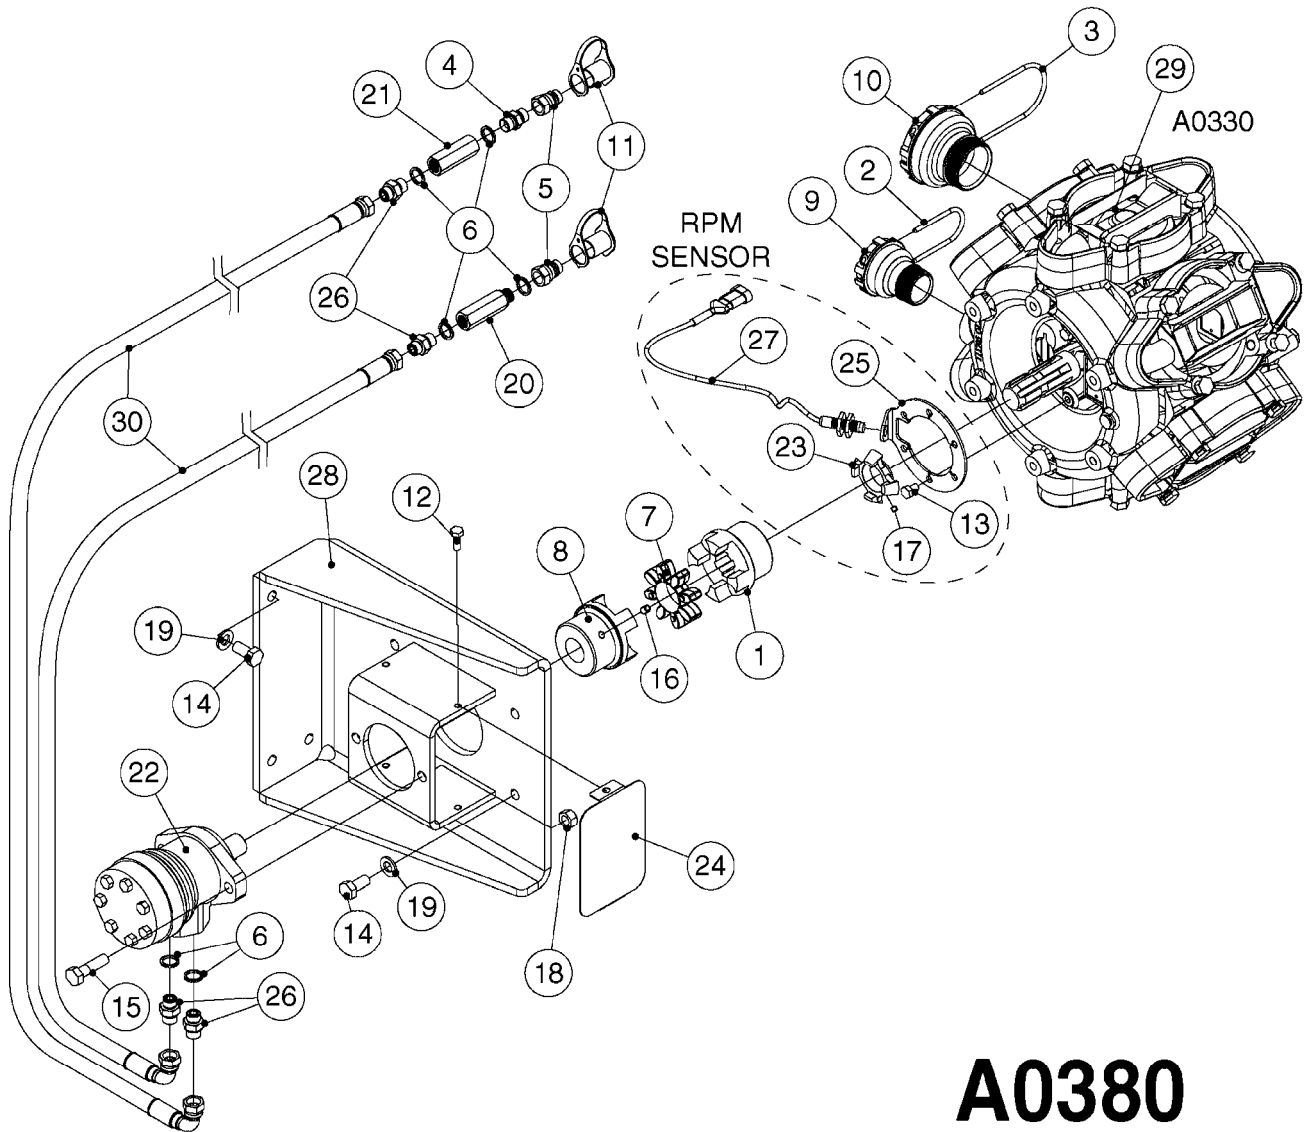

**A0380**

PUMP - 463 FLEX CAPACITY  
A0380-HIN, 07:11:16

Page 1

Date 12.08.2020 9:01

Pos.	parts-n°	order qty	description
1	111438	1	HUB F.CLUTCH 361/460 PUMP
2	145996	1	FITT.DK S-67 FORK
3	145997	1	FITT.DK S-93 FORK
4	147132	1	HEX NIPPLE 1/2"X1/2" BSP DEL
5	230311	1	QUICK COUPLING 1/2"
6	241356	1	DOWTYSEAL 1/2"
7	283916	1	TOOTHED RIM FOR CLUTCH
8	284521	1	COUPLING HALF CYL.D25MM-KEY
9	322322	1	FITT.DK S-67 X 1-1/4"BSP MALE
10	322324	1	FITTING S93 FEMALE - BSP 2" MALE
11	334206	1	DUST HOOD FOR HY-COUPLING
12	420582	1	BOLT HEX 8.8 DEL M8X20 FT A2
13	420917	1	BOLT HEX 8.8 RAW M8X12 FT
14	430522	1	BOLT HEX 8.8 DEL M12X25 FT
15	430878	1	BOLT HEX 8.8 DEL M12X45 DIN931
16	450052	1	SCREW SET M8X10 BLACK ALLAN
17	450645	1	SCREW ALLAN M6 X 6 SS
18	460703	1	NUT HEX M12X1.75 LOCK DIN985A2 SS
19	471127	1	WASHER, M12, Ø24/13X24X2.5 SS
20	782153	1	PRESS. FLOW VALVE 1/2", 32L/MIN, PAINTED (BLACK)
21	782154	1	CHECK VALVE 284794 (BLACK)
22	783010	1	MOTOR HYDRAULIC OMR50, BLACK
23	14117800	1	ROTOR RPM SENSOR 4-POL
24	16154400	1	COVER PLATE F. FLEX PUMP MT., BLACK
25	16382700	1	PLATE 3 X 148 X 116 / BEND
26	23235300	1	HEX NIPPLE 1/2"-13/16"
27	28120200	1	INDUCTIVE SENSOR M12 0.25M CABLE
28	61038400	1	BRACKET FLEX PUMP MOUNT NCM, BLACK
29	72363900	1	PUMP 463/10-MOD-2-540
30	78571100	1	HOSE HY X 1/2" X 248" STR+ELB