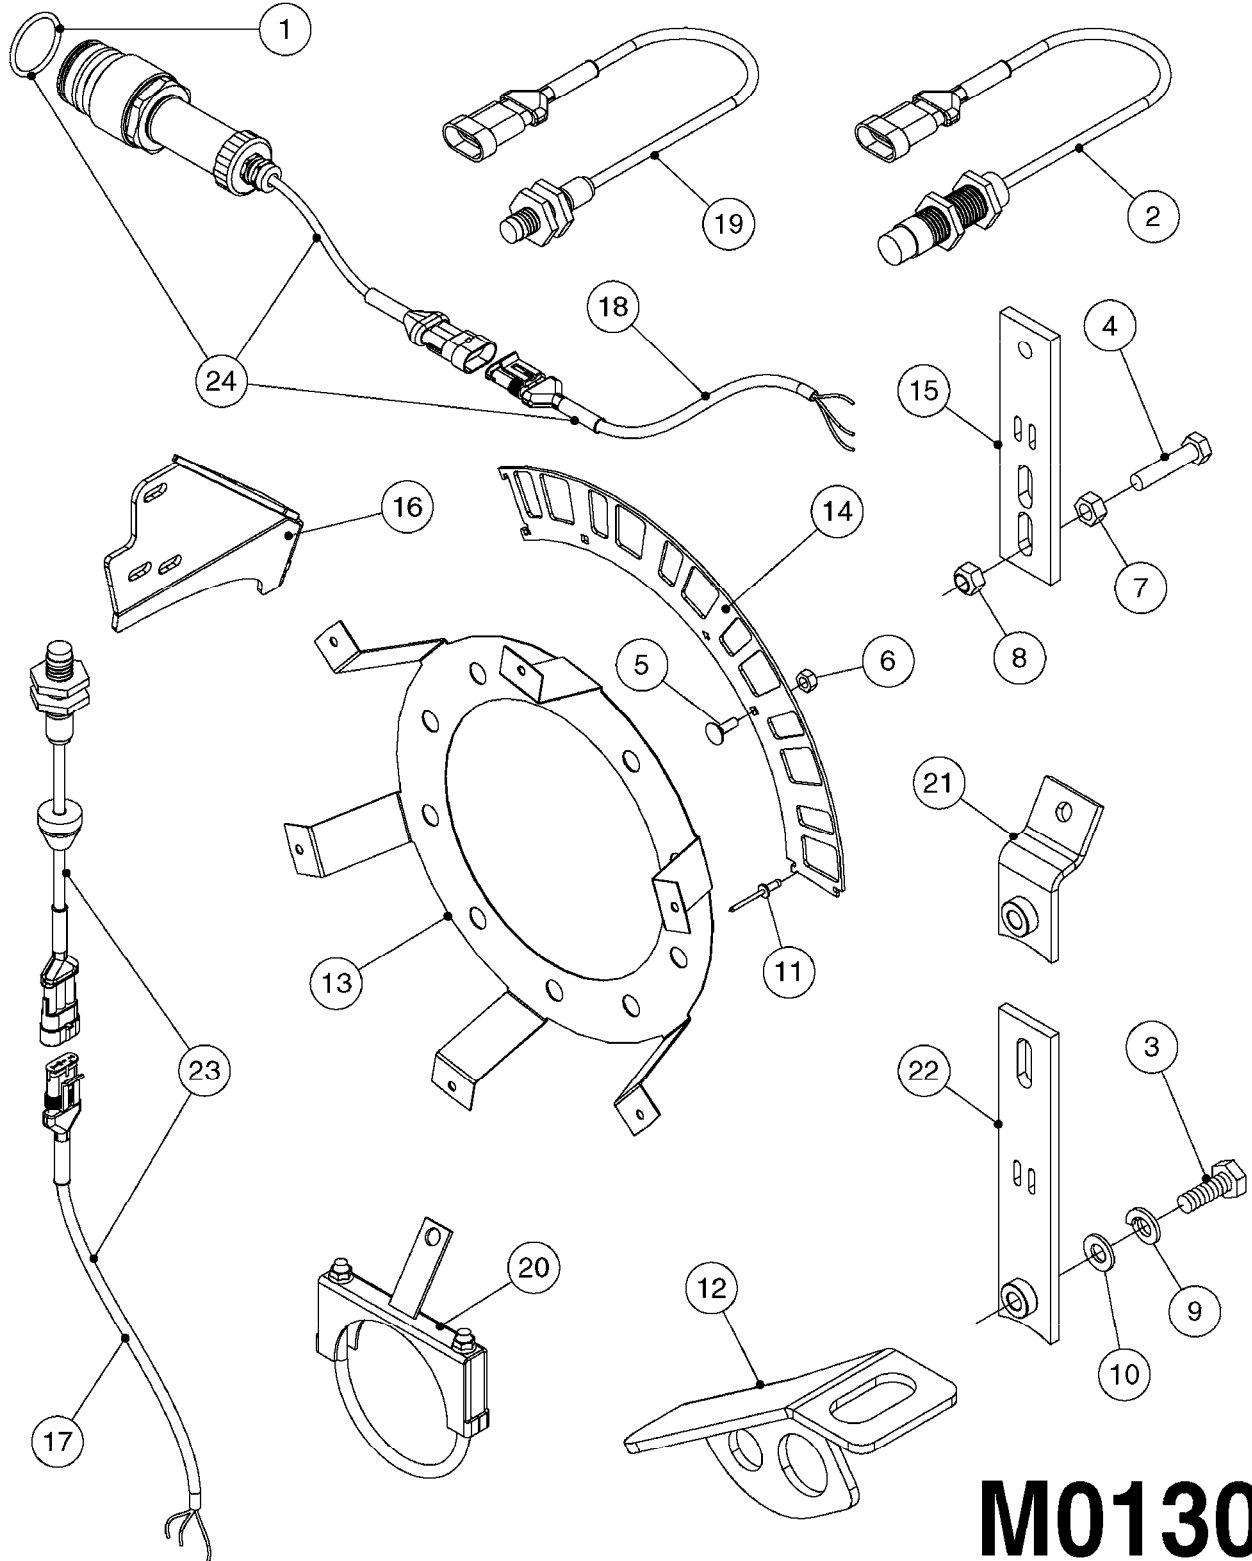

M0130

COMMON SENSORS AND BRACKETS
M0130-HIN, 12:12:16

Page 1
Date 12.08.2020 9:02

Pos.	parts-n°	order qty	description
1	242354	1	O-RING D32.2X3.0 VITON
2	285855	1	SENSOR INDUCTIVE M18 W/WIRE
3	430286	1	BOLT HEX 8.8 DEL M12X30 FT
4	430870	1	BOLT HEX 8.8 DEL M12X55 FT
5	440695	1	BOLT CARRIAGE M8X25
6	460143	1	LOCK NUT M8 SST A2 DIN985
7	460386	1	NUT HEX M12X1.75
8	460703	1	NUT HEX M12X1.75 LOCK DIN985A2 SS
9	470466	1	WASHER D21.1/D12.2X2.5 LOCK
10	471127	1	WASHER, M12, Ø24/13X24X2.5 SS
11	480804	1	RIVET Ø4.8x14.5
12	16020300	1	BRACKET FOR SPEED SENSOR
13	16094703	1	WHEEL SENSOR MT BKT
13	16182403	1	BRACKET, SPEED RING, PRESIDIO
14	16138203	1	SPEED SENSOR RING NCM 2009 1/3
15	16138403	1	PLATE F. SPEED SENSOR
16	16182303	1	BRACKET, SPEED SENSOR, PR
17	26006100	1	CABLE L = 5.00M, AMP, MALE, 3P
18	26007100	1	CABLE L = 9.00M, AMP, MALE, 3P
19	28047500	1	INDUCTIV SENSOR M12 L1M
20	61000603	1	SPEED SNS MNT CLAMP F/DLS 4.5"
21	61010703	1	SPEED SENSOR BKT NCM NON-S OLD
22	61015803	1	SPEED SENSOR BKT NCM 2010
23	72050100	1	TWIN RPM SENSOR HN
24	72534000	1	TANK LEVEL ELEC SENSOR KIT 9M