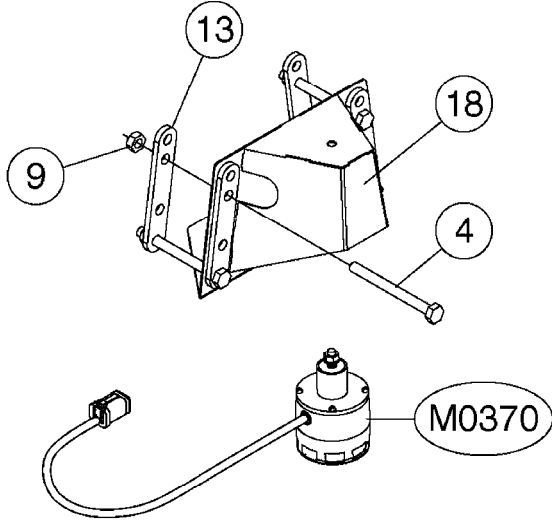

NORAC UC5 BOOM HEIGHT CONTROL  
M0370-HIN, 16:10:18

Page 1  
Date 12.08.2020 9:03

Pos.	parts-n°	order qty	description
1	26022703	1	CABLE, INTERFACE, TILT, NORAC UC5
2	26023503	1	CABLE UC5 INTERFACE MAIN AMP
3	26032600	1	CABLE UC5 NETWORK 14 AWG 10M
4	26043000	1	NORAC UC5 NETWORK 2 PIN PLUG
5	26043300	1	CABLE UC5 VALVE 2PIN/2PIN DT
6	26043400	1	NORAC UC5 CONTROLLER MODULE
7	26043500	1	NORAC UC5 VALVE MODULE
8	26043600	1	MODULE, INPUT, NORAC UC5
9	26043700	1	SENSOR, NORAC, UC5, ULTRASONIC
10	26043800	1	NORAC UC5 - UC7 NETWORK COUPLER 2-WAY
11	26043900	1	NORAC UC5 - UC7 NETWORK COUPLER 8-WAY
12	26044200	1	CABLE UC5 - UC7 NETWORK 18 AWG 20M
13	26023803	1	NORAC UC5 ROLL SENSOR OLD STYLE NORAC P/N 43740
13	26044300	1	UC5 - UC7 ROLL SENSOR VER. 2 NEW STYLE NORAC P/N 43741
14	26044400	1	NORAC UC5 - UC7 COUPLER 2-WAY/TERM.
15	26047100	1	CABLE UC5 NETWORK 14 AWG 1M
16	26049900	1	CABLE UC5 NETWORK 14 AWG 3M
17	26057900	1	UC5 - UC7 NETWORK 6 PIN PLUG '13
18	26058000	1	NORAC UC5 - UC7 NETWORK 12-PIN PLUG
19	26084700	1	Mesh Kit Ultrasonic Sensor FOR 2018 AND NEWER SENSORS
19	28098003	1	MESH AND CLIP KIT, NORAC FOR PRE-2018 SENSORS
20	28050303	1	NORAC RUBBER TOP&BOLT F.SENSOR DIA.30MMX30MMX8MM
21	28055503	1	NORAC VALVE MOUNTING HARDWARE
22	28086600	1	FOAM DISC F. SENSOR NORAC
23	78216100	1	NORAC VALVE BLOCK COMP, DEUTSCH CON.