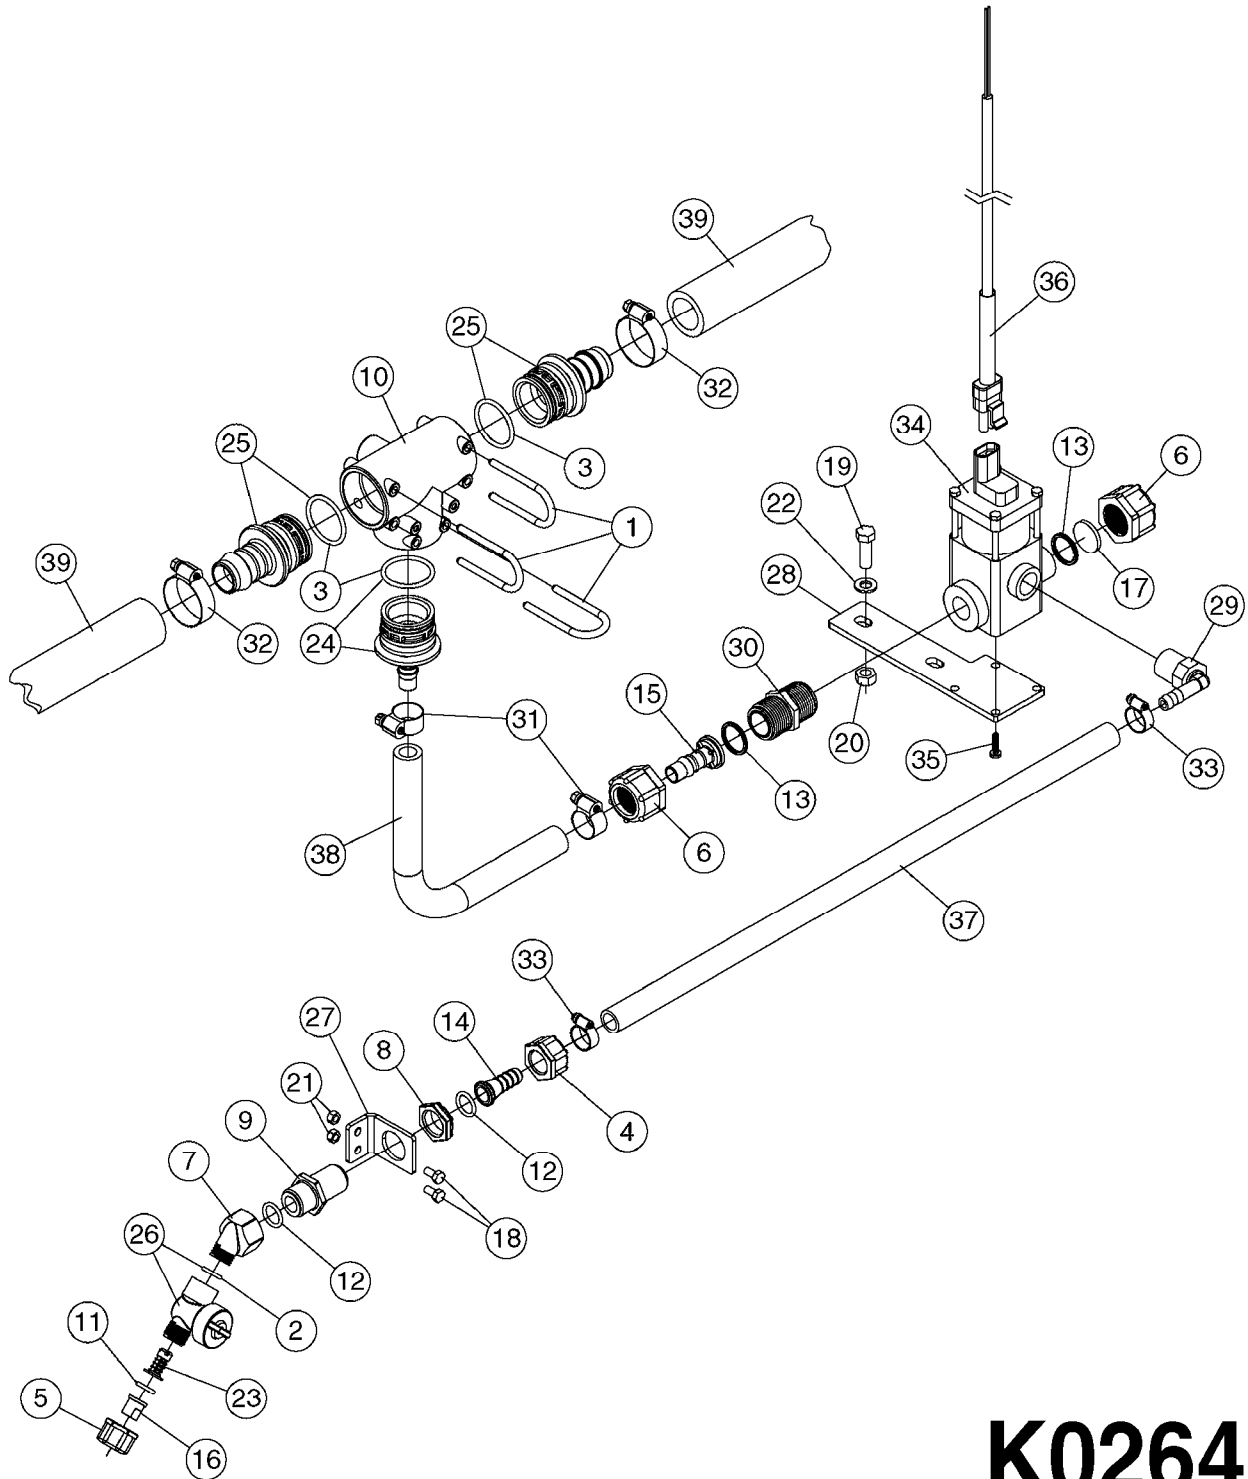

K0264

ELECTRIC END NOZZLE KIT
FTZ/TDZ '13
K0264-HIN, 06:12:17

Page 1
Date 12.08.2020 9:02

Pos.	parts-n°	order qty	description
1	145995	1	FITT.DK S-53 FORK
2	240177	1	O-RING D16.1/11.3 X 2.4
3	242109	1	O-RING D32.2x3.0
3	242354	1	O-RING D32.2X3.0 VITON
4	320084	1	FITT.DK NUT 1/2" BSP
5	320187	1	FITT.DK CAP 3/8" BSP BLACK
6	320283	1	FITT.DK NUT 3/4"BSP
7	320596	1	FITT.DK ELB 3/8"-1/2'BSP 45DEG
8	321307	1	FITT.DK NUT 1/2" BSP JAMB
9	321742	1	FITT.DK BULKHEAD 1/2' BSP
10	322352	1	FITT.DK S-53 TEE
11	330013	1	O-RING 2.5 X 10 PUR
12	330212	1	O-RING D19/D14X2.4 F.1/2"NUT
13	330595	1	O-RING D24.6/D20X2.1 -3/4"
14	330676	1	FITT.DK HB 3/8" F. 1/2" NUT
15	332286	1	FITT.DK HB 1/2" F. 3/4" NUT
16	370392	1	NOZZLE END FAN 1850-G 300
17	390542	1	PLUG WASHER FOR 3/4'CAP NUT
18	411030	1	BOLT HEX M5X10
19	421046	1	BOLT HEX M8X25/25 A2 SS DIN933
20	460143	1	LOCK NUT M8 SST A2 DIN985
21	461217	1	NUT HEX M5 LOCK
22	471126	1	WASHER, M8, Ø16/ 8.4X 1.6, SS
23	725042	1	SCREEN 80 MESH W.GASKET, RED
24	726556	1	FITT.DK S-53 HB 1/2" W/O-RING
25	726559	1	FITT DK. S-53 HB 1" W/O-RING
26	729610	1	NOZZLE ASSY. NON DRIP 3/8 THRD
27	16170303	1	END NOZZLE MOUNT 2013, TDZ
28	16170703	1	PLATE, TDZ END NOZZLE SOLENOID MNT
29	23005603	1	FITT, 1/2" NPT X 3/8" HOSE SHANK 90
30	23005703	1	FITT, 3/4" POLY NIPPLE
31	28029803	1	CLAMP HOSE GEAR P1/2" 6708
32	28030003	1	CLAMP HOSE GEAR P1" 6716
33	28044903	1	CLAMP HOSE GEAR P3/8" 6706
34	28085803	1	SOLENOID VALVE, TIR, 3/4X1/2X3/4
35	44076200	1	SCREW WN5451 5X16 SS TORX
36	70113203	1	END NOZZLE 2013, 2 WIRE CABLE
37	92701703	1	HOSE R X3/8" X300PSI WP X0012"
38	92702103	1	HOSE R X1/2" X300PSI WP X0012"
39	92712403	1	HOSE R X1" X300PSI WP X0012"