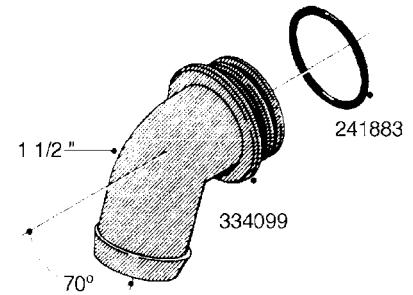

**L0080**

FITTINGS - S-53  
L0080-HIN, 12:09:17

Page 1

Date 12.08.2020 9:02

Pos.	parts-n°	order qty	description
1	145995	1	FITT.DK S-53 FORK
2	241973	1	O-RING Ø3 X 44.2 70 SHORES NITRIL NITRIL (BLACK)
2	242353	1	O-RING 3 X 44.2 VITON VITON (BROWN)
3	242109	1	O-RING D32.2x3.0 NITRIL (BLACK)
3	242354	1	O-RING D32.2X3.0 VITON VITON (BROWN)
4	322103	1	FITT.DK S-53 BULKHEAD
5	322107	1	FITT.DK S-53 BULKHEAD NUT
6	322110	1	FITT.DK S-53 ELB. 1/2" BSP
7	322352	1	FITT.DK S-53 TEE
8	334229	1	FITT.DK S-53 STR.3/4"
9	334260	1	GASKET F. S-53 BULKHEAD
10	334564	1	FITT.DK S-67 TO S-53 ADAPTER
11	391100	1	FITT.DK S-53THREAD INS.1/2"BSP
12	726463	1	FITT.DK S53 BULKHEAD W/GASKET
13	726552	1	FIT.DK S-53X90 1/2" BSP,O-RING
14	726556	1	FITT.DK S-53 HB 1/2" W/O-RING
15	726558	1	FITT.DK S53 STR. 3/4" W.ORING
16	726559	1	FITT DK. S-53 HB 1" W/O-RING
17	726568	1	FITT.DK.S-53 HB 1/2"90 W/O-RING
18	726570	1	FITT.DK S-53 ELB.3/4" W.ORING
19	726571	1	FITT.DK S-53 ELB.1", W ORING
20	726578	1	FITT.DK S53 PLUG WITH O-RING
21	728561	1	FITT.DK. S67M - S53F REDUCER