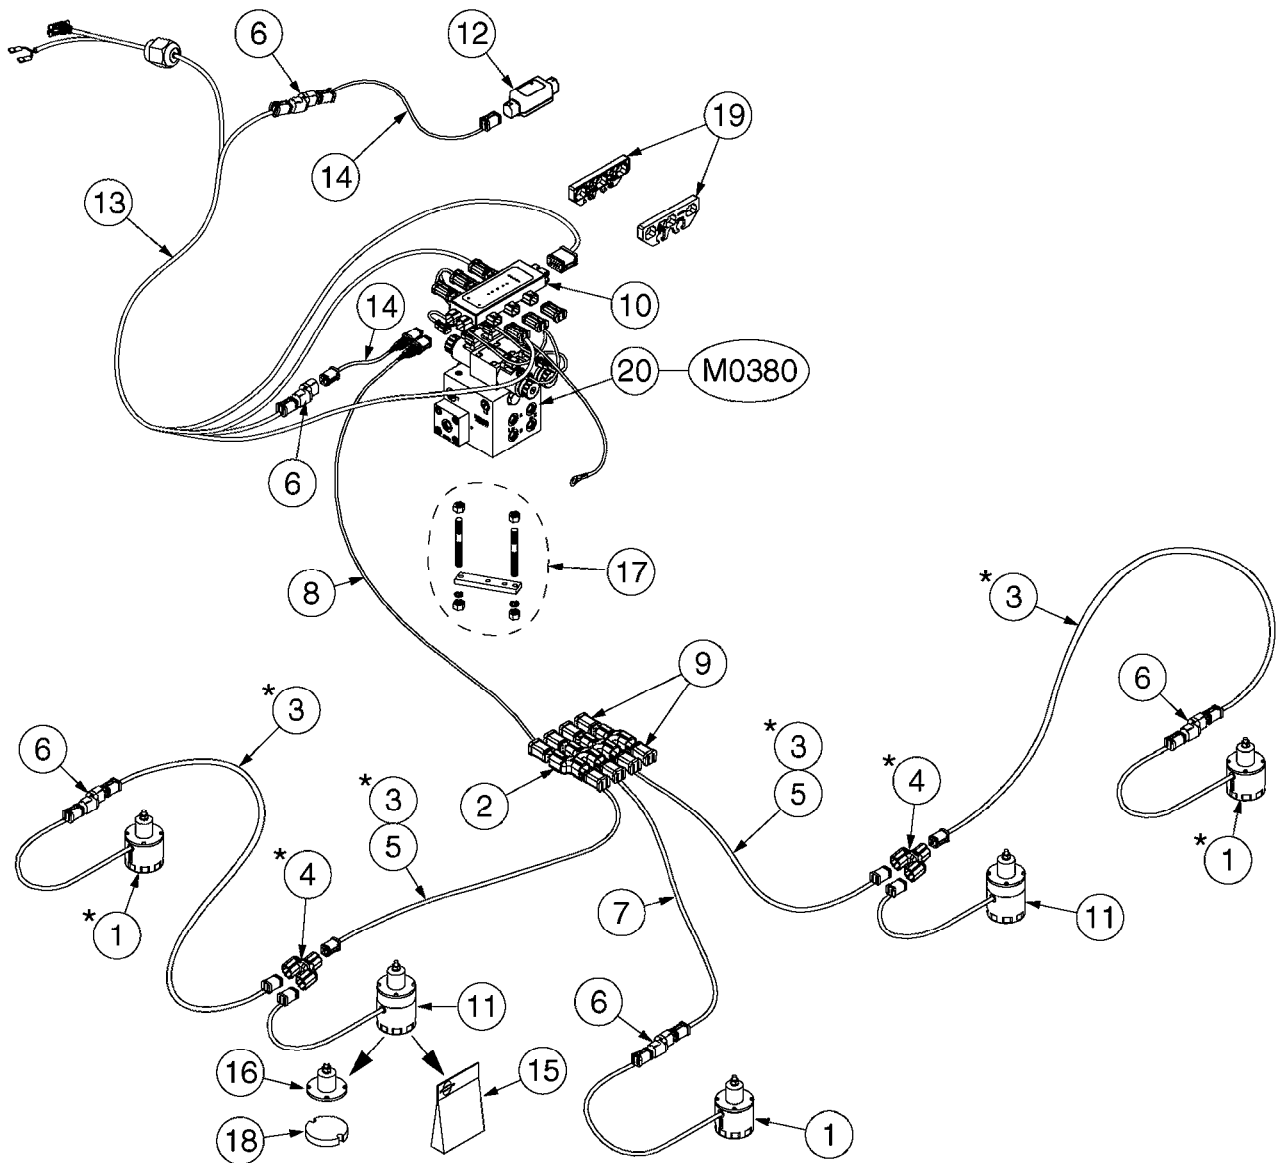

# M0480

TRACK CABLE CM45/55/7000  
M0480-HIN, 08:12:16

Page 1

Date 12.08.2020 9:03

Pos.	parts-n°	order qty	description
1	262107	1	NUT F. BULKHEAD CABLE GRAY
2	420582	1	BOLT HEX 8.8 DEL M8X20 FT A2
3	450902	1	BOLT ALLEN HEAD M4 X 16MM
4	460143	1	LOCK NUT M8 SST A2 DIN985
5	461145	1	NUT HEX M4 LOCK
6	471037	1	SCREW A 4,3 DIN 125
7	471126	1	WASHER, M8, Ø16/ 8.4X 1.6, SS
8	16261500	1	PLATE FOR TRACK CABLE NCM/NAV
9	26024000	1	CABLE SET FOR TRACK NCM
10	72612700	1	TRACK JUNCTION BOX/BRACKETS CM