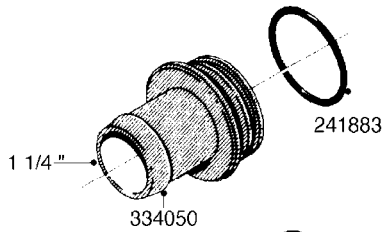

**L0080**

FITTINGS - S-53  
L0080-HIN, 12:09:17

Page 1

Date 12.08.2020 9:02

Pos.	parts-n°	order qty	description
1	145995	1	FITT.DK S-53 FORK
2	241973	1	O-RING Ø3 X 44.2 70 SHORES NITRIL NITRIL (BLACK)
2	242353	1	O-RING 3 X 44.2 VITON VITON (BROWN)
3	242109	1	O-RING D32.2x3.0 NITRIL (BLACK)
3	242354	1	O-RING D32.2X3.0 VITON VITON (BROWN)
4	322103	1	FITT.DK S-53 BULKHEAD
5	322107	1	FITT.DK S-53 BULKHEAD NUT
6	322110	1	FITT.DK S-53 ELB. 1/2" BSP
7	322352	1	FITT.DK S-53 TEE
8	334229	1	FITT.DK S-53 STR.3/4"
9	334260	1	GASKET F. S-53 BULKHEAD
10	334564	1	FITT.DK S-67 TO S-53 ADAPTER
11	391100	1	FITT.DK S-53THREAD INS.1/2"BSP
12	726463	1	FITT.DK S53 BULKHEAD W/GASKET
13	726552	1	FIT.DK S-53X90 1/2" BSP,O-RING
14	726556	1	FITT.DK S-53 HB 1/2" W/O-RING
15	726558	1	FITT.DK S53 STR. 3/4" W.ORING
16	726559	1	FITT DK. S-53 HB 1" W/O-RING
17	726568	1	FITT.DK.S-53 HB 1/2"90 W/O-RING
18	726570	1	FITT.DK S-53 ELB.3/4" W.ORING
19	726571	1	FITT.DK S-53 ELB.1", W ORING
20	726578	1	FITT.DK S53 PLUG WITH O-RING
21	728561	1	FITT.DK. S67M - S53F REDUCER