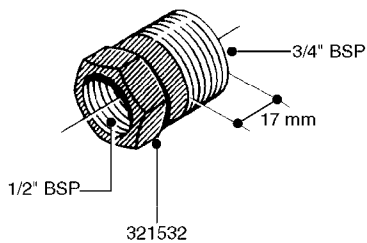

FITTINGS - HEXAGON NIPPLES  
L0030-HIN, 01:01:16

Page 0  
Date 12.08.2020 9:02

**L0030**

FITTINGS - HEXAGON NIPPLES  
L0030-HIN, 01:01:16

Page 1  
Date 12.08.2020 9:02

parts-n°	order qty	description
10015303	1	FITT.PO.HN 1.00X1.00 M1000
10425003	1	FITT.PO.HN 1.25X1.00 MCPHEE
320132	1	FITT.DK HN 1" BSP
320176	1	FITT.DK HN 3/8"X1/2" BSP
320445	1	FITT.DK HN 1/4"X3/8" BSP
320655	1	FITT.DK HN 1/2"-1/2" BSP
320692	1	FITT.DK HN 3/8'BSPX1/4'NPT
320703	1	FITT.DK HN 3/8BSP X1/2 &1/4NPT
320725	1	FITT.DK NIPPLE 3/8"-3/8" BSP
320902	1	FITT.DK HN 3/8'X 1/4' BSP
390232	1	FITT.DK HN 1-1/2' X 1-1/4' BSP
390276	1	FITT.DK HN 1'BSP