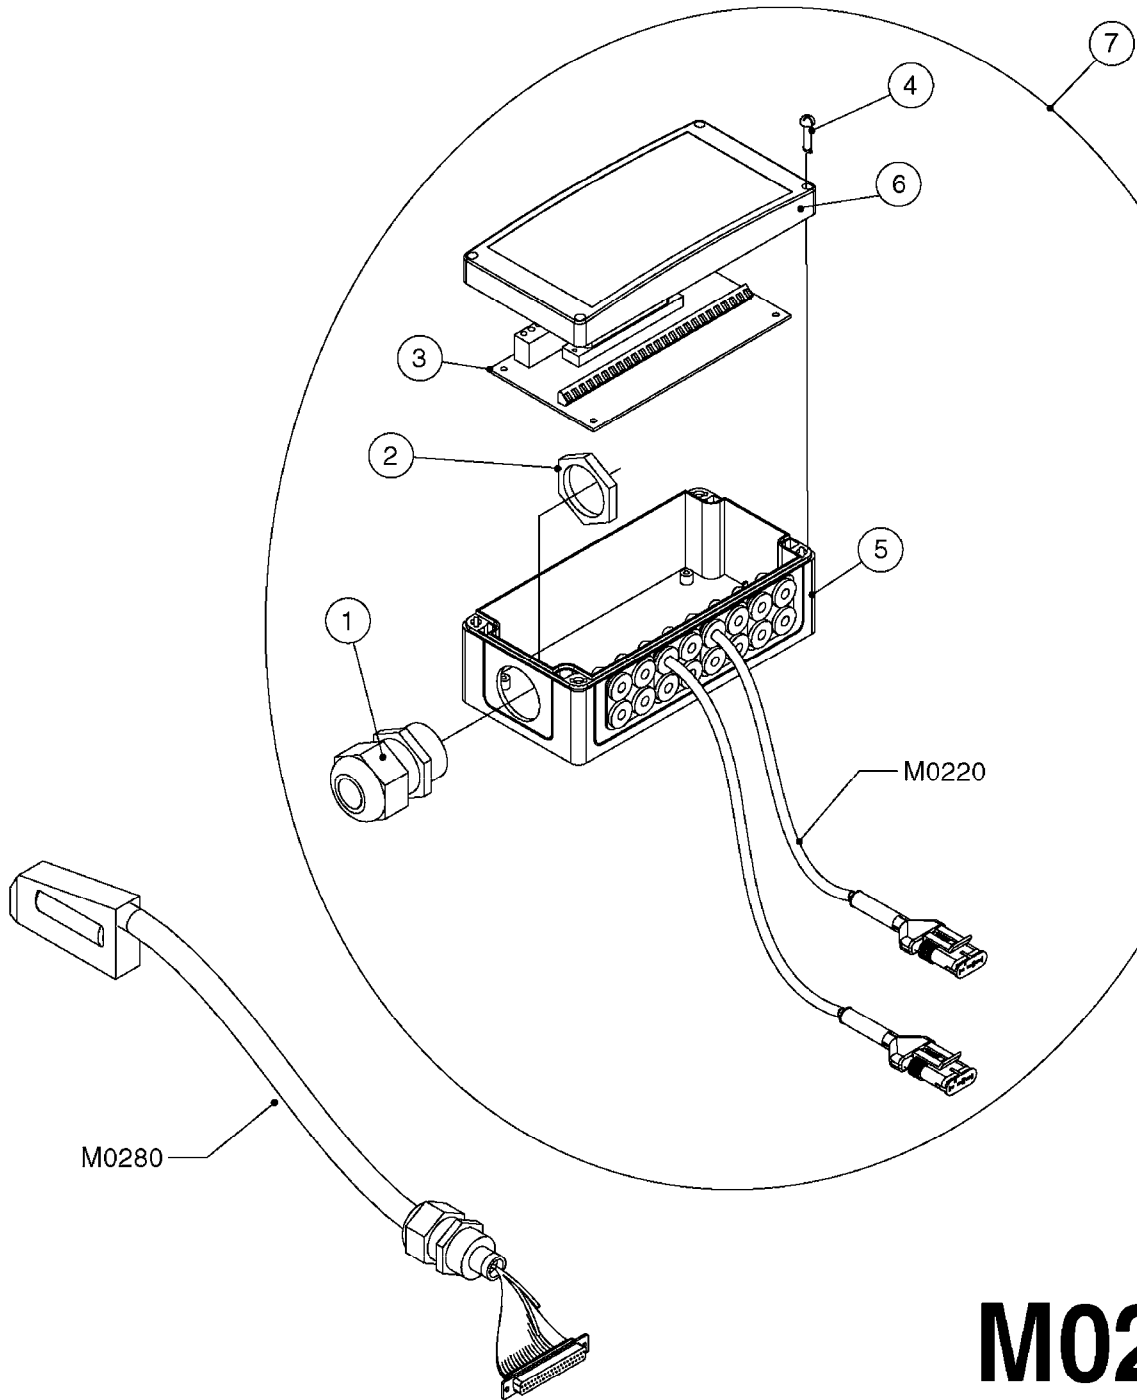

**M0220**

CABLES  
M0220-HIN, 12:05:18

Page 1  
Date 12.08.2020 9:03

Pos.	parts-n°	order qty	description
1	262150	1	SCREW ASSM.FOR D-SUB PLUG
2	26004900	1	CABLE FEM/MALE 37P L=9.5M
3	26005900	1	WIRE 37/37 POLE DAH/JOB COM
4	26006000	1	LEAD F AMP SUPERSEAL 3 WAYS L1,5M
4	26006100	1	CABLE L = 5.00M, AMP, MALE, 3P
4	26007000	1	CABLE L = 0.20M, AMP, MALE, 3P
4	26007100	1	CABLE L = 9.00M, AMP, MALE, 3P
4	26007200	1	CABLE 3POL AMP FEMALE L13M
5	26006200	1	CABLE L = 4.50M, AMP, MALE, 2P
5	26006300	1	CABLE L = 0.50M, AMP, MALE, 2P
5	26006400	1	CABLE L = 0.75M, AMP, MALE, 2P
5	26006500	1	CABLE L = 1.50M, AMP, MALE, 2P
5	26006600	1	CABLE L = 9.00M, AMP, MALE, 2P
6	26006700	1	CABLE L = 0.12M, AMP, FEMALE, 2P
7	26006800	1	CABLE L = 1.00M, AMP, FEMALE, 2P
8	26007300	1	CABLE L = 1.00M, AMP, FEMALE, 3P
9	26007400	1	CABLE L = 3.00M, AMP, EXT, 3P
9	26009800	1	CABLE L = 0.50M, AMP, EXT, 2P
10	26007500	1	CABLE FEM/FEM 15P L=3.5M
11	26016900	1	CABLE DB25M - DB25F L=8.5m
12	72450600	1	CAP F. AMP SUPER SEAL 2P PLUG
13	72450700	1	CAP F. AMP SUPER SEAL 3P PLUG
14	72450800	1	CAP F. AMP SUPER SEAL 4P PLUG