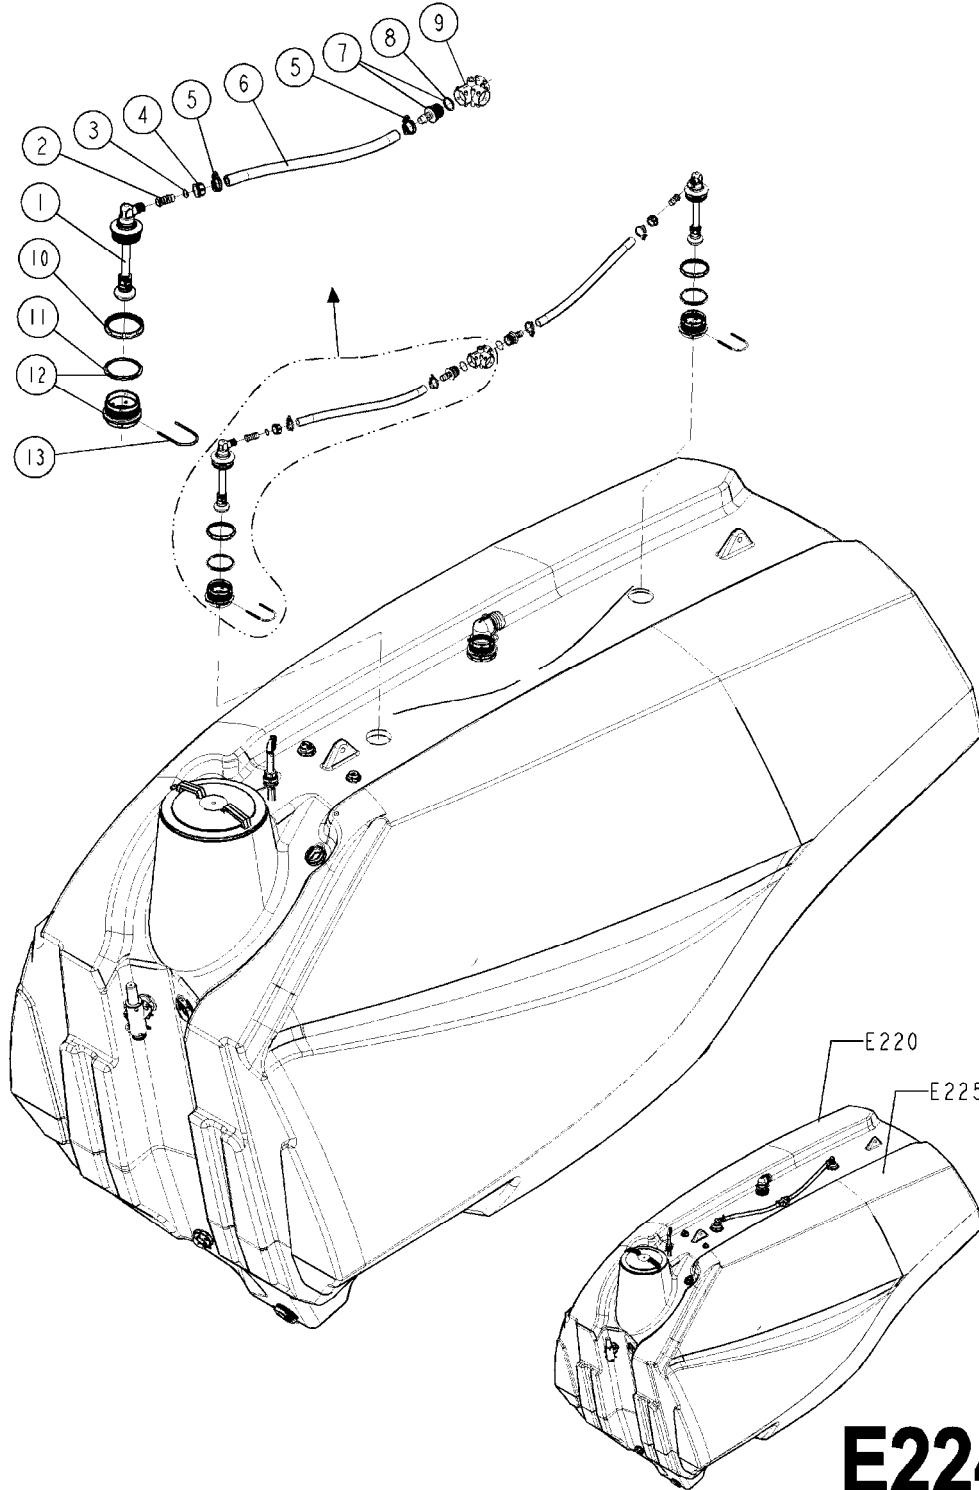

E224
CM11 (all) Rinsing nozzle assy

CM11 (ALL) RINSING NOZZLE
ASSY.
E224-HIA, 19:11:12

Page 1
Date 12.08.2020 9:02

Pos.	parts-n°	order qty	description
1	72358000	1	TANK RINSE LOW MOD.ASSMBLY NCM
2	330691	1	FITT.DK HB 3/4'F.3/4' NUT
3	330595	1	O-RING D24.6/D20X2.1 -3/4"
4	320283	1	FITT.DK NUT 3/4"BSP
5	334531	1	CLAMP HOSE PLASTIC 3/4"
6	927124	1	HOSE R X 60 BAR X 1 X 0012" CM 33/4500 L > 385mm
6	927124	1	HOSE R X 60 BAR X 1 X 0012" CM 55/7000 L > 620mm
7	334229	1	FITT.DK S-53 STR.3/4"
8	242109	1	O-RING D32.2x3.0
9	322352	1	FITT.DK S-53 TEE
10	322109	1	FITT.DK S-93 BULKHEAD NUT
11	334262	1	GASKET F.S-93 BULKHEAD
12	726465	1	FITT.DK S-93 BULKHEAD W/GASKET
13	145997	1	FITT.DK S-93 FORK