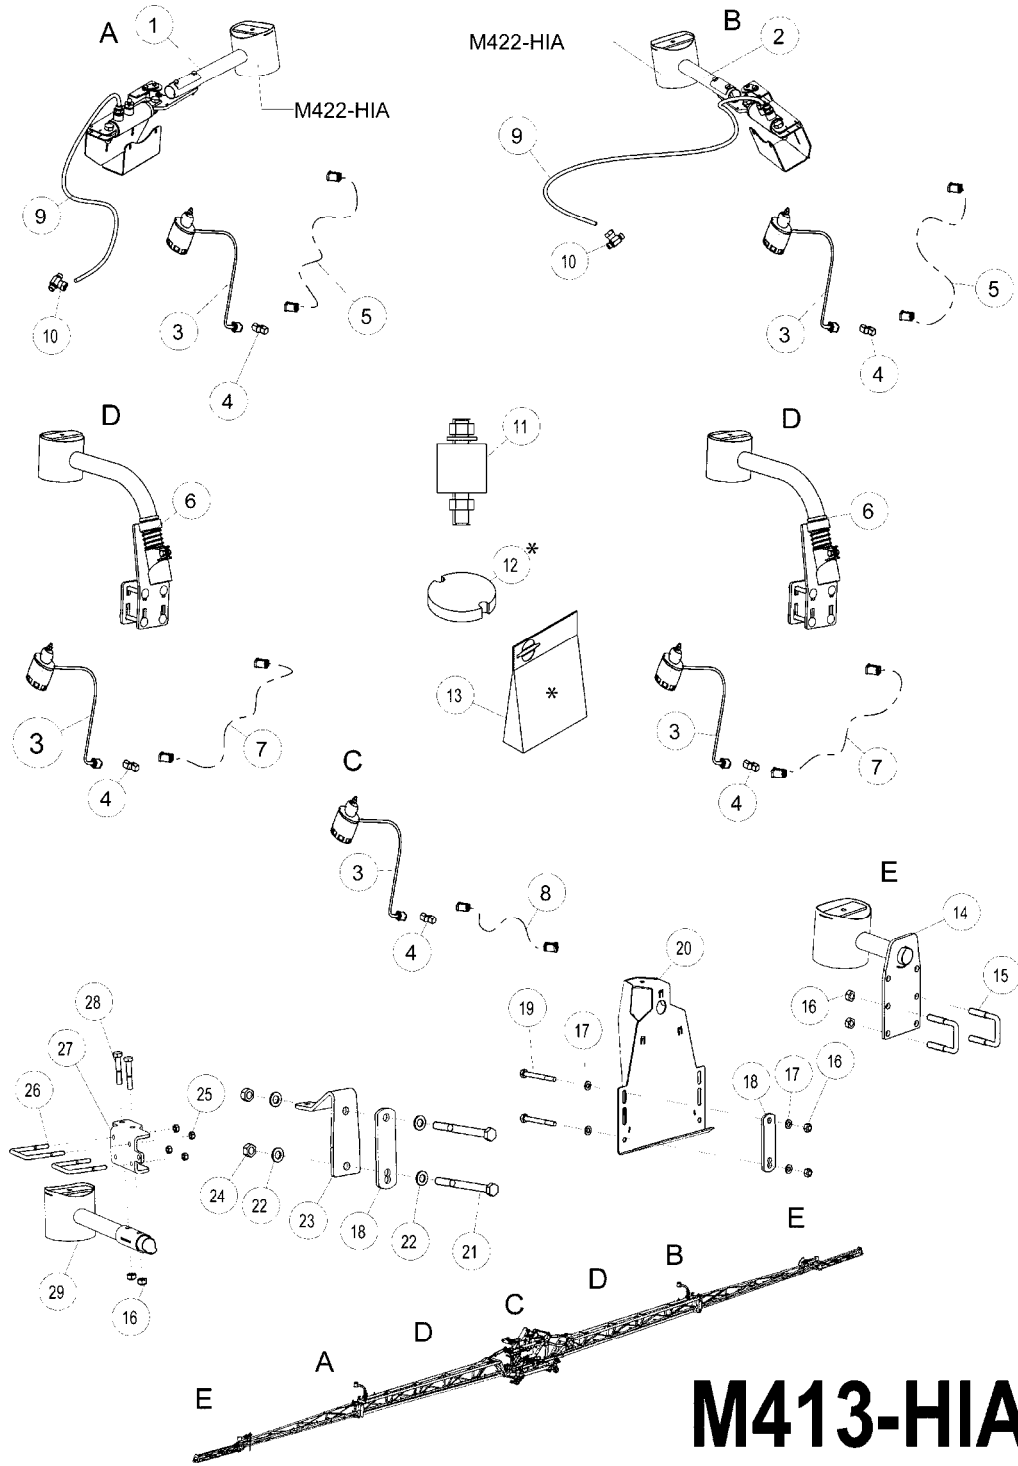

**M408-HIA**

NORAC UC5 AUTOTERRAIN TDZ  
M408-HIA, 10:02:16

Page 1  
Date 12.08.2020 9:02

Pos.	parts-n°	order qty	description
1	78130700	1	CYLINDER 8IN LINEAR ROLL NORAC
2	26043700	1	SENSOR, NORAC, UC5, ULTRASONIC
3	26044400	1	NORAC UC5 - UC7 COUPLER 2-WAY/TERM.
4	26043200	1	CABLE UC5 NETWORK 14 AWG 1M
5	26043900	1	NORAC UC5 - UC7 NETWORK COUPLER 8-WAY
6	26043200	1	CABLE UC5 NETWORK 14 AWG 1M
7	28050303	1	NORAC RUBBER TOP&BOLT F.SENSOR DIA.30MMX30MMX8MM
8	28086600	1	FOAM DISC F. SENSOR NORAC For Sensors before 2018
9	28097000	1	TRANSDUCER KIT F.US SENSOR For sensors before 2018
9	26084700	1	Mesh Kit Ultrasonic Sensor For Sensors from 2018 and forward
10	61068000	1	NORAC SENSOR BRACKET, CENTER
11	26032600	1	CABLE UC5 NETWORK 14 AWG 10M
11	26044200	1	CABLE UC5 - UC7 NETWORK 18 AWG 20M
11	26047100	1	CABLE UC5 NETWORK 14 AWG 1M
11	26049900	1	CABLE UC5 NETWORK 14 AWG 3M
11	26051100	1	CABLE UC5 NETWORK 14 AWG 5M
11	26051200	1	CABLE UC5 NETWORK 14 AWG 7M
11	26051300	1	CABLE UC5 NETWORK 14 AWG 15M
12	26043200	1	CABLE UC5 NETWORK 14 AWG 1M
13	26044100	1	UC5 - UC7 NETWORK COUPLER 3-WAY
14	26044200	1	CABLE UC5 - UC7 NETWORK 18 AWG 20M
14	26047100	1	CABLE UC5 NETWORK 14 AWG 1M
14	26049900	1	CABLE UC5 NETWORK 14 AWG 3M
14	26051100	1	CABLE UC5 NETWORK 14 AWG 5M
14	26051200	1	CABLE UC5 NETWORK 14 AWG 7M
14	26051300	1	CABLE UC5 NETWORK 14 AWG 15M
15	26045600	1	CABLE, UC5, 6P FEMALE JC L=10.5M
16	26043200	1	CABLE UC5 NETWORK 14 AWG 1M
17	26043300	1	CABLE UC5 VALVE 2PIN/2PIN DT
18	26043000	1	NORAC UC5 NETWORK 2 PIN PLUG
19	28153500	1	VALVE MODULE BRACKET PAIR
20	16320400	1	BRACKET F. NORAC BLOCK - RED
21	26043800	1	NORAC UC5 - UC7 NETWORK COUPLER 2-WAY
22	26057900	1	UC5 - UC7 NETWORK 6 PIN PLUG '13
23	26043500	1	NORAC UC5 VALVE MODULE
24	78219200	1	VALVE BLOCK 3 STATION
25	28067303	1	KIT FILTER NORAC UC5 106285