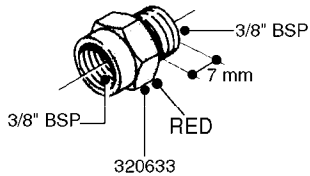

FITTINGS - HEXAGON NIPPLES  
L0030-HIN, 01:01:16

Page 0  
Date 12.08.2020 9:02

**L0030**

FITTINGS - HEXAGON NIPPLES  
L0030-HIN, 01:01:16

Page 1  
Date 12.08.2020 9:02

parts-n°	order qty	description
10015303	1	FITT.PO.HN 1.00X1.00 M1000
10425003	1	FITT.PO.HN 1.25X1.00 MCPHEE
320132	1	FITT.DK HN 1" BSP
320176	1	FITT.DK HN 3/8"X1/2" BSP
320445	1	FITT.DK HN 1/4"X3/8" BSP
320655	1	FITT.DK HN 1/2"-1/2" BSP
320692	1	FITT.DK HN 3/8'BSPX1/4'NPT
320703	1	FITT.DK HN 3/8BSP X1/2 &1/4NPT
320725	1	FITT.DK NIPPLE 3/8"-3/8" BSP
320902	1	FITT.DK HN 3/8'X 1/4' BSP
390232	1	FITT.DK HN 1-1/2' X 1-1/4' BSP
390276	1	FITT.DK HN 1'BSP