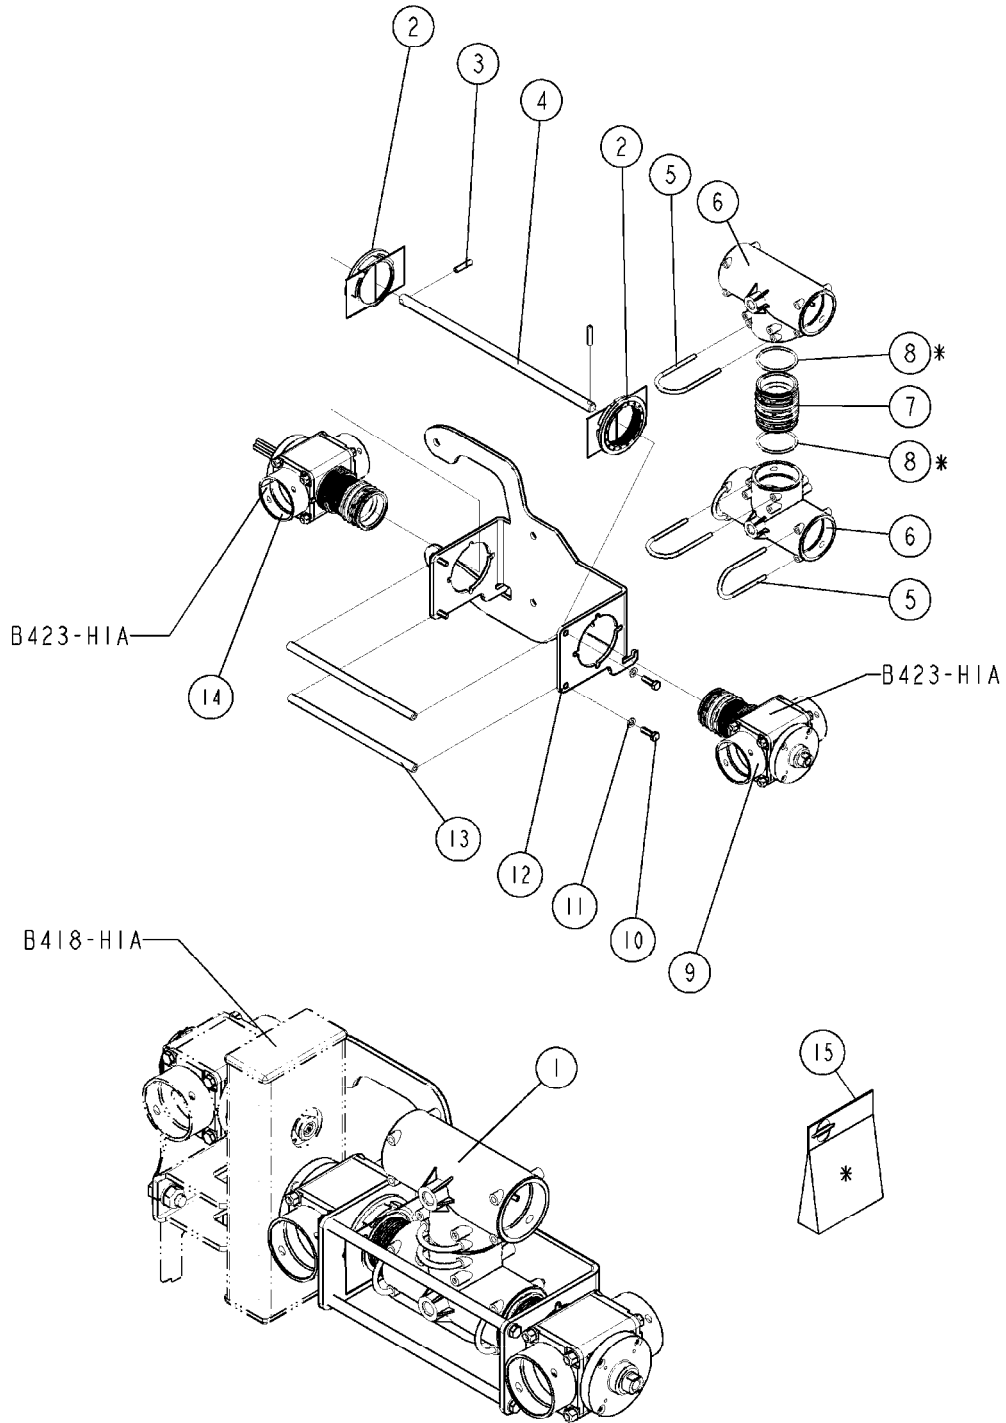

SMART VALVE S67 (11)
B421-HIA, 07:06:17

SMART VALVE S67 (11)
B421-HIA, 07:06:17

Page 1
Date 12.08.2020 9:01

Pos.	parts-n°	order qty	description
1	72784300	1	SMARTVALVE S67 CM45/55/7000
2	322320	1	NUT F.3 WAY VALVE S56
3	480714	1	RETAINING PIN Ø6X26 DIN1481 RST
4	14117300	1	SPINDLE F.S67 SV. CM45/55/7000
5	145996	1	FITT.DK S-67 FORK
6	322224	1	FITT.DK S-67 TEE
7	334573	1	FITT.DK S-67 CONNECTOR
8	242353	1	O-RING 3 X 44.2 VITON
8	241973	1	O-RING Ø3 X 44.2 70 SHORES NITRIL
9	72784500	1	VALVE 1F.S67 SV.CM45/55/7000
10	410362	1	BOLT HEX 8.8 SS M6X20
11	471125	1	WASHER M6U 6.4X14X1.2,A2 SS
12	16355600	1	BRACKET F.S67 SMARTVALVE PAINTED
13	14022700	1	SPACER TUBE Ø10 L=212 SS
14	72784600	1	VALVE 2F.S67 SV.CM45/55/7000
15	74196100	1	BAG OF 10 PCS. 241973 O-RINGS