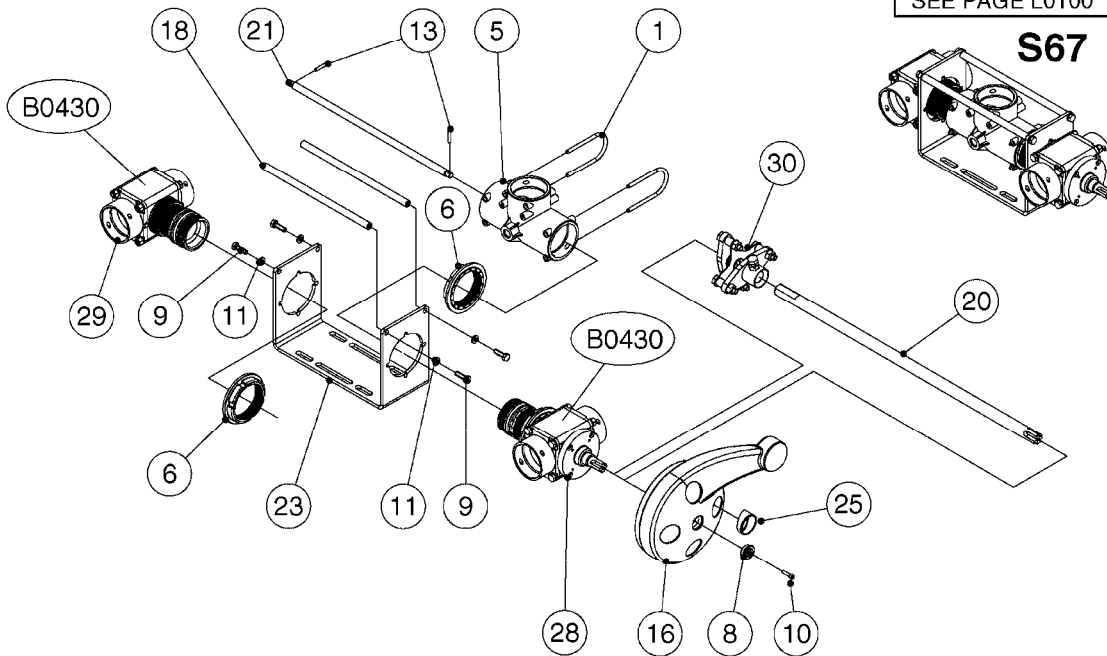

FOR S67 FITTINGS
SEE PAGE L0100

S67