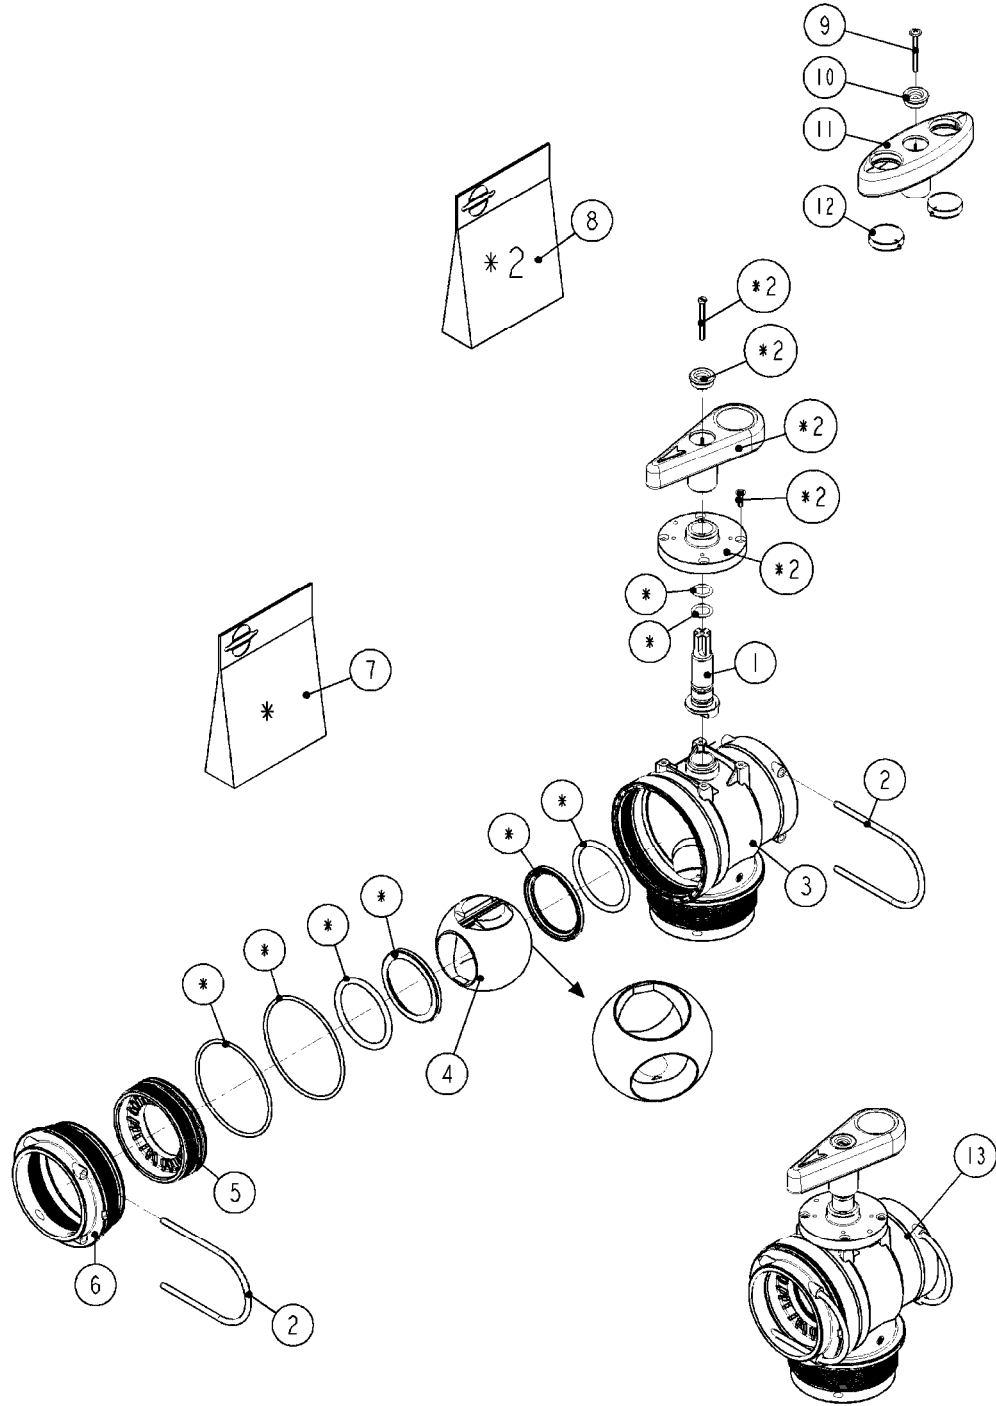

S93 SUCTION VALVE 05
B410-HIA, 07:05:20

Page 0
Date 12.08.2020 9:01

S93 SUCTION VALVE 05
B410-HIA, 07:05:20

Page 1

Date 12.08.2020 9:01

Pos.	parts-n°	order qty	description
1	14039700	1	DRIVER
2	145997	1	FITT.DK S-93 FORK
3	322349	1	HOUSING F.3WAY VALVE-93 322327
4	390544	1	BALL FOR S93 VALVE, 3 HOLES
5	322354	1	THRUST PLATE F.3-WAY VALVES-93
6	322218	1	END CAP F.VALVE S-93
7	741726	1	REPAIR KIT F.S93 VALVE VIT.'02
8	741831	1	HANDLE KIT S93 SUCTION VALVE
9	440729	1	SCREW F. PLASTIC 4MM X40LG SS
10	334594	1	PLUG F.VALVE HANDLE BLACK
11	33514400	1	HANDLE FOR 2 ICONS 07
12	33514500	1	PLUG FOR HANDLE ,2 ICONS
13	72293600	1	VALVE-S93-FILLING-ON/OFF