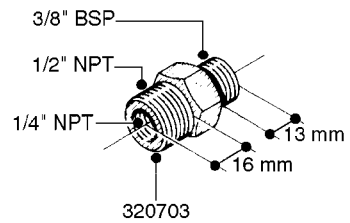

FITTINGS - HEXAGON NIPPLES  
L0030-HIN, 01:01:16

Page 0  
Date 12.08.2020 9:02

**L0030**

FITTINGS - HEXAGON NIPPLES  
L0030-HIN, 01:01:16

Page 1  
Date 12.08.2020 9:02

parts-n°	order qty	description
10015303	1	FITT.PO.HN 1.00X1.00 M1000
10425003	1	FITT.PO.HN 1.25X1.00 MCPHEE
320132	1	FITT.DK HN 1" BSP
320176	1	FITT.DK HN 3/8"X1/2" BSP
320445	1	FITT.DK HN 1/4"X3/8" BSP
320655	1	FITT.DK HN 1/2"-1/2" BSP
320692	1	FITT.DK HN 3/8'BSPX1/4'NPT
320703	1	FITT.DK HN 3/8BSP X1/2 &1/4NPT
320725	1	FITT.DK NIPPLE 3/8"-3/8" BSP
320902	1	FITT.DK HN 3/8'X 1/4' BSP
390232	1	FITT.DK HN 1-1/2' X 1-1/4' BSP
390276	1	FITT.DK HN 1'BSP