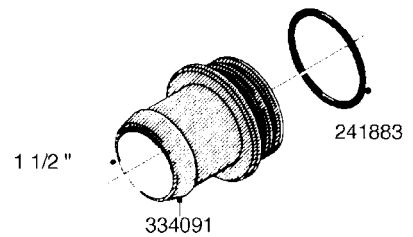

**L0080**

FITTINGS - S-53  
L0080-HIN, 12:09:17

Page 1

Date 12.08.2020 9:02

Pos.	parts-n°	order qty	description
1	145995	1	FITT.DK S-53 FORK
2	241973	1	O-RING Ø3 X 44.2 70 SHORES NITRIL NITRIL (BLACK)
2	242353	1	O-RING 3 X 44.2 VITON VITON (BROWN)
3	242109	1	O-RING D32.2x3.0 NITRIL (BLACK)
3	242354	1	O-RING D32.2X3.0 VITON VITON (BROWN)
4	322103	1	FITT.DK S-53 BULKHEAD
5	322107	1	FITT.DK S-53 BULKHEAD NUT
6	322110	1	FITT.DK S-53 ELB. 1/2" BSP
7	322352	1	FITT.DK S-53 TEE
8	334229	1	FITT.DK S-53 STR.3/4"
9	334260	1	GASKET F. S-53 BULKHEAD
10	334564	1	FITT.DK S-67 TO S-53 ADAPTER
11	391100	1	FITT.DK S-53THREAD INS.1/2"BSP
12	726463	1	FITT.DK S53 BULKHEAD W/GASKET
13	726552	1	FIT.DK S-53X90 1/2" BSP,O-RING
14	726556	1	FITT.DK S-53 HB 1/2" W/O-RING
15	726558	1	FITT.DK S53 STR. 3/4" W.ORING
16	726559	1	FITT DK. S-53 HB 1" W/O-RING
17	726568	1	FITT.DK.S-53 HB 1/2"90 W/O-RING
18	726570	1	FITT.DK S-53 ELB.3/4" W.ORING
19	726571	1	FITT.DK S-53 ELB.1", W ORING
20	726578	1	FITT.DK S53 PLUG WITH O-RING
21	728561	1	FITT.DK. S67M - S53F REDUCER