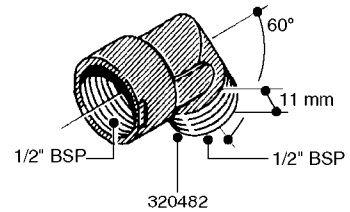

FITTINGS - HEXAGON NIPPLES  
L0030-HIN, 01:01:16

Page 0  
Date 12.08.2020 9:02

**L0030**

FITTINGS - HEXAGON NIPPLES  
L0030-HIN, 01:01:16

Page 1  
Date 12.08.2020 9:02

parts-n°	order qty	description
10015303	1	FITT.PO.HN 1.00X1.00 M1000
10425003	1	FITT.PO.HN 1.25X1.00 MCPHEE
320132	1	FITT.DK HN 1" BSP
320176	1	FITT.DK HN 3/8"X1/2" BSP
320445	1	FITT.DK HN 1/4"X3/8" BSP
320655	1	FITT.DK HN 1/2"-1/2" BSP
320692	1	FITT.DK HN 3/8'BSPX1/4'NPT
320703	1	FITT.DK HN 3/8BSP X1/2 &1/4NPT
320725	1	FITT.DK NIPPLE 3/8"-3/8" BSP
320902	1	FITT.DK HN 3/8'X 1/4' BSP
390232	1	FITT.DK HN 1-1/2' X 1-1/4' BSP
390276	1	FITT.DK HN 1'BSP