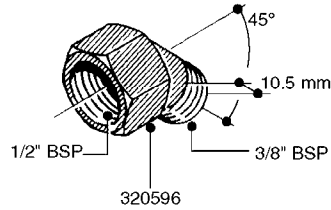

FITTINGS - HEXAGON NIPPLES  
L0030-HIN, 01:01:16

Page 0  
Date 12.08.2020 9:02

**L0030**

FITTINGS - HEXAGON NIPPLES  
L0030-HIN, 01:01:16

Page 1  
Date 12.08.2020 9:02

parts-n°	order qty	description
10015303	1	FITT.PO.HN 1.00X1.00 M1000
10425003	1	FITT.PO.HN 1.25X1.00 MCPHEE
320132	1	FITT.DK HN 1" BSP
320176	1	FITT.DK HN 3/8"X1/2" BSP
320445	1	FITT.DK HN 1/4"X3/8" BSP
320655	1	FITT.DK HN 1/2"-1/2" BSP
320692	1	FITT.DK HN 3/8'BSPX1/4'NPT
320703	1	FITT.DK HN 3/8BSP X1/2 &1/4NPT
320725	1	FITT.DK NIPPLE 3/8"-3/8" BSP
320902	1	FITT.DK HN 3/8'X 1/4' BSP
390232	1	FITT.DK HN 1-1/2' X 1-1/4' BSP
390276	1	FITT.DK HN 1'BSP