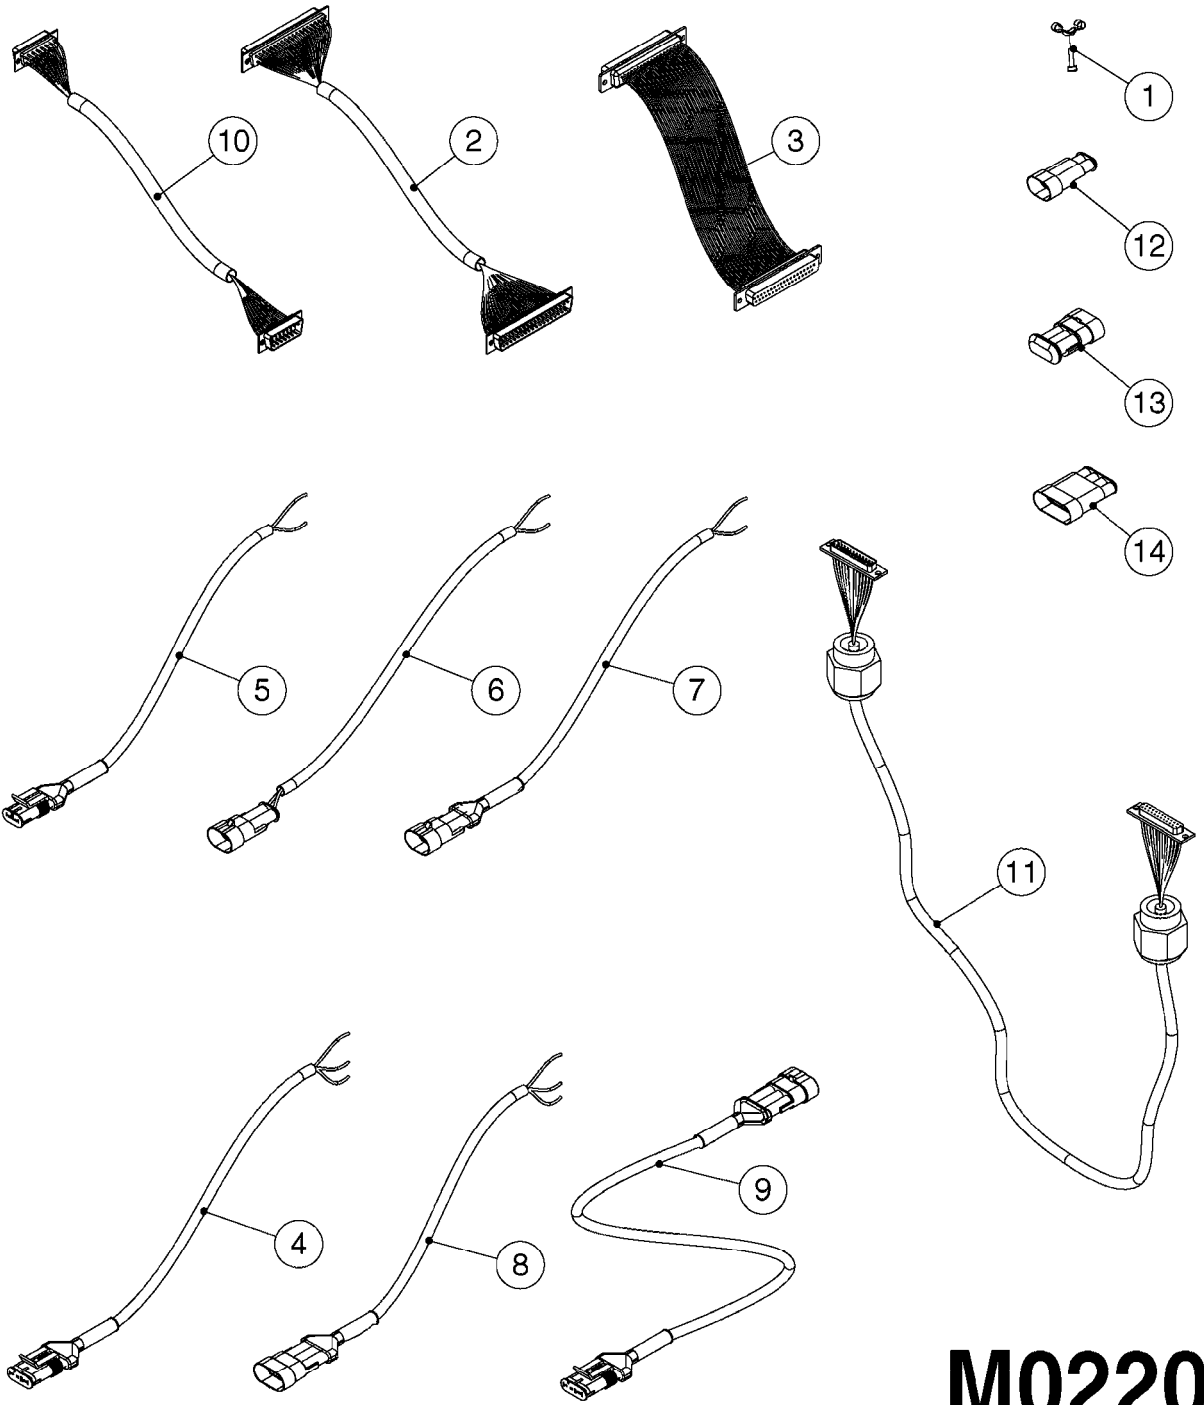

13 COMPLETE ASSEMBLY

COMPLETE ASSEMBLIES  
WHOLEGOODS ITEMS

**M0165**

TRAFFIC LIGHT KIT - DTZ  
M0165-HIN, 05:11:18

Page 1  
Date 12.08.2020 9:02

Pos.	parts-n°	order qty	description
1	460261	1	NUT HEX M6X1.00 LOCK DIN985 A2 SS
2	460423	1	NUT HEX M10X1.50 LOCK DIN985A2 SS
3	471122	1	WASHER, M10, Ø20/10.5X 2.0, SS
4	471125	1	WASHER M6U 6.4X14X1.2,A2 SS
5	16218503	1	PLATE, FOLDED, 3/16",80X376, RED
6	26004903	1	TAIL LIGHT GREEN WIRE LH
6	26005003	1	TAIL LIGHT YELLOW WIRE RH
7	26005103	1	PLUG 7-PIN AG TAIL LIGHT
8	26016903	1	LENS AMBER
9	26017003	1	LENS RED
10	26032703	1	HARNES COMPLETE, TAIL LIGHT, 2013
11	44074300	1	BOLT CARRIAGE M10x30 SS
12	44077200	1	BOLT, CARRIAGE, M6X30 DIN603 SS
13	70140303	1	TAIL LIGHT KIT, DTZ INCLUDES 16226203 PLATE F.DTZ CENTER