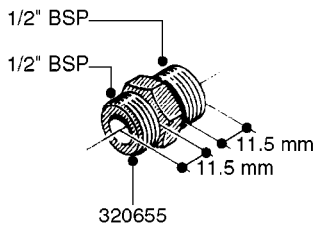

FITTINGS - HEXAGON NIPPLES  
L0030-HIN, 01:01:16

Page 0  
Date 12.08.2020 9:02

**L0030**

FITTINGS - HEXAGON NIPPLES  
L0030-HIN, 01:01:16

Page 1  
Date 12.08.2020 9:02

parts-n°	order qty	description
10015303	1	FITT.PO.HN 1.00X1.00 M1000
10425003	1	FITT.PO.HN 1.25X1.00 MCPHEE
320132	1	FITT.DK HN 1" BSP
320176	1	FITT.DK HN 3/8"X1/2" BSP
320445	1	FITT.DK HN 1/4"X3/8" BSP
320655	1	FITT.DK HN 1/2"-1/2" BSP
320692	1	FITT.DK HN 3/8'BSPX1/4'NPT
320703	1	FITT.DK HN 3/8BSP X1/2 &1/4NPT
320725	1	FITT.DK NIPPLE 3/8"-3/8" BSP
320902	1	FITT.DK HN 3/8'X 1/4' BSP
390232	1	FITT.DK HN 1-1/2' X 1-1/4' BSP
390276	1	FITT.DK HN 1'BSP