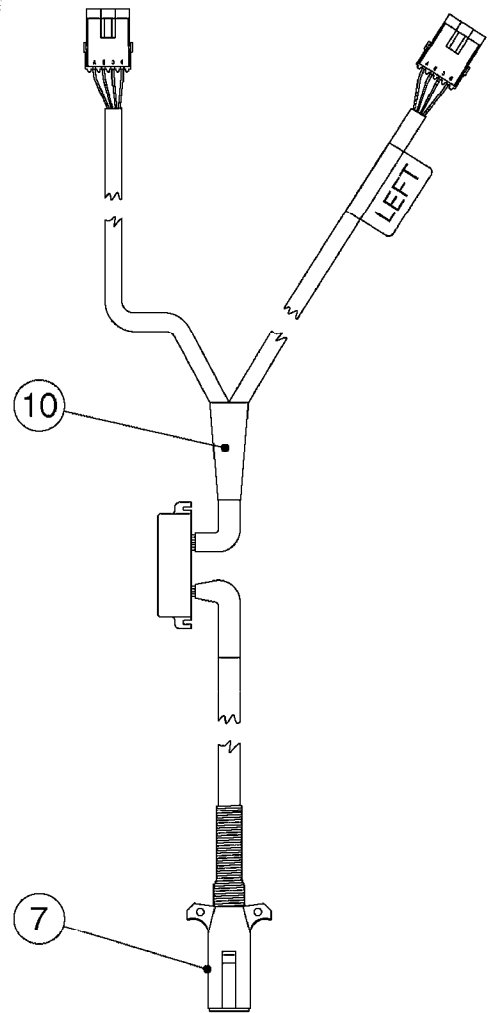

13 COMPLETE ASSEMBLY

COMPLETE ASSEMBLIES
WHOLEGOODS ITEMS

M0165

TRAFFIC LIGHT KIT - DTZ
M0165-HIN, 05:11:18

Page 1
Date 12.08.2020 9:02

Pos.	parts-n°	order qty	description
1	460261	1	NUT HEX M6X1.00 LOCK DIN985 A2 SS
2	460423	1	NUT HEX M10X1.50 LOCK DIN985A2 SS
3	471122	1	WASHER, M10, Ø20/10.5X 2.0, SS
4	471125	1	WASHER M6U 6.4X14X1.2,A2 SS
5	16218503	1	PLATE, FOLDED, 3/16",80X376, RED
6	26004903	1	TAIL LIGHT GREEN WIRE LH
6	26005003	1	TAIL LIGHT YELLOW WIRE RH
7	26005103	1	PLUG 7-PIN AG TAIL LIGHT
8	26016903	1	LENS AMBER
9	26017003	1	LENS RED
10	26032703	1	HARNES COMPLETE, TAIL LIGHT, 2013
11	44074300	1	BOLT CARRIAGE M10x30 SS
12	44077200	1	BOLT, CARRIAGE, M6X30 DIN603 SS
13	70140303	1	TAIL LIGHT KIT, DTZ INCLUDES 16226203 PLATE F.DTZ CENTER