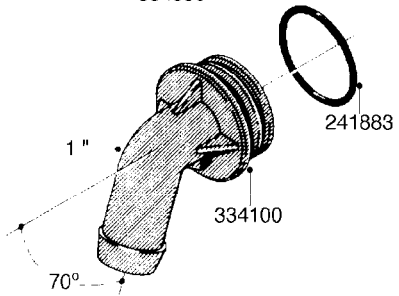

**L0080**

FITTINGS - S-53  
L0080-HIN, 12:09:17

Page 1

Date 12.08.2020 9:02

Pos.	parts-n°	order qty	description
1	145995	1	FITT.DK S-53 FORK
2	241973	1	O-RING Ø3 X 44.2 70 SHORES NITRIL NITRIL (BLACK)
2	242353	1	O-RING 3 X 44.2 VITON VITON (BROWN)
3	242109	1	O-RING D32.2x3.0 NITRIL (BLACK)
3	242354	1	O-RING D32.2X3.0 VITON VITON (BROWN)
4	322103	1	FITT.DK S-53 BULKHEAD
5	322107	1	FITT.DK S-53 BULKHEAD NUT
6	322110	1	FITT.DK S-53 ELB. 1/2" BSP
7	322352	1	FITT.DK S-53 TEE
8	334229	1	FITT.DK S-53 STR.3/4"
9	334260	1	GASKET F. S-53 BULKHEAD
10	334564	1	FITT.DK S-67 TO S-53 ADAPTER
11	391100	1	FITT.DK S-53THREAD INS.1/2"BSP
12	726463	1	FITT.DK S53 BULKHEAD W/GASKET
13	726552	1	FIT.DK S-53X90 1/2" BSP,O-RING
14	726556	1	FITT.DK S-53 HB 1/2" W/O-RING
15	726558	1	FITT.DK S53 STR. 3/4" W.ORING
16	726559	1	FITT DK. S-53 HB 1" W/O-RING
17	726568	1	FITT.DK.S-53 HB 1/2"90 W/O-RING
18	726570	1	FITT.DK S-53 ELB.3/4" W.ORING
19	726571	1	FITT.DK S-53 ELB.1", W ORING
20	726578	1	FITT.DK S53 PLUG WITH O-RING
21	728561	1	FITT.DK. S67M - S53F REDUCER