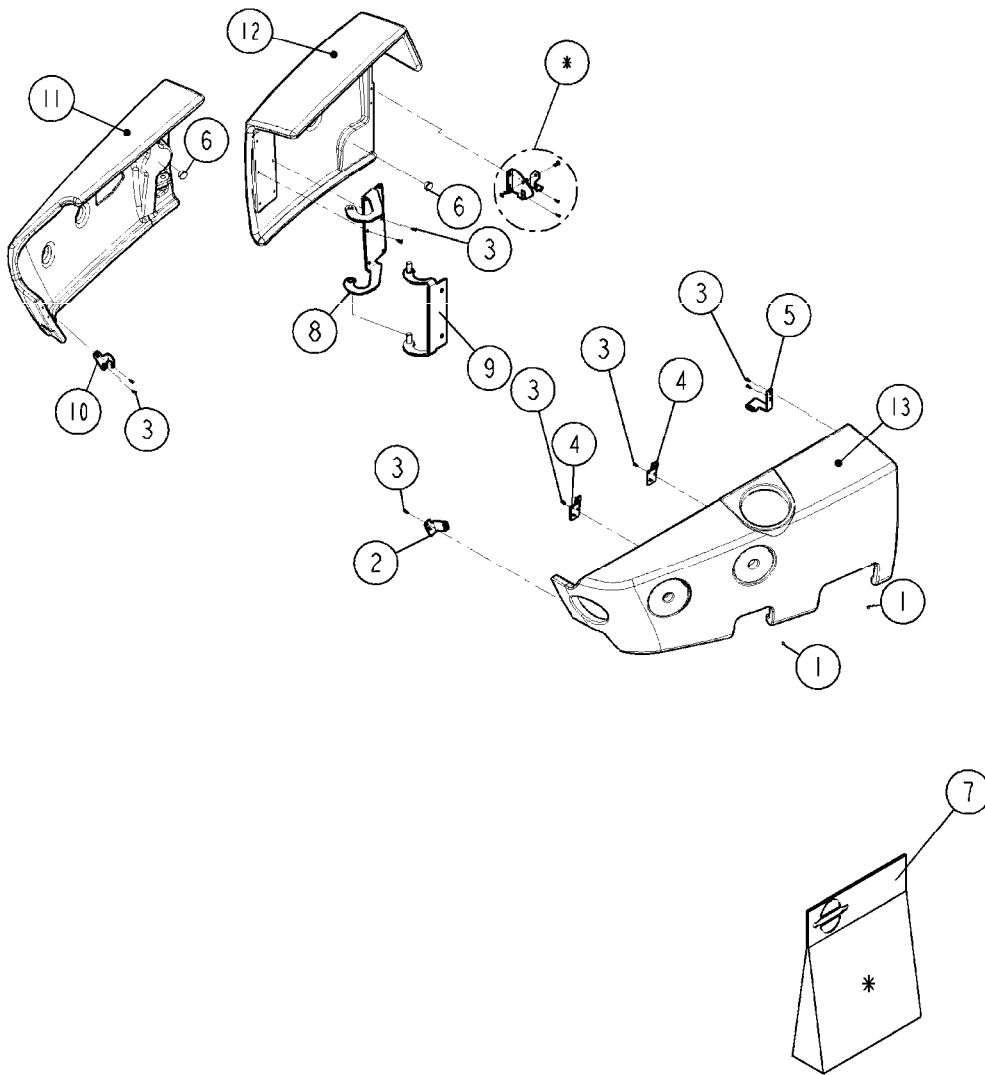

CM11 COVERING
E229-HIA, 31:10:13

Page 0

Date 12.08.2020 9:02

E229