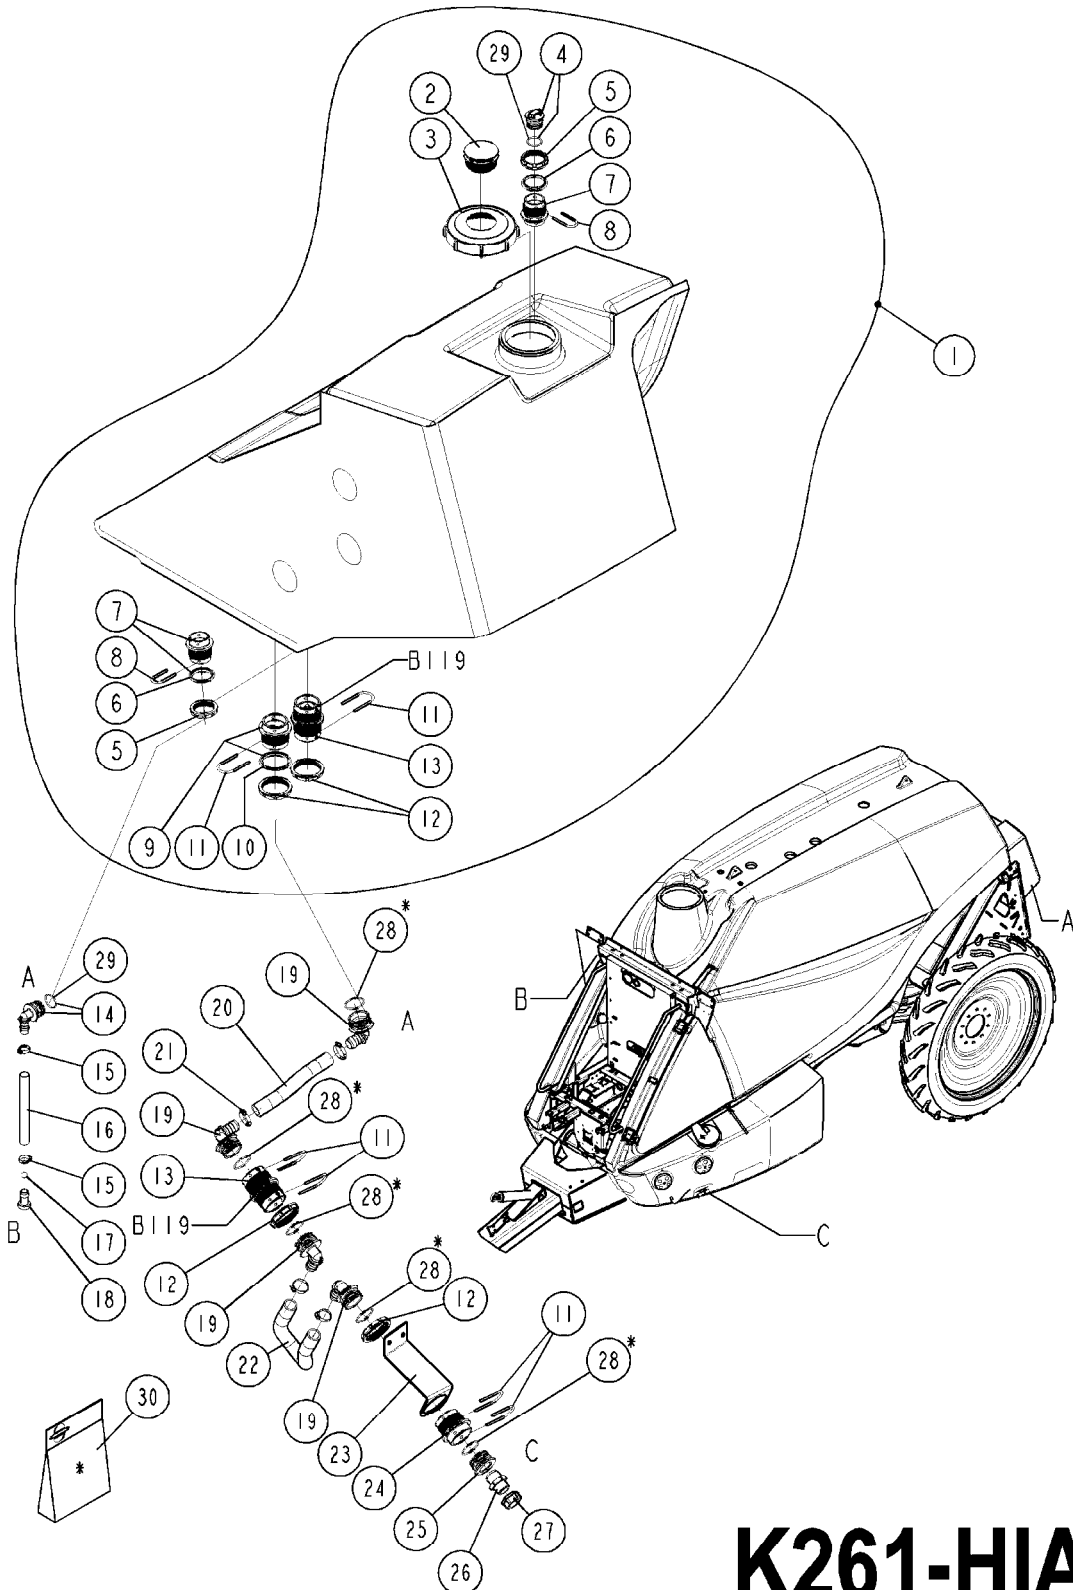

RINSING TANK
K261-HIA, 12:09:17

RINSING TANK
K261-HIA, 12:09:17

Page 1
Date 12.08.2020 9:02

Pos.	parts-n°	order qty	description
1	72285500	1	RINSE TANK 120G. W/FITTINGS NCM/NAV
2	727038	1	VENT F.TANK (FAST FILL)
3	390847	1	LID F. RINSE TANK CM
4	726578	1	FITT.DK S53 PLUG WITH O-RING
5	322107	1	FITT.DK S-53 BULKHEAD NUT
6	334260	1	GASKET F. S-53 BULKHEAD
7	726463	1	FITT.DK S53 BULKHEAD W/GASKET
8	145995	1	FITT.DK S-53 FORK
9	726464	1	FITT.DK S-67 BULKHEAD W/GASKET
10	334261	1	GASKET F. S-67 BULKHEAD
11	145996	1	FITT.DK S-67 FORK
12	322108	1	FITT.DK S-67 BULKHEAD NUT
13	72746000	1	CHECK VALVE S67 2011 THREADED
14	726570	1	FITT.DK S-53 ELB.3/4" W. ORING
15	284584	1	CLAMP HOSE GEAR 3/4" MINI 012
16	927205	1	HOSE R X CLEAR X 3/4 X 0012" L > 4900mm for 55/66/7000 LL > 4700mm for 4400 L
17	334878	1	BALL, YELLOW, SIGHT GAUGE
18	391105	1	FINAL STOPPER, 3/4"
19	334243	1	FITT.DK S-67 ELB.1"
20	92738800	1	SUCTION SPIRAL HOSE 1' ..... L > 2950mm for 25/32/3300 LL > 3475mm for 44/4500
21	283718	1	CLAMP HOSE GEAR D25-34'
22	92738800	1	SUCTION SPIRAL HOSE 1' ..... L > 500mm for all tank sizes
23	16130700	1	MOUNTING PLATE FOR RINSE TANK
24	322104	1	FITT.DK S-67 BULKHEAD
25	322132	1	FITTING S67- BSP1" F
26	320132	1	FITT.DK HN 1" BSP
27	320106	1	FITT.DK CAPNUT 1" BSP
27	242354	1	O-RING D32.2X3.0 VITON
28	242353	1	O-RING 3 X 44.2 VITON
28	241973	1	O-RING Ø3 X 44.2 70 SHORES NITRIL
29	242354	1	O-RING D32.2X3.0 VITON
30	74196100	1	BAG OF 10 PCS. 241973 O-RINGS