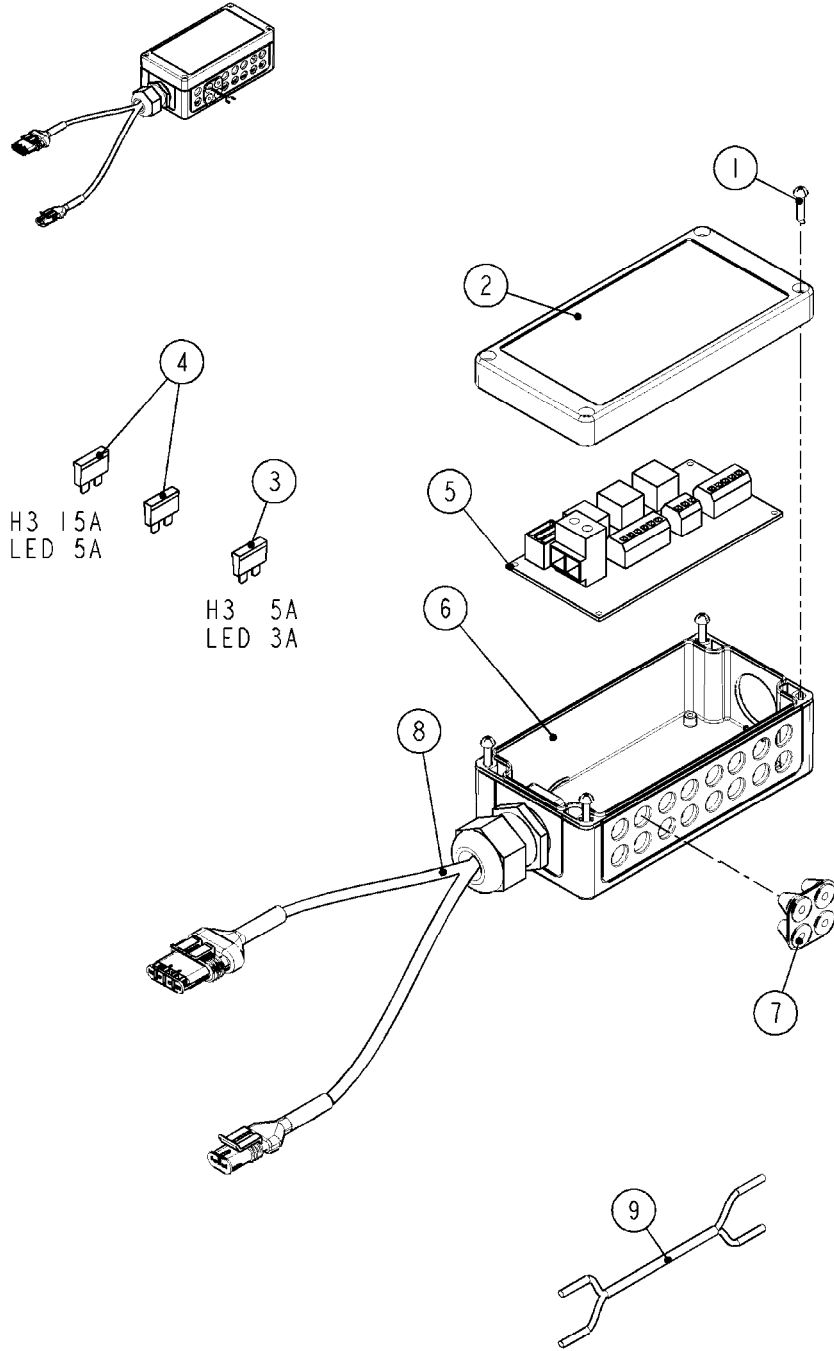

M419

WORK LIGHT JUNCTION BOX '13
M419-HIA, 10:03:14

Page 1

Date 12.08.2020 9:02

Pos.	parts-n°	order qty	description
1	280258	1	SCREW F. BOX LID 1/4" L=18
2	33508800	1	LID 160X80X15 BLK W/SCREWS
3	261762	1	Fuse 5A ATOF Series
4	28048600	1	FULE 15A ATOF SERIES
5	26057300	1	WORK LIGHT PCB 13
6	33514300	1	BOX 160X80X40 BLACK 1+16+1 HOLES
7	28048200	1	WIRE GROMET RUBBER 4 HOLE
8	72952600	1	CABLE KIT, WORKLIGHT POWER & CONTROL
9	72679000	1	CABLE ROUTE PHARE TRAVAIL