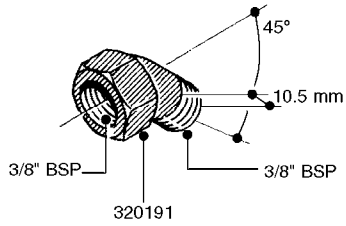

FITTINGS - HEXAGON NIPPLES  
L0030-HIN, 01:01:16

Page 0  
Date 12.08.2020 9:02

**L0030**

FITTINGS - HEXAGON NIPPLES  
L0030-HIN, 01:01:16

Page 1  
Date 12.08.2020 9:02

parts-n°	order qty	description
10015303	1	FITT.PO.HN 1.00X1.00 M1000
10425003	1	FITT.PO.HN 1.25X1.00 MCPHEE
320132	1	FITT.DK HN 1" BSP
320176	1	FITT.DK HN 3/8"X1/2" BSP
320445	1	FITT.DK HN 1/4"X3/8" BSP
320655	1	FITT.DK HN 1/2"-1/2" BSP
320692	1	FITT.DK HN 3/8'BSPX1/4'NPT
320703	1	FITT.DK HN 3/8BSP X1/2 &1/4NPT
320725	1	FITT.DK NIPPLE 3/8"-3/8" BSP
320902	1	FITT.DK HN 3/8'X 1/4' BSP
390232	1	FITT.DK HN 1-1/2' X 1-1/4' BSP
390276	1	FITT.DK HN 1'BSP