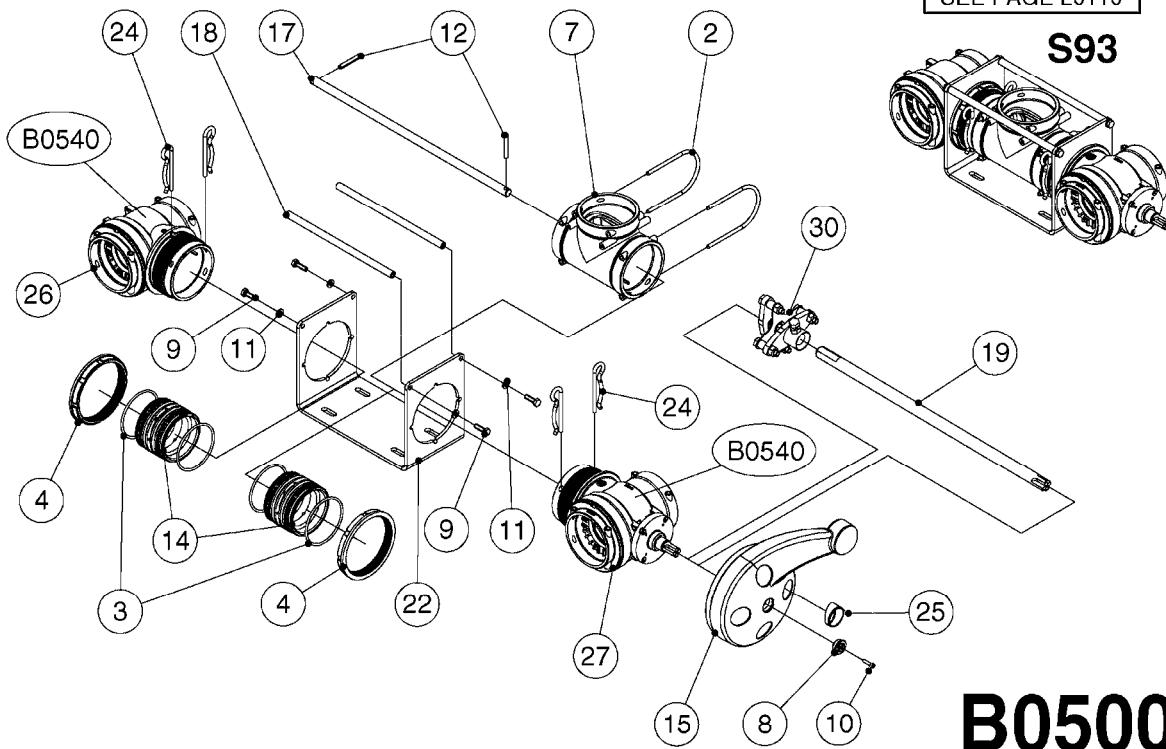

FOR S93 FITTINGS
SEE PAGE L0110

S93