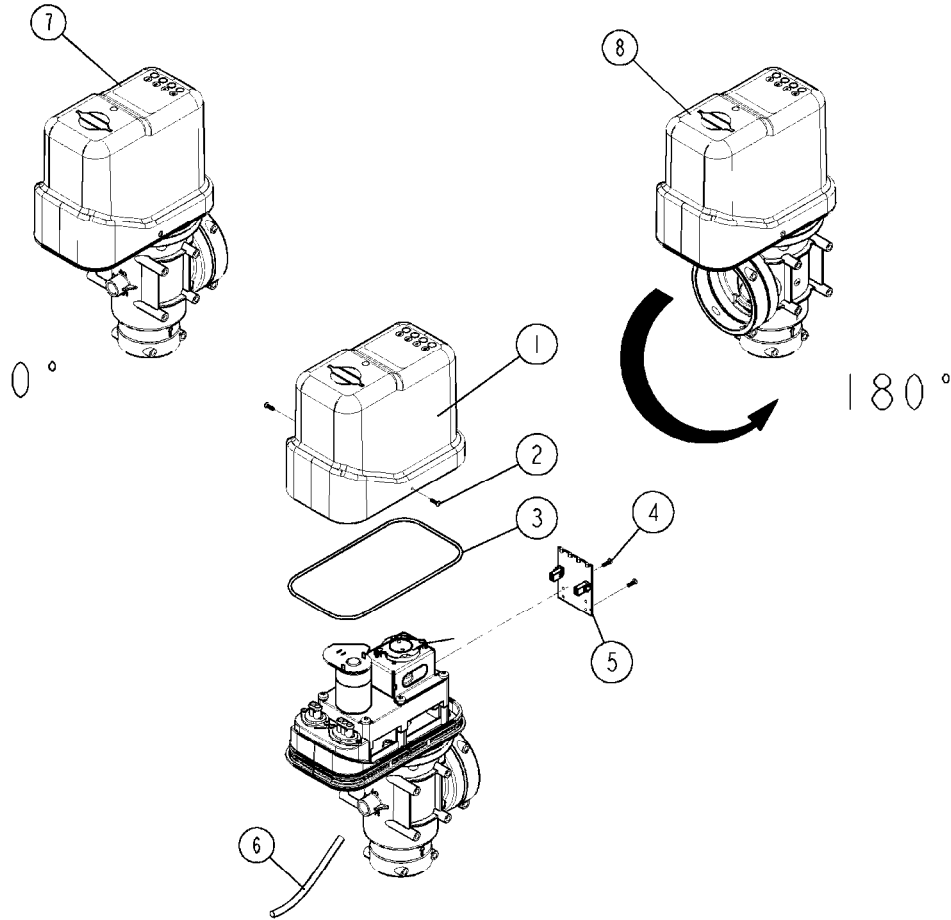

DF4 valve with Syntal

DF4	0° Navigator	180° Mega
New	72772100	72824100
Defect	73267100	73267200
Exchange	73266700	73266800

DF4 valve with Ceramic

DF4	0° Alpha	180° CMI
New	72909800	72772000
Defect	73267000	73266900
Exchange	73266600	73266500

B429-HIA