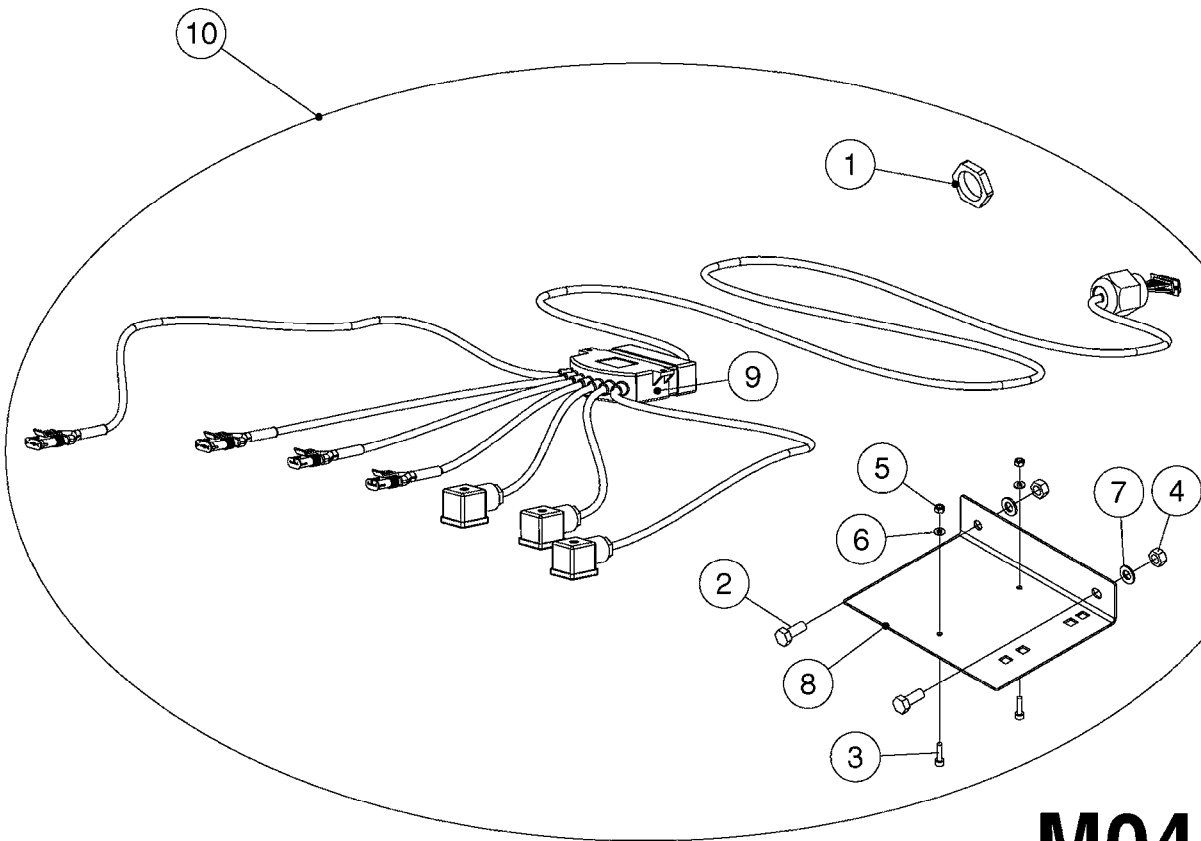

TRACK CABLE CM45/55/7000
M0480-HIN, 08:12:16

Page	0
Date	12.08.2020 9:03

M0480