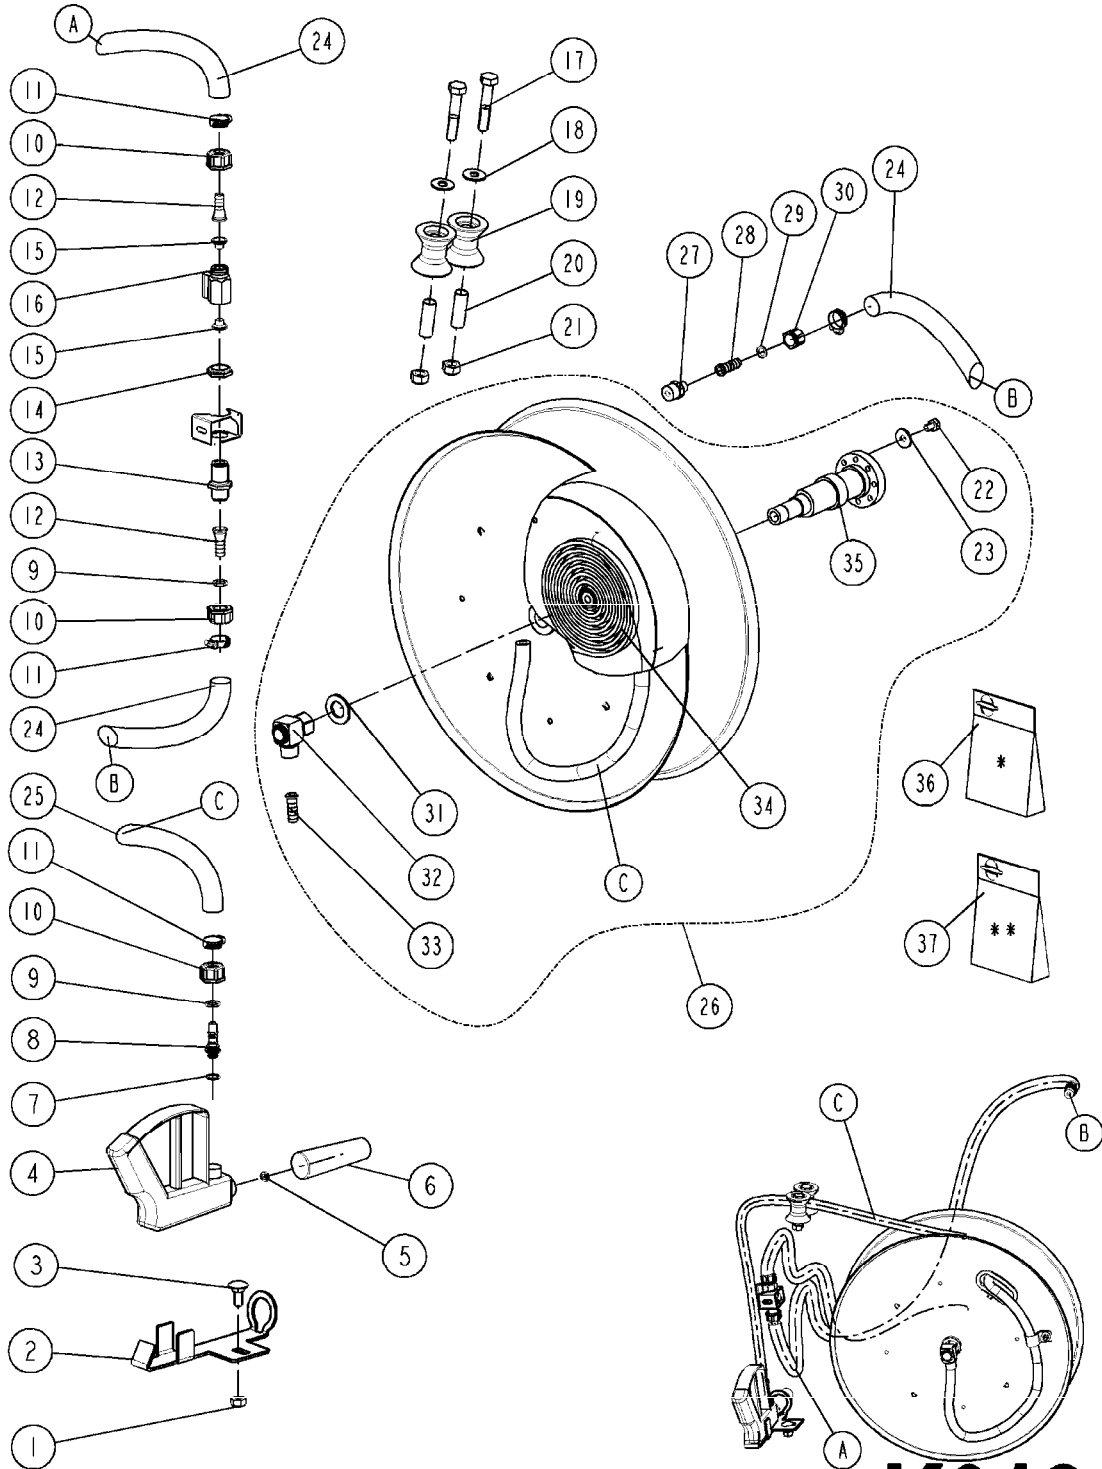

K612

CM HOSE REEL
K612-HIA, 29:04:14

Page 1
Date 12.08.2020 9:02

Pos.	parts-n°	order qty	description
1	460423	1	NUT HEX M10X1.50 LOCK DIN985A2 SS
2	16360000	1	BRACKET FOR HAND GUN
3	440737	1	BOLT CARRIAGE M10x25 SS
4	725663	1	PISTOL 60 COVER PART
5	334121	1	SEAT FOR ON-OFF TYPE
6	725664	1	FRONTPART F.SPRAY GUN MODEL 60
7	242033	1	O-RING Ø14.1 X 1.6 NITRILE
8	334653	1	FITT.DK HB 3/8' F.HANDGUN
9	330212	1	O-RING D19/D14X2.4 F.1/2"NUT
10	320084	1	FITT.DK NUT 1/2" BSP
11	284583	1	CLAMP HOSE GEAR 1/2" 28029803
12	330676	1	FITT.DK HB 3/8" F. 1/2" NUT
13	321742	1	FITT.DK BULKHEAD 1/2' BSP
14	321307	1	FITT.DK NUT 1/2" BSP JAMB
15	332076	1	CONE INSERT F. ALUMINUM LANCE
16	281551	1	BALL VALVE 1/2"
17	430802	1	BOLT HEX 8.8 DEL M12X75
18	165557	1	WASHER D28.0/D12.2X2.0 SS
19	39141200	1	PLASTIC TRUSS D30/16.5 L=52
20	15143200	1	TUBE D16.0 X1.5 DEL
21	460703	1	NUT HEX M12X1.75 LOCK DIN985A2 SS
22	420918	1	BOLT 8 X 12 STAINLESS
23	471132	1	WASHER D24/D8.4 X 2 SS
24	927017	1	HOSE R X 60 BAR X 3/8 X 0012"
25	927384	1	PVC HOSE W/INS.3/8' BLACK 25M
26	28112400	1	HOSEREEL W. REWINDER
27	320445	1	FITT.DK HN 1/4"X3/8" BSP
28	330783	1	FITT.DK HB 3/8"F.3/8" NUT
29	330013	1	O-RING 2.5 X 10 PUR
30	320187	1	FITT.DK CAP 3/8" BSP BLACK
31	28125600	1	DISC 21.5X42.2 HOSE REEL CM45/55/7000
32	28125400	1	ANGLE SWIVEL F. HOSE REEL CM45/55/7000
33	28125500	1	FITT. 1/4" F. HOSE REEL CM45/55/7000
34	28125300	1	SPRING F. HOSEREEL CM45/55/7000
35	28125200	1	AXLE F. HOSE REEL CM45/55/7000
36	28125700	1	REP. KIT F RATCHET CM45/55/7000
37	28125800	1	GASKET SET F.HOSE REEL CM45/55/7000