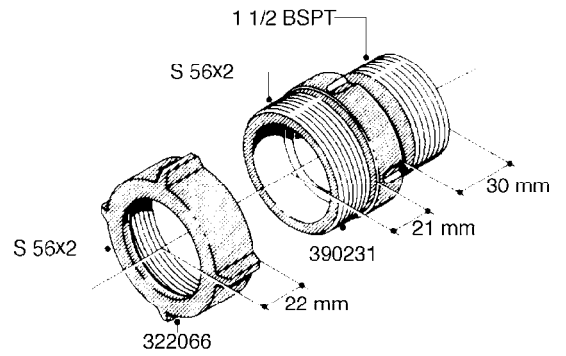

**L0080**

FITTINGS - S-53  
L0080-HIN, 12:09:17

Page 1

Date 12.08.2020 9:02

Pos.	parts-n°	order qty	description
1	145995	1	FITT.DK S-53 FORK
2	241973	1	O-RING Ø3 X 44.2 70 SHORES NITRIL NITRIL (BLACK)
2	242353	1	O-RING 3 X 44.2 VITON VITON (BROWN)
3	242109	1	O-RING D32.2x3.0 NITRIL (BLACK)
3	242354	1	O-RING D32.2X3.0 VITON VITON (BROWN)
4	322103	1	FITT.DK S-53 BULKHEAD
5	322107	1	FITT.DK S-53 BULKHEAD NUT
6	322110	1	FITT.DK S-53 ELB. 1/2" BSP
7	322352	1	FITT.DK S-53 TEE
8	334229	1	FITT.DK S-53 STR.3/4"
9	334260	1	GASKET F. S-53 BULKHEAD
10	334564	1	FITT.DK S-67 TO S-53 ADAPTER
11	391100	1	FITT.DK S-53THREAD INS.1/2"BSP
12	726463	1	FITT.DK S53 BULKHEAD W/GASKET
13	726552	1	FIT.DK S-53X90 1/2" BSP,O-RING
14	726556	1	FITT.DK S-53 HB 1/2" W/O-RING
15	726558	1	FITT.DK S53 STR. 3/4" W.ORING
16	726559	1	FITT DK. S-53 HB 1" W/O-RING
17	726568	1	FITT.DK.S-53 HB 1/2"90 W/O-RING
18	726570	1	FITT.DK S-53 ELB.3/4" W.ORING
19	726571	1	FITT.DK S-53 ELB.1", W ORING
20	726578	1	FITT.DK S53 PLUG WITH O-RING
21	728561	1	FITT.DK. S67M - S53F REDUCER