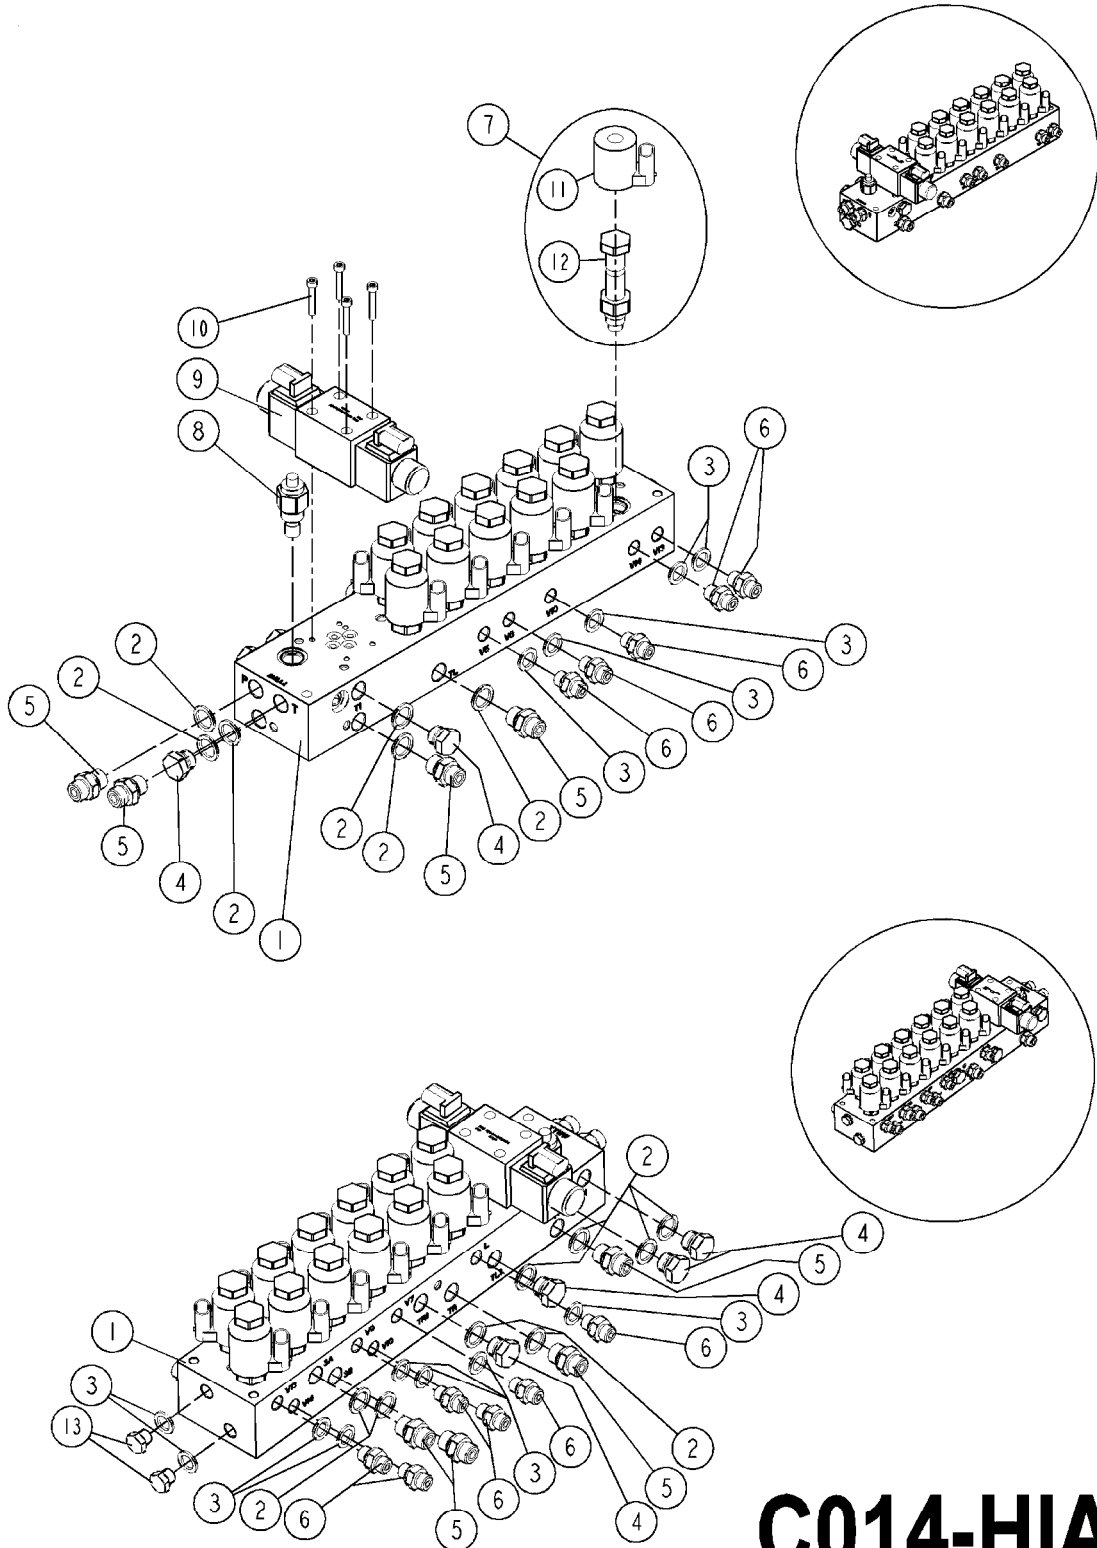

**C014-HIA**

DTZ HYD. BLOCK  
C014-HIA, 09:07:18

Page 1  
Date 12.08.2020 9:02

Pos.	parts-n°	order qty	description
1	73024700	1	HYD. BLOCK DDZ SPAREPART
2	240866	1	DOWTYSEAL 3/8"
3	241404	1	DOWTY SEAL 1/4"
4	146790	1	PLUG 3/8" RG L=20 SS
5	23234300	1	HEX NIPPLE 3/8"-11/16"
6	23234500	1	HEX NIPPLE 1/4" - 9/16"
7	75586600	1	SOLENOID VALVE NC, + COIL
8	78216800	1	FLOW REGULATING VALVE, 3/4"
9	78217800	1	MAGNET VLV.MD1L-S3/10N-D12K8DT
10	450964	1	SCREW M5X30 F.CYLINDER
11	78222700	1	COIL W. AMP
12	78222800	1	SOLENOID VALVE NC, DOUBLE LOCK
13	14010400	1	PLUG 1/4" BSP