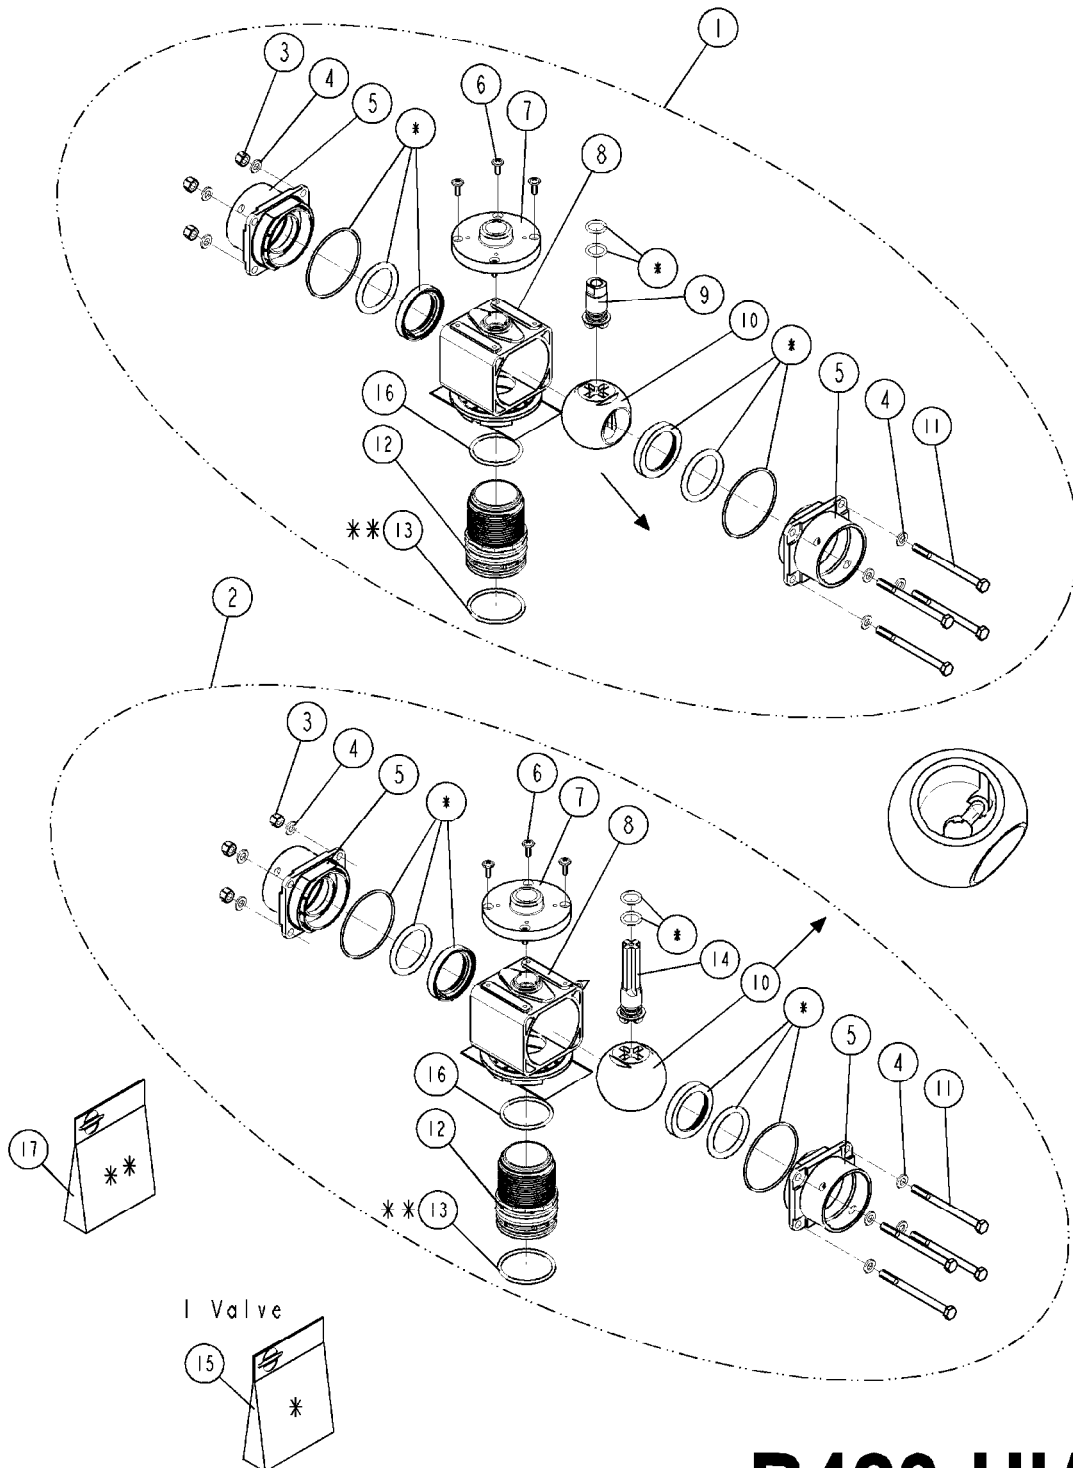

VALVE S67 2-WAY (11)  
B422-HIA, 19:12:12

Page 0

Date 12.08.2020 9:01

I Valve

**B422**

VALVE S67 2-WAY (11)  
B422-HIA, 19:12:12

Page 1  
Date 12.08.2020 9:01

Pos.	parts-n°	order qty	description
1	72784200	1	VALVE 2-WAYS S67 CM11
2	460261	1	NUT HEX M6X1.00 LOCK DIN985 A2 SS
3	471125	1	WASHER M6U 6.4X14X1.2,A2 SS
4	334497	1	END COVER 3 WAY VALVE S-67
5	440699	1	SCREW F. PLASTIC 4MM X12LG SS
6	391023	1	SMART VALVE MOUNTING BRACKET
7	39135100	1	S67 HOUSING MACHINED (322230)
8	14117200	1	CARRIER S67 L70 M4 CM11 MS
9	390262	1	BALL F. 2 WAY VALVE
10	410605	1	BOLT HEX 8.8 DEL M6X80
11	74193000	1	REPAIR KIT FOR S67 VALVE