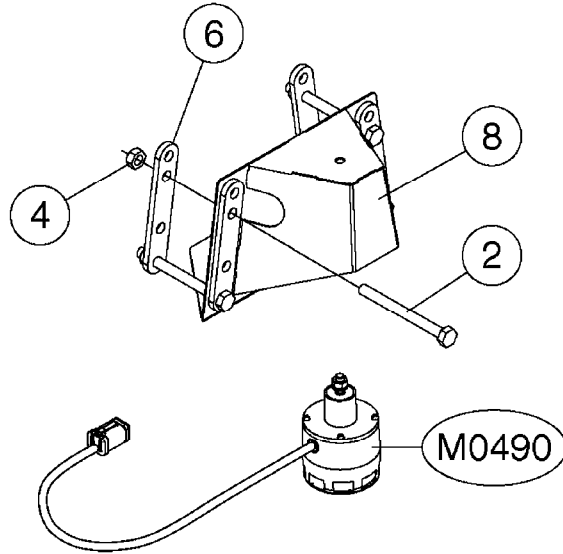

# M0490

NORAC UC7 BOOM HEIGHT CONTROL  
M0490-HIN, 13:03:19

Page 1  
Date 12.08.2020 9:03

Pos.	parts-n°	order qty	description
1	26043700	1	SENSOR, NORAC, UC5, ULTRASONIC
2	26043900	1	NORAC UC5 - UC7 NETWORK COUPLER 8-WAY
3	26044000	1	CABLE UC5 NETWORK 18 AWG 10M WITH SEVERE TERRAIN
4	26044100	1	UC5 - UC7 NETWORK COUPLER 3-WAY
5	26044200	1	CABLE UC5 - UC7 NETWORK 18 AWG 20M WITHOUT SEVERE TERRAIN
6	26044400	1	NORAC UC5 - UC7 COUPLER 2-WAY/TERM.
7	26047100	1	CABLE UC5 NETWORK 14 AWG 1M
8	26049900	1	CABLE UC5 NETWORK 14 AWG 3M
9	26057900	1	UC5 - UC7 NETWORK 6 PIN PLUG '13
10	26071500	1	UC7. HCM1 MODULE
11	26071600	1	UC7. ULTRASONIC MAX SENSOR
12	26071800	1	UC7. CANBUS REPEATER
13	26071900	1	UC7. CABLE INTERFACE DAH09
14	26072200	1	UC7. 0.5 METER CABLE
15	26084700	1	Mesh Kit Ultrasonic Sensor FOR 2018 AND NEWER SENSORS
15	28098003	1	MESH AND CLIP KIT, NORAC FOR PRE-2018 SENSORS
16	28050303	1	NORAC RUBBER TOP&BOLT F.SENSOR DIA.30MMX30MMX8MM
17	28055503	1	NORAC VALVE MOUNTING HARDWARE
18	28086600	1	FOAM DISC F. SENSOR NORAC
19	28097803	1	MOUNTING CLIP HCM1 MODULE
20	78216100	1	NORAC VALVE BLOCK COMP, DEUTSCH CON.