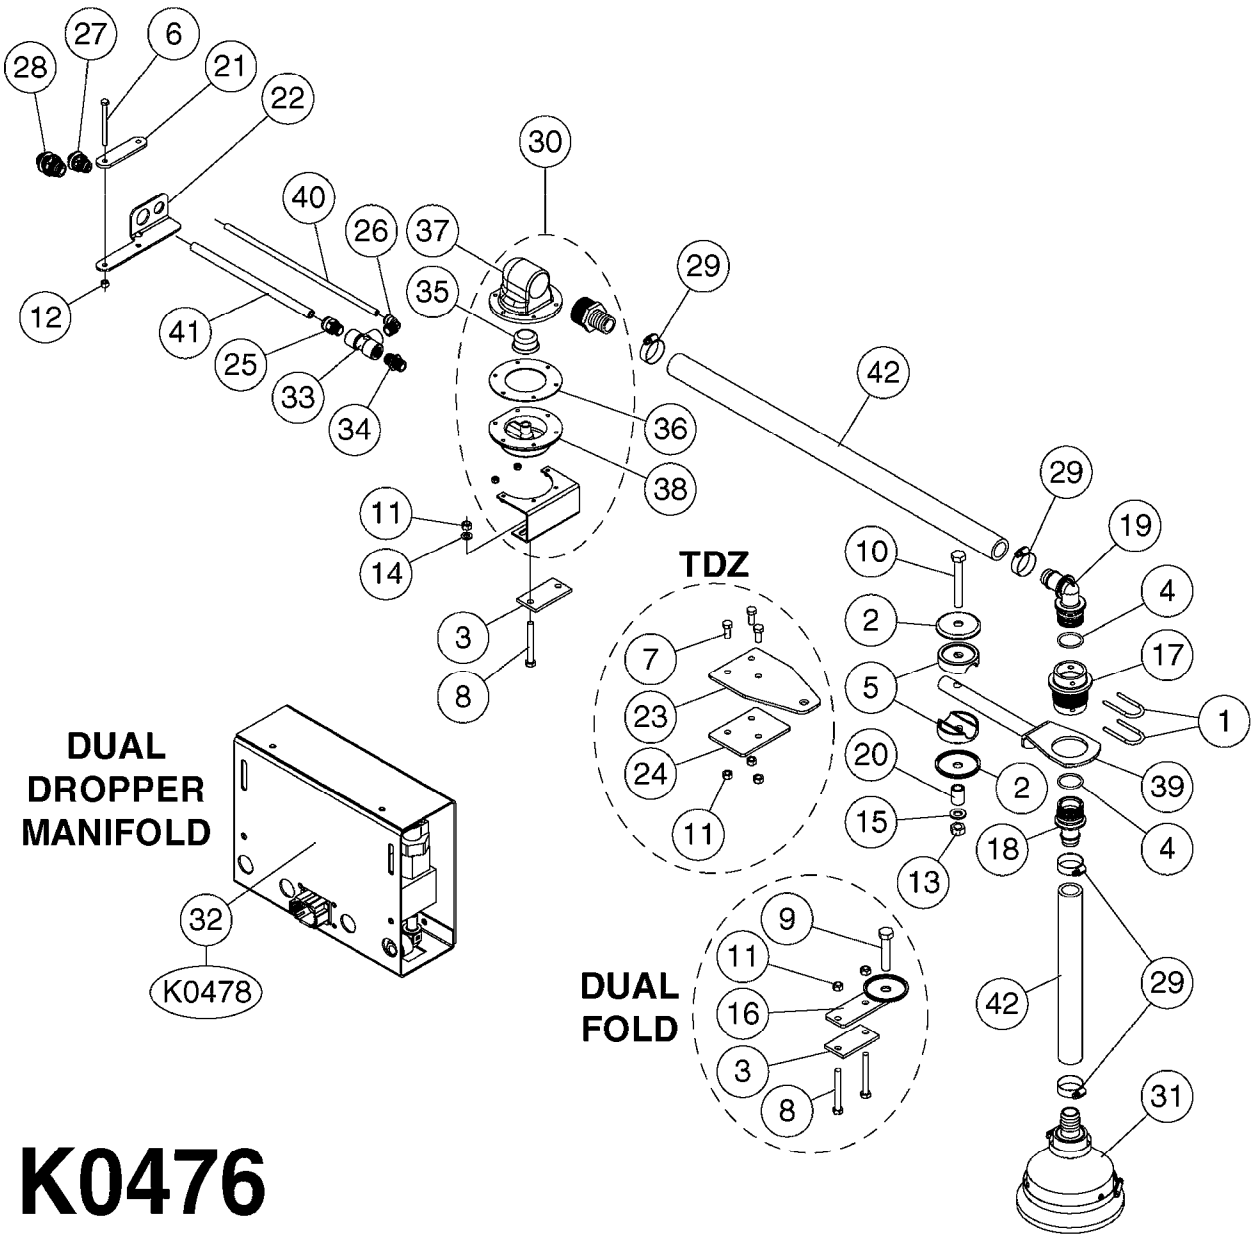

K0476

FOAM MARKER - DROPPER RICHWAY
K0476-HIN, 26:02:18

Pos.	parts-n°	order qty	description
1	145995	1	FITT.DK S-53 FORK
2	160775	1	WASHER F. FRICTION PLATE
3	172664	1	FLATBAR BACKING PLATE
4	242109	1	O-RING D32.2x3.0
4	242354	1	O-RING D32.2X3.0 VITON
5	330831	1	FRICTION PLATE
6	410605	1	BOLT HEX 8.8 DEL M6X80
7	420582	1	BOLT HEX 8.8 DEL M8X20 FT A2
8	421201	1	BOLT HEX 8.8 DEL M8X70
9	430323	1	BOLT HEX 8.8 DEL M12X60
10	430924	1	BOLT HEX 8.8 DEL M12 X 85
11	460143	1	LOCK NUT M8 SST A2 DIN985
12	460261	1	NUT HEX M6X1.00 LOCK DIN985 A2 SS
13	460703	1	NUT HEX M12X1.75 LOCK DIN985A2 SS
14	471126	1	WASHER, M8, Ø16/ 8.4X 1.6, SS
15	471127	1	WASHER, M12, Ø24/13X24X2.5 SS
16	611671	1	BREAK AWAY HOLDER F-MARKER
17	726463	1	FITT.DK S53 BULKHEAD W/GASKET
18	726559	1	FITT DK. S-53 HB 1" W/O-RING
19	726571	1	FITT.DK S-53 ELB.1", W ORING
20	14103900	1	BUSHING Ø19/Ø13 L=26.5 SPC/FTZ BOOMS ONLY
21	16022403	1	BRACKET 60MM TUBE
22	16162903	1	BRKT, FOAM LINE DISCONNECT
23	16169803	1	BRACKET, TDZ FOAM MARKER MOUNT
24	16170003	1	PLATE, TDZ FOAM MARKER MOUNT BACKER
25	23004303	1	FITT, 3/8"NPT-3/8"TUBE-PTC
26	23004403	1	FITT, 3/8"NPT-1/4"90-PTC
27	23004503	1	FITT, BULKHEAD-1/4" TUBE-PTC
28	23004603	1	FITT, BULKHEAD-3/8" TUBE-PTC
29	28030003	1	CLAMP HOSE GEAR P1" 6716
30	28064903	1	FOAMHEAD ASSEMBLY, RICHWAY
31	28065003	1	COLLECTOR HEAD ASSY, RICHWAY
32	28065103	1	DUAL DROP MANIFOLD, RICHWAY
33	28066303	1	FITT, BANJO, 3/8" TEE
34	28066403	1	FITT, BANJO, 3/8"-3/8" STR NIP
35	28087803	1	3/8" FOAMHEAD SCREEN, FOAM MARKER, RICHWAY
36	28087903	1	FOAMHEAD GASKET, FOAM MARKER, RICHWAY
37	28088003	1	FOAMHEAD TOP HOUSING, FOAM MARKER, RICHWAY
38	28088103	1	FOAMHEAD BOTTOM HOUSING, FOAM MARKER, RICHWAY
39	61065900	1	BRACKET FOR FOAM DROPPER, S53
40	92703303	1	HOSE LLDPE .25"X.17"X12" BLACK
41	92703403	1	HOSE LLDPE .38"X.25"X12" BLACK
42	92712403	1	HOSE R X1" X300PSI WP X0012"