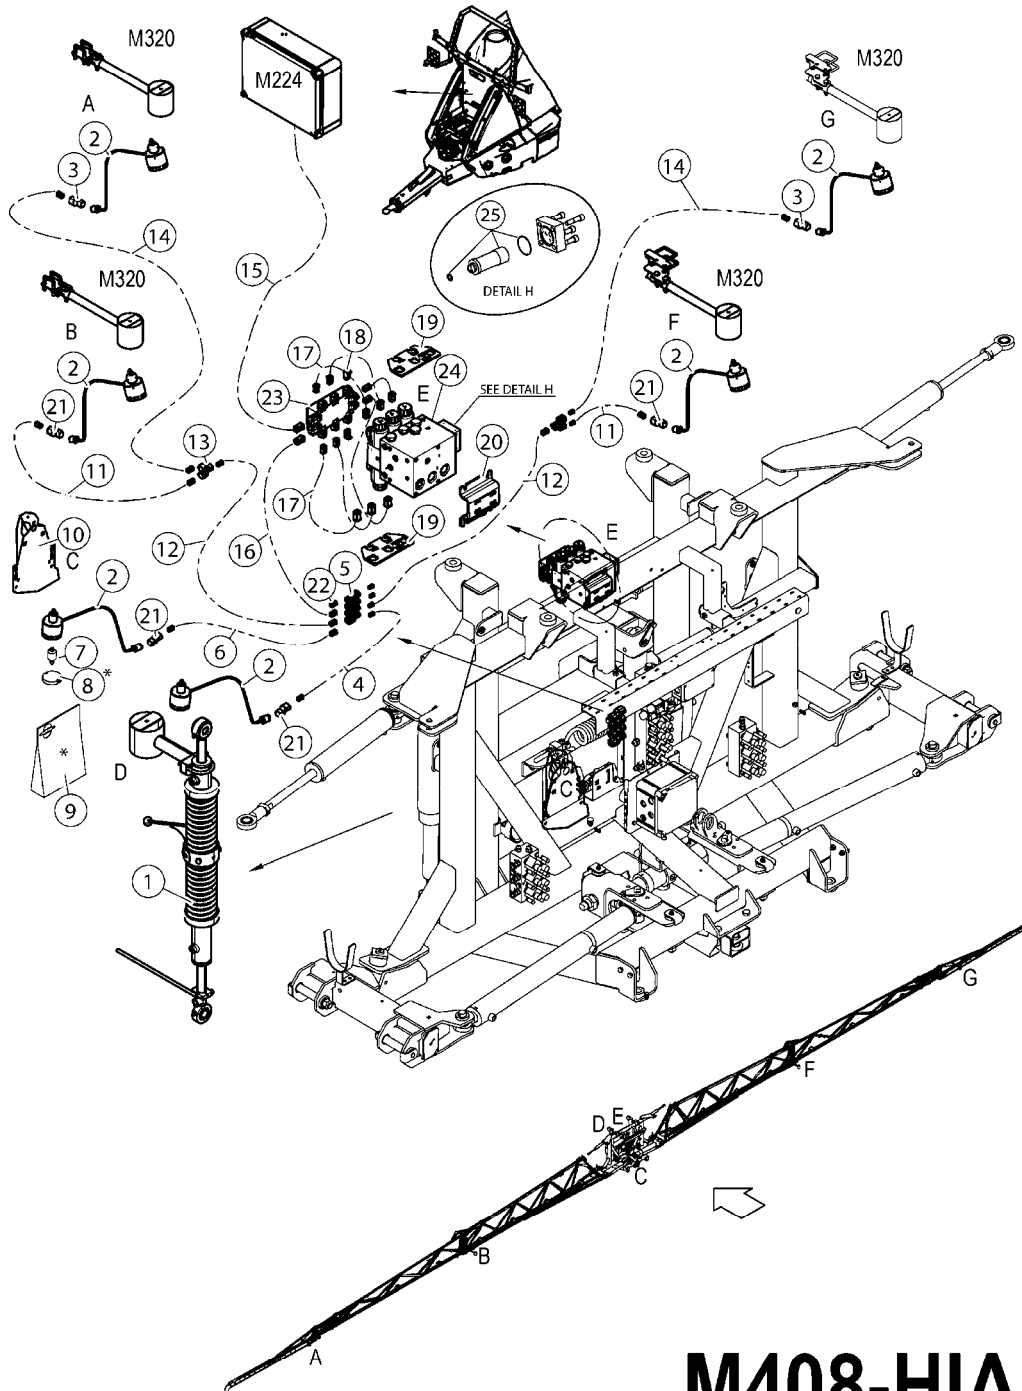

**M408-HIA**

NORAC UC5 AUTOTERRAIN TDZ  
M408-HIA, 10:02:16

Page 1  
Date 12.08.2020 9:02

Pos.	parts-n°	order qty	description
1	78130700	1	CYLINDER 8IN LINEAR ROLL NORAC
2	26043700	1	SENSOR, NORAC, UC5, ULTRASONIC
3	26044400	1	NORAC UC5 - UC7 COUPLER 2-WAY/TERM.
4	26043200	1	CABLE UC5 NETWORK 14 AWG 1M
5	26043900	1	NORAC UC5 - UC7 NETWORK COUPLER 8-WAY
6	26043200	1	CABLE UC5 NETWORK 14 AWG 1M
7	28050303	1	NORAC RUBBER TOP&BOLT F.SENSOR DIA.30MMX30MMX8MM
8	28086600	1	FOAM DISC F. SENSOR NORAC For Sensors before 2018
9	28097000	1	TRANSDUCER KIT F.US SENSOR For sensors before 2018
9	26084700	1	Mesh Kit Ultrasonic Sensor For Sensors from 2018 and forward
10	61068000	1	NORAC SENSOR BRACKET, CENTER
11	26032600	1	CABLE UC5 NETWORK 14 AWG 10M
11	26044200	1	CABLE UC5 - UC7 NETWORK 18 AWG 20M
11	26047100	1	CABLE UC5 NETWORK 14 AWG 1M
11	26049900	1	CABLE UC5 NETWORK 14 AWG 3M
11	26051100	1	CABLE UC5 NETWORK 14 AWG 5M
11	26051200	1	CABLE UC5 NETWORK 14 AWG 7M
11	26051300	1	CABLE UC5 NETWORK 14 AWG 15M
12	26043200	1	CABLE UC5 NETWORK 14 AWG 1M
13	26044100	1	UC5 - UC7 NETWORK COUPLER 3-WAY
14	26044200	1	CABLE UC5 - UC7 NETWORK 18 AWG 20M
14	26047100	1	CABLE UC5 NETWORK 14 AWG 1M
14	26049900	1	CABLE UC5 NETWORK 14 AWG 3M
14	26051100	1	CABLE UC5 NETWORK 14 AWG 5M
14	26051200	1	CABLE UC5 NETWORK 14 AWG 7M
14	26051300	1	CABLE UC5 NETWORK 14 AWG 15M
15	26045600	1	CABLE, UC5, 6P FEMALE JC L=10.5M
16	26043200	1	CABLE UC5 NETWORK 14 AWG 1M
17	26043300	1	CABLE UC5 VALVE 2PIN/2PIN DT
18	26043000	1	NORAC UC5 NETWORK 2 PIN PLUG
19	28153500	1	VALVE MODULE BRACKET PAIR
20	16320400	1	BRACKET F. NORAC BLOCK - RED
21	26043800	1	NORAC UC5 - UC7 NETWORK COUPLER 2-WAY
22	26057900	1	UC5 - UC7 NETWORK 6 PIN PLUG '13
23	26043500	1	NORAC UC5 VALVE MODULE
24	78219200	1	VALVE BLOCK 3 STATION
25	28067303	1	KIT FILTER NORAC UC5 106285