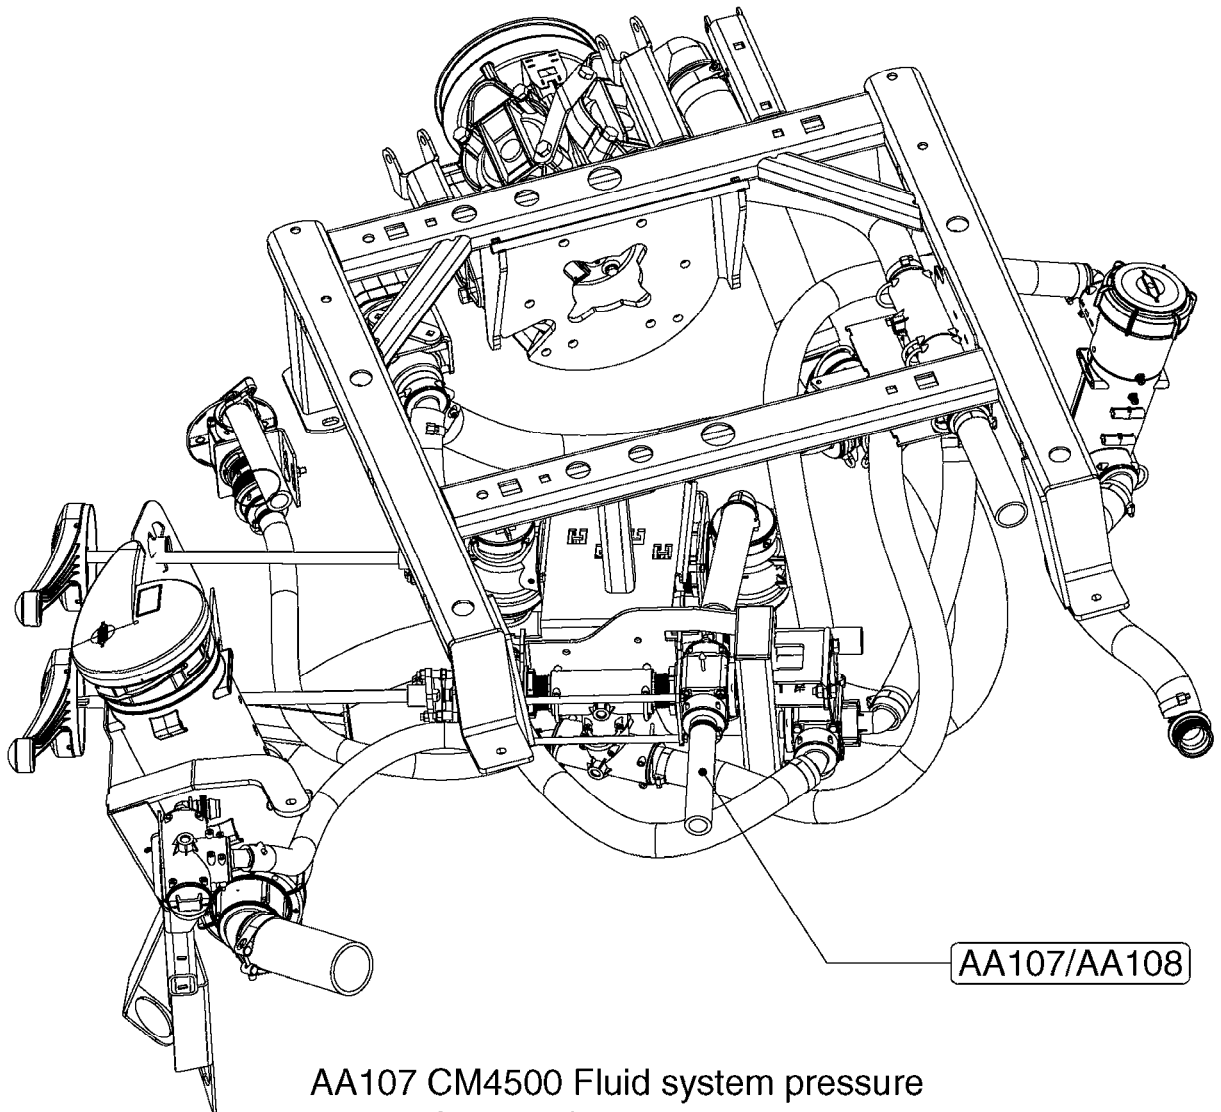

- AA107 CM4500 Fluid system pressure
- AA108 CM5500/7000 Fluid system pressure
- AA109 CM4500/5500/7000 Fluid system suction

AA106