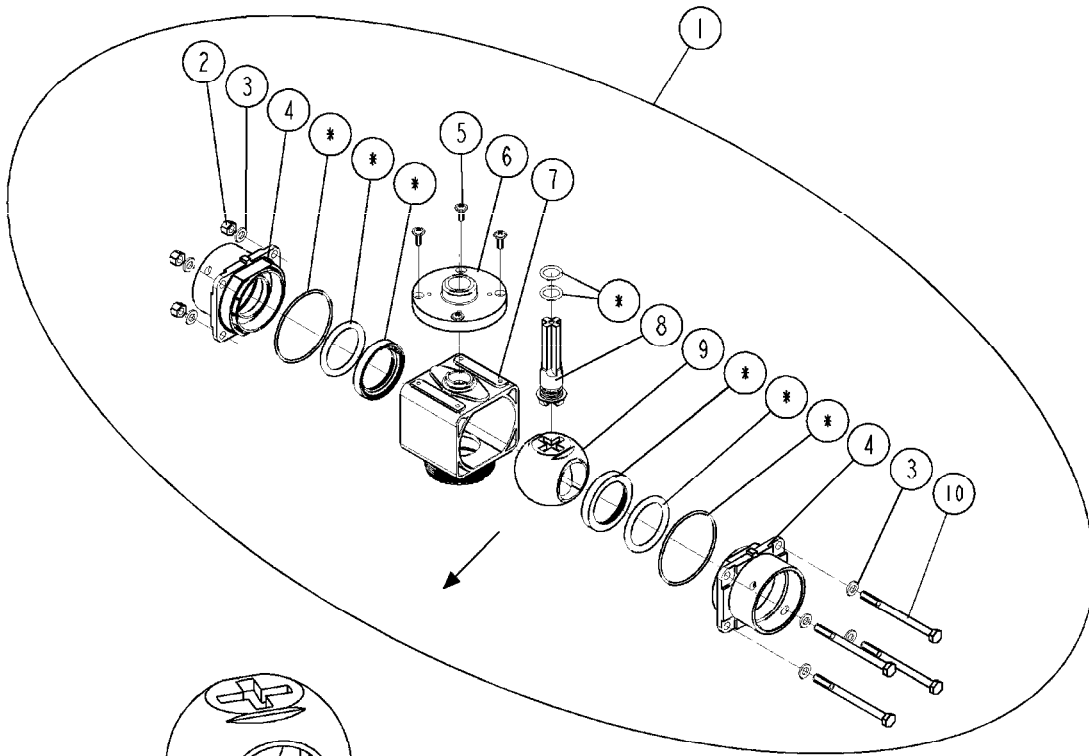

VALVE S67 2-WAY (11)
B422-HIA, 19:12:12

Page 0

Date 12.08.2020 9:01

I Valve