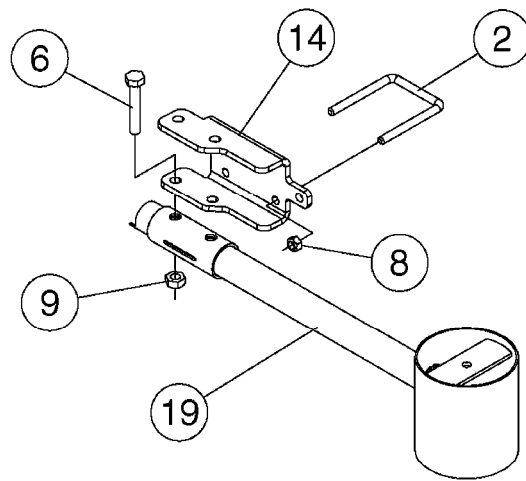

NORAC UC5 BOOM HEIGHT CONTROL  
M0370-HIN, 16:10:18

Page 1  
Date 12.08.2020 9:03

Pos.	parts-n°	order qty	description
1	26022703	1	CABLE, INTERFACE, TILT, NORAC UC5
2	26023503	1	CABLE UC5 INTERFACE MAIN AMP
3	26032600	1	CABLE UC5 NETWORK 14 AWG 10M
4	26043000	1	NORAC UC5 NETWORK 2 PIN PLUG
5	26043300	1	CABLE UC5 VALVE 2PIN/2PIN DT
6	26043400	1	NORAC UC5 CONTROLLER MODULE
7	26043500	1	NORAC UC5 VALVE MODULE
8	26043600	1	MODULE, INPUT, NORAC UC5
9	26043700	1	SENSOR, NORAC, UC5, ULTRASONIC
10	26043800	1	NORAC UC5 - UC7 NETWORK COUPLER 2-WAY
11	26043900	1	NORAC UC5 - UC7 NETWORK COUPLER 8-WAY
12	26044200	1	CABLE UC5 - UC7 NETWORK 18 AWG 20M
13	26023803	1	NORAC UC5 ROLL SENSOR OLD STYLE NORAC P/N 43740
13	26044300	1	UC5 - UC7 ROLL SENSOR VER. 2 NEW STYLE NORAC P/N 43741
14	26044400	1	NORAC UC5 - UC7 COUPLER 2-WAY/TERM.
15	26047100	1	CABLE UC5 NETWORK 14 AWG 1M
16	26049900	1	CABLE UC5 NETWORK 14 AWG 3M
17	26057900	1	UC5 - UC7 NETWORK 6 PIN PLUG '13
18	26058000	1	NORAC UC5 - UC7 NETWORK 12-PIN PLUG
19	26084700	1	Mesh Kit Ultrasonic Sensor FOR 2018 AND NEWER SENSORS
19	28098003	1	MESH AND CLIP KIT, NORAC FOR PRE-2018 SENSORS
20	28050303	1	NORAC RUBBER TOP&BOLT F.SENSOR DIA.30MMX30MMX8MM
21	28055503	1	NORAC VALVE MOUNTING HARDWARE
22	28086600	1	FOAM DISC F. SENSOR NORAC
23	78216100	1	NORAC VALVE BLOCK COMP, DEUTSCH CON.