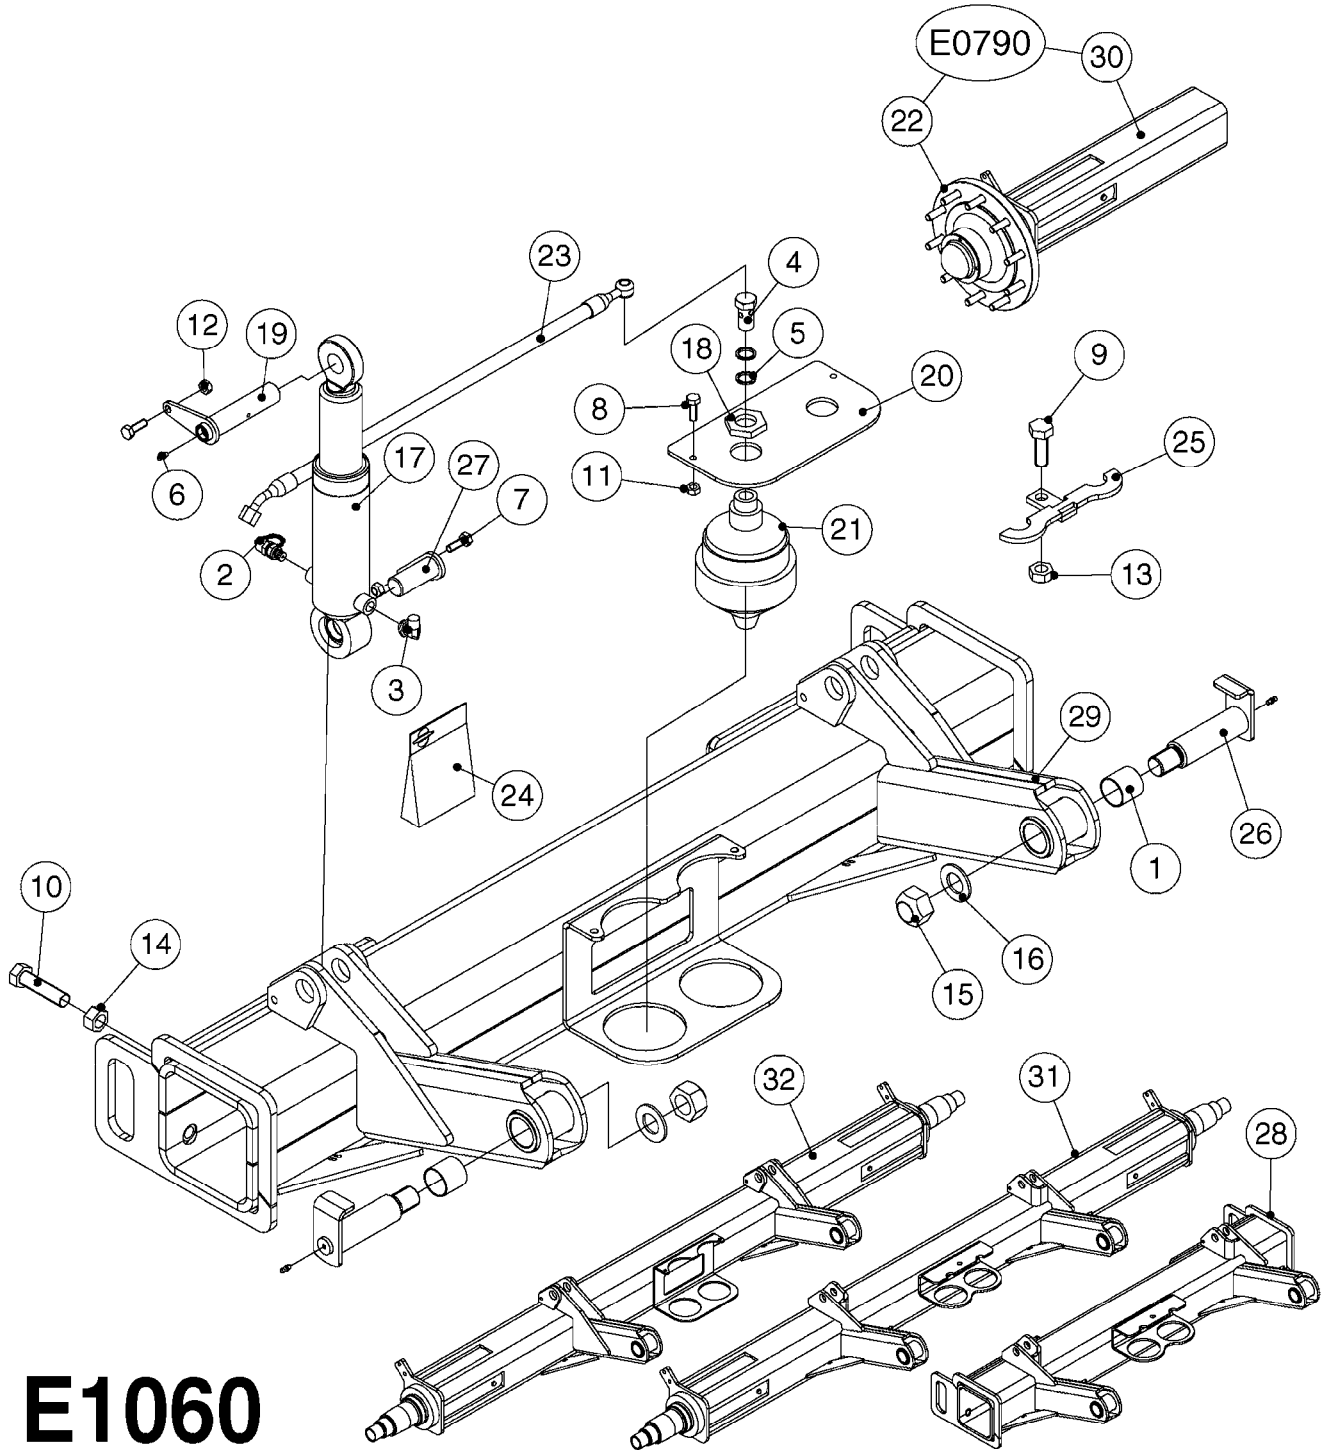

E1060

COMMANDER 4400-7000 SUSPENDED
AXLE
E1060-HIN, 02:04:19

Page 1
Date 12.08.2020 9:02

Pos.	parts-n°	order qty	description
1	210863	1	BUSHING DU FLNG. D40/44 L=26 4400 & 4500
1	210865	1	BUSHING 40mm40mm DU 5500, 6600 & 7000
2	231955	1	NIPPLE F. PRESS GAUGE 1/4" BSP
3	232278	1	NIPPLE 3/8"/90° W. UNION NUT 4400 & 4500 BSP
3	232293	1	ELBOW 90° 1/2"x1/2" 5500, 6600 & 7000 BSP
3	23232500	1	HYD.FIT. M-M 90° 3/8"-11/16" 4400 & 4500 ORFS
3	23242100	1	HYD.FIT. M-M 90° 1/2"-13/16" 5500, 6600 & 7000 ORFS
4	232291	1	BANJO BOLT 1/2" BSP
5	241356	1	DOWTYSEAL 1/2"
6	283699	1	GREASE NIPPLE M6X1
7	421002	1	BOLT HEX 8.8 DEL M10X30 FT DIN933 4400 & 4500
7	421105	1	M10X45 MACHINE SCREW STAINLESS 5500, 6600 & 7000
8	421046	1	BOLT HEX M8X25/25 A2 SS DIN933 5500, 6600 & 7000
9	430581	1	BOLT HEX 8.8 DEL M16X40 FT 4400 & 4500
10	430920	1	BOLT HEX M20x80MM
11	460143	1	LOCK NUT M8 SST A2 DIN985 5500, 6600 & 7000
12	460423	1	NUT HEX M10X1.50 LOCK DIN985A2 SS
13	460585	1	LOCKING NUT M16 DIN985 A2 SS 4400 & 4500
14	461228	1	NUT HEX M20
15	461316	1	NUT HEX LOCK M30X3.5 DIN 985
16	471131	1	WASHER, M30, Ø56/31.0X 4.0, SS
17	781136	1	HYDRAULIC SHOCK NCM4400 SUSP. 4400 & 4500
17	781137	1	HYDRAULIC SHOCK NCM6600 SUSP. 5500, 6600 & 7000
18	14022800	1	NUT M33-1.5/NV=55/L=8
19	14044000	1	PIN Ø35 L=165 DELTA 5500, 6600 & 7000
19	61030800	1	PIN Ø30/L=127 4400 & 4500
20	16155600	1	ACCUMULATOR MT. PLATE 6600 5500, 6600 & 7000
21	28023900	1	ACCUMULATOR 0.75L/70 BAR CM"05 4400 & 4500
21	28059400	1	ACCUMULATOR NCM6600 SUSPENSION 5500, 6600 & 7000
22	28045703	1	HUB ASSY 10-13.19-11.02 25000#
23	28051600	1	HYD. HOSE 3/8" L=745 OML45°/BA 4400 & 4500 BSP
23	28060300	1	HYD. HOSE 1/2" L=710 OML45°/BA 5500, 6600 & 7000 BSP
23	78561500	1	HY.HO.3/8"L= 745 45°-1/2BAN 4400 & 4500 ORFS
23	78570700	1	HY.HO.1/2"L= 795 BAN-45° 5500, 6600 & 7000 ORFS
24	28064100	1	GASKET SET FOR CYL. 781136 4400 & 4500