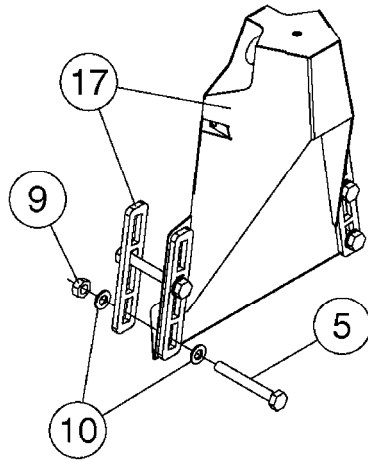

NORAC UC5 BOOM HEIGHT CONTROL
M0370-HIN, 16:10:18

Page 1
Date 12.08.2020 9:03

Pos.	parts-n°	order qty	description
1	26022703	1	CABLE, INTERFACE, TILT, NORAC UC5
2	26023503	1	CABLE UC5 INTERFACE MAIN AMP
3	26032600	1	CABLE UC5 NETWORK 14 AWG 10M
4	26043000	1	NORAC UC5 NETWORK 2 PIN PLUG
5	26043300	1	CABLE UC5 VALVE 2PIN/2PIN DT
6	26043400	1	NORAC UC5 CONTROLLER MODULE
7	26043500	1	NORAC UC5 VALVE MODULE
8	26043600	1	MODULE, INPUT, NORAC UC5
9	26043700	1	SENSOR, NORAC, UC5, ULTRASONIC
10	26043800	1	NORAC UC5 - UC7 NETWORK COUPLER 2-WAY
11	26043900	1	NORAC UC5 - UC7 NETWORK COUPLER 8-WAY
12	26044200	1	CABLE UC5 - UC7 NETWORK 18 AWG 20M
13	26023803	1	NORAC UC5 ROLL SENSOR OLD STYLE NORAC P/N 43740
13	26044300	1	UC5 - UC7 ROLL SENSOR VER. 2 NEW STYLE NORAC P/N 43741
14	26044400	1	NORAC UC5 - UC7 COUPLER 2-WAY/TERM.
15	26047100	1	CABLE UC5 NETWORK 14 AWG 1M
16	26049900	1	CABLE UC5 NETWORK 14 AWG 3M
17	26057900	1	UC5 - UC7 NETWORK 6 PIN PLUG '13
18	26058000	1	NORAC UC5 - UC7 NETWORK 12-PIN PLUG
19	26084700	1	Mesh Kit Ultrasonic Sensor FOR 2018 AND NEWER SENSORS
19	28098003	1	MESH AND CLIP KIT, NORAC FOR PRE-2018 SENSORS
20	28050303	1	NORAC RUBBER TOP&BOLT F.SENSOR DIA.30MMX30MMX8MM
21	28055503	1	NORAC VALVE MOUNTING HARDWARE
22	28086600	1	FOAM DISC F. SENSOR NORAC
23	78216100	1	NORAC VALVE BLOCK COMP, DEUTSCH CON.

M0375