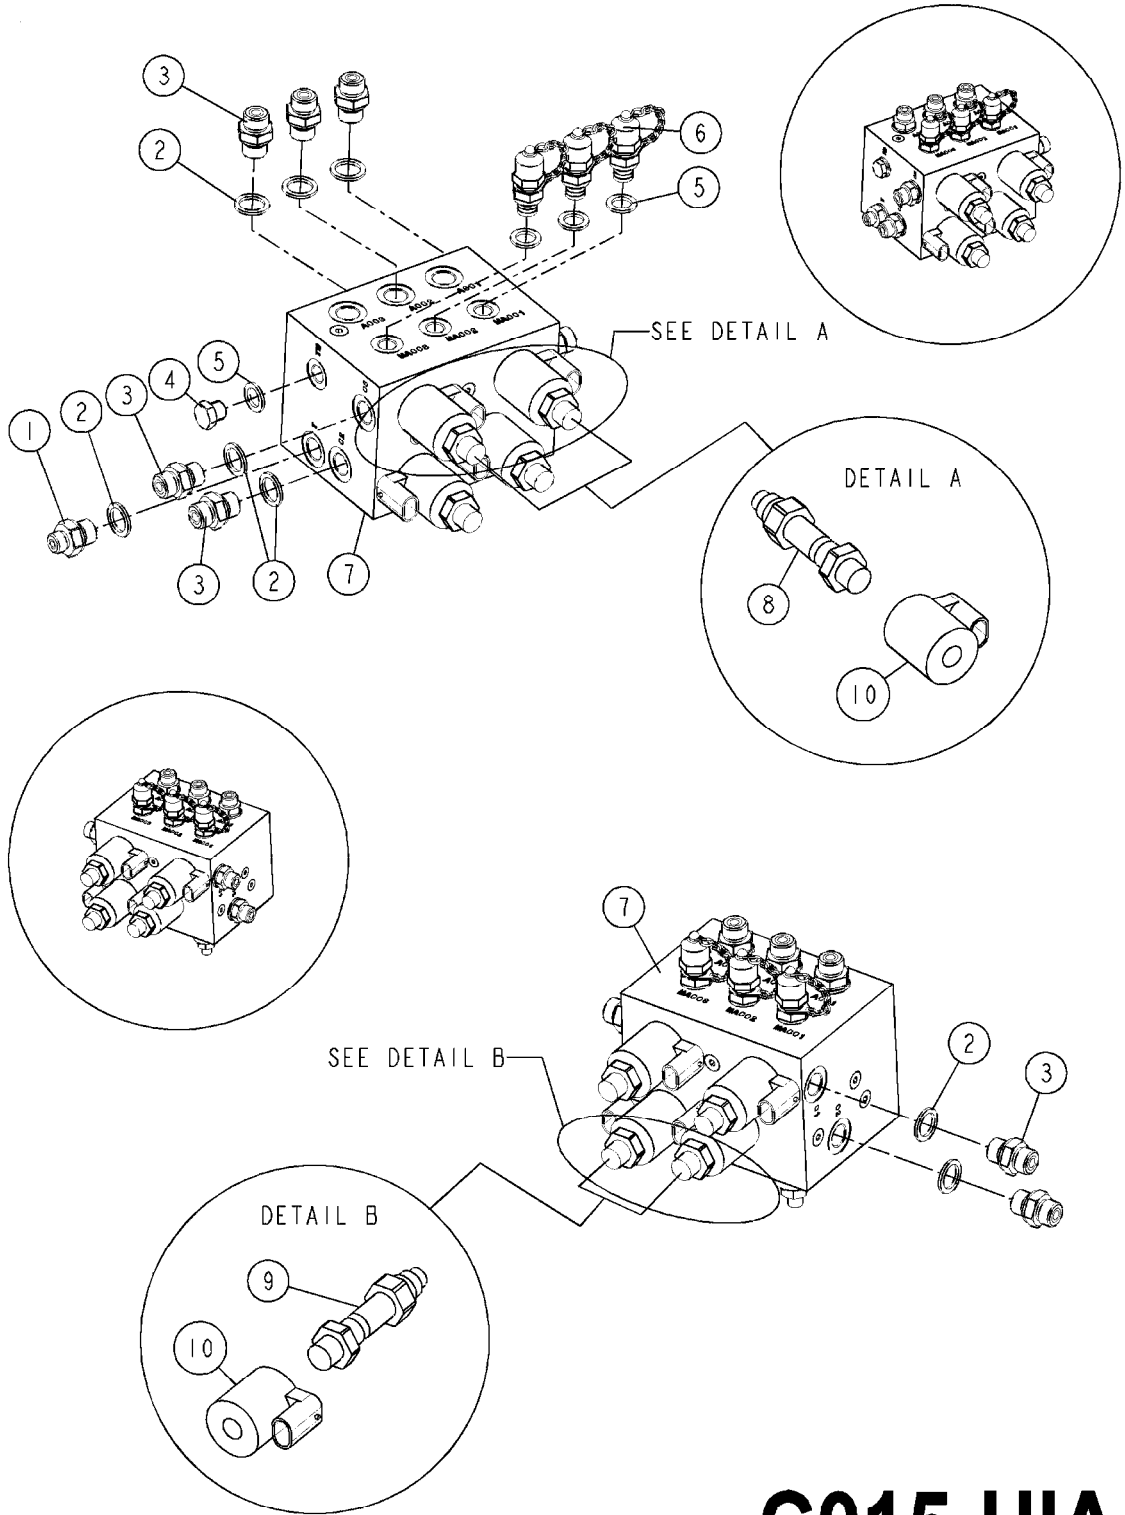

**C014-HIA**

DTZ HYD. BLOCK  
C014-HIA, 09:07:18

Page 1  
Date 12.08.2020 9:02

Pos.	parts-n°	order qty	description
1	73024700	1	HYD. BLOCK DDZ SPAREPART
2	240866	1	DOWTYSEAL 3/8"
3	241404	1	DOWTY SEAL 1/4"
4	146790	1	PLUG 3/8" RG L=20 SS
5	23234300	1	HEX NIPPLE 3/8"-11/16"
6	23234500	1	HEX NIPPLE 1/4" - 9/16"
7	75586600	1	SOLENOID VALVE NC, + COIL
8	78216800	1	FLOW REGULATING VALVE, 3/4"
9	78217800	1	MAGNET VLV.MD1L-S3/10N-D12K8DT
10	450964	1	SCREW M5X30 F.CYLINDER
11	78222700	1	COIL W. AMP
12	78222800	1	SOLENOID VALVE NC, DOUBLE LOCK
13	14010400	1	PLUG 1/4" BSP