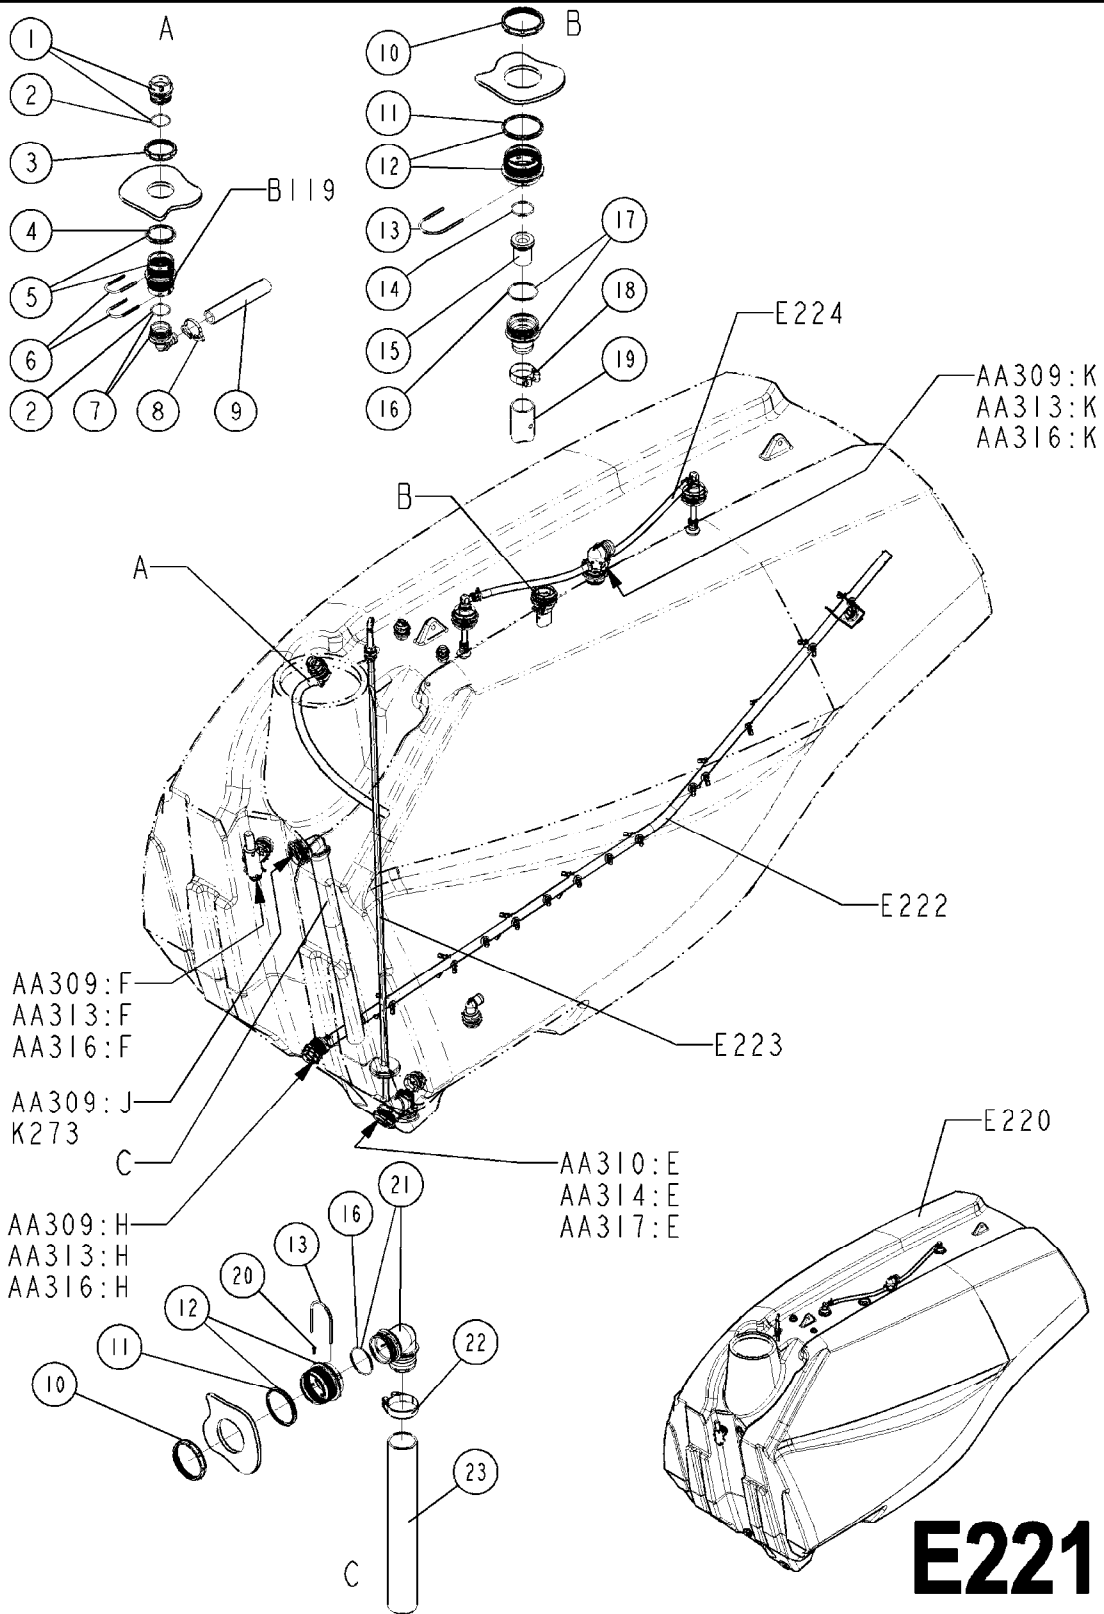

TANK CM11 55/7000 INSIDE
E221-HIA, 01:07:13

Page 1

Date 12.08.2020 9:02

Pos.	parts-n°	order qty	description
1	728561	1	FITT.DK. S67M - S53F REDUCER
2	242353	1	O-RING 3 X 44.2 VITON
3	322108	1	FITT.DK S-67 BULKHEAD NUT
4	334261	1	GASKET F. S-67 BULKHEAD
5	72746000	1	CHECK VALVE S67 2011 THREADED
6	145996	1	FITT.DK S-67 FORK
7	726572	1	FITT.DK S-67 1" ELBOW 90 ASSY.
8	334680	1	CLAMP HOSE PLASTIC 1"
9	927124	1	HOSE R X 60 BAR X 1 X 0012" L > 1300mm
10	322109	1	FITT.DK S-93 BULKHEAD NUT
11	334262	1	GASKET F.S-93 BULKHEAD
12	726465	1	FITT.DK S-93 BULKHEAD W/GASKET
13	145997	1	FITT.DK S-93 FORK
14	242296	1	O-RING D51X3.5
15	39144000	1	VENTURI TUBE CM11
16	242351	1	O-RING D69.5X3.0 VITON F.S-93
17	727227	1	FITT.DK S-93 STR.2" W/ORING
18	283866	1	CLAMP HOSE SCREW TYPE 2"DELTA
19	92739100	1	SUCTION SPIRAL HOSE 2" L < 1300mm
20	440675	1	SCREW F. PLASTIC 5X16 SS L < 1300mm
21	727226	1	HOSETAIL S93 2"1/2 90°+O-RING
22	283890	1	CLAMP HOSE SCREW TYPE 2 1/2"
23	92739200	1	HOSE SPIRAL SUCT 2-1/2" '08 L > 1100mm