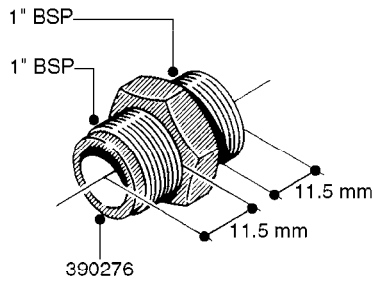

FITTINGS - HEXAGON NIPPLES  
L0030-HIN, 01:01:16

Page 0  
Date 12.08.2020 9:02

**L0030**

FITTINGS - HEXAGON NIPPLES  
L0030-HIN, 01:01:16

Page 1  
Date 12.08.2020 9:02

parts-n°	order qty	description
10015303	1	FITT.PO.HN 1.00X1.00 M1000
10425003	1	FITT.PO.HN 1.25X1.00 MCPHEE
320132	1	FITT.DK HN 1" BSP
320176	1	FITT.DK HN 3/8"X1/2" BSP
320445	1	FITT.DK HN 1/4"X3/8" BSP
320655	1	FITT.DK HN 1/2"-1/2" BSP
320692	1	FITT.DK HN 3/8'BSPX1/4'NPT
320703	1	FITT.DK HN 3/8BSP X1/2 &1/4NPT
320725	1	FITT.DK NIPPLE 3/8"-3/8" BSP
320902	1	FITT.DK HN 3/8'X 1/4' BSP
390232	1	FITT.DK HN 1-1/2' X 1-1/4' BSP
390276	1	FITT.DK HN 1'BSP