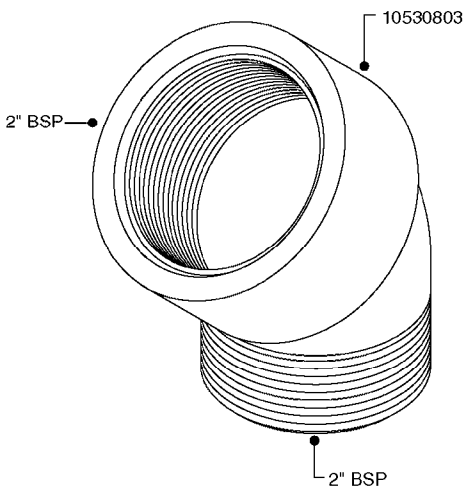

FITTINGS - HEXAGON NIPPLES  
L0030-HIN, 01:01:16

Page 0  
Date 12.08.2020 9:02

**L0030**

FITTINGS - HEXAGON NIPPLES  
L0030-HIN, 01:01:16

Page 1  
Date 12.08.2020 9:02

parts-n°	order qty	description
10015303	1	FITT.PO.HN 1.00X1.00 M1000
10425003	1	FITT.PO.HN 1.25X1.00 MCPHEE
320132	1	FITT.DK HN 1" BSP
320176	1	FITT.DK HN 3/8"X1/2" BSP
320445	1	FITT.DK HN 1/4"X3/8" BSP
320655	1	FITT.DK HN 1/2"-1/2" BSP
320692	1	FITT.DK HN 3/8'BSPX1/4'NPT
320703	1	FITT.DK HN 3/8BSP X1/2 &1/4NPT
320725	1	FITT.DK NIPPLE 3/8"-3/8" BSP
320902	1	FITT.DK HN 3/8'X 1/4' BSP
390232	1	FITT.DK HN 1-1/2' X 1-1/4' BSP
390276	1	FITT.DK HN 1'BSP