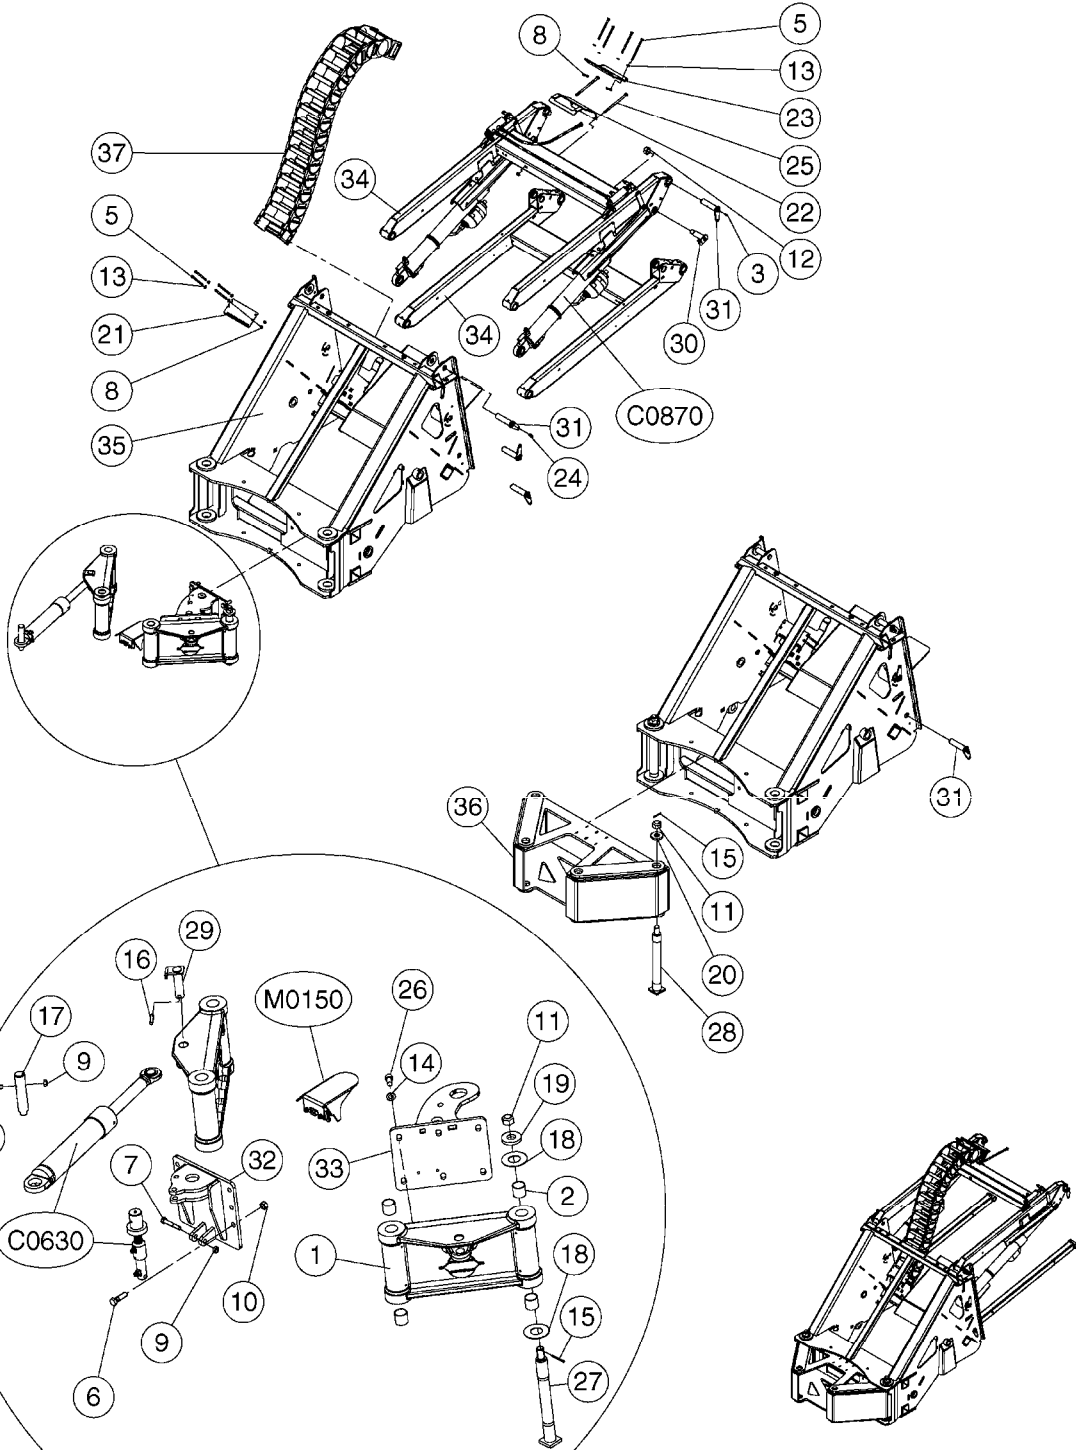

FRAME - REAR W/PARALIFT
CM45/55/7000
E1220-HIN, 26:07:17

Page 0
Date 12.08.2020 9:02

FRAME - REAR W/PARALIFT
CM45/55/7000
E1220-HIN, 26:07:17

Page 1
Date 12.08.2020 9:02

Pos.	parts-n°	order qty	description
1	111708	1	STEER ARM NCM 4400 PAINTED RED
1	111710	1	STEER ARM NCM 6600 PAINTED RED
2	210776	1	BUSHING F.TWIN STEERING ARM
2	210865	1	BUSHING 40mm40mm DU
3	283699	1	GREASE NIPPLE M6X1
4	421222	1	BOLT HEX 8.8 DEL M10X75 FT
4	430846	1	BOLT HEX 8.8 DEL M12X80
5	421256	1	BOLT HEX 8.8 SS M8X130
6	430765	1	BOLT HEX 8.8 DEL M16X55
7	430802	1	BOLT HEX 8.8 DEL M12X75
8	460143	1	LOCK NUT M8 SST A2 DIN985
9	460423	1	NUT HEX M10X1.50 LOCK DIN985A2 SS
9	460703	1	NUT HEX M12X1.75 LOCK DIN985A2 SS
10	460585	1	LOCKING NUT M16 DIN985 A2 SS
11	460747	1	NUT HEX M24 LOCK
11	461316	1	NUT HEX LOCK M30X3.5 DIN 985
12	460747	1	NUT HEX M24 LOCK
13	471126	1	WASHER, M8, Ø16/ 8.4X 1.6, SS
14	471128	1	WASHER, M16, Ø30/17.0X 3.0, SS
14	471129	1	WASHER, M20, Ø37/21.0X 3.0, SS
15	480384	1	PIN COTTER 3/16 x 1-1/2"
16	480502	1	PIN RETAINING M10X50 DIN 1481
17	14051400	1	PIN Ø35.1/Ø12 L=164
17	14051700	1	PIN D30 L=164
18	16125200	1	DISC D90/42 X 2 RED
18	16125300	1	DISC D90/42 X 3 RED
18	16155700	1	DISC D115/52 X 2 RED
18	16155800	1	DISC D115/52 X 3 RED
19	16155900	1	DISC D70.0/ 31.0X10.0/RED
19	16375500	1	WASHER 10.0X60X25 RED
20	16375500	1	WASHER 10.0X60X25 RED
21	16384200	1	CLAMP BKT FOR CABLE TRAY
22	16384400	1	CABLE TRAY BRKT.BOTTOM PAINTED
23	16384600	1	CABLE TRAY BRKT.TOP PAINTED
24	28112100	1	GREASE FITTING Ø6 90GR M6
25	42126400	1	BOLT HEX M10X180 A4-80
26	45001600	1	M16 X 30 8.8 CYL. SCREW
26	45001800	1	SCREW ALLEN M20X45 12.9 DE
27	61033700	1	PIN F. STEERING 4400
27	61037800	1	PIN F. STEERING 6600
28	61033700	1	PIN F. STEERING 4400
29	61036400	1	PIN D29.8 L=97
29	61038100	1	PIN D34.8
30	61061200	1	PIN, Ø30/M24 L=105
31	61061300	1	PIN, Ø30 L=122
32	63036100	1	CONSOLE F. TRAPEZE LOCK CM "05
33	63036200	1	LATCH F. TRAPEZE LOCK CM "05"
33	63044000	1	LATCH F. TRAPEZE LOCK CM6600
34	63096000	1	Paralift Arm CM11 RED
35	63096500	1	REAR FRAME CM4500 PAINTED
35	63146200	1	REAR FRAME CM55/7000 PAINTED
36	63096900	1	MOUNT F.REAR FRAME CM4500 RED
37	72980400	1	COMPLETE CABLE TRAY FOR PARALIFT