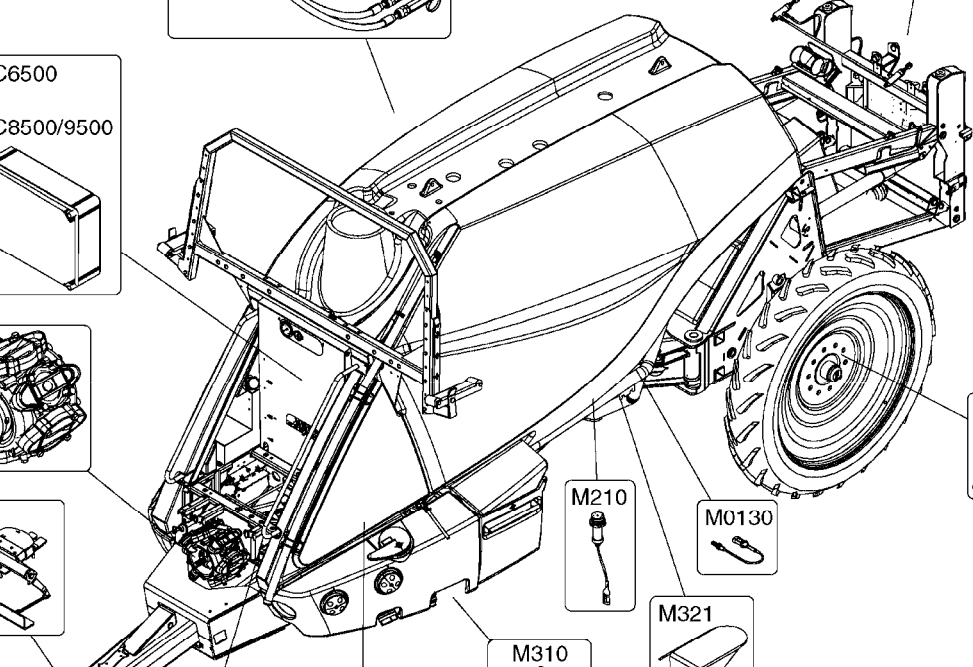

- M408 - Norac UC5 TDZ
- M409 - LPZ/LPV AutoSlant
- M410 - Norac UC5 HPZ AutoHeight
- M411 - Norac UC5 LPZ AutoHeight
- M412 - Norac UC5 HAZ AutoHeight
- M413 - Norac UC5 Terrain Kit

AA105