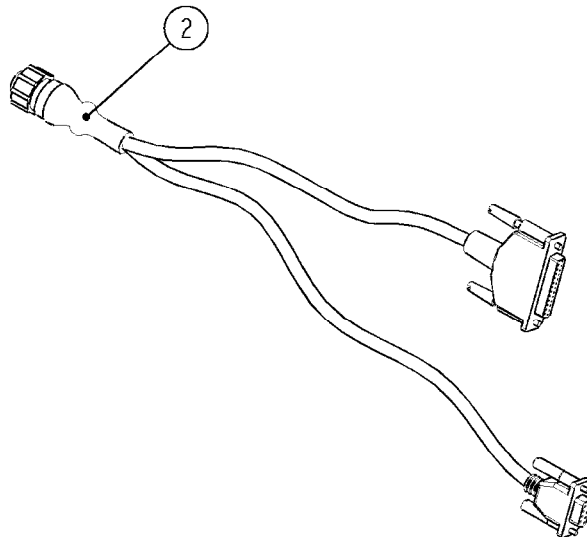

# M224

JOB COM ISOBUS HW V.3  
M224-HIA, 16:11:17

Page 1  
Date 12.08.2020 9:02

Pos.	parts-n°	order qty	description
1	63146400	1	JOB COM BRACKET W.M4 NUTS
2	26043600	1	MODULE, INPUT, NORAC UC5
3	26043400	1	NORAC UC5 CONTROLLER MODULE
4	16302100	1	JOB COM PLATE REAR
5	26052700	1	JOB COM PCB ASSY HW3.1
6	26005100	1	CONNECTOR FOR PCB, PLASTIC
7	26029200	1	DAH PCB F. JOB COM NCM '09
8	26031100	1	PCB ASSY. FOR NORAC INTERFACE
9	39134200	1	BOX COMPL. 300X400X135 DRILLED
10	28048600	1	FULE 15A ATOF SERIES
11	28048500	1	FUSE 10A ATOF SERIES
12	16302000	1	MOUNT PLATE JOB COM, C2C, JC HW3.X
13	26031200	1	C2C ISOBUS BRIDGE 16PIN STW
14	26004600	1	PLUG F.DRILLED HOLE 21MM
15	25197500	1	PLUG Ø6x18MM NITRIL
16	26039700	1	BULKHEAD F.CABLE PG21 6X6.0
17	26039800	1	BULKHEAD F.CABLE PG21 3X9.0
18	26005900	1	WIRE 37/37 POLE DAH/JOB COM
19	26039300	1	CABLE, DAH UC5 INPUT MODULE
20	26039100	1	CABLE, DT06 6P FEMALE L=300MM
21	26032700	1	ACTIVE ISOBUS TERMINATOR