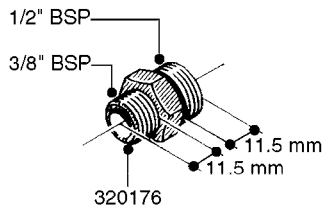

FITTINGS - HEXAGON NIPPLES  
L0030-HIN, 01:01:16

Page 0  
Date 12.08.2020 9:02

**L0030**

FITTINGS - HEXAGON NIPPLES  
L0030-HIN, 01:01:16

Page 1  
Date 12.08.2020 9:02

parts-n°	order qty	description
10015303	1	FITT.PO.HN 1.00X1.00 M1000
10425003	1	FITT.PO.HN 1.25X1.00 MCPHEE
320132	1	FITT.DK HN 1" BSP
320176	1	FITT.DK HN 3/8"X1/2" BSP
320445	1	FITT.DK HN 1/4"X3/8" BSP
320655	1	FITT.DK HN 1/2"-1/2" BSP
320692	1	FITT.DK HN 3/8'BSPX1/4'NPT
320703	1	FITT.DK HN 3/8BSP X1/2 &1/4NPT
320725	1	FITT.DK NIPPLE 3/8"-3/8" BSP
320902	1	FITT.DK HN 3/8'X 1/4' BSP
390232	1	FITT.DK HN 1-1/2' X 1-1/4' BSP
390276	1	FITT.DK HN 1'BSP