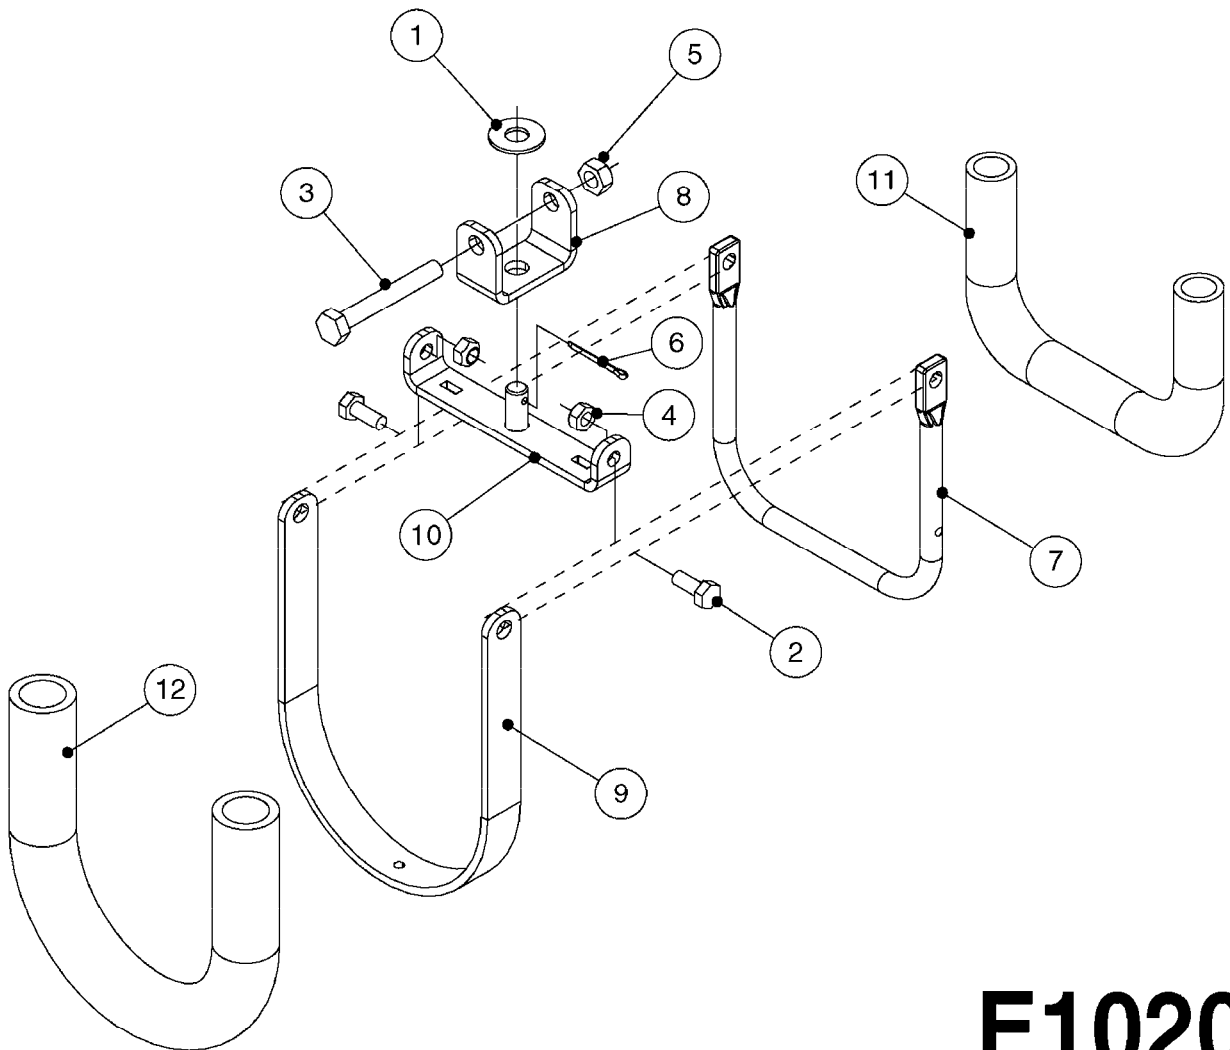

**COMPLETE HUB ASSEMBLY:**  
28045703

COMPLETE ASSEMBLIES  
WHOLEGOODS ITEMS

**E0790**

HUB ASSEMBLY F.4-1/2" SPINDLE  
E0790-HIN, 06:07:17

Page 1  
Date 12.08.2020 9:02

parts-n°	order qty	description
10629403	1	BOLT HEX 5/16 NC GR.2 00.50"
21000503	1	SEAL,WHEEL CR43771
21000603	1	RACE, BEARING 3.5/1.5
21000703	1	BEARING, TAPPERED 3.5433/1.575
21000803	1	RACE, TAPERED BEARING
21000903	1	BEARING, TAPPERED, 2.75/1.510
24002803	1	GASKET F. HUB 4.5" HUB ASSY
28001103	1	SPINDLE 4.5"x 23" 20000LB
28001203	1	HUB, 20000LB W. BRG RACES
28045703	1	HUB ASSY 10-13.19-11.02 25000#
29000003	1	HUB CAP F. 881(20000LB) HUB
45000103	1	BOLT, WHEEL STUD 3/4-16X2 3/4
45000503	1	BOLT, WHEEL STUD 3/4-16X3 1/2
46000003	1	NUT HEX NF 3/4" FLANGED F.HUB
46000103	1	NUT, CASTLE, SPINDLE 2-12 UNF
46000203	1	NUT, BUD WHEEL, INNER, RH
46000303	1	NUT, BUD WHEEL, OUTER, RH
47000103	1	WASHER, SPNDL 4.5" 2.06x4 .25T
48000103	1	PIN, COTTER 5/16" X 5.25"
63002903	1	AXLE INSERT,72"-90"SUS CM 1200
63033703	1	AXLE INSERT NCM 44/66/9000