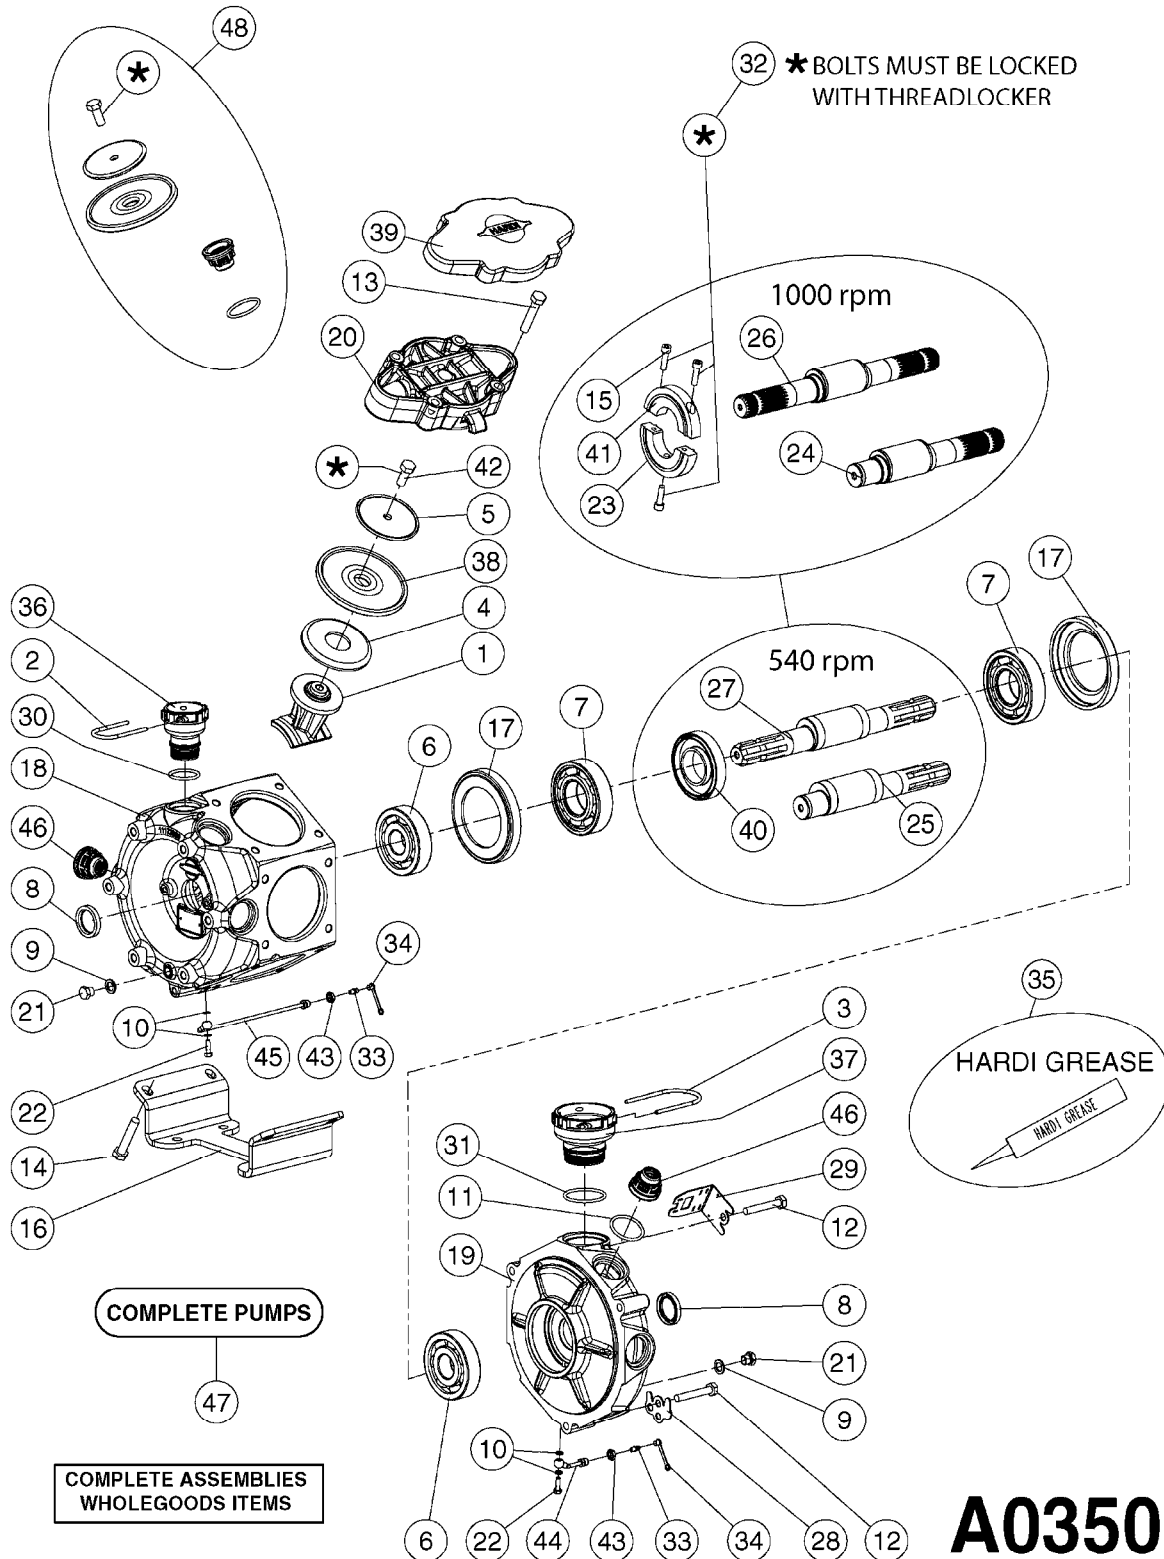

**A0340**

PUMP - 463/1000 RPM W/MOUNTING  
A0340-HIN, 01:01:16

Page 1  
Date 12.08.2020 9:01

parts-n°	order qty	description
111183	1	PUMP CASTING 460-463 (PAINTED)
111547	1	PUMP FRONT 460-463-2' (PAINT)
111622	1	CONNECTING ROD 463/5.5MM
111638	1	VALVE COVER 463 HC+1000 VERS.
111645	1	CONNECTING ROD 463/6.5MM
147662	1	CRANK SHAFT F.363/463-5.5MM
147663	1	CRANK SHAFT 363/463-5.5 THROUG
147664	1	COUNTERBALANCE 363/463 WEIGHT
147706	1	CRANK SHAFT F.363/463-6.5MM
147707	1	CRANK SHAFT 363/463-6.5 THROUG
161012	1	DIAPHRAGM BACKING DISC F. 463
161175	1	DIAPHRAGM DISC 463/464 PUMP
161745	1	METAL SPACER F.363/463
170183	1	LIFT STRAP F.PUMP 360/361/462
173901	1	LIFT STRAP F.PUMP 463
210221	1	BEARING BALL 6407
210232	1	BEARING BALL 6310
210243	1	SEAL OIL 35 X 47 X 7
241404	1	DOWTY SEAL 1/4"
242153	1	O-RING D26X4 EPDM
242216	1	O-RING VITON F/1202/1302/462
280011	1	GREASE NIPPLE 1/8' SAE H TR
330072	1	O-RING D53.5/D45.5X4
334321	1	O-RING POLY. 34.0x26.0x4.0
390844	1	COUNTERBALANCE 363/463 POM
420917	1	BOLT HEX 8.8 RAW M8X12 FT
421083	1	BOLT HEX 8.8 DEL M10X65
430286	1	BOLT HEX 8.8 DEL M12X30 FT
430323	1	BOLT HEX 8.8 DEL M12X60
430438	1	BOLT HEX 8.8 DEL M12X65
450996	1	BOLT ALLEN M8X35 DIN 912 RAW
460703	1	NUT HEX M12X1.75 LOCK DIN985A2 SS
614628	1	FOOT F. 46X PUMP, RED
821585	1	PUMP 463/5.5 THRGH SHAFT 1000R
821587	1	PUMP 463/10 THROUGH SHAFT TWNF
14010400	1	PLUG 1/4" BSP
33511600	1	DIAPHRAGM PUMP 463/464 PUMP PUR
43099200	1	BOLT HEX SS M12 X 30 DIN933 A4
72043600	1	VALVE FOR 462/463
72043700	1	VALVE FOR 462/463 W.VENT HOLE
72293300	1	PUMP 463/6.5 MED-2-1000-GG
75073900	1	PUMP KIT 460/463 "06"
82168700	1	PUMP 464-12 540 OFFSET PORTS
82168800	1	PUMP 464 6.5 1000 OFFSET PORTS
82169400	1	PUMP 464-6.5-STD-2-1000 FK