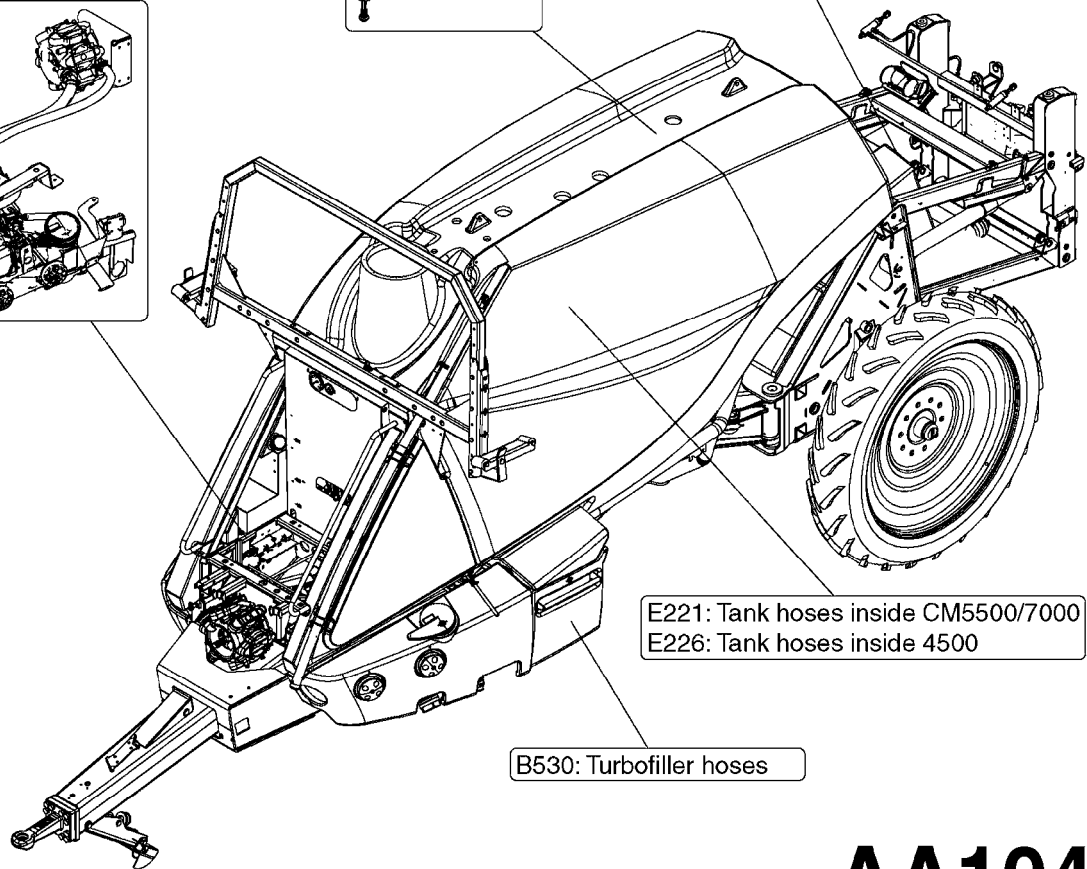

Page 1

Date 12.08.2020 9:01

parts-n°	order qty	description

K261: Rinsing tank hoses

E221: Tank hoses inside CM5500/7000  
E226: Tank hoses inside 4500

B530: Turbofiller hoses