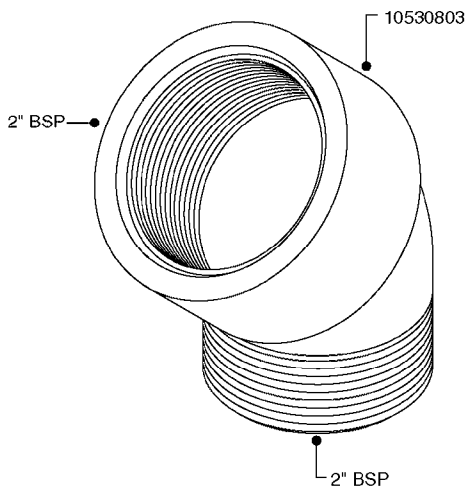

FITTINGS - HEXAGON NIPPLES
L0030-HIN, 01:01:16

Page 0
Date 12.08.2020 9:13

L0030

FITTINGS - HEXAGON NIPPLES
L0030-HIN, 01:01:16

Page 1
Date 12.08.2020 9:13

parts-n°	order qty	description
10015303	1	FITT.PO.HN 1.00X1.00 M1000
10425003	1	FITT.PO.HN 1.25X1.00 MCPHEE
320132	1	FITT.DK HN 1" BSP
320176	1	FITT.DK HN 3/8"X1/2" BSP
320445	1	FITT.DK HN 1/4"X3/8" BSP
320655	1	FITT.DK HN 1/2"-1/2" BSP
320692	1	FITT.DK HN 3/8'BSPX1/4'NPT
320703	1	FITT.DK HN 3/8BSP X1/2 &1/4NPT
320725	1	FITT.DK NIPPLE 3/8"-3/8" BSP
320902	1	FITT.DK HN 3/8'X 1/4' BSP
390232	1	FITT.DK HN 1-1/2' X 1-1/4' BSP
390276	1	FITT.DK HN 1'BSP