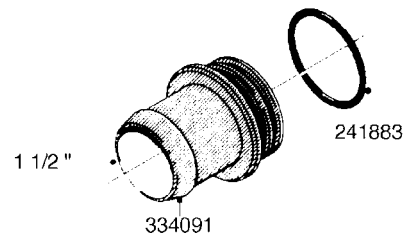

L0090

FITTINGS - S-56 & S-61
L0090-HIN, 01:01:16

Page 1

Date 12.08.2020 9:13

parts-n°	order qty	description
145661	1	FITT.DK S-61 FORK
241754	1	O-RING D59.5X3
241883	1	O-RING 3 X 39.2 NITRIL
322055	1	FITT.DK S-61 BULKHEAD
322056	1	FITT.DK S-61 BULKHEAD NUT
322066	1	FITT.DK S-56 NUT
334050	1	FITT.DK S-61 STR.1-1/4"
334068	1	FITT.DK S-61 STR.1"
334091	1	FITT.DK S56 STR.1-1/2'
334099	1	FITT.DK S-61 ELB.1-1/2"110 DEG
334100	1	FITT.DK S-61 ELB.1" 110 DEG.
334151	1	FITT.DK S-61 ELB.1-1/4"110 DEG
390231	1	FITT.DK NIPPLE 1-1/2 X S56