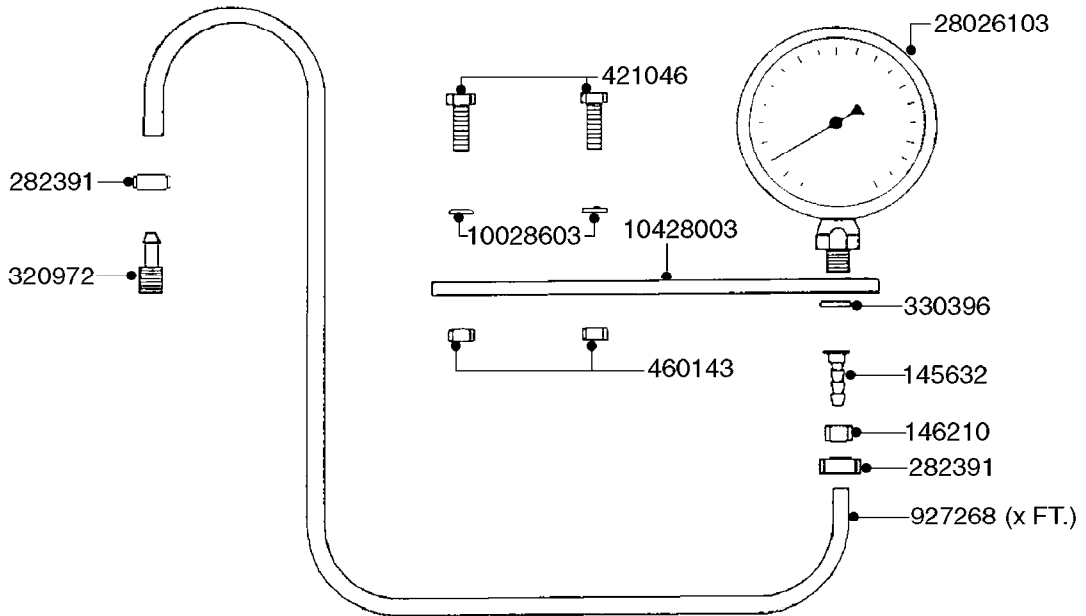

COMPLETE ASSEMBLIES
WHOLEGOODS ITEMS

70043903 - COMPLETE ASSEMBLY

K0680

REMOTE GAUGE-ESC SPRAYERS-4"
K0680-HIN, 01:01:16

Page 1

Date 12.08.2020 9:13

parts-n°	order qty	description
145632	1	FITT.DK HB 1/4' BRASS F.GUAGE
146210	1	NUT 1/4'BSP BRASS
282391	1	CLAMP HOSE CRIMP 5/16'
320972	1	FITT.DK HB 5/16'- 1/4' BSP
330396	1	O-RING D11.2/D6.6X3.2
421046	1	BOLT HEX M8X25/25 A2 SS DIN933
460143	1	LOCK NUT M8 SST A2 DIN985
927268	1	HOSE BLUE PVC X 1/4 X 0012"
10028603	1	WASHER LOCK 5/16'
10428003	1	BKT. FOR ESC GAUGE KIT
28026103	1	GAUGE 200PSI/BR,4",1/4"BSP-BTM
70043903	1	*GAUGE KIT,4" OP UNIT INFEILD