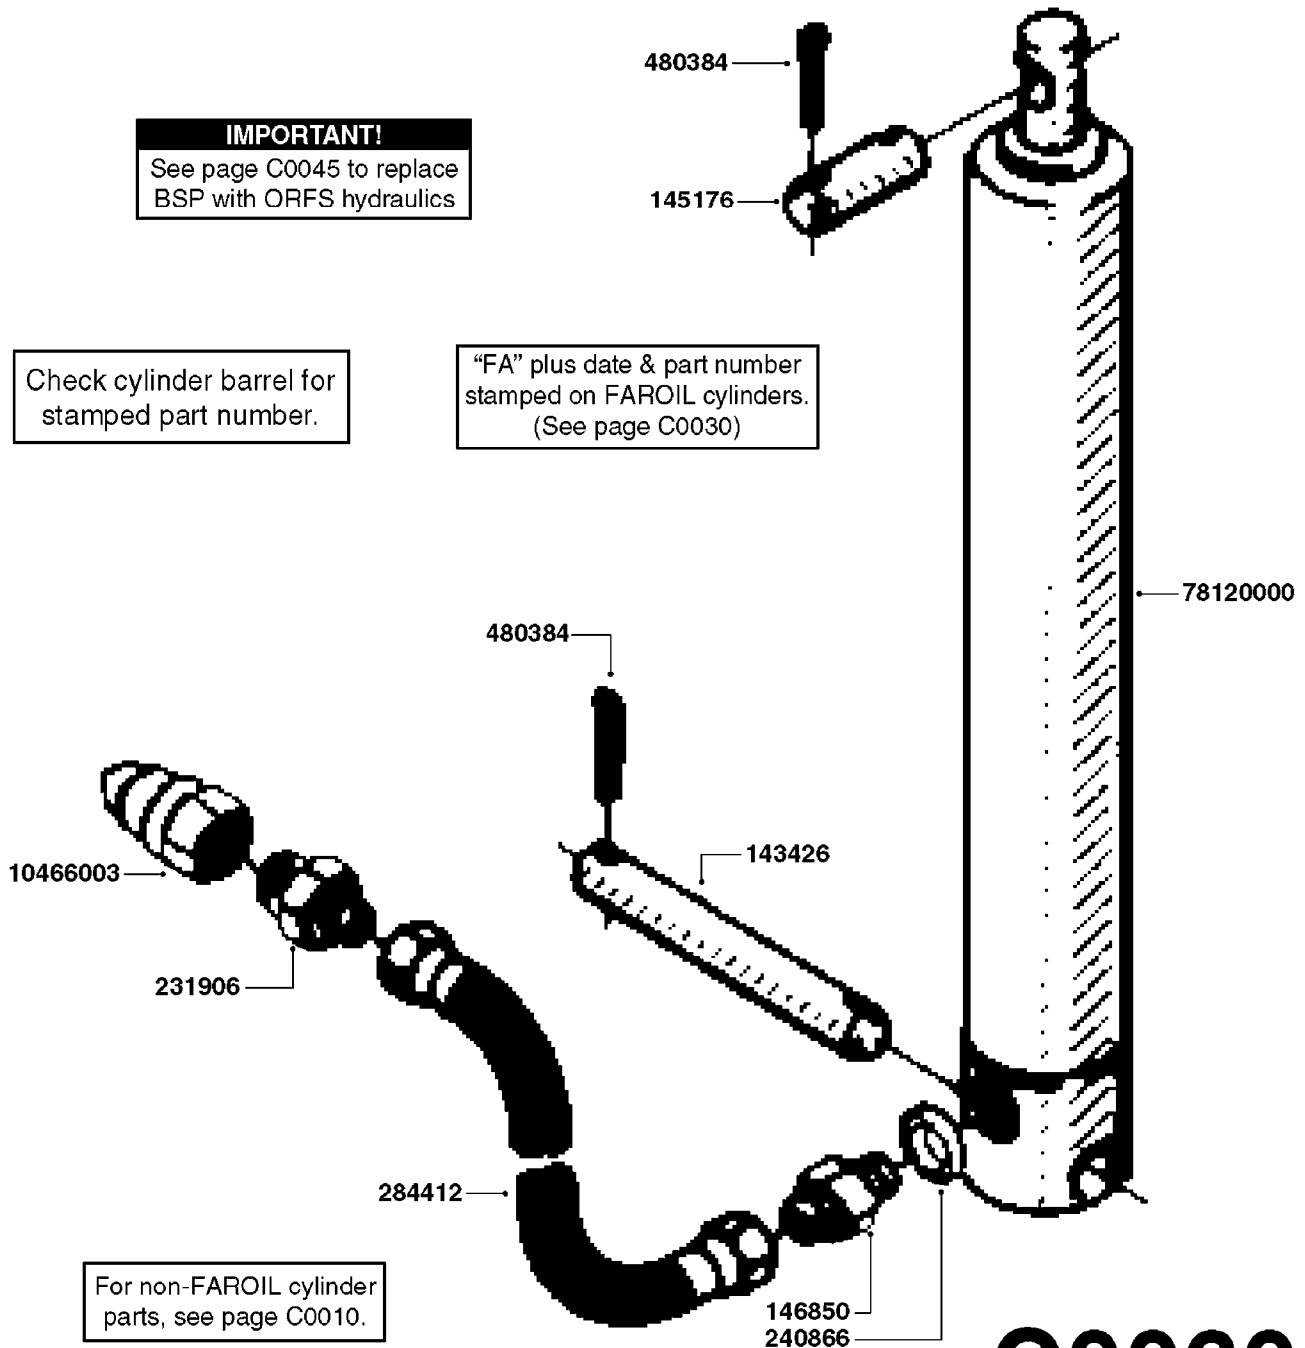

IMPORTANT!
See page C0045 to replace
BSP with ORFS hydraulics

Check cylinder barrel for
stamped part number.

"FA" plus date & part number
stamped on FAROIL cylinders.
(See page C0030)

HYDRAULICS-MB BOOM LIFT CYLNR
C0060-HIN, 23:03:16

Page 1
Date 12.08.2020 9:12

parts-n°	order qty	description
143426	1	PIN 20x160mm F/HYD/CYL.
145176	1	PIN D19.8 X 60
146850	1	HEX NIPPLE 3/8"x3/8" - 1.8mm
231906	1	HEX NIPPLE 3/8"BSP X 1/2"NPT
240866	1	DOWTYSEAL 3/8"
284412	1	HOSE HY 3/8" X 315" STR+STR
480384	1	PIN COTTER 3/16 x 1-1/2"
10466003	1	COUPLER PIONEER 8010-04 1/2NPT
78120000	1	CYL.TELESCOPING Ø50/40/25_1100