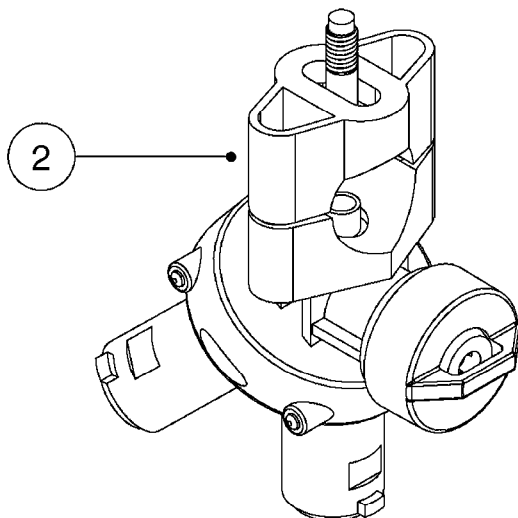

COMPLETE ASSEMBLY
WITH NOZZLES