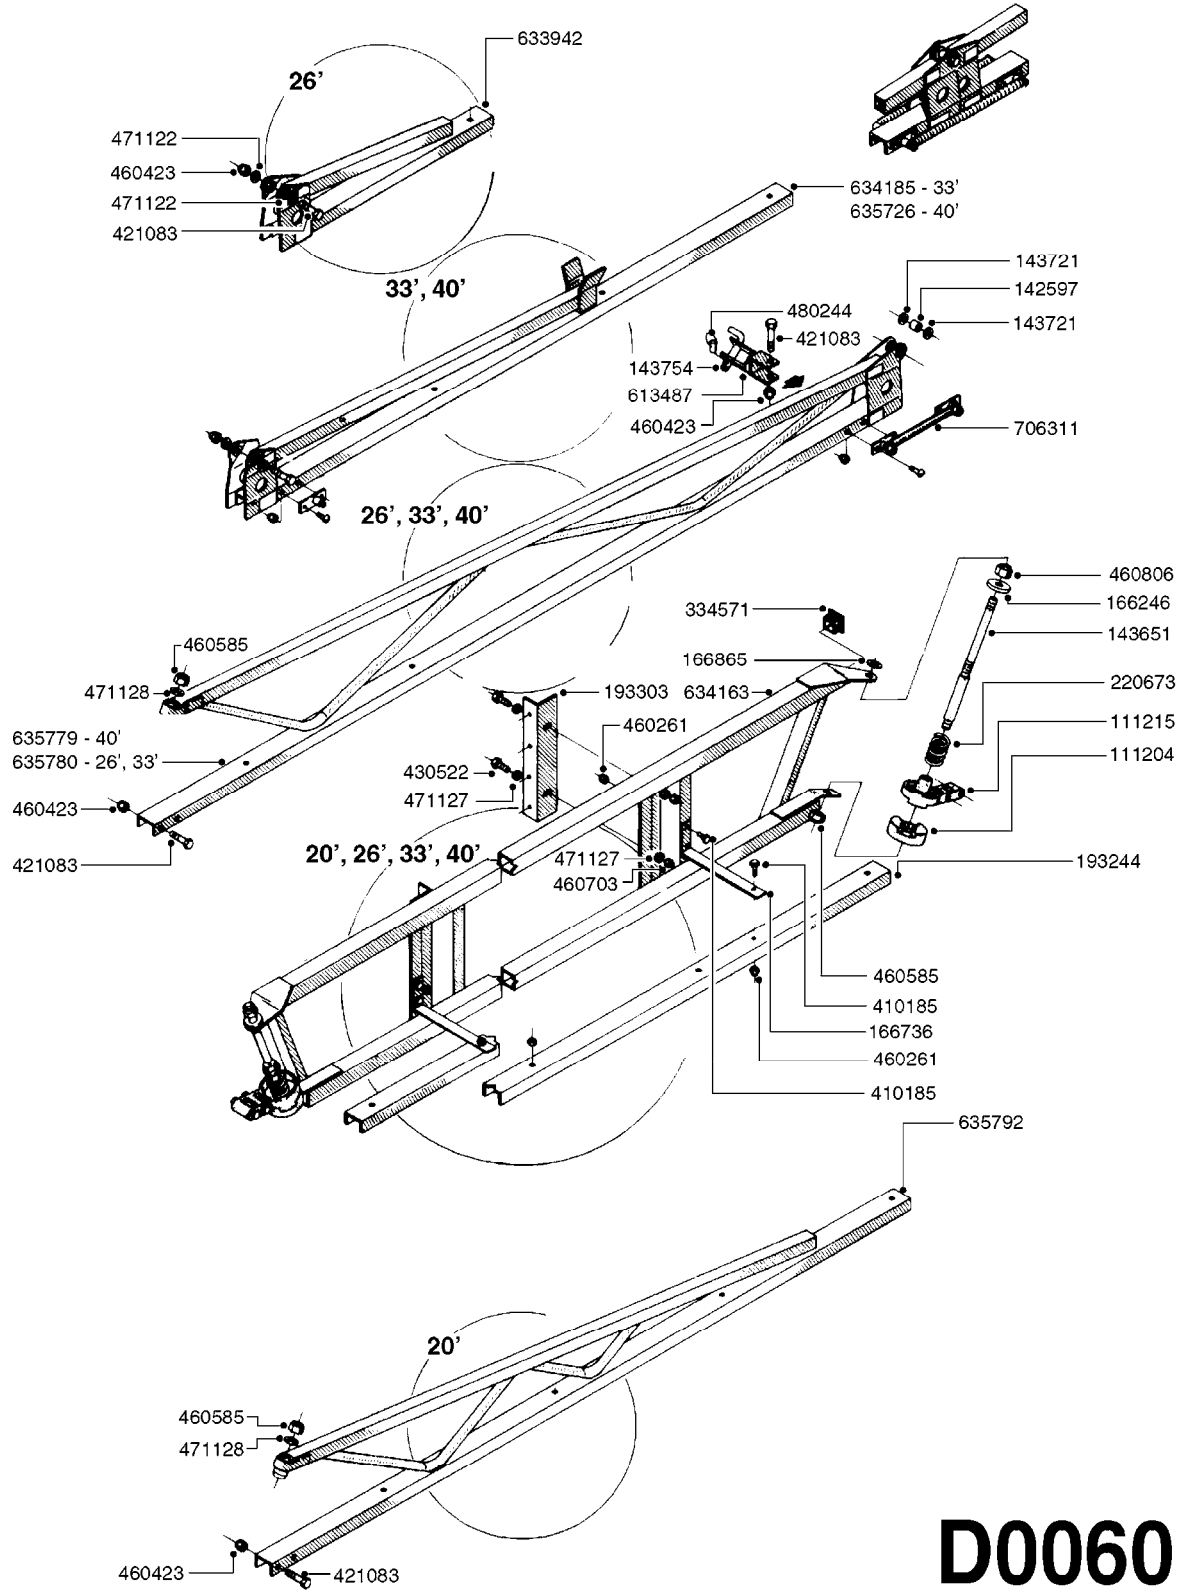

BOOM - SB 20' 26' 33' 40'
D0060-HIN, 18:12:19

Page 0
Date 12.08.2020 9:13

D0060

BOOM - SB 20' 26' 33' 40'
D0060-HIN, 18:12:19

Page 1
Date 12.08.2020 9:13

parts-n°	order qty	description
111204	1	CLAW CLUTCH/LOWER D80
111215	1	CLAW CLUTCH/UPPER D80
142597	1	DISTANCE TUBE
143651	1	AXLE M20/M16 L=355 F/BREAKAWAY
143721	1	FRICITION DISC FOR BOOM D30
143754	1	PIN D10 X 56
166246	1	WASHER CUP D53 F.SPRING
166736	1	CLAMP FOR SB BOOM
166865	1	WASHER D35/D25X2
193244	1	NOZZLE TRACK 6-8-10 M SB
193303	1	SUPPORTING ARM FOR SB BOOM
220673	1	SPRING F.PIVOT 100 X 51
334571	1	PLUG 40x40x2 F.SQ.TUBE
410185	1	BOLT HEX 8.8 DEL M6X16
421083	1	BOLT HEX 8.8 DEL M10X65
430522	1	BOLT HEX 8.8 DEL M12X25 FT
460261	1	NUT HEX M6X1.00 LOCK DIN985 A2 SS
460423	1	NUT HEX M10X1.50 LOCK DIN985A2 SS
460585	1	LOCKING NUT M16 DIN985 A2 SS
460703	1	NUT HEX M12X1.75 LOCK DIN985A2 SS
460806	1	NUT HEX M20X2.50 LOCK DIN985A2 SS
471122	1	WASHER, M10, Ø20/10.5X 2.0, SS
471127	1	WASHER, M12, Ø24/13X24X2.5 SS
471128	1	WASHER, M16, Ø30/17.0X 3.0, SS
480244	1	PIN SNAP D4.5
613487	1	TRANSPORT FITTINGS FOR SB BOOM
633942	1	OUTER BOOM WING 26', 28' SB
634163	1	CENTER SECTION - 20',26',33'
634185	1	BOOM WING OUTER PART 33' SB
635726	1	BOOM WING OUTER PART 40' SB
635779	1	INNER WING SECTION 40' SB
635780	1	INNER WING SEC. 26',28',33'SB
635792	1	BOOM WING - 20',21'SB-BOOM
706311	1	SPRING WITH HAND-GRIB