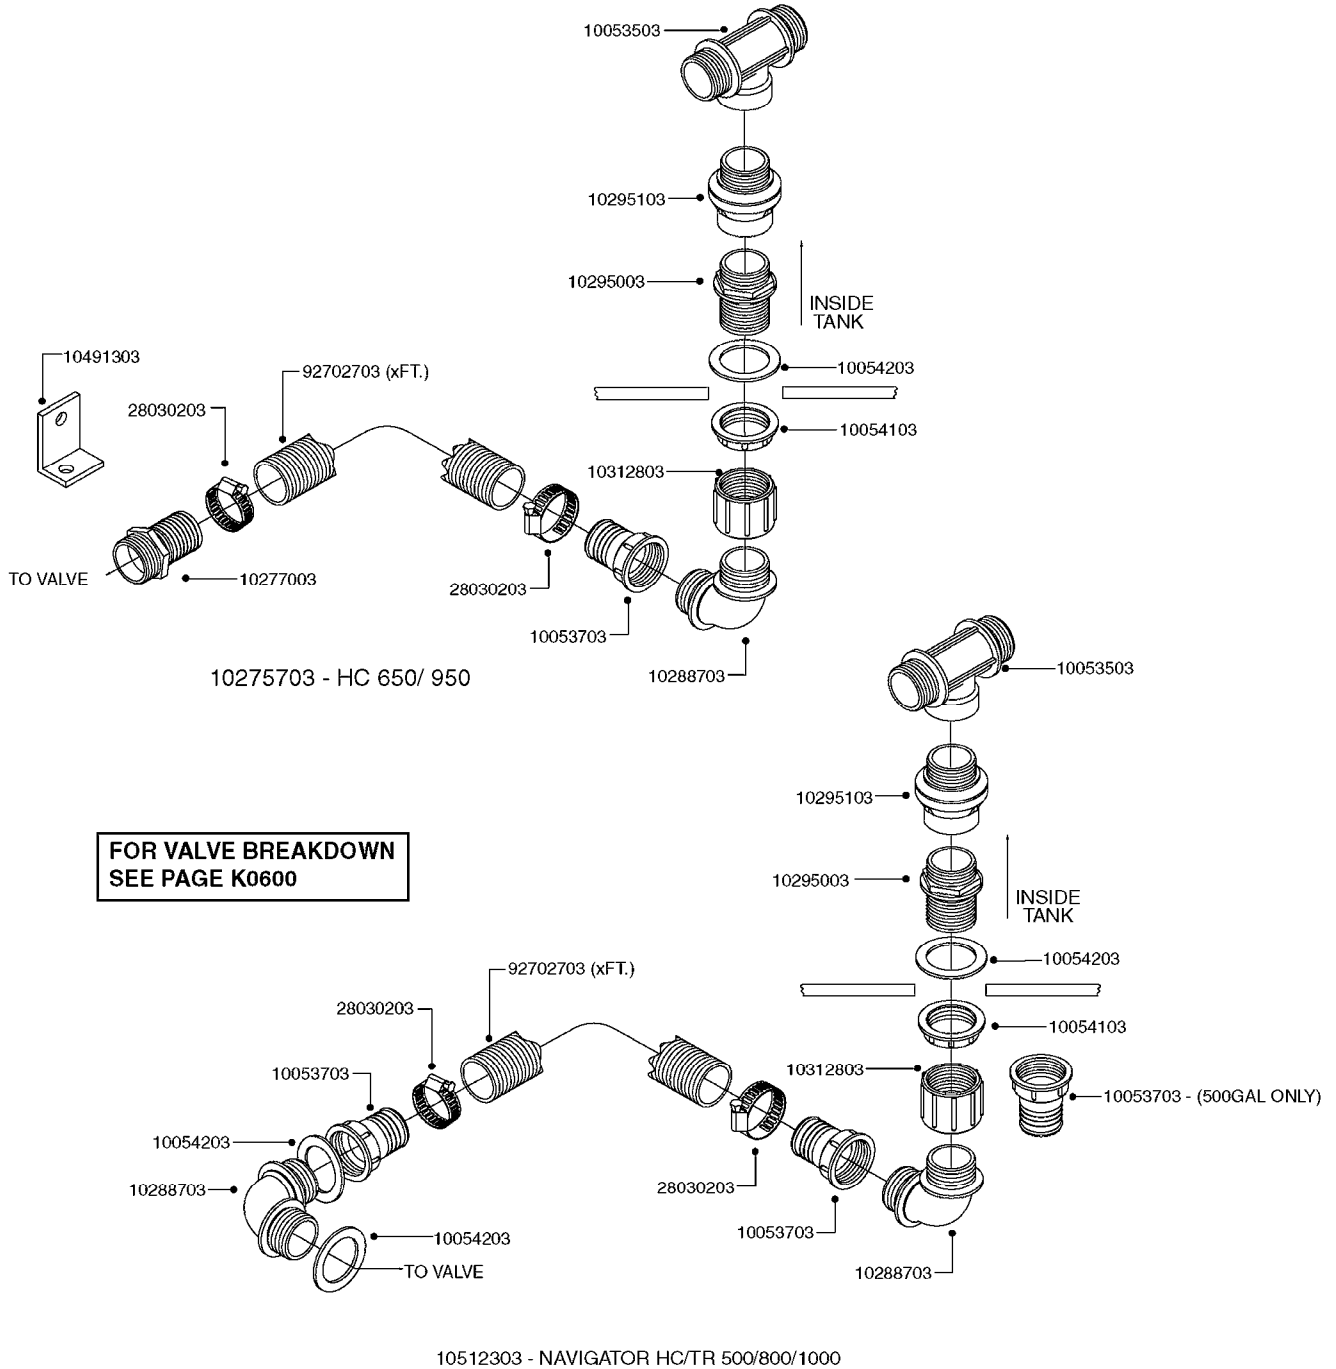

K0580

**COMPLETE ASSEMBLIES
WHOLEGOODS ITEMS**

QUICKFILL-PLMBNG SYS-TRLR SPYR
K0580-HIN, 01:01:16

Page 1
Date 12.08.2020 9:13

parts-n°	order qty	description
10053503	1	FITT.PO.TEE 2"MX2"FX2"M BSP
10053703	1	FITT.PO.HB STR. 2"BSP #4411
10054103	1	FITT.PO.NUT 2" BSP JAMB MCPHEE
10054203	1	GASKET F. 2" FITTINGS RUBBER
10275703	1	*QUICK FILL KIT 650/950M
10277003	1	FITT.PO.HB 2.00X2.00 MCPHEE
10288703	1	FITT.PO.EL 2MX2M 90 DEG MCPHEE
10295003	1	FITT.PO.HN 2' 250071
10295103	1	FOOT VALVE 2"
10312803	1	FITT.PO.BU 2' X 2'
10491303	1	ANGLE FOR HC950 QUICK FILL
10512303	1	QUICK FILL KIT NAV. (DON'T ORD)
28030203	1	CLAMP HOSE T-BOLT S2" 235-67
92702703	1	HOSE PVC SUCT GRAY 2"