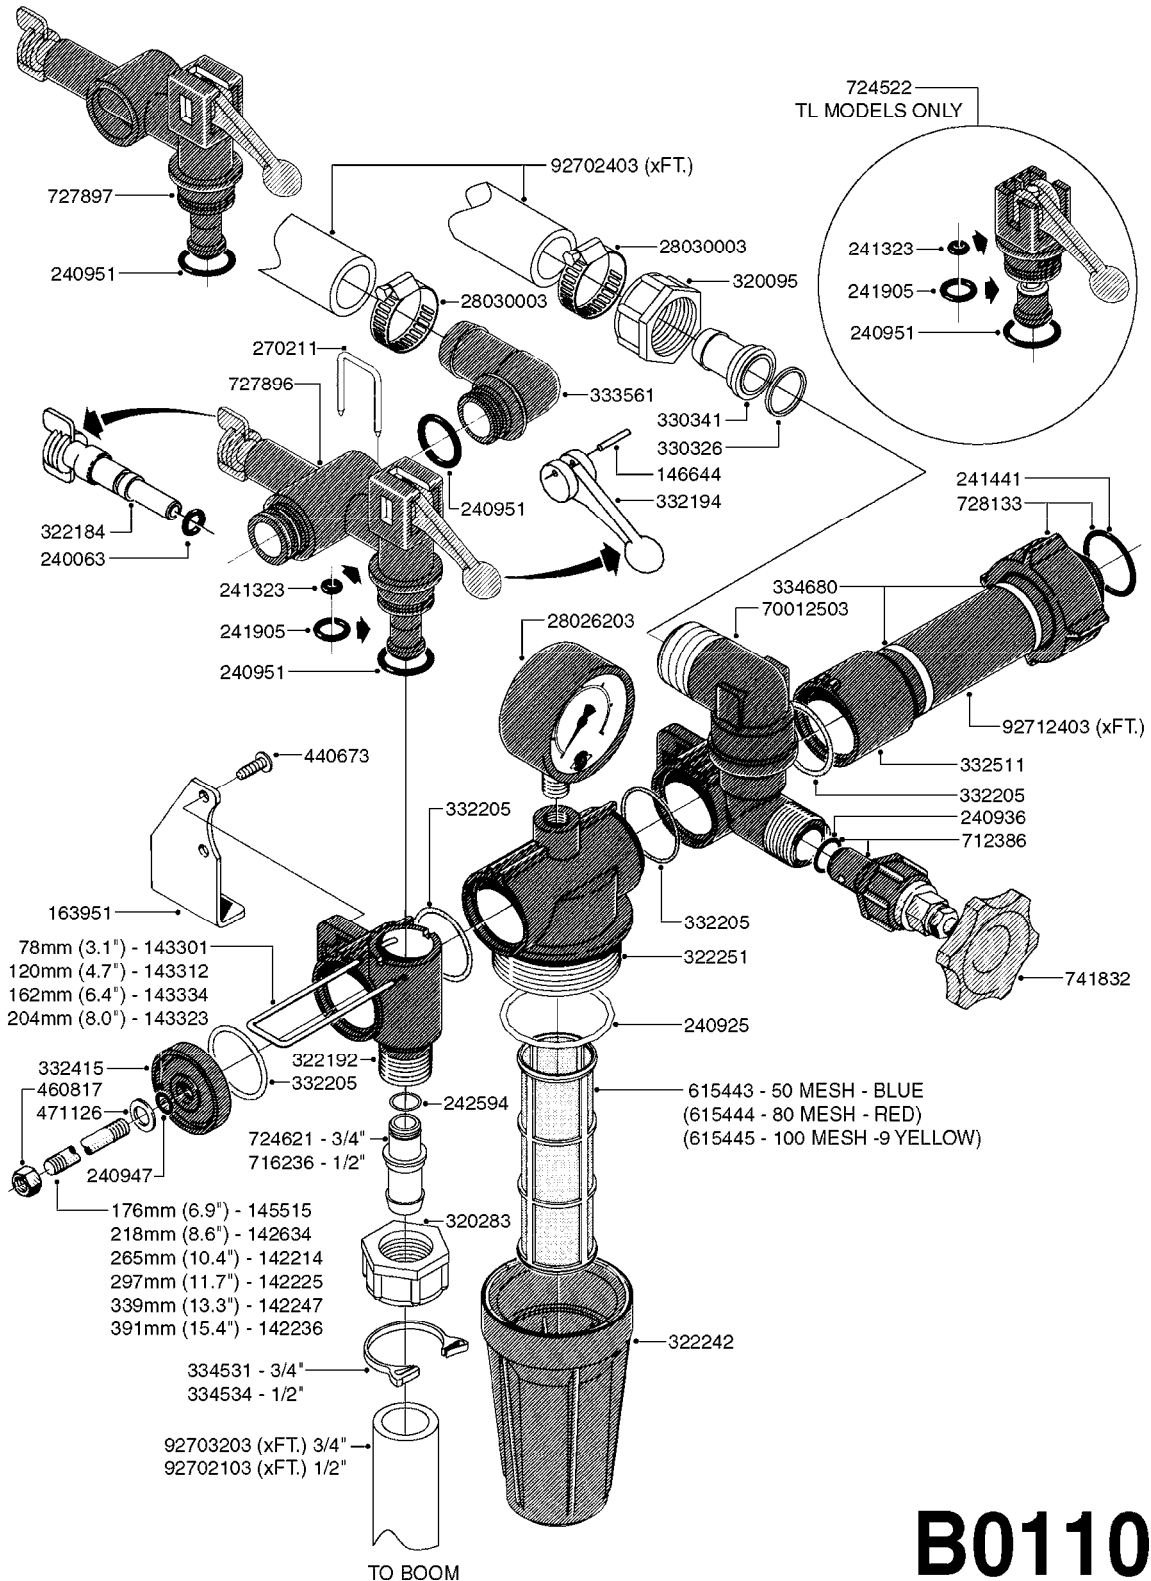

B0110

BK-180 BOOM VALVES-MAN.POST 00
B0110-HIN, 11:12:17

Page 1
Date 12.08.2020 9:12

parts-n°	order qty	description
142214	1	STUD BOLT - M8X265, 3 SECTION
142225	1	STUD BOLT 8 X 299 - 6 MODULS
142236	1	STUD BOLT 8 X 381 - 8 MODULS
142247	1	STUD BOLT 8 X 341 - 7 MODULS
142634	1	STUD BOLT M8 X 213 - 4 MODULS
143301	1	LOCK CLAMP 78 MM
143312	1	LOCK CLAMP 120 MM
143323	1	LOCK CLAMP 204 MM
143334	1	LOCK CLAMP 162 MM
145515	1	STUD BOLT M8 X 176MM
146644	1	PIN D3X19 STAINLESS
163951	1	MOUNT BRACKET FOR BK180 SECTIO
240063	1	O-RING D14.1/9.3 X 2.4
240925	1	O-RING D49.5X3 NITRIL
240936	1	O-RING D13.3X2.4 NITRIL
240947	1	O-RING D7.3X2.4 NITRIL
240951	1	O-RING D21.2X3 NITRIL
241323	1	O-RING D5.3X2.4 NITRIL
241441	1	O-RING D29.3X3
241905	1	O-RING 12,3X2,4 VITON DKR.1,05
242594	1	O-RING D14 X 1.78 SCH.70-EPDM
270211	1	FITT.DK S25 FORK L=37.5
320095	1	FITT.DK NUT 1" BSP
320283	1	FITT.DK NUT 3/4"BSP
322184	1	SCREW F.ADJUSTING CONST.PRESS.
322192	1	HOUSING F.DISTRIBUTOR
322242	1	FILTER BOWL / IN-LINE
322251	1	HOUSING F.FILTER MOUNT BK/EC
330326	1	O-RING D30/D24X2 F.1"NUT
330341	1	FITT.DK HB 1" F. 1" NUT
332194	1	DISTRIBUTION HANDLE
332205	1	O-RING D43/39XD2
332415	1	COVER
332511	1	FITT.DK END CAP 1"HB F.BK180
333561	1	FITT.DK ELB.1" EC RETURN
334531	1	CLAMP HOSE PLASTIC 3/4"
334534	1	CLAMP HOSE PLASTIC 1/2"
334680	1	CLAMP HOSE PLASTIC 1"
440673	1	SCREW F.PLASTIC 5X12 SS
460817	1	NUT HEX M8 STAINLESS DIN 934
471126	1	WASHER, M8, Ø16/ 8.4X 1.6, SS
615443	1	FILTER ELEM.50 MESH BLUE
615444	1	FILTER ELEM.80 MESH RED
615445	1	FILTER ELEM.100 MESH YELLOW
712386	1	PRESSURE REGULATOR COMPL. H-M
716236	1	FITT.DK HB 1/2" ASSY. F. 3/4"
724522	1	DISTR.OVER PART W.OUV PR 83 BK
724621	1	FITT.DK HB 3/4"ASSY F.3/4" NUT
727896	1	HOUSING UPPER F.CONST.PRESS.
727897	1	HOUSING UPPER PART END PC.BK92
728133	1	CONNECTING PART F.BK OPR.UNIT
741832	1	HANDLE REPLACEMENT F/330632
28026203	1	GAUGE 200PSI/BR,2.5"1/4BSP-BTM
28030003	1	CLAMP HOSE GEAR P1" 6716
70012503	1	HOUSING FOR HARDI-MATIC VALVE
92702103	1	HOSE R X1/2" X300PSI WP X0012"
92702403	1	HOSE PVC SUCT GRAY 1"
92703203	1	HOSE R X3/4" X300PSI WP X0012"
92712403	1	HOSE R X1" X300PSI WP X0012"