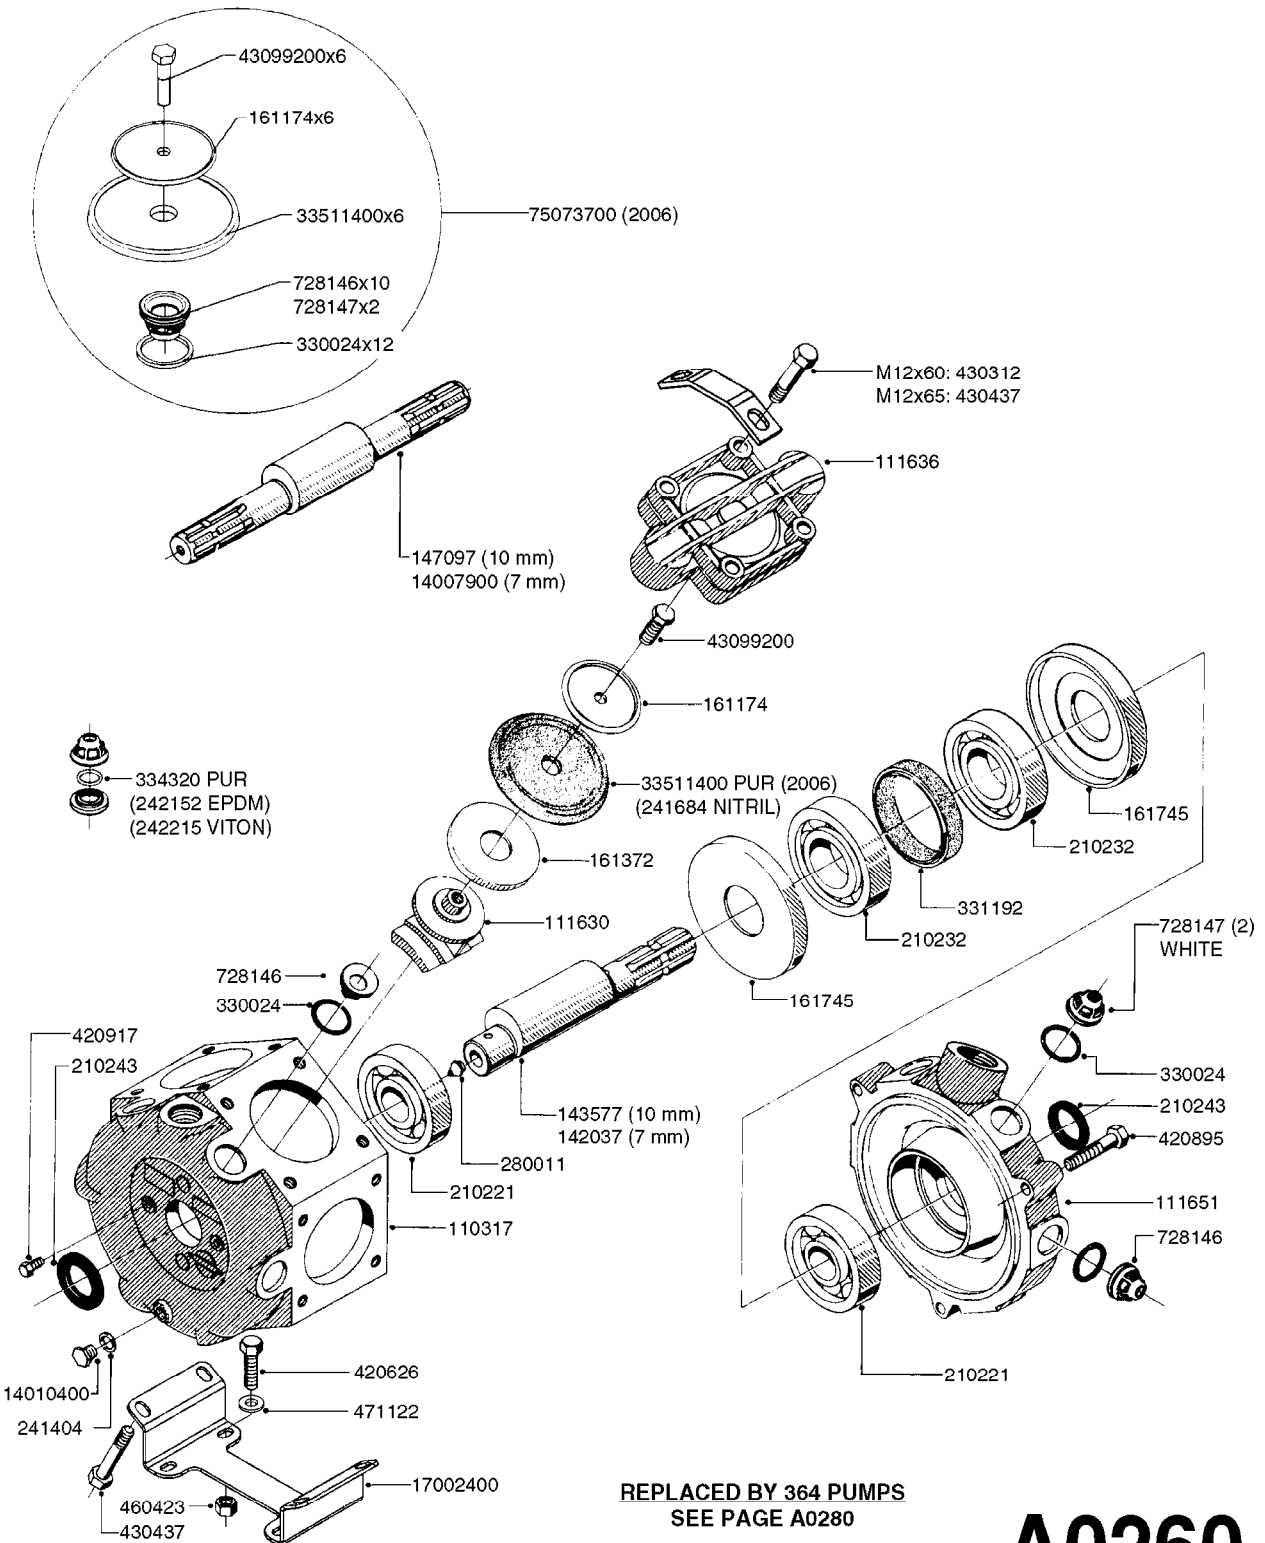

REPLACED BY 364 PUMPS
SEE PAGE A0280

A0260

PUMP - 363 W/MOUNTING BASE
A0260-HIN, 17:03:16

Page 1
Date 12.08.2020 9:12

parts-n°	order qty	description
110317	1	PUMP CASING MODEL 360/361 PNTD
111630	1	CONNECTING ROD 363/364-10 PUMP
111636	1	VALVE COVER 363 HEAVY DUTY
111651	1	CASTING F.363 1.5" PUMP(FRONT)
142037	1	CRANK SHAFT 361-20
143577	1	CRANK SHAFT F.363/462/463-10mm
147097	1	CRANK SHAFT 363-463/10 THROUGH
161174	1	DIAPHRAGM DISC SS 361/363/364 PUMP
161372	1	DIAPHRAGM BACKING DISC,320-361
161745	1	METAL SPACER F.363/463
210221	1	BEARING BALL 6407
210232	1	BEARING BALL 6310
210243	1	SEAL OIL 35 X 47 X 7
241404	1	DOWTY SEAL 1/4"
241684	1	DEICER PARTS: DIAPHRAGM MODEL 361 NITRIL
242152	1	O-RING D18.2X3 EPDM
242215	1	O-RING D18X3 VITON
280011	1	GREASE NIPPLE 1/8' SAE H TR
330024	1	O-RING D41,1/D34.5 X 3,5
331192	1	SPACER, MODEL 361/363
334320	1	O-RING D18X3 POLYURETHANE
420626	1	BOLT HEX 8.8 DEL M10X20 FT
420895	1	BOLT HEX 8.8 RAW M10X60
420917	1	BOLT HEX 8.8 RAW M8X12 FT
430312	1	BOLT HEX 8.8 M12X60
430437	1	BOLT HEX 8.8 RAW M12X65
460423	1	NUT HEX M10X1.50 LOCK DIN985A2 SS
471122	1	WASHER, M10, Ø20/10.5X 2.0, SS
728146	1	VALVE FOR 361(726890/707932)
728147	1	VALVE FOR 361 WHITE WITH HOLE
14007900	1	CRANK 363/462/463-7mm 540/THRU
14010400	1	PLUG 1/4" BSP
17002400	1	FOOT F. 36X PUMP, RED
33511400	1	DIAPHRAGM PUMP 361/361/363/364 PUR
43099200	1	BOLT HEX SS M12 X 30 DIN933 A4
75073700	1	PUMP KIT 361/363 "06"