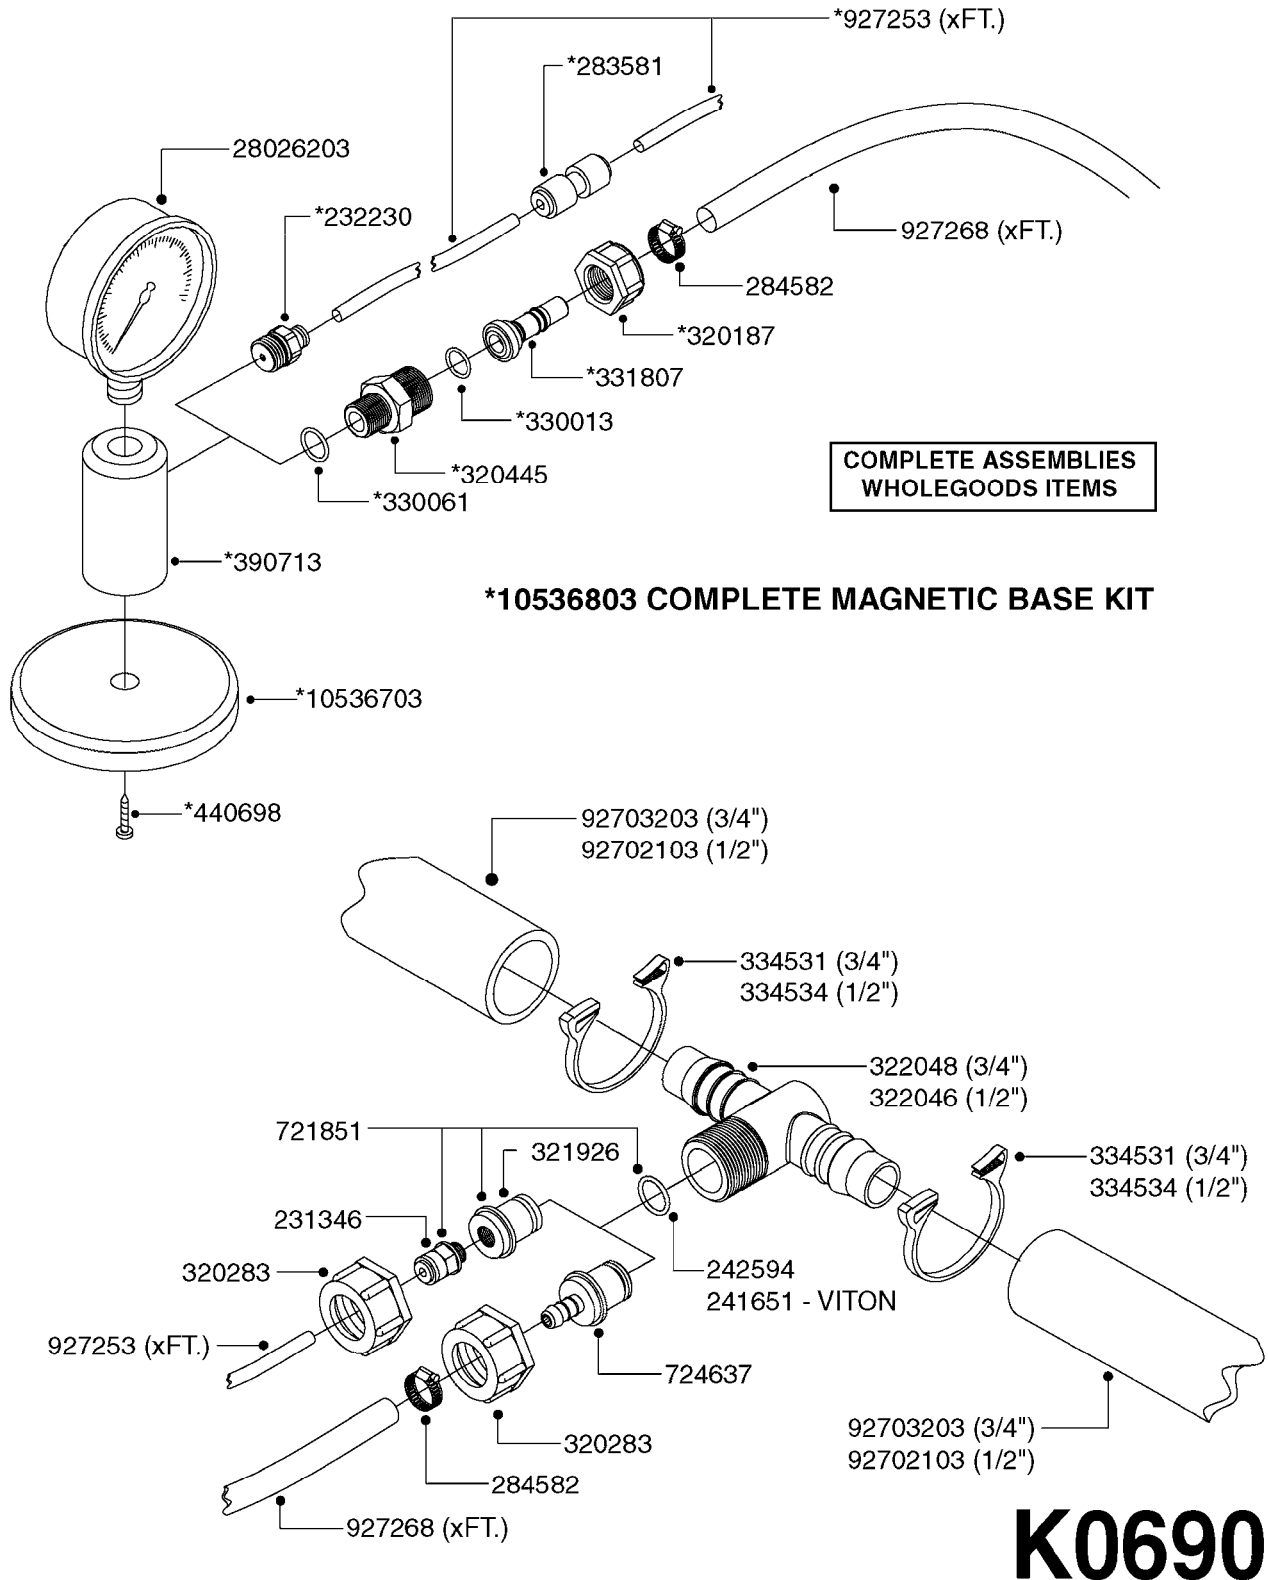

COMPLETE ASSEMBLIES
WHOLEGOODS ITEMS

REMOTE GAUGE-MAGNETIC BASE KIT
K0690-HIN, 01:01:16

Page 1
Date 12.08.2020 9:13

parts-n°	order qty	description
231346	1	QUICK COUPLER 1/8"BSP X 4 MM
232230	1	QUICK COUPLER 1/4"BSP X 4 MM
241651	1	O-RING D14.0X3.0 NITRIL
242594	1	O-RING D14 X 1.78 SCH.70-EPDM
283581	1	HOSE CONNECTOR STR. F.4MM PE
284582	1	CLAMP HOSE GEAR - 5/16"
320187	1	FITT.DK CAP 3/8" BSP BLACK
320283	1	FITT.DK NUT 3/4"BSP
320445	1	FITT.DK HN 1/4"X3/8" BSP
321926	1	FITTING BSP3/4"-1/8"
322046	1	FITT.DK TEE 1/2X1/2HB X3/4'BSP
322048	1	FITT.DK TEE 3/4X3/4HB X3/4'BSP
330013	1	O-RING 2.5 X 10 PUR
330061	1	O-RING D16/D11X2,5
331807	1	FITT.DK HB 5/16" F.3/8" NUT
334531	1	CLAMP HOSE PLASTIC 3/4"
334534	1	CLAMP HOSE PLASTIC 1/2"
390713	1	GAUGE ADAPTOR 1/4" BSP
440698	1	SCREW F.PLASTIC 6X18 SS HEXHD
721851	1	SCREW PLUG W/QUICK FIT
724637	1	FITT.DK HB 5/16' F. 3/4" COMP.
927253	1	RED AIR HOSE, Ø4/2 1810 E
927268	1	HOSE BLUE PVC X 1/4 X 0012"
10536703	1	MAGNETIC BASE D3,2'/90LB
10536803	1	MAGNETIC BASE KIT F.GAUGE
28026203	1	GAUGE 200PSI/BR,2.5"1/4BSP-BTM
92702103	1	HOSE R X1/2" X300PSI WP X0012"
92703203	1	HOSE R X3/4" X300PSI WP X0012"