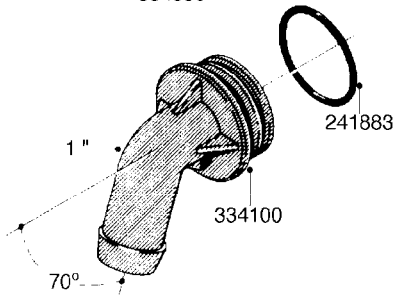

L0090

FITTINGS - S-56 & S-61
L0090-HIN, 01:01:16

Page 1

Date 12.08.2020 9:13

parts-n°	order qty	description
145661	1	FITT.DK S-61 FORK
241754	1	O-RING D59.5X3
241883	1	O-RING 3 X 39.2 NITRIL
322055	1	FITT.DK S-61 BULKHEAD
322056	1	FITT.DK S-61 BULKHEAD NUT
322066	1	FITT.DK S-56 NUT
334050	1	FITT.DK S-61 STR.1-1/4"
334068	1	FITT.DK S-61 STR.1"
334091	1	FITT.DK S56 STR.1-1/2'
334099	1	FITT.DK S-61 ELB.1-1/2"110 DEG
334100	1	FITT.DK S-61 ELB.1" 110 DEG.
334151	1	FITT.DK S-61 ELB.1-1/4"110 DEG
390231	1	FITT.DK NIPPLE 1-1/2 X S56