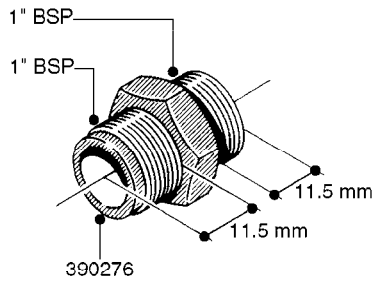

FITTINGS - HEXAGON NIPPLES
L0030-HIN, 01:01:16

Page 0
Date 12.08.2020 9:13

L0030

FITTINGS - HEXAGON NIPPLES
L0030-HIN, 01:01:16

Page 1
Date 12.08.2020 9:13

parts-n°	order qty	description
10015303	1	FITT.PO.HN 1.00X1.00 M1000
10425003	1	FITT.PO.HN 1.25X1.00 MCPHEE
320132	1	FITT.DK HN 1" BSP
320176	1	FITT.DK HN 3/8"X1/2" BSP
320445	1	FITT.DK HN 1/4"X3/8" BSP
320655	1	FITT.DK HN 1/2"-1/2" BSP
320692	1	FITT.DK HN 3/8'BSPX1/4'NPT
320703	1	FITT.DK HN 3/8BSP X1/2 &1/4NPT
320725	1	FITT.DK NIPPLE 3/8"-3/8" BSP
320902	1	FITT.DK HN 3/8'X 1/4' BSP
390232	1	FITT.DK HN 1-1/2' X 1-1/4' BSP
390276	1	FITT.DK HN 1'BSP