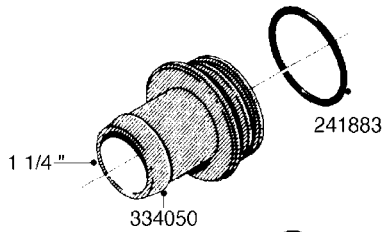

L0090

FITTINGS - S-56 & S-61
L0090-HIN, 01:01:16

Page 1

Date 12.08.2020 9:13

parts-n°	order qty	description
145661	1	FITT.DK S-61 FORK
241754	1	O-RING D59.5X3
241883	1	O-RING 3 X 39.2 NITRIL
322055	1	FITT.DK S-61 BULKHEAD
322056	1	FITT.DK S-61 BULKHEAD NUT
322066	1	FITT.DK S-56 NUT
334050	1	FITT.DK S-61 STR.1-1/4"
334068	1	FITT.DK S-61 STR.1"
334091	1	FITT.DK S56 STR.1-1/2'
334099	1	FITT.DK S-61 ELB.1-1/2"110 DEG
334100	1	FITT.DK S-61 ELB.1" 110 DEG.
334151	1	FITT.DK S-61 ELB.1-1/4"110 DEG
390231	1	FITT.DK NIPPLE 1-1/2 X S56