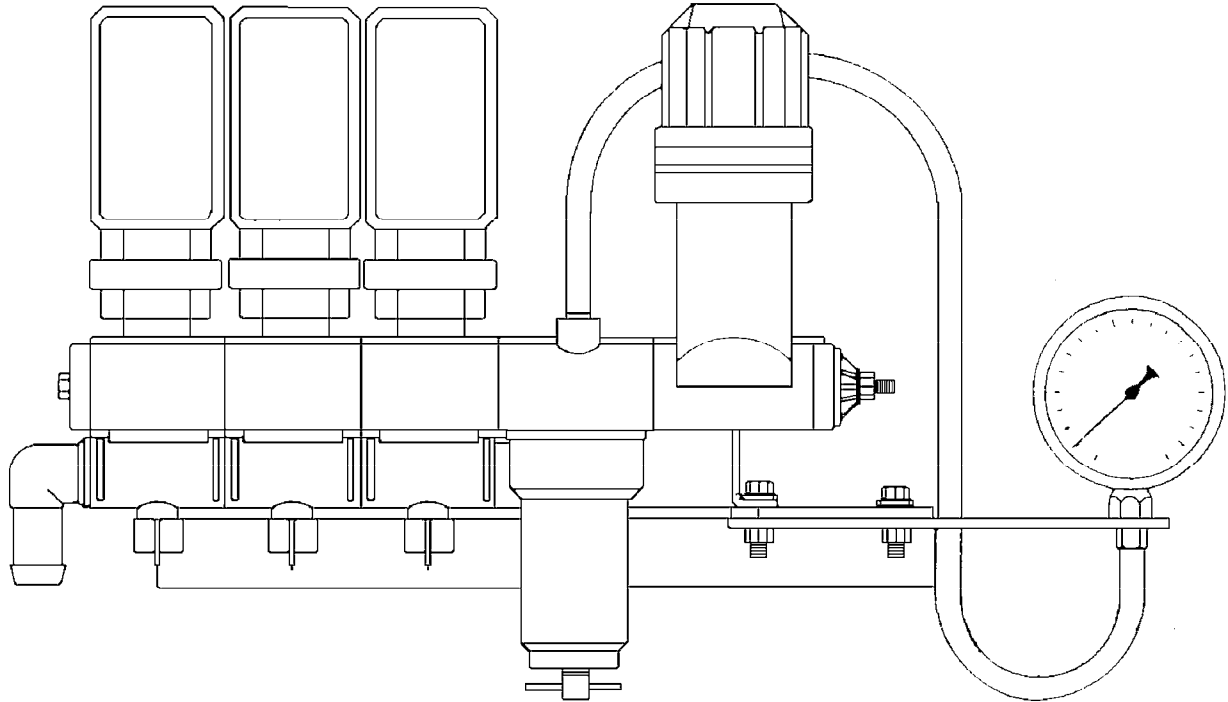

COMPLETE ASSEMBLIES
WHOLEGOODS ITEMS

70043903 - COMPLETE ASSEMBLY

K0680

REMOTE GAUGE-ESC SPRAYERS-4"
K0680-HIN, 01:01:16

Page 1

Date 12.08.2020 9:13

parts-n°	order qty	description
145632	1	FITT.DK HB 1/4' BRASS F.GUAGE
146210	1	NUT 1/4'BSP BRASS
282391	1	CLAMP HOSE CRIMP 5/16'
320972	1	FITT.DK HB 5/16'- 1/4' BSP
330396	1	O-RING D11.2/D6.6X3.2
421046	1	BOLT HEX M8X25/25 A2 SS DIN933
460143	1	LOCK NUT M8 SST A2 DIN985
927268	1	HOSE BLUE PVC X 1/4 X 0012"
10028603	1	WASHER LOCK 5/16'
10428003	1	BKT. FOR ESC GAUGE KIT
28026103	1	GAUGE 200PSI/BR,4",1/4"BSP-BTM
70043903	1	*GAUGE KIT,4" OP UNIT INFEILD