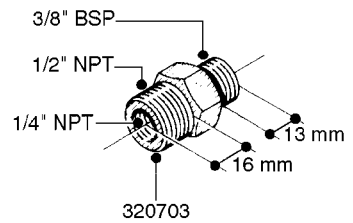

FITTINGS - HEXAGON NIPPLES
L0030-HIN, 01:01:16

Page 0
Date 12.08.2020 9:13

L0030

FITTINGS - HEXAGON NIPPLES
L0030-HIN, 01:01:16

Page 1
Date 12.08.2020 9:13

parts-n°	order qty	description
10015303	1	FITT.PO.HN 1.00X1.00 M1000
10425003	1	FITT.PO.HN 1.25X1.00 MCPHEE
320132	1	FITT.DK HN 1" BSP
320176	1	FITT.DK HN 3/8"X1/2" BSP
320445	1	FITT.DK HN 1/4"X3/8" BSP
320655	1	FITT.DK HN 1/2"-1/2" BSP
320692	1	FITT.DK HN 3/8'BSPX1/4'NPT
320703	1	FITT.DK HN 3/8BSP X1/2 &1/4NPT
320725	1	FITT.DK NIPPLE 3/8"-3/8" BSP
320902	1	FITT.DK HN 3/8'X 1/4' BSP
390232	1	FITT.DK HN 1-1/2' X 1-1/4' BSP
390276	1	FITT.DK HN 1'BSP