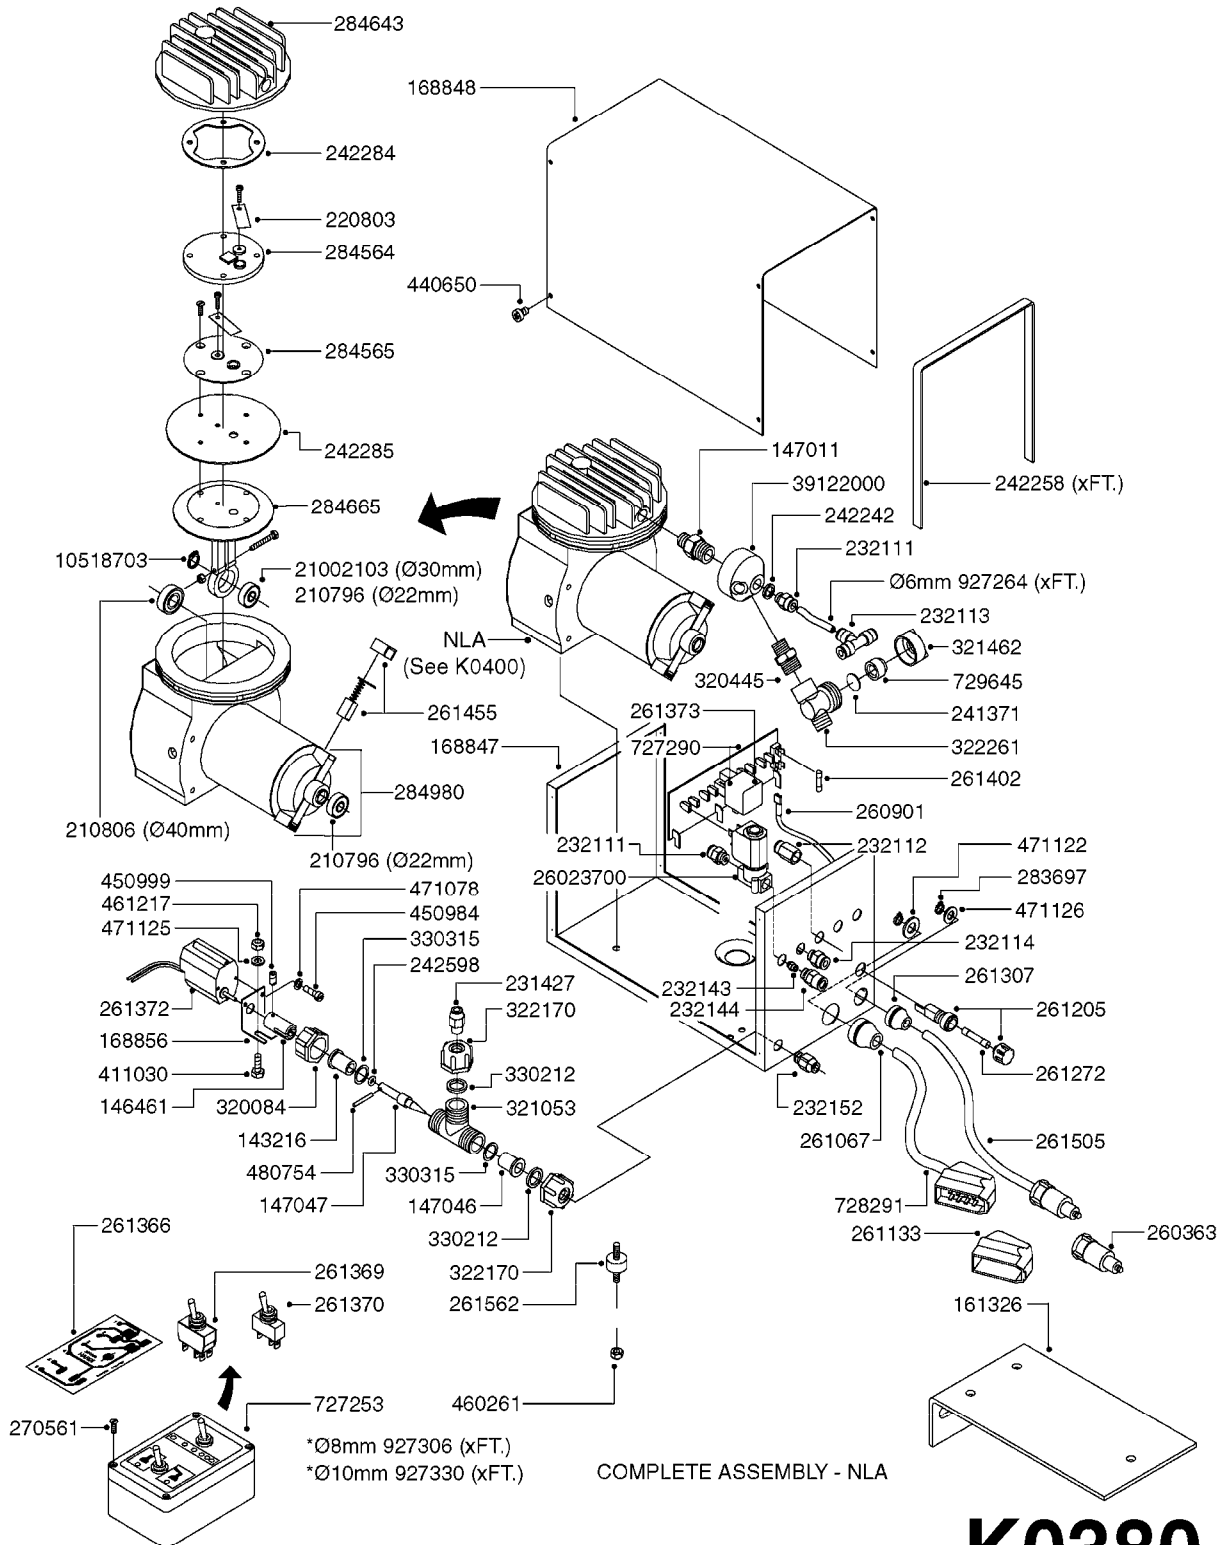

K0380

FOAM MARKER COMPRESSOR POST 94
K0380-HIN, 17:03:16

Page 1
Date 12.08.2020 9:13

parts-n°	order qty	description
143216	1	BUSHING THREAD F.FOAM MARKER
146461	1	COUPLER F.THROTTLE VALVE
147011	1	HEX NIPPLE 3/8'X1/4'BSP BRASS
147046	1	SEAT FOR THROTTLE VALVE
147047	1	SPINDLE FOR THROTTLE VALVE
161326	1	MOUNT BKT. F. FOAM COMP.BOX 98
168847	1	ENCLOSURE LOWER F.MARKER
168848	1	COVER F. FOAM MARKER
168856	1	MOUNT FOR GEAR MOTOR
210796	1	BEARING BALL D22/D8 X 7 608ZZ
210806	1	BEARING BALL D40/D17X12MM
220803	1	VALVE F. COMPRESSOR
231427	1	COUPLER 1/8'THREAD X6MM HOSE
232111	1	QUICK COUPLER 6MM X 1/8 EXT.
232112	1	QUICK COUPLER 6MM 1/8 INT.
232113	1	QUICK COUPLER 6MM T-PIECE
232114	1	COUPLER 1/8" THREADX8MM HOSE
232143	1	REDUCER 1/4'INT-1/8'EXT
232144	1	QUICK COUPLER 10MM X 1/4 EXT
232152	1	QUICK COUPLER 8MMX1/8 EXT.LONG
241371	1	DIAPHRAGM F.NO-DRIP,VULC
242242	1	O-RING F.AIR HOSE FITTING
242258	1	TRIM 3X10 SELF ADHESIVE 0012"
242284	1	HEAD GASKET F. COMPRESSOR
242285	1	DIAPHRAGM F. F/M COMP.
242598	1	O-RING D7.0 X 2.5 NITRIL
260363	1	PLUG 2 POLE 12V
260901	1	SPADE F.ELEC CONN.1.5MM BLUE
261067	1	GROMMET 10-14 GREY
261133	1	PLUG HOUSING F.8 POLE PLUG
261205	1	FUSE HOLDER
261272	1	FUSE 10A D6X32 MM
261307	1	GROMMET 7-10 BLACK
261366	1	CIRCUIT BOARD F.F/M CONTROL
261369	1	SWITCH 2 WAY 12V SPRING RETURN
261370	1	SWITCH 2 WAY 12V
261372	1	GEAR MOTOR BOSCH 13RPM
261373	1	RELAY 12V/30W
261402	1	FUSE 3.15A SLOW BURN
261455	1	BRUSH KIT-FOAM MARKER MOTOR
261505	1	CABLE 2X4MM L8000MM
261562	1	RUBBER DAMPER 2XM6X25
270561	1	SCREW W/SPRING ASSY. (QTY 1)
283697	1	TIESTRAP 200MM
284564	1	PLATE F.COMPRESSOR HEAD
284565	1	PLATE F.COMPRESSOR HEAD
284643	1	COMPRESSOR HEAD F.FOAM MARKER
284665	1	CONNECTING ROD F.COMPRESSOR
284980	1	FLANGE REAR F. F.M.COMPRESSOR
320084	1	FITT.DK NUT 1/2" BSP
320445	1	FITT.DK HN 1/4"X3/8" BSP
321053	1	FITT.DK TEE 1/2 X1/2 X1/2" BSP
321462	1	CAP F.NO-DRIP ASSY.
322170	1	FITT.DK NUT 1/2"x 1/8"F BSP
322261	1	HOUSING F.SAFETY VALVE 3/8"
330212	1	O-RING D19/D14X2.4 F.1/2"NUT
330315	1	O-RING D18.4/D13X.6
411030	1	BOLT HEX M5X10
440650	1	SCREW 3.5x13 STAINLESS
450984	1	BOLT HEX M2.5X8 SLOTTED
450999	1	SCREW SET M3X8