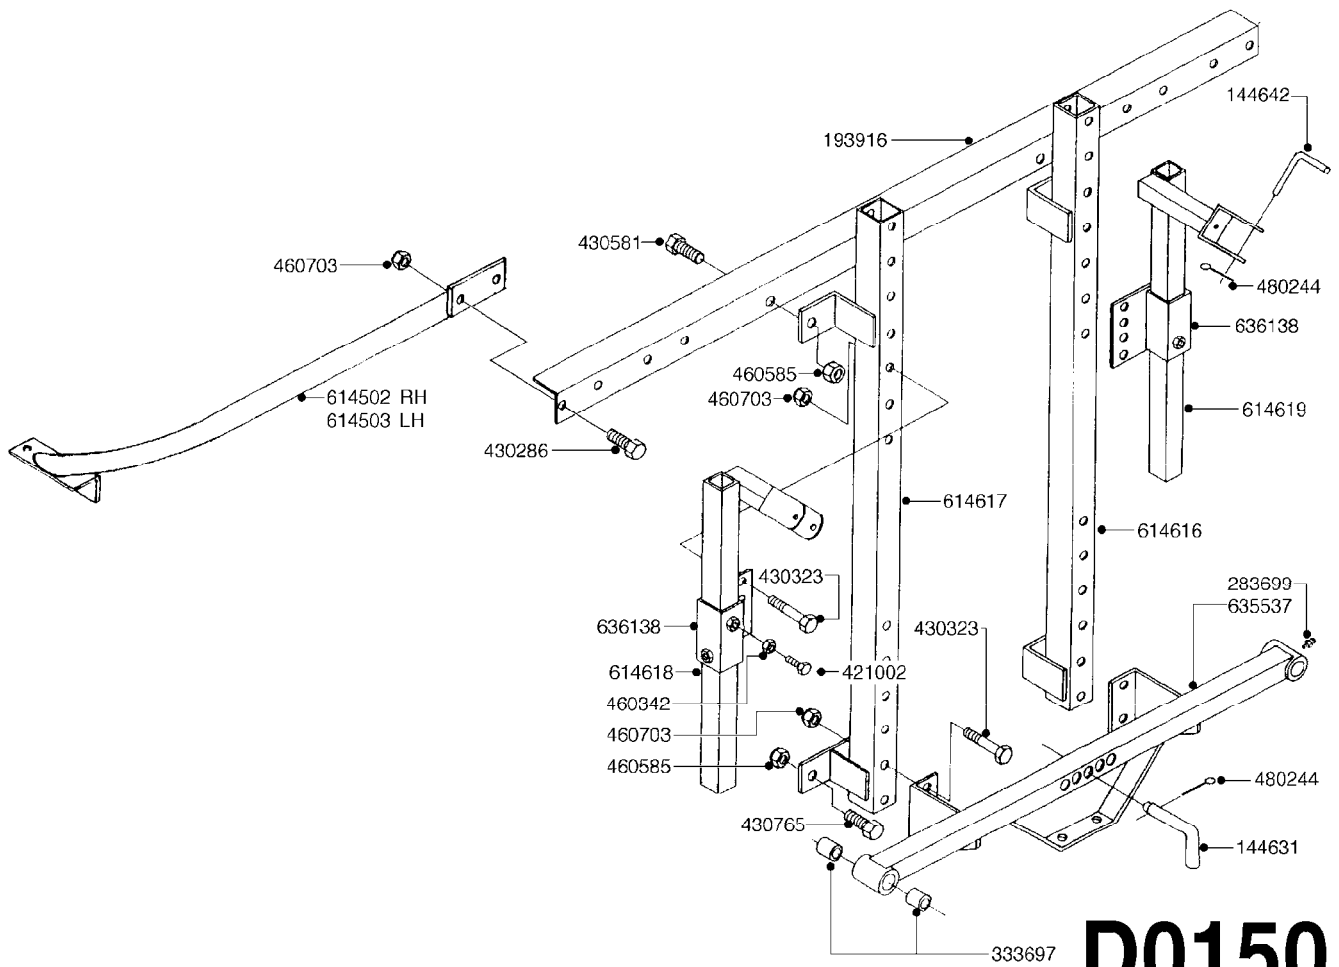

Page 1
Date 12.08.2020 9:13

parts-n°	order qty	description
111344	1	CLAW CLUTCH Ø100/Ø20,5 UNDER PART RED
111387	1	CLAW CLUTCH D100 UPPER PART
143754	1	PIN D10 X 56
145725	1	PIN FOR 12 MB BOOM
147643	1	AXLE F.BM BRKWKY. W. ZERT L=426
160484	1	WIRE GUIDE FOR DROP-LEG
166246	1	WASHER CUP D53 F.SPRING
166865	1	WASHER D35/D25X2
167907	1	NOZZ. HOLD. KIT F/ADJ. BOOM
172653	1	WING TIP GUARD
172664	1	FLATBAR BACKING PLATE
176982	1	RETAINING PLATE
193756	1	TRACK MB 10,6/12,6M
193920	1	BRACKET F.NOZZLE TRACK
220673	1	SPRING F.PIVOT 100 X 51
241732	1	RUBBER STOP FOR MB
282564	1	PLUG 35MM SQ.BLACK
333697	1	BUSHING D22/D16x25
334561	1	PLUG 50x50x2 F.SQ.TUBE
410185	1	BOLT HEX 8.8 DEL M6X16
410443	1	BOLT HEX 8.8 DEL M6X70
421024	1	BOLT HEX 8.8 DEL M8X60
421083	1	BOLT HEX 8.8 DEL M10X65
430463	1	BOLT HEX 8.8 DEL M16X110
440701	1	SCREW NO.14 3/4" PLATED
460143	1	LOCK NUT M8 SST A2 DIN985
460261	1	NUT HEX M6X1.00 LOCK DIN985 A2 SS
460423	1	NUT HEX M10X1.50 LOCK DIN985A2 SS
460585	1	LOCKING NUT M16 DIN985 A2 SS
461228	1	NUT HEX M20
461251	1	NUT HEX M20 X 2.5 JAMB
470061	1	WASHER D11/D7X0.5 LOCK
470573	1	WASHER D29/D17X2 SPRING BLACK
471122	1	WASHER, M10, Ø20/10.5X 2.0, SS
471128	1	WASHER, M16, Ø30/17.0X 3.0, SS
480244	1	PIN SNAP D4.5
612205	1	TRAPEZE ARM,WELDED
613487	1	TRANSPORT FITTINGS FOR SB BOOM
613627	1	LOCK STRAP FOR MB BOOM
634281	1	BOOM CENTER MB 35/40/42
634303	1	BOOM WING OUTER 33' MB L=47'
634314	1	BOOM WING OUTER 40', 45' MB
635316	1	BOOM WING OUTER MB42
635327	1	BOOM WING OUTER 35'MB L=58.5"
635850	1	BOOM WING INNER MB35/40/42
723612	1	CENTER PART MB BOOM