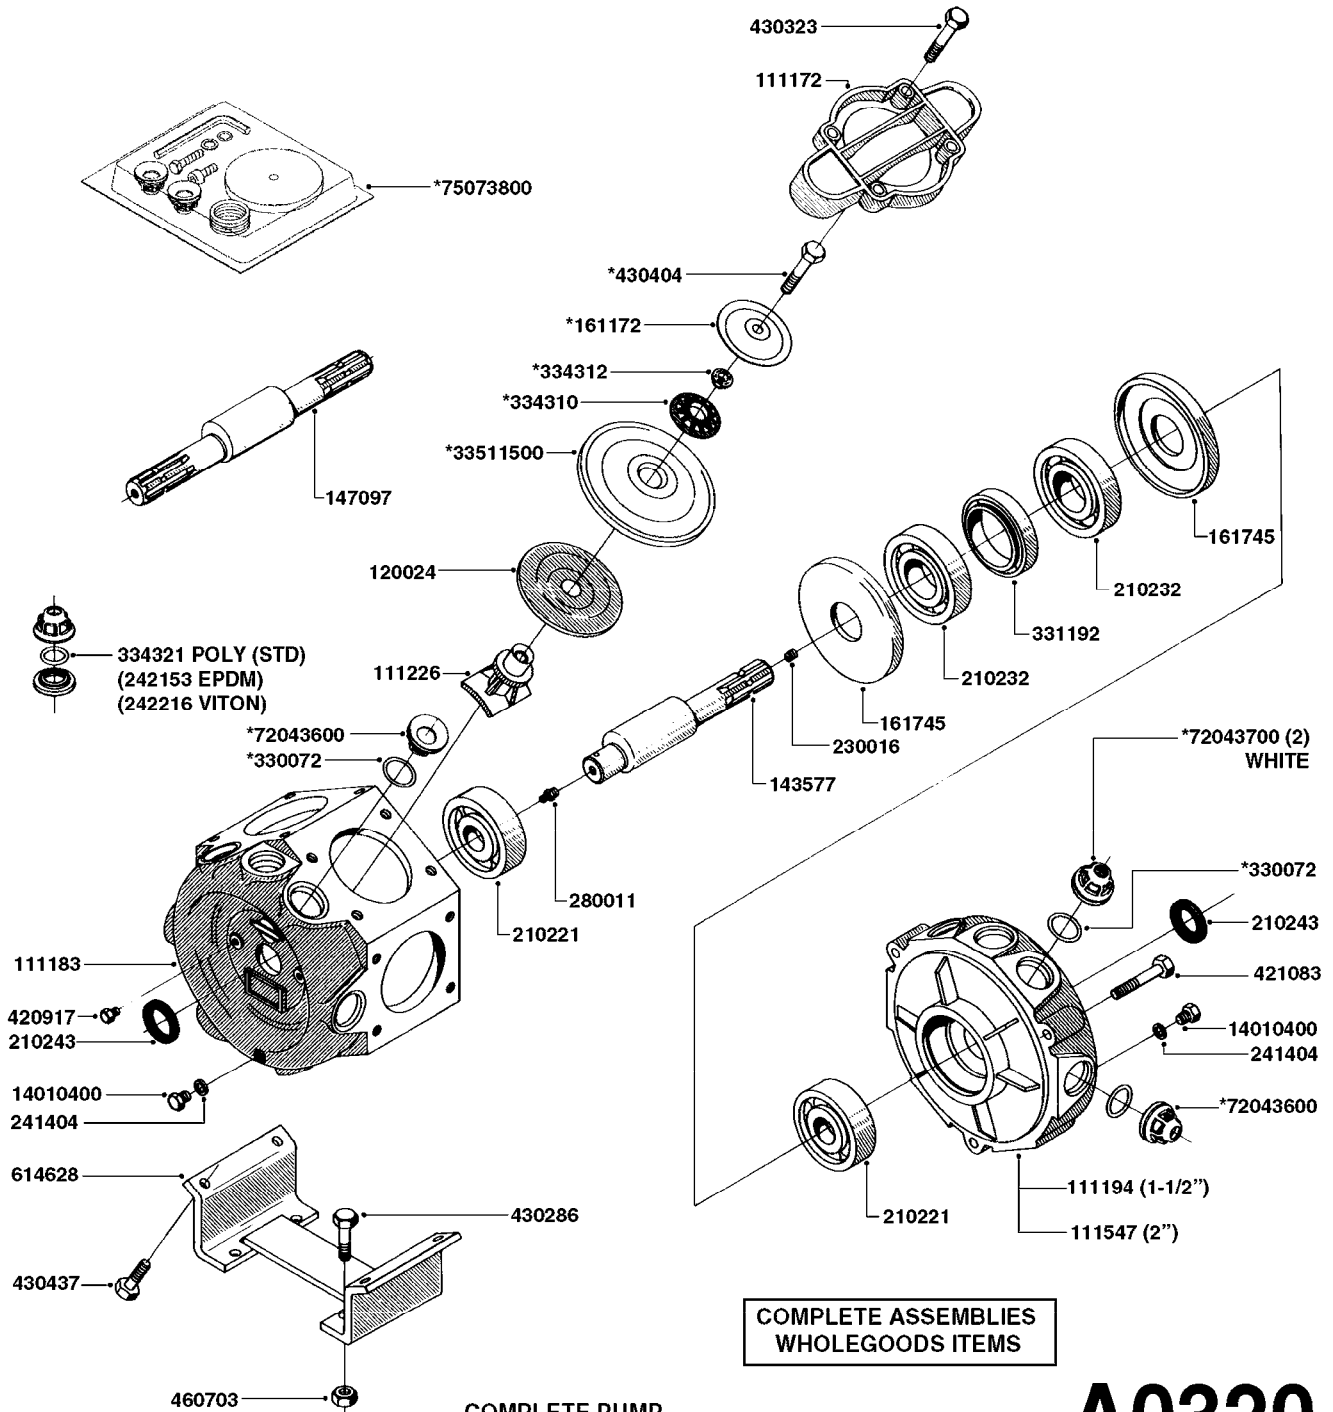

COMPLETE ASSEMBLIES
WHOLEGOODS ITEMS

COMPLETE PUMP
(NLA) REPLACED BY 464 PUMP (SEE PAGE A0350)

A0320

PUMP - 462 W/MOUNTING BASE
A0320-HIN, 01:01:16

Page 1

Date 12.08.2020 9:12

parts-n°	order qty	description
111172	1	VALVE CHAMBER 460 (PAINTED)
111183	1	PUMP CASTING 460-463 (PAINTED)
111194	1	PUMP CASTING FT.460 (PAINTED)
111226	1	CONNECTING ROD MODEL 460
111547	1	PUMP FRONT 460-463-2' (PAINT)
120024	1	DIAPHRAGM BACK DISC 1200-1300
143577	1	CRANK SHAFT F.363/462/463-10mm
147097	1	CRANK SHAFT 363-463/10 THROUGH
161172	1	DIAPHRAGM DISC F. 1203/1303
161745	1	METAL SPACER F.363/463
210221	1	BEARING BALL 6407
210232	1	BEARING BALL 6310
210243	1	SEAL OIL 35 X 47 X 7
230016	1	PLUG 1/8' BSP TYPE P
241404	1	DOWTY SEAL 1/4"
242153	1	O-RING D26X4 EPDM
242216	1	O-RING VITON F/1202/1302/462
280011	1	GREASE NIPPLE 1/8' SAE H TR
330072	1	O-RING D53.5/D45.5X4
331192	1	SPACER, MODEL 361/363
334310	1	NYLON WASHER 1202/1302/462
334312	1	PLASTIC SPACER F/462
334321	1	O-RING POLY. 34.0x26.0x4.0
420917	1	BOLT HEX 8.8 RAW M8X12 FT
421083	1	BOLT HEX 8.8 DEL M10X65
430286	1	BOLT HEX 8.8 DEL M12X30 FT
430323	1	BOLT HEX 8.8 DEL M12X60
430404	1	BOLT HEX 8.8 DEL M12X50
430437	1	BOLT HEX 8.8 RAW M12X65
460703	1	NUT HEX M12X1.75 LOCK DIN985A2 SS
614628	1	FOOT F. 46X PUMP, RED
14010400	1	PLUG 1/4" BSP
33511500	1	DIAPHRAGM 462 PUR 2006
72043600	1	VALVE FOR 462/463
72043700	1	VALVE FOR 462/463 W.VENT HOLE
75073800	1	PUMP KIT 461/462 "06"