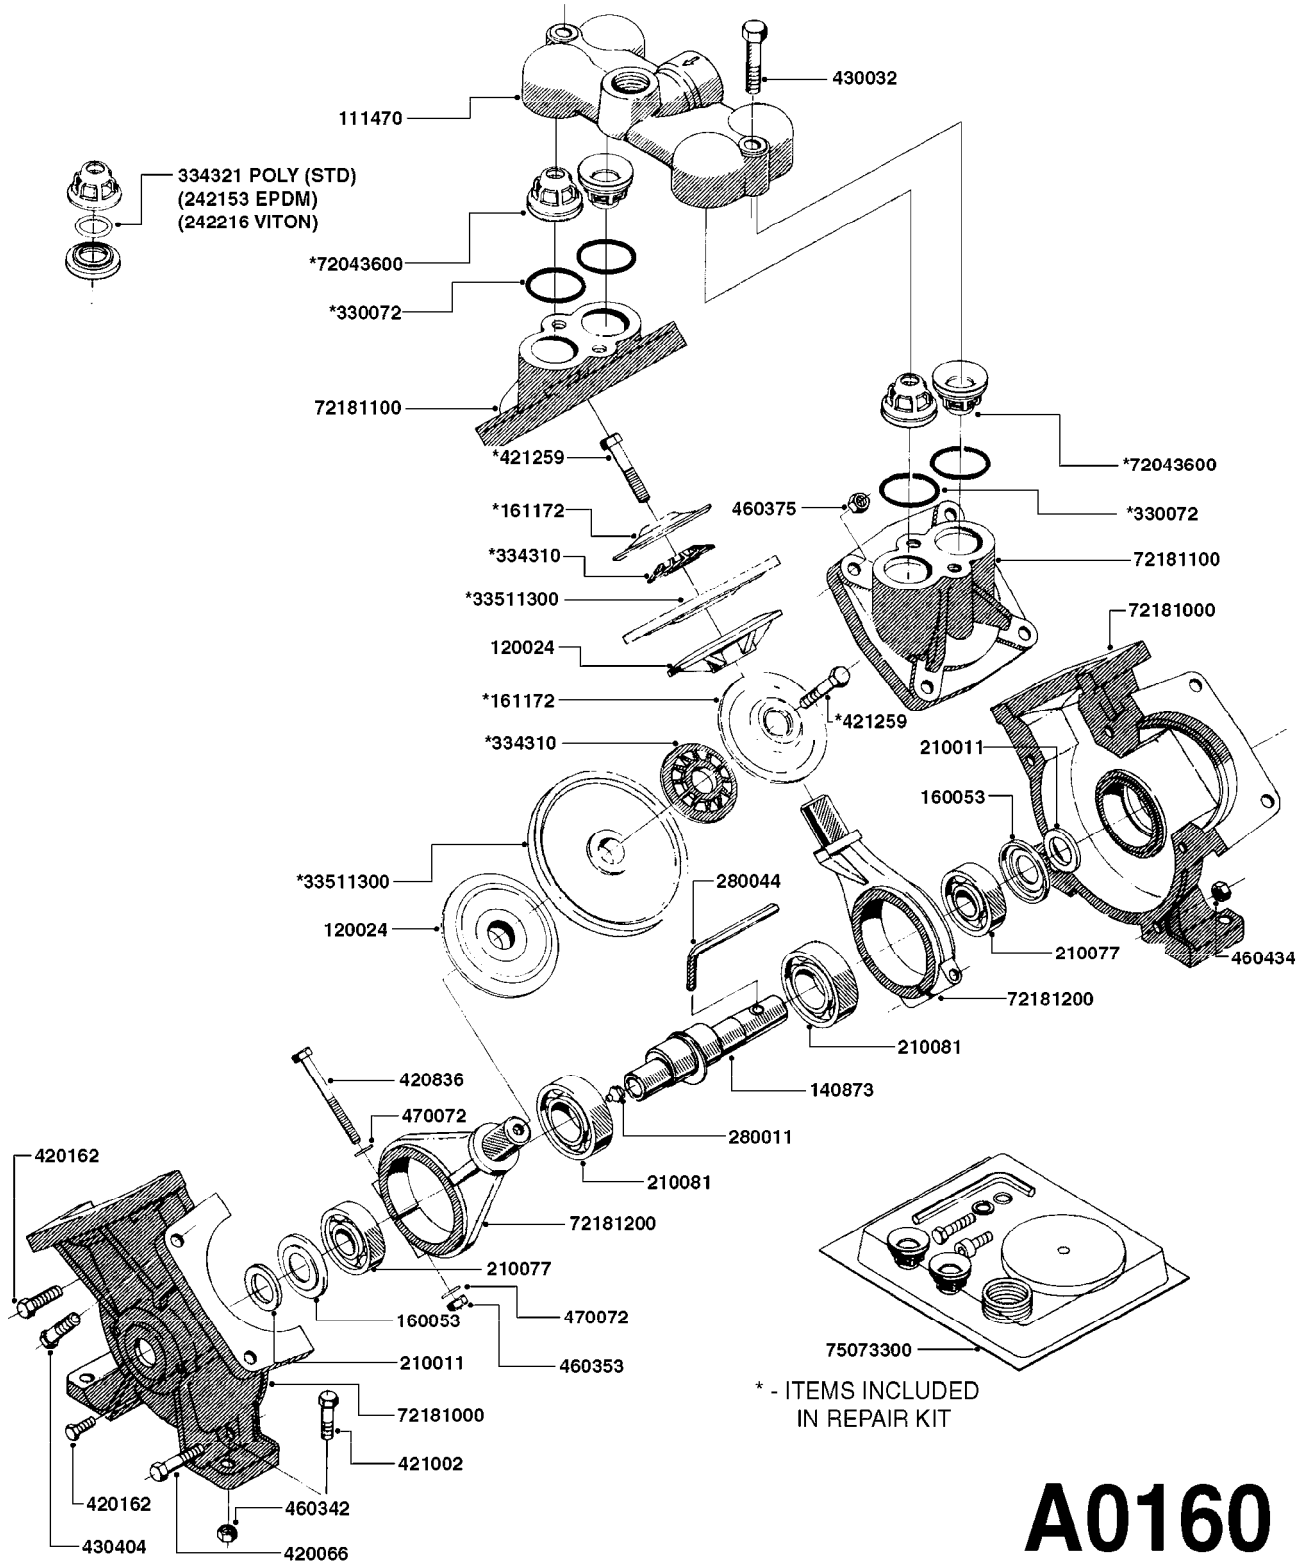

A0160

PUMP - 1202 W/MOUNTING BASE
A0160-HIN, 01:01:16

Page 1
Date 12.08.2020 9:12

parts-n°	order qty	description
111470	1	VALVE CHAMBER 1202
120024	1	DIAPHRAGM BACK DISC 1200-1300
140873	1	CRANK SHAFT MODEL 1202-9MM
160053	1	DUST PLATE
161172	1	DIAPHRAGM DISC F. 1203/1303
210011	1	SEAL FELT D39/23 X 4
210077	1	BEARING BALL 6305
210081	1	BEARING BALL 6307
242153	1	O-RING D26X4 EPDM
242216	1	O-RING VITON F/1202/1302/462
280011	1	GREASE NIPPLE 1/8' SAE H TR
280044	1	KEY HEXAGON W6 3/16'
330072	1	O-RING D53.5/D45.5X4
334310	1	NYLON WASHER 1202/1302/462
334321	1	O-RING POLY. 34.0x26.0x4.0
420066	1	BOLT HEX 8.8 DEL 3/8"X50MM
420162	1	BOLT HEX 8.8 DEL 3/8"x15MM
420836	1	BOLT HEX 8.8 RAW M8X85
421002	1	BOLT HEX 8.8 DEL M10X30 FT DIN933
421259	1	BOLT HEX UNC7/16"x2.25" 18-8SS
430032	1	BOLT HEX 8.8 RAW 1/2'X55MM
430404	1	BOLT HEX 8.8 DEL M12X50
460342	1	NUT HEX M10 DEL DIN934
460353	1	NUT HEX M8 BLACK
460375	1	NUT HEX M12 BLACK
460434	1	NUT HEX 3/8' NC BLACK
470072	1	WASHER D15/D8X.5 LOCK
33511300	1	DIAPHRAGM 1202-1303 POLY 2006
72043600	1	VALVE FOR 462/463
72181000	1	HOUSING, PUMP, 1203 RED
72181100	1	DIAPHRAGM COVER 1203/1303+BLTS
72181200	1	CONNECTING ROD FOR 1203 W/M12
75073300	1	PUMP KIT 1200/1202 "06"