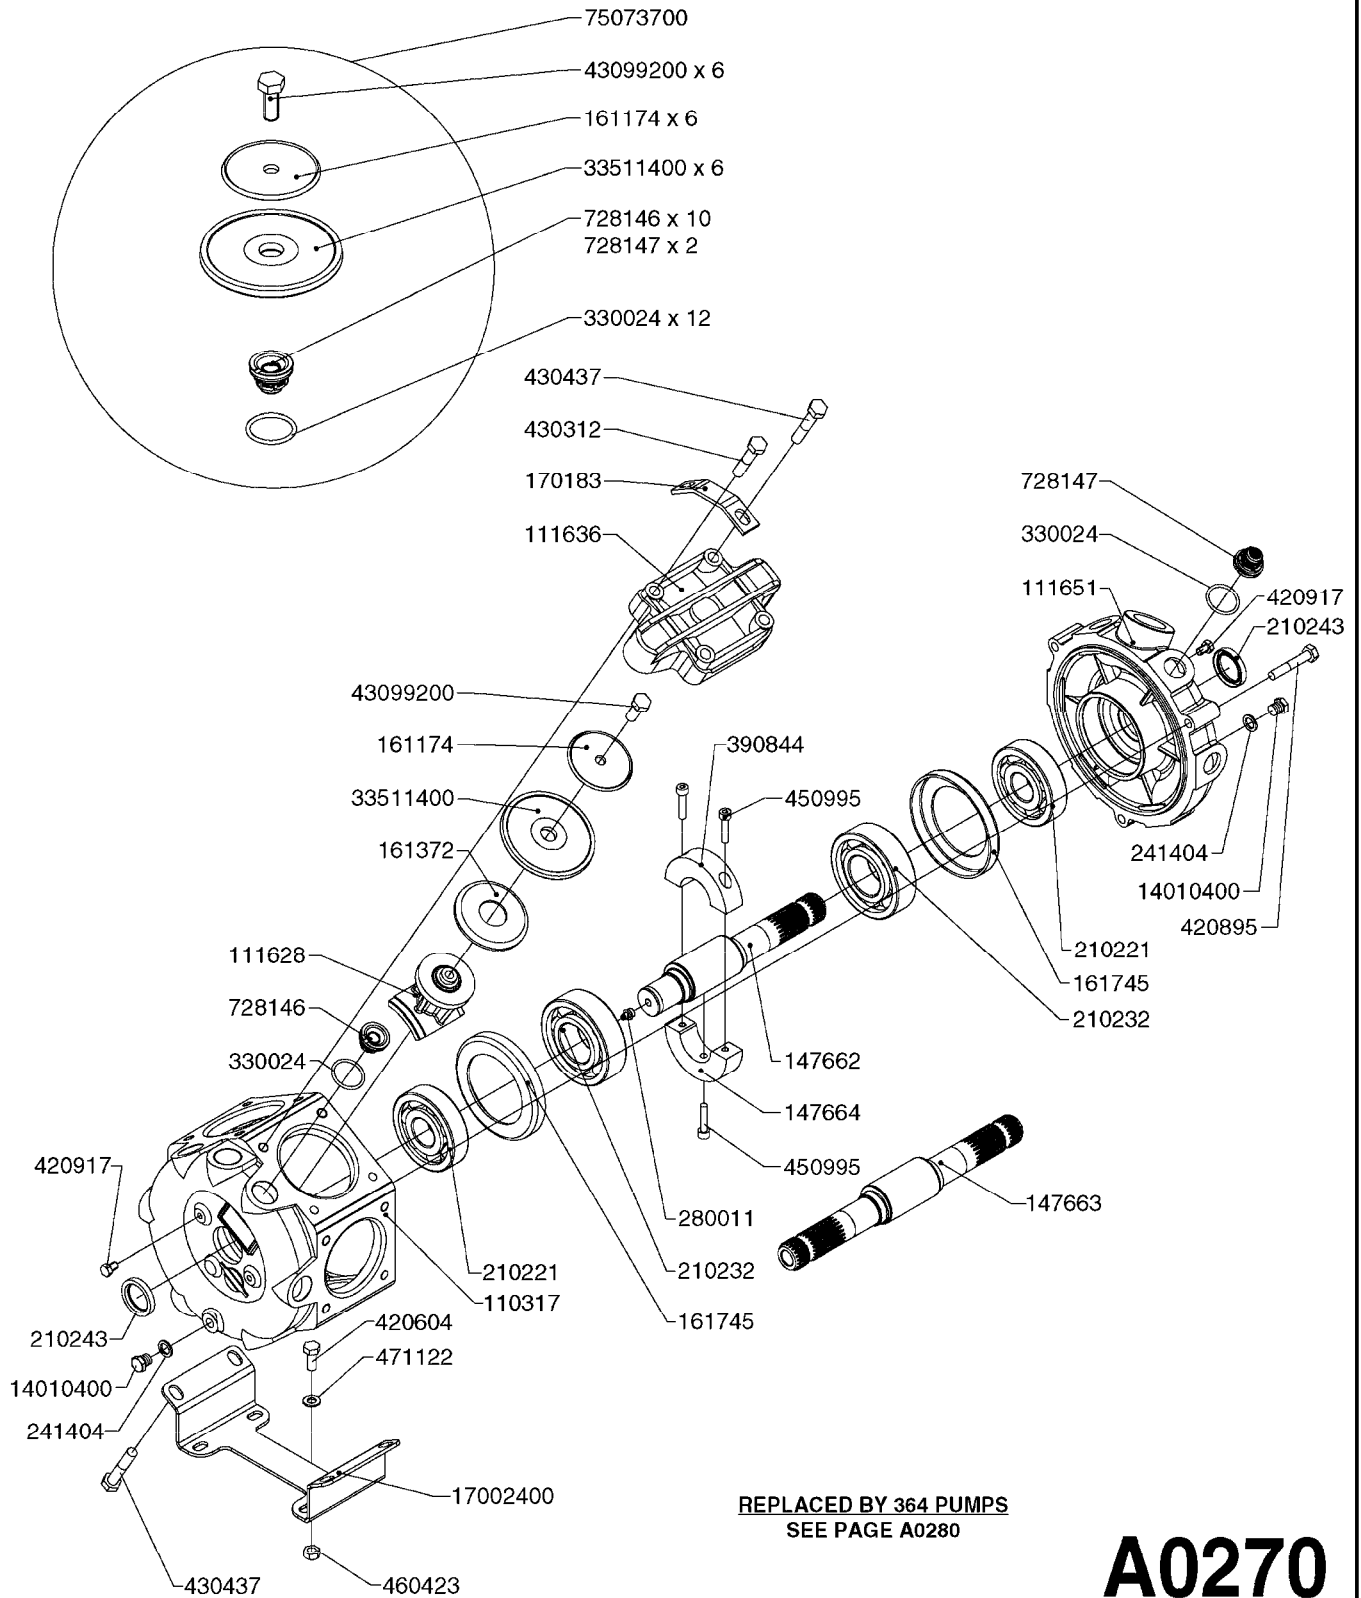

REPLACED BY 364 PUMPS
SEE PAGE A0280

A0270

PUMP - 363/1000 RPM W/MOUNTING
A0270-HIN, 17:03:16

Page 1
Date 12.08.2020 9:12

parts-n°	order qty	description
110317	1	PUMP CASING MODEL 360/361 PNTD
111628	1	CONNECTING ROD 363/5.5 PUMP
111636	1	VALVE COVER 363 HEAVY DUTY
111651	1	CASTING F.363 1.5" PUMP(FRONT)
147662	1	CRANK SHAFT F.363/463-5.5MM
147663	1	CRANK SHAFT 363/463-5.5 THROUG
147664	1	COUNTERBALANCE 363/463 WEIGHT
161174	1	DIAPHRAGM DISC SS 361/363/364 PUMP
161372	1	DIAPHRAGM BACKING DISC,320-361
161745	1	METAL SPACER F.363/463
170183	1	LIFT STRAP F.PUMP 360/361/462
210221	1	BEARING BALL 6407
210232	1	BEARING BALL 6310
210243	1	SEAL OIL 35 X 47 X 7
241404	1	DOWTY SEAL 1/4"
280011	1	GREASE NIPPLE 1/8' SAE H TR
330024	1	O-RING D41,1/D34.5 X 3,5
390844	1	COUNTERBALANCE 363/463 POM
420604	1	BOLT HEX 8.8 DEL M10X25 FT DIN933
420895	1	BOLT HEX 8.8 RAW M10X60
420917	1	BOLT HEX 8.8 RAW M8X12 FT
430312	1	BOLT HEX 8.8 M12X60
430437	1	BOLT HEX 8.8 RAW M12X65
450995	1	BOLT ALLEN M8X30 DIN 912 RAW
460423	1	NUT HEX M10X1.50 LOCK DIN985A2 SS
471122	1	WASHER, M10, Ø20/10.5X 2.0, SS
728146	1	VALVE FOR 361(726890/707932)
728147	1	VALVE FOR 361 WHITE WITH HOLE
14010400	1	PLUG 1/4" BSP
17002400	1	FOOT F. 36X PUMP, RED
33511400	1	DIAPHRAGM PUMP 361/361/363/364 PUR
43099200	1	BOLT HEX SS M12 X 30 DIN933 A4
75073700	1	PUMP KIT 361/363 "06"