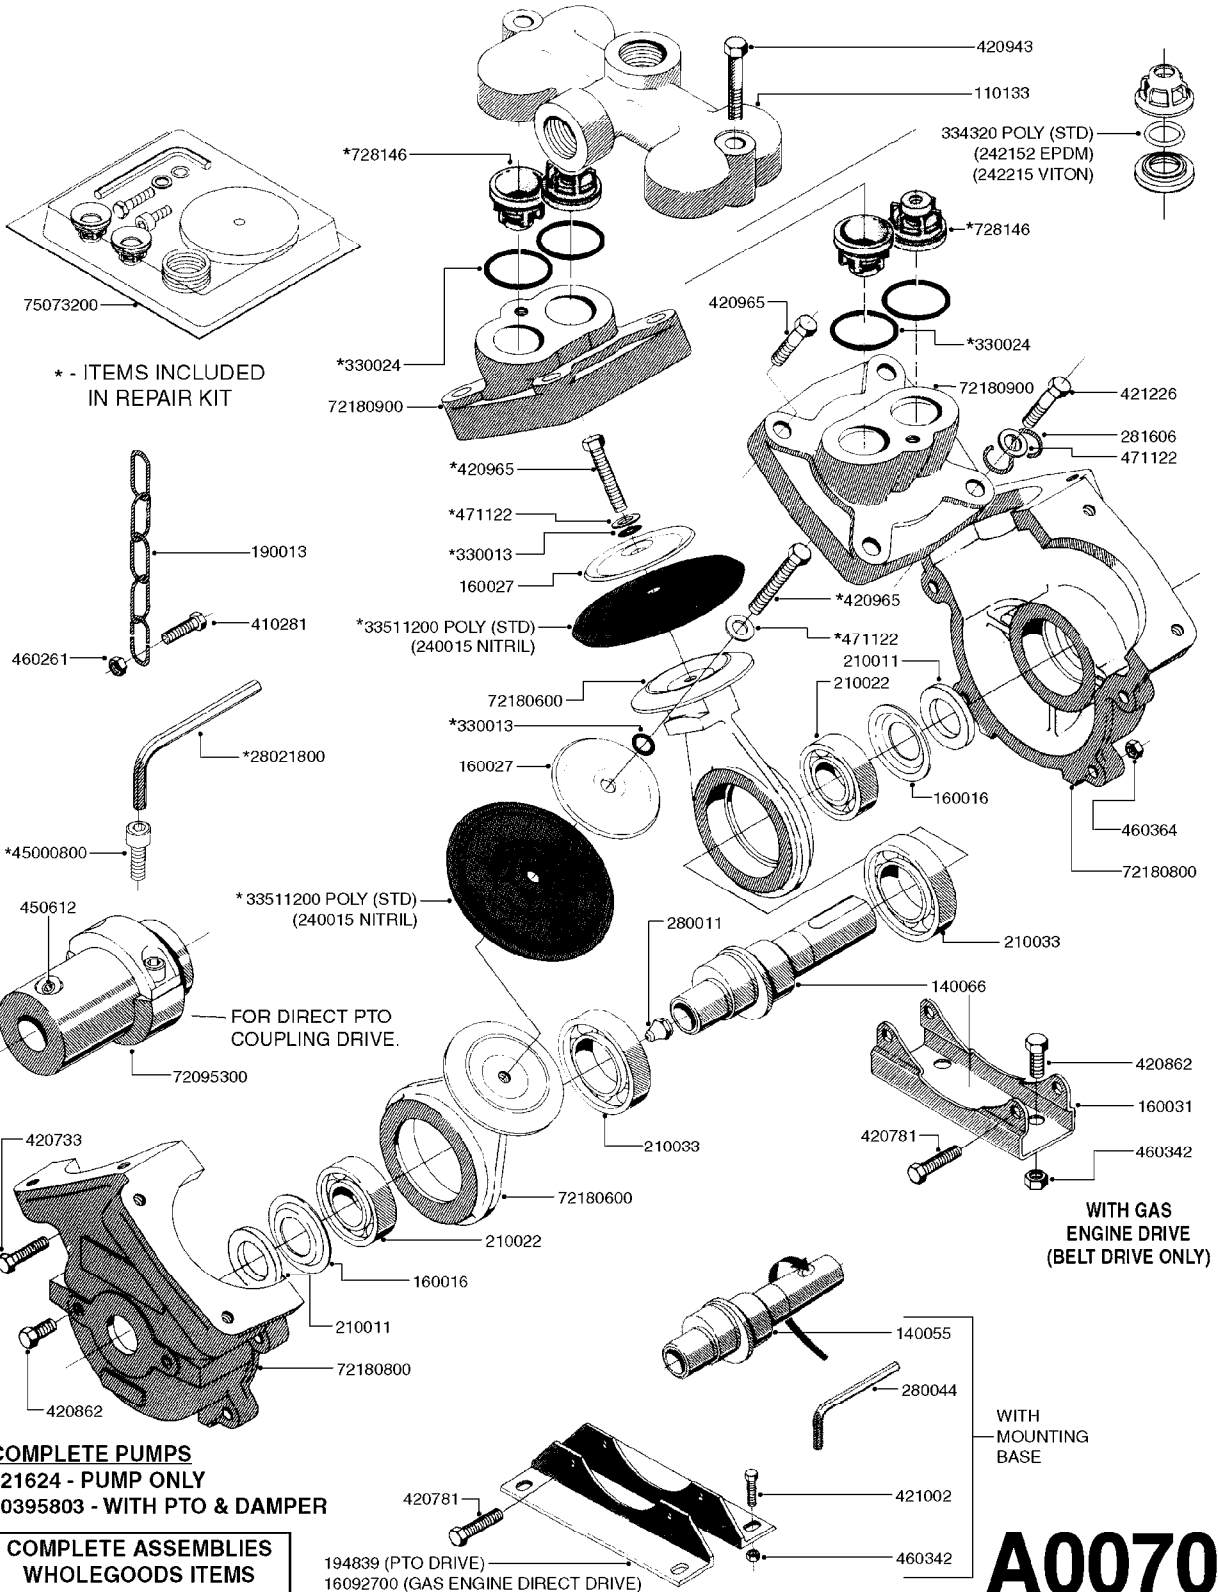

PUMP - 603
A0070-HIN, 01:01:16

COMPLETE PUMPS
821624 - PUMP ONLY
10395803 - WITH PTO & DAMPER

COMPLETE ASSEMBLIES
WHOLEGOODS ITEMS

A0070

PUMP - 603
A0070-HIN, 01:01:16

Page 1
Date 12.08.2020 9:12

parts-n°	order qty	description
110133	1	VALVE CHAMBER MOD 600 PAINTED
140055	1	CRANK SHAFT, MODEL 600
140066	1	CRANK SHAFT, MODEL 600/4
160016	1	DUST PLATE
160027	1	DIAPHRAGM UPPER DISC 500-600
160031	1	BASE PLATE MODEL 500-600
190013	1	CHAIN 35XL=800
194839	1	ANGLE IRON FOOT, M 500-600 RED
210011	1	SEAL FELT D39/23 X 4
210022	1	BEARING BALL 6205
210033	1	BEARING BALL 6007
240015	1	DIAPHRAGM MODEL 500-600 NITRIL
242152	1	O-RING D18.2X3 EPDM
242215	1	O-RING D18X3 VITON
280011	1	GREASE NIPPLE 1/8" SAE H TR
280044	1	KEY HEXAGON W6 3/16"
281606	1	S-HOOK GALVANIZED
330013	1	O-RING 2.5 X 10 PUR
330024	1	O-RING D41,1/D34.5 X 3,5
334320	1	O-RING D18X3 POLYURETHANE
410281	1	BOLT HEX 8.8 DEL M6X25 DIN933 A2
420733	1	BOLT HEX 8.8 DEL M8X40
420781	1	BOLT HEX 8.8 DEL M8X50
420862	1	BOLT HEX 8.8 DEL M10X16 FT
420943	1	BOLT HEX 8.8 DEL M10X50
420965	1	M10X40 MACHINE SCREW STAINLESS
421002	1	BOLT HEX 8.8 DEL M10X30 FT DIN933
421226	1	BOLT HEX 8.8 DEL M10X45
450612	1	SCREW M10X16 POINTED
460261	1	NUT HEX M6X1.00 LOCK DIN985 A2 SS
460342	1	NUT HEX M10 DEL DIN934
460364	1	NUT HU M8 A2 SS DIN934
471122	1	WASHER, M10, Ø20/10.5X 2.0, SS
728146	1	VALVE FOR 361(726890/707932)
821624	1	PUMP 603/7 W. FOOT TAPERED SHA
10395803	1	PUMP 603 C/W PTO 540 RPM
16092700	1	PUMP MOUNT PLATE TALL 500/600
28021800	1	KEY HEXAGON 8MM FOR M10
33511200	1	DIAPHRAGM 500-603 PUR 2006
45000800	1	BOLT ROUND M10X25
72095300	1	COUPLING 1-3/8" X 25, PAINTED
72180600	1	CONNECTING ROD FOR 503-603 M10
72180800	1	PUMP HOUSING 603 RED W/BOLTS
72180900	1	DIAPHRAGM COVER MOD. 600
75073200	1	PUMP KIT 603mm 06