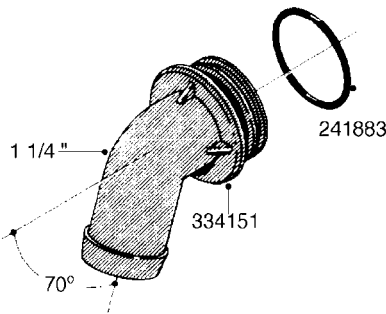

L0090

FITTINGS - S-56 & S-61
L0090-HIN, 01:01:16

Page 1

Date 12.08.2020 9:13

parts-n°	order qty	description
145661	1	FITT.DK S-61 FORK
241754	1	O-RING D59.5X3
241883	1	O-RING 3 X 39.2 NITRIL
322055	1	FITT.DK S-61 BULKHEAD
322056	1	FITT.DK S-61 BULKHEAD NUT
322066	1	FITT.DK S-56 NUT
334050	1	FITT.DK S-61 STR.1-1/4"
334068	1	FITT.DK S-61 STR.1"
334091	1	FITT.DK S56 STR.1-1/2'
334099	1	FITT.DK S-61 ELB.1-1/2"110 DEG
334100	1	FITT.DK S-61 ELB.1" 110 DEG.
334151	1	FITT.DK S-61 ELB.1-1/4"110 DEG
390231	1	FITT.DK NIPPLE 1-1/2 X S56