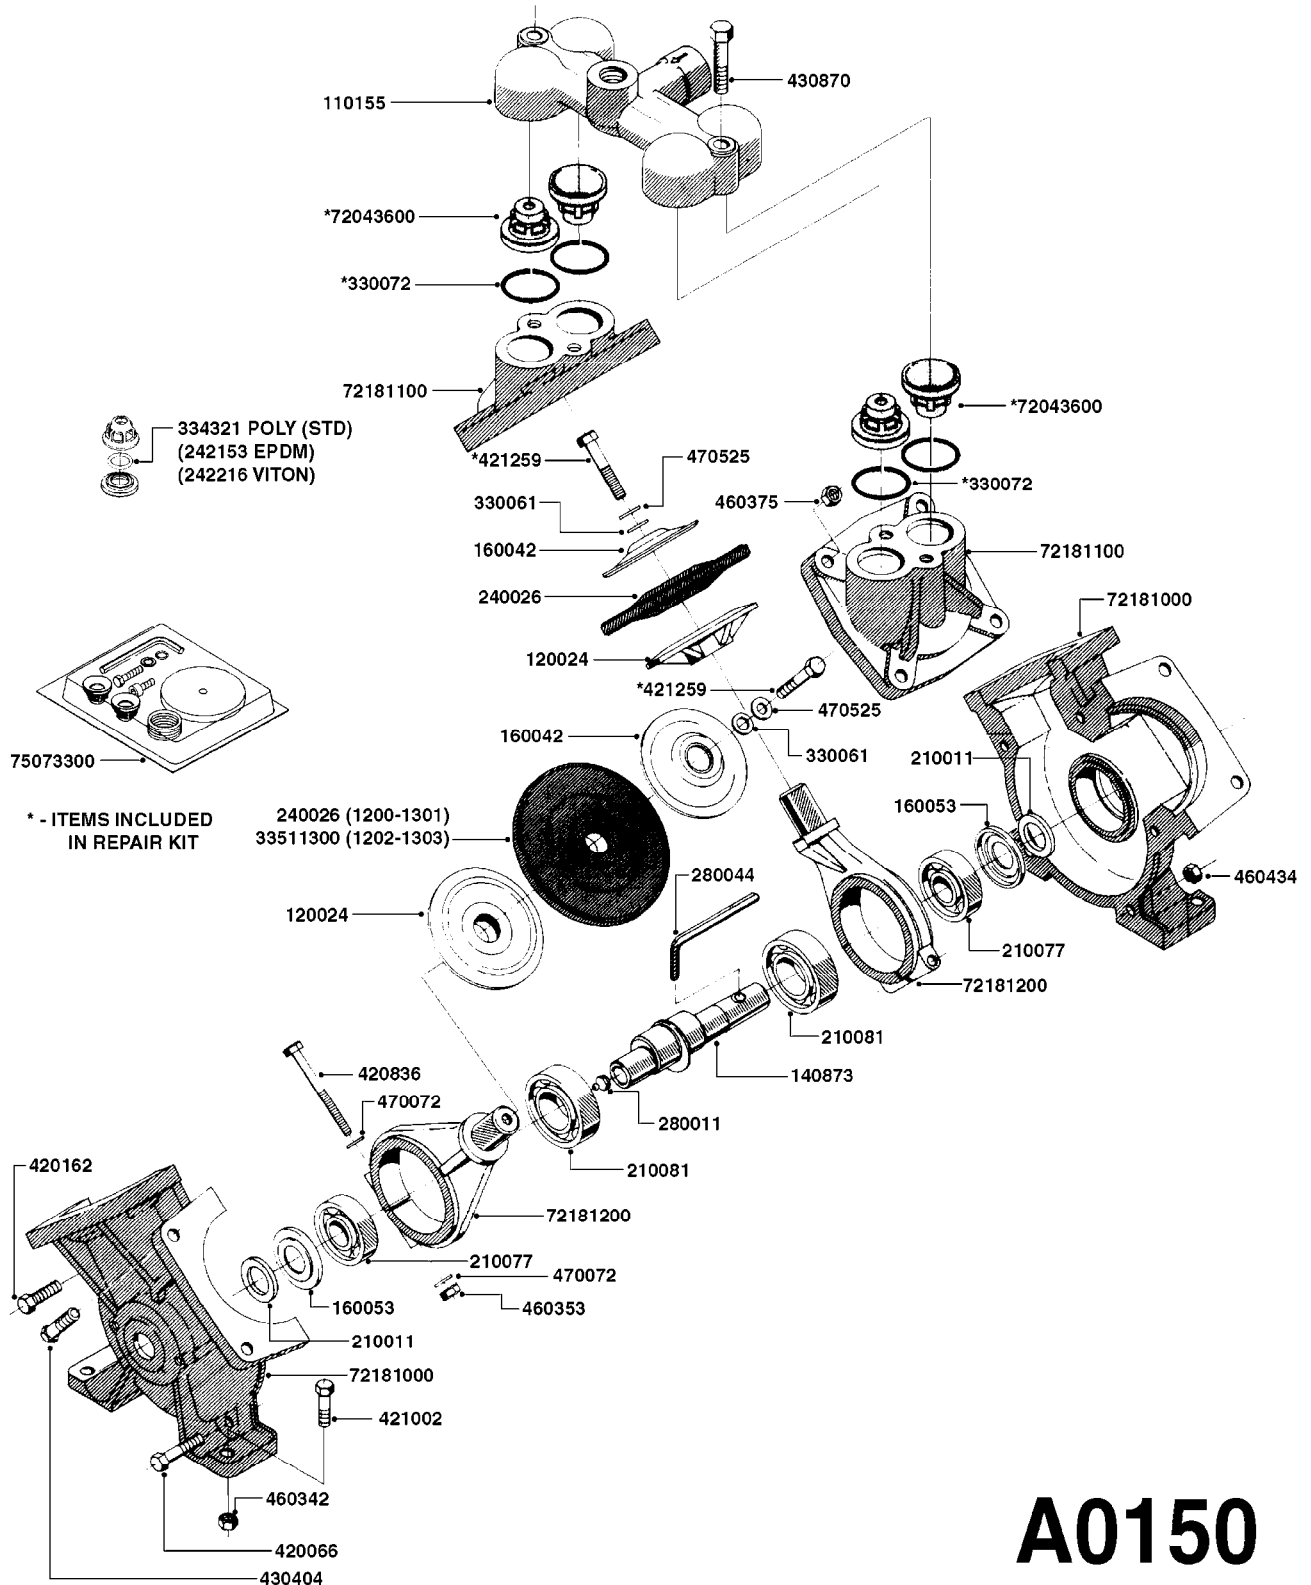

PUMP - 1200 W/ MOUNTING BASE
A0150-HIN, 27:04:17

Page 1
Date 12.08.2020 9:12

parts-n°	order qty	description
110155	1	VALVE CHAMBER F. 1200 PUMP
120024	1	DIAPHRAGM BACK DISC 1200-1300
140873	1	CRANK SHAFT MODEL 1202-9MM
160042	1	DIAPHRAGM UPPER DISC 1200-1300
160053	1	DUST PLATE
210011	1	SEAL FELT D39/23 X 4
210077	1	BEARING BALL 6305
210081	1	BEARING BALL 6307
240026	1	DIAPHRAGM MODEL 1200/1301
242153	1	O-RING D26X4 EPDM
242216	1	O-RING VITON F/1202/1302/462
280011	1	GREASE NIPPLE 1/8' SAE H TR
280044	1	KEY HEXAGON W6 3/16'
330061	1	O-RING D16/D11X2,5
330072	1	O-RING D53.5/D45.5X4
334321	1	O-RING POLY. 34.0x26.0x4.0
420066	1	BOLT HEX 8.8 DEL 3/8"X50MM
420162	1	BOLT HEX 8.8 DEL 3/8"x15MM
420836	1	BOLT HEX 8.8 RAW M8X85
421002	1	BOLT HEX 8.8 DEL M10X30 FT DIN933
421259	1	BOLT HEX UNC7/16"x2.25" 18-8SS
430404	1	BOLT HEX 8.8 DEL M12X50
430870	1	BOLT HEX 8.8 DEL M12X55 FT
460342	1	NUT HEX M10 DEL DIN934
460353	1	NUT HEX M8 BLACK
460375	1	NUT HEX M12 BLACK
460434	1	NUT HEX 3/8' NC BLACK
470072	1	WASHER D15/D8X.5 LOCK
470525	1	WASHER D19/D11.5X2.5
33511300	1	DIAPHRAGM 1202-1303 POLY 2006
72043600	1	VALVE FOR 462/463
72181000	1	HOUSING, PUMP, 1203 RED
72181100	1	DIAPHRAGM COVER 1203/1303+BLTS
72181200	1	CONNECTING ROD FOR 1203 W/M12
75073300	1	PUMP KIT 1200/1202 "06"