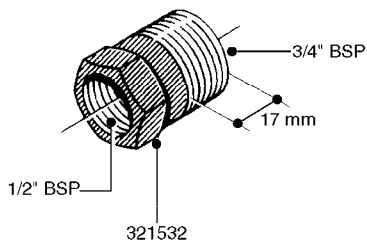

FITTINGS - HEXAGON NIPPLES
L0030-HIN, 01:01:16

Page 0
Date 12.08.2020 9:13

L0030

FITTINGS - HEXAGON NIPPLES
L0030-HIN, 01:01:16

Page 1
Date 12.08.2020 9:13

parts-n°	order qty	description
10015303	1	FITT.PO.HN 1.00X1.00 M1000
10425003	1	FITT.PO.HN 1.25X1.00 MCPHEE
320132	1	FITT.DK HN 1" BSP
320176	1	FITT.DK HN 3/8"X1/2" BSP
320445	1	FITT.DK HN 1/4"X3/8" BSP
320655	1	FITT.DK HN 1/2"-1/2" BSP
320692	1	FITT.DK HN 3/8'BSPX1/4'NPT
320703	1	FITT.DK HN 3/8BSP X1/2 &1/4NPT
320725	1	FITT.DK NIPPLE 3/8"-3/8" BSP
320902	1	FITT.DK HN 3/8'X 1/4' BSP
390232	1	FITT.DK HN 1-1/2' X 1-1/4' BSP
390276	1	FITT.DK HN 1'BSP