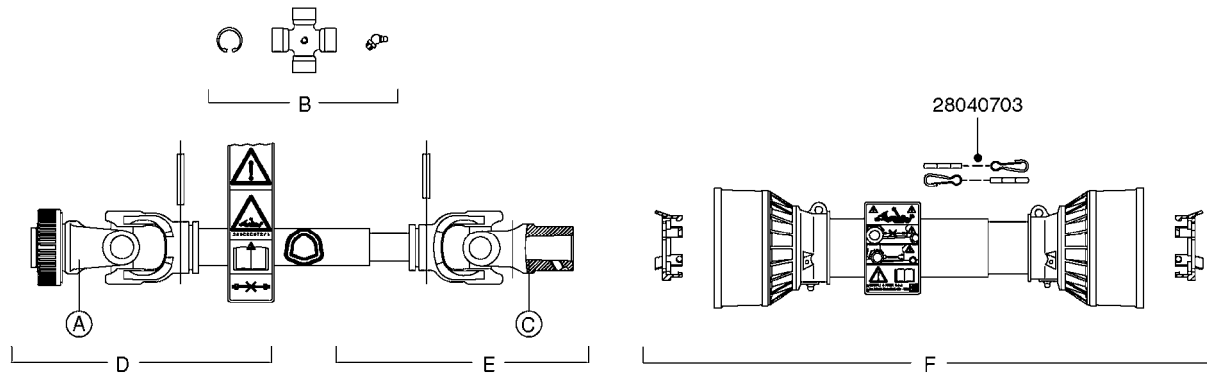

10549503 - KIT WITHOUT GEARBOX
10549603 - COMPLETE KIT WITH GEARBOX

COMPLETE ASSEMBLIES
WHOLEGOODS ITEMS

A0490

GEAR BOX KIT 1000 RPM
A0490-HIN, 01:01:16

Page 1

Date 12.08.2020 9:12

parts-n°	order qty	description
10549103	1	BUSHING D28/D10.5X50
10549203	1	BUSHING D28/D12.5X16
10549303	1	MOUNT PLATE PTO COVER 1000 RPM
10549403	1	MOUNT PLATE F.G/BOX 1000 PRM
10549503	1	GEAR BOX KIT 1000 RPM LESS G/B
10549603	1	GEAR BOX KIT 1000 RPM 361/462
242226	1	SEAL WASHER F.BOTTOM PLUG
284268	1	LEVEL INDICATOR GEAR ML 52
284586	1	GEAR BOX 1000 RPM
330746	1	GUARD PTO LOWER PART
330757	1	GUARD PTO UPPER PART
410347	1	SCREW M6X20 8.8
420582	1	BOLT HEX 8.8 DEL M8X20 FT A2
420862	1	BOLT HEX 8.8 DEL M10X16 FT
421216	1	BOLT HEX 8.8 DEL M10X130
430721	1	BOLT HEX 8.8 DEL M12X40 FT
460143	1	LOCK NUT M8 SST A2 DIN985
460202	1	NUT HEX M6
470127	1	WASHER D15D10X2 M10 LOCK
470466	1	WASHER D21.1/D12.2X2.5 LOCK
471126	1	WASHER, M8, Ø16/ 8.4X 1.6, SS