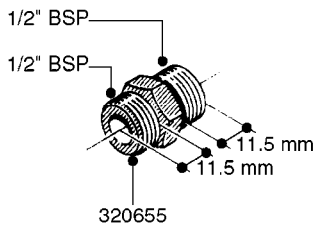

FITTINGS - HEXAGON NIPPLES
L0030-HIN, 01:01:16

Page 0
Date 12.08.2020 9:13

L0030

FITTINGS - HEXAGON NIPPLES
L0030-HIN, 01:01:16

Page 1
Date 12.08.2020 9:13

parts-n°	order qty	description
10015303	1	FITT.PO.HN 1.00X1.00 M1000
10425003	1	FITT.PO.HN 1.25X1.00 MCPHEE
320132	1	FITT.DK HN 1" BSP
320176	1	FITT.DK HN 3/8"X1/2" BSP
320445	1	FITT.DK HN 1/4"X3/8" BSP
320655	1	FITT.DK HN 1/2"-1/2" BSP
320692	1	FITT.DK HN 3/8'BSPX1/4'NPT
320703	1	FITT.DK HN 3/8BSP X1/2 &1/4NPT
320725	1	FITT.DK NIPPLE 3/8"-3/8" BSP
320902	1	FITT.DK HN 3/8'X 1/4' BSP
390232	1	FITT.DK HN 1-1/2' X 1-1/4' BSP
390276	1	FITT.DK HN 1'BSP