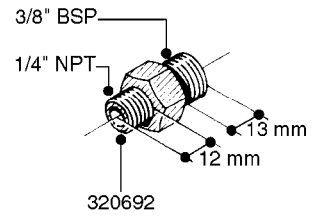

FITTINGS - HEXAGON NIPPLES
L0030-HIN, 01:01:16

Page 0
Date 12.08.2020 9:13

L0030

FITTINGS - HEXAGON NIPPLES
L0030-HIN, 01:01:16

Page 1
Date 12.08.2020 9:13

parts-n°	order qty	description
10015303	1	FITT.PO.HN 1.00X1.00 M1000
10425003	1	FITT.PO.HN 1.25X1.00 MCPHEE
320132	1	FITT.DK HN 1" BSP
320176	1	FITT.DK HN 3/8"X1/2" BSP
320445	1	FITT.DK HN 1/4"X3/8" BSP
320655	1	FITT.DK HN 1/2"-1/2" BSP
320692	1	FITT.DK HN 3/8'BSPX1/4'NPT
320703	1	FITT.DK HN 3/8BSP X1/2 &1/4NPT
320725	1	FITT.DK NIPPLE 3/8"-3/8" BSP
320902	1	FITT.DK HN 3/8'X 1/4' BSP
390232	1	FITT.DK HN 1-1/2' X 1-1/4' BSP
390276	1	FITT.DK HN 1'BSP