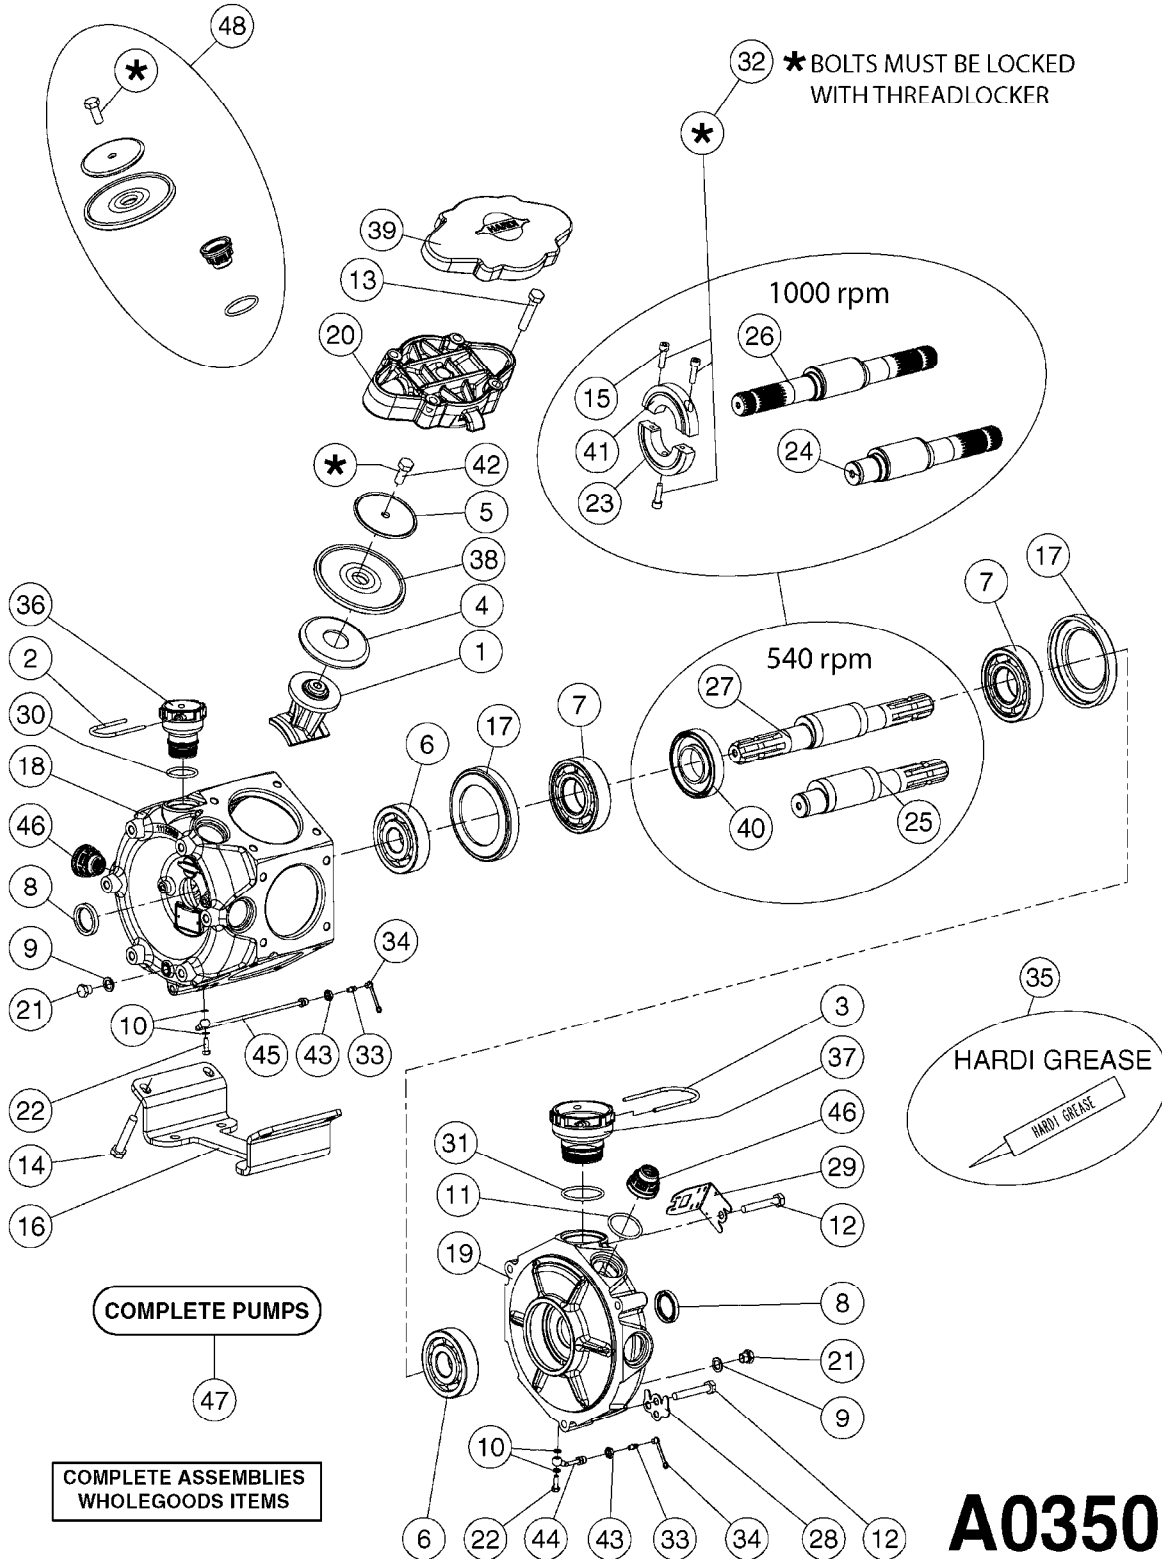

PUMP - 464 540/1000 RPM
A0350-HIN, 23:04:19

Page 1
Date 12.08.2020 9:12

Pos.	parts-n°	order qty	description
1	111622	1	CONNECTING ROD 463/5.5MM
1	111623	1	CONNECTING ROD 463/10MM
1	111624	1	CONNECTING ROD 463/12MM
1	111645	1	CONNECTING ROD 463/6.5MM
2	145996	1	FITT.DK S-67 FORK
3	145997	1	FITT.DK S-93 FORK
4	161012	1	DIAPHRAGM BACKING DISC F. 463
5	161175	1	DIAPHRAGM DISC 463/464 PUMP
6	210221	1	BEARING BALL 6407
7	210232	1	BEARING BALL 6310
8	210243	1	SEAL OIL 35 X 47 X 7
9	241404	1	DOWTY SEAL 1/4"
10	242374	1	WASHER Ø10/Ø6X1 COPPER
11	330072	1	O-RING D53.5/D45.5X4
12	421072	1	BOLT HEX 8.8 RAW M10X65
13	430312	1	BOLT HEX 8.8 M12X60
14	430438	1	BOLT HEX 8.8 DEL M12X65
15	450995	1	BOLT ALLEN M8X30 DIN 912 RAW
16	614628	1	FOOT F. 46X PUMP, RED
16	16410800	1	PUMP BASE 463/464 BLACK
17	11171900	1	CONROD RING 364/464 MACHINED
18	11172200	1	PUMP HOUSE 464 MACHINED 5/4" BSP RED
19	11172600	1	FRONTPART 464 MACHINED 2" BSP RED
20	11173000	1	VALVE COVER.463/464 MACHINED RED
21	14010400	1	PLUG 1/4" BSP
22	14120400	1	BANJOBOLT M6 X 19
23	14120700	1	COUNTERWEIGHT 364/464-1000
24	14137300	1	CRANKSHAFT 364/464-5.5 1000
24	14137400	1	CRANKSHAFT 364/464-6.5 1000
25	14137600	1	CRANKSHAFT 364/464-10
25	14137700	1	CRANKSHAFT 464-12
26	14137900	1	CRANKSHAFT 364/464-5.5 GG 1000
26	14138000	1	CRANKSHAFT 364/464-6.5 GG 1000
27	14138200	1	CRANKSHAFT 364/464-10 GG
27	14138300	1	CRANKSHAFT 464-12 GG
28	16383000	1	GREASE NIPPLE PLATE 464
29	16390600	1	BRACKET FOR RPM SENSOR
30	24266600	1	O-RING D 38,0 X 4,0 70SH.NITR
31	24266800	1	O-RING D 54,0 X 4,0 70SH.NITR
32	28045503	1	LOCTITE 262 .5ML (.017oz.)
33	28163300	1	GREASE NIPPLE H1 M6X1 DIN 7412
34	28163400	1	CAP F. GREASENIPPLE YELLOW M6X1
35	28164600	1	HARDI PUMP GREASE S3 V550L 1
36	32242200	1	FITTING S67 5/4" KON. RG 2014
37	32242400	1	FITTING S93 2" KON. RG 2014
38	33511600	1	DIAPHRAGM PUMP 463/464 PUMP PUR
39	33524000	1	COVER PLASTIC 464 PUMP
40	33527200	1	GREASE SPLIT 364/464
41	39136200	1	HALFPART 364/464-1000
42	43099200	1	BOLT HEX SS M12 X 30 DIN933 A4
43	46134000	1	NUT HEX M10x1 H=2.3 NV=14 ELZIN
44	61097000	1	BANJOTUBE SHORT 464 COMPL.
45	61097100	1	BANJOTUBE LONG 464 COMPL.
46	72043600	1	VALVE FOR 462/463
47	72993500	1	PUMP 464-12-540, CM
47	72993600	1	PUMP 464-6.5 MED-2-1000
47	82168100	1	PUMP 464-5.5 THROUGH SHAFT 1000RPM
47	82168200	1	PUMP 464-10 2" SUCT. 540RPM
47	82168500	1	PUMP 464-12 2" SUCT. 540 RPM
47	82168700	1	PUMP 464-12 540 OFFSET PORTS
47	82168800	1	PUMP 464 6.5 1000 OFFSET PORTS