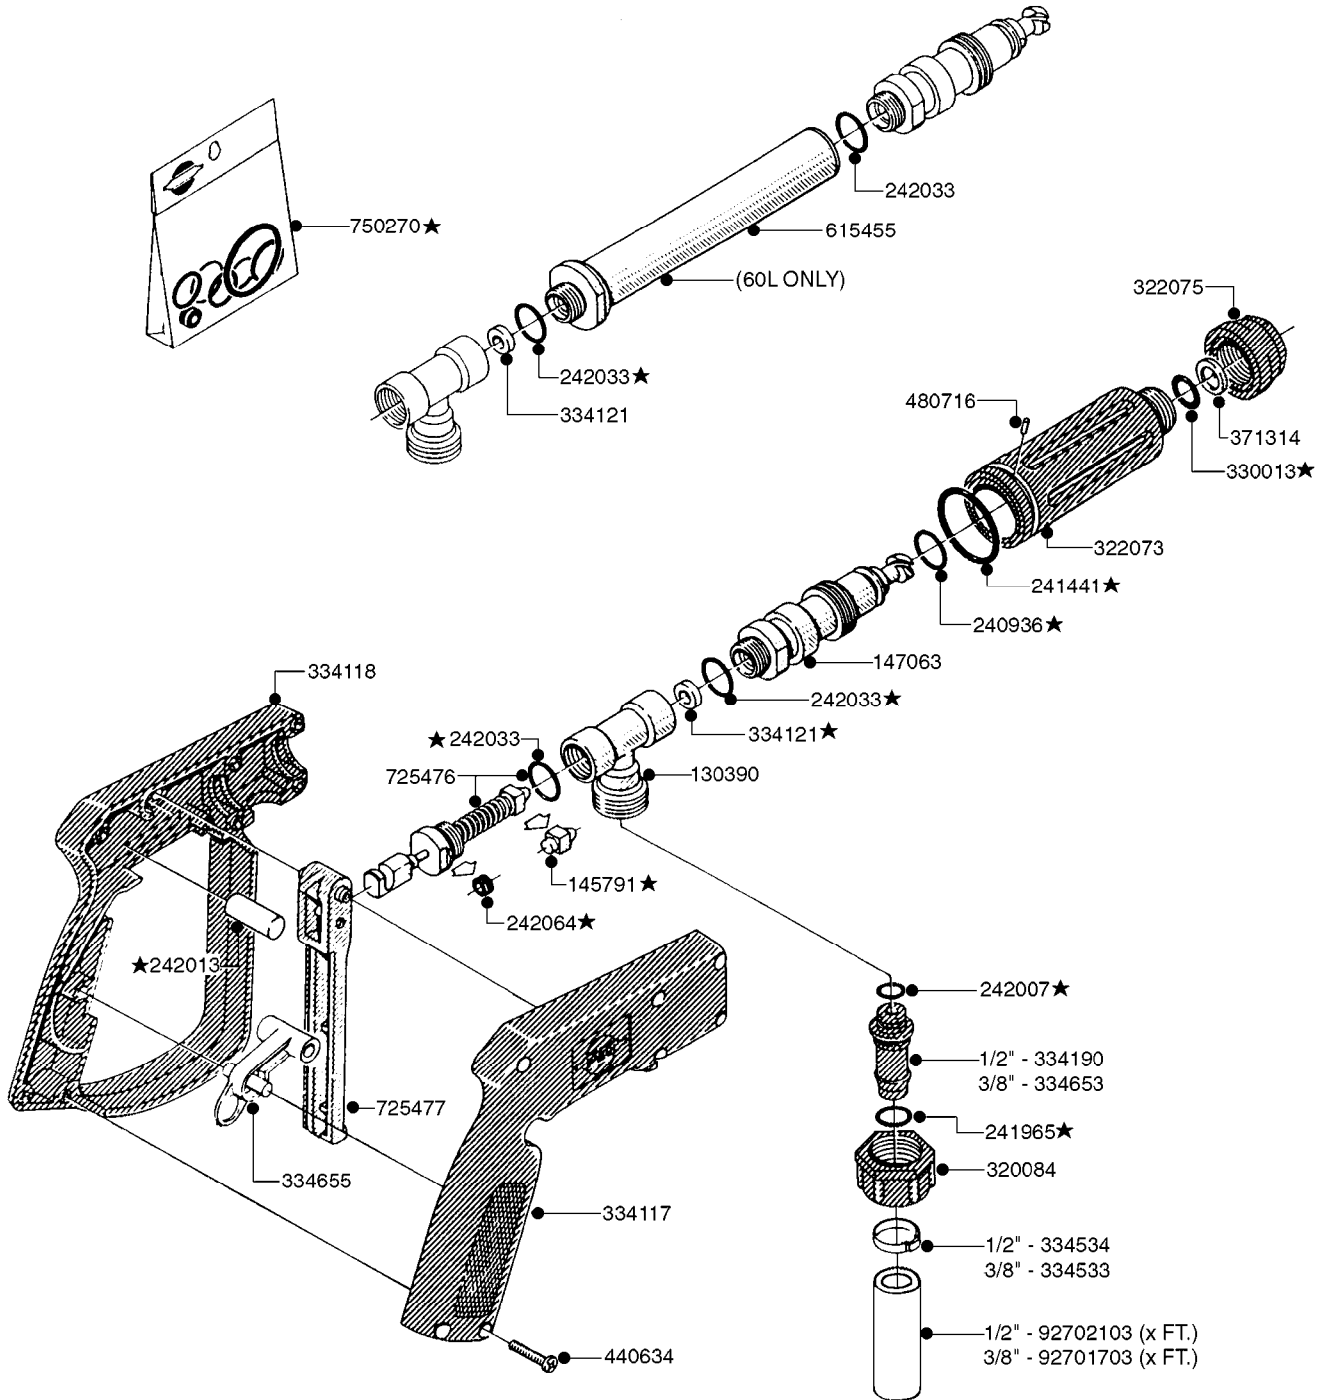

COMPLETE ASSEMBLY:
843197 - 60L
843196 - 60S

COMPLETE ASSEMBLIES
WHOLEGOODS ITEMS

K0480

HANDGUN TYPE 60S/60L POST 95
K0480-HIN, 01:01:16

Page 1

Date 12.08.2020 9:13

parts-n°	order qty	description
130390	1	TEE 3/8'X 1/2' BSP F.TYPE 60S
145791	1	CONE FOR ON/OFF
147063	1	SWIRL F.SPRAY GUN TYPE 60
240936	1	O-RING D13.3X2.4 NITRIL
241441	1	O-RING D29.3X3
241965	1	O-RING Ø12.1 X 1.6 NITRILE
242007	1	O-RING Ø9.1 X 1.6 NITRILE
242013	1	SPRING RUBBER F/TRIGGER
242033	1	O-RING Ø14.1 X 1.6 NITRILE
242064	1	SLEEVE RUBBER 3X8X4MM
320084	1	FITT.DK NUT 1/2" BSP
322073	1	HOUSING F.SWIRL TYPE 60S H.G.
322075	1	HOUSING F. NOZZLE
330013	1	O-RING 2.5 X 10 PUR
334117	1	HANDLE PIECE RIGHT F.60S/60L
334118	1	HANDLE PIECE LEFT F.60S/60L
334121	1	SEAT FOR ON-OFF TYPE
334190	1	FITT.DK HB 1/2' F. PISTOL 60S
334533	1	CLAMP HOSE PLASTIC 3/8"
334534	1	CLAMP HOSE PLASTIC 1/2"
334653	1	FITT.DK HB 3/8' F.HANDGUN
334655	1	TRIGGER SAFETY F.60S/60L GUN
371314	1	NOZZLE CERAMIC 1099-20
440634	1	SCREW 5/8"
480716	1	PIN D3X6 STAINLESS
615455	1	TUBE F.LANCE TYPE 60L
725476	1	SPINDLE
725477	1	TRIGGER
750270	1	GASKET KIT F.SPRAY GUN
843196	1	SPRAY GUN KIT TYPE 60 SHORT
843197	1	HANDGUN KIT TYPE 60 LONG
92701703	1	HOSE R X3/8" X300PSI WP X0012"
92702103	1	HOSE R X1/2" X300PSI WP X0012"