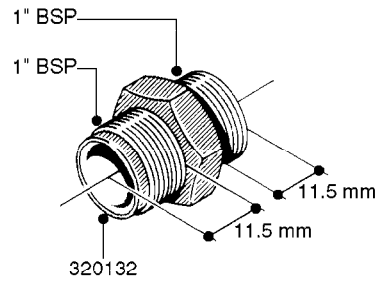

FITTINGS - HEXAGON NIPPLES
L0030-HIN, 01:01:16

Page 0
Date 12.08.2020 9:13

L0030

FITTINGS - HEXAGON NIPPLES
L0030-HIN, 01:01:16

Page 1
Date 12.08.2020 9:13

parts-n°	order qty	description
10015303	1	FITT.PO.HN 1.00X1.00 M1000
10425003	1	FITT.PO.HN 1.25X1.00 MCPHEE
320132	1	FITT.DK HN 1" BSP
320176	1	FITT.DK HN 3/8"X1/2" BSP
320445	1	FITT.DK HN 1/4"X3/8" BSP
320655	1	FITT.DK HN 1/2"-1/2" BSP
320692	1	FITT.DK HN 3/8'BSPX1/4'NPT
320703	1	FITT.DK HN 3/8BSP X1/2 &1/4NPT
320725	1	FITT.DK NIPPLE 3/8"-3/8" BSP
320902	1	FITT.DK HN 3/8'X 1/4' BSP
390232	1	FITT.DK HN 1-1/2' X 1-1/4' BSP
390276	1	FITT.DK HN 1'BSP