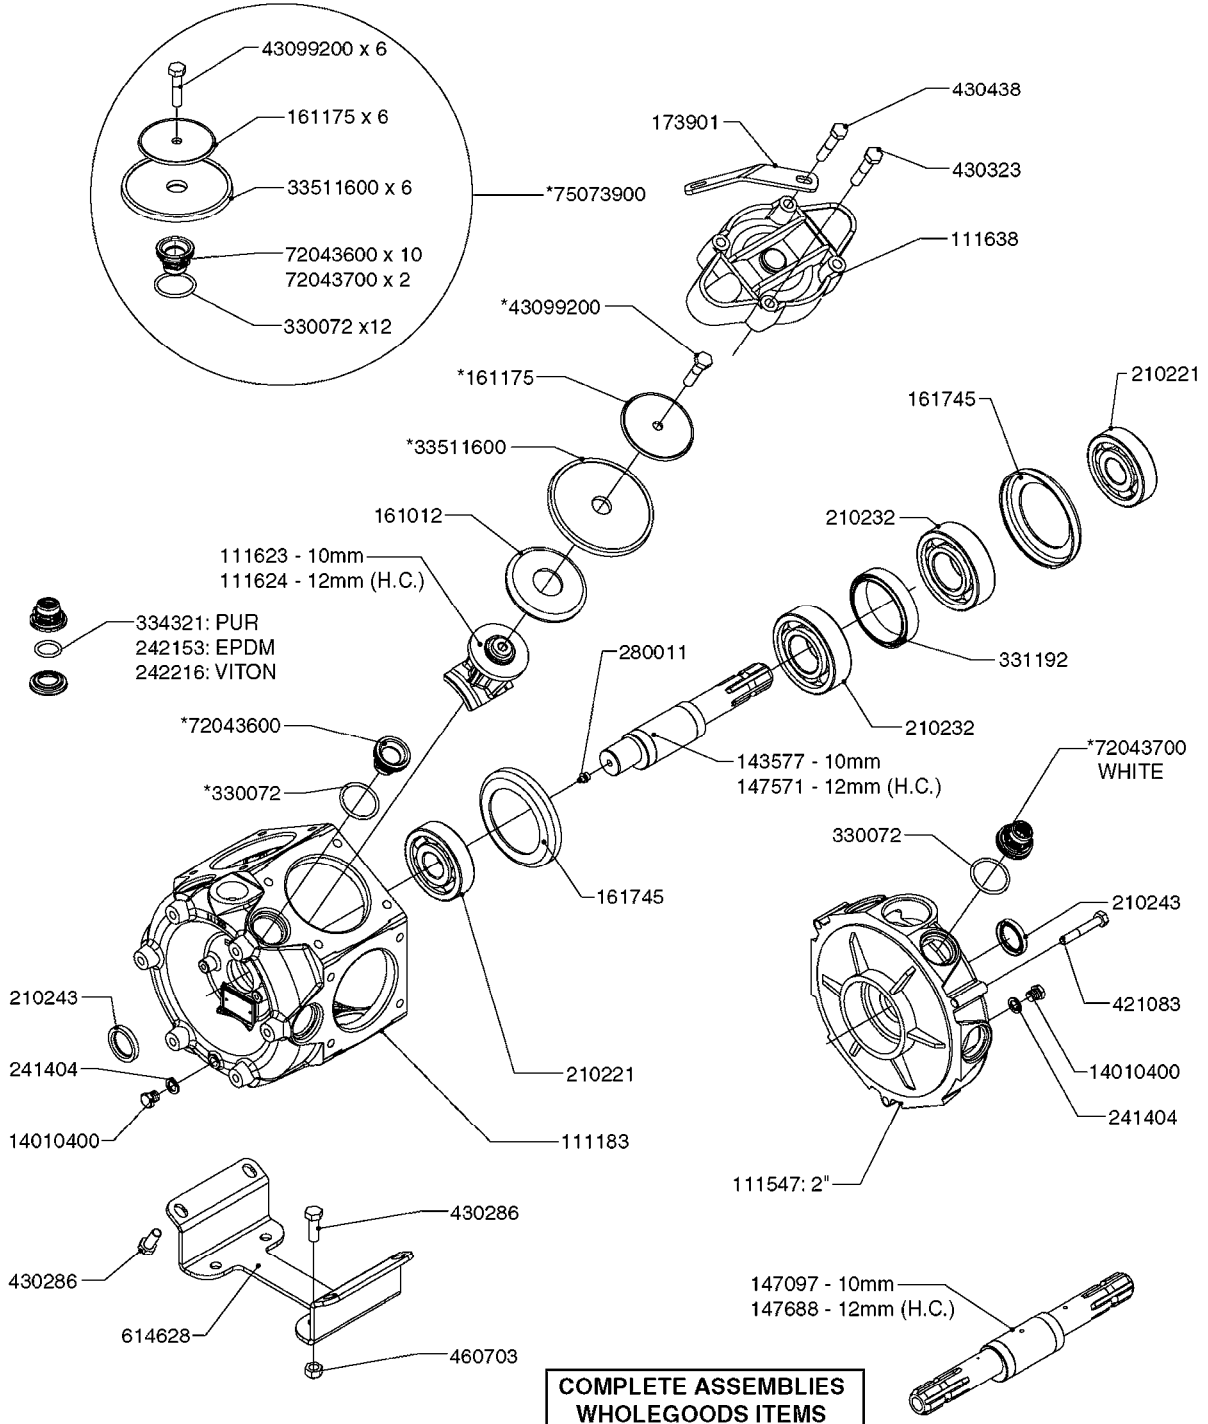

PUMP REPAIR KIT

**COMPLETE ASSEMBLIES
WHOLEGOODS ITEMS**

COMPLETE PUMPS

- 821587 - 463/10 2" W/THROUGH SHAFT (540 RPM)
- 82166300 - 463/12 2" (540 RPM H.C. INLINE PORTS)
- 463/12 2" (540 RPM H.C. OFFSET PORTS) REPLACED BY 82168700 (PAGE A0350)

A0330

PUMP - 463 W/ MOUNTING BASE
A0330-HIN, 01:01:16

Page 1
Date 12.08.2020 9:12

parts-n°	order qty	description
111183	1	PUMP CASTING 460-463 (PAINTED)
111547	1	PUMP FRONT 460-463-2' (PAINT)
111623	1	CONNECTING ROD 463/10MM
111624	1	CONNECTING ROD 463/12MM
111638	1	VALVE COVER 463 HC+1000 VERS.
143577	1	CRANK SHAFT F.363/462/463-10mm
147097	1	CRANK SHAFT 363-463/10 THROUGH
147571	1	CRANK SHAFT F.463-12mm
147688	1	CRANK SHAFT 462/12 THROUGH
161012	1	DIAPHRAGM BACKING DISC F. 463
161175	1	DIAPHRAGM DISC 463/464 PUMP
161745	1	METAL SPACER F.363/463
173901	1	LIFT STRAP F.PUMP 463
210221	1	BEARING BALL 6407
210232	1	BEARING BALL 6310
210243	1	SEAL OIL 35 X 47 X 7
241404	1	DOWTY SEAL 1/4"
242153	1	O-RING D26X4 EPDM
242216	1	O-RING VITON F/1202/1302/462
280011	1	GREASE NIPPLE 1/8' SAE H TR
330072	1	O-RING D53.5/D45.5X4
331192	1	SPACER, MODEL 361/363
334321	1	O-RING POLY. 34.0x26.0x4.0
421083	1	BOLT HEX 8.8 DEL M10X65
430286	1	BOLT HEX 8.8 DEL M12X30 FT
430323	1	BOLT HEX 8.8 DEL M12X60
430438	1	BOLT HEX 8.8 DEL M12X65
460703	1	NUT HEX M12X1.75 LOCK DIN985A2 SS
614628	1	FOOT F. 46X PUMP, RED
821587	1	PUMP 463/10 THROUGH SHAFT TWNF
14010400	1	PLUG 1/4" BSP
33511600	1	DIAPHRAGM PUMP 463/464 PUMP PUR
43099200	1	BOLT HEX SS M12 X 30 DIN933 A4
72043600	1	VALVE FOR 462/463
72043700	1	VALVE FOR 462/463 W.VENT HOLE
75073900	1	PUMP KIT 460/463 "06"
82166300	1	PUMP 464-12-MED-2-540
82168700	1	PUMP 464-12 540 OFFSET PORTS