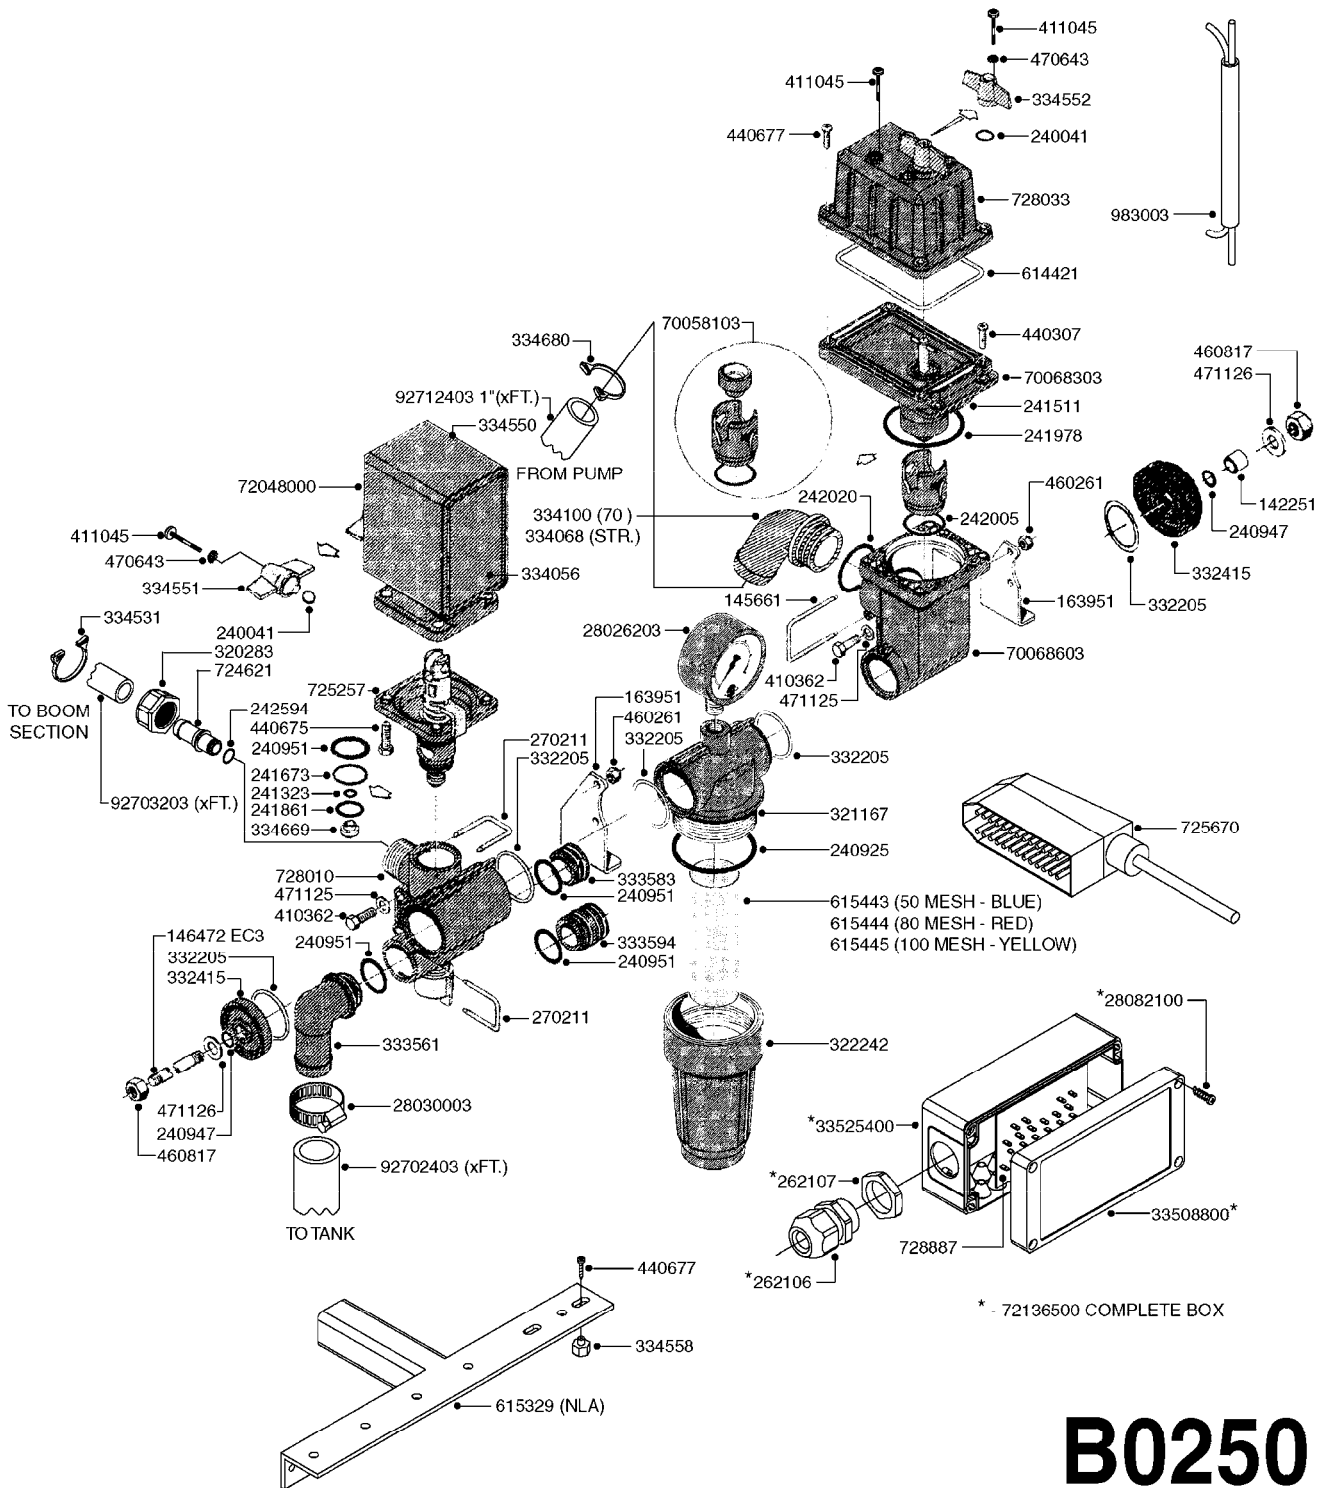

B0250

parts-n°	order qty	description
142251	1	BUSHING FOR LID
145661	1	FITT.DK S-61 FORK
146472	1	STUD BOLT M8X420
163951	1	MOUNT BRACKET FOR BK180 SECTIO
240041	1	O-RING D15.1/10.3 X 2.4
240925	1	O-RING D49.5X3 NITRIL
240947	1	O-RING D7.3X2.4 NITRIL
240951	1	O-RING D21.2X3 NITRIL
241323	1	O-RING D5.3X2.4 NITRIL
241511	1	O-RING D18X2
241673	1	O-RING D22.1X1.6
241861	1	O-RING D15.3X2.4 VITON
241978	1	O-RING 64.5X3.0
242005	1	O-RING D32.1X1.6 NITRIL
242020	1	O-RING 39.2 X 3 VITON
242594	1	O-RING D14 X 1.78 SCH.70-EPDM
262106	1	BULKHEAD F. CABLE 6.5-14 BLACK
262107	1	NUT F. BULKHEAD CABLE GRAY
270211	1	FITT.DK S25 FORK L=37.5
320283	1	FITT.DK NUT 3/4"BSP
321167	1	FILTER HOUSE S 63 X 4
322242	1	FILTER BOWL / IN-LINE
332205	1	O-RING D43/39XD2
332415	1	COVER
333561	1	FITT.DK ELB.1" EC RETURN
333583	1	END PIECE FOR BYPASS
333594	1	CONNECTING PIECE F. BYPASS
334056	1	COVER F/MOTOR HOUSE EC DIST.
334068	1	FITT.DK S-61 STR.1"
334100	1	FITT.DK S-61 ELB.1" 110 DEG.
334531	1	CLAMP HOSE PLASTIC 3/4"
334550	1	MOTOR HOUSE SECT VALVE
334551	1	GRIP F.MAN.OP.EC ON/OFF GREEN
334552	1	GRIP F.MAN.OP.EC PRES.REG.GREE
334558	1	NUT HEX PLASTIC INSERT
334669	1	VALVE CONE D14/D7-SH 63 WHITE
334680	1	CLAMP HOSE PLASTIC 1"
410362	1	BOLT HEX 8.8 SS M6X20
411045	1	SCREW M4 X 16MM STAINLESS
440307	1	SCREW SHEET-METAL 3/4" NO. 10
440675	1	SCREW F. PLASTIC 5X16 SS
440677	1	SCREW F. PLASTIC 5X20 SS
460261	1	NUT HEX M6X1.00 LOCK DIN985 A2 SS
460817	1	NUT HEX M8 STAINLESS DIN 934
470643	1	WASHER LOCK
471125	1	WASHER M6U 6.4X14X1.2,A2 SS
471126	1	WASHER, M8, Ø16/ 8.4X 1.6, SS
614421	1	GASKET F/MOTOR HOUSE-ON/OFF TR
615329	1	BRACKET F.ESC CONTROL VALVES
615443	1	FILTER ELEM.50 MESH BLUE
615444	1	FILTER ELEM.80 MESH RED
615445	1	FILTER ELEM.100 MESH YELLOW
724621	1	FITT.DK HB 3/4"ASSY F.3/4" NUT
725257	1	SPINDLE SECT. F/EC DISTRIBUTOR
725670	1	CABLE 6000MM EC-3
728010	1	DISTRIB HOUSING W/CONST PR GRN
728033	1	MOTOR UNIT F.PRES.REG.EC GREEN
728887	1	CIRCUIT BOARD EC CONTROL
983003	1	CABLE ELEC.2X1MM WIRE BLACK EC
28026203	1	GAUGE 200PSI/BR,2.5"1/4BSP-BTM
28030003	1	CLAMP HOSE GEAR P1" 6716