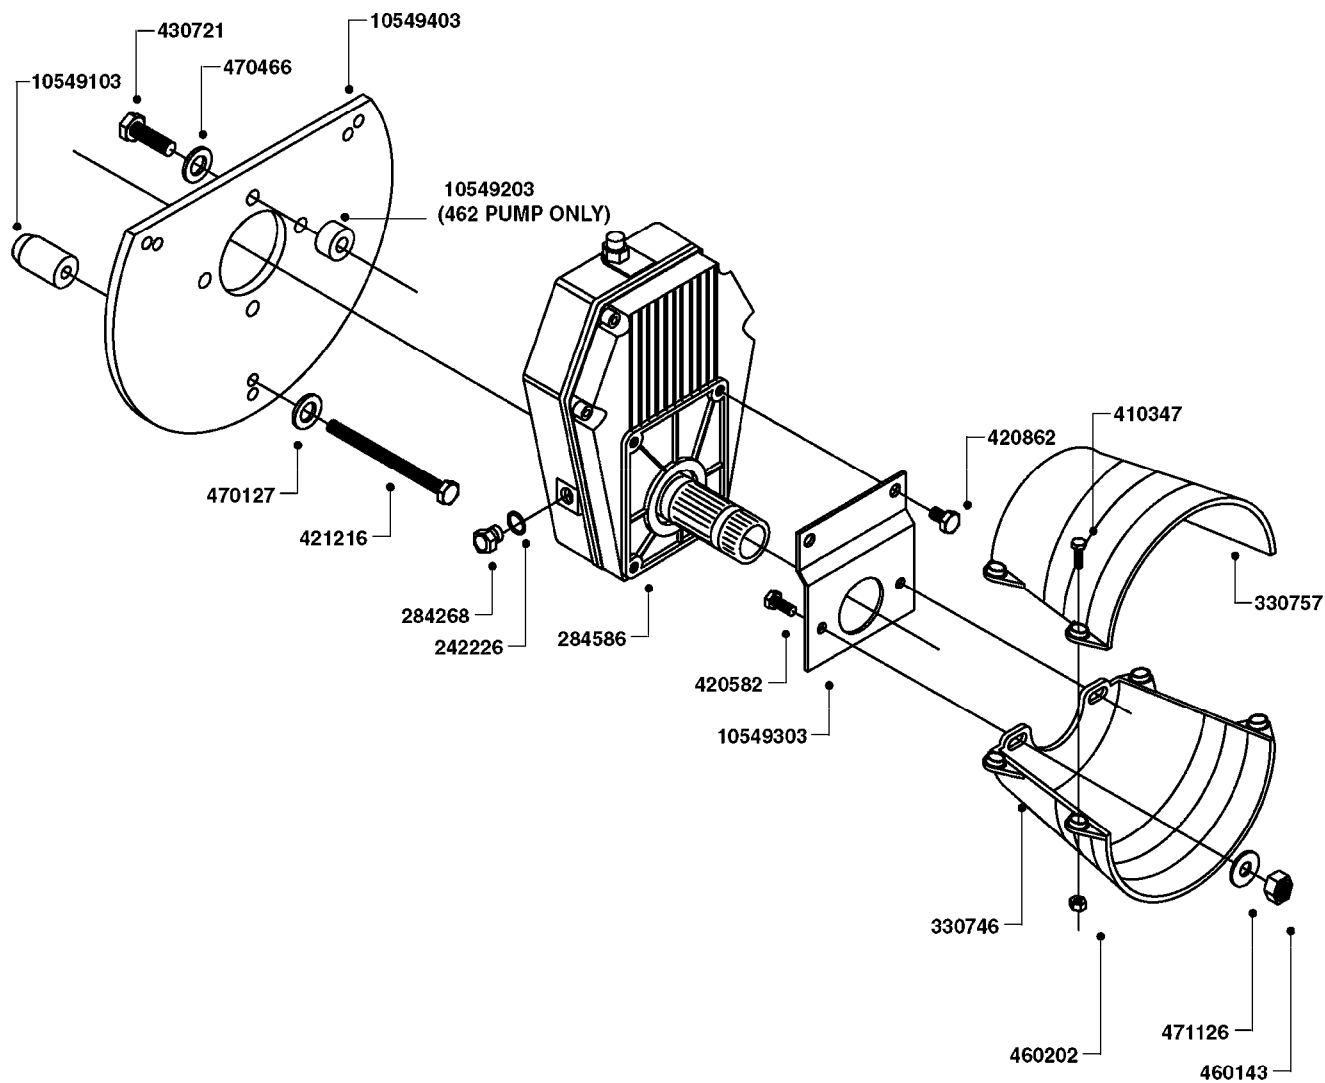

GEAR LUBE REQUIREMENT
SAE 90 GEAR LUBE
(FILL TO SIGHT GAUGE CENTER)

COMPLETE ASSEMBLIES
WHOLEGOODS ITEMS

A0480

GEAR DRIVE 1000RPM 361-3/460-3
A0480-HIN, 01:01:16

parts-n°	order qty	description
242226	1	SEAL WASHER F.BOTTOM PLUG
284140	1	GASKET SET FOR GEAR ML52 1/3
284267	1	BOTTOM PLUG F. GEAR ML52
284268	1	LEVEL INDICATOR GEAR ML 52
284571	1	SHAFT F.ML52
284586	1	GEAR BOX 1000 RPM
284808	1	HOUSING F.ML52 GEARBOX
284810	1	BEARING INNER ML52 GEARBOX
284811	1	SNAP-RING OUTER 46X2
284812	1	BEARING OUTER ML52 GEARBOX
284813	1	ENDCOVER F.ML52 GEARBOX
284814	1	SCREW F.END COVER ML52 GEARBOX
285633	1	BOTTOM PLUG F.M7 GEAR
330746	1	GUARD PTO LOWER PART
330757	1	GUARD PTO UPPER PART
410347	1	SCREW M6X20 8.8
420626	1	BOLT HEX 8.8 DEL M10X20 FT
460202	1	NUT HEX M6
460423	1	NUT HEX M10X1.50 LOCK DIN985A2 SS
471122	1	WASHER, M10, Ø20/10.5X 2.0, SS
10151603	1	BOLT HEX 7/16 NC GR.2 01.50'
10213003	1	NUT HEX NC (NYLON LOCK) 7/16"
10549503	1	GEAR BOX KIT 1000 RPM LESS G/B