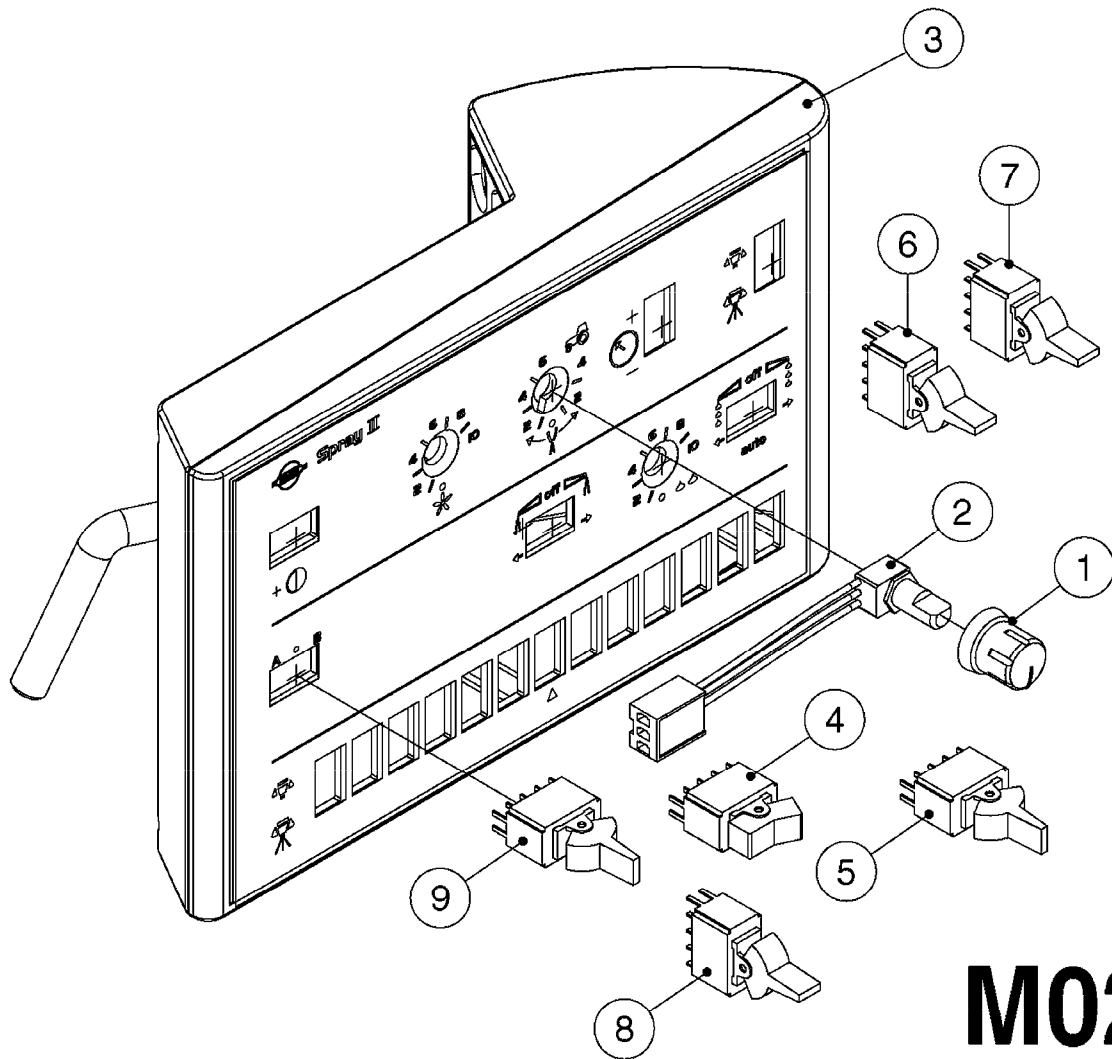

M0200

SPRAYBOX II
M0200-HIN, 23:06:16

Page 1

Date 12.08.2020 9:13

Pos.	parts-n°	order qty	description
1	26000400	1	KNOB F.FOAM ADJUST HC5500
2	26005300	1	POT.METER F. SPRAYBOX II
3	26010200	1	CONTROL BOX 2SEC, SPRAY BOX II
3	26010300	1	CONTROL BOX 3SEC, SPRAY BOX II
3	26010400	1	CONTROL BOX 4SEC, SPRAY BOX II
3	26010500	1	CONTROL BOX 5SEC, SPRAY BOX II
3	26010600	1	CONTROL BOX 6SEC, SPRAY BOX II
3	26010700	1	CONTROL BOX 7SEC, SPRAY BOX II
3	26010800	1	CONTROL BOX 8SEC, SPRAY BOX II
3	26010900	1	CONTROL BOX 9SEC, SPRAYBOX II
3	26011000	1	SPRAY CONT. II EVC 4 SEC. HAZ
3	26011100	1	SPRAY CONT. II EVC 5 SEC. HAZ
3	26011200	1	SPRAY CONT. II EVC 6 SEC. HAZ
3	26011300	1	SPRAY CONT. II EVC 7 SEC. HAZ
3	26013600	1	CONTROL BOX 13SEC, SPRAYBOX II
4	26020200	1	SWITCH ON-ON SP ROCKER RED
5	26020300	1	SWITCH ON-OFF-ON SP BLACK
6	26020400	1	SWITCH MOM-OFF-MOM SP YELLOW
7	26020600	1	SWITCH ON-ON SP GREEN
8	26020800	1	SWITCH ON-ON DP GREEN
9	26021000	1	SWITCH ON-OFF-ON DP BLACK