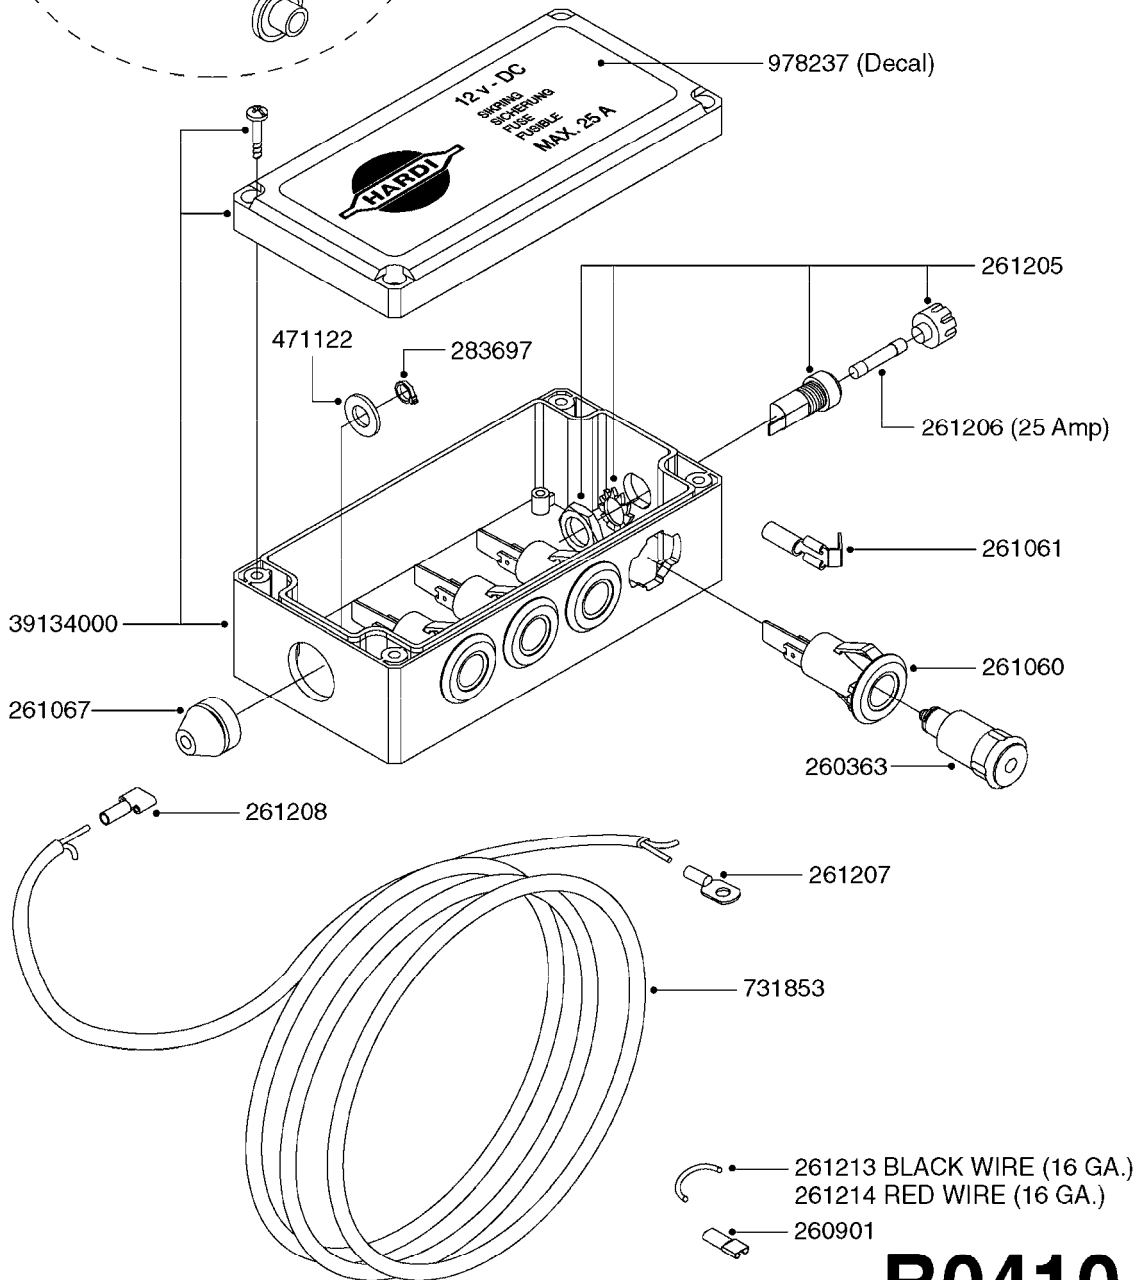

COMPLETE ASSEMBLIES
WHOLEGOODS ITEMS

817925 COMPLETE ASSEMBLY

12 VOLT OUTLET BOX
B0410-HIN, 01:01:16

Page 1
Date 12.08.2020 9:12

parts-n°	order qty	description
260363	1	PLUG 2 POLE 12V
260827	1	PLUG F.EC ATTACHMENTS
260901	1	SPADE F.ELEC CONN.1.5MM BLUE
261060	1	PLUG F.EC ATTACHMENTS
261061	1	SPADE F.ELEC.2 WAY CONNECTOR
261067	1	GROMMET 10-14 GREY
261205	1	FUSE HOLDER
261206	1	FUSE 25 A
261207	1	ELECTRIC CONNECTOR 4MM
261208	1	SPADE F.ELEC.CONNECTOR 4MM
261213	1	WIRE 6.4MM BLACK
261214	1	WIRE 6.4MM RED
283697	1	TIESTRAP 200MM
471122	1	WASHER, M10, Ø20/10.5X 2.0, SS
731853	1	CABLE 2X4MM L=138"
817925	1	OUTLET BOX 12 VOLT ELEC.
978237	1	DECAL OUTLET BOX
39134000	1	BOX, COMPLETE, 12V POWER BOX