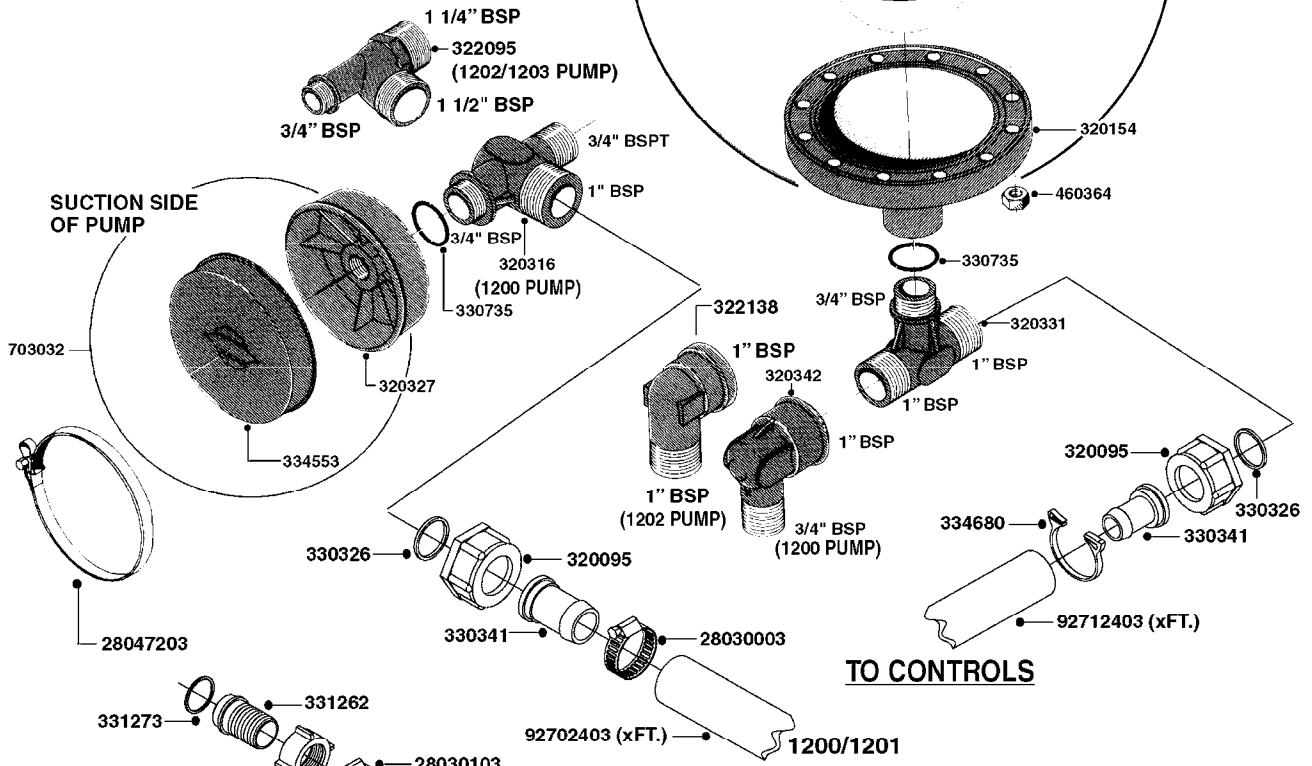

SUCTION SIDE OF PUMP