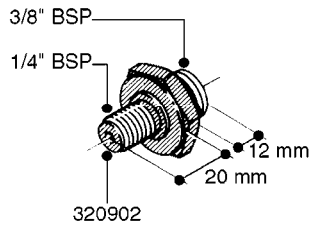

FITTINGS - HEXAGON NIPPLES
L0030-HIN, 01:01:16

Page 0
Date 12.08.2020 9:13

L0030

FITTINGS - HEXAGON NIPPLES
L0030-HIN, 01:01:16

Page 1
Date 12.08.2020 9:13

parts-n°	order qty	description
10015303	1	FITT.PO.HN 1.00X1.00 M1000
10425003	1	FITT.PO.HN 1.25X1.00 MCPHEE
320132	1	FITT.DK HN 1" BSP
320176	1	FITT.DK HN 3/8"X1/2" BSP
320445	1	FITT.DK HN 1/4"X3/8" BSP
320655	1	FITT.DK HN 1/2"-1/2" BSP
320692	1	FITT.DK HN 3/8'BSPX1/4'NPT
320703	1	FITT.DK HN 3/8BSP X1/2 &1/4NPT
320725	1	FITT.DK NIPPLE 3/8"-3/8" BSP
320902	1	FITT.DK HN 3/8'X 1/4' BSP
390232	1	FITT.DK HN 1-1/2' X 1-1/4' BSP
390276	1	FITT.DK HN 1'BSP