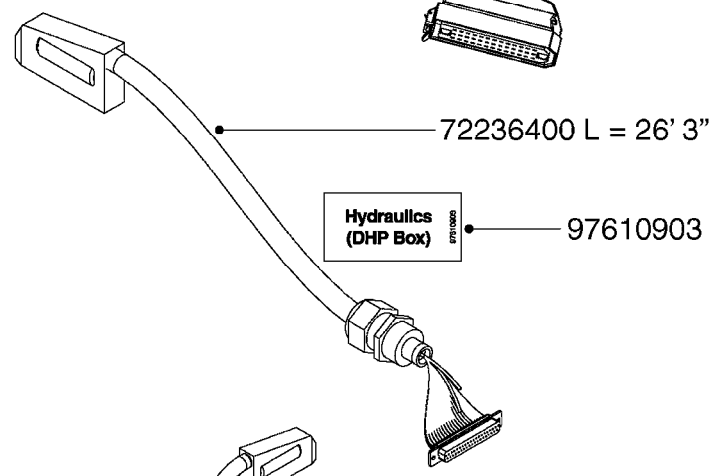

M0280

39 PIN CABLES
M0280-HIN, 28:03:17

Page 1
Date 12.08.2020 9:13

parts-n°	order qty	description
262158	1	PLUG INSERT 39 POLE MALE
262159	1	PLUG INSERT 39 POLE FEMALE
262160	1	PLUG HOUSING 39 POLE FEMALE
262161	1	PLUG HOUSING F/39 POLE MALE
440634	1	SCREW 5/8"
440732	1	PT SCREW 35X12B Z5452 ELZ
14034200	1	CODE BRACKET FOR 39 PIN CABLE
26003900	1	WIRE 37-39 PIN EVC, 6.6'
26004200	1	WIRE 37-39 PIN EVC, 57.4'
26008400	1	WIRE 39-PIN 24 WIRE L=8M
26011903	1	WIRE 39-39 POLE EXT. 3660MM
28027500	1	WIRE 37-39 PIN EVC, 37.7'
28028700	1	WIRE 37-39 PIN EVC, 45.9'
28028800	1	WIRE 37-39 PIN EVC, 16.4'
28028900	1	WIRE 37-39 PIN EVC, 26.2'
72236400	1	DAH CONN. WIRE/TRACTOR L=8M
97610803	1	DECAL-SRAY BOX 39-PIN
97610903	1	DECAL-HYDRAULIC BOX 39-PIN