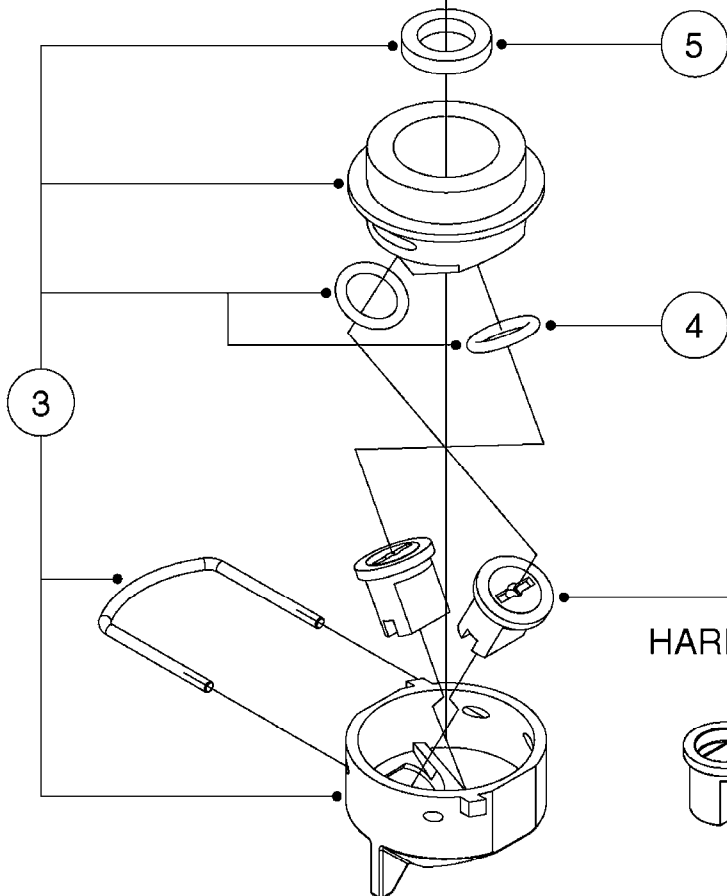

REFER TO
HARDI® NOZZLE CATALOG

D1100