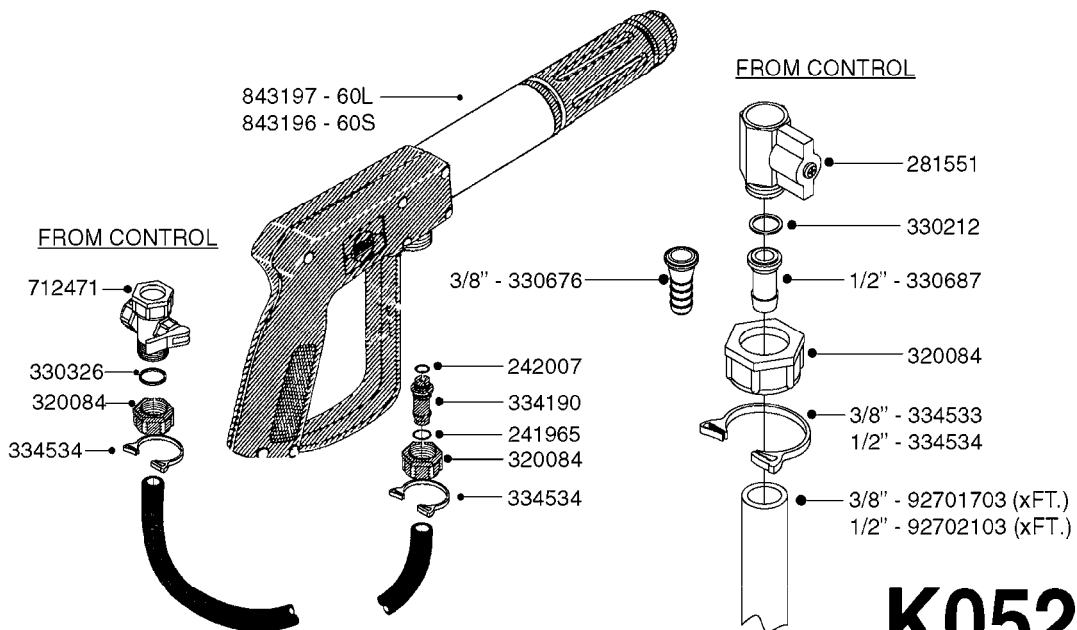

K0520

HOSE WRAPS
K0520-HIN, 05:12:19

Page 1
Date 12.08.2020 9:13

parts-n°	order qty	description
241965	1	O-RING Ø12.1 X 1.6 NITRILE
242007	1	O-RING Ø9.1 X 1.6 NITRILE
281551	1	BALL VALVE 1/2"
320084	1	FITT.DK NUT 1/2" BSP
330212	1	O-RING D19/D14X2.4 F.1/2"NUT
330326	1	O-RING D30/D24X2 F.1"NUT
330676	1	FITT.DK HB 3/8" F. 1/2" NUT
330687	1	FITT.DK HB 1/2" F. 1/2" NUT
334190	1	FITT.DK HB 1/2' F. PISTOL 60S
334533	1	CLAMP HOSE PLASTIC 3/8"
334534	1	CLAMP HOSE PLASTIC 1/2"
636223	1	POST 12 VOLT TR30
712471	1	AGITATION VALVE ASSY. ON/OFF
843196	1	SPRAY GUN KIT TYPE 60 SHORT
843197	1	HANDGUN KIT TYPE 60 LONG
10013403	1	BOLT HEX 3/8-16X1 1/4 HCS Z5
10013503	1	NUT HEX NC 3/8"
10178903	1	WRAP HOSE SIDE MOUNT PLATE
10179003	1	WRAP HOSE BOTTOM PLATE MOUNT
10179403	1	WRAP WELDMENT FOR HI101789
10179503	1	WRAP WELDMENT FOR HI101790
10225603	1	BKT.FOR HOSE WRAP MOUNT NL NK
10225703	1	WRAP HOSE BDL.BOTTOM PLATE
92701703	1	HOSE R X3/8" X300PSI WP X0012"
92702103	1	HOSE R X1/2" X300PSI WP X0012"