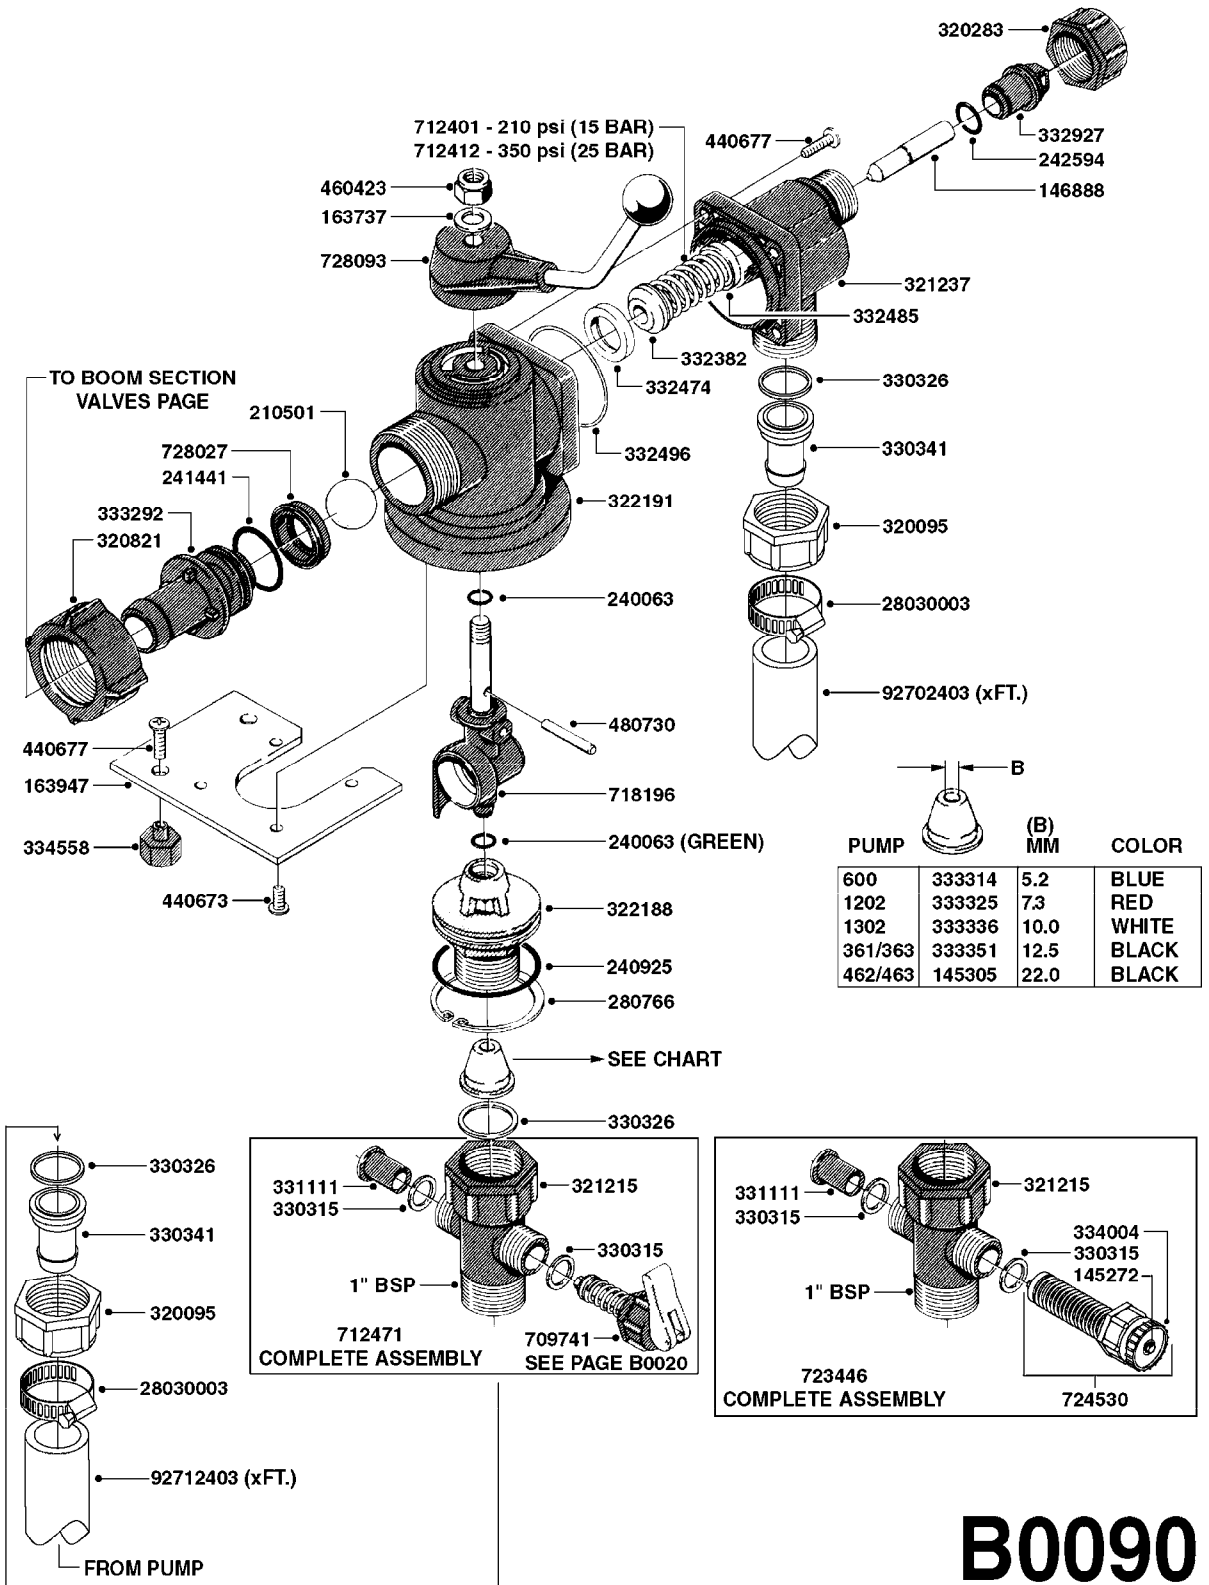

B0090

BK-180 MASTER VALVE-MAN.POST94
B0090-HIN, 30:08:16

Page 1
Date 12.08.2020 9:12

parts-n°	order qty	description
145272	1	INSERT F.AGIT.THUMBWHEEL BRASS
145305	1	NOZZLE F.OP.UNIT PUMP 462
146888	1	PIN 10 X 57MM STAINLESS
163737	1	WASHER D15.5/D10.5X1
163947	1	FITTING FOR BK 180
210501	1	BALL PLASTIC D25
240063	1	O-RING D14.1/9.3 X 2.4
240925	1	O-RING D49.5X3 NITRIL
241441	1	O-RING D29.3X3
242594	1	O-RING D14 X 1.78 SCH.70-EPDM
280766	1	SNAP-RING INNER 55X2 DIN 472
320095	1	FITT.DK NUT 1" BSP
320283	1	FITT.DK NUT 3/4"BSP
320821	1	FITT.DK NUT 1-1/2" BSP
321215	1	FITT.DK HOUSING F. AGITATION
321237	1	PRESSURE REGULATOR HOUSE BK180
322188	1	BOTTOM PIECE F.BALL EC
322191	1	HOUSING F.BALL (OPERATING UNIT)
330315	1	O-RING D18.4/D13X.6
330326	1	O-RING D30/D24X2 F.1"NUT
330341	1	FITT.DK HB 1" F. 1" NUT
331111	1	VALVE SEAT FOR 1/2" DISTRIBUT.
332382	1	VALVE CONE D25,7
332474	1	SEAT FOR OPERATING UNIT BALL
332485	1	SPRING GUIDE
332496	1	O-RING D58/54X2
332927	1	FITT.DK PLUG F. NOZZLE TUBE
333292	1	FITT.DK HB 1"O'RING F.1-1/2"
333314	1	NOZZ.RESTRICTOR 600 BLUE
333325	1	NOZZ.RESTRICTOR 1202 RED
333336	1	NOZZ.RESTRICTOR 1302 WHITE
333351	1	NOZZ.RESTRICTOR 361 BLACK
334004	1	WHEEL F.AGITATION W/O INSERT
334558	1	NUT HEX PLASTIC INSERT
440673	1	SCREW F.PLASTIC 5X12 SS
440677	1	SCREW F. PLASTIC 5X20 SS
460423	1	NUT HEX M10X1.50 LOCK DIN985A2 SS
480730	1	SPRING DOWEL PIN 5X30 SST
709741	1	VALVE ASSY. 1/2" FLIP LEVER
712401	1	RELIEF VALVE ASSY. 12BAR
712412	1	RELIEF VALVE ASSY. 25BAR
712471	1	AGITATION VALVE ASSY. ON/OFF
718196	1	BALL VALVE HOUSING ASSEMBLY
723446	1	AGITATION VALVE ASSY. ADJUST.
724530	1	THUMB WHEEL FOR AGITATION
728027	1	BUSHING WITH SEAT
728093	1	HANDLE WITH BALL
28030003	1	CLAMP HOSE GEAR P1" 6716
92702403	1	HOSE PVC SUCT GRAY 1"
92712403	1	HOSE R X1" X300PSI WP X0012"