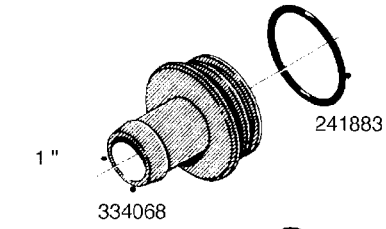

L0090

FITTINGS - S-56 & S-61
L0090-HIN, 01:01:16

Page 1

Date 12.08.2020 9:13

parts-n°	order qty	description
145661	1	FITT.DK S-61 FORK
241754	1	O-RING D59.5X3
241883	1	O-RING 3 X 39.2 NITRIL
322055	1	FITT.DK S-61 BULKHEAD
322056	1	FITT.DK S-61 BULKHEAD NUT
322066	1	FITT.DK S-56 NUT
334050	1	FITT.DK S-61 STR.1-1/4"
334068	1	FITT.DK S-61 STR.1"
334091	1	FITT.DK S56 STR.1-1/2'
334099	1	FITT.DK S-61 ELB.1-1/2"110 DEG
334100	1	FITT.DK S-61 ELB.1" 110 DEG.
334151	1	FITT.DK S-61 ELB.1-1/4"110 DEG
390231	1	FITT.DK NIPPLE 1-1/2 X S56