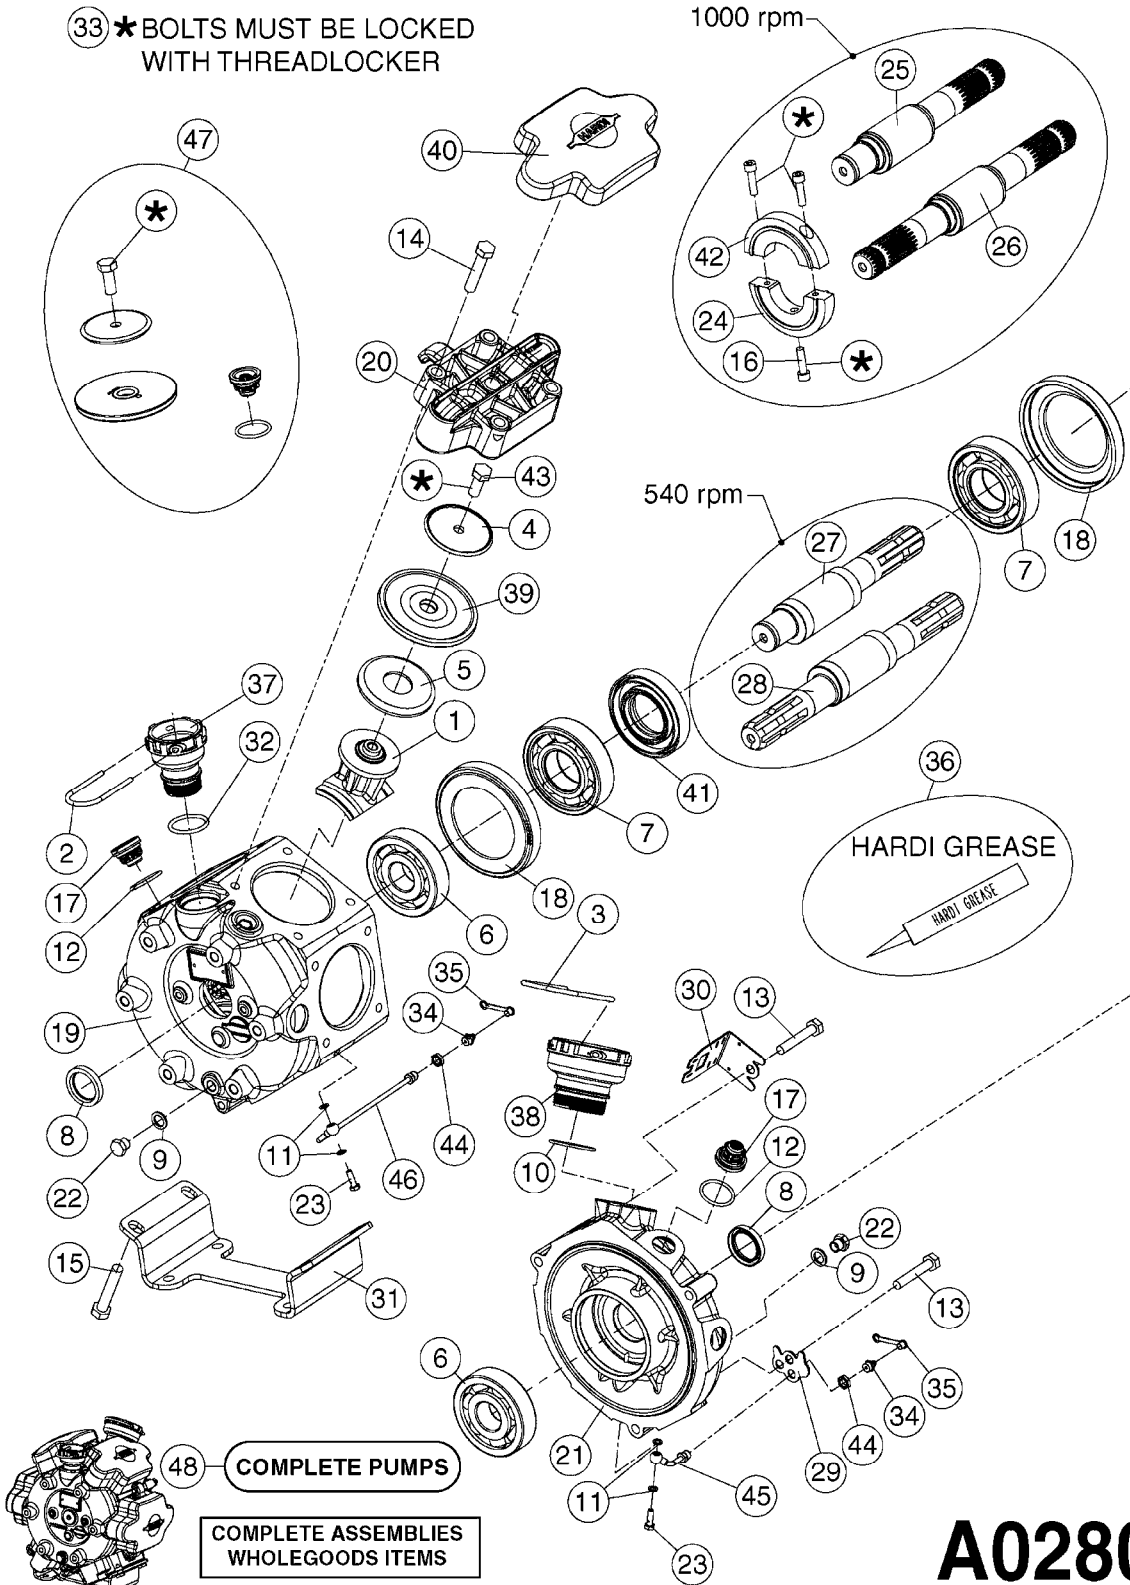

33 *BOLTS MUST BE LOCKED WITH THREADLOCKER

1000 rpm

540 rpm

HARDI GREASE

PUMP - 364 540/1000 RPM
A0280-HIN, 07:05:20

Page 1
Date 12.08.2020 9:12

Pos.	parts-n°	order qty	description
1	111622	1	CONNECTING ROD 463/5.5MM
1	111628	1	CONNECTING ROD 363/5.5 PUMP
1	111629	1	CONNECTING ROD 363/364-7 PUMP
1	111630	1	CONNECTING ROD 363/364-10 PUMP
2	145996	1	FITT.DK S-67 FORK
3	145997	1	FITT.DK S-93 FORK
4	161174	1	DIAPHRAGM DISC SS 361/363/364 PUMP
5	161372	1	DIAPHRAGM BACKING DISC,320-361
6	210221	1	BEARING BALL 6407
7	210232	1	BEARING BALL 6310
8	210243	1	SEAL OIL 35 X 47 X 7
9	241404	1	DOWTY SEAL 1/4"
10	242225	1	O-RING D45.0 X 4.0 RUBBER
11	242374	1	WASHER Ø10/Ø6X1 COPPER
12	330024	1	O-RING D41,1/D34.5 X 3,5
13	420895	1	BOLT HEX 8.8 RAW M10X60
14	430312	1	BOLT HEX 8.8 M12X60
15	430438	1	BOLT HEX 8.8 DEL M12X65
16	450995	1	BOLT ALLEN M8X30 DIN 912 RAW
17	728146	1	VALVE FOR 361(726890/707932)
18	11171900	1	CONROD RING 364/464 MACHINED
19	11172000	1	PUMP HOUSE 364 MACHINED 5/4" BSP RED
20	11172800	1	VALVE COVER 363/364 MACHINED RED
21	11173200	1	FRONTPART 364, 1½" BSP RED
22	14010400	1	PLUG 1/4" BSP
23	14120400	1	BANJOBOLT M6 X 19
24	14120700	1	COUNTERWEIGHT 364/464-1000
25	14137300	1	CRANKSHAFT 364/464-5.5 1000
26	14137900	1	CRANKSHAFT 364/464-5.5 GG 1000
27	14137500	1	CRANKSHAFT 364-07
27	14137600	1	CRANKSHAFT 364/464-10
28	14138100	1	CRANKSHAFT 364-7.0 GG
28	14138200	1	CRANKSHAFT 364/464-10 GG
29	16382900	1	GREASE NIPPLE PLATE, 364
30	16390600	1	BRACKET FOR RPM SENSOR
31	16410700	1	PUMP BASE 363/364 BLACK
31	17002400	1	FOOT F. 36X PUMP, RED
32	24266600	1	O-RING D 38,0 X 4,0 70SH.NITR
33	28045503	1	LOCTITE 262 .5ML (.017oz.)
34	28163300	1	GREASE NIPPLE H1 M6X1 DIN 7412
35	28163400	1	CAP F. GREASENIPPLE YELLOW M6X1
36	28164600	1	HARDI PUMP GREASE S3 V550L 1
37	32242200	1	FITTING S67 5/4" KON. RG 2014
38	32242300	1	NIPPLE S93 1,5' KON.RG 2014
39	33511400	1	DIAPHRAGM PUMP 361/361/363/364 PUR
40	33524300	1	COVER PLASTIC 364 PUMP
41	33527200	1	GREASE SPLIT 364/464
42	39136200	1	HALFPART 364/464-1000
43	43099200	1	BOLT HEX SS M12 X 30 DIN933 A4
44	46134000	1	NUT HEX M10x1 H=2.3 NV=14 ELZIN
45	61096800	1	BANJOTUBE SHORT 364 COMPL.
46	61096900	1	BANJOTUBE LONG 364 COMPL.
47	75585900	1	PUMP KIT 364
48	82169500	1	PUMP 364-5.5-MED-1000
48	82169700	1	PUMP 364-5.5-MOD2-1000-OSP
48	82170000	1	PUMP 364-10-STD-540 FK
48	82170300	1	PUMP 364-10-MOD-540-GG THROUGH SHAFT
48	82170400	1	PUMP 364-10-MOD-540-OSP