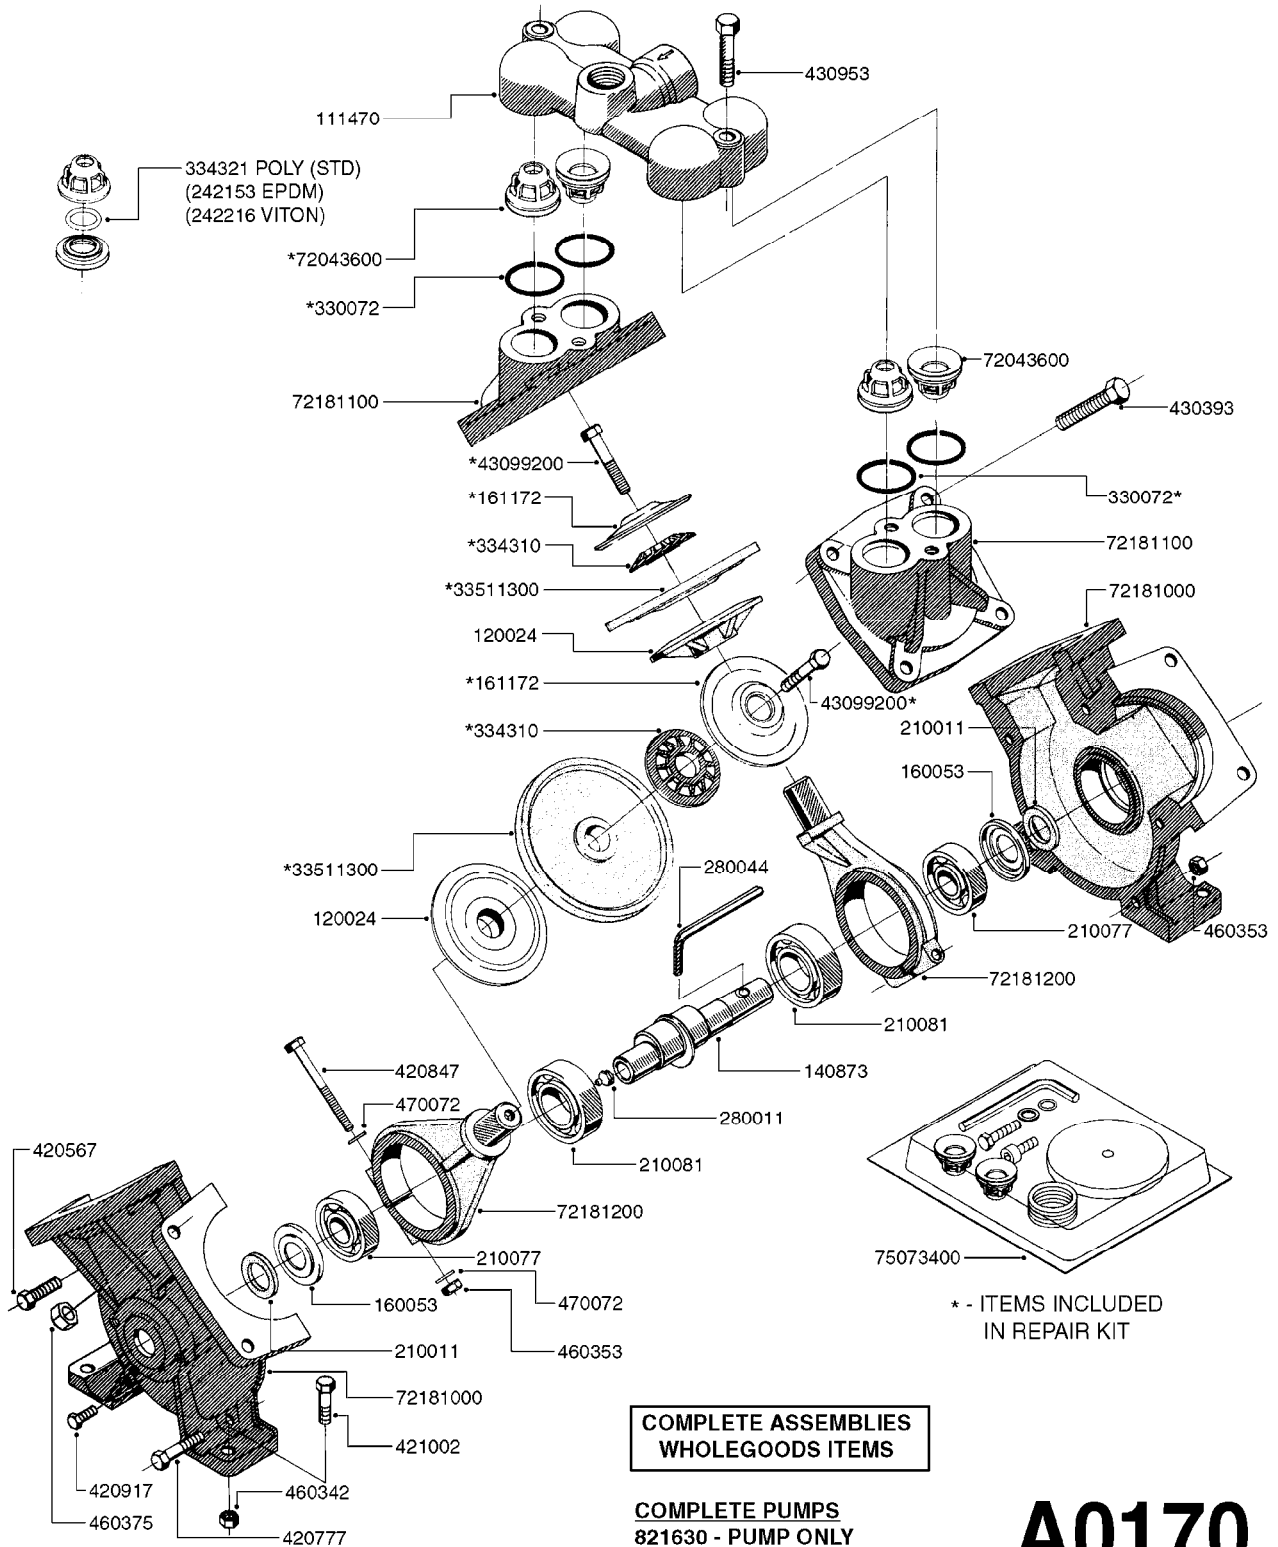

COMPLETE ASSEMBLIES
WHOLEGOODS ITEMS

COMPLETE PUMPS
821630 - PUMP ONLY
10396003 - WITH PTO & DAMPER

A0170

PUMP - 1203 W/MOUNTING BASE
A0170-HIN, 01:01:16

Page 1
Date 12.08.2020 9:12

parts-n°	order qty	description
111470	1	VALVE CHAMBER 1202
120024	1	DIAPHRAGM BACK DISC 1200-1300
140873	1	CRANK SHAFT MODEL 1202-9MM
160053	1	DUST PLATE
161172	1	DIAPHRAGM DISC F. 1203/1303
210011	1	SEAL FELT D39/23 X 4
210077	1	BEARING BALL 6305
210081	1	BEARING BALL 6307
242153	1	O-RING D26X4 EPDM
242216	1	O-RING VITON F/1202/1302/462
280011	1	GREASE NIPPLE 1/8" SAE H TR
280044	1	KEY HEXAGON W6 3/16"
330072	1	O-RING D53.5/D45.5X4
334310	1	NYLON WASHER 1202/1302/462
334321	1	O-RING POLY. 34.0x26.0x4.0
420567	1	BOLT HEX 8.8 DEL M8X30 FT
420777	1	BOLT HEX 8.8 RAW M8X50
420847	1	BOLT HEX 8.8 DEL M8X85
420917	1	BOLT HEX 8.8 RAW M8X12 FT
421002	1	BOLT HEX 8.8 DEL M10X30 FT DIN933
430393	1	BOLT HEX 8.8 RAW M12X50
430953	1	BOLT, M12 X 55 8.8
460342	1	NUT HEX M10 DEL DIN934
460353	1	NUT HEX M8 BLACK
460375	1	NUT HEX M12 BLACK
470072	1	WASHER D15/D8X.5 LOCK
821630	1	PUMP 1203/9 540RPM
10396003	1	PUMP 1203 C/W PTO 540 RPM
33511300	1	DIAPHRAGM 1202-1303 POLY 2006
43099200	1	BOLT HEX SS M12 X 30 DIN933 A4
72043600	1	VALVE FOR 462/463
72181000	1	HOUSING, PUMP, 1203 RED
72181100	1	DIAPHRAGM COVER 1203/1303+BLTS
72181200	1	CONNECTING ROD FOR 1203 W/M12
75073400	1	PUMP KIT 1203 MM "06"