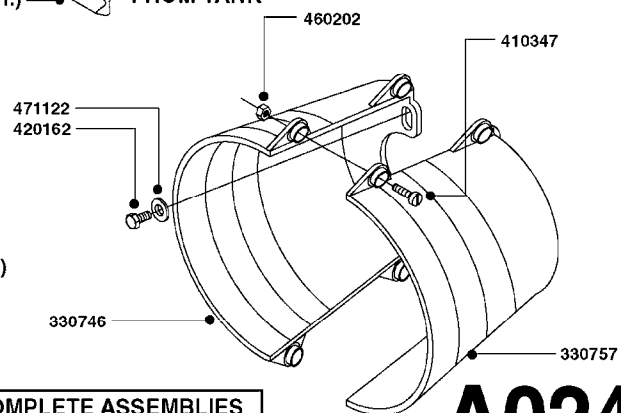

COMPLETE ASSEMBLIES
WHOLEGOODS ITEMS

A0240