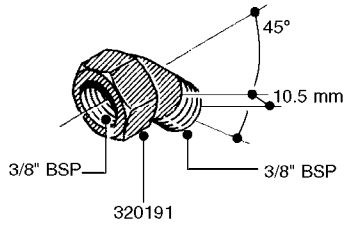

FITTINGS - HEXAGON NIPPLES
L0030-HIN, 01:01:16

Page 0
Date 12.08.2020 9:13

L0030

FITTINGS - HEXAGON NIPPLES
L0030-HIN, 01:01:16

Page 1
Date 12.08.2020 9:13

parts-n°	order qty	description
10015303	1	FITT.PO.HN 1.00X1.00 M1000
10425003	1	FITT.PO.HN 1.25X1.00 MCPHEE
320132	1	FITT.DK HN 1" BSP
320176	1	FITT.DK HN 3/8"X1/2" BSP
320445	1	FITT.DK HN 1/4"X3/8" BSP
320655	1	FITT.DK HN 1/2"-1/2" BSP
320692	1	FITT.DK HN 3/8'BSPX1/4'NPT
320703	1	FITT.DK HN 3/8BSP X1/2 &1/4NPT
320725	1	FITT.DK NIPPLE 3/8"-3/8" BSP
320902	1	FITT.DK HN 3/8'X 1/4' BSP
390232	1	FITT.DK HN 1-1/2' X 1-1/4' BSP
390276	1	FITT.DK HN 1'BSP