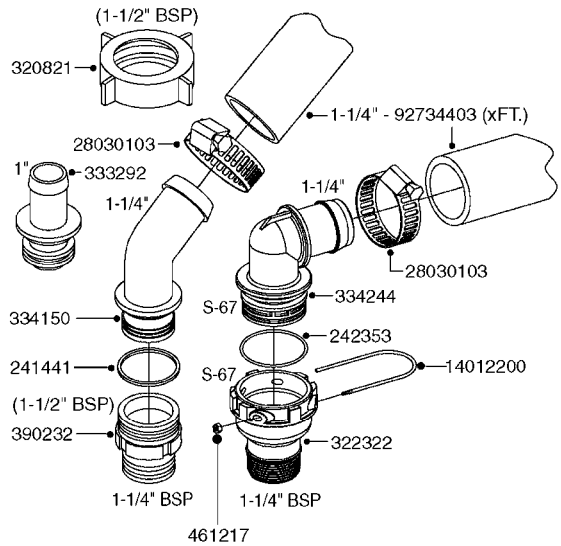

PRESSURE SIDE OF PUMP