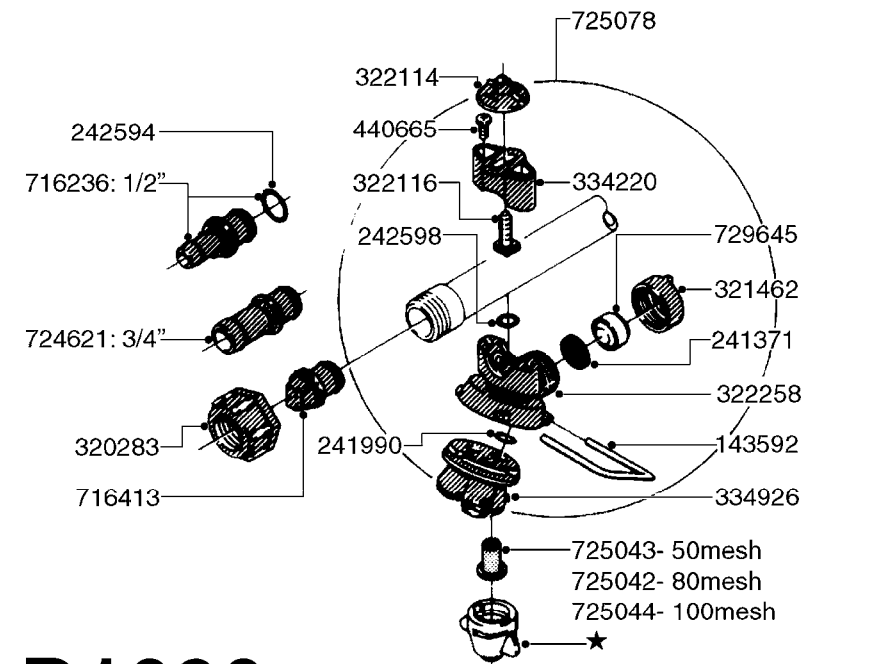

TRIPLET NOZZLE BODY

- 334082 (BLACK)
- 334371 (YELLOW)
- 334373 (RED)
- 334377 (BLUE)
- 334172 (GREEN)
- 334173 (ORANGE)

D1090

*=REFER TO HARDI NOZZLE CATALOG