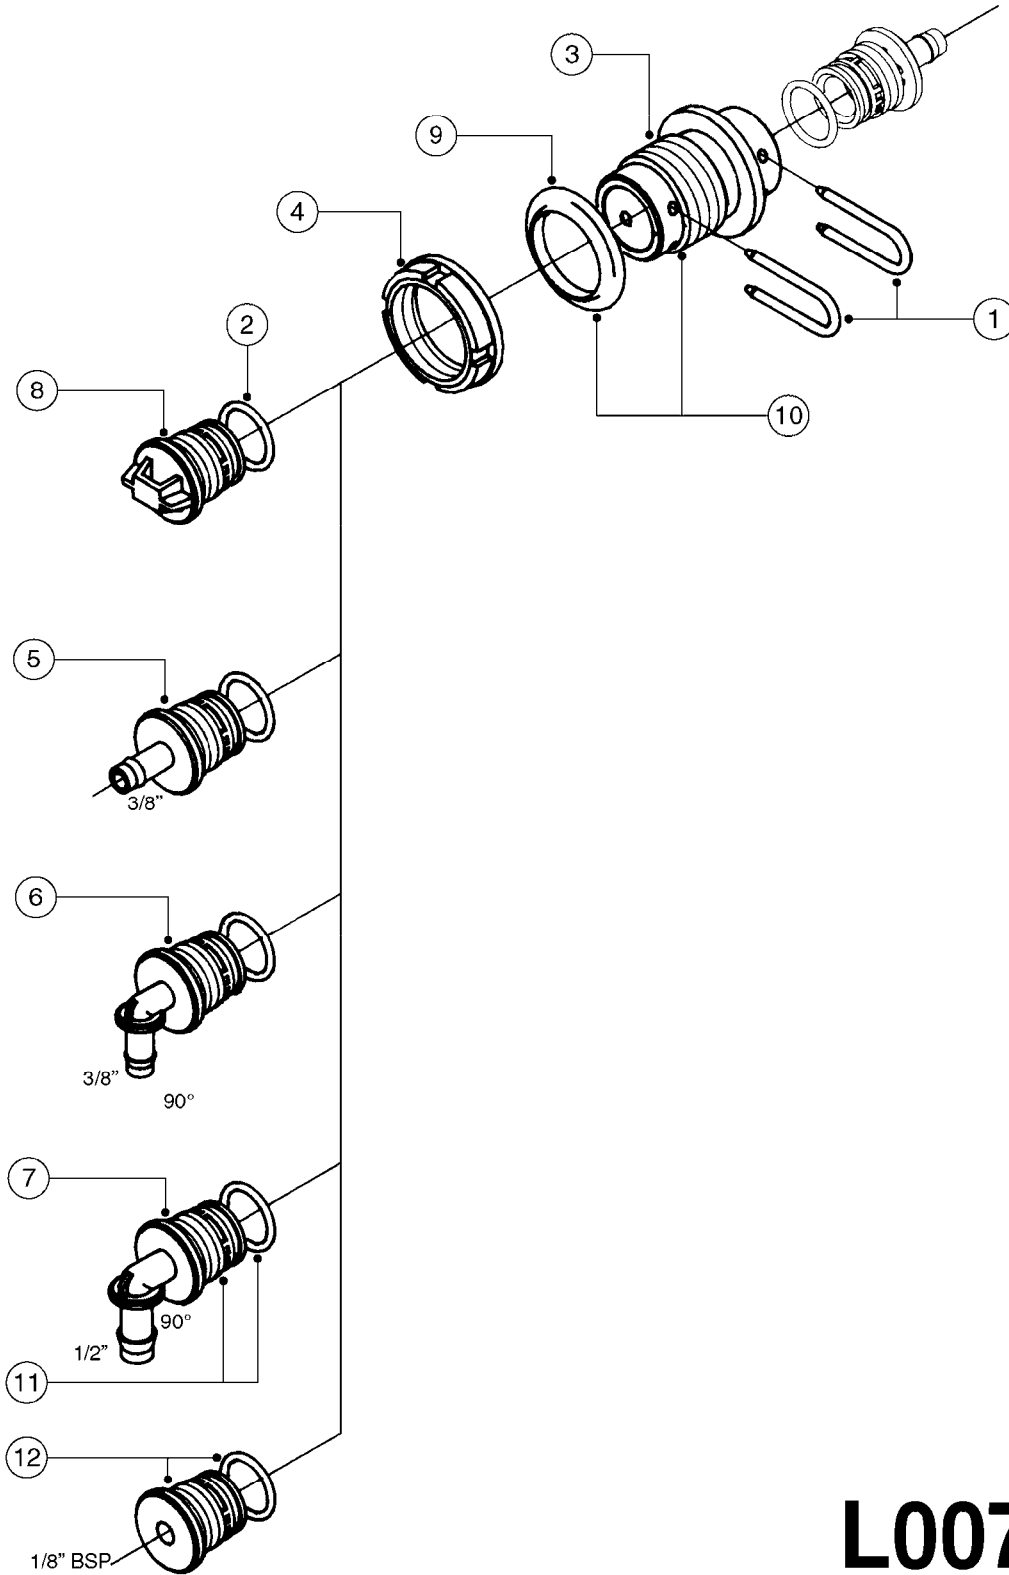

L0070

FITTINGS - S-40
L0070-HIN, 13:09:17

Page 1

Date 12.08.2020 9:13

Pos.	parts-n°	order qty	description
1	145994	1	FITT.DK S-40 FORK
2	242108	1	O-RING 3 X 19,2 70SH NITRIL NITRIL (BLACK)
2	242355	1	O-RING D19.2X3.0 VITON F.S-40 VITON (BROWN)
3	322102	1	FITT.DK S-40 BULKHEAD
4	322106	1	FITT.DK S-40 BULKHEAD NUT
5	334225	1	FITT.DK S-40 STR.3/8"
6	334237	1	FITT.DK S-40 ELB.3/8"
7	334238	1	FITT.DK S-40 ELB.1/2"
8	334248	1	FITT.DK S-40 PLUG
9	334259	1	GASKET F. S-40 BULKHEAD
10	726462	1	FITT. S40 BULKHEAD W.GASKET
11	726567	1	FITT.DK S-40 ELB.1/2" W.O-RING
12	726693	1	FITT.DK S-40 PLUG 1/8BSP ORING