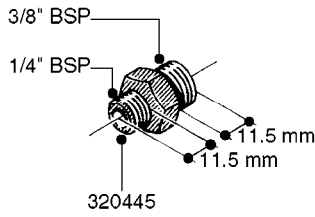

FITTINGS - HEXAGON NIPPLES
L0030-HIN, 01:01:16

Page 0
Date 12.08.2020 9:13

L0030

FITTINGS - HEXAGON NIPPLES
L0030-HIN, 01:01:16

Page 1
Date 12.08.2020 9:13

parts-n°	order qty	description
10015303	1	FITT.PO.HN 1.00X1.00 M1000
10425003	1	FITT.PO.HN 1.25X1.00 MCPHEE
320132	1	FITT.DK HN 1" BSP
320176	1	FITT.DK HN 3/8"X1/2" BSP
320445	1	FITT.DK HN 1/4"X3/8" BSP
320655	1	FITT.DK HN 1/2"-1/2" BSP
320692	1	FITT.DK HN 3/8'BSPX1/4'NPT
320703	1	FITT.DK HN 3/8BSP X1/2 &1/4NPT
320725	1	FITT.DK NIPPLE 3/8"-3/8" BSP
320902	1	FITT.DK HN 3/8'X 1/4' BSP
390232	1	FITT.DK HN 1-1/2' X 1-1/4' BSP
390276	1	FITT.DK HN 1'BSP