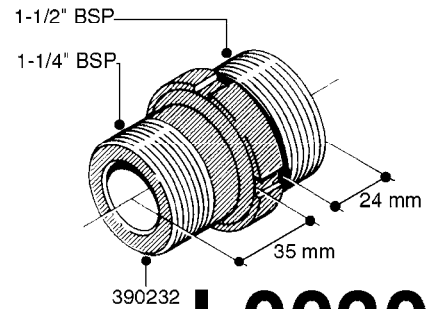

FITTINGS - HEXAGON NIPPLES
L0030-HIN, 01:01:16

Page 0
Date 12.08.2020 9:13

L0030

FITTINGS - HEXAGON NIPPLES
L0030-HIN, 01:01:16

Page 1
Date 12.08.2020 9:13

parts-n°	order qty	description
10015303	1	FITT.PO.HN 1.00X1.00 M1000
10425003	1	FITT.PO.HN 1.25X1.00 MCPHEE
320132	1	FITT.DK HN 1" BSP
320176	1	FITT.DK HN 3/8"X1/2" BSP
320445	1	FITT.DK HN 1/4"X3/8" BSP
320655	1	FITT.DK HN 1/2"-1/2" BSP
320692	1	FITT.DK HN 3/8'BSPX1/4'NPT
320703	1	FITT.DK HN 3/8BSP X1/2 &1/4NPT
320725	1	FITT.DK NIPPLE 3/8"-3/8" BSP
320902	1	FITT.DK HN 3/8'X 1/4' BSP
390232	1	FITT.DK HN 1-1/2' X 1-1/4' BSP
390276	1	FITT.DK HN 1'BSP