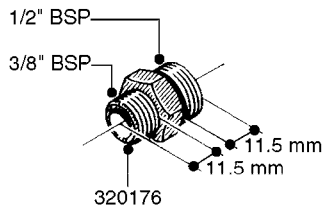

FITTINGS - HEXAGON NIPPLES
L0030-HIN, 01:01:16

Page 0
Date 12.08.2020 9:13

L0030

FITTINGS - HEXAGON NIPPLES
L0030-HIN, 01:01:16

Page 1
Date 12.08.2020 9:13

parts-n°	order qty	description
10015303	1	FITT.PO.HN 1.00X1.00 M1000
10425003	1	FITT.PO.HN 1.25X1.00 MCPHEE
320132	1	FITT.DK HN 1" BSP
320176	1	FITT.DK HN 3/8"X1/2" BSP
320445	1	FITT.DK HN 1/4"X3/8" BSP
320655	1	FITT.DK HN 1/2"-1/2" BSP
320692	1	FITT.DK HN 3/8'BSPX1/4'NPT
320703	1	FITT.DK HN 3/8BSP X1/2 &1/4NPT
320725	1	FITT.DK NIPPLE 3/8"-3/8" BSP
320902	1	FITT.DK HN 3/8'X 1/4' BSP
390232	1	FITT.DK HN 1-1/2' X 1-1/4' BSP
390276	1	FITT.DK HN 1'BSP