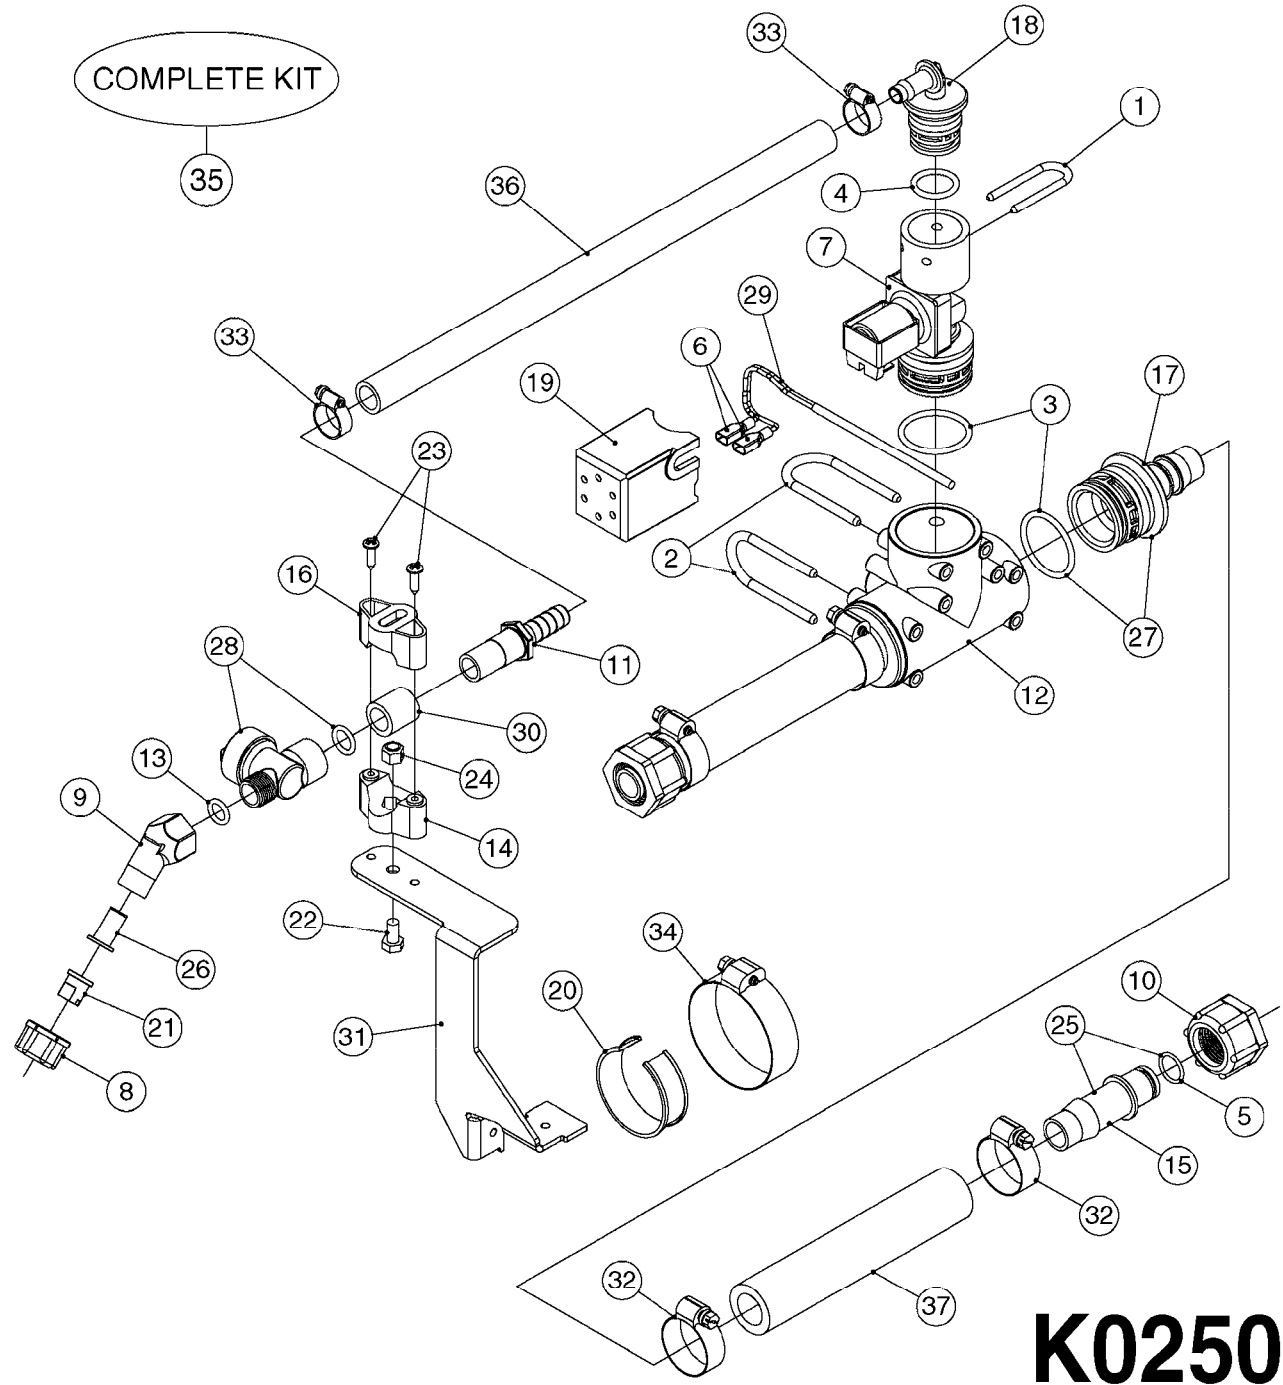

K0250

ELECTRIC END NOZZLE KIT '09
K0250-HIN, 01:01:16

Page 1
Date 12.08.2020 9:13

Pos.	parts-n°	order qty	description
1	145994	1	FITT.DK S-40 FORK
2	145995	1	FITT.DK S-53 FORK
3	242354	1	O-RING D32.2X3.0 VITON
4	242355	1	O-RING D19.2X3.0 VITON F.S-40
5	242594	1	O-RING D14 X 1.78 SCH.70-EPDM
6	261539	1	SPADE F.ELEC CONNEX BLUE INSUL
7	262104	1	VALVE, SOLENOID, S53/S40
8	320187	1	FITT.DK CAP 3/8" BSP BLACK
9	320191	1	FITT.DK ELB 3/8' BSP 45 DEGREE
10	320283	1	FITT.DK NUT 3/4"BSP
11	320891	1	FITT.DK HB 3/8'- 3/8' BSP
12	322352	1	FITT.DK S-53 TEE
13	330013	1	O-RING 2.5 X 10 PUR
14	333012	1	NOZZLE HOLD. UPPER PART
15	334044	1	FITT.DK HB 3/4' F. 3/4' CAP
16	334220	1	YOKE, UPPER NOZZLE BODY
17	334229	1	FITT.DK S-53 STR.3/4"
18	334237	1	FITT.DK S-40 ELB.3/8"
19	334965	1	COVER FOR S53 SOLENOID VALVE
20	341291	1	RUBBER HOSE CLAMP COVER 130MM
21	370392	1	NOZZLE END FAN 1850-G 300
22	410546	1	BOLT HEX M6X12 A2 SS DIN933
23	440665	1	SCREW M4.2X16 STAINLESS
24	460261	1	NUT HEX M6X1.00 LOCK DIN985 A2 SS
25	724621	1	FITT.DK HB 3/4"ASSY F.3/4" NUT
26	725042	1	SCREEN 80 MESH W.GASKET, RED
27	726558	1	FITT.DK S53 STR. 3/4" W. ORING
28	729610	1	NOZZLE ASSY. NON DRIP 3/8 THRD
29	983087	1	ELEC. CABLE 2 WIRE X 0.75MM
30	10631003	1	HOSE R X CLEAR BRAID.X 1/2 12"
31	16110803	1	NOZZLE BRACKET VAR SPACINGS
32	28029903	1	CLAMP HOSE GEAR P3/4"-S1" 6712
33	28044903	1	CLAMP HOSE GEAR P3/8" 6706
34	28047003	1	CLAMP HOSE GEAR 30 X 50 6732
35	82613203	1	ELECTRIC END NOZZLE KIT 2009
36	92701703	1	HOSE R X3/8" X300PSI WP X0012"
37	92703203	1	HOSE R X3/4" X300PSI WP X0012"