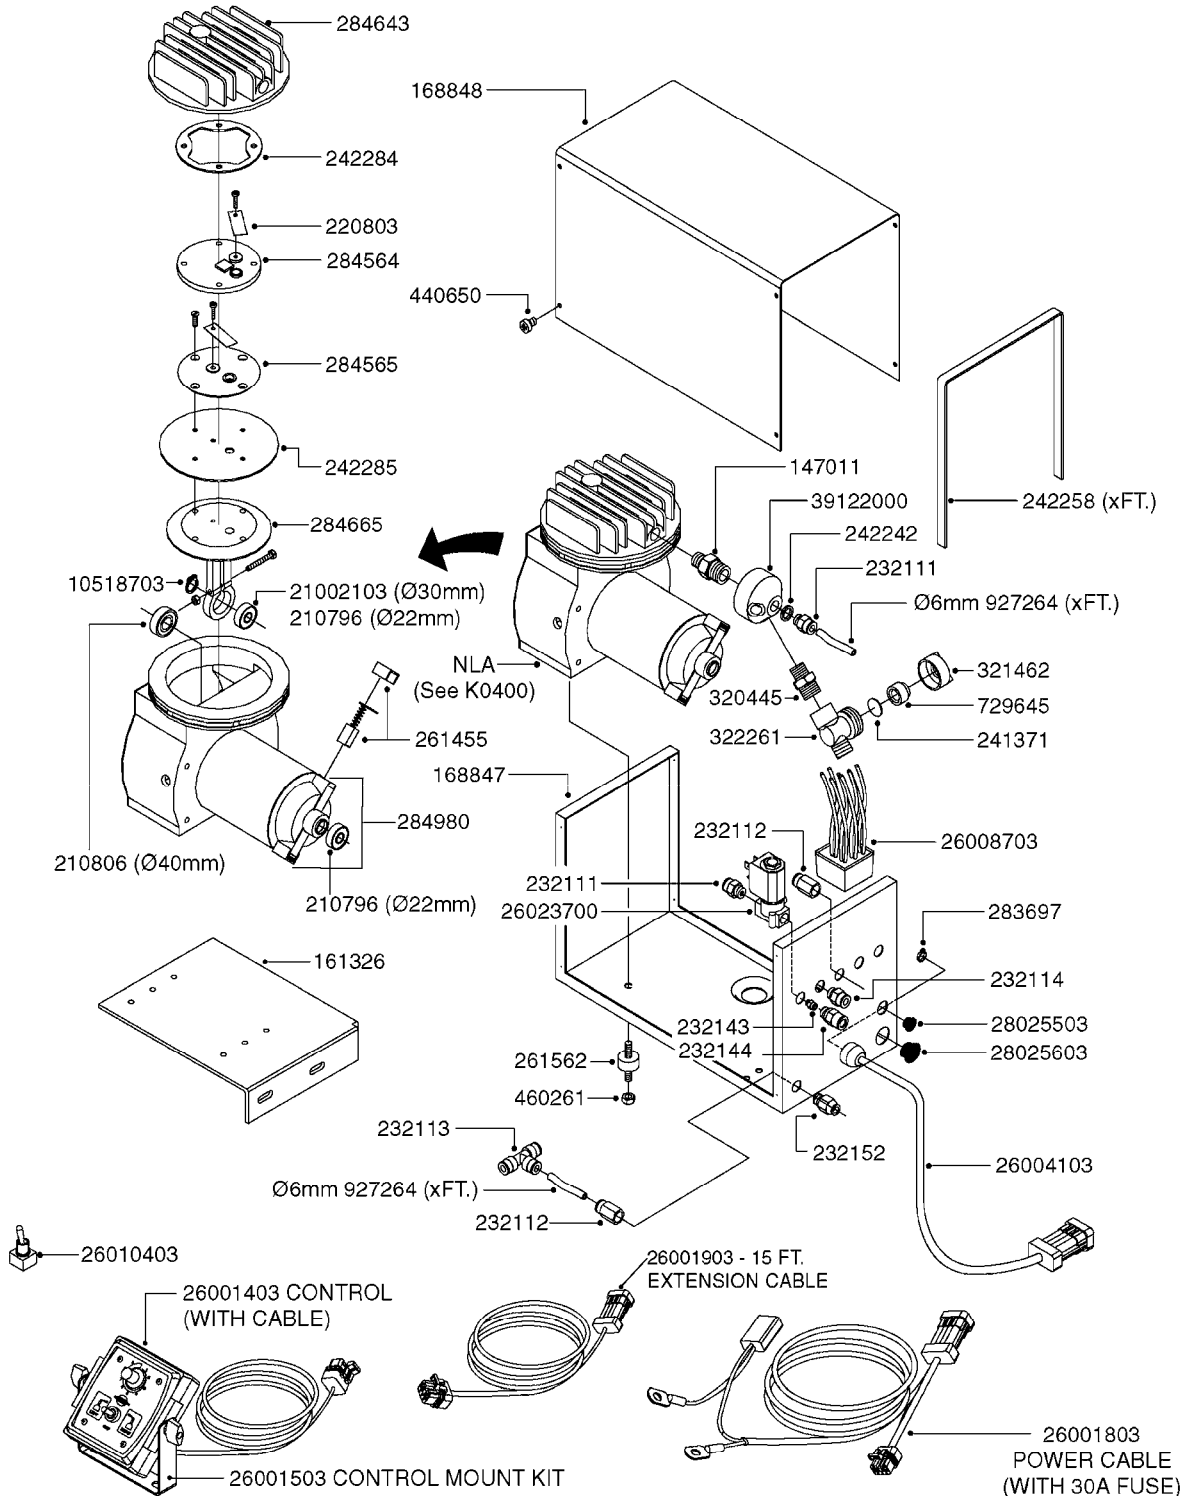

K0390

*Ø8mm 927306 (xFT.)
*Ø10mm 927330 (xFT.)

70019403 - COMPLETE ASSEMBLY

parts-n°	order qty	description
147011	1	HEX NIPPLE 3/8'X1/4'BSP BRASS
161326	1	MOUNT BKT. F. FOAM COMP.BOX 98
168847	1	ENCLOSURE LOWER F.MARKER
168848	1	COVER F. FOAM MARKER
210796	1	BEARING BALL D22/D8 X 7 608ZZ
210806	1	BEARING BALL D40/D17X12MM
220803	1	VALVE F. COMPRESSOR
232111	1	QUICK COUPLER 6MM X 1/8 EXT.
232112	1	QUICK COUPLER 6MM 1/8 INT.
232113	1	QUICK COUPLER 6MM T-PIECE
232114	1	COUPLER 1/8" THREADX8MM HOSE
232143	1	REDUCER 1/4'INT-1/8'EXT
232144	1	QUICK COUPLER 10MM X 1/4 EXT
232152	1	QUICK COUPLER 8MMX1/8 EXT.LONG
241371	1	DIAPHRAGM F.NO-DRIP,VULC
242242	1	O-RING F.AIR HOSE FITTING
242258	1	TRIM 3X10 SELF ADHESIVE 0012"
242284	1	HEAD GASKET F. COMPRESSOR
242285	1	DIAPHRAGM F. F/M COMP.
261455	1	BRUSH KIT-FOAM MARKER MOTOR
261562	1	RUBBER DAMPER 2XM6X25
283697	1	TIESTRAP 200MM
284564	1	PLATE F.COMPRESSOR HEAD
284565	1	PLATE F.COMPRESSOR HEAD
284643	1	COMPRESSOR HEAD F.FOAM MARKER
284665	1	CONNECTING ROD F.COMPRESSOR
284980	1	FLANGE REAR F. F.M.COMPRESSOR
320445	1	FITT.DK HN 1/4"X3/8" BSP
321462	1	CAP F.NO-DRIP ASSY.
322261	1	HOUSING F.SAFETY VALVE 3/8"
440650	1	SCREW 3.5x13 STAINLESS
460261	1	NUT HEX M6X1.00 LOCK DIN985 A2 SS
729645	1	NON-DRIP SPRING ASSY.GREEN 10
927264	1	HOSE R X PE D6/D4 X 0012"
927306	1	HOSE R X PE D8/D6 X 0012"BLACK
927330	1	HOSE R X PE D10/D8 X 012"BLACK
10518703	1	SNAP-RING OUTER 8X1
21002103	1	BEARING, 6200 2ZJEM (SKF)
26001403	1	HC FOAM MARKR CONSOLE VS3.0.00
26001503	1	HC FOAM MARKER CONSOLE MT.KIT
26001803	1	POWER CABLE
26001903	1	15' 7-PIN EXTENSION CABLE
26004103	1	FOAM MARKER CNTRL MOD CABL STD
26008703	1	FOAM MARKER CONTROL SCII
26010403	1	TOGGLE SWITCH MICRO-TRAK F.M.
26023700	1	SOLENOID VAL 12V 1/8' FLO '07
28025503	1	PLUG F.DRILLED HOLE 1/2"
28025603	1	PLUG F.DRILLED HOLE 3/4"
39122000	1	DISTR.HOUSING F.FOAM MARKER'07
70019403	1	FOAM MARKER COMPRESSOR KIT STD