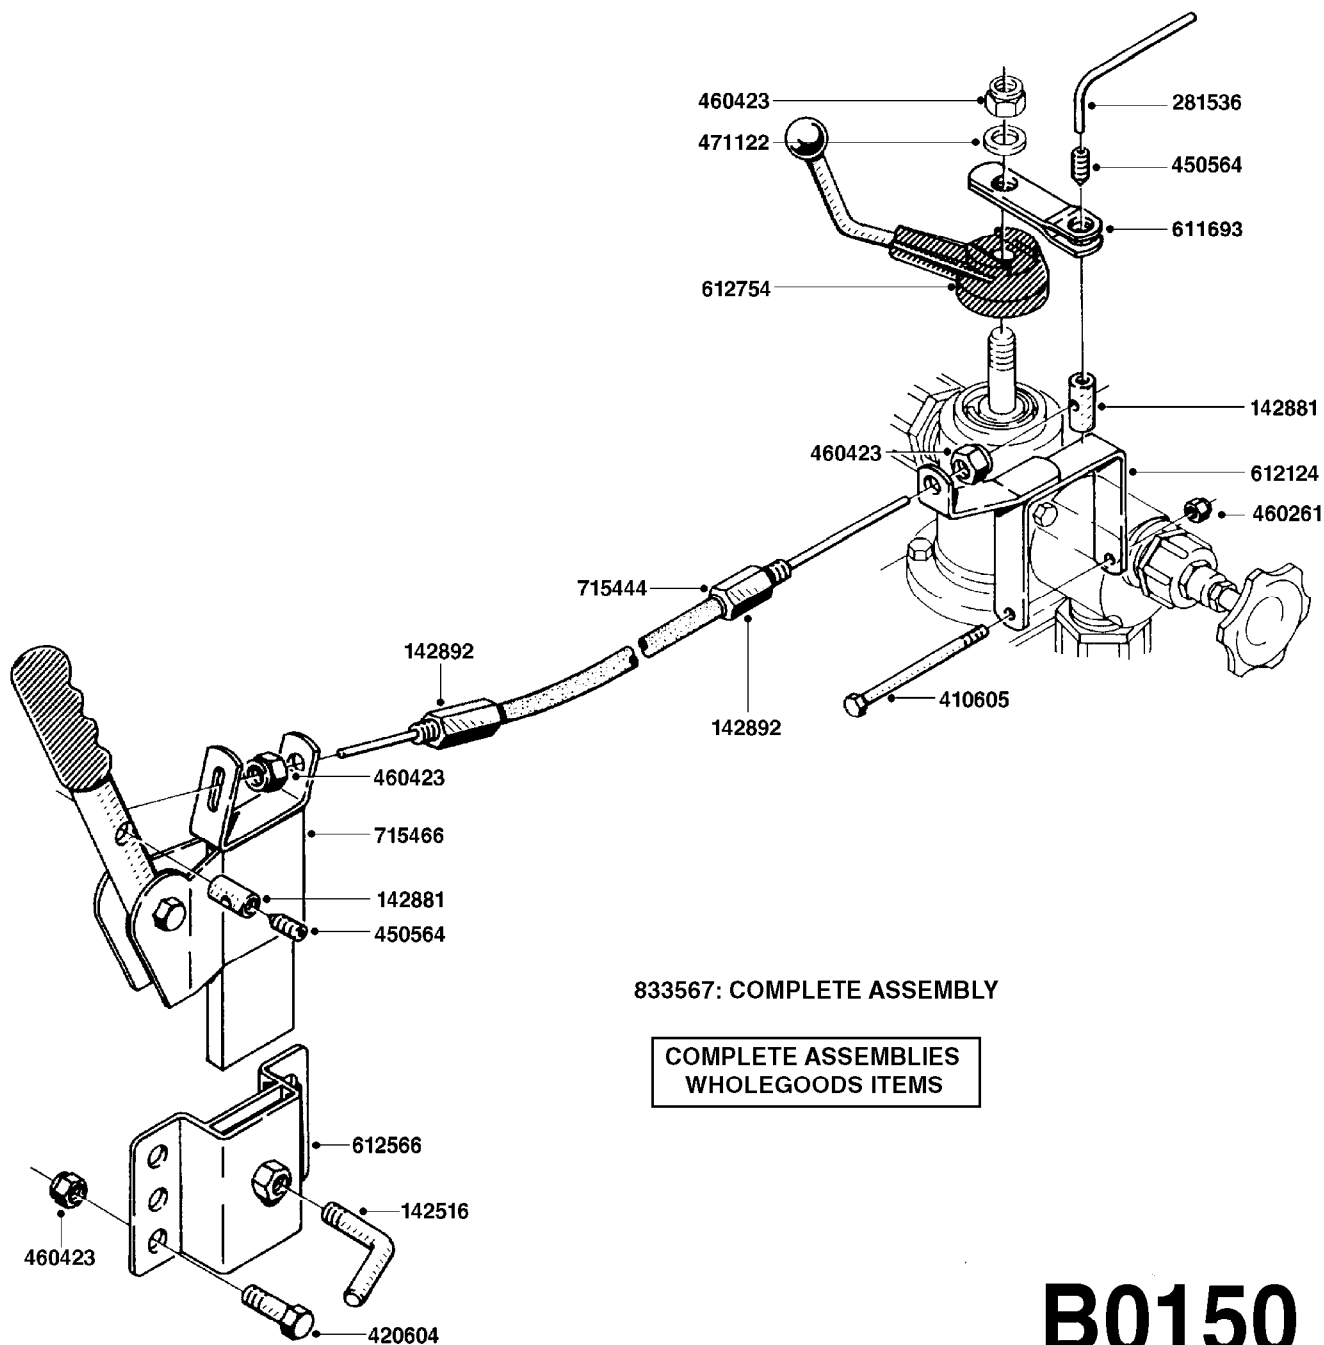

BK-180 REMOTE CONTROL CABLE
B0150-HIN, 01:01:16

Page 1

Date 12.08.2020 9:12

parts-n°	order qty	description
142516	1	SCREW SET M10 BENT F. LOCKING
142881	1	WIRE HOLDER FOR REMOTE CONTROL
142892	1	END NIPPLE F.REMOTE CABLE
281536	1	ALLEN WRENCH 3MM
410605	1	BOLT HEX 8.8 DEL M6X80
420604	1	BOLT HEX 8.8 DEL M10X25 FT DIN933
450564	1	SCREW M6X12 ALLEN
460261	1	NUT HEX M6X1.00 LOCK DIN985 A2 SS
460423	1	NUT HEX M10X1.50 LOCK DIN985A2 SS
471122	1	WASHER, M10, Ø20/10.5X 2.0, SS
611693	1	ARM FOR REMOTE CONTROL BK180
612124	1	BRACKET FOR OP.UNIT F REM.CTR
612566	1	MOUNT BRACKET F.FAN CABLE ASSY
612754	1	HANDLE FOR REMOTE CONTROL
715444	1	REMOTE CONTROL CABLE L=2000
715466	1	MOUNTING PLATE
833567	1	REMOTE CONTROL ON/OFF BK 180