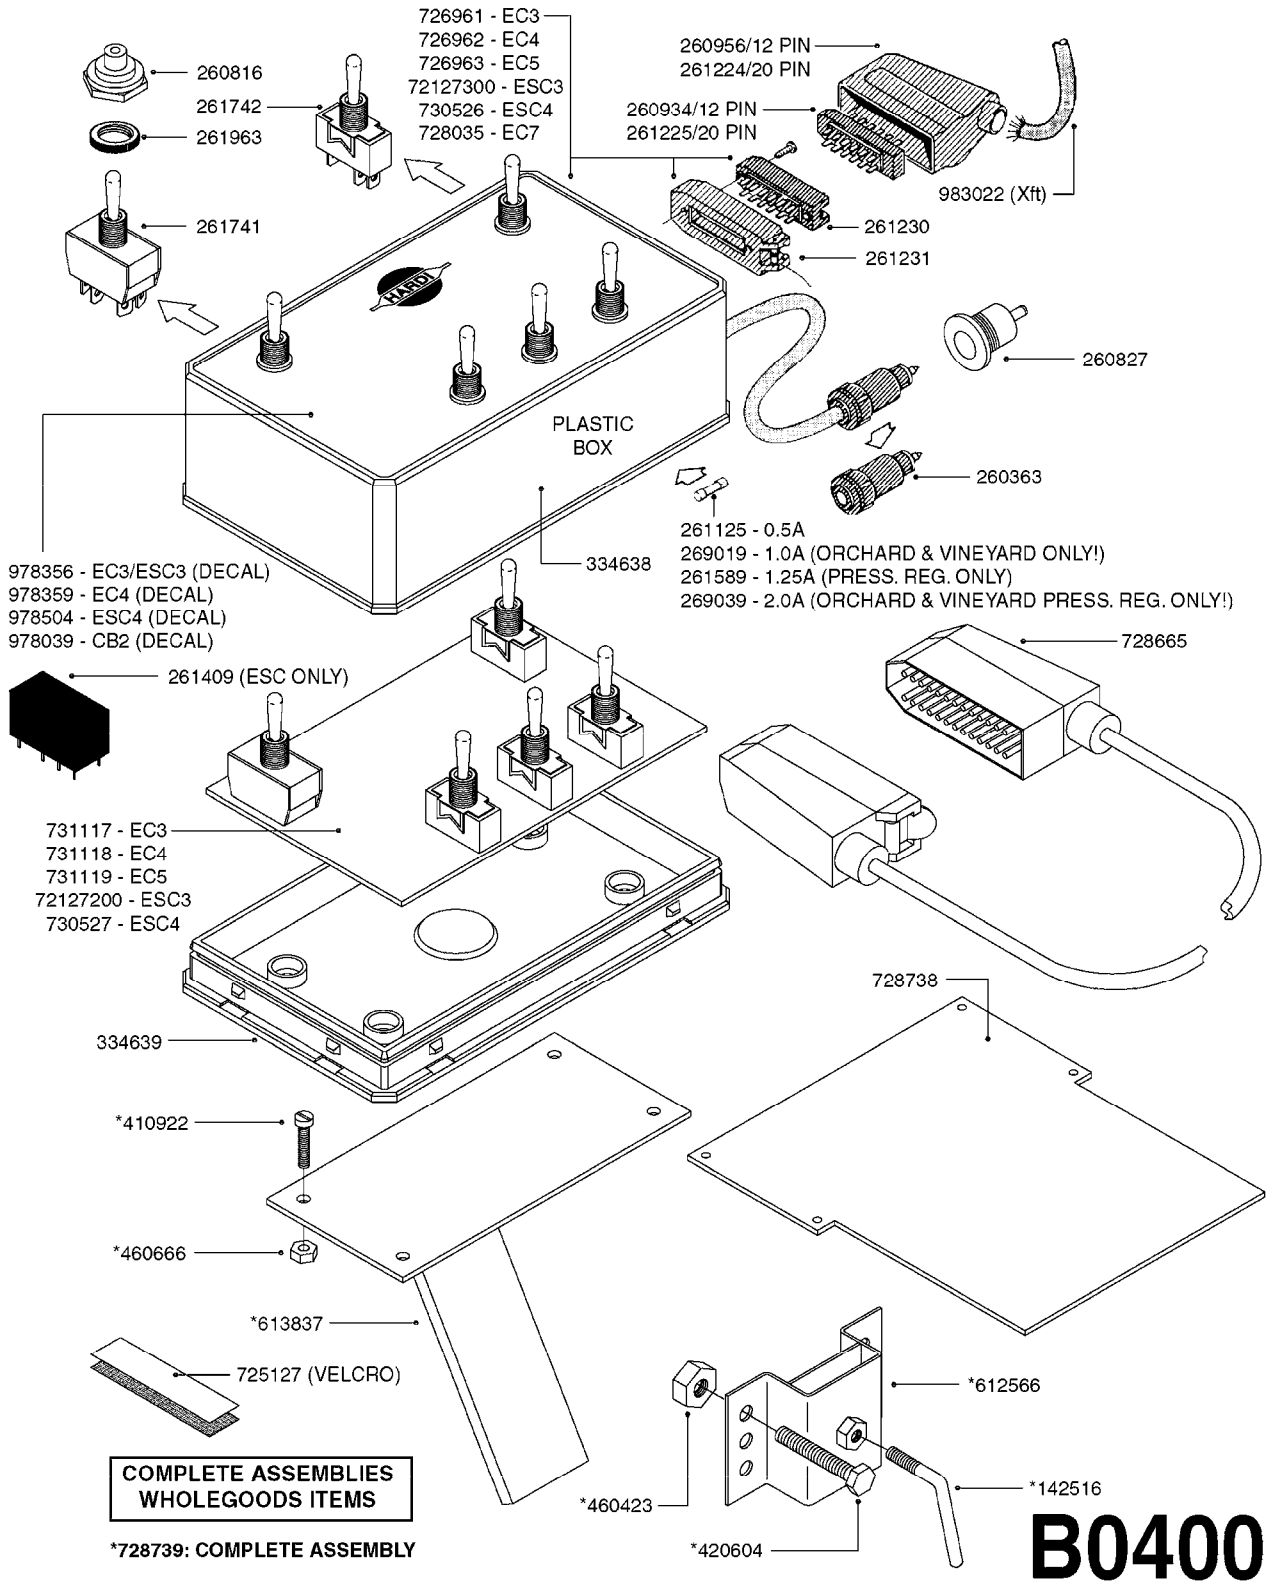

*728739: COMPLETE ASSEMBLY (NLA)

COMPLETE ASSEMBLIES
WHOLEGOODS ITEMS

B0390

CONTROL BOX F/EC+EC-SC
B0390-HIN, 01:01:16

Page 1
Date 12.08.2020 9:12

parts-n°	order qty	description
142516	1	SCREW SET M10 BENT F. LOCKING
260363	1	PLUG 2 POLE 12V
260794	1	SWITCH F.PRESS ADJ.EC CONTROL
260816	1	CAP W/RUBBER BOOT F.EC SWITCH
260827	1	PLUG F.EC ATTACHMENTS
260864	1	SWITCH F.HY BOOM CONTROL BOX
260923	1	PLUG INSERT 12 POLE FEMALE
260934	1	PLUG INSERT 12 POLE MALE
260945	1	PLUG HOUSE 12 POLE FEMALE
260956	1	PLUG HOUSE 12 POL.MALE
261066	1	SWITCH 2 POLE
261125	1	FUSE 5 X 20 500mA
261224	1	PLUG HOUSING F/20 POLE MALE
261225	1	PLUG INSERT 20 POLE MALE
261230	1	PLUG INSERT 20 POLE FEMALE
261231	1	PLUG HOUSING 20 POLE FEMALE
410922	1	CYL.SKR 8.8 DEL M4X20 RST
411006	1	SCREW M4X40 SLOTTED
420604	1	BOLT HEX 8.8 DEL M10X25 FT DIN933
460423	1	NUT HEX M10X1.50 LOCK DIN985A2 SS
460666	1	NUT HEX M4
612566	1	MOUNT BRACKET F.FAN CABLE ASSY
613837	1	MOUNT PLATE FOR EC CONTROL BOX
725006	1	CIRCUIT BOARD 4 VALVE
725014	1	CONTROL BOX EC 4 SEC./12 PIN
725056	1	PRINTED CIRC.W SW 3WAY 726961
726961	1	CONTROL BOX EC 3 SEC./20 PIN
726962	1	CONTROL BOX EC 4 SEC./20 PIN
727376	1	CIRCUIT BOARD F.ESC 3 BANK
728072	1	CABLE,20-PIN,6M EC/4
728073	1	CABLE,20-PIN,6M, EC/3
728075	1	CABLE F.CONTROL BOX 5M EC/3
728665	1	CABLE EXT.-QUICK ATTACH 20 PIN
728666	1	CABLE-QUICK ATTACH 12 PIN
728738	1	DOUB.CONT.BOX & OR F/M PLATE
728739	1	IN CAB CONTROL MOUNT KIT
729721	1	CONTROL BOX ESC3
983022	1	WIRE 12 x 0.5 x 2MM x 12"
10297303	1	CIRCUIT BOARD FOR T.M.S.
10411203	1	RELAY T-82