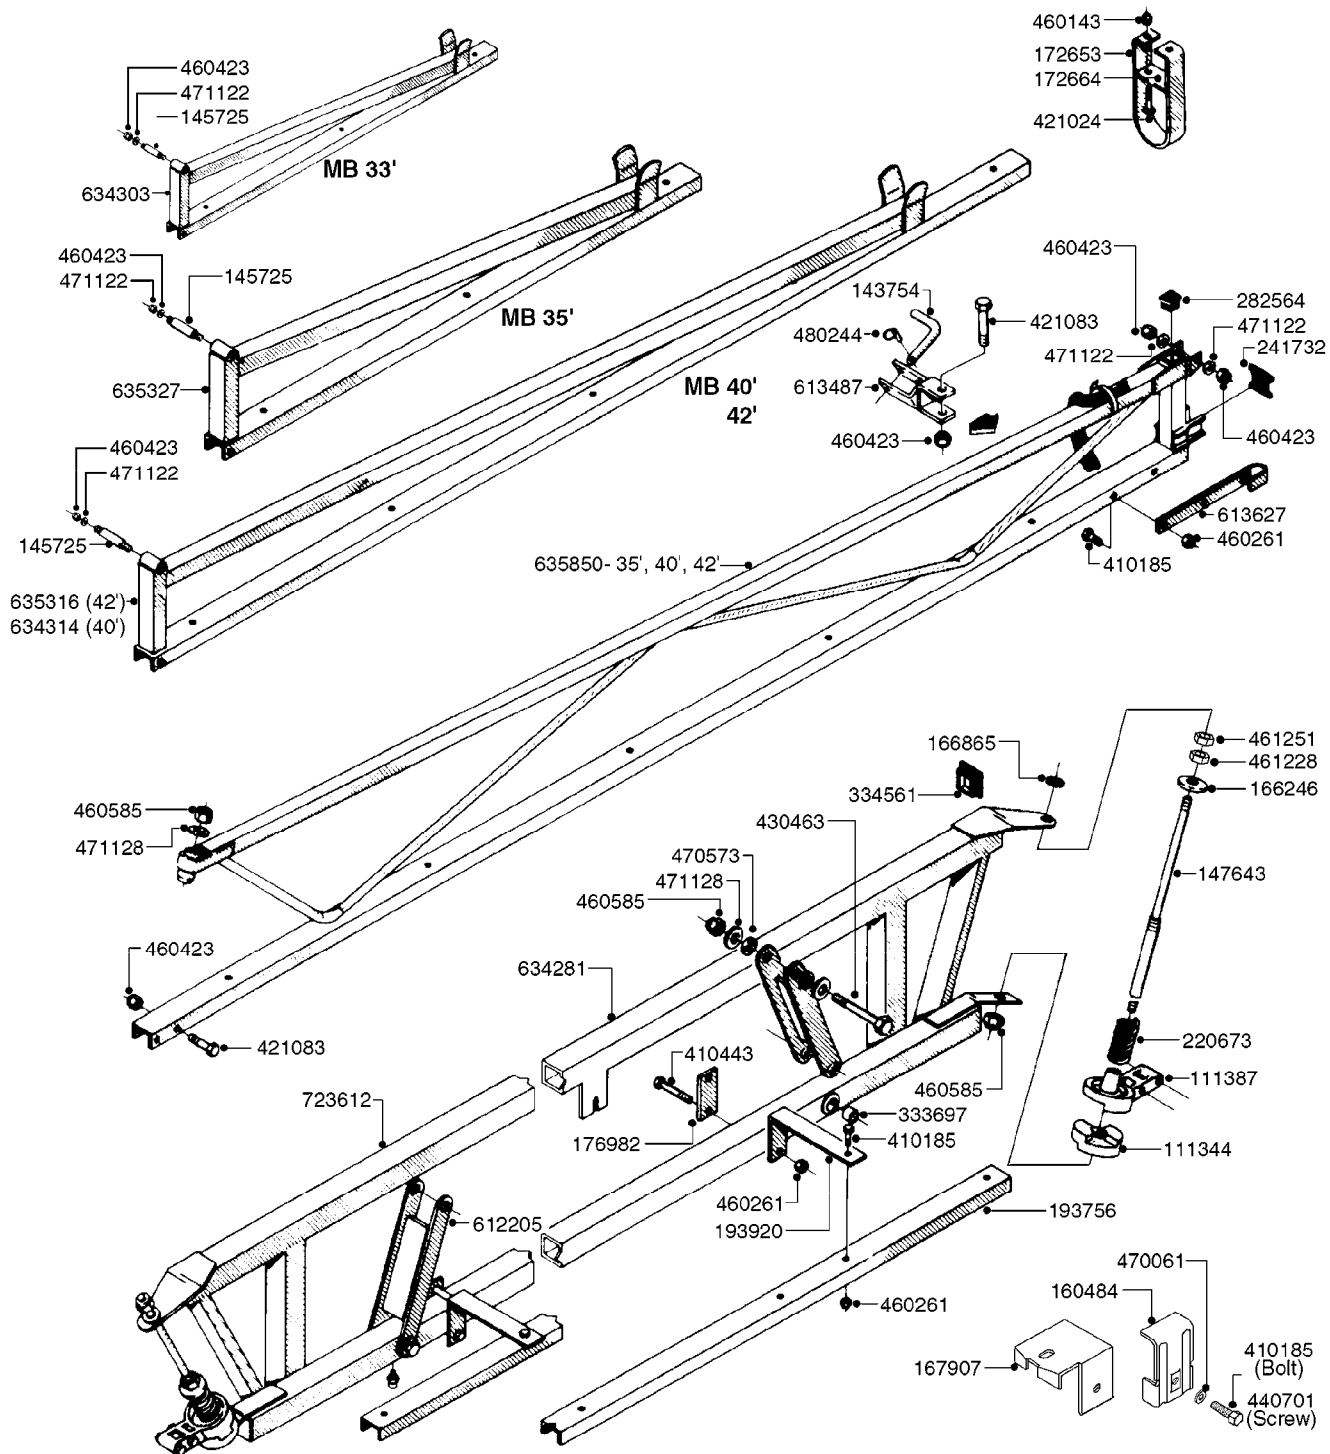

BOOM - MB 35' 40' 42'
D0130-HIN, 26:07:16

Page

0

Date

12.08.2020

9:13

BOOM - MB 35' 40' 42'
D0130-HIN, 26:07:16

Page 1
Date 12.08.2020 9:13

parts-n°	order qty	description
111344	1	CLAW CLUTCH Ø100/Ø20,5 UNDER PART RED
111387	1	CLAW CLUTCH D100 UPPER PART
143754	1	PIN D10 X 56
145725	1	PIN FOR 12 MB BOOM
147643	1	AXLE F.BM BRKWKY. W. ZERT L=426
160484	1	WIRE GUIDE FOR DROP-LEG
166246	1	WASHER CUP D53 F.SPRING
166865	1	WASHER D35/D25X2
167907	1	NOZZ. HOLD. KIT F/ADJ. BOOM
172653	1	WING TIP GUARD
172664	1	FLATBAR BACKING PLATE
176982	1	RETAINING PLATE
193756	1	TRACK MB 10,6/12,6M
193920	1	BRACKET F.NOZZLE TRACK
220673	1	SPRING F.PIVOT 100 X 51
241732	1	RUBBER STOP FOR MB
282564	1	PLUG 35MM SQ.BLACK
333697	1	BUSHING D22/D16x25
334561	1	PLUG 50x50x2 F.SQ.TUBE
410185	1	BOLT HEX 8.8 DEL M6X16
410443	1	BOLT HEX 8.8 DEL M6X70
421024	1	BOLT HEX 8.8 DEL M8X60
421083	1	BOLT HEX 8.8 DEL M10X65
430463	1	BOLT HEX 8.8 DEL M16X110
440701	1	SCREW NO.14 3/4" PLATED
460143	1	LOCK NUT M8 SST A2 DIN985
460261	1	NUT HEX M6X1.00 LOCK DIN985 A2 SS
460423	1	NUT HEX M10X1.50 LOCK DIN985A2 SS
460585	1	LOCKING NUT M16 DIN985 A2 SS
461228	1	NUT HEX M20
461251	1	NUT HEX M20 X 2.5 JAMB
470061	1	WASHER D11/D7X0.5 LOCK
470573	1	WASHER D29/D17X2 SPRING BLACK
471122	1	WASHER, M10, Ø20/10.5X 2.0, SS
471128	1	WASHER, M16, Ø30/17.0X 3.0, SS
480244	1	PIN SNAP D4.5
612205	1	TRAPEZE ARM,WELDED
613487	1	TRANSPORT FITTINGS FOR SB BOOM
613627	1	LOCK STRAP FOR MB BOOM
634281	1	BOOM CENTER MB 35/40/42
634303	1	BOOM WING OUTER 33' MB L=47'
634314	1	BOOM WING OUTER 40', 45' MB
635316	1	BOOM WING OUTER MB42
635327	1	BOOM WING OUTER 35'MB L=58.5"
635850	1	BOOM WING INNER MB35/40/42
723612	1	CENTER PART MB BOOM