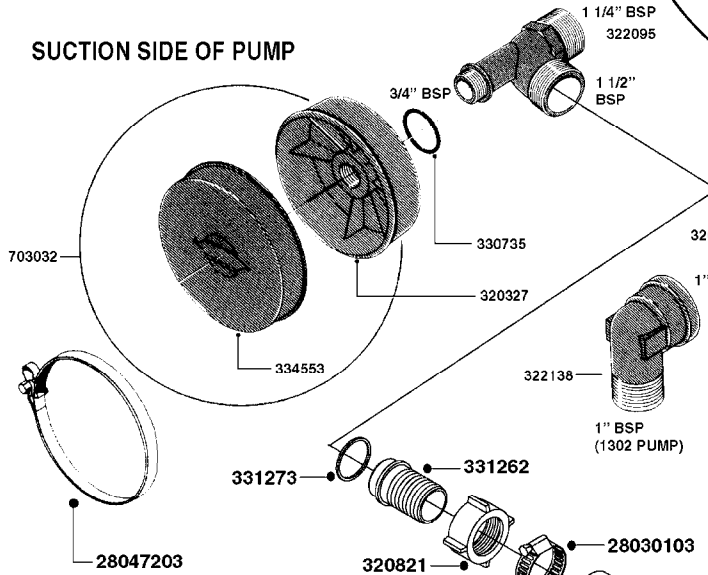

SUCTION SIDE OF PUMP

NLA - 1302 PUMP (REPLACES 1301 PUMP)
#726854 - COMPLETE DAMPER KIT (SUCTION & PRESSURE)