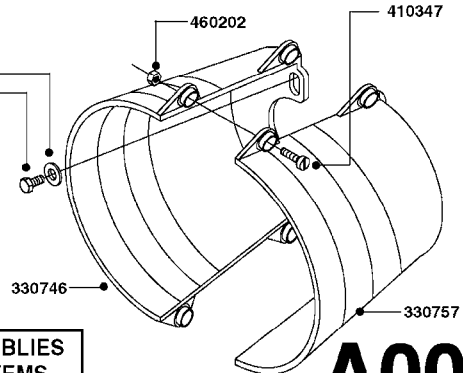

#725970 COMPLETE DAMPER KIT (SUCTION & PRESSURE)

PRESSURE SIDE OF PUMP

821623 - 600 WITH COUPLER
821624 - 600 W/ MOUNTING BASE
821625 - 600 GAS DRIVEN - BELT DRIVE

COMPLETE ASSEMBLIES
WHOLEGOODS ITEMS

A0080