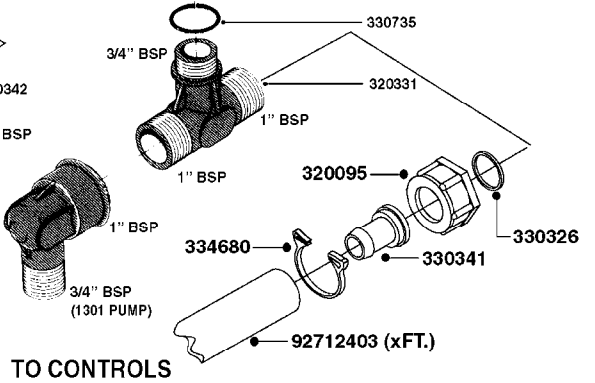

SUCTION SIDE OF PUMP

NLA - 1302 PUMP (REPLACES 1301 PUMP)
#726854 - COMPLETE DAMPER KIT (SUCTION & PRESSURE)