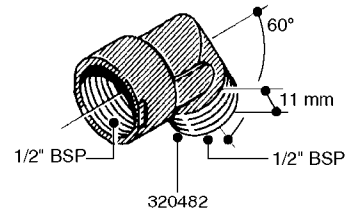

FITTINGS - HEXAGON NIPPLES
L0030-HIN, 01:01:16

Page 0
Date 12.08.2020 9:13

L0030

FITTINGS - HEXAGON NIPPLES
L0030-HIN, 01:01:16

Page 1
Date 12.08.2020 9:13

parts-n°	order qty	description
10015303	1	FITT.PO.HN 1.00X1.00 M1000
10425003	1	FITT.PO.HN 1.25X1.00 MCPHEE
320132	1	FITT.DK HN 1" BSP
320176	1	FITT.DK HN 3/8"X1/2" BSP
320445	1	FITT.DK HN 1/4"X3/8" BSP
320655	1	FITT.DK HN 1/2"-1/2" BSP
320692	1	FITT.DK HN 3/8'BSPX1/4'NPT
320703	1	FITT.DK HN 3/8BSP X1/2 &1/4NPT
320725	1	FITT.DK NIPPLE 3/8"-3/8" BSP
320902	1	FITT.DK HN 3/8'X 1/4' BSP
390232	1	FITT.DK HN 1-1/2' X 1-1/4' BSP
390276	1	FITT.DK HN 1'BSP