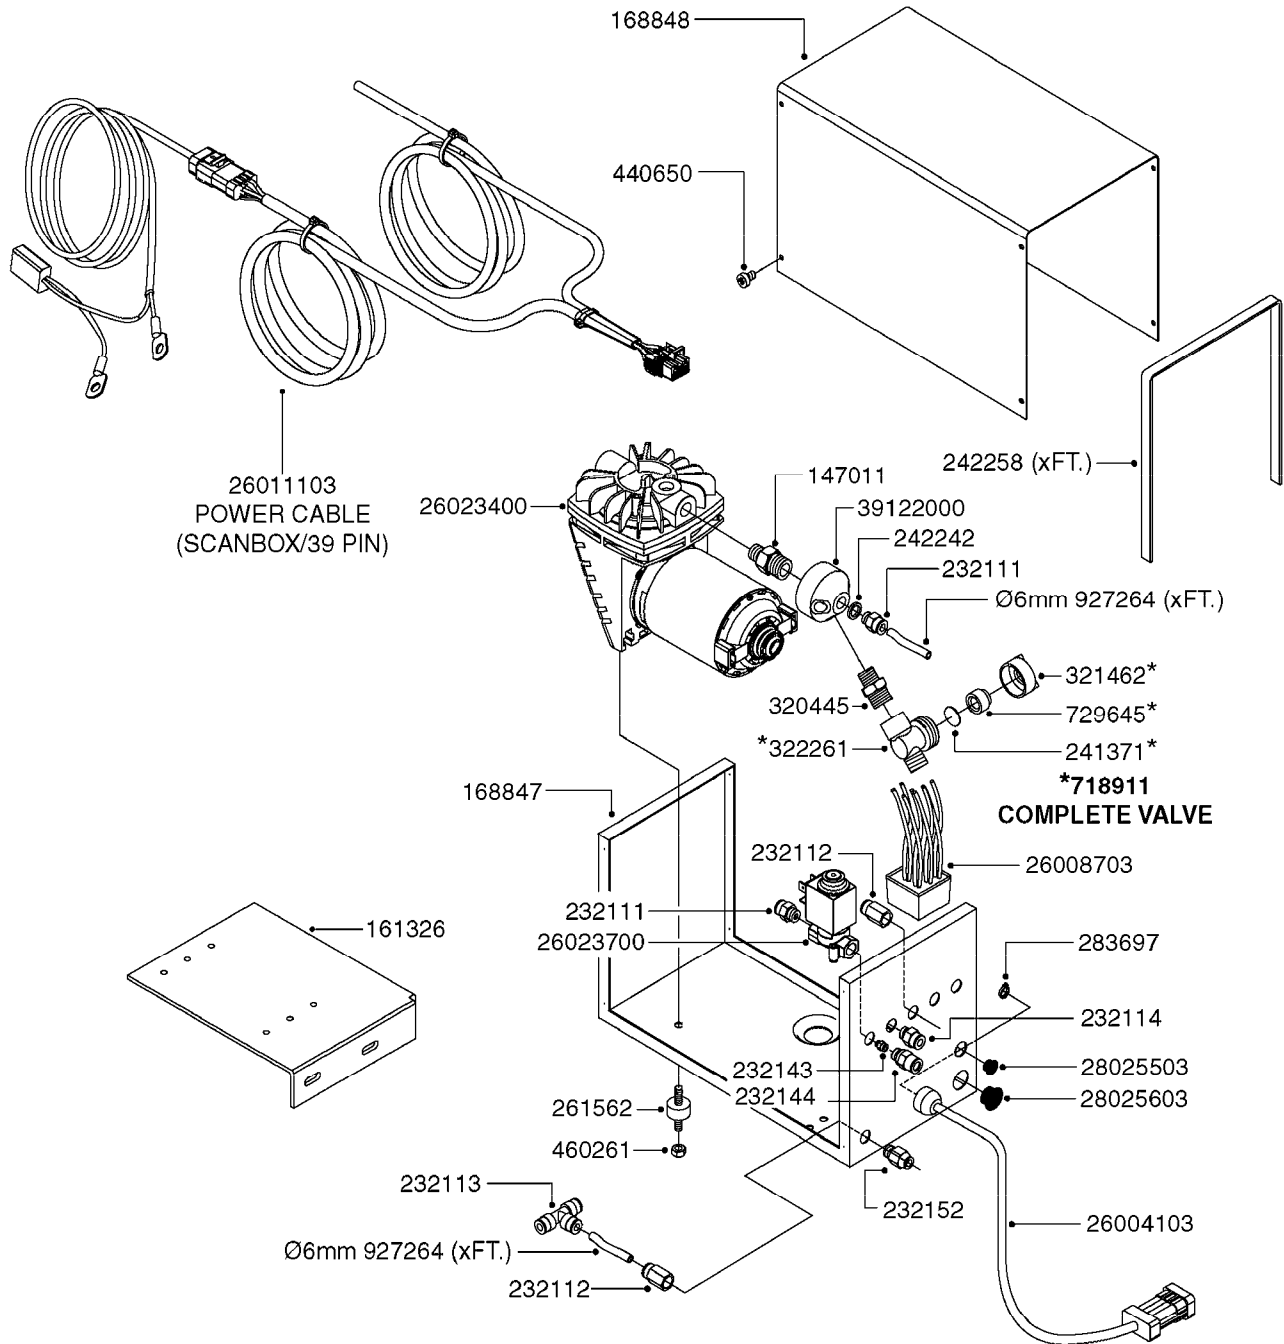

K0400

*Ø8mm 927306 (xFT.)
*Ø10mm 927330 (xFT.)

70062503 - COMPLETE ASSEMBLY

FOAM MARKER COMPRESSOR 2007
K0400-HIN, 01:01:16

Page 1
Date 12.08.2020 9:13

parts-n°	order qty	description
147011	1	HEX NIPPLE 3/8'X1/4'BSP BRASS
161326	1	MOUNT BKT. F. FOAM COMP.BOX 98
168847	1	ENCLOSURE LOWER F.MARKER
168848	1	COVER F. FOAM MARKER
232111	1	QUICK COUPLER 6MM X 1/8 EXT.
232112	1	QUICK COUPLER 6MM 1/8 INT.
232113	1	QUICK COUPLER 6MM T-PIECE
232114	1	COUPLER 1/8" THREADX8MM HOSE
232143	1	REDUCER 1/4'INT-1/8'EXT
232144	1	QUICK COUPLER 10MM X 1/4 EXT
232152	1	QUICK COUPLER 8MMX1/8 EXT.LONG
241371	1	DIAPHRAGM F.NO-DRIP,VULC
242242	1	O-RING F.AIR HOSE FITTING
242258	1	TRIM 3X10 SELF ADHESIVE 0012"
261562	1	RUBBER DAMPER 2XM6X25
283697	1	TIESTRAP 200MM
320445	1	FITT.DK HN 1/4"X3/8" BSP
321462	1	CAP F.NO-DRIP ASSY.
322261	1	HOUSING F.SAFETY VALVE 3/8"
440650	1	SCREW 3.5x13 STAINLESS
460261	1	NUT HEX M6X1.00 LOCK DIN985 A2 SS
718911	1	VALVE (SAFETY) F.MARKER
729645	1	NON-DRIP SPRING ASSY.GREEN 10
927264	1	HOSE R X PE D6/D4 X 0012"
927306	1	HOSE R X PE D8/D6 X 0012"BLACK
927330	1	HOSE R X PE D10/D8 X 012"BLACK
26004103	1	FOAM MARKER CNTRL MOD CABL STD
26008703	1	FOAM MARKER CONTROL SCII
26011103	1	FOAMER POWER/CONTROL CABLE 39P
26023400	1	COMPRESSOR F.FOAM MARKER CM40
26023700	1	SOLENOID VAL 12V 1/8' FLO '07
28025503	1	PLUG F.DRILLED HOLE 1/2"
28025603	1	PLUG F.DRILLED HOLE 3/4"
39122000	1	DISTR.HOUSING F.FOAM MARKER'07
70062503	1	FOAM MARKER COMPRESSOR,STD,39P