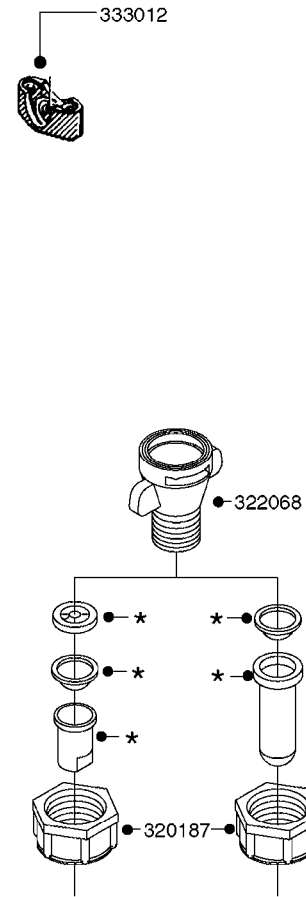

TRIPLET NOZZLE BODY

- 334082 (BLACK)
- 334371 (YELLOW)
- 334373 (RED)
- 334377 (BLUE)
- 334172 (GREEN)
- 334173 (ORANGE)

D1090

*=REFER TO HARDI NOZZLE CATALOG