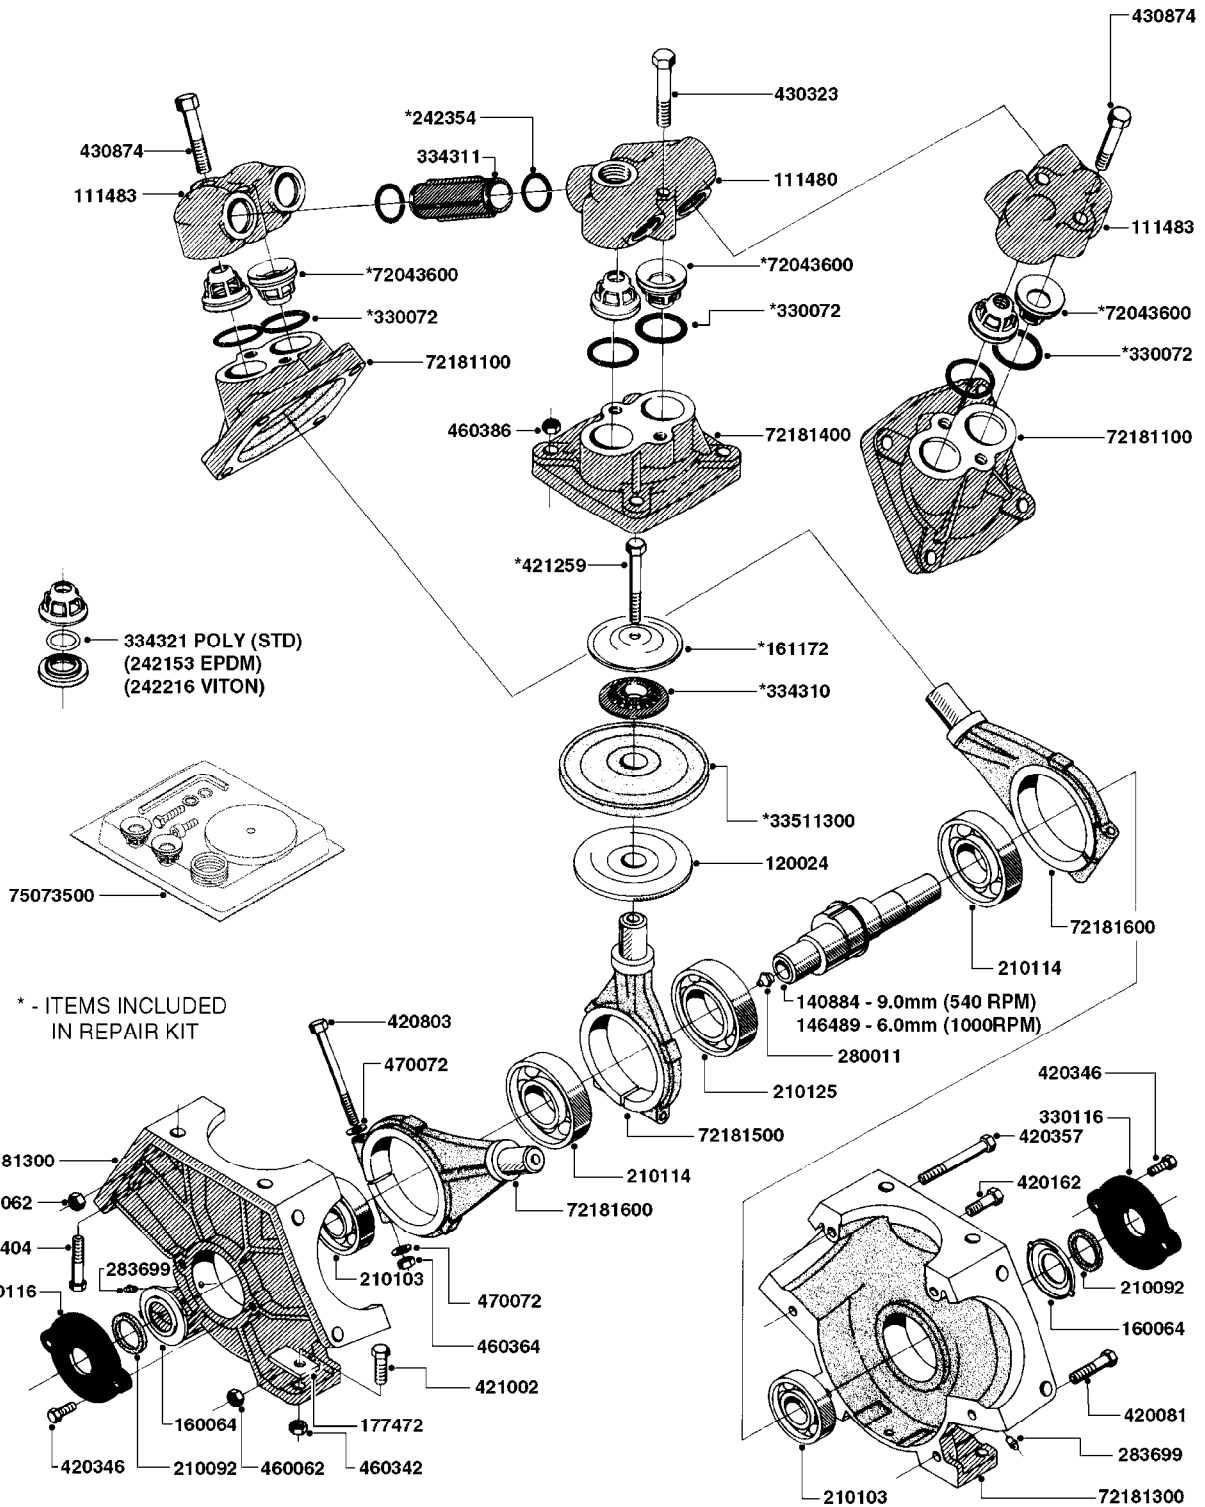

A0220

PUMP - 1302 W/ MOUNTING BASE
A0220-HIN, 27:04:17

Page 1
Date 12.08.2020 9:12

parts-n°	order qty	description
111480	1	VALVE HEAD 1302 CENTER
111483	1	VALVE HEAD SIDE 1302
120024	1	DIAPHRAGM BACK DISC 1200-1300
140884	1	CRANK SHAFT MODEL 1300-9
146489	1	CRANK SHAFT MODEL 1302-6MM
160064	1	DUST PLATE
161172	1	DIAPHRAGM DISC F. 1203/1303
177472	1	BRACKET 25 X 5
210092	1	SEAL FELT D43/30X5
210103	1	BEARING BALL 6306
210114	1	BEARING BALL 6308
210125	1	BEARING BALL 6210
242153	1	O-RING D26X4 EPDM
242216	1	O-RING VITON F/1202/1302/462
242354	1	O-RING D32.2X3.0 VITON
280011	1	GREASE NIPPLE 1/8" SAE H TR
283699	1	GREASE NIPPLE M6X1
330072	1	O-RING D53.5/D45.5X4
330116	1	SEAL RETAINER, MODEL 1300
334310	1	NYLON WASHER 1202/1302/462
334311	1	CONNECTION PIPE INLET MOD.1302
334321	1	O-RING POLY. 34.0x26.0x4.0
420081	1	BOLT HEX 8.8 DEL 3/8"X40MM
420162	1	BOLT HEX 8.8 DEL 3/8"X15MM
420346	1	BOLT HEX 8.8 DEL 3/8"X 25MM
420357	1	BOLT HEX 8.8 RAW 3/8"X85MM
420803	1	BOLT HEX 8.8 DEL M8X90
421002	1	BOLT HEX 8.8 DEL M10X30 FT DIN933
421259	1	BOLT HEX UNC7/16"x2.25" 18-8SS
430323	1	BOLT HEX 8.8 DEL M12X60
430404	1	BOLT HEX 8.8 DEL M12X50
430874	1	SCREW SET 8.8 DEL M12X70 FT
460062	1	NUT HEX 3/8" GALV.
460342	1	NUT HEX M10 DEL DIN934
460364	1	NUT HU M8 A2 SS DIN934
460386	1	NUT HEX M12X1.75
470072	1	WASHER D15/D8X.5 LOCK
33511300	1	DIAPHRAGM 1202-1303 POLY 2006
72043600	1	VALVE FOR 462/463
72181100	1	DIAPHRAGM COVER 1203/1303+BLTS
72181300	1	PUMP CASTING 1300 RED W/BOLTS
72181400	1	DIAPHRAGM COVER 1303 W/BOLTS
72181500	1	CONNECTING ROD, CENTER 1303
72181600	1	CONNECTING ROD, SIDE MOD.1300
75073500	1	PUMP KIT 1300/1302 "06"