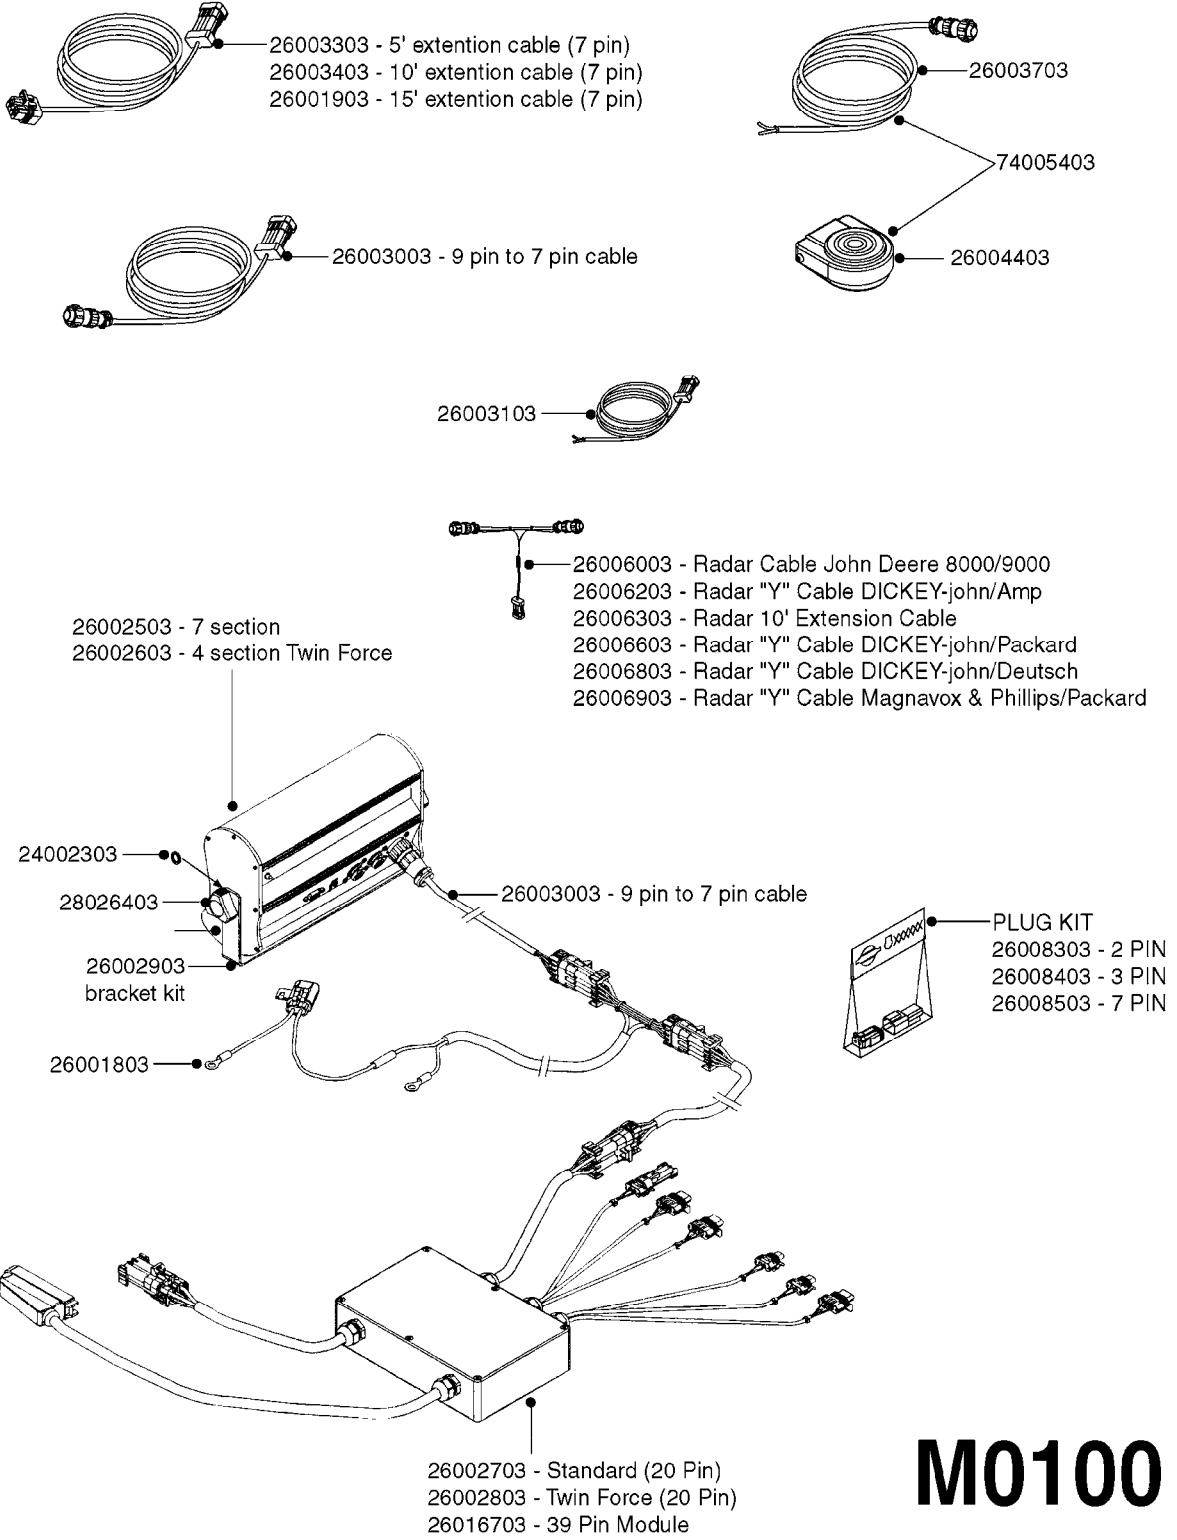

M0090

HC 2500/HM1500 DISPLAY/SCANBOX
M0090-HIN, 01:01:16

Page 1

Date 12.08.2020 9:13

parts-n°	order qty	description
142516	1	SCREW SET M10 BENT F. LOCKING
161411	1	MT.BRK. HC2500/HM1500 DISPLAY
26018300	1	ADAPTOR 2500 FOR SPRAYBOX II 39-PIN/REPLACES SCANBOX
260363	1	PLUG 2 POLE 12V
260827	1	PLUG F.EC ATTACHMENTS
261060	1	PLUG F.EC ATTACHMENTS
261589	1	FUSE 5 X 20 1.25 AMP
26176203	1	FUSE 5.0A QUICK-ACT.
261933	1	CABLE W/PLUG 2X25 L=71"
261934	1	CABLE W/PLUG 18X0.5MM L=79"
261935	1	SWITCH 2 POLE
261937	1	CIRCUIT BOARD F. SCANBOX
262099	1	PLUG SOCKET 3-POLE 2.5/3
450902	1	BOLT ALLEN HEAD M4 X 16MM
471055	1	WASHER D4.1/7.6 X 0.9
61029900	1	BRACKET FOR HC2500
731613	1	DISPLAY HC2500 NEW
731983	1	DISPLAY HM1500 REFURBISHED
732095	1	DISPLAY HM1500 NEW
732096	1	SCANBOX F.HM1500/HC2500
741580	1	PLUG 3-POLE 2.5/3
978045	1	DECAL QUICK GUIDE 1500/2500
978097	1	DECAL QUICK GUIDE 1500/2500 FR