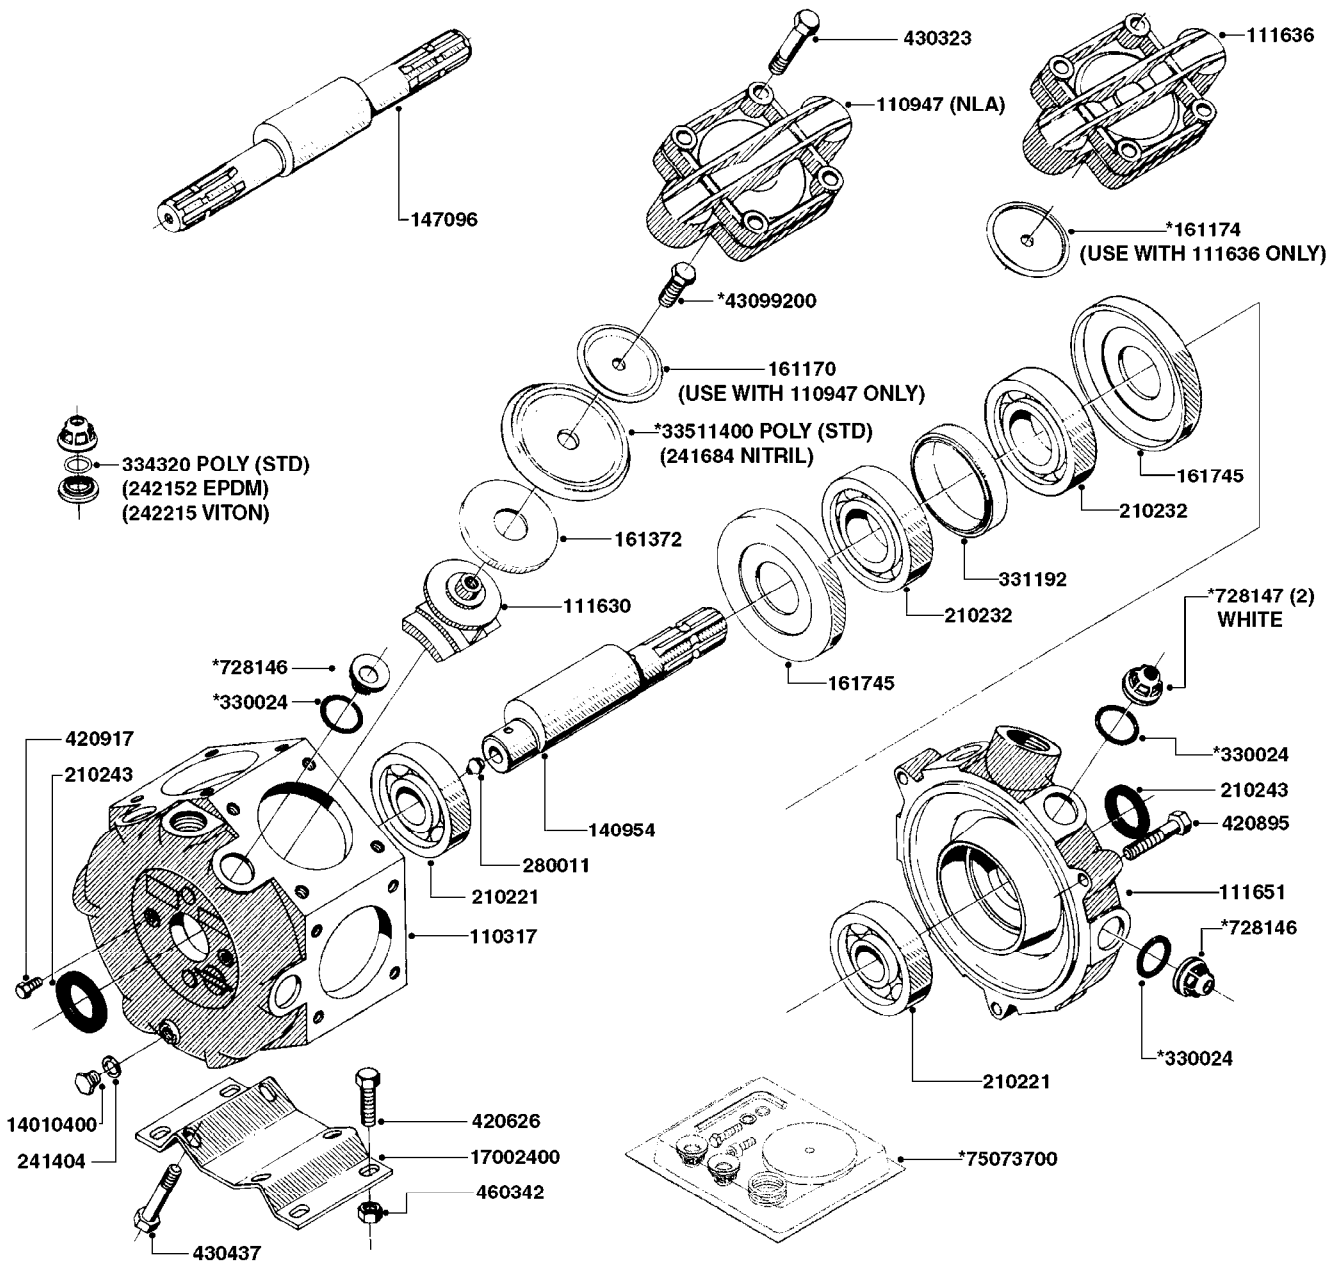

REPLACED BY 364 PUMPS
SEE PAGE A0280

A0250

PUMP - 361 W/MOUNTING BASE
A0250-HIN, 17:03:16

Page 1
Date 12.08.2020 9:12

parts-n°	order qty	description
110317	1	PUMP CASING MODEL 360/361 PNTD
110947	1	VALVE COVER MDL 361 (PAINTED)
111630	1	CONNECTING ROD 363/364-10 PUMP
111636	1	VALVE COVER 363 HEAVY DUTY
111651	1	CASTING F.363 1.5" PUMP(FRONT)
140954	1	CRANK SHAFT MODEL 360/361
147096	1	CRANK SHAFT 361/9.5 THROUGH
161170	1	DIAPH UPPER DISC, 321/361/363
161174	1	DIAPHRAGM DISC SS 361/363/364 PUMP
161372	1	DIAPHRAGM BACKING DISC,320-361
161745	1	METAL SPACER F.363/463
210221	1	BEARING BALL 6407
210232	1	BEARING BALL 6310
210243	1	SEAL OIL 35 X 47 X 7
241404	1	DOWTY SEAL 1/4"
241684	1	DEICER PARTS: DIAPHRAGM MODEL 361 NITRIL
242152	1	O-RING D18.2X3 EPDM
242215	1	O-RING D18X3 VITON
280011	1	GREASE NIPPLE 1/8' SAE H TR
330024	1	O-RING D41,1/D34.5 X 3,5
331192	1	SPACER, MODEL 361/363
334320	1	O-RING D18X3 POLYURETHANE
420626	1	BOLT HEX 8.8 DEL M10X20 FT
420895	1	BOLT HEX 8.8 RAW M10X60
420917	1	BOLT HEX 8.8 RAW M8X12 FT
430323	1	BOLT HEX 8.8 DEL M12X60
430437	1	BOLT HEX 8.8 RAW M12X65
460342	1	NUT HEX M10 DEL DIN934
728146	1	VALVE FOR 361(726890/707932)
728147	1	VALVE FOR 361 WHITE WITH HOLE
14010400	1	PLUG 1/4" BSP
17002400	1	FOOT F. 36X PUMP, RED
33511400	1	DIAPHRAGM PUMP 361/361/363/364 PUR
43099200	1	BOLT HEX SS M12 X 30 DIN933 A4
75073700	1	PUMP KIT 361/363 "06"