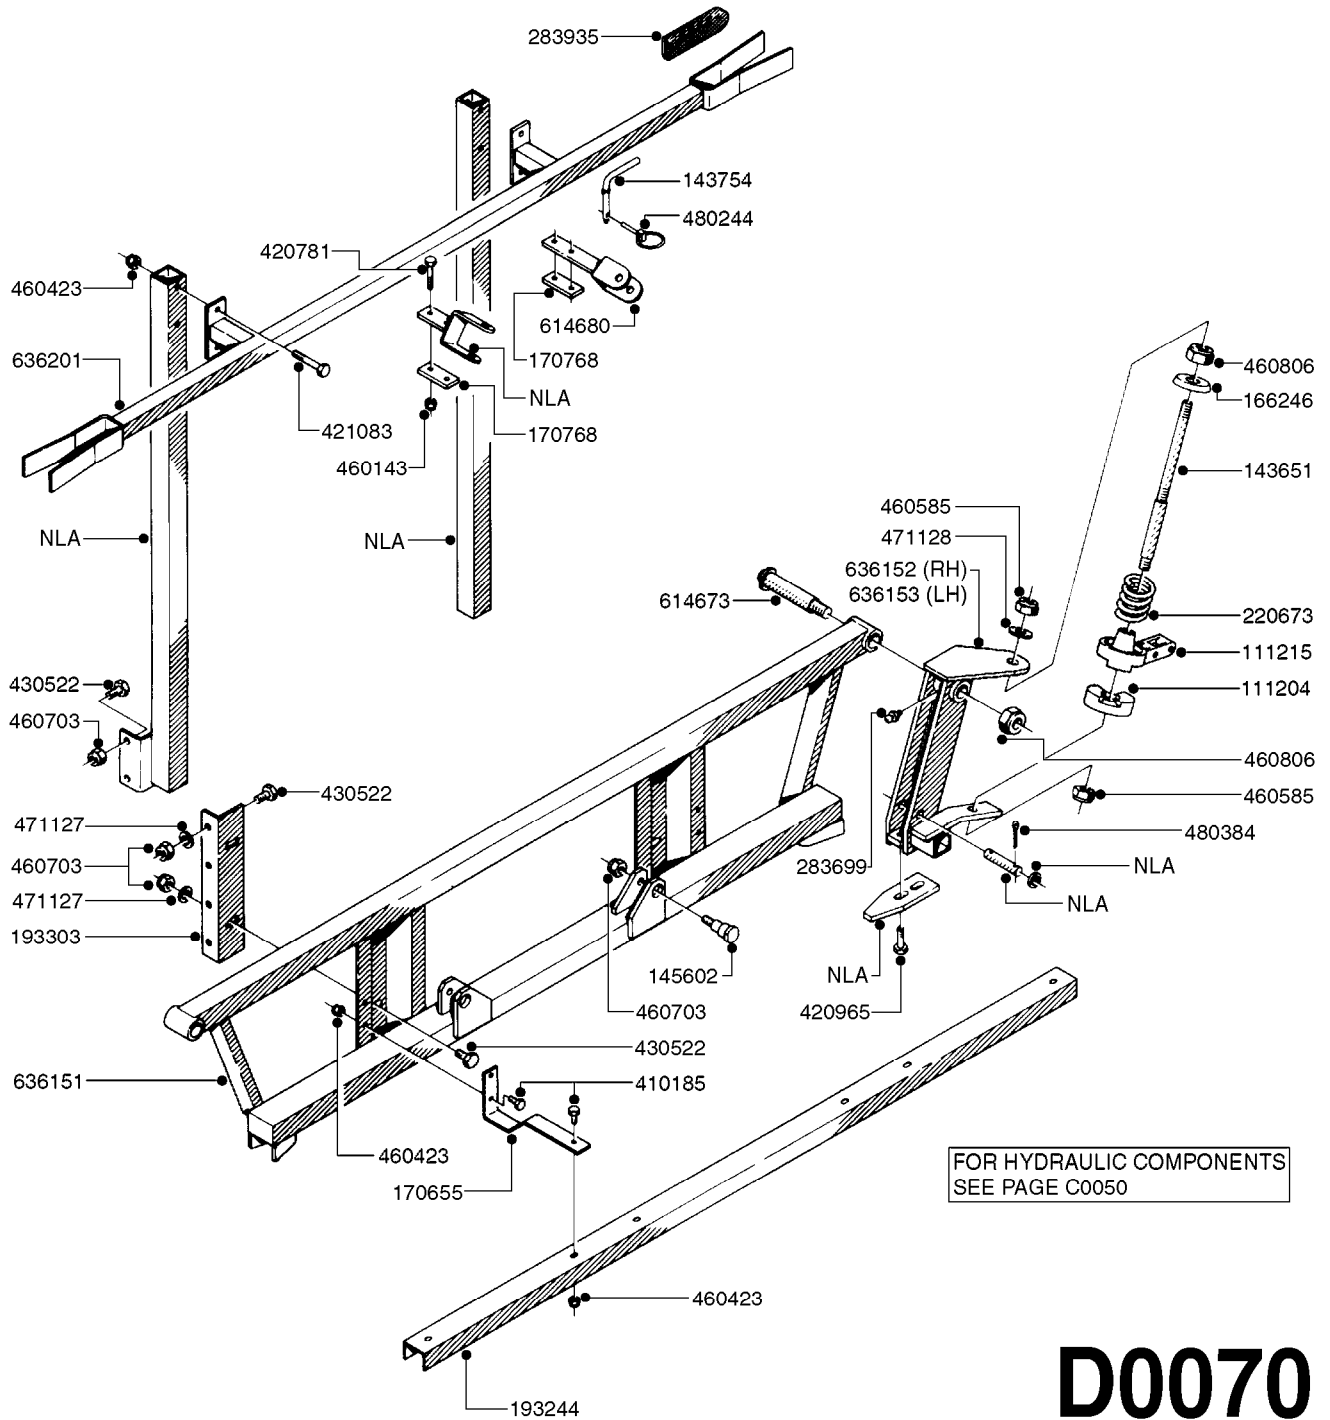

BOOM - SB 20' 26' 33' 40'
D0060-HIN, 18:12:19

Page 0
Date 12.08.2020 9:13

D0060

BOOM - SB 20' 26' 33' 40'
D0060-HIN, 18:12:19

Page 1
Date 12.08.2020 9:13

parts-n°	order qty	description
111204	1	CLAW CLUTCH/LOWER D80
111215	1	CLAW CLUTCH/UPPER D80
142597	1	DISTANCE TUBE
143651	1	AXLE M20/M16 L=355 F/BREAKAWAY
143721	1	FRICITION DISC FOR BOOM D30
143754	1	PIN D10 X 56
166246	1	WASHER CUP D53 F.SPRING
166736	1	CLAMP FOR SB BOOM
166865	1	WASHER D35/D25X2
193244	1	NOZZLE TRACK 6-8-10 M SB
193303	1	SUPPORTING ARM FOR SB BOOM
220673	1	SPRING F.PIVOT 100 X 51
334571	1	PLUG 40x40x2 F.SQ.TUBE
410185	1	BOLT HEX 8.8 DEL M6X16
421083	1	BOLT HEX 8.8 DEL M10X65
430522	1	BOLT HEX 8.8 DEL M12X25 FT
460261	1	NUT HEX M6X1.00 LOCK DIN985 A2 SS
460423	1	NUT HEX M10X1.50 LOCK DIN985A2 SS
460585	1	LOCKING NUT M16 DIN985 A2 SS
460703	1	NUT HEX M12X1.75 LOCK DIN985A2 SS
460806	1	NUT HEX M20X2.50 LOCK DIN985A2 SS
471122	1	WASHER, M10, Ø20/10.5X 2.0, SS
471127	1	WASHER, M12, Ø24/13X24X2.5 SS
471128	1	WASHER, M16, Ø30/17.0X 3.0, SS
480244	1	PIN SNAP D4.5
613487	1	TRANSPORT FITTINGS FOR SB BOOM
633942	1	OUTER BOOM WING 26', 28' SB
634163	1	CENTER SECTION - 20',26',33'
634185	1	BOOM WING OUTER PART 33' SB
635726	1	BOOM WING OUTER PART 40' SB
635779	1	INNER WING SECTION 40' SB
635780	1	INNER WING SEC. 26',28',33'SB
635792	1	BOOM WING - 20',21'SB-BOOM
706311	1	SPRING WITH HAND-GRIB