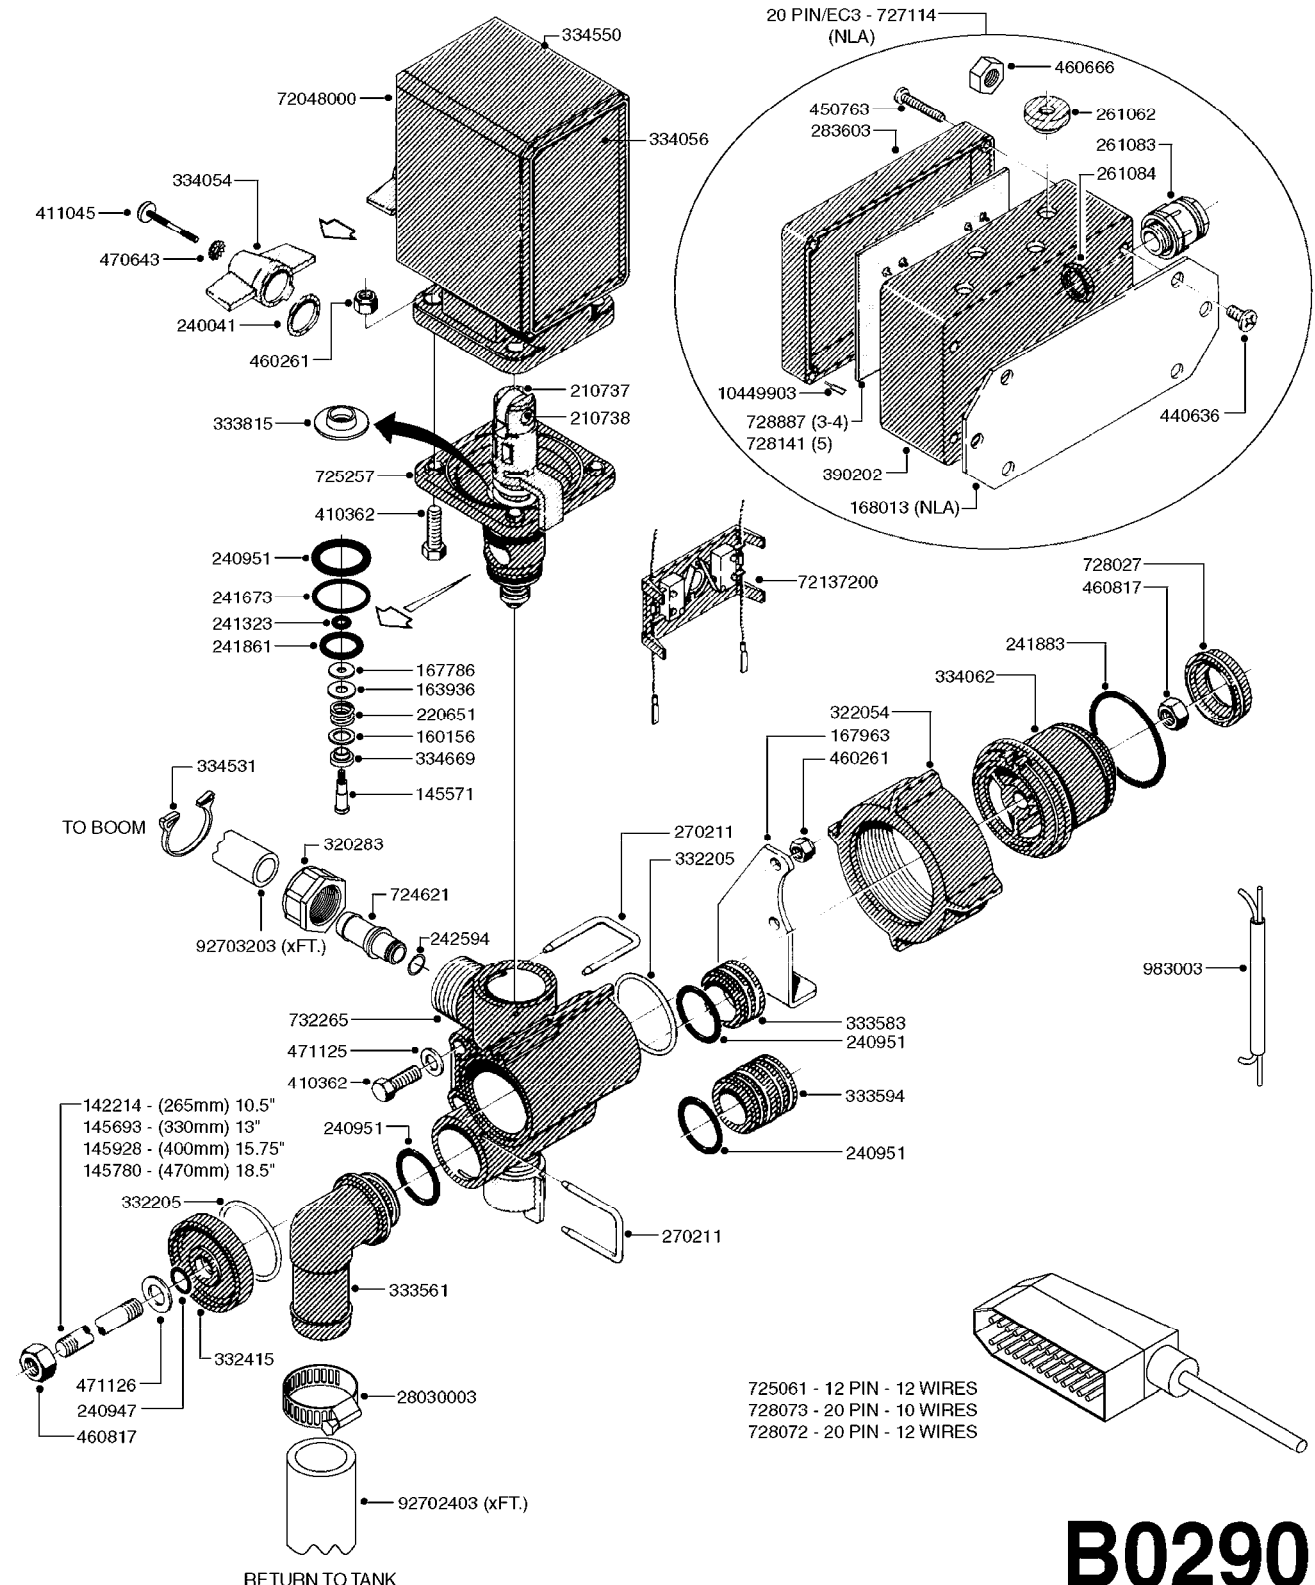

B0290

EC BOOM VALVE - ELEC. (RED GRP)
B0290-HIN, 01:01:16

Page 1
Date 12.08.2020 9:12

parts-n°	order qty	description
142214	1	STUD BOLT - M8X265, 3 SECTION
145571	1	STUD BOLT F/PNEUM. DISTRIBUTOR
145693	1	STUD BOLT - M8X330, 4 SECTION
145780	1	STUD BOLT - M8X470, 6 SECTION
145928	1	STUD BOLT - M8X400, 5 SECTION
160156	1	WASHER D14.1/D9.2X1 SS
163936	1	WASHER D15/D6.2X1
167786	1	WASHER D13/D4.2X1
167963	1	MOUNT BKT.F.EC BOOM SEC.
168013	1	MOUNT BRKT F.CONNECT BOX-NLA
210737	1	BEARING BALL D7 RSTO 5 TN
210738	1	PIN Ø7 L16
220651	1	SPRING PRESSURE D12.5/5
240041	1	O-RING D15.1/10.3 X 2.4
240947	1	O-RING D7.3X2.4 NITRIL
240951	1	O-RING D21.2X3 NITRIL
241323	1	O-RING D5.3X2.4 NITRIL
241673	1	O-RING D22.1X1.6
241861	1	O-RING D15.3X2.4 VITON
241883	1	O-RING 3 X 39.2 NITRIL
242594	1	O-RING D14 X 1.78 SCH.70-EPDM
261062	1	GROMMET
261083	1	GROMMET (PLASTIC)F.ELEC.CABLE
261084	1	NUT F.261083 GROMMET
270211	1	FITT.DK S25 FORK L=37.5
283603	1	LID F. SQ.BOX 120X80X15 MM
320283	1	FITT.DK NUT 3/4"BSP
322054	1	UNION NUT BLACK S61 x 2
332205	1	O-RING D43/39XD2
332415	1	COVER
333561	1	FITT.DK ELB.1" EC RETURN
333583	1	END PIECE FOR BYPASS
333594	1	CONNECTING PIECE F. BYPASS
333815	1	DISTANCE RING
334054	1	GRIP F.MAN.OP.EC ON/OFF RED
334056	1	COVER F/MOTOR HOUSE EC DIST.
334062	1	CONNECT. BRANCH F/EC OP. UNIT
334531	1	CLAMP HOSE PLASTIC 3/4"
334550	1	MOTOR HOUSE SECT VALVE
334669	1	VALVE CONE D14/D7-SH 63 WHITE
390202	1	CONN.BOX EC OPER.UNIT
410362	1	BOLT HEX 8.8 SS M6X20
411045	1	SCREW M4 X 16MM STAINLESS
440636	1	SCREW SHEET-METAL 1/2" NO 12
450763	1	SCREW M4X25
460261	1	NUT HEX M6X1.00 LOCK DIN985 A2 SS
460666	1	NUT HEX M4
460817	1	NUT HEX M8 STAINLESS DIN 934
470643	1	WASHER LOCK
471125	1	WASHER M6U 6.4X14X1.2,A2 SS
471126	1	WASHER, M8, Ø16/ 8.4X 1.6, SS
724621	1	FITT.DK HB 3/4"ASSY F.3/4" NUT
725061	1	CABLE - EC 12WIRE L=6000mm
725257	1	SPINDLE SECT. F/EC DISTRIBUTOR
727114	1	CONNECTOR BOX WITH CABLE
728027	1	BUSHING WITH SEAT
728072	1	CABLE,20-PIN,6M EC/4
728073	1	CABLE,20-PIN,6M, EC/3
728141	1	CIRCUIT BOARD F.EC7 CONN. BOX
728887	1	CIRCUIT BOARD EC CONTROL
732265	1	DISTRIB HOUSING W/CONST PR RED