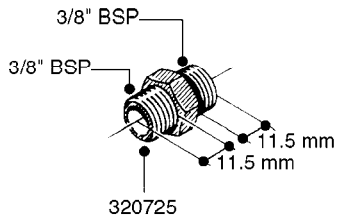

FITTINGS - HEXAGON NIPPLES
L0030-HIN, 01:01:16

Page 0
Date 12.08.2020 9:13

L0030

FITTINGS - HEXAGON NIPPLES
L0030-HIN, 01:01:16

Page 1
Date 12.08.2020 9:13

parts-n°	order qty	description
10015303	1	FITT.PO.HN 1.00X1.00 M1000
10425003	1	FITT.PO.HN 1.25X1.00 MCPHEE
320132	1	FITT.DK HN 1" BSP
320176	1	FITT.DK HN 3/8"X1/2" BSP
320445	1	FITT.DK HN 1/4"X3/8" BSP
320655	1	FITT.DK HN 1/2"-1/2" BSP
320692	1	FITT.DK HN 3/8'BSPX1/4'NPT
320703	1	FITT.DK HN 3/8BSP X1/2 &1/4NPT
320725	1	FITT.DK NIPPLE 3/8"-3/8" BSP
320902	1	FITT.DK HN 3/8'X 1/4' BSP
390232	1	FITT.DK HN 1-1/2' X 1-1/4' BSP
390276	1	FITT.DK HN 1'BSP