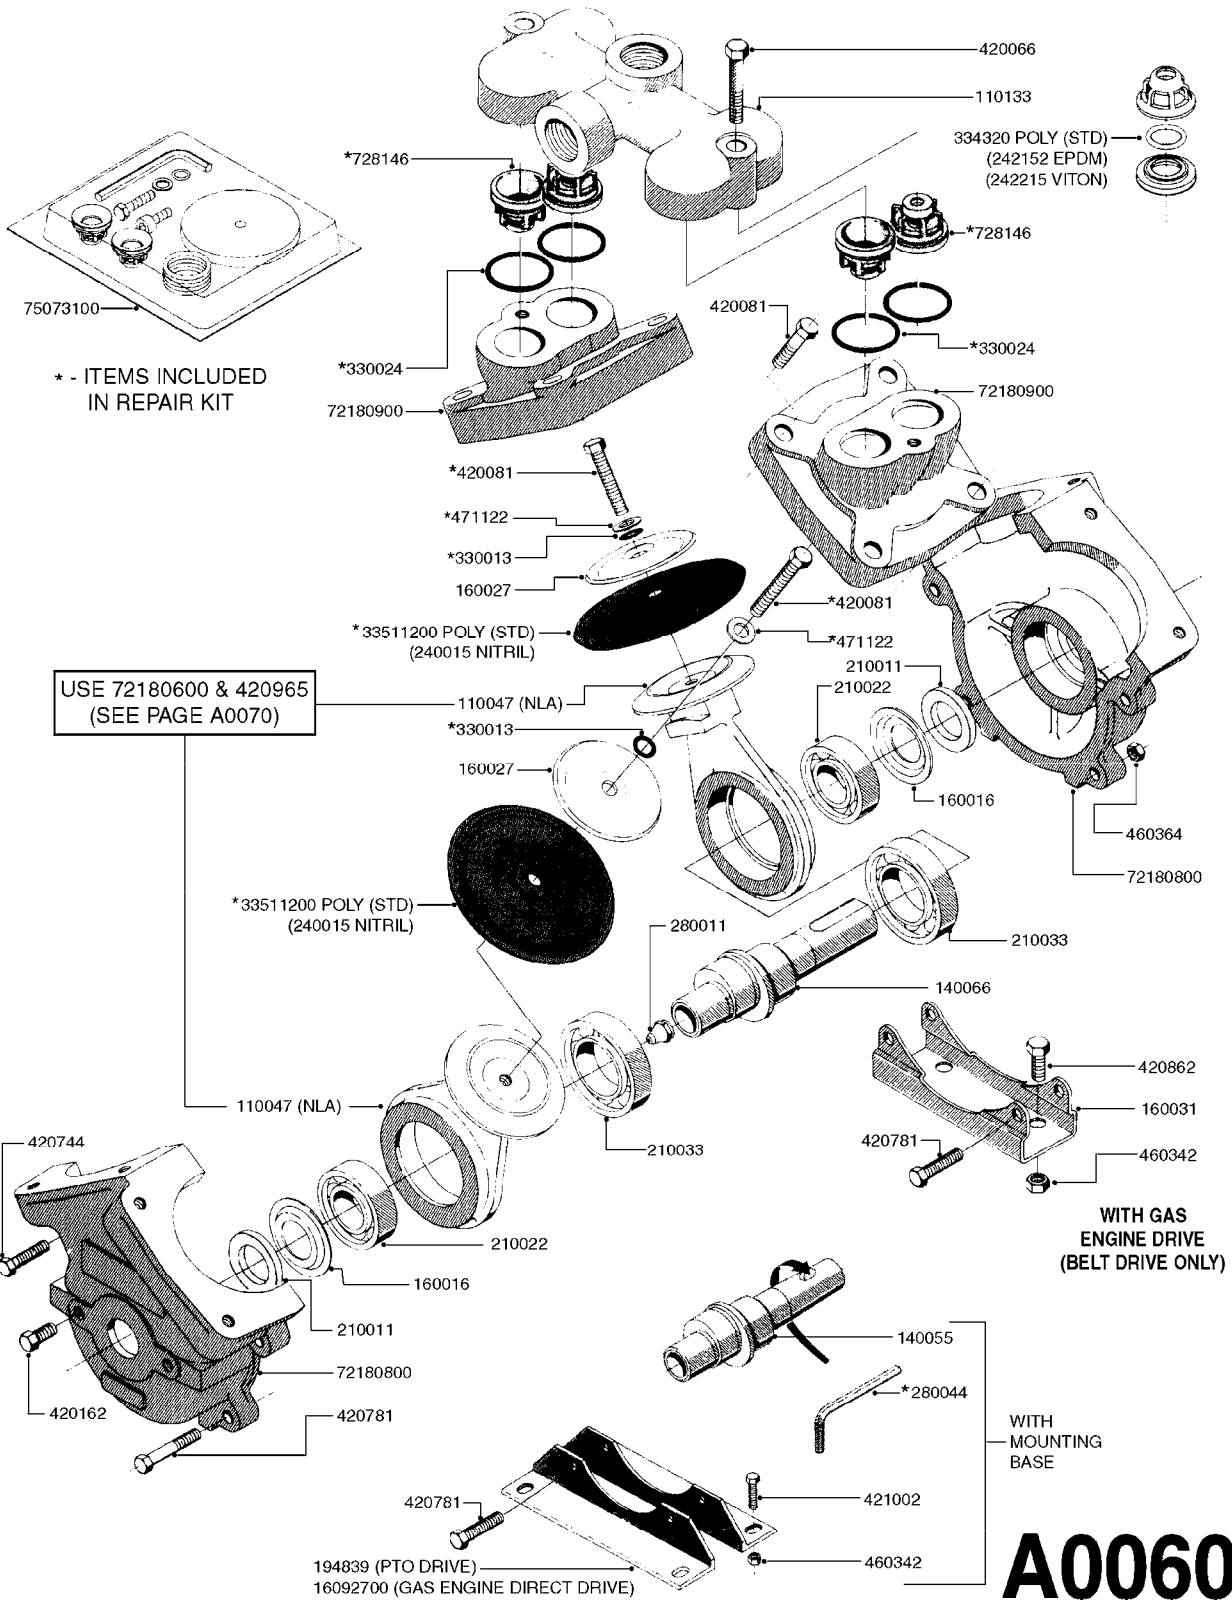

PUMP - 600
A0060-HIN, 01:01:16

Page 1
Date 12.08.2020 9:12

parts-n°	order qty	description
110047	1	CONN.ROD MOD.500-600 72180600
110133	1	VALVE CHAMBER MOD 600 PAINTED
140055	1	CRANK SHAFT, MODEL 600
140066	1	CRANK SHAFT, MODEL 600/4
160016	1	DUST PLATE
160027	1	DIAPHRAGM UPPER DISC 500-600
160031	1	BASE PLATE MODEL 500-600
194839	1	ANGLE IRON FOOT, M 500-600 RED
210011	1	SEAL FELT D39/23 X 4
210022	1	BEARING BALL 6205
210033	1	BEARING BALL 6007
240015	1	DIAPHRAGM MODEL 500-600 NITRIL
242152	1	O-RING D18.2X3 EPDM
242215	1	O-RING D18X3 VITON
280011	1	GREASE NIPPLE 1/8" SAE H TR
280044	1	KEY HEXAGON W6 3/16"
330013	1	O-RING 2.5 X 10 PUR
330024	1	O-RING D41,1/D34.5 X 3,5
334320	1	O-RING D18X3 POLYURETHANE
420066	1	BOLT HEX 8.8 DEL 3/8"X50MM
420081	1	BOLT HEX 8.8 DEL 3/8"X40MM
420162	1	BOLT HEX 8.8 DEL 3/8"x15MM
420744	1	BOLT HEX 8.8 DEL M8X40
420781	1	BOLT HEX 8.8 DEL M8X50
420862	1	BOLT HEX 8.8 DEL M10X16 FT
420965	1	M10X40 MACHINE SCREW STAINLESS
421002	1	BOLT HEX 8.8 DEL M10X30 FT DIN933
460342	1	NUT HEX M10 DEL DIN934
460364	1	NUT HU M8 A2 SS DIN934
471122	1	WASHER, M10, Ø20/10.5X 2.0, SS
728146	1	VALVE FOR 361(726890/707932)
16092700	1	PUMP MOUNT PLATE TALL 500/600
33511200	1	DIAPHRAGM 500-603 PUR 2006
72180600	1	CONNECTING ROD FOR 503-603 M10
72180800	1	PUMP HOUSING 603 RED W/BOLTS
72180900	1	DIAPHRAGM COVER MOD. 600
75073100	1	PUMP KIT 600 "06"