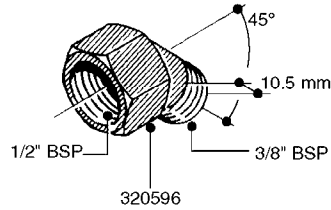

FITTINGS - HEXAGON NIPPLES
L0030-HIN, 01:01:16

Page 0
Date 12.08.2020 9:13

L0030

FITTINGS - HEXAGON NIPPLES
L0030-HIN, 01:01:16

Page 1
Date 12.08.2020 9:13

parts-n°	order qty	description
10015303	1	FITT.PO.HN 1.00X1.00 M1000
10425003	1	FITT.PO.HN 1.25X1.00 MCPHEE
320132	1	FITT.DK HN 1" BSP
320176	1	FITT.DK HN 3/8"X1/2" BSP
320445	1	FITT.DK HN 1/4"X3/8" BSP
320655	1	FITT.DK HN 1/2"-1/2" BSP
320692	1	FITT.DK HN 3/8'BSPX1/4'NPT
320703	1	FITT.DK HN 3/8BSP X1/2 &1/4NPT
320725	1	FITT.DK NIPPLE 3/8"-3/8" BSP
320902	1	FITT.DK HN 3/8'X 1/4' BSP
390232	1	FITT.DK HN 1-1/2' X 1-1/4' BSP
390276	1	FITT.DK HN 1'BSP