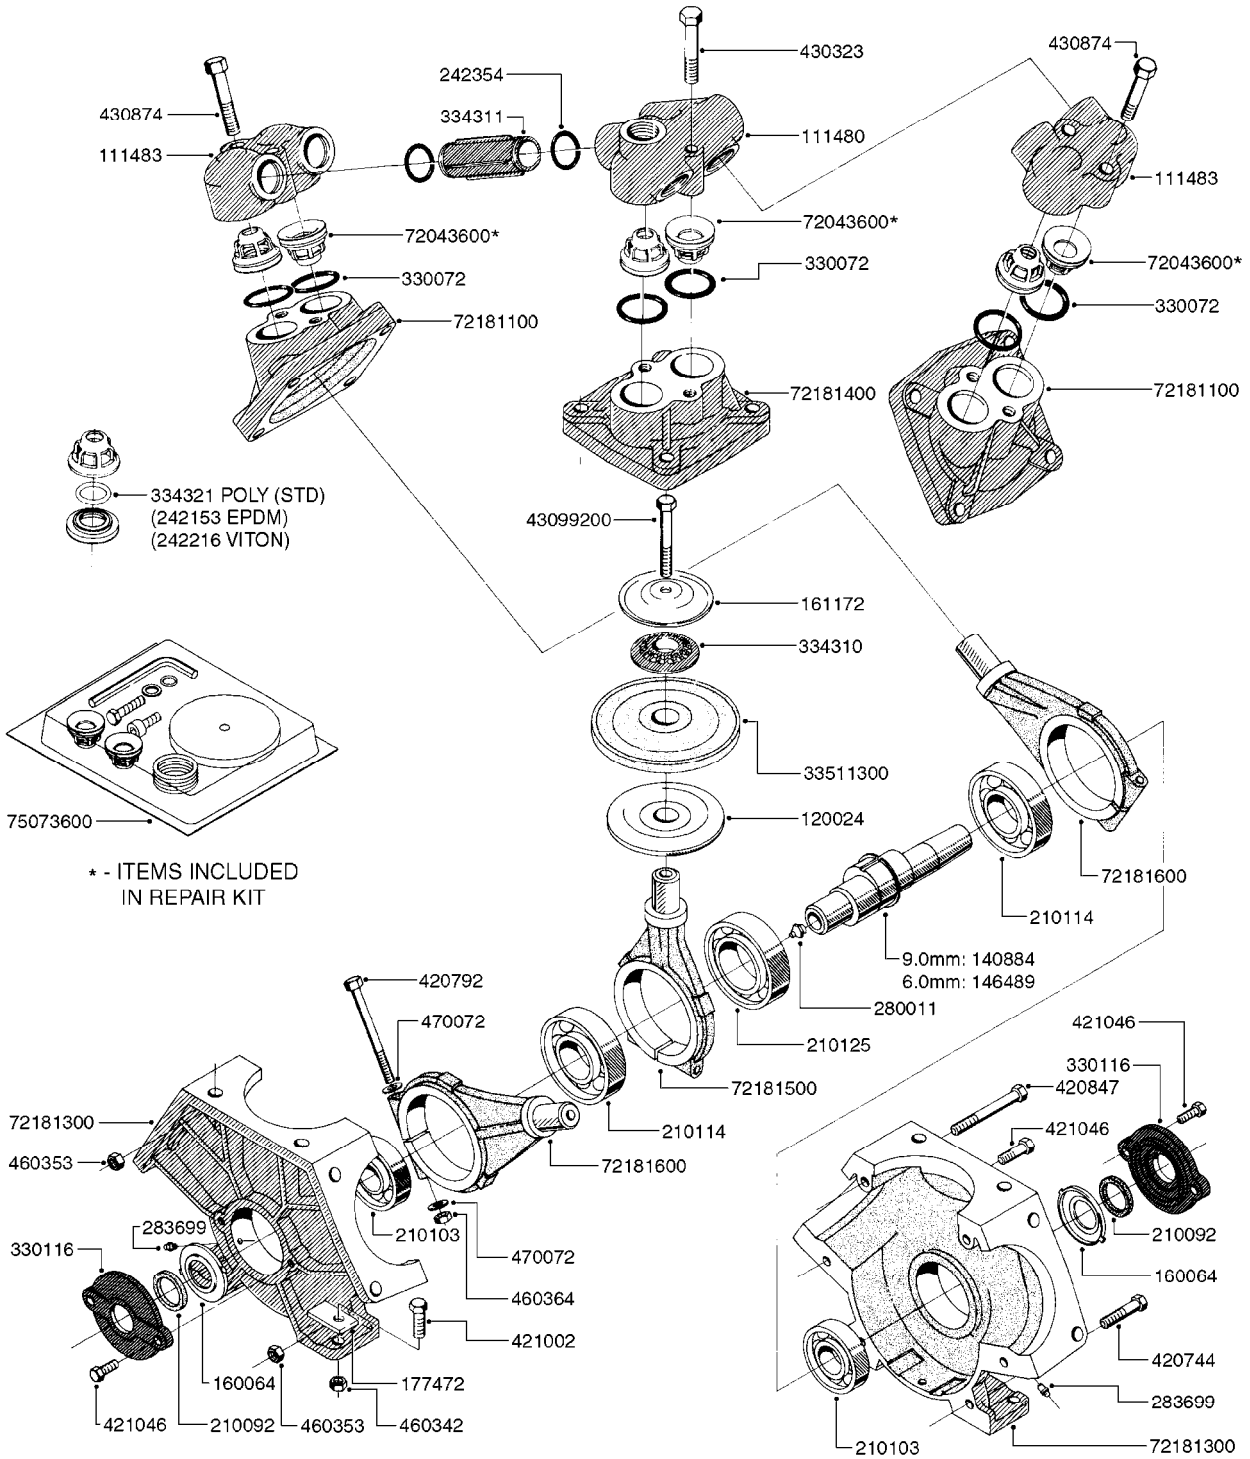

COMPLETE PUMPS
821635 - PUMP ONLY
10396203 - WITH PTO & DAMPER

COMPLETE ASSEMBLIES
WHOLEGOODS ITEMS

A0230

PUMP - 1303 W/ MOUNTING BASE
A0230-HIN, 01:01:16

Page 1

Date 12.08.2020 9:12

parts-n°	order qty	description
111480	1	VALVE HEAD 1302 CENTER
111483	1	VALVE HEAD SIDE 1302
120024	1	DIAPHRAGM BACK DISC 1200-1300
140884	1	CRANK SHAFT MODEL 1300-9
146489	1	CRANK SHAFT MODEL 1302-6MM
160064	1	DUST PLATE
161172	1	DIAPHRAGM DISC F. 1203/1303
177472	1	BRACKET 25 X 5
210092	1	SEAL FELT D43/30X5
210103	1	BEARING BALL 6306
210114	1	BEARING BALL 6308
210125	1	BEARING BALL 6210
242153	1	O-RING D26X4 EPDM
242216	1	O-RING VITON F/1202/1302/462
242354	1	O-RING D32.2X3.0 VITON
280011	1	GREASE NIPPLE 1/8" SAE H TR
283699	1	GREASE NIPPLE M6X1
330072	1	O-RING D53.5/D45.5X4
330116	1	SEAL RETAINER, MODEL 1300
334310	1	NYLON WASHER 1202/1302/462
334311	1	CONNECTION PIPE INLET MOD.1302
334321	1	O-RING POLY. 34.0x26.0x4.0
420744	1	BOLT HEX 8.8 DEL M8X40
420792	1	BOLT HEX 8.8 RAW M8X95
420847	1	BOLT HEX 8.8 DEL M8X85
421002	1	BOLT HEX 8.8 DEL M10X30 FT DIN933
421046	1	BOLT HEX M8X25/25 A2 SS DIN933
430323	1	BOLT HEX 8.8 DEL M12X60
430874	1	SCREW SET 8.8 DEL M12X70 FT
460342	1	NUT HEX M10 DEL DIN934
460353	1	NUT HEX M8 BLACK
460364	1	NUT HU M8 A2 SS DIN934
470072	1	WASHER D15/D8X.5 LOCK
821635	1	PUMP 1303/9 540RPM
10396203	1	PUMP 1303 C/W PTO 540 RPM
33511300	1	DIAPHRAGM 1202-1303 POLY 2006
43099200	1	BOLT HEX SS M12 X 30 DIN933 A4
72043600	1	VALVE FOR 462/463
72181100	1	DIAPHRAGM COVER 1203/1303+BLTS
72181300	1	PUMP CASTING 1300 RED W/BOLTS
72181400	1	DIAPHRAGM COVER 1303 W/BOLTS
72181500	1	CONNECTING ROD, CENTER 1303
72181600	1	CONNECTING ROD, SIDE MOD.1300
75073600	1	PUMP KIT 1303 MM "06"