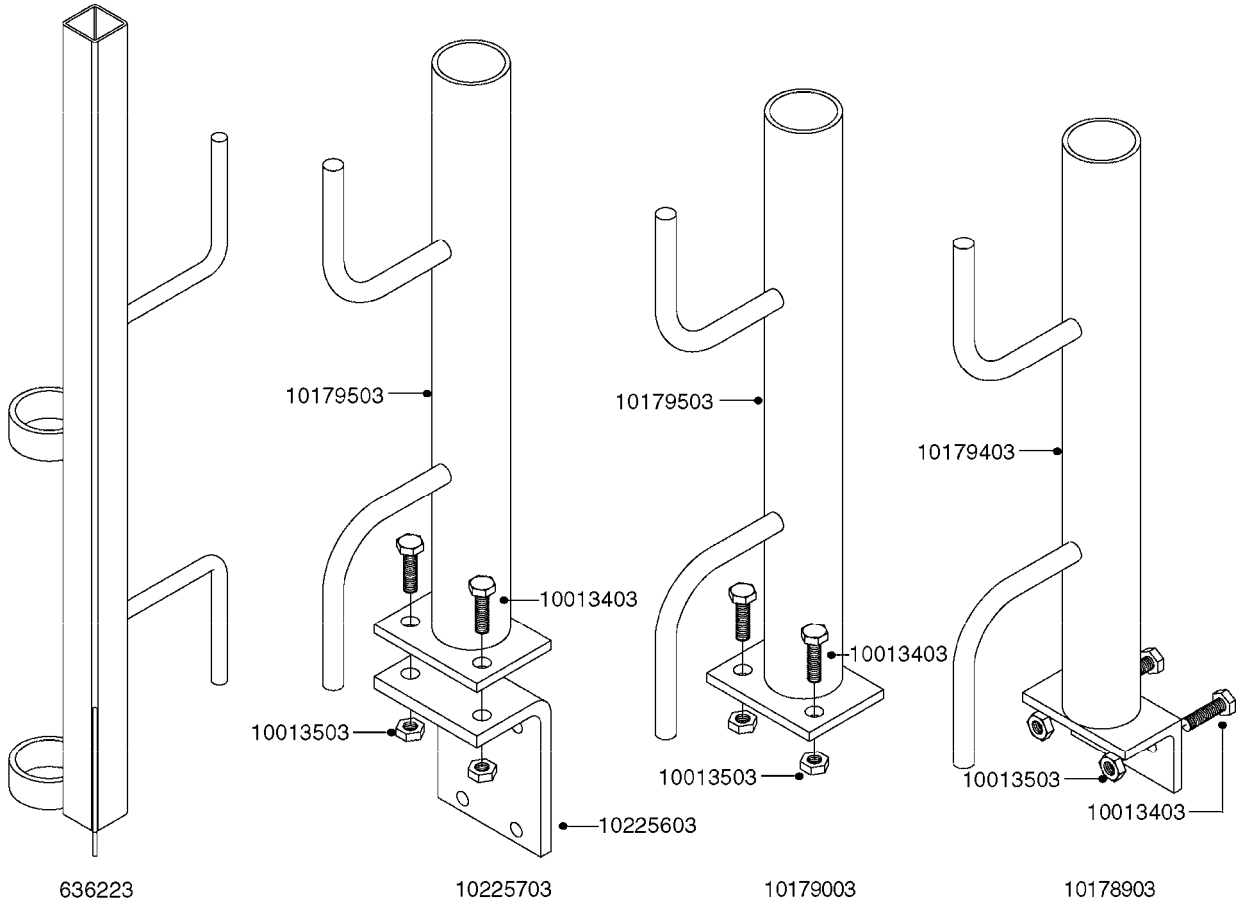

K0520

HOSE WRAPS
K0520-HIN, 05:12:19

Page 1
Date 12.08.2020 9:13

parts-n°	order qty	description
241965	1	O-RING Ø12.1 X 1.6 NITRILE
242007	1	O-RING Ø9.1 X 1.6 NITRILE
281551	1	BALL VALVE 1/2"
320084	1	FITT.DK NUT 1/2" BSP
330212	1	O-RING D19/D14X2.4 F.1/2"NUT
330326	1	O-RING D30/D24X2 F.1"NUT
330676	1	FITT.DK HB 3/8" F. 1/2" NUT
330687	1	FITT.DK HB 1/2" F. 1/2" NUT
334190	1	FITT.DK HB 1/2' F. PISTOL 60S
334533	1	CLAMP HOSE PLASTIC 3/8"
334534	1	CLAMP HOSE PLASTIC 1/2"
636223	1	POST 12 VOLT TR30
712471	1	AGITATION VALVE ASSY. ON/OFF
843196	1	SPRAY GUN KIT TYPE 60 SHORT
843197	1	HANDGUN KIT TYPE 60 LONG
10013403	1	BOLT HEX 3/8-16X1 1/4 HCS Z5
10013503	1	NUT HEX NC 3/8"
10178903	1	WRAP HOSE SIDE MOUNT PLATE
10179003	1	WRAP HOSE BOTTOM PLATE MOUNT
10179403	1	WRAP WELDMENT FOR HI101789
10179503	1	WRAP WELDMENT FOR HI101790
10225603	1	BKT.FOR HOSE WRAP MOUNT NL NK
10225703	1	WRAP HOSE BDL.BOTTOM PLATE
92701703	1	HOSE R X3/8" X300PSI WP X0012"
92702103	1	HOSE R X1/2" X300PSI WP X0012"