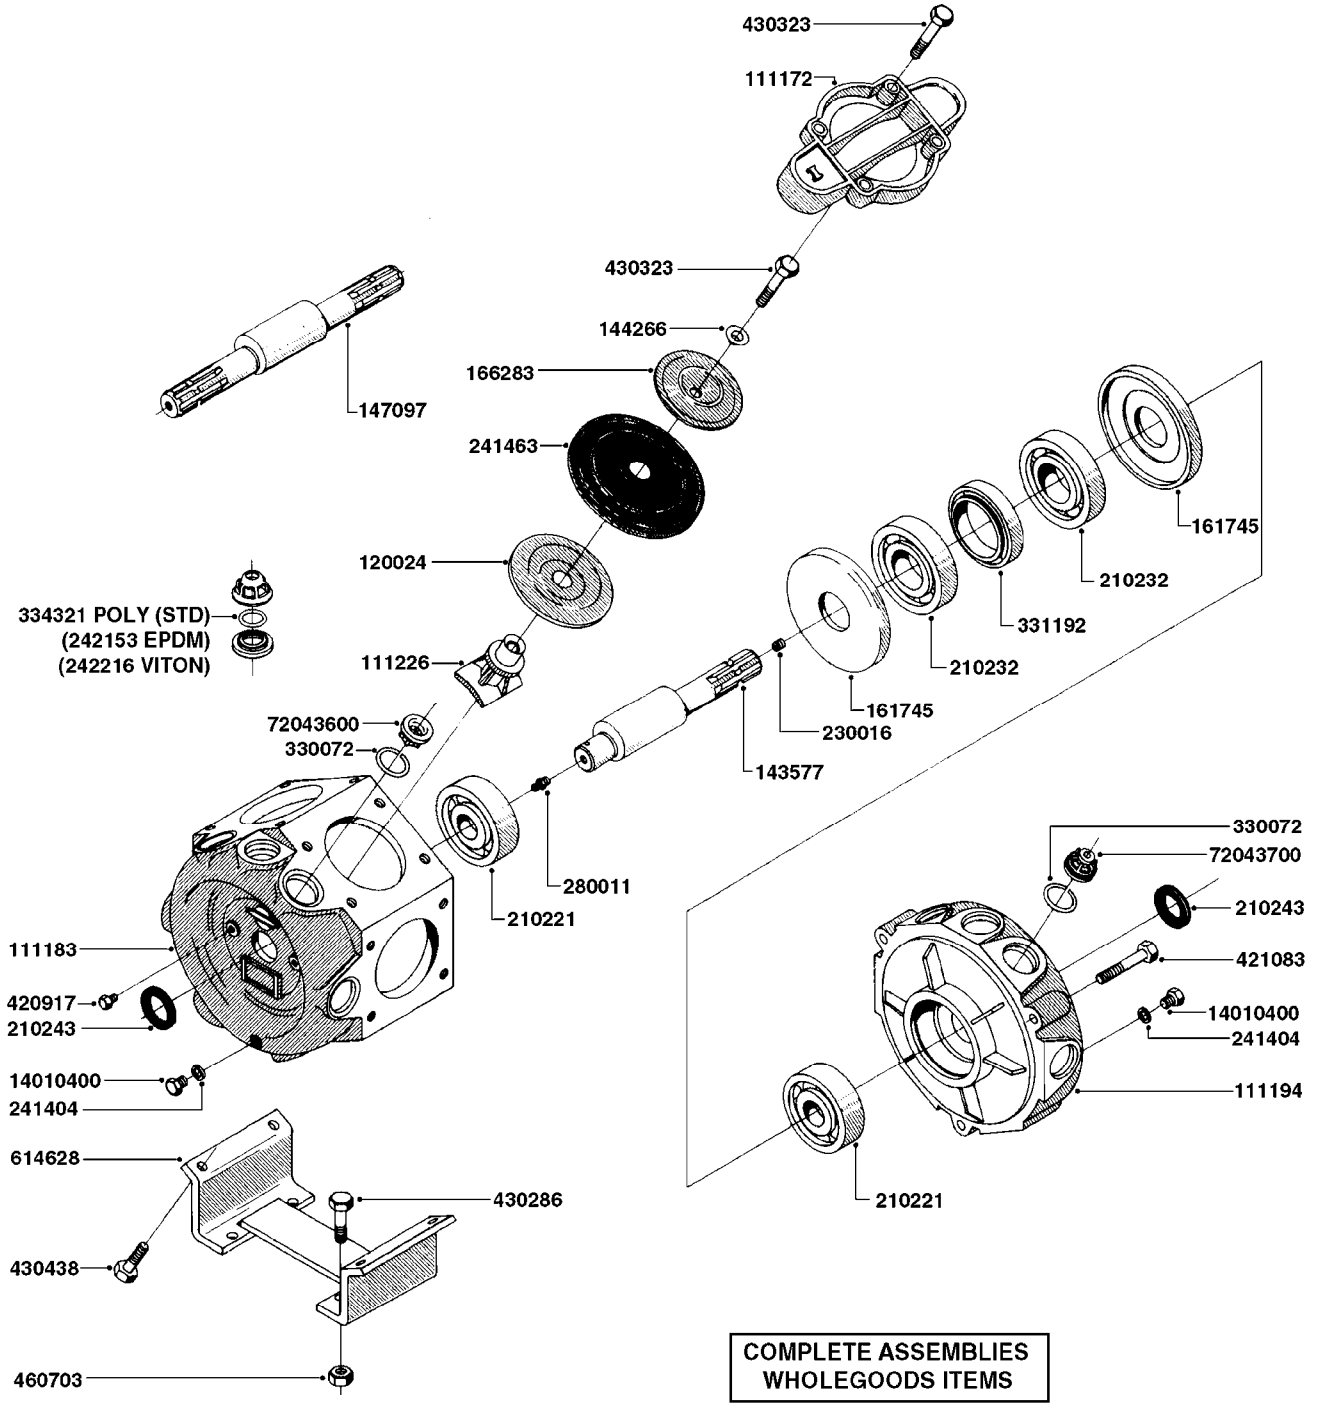

COMPLETE ASSEMBLIES
WHOLEGOODS ITEMS

COMPLETE PUMP
(NLA) REPLACED BY 464 PUMP (SEE PAGE A0350)

A0310

PUMP - 460 W/MOUNTING BASE
A0310-HIN, 01:01:16

Page 1

Date 12.08.2020 9:12

parts-n°	order qty	description
111172	1	VALVE CHAMBER 460 (PAINTED)
111183	1	PUMP CASTING 460-463 (PAINTED)
111194	1	PUMP CASTING FT.460 (PAINTED)
111226	1	CONNECTING ROD MODEL 460
120024	1	DIAPHRAGM BACK DISC 1200-1300
143577	1	CRANK SHAFT F.363/462/463-10mm
144266	1	WASHER FOR 460 PUMP
147097	1	CRANK SHAFT 363-463/10 THROUGH
161745	1	METAL SPACER F.363/463
166283	1	DIAPHRAGM UPPER DISC MOD. 460
210221	1	BEARING BALL 6407
210232	1	BEARING BALL 6310
210243	1	SEAL OIL 35 X 47 X 7
230016	1	PLUG 1/8' BSP TYPE P
241404	1	DOWTY SEAL 1/4"
241463	1	DIAPHRAGM MODEL 460
242153	1	O-RING D26X4 EPDM
242216	1	O-RING VITON F/1202/1302/462
280011	1	GREASE NIPPLE 1/8' SAE H TR
330072	1	O-RING D53.5/D45.5X4
331192	1	SPACER, MODEL 361/363
334321	1	O-RING POLY. 34.0x26.0x4.0
420917	1	BOLT HEX 8.8 RAW M8X12 FT
421083	1	BOLT HEX 8.8 DEL M10X65
430286	1	BOLT HEX 8.8 DEL M12X30 FT
430323	1	BOLT HEX 8.8 DEL M12X60
430438	1	BOLT HEX 8.8 DEL M12X65
460703	1	NUT HEX M12X1.75 LOCK DIN985A2 SS
614628	1	FOOT F. 46X PUMP, RED
14010400	1	PLUG 1/4" BSP
72043600	1	VALVE FOR 462/463
72043700	1	VALVE FOR 462/463 W.VENT HOLE