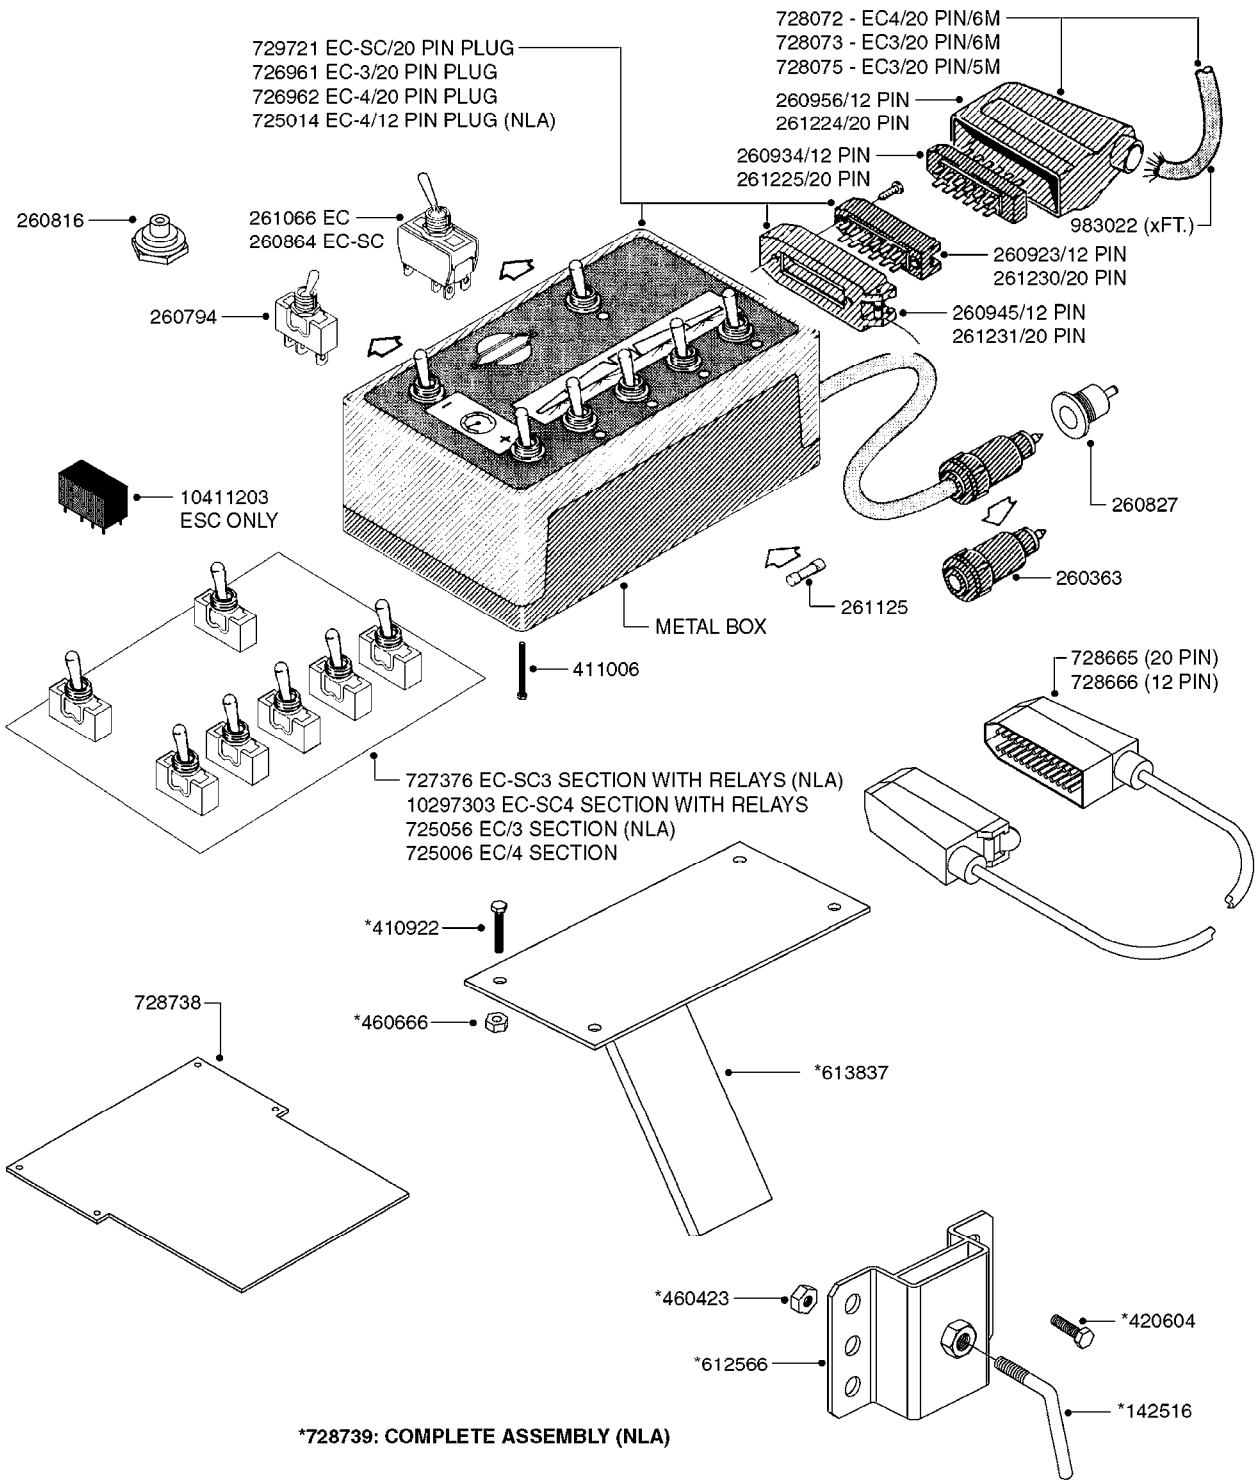

*728739: COMPLETE ASSEMBLY (NLA)

COMPLETE ASSEMBLIES
WHOLEGOODS ITEMS

B0390

CONTROL BOX F/EC+EC-SC
B0390-HIN, 01:01:16

Page 1
Date 12.08.2020 9:12

parts-n°	order qty	description
142516	1	SCREW SET M10 BENT F. LOCKING
260363	1	PLUG 2 POLE 12V
260794	1	SWITCH F.PRESS ADJ.EC CONTROL
260816	1	CAP W/RUBBER BOOT F.EC SWITCH
260827	1	PLUG F.EC ATTACHMENTS
260864	1	SWITCH F.HY BOOM CONTROL BOX
260923	1	PLUG INSERT 12 POLE FEMALE
260934	1	PLUG INSERT 12 POLE MALE
260945	1	PLUG HOUSE 12 POLE FEMALE
260956	1	PLUG HOUSE 12 POL.MALE
261066	1	SWITCH 2 POLE
261125	1	FUSE 5 X 20 500mA
261224	1	PLUG HOUSING F/20 POLE MALE
261225	1	PLUG INSERT 20 POLE MALE
261230	1	PLUG INSERT 20 POLE FEMALE
261231	1	PLUG HOUSING 20 POLE FEMALE
410922	1	CYL.SKR 8.8 DEL M4X20 RST
411006	1	SCREW M4X40 SLOTTED
420604	1	BOLT HEX 8.8 DEL M10X25 FT DIN933
460423	1	NUT HEX M10X1.50 LOCK DIN985A2 SS
460666	1	NUT HEX M4
612566	1	MOUNT BRACKET F.FAN CABLE ASSY
613837	1	MOUNT PLATE FOR EC CONTROL BOX
725006	1	CIRCUIT BOARD 4 VALVE
725014	1	CONTROL BOX EC 4 SEC./12 PIN
725056	1	PRINTED CIRC.W SW 3WAY 726961
726961	1	CONTROL BOX EC 3 SEC./20 PIN
726962	1	CONTROL BOX EC 4 SEC./20 PIN
727376	1	CIRCUIT BOARD F.ESC 3 BANK
728072	1	CABLE,20-PIN,6M EC/4
728073	1	CABLE,20-PIN,6M, EC/3
728075	1	CABLE F.CONTROL BOX 5M EC/3
728665	1	CABLE EXT.-QUICK ATTACH 20 PIN
728666	1	CABLE-QUICK ATTACH 12 PIN
728738	1	DOUB.CONT.BOX & OR F/M PLATE
728739	1	IN CAB CONTROL MOUNT KIT
729721	1	CONTROL BOX ESC3
983022	1	WIRE 12 x 0.5 x 2MM x 12"
10297303	1	CIRCUIT BOARD FOR T.M.S.
10411203	1	RELAY T-82