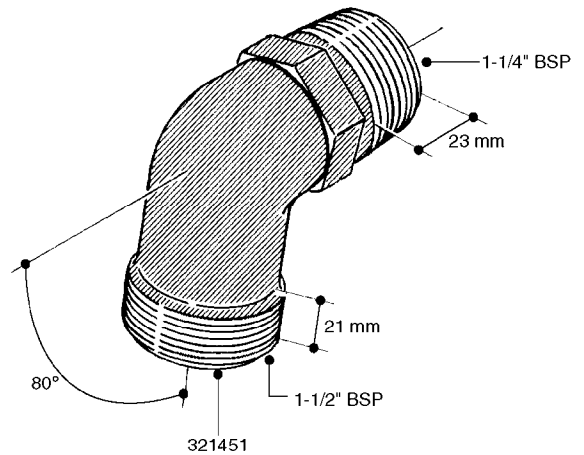

FITTINGS - HEXAGON NIPPLES
L0030-HIN, 01:01:16

Page 0
Date 12.08.2020 9:13

L0030

FITTINGS - HEXAGON NIPPLES
L0030-HIN, 01:01:16

Page 1
Date 12.08.2020 9:13

parts-n°	order qty	description
10015303	1	FITT.PO.HN 1.00X1.00 M1000
10425003	1	FITT.PO.HN 1.25X1.00 MCPHEE
320132	1	FITT.DK HN 1" BSP
320176	1	FITT.DK HN 3/8"X1/2" BSP
320445	1	FITT.DK HN 1/4"X3/8" BSP
320655	1	FITT.DK HN 1/2"-1/2" BSP
320692	1	FITT.DK HN 3/8'BSPX1/4'NPT
320703	1	FITT.DK HN 3/8BSP X1/2 &1/4NPT
320725	1	FITT.DK NIPPLE 3/8"-3/8" BSP
320902	1	FITT.DK HN 3/8'X 1/4' BSP
390232	1	FITT.DK HN 1-1/2' X 1-1/4' BSP
390276	1	FITT.DK HN 1'BSP