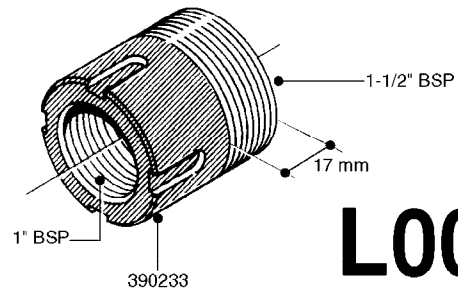

FITTINGS - HEXAGON NIPPLES
L0030-HIN, 01:01:16

Page 0
Date 12.08.2020 9:13

L0030

FITTINGS - HEXAGON NIPPLES
L0030-HIN, 01:01:16

Page 1
Date 12.08.2020 9:13

parts-n°	order qty	description
10015303	1	FITT.PO.HN 1.00X1.00 M1000
10425003	1	FITT.PO.HN 1.25X1.00 MCPHEE
320132	1	FITT.DK HN 1" BSP
320176	1	FITT.DK HN 3/8"X1/2" BSP
320445	1	FITT.DK HN 1/4"X3/8" BSP
320655	1	FITT.DK HN 1/2"-1/2" BSP
320692	1	FITT.DK HN 3/8'BSPX1/4'NPT
320703	1	FITT.DK HN 3/8BSP X1/2 &1/4NPT
320725	1	FITT.DK NIPPLE 3/8"-3/8" BSP
320902	1	FITT.DK HN 3/8'X 1/4' BSP
390232	1	FITT.DK HN 1-1/2' X 1-1/4' BSP
390276	1	FITT.DK HN 1'BSP