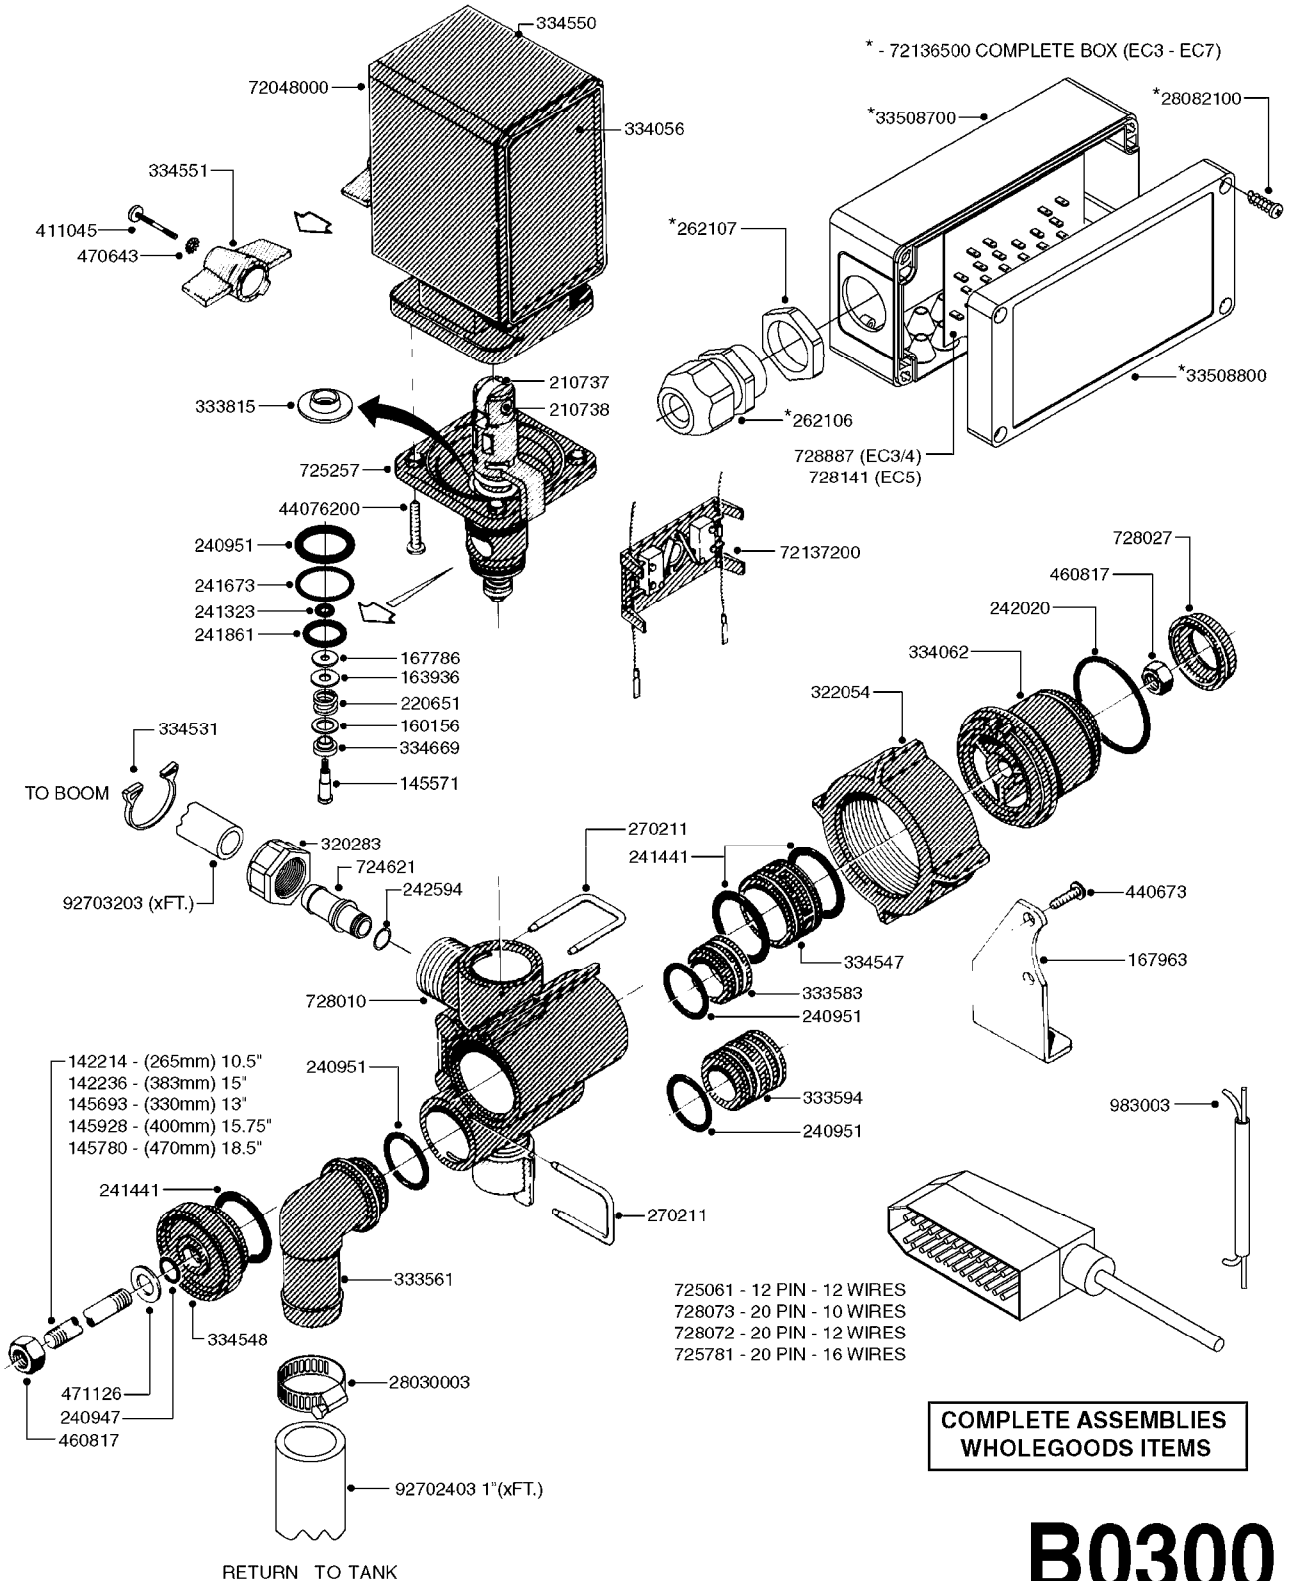

EC BOOM VALVE-ELEC.(GRN GRIP)
B0300-HIN, 01:01:16

Page 1
Date 12.08.2020 9:12

parts-n°	order qty	description
142214	1	STUD BOLT - M8X265, 3 SECTION
142236	1	STUD BOLT 8 X 381 - 8 MODULS
145571	1	STUD BOLT F/PNEUM. DISTRIBUTOR
145693	1	STUD BOLT - M8X330, 4 SECTION
145780	1	STUD BOLT - M8X470, 6 SECTION
145928	1	STUD BOLT - M8X400, 5 SECTION
160156	1	WASHER D14.1/D9.2X1 SS
163936	1	WASHER D15/D6.2X1
167786	1	WASHER D13/D4.2X1
167963	1	MOUNT BKT.F.EC BOOM SEC.
210737	1	BEARING BALL D7 RSTO 5 TN
210738	1	PIN Ø7 L16
220651	1	SPRING PRESSURE D12.5/5
240947	1	O-RING D7.3X2.4 NITRIL
240951	1	O-RING D21.2X3 NITRIL
241323	1	O-RING D5.3X2.4 NITRIL
241441	1	O-RING D29.3X3
241673	1	O-RING D22.1X1.6
241861	1	O-RING D15.3X2.4 VITON
242020	1	O-RING 39.2 X 3 VITON
242594	1	O-RING D14 X 1.78 SCH.70-EPDM
262106	1	BULKHEAD F. CABLE 6.5-14 BLACK
262107	1	NUT F. BULKHEAD CABLE GRAY
270211	1	FITT.DK S25 FORK L=37.5
320283	1	FITT.DK NUT 3/4"BSP
322054	1	UNION NUT BLACK S61 x 2
333561	1	FITT.DK ELB.1" EC RETURN
333583	1	END PIECE FOR BYPASS
333594	1	CONNECTING PIECE F. BYPASS
333815	1	DISTANCE RING
334056	1	COVER F/MOTOR HOUSE EC DIST.
334062	1	CONNECT. BRANCH F/EC OP. UNIT
334531	1	CLAMP HOSE PLASTIC 3/4"
334547	1	CONNECTING PIECE F. PRESSURE
334548	1	END COVER
334550	1	MOTOR HOUSE SECT VALVE
334551	1	GRIP F.MAN.OP.EC ON/OFF GREEN
334669	1	VALVE CONE D14/D7-SH 63 WHITE
411045	1	SCREW M4 X 16MM STAINLESS
440673	1	SCREW F.PLASTIC 5X12 SS
460817	1	NUT HEX M8 STAINLESS DIN 934
470643	1	WASHER LOCK
471126	1	WASHER, M8, Ø16/ 8.4X 1.6, SS
724621	1	FITT.DK HB 3/4"ASSY F.3/4" NUT
725061	1	CABLE - EC 12WIRE L=6000mm
725257	1	SPINDLE SECT. F/EC DISTRIBUTOR
725781	1	CONNECTING CABLE L=6000-AC 5
728010	1	DISTRIB HOUSING W/CONST PR GRN
728027	1	BUSHING WITH SEAT
728072	1	CABLE,20-PIN,6M EC/4
728073	1	CABLE,20-PIN,6M, EC/3
728141	1	CIRCUIT BOARD F.EC7 CONN. BOX
728887	1	CIRCUIT BOARD EC CONTROL
983003	1	CABLE ELEC.2X1MM WIRE BLACK EC
28030003	1	CLAMP HOSE GEAR P1" 6716
28082100	1	SCREW F. BOX LID 1/4" L=20
33508700	1	BOX BOTTOM 160X80X40 BLACK 1-HOLE
33508800	1	LID 160X80X15 BLK W/SCREWS
44076200	1	SCREW WN5451 5X16 SS TORX
72048000	1	MOTOR, DISTRIBUTION 1:300
72136500	1	UNIV. CONNECTION BOX F. EC