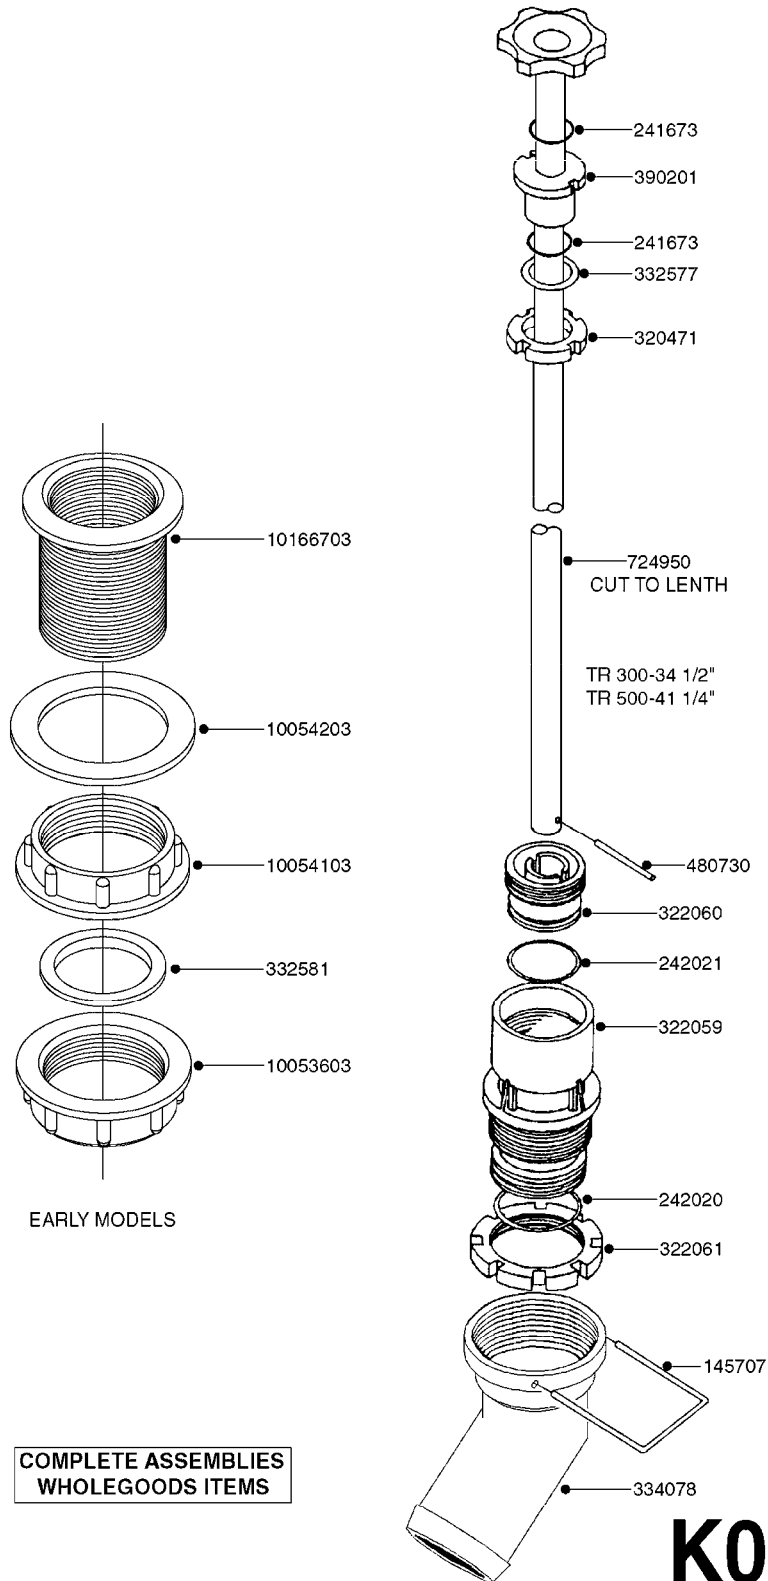

K0200

DRN ASMBLY-SCRW TYP TR 300/500
K0200-HIN, 01:01:16

Page 1
Date 12.08.2020 9:13

parts-n°	order qty	description
145707	1	LOCK CLAMP F.BOTTOM DRAIN ASSY
241673	1	O-RING D22.1X1.6
242020	1	O-RING 39.2 X 3 VITON
242021	1	O-RING D.37,69x3,53 VITON
320471	1	FITT.DK NUT 1" BSP JAMB
322059	1	BULKHEAD FOR BOTTOM VALVE
322060	1	STOPPER FOR BOTTOM VALVE
322061	1	NUT FOR BOTTOM VALVE
332577	1	O-RING D38/D30X4 F.1" PUR.
332581	1	GASKET F. 1-1/2" BSP CAPNUT.
334078	1	FITT.DK ELB.F.BOTTOM DRAIN ASY
390201	1	BULKHEAD F.TOP DRAIN F.O-RING
480730	1	SPRING DOWEL PIN 5X30 SST
724950	1	DRAIN HANDLE ASSY./SCREW TYPE
10053603	1	FITT. CAPNUT 2"BSP 5601
10054103	1	FITT.PO.NUT 2" BSP JAMB MCPHEE
10054203	1	GASKET F. 2" FITTINGS RUBBER
10166703	1	FITT.PO.BULKHEAD 2" BSP