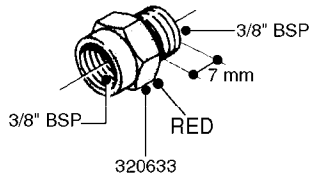

FITTINGS - HEXAGON NIPPLES
L0030-HIN, 01:01:16

Page 0
Date 12.08.2020 9:13

L0030

FITTINGS - HEXAGON NIPPLES
L0030-HIN, 01:01:16

Page 1
Date 12.08.2020 9:13

parts-n°	order qty	description
10015303	1	FITT.PO.HN 1.00X1.00 M1000
10425003	1	FITT.PO.HN 1.25X1.00 MCPHEE
320132	1	FITT.DK HN 1" BSP
320176	1	FITT.DK HN 3/8"X1/2" BSP
320445	1	FITT.DK HN 1/4"X3/8" BSP
320655	1	FITT.DK HN 1/2"-1/2" BSP
320692	1	FITT.DK HN 3/8'BSPX1/4'NPT
320703	1	FITT.DK HN 3/8BSP X1/2 &1/4NPT
320725	1	FITT.DK NIPPLE 3/8"-3/8" BSP
320902	1	FITT.DK HN 3/8'X 1/4' BSP
390232	1	FITT.DK HN 1-1/2' X 1-1/4' BSP
390276	1	FITT.DK HN 1'BSP