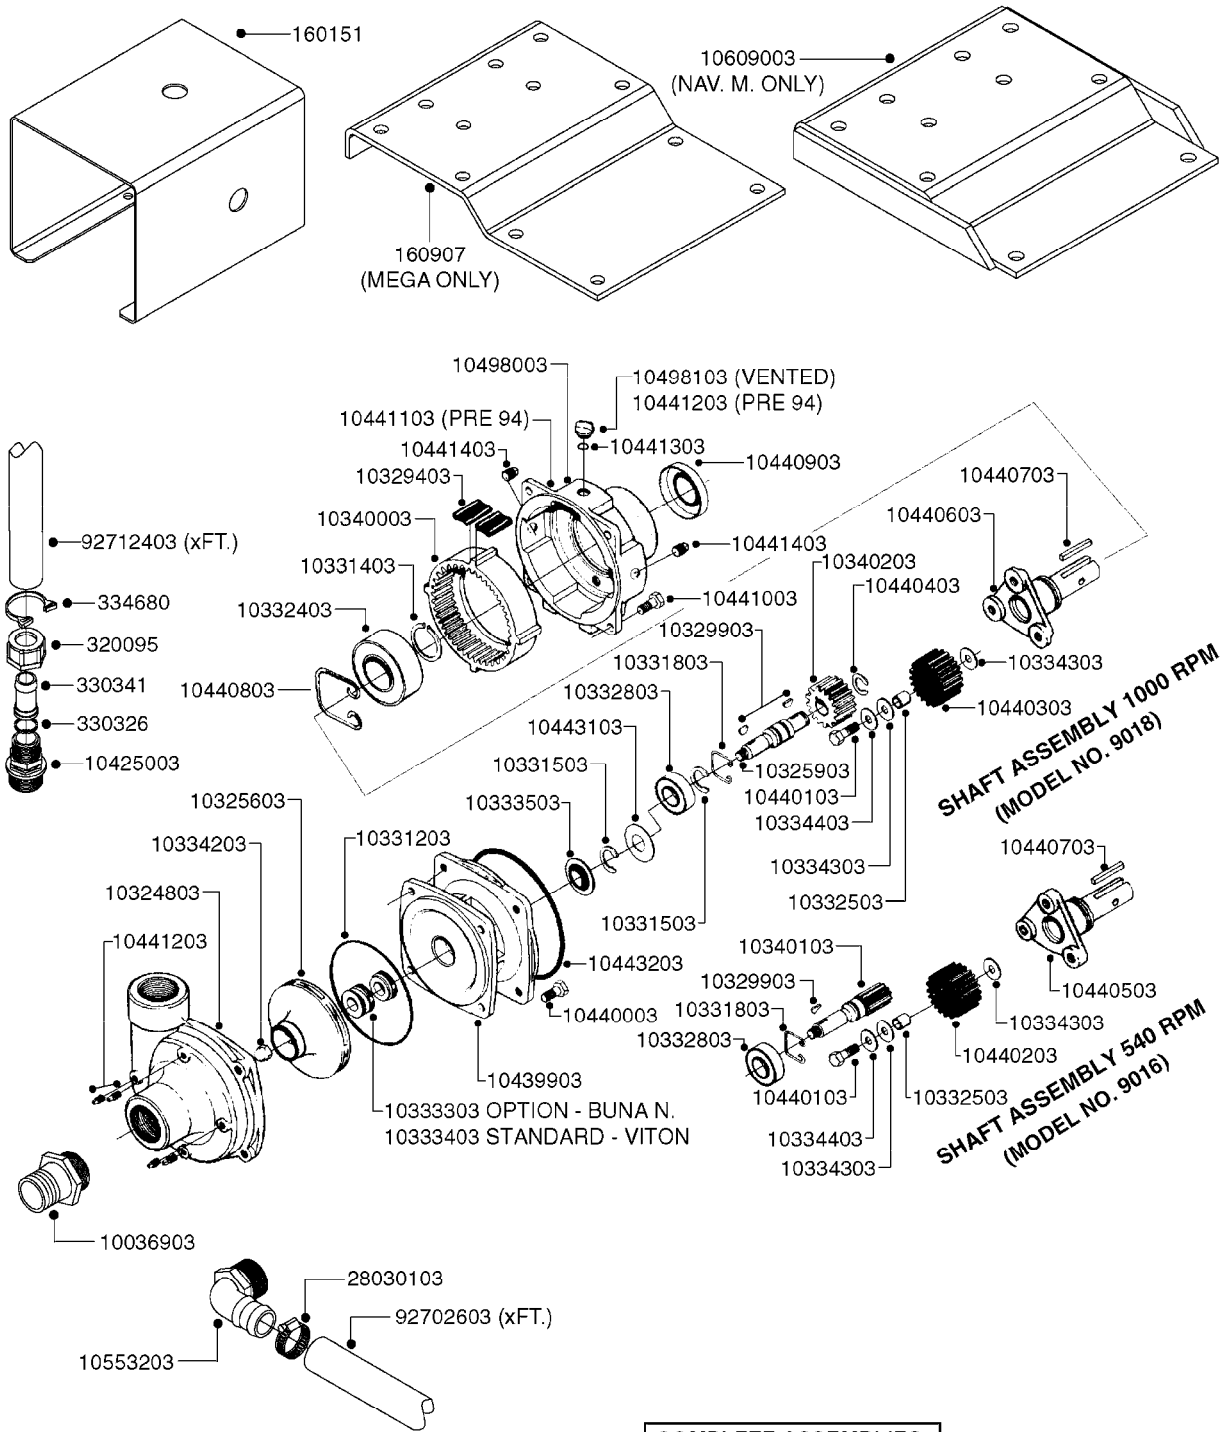

COMPLETE ASSEMBLIES
WHOLEGOODS ITEMS

COMPLETE PUMPS

10012903 - 9016C 540 RPM

10013103 - 9018C 1000RPM

Gear lube requirement: 6fl. oz. 80W90 Oil

A0470

PUMP 9016/9018 HYPRO CENT.
A0470-HIN, 01:01:16

Page 1
Date 12.08.2020 9:12

parts-n°	order qty	description
10012903	1	PUMP HYPRO C9016 540 RPM 90023
10013103	1	PUMP HYPRO 9018C CENT.1000 RPM
10036903	1	FITT.PO.HB 1.50X1.50 IMB1212
10324803	1	PUMP CASING
10325603	1	IMPELLER NYLON
10325903	1	IMPELLER SHAFT
10329403	1	CUSHION BUMPER
10329903	1	KEY WOODRUFF
10331203	1	O-RING
10331403	1	RING RETAINING
10331503	1	SNAP-RING
10331803	1	RING RETAINING
10332403	1	BEARING BALL
10332503	1	BEARING INNER RACE
10332803	1	BEARING BALL
10333303	1	SEAL KIT F. HYPRO 9016/18 BUNA
10333403	1	SEAL KIT F.HYPRO 9016/18 VITON
10333503	1	BEARING SHIELD & OIL SEAL
10334203	1	NUT HEX CAP HYPRO PUMP
10334303	1	WASHER 32OD X 19ID X 2.5TK PLA
10334403	1	WASHER 32OD X13ID X 1.5
10340003	1	RING GEAR
10340103	1	PINION GEARED IMPELLER SHAFT
10340203	1	SUN GEAR
10425003	1	FITT.PO.HN 1.25X1.00 MCPHEE
10439903	1	MOUNTING FLANGE ADAPTOR
10440003	1	SCREW HEX HEAD CAP
10440103	1	SCREW HEX HEAD CAP
10440203	1	GEAR W BGRS.540 RPM (DRIVER)
10440303	1	GEAR W BGRS. 1000 RPM (DRIVER)
10440403	1	RING RETAINER HYPRO 1K CENT.
10440503	1	DRIVER HUB 540 RPM
10440603	1	DRIVER HUB 1000 RPM
10440703	1	KEY SQ 1/4"x1-1/2"
10440803	1	RING RETAINER
10440903	1	OIL SEAL
10441003	1	SCREW HEX HEAD CAP
10441103	1	GEAR CASING
10441203	1	OIL FILL PLUG
10441303	1	O-RING
10441403	1	OIL PLUG
10443103	1	WASHER SEAL (PAPER)
10443203	1	O-RING
10498003	1	CASTING F.HYPRO 9016/18 (GEAR)
10498103	1	PLUG F.HYPRO GEAR CASTING 9016
10553203	1	FITT.PO.EL 1.5X1.5 HB BLACK
10609003	1	PUMP BASE HYPRO NAV.
160151	1	SHEILD FOR 9016 PUMP ESC
160907	1	MOUNT PLATE F.CENT.PUMP MEGA
28030103	1	CLAMP HOSE GEAR P5/4-S1.5"6724
320095	1	FITT.DK NUT 1" BSP
330326	1	O-RING D30/D24X2 F.1"NUT
330341	1	FITT.DK HB 1" F. 1" NUT
334680	1	CLAMP HOSE PLASTIC 1"
92702603	1	HOSE PVC SUCT GRAY 1-1/2"
92712403	1	HOSE R X1" X300PSI WP X0012"