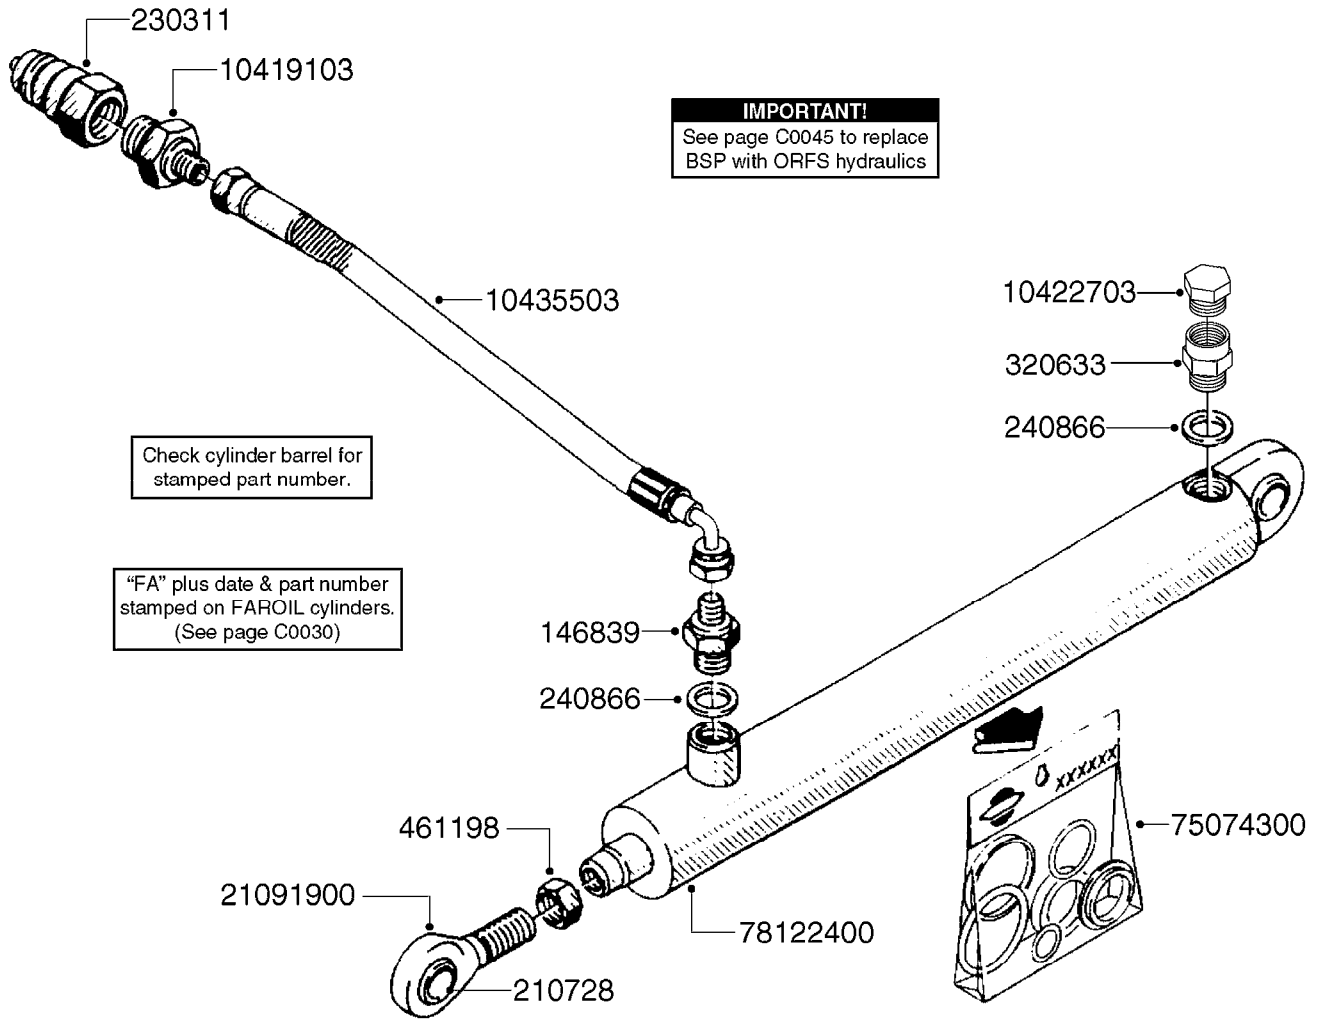

C0070

HYDRAULICS-MB BOOM WING TILT
C0070-HIN, 08:01:18

Page 1

Date 12.08.2020 9:13

parts-n°	order qty	description
146839	1	HEX NIPPLE 1/4"X3/8" BSP 0.7MM
210728	1	BEARING F.LINK HEAD M17
230311	1	QUICK COUPLING 1/2"
240866	1	DOWTYSEAL 3/8"
320633	1	FITT.DK HN 3/8"M X 3/8"F BSP
461198	1	NUT HEX M16X2 JAMB
10419103	1	FITT.HY HEX RED.3/8 X 1/2
10422703	1	BREATHER FOR HY CYLINDER
10435503	1	*HOSE HY X 1/4 X 270' WITH FIT
21091900	1	LINK HEAD M16 x D17 DELTA
75074300	1	SEALKIT78122000/23-25/30-32/46
78122400	1	DOUBLE CYLINDER D 40/20-300