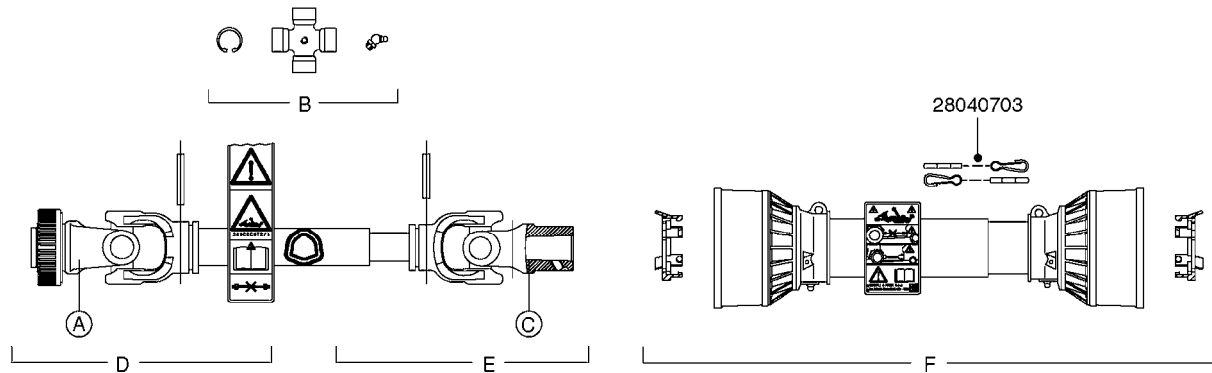

PTO	TRACTOR	IMPLEMENT	LENGTH	A	B	C	D	E	F
28020203	1-3/4" 20-SPLINE	1-3/8" 21-SPLINE	860/1313	28015703	28009403	28040603	28015803	28015903	28016003
28020303	1-3/8" 21-SPLINE	1-3/8" 21-SPLINE	860/1328	28015103	28015203	28015303	28015403	28015503	28015603
829445	1-3/8" 6-SPLINE	1-3/8" 6-SPLINE	810/1219	284041	289045	289041	28016703	28016803	289050
829446	1-3/8" 6-SPLINE	1-3/8" 6-SPLINE	810/1230	289040	284041	289040	28016203	28016303	289049
829480	1-3/8" 21-SPLINE	1-3/8" 21-SPLINE	1210/1912	28005200	289042	28005800	28006700	28007300	28008100
829482 *	1-3/8" 6-SPLINE	Ø25 CONE 3	610/912	28005400	289042	28006000	28008500	28007500	28008600
829483 *	1-3/8" 6-SPLINE	Ø30 CONE 4	610/912	28005400	289042	28006100	28008500	-	28008600
829484 *	1-3/8" 6-SPLINE	1-3/8" 6-SPLINE	610/912	28005400	289042	28006200	28008500	-	28008600
829486	1-3/8" 6-SPLINE	Ø30 CONE 4	860/1328	28005400	289042	28006100	28006900	-	28008100
829487 *	1-3/8" 6-SPLINE	1-3/8" 6-SPLINE	860/1328	28005400	289042	28006200	28006900	-	28008100
829490	1-3/8" 6-SPLINE	Ø30 CONE 4	1210/1912	28005400	289042	28006100	28006900	-	28008100
829491	1-3/8" 6-SPLINE	Ø1"	610/912	28005400	289042	28006300	28008500	28007800	28008600
829502 *	1-3/8" 6-SPLINE	1-3/8" 6-SPLINE	1210/1912	28068800	28069700	28073000	-	-	28072800

* Supplier changed in 2011 - see page A0580 for "AMA" PTO's (yellow and black shields).

A0510