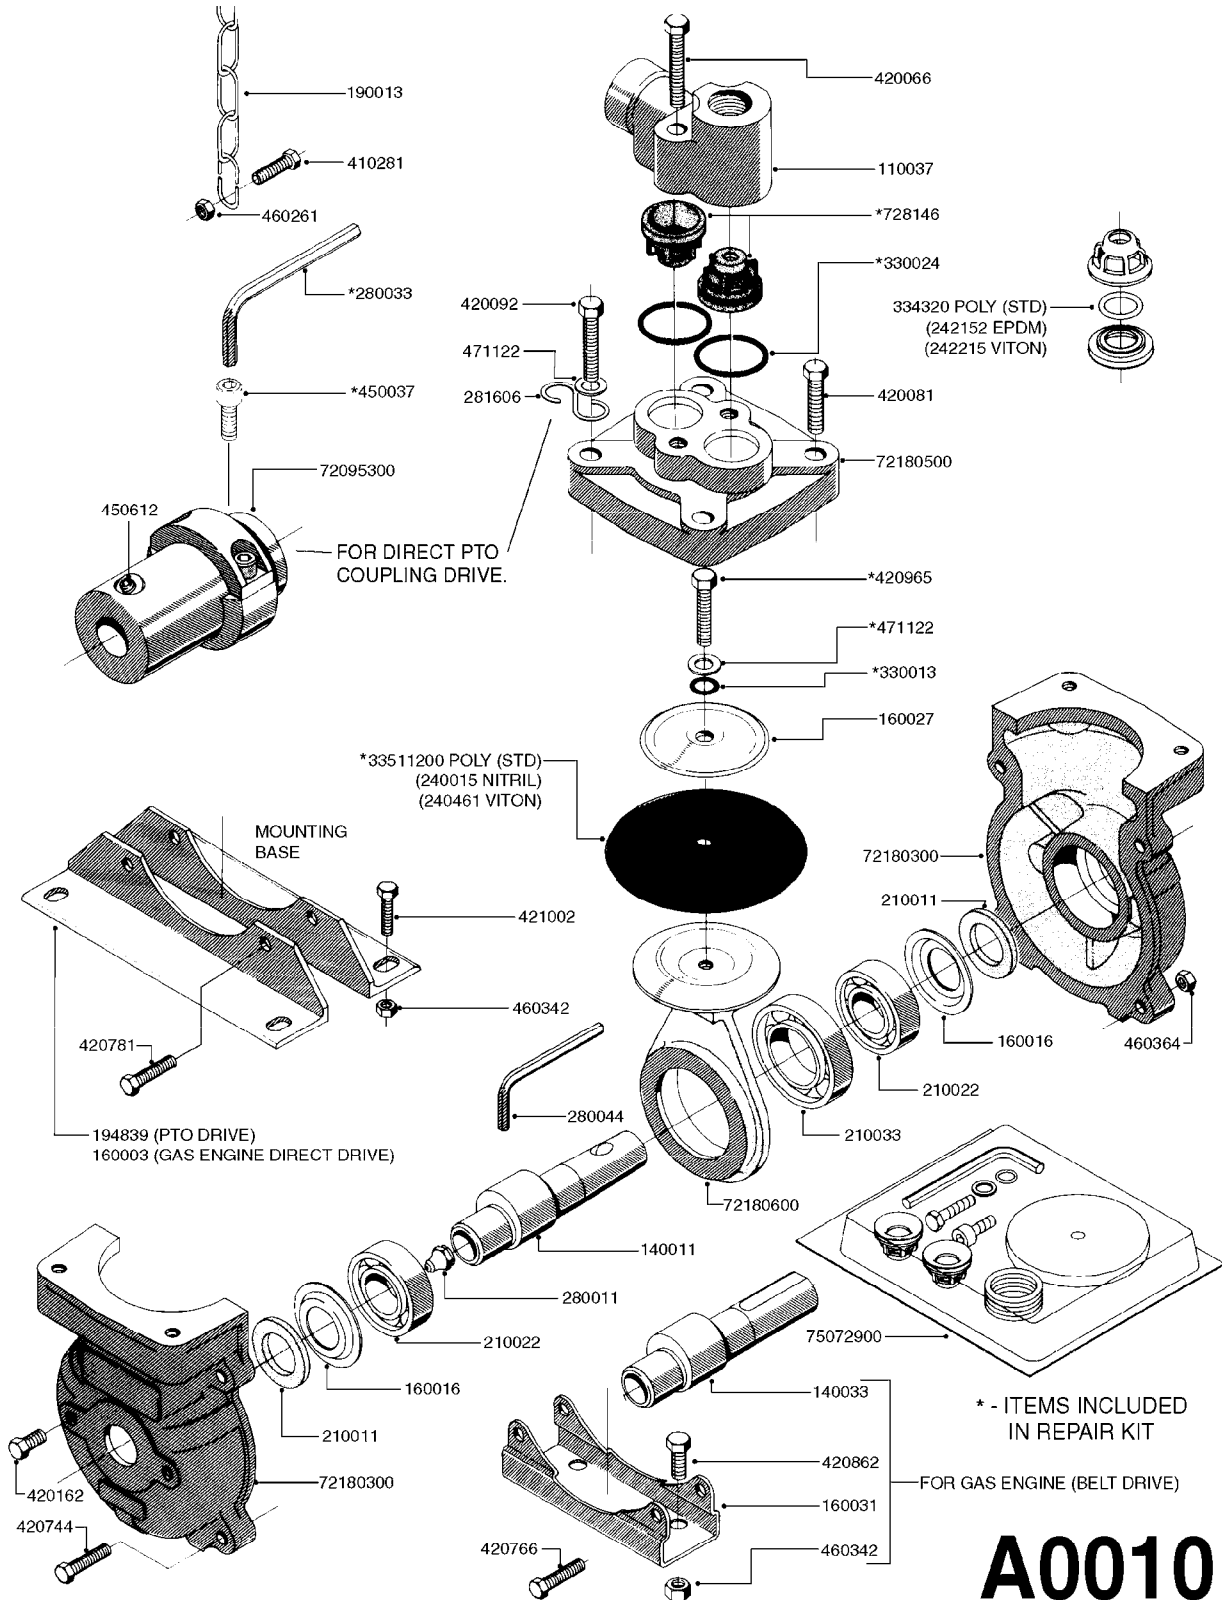

# A0010

PUMP - 500  
A0010-HIN, 01:01:16

Page 1

Date 06.11.2017 18:00

parts-n°	order qty	description
110037	1	VALVE CHAMBER MOD 500 PAINTED
140011	1	CRANK SHAFT MODEL 500
140033	1	CRANK SHAFT,MODEL 500/4
160003	1	PUMP MOUNT PLATE TALL 500/600
160016	1	DUST PLATE
160027	1	DIAPHRAGM UPPER DISC 500-600
160031	1	BASE PLATE MODEL 500-600
190013	1	CHAIN 35XL=800
194839	1	ANGLE IRON FOOT, M 500-600 RED
210011	1	SEAL FELT D39/23 X 4
210022	1	BEARING BALL 6205
210033	1	BEARING BALL 6007
240015	1	DIAPHRAGM MODEL 500-600 NITRIL
240461	1	DIAPHRAGM MODEL 500-600 VITON
242152	1	O-RING D18.2X3 EPDM
242215	1	O-RING D18X3 VITON
280011	1	GREASE NIPPLE 1/8' SAE H TR
280033	1	KEY HEXAGON W9 5/16"
280044	1	KEY HEXAGON W6 3/16'
281606	1	S-HOOK GALVANIZED
330013	1	O-RING D15/D10X2.5 F.3/8"NUT
330024	1	O-RING D41,1/D34.5 X 3,5
334320	1	O-RING D18X3 POLYURETHANE
410281	1	BOLT HEX 8.8 DEL M6X25 DIN933 A2
420066	1	BOLT HEX 8.8 DEL 3/8"X50MM
420081	1	BOLT HEX 8.8 DEL 3/8"X40MM
420092	1	BOLT HEX 8.8 RAW 3/8"X45MM
420162	1	BOLT HEX 8.8 DEL 3/8"x15MM
420744	1	SCEW HM 8X40/22 A2 SS DIN931
420766	1	BOLT HEX 8.8 DEL M8X45
420781	1	BOLT HEX 8.8 DEL M8X50
420862	1	BOLT HEX 8.8 DEL M10X16 FT
420965	1	M10X40 MACHINE SCREW STAINLESS
421002	1	BOLT HEX 8.8 DEL M10X30 FT DIN933
450037	1	BOLT ROUND 3/8'X1' BLACK
450612	1	SCREW M10X16 POINTED
460261	1	NUT HEX M6X1.00 LOCK DIN985 A2 SS
460342	1	NUT HEX M10 DEL DIN934
460364	1	NUT HU M8 A2 SS DIN934
471122	1	WASHER, M10, Ø20/10.5X 2.0, SS
728146	1	VALVE FOR 361(726890/707932)
33511200	1	DIAPHRAGM 500-603 PUR 2006
72095300	1	COUPLING 1-3/8' X 25, PAINTED
72180300	1	PUMP HOUSING 503 RED W/BOLTS
72180500	1	DIAPHRAGM COVER 503 W/BOLTS
72180600	1	CONNECTING ROD FOR 503-603 M10
75072900	1	PUMP KIT 500 "06"