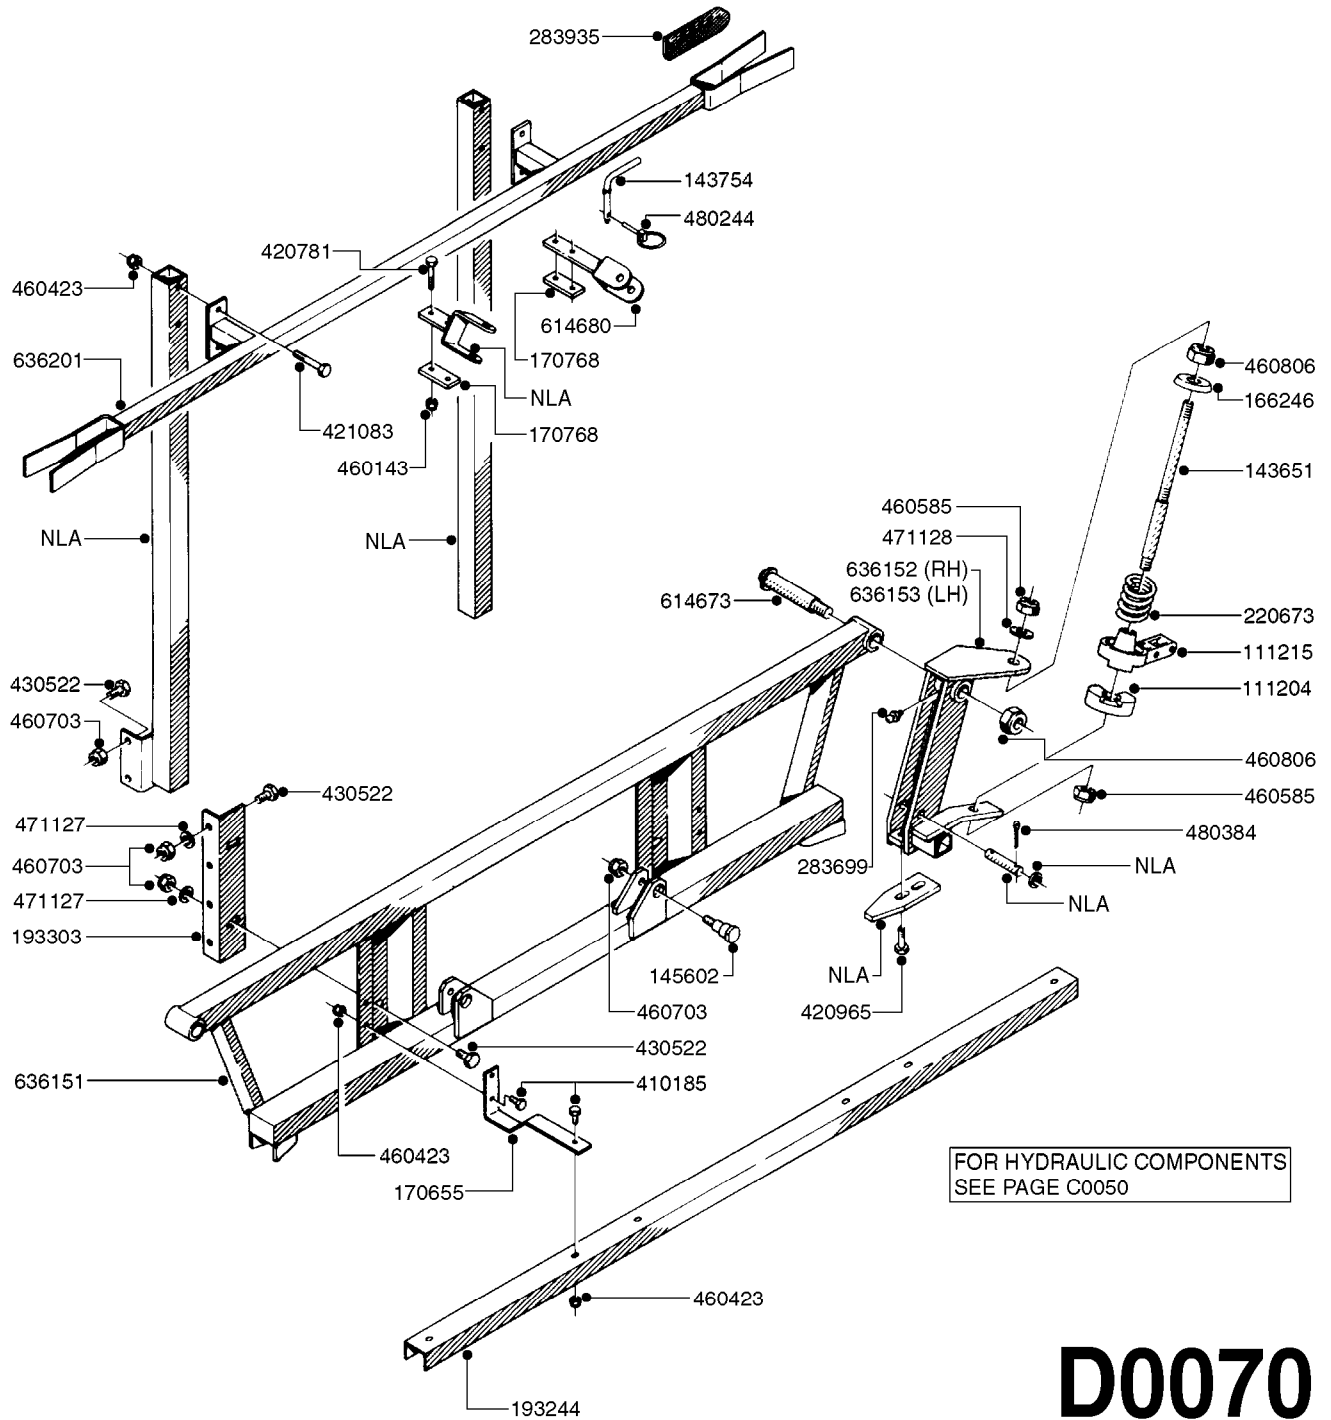

BOOM - SB 20' 26' 33'  
D0060-HIN, 01:01:16

Page 0  
Date 06.11.2017 18:00

**D0060**

BOOM - SB 20' 26' 33'  
D0060-HIN, 01:01:16

Page 1  
Date 06.11.2017 18:00

parts-n°	order qty	description
111204	1	CLAW CLUTCH/LOWER D80
111215	1	CLAW CLUTCH/UPPER D80
142597	1	DISTANCE TUBE
143651	1	AXLE M20/M16 L=355 F/BREAKAWAY
143721	1	FRICITION DISC FOR BOOM D30
143754	1	PIN D10 X 56
166246	1	WASHER CUP D53 F.SPRING
166736	1	CLAMP FOR SB BOOM
166865	1	WASHER D35/D25X2
193244	1	NOZZLE TRACK 6-8-10 M SB
193303	1	SUPPORTING ARM FOR SB BOOM
220673	1	SPRING F.PIVOT 100 X 51
334571	1	PLUG 40x40x2 F.SQ.TUBE
410185	1	BOLT HEX 8.8 DEL M6X16
420906	1	BOLT HEX 8.8 DEL M10X60
421083	1	BOLT HEX 8.8 DEL M10X65
430522	1	BOLT HEX 8.8 DEL M12X25 FT
460261	1	NUT HEX M6X1.00 LOCK DIN985 A2 SS
460423	1	NUT HEX M10X1.50 LOCK DIN985A2 SS
460585	1	LOCKING NUT M16 DIN985 A2 SS
460703	1	NUT HEX M12X1.75 LOCK DIN985A2 SS
460806	1	NUT HEX M20X2.50 LOCK DIN985A2 SS
471122	1	WASHER, M10, Ø20/10.5X 2.0, SS
471127	1	WASHER Z12N 13X24X2,5 RST
471128	1	WASHER, M16, Ø30/17.0X 3.0, SS
480244	1	PIN SNAP D4.5
613487	1	TRANSPORT FITTINGS FOR SB BOOM
633942	1	OUTER BOOM WING 26', 28' SB
634163	1	CENTER SECTION - 20',26',33'
634185	1	BOOM WING OUTER PART 33' SB
635780	1	INNER WING SEC. 26',28',33'SB
635792	1	BOOM WING - 20',21'SB-BOOM
706311	1	SPRING WITH HAND-GRIB