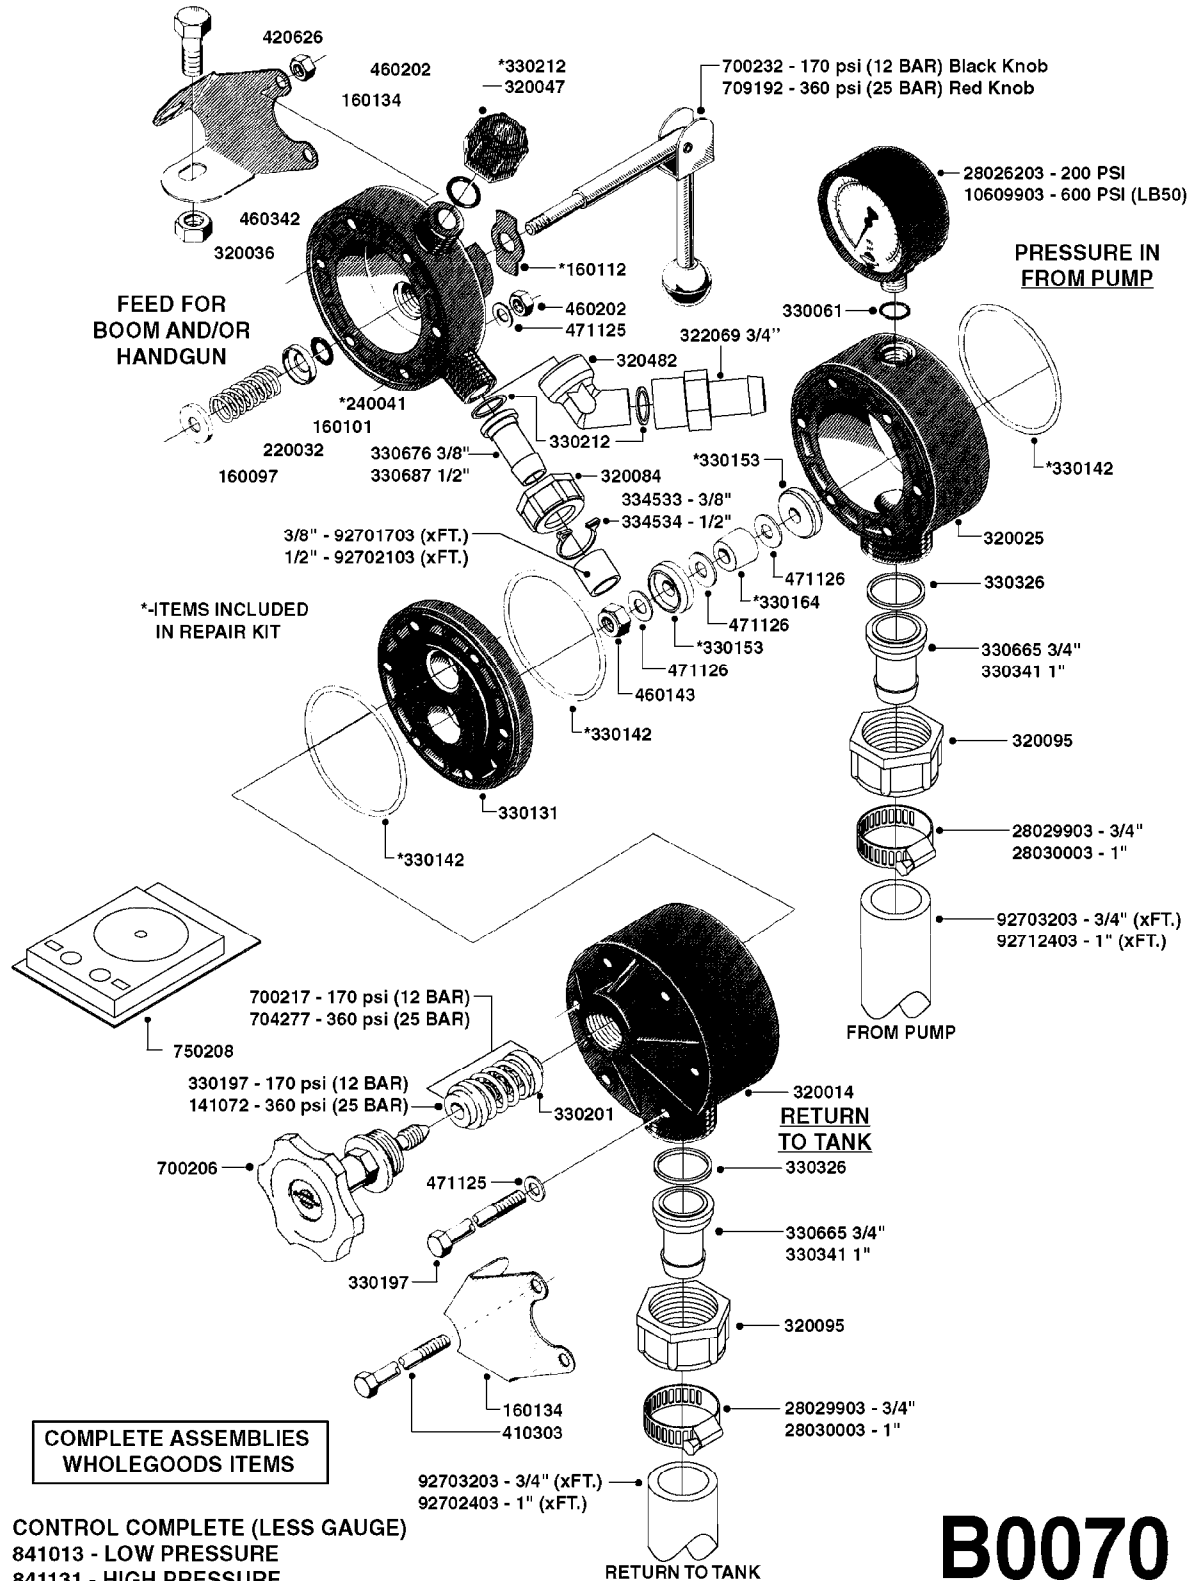

# B0030

parts-n°	order qty	description
146644	1	PIN D3X19 STAINLESS
160167	1	MOUNTING PLATE LP
160171	1	MOUNTING PLATE NK
241323	1	O-RING D5.3X2.4 NITRIL
320047	1	FITT.DK CAPNUT 1/2" BSP
320073	1	DISTRIBUTOR HOUSING 1/2"
320084	1	FITT.DK NUT 1/2" BSP
320095	1	FITT.DK NUT 1" BSP
320106	1	FITT.DK CAPNUT 1" BSP
320117	1	FITT.DK CONN.1/2"BSP F. 1" CAP
330212	1	O-RING D19/D14X2.4 F.1/2"NUT
330293	1	VALVE SEAT WITH 3/8" HOSE TAIL
330304	1	VALVE CONE D14
330315	1	O-RING D18.4/D13X.6
330326	1	O-RING D30/D24X2 F.1"NUT
330337	1	HANDLE F. FLIP VALVE
331122	1	VALVE SEAT WITH 1/2" HOSE TAIL
334533	1	CLAMP HOSE PLASTIC 3/8"
334534	1	CLAMP HOSE PLASTIC 1/2"
420582	1	BOLT HEX 8.8 DEL M8X20 FT A2
420626	1	BOLT HEX 8.8 DEL M10X20 FT
460342	1	NUT HEX M10 DEL DIN934
460364	1	NUT HU M8 A2 SS DIN934
702634	1	DIST.HOUSING ASSEMBLY (2-VALVE)
709741	1	VALVE ASSY. 1/2" FLIP LEVER
841072	1	DISTRIBUT. VALVE 1/2" NK
841094	1	DISTRIBUT. VALVE 1/2" LP,BL
92701703	1	HOSE R X3/8" X300PSI WP X0012"
92702103	1	HOSE R X1/2" X300PSI WP X0012"