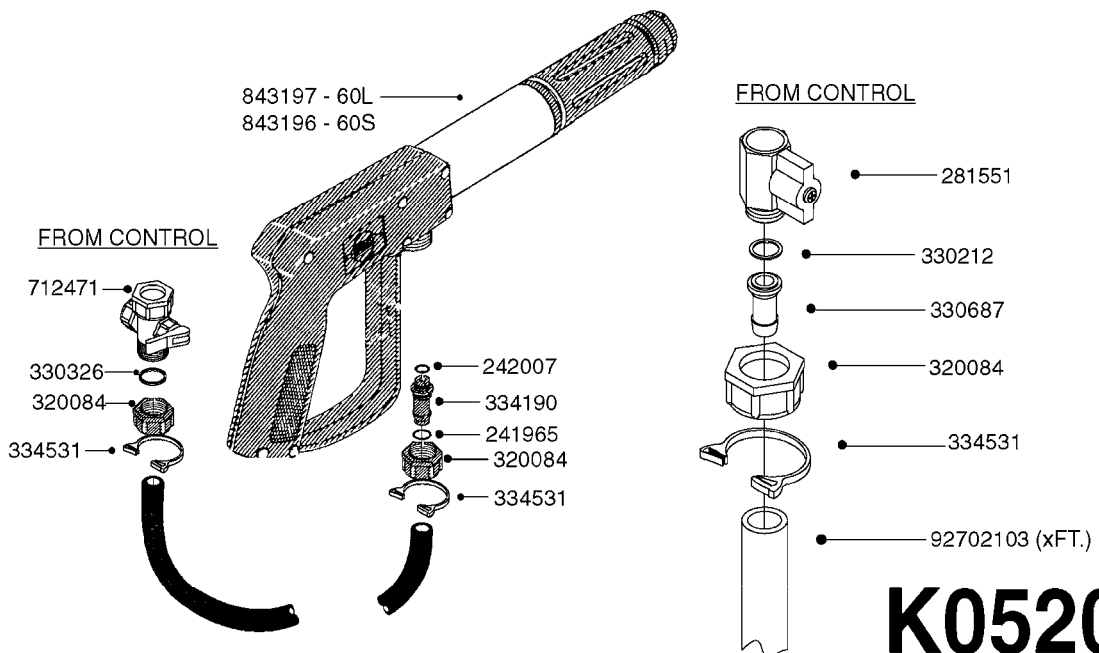

HOSE WRAPS  
K0520-HIN, 01:01:16

Page 1  
Date 06.11.2017 18:00

parts-n°	order qty	description
241965	1	O-RING 12.1 X 1.6
242007	1	O-RING D9.1X1.6
281551	1	BALL VALVE 1/2"
320084	1	FITT.DK NUT 1/2" BSP
330212	1	O-RING D19/D14X2.4 F.1/2"NUT
330326	1	O-RING D30/D24X2 F.1"NUT
330687	1	FITT.DK HB 1/2" F. 1/2" NUT
334190	1	FITT.DK HB 1/2' F. PISTOL 60S
334531	1	CLAMP HOSE PLASTIC 3/4"
636223	1	POST 12 VOLT TR30
712471	1	AGITATION VALVE ASSY. ON/OFF
843196	1	GUN, MODEL 60S
843197	1	HANDGUN KIT TYPE 60 LONG
10013403	1	BOLT HEX 3/8-16X1 1/4 HCS Z5
10013503	1	NUT HEX NC 3/8"
10178903	1	WRAP HOSE SIDE MOUNT PLATE
10179003	1	WRAP HOSE BOTTOM PLATE MOUNT
10179403	1	WRAP WELDMENT FOR HI101789
10179503	1	WRAP WELDMENT FOR HI101790
10225603	1	BKT.FOR HOSE WRAP MOUNT NL NK
10225703	1	WRAP HOSE BDL.BOTTOM PLATE
92702103	1	HOSE R X1/2" X300PSI WP X0012"