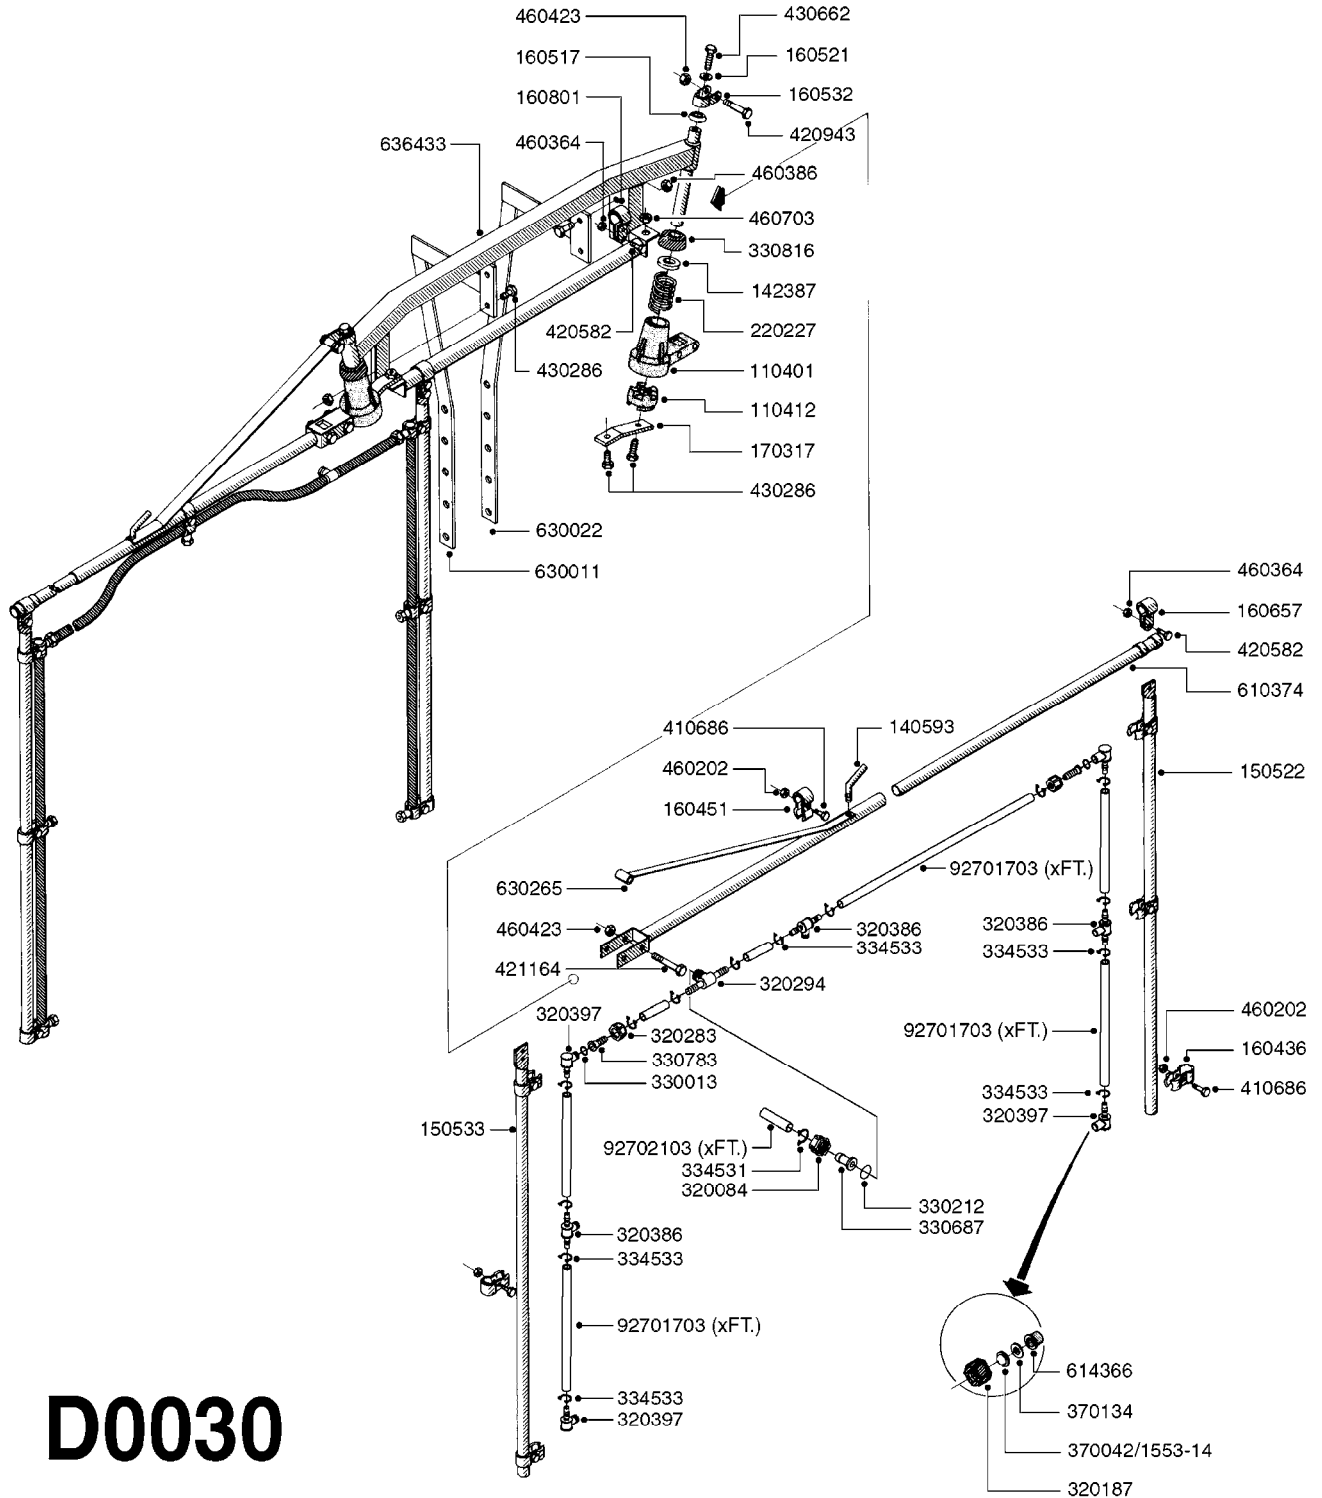

BOOM - V-II
D0030-HIN, 01:01:16

Page 0
Date 06.11.2017 18:00

BOOM - V-II
D0030-HIN, 01:01:16

Page 1
Date 06.11.2017 18:00

parts-n°	order qty	description
110401	1	SPRING HOUSING STD BOOM
110412	1	CLUTCH STANDARD BOOM
140593	1	THUMB SCREW
142387	1	WASHER D40D23X5
150522	1	DROP TUBE WINE II
150533	1	DROP TUBE WINE II
160436	1	PIPE BRANCH HOLDER D22,2
160451	1	PIPE BRANCH HOLDER D25,4
160517	1	SPACER COLLAR, STANDARD BOM
160521	1	WASHER D30.5/D13X2
160532	1	CLAMP SWIVEL F. BOOM 14'H.D.
160657	1	CLIP FITTING FOT D22,2
160801	1	CLIP FITTINGS 31.7
170317	1	CROSSBAR FOR BOOM WINE II
220227	1	SPRING FOR PIVOT
320084	1	FITT.DK NUT 1/2" BSP
320187	1	FITT.DK CAP 3/8" BSP BLACK
320283	1	FITT.DK NUT 3/4"BSP
320294	1	FITT.DK TEE 3/8X3/8HB X1/2"BSP
320386	1	FITT.DK TEE 3/8X3/8HB X3/8"BSP
320397	1	FITT.DK ELB 3/8"HB X 3/8" BSP
330013	1	O-RING D15/D10X2.5 F.3/8"NUT
330212	1	O-RING D19/D14X2.4 F.1/2"NUT
330687	1	FITT.DK HB 1/2" F. 1/2" NUT
330783	1	FITT.DK HB 3/8"F.3/8" NUT
330816	1	DUST COVER PLASTIC/STD.BOOM
334531	1	CLAMP HOSE PLASTIC 3/4"
334533	1	CLAMP HOSE PLASTIC 3/8"
370042	1	NOZZLE CONE JET 1553-14
370134	1	NOZZLE SWIRL 1554-GREY
410686	1	BOLT HEX 8.8 DEL M6X30
420582	1	BOLT HEX 8.8 DEL M8X20 FT A2
420943	1	BOLT HEX 8.8 DEL M10X50
421164	1	BOLT HEX 8.8 DEL M10X70
430286	1	BOLT HEX 8.8 DEL M12X30 FT
430662	1	BOLT HEX 8.8 DEL M12X20 FT
460202	1	NUT HEX M6
460364	1	NUT HU M8 A2 SS DIN934
460386	1	NUT HEX M12X1.75
460423	1	NUT HEX M10X1.50 LOCK DIN985A2 SS
460703	1	NUT HEX M12X1.75 LOCK DIN985A2 SS
610374	1	BOOM WING OUT.SECTION (WINE11)
614366	1	FILTER 50 MESH F.NOZZLE BLUE
630011	1	630011
630022	1	630022
630265	1	BOOM WING 14' BOOM
636433	1	CENTER SECTION 14' BOOM D27.0
92701703	1	HOSE R X3/8" X300PSI WP X0012"
92702103	1	HOSE R X1/2" X300PSI WP X0012"