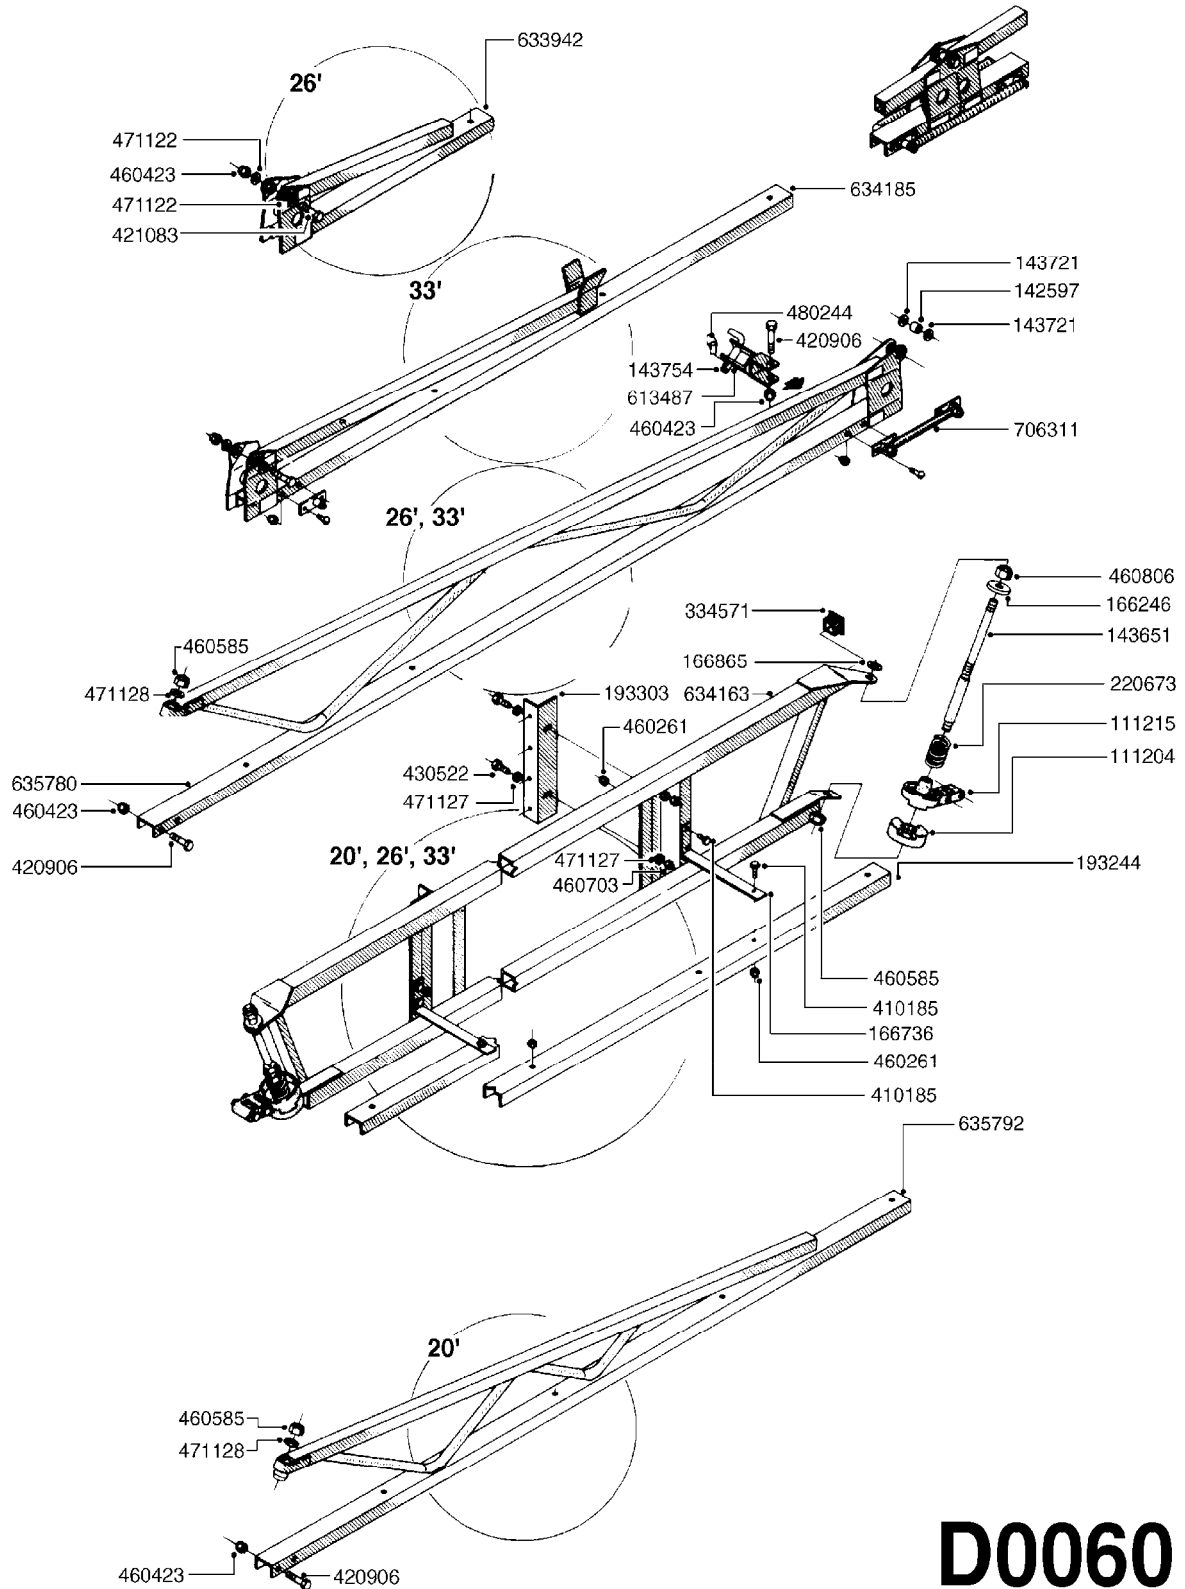

BOOM - SB 20' 26' 33'  
D0060-HIN, 01:01:16

Page 0  
Date 06.11.2017 18:00

**D0060**

BOOM - SB 20' 26' 33'  
D0060-HIN, 01:01:16

Page 1  
Date 06.11.2017 18:00

parts-n°	order qty	description
111204	1	CLAW CLUTCH/LOWER D80
111215	1	CLAW CLUTCH/UPPER D80
142597	1	DISTANCE TUBE
143651	1	AXLE M20/M16 L=355 F/BREAKAWAY
143721	1	FRICITION DISC FOR BOOM D30
143754	1	PIN D10 X 56
166246	1	WASHER CUP D53 F.SPRING
166736	1	CLAMP FOR SB BOOM
166865	1	WASHER D35/D25X2
193244	1	NOZZLE TRACK 6-8-10 M SB
193303	1	SUPPORTING ARM FOR SB BOOM
220673	1	SPRING F.PIVOT 100 X 51
334571	1	PLUG 40x40x2 F.SQ.TUBE
410185	1	BOLT HEX 8.8 DEL M6X16
420906	1	BOLT HEX 8.8 DEL M10X60
421083	1	BOLT HEX 8.8 DEL M10X65
430522	1	BOLT HEX 8.8 DEL M12X25 FT
460261	1	NUT HEX M6X1.00 LOCK DIN985 A2 SS
460423	1	NUT HEX M10X1.50 LOCK DIN985A2 SS
460585	1	LOCKING NUT M16 DIN985 A2 SS
460703	1	NUT HEX M12X1.75 LOCK DIN985A2 SS
460806	1	NUT HEX M20X2.50 LOCK DIN985A2 SS
471122	1	WASHER, M10, Ø20/10.5X 2.0, SS
471127	1	WASHER Z12N 13X24X2,5 RST
471128	1	WASHER, M16, Ø30/17.0X 3.0, SS
480244	1	PIN SNAP D4.5
613487	1	TRANSPORT FITTINGS FOR SB BOOM
633942	1	OUTER BOOM WING 26', 28' SB
634163	1	CENTER SECTION - 20',26',33'
634185	1	BOOM WING OUTER PART 33' SB
635780	1	INNER WING SEC. 26',28',33'SB
635792	1	BOOM WING - 20',21'SB-BOOM
706311	1	SPRING WITH HAND-GRIB