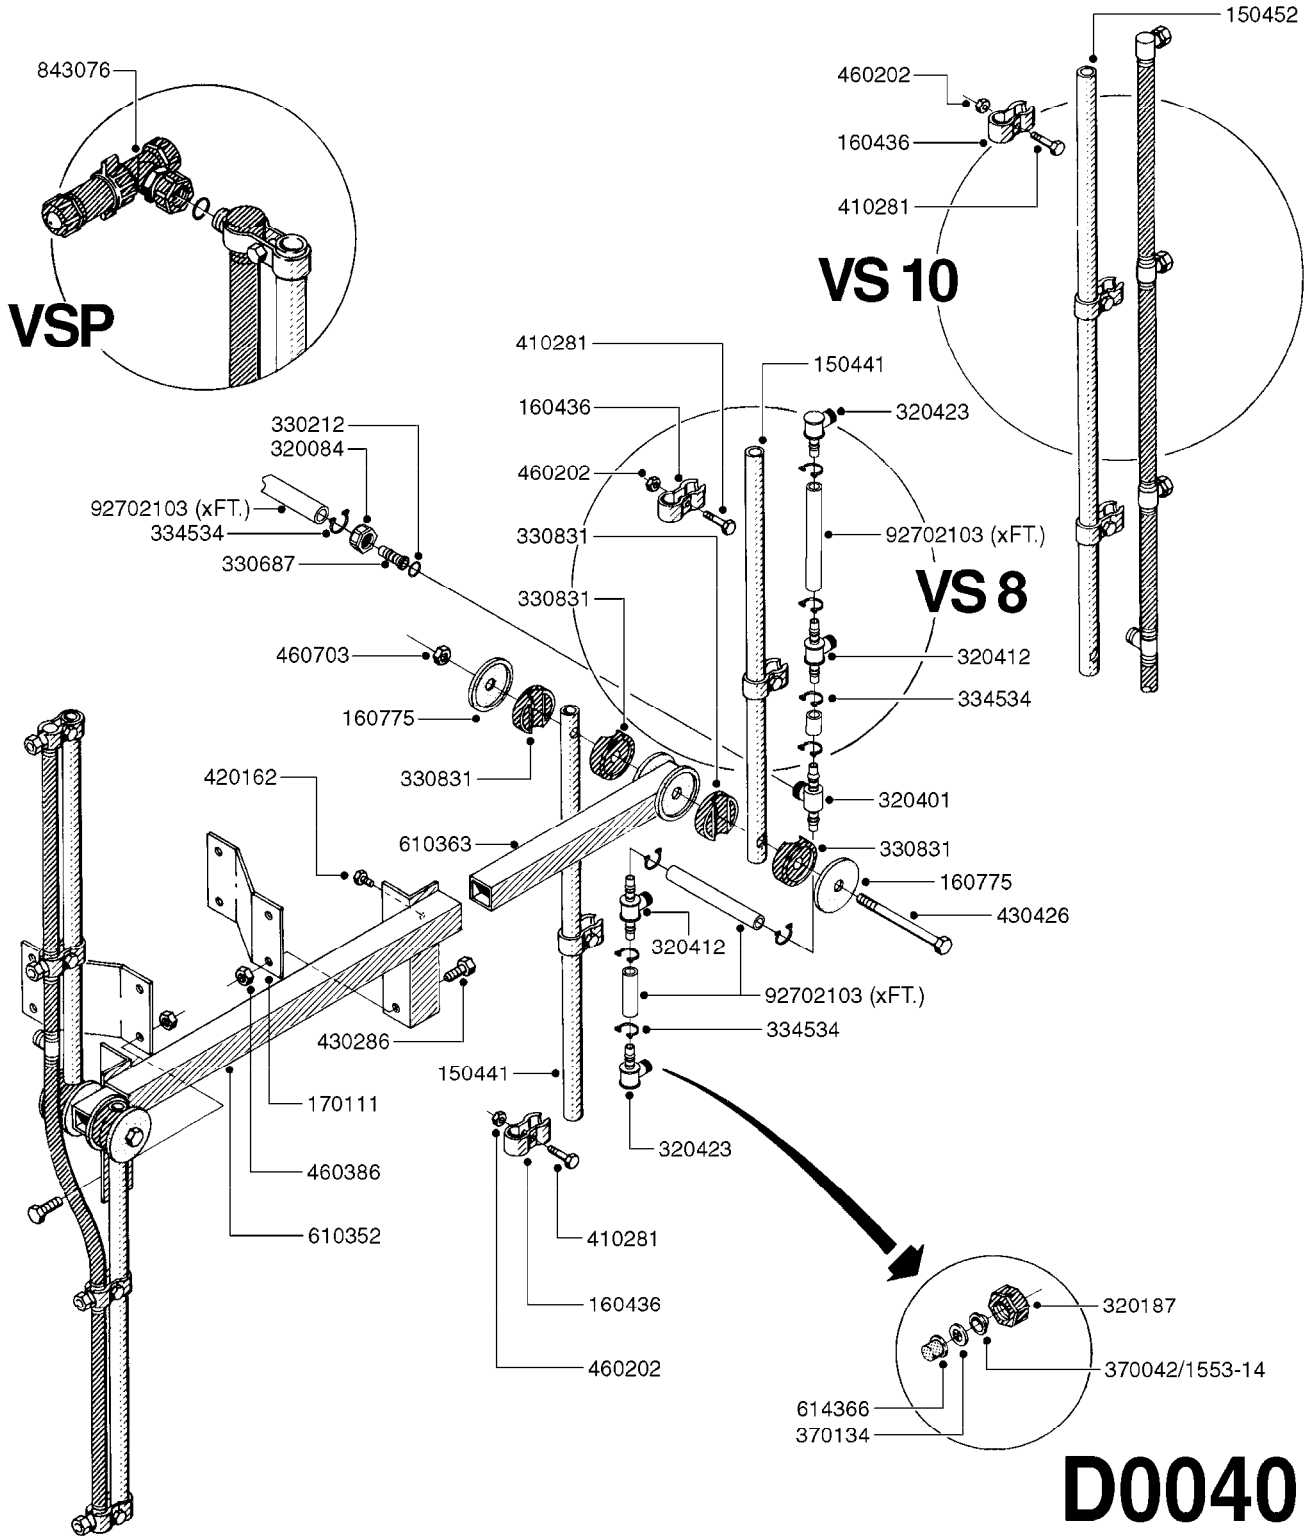

BOOM - V-II  
D0030-HIN, 01:01:16

Page 0  
Date 06.11.2017 18:00

**D0030**

BOOM - V-II  
D0030-HIN, 01:01:16

Page 1  
Date 06.11.2017 18:00

parts-n°	order qty	description
110401	1	SPRING HOUSING STD BOOM
110412	1	CLUTCH STANDARD BOOM
140593	1	THUMB SCREW
142387	1	WASHER D40D23X5
150522	1	DROP TUBE WINE II
150533	1	DROP TUBE WINE II
160436	1	PIPE BRANCH HOLDER D22,2
160451	1	PIPE BRANCH HOLDER D25,4
160517	1	SPACER COLLAR, STANDARD BOM
160521	1	WASHER D30.5/D13X2
160532	1	CLAMP SWIVEL F. BOOM 14'H.D.
160657	1	CLIP FITTING FOT D22,2
160801	1	CLIP FITTINGS 31.7
170317	1	CROSSBAR FOR BOOM WINE II
220227	1	SPRING FOR PIVOT
320084	1	FITT.DK NUT 1/2" BSP
320187	1	FITT.DK CAP 3/8" BSP BLACK
320283	1	FITT.DK NUT 3/4"BSP
320294	1	FITT.DK TEE 3/8X3/8HB X1/2"BSP
320386	1	FITT.DK TEE 3/8X3/8HB X3/8"BSP
320397	1	FITT.DK ELB 3/8"HB X 3/8" BSP
330013	1	O-RING D15/D10X2.5 F.3/8"NUT
330212	1	O-RING D19/D14X2.4 F.1/2"NUT
330687	1	FITT.DK HB 1/2" F. 1/2" NUT
330783	1	FITT.DK HB 3/8"F.3/8" NUT
330816	1	DUST COVER PLASTIC/STD.BOOM
334531	1	CLAMP HOSE PLASTIC 3/4"
334533	1	CLAMP HOSE PLASTIC 3/8"
370042	1	NOZZLE CONE JET 1553-14
370134	1	NOZZLE SWIRL 1554-GREY
410686	1	BOLT HEX 8.8 DEL M6X30
420582	1	BOLT HEX 8.8 DEL M8X20 FT A2
420943	1	BOLT HEX 8.8 DEL M10X50
421164	1	BOLT HEX 8.8 DEL M10X70
430286	1	BOLT HEX 8.8 DEL M12X30 FT
430662	1	BOLT HEX 8.8 DEL M12X20 FT
460202	1	NUT HEX M6
460364	1	NUT HU M8 A2 SS DIN934
460386	1	NUT HEX M12X1.75
460423	1	NUT HEX M10X1.50 LOCK DIN985A2 SS
460703	1	NUT HEX M12X1.75 LOCK DIN985A2 SS
610374	1	BOOM WING OUT.SECTION (WINE11)
614366	1	FILTER 50 MESH F.NOZZLE BLUE
630011	1	630011
630022	1	630022
630265	1	BOOM WING 14' BOOM
636433	1	CENTER SECTION 14' BOOM D27.0
92701703	1	HOSE R X3/8" X300PSI WP X0012"
92702103	1	HOSE R X1/2" X300PSI WP X0012"