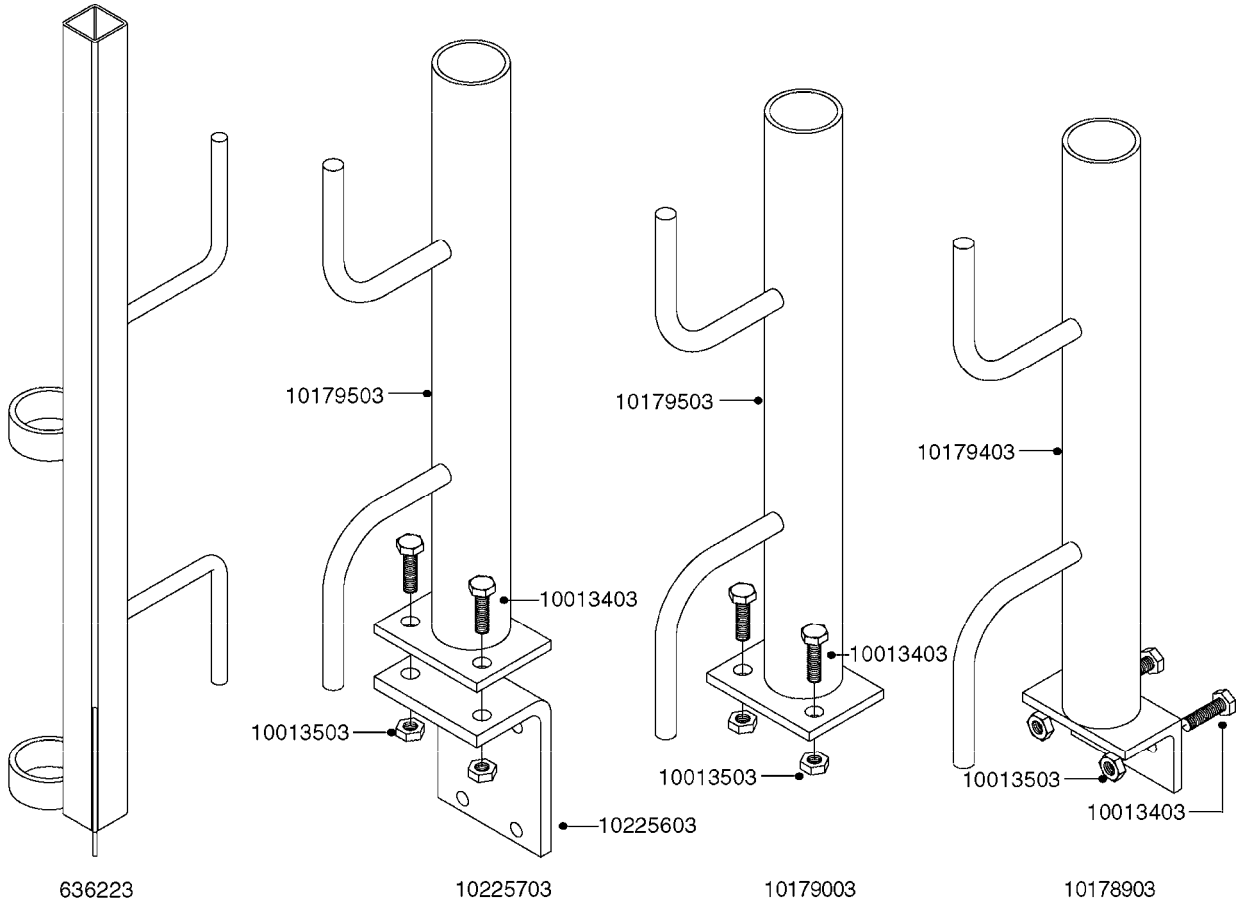

# K0480

HANDGUN TYPE 60S/60L POST 95  
K0480-HIN, 01:01:16

Page 1

Date 06.11.2017 18:00

parts-n°	order qty	description
130390	1	TEE 3/8'X 1/2' BSP F.TYPE 60S
145791	1	CONE FOR ON/OFF
147063	1	SWIRL F.SPRAY GUN TYPE 60
240936	1	O-RING D13.3X2.4 NITRIL
241441	1	O-RING D29.3X3
241965	1	O-RING 12.1 X 1.6
242007	1	O-RING D9.1X1.6
242013	1	SPRING RUBBER F/TRIGGER
242033	1	O-RING
242064	1	SLEEVE RUBBER 3X8X4MM
320084	1	FITT.DK NUT 1/2" BSP
322073	1	HOUSING F.SWIRL TYPE 60S H.G.
322075	1	HOUSING F. NOZZLE
330013	1	O-RING D15/D10X2.5 F.3/8"NUT
334117	1	HANDLE PIECE RIGHT F.60S/60L
334118	1	HANDLE PIECE LEFT F.60S/60L
334121	1	SEAT FOR ON-OFF TYPE
334190	1	FITT.DK HB 1/2' F. PISTOL 60S
334533	1	CLAMP HOSE PLASTIC 3/8"
334534	1	CLAMP HOSE PLASTIC 1/2"
334653	1	FITT.DK HB 3/8' F.HANDGUN
334655	1	TRIGGER SAFETY F.60S/60L GUN
371314	1	NOZZLE CERAMIC 1099-20
440634	1	SCREW 5/8"
480716	1	PIN D3X6 STAINLESS
615455	1	TUBE F.LANCE TYPE 60L
725476	1	SPINDLE
725477	1	TRIGGER
750270	1	GASKET KIT F.SPRAY GUN
843196	1	GUN, MODEL 60S
843197	1	HANDGUN KIT TYPE 60 LONG
92701703	1	HOSE R X3/8" X300PSI WP X0012"
92702103	1	HOSE R X1/2" X300PSI WP X0012"

HOSE WRAPS  
K0520-HIN, 01:01:16

Page 1  
Date 06.11.2017 18:00

parts-n°	order qty	description
241965	1	O-RING 12.1 X 1.6
242007	1	O-RING D9.1X1.6
281551	1	BALL VALVE 1/2"
320084	1	FITT.DK NUT 1/2" BSP
330212	1	O-RING D19/D14X2.4 F.1/2"NUT
330326	1	O-RING D30/D24X2 F.1"NUT
330687	1	FITT.DK HB 1/2" F. 1/2" NUT
334190	1	FITT.DK HB 1/2' F. PISTOL 60S
334531	1	CLAMP HOSE PLASTIC 3/4"
636223	1	POST 12 VOLT TR30
712471	1	AGITATION VALVE ASSY. ON/OFF
843196	1	GUN, MODEL 60S
843197	1	HANDGUN KIT TYPE 60 LONG
10013403	1	BOLT HEX 3/8-16X1 1/4 HCS Z5
10013503	1	NUT HEX NC 3/8"
10178903	1	WRAP HOSE SIDE MOUNT PLATE
10179003	1	WRAP HOSE BOTTOM PLATE MOUNT
10179403	1	WRAP WELDMENT FOR HI101789
10179503	1	WRAP WELDMENT FOR HI101790
10225603	1	BKT.FOR HOSE WRAP MOUNT NL NK
10225703	1	WRAP HOSE BDL.BOTTOM PLATE
92702103	1	HOSE R X1/2" X300PSI WP X0012"