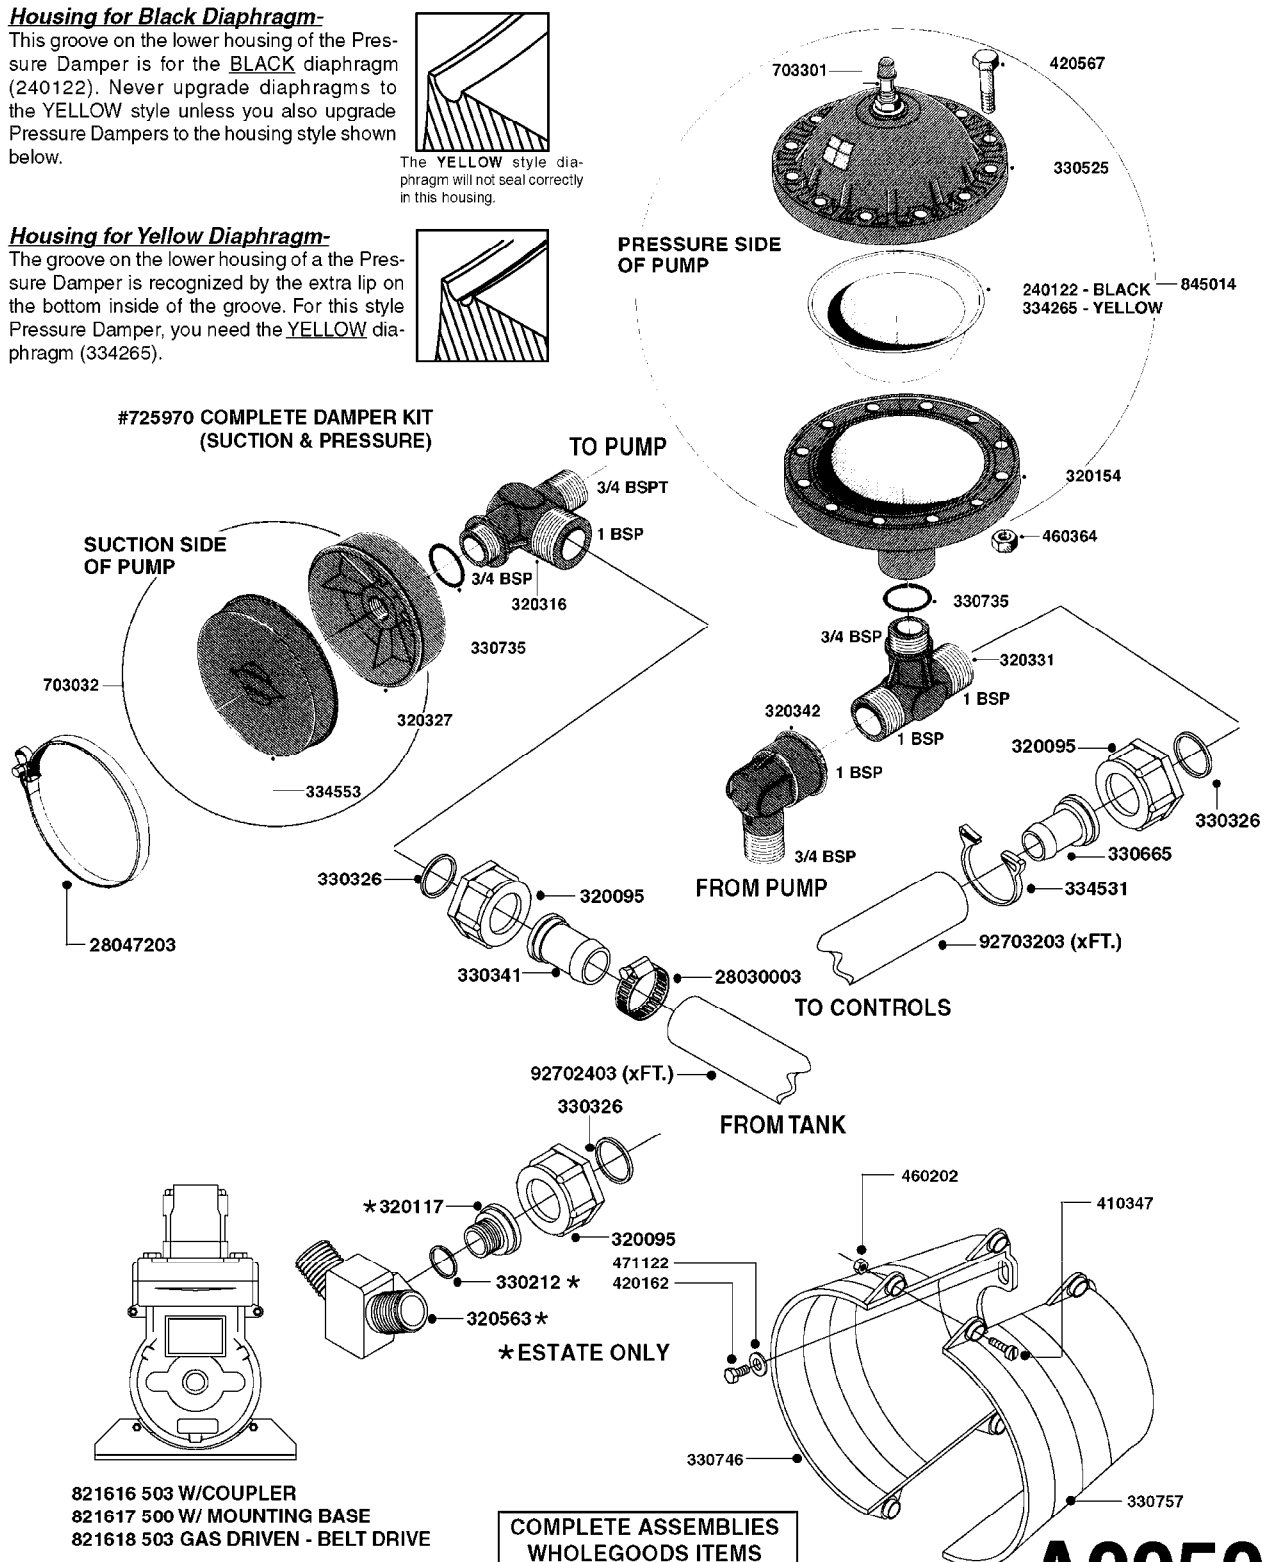

Housing for Yellow Diaphragm-

The groove on the lower housing of a Pressure Damper is recognized by the extra lip on the bottom inside of the groove. For this style Pressure Damper, you need the **YELLOW** diaphragm (334265).