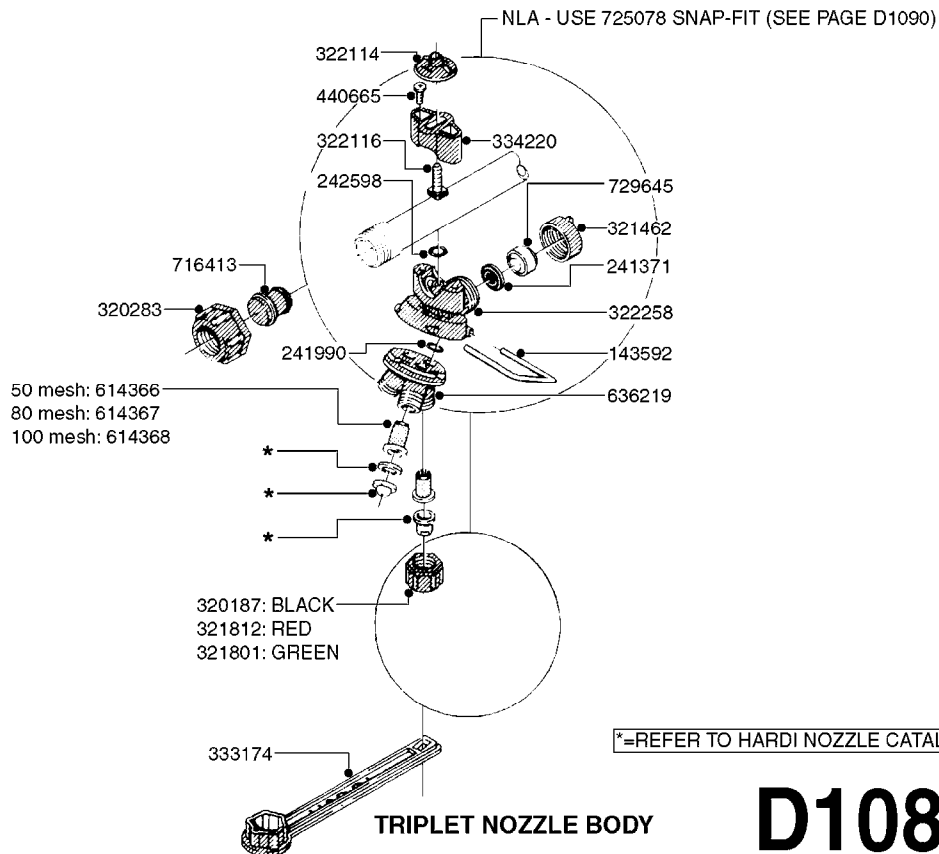

NOZZLE BODIES - THREADED
D1080-HIN, 01:01:16

Page

0

Date

06.11.2017 18:00