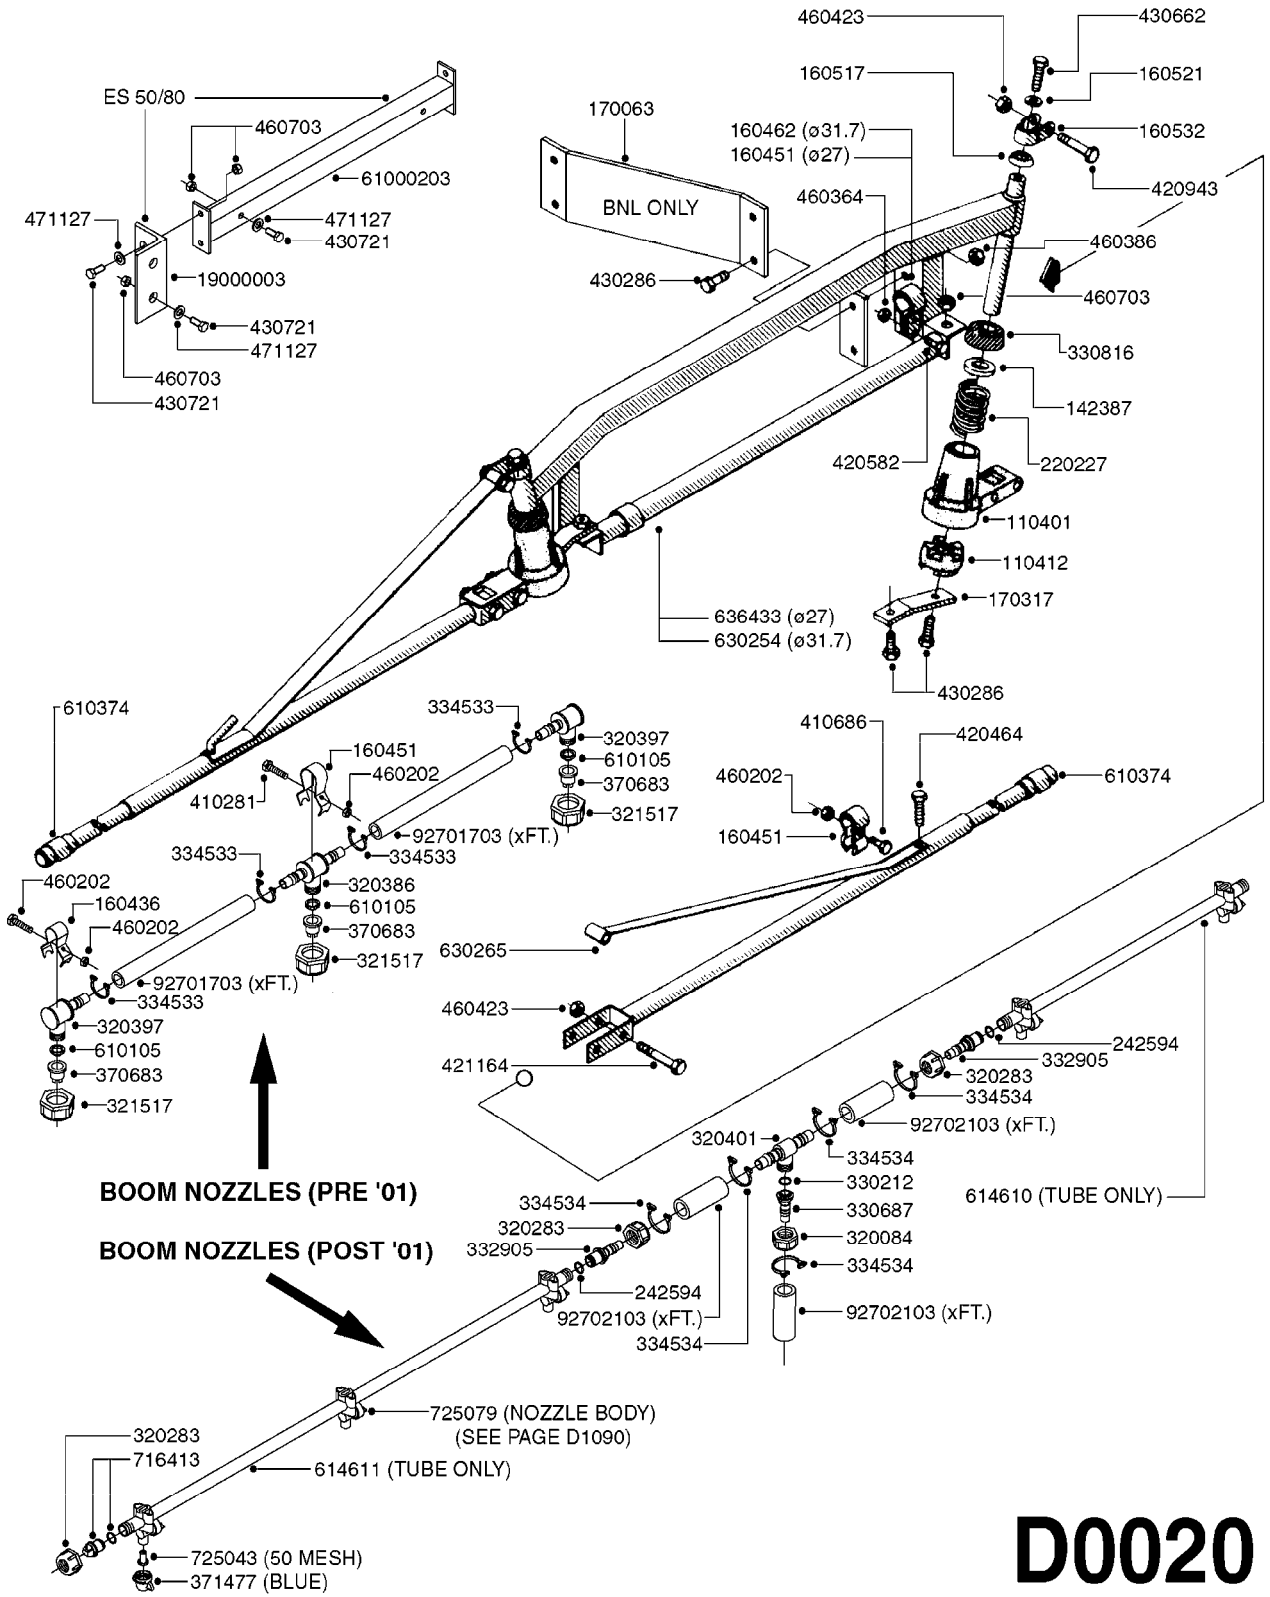

D0020

BOOM - 14' HD
D0020-HIN, 01:01:16

Page 1
Date 06.11.2017 18:00

parts-n°	order qty	description
110401	1	SPRING HOUSING STD BOOM
110412	1	CLUTCH STANDARD BOOM
142387	1	WASHER D40D23X5
160436	1	PIPE BRANCH HOLDER D22,2
160451	1	PIPE BRANCH HOLDER D25,4
160462	1	PIPE BRANCH HOLDER D31,7
160517	1	SPACER COLLAR, STANDARD BOM
160521	1	WASHER D30.5/D13X2
160532	1	CLAMP SWIVEL F. BOOM 14'H.D.
170063	1	SUPPORT BRKT.(USE-#725434 kit)
170317	1	CROSSBAR FOR BOOM WINE II
220227	1	SPRING FOR PIVOT
242594	1	O-RING D14 X 1.78 SCH.70-EPDM
320084	1	FITT.DK NUT 1/2" BSP
320283	1	FITT.DK NUT 3/4"BSP
320386	1	FITT.DK TEE 3/8X3/8HB X3/8"BSP
320397	1	FITT.DK ELB 3/8"HB X 3/8" BSP
320401	1	FITT.DK TEE 1/2X1/2HB X1/2"BSP
321517	1	FITT.DK CAP 3/8" BSP WHITE
330212	1	O-RING D19/D14X2.4 F.1/2"NUT
330687	1	FITT.DK HB 1/2" F. 1/2" NUT
330816	1	DUST COVER PLASTIC/STD.BOOM
332905	1	FITT.DK HB 1/2" F. 3/4" CAP
334533	1	CLAMP HOSE PLASTIC 3/8"
334534	1	CLAMP HOSE PLASTIC 1/2"
370683	1	NOZZLE FLAT FAN 4110-16
371477	1	COLOR TIP S4110-30 BLUE
410281	1	BOLT HEX 8.8 DEL M6X25 DIN933 A2
410686	1	BOLT HEX 8.8 DEL M6X30
420464	1	BOLT HEX 8.8 DEL 3/8'X20MM
420582	1	BOLT HEX 8.8 DEL M8X20 FT A2
420943	1	BOLT HEX 8.8 DEL M10X50
421164	1	BOLT HEX 8.8 DEL M10X70
430286	1	BOLT HEX 8.8 DEL M12X30 FT
430662	1	BOLT HEX 8.8 DEL M12X20 FT
430721	1	BOLT HEX 8.8 DEL M12X40 FT
460202	1	NUT HEX M6
460364	1	NUT HU M8 A2 SS DIN934
460386	1	NUT HEX M12X1.75
460423	1	NUT HEX M10X1.50 LOCK DIN985A2 SS
460703	1	NUT HEX M12X1.75 LOCK DIN985A2 SS
471127	1	WASHER Z12N 13X24X2,5 RST
610105	1	NOZZLE FILTER
610374	1	BOOM WING OUT.SECTION (WINE11)
614610	1	NOZZLE TUBE 2 HOLE L-24"/SP20"
614611	1	NOZZLE TUBE 3 HOLE L-44"/SP20"
630265	1	BOOM WING 14' BOOM
636433	1	CENTER SECTION 14' BOOM D27.0
716413	1	FITT.DK PLUG ASSY. F.NOZ TUBE
725043	1	SCREEN 50 MESH W.GASKET,BLUE
725079	1	NOZZLE ASSY.SING.SNAP-FIT GREN
19000003	1	MOUNT ANGLE BRACKET ES50/80
61000203	1	MOUNT BRACKET F.14' BOOM
92701703	1	HOSE R X3/8" X300PSI WP X0012"
92702103	1	HOSE R X1/2" X300PSI WP X0012"