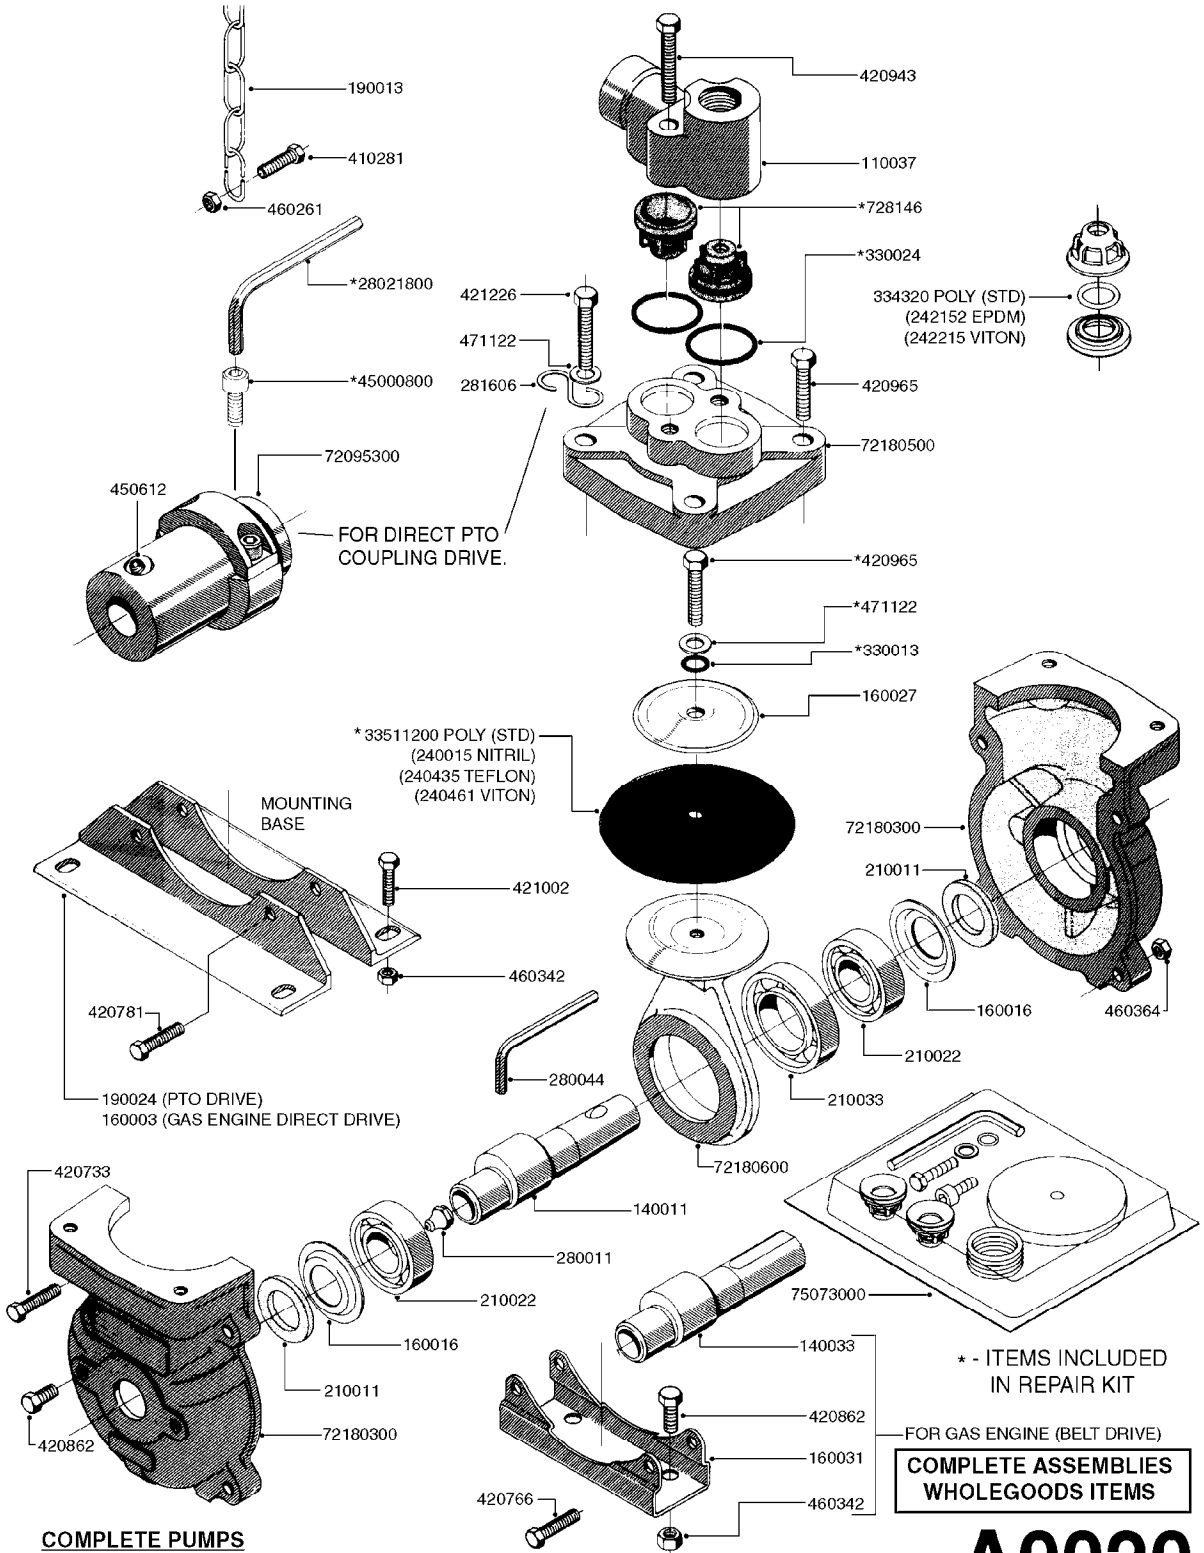

# A0010

PUMP - 500  
A0010-HIN, 01:01:16

Page 1

Date 06.11.2017 18:00

parts-n°	order qty	description
110037	1	VALVE CHAMBER MOD 500 PAINTED
140011	1	CRANK SHAFT MODEL 500
140033	1	CRANK SHAFT,MODEL 500/4
160003	1	PUMP MOUNT PLATE TALL 500/600
160016	1	DUST PLATE
160027	1	DIAPHRAGM UPPER DISC 500-600
160031	1	BASE PLATE MODEL 500-600
190013	1	CHAIN 35XL=800
194839	1	ANGLE IRON FOOT, M 500-600 RED
210011	1	SEAL FELT D39/23 X 4
210022	1	BEARING BALL 6205
210033	1	BEARING BALL 6007
240015	1	DIAPHRAGM MODEL 500-600 NITRIL
240461	1	DIAPHRAGM MODEL 500-600 VITON
242152	1	O-RING D18.2X3 EPDM
242215	1	O-RING D18X3 VITON
280011	1	GREASE NIPPLE 1/8' SAE H TR
280033	1	KEY HEXAGON W9 5/16"
280044	1	KEY HEXAGON W6 3/16'
281606	1	S-HOOK GALVANIZED
330013	1	O-RING D15/D10X2.5 F.3/8"NUT
330024	1	O-RING D41,1/D34.5 X 3,5
334320	1	O-RING D18X3 POLYURETHANE
410281	1	BOLT HEX 8.8 DEL M6X25 DIN933 A2
420066	1	BOLT HEX 8.8 DEL 3/8"X50MM
420081	1	BOLT HEX 8.8 DEL 3/8"X40MM
420092	1	BOLT HEX 8.8 RAW 3/8"X45MM
420162	1	BOLT HEX 8.8 DEL 3/8"x15MM
420744	1	SCEW HM 8X40/22 A2 SS DIN931
420766	1	BOLT HEX 8.8 DEL M8X45
420781	1	BOLT HEX 8.8 DEL M8X50
420862	1	BOLT HEX 8.8 DEL M10X16 FT
420965	1	M10X40 MACHINE SCREW STAINLESS
421002	1	BOLT HEX 8.8 DEL M10X30 FT DIN933
450037	1	BOLT ROUND 3/8'X1' BLACK
450612	1	SCREW M10X16 POINTED
460261	1	NUT HEX M6X1.00 LOCK DIN985 A2 SS
460342	1	NUT HEX M10 DEL DIN934
460364	1	NUT HU M8 A2 SS DIN934
471122	1	WASHER, M10, Ø20/10.5X 2.0, SS
728146	1	VALVE FOR 361(726890/707932)
33511200	1	DIAPHRAGM 500-603 PUR 2006
72095300	1	COUPLING 1-3/8' X 25, PAINTED
72180300	1	PUMP HOUSING 503 RED W/BOLTS
72180500	1	DIAPHRAGM COVER 503 W/BOLTS
72180600	1	CONNECTING ROD FOR 503-603 M10
75072900	1	PUMP KIT 500 "06"

PUMP - 503  
A0020-HIN, 01:01:16

FOR DIRECT PTO COUPLING DRIVE.

MOUNTING BASE

190024 (PTO DRIVE)  
160003 (GAS ENGINE DIRECT DRIVE)

\* - ITEMS INCLUDED IN REPAIR KIT

FOR GAS ENGINE (BELT DRIVE)  
**COMPLETE ASSEMBLIES  
WHOLEGOODS ITEMS**