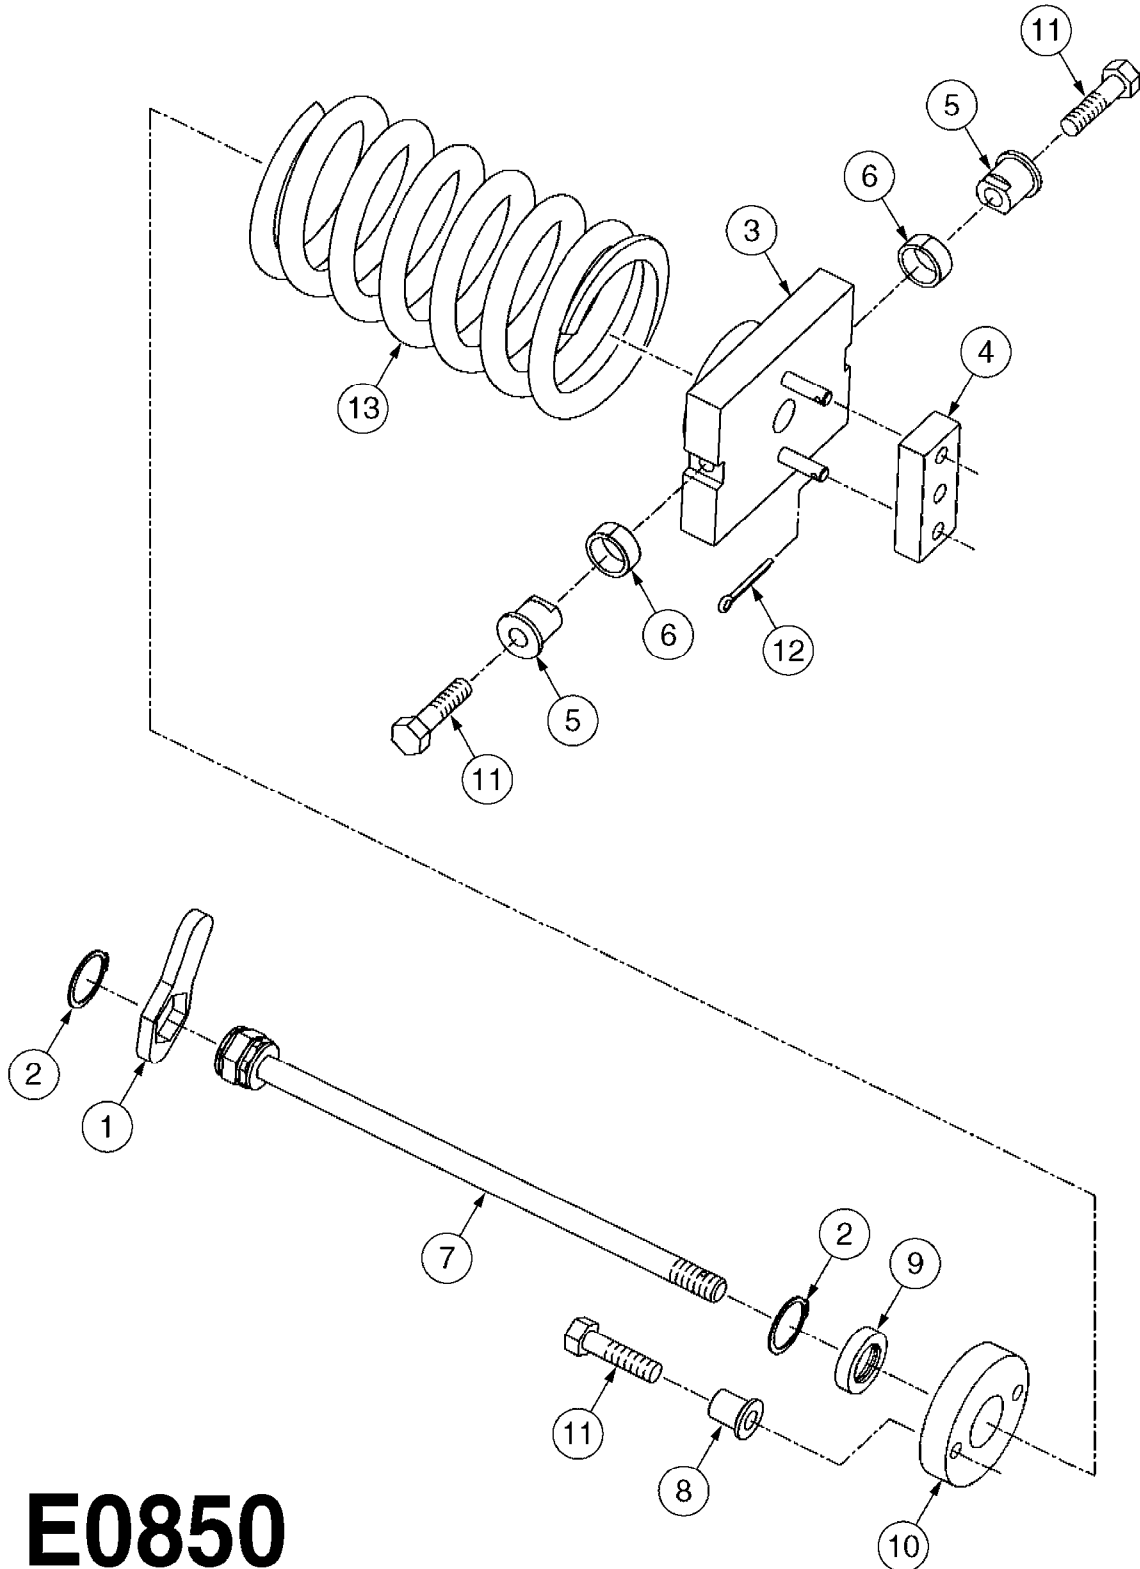

CAMOPLAST TENSIONER ASSEMBLY
E0850-HIN, 01:01:16

Page 1

Date 16.03.2016 14:01

Pos.	parts-n°	order qty	description
1	28074003	1	LOCK PLATE
2	28074103	1	SNAP RING
3	28078403	1	SPRING MOUNT
4	28078503	1	RETAINER PLATE
5	28078603	1	SLEEVE W/NOTCH
6	28078703	1	BUSHING 1/2"X1-1/4"ODX1"ID
7	28078803	1	ACME SCREW
8	28078903	1	SLEEVE, EXTEN.1"X1/2"IDX1.04"OD
9	28079003	1	SEAT, WASHER
10	28079103	1	SPRING PILOT
11	28083803	1	BOLT HEX 2"X1/2"-13 UNC
12	28084603	1	COTTER PIN 1-1/4" X 5/32"
13	28085103	1	SPRING
			SPRING FOR 30 SERIES
13	28085203	1	SPRING 9" X 5" X 3/4"
			SPRING FOR 40 SERIES