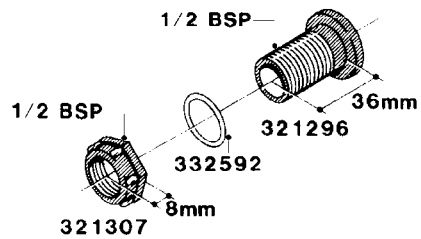

**L0050**

FITTINGS - HOSE CONNECTORS  
L0050-HIN, 01:01:16

Page 1

Date 16.03.2016 14:02

parts-n°	order qty	description
242594	1	O-RING D14 X 1.78 SCH.70-EPDM
320294	1	FITT.DK TEE 3/8X3/8HB X1/2"BSP
320305	1	FITT.DK HB 3/4'- 3/4' BSP
320386	1	FITT.DK TEE 3/8X3/8HB X3/8"BSP
320397	1	FITT.DK ELB 3/8"HB X 3/8" BSP
320401	1	FITT.DK TEE 1/2X1/2HB X1/2"BSP
320412	1	FITT.DK TEE 1/2X1/2HB X3/8'BSP
320423	1	FITT.DK ELB 1/2'HB X 3/8' BSP
320891	1	FITT.DK HB 3/8'- 3/8' BSP
320972	1	FITT.DK HB 5/16'- 1/4' BSP
322046	1	FITT.DK TEE 1/2X1/2HB X3/4'BSP
322048	1	FITT.DK TEE 3/4X3/4HB X3/4'BSP
330595	1	O-RING D24.6/D20X2.1 -3/4"
333137	1	FITT.DK CONN.1/2" F.NOZZ. DOUB
333141	1	FITT.DK CONN.1/2" F.NOZZ.SING
334041	1	FITT.DK CONN.3/4' F.NOZZ. SING
334042	1	FITT.DK CONN.3/4' F.NOZZ. DOUB
334195	1	FITT.DK ELB. 3/4"HB X 3/4"HB
10012103	1	FITT.PO.HB 1.25X1.50 IMB1012
10014003	1	FITT.PO.HB 1.25X1.25 IMB1010
10036903	1	FITT.PO.HB 1.50X1.50 IMB1212
28019303	1	FITTING HB ELB 3/4NPT-3/4HOSE
61016500	1	HOSE TAIL 3/4" 90°+RG CAP 3/4"
72026700	1	NOZZLE TUBE ADAPTER W/O-RING