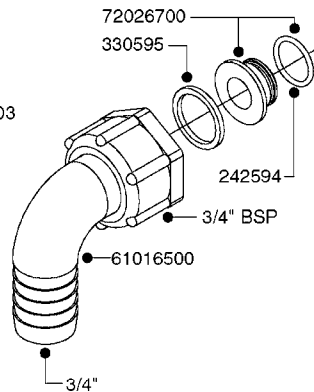

**L0040**

FITTINGS - NIPPLES & ELBOWS  
L0040-HIN, 01:01:16

Page 1

Date 16.03.2016 14:02

parts-n°	order qty	description
10530803	1	FITT.PO.SE 2.00X2.00 45 DEG.
320191	1	FITT.DK ELB 3/8' BSP 45 DEGREE
320482	1	FITT.DK ELB. 1/2" BSP 60 DEG.
320596	1	FITT.DK ELB 3/8'-1/2'BSP 45DEG
320607	1	FITT.DK HN 3/8M X 3/8F BSP LNG
320633	1	FITT.DK HN 3/8"M X 3/8"F BSP
321451	1	FITT.DK ELB.1-1/2 X1-1/4 80DEG
321532	1	FITT.DK REDUC 3/4' X 1/2' BSP
390233	1	FITT.DK REDUC 1-1/2" X 1" BSP

**L0050**

FITTINGS - HOSE CONNECTORS  
L0050-HIN, 01:01:16

Page 1

Date 16.03.2016 14:02

parts-n°	order qty	description
242594	1	O-RING D14 X 1.78 SCH.70-EPDM
320294	1	FITT.DK TEE 3/8X3/8HB X1/2"BSP
320305	1	FITT.DK HB 3/4'- 3/4' BSP
320386	1	FITT.DK TEE 3/8X3/8HB X3/8"BSP
320397	1	FITT.DK ELB 3/8"HB X 3/8" BSP
320401	1	FITT.DK TEE 1/2X1/2HB X1/2"BSP
320412	1	FITT.DK TEE 1/2X1/2HB X3/8'BSP
320423	1	FITT.DK ELB 1/2'HB X 3/8' BSP
320891	1	FITT.DK HB 3/8'- 3/8' BSP
320972	1	FITT.DK HB 5/16'- 1/4' BSP
322046	1	FITT.DK TEE 1/2X1/2HB X3/4'BSP
322048	1	FITT.DK TEE 3/4X3/4HB X3/4'BSP
330595	1	O-RING D24.6/D20X2.1 -3/4"
333137	1	FITT.DK CONN.1/2" F.NOZZ. DOUB
333141	1	FITT.DK CONN.1/2" F.NOZZ.SING
334041	1	FITT.DK CONN.3/4' F.NOZZ. SING
334042	1	FITT.DK CONN.3/4' F.NOZZ. DOUB
334195	1	FITT.DK ELB. 3/4"HB X 3/4"HB
10012103	1	FITT.PO.HB 1.25X1.50 IMB1012
10014003	1	FITT.PO.HB 1.25X1.25 IMB1010
10036903	1	FITT.PO.HB 1.50X1.50 IMB1212
28019303	1	FITTING HB ELB 3/4NPT-3/4HOSE
61016500	1	HOSE TAIL 3/4" 90°+RG CAP 3/4"
72026700	1	NOZZLE TUBE ADAPTER W/O-RING