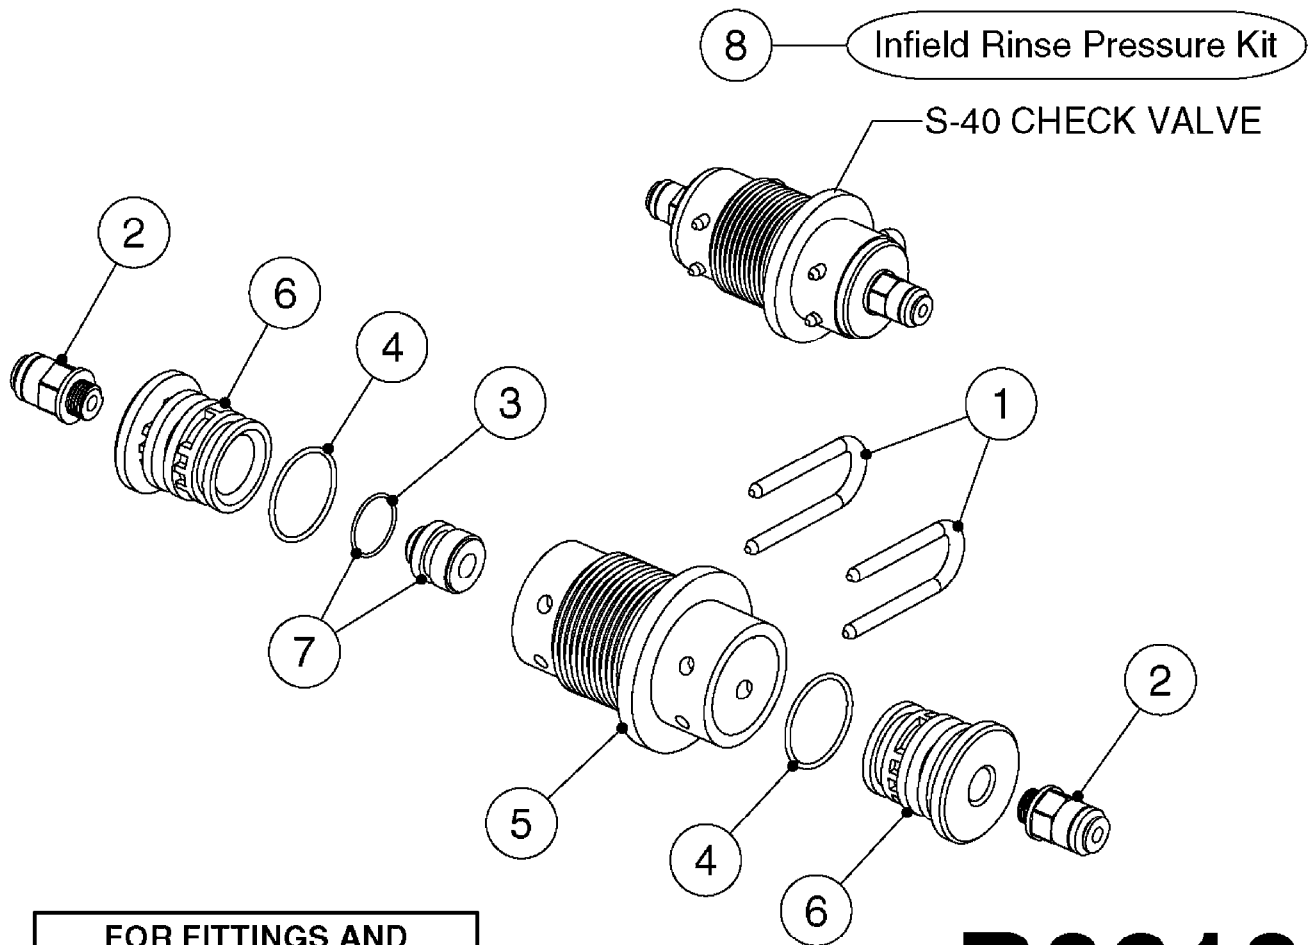

FOR S67 FITTINGS  
SEE PAGE L0100

**S67**

FOR S93 FITTINGS  
SEE PAGE L0110

**S93**

**B0500**

SMART VALVE S67 S93 (07)  
B0500-HIN, 01:01:16

Page 1  
Date 16.03.2016 14:00

Pos.	parts-n°	order qty	description
1	145996	1	FITT.DK S-67 FORK
2	145997	1	FITT.DK S-93 FORK
3	242351	1	O-RING D69.5X3.0 VITON F.S-93
4	285791	1	HAIR PIN S93/S67
5	322109	1	FITT.DK S-93 BULKHEAD NUT
6	322224	1	FITT.DK S-67 TEE
7	322320	1	NUT F.3 WAY VALVE S56
8	334545	1	FITT.DK S-93 TEE
9	334572	1	FITT.DK S-93 ADAPTOR MALE MALE
10	334594	1	PLUG F.VALVE HANDLE BLACK
11	410362	1	BOLT HEX 8.8 SS M6X20 FT
12	410922	1	CYL.SKR 8.8 DEL M4X20 RST
12	450902	1	BOLT ALLEN HEAD M4 X 16MM
13	471125	1	WASHER, M6, Ø12/ 6.4X 1.6, SS
14	480733	1	PIN D6 X 40
15	480803	1	PIN Ø4 X 25
16	741844	1	VALVE HANDLE ASSY. SUCTION NCM
17	741845	1	VALVE HANDLE ASSY. PRESSUR NCM
18	14021500	1	SPINDLE F.S93 SMART VALVE
19	14022700	1	SPACER TUBE Ø10 L=212 SS
20	14038100	1	AXLE FOR SUCTION VALVE HANDLE
21	14038200	1	AXLE FOR PRESSURE VALVE HANDLE
22	14068700	1	SPINDLE,SMART VALVE S67 10MM
23	16059900	1	BRACKET 2 STK S93 SMART VALVE
24	16082300	1	BRACKET 2PCS S67 VALVE 15 BAR
25	33505200	1	PLUG FOR SMART VALVE HANDLE
26	72138000	1	VALVE S93 "V2" SMART VALVE
27	72138600	1	VALVE S93 "V3" SMART VALVE
28	72172100	1	VALVE S67 "V1" SMART VALVE
			NCM 4400/6600
28	72538000	1	VALVE S67, LONG SPINDLE NAV 3000/4000
29	72172200	1	VALVE S67 "V2" SMART VALVE
30	72283000	1	AXLE JOINT F. SMARTVALVE HANDL