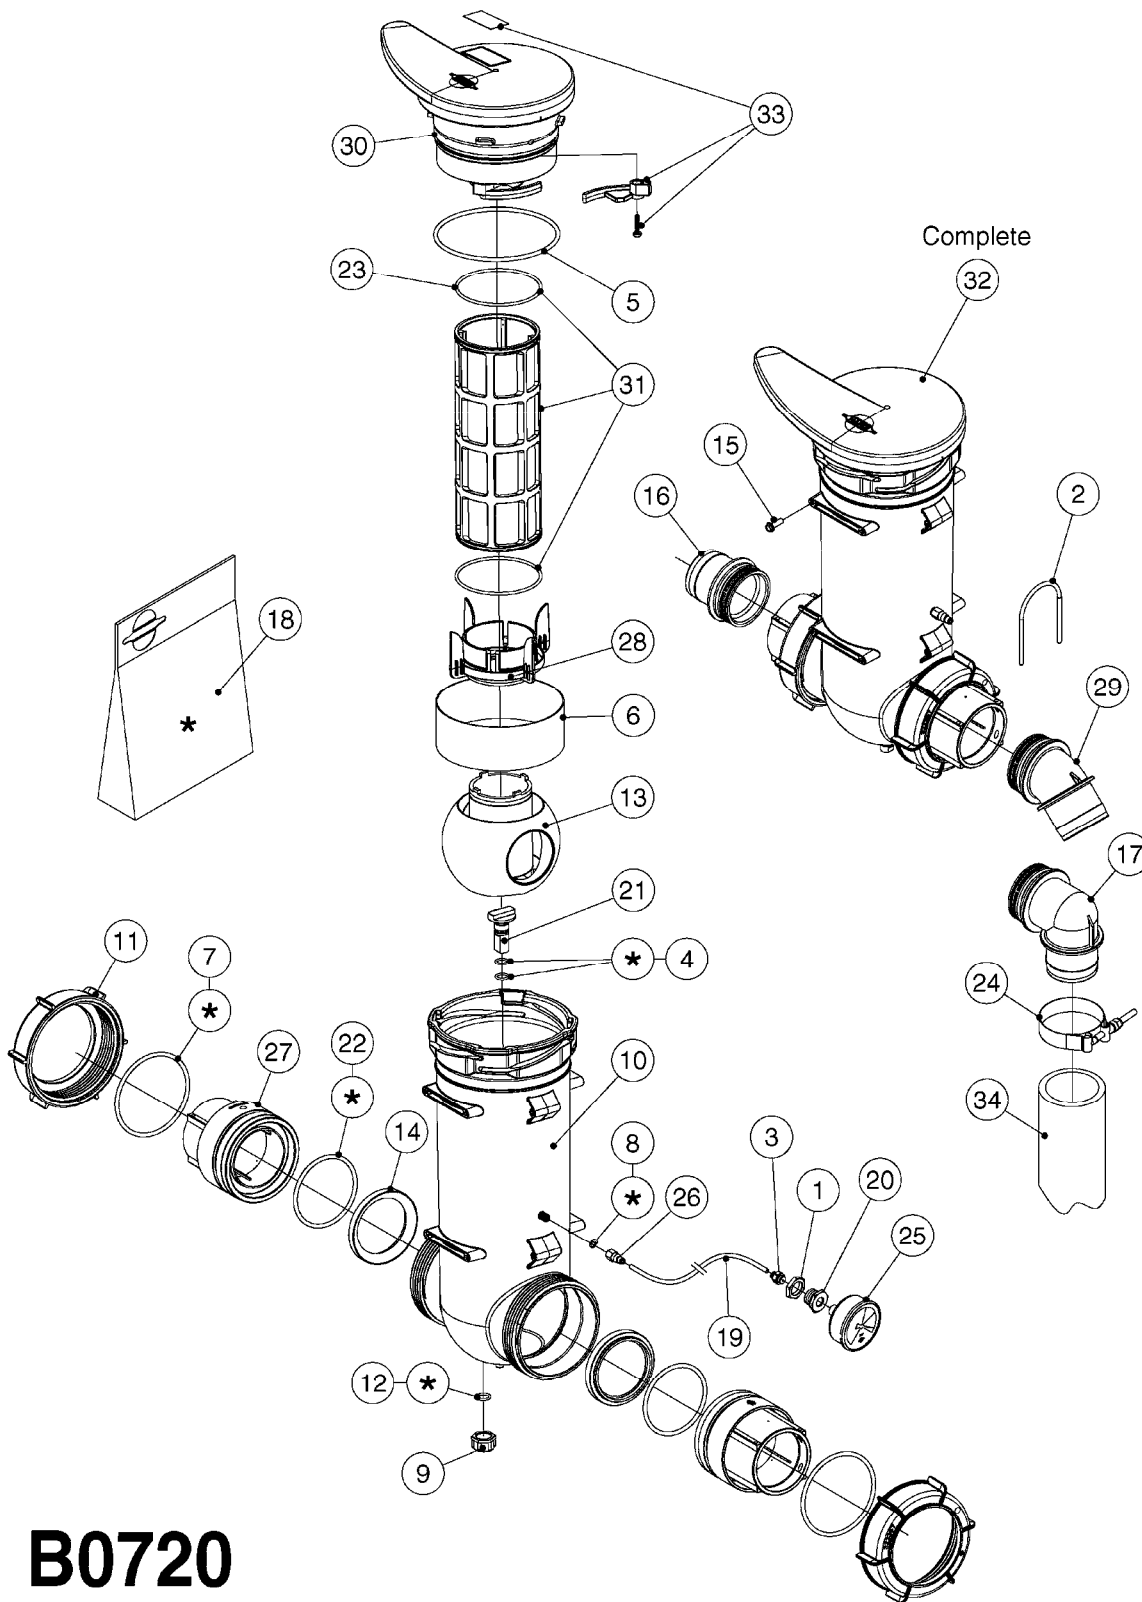

B0720

EASY CLEAN FILTER
B0720-HIN, 01:01:16

Page 1

Date 16.03.2016 14:01

Pos.	parts-n°	order qty	description
1	140766	1	NUT 1/2" BSP
2	145997	1	FITT.DK S-93 FORK
3	231346	1	QUICK COUPLER 1/8"BSP X 4 MM
4	240936	1	O-RING D13.3X2.4 NITRIL
5	242570	1	O-RING D150.0 x5.0 SH70 VITON
6	242572	1	RUBBER BELT Ø160x1.5 B=60 EPDM
7	242573	1	O-RING Ø104.14X5.33SH70 NITRIL
8	242593	1	GASKET Ø8/Ø5x1 (PA) 266N-M5X1
9	320047	1	FITT.DK CAPNUT 1/2" BSP
10	322356	1	EASYCLEAN FILTER HOUSING
11	322357	1	CAP F. COUPLER EASYCLEAN FILTE
12	330212	1	O-RING D19/D14X2.4 F.1/2"NUT
13	391090	1	BALL F. EASYCLEAN FILTER ON/OF
14	391091	1	SEAL F. BALL EASYCLEAN FILTER
15	440698	1	SCREW F.PLASTIC 6X18 SS HEXHD
16	727133	1	FITT. S93 2-1/2" STR. S W/O-RI
17	727226	1	FITT. S93 2-1/2" 90° S W/O-RIN
18	741826	1	SEAL KIT F. EASYCLEAN FILTER
19	927253	1	AIR HOSE, DIAMETER 4MM
20	14055400	1	FITT.DK REDUC 1/2"x1/8"x1/4"BS
21	14117700	1	SPINDLE S93 L46 NV13 SS
22	24260100	1	O-RING Ø88.0X5.0 SH70 VITON
23	24260700	1	O-RING Ø101.19X3.53 SH70 VITON
24	28030303	1	CLAMP HOSE T-BOLT S2.5" 235-76
25	28053400	1	GAUGE VACUUM SUCT. FILTER NCM
26	28054300	1	QUICK COUPLER 1/8"BSP/Ø4 FEMAL
27	33503200	1	HOSE COUPLER F. EASYCLEAN FILT
28	33503600	1	FILTER CARRIER F. EASYCLEAN
29	72072900	1	FITT.S93 2-1/2" 45°PVC W/ORING
30	72270600	1	LID ASSM. EASYCLEAN FILTER
31	72278800	1	FILTER 30 MESH GREEN D110/284
31	72278900	1	FILTER 50 MESH BLUE D110/284
31	72279000	1	FILTER 80 MESH RED D110/284
32	72318900	1	EASYCLEAN FILTER COMPL.
33	74192800	1	FILTER LOCK PARTS - EASYCLEAN
34	92702803	1	HOSE PVC SUCT GRAY 2.5"