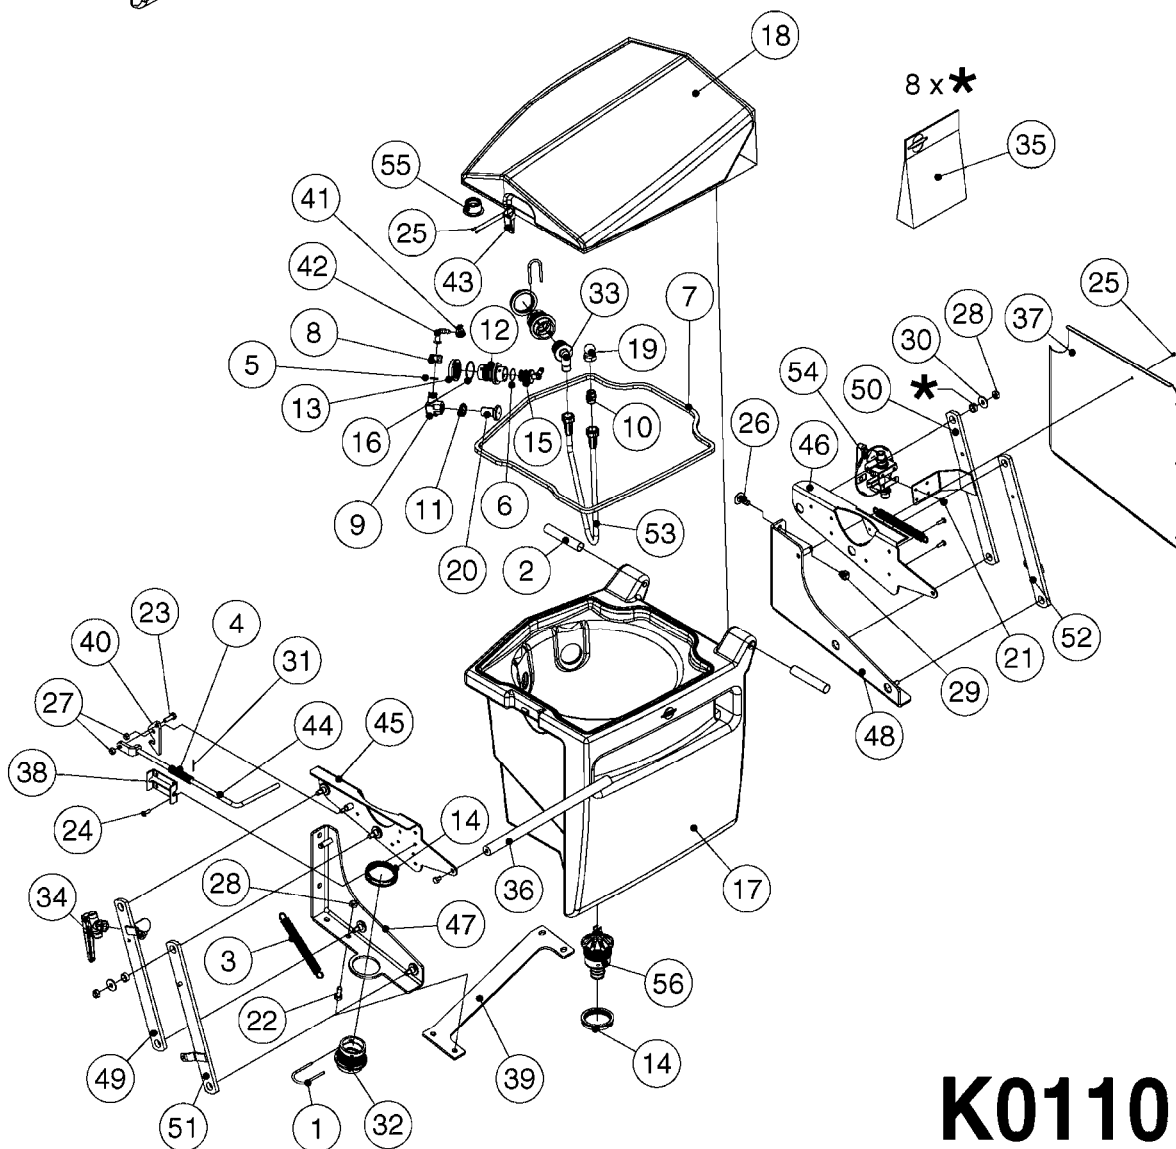

K0110

CHEMICAL FILLER-HOPPER NCM
K0110-HIN, 01:01:16

Page 1

Date 16.03.2016 14:01

Pos.	parts-n°	order qty	description
1	145996	1	FITT.DK S-67 FORK
2	151162	1	PIN F. LID HINGE CHEM-FILLER
3	220949	1	SPRING Ø20.0/3.0 L=240 BLACK
4	220951	1	SPRING D15/1.5 L=90 20V
5	242222	1	GASKET 19.0 X 10.0 X 3.3 EPDM
6	242355	1	O-RING D19.2X3.0 VITON F.S-40
7	242563	1	NEOPRENE SEAL 10X10
8	320084	1	FITT.DK NUT 1/2" BSP
9	320563	1	FITT.DK 3 WAY 1/2" 110 DEG.
10	320655	1	FITT.DK HN 1/2"-1/2" BSP
11	321307	1	FITT.DK NUT 1/2" BSP JAMB
12	322102	1	FITT.DK S-40 BULKHEAD
13	322106	1	FITT.DK S-40 BULKHEAD NUT
14	322108	1	FITT.DK S-67 BULKHEAD NUT
15	334237	1	FITT.DK S-40 ELB.3/8'
16	334259	1	GASKET F. S-40 BULKHEAD
17	351769	1	HOPPER FOR CHEMFILLER
18	351770	1	LID F. TURBO FILL NCM
19	371552	1	NOZZLE F.RINSING
20	372044	1	NOZZLE FOR CHEMFILLER
21	410185	1	BOLT HEX 8.8 DEL M6X16 A2
22	420604	1	BOLT HEX 8.8 DEL M10X25 FT DIN933
23	421046	1	BOLT HEX 8.8 DEL M8X25 FT A2 DIN933
24	440392	1	SCREW 6.3 X 25.0 DIN7981C TORX
25	440632	1	SCREW M4X13
26	451070	1	CARRIAGE BOLT M12X30
27	460143	1	NUT HEX M8 LOCK A2 DIN985
28	460423	1	NUT HEX M10X1.5 LOCK
29	460703	1	NUT HEX M12X1.75 LOCK DIN985
30	471140	1	WASHER D30/D10.5X2.5 STAINLESS
31	480798	1	ROLL PIN D3X30 DIN1481 RST
32	726464	1	FITT.DK S-67 BULKHEAD W/GASKET
33	726552	1	FIT.DK S-53X90 1/2" BSP,O-RING
34	727543	1	VALVE F.CHEM FILL JUG RINSE
35	741830	1	BUSHINGS F.PARALLELARMS
36	14036900	1	HAND GRIP FOR CHEMFILLER
37	16137400	1	PLATE BACK F. CHEM-FILL NCM
38	16137700	1	GUIDE BRACKET F.CHEMFILL LOCK
39	16138100	1	SUPPORT FOR CONSOLE
40	16149500	1	HOOK LATCH F.CHEMFILL'05
41	28029803	1	CLAMP HOSE GEAR P1/2" 6708
42	28054500	1	ANGLE HOSE BARB 90 1/2 10MM
43	28055800	1	LOCK (SNAP CLIP) SS
44	61038200	1	HANDLE F.CHEMFILL LOCK '05
45	63035000	1	MOUNT.BRACKET F.CHEMFILL RIGHT
46	63035100	1	MOUNT.BRACKET F.CHEMFILL LEFT
47	63035200	1	MT.BRACKET F.PARALLELARMS LEFT
48	63035300	1	MT.BRACKET F.PARALLELARMS RIGHT
49	63040700	1	INNER ARM F.CHEMFILL LEFT
50	63040800	1	INNER ARM F.CHEMFILL RIGHT
51	63040900	1	OUTER ARM F.CHEMFILL LEFT
52	63041000	1	OUTER ARM F.CHEMFILL RIGHT
53	63041300	1	RINSE PIPE F. CHEM-FILLER
54	72246800	1	VALVE 1/2" 2 POSITION
55	72339500	1	AIR VALVE F.CHEMFILLER
56	72726900	1	CHECK VALVE F.CHEMFILLER