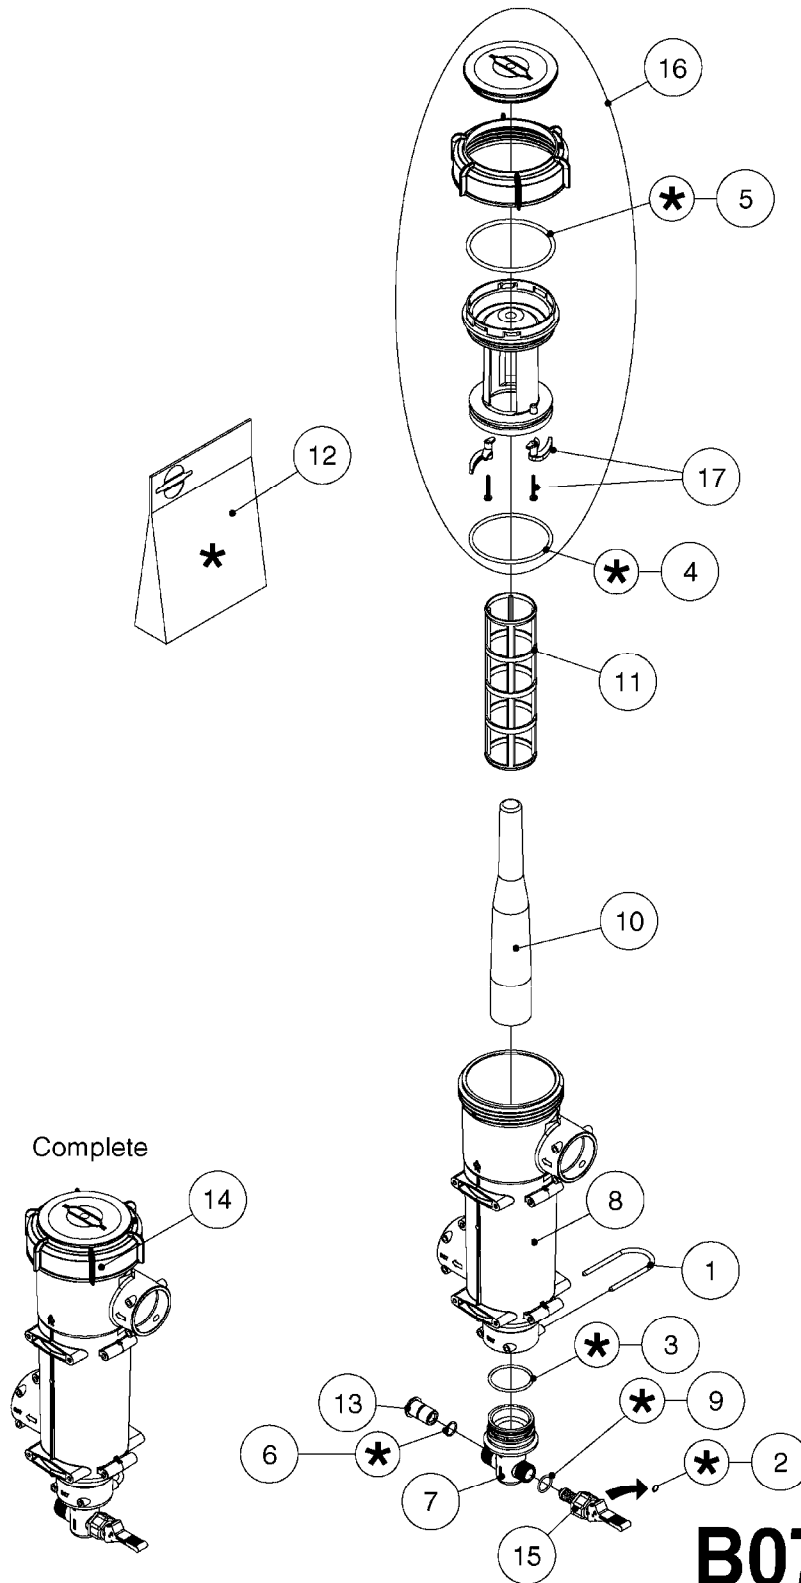

**B0720**

EASY CLEAN FILTER  
B0720-HIN, 01:01:16

Page 1

Date 16.03.2016 14:01

Pos.	parts-n°	order qty	description
1	140766	1	NUT 1/2" BSP
2	145997	1	FITT.DK S-93 FORK
3	231346	1	QUICK COUPLER 1/8"BSP X 4 MM
4	240936	1	O-RING D13.3X2.4 NITRIL
5	242570	1	O-RING D150.0 x5.0 SH70 VITON
6	242572	1	RUBBER BELT Ø160x1.5 B=60 EPDM
7	242573	1	O-RING Ø104.14X5.33SH70 NITRIL
8	242593	1	GASKET Ø8/Ø5x1 (PA) 266N-M5X1
9	320047	1	FITT.DK CAPNUT 1/2" BSP
10	322356	1	EASYCLEAN FILTER HOUSING
11	322357	1	CAP F. COUPLER EASYCLEAN FILTE
12	330212	1	O-RING D19/D14X2.4 F.1/2"NUT
13	391090	1	BALL F. EASYCLEAN FILTER ON/OF
14	391091	1	SEAL F. BALL EASYCLEAN FILTER
15	440698	1	SCREW F.PLASTIC 6X18 SS HEXHD
16	727133	1	FITT. S93 2-1/2" STR. S W/O-RI
17	727226	1	FITT. S93 2-1/2" 90° S W/O-RIN
18	741826	1	SEAL KIT F. EASYCLEAN FILTER
19	927253	1	AIR HOSE, DIAMETER 4MM
20	14055400	1	FITT.DK REDUC 1/2"x1/8"x1/4"BS
21	14117700	1	SPINDLE S93 L46 NV13 SS
22	24260100	1	O-RING Ø88.0X5.0 SH70 VITON
23	24260700	1	O-RING Ø101.19X3.53 SH70 VITON
24	28030303	1	CLAMP HOSE T-BOLT S2.5" 235-76
25	28053400	1	GAUGE VACUUM SUCT. FILTER NCM
26	28054300	1	QUICK COUPLER 1/8"BSP/Ø4 FEMAL
27	33503200	1	HOSE COUPLER F. EASYCLEAN FILT
28	33503600	1	FILTER CARRIER F. EASYCLEAN
29	72072900	1	FITT.S93 2-1/2" 45°PVC W/ORING
30	72270600	1	LID ASSM. EASYCLEAN FILTER
31	72278800	1	FILTER 30 MESH GREEN D110/284
31	72278900	1	FILTER 50 MESH BLUE D110/284
31	72279000	1	FILTER 80 MESH RED D110/284
32	72318900	1	EASYCLEAN FILTER COMPL.
33	74192800	1	FILTER LOCK PARTS - EASYCLEAN
34	92702803	1	HOSE PVC SUCT GRAY 2.5"