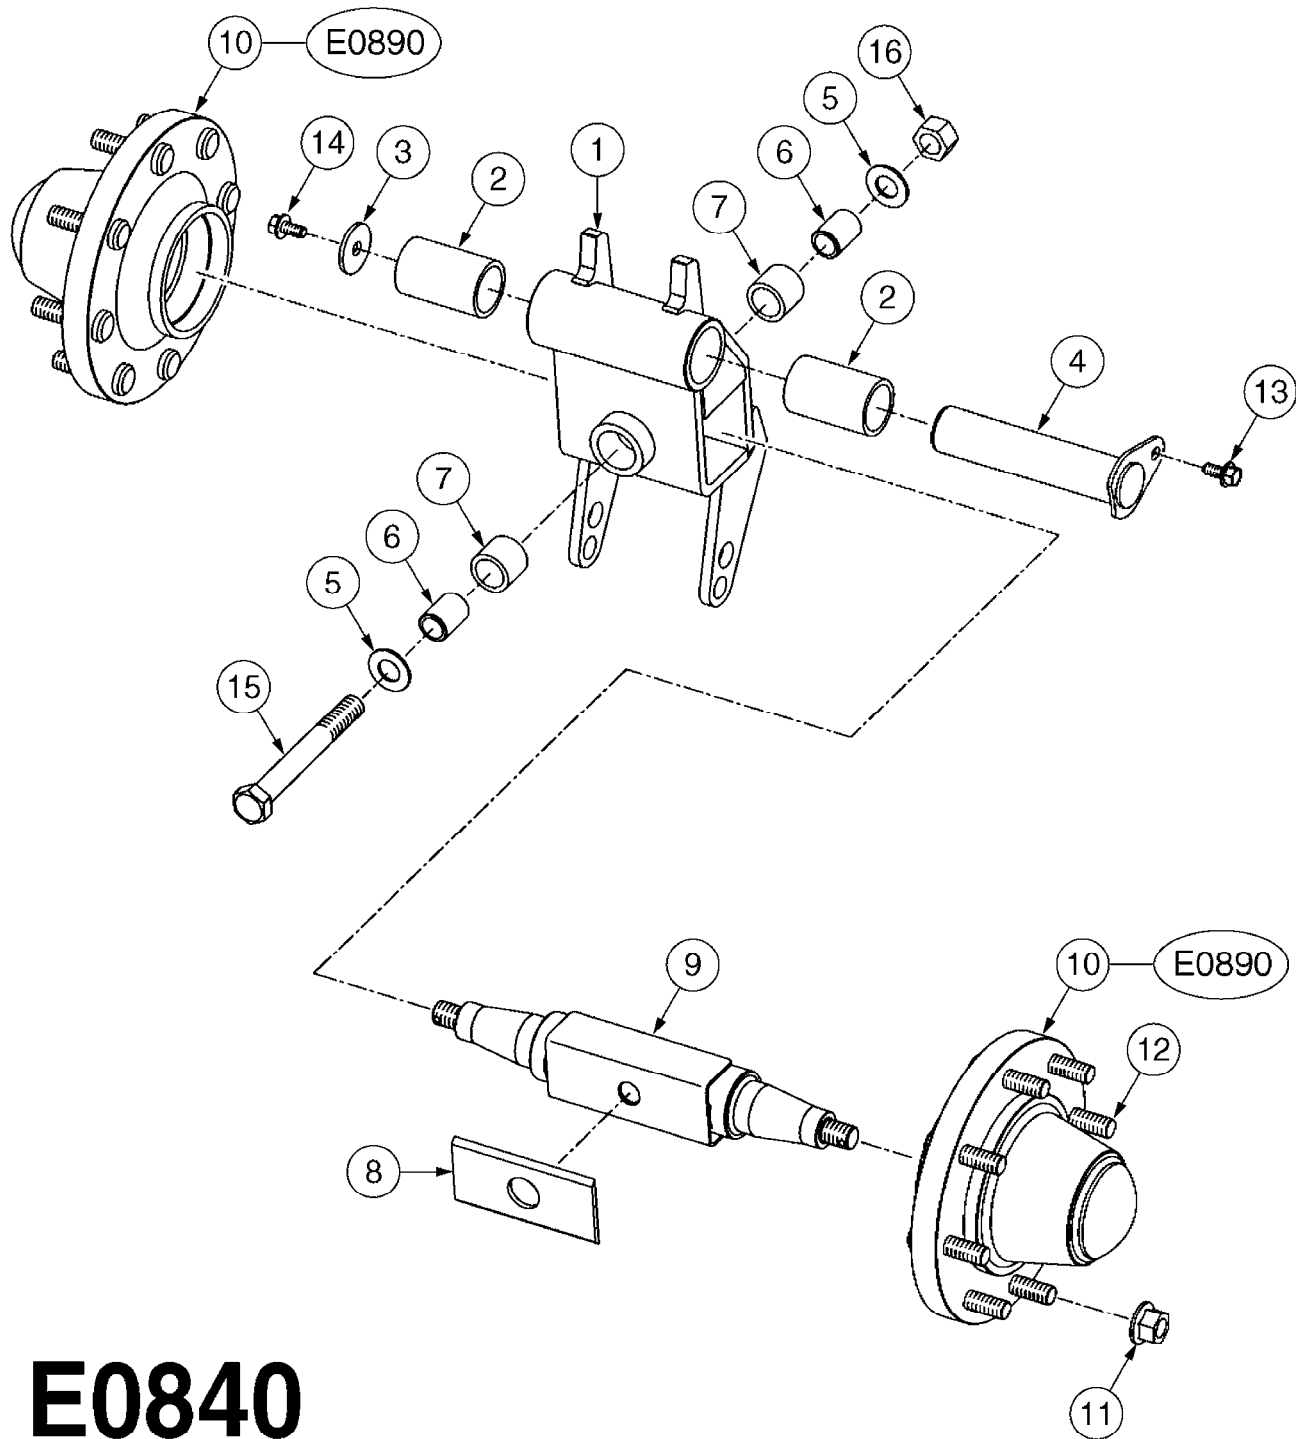

**E0830**

CAMOPLAST FRAME 40 SERIES  
E0830-HIN, 01:01:16

Page 1

Date 16.03.2016 14:01

Pos.	parts-n°	order qty	description
1	28076003	1	WASHER, 3"X2.02"X3/16"
2	28076303	1	BUSHING 2.55"ODX2.012ID"X2"
3	28076403	1	SHIM, TILT STOPPER
4	28076503	1	STOPPER, TILT
5	28076603	1	TENSION ARM (40 SERIES)
6	28076703	1	BUSHING, TENS. 3.48X3.15X1.98"
7	28076803	1	LOCK PLATE
8	28076903	1	FRAME W/BUSHINGS (40 SERIES)
9	28077003	1	SNAP RING EXT. 3"
10	28077103	1	WASHER
11	28077203	1	PIN, 3" OD X 9.56"
12	28077303	1	SPACER
13	28083403	1	LOCK NUT 1/2"-20 UNF
14	28083503	1	BOLT HEX FLG.1"X1/2"-13UNC GR5
15	28083603	1	JAM NUT 3/8"-16 UNC GR 8
16	28083703	1	SET SCREW 1-1/2"X3/8"-16 UNC
17	28083803	1	BOLT HEX 2"X1/2"-13 UNC
18	28083903	1	LOCK WASHER 1/2"
19	28084003	1	BOLT HEX 2" X 5/8"-11
20	28084103	1	GREASE FITTING
21	28084203	1	BOLT HEX 6-1/2"X1/2"-20UNF GR8