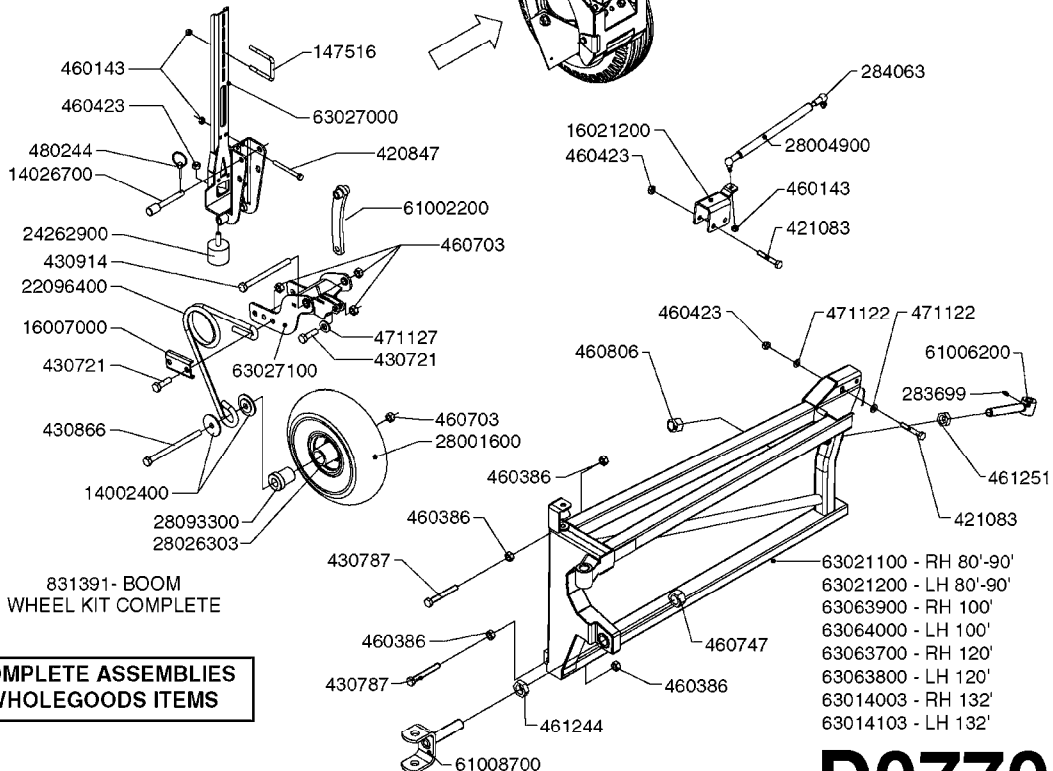

831391- BOOM
WHEEL KIT COMPLETE

COMPLETE ASSEMBLIES
WHOLEGOODS ITEMS

D0770