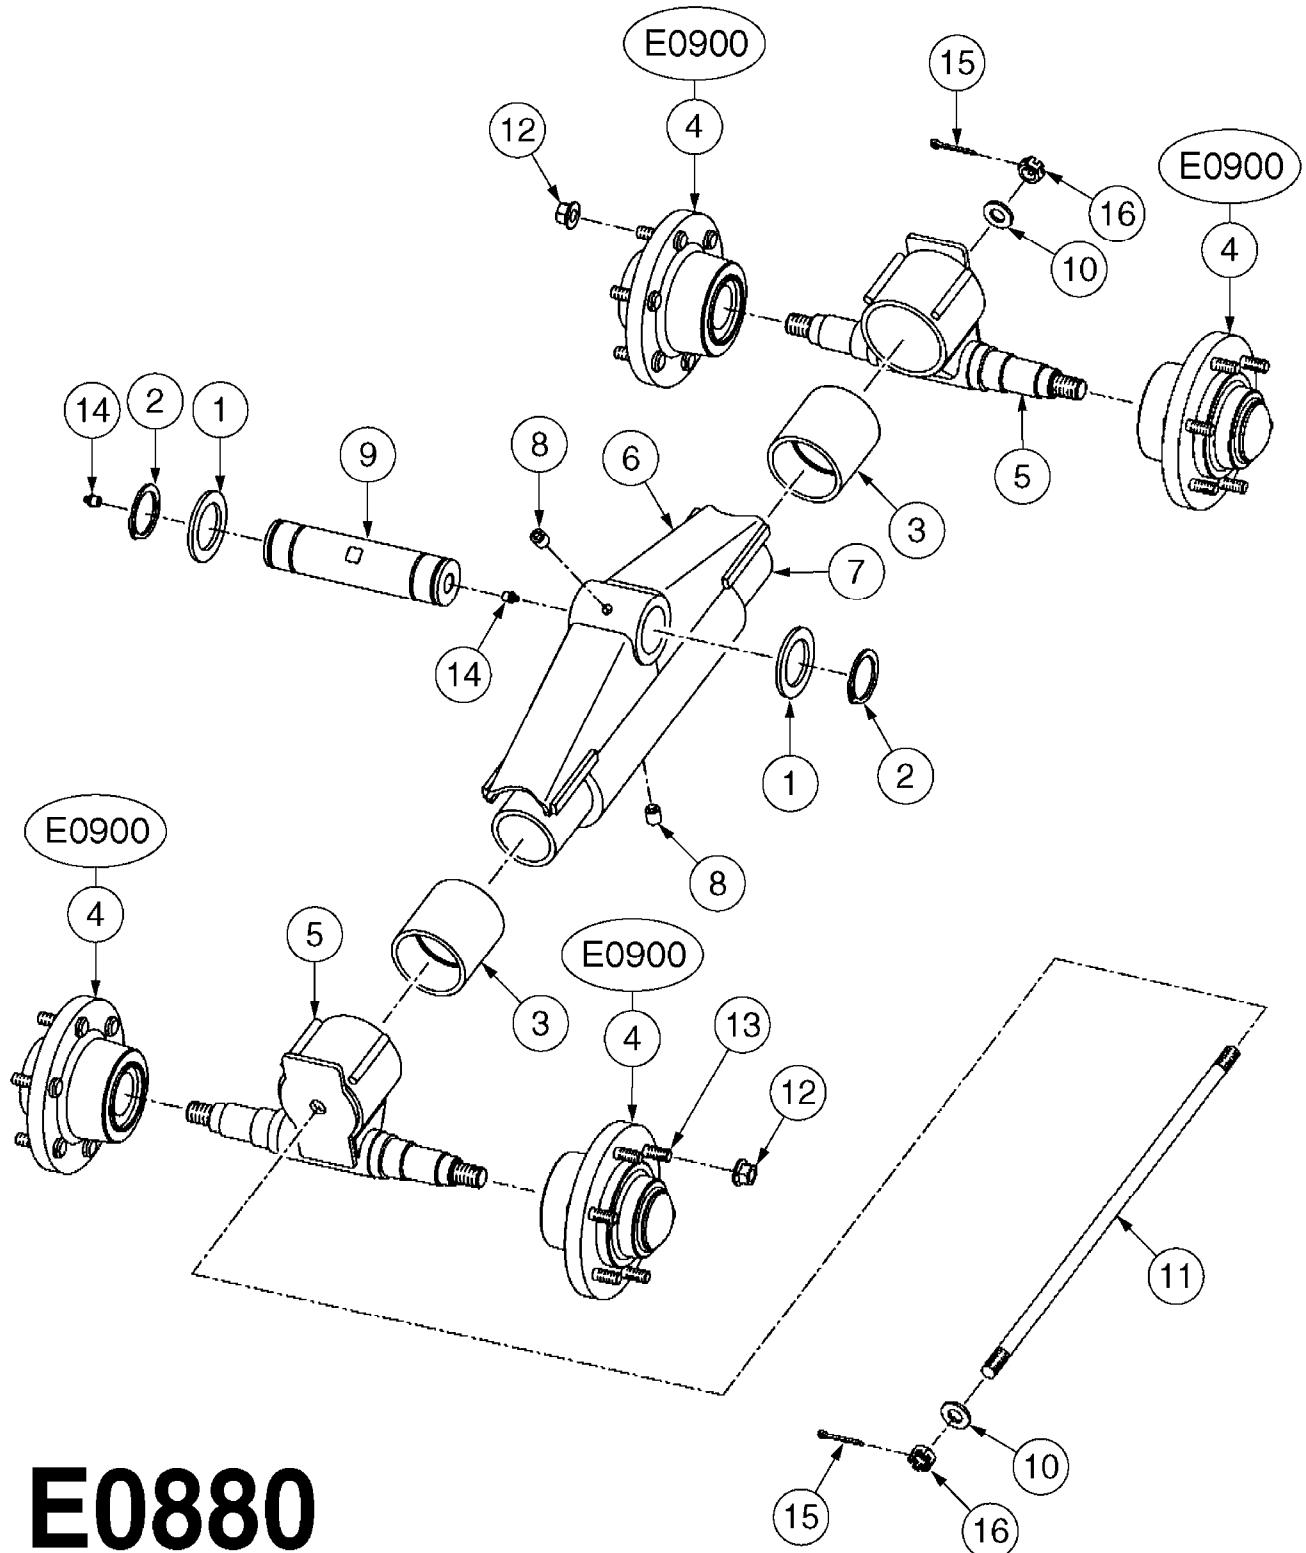

E0880

CAMOPLAST BOGIE MID-ROLLER 40
E0880-HIN, 01:01:16

Page 1

Date 16.03.2016 14:01

Pos.	parts-n°	order qty	description
1	28076003	1	WASHER, 3"X2.02"X3/16"
2	28076103	1	SNAP RING EXT. 2"
3	28080503	1	BUSHING
4	28080603	1	HUB ASSY.MID-ROLLER HUB COMPLETE W/LUG NUTS
5	28080703	1	MID-ROLLER DOGHOUSE (40 SERIES) HUB COMPLETE W/LUG NUTS
6	28080803	1	HOUSING, BOGIE HUB COMPLETE W/LUG NUTS
7	28080903	1	AXLE, MID-ROLLER HUB COMPLETE W/LUG NUTS
8	28081003	1	SET SCREW, 3/4"X1/2"-13 UNC HUB COMPLETE W/LUG NUTS
9	28081103	1	PIN, BOGIE HUB COMPLETE W/LUG NUTS
10	28081203	1	WASHER 21/32"IDX1-5/16"ODX0.146 HUB COMPLETE W/LUG NUTS
11	28081303	1	RETAINER ROD HUB COMPLETE W/LUG NUTS
12	28083003	1	LUG NUT SET (6) MID-ROLLER HUB COMPLETE W/LUG NUTS
13	28083103	1	WHEEL STUD SET (6) MID-ROLLER HUB COMPLETE W/LUG NUTS
14	28084103	1	GREASE FITTING HUB COMPLETE W/LUG NUTS
15	28084603	1	COTTER PIN 1-1/4" X 5/32" HUB COMPLETE W/LUG NUTS
16	28085003	1	CASTLE NUT 5/8"-11 UNC GR 5 HUB COMPLETE W/LUG NUTS