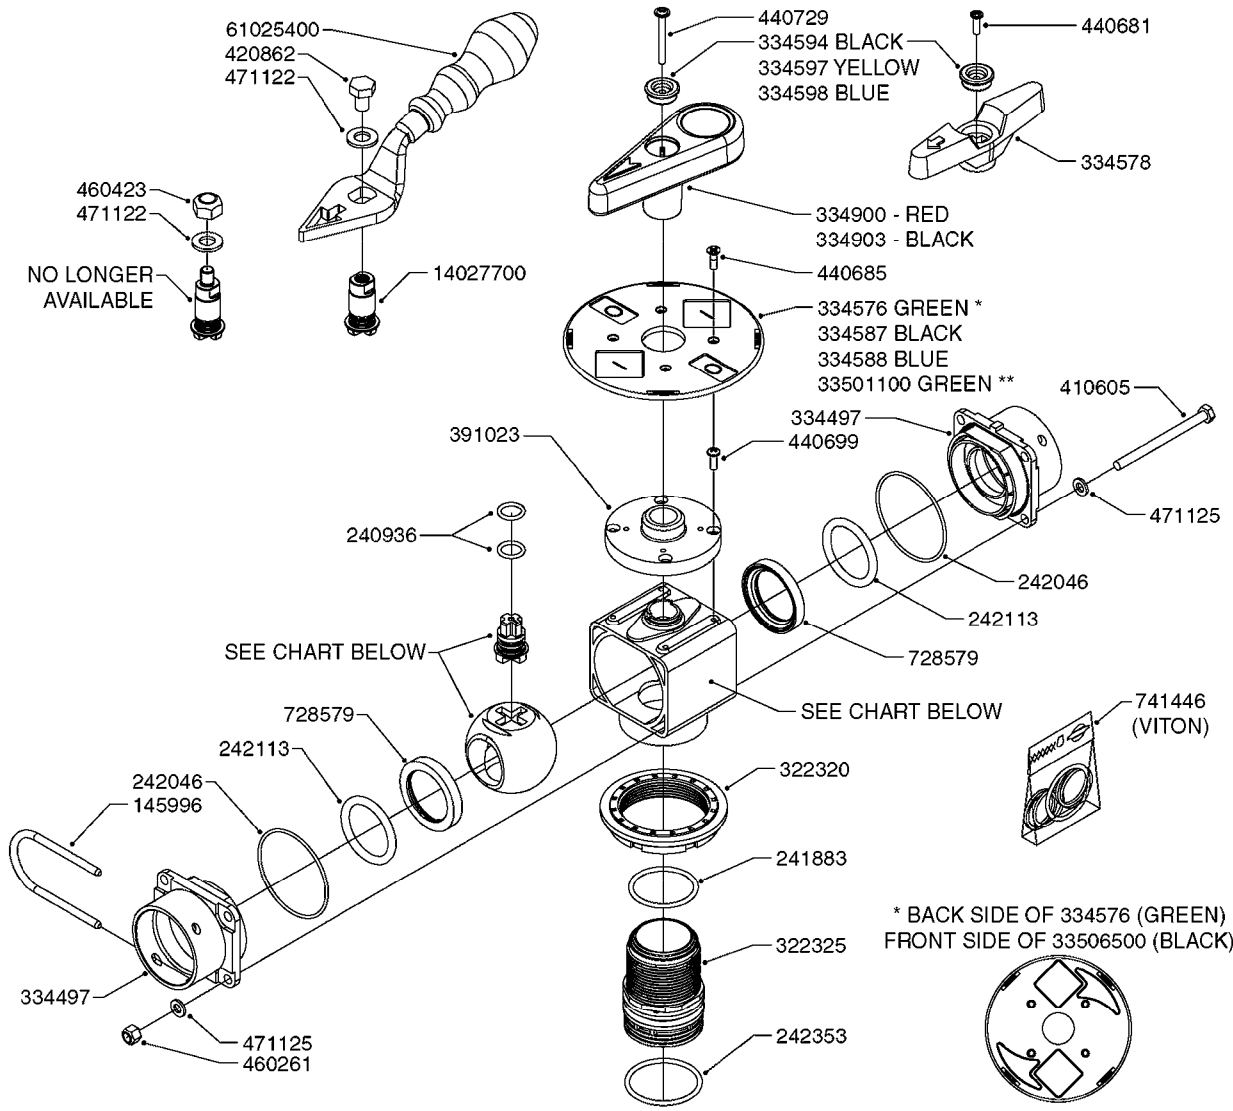

**B0370**

PRESSURE REGULATOR - S93 06  
B0370-HIN, 01:01:16

Page 1

Date 16.03.2016 14:00

Pos.	parts-n°	order qty	description
1	145996	1	FITT.DK S-67 FORK
2	145997	1	FITT.DK S-93 FORK
3	147767	1	PIN 5Ø X 60 S-93 DOUBLE CLAMP
4	440677	1	SCREW F. PLASTIC 5X20 SS
5	440695	1	BOLT CARRIAGE M8X25
6	440698	1	SCREW F.PLASTIC 6X18 SS HEXHD
7	460143	1	NUT HEX M8 LOCK A2 DIN985
8	16244000	1	BRACKET FOR REG. NAV, PAINTED NAVIGATOR PLATFORM BRACKET
9	33510800	1	HOUSING F.PRESS.REG.S67/S93
10	44076200	1	PT TORNILLO 50X16 WN5451 rsf t
11	72374200	1	MOTOR HOUS.REG.1:150 ENCODER
12	72425500	1	REGULATOR S67/S93 CROSS-DRILL
12	72678700	1	REGULATOR S67/S93 CROSS-DRILL CERAMIC COMPONENTS
13	72481600	1	BAG W. CONSOLE&SPINDLE COMPL
14	72678900	1	BAG W.CONE/CYL/GASKET CERAMIC CERAMIC COMPONENTS
14	74190800	1	BAG W.CONE/CYL. AND GASKET
15	74187500	1	SWITCH 5A PRESS.REG REP.KIT 08