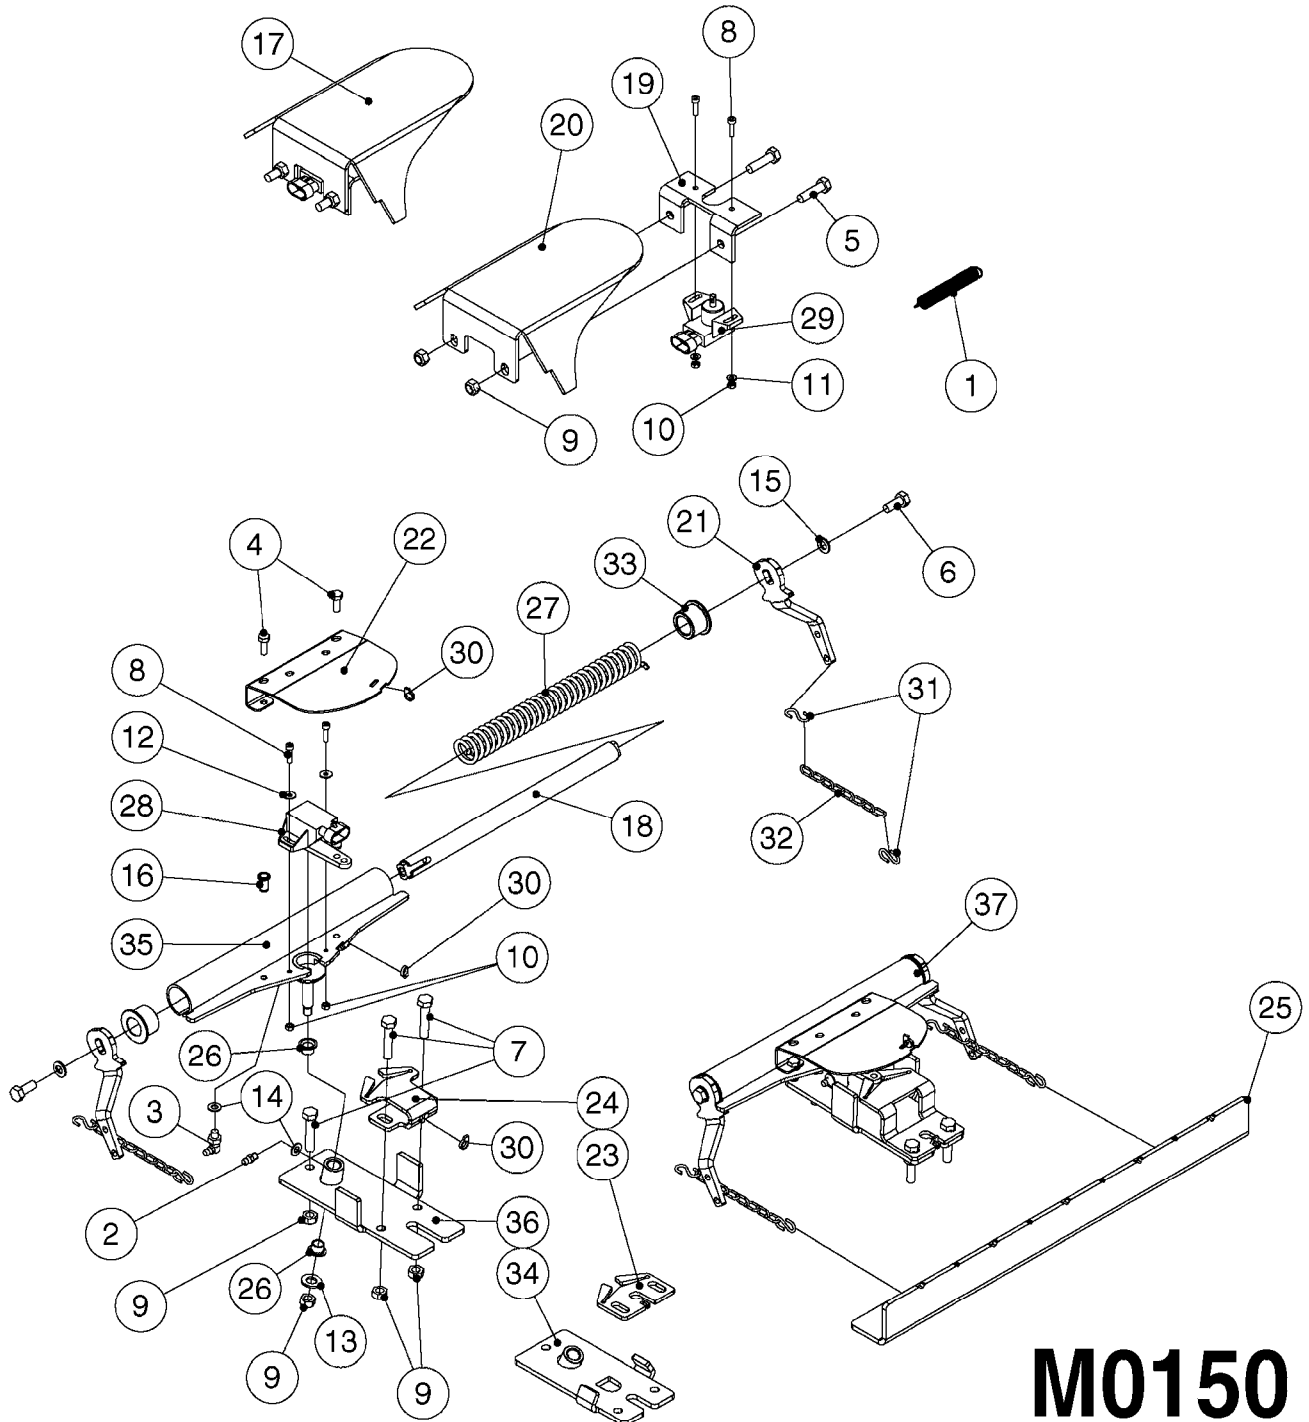

# M0140

PRESSURE SENSOR - AMP  
M0140-HIN, 01:01:16

Page 1

Date 16.03.2016 14:02

Pos.	parts-n°	order qty	description
1	141341	1	NUT 1/4' BSP
2	145631	1	WASHER D21.5/D13.5X2.5 BRASS
3	232230	1	QUICK COUPLER 1/4"BSP X 4 MM
4	232285	1	TEE 1/4"MALE RUN X 2 1/4"FEMAL
5	241404	1	DOWTY SEAL 1/4"
6	242353	1	O-RING D44.2X3.0 VITON F.S-67
7	391135	1	FITT. S67 PLUG W/13.2Ø HOLE
8	14076900	1	NIPPLE 1/4" I-1/4" U L=28.5 SS
9	26007000	1	CABLE L = 0.20M, AMP, MALE, 3P
10	26007300	1	CABLE L = 1.00M, AMP, FEMALE, 3P
11	26026200	1	PRESSURE TRANS. 0-10BAR 4-20mA
12	72553900	1	S67 W/T-PIECE F. PRES. TRANS.