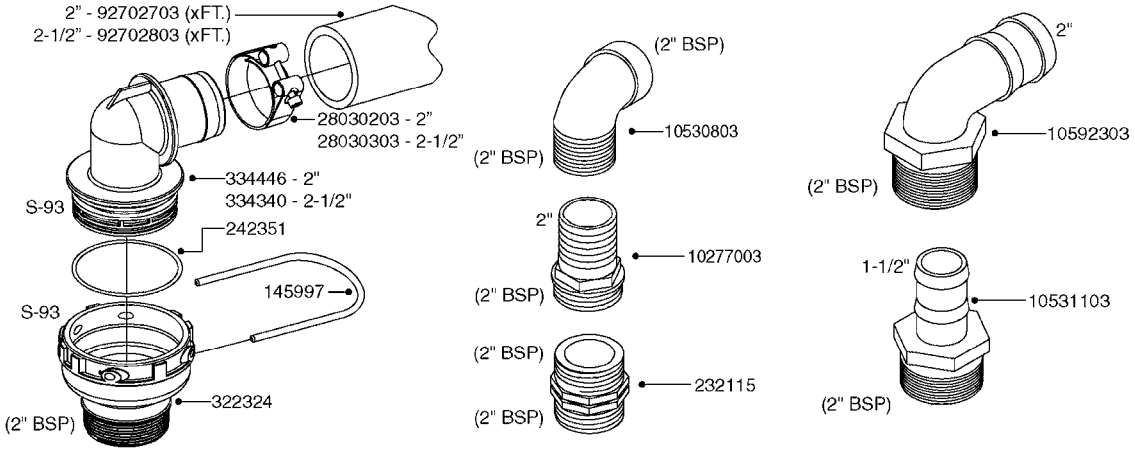

SUCTION SIDE OF PUMP (WITH 2" SUCTION PORT)