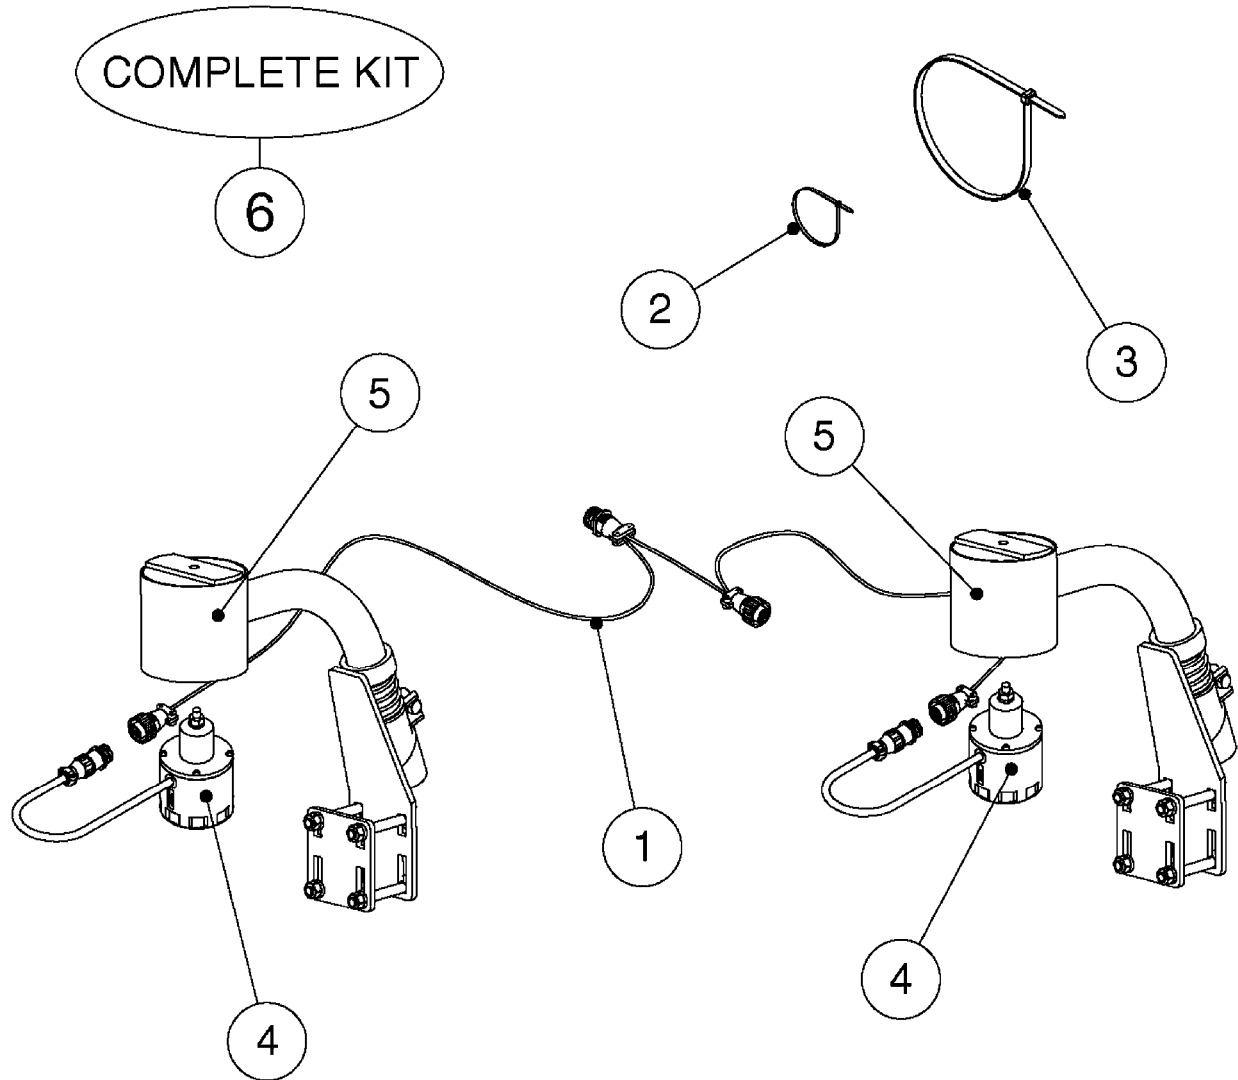

M0360

NORAC SEVERE TERRAIN KIT
M0360-HIN, 01:01:16

Page 1

Date 16.03.2016 14:02

Pos.	parts-n°	order qty	description
1	26030300	1	NORAC SEVERE TERRAIN CABLE
2	28024103	1	TIE STRAP L=8" x W=3/16"
3	28025203	1	TIE STRAP L=23" x W=1/2"
4	28086400	1	UC4 ULTRASOUND SENSOR NORAC
5	28086500	1	UC4 SENSOR MOUNTING BKT. NORAC
6	72591600	1	NORAC HC SEVERE TERRAIN KIT