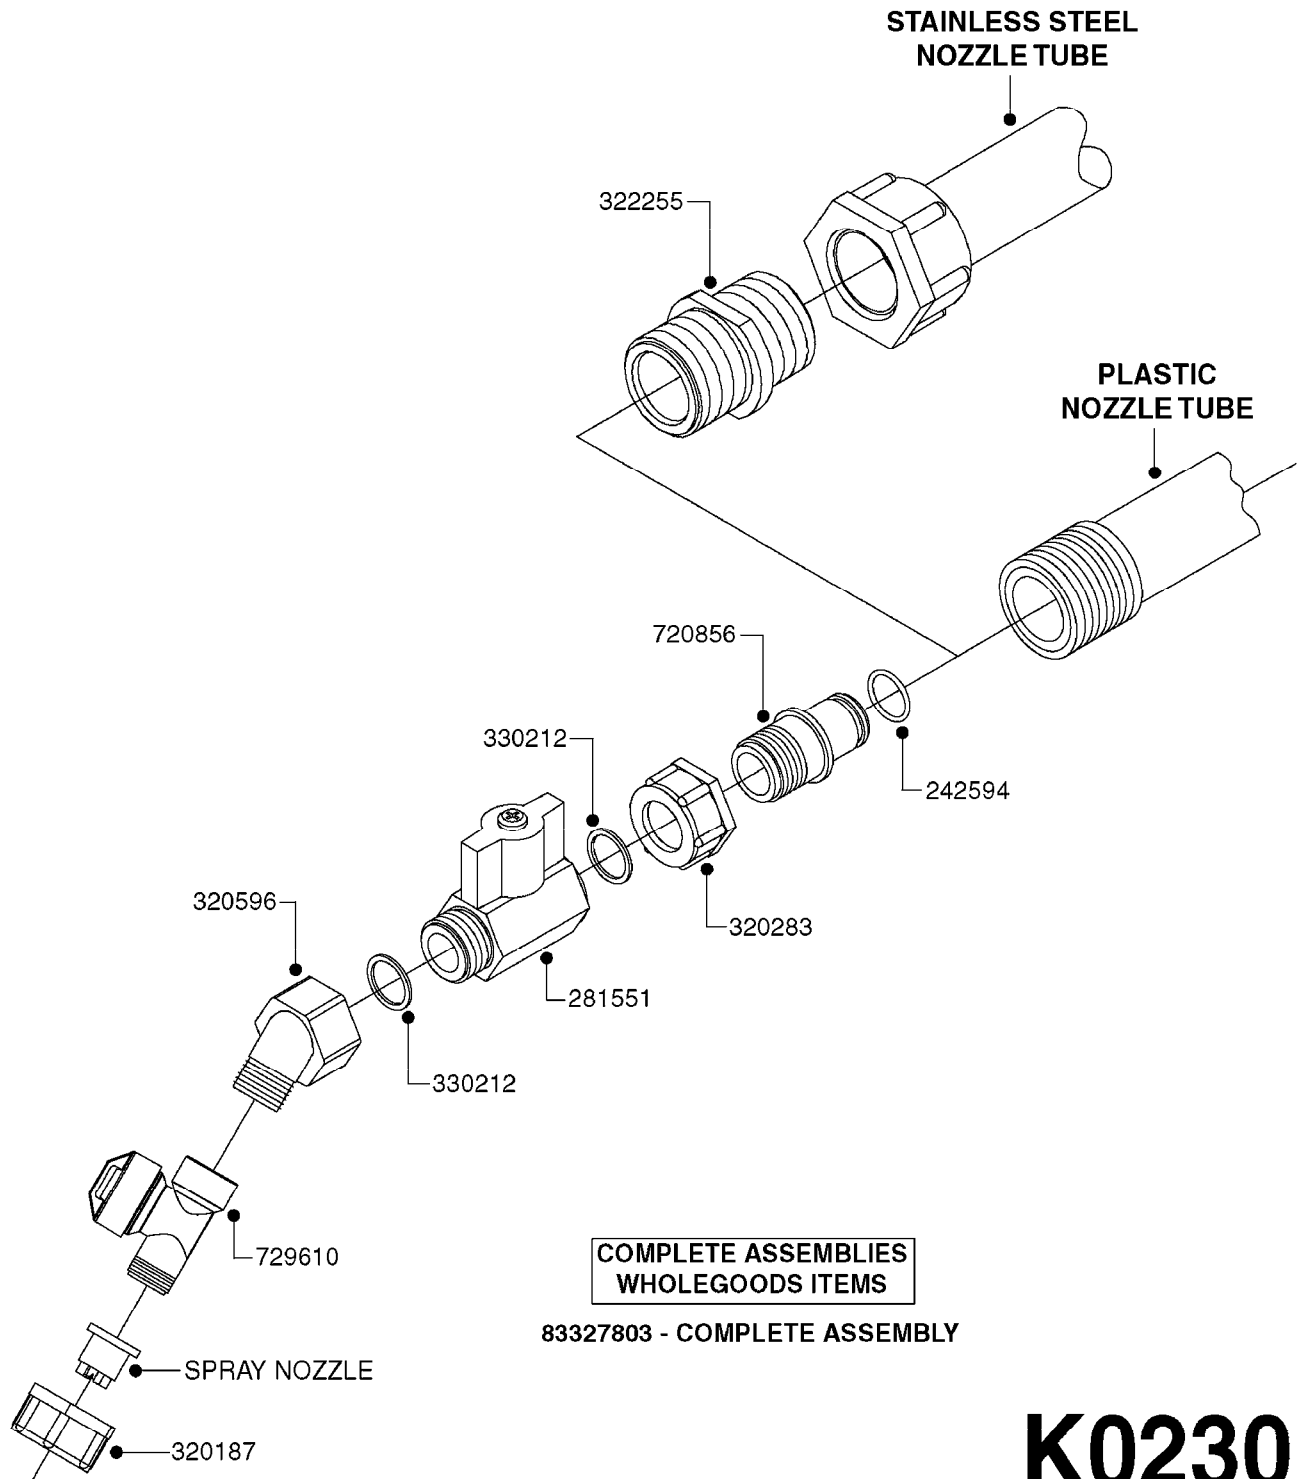

END NOZZLE KIT
K0230-HIN, 01:01:16

Page 1

Date 16.03.2016 14:01

parts-n°	order qty	description
242594	1	O-RING D14 X 1.78 SCH.70-EPDM
281551	1	BALL VALVE 1/2"
320187	1	FITT.DK CAP 3/8" BSP BLACK
320283	1	FITT.DK NUT 3/4"BSP
320596	1	FITT.DK ELB 3/8'-1/2'BSP 45DEG
322255	1	FITT.DK NIPPLE 3/4"X 3/4"
330212	1	O-RING D19/D14X2.4 F.1/2"NUT
720856	1	FITT.DK 1/2'BSP ASSY.F.3/4'NUT
729610	1	NOZZLE ASSY. NON DRIP 3/8 THRD
83327803	1	END NOZZLE KIT "04"