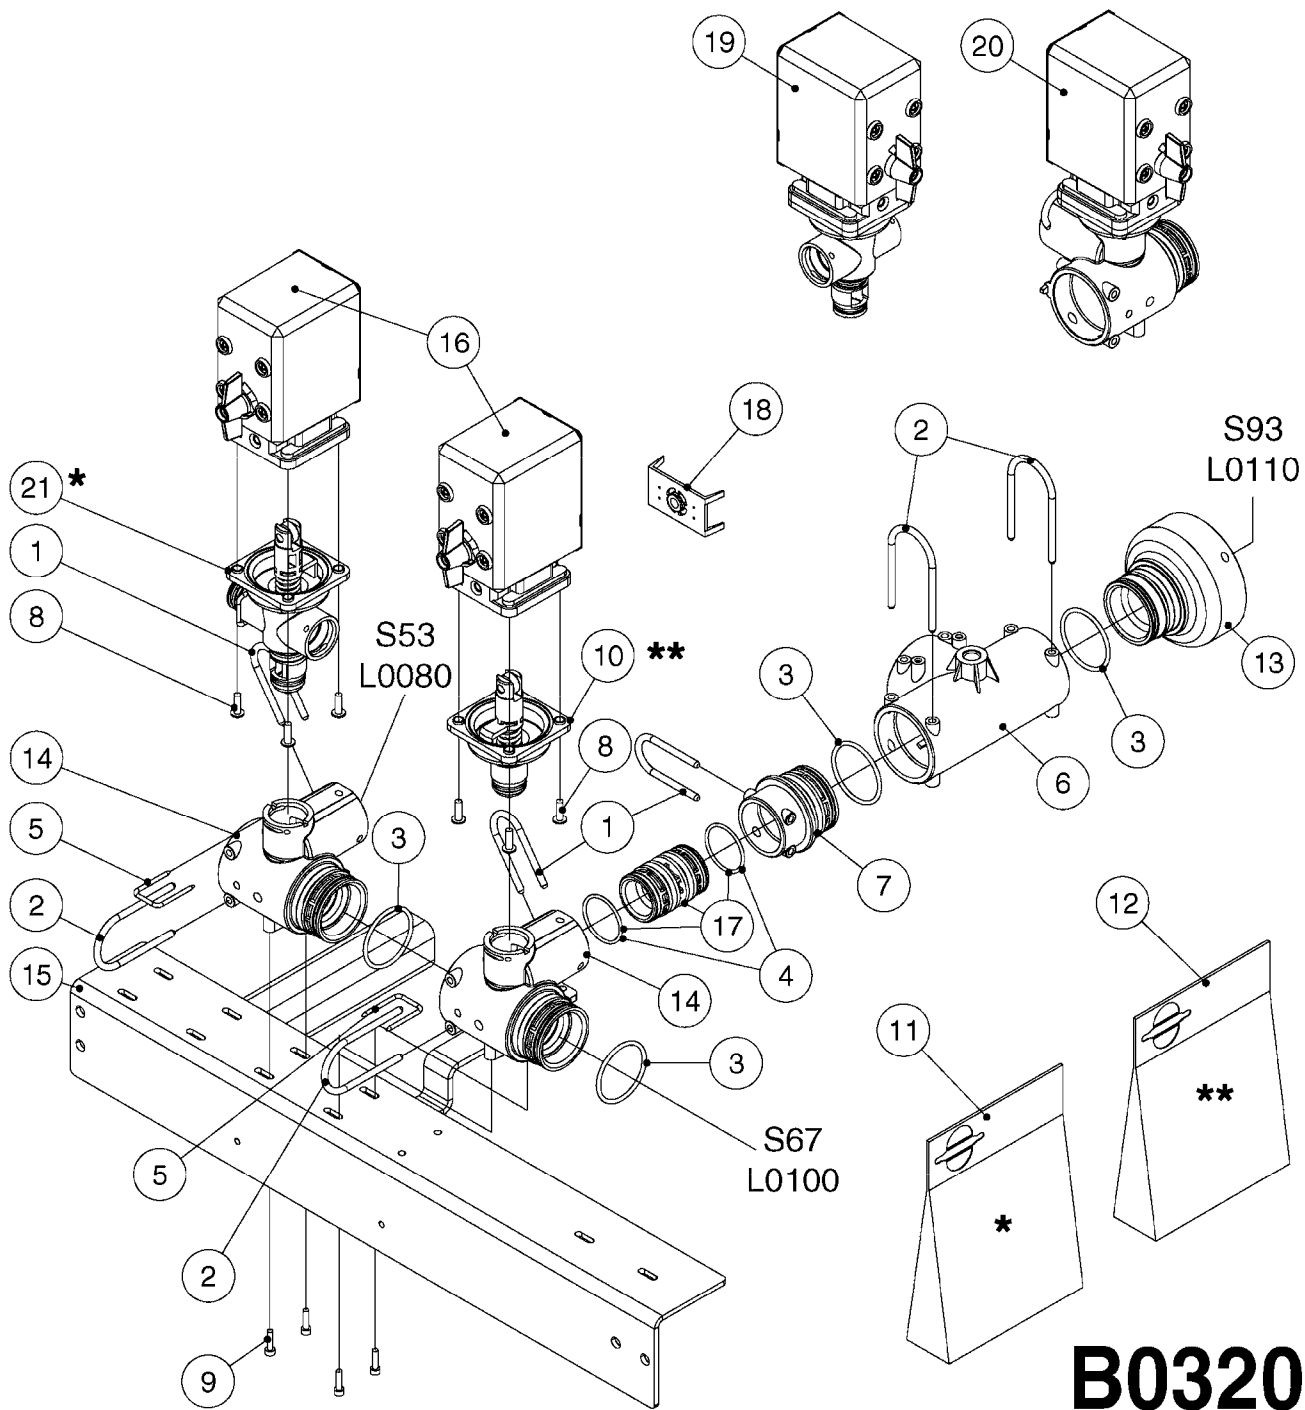

EC BOOM VALVES NCM
B0320-HIN, 01:01:16

Page 1

Date 16.03.2016 14:00

Pos.	parts-n°	order qty	description
1	145995	1	FITT.DK S-53 FORK
2	145996	1	FITT.DK S-67 FORK
3	242353	1	O-RING D44.2X3.0 VITON F.S-67
4	242354	1	O-RING D32.2X3.0 VITON F.S-53
5	270211	1	FITT.DK S25 FORK L=37.5
6	322224	1	FITT.DK S-67 TEE
7	334564	1	FITT.DK S-67 TO S-53 ADAPTER
8	440675	1	SCREW F. PLASTIC 5X16 SS
9	450902	1	BOLT ALLEN HEAD M4 X 16MM
10	725257	1	SPINDLE SECT. F/EC DISTRIBUTOR
11	741822	1	SEAL KIT - 1 SECTION (05)
12	755726	1	O-RING KIT F.EC/ESC SEC.VALVE
13	33500700	1	FITT.DK ADAPTER S-93F S67M
14	33502400	1	DISTRIBUTION HOUSING EFC
15	61032800	1	BRACKET F. EFC SEC.VALVES <4>6
16	72048000	1	MOTOR, DISTRIBUTION 1:300
17	72114300	1	PIEZA CONEXION S53/S53 C/JUNTA
18	72137200	1	MCROSWCH ASSY F.BOOM VLV 300:1
19	72233700	1	SECTION VALVE, EFC, 1:300
20	72284000	1	BYPASS VALVE, EFC, 1:300
21	72591700	1	SPINDLE SECT.W/O CONS.PRESSURE