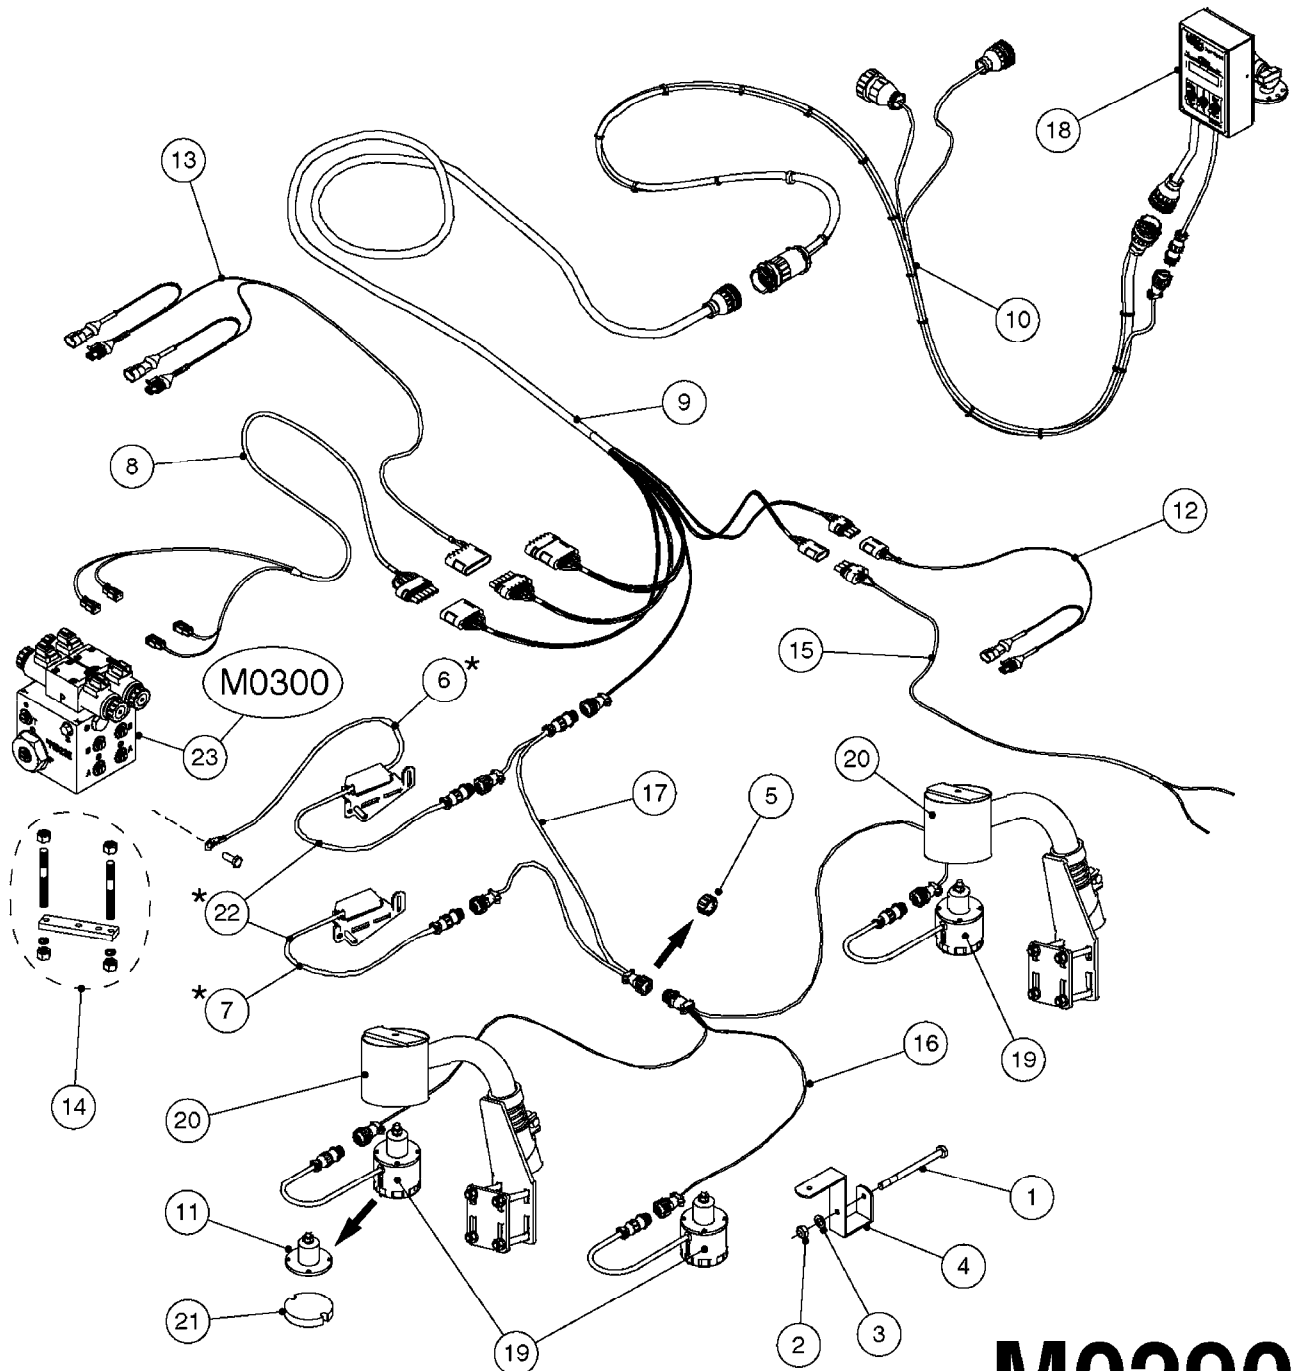

# M0280

39 PIN CABLES  
M0280-HIN, 01:01:16

Page 1

Date 16.03.2016 14:02

parts-n°	order qty	description
262158	1	PLUG INSERT 39 POLE MALE
262159	1	PLUG INSERT 39 POLE FEMALE
262160	1	PLUG HOUSING 39 POLE FEMALE
262161	1	PLUG HOUSING F/39 POLE MALE
440634	1	SCREW 5/8"
440732	1	PT SCREW 35X12B Z5452 ELZ
14034200	1	CODE BRACKET FOR 39 PIN CABLE
26003900	1	WIRE 37-39 PIN EVC, 6.6'
26004200	1	WIRE 37-39 PIN EVC, 57.4'
26008400	1	WIRE 39-PIN 24 WIRE L=8M
28027500	1	WIRE 37-39 PIN EVC, 37.7'
28028700	1	WIRE 37-39 PIN EVC, 45.9'
28028800	1	WIRE 37-39 PIN EVC, 16.4'
28028900	1	WIRE 37-39 PIN EVC, 26.2'
72236400	1	DAH CONN. WIRE/TRACTOR L=8M
97610803	1	DECAL-SRAY BOX 39-PIN
97610903	1	DECAL-HYDRAULIC BOX 39-PIN