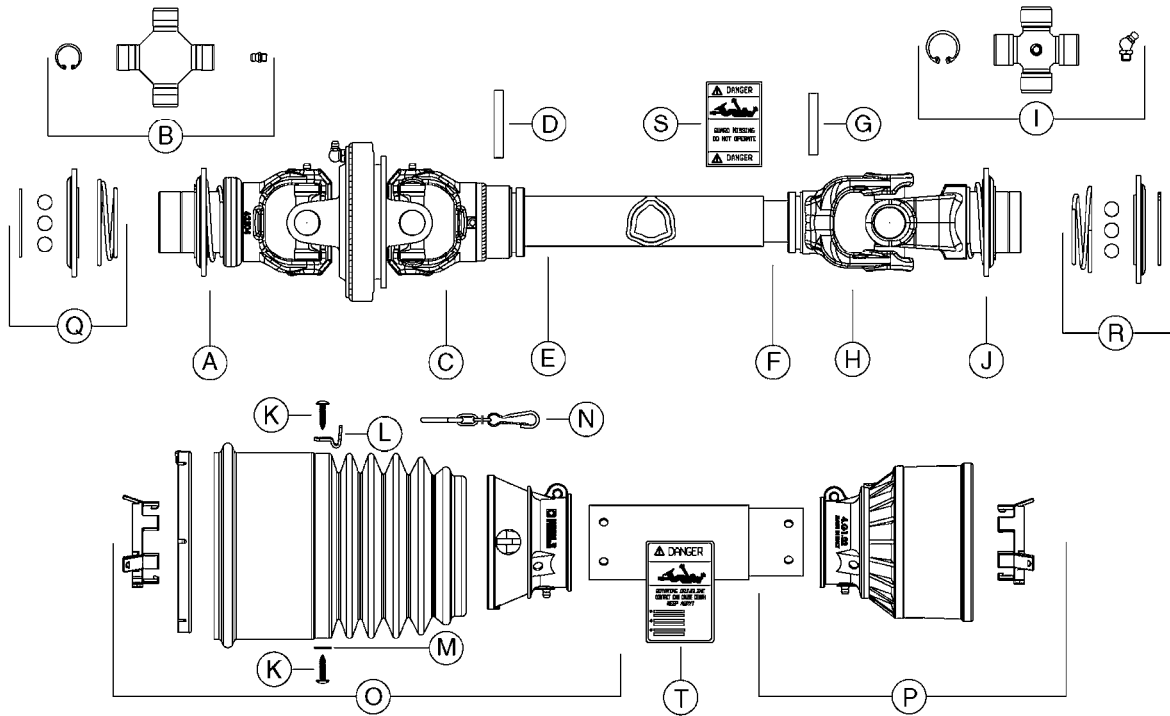

**COMPLETE ASSEMBLIES
WHOLEGOODS ITEMS**

PTO #	28035003	28035103
TRACTOR	1-3/8" 21 SPLINE	1-3/4" 20 SPLINE
IMPLEMENT	1-3/8" 21 SPLINE	1-3/8" 21 SPLINE
LENGTH	1210/1890	1210/1890
A	28040203	28041303
B	28040303	28040303
C	28040403	28040403
D	28009803	28009803
E	28009003	28009003
F	28009103	28009103
G	28009903	28009903
H	28010103	28010103
I	28040503	28009403
J	28040603	28027803
K	28040903	28040903
L	28041703	28041703
M	28041603	28041603
N	28040703	28040703
O	28041103	28041103
P	28041203	28041503
Q	28040803	28041403
R	28041003	XXXXXXXX
S	28041803	28041803
T	28041903	28041903

A0560