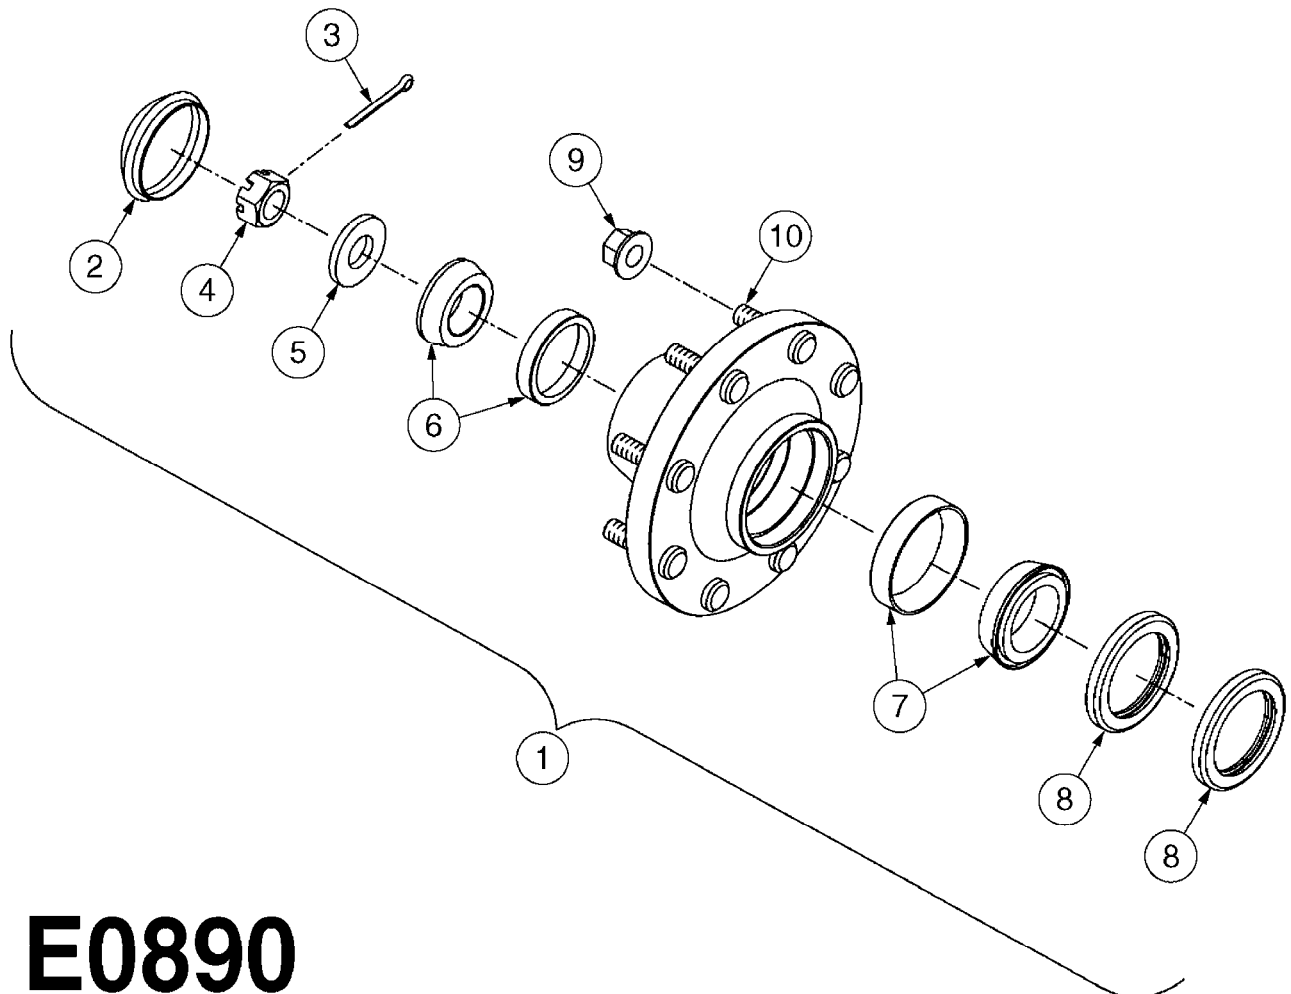

E0890

CAMOPLAST HUB ASSEMBLY - IDLER
E0890-HIN, 01:01:16

Page 1

Date 16.03.2016 14:01

Pos.	parts-n°	order qty	description
1	28078303	1	HUB ASSY.IDLER, G60-8
2	28081403	1	DUST CAP
3	28081503	1	COTTER PIN 7/32" X 2-1/4"
4	28081603	1	CASTLE NUT 1-1/4"-12
5	28081703	1	WASHER 1.28"IDX2.5"ODX0.13"
6	28081803	1	BEARING ASSEMBLY - OUTER
7	28081903	1	BEARING ASSEMBLY - INNER
8	28082003	1	WHEEL SEAL, SINGLE LIP
9	28082103	1	LUG NUT SET (8) IDLER
10	28082203	1	WHEEL STUD SET (8) IDLER