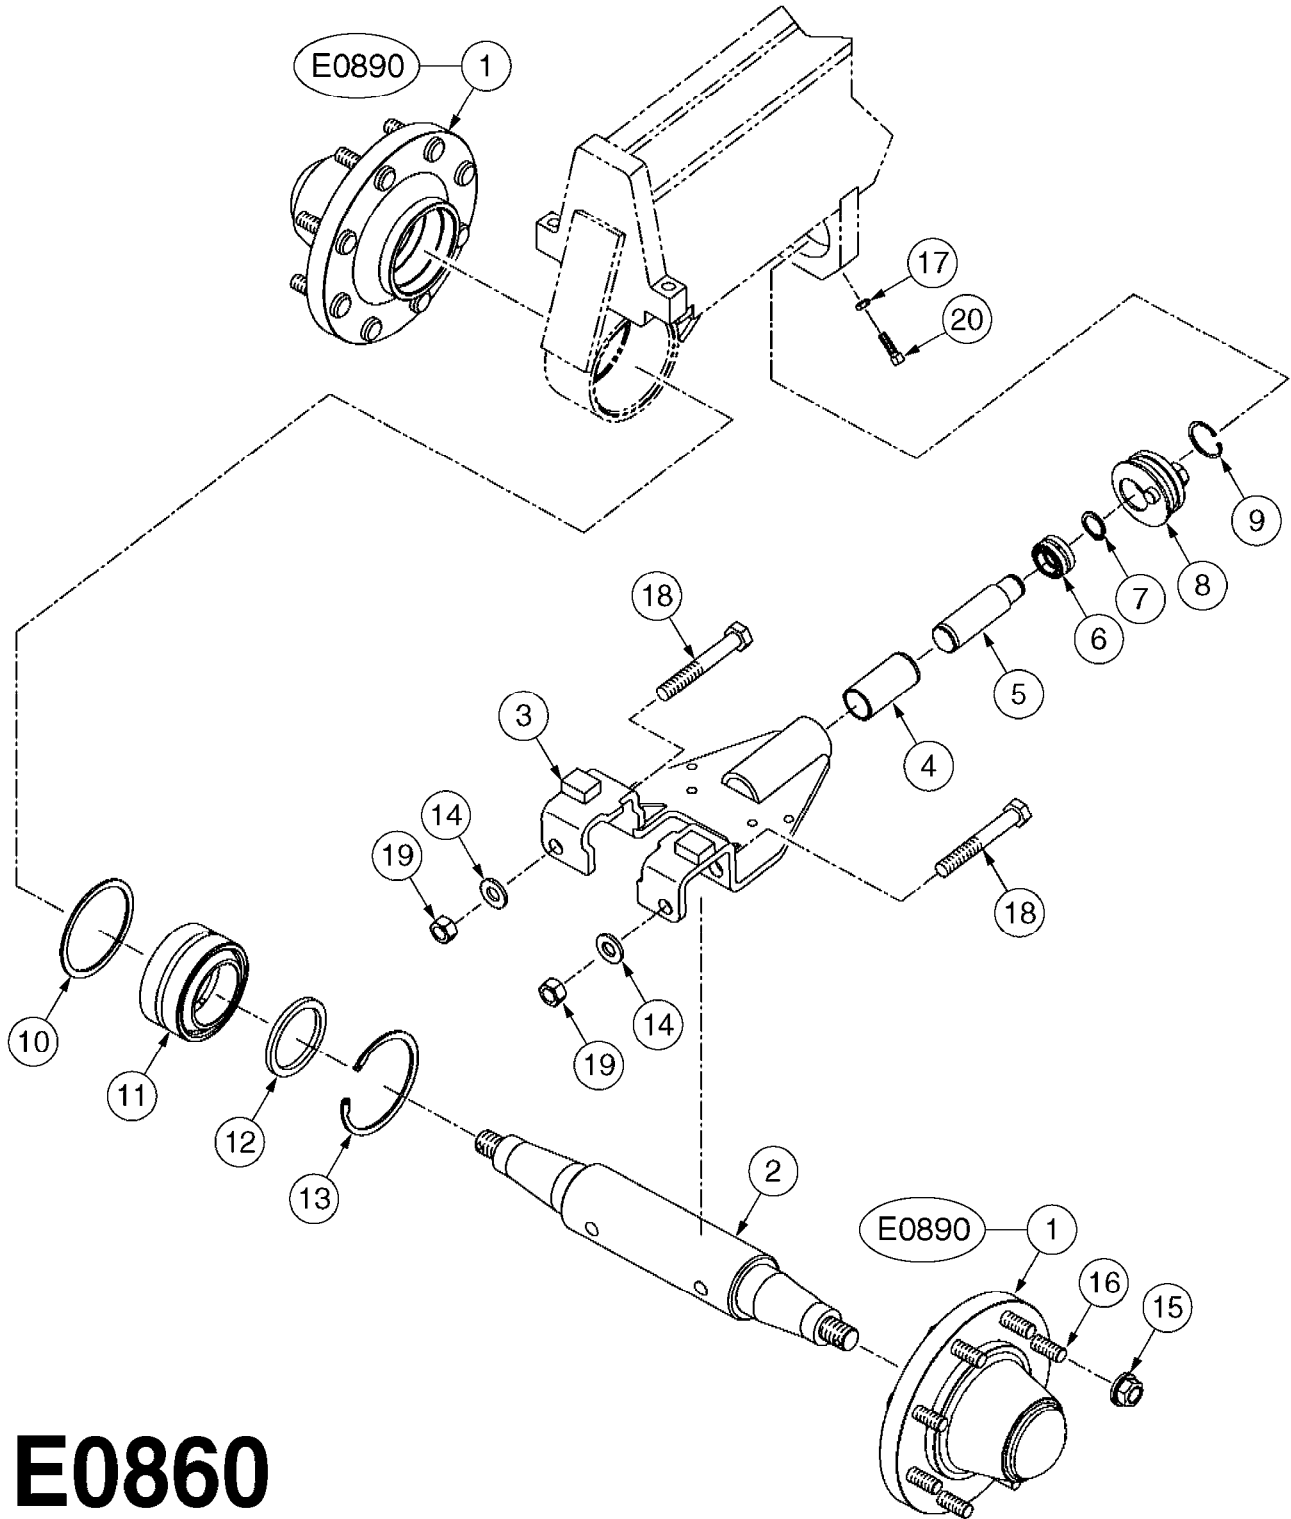

E0860

Pos.	parts-n°	order qty	description
1	28078303	1	HUB ASSY.IDLER, G60-8 HUB COMPLETE W/LUG NUTS
2	28079203	1	AXLE, FRONT IDLER HUB COMPLETE W/LUG NUTS
3	28079303	1	ALIGNMENT FRAME HUB COMPLETE W/LUG NUTS
4	28079403	1	ALIGNMENT BUSHING HUB COMPLETE W/LUG NUTS
5	28079503	1	ALIGNMENT PIN HUB COMPLETE W/LUG NUTS
6	28079603	1	BEARING 1"IDX1.625"ODX0.875" HUB COMPLETE W/LUG NUTS
7	28079703	1	SNAP RING EXT. 1" HUB COMPLETE W/LUG NUTS
8	28079803	1	DISC, ECCENTRIC HUB COMPLETE W/LUG NUTS
9	28079903	1	SNAP RING, INT. 1-3/4" HUB COMPLETE W/LUG NUTS
10	28080003	1	SHIM, 12 GAUGE HUB COMPLETE W/LUG NUTS
11	28080103	1	BEARING 3"IDX4.75"ODX2.625" HUB COMPLETE W/LUG NUTS
12	28080203	1	WASHER, 1/4" HUB COMPLETE W/LUG NUTS
13	28080303	1	SNAP RING HUB COMPLETE W/LUG NUTS
14	28081203	1	WASHER21/32"IDX1-5/16"ODX0.146 HUB COMPLETE W/LUG NUTS
15	28082103	1	LUG NUT SET (8) IDLER HUB COMPLETE W/LUG NUTS
16	28082203	1	WHEEL STUD SET (8) IDLER HUB COMPLETE W/LUG NUTS
17	28083603	1	JAM NUT 3/8"-16 UNC GR 8 HUB COMPLETE W/LUG NUTS
18	28084703	1	BOLT 4-1/2" X 5/8"-11 UNC HUB COMPLETE W/LUG NUTS
19	28084803	1	NUT 5/8"-11 UNC GR 8 HUB COMPLETE W/LUG NUTS
20	28084903	1	SET SCREW SQ.HD.1-1/2"X3/8"-16 HUB COMPLETE W/LUG NUTS