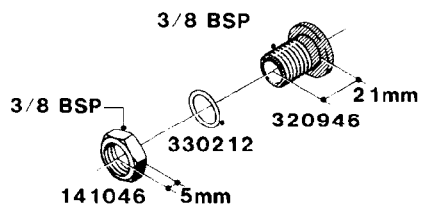

**L0050**

FITTINGS - HOSE CONNECTORS  
L0050-HIN, 01:01:16

Page 1

Date 16.03.2016 14:02

parts-n°	order qty	description
242594	1	O-RING D14 X 1.78 SCH.70-EPDM
320294	1	FITT.DK TEE 3/8X3/8HB X1/2"BSP
320305	1	FITT.DK HB 3/4'- 3/4' BSP
320386	1	FITT.DK TEE 3/8X3/8HB X3/8"BSP
320397	1	FITT.DK ELB 3/8"HB X 3/8" BSP
320401	1	FITT.DK TEE 1/2X1/2HB X1/2"BSP
320412	1	FITT.DK TEE 1/2X1/2HB X3/8'BSP
320423	1	FITT.DK ELB 1/2'HB X 3/8' BSP
320891	1	FITT.DK HB 3/8'- 3/8' BSP
320972	1	FITT.DK HB 5/16'- 1/4' BSP
322046	1	FITT.DK TEE 1/2X1/2HB X3/4'BSP
322048	1	FITT.DK TEE 3/4X3/4HB X3/4'BSP
330595	1	O-RING D24.6/D20X2.1 -3/4"
333137	1	FITT.DK CONN.1/2" F.NOZZ. DOUB
333141	1	FITT.DK CONN.1/2" F.NOZZ.SING
334041	1	FITT.DK CONN.3/4' F.NOZZ. SING
334042	1	FITT.DK CONN.3/4' F.NOZZ. DOUB
334195	1	FITT.DK ELB. 3/4"HB X 3/4"HB
10012103	1	FITT.PO.HB 1.25X1.50 IMB1012
10014003	1	FITT.PO.HB 1.25X1.25 IMB1010
10036903	1	FITT.PO.HB 1.50X1.50 IMB1212
28019303	1	FITTING HB ELB 3/4NPT-3/4HOSE
61016500	1	HOSE TAIL 3/4" 90°+RG CAP 3/4"
72026700	1	NOZZLE TUBE ADAPTER W/O-RING