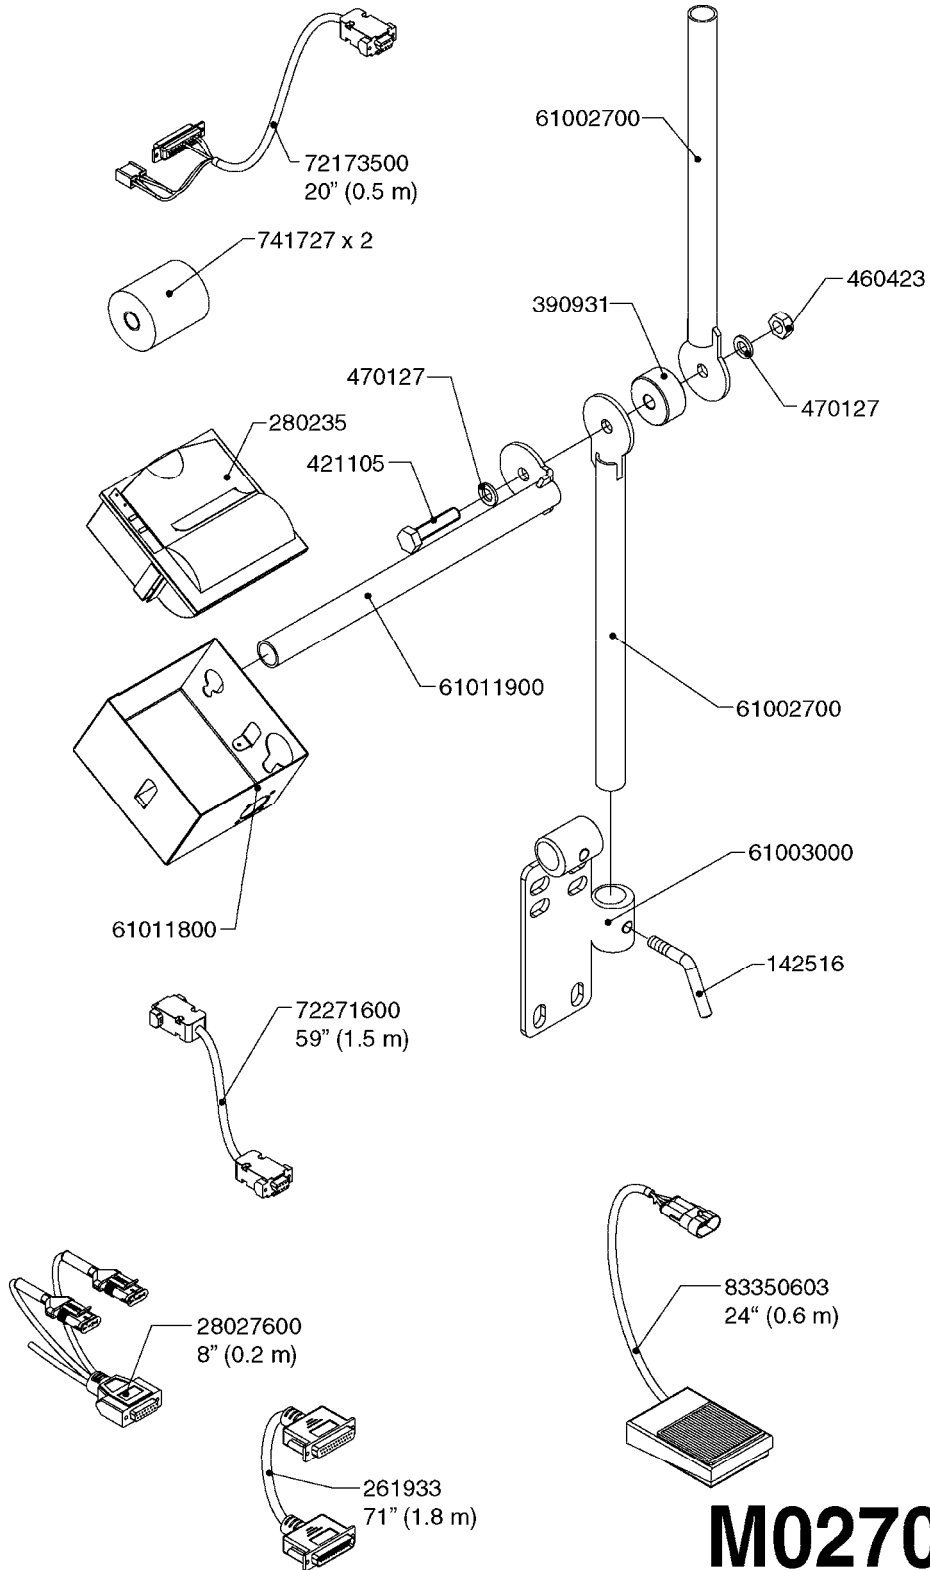

\*Included with (1) box complete

**M0250**

JOB COM AND BREAK OUT  
M0250-HIN, 01:01:16

Page 1

Date 16.03.2016 14:02

Pos.	parts-n°	order qty	description
1	391095	1	BOX COMPL. 300X300X135 DRILLED
2	440673	1	SCREW F.PLASTIC 5X12 SS
3	16132400	1	PLATE 1.5X270X270/JOB COMPUTER
4	26004600	1	PLUG F.DRILLED HOLE 21MM
5	26004700	1	PLUG F.DRILLED HOLE 13.5MM
6	26005100	1	CONNECTOR FOR PCB, PLASTIC
7	26005500	1	PCB BREAKOUT BOX EL BOX CM"05"
8	26013800	1	CABLE HC6500 JOB COM TO CABIN
9	26016700	1	JOB COM PCB HW2.1 FOR HC6500
9	72289900	1	JOB COM PCB COMMANDER 44/6600
9	72369300	1	JOB COM PCB NCM44/6600 REFURB.
10	26029200	1	DAH PCB F. JOB COM NCM '09
11	28048600	1	FUSE AUTO 15 AMP.
12	28091400	1	FINGER SCREW F.BOX 300X300X135