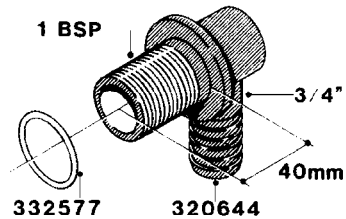

**L0040**

FITTINGS - NIPPLES & ELBOWS  
L0040-HIN, 01:01:16

Page 1

Date 16.03.2016 14:02

parts-n°	order qty	description
10530803	1	FITT.PO.SE 2.00X2.00 45 DEG.
320191	1	FITT.DK ELB 3/8' BSP 45 DEGREE
320482	1	FITT.DK ELB. 1/2" BSP 60 DEG.
320596	1	FITT.DK ELB 3/8'-1/2'BSP 45DEG
320607	1	FITT.DK HN 3/8M X 3/8F BSP LNG
320633	1	FITT.DK HN 3/8"M X 3/8"F BSP
321451	1	FITT.DK ELB.1-1/2 X1-1/4 80DEG
321532	1	FITT.DK REDUC 3/4' X 1/2' BSP
390233	1	FITT.DK REDUC 1-1/2" X 1" BSP

**L0050**

FITTINGS - HOSE CONNECTORS  
L0050-HIN, 01:01:16

Page 1

Date 16.03.2016 14:02

parts-n°	order qty	description
242594	1	O-RING D14 X 1.78 SCH.70-EPDM
320294	1	FITT.DK TEE 3/8X3/8HB X1/2"BSP
320305	1	FITT.DK HB 3/4'- 3/4' BSP
320386	1	FITT.DK TEE 3/8X3/8HB X3/8"BSP
320397	1	FITT.DK ELB 3/8"HB X 3/8" BSP
320401	1	FITT.DK TEE 1/2X1/2HB X1/2"BSP
320412	1	FITT.DK TEE 1/2X1/2HB X3/8'BSP
320423	1	FITT.DK ELB 1/2'HB X 3/8' BSP
320891	1	FITT.DK HB 3/8'- 3/8' BSP
320972	1	FITT.DK HB 5/16'- 1/4' BSP
322046	1	FITT.DK TEE 1/2X1/2HB X3/4'BSP
322048	1	FITT.DK TEE 3/4X3/4HB X3/4'BSP
330595	1	O-RING D24.6/D20X2.1 -3/4"
333137	1	FITT.DK CONN.1/2" F.NOZZ. DOUB
333141	1	FITT.DK CONN.1/2" F.NOZZ.SING
334041	1	FITT.DK CONN.3/4' F.NOZZ. SING
334042	1	FITT.DK CONN.3/4' F.NOZZ. DOUB
334195	1	FITT.DK ELB. 3/4"HB X 3/4"HB
10012103	1	FITT.PO.HB 1.25X1.50 IMB1012
10014003	1	FITT.PO.HB 1.25X1.25 IMB1010
10036903	1	FITT.PO.HB 1.50X1.50 IMB1212
28019303	1	FITTING HB ELB 3/4NPT-3/4HOSE
61016500	1	HOSE TAIL 3/4" 90°+RG CAP 3/4"
72026700	1	NOZZLE TUBE ADAPTER W/O-RING