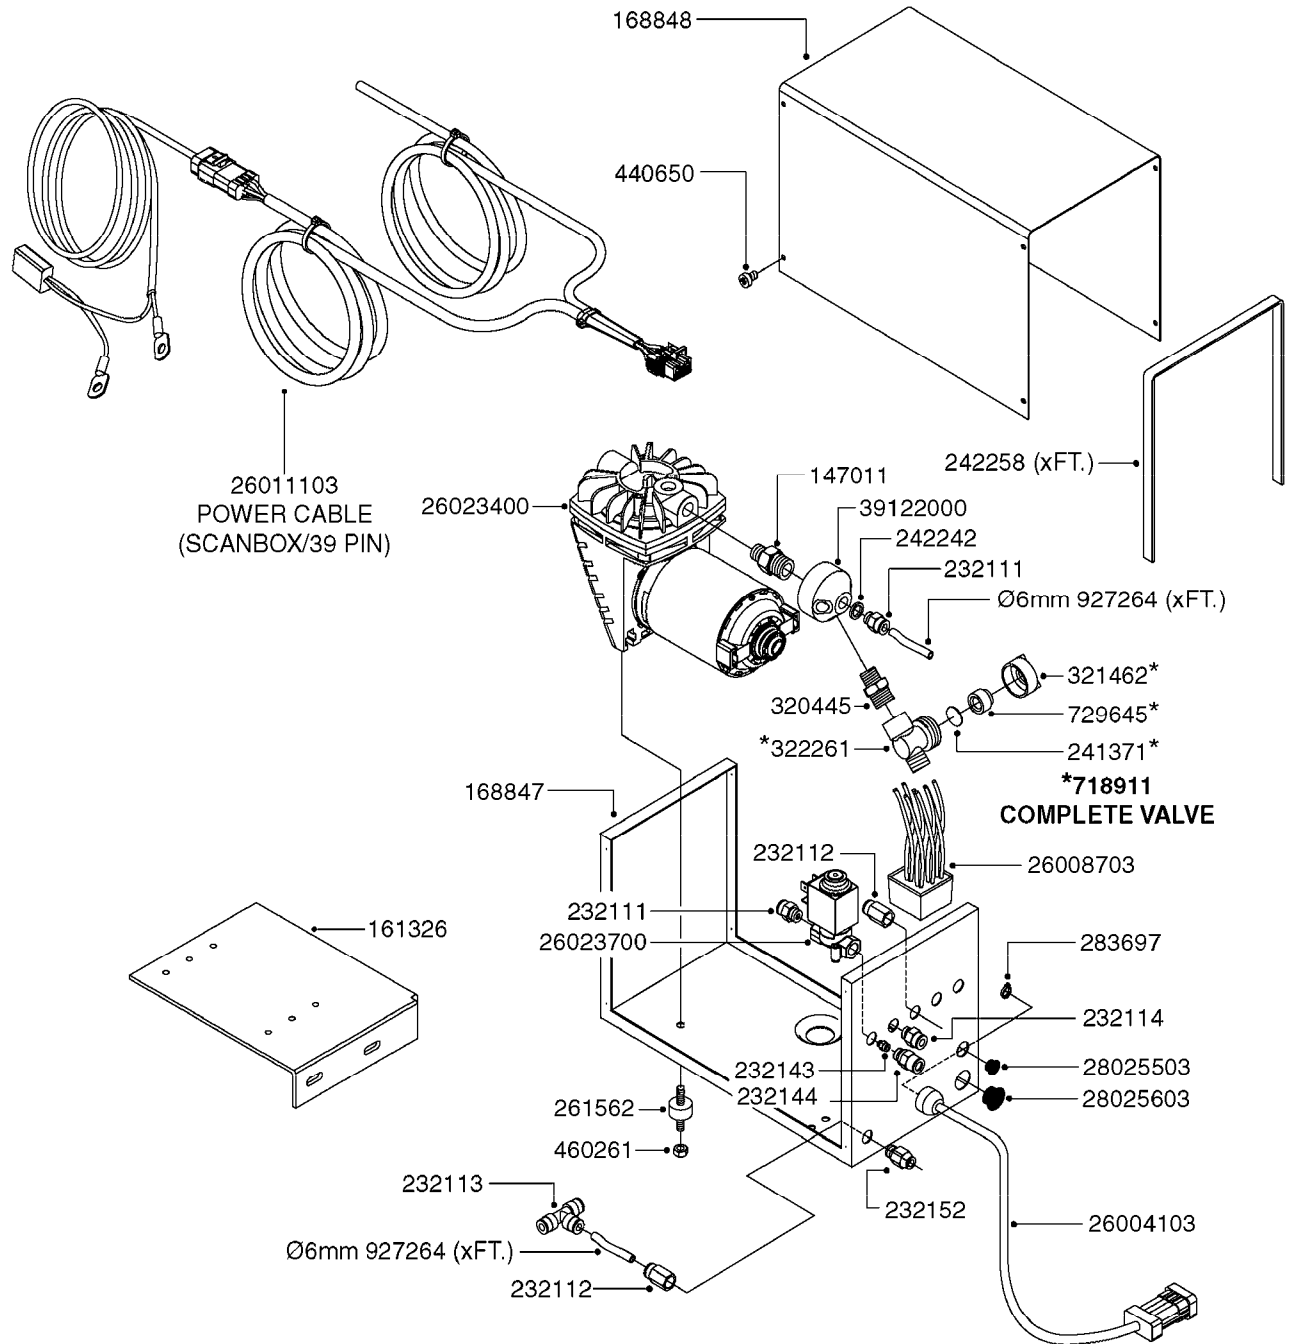

K0400

*Ø8mm 927306 (xFT.)
*Ø10mm 927330 (xFT.)

70062503 - COMPLETE ASSEMBLY

FOAM MARKER COMPRESSOR 2007
K0400-HIN, 01:01:16

Page 1
Date 16.03.2016 14:01

parts-n°	order qty	description
147011	1	HEX NIPPLE 3/8'X1/4'BSP BRASS
161326	1	MOUNT BKT. F. FOAM COMP.BOX 98
168847	1	ENCLOSURE LOWER F.MARKER
168848	1	COVER F. FOAM MARKER
232111	1	QUICK COUPLER 6MM X 1/8 EXT.
232112	1	QUICK COUPLER 6MM 1/8 INT.
232113	1	QUICK COUPLER 6MM T-PIECE
232114	1	COUPLER 1/8" THREADX8MM HOSE
232143	1	REDUCER 1/4'INT-1/8'EXT
232144	1	QUICK COUPLER 10MM X 1/4 EXT
232152	1	QUICK COUPLER 8MMX1/8 EXT.LONG
241371	1	DIAPHRAGM, NO-DRIP alt 241371
242242	1	O-RING F.AIR HOSE FITTING
242258	1	TRIM 3X10 SELF ADHESIVE 0012"
261562	1	RUBBER DAMPER 2XM6X25
283697	1	TIESTRAP 200MM
320445	1	FITT.DK HN 1/4"X3/8" BSP
321462	1	CAP F.NO-DRIP ASSY.
322261	1	HOUSING F.SAFETY VALVE 3/8"
440650	1	SCREW 3.5x13 STAINLESS
460261	1	NUT HEX M6X1 LOCK A2 DIN985
718911	1	VALVE (SAFETY) F.MARKER
729645	1	NON-DRIP SPRING ASSY.GREEN 10
927264	1	HOSE R X PE D6/D4 X 0012"
927306	1	HOSE R X PE D8/D6 X 0012"BLACK
927330	1	HOSE R X PE D10/D8 X 012"BLACK
26004103	1	FOAM MARKER CNTRL MOD CABL STD
26008703	1	FOAM MARKER CONTROL SCII
26011103	1	FOAMER POWER/CONTROL CABLE 39P
26023400	1	COMPRESSOR F.FOAM MARKER CM40
26023700	1	SOLENOID VAL 12V 1/8' FLO '07
28025503	1	PLUG F.DRILLED HOLE 1/2"
28025603	1	PLUG F.DRILLED HOLE 3/4"
39122000	1	DISTR.HOUSING F.FOAM MARKER'07
70062503	1	FOAM MARKER COMPRESSOR,STD,39P