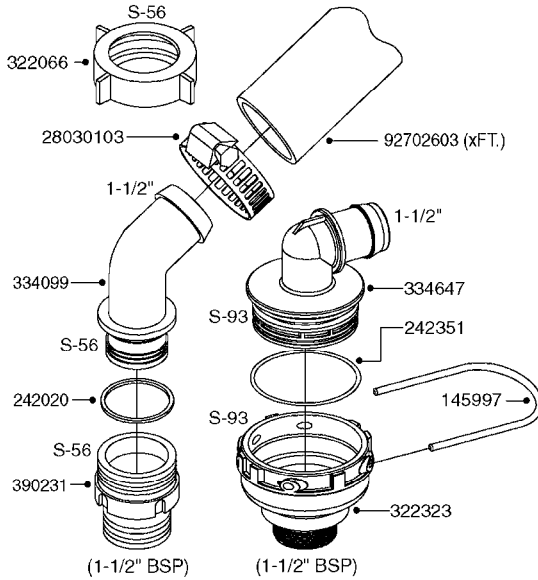

PUMP - 463 FLEX CAPACITY  
A0380-HIN, 01:01:16

Page 1

Date 16.03.2016 14:00

Pos.	parts-n°	order qty	description
1	111438	1	HUB F.CLUTCH 361/460 PUMP
2	147132	1	HEX NIPPLE 1/2"X1/2" BSP DEL
3	230311	1	QUICK COUPLING 1/2"
4	241356	1	DOWTYSEAL 1/2"
5	283916	1	TOOTHED RIM FOR CLUTCH
6	284521	1	COUPLING HALF CYL.D25MM-KEY
7	420582	1	BOLT HEX 8.8 DEL M8X20 FT A2
8	430522	1	BOLT HEX 8.8 DEL M12X25 FT
9	430878	1	BOLT HEX 8.8 DEL M12X45 DIN931
10	450052	1	SCREW SET M8X10 BLACK ALLAN
11	460703	1	NUT HEX M12X1.75 LOCK DIN985
12	471127	1	WASHER, M12, Ø24/13.0X 2.5, SS
13	782153	1	PRESS. FLOW VALVE 1/2", 32L/MIN, PAINTED (BLACK)
14	782154	1	CHECK VALVE 284794 (BLACK)
15	783010	1	MOTOR HYDRAULIC OMR50
16	16154400	1	COVER PLATE F. FLEX PUMP MT.
17	23235300	1	HEX NIPPLE 1/2"-13/16"
18	61038400	1	BRACKET FLEX PUMP MOUNT NCM
19	72363900	1	PUMP 463/10-MOD-2-540
20	78571100	1	HOSE HY X 1/2" X 248" STR+ELB

**SUCTION SIDE OF PUMP (WITH 1-1/2" SUCTION PORT)**

**PRESSURE SIDE OF PUMP**

**SUCTION SIDE OF PUMP (WITH 2" SUCTION PORT)**

**COMPLETE ASSEMBLIES  
WHOLEGOODS ITEMS**

- 821585 - 463/5.5 W/THROUGH SHAFT (1000 RPM)
- 821587 - 463/10 W/THROUGH SHAFT (540 RPM)
- 82169400 - 464/6.5 (1000 RPM H.C. INLINE PORTS)
- 72293300 - 463/6.5 W/THROUGH SHAFT (1000 RPM)
- 463/12 (540 RPM H.C. OFFSET PORTS) REPLACED BY 82168700 (PAGE A0350)
- 463/6.5 (1000 RPM H.C. OFFSET PORTS) REPLACED BY 82168800 (PAGE A0350)