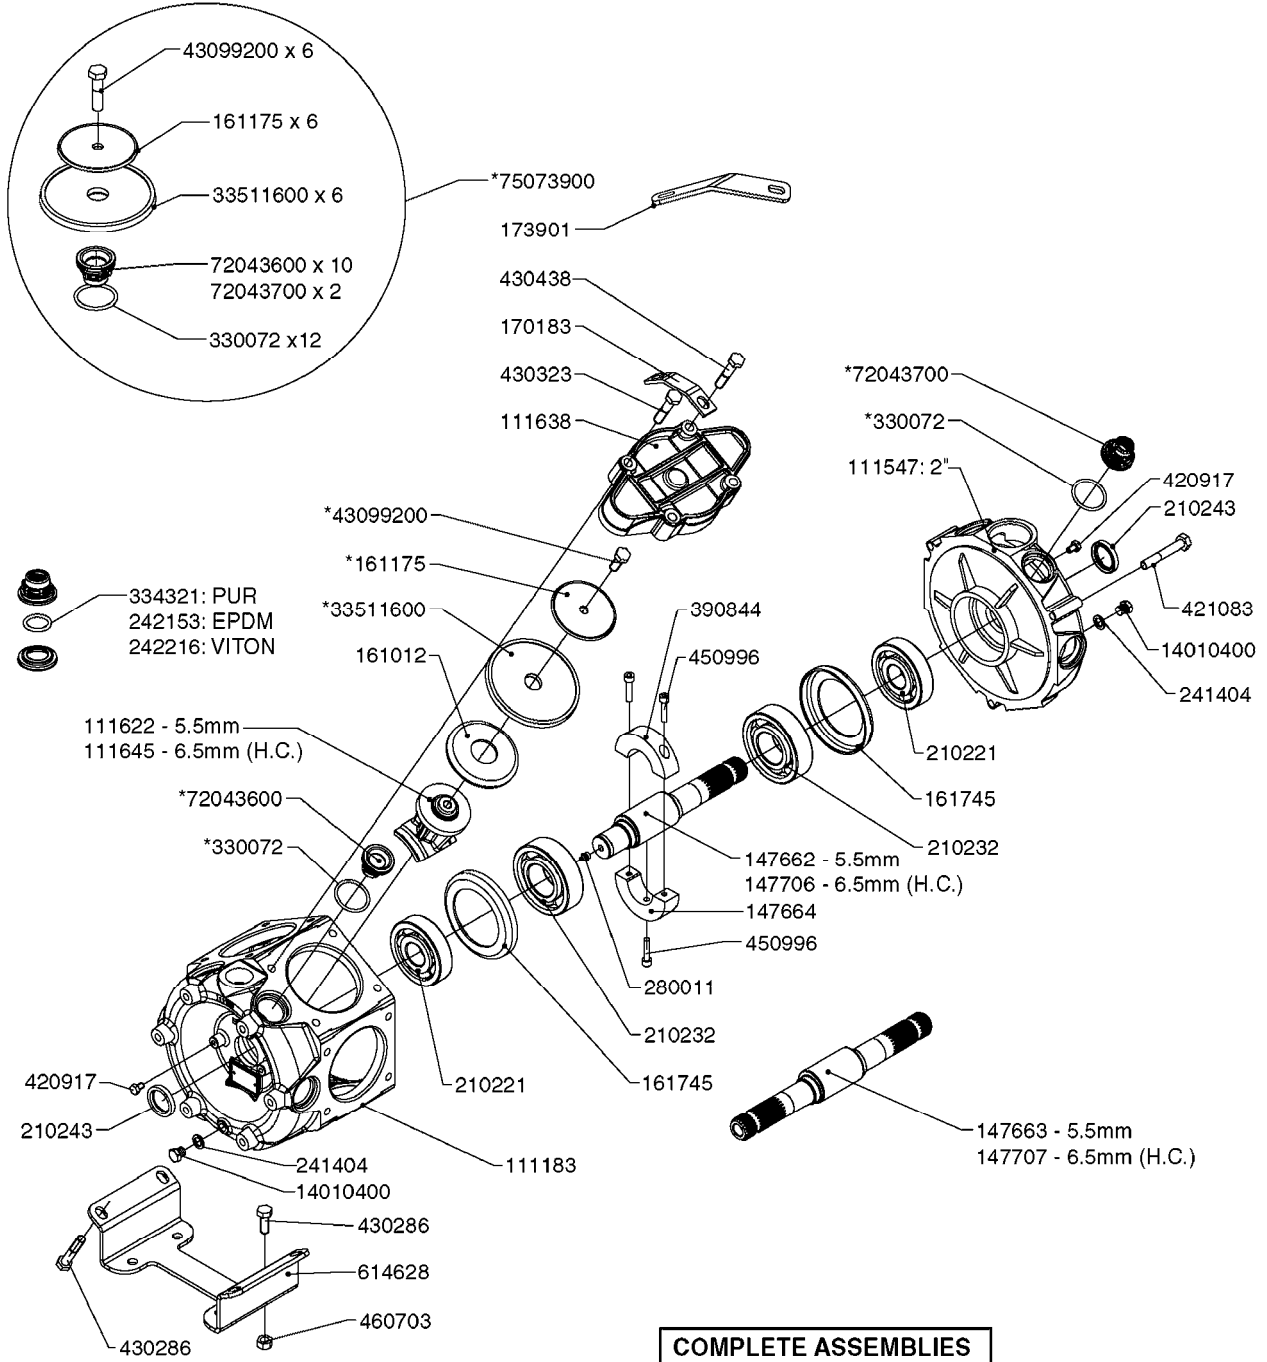

**A0330**

PUMP - 463 W/ MOUNTING BASE  
A0330-HIN, 01:01:16

Page 1

Date 16.03.2016 14:00

parts-n°	order qty	description
111183	1	PUMP CASTING 460-463 (PAINTED)
111547	1	PUMP FRONT 460-463-2' (PAINT)
111623	1	CONNECTING ROD 463/10MM
111624	1	CONNECTING ROD 463/12MM
111638	1	VALVE COVER 463 HC+1000 VERS.
143577	1	CRANK SHAFT F.363/462/463-10mm
147097	1	CRANK SHAFT 363-463/10 THROUGH
147571	1	CRANK SHAFT F.463-12mm
147688	1	CRANK SHAFT 462/12 THROUGH
161012	1	DIAPHRAGM BACKING DISC F. 463
161175	1	DIAPHRAGM DISC F. 463 PUMP
161745	1	METAL SPACER F.363/463
173901	1	LIFT STRAP F.PUMP 463
210221	1	BEARING BALL 6407
210232	1	BEARING BALL 6310
210243	1	SEAL OIL 35 X 47 X 7
241404	1	DOWTY SEAL 1/4"
242153	1	O-RING D26X4 EPDM
242216	1	O-RING VITON F/1202/1302/462
280011	1	GREASE NIPPLE 3/8' SAE H TR
330072	1	O-RING D53.5/D45.5X4
331192	1	SPACER, MODEL 361/363
334321	1	O-RING POLY. 34.0x26.0x4.0
421083	1	BOLT HEX 8.8 DEL M10X65
430286	1	BOLT HEX 8.8 DEL M12X30 FT
430323	1	BOLT HEX 8.8 DEL M12X60
430438	1	BOLT HEX 8.8 DEL M12X65
460703	1	NUT HEX M12X1.75 LOCK DIN985
614628	1	FOOT FOR PUMP 460-463 PAINTED
821587	1	PUMP 463/10 THROUGH SHAFT TWNF
14010400	1	PLUG 1/4" BSP
33511600	1	DIAPHRAGM PUMP 463/464 PUMP PUR
43099200	1	BOLT HEX SS M12 X 30 DIN933 A4
72043600	1	VALVE FOR 462/463
72043700	1	VALVE FOR 462/463 W.VENT HOLE
75073900	1	PUMP KIT 463 "06"
82166300	1	PUMP 463-12 2"SUC 540RPM
82168700	1	PUMP 464/12/540 OFFSET PORTS