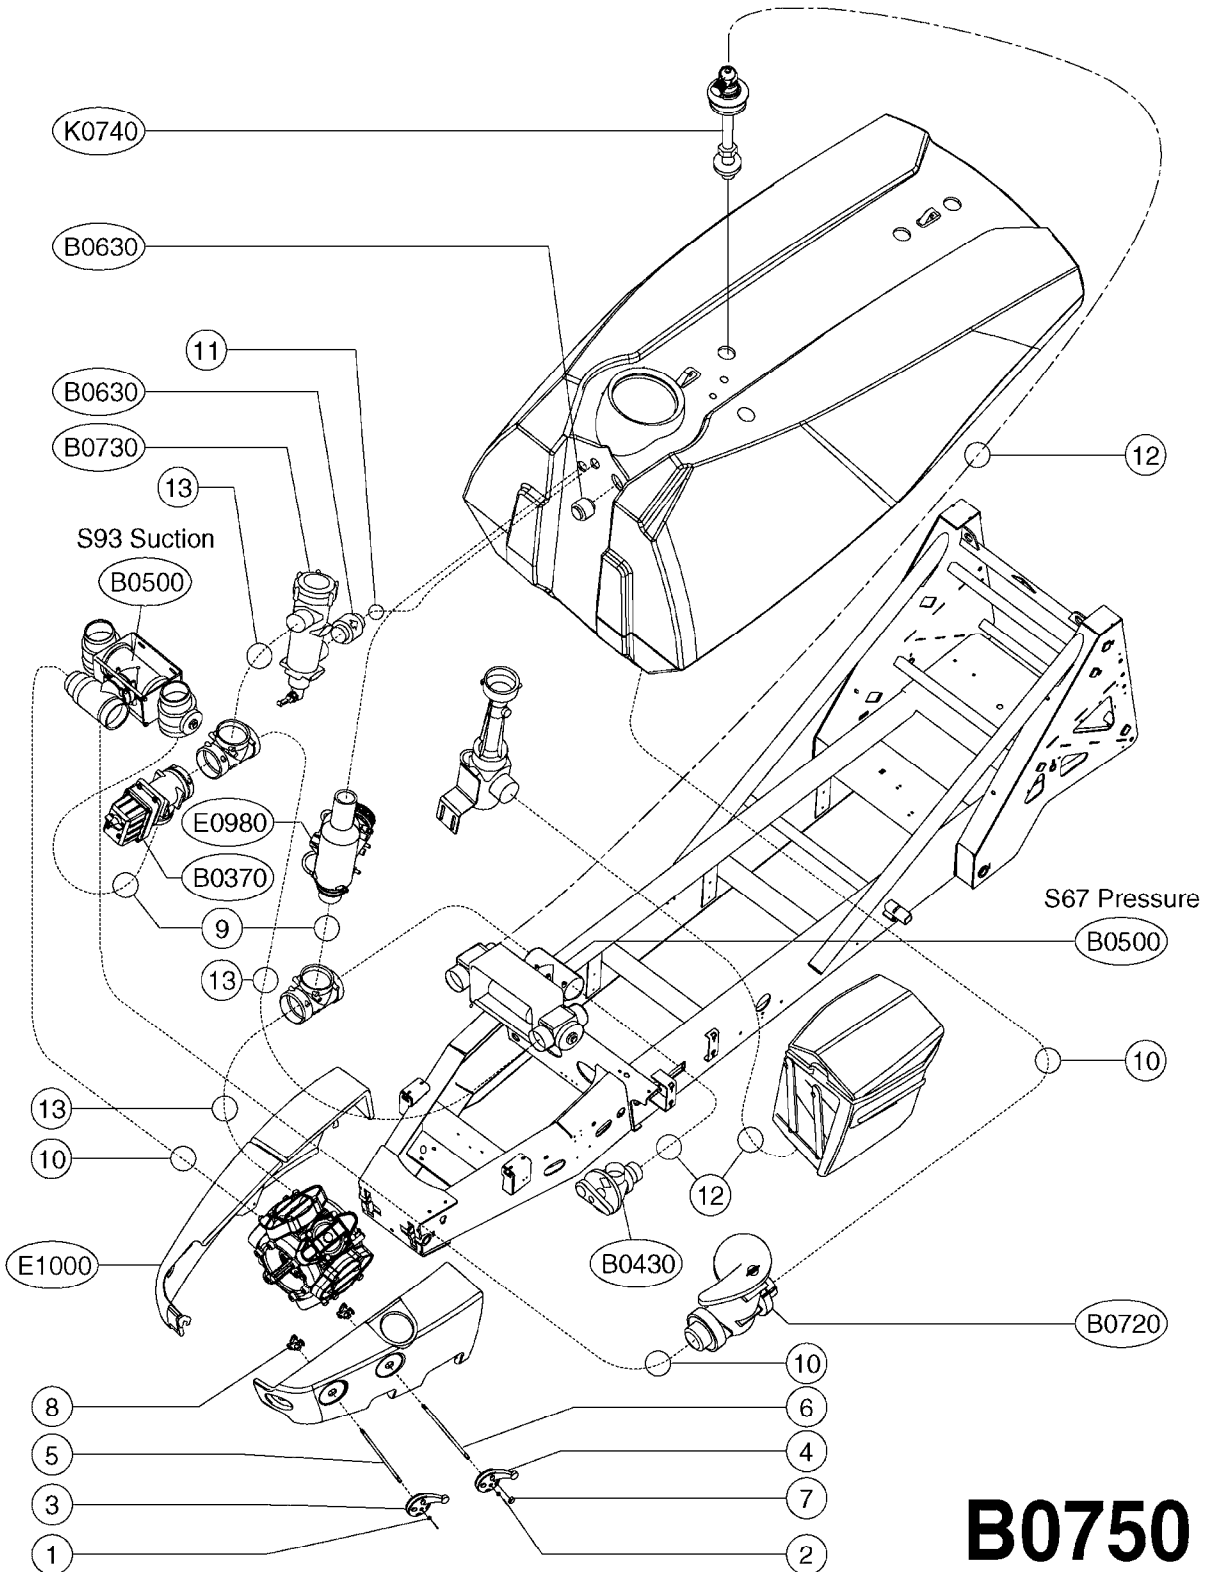

B0750

NCM 9000 MANIFOLD
B0750-HIN, 01:01:16

Page 1

Date 16.03.2016 14:01

Pos.	parts-n°	order qty	description
1	334594	1	PLUG F.VALVE HANDLE BLACK
2	411006	1	SCREW M4X40 SLOTTED
3	741844	1	VALVE HANDLE ASSY. SUCTION NCM
4	741845	1	VALVE HANDLE ASSY. PRESSUR NCM
5	14038100	1	AXLE FOR SUCTION VALVE HANDLE
6	14038200	1	AXLE FOR PRESSURE VALVE HANDLE
7	33505200	1	PLUG FOR SMART VALVE HANDLE
8	72283000	1	AXLE JOINT F. SMARTVALVE HANDL
9	92702703	1	HOSE PVC SUCT GRAY 2"
10	92702803	1	HOSE PVC SUCT GRAY 2.5"
11	92703203	1	HOSE R X3/4" X300PSI WP X0012"
12	92712403	1	HOSE R X1" X300PSI WP X0012"
13	92734403	1	HOSE R X5/4" X200PSI WP X0012"