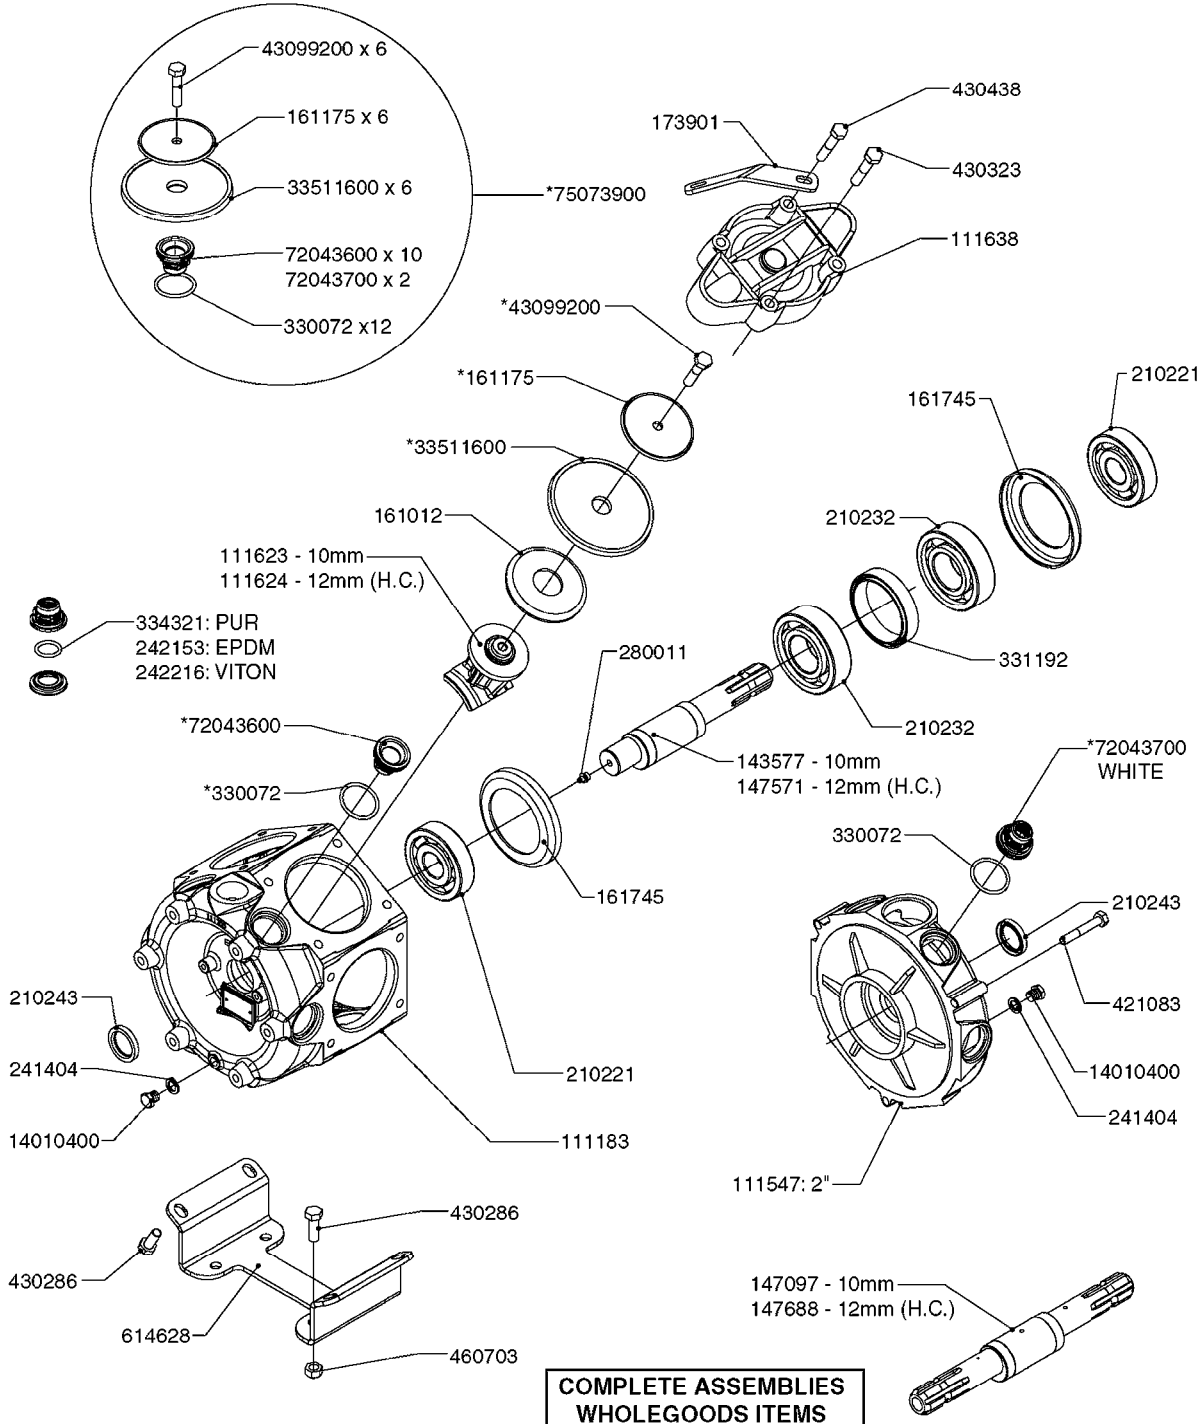

**PUMP REPAIR KIT**

**COMPLETE ASSEMBLIES  
WHOLEGOODS ITEMS**

**COMPLETE PUMPS**

- 821587 - 463/10 2" W/THROUGH SHAFT (540 RPM)
- 82166300 - 463/12 2" (540 RPM H.C. INLINE PORTS)
- 463/12 2" (540 RPM H.C. OFFSET PORTS) REPLACED BY 82168700 (PAGE A0350)