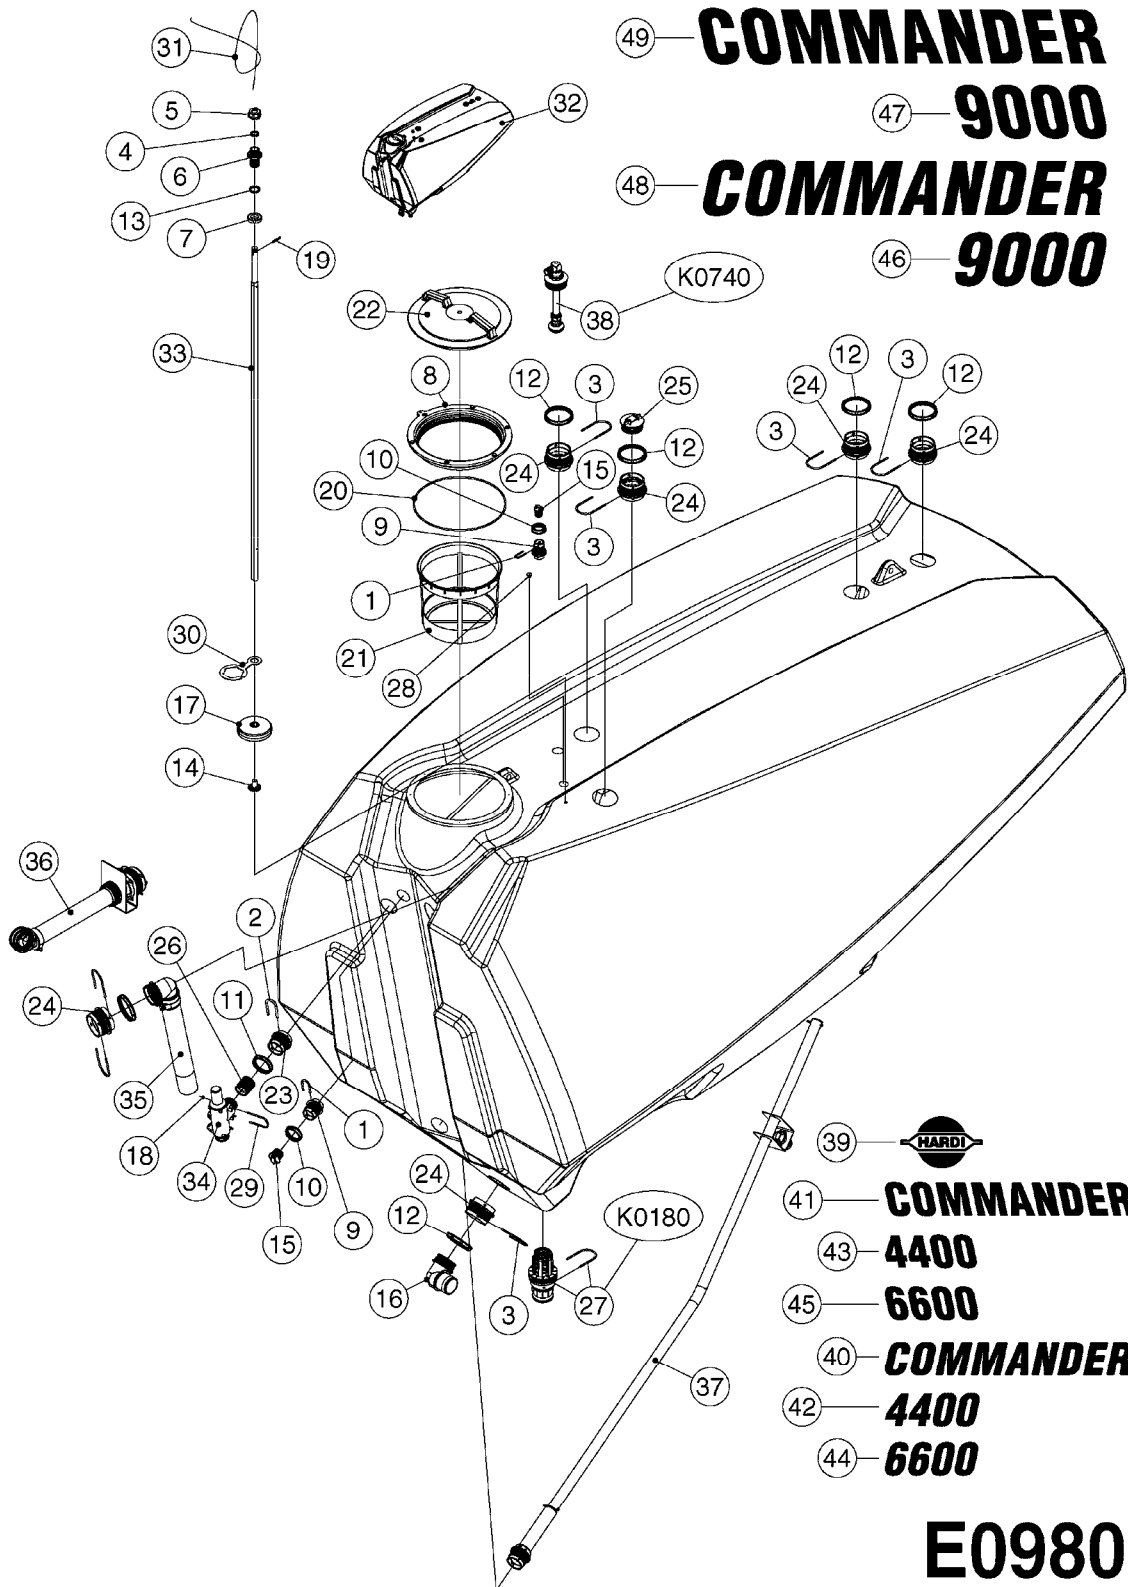

**E0900**

CAMOPLAST HUB ASSY. MID-ROLLER  
E0900-HIN, 01:01:16

Page 1

Date 16.03.2016 14:01

Pos.	parts-n°	order qty	description
1	28080603	1	HUB ASSY.MID-ROLLER
2	28081803	1	BEARING ASSEMBLY - OUTER
3	28082303	1	WHEEL SEAL, TRIPLE LIP
4	28082403	1	WEAR RING
5	28082503	1	BEARING ASSEMBLY, 783 OUTER
6	28082603	1	WASHER 0.94"IDX2"ODX0.16"
7	28082703	1	COTTER PIN 1-3/4" X 5/32"
8	28082803	1	CASTLE NUT 7/8"-14 UNF
9	28082903	1	DUST CAP 2-3/4"OD X 2-7/16"
10	28083003	1	LUG NUT SET (6) MID-ROLLER
11	28083103	1	WHEEL STUD SET (6) MID-ROLLER