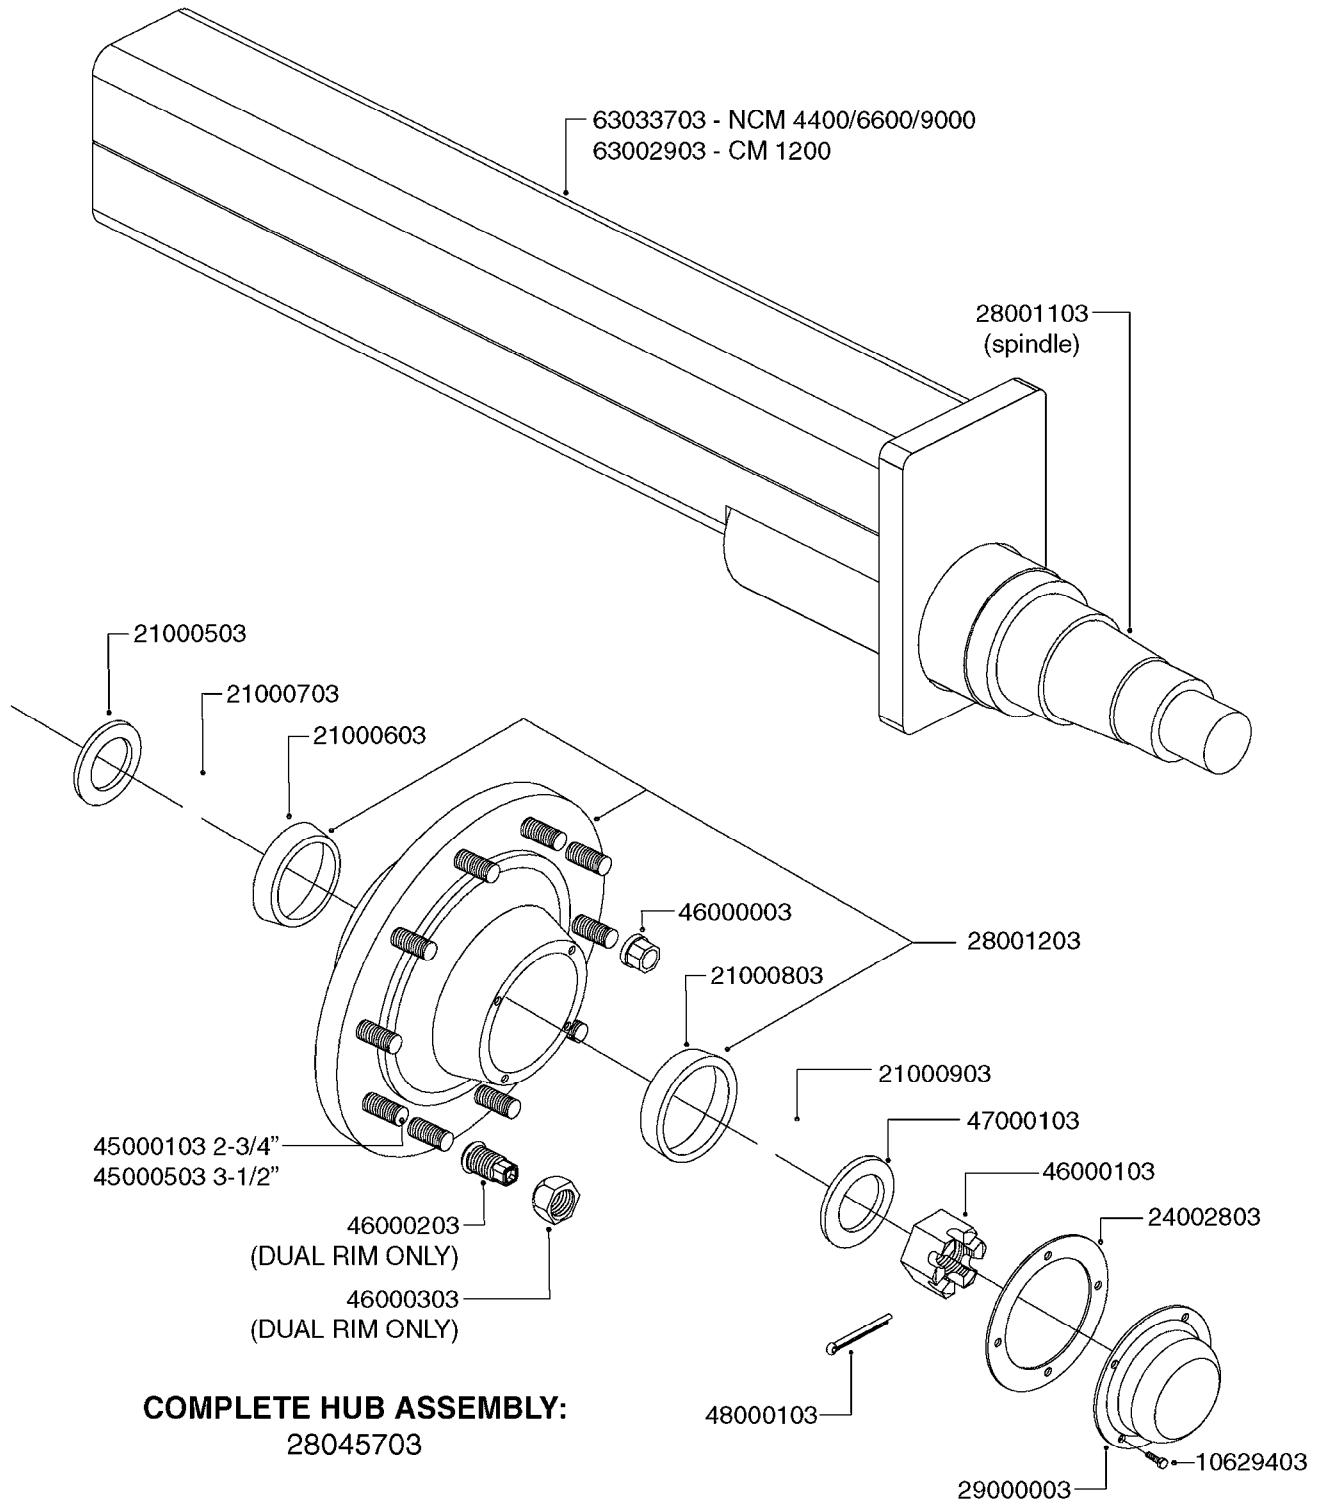

**COMPLETE HUB ASSEMBLY:**  
28045703

COMPLETE ASSEMBLIES  
WHOLEGOODS ITEMS

**E0790**

HUB ASSEMBLE F.4-1/2" SPINDLE  
E0790-HIN, 01:01:16

Page 1

Date 16.03.2016 14:01

parts-n°	order qty	description
10629403	1	BOLT HEX 5/16 NC GR.2 00.50"
21000503	1	SEAL,WHEEL CR43771
21000603	1	RACE, BEARING 3.5/1.5
21000703	1	BEARING, TAPPERED 3.5433/1.575
21000803	1	RACE, TAPERED BEARING
21000903	1	BEARING, TAPPERED, 2.75/1.510
24002803	1	GASKET F. HUB 4.5" HUB ASSY
28001103	1	SPINDLE 4.5"x 21" 20000LB
28001203	1	HUB, 20000LB W. BRG RACES
28045703	1	HUB ASSY 10-13.19-11.02 25000#
29000003	1	HUB CAP F. 881(20000LB) HUB
45000103	1	BOLT, WHEEL STUD 3/4-16X2 3/4
45000503	1	BOLT, WHEEL STUD 3/4-16X3 1/2
46000003	1	NUT HEX NF 3/4" FLANGED F.HUB
46000103	1	NUT, CASTLE, SPINDLE 2-12 UNF
46000203	1	NUT, BUD WHEEL, INNER, RH
46000303	1	NUT, BUD WHEEL, OUTER, RH
47000103	1	WASHER, SPNDL 4.5" 2.06x4 .25T
48000103	1	PIN, COTTER 5/16" X 5.25"
63002903	1	AXLE INSERT,72"-90"SUS CM 1200
63033703	1	AXLE INSERT NCM 44/66/9000