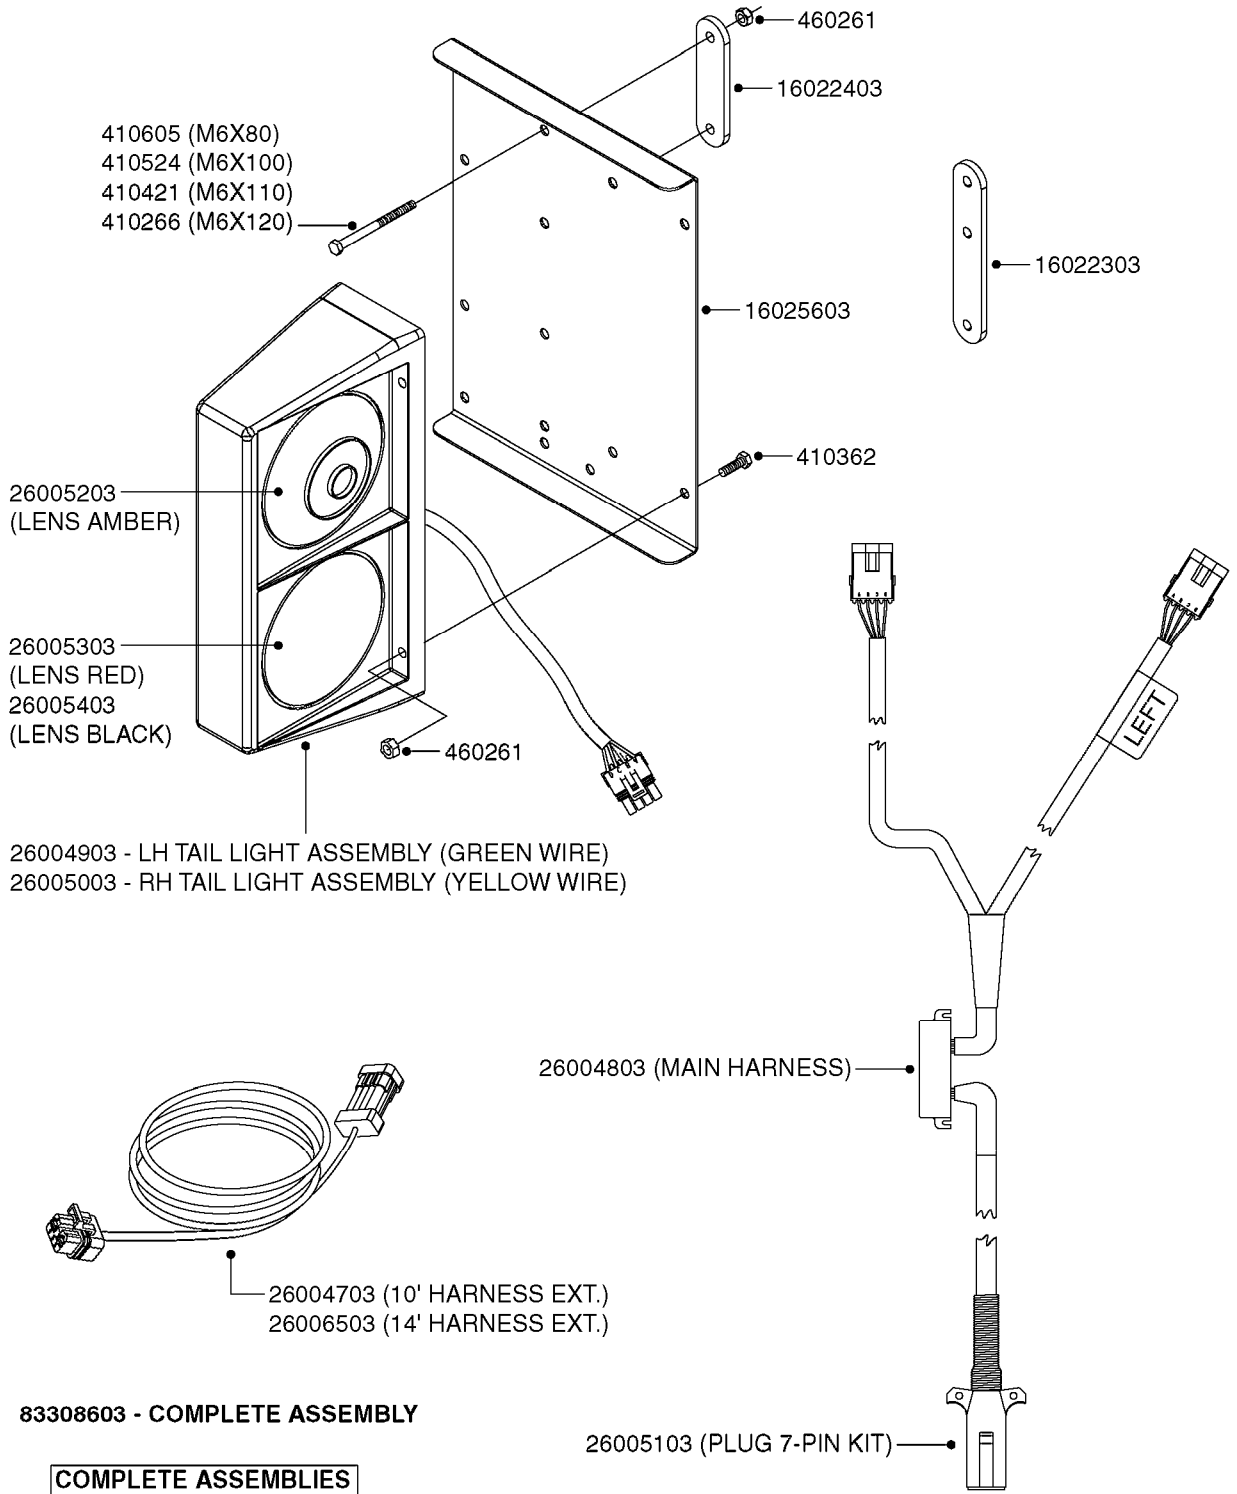

ANGLE SENSOR NCM
M0150-HIN, 01:01:16

Page 1

Date 16.03.2016 14:02

Pos.	parts-n°	order qty	description
1	220947	1	SPRING D13.0/1,2 L=90 RST
2	283699	1	GREASE NIPPLE M6X1
3	283772	1	GREASE NIPPLE H3 M6 X 4 90°
4	410185	1	BOLT HEX 8.8 DEL M6X16 A2
5	420567	1	BOLT HEX 8.8 DEL M8X30 FT
6	420582	1	BOLT HEX 8.8 DEL M8X20 FT A2
7	420744	1	BOLT HEX 8.8 DEL M8X40
8	450902	1	BOLT ALLEN HEAD M4 X 16MM
9	460143	1	NUT HEX M8 LOCK A2 DIN985
10	461145	1	NUT HEX M4 LOCK
11	471037	1	SCREW A 4,3 DIN 125
12	471087	1	WASHER D12.0/4.3X1.0
13	471122	1	WASHER, M10, Ø20/10.5X 2.0, SS
14	471125	1	WASHER, M6, Ø12/ 6.4X 1.6, SS
15	471126	1	WASHER, M8, Ø16/ 8.4X 1.6, SS
16	480811	1	BLIND FASTENER M6 STAINLESS
17	741841	1	ANGLE SENSOR AND BRACKET REAR
18	14052100	1	AXLE D19 L=294/2XM8 STAINLESS
19	16125700	1	BRACKET FOR ANGLE SENSOR
20	16142200	1	GUARD PLATE FOR SENSOR
21	16173200	1	PLATE 6.0X134X42/2XD6/2XBENDS
22	16173400	1	PLATE 2.0X145.3X130/3XBENDS
23	16173600	1	PLATE 4.0X70X56 NCM 4400
24	16174100	1	PLATE 4.0X120X70/2XBENDS NCM 6600
25	16174300	1	BKT F. TRACTOR NCM STEE-UPDATE
26	21089300	1	BUSHING D12/10 L=9
27	22096500	1	TORSION SPRING D24/4.0 L=242
28	26005700	1	ANGLE SENSOR 70° 0.5-4.5 VDC
29	26005800	1	ANGULAR SENSOR 120° 0.5-4.5 VDC
30	28024103	1	TIE STRAP L=8" x W=3/16"
31	28045800	1	S-HOOK 3MM STAINLESS STEEL
32	28058400	1	CHAIN SS 8x16x2.0 L=600
33	39124400	1	BUSHING D28.5/19.1 L=21
34	61019200	1	FRONT SENSOR BRACKET NCM4400
35	61019300	1	FRONT SENSOR MT.THREADED HOLES
36	61019500	1	FRONT SENSOR BRACKET NCM6600
37	72564800	1	STEERING SENSOR NCM4400 FRONT STEERING SENSOR COMPLETE NCM4400
37	72565000	1	STEERING SENSOR NCM6600 FRONT STEERING SENSOR COMPLETE NCM6600

TRAFFIC LIGHT KIT
M0160-HIN, 01:01:16

Page 0
Date 16.03.2016 14:02

83308603 - COMPLETE ASSEMBLY

COMPLETE ASSEMBLIES
WHOLEGOODS ITEMS

M0160