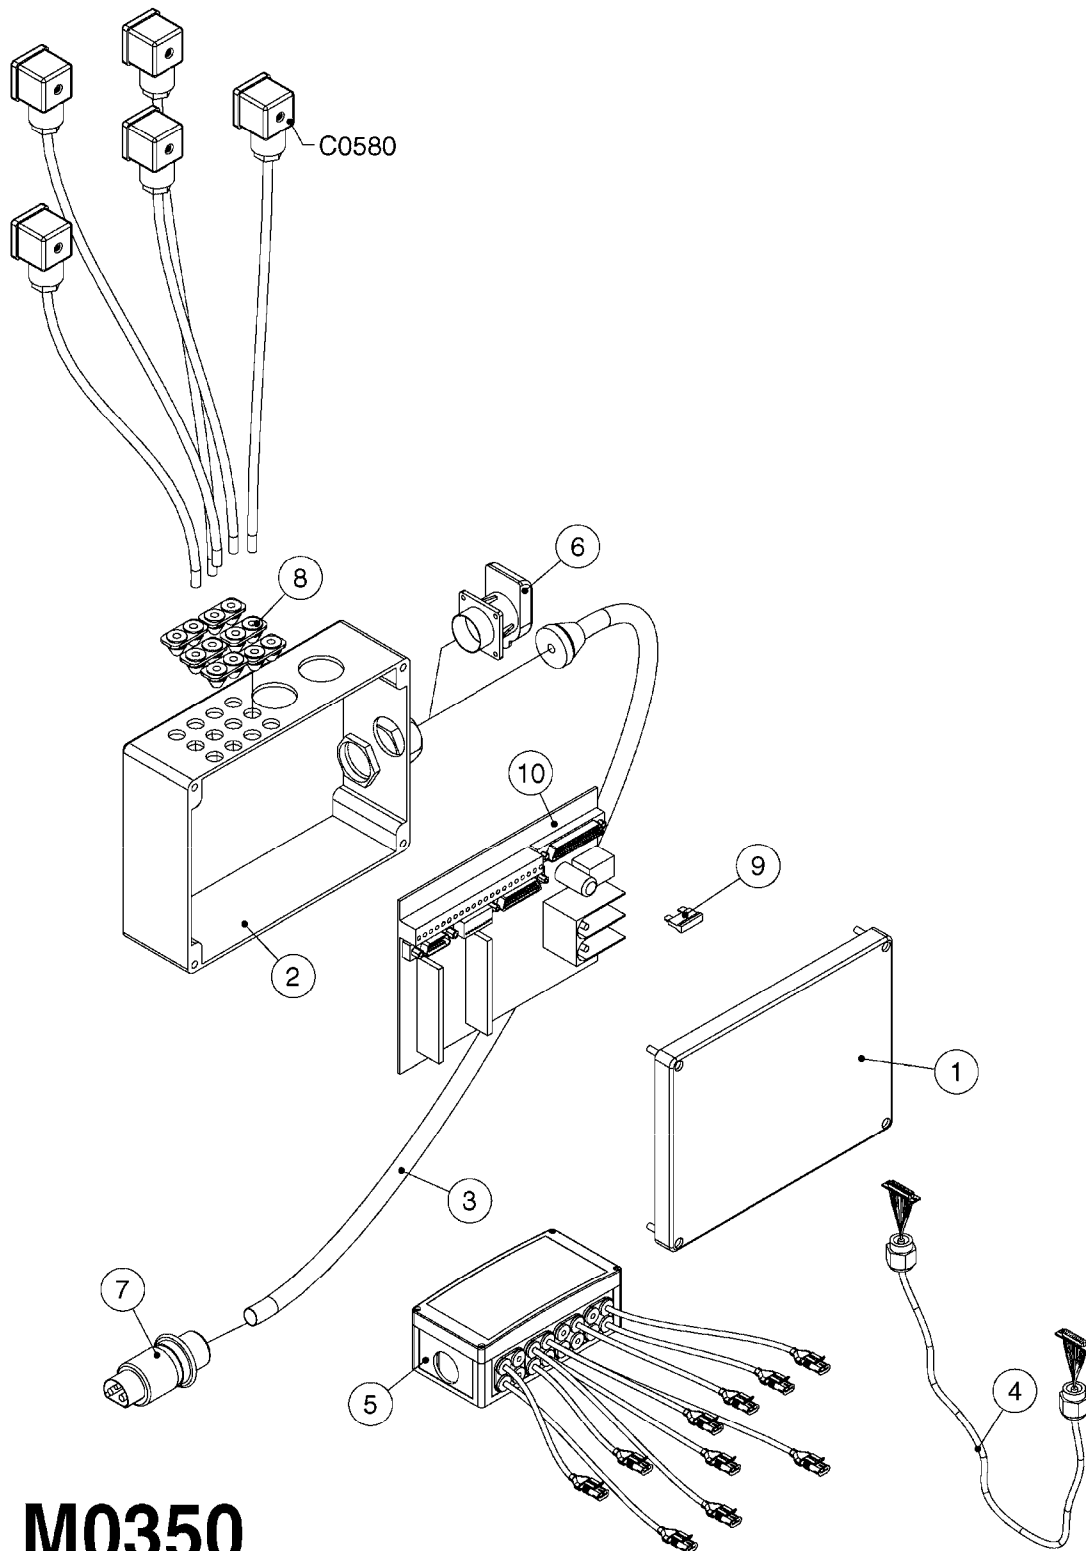

**M0350**

JUNCTION BOXES - HYDRAULIC  
M0350-HIN, 01:01:16

Page 1  
Date 16.03.2016 14:02

Pos.	parts-n°	order qty	description
1	261442	1	LID F.3010/3012 HP BOX
2	391071	1	BOX FOR HY.DAH
3	983070	1	CABLE 2X6MM
4	26016900	1	CABLE DB25M - DB25F L=8.5m
5	26018000	1	HYD JUNCTION BOX SPZ PRE 2012 EAGLE SPC BOOMS
5	26018100	1	HYD. BOX BOOM PCB W/LEADS FOR FORCE/TWIN FORCE BOOMS
5	26018500	1	HYD. BOX BOOM PCB NO LEADS
5	26038300	1	HYD JUNCTION BOX GENERIC 2012 EAGLE SPC/FORCE BOOMS
6	28048000	1	PLUG 3-POL DIN 9680 FEM.CHASS
7	28048100	1	PLUG 3-POL DIN 9680 MALE SPRAY
8	28048200	1	WIRE GROMET RUBBER 4 HOLE
9	28048500	1	FUSE 10A AUTO
10	72243500	1	DAH INTERFACE PCB MOUNTED