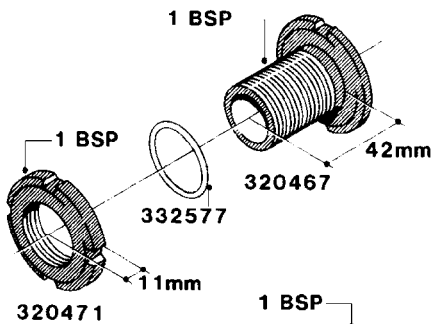

**L0040**

FITTINGS - NIPPLES & ELBOWS  
L0040-HIN, 01:01:16

Page 1

Date 16.03.2016 14:02

parts-n°	order qty	description
10530803	1	FITT.PO.SE 2.00X2.00 45 DEG.
320191	1	FITT.DK ELB 3/8' BSP 45 DEGREE
320482	1	FITT.DK ELB. 1/2" BSP 60 DEG.
320596	1	FITT.DK ELB 3/8'-1/2'BSP 45DEG
320607	1	FITT.DK HN 3/8M X 3/8F BSP LNG
320633	1	FITT.DK HN 3/8"M X 3/8"F BSP
321451	1	FITT.DK ELB.1-1/2 X1-1/4 80DEG
321532	1	FITT.DK REDUC 3/4' X 1/2' BSP
390233	1	FITT.DK REDUC 1-1/2" X 1" BSP

**L0050**

FITTINGS - HOSE CONNECTORS  
L0050-HIN, 01:01:16

Page 1

Date 16.03.2016 14:02

parts-n°	order qty	description
242594	1	O-RING D14 X 1.78 SCH.70-EPDM
320294	1	FITT.DK TEE 3/8X3/8HB X1/2"BSP
320305	1	FITT.DK HB 3/4'- 3/4' BSP
320386	1	FITT.DK TEE 3/8X3/8HB X3/8"BSP
320397	1	FITT.DK ELB 3/8"HB X 3/8" BSP
320401	1	FITT.DK TEE 1/2X1/2HB X1/2"BSP
320412	1	FITT.DK TEE 1/2X1/2HB X3/8'BSP
320423	1	FITT.DK ELB 1/2'HB X 3/8' BSP
320891	1	FITT.DK HB 3/8'- 3/8' BSP
320972	1	FITT.DK HB 5/16'- 1/4' BSP
322046	1	FITT.DK TEE 1/2X1/2HB X3/4'BSP
322048	1	FITT.DK TEE 3/4X3/4HB X3/4'BSP
330595	1	O-RING D24.6/D20X2.1 -3/4"
333137	1	FITT.DK CONN.1/2" F.NOZZ. DOUB
333141	1	FITT.DK CONN.1/2" F.NOZZ.SING
334041	1	FITT.DK CONN.3/4' F.NOZZ. SING
334042	1	FITT.DK CONN.3/4' F.NOZZ. DOUB
334195	1	FITT.DK ELB. 3/4"HB X 3/4"HB
10012103	1	FITT.PO.HB 1.25X1.50 IMB1012
10014003	1	FITT.PO.HB 1.25X1.25 IMB1010
10036903	1	FITT.PO.HB 1.50X1.50 IMB1212
28019303	1	FITTING HB ELB 3/4NPT-3/4HOSE
61016500	1	HOSE TAIL 3/4" 90°+RG CAP 3/4"
72026700	1	NOZZLE TUBE ADAPTER W/O-RING