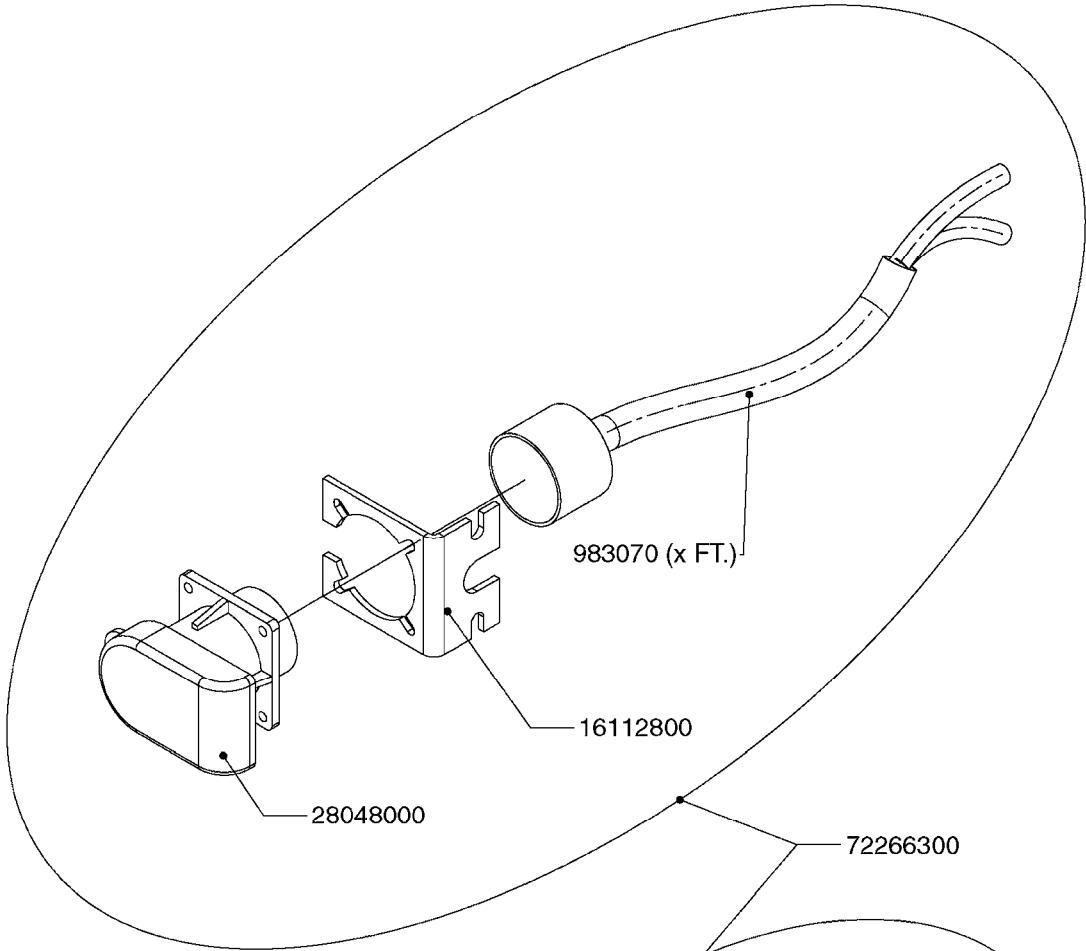

POWER SUPPLY CABLES
M0240-HIN, 01:01:16

Page 0

Date 16.03.2016 14:02