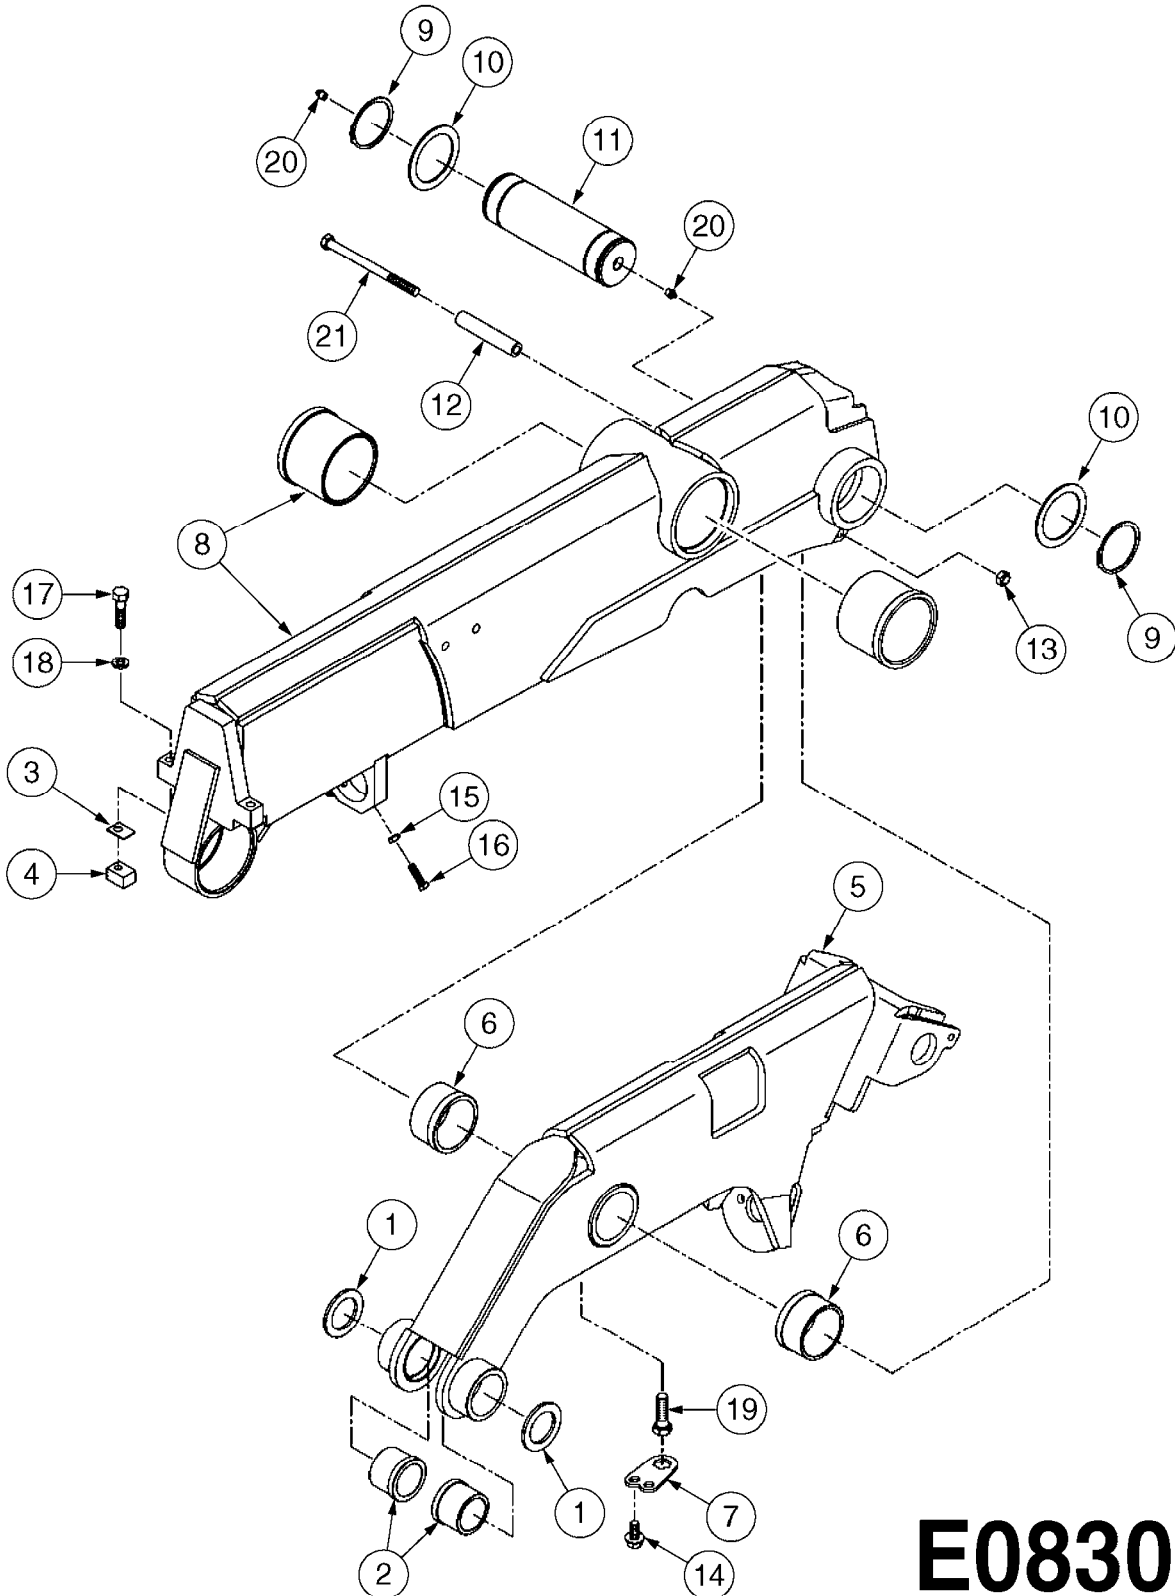

**E0830**

CAMOPLAST FRAME 40 SERIES  
E0830-HIN, 01:01:16

Page 1

Date 16.03.2016 14:01

Pos.	parts-n°	order qty	description
1	28076003	1	WASHER, 3"X2.02"X3/16"
2	28076303	1	BUSHING 2.55"ODX2.012ID"X2"
3	28076403	1	SHIM, TILT STOPPER
4	28076503	1	STOPPER, TILT
5	28076603	1	TENSION ARM (40 SERIES)
6	28076703	1	BUSHING, TENS. 3.48X3.15X1.98"
7	28076803	1	LOCK PLATE
8	28076903	1	FRAME W/BUSHINGS (40 SERIES)
9	28077003	1	SNAP RING EXT. 3"
10	28077103	1	WASHER
11	28077203	1	PIN, 3" OD X 9.56"
12	28077303	1	SPACER
13	28083403	1	LOCK NUT 1/2"-20 UNF
14	28083503	1	BOLT HEX FLG.1"X1/2"-13UNC GR5
15	28083603	1	JAM NUT 3/8"-16 UNC GR 8
16	28083703	1	SET SCREW 1-1/2"X3/8"-16 UNC
17	28083803	1	BOLT HEX 2"X1/2"-13 UNC
18	28083903	1	LOCK WASHER 1/2"
19	28084003	1	BOLT HEX 2" X 5/8"-11
20	28084103	1	GREASE FITTING
21	28084203	1	BOLT HEX 6-1/2"X1/2"-20UNF GR8