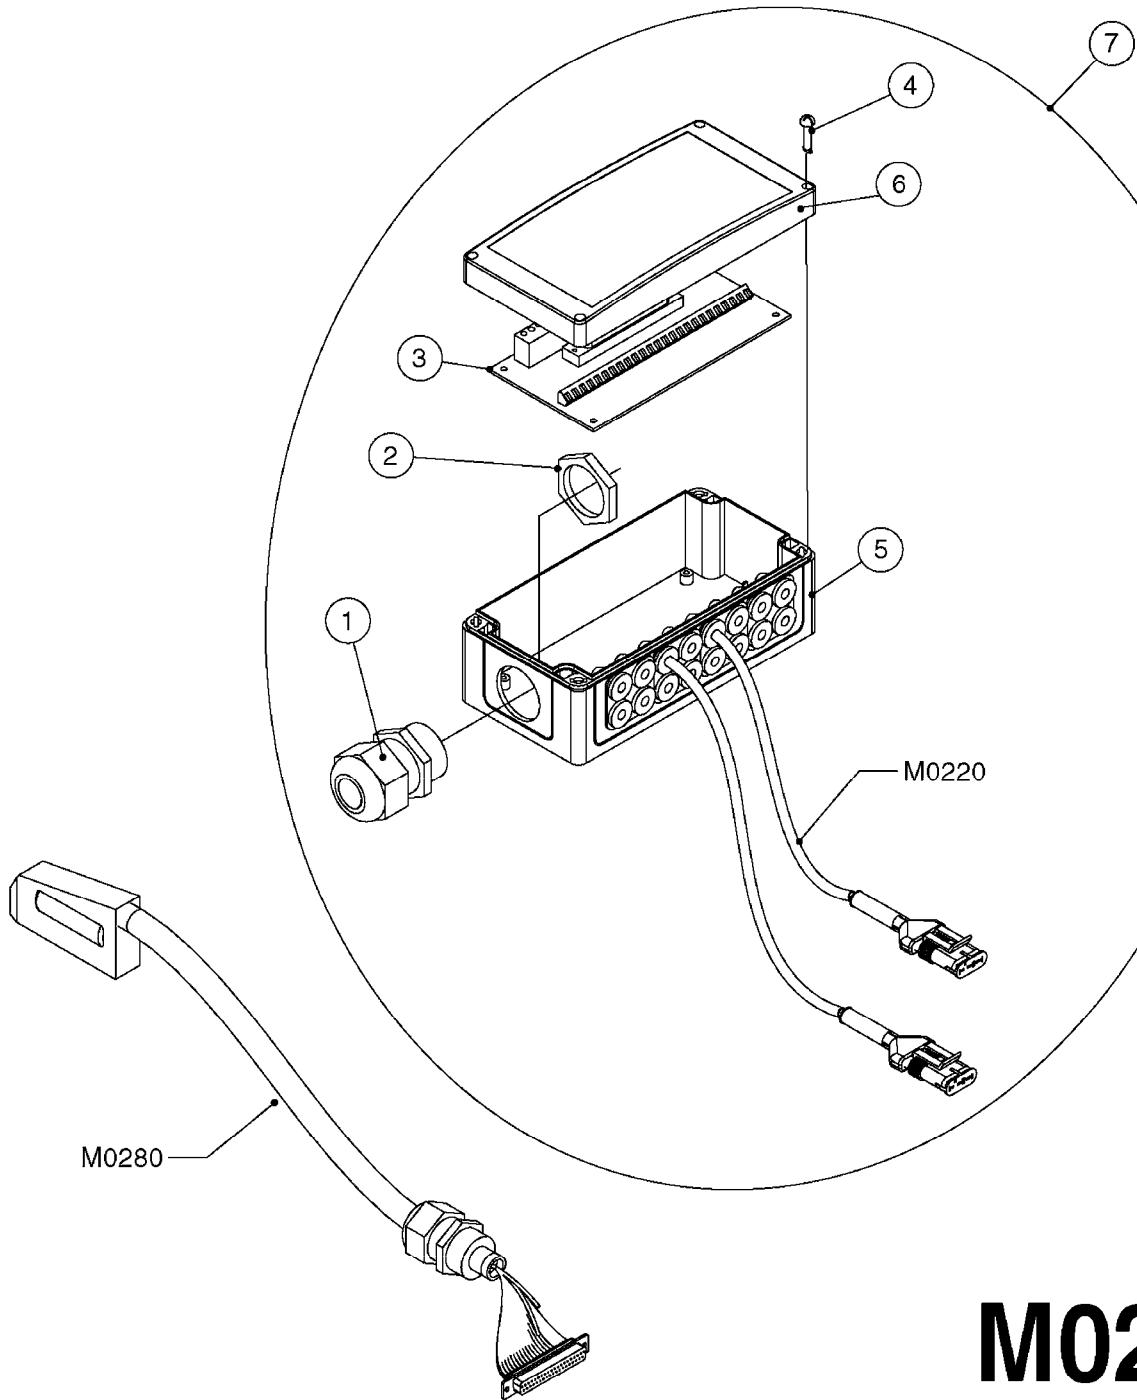

**M0220**

CABLES  
M0220-HIN, 01:01:16

Page 1  
Date 16.03.2016 14:02

Pos.	parts-n°	order qty	description
1	26005900	1	WIRE 37/37 POLE DAH/JOB COM
2	26006200	1	CABLE L = 4.50M, AMP, MALE, 2P
2	26006300	1	CABLE L = 0.50M, AMP, MALE, 2P
2	26006400	1	CABLE L = 0.75M, AMP, MALE, 2P
2	26006500	1	CABLE L = 1.50M, AMP, MALE, 2P
2	26006600	1	CABLE L = 9.00M, AMP, MALE, 2P
3	26006700	1	CABLE L = 0.12M, AMP, FEMALE, 2P
4	26006800	1	CABLE L = 1.00M, AMP, FEMALE, 2P
5	26006000	1	CABLE L = 1.50M, AMP, MALE, 3P
5	26006100	1	CABLE L = 5.00M, AMP, MALE, 3P
5	26007000	1	CABLE L = 0.20M, AMP, MALE, 3P
5	26007100	1	CABLE L = 9.00M, AMP, MALE, 3P
5	26007200	1	CABLE L = 13.00M, AMP, MALE, 3P
6	26007300	1	CABLE L = 1.00M, AMP, FEMALE, 3P
7	26007400	1	CABLE L = 3.00M, AMP, EXT, 3P
7	26009800	1	CABLE L = 0.50M, AMP, EXT, 2P
8	26004900	1	CABLE FEM/MALE 37P L=9.5M
9	26007500	1	CABLE FEM/FEM 15P L=3.5M
10	262150	1	SCREW ASSM.FOR D-SUB PLUG
11	72450600	1	CAP F. AMP SUPER SEAL 2P PLUG
12	72450700	1	CAP F. AMP SUPER SEAL 3P PLUG
13	72450800	1	CAP F. AMP SUPER SEAL 4P PLUG