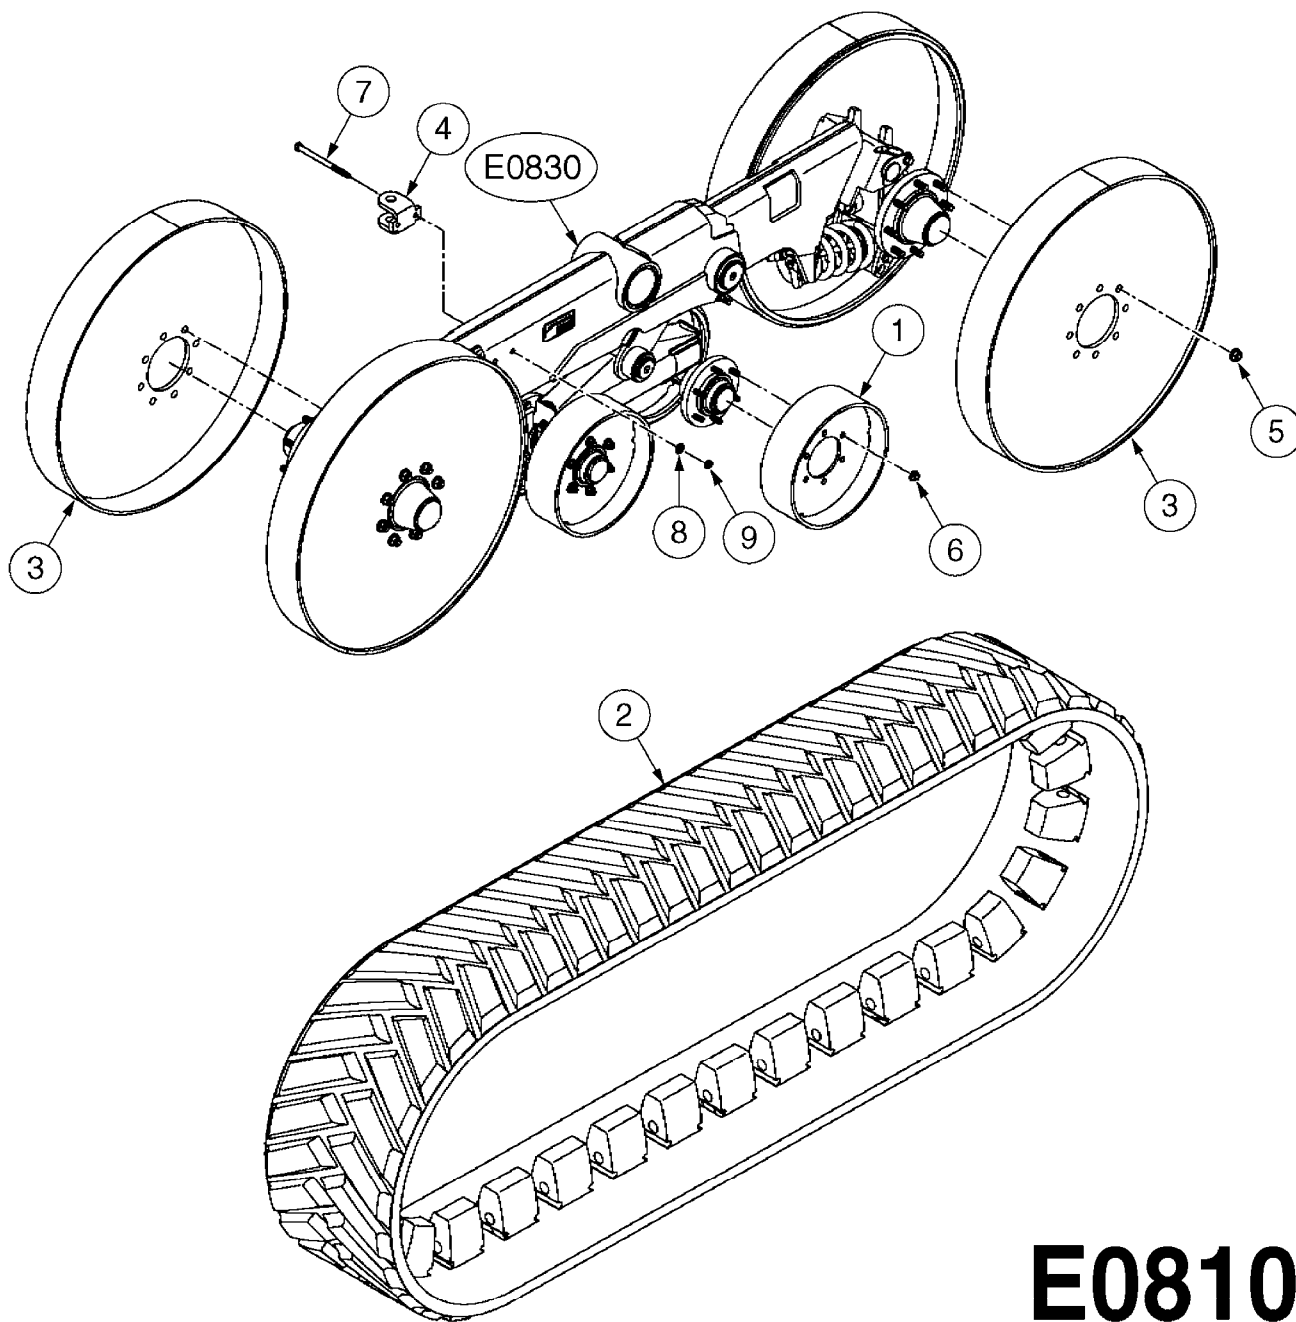

**COMPLETE HUB ASSEMBLY:**  
28045703

COMPLETE ASSEMBLIES  
WHOLEGOODS ITEMS

**E0790**

HUB ASSEMBLE F.4-1/2" SPINDLE  
E0790-HIN, 01:01:16

Page 1

Date 16.03.2016 14:01

parts-n°	order qty	description
10629403	1	BOLT HEX 5/16 NC GR.2 00.50"
21000503	1	SEAL,WHEEL CR43771
21000603	1	RACE, BEARING 3.5/1.5
21000703	1	BEARING, TAPPERED 3.5433/1.575
21000803	1	RACE, TAPERED BEARING
21000903	1	BEARING, TAPPERED, 2.75/1.510
24002803	1	GASKET F. HUB 4.5" HUB ASSY
28001103	1	SPINDLE 4.5"x 21" 20000LB
28001203	1	HUB, 20000LB W. BRG RACES
28045703	1	HUB ASSY 10-13.19-11.02 25000#
29000003	1	HUB CAP F. 881(20000LB) HUB
45000103	1	BOLT, WHEEL STUD 3/4-16X2 3/4
45000503	1	BOLT, WHEEL STUD 3/4-16X3 1/2
46000003	1	NUT HEX NF 3/4" FLANGED F.HUB
46000103	1	NUT, CASTLE, SPINDLE 2-12 UNF
46000203	1	NUT, BUD WHEEL, INNER, RH
46000303	1	NUT, BUD WHEEL, OUTER, RH
47000103	1	WASHER, SPNDL 4.5" 2.06x4 .25T
48000103	1	PIN, COTTER 5/16" X 5.25"
63002903	1	AXLE INSERT,72"-90"SUS CM 1200
63033703	1	AXLE INSERT NCM 44/66/9000