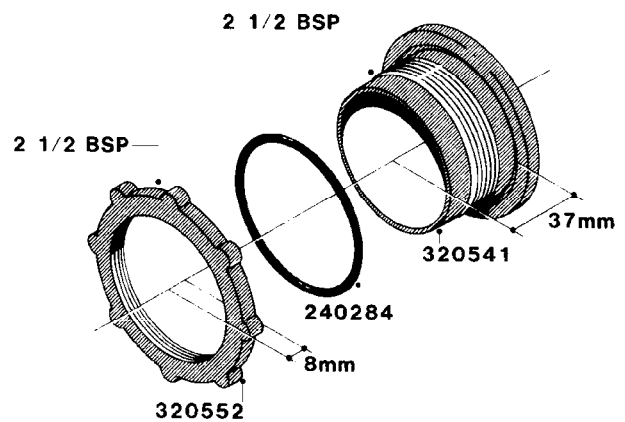

**L0040**

FITTINGS - NIPPLES & ELBOWS  
L0040-HIN, 01:01:16

Page 1

Date 16.03.2016 14:02

parts-n°	order qty	description
10530803	1	FITT.PO.SE 2.00X2.00 45 DEG.
320191	1	FITT.DK ELB 3/8' BSP 45 DEGREE
320482	1	FITT.DK ELB. 1/2" BSP 60 DEG.
320596	1	FITT.DK ELB 3/8'-1/2'BSP 45DEG
320607	1	FITT.DK HN 3/8M X 3/8F BSP LNG
320633	1	FITT.DK HN 3/8"M X 3/8"F BSP
321451	1	FITT.DK ELB.1-1/2 X1-1/4 80DEG
321532	1	FITT.DK REDUC 3/4' X 1/2' BSP
390233	1	FITT.DK REDUC 1-1/2" X 1" BSP

**L0050**

FITTINGS - HOSE CONNECTORS  
L0050-HIN, 01:01:16

Page 1

Date 16.03.2016 14:02

parts-n°	order qty	description
242594	1	O-RING D14 X 1.78 SCH.70-EPDM
320294	1	FITT.DK TEE 3/8X3/8HB X1/2"BSP
320305	1	FITT.DK HB 3/4'- 3/4' BSP
320386	1	FITT.DK TEE 3/8X3/8HB X3/8"BSP
320397	1	FITT.DK ELB 3/8"HB X 3/8" BSP
320401	1	FITT.DK TEE 1/2X1/2HB X1/2"BSP
320412	1	FITT.DK TEE 1/2X1/2HB X3/8'BSP
320423	1	FITT.DK ELB 1/2'HB X 3/8' BSP
320891	1	FITT.DK HB 3/8'- 3/8' BSP
320972	1	FITT.DK HB 5/16'- 1/4' BSP
322046	1	FITT.DK TEE 1/2X1/2HB X3/4'BSP
322048	1	FITT.DK TEE 3/4X3/4HB X3/4'BSP
330595	1	O-RING D24.6/D20X2.1 -3/4"
333137	1	FITT.DK CONN.1/2" F.NOZZ. DOUB
333141	1	FITT.DK CONN.1/2" F.NOZZ.SING
334041	1	FITT.DK CONN.3/4' F.NOZZ. SING
334042	1	FITT.DK CONN.3/4' F.NOZZ. DOUB
334195	1	FITT.DK ELB. 3/4"HB X 3/4"HB
10012103	1	FITT.PO.HB 1.25X1.50 IMB1012
10014003	1	FITT.PO.HB 1.25X1.25 IMB1010
10036903	1	FITT.PO.HB 1.50X1.50 IMB1212
28019303	1	FITTING HB ELB 3/4NPT-3/4HOSE
61016500	1	HOSE TAIL 3/4" 90°+RG CAP 3/4"
72026700	1	NOZZLE TUBE ADAPTER W/O-RING