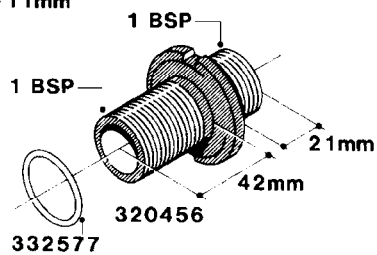

**L0040**

FITTINGS - NIPPLES & ELBOWS  
L0040-HIN, 01:01:16

Page 1

Date 16.03.2016 14:02

parts-n°	order qty	description
10530803	1	FITT.PO.SE 2.00X2.00 45 DEG.
320191	1	FITT.DK ELB 3/8' BSP 45 DEGREE
320482	1	FITT.DK ELB. 1/2" BSP 60 DEG.
320596	1	FITT.DK ELB 3/8'-1/2'BSP 45DEG
320607	1	FITT.DK HN 3/8M X 3/8F BSP LNG
320633	1	FITT.DK HN 3/8"M X 3/8"F BSP
321451	1	FITT.DK ELB.1-1/2 X1-1/4 80DEG
321532	1	FITT.DK REDUC 3/4' X 1/2' BSP
390233	1	FITT.DK REDUC 1-1/2" X 1" BSP

**L0050**

FITTINGS - HOSE CONNECTORS  
L0050-HIN, 01:01:16

Page 1

Date 16.03.2016 14:02

parts-n°	order qty	description
242594	1	O-RING D14 X 1.78 SCH.70-EPDM
320294	1	FITT.DK TEE 3/8X3/8HB X1/2"BSP
320305	1	FITT.DK HB 3/4'- 3/4' BSP
320386	1	FITT.DK TEE 3/8X3/8HB X3/8"BSP
320397	1	FITT.DK ELB 3/8"HB X 3/8" BSP
320401	1	FITT.DK TEE 1/2X1/2HB X1/2"BSP
320412	1	FITT.DK TEE 1/2X1/2HB X3/8'BSP
320423	1	FITT.DK ELB 1/2'HB X 3/8' BSP
320891	1	FITT.DK HB 3/8'- 3/8' BSP
320972	1	FITT.DK HB 5/16'- 1/4' BSP
322046	1	FITT.DK TEE 1/2X1/2HB X3/4'BSP
322048	1	FITT.DK TEE 3/4X3/4HB X3/4'BSP
330595	1	O-RING D24.6/D20X2.1 -3/4"
333137	1	FITT.DK CONN.1/2" F.NOZZ. DOUB
333141	1	FITT.DK CONN.1/2" F.NOZZ.SING
334041	1	FITT.DK CONN.3/4' F.NOZZ. SING
334042	1	FITT.DK CONN.3/4' F.NOZZ. DOUB
334195	1	FITT.DK ELB. 3/4"HB X 3/4"HB
10012103	1	FITT.PO.HB 1.25X1.50 IMB1012
10014003	1	FITT.PO.HB 1.25X1.25 IMB1010
10036903	1	FITT.PO.HB 1.50X1.50 IMB1212
28019303	1	FITTING HB ELB 3/4NPT-3/4HOSE
61016500	1	HOSE TAIL 3/4" 90°+RG CAP 3/4"
72026700	1	NOZZLE TUBE ADAPTER W/O-RING