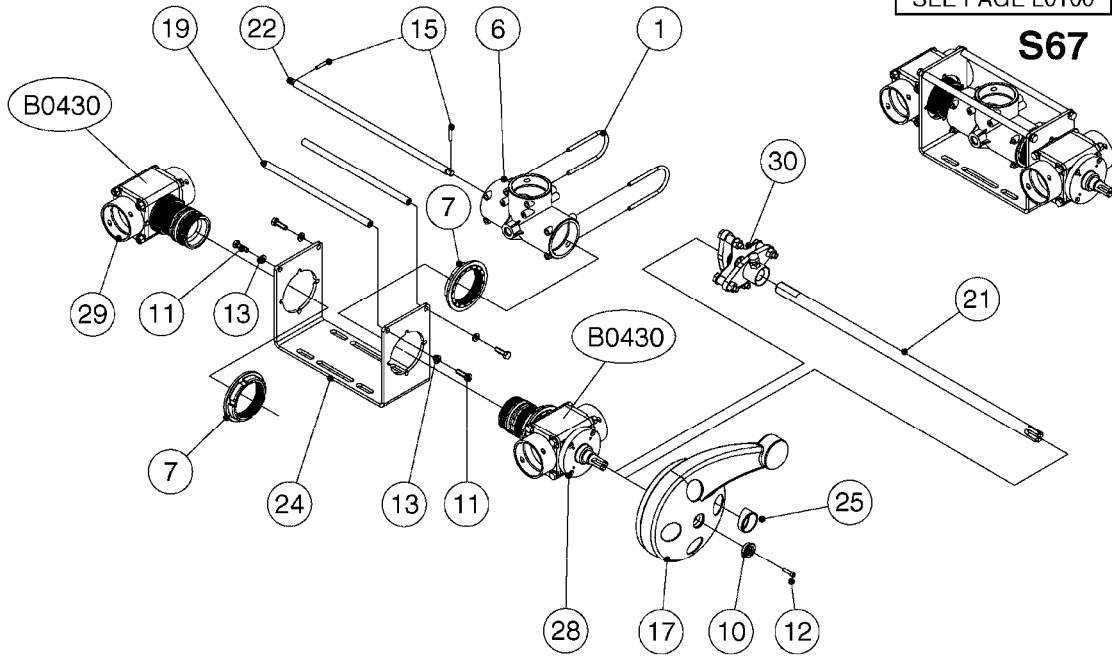

FOR S67 FITTINGS  
SEE PAGE L0100

**S67**

FOR S93 FITTINGS  
SEE PAGE L0110

**S93**

**B0500**

SMART VALVE S67 S93 (07)  
B0500-HIN, 01:01:16

Page 1  
Date 16.03.2016 14:00

Pos.	parts-n°	order qty	description
1	145996	1	FITT.DK S-67 FORK
2	145997	1	FITT.DK S-93 FORK
3	242351	1	O-RING D69.5X3.0 VITON F.S-93
4	285791	1	HAIR PIN S93/S67
5	322109	1	FITT.DK S-93 BULKHEAD NUT
6	322224	1	FITT.DK S-67 TEE
7	322320	1	NUT F.3 WAY VALVE S56
8	334545	1	FITT.DK S-93 TEE
9	334572	1	FITT.DK S-93 ADAPTOR MALE MALE
10	334594	1	PLUG F.VALVE HANDLE BLACK
11	410362	1	BOLT HEX 8.8 SS M6X20 FT
12	410922	1	CYL.SKR 8.8 DEL M4X20 RST
12	450902	1	BOLT ALLEN HEAD M4 X 16MM
13	471125	1	WASHER, M6, Ø12/ 6.4X 1.6, SS
14	480733	1	PIN D6 X 40
15	480803	1	PIN Ø4 X 25
16	741844	1	VALVE HANDLE ASSY. SUCTION NCM
17	741845	1	VALVE HANDLE ASSY. PRESSUR NCM
18	14021500	1	SPINDLE F.S93 SMART VALVE
19	14022700	1	SPACER TUBE Ø10 L=212 SS
20	14038100	1	AXLE FOR SUCTION VALVE HANDLE
21	14038200	1	AXLE FOR PRESSURE VALVE HANDLE
22	14068700	1	SPINDLE,SMART VALVE S67 10MM
23	16059900	1	BRACKET 2 STK S93 SMART VALVE
24	16082300	1	BRACKET 2PCS S67 VALVE 15 BAR
25	33505200	1	PLUG FOR SMART VALVE HANDLE
26	72138000	1	VALVE S93 "V2" SMART VALVE
27	72138600	1	VALVE S93 "V3" SMART VALVE
28	72172100	1	VALVE S67 "V1" SMART VALVE
			NCM 4400/6600
28	72538000	1	VALVE S67, LONG SPINDLE NAV 3000/4000
29	72172200	1	VALVE S67 "V2" SMART VALVE
30	72283000	1	AXLE JOINT F. SMARTVALVE HANDL