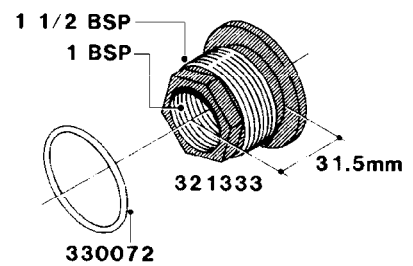

**L0040**

FITTINGS - NIPPLES & ELBOWS  
L0040-HIN, 01:01:16

Page 1

Date 16.03.2016 14:02

parts-n°	order qty	description
10530803	1	FITT.PO.SE 2.00X2.00 45 DEG.
320191	1	FITT.DK ELB 3/8' BSP 45 DEGREE
320482	1	FITT.DK ELB. 1/2" BSP 60 DEG.
320596	1	FITT.DK ELB 3/8'-1/2'BSP 45DEG
320607	1	FITT.DK HN 3/8M X 3/8F BSP LNG
320633	1	FITT.DK HN 3/8"M X 3/8"F BSP
321451	1	FITT.DK ELB.1-1/2 X1-1/4 80DEG
321532	1	FITT.DK REDUC 3/4' X 1/2' BSP
390233	1	FITT.DK REDUC 1-1/2" X 1" BSP

**L0050**

FITTINGS - HOSE CONNECTORS  
L0050-HIN, 01:01:16

Page 1

Date 16.03.2016 14:02

parts-n°	order qty	description
242594	1	O-RING D14 X 1.78 SCH.70-EPDM
320294	1	FITT.DK TEE 3/8X3/8HB X1/2"BSP
320305	1	FITT.DK HB 3/4'- 3/4' BSP
320386	1	FITT.DK TEE 3/8X3/8HB X3/8"BSP
320397	1	FITT.DK ELB 3/8"HB X 3/8" BSP
320401	1	FITT.DK TEE 1/2X1/2HB X1/2"BSP
320412	1	FITT.DK TEE 1/2X1/2HB X3/8'BSP
320423	1	FITT.DK ELB 1/2'HB X 3/8' BSP
320891	1	FITT.DK HB 3/8'- 3/8' BSP
320972	1	FITT.DK HB 5/16'- 1/4' BSP
322046	1	FITT.DK TEE 1/2X1/2HB X3/4'BSP
322048	1	FITT.DK TEE 3/4X3/4HB X3/4'BSP
330595	1	O-RING D24.6/D20X2.1 -3/4"
333137	1	FITT.DK CONN.1/2" F.NOZZ. DOUB
333141	1	FITT.DK CONN.1/2" F.NOZZ.SING
334041	1	FITT.DK CONN.3/4' F.NOZZ. SING
334042	1	FITT.DK CONN.3/4' F.NOZZ. DOUB
334195	1	FITT.DK ELB. 3/4"HB X 3/4"HB
10012103	1	FITT.PO.HB 1.25X1.50 IMB1012
10014003	1	FITT.PO.HB 1.25X1.25 IMB1010
10036903	1	FITT.PO.HB 1.50X1.50 IMB1212
28019303	1	FITTING HB ELB 3/4NPT-3/4HOSE
61016500	1	HOSE TAIL 3/4" 90°+RG CAP 3/4"
72026700	1	NOZZLE TUBE ADAPTER W/O-RING