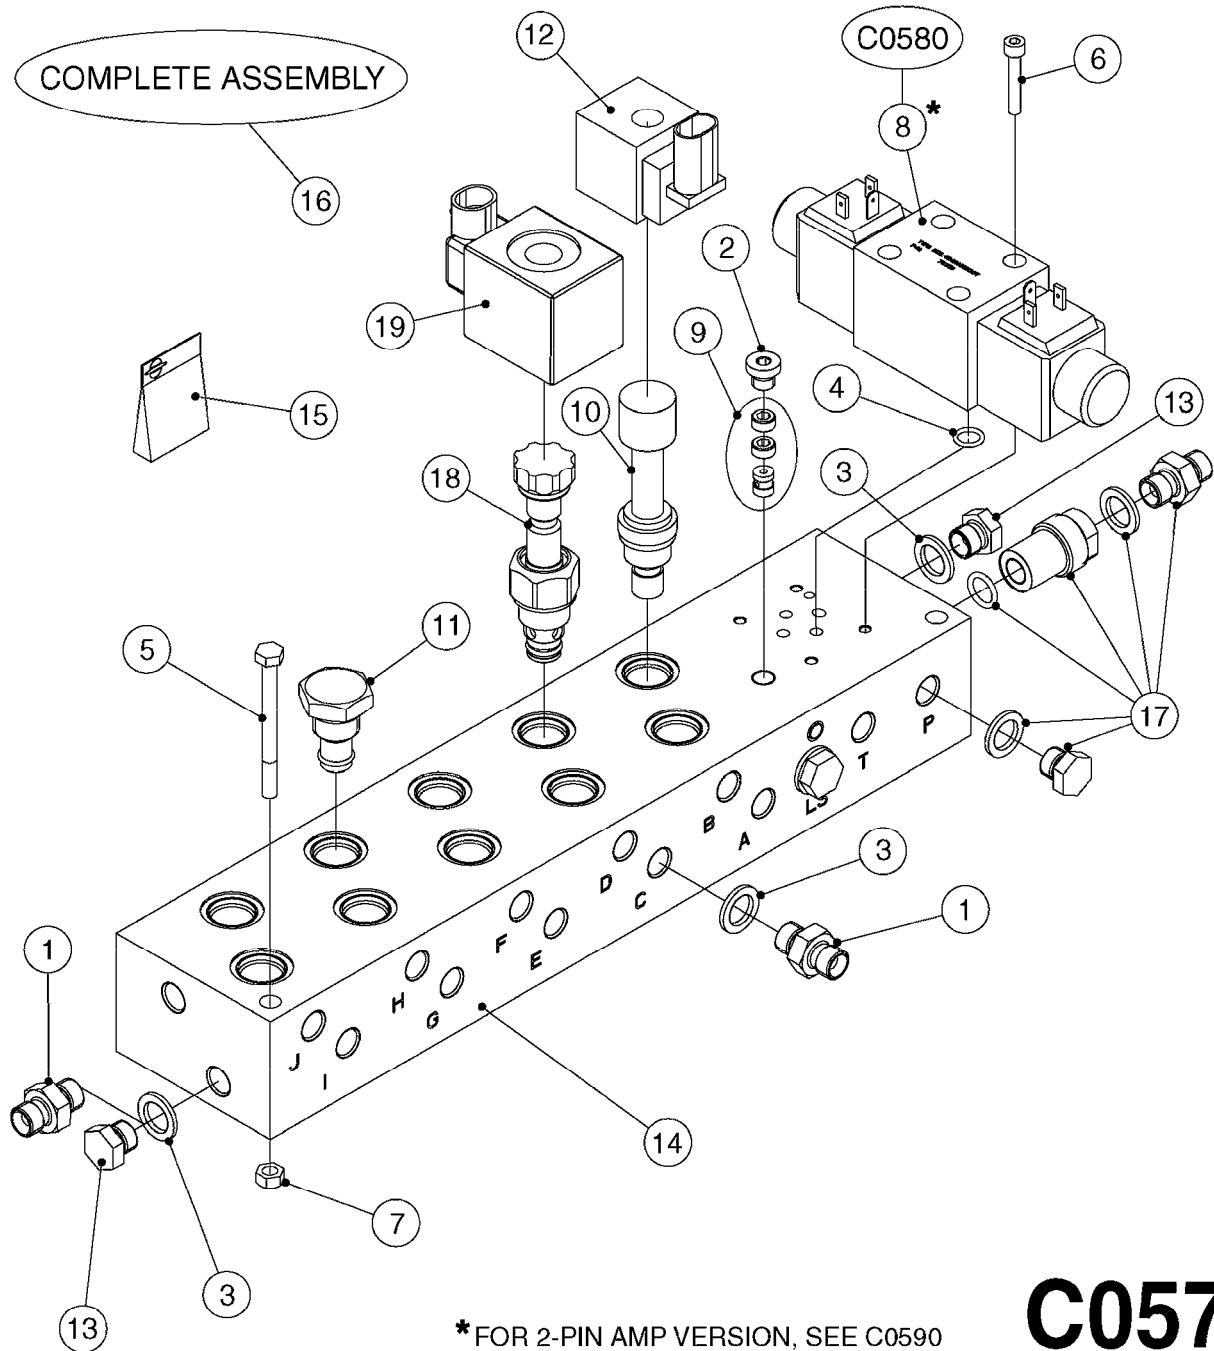

*FOR 2-PIN AMP VERSION, SEE C0590

C0570

HYD.BLOCK EAGLE/FORCE PRE 2012
C0570-HIN, 01:01:16

Page 1

Date 16.03.2016 14:01

Pos.	parts-n°	order qty	description
1	146845	1	HEX NIPPLE 1/4"X1/4"
1	146851	1	HEX NIPPLE 1/4"x1/4" 0.7MM
1	147498	1	HEX NIPPLE 1/4"-1/4" 1.2mm
2	231987	1	PLUG 1/8' BSP W/GASKET
3	241404	1	DOWTY SEAL 1/4"
4	242102	1	O-RING Ø9.25X1.78 NITRIL 90SH
5	420847	1	BOLT HEX 8.8 DEL M8X85
6	450964	1	SCREW M5X30 F.CYLINDER
7	460143	1	NUT HEX M8 LOCK A2 DIN985
8	782116	1	MAGNET VLV.MD1L-S3/10N-D12K1/P
9	782124	1	SWITCH VALVE OUTS.1/8" 5000PSI
10	782129	1	SOLENOID VALVE 25L, 3/4"NC
11	782131	1	BLIND PLUG F.3/4" CARTR.VALVE
12	782135	1	SOLENOID W. AMP F.VALVE 782129
13	14010400	1	PLUG 1/4" BSP
14	14098600	1	HYD. BLOCK SPC/FTZ 3/4" 2010
15	28047800	1	SEAL KIT F.782129
15	75083900	1	SEAL KIT F. 782129/78215500
16	72679100	1	HY.BLOCK BOOM HYDR. FTZ 2010
17	74191700	1	ADJ. FLOW VALVE REPAIR KIT DHP
18	78215500	1	HY SOLENOID VALVE 40L 3/4"NC
19	78602100	1	MAGNET M.AMP/DIODE KIT 08