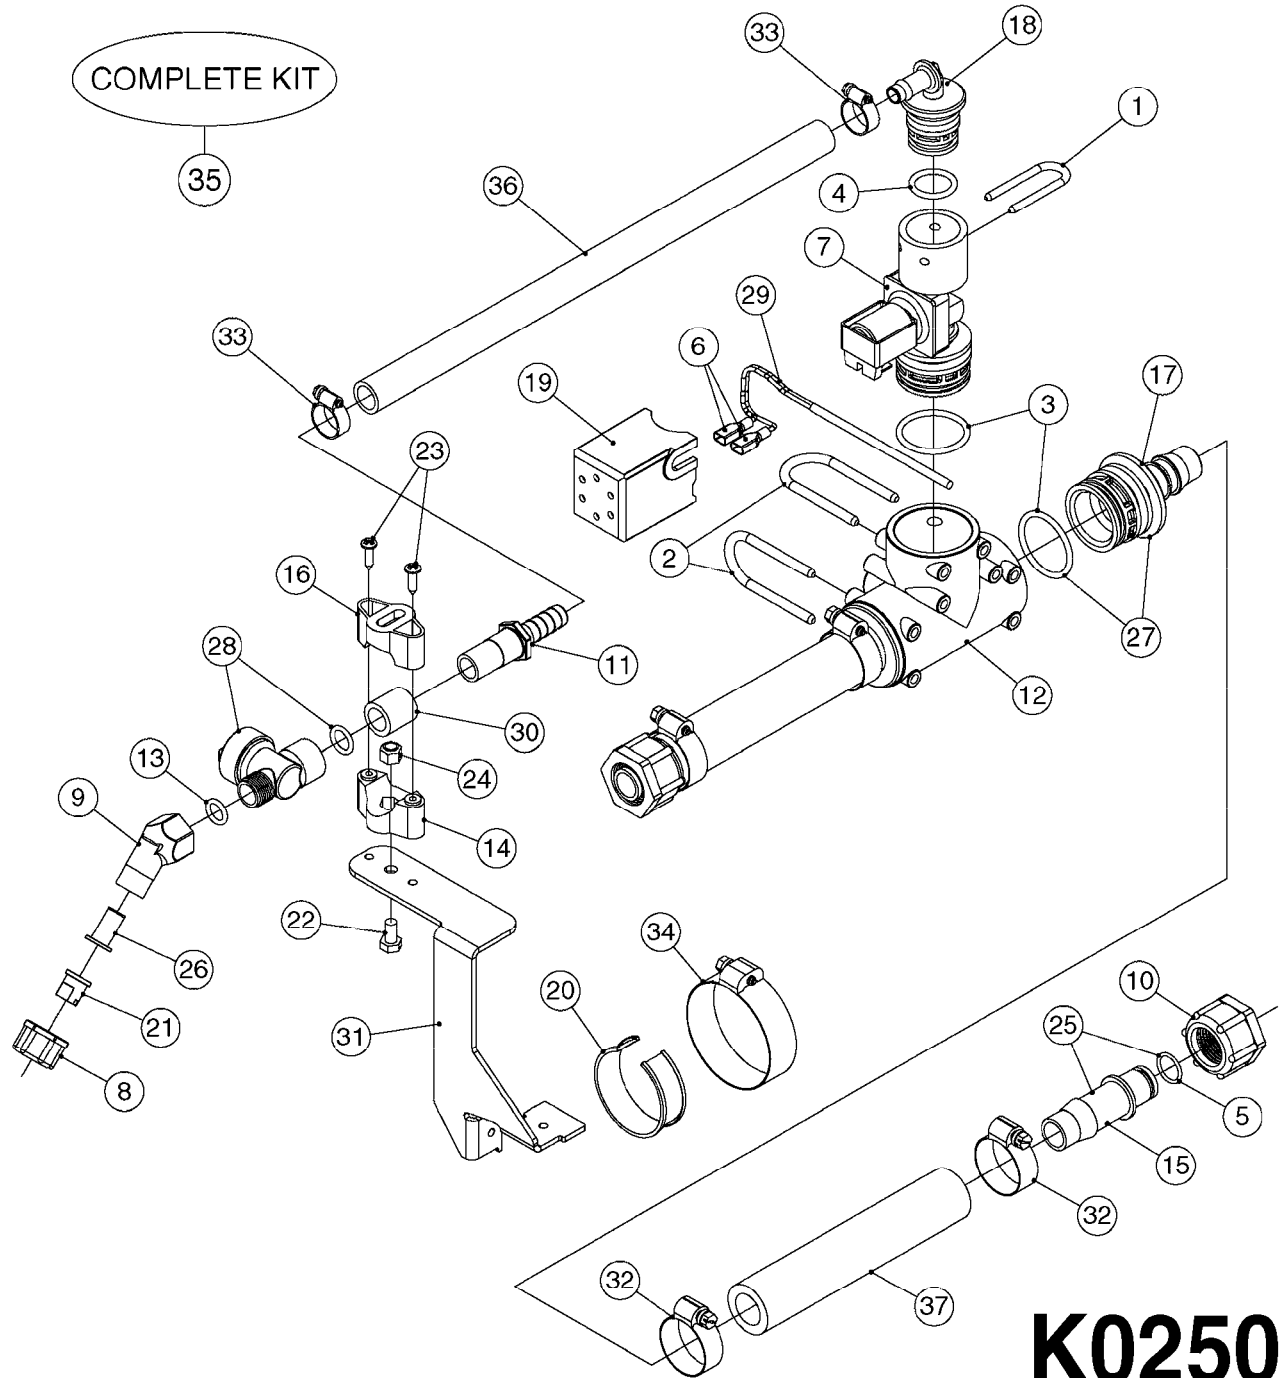

K0250

ELECTRIC END NOZZLE KIT '09
K0250-HIN, 01:01:16

Page 1
Date 16.03.2016 14:01

Pos.	parts-n°	order qty	description
1	145994	1	FITT.DK S-40 FORK
2	145995	1	FITT.DK S-53 FORK
3	242354	1	O-RING D32.2X3.0 VITON F.S-53
4	242355	1	O-RING D19.2X3.0 VITON F.S-40
5	242594	1	O-RING D14 X 1.78 SCH.70-EPDM
6	261539	1	SPADE F.ELEC CONNEX BLUE INSUL
7	262104	1	VALVE, SOLENOID, S53/S40
8	320187	1	FITT.DK CAP 3/8" BSP BLACK
9	320191	1	FITT.DK ELB 3/8' BSP 45 DEGREE
10	320283	1	FITT.DK NUT 3/4"BSP
11	320891	1	FITT.DK HB 3/8'- 3/8' BSP
12	322352	1	FITT.DK S-53 TEE
13	330013	1	O-RING D15/D10X2.5 F.3/8"NUT
14	333012	1	NOZZLE HOLD. UPPER PART
15	334044	1	FITT.DK HB 3/4' F. 3/4' CAP
16	334220	1	YOKE, UPPER NOZZLE BODY
17	334229	1	FITT.DK S-53 STR.3/4"
18	334237	1	FITT.DK S-40 ELB.3/8'
19	334965	1	COVER FOR S53 SOLENOID VALVE
20	341291	1	RUBBER HOSE CLAMP COVER 130MM
21	370392	1	NOZZLE END FAN 1850-G 300
22	410546	1	BOLT HEX SS M6X12 FT
23	440665	1	SCREW M4.2X16 STAINLESS
24	460261	1	NUT HEX M6X1 LOCK A2 DIN985
25	724621	1	FITT.DK HB 3/4"ASSY F.3/4" NUT
26	725042	1	SCREEN 80 MESH W.GASKET, RED
27	726558	1	FITT.DK S53 STR. 3/4" W. ORING
28	729610	1	NOZZLE ASSY. NON DRIP 3/8 THRD
29	983087	1	ELEC. CABLE 2 WIRE X 0.75MM
30	10631003	1	HOSE R X CLEAR BRAID.X 1/2 12"
31	16110803	1	NOZZLE BRACKET VAR SPACINGS
32	28029903	1	CLAMP HOSE GEAR P3/4"-S1" 6712
33	28044903	1	CLAMP HOSE GEAR P3/8" 6706
34	28047003	1	CLAMP HOSE GEAR 30 X 50 6732
35	82613203	1	ELECTRIC END NOZZLE KIT 2009
36	92701703	1	HOSE R X3/8" X300PSI WP X0012"
37	92703203	1	HOSE R X3/4" X300PSI WP X0012"