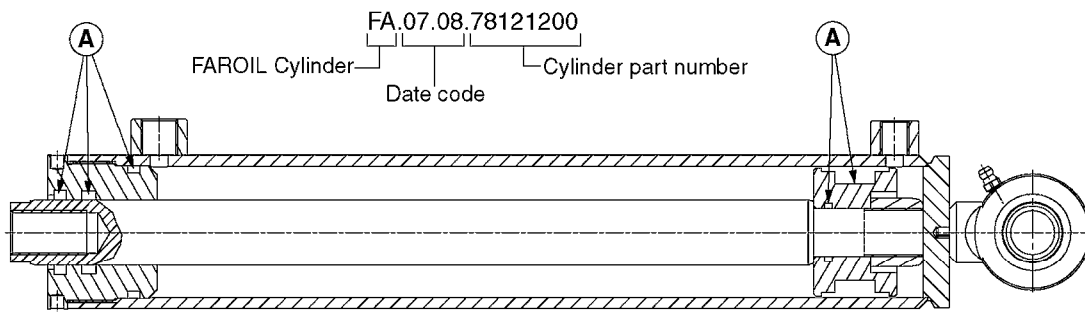

HYDRAULICS - CYLINDERS  
C0020-HIN, 01:01:16

Page 3

Date 16.03.2016 14:01

parts-n°	order qty	description
63039300 78100003	1 1	CYLINDER ROD F.781132 CYL. PARA-LIFT CM+750 W/STOP

Check cylinder barrel for stamped part number.