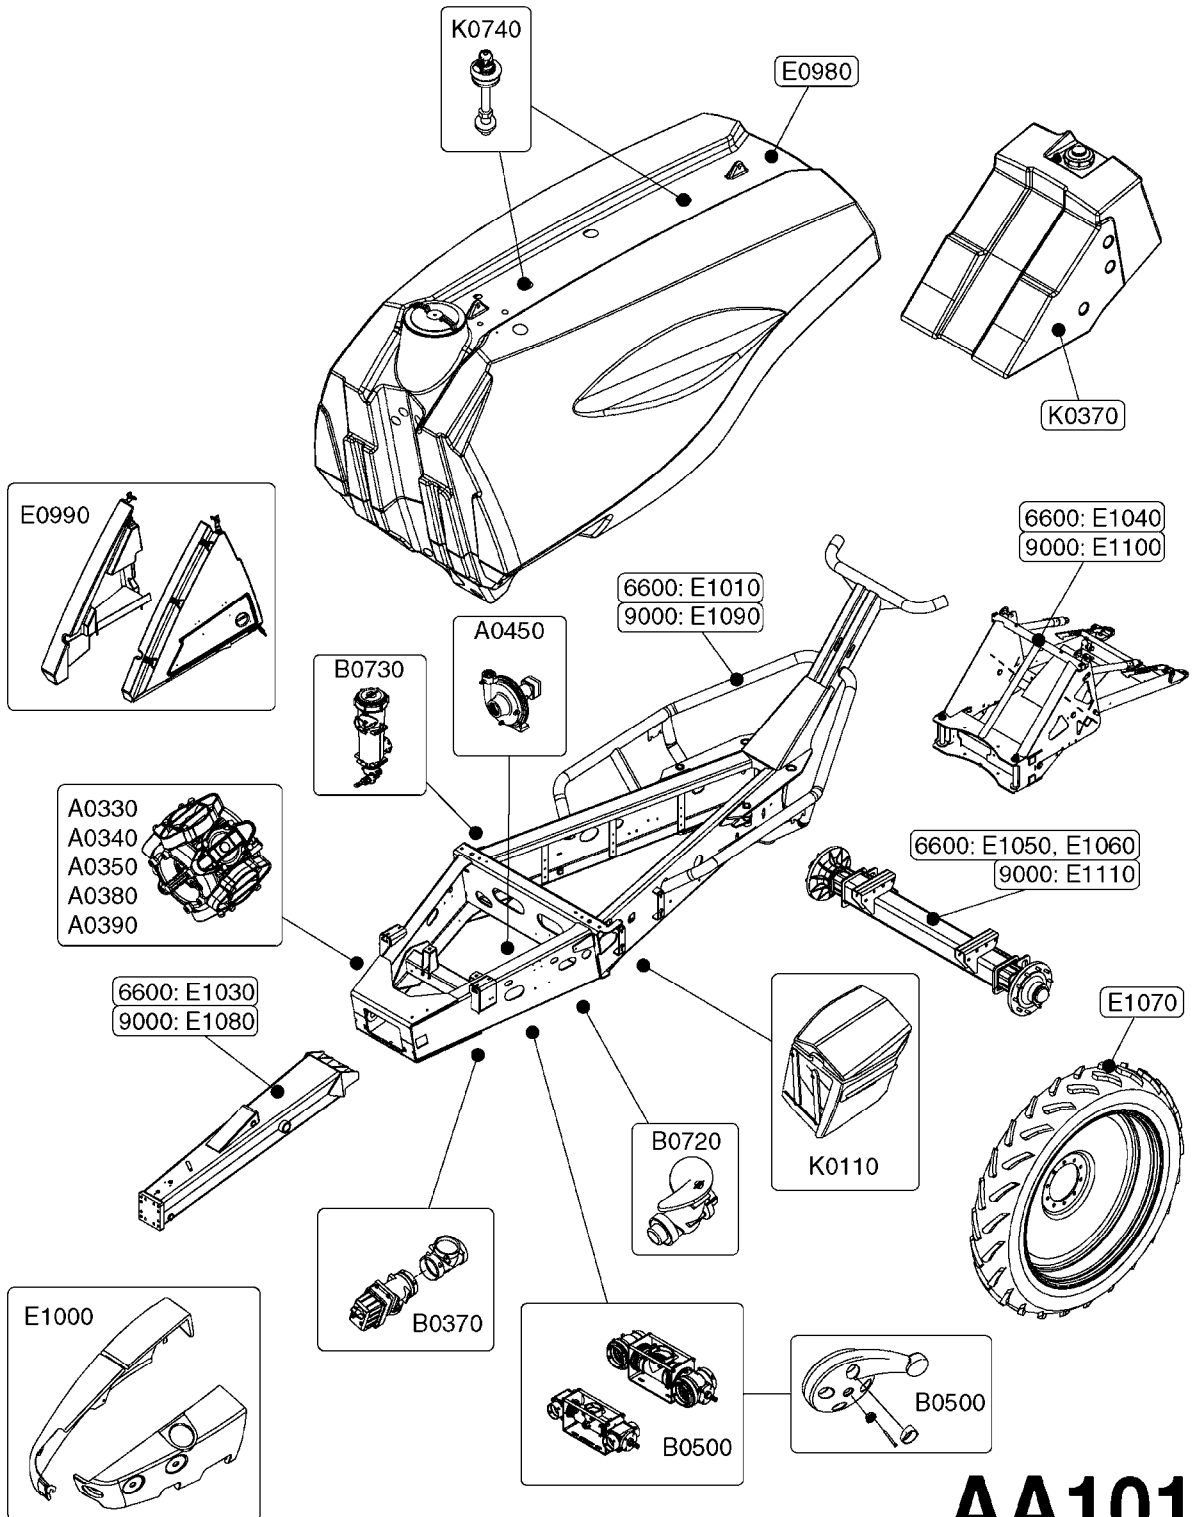

**A0560**

C.V.PTO-BLACK TRIANG. (POST'05)  
A0560-HIN, 01:01:16

Page 1

Date 16.03.2016 14:00

parts-n°	order qty	description
28009003	1	PTO TUBE OUTER F.CV 1060MM
28009103	1	PTO TUBE INNER F.CV 1060MM
28009403	1	UNIV. JOINT 27x74.6mm
28009803	1	PTO PIN TUBE RETAINER OUTER
28009903	1	PTO TUBE RETAINER INNER
28010103	1	PTO YOKE F.INNER TUBE CV PTO
28027803	1	PTO YOKE 1-3/8X21SPL BALL LOCK
28035003	1	PTO 1-3/8/21X1-3/8/21X1260 CV
28035103	1	PTO 1-3/4/20X1-3/8/21X1260 CV
28040203	1	PTO YOKE 1-3/8X21SPL SLIP F.CV
28040303	1	UNIV. JOINT 22x86mm CV BLK.
28040403	1	PTO YOKE INNER F.CV PTO SHAFT
28040503	1	UNIV. JOINT 27x74.6mm
28040603	1	PTO YOKE 1-3/8X21SPL BLACK
28040703	1	SAFETY CHAIN F.CV BLACK PTO
28040803	1	PTO REPAIR KIT F.PUSH YOKE CV
28040903	1	SELF TAPPING SHIELDING SCREW
28041003	1	PTO REPAIR KIT F.PUSH YOKE
28041103	1	PTO HALF SAFETY SHIELD BLACK
28041203	1	PTO HALF SAFETY SHIELD BLACK
28041303	1	PTO YOKE 1-3/4X20SPL SLIP F.CV
28041403	1	PTO REPAIR KIT F.PUSH YOKE CV
28041503	1	PTO HALF SAFETY SHIELD BLACK
28041603	1	WASHER F.SHIELDING SCREW BLACK
28041703	1	ANCHOR F.RETAINING CHAIN BLACK
28041803	1	DECAL DANGER GUARD MISSING
28041903	1	DECAL DANGER ROT.DRIVELINE