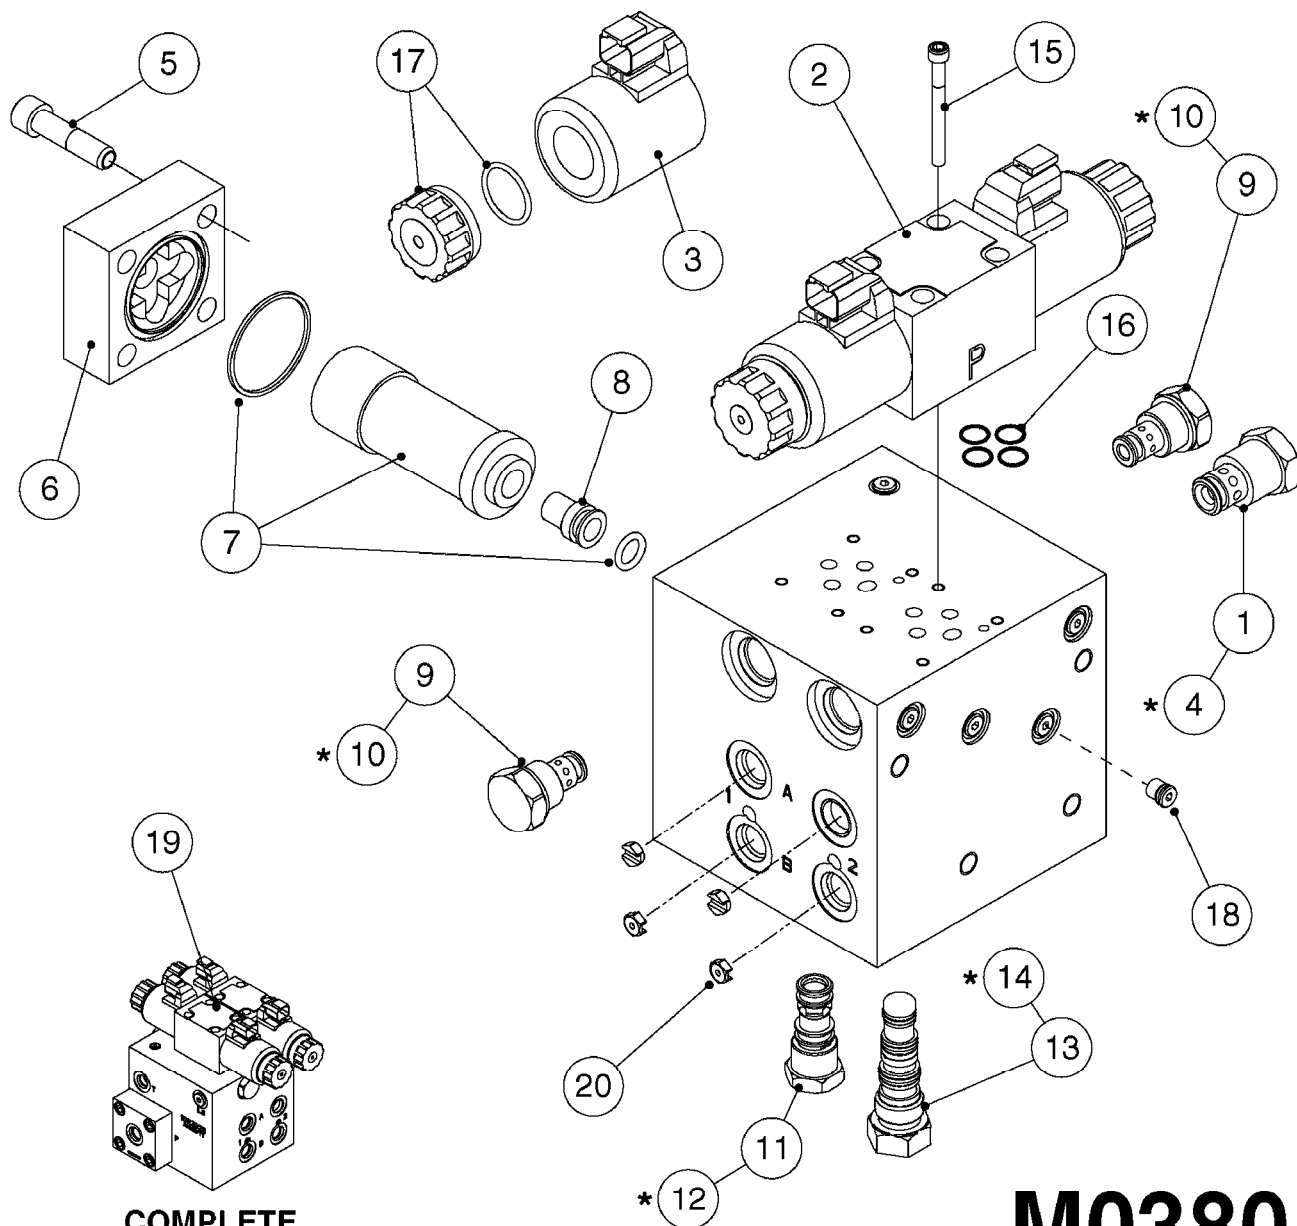

**COMPLETE
ASSEMBLY**

*SEAL KITS

M0380

NORAC VAR. RATE VALVE UC4/UC5
M0380-HIN, 01:01:16

Page 1

Date 16.03.2016 14:02

Pos.	parts-n°	order qty	description
1	28049403	1	NORAC CHECK VALVE
2	28055803	1	NORAC SOLENOID - DEUTSCH CONN.
3	28056503	1	COIL, NORAC, PROP, DEUTSCH
4	28066903	1	NORAC SEAL KIT F.28049403
5	28067103	1	NORAC HEX CAPSCREW 3/8X1-1/4"
6	28067203	1	NORAC FILTER CAP - 4 BOLT
7	28067303	1	NORAC FILTER ELEMENT KIT UC5
8	28067403	1	NORAC VALVE FILTER INSERT
9	28067503	1	NORAC CHECK VALVE C-8-2
10	28067603	1	NORAC SEAL KIT F.28067503
11	28067703	1	NORAC CHECK VALVE C-8-3
12	28067803	1	NORAC SEAL KIT F.28067703
13	28067903	1	NORAC CHECK VALVE C-8-4
14	28068003	1	NORAC SEAL KIT F.28067903
15	28068103	1	NORAC HEX CAPSCREW 10-24X2 SS
16	28068203	1	NORAC O-RING F.SOLENOID VALVE
17	28074903	1	NORAC COIL NUT AND O-RING
18	28089903	1	NORAC PLUG#2 SAE ZERO-LEAK
19	78216100	1	NORAC VALVE BLOCK COMP, DEUTSCH CON.
20	78603300	1	NORAC ONE WAY ORIFICE, .047"