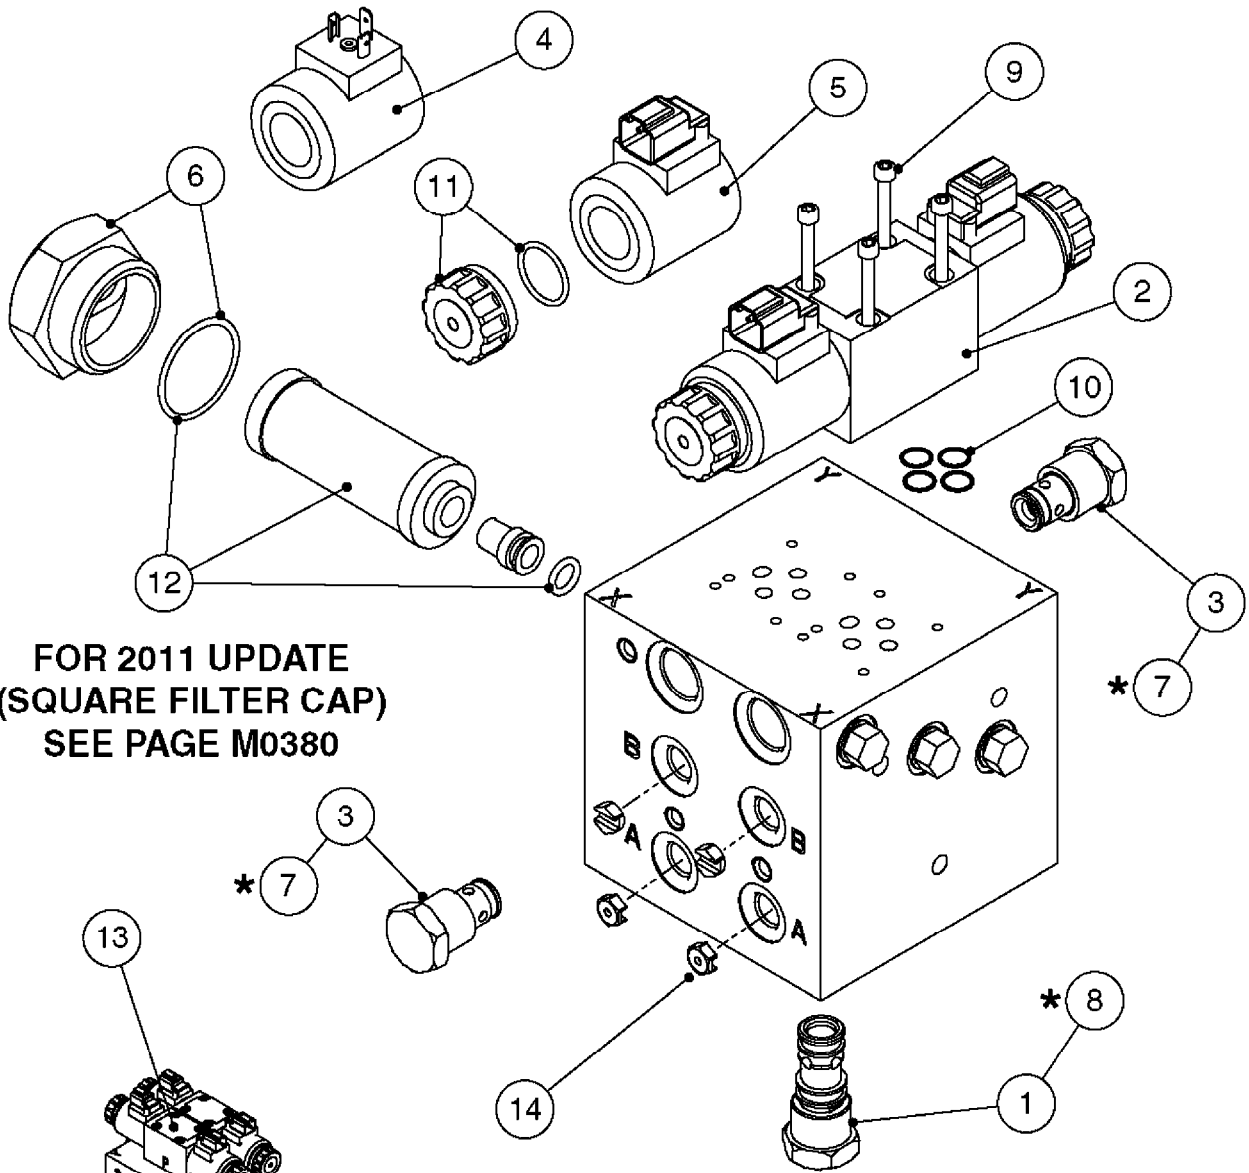

If unsure, pair of new style sensors works with all versions of UC4.

NORAC UC4 BOOM HEIGHT CONTROL  
M0290-HIN, 01:01:16

Page 1  
Date 16.03.2016 14:02

Pos.	parts-n°	order qty	description
1	410443	1	BOLT HEX 8.8 DEL M6X70
1	410605	1	BOLT HEX 8.8 DEL M6X80
			SPB/SPC BOOM
2	460261	1	NUT HEX M6X1 LOCK A2 DIN985
3	471124	1	WASHER, M6, Ø18/ 6.4X 1.6, SS
4	16128603	1	BRACKET F. SENSOR 60X60 TUBE
			SPB/SPC BOOM
4	16128703	1	BRACKET F. SENSOR 50x50 TUBE
			FORCE BOOM (FTZ)
5	26016303	1	CONNECTOR RING CPC #11 NORAC
6	26025903	1	NORAC UC4+ ROLL SENSOR W/TEMP.
			CONFIRM NORAC P/N 45000
7	26026003	1	NORAC UC4+ ROLL SENSOR
			CONFIRM NORAC P/N 45001
8	26026600	1	NORAC CABLE VAR.RT.VLV DIN
			3-PIN CONNECTORS/HIRSCHMAN
8	28055603	1	NORAC CABLE VAR.RT.VLV DEUTSCH
			2-PIN CONNECTORS/DEUTSCH
9	28049503	1	NORAC CABLE EXTENSION
10	28049603	1	NORAC POWER CABLE
11	28050303	1	NORAC RUBBER TOP&BOLT F.SENSOR
12	28050703	1	NORAC UC4+ OPEN CTR. CABLE
13	28054303	1	PARALIFT INTERFACE CABLE NORAC
14	28055503	1	NORAC VALVE MOUNTING HARDWARE
15	28055703	1	NORAC VALVE CABLE ROLL PIGTAIL
16	28085900	1	SENSOR BRANCH CABLE NORAC
17	28086200	1	CAN NODE DUAL CABLE NORAC
18	28086300	1	UC4 DISPLAY PANEL NORAC
19	28086400	1	UC4 ULTRASOUND SENSOR NORAC
20	28086500	1	UC4 SENSOR MOUNTING BKT. NORAC
21	28086600	1	FOAM DISC F. SENSOR NORAC
22	70112503	1	UC4+ ROLL SENSOR KIT '11 HIN
			INCLUDES NORAC P/N 45000 & 45001
23	78216100	1	NORAC VALVE BLOCK COMP, DEUTSCH CON.