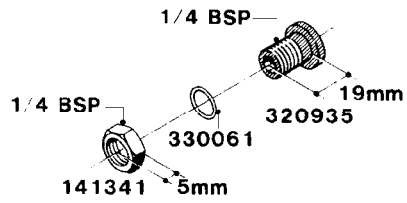

**L0050**

FITTINGS - HOSE CONNECTORS  
L0050-HIN, 01:01:16

Page 1

Date 16.03.2016 14:02

parts-n°	order qty	description
242594	1	O-RING D14 X 1.78 SCH.70-EPDM
320294	1	FITT.DK TEE 3/8X3/8HB X1/2"BSP
320305	1	FITT.DK HB 3/4'- 3/4' BSP
320386	1	FITT.DK TEE 3/8X3/8HB X3/8"BSP
320397	1	FITT.DK ELB 3/8"HB X 3/8" BSP
320401	1	FITT.DK TEE 1/2X1/2HB X1/2"BSP
320412	1	FITT.DK TEE 1/2X1/2HB X3/8'BSP
320423	1	FITT.DK ELB 1/2'HB X 3/8' BSP
320891	1	FITT.DK HB 3/8'- 3/8' BSP
320972	1	FITT.DK HB 5/16'- 1/4' BSP
322046	1	FITT.DK TEE 1/2X1/2HB X3/4'BSP
322048	1	FITT.DK TEE 3/4X3/4HB X3/4'BSP
330595	1	O-RING D24.6/D20X2.1 -3/4"
333137	1	FITT.DK CONN.1/2" F.NOZZ. DOUB
333141	1	FITT.DK CONN.1/2" F.NOZZ.SING
334041	1	FITT.DK CONN.3/4' F.NOZZ. SING
334042	1	FITT.DK CONN.3/4' F.NOZZ. DOUB
334195	1	FITT.DK ELB. 3/4"HB X 3/4"HB
10012103	1	FITT.PO.HB 1.25X1.50 IMB1012
10014003	1	FITT.PO.HB 1.25X1.25 IMB1010
10036903	1	FITT.PO.HB 1.50X1.50 IMB1212
28019303	1	FITTING HB ELB 3/4NPT-3/4HOSE
61016500	1	HOSE TAIL 3/4" 90°+RG CAP 3/4"
72026700	1	NOZZLE TUBE ADAPTER W/O-RING