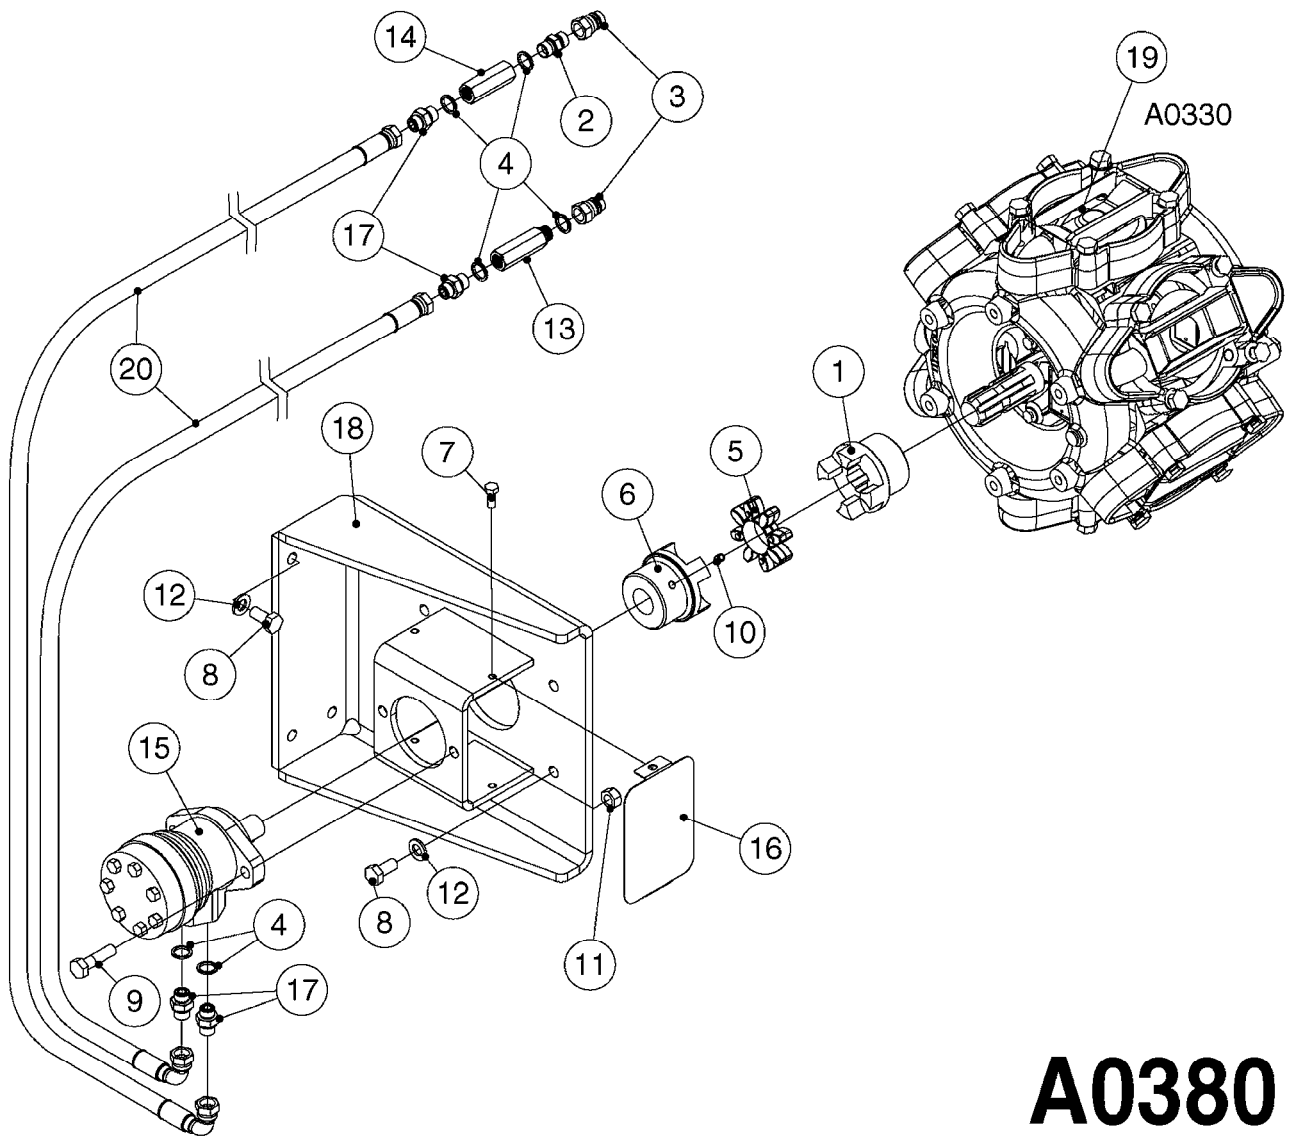

PUMP - 463 FLEX CAPACITY
A0380-HIN, 01:01:16

Page 1

Date 16.03.2016 14:00

Pos.	parts-n°	order qty	description
1	111438	1	HUB F.CLUTCH 361/460 PUMP
2	147132	1	HEX NIPPLE 1/2"X1/2" BSP DEL
3	230311	1	QUICK COUPLING 1/2"
4	241356	1	DOWTYSEAL 1/2"
5	283916	1	TOOTHED RIM FOR CLUTCH
6	284521	1	COUPLING HALF CYL.D25MM-KEY
7	420582	1	BOLT HEX 8.8 DEL M8X20 FT A2
8	430522	1	BOLT HEX 8.8 DEL M12X25 FT
9	430878	1	BOLT HEX 8.8 DEL M12X45 DIN931
10	450052	1	SCREW SET M8X10 BLACK ALLAN
11	460703	1	NUT HEX M12X1.75 LOCK DIN985
12	471127	1	WASHER, M12, Ø24/13.0X 2.5, SS
13	782153	1	PRESS. FLOW VALVE 1/2", 32L/MIN, PAINTED (BLACK)
14	782154	1	CHECK VALVE 284794 (BLACK)
15	783010	1	MOTOR HYDRAULIC OMR50
16	16154400	1	COVER PLATE F. FLEX PUMP MT.
17	23235300	1	HEX NIPPLE 1/2"-13/16"
18	61038400	1	BRACKET FLEX PUMP MOUNT NCM
19	72363900	1	PUMP 463/10-MOD-2-540
20	78571100	1	HOSE HY X 1/2" X 248" STR+ELB