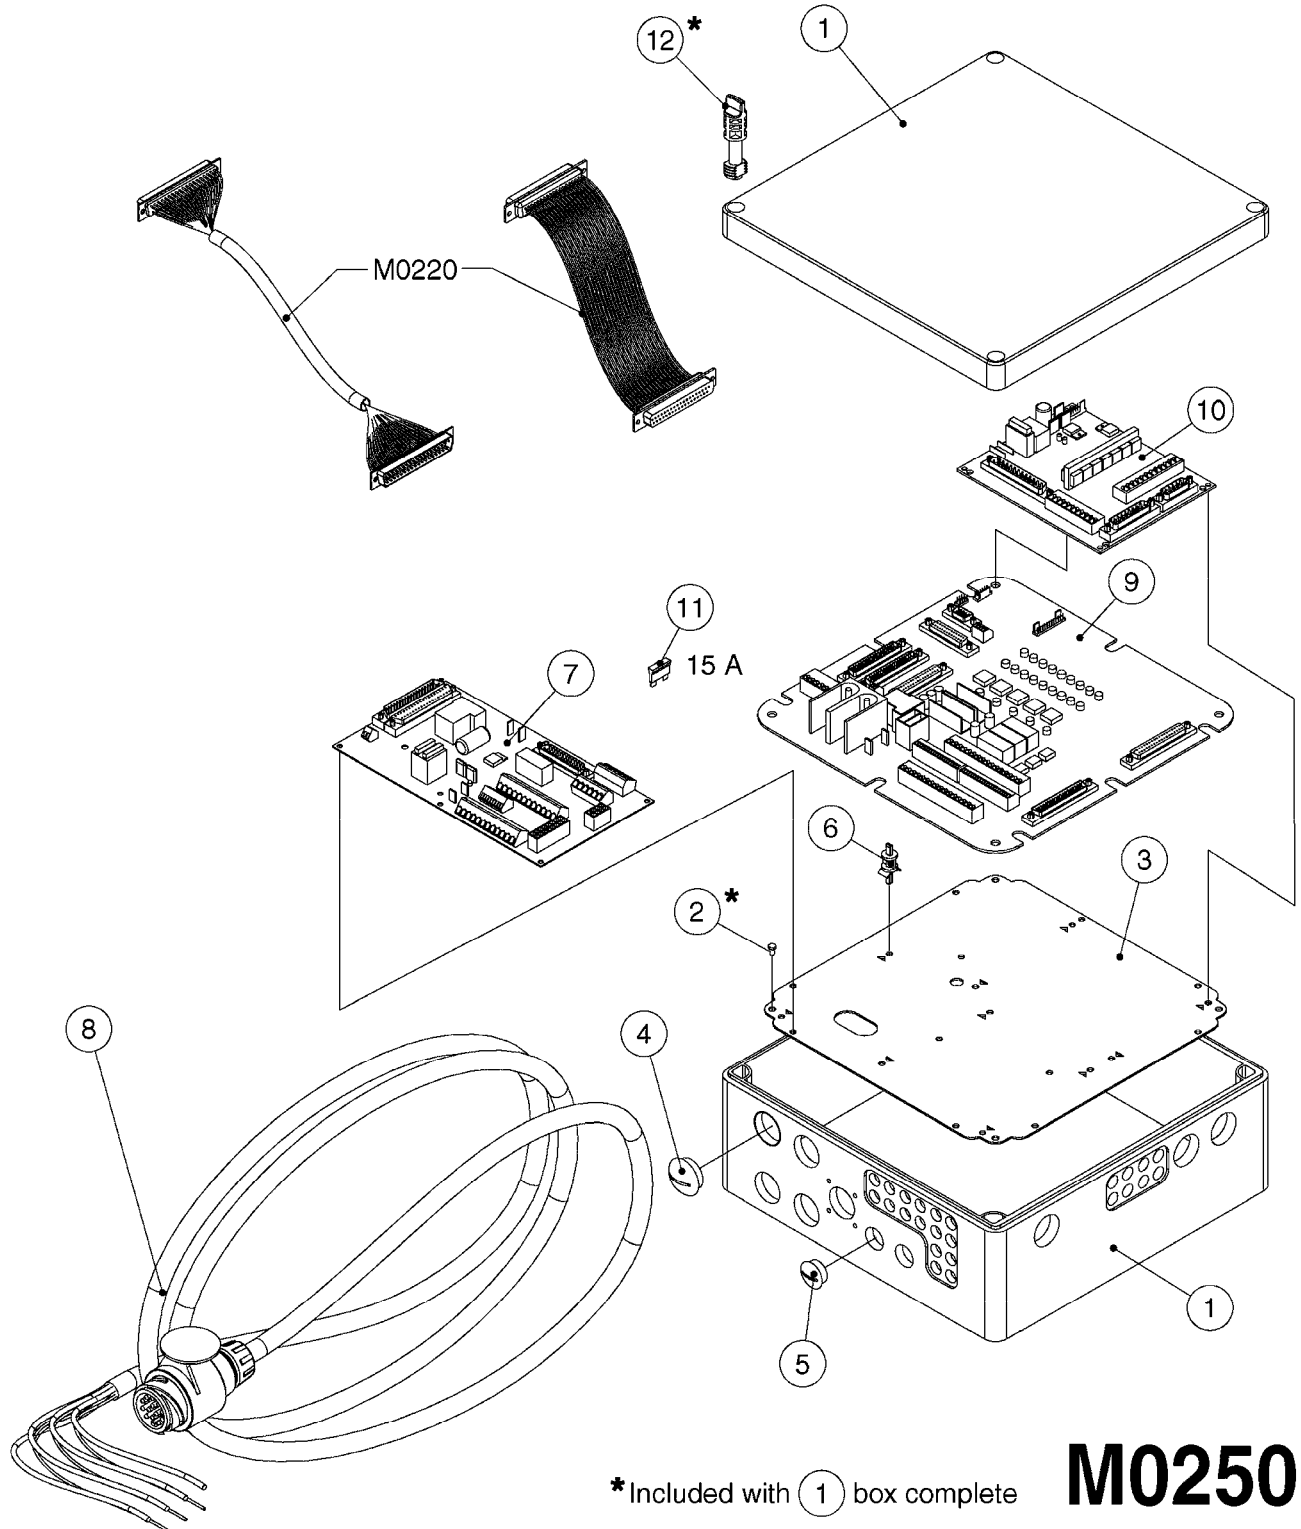

\*Included with (1) box complete

**M0250**

JOB COM AND BREAK OUT  
M0250-HIN, 01:01:16

Page 1

Date 16.03.2016 14:02

Pos.	parts-n°	order qty	description
1	391095	1	BOX COMPL. 300X300X135 DRILLED
2	440673	1	SCREW F.PLASTIC 5X12 SS
3	16132400	1	PLATE 1.5X270X270/JOB COMPUTER
4	26004600	1	PLUG F.DRILLED HOLE 21MM
5	26004700	1	PLUG F.DRILLED HOLE 13.5MM
6	26005100	1	CONNECTOR FOR PCB, PLASTIC
7	26005500	1	PCB BREAKOUT BOX EL BOX CM"05"
8	26013800	1	CABLE HC6500 JOB COM TO CABIN
9	26016700	1	JOB COM PCB HW2.1 FOR HC6500
9	72289900	1	JOB COM PCB COMMANDER 44/6600
9	72369300	1	JOB COM PCB NCM44/6600 REFURB.
10	26029200	1	DAH PCB F. JOB COM NCM '09
11	28048600	1	FUSE AUTO 15 AMP.
12	28091400	1	FINGER SCREW F.BOX 300X300X135