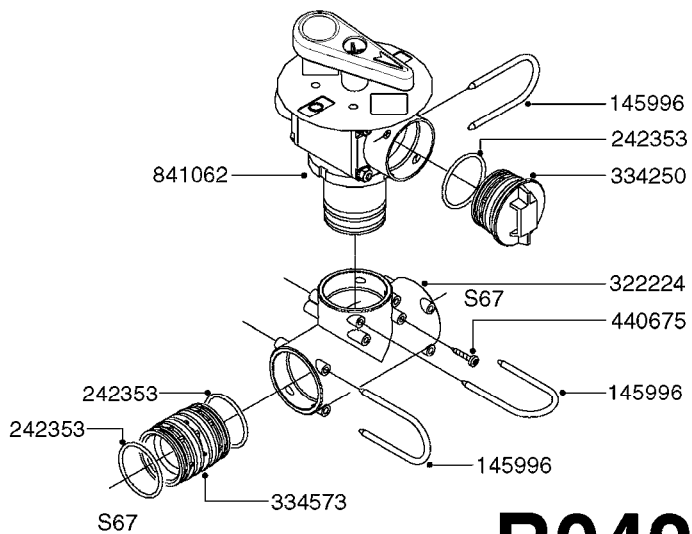

FOR S67 FITTINGS
SEE PAGE L0100