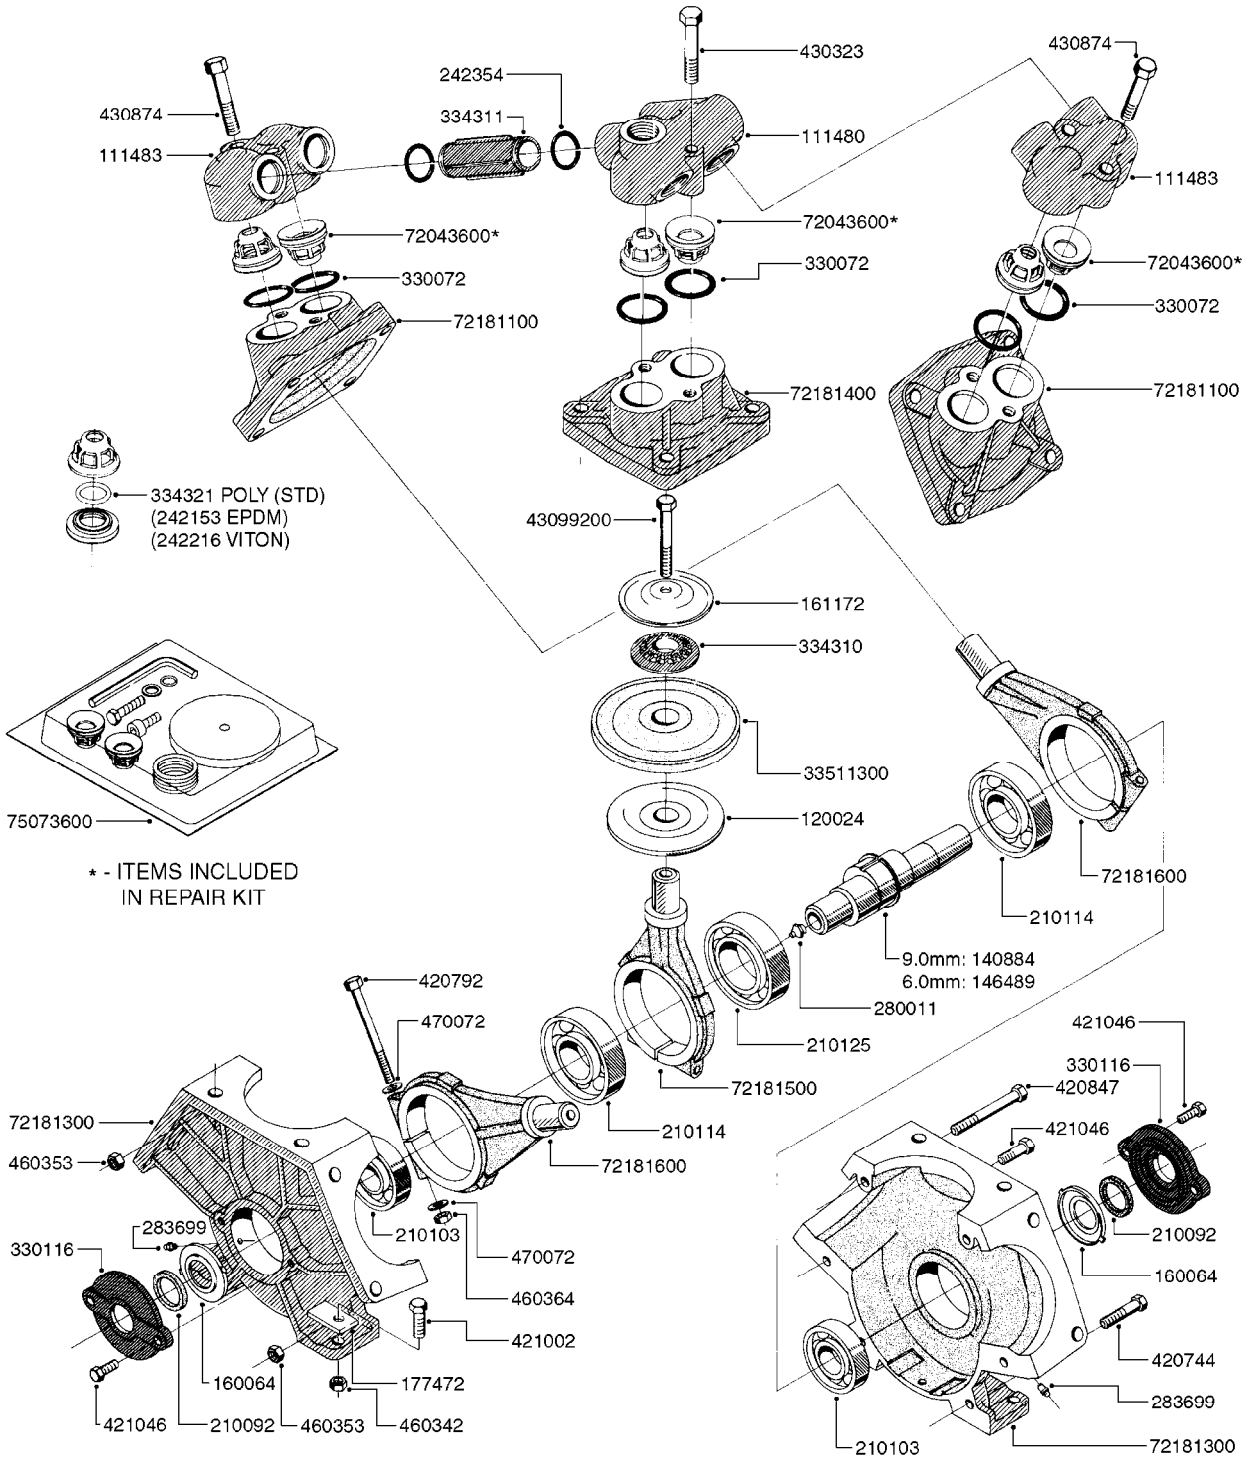

A0220

PUMP - 1302 W/ MOUNTING BASE
A0220-HIN, 01:01:16

Page 1

Date 16.03.2016 13:38

parts-n°	order qty	description
111480	1	VALVE HEAD 1302 CENTER
111483	1	VALVE HEAD SIDE 1302
120024	1	DIAPHRAGM BACK DISC 1200-1300
140884	1	CRANK SHAFT MODEL 1300-9
146489	1	CRANK SHAFT MODEL 1302-6MM
160064	1	DUST PLATE
161172	1	DIAPHRAGM DISC F. 1203/1303
177472	1	BRACKET 25 X 5
210092	1	SEAL FELT D43/30X5
210103	1	BEARING BALL 6306
210114	1	BEARING BALL 6308
210125	1	BEARING BALL 6210
242153	1	O-RING D26X4 EPDM
242216	1	O-RING VITON F/1202/1302/462
242354	1	O-RING D32.2X3.0 VITON F.S-53
280011	1	GREASE NIPPLE 3/8' SAE H TR
283699	1	GREASE NIPPLE M6X1
330072	1	O-RING D53.5/D45.5X4
330116	1	SEAL RETAINER, MODEL 1300
334310	1	NYLON WASHER 1202/1302/462
334311	1	CONNECTION PIPE INLET MOD.1302
334321	1	O-RING POLY. 34.0x26.0x4.0
420081	1	BOLT HEX 8.8 DEL 3/8'X40MM
420136	1	BOLT HEX 8.8 RAW 3/8'X30MM
420221	1	BOLT HEX 7/16'X2-1/4'
420346	1	BOLT HEX 8.8 DEL 3/8'X 25MM
420357	1	BOLT HEX 8.8 RAW 3/8'X85MM
420803	1	BOLT HEX 8.8 DEL M8X90
421002	1	BOLT HEX 8.8 DEL M10X30 FT DIN933
430076	1	BOLT HEX 8.8 RAW 1/2'X60MM
430404	1	BOLT HEX 8.8 DEL M12X50
430911	1	BOLT HEX 8.8 WG 1/2" x 70MM
460062	1	NUT HEX 3/8' GALV.
460342	1	NUT HEX M10 DEL DIN934
460364	1	NUT HEX M8 GALV.
460386	1	NUT HEX M12X1.75
470072	1	WASHER D15/D8X.5 LOCK
33511300	1	DIAPHRAGM 1202-1303 POLY 2006
72043600	1	VALVE FOR 462/463
72181100	1	DIAPHRAGM COVER 1203/1303+BLTS
72181300	1	PUMP CASTING 1300 RED W/BOLTS
72181400	1	DIAPHRAGM COVER 1303 W/BOLTS
72181500	1	CONNECTING ROD, CENTER 1303
72181600	1	CONNECTING ROD, SIDE MOD.1300
75073500	1	PUMP KIT 1300/1302 "06"