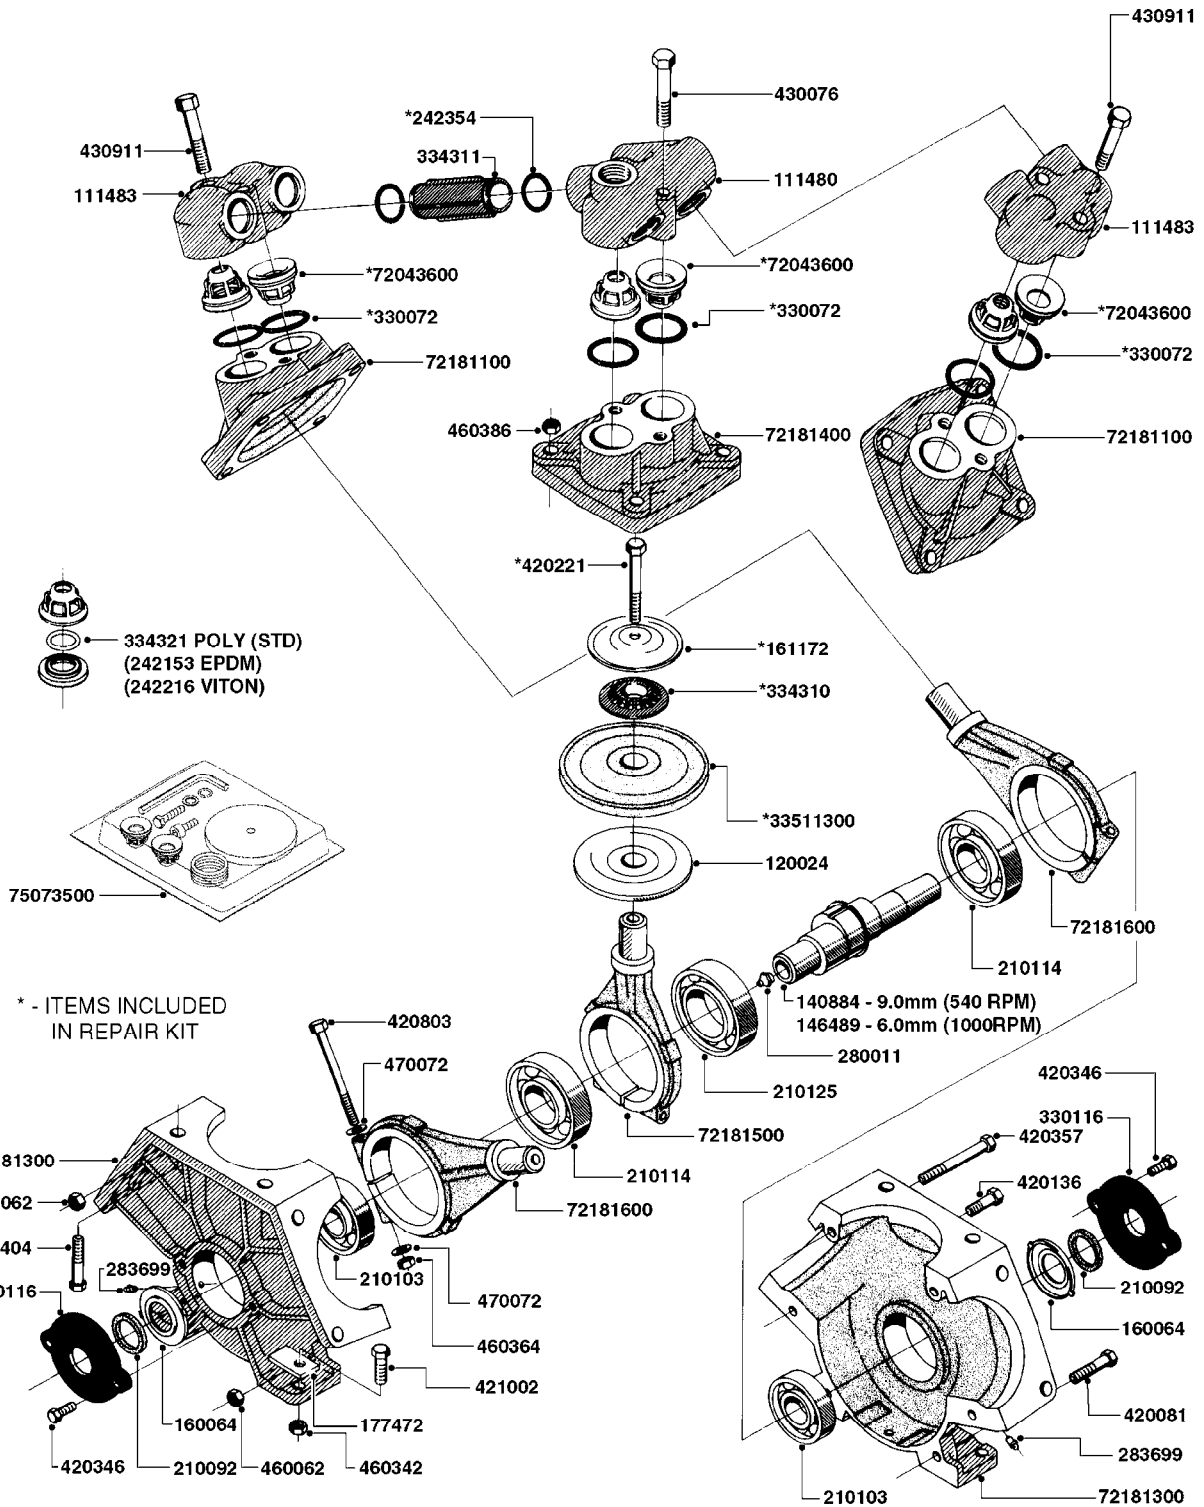

A0220

PUMP - 1302 W/ MOUNTING BASE
A0220-HIN, 01:01:16

Page 1

Date 16.03.2016 13:38

parts-n°	order qty	description
111480	1	VALVE HEAD 1302 CENTER
111483	1	VALVE HEAD SIDE 1302
120024	1	DIAPHRAGM BACK DISC 1200-1300
140884	1	CRANK SHAFT MODEL 1300-9
146489	1	CRANK SHAFT MODEL 1302-6MM
160064	1	DUST PLATE
161172	1	DIAPHRAGM DISC F. 1203/1303
177472	1	BRACKET 25 X 5
210092	1	SEAL FELT D43/30X5
210103	1	BEARING BALL 6306
210114	1	BEARING BALL 6308
210125	1	BEARING BALL 6210
242153	1	O-RING D26X4 EPDM
242216	1	O-RING VITON F/1202/1302/462
242354	1	O-RING D32.2X3.0 VITON F.S-53
280011	1	GREASE NIPPLE 3/8' SAE H TR
283699	1	GREASE NIPPLE M6X1
330072	1	O-RING D53.5/D45.5X4
330116	1	SEAL RETAINER, MODEL 1300
334310	1	NYLON WASHER 1202/1302/462
334311	1	CONNECTION PIPE INLET MOD.1302
334321	1	O-RING POLY. 34.0x26.0x4.0
420081	1	BOLT HEX 8.8 DEL 3/8'X40MM
420136	1	BOLT HEX 8.8 RAW 3/8'X30MM
420221	1	BOLT HEX 7/16'X2-1/4'
420346	1	BOLT HEX 8.8 DEL 3/8'X 25MM
420357	1	BOLT HEX 8.8 RAW 3/8'X85MM
420803	1	BOLT HEX 8.8 DEL M8X90
421002	1	BOLT HEX 8.8 DEL M10X30 FT DIN933
430076	1	BOLT HEX 8.8 RAW 1/2'X60MM
430404	1	BOLT HEX 8.8 DEL M12X50
430911	1	BOLT HEX 8.8 WG 1/2" x 70MM
460062	1	NUT HEX 3/8' GALV.
460342	1	NUT HEX M10 DEL DIN934
460364	1	NUT HEX M8 GALV.
460386	1	NUT HEX M12X1.75
470072	1	WASHER D15/D8X.5 LOCK
33511300	1	DIAPHRAGM 1202-1303 POLY 2006
72043600	1	VALVE FOR 462/463
72181100	1	DIAPHRAGM COVER 1203/1303+BLTS
72181300	1	PUMP CASTING 1300 RED W/BOLTS
72181400	1	DIAPHRAGM COVER 1303 W/BOLTS
72181500	1	CONNECTING ROD, CENTER 1303
72181600	1	CONNECTING ROD, SIDE MOD.1300
75073500	1	PUMP KIT 1300/1302 "06"