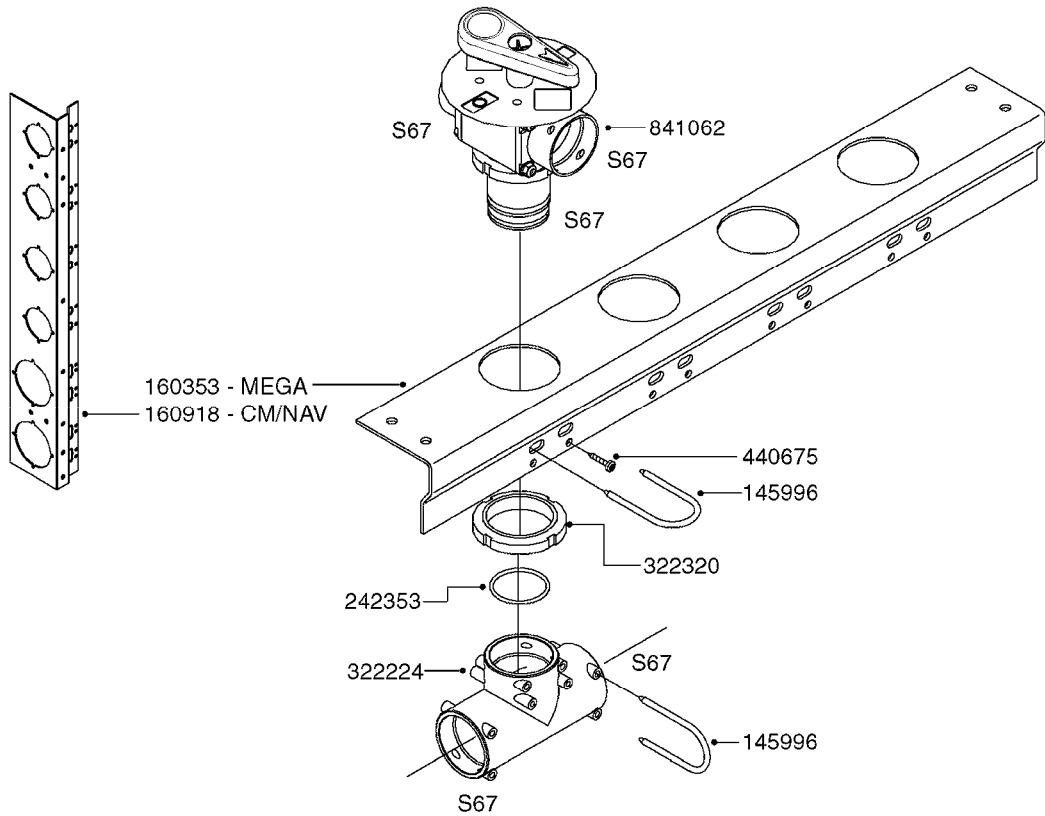

FOR S67 FITTINGS
SEE PAGE L0100

B0420