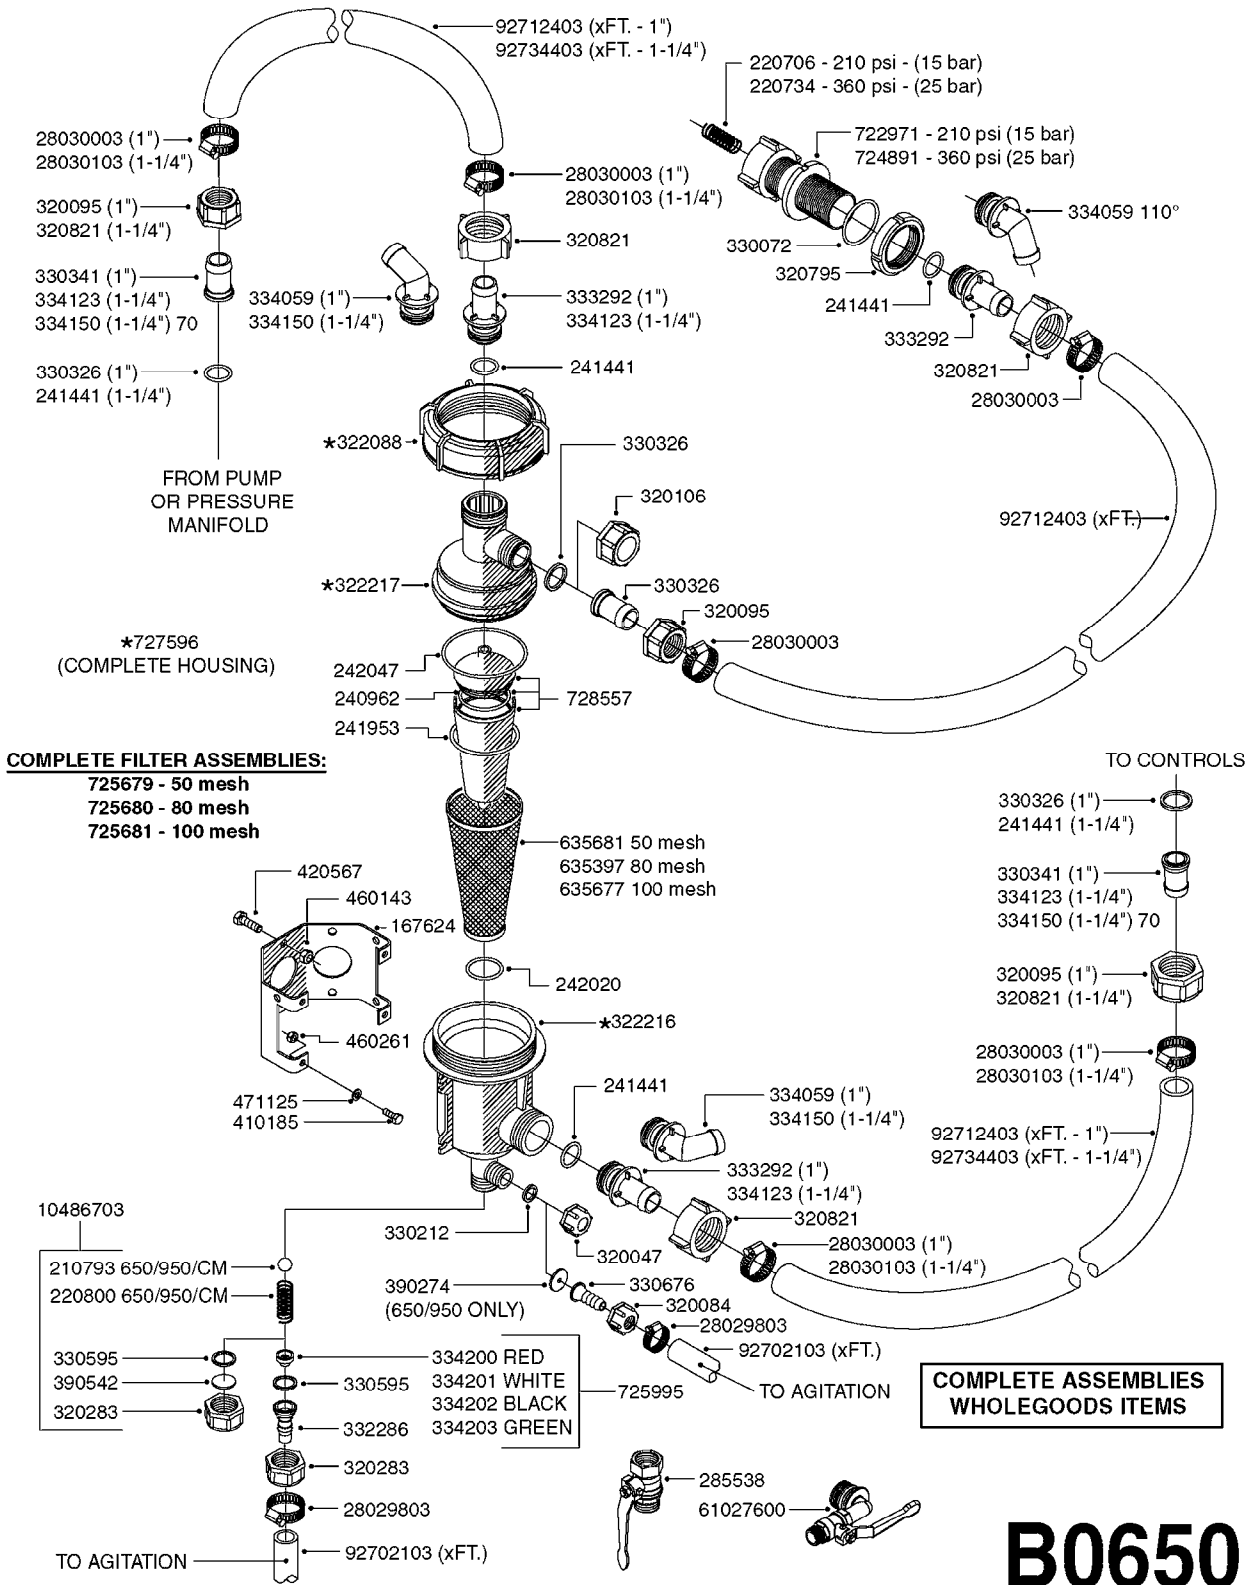

B0650

SELF CLEANING FILTER-SCREW TOP
B0650-HIN, 01:01:16

Page 1
Date 16.03.2016 13:39

parts-n°	order qty	description
10486703	1	KIT F.UPDATING SCF
167624	1	MOUNT BRACKET F. SCF
210793	1	BALL F.SCF
220706	1	SPRING SCF 12 BAR
220734	1	SPRING SCF 25 BAR
220800	1	SPRING F.SCF
240962	1	O-RING D57,2X3 NITRIL
241441	1	O-RING D29.3X3
241953	1	O-RING D73,03X3,53 VITON
242020	1	O-RING 39.2 X 3 VITON
242047	1	O-RING 89.5 X 3.0 VITON
28029803	1	CLAMP HOSE GEAR P1/2" 6708
28030003	1	CLAMP HOSE GEAR P1" 6716
28030103	1	CLAMP HOSE GEAR P5/4-S1.5"6724
285538	1	BALL VALVE 3/4" BSP
320047	1	FITT.DK CAPNUT 1/2" BSP
320084	1	FITT.DK NUT 1/2" BSP
320095	1	FITT.DK NUT 1" BSP
320106	1	FITT.DK CAPNUT 1" BSP
320283	1	FITT.DK NUT 3/4"BSP
320795	1	FITT.DK NUT 1-1/2" BSP JAMB
320821	1	FITT.DK NUT 1-1/2" BSP
322088	1	NUT LARGE F.SCF BODY
322216	1	SCF HOUSING (THREADED) F.GROVE
322217	1	SCF TOP (THREADED) W/GROVE
330072	1	O-RING D53.5/D45.5X4
330212	1	O-RING D19/D14X2.4 F.1/2"NUT
330326	1	O-RING D30/D24X2 F.1"NUT
330341	1	FITT.DK HB 1" F. 1" NUT
330595	1	O-RING D24.6/D20X2.1 -3/4"
330676	1	FITT.DK HB 3/8" F. 1/2" NUT
332286	1	FITT.DK HB 1/2" F. 3/4" NUT
333292	1	FITT.DK HB 1"O'RING F.1-1/2"
334059	1	FITT.DK EL 1" 110 DEG.F.1-1/2"
334123	1	FITT.DK HB 1-1/4"O-RNG F.1-1/2"
334150	1	FITT.DK HB 1-1/4" 110 F.1-1/2"
334200	1	ORFICE 3MM FOR SCF RED
334201	1	ORFICE 4MM FOR SCF WHITE
334202	1	ORFICE 5MM FOR SCF BLACK
334203	1	ORFICE 6MM FOR SCF GREEN
390274	1	ORIFICE ID4.0/18/1.5
390542	1	PLUG WASHER FOR 3/4'CAP NUT
410185	1	BOLT HEX 8.8 DEL M6X16 A2
420567	1	BOLT HEX 8.8 DEL M8X30 FT
460143	1	NUT HEX M8 LOCK A2 DIN985
460261	1	NUT HEX M6X1 LOCK A2 DIN985
471125	1	WASHER, M6, Ø12/ 6.4X 1.6, SS
61027600	1	VALVE 1/2"BSP ASSY S5390
635397	1	SCREEN SCF 80 MESH
635677	1	SCREEN SCF 100 MESH
635681	1	SCREEN SCF 50 MESH
722971	1	SAFETY VALVE SCF 217PSI (15BAR)
724891	1	SAFETY VALVE SCF 25 BAR
725679	1	SCF ASSY.50 W/THREADED TOP CAP
725680	1	SCF ASSY.80 W/THREADED TOP CAP
725681	1	SCF ASSY.100 W/THREADED CAP
725995	1	BAG FOR SCF
727596	1	SCF HOUSING COMPLETE
728557	1	CONE F.SCF RED
92702103	1	HOSE R X1/2" X300PSI WP X0012"
92712403	1	HOSE R X1" X300PSI WP X0012"