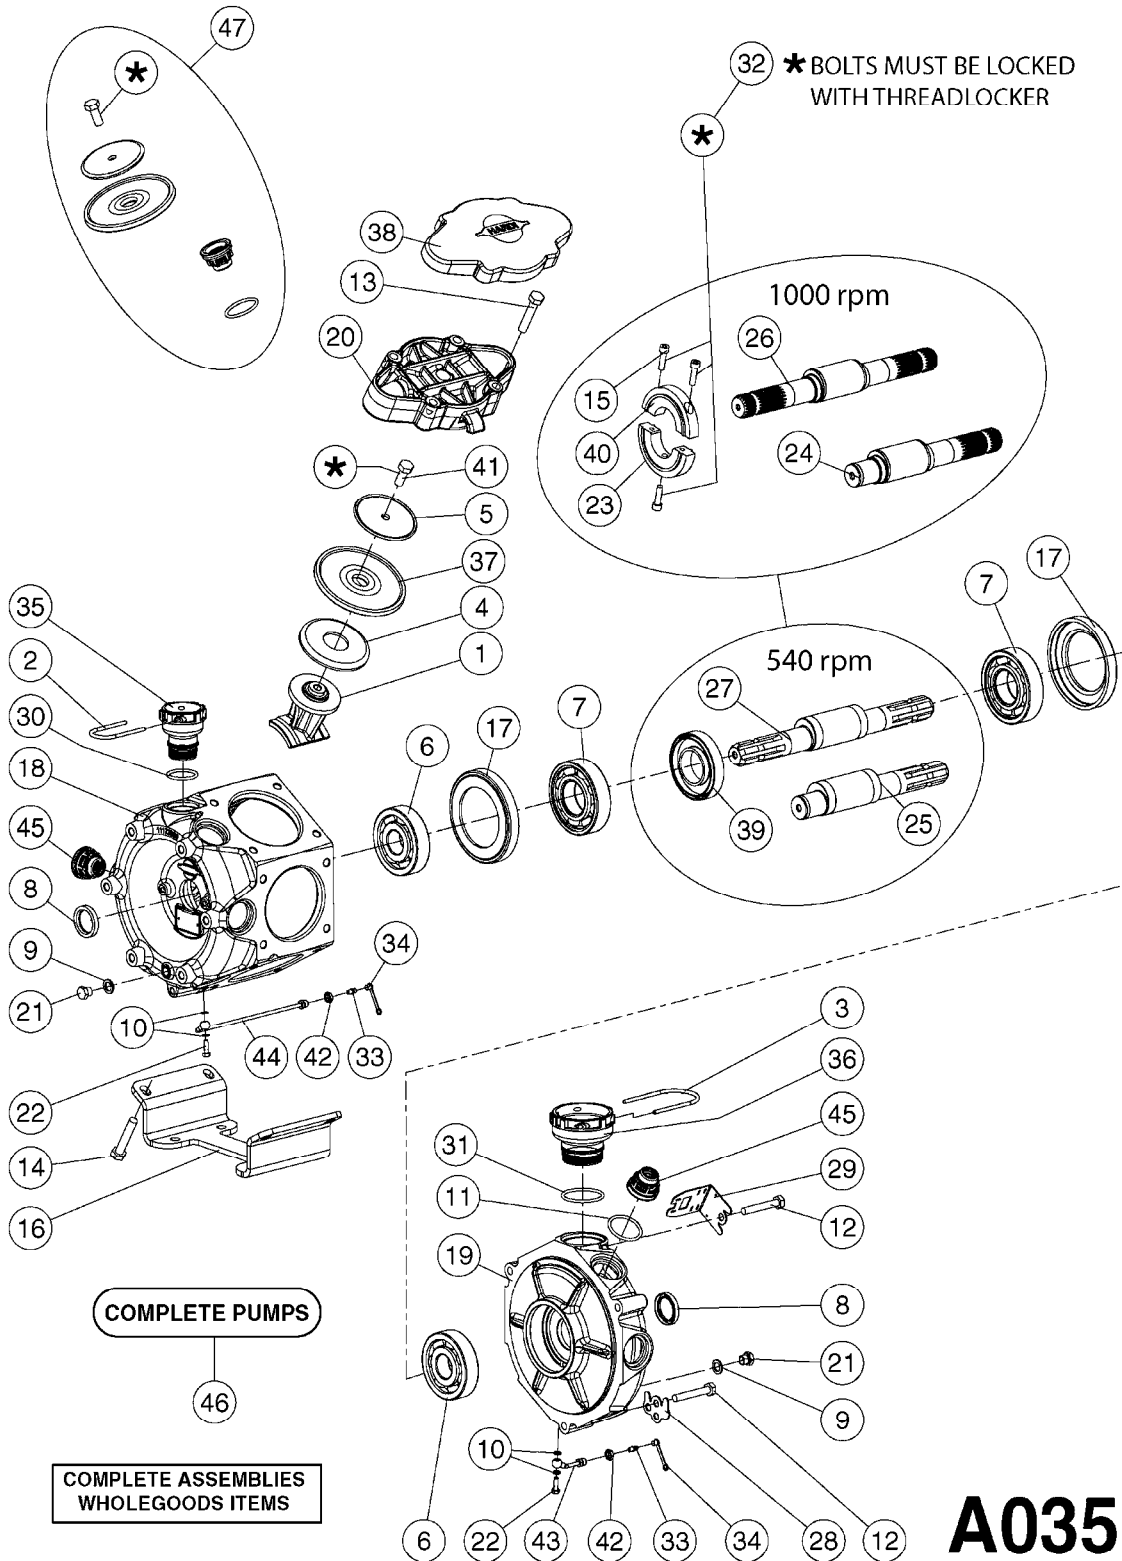

PUMP - 464 540/1000 RPM
A0350-HIN, 01:01:16

Page 1

Date 16.03.2016 13:38

Pos.	parts-n°	order qty	description
1	111622	1	CONNECTING ROD 463/5.5MM
1	111623	1	CONNECTING ROD 463/10MM
1	111624	1	CONNECTING ROD 463/12MM
1	111645	1	CONNECTING ROD 463/6.5MM
2	145996	1	FITT.DK S-67 FORK
3	145997	1	FITT.DK S-93 FORK
4	161012	1	DIAPHRAGM BACKING DISC F. 463
5	161175	1	DIAPHRAGM DISC F. 463 PUMP
6	210221	1	BEARING BALL 6407
7	210232	1	BEARING BALL 6310
8	210243	1	SEAL OIL 35 X 47 X 7
9	241404	1	DOWTY SEAL 1/4"
10	242374	1	WASHER Ø10/Ø6X1 COPPER
11	330072	1	O-RING D53.5/D45.5X4
12	421072	1	BOLT HEX 8.8 RAW M10X65
13	430312	1	BOLT HEX 8.8 RAW M12X60
14	430437	1	BOLT HEX 8.8 RAW M12X65
15	450995	1	BOLT ALLEN M8X30 DIN 912 RAW
16	614628	1	FOOT FOR PUMP 460-463 PAINTED
17	11171900	1	METAL SPACER F. 364/464 MACHINED
18	11172200	1	PUMP HOUSE 464 MACHINED 5/4" BSP RED
19	11172600	1	FRONTPART 464 MACHINED 2" BSP RED
20	11173000	1	VALVE COVER.464 MACHINED RED
21	14010400	1	PLUG 1/4" BSP
22	14120400	1	BANJOBOLT M6 X 19
23	14120700	1	COUNTERWEIGHT 364/464-1000
24	14137300	1	CRANKSHAFT 364/464-5.5 1000
24	14137400	1	CRANKSHAFT 364/464-6.5 1000
25	14137600	1	CRANKSHAFT 364/464-10
25	14137700	1	CRANKSHAFT 464-12
26	14137900	1	CRANKSHAFT 364/464-5.5 GG 1000
26	14138000	1	CRANKSHAFT 364/464-6.5 GG 1000
27	14138200	1	CRANKSHAFT 364/464-10 GG
27	14138300	1	CRANKSHAFT 464-12 GG
28	16383000	1	GREASE NIPPLE PLATE 464
29	16390600	1	BRACKET FOR RPM SENSOR
30	24266600	1	O-RING D 38,0 X 4,0 70SH.NITR
31	24266800	1	O-RING D 54,0 X 4,0 70SH.NITR
32	28045503	1	LOCTITE 262 .5ML (.017oz.)
33	28163300	1	GREASE NIPPLE H1 M6X1 DIN 7412
34	28163400	1	CAP F. GREASENIPPLE YELLOW M6X1
35	32242200	1	FITTING S67 5/4" KON. RG 2014
36	32242400	1	FITTING S93 2" KON. RG 2014
37	33511600	1	DIAPHRAGM PUMP 463/464 PUMP PUR
38	33524000	1	COVER PLASTIC 464 PUMP
39	33524200	1	DISTANCE RING/GREASE SPLIT
40	39136200	1	HALFPART 364/464-1000
41	43099200	1	BOLT HEX SS M12 X 30 DIN933 A4
42	46134000	1	NUT HEX M10x1 H=2.3 NV=14 ELZIN
43	61097000	1	BANJOTUBE SHORT 464 COMPL.
44	61097100	1	BANJOTUBE LONG 464 COMPL.
45	72043600	1	VALVE FOR 462/463
46	72993500	1	PUMP 464/12-540, CM
46	72993600	1	PUMP 464/6.5 MED-2-1000
46	82168700	1	PUMP 464/12/540 OFFSET PORTS
46	82168800	1	PUMP 464/6.5/1000 OFFSET PORTS
46	82169000	1	PUMP 464/10-MOD-2-540
47	75586000	1	PUMP KIT 464