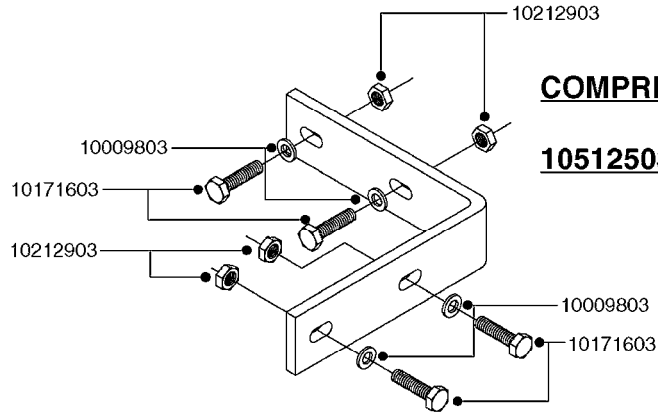

K0400

*Ø8mm 927306 (xFT.)
*Ø10mm 927330 (xFT.)

70062503 - COMPLETE ASSEMBLY

FOAM MARKER COMPRESSOR 2007
K0400-HIN, 01:01:16

Page 1
Date 16.03.2016 13:39

parts-n°	order qty	description
147011	1	HEX NIPPLE 3/8'X1/4'BSP BRASS
161326	1	MOUNT BKT. F. FOAM COMP.BOX 98
168847	1	ENCLOSURE LOWER F.MARKER
168848	1	COVER F. FOAM MARKER
232111	1	QUICK COUPLER 6MM X 1/8 EXT.
232112	1	QUICK COUPLER 6MM 1/8 INT.
232113	1	QUICK COUPLER 6MM T-PIECE
232114	1	COUPLER 1/8" THREADX8MM HOSE
232143	1	REDUCER 1/4'INT-1/8'EXT
232144	1	QUICK COUPLER 10MM X 1/4 EXT
232152	1	QUICK COUPLER 8MMX1/8 EXT.LONG
241371	1	DIAPHRAGM, NO-DRIP alt 241371
242242	1	O-RING F.AIR HOSE FITTING
242258	1	TRIM 3X10 SELF ADHESIVE 0012"
261562	1	RUBBER DAMPER 2XM6X25
283697	1	TIESTRAP 200MM
320445	1	FITT.DK HN 1/4"X3/8" BSP
321462	1	CAP F.NO-DRIP ASSY.
322261	1	HOUSING F.SAFETY VALVE 3/8"
440650	1	SCREW 3.5x13 STAINLESS
460261	1	NUT HEX M6X1 LOCK A2 DIN985
718911	1	VALVE (SAFETY) F.MARKER
729645	1	NON-DRIP SPRING ASSY.GREEN 10
927264	1	HOSE R X PE D6/D4 X 0012"
927306	1	HOSE R X PE D8/D6 X 0012"BLACK
927330	1	HOSE R X PE D10/D8 X 012"BLACK
26004103	1	FOAM MARKER CNTRL MOD CABL STD
26008703	1	FOAM MARKER CONTROL SCII
26011103	1	FOAMER POWER/CONTROL CABLE 39P
26023400	1	COMPRESSOR F.FOAM MARKER CM40
26023700	1	SOLENOID VAL 12V 1/8' FLO '07
28025503	1	PLUG F.DRILLED HOLE 1/2"
28025603	1	PLUG F.DRILLED HOLE 3/4"
39122000	1	DISTR.HOUSING F.FOAM MARKER'07
70062503	1	FOAM MARKER COMPRESSOR,STD,39P