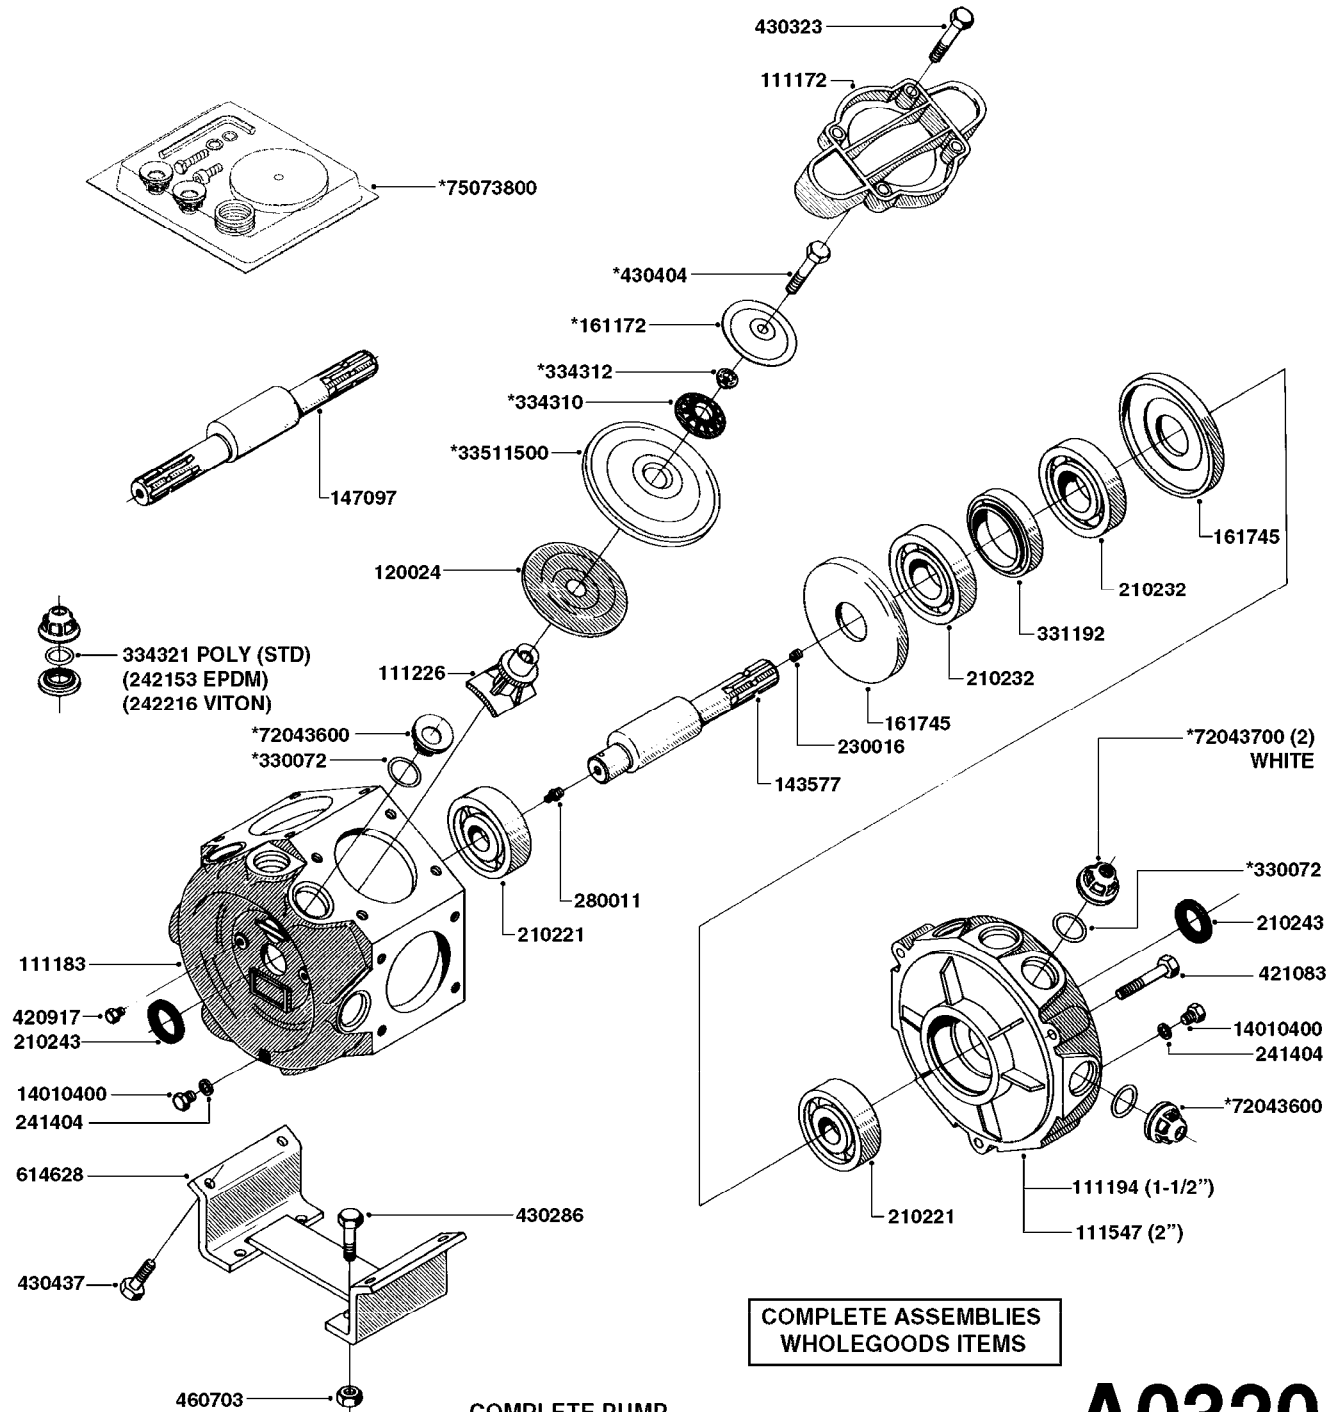

COMPLETE ASSEMBLIES
WHOLEGOODS ITEMS

COMPLETE PUMP
(NLA) REPLACED BY 464 PUMP (SEE PAGE A0350)

A0320

PUMP - 462 W/MOUNTING BASE
A0320-HIN, 01:01:16

Page 1

Date 16.03.2016 13:38

parts-n°	order qty	description
111172	1	VALVE CHAMBER 460 (PAINTED)
111183	1	PUMP CASTING 460-463 (PAINTED)
111194	1	PUMP CASTING FT.460 (PAINTED)
111226	1	CONNECTING ROD MODEL 460
111547	1	PUMP FRONT 460-463-2' (PAINT)
120024	1	DIAPHRAGM BACK DISC 1200-1300
143577	1	CRANK SHAFT F.363/462/463-10mm
147097	1	CRANK SHAFT 363-463/10 THROUGH
161172	1	DIAPHRAGM DISC F. 1203/1303
161745	1	METAL SPACER F.363/463
210221	1	BEARING BALL 6407
210232	1	BEARING BALL 6310
210243	1	SEAL OIL 35 X 47 X 7
230016	1	PLUG 1/8' BSP TYPE P
241404	1	DOWTY SEAL 1/4"
242153	1	O-RING D26X4 EPDM
242216	1	O-RING VITON F/1202/1302/462
280011	1	GREASE NIPPLE 3/8' SAE H TR
330072	1	O-RING D53.5/D45.5X4
331192	1	SPACER, MODEL 361/363
334310	1	NYLON WASHER 1202/1302/462
334312	1	PLASTIC SPACER F/462
334321	1	O-RING POLY. 34.0x26.0x4.0
420917	1	BOLT HEX 8.8 RAW M8X12 FT
421083	1	BOLT HEX 8.8 DEL M10X65
430286	1	BOLT HEX 8.8 DEL M12X30 FT
430323	1	BOLT HEX 8.8 DEL M12X60
430404	1	BOLT HEX 8.8 DEL M12X50
430437	1	BOLT HEX 8.8 RAW M12X65
460703	1	NUT HEX M12X1.75 LOCK DIN985
614628	1	FOOT FOR PUMP 460-463 PAINTED
14010400	1	PLUG 1/4" BSP
33511500	1	DIAPHRAGM 462 PUR 2006
72043600	1	VALVE FOR 462/463
72043700	1	VALVE FOR 462/463 W.VENT HOLE
75073800	1	PUMP KIT 461/462 "06"