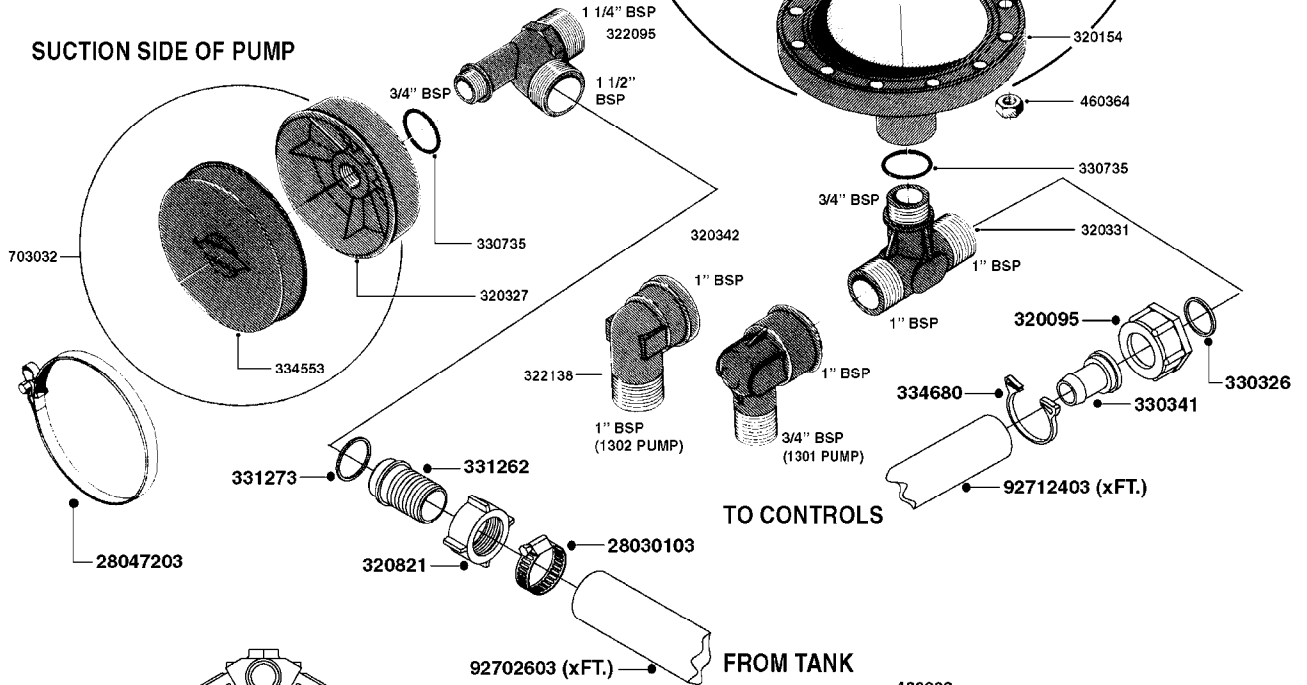

PRESSURE SIDE OF PUMP

SUCTION SIDE OF PUMP

TO CONTROLS

FROM TANK

NLA - 1302 PUMP (REPLACES 1301 PUMP)
#726854 - COMPLETE DAMPER KIT (SUCTION & PRESSURE)

COMPLETE ASSEMBLIES
WHOLEGOODS ITEMS

A0240

PUMP - 1301/1302 FITTINGS
A0240-HIN, 01:01:16