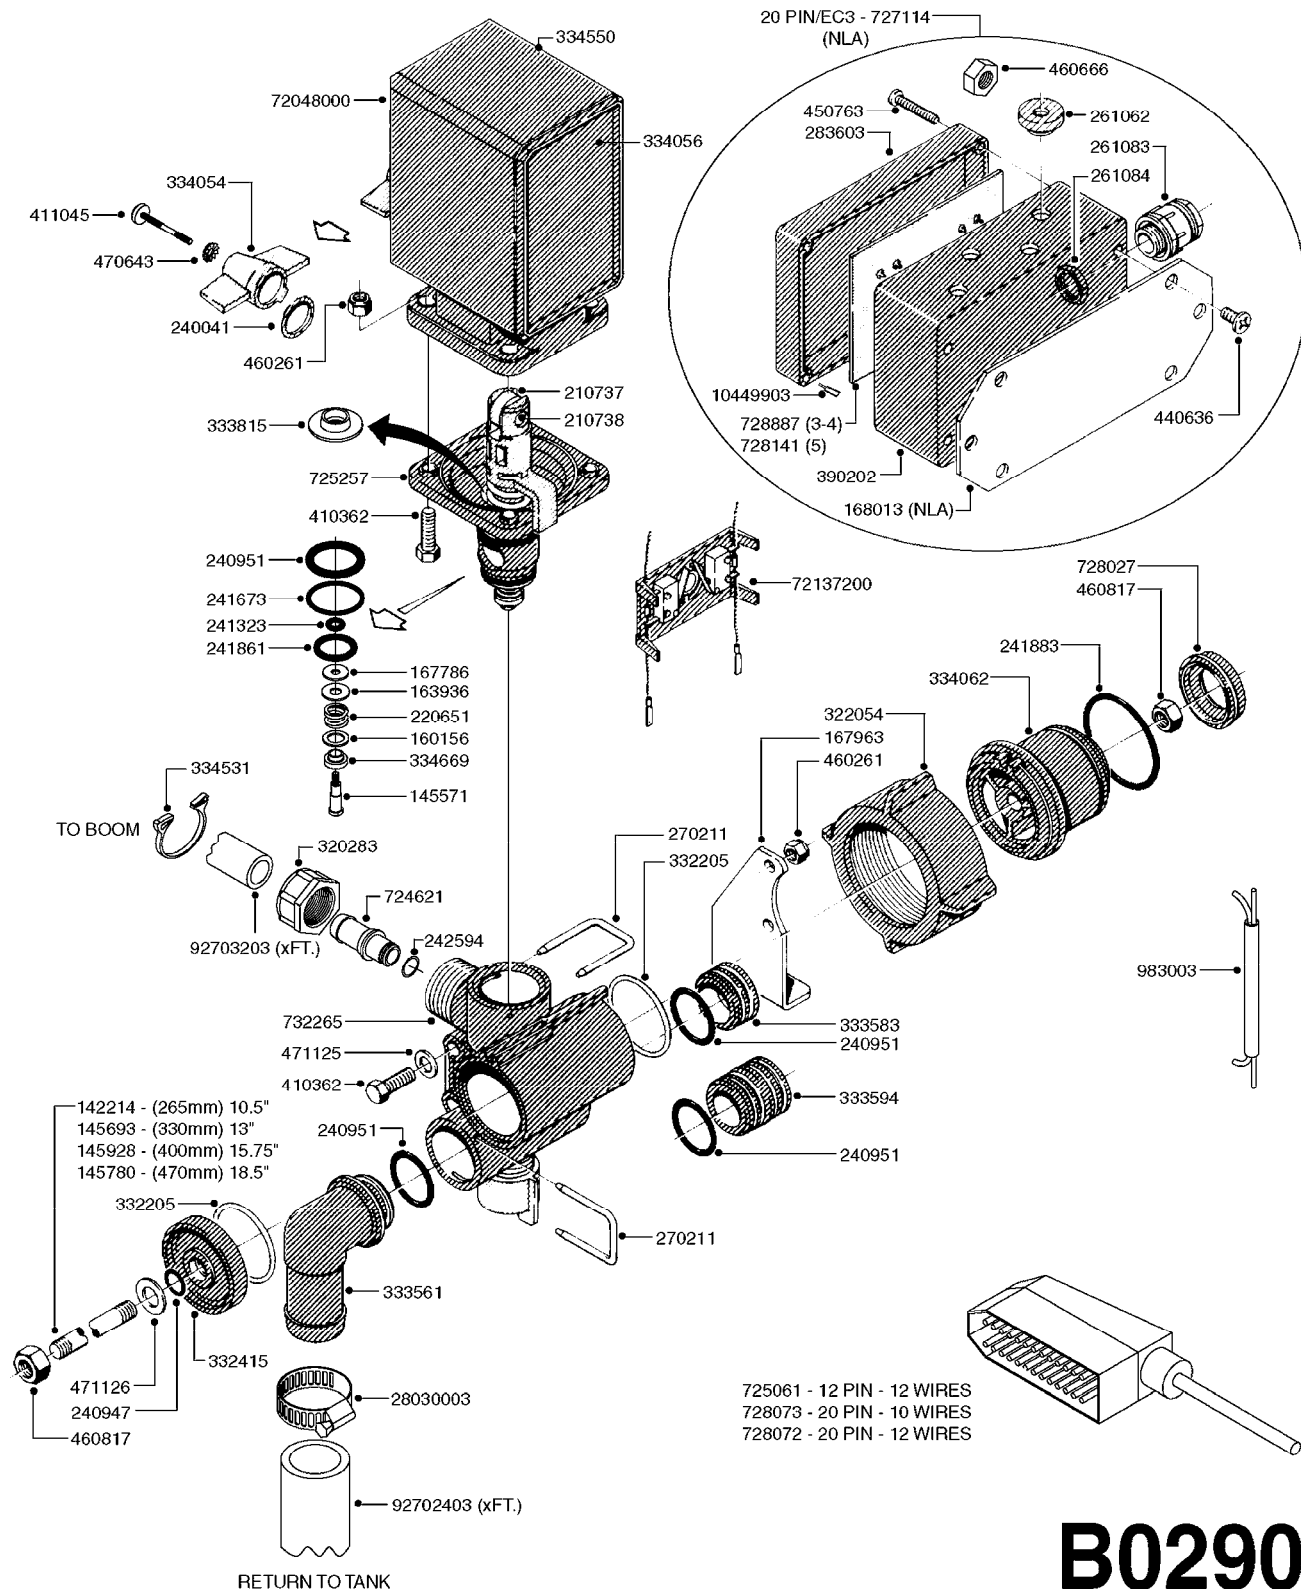

B0290

EC BOOM VALVE - ELEC.(RED GRP)
B0290-HIN, 01:01:16

Page 1
Date 16.03.2016 13:39

parts-n°	order qty	description
142214	1	STUD BOLT - M8X265, 3 SECTION
145571	1	STUD BOLT F/PNEUM. DISTRIBUTOR
145693	1	STUD BOLT - M8X330, 4 SECTION
145780	1	STUD BOLT - M8X470, 6 SECTION
145928	1	STUD BOLT - M8X400, 5 SECTION
160156	1	WASHER D14.1/D9.2X1 SS
163936	1	WASHER D15/D6.2X1
167786	1	WASHER D13/D4.2X1
167963	1	MOUNT BKT.F.EC BOOM SEC.
168013	1	MOUNT BRKT F.CONNECT BOX-NLA
210737	1	BEARING BALL D7 RSTO 5 TN
210738	1	BEARING ROLLER D7 L=16 SS
220651	1	SPRING PRESSURE D12.5/5
240041	1	O-RING D15,1/10,3 X 2,4
240947	1	O-RING D7.3X2.4 NITRIL
240951	1	O-RING D21.2X3 NITRIL
241323	1	O-RING D5.3X2.4 NITRIL
241673	1	O-RING D22.1X1.6
241861	1	O-RING D15.3X2.4 VITON
241883	1	O-RING D39.2X3 NITRIL 242020
242594	1	O-RING D14 X 1.78 SCH.70-EPDM
261062	1	GROMMET
261083	1	GROMMET (PLASTIC)F.ELEC.CABLE
261084	1	NUT F.261083 GROMMET
270211	1	FITT.DK S25 FORK L=37.5
283603	1	LID F. SQ.BOX 120X80X15 MM
320283	1	FITT.DK NUT 3/4"BSP
322054	1	UNION NUT BLACK S61 x 2
332205	1	O-RING D43/39XD2
332415	1	COVER
333561	1	FITT.DK ELB.1" EC RETURN
333583	1	END PIECE FOR BYPASS
333594	1	CONNECTING PIECE F. BYPASS
333815	1	DISTANCE RING
334054	1	GRIP F.MAN.OP.EC ON/OFF RED
334056	1	COVER F/MOTOR HOUSE EC DIST.
334062	1	CONNECT. BRANCH F/EC OP. UNIT
334531	1	CLAMP HOSE PLASTIC 3/4"
334550	1	MOTOR HOUSE SECT VALVE
334669	1	VALVE CONE D14/D7-SH 63 WHITE
390202	1	CONN.BOX EC OPER.UNIT
410362	1	BOLT HEX 8.8 SS M6X20 FT
411045	1	SCREW M4 X 16MM STAINLESS
440636	1	SCREW SHEET-METAL 1/2" NO 12
450763	1	SCREW M4X25
460261	1	NUT HEX M6X1 LOCK A2 DIN985
460666	1	NUT HEX M4
460817	1	NUT HEX M8 STAINLESS DIN 934
470643	1	WASHER LOCK
471125	1	WASHER, M6, Ø12/ 6.4X 1.6, SS
471126	1	WASHER, M8, Ø16/ 8.4X 1.6, SS
724621	1	FITT.DK HB 3/4"ASSY F.3/4" NUT
725061	1	CABLE - EC 12WIRE L=6000mm
725257	1	SPINDLE SECT. F/EC DISTRIBUTOR
727114	1	CONNECTOR BOX WITH CABLE
728027	1	BUSHING WITH SEAT
728072	1	CABLE,20-PIN,6M EC/4
728073	1	CABLE,20-PIN,6M, EC/3
728141	1	CIRCUIT BOARD F.EC7 CONN. BOX
728887	1	CIRCUIT BOARD EC CONTROL
732265	1	DISTRIB HOUSING W/CONST PR RED