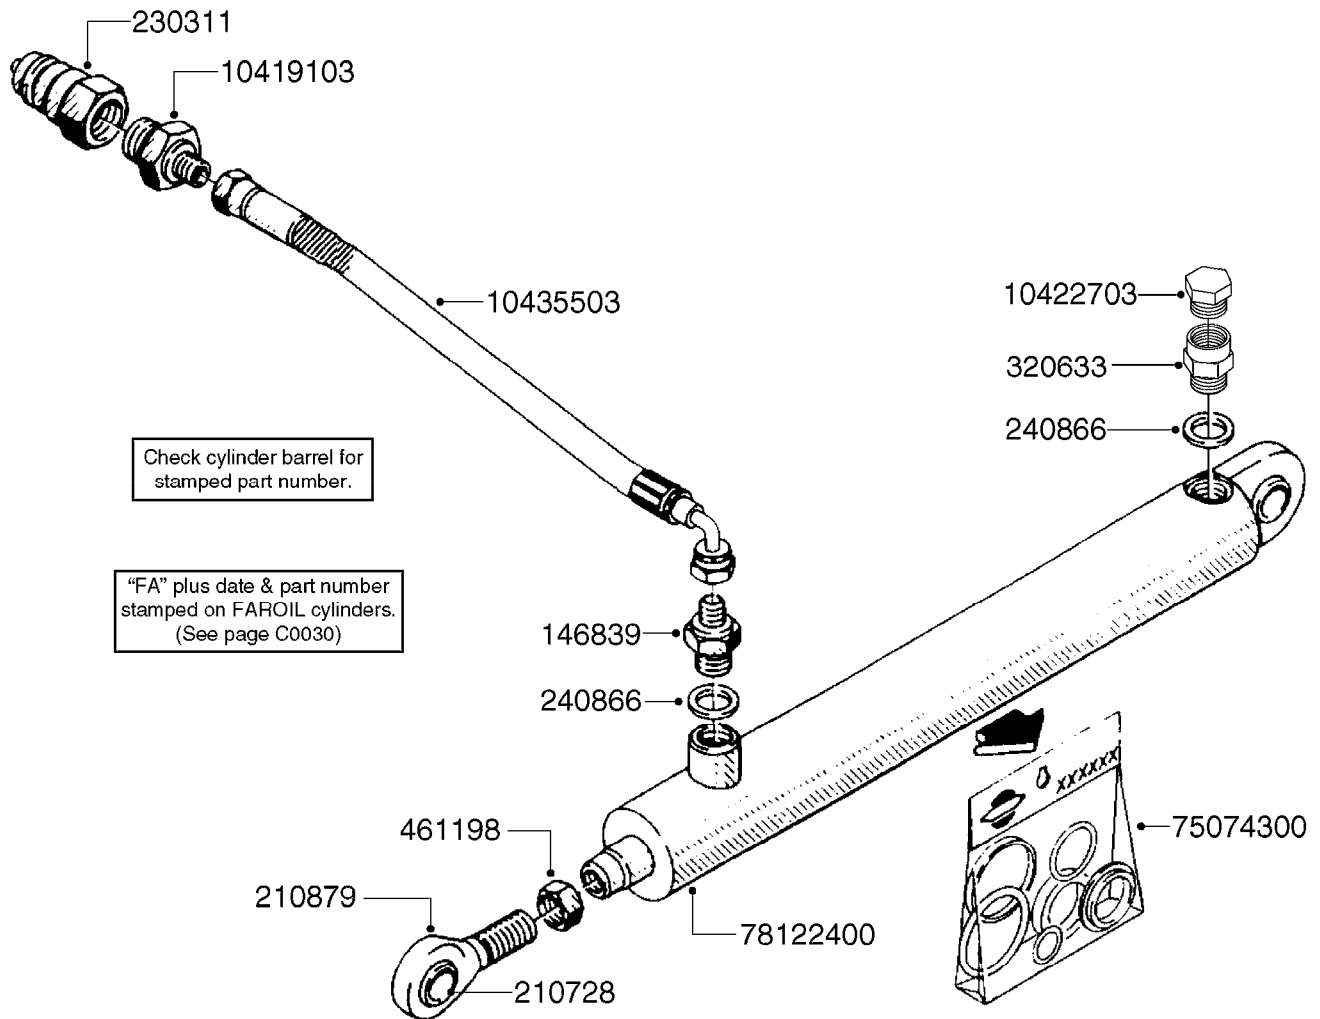

C0070

HYDRAULICS-MB BOOM WING TILT
C0070-HIN, 01:01:16

Page 1

Date 16.03.2016 13:39

parts-n°	order qty	description
146839	1	HEX NIPPLE 1/4"X3/8" BSP 0.7MM
210728	1	BEARING F.LINK HEAD M17
210879	1	LINK HEAD M16 x D17
230311	1	QUICK COUPLING 1/2"
240866	1	DOWTYSEAL 3/8"
320633	1	FITT.DK HN 3/8"M X 3/8"F BSP
461198	1	NUT HEX M16X2 JAMB
10419103	1	FITT.HY HEX RED.3/8 X 1/2
10422703	1	BREATHER FOR HY CYLINDER
10435503	1	*HOSE HY X 1/4 X 270' WITH FIT
75074300	1	SEALKIT78122000/23-25/30-32/46
78122400	1	DOUBLE CYLINDER D 40/20-300