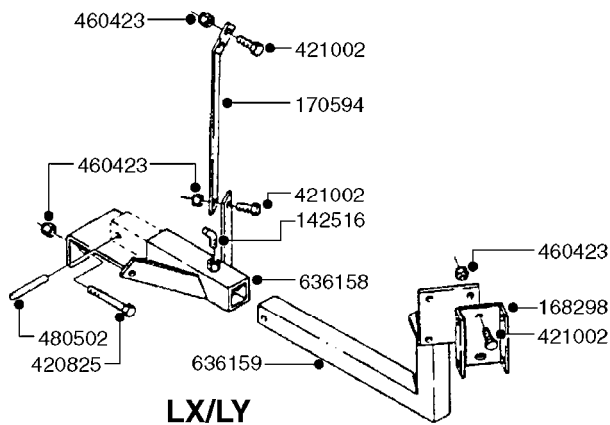

NK/LX/LY PRE-86