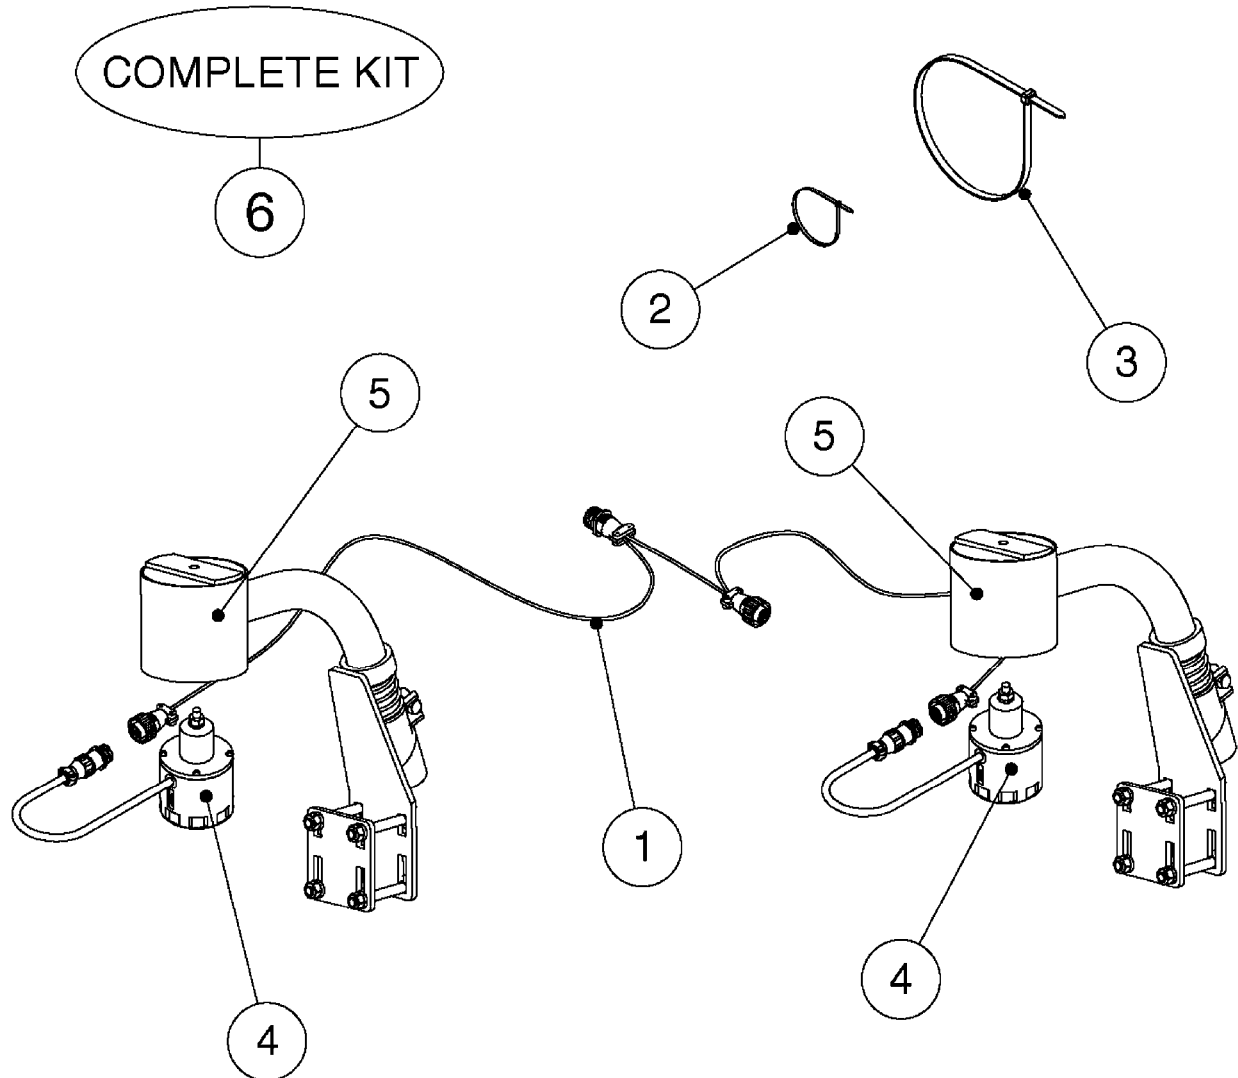

M0360

NORAC SEVERE TERRAIN KIT
M0360-HIN, 01:01:16

Page 1

Date 16.03.2016 13:40

Pos.	parts-n°	order qty	description
1	26030300	1	NORAC SEVERE TERRAIN CABLE
2	28024103	1	TIE STRAP L=8" x W=3/16"
3	28025203	1	TIE STRAP L=23" x W=1/2"
4	28086400	1	UC4 ULTRASOUND SENSOR NORAC
5	28086500	1	UC4 SENSOR MOUNTING BKT. NORAC
6	72591600	1	NORAC HC SEVERE TERRAIN KIT