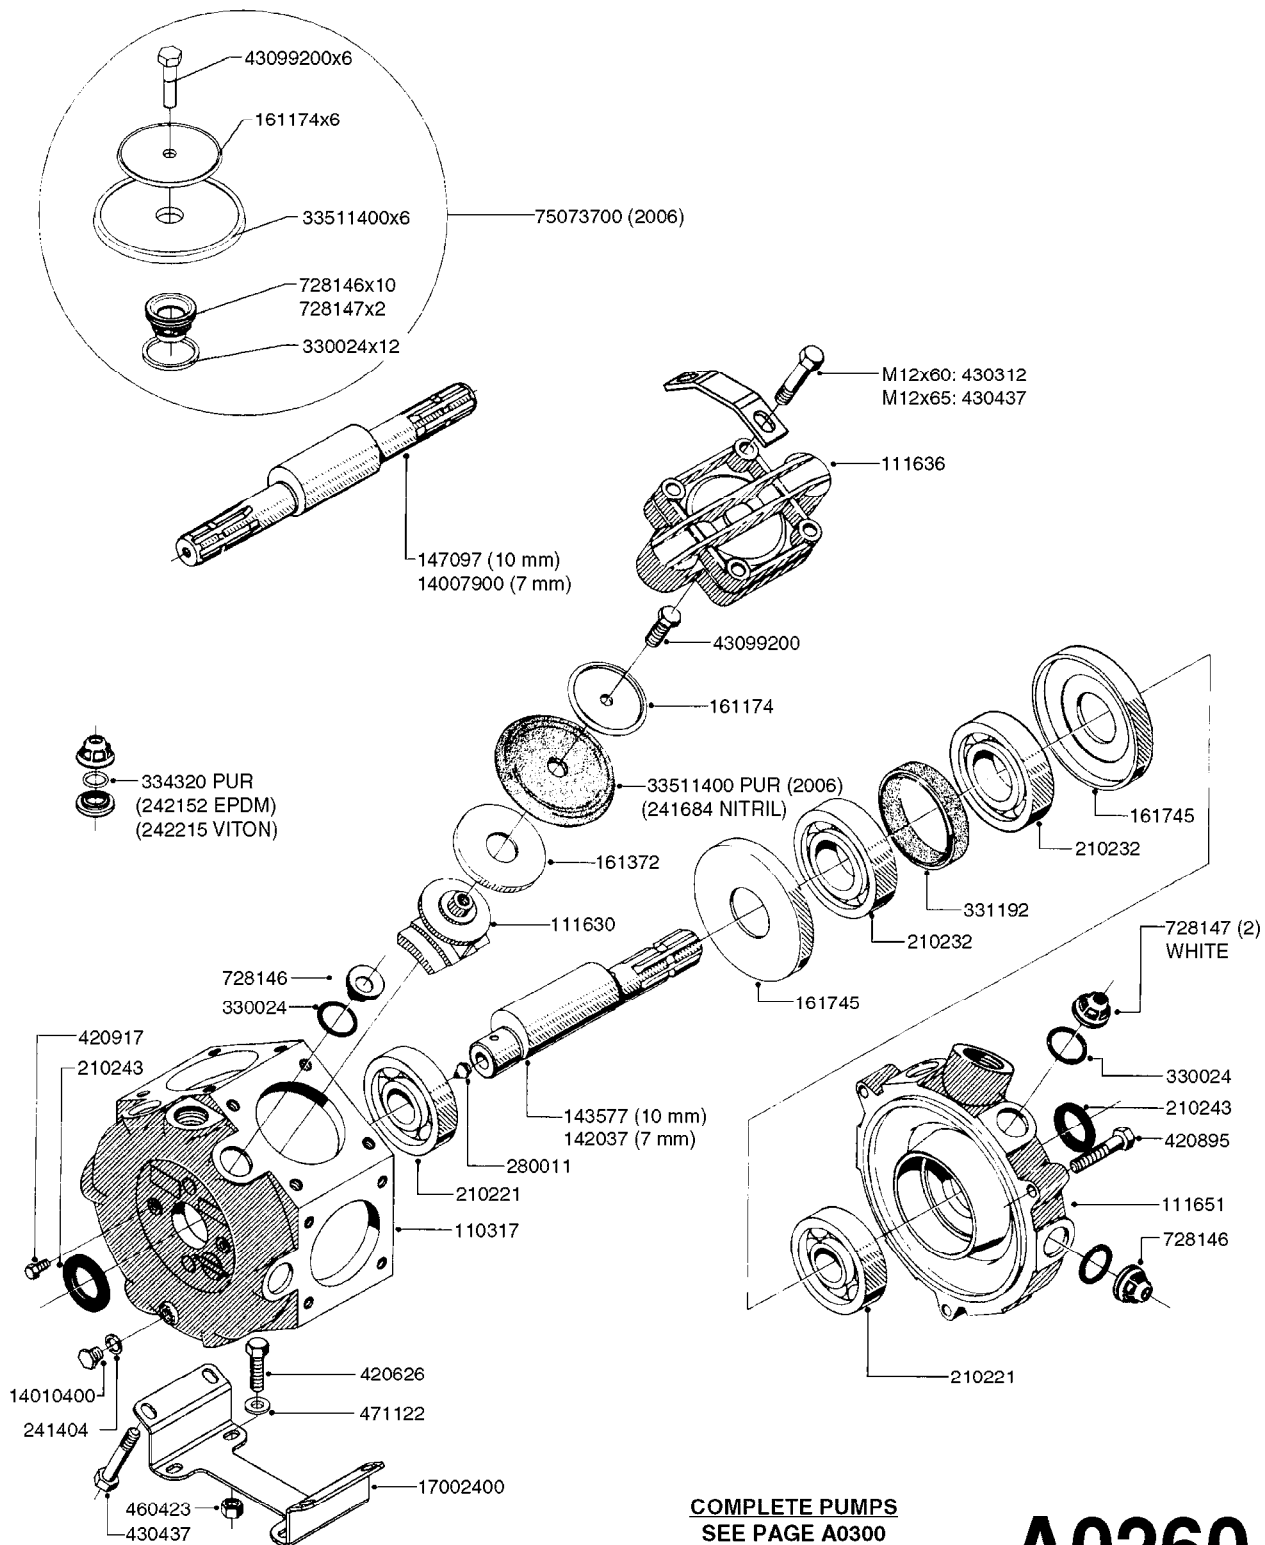

COMPLETE PUMPS
SEE PAGE A0300

A0260

PUMP - 363 W/MOUNTING BASE
A0260-HIN, 01:01:16

Page 1
Date 16.03.2016 13:38

parts-n°	order qty	description
110317	1	PUMP CASING MODEL 360/361 PNTD
111630	1	CONNECTING ROD 363/364-10 PUMP
111636	1	VALVE COVER 363 HEAVY DUTY
111651	1	CASTING F.363 1.5" PUMP(FRONT)
142037	1	CRANK SHAFT 361-20
143577	1	CRANK SHAFT F.363/462/463-10mm
147097	1	CRANK SHAFT 363-463/10 THROUGH
161174	1	DIAPHRAGM DISC SS 361/363/364 PUMP
161372	1	DIAPHRAGM BACKING DISC,320-361
161745	1	METAL SPACER F.363/463
210221	1	BEARING BALL 6407
210232	1	BEARING BALL 6310
210243	1	SEAL OIL 35 X 47 X 7
241404	1	DOWTY SEAL 1/4"
241684	1	DIAPHRAGM MODEL 361 NITRIL
242152	1	O-RING D18.2X3 EPDM
242215	1	O-RING D18X3 VITON
280011	1	GREASE NIPPLE 3/8' SAE H TR
330024	1	O-RING D41,1/D34.5 X 3,5
331192	1	SPACER, MODEL 361/363
334320	1	O-RING D18X3 POLYURETHANE
420626	1	BOLT HEX 8.8 DEL M10X20 FT
420895	1	BOLT HEX 8.8 RAW M10X60
420917	1	BOLT HEX 8.8 RAW M8X12 FT
430312	1	BOLT HEX 8.8 RAW M12X60
430437	1	BOLT HEX 8.8 RAW M12X65
460423	1	NUT HEX M10X1.5 LOCK
471122	1	WASHER, M10, Ø20/10.5X 2.0, SS
728146	1	VALVE FOR 361(726890/707932)
728147	1	VALVE FOR 361 WHITE WITH HOLE
14007900	1	CRANK 363/462/463-7mm 540/THRU
14010400	1	PLUG 1/4" BSP
17002400	1	FOOT F/363 PUMP (PAINTED)
33511400	1	DIAPHRAGM PUMP 361/361/363/364 PUR
43099200	1	BOLT HEX SS M12 X 30 DIN933 A4
75073700	1	PUMP KIT 361/363 "06"