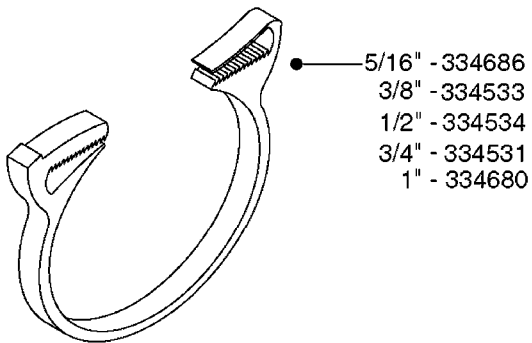

Hose Size	Pressure	Suction	Clamp Code
3/8"	28029803		6706
1/2"	28029803		6706
3/4"	28029903		6712
1"	28030003	28029903	6716
1-1/4"	28030103		6724
1-1/2"		28030103	6724
2"		28030203	235-67
2-1/2"		28030303	235-74
3"		28030403	235-82

L0130