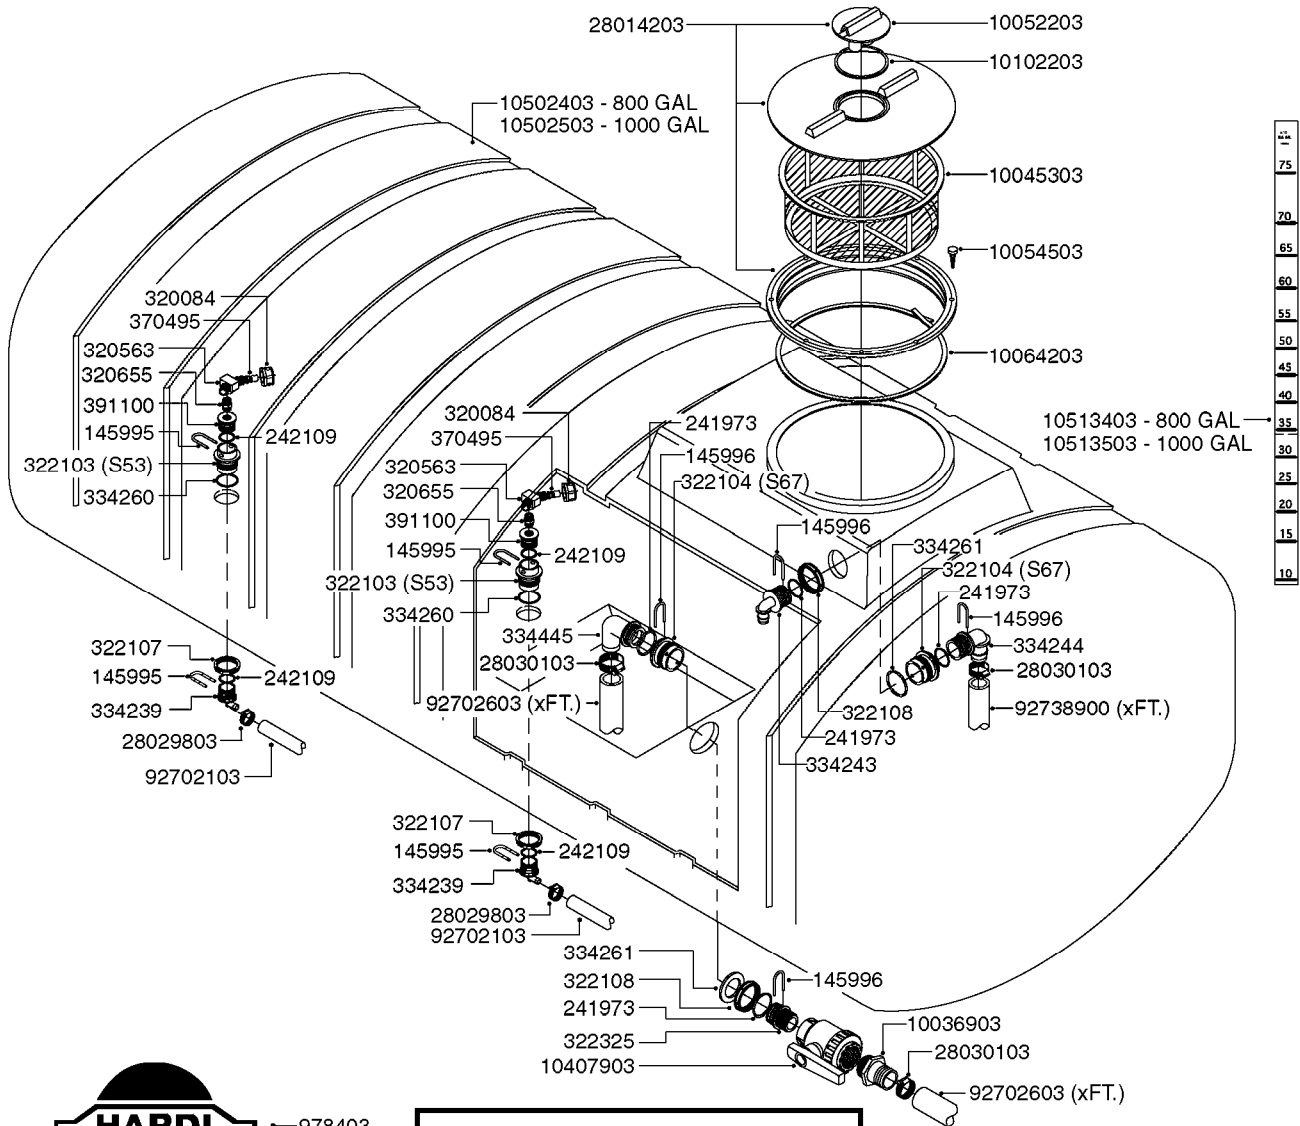

BLANK TUBES: 614647 - 23-3/4" 614648 - 43-1/4" 614649 - 63" 614650 - 82-1/2"	DIMPLED TUBES: 615468 - 24-1/2" 615471 - 64" 615469 - 44" 615472 - 74-1/4" 615470 - 54-1/8" 615473 - 92"
---	---

D1110

parts-n°	order qty	description
321484	1	BUSHING THREADED F.NOZZ.TUBE
322114	1	NUT PLASTIC F.NOZZ.H
322116	1	BOLT PLASTIC F.NOZZ.H.
334874	1	NOZZLE HOLDER - TOP HALF
612872	1	NOZZLE TUBE 2 HOLE L-24"/50CM
612883	1	NOZZLE TUBE 3 HOLE L-44"/50CM
612894	1	NOZZLE TUBE 4 HOLE L-64"/50CM
612905	1	NOZZLE TUBE 5 HOLE L-83.5"/50C
613767	1	NOZZLE TUBE 1 HOLE L-13.875"
614610	1	NOZZLE TUBE 2 HOLE L-24"/SP20"
614611	1	NOZZLE TUBE 3 HOLE L-44"/SP20"
614612	1	NOZZLE TUBE 4 HOLE L-64"/SP20"
614613	1	NOZZLE TUBE 5 HOLE L-83.5"/20"
614638	1	NOZZLE TUBE 1 HOLE L-4.125"
614647	1	NOZZLE TUBE L=600mm NO HOLES
614648	1	NOZZLE TUBE L=1100mm NO HOLES
614649	1	NOZZLE TUBE L=1600mm NO HOLES
614650	1	NOZZLE TUBE L=2100mm NO HOLES
615468	1	NOZZLE TUBE MARKED 1" 24"
615469	1	NOZZLE TUBE MARKED 1" 44"
615470	1	NOZZLE TUBE MARKED 1" 54"
615471	1	NOZZLE TUBE MARKED 1" 64"
615472	1	NOZZLE TUBE MARKED 1" 74"
615473	1	NOZZLE TUBE MARKED 1" 92"
741685	1	NOZZLE HOLDER COMPLETE/5 PCS
741688	1	NOZZLE HOLDER COMPLETE/10PCS
741730	1	CLAMP,NZLE BKT BAG OF 5 50X30
741733	1	CLAMP,NZLE BKT BAG OF 10 50X30
741734	1	CLAMP,NZLE BKT BAG OF 5 50X50
741737	1	CLAMP,NZLE BKT BAG OF 10 50X50
741738	1	CLAMP,NZLE BKT BAG OF 5 80X60
741741	1	CLAMP,NZLE BKT BAG OF 10 80x60
741778	1	CLAMP,NZL BKT BAG OF 10 100x60
16110803	1	NOZZLE BRACKET VAR SPACINGS
33487300	1	NOZZLE HOLDER - BOTTOM HALF