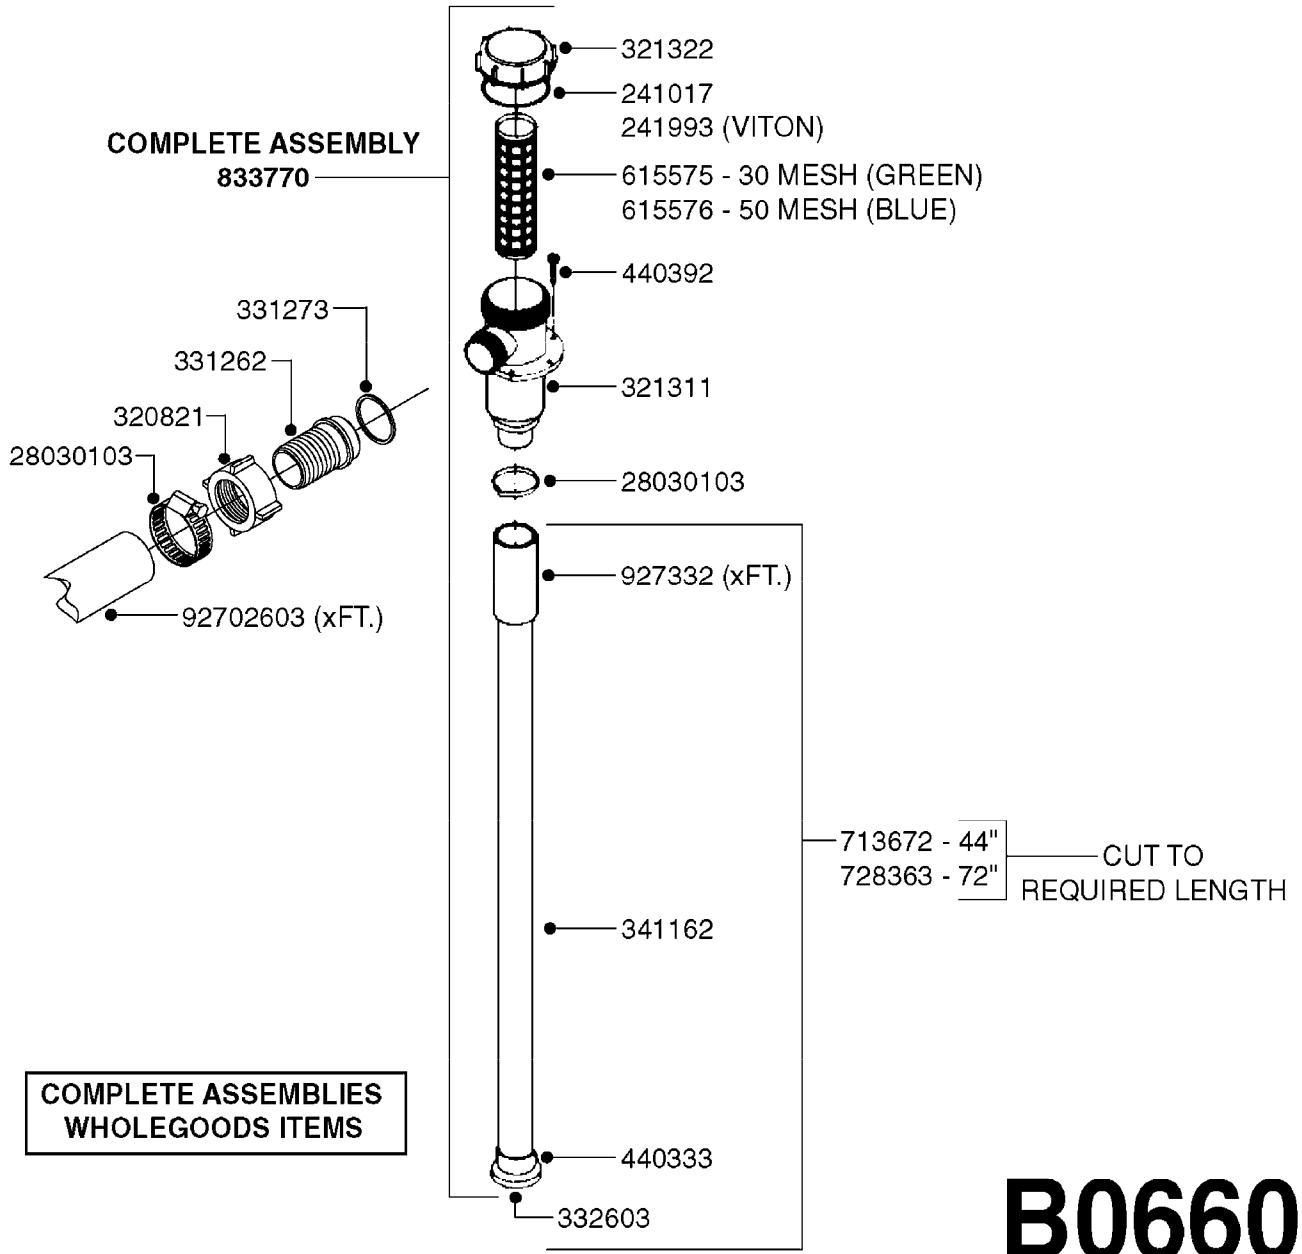

TOP SUCTION ASSEMBLY-SCREW CAP
B0660-HIN, 01:01:16

Page 1
Date 16.03.2016 13:39

parts-n°	order qty	description
241017	1	O-RING D74,5X3 NITRIL
241993	1	O-RING 74.5 X 3MM VIT/241017
320821	1	FITT.DK NUT 1-1/2" BSP
321311	1	FILTER BODY S 80 X 4
321322	1	SCREW CAP F. S80 X 4
331262	1	FITT.DK HB 1-1/2" F. 1-1/2"NUT
331273	1	O-RING D44/D38X2 F.1-1/2"
332603	1	CAP F. SUCTION TUBE
341162	1	SUCTION TUBE F.650
440333	1	SCREW 3.5 X 9.5 SS
440392	1	SCREW 6.3 X 25.0 DIN7981C TORX
615575	1	FILTER F.TOP SUCT.30 MESH GRN.
615576	1	FILTER F.TOP SUCT.50 MESH BLUE
713672	1	SUCTION TUBE L=44"
728363	1	SUCTION TUBE ASSY.L=72"
833770	1	TOP SUCTION KIT 300/500
927332	1	HOSE R X 28BAR X 40MM X 0012"
28030103	1	CLAMP HOSE GEAR P5/4-S1.5"6724
92702603	1	HOSE PVC SUCT GRAY 1-1/2"