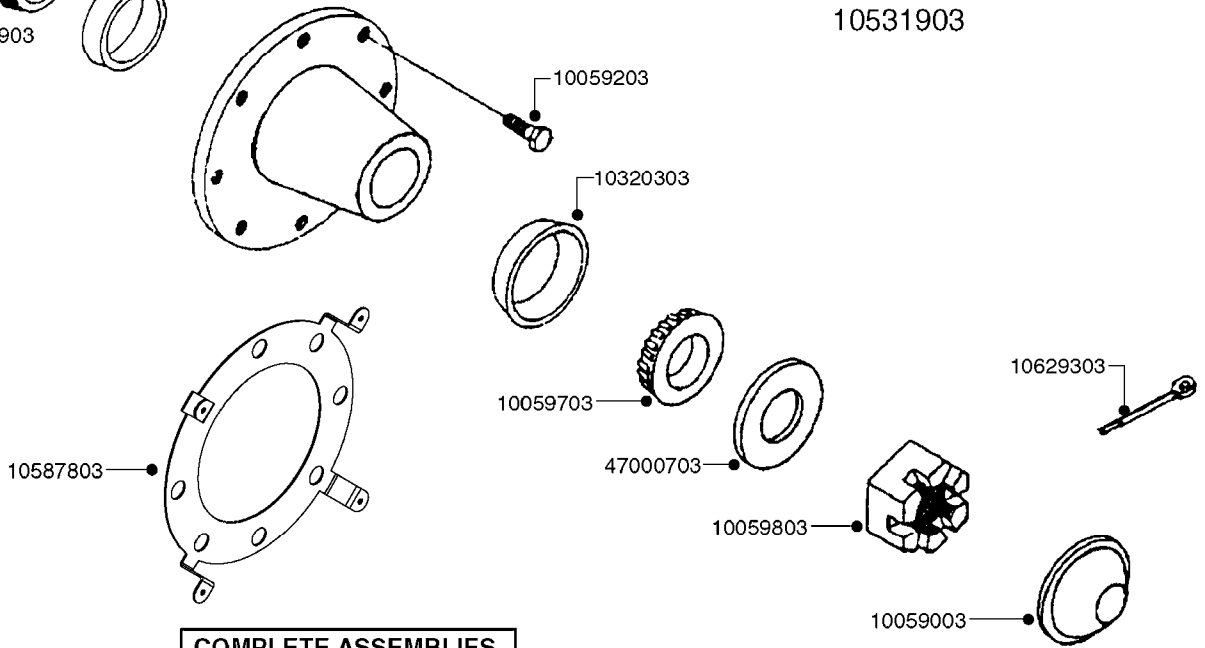

COMPLETE HUB W/BEARINGS:
10531903

**COMPLETE ASSEMBLIES
WHOLEGOODS ITEMS**

E0730

HUB ASSEMBLY F.2 1/8" SPINDLE
E0730-HIN, 01:01:16

Page 1

Date 16.03.2016 13:39

parts-n°	order qty	description
10058803	1	BEARING INNER CONE A25590
10058903	1	SEAL HUB ASE41
10059003	1	DUST CAP 800/1000 GAL EDC17
10059203	1	BOLT WHEEL 9/16"x1-1/4"UNF 90D
10059703	1	BEARING OUTER CONE A25877
10059803	1	NUT HEX NF 1"
10320203	1	BEARING INNER CUP1000GAL.TR/TA
10320303	1	BEARING OUTER CUP1000GAL.TR/TA
10531903	1	HUB ASSY.COMP.F.2-1/8" SPINDLE
10587803	1	MAG MNT F. SPEED SNS 8 BOLT
10629303	1	PIN, COTTER 7/32" X 1.75" LONG
28020103	1	SPINDLE 2.125 CRS 14" 811
47000703	1	WASHER, SPNDL 1.1" 1.06x2 .19T