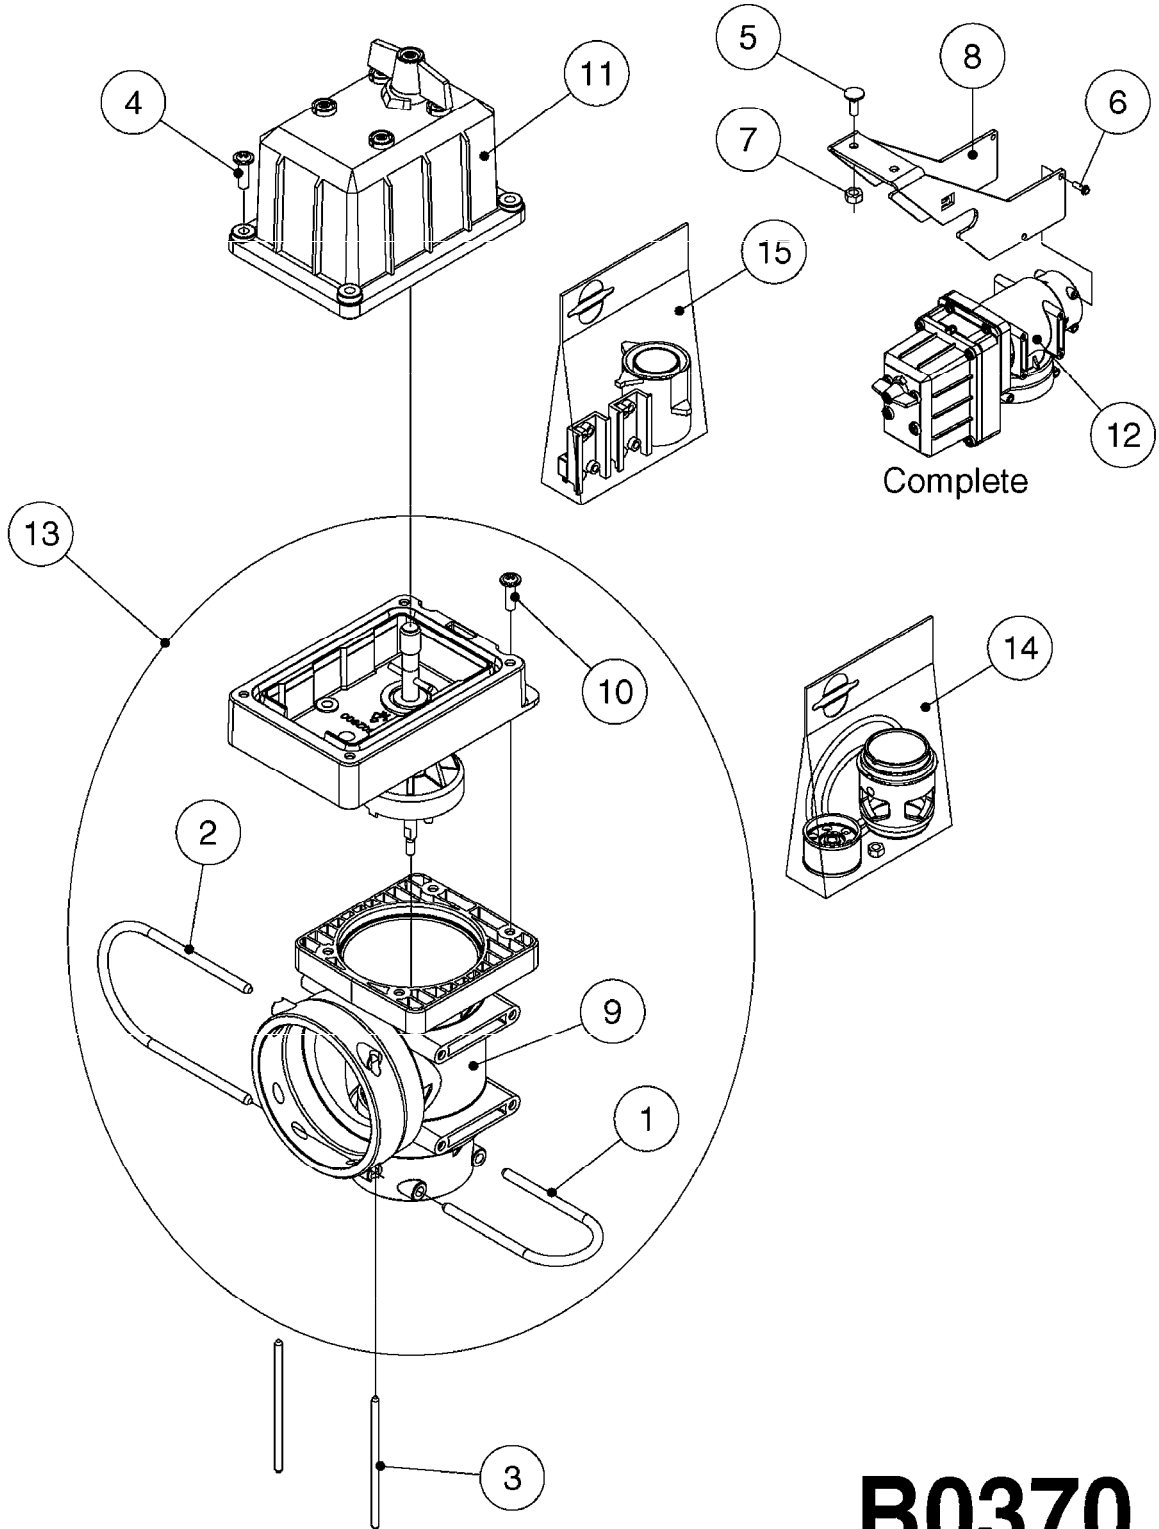

B0370

PRESSURE REGULATOR - S93 06
B0370-HIN, 01:01:16

Page 1

Date 16.03.2016 13:39

Pos.	parts-n°	order qty	description
1	145996	1	FITT.DK S-67 FORK
2	145997	1	FITT.DK S-93 FORK
3	147767	1	PIN 5Ø X 60 S-93 DOUBLE CLAMP
4	440677	1	SCREW F. PLASTIC 5X20 SS
5	440695	1	BOLT CARRIAGE M8X25
6	440698	1	SCREW F.PLASTIC 6X18 SS HEXHD
7	460143	1	NUT HEX M8 LOCK A2 DIN985
8	16244000	1	BRACKET FOR REG. NAV, PAINTED NAVIGATOR PLATFORM BRACKET
9	33510800	1	HOUSING F.PRESS.REG.S67/S93
10	44076200	1	PT TORNILLO 50X16 WN5451 rsf t
11	72374200	1	MOTOR HOUS.REG.1:150 ENCODER
12	72425500	1	REGULATOR S67/S93 CROSS-DRILL
12	72678700	1	REGULATOR S67/S93 CROSS-DRILL CERAMIC COMPONENTS
13	72481600	1	BAG W. CONSOLE&SPINDLE COMPL
14	72678900	1	BAG W.CONE/CYL/GASKET CERAMIC CERAMIC COMPONENTS
14	74190800	1	BAG W.CONE/CYL. AND GASKET
15	74187500	1	SWITCH 5A PRESS.REG REP.KIT 08