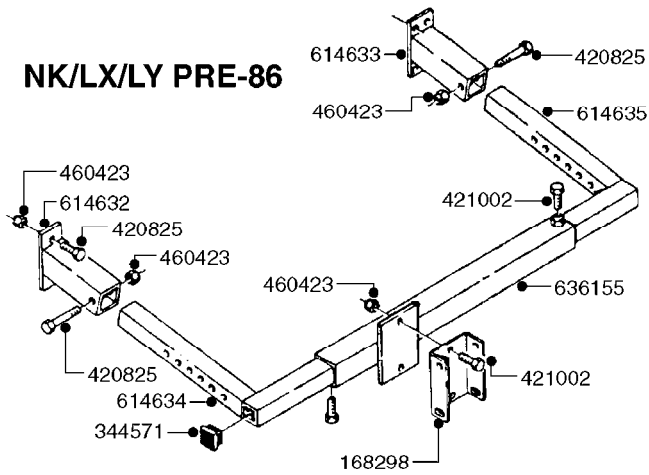

NK/LX/LY PRE-86