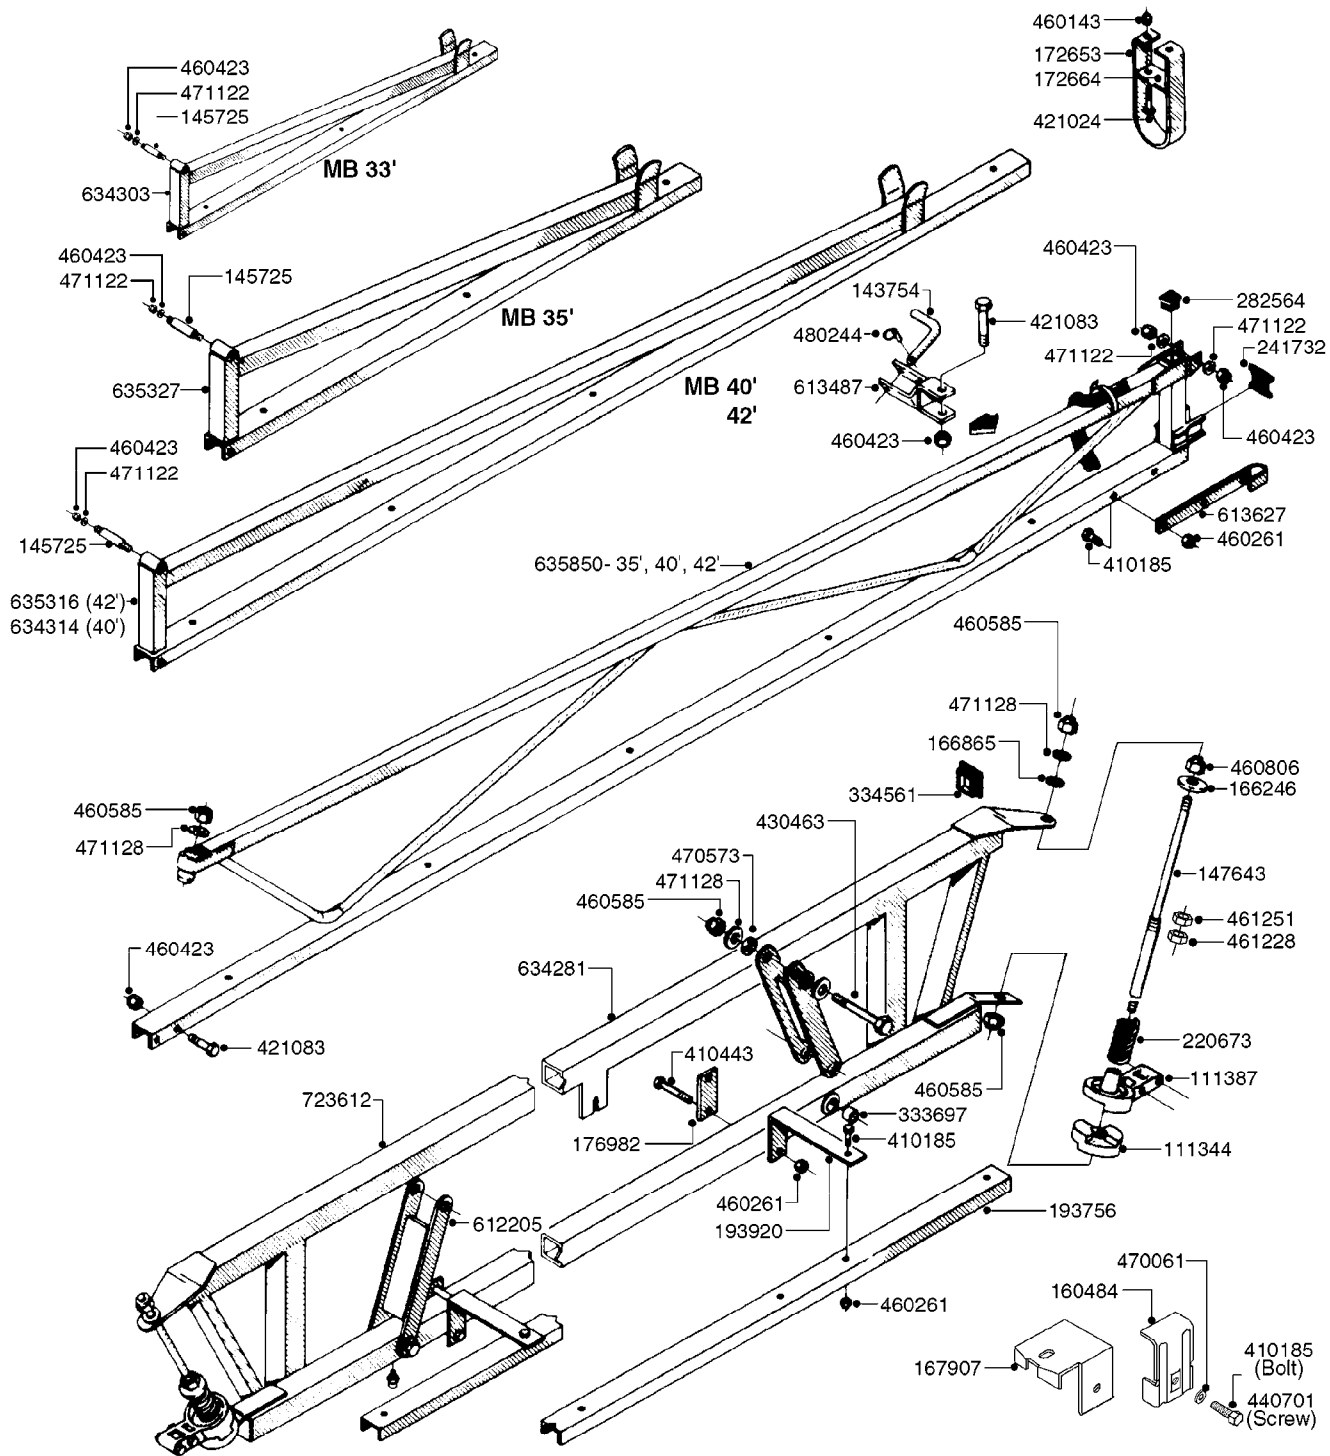

BOOM - MB 35' 40' 42'
D0130-HIN, 01:01:16

Page

0

Date

16.03.2016 13:39

BOOM - MB 35' 40' 42'
D0130-HIN, 01:01:16

Page 1

Date 16.03.2016 13:39

parts-n°	order qty	description
111344	1	CLAW CLUTCH LOWER (21MM)
111387	1	CLAW CLUTCH D100 UPPER PART
143754	1	PIN D10 X 56
145725	1	PIN FOR 12 MB BOOM
147643	1	AXLE F.BM BRKQY. W. ZERT L=426
160484	1	WIRE GUIDE FOR DROP-LEG
166246	1	WASHER CUP D53 F.SPRING
166865	1	WASHER D35/D25X2
167907	1	NOZZ. HOLD. KIT F/ADJ. BOOM
172653	1	WING TIP GUARD
172664	1	FLATBAR BACKING PLATE
176982	1	RETAINING PLATE
193756	1	TRACK MB 10,6/12,6M
193920	1	BRACKET F.NOZZLE TRACK
220673	1	SPRING F.PIVOT 100 X 51
241732	1	RUBBER STOP FOR MB
282564	1	PLUG 35MM SQ.BLACK
333697	1	BUSHING D22/D16x25
334561	1	PLUG 50x50x2 F.SQ.TUBE
410185	1	BOLT HEX 8.8 DEL M6X16 A2
410443	1	BOLT HEX 8.8 DEL M6X70
421024	1	BOLT HEX 8.8 DEL M8X60
421083	1	BOLT HEX 8.8 DEL M10X65
430463	1	BOLT HEX 8.8 DEL M16X110
440701	1	SCREW NO.14 3/4" PLATED
460143	1	NUT HEX M8 LOCK A2 DIN985
460261	1	NUT HEX M6X1 LOCK A2 DIN985
460423	1	NUT HEX M10X1.5 LOCK
460585	1	NUT HEX M16X2 LOCK
460806	1	NUT HEX M20X2.5 LOCK
461228	1	NUT HEX M20
461251	1	NUT HEX M20 X 2.5 JAMB
470061	1	WASHER D11/D7X0.5 LOCK
470573	1	WASHER D29/D17X2 SPRING BLACK
471122	1	WASHER, M10, Ø20/10.5X 2.0, SS
471128	1	WASHER, M16, Ø30/17.0X 3.0, SS
480244	1	PIN SNAP D4.5
612205	1	TRAPEZE ARM,WELDED
613487	1	TRANSPORT FITTINGS FOR SB BOOM
613627	1	LOCK STRAP FOR MB BOOM
634281	1	BOOM CENTER MB 35/40/42
634303	1	BOOM WING OUTER 33' MB L=47'
634314	1	BOOM WING OUTER 40', 45' MB
635316	1	BOOM WING OUTER MB42
635327	1	BOOM WING OUTER 35'MB L=58.5"
635850	1	BOOM WING INNER MB35/40/42
723612	1	CENTER PART MB BOOM