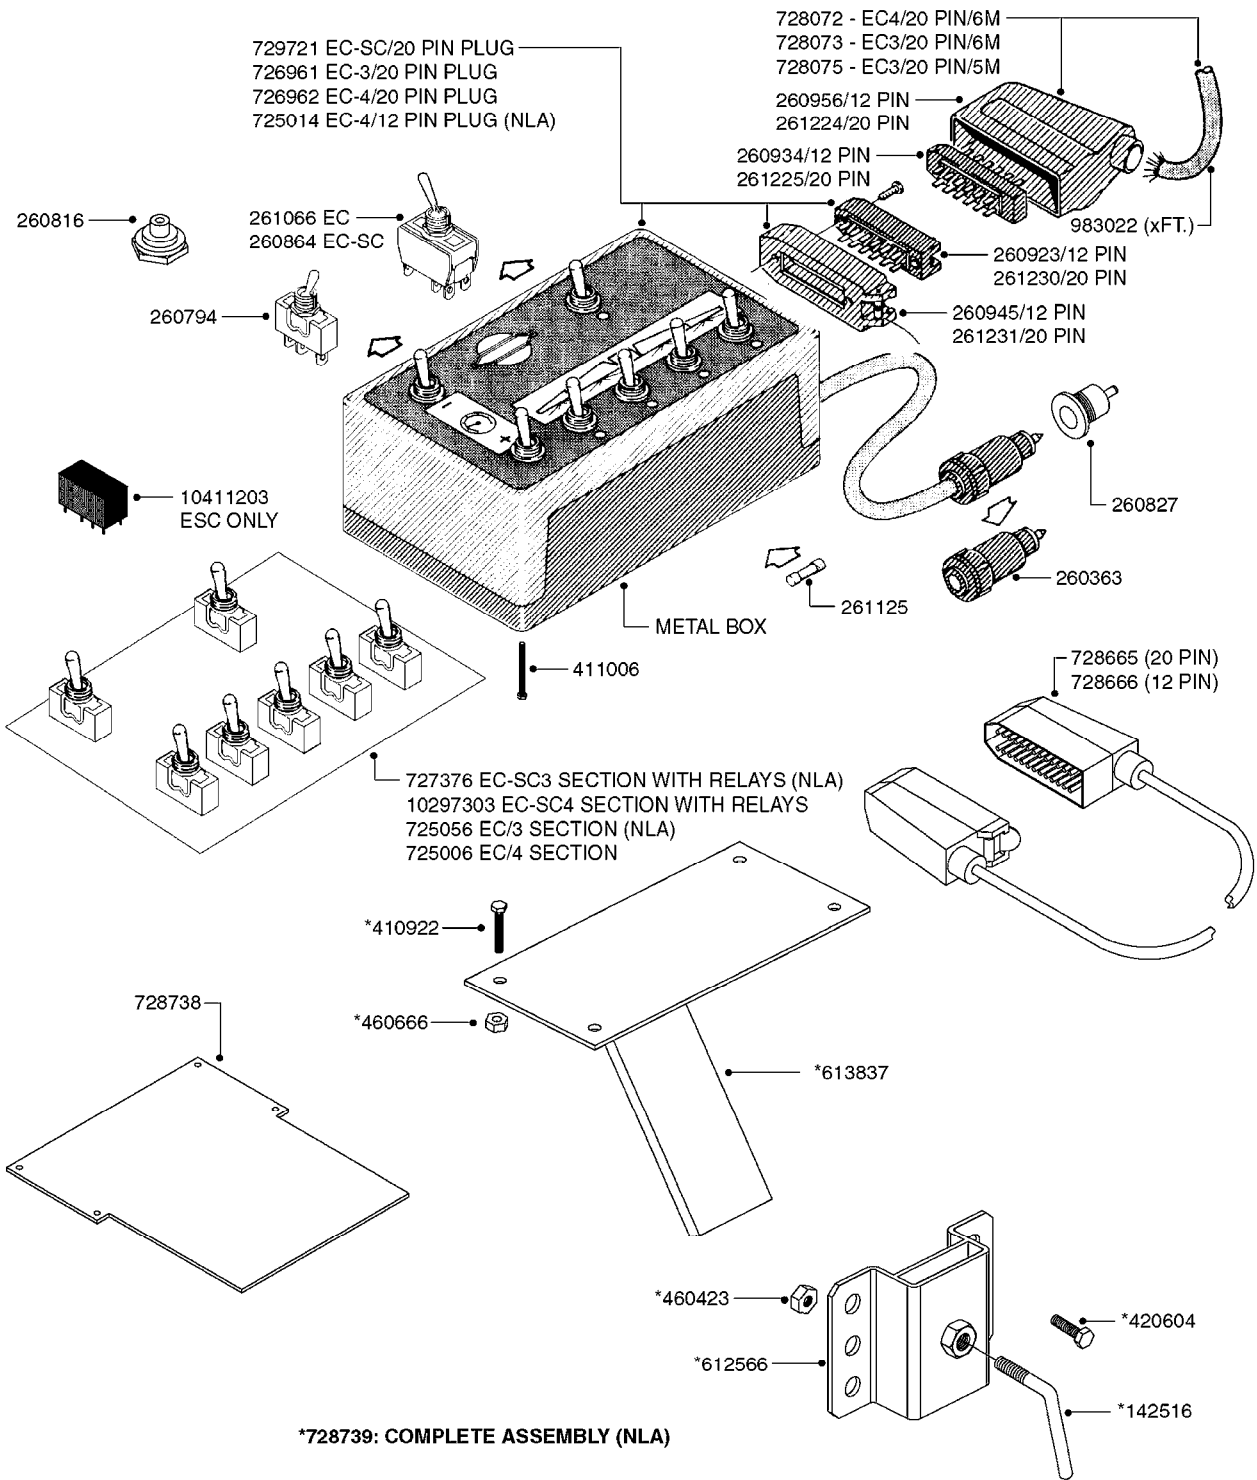

*728739: COMPLETE ASSEMBLY (NLA)

COMPLETE ASSEMBLIES
WHOLEGOODS ITEMS

B0390

CONTROL BOX F/EC+EC-SC
B0390-HIN, 01:01:16

Page 1
Date 16.03.2016 13:39

parts-n°	order qty	description
142516	1	SCREW SET M10 BENT F. LOCKING
260363	1	PLUG 2 POLE 12V
260794	1	SWITCH F.PRESS ADJ.EC CONTROL
260816	1	CAP W/RUBBER BOOT F.EC SWITCH
260827	1	PLUG F.EC ATTACHMENTS
260864	1	SWITCH F.HY BOOM CONTROL BOX
260923	1	PLUG INSERT 12 POLE FEMALE
260934	1	PLUG INSERT 12 POLE MALE
260945	1	PLUG HOUSE 12 POLE FEMALE
260956	1	PLUG HOUSE 12 POL.MALE
261066	1	SWITCH 2 POLE
261125	1	FUSE 5 X 20 500mA
261224	1	PLUG HOUSING F/20 POLE MALE
261225	1	PLUG INSERT 20 POLE MALE
261230	1	PLUG INSERT 20 POLE FEMALE
261231	1	PLUG HOUSING 20 POLE FEMALE
410922	1	CYL.SKR 8.8 DEL M4X20 RST
411006	1	SCREW M4X40 SLOTTED
420604	1	BOLT HEX 8.8 DEL M10X25 FT DIN933
460423	1	NUT HEX M10X1.5 LOCK
460666	1	NUT HEX M4
612566	1	MOUNT BRACKET F.FAN CABLE ASSY
613837	1	MOUNT PLATE FOR EC CONTROL BOX
725006	1	CIRCUIT BOARD 4 VALVE
725014	1	CONTROL BOX EC 4 SEC./12 PIN
725056	1	PRINTED CIRC.W SW 3WAY 726961
726961	1	CONTROL BOX EC 3 SEC./20 PIN
726962	1	CONTROL BOX EC 4 SEC./20 PIN
727376	1	CIRCUIT BOARD F.ESC 3 BANK
728072	1	CABLE,20-PIN,6M EC/4
728073	1	CABLE,20-PIN,6M, EC/3
728075	1	CABLE F.CONTROL BOX 5M EC/3
728665	1	CABLE EXT.-QUICK ATTACH 20 PIN
728666	1	CABLE-QUICK ATTACH 12 PIN
728738	1	DOUB.CONT.BOX & OR F/M PLATE
728739	1	IN CAB CONTROL MOUNT KIT
729721	1	CONTROL BOX ESC3
983022	1	WIRE 12 x 0.5 x 2MM x 12"
10297303	1	CIRCUIT BOARD FOR T.M.S.
10411203	1	RELAY T-82