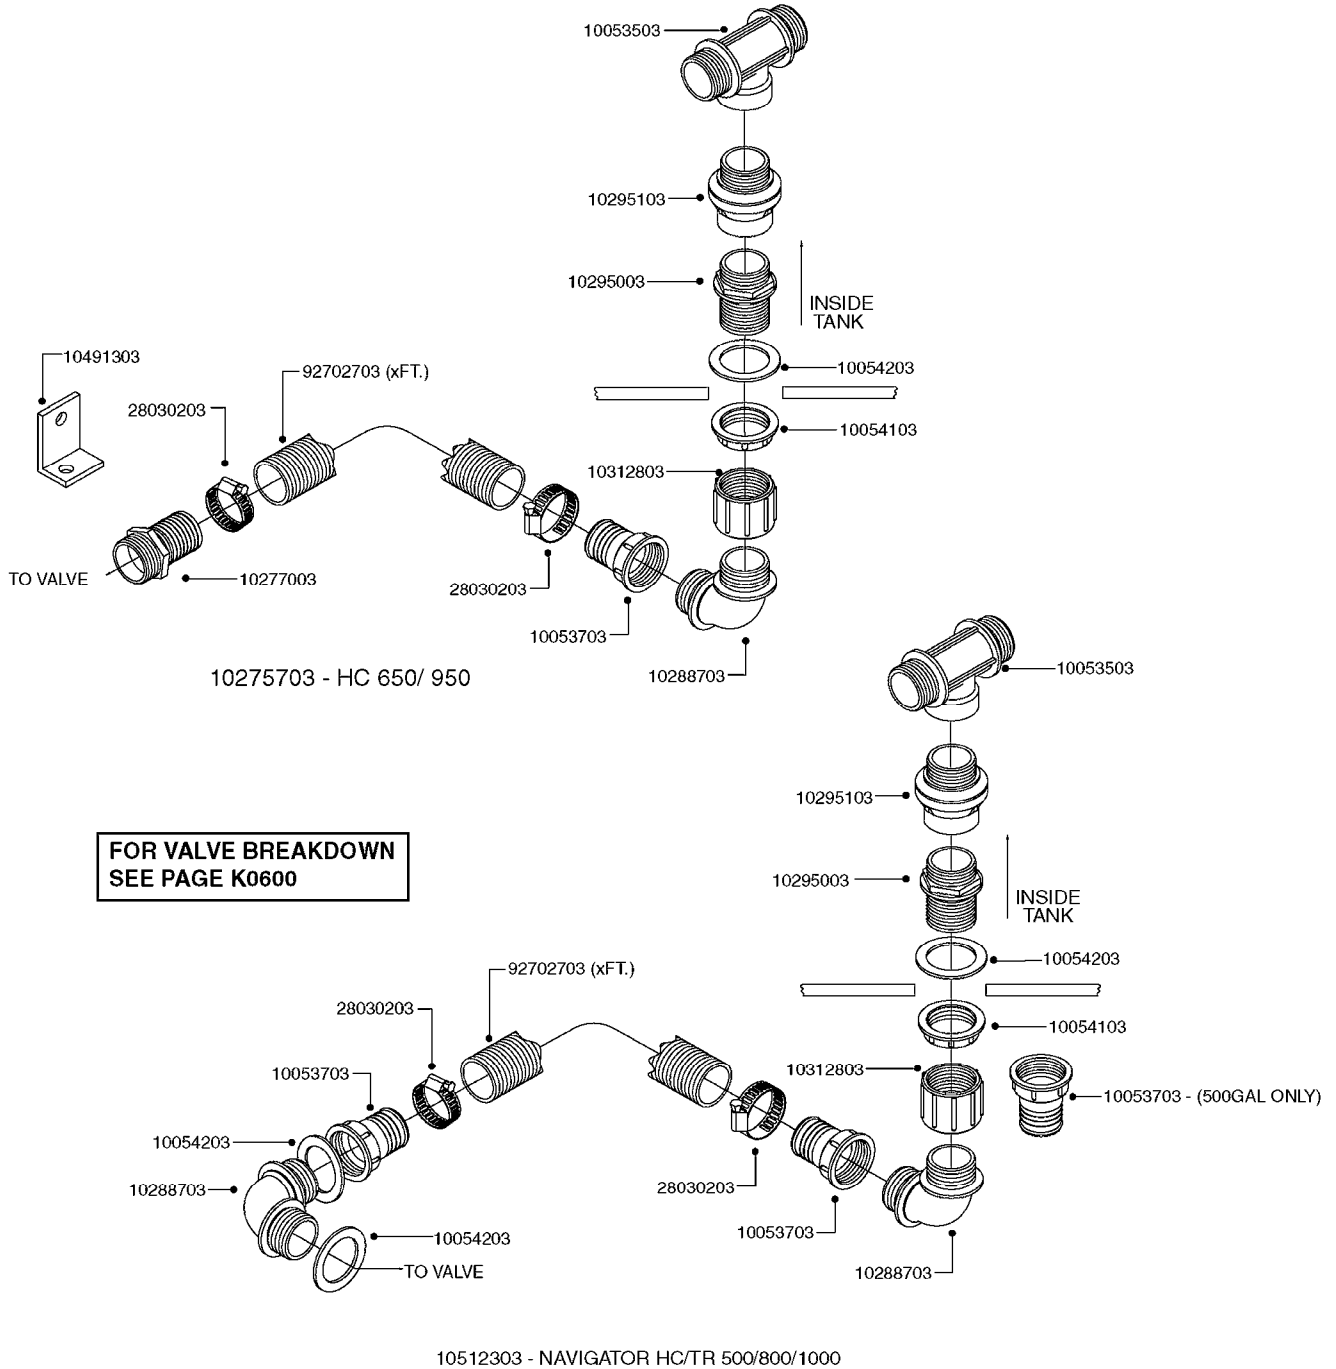

K0580

COMPLETE ASSEMBLIES
WHOLEGOODS ITEMS

QUICKFILL-PLMBNG SYS-TRLR SPYR
K0580-HIN, 01:01:16

Page 1
Date 16.03.2016 13:40

parts-n°	order qty	description
10053503	1	FITT.PO.TEE 2"MX2"FX2"M BSP
10053703	1	FITT.PO.HB STR. 2"BSP #4411
10054103	1	FITT.PO.NUT 2" BSP JAMB MCPHEE
10054203	1	GASKET F. 2" FITTINGS RUBBER
10275703	1	*QUICK FILL KIT 650/950M
10277003	1	FITT.PO.HB 2.00X2.00 MCPHEE
10288703	1	FITT.PO.EL 2MX2M 90 DEG MCPHEE
10295003	1	FITT.PO.HN 2' 250071
10295103	1	FOOT VALVE 2" 504019
10312803	1	FITT.PO.BU 2' X 2'
10491303	1	ANGLE FOR HC950 QUICK FILL
10512303	1	QUICK FILL KIT NAV. (DON'T ORD)
28030203	1	CLAMP HOSE T-BOLT S2" 235-67
92702703	1	HOSE PVC SUCT GRAY 2"