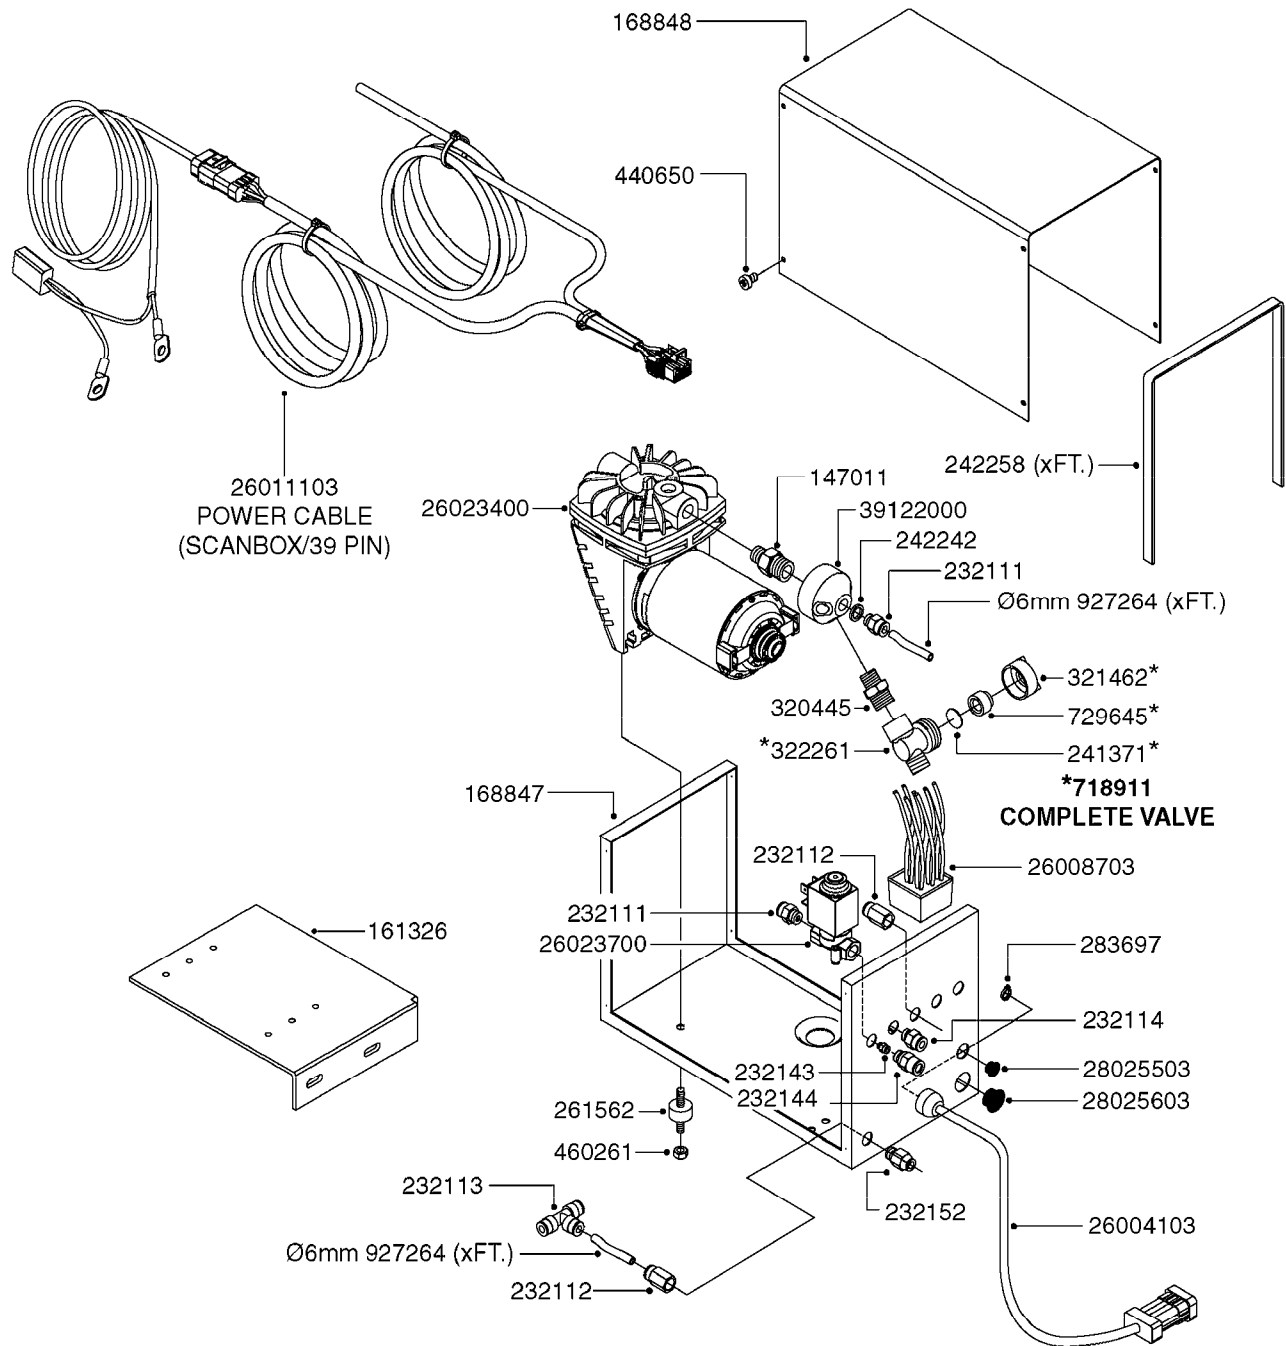

K0400

*Ø8mm 927306 (xFT.)
*Ø10mm 927330 (xFT.)

70062503 - COMPLETE ASSEMBLY

FOAM MARKER COMPRESSOR 2007
K0400-HIN, 01:01:16

Page 1
Date 16.03.2016 13:39

parts-n°	order qty	description
147011	1	HEX NIPPLE 3/8'X1/4'BSP BRASS
161326	1	MOUNT BKT. F. FOAM COMP.BOX 98
168847	1	ENCLOSURE LOWER F.MARKER
168848	1	COVER F. FOAM MARKER
232111	1	QUICK COUPLER 6MM X 1/8 EXT.
232112	1	QUICK COUPLER 6MM 1/8 INT.
232113	1	QUICK COUPLER 6MM T-PIECE
232114	1	COUPLER 1/8" THREADX8MM HOSE
232143	1	REDUCER 1/4'INT-1/8'EXT
232144	1	QUICK COUPLER 10MM X 1/4 EXT
232152	1	QUICK COUPLER 8MMX1/8 EXT.LONG
241371	1	DIAPHRAGM, NO-DRIP alt 241371
242242	1	O-RING F.AIR HOSE FITTING
242258	1	TRIM 3X10 SELF ADHESIVE 0012"
261562	1	RUBBER DAMPER 2XM6X25
283697	1	TIESTRAP 200MM
320445	1	FITT.DK HN 1/4"X3/8" BSP
321462	1	CAP F.NO-DRIP ASSY.
322261	1	HOUSING F.SAFETY VALVE 3/8"
440650	1	SCREW 3.5x13 STAINLESS
460261	1	NUT HEX M6X1 LOCK A2 DIN985
718911	1	VALVE (SAFETY) F.MARKER
729645	1	NON-DRIP SPRING ASSY.GREEN 10
927264	1	HOSE R X PE D6/D4 X 0012"
927306	1	HOSE R X PE D8/D6 X 0012"BLACK
927330	1	HOSE R X PE D10/D8 X 012"BLACK
26004103	1	FOAM MARKER CNTRL MOD CABL STD
26008703	1	FOAM MARKER CONTROL SCII
26011103	1	FOAMER POWER/CONTROL CABLE 39P
26023400	1	COMPRESSOR F.FOAM MARKER CM40
26023700	1	SOLENOID VAL 12V 1/8' FLO '07
28025503	1	PLUG F.DRILLED HOLE 1/2"
28025603	1	PLUG F.DRILLED HOLE 3/4"
39122000	1	DISTR.HOUSING F.FOAM MARKER'07
70062503	1	FOAM MARKER COMPRESSOR,STD,39P