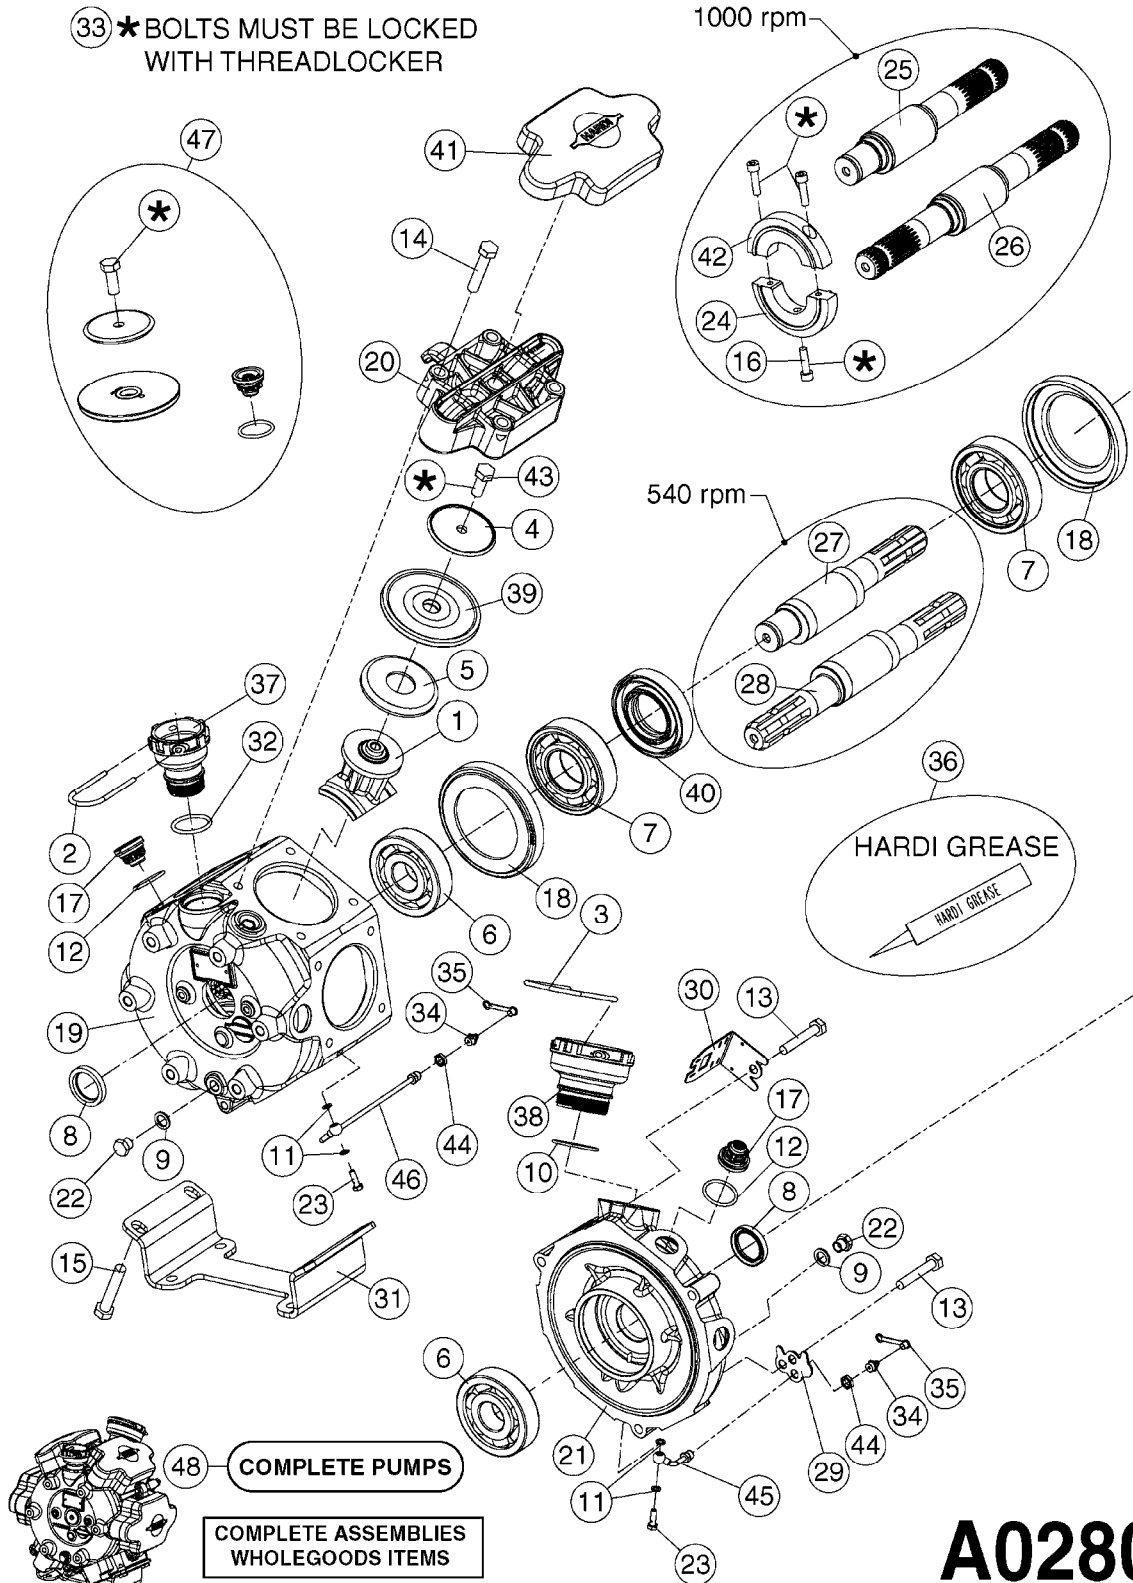

33 * BOLTS MUST BE LOCKED WITH THREADLOCKER

1000 rpm

540 rpm

HARDI GREASE

A0280

PUMP - 364 540/1000 RPM
A0280-HIN, 16:02:16

Page

1