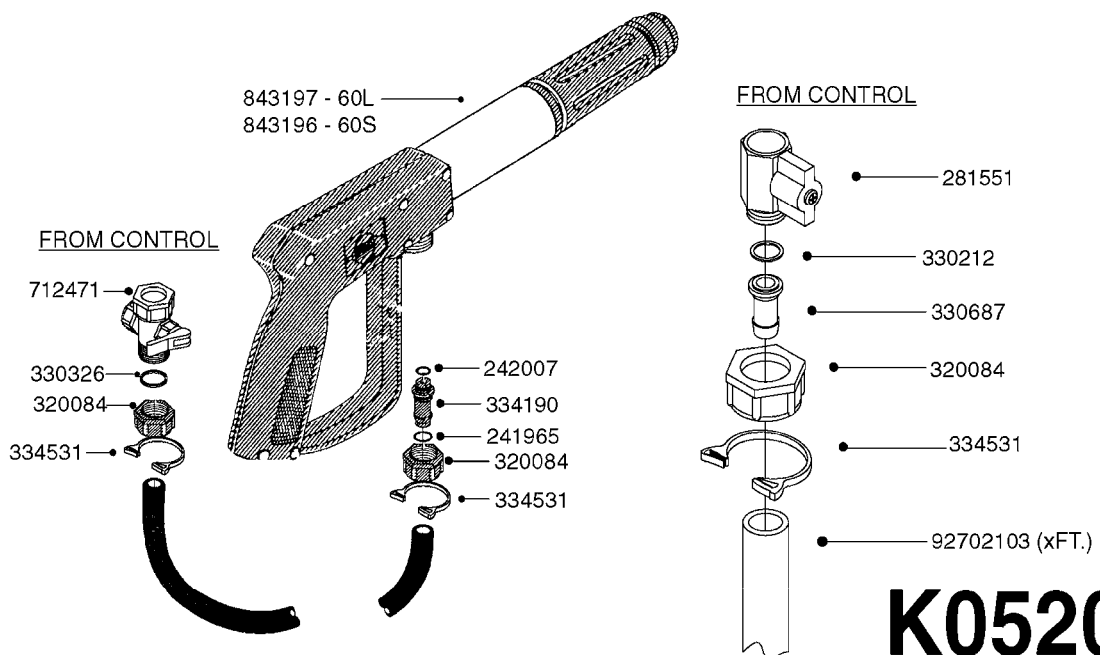

HOSE WRAPS
K0520-HIN, 01:01:16

Page 1
Date 16.03.2016 13:40

parts-n°	order qty	description
241965	1	O-RING 12.1 X 1.6
242007	1	O-RING D9.1X1.6
281551	1	BALL VALVE 1/2"
320084	1	FITT.DK NUT 1/2" BSP
330212	1	O-RING D19/D14X2.4 F.1/2"NUT
330326	1	O-RING D30/D24X2 F.1"NUT
330687	1	FITT.DK HB 1/2" F. 1/2" NUT
334190	1	FITT.DK HB 1/2' F. PISTOL 60S
334531	1	CLAMP HOSE PLASTIC 3/4"
636223	1	POST 12 VOLT TR30
712471	1	AGITATION VALVE ASSY. ON/OFF
843196	1	GUN, MODEL 60S
843197	1	HANDGUN KIT TYPE 60 LONG
10013403	1	BOLT HEX 3/8-16X1 1/4 HCS Z5
10013503	1	NUT HEX NC 3/8"
10178903	1	WRAP HOSE SIDE MOUNT PLATE
10179003	1	WRAP HOSE BOTTOM PLATE MOUNT
10179403	1	WRAP WELDMENT FOR HI101789
10179503	1	WRAP WELDMENT FOR HI101790
10225603	1	BKT.FOR HOSE WRAP MOUNT NL NK
10225703	1	WRAP HOSE BDL.BOTTOM PLATE
92702103	1	HOSE R X1/2" X300PSI WP X0012"