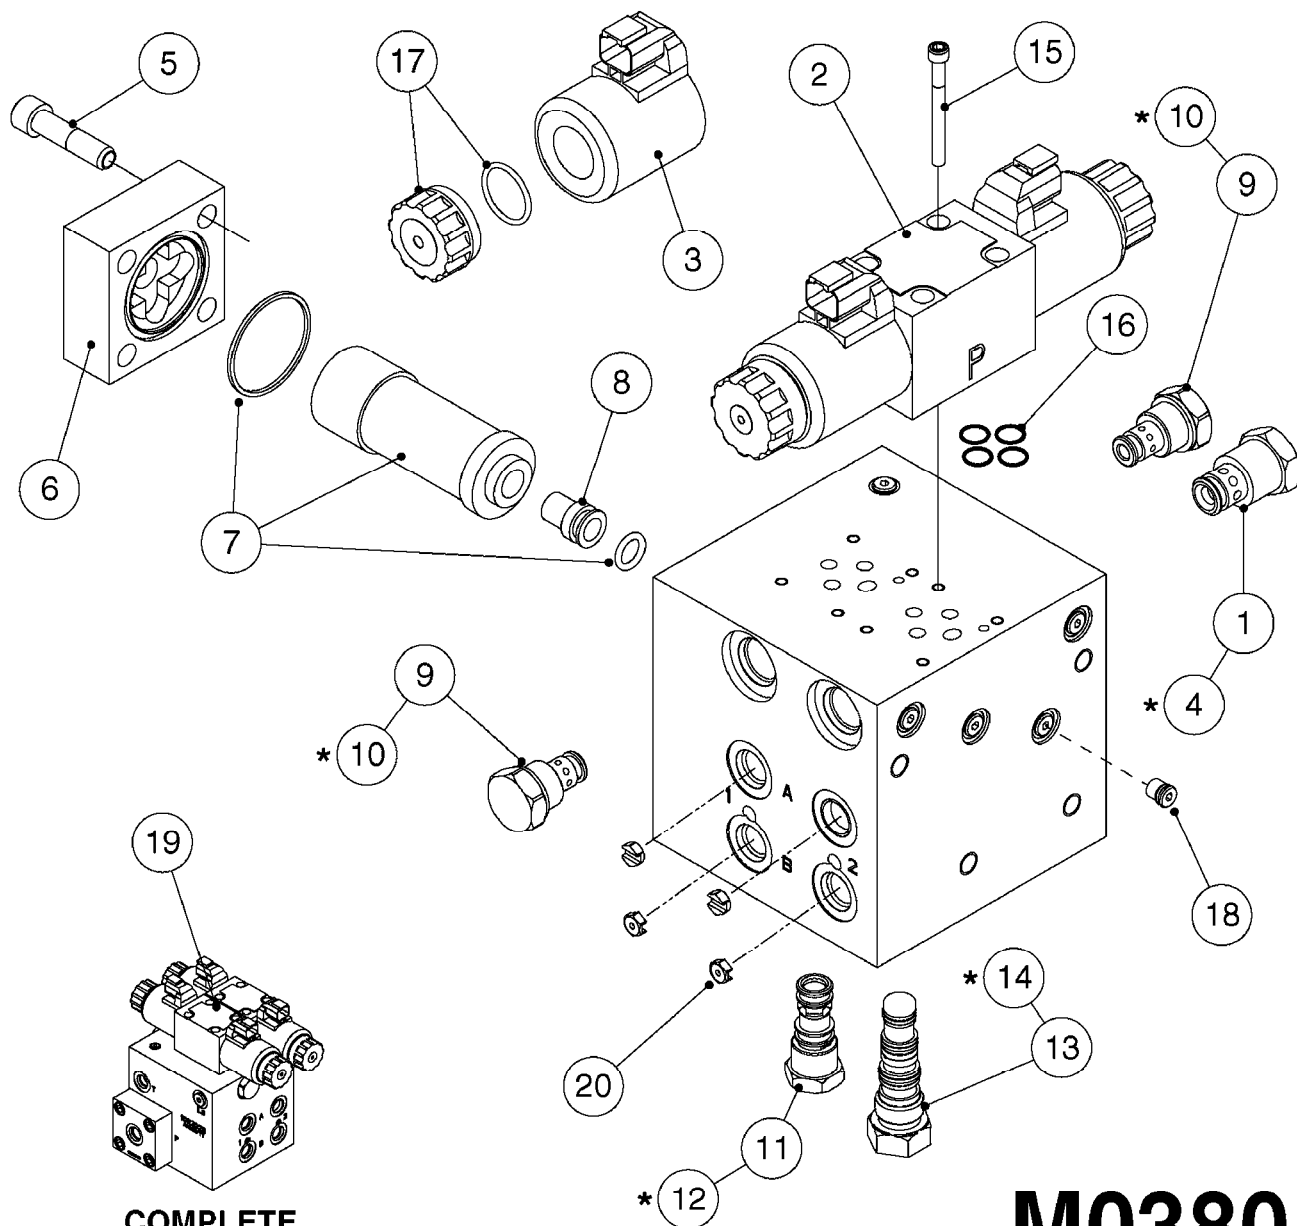

**COMPLETE
ASSEMBLY**

*SEAL KITS

M0380

NORAC VAR. RATE VALVE UC4/UC5
M0380-HIN, 01:01:16

Page 1

Date 16.03.2016 13:40

Pos.	parts-n°	order qty	description
1	28049403	1	NORAC CHECK VALVE
2	28055803	1	NORAC SOLENOID - DEUTSCH CONN.
3	28056503	1	COIL, NORAC, PROP, DEUTSCH
4	28066903	1	NORAC SEAL KIT F.28049403
5	28067103	1	NORAC HEX CAPSCREW 3/8X1-1/4"
6	28067203	1	NORAC FILTER CAP - 4 BOLT
7	28067303	1	NORAC FILTER ELEMENT KIT UC5
8	28067403	1	NORAC VALVE FILTER INSERT
9	28067503	1	NORAC CHECK VALVE C-8-2
10	28067603	1	NORAC SEAL KIT F.28067503
11	28067703	1	NORAC CHECK VALVE C-8-3
12	28067803	1	NORAC SEAL KIT F.28067703
13	28067903	1	NORAC CHECK VALVE C-8-4
14	28068003	1	NORAC SEAL KIT F.28067903
15	28068103	1	NORAC HEX CAPSCREW 10-24X2 SS
16	28068203	1	NORAC O-RING F.SOLENOID VALVE
17	28074903	1	NORAC COIL NUT AND O-RING
18	28089903	1	NORAC PLUG#2 SAE ZERO-LEAK
19	78216100	1	NORAC VALVE BLOCK COMP, DEUTSCH CON.
20	78603300	1	NORAC ONE WAY ORIFICE, .047"