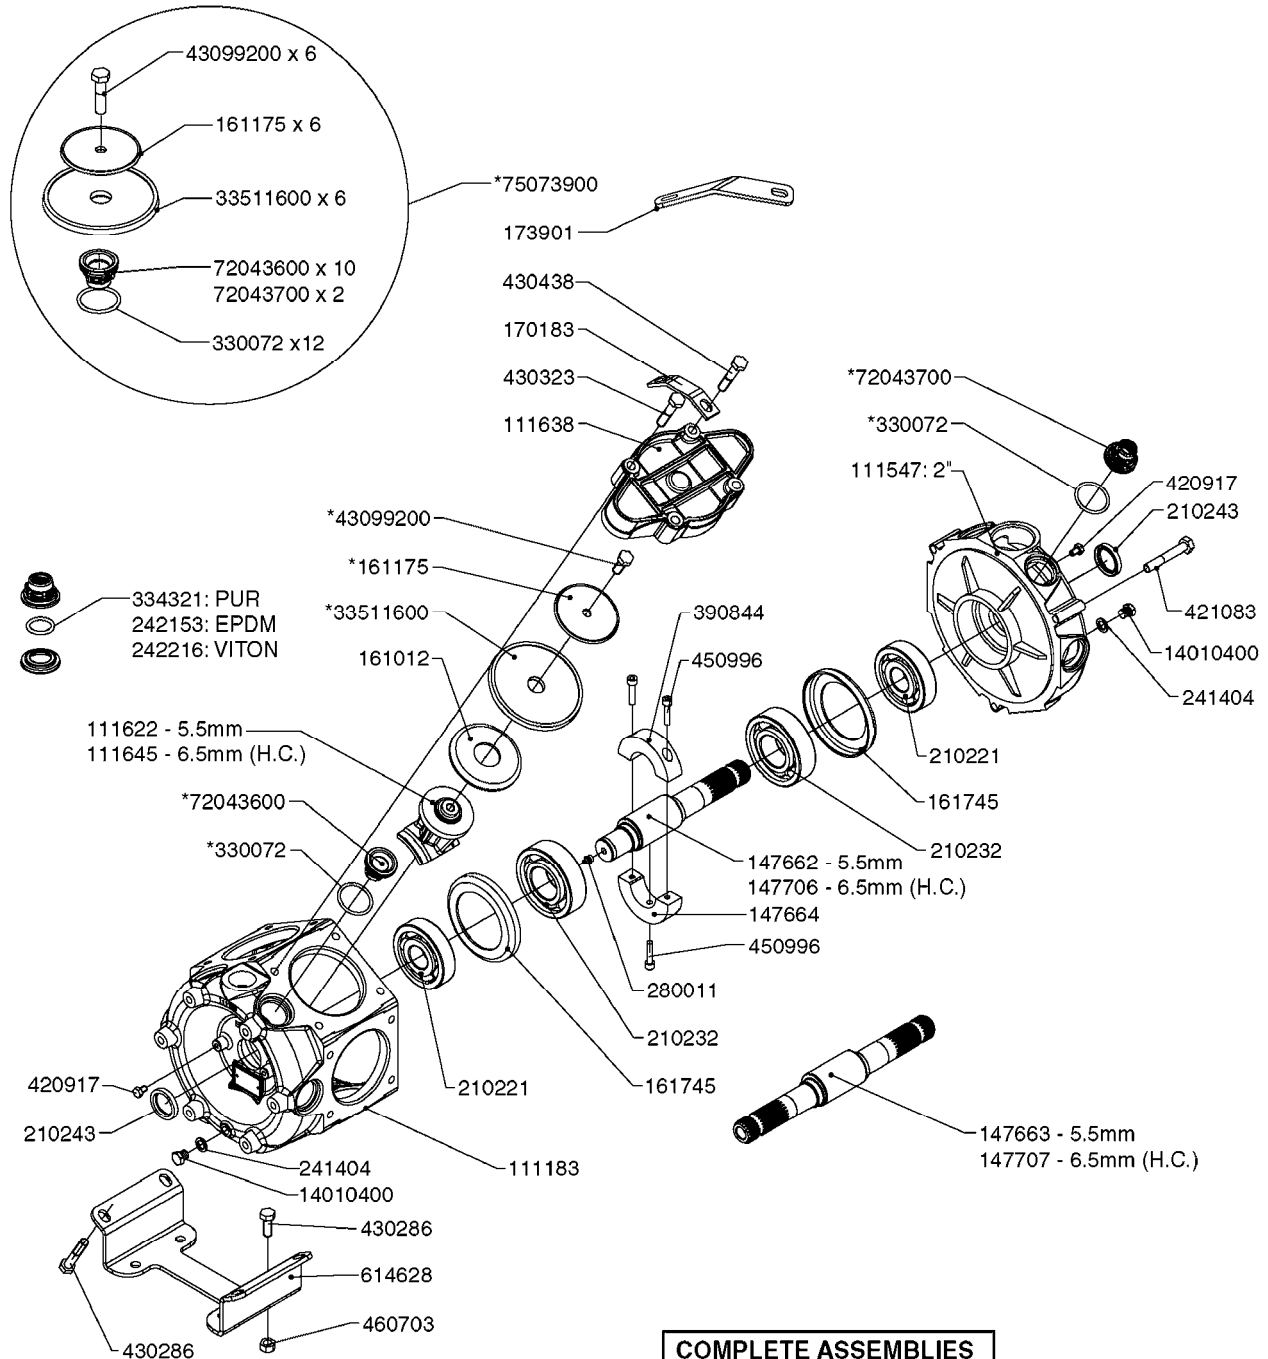

COMPLETE PUMPS

821585 - 463/5.5 W/THROUGH SHAFT (1000 RPM)

821587 - 463/10 W/THROUGH SHAFT (540 RPM)

82169400 - 464/6.5 (1000 RPM - H.C. INLINE PORTS)

72293300 - 463/6.5 W/THROUGH SHAFT (1000 RPM)

463/12 (540 RPM H.C. OFFSET PORTS) REPLACED BY 82168700 (PAGE A0350)

463/6.5 (1000 RPM H.C. OFFSET PORTS) REPLACED BY 82168800 (PAGE A0350)

A0340