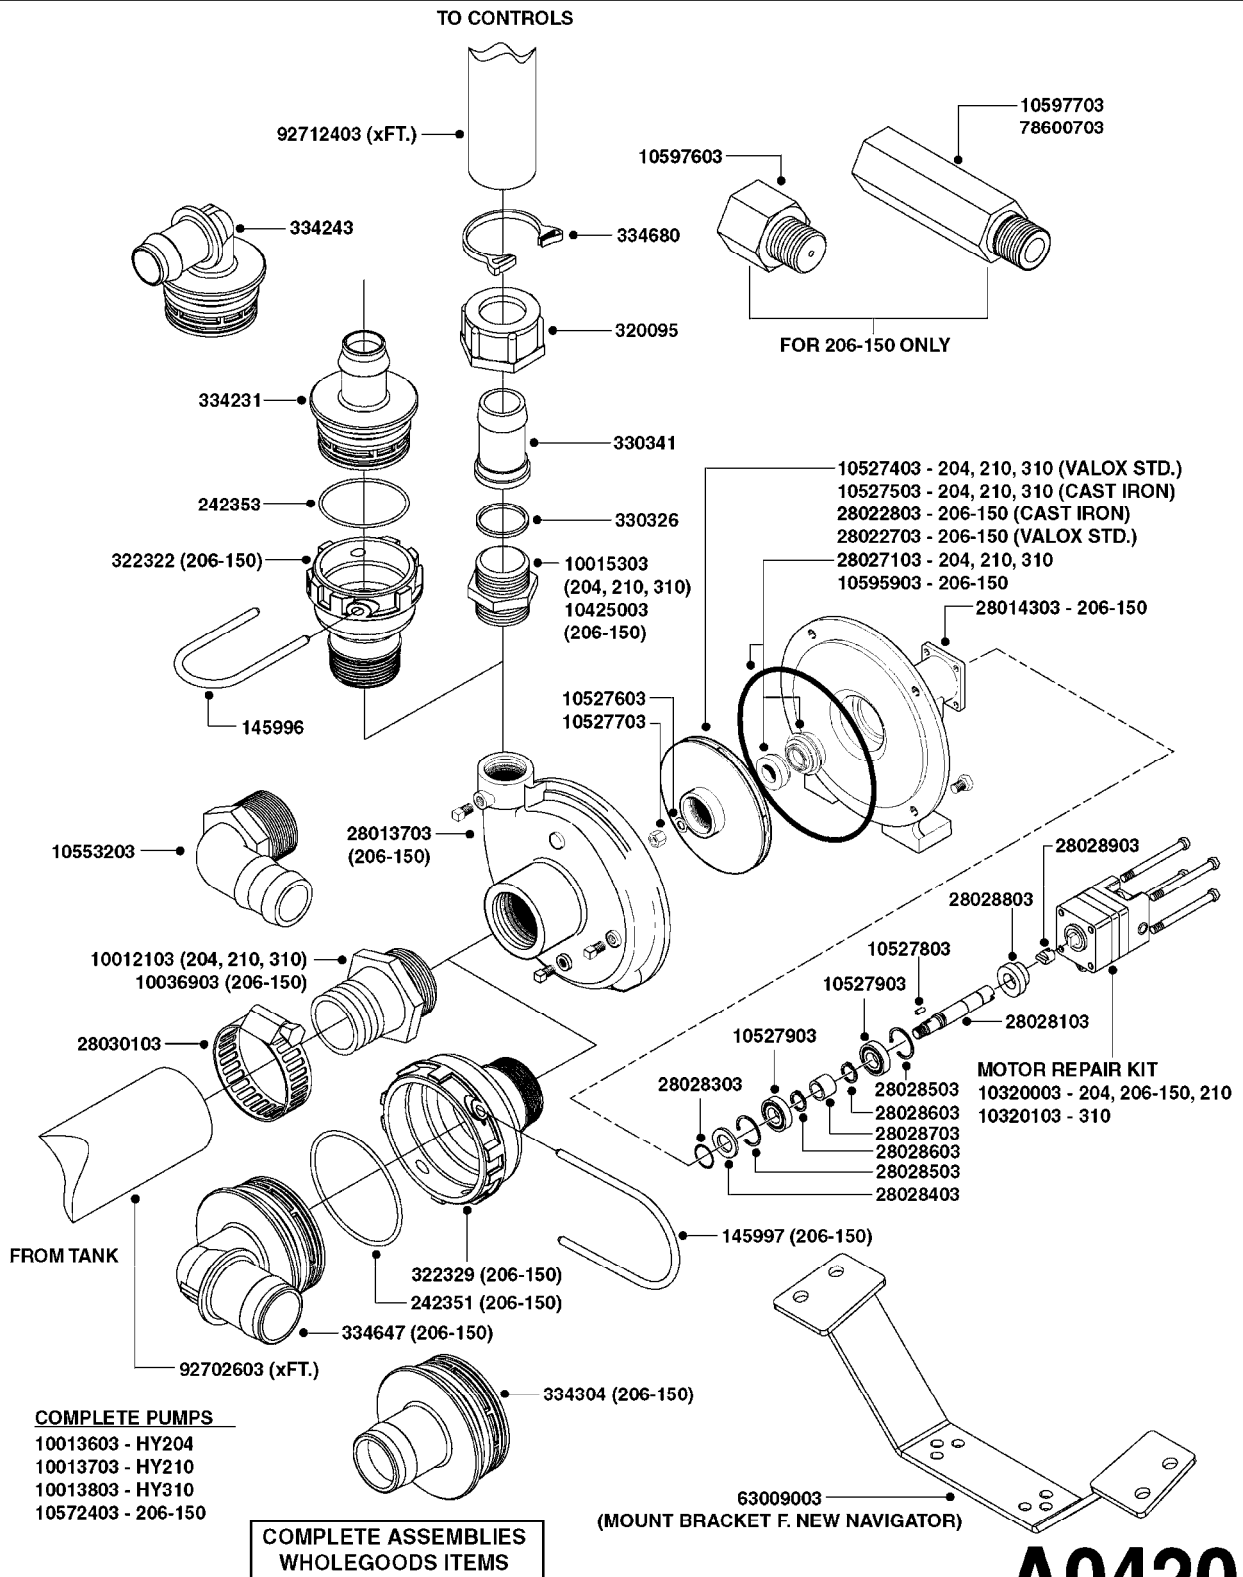

A0390

PUMP - 460/462/463 FITTINGS
A0390-HIN, 01:01:16

Page 1

Date 16.03.2016 13:38

parts-n°	order qty	description
145997	1	FITT.DK S-93 FORK
232115	1	FITT HEX NIPPLE 2'-2' BSP
241441	1	O-RING D29.3X3
242020	1	O-RING 39.2 X 3 VITON
242351	1	O-RING D69.5X3.0 VITON F.S-93
242353	1	O-RING D44.2X3.0 VITON F.S-67
320821	1	FITT.DK NUT 1-1/2" BSP
322066	1	FITT.DK S-56 NUT
322322	1	FITT.DK S-67 X 1-1/4"BSP MALE
322323	1	FITT.DK S-93 X 1-1/2"BSP MALE
322324	1	FITT.DK S-93 X 2"BSP MALE
330746	1	GUARD PTO LOWER PART SHORT
330757	1	GUARD PTO UPPER PART SHORT
333292	1	FITT.DK HB 1"O'RING F.1-1/2"
334099	1	FITT.DK S-61 ELB.1-1/2"110 DEG
334150	1	FITT.DK HB 1-1/4" 110 F.1-1/2"
334244	1	FITT.DK S-67 ELB.1-1/4"
334340	1	FITT.DK S-93 ELBOW 2.5"
334446	1	FITT.DK S-93 ELB.2" PVC
334647	1	FITT.DK S93 ELB 1-1/2" 90 PVC
390231	1	FITT.DK NIPPLE 1-1/2 X S56
390232	1	FITT.DK HN 1-1/2' X 1-1/4' BSP
410347	1	SCREW M6X20 8.8
420162	1	BOLT HEX 8.8 DEL 3/8"x15MM
460202	1	NUT HEX M6
461217	1	NUT HEX M5 LOCK
471122	1	WASHER, M10, Ø20/10.5X 2.0, SS
821585	1	PUMP 463/5.5 THRGH SHAFT 1000R
821587	1	PUMP 463/10 THROUGH SHAFT TWNF
10277003	1	FITT.PO.HB 2.00X2.00 MCPHEE
10530803	1	FITT.PO.SE 2.00X2.00 45 DEG.
10531103	1	FITT.PO.HB 2.00"NPT X 1.50"HOS
10592303	1	FITT.PO.HB 2.00X 2.00BSP 90DEG
14012200	1	FITT.DK S-67 FORK W/M5 THREADS
28030103	1	CLAMP HOSE GEAR P5/4-S1.5"6724
28030203	1	CLAMP HOSE T-BOLT S2" 235-67
28030303	1	CLAMP HOSE T-BOLT S2.5" 235-76
72293300	1	PUMP 463/6.5 MED-2-1000-GG
82168700	1	PUMP 464/12/540 OFFSET PORTS
82168800	1	PUMP 464/6.5/1000 OFFSET PORTS
82169400	1	PUMP 464-6.5-STD-2-1000 FK
92702603	1	HOSE PVC SUCT GRAY 1-1/2"
92702703	1	HOSE PVC SUCT GRAY 2"
92702803	1	HOSE PVC SUCT GRAY 2.5"
92734403	1	HOSE R X5/4" X200PSI WP X0012"