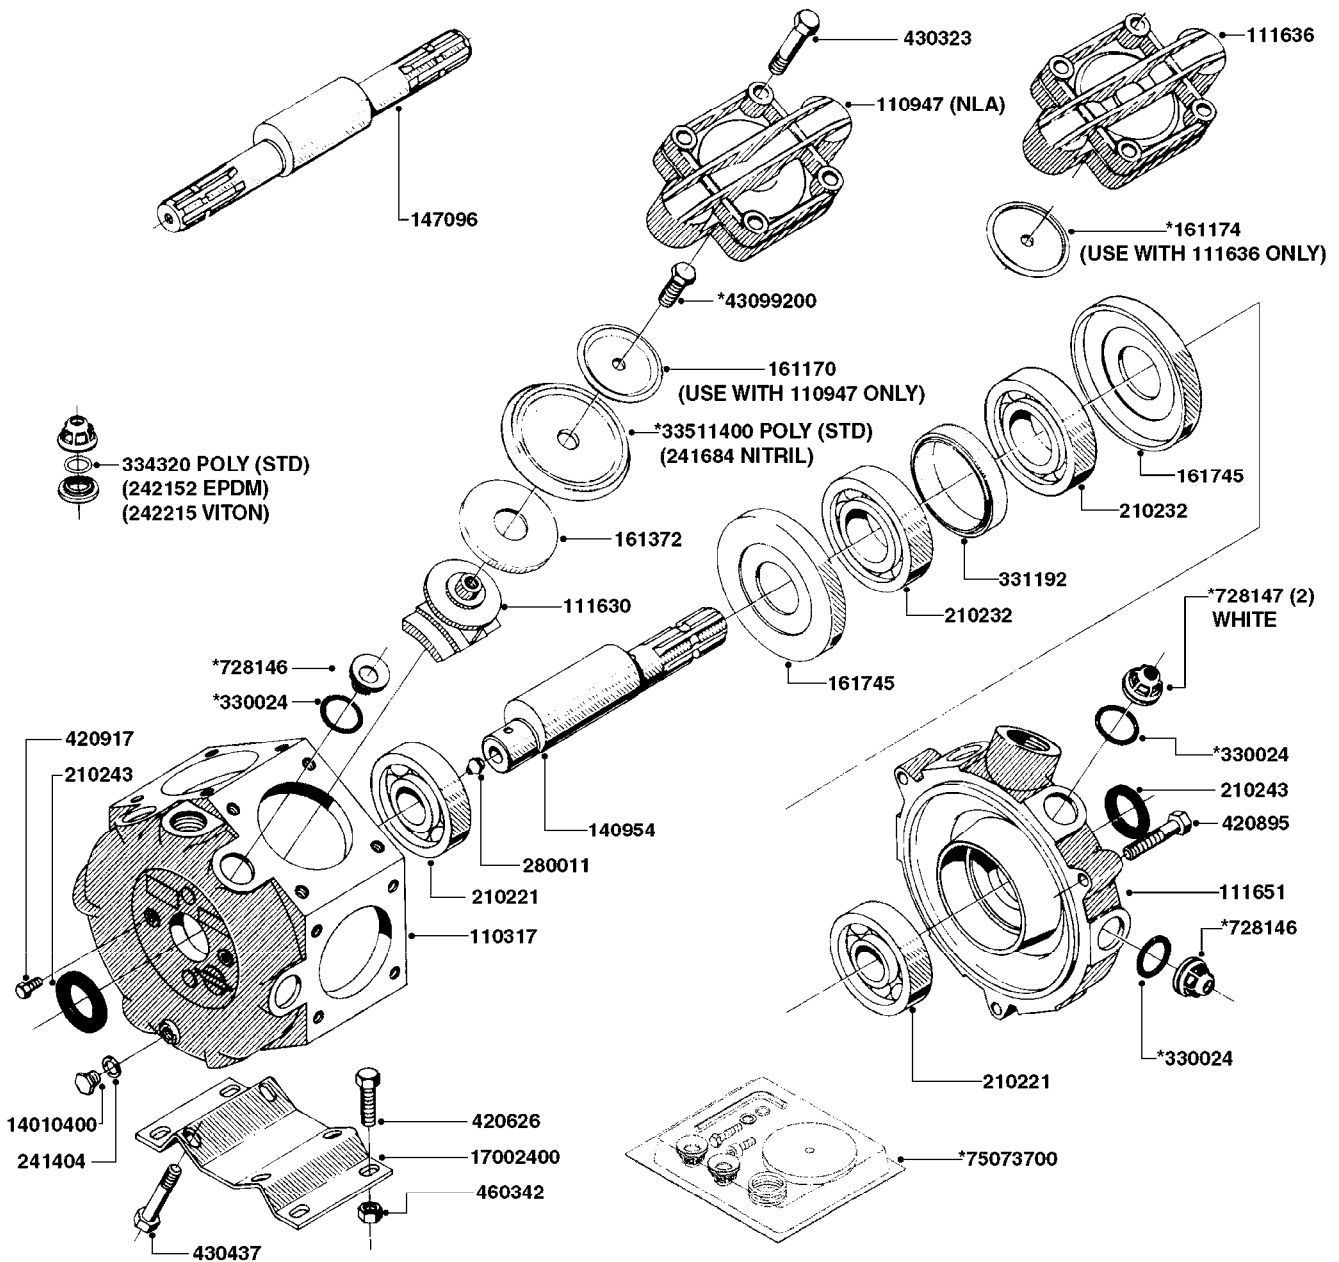

COMPLETE PUMP
(NLA) REPLACED BY 821643 (363 - 540 RPM)

COMPLETE ASSEMBLIES
WHOLEGOODS ITEMS

A0250

PUMP - 361 W/MOUNTING BASE
A0250-HIN, 01:01:16

Page 1

Date 16.03.2016 13:38

parts-n°	order qty	description
110317	1	PUMP CASING MODEL 360/361 PNTD
110947	1	VALVE COVER MDL 361 (PAINTED)
111630	1	CONNECTING ROD 363/364-10 PUMP
111636	1	VALVE COVER 363 HEAVY DUTY
111651	1	CASTING F.363 1.5" PUMP(FRONT)
140954	1	CRANK SHAFT MODEL 360/361
147096	1	CRANK SHAFT 361/9.5 THROUGH
161170	1	DIAPH UPPER DISC, 321/361/363
161174	1	DIAPHRAGM DISC SS 361/363/364 PUMP
161372	1	DIAPHRAGM BACKING DISC,320-361
161745	1	METAL SPACER F.363/463
210221	1	BEARING BALL 6407
210232	1	BEARING BALL 6310
210243	1	SEAL OIL 35 X 47 X 7
241404	1	DOWTY SEAL 1/4"
241684	1	DIAPHRAGM MODEL 361 NITRIL
242152	1	O-RING D18.2X3 EPDM
242215	1	O-RING D18X3 VITON
280011	1	GREASE NIPPLE 3/8' SAE H TR
330024	1	O-RING D41,1/D34.5 X 3,5
331192	1	SPACER, MODEL 361/363
334320	1	O-RING D18X3 POLYURETHANE
420626	1	BOLT HEX 8.8 DEL M10X20 FT
420895	1	BOLT HEX 8.8 RAW M10X60
420917	1	BOLT HEX 8.8 RAW M8X12 FT
430323	1	BOLT HEX 8.8 DEL M12X60
430437	1	BOLT HEX 8.8 RAW M12X65
460342	1	NUT HEX M10 DEL DIN934
728146	1	VALVE FOR 361(726890/707932)
728147	1	VALVE FOR 361 WHITE WITH HOLE
821643	1	PUMP 363/10 1.5"SUC 540RPM OSP
14010400	1	PLUG 1/4" BSP
17002400	1	FOOT F/363 PUMP (PAINTED)
33511400	1	DIAPHRAGM PUMP 361/361/363/364 PUR
43099200	1	BOLT HEX SS M12 X 30 DIN933 A4
75073700	1	PUMP KIT 361/363 "06"