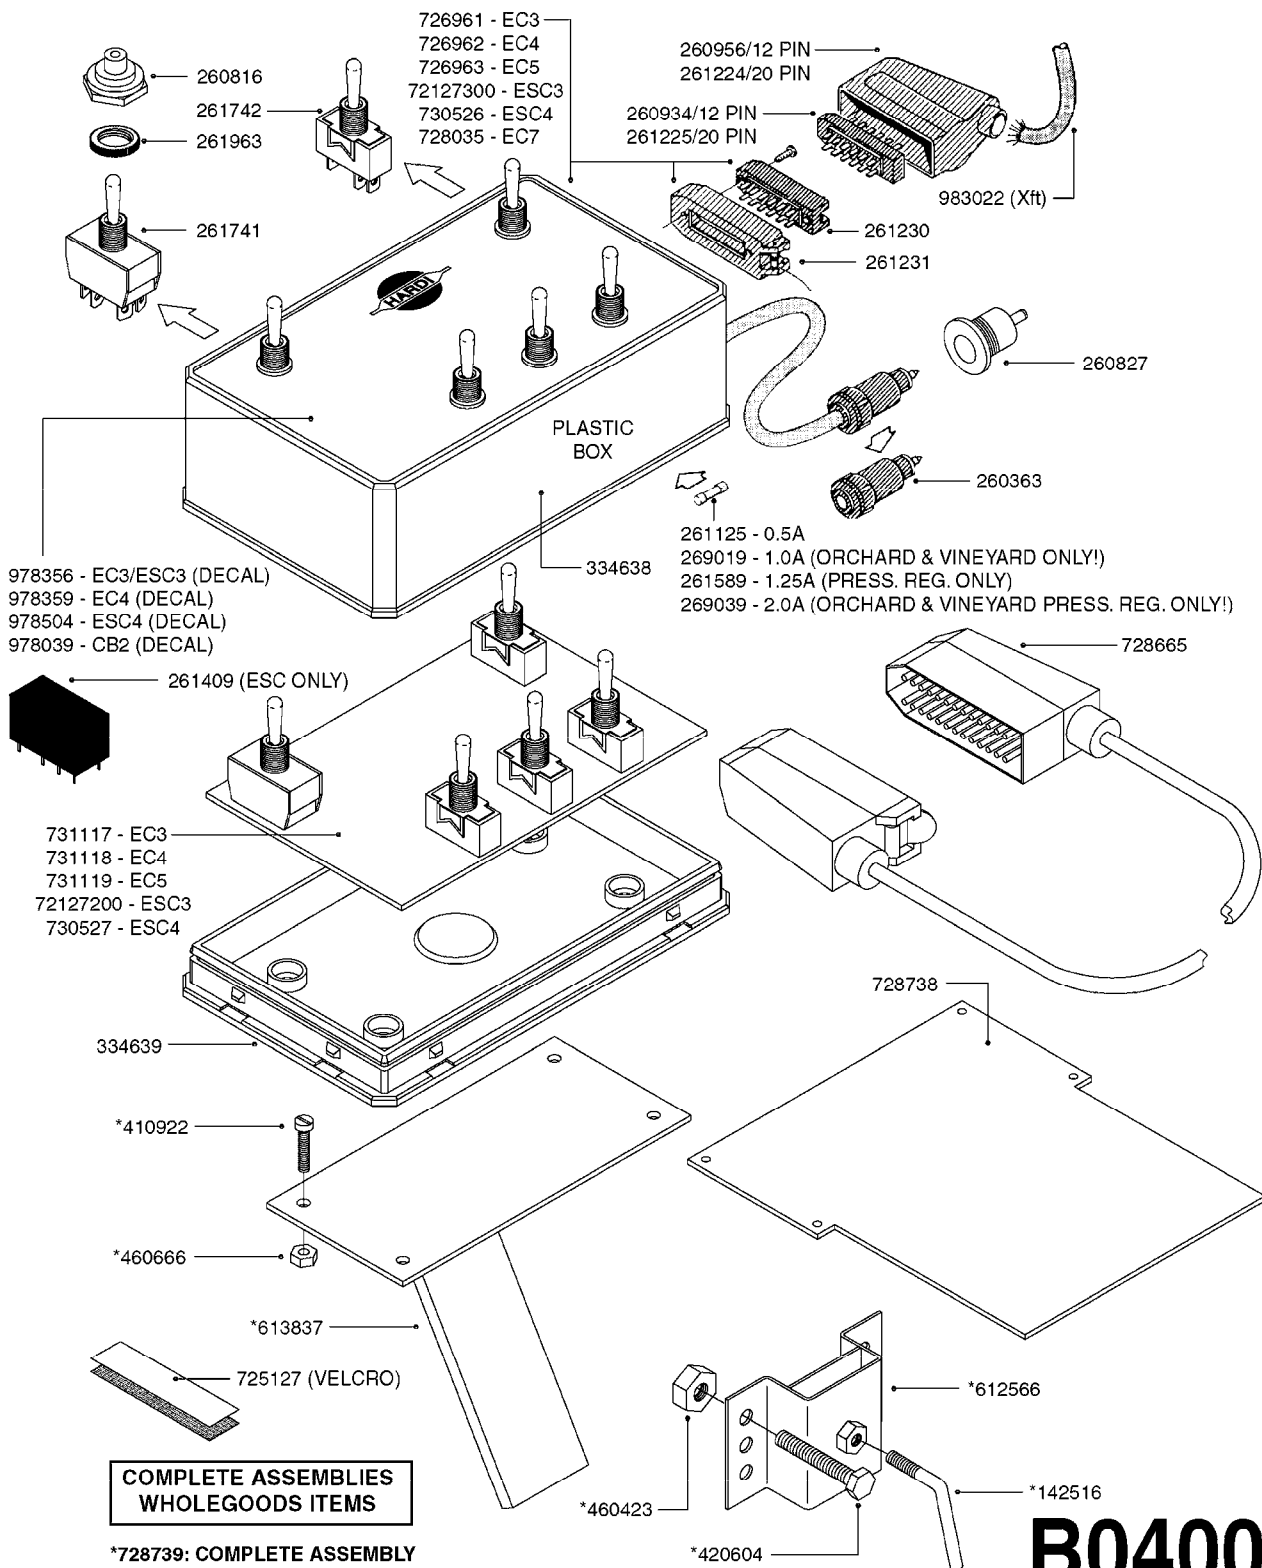

*728739: COMPLETE ASSEMBLY (NLA)

COMPLETE ASSEMBLIES
WHOLEGOODS ITEMS

B0390

CONTROL BOX F/EC+EC-SC
B0390-HIN, 01:01:16

Page 1
Date 16.03.2016 13:39

parts-n°	order qty	description
142516	1	SCREW SET M10 BENT F. LOCKING
260363	1	PLUG 2 POLE 12V
260794	1	SWITCH F.PRESS ADJ.EC CONTROL
260816	1	CAP W/RUBBER BOOT F.EC SWITCH
260827	1	PLUG F.EC ATTACHMENTS
260864	1	SWITCH F.HY BOOM CONTROL BOX
260923	1	PLUG INSERT 12 POLE FEMALE
260934	1	PLUG INSERT 12 POLE MALE
260945	1	PLUG HOUSE 12 POLE FEMALE
260956	1	PLUG HOUSE 12 POL.MALE
261066	1	SWITCH 2 POLE
261125	1	FUSE 5 X 20 500mA
261224	1	PLUG HOUSING F/20 POLE MALE
261225	1	PLUG INSERT 20 POLE MALE
261230	1	PLUG INSERT 20 POLE FEMALE
261231	1	PLUG HOUSING 20 POLE FEMALE
410922	1	CYL.SKR 8.8 DEL M4X20 RST
411006	1	SCREW M4X40 SLOTTED
420604	1	BOLT HEX 8.8 DEL M10X25 FT DIN933
460423	1	NUT HEX M10X1.5 LOCK
460666	1	NUT HEX M4
612566	1	MOUNT BRACKET F.FAN CABLE ASSY
613837	1	MOUNT PLATE FOR EC CONTROL BOX
725006	1	CIRCUIT BOARD 4 VALVE
725014	1	CONTROL BOX EC 4 SEC./12 PIN
725056	1	PRINTED CIRC.W SW 3WAY 726961
726961	1	CONTROL BOX EC 3 SEC./20 PIN
726962	1	CONTROL BOX EC 4 SEC./20 PIN
727376	1	CIRCUIT BOARD F.ESC 3 BANK
728072	1	CABLE,20-PIN,6M EC/4
728073	1	CABLE,20-PIN,6M, EC/3
728075	1	CABLE F.CONTROL BOX 5M EC/3
728665	1	CABLE EXT.-QUICK ATTACH 20 PIN
728666	1	CABLE-QUICK ATTACH 12 PIN
728738	1	DOUB.CONT.BOX & OR F/M PLATE
728739	1	IN CAB CONTROL MOUNT KIT
729721	1	CONTROL BOX ESC3
983022	1	WIRE 12 x 0.5 x 2MM x 12"
10297303	1	CIRCUIT BOARD FOR T.M.S.
10411203	1	RELAY T-82