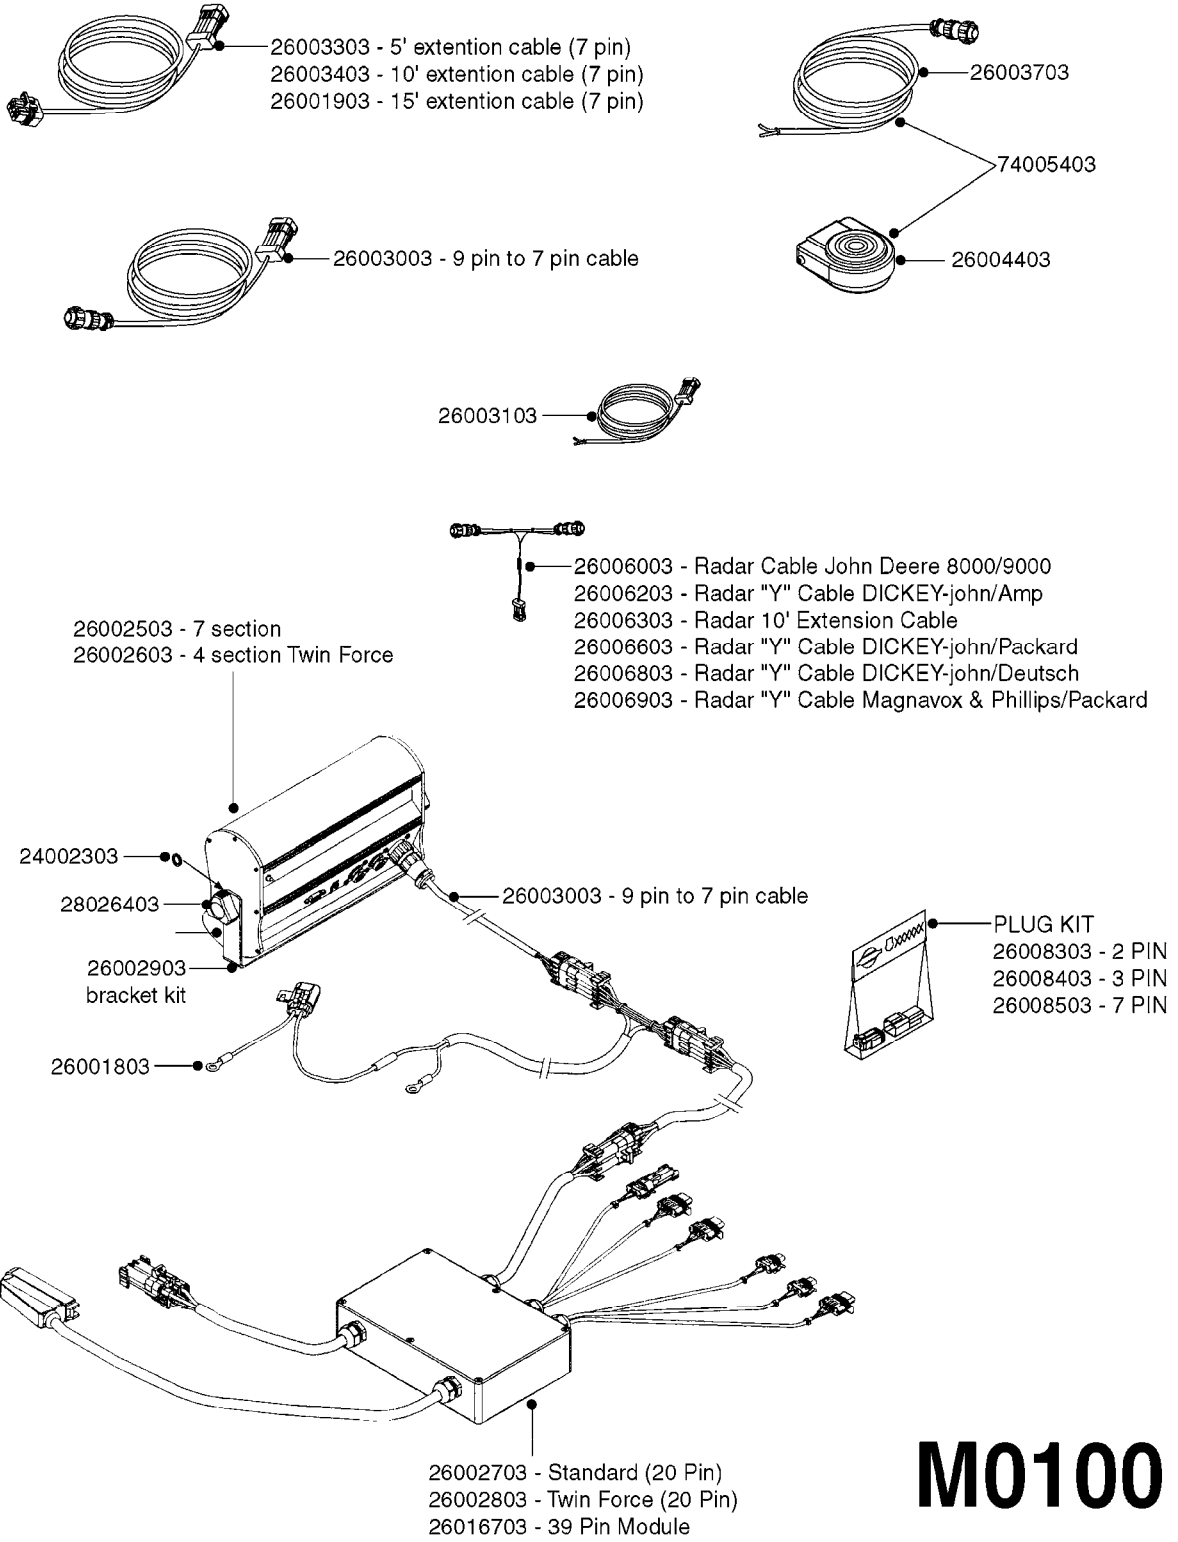

M0100

MUSTANG 3500 CONTROLLER
M0100-HIN, 01:01:16

Page 1
Date 16.03.2016 13:40

parts-n°	order qty	description
24002303	1	WASHER, RUBBER
26001803	1	POWER CABLE
26001903	1	15' 7-PIN EXTENSION CABLE
26002503	1	MUSTANG 3500/7 CONSOLE
26002603	1	MUSTANG 3500/4/TF CONSOLE
26002703	1	MUSTANG 3500/20PIN SC MODULE
26002803	1	MUSTANG 3500/20PIN TF SC MODUL
26002903	1	MUSTANG 3500 CONSOLE MNT KIT
26003003	1	MUSTANG 3500 CONSOLE CABLE
26003103	1	MUSTANG 3500/7 SC MOD CNECT KT
26003303	1	MUSTANG/FM 5FT 7PIN EXT CABLE
26003403	1	MUSTANG/FM 10FT 7PIN EXT CABLE
26003703	1	MUSTANG RUN/HOLD ADAPT CABLE
26004403	1	SWITCH, FOOT
26006003	1	MUSTANG RADR CBLE JD 8000/9000
26006203	1	MUSTANG RDR "Y" CABLE DCKY-JHN
26006303	1	MUSTANG RDR EXTNSN CABLE 10FT
26006603	1	MUSTANG RDR"Y"CABLE D-J PACKRD
26006803	1	MUSTANG RDR"Y"CABLE D-J DEUTS.
26006903	1	MUSTANG RDR"Y"CABLE MAG.PHILIP
26008303	1	MICRO TRAK PLUG KIT - 2 PIN
26008403	1	MICRO TRAK PLUG KIT - 3 PIN
26008503	1	MICRO TRAK PLUG KIT - 7 PIN
26016703	1	MUSTANG 3500/39PIN SC MODULE
28026403	1	KNOB, MUSTANG CONSOLE MOUNT
74005403	1	FOOT SWITCH FOR MUSTANG 3500