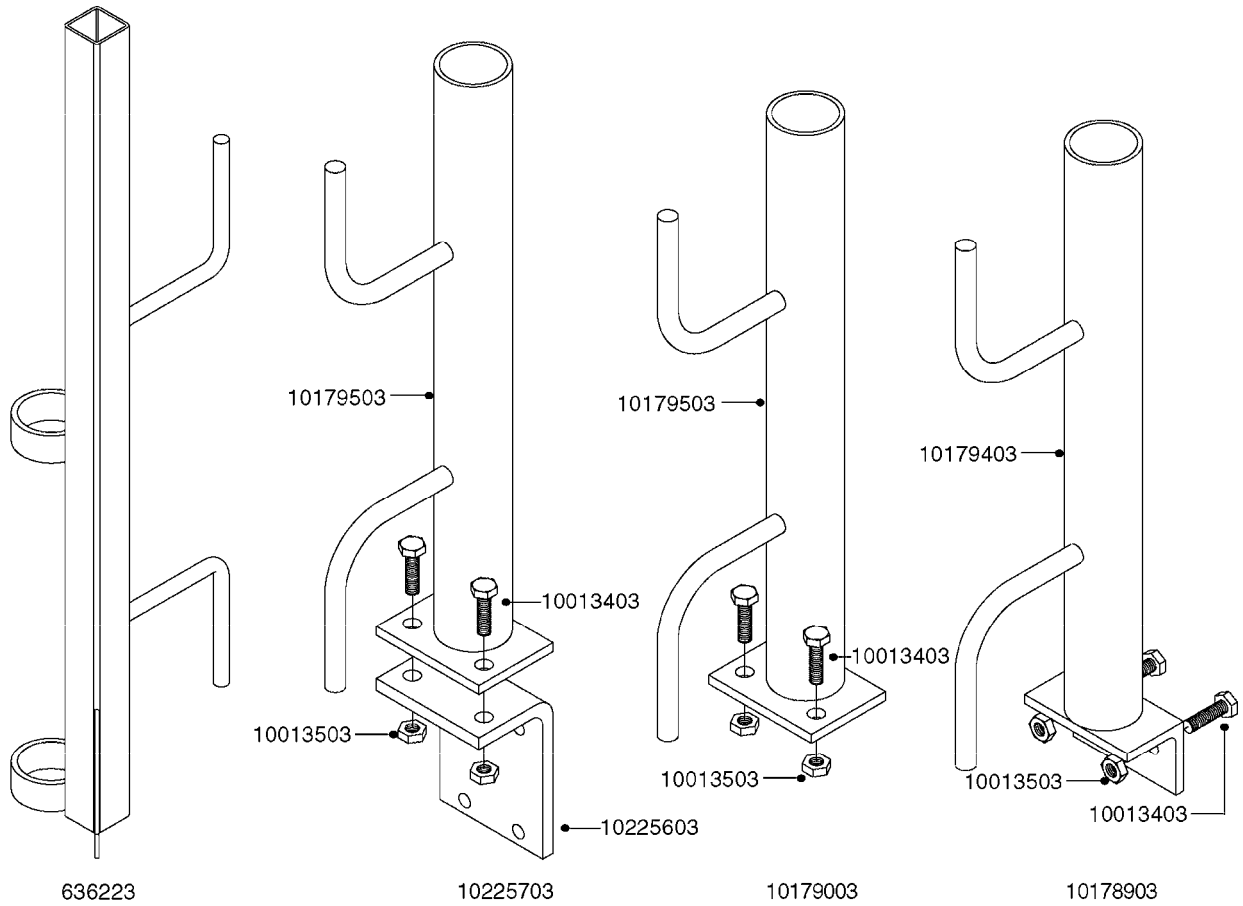

HOSE WRAPS
K0520-HIN, 01:01:16

Page 1
Date 16.03.2016 13:40

parts-n°	order qty	description
241965	1	O-RING 12.1 X 1.6
242007	1	O-RING D9.1X1.6
281551	1	BALL VALVE 1/2"
320084	1	FITT.DK NUT 1/2" BSP
330212	1	O-RING D19/D14X2.4 F.1/2"NUT
330326	1	O-RING D30/D24X2 F.1"NUT
330687	1	FITT.DK HB 1/2" F. 1/2" NUT
334190	1	FITT.DK HB 1/2' F. PISTOL 60S
334531	1	CLAMP HOSE PLASTIC 3/4"
636223	1	POST 12 VOLT TR30
712471	1	AGITATION VALVE ASSY. ON/OFF
843196	1	GUN, MODEL 60S
843197	1	HANDGUN KIT TYPE 60 LONG
10013403	1	BOLT HEX 3/8-16X1 1/4 HCS Z5
10013503	1	NUT HEX NC 3/8"
10178903	1	WRAP HOSE SIDE MOUNT PLATE
10179003	1	WRAP HOSE BOTTOM PLATE MOUNT
10179403	1	WRAP WELDMENT FOR HI101789
10179503	1	WRAP WELDMENT FOR HI101790
10225603	1	BKT.FOR HOSE WRAP MOUNT NL NK
10225703	1	WRAP HOSE BDL.BOTTOM PLATE
92702103	1	HOSE R X1/2" X300PSI WP X0012"