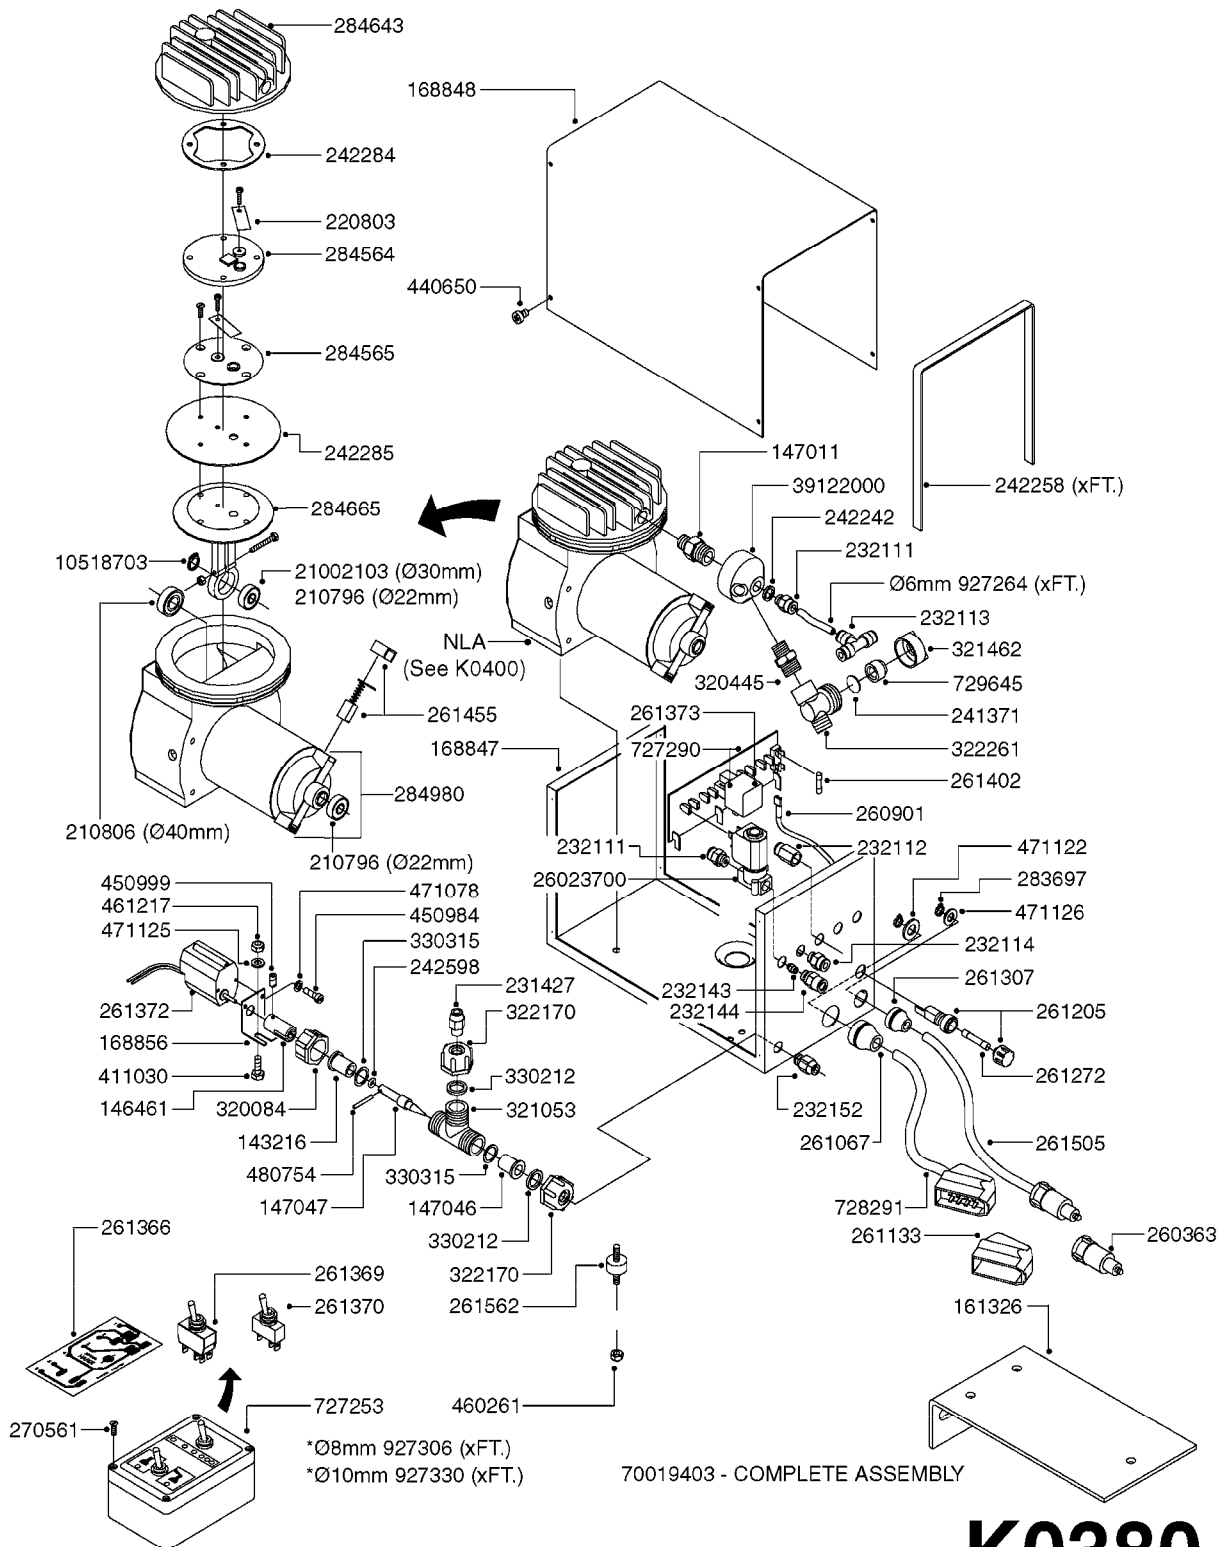

K0380

FOAM MARKER COMPRESSOR POST 94
K0380-HIN, 01:01:16

Page 1
Date 16.03.2016 13:39

parts-n°	order qty	description
143216	1	BUSHING THREAD F.FOAM MARKER
146461	1	COUPLER F.THROTTLE VALVE
147011	1	HEX NIPPLE 3/8'X1/4'BSP BRASS
147046	1	SEAT FOR THROTTLE VALVE
147047	1	SPINDLE FOR THROTTLE VALVE
161326	1	MOUNT BKT. F. FOAM COMP.BOX 98
168847	1	ENCLOSURE LOWER F.MARKER
168848	1	COVER F. FOAM MARKER
168856	1	MOUNT FOR GEAR MOTOR
210796	1	BEARING BALL D22/D8 X 7 608ZZ
210806	1	BEARING BALL D40/D17X12MM
220803	1	VALVE F. COMPRESSOR
231427	1	COUPLER 1/8'THREAD X6MM HOSE
232111	1	QUICK COUPLER 6MM X 1/8 EXT.
232112	1	QUICK COUPLER 6MM 1/8 INT.
232113	1	QUICK COUPLER 6MM T-PIECE
232114	1	COUPLER 1/8" THREADX8MM HOSE
232143	1	REDUCER 1/4'INT-1/8'EXT
232144	1	QUICK COUPLER 10MM X 1/4 EXT
232152	1	QUICK COUPLER 8MMX1/8 EXT.LONG
241371	1	DIAPHRAGM, NO-DRIP alt 241371
242242	1	O-RING F.AIR HOSE FITTING
242258	1	TRIM 3X10 SELF ADHESIVE 0012"
242284	1	HEAD GASKET F. COMPRESSOR
242285	1	DIAPHRAGM F. F/M COMP.
242598	1	O-RING D7.0 X 2.5 NITRIL
260363	1	PLUG 2 POLE 12V
260901	1	SPADE F.ELEC CONN.1.5MM BLUE
261067	1	GROMMET 10-14 GREY
261133	1	PLUG HOUSING F.8 POLE PLUG
261205	1	FUSE HOLDER
261272	1	FUSE 10A D6X32 MM
261307	1	GROMMET 7-10 BLACK
261366	1	CIRCUIT BOARD F.F/M CONTROL
261369	1	SWITCH 2 WAY 12V SPRING RETURN
261370	1	SWITCH 2 WAY 12V
261372	1	GEAR MOTOR BOSCH 13RPM
261373	1	RELAY 12V/30W
261402	1	FUSE 3.15A SLOW BURN
261455	1	BRUSH KIT-FOAM MARKER MOTOR
261505	1	CABLE 2X4MM L8000MM
261562	1	RUBBER DAMPER 2XM6X25
270561	1	SCREW W/SPRING ASSY. (QTY 1)
283697	1	TIESTRAP 200MM
284564	1	PLATE F.COMPRESSOR HEAD
284565	1	PLATE F.COMPRESSOR HEAD
284643	1	COMPRESSOR HEAD F.FOAM MARKER
284665	1	CONNECTING ROD F.COMPRESSOR
284980	1	FLANGE REAR F. F.M.COMPRESSOR
320084	1	FITT.DK NUT 1/2" BSP
320445	1	FITT.DK HN 1/4"X3/8" BSP
321053	1	FITT.DK TEE 1/2 X1/2 X1/2" BSP
321462	1	CAP F.NO-DRIP ASSY.
322170	1	FITT.DK NUT 1/2"x 1/8"F BSP
322261	1	HOUSING F.SAFETY VALVE 3/8"
330212	1	O-RING D19/D14X2.4 F.1/2"NUT
330315	1	O-RING D18.4/D13X.6
411030	1	BOLT HEX M5X10
440650	1	SCREW 3.5x13 STAINLESS
450984	1	BOLT HEX M2.5X8 SLOTTED
450999	1	SCREW SET M3X8