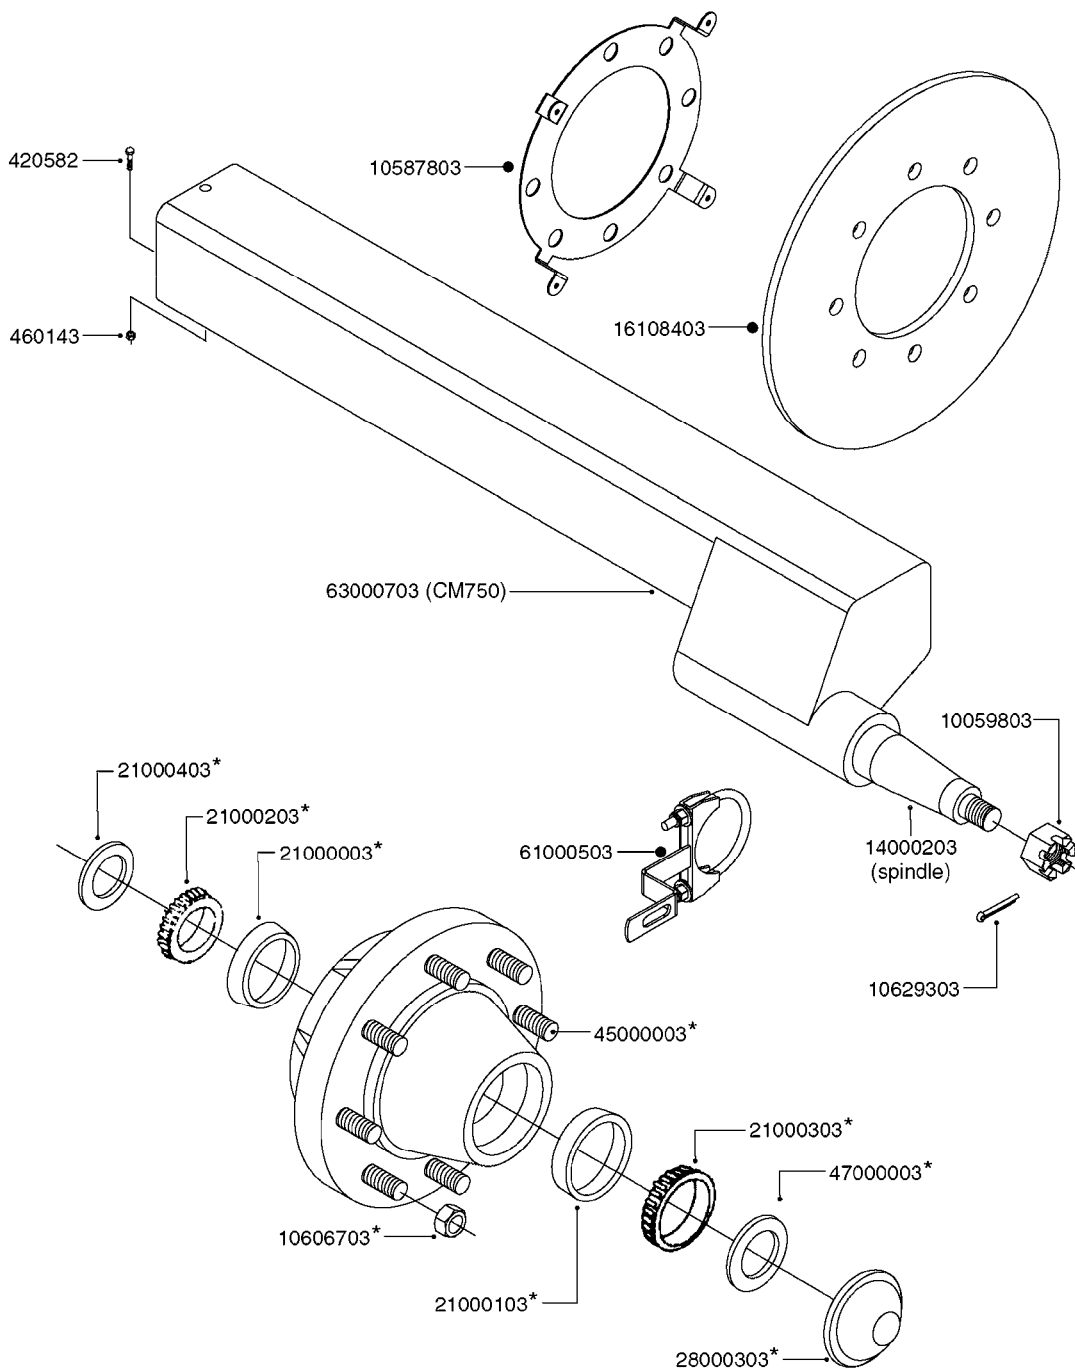

COMPLETE HUB W/BEARINGS:
10531903

**COMPLETE ASSEMBLIES
WHOLEGOODS ITEMS**

E0730

HUB ASSEMBLY F.2 1/8" SPINDLE
E0730-HIN, 01:01:16

Page 1

Date 16.03.2016 13:39

parts-n°	order qty	description
10058803	1	BEARING INNER CONE A25590
10058903	1	SEAL HUB ASE41
10059003	1	DUST CAP 800/1000 GAL EDC17
10059203	1	BOLT WHEEL 9/16"x1-1/4"UNF 90D
10059703	1	BEARING OUTER CONE A25877
10059803	1	NUT HEX NF 1"
10320203	1	BEARING INNER CUP1000GAL.TR/TA
10320303	1	BEARING OUTER CUP1000GAL.TR/TA
10531903	1	HUB ASSY.COMP.F.2-1/8" SPINDLE
10587803	1	MAG MNT F. SPEED SNS 8 BOLT
10629303	1	PIN, COTTER 7/32" X 1.75" LONG
28020103	1	SPINDLE 2.125 CRS 14" 811
47000703	1	WASHER, SPNDL 1.1" 1.06x2 .19T