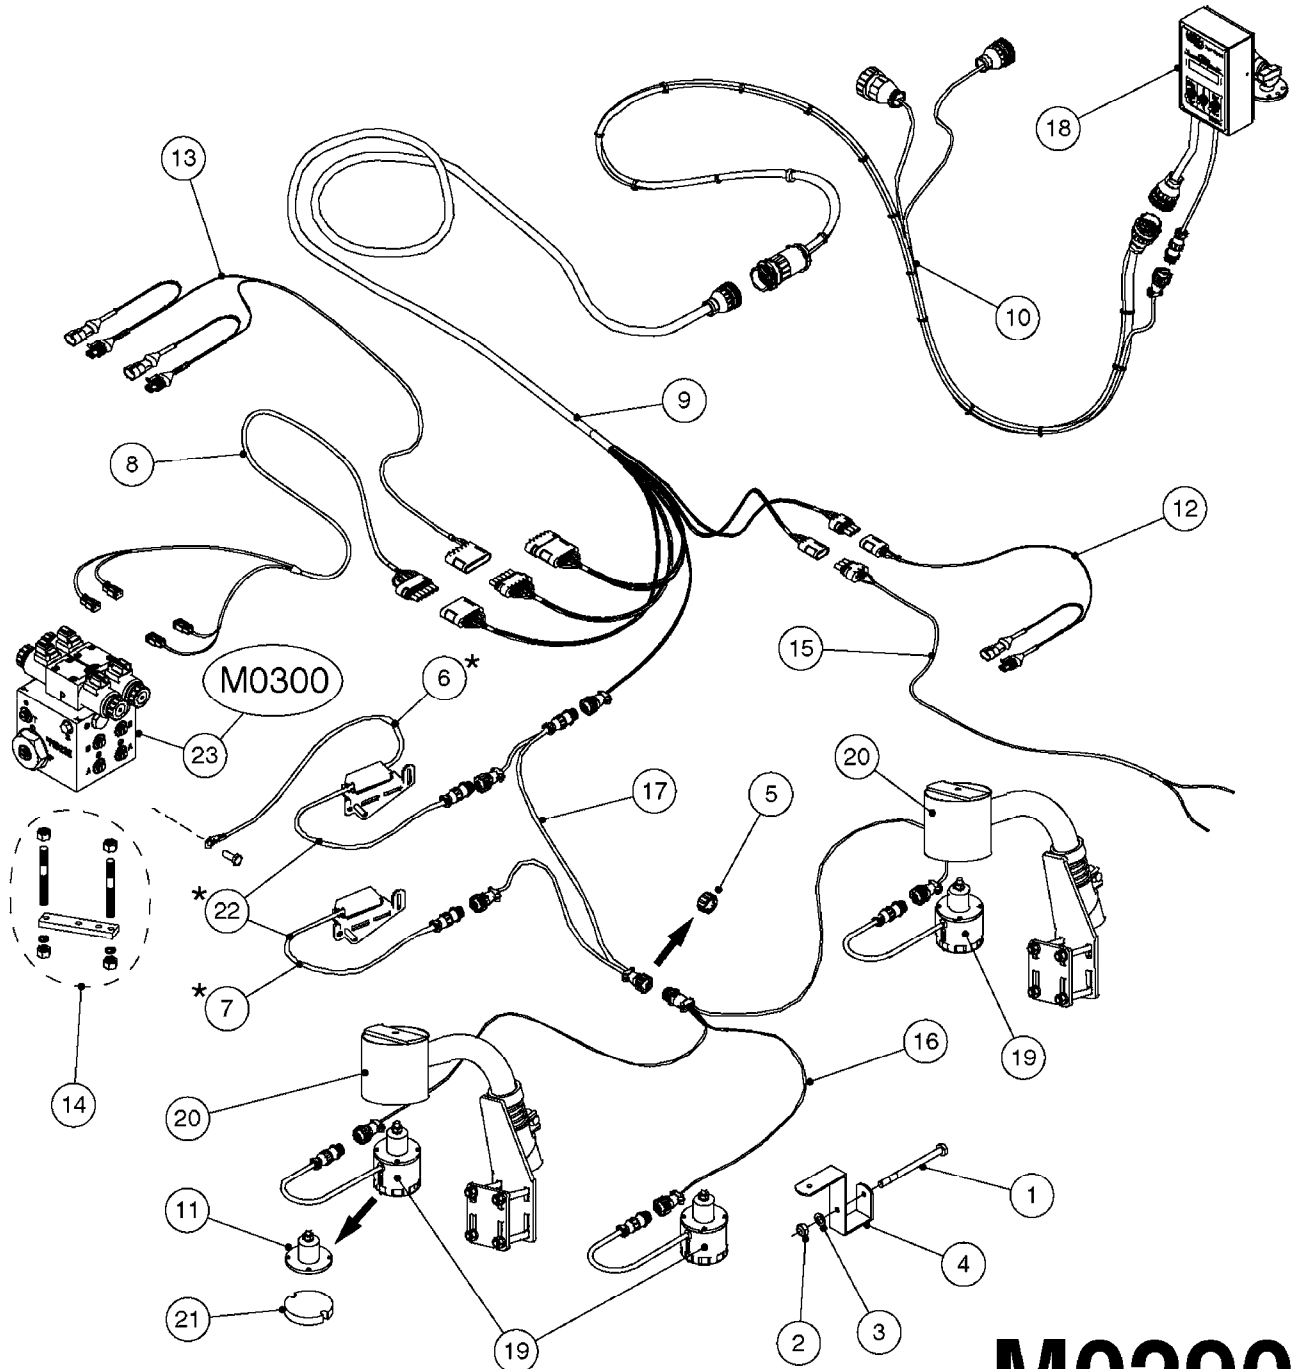

M0290

*CANNOT MIX OLD AND NEW STYLE ROLL SENSORS!

If replacing Norac P/N 44641 or 44642, must use pair of new style sensors (22).

Only new style sensors sold separately; (6) (Norac P/N 45000), (7) (Norac P/N 45001).

If unsure, pair of new style sensors works with all versions of UC4.

NORAC UC4 BOOM HEIGHT CONTROL
M0290-HIN, 01:01:16

Page 1
Date 16.03.2016 13:40

Pos.	parts-n°	order qty	description
1	410443	1	BOLT HEX 8.8 DEL M6X70
1	410605	1	BOLT HEX 8.8 DEL M6X80
			SPB/SPC BOOM
2	460261	1	NUT HEX M6X1 LOCK A2 DIN985
3	471124	1	WASHER, M6, Ø18/ 6.4X 1.6, SS
4	16128603	1	BRACKET F. SENSOR 60X60 TUBE
			SPB/SPC BOOM
4	16128703	1	BRACKET F. SENSOR 50x50 TUBE
			FORCE BOOM (FTZ)
5	26016303	1	CONNECTOR RING CPC #11 NORAC
6	26025903	1	NORAC UC4+ ROLL SENSOR W/TEMP.
			CONFIRM NORAC P/N 45000
7	26026003	1	NORAC UC4+ ROLL SENSOR
			CONFIRM NORAC P/N 45001
8	26026600	1	NORAC CABLE VAR.RT.VLV DIN
			3-PIN CONNECTORS/HIRSCHMAN
8	28055603	1	NORAC CABLE VAR.RT.VLV DEUTSCH
			2-PIN CONNECTORS/DEUTSCH
9	28049503	1	NORAC CABLE EXTENSION
10	28049603	1	NORAC POWER CABLE
11	28050303	1	NORAC RUBBER TOP&BOLT F.SENSOR
12	28050703	1	NORAC UC4+ OPEN CTR. CABLE
13	28054303	1	PARALIFT INTERFACE CABLE NORAC
14	28055503	1	NORAC VALVE MOUNTING HARDWARE
15	28055703	1	NORAC VALVE CABLE ROLL PIGTAIL
16	28085900	1	SENSOR BRANCH CABLE NORAC
17	28086200	1	CAN NODE DUAL CABLE NORAC
18	28086300	1	UC4 DISPLAY PANEL NORAC
19	28086400	1	UC4 ULTRASOUND SENSOR NORAC
20	28086500	1	UC4 SENSOR MOUNTING BKT. NORAC
21	28086600	1	FOAM DISC F. SENSOR NORAC
22	70112503	1	UC4+ ROLL SENSOR KIT '11 HIN
			INCLUDES NORAC P/N 45000 & 45001
23	78216100	1	NORAC VALVE BLOCK COMP, DEUTSCH CON.