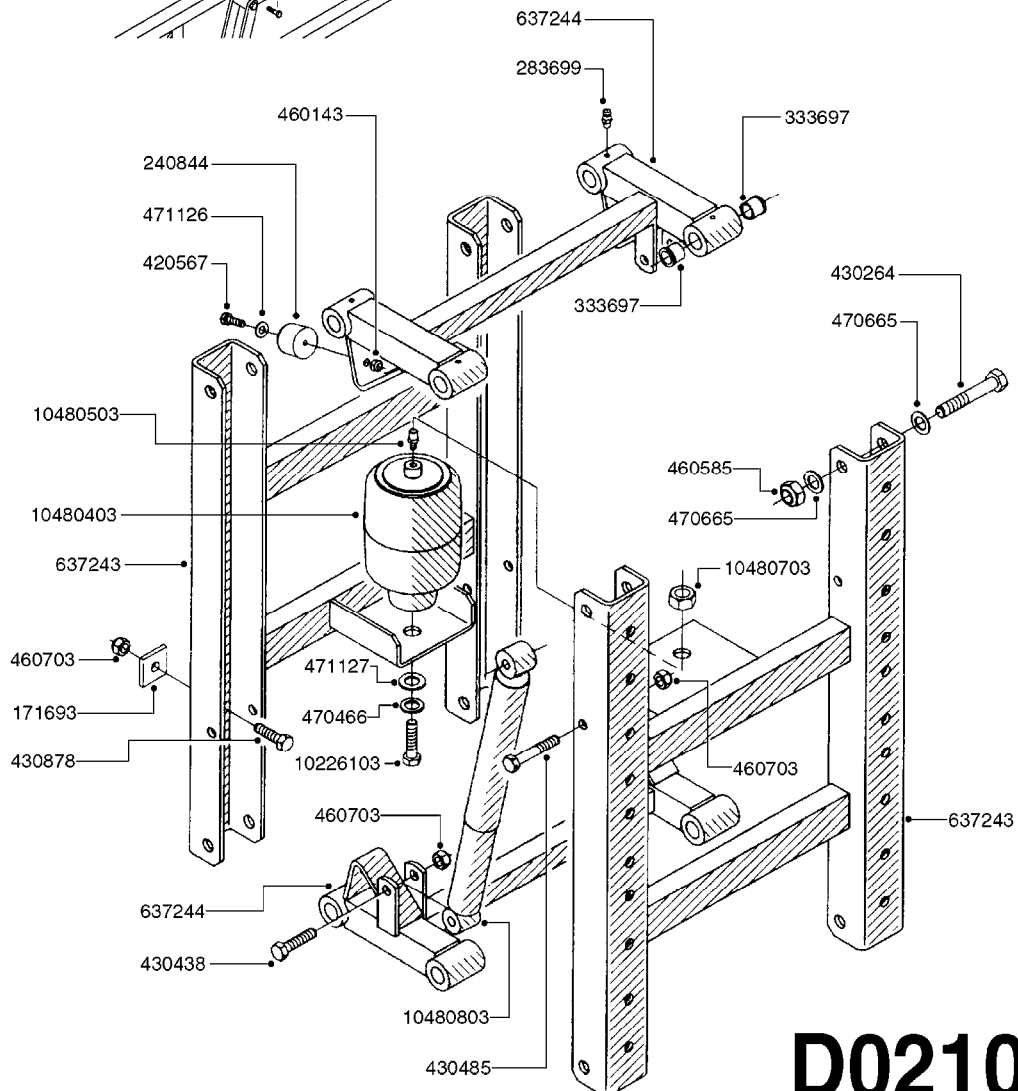

MB Air Kit (Infield): 10477203

COMPLETE ASSEMBLIES
WHOLEGOODS ITEMS