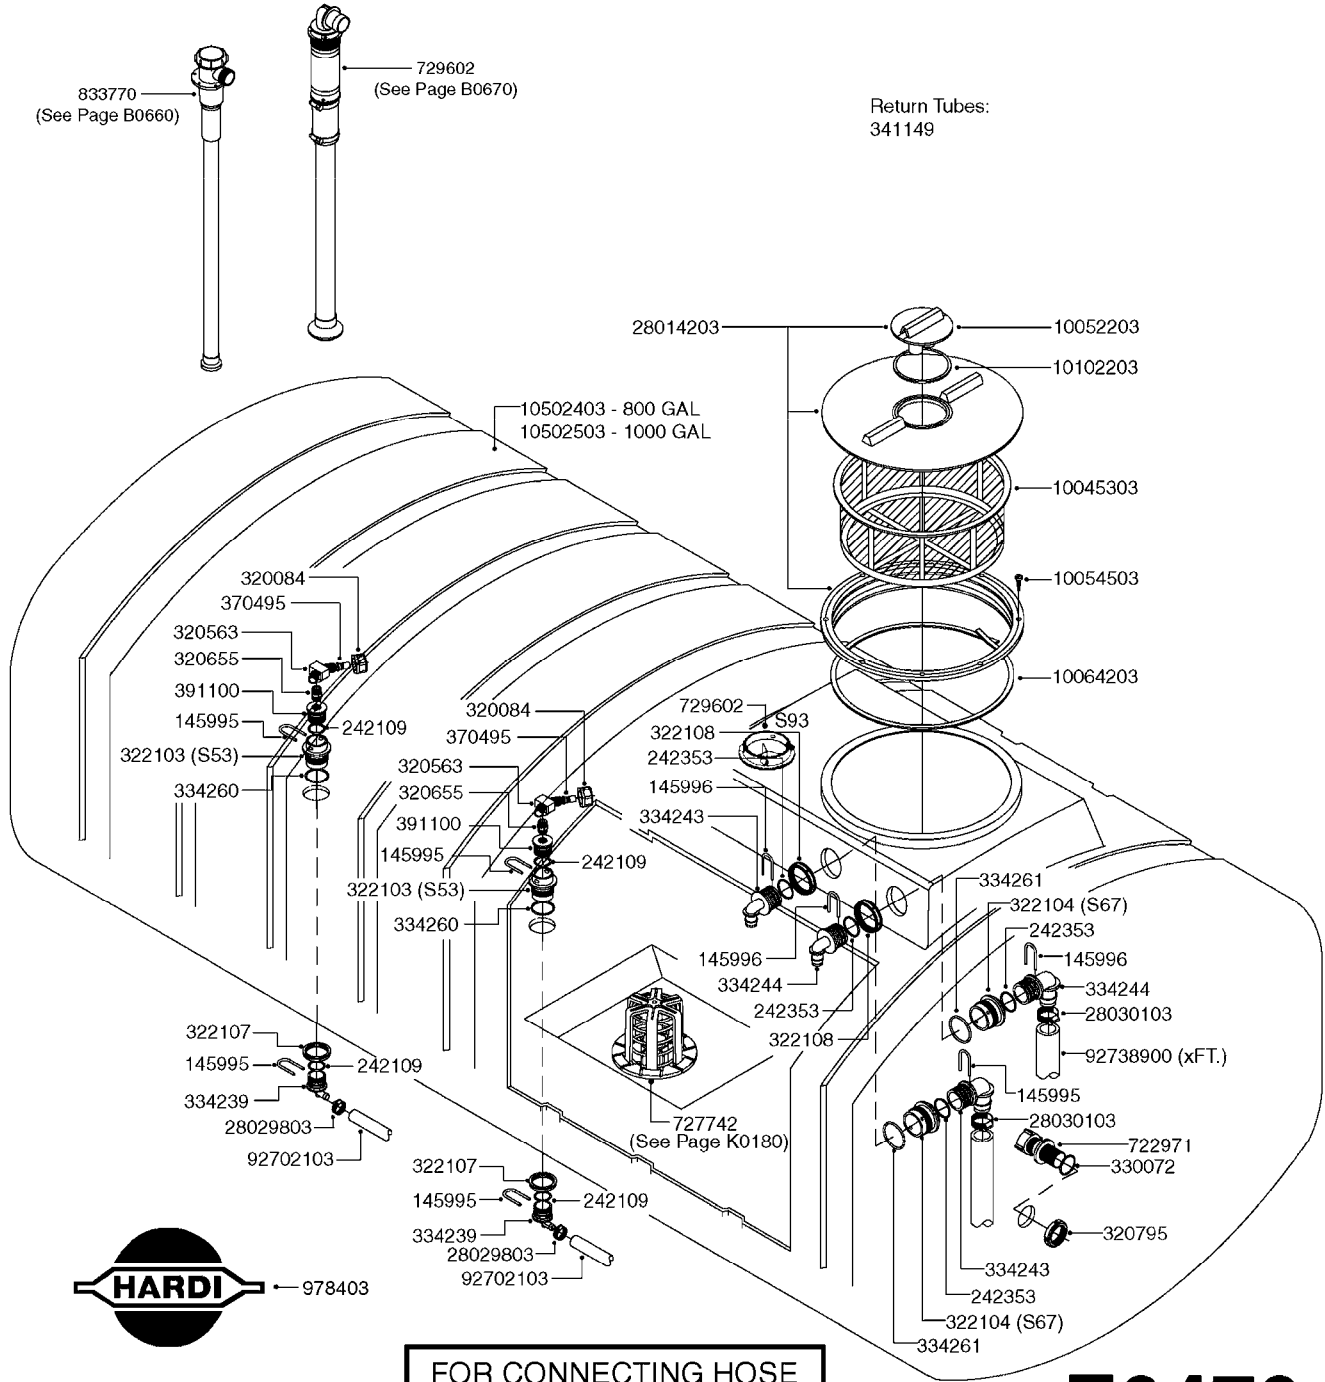

FOR CONNECTING HOSE FITTINGS, SEE SECTION L

E0470

TANK-800/1000 NAV&NAV M-DIAPH.
E0470-HIN, 01:01:16

Page 1
Date 16.03.2016 13:39

parts-n°	order qty	description
145995	1	FITT.DK S-53 FORK
145996	1	FITT.DK S-67 FORK
242109	1	O-RING D32.2x3.0 (USE 242354)
242353	1	O-RING D44.2X3.0 VITON F.S-67
320084	1	FITT.DK NUT 1/2" BSP
320563	1	FITT.DK 3 WAY 1/2" 110 DEG.
320655	1	FITT.DK HN 1/2"-1/2" BSP
320795	1	FITT.DK NUT 1-1/2" BSP JAMB
322103	1	FITT.DK S-53 BULKHEAD
322104	1	FITT.DK S-67 BULKHEAD
322107	1	FITT.DK S-53 BULKHEAD NUT
322108	1	FITT.DK S-67 BULKHEAD NUT
330072	1	O-RING D53.5/D45.5X4
334239	1	FITT.DK S-53 ELB.1/2"
334243	1	FITT.DK S-67 ELB.1"
334244	1	FITT.DK S-67 ELB.1-1/4"
334260	1	GASKET F. S-53 BULKHEAD
334261	1	GASKET F. S-67 BULKHEAD
341149	1	RETURN TUBE Ø40 L=2000
370495	1	NOZZLE INJECTOR 5066-3.0
391100	1	FITT.DK S-53THREAD INS.1/2"BSP
722971	1	SAFETY VALVE SCF 217PSI (15BAR)
727742	1	TOP DRAIN CORD TYPE
729602	1	TOP SUCTION KIT NAV 2"
833770	1	TOP SUCTION KIT 300/500
978403	1	DECAL COMPANY 280 X 450
10045303	1	FILTER BASKET 16"
10052203	1	LID VENT ASSY
10054503	1	SCREW 3/4" SELF TAPPING
10064203	1	SET SEALING SPONGE 1 Ft BULK
10102203	1	GASKET F.16" LID BREATHER
10502403	1	TANK RAW NAV.800 GAL.
10502503	1	TANK RAW NAV.1000 GAL.
28014203	1	LID ASSY. (3-PC.) 16" ARAG
28029803	1	CLAMP HOSE GEAR P1/2" 6708
28030103	1	CLAMP HOSE GEAR P5/4-S1.5"6724
92702103	1	HOSE R X1/2" X300PSI WP X0012"
92738900	1	HOSE R X PVC X 1-1/4" 0012"