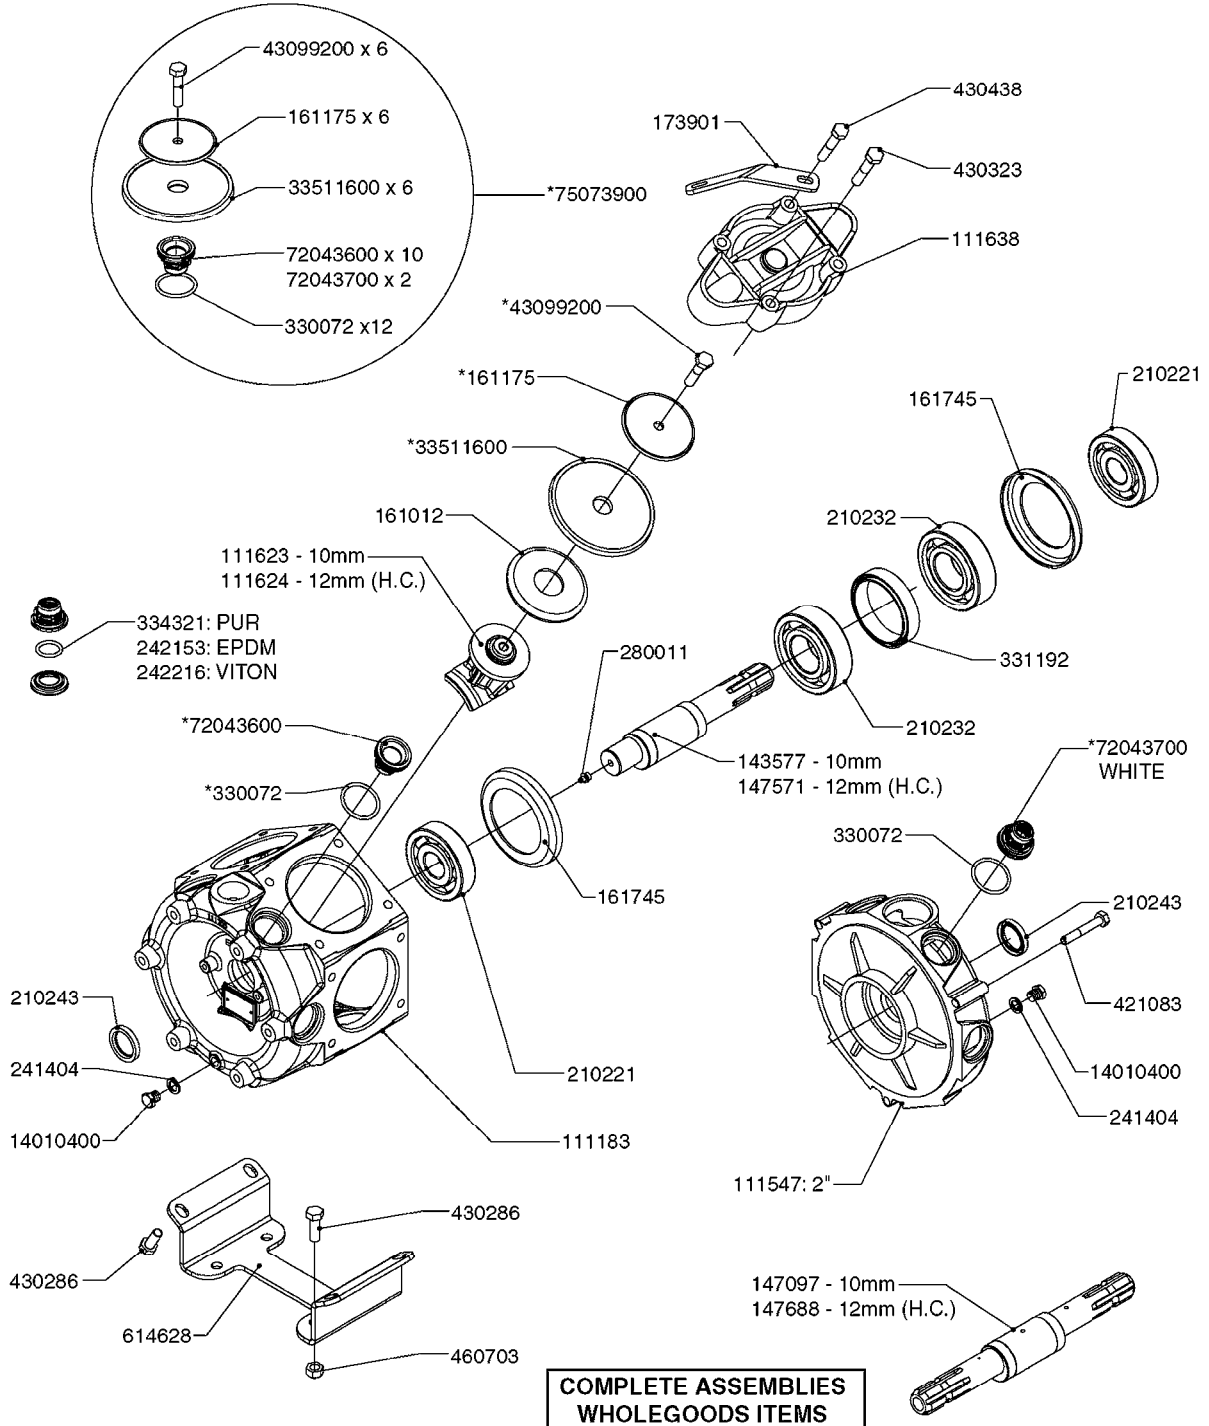

PUMP REPAIR KIT

**COMPLETE ASSEMBLIES
WHOLEGOODS ITEMS**

COMPLETE PUMPS
821587 - 463/10 2" W/THROUGH SHAFT (540 RPM)
82166300 - 463/12 2" (540 RPM H.C. INLINE PORTS)
463/12 2" (540 RPM H.C. OFFSET PORTS) REPLACED BY 82168700 (PAGE A0350)

A0330

PUMP - 463 W/ MOUNTING BASE
A0330-HIN, 01:01:16

Page 1

Date 16.03.2016 13:38

parts-n°	order qty	description
111183	1	PUMP CASTING 460-463 (PAINTED)
111547	1	PUMP FRONT 460-463-2' (PAINT)
111623	1	CONNECTING ROD 463/10MM
111624	1	CONNECTING ROD 463/12MM
111638	1	VALVE COVER 463 HC+1000 VERS.
143577	1	CRANK SHAFT F.363/462/463-10mm
147097	1	CRANK SHAFT 363-463/10 THROUGH
147571	1	CRANK SHAFT F.463-12mm
147688	1	CRANK SHAFT 462/12 THROUGH
161012	1	DIAPHRAGM BACKING DISC F. 463
161175	1	DIAPHRAGM DISC F. 463 PUMP
161745	1	METAL SPACER F.363/463
173901	1	LIFT STRAP F.PUMP 463
210221	1	BEARING BALL 6407
210232	1	BEARING BALL 6310
210243	1	SEAL OIL 35 X 47 X 7
241404	1	DOWTY SEAL 1/4"
242153	1	O-RING D26X4 EPDM
242216	1	O-RING VITON F/1202/1302/462
280011	1	GREASE NIPPLE 3/8' SAE H TR
330072	1	O-RING D53.5/D45.5X4
331192	1	SPACER, MODEL 361/363
334321	1	O-RING POLY. 34.0x26.0x4.0
421083	1	BOLT HEX 8.8 DEL M10X65
430286	1	BOLT HEX 8.8 DEL M12X30 FT
430323	1	BOLT HEX 8.8 DEL M12X60
430438	1	BOLT HEX 8.8 DEL M12X65
460703	1	NUT HEX M12X1.75 LOCK DIN985
614628	1	FOOT FOR PUMP 460-463 PAINTED
821587	1	PUMP 463/10 THROUGH SHAFT TWNF
14010400	1	PLUG 1/4" BSP
33511600	1	DIAPHRAGM PUMP 463/464 PUMP PUR
43099200	1	BOLT HEX SS M12 X 30 DIN933 A4
72043600	1	VALVE FOR 462/463
72043700	1	VALVE FOR 462/463 W.VENT HOLE
75073900	1	PUMP KIT 463 "06"
82166300	1	PUMP 463-12 2"SUC 540RPM
82168700	1	PUMP 464/12/540 OFFSET PORTS