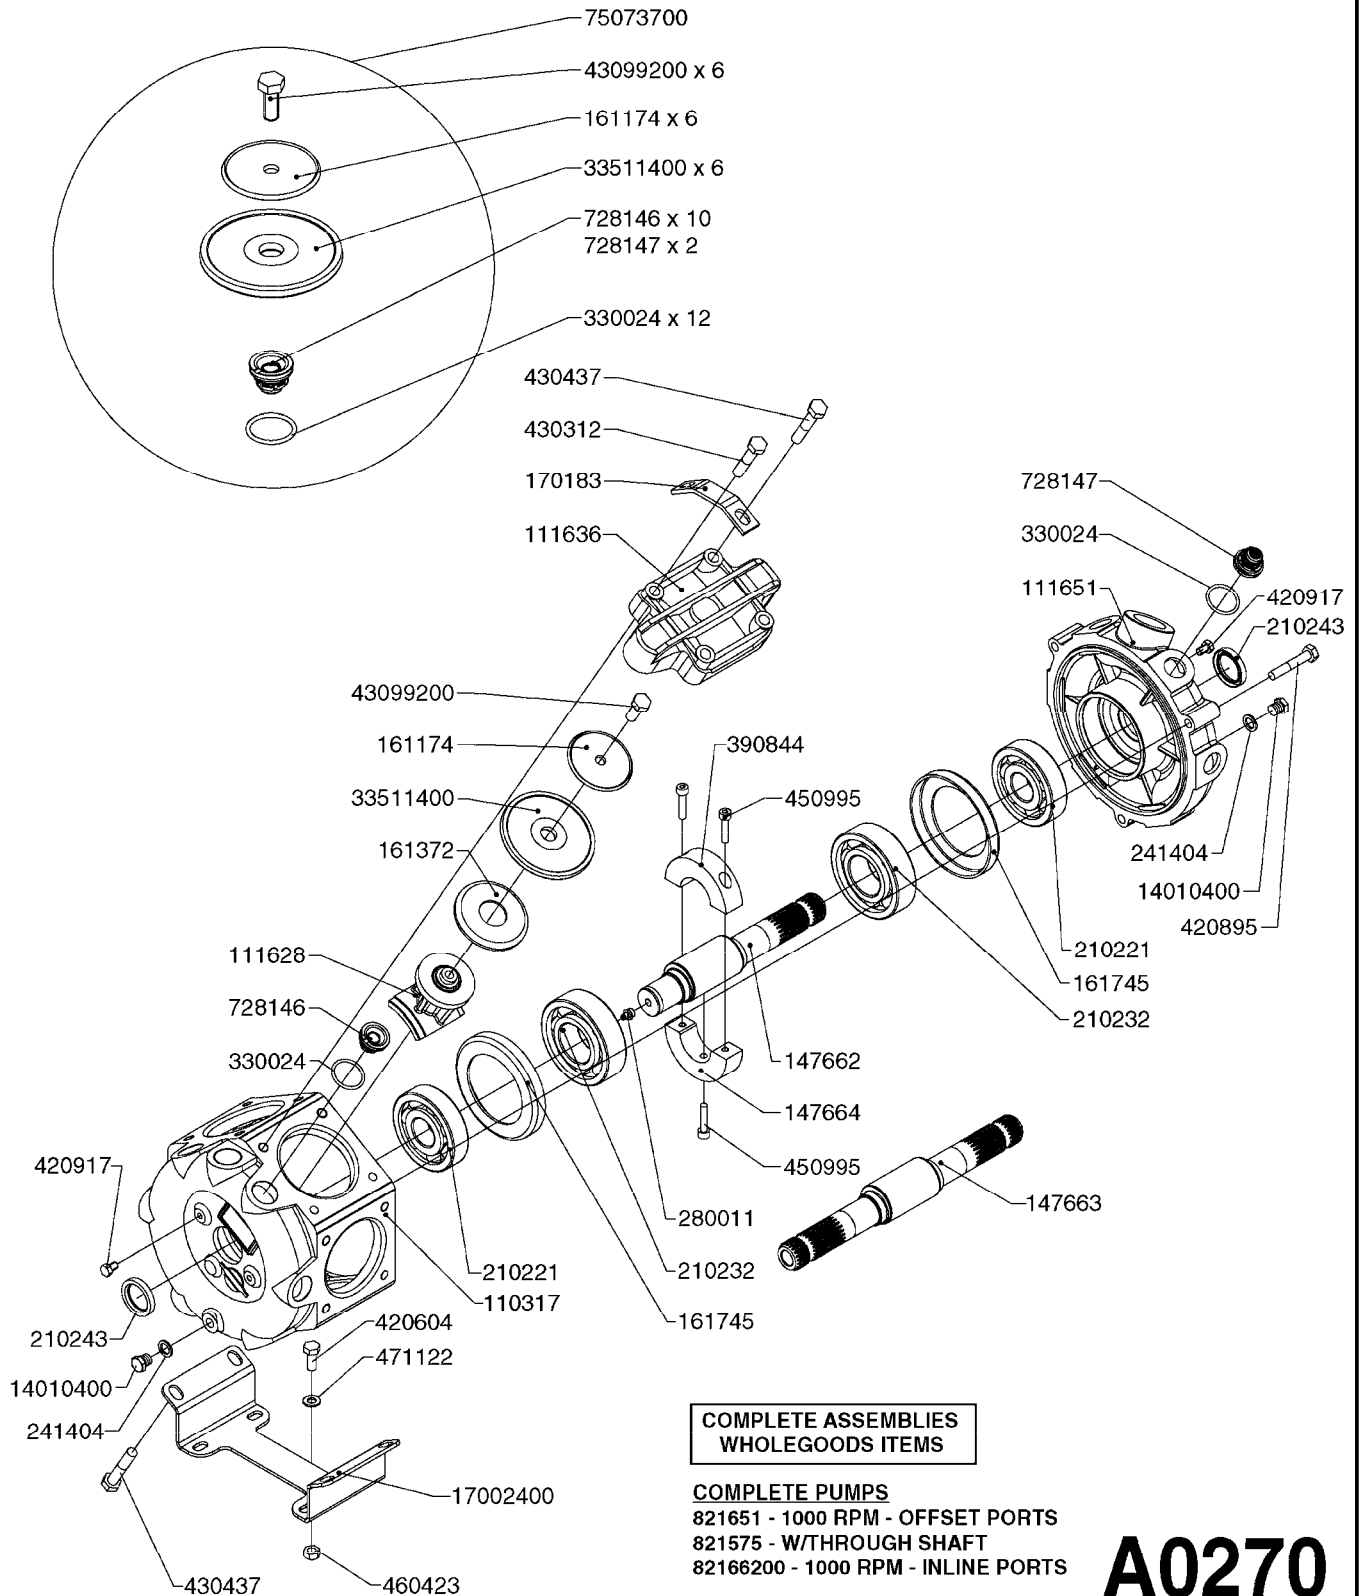

PUMP - 363/1000 RPM W/MOUNTING
A0270-HIN, 01:01:16

Page 1

Date 16.03.2016 13:38

parts-n°	order qty	description
110317	1	PUMP CASING MODEL 360/361 PNTD
111628	1	CONNECTING ROD 363/5.5 PUMP
111636	1	VALVE COVER 363 HEAVY DUTY
111651	1	CASTING F.363 1.5" PUMP (FRONT)
147662	1	CRANK SHAFT F.363/463-5.5MM
147663	1	CRANK SHAFT 363/463-5.5 THROUG
147664	1	COUNTERBALANCE 363/463 WEIGHT
161174	1	DIAPHRAGM DISC SS 361/363/364 PUMP
161372	1	DIAPHRAGM BACKING DISC,320-361
161745	1	METAL SPACER F.363/463
170183	1	LIFT STRAP F.PUMP 360/361/462
210221	1	BEARING BALL 6407
210232	1	BEARING BALL 6310
210243	1	SEAL OIL 35 X 47 X 7
241404	1	DOWTY SEAL 1/4"
280011	1	GREASE NIPPLE 3/8' SAE H TR
330024	1	O-RING D41,1/D34.5 X 3,5
390844	1	COUNTERBALANCE 363/463 POM
420604	1	BOLT HEX 8.8 DEL M10X25 FT DIN933
420895	1	BOLT HEX 8.8 RAW M10X60
420917	1	BOLT HEX 8.8 RAW M8X12 FT
430312	1	BOLT HEX 8.8 RAW M12X60
430437	1	BOLT HEX 8.8 RAW M12X65
450995	1	BOLT ALLEN M8X30 DIN 912 RAW
460423	1	NUT HEX M10X1.5 LOCK
471122	1	WASHER, M10, Ø20/10.5X 2.0, SS
728146	1	VALVE FOR 361(726890/707932)
728147	1	VALVE FOR 361 WHITE WITH HOLE
821575	1	PUMP 363/5.5 THROUGH SHAFT
821651	1	PUMP 363/5.5/1000 OSP
14010400	1	PLUG 1/4" BSP
17002400	1	FOOT F/363 PUMP (PAINTED)
33511400	1	DIAPHRAGM PUMP 361/361/363/364 PUR
43099200	1	BOLT HEX SS M12 X 30 DIN933 A4
75073700	1	PUMP KIT 361/363 "06"
82166200	1	PUMP 363/5.5 1.5"SUC 1000RPM