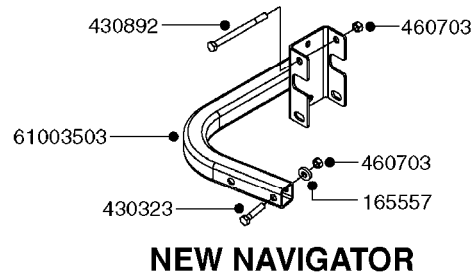

NK/LX/LY PRE-86