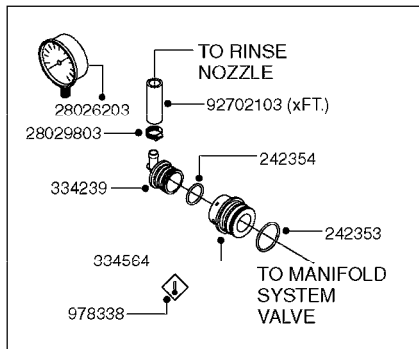

RINSE SYSTEM PLUMBING
K0750-HIN, 01:01:16

Page 0
Date 16.03.2016 13:40

RINSE SYSTEM- MANIFOLD SYSTEM

K0750