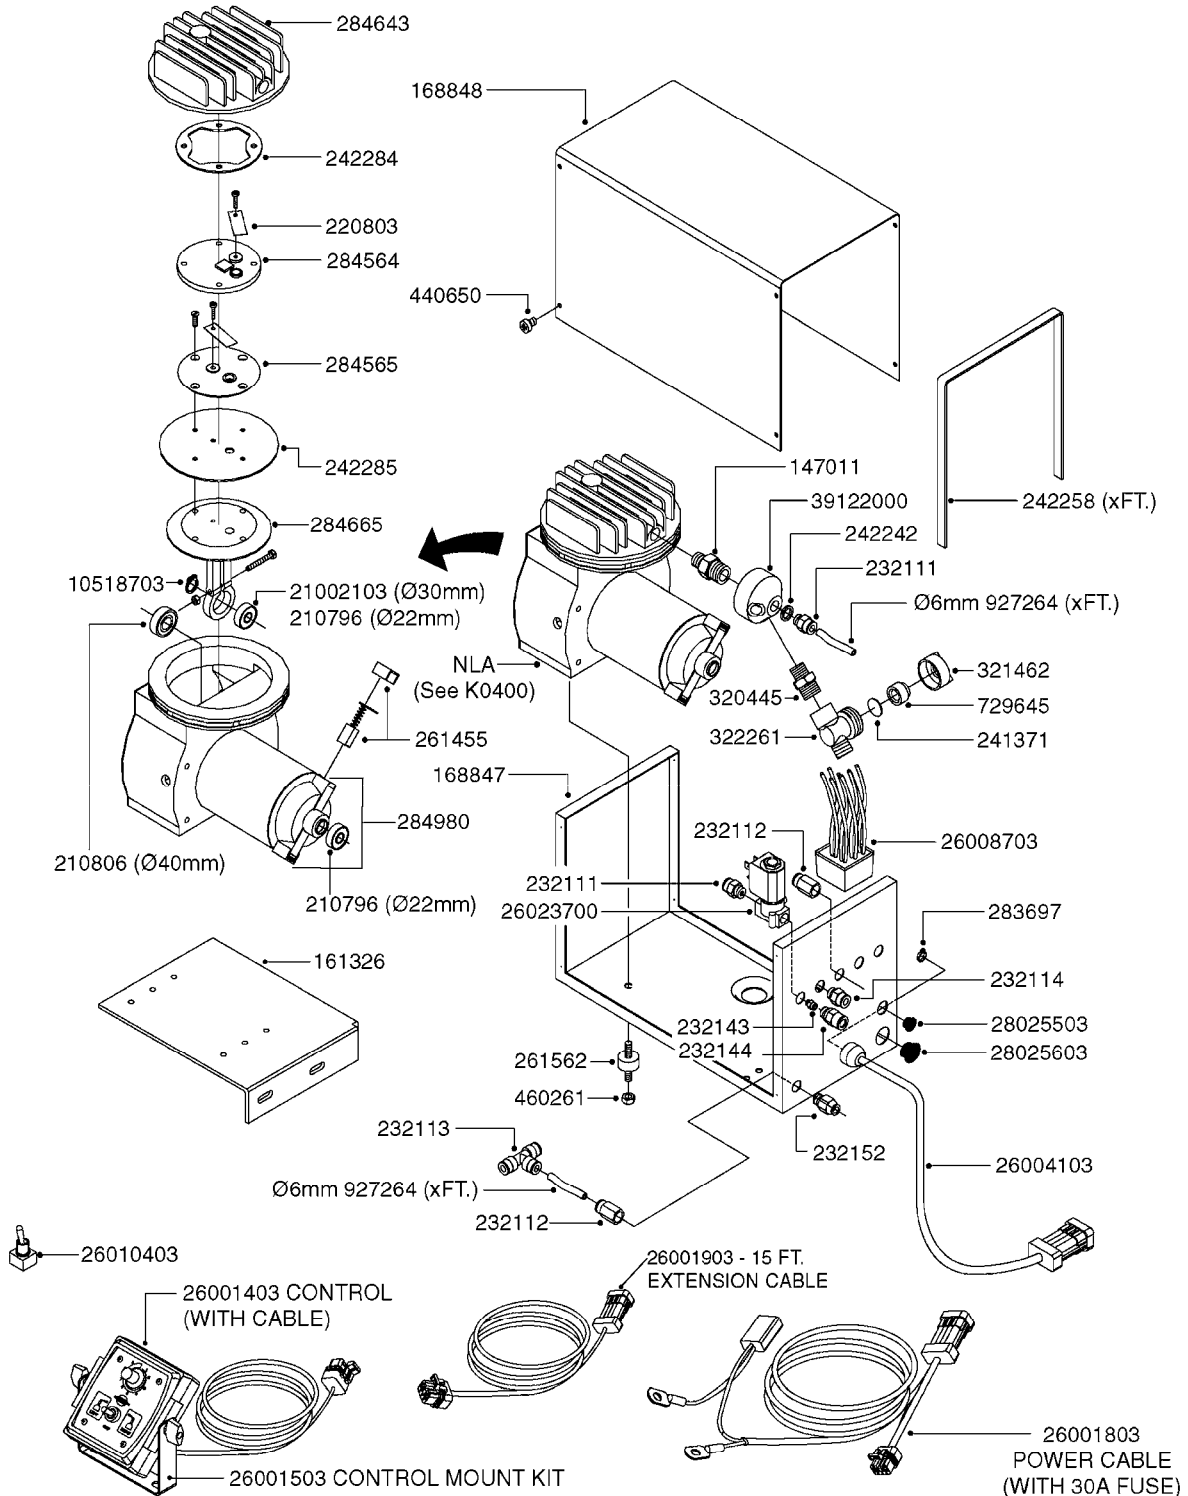

K0390

*Ø8mm 927306 (xFT.)
*Ø10mm 927330 (xFT.)

70019403 - COMPLETE ASSEMBLY

FOAM MARKER COMPRESSOR 2002
K0390-HIN, 01:01:16

Page 1
Date 16.03.2016 13:39

parts-n°	order qty	description
147011	1	HEX NIPPLE 3/8'X1/4'BSP BRASS
161326	1	MOUNT BKT. F. FOAM COMP.BOX 98
168847	1	ENCLOSURE LOWER F.MARKER
168848	1	COVER F. FOAM MARKER
210796	1	BEARING BALL D22/D8 X 7 608ZZ
210806	1	BEARING BALL D40/D17X12MM
220803	1	VALVE F. COMPRESSOR
232111	1	QUICK COUPLER 6MM X 1/8 EXT.
232112	1	QUICK COUPLER 6MM 1/8 INT.
232113	1	QUICK COUPLER 6MM T-PIECE
232114	1	COUPLER 1/8" THREADX8MM HOSE
232143	1	REDUCER 1/4'INT-1/8'EXT
232144	1	QUICK COUPLER 10MM X 1/4 EXT
232152	1	QUICK COUPLER 8MMX1/8 EXT.LONG
241371	1	DIAPHRAGM, NO-DRIP alt 241371
242242	1	O-RING F.AIR HOSE FITTING
242258	1	TRIM 3X10 SELF ADHESIVE 0012"
242284	1	HEAD GASKET F. COMPRESSOR
242285	1	DIAPHRAGM F. F/M COMP.
261455	1	BRUSH KIT-FOAM MARKER MOTOR
261562	1	RUBBER DAMPER 2XM6X25
283697	1	TIESTRAP 200MM
284564	1	PLATE F.COMPRESSOR HEAD
284565	1	PLATE F.COMPRESSOR HEAD
284643	1	COMPRESSOR HEAD F.FOAM MARKER
284665	1	CONNECTING ROD F.COMPRESSOR
284980	1	FLANGE REAR F. F.M.COMPRESSOR
320445	1	FITT.DK HN 1/4"X3/8" BSP
321462	1	CAP F.NO-DRIP ASSY.
322261	1	HOUSING F.SAFETY VALVE 3/8"
440650	1	SCREW 3.5x13 STAINLESS
460261	1	NUT HEX M6X1 LOCK A2 DIN985
729645	1	NON-DRIP SPRING ASSY.GREEN 10
927264	1	HOSE R X PE D6/D4 X 0012"
927306	1	HOSE R X PE D8/D6 X 0012"BLACK
927330	1	HOSE R X PE D10/D8 X 012"BLACK
10518703	1	SNAP-RING OUTER 8X1
21002103	1	BEARING, 6200 2ZJEM (SKF)
26001403	1	HC FOAM MARKR CONSOLE VS3.0.00
26001503	1	HC FOAM MARKER CONSOLE MT.KIT
26001803	1	POWER CABLE
26001903	1	15' 7-PIN EXTENSION CABLE
26004103	1	FOAM MARKER CNTRL MOD CABL STD
26008703	1	FOAM MARKER CONTROL SCII
26010403	1	TOGGLE SWITCH MICRO-TRAK F.M.
26023700	1	SOLENOID VAL 12V 1/8' FLO '07
28025503	1	PLUG F.DRILLED HOLE 1/2"
28025603	1	PLUG F.DRILLED HOLE 3/4"
39122000	1	DISTR.HOUSING F.FOAM MARKER'07
70019403	1	FOAM MARKER COMPRESSOR KIT STD