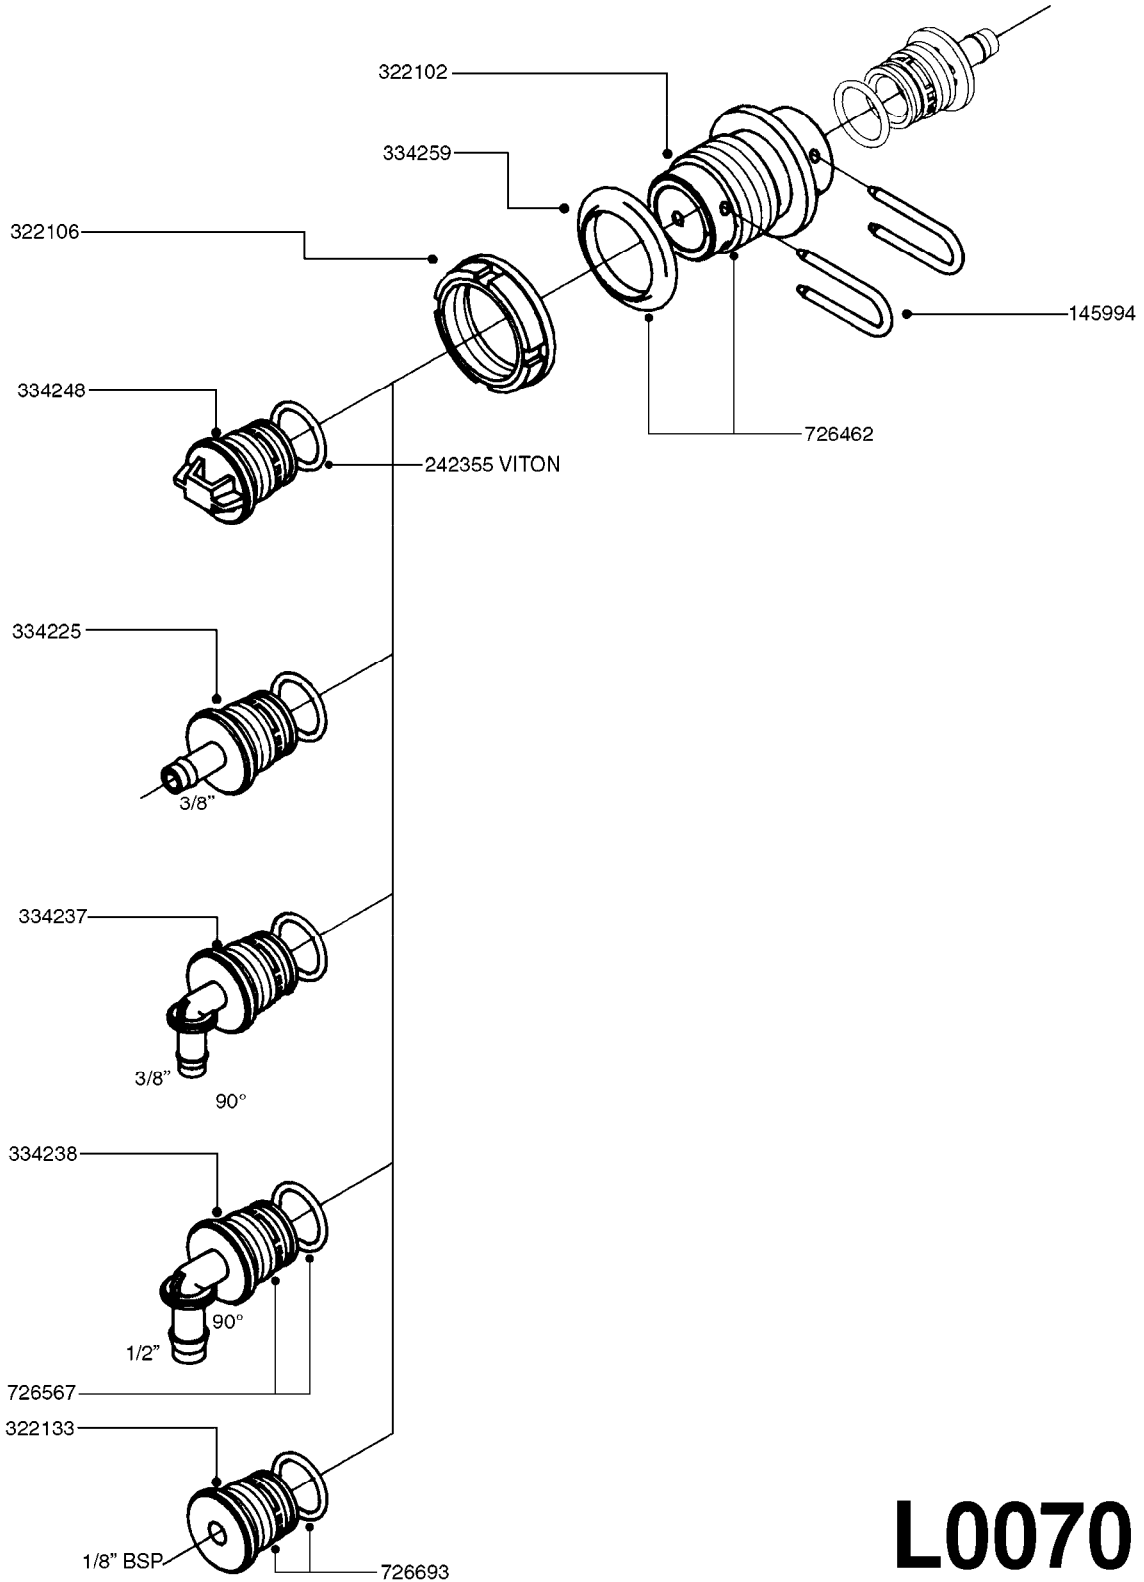

L0070

FITTINGS - S-40
L0070-HIN, 01:01:16

Page 1

Date 16.03.2016 13:40

parts-n°	order qty	description
145994	1	FITT.DK S-40 FORK
242355	1	O-RING D19.2X3.0 VITON F.S-40
322102	1	FITT.DK S-40 BULKHEAD
322106	1	FITT.DK S-40 BULKHEAD NUT
322133	1	FITT.DK S-40 PLUG W 1/8 THREAD
334225	1	FITT.DK S-40 STR.3/8'
334237	1	FITT.DK S-40 ELB.3/8'
334238	1	FITT.DK S-40 ELB.1/2'
334248	1	FITT.DK S-40 PLUG
334259	1	GASKET F. S-40 BULKHEAD
726462	1	FITT. S40 BULHEAD W. GASKET
726567	1	FITT.DK S-40 ELB.1/2" W.ORING
726693	1	FITT.DK S-40 PLUG 1/8BSP ORING