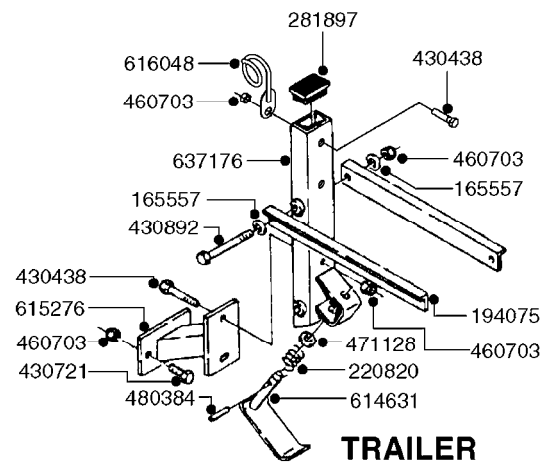

NK/LX/LY PRE-86