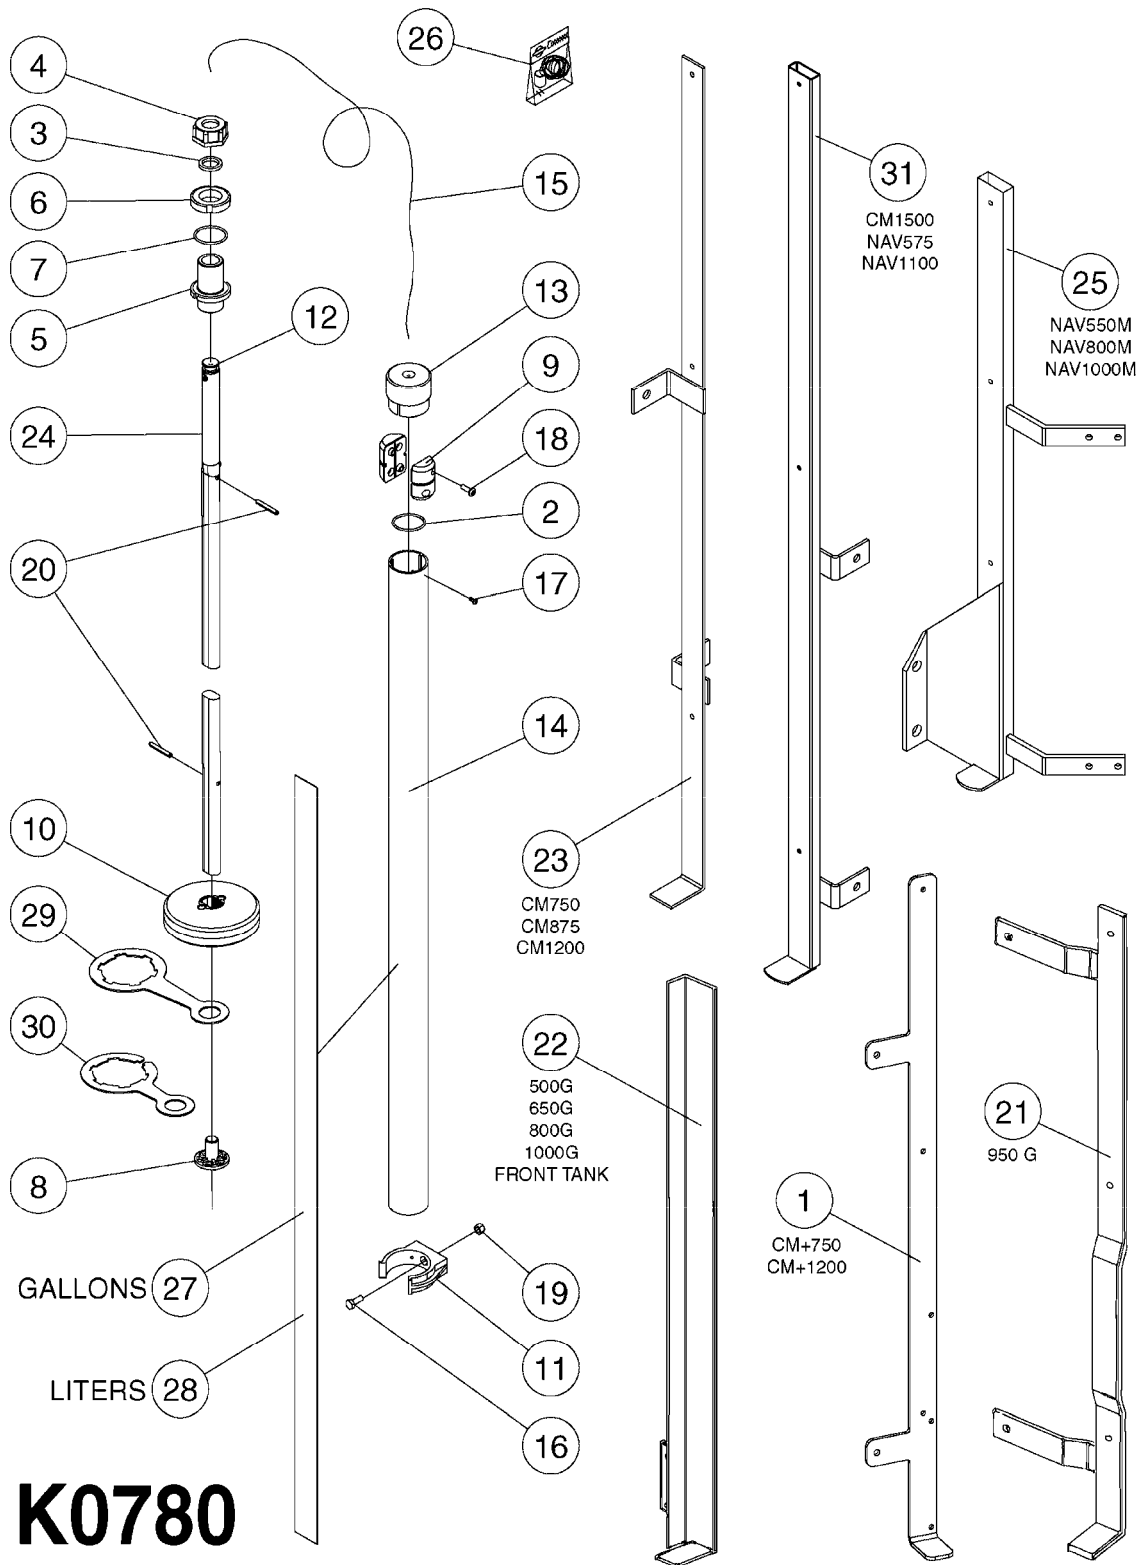

SIGHT GAUGE - REMOTE
K0780-HIN, 01:01:16

Page 1
Date 16.03.2016 13:40

Pos.	parts-n°	order qty	description
1	161950	1	SIGHT GAUGE MT BKT CM+ 750/120
2	242262	1	O-RING D31X3 VITON
3	242309	1	SEAL Ø22 ID Ø30 OD X 4 HIGH
4	320095	1	FITT.DK NUT 1" BSP
5	320456	1	FITT.DK BULKHEAD 1"BSP DOUBLE
6	320471	1	FITT.DK NUT 1" BSP JAMB
7	332577	1	O-RING D38/D30X4 F.1" PUR.
8	333864	1	GUIDE F. SAFETY VALVE SPRING
9	334513	1	MARKER HALF SIGHT GAUGE
10	334515	1	FLOATER FOR LIQUID LEVEL
11	334523	1	PIPE HOLDER D51.5
12	334849	1	SIGHT GAUGE GUIDE F. SS TUBE
13	334850	1	GUIDE F. SIGHT GAUGE TUBE TOP
14	34000703	1	TUBE F. DRY GAUGE L=1200 BENT RANGER 2200
14	341202	1	TUBE F.SIGHT GAUGE L=40"
14	341204	1	SIGHT GAUGE TUBE L=59"
14	341273	1	TUBE F.SIGHT GAUGE L=65"
14	341283	1	TUBE F.SIGHT GAUGE L=72"
14	341307	1	TUBE F.SIGHT GAUGE L=75" NCM 4400
14	341339	1	TUBE F.SIGHT GAUGE L=82" NCM 6600
14	341340	1	TUBE F.SIGHT GAUGE L=94" (2382) NCM 9000
15	28034100	1	CABLE F.LIQUID LEVEL IND.L=5M
15	390487	1	CORD NYLON/SIGHT GAUGE 4500mm
16	410185	1	BOLT HEX 8.8 DEL M6X16 A2
16	410362	1	BOLT HEX 8.8 SS M6X20 FT
17	440663	1	SCREW 3/8" NR4 STAINLESS
18	440677	1	SCREW F. PLASTIC 5X20 SS
19	460261	1	NUT HEX M6X1 LOCK A2 DIN985
20	480717	1	PIN D5 X 40 STAINLESS
20	480730	1	PIN ROLL 5X30 STAINLESS STEEL
21	615197	1	BKT.SIGHT GAUGE HC950
22	615308	1	BRACKET FOR SIGHT TUBE
23	615941	1	SIGHT GAUGE MOUNT BRACKET CM
24	61022100	1	GUIDE TUBE F NP1100/CM1500
24	61022600	1	GUIDE TUBE F.FLOATER NAV 575G NAV 575 & RANGER 2200
24	61036700	1	GUIDE TUBE F.FLOAT NCM 4400 NCM 4400 & NAV 4000
24	61038600	1	GUIDE TUBE F.FLOAT NCM 9000
24	61038700	1	GUIDE TUBE F.FLOAT NCM 6600
24	615942	1	GUIDE TUBE F.FLOATER CM1200G
24	615943	1	GUIDE TUBE F.FLOATER CM875G
24	615944	1	GUIDE TUBE F.FLOTR 750G 1695mm
24	615945	1	GUIDE TUBE F.FLOATER NAV 3000 NAV 3000 & HC650
24	615947	1	GUIDE TUBE F.FLOATER TR 500G NAV 3000 & HC650
24	615948	1	GUIDE TUBE F.FLOATER MEGA 350G
24	615949	1	GUIDE TUBE F.FLOATER MEGA 230G
24	615951	1	GUIDE TUBE F.FLOATER NAV800G
24	615952	1	GUIDE TUBE F.FLOATER NAV1000G
24	615954	1	GUIDE TUBE F. FLOATER F.T.250G
24	615955	1	GUIDE TUBE F.FLOATER FT.350G
24	615957	1	GUIDE TUBE F.FLOATER NAV.550G
25	637998	1	MANIFOLD BKT. NAVIGATOR
26	741527	1	SIGHT GAUGE KIT SS WIRE '98
27	10637303	1	DECAL SCALE F.270G MISTBLOWER