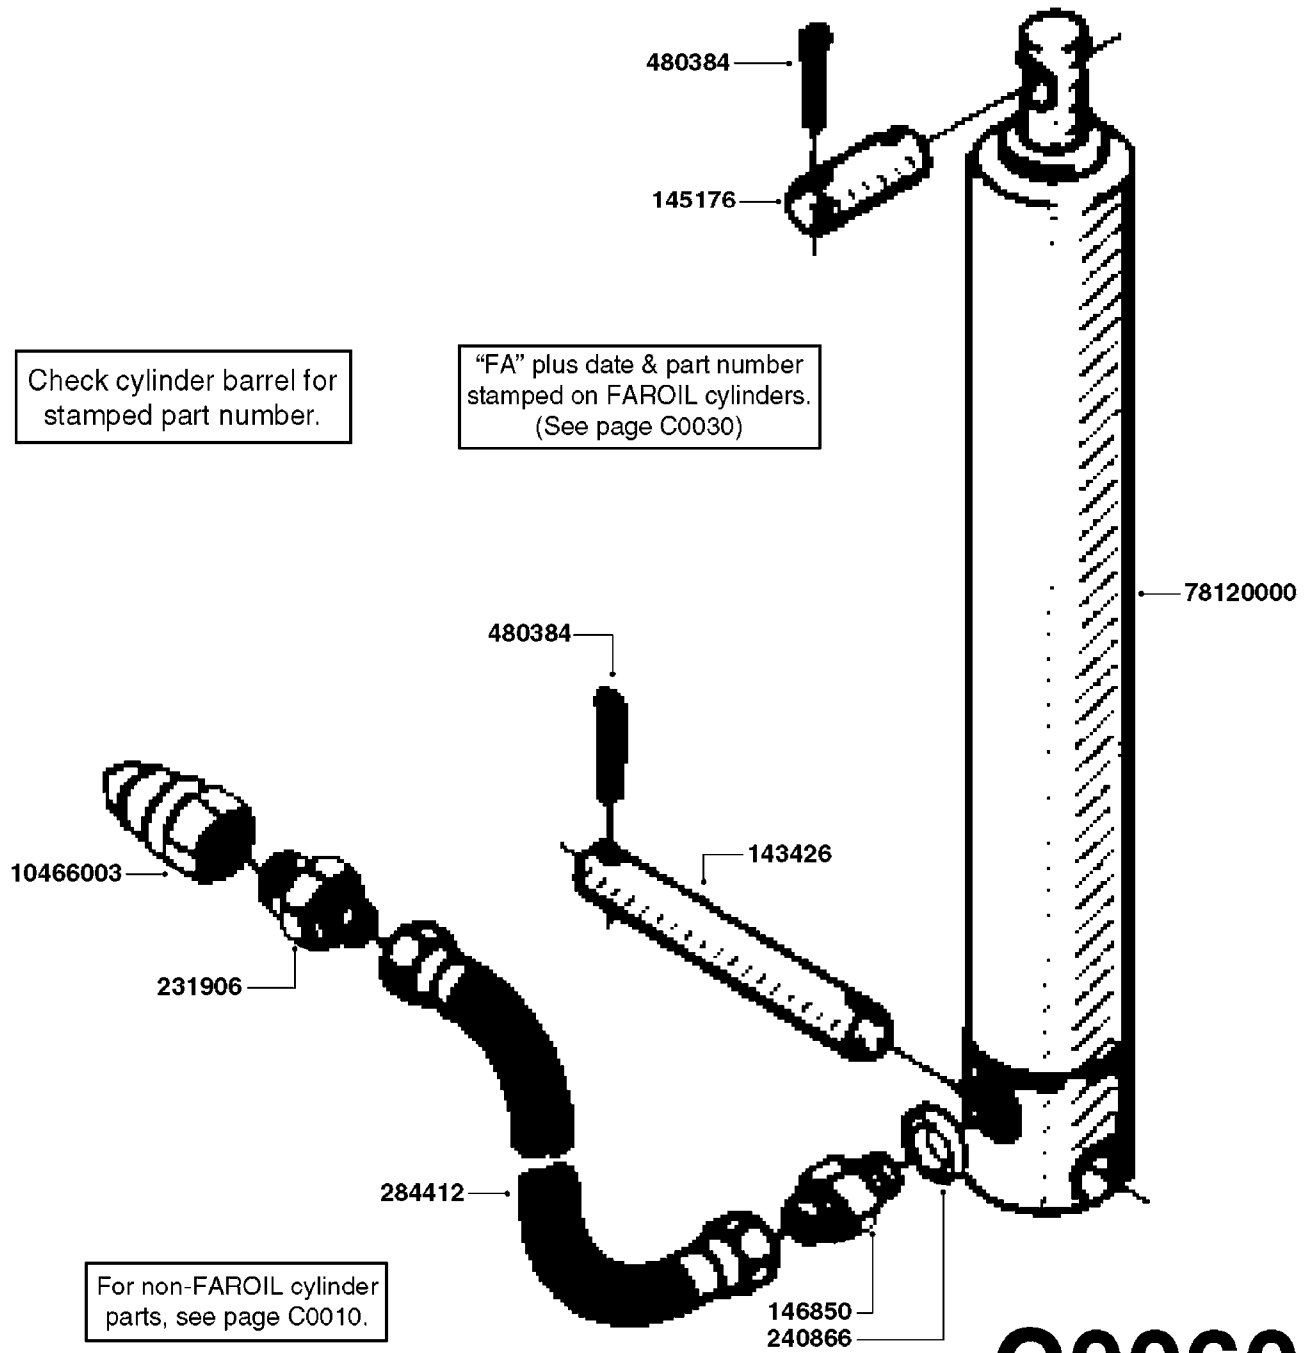

Check cylinder barrel for stamped part number.

"FA" plus date & part number stamped on FAROIL cylinders. (See page C0030)

HYDRAULICS-MB BOOM LIFT CYLNR
C0060-HIN, 01:01:16

Page 1

Date 16.03.2016 13:39

parts-n°	order qty	description
143426	1	PIN 20x160mm F/HYD/CYL.
145176	1	PIN D19.8 X 60
146850	1	HEX NIPPLE 3/8"x3/8" - 1.8mm
231906	1	HEX NIPPLE 3/8"BSP X 1/2"NPT
240866	1	DOWTYSEAL 3/8"
284412	1	HOSE HY 3/8" X 315" STR+STR
480384	1	PIN COTTER 3/16 x 1-1/2"
10466003	1	COUPLER PIONEER 8010-04 1/2NPT
78120000	1	CYL.TELESOPING Ø50/40/25_1100