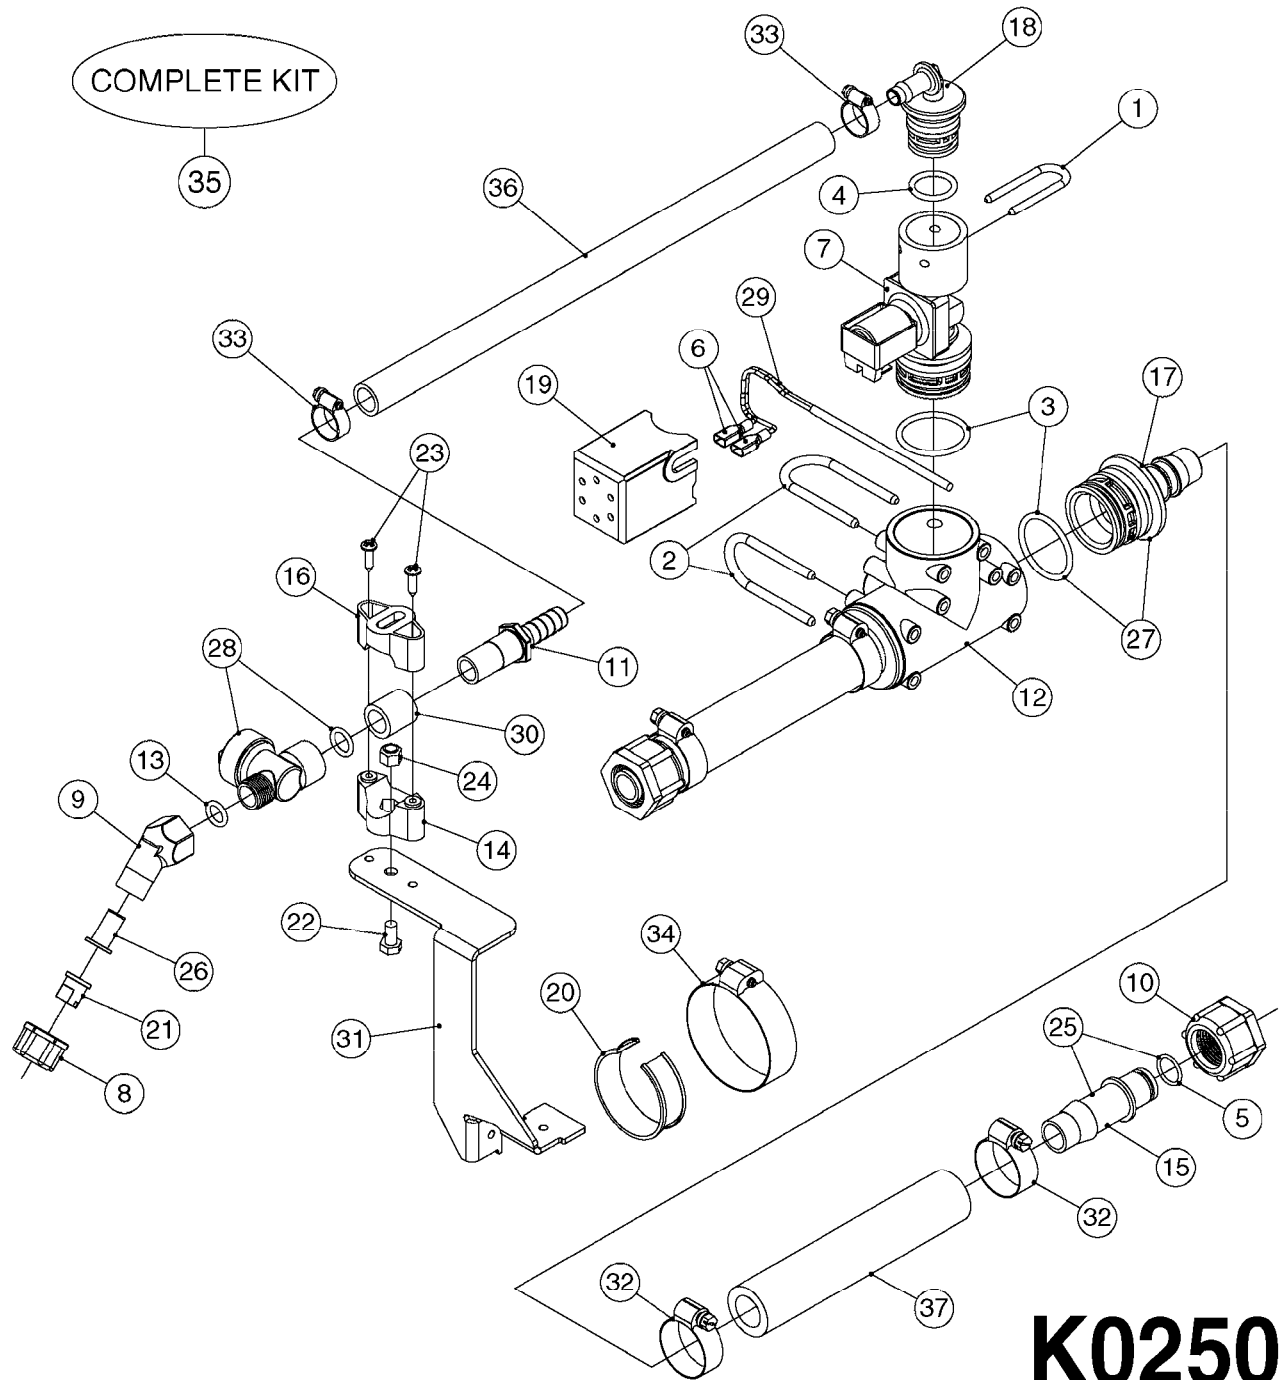

K0250

ELECTRIC END NOZZLE KIT '09
K0250-HIN, 01:01:16

Page 1

Date 16.03.2016 13:39

Pos.	parts-n°	order qty	description
1	145994	1	FITT.DK S-40 FORK
2	145995	1	FITT.DK S-53 FORK
3	242354	1	O-RING D32.2X3.0 VITON F.S-53
4	242355	1	O-RING D19.2X3.0 VITON F.S-40
5	242594	1	O-RING D14 X 1.78 SCH.70-EPDM
6	261539	1	SPADE F.ELEC CONNEX BLUE INSUL
7	262104	1	VALVE, SOLENOID, S53/S40
8	320187	1	FITT.DK CAP 3/8" BSP BLACK
9	320191	1	FITT.DK ELB 3/8' BSP 45 DEGREE
10	320283	1	FITT.DK NUT 3/4"BSP
11	320891	1	FITT.DK HB 3/8'- 3/8' BSP
12	322352	1	FITT.DK S-53 TEE
13	330013	1	O-RING D15/D10X2.5 F.3/8"NUT
14	333012	1	NOZZLE HOLD. UPPER PART
15	334044	1	FITT.DK HB 3/4' F. 3/4' CAP
16	334220	1	YOKE, UPPER NOZZLE BODY
17	334229	1	FITT.DK S-53 STR.3/4"
18	334237	1	FITT.DK S-40 ELB.3/8'
19	334965	1	COVER FOR S53 SOLENOID VALVE
20	341291	1	RUBBER HOSE CLAMP COVER 130MM
21	370392	1	NOZZLE END FAN 1850-G 300
22	410546	1	BOLT HEX SS M6X12 FT
23	440665	1	SCREW M4.2X16 STAINLESS
24	460261	1	NUT HEX M6X1 LOCK A2 DIN985
25	724621	1	FITT.DK HB 3/4"ASSY F.3/4" NUT
26	725042	1	SCREEN 80 MESH W.GASKET, RED
27	726558	1	FITT.DK S53 STR. 3/4" W. ORING
28	729610	1	NOZZLE ASSY. NON DRIP 3/8 THRD
29	983087	1	ELEC. CABLE 2 WIRE X 0.75MM
30	10631003	1	HOSE R X CLEAR BRAID.X 1/2 12"
31	16110803	1	NOZZLE BRACKET VAR SPACINGS
32	28029903	1	CLAMP HOSE GEAR P3/4"-S1" 6712
33	28044903	1	CLAMP HOSE GEAR P3/8" 6706
34	28047003	1	CLAMP HOSE GEAR 30 X 50 6732
35	82613203	1	ELECTRIC END NOZZLE KIT 2009
36	92701703	1	HOSE R X3/8" X300PSI WP X0012"
37	92703203	1	HOSE R X3/4" X300PSI WP X0012"