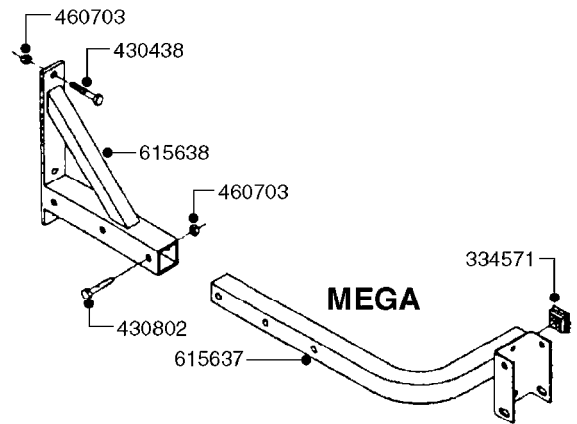

NK/LX/LY PRE-86