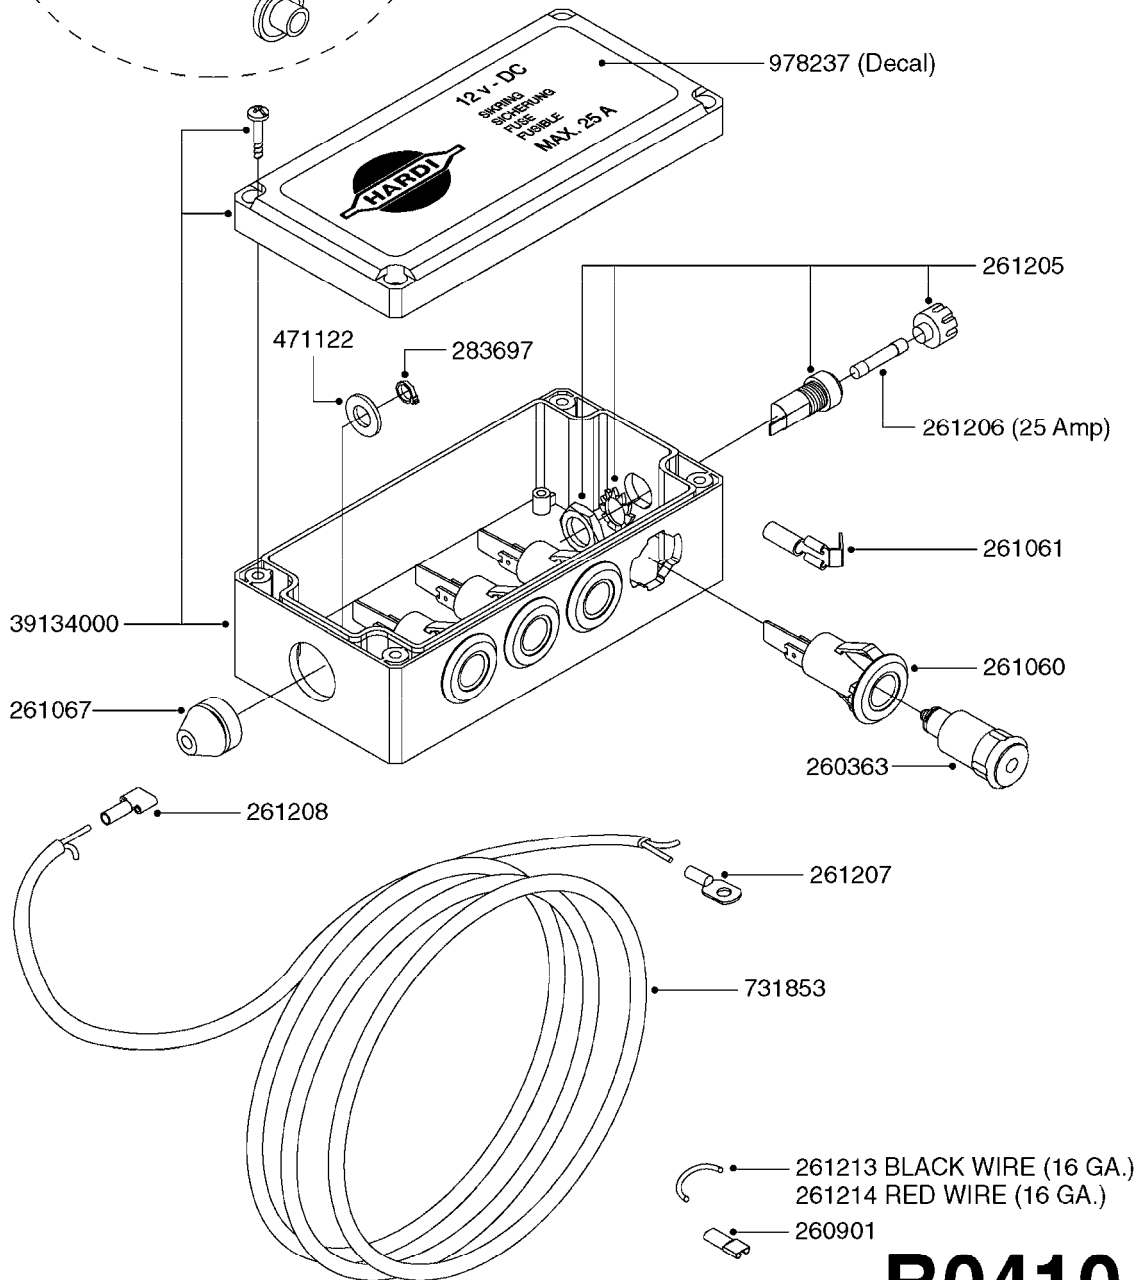

COMPLETE ASSEMBLIES
WHOLEGOODS ITEMS

817925 COMPLETE ASSEMBLY

12 VOLT OUTLET BOX
B0410-HIN, 01:01:16

Page 1

Date 16.03.2016 13:39

parts-n°	order qty	description
260363	1	PLUG 2 POLE 12V
260827	1	PLUG F.EC ATTACHMENTS
260901	1	SPADE F.ELEC CONN.1.5MM BLUE
261060	1	PLUG F.EC ATTACHMENTS
261061	1	SPADE F.ELEC.2 WAY CONNECTOR
261067	1	GROMMET 10-14 GREY
261205	1	FUSE HOLDER
261206	1	FUSE 25 A
261207	1	ELECTRIC CONNECTOR 4MM
261208	1	SPADE F.ELEC.CONNECTOR 4MM
261213	1	WIRE 6.4MM BLACK
261214	1	WIRE 6.4MM RED
283697	1	TIESTRAP 200MM
471122	1	WASHER, M10, Ø20/10.5X 2.0, SS
731853	1	CABLE 2X4MM L=138"
817925	1	OUTLET BOX 12 VOLT ELEC.
978237	1	DECAL OUTLET BOX
39134000	1	BOX, COMPLETE, 12V POWER BOX