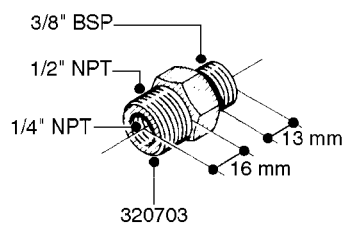

L0030

FITTINGS - HEXAGON NIPPLES
L0030-HIN, 01:01:16

Page 1
Date 12.08.2020 8:32

parts-n°	order qty	description
10015303	1	FITT.PO.HN 1.00X1.00 M1000
10425003	1	FITT.PO.HN 1.25X1.00 MCPHEE
320132	1	FITT.DK HN 1" BSP
320176	1	FITT.DK HN 3/8"X1/2" BSP
320445	1	FITT.DK HN 1/4"X3/8" BSP
320655	1	FITT.DK HN 1/2"-1/2" BSP
320692	1	FITT.DK HN 3/8'BSPX1/4'NPT
320703	1	FITT.DK HN 3/8BSP X1/2 &1/4NPT
320725	1	FITT.DK NIPPLE 3/8"-3/8" BSP
320902	1	FITT.DK HN 3/8'X 1/4' BSP
390232	1	FITT.DK HN 1-1/2' X 1-1/4' BSP
390276	1	FITT.DK HN 1'BSP