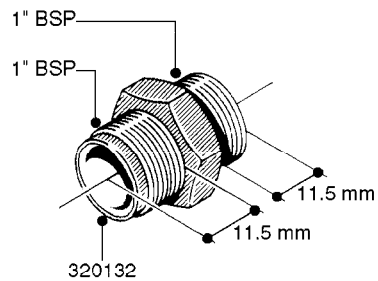

L0030

FITTINGS - HEXAGON NIPPLES
L0030-HIN, 01:01:16

Page 1
Date 12.08.2020 8:32

parts-n°	order qty	description
10015303	1	FITT.PO.HN 1.00X1.00 M1000
10425003	1	FITT.PO.HN 1.25X1.00 MCPHEE
320132	1	FITT.DK HN 1" BSP
320176	1	FITT.DK HN 3/8"X1/2" BSP
320445	1	FITT.DK HN 1/4"X3/8" BSP
320655	1	FITT.DK HN 1/2"-1/2" BSP
320692	1	FITT.DK HN 3/8'BSPX1/4'NPT
320703	1	FITT.DK HN 3/8BSP X1/2 &1/4NPT
320725	1	FITT.DK NIPPLE 3/8"-3/8" BSP
320902	1	FITT.DK HN 3/8'X 1/4' BSP
390232	1	FITT.DK HN 1-1/2' X 1-1/4' BSP
390276	1	FITT.DK HN 1'BSP