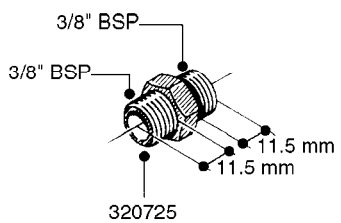

L0030

FITTINGS - HEXAGON NIPPLES
L0030-HIN, 01:01:16

Page 1
Date 12.08.2020 8:32

parts-n°	order qty	description
10015303	1	FITT.PO.HN 1.00X1.00 M1000
10425003	1	FITT.PO.HN 1.25X1.00 MCPHEE
320132	1	FITT.DK HN 1" BSP
320176	1	FITT.DK HN 3/8"X1/2" BSP
320445	1	FITT.DK HN 1/4"X3/8" BSP
320655	1	FITT.DK HN 1/2"-1/2" BSP
320692	1	FITT.DK HN 3/8'BSPX1/4'NPT
320703	1	FITT.DK HN 3/8BSP X1/2 &1/4NPT
320725	1	FITT.DK NIPPLE 3/8"-3/8" BSP
320902	1	FITT.DK HN 3/8'X 1/4' BSP
390232	1	FITT.DK HN 1-1/2' X 1-1/4' BSP
390276	1	FITT.DK HN 1'BSP