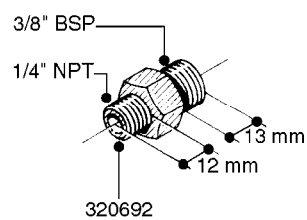

L0030

FITTINGS - HEXAGON NIPPLES
L0030-HIN, 01:01:16

Page 1
Date 12.08.2020 8:32

parts-n°	order qty	description
10015303	1	FITT.PO.HN 1.00X1.00 M1000
10425003	1	FITT.PO.HN 1.25X1.00 MCPHEE
320132	1	FITT.DK HN 1" BSP
320176	1	FITT.DK HN 3/8"X1/2" BSP
320445	1	FITT.DK HN 1/4"X3/8" BSP
320655	1	FITT.DK HN 1/2"-1/2" BSP
320692	1	FITT.DK HN 3/8'BSPX1/4'NPT
320703	1	FITT.DK HN 3/8BSP X1/2 &1/4NPT
320725	1	FITT.DK NIPPLE 3/8"-3/8" BSP
320902	1	FITT.DK HN 3/8'X 1/4' BSP
390232	1	FITT.DK HN 1-1/2' X 1-1/4' BSP
390276	1	FITT.DK HN 1'BSP