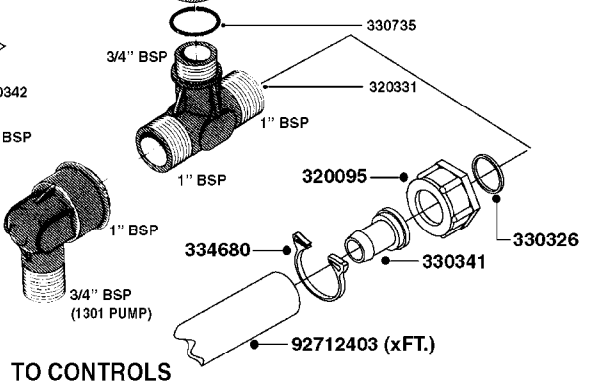

SUCTION SIDE OF PUMP

NLA - 1302 PUMP (REPLACES 1301 PUMP)
#726854 - COMPLETE DAMPER KIT (SUCTION & PRESSURE)