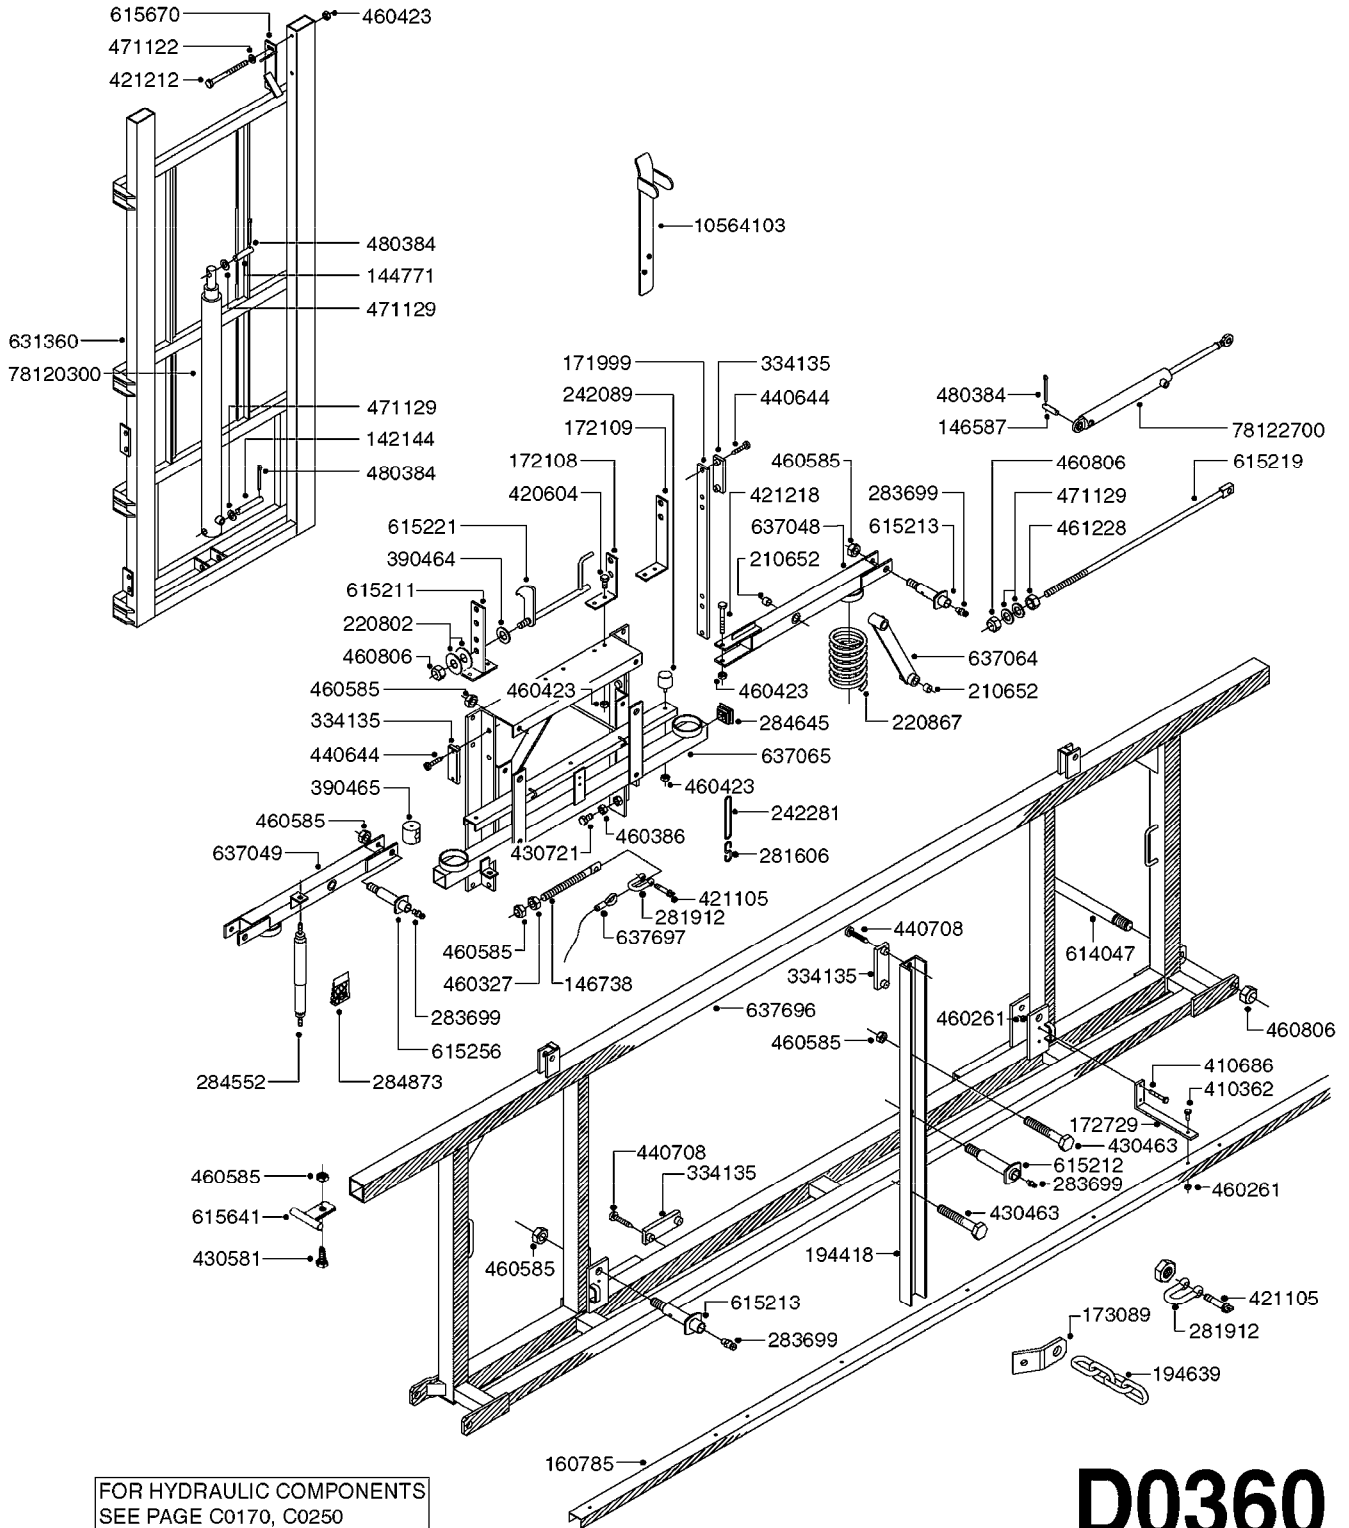

BOOM EAGLE WINGS 3PT 60'
D0330-HIN, 10:01:18

Page 2
Date 12.08.2020 8:31

parts-n°	order qty	description
615220	1	PIN 25 X 910 FOR EAGLE
615348	1	CLEVIS TURNBUCKLE M16 RH
615357	1	SHAFT W.SPROCKET EAGLE 60'3PT
615596	1	TURN BUCKLE ANCHOR M16 LH
615774	1	ANCHOR LH F.M16 TURNBUCKLE
637091	1	CABLE FRONT EAGLE D7X2895
637333	1	CABLE REAR D7X3055
637387	1	BOOM WING BRKWAY E. 60-90'
637594	1	BOOM WING 60'3PT OUTER RH
637595	1	BOOM WING 60'3PT OUTER LH
637887	1	HINGE EAGLE LH 45'-66' '97
637888	1	HINGE EAGLE RH 45'-66' '97
741475	1	HINGE HARDWARE KIT,M10+M16 '97
16189903	1	PLATE F, EAGLE STOPARM
21091900	1	LINK HEAD M16 x D17 DELTA
24262900	1	RUBBER STOP D50X40 M10X33
28043600	1	CHAIN 5/8X810MM (51 LINKS)
61004503	1	BOOM STOP SPB/SPC
63044200	1	CABLE CENTER EAG. 7mm x 1390mm
63050100	1	WING INNER SPB R.H. 05
63050200	1	WING INNER SPB L.H. 05
78122900	1	CYLINDER 40/22X300MM RED