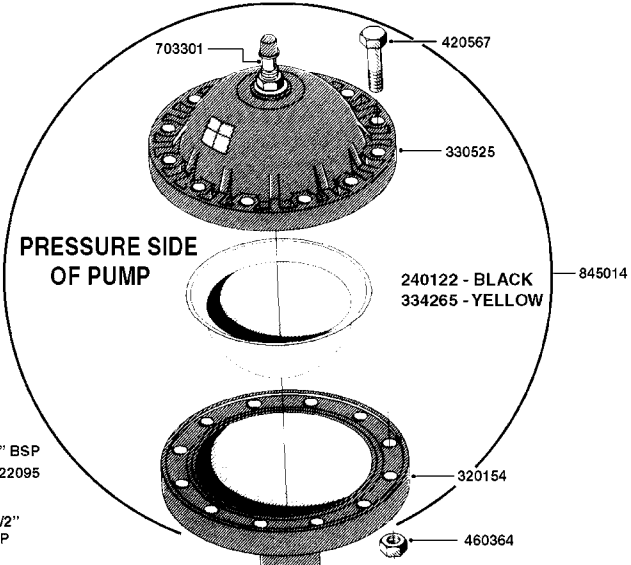

Housing for Black Diaphragm:

This groove on the lower housing of the Pressure Damper is for the BLACK diaphragm (240122). Never upgrade diaphragms to the YELLOW style unless you also upgrade Pressure Dampers to the housing style shown below.

The YELLOW style diaphragm will not seal correctly in this housing.

Housing for Yellow Diaphragm:

The groove on the lower housing of a the Pressure Damper is recognized by the extra lip on the bottom inside of the groove. For this style Pressure Damper, you need the YELLOW diaphragm (334265).

SUCTION SIDE OF PUMP

NLA - 1302 PUMP (REPLACES 1301 PUMP)
#726854 - COMPLETE DAMPER KIT (SUCTION & PRESSURE)

COMPLETE ASSEMBLIES
WHOLEGOODS ITEMS

A0240