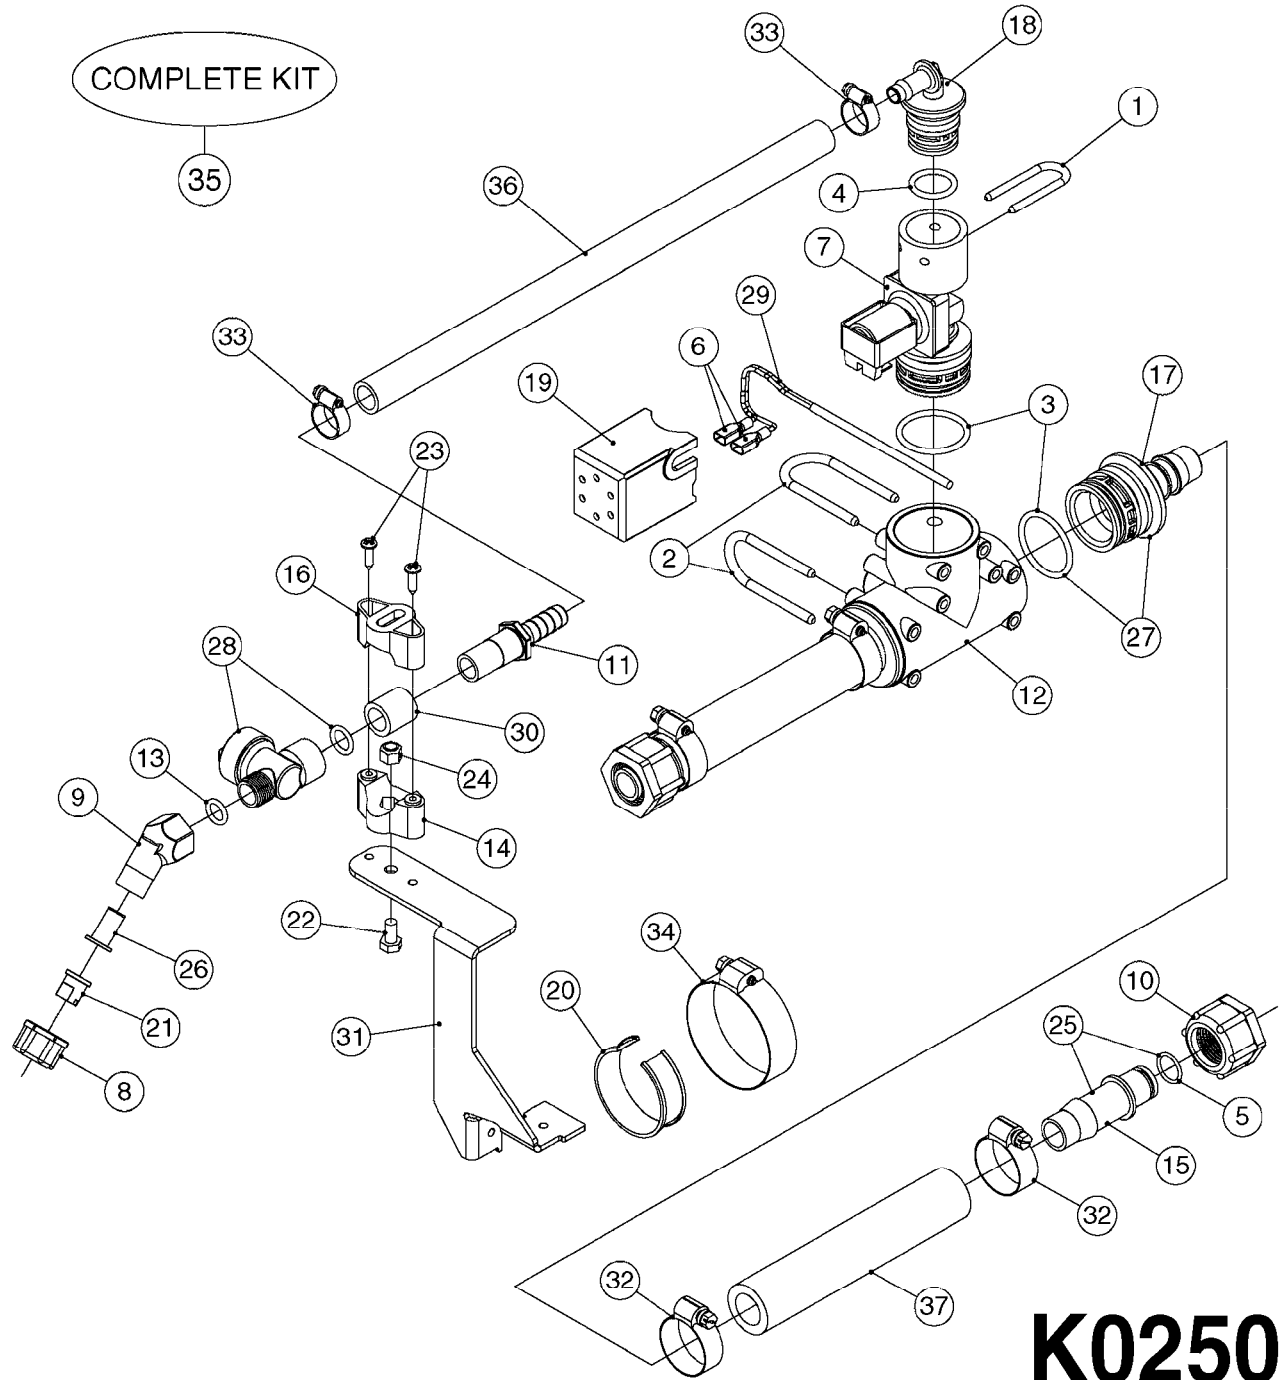

K0250

ELECTRIC END NOZZLE KIT '09
K0250-HIN, 01:01:16

Page 1

Date 12.08.2020 8:31

Pos.	parts-n°	order qty	description
1	145994	1	FITT.DK S-40 FORK
2	145995	1	FITT.DK S-53 FORK
3	242354	1	O-RING D32.2X3.0 VITON
4	242355	1	O-RING D19.2X3.0 VITON F.S-40
5	242594	1	O-RING D14 X 1.78 SCH.70-EPDM
6	261539	1	SPADE F.ELEC CONNEX BLUE INSUL
7	262104	1	VALVE, SOLENOID, S53/S40
8	320187	1	FITT.DK CAP 3/8" BSP BLACK
9	320191	1	FITT.DK ELB 3/8' BSP 45 DEGREE
10	320283	1	FITT.DK NUT 3/4"BSP
11	320891	1	FITT.DK HB 3/8'- 3/8' BSP
12	322352	1	FITT.DK S-53 TEE
13	330013	1	O-RING 2.5 X 10 PUR
14	333012	1	NOZZLE HOLD. UPPER PART
15	334044	1	FITT.DK HB 3/4' F. 3/4' CAP
16	334220	1	YOKE, UPPER NOZZLE BODY
17	334229	1	FITT.DK S-53 STR.3/4"
18	334237	1	FITT.DK S-40 ELB.3/8"
19	334965	1	COVER FOR S53 SOLENOID VALVE
20	341291	1	RUBBER HOSE CLAMP COVER 130MM
21	370392	1	NOZZLE END FAN 1850-G 300
22	410546	1	BOLT HEX M6X12 A2 SS DIN933
23	440665	1	SCREW M4.2X16 STAINLESS
24	460261	1	NUT HEX M6X1.00 LOCK DIN985 A2 SS
25	724621	1	FITT.DK HB 3/4"ASSY F.3/4" NUT
26	725042	1	SCREEN 80 MESH W.GASKET, RED
27	726558	1	FITT.DK S53 STR. 3/4" W.ORING
28	729610	1	NOZZLE ASSY. NON DRIP 3/8 THRD
29	983087	1	ELEC. CABLE 2 WIRE X 0.75MM
30	10631003	1	HOSE R X CLEAR BRAID.X 1/2 12"
31	16110803	1	NOZZLE BRACKET VAR SPACINGS
32	28029903	1	CLAMP HOSE GEAR P3/4"-S1" 6712
33	28044903	1	CLAMP HOSE GEAR P3/8" 6706
34	28047003	1	CLAMP HOSE GEAR 30 X 50 6732
35	82613203	1	ELECTRIC END NOZZLE KIT 2009
36	92701703	1	HOSE R X3/8" X300PSI WP X0012"
37	92703203	1	HOSE R X3/4" X300PSI WP X0012"