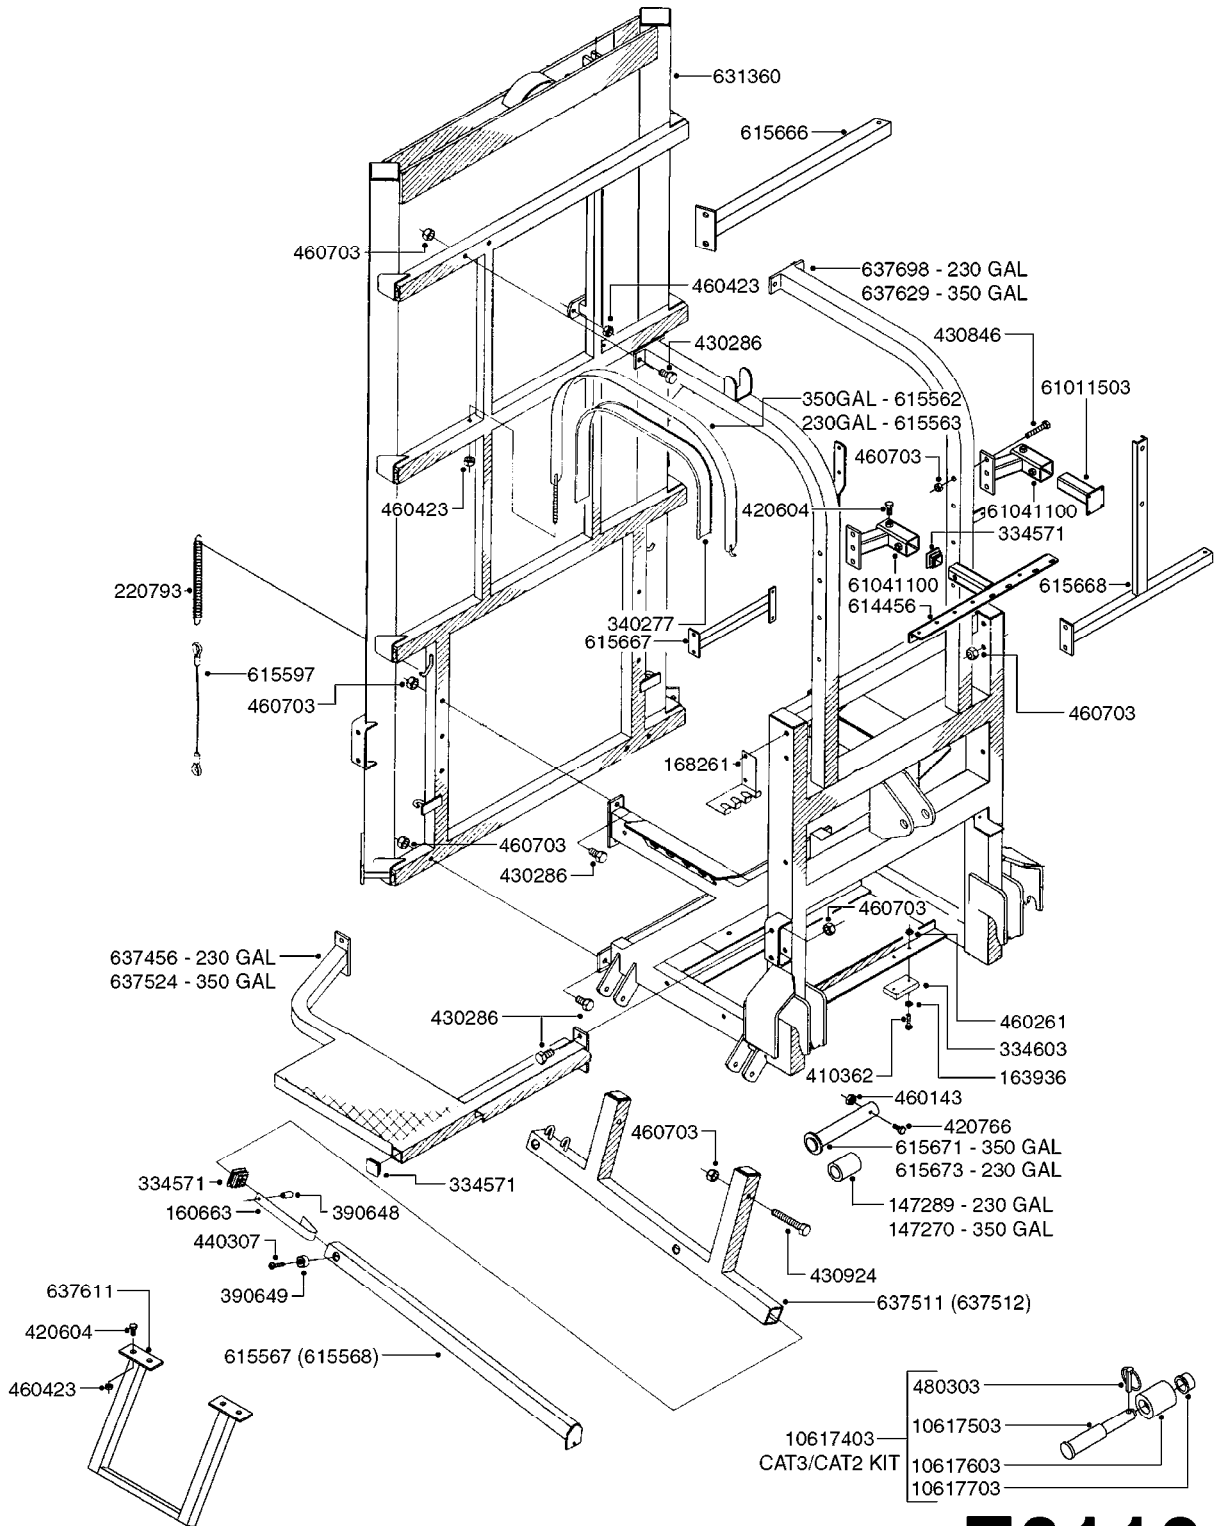

E0110

FRAME MEGA 230/350
E0110-HIN, 01:01:16

Page 1

Date 12.08.2020 8:31

parts-n°	order qty	description
147270	1	BUSHING 60/38 L=80MM
147289	1	BUSHING 60/30 L=80MM
160663	1	SPRING F. SUPPORT LOCK
163936	1	WASHER D15/D6.2X1
168261	1	BRACKET FOR HYD HOSE
220793	1	SPRING D21/D4X250MM
334571	1	PLUG 40x40x2 F.SQ.TUBE
334603	1	RUBBER STOP 86X48X15
340277	1	TANK PACKING - 40mm WIDE x 12"
390648	1	SUPPORT LOCK (LOWER) F. MEGA
390649	1	SUPPORT LOCK (UPPER) F. MEGA
410362	1	BOLT HEX 8.8 SS M6X20
420604	1	BOLT HEX 8.8 DEL M10X25 FT DIN933
420766	1	BOLT HEX M8-45/22 SST A2 DIN931
430286	1	BOLT HEX 8.8 DEL M12X30 FT
430846	1	BOLT HEX 8.8 DEL M12X80
430924	1	BOLT HEX 8.8 DEL M12 X 85
440307	1	SCREW SHEET-METAL 3/4" NO. 10
460143	1	LOCK NUT M8 SST A2 DIN985
460261	1	NUT HEX M6X1.00 LOCK DIN985 A2 SS
460423	1	NUT HEX M10X1.50 LOCK DIN985A2 SS
460703	1	NUT HEX M12X1.75 LOCK DIN985A2 SS
480303	1	PIN 7/16 SNAP RING
614456	1	BRACKET F.EC 3&4 BANK VALVES
615562	1	TANK STRAP MEGA
615563	1	TANK STRAP F: MEGA 230
615567	1	SUPPORT TUBE (INNER) MEGA RIGHT
615568	1	SUPPORT TUBE (INNER) MEGA LEFT
615597	1	CABLE D3X395MM F.MEGA LEG
615666	1	MOUNT BRACKET F.MANIFOLD MEGA
615667	1	MOUNT BRACKET F MANIFOLD
615668	1	MOUNT BKT.F.CLEAN WATER MEGA
615671	1	PIN LOWER LINK CAT 3 F.MEGA350
615673	1	PIN 28MM LOWER LINK F.MEGA 230
631360	1	UPRIGHT MEGA EAGLE
637456	1	FOOT BOARD, MEGA 230
637511	1	SUPPORT LEG FOR MEGA RIGHT
637512	1	SUPPORT LEG FOR MEGA LEFT
637524	1	FOOT BOARD, MEGA 350
637611	1	EXTRA STEP, MEGA 230/350
637629	1	FRAME F.MEGA 350
637698	1	.
10617403	1	KIT CAT2 MEGA 350
10617503	1	PIN LOWER HITCH FOR CAT2/3
10617603	1	SPACER F. HITCH PIN CAT2/3
10617703	1	BUSHING F. HITCH PIN CAT2/3
61011503	1	PRESSURE REGULATOR MOUNT BRKT.
61041100	1	CONTROL POST F. MEGA