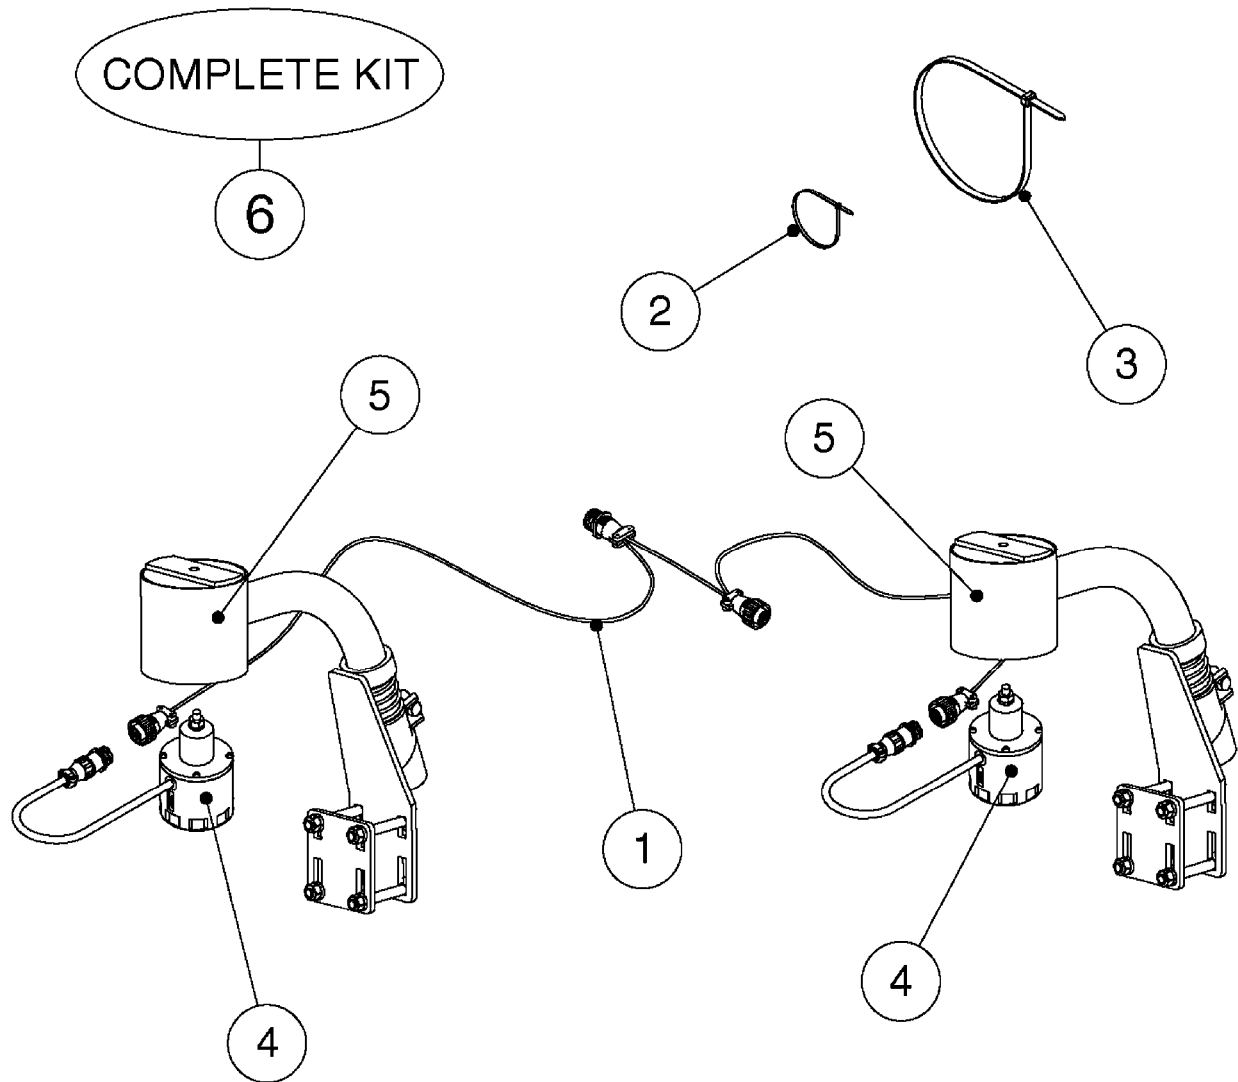

M0360

NORAC SEVERE TERRAIN KIT
M0360-HIN, 01:01:16

Page 1
Date 12.08.2020 8:32

Pos.	parts-n°	order qty	description
1	26030300	1	NORAC SEVERE TERRAIN CABLE
2	28024103	1	TIE STRAP L=8" x W=3/16"
3	28025203	1	TIE STRAP L=23" x W=1/2"
4	28086400	1	UC4 ULTRASONIC SENSOR
5	28086500	1	UC4 SENSOR MOUNTING BKT. NORAC
6	72591600	1	NORAC HC SEVERE TERRAIN KIT