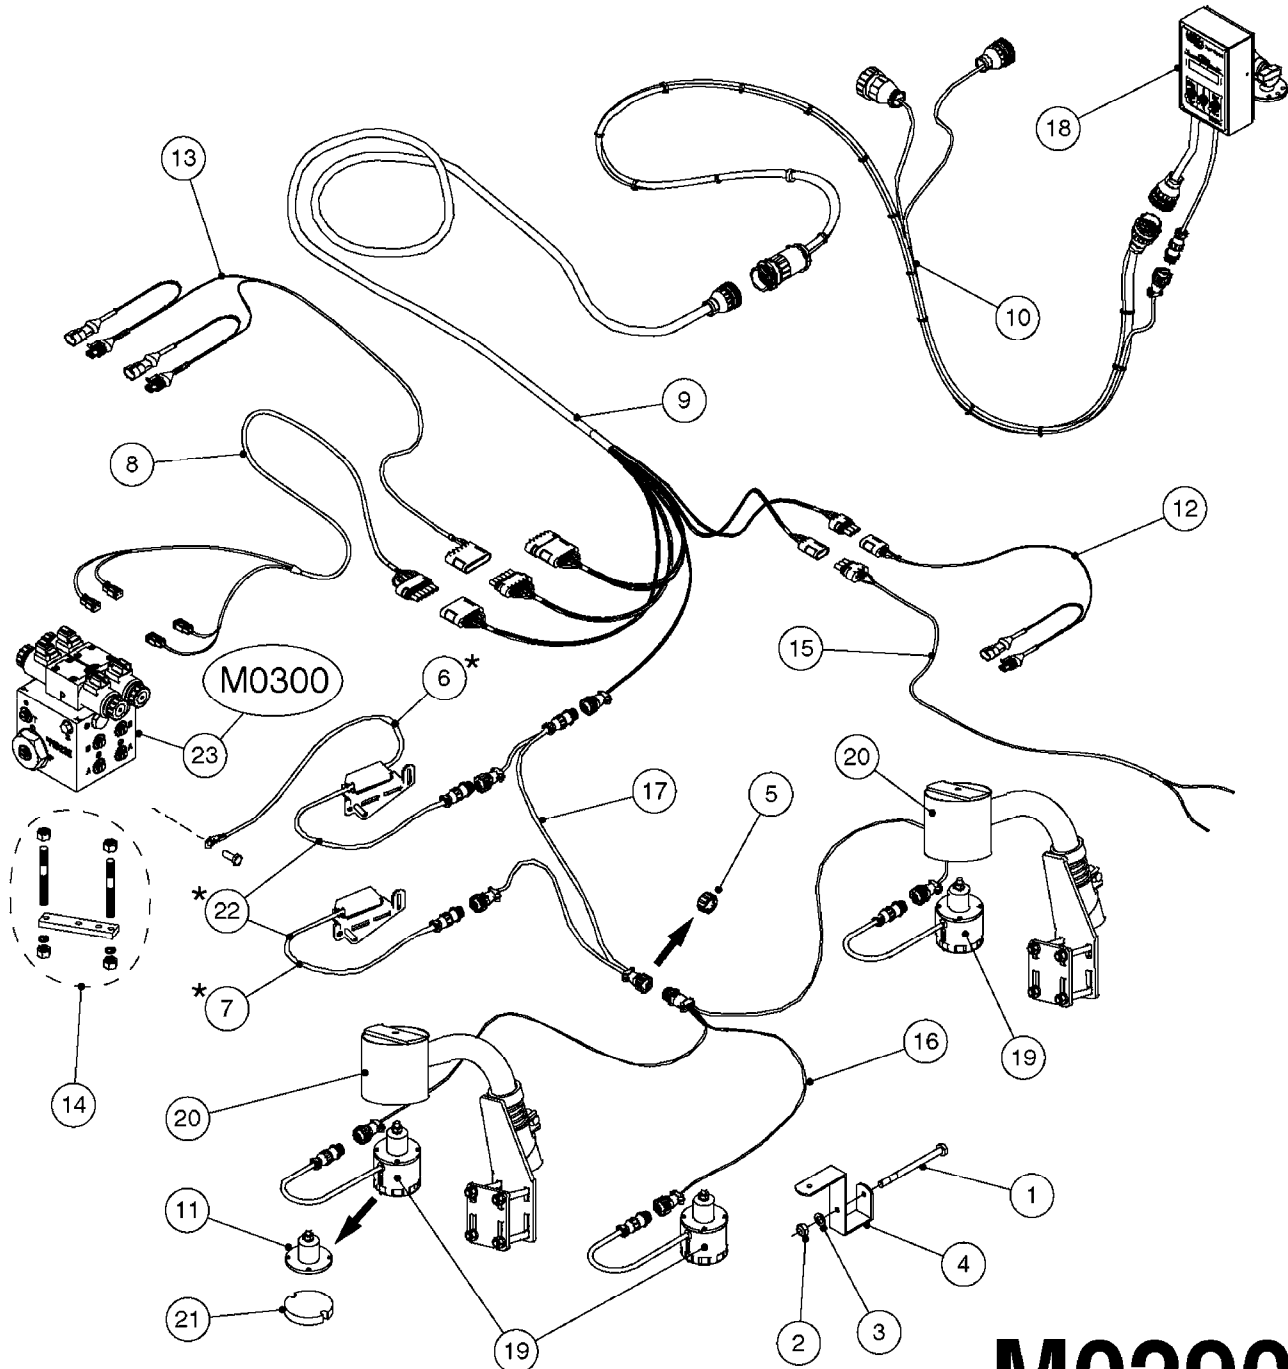

*CANNOT MIX OLD AND NEW STYLE ROLL SENSORS!

If replacing Norac P/N 44641 or 44642, must use pair of new style sensors (22).

Only new style sensors sold separately; (6) (Norac P/N 45000), (7) (Norac P/N 45001).

If unsure, pair of new style sensors works with all versions of UC4.

M0290

NORAC UC4 BOOM HEIGHT CONTROL
M0290-HIN, 01:01:16

Page 1
Date 12.08.2020 8:32

Pos.	parts-n°	order qty	description
1	410443	1	BOLT HEX 8.8 DEL M6X70
1	410605	1	BOLT HEX 8.8 DEL M6X80
2	460261	1	SPB/SPC BOOM
3	471124	1	NUT HEX M6X1.00 LOCK DIN985 A2 SS
4	16128603	1	WASHER, M6, Ø18/ 6.4X 1.6, SS
4	16128703	1	BRACKET F. SENSOR 60X60 TUBE SPB/SPC BOOM
5	26016303	1	BRACKET F. SENSOR 50x50 TUBE
6	26025903	1	FORCE BOOM (FTZ)
7	26026003	1	CONNECTOR RING CPC #11 NORAC
8	26026600	1	NORAC UC4+ ROLL SENSOR W/TEMP. CONFIRM NORAC P/N 45000
8	28055603	1	NORAC UC4+ ROLL SENSOR CONFIRM NORAC P/N 45001
9	28049503	1	NORAC CABLE VAR.RT.VLV DIN
10	28049603	1	3-PIN CONNECTORS/HIRSCHMAN
11	28050303	1	NORAC CABLE VAR.RT.VLV DEUTSCH
12	28050703	1	2-PIN CONNECTORS/DEUTSCH
13	28054303	1	NORAC CABLE EXTENSION
14	28055503	1	NORAC POWER CABLE
15	28055703	1	NORAC RUBBER TOP&BOLT F.SENSOR DIA.30MMX30MMX8MM
16	28085900	1	NORAC UC4+ OPEN CTR. CABLE
17	28086200	1	PARALIFT INTERFACE CABLE NORAC
18	28086300	1	NORAC VALVE MOUNTING HARDWARE
19	28086400	1	NORAC VALVE CABLE ROLL PIGTAIL
20	28086500	1	SENSOR BRANCH CABLE NORAC
21	28086600	1	CAN NODE DUAL CABLE NORAC
22	70112503	1	UC4 DISPLAY PANEL NORAC
23	78216100	1	UC4 ULTRASONIC SENSOR
			UC4 SENSOR MOUNTING BKT. NORAC
			FOAM DISC F. SENSOR NORAC
			UC4+ ROLL SENSOR KIT '11 HIN INCLUDES NORAC P/N 45000 & 45001
			NORAC VALVE BLOCK COMP, DEUTSCH CON.