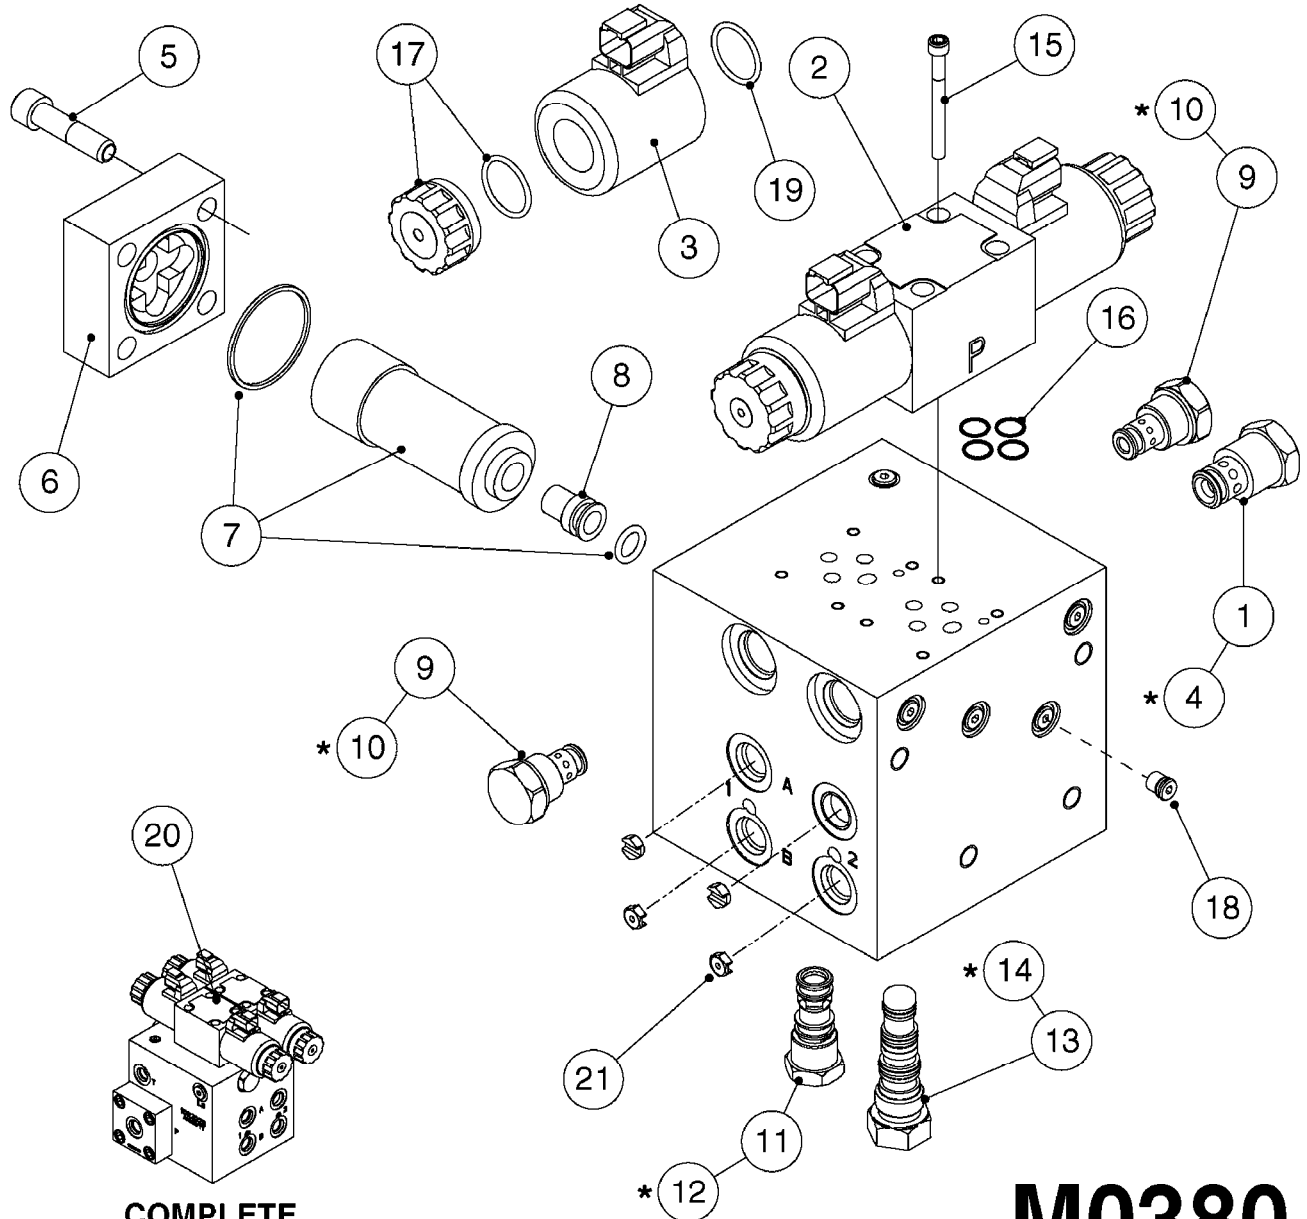

NORAC UC5 BOOM HEIGHT CONTROL
M0370-HIN, 16:10:18

Page 1
Date 12.08.2020 8:32

Pos.	parts-n°	order qty	description
1	26022703	1	CABLE, INTERFACE, TILT, NORAC UC5
2	26023503	1	CABLE UC5 INTERFACE MAIN AMP
3	26032600	1	CABLE UC5 NETWORK 14 AWG 10M
4	26043000	1	NORAC UC5 NETWORK 2 PIN PLUG
5	26043300	1	CABLE UC5 VALVE 2PIN/2PIN DT
6	26043400	1	NORAC UC5 CONTROLLER MODULE
7	26043500	1	NORAC UC5 VALVE MODULE
8	26043600	1	MODULE, INPUT, NORAC UC5
9	26043700	1	SENSOR, NORAC, UC5, ULTRASONIC
10	26043800	1	NORAC UC5 - UC7 NETWORK COUPLER 2-WAY
11	26043900	1	NORAC UC5 - UC7 NETWORK COUPLER 8-WAY
12	26044200	1	CABLE UC5 - UC7 NETWORK 18 AWG 20M
13	26023803	1	NORAC UC5 ROLL SENSOR OLD STYLE NORAC P/N 43740
13	26044300	1	UC5 - UC7 ROLL SENSOR VER. 2 NEW STYLE NORAC P/N 43741
14	26044400	1	NORAC UC5 - UC7 COUPLER 2-WAY/TERM.
15	26047100	1	CABLE UC5 NETWORK 14 AWG 1M
16	26049900	1	CABLE UC5 NETWORK 14 AWG 3M
17	26057900	1	UC5 - UC7 NETWORK 6 PIN PLUG '13
18	26058000	1	NORAC UC5 - UC7 NETWORK 12-PIN PLUG
19	26084700	1	Mesh Kit Ultrasonic Sensor FOR 2018 AND NEWER SENSORS
19	28098003	1	MESH AND CLIP KIT, NORAC FOR PRE-2018 SENSORS
20	28050303	1	NORAC RUBBER TOP&BOLT F.SENSOR DIA.30MMX30MMX8MM
21	28055503	1	NORAC VALVE MOUNTING HARDWARE
22	28086600	1	FOAM DISC F. SENSOR NORAC
23	78216100	1	NORAC VALVE BLOCK COMP, DEUTSCH CON.