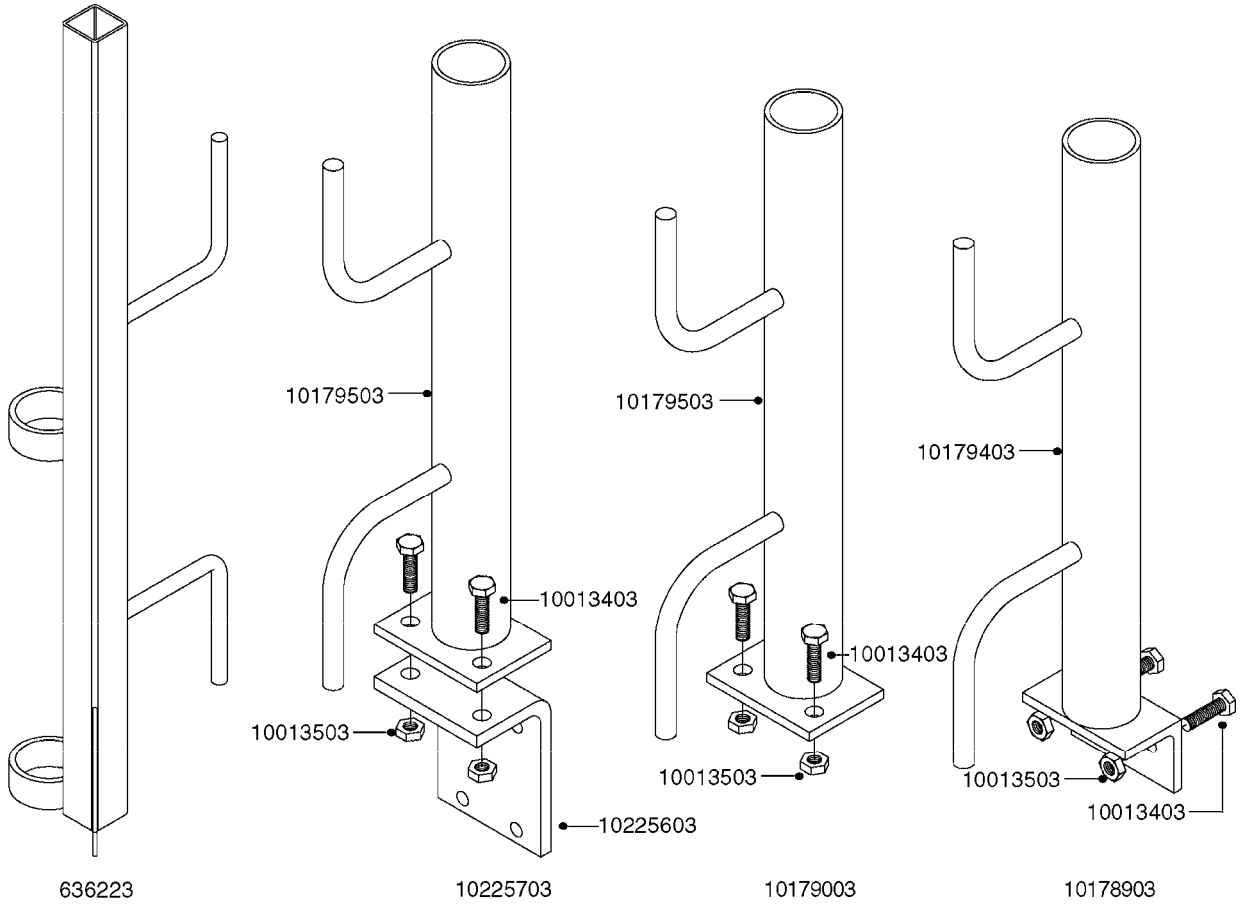

K0520

HOSE WRAPS
K0520-HIN, 05:12:19

Page 1
Date 12.08.2020 8:31

parts-n°	order qty	description
241965	1	O-RING Ø12.1 X 1.6 NITRILE
242007	1	O-RING Ø9.1 X 1.6 NITRILE
281551	1	BALL VALVE 1/2"
320084	1	FITT.DK NUT 1/2" BSP
330212	1	O-RING D19/D14X2.4 F.1/2"NUT
330326	1	O-RING D30/D24X2 F.1"NUT
330676	1	FITT.DK HB 3/8" F. 1/2" NUT
330687	1	FITT.DK HB 1/2" F. 1/2" NUT
334190	1	FITT.DK HB 1/2' F. PISTOL 60S
334533	1	CLAMP HOSE PLASTIC 3/8"
334534	1	CLAMP HOSE PLASTIC 1/2"
636223	1	POST 12 VOLT TR30
712471	1	AGITATION VALVE ASSY. ON/OFF
843196	1	SPRAY GUN KIT TYPE 60 SHORT
843197	1	HANDGUN KIT TYPE 60 LONG
10013403	1	BOLT HEX 3/8-16X1 1/4 HCS Z5
10013503	1	NUT HEX NC 3/8"
10178903	1	WRAP HOSE SIDE MOUNT PLATE
10179003	1	WRAP HOSE BOTTOM PLATE MOUNT
10179403	1	WRAP WELDMENT FOR HI101789
10179503	1	WRAP WELDMENT FOR HI101790
10225603	1	BKT.FOR HOSE WRAP MOUNT NL NK
10225703	1	WRAP HOSE BDL.BOTTOM PLATE
92701703	1	HOSE R X3/8" X300PSI WP X0012"
92702103	1	HOSE R X1/2" X300PSI WP X0012"