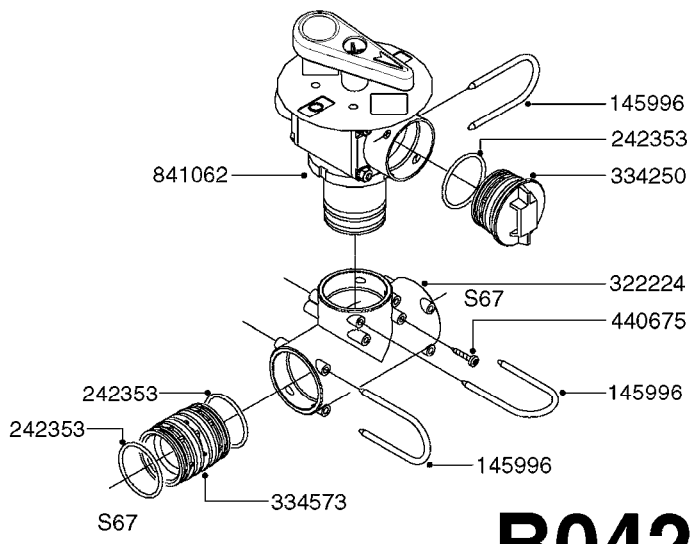

FOR S67 FITTINGS
SEE PAGE L0100