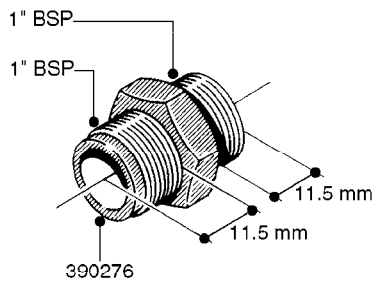

L0030

FITTINGS - HEXAGON NIPPLES
L0030-HIN, 01:01:16

Page 1
Date 12.08.2020 8:32

parts-n°	order qty	description
10015303	1	FITT.PO.HN 1.00X1.00 M1000
10425003	1	FITT.PO.HN 1.25X1.00 MCPHEE
320132	1	FITT.DK HN 1" BSP
320176	1	FITT.DK HN 3/8"X1/2" BSP
320445	1	FITT.DK HN 1/4"X3/8" BSP
320655	1	FITT.DK HN 1/2"-1/2" BSP
320692	1	FITT.DK HN 3/8'BSPX1/4'NPT
320703	1	FITT.DK HN 3/8BSP X1/2 &1/4NPT
320725	1	FITT.DK NIPPLE 3/8"-3/8" BSP
320902	1	FITT.DK HN 3/8'X 1/4' BSP
390232	1	FITT.DK HN 1-1/2' X 1-1/4' BSP
390276	1	FITT.DK HN 1'BSP