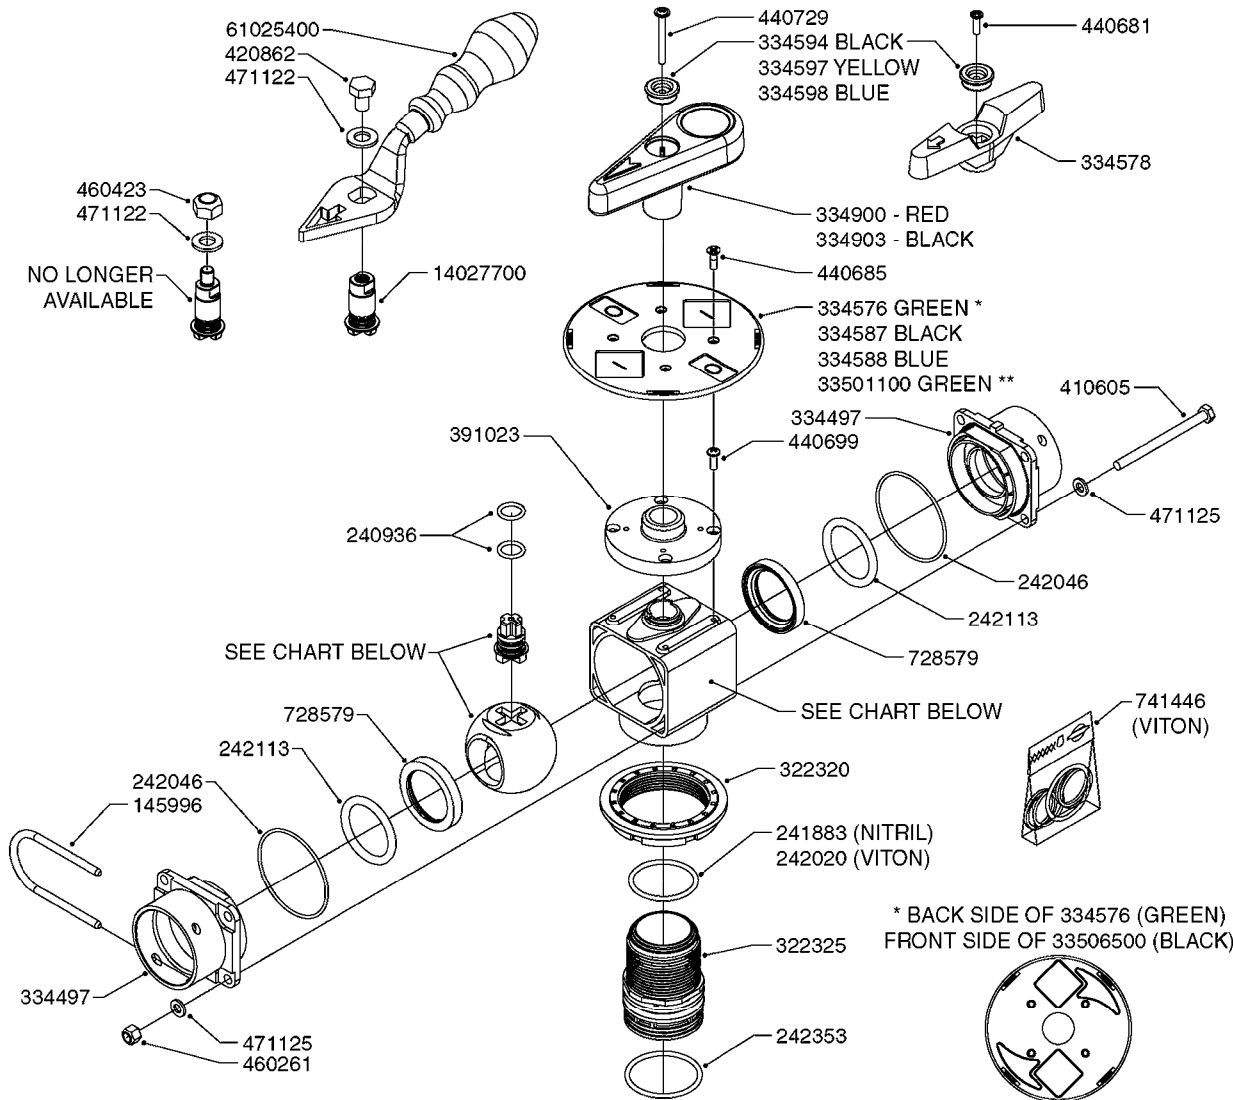

FOR S67 FITTINGS
SEE PAGE L0100

B0420

MANIFOLD SYSTEM - PRESSURE
B0420-HIN, 01:01:16

Page 1

Date 12.08.2020 8:31

parts-n°	order qty	description
145996	1	FITT.DK S-67 FORK
160353	1	BRACKET F.PRESSURE MANIFOLD
160918	1	BRACKET F. MANIFOLD CM
242353	1	O-RING 3 X 44.2 VITON
322224	1	FITT.DK S-67 TEE
322320	1	NUT F.3 WAY VALVE S56
334250	1	FITT.DK S-67 PLUG
334573	1	FITT.DK S-67 CONNECTOR
440675	1	SCREW F. PLASTIC 5X16 SS
841062	1	VALVE KIT S67 PRESS. MANIFOLD
841067	1	VALVE S67 PRESS.W/TEE MANIFOLD