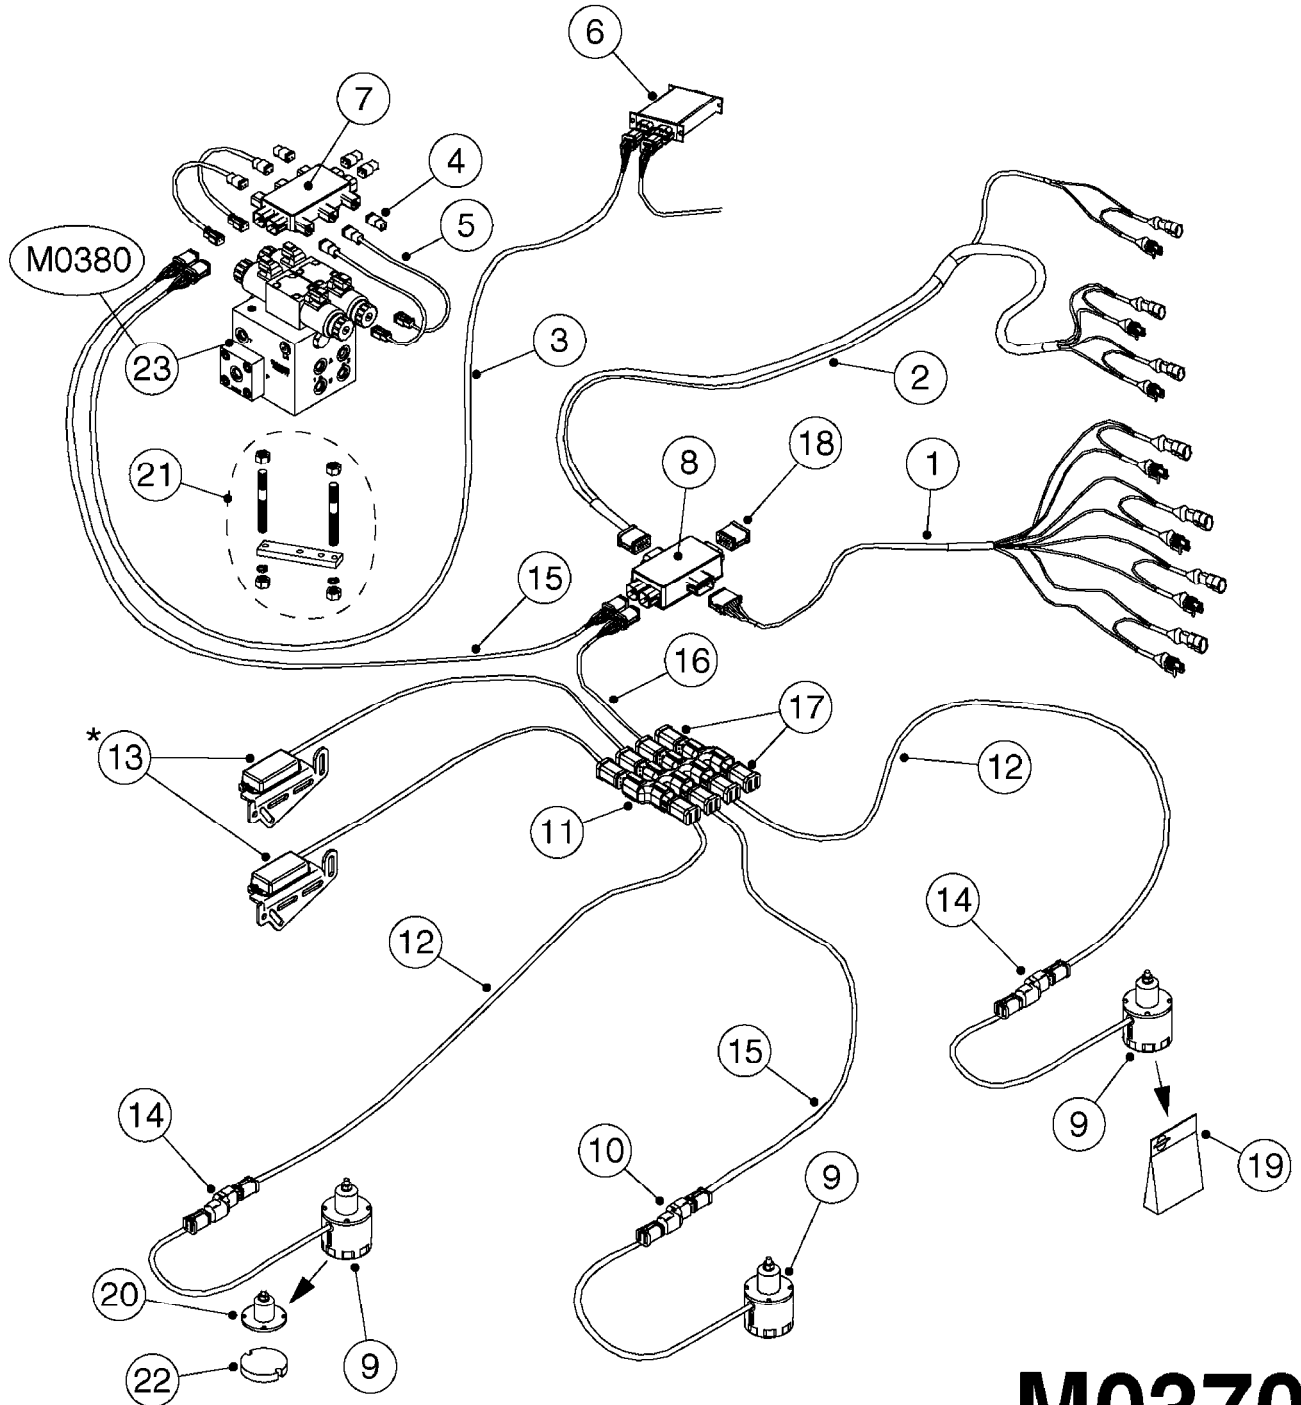

M0370

*CANNOT MIX OLD AND NEW STYLE ROLL SENSORS!

If replacing Norac P/N 43740, must replace both roll sensors with new style (13).
If unsure, new style (Norac P/N 43741) works with all versions of UC5.

NORAC UC5 BOOM HEIGHT CONTROL
M0370-HIN, 16:10:18

Page 1
Date 12.08.2020 8:32

Pos.	parts-n°	order qty	description
1	26022703	1	CABLE, INTERFACE, TILT, NORAC UC5
2	26023503	1	CABLE UC5 INTERFACE MAIN AMP
3	26032600	1	CABLE UC5 NETWORK 14 AWG 10M
4	26043000	1	NORAC UC5 NETWORK 2 PIN PLUG
5	26043300	1	CABLE UC5 VALVE 2PIN/2PIN DT
6	26043400	1	NORAC UC5 CONTROLLER MODULE
7	26043500	1	NORAC UC5 VALVE MODULE
8	26043600	1	MODULE, INPUT, NORAC UC5
9	26043700	1	SENSOR, NORAC, UC5, ULTRASONIC
10	26043800	1	NORAC UC5 - UC7 NETWORK COUPLER 2-WAY
11	26043900	1	NORAC UC5 - UC7 NETWORK COUPLER 8-WAY
12	26044200	1	CABLE UC5 - UC7 NETWORK 18 AWG 20M
13	26023803	1	NORAC UC5 ROLL SENSOR OLD STYLE NORAC P/N 43740
13	26044300	1	UC5 - UC7 ROLL SENSOR VER. 2 NEW STYLE NORAC P/N 43741
14	26044400	1	NORAC UC5 - UC7 COUPLER 2-WAY/TERM.
15	26047100	1	CABLE UC5 NETWORK 14 AWG 1M
16	26049900	1	CABLE UC5 NETWORK 14 AWG 3M
17	26057900	1	UC5 - UC7 NETWORK 6 PIN PLUG '13
18	26058000	1	NORAC UC5 - UC7 NETWORK 12-PIN PLUG
19	26084700	1	Mesh Kit Ultrasonic Sensor FOR 2018 AND NEWER SENSORS
19	28098003	1	MESH AND CLIP KIT, NORAC FOR PRE-2018 SENSORS
20	28050303	1	NORAC RUBBER TOP&BOLT F.SENSOR DIA.30MMX30MMX8MM
21	28055503	1	NORAC VALVE MOUNTING HARDWARE
22	28086600	1	FOAM DISC F. SENSOR NORAC
23	78216100	1	NORAC VALVE BLOCK COMP, DEUTSCH CON.