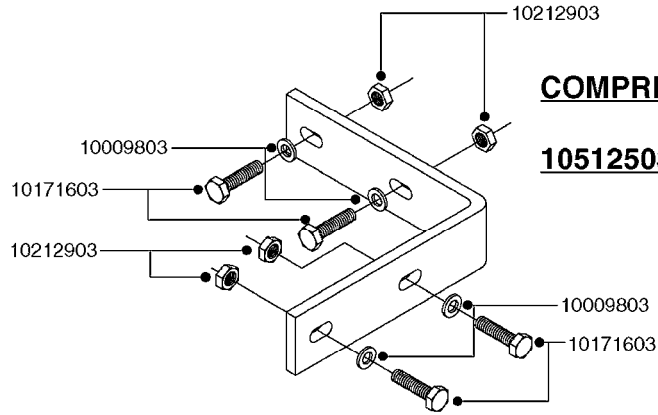

K0400

*Ø8mm 927306 (xFT.)
*Ø10mm 927330 (xFT.)

70062503 - COMPLETE ASSEMBLY

FOAM MARKER COMPRESSOR 2007
K0400-HIN, 01:01:16

Page 1
Date 12.08.2020 8:31

parts-n°	order qty	description
147011	1	HEX NIPPLE 3/8'X1/4'BSP BRASS
161326	1	MOUNT BKT. F. FOAM COMP.BOX 98
168847	1	ENCLOSURE LOWER F.MARKER
168848	1	COVER F. FOAM MARKER
232111	1	QUICK COUPLER 6MM X 1/8 EXT.
232112	1	QUICK COUPLER 6MM 1/8 INT.
232113	1	QUICK COUPLER 6MM T-PIECE
232114	1	COUPLER 1/8" THREADX8MM HOSE
232143	1	REDUCER 1/4'INT-1/8'EXT
232144	1	QUICK COUPLER 10MM X 1/4 EXT
232152	1	QUICK COUPLER 8MMX1/8 EXT.LONG
241371	1	DIAPHRAGM F.NO-DRIP,VULC
242242	1	O-RING F.AIR HOSE FITTING
242258	1	TRIM 3X10 SELF ADHESIVE 0012"
261562	1	RUBBER DAMPER 2XM6X25
283697	1	TIESTRAP 200MM
320445	1	FITT.DK HN 1/4"X3/8" BSP
321462	1	CAP F.NO-DRIP ASSY.
322261	1	HOUSING F.SAFETY VALVE 3/8"
440650	1	SCREW 3.5x13 STAINLESS
460261	1	NUT HEX M6X1.00 LOCK DIN985 A2 SS
718911	1	VALVE (SAFETY) F.MARKER
729645	1	NON-DRIP SPRING ASSY.GREEN 10
927264	1	HOSE R X PE D6/D4 X 0012"
927306	1	HOSE R X PE D8/D6 X 0012"BLACK
927330	1	HOSE R X PE D10/D8 X 012"BLACK
26004103	1	FOAM MARKER CNTRL MOD CABL STD
26008703	1	FOAM MARKER CONTROL SCII
26011103	1	FOAMER POWER/CONTROL CABLE 39P
26023400	1	COMPRESSOR F.FOAM MARKER CM40
26023700	1	SOLENOID VAL 12V 1/8' FLO '07
28025503	1	PLUG F.DRILLED HOLE 1/2"
28025603	1	PLUG F.DRILLED HOLE 3/4"
39122000	1	DISTR.HOUSING F.FOAM MARKER'07
70062503	1	FOAM MARKER COMPRESSOR,STD,39P