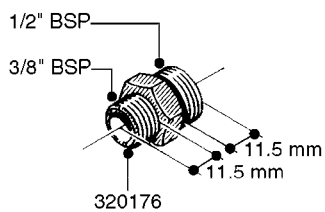

L0030

FITTINGS - HEXAGON NIPPLES
L0030-HIN, 01:01:16

Page 1
Date 12.08.2020 8:32

parts-n°	order qty	description
10015303	1	FITT.PO.HN 1.00X1.00 M1000
10425003	1	FITT.PO.HN 1.25X1.00 MCPHEE
320132	1	FITT.DK HN 1" BSP
320176	1	FITT.DK HN 3/8"X1/2" BSP
320445	1	FITT.DK HN 1/4"X3/8" BSP
320655	1	FITT.DK HN 1/2"-1/2" BSP
320692	1	FITT.DK HN 3/8'BSPX1/4'NPT
320703	1	FITT.DK HN 3/8BSP X1/2 &1/4NPT
320725	1	FITT.DK NIPPLE 3/8"-3/8" BSP
320902	1	FITT.DK HN 3/8'X 1/4' BSP
390232	1	FITT.DK HN 1-1/2' X 1-1/4' BSP
390276	1	FITT.DK HN 1'BSP