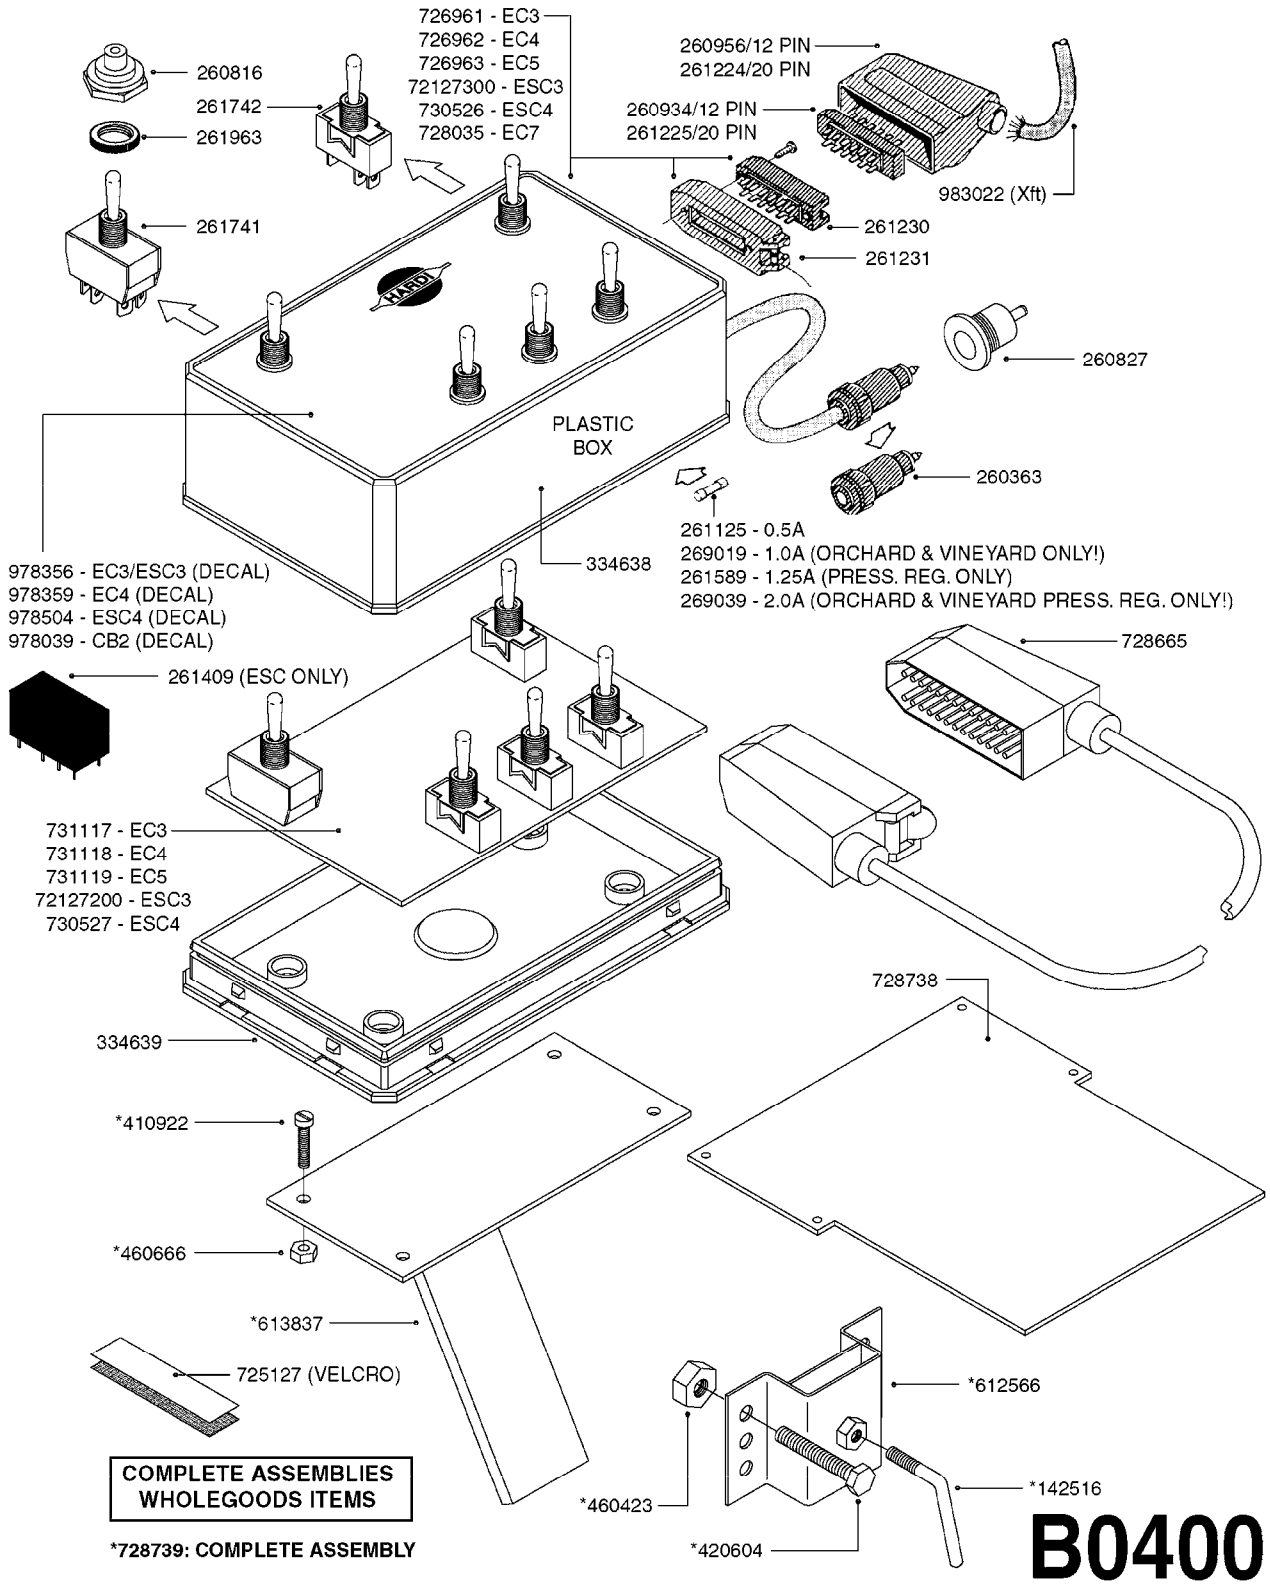

*728739: COMPLETE ASSEMBLY (NLA)

COMPLETE ASSEMBLIES
WHOLEGOODS ITEMS

B0390

CONTROL BOX F/EC+EC-SC
B0390-HIN, 01:01:16

parts-n°	order qty	description
142516	1	SCREW SET M10 BENT F. LOCKING
260363	1	PLUG 2 POLE 12V
260794	1	SWITCH F.PRESS ADJ.EC CONTROL
260816	1	CAP W/RUBBER BOOT F.EC SWITCH
260827	1	PLUG F.EC ATTACHMENTS
260864	1	SWITCH F.HY BOOM CONTROL BOX
260923	1	PLUG INSERT 12 POLE FEMALE
260934	1	PLUG INSERT 12 POLE MALE
260945	1	PLUG HOUSE 12 POLE FEMALE
260956	1	PLUG HOUSE 12 POL.MALE
261066	1	SWITCH 2 POLE
261125	1	FUSE 5 X 20 500mA
261224	1	PLUG HOUSING F/20 POLE MALE
261225	1	PLUG INSERT 20 POLE MALE
261230	1	PLUG INSERT 20 POLE FEMALE
261231	1	PLUG HOUSING 20 POLE FEMALE
410922	1	CYL.SKR 8.8 DEL M4X20 RST
411006	1	SCREW M4X40 SLOTTED
420604	1	BOLT HEX 8.8 DEL M10X25 FT DIN933
460423	1	NUT HEX M10X1.50 LOCK DIN985A2 SS
460666	1	NUT HEX M4
612566	1	MOUNT BRACKET F.FAN CABLE ASSY
613837	1	MOUNT PLATE FOR EC CONTROL BOX
725006	1	CIRCUIT BOARD 4 VALVE
725014	1	CONTROL BOX EC 4 SEC./12 PIN
725056	1	PRINTED CIRC.W SW 3WAY 726961
726961	1	CONTROL BOX EC 3 SEC./20 PIN
726962	1	CONTROL BOX EC 4 SEC./20 PIN
727376	1	CIRCUIT BOARD F.ESC 3 BANK
728072	1	CABLE,20-PIN,6M EC/4
728073	1	CABLE,20-PIN,6M, EC/3
728075	1	CABLE F.CONTROL BOX 5M EC/3
728665	1	CABLE EXT.-QUICK ATTACH 20 PIN
728666	1	CABLE-QUICK ATTACH 12 PIN
728738	1	DOUB.CONT.BOX & OR F/M PLATE
728739	1	IN CAB CONTROL MOUNT KIT
729721	1	CONTROL BOX ESC3
983022	1	WIRE 12 x 0.5 x 2MM x 12"
10297303	1	CIRCUIT BOARD FOR T.M.S.
10411203	1	RELAY T-82