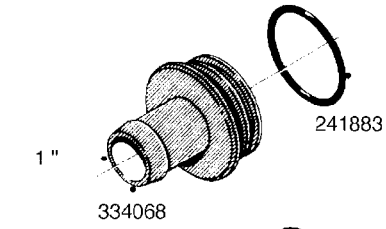

L0080

FITTINGS - S-53
L0080-HIN, 12:09:17

Page 1

Date 12.08.2020 8:32

Pos.	parts-n°	order qty	description
1	145995	1	FITT.DK S-53 FORK
2	241973	1	O-RING Ø3 X 44.2 70 SHORES NITRIL NITRIL (BLACK)
2	242353	1	O-RING 3 X 44.2 VITON VITON (BROWN)
3	242109	1	O-RING D32.2x3.0 NITRIL (BLACK)
3	242354	1	O-RING D32.2X3.0 VITON VITON (BROWN)
4	322103	1	FITT.DK S-53 BULKHEAD
5	322107	1	FITT.DK S-53 BULKHEAD NUT
6	322110	1	FITT.DK S-53 ELB. 1/2" BSP
7	322352	1	FITT.DK S-53 TEE
8	334229	1	FITT.DK S-53 STR.3/4"
9	334260	1	GASKET F. S-53 BULKHEAD
10	334564	1	FITT.DK S-67 TO S-53 ADAPTER
11	391100	1	FITT.DK S-53THREAD INS.1/2"BSP
12	726463	1	FITT.DK S53 BULKHEAD W/GASKET
13	726552	1	FIT.DK S-53X90 1/2" BSP,O-RING
14	726556	1	FITT.DK S-53 HB 1/2" W/O-RING
15	726558	1	FITT.DK S53 STR. 3/4" W.ORING
16	726559	1	FITT DK. S-53 HB 1" W/O-RING
17	726568	1	FITT.DK.S-53 HB 1/2"90 W/O-RING
18	726570	1	FITT.DK S-53 ELB.3/4" W.ORING
19	726571	1	FITT.DK S-53 ELB.1", W ORING
20	726578	1	FITT.DK S53 PLUG WITH O-RING
21	728561	1	FITT.DK. S67M - S53F REDUCER