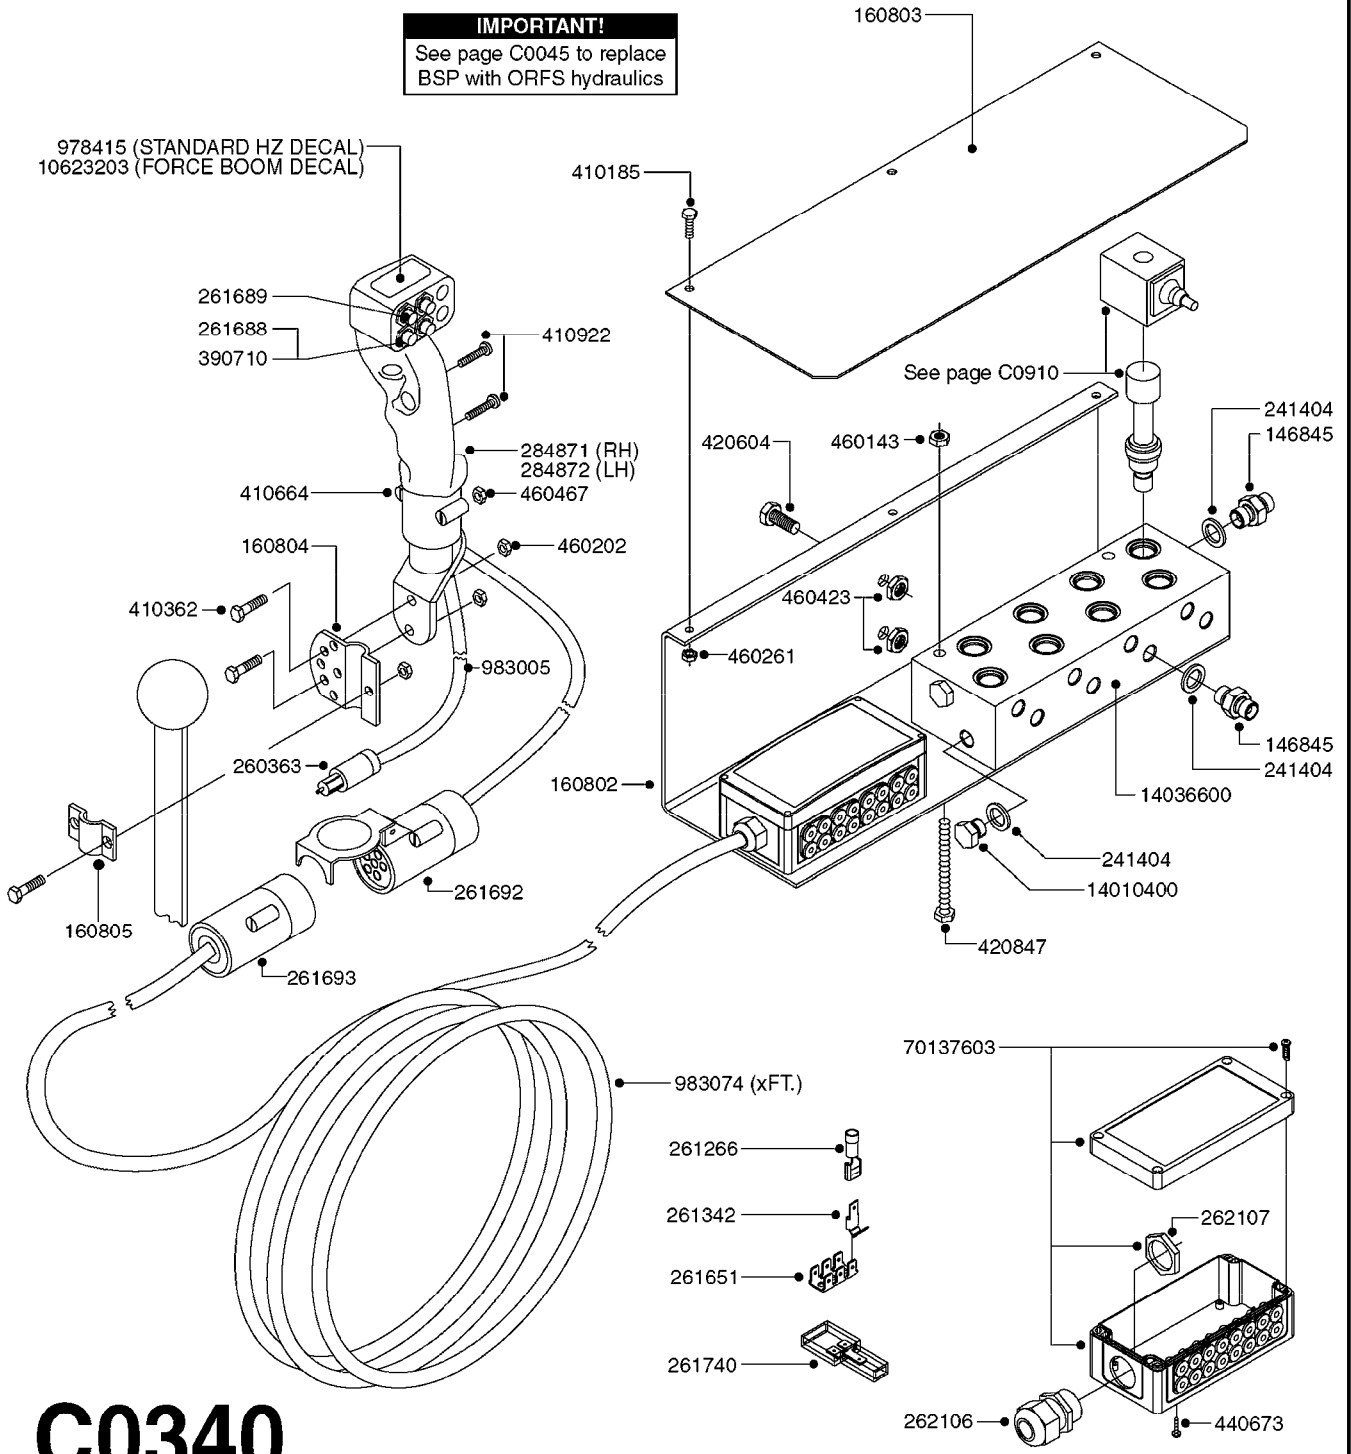

IMPORTANT!
See page C0045 to replace
BSP with ORFS hydraulics

HYD EAGLE HZ JOYSTICK 2005
C0340-HIN, 13:05:19

Page 1
Date 12.08.2020 8:31

parts-n°	order qty	description
146845	1	HEX NIPPLE 1/4"X1/4"
160802	1	MOUNT PLATE F.HYD SOLENOID'HZ'
160803	1	COVER PLATE F.HYD SOLENOID'HZ'
160804	1	MOUNT BRACKET F.HANDLE
160805	1	MOUNT STRAP F.HANDLE
241404	1	DOWTY SEAL 1/4"
260363	1	PLUG 2 POLE 12V
261266	1	CONNECTOR END F.CABLE HP
261342	1	SPADE F.ELEC.3 WAY CONNECTOR
261651	1	SPADE F.ELEC.6 POLE CONNECTOR
261688	1	SWITCH F. HANDLE WHITE
261689	1	CAP RUBBER F. SWITCH JOYSTICK
261692	1	PLUG ELEC.7 POLE FEMALE F.CABL
261693	1	PLUG ELEC. 7 POLE MALE
261740	1	SPADE F.ELEC.3 POLE CONN.INSUL
262106	1	BULKHEAD F. CABLE 6.5-14 BLACK
262107	1	NUT F. BULKHEAD CABLE GRAY
284871	1	CONTROL HANDLE RIGHT HALF
284872	1	CONTROL HANDLE LEFT HALF
390710	1	SWITCH F.HANDLE GREY MACHINED
410185	1	BOLT HEX 8.8 DEL M6X16
410362	1	BOLT HEX 8.8 SS M6X20
410664	1	BOLT HEX M5 X 20
410922	1	CYL.SKR 8.8 DEL M4X20 RST
420604	1	BOLT HEX 8.8 DEL M10X25 FT DIN933
420847	1	BOLT HEX 8.8 DEL M8X85
440673	1	SCREW F.PLASTIC 5X12 SS
460143	1	LOCK NUT M8 SST A2 DIN985
460202	1	NUT HEX M6
460261	1	NUT HEX M6X1.00 LOCK DIN985 A2 SS
460423	1	NUT HEX M10X1.50 LOCK DIN985A2 SS
460467	1	NUT HEX M5 GALV.
978415	1	DECAL CONTROL HANDLE
983005	1	ELEC. CABLE 2 WIRE X 1.5MM
983074	1	ELEC. CABLE 5 WIRE X 1.5MM
10623203	1	DECAL F.JOYSTICK - FORCE
14010400	1	PLUG 1/4" BSP
14036600	1	MANIFOLD 4-FUNCTION SPC 2004
70137603	1	JUNC. BOX, FLUID, COMPLETE, 2015