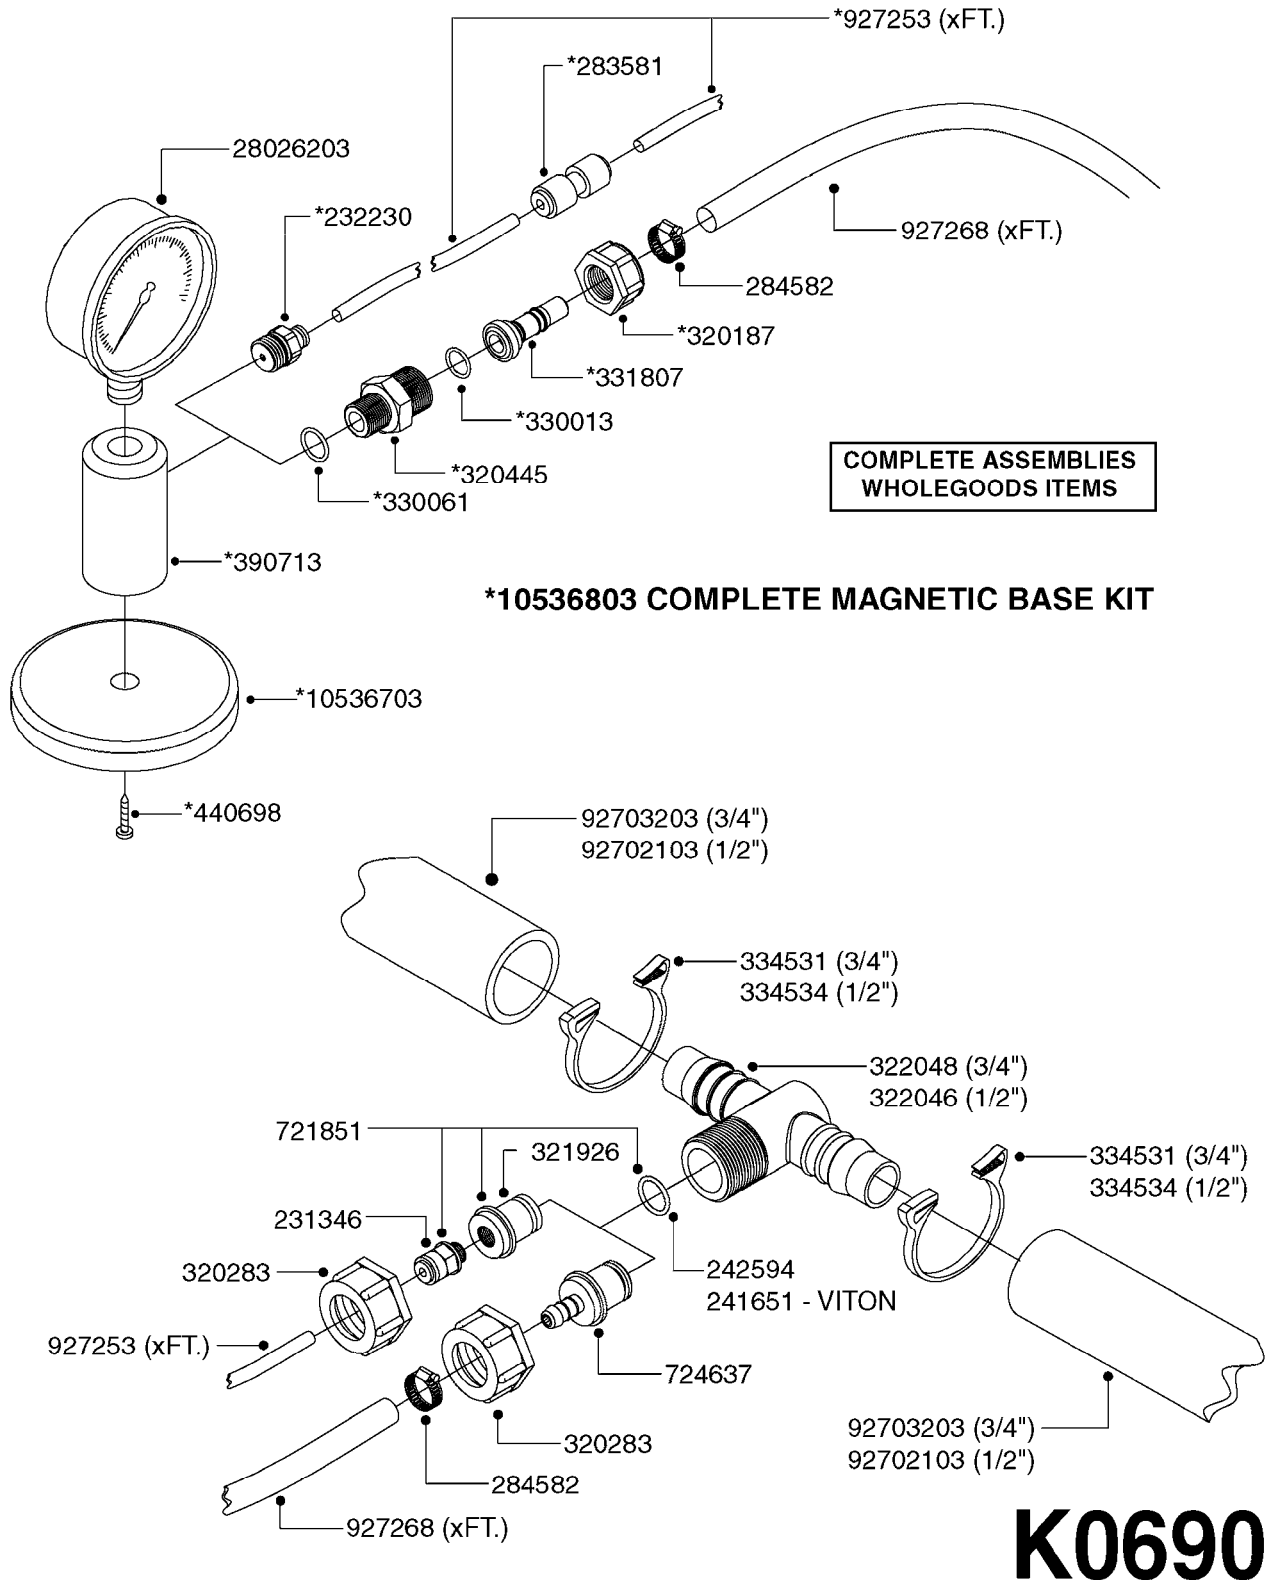

COMPLETE ASSEMBLIES
WHOLEGOODS ITEMS

REMOTE GAUGE-MAGNETIC BASE KIT
K0690-HIN, 01:01:16

Page 1
Date 12.08.2020 8:31

parts-n°	order qty	description
231346	1	QUICK COUPLER 1/8"BSP X 4 MM
232230	1	QUICK COUPLER 1/4"BSP X 4 MM
241651	1	O-RING D14.0X3.0 NITRIL
242594	1	O-RING D14 X 1.78 SCH.70-EPDM
283581	1	HOSE CONNECTOR STR. F.4MM PE
284582	1	CLAMP HOSE GEAR - 5/16"
320187	1	FITT.DK CAP 3/8" BSP BLACK
320283	1	FITT.DK NUT 3/4"BSP
320445	1	FITT.DK HN 1/4"X3/8" BSP
321926	1	FITTING BSP3/4"-1/8"
322046	1	FITT.DK TEE 1/2X1/2HB X3/4'BSP
322048	1	FITT.DK TEE 3/4X3/4HB X3/4'BSP
330013	1	O-RING 2.5 X 10 PUR
330061	1	O-RING D16/D11X2,5
331807	1	FITT.DK HB 5/16" F.3/8" NUT
334531	1	CLAMP HOSE PLASTIC 3/4"
334534	1	CLAMP HOSE PLASTIC 1/2"
390713	1	GAUGE ADAPTOR 1/4" BSP
440698	1	SCREW F.PLASTIC 6X18 SS HEXHD
721851	1	SCREW PLUG W/QUICK FIT
724637	1	FITT.DK HB 5/16' F. 3/4" COMP.
927253	1	RED AIR HOSE, Ø4/2 1810 E
927268	1	HOSE BLUE PVC X 1/4 X 0012"
10536703	1	MAGNETIC BASE D3,2'/90LB
10536803	1	MAGNETIC BASE KIT F.GAUGE
28026203	1	GAUGE 200PSI/BR,2.5"1/4BSP-BTM
92702103	1	HOSE R X1/2" X300PSI WP X0012"
92703203	1	HOSE R X3/4" X300PSI WP X0012"