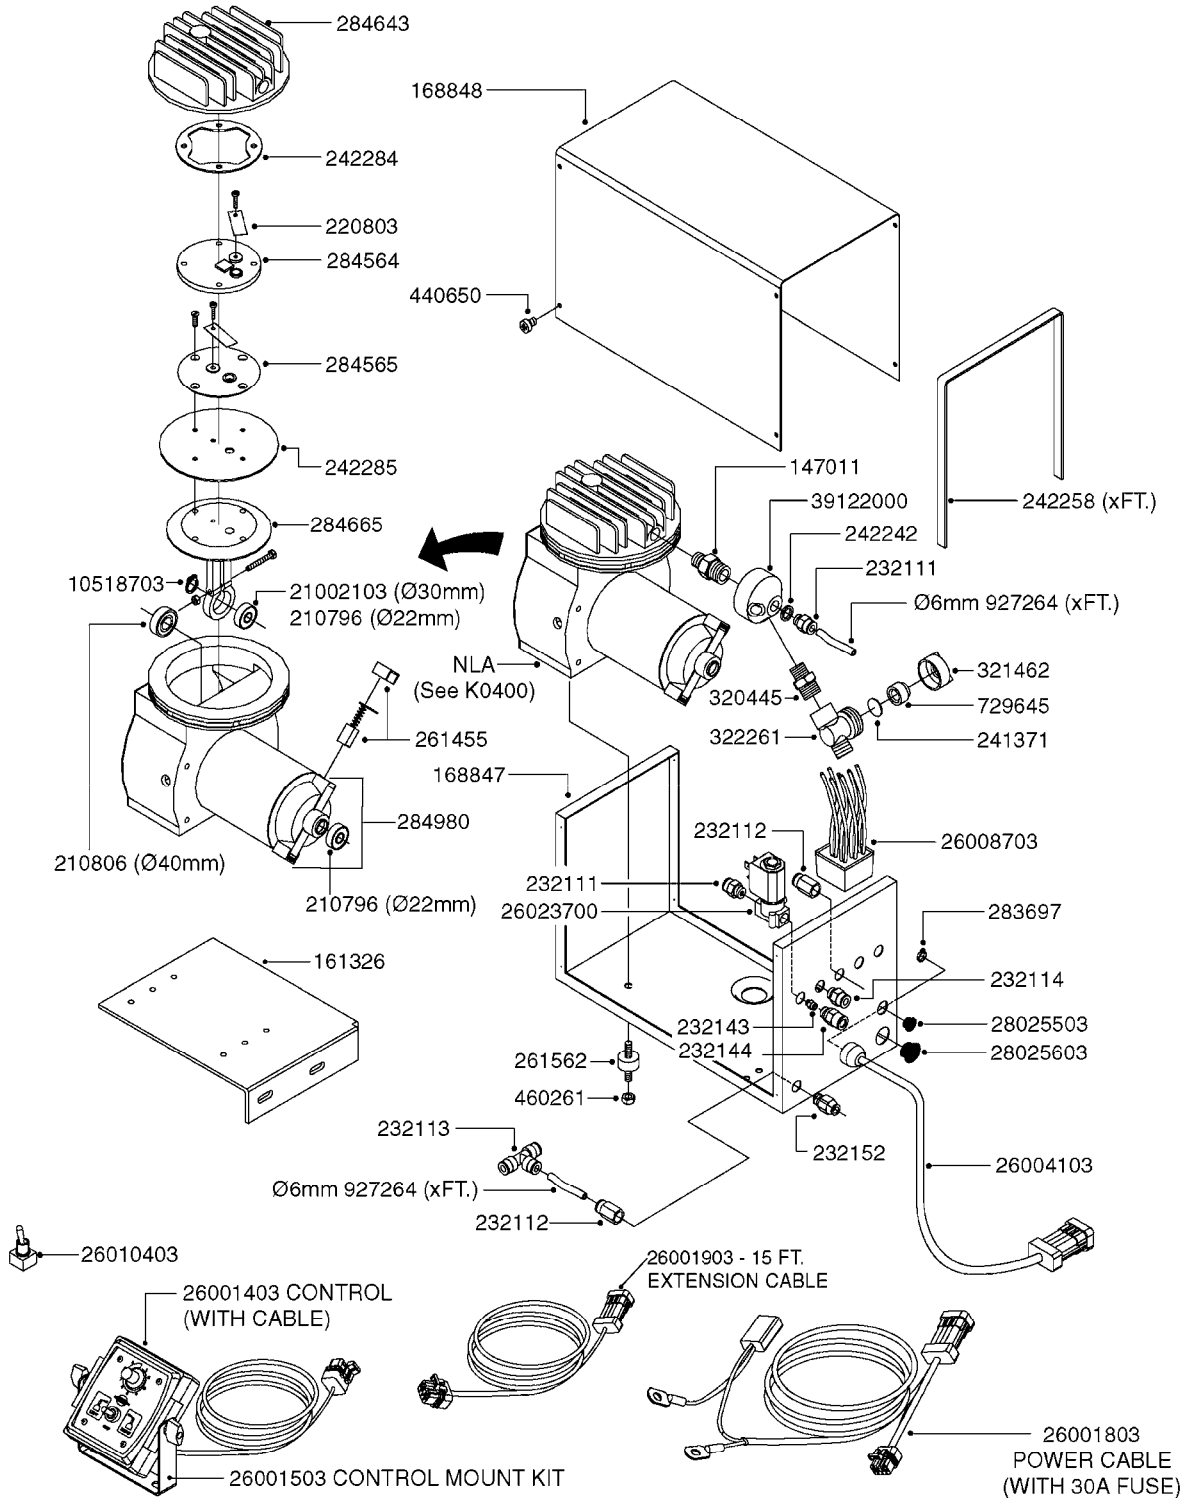

K0390

*Ø8mm 927306 (xFT.)
*Ø10mm 927330 (xFT.)

70019403 - COMPLETE ASSEMBLY

FOAM MARKER COMPRESSOR 2002
K0390-HIN, 01:01:16

Page 1
Date 12.08.2020 8:31

parts-n°	order qty	description
147011	1	HEX NIPPLE 3/8'X1/4'BSP BRASS
161326	1	MOUNT BKT. F. FOAM COMP.BOX 98
168847	1	ENCLOSURE LOWER F.MARKER
168848	1	COVER F. FOAM MARKER
210796	1	BEARING BALL D22/D8 X 7 608ZZ
210806	1	BEARING BALL D40/D17X12MM
220803	1	VALVE F. COMPRESSOR
232111	1	QUICK COUPLER 6MM X 1/8 EXT.
232112	1	QUICK COUPLER 6MM 1/8 INT.
232113	1	QUICK COUPLER 6MM T-PIECE
232114	1	COUPLER 1/8" THREADX8MM HOSE
232143	1	REDUCER 1/4'INT-1/8'EXT
232144	1	QUICK COUPLER 10MM X 1/4 EXT
232152	1	QUICK COUPLER 8MMX1/8 EXT.LONG
241371	1	DIAPHRAGM F.NO-DRIP,VULC
242242	1	O-RING F.AIR HOSE FITTING
242258	1	TRIM 3X10 SELF ADHESIVE 0012"
242284	1	HEAD GASKET F. COMPRESSOR
242285	1	DIAPHRAGM F. F/M COMP.
261455	1	BRUSH KIT-FOAM MARKER MOTOR
261562	1	RUBBER DAMPER 2XM6X25
283697	1	TIESTRAP 200MM
284564	1	PLATE F.COMPRESSOR HEAD
284565	1	PLATE F.COMPRESSOR HEAD
284643	1	COMPRESSOR HEAD F.FOAM MARKER
284665	1	CONNECTING ROD F.COMPRESSOR
284980	1	FLANGE REAR F. F.M.COMPRESSOR
320445	1	FITT.DK HN 1/4"X3/8" BSP
321462	1	CAP F.NO-DRIP ASSY.
322261	1	HOUSING F.SAFETY VALVE 3/8"
440650	1	SCREW 3.5x13 STAINLESS
460261	1	NUT HEX M6X1.00 LOCK DIN985 A2 SS
729645	1	NON-DRIP SPRING ASSY.GREEN 10
927264	1	HOSE R X PE D6/D4 X 0012"
927306	1	HOSE R X PE D8/D6 X 0012"BLACK
927330	1	HOSE R X PE D10/D8 X 012"BLACK
10518703	1	SNAP-RING OUTER 8X1
21002103	1	BEARING, 6200 2ZJEM (SKF)
26001403	1	HC FOAM MARKR CONSOLE VS3.0.00
26001503	1	HC FOAM MARKER CONSOLE MT.KIT
26001803	1	POWER CABLE
26001903	1	15' 7-PIN EXTENSION CABLE
26004103	1	FOAM MARKER CNTRL MOD CABL STD
26008703	1	FOAM MARKER CONTROL SCII
26010403	1	TOGGLE SWITCH MICRO-TRAK F.M.
26023700	1	SOLENOID VAL 12V 1/8' FLO '07
28025503	1	PLUG F.DRILLED HOLE 1/2"
28025603	1	PLUG F.DRILLED HOLE 3/4"
39122000	1	DISTR.HOUSING F.FOAM MARKER'07
70019403	1	FOAM MARKER COMPRESSOR KIT STD