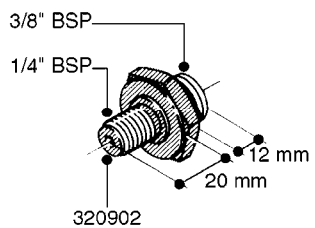

L0030

FITTINGS - HEXAGON NIPPLES
L0030-HIN, 01:01:16

Page 1
Date 12.08.2020 8:32

parts-n°	order qty	description
10015303	1	FITT.PO.HN 1.00X1.00 M1000
10425003	1	FITT.PO.HN 1.25X1.00 MCPHEE
320132	1	FITT.DK HN 1" BSP
320176	1	FITT.DK HN 3/8"X1/2" BSP
320445	1	FITT.DK HN 1/4"X3/8" BSP
320655	1	FITT.DK HN 1/2"-1/2" BSP
320692	1	FITT.DK HN 3/8'BSPX1/4'NPT
320703	1	FITT.DK HN 3/8BSP X1/2 &1/4NPT
320725	1	FITT.DK NIPPLE 3/8"-3/8" BSP
320902	1	FITT.DK HN 3/8'X 1/4' BSP
390232	1	FITT.DK HN 1-1/2' X 1-1/4' BSP
390276	1	FITT.DK HN 1'BSP