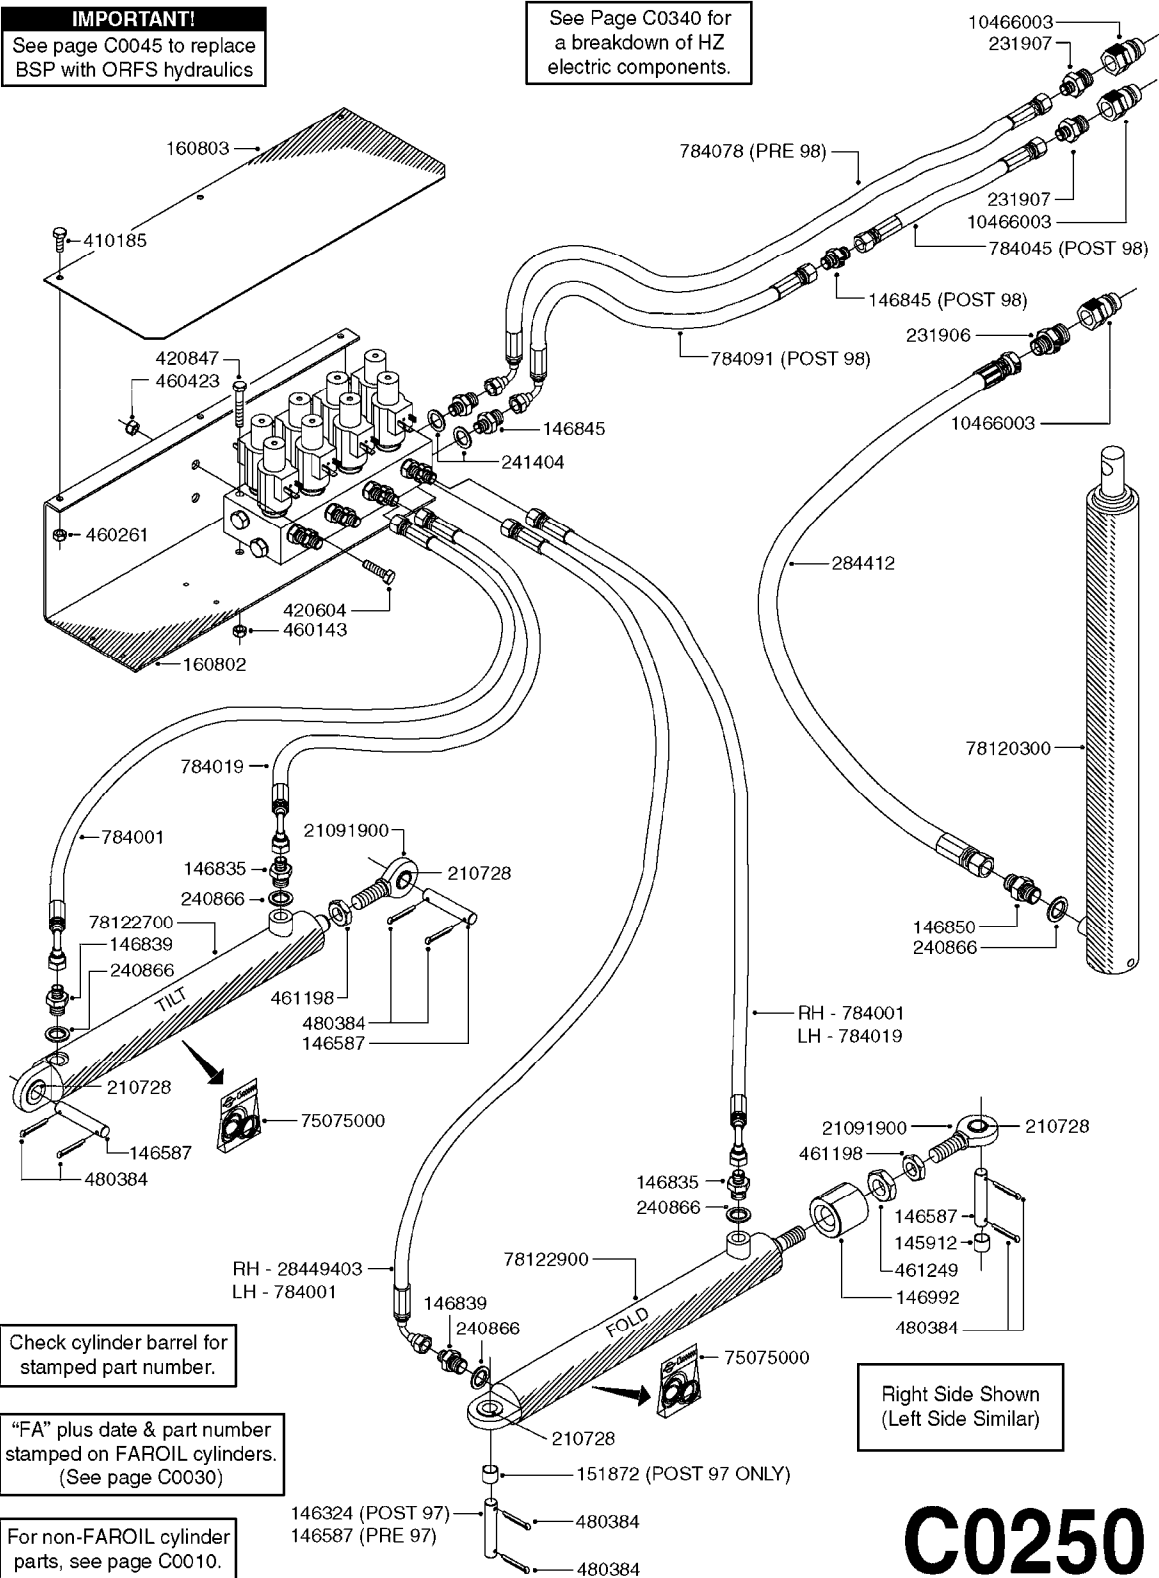

IMPORTANT!
See page C0045 to replace
BSP with ORFS hydraulics

See Page C0340 for
a breakdown of HZ
electric components.