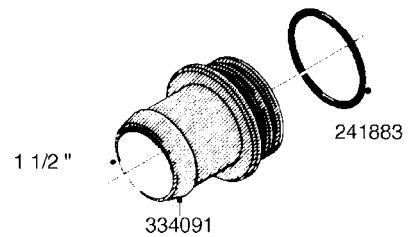

L0080

FITTINGS - S-53
L0080-HIN, 12:09:17

Page 1

Date 12.08.2020 8:32

Pos.	parts-n°	order qty	description
1	145995	1	FITT.DK S-53 FORK
2	241973	1	O-RING Ø3 X 44.2 70 SHORES NITRIL NITRIL (BLACK)
2	242353	1	O-RING 3 X 44.2 VITON VITON (BROWN)
3	242109	1	O-RING D32.2x3.0 NITRIL (BLACK)
3	242354	1	O-RING D32.2X3.0 VITON VITON (BROWN)
4	322103	1	FITT.DK S-53 BULKHEAD
5	322107	1	FITT.DK S-53 BULKHEAD NUT
6	322110	1	FITT.DK S-53 ELB. 1/2" BSP
7	322352	1	FITT.DK S-53 TEE
8	334229	1	FITT.DK S-53 STR.3/4"
9	334260	1	GASKET F. S-53 BULKHEAD
10	334564	1	FITT.DK S-67 TO S-53 ADAPTER
11	391100	1	FITT.DK S-53THREAD INS.1/2"BSP
12	726463	1	FITT.DK S53 BULKHEAD W/GASKET
13	726552	1	FIT.DK S-53X90 1/2" BSP,O-RING
14	726556	1	FITT.DK S-53 HB 1/2" W/O-RING
15	726558	1	FITT.DK S53 STR. 3/4" W.ORING
16	726559	1	FITT DK. S-53 HB 1" W/O-RING
17	726568	1	FITT.DK.S-53 HB 1/2"90 W/O-RING
18	726570	1	FITT.DK S-53 ELB.3/4" W.ORING
19	726571	1	FITT.DK S-53 ELB.1", W ORING
20	726578	1	FITT.DK S53 PLUG WITH O-RING
21	728561	1	FITT.DK. S67M - S53F REDUCER