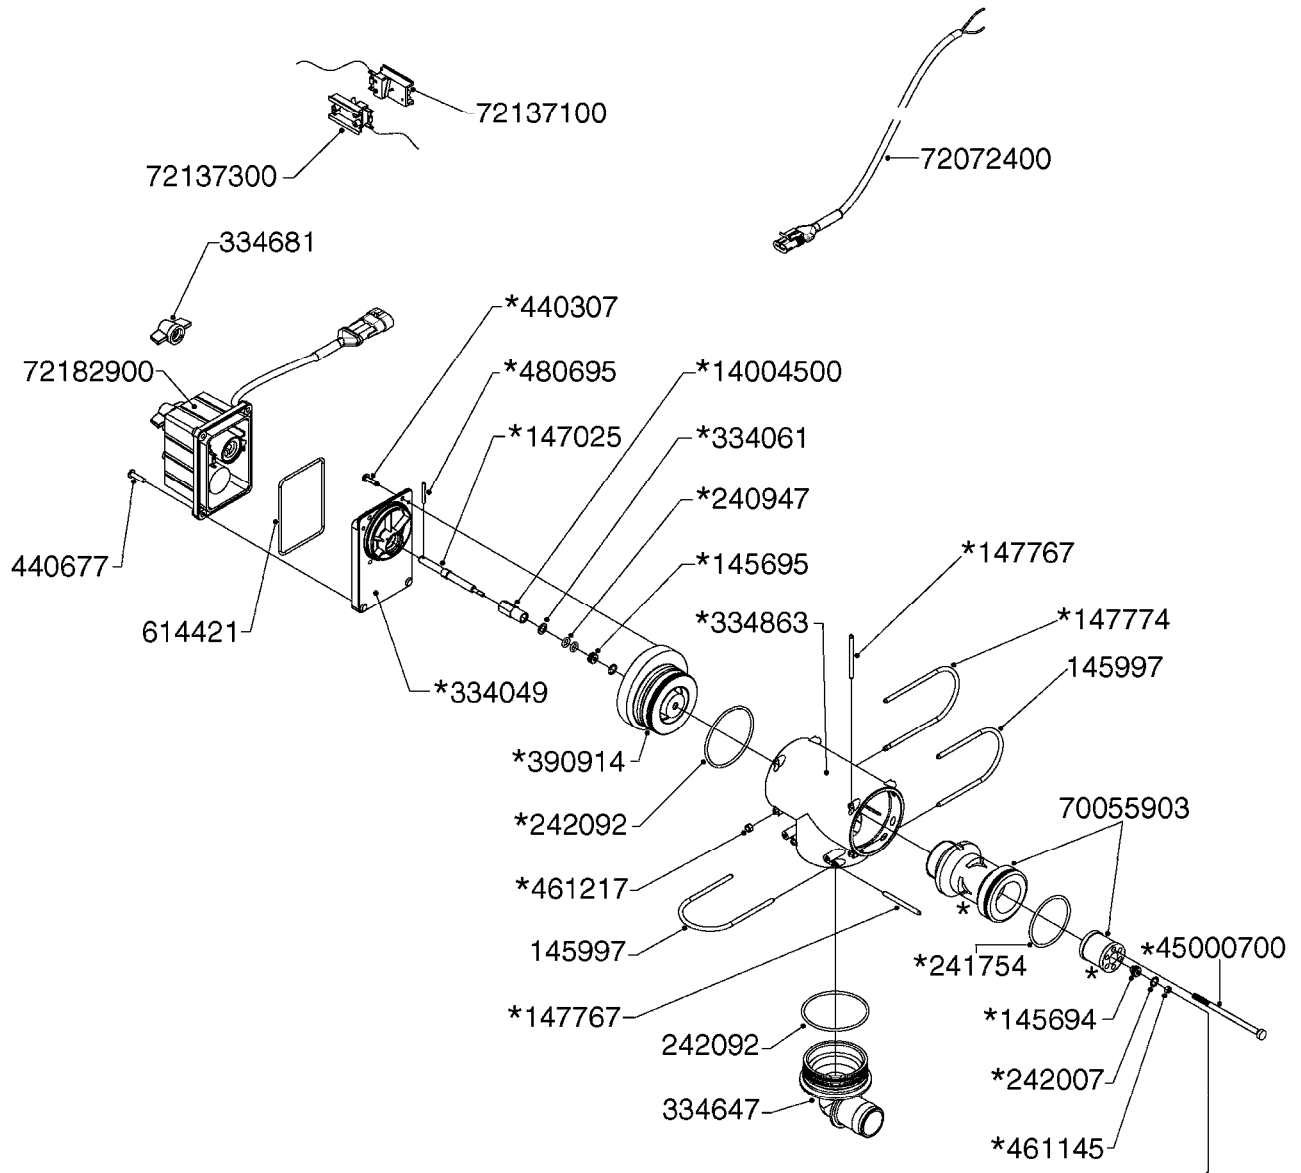

REGULATOR VALVE ASSEMBLY: *72027300

COMPLETE ASSEMBLIES
WHOLEGOODS ITEMS

PRESSURE REGULATOR - S93
B0340-HIN, 01:01:16

Page 1

Date 12.08.2020 8:31

parts-n°	order qty	description
145694	1	BUSHING CONE SPACER S93 REGU.
145695	1	GUIDE FOR CONE
145996	1	FITT.DK S-67 FORK
145997	1	FITT.DK S-93 FORK
147025	1	SPINDLE F.S93 PRES. REGULATOR
147767	1	PIN 5Ø X 60 S-93 DOUBLE CLAMP
147774	1	FITT.DK S-93 FORK W. M5 THREAD
240947	1	O-RING D7.3X2.4 NITRIL
241754	1	O-RING D59.5X3
241973	1	O-RING Ø3 X 44.2 70 SHORES NITRIL
242007	1	O-RING Ø9.1 X 1.6 NITRILE
242092	1	O-RING D69.5X3
334049	1	BRACKET FOR ENGINE CASING
334061	1	WASHER PLASTIC Ø13.0/8.1 X 1TK
334244	1	FITT.DK S-67 ELB.1-1/4"
334601	1	FITT.DK S-93 TO S67 ADAPTOR
334647	1	FITT.DK S93 ELB 1-1/2" 90 PVC
334681	1	GRIP F.MAN.OP.EC PRES.REG.YELL
334863	1	T PIECE S 93 15 BAR
390914	1	COVER REG VALVE S93
440307	1	SCREW SHEET-METAL 3/4" NO. 10
440677	1	SCREW F. PLASTIC 5X20 SS
461145	1	NUT HEX M4 LOCK
461217	1	NUT HEX M5 LOCK
480695	1	PIN ROLL D 3X28 SLOTTED
614421	1	GASKET F/MOTOR HOUSE-ON/OFF TR
14004500	1	NUT M10 SS F. S93 PRES. REG.
45000700	1	BOLT ALLEN HEAD M6 X 100 SS
70055903	1	REGUL SPOOL AND SLEEVE S93
72027300	1	REG.VALVE S93/600 15B U.MOTER
72072400	1	WIRE CONTR. VALVE.CM+ AMP-PLUG
72137100	1	MCROSWCH ASSY F.PRSR REG WHT W
72137300	1	MCROSWCH ASSY F.PRSR REG BRN W
72182900	1	MOTER REG.DME37 1:150 AMP YELL