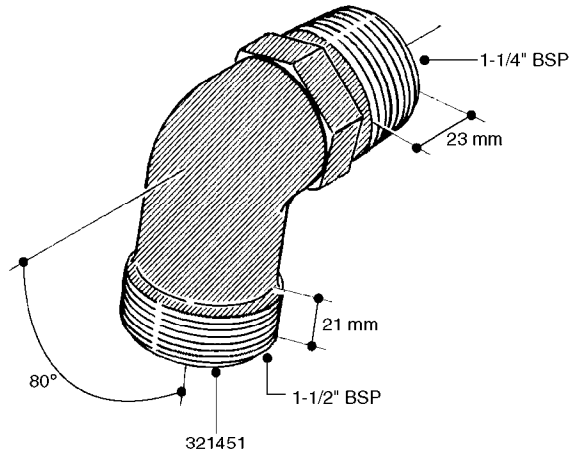

L0030

FITTINGS - HEXAGON NIPPLES
L0030-HIN, 01:01:16

Page 1
Date 12.08.2020 8:32

parts-n°	order qty	description
10015303	1	FITT.PO.HN 1.00X1.00 M1000
10425003	1	FITT.PO.HN 1.25X1.00 MCPHEE
320132	1	FITT.DK HN 1" BSP
320176	1	FITT.DK HN 3/8"X1/2" BSP
320445	1	FITT.DK HN 1/4"X3/8" BSP
320655	1	FITT.DK HN 1/2"-1/2" BSP
320692	1	FITT.DK HN 3/8'BSPX1/4'NPT
320703	1	FITT.DK HN 3/8BSP X1/2 &1/4NPT
320725	1	FITT.DK NIPPLE 3/8"-3/8" BSP
320902	1	FITT.DK HN 3/8'X 1/4' BSP
390232	1	FITT.DK HN 1-1/2' X 1-1/4' BSP
390276	1	FITT.DK HN 1'BSP