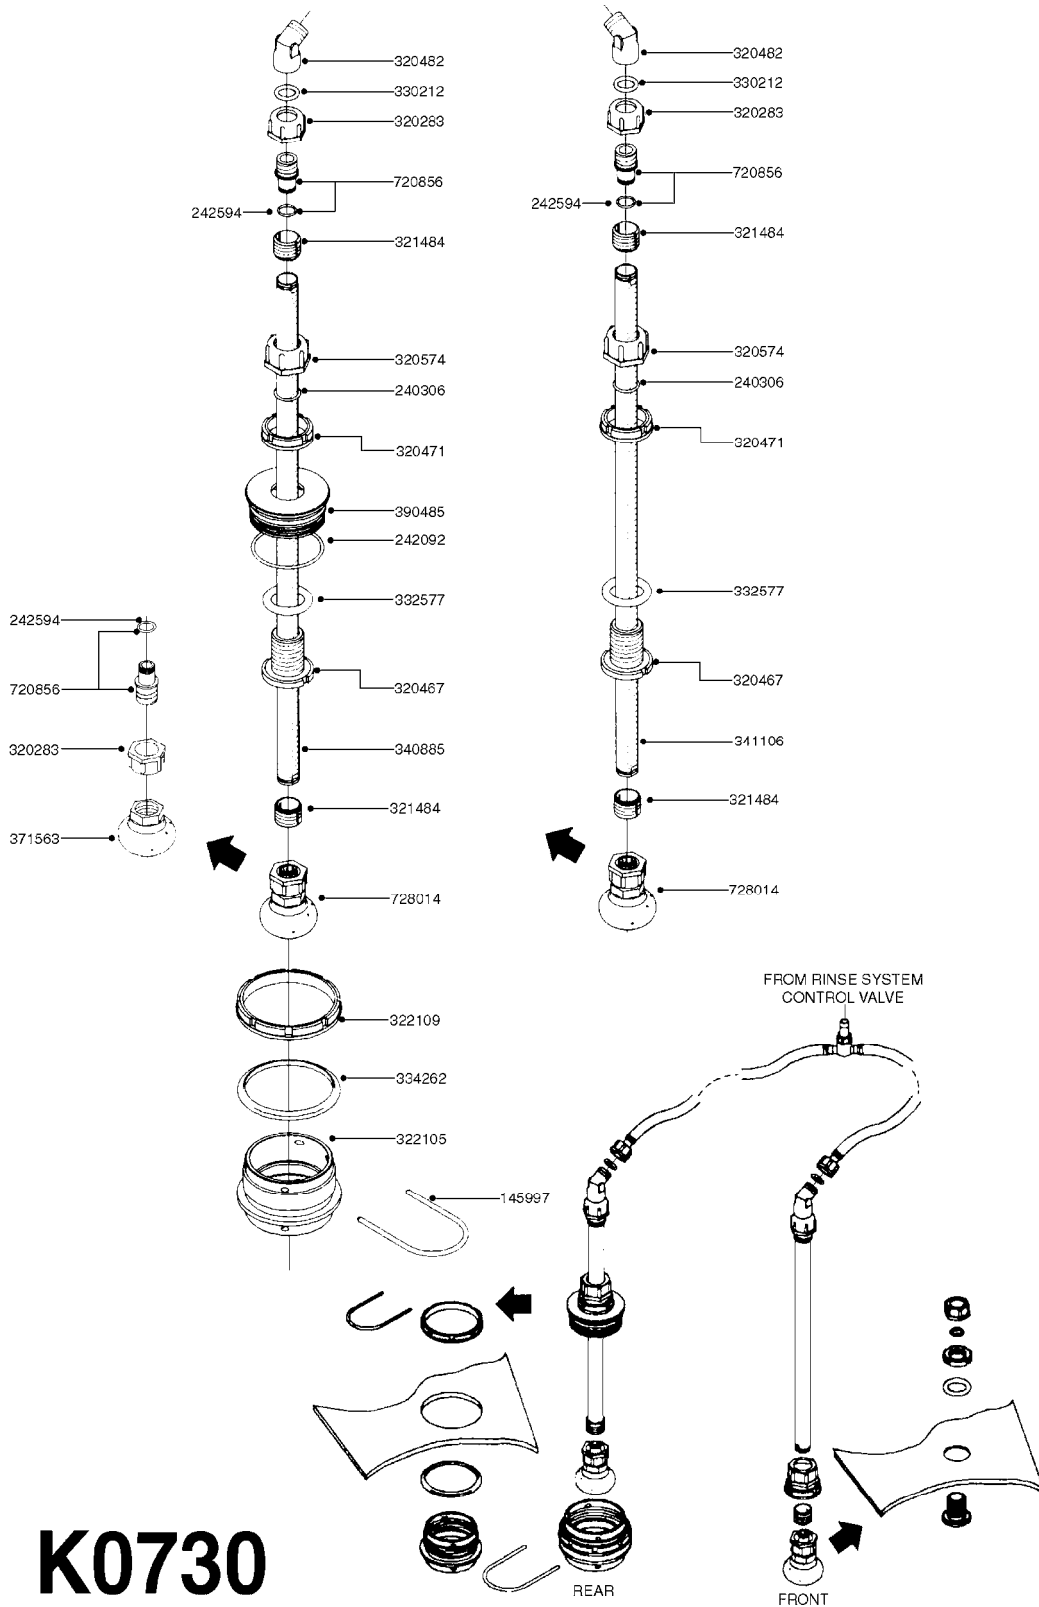

RINSE SYSTEM NOZZLES
K0730-HIN, 01:01:16

RINSE SYSTEM NOZZLES
K0730-HIN, 01:01:16

Page 1
Date 12.08.2020 8:31

parts-n°	order qty	description
145997	1	FITT.DK S-93 FORK
240306	1	O-RING D29/D21X4
242092	1	O-RING D69.5X3
242594	1	O-RING D14 X 1.78 SCH.70-EPDM
320283	1	FITT.DK NUT 3/4"BSP
320467	1	FITT.DK BULKHEAD 1"BSP SINGLE
320471	1	FITT.DK NUT 1" BSP JAMB
320482	1	FITT.DK ELB. 1/2" BSP 60 DEG.
320574	1	FITT.DK NUT 1" BSP SPECIAL
321484	1	BUSHING THREADED F.NOZZ.TUBE
322105	1	FITT.DK S-93 BULKHEAD DOUBLE
322109	1	FITT.DK S-93 BULKHEAD NUT
330212	1	O-RING D19/D14X2.4 F.1/2"NUT
332577	1	O-RING D38/D30X4 F.1" PUR.
334262	1	GASKET F.S-93 BULKHEAD
340885	1	TUBE F. RINSE NOZZLE L=600
341106	1	TUBE F.RINSE NOZZLE L=220
371563	1	NOZZLE FOR TANK RINSE
390485	1	FITT.DK S-93 PLUG W D34 HOLE
720856	1	FITT.DK 1/2'BSP ASSY.F.3/4'NUT
728014	1	RINSE NOZZLE MOUNTED