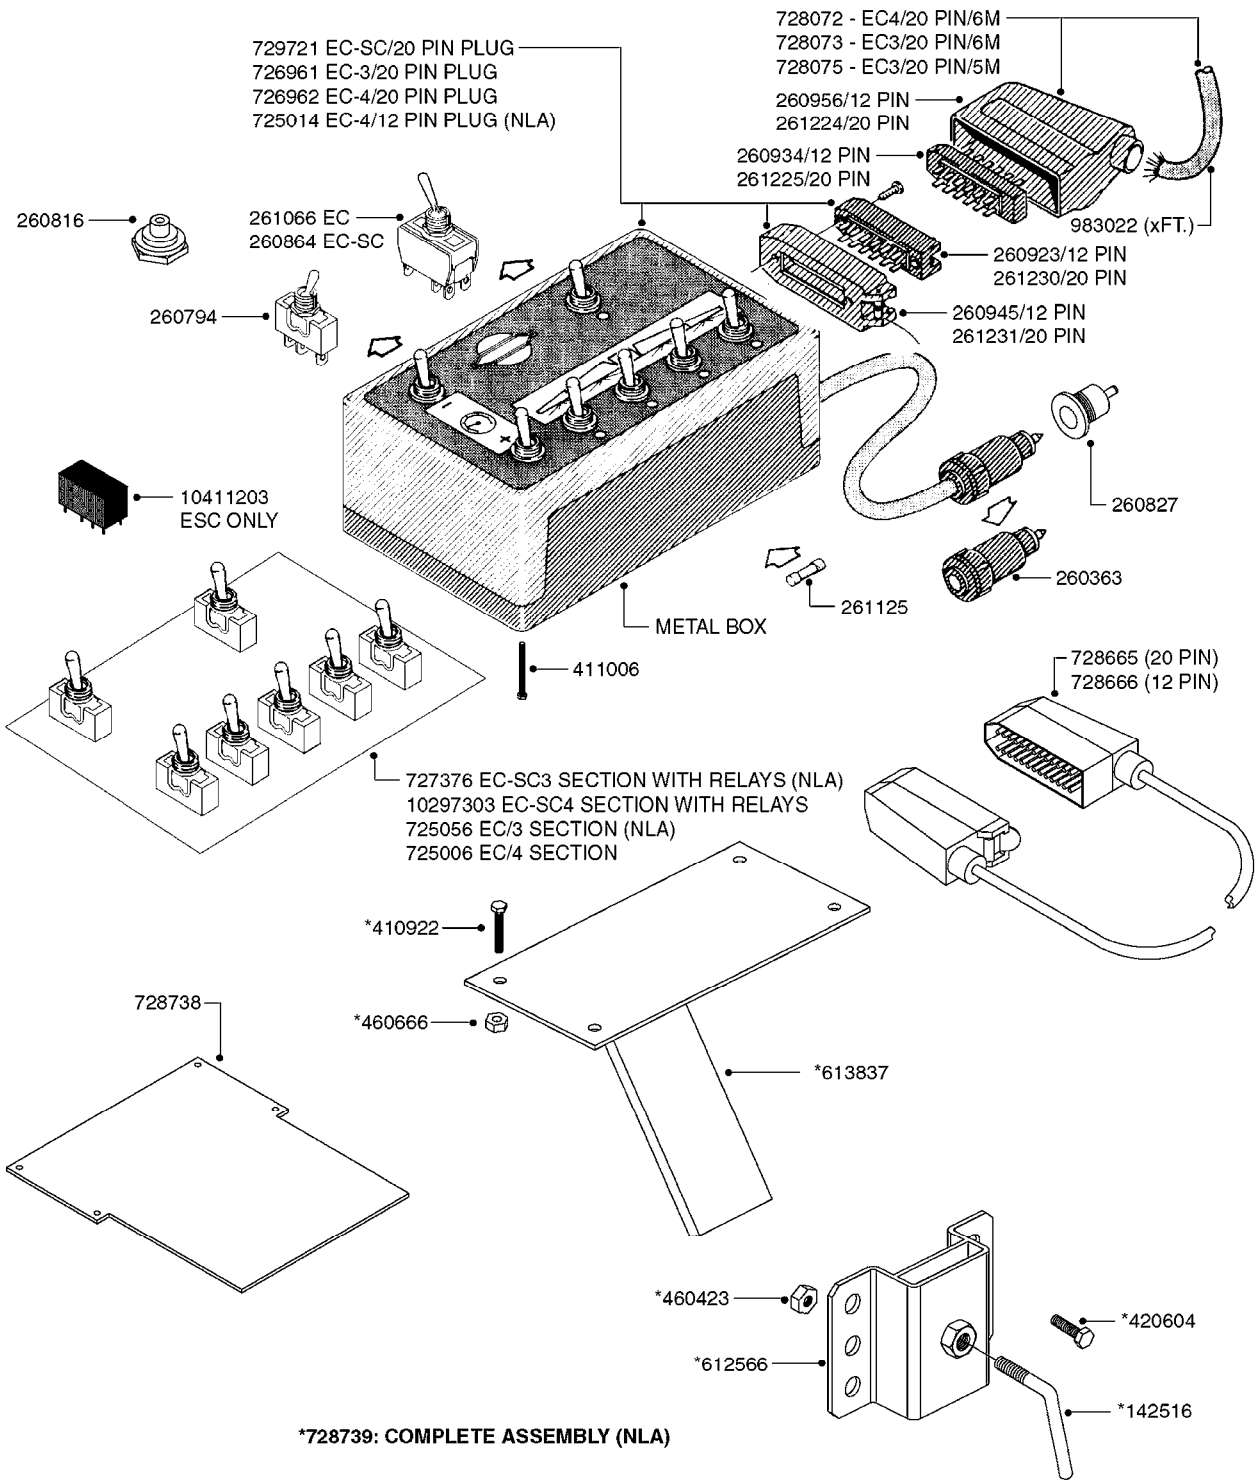

*728739: COMPLETE ASSEMBLY (NLA)

COMPLETE ASSEMBLIES
WHOLEGOODS ITEMS

B0390

CONTROL BOX F/EC+EC-SC
B0390-HIN, 01:01:16

parts-n°	order qty	description
142516	1	SCREW SET M10 BENT F. LOCKING
260363	1	PLUG 2 POLE 12V
260794	1	SWITCH F.PRESS ADJ.EC CONTROL
260816	1	CAP W/RUBBER BOOT F.EC SWITCH
260827	1	PLUG F.EC ATTACHMENTS
260864	1	SWITCH F.HY BOOM CONTROL BOX
260923	1	PLUG INSERT 12 POLE FEMALE
260934	1	PLUG INSERT 12 POLE MALE
260945	1	PLUG HOUSE 12 POLE FEMALE
260956	1	PLUG HOUSE 12 POL.MALE
261066	1	SWITCH 2 POLE
261125	1	FUSE 5 X 20 500mA
261224	1	PLUG HOUSING F/20 POLE MALE
261225	1	PLUG INSERT 20 POLE MALE
261230	1	PLUG INSERT 20 POLE FEMALE
261231	1	PLUG HOUSING 20 POLE FEMALE
410922	1	CYL.SKR 8.8 DEL M4X20 RST
411006	1	SCREW M4X40 SLOTTED
420604	1	BOLT HEX 8.8 DEL M10X25 FT DIN933
460423	1	NUT HEX M10X1.50 LOCK DIN985A2 SS
460666	1	NUT HEX M4
612566	1	MOUNT BRACKET F.FAN CABLE ASSY
613837	1	MOUNT PLATE FOR EC CONTROL BOX
725006	1	CIRCUIT BOARD 4 VALVE
725014	1	CONTROL BOX EC 4 SEC./12 PIN
725056	1	PRINTED CIRC.W SW 3WAY 726961
726961	1	CONTROL BOX EC 3 SEC./20 PIN
726962	1	CONTROL BOX EC 4 SEC./20 PIN
727376	1	CIRCUIT BOARD F.ESC 3 BANK
728072	1	CABLE,20-PIN,6M EC/4
728073	1	CABLE,20-PIN,6M, EC/3
728075	1	CABLE F.CONTROL BOX 5M EC/3
728665	1	CABLE EXT.-QUICK ATTACH 20 PIN
728666	1	CABLE-QUICK ATTACH 12 PIN
728738	1	DOUB.CONT.BOX & OR F/M PLATE
728739	1	IN CAB CONTROL MOUNT KIT
729721	1	CONTROL BOX ESC3
983022	1	WIRE 12 x 0.5 x 2MM x 12"
10297303	1	CIRCUIT BOARD FOR T.M.S.
10411203	1	RELAY T-82