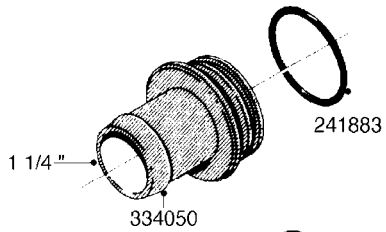

L0080

FITTINGS - S-53
L0080-HIN, 12:09:17

Page 1

Date 12.08.2020 8:32

Pos.	parts-n°	order qty	description
1	145995	1	FITT.DK S-53 FORK
2	241973	1	O-RING Ø3 X 44.2 70 SHORES NITRIL NITRIL (BLACK)
2	242353	1	O-RING 3 X 44.2 VITON VITON (BROWN)
3	242109	1	O-RING D32.2x3.0 NITRIL (BLACK)
3	242354	1	O-RING D32.2X3.0 VITON VITON (BROWN)
4	322103	1	FITT.DK S-53 BULKHEAD
5	322107	1	FITT.DK S-53 BULKHEAD NUT
6	322110	1	FITT.DK S-53 ELB. 1/2" BSP
7	322352	1	FITT.DK S-53 TEE
8	334229	1	FITT.DK S-53 STR.3/4"
9	334260	1	GASKET F. S-53 BULKHEAD
10	334564	1	FITT.DK S-67 TO S-53 ADAPTER
11	391100	1	FITT.DK S-53THREAD INS.1/2"BSP
12	726463	1	FITT.DK S53 BULKHEAD W/GASKET
13	726552	1	FIT.DK S-53X90 1/2" BSP,O-RING
14	726556	1	FITT.DK S-53 HB 1/2" W/O-RING
15	726558	1	FITT.DK S53 STR. 3/4" W.ORING
16	726559	1	FITT DK. S-53 HB 1" W/O-RING
17	726568	1	FITT.DK.S-53 HB 1/2"90 W/O-RING
18	726570	1	FITT.DK S-53 ELB.3/4" W.ORING
19	726571	1	FITT.DK S-53 ELB.1", W ORING
20	726578	1	FITT.DK S53 PLUG WITH O-RING
21	728561	1	FITT.DK. S67M - S53F REDUCER