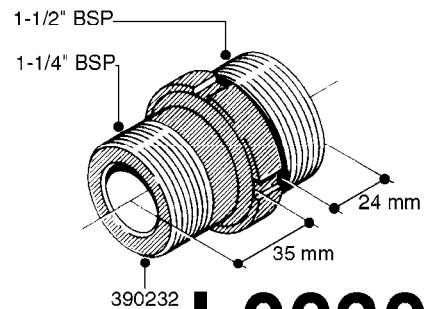

L0030

FITTINGS - HEXAGON NIPPLES
L0030-HIN, 01:01:16

Page 1
Date 12.08.2020 8:32

parts-n°	order qty	description
10015303	1	FITT.PO.HN 1.00X1.00 M1000
10425003	1	FITT.PO.HN 1.25X1.00 MCPHEE
320132	1	FITT.DK HN 1" BSP
320176	1	FITT.DK HN 3/8"X1/2" BSP
320445	1	FITT.DK HN 1/4"X3/8" BSP
320655	1	FITT.DK HN 1/2"-1/2" BSP
320692	1	FITT.DK HN 3/8'BSPX1/4'NPT
320703	1	FITT.DK HN 3/8BSP X1/2 &1/4NPT
320725	1	FITT.DK NIPPLE 3/8"-3/8" BSP
320902	1	FITT.DK HN 3/8'X 1/4' BSP
390232	1	FITT.DK HN 1-1/2' X 1-1/4' BSP
390276	1	FITT.DK HN 1'BSP