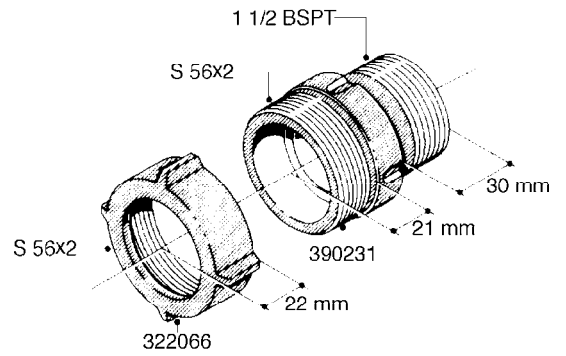

L0080

FITTINGS - S-53
L0080-HIN, 12:09:17

Page 1

Date 12.08.2020 8:32

Pos.	parts-n°	order qty	description
1	145995	1	FITT.DK S-53 FORK
2	241973	1	O-RING Ø3 X 44.2 70 SHORES NITRIL NITRIL (BLACK)
2	242353	1	O-RING 3 X 44.2 VITON VITON (BROWN)
3	242109	1	O-RING D32.2x3.0 NITRIL (BLACK)
3	242354	1	O-RING D32.2X3.0 VITON VITON (BROWN)
4	322103	1	FITT.DK S-53 BULKHEAD
5	322107	1	FITT.DK S-53 BULKHEAD NUT
6	322110	1	FITT.DK S-53 ELB. 1/2" BSP
7	322352	1	FITT.DK S-53 TEE
8	334229	1	FITT.DK S-53 STR.3/4"
9	334260	1	GASKET F. S-53 BULKHEAD
10	334564	1	FITT.DK S-67 TO S-53 ADAPTER
11	391100	1	FITT.DK S-53THREAD INS.1/2"BSP
12	726463	1	FITT.DK S53 BULKHEAD W/GASKET
13	726552	1	FIT.DK S-53X90 1/2" BSP,O-RING
14	726556	1	FITT.DK S-53 HB 1/2" W/O-RING
15	726558	1	FITT.DK S53 STR. 3/4" W.ORING
16	726559	1	FITT DK. S-53 HB 1" W/O-RING
17	726568	1	FITT.DK.S-53 HB 1/2"90 W/O-RING
18	726570	1	FITT.DK S-53 ELB.3/4" W.ORING
19	726571	1	FITT.DK S-53 ELB.1", W ORING
20	726578	1	FITT.DK S53 PLUG WITH O-RING
21	728561	1	FITT.DK. S67M - S53F REDUCER