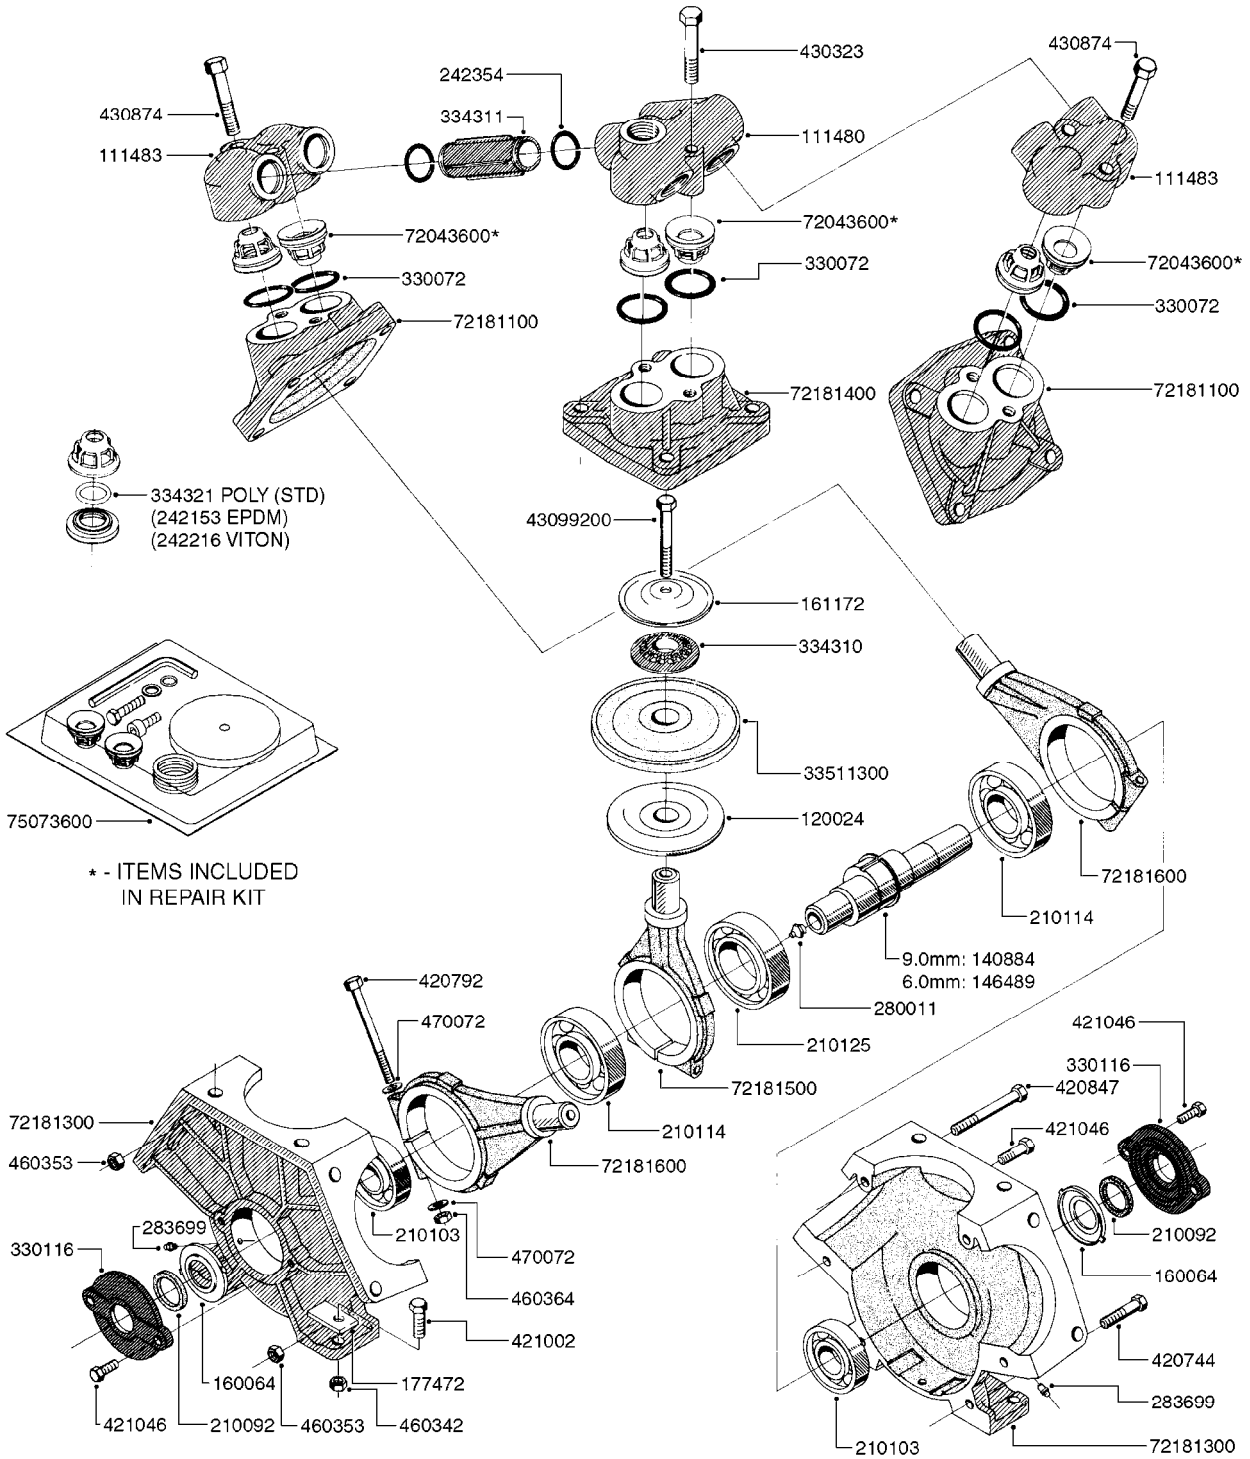

COMPLETE PUMPS
821635 - PUMP ONLY
10396203 - WITH PTO & DAMPER

COMPLETE ASSEMBLIES
WHOLEGOODS ITEMS

A0230

PUMP - 1303 W/ MOUNTING BASE
A0230-HIN, 01:01:16

Page 1

Date 12.08.2020 8:31

parts-n°	order qty	description
111480	1	VALVE HEAD 1302 CENTER
111483	1	VALVE HEAD SIDE 1302
120024	1	DIAPHRAGM BACK DISC 1200-1300
140884	1	CRANK SHAFT MODEL 1300-9
146489	1	CRANK SHAFT MODEL 1302-6MM
160064	1	DUST PLATE
161172	1	DIAPHRAGM DISC F. 1203/1303
177472	1	BRACKET 25 X 5
210092	1	SEAL FELT D43/30X5
210103	1	BEARING BALL 6306
210114	1	BEARING BALL 6308
210125	1	BEARING BALL 6210
242153	1	O-RING D26X4 EPDM
242216	1	O-RING VITON F/1202/1302/462
242354	1	O-RING D32.2X3.0 VITON
280011	1	GREASE NIPPLE 1/8" SAE H TR
283699	1	GREASE NIPPLE M6X1
330072	1	O-RING D53.5/D45.5X4
330116	1	SEAL RETAINER, MODEL 1300
334310	1	NYLON WASHER 1202/1302/462
334311	1	CONNECTION PIPE INLET MOD.1302
334321	1	O-RING POLY. 34.0x26.0x4.0
420744	1	BOLT HEX 8.8 DEL M8X40
420792	1	BOLT HEX 8.8 RAW M8X95
420847	1	BOLT HEX 8.8 DEL M8X85
421002	1	BOLT HEX 8.8 DEL M10X30 FT DIN933
421046	1	BOLT HEX M8X25/25 A2 SS DIN933
430323	1	BOLT HEX 8.8 DEL M12X60
430874	1	SCREW SET 8.8 DEL M12X70 FT
460342	1	NUT HEX M10 DEL DIN934
460353	1	NUT HEX M8 BLACK
460364	1	NUT HU M8 A2 SS DIN934
470072	1	WASHER D15/D8X.5 LOCK
821635	1	PUMP 1303/9 540RPM
10396203	1	PUMP 1303 C/W PTO 540 RPM
33511300	1	DIAPHRAGM 1202-1303 POLY 2006
43099200	1	BOLT HEX SS M12 X 30 DIN933 A4
72043600	1	VALVE FOR 462/463
72181100	1	DIAPHRAGM COVER 1203/1303+BLTS
72181300	1	PUMP CASTING 1300 RED W/BOLTS
72181400	1	DIAPHRAGM COVER 1303 W/BOLTS
72181500	1	CONNECTING ROD, CENTER 1303
72181600	1	CONNECTING ROD, SIDE MOD.1300
75073600	1	PUMP KIT 1303 MM "06"