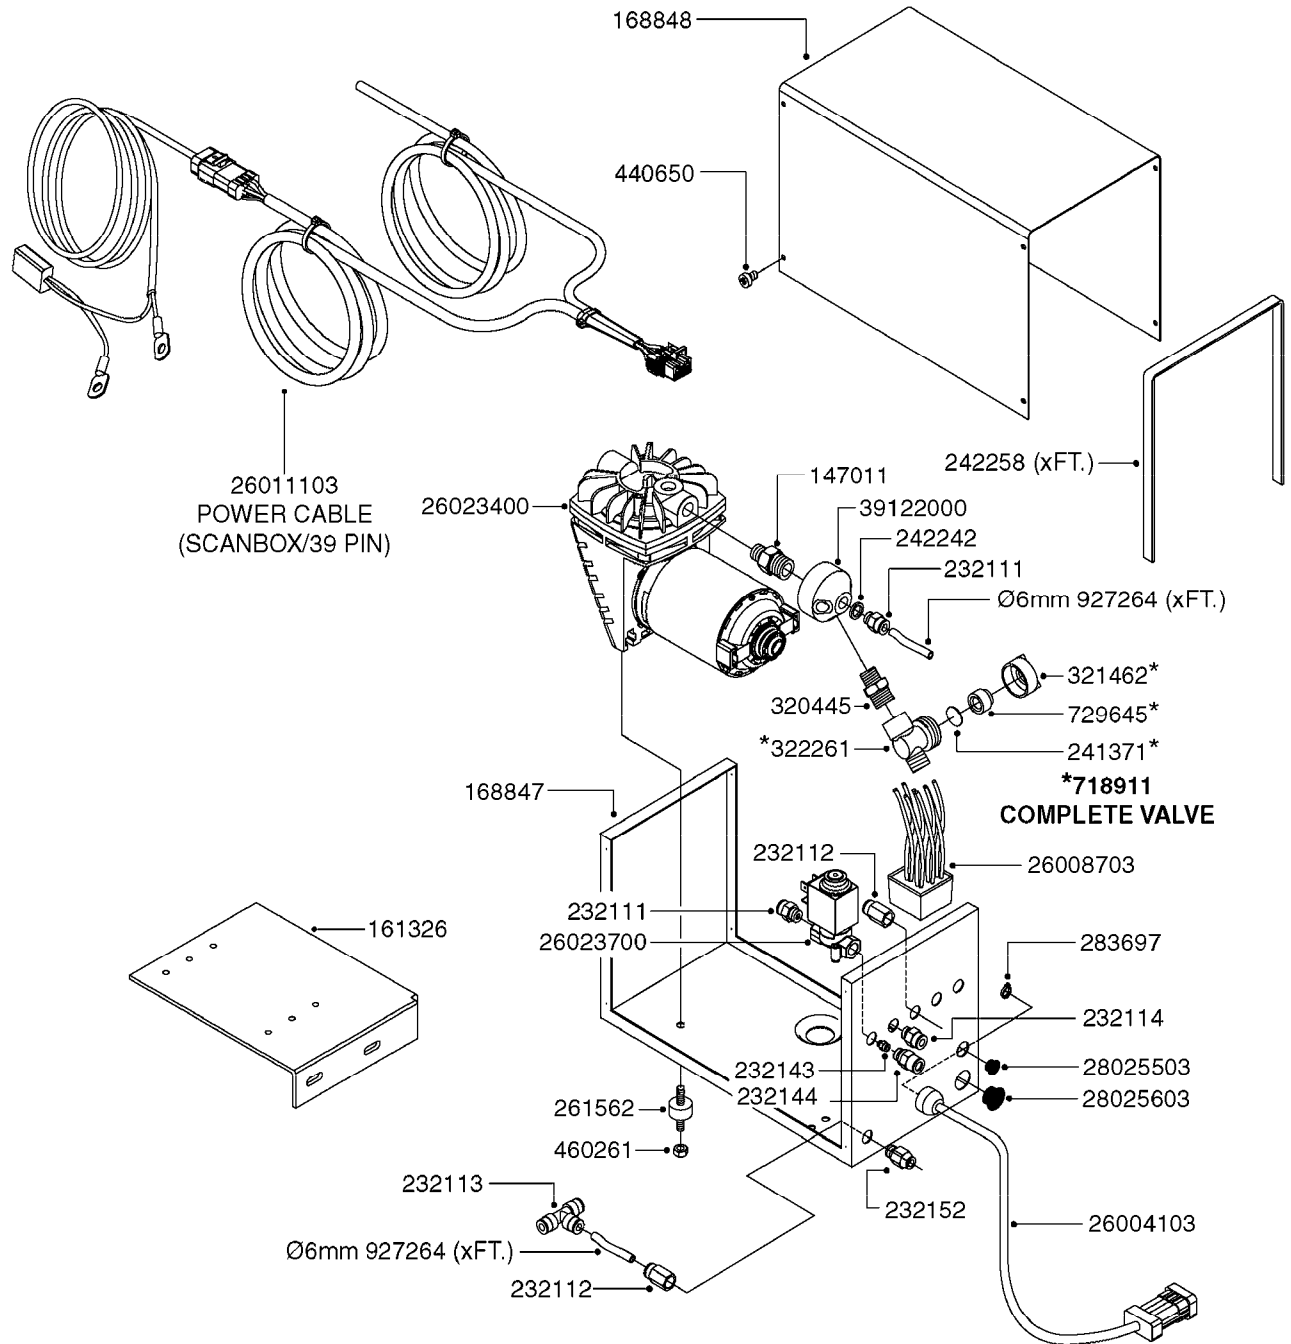

K0400

*Ø8mm 927306 (xFT.)
*Ø10mm 927330 (xFT.)

70062503 - COMPLETE ASSEMBLY

FOAM MARKER COMPRESSOR 2007
K0400-HIN, 01:01:16

Page 1
Date 12.08.2020 8:31

parts-n°	order qty	description
147011	1	HEX NIPPLE 3/8'X1/4'BSP BRASS
161326	1	MOUNT BKT. F. FOAM COMP.BOX 98
168847	1	ENCLOSURE LOWER F.MARKER
168848	1	COVER F. FOAM MARKER
232111	1	QUICK COUPLER 6MM X 1/8 EXT.
232112	1	QUICK COUPLER 6MM 1/8 INT.
232113	1	QUICK COUPLER 6MM T-PIECE
232114	1	COUPLER 1/8" THREADX8MM HOSE
232143	1	REDUCER 1/4'INT-1/8'EXT
232144	1	QUICK COUPLER 10MM X 1/4 EXT
232152	1	QUICK COUPLER 8MMX1/8 EXT.LONG
241371	1	DIAPHRAGM F.NO-DRIP,VULC
242242	1	O-RING F.AIR HOSE FITTING
242258	1	TRIM 3X10 SELF ADHESIVE 0012"
261562	1	RUBBER DAMPER 2XM6X25
283697	1	TIESTRAP 200MM
320445	1	FITT.DK HN 1/4"X3/8" BSP
321462	1	CAP F.NO-DRIP ASSY.
322261	1	HOUSING F.SAFETY VALVE 3/8"
440650	1	SCREW 3.5x13 STAINLESS
460261	1	NUT HEX M6X1.00 LOCK DIN985 A2 SS
718911	1	VALVE (SAFETY) F.MARKER
729645	1	NON-DRIP SPRING ASSY.GREEN 10
927264	1	HOSE R X PE D6/D4 X 0012"
927306	1	HOSE R X PE D8/D6 X 0012"BLACK
927330	1	HOSE R X PE D10/D8 X 012"BLACK
26004103	1	FOAM MARKER CNTRL MOD CABL STD
26008703	1	FOAM MARKER CONTROL SCII
26011103	1	FOAMER POWER/CONTROL CABLE 39P
26023400	1	COMPRESSOR F.FOAM MARKER CM40
26023700	1	SOLENOID VAL 12V 1/8' FLO '07
28025503	1	PLUG F.DRILLED HOLE 1/2"
28025603	1	PLUG F.DRILLED HOLE 3/4"
39122000	1	DISTR.HOUSING F.FOAM MARKER'07
70062503	1	FOAM MARKER COMPRESSOR,STD,39P