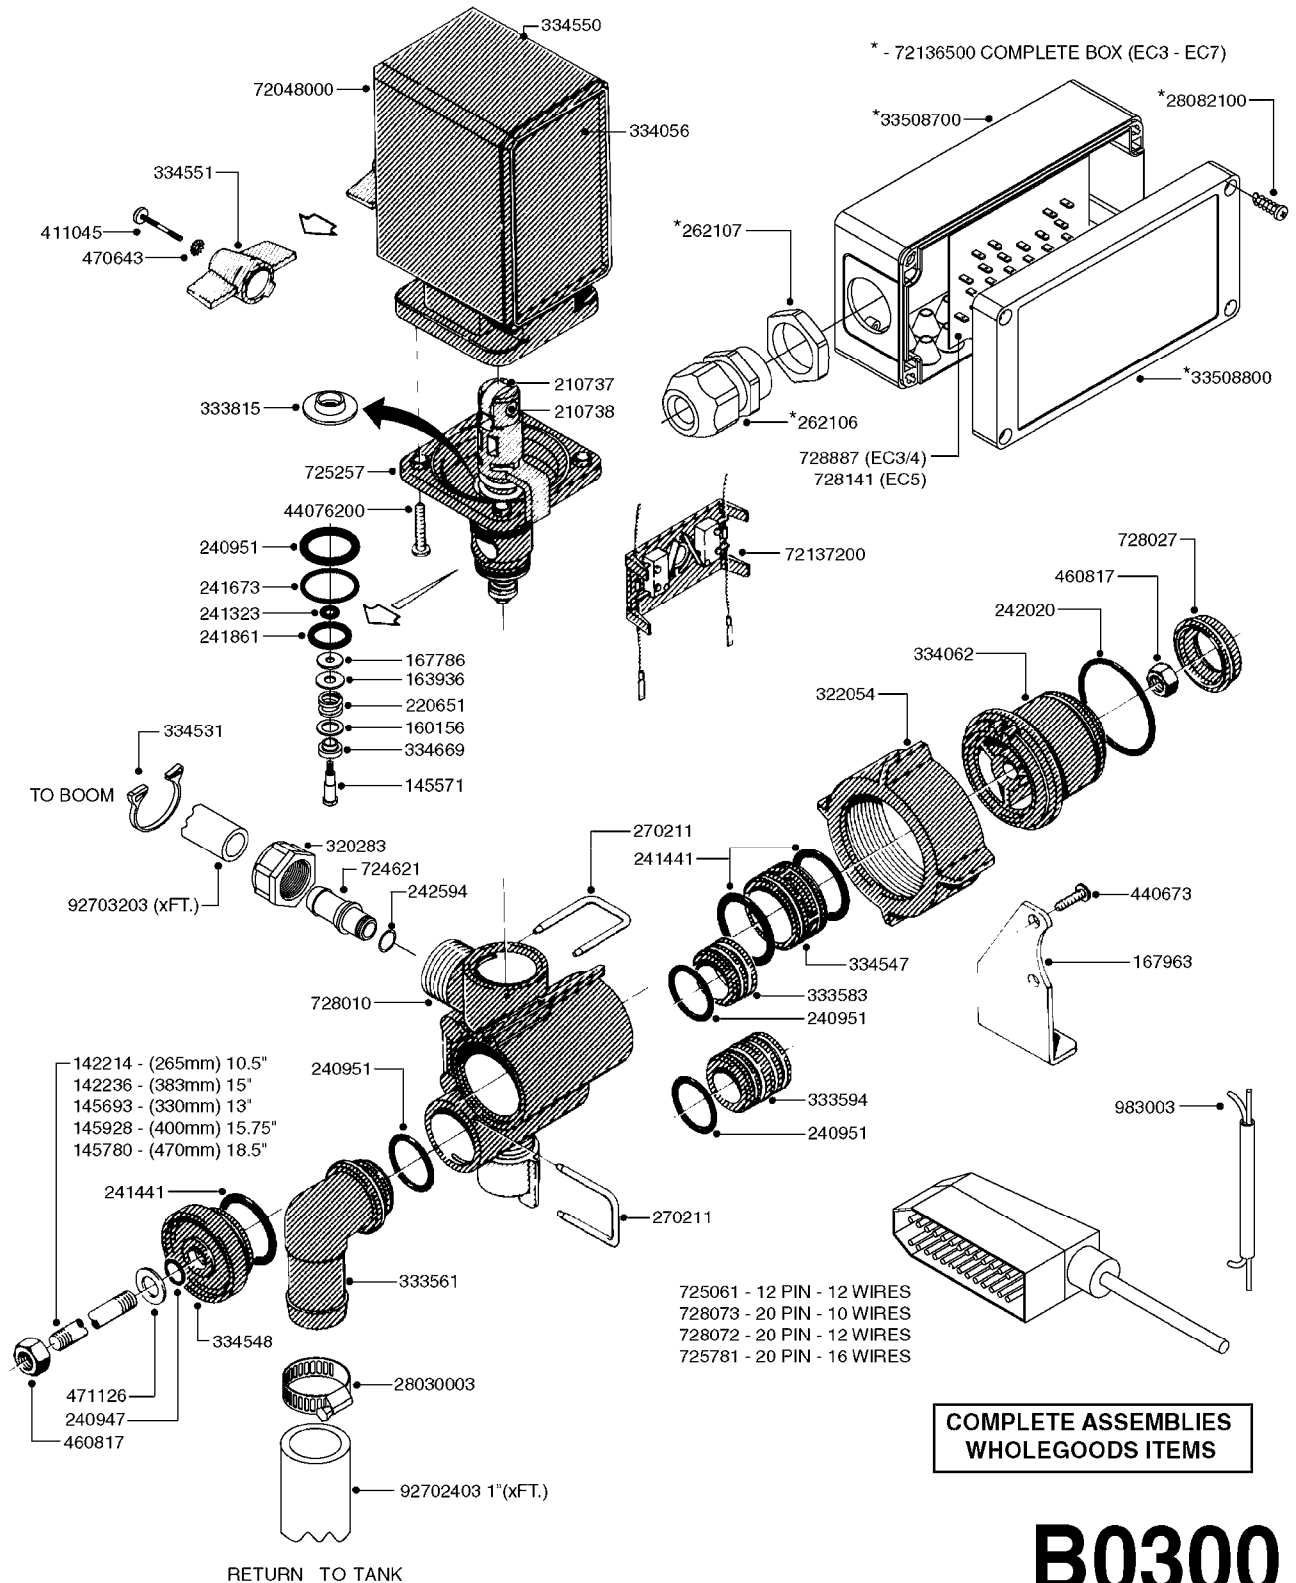

EC BOOM VALVE-ELEC.(GRN GRIP)
B0300-HIN, 01:01:16

parts-n°	order qty	description
142214	1	STUD BOLT - M8X265, 3 SECTION
142236	1	STUD BOLT 8 X 381 - 8 MODULS
145571	1	STUD BOLT F/PNEUM. DISTRIBUTOR
145693	1	STUD BOLT - M8X330, 4 SECTION
145780	1	STUD BOLT - M8X470, 6 SECTION
145928	1	STUD BOLT - M8X400, 5 SECTION
160156	1	WASHER D14.1/D9.2X1 SS
163936	1	WASHER D15/D6.2X1
167786	1	WASHER D13/D4.2X1
167963	1	MOUNT BKT.F.EC BOOM SEC.
210737	1	BEARING BALL D7 RSTO 5 TN
210738	1	PIN Ø7 L16
220651	1	SPRING PRESSURE D12.5/5
240947	1	O-RING D7.3X2.4 NITRIL
240951	1	O-RING D21.2X3 NITRIL
241323	1	O-RING D5.3X2.4 NITRIL
241441	1	O-RING D29.3X3
241673	1	O-RING D22.1X1.6
241861	1	O-RING D15.3X2.4 VITON
242020	1	O-RING 39.2 X 3 VITON
242594	1	O-RING D14 X 1.78 SCH.70-EPDM
262106	1	BULKHEAD F. CABLE 6.5-14 BLACK
262107	1	NUT F. BULKHEAD CABLE GRAY
270211	1	FITT.DK S25 FORK L=37.5
320283	1	FITT.DK NUT 3/4"BSP
322054	1	UNION NUT BLACK S61 x 2
333561	1	FITT.DK ELB.1" EC RETURN
333583	1	END PIECE FOR BYPASS
333594	1	CONNECTING PIECE F. BYPASS
333815	1	DISTANCE RING
334056	1	COVER F/MOTOR HOUSE EC DIST.
334062	1	CONNECT. BRANCH F/EC OP. UNIT
334531	1	CLAMP HOSE PLASTIC 3/4"
334547	1	CONNECTING PIECE F. PRESSURE
334548	1	END COVER
334550	1	MOTOR HOUSE SECT VALVE
334551	1	GRIP F.MAN.OP.EC ON/OFF GREEN
334669	1	VALVE CONE D14/D7-SH 63 WHITE
411045	1	SCREW M4 X 16MM STAINLESS
440673	1	SCREW F.PLASTIC 5X12 SS
460817	1	NUT HEX M8 STAINLESS DIN 934
470643	1	WASHER LOCK
471126	1	WASHER, M8, Ø16/ 8.4X 1.6, SS
724621	1	FITT.DK HB 3/4"ASSY F.3/4" NUT
725061	1	CABLE - EC 12WIRE L=6000mm
725257	1	SPINDLE SECT. F/EC DISTRIBUTOR
725781	1	CONNECTING CABLE L=6000-AC 5
728010	1	DISTRIB HOUSING W/CONST PR GRN
728027	1	BUSHING WITH SEAT
728072	1	CABLE,20-PIN,6M EC/4
728073	1	CABLE,20-PIN,6M, EC/3
728141	1	CIRCUIT BOARD F.EC7 CONN. BOX
728887	1	CIRCUIT BOARD EC CONTROL
983003	1	CABLE ELEC.2X1MM WIRE BLACK EC
28030003	1	CLAMP HOSE GEAR P1" 6716
28082100	1	SCREW F. BOX LID 1/4" L=20
33508700	1	BOX BOTTOM 160X80X40 BLACK 1-HOLE
33508800	1	LID 160X80X15 BLK W/SCREWS
44076200	1	SCREW WN5451 5X16 SS TORX
72048000	1	MOTOR, DISTRIBUTION 1:300
72136500	1	UNIV. CONNECTION BOX F. EC