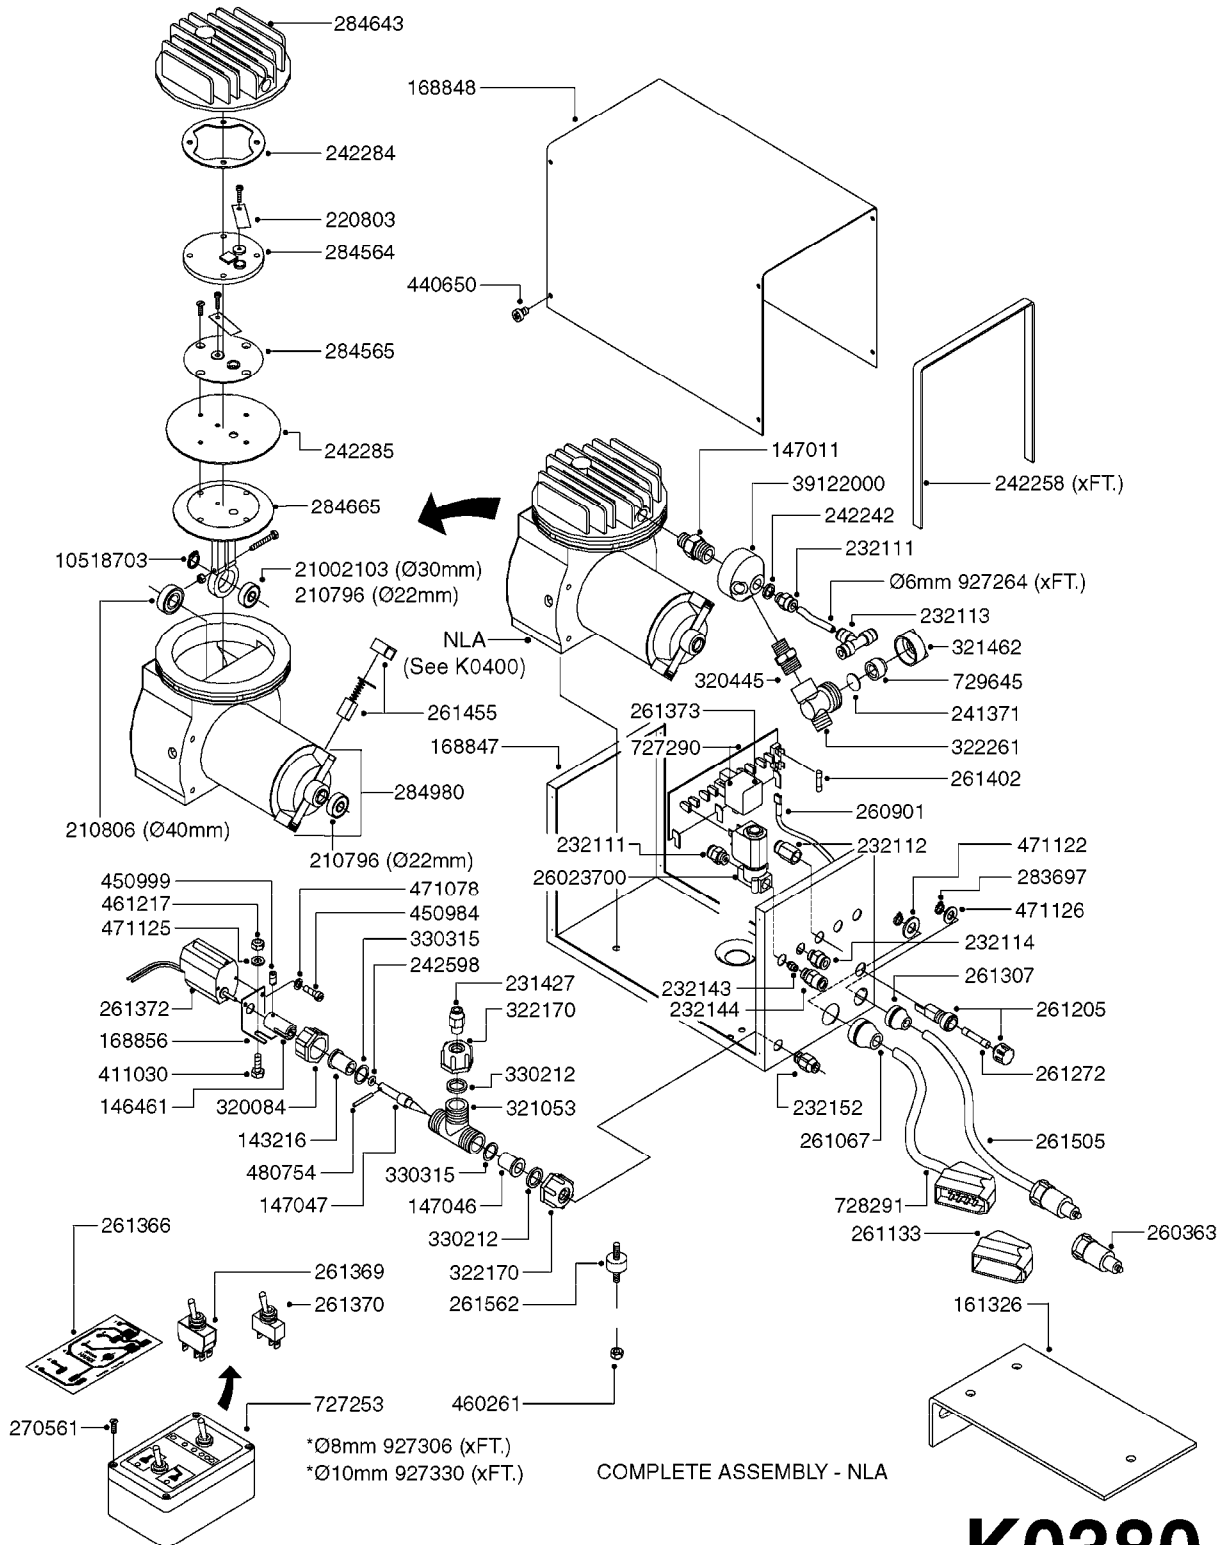

K0380

FOAM MARKER COMPRESSOR POST 94
K0380-HIN, 17:03:16

Page 1
Date 12.08.2020 8:31

parts-n°	order qty	description
143216	1	BUSHING THREAD F.FOAM MARKER
146461	1	COUPLER F.THROTTLE VALVE
147011	1	HEX NIPPLE 3/8'X1/4'BSP BRASS
147046	1	SEAT FOR THROTTLE VALVE
147047	1	SPINDLE FOR THROTTLE VALVE
161326	1	MOUNT BKT. F. FOAM COMP.BOX 98
168847	1	ENCLOSURE LOWER F.MARKER
168848	1	COVER F. FOAM MARKER
168856	1	MOUNT FOR GEAR MOTOR
210796	1	BEARING BALL D22/D8 X 7 608ZZ
210806	1	BEARING BALL D40/D17X12MM
220803	1	VALVE F. COMPRESSOR
231427	1	COUPLER 1/8'THREAD X6MM HOSE
232111	1	QUICK COUPLER 6MM X 1/8 EXT.
232112	1	QUICK COUPLER 6MM 1/8 INT.
232113	1	QUICK COUPLER 6MM T-PIECE
232114	1	COUPLER 1/8" THREADX8MM HOSE
232143	1	REDUCER 1/4'INT-1/8'EXT
232144	1	QUICK COUPLER 10MM X 1/4 EXT
232152	1	QUICK COUPLER 8MMX1/8 EXT.LONG
241371	1	DIAPHRAGM F.NO-DRIP,VULC
242242	1	O-RING F.AIR HOSE FITTING
242258	1	TRIM 3X10 SELF ADHESIVE 0012"
242284	1	HEAD GASKET F. COMPRESSOR
242285	1	DIAPHRAGM F. F/M COMP.
242598	1	O-RING D7.0 X 2.5 NITRIL
260363	1	PLUG 2 POLE 12V
260901	1	SPADE F.ELEC CONN.1.5MM BLUE
261067	1	GROMMET 10-14 GREY
261133	1	PLUG HOUSING F.8 POLE PLUG
261205	1	FUSE HOLDER
261272	1	FUSE 10A D6X32 MM
261307	1	GROMMET 7-10 BLACK
261366	1	CIRCUIT BOARD F.F/M CONTROL
261369	1	SWITCH 2 WAY 12V SPRING RETURN
261370	1	SWITCH 2 WAY 12V
261372	1	GEAR MOTOR BOSCH 13RPM
261373	1	RELAY 12V/30W
261402	1	FUSE 3.15A SLOW BURN
261455	1	BRUSH KIT-FOAM MARKER MOTOR
261505	1	CABLE 2X4MM L8000MM
261562	1	RUBBER DAMPER 2XM6X25
270561	1	SCREW W/SPRING ASSY. (QTY 1)
283697	1	TIESTRAP 200MM
284564	1	PLATE F.COMPRESSOR HEAD
284565	1	PLATE F.COMPRESSOR HEAD
284643	1	COMPRESSOR HEAD F.FOAM MARKER
284665	1	CONNECTING ROD F.COMPRESSOR
284980	1	FLANGE REAR F. F.M.COMPRESSOR
320084	1	FITT.DK NUT 1/2" BSP
320445	1	FITT.DK HN 1/4"X3/8" BSP
321053	1	FITT.DK TEE 1/2 X1/2 X1/2" BSP
321462	1	CAP F.NO-DRIP ASSY.
322170	1	FITT.DK NUT 1/2"x 1/8"F BSP
322261	1	HOUSING F.SAFETY VALVE 3/8"
330212	1	O-RING D19/D14X2.4 F.1/2"NUT
330315	1	O-RING D18.4/D13X.6
411030	1	BOLT HEX M5X10
440650	1	SCREW 3.5x13 STAINLESS
450984	1	BOLT HEX M2.5X8 SLOTTED
450999	1	SCREW SET M3X8