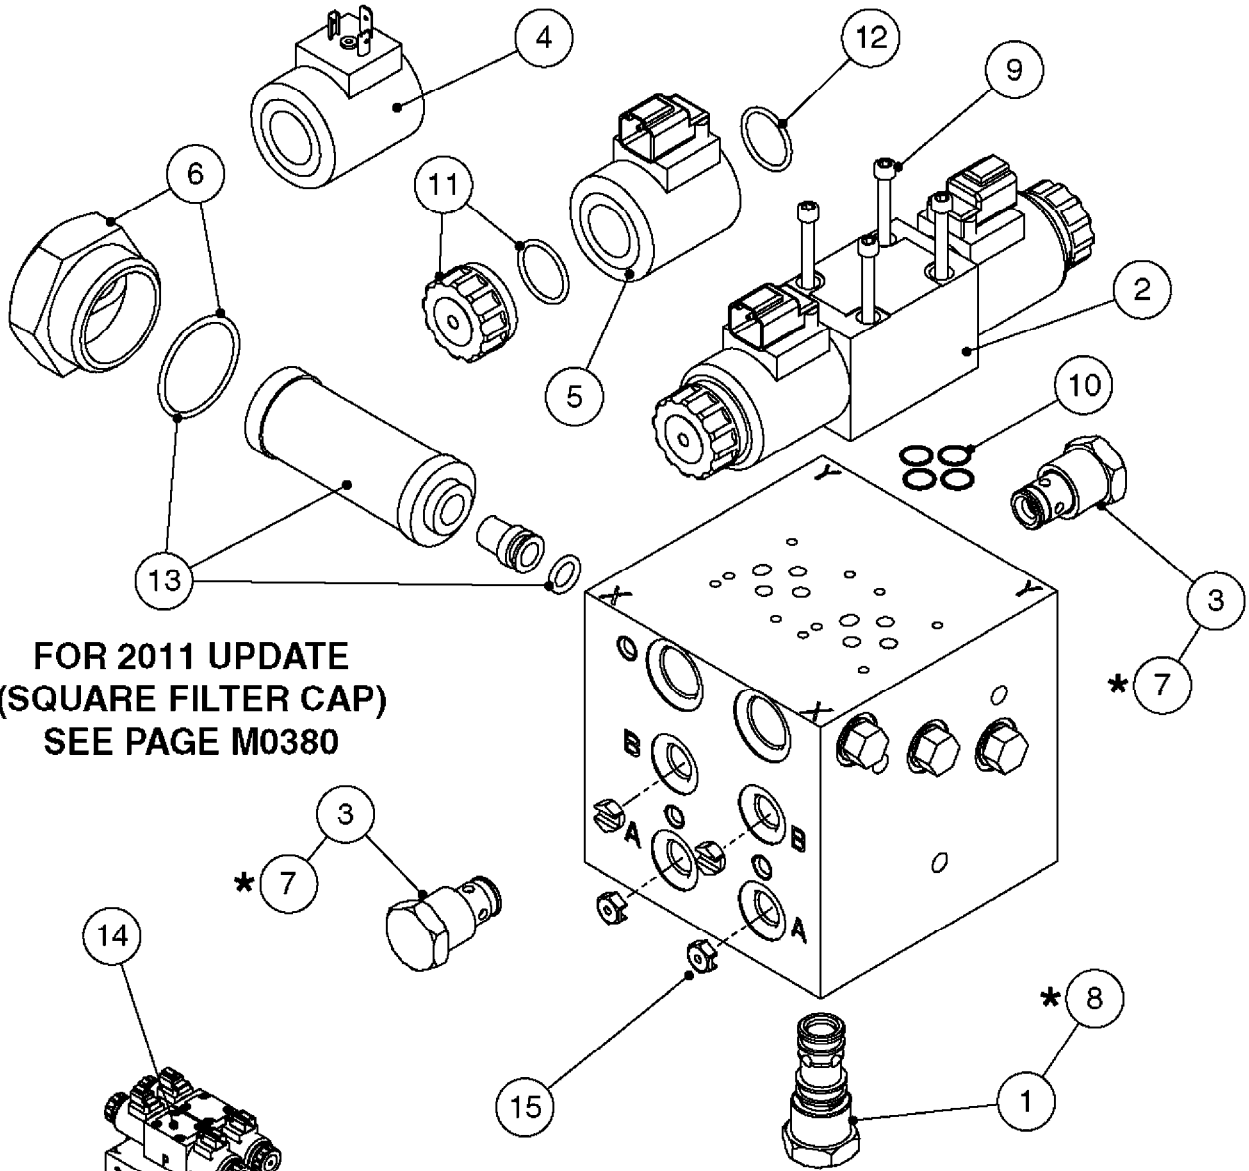

If unsure, pair of new style sensors works with all versions of UC4.

M0290

NORAC UC4 BOOM HEIGHT CONTROL
M0290-HIN, 01:01:16

Page 1
Date 12.08.2020 8:32

Pos.	parts-n°	order qty	description
1	410443	1	BOLT HEX 8.8 DEL M6X70
1	410605	1	BOLT HEX 8.8 DEL M6X80
2	460261	1	SPB/SPC BOOM
3	471124	1	NUT HEX M6X1.00 LOCK DIN985 A2 SS
4	16128603	1	WASHER, M6, Ø18/ 6.4X 1.6, SS
4	16128703	1	BRACKET F. SENSOR 60X60 TUBE SPB/SPC BOOM
5	26016303	1	BRACKET F. SENSOR 50x50 TUBE
6	26025903	1	FORCE BOOM (FTZ)
7	26026003	1	CONNECTOR RING CPC #11 NORAC
8	26026600	1	NORAC UC4+ ROLL SENSOR W/TEMP. CONFIRM NORAC P/N 45000
8	28055603	1	NORAC UC4+ ROLL SENSOR CONFIRM NORAC P/N 45001
9	28049503	1	NORAC CABLE VAR.RT.VLV DIN
10	28049603	1	3-PIN CONNECTORS/HIRSCHMAN
11	28050303	1	NORAC CABLE VAR.RT.VLV DEUTSCH
12	28050703	1	2-PIN CONNECTORS/DEUTSCH
13	28054303	1	NORAC CABLE EXTENSION
14	28055503	1	NORAC POWER CABLE
15	28055703	1	NORAC RUBBER TOP&BOLT F.SENSOR DIA.30MMX30MMX8MM
16	28085900	1	NORAC UC4+ OPEN CTR. CABLE
17	28086200	1	PARALIFT INTERFACE CABLE NORAC
18	28086300	1	NORAC VALVE MOUNTING HARDWARE
19	28086400	1	NORAC VALVE CABLE ROLL PIGTAIL
20	28086500	1	SENSOR BRANCH CABLE NORAC
21	28086600	1	CAN NODE DUAL CABLE NORAC
22	70112503	1	UC4 DISPLAY PANEL NORAC
23	78216100	1	UC4 ULTRASONIC SENSOR
			UC4 SENSOR MOUNTING BKT. NORAC
			FOAM DISC F. SENSOR NORAC
			UC4+ ROLL SENSOR KIT '11 HIN INCLUDES NORAC P/N 45000 & 45001
			NORAC VALVE BLOCK COMP, DEUTSCH CON.