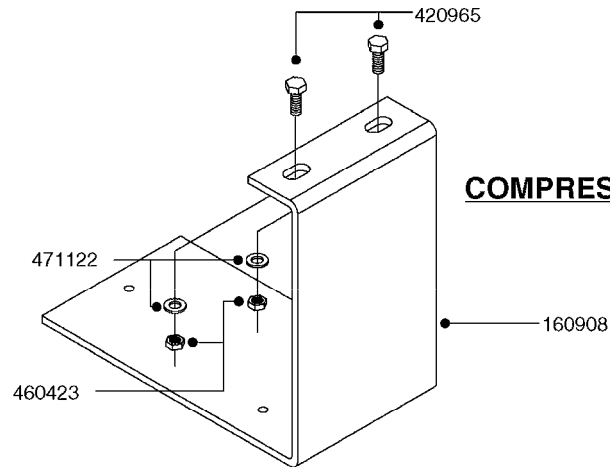

COMPRESSOR MOUNT- MEGA

K0420