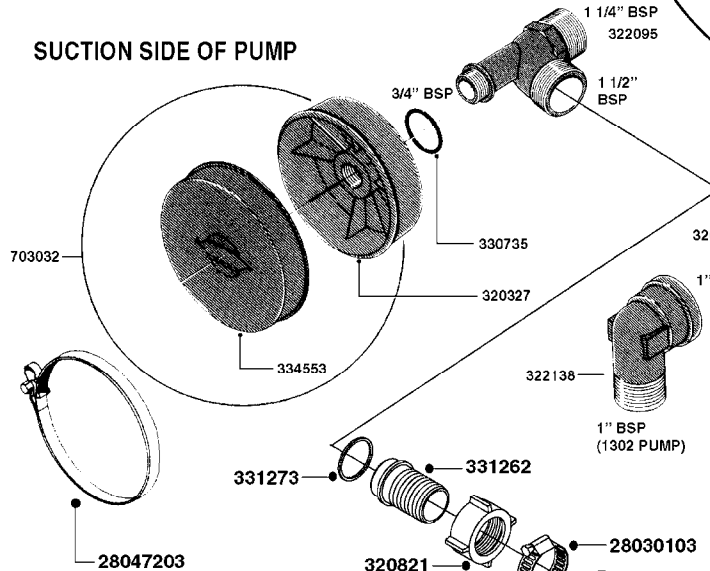

SUCTION SIDE OF PUMP

NLA - 1302 PUMP (REPLACES 1301 PUMP)
#726854 - COMPLETE DAMPER KIT (SUCTION & PRESSURE)