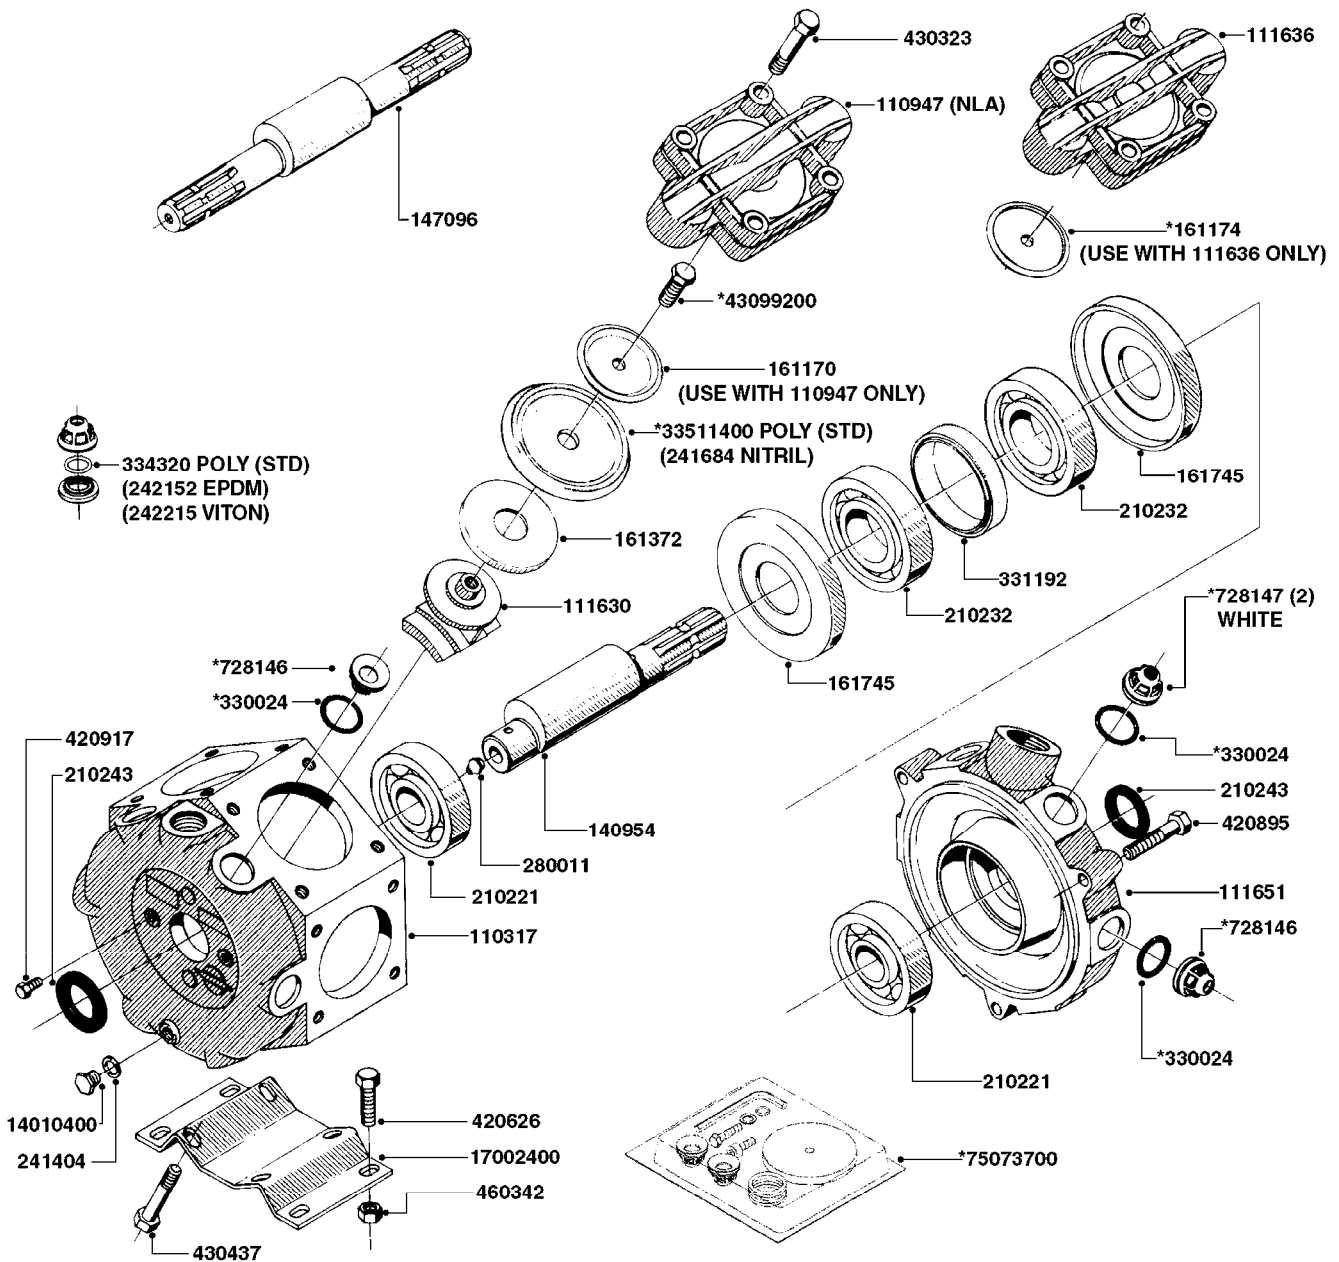

REPLACED BY 364 PUMPS
SEE PAGE A0280

A0250

PUMP - 361 W/MOUNTING BASE
A0250-HIN, 17:03:16

Page 1
Date 12.08.2020 8:31

parts-n°	order qty	description
110317	1	PUMP CASING MODEL 360/361 PNTD
110947	1	VALVE COVER MDL 361 (PAINTED)
111630	1	CONNECTING ROD 363/364-10 PUMP
111636	1	VALVE COVER 363 HEAVY DUTY
111651	1	CASTING F.363 1.5" PUMP(FRONT)
140954	1	CRANK SHAFT MODEL 360/361
147096	1	CRANK SHAFT 361/9.5 THROUGH
161170	1	DIAPH UPPER DISC, 321/361/363
161174	1	DIAPHRAGM DISC SS 361/363/364 PUMP
161372	1	DIAPHRAGM BACKING DISC,320-361
161745	1	METAL SPACER F.363/463
210221	1	BEARING BALL 6407
210232	1	BEARING BALL 6310
210243	1	SEAL OIL 35 X 47 X 7
241404	1	DOWTY SEAL 1/4"
241684	1	DEICER PARTS: DIAPHRAGM MODEL 361 NITRIL
242152	1	O-RING D18.2X3 EPDM
242215	1	O-RING D18X3 VITON
280011	1	GREASE NIPPLE 1/8' SAE H TR
330024	1	O-RING D41,1/D34.5 X 3,5
331192	1	SPACER, MODEL 361/363
334320	1	O-RING D18X3 POLYURETHANE
420626	1	BOLT HEX 8.8 DEL M10X20 FT
420895	1	BOLT HEX 8.8 RAW M10X60
420917	1	BOLT HEX 8.8 RAW M8X12 FT
430323	1	BOLT HEX 8.8 DEL M12X60
430437	1	BOLT HEX 8.8 RAW M12X65
460342	1	NUT HEX M10 DEL DIN934
728146	1	VALVE FOR 361(726890/707932)
728147	1	VALVE FOR 361 WHITE WITH HOLE
14010400	1	PLUG 1/4" BSP
17002400	1	FOOT F. 36X PUMP, RED
33511400	1	DIAPHRAGM PUMP 361/361/363/364 PUR
43099200	1	BOLT HEX SS M12 X 30 DIN933 A4
75073700	1	PUMP KIT 361/363 "06"