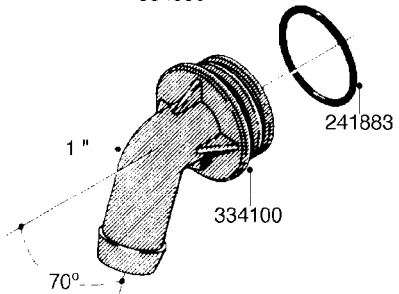

L0080

FITTINGS - S-53
L0080-HIN, 12:09:17

Page 1

Date 12.08.2020 8:32

Pos.	parts-n°	order qty	description
1	145995	1	FITT.DK S-53 FORK
2	241973	1	O-RING Ø3 X 44.2 70 SHORES NITRIL NITRIL (BLACK)
2	242353	1	O-RING 3 X 44.2 VITON VITON (BROWN)
3	242109	1	O-RING D32.2x3.0 NITRIL (BLACK)
3	242354	1	O-RING D32.2X3.0 VITON VITON (BROWN)
4	322103	1	FITT.DK S-53 BULKHEAD
5	322107	1	FITT.DK S-53 BULKHEAD NUT
6	322110	1	FITT.DK S-53 ELB. 1/2" BSP
7	322352	1	FITT.DK S-53 TEE
8	334229	1	FITT.DK S-53 STR.3/4"
9	334260	1	GASKET F. S-53 BULKHEAD
10	334564	1	FITT.DK S-67 TO S-53 ADAPTER
11	391100	1	FITT.DK S-53THREAD INS.1/2"BSP
12	726463	1	FITT.DK S53 BULKHEAD W/GASKET
13	726552	1	FIT.DK S-53X90 1/2" BSP,O-RING
14	726556	1	FITT.DK S-53 HB 1/2" W/O-RING
15	726558	1	FITT.DK S53 STR. 3/4" W.ORING
16	726559	1	FITT DK. S-53 HB 1" W/O-RING
17	726568	1	FITT.DK.S-53 HB 1/2"90 W/O-RING
18	726570	1	FITT.DK S-53 ELB.3/4" W.ORING
19	726571	1	FITT.DK S-53 ELB.1", W ORING
20	726578	1	FITT.DK S53 PLUG WITH O-RING
21	728561	1	FITT.DK. S67M - S53F REDUCER