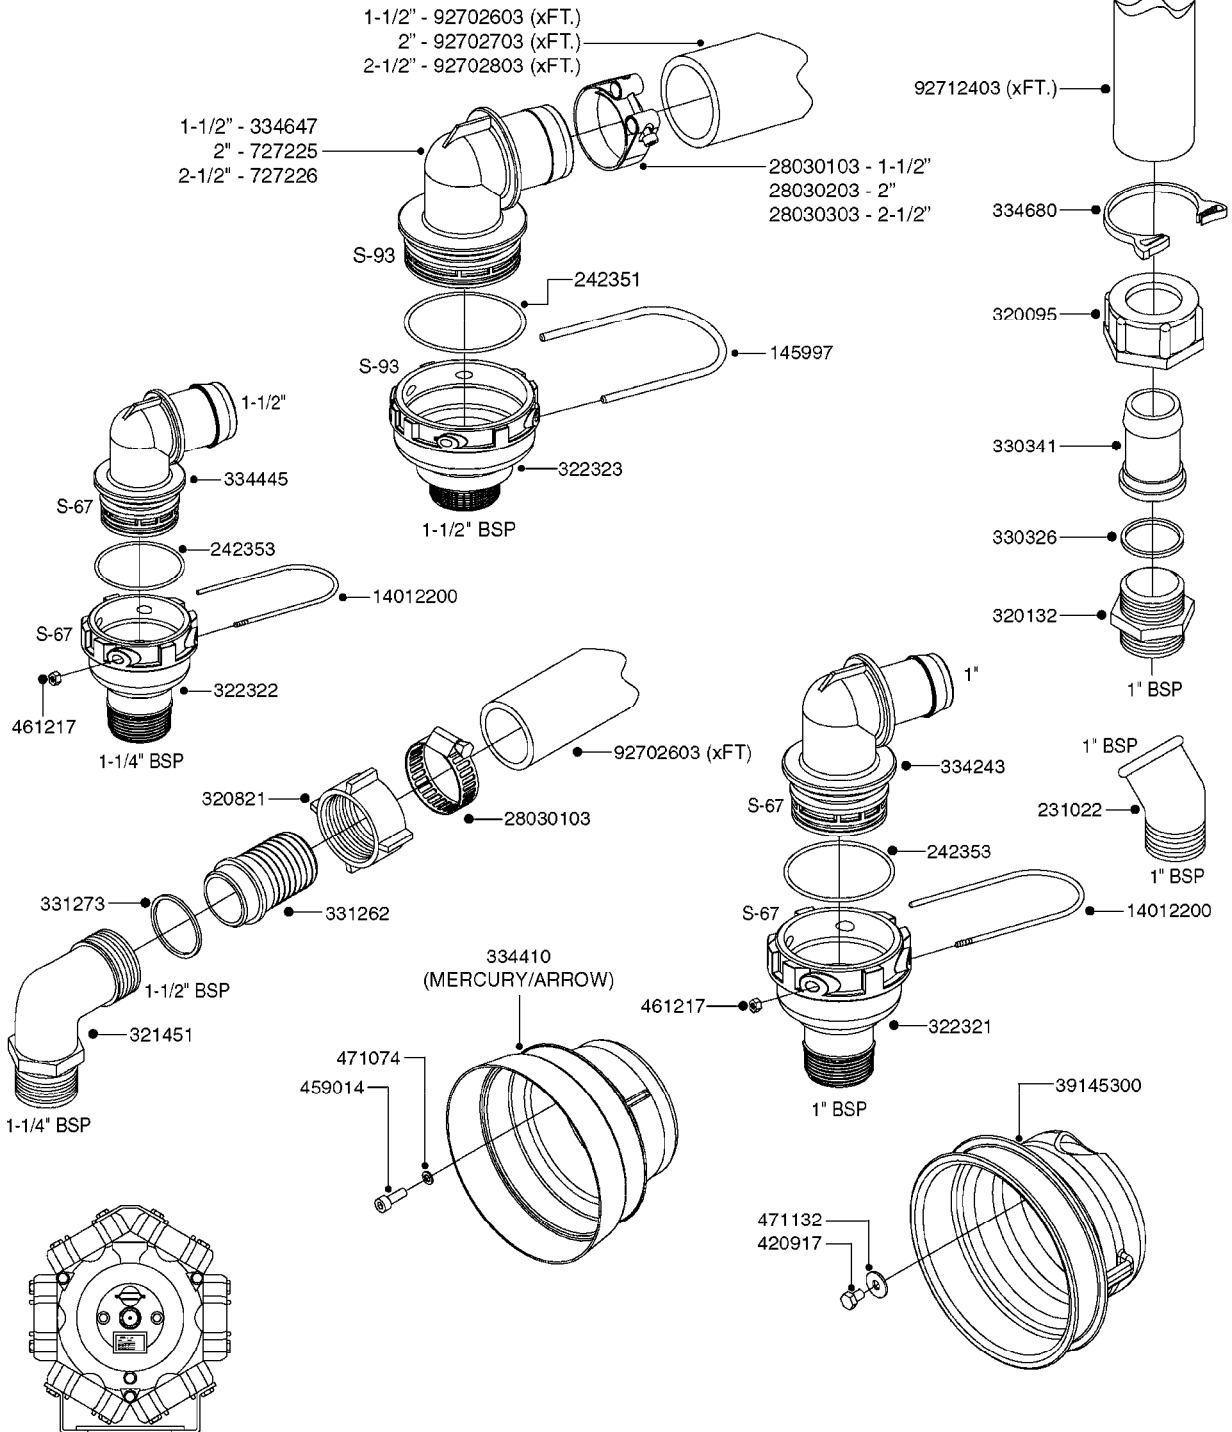

SUCTION SIDE OF PUMP

PRESSURE SIDE OF PUMP

COMPLETE PUMP
(NLA) REPLACED BY 364 PUMP (SEE PAGE A0280)

A0300

PUMP - 361/363FITTINGS
A0300-HIN, 28:05:19

Page 1
Date 12.08.2020 8:31

parts-n°	order qty	description
145997	1	FITT.DK S-93 FORK
231022	1	FITT.DK ELB. 1' BSP GF 121
242351	1	O-RING D69.5X3.0 VITON F.S-93
242353	1	O-RING 3 X 44.2 VITON
320095	1	FITT.DK NUT 1" BSP
320132	1	FITT.DK HN 1" BSP
320821	1	FITT.DK NUT 1-1/2" BSP
321451	1	FITT.DK ELB.1-1/2 X1-1/4 80DEG
322321	1	FITT.DK S-67 X 1"BSP MALE
322322	1	FITT.DK S-67 X 1-1/4"BSP MALE
322323	1	FITT.DK S-93 X 1-1/2"BSP MALE
330326	1	O-RING D30/D24X2 F.1"NUT
330341	1	FITT.DK HB 1" F. 1" NUT
331262	1	FITT.DK HB 1-1/2" F. 1-1/2"NUT
331273	1	O-RING D44/D38X2 F.1-1/2"
334243	1	FITT.DK S-67 ELB.1"
334410	1	PROTECTION PUM
334445	1	FITT.DK S-67 ELB.1-1/2"
334647	1	FITT.DK S93 ELB 1-1/2" 90 PVC
334680	1	CLAMP HOSE PLASTIC 1"
420917	1	BOLT HEX 8.8 RAW M8X12 FT
459014	1	ALLEN SCREW M8 X 15 GALV.DIN93
461217	1	NUT HEX M5 LOCK
471074	1	WASHER M8 ELZ
471132	1	WASHER D24/D8.4 X 2 SS
727225	1	FITT.DK S-93 ELB.2'PVC W/ORING
727226	1	HOSETAIL S93 2"1/2 90°+O-RING
14012200	1	FITT.DK S-67 FORK W/M5 THREADS
28030103	1	CLAMP HOSE GEAR P5/4-S1.5"6724
28030203	1	CLAMP HOSE T-BOLT S2" 235-67
28030303	1	CLAMP HOSE T-BOLT S2.5" 235-76
39145300	1	PTO SHIELD Ø203 4-POLET MACHINED
92702603	1	HOSE PVC SUCT GRAY 1-1/2"
92702703	1	HOSE PVC SUCT GRAY 2"
92702803	1	HOSE PVC SUCT GRAY 2.5"
92712403	1	HOSE R X1" X300PSI WP X0012"