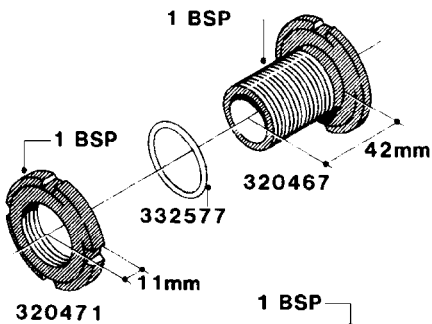

L0030

FITTINGS - HEXAGON NIPPLES
L0030-HIN, 01:01:16

Page 1
Date 12.08.2020 8:32

parts-n°	order qty	description
10015303	1	FITT.PO.HN 1.00X1.00 M1000
10425003	1	FITT.PO.HN 1.25X1.00 MCPHEE
320132	1	FITT.DK HN 1" BSP
320176	1	FITT.DK HN 3/8"X1/2" BSP
320445	1	FITT.DK HN 1/4"X3/8" BSP
320655	1	FITT.DK HN 1/2"-1/2" BSP
320692	1	FITT.DK HN 3/8'BSPX1/4'NPT
320703	1	FITT.DK HN 3/8BSP X1/2 &1/4NPT
320725	1	FITT.DK NIPPLE 3/8"-3/8" BSP
320902	1	FITT.DK HN 3/8'X 1/4' BSP
390232	1	FITT.DK HN 1-1/2' X 1-1/4' BSP
390276	1	FITT.DK HN 1'BSP

L0040

FITTINGS - NIPPLES & ELBOWS
L0040-HIN, 01:01:16

Page 1
Date 12.08.2020 8:32

parts-n°	order qty	description
10530803	1	FITT.PO.SE 2.00X2.00 45 DEG.
320191	1	FITT.DK ELB 3/8' BSP 45 DEGREE
320482	1	FITT.DK ELB. 1/2" BSP 60 DEG.
320596	1	FITT.DK ELB 3/8'-1/2'BSP 45DEG
320607	1	FITT.DK HN 3/8M X 3/8F BSP LNG
320633	1	FITT.DK HN 3/8"M X 3/8"F BSP
321451	1	FITT.DK ELB.1-1/2 X1-1/4 80DEG
321532	1	FITT.DK REDUC 3/4' X 1/2' BSP
390233	1	FITT.DK REDUC 1-1/2" X 1" BSP

L0050

parts-n°	order qty	description
242594	1	O-RING D14 X 1.78 SCH.70-EPDM
320294	1	FITT.DK TEE 3/8X3/8HB X1/2"BSP
320305	1	FITT.DK HB 3/4'- 3/4' BSP
320386	1	FITT.DK TEE 3/8X3/8HB X3/8"BSP
320397	1	FITT.DK ELB 3/8"HB X 3/8" BSP
320401	1	FITT.DK TEE 1/2X1/2HB X1/2"BSP
320412	1	FITT.DK TEE 1/2X1/2HB X3/8'BSP
320423	1	FITT.DK ELB 1/2'HB X 3/8' BSP
320891	1	FITT.DK HB 3/8'- 3/8' BSP
320972	1	FITT.DK HB 5/16'- 1/4' BSP
322046	1	FITT.DK TEE 1/2X1/2HB X3/4'BSP
322048	1	FITT.DK TEE 3/4X3/4HB X3/4'BSP
330595	1	O-RING D24.6/D20X2.1 -3/4"
333137	1	FITT.DK CONN.1/2" F.NOZZ. DOUB
333141	1	FITT.DK CONN.1/2" F.NOZZ.SING
334041	1	FITT.DK CONN.3/4' F.NOZZ. SING
334042	1	FITT.DK CONN.3/4' F.NOZZ. DOUB
334195	1	FITT.DK ELB. 3/4"HB X 3/4"HB
10012103	1	FITT.PO.HB 1.25X1.50 IMB1012
10014003	1	FITT.PO.HB 1.25X1.25 IMB1010
10036903	1	FITT.PO.HB 1.50X1.50 IMB1212
28019303	1	FITTING HB ELB 3/4NPT-3/4HOSE
61016500	1	HOSE TAIL 3/4" 90°+RG CAP 3/4"
72026700	1	NOZZLE TUBE ADAPTER W/O-RING