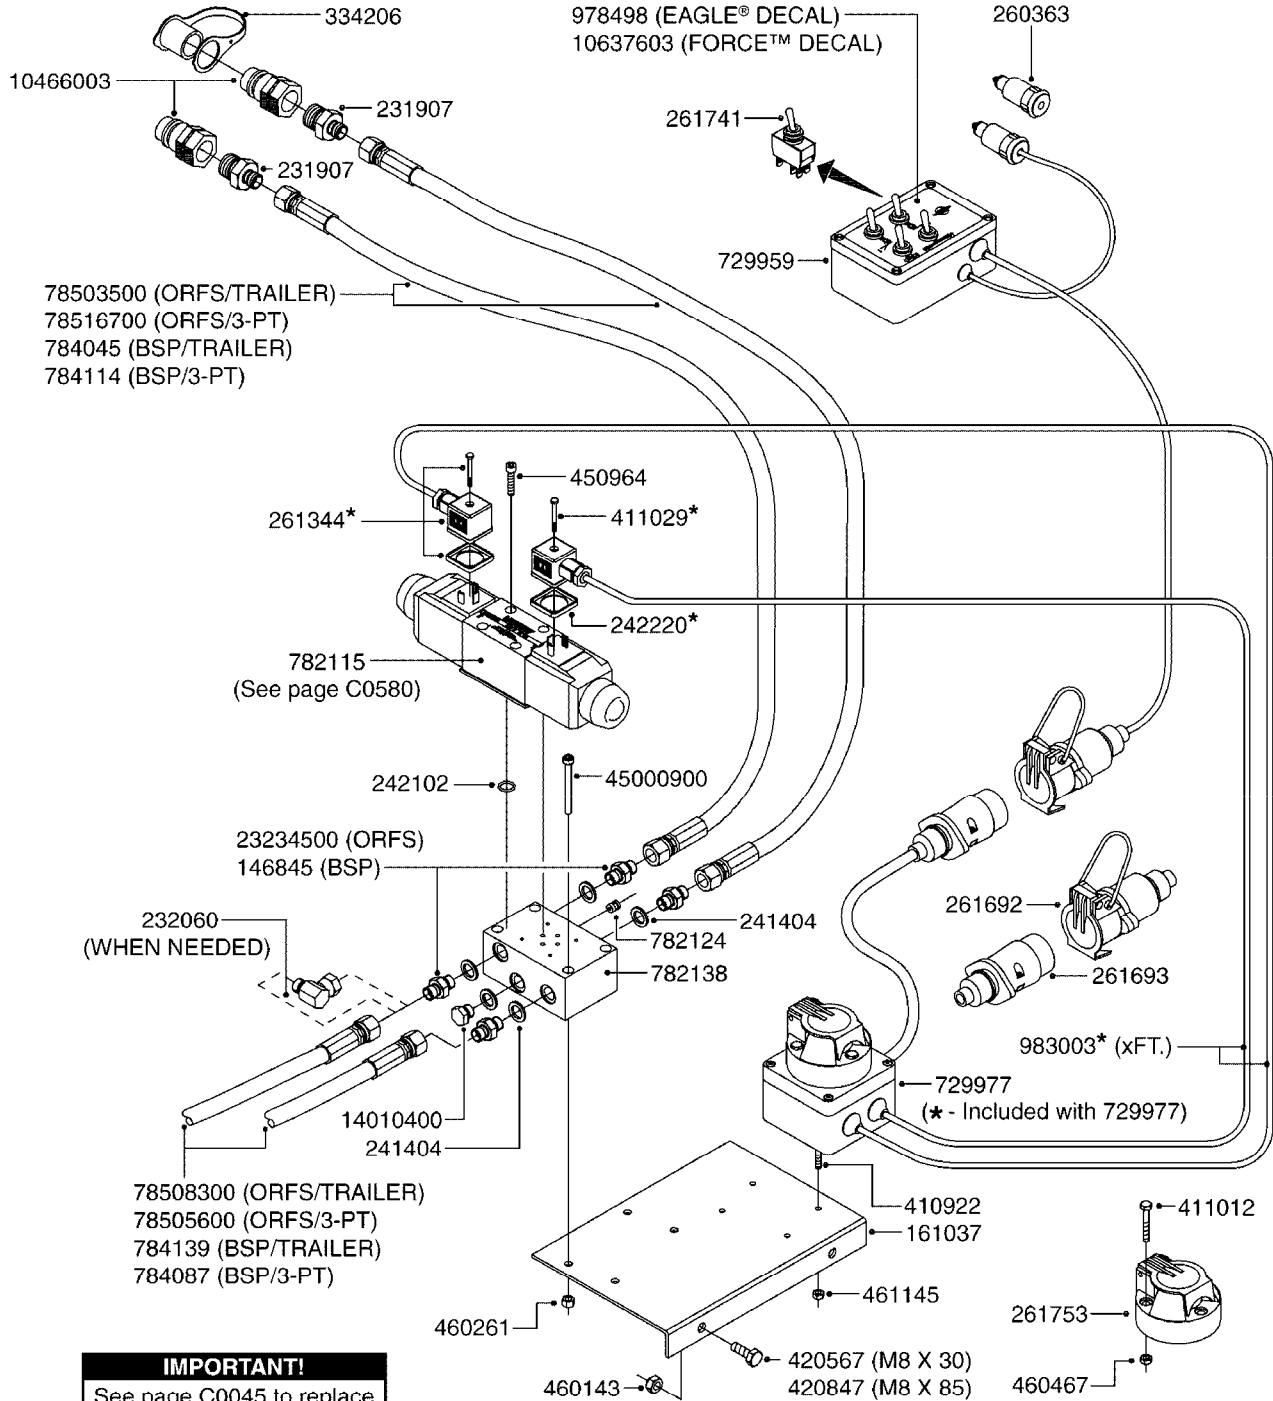

For non-FAROIL cylinder
parts, see page C0010.

Right Side Shown
(Left Side Similar)

C0250

HYDRAULCS EAG HZ 45-66'POST 95
C0250-HIN, 09:01:18

Page 1
Date 12.08.2020 8:31

parts-n°	order qty	description
145912	1	BUSHING D19.8/D17.0X7MM
146324	1	SHAFT D16.8 L102/2 X 5
146587	1	PIN D16.8 X 65
146835	1	HEX NIPPLE 1/4" - 3/8" BSP
146839	1	HEX NIPPLE 1/4"X3/8" BSP 0.7MM
146845	1	HEX NIPPLE 1/4"X1/4"
146850	1	HEX NIPPLE 3/8"x3/8" - 1.8mm
146992	1	BUSHING F.CYLINDER
151872	1	BUSHING D22.0/18.0 10MM
160802	1	MOUNT PLATE F.HYD SOLENOID'HZ'
160803	1	COVER PLATE F.HYD SOLENOID'HZ'
210728	1	BEARING F.LINK HEAD M17
231906	1	HEX NIPPLE 3/8"BSP X 1/2"NPT
231907	1	HEX NIPPLE 1/4"BSP X 1/2"NPT
240866	1	DOWTYSEAL 3/8"
241404	1	DOWTY SEAL 1/4"
284412	1	HOSE HY 3/8" X 315" STR+STR
410185	1	BOLT HEX 8.8 DEL M6X16
420604	1	BOLT HEX 8.8 DEL M10X25 FT DIN933
420847	1	BOLT HEX 8.8 DEL M8X85
460143	1	LOCK NUT M8 SST A2 DIN985
460261	1	NUT HEX M6X1.00 LOCK DIN985 A2 SS
460423	1	NUT HEX M10X1.50 LOCK DIN985A2 SS
461198	1	NUT HEX M16X2 JAMB
461249	1	NUT M22X1.5 DIN439B
480384	1	PIN COTTER 3/16 x 1-1/2"
784001	1	HOSE HY X 1/4 X 067.00"STR+ELB
784019	1	HOSE HY X 1/4 X 078.75"STR+ELB
784045	1	HOSE HY X 1/4 X 157.50"STR+STR
784078	1	HOSE HY X 1/4 X 417.33"STR+ELB
784091	1	HOSE HY X 1/4 X 295.25"STR+ELB
10466003	1	COUPLER PIONEER 8010-04 1/2NPT
21091900	1	LINK HEAD M16 x D17 DELTA
28449403	1	HOSE HY X1/4X057.08"STR+ELB
75075000	1	SEAL KIT 78122600/27/28/29
78120300	1	CYLINDER 60/50/30 1100MM
78122700	1	CYLINDER D40/22X300MM RED
78122900	1	CYLINDER 40/22X300MM RED