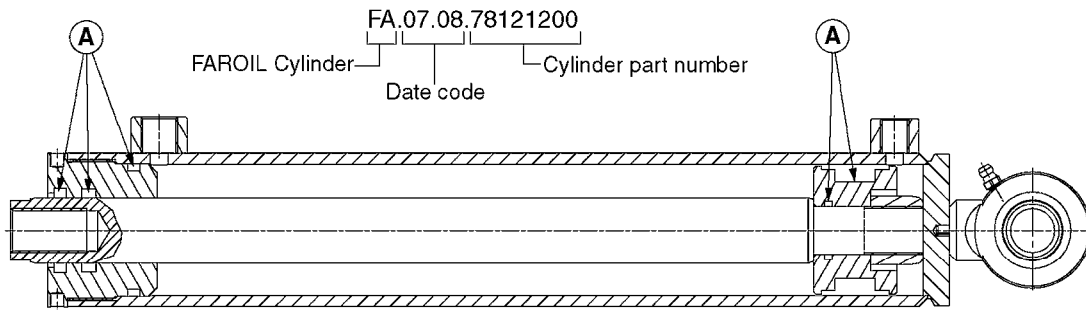

HYDRAULICS - CYLINDERS
C0020-HIN, 01:01:16

Page 3

Date 12.08.2020 8:31

parts-n°	order qty	description
63039300 78100003	1 1	CYLINDER ROD F.781132 CYL. PARA-LIFT CM+750 W/STOP

Check cylinder barrel for stamped part number.