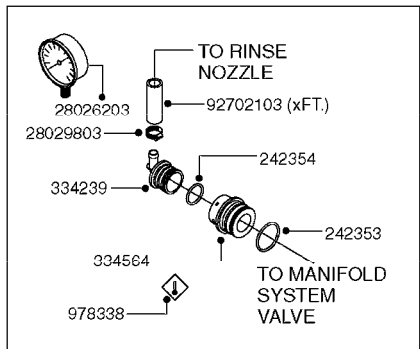

RINSE SYSTEM PLUMBING
K0750-HIN, 01:01:16

Page 0
Date 12.08.2020 8:31

RINSE SYSTEM- MANIFOLD SYSTEM

K0750