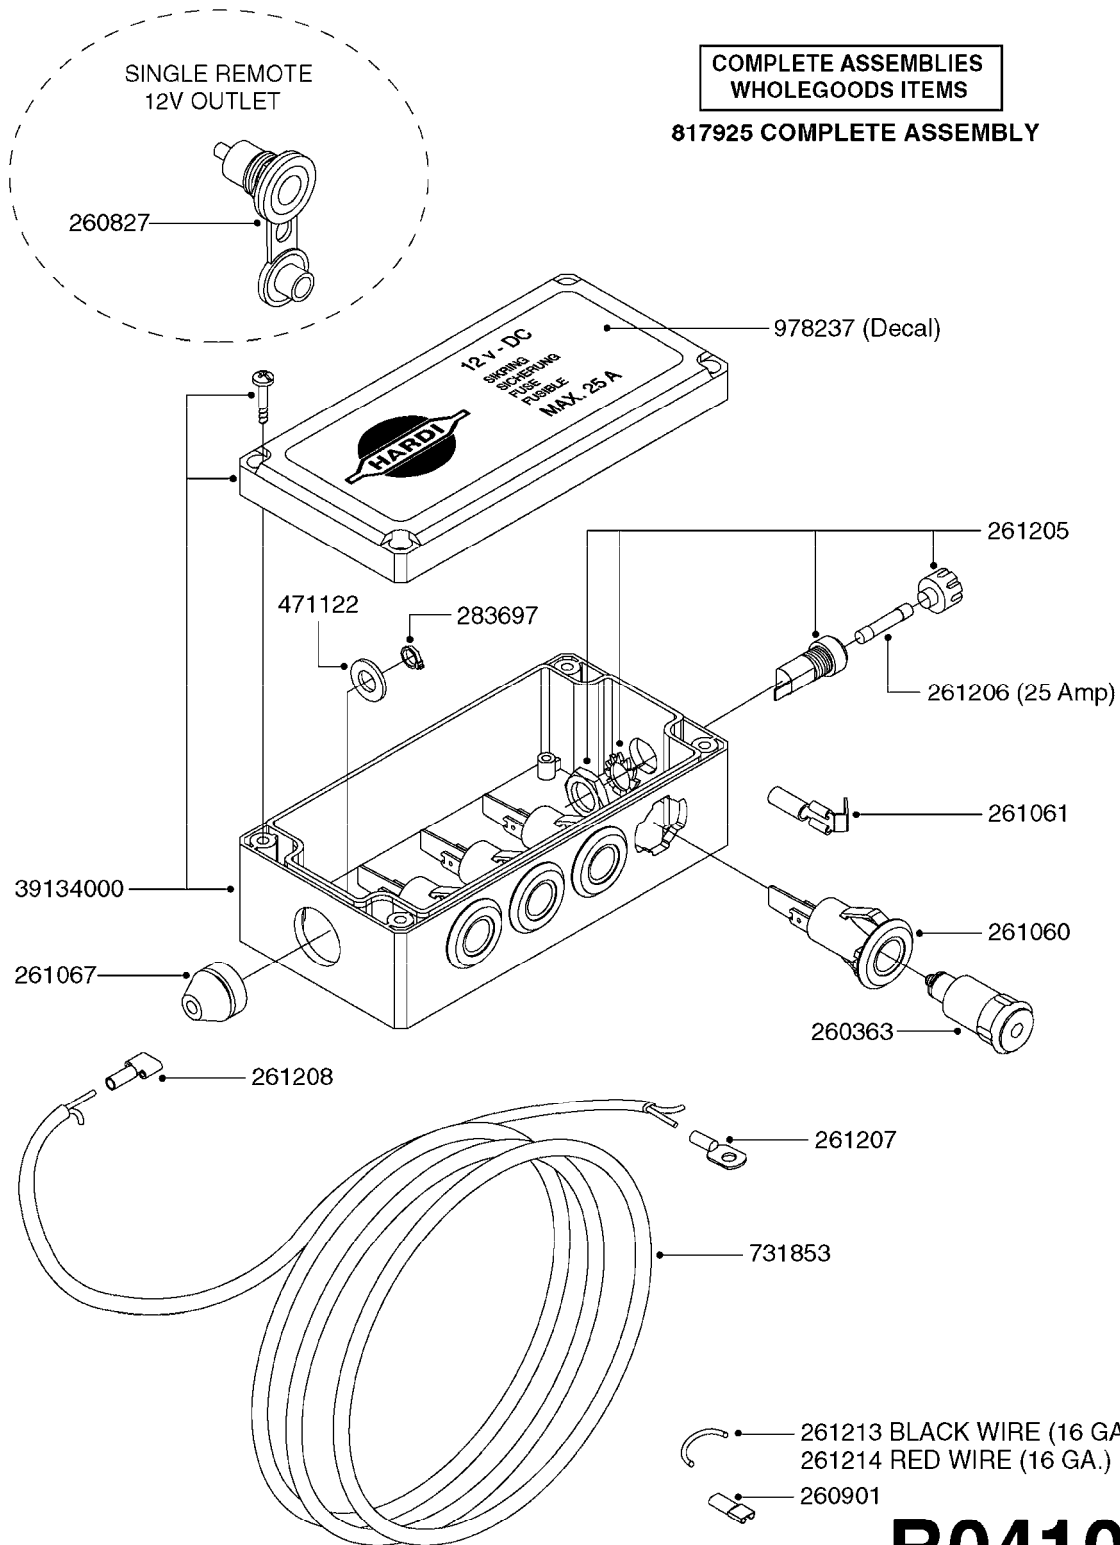

12 VOLT OUTLET BOX
B0410-HIN, 01:01:16

Page	0
Date	12.08.2020 8:31

12 VOLT OUTLET BOX
B0410-HIN, 01:01:16

Page 1
Date 12.08.2020 8:31

parts-n°	order qty	description
260363	1	PLUG 2 POLE 12V
260827	1	PLUG F.EC ATTACHMENTS
260901	1	SPADE F.ELEC CONN.1.5MM BLUE
261060	1	PLUG F.EC ATTACHMENTS
261061	1	SPADE F.ELEC.2 WAY CONNECTOR
261067	1	GROMMET 10-14 GREY
261205	1	FUSE HOLDER
261206	1	FUSE 25 A
261207	1	ELECTRIC CONNECTOR 4MM
261208	1	SPADE F.ELEC.CONNECTOR 4MM
261213	1	WIRE 6.4MM BLACK
261214	1	WIRE 6.4MM RED
283697	1	TIESTRAP 200MM
471122	1	WASHER, M10, Ø20/10.5X 2.0, SS
731853	1	CABLE 2X4MM L=138"
817925	1	OUTLET BOX 12 VOLT ELEC.
978237	1	DECAL OUTLET BOX
39134000	1	BOX, COMPLETE, 12V POWER BOX