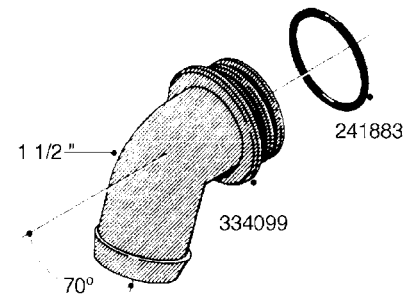

L0080

FITTINGS - S-53
L0080-HIN, 12:09:17

Page 1

Date 12.08.2020 8:32

Pos.	parts-n°	order qty	description
1	145995	1	FITT.DK S-53 FORK
2	241973	1	O-RING Ø3 X 44.2 70 SHORES NITRIL NITRIL (BLACK)
2	242353	1	O-RING 3 X 44.2 VITON VITON (BROWN)
3	242109	1	O-RING D32.2x3.0 NITRIL (BLACK)
3	242354	1	O-RING D32.2X3.0 VITON VITON (BROWN)
4	322103	1	FITT.DK S-53 BULKHEAD
5	322107	1	FITT.DK S-53 BULKHEAD NUT
6	322110	1	FITT.DK S-53 ELB. 1/2" BSP
7	322352	1	FITT.DK S-53 TEE
8	334229	1	FITT.DK S-53 STR.3/4"
9	334260	1	GASKET F. S-53 BULKHEAD
10	334564	1	FITT.DK S-67 TO S-53 ADAPTER
11	391100	1	FITT.DK S-53THREAD INS.1/2"BSP
12	726463	1	FITT.DK S53 BULKHEAD W/GASKET
13	726552	1	FIT.DK S-53X90 1/2" BSP,O-RING
14	726556	1	FITT.DK S-53 HB 1/2" W/O-RING
15	726558	1	FITT.DK S53 STR. 3/4" W.ORING
16	726559	1	FITT DK. S-53 HB 1" W/O-RING
17	726568	1	FITT.DK.S-53 HB 1/2"90 W/O-RING
18	726570	1	FITT.DK S-53 ELB.3/4" W.ORING
19	726571	1	FITT.DK S-53 ELB.1", W ORING
20	726578	1	FITT.DK S53 PLUG WITH O-RING
21	728561	1	FITT.DK. S67M - S53F REDUCER