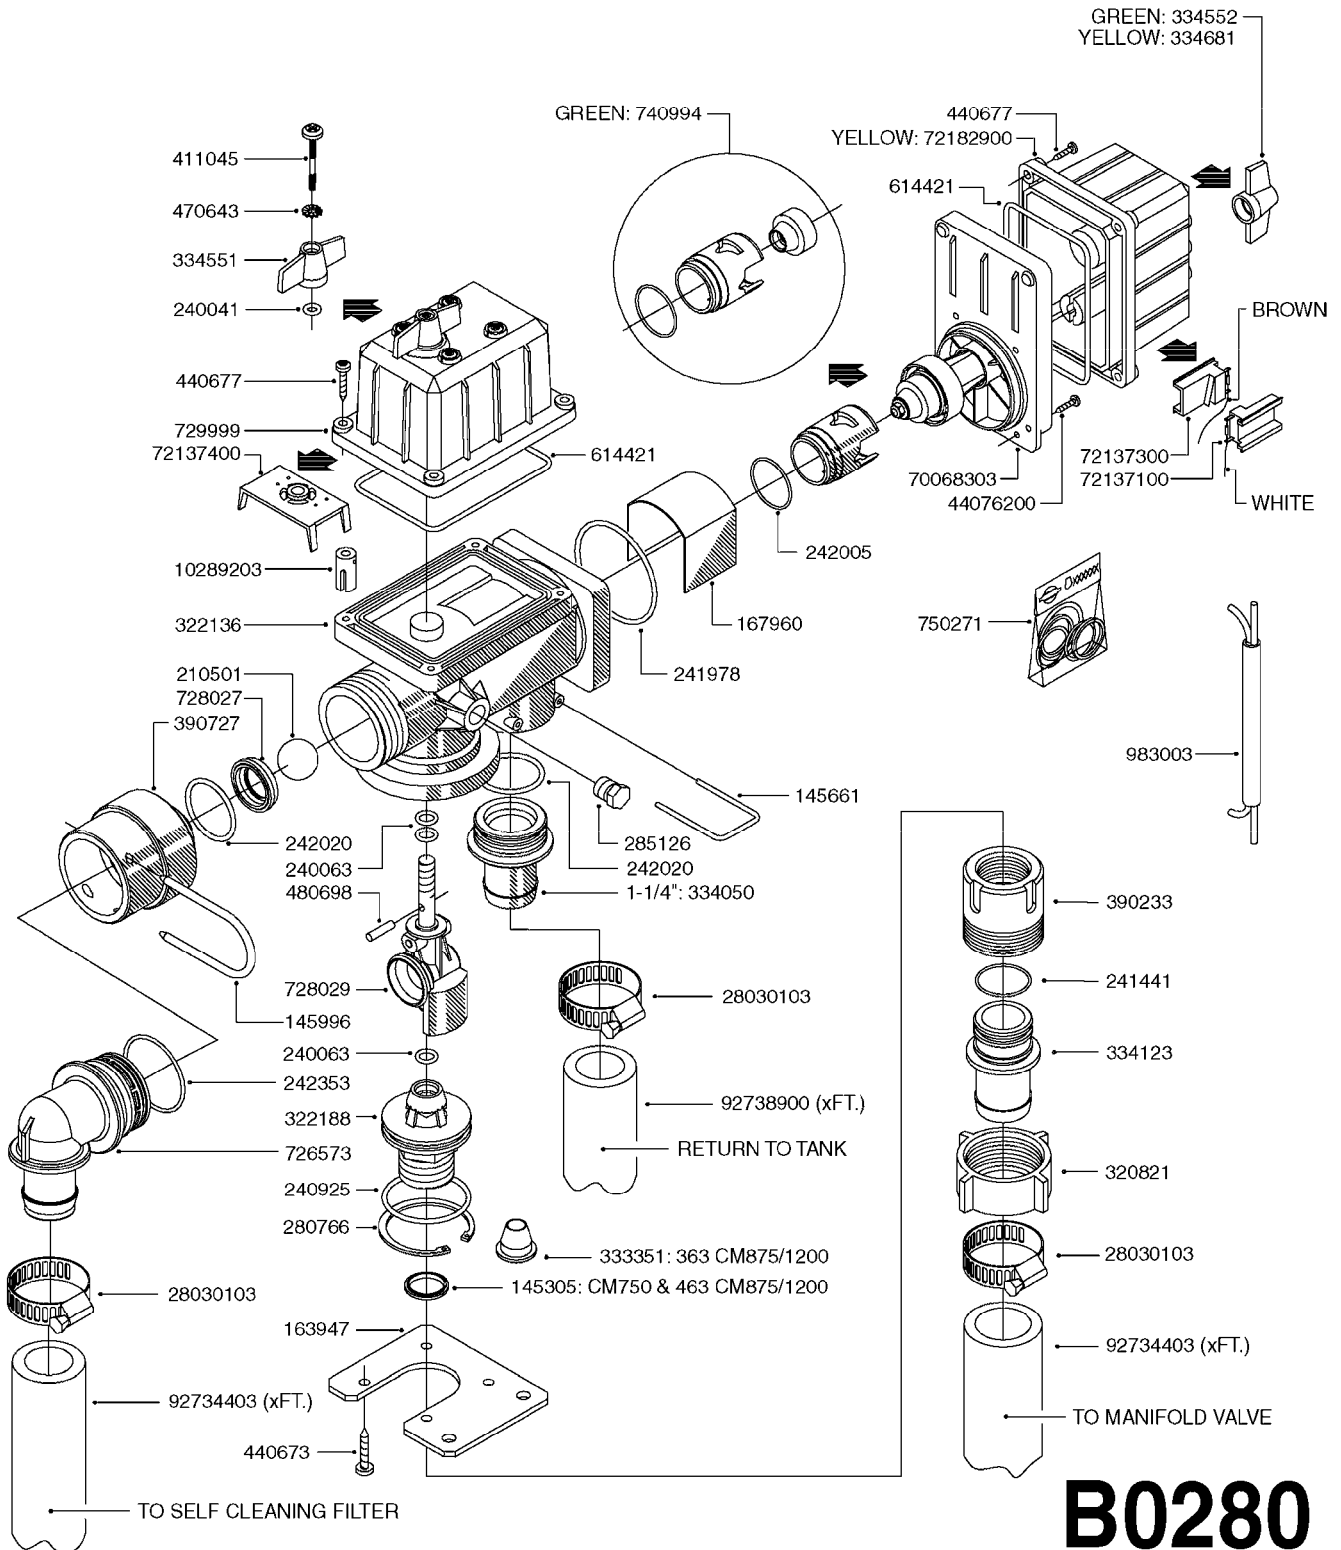

B0280

EC MASTER VALVE - CM
B0280-HIN, 05:10:17

Page 1
Date 12.08.2020 8:31

parts-n°	order qty	description
145305	1	NOZZLE F.OP.UNIT PUMP 462
145661	1	FITT.DK S-61 FORK
145996	1	FITT.DK S-67 FORK
163947	1	FITTING FOR BK 180
167960	1	WEAR SHIELD EC CONTROL
210501	1	BALL PLASTIC D25
240041	1	O-RING D15.1/10.3 X 2.4
240063	1	O-RING D14.1/9.3 X 2.4
240925	1	O-RING D49.5X3 NITRIL
241441	1	O-RING D29.3X3
241978	1	O-RING 64.5X3.0
242005	1	O-RING D32.1X1.6 NITRIL
242020	1	O-RING 39.2 X 3 VITON
242353	1	O-RING 3 X 44.2 VITON
280766	1	SNAP-RING INNER 55X2 DIN 472
285126	1	PLUG 1/4'BSP PLASTIC
320821	1	FITT.DK NUT 1-1/2" BSP
322136	1	HOUSING F.OPERATING UNIT EC
322188	1	BOTTOM PIECE F.BALL EC
333351	1	NOZZ.RESTRICTOR 361 BLACK
334050	1	FITT.DK S-61 STR.1-1/4"
334123	1	FITT.DK HB 1-1/4"O-RNG F.1-1/2
334551	1	GRIP F.MAN.OP.EC ON/OFF GREEN
334552	1	GRIP F.MAN.OP.EC PRES.REG.GREE
334681	1	GRIP F.MAN.OP.EC PRES.REG.YELL
390233	1	FITT.DK REDUC 1-1/2" X 1" BSP
390727	1	FITT.DK ADAPTOR S67 1-1/2'BSP
411045	1	SCREW M4 X 16MM STAINLESS
440673	1	SCREW F.PLASTIC 5X12 SS
440677	1	SCREW F. PLASTIC 5X20 SS
470643	1	WASHER LOCK
480698	1	PIN M5X16 SLOTTED
614421	1	GASKET F/MOTOR HOUSE-ON/OFF TR
726573	1	FITT. S67 5/4" 90° W/O-RING
728027	1	BUSHING WITH SEAT
728029	1	HOUSING F.BALL MOUNT EC
729999	1	MOTOR UNIT F. ON/OFF EC CM
740994	1	PRESS REG.CONE&CYL. STD RATE
750271	1	O-RING KIT F.EC/4 CONTROL UNIT
983003	1	CABLE ELEC.2X1MM WIRE BLACK EC
10289203	1	COUPLER FOR EC ELEC.CONTROL
28030103	1	CLAMP HOSE GEAR P5/4-S1.5"6724
44076200	1	SCREW WN5451 5X16 SS TORX
70068303	1	BRKT. PLATE F/PRES. CONT.2XNUT
72137100	1	MCROSWCH ASSY F.PRSR REG WHT W
72137300	1	MCROSWCH ASSY F.PRSR REG BRN W
72137400	1	MCROSWCH ASSY F. ON/OFF VLV
72182900	1	MOTER REG.DME37 1:150 AMP YELL
92734403	1	HOSE R X5/4" X200PSI WP X0012"
92738900	1	HOSE R X PVC X 1-1/4" 0012"