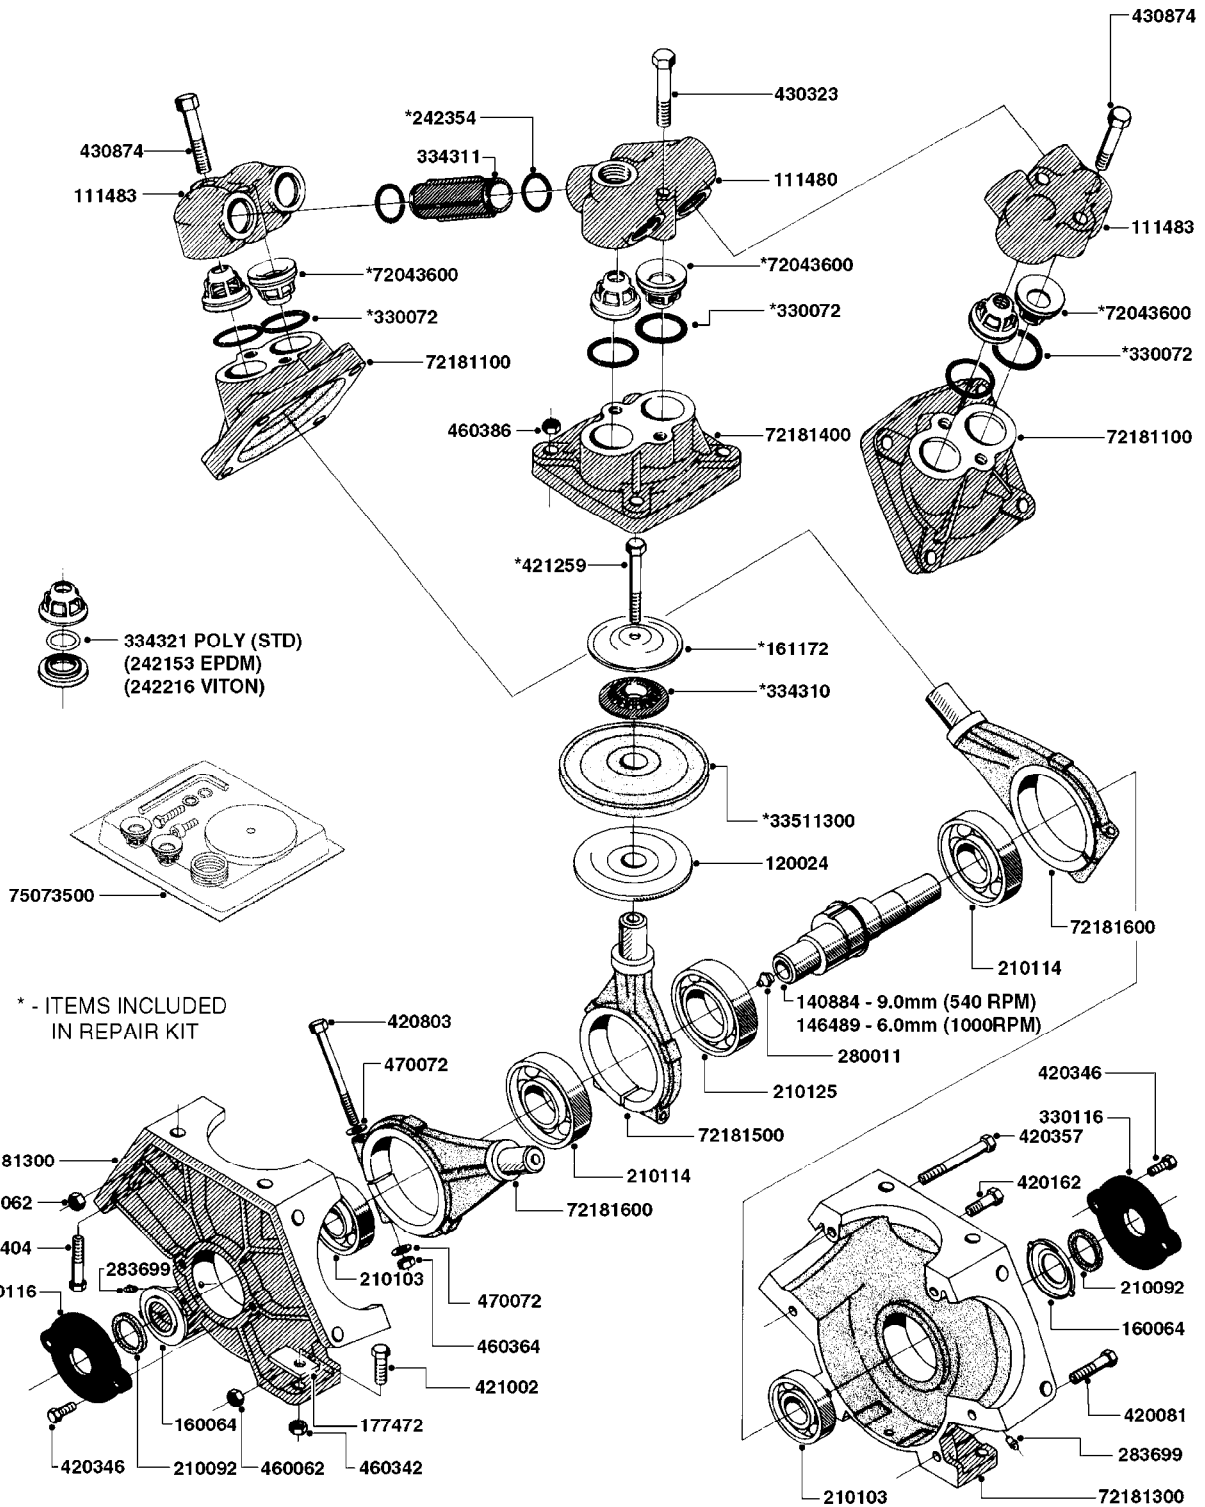

A0220

PUMP - 1302 W/ MOUNTING BASE
A0220-HIN, 27:04:17

Page 1
Date 12.08.2020 8:31

parts-n°	order qty	description
111480	1	VALVE HEAD 1302 CENTER
111483	1	VALVE HEAD SIDE 1302
120024	1	DIAPHRAGM BACK DISC 1200-1300
140884	1	CRANK SHAFT MODEL 1300-9
146489	1	CRANK SHAFT MODEL 1302-6MM
160064	1	DUST PLATE
161172	1	DIAPHRAGM DISC F. 1203/1303
177472	1	BRACKET 25 X 5
210092	1	SEAL FELT D43/30X5
210103	1	BEARING BALL 6306
210114	1	BEARING BALL 6308
210125	1	BEARING BALL 6210
242153	1	O-RING D26X4 EPDM
242216	1	O-RING VITON F/1202/1302/462
242354	1	O-RING D32.2X3.0 VITON
280011	1	GREASE NIPPLE 1/8" SAE H TR
283699	1	GREASE NIPPLE M6X1
330072	1	O-RING D53.5/D45.5X4
330116	1	SEAL RETAINER, MODEL 1300
334310	1	NYLON WASHER 1202/1302/462
334311	1	CONNECTION PIPE INLET MOD.1302
334321	1	O-RING POLY. 34.0x26.0x4.0
420081	1	BOLT HEX 8.8 DEL 3/8"X40MM
420162	1	BOLT HEX 8.8 DEL 3/8"X15MM
420346	1	BOLT HEX 8.8 DEL 3/8"X 25MM
420357	1	BOLT HEX 8.8 RAW 3/8"X85MM
420803	1	BOLT HEX 8.8 DEL M8X90
421002	1	BOLT HEX 8.8 DEL M10X30 FT DIN933
421259	1	BOLT HEX UNC7/16"x2.25" 18-8SS
430323	1	BOLT HEX 8.8 DEL M12X60
430404	1	BOLT HEX 8.8 DEL M12X50
430874	1	SCREW SET 8.8 DEL M12X70 FT
460062	1	NUT HEX 3/8" GALV.
460342	1	NUT HEX M10 DEL DIN934
460364	1	NUT HU M8 A2 SS DIN934
460386	1	NUT HEX M12X1.75
470072	1	WASHER D15/D8X.5 LOCK
33511300	1	DIAPHRAGM 1202-1303 POLY 2006
72043600	1	VALVE FOR 462/463
72181100	1	DIAPHRAGM COVER 1203/1303+BLTS
72181300	1	PUMP CASTING 1300 RED W/BOLTS
72181400	1	DIAPHRAGM COVER 1303 W/BOLTS
72181500	1	CONNECTING ROD, CENTER 1303
72181600	1	CONNECTING ROD, SIDE MOD.1300
75073500	1	PUMP KIT 1300/1302 "06"