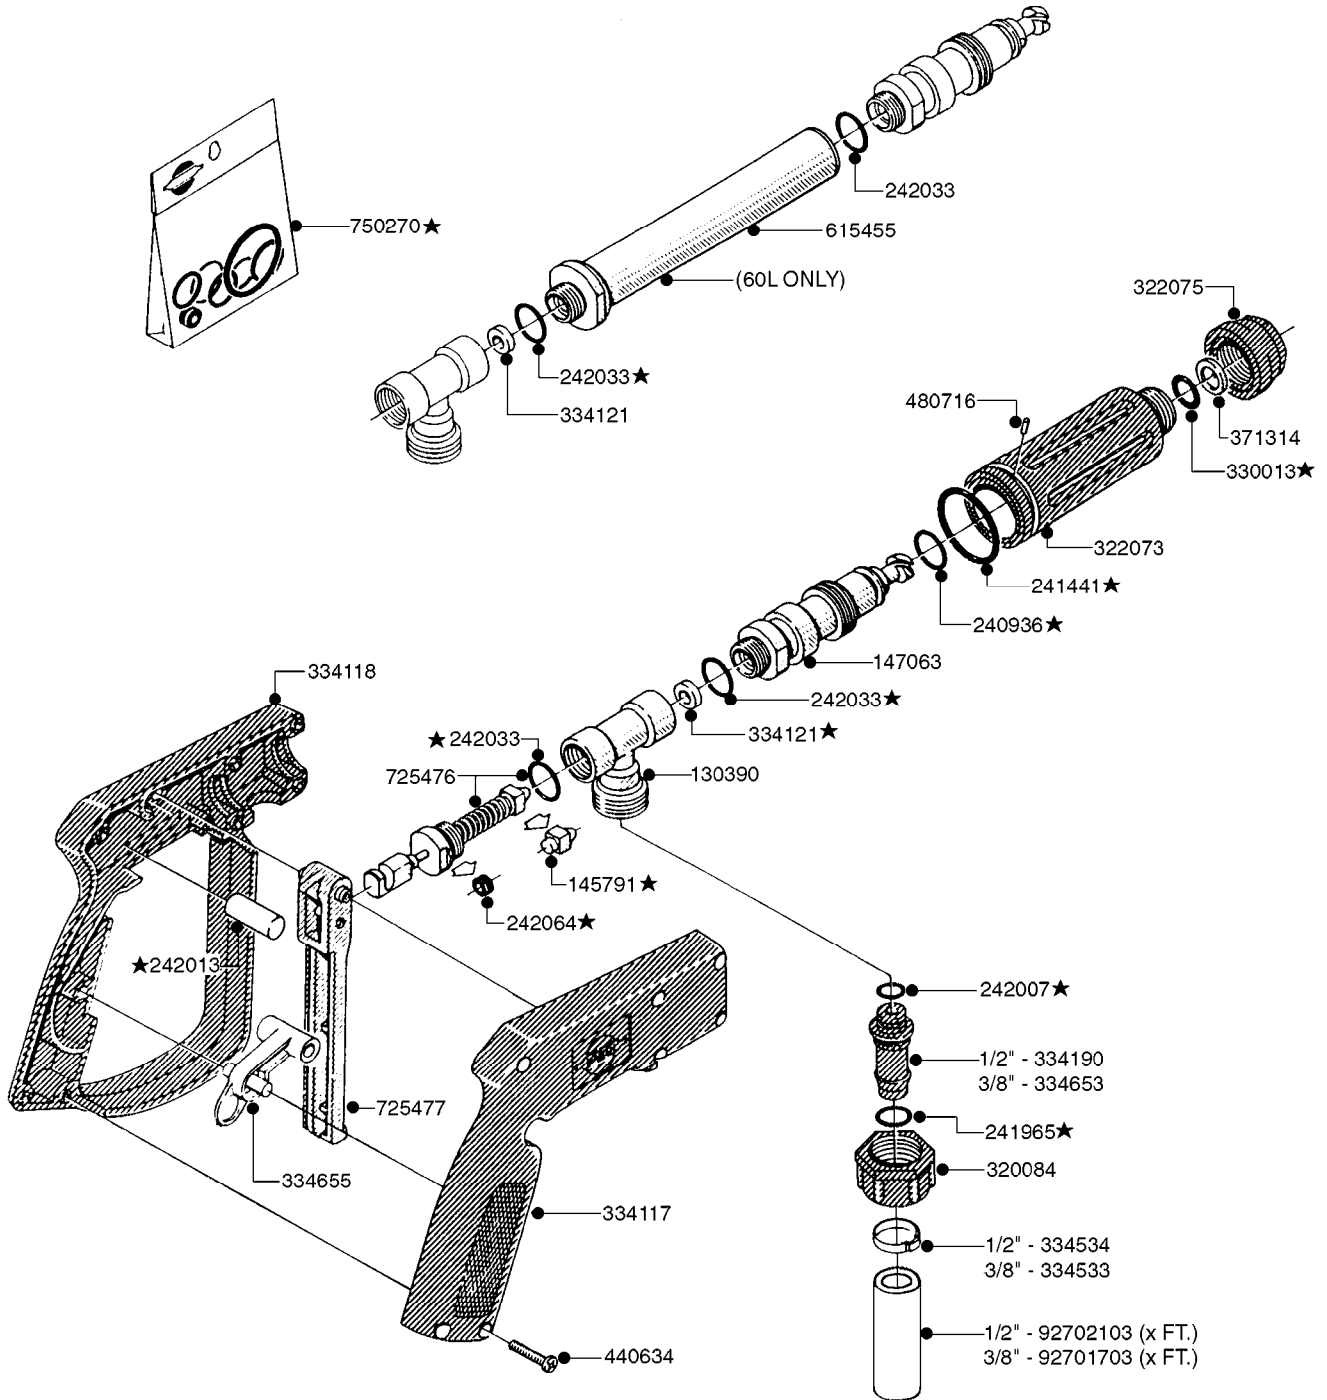

COMPLETE ASSEMBLY:
843197 - 60L
843196 - 60S

COMPLETE ASSEMBLIES
WHOLEGOODS ITEMS

K0480

HANDGUN TYPE 60S/60L POST 95
K0480-HIN, 01:01:16

Page 1
Date 12.08.2020 8:31

parts-n°	order qty	description
130390	1	TEE 3/8'X 1/2' BSP F.TYPE 60S
145791	1	CONE FOR ON/OFF
147063	1	SWIRL F.SPRAY GUN TYPE 60
240936	1	O-RING D13.3X2.4 NITRIL
241441	1	O-RING D29.3X3
241965	1	O-RING Ø12.1 X 1.6 NITRILE
242007	1	O-RING Ø9.1 X 1.6 NITRILE
242013	1	SPRING RUBBER F/TRIGGER
242033	1	O-RING Ø14.1 X 1.6 NITRILE
242064	1	SLEEVE RUBBER 3X8X4MM
320084	1	FITT.DK NUT 1/2" BSP
322073	1	HOUSING F.SWIRL TYPE 60S H.G.
322075	1	HOUSING F. NOZZLE
330013	1	O-RING 2.5 X 10 PUR
334117	1	HANDLE PIECE RIGHT F.60S/60L
334118	1	HANDLE PIECE LEFT F.60S/60L
334121	1	SEAT FOR ON-OFF TYPE
334190	1	FITT.DK HB 1/2' F. PISTOL 60S
334533	1	CLAMP HOSE PLASTIC 3/8"
334534	1	CLAMP HOSE PLASTIC 1/2"
334653	1	FITT.DK HB 3/8' F.HANDGUN
334655	1	TRIGGER SAFETY F.60S/60L GUN
371314	1	NOZZLE CERAMIC 1099-20
440634	1	SCREW 5/8"
480716	1	PIN D3X6 STAINLESS
615455	1	TUBE F.LANCE TYPE 60L
725476	1	SPINDLE
725477	1	TRIGGER
750270	1	GASKET KIT F.SPRAY GUN
843196	1	SPRAY GUN KIT TYPE 60 SHORT
843197	1	HANDGUN KIT TYPE 60 LONG
92701703	1	HOSE R X3/8" X300PSI WP X0012"
92702103	1	HOSE R X1/2" X300PSI WP X0012"