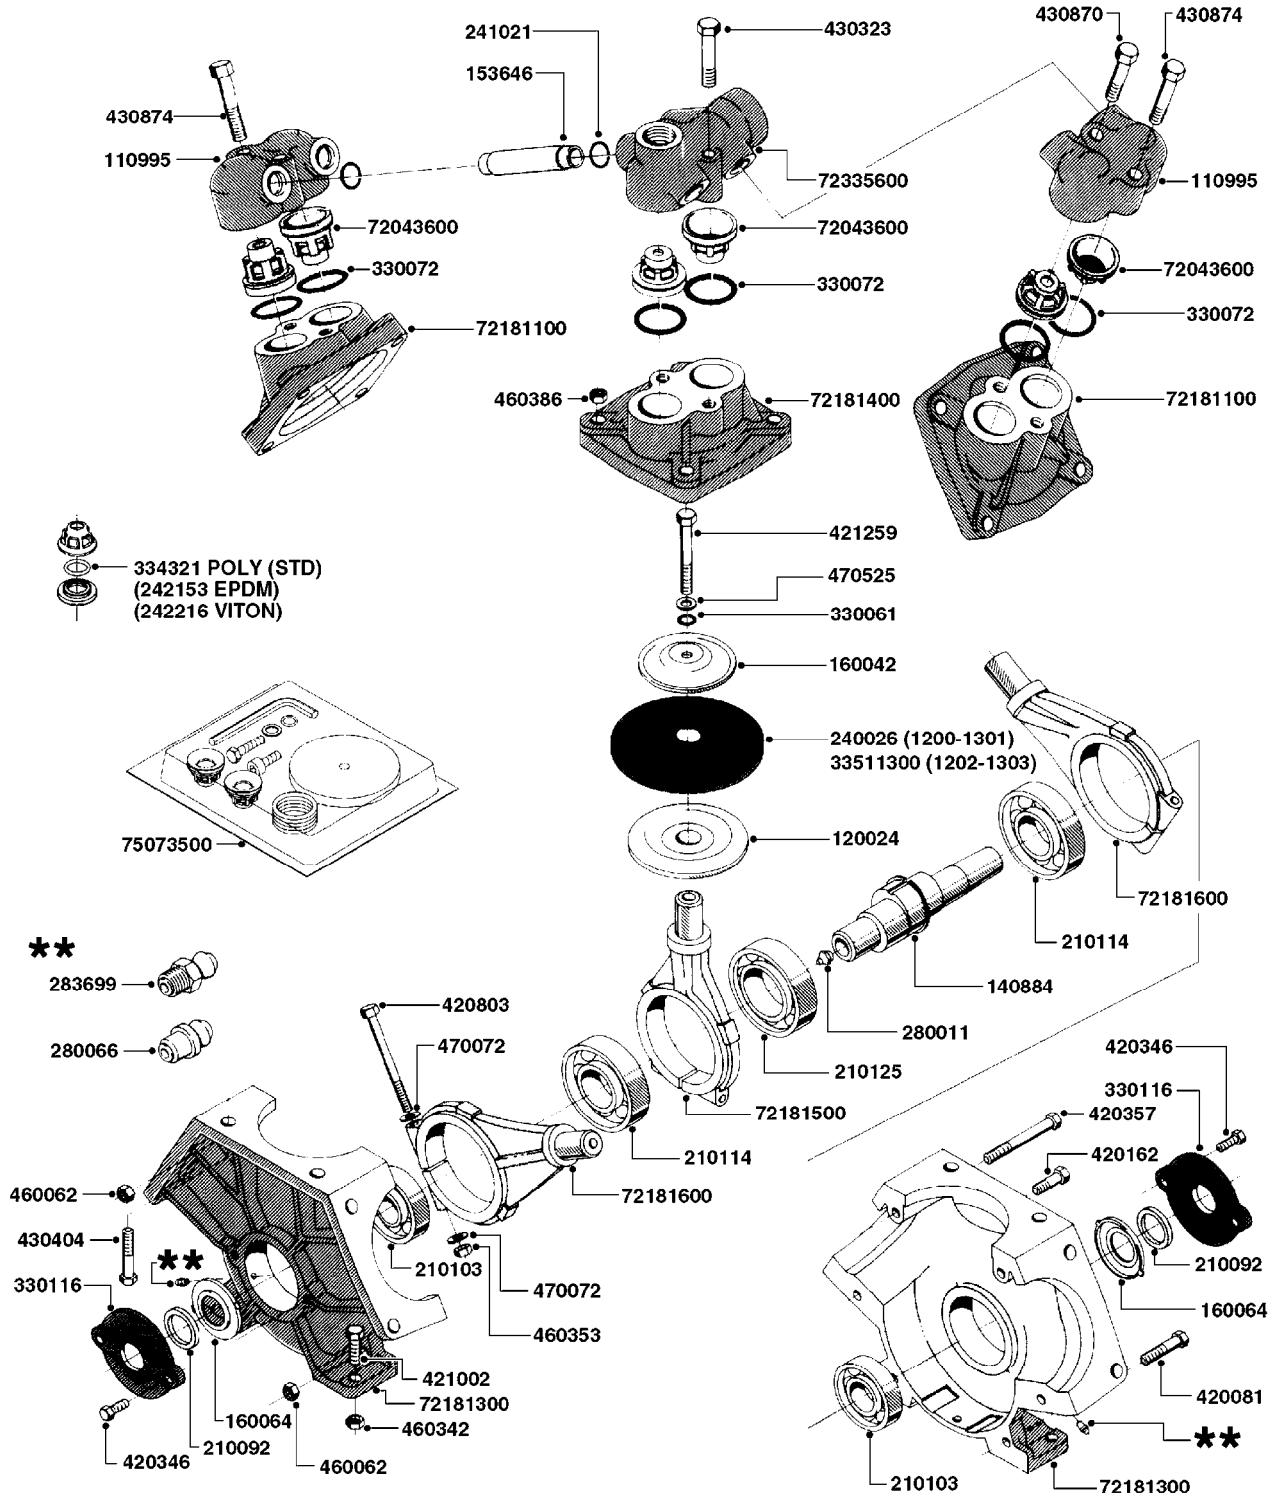

A0210

PUMP - 1301 W/ MOUNTING BASE
A0210-HIN, 27:04:17

Page 1
Date 12.08.2020 8:31

parts-n°	order qty	description
110995	1	VALVE CHAMBER SIDE MODEL 1301
120024	1	DIAPHRAGM BACK DISC 1200-1300
140884	1	CRANK SHAFT MODEL 1300-9
153646	1	CONNECTION PIPE INLET MOD 1301
160042	1	DIAPHRAGM UPPER DISC 1200-1300
160064	1	DUST PLATE
210092	1	SEAL FELT D43/30X5
210103	1	BEARING BALL 6306
210114	1	BEARING BALL 6308
210125	1	BEARING BALL 6210
240026	1	DIAPHRAGM MODEL 1200/1301
241021	1	O-RING D21,89X2,62 NITRIL
242153	1	O-RING D26X4 EPDM
242216	1	O-RING VITON F/1202/1302/462
280011	1	GREASE NIPPLE 1/8' SAE H TR
280066	1	GREASE NIPPLE H 1A6
283699	1	GREASE NIPPLE M6X1
330061	1	O-RING D16/D11X2,5
330072	1	O-RING D53.5/D45.5X4
330116	1	SEAL RETAINER, MODEL 1300
334321	1	O-RING POLY. 34.0x26.0x4.0
420081	1	BOLT HEX 8.8 DEL 3/8'X40MM
420162	1	BOLT HEX 8.8 DEL 3/8"x15MM
420346	1	BOLT HEX 8.8 DEL 3/8'X 25MM
420357	1	BOLT HEX 8.8 RAW 3/8'X85MM
420803	1	BOLT HEX 8.8 DEL M8X90
421002	1	BOLT HEX 8.8 DEL M10X30 FT DIN933
421259	1	BOLT HEX UNC7/16"x2.25" 18-8SS
430323	1	BOLT HEX 8.8 DEL M12X60
430404	1	BOLT HEX 8.8 DEL M12X50
430870	1	BOLT HEX 8.8 DEL M12X55 FT
430874	1	SCREW SET 8.8 DEL M12X70 FT
460062	1	NUT HEX 3/8' GALV.
460342	1	NUT HEX M10 DEL DIN934
460353	1	NUT HEX M8 BLACK
460386	1	NUT HEX M12X1.75
470072	1	WASHER D15/D8X.5 LOCK
470525	1	WASHER D19/D11.5X2.5
33511300	1	DIAPHRAGM 1202-1303 POLY 2006
72043600	1	VALVE FOR 462/463
72181100	1	DIAPHRAGM COVER 1203/1303+BLTS
72181300	1	PUMP CASTING 1300 RED W/BOLTS
72181400	1	DIAPHRAGM COVER 1303 W/BOLTS
72181500	1	CONNECTING ROD, CENTER 1303
72181600	1	CONNECTING ROD, SIDE MOD.1300
72335600	1	CENTER AND SIDE VALVE CHAMBERS 1302 RED
75073500	1	PUMP KIT 1300/1302 "06"