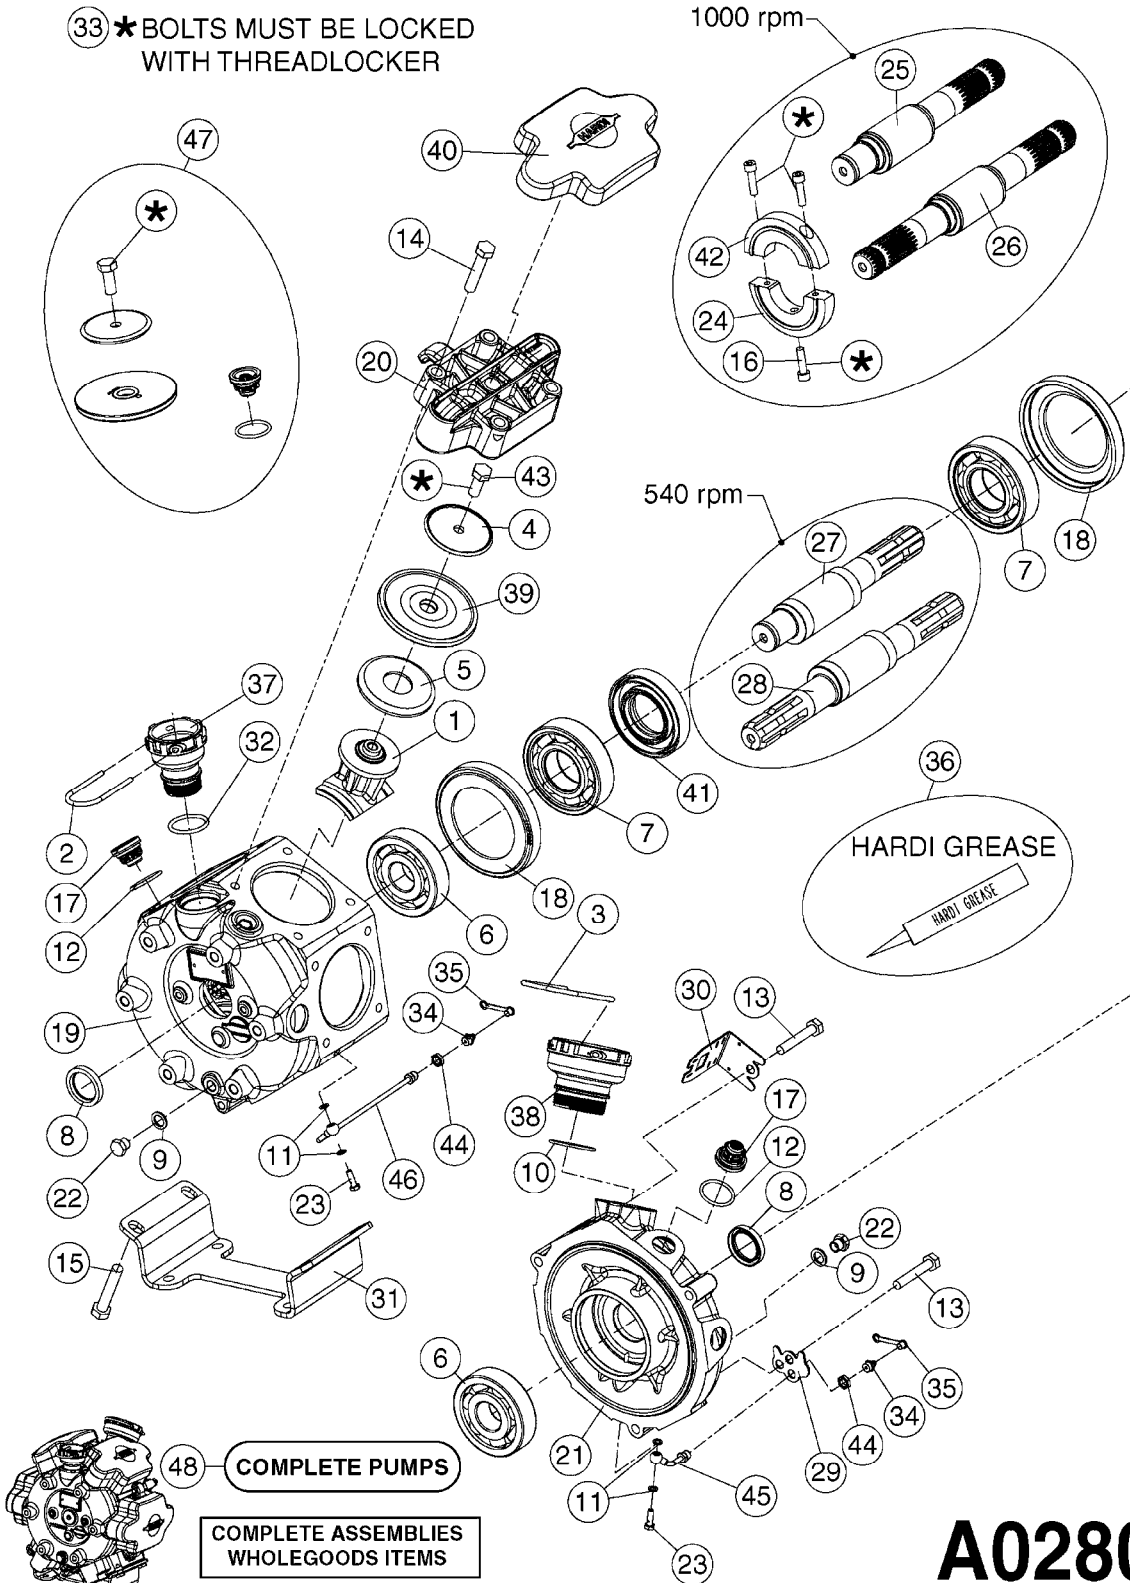

33 * BOLTS MUST BE LOCKED WITH THREADLOCKER

1000 rpm

540 rpm

PUMP - 364 540/1000 RPM
A0280-HIN, 07:05:20

Page 1
Date 12.08.2020 8:31

Pos.	parts-n°	order qty	description
1	111622	1	CONNECTING ROD 463/5.5MM
1	111628	1	CONNECTING ROD 363/5.5 PUMP
1	111629	1	CONNECTING ROD 363/364-7 PUMP
1	111630	1	CONNECTING ROD 363/364-10 PUMP
2	145996	1	FITT.DK S-67 FORK
3	145997	1	FITT.DK S-93 FORK
4	161174	1	DIAPHRAGM DISC SS 361/363/364 PUMP
5	161372	1	DIAPHRAGM BACKING DISC,320-361
6	210221	1	BEARING BALL 6407
7	210232	1	BEARING BALL 6310
8	210243	1	SEAL OIL 35 X 47 X 7
9	241404	1	DOWTY SEAL 1/4"
10	242225	1	O-RING D45.0 X 4.0 RUBBER
11	242374	1	WASHER Ø10/Ø6X1 COPPER
12	330024	1	O-RING D41,1/D34.5 X 3,5
13	420895	1	BOLT HEX 8.8 RAW M10X60
14	430312	1	BOLT HEX 8.8 M12X60
15	430438	1	BOLT HEX 8.8 DEL M12X65
16	450995	1	BOLT ALLEN M8X30 DIN 912 RAW
17	728146	1	VALVE FOR 361(726890/707932)
18	11171900	1	CONROD RING 364/464 MACHINED
19	11172000	1	PUMP HOUSE 364 MACHINED 5/4" BSP RED
20	11172800	1	VALVE COVER 363/364 MACHINED RED
21	11173200	1	FRONTPART 364, 1½" BSP RED
22	14010400	1	PLUG 1/4" BSP
23	14120400	1	BANJOBOLT M6 X 19
24	14120700	1	COUNTERWEIGHT 364/464-1000
25	14137300	1	CRANKSHAFT 364/464-5.5 1000
26	14137900	1	CRANKSHAFT 364/464-5.5 GG 1000
27	14137500	1	CRANKSHAFT 364-07
27	14137600	1	CRANKSHAFT 364/464-10
28	14138100	1	CRANKSHAFT 364-7.0 GG
28	14138200	1	CRANKSHAFT 364/464-10 GG
29	16382900	1	GREASE NIPPLE PLATE, 364
30	16390600	1	BRACKET FOR RPM SENSOR
31	16410700	1	PUMP BASE 363/364 BLACK
31	17002400	1	FOOT F. 36X PUMP, RED
32	24266600	1	O-RING D 38,0 X 4,0 70SH.NITR
33	28045503	1	LOCTITE 262 .5ML (.017oz.)
34	28163300	1	GREASE NIPPLE H1 M6X1 DIN 7412
35	28163400	1	CAP F. GREASENIPPLE YELLOW M6X1
36	28164600	1	HARDI PUMP GREASE S3 V550L 1
37	32242200	1	FITTING S67 5/4" KON. RG 2014
38	32242300	1	NIPPLE S93 1,5' KON.RG 2014
39	33511400	1	DIAPHRAGM PUMP 361/361/363/364 PUR
40	33524300	1	COVER PLASTIC 364 PUMP
41	33527200	1	GREASE SPLIT 364/464
42	39136200	1	HALFPART 364/464-1000
43	43099200	1	BOLT HEX SS M12 X 30 DIN933 A4
44	46134000	1	NUT HEX M10x1 H=2.3 NV=14 ELZIN
45	61096800	1	BANJOTUBE SHORT 364 COMPL.
46	61096900	1	BANJOTUBE LONG 364 COMPL.
47	75585900	1	PUMP KIT 364
48	82169500	1	PUMP 364-5.5-MED-1000
48	82169700	1	PUMP 364-5.5-MOD2-1000-OSP
48	82170000	1	PUMP 364-10-STD-540 FK
48	82170300	1	PUMP 364-10-MOD-540-GG THROUGH SHAFT
48	82170400	1	PUMP 364-10-MOD-540-OSP