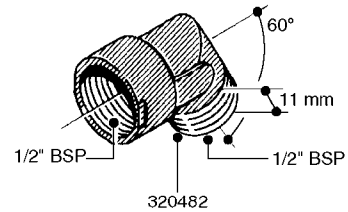

L0030

FITTINGS - HEXAGON NIPPLES
L0030-HIN, 01:01:16

Page 1
Date 12.08.2020 8:32

parts-n°	order qty	description
10015303	1	FITT.PO.HN 1.00X1.00 M1000
10425003	1	FITT.PO.HN 1.25X1.00 MCPHEE
320132	1	FITT.DK HN 1" BSP
320176	1	FITT.DK HN 3/8"X1/2" BSP
320445	1	FITT.DK HN 1/4"X3/8" BSP
320655	1	FITT.DK HN 1/2"-1/2" BSP
320692	1	FITT.DK HN 3/8'BSPX1/4'NPT
320703	1	FITT.DK HN 3/8BSP X1/2 &1/4NPT
320725	1	FITT.DK NIPPLE 3/8"-3/8" BSP
320902	1	FITT.DK HN 3/8'X 1/4' BSP
390232	1	FITT.DK HN 1-1/2' X 1-1/4' BSP
390276	1	FITT.DK HN 1'BSP