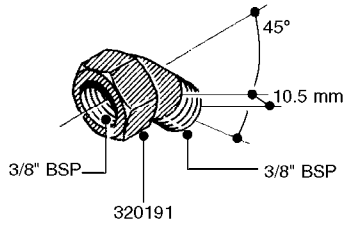

L0030

FITTINGS - HEXAGON NIPPLES
L0030-HIN, 01:01:16

Page 1
Date 12.08.2020 8:32

parts-n°	order qty	description
10015303	1	FITT.PO.HN 1.00X1.00 M1000
10425003	1	FITT.PO.HN 1.25X1.00 MCPHEE
320132	1	FITT.DK HN 1" BSP
320176	1	FITT.DK HN 3/8"X1/2" BSP
320445	1	FITT.DK HN 1/4"X3/8" BSP
320655	1	FITT.DK HN 1/2"-1/2" BSP
320692	1	FITT.DK HN 3/8'BSPX1/4'NPT
320703	1	FITT.DK HN 3/8BSP X1/2 &1/4NPT
320725	1	FITT.DK NIPPLE 3/8"-3/8" BSP
320902	1	FITT.DK HN 3/8'X 1/4' BSP
390232	1	FITT.DK HN 1-1/2' X 1-1/4' BSP
390276	1	FITT.DK HN 1'BSP