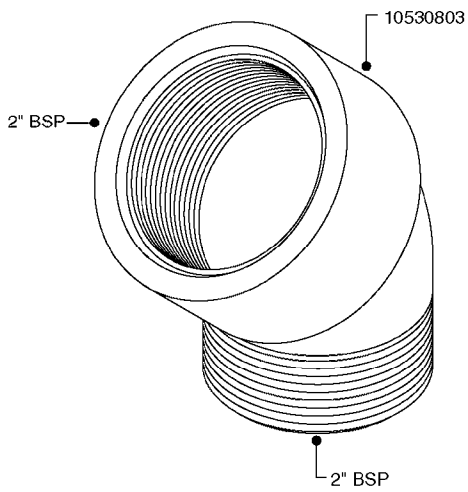

L0030

FITTINGS - HEXAGON NIPPLES
L0030-HIN, 01:01:16

Page 1
Date 12.08.2020 8:32

parts-n°	order qty	description
10015303	1	FITT.PO.HN 1.00X1.00 M1000
10425003	1	FITT.PO.HN 1.25X1.00 MCPHEE
320132	1	FITT.DK HN 1" BSP
320176	1	FITT.DK HN 3/8"X1/2" BSP
320445	1	FITT.DK HN 1/4"X3/8" BSP
320655	1	FITT.DK HN 1/2"-1/2" BSP
320692	1	FITT.DK HN 3/8'BSPX1/4'NPT
320703	1	FITT.DK HN 3/8BSP X1/2 &1/4NPT
320725	1	FITT.DK NIPPLE 3/8"-3/8" BSP
320902	1	FITT.DK HN 3/8'X 1/4' BSP
390232	1	FITT.DK HN 1-1/2' X 1-1/4' BSP
390276	1	FITT.DK HN 1'BSP