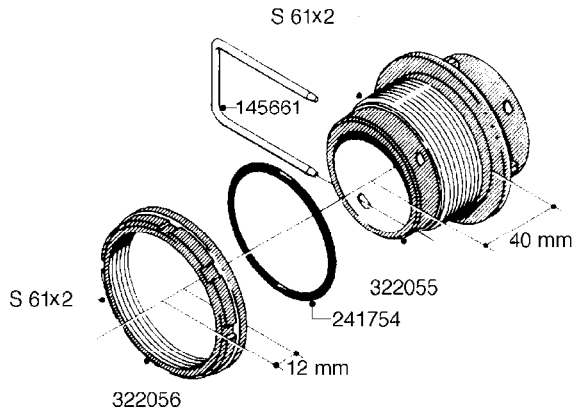

L0080

FITTINGS - S-53
L0080-HIN, 12:09:17

Page 1

Date 12.08.2020 8:32

Pos.	parts-n°	order qty	description
1	145995	1	FITT.DK S-53 FORK
2	241973	1	O-RING Ø3 X 44.2 70 SHORES NITRIL NITRIL (BLACK)
2	242353	1	O-RING 3 X 44.2 VITON VITON (BROWN)
3	242109	1	O-RING D32.2x3.0 NITRIL (BLACK)
3	242354	1	O-RING D32.2X3.0 VITON VITON (BROWN)
4	322103	1	FITT.DK S-53 BULKHEAD
5	322107	1	FITT.DK S-53 BULKHEAD NUT
6	322110	1	FITT.DK S-53 ELB. 1/2" BSP
7	322352	1	FITT.DK S-53 TEE
8	334229	1	FITT.DK S-53 STR.3/4"
9	334260	1	GASKET F. S-53 BULKHEAD
10	334564	1	FITT.DK S-67 TO S-53 ADAPTER
11	391100	1	FITT.DK S-53THREAD INS.1/2"BSP
12	726463	1	FITT.DK S53 BULKHEAD W/GASKET
13	726552	1	FIT.DK S-53X90 1/2" BSP,O-RING
14	726556	1	FITT.DK S-53 HB 1/2" W/O-RING
15	726558	1	FITT.DK S53 STR. 3/4" W.ORING
16	726559	1	FITT DK. S-53 HB 1" W/O-RING
17	726568	1	FITT.DK.S-53 HB 1/2"90 W/O-RING
18	726570	1	FITT.DK S-53 ELB.3/4" W.ORING
19	726571	1	FITT.DK S-53 ELB.1", W ORING
20	726578	1	FITT.DK S53 PLUG WITH O-RING
21	728561	1	FITT.DK. S67M - S53F REDUCER