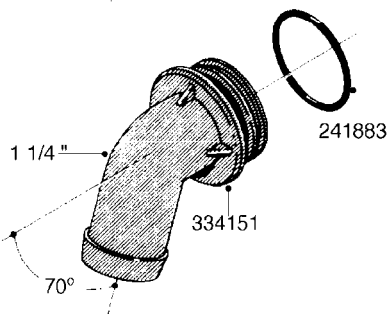

L0080

FITTINGS - S-53
L0080-HIN, 12:09:17

Page 1

Date 12.08.2020 8:32

Pos.	parts-n°	order qty	description
1	145995	1	FITT.DK S-53 FORK
2	241973	1	O-RING Ø3 X 44.2 70 SHORES NITRIL NITRIL (BLACK)
2	242353	1	O-RING 3 X 44.2 VITON VITON (BROWN)
3	242109	1	O-RING D32.2x3.0 NITRIL (BLACK)
3	242354	1	O-RING D32.2X3.0 VITON VITON (BROWN)
4	322103	1	FITT.DK S-53 BULKHEAD
5	322107	1	FITT.DK S-53 BULKHEAD NUT
6	322110	1	FITT.DK S-53 ELB. 1/2" BSP
7	322352	1	FITT.DK S-53 TEE
8	334229	1	FITT.DK S-53 STR.3/4"
9	334260	1	GASKET F. S-53 BULKHEAD
10	334564	1	FITT.DK S-67 TO S-53 ADAPTER
11	391100	1	FITT.DK S-53THREAD INS.1/2"BSP
12	726463	1	FITT.DK S53 BULKHEAD W/GASKET
13	726552	1	FIT.DK S-53X90 1/2" BSP,O-RING
14	726556	1	FITT.DK S-53 HB 1/2" W/O-RING
15	726558	1	FITT.DK S53 STR. 3/4" W.ORING
16	726559	1	FITT DK. S-53 HB 1" W/O-RING
17	726568	1	FITT.DK.S-53 HB 1/2"90 W/O-RING
18	726570	1	FITT.DK S-53 ELB.3/4" W.ORING
19	726571	1	FITT.DK S-53 ELB.1", W ORING
20	726578	1	FITT.DK S53 PLUG WITH O-RING
21	728561	1	FITT.DK. S67M - S53F REDUCER