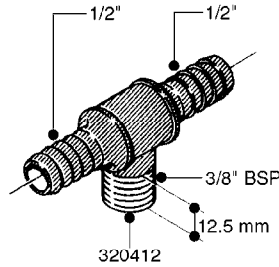

L0050

parts-n°	order qty	description
242594	1	O-RING D14 X 1.78 SCH.70-EPDM
320294	1	FITT.DK TEE 3/8X3/8HB X1/2"BSP
320305	1	FITT.DK HB 3/4'- 3/4' BSP
320386	1	FITT.DK TEE 3/8X3/8HB X3/8"BSP
320397	1	FITT.DK ELB 3/8"HB X 3/8" BSP
320401	1	FITT.DK TEE 1/2X1/2HB X1/2"BSP
320412	1	FITT.DK TEE 1/2X1/2HB X3/8'BSP
320423	1	FITT.DK ELB 1/2'HB X 3/8' BSP
320891	1	FITT.DK HB 3/8'- 3/8' BSP
320972	1	FITT.DK HB 5/16'- 1/4' BSP
322046	1	FITT.DK TEE 1/2X1/2HB X3/4'BSP
322048	1	FITT.DK TEE 3/4X3/4HB X3/4'BSP
330595	1	O-RING D24.6/D20X2.1 -3/4"
333137	1	FITT.DK CONN.1/2" F.NOZZ. DOUB
333141	1	FITT.DK CONN.1/2" F.NOZZ.SING
334041	1	FITT.DK CONN.3/4' F.NOZZ. SING
334042	1	FITT.DK CONN.3/4' F.NOZZ. DOUB
334195	1	FITT.DK ELB. 3/4"HB X 3/4"HB
10012103	1	FITT.PO.HB 1.25X1.50 IMB1012
10014003	1	FITT.PO.HB 1.25X1.25 IMB1010
10036903	1	FITT.PO.HB 1.50X1.50 IMB1212
28019303	1	FITTING HB ELB 3/4NPT-3/4HOSE
61016500	1	HOSE TAIL 3/4" 90°+RG CAP 3/4"
72026700	1	NOZZLE TUBE ADAPTER W/O-RING