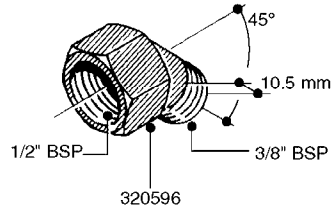

L0030

FITTINGS - HEXAGON NIPPLES
L0030-HIN, 01:01:16

Page 1
Date 12.08.2020 8:32

parts-n°	order qty	description
10015303	1	FITT.PO.HN 1.00X1.00 M1000
10425003	1	FITT.PO.HN 1.25X1.00 MCPHEE
320132	1	FITT.DK HN 1" BSP
320176	1	FITT.DK HN 3/8"X1/2" BSP
320445	1	FITT.DK HN 1/4"X3/8" BSP
320655	1	FITT.DK HN 1/2"-1/2" BSP
320692	1	FITT.DK HN 3/8'BSPX1/4'NPT
320703	1	FITT.DK HN 3/8BSP X1/2 &1/4NPT
320725	1	FITT.DK NIPPLE 3/8"-3/8" BSP
320902	1	FITT.DK HN 3/8'X 1/4' BSP
390232	1	FITT.DK HN 1-1/2' X 1-1/4' BSP
390276	1	FITT.DK HN 1'BSP