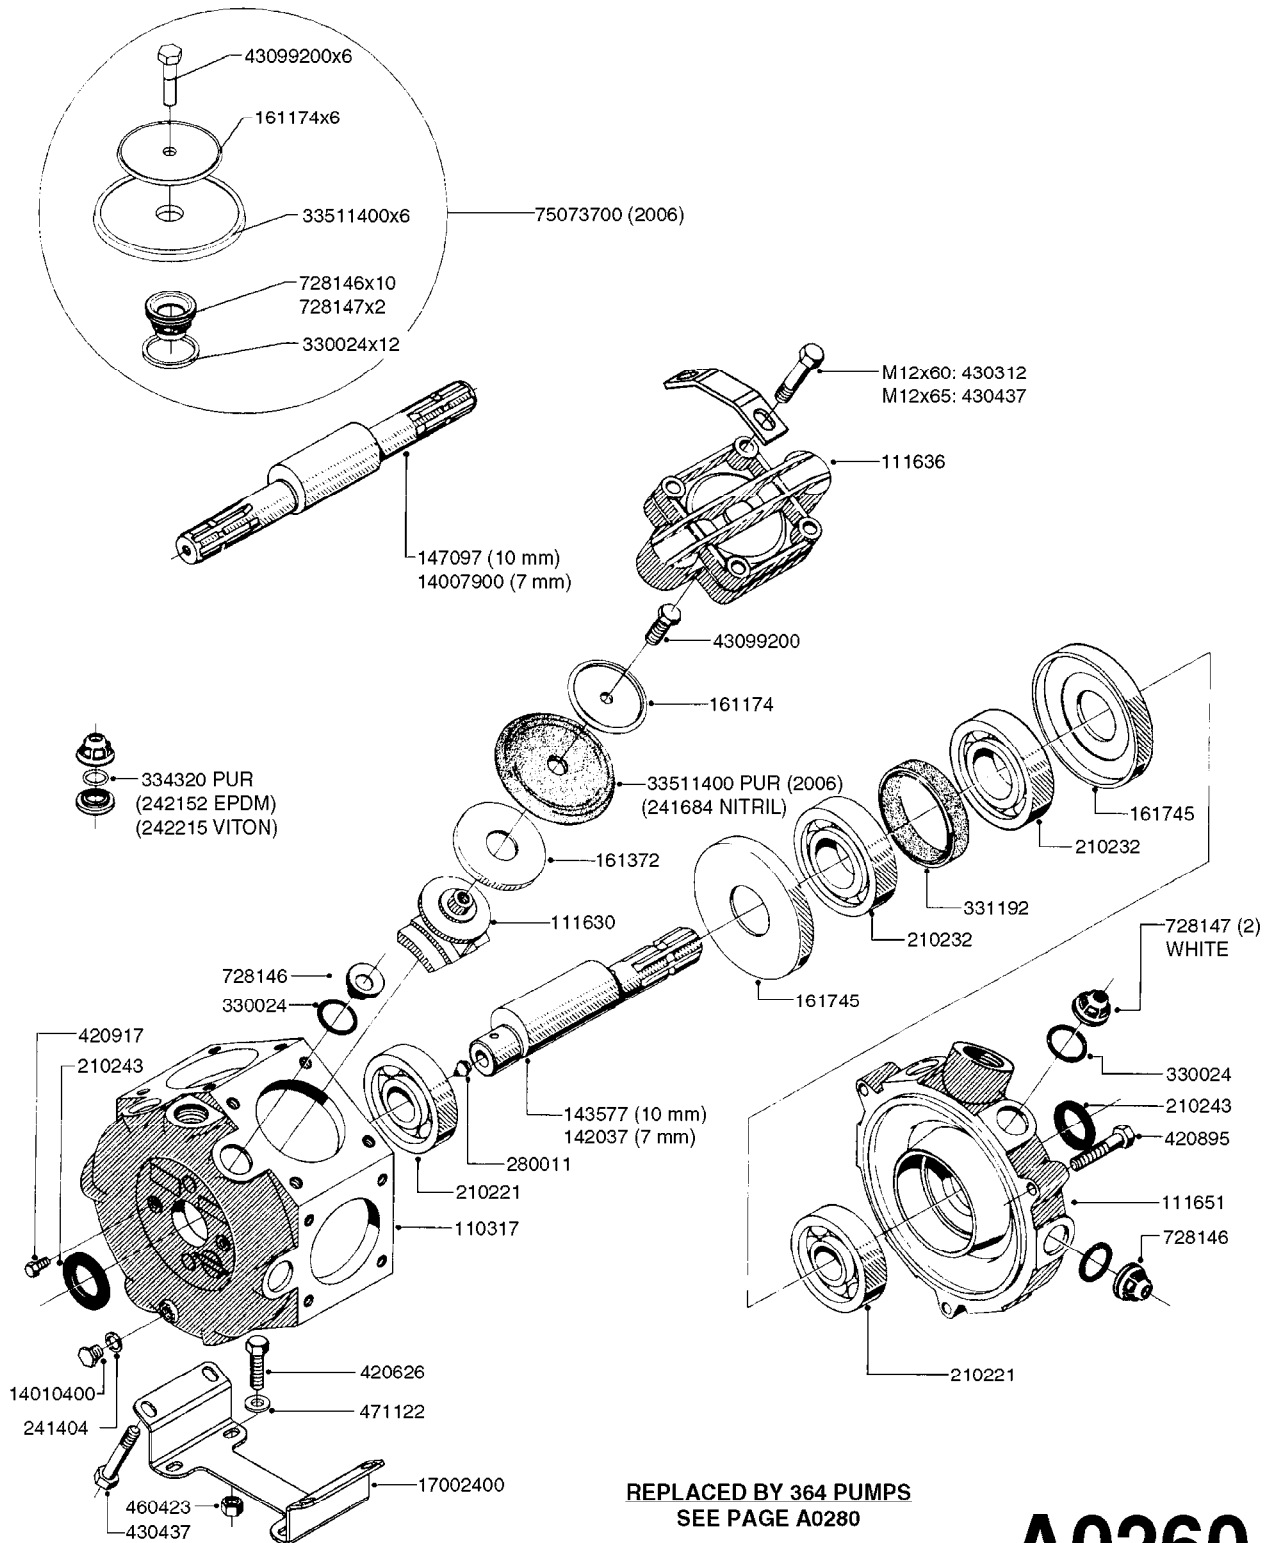

REPLACED BY 364 PUMPS
SEE PAGE A0280

A0260

PUMP - 363 W/MOUNTING BASE
A0260-HIN, 17:03:16

Page 1
Date 12.08.2020 8:31

parts-n°	order qty	description
110317	1	PUMP CASING MODEL 360/361 PNTD
111630	1	CONNECTING ROD 363/364-10 PUMP
111636	1	VALVE COVER 363 HEAVY DUTY
111651	1	CASTING F.363 1.5" PUMP(FRONT)
142037	1	CRANK SHAFT 361-20
143577	1	CRANK SHAFT F.363/462/463-10mm
147097	1	CRANK SHAFT 363-463/10 THROUGH
161174	1	DIAPHRAGM DISC SS 361/363/364 PUMP
161372	1	DIAPHRAGM BACKING DISC,320-361
161745	1	METAL SPACER F.363/463
210221	1	BEARING BALL 6407
210232	1	BEARING BALL 6310
210243	1	SEAL OIL 35 X 47 X 7
241404	1	DOWTY SEAL 1/4"
241684	1	DEICER PARTS: DIAPHRAGM MODEL 361 NITRIL
242152	1	O-RING D18.2X3 EPDM
242215	1	O-RING D18X3 VITON
280011	1	GREASE NIPPLE 1/8" SAE H TR
330024	1	O-RING D41,1/D34.5 X 3,5
331192	1	SPACER, MODEL 361/363
334320	1	O-RING D18X3 POLYURETHANE
420626	1	BOLT HEX 8.8 DEL M10X20 FT
420895	1	BOLT HEX 8.8 RAW M10X60
420917	1	BOLT HEX 8.8 RAW M8X12 FT
430312	1	BOLT HEX 8.8 M12X60
430437	1	BOLT HEX 8.8 RAW M12X65
460423	1	NUT HEX M10X1.50 LOCK DIN985A2 SS
471122	1	WASHER, M10, Ø20/10.5X 2.0, SS
728146	1	VALVE FOR 361(726890/707932)
728147	1	VALVE FOR 361 WHITE WITH HOLE
14007900	1	CRANK 363/462/463-7mm 540/THRU
14010400	1	PLUG 1/4" BSP
17002400	1	FOOT F. 36X PUMP, RED
33511400	1	DIAPHRAGM PUMP 361/361/363/364 PUR
43099200	1	BOLT HEX SS M12 X 30 DIN933 A4
75073700	1	PUMP KIT 361/363 "06"