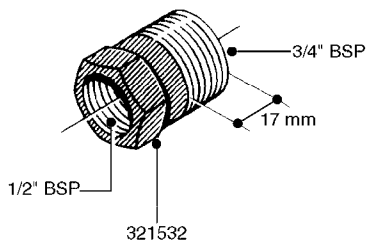

L0030

FITTINGS - HEXAGON NIPPLES
L0030-HIN, 01:01:16

Page 1
Date 12.08.2020 8:32

parts-n°	order qty	description
10015303	1	FITT.PO.HN 1.00X1.00 M1000
10425003	1	FITT.PO.HN 1.25X1.00 MCPHEE
320132	1	FITT.DK HN 1" BSP
320176	1	FITT.DK HN 3/8"X1/2" BSP
320445	1	FITT.DK HN 1/4"X3/8" BSP
320655	1	FITT.DK HN 1/2"-1/2" BSP
320692	1	FITT.DK HN 3/8'BSPX1/4'NPT
320703	1	FITT.DK HN 3/8BSP X1/2 &1/4NPT
320725	1	FITT.DK NIPPLE 3/8"-3/8" BSP
320902	1	FITT.DK HN 3/8'X 1/4' BSP
390232	1	FITT.DK HN 1-1/2' X 1-1/4' BSP
390276	1	FITT.DK HN 1'BSP