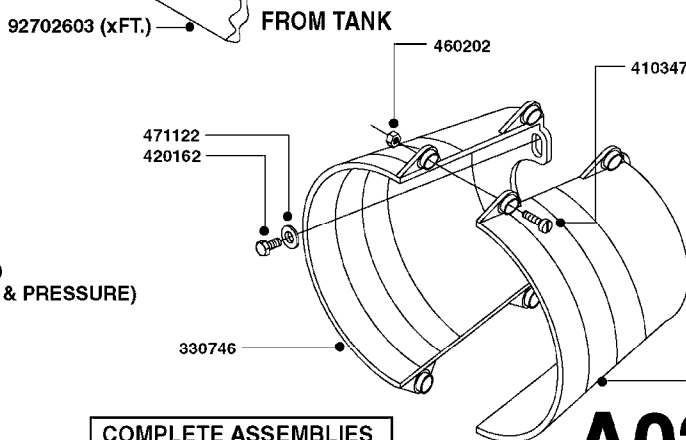

COMPLETE ASSEMBLIES
WHOLEGOODS ITEMS

A0240