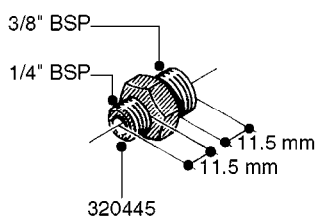

L0030

FITTINGS - HEXAGON NIPPLES
L0030-HIN, 01:01:16

Page 1
Date 12.08.2020 8:32

parts-n°	order qty	description
10015303	1	FITT.PO.HN 1.00X1.00 M1000
10425003	1	FITT.PO.HN 1.25X1.00 MCPHEE
320132	1	FITT.DK HN 1" BSP
320176	1	FITT.DK HN 3/8"X1/2" BSP
320445	1	FITT.DK HN 1/4"X3/8" BSP
320655	1	FITT.DK HN 1/2"-1/2" BSP
320692	1	FITT.DK HN 3/8'BSPX1/4'NPT
320703	1	FITT.DK HN 3/8BSP X1/2 &1/4NPT
320725	1	FITT.DK NIPPLE 3/8"-3/8" BSP
320902	1	FITT.DK HN 3/8'X 1/4' BSP
390232	1	FITT.DK HN 1-1/2' X 1-1/4' BSP
390276	1	FITT.DK HN 1'BSP