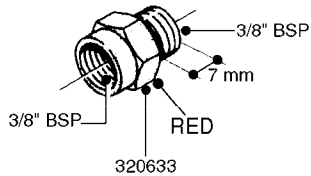

L0030

FITTINGS - HEXAGON NIPPLES
L0030-HIN, 01:01:16

Page 1
Date 12.08.2020 8:32

parts-n°	order qty	description
10015303	1	FITT.PO.HN 1.00X1.00 M1000
10425003	1	FITT.PO.HN 1.25X1.00 MCPHEE
320132	1	FITT.DK HN 1" BSP
320176	1	FITT.DK HN 3/8"X1/2" BSP
320445	1	FITT.DK HN 1/4"X3/8" BSP
320655	1	FITT.DK HN 1/2"-1/2" BSP
320692	1	FITT.DK HN 3/8'BSPX1/4'NPT
320703	1	FITT.DK HN 3/8BSP X1/2 &1/4NPT
320725	1	FITT.DK NIPPLE 3/8"-3/8" BSP
320902	1	FITT.DK HN 3/8'X 1/4' BSP
390232	1	FITT.DK HN 1-1/2' X 1-1/4' BSP
390276	1	FITT.DK HN 1'BSP