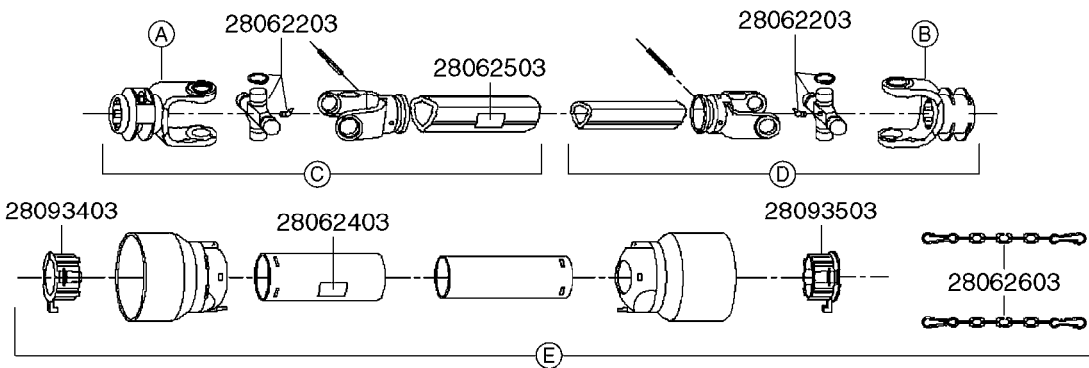

* Changed in 2016 from 100 series to G-Series (see page A0600).

A520

PTO SHAFTS - BONDIOLI CENT.
A0520-HIN, 23:10:18

Page 1
Date 12.08.2020 8:31

parts-n°	order qty	description
289042	1	UNIV. JOINT 22x54mm
421024	1	BOLT HEX 8.8 DEL M8X60
450015	1	SCREW ALLAN 3/8'X5/8' BLACK
460143	1	LOCK NUT M8 SST A2 DIN985
28009803	1	PTO PIN TUBE RETAINER OUTER
28009903	1	PTO TUBE RETAINER INNER
28010103	1	PTO YOKE F.INNER TUBE CV PTO
28021403	1	PTO 1"STR/1-3/8" 6SPL B&P
28021503	1	PTO 1"STR/1-3/8" 21SPL B&P
28021603	1	PTO 1"STR/1-3/4" 20SPL B&P
28027903	1	PTO BALL LOCK.KIT F.1-3/8 YOKE
28040503	1	UNIV. JOINT 27x74.6mm
28040703	1	SAFETY CHAIN F.CV BLACK PTO
28041803	1	DECAL DANGER GUARD MISSING
28041903	1	DECAL DANGER ROT.DRIVELINE
28056703	1	PTO YOKE #1 1-3/8" X 6 SPLINE
28056803	1	PTO YOKE #1 1-3/8" X 21 SPLINE
28056903	1	PTO YOKE #4 1-3/4" X 20 SPLINE
28057003	1	PTO TUBE YOKE #1-G1 OUTER
28057103	1	PTO TUBE YOKE #4-G4 OUTER
28057203	1	PTO PIN TUBE RETAINER OUTER
28057303	1	PTO TUBE OUTER #1 745MM
28057403	1	PTO TUBE OUTER #4 720MM
28057503	1	PTO TUBE INNER #1 745MM
28057603	1	PTO TUBE INNER #4 720MM
28057703	1	PTO TUBE RETAINER INNER
28057803	1	PTO TUBE YOKE #1 Ø=1"
28057903	1	PTO TUBE YOKE #4 Ø=1"
28058003	1	PTO HALF SAFETY SHIELD OUTER
28058103	1	PTO HALF SAFETY SHIELD OUTER
28058203	1	PTO HALF SAFETY SHIELD INNER
28058303	1	PTO HALF SAFETY SHIELD INNER
28058403	1	PTO BALL LOCK.KIT F.1-3/4 YOKE
28058503	1	PTO TUBE YOKE #1-G1 INNER