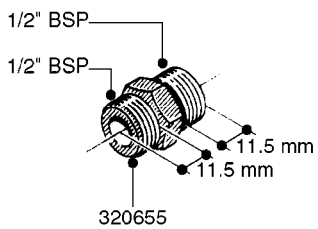

L0030

FITTINGS - HEXAGON NIPPLES
L0030-HIN, 01:01:16

Page 1
Date 12.08.2020 8:32

parts-n°	order qty	description
10015303	1	FITT.PO.HN 1.00X1.00 M1000
10425003	1	FITT.PO.HN 1.25X1.00 MCPHEE
320132	1	FITT.DK HN 1" BSP
320176	1	FITT.DK HN 3/8"X1/2" BSP
320445	1	FITT.DK HN 1/4"X3/8" BSP
320655	1	FITT.DK HN 1/2"-1/2" BSP
320692	1	FITT.DK HN 3/8'BSPX1/4'NPT
320703	1	FITT.DK HN 3/8BSP X1/2 &1/4NPT
320725	1	FITT.DK NIPPLE 3/8"-3/8" BSP
320902	1	FITT.DK HN 3/8'X 1/4' BSP
390232	1	FITT.DK HN 1-1/2' X 1-1/4' BSP
390276	1	FITT.DK HN 1'BSP