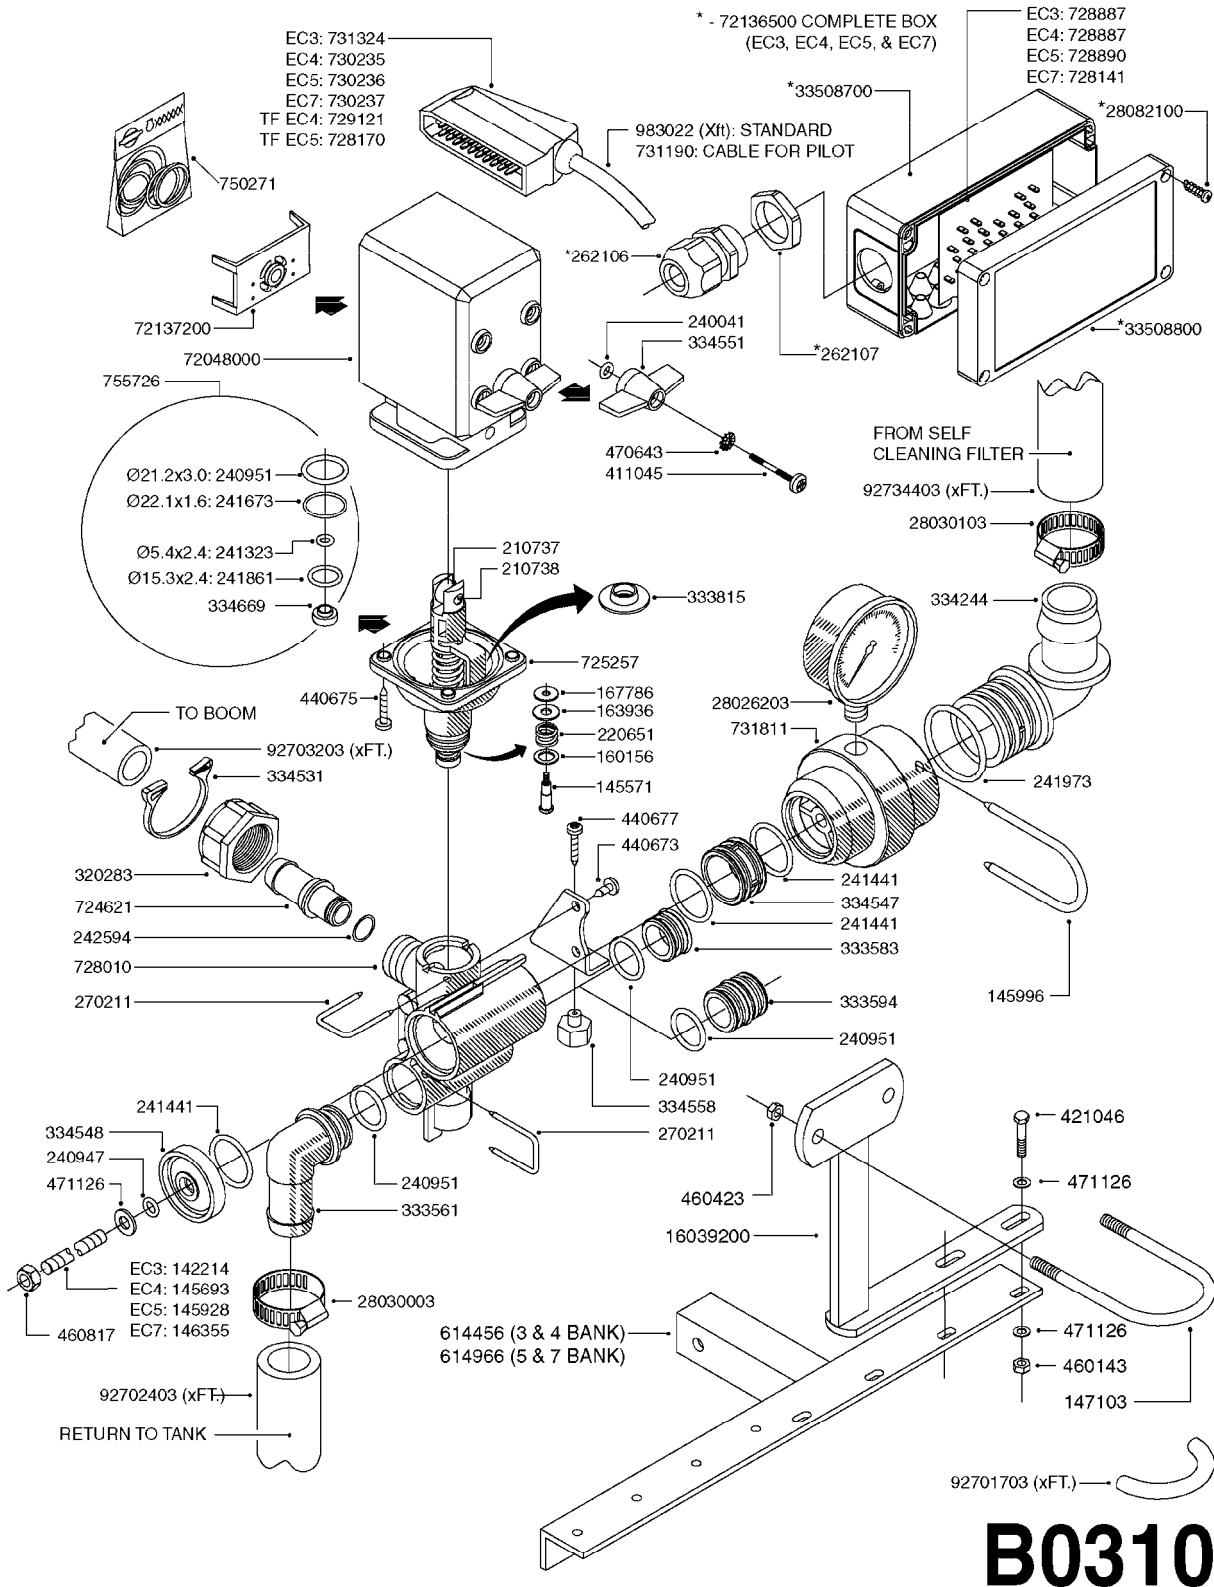

B0310

parts-n°	order qty	description
142214	1	STUD BOLT - M8X265, 3 SECTION
145571	1	STUD BOLT F/PNEUM. DISTRIBUTOR
145693	1	STUD BOLT - M8X330, 4 SECTION
145928	1	STUD BOLT - M8X400, 5 SECTION
145996	1	FITT.DK S-67 FORK
146355	1	STUD BOLT - M8X540, 7 SECTION
147103	1	U-BOLT F. 2' HOSE
160156	1	WASHER D14.1/D9.2X1 SS
163936	1	WASHER D15/D6.2X1
167786	1	WASHER D13/D4.2X1
210737	1	BEARING BALL D7 RSTO 5 TN
210738	1	PIN Ø7 L16
220651	1	SPRING PRESSURE D12.5/5
240041	1	O-RING D15.1/10.3 X 2.4
240947	1	O-RING D7.3X2.4 NITRIL
240951	1	O-RING D21.2X3 NITRIL
241323	1	O-RING D5.3X2.4 NITRIL
241441	1	O-RING D29.3X3
241673	1	O-RING D22.1X1.6
241861	1	O-RING D15.3X2.4 VITON
241973	1	O-RING Ø3 X 44.2 70 SHORES NITRIL
242594	1	O-RING D14 X 1.78 SCH.70-EPDM
262106	1	BULKHEAD F. CABLE 6.5-14 BLACK
262107	1	NUT F. BULKHEAD CABLE GRAY
270211	1	FITT.DK S25 FORK L=37.5
320283	1	FITT.DK NUT 3/4"BSP
333561	1	FITT.DK ELB.1" EC RETURN
333583	1	END PIECE FOR BYPASS
333594	1	CONNECTING PIECE F. BYPASS
333815	1	DISTANCE RING
334244	1	FITT.DK S-67 ELB.1-1/4"
334531	1	CLAMP HOSE PLASTIC 3/4"
334547	1	CONNECTING PIECE F. PRESSURE
334548	1	END COVER
334551	1	GRIP F.MAN.OP.EC ON/OFF GREEN
334558	1	NUT HEX PLASTIC INSERT
334669	1	VALVE CONE D14/D7-SH 63 WHITE
411045	1	SCREW M4 X 16MM STAINLESS
421046	1	BOLT HEX M8X25/25 A2 SS DIN933
440673	1	SCREW F.PLASTIC 5X12 SS
440675	1	SCREW F. PLASTIC 5X16 SS
440677	1	SCREW F. PLASTIC 5X20 SS
460143	1	LOCK NUT M8 SST A2 DIN985
460423	1	NUT HEX M10X1.50 LOCK DIN985A2 SS
460817	1	NUT HEX M8 STAINLESS DIN 934
470643	1	WASHER LOCK
471126	1	WASHER, M8, Ø16/ 8.4X 1.6, SS
614456	1	BRACKET F.EC 3&4 BANK VALVES
614966	1	BRACKET F.EC 7 BANK VALVES
724621	1	FITT.DK HB 3/4"ASSY F.3/4" NUT
725257	1	SPINDLE SECT. F/EC DISTRIBUTOR
728010	1	DISTRIB HOUSING W/CONST PR GRN
728141	1	CIRCUIT BOARD F.EC7 CONN. BOX
728170	1	CABLE F.CONTRL BOX EC5 L=14000
728887	1	CIRCUIT BOARD EC CONTROL
728890	1	CIRCUIT BOARD 5 SECTION EC
729121	1	CABLE F.CONTROL BOX EC4 L=1400
730235	1	CABLE F.CONTRL BOX EC4 L=11500
730236	1	CABLE F.CONTRL BOX EC5 L=11500
730237	1	CABLE EC7 L=11500MM
731190	1	CABLE F.CONTROL PILOT EC3/4 CM