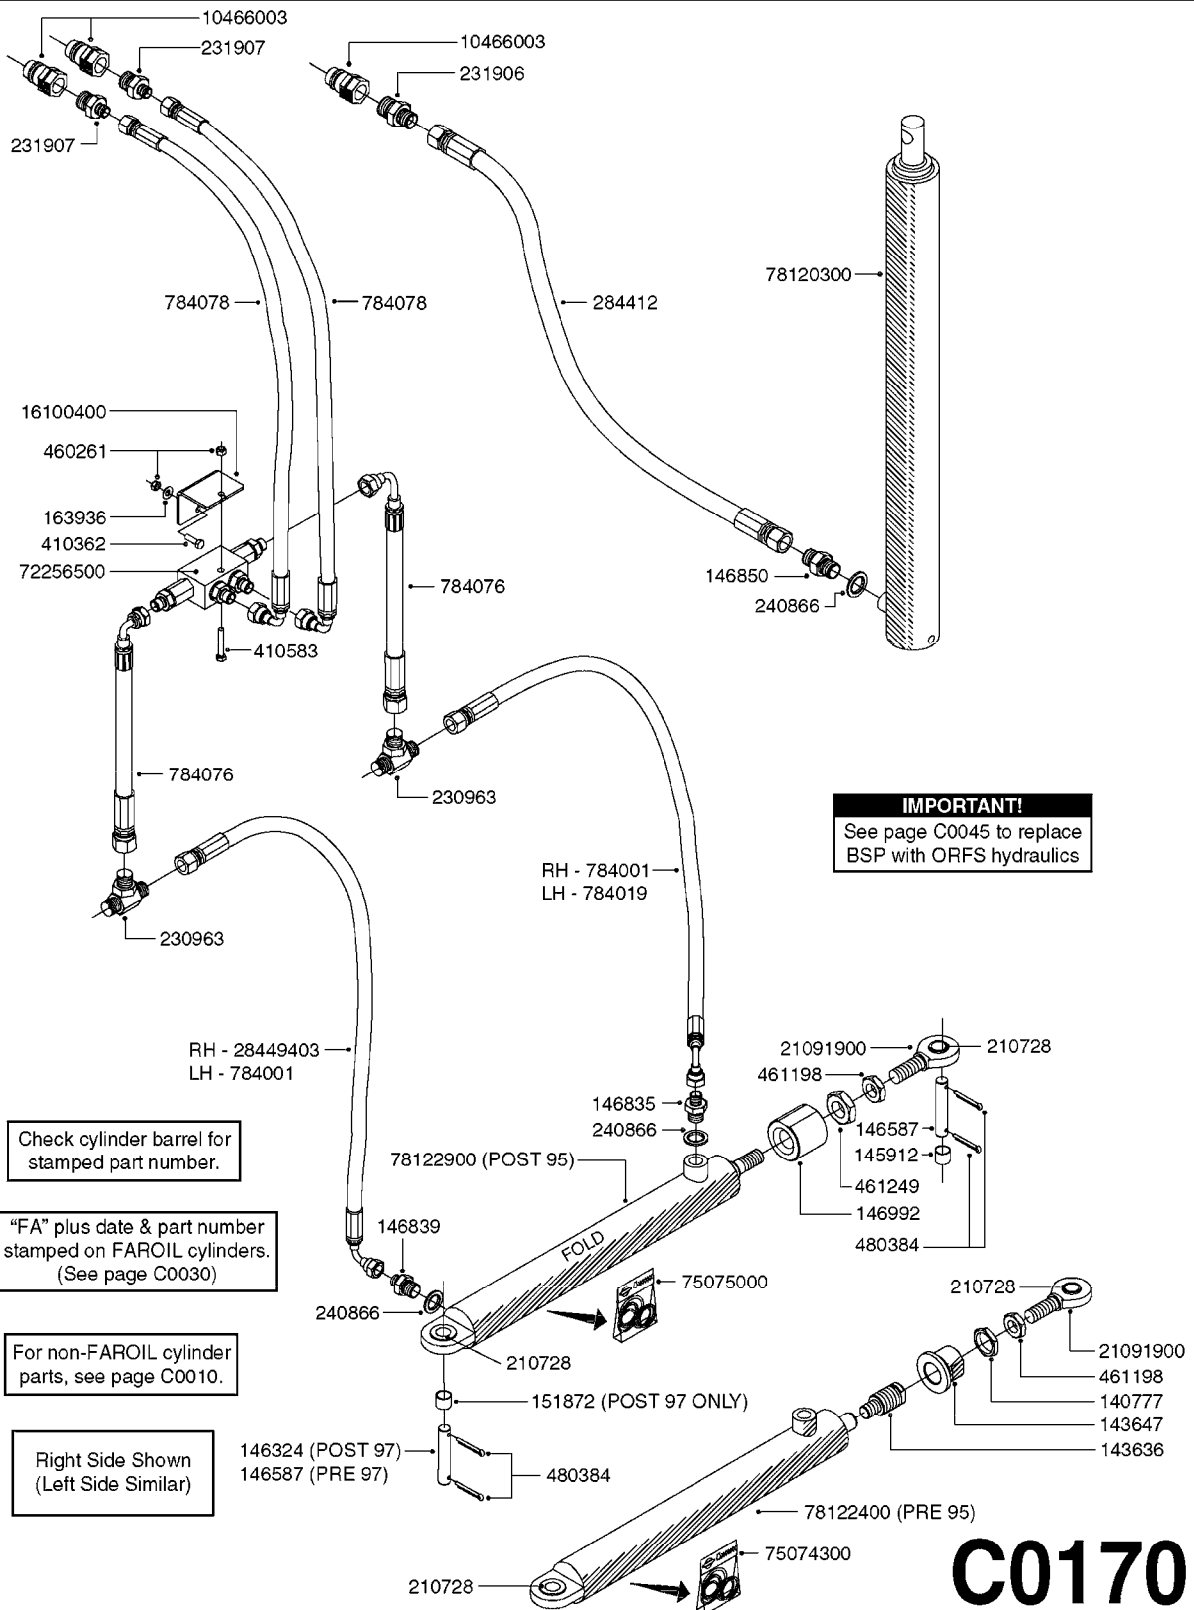

C0045

HYDRAULICS - BSP TO ORFS
C0045-HIN, 24:03:16

Page 1

Date 12.08.2020 8:31

Pos.	parts-n°	order qty	description
1	10466003	1	COUPLER PIONEER 8010-04 1/2NPT
2	231907	1	HEX NIPPLE 1/4"BSP X 1/2"NPT
2	231906	1	HEX NIPPLE 3/8"BSP X 1/2"NPT
2	147132	1	HEX NIPPLE 1/2"X1/2" BSP DEL
3	230311	1	QUICK COUPLING 1/2"
4	241356	1	DOWTYSEAL 1/2"
5	23234800	1	HEX NIPPLE 1/2"-9/16" ORFS FITTING FOR 1/4" HOSE
5	23234900	1	HEX NIPPLE 1/2"-11/16" ORFS FITTING FOR 3/8" HOSE
5	23235300	1	HEX NIPPLE 1/2"-13/16" ORFS FITTING FOR 1/2" HOSE
6	242102	1	O-RING Ø9.25X1.78 NITRIL 90SH
6	24263200	1	O-RING Ø7.66X1.78 NITRIL 90SH
6	24263300	1	O-RING Ø12.42X1.78 NITRIL 90SH
6	24263400	1	O-RING Ø18.77X1.78 NITRIL 90SH
7	67002403	1	CHART - BSP TO ORFS HOSES
8	67002503	1	CHART - BSP TO ORFS FITTINGS