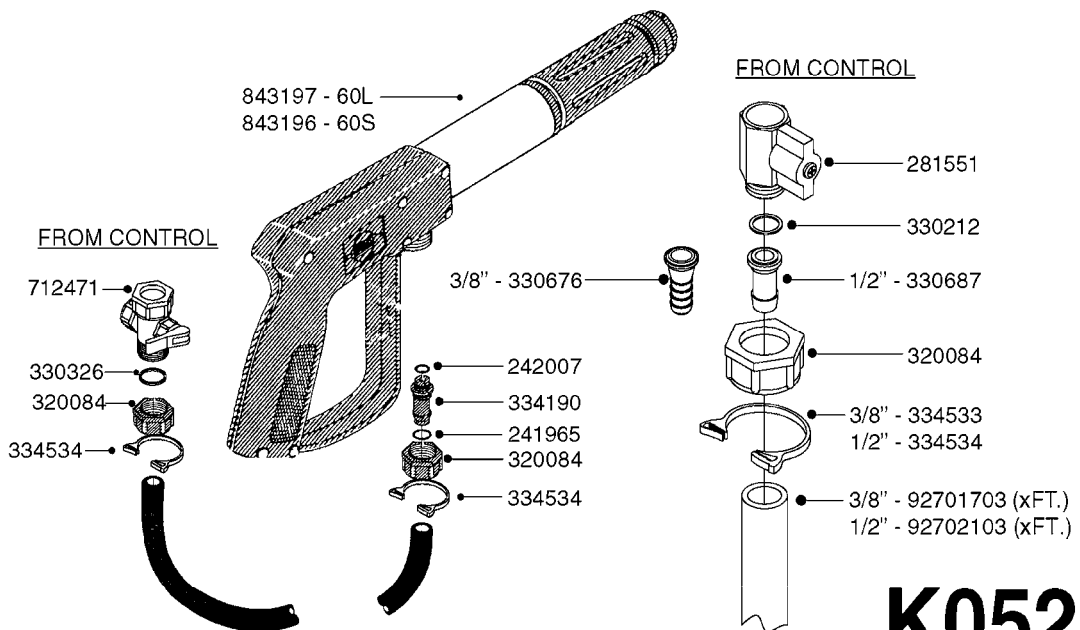

K0520

HOSE WRAPS
K0520-HIN, 05:12:19

Page 1
Date 12.08.2020 8:31

parts-n°	order qty	description
241965	1	O-RING Ø12.1 X 1.6 NITRILE
242007	1	O-RING Ø9.1 X 1.6 NITRILE
281551	1	BALL VALVE 1/2"
320084	1	FITT.DK NUT 1/2" BSP
330212	1	O-RING D19/D14X2.4 F.1/2"NUT
330326	1	O-RING D30/D24X2 F.1"NUT
330676	1	FITT.DK HB 3/8" F. 1/2" NUT
330687	1	FITT.DK HB 1/2" F. 1/2" NUT
334190	1	FITT.DK HB 1/2' F. PISTOL 60S
334533	1	CLAMP HOSE PLASTIC 3/8"
334534	1	CLAMP HOSE PLASTIC 1/2"
636223	1	POST 12 VOLT TR30
712471	1	AGITATION VALVE ASSY. ON/OFF
843196	1	SPRAY GUN KIT TYPE 60 SHORT
843197	1	HANDGUN KIT TYPE 60 LONG
10013403	1	BOLT HEX 3/8-16X1 1/4 HCS Z5
10013503	1	NUT HEX NC 3/8"
10178903	1	WRAP HOSE SIDE MOUNT PLATE
10179003	1	WRAP HOSE BOTTOM PLATE MOUNT
10179403	1	WRAP WELDMENT FOR HI101789
10179503	1	WRAP WELDMENT FOR HI101790
10225603	1	BKT.FOR HOSE WRAP MOUNT NL NK
10225703	1	WRAP HOSE BDL.BOTTOM PLATE
92701703	1	HOSE R X3/8" X300PSI WP X0012"
92702103	1	HOSE R X1/2" X300PSI WP X0012"