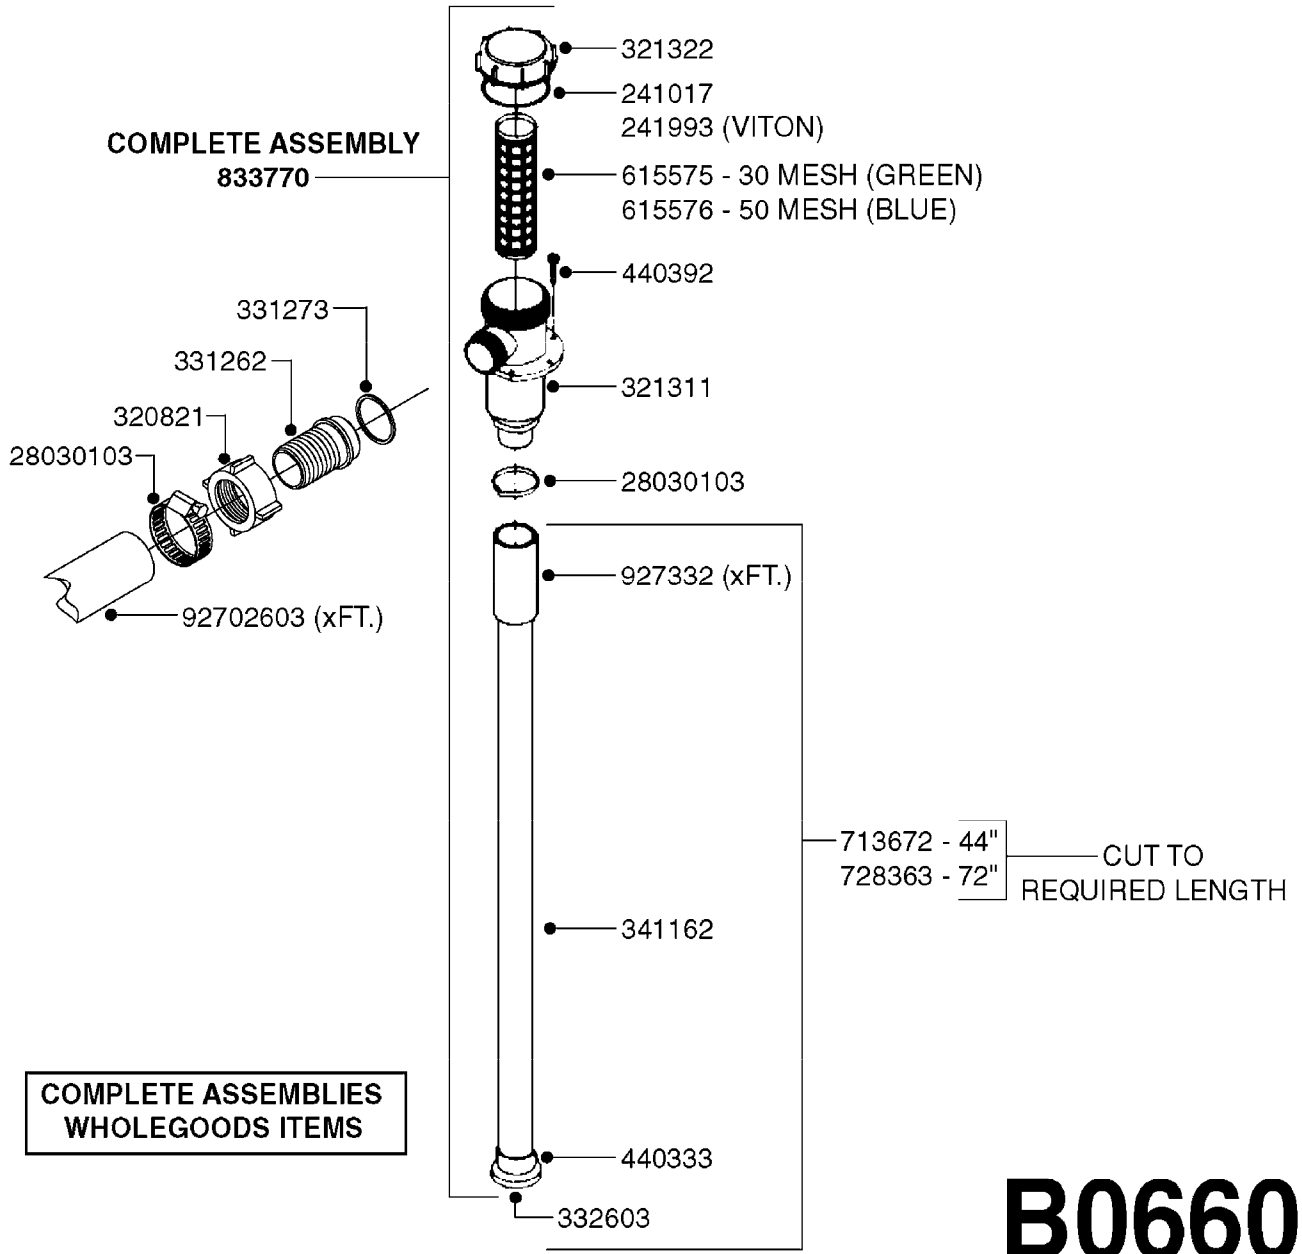

TOP SUCTION ASSEMBLY-SCREW CAP
B0660-HIN, 01:01:16

Page 1

Date 12.08.2020 9:23

parts-n°	order qty	description
241017	1	O-RING D74,5X3 NITRIL
241993	1	O-RING 74.5 X 3MM VIT/241017
320821	1	FITT.DK NUT 1-1/2" BSP
321311	1	FILTER BODY S 80 X 4
321322	1	SCREW CAP F. S80 X 4
331262	1	FITT.DK HB 1-1/2" F. 1-1/2"NUT
331273	1	O-RING D44/D38X2 F.1-1/2"
332603	1	CAP F. SUCTION TUBE
341162	1	SUCTION TUBE F.650
440333	1	SCREW 3.5 X 9.5 SS
440392	1	SCREW 6.3 X 25.0 DIN7981C TORX
615575	1	FILTER F.TOP SUCT.30 MESH GRN.
615576	1	FILTER F.TOP SUCT.50 MESH BLUE
713672	1	SUCTION TUBE L=44"
728363	1	SUCTION TUBE ASSY.L=72"
833770	1	TOP SUCTION KIT 300/500
927332	1	HOSE R X 28 BAR X 40MM X 0012"
28030103	1	CLAMP HOSE GEAR P5/4-S1.5"6724
92702603	1	HOSE PVC SUCT GRAY 1-1/2"