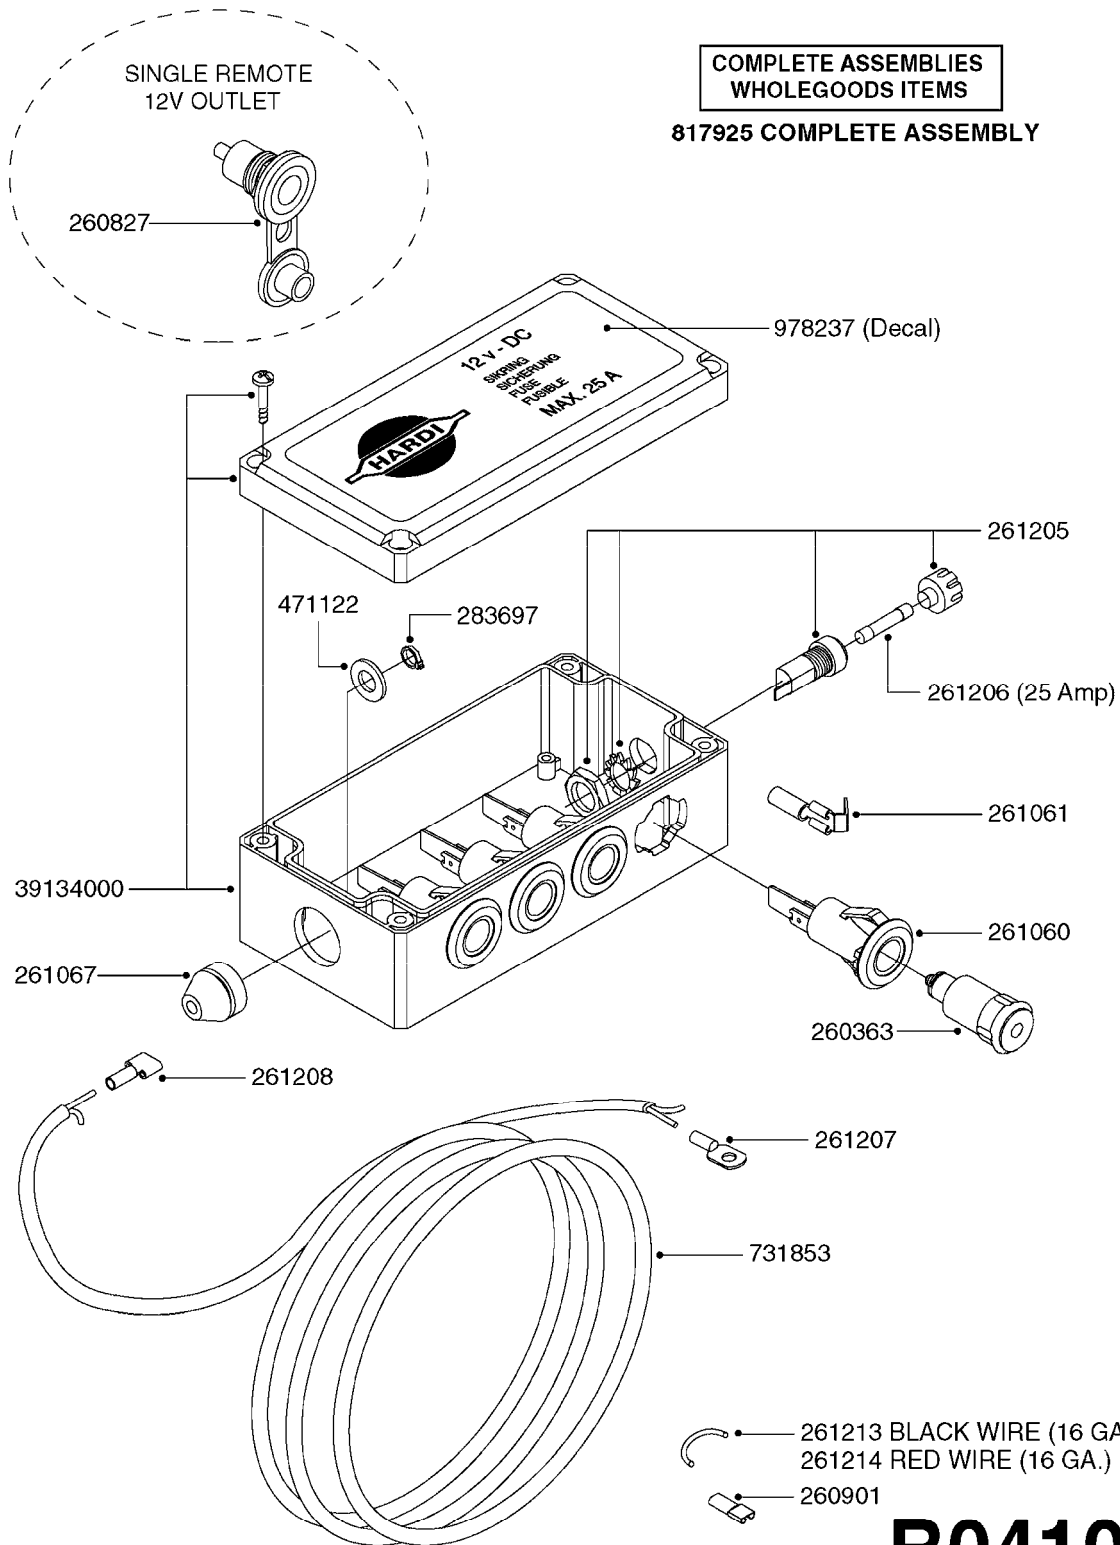

12 VOLT OUTLET BOX
B0410-HIN, 01:01:16

Page	0
Date	12.08.2020 9:23

12 VOLT OUTLET BOX
B0410-HIN, 01:01:16

Page 1

Date 12.08.2020 9:23

parts-n°	order qty	description
260363	1	PLUG 2 POLE 12V
260827	1	PLUG F.EC ATTACHMENTS
260901	1	SPADE F.ELEC CONN.1.5MM BLUE
261060	1	PLUG F.EC ATTACHMENTS
261061	1	SPADE F.ELEC.2 WAY CONNECTOR
261067	1	GROMMET 10-14 GREY
261205	1	FUSE HOLDER
261206	1	FUSE 25 A
261207	1	ELECTRIC CONNECTOR 4MM
261208	1	SPADE F.ELEC.CONNECTOR 4MM
261213	1	WIRE 6.4MM BLACK
261214	1	WIRE 6.4MM RED
283697	1	TIESTRAP 200MM
471122	1	WASHER, M10, Ø20/10.5X 2.0, SS
731853	1	CABLE 2X4MM L=138"
817925	1	OUTLET BOX 12 VOLT ELEC.
978237	1	DECAL OUTLET BOX
39134000	1	BOX, COMPLETE, 12V POWER BOX