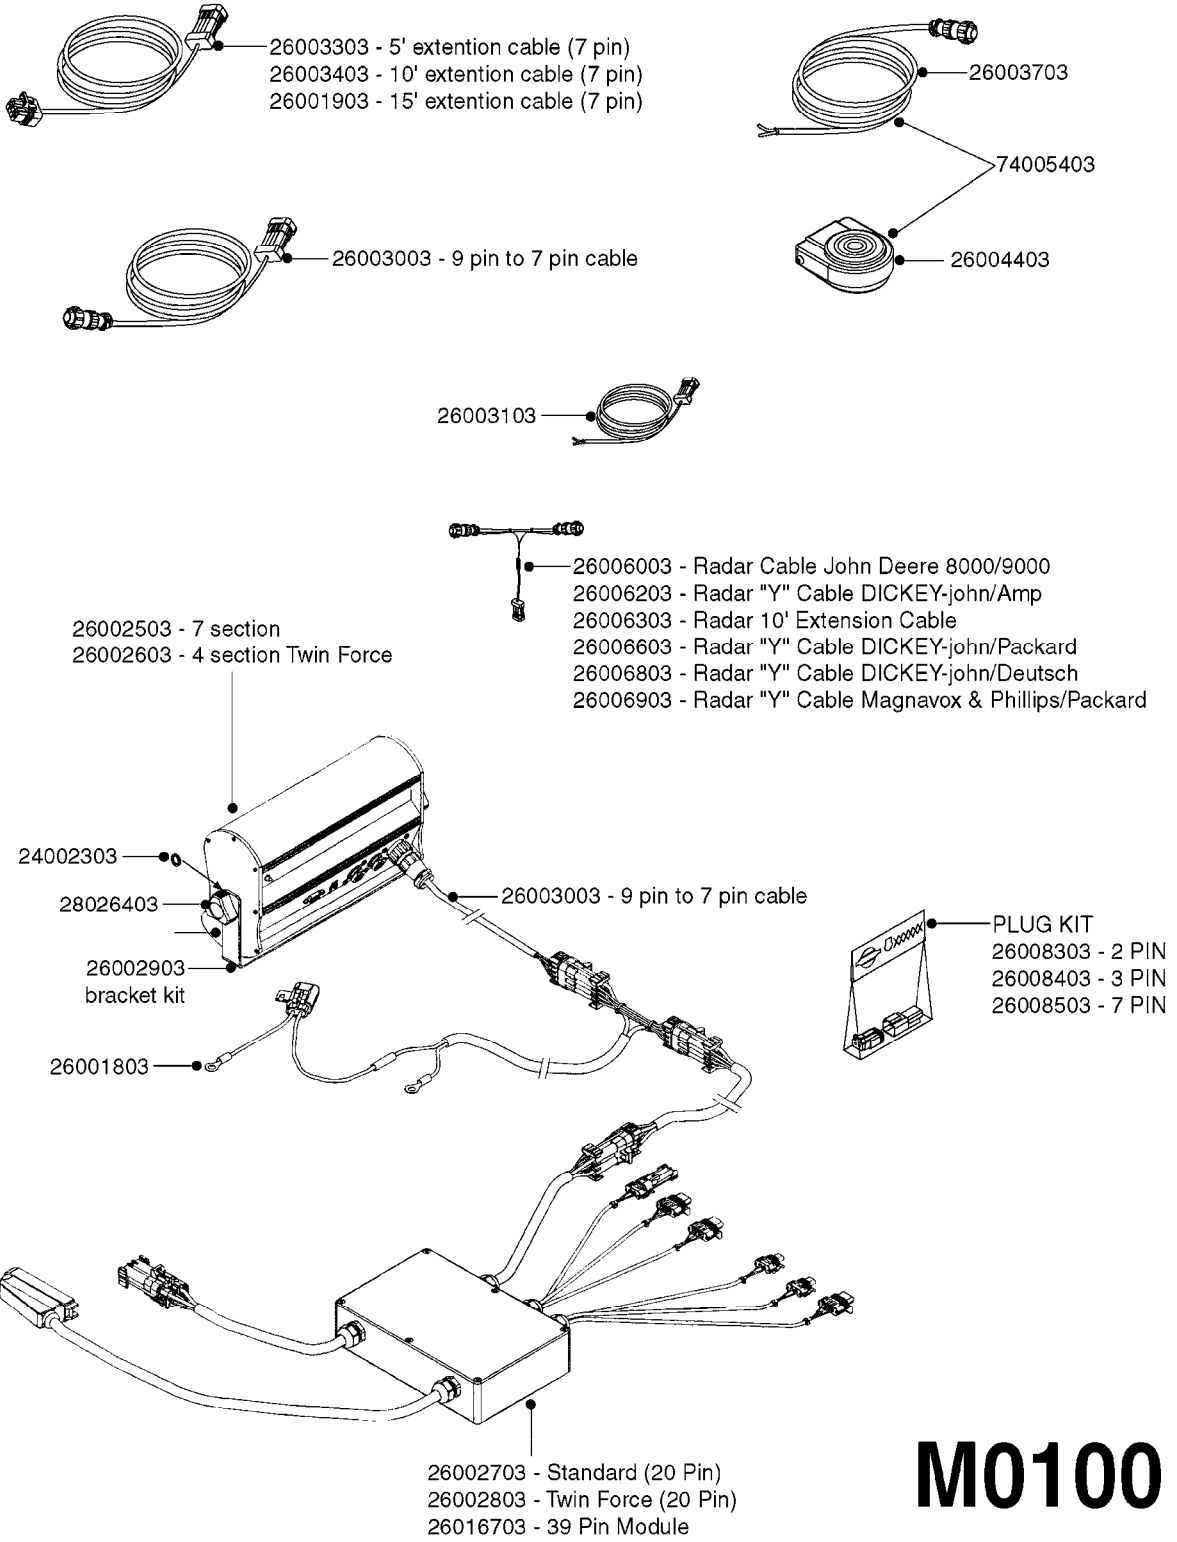

M0100

MUSTANG 3500 CONTROLLER
M0100-HIN, 01:01:16

Page 1
Date 12.08.2020 9:24

parts-n°	order qty	description
24002303	1	WASHER, RUBBER
26001803	1	POWER CABLE
26001903	1	15' 7-PIN EXTENSION CABLE
26002503	1	MUSTANG 3500/7 CONSOLE
26002603	1	MUSTANG 3500/4/TF CONSOLE
26002703	1	MUSTANG 3500/20PIN SC MODULE
26002803	1	MUSTANG 3500/20PIN TF SC MODUL
26002903	1	MUSTANG 3500 CONSOLE MNT KIT
26003003	1	MUSTANG 3500 CONSOLE CABLE
26003103	1	MUSTANG 3500/7 SC MOD CNECT KT
26003303	1	MUSTANG/FM 5FT 7PIN EXT CABLE
26003403	1	MUSTANG/FM 10FT 7PIN EXT CABLE
26003703	1	MUSTANG RUN/HOLD ADAPT CABLE
26004403	1	SWITCH, FOOT
26006003	1	MUSTANG RADR CBLE JD 8000/9000
26006203	1	MUSTANG RDR "Y" CABLE DCKY-JHN
26006303	1	MUSTANG RDR EXTNSN CABLE 10FT
26006603	1	MUSTANG RDR"Y"CABLE D-J PACKRD
26006803	1	MUSTANG RDR"Y"CABLE D-J DEUTS.
26006903	1	MUSTANG RDR"Y"CABLE MAG.PHILIP
26008303	1	MICRO TRAK PLUG KIT - 2 PIN
26008403	1	MICRO TRAK PLUG KIT - 3 PIN
26008503	1	MICRO TRAK PLUG KIT - 7 PIN
26016703	1	MUSTANG 3500/39PIN SC MODULE
28026403	1	KNOB, MUSTANG CONSOLE MOUNT
74005403	1	FOOT SWITCH FOR MUSTANG 3500