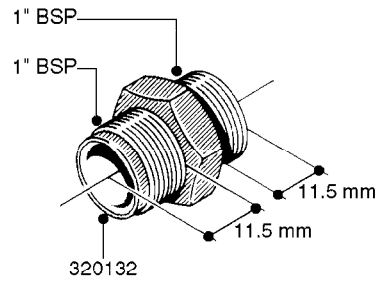

FITTINGS - HEXAGON NIPPLES
L0030-HIN, 01:01:16

L0030

FITTINGS - HEXAGON NIPPLES
L0030-HIN, 01:01:16

Page 1
Date 12.08.2020 9:24

parts-n°	order qty	description
10015303	1	FITT.PO.HN 1.00X1.00 M1000
10425003	1	FITT.PO.HN 1.25X1.00 MCPHEE
320132	1	FITT.DK HN 1" BSP
320176	1	FITT.DK HN 3/8"X1/2" BSP
320445	1	FITT.DK HN 1/4"X3/8" BSP
320655	1	FITT.DK HN 1/2"-1/2" BSP
320692	1	FITT.DK HN 3/8'BSPX1/4'NPT
320703	1	FITT.DK HN 3/8BSP X1/2 &1/4NPT
320725	1	FITT.DK NIPPLE 3/8"-3/8" BSP
320902	1	FITT.DK HN 3/8'X 1/4' BSP
390232	1	FITT.DK HN 1-1/2' X 1-1/4' BSP
390276	1	FITT.DK HN 1'BSP