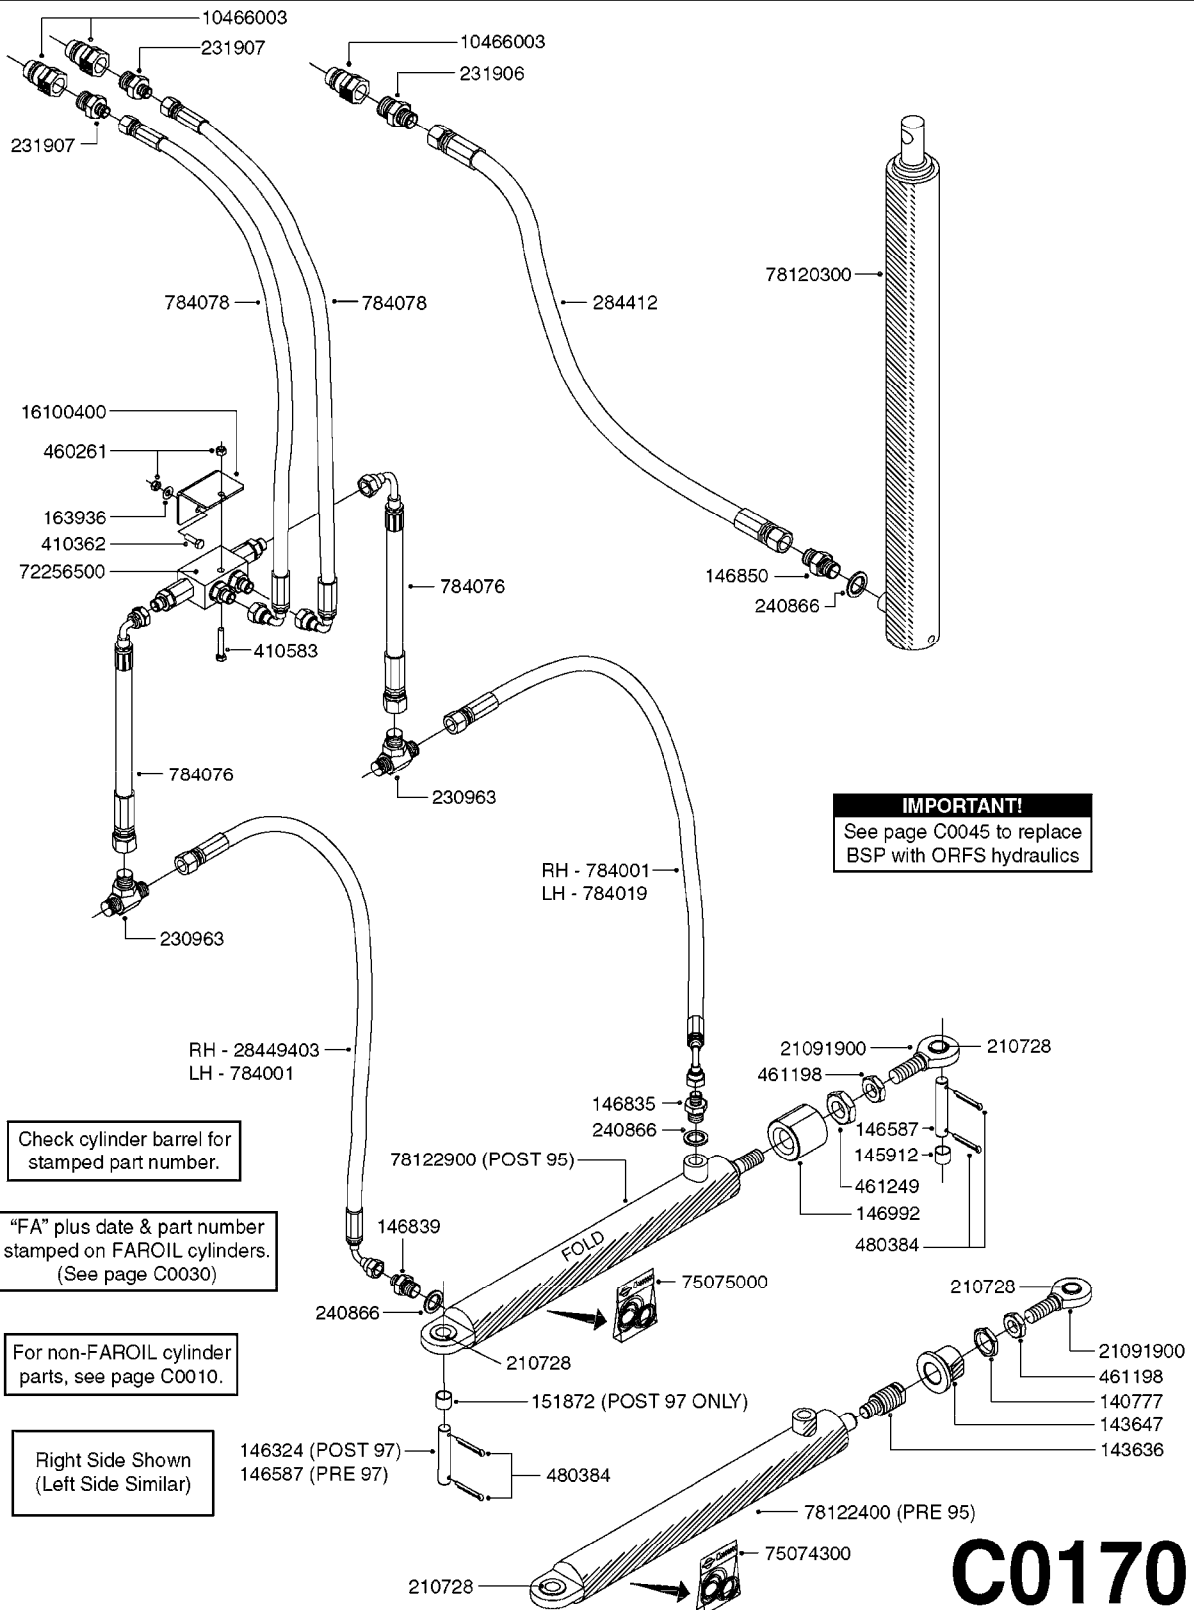

C0045

HYDRAULICS - BSP TO ORFS
C0045-HIN, 24:03:16

Page 1

Date 12.08.2020 9:24

Pos.	parts-n°	order qty	description
1	10466003	1	COUPLER PIONEER 8010-04 1/2NPT
2	231907	1	HEX NIPPLE 1/4"BSP X 1/2"NPT
2	231906	1	HEX NIPPLE 3/8"BSP X 1/2"NPT
2	147132	1	HEX NIPPLE 1/2"X1/2" BSP DEL
3	230311	1	QUICK COUPLING 1/2"
4	241356	1	DOWTYSEAL 1/2"
5	23234800	1	HEX NIPPLE 1/2"-9/16" ORFS FITTING FOR 1/4" HOSE
5	23234900	1	HEX NIPPLE 1/2"-11/16" ORFS FITTING FOR 3/8" HOSE
5	23235300	1	HEX NIPPLE 1/2"-13/16" ORFS FITTING FOR 1/2" HOSE
6	242102	1	O-RING Ø9.25X1.78 NITRIL 90SH
6	24263200	1	O-RING Ø7.66X1.78 NITRIL 90SH
6	24263300	1	O-RING Ø12.42X1.78 NITRIL 90SH
6	24263400	1	O-RING Ø18.77X1.78 NITRIL 90SH
7	67002403	1	CHART - BSP TO ORFS HOSES
8	67002503	1	CHART - BSP TO ORFS FITTINGS