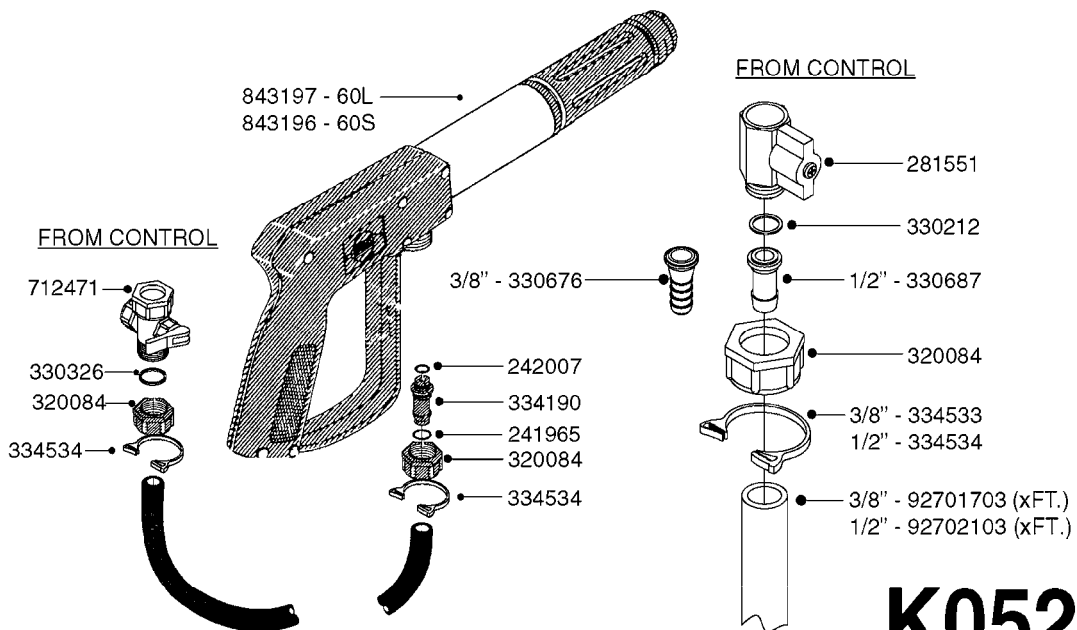

K0520

HOSE WRAPS
K0520-HIN, 05:12:19

Page 1
Date 12.08.2020 9:24

parts-n°	order qty	description
241965	1	O-RING Ø12.1 X 1.6 NITRILE
242007	1	O-RING Ø9.1 X 1.6 NITRILE
281551	1	BALL VALVE 1/2"
320084	1	FITT.DK NUT 1/2" BSP
330212	1	O-RING D19/D14X2.4 F.1/2"NUT
330326	1	O-RING D30/D24X2 F.1"NUT
330676	1	FITT.DK HB 3/8" F. 1/2" NUT
330687	1	FITT.DK HB 1/2" F. 1/2" NUT
334190	1	FITT.DK HB 1/2' F. PISTOL 60S
334533	1	CLAMP HOSE PLASTIC 3/8"
334534	1	CLAMP HOSE PLASTIC 1/2"
636223	1	POST 12 VOLT TR30
712471	1	AGITATION VALVE ASSY. ON/OFF
843196	1	SPRAY GUN KIT TYPE 60 SHORT
843197	1	HANDGUN KIT TYPE 60 LONG
10013403	1	BOLT HEX 3/8-16X1 1/4 HCS Z5
10013503	1	NUT HEX NC 3/8"
10178903	1	WRAP HOSE SIDE MOUNT PLATE
10179003	1	WRAP HOSE BOTTOM PLATE MOUNT
10179403	1	WRAP WELDMENT FOR HI101789
10179503	1	WRAP WELDMENT FOR HI101790
10225603	1	BKT.FOR HOSE WRAP MOUNT NL NK
10225703	1	WRAP HOSE BDL.BOTTOM PLATE
92701703	1	HOSE R X3/8" X300PSI WP X0012"
92702103	1	HOSE R X1/2" X300PSI WP X0012"