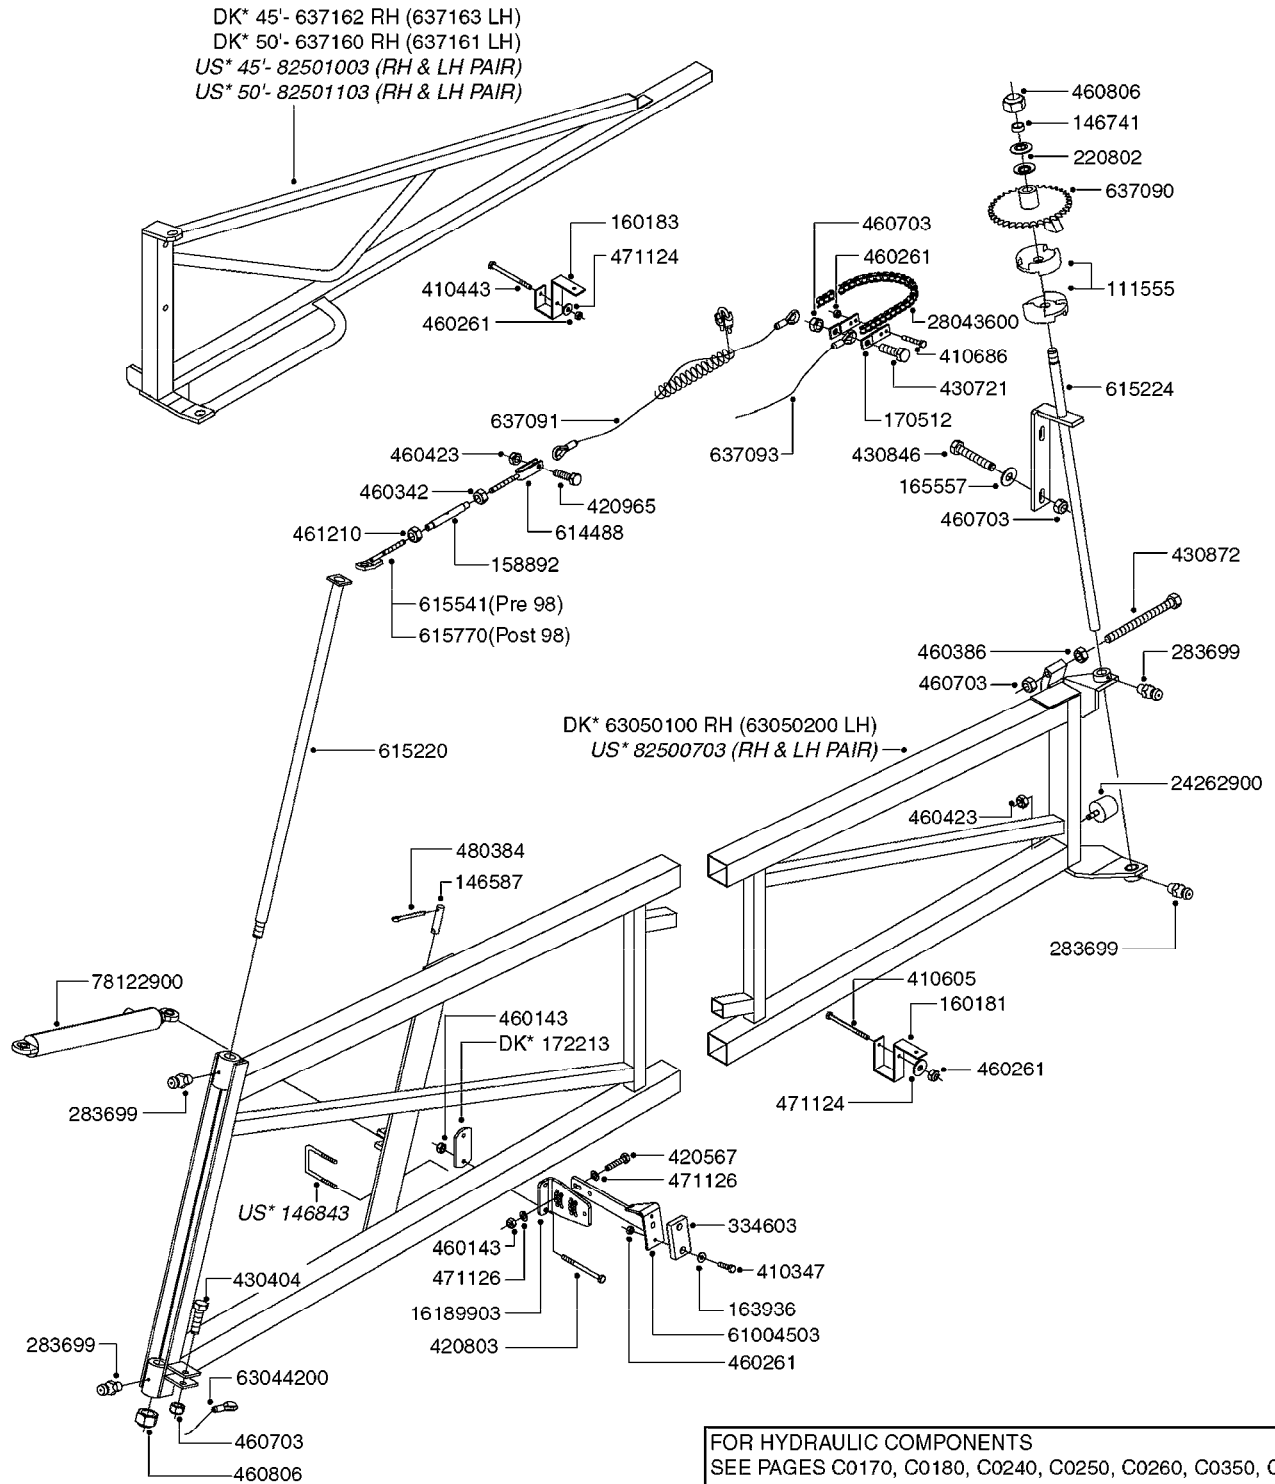

FOR HYDRAULIC COMPONENTS
 SEE PAGES C0170, C0180, C0240, C0250, C0260, C0350, C0360

D0260

DK* = DENMARK STEEL PARTS
 US* = NORTH AMERICAN STEEL PARTS

BOOM EAGLE WINGS 45' 50'
D0260-HIN, 01:01:16

Page 1
Date 12.08.2020 9:24