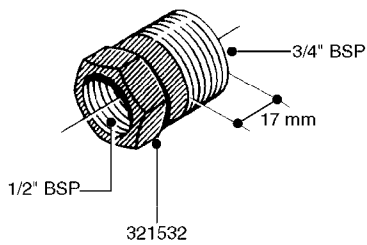

FITTINGS - HEXAGON NIPPLES
L0030-HIN, 01:01:16

L0030

FITTINGS - HEXAGON NIPPLES
L0030-HIN, 01:01:16

Page 1
Date 12.08.2020 9:24

parts-n°	order qty	description
10015303	1	FITT.PO.HN 1.00X1.00 M1000
10425003	1	FITT.PO.HN 1.25X1.00 MCPHEE
320132	1	FITT.DK HN 1" BSP
320176	1	FITT.DK HN 3/8"X1/2" BSP
320445	1	FITT.DK HN 1/4"X3/8" BSP
320655	1	FITT.DK HN 1/2"-1/2" BSP
320692	1	FITT.DK HN 3/8'BSPX1/4'NPT
320703	1	FITT.DK HN 3/8BSP X1/2 &1/4NPT
320725	1	FITT.DK NIPPLE 3/8"-3/8" BSP
320902	1	FITT.DK HN 3/8'X 1/4' BSP
390232	1	FITT.DK HN 1-1/2' X 1-1/4' BSP
390276	1	FITT.DK HN 1'BSP