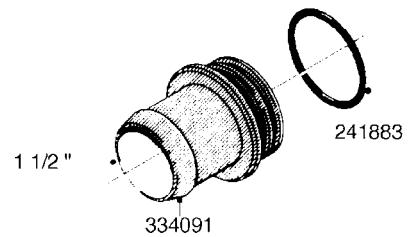

L0080

FITTINGS - S-53
L0080-HIN, 12:09:17

Page 1

Date 12.08.2020 9:24

Pos.	parts-n°	order qty	description
1	145995	1	FITT.DK S-53 FORK
2	241973	1	O-RING Ø3 X 44.2 70 SHORES NITRIL NITRIL (BLACK)
2	242353	1	O-RING 3 X 44.2 VITON VITON (BROWN)
3	242109	1	O-RING D32.2x3.0 NITRIL (BLACK)
3	242354	1	O-RING D32.2X3.0 VITON VITON (BROWN)
4	322103	1	FITT.DK S-53 BULKHEAD
5	322107	1	FITT.DK S-53 BULKHEAD NUT
6	322110	1	FITT.DK S-53 ELB. 1/2" BSP
7	322352	1	FITT.DK S-53 TEE
8	334229	1	FITT.DK S-53 STR.3/4"
9	334260	1	GASKET F. S-53 BULKHEAD
10	334564	1	FITT.DK S-67 TO S-53 ADAPTER
11	391100	1	FITT.DK S-53THREAD INS.1/2"BSP
12	726463	1	FITT.DK S53 BULKHEAD W/GASKET
13	726552	1	FIT.DK S-53X90 1/2" BSP,O-RING
14	726556	1	FITT.DK S-53 HB 1/2" W/O-RING
15	726558	1	FITT.DK S53 STR. 3/4" W.ORING
16	726559	1	FITT DK. S-53 HB 1" W/O-RING
17	726568	1	FITT.DK.S-53 HB 1/2"90 W/O-RING
18	726570	1	FITT.DK S-53 ELB.3/4" W.ORING
19	726571	1	FITT.DK S-53 ELB.1", W ORING
20	726578	1	FITT.DK S53 PLUG WITH O-RING
21	728561	1	FITT.DK. S67M - S53F REDUCER