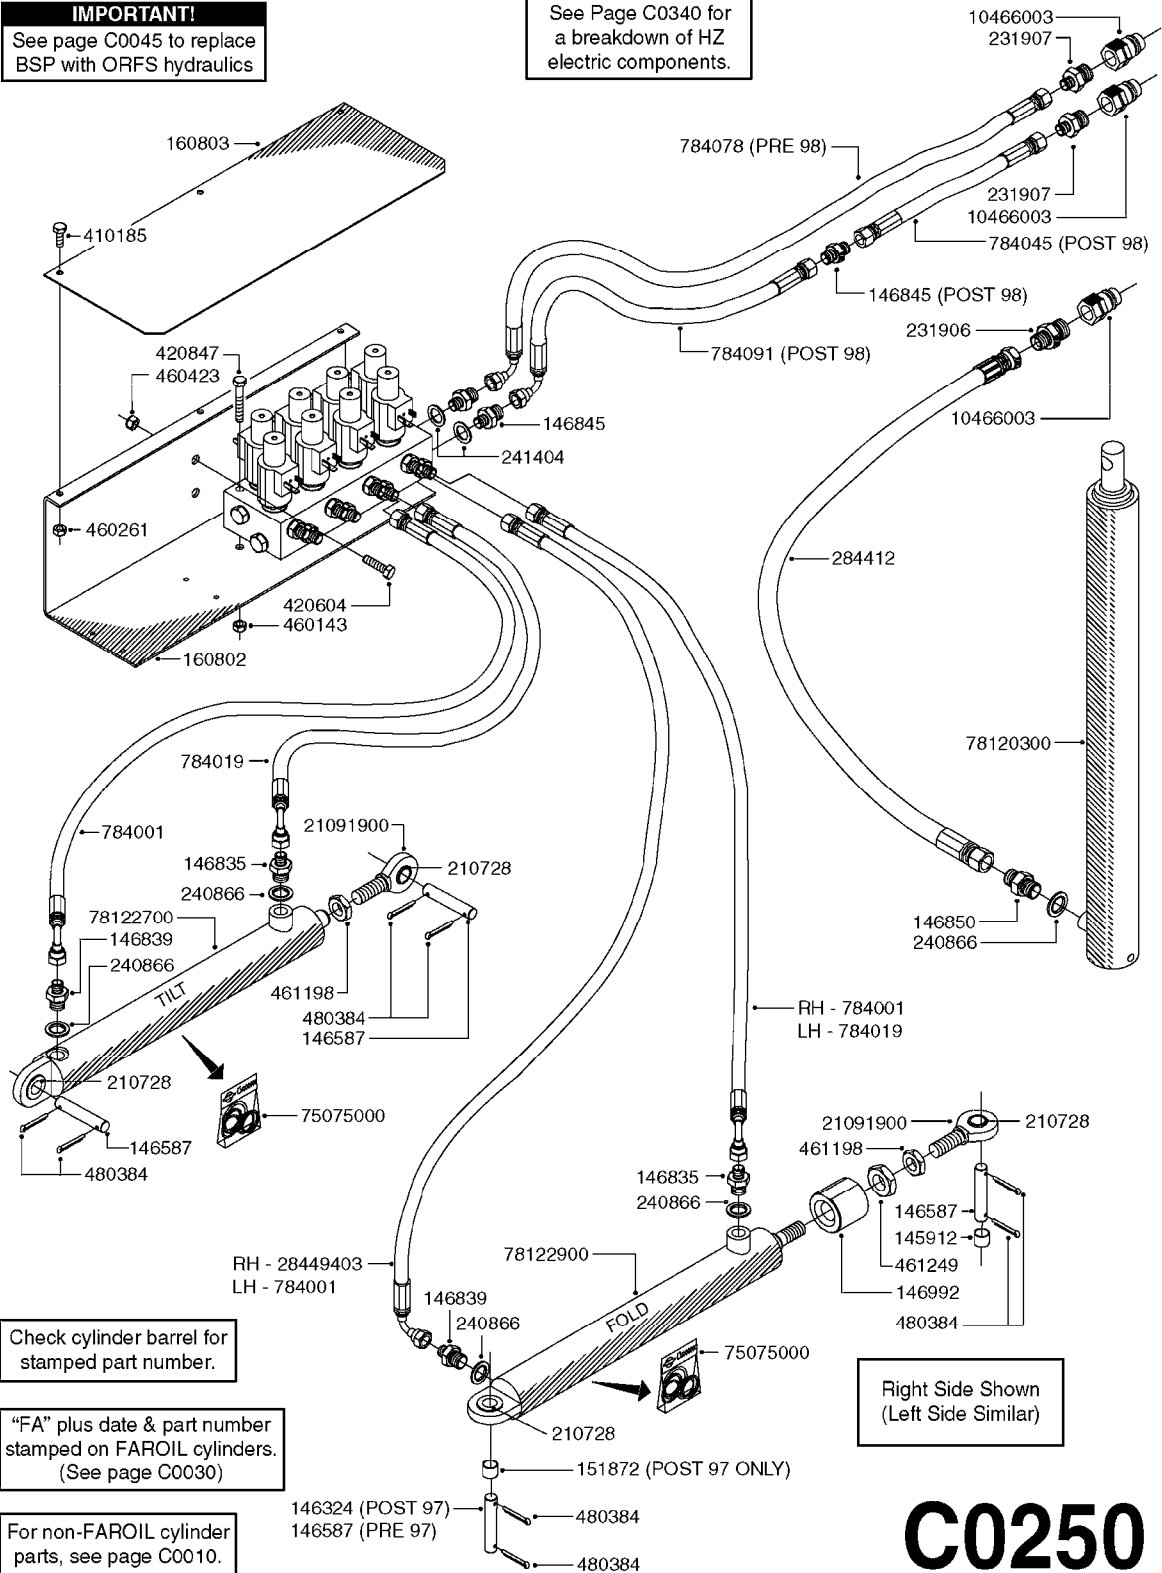

IMPORTANT!
See page C0045 to replace
BSP with ORFS hydraulics

See Page C0340 for
a breakdown of HZ
electric components.

HYDRAULCS EAG HZ 45-66'POST 95
C0250-HIN, 09:01:18

Page

1

Date

12.08.2020

9:24

parts-n°	order qty	description
145912	1	BUSHING D19.8/D17.0X7MM
146324	1	SHAFT D16.8 L102/2 X 5
146587	1	PIN D16.8 X 65
146835	1	HEX NIPPLE 1/4" - 3/8" BSP
146839	1	HEX NIPPLE 1/4"X3/8" BSP 0.7MM
146845	1	HEX NIPPLE 1/4"X1/4"
146850	1	HEX NIPPLE 3/8"x3/8" - 1.8mm
146992	1	BUSHING F.CYLINDER
151872	1	BUSHING D22.0/18.0 10MM
160802	1	MOUNT PLATE F.HYD SOLENOID'HZ'
160803	1	COVER PLATE F.HYD SOLENOID'HZ'
210728	1	BEARING F.LINK HEAD M17
231906	1	HEX NIPPLE 3/8"BSP X 1/2"NPT
231907	1	HEX NIPPLE 1/4"BSP X 1/2"NPT
240866	1	DOWTYSEAL 3/8"
241404	1	DOWTY SEAL 1/4"
284412	1	HOSE HY 3/8" X 315" STR+STR
410185	1	BOLT HEX 8.8 DEL M6X16
420604	1	BOLT HEX 8.8 DEL M10X25 FT DIN933
420847	1	BOLT HEX 8.8 DEL M8X85
460143	1	LOCK NUT M8 SST A2 DIN985
460261	1	NUT HEX M6X1.00 LOCK DIN985 A2 SS
460423	1	NUT HEX M10X1.50 LOCK DIN985A2 SS
461198	1	NUT HEX M16X2 JAMB
461249	1	NUT M22X1.5 DIN439B
480384	1	PIN COTTER 3/16 x 1-1/2"
784001	1	HOSE HY X 1/4 X 067.00"STR+ELB
784019	1	HOSE HY X 1/4 X 078.75"STR+ELB
784045	1	HOSE HY X 1/4 X 157.50"STR+STR
784078	1	HOSE HY X 1/4 X 417.33"STR+ELB
784091	1	HOSE HY X 1/4 X 295.25"STR+ELB
10466003	1	COUPLER PIONEER 8010-04 1/2NPT
21091900	1	LINK HEAD M16 x D17 DELTA
28449403	1	HOSE HY X1/4X057.08"STR+ELB
75075000	1	SEAL KIT 78122600/27/28/29
78120300	1	CYLINDER 60/50/30 1100MM
78122700	1	CYLINDER D40/22X300MM RED
78122900	1	CYLINDER 40/22X300MM RED