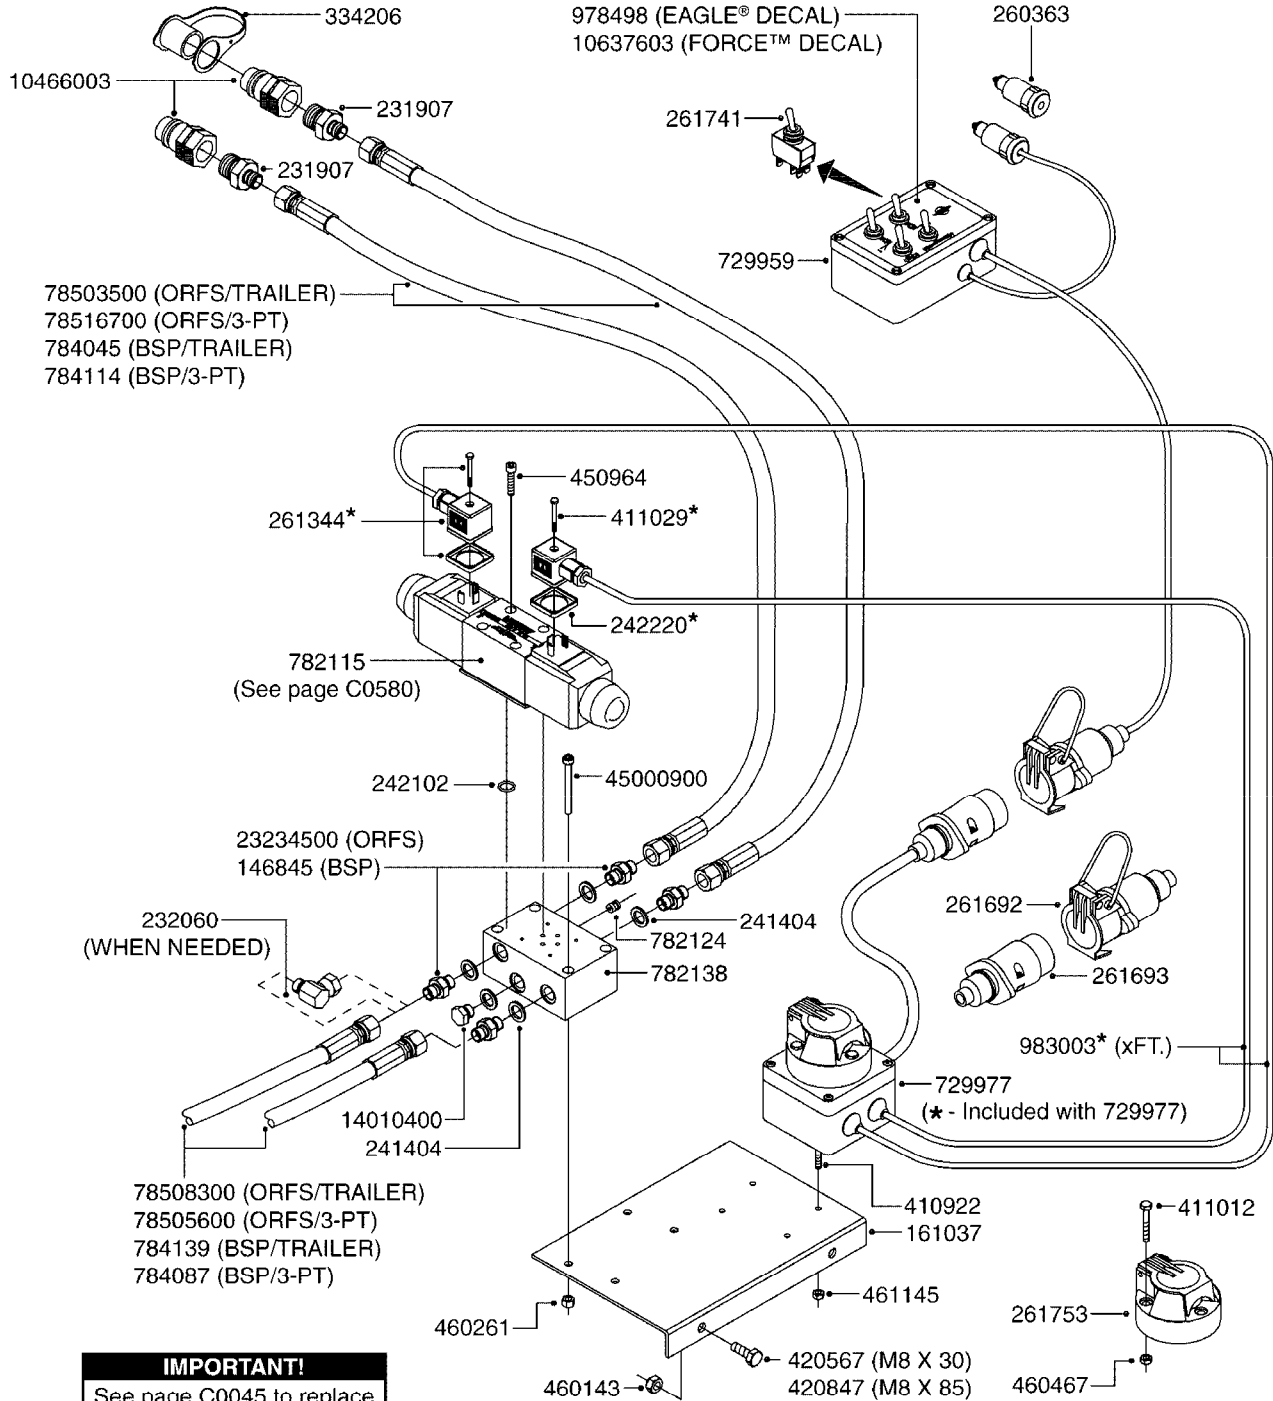

Right Side Shown
(Left Side Similar)

C0260

HYD EAG HZ 45-66' W/DH CONTROL
C0260-HIN, 23:01:18

Page 1
Date 12.08.2020 9:24

parts-n°	order qty	description
145912	1	BUSHING D19.8/D17.0X7MM
146324	1	SHAFT D16.8 L102/2 X 5
146587	1	PIN D16.8 X 65
146835	1	HEX NIPPLE 1/4" - 3/8" BSP
146839	1	HEX NIPPLE 1/4"X3/8" BSP 0.7MM
146850	1	HEX NIPPLE 3/8"x3/8" - 1.8mm
146992	1	BUSHING F.CYLINDER
151872	1	BUSHING D22.0/18.0 10MM
160802	1	MOUNT PLATE F.HYD SOLENOID'HZ'
160803	1	COVER PLATE F.HYD SOLENOID'HZ'
210728	1	BEARING F.LINK HEAD M17
231906	1	HEX NIPPLE 3/8"BSP X 1/2"NPT
231907	1	HEX NIPPLE 1/4"BSP X 1/2"NPT
240866	1	DOWTYSEAL 3/8"
242102	1	O-RING Ø9.25X1.78 NITRIL 90SH
242220	1	GASKET F. HIRSMANN PLUG INCLUDED WITH 729977
260363	1	PLUG 2 POLE 12V
261344	1	HIRSCHMANN PLUG B INCLUDED WITH 729977
261692	1	PLUG ELEC.7 POLE FEMALE F.CABL
261693	1	PLUG ELEC. 7 POLE MALE
261741	1	SWITCH 2 POLE 12V TOGGLE PRESS
261753	1	PLUG ELEC.7 POLE FEMALE F.BASE
270561	1	SCREW W/SPRING ASSY. (QTY 1)
284029	1	COVER PLUS D10.5/12.0X5.0
410185	1	BOLT HEX 8.8 DEL M6X16
411012	1	SCREW M5X30 STAINLESS
411029	1	SCREW M3X35 F.HIRSMANN PLUG INCLUDED WITH 729977
420847	1	BOLT HEX 8.8 DEL M8X85
440673	1	SCREW F.PLASTIC 5X12 SS
450964	1	SCREW M5X30 F.CYLINDER
460143	1	LOCK NUT M8 SST A2 DIN985
460261	1	NUT HEX M6X1.00 LOCK DIN985 A2 SS
460467	1	NUT HEX M5 GALV.
461198	1	NUT HEX M16X2 JAMB
461249	1	NUT M22X1.5 DIN439B
471139	1	WASHER D22/D17X1.5 BRASS
480384	1	PIN COTTER 3/16 x 1-1/2"
729668	1	DISTRIBUTION BOX, 4 FUNCTION
729959	1	CONTROL BOX DAH 4-FUNCTION
729977	1	DAH DIRECTIONAL VLV JUNC. BOX
782080	1	MANIFOLD BLOCK, 4 FUNCTION
782115	1	HY SOLENOID VALVE DH HYD
782138	1	HY-BLOCK 1-VALVE W LS-PORT
784001	1	HOSE HY X 1/4 X 067.00"STR+ELB
784019	1	HOSE HY X 1/4 X 078.75"STR+ELB
784045	1	HOSE HY X 1/4 X 157.50"STR+STR
784056	1	HOSE HY X 1/4 X 394.00"STR+ELB
784091	1	HOSE HY X 1/4 X 295.25"STR+ELB
983003	1	CABLE ELEC.2X1MM WIRE BLACK EC INCLUDED WITH 729977
10466003	1	COUPLER PIONEER 8010-04 1/2NPT
21091900	1	LINK HEAD M16 x D17 DELTA
28449403	1	HOSE HY X1/4X057.08"STR+ELB
75075000	1	SEAL KIT 78122600/27/28/29
78120300	1	CYLINDER 60/50/30 1100MM
78122700	1	CYLINDER D40/22X300MM RED
78122900	1	CYLINDER 40/22X300MM RED
78563200	1	HYD HOSE ORFS 6S-6-6S L=8000