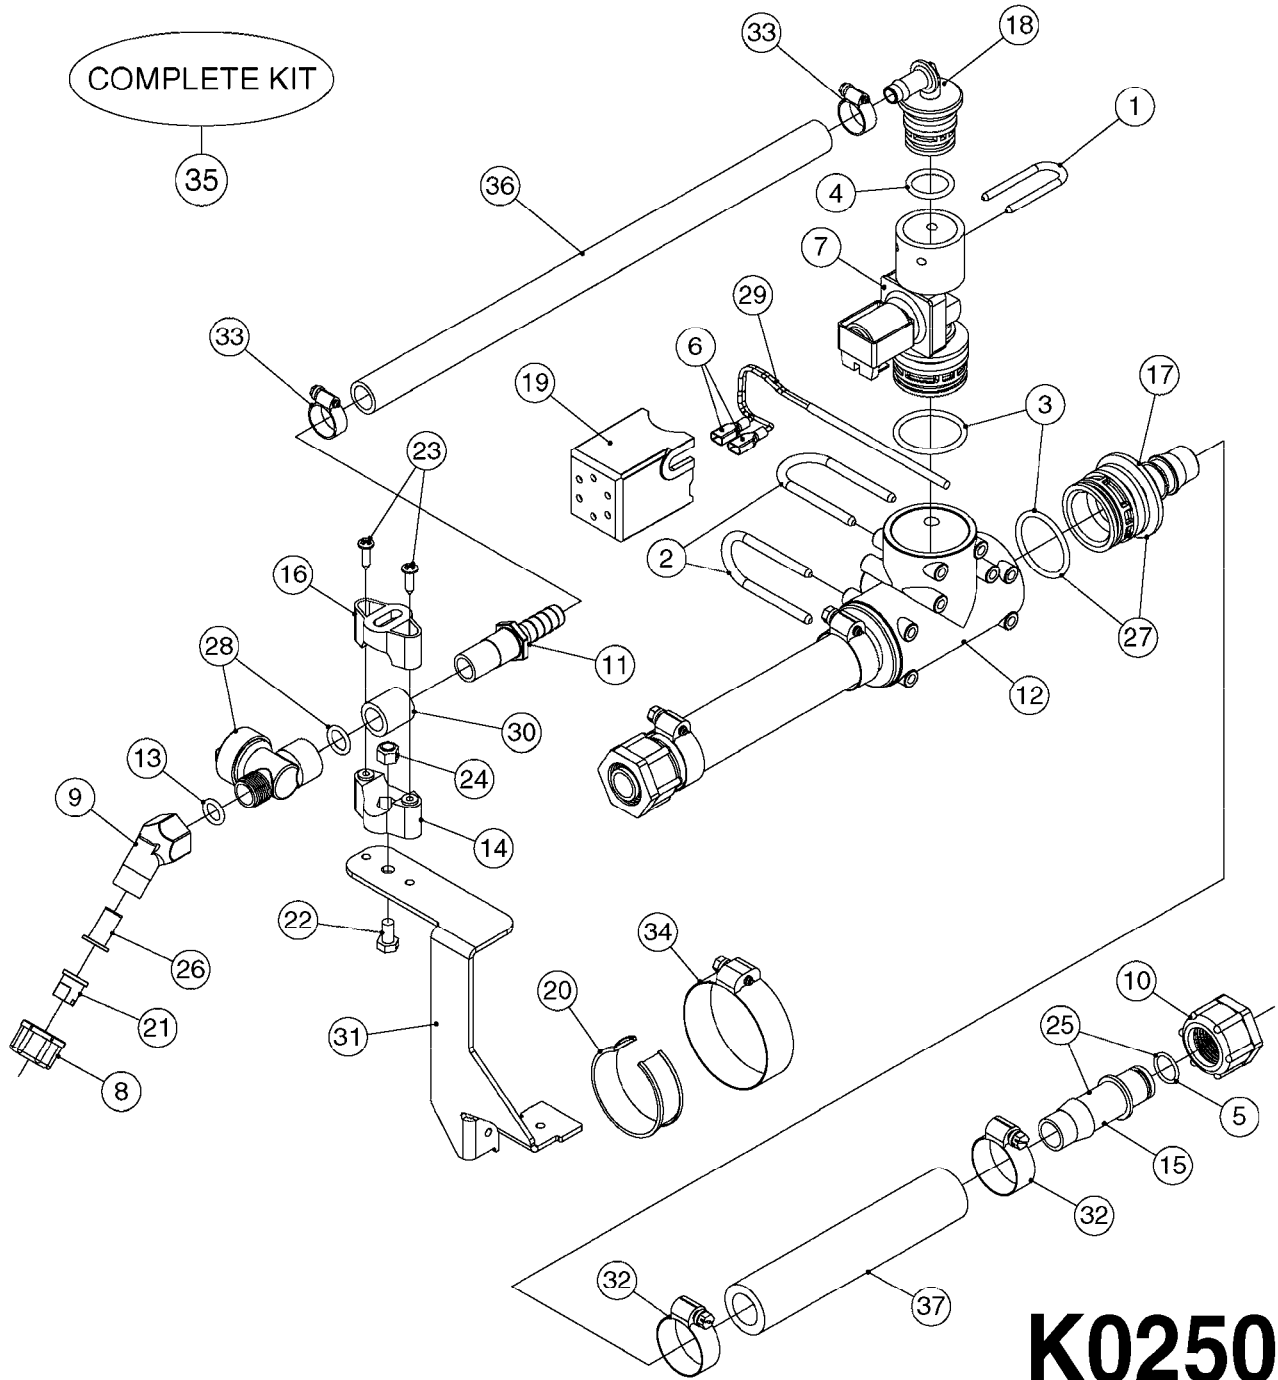

K0250

ELECTRIC END NOZZLE KIT '09
K0250-HIN, 01:01:16

Page 1

Date 12.08.2020 9:24

Pos.	parts-n°	order qty	description
1	145994	1	FITT.DK S-40 FORK
2	145995	1	FITT.DK S-53 FORK
3	242354	1	O-RING D32.2X3.0 VITON
4	242355	1	O-RING D19.2X3.0 VITON F.S-40
5	242594	1	O-RING D14 X 1.78 SCH.70-EPDM
6	261539	1	SPADE F.ELEC CONNEX BLUE INSUL
7	262104	1	VALVE, SOLENOID, S53/S40
8	320187	1	FITT.DK CAP 3/8" BSP BLACK
9	320191	1	FITT.DK ELB 3/8' BSP 45 DEGREE
10	320283	1	FITT.DK NUT 3/4"BSP
11	320891	1	FITT.DK HB 3/8'- 3/8' BSP
12	322352	1	FITT.DK S-53 TEE
13	330013	1	O-RING 2.5 X 10 PUR
14	333012	1	NOZZLE HOLD. UPPER PART
15	334044	1	FITT.DK HB 3/4' F. 3/4' CAP
16	334220	1	YOKE, UPPER NOZZLE BODY
17	334229	1	FITT.DK S-53 STR.3/4"
18	334237	1	FITT.DK S-40 ELB.3/8"
19	334965	1	COVER FOR S53 SOLENOID VALVE
20	341291	1	RUBBER HOSE CLAMP COVER 130MM
21	370392	1	NOZZLE END FAN 1850-G 300
22	410546	1	BOLT HEX M6X12 A2 SS DIN933
23	440665	1	SCREW M4.2X16 STAINLESS
24	460261	1	NUT HEX M6X1.00 LOCK DIN985 A2 SS
25	724621	1	FITT.DK HB 3/4"ASSY F.3/4" NUT
26	725042	1	SCREEN 80 MESH W.GASKET, RED
27	726558	1	FITT.DK S53 STR. 3/4" W. ORING
28	729610	1	NOZZLE ASSY. NON DRIP 3/8 THRD
29	983087	1	ELEC. CABLE 2 WIRE X 0.75MM
30	10631003	1	HOSE R X CLEAR BRAID.X 1/2 12"
31	16110803	1	NOZZLE BRACKET VAR SPACINGS
32	28029903	1	CLAMP HOSE GEAR P3/4"-S1" 6712
33	28044903	1	CLAMP HOSE GEAR P3/8" 6706
34	28047003	1	CLAMP HOSE GEAR 30 X 50 6732
35	82613203	1	ELECTRIC END NOZZLE KIT 2009
36	92701703	1	HOSE R X3/8" X300PSI WP X0012"
37	92703203	1	HOSE R X3/4" X300PSI WP X0012"