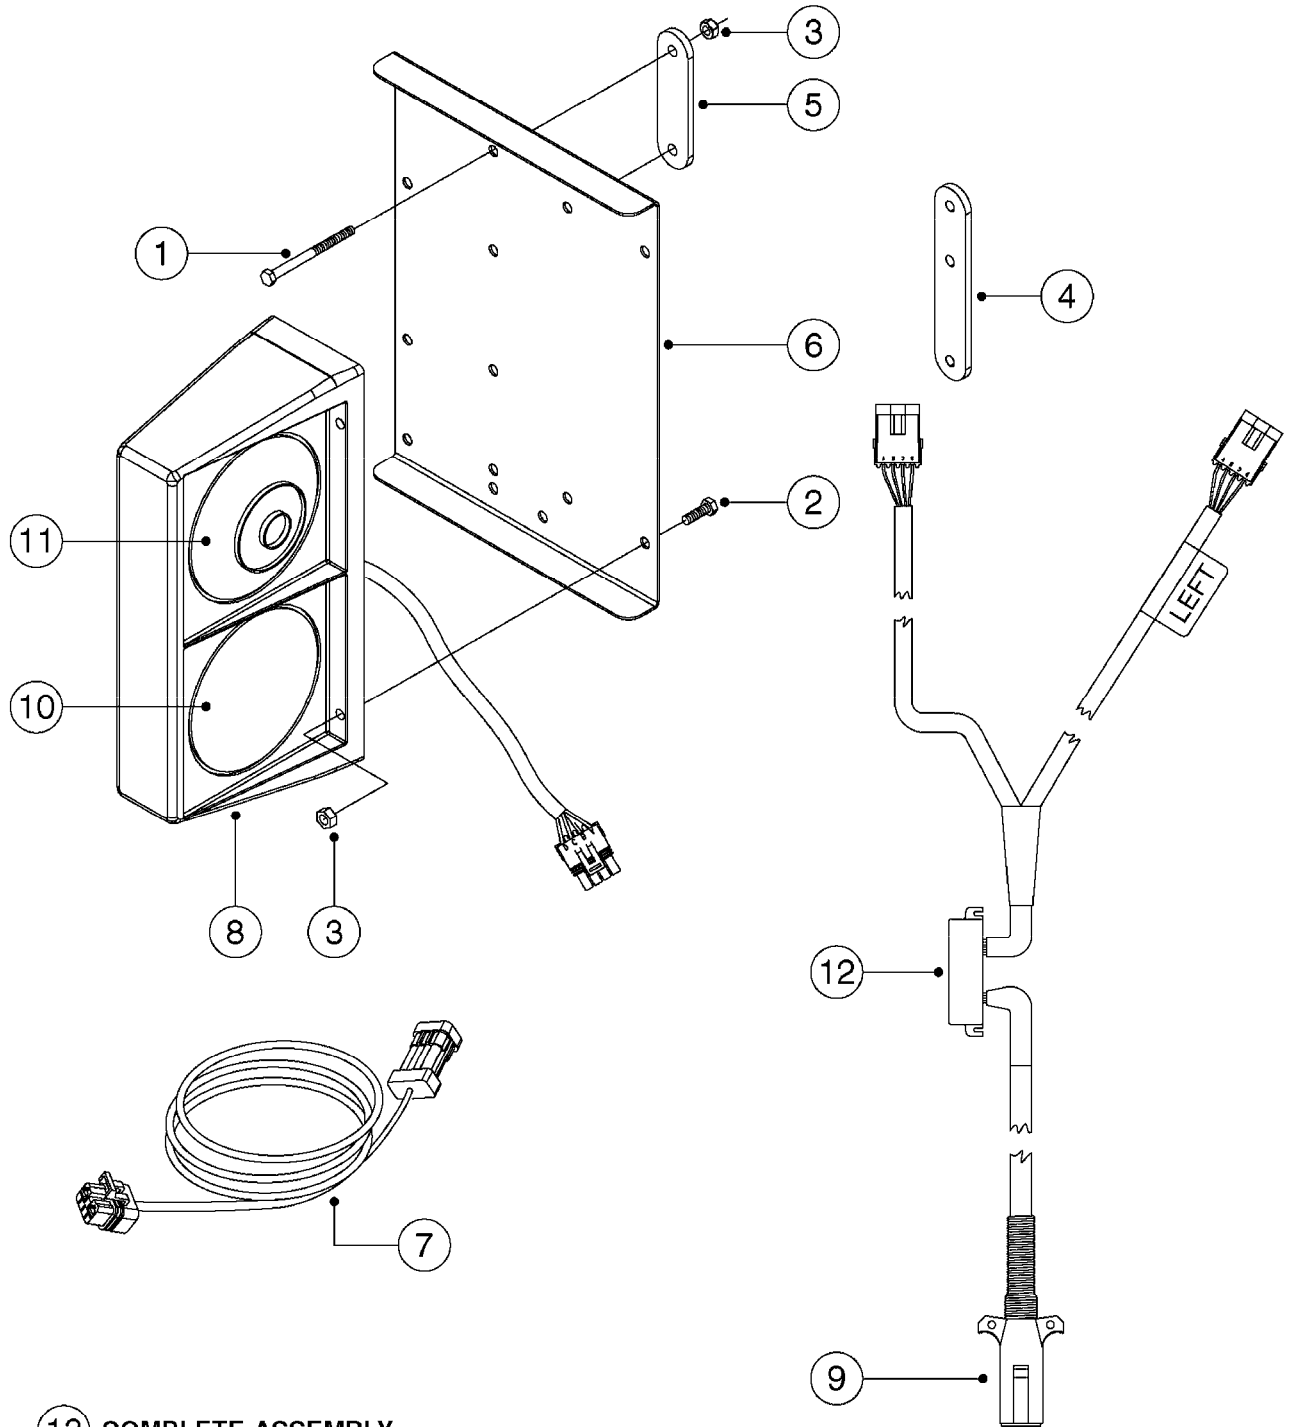

13 COMPLETE ASSEMBLY

COMPLETE ASSEMBLIES
WHOLEGOODS ITEMS

M0160

TRAFFIC LIGHT KIT
M0160-HIN, 13:08:19

Page 1
Date 12.08.2020 9:24

Pos.	parts-n°	order qty	description
1	410266	1	BOLT HEX 8.8 DEL M6X120
1	410421	1	BOLT HEX M6X110 DIN931-A2 SS
1	410524	1	BOLT HEX 8.8 DEL M6X100
1	410605	1	BOLT HEX 8.8 DEL M6X80
2	410362	1	BOLT HEX 8.8 SS M6X20
3	460261	1	NUT HEX M6X1.00 LOCK DIN985 A2 SS
4	16022303	1	BRACKET 100MM TUBE
5	16022403	1	BRACKET 60MM TUBE
6	16025603	1	BRACKET TAIL LIGHT DUAL LAMP
7	26004703	1	HARNESS 13' EXT 4 WIRE WP
8	26004903	1	TAIL LIGHT GREEN WIRE LH
8	26005003	1	TAIL LIGHT YELLOW WIRE RH
9	26005103	1	PLUG 7-PIN AG TAIL LIGHT
10	26005403	1	LENS BLACK BEFORE 2009
10	26017003	1	LENS RED
11	26016903	1	LENS AMBER
12	26032703	1	HARNESS COMPLETE, TAIL LIGHT, 2013
13	83308603	1	TRAFFIC LIGHT KIT