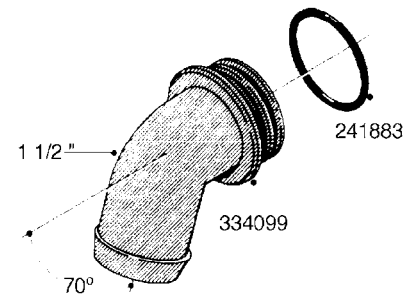

L0080

FITTINGS - S-53
L0080-HIN, 12:09:17

Page 1

Date 12.08.2020 9:24

Pos.	parts-n°	order qty	description
1	145995	1	FITT.DK S-53 FORK
2	241973	1	O-RING Ø3 X 44.2 70 SHORES NITRIL NITRIL (BLACK)
2	242353	1	O-RING 3 X 44.2 VITON VITON (BROWN)
3	242109	1	O-RING D32.2x3.0 NITRIL (BLACK)
3	242354	1	O-RING D32.2X3.0 VITON VITON (BROWN)
4	322103	1	FITT.DK S-53 BULKHEAD
5	322107	1	FITT.DK S-53 BULKHEAD NUT
6	322110	1	FITT.DK S-53 ELB. 1/2" BSP
7	322352	1	FITT.DK S-53 TEE
8	334229	1	FITT.DK S-53 STR.3/4"
9	334260	1	GASKET F. S-53 BULKHEAD
10	334564	1	FITT.DK S-67 TO S-53 ADAPTER
11	391100	1	FITT.DK S-53THREAD INS.1/2"BSP
12	726463	1	FITT.DK S53 BULKHEAD W/GASKET
13	726552	1	FIT.DK S-53X90 1/2" BSP,O-RING
14	726556	1	FITT.DK S-53 HB 1/2" W/O-RING
15	726558	1	FITT.DK S53 STR. 3/4" W.ORING
16	726559	1	FITT DK. S-53 HB 1" W/O-RING
17	726568	1	FITT.DK.S-53 HB 1/2"90 W/O-RING
18	726570	1	FITT.DK S-53 ELB.3/4" W.ORING
19	726571	1	FITT.DK S-53 ELB.1", W ORING
20	726578	1	FITT.DK S53 PLUG WITH O-RING
21	728561	1	FITT.DK. S67M - S53F REDUCER