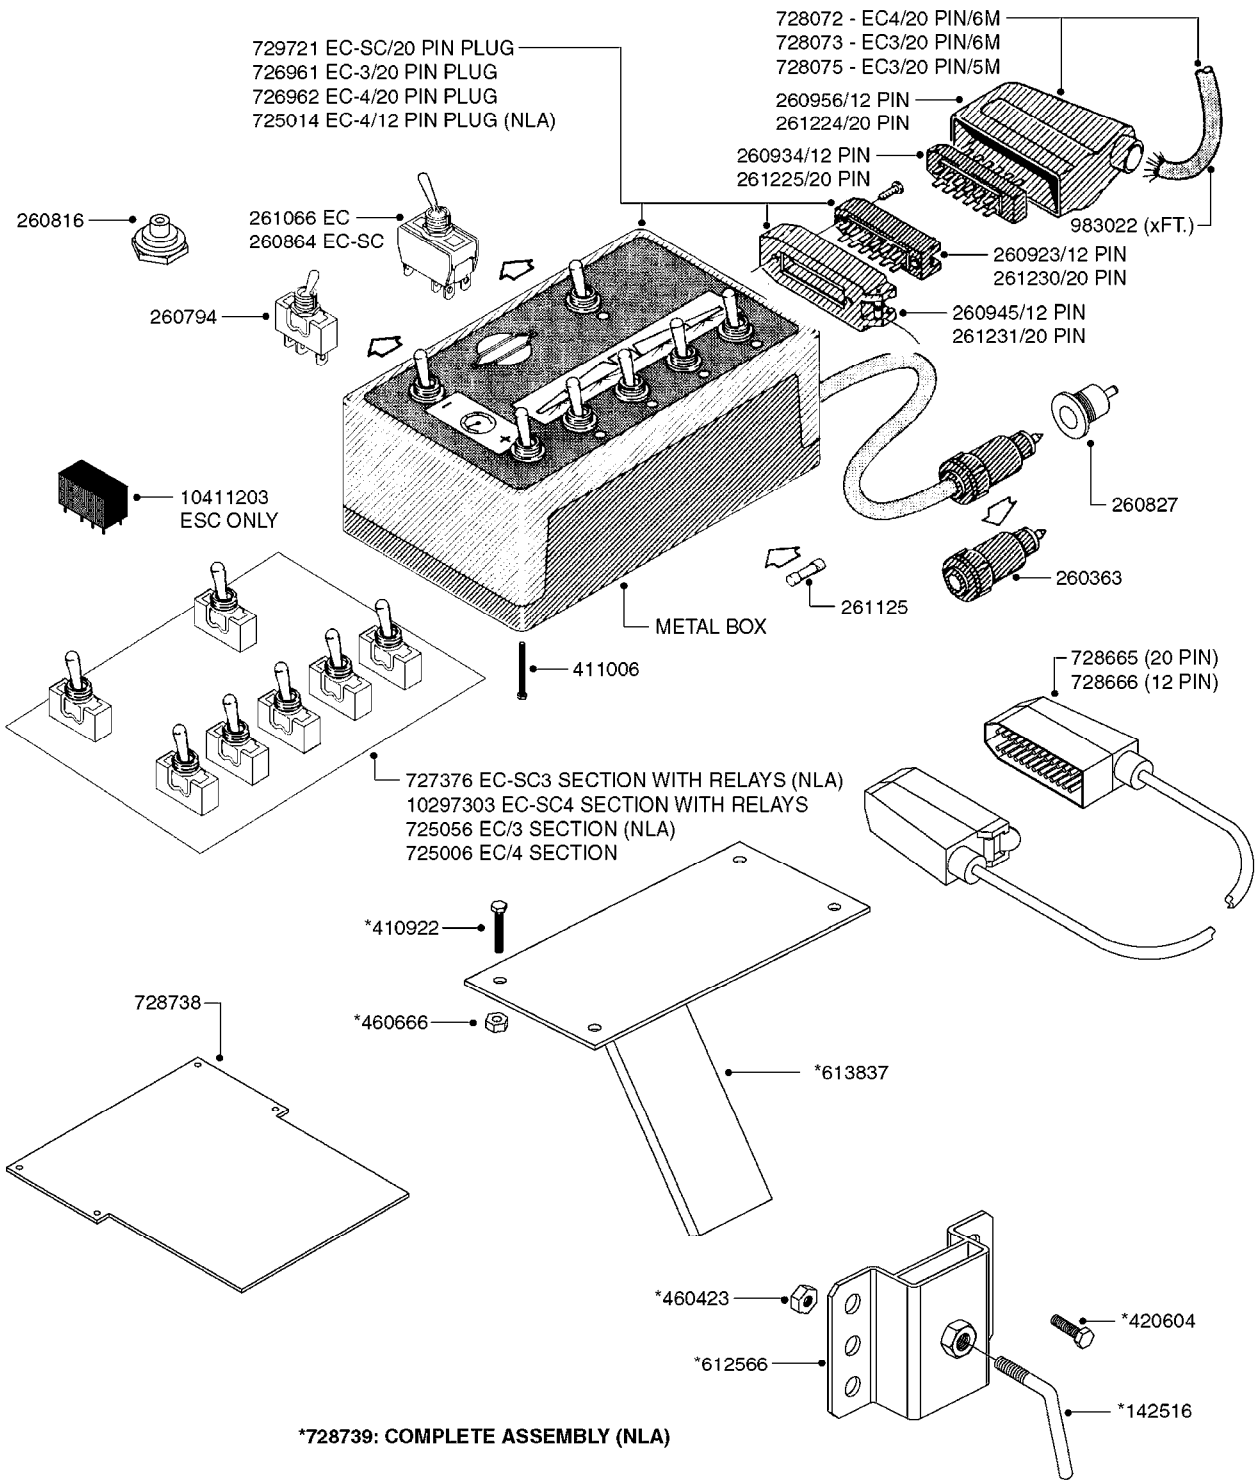

*728739: COMPLETE ASSEMBLY (NLA)

COMPLETE ASSEMBLIES
WHOLEGOODS ITEMS

B0390

CONTROL BOX F/EC+EC-SC
B0390-HIN, 01:01:16

Page 1
Date 12.08.2020 9:23

parts-n°	order qty	description
142516	1	SCREW SET M10 BENT F. LOCKING
260363	1	PLUG 2 POLE 12V
260794	1	SWITCH F.PRESS ADJ.EC CONTROL
260816	1	CAP W/RUBBER BOOT F.EC SWITCH
260827	1	PLUG F.EC ATTACHMENTS
260864	1	SWITCH F.HY BOOM CONTROL BOX
260923	1	PLUG INSERT 12 POLE FEMALE
260934	1	PLUG INSERT 12 POLE MALE
260945	1	PLUG HOUSE 12 POLE FEMALE
260956	1	PLUG HOUSE 12 POL.MALE
261066	1	SWITCH 2 POLE
261125	1	FUSE 5 X 20 500mA
261224	1	PLUG HOUSING F/20 POLE MALE
261225	1	PLUG INSERT 20 POLE MALE
261230	1	PLUG INSERT 20 POLE FEMALE
261231	1	PLUG HOUSING 20 POLE FEMALE
410922	1	CYL.SKR 8.8 DEL M4X20 RST
411006	1	SCREW M4X40 SLOTTED
420604	1	BOLT HEX 8.8 DEL M10X25 FT DIN933
460423	1	NUT HEX M10X1.50 LOCK DIN985A2 SS
460666	1	NUT HEX M4
612566	1	MOUNT BRACKET F.FAN CABLE ASSY
613837	1	MOUNT PLATE FOR EC CONTROL BOX
725006	1	CIRCUIT BOARD 4 VALVE
725014	1	CONTROL BOX EC 4 SEC./12 PIN
725056	1	PRINTED CIRC.W SW 3WAY 726961
726961	1	CONTROL BOX EC 3 SEC./20 PIN
726962	1	CONTROL BOX EC 4 SEC./20 PIN
727376	1	CIRCUIT BOARD F.ESC 3 BANK
728072	1	CABLE,20-PIN,6M EC/4
728073	1	CABLE,20-PIN,6M, EC/3
728075	1	CABLE F.CONTROL BOX 5M EC/3
728665	1	CABLE EXT.-QUICK ATTACH 20 PIN
728666	1	CABLE-QUICK ATTACH 12 PIN
728738	1	DOUB.CONT.BOX & OR F/M PLATE
728739	1	IN CAB CONTROL MOUNT KIT
729721	1	CONTROL BOX ESC3
983022	1	WIRE 12 x 0.5 x 2MM x 12"
10297303	1	CIRCUIT BOARD FOR T.M.S.
10411203	1	RELAY T-82