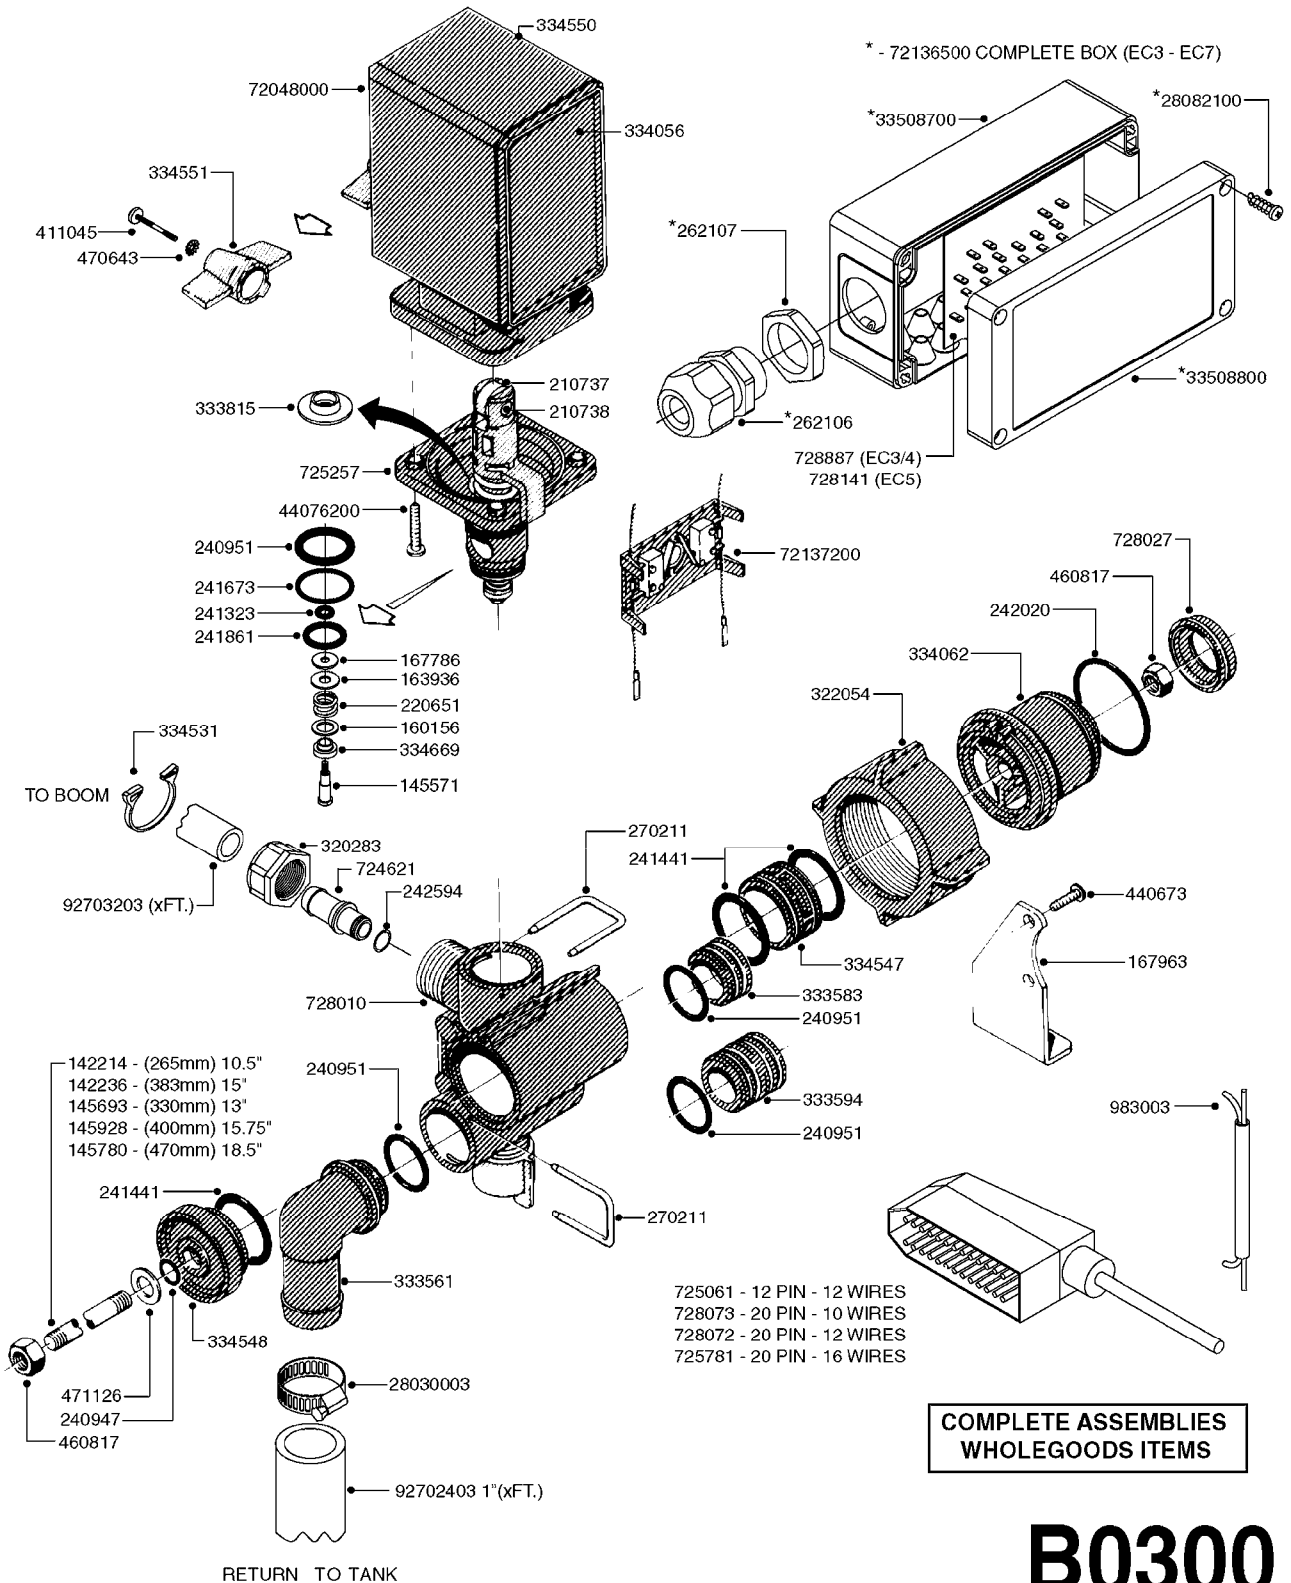

EC BOOM VALVE-ELEC.(GRN GRIP)
B0300-HIN, 01:01:16

Page 1
Date 12.08.2020 9:23

parts-n°	order qty	description
142214	1	STUD BOLT - M8X265, 3 SECTION
142236	1	STUD BOLT 8 X 381 - 8 MODULS
145571	1	STUD BOLT F/PNEUM. DISTRIBUTOR
145693	1	STUD BOLT - M8X330, 4 SECTION
145780	1	STUD BOLT - M8X470, 6 SECTION
145928	1	STUD BOLT - M8X400, 5 SECTION
160156	1	WASHER D14.1/D9.2X1 SS
163936	1	WASHER D15/D6.2X1
167786	1	WASHER D13/D4.2X1
167963	1	MOUNT BKT.F.EC BOOM SEC.
210737	1	BEARING BALL D7 RSTO 5 TN
210738	1	PIN Ø7 L16
220651	1	SPRING PRESSURE D12.5/5
240947	1	O-RING D7.3X2.4 NITRIL
240951	1	O-RING D21.2X3 NITRIL
241323	1	O-RING D5.3X2.4 NITRIL
241441	1	O-RING D29.3X3
241673	1	O-RING D22.1X1.6
241861	1	O-RING D15.3X2.4 VITON
242020	1	O-RING 39.2 X 3 VITON
242594	1	O-RING D14 X 1.78 SCH.70-EPDM
262106	1	BULKHEAD F. CABLE 6.5-14 BLACK
262107	1	NUT F. BULKHEAD CABLE GRAY
270211	1	FITT.DK S25 FORK L=37.5
320283	1	FITT.DK NUT 3/4"BSP
322054	1	UNION NUT BLACK S61 x 2
333561	1	FITT.DK ELB.1" EC RETURN
333583	1	END PIECE FOR BYPASS
333594	1	CONNECTING PIECE F. BYPASS
333815	1	DISTANCE RING
334056	1	COVER F/MOTOR HOUSE EC DIST.
334062	1	CONNECT. BRANCH F/EC OP. UNIT
334531	1	CLAMP HOSE PLASTIC 3/4"
334547	1	CONNECTING PIECE F. PRESSURE
334548	1	END COVER
334550	1	MOTOR HOUSE SECT VALVE
334551	1	GRIP F.MAN.OP.EC ON/OFF GREEN
334669	1	VALVE CONE D14/D7-SH 63 WHITE
411045	1	SCREW M4 X 16MM STAINLESS
440673	1	SCREW F.PLASTIC 5X12 SS
460817	1	NUT HEX M8 STAINLESS DIN 934
470643	1	WASHER LOCK
471126	1	WASHER, M8, Ø16/ 8.4X 1.6, SS
724621	1	FITT.DK HB 3/4"ASSY F.3/4" NUT
725061	1	CABLE - EC 12WIRE L=6000mm
725257	1	SPINDLE SECT. F/EC DISTRIBUTOR
725781	1	CONNECTING CABLE L=6000-AC 5
728010	1	DISTRIB HOUSING W/CONST PR GRN
728027	1	BUSHING WITH SEAT
728072	1	CABLE,20-PIN,6M EC/4
728073	1	CABLE,20-PIN,6M, EC/3
728141	1	CIRCUIT BOARD F.EC7 CONN. BOX
728887	1	CIRCUIT BOARD EC CONTROL
983003	1	CABLE ELEC.2X1MM WIRE BLACK EC
28030003	1	CLAMP HOSE GEAR P1" 6716
28082100	1	SCREW F. BOX LID 1/4" L=20
33508700	1	BOX BOTTOM 160X80X40 BLACK 1-HOLE
33508800	1	LID 160X80X15 BLK W/SCREWS
44076200	1	SCREW WN5451 5X16 SS TORX
72048000	1	MOTOR, DISTRIBUTION 1:300
72136500	1	UNIV. CONNECTION BOX F. EC