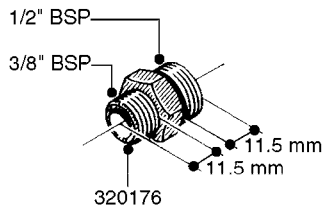

FITTINGS - HEXAGON NIPPLES
L0030-HIN, 01:01:16

L0030

FITTINGS - HEXAGON NIPPLES
L0030-HIN, 01:01:16

Page 1
Date 12.08.2020 9:24

parts-n°	order qty	description
10015303	1	FITT.PO.HN 1.00X1.00 M1000
10425003	1	FITT.PO.HN 1.25X1.00 MCPHEE
320132	1	FITT.DK HN 1" BSP
320176	1	FITT.DK HN 3/8"X1/2" BSP
320445	1	FITT.DK HN 1/4"X3/8" BSP
320655	1	FITT.DK HN 1/2"-1/2" BSP
320692	1	FITT.DK HN 3/8'BSPX1/4'NPT
320703	1	FITT.DK HN 3/8BSP X1/2 &1/4NPT
320725	1	FITT.DK NIPPLE 3/8"-3/8" BSP
320902	1	FITT.DK HN 3/8'X 1/4' BSP
390232	1	FITT.DK HN 1-1/2' X 1-1/4' BSP
390276	1	FITT.DK HN 1'BSP