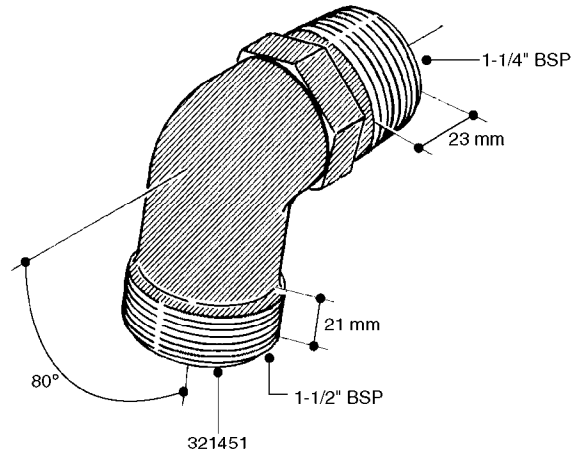

FITTINGS - HEXAGON NIPPLES
L0030-HIN, 01:01:16

L0030

FITTINGS - HEXAGON NIPPLES
L0030-HIN, 01:01:16

Page 1
Date 12.08.2020 9:24

parts-n°	order qty	description
10015303	1	FITT.PO.HN 1.00X1.00 M1000
10425003	1	FITT.PO.HN 1.25X1.00 MCPHEE
320132	1	FITT.DK HN 1" BSP
320176	1	FITT.DK HN 3/8"X1/2" BSP
320445	1	FITT.DK HN 1/4"X3/8" BSP
320655	1	FITT.DK HN 1/2"-1/2" BSP
320692	1	FITT.DK HN 3/8'BSPX1/4'NPT
320703	1	FITT.DK HN 3/8BSP X1/2 &1/4NPT
320725	1	FITT.DK NIPPLE 3/8"-3/8" BSP
320902	1	FITT.DK HN 3/8'X 1/4' BSP
390232	1	FITT.DK HN 1-1/2' X 1-1/4' BSP
390276	1	FITT.DK HN 1'BSP