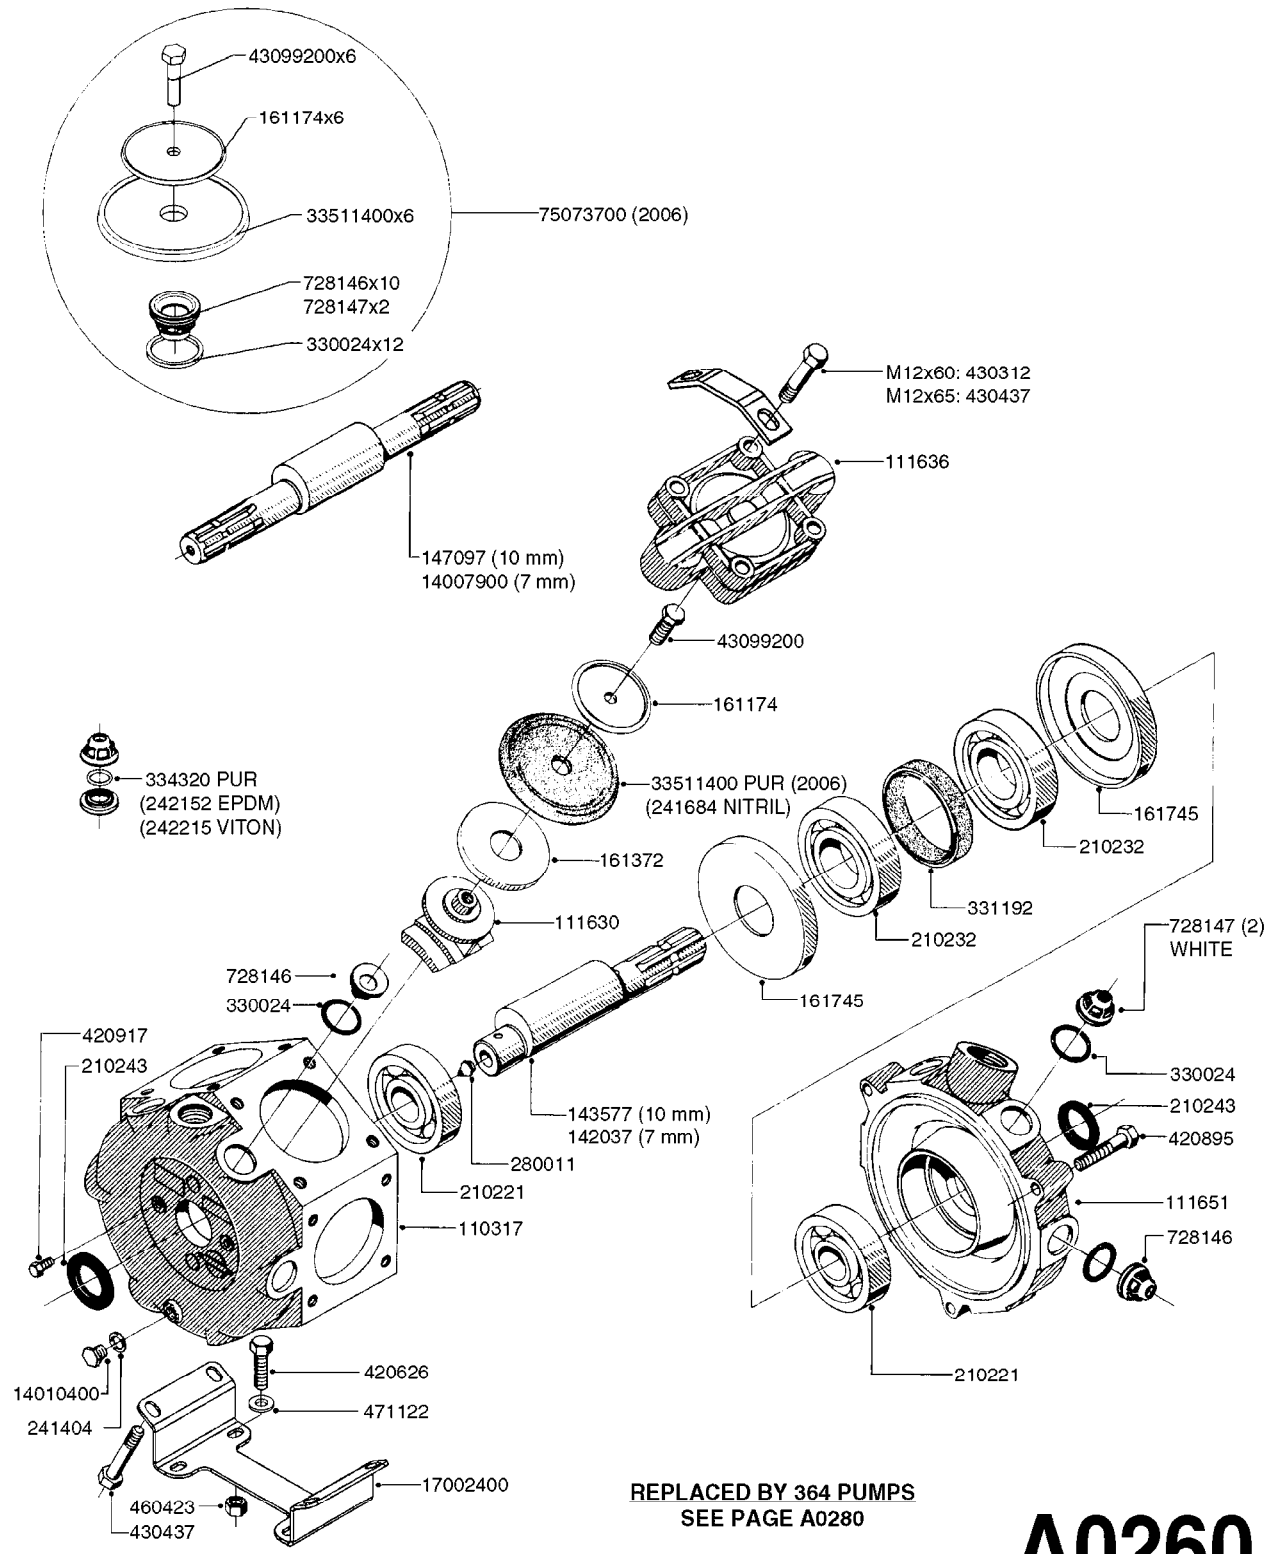

REPLACED BY 364 PUMPS
SEE PAGE A0280

A0260

PUMP - 363 W/MOUNTING BASE
A0260-HIN, 17:03:16

Page 1
Date 12.08.2020 9:23

parts-n°	order qty	description
110317	1	PUMP CASING MODEL 360/361 PNTD
111630	1	CONNECTING ROD 363/364-10 PUMP
111636	1	VALVE COVER 363 HEAVY DUTY
111651	1	CASTING F.363 1.5" PUMP(FRONT)
142037	1	CRANK SHAFT 361-20
143577	1	CRANK SHAFT F.363/462/463-10mm
147097	1	CRANK SHAFT 363-463/10 THROUGH
161174	1	DIAPHRAGM DISC SS 361/363/364 PUMP
161372	1	DIAPHRAGM BACKING DISC,320-361
161745	1	METAL SPACER F.363/463
210221	1	BEARING BALL 6407
210232	1	BEARING BALL 6310
210243	1	SEAL OIL 35 X 47 X 7
241404	1	DOWTY SEAL 1/4"
241684	1	DEICER PARTS: DIAPHRAGM MODEL 361 NITRIL
242152	1	O-RING D18.2X3 EPDM
242215	1	O-RING D18X3 VITON
280011	1	GREASE NIPPLE 1/8" SAE H TR
330024	1	O-RING D41,1/D34.5 X 3,5
331192	1	SPACER, MODEL 361/363
334320	1	O-RING D18X3 POLYURETHANE
420626	1	BOLT HEX 8.8 DEL M10X20 FT
420895	1	BOLT HEX 8.8 RAW M10X60
420917	1	BOLT HEX 8.8 RAW M8X12 FT
430312	1	BOLT HEX 8.8 M12X60
430437	1	BOLT HEX 8.8 RAW M12X65
460423	1	NUT HEX M10X1.50 LOCK DIN985A2 SS
471122	1	WASHER, M10, Ø20/10.5X 2.0, SS
728146	1	VALVE FOR 361(726890/707932)
728147	1	VALVE FOR 361 WHITE WITH HOLE
14007900	1	CRANK 363/462/463-7mm 540/THRU
14010400	1	PLUG 1/4" BSP
17002400	1	FOOT F. 36X PUMP, RED
33511400	1	DIAPHRAGM PUMP 361/361/363/364 PUR
43099200	1	BOLT HEX SS M12 X 30 DIN933 A4
75073700	1	PUMP KIT 361/363 "06"