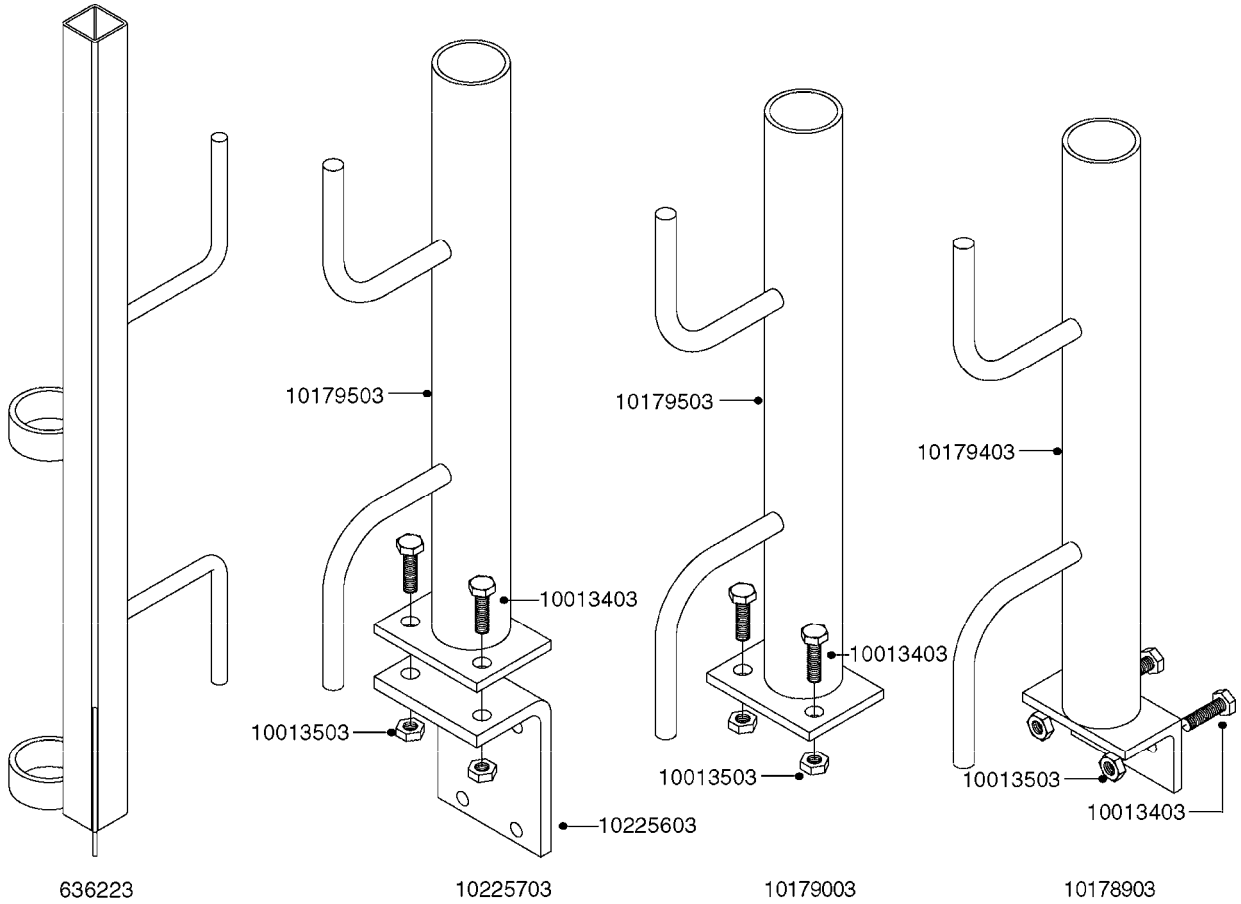

K0520

HOSE WRAPS
K0520-HIN, 05:12:19

Page 1
Date 12.08.2020 9:24

parts-n°	order qty	description
241965	1	O-RING Ø12.1 X 1.6 NITRILE
242007	1	O-RING Ø9.1 X 1.6 NITRILE
281551	1	BALL VALVE 1/2"
320084	1	FITT.DK NUT 1/2" BSP
330212	1	O-RING D19/D14X2.4 F.1/2"NUT
330326	1	O-RING D30/D24X2 F.1"NUT
330676	1	FITT.DK HB 3/8" F. 1/2" NUT
330687	1	FITT.DK HB 1/2" F. 1/2" NUT
334190	1	FITT.DK HB 1/2' F. PISTOL 60S
334533	1	CLAMP HOSE PLASTIC 3/8"
334534	1	CLAMP HOSE PLASTIC 1/2"
636223	1	POST 12 VOLT TR30
712471	1	AGITATION VALVE ASSY. ON/OFF
843196	1	SPRAY GUN KIT TYPE 60 SHORT
843197	1	HANDGUN KIT TYPE 60 LONG
10013403	1	BOLT HEX 3/8-16X1 1/4 HCS Z5
10013503	1	NUT HEX NC 3/8"
10178903	1	WRAP HOSE SIDE MOUNT PLATE
10179003	1	WRAP HOSE BOTTOM PLATE MOUNT
10179403	1	WRAP WELDMENT FOR HI101789
10179503	1	WRAP WELDMENT FOR HI101790
10225603	1	BKT.FOR HOSE WRAP MOUNT NL NK
10225703	1	WRAP HOSE BDL.BOTTOM PLATE
92701703	1	HOSE R X3/8" X300PSI WP X0012"
92702103	1	HOSE R X1/2" X300PSI WP X0012"