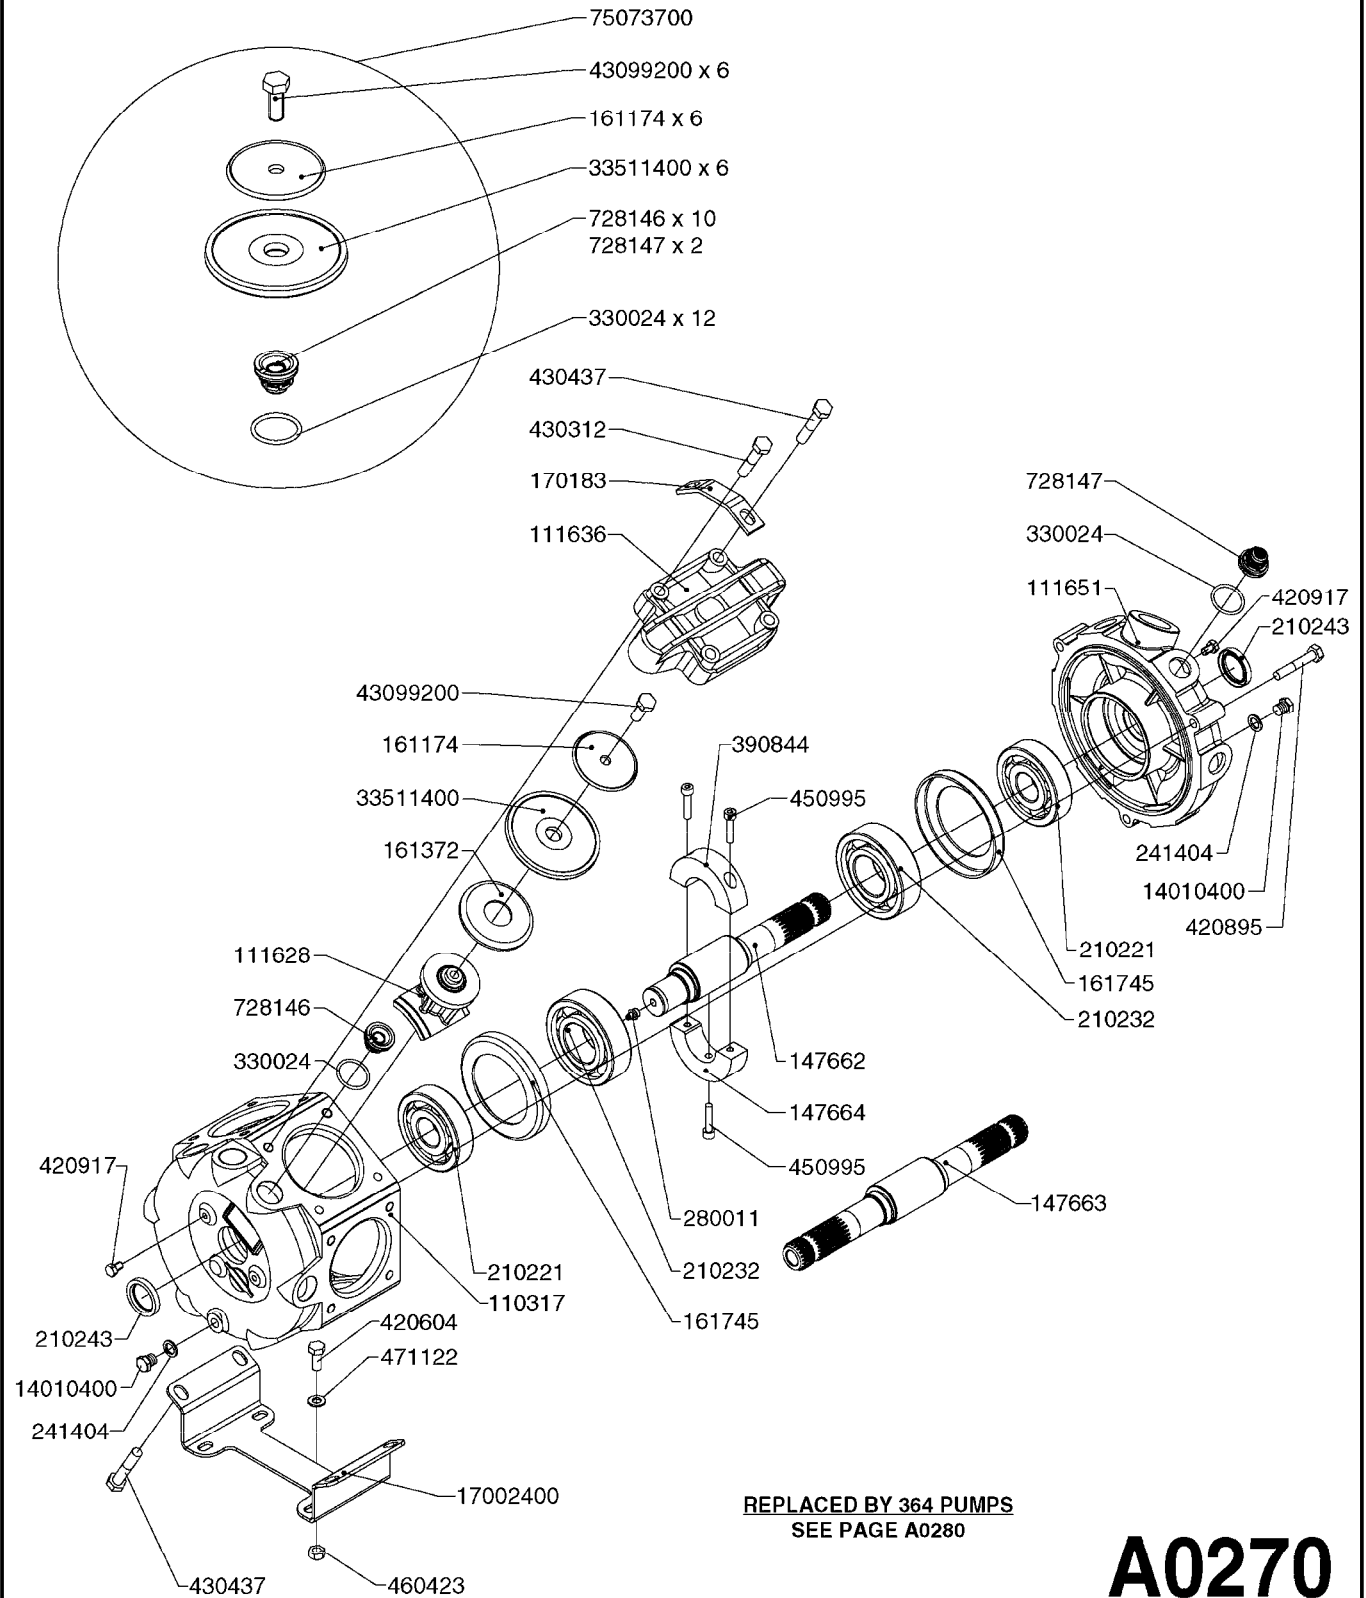

PUMP - 363/1000 RPM W/MOUNTING
A0270-HIN, 17:03:16

Page 1
Date 12.08.2020 9:23

parts-n°	order qty	description
110317	1	PUMP CASING MODEL 360/361 PNTD
111628	1	CONNECTING ROD 363/5.5 PUMP
111636	1	VALVE COVER 363 HEAVY DUTY
111651	1	CASTING F.363 1.5" PUMP(FRONT)
147662	1	CRANK SHAFT F.363/463-5.5MM
147663	1	CRANK SHAFT 363/463-5.5 THROUG
147664	1	COUNTERBALANCE 363/463 WEIGHT
161174	1	DIAPHRAGM DISC SS 361/363/364 PUMP
161372	1	DIAPHRAGM BACKING DISC,320-361
161745	1	METAL SPACER F.363/463
170183	1	LIFT STRAP F.PUMP 360/361/462
210221	1	BEARING BALL 6407
210232	1	BEARING BALL 6310
210243	1	SEAL OIL 35 X 47 X 7
241404	1	DOWTY SEAL 1/4"
280011	1	GREASE NIPPLE 1/8' SAE H TR
330024	1	O-RING D41,1/D34.5 X 3,5
390844	1	COUNTERBALANCE 363/463 POM
420604	1	BOLT HEX 8.8 DEL M10X25 FT DIN933
420895	1	BOLT HEX 8.8 RAW M10X60
420917	1	BOLT HEX 8.8 RAW M8X12 FT
430312	1	BOLT HEX 8.8 M12X60
430437	1	BOLT HEX 8.8 RAW M12X65
450995	1	BOLT ALLEN M8X30 DIN 912 RAW
460423	1	NUT HEX M10X1.50 LOCK DIN985A2 SS
471122	1	WASHER, M10, Ø20/10.5X 2.0, SS
728146	1	VALVE FOR 361(726890/707932)
728147	1	VALVE FOR 361 WHITE WITH HOLE
14010400	1	PLUG 1/4" BSP
17002400	1	FOOT F. 36X PUMP, RED
33511400	1	DIAPHRAGM PUMP 361/361/363/364 PUR
43099200	1	BOLT HEX SS M12 X 30 DIN933 A4
75073700	1	PUMP KIT 361/363 "06"