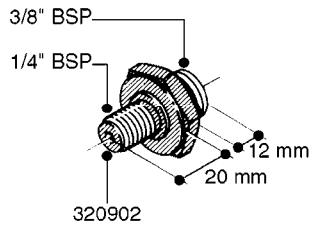

FITTINGS - HEXAGON NIPPLES
L0030-HIN, 01:01:16

L0030

FITTINGS - HEXAGON NIPPLES
L0030-HIN, 01:01:16

Page 1
Date 12.08.2020 9:24

parts-n°	order qty	description
10015303	1	FITT.PO.HN 1.00X1.00 M1000
10425003	1	FITT.PO.HN 1.25X1.00 MCPHEE
320132	1	FITT.DK HN 1" BSP
320176	1	FITT.DK HN 3/8"X1/2" BSP
320445	1	FITT.DK HN 1/4"X3/8" BSP
320655	1	FITT.DK HN 1/2"-1/2" BSP
320692	1	FITT.DK HN 3/8'BSPX1/4'NPT
320703	1	FITT.DK HN 3/8BSP X1/2 &1/4NPT
320725	1	FITT.DK NIPPLE 3/8"-3/8" BSP
320902	1	FITT.DK HN 3/8'X 1/4' BSP
390232	1	FITT.DK HN 1-1/2' X 1-1/4' BSP
390276	1	FITT.DK HN 1'BSP