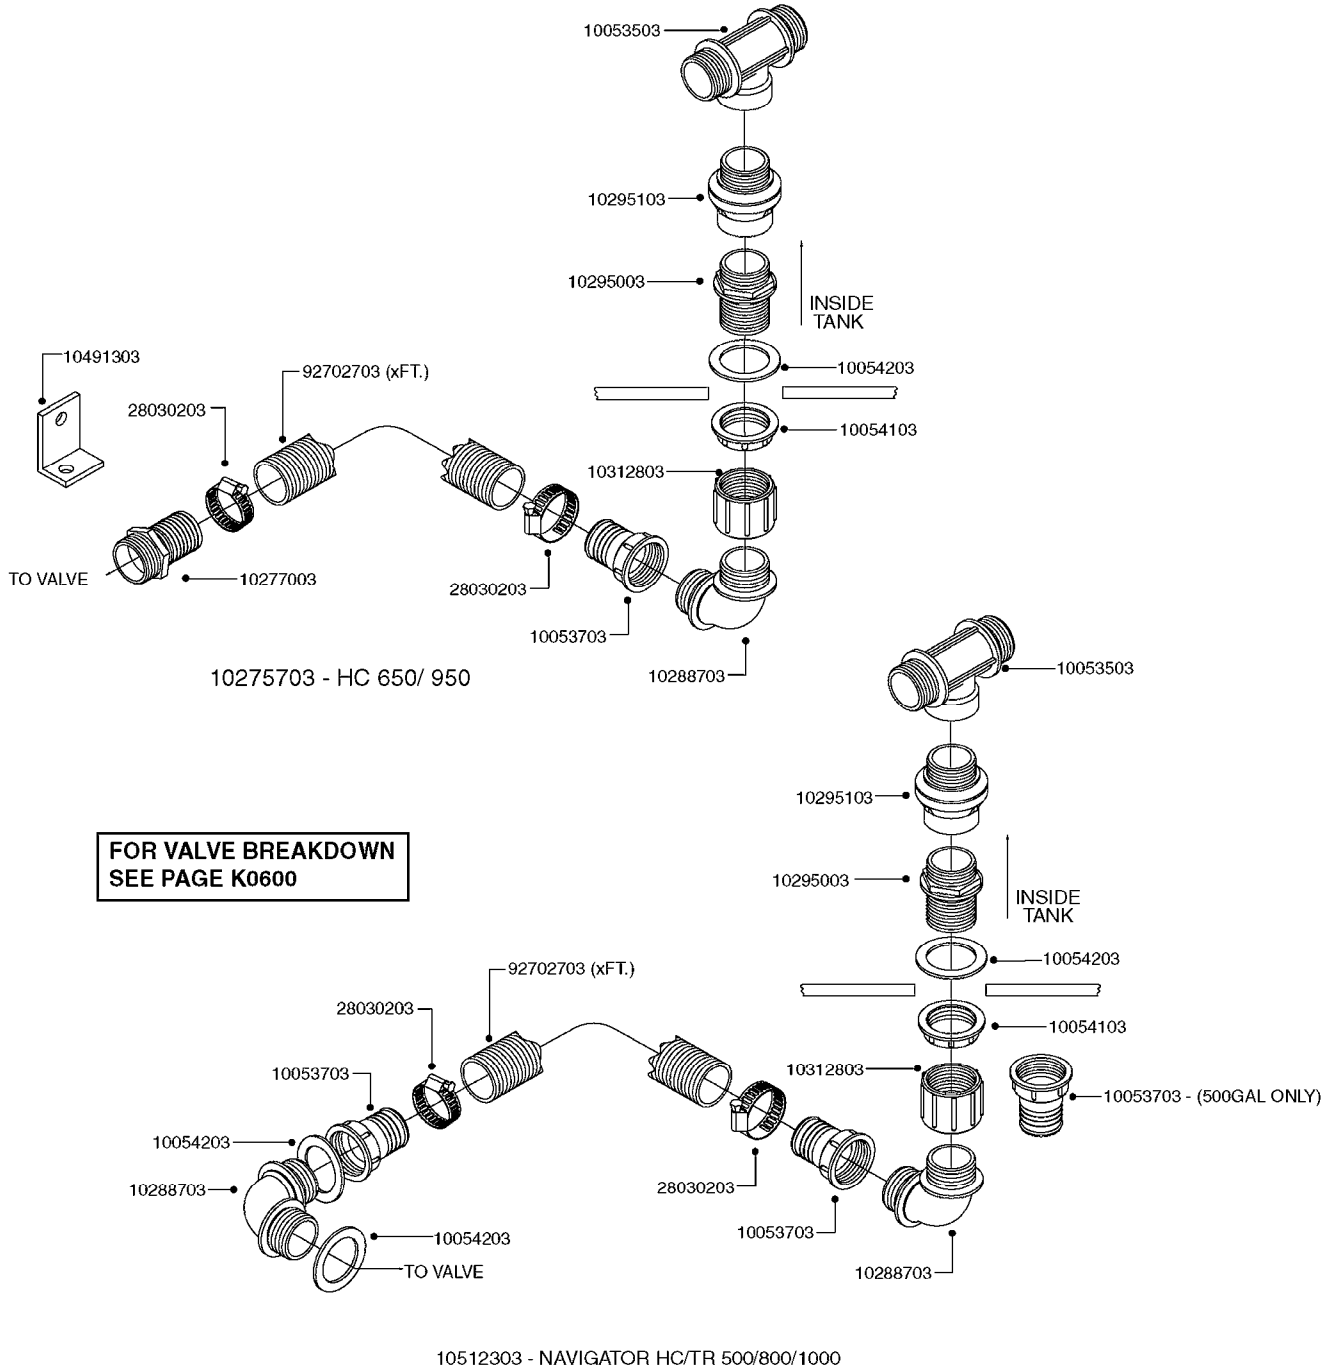

K0580

**COMPLETE ASSEMBLIES
WHOLEGOODS ITEMS**

QUICKFILL-PLMBNG SYS-TRLR SPYR
K0580-HIN, 01:01:16

Page 1
Date 12.08.2020 9:24

parts-n°	order qty	description
10053503	1	FITT.PO.TEE 2"MX2"FX2"M BSP
10053703	1	FITT.PO.HB STR. 2"BSP #4411
10054103	1	FITT.PO.NUT 2" BSP JAMB MCPHEE
10054203	1	GASKET F. 2" FITTINGS RUBBER
10275703	1	*QUICK FILL KIT 650/950M
10277003	1	FITT.PO.HB 2.00X2.00 MCPHEE
10288703	1	FITT.PO.EL 2MX2M 90 DEG MCPHEE
10295003	1	FITT.PO.HN 2' 250071
10295103	1	FOOT VALVE 2"
10312803	1	FITT.PO.BU 2' X 2'
10491303	1	ANGLE FOR HC950 QUICK FILL
10512303	1	QUICK FILL KIT NAV. (DON'T ORD)
28030203	1	CLAMP HOSE T-BOLT S2" 235-67
92702703	1	HOSE PVC SUCT GRAY 2"