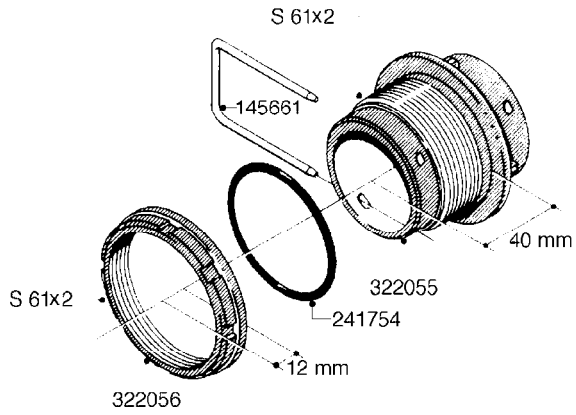

L0080

FITTINGS - S-53
L0080-HIN, 12:09:17

Page 1

Date 12.08.2020 9:24

Pos.	parts-n°	order qty	description
1	145995	1	FITT.DK S-53 FORK
2	241973	1	O-RING Ø3 X 44.2 70 SHORES NITRIL NITRIL (BLACK)
2	242353	1	O-RING 3 X 44.2 VITON VITON (BROWN)
3	242109	1	O-RING D32.2x3.0 NITRIL (BLACK)
3	242354	1	O-RING D32.2X3.0 VITON VITON (BROWN)
4	322103	1	FITT.DK S-53 BULKHEAD
5	322107	1	FITT.DK S-53 BULKHEAD NUT
6	322110	1	FITT.DK S-53 ELB. 1/2" BSP
7	322352	1	FITT.DK S-53 TEE
8	334229	1	FITT.DK S-53 STR.3/4"
9	334260	1	GASKET F. S-53 BULKHEAD
10	334564	1	FITT.DK S-67 TO S-53 ADAPTER
11	391100	1	FITT.DK S-53THREAD INS.1/2"BSP
12	726463	1	FITT.DK S53 BULKHEAD W/GASKET
13	726552	1	FIT.DK S-53X90 1/2" BSP,O-RING
14	726556	1	FITT.DK S-53 HB 1/2" W/O-RING
15	726558	1	FITT.DK S53 STR. 3/4" W.ORING
16	726559	1	FITT DK. S-53 HB 1" W/O-RING
17	726568	1	FITT.DK.S-53 HB 1/2"90 W/O-RING
18	726570	1	FITT.DK S-53 ELB.3/4" W.ORING
19	726571	1	FITT.DK S-53 ELB.1", W ORING
20	726578	1	FITT.DK S53 PLUG WITH O-RING
21	728561	1	FITT.DK. S67M - S53F REDUCER