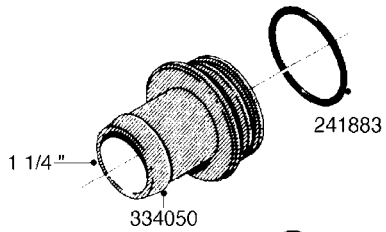

L0080

FITTINGS - S-53
L0080-HIN, 12:09:17

Page 1

Date 12.08.2020 9:24

Pos.	parts-n°	order qty	description
1	145995	1	FITT.DK S-53 FORK
2	241973	1	O-RING Ø3 X 44.2 70 SHORES NITRIL NITRIL (BLACK)
2	242353	1	O-RING 3 X 44.2 VITON VITON (BROWN)
3	242109	1	O-RING D32.2x3.0 NITRIL (BLACK)
3	242354	1	O-RING D32.2X3.0 VITON VITON (BROWN)
4	322103	1	FITT.DK S-53 BULKHEAD
5	322107	1	FITT.DK S-53 BULKHEAD NUT
6	322110	1	FITT.DK S-53 ELB. 1/2" BSP
7	322352	1	FITT.DK S-53 TEE
8	334229	1	FITT.DK S-53 STR.3/4"
9	334260	1	GASKET F. S-53 BULKHEAD
10	334564	1	FITT.DK S-67 TO S-53 ADAPTER
11	391100	1	FITT.DK S-53THREAD INS.1/2"BSP
12	726463	1	FITT.DK S53 BULKHEAD W/GASKET
13	726552	1	FIT.DK S-53X90 1/2" BSP,O-RING
14	726556	1	FITT.DK S-53 HB 1/2" W/O-RING
15	726558	1	FITT.DK S53 STR. 3/4" W.ORING
16	726559	1	FITT DK. S-53 HB 1" W/O-RING
17	726568	1	FITT.DK.S-53 HB 1/2"90 W/O-RING
18	726570	1	FITT.DK S-53 ELB.3/4" W.ORING
19	726571	1	FITT.DK S-53 ELB.1", W ORING
20	726578	1	FITT.DK S53 PLUG WITH O-RING
21	728561	1	FITT.DK. S67M - S53F REDUCER