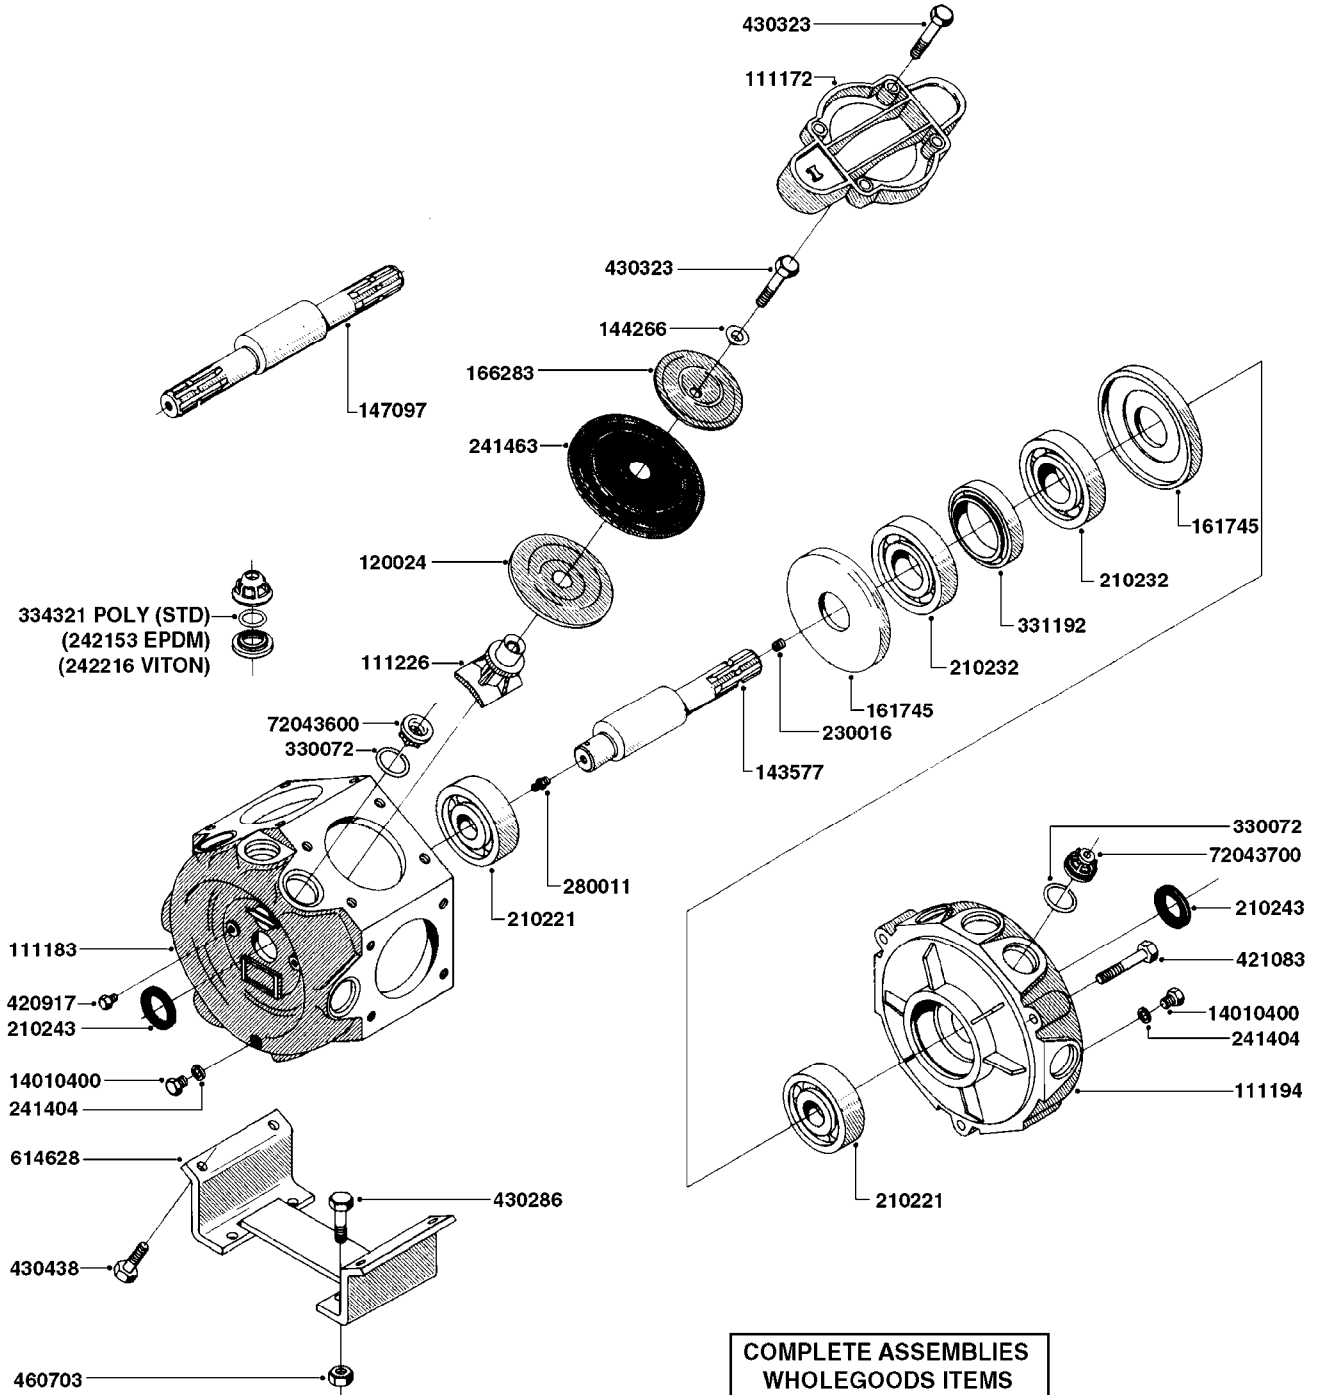

33 * BOLTS MUST BE LOCKED WITH THREADLOCKER

1000 rpm

540 rpm

HARDI GREASE

A0280

PUMP - 364 540/1000 RPM
A0280-HIN, 07:05:20

Page 1
Date 12.08.2020 9:23

Pos.	parts-n°	order qty	description
1	111622	1	CONNECTING ROD 463/5.5MM
1	111628	1	CONNECTING ROD 363/5.5 PUMP
1	111629	1	CONNECTING ROD 363/364-7 PUMP
1	111630	1	CONNECTING ROD 363/364-10 PUMP
2	145996	1	FITT.DK S-67 FORK
3	145997	1	FITT.DK S-93 FORK
4	161174	1	DIAPHRAGM DISC SS 361/363/364 PUMP
5	161372	1	DIAPHRAGM BACKING DISC,320-361
6	210221	1	BEARING BALL 6407
7	210232	1	BEARING BALL 6310
8	210243	1	SEAL OIL 35 X 47 X 7
9	241404	1	DOWTY SEAL 1/4"
10	242225	1	O-RING D45.0 X 4.0 RUBBER
11	242374	1	WASHER Ø10/Ø6X1 COPPER
12	330024	1	O-RING D41,1/D34.5 X 3,5
13	420895	1	BOLT HEX 8.8 RAW M10X60
14	430312	1	BOLT HEX 8.8 M12X60
15	430438	1	BOLT HEX 8.8 DEL M12X65
16	450995	1	BOLT ALLEN M8X30 DIN 912 RAW
17	728146	1	VALVE FOR 361(726890/707932)
18	11171900	1	CONROD RING 364/464 MACHINED
19	11172000	1	PUMP HOUSE 364 MACHINED 5/4" BSP RED
20	11172800	1	VALVE COVER 363/364 MACHINED RED
21	11173200	1	FRONTPART 364, 1½" BSP RED
22	14010400	1	PLUG 1/4" BSP
23	14120400	1	BANJOBOLT M6 X 19
24	14120700	1	COUNTERWEIGHT 364/464-1000
25	14137300	1	CRANKSHAFT 364/464-5.5 1000
26	14137900	1	CRANKSHAFT 364/464-5.5 GG 1000
27	14137500	1	CRANKSHAFT 364-07
27	14137600	1	CRANKSHAFT 364/464-10
28	14138100	1	CRANKSHAFT 364-7.0 GG
28	14138200	1	CRANKSHAFT 364/464-10 GG
29	16382900	1	GREASE NIPPLE PLATE, 364
30	16390600	1	BRACKET FOR RPM SENSOR
31	16410700	1	PUMP BASE 363/364 BLACK
31	17002400	1	FOOT F. 36X PUMP, RED
32	24266600	1	O-RING D 38,0 X 4,0 70SH.NITR
33	28045503	1	LOCTITE 262 .5ML (.017oz.)
34	28163300	1	GREASE NIPPLE H1 M6X1 DIN 7412
35	28163400	1	CAP F. GREASENIPPLE YELLOW M6X1
36	28164600	1	HARDI PUMP GREASE S3 V550L 1
37	32242200	1	FITTING S67 5/4" KON. RG 2014
38	32242300	1	NIPPLE S93 1,5' KON.RG 2014
39	33511400	1	DIAPHRAGM PUMP 361/361/363/364 PUR
40	33524300	1	COVER PLASTIC 364 PUMP
41	33527200	1	GREASE SPLIT 364/464
42	39136200	1	HALFPART 364/464-1000
43	43099200	1	BOLT HEX SS M12 X 30 DIN933 A4
44	46134000	1	NUT HEX M10x1 H=2.3 NV=14 ELZIN
45	61096800	1	BANJOTUBE SHORT 364 COMPL.
46	61096900	1	BANJOTUBE LONG 364 COMPL.
47	75585900	1	PUMP KIT 364
48	82169500	1	PUMP 364-5.5-MED-1000
48	82169700	1	PUMP 364-5.5-MOD2-1000-OSP
48	82170000	1	PUMP 364-10-STD-540 FK
48	82170300	1	PUMP 364-10-MOD-540-GG THROUGH SHAFT
48	82170400	1	PUMP 364-10-MOD-540-OSP