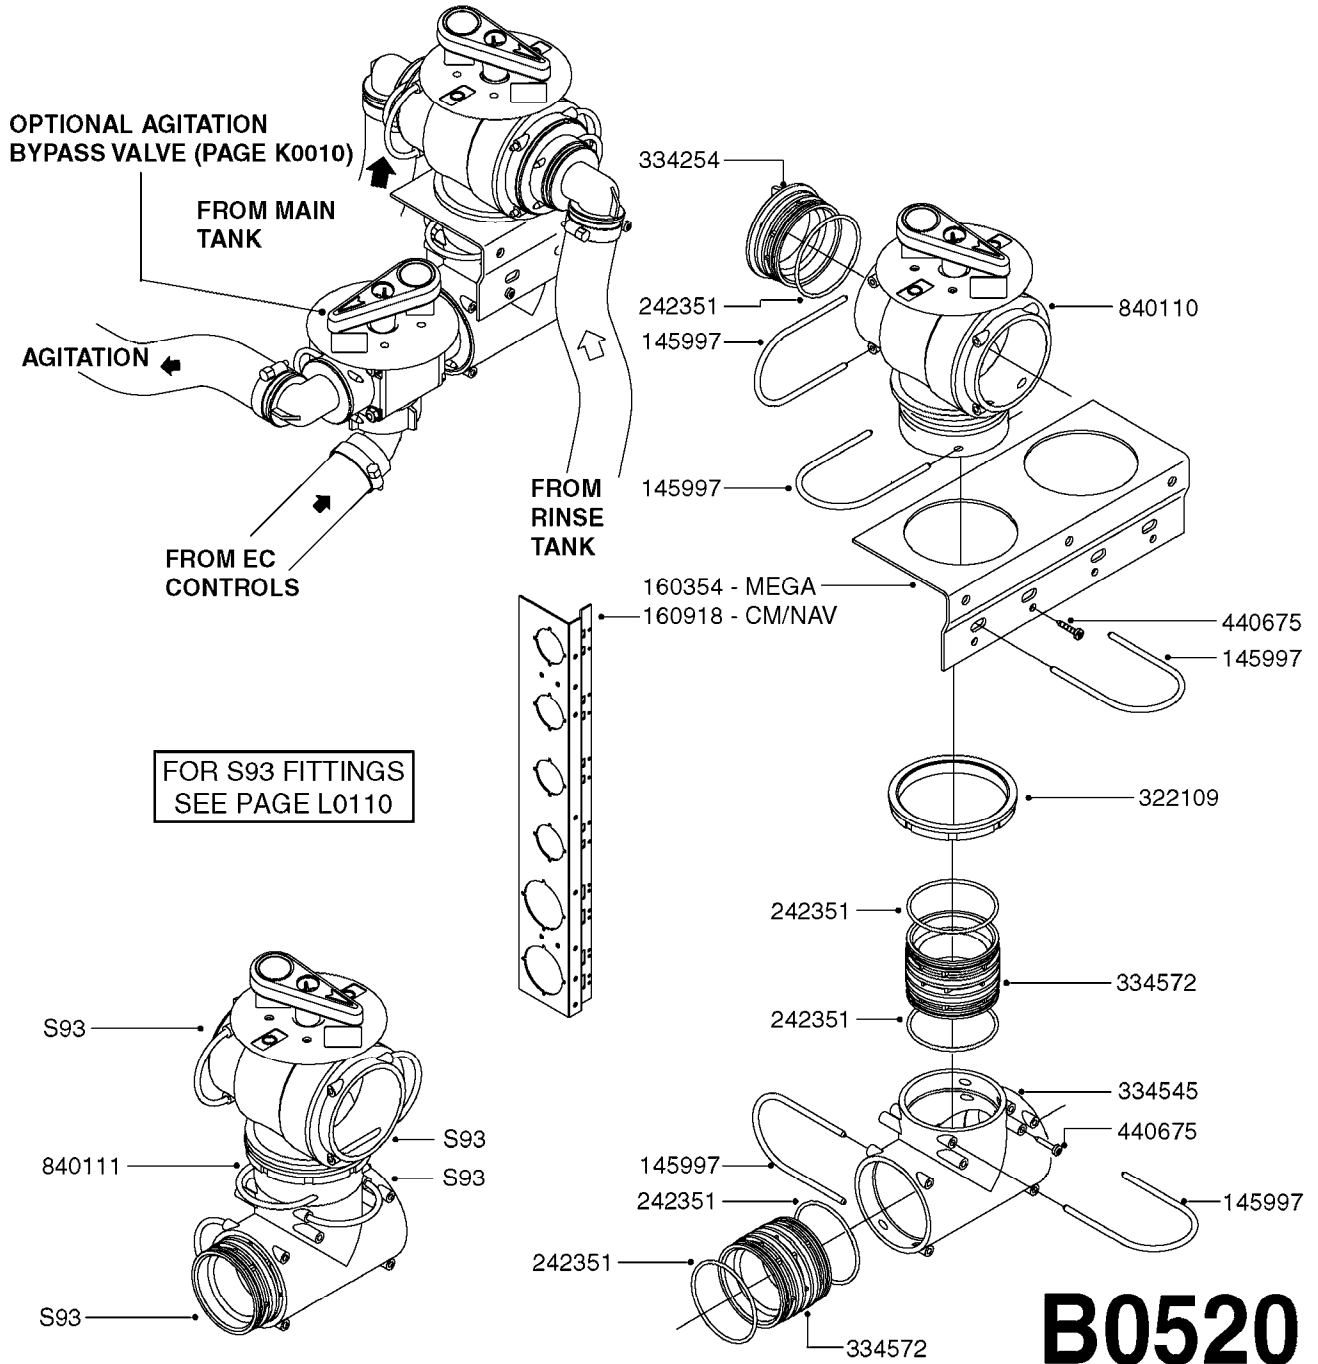

MANIFOLD SYSTEM - SUCTION
B0520-HIN, 01:01:16

Page 1
Date 12.08.2020 9:23

parts-n°	order qty	description
145997	1	FITT.DK S-93 FORK
160354	1	BRACKET F.SUCTION MANIFOLD
160918	1	BRACKET F. MANIFOLD CM
242351	1	O-RING D69.5X3.0 VITON F.S-93
322109	1	FITT.DK S-93 BULKHEAD NUT
334254	1	FITT.DK S-93 PLUG
334545	1	FITT.DK S-93 TEE
334572	1	FITT.DK S-93 ADAPTOR MALE MALE
440675	1	SCREW F. PLASTIC 5X16 SS
840110	1	VALVE SUCTION S-93 F.MANIFOLD
840111	1	VALVE SUCTION 3 WAY S-93 W.TEE