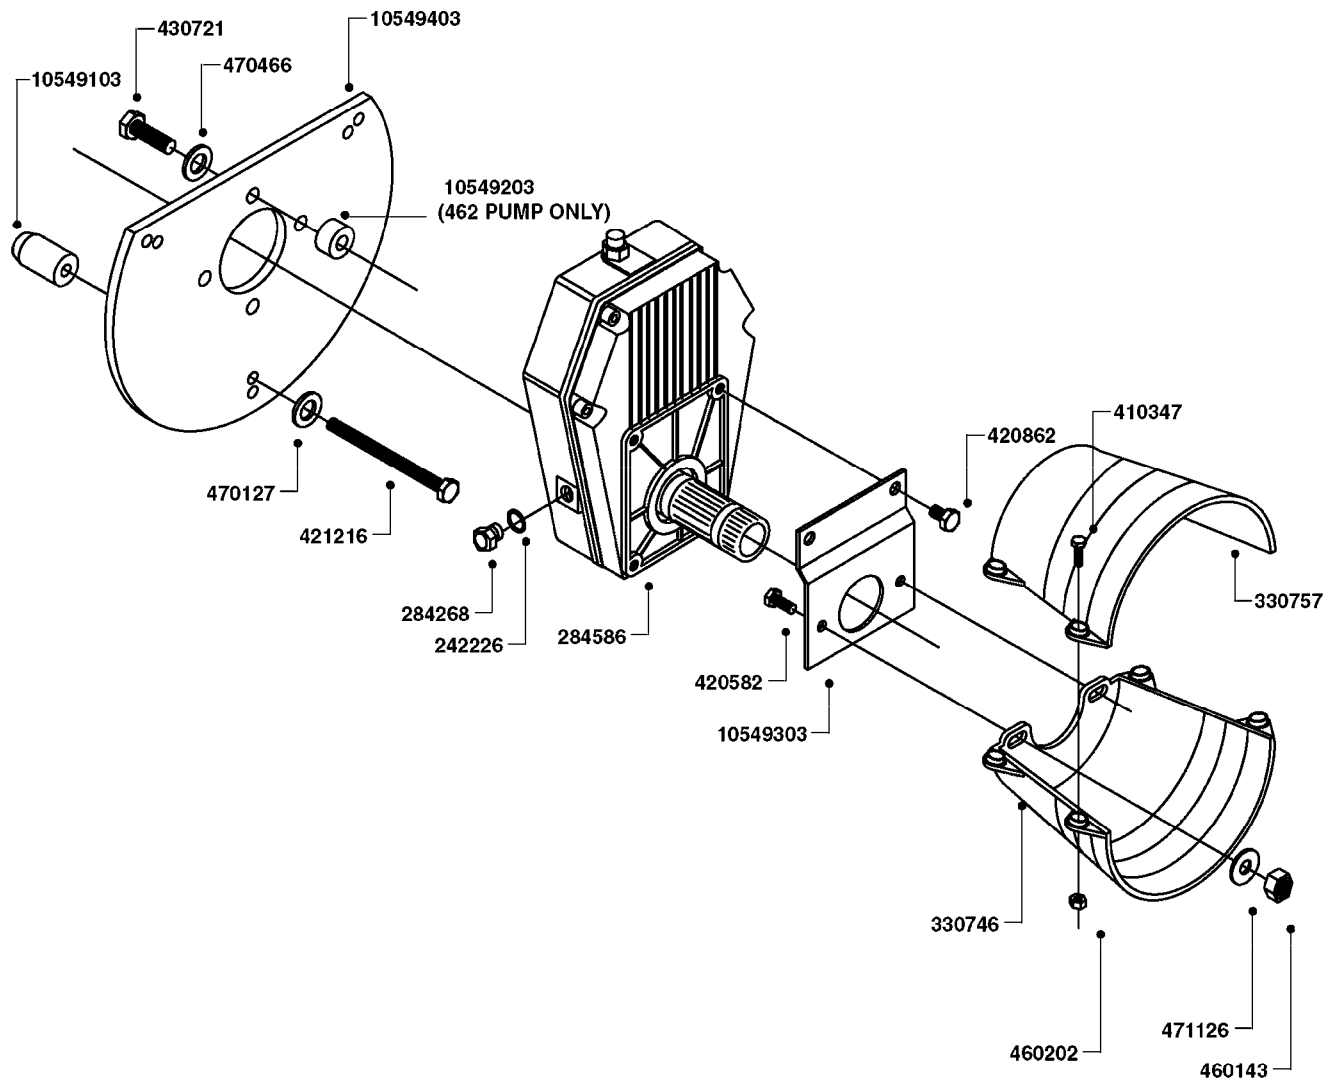

GEAR LUBE REQUIREMENT
SAE 90 GEAR LUBE
(FILL TO SIGHT GAUGE CENTER)

COMPLETE ASSEMBLIES
WHOLEGOODS ITEMS

A0480

GEAR DRIVE 1000RPM 361-3/460-3
A0480-HIN, 01:01:16

Page 1

Date 12.08.2020 9:23

parts-n°	order qty	description
242226	1	SEAL WASHER F.BOTTOM PLUG
284140	1	GASKET SET FOR GEAR ML52 1/3
284267	1	BOTTOM PLUG F. GEAR ML52
284268	1	LEVEL INDICATOR GEAR ML 52
284571	1	SHAFT F.ML52
284586	1	GEAR BOX 1000 RPM
284808	1	HOUSING F.ML52 GEARBOX
284810	1	BEARING INNER ML52 GEARBOX
284811	1	SNAP-RING OUTER 46X2
284812	1	BEARING OUTER ML52 GEARBOX
284813	1	ENDCOVER F.ML52 GEARBOX
284814	1	SCREW F.END COVER ML52 GEARBOX
285633	1	BOTTOM PLUG F.M7 GEAR
330746	1	GUARD PTO LOWER PART
330757	1	GUARD PTO UPPER PART
410347	1	SCREW M6X20 8.8
420626	1	BOLT HEX 8.8 DEL M10X20 FT
460202	1	NUT HEX M6
460423	1	NUT HEX M10X1.50 LOCK DIN985A2 SS
471122	1	WASHER, M10, Ø20/10.5X 2.0, SS
10151603	1	BOLT HEX 7/16 NC GR.2 01.50'
10213003	1	NUT HEX NC (NYLON LOCK) 7/16"
10549503	1	GEAR BOX KIT 1000 RPM LESS G/B

10549503 - KIT WITHOUT GEARBOX
10549603 - COMPLETE KIT WITH GEARBOX

COMPLETE ASSEMBLIES
WHOLEGOODS ITEMS

A0490

GEAR BOX KIT 1000 RPM
A0490-HIN, 01:01:16

Page 1

Date 12.08.2020 9:23

parts-n°	order qty	description
10549103	1	BUSHING D28/D10.5X50
10549203	1	BUSHING D28/D12.5X16
10549303	1	MOUNT PLATE PTO COVER 1000 RPM
10549403	1	MOUNT PLATE F.G/BOX 1000 PRM
10549503	1	GEAR BOX KIT 1000 RPM LESS G/B
10549603	1	GEAR BOX KIT 1000 RPM 361/462
242226	1	SEAL WASHER F.BOTTOM PLUG
284268	1	LEVEL INDICATOR GEAR ML 52
284586	1	GEAR BOX 1000 RPM
330746	1	GUARD PTO LOWER PART
330757	1	GUARD PTO UPPER PART
410347	1	SCREW M6X20 8.8
420582	1	BOLT HEX 8.8 DEL M8X20 FT A2
420862	1	BOLT HEX 8.8 DEL M10X16 FT
421216	1	BOLT HEX 8.8 DEL M10X130
430721	1	BOLT HEX 8.8 DEL M12X40 FT
460143	1	LOCK NUT M8 SST A2 DIN985
460202	1	NUT HEX M6
470127	1	WASHER D15D10X2 M10 LOCK
470466	1	WASHER D21.1/D12.2X2.5 LOCK
471126	1	WASHER, M8, Ø16/ 8.4X 1.6, SS