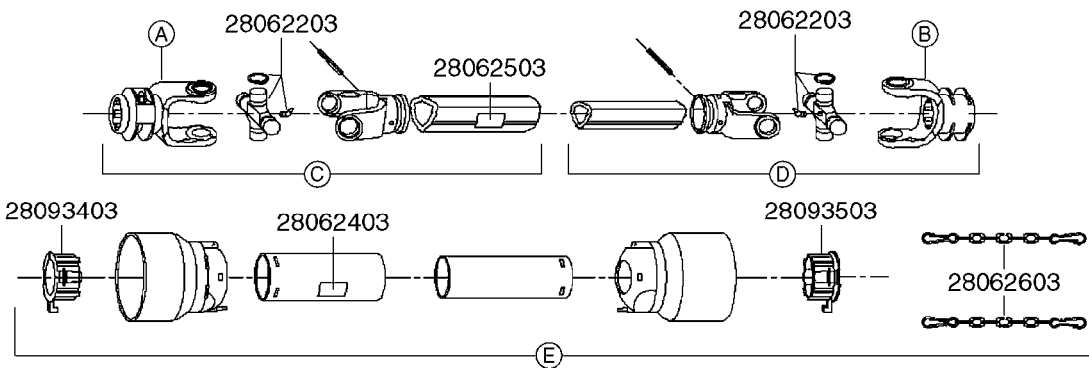

* Changed in 2016 from 100 series to G-Series (see page A0600).

A520

PTO SHAFTS - BONDIOLI CENT.
A0520-HIN, 23:10:18

Page 1
Date 12.08.2020 9:23

parts-n°	order qty	description
289042	1	UNIV. JOINT 22x54mm
421024	1	BOLT HEX 8.8 DEL M8X60
450015	1	SCREW ALLAN 3/8'X5/8' BLACK
460143	1	LOCK NUT M8 SST A2 DIN985
28009803	1	PTO PIN TUBE RETAINER OUTER
28009903	1	PTO TUBE RETAINER INNER
28010103	1	PTO YOKE F.INNER TUBE CV PTO
28021403	1	PTO 1"STR/1-3/8" 6SPL B&P
28021503	1	PTO 1"STR/1-3/8" 21SPL B&P
28021603	1	PTO 1"STR/1-3/4" 20SPL B&P
28027903	1	PTO BALL LOCK.KIT F.1-3/8 YOKE
28040503	1	UNIV. JOINT 27x74.6mm
28040703	1	SAFETY CHAIN F.CV BLACK PTO
28041803	1	DECAL DANGER GUARD MISSING
28041903	1	DECAL DANGER ROT.DRIVELINE
28056703	1	PTO YOKE #1 1-3/8" X 6 SPLINE
28056803	1	PTO YOKE #1 1-3/8" X 21 SPLINE
28056903	1	PTO YOKE #4 1-3/4" X 20 SPLINE
28057003	1	PTO TUBE YOKE #1-G1 OUTER
28057103	1	PTO TUBE YOKE #4-G4 OUTER
28057203	1	PTO PIN TUBE RETAINER OUTER
28057303	1	PTO TUBE OUTER #1 745MM
28057403	1	PTO TUBE OUTER #4 720MM
28057503	1	PTO TUBE INNER #1 745MM
28057603	1	PTO TUBE INNER #4 720MM
28057703	1	PTO TUBE RETAINER INNER
28057803	1	PTO TUBE YOKE #1 Ø=1"
28057903	1	PTO TUBE YOKE #4 Ø=1"
28058003	1	PTO HALF SAFETY SHIELD OUTER
28058103	1	PTO HALF SAFETY SHIELD OUTER
28058203	1	PTO HALF SAFETY SHIELD INNER
28058303	1	PTO HALF SAFETY SHIELD INNER
28058403	1	PTO BALL LOCK.KIT F.1-3/4 YOKE
28058503	1	PTO TUBE YOKE #1-G1 INNER