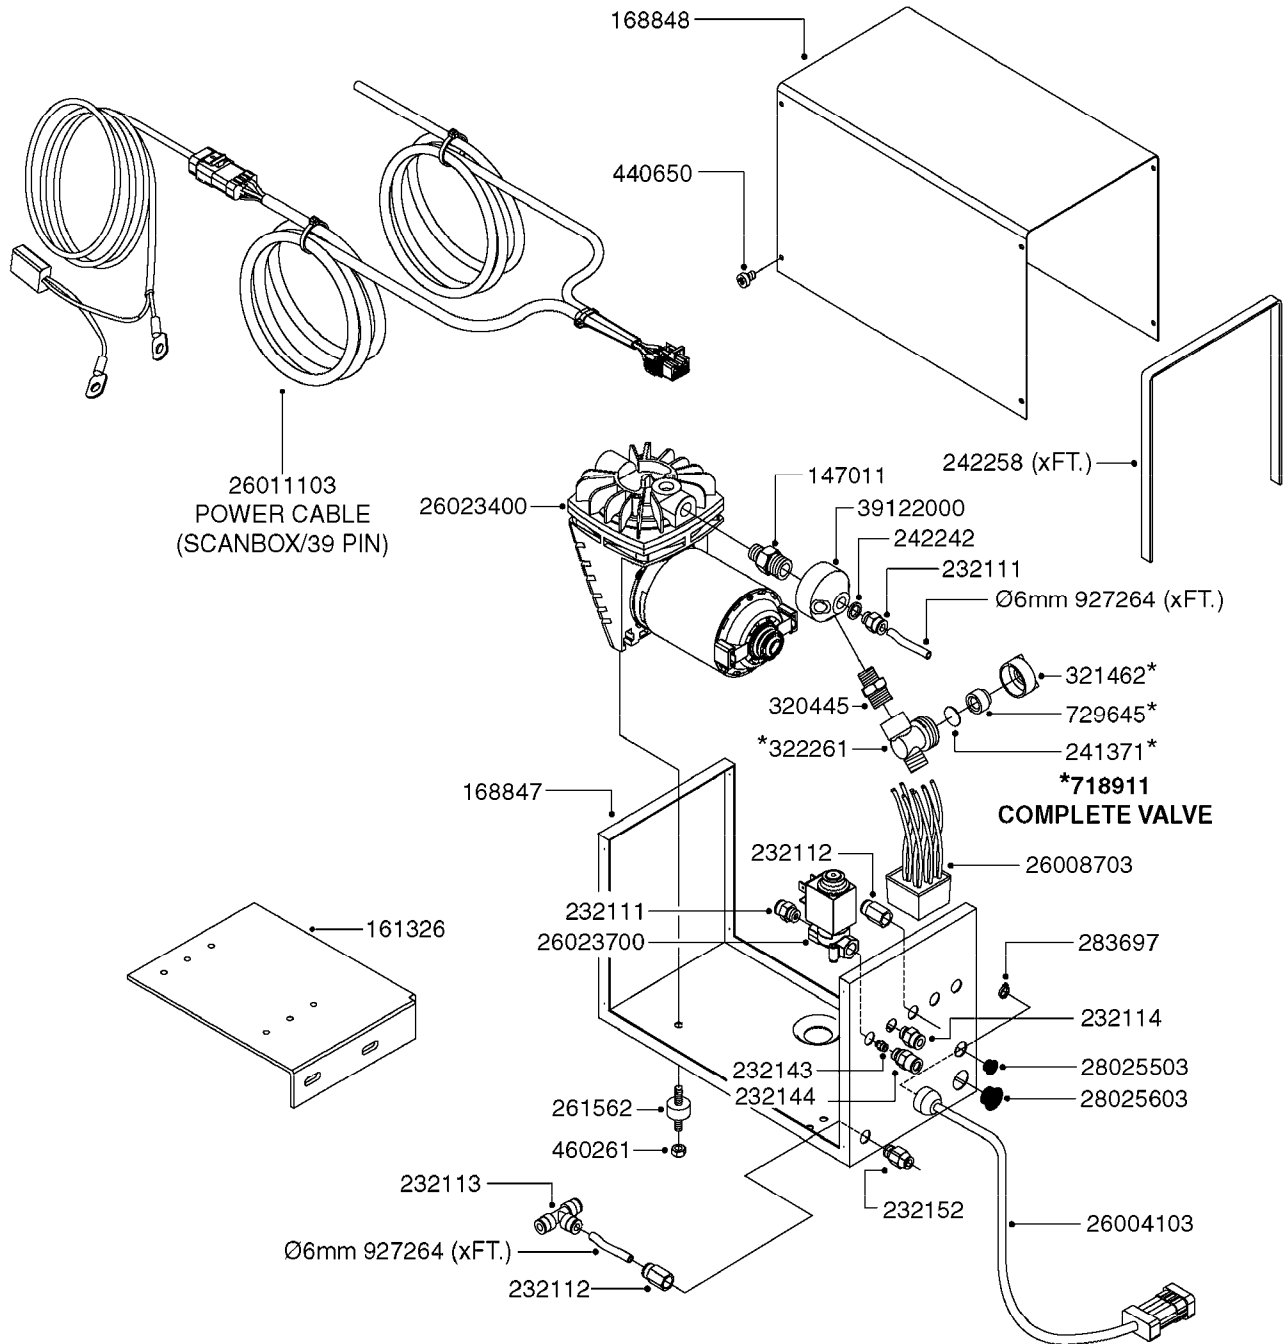

K0400

*Ø8mm 927306 (xFT.)
*Ø10mm 927330 (xFT.)

70062503 - COMPLETE ASSEMBLY

FOAM MARKER COMPRESSOR 2007
K0400-HIN, 01:01:16

Page 1

Date 12.08.2020 9:24

parts-n°	order qty	description
147011	1	HEX NIPPLE 3/8'X1/4'BSP BRASS
161326	1	MOUNT BKT. F. FOAM COMP.BOX 98
168847	1	ENCLOSURE LOWER F.MARKER
168848	1	COVER F. FOAM MARKER
232111	1	QUICK COUPLER 6MM X 1/8 EXT.
232112	1	QUICK COUPLER 6MM 1/8 INT.
232113	1	QUICK COUPLER 6MM T-PIECE
232114	1	COUPLER 1/8" THREADX8MM HOSE
232143	1	REDUCER 1/4'INT-1/8'EXT
232144	1	QUICK COUPLER 10MM X 1/4 EXT
232152	1	QUICK COUPLER 8MMX1/8 EXT.LONG
241371	1	DIAPHRAGM F.NO-DRIP,VULC
242242	1	O-RING F.AIR HOSE FITTING
242258	1	TRIM 3X10 SELF ADHESIVE 0012"
261562	1	RUBBER DAMPER 2XM6X25
283697	1	TIESTRAP 200MM
320445	1	FITT.DK HN 1/4"X3/8" BSP
321462	1	CAP F.NO-DRIP ASSY.
322261	1	HOUSING F.SAFETY VALVE 3/8"
440650	1	SCREW 3.5x13 STAINLESS
460261	1	NUT HEX M6X1.00 LOCK DIN985 A2 SS
718911	1	VALVE (SAFETY) F.MARKER
729645	1	NON-DRIP SPRING ASSY.GREEN 10
927264	1	HOSE R X PE D6/D4 X 0012"
927306	1	HOSE R X PE D8/D6 X 0012"BLACK
927330	1	HOSE R X PE D10/D8 X 012"BLACK
26004103	1	FOAM MARKER CNTRL MOD CABL STD
26008703	1	FOAM MARKER CONTROL SCII
26011103	1	FOAMER POWER/CONTROL CABLE 39P
26023400	1	COMPRESSOR F.FOAM MARKER CM40
26023700	1	SOLENOID VAL 12V 1/8' FLO '07
28025503	1	PLUG F.DRILLED HOLE 1/2"
28025603	1	PLUG F.DRILLED HOLE 3/4"
39122000	1	DISTR.HOUSING F.FOAM MARKER'07
70062503	1	FOAM MARKER COMPRESSOR,STD,39P