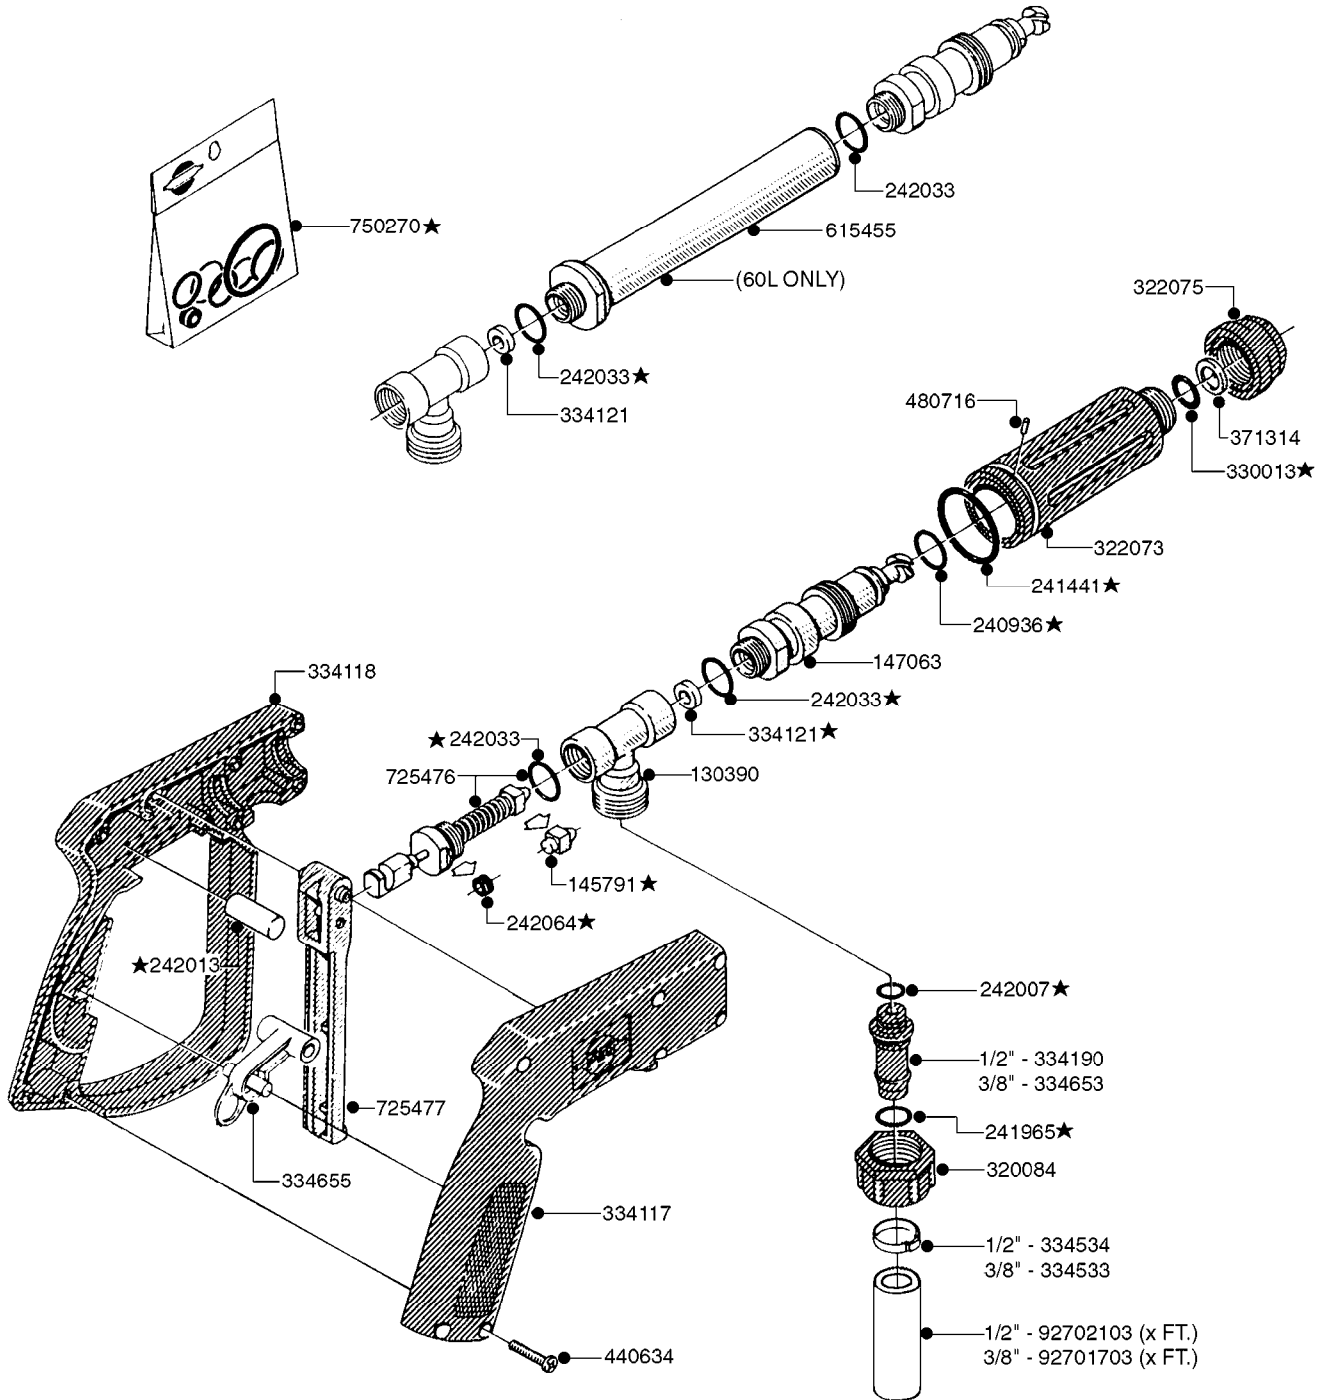

COMPLETE ASSEMBLY:
843197 - 60L
843196 - 60S

COMPLETE ASSEMBLIES
WHOLEGOODS ITEMS

K0480

HANDGUN TYPE 60S/60L POST 95
K0480-HIN, 01:01:16

Page 1

Date 12.08.2020 9:24

parts-n°	order qty	description
130390	1	TEE 3/8'X 1/2' BSP F.TYPE 60S
145791	1	CONE FOR ON/OFF
147063	1	SWIRL F.SPRAY GUN TYPE 60
240936	1	O-RING D13.3X2.4 NITRIL
241441	1	O-RING D29.3X3
241965	1	O-RING Ø12.1 X 1.6 NITRILE
242007	1	O-RING Ø9.1 X 1.6 NITRILE
242013	1	SPRING RUBBER F/TRIGGER
242033	1	O-RING Ø14.1 X 1.6 NITRILE
242064	1	SLEEVE RUBBER 3X8X4MM
320084	1	FITT.DK NUT 1/2" BSP
322073	1	HOUSING F.SWIRL TYPE 60S H.G.
322075	1	HOUSING F. NOZZLE
330013	1	O-RING 2.5 X 10 PUR
334117	1	HANDLE PIECE RIGHT F.60S/60L
334118	1	HANDLE PIECE LEFT F.60S/60L
334121	1	SEAT FOR ON-OFF TYPE
334190	1	FITT.DK HB 1/2' F. PISTOL 60S
334533	1	CLAMP HOSE PLASTIC 3/8"
334534	1	CLAMP HOSE PLASTIC 1/2"
334653	1	FITT.DK HB 3/8' F.HANDGUN
334655	1	TRIGGER SAFETY F.60S/60L GUN
371314	1	NOZZLE CERAMIC 1099-20
440634	1	SCREW 5/8"
480716	1	PIN D3X6 STAINLESS
615455	1	TUBE F.LANCE TYPE 60L
725476	1	SPINDLE
725477	1	TRIGGER
750270	1	GASKET KIT F.SPRAY GUN
843196	1	SPRAY GUN KIT TYPE 60 SHORT
843197	1	HANDGUN KIT TYPE 60 LONG
92701703	1	HOSE R X3/8" X300PSI WP X0012"
92702103	1	HOSE R X1/2" X300PSI WP X0012"