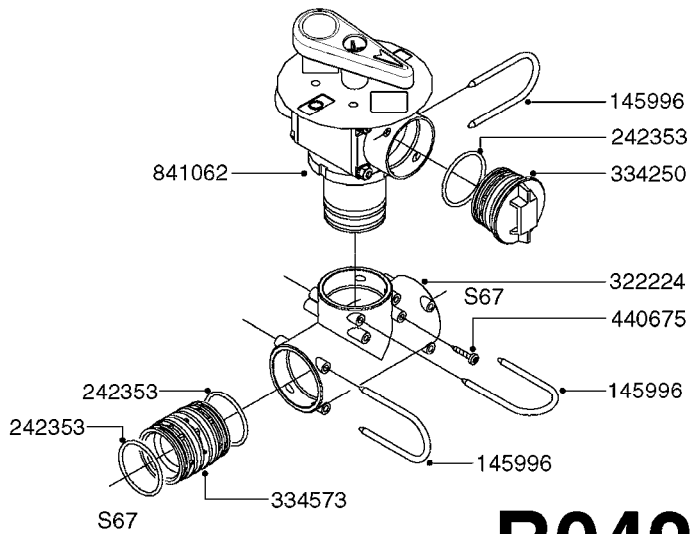

FOR S67 FITTINGS
SEE PAGE L0100