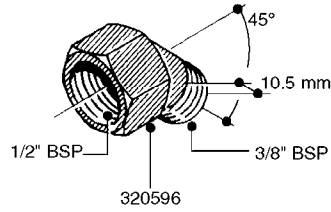

FITTINGS - HEXAGON NIPPLES
L0030-HIN, 01:01:16

L0030

FITTINGS - HEXAGON NIPPLES
L0030-HIN, 01:01:16

Page 1
Date 12.08.2020 9:24

parts-n°	order qty	description
10015303	1	FITT.PO.HN 1.00X1.00 M1000
10425003	1	FITT.PO.HN 1.25X1.00 MCPHEE
320132	1	FITT.DK HN 1" BSP
320176	1	FITT.DK HN 3/8"X1/2" BSP
320445	1	FITT.DK HN 1/4"X3/8" BSP
320655	1	FITT.DK HN 1/2"-1/2" BSP
320692	1	FITT.DK HN 3/8'BSPX1/4'NPT
320703	1	FITT.DK HN 3/8BSP X1/2 &1/4NPT
320725	1	FITT.DK NIPPLE 3/8"-3/8" BSP
320902	1	FITT.DK HN 3/8'X 1/4' BSP
390232	1	FITT.DK HN 1-1/2' X 1-1/4' BSP
390276	1	FITT.DK HN 1'BSP