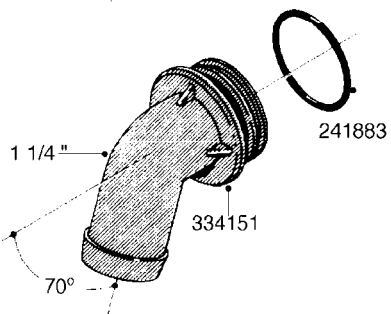

L0080

FITTINGS - S-53
L0080-HIN, 12:09:17

Page 1

Date 12.08.2020 9:24

Pos.	parts-n°	order qty	description
1	145995	1	FITT.DK S-53 FORK
2	241973	1	O-RING Ø3 X 44.2 70 SHORES NITRIL NITRIL (BLACK)
2	242353	1	O-RING 3 X 44.2 VITON VITON (BROWN)
3	242109	1	O-RING D32.2x3.0 NITRIL (BLACK)
3	242354	1	O-RING D32.2X3.0 VITON VITON (BROWN)
4	322103	1	FITT.DK S-53 BULKHEAD
5	322107	1	FITT.DK S-53 BULKHEAD NUT
6	322110	1	FITT.DK S-53 ELB. 1/2" BSP
7	322352	1	FITT.DK S-53 TEE
8	334229	1	FITT.DK S-53 STR.3/4"
9	334260	1	GASKET F. S-53 BULKHEAD
10	334564	1	FITT.DK S-67 TO S-53 ADAPTER
11	391100	1	FITT.DK S-53THREAD INS.1/2"BSP
12	726463	1	FITT.DK S53 BULKHEAD W/GASKET
13	726552	1	FIT.DK S-53X90 1/2" BSP,O-RING
14	726556	1	FITT.DK S-53 HB 1/2" W/O-RING
15	726558	1	FITT.DK S53 STR. 3/4" W.ORING
16	726559	1	FITT DK. S-53 HB 1" W/O-RING
17	726568	1	FITT.DK.S-53 HB 1/2"90 W/O-RING
18	726570	1	FITT.DK S-53 ELB.3/4" W.ORING
19	726571	1	FITT.DK S-53 ELB.1", W ORING
20	726578	1	FITT.DK S53 PLUG WITH O-RING
21	728561	1	FITT.DK. S67M - S53F REDUCER