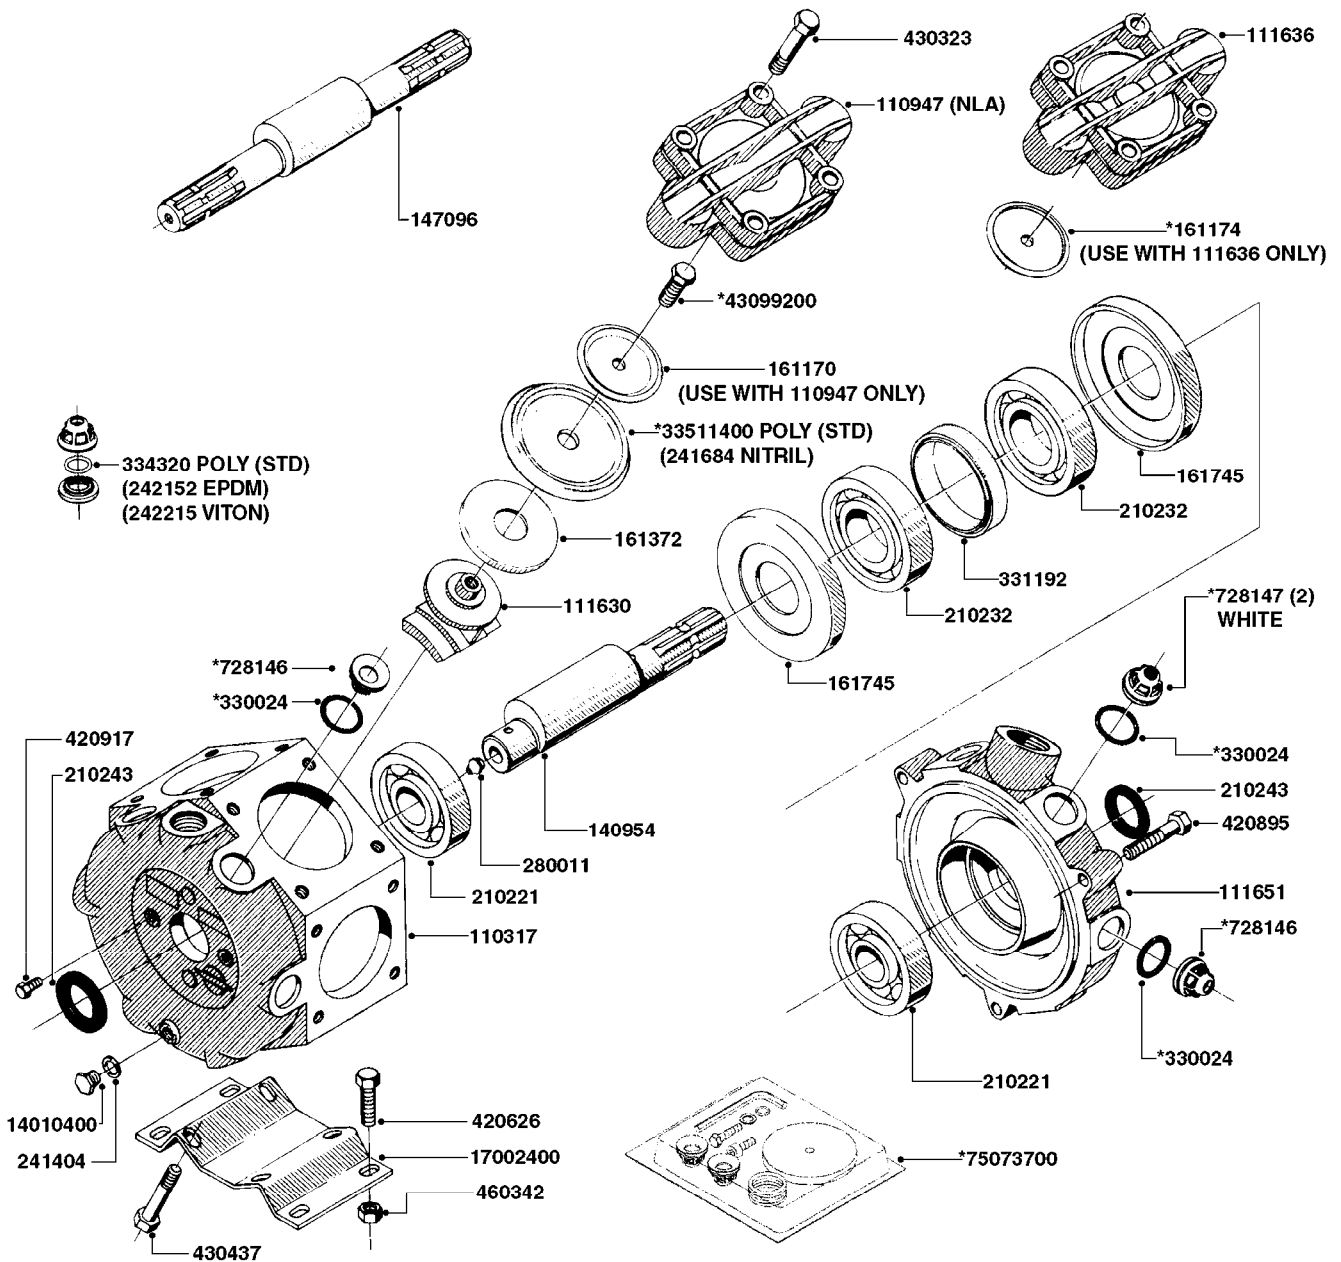

REPLACED BY 364 PUMPS
SEE PAGE A0280

A0250

PUMP - 361 W/MOUNTING BASE
A0250-HIN, 17:03:16

Page 1
Date 12.08.2020 9:23

parts-n°	order qty	description
110317	1	PUMP CASING MODEL 360/361 PNTD
110947	1	VALVE COVER MDL 361 (PAINTED)
111630	1	CONNECTING ROD 363/364-10 PUMP
111636	1	VALVE COVER 363 HEAVY DUTY
111651	1	CASTING F.363 1.5" PUMP(FRONT)
140954	1	CRANK SHAFT MODEL 360/361
147096	1	CRANK SHAFT 361/9.5 THROUGH
161170	1	DIAPH UPPER DISC, 321/361/363
161174	1	DIAPHRAGM DISC SS 361/363/364 PUMP
161372	1	DIAPHRAGM BACKING DISC,320-361
161745	1	METAL SPACER F.363/463
210221	1	BEARING BALL 6407
210232	1	BEARING BALL 6310
210243	1	SEAL OIL 35 X 47 X 7
241404	1	DOWTY SEAL 1/4"
241684	1	DEICER PARTS: DIAPHRAGM MODEL 361 NITRIL
242152	1	O-RING D18.2X3 EPDM
242215	1	O-RING D18X3 VITON
280011	1	GREASE NIPPLE 1/8' SAE H TR
330024	1	O-RING D41,1/D34.5 X 3,5
331192	1	SPACER, MODEL 361/363
334320	1	O-RING D18X3 POLYURETHANE
420626	1	BOLT HEX 8.8 DEL M10X20 FT
420895	1	BOLT HEX 8.8 RAW M10X60
420917	1	BOLT HEX 8.8 RAW M8X12 FT
430323	1	BOLT HEX 8.8 DEL M12X60
430437	1	BOLT HEX 8.8 RAW M12X65
460342	1	NUT HEX M10 DEL DIN934
728146	1	VALVE FOR 361(726890/707932)
728147	1	VALVE FOR 361 WHITE WITH HOLE
14010400	1	PLUG 1/4" BSP
17002400	1	FOOT F. 36X PUMP, RED
33511400	1	DIAPHRAGM PUMP 361/361/363/364 PUR
43099200	1	BOLT HEX SS M12 X 30 DIN933 A4
75073700	1	PUMP KIT 361/363 "06"