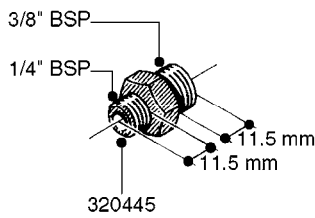

FITTINGS - HEXAGON NIPPLES
L0030-HIN, 01:01:16

L0030

FITTINGS - HEXAGON NIPPLES
L0030-HIN, 01:01:16

Page 1
Date 12.08.2020 9:24

parts-n°	order qty	description
10015303	1	FITT.PO.HN 1.00X1.00 M1000
10425003	1	FITT.PO.HN 1.25X1.00 MCPHEE
320132	1	FITT.DK HN 1" BSP
320176	1	FITT.DK HN 3/8"X1/2" BSP
320445	1	FITT.DK HN 1/4"X3/8" BSP
320655	1	FITT.DK HN 1/2"-1/2" BSP
320692	1	FITT.DK HN 3/8'BSPX1/4'NPT
320703	1	FITT.DK HN 3/8BSP X1/2 &1/4NPT
320725	1	FITT.DK NIPPLE 3/8"-3/8" BSP
320902	1	FITT.DK HN 3/8'X 1/4' BSP
390232	1	FITT.DK HN 1-1/2' X 1-1/4' BSP
390276	1	FITT.DK HN 1'BSP