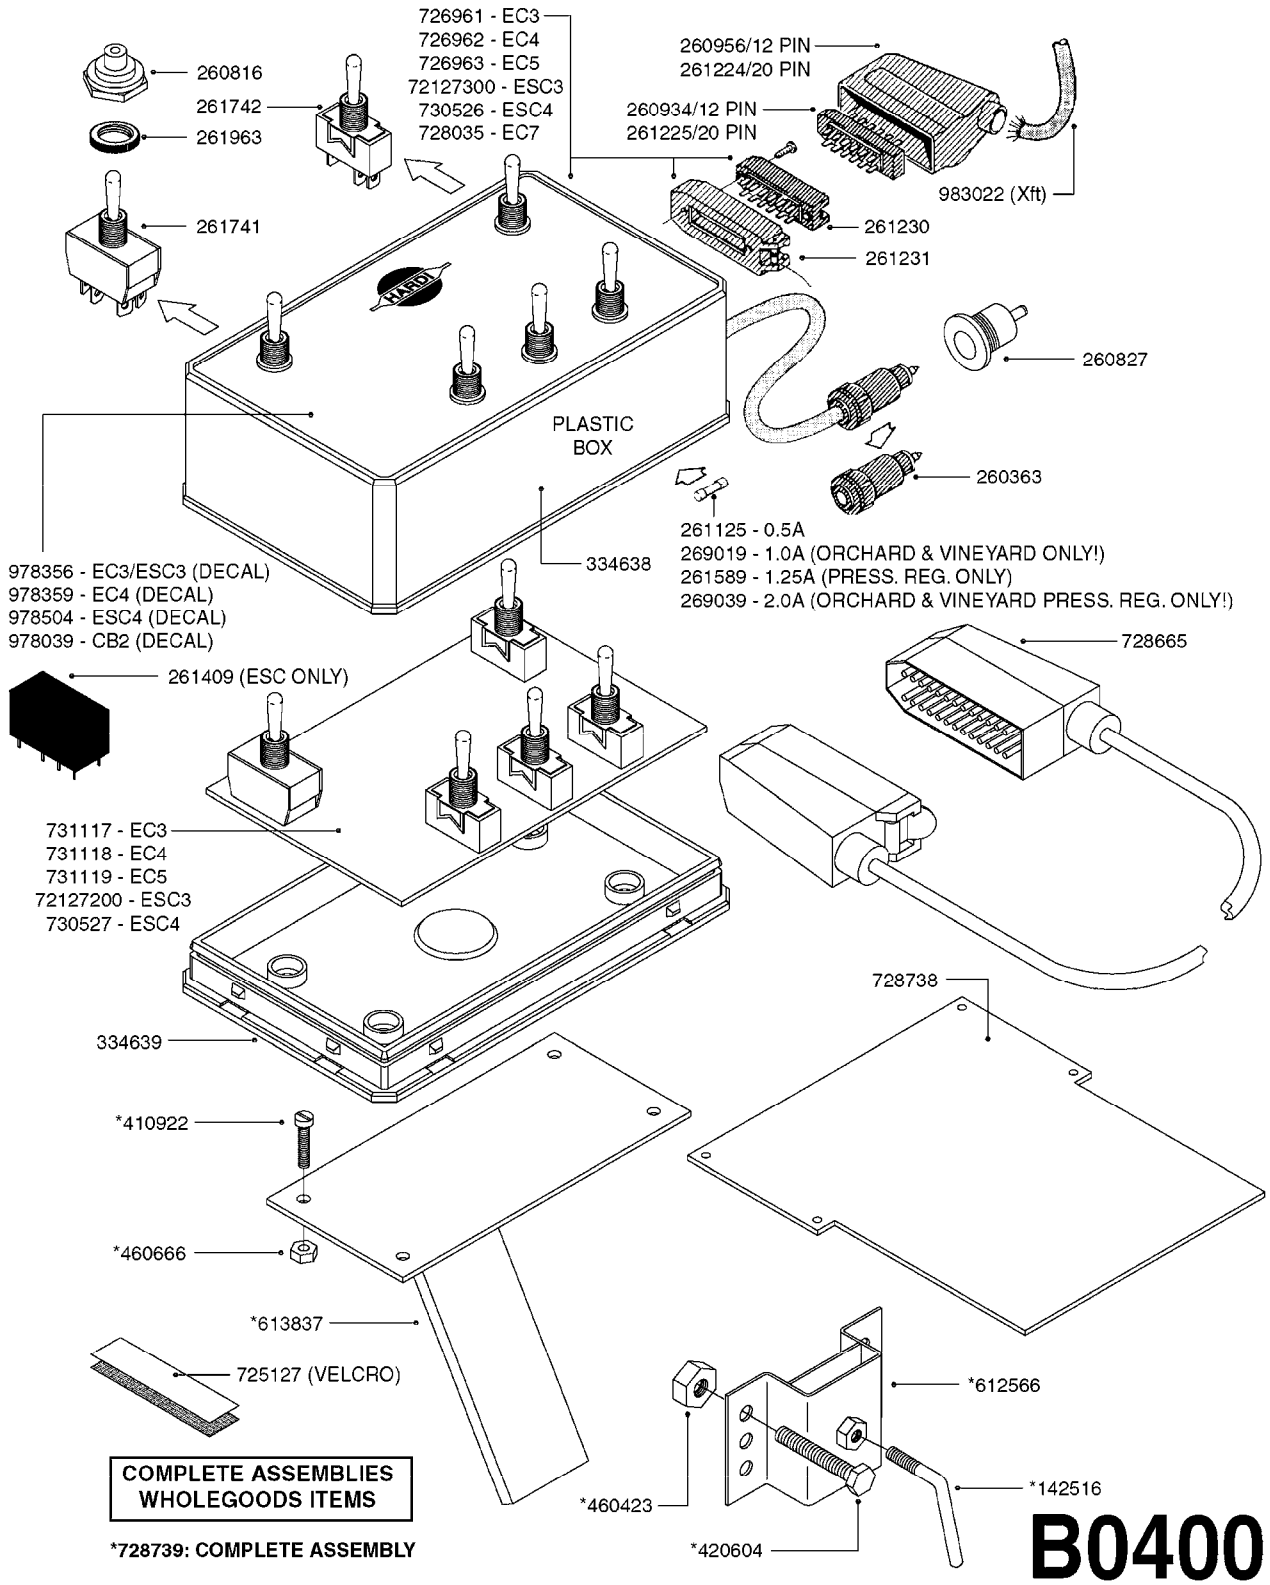

*728739: COMPLETE ASSEMBLY (NLA)

COMPLETE ASSEMBLIES
WHOLEGOODS ITEMS

B0390

CONTROL BOX F/EC+EC-SC
B0390-HIN, 01:01:16

Page 1
Date 12.08.2020 9:23

parts-n°	order qty	description
142516	1	SCREW SET M10 BENT F. LOCKING
260363	1	PLUG 2 POLE 12V
260794	1	SWITCH F.PRESS ADJ.EC CONTROL
260816	1	CAP W/RUBBER BOOT F.EC SWITCH
260827	1	PLUG F.EC ATTACHMENTS
260864	1	SWITCH F.HY BOOM CONTROL BOX
260923	1	PLUG INSERT 12 POLE FEMALE
260934	1	PLUG INSERT 12 POLE MALE
260945	1	PLUG HOUSE 12 POLE FEMALE
260956	1	PLUG HOUSE 12 POL.MALE
261066	1	SWITCH 2 POLE
261125	1	FUSE 5 X 20 500mA
261224	1	PLUG HOUSING F/20 POLE MALE
261225	1	PLUG INSERT 20 POLE MALE
261230	1	PLUG INSERT 20 POLE FEMALE
261231	1	PLUG HOUSING 20 POLE FEMALE
410922	1	CYL.SKR 8.8 DEL M4X20 RST
411006	1	SCREW M4X40 SLOTTED
420604	1	BOLT HEX 8.8 DEL M10X25 FT DIN933
460423	1	NUT HEX M10X1.50 LOCK DIN985A2 SS
460666	1	NUT HEX M4
612566	1	MOUNT BRACKET F.FAN CABLE ASSY
613837	1	MOUNT PLATE FOR EC CONTROL BOX
725006	1	CIRCUIT BOARD 4 VALVE
725014	1	CONTROL BOX EC 4 SEC./12 PIN
725056	1	PRINTED CIRC.W SW 3WAY 726961
726961	1	CONTROL BOX EC 3 SEC./20 PIN
726962	1	CONTROL BOX EC 4 SEC./20 PIN
727376	1	CIRCUIT BOARD F.ESC 3 BANK
728072	1	CABLE,20-PIN,6M EC/4
728073	1	CABLE,20-PIN,6M, EC/3
728075	1	CABLE F.CONTROL BOX 5M EC/3
728665	1	CABLE EXT.-QUICK ATTACH 20 PIN
728666	1	CABLE-QUICK ATTACH 12 PIN
728738	1	DOUB.CONT.BOX & OR F/M PLATE
728739	1	IN CAB CONTROL MOUNT KIT
729721	1	CONTROL BOX ESC3
983022	1	WIRE 12 x 0.5 x 2MM x 12"
10297303	1	CIRCUIT BOARD FOR T.M.S.
10411203	1	RELAY T-82