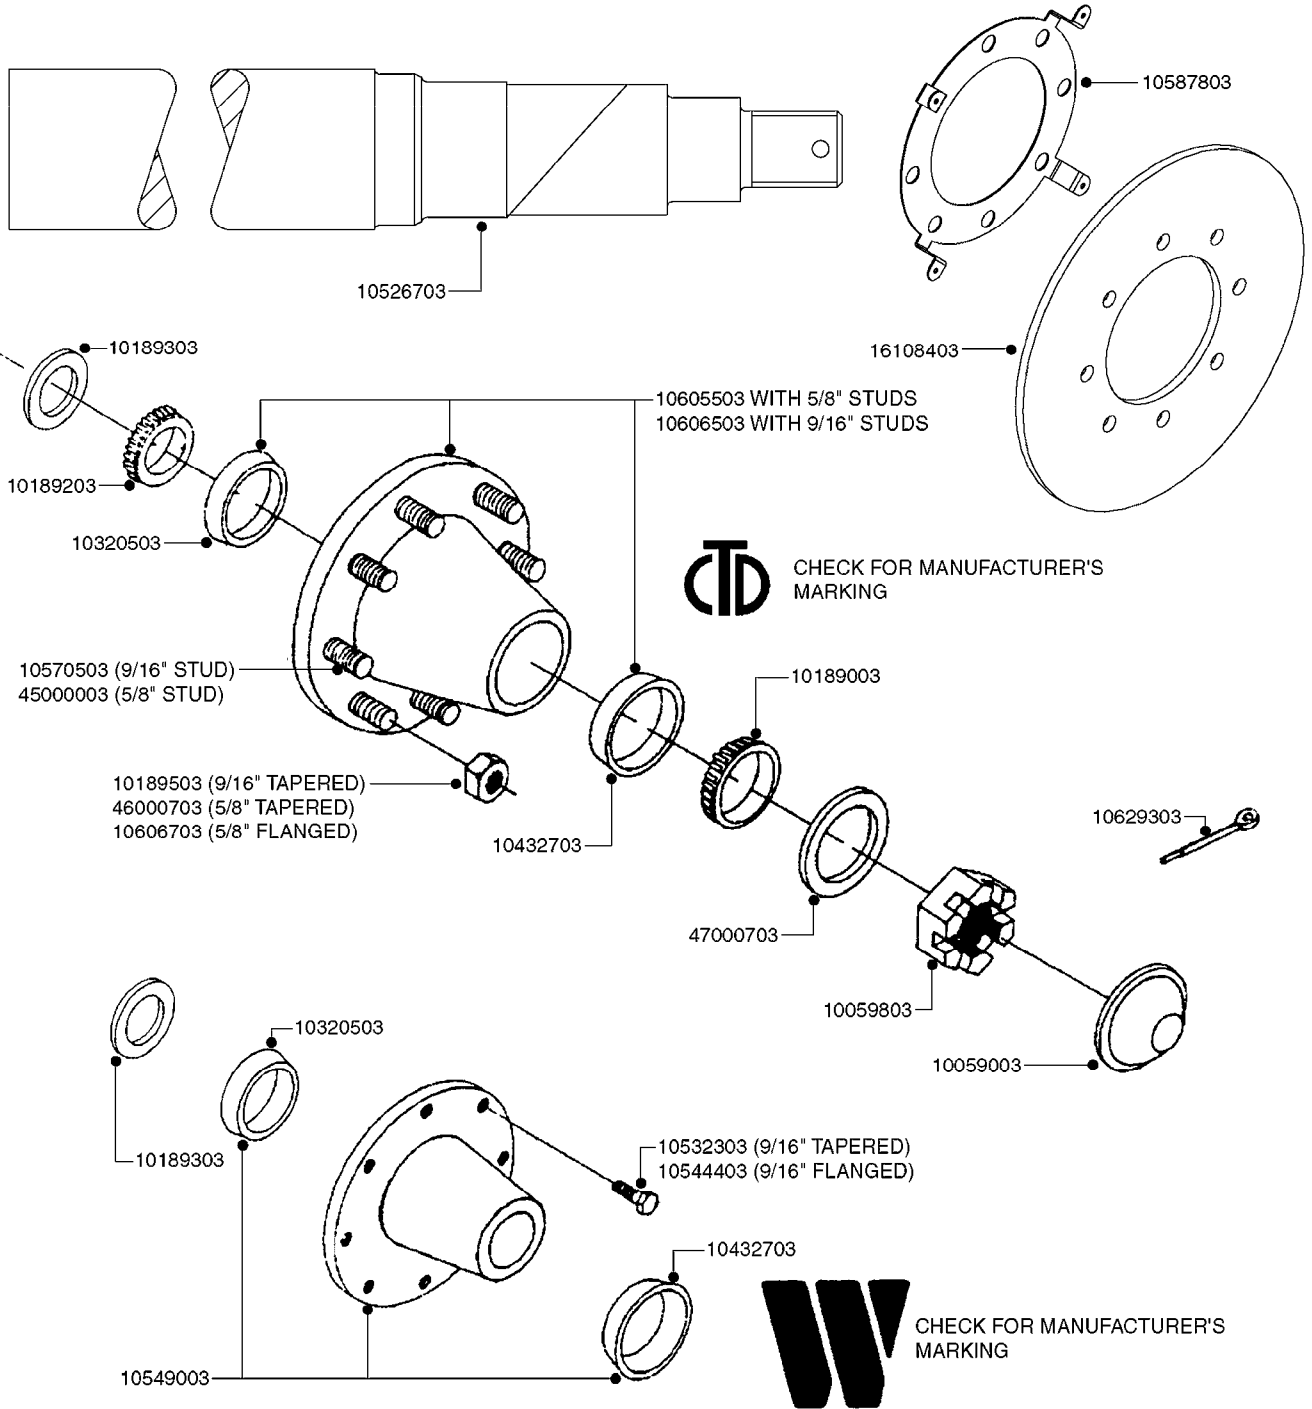

Page 1
Date 12.08.2020 9:24

parts-n°	order qty	description
143754	1	PIN D10 X 56
145636	1	PIN F.HINGE M12
170373	1	FLATBAR
170375	1	BRACKET F.HOSE
172033	1	FLATBAR F.AXLE HC650M
242283	1	SEAL RUBBER
282564	1	PLUG 35MM SQ.BLACK
284710	1	PLUG F.DRILLED HOLE D9MM
284711	1	PLUG F.DRILLED HOLE D11MM
334561	1	PLUG 50x50x2 F.SQ.TUBE
340211	1	TANK STRAP PACKING 40X1800
340697	1	TANK PACKING 40X700
420604	1	BOLT HEX 8.8 DEL M10X25 FT DIN933
420943	1	BOLT HEX 8.8 DEL M10X50
421002	1	BOLT HEX 8.8 DEL M10X30 FT DIN933
421164	1	BOLT HEX 8.8 DEL M10X70
421218	1	BOLT HEX 8.8 DEL M10X90
430581	1	BOLT HEX 8.8 DEL M16X40 FT
430706	1	BOLT HEX 8.8 ZINC CLEAR M16X90
430880	1	BOLT HEX 8.8 DEL M16X140
430886	1	BOLT HEX 8.8 DEL M20X160
430910	1	BOLT HEX 8.8 DEL M20X110
450987	1	HUB BOLT M20 X 1.5 X 60 NAGBOL
460423	1	NUT HEX M10X1.50 LOCK DIN985A2 SS
460585	1	LOCKING NUT M16 DIN985 A2 SS
460703	1	NUT HEX M12X1.75 LOCK DIN985A2 SS
460806	1	NUT HEX M20X2.50 LOCK DIN985A2 SS
471122	1	WASHER, M10, Ø20/10.5X 2.0, SS
480244	1	PIN SNAP D4.5
614361	1	TANK STRAP HC650 L=92.5"
614456	1	BRACKET F.EC 3&4 BANK VALVES
614535	1	JACK MOUNTING WELDMENT HC950
614551	1	SPACER BLOCK HC 650 EAGLE
615448	1	BRACKET SUCTION MANIFOLD HC650
637408	1	PLATFORM EXTENTION HC650/950
637412	1	TANK FRAME BARE HC650M
637413	1	PLATFORM ASSY.HC650M/HC950M
637486	1	LADDER F. HC650M
729019	1	TONGUE HC650M/94
10061903	1	JACK F300/500/575 5000LB
10462003	1	AXLE INSERT.ASSY.HC500/650
10462503	1	TIRE 11.2" X 38" 4 PLY TUBE L.
10487303	1	SIDE BRACE W/M HC950 EAGLE
10516203	1	INSERT W/M 500/650HC W/SPINDLE
10528303	1	AXLE REINFORCE W/M 80" HC650M
10528503	1	INSERT W/M HC650M W/SPIND.LONG
10528603	1	AXLE INSERT ASSY.HC650M LONG
10566403	1	INSERT W/M HC650 88" W/SPINDLE
10566503	1	AXLE INSERT ASSY.HC650 88"
10583603	1	TIRE ASSY 11.2X38 RH 8"BC
10583703	1	TIRE ASSY 11.2X38 LH 8"BC
10606503	1	HUB ASSY.NAV550/800/1000 HC
28045103	1	RIM 38X10 8/8/6 4.18-OS GRAY