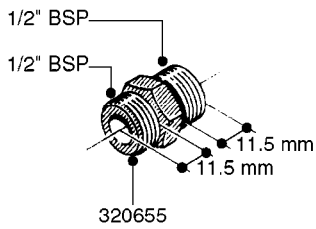

FITTINGS - HEXAGON NIPPLES
L0030-HIN, 01:01:16

L0030

FITTINGS - HEXAGON NIPPLES
L0030-HIN, 01:01:16

Page 1
Date 12.08.2020 9:24

parts-n°	order qty	description
10015303	1	FITT.PO.HN 1.00X1.00 M1000
10425003	1	FITT.PO.HN 1.25X1.00 MCPHEE
320132	1	FITT.DK HN 1" BSP
320176	1	FITT.DK HN 3/8"X1/2" BSP
320445	1	FITT.DK HN 1/4"X3/8" BSP
320655	1	FITT.DK HN 1/2"-1/2" BSP
320692	1	FITT.DK HN 3/8'BSPX1/4'NPT
320703	1	FITT.DK HN 3/8BSP X1/2 &1/4NPT
320725	1	FITT.DK NIPPLE 3/8"-3/8" BSP
320902	1	FITT.DK HN 3/8'X 1/4' BSP
390232	1	FITT.DK HN 1-1/2' X 1-1/4' BSP
390276	1	FITT.DK HN 1'BSP