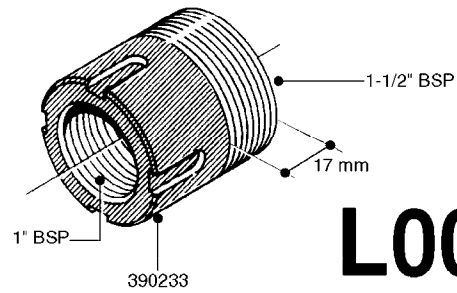

FITTINGS - HEXAGON NIPPLES
L0030-HIN, 01:01:16

L0030

FITTINGS - HEXAGON NIPPLES
L0030-HIN, 01:01:16

Page 1
Date 12.08.2020 9:24

parts-n°	order qty	description
10015303	1	FITT.PO.HN 1.00X1.00 M1000
10425003	1	FITT.PO.HN 1.25X1.00 MCPHEE
320132	1	FITT.DK HN 1" BSP
320176	1	FITT.DK HN 3/8"X1/2" BSP
320445	1	FITT.DK HN 1/4"X3/8" BSP
320655	1	FITT.DK HN 1/2"-1/2" BSP
320692	1	FITT.DK HN 3/8'BSPX1/4'NPT
320703	1	FITT.DK HN 3/8BSP X1/2 &1/4NPT
320725	1	FITT.DK NIPPLE 3/8"-3/8" BSP
320902	1	FITT.DK HN 3/8'X 1/4' BSP
390232	1	FITT.DK HN 1-1/2' X 1-1/4' BSP
390276	1	FITT.DK HN 1'BSP