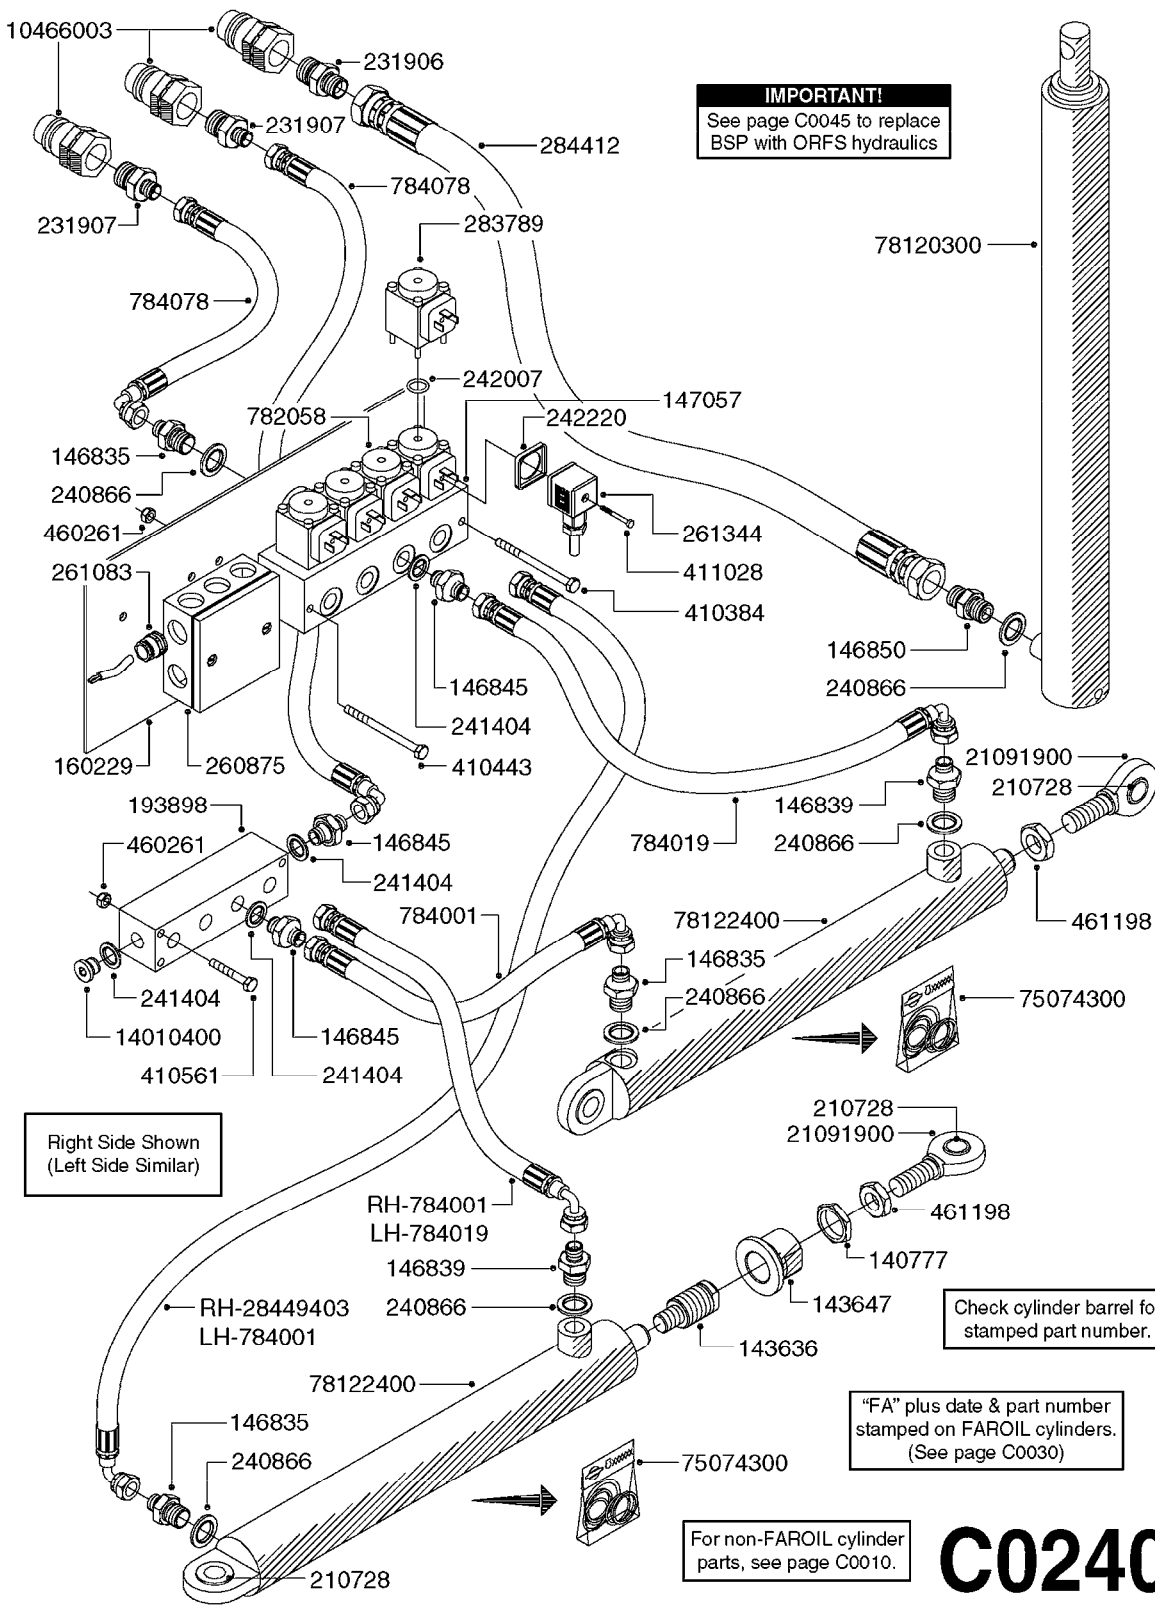

Right Side Shown
(Left Side Similar)

C0170

HYDRAULICS - EAGLE HY 45'-66'
C0170-HIN, 08:01:18

Page 1
Date 12.08.2020 9:24

parts-n°	order qty	description
140777	1	NUT HEX 3/4" BSP JAMB
143636	1	THREADED INSERT F.CYLINDER END
143647	1	COLLAR F.THREAD.ROD EXTENTON
145912	1	BUSHING D19.8/D17.0X7MM
146324	1	SHAFT D16.8 L102/2 X 5
146587	1	PIN D16.8 X 65
146835	1	HEX NIPPLE 1/4" - 3/8" BSP
146839	1	HEX NIPPLE 1/4"X3/8" BSP 0.7MM
146850	1	HEX NIPPLE 3/8"x3/8" - 1.8mm
146992	1	BUSHING F.CYLINDER
151872	1	BUSHING D22.0/18.0 10MM
163936	1	WASHER D15/D6.2X1
210728	1	BEARING F.LINK HEAD M17
230963	1	TEE 1/4"M X 1/4"M X 1/4"M BSP
231906	1	HEX NIPPLE 3/8"BSP X 1/2"NPT
231907	1	HEX NIPPLE 1/4"BSP X 1/2"NPT
240866	1	DOWTYSEAL 3/8"
284412	1	HOSE HY 3/8" X 315" STR+STR
410362	1	BOLT HEX 8.8 SS M6X20
410583	1	BOLT HEX 8.8 DEL M6X40
460261	1	NUT HEX M6X1.00 LOCK DIN985 A2 SS
461198	1	NUT HEX M16X2 JAMB
461249	1	NUT M22X1.5 DIN439B
480384	1	PIN COTTER 3/16 x 1-1/2"
784001	1	HOSE HY X 1/4 X 067.00"STR+ELB
784019	1	HOSE HY X 1/4 X 078.75"STR+ELB
784076	1	HOSE, HY, 1/4" L=8.5" STR-ELB
784078	1	HOSE HY X 1/4 X 417.33"STR+ELB
10466003	1	COUPLER PIONEER 8010-04 1/2NPT
16100400	1	PLATE 3 X 60 X 91 HY BLOCK MT
21091900	1	LINK HEAD M16 x D17 DELTA
28449403	1	HOSE HY X1/4X057.08"STR+ELB
72256500	1	DOUB.PILOT STEERED COUNT.VALVE
75074300	1	SEALKIT78122000/23-25/30-32/46
75075000	1	SEAL KIT 78122600/27/28/29
78120300	1	CYLINDER 60/50/30 1100MM
78122400	1	DOUBLE CYLINDER D 40/20-300
78122900	1	CYLINDER 40/22X300MM RED