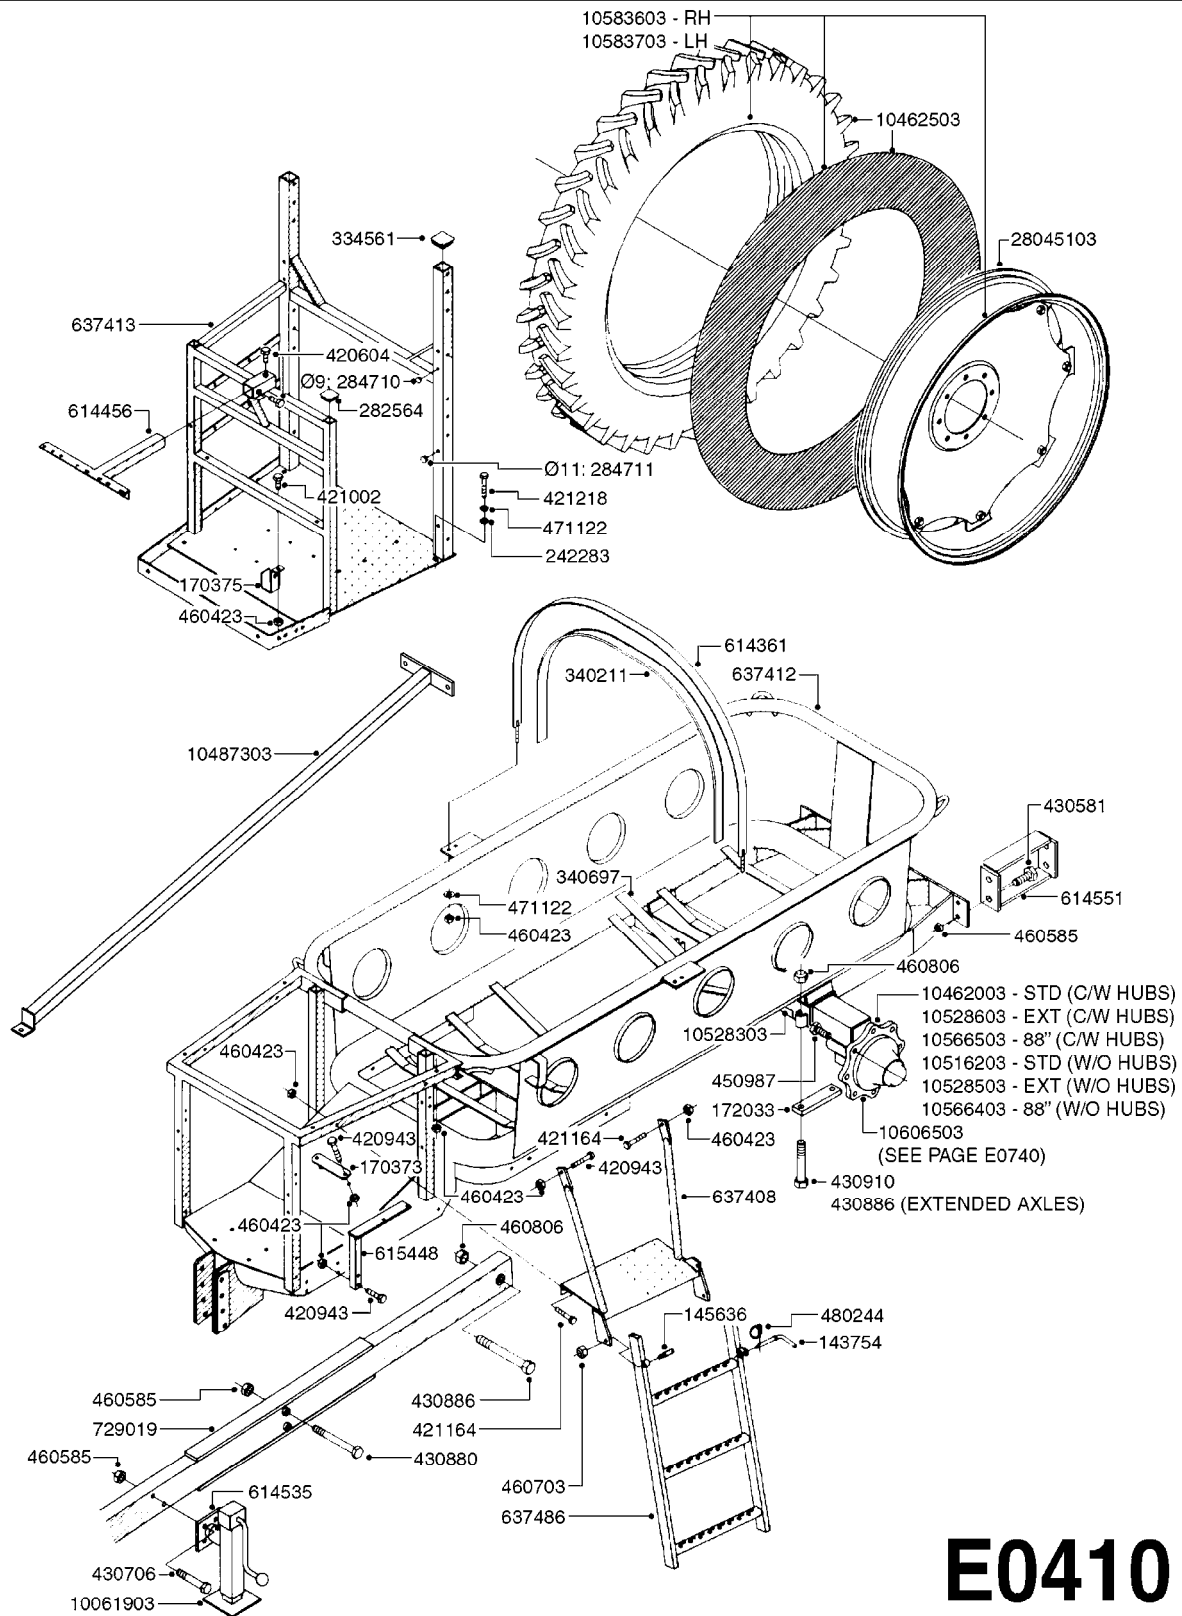

E0410

FRAME HC 650M/TWIN 650 POST 94
E0410-HIN, 01:01:16

Page 1
Date 12.08.2020 9:24

parts-n°	order qty	description
143754	1	PIN D10 X 56
145636	1	PIN F.HINGE M12
170373	1	FLATBAR
170375	1	BRACKET F.HOSE
172033	1	FLATBAR F.AXLE HC650M
242283	1	SEAL RUBBER
282564	1	PLUG 35MM SQ.BLACK
284710	1	PLUG F.DRILLED HOLE D9MM
284711	1	PLUG F.DRILLED HOLE D11MM
334561	1	PLUG 50x50x2 F.SQ.TUBE
340211	1	TANK STRAP PACKING 40X1800
340697	1	TANK PACKING 40X700
420604	1	BOLT HEX 8.8 DEL M10X25 FT DIN933
420943	1	BOLT HEX 8.8 DEL M10X50
421002	1	BOLT HEX 8.8 DEL M10X30 FT DIN933
421164	1	BOLT HEX 8.8 DEL M10X70
421218	1	BOLT HEX 8.8 DEL M10X90
430581	1	BOLT HEX 8.8 DEL M16X40 FT
430706	1	BOLT HEX 8.8 ZINC CLEAR M16X90
430880	1	BOLT HEX 8.8 DEL M16X140
430886	1	BOLT HEX 8.8 DEL M20X160
430910	1	BOLT HEX 8.8 DEL M20X110
450987	1	HUB BOLT M20 X 1.5 X 60 NAGBOL
460423	1	NUT HEX M10X1.50 LOCK DIN985A2 SS
460585	1	LOCKING NUT M16 DIN985 A2 SS
460703	1	NUT HEX M12X1.75 LOCK DIN985A2 SS
460806	1	NUT HEX M20X2.50 LOCK DIN985A2 SS
471122	1	WASHER, M10, Ø20/10.5X 2.0, SS
480244	1	PIN SNAP D4.5
614361	1	TANK STRAP HC650 L=92.5"
614456	1	BRACKET F.EC 3&4 BANK VALVES
614535	1	JACK MOUNTING WELDMENT HC950
614551	1	SPACER BLOCK HC 650 EAGLE
615448	1	BRACKET SUCTION MANIFOLD HC650
637408	1	PLATFORM EXTENTION HC650/950
637412	1	TANK FRAME BARE HC650M
637413	1	PLATFORM ASSY.HC650M/HC950M
637486	1	LADDER F. HC650M
729019	1	TONGUE HC650M/94
10061903	1	JACK F300/500/575 5000LB
10462003	1	AXLE INSERT.ASSY.HC500/650
10462503	1	TIRE 11.2" X 38" 4 PLY TUBE L.
10487303	1	SIDE BRACE W/M HC950 EAGLE
10516203	1	INSERT W/M 500/650HC W/SPINDLE
10528303	1	AXLE REINFORCE W/M 80" HC650M
10528503	1	INSERT W/M HC650M W/SPIND.LONG
10528603	1	AXLE INSERT ASSY.HC650M LONG
10566403	1	INSERT W/M HC650 88" W/SPINDLE
10566503	1	AXLE INSERT ASSY.HC650 88"
10583603	1	TIRE ASSY 11.2X38 RH 8"BC
10583703	1	TIRE ASSY 11.2X38 LH 8"BC
10606503	1	HUB ASSY.NAV550/800/1000 HC
28045103	1	RIM 38X10 8/8/6 4.18-OS GRAY