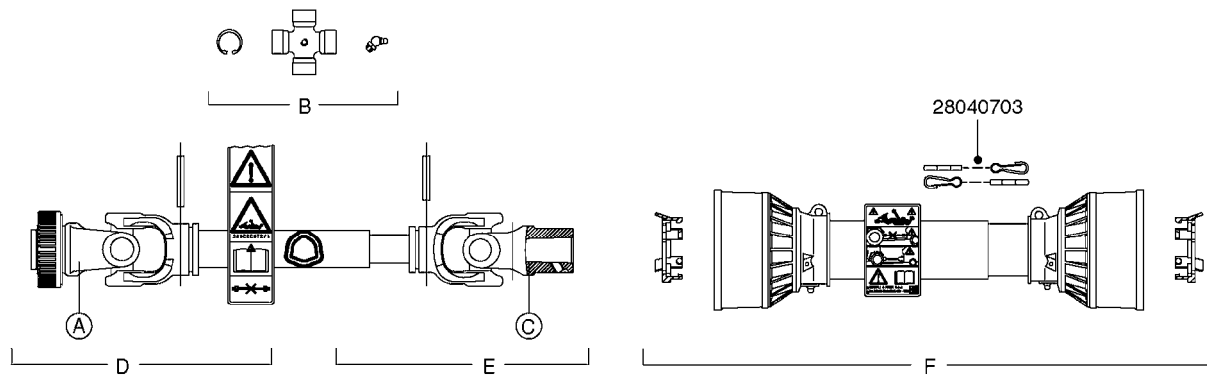

10549503 - KIT WITHOUT GEARBOX
10549603 - COMPLETE KIT WITH GEARBOX

COMPLETE ASSEMBLIES
WHOLEGOODS ITEMS

A0490

GEAR BOX KIT 1000 RPM
A0490-HIN, 01:01:16

Page 1

Date 12.08.2020 9:23

parts-n°	order qty	description
10549103	1	BUSHING D28/D10.5X50
10549203	1	BUSHING D28/D12.5X16
10549303	1	MOUNT PLATE PTO COVER 1000 RPM
10549403	1	MOUNT PLATE F.G/BOX 1000 PRM
10549503	1	GEAR BOX KIT 1000 RPM LESS G/B
10549603	1	GEAR BOX KIT 1000 RPM 361/462
242226	1	SEAL WASHER F.BOTTOM PLUG
284268	1	LEVEL INDICATOR GEAR ML 52
284586	1	GEAR BOX 1000 RPM
330746	1	GUARD PTO LOWER PART
330757	1	GUARD PTO UPPER PART
410347	1	SCREW M6X20 8.8
420582	1	BOLT HEX 8.8 DEL M8X20 FT A2
420862	1	BOLT HEX 8.8 DEL M10X16 FT
421216	1	BOLT HEX 8.8 DEL M10X130
430721	1	BOLT HEX 8.8 DEL M12X40 FT
460143	1	LOCK NUT M8 SST A2 DIN985
460202	1	NUT HEX M6
470127	1	WASHER D15D10X2 M10 LOCK
470466	1	WASHER D21.1/D12.2X2.5 LOCK
471126	1	WASHER, M8, Ø16/ 8.4X 1.6, SS