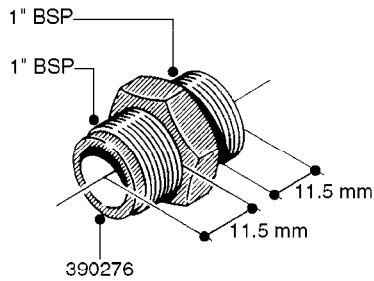

FITTINGS - HEXAGON NIPPLES
L0030-HIN, 01:01:16

L0030

FITTINGS - HEXAGON NIPPLES
L0030-HIN, 01:01:16

Page 1
Date 12.08.2020 9:24

parts-n°	order qty	description
10015303	1	FITT.PO.HN 1.00X1.00 M1000
10425003	1	FITT.PO.HN 1.25X1.00 MCPHEE
320132	1	FITT.DK HN 1" BSP
320176	1	FITT.DK HN 3/8"X1/2" BSP
320445	1	FITT.DK HN 1/4"X3/8" BSP
320655	1	FITT.DK HN 1/2"-1/2" BSP
320692	1	FITT.DK HN 3/8'BSPX1/4'NPT
320703	1	FITT.DK HN 3/8BSP X1/2 &1/4NPT
320725	1	FITT.DK NIPPLE 3/8"-3/8" BSP
320902	1	FITT.DK HN 3/8'X 1/4' BSP
390232	1	FITT.DK HN 1-1/2' X 1-1/4' BSP
390276	1	FITT.DK HN 1'BSP