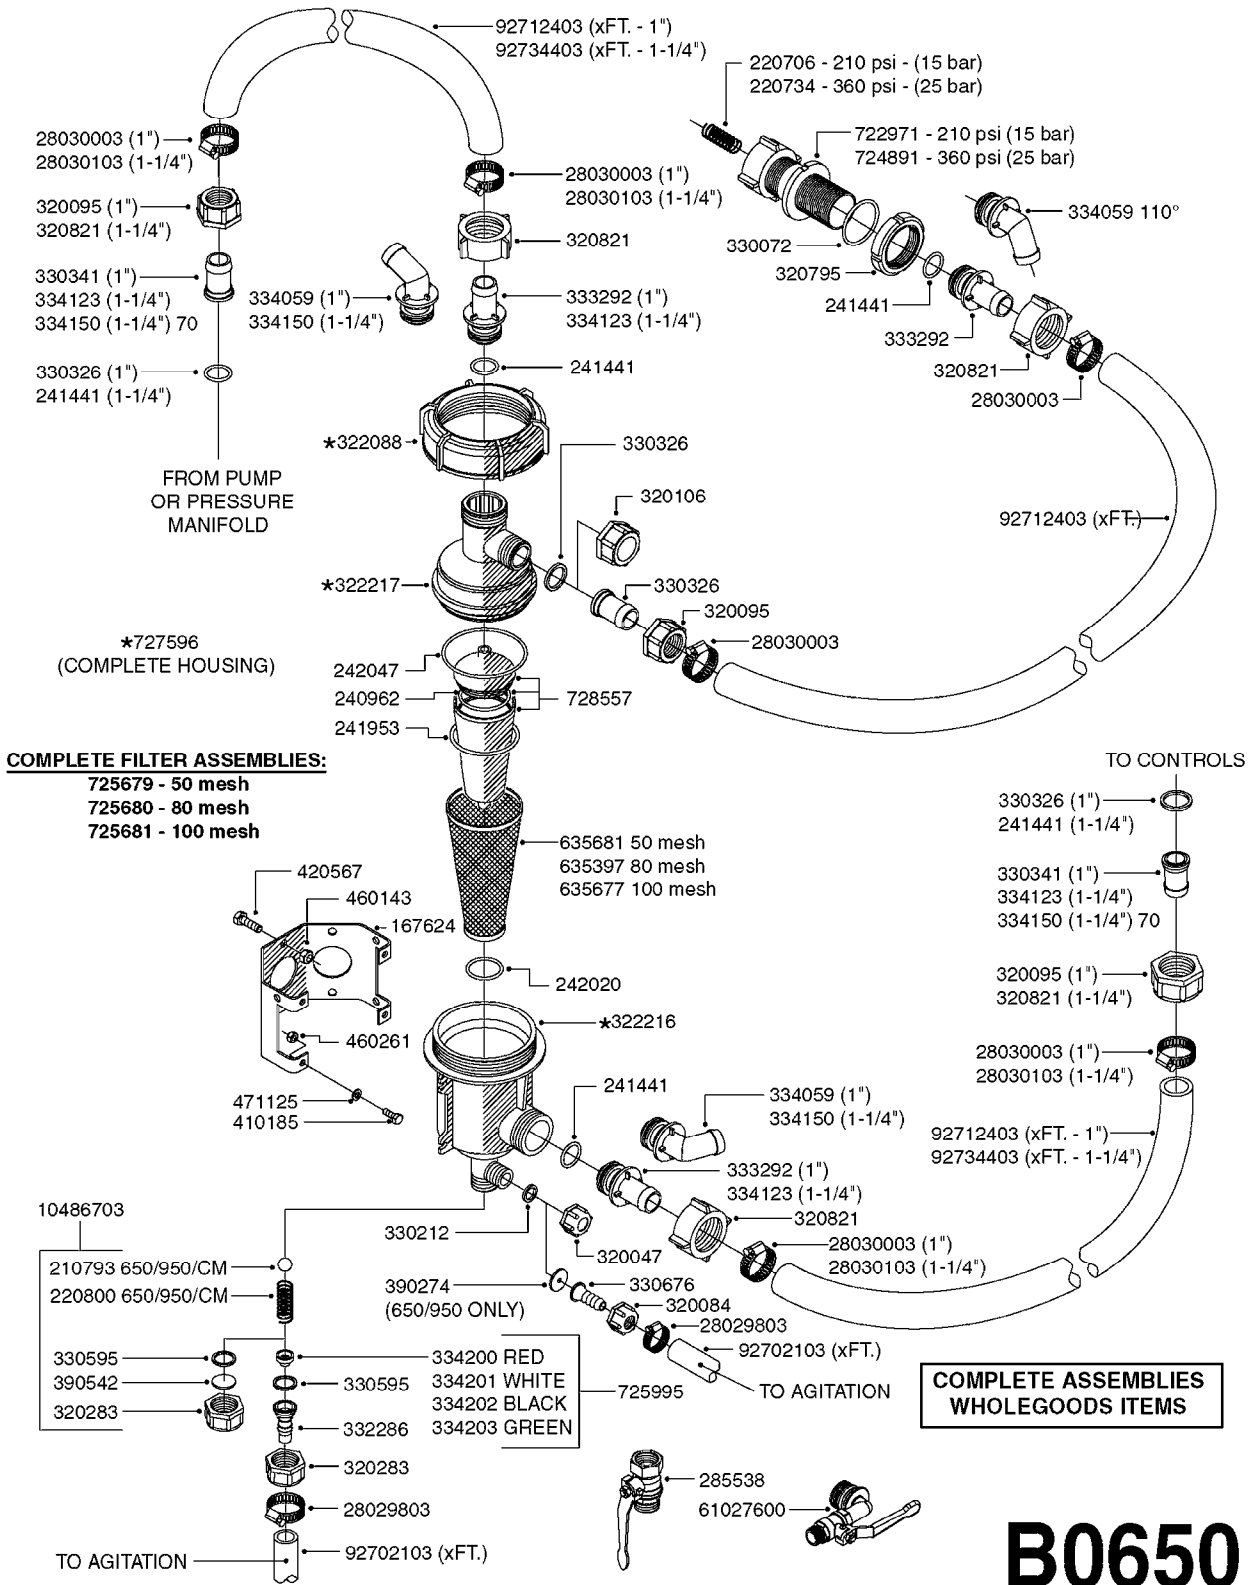

B0650

SELF CLEANING FILTER-SCREW TOP
B0650-HIN, 01:01:16

Page 1
Date 12.08.2020 9:23

parts-n°	order qty	description
10486703	1	KIT F.UPDATING SCF
167624	1	MOUNT BRACKET F. SCF
210793	1	BALL F.SCF
220706	1	SPRING SCF 12 BAR
220734	1	SPRING SCF 25 BAR
220800	1	SPRING F.SCF
240962	1	O-RING D57,2X3 NITRIL
241441	1	O-RING D29.3X3
241953	1	O-RING D73,03X3,53 VITON
242020	1	O-RING 39.2 X 3 VITON
242047	1	O-RING 89.5 X 3.0 VITON
28029803	1	CLAMP HOSE GEAR P1/2" 6708
28030003	1	CLAMP HOSE GEAR P1" 6716
28030103	1	CLAMP HOSE GEAR P5/4-S1.5"6724
285538	1	BALL VALVE 3/4" BSP
320047	1	FITT.DK CAPNUT 1/2" BSP
320084	1	FITT.DK NUT 1/2" BSP
320095	1	FITT.DK NUT 1" BSP
320106	1	FITT.DK CAPNUT 1" BSP
320283	1	FITT.DK NUT 3/4"BSP
320795	1	FITT.DK NUT 1-1/2" BSP JAMB
320821	1	FITT.DK NUT 1-1/2" BSP
322088	1	NUT LARGE F.SCF BODY
322216	1	SCF HOUSING (THREADED) F.GROVE
322217	1	SCF TOP (THREADED) W/GROVE
330072	1	O-RING D53.5/D45.5X4
330212	1	O-RING D19/D14X2.4 F.1/2"NUT
330326	1	O-RING D30/D24X2 F.1"NUT
330341	1	FITT.DK HB 1" F. 1" NUT
330595	1	O-RING D24.6/D20X2.1 -3/4"
330676	1	FITT.DK HB 3/8" F. 1/2" NUT
332286	1	FITT.DK HB 1/2" F. 3/4" NUT
333292	1	FITT.DK HB 1"O'RING F.1-1/2"
334059	1	FITT.DK EL 1" 110 DEG.F.1-1/2"
334123	1	FITT.DK HB 1-1/4"O-RNG F.1-1/2"
334150	1	FITT.DK HB 1-1/4" 110 F.1-1/2"
334200	1	ORFICE 3MM FOR SCF RED
334201	1	ORFICE 4MM FOR SCF WHITE
334202	1	ORFICE 5MM FOR SCF BLACK
334203	1	ORFICE 6MM FOR SCF GREEN
390274	1	ORIFICE ID4.0/18/1.5
390542	1	PLUG WASHER FOR 3/4'CAP NUT
410185	1	BOLT HEX 8.8 DEL M6X16
420567	1	BOLT HEX 8.8 DEL M8X30 FT
460143	1	LOCK NUT M8 SST A2 DIN985
460261	1	NUT HEX M6X1.00 LOCK DIN985 A2 SS
471125	1	WASHER M6U 6.4X14X1.2,A2 SS
61027600	1	VALVE 1/2"BSP ASSY S5390
635397	1	SCREEN SCF 80 MESH
635677	1	SCREEN SCF 100 MESH
635681	1	SCREEN SCF 50 MESH
722971	1	SAFETY VALVE SCF 217PSI (15BAR)
724891	1	SAFETY VALVE SCF 25 BAR
725679	1	SCF ASSY.50 W/THREADED TOP CAP
725680	1	SCF ASSY.80 W/THREADED TOP CAP
725681	1	SCF ASSY.100 W/THREADED CAP
725995	1	BAG FOR SCF
727596	1	SCF HOUSING COMPLETE
728557	1	CONE F.SCF RED
92702103	1	HOSE R X1/2" X300PSI WP X0012"
92712403	1	HOSE R X1" X300PSI WP X0012"