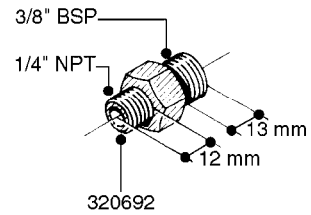

FITTINGS - HEXAGON NIPPLES
L0030-HIN, 01:01:16

L0030

FITTINGS - HEXAGON NIPPLES
L0030-HIN, 01:01:16

Page 1
Date 12.08.2020 9:24

parts-n°	order qty	description
10015303	1	FITT.PO.HN 1.00X1.00 M1000
10425003	1	FITT.PO.HN 1.25X1.00 MCPHEE
320132	1	FITT.DK HN 1" BSP
320176	1	FITT.DK HN 3/8"X1/2" BSP
320445	1	FITT.DK HN 1/4"X3/8" BSP
320655	1	FITT.DK HN 1/2"-1/2" BSP
320692	1	FITT.DK HN 3/8'BSPX1/4'NPT
320703	1	FITT.DK HN 3/8BSP X1/2 &1/4NPT
320725	1	FITT.DK NIPPLE 3/8"-3/8" BSP
320902	1	FITT.DK HN 3/8'X 1/4' BSP
390232	1	FITT.DK HN 1-1/2' X 1-1/4' BSP
390276	1	FITT.DK HN 1'BSP