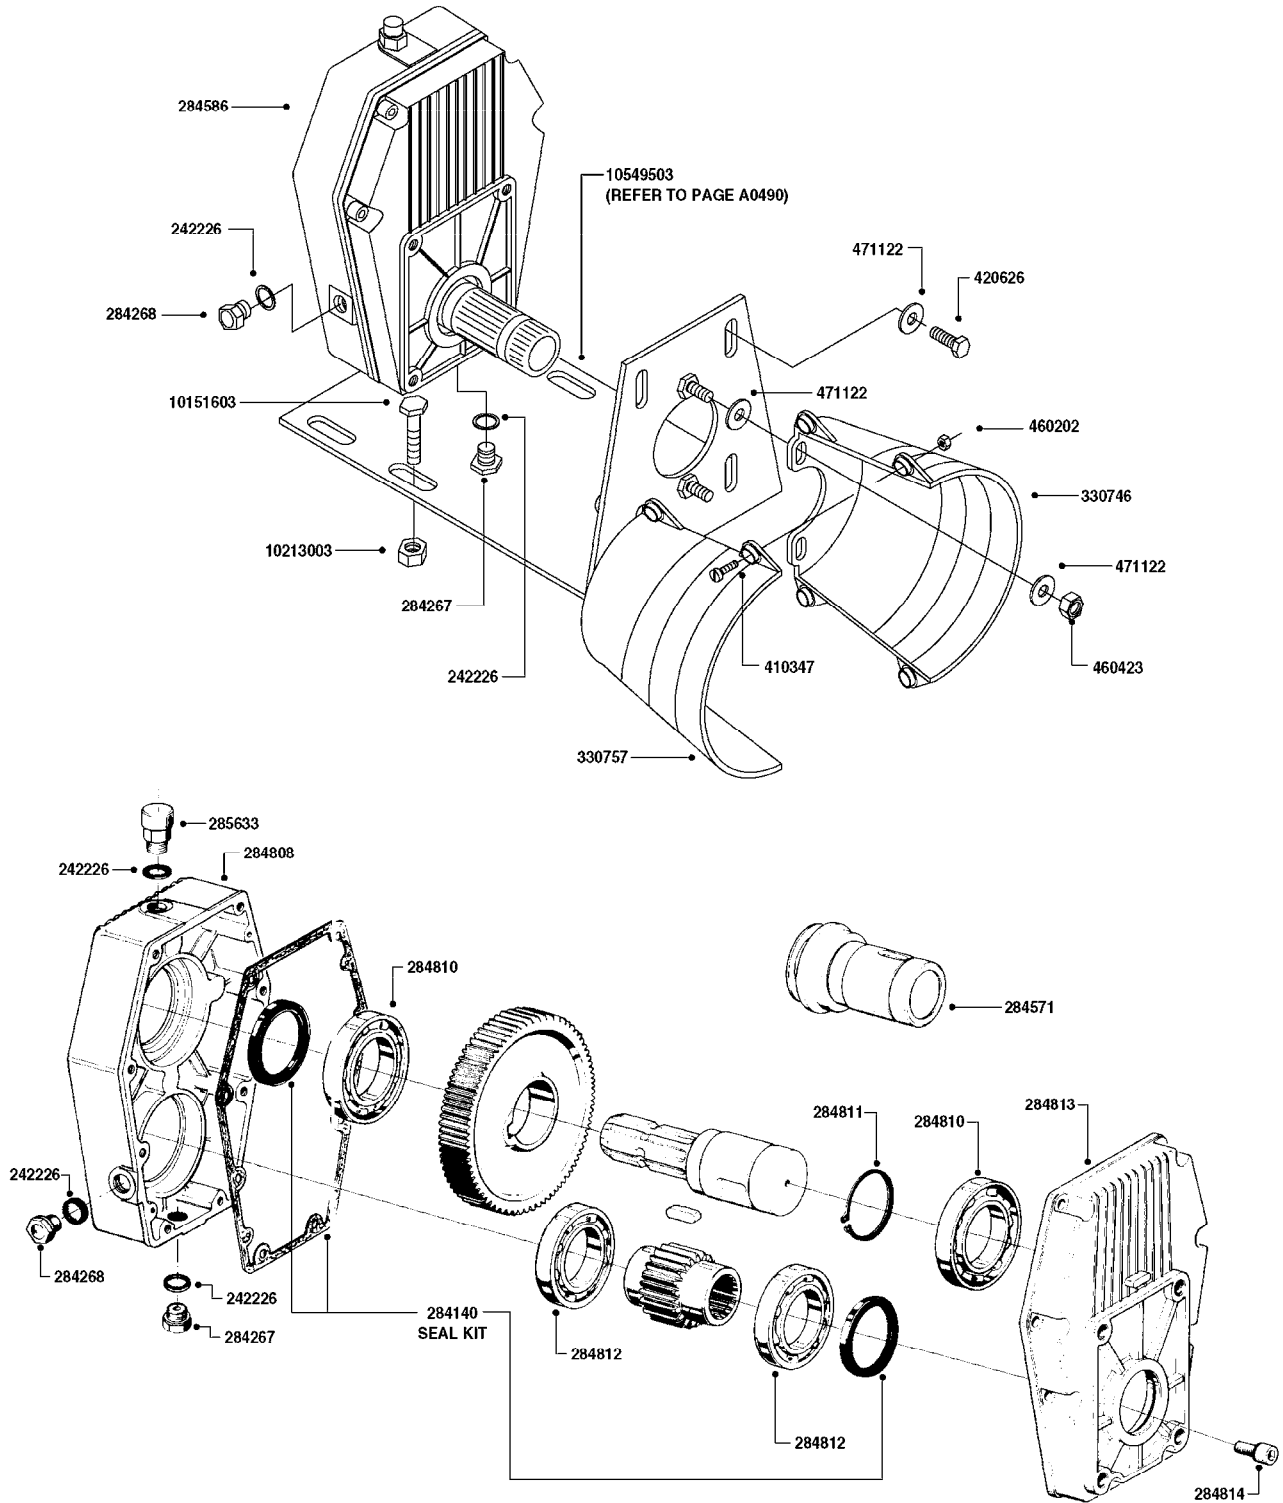

GEAR LUBE REQUIREMENT
SAE 90 GEAR LUBE
(FILL TO SIGHT GAUGE CENTER)

COMPLETE ASSEMBLIES
WHOLEGOODS ITEMS

A0480

GEAR DRIVE 1000RPM 361-3/460-3
A0480-HIN, 01:01:16

Page 1

Date 12.08.2020 9:23

parts-n°	order qty	description
242226	1	SEAL WASHER F.BOTTOM PLUG
284140	1	GASKET SET FOR GEAR ML52 1/3
284267	1	BOTTOM PLUG F. GEAR ML52
284268	1	LEVEL INDICATOR GEAR ML 52
284571	1	SHAFT F.ML52
284586	1	GEAR BOX 1000 RPM
284808	1	HOUSING F.ML52 GEARBOX
284810	1	BEARING INNER ML52 GEARBOX
284811	1	SNAP-RING OUTER 46X2
284812	1	BEARING OUTER ML52 GEARBOX
284813	1	ENDCOVER F.ML52 GEARBOX
284814	1	SCREW F.END COVER ML52 GEARBOX
285633	1	BOTTOM PLUG F.M7 GEAR
330746	1	GUARD PTO LOWER PART
330757	1	GUARD PTO UPPER PART
410347	1	SCREW M6X20 8.8
420626	1	BOLT HEX 8.8 DEL M10X20 FT
460202	1	NUT HEX M6
460423	1	NUT HEX M10X1.50 LOCK DIN985A2 SS
471122	1	WASHER, M10, Ø20/10.5X 2.0, SS
10151603	1	BOLT HEX 7/16 NC GR.2 01.50'
10213003	1	NUT HEX NC (NYLON LOCK) 7/16"
10549503	1	GEAR BOX KIT 1000 RPM LESS G/B