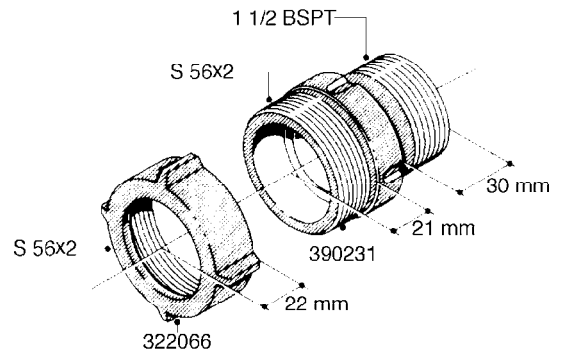

L0080

FITTINGS - S-53
L0080-HIN, 12:09:17

Page 1

Date 12.08.2020 9:24

Pos.	parts-n°	order qty	description
1	145995	1	FITT.DK S-53 FORK
2	241973	1	O-RING Ø3 X 44.2 70 SHORES NITRIL NITRIL (BLACK)
2	242353	1	O-RING 3 X 44.2 VITON VITON (BROWN)
3	242109	1	O-RING D32.2x3.0 NITRIL (BLACK)
3	242354	1	O-RING D32.2X3.0 VITON VITON (BROWN)
4	322103	1	FITT.DK S-53 BULKHEAD
5	322107	1	FITT.DK S-53 BULKHEAD NUT
6	322110	1	FITT.DK S-53 ELB. 1/2" BSP
7	322352	1	FITT.DK S-53 TEE
8	334229	1	FITT.DK S-53 STR.3/4"
9	334260	1	GASKET F. S-53 BULKHEAD
10	334564	1	FITT.DK S-67 TO S-53 ADAPTER
11	391100	1	FITT.DK S-53THREAD INS.1/2"BSP
12	726463	1	FITT.DK S53 BULKHEAD W/GASKET
13	726552	1	FIT.DK S-53X90 1/2" BSP,O-RING
14	726556	1	FITT.DK S-53 HB 1/2" W/O-RING
15	726558	1	FITT.DK S53 STR. 3/4" W.ORING
16	726559	1	FITT DK. S-53 HB 1" W/O-RING
17	726568	1	FITT.DK.S-53 HB 1/2"90 W/O-RING
18	726570	1	FITT.DK S-53 ELB.3/4" W.ORING
19	726571	1	FITT.DK S-53 ELB.1", W ORING
20	726578	1	FITT.DK S53 PLUG WITH O-RING
21	728561	1	FITT.DK. S67M - S53F REDUCER