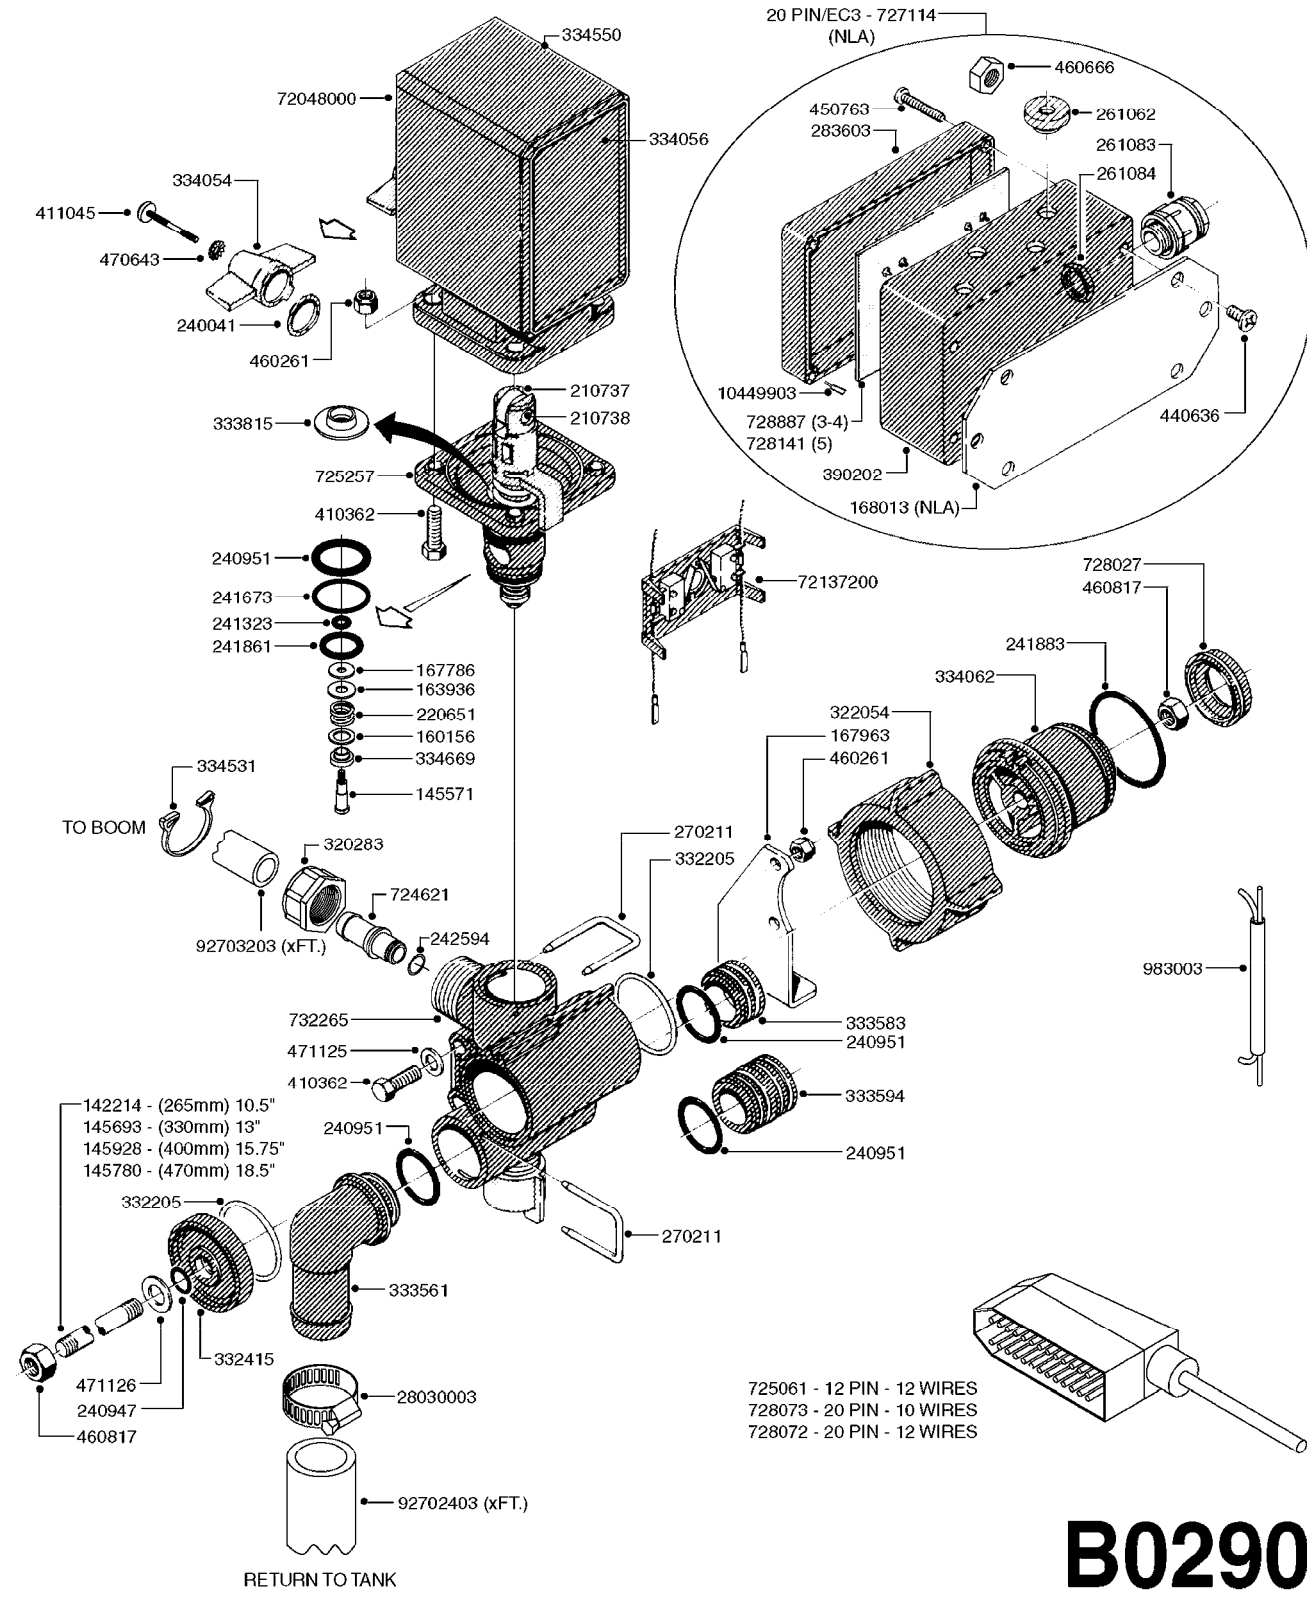

B0290

EC BOOM VALVE - ELEC.(RED GRP)
B0290-HIN, 01:01:16

Page 1

Date 12.08.2020 9:23

parts-n°	order qty	description
142214	1	STUD BOLT - M8X265, 3 SECTION
145571	1	STUD BOLT F/PNEUM. DISTRIBUTOR
145693	1	STUD BOLT - M8X330, 4 SECTION
145780	1	STUD BOLT - M8X470, 6 SECTION
145928	1	STUD BOLT - M8X400, 5 SECTION
160156	1	WASHER D14.1/D9.2X1 SS
163936	1	WASHER D15/D6.2X1
167786	1	WASHER D13/D4.2X1
167963	1	MOUNT BKT.F.EC BOOM SEC.
168013	1	MOUNT BRKT F.CONNECT BOX-NLA
210737	1	BEARING BALL D7 RSTO 5 TN
210738	1	PIN Ø7 L16
220651	1	SPRING PRESSURE D12.5/5
240041	1	O-RING D15.1/10.3 X 2.4
240947	1	O-RING D7.3X2.4 NITRIL
240951	1	O-RING D21.2X3 NITRIL
241323	1	O-RING D5.3X2.4 NITRIL
241673	1	O-RING D22.1X1.6
241861	1	O-RING D15.3X2.4 VITON
241883	1	O-RING 3 X 39.2 NITRIL
242594	1	O-RING D14 X 1.78 SCH.70-EPDM
261062	1	GROMMET
261083	1	GROMMET (PLASTIC)F.ELEC.CABLE
261084	1	NUT F.261083 GROMMET
270211	1	FITT.DK S25 FORK L=37.5
283603	1	LID F. SQ.BOX 120X80X15 MM
320283	1	FITT.DK NUT 3/4"BSP
322054	1	UNION NUT BLACK S61 x 2
332205	1	O-RING D43/39XD2
332415	1	COVER
333561	1	FITT.DK ELB.1" EC RETURN
333583	1	END PIECE FOR BYPASS
333594	1	CONNECTING PIECE F. BYPASS
333815	1	DISTANCE RING
334054	1	GRIP F.MAN.OP.EC ON/OFF RED
334056	1	COVER F/MOTOR HOUSE EC DIST.
334062	1	CONNECT. BRANCH F/EC OP. UNIT
334531	1	CLAMP HOSE PLASTIC 3/4"
334550	1	MOTOR HOUSE SECT VALVE
334669	1	VALVE CONE D14/D7-SH 63 WHITE
390202	1	CONN.BOX EC OPER.UNIT
410362	1	BOLT HEX 8.8 SS M6X20
411045	1	SCREW M4 X 16MM STAINLESS
440636	1	SCREW SHEET-METAL 1/2" NO 12
450763	1	SCREW M4X25
460261	1	NUT HEX M6X1.00 LOCK DIN985 A2 SS
460666	1	NUT HEX M4
460817	1	NUT HEX M8 STAINLESS DIN 934
470643	1	WASHER LOCK
471125	1	WASHER M6U 6.4X14X1.2,A2 SS
471126	1	WASHER, M8, Ø16/ 8.4X 1.6, SS
724621	1	FITT.DK HB 3/4"ASSY F.3/4" NUT
725061	1	CABLE - EC 12WIRE L=6000mm
725257	1	SPINDLE SECT. F/EC DISTRIBUTOR
727114	1	CONNECTOR BOX WITH CABLE
728027	1	BUSHING WITH SEAT
728072	1	CABLE,20-PIN,6M EC/4
728073	1	CABLE,20-PIN,6M, EC/3
728141	1	CIRCUIT BOARD F.EC7 CONN. BOX
728887	1	CIRCUIT BOARD EC CONTROL
732265	1	DISTRIB HOUSING W/CONST PR RED