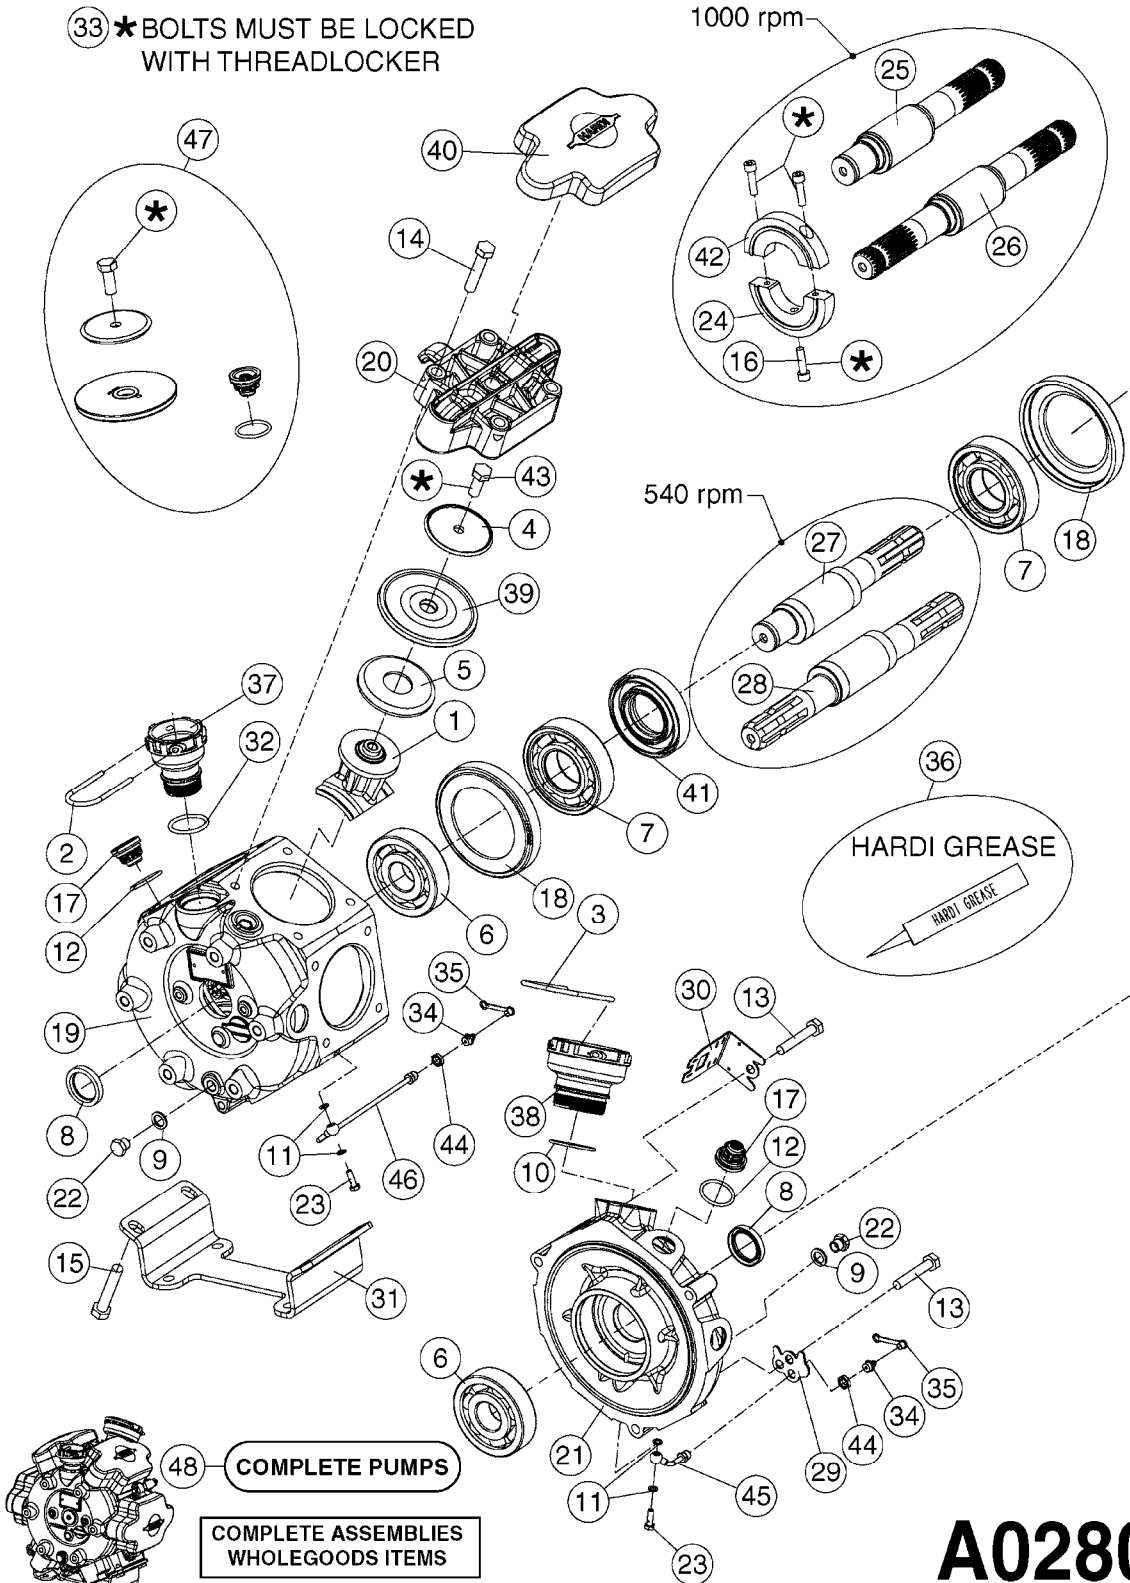

33 * BOLTS MUST BE LOCKED WITH THREADLOCKER

1000 rpm

540 rpm

HARDI GREASE

PUMP - 364 540/1000 RPM
A0280-HIN, 07:05:20

Page 1
Date 12.08.2020 9:23

Pos.	parts-n°	order qty	description
1	111622	1	CONNECTING ROD 463/5.5MM
1	111628	1	CONNECTING ROD 363/5.5 PUMP
1	111629	1	CONNECTING ROD 363/364-7 PUMP
1	111630	1	CONNECTING ROD 363/364-10 PUMP
2	145996	1	FITT.DK S-67 FORK
3	145997	1	FITT.DK S-93 FORK
4	161174	1	DIAPHRAGM DISC SS 361/363/364 PUMP
5	161372	1	DIAPHRAGM BACKING DISC,320-361
6	210221	1	BEARING BALL 6407
7	210232	1	BEARING BALL 6310
8	210243	1	SEAL OIL 35 X 47 X 7
9	241404	1	DOWTY SEAL 1/4"
10	242225	1	O-RING D45.0 X 4.0 RUBBER
11	242374	1	WASHER Ø10/Ø6X1 COPPER
12	330024	1	O-RING D41,1/D34.5 X 3,5
13	420895	1	BOLT HEX 8.8 RAW M10X60
14	430312	1	BOLT HEX 8.8 M12X60
15	430438	1	BOLT HEX 8.8 DEL M12X65
16	450995	1	BOLT ALLEN M8X30 DIN 912 RAW
17	728146	1	VALVE FOR 361(726890/707932)
18	11171900	1	CONROD RING 364/464 MACHINED
19	11172000	1	PUMP HOUSE 364 MACHINED 5/4" BSP RED
20	11172800	1	VALVE COVER 363/364 MACHINED RED
21	11173200	1	FRONTPART 364, 1½" BSP RED
22	14010400	1	PLUG 1/4" BSP
23	14120400	1	BANJOBOLT M6 X 19
24	14120700	1	COUNTERWEIGHT 364/464-1000
25	14137300	1	CRANKSHAFT 364/464-5.5 1000
26	14137900	1	CRANKSHAFT 364/464-5.5 GG 1000
27	14137500	1	CRANKSHAFT 364-07
27	14137600	1	CRANKSHAFT 364/464-10
28	14138100	1	CRANKSHAFT 364-7.0 GG
28	14138200	1	CRANKSHAFT 364/464-10 GG
29	16382900	1	GREASE NIPPLE PLATE, 364
30	16390600	1	BRACKET FOR RPM SENSOR
31	16410700	1	PUMP BASE 363/364 BLACK
31	17002400	1	FOOT F. 36X PUMP, RED
32	24266600	1	O-RING D 38,0 X 4,0 70SH.NITR
33	28045503	1	LOCTITE 262 .5ML (.017oz.)
34	28163300	1	GREASE NIPPLE H1 M6X1 DIN 7412
35	28163400	1	CAP F. GREASENIPPLE YELLOW M6X1
36	28164600	1	HARDI PUMP GREASE S3 V550L 1
37	32242200	1	FITTING S67 5/4" KON. RG 2014
38	32242300	1	NIPPLE S93 1,5' KON.RG 2014
39	33511400	1	DIAPHRAGM PUMP 361/361/363/364 PUR
40	33524300	1	COVER PLASTIC 364 PUMP
41	33527200	1	GREASE SPLIT 364/464
42	39136200	1	HALFPART 364/464-1000
43	43099200	1	BOLT HEX SS M12 X 30 DIN933 A4
44	46134000	1	NUT HEX M10x1 H=2.3 NV=14 ELZIN
45	61096800	1	BANJOTUBE SHORT 364 COMPL.
46	61096900	1	BANJOTUBE LONG 364 COMPL.
47	75585900	1	PUMP KIT 364
48	82169500	1	PUMP 364-5.5-MED-1000
48	82169700	1	PUMP 364-5.5-MOD2-1000-OSP
48	82170000	1	PUMP 364-10-STD-540 FK
48	82170300	1	PUMP 364-10-MOD-540-GG THROUGH SHAFT
48	82170400	1	PUMP 364-10-MOD-540-OSP