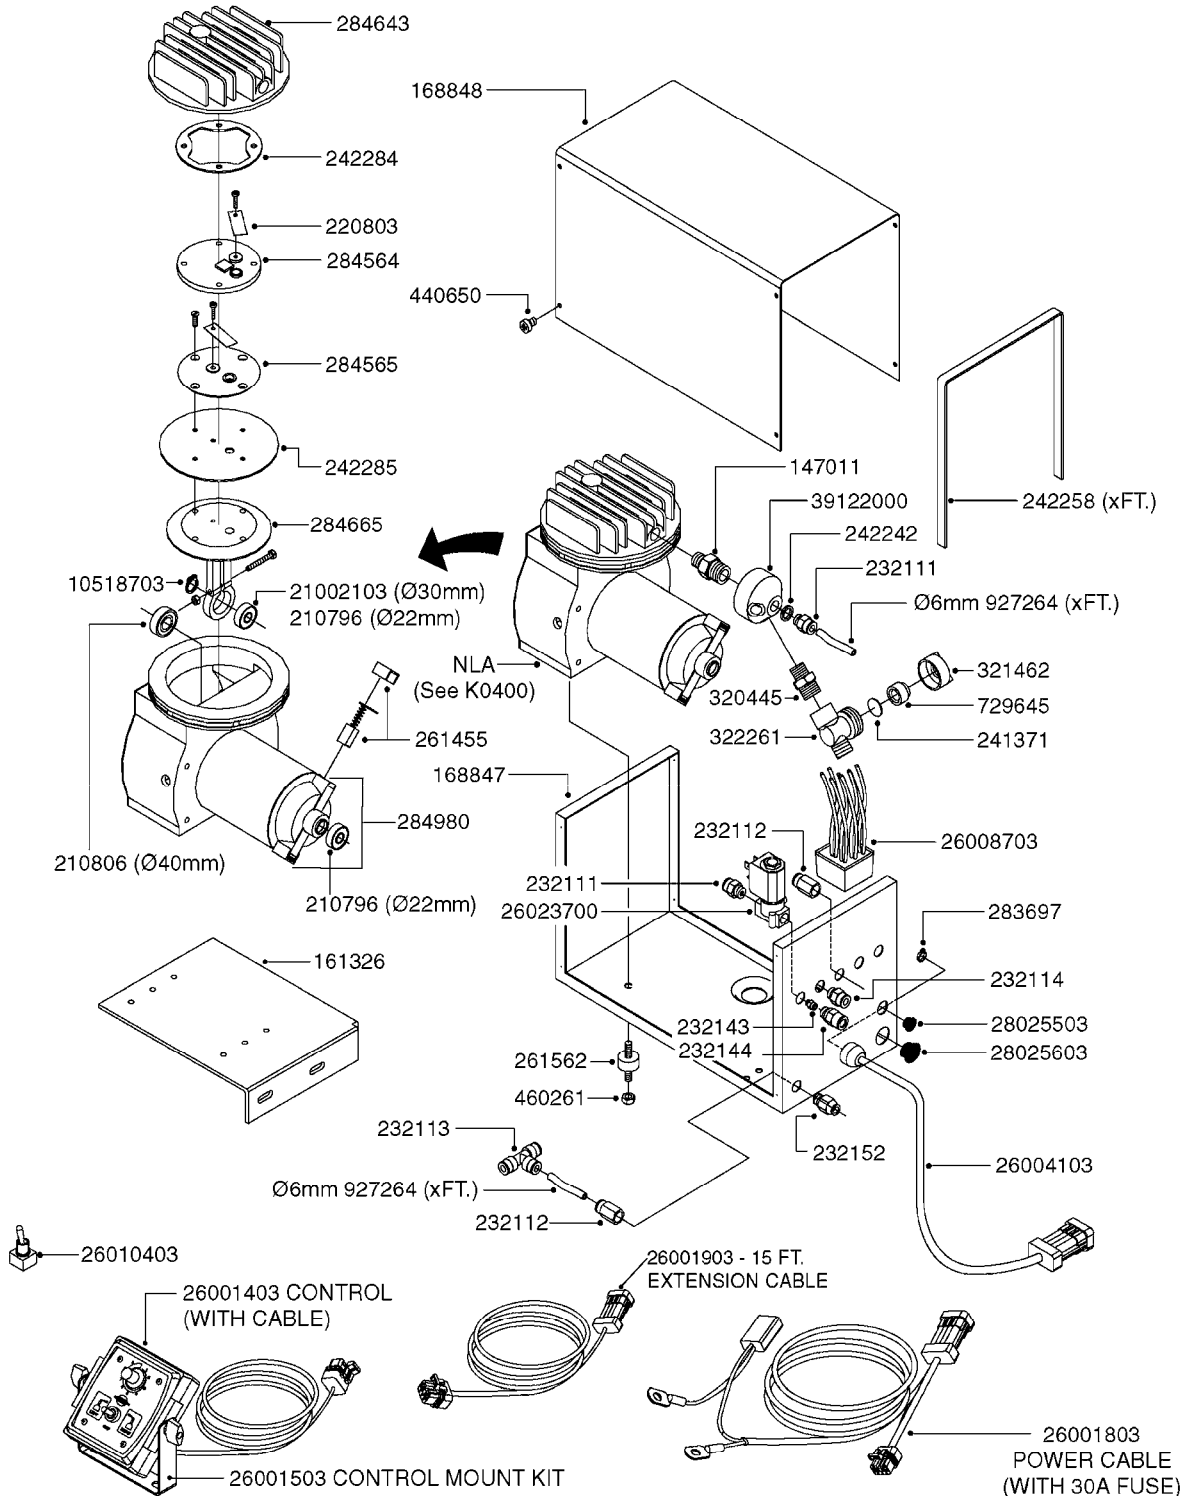

K0390

*Ø8mm 927306 (xFT.)
*Ø10mm 927330 (xFT.)

70019403 - COMPLETE ASSEMBLY

FOAM MARKER COMPRESSOR 2002
K0390-HIN, 01:01:16

Page 1
Date 12.08.2020 9:24

parts-n°	order qty	description
147011	1	HEX NIPPLE 3/8'X1/4'BSP BRASS
161326	1	MOUNT BKT. F. FOAM COMP.BOX 98
168847	1	ENCLOSURE LOWER F.MARKER
168848	1	COVER F. FOAM MARKER
210796	1	BEARING BALL D22/D8 X 7 608ZZ
210806	1	BEARING BALL D40/D17X12MM
220803	1	VALVE F. COMPRESSOR
232111	1	QUICK COUPLER 6MM X 1/8 EXT.
232112	1	QUICK COUPLER 6MM 1/8 INT.
232113	1	QUICK COUPLER 6MM T-PIECE
232114	1	COUPLER 1/8" THREADX8MM HOSE
232143	1	REDUCER 1/4'INT-1/8'EXT
232144	1	QUICK COUPLER 10MM X 1/4 EXT
232152	1	QUICK COUPLER 8MMX1/8 EXT.LONG
241371	1	DIAPHRAGM F.NO-DRIP,VULC
242242	1	O-RING F.AIR HOSE FITTING
242258	1	TRIM 3X10 SELF ADHESIVE 0012"
242284	1	HEAD GASKET F. COMPRESSOR
242285	1	DIAPHRAGM F. F/M COMP.
261455	1	BRUSH KIT-FOAM MARKER MOTOR
261562	1	RUBBER DAMPER 2XM6X25
283697	1	TIESTRAP 200MM
284564	1	PLATE F.COMPRESSOR HEAD
284565	1	PLATE F.COMPRESSOR HEAD
284643	1	COMPRESSOR HEAD F.FOAM MARKER
284665	1	CONNECTING ROD F.COMPRESSOR
284980	1	FLANGE REAR F. F.M.COMPRESSOR
320445	1	FITT.DK HN 1/4"X3/8" BSP
321462	1	CAP F.NO-DRIP ASSY.
322261	1	HOUSING F.SAFETY VALVE 3/8"
440650	1	SCREW 3.5x13 STAINLESS
460261	1	NUT HEX M6X1.00 LOCK DIN985 A2 SS
729645	1	NON-DRIP SPRING ASSY.GREEN 10
927264	1	HOSE R X PE D6/D4 X 0012"
927306	1	HOSE R X PE D8/D6 X 0012"BLACK
927330	1	HOSE R X PE D10/D8 X 012"BLACK
10518703	1	SNAP-RING OUTER 8X1
21002103	1	BEARING, 6200 2ZJEM (SKF)
26001403	1	HC FOAM MARKR CONSOLE VS3.0.00
26001503	1	HC FOAM MARKER CONSOLE MT.KIT
26001803	1	POWER CABLE
26001903	1	15' 7-PIN EXTENSION CABLE
26004103	1	FOAM MARKER CNTRL MOD CABL STD
26008703	1	FOAM MARKER CONTROL SCII
26010403	1	TOGGLE SWITCH MICRO-TRAK F.M.
26023700	1	SOLENOID VAL 12V 1/8' FLO '07
28025503	1	PLUG F.DRILLED HOLE 1/2"
28025603	1	PLUG F.DRILLED HOLE 3/4"
39122000	1	DISTR.HOUSING F.FOAM MARKER'07
70019403	1	FOAM MARKER COMPRESSOR KIT STD