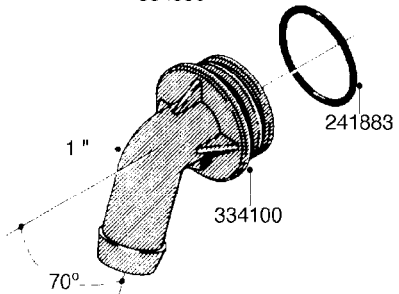

L0080

FITTINGS - S-53
L0080-HIN, 12:09:17

Page 1

Date 12.08.2020 9:24

Pos.	parts-n°	order qty	description
1	145995	1	FITT.DK S-53 FORK
2	241973	1	O-RING Ø3 X 44.2 70 SHORES NITRIL NITRIL (BLACK)
2	242353	1	O-RING 3 X 44.2 VITON VITON (BROWN)
3	242109	1	O-RING D32.2x3.0 NITRIL (BLACK)
3	242354	1	O-RING D32.2X3.0 VITON VITON (BROWN)
4	322103	1	FITT.DK S-53 BULKHEAD
5	322107	1	FITT.DK S-53 BULKHEAD NUT
6	322110	1	FITT.DK S-53 ELB. 1/2" BSP
7	322352	1	FITT.DK S-53 TEE
8	334229	1	FITT.DK S-53 STR.3/4"
9	334260	1	GASKET F. S-53 BULKHEAD
10	334564	1	FITT.DK S-67 TO S-53 ADAPTER
11	391100	1	FITT.DK S-53THREAD INS.1/2"BSP
12	726463	1	FITT.DK S53 BULKHEAD W/GASKET
13	726552	1	FIT.DK S-53X90 1/2" BSP,O-RING
14	726556	1	FITT.DK S-53 HB 1/2" W/O-RING
15	726558	1	FITT.DK S53 STR. 3/4" W.ORING
16	726559	1	FITT DK. S-53 HB 1" W/O-RING
17	726568	1	FITT.DK.S-53 HB 1/2"90 W/O-RING
18	726570	1	FITT.DK S-53 ELB.3/4" W.ORING
19	726571	1	FITT.DK S-53 ELB.1", W ORING
20	726578	1	FITT.DK S53 PLUG WITH O-RING
21	728561	1	FITT.DK. S67M - S53F REDUCER