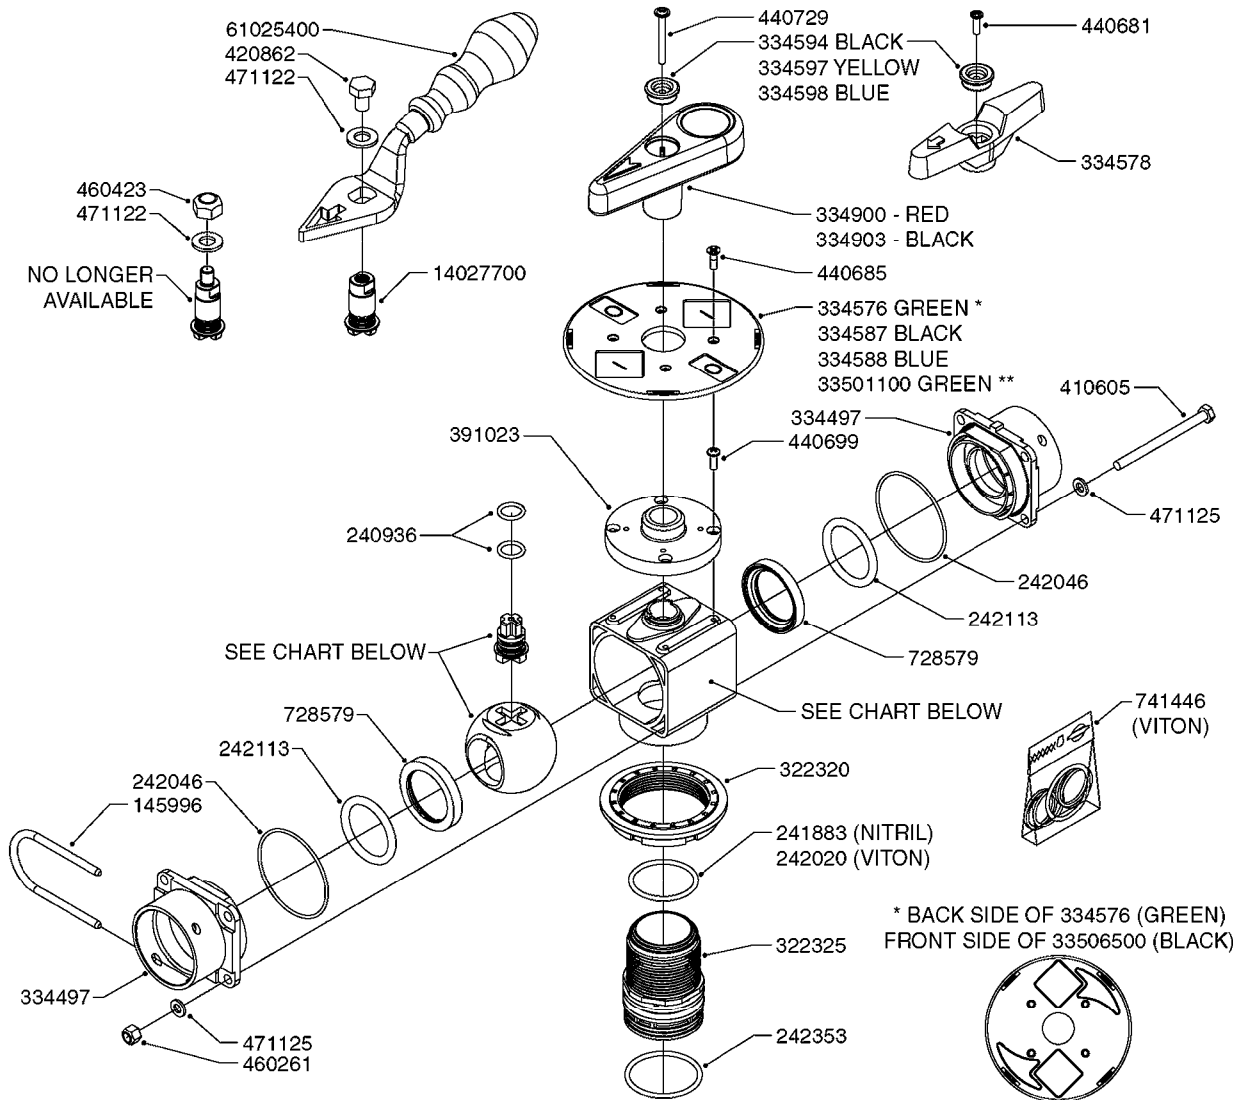

FOR S67 FITTINGS
SEE PAGE L0100

B0420

MANIFOLD SYSTEM - PRESSURE
B0420-HIN, 01:01:16

Page 1
Date 12.08.2020 9:23

parts-n°	order qty	description
145996	1	FITT.DK S-67 FORK
160353	1	BRACKET F.PRESSURE MANIFOLD
160918	1	BRACKET F. MANIFOLD CM
242353	1	O-RING 3 X 44.2 VITON
322224	1	FITT.DK S-67 TEE
322320	1	NUT F.3 WAY VALVE S56
334250	1	FITT.DK S-67 PLUG
334573	1	FITT.DK S-67 CONNECTOR
440675	1	SCREW F. PLASTIC 5X16 SS
841062	1	VALVE KIT S67 PRESS. MANIFOLD
841067	1	VALVE S67 PRESS.W/TEE MANIFOLD