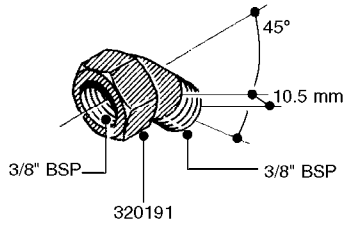

FITTINGS - HEXAGON NIPPLES
L0030-HIN, 01:01:16

L0030

FITTINGS - HEXAGON NIPPLES
L0030-HIN, 01:01:16

Page 1
Date 12.08.2020 9:24

parts-n°	order qty	description
10015303	1	FITT.PO.HN 1.00X1.00 M1000
10425003	1	FITT.PO.HN 1.25X1.00 MCPHEE
320132	1	FITT.DK HN 1" BSP
320176	1	FITT.DK HN 3/8"X1/2" BSP
320445	1	FITT.DK HN 1/4"X3/8" BSP
320655	1	FITT.DK HN 1/2"-1/2" BSP
320692	1	FITT.DK HN 3/8'BSPX1/4'NPT
320703	1	FITT.DK HN 3/8BSP X1/2 &1/4NPT
320725	1	FITT.DK NIPPLE 3/8"-3/8" BSP
320902	1	FITT.DK HN 3/8'X 1/4' BSP
390232	1	FITT.DK HN 1-1/2' X 1-1/4' BSP
390276	1	FITT.DK HN 1'BSP