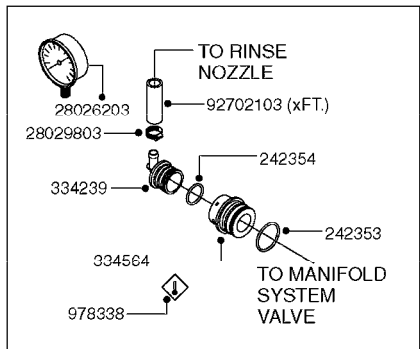

RINSE SYSTEM PLUMBING
K0750-HIN, 01:01:16

Page 0
Date 12.08.2020 9:24

RINSE SYSTEM- MANIFOLD SYSTEM

K0750