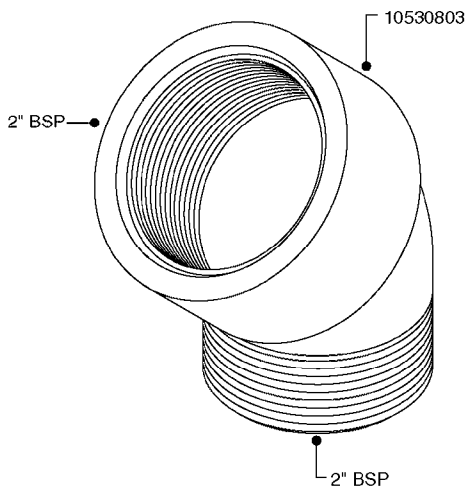

FITTINGS - HEXAGON NIPPLES
L0030-HIN, 01:01:16

L0030

FITTINGS - HEXAGON NIPPLES
L0030-HIN, 01:01:16

Page 1
Date 12.08.2020 9:24

parts-n°	order qty	description
10015303	1	FITT.PO.HN 1.00X1.00 M1000
10425003	1	FITT.PO.HN 1.25X1.00 MCPHEE
320132	1	FITT.DK HN 1" BSP
320176	1	FITT.DK HN 3/8"X1/2" BSP
320445	1	FITT.DK HN 1/4"X3/8" BSP
320655	1	FITT.DK HN 1/2"-1/2" BSP
320692	1	FITT.DK HN 3/8'BSPX1/4'NPT
320703	1	FITT.DK HN 3/8BSP X1/2 &1/4NPT
320725	1	FITT.DK NIPPLE 3/8"-3/8" BSP
320902	1	FITT.DK HN 3/8'X 1/4' BSP
390232	1	FITT.DK HN 1-1/2' X 1-1/4' BSP
390276	1	FITT.DK HN 1'BSP