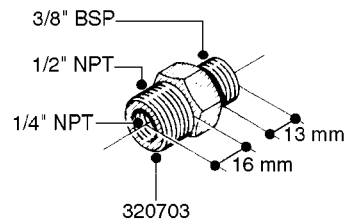

FITTINGS - HEXAGON NIPPLES
L0030-HIN, 01:01:16

L0030

FITTINGS - HEXAGON NIPPLES
L0030-HIN, 01:01:16

Page 1
Date 12.08.2020 9:24

parts-n°	order qty	description
10015303	1	FITT.PO.HN 1.00X1.00 M1000
10425003	1	FITT.PO.HN 1.25X1.00 MCPHEE
320132	1	FITT.DK HN 1" BSP
320176	1	FITT.DK HN 3/8"X1/2" BSP
320445	1	FITT.DK HN 1/4"X3/8" BSP
320655	1	FITT.DK HN 1/2"-1/2" BSP
320692	1	FITT.DK HN 3/8'BSPX1/4'NPT
320703	1	FITT.DK HN 3/8BSP X1/2 &1/4NPT
320725	1	FITT.DK NIPPLE 3/8"-3/8" BSP
320902	1	FITT.DK HN 3/8'X 1/4' BSP
390232	1	FITT.DK HN 1-1/2' X 1-1/4' BSP
390276	1	FITT.DK HN 1'BSP