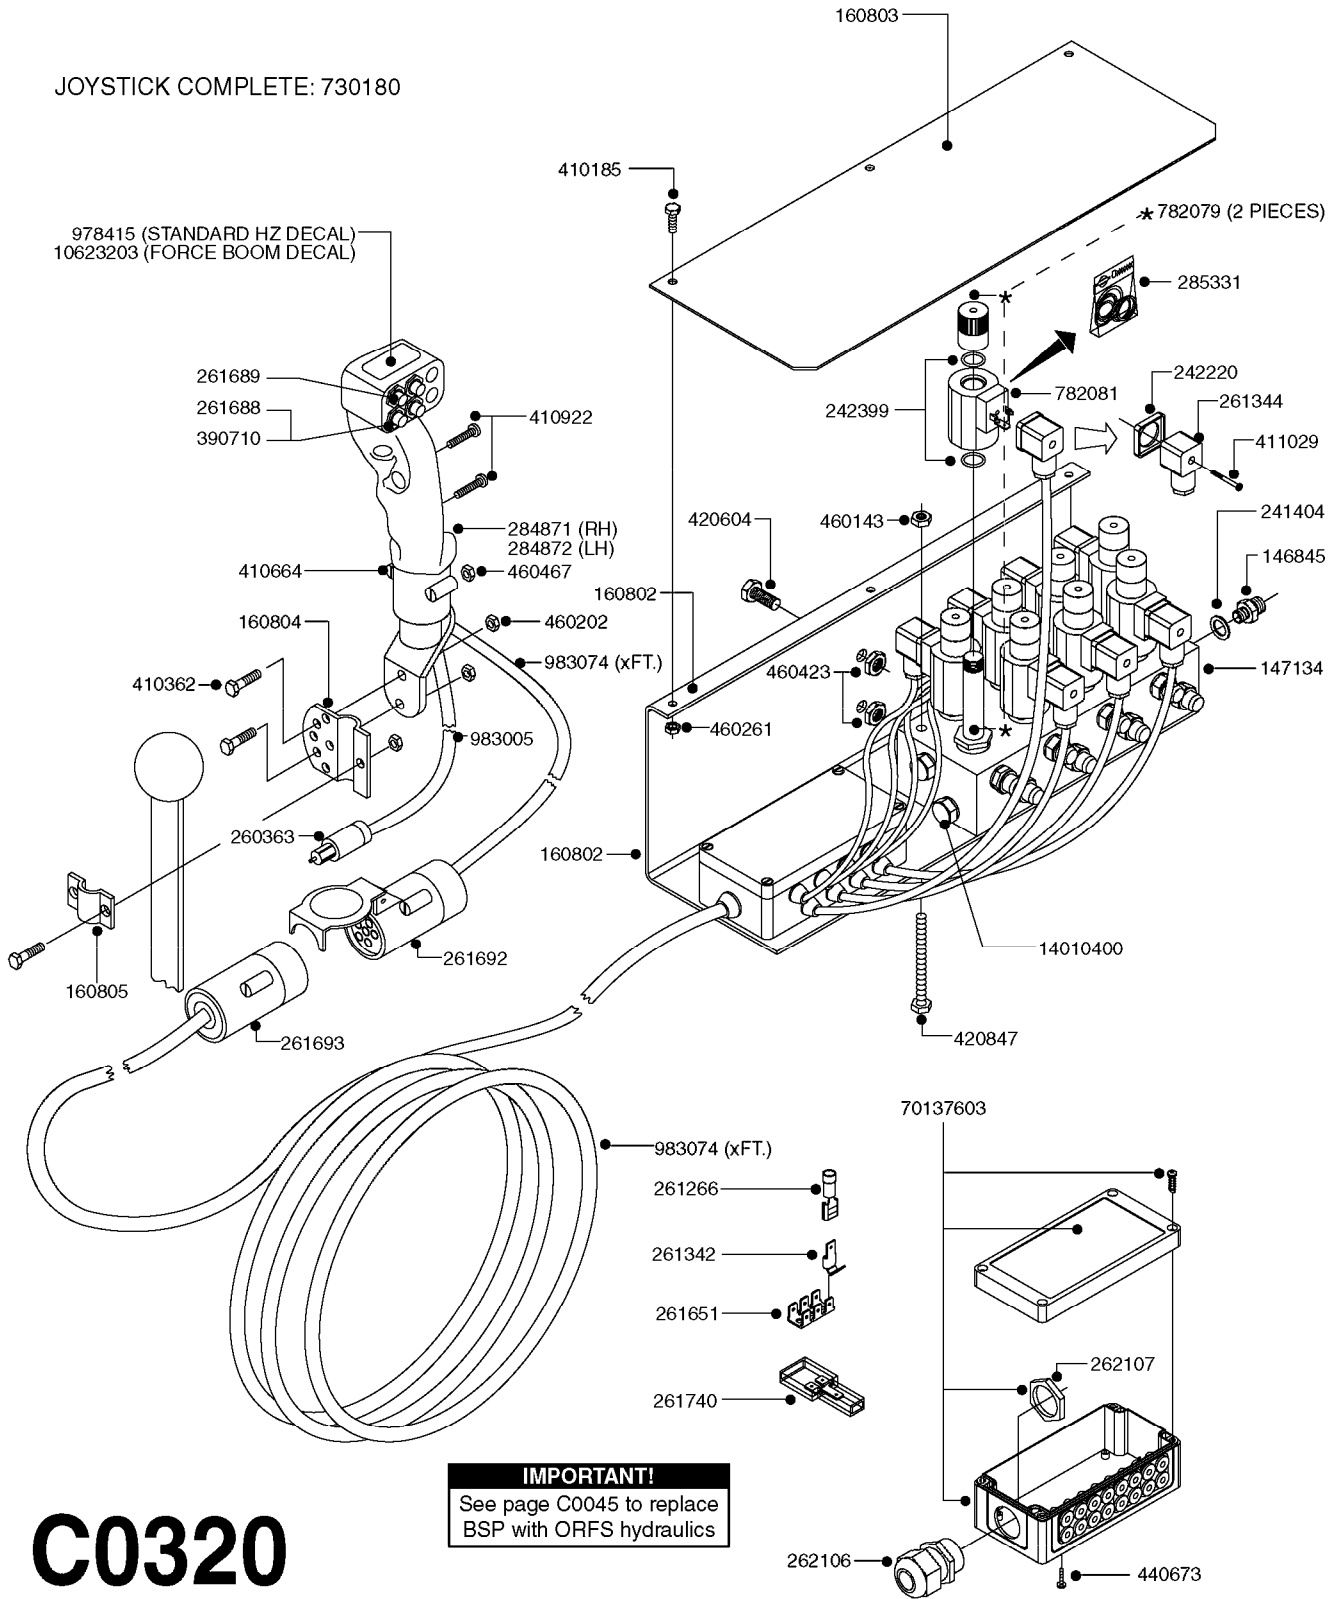

JOYSTICK COMPLETE: 730180

978415 (STANDARD HZ DECAL)
10623203 (FORCE BOOM DECAL)

HYD EAGLE HZ JOYSTICK CONTROL
C0320-HIN, 30:03:16

Page 1

Date 12.08.2020 9:24

parts-n°	order qty	description
146845	1	HEX NIPPLE 1/4"X1/4"
147134	1	MANIFOLD 4-FUNCTION
160802	1	MOUNT PLATE F.HYD SOLENOID'HZ'
160803	1	COVER PLATE F.HYD SOLENOID'HZ'
160804	1	MOUNT BRACKET F.HANDLE
160805	1	MOUNT STRAP F.HANDLE
241404	1	DOWTY SEAL 1/4"
242220	1	GASKET F. HIRSMANN PLUG
242399	1	O-RING F.HYD SOLENOID VALVE
260363	1	PLUG 2 POLE 12V
261266	1	CONNECTOR END F.CABLE HP
261342	1	SPADE F.ELEC.3 WAY CONNECTOR
261344	1	HIRSCHMANN PLUG B
261651	1	SPADE F.ELEC.6 POLE CONNECTOR
261688	1	SWITCH F. HANDLE WHITE
261689	1	CAP RUBBER F. SWITCH JOYSTICK
261692	1	PLUG ELEC.7 POLE FEMALE F.CABL
261693	1	PLUG ELEC. 7 POLE MALE
261740	1	SPADE F.ELEC.3 POLE CONN.INSUL
262106	1	BULKHEAD F. CABLE 6.5-14 BLACK
262107	1	NUT F. BULKHEAD CABLE GRAY
284871	1	CONTROL HANDLE RIGHT HALF
284872	1	CONTROL HANDLE LEFT HALF
285331	1	SEAL KIT F. HZ HYD.SOLENOID 96
390710	1	SWITCH F.HANDLE GREY MACHINED
410185	1	BOLT HEX 8.8 DEL M6X16
410362	1	BOLT HEX 8.8 SS M6X20
410664	1	BOLT HEX M5 X 20
410922	1	CYL.SKR 8.8 DEL M4X20 RST
411029	1	SCREW M3X35 F.HIRSMANN PLUG
420604	1	BOLT HEX 8.8 DEL M10X25 FT DIN933
420847	1	BOLT HEX 8.8 DEL M8X85
440673	1	SCREW F.PLASTIC 5X12 SS
460143	1	LOCK NUT M8 SST A2 DIN985
460202	1	NUT HEX M6
460261	1	NUT HEX M6X1.00 LOCK DIN985 A2 SS
460423	1	NUT HEX M10X1.50 LOCK DIN985A2 SS
460467	1	NUT HEX M5 GALV.
730180	1	HYD.KIT JOYSTICK CTRL HANDLE
782079	1	CARTRIDGE VALVE
782081	1	SOLENOID F. CARTRIDGE VALVE
978415	1	DECAL CONTROL HANDLE
983005	1	ELEC. CABLE 2 WIRE X 1.5MM
983074	1	ELEC. CABLE 5 WIRE X 1.5MM
10623203	1	DECAL F.JOYSTICK - FORCE
14010400	1	PLUG 1/4" BSP
70137603	1	JUNC. BOX, FLUID, COMPLETE, 2015