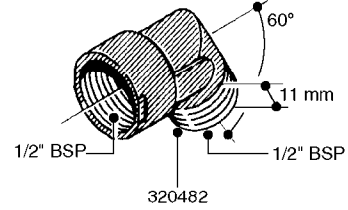

FITTINGS - HEXAGON NIPPLES
L0030-HIN, 01:01:16

L0030

FITTINGS - HEXAGON NIPPLES
L0030-HIN, 01:01:16

Page 1
Date 12.08.2020 9:24

parts-n°	order qty	description
10015303	1	FITT.PO.HN 1.00X1.00 M1000
10425003	1	FITT.PO.HN 1.25X1.00 MCPHEE
320132	1	FITT.DK HN 1" BSP
320176	1	FITT.DK HN 3/8"X1/2" BSP
320445	1	FITT.DK HN 1/4"X3/8" BSP
320655	1	FITT.DK HN 1/2"-1/2" BSP
320692	1	FITT.DK HN 3/8'BSPX1/4'NPT
320703	1	FITT.DK HN 3/8BSP X1/2 &1/4NPT
320725	1	FITT.DK NIPPLE 3/8"-3/8" BSP
320902	1	FITT.DK HN 3/8'X 1/4' BSP
390232	1	FITT.DK HN 1-1/2' X 1-1/4' BSP
390276	1	FITT.DK HN 1'BSP