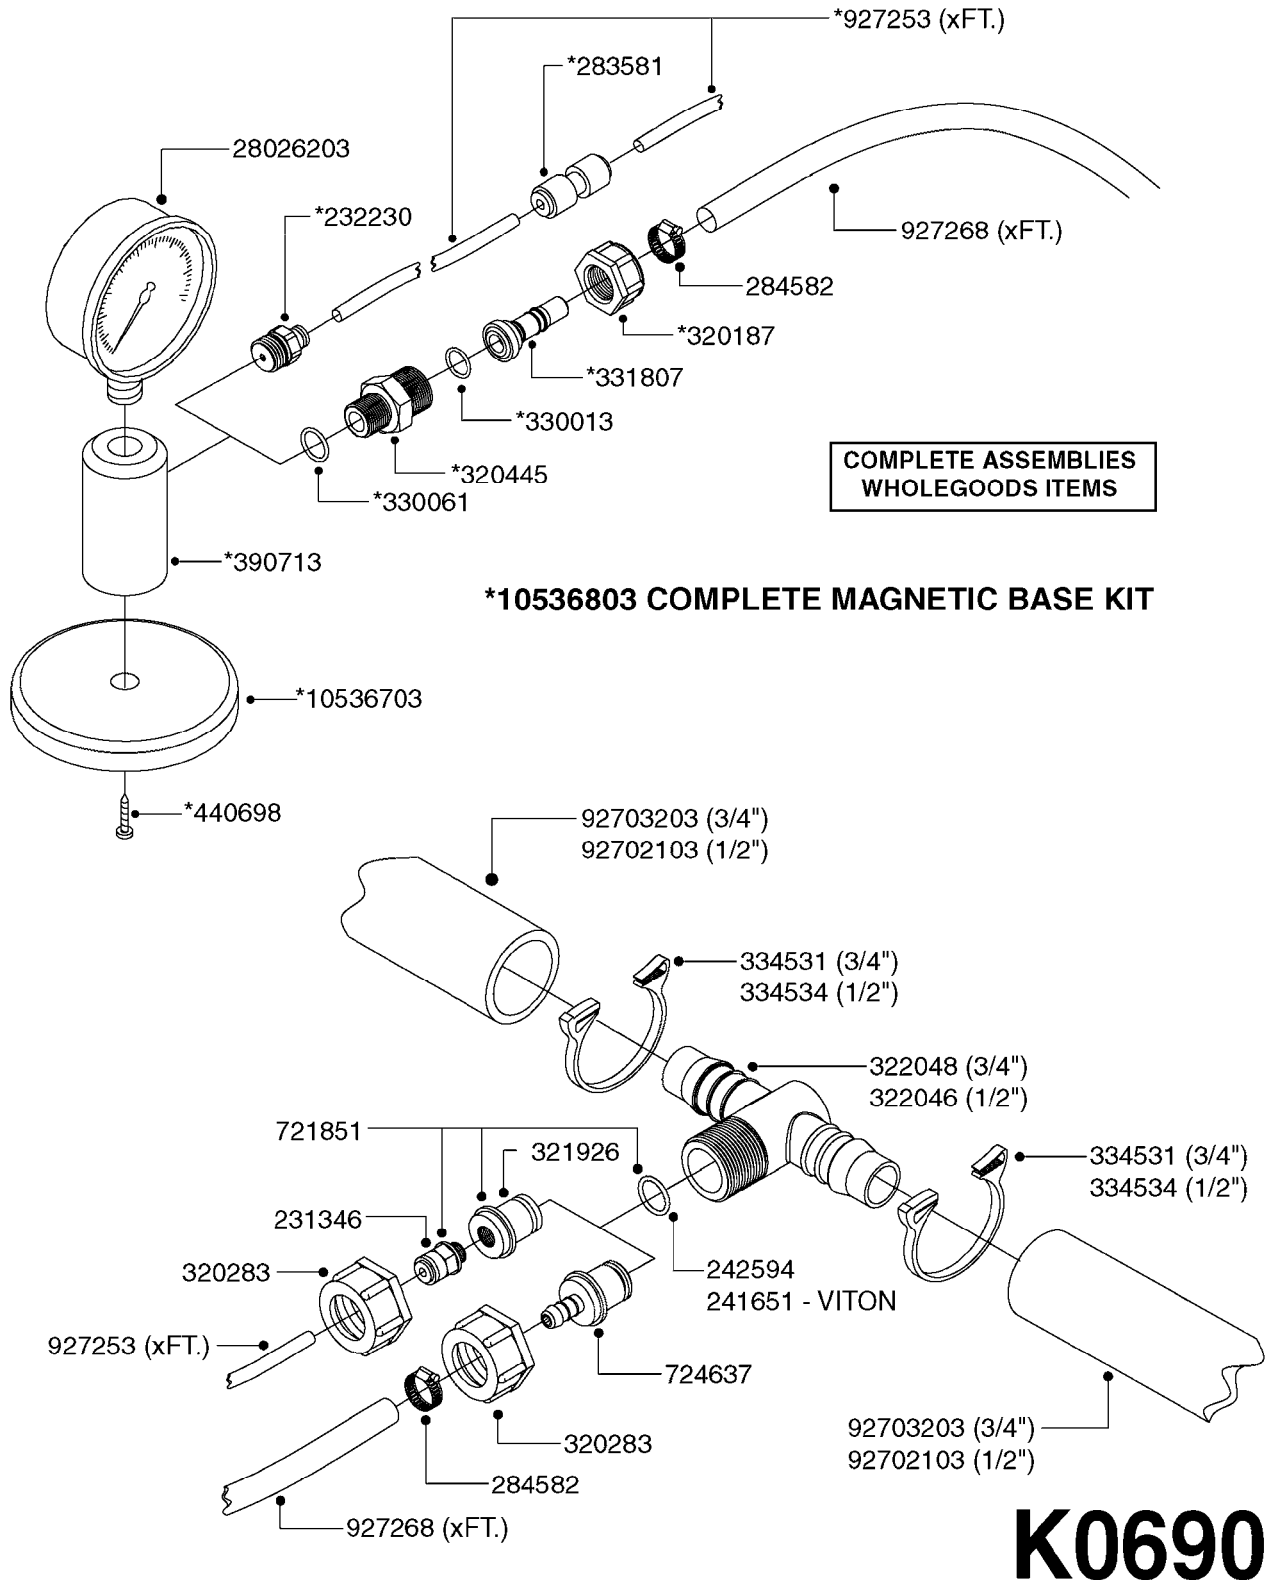

REMOTE GAUGE-MAGNETIC BASE KIT
K0690-HIN, 01:01:16

Page 1
Date 12.08.2020 9:24

parts-n°	order qty	description
231346	1	QUICK COUPLER 1/8"BSP X 4 MM
232230	1	QUICK COUPLER 1/4"BSP X 4 MM
241651	1	O-RING D14.0X3.0 NITRIL
242594	1	O-RING D14 X 1.78 SCH.70-EPDM
283581	1	HOSE CONNECTOR STR. F.4MM PE
284582	1	CLAMP HOSE GEAR - 5/16"
320187	1	FITT.DK CAP 3/8" BSP BLACK
320283	1	FITT.DK NUT 3/4"BSP
320445	1	FITT.DK HN 1/4"X3/8" BSP
321926	1	FITTING BSP3/4"-1/8"
322046	1	FITT.DK TEE 1/2X1/2HB X3/4'BSP
322048	1	FITT.DK TEE 3/4X3/4HB X3/4'BSP
330013	1	O-RING 2.5 X 10 PUR
330061	1	O-RING D16/D11X2,5
331807	1	FITT.DK HB 5/16" F.3/8" NUT
334531	1	CLAMP HOSE PLASTIC 3/4"
334534	1	CLAMP HOSE PLASTIC 1/2"
390713	1	GAUGE ADAPTOR 1/4" BSP
440698	1	SCREW F.PLASTIC 6X18 SS HEXHD
721851	1	SCREW PLUG W/QUICK FIT
724637	1	FITT.DK HB 5/16' F. 3/4" COMP.
927253	1	RED AIR HOSE, Ø4/2 1810 E
927268	1	HOSE BLUE PVC X 1/4 X 0012"
10536703	1	MAGNETIC BASE D3,2'/90LB
10536803	1	MAGNETIC BASE KIT F.GAUGE
28026203	1	GAUGE 200PSI/BR,2.5"1/4BSP-BTM
92702103	1	HOSE R X1/2" X300PSI WP X0012"
92703203	1	HOSE R X3/4" X300PSI WP X0012"