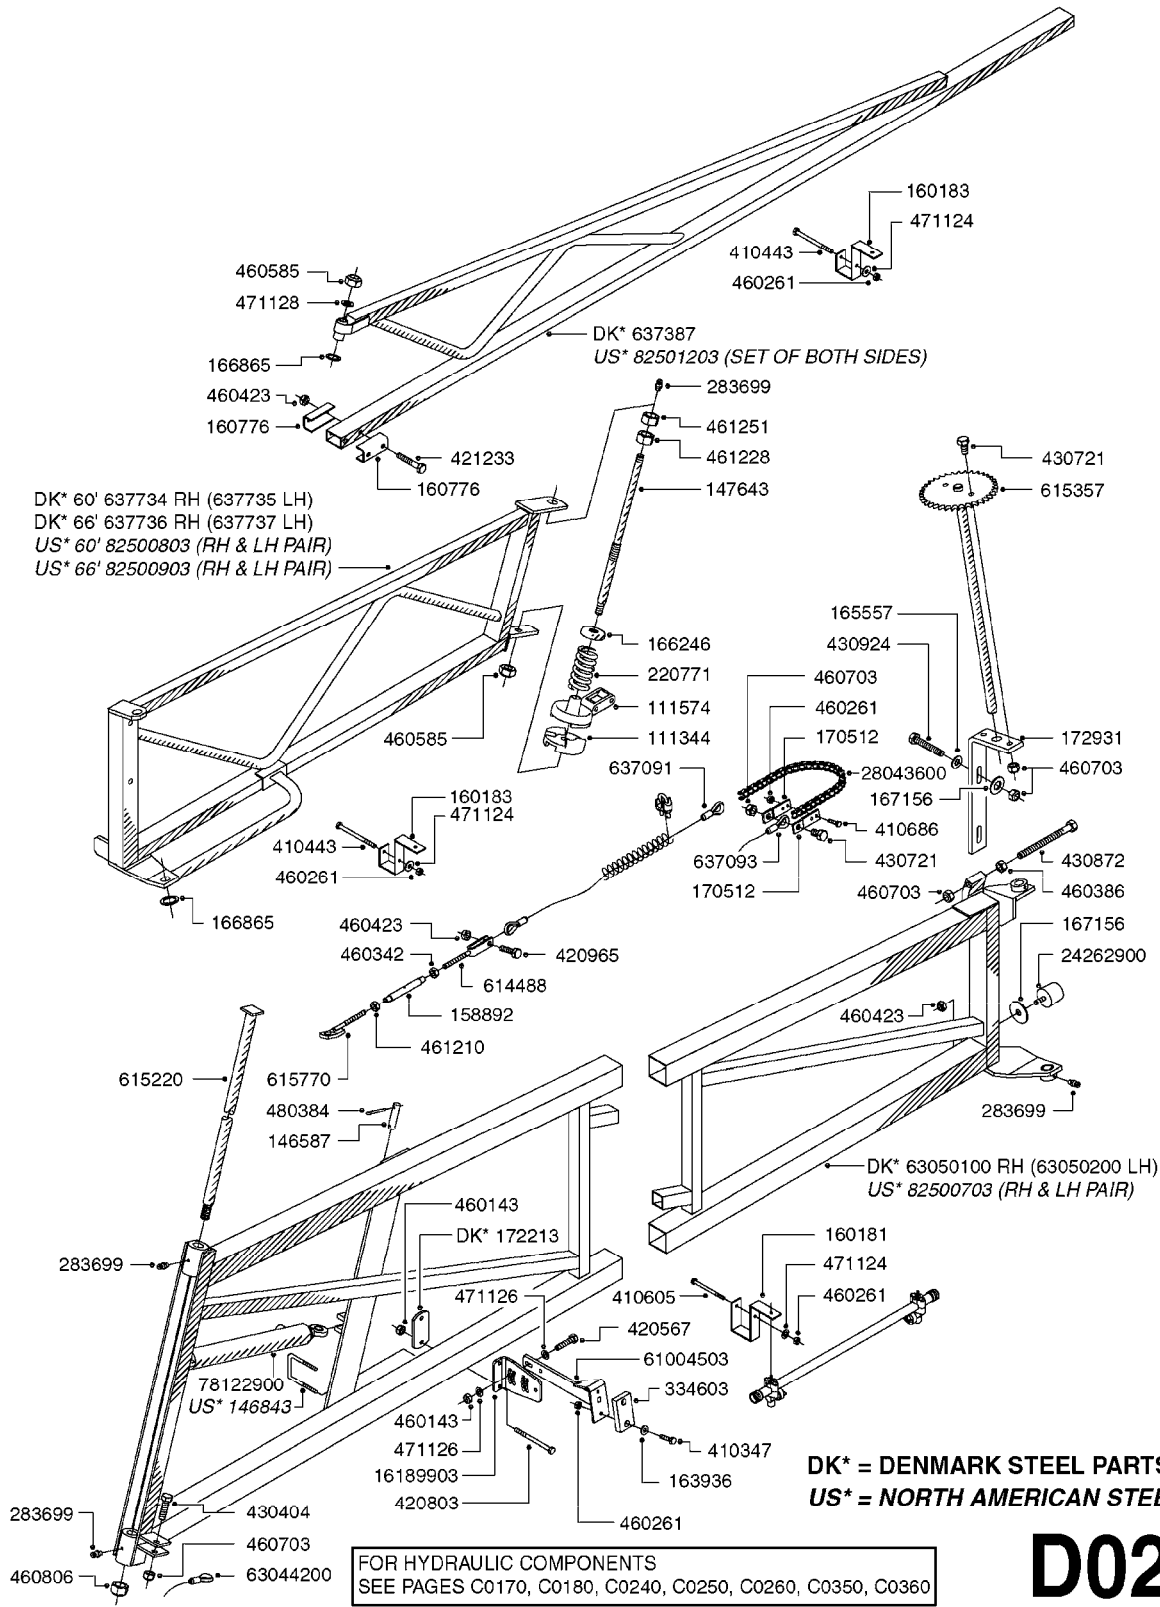

DK* 60' 637734 RH (637735 LH)
DK* 66' 637736 RH (637737 LH)
US* 60' 82500803 (RH & LH PAIR)
US* 66' 82500903 (RH & LH PAIR)

DK* = DENMARK STEEL PARTS
US* = NORTH AMERICAN STEEL PARTS

FOR HYDRAULIC COMPONENTS
SEE PAGES C0170, C0180, C0240, C0250, C0260, C0350, C0360

D0270

BOOM EAGLE WINGS 60' 66'
D0270-HIN, 01:01:16

Page 1

Date 12.08.2020 9:24

parts-n°	order qty	description
111344	1	CLAW CLUTCH Ø100/Ø20,5 UNDER PART RED
111574	1	CLAW CLUTCH D100 UP. (MACH)
146587	1	PIN D16.8 X 65
146843	1	BOLT U M8 F.60 x 60
147643	1	AXLE F.BM BRKWKY. W. ZERT L=426
158892	1	TURN BUCKLE HOUS
160181	1	CLAMP NOZZLE TUBE 60X60
160183	1	CLAMP NOZZLE TUBE 50X30
160776	1	U-CHANNEL F.3PT.
163936	1	WASHER D15/D6.2X1
165557	1	WASHER D28.0/D12.2X2.0 SS
166246	1	WASHER CUP D53 F.SPRING
166865	1	WASHER D35/D25X2
167156	1	WASHER D46.5/D12.4X2.5
170512	1	ASSEMBLY BRACKET FOR CHAIN
172213	1	FLAT BAR F.Boom STRAP
172931	1	FLAT STEEL 15X50
220771	1	SPRING D53/D43X100
283699	1	GREASE NIPPLE M6X1
334603	1	RUBBER STOP 86X48X15
410347	1	SCREW M6X20 8.8
410443	1	BOLT HEX 8.8 DEL M6X70
410605	1	BOLT HEX 8.8 DEL M6X80
410686	1	BOLT HEX 8.8 DEL M6X30
420567	1	BOLT HEX 8.8 DEL M8X30 FT
420803	1	BOLT HEX 8.8 DEL M8X90
420965	1	M10X40 MACHINE SCREW STAINLESS
421233	1	BOLT HEX 8.8 10.9 DEL M10X70
430404	1	BOLT HEX 8.8 DEL M12X50
430721	1	BOLT HEX 8.8 DEL M12X40 FT
430872	1	BOLT HEX 8.8 DEL M12X100 FT
430924	1	BOLT HEX 8.8 DEL M12 X 85
460143	1	LOCK NUT M8 SST A2 DIN985
460261	1	NUT HEX M6X1.00 LOCK DIN985 A2 SS
460342	1	NUT HEX M10 DEL DIN934
460386	1	NUT HEX M12X1.75
460423	1	NUT HEX M10X1.50 LOCK DIN985A2 SS
460585	1	LOCKING NUT M16 DIN985 A2 SS
460703	1	NUT HEX M12X1.75 LOCK DIN985A2 SS
460806	1	NUT HEX M20X2.50 LOCK DIN985A2 SS
461210	1	NUT HEX M10X1.5 L.THREAD A4
461228	1	NUT HEX M20
461251	1	NUT HEX M20 X 2.5 JAMB
471124	1	WASHER, M6, Ø18/ 6.4X 1.6, SS
471126	1	WASHER, M8, Ø16/ 8.4X 1.6, SS
471128	1	WASHER, M16, Ø30/17.0X 3.0, SS
480384	1	PIN COTTER 3/16 x 1-1/2"
614488	1	FORK/ R.THREAD 10mmX144mm
615220	1	PIN 25 X 910 FOR EAGLE
615357	1	SHAFT W.SPROCKET EAGLE 60'3PT
615770	1	ANCHOR F.EAGLE CABLE
637091	1	CABLE FRONT EAGLE D7X2895
637093	1	CABLE REAR 5 X 3100MM EAGLE
637387	1	BOOM WING BRKWAY E. 60-90'
637734	1	BOOM WING OUT. 60'R.EAG 97
637735	1	BOOM WING OUT. 60'L.EAG 97
637736	1	BOOM WING OUT. 66'R.EAG 97
637737	1	BOOM WING OUT. 66'L.EAG 97
16189903	1	PLATE F, EAGLE STOPARM
24262900	1	RUBBER STOP D50X40 M10X33
28043600	1	CHAIN 5/8X810MM (51 LINKS)