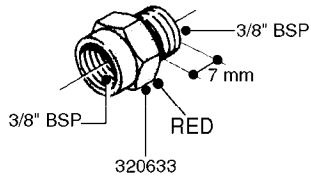

FITTINGS - HEXAGON NIPPLES
L0030-HIN, 01:01:16

L0030

FITTINGS - HEXAGON NIPPLES
L0030-HIN, 01:01:16

Page 1
Date 12.08.2020 9:24

parts-n°	order qty	description
10015303	1	FITT.PO.HN 1.00X1.00 M1000
10425003	1	FITT.PO.HN 1.25X1.00 MCPHEE
320132	1	FITT.DK HN 1" BSP
320176	1	FITT.DK HN 3/8"X1/2" BSP
320445	1	FITT.DK HN 1/4"X3/8" BSP
320655	1	FITT.DK HN 1/2"-1/2" BSP
320692	1	FITT.DK HN 3/8'BSPX1/4'NPT
320703	1	FITT.DK HN 3/8BSP X1/2 &1/4NPT
320725	1	FITT.DK NIPPLE 3/8"-3/8" BSP
320902	1	FITT.DK HN 3/8'X 1/4' BSP
390232	1	FITT.DK HN 1-1/2' X 1-1/4' BSP
390276	1	FITT.DK HN 1'BSP