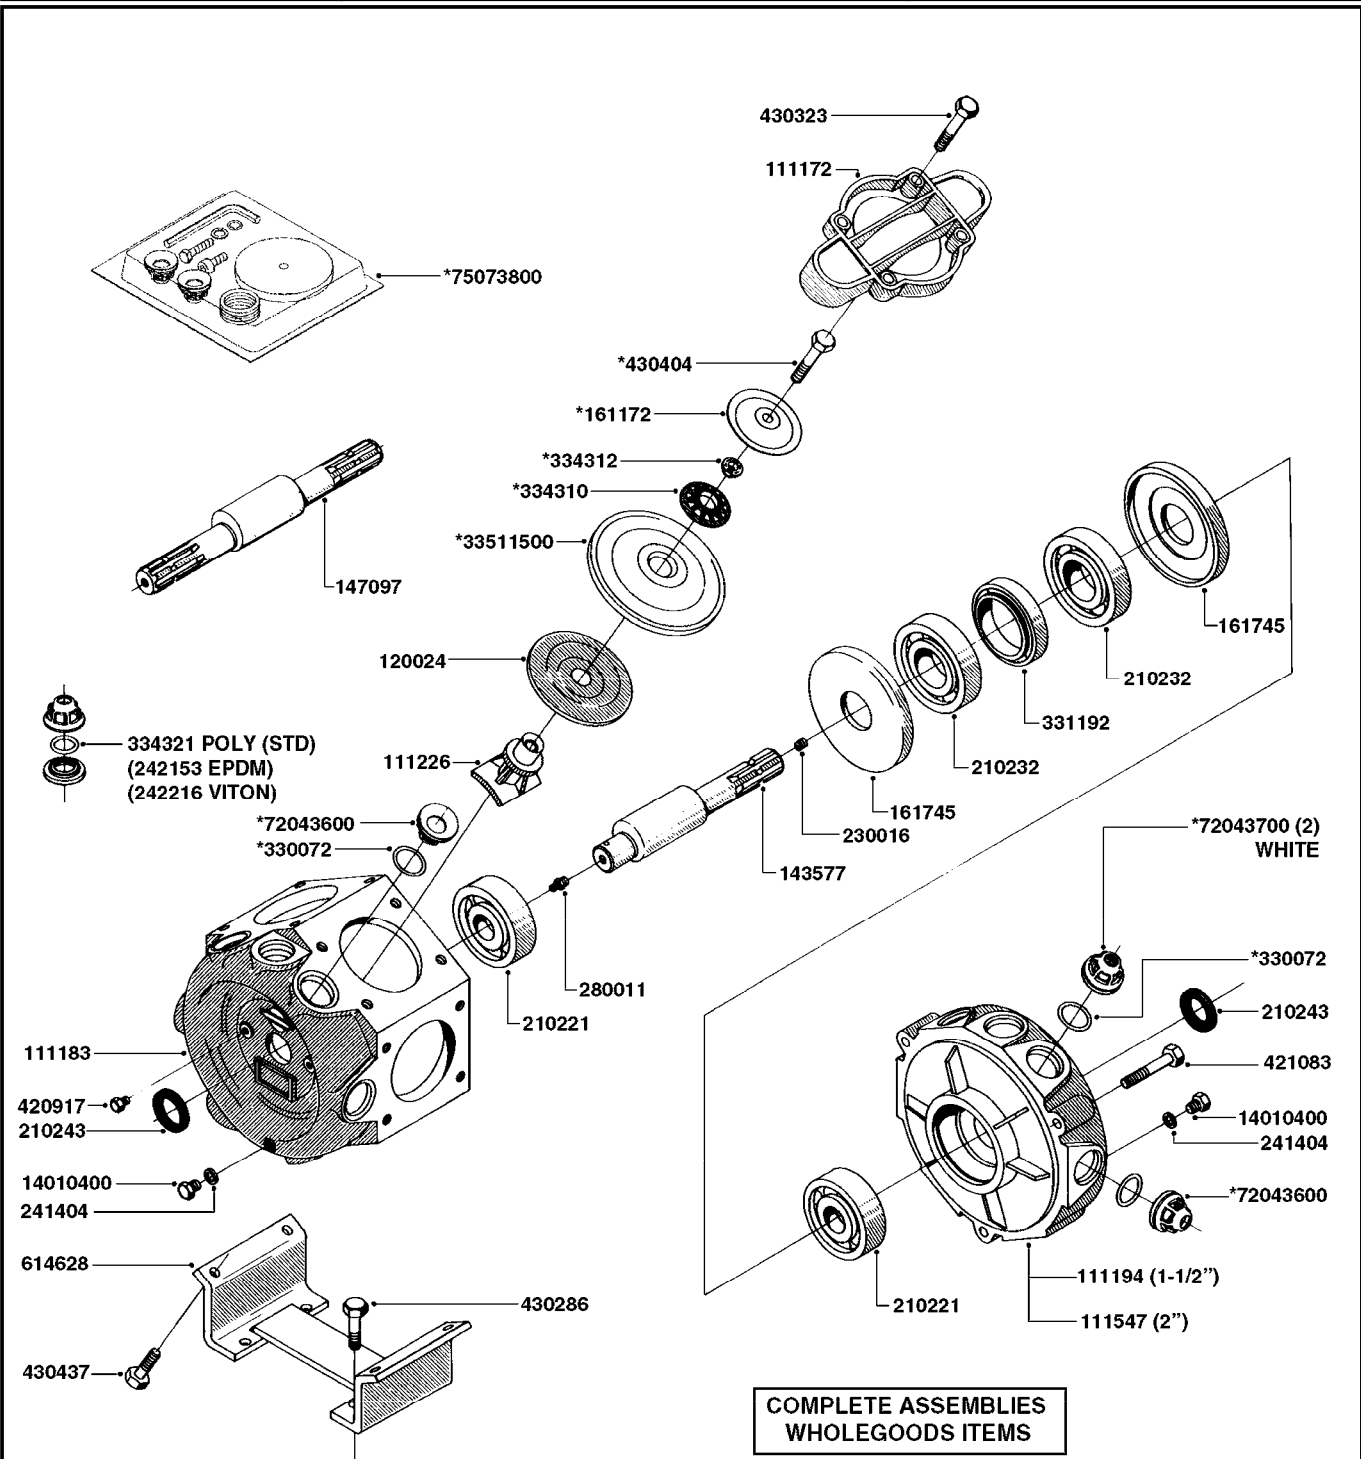

COMPLETE PUMP
(NLA) REPLACED BY 464 PUMP (SEE PAGE A0350)

A0310

PUMP - 460 W/MOUNTING BASE
A0310-HIN, 01:01:16

Page 1
Date 12.08.2020 9:23

parts-n°	order qty	description
111172	1	VALVE CHAMBER 460 (PAINTED)
111183	1	PUMP CASTING 460-463 (PAINTED)
111194	1	PUMP CASTING FT.460 (PAINTED)
111226	1	CONNECTING ROD MODEL 460
120024	1	DIAPHRAGM BACK DISC 1200-1300
143577	1	CRANK SHAFT F.363/462/463-10mm
144266	1	WASHER FOR 460 PUMP
147097	1	CRANK SHAFT 363-463/10 THROUGH
161745	1	METAL SPACER F.363/463
166283	1	DIAPHRAGM UPPER DISC MOD. 460
210221	1	BEARING BALL 6407
210232	1	BEARING BALL 6310
210243	1	SEAL OIL 35 X 47 X 7
230016	1	PLUG 1/8' BSP TYPE P
241404	1	DOWTY SEAL 1/4"
241463	1	DIAPHRAGM MODEL 460
242153	1	O-RING D26X4 EPDM
242216	1	O-RING VITON F/1202/1302/462
280011	1	GREASE NIPPLE 1/8' SAE H TR
330072	1	O-RING D53.5/D45.5X4
331192	1	SPACER, MODEL 361/363
334321	1	O-RING POLY. 34.0x26.0x4.0
420917	1	BOLT HEX 8.8 RAW M8X12 FT
421083	1	BOLT HEX 8.8 DEL M10X65
430286	1	BOLT HEX 8.8 DEL M12X30 FT
430323	1	BOLT HEX 8.8 DEL M12X60
430438	1	BOLT HEX 8.8 DEL M12X65
460703	1	NUT HEX M12X1.75 LOCK DIN985A2 SS
614628	1	FOOT F. 46X PUMP, RED
14010400	1	PLUG 1/4" BSP
72043600	1	VALVE FOR 462/463
72043700	1	VALVE FOR 462/463 W.VENT HOLE