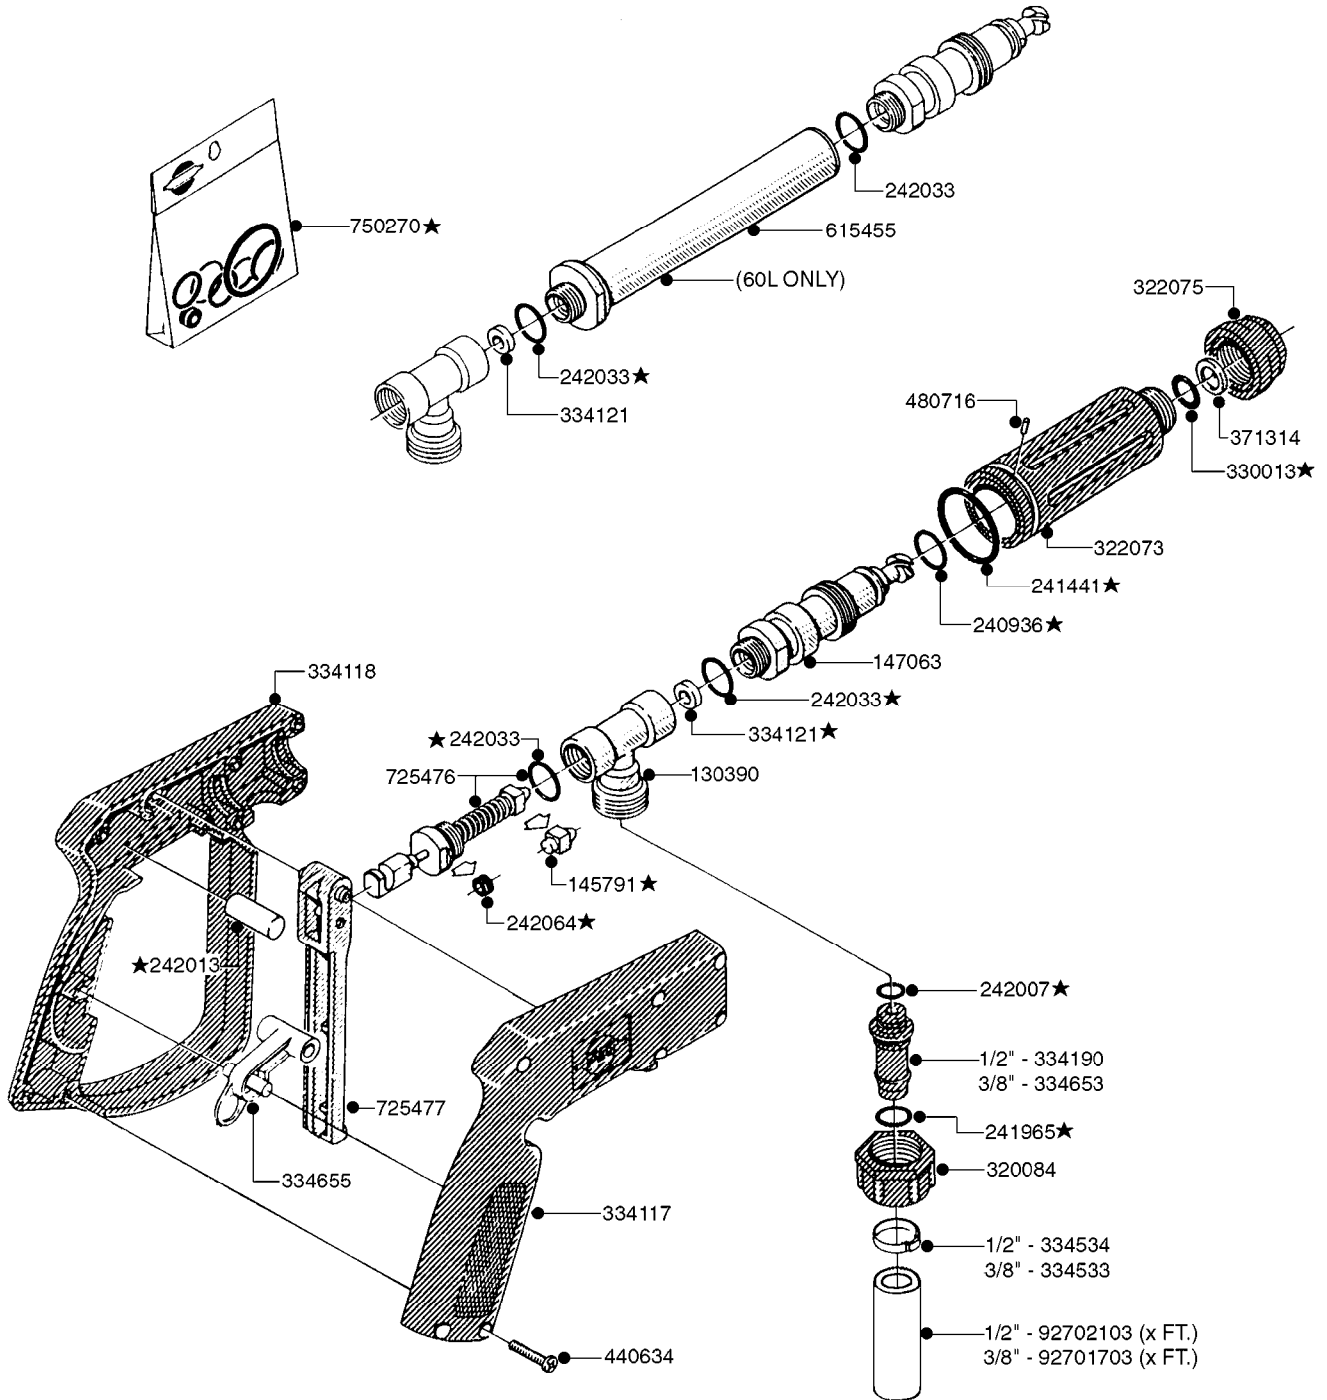

COMPLETE ASSEMBLY:
843197 - 60L
843196 - 60S

COMPLETE ASSEMBLIES
WHOLEGOODS ITEMS

K0480

HANDGUN TYPE 60S/60L POST 95
K0480-HIN, 01:01:16

Page 1

Date 12.08.2020 9:27

parts-n°	order qty	description
130390	1	TEE 3/8'X 1/2' BSP F.TYPE 60S
145791	1	CONE FOR ON/OFF
147063	1	SWIRL F.SPRAY GUN TYPE 60
240936	1	O-RING D13.3X2.4 NITRIL
241441	1	O-RING D29.3X3
241965	1	O-RING Ø12.1 X 1.6 NITRILE
242007	1	O-RING Ø9.1 X 1.6 NITRILE
242013	1	SPRING RUBBER F/TRIGGER
242033	1	O-RING Ø14.1 X 1.6 NITRILE
242064	1	SLEEVE RUBBER 3X8X4MM
320084	1	FITT.DK NUT 1/2" BSP
322073	1	HOUSING F.SWIRL TYPE 60S H.G.
322075	1	HOUSING F. NOZZLE
330013	1	O-RING 2.5 X 10 PUR
334117	1	HANDLE PIECE RIGHT F.60S/60L
334118	1	HANDLE PIECE LEFT F.60S/60L
334121	1	SEAT FOR ON-OFF TYPE
334190	1	FITT.DK HB 1/2' F. PISTOL 60S
334533	1	CLAMP HOSE PLASTIC 3/8"
334534	1	CLAMP HOSE PLASTIC 1/2"
334653	1	FITT.DK HB 3/8' F.HANDGUN
334655	1	TRIGGER SAFETY F.60S/60L GUN
371314	1	NOZZLE CERAMIC 1099-20
440634	1	SCREW 5/8"
480716	1	PIN D3X6 STAINLESS
615455	1	TUBE F.LANCE TYPE 60L
725476	1	SPINDLE
725477	1	TRIGGER
750270	1	GASKET KIT F.SPRAY GUN
843196	1	SPRAY GUN KIT TYPE 60 SHORT
843197	1	HANDGUN KIT TYPE 60 LONG
92701703	1	HOSE R X3/8" X300PSI WP X0012"
92702103	1	HOSE R X1/2" X300PSI WP X0012"