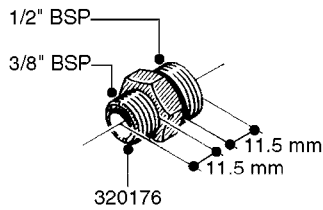

FITTINGS - HEXAGON NIPPLES
L0030-HIN, 01:01:16

L0030

FITTINGS - HEXAGON NIPPLES
L0030-HIN, 01:01:16

Page 1
Date 12.08.2020 9:27

parts-n°	order qty	description
10015303	1	FITT.PO.HN 1.00X1.00 M1000
10425003	1	FITT.PO.HN 1.25X1.00 MCPHEE
320132	1	FITT.DK HN 1" BSP
320176	1	FITT.DK HN 3/8"X1/2" BSP
320445	1	FITT.DK HN 1/4"X3/8" BSP
320655	1	FITT.DK HN 1/2"-1/2" BSP
320692	1	FITT.DK HN 3/8'BSPX1/4'NPT
320703	1	FITT.DK HN 3/8BSP X1/2 &1/4NPT
320725	1	FITT.DK NIPPLE 3/8"-3/8" BSP
320902	1	FITT.DK HN 3/8'X 1/4' BSP
390232	1	FITT.DK HN 1-1/2' X 1-1/4' BSP
390276	1	FITT.DK HN 1'BSP