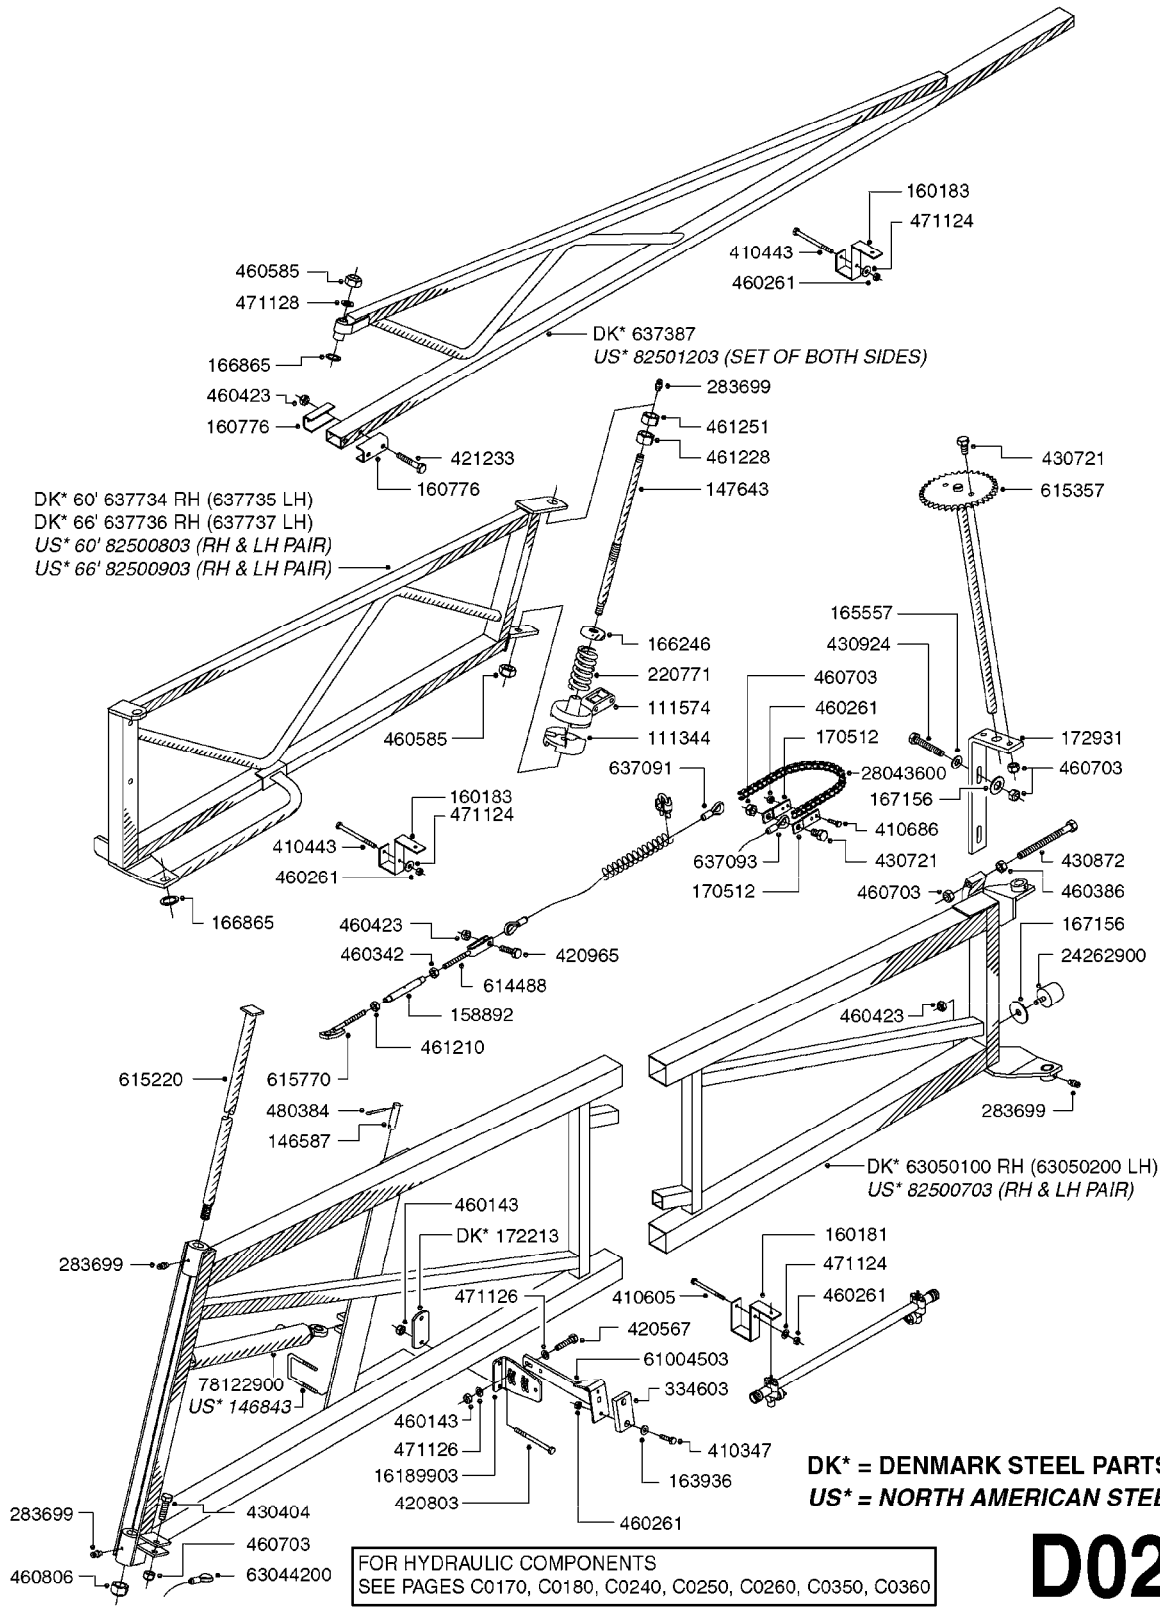

D0270

BOOM EAGLE WINGS 60' 66'
D0270-HIN, 01:01:16

Page 1
Date 12.08.2020 9:27

parts-n°	order qty	description
111344	1	CLAW CLUTCH Ø100/Ø20,5 UNDER PART RED
111574	1	CLAW CLUTCH D100 UP. (MACH)
146587	1	PIN D16.8 X 65
146843	1	BOLT U M8 F.60 x 60
147643	1	AXLE F.BM BRKWKY. W. ZERT L=426
158892	1	TURN BUCKLE HOUS
160181	1	CLAMP NOZZLE TUBE 60X60
160183	1	CLAMP NOZZLE TUBE 50X30
160776	1	U-CHANNEL F.3PT.
163936	1	WASHER D15/D6.2X1
165557	1	WASHER D28.0/D12.2X2.0 SS
166246	1	WASHER CUP D53 F.SPRING
166865	1	WASHER D35/D25X2
167156	1	WASHER D46.5/D12.4X2.5
170512	1	ASSEMBLY BRACKET FOR CHAIN
172213	1	FLAT BAR F.BOOM STRAP
172931	1	FLAT STEEL 15X50
220771	1	SPRING D53/D43X100
283699	1	GREASE NIPPLE M6X1
334603	1	RUBBER STOP 86X48X15
410347	1	SCREW M6X20 8.8
410443	1	BOLT HEX 8.8 DEL M6X70
410605	1	BOLT HEX 8.8 DEL M6X80
410686	1	BOLT HEX 8.8 DEL M6X30
420567	1	BOLT HEX 8.8 DEL M8X30 FT
420803	1	BOLT HEX 8.8 DEL M8X90
420965	1	M10X40 MACHINE SCREW STAINLESS
421233	1	BOLT HEX 8.8 10.9 DEL M10X70
430404	1	BOLT HEX 8.8 DEL M12X50
430721	1	BOLT HEX 8.8 DEL M12X40 FT
430872	1	BOLT HEX 8.8 DEL M12X100 FT
430924	1	BOLT HEX 8.8 DEL M12 X 85
460143	1	LOCK NUT M8 SST A2 DIN985
460261	1	NUT HEX M6X1.00 LOCK DIN985 A2 SS
460342	1	NUT HEX M10 DEL DIN934
460386	1	NUT HEX M12X1.75
460423	1	NUT HEX M10X1.50 LOCK DIN985A2 SS
460585	1	LOCKING NUT M16 DIN985 A2 SS
460703	1	NUT HEX M12X1.75 LOCK DIN985A2 SS
460806	1	NUT HEX M20X2.50 LOCK DIN985A2 SS
461210	1	NUT HEX M10X1.5 L.THREAD A4
461228	1	NUT HEX M20
461251	1	NUT HEX M20 X 2.5 JAMB
471124	1	WASHER, M6, Ø18/ 6.4X 1.6, SS
471126	1	WASHER, M8, Ø16/ 8.4X 1.6, SS
471128	1	WASHER, M16, Ø30/17.0X 3.0, SS
480384	1	PIN COTTER 3/16 x 1-1/2"
614488	1	FORK/ R.THREAD 10mmX144mm
615220	1	PIN 25 X 910 FOR EAGLE
615357	1	SHAFT W.SPROCKET EAGLE 60'3PT
615770	1	ANCHOR F.EAGLE CABLE
637091	1	CABLE FRONT EAGLE D7X2895
637093	1	CABLE REAR 5 X 3100MM EAGLE
637387	1	BOOM WING BRKWAY E. 60-90'
637734	1	BOOM WING OUT. 60'R.EAG 97
637735	1	BOOM WING OUT. 60'L.EAG 97
637736	1	BOOM WING OUT. 66'R.EAG 97
637737	1	BOOM WING OUT. 66'L.EAG 97
16189903	1	PLATE F, EAGLE STOPARM
24262900	1	RUBBER STOP D50X40 M10X33
28043600	1	CHAIN 5/8X810MM (51 LINKS)