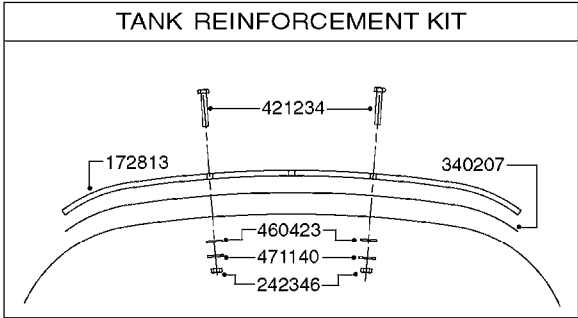

FOR CONNECTING HOSE FITTINGS, SEE SECTION L