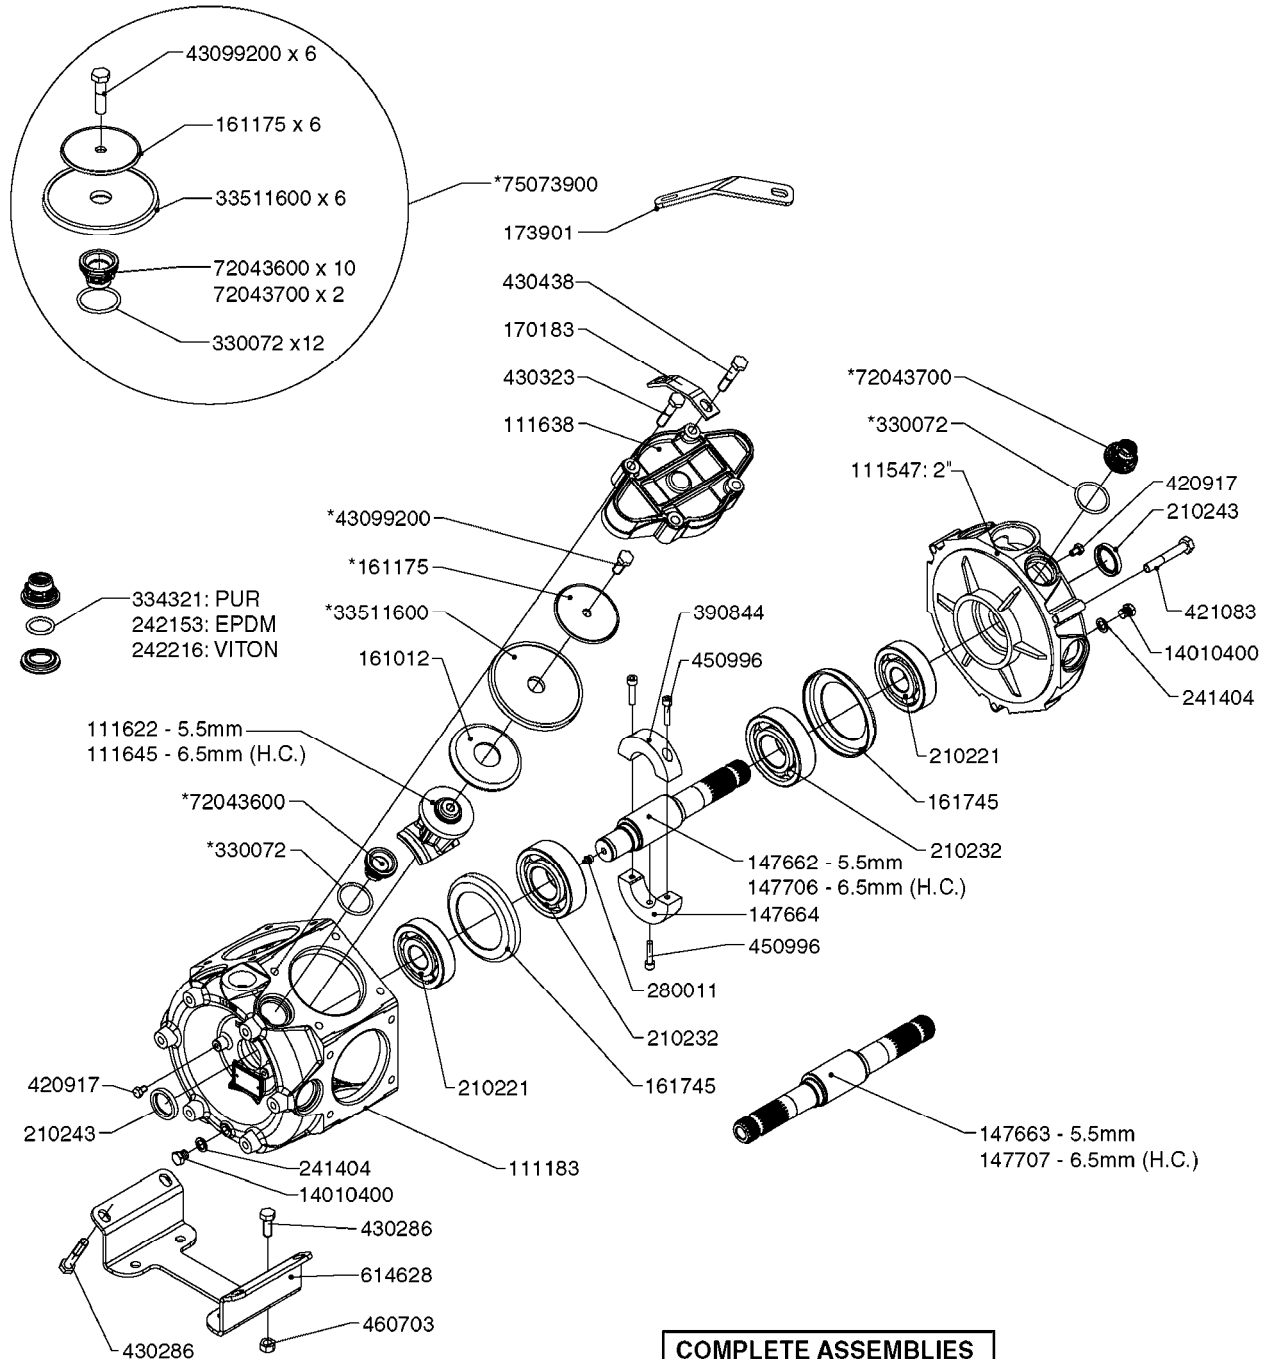

A0330

PUMP - 463 W/ MOUNTING BASE
A0330-HIN, 01:01:16

Page 1

Date 12.08.2020 9:26

parts-n°	order qty	description
111183	1	PUMP CASTING 460-463 (PAINTED)
111547	1	PUMP FRONT 460-463-2' (PAINT)
111623	1	CONNECTING ROD 463/10MM
111624	1	CONNECTING ROD 463/12MM
111638	1	VALVE COVER 463 HC+1000 VERS.
143577	1	CRANK SHAFT F.363/462/463-10mm
147097	1	CRANK SHAFT 363-463/10 THROUGH
147571	1	CRANK SHAFT F.463-12mm
147688	1	CRANK SHAFT 462/12 THROUGH
161012	1	DIAPHRAGM BACKING DISC F. 463
161175	1	DIAPHRAGM DISC 463/464 PUMP
161745	1	METAL SPACER F.363/463
173901	1	LIFT STRAP F.PUMP 463
210221	1	BEARING BALL 6407
210232	1	BEARING BALL 6310
210243	1	SEAL OIL 35 X 47 X 7
241404	1	DOWTY SEAL 1/4"
242153	1	O-RING D26X4 EPDM
242216	1	O-RING VITON F/1202/1302/462
280011	1	GREASE NIPPLE 1/8' SAE H TR
330072	1	O-RING D53.5/D45.5X4
331192	1	SPACER, MODEL 361/363
334321	1	O-RING POLY. 34.0x26.0x4.0
421083	1	BOLT HEX 8.8 DEL M10X65
430286	1	BOLT HEX 8.8 DEL M12X30 FT
430323	1	BOLT HEX 8.8 DEL M12X60
430438	1	BOLT HEX 8.8 DEL M12X65
460703	1	NUT HEX M12X1.75 LOCK DIN985A2 SS
614628	1	FOOT F. 46X PUMP, RED
821587	1	PUMP 463/10 THROUGH SHAFT TWNF
14010400	1	PLUG 1/4" BSP
33511600	1	DIAPHRAGM PUMP 463/464 PUMP PUR
43099200	1	BOLT HEX SS M12 X 30 DIN933 A4
72043600	1	VALVE FOR 462/463
72043700	1	VALVE FOR 462/463 W.VENT HOLE
75073900	1	PUMP KIT 460/463 "06"
82166300	1	PUMP 464-12-MED-2-540
82168700	1	PUMP 464-12 540 OFFSET PORTS