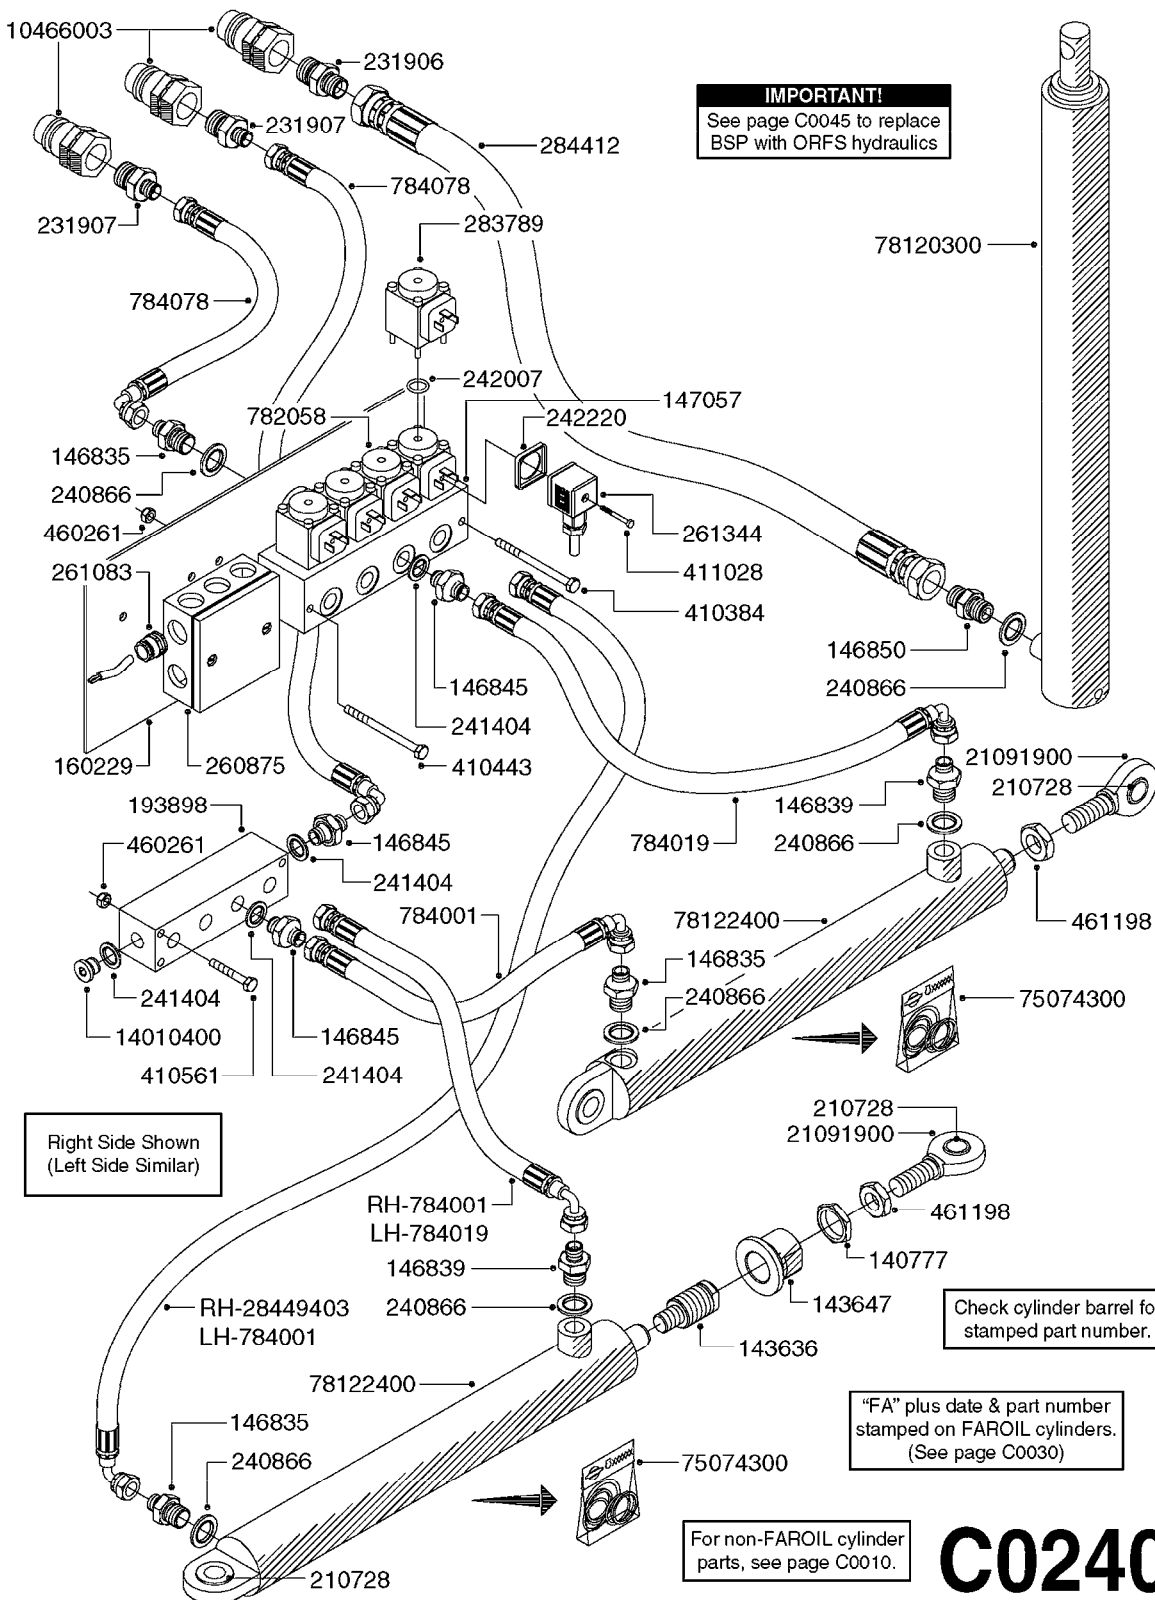

Right Side Shown
(Left Side Similar)

C0170

HYDRAULICS - EAGLE HY 45'-66'
C0170-HIN, 08:01:18

Page 1
Date 12.08.2020 9:27

parts-n°	order qty	description
140777	1	NUT HEX 3/4" BSP JAMB
143636	1	THREADED INSERT F.CYLINDER END
143647	1	COLLAR F.THREAD.ROD EXTENTON
145912	1	BUSHING D19.8/D17.0X7MM
146324	1	SHAFT D16.8 L102/2 X 5
146587	1	PIN D16.8 X 65
146835	1	HEX NIPPLE 1/4" - 3/8" BSP
146839	1	HEX NIPPLE 1/4"X3/8" BSP 0.7MM
146850	1	HEX NIPPLE 3/8"x3/8" - 1.8mm
146992	1	BUSHING F.CYLINDER
151872	1	BUSHING D22.0/18.0 10MM
163936	1	WASHER D15/D6.2X1
210728	1	BEARING F.LINK HEAD M17
230963	1	TEE 1/4"M X 1/4"M X 1/4"M BSP
231906	1	HEX NIPPLE 3/8"BSP X 1/2"NPT
231907	1	HEX NIPPLE 1/4"BSP X 1/2"NPT
240866	1	DOWTYSEAL 3/8"
284412	1	HOSE HY 3/8" X 315" STR+STR
410362	1	BOLT HEX 8.8 SS M6X20
410583	1	BOLT HEX 8.8 DEL M6X40
460261	1	NUT HEX M6X1.00 LOCK DIN985 A2 SS
461198	1	NUT HEX M16X2 JAMB
461249	1	NUT M22X1.5 DIN439B
480384	1	PIN COTTER 3/16 x 1-1/2"
784001	1	HOSE HY X 1/4 X 067.00"STR+ELB
784019	1	HOSE HY X 1/4 X 078.75"STR+ELB
784076	1	HOSE, HY, 1/4" L=8.5" STR-ELB
784078	1	HOSE HY X 1/4 X 417.33"STR+ELB
10466003	1	COUPLER PIONEER 8010-04 1/2NPT
16100400	1	PLATE 3 X 60 X 91 HY BLOCK MT
21091900	1	LINK HEAD M16 x D17 DELTA
28449403	1	HOSE HY X1/4X057.08"STR+ELB
72256500	1	DOUB.PILOT STEERED COUNT.VALVE
75074300	1	SEALKIT78122000/23-25/30-32/46
75075000	1	SEAL KIT 78122600/27/28/29
78120300	1	CYLINDER 60/50/30 1100MM
78122400	1	DOUBLE CYLINDER D 40/20-300
78122900	1	CYLINDER 40/22X300MM RED