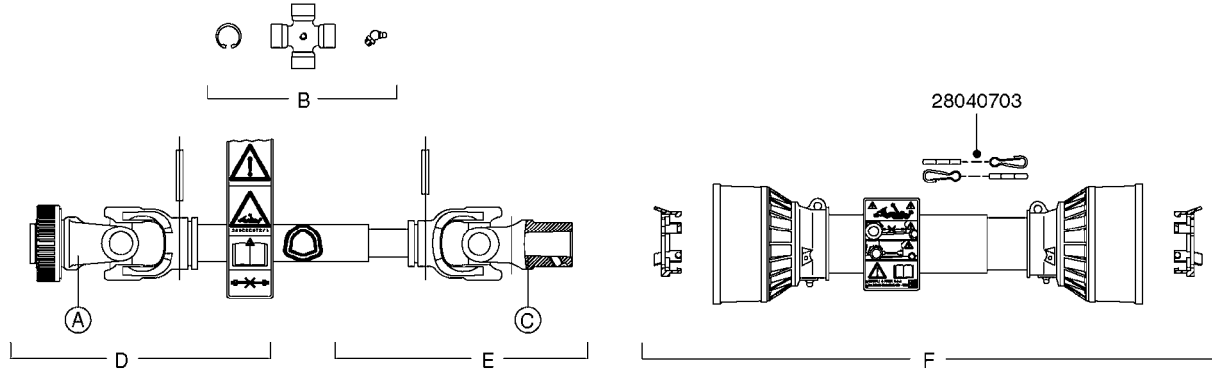

10549503 - KIT WITHOUT GEARBOX
10549603 - COMPLETE KIT WITH GEARBOX

COMPLETE ASSEMBLIES
WHOLEGOODS ITEMS

A0490

GEAR BOX KIT 1000 RPM
A0490-HIN, 01:01:16

Page 1

Date 12.08.2020 9:27

parts-n°	order qty	description
10549103	1	BUSHING D28/D10.5X50
10549203	1	BUSHING D28/D12.5X16
10549303	1	MOUNT PLATE PTO COVER 1000 RPM
10549403	1	MOUNT PLATE F.G/BOX 1000 PRM
10549503	1	GEAR BOX KIT 1000 RPM LESS G/B
10549603	1	GEAR BOX KIT 1000 RPM 361/462
242226	1	SEAL WASHER F.BOTTOM PLUG
284268	1	LEVEL INDICATOR GEAR ML 52
284586	1	GEAR BOX 1000 RPM
330746	1	GUARD PTO LOWER PART
330757	1	GUARD PTO UPPER PART
410347	1	SCREW M6X20 8.8
420582	1	BOLT HEX 8.8 DEL M8X20 FT A2
420862	1	BOLT HEX 8.8 DEL M10X16 FT
421216	1	BOLT HEX 8.8 DEL M10X130
430721	1	BOLT HEX 8.8 DEL M12X40 FT
460143	1	LOCK NUT M8 SST A2 DIN985
460202	1	NUT HEX M6
470127	1	WASHER D15D10X2 M10 LOCK
470466	1	WASHER D21.1/D12.2X2.5 LOCK
471126	1	WASHER, M8, Ø16/ 8.4X 1.6, SS