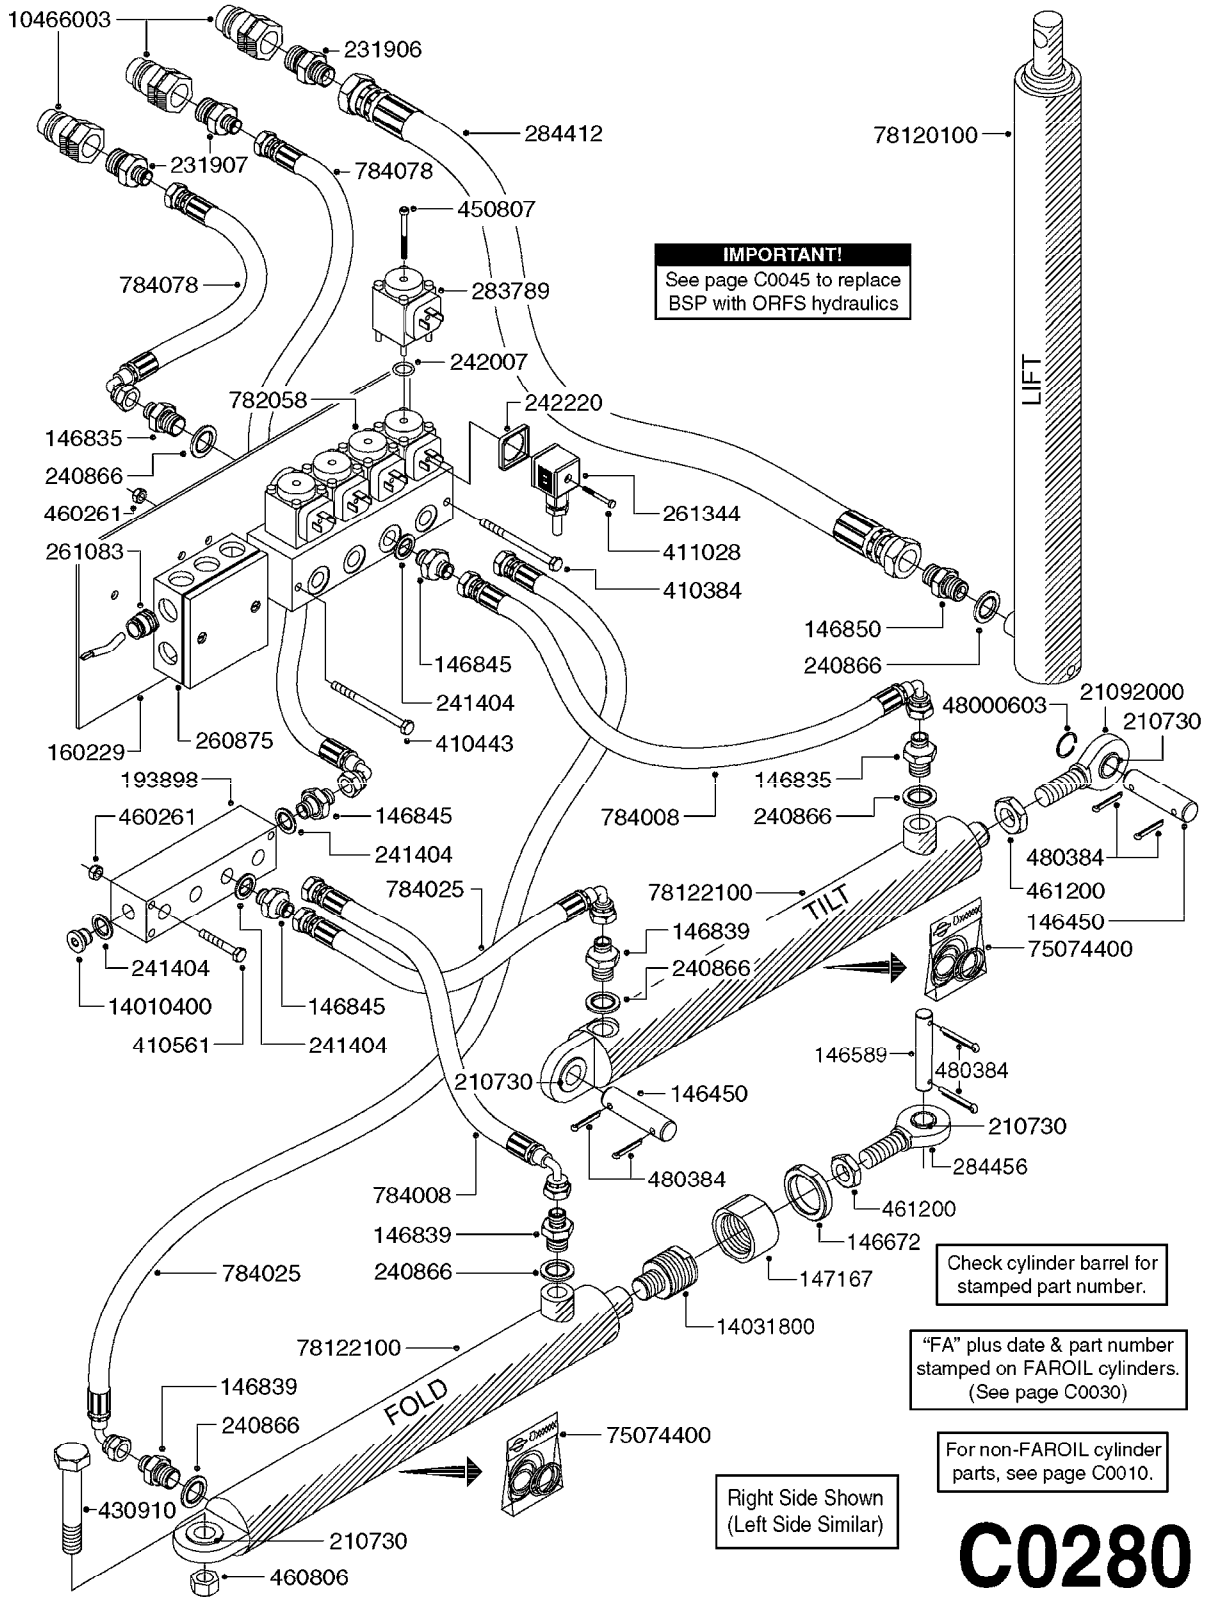

Right Side Shown
(Left Side Similar)

C0270

HYDRAULICS-EAGLE HY 80-90'
C0270-HIN, 30:03:16

Page 1

Date 12.08.2020 9:27

parts-n°	order qty	description
146589	1	PIN D19.8 X 65
146672	1	NUT HEX LOCK F.ADJUSTER
146839	1	HEX NIPPLE 1/4"X3/8" BSP 0.7MM
146850	1	HEX NIPPLE 3/8"x3/8" - 1.8mm
147167	1	BUSHING D50/D36X45MM
163936	1	WASHER D15/D6.2X1
210730	1	BEARING F.LINK HEAD M20
230963	1	TEE 1/4"M X 1/4"M X 1/4"M BSP
231906	1	HEX NIPPLE 3/8"BSP X 1/2"NPT
231907	1	HEX NIPPLE 1/4"BSP X 1/2"NPT
240866	1	DOWTYSEAL 3/8"
284412	1	HOSE HY 3/8" X 315" STR+STR
284456	1	LINK HEAD M20 X D20 L=30
410362	1	BOLT HEX 8.8 SS M6X20
410583	1	BOLT HEX 8.8 DEL M6X40
460261	1	NUT HEX M6X1.00 LOCK DIN985 A2 SS
461200	1	NUT HEX M20X1.5 JAMB.
480384	1	PIN COTTER 3/16 x 1-1/2"
784008	1	HOSE HY X 1/4" X 98.4"STR+ELB
784025	1	HOSE HY X 1/4" x 86.6"STR+ELB
784076	1	HOSE, HY, 1/4" L=8.5" STR-ELB
784078	1	HOSE HY X 1/4 X 417.33"STR+ELB
10466003	1	COUPLER PIONEER 8010-04 1/2NPT
14031800	1	ADAPTOR F.HY CYLINDER L=40
16100400	1	PLATE 3 X 60 X 91 HY BLOCK MT
72256500	1	DOUB.PILOT STEERED COUNT.VALVE
75074400	1	SEAL KIT 78121800/21/44
78120100	1	CYLINDER TELESC.65/40-1237
78122100	1	CYLINDER DOUBLE D50/25-298