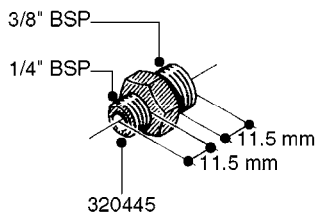

FITTINGS - HEXAGON NIPPLES
L0030-HIN, 01:01:16

L0030

FITTINGS - HEXAGON NIPPLES
L0030-HIN, 01:01:16

Page 1
Date 12.08.2020 9:27

parts-n°	order qty	description
10015303	1	FITT.PO.HN 1.00X1.00 M1000
10425003	1	FITT.PO.HN 1.25X1.00 MCPHEE
320132	1	FITT.DK HN 1" BSP
320176	1	FITT.DK HN 3/8"X1/2" BSP
320445	1	FITT.DK HN 1/4"X3/8" BSP
320655	1	FITT.DK HN 1/2"-1/2" BSP
320692	1	FITT.DK HN 3/8'BSPX1/4'NPT
320703	1	FITT.DK HN 3/8BSP X1/2 &1/4NPT
320725	1	FITT.DK NIPPLE 3/8"-3/8" BSP
320902	1	FITT.DK HN 3/8'X 1/4' BSP
390232	1	FITT.DK HN 1-1/2' X 1-1/4' BSP
390276	1	FITT.DK HN 1'BSP