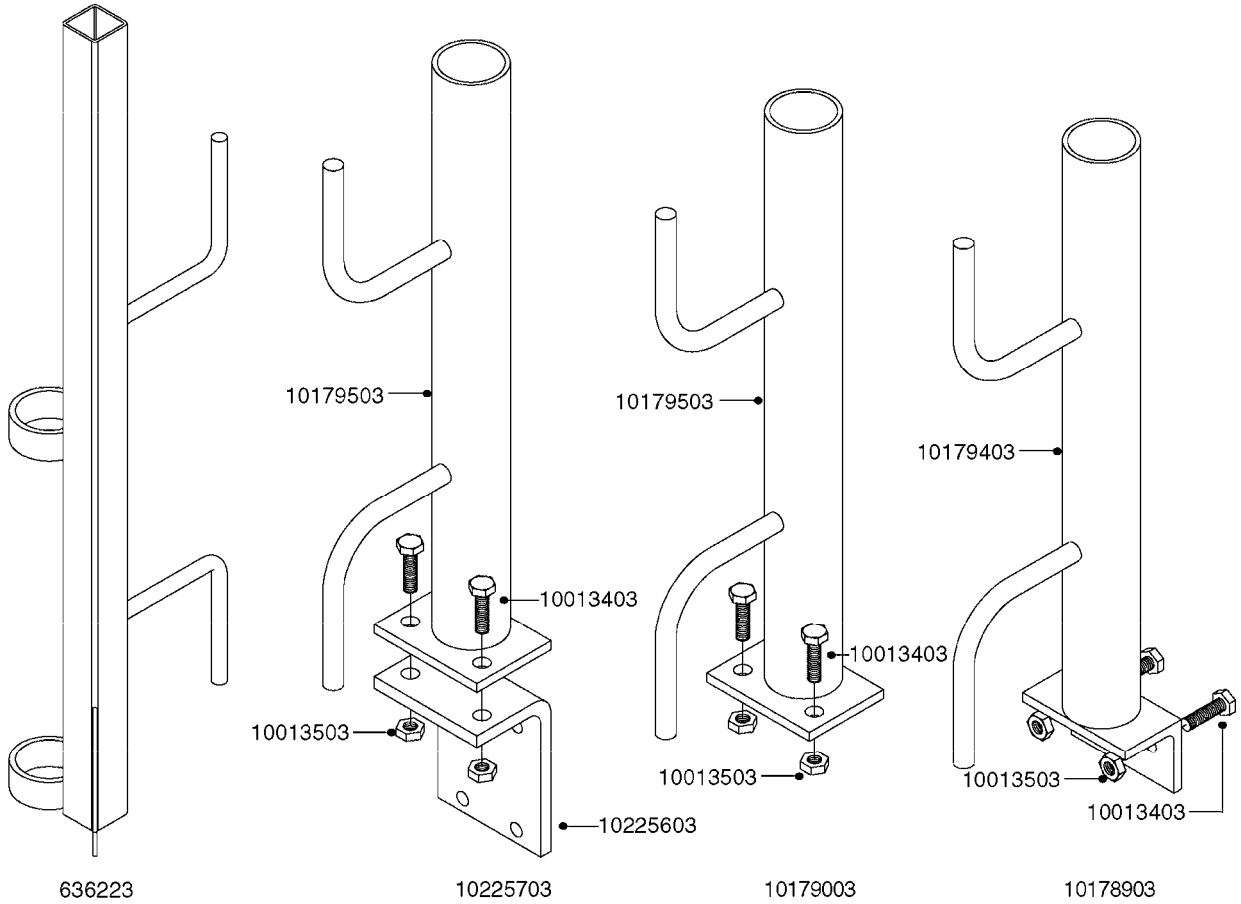

Page 1

Date 12.08.2020 9:27

parts-n°	order qty	description
130390	1	TEE 3/8'X 1/2' BSP F.TYPE 60S
145791	1	CONE FOR ON/OFF
147063	1	SWIRL F.SPRAY GUN TYPE 60
240936	1	O-RING D13.3X2.4 NITRIL
241441	1	O-RING D29.3X3
241965	1	O-RING Ø12.1 X 1.6 NITRILE
242007	1	O-RING Ø9.1 X 1.6 NITRILE
242013	1	SPRING RUBBER F/TRIGGER
242033	1	O-RING Ø14.1 X 1.6 NITRILE
242064	1	SLEEVE RUBBER 3X8X4MM
320084	1	FITT.DK NUT 1/2" BSP
322073	1	HOUSING F.SWIRL TYPE 60S H.G.
322075	1	HOUSING F. NOZZLE
330013	1	O-RING 2.5 X 10 PUR
334117	1	HANDLE PIECE RIGHT F.60S/60L
334118	1	HANDLE PIECE LEFT F.60S/60L
334121	1	SEAT FOR ON-OFF TYPE
334190	1	FITT.DK HB 1/2' F. PISTOL 60S
334533	1	CLAMP HOSE PLASTIC 3/8"
334534	1	CLAMP HOSE PLASTIC 1/2"
334653	1	FITT.DK HB 3/8' F.HANDGUN
334655	1	TRIGGER SAFETY F.60S/60L GUN
371314	1	NOZZLE CERAMIC 1099-20
440634	1	SCREW 5/8"
480716	1	PIN D3X6 STAINLESS
615455	1	TUBE F.LANCE TYPE 60L
725476	1	SPINDLE
725477	1	TRIGGER
750270	1	GASKET KIT F.SPRAY GUN
843196	1	SPRAY GUN KIT TYPE 60 SHORT
843197	1	HANDGUN KIT TYPE 60 LONG
92701703	1	HOSE R X3/8" X300PSI WP X0012"
92702103	1	HOSE R X1/2" X300PSI WP X0012"