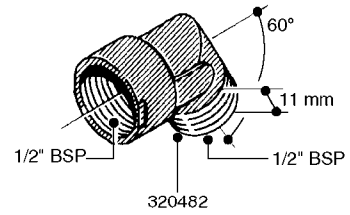

FITTINGS - HEXAGON NIPPLES
L0030-HIN, 01:01:16

L0030

FITTINGS - HEXAGON NIPPLES
L0030-HIN, 01:01:16

Page 1
Date 12.08.2020 9:27

parts-n°	order qty	description
10015303	1	FITT.PO.HN 1.00X1.00 M1000
10425003	1	FITT.PO.HN 1.25X1.00 MCPHEE
320132	1	FITT.DK HN 1" BSP
320176	1	FITT.DK HN 3/8"X1/2" BSP
320445	1	FITT.DK HN 1/4"X3/8" BSP
320655	1	FITT.DK HN 1/2"-1/2" BSP
320692	1	FITT.DK HN 3/8'BSPX1/4'NPT
320703	1	FITT.DK HN 3/8BSP X1/2 &1/4NPT
320725	1	FITT.DK NIPPLE 3/8"-3/8" BSP
320902	1	FITT.DK HN 3/8'X 1/4' BSP
390232	1	FITT.DK HN 1-1/2' X 1-1/4' BSP
390276	1	FITT.DK HN 1'BSP