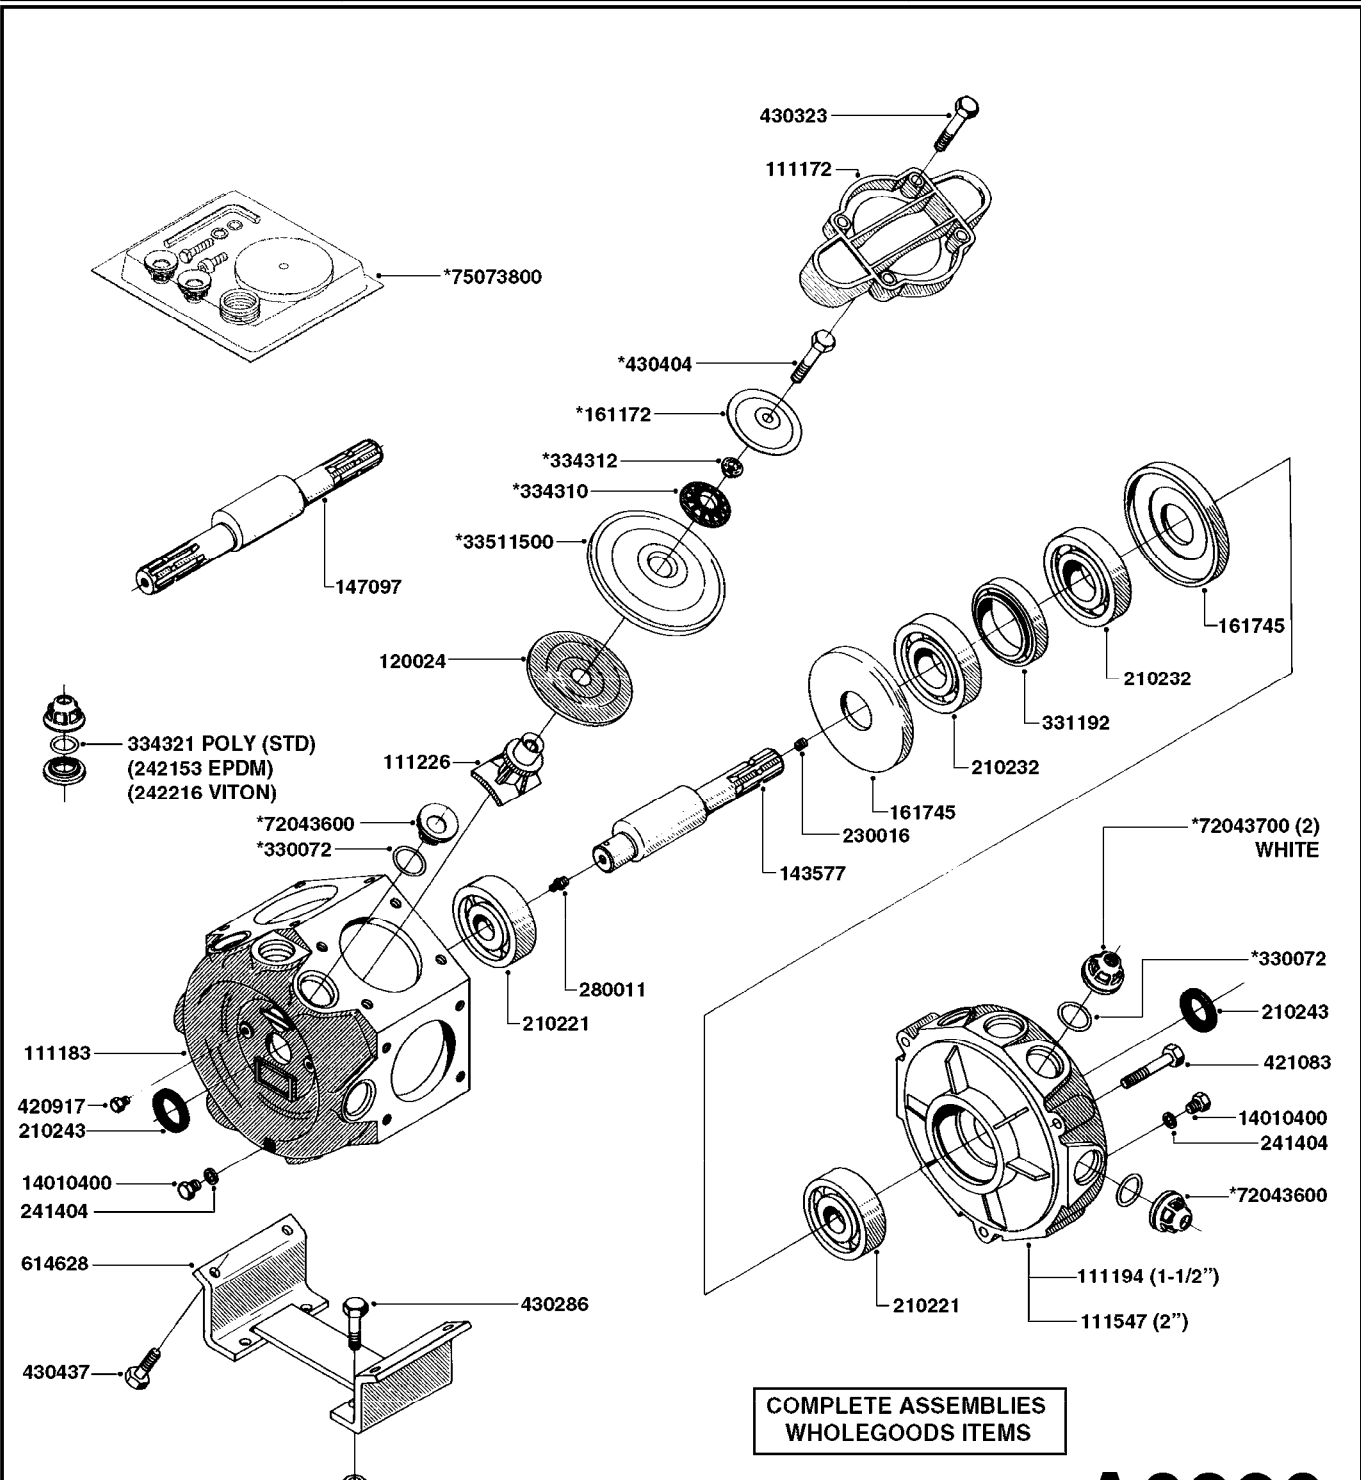

COMPLETE ASSEMBLIES
WHOLEGOODS ITEMS

COMPLETE PUMP
(NLA) REPLACED BY 464 PUMP (SEE PAGE A0350)

A0320

PUMP - 462 W/MOUNTING BASE
A0320-HIN, 01:01:16

Page 1
Date 12.08.2020 9:26

parts-n°	order qty	description
111172	1	VALVE CHAMBER 460 (PAINTED)
111183	1	PUMP CASTING 460-463 (PAINTED)
111194	1	PUMP CASTING FT.460 (PAINTED)
111226	1	CONNECTING ROD MODEL 460
111547	1	PUMP FRONT 460-463-2' (PAINT)
120024	1	DIAPHRAGM BACK DISC 1200-1300
143577	1	CRANK SHAFT F.363/462/463-10mm
147097	1	CRANK SHAFT 363-463/10 THROUGH
161172	1	DIAPHRAGM DISC F. 1203/1303
161745	1	METAL SPACER F.363/463
210221	1	BEARING BALL 6407
210232	1	BEARING BALL 6310
210243	1	SEAL OIL 35 X 47 X 7
230016	1	PLUG 1/8' BSP TYPE P
241404	1	DOWTY SEAL 1/4"
242153	1	O-RING D26X4 EPDM
242216	1	O-RING VITON F/1202/1302/462
280011	1	GREASE NIPPLE 1/8' SAE H TR
330072	1	O-RING D53.5/D45.5X4
331192	1	SPACER, MODEL 361/363
334310	1	NYLON WASHER 1202/1302/462
334312	1	PLASTIC SPACER F/462
334321	1	O-RING POLY. 34.0x26.0x4.0
420917	1	BOLT HEX 8.8 RAW M8X12 FT
421083	1	BOLT HEX 8.8 DEL M10X65
430286	1	BOLT HEX 8.8 DEL M12X30 FT
430323	1	BOLT HEX 8.8 DEL M12X60
430404	1	BOLT HEX 8.8 DEL M12X50
430437	1	BOLT HEX 8.8 RAW M12X65
460703	1	NUT HEX M12X1.75 LOCK DIN985A2 SS
614628	1	FOOT F. 46X PUMP, RED
14010400	1	PLUG 1/4" BSP
33511500	1	DIAPHRAGM 462 PUR 2006
72043600	1	VALVE FOR 462/463
72043700	1	VALVE FOR 462/463 W.VENT HOLE
75073800	1	PUMP KIT 461/462 "06"