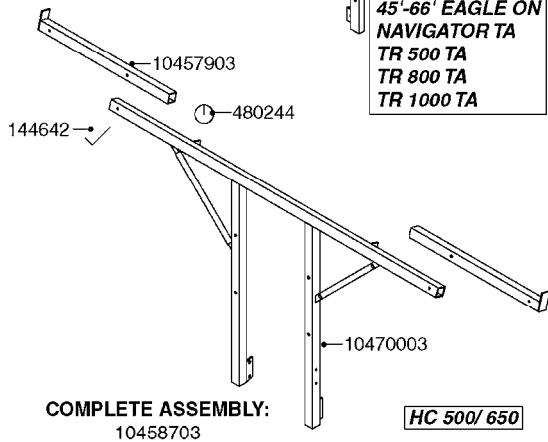

**COMPLETE ASSEMBLIES
WHOLEGOODS ITEMS**

**80'-90' EAGLE
ON HC 650M/ 950M**

D0510