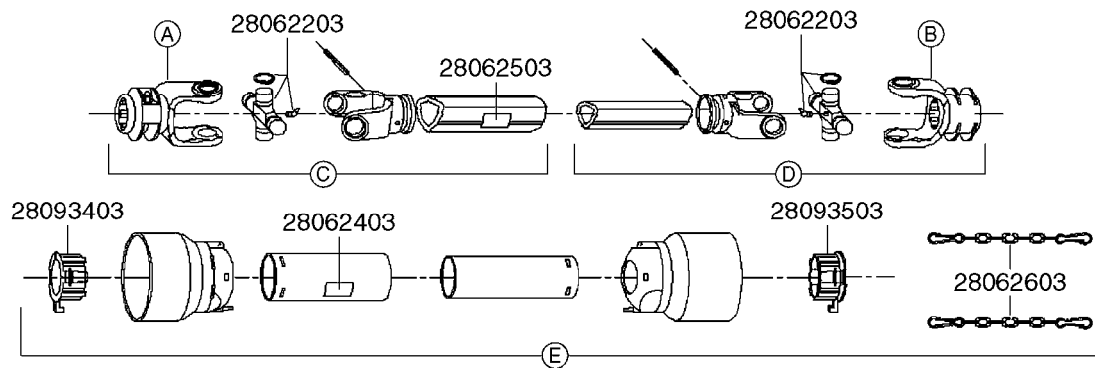

* Changed in 2016 from 100 series to G-Series (see page A0600).

A520

PTO SHAFTS - BONDIOLI CENT.
A0520-HIN, 23:10:18

Page 1

Date 12.08.2020 9:27

parts-n°	order qty	description
289042	1	UNIV. JOINT 22x54mm
421024	1	BOLT HEX 8.8 DEL M8X60
450015	1	SCREW ALLAN 3/8'X5/8' BLACK
460143	1	LOCK NUT M8 SST A2 DIN985
28009803	1	PTO PIN TUBE RETAINER OUTER
28009903	1	PTO TUBE RETAINER INNER
28010103	1	PTO YOKE F.INNER TUBE CV PTO
28021403	1	PTO 1"STR/1-3/8" 6SPL B&P
28021503	1	PTO 1"STR/1-3/8" 21SPL B&P
28021603	1	PTO 1"STR/1-3/4" 20SPL B&P
28027903	1	PTO BALL LOCK.KIT F.1-3/8 YOKE
28040503	1	UNIV. JOINT 27x74.6mm
28040703	1	SAFETY CHAIN F.CV BLACK PTO
28041803	1	DECAL DANGER GUARD MISSING
28041903	1	DECAL DANGER ROT.DRIVELINE
28056703	1	PTO YOKE #1 1-3/8" X 6 SPLINE
28056803	1	PTO YOKE #1 1-3/8" X 21 SPLINE
28056903	1	PTO YOKE #4 1-3/4" X 20 SPLINE
28057003	1	PTO TUBE YOKE #1-G1 OUTER
28057103	1	PTO TUBE YOKE #4-G4 OUTER
28057203	1	PTO PIN TUBE RETAINER OUTER
28057303	1	PTO TUBE OUTER #1 745MM
28057403	1	PTO TUBE OUTER #4 720MM
28057503	1	PTO TUBE INNER #1 745MM
28057603	1	PTO TUBE INNER #4 720MM
28057703	1	PTO TUBE RETAINER INNER
28057803	1	PTO TUBE YOKE #1 Ø=1"
28057903	1	PTO TUBE YOKE #4 Ø=1"
28058003	1	PTO HALF SAFETY SHIELD OUTER
28058103	1	PTO HALF SAFETY SHIELD OUTER
28058203	1	PTO HALF SAFETY SHIELD INNER
28058303	1	PTO HALF SAFETY SHIELD INNER
28058403	1	PTO BALL LOCK.KIT F.1-3/4 YOKE
28058503	1	PTO TUBE YOKE #1-G1 INNER