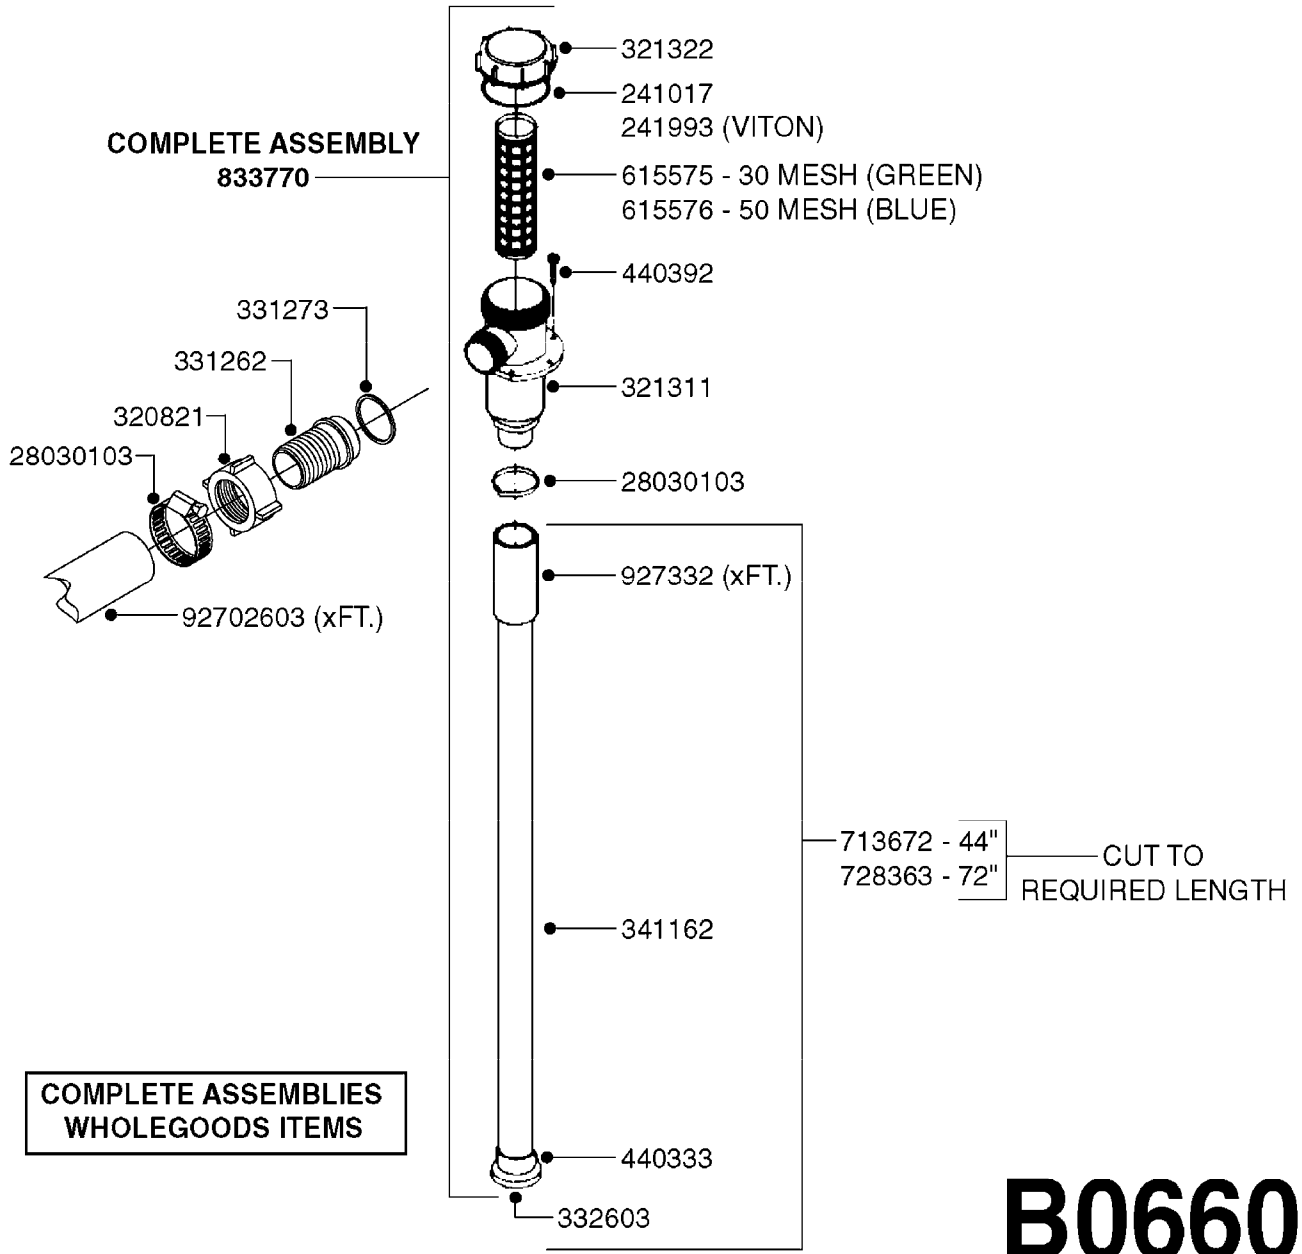

TOP SUCTION ASSEMBLY-SCREW CAP
B0660-HIN, 01:01:16

Page 1
Date 12.08.2020 9:27

parts-n°	order qty	description
241017	1	O-RING D74,5X3 NITRIL
241993	1	O-RING 74.5 X 3MM VIT/241017
320821	1	FITT.DK NUT 1-1/2" BSP
321311	1	FILTER BODY S 80 X 4
321322	1	SCREW CAP F. S80 X 4
331262	1	FITT.DK HB 1-1/2" F. 1-1/2"NUT
331273	1	O-RING D44/D38X2 F.1-1/2"
332603	1	CAP F. SUCTION TUBE
341162	1	SUCTION TUBE F.650
440333	1	SCREW 3.5 X 9.5 SS
440392	1	SCREW 6.3 X 25.0 DIN7981C TORX
615575	1	FILTER F.TOP SUCT.30 MESH GRN.
615576	1	FILTER F.TOP SUCT.50 MESH BLUE
713672	1	SUCTION TUBE L=44"
728363	1	SUCTION TUBE ASSY.L=72"
833770	1	TOP SUCTION KIT 300/500
927332	1	HOSE R X 28 BAR X 40MM X 0012"
28030103	1	CLAMP HOSE GEAR P5/4-S1.5"6724
92702603	1	HOSE PVC SUCT GRAY 1-1/2"