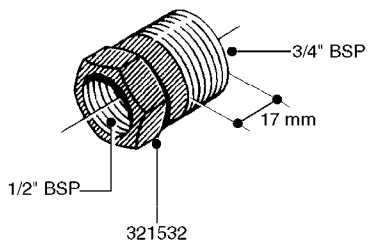

FITTINGS - HEXAGON NIPPLES
L0030-HIN, 01:01:16

L0030

FITTINGS - HEXAGON NIPPLES
L0030-HIN, 01:01:16

Page 1
Date 12.08.2020 9:27

parts-n°	order qty	description
10015303	1	FITT.PO.HN 1.00X1.00 M1000
10425003	1	FITT.PO.HN 1.25X1.00 MCPHEE
320132	1	FITT.DK HN 1" BSP
320176	1	FITT.DK HN 3/8"X1/2" BSP
320445	1	FITT.DK HN 1/4"X3/8" BSP
320655	1	FITT.DK HN 1/2"-1/2" BSP
320692	1	FITT.DK HN 3/8'BSPX1/4'NPT
320703	1	FITT.DK HN 3/8BSP X1/2 &1/4NPT
320725	1	FITT.DK NIPPLE 3/8"-3/8" BSP
320902	1	FITT.DK HN 3/8'X 1/4' BSP
390232	1	FITT.DK HN 1-1/2' X 1-1/4' BSP
390276	1	FITT.DK HN 1'BSP