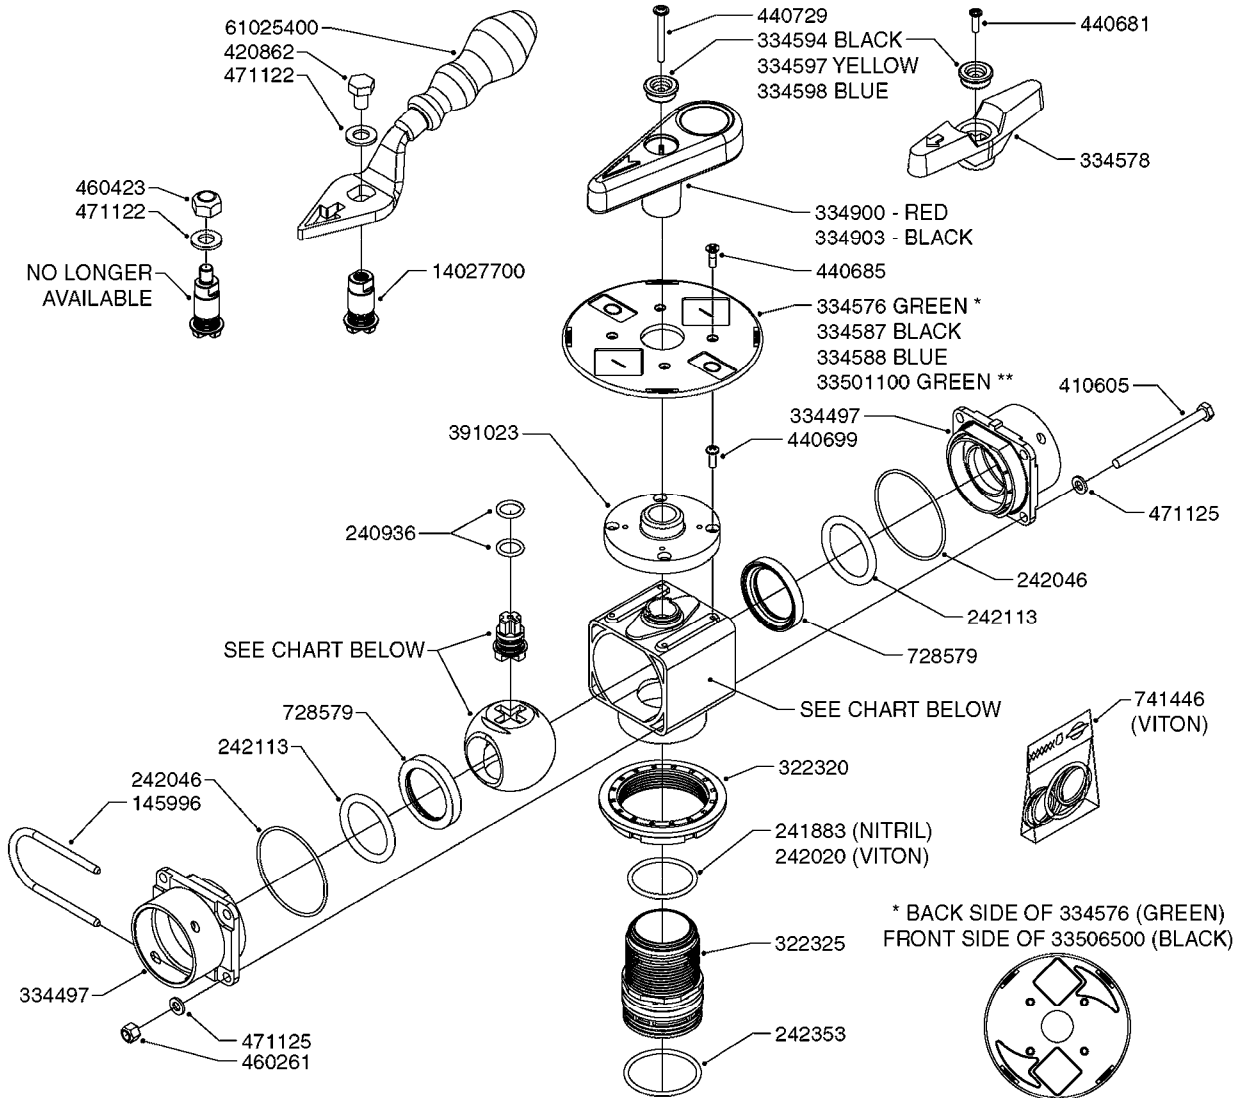

FOR S67 FITTINGS
SEE PAGE L0100

B0420

MANIFOLD SYSTEM - PRESSURE
B0420-HIN, 01:01:16

Page 1
Date 12.08.2020 9:27

parts-n°	order qty	description
145996	1	FITT.DK S-67 FORK
160353	1	BRACKET F.PRESSURE MANIFOLD
160918	1	BRACKET F. MANIFOLD CM
242353	1	O-RING 3 X 44.2 VITON
322224	1	FITT.DK S-67 TEE
322320	1	NUT F.3 WAY VALVE S56
334250	1	FITT.DK S-67 PLUG
334573	1	FITT.DK S-67 CONNECTOR
440675	1	SCREW F. PLASTIC 5X16 SS
841062	1	VALVE KIT S67 PRESS. MANIFOLD
841067	1	VALVE S67 PRESS.W/TEE MANIFOLD