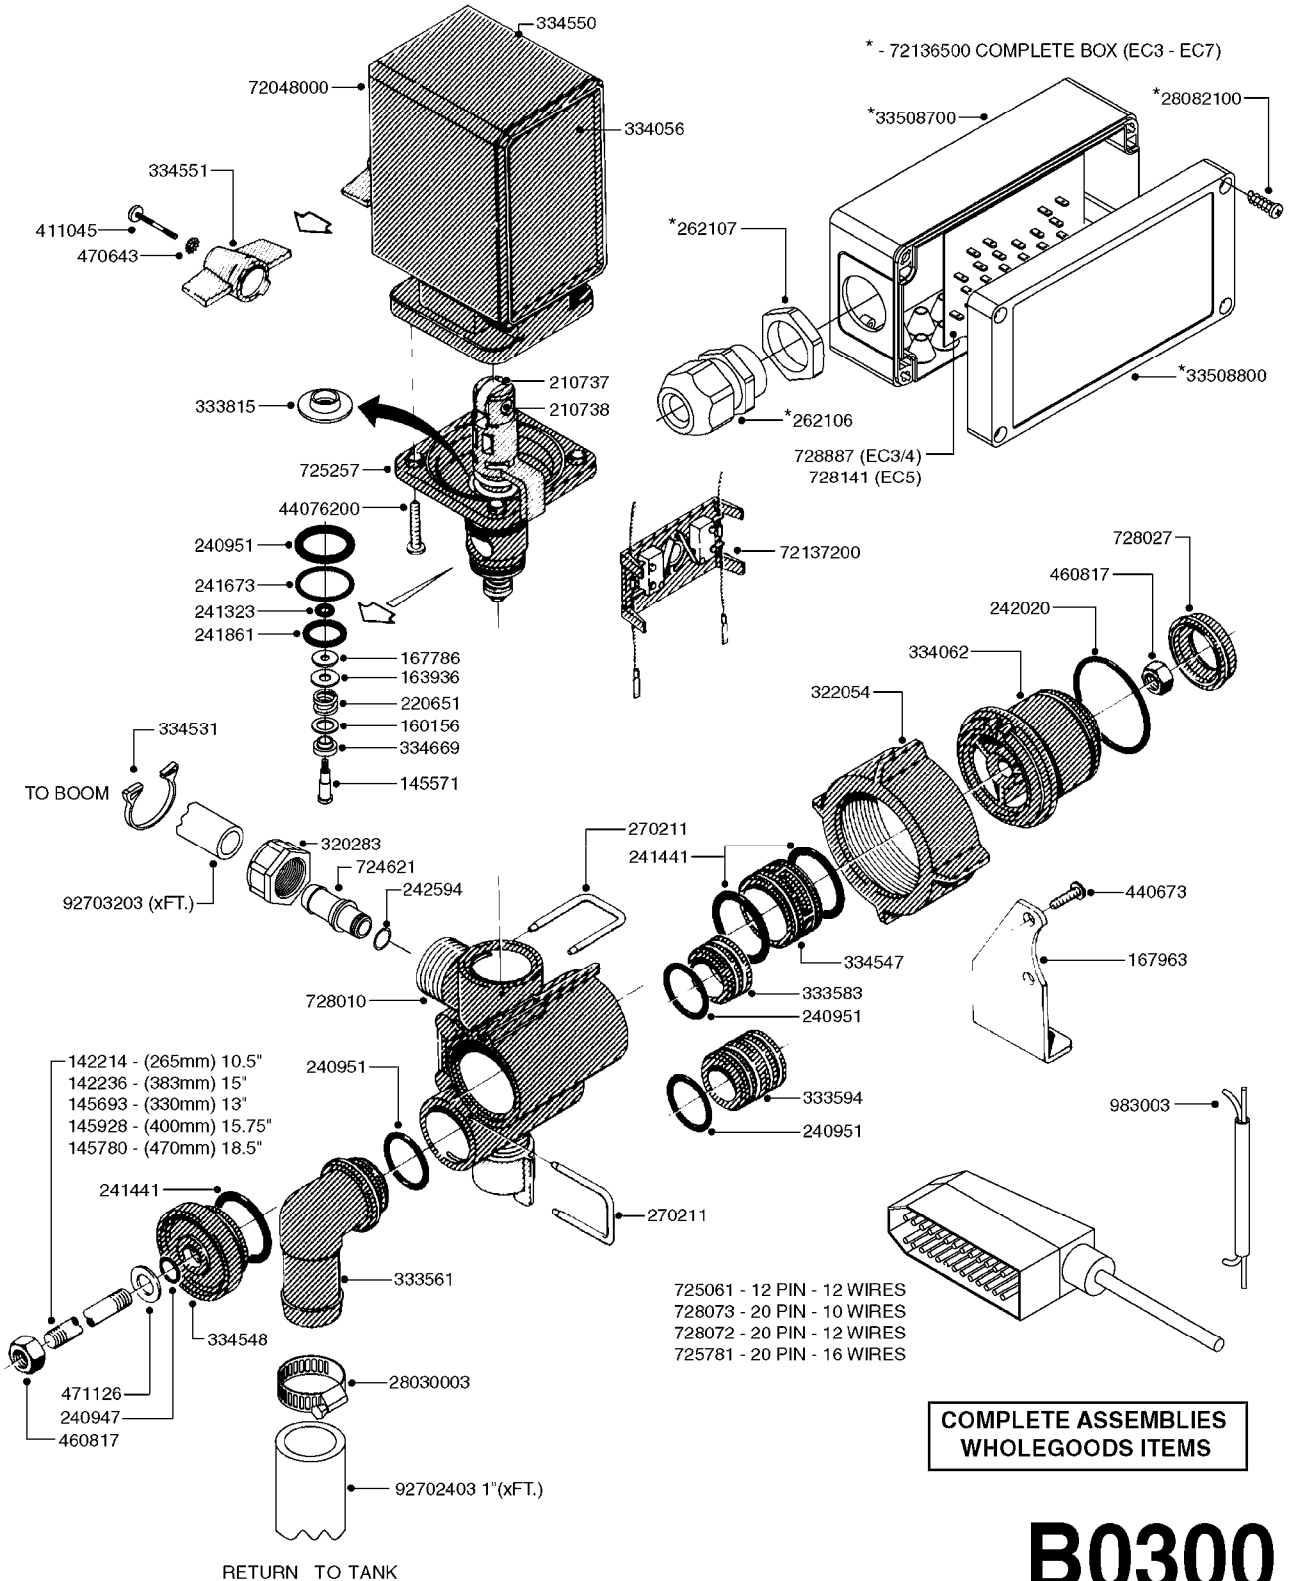

EC BOOM VALVE-ELEC.(GRN GRIP)
B0300-HIN, 01:01:16

Page 1
Date 12.08.2020 9:27

parts-n°	order qty	description
142214	1	STUD BOLT - M8X265, 3 SECTION
142236	1	STUD BOLT 8 X 381 - 8 MODULS
145571	1	STUD BOLT F/PNEUM. DISTRIBUTOR
145693	1	STUD BOLT - M8X330, 4 SECTION
145780	1	STUD BOLT - M8X470, 6 SECTION
145928	1	STUD BOLT - M8X400, 5 SECTION
160156	1	WASHER D14.1/D9.2X1 SS
163936	1	WASHER D15/D6.2X1
167786	1	WASHER D13/D4.2X1
167963	1	MOUNT BKT.F.EC BOOM SEC.
210737	1	BEARING BALL D7 RSTO 5 TN
210738	1	PIN Ø7 L16
220651	1	SPRING PRESSURE D12.5/5
240947	1	O-RING D7.3X2.4 NITRIL
240951	1	O-RING D21.2X3 NITRIL
241323	1	O-RING D5.3X2.4 NITRIL
241441	1	O-RING D29.3X3
241673	1	O-RING D22.1X1.6
241861	1	O-RING D15.3X2.4 VITON
242020	1	O-RING 39.2 X 3 VITON
242594	1	O-RING D14 X 1.78 SCH.70-EPDM
262106	1	BULKHEAD F. CABLE 6.5-14 BLACK
262107	1	NUT F. BULKHEAD CABLE GRAY
270211	1	FITT.DK S25 FORK L=37.5
320283	1	FITT.DK NUT 3/4"BSP
322054	1	UNION NUT BLACK S61 x 2
333561	1	FITT.DK ELB.1" EC RETURN
333583	1	END PIECE FOR BYPASS
333594	1	CONNECTING PIECE F. BYPASS
333815	1	DISTANCE RING
334056	1	COVER F/MOTOR HOUSE EC DIST.
334062	1	CONNECT. BRANCH F/EC OP. UNIT
334531	1	CLAMP HOSE PLASTIC 3/4"
334547	1	CONNECTING PIECE F. PRESSURE
334548	1	END COVER
334550	1	MOTOR HOUSE SECT VALVE
334551	1	GRIP F.MAN.OP.EC ON/OFF GREEN
334669	1	VALVE CONE D14/D7-SH 63 WHITE
411045	1	SCREW M4 X 16MM STAINLESS
440673	1	SCREW F.PLASTIC 5X12 SS
460817	1	NUT HEX M8 STAINLESS DIN 934
470643	1	WASHER LOCK
471126	1	WASHER, M8, Ø16/ 8.4X 1.6, SS
724621	1	FITT.DK HB 3/4"ASSY F.3/4" NUT
725061	1	CABLE - EC 12WIRE L=6000mm
725257	1	SPINDLE SECT. F/EC DISTRIBUTOR
725781	1	CONNECTING CABLE L=6000-AC 5
728010	1	DISTRIB HOUSING W/CONST PR GRN
728027	1	BUSHING WITH SEAT
728072	1	CABLE,20-PIN,6M EC/4
728073	1	CABLE,20-PIN,6M, EC/3
728141	1	CIRCUIT BOARD F.EC7 CONN. BOX
728887	1	CIRCUIT BOARD EC CONTROL
983003	1	CABLE ELEC.2X1MM WIRE BLACK EC
28030003	1	CLAMP HOSE GEAR P1" 6716
28082100	1	SCREW F. BOX LID 1/4" L=20
33508700	1	BOX BOTTOM 160X80X40 BLACK 1-HOLE
33508800	1	LID 160X80X15 BLK W/SCREWS
44076200	1	SCREW WN5451 5X16 SS TORX
72048000	1	MOTOR, DISTRIBUTION 1:300
72136500	1	UNIV. CONNECTION BOX F. EC