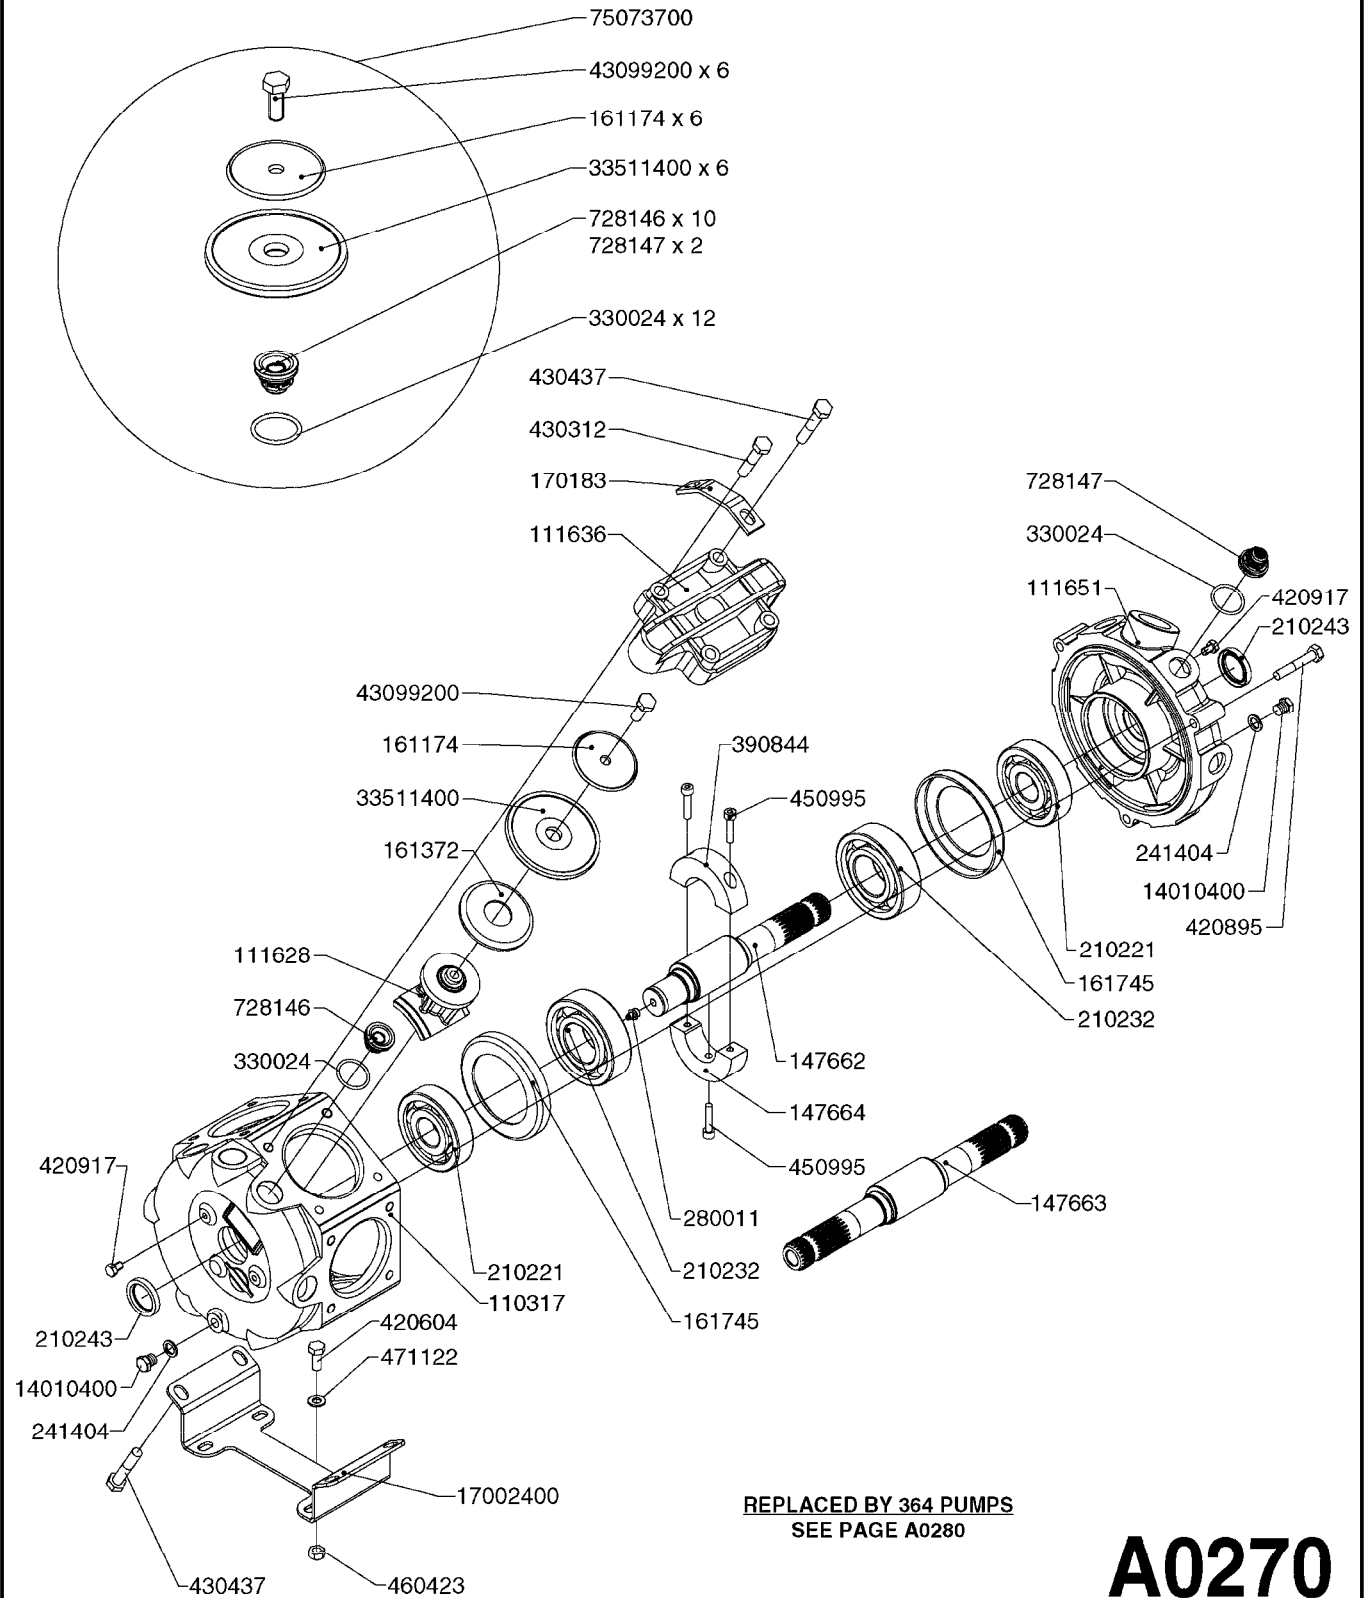

PUMP - 363/1000 RPM W/MOUNTING
A0270-HIN, 17:03:16

Page 1
Date 12.08.2020 9:26

parts-n°	order qty	description
110317	1	PUMP CASING MODEL 360/361 PNTD
111628	1	CONNECTING ROD 363/5.5 PUMP
111636	1	VALVE COVER 363 HEAVY DUTY
111651	1	CASTING F.363 1.5" PUMP(FRONT)
147662	1	CRANK SHAFT F.363/463-5.5MM
147663	1	CRANK SHAFT 363/463-5.5 THROUG
147664	1	COUNTERBALANCE 363/463 WEIGHT
161174	1	DIAPHRAGM DISC SS 361/363/364 PUMP
161372	1	DIAPHRAGM BACKING DISC,320-361
161745	1	METAL SPACER F.363/463
170183	1	LIFT STRAP F.PUMP 360/361/462
210221	1	BEARING BALL 6407
210232	1	BEARING BALL 6310
210243	1	SEAL OIL 35 X 47 X 7
241404	1	DOWTY SEAL 1/4"
280011	1	GREASE NIPPLE 1/8' SAE H TR
330024	1	O-RING D41,1/D34.5 X 3,5
390844	1	COUNTERBALANCE 363/463 POM
420604	1	BOLT HEX 8.8 DEL M10X25 FT DIN933
420895	1	BOLT HEX 8.8 RAW M10X60
420917	1	BOLT HEX 8.8 RAW M8X12 FT
430312	1	BOLT HEX 8.8 M12X60
430437	1	BOLT HEX 8.8 RAW M12X65
450995	1	BOLT ALLEN M8X30 DIN 912 RAW
460423	1	NUT HEX M10X1.50 LOCK DIN985A2 SS
471122	1	WASHER, M10, Ø20/10.5X 2.0, SS
728146	1	VALVE FOR 361(726890/707932)
728147	1	VALVE FOR 361 WHITE WITH HOLE
14010400	1	PLUG 1/4" BSP
17002400	1	FOOT F. 36X PUMP, RED
33511400	1	DIAPHRAGM PUMP 361/361/363/364 PUR
43099200	1	BOLT HEX SS M12 X 30 DIN933 A4
75073700	1	PUMP KIT 361/363 "06"