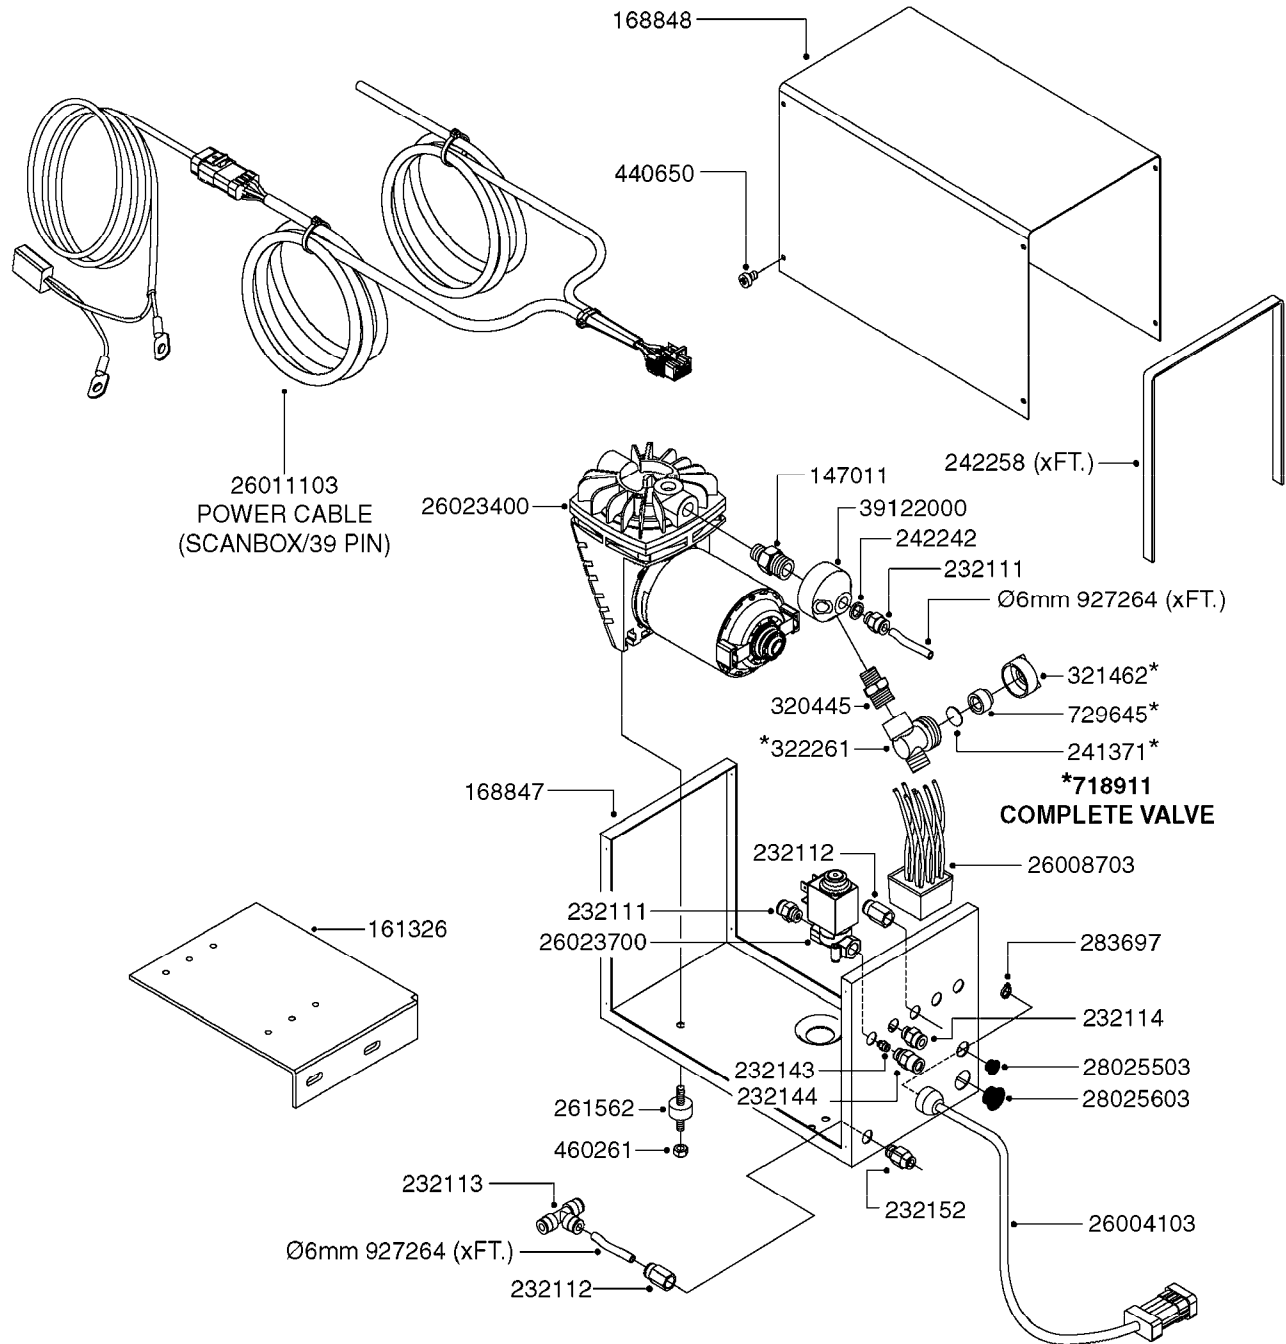

K0400

*Ø8mm 927306 (xFT.)
*Ø10mm 927330 (xFT.)

70062503 - COMPLETE ASSEMBLY

FOAM MARKER COMPRESSOR 2007
K0400-HIN, 01:01:16

Page 1
Date 12.08.2020 9:27

parts-n°	order qty	description
147011	1	HEX NIPPLE 3/8'X1/4'BSP BRASS
161326	1	MOUNT BKT. F. FOAM COMP.BOX 98
168847	1	ENCLOSURE LOWER F.MARKER
168848	1	COVER F. FOAM MARKER
232111	1	QUICK COUPLER 6MM X 1/8 EXT.
232112	1	QUICK COUPLER 6MM 1/8 INT.
232113	1	QUICK COUPLER 6MM T-PIECE
232114	1	COUPLER 1/8" THREADX8MM HOSE
232143	1	REDUCER 1/4'INT-1/8'EXT
232144	1	QUICK COUPLER 10MM X 1/4 EXT
232152	1	QUICK COUPLER 8MMX1/8 EXT.LONG
241371	1	DIAPHRAGM F.NO-DRIP,VULC
242242	1	O-RING F.AIR HOSE FITTING
242258	1	TRIM 3X10 SELF ADHESIVE 0012"
261562	1	RUBBER DAMPER 2XM6X25
283697	1	TIESTRAP 200MM
320445	1	FITT.DK HN 1/4"X3/8" BSP
321462	1	CAP F.NO-DRIP ASSY.
322261	1	HOUSING F.SAFETY VALVE 3/8"
440650	1	SCREW 3.5x13 STAINLESS
460261	1	NUT HEX M6X1.00 LOCK DIN985 A2 SS
718911	1	VALVE (SAFETY) F.MARKER
729645	1	NON-DRIP SPRING ASSY.GREEN 10
927264	1	HOSE R X PE D6/D4 X 0012"
927306	1	HOSE R X PE D8/D6 X 0012"BLACK
927330	1	HOSE R X PE D10/D8 X 012"BLACK
26004103	1	FOAM MARKER CNTRL MOD CABL STD
26008703	1	FOAM MARKER CONTROL SCII
26011103	1	FOAMER POWER/CONTROL CABLE 39P
26023400	1	COMPRESSOR F.FOAM MARKER CM40
26023700	1	SOLENOID VAL 12V 1/8' FLO '07
28025503	1	PLUG F.DRILLED HOLE 1/2"
28025603	1	PLUG F.DRILLED HOLE 3/4"
39122000	1	DISTR.HOUSING F.FOAM MARKER'07
70062503	1	FOAM MARKER COMPRESSOR,STD,39P