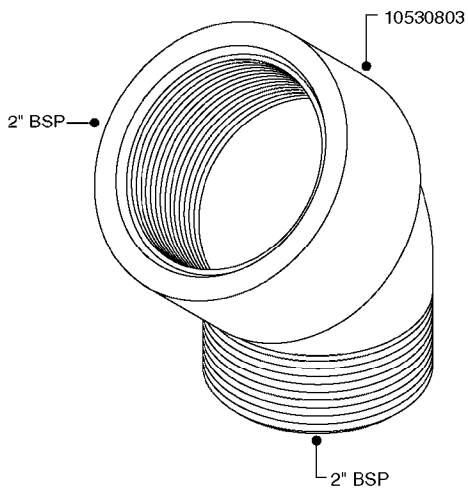

FITTINGS - HEXAGON NIPPLES
L0030-HIN, 01:01:16

L0030

FITTINGS - HEXAGON NIPPLES
L0030-HIN, 01:01:16

Page 1
Date 12.08.2020 9:27

parts-n°	order qty	description
10015303	1	FITT.PO.HN 1.00X1.00 M1000
10425003	1	FITT.PO.HN 1.25X1.00 MCPHEE
320132	1	FITT.DK HN 1" BSP
320176	1	FITT.DK HN 3/8"X1/2" BSP
320445	1	FITT.DK HN 1/4"X3/8" BSP
320655	1	FITT.DK HN 1/2"-1/2" BSP
320692	1	FITT.DK HN 3/8'BSPX1/4'NPT
320703	1	FITT.DK HN 3/8BSP X1/2 &1/4NPT
320725	1	FITT.DK NIPPLE 3/8"-3/8" BSP
320902	1	FITT.DK HN 3/8'X 1/4' BSP
390232	1	FITT.DK HN 1-1/2' X 1-1/4' BSP
390276	1	FITT.DK HN 1'BSP