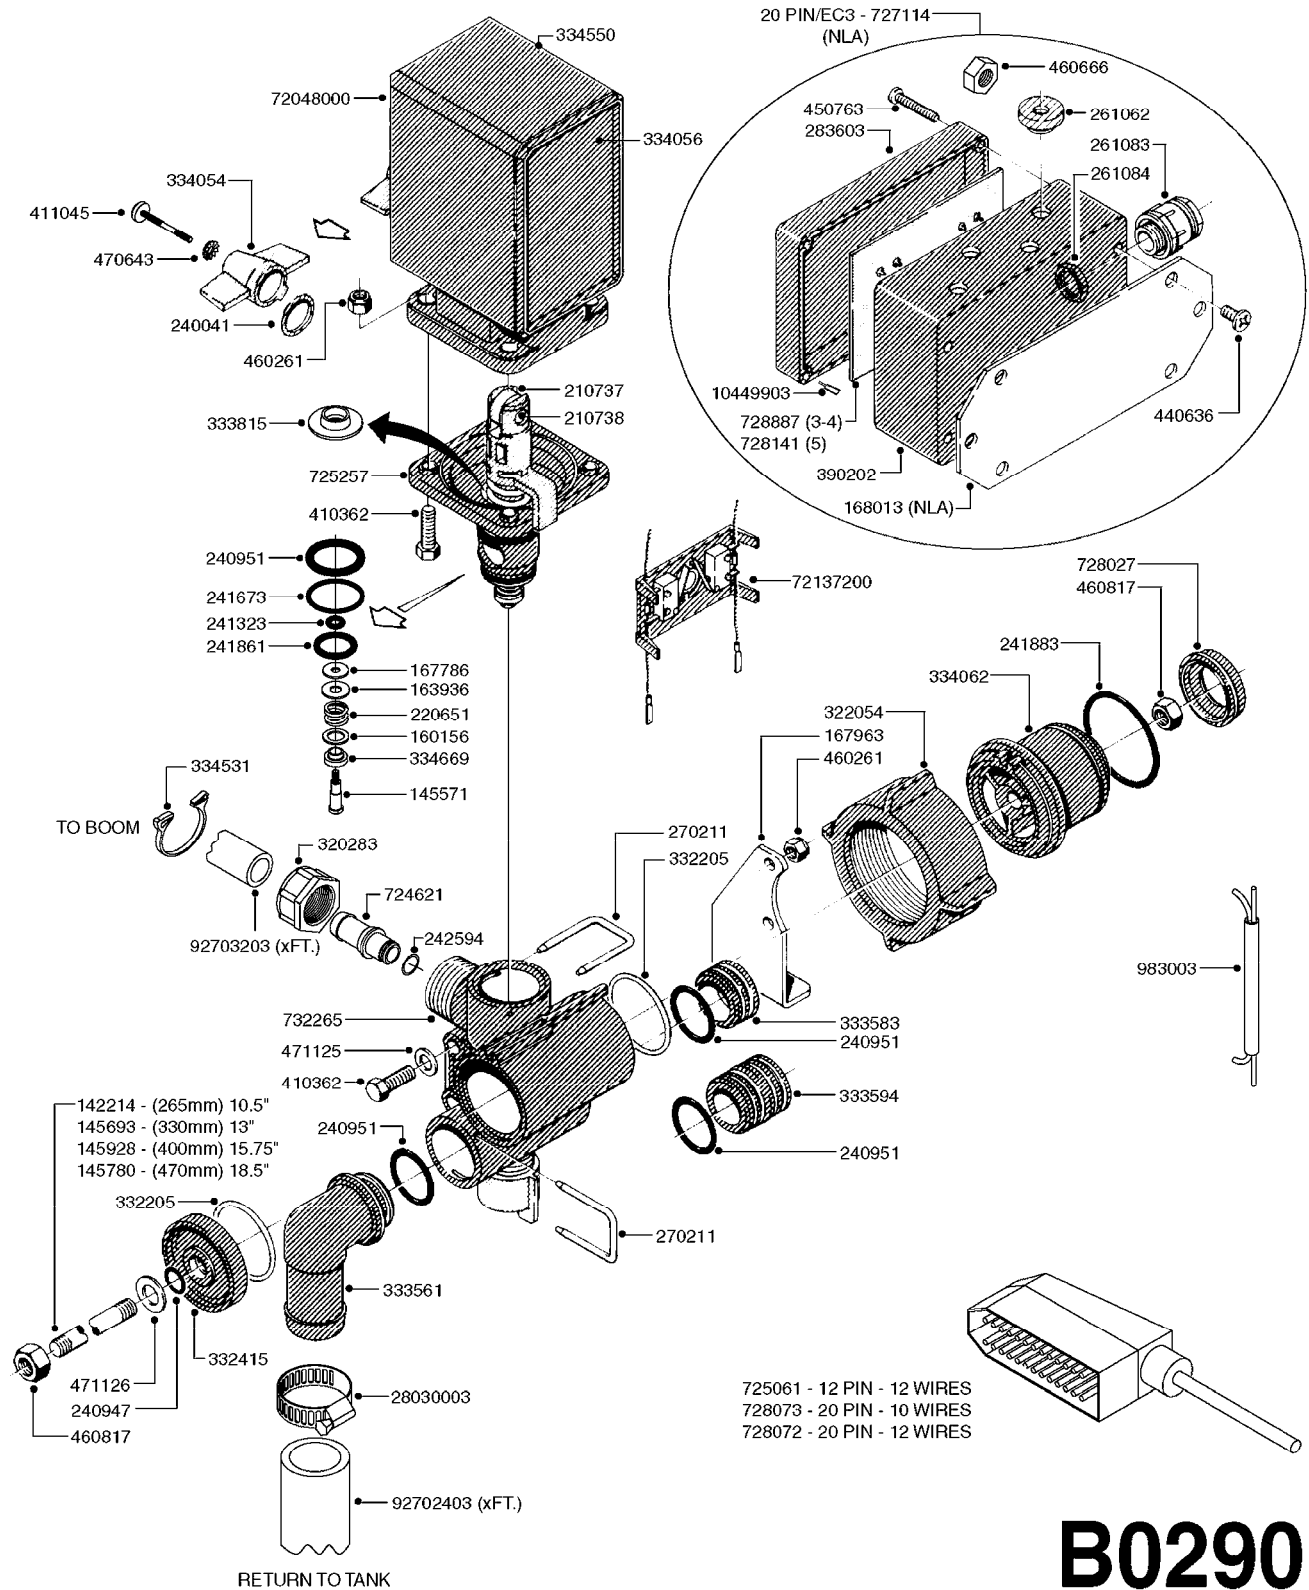

B0290

EC BOOM VALVE - ELEC.(RED GRP)
B0290-HIN, 01:01:16

Page 1
Date 12.08.2020 9:27

parts-n°	order qty	description
142214	1	STUD BOLT - M8X265, 3 SECTION
145571	1	STUD BOLT F/PNEUM. DISTRIBUTOR
145693	1	STUD BOLT - M8X330, 4 SECTION
145780	1	STUD BOLT - M8X470, 6 SECTION
145928	1	STUD BOLT - M8X400, 5 SECTION
160156	1	WASHER D14.1/D9.2X1 SS
163936	1	WASHER D15/D6.2X1
167786	1	WASHER D13/D4.2X1
167963	1	MOUNT BKT.F.EC BOOM SEC.
168013	1	MOUNT BRKT F.CONNECT BOX-NLA
210737	1	BEARING BALL D7 RSTO 5 TN
210738	1	PIN Ø7 L16
220651	1	SPRING PRESSURE D12.5/5
240041	1	O-RING D15.1/10.3 X 2.4
240947	1	O-RING D7.3X2.4 NITRIL
240951	1	O-RING D21.2X3 NITRIL
241323	1	O-RING D5.3X2.4 NITRIL
241673	1	O-RING D22.1X1.6
241861	1	O-RING D15.3X2.4 VITON
241883	1	O-RING 3 X 39.2 NITRIL
242594	1	O-RING D14 X 1.78 SCH.70-EPDM
261062	1	GROMMET
261083	1	GROMMET (PLASTIC)F.ELEC.CABLE
261084	1	NUT F.261083 GROMMET
270211	1	FITT.DK S25 FORK L=37.5
283603	1	LID F. SQ.BOX 120X80X15 MM
320283	1	FITT.DK NUT 3/4"BSP
322054	1	UNION NUT BLACK S61 x 2
332205	1	O-RING D43/39XD2
332415	1	COVER
333561	1	FITT.DK ELB.1" EC RETURN
333583	1	END PIECE FOR BYPASS
333594	1	CONNECTING PIECE F. BYPASS
333815	1	DISTANCE RING
334054	1	GRIP F.MAN.OP.EC ON/OFF RED
334056	1	COVER F/MOTOR HOUSE EC DIST.
334062	1	CONNECT. BRANCH F/EC OP. UNIT
334531	1	CLAMP HOSE PLASTIC 3/4"
334550	1	MOTOR HOUSE SECT VALVE
334669	1	VALVE CONE D14/D7-SH 63 WHITE
390202	1	CONN.BOX EC OPER.UNIT
410362	1	BOLT HEX 8.8 SS M6X20
411045	1	SCREW M4 X 16MM STAINLESS
440636	1	SCREW SHEET-METAL 1/2" NO 12
450763	1	SCREW M4X25
460261	1	NUT HEX M6X1.00 LOCK DIN985 A2 SS
460666	1	NUT HEX M4
460817	1	NUT HEX M8 STAINLESS DIN 934
470643	1	WASHER LOCK
471125	1	WASHER M6U 6.4X14X1.2,A2 SS
471126	1	WASHER, M8, Ø16/ 8.4X 1.6, SS
724621	1	FITT.DK HB 3/4"ASSY F.3/4" NUT
725061	1	CABLE - EC 12WIRE L=6000mm
725257	1	SPINDLE SECT. F/EC DISTRIBUTOR
727114	1	CONNECTOR BOX WITH CABLE
728027	1	BUSHING WITH SEAT
728072	1	CABLE,20-PIN,6M EC/4
728073	1	CABLE,20-PIN,6M, EC/3
728141	1	CIRCUIT BOARD F.EC7 CONN. BOX
728887	1	CIRCUIT BOARD EC CONTROL
732265	1	DISTRIB HOUSING W/CONST PR RED