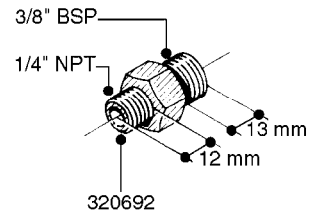

FITTINGS - HEXAGON NIPPLES
L0030-HIN, 01:01:16

L0030

FITTINGS - HEXAGON NIPPLES
L0030-HIN, 01:01:16

Page 1
Date 12.08.2020 9:27

parts-n°	order qty	description
10015303	1	FITT.PO.HN 1.00X1.00 M1000
10425003	1	FITT.PO.HN 1.25X1.00 MCPHEE
320132	1	FITT.DK HN 1" BSP
320176	1	FITT.DK HN 3/8"X1/2" BSP
320445	1	FITT.DK HN 1/4"X3/8" BSP
320655	1	FITT.DK HN 1/2"-1/2" BSP
320692	1	FITT.DK HN 3/8'BSPX1/4'NPT
320703	1	FITT.DK HN 3/8BSP X1/2 &1/4NPT
320725	1	FITT.DK NIPPLE 3/8"-3/8" BSP
320902	1	FITT.DK HN 3/8'X 1/4' BSP
390232	1	FITT.DK HN 1-1/2' X 1-1/4' BSP
390276	1	FITT.DK HN 1'BSP