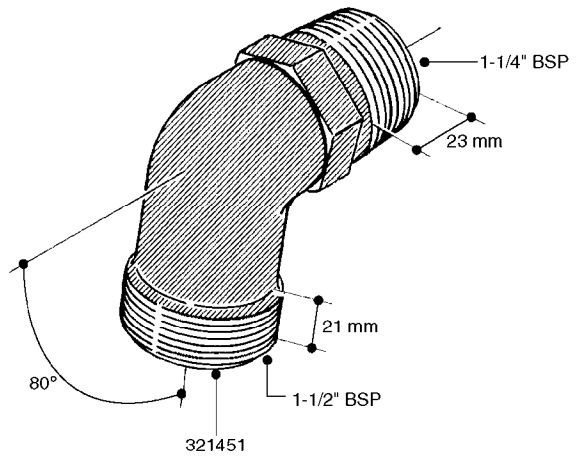

FITTINGS - HEXAGON NIPPLES
L0030-HIN, 01:01:16

L0030

FITTINGS - HEXAGON NIPPLES
L0030-HIN, 01:01:16

Page 1
Date 12.08.2020 9:27

parts-n°	order qty	description
10015303	1	FITT.PO.HN 1.00X1.00 M1000
10425003	1	FITT.PO.HN 1.25X1.00 MCPHEE
320132	1	FITT.DK HN 1" BSP
320176	1	FITT.DK HN 3/8"X1/2" BSP
320445	1	FITT.DK HN 1/4"X3/8" BSP
320655	1	FITT.DK HN 1/2"-1/2" BSP
320692	1	FITT.DK HN 3/8'BSPX1/4'NPT
320703	1	FITT.DK HN 3/8BSP X1/2 &1/4NPT
320725	1	FITT.DK NIPPLE 3/8"-3/8" BSP
320902	1	FITT.DK HN 3/8'X 1/4' BSP
390232	1	FITT.DK HN 1-1/2' X 1-1/4' BSP
390276	1	FITT.DK HN 1'BSP