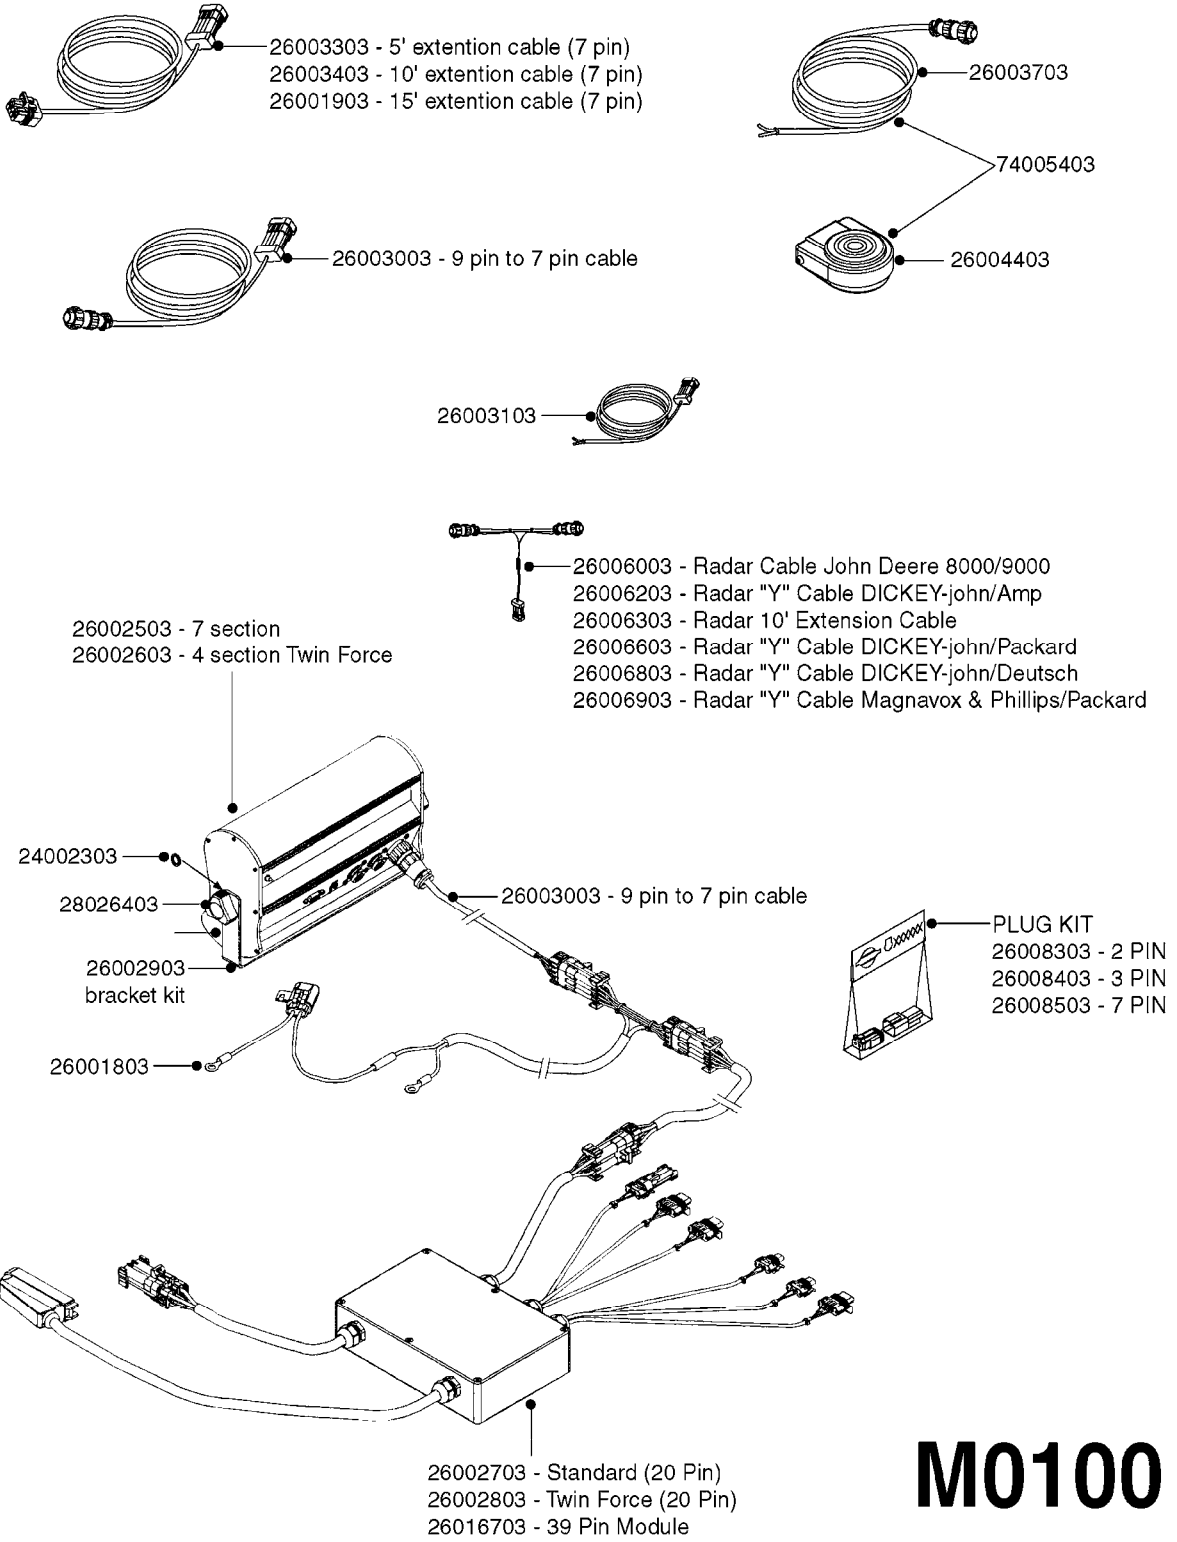

M0090

HC 2500/HM1500 DISPLAY/SCANBOX
M0090-HIN, 01:01:16

Page 1

Date 12.08.2020 9:28

parts-n°	order qty	description
142516	1	SCREW SET M10 BENT F. LOCKING
161411	1	MT.BRK. HC2500/HM1500 DISPLAY
26018300	1	ADAPTOR 2500 FOR SPRAYBOX II 39-PIN/REPLACES SCANBOX
260363	1	PLUG 2 POLE 12V
260827	1	PLUG F.EC ATTACHMENTS
261060	1	PLUG F.EC ATTACHMENTS
261589	1	FUSE 5 X 20 1.25 AMP
26176203	1	FUSE 5.0A QUICK-ACT.
261933	1	CABLE W/PLUG 2X25 L=71"
261934	1	CABLE W/PLUG 18X0.5MM L=79"
261935	1	SWITCH 2 POLE
261937	1	CIRCUIT BOARD F. SCANBOX
262099	1	PLUG SOCKET 3-POLE 2.5/3
450902	1	BOLT ALLEN HEAD M4 X 16MM
471055	1	WASHER D4.1/7.6 X 0.9
61029900	1	BRACKET FOR HC2500
731613	1	DISPLAY HC2500 NEW
731983	1	DISPLAY HM1500 REFURBISHED
732095	1	DISPLAY HM1500 NEW
732096	1	SCANBOX F.HM1500/HC2500
741580	1	PLUG 3-POLE 2.5/3
978045	1	DECAL QUICK GUIDE 1500/2500
978097	1	DECAL QUICK GUIDE 1500/2500 FR