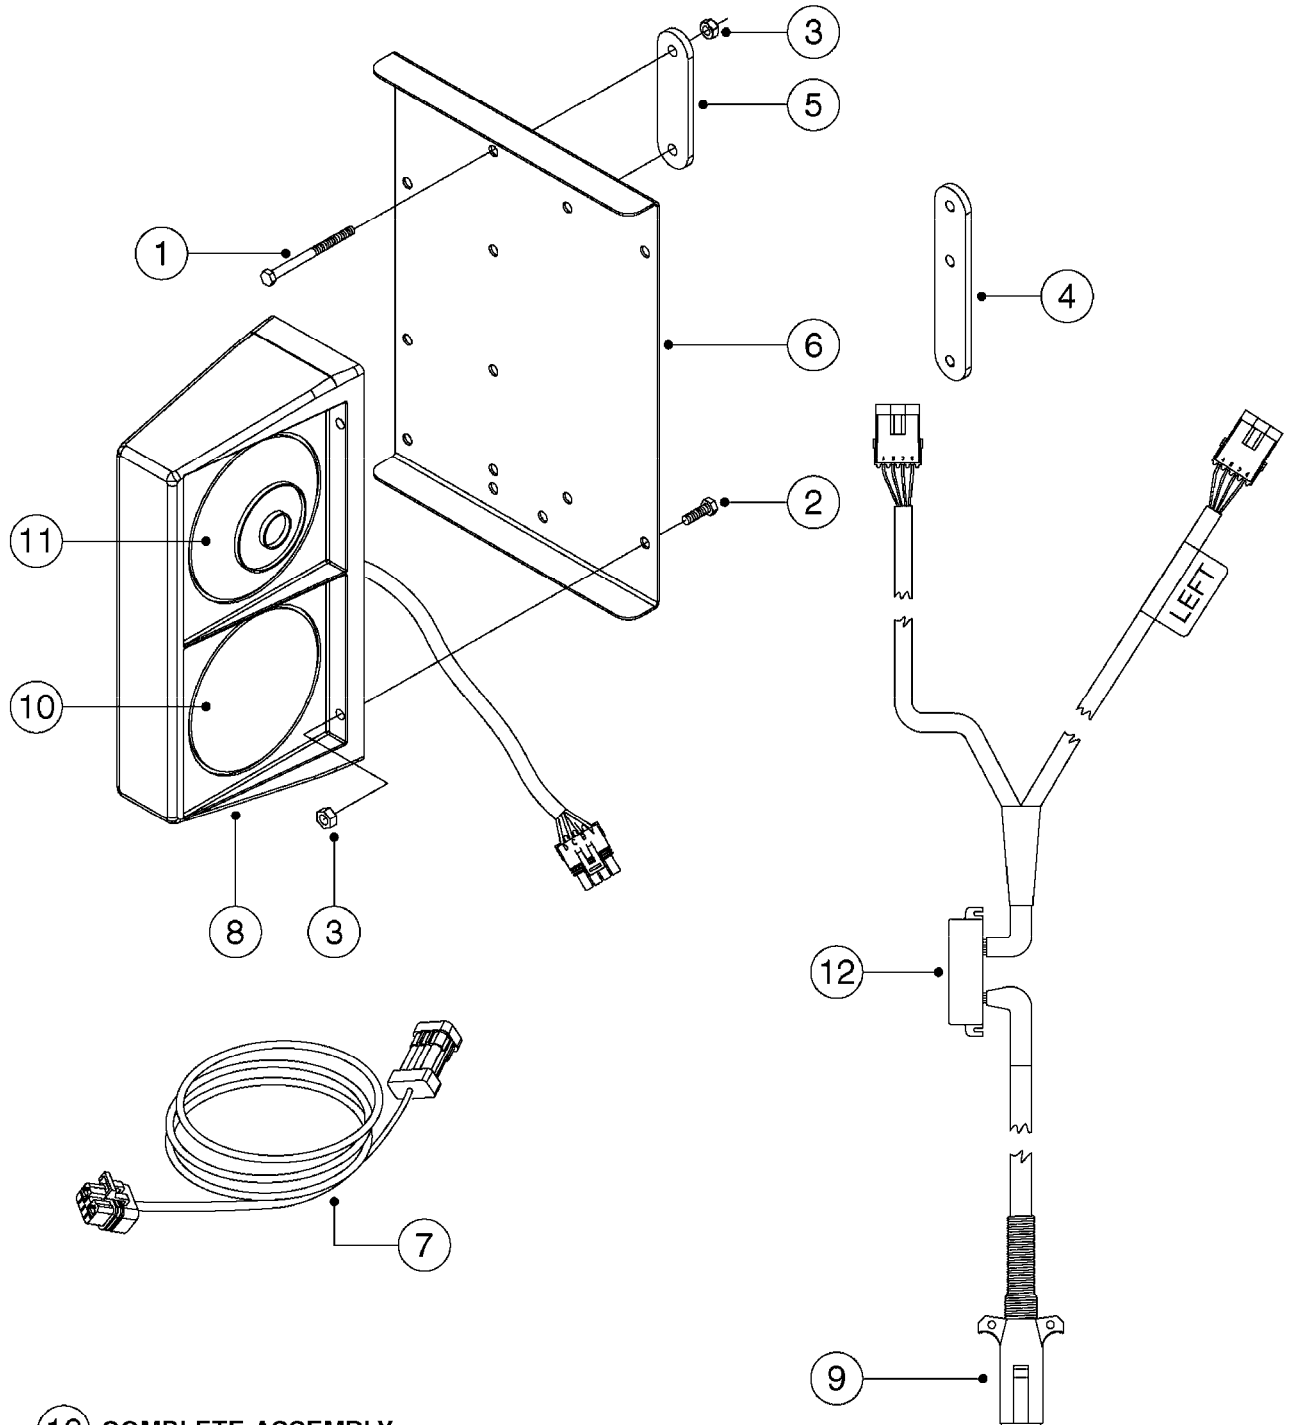

13 COMPLETE ASSEMBLY

COMPLETE ASSEMBLIES
WHOLEGOODS ITEMS

M0160

TRAFFIC LIGHT KIT
M0160-HIN, 13:08:19

Page 1
Date 12.08.2020 9:28

Pos.	parts-n°	order qty	description
1	410266	1	BOLT HEX 8.8 DEL M6X120
1	410421	1	BOLT HEX M6X110 DIN931-A2 SS
1	410524	1	BOLT HEX 8.8 DEL M6X100
1	410605	1	BOLT HEX 8.8 DEL M6X80
2	410362	1	BOLT HEX 8.8 SS M6X20
3	460261	1	NUT HEX M6X1.00 LOCK DIN985 A2 SS
4	16022303	1	BRACKET 100MM TUBE
5	16022403	1	BRACKET 60MM TUBE
6	16025603	1	BRACKET TAIL LIGHT DUAL LAMP
7	26004703	1	HARNESS 13' EXT 4 WIRE WP
8	26004903	1	TAIL LIGHT GREEN WIRE LH
8	26005003	1	TAIL LIGHT YELLOW WIRE RH
9	26005103	1	PLUG 7-PIN AG TAIL LIGHT
10	26005403	1	LENS BLACK BEFORE 2009
10	26017003	1	LENS RED
11	26016903	1	LENS AMBER
12	26032703	1	HARNESS COMPLETE, TAIL LIGHT, 2013
13	83308603	1	TRAFFIC LIGHT KIT