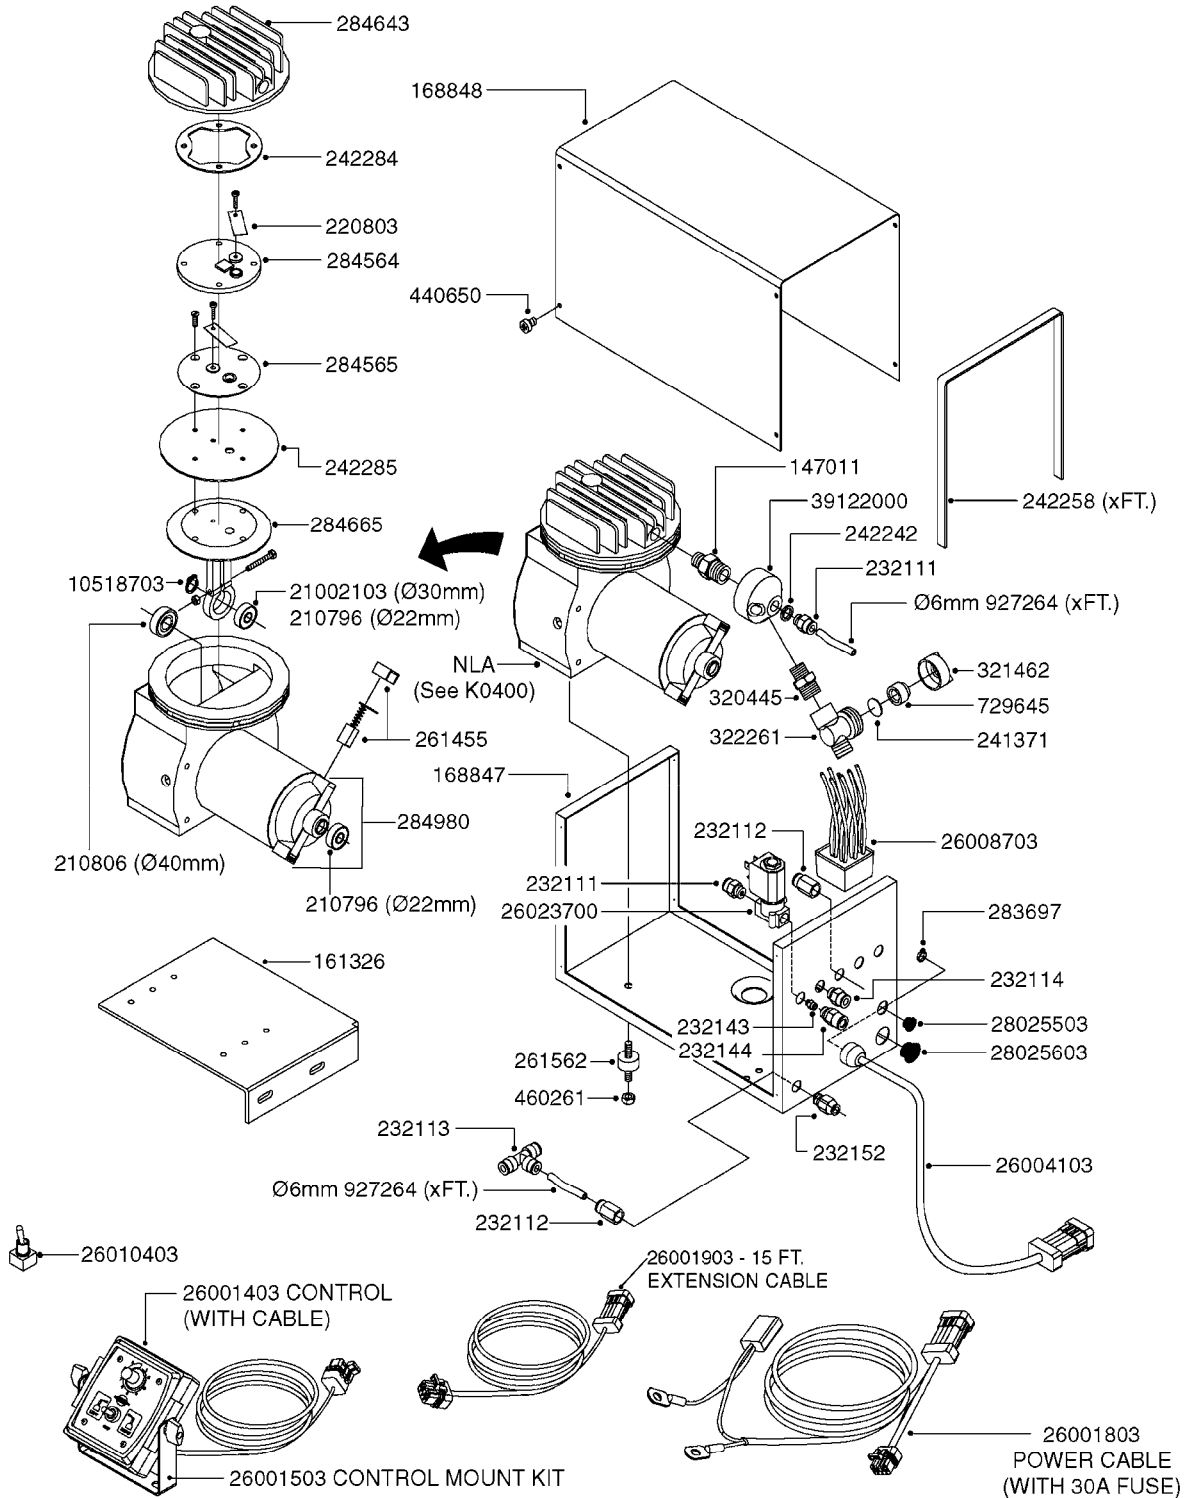

K0390

*Ø8mm 927306 (xFT.)
*Ø10mm 927330 (xFT.)

70019403 - COMPLETE ASSEMBLY

FOAM MARKER COMPRESSOR 2002
K0390-HIN, 01:01:16

Page 1
Date 12.08.2020 9:27

parts-n°	order qty	description
147011	1	HEX NIPPLE 3/8'X1/4'BSP BRASS
161326	1	MOUNT BKT. F. FOAM COMP.BOX 98
168847	1	ENCLOSURE LOWER F.MARKER
168848	1	COVER F. FOAM MARKER
210796	1	BEARING BALL D22/D8 X 7 608ZZ
210806	1	BEARING BALL D40/D17X12MM
220803	1	VALVE F. COMPRESSOR
232111	1	QUICK COUPLER 6MM X 1/8 EXT.
232112	1	QUICK COUPLER 6MM 1/8 INT.
232113	1	QUICK COUPLER 6MM T-PIECE
232114	1	COUPLER 1/8" THREADX8MM HOSE
232143	1	REDUCER 1/4'INT-1/8'EXT
232144	1	QUICK COUPLER 10MM X 1/4 EXT
232152	1	QUICK COUPLER 8MMX1/8 EXT.LONG
241371	1	DIAPHRAGM F.NO-DRIP,VULC
242242	1	O-RING F.AIR HOSE FITTING
242258	1	TRIM 3X10 SELF ADHESIVE 0012"
242284	1	HEAD GASKET F. COMPRESSOR
242285	1	DIAPHRAGM F. F/M COMP.
261455	1	BRUSH KIT-FOAM MARKER MOTOR
261562	1	RUBBER DAMPER 2XM6X25
283697	1	TIESTRAP 200MM
284564	1	PLATE F.COMPRESSOR HEAD
284565	1	PLATE F.COMPRESSOR HEAD
284643	1	COMPRESSOR HEAD F.FOAM MARKER
284665	1	CONNECTING ROD F.COMPRESSOR
284980	1	FLANGE REAR F. F.M.COMPRESSOR
320445	1	FITT.DK HN 1/4"X3/8" BSP
321462	1	CAP F.NO-DRIP ASSY.
322261	1	HOUSING F.SAFETY VALVE 3/8"
440650	1	SCREW 3.5x13 STAINLESS
460261	1	NUT HEX M6X1.00 LOCK DIN985 A2 SS
729645	1	NON-DRIP SPRING ASSY.GREEN 10
927264	1	HOSE R X PE D6/D4 X 0012"
927306	1	HOSE R X PE D8/D6 X 0012"BLACK
927330	1	HOSE R X PE D10/D8 X 012"BLACK
10518703	1	SNAP-RING OUTER 8X1
21002103	1	BEARING, 6200 2ZJEM (SKF)
26001403	1	HC FOAM MARKR CONSOLE VS3.0.00
26001503	1	HC FOAM MARKER CONSOLE MT.KIT
26001803	1	POWER CABLE
26001903	1	15' 7-PIN EXTENSION CABLE
26004103	1	FOAM MARKER CNTRL MOD CABL STD
26008703	1	FOAM MARKER CONTROL SCII
26010403	1	TOGGLE SWITCH MICRO-TRAK F.M.
26023700	1	SOLENOID VAL 12V 1/8' FLO '07
28025503	1	PLUG F.DRILLED HOLE 1/2"
28025603	1	PLUG F.DRILLED HOLE 3/4"
39122000	1	DISTR.HOUSING F.FOAM MARKER'07
70019403	1	FOAM MARKER COMPRESSOR KIT STD