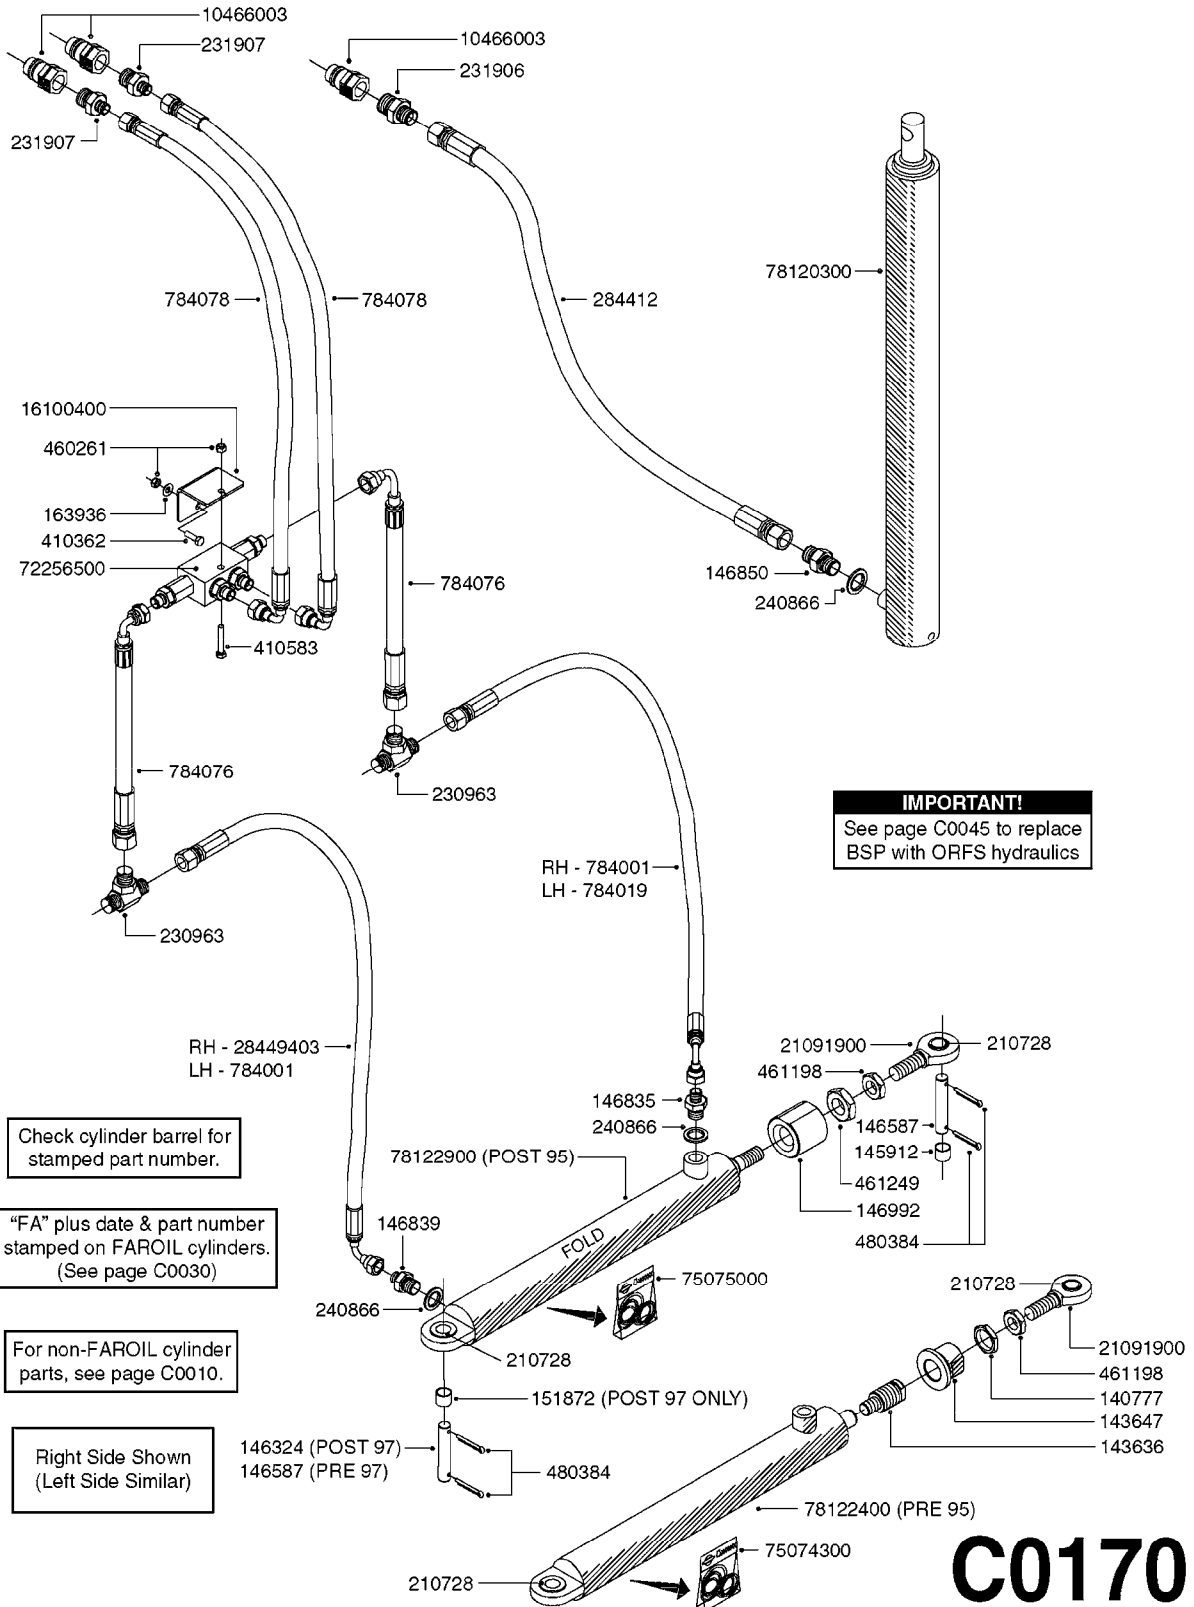

C0045

HYDRAULICS - BSP TO ORFS
C0045-HIN, 24:03:16

Page 1

Date 12.08.2020 9:27

Pos.	parts-n°	order qty	description
1	10466003	1	COUPLER PIONEER 8010-04 1/2NPT
2	231907	1	HEX NIPPLE 1/4"BSP X 1/2"NPT
2	231906	1	HEX NIPPLE 3/8"BSP X 1/2"NPT
2	147132	1	HEX NIPPLE 1/2"X1/2" BSP DEL
3	230311	1	QUICK COUPLING 1/2"
4	241356	1	DOWTYSEAL 1/2"
5	23234800	1	HEX NIPPLE 1/2"-9/16" ORFS FITTING FOR 1/4" HOSE
5	23234900	1	HEX NIPPLE 1/2"-11/16" ORFS FITTING FOR 3/8" HOSE
5	23235300	1	HEX NIPPLE 1/2"-13/16" ORFS FITTING FOR 1/2" HOSE
6	242102	1	O-RING Ø9.25X1.78 NITRIL 90SH
6	24263200	1	O-RING Ø7.66X1.78 NITRIL 90SH
6	24263300	1	O-RING Ø12.42X1.78 NITRIL 90SH
6	24263400	1	O-RING Ø18.77X1.78 NITRIL 90SH
7	67002403	1	CHART - BSP TO ORFS HOSES
8	67002503	1	CHART - BSP TO ORFS FITTINGS