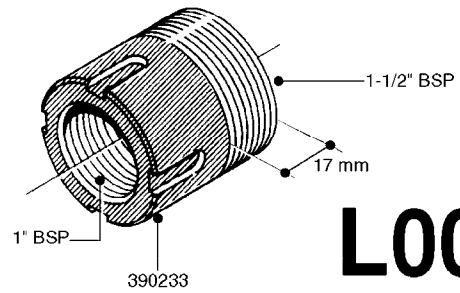

FITTINGS - HEXAGON NIPPLES
L0030-HIN, 01:01:16

L0030

FITTINGS - HEXAGON NIPPLES
L0030-HIN, 01:01:16

Page 1
Date 12.08.2020 9:27

parts-n°	order qty	description
10015303	1	FITT.PO.HN 1.00X1.00 M1000
10425003	1	FITT.PO.HN 1.25X1.00 MCPHEE
320132	1	FITT.DK HN 1" BSP
320176	1	FITT.DK HN 3/8"X1/2" BSP
320445	1	FITT.DK HN 1/4"X3/8" BSP
320655	1	FITT.DK HN 1/2"-1/2" BSP
320692	1	FITT.DK HN 3/8'BSPX1/4'NPT
320703	1	FITT.DK HN 3/8BSP X1/2 &1/4NPT
320725	1	FITT.DK NIPPLE 3/8"-3/8" BSP
320902	1	FITT.DK HN 3/8'X 1/4' BSP
390232	1	FITT.DK HN 1-1/2' X 1-1/4' BSP
390276	1	FITT.DK HN 1'BSP