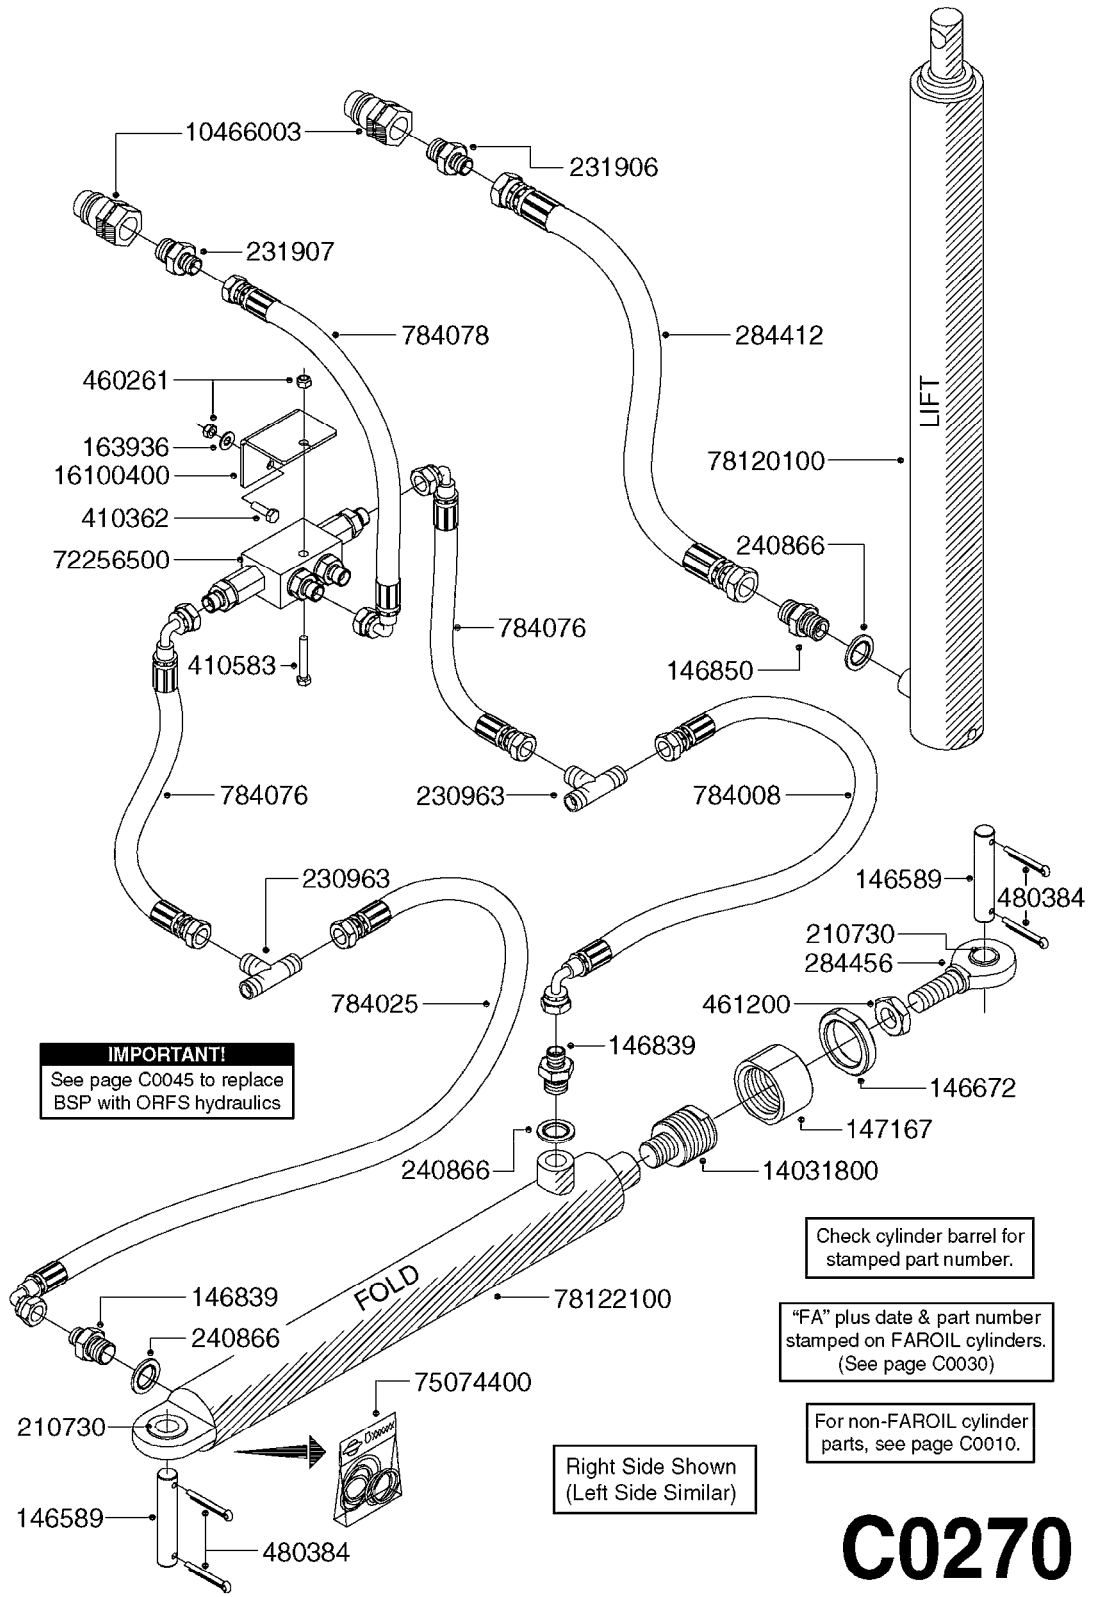

IMPORTANT!
See page C0045 to replace BSP with ORFS hydraulics

C0260

HYD EAG HZ 45-66' W/DH CONTROL
C0260-HIN, 23:01:18

Page 1
Date 12.08.2020 9:27

parts-n°	order qty	description
145912	1	BUSHING D19.8/D17.0X7MM
146324	1	SHAFT D16.8 L102/2 X 5
146587	1	PIN D16.8 X 65
146835	1	HEX NIPPLE 1/4" - 3/8" BSP
146839	1	HEX NIPPLE 1/4"X3/8" BSP 0.7MM
146850	1	HEX NIPPLE 3/8"x3/8" - 1.8mm
146992	1	BUSHING F.CYLINDER
151872	1	BUSHING D22.0/18.0 10MM
160802	1	MOUNT PLATE F.HYD SOLENOID'HZ'
160803	1	COVER PLATE F.HYD SOLENOID'HZ'
210728	1	BEARING F.LINK HEAD M17
231906	1	HEX NIPPLE 3/8"BSP X 1/2"NPT
231907	1	HEX NIPPLE 1/4"BSP X 1/2"NPT
240866	1	DOWTYSEAL 3/8"
242102	1	O-RING Ø9.25X1.78 NITRIL 90SH
242220	1	GASKET F. HIRSMANN PLUG INCLUDED WITH 729977
260363	1	PLUG 2 POLE 12V
261344	1	HIRSCHMANN PLUG B INCLUDED WITH 729977
261692	1	PLUG ELEC.7 POLE FEMALE F.CABL
261693	1	PLUG ELEC. 7 POLE MALE
261741	1	SWITCH 2 POLE 12V TOGGLE PRESS
261753	1	PLUG ELEC.7 POLE FEMALE F.BASE
270561	1	SCREW W/SPRING ASSY. (QTY 1)
284029	1	COVER PLUS D10.5/12.0X5.0
410185	1	BOLT HEX 8.8 DEL M6X16
411012	1	SCREW M5X30 STAINLESS
411029	1	SCREW M3X35 F.HIRSMANN PLUG INCLUDED WITH 729977
420847	1	BOLT HEX 8.8 DEL M8X85
440673	1	SCREW F.PLASTIC 5X12 SS
450964	1	SCREW M5X30 F.CYLINDER
460143	1	LOCK NUT M8 SST A2 DIN985
460261	1	NUT HEX M6X1.00 LOCK DIN985 A2 SS
460467	1	NUT HEX M5 GALV.
461198	1	NUT HEX M16X2 JAMB
461249	1	NUT M22X1.5 DIN439B
471139	1	WASHER D22/D17X1.5 BRASS
480384	1	PIN COTTER 3/16 x 1-1/2"
729668	1	DISTRIBUTION BOX, 4 FUNCTION
729959	1	CONTROL BOX DAH 4-FUNCTION
729977	1	DAH DIRECTIONAL VLV JUNC. BOX
782080	1	MANIFOLD BLOCK, 4 FUNCTION
782115	1	HY SOLENOID VALVE DH HYD
782138	1	HY-BLOCK 1-VALVE W LS-PORT
784001	1	HOSE HY X 1/4 X 067.00"STR+ELB
784019	1	HOSE HY X 1/4 X 078.75"STR+ELB
784045	1	HOSE HY X 1/4 X 157.50"STR+STR
784056	1	HOSE HY X 1/4 X 394.00"STR+ELB
784091	1	HOSE HY X 1/4 X 295.25"STR+ELB
983003	1	CABLE ELEC.2X1MM WIRE BLACK EC INCLUDED WITH 729977
10466003	1	COUPLER PIONEER 8010-04 1/2NPT
21091900	1	LINK HEAD M16 x D17 DELTA
28449403	1	HOSE HY X1/4X057.08"STR+ELB
75075000	1	SEAL KIT 78122600/27/28/29
78120300	1	CYLINDER 60/50/30 1100MM
78122700	1	CYLINDER D40/22X300MM RED
78122900	1	CYLINDER 40/22X300MM RED
78563200	1	HYD HOSE ORFS 6S-6-6S L=8000