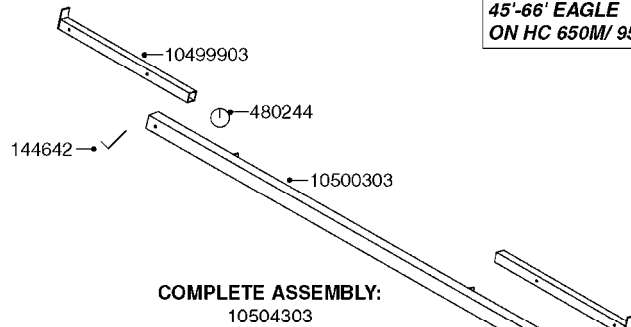

**COMPLETE ASSEMBLIES
WHOLEGOODS ITEMS**

**80'-90' EAGLE
ON HC 650M/ 950M**

D0510