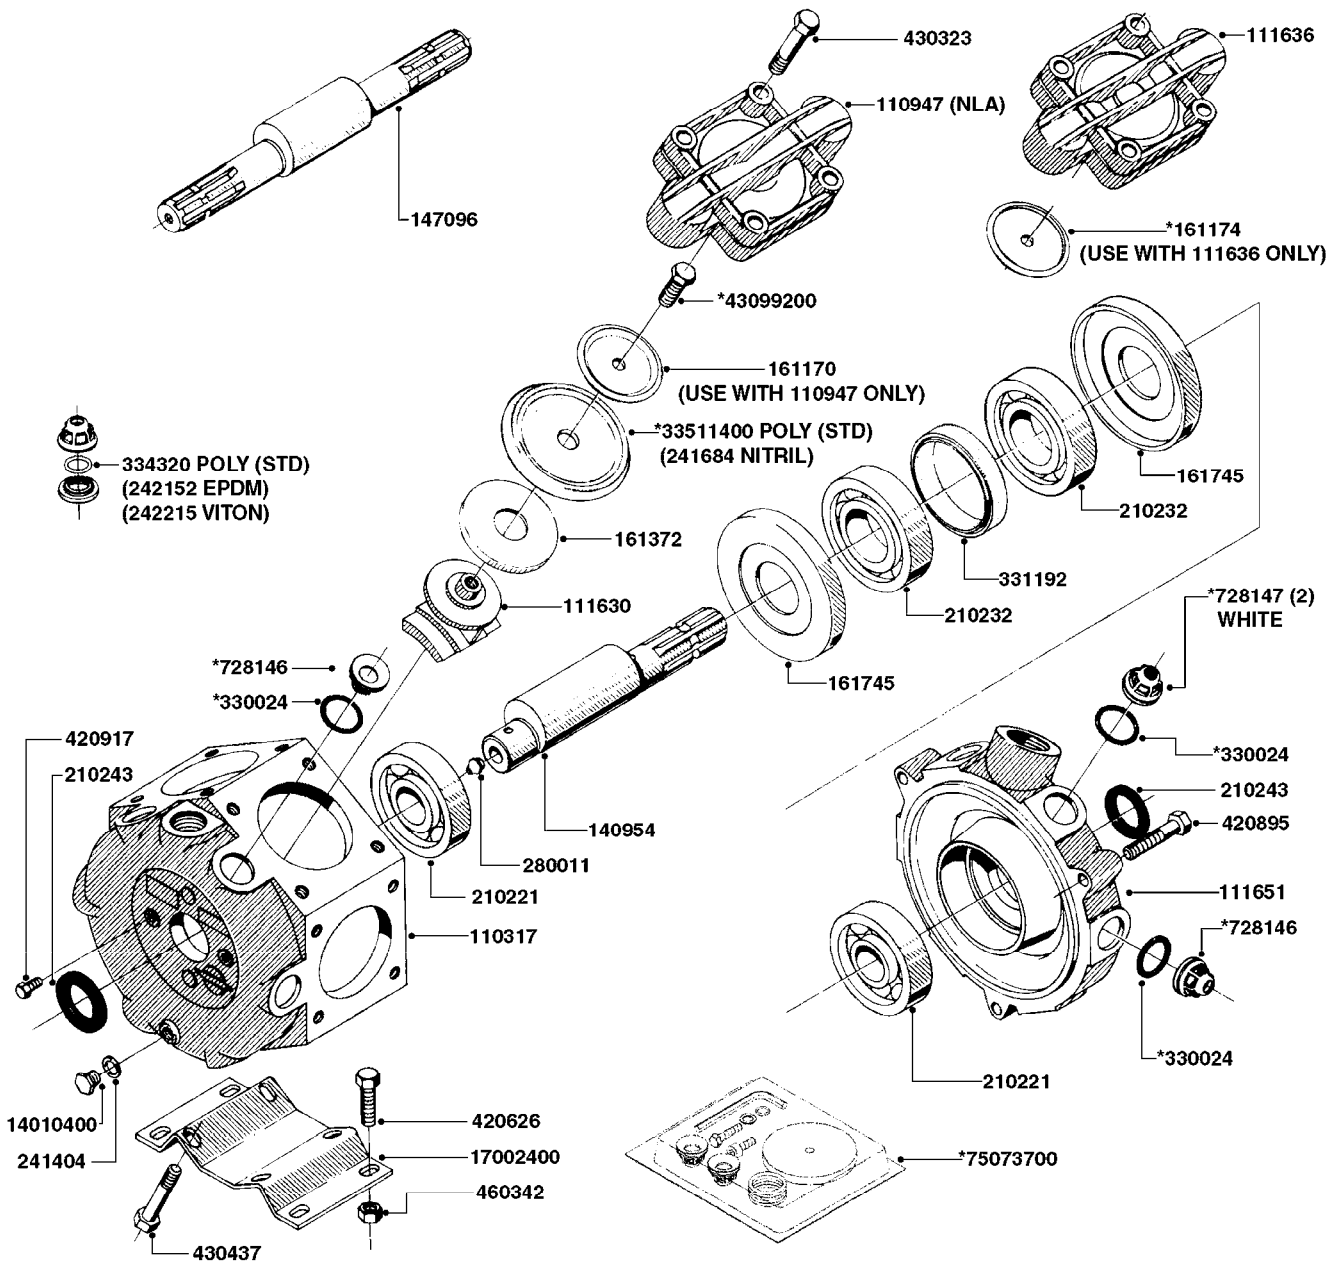

REPLACED BY 364 PUMPS
SEE PAGE A0280

A0250

PUMP - 361 W/MOUNTING BASE
A0250-HIN, 17:03:16

Page 1
Date 12.08.2020 9:26

parts-n°	order qty	description
110317	1	PUMP CASING MODEL 360/361 PNTD
110947	1	VALVE COVER MDL 361 (PAINTED)
111630	1	CONNECTING ROD 363/364-10 PUMP
111636	1	VALVE COVER 363 HEAVY DUTY
111651	1	CASTING F.363 1.5" PUMP(FRONT)
140954	1	CRANK SHAFT MODEL 360/361
147096	1	CRANK SHAFT 361/9.5 THROUGH
161170	1	DIAPH UPPER DISC, 321/361/363
161174	1	DIAPHRAGM DISC SS 361/363/364 PUMP
161372	1	DIAPHRAGM BACKING DISC,320-361
161745	1	METAL SPACER F.363/463
210221	1	BEARING BALL 6407
210232	1	BEARING BALL 6310
210243	1	SEAL OIL 35 X 47 X 7
241404	1	DOWTY SEAL 1/4"
241684	1	DEICER PARTS: DIAPHRAGM MODEL 361 NITRIL
242152	1	O-RING D18.2X3 EPDM
242215	1	O-RING D18X3 VITON
280011	1	GREASE NIPPLE 1/8' SAE H TR
330024	1	O-RING D41,1/D34.5 X 3,5
331192	1	SPACER, MODEL 361/363
334320	1	O-RING D18X3 POLYURETHANE
420626	1	BOLT HEX 8.8 DEL M10X20 FT
420895	1	BOLT HEX 8.8 RAW M10X60
420917	1	BOLT HEX 8.8 RAW M8X12 FT
430323	1	BOLT HEX 8.8 DEL M12X60
430437	1	BOLT HEX 8.8 RAW M12X65
460342	1	NUT HEX M10 DEL DIN934
728146	1	VALVE FOR 361(726890/707932)
728147	1	VALVE FOR 361 WHITE WITH HOLE
14010400	1	PLUG 1/4" BSP
17002400	1	FOOT F. 36X PUMP, RED
33511400	1	DIAPHRAGM PUMP 361/361/363/364 PUR
43099200	1	BOLT HEX SS M12 X 30 DIN933 A4
75073700	1	PUMP KIT 361/363 "06"