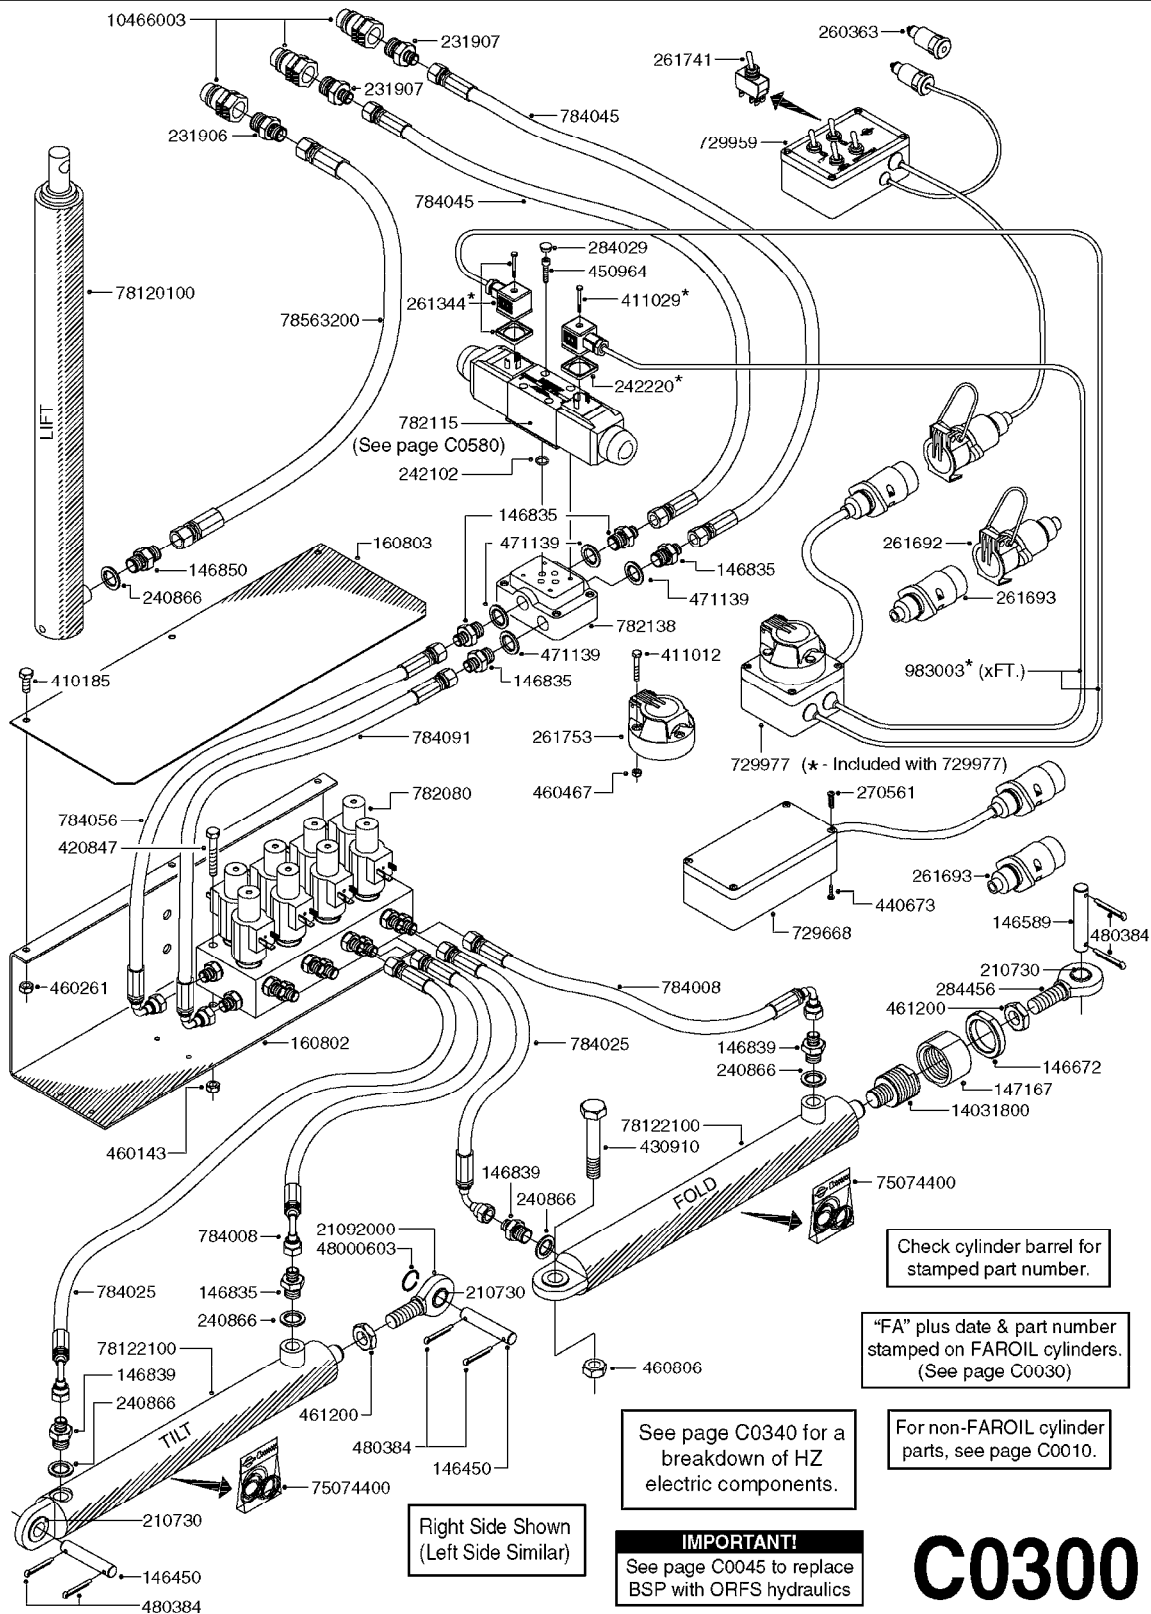

See page C0340 for a breakdown of HZ electric components.

Right Side Shown
(Left Side Similar)

C0290

HYD EAGLE HZ 80-90' W/JOYSTICK
C0290-HIN, 29:09:17

Page 1
Date 12.08.2020 9:27

parts-n°	order qty	description
146450	1	PIN D19.8 X 75 WITH 2 X D5
146589	1	PIN D19.8 X 65
146672	1	NUT HEX LOCK F.ADJUSTER
146835	1	HEX NIPPLE 1/4" - 3/8" BSP
146839	1	HEX NIPPLE 1/4"X3/8" BSP 0.7MM
146845	1	HEX NIPPLE 1/4"X1/4"
146850	1	HEX NIPPLE 3/8"x3/8" - 1.8mm
147167	1	BUSHING D50/D36X45MM
160802	1	MOUNT PLATE F.HYD SOLENOID'HZ'
160803	1	COVER PLATE F.HYD SOLENOID'HZ'
210730	1	BEARING F.LINK HEAD M20
231906	1	HEX NIPPLE 3/8"BSP X 1/2"NPT
231907	1	HEX NIPPLE 1/4"BSP X 1/2"NPT
240866	1	DOWTYSEAL 3/8"
241404	1	DOWTY SEAL 1/4"
284412	1	HOSE HY 3/8" X 315" STR+STR
284456	1	LINK HEAD M20 X D20 L=30
410185	1	BOLT HEX 8.8 DEL M6X16
420847	1	BOLT HEX 8.8 DEL M8X85
430910	1	BOLT HEX 8.8 DEL M20X110
460143	1	LOCK NUT M8 SST A2 DIN985
460261	1	NUT HEX M6X1.00 LOCK DIN985 A2 SS
460806	1	NUT HEX M20X2.50 LOCK DIN985A2 SS
461200	1	NUT HEX M20X1.5 JAMB.
480384	1	PIN COTTER 3/16 x 1-1/2"
784008	1	HOSE HY X 1/4" X 98.4"STR+ELB
784025	1	HOSE HY X 1/4" x 86.6"STR+ELB
784078	1	HOSE HY X 1/4 X 417.33"STR+ELB
10466003	1	COUPLER PIONEER 8010-04 1/2NPT
14031800	1	ADAPTOR F.HY CYLINDER L=40
21092000	1	LINK HEAD M20 x D20 L=78 DELTA
48000603	1	SNAP RING, Ø36X1.5 F.210730
75074400	1	SEAL KIT 78121800/21/44
78120100	1	CYLINDER TELESC.65/40-1237
78122100	1	CYLINDER DOUBLE D50/25-298