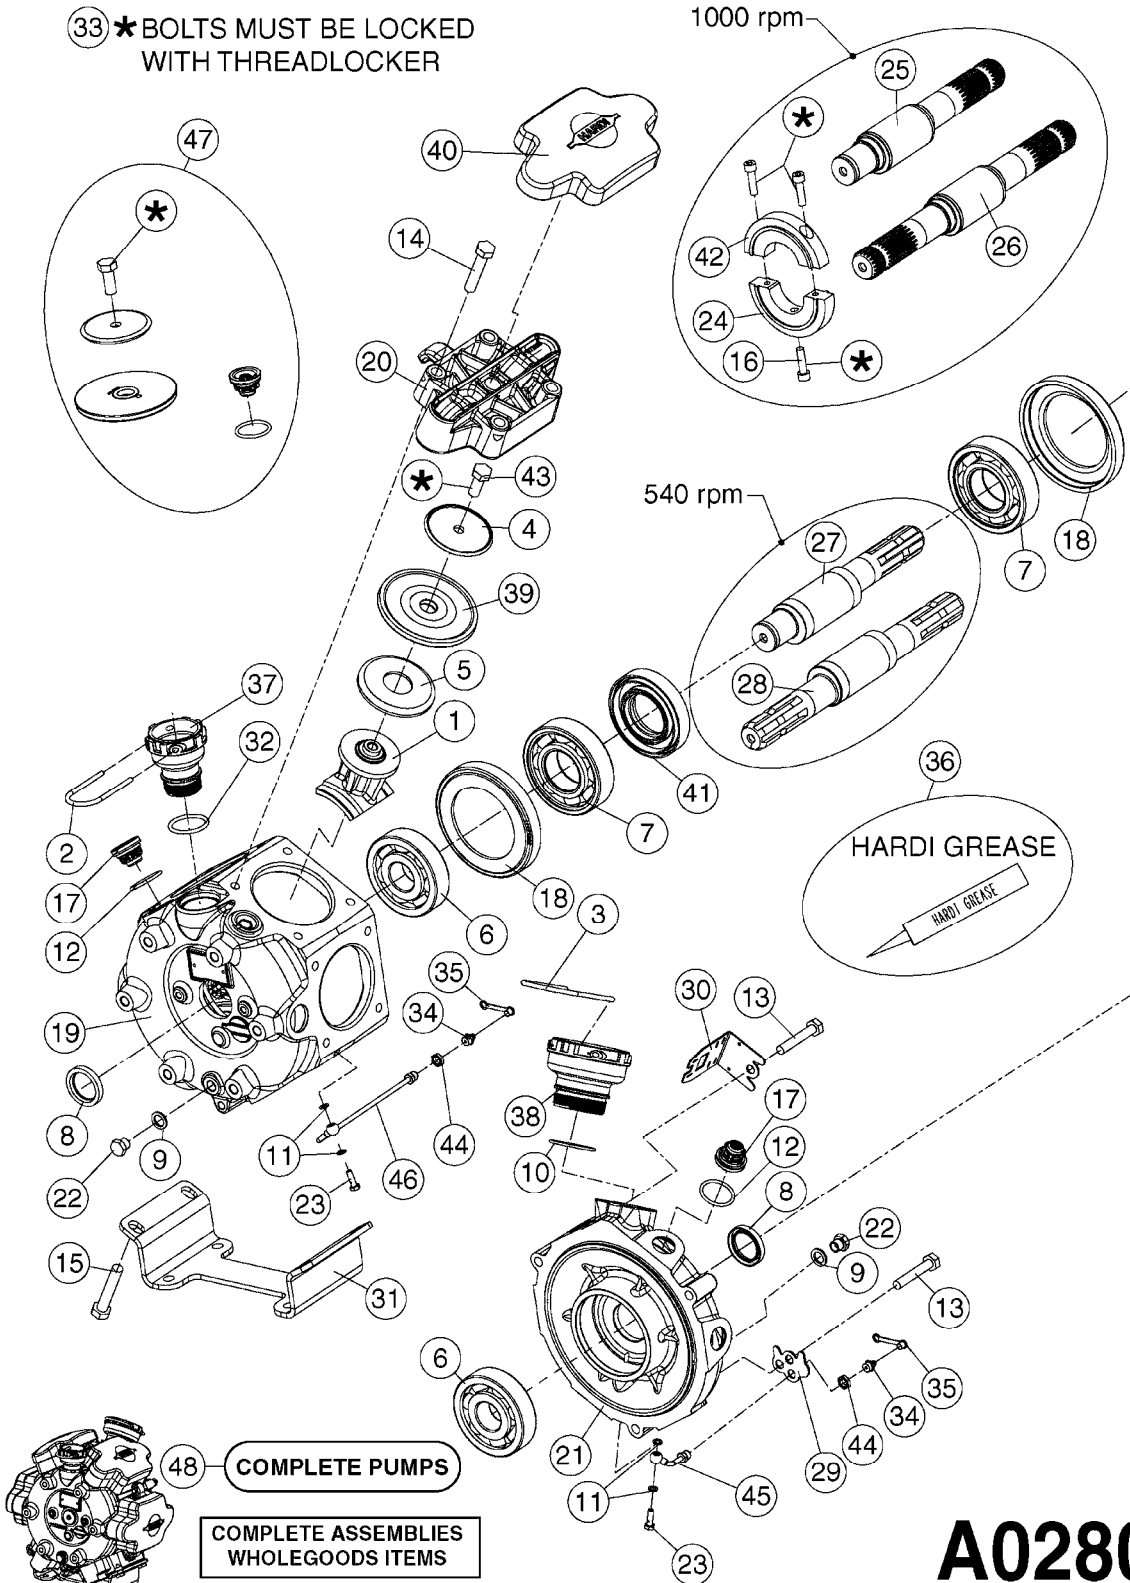

33 * BOLTS MUST BE LOCKED WITH THREADLOCKER

1000 rpm

540 rpm

HARDI GREASE

PUMP - 364 540/1000 RPM
A0280-HIN, 07:05:20

Page 1
Date 12.08.2020 9:26

Pos.	parts-n°	order qty	description
1	111622	1	CONNECTING ROD 463/5.5MM
1	111628	1	CONNECTING ROD 363/5.5 PUMP
1	111629	1	CONNECTING ROD 363/364-7 PUMP
1	111630	1	CONNECTING ROD 363/364-10 PUMP
2	145996	1	FITT.DK S-67 FORK
3	145997	1	FITT.DK S-93 FORK
4	161174	1	DIAPHRAGM DISC SS 361/363/364 PUMP
5	161372	1	DIAPHRAGM BACKING DISC,320-361
6	210221	1	BEARING BALL 6407
7	210232	1	BEARING BALL 6310
8	210243	1	SEAL OIL 35 X 47 X 7
9	241404	1	DOWTY SEAL 1/4"
10	242225	1	O-RING D45.0 X 4.0 RUBBER
11	242374	1	WASHER Ø10/Ø6X1 COPPER
12	330024	1	O-RING D41,1/D34.5 X 3,5
13	420895	1	BOLT HEX 8.8 RAW M10X60
14	430312	1	BOLT HEX 8.8 M12X60
15	430438	1	BOLT HEX 8.8 DEL M12X65
16	450995	1	BOLT ALLEN M8X30 DIN 912 RAW
17	728146	1	VALVE FOR 361(726890/707932)
18	11171900	1	CONROD RING 364/464 MACHINED
19	11172000	1	PUMP HOUSE 364 MACHINED 5/4" BSP RED
20	11172800	1	VALVE COVER 363/364 MACHINED RED
21	11173200	1	FRONTPART 364, 1½" BSP RED
22	14010400	1	PLUG 1/4" BSP
23	14120400	1	BANJOBOLT M6 X 19
24	14120700	1	COUNTERWEIGHT 364/464-1000
25	14137300	1	CRANKSHAFT 364/464-5.5 1000
26	14137900	1	CRANKSHAFT 364/464-5.5 GG 1000
27	14137500	1	CRANKSHAFT 364-07
27	14137600	1	CRANKSHAFT 364/464-10
28	14138100	1	CRANKSHAFT 364-7.0 GG
28	14138200	1	CRANKSHAFT 364/464-10 GG
29	16382900	1	GREASE NIPPLE PLATE, 364
30	16390600	1	BRACKET FOR RPM SENSOR
31	16410700	1	PUMP BASE 363/364 BLACK
31	17002400	1	FOOT F. 36X PUMP, RED
32	24266600	1	O-RING D 38,0 X 4,0 70SH.NITR
33	28045503	1	LOCTITE 262 .5ML (.017oz.)
34	28163300	1	GREASE NIPPLE H1 M6X1 DIN 7412
35	28163400	1	CAP F. GREASENIPPLE YELLOW M6X1
36	28164600	1	HARDI PUMP GREASE S3 V550L 1
37	32242200	1	FITTING S67 5/4" KON. RG 2014
38	32242300	1	NIPPLE S93 1,5' KON.RG 2014
39	33511400	1	DIAPHRAGM PUMP 361/361/363/364 PUR
40	33524300	1	COVER PLASTIC 364 PUMP
41	33527200	1	GREASE SPLIT 364/464
42	39136200	1	HALFPART 364/464-1000
43	43099200	1	BOLT HEX SS M12 X 30 DIN933 A4
44	46134000	1	NUT HEX M10x1 H=2.3 NV=14 ELZIN
45	61096800	1	BANJOTUBE SHORT 364 COMPL.
46	61096900	1	BANJOTUBE LONG 364 COMPL.
47	75585900	1	PUMP KIT 364
48	82169500	1	PUMP 364-5.5-MED-1000
48	82169700	1	PUMP 364-5.5-MOD2-1000-OSP
48	82170000	1	PUMP 364-10-STD-540 FK
48	82170300	1	PUMP 364-10-MOD-540-GG THROUGH SHAFT
48	82170400	1	PUMP 364-10-MOD-540-OSP