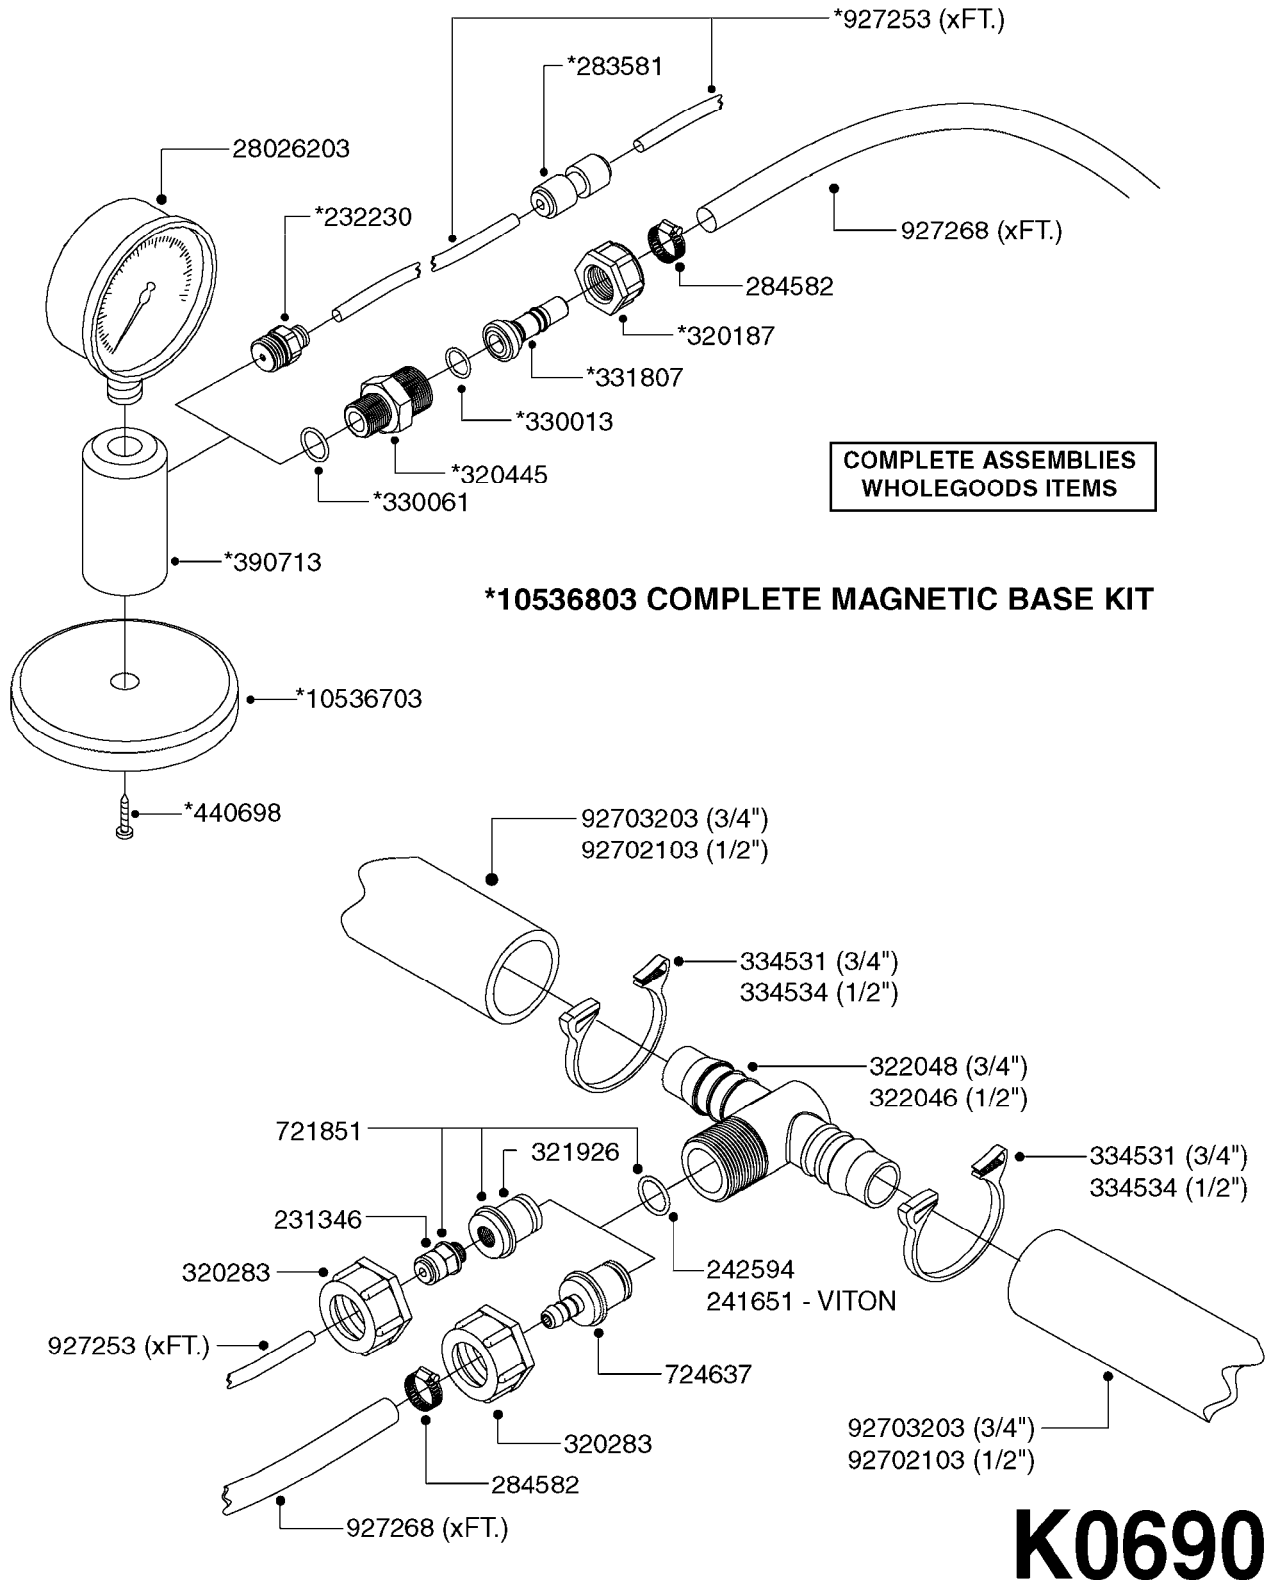

REMOTE GAUGE-MAGNETIC BASE KIT
K0690-HIN, 01:01:16

Page 1
Date 12.08.2020 9:27

parts-n°	order qty	description
231346	1	QUICK COUPLER 1/8"BSP X 4 MM
232230	1	QUICK COUPLER 1/4"BSP X 4 MM
241651	1	O-RING D14.0X3.0 NITRIL
242594	1	O-RING D14 X 1.78 SCH.70-EPDM
283581	1	HOSE CONNECTOR STR. F.4MM PE
284582	1	CLAMP HOSE GEAR - 5/16"
320187	1	FITT.DK CAP 3/8" BSP BLACK
320283	1	FITT.DK NUT 3/4"BSP
320445	1	FITT.DK HN 1/4"X3/8" BSP
321926	1	FITTING BSP3/4"-1/8"
322046	1	FITT.DK TEE 1/2X1/2HB X3/4'BSP
322048	1	FITT.DK TEE 3/4X3/4HB X3/4'BSP
330013	1	O-RING 2.5 X 10 PUR
330061	1	O-RING D16/D11X2,5
331807	1	FITT.DK HB 5/16" F.3/8" NUT
334531	1	CLAMP HOSE PLASTIC 3/4"
334534	1	CLAMP HOSE PLASTIC 1/2"
390713	1	GAUGE ADAPTOR 1/4" BSP
440698	1	SCREW F.PLASTIC 6X18 SS HEXHD
721851	1	SCREW PLUG W/QUICK FIT
724637	1	FITT.DK HB 5/16' F. 3/4" COMP.
927253	1	RED AIR HOSE, Ø4/2 1810 E
927268	1	HOSE BLUE PVC X 1/4 X 0012"
10536703	1	MAGNETIC BASE D3,2'/90LB
10536803	1	MAGNETIC BASE KIT F.GAUGE
28026203	1	GAUGE 200PSI/BR,2.5"1/4BSP-BTM
92702103	1	HOSE R X1/2" X300PSI WP X0012"
92703203	1	HOSE R X3/4" X300PSI WP X0012"