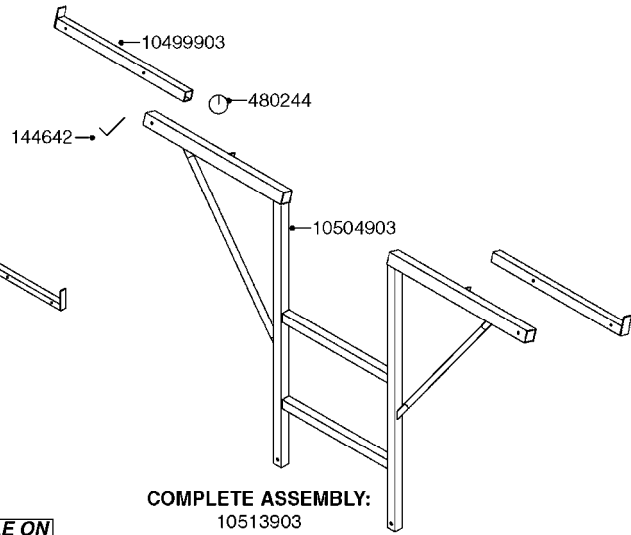

**45'-66' EAGLE ON
HC NAVIGATOR
HC 500
HC 800
HC 1000**

**80'-90' EAGLE ON
NAVIGATOR TA & HC**