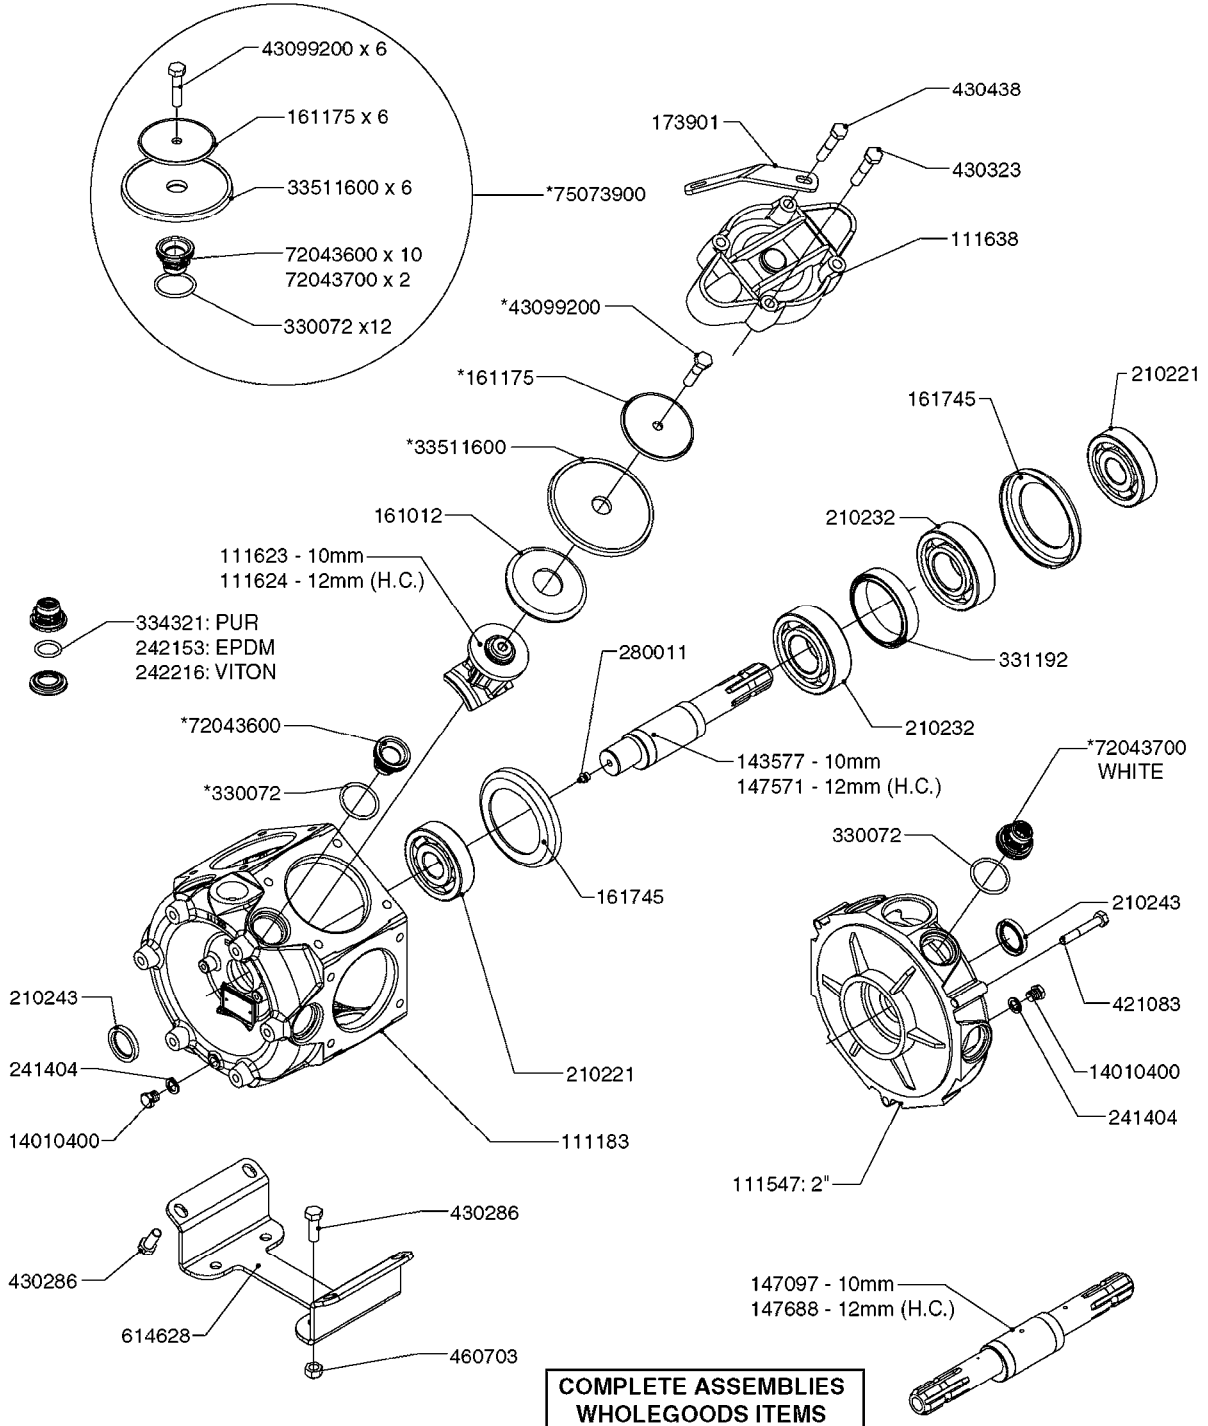

PUMP REPAIR KIT

**COMPLETE ASSEMBLIES
WHOLEGOODS ITEMS**

COMPLETE PUMPS

- 821587 - 463/10 2" W/THROUGH SHAFT (540 RPM)
- 82166300 - 463/12 2" (540 RPM H.C. INLINE PORTS)
- 463/12 2" (540 RPM H.C. OFFSET PORTS) REPLACED BY 82168700 (PAGE A0350)

A0330

PUMP - 463 W/ MOUNTING BASE
A0330-HIN, 01:01:16

Page 1

Date 12.08.2020 9:26

parts-n°	order qty	description
111183	1	PUMP CASTING 460-463 (PAINTED)
111547	1	PUMP FRONT 460-463-2' (PAINT)
111623	1	CONNECTING ROD 463/10MM
111624	1	CONNECTING ROD 463/12MM
111638	1	VALVE COVER 463 HC+1000 VERS.
143577	1	CRANK SHAFT F.363/462/463-10mm
147097	1	CRANK SHAFT 363-463/10 THROUGH
147571	1	CRANK SHAFT F.463-12mm
147688	1	CRANK SHAFT 462/12 THROUGH
161012	1	DIAPHRAGM BACKING DISC F. 463
161175	1	DIAPHRAGM DISC 463/464 PUMP
161745	1	METAL SPACER F.363/463
173901	1	LIFT STRAP F.PUMP 463
210221	1	BEARING BALL 6407
210232	1	BEARING BALL 6310
210243	1	SEAL OIL 35 X 47 X 7
241404	1	DOWTY SEAL 1/4"
242153	1	O-RING D26X4 EPDM
242216	1	O-RING VITON F/1202/1302/462
280011	1	GREASE NIPPLE 1/8' SAE H TR
330072	1	O-RING D53.5/D45.5X4
331192	1	SPACER, MODEL 361/363
334321	1	O-RING POLY. 34.0x26.0x4.0
421083	1	BOLT HEX 8.8 DEL M10X65
430286	1	BOLT HEX 8.8 DEL M12X30 FT
430323	1	BOLT HEX 8.8 DEL M12X60
430438	1	BOLT HEX 8.8 DEL M12X65
460703	1	NUT HEX M12X1.75 LOCK DIN985A2 SS
614628	1	FOOT F. 46X PUMP, RED
821587	1	PUMP 463/10 THROUGH SHAFT TWNF
14010400	1	PLUG 1/4" BSP
33511600	1	DIAPHRAGM PUMP 463/464 PUMP PUR
43099200	1	BOLT HEX SS M12 X 30 DIN933 A4
72043600	1	VALVE FOR 462/463
72043700	1	VALVE FOR 462/463 W.VENT HOLE
75073900	1	PUMP KIT 460/463 "06"
82166300	1	PUMP 464-12-MED-2-540
82168700	1	PUMP 464-12 540 OFFSET PORTS