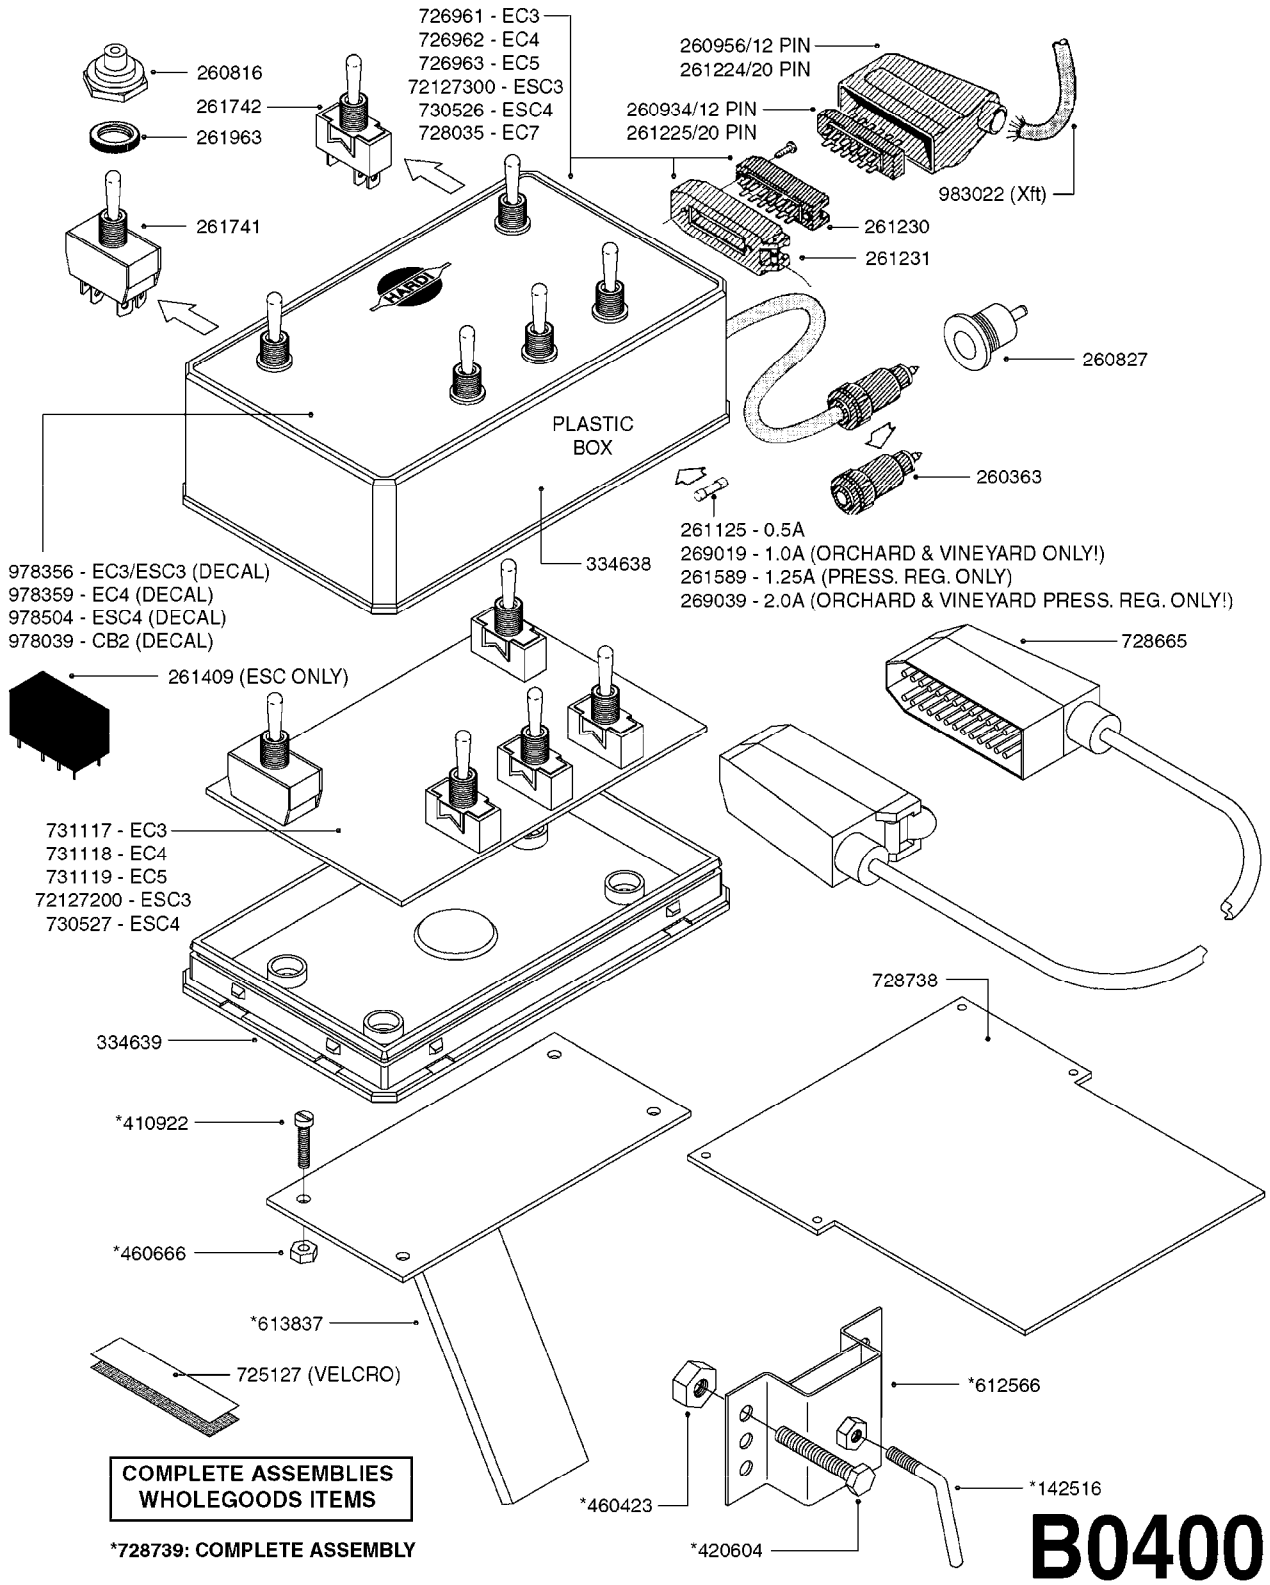

*728739: COMPLETE ASSEMBLY (NLA)

COMPLETE ASSEMBLIES
WHOLEGOODS ITEMS

B0390

CONTROL BOX F/EC+EC-SC
B0390-HIN, 01:01:16

Page 1
Date 12.08.2020 9:27

parts-n°	order qty	description
142516	1	SCREW SET M10 BENT F. LOCKING
260363	1	PLUG 2 POLE 12V
260794	1	SWITCH F.PRESS ADJ.EC CONTROL
260816	1	CAP W/RUBBER BOOT F.EC SWITCH
260827	1	PLUG F.EC ATTACHMENTS
260864	1	SWITCH F.HY BOOM CONTROL BOX
260923	1	PLUG INSERT 12 POLE FEMALE
260934	1	PLUG INSERT 12 POLE MALE
260945	1	PLUG HOUSE 12 POLE FEMALE
260956	1	PLUG HOUSE 12 POL.MALE
261066	1	SWITCH 2 POLE
261125	1	FUSE 5 X 20 500mA
261224	1	PLUG HOUSING F/20 POLE MALE
261225	1	PLUG INSERT 20 POLE MALE
261230	1	PLUG INSERT 20 POLE FEMALE
261231	1	PLUG HOUSING 20 POLE FEMALE
410922	1	CYL.SKR 8.8 DEL M4X20 RST
411006	1	SCREW M4X40 SLOTTED
420604	1	BOLT HEX 8.8 DEL M10X25 FT DIN933
460423	1	NUT HEX M10X1.50 LOCK DIN985A2 SS
460666	1	NUT HEX M4
612566	1	MOUNT BRACKET F.FAN CABLE ASSY
613837	1	MOUNT PLATE FOR EC CONTROL BOX
725006	1	CIRCUIT BOARD 4 VALVE
725014	1	CONTROL BOX EC 4 SEC./12 PIN
725056	1	PRINTED CIRC.W SW 3WAY 726961
726961	1	CONTROL BOX EC 3 SEC./20 PIN
726962	1	CONTROL BOX EC 4 SEC./20 PIN
727376	1	CIRCUIT BOARD F.ESC 3 BANK
728072	1	CABLE,20-PIN,6M EC/4
728073	1	CABLE,20-PIN,6M, EC/3
728075	1	CABLE F.CONTROL BOX 5M EC/3
728665	1	CABLE EXT.-QUICK ATTACH 20 PIN
728666	1	CABLE-QUICK ATTACH 12 PIN
728738	1	DOUB.CONT.BOX & OR F/M PLATE
728739	1	IN CAB CONTROL MOUNT KIT
729721	1	CONTROL BOX ESC3
983022	1	WIRE 12 x 0.5 x 2MM x 12"
10297303	1	CIRCUIT BOARD FOR T.M.S.
10411203	1	RELAY T-82