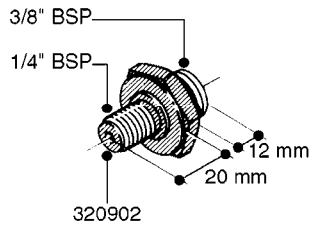

FITTINGS - HEXAGON NIPPLES
L0030-HIN, 01:01:16

L0030

FITTINGS - HEXAGON NIPPLES
L0030-HIN, 01:01:16

Page 1
Date 12.08.2020 9:27

parts-n°	order qty	description
10015303	1	FITT.PO.HN 1.00X1.00 M1000
10425003	1	FITT.PO.HN 1.25X1.00 MCPHEE
320132	1	FITT.DK HN 1" BSP
320176	1	FITT.DK HN 3/8"X1/2" BSP
320445	1	FITT.DK HN 1/4"X3/8" BSP
320655	1	FITT.DK HN 1/2"-1/2" BSP
320692	1	FITT.DK HN 3/8'BSPX1/4'NPT
320703	1	FITT.DK HN 3/8BSP X1/2 &1/4NPT
320725	1	FITT.DK NIPPLE 3/8"-3/8" BSP
320902	1	FITT.DK HN 3/8'X 1/4' BSP
390232	1	FITT.DK HN 1-1/2' X 1-1/4' BSP
390276	1	FITT.DK HN 1'BSP