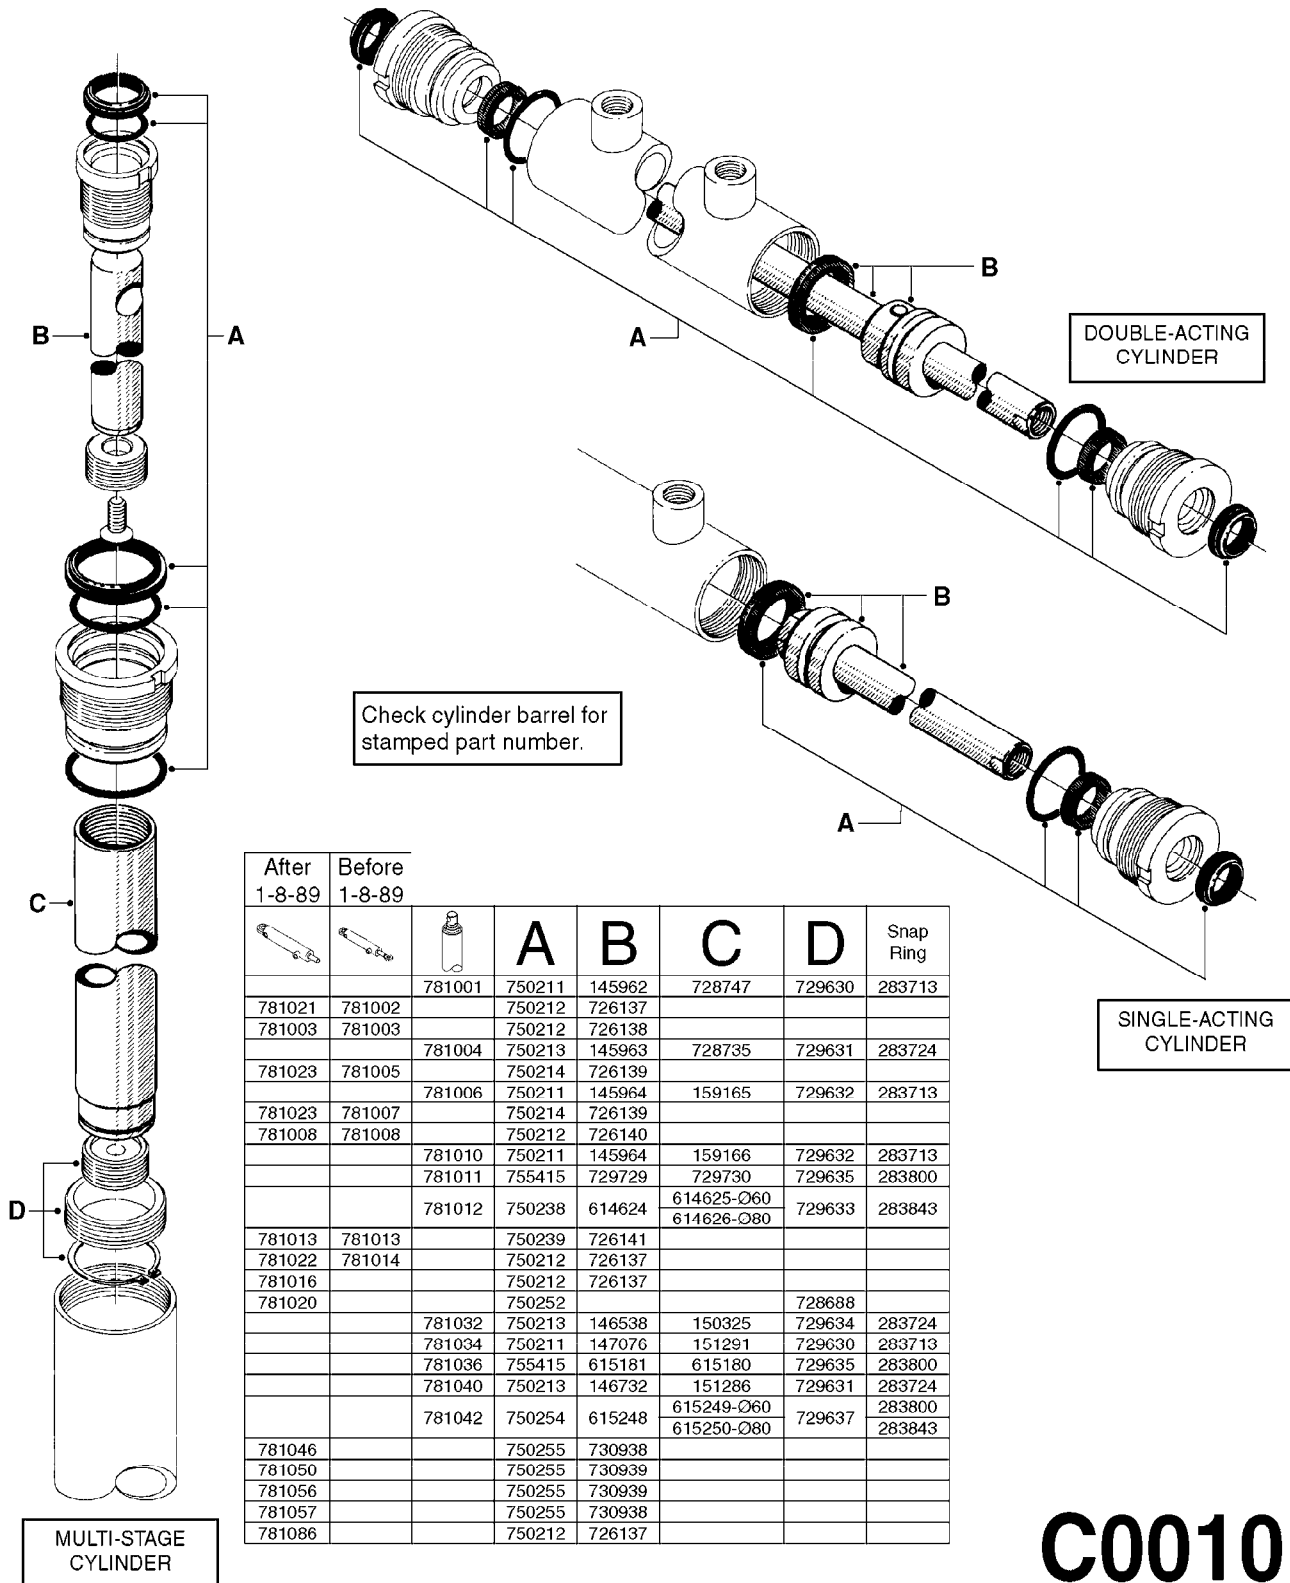

After 1-8-89	Before 1-8-89		A	B	C	D	Snap Ring	
			781001	750211	145962	728747	729630	283713
781021	781002			750212	726137			
781003	781003			750212	726138			
			781004	750213	145963	728735	729631	283724
781023	781005			750214	726139			
			781006	750211	145964	159165	729632	283713
781023	781007			750214	726139			
781008	781008			750212	726140			
			781010	750211	145964	159166	729632	283713
			781011	755415	729729	729730	729635	283800
			781012	750238	614624	614625-Ø60 614626-Ø80	729633	283843
781013	781013			750239	726141			
781022	781014			750212	726137			
781016				750212	726137			
781020				750252			728688	
			781032	750213	146538	150325	729634	283724
			781034	750211	147076	151291	729630	283713
			781036	755415	615181	615180	729635	283800
			781040	750213	146732	151286	729631	283724
			781042	750254	615248	615249-Ø60 615250-Ø80	729637	283800 283843
781046				750255	730938			
781050				750255	730939			
781056				750255	730939			
781057				750255	730938			
781086				750212	726137			

C0010