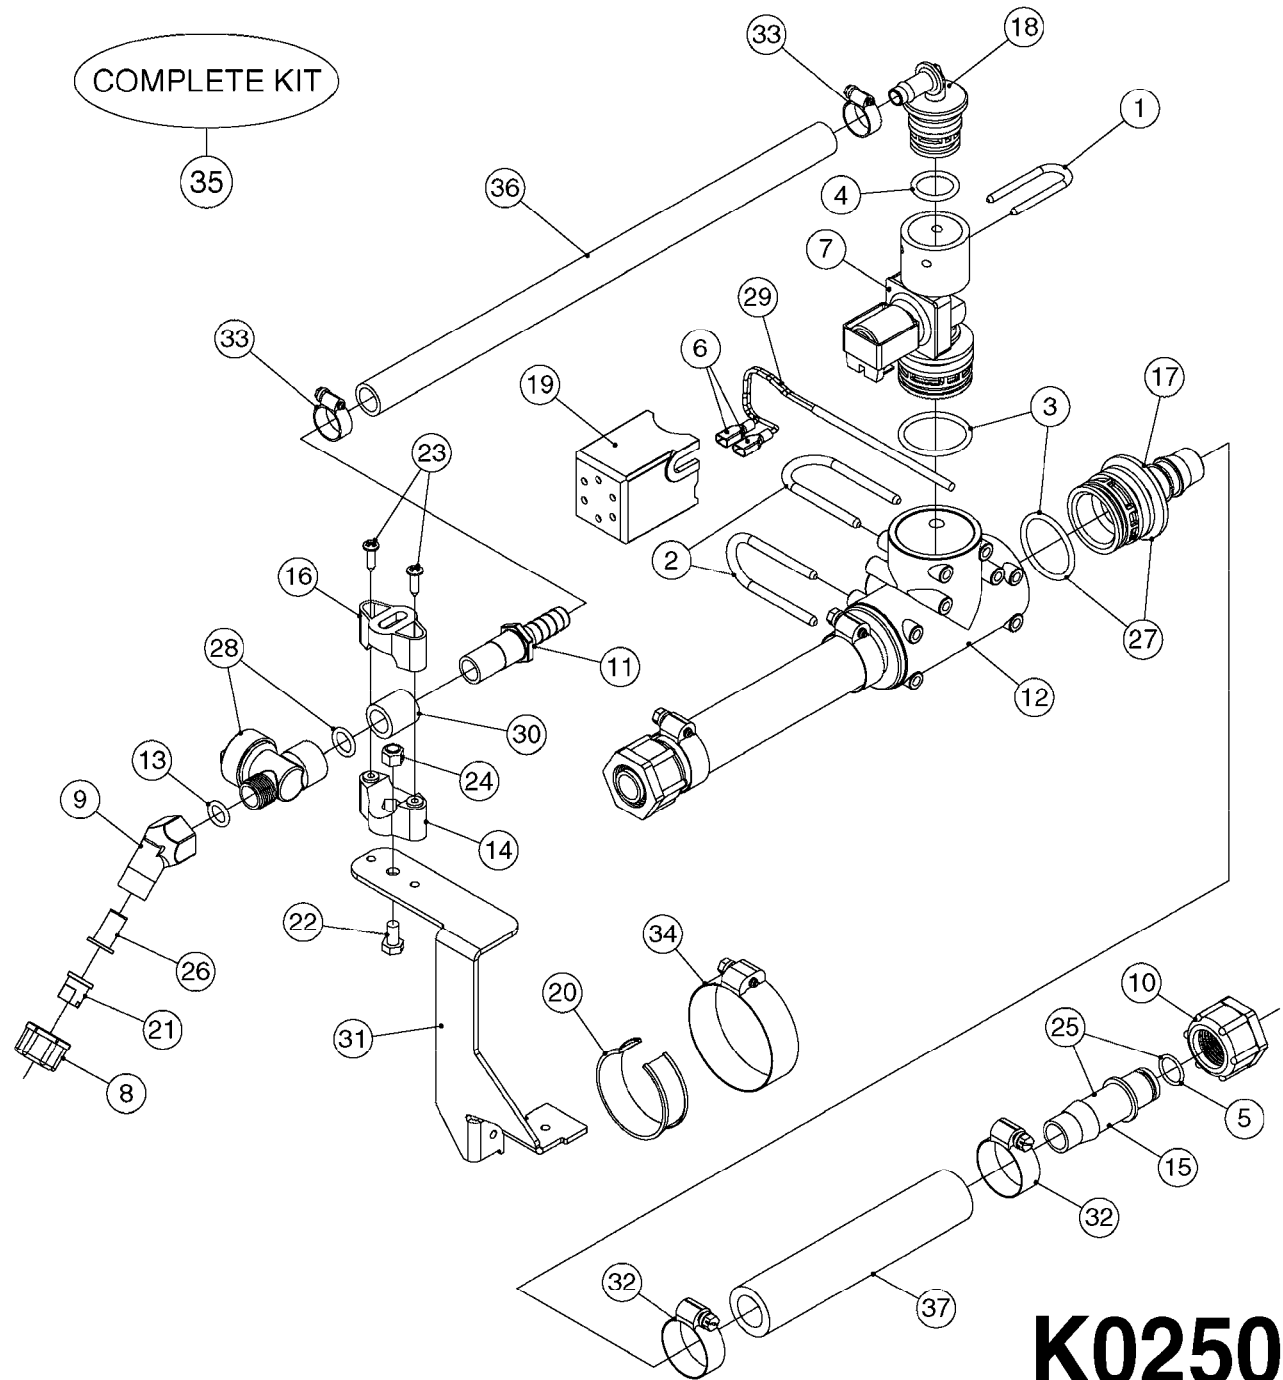

K0250

ELECTRIC END NOZZLE KIT '09
K0250-HIN, 01:01:16

Page 1
Date 12.08.2020 9:27

Pos.	parts-n°	order qty	description
1	145994	1	FITT.DK S-40 FORK
2	145995	1	FITT.DK S-53 FORK
3	242354	1	O-RING D32.2X3.0 VITON
4	242355	1	O-RING D19.2X3.0 VITON F.S-40
5	242594	1	O-RING D14 X 1.78 SCH.70-EPDM
6	261539	1	SPADE F.ELEC CONNEX BLUE INSUL
7	262104	1	VALVE, SOLENOID, S53/S40
8	320187	1	FITT.DK CAP 3/8" BSP BLACK
9	320191	1	FITT.DK ELB 3/8' BSP 45 DEGREE
10	320283	1	FITT.DK NUT 3/4"BSP
11	320891	1	FITT.DK HB 3/8'- 3/8' BSP
12	322352	1	FITT.DK S-53 TEE
13	330013	1	O-RING 2.5 X 10 PUR
14	333012	1	NOZZLE HOLD. UPPER PART
15	334044	1	FITT.DK HB 3/4' F. 3/4' CAP
16	334220	1	YOKE, UPPER NOZZLE BODY
17	334229	1	FITT.DK S-53 STR.3/4"
18	334237	1	FITT.DK S-40 ELB.3/8"
19	334965	1	COVER FOR S53 SOLENOID VALVE
20	341291	1	RUBBER HOSE CLAMP COVER 130MM
21	370392	1	NOZZLE END FAN 1850-G 300
22	410546	1	BOLT HEX M6X12 A2 SS DIN933
23	440665	1	SCREW M4.2X16 STAINLESS
24	460261	1	NUT HEX M6X1.00 LOCK DIN985 A2 SS
25	724621	1	FITT.DK HB 3/4"ASSY F.3/4" NUT
26	725042	1	SCREEN 80 MESH W.GASKET, RED
27	726558	1	FITT.DK S53 STR. 3/4" W. ORING
28	729610	1	NOZZLE ASSY. NON DRIP 3/8 THRD
29	983087	1	ELEC. CABLE 2 WIRE X 0.75MM
30	10631003	1	HOSE R X CLEAR BRAID.X 1/2 12"
31	16110803	1	NOZZLE BRACKET VAR SPACINGS
32	28029903	1	CLAMP HOSE GEAR P3/4"-S1" 6712
33	28044903	1	CLAMP HOSE GEAR P3/8" 6706
34	28047003	1	CLAMP HOSE GEAR 30 X 50 6732
35	82613203	1	ELECTRIC END NOZZLE KIT 2009
36	92701703	1	HOSE R X3/8" X300PSI WP X0012"
37	92703203	1	HOSE R X3/4" X300PSI WP X0012"