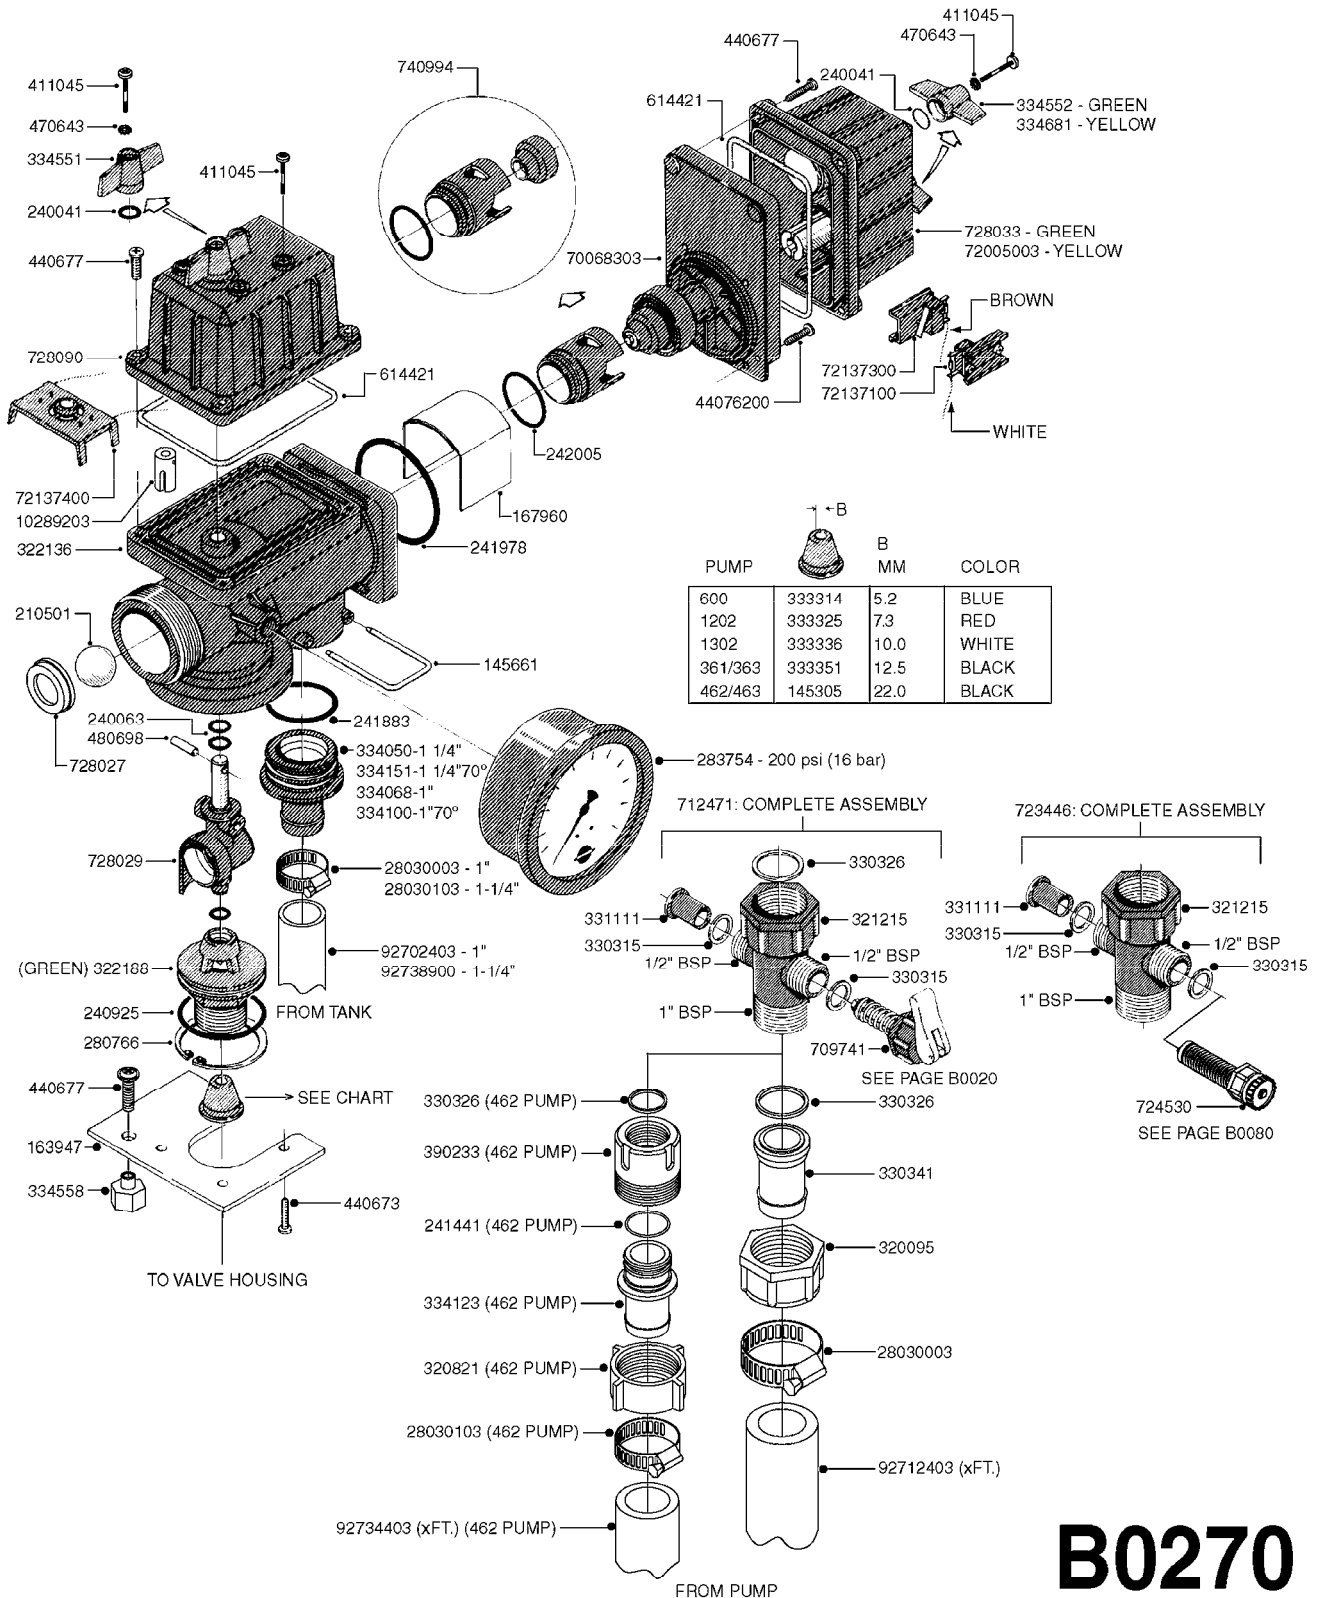

B0270

EC MASTER VALVE-ELEC. (GRN GRP)
B0270-HIN, 05:10:17

Page 1
Date 12.08.2020 9:27

parts-n°	order qty	description
145305	1	NOZZLE F.OP.UNIT PUMP 462
145661	1	FITT.DK S-61 FORK
163947	1	FITTING FOR BK 180
167960	1	WEAR SHIELD EC CONTROL
210501	1	BALL PLASTIC D25
240041	1	O-RING D15.1/10.3 X 2.4
240063	1	O-RING D14.1/9.3 X 2.4
240925	1	O-RING D49.5X3 NITRIL
241441	1	O-RING D29.3X3
241883	1	O-RING 3 X 39.2 NITRIL
241978	1	O-RING 64.5X3.0
242005	1	O-RING D32.1X1.6 NITRIL
280766	1	SNAP-RING INNER 55X2 DIN 472
283754	1	GAUGE 2.5'BR REAR PSI200 BAR16
320095	1	FITT.DK NUT 1" BSP
320821	1	FITT.DK NUT 1-1/2" BSP
321215	1	FITT.DK HOUSING F. AGITATION
322136	1	HOUSING F.OPERATING UNIT EC
322188	1	BOTTOM PIECE F.BALL EC
330315	1	O-RING D18.4/D13X.6
330326	1	O-RING D30/D24X2 F.1"NUT
330341	1	FITT.DK HB 1" F. 1" NUT
331111	1	VALVE SEAT FOR 1/2" DISTRIBUT.
333314	1	NOZZ.RESTRICTOR 600 BLUE
333325	1	NOZZ.RESTRICTOR 1202 RED
333336	1	NOZZ.RESTRICTOR 1302 WHITE
333351	1	NOZZ.RESTRICTOR 361 BLACK
334050	1	FITT.DK S-61 STR.1-1/4"
334068	1	FITT.DK S-61 STR.1"
334100	1	FITT.DK S-61 ELB.1" 110 DEG.
334123	1	FITT.DK HB 1-1/4"O-RNG F.1-1/2"
334151	1	FITT.DK S-61 ELB.1-1/4"110 DEG
334551	1	GRIP F.MAN.OP.EC ON/OFF GREEN
334552	1	GRIP F.MAN.OP.EC PRES.REG.GREE
334558	1	NUT HEX PLASTIC INSERT
334681	1	GRIP F.MAN.OP.EC PRES.REG.YELL
390233	1	FITT.DK REDUC 1-1/2" X 1" BSP
411045	1	SCREW M4 X 16MM STAINLESS
440673	1	SCREW F.PLASTIC 5X12 SS
440677	1	SCREW F. PLASTIC 5X20 SS
470643	1	WASHER LOCK
480698	1	PIN M5X16 SLOTTED
614421	1	GASKET F/MOTOR HOUSE-ON/OFF TR
709741	1	VALVE ASSY. 1/2" FLIP LEVER
712471	1	AGITATION VALVE ASSY. ON/OFF
723446	1	AGITATION VALVE ASSY. ADJUST.
724530	1	THUMB WHEEL FOR AGITATION
728027	1	BUSHING WITH SEAT
728029	1	HOUSING F.BALL MOUNT EC
728033	1	MOTOR UNIT F.PRES.REG.EC GREEN
728090	1	MOTOR UNIT F.ON/OFF EC GREEN
740994	1	PRESS REG.CONE&CYL. STD RATE
10289203	1	COUPLER FOR EC ELEC.CONTROL
28030003	1	CLAMP HOSE GEAR P1" 6716
28030103	1	CLAMP HOSE GEAR P5/4-S1.5"6724
44076200	1	SCREW WN5451 5X16 SS TORX
70068303	1	BRKT. PLATE F/PRES. CONT.2XNUT
72005003	1	REGULATOR MOTOR SUBST.
72137100	1	MCROSWCH ASSY F.PRSR REG WHT W
72137300	1	MCROSWCH ASSY F.PRSR REG BRN W
72137400	1	MCROSWCH ASSY F. ON/OFF VLV