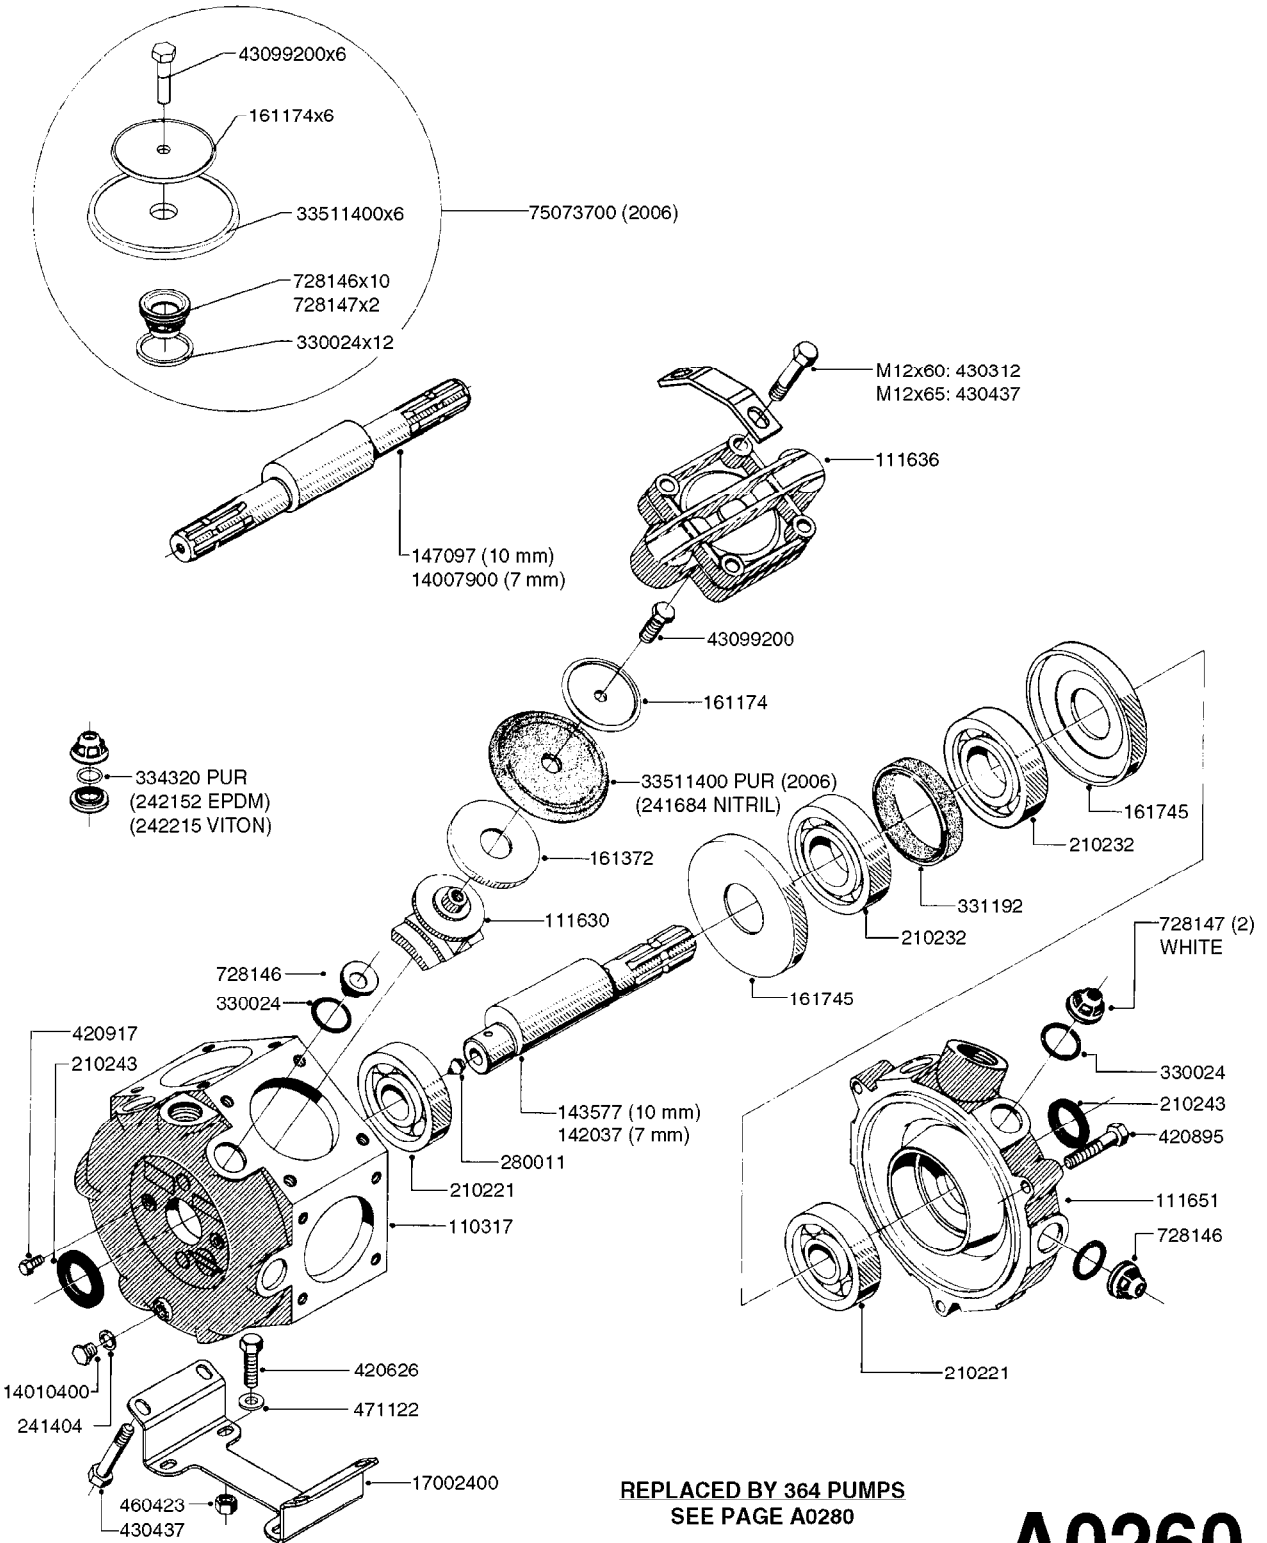

REPLACED BY 364 PUMPS
SEE PAGE A0280

A0260

PUMP - 363 W/MOUNTING BASE
A0260-HIN, 17:03:16

Page 1
Date 12.08.2020 9:26

parts-n°	order qty	description
110317	1	PUMP CASING MODEL 360/361 PNTD
111630	1	CONNECTING ROD 363/364-10 PUMP
111636	1	VALVE COVER 363 HEAVY DUTY
111651	1	CASTING F.363 1.5" PUMP(FRONT)
142037	1	CRANK SHAFT 361-20
143577	1	CRANK SHAFT F.363/462/463-10mm
147097	1	CRANK SHAFT 363-463/10 THROUGH
161174	1	DIAPHRAGM DISC SS 361/363/364 PUMP
161372	1	DIAPHRAGM BACKING DISC,320-361
161745	1	METAL SPACER F.363/463
210221	1	BEARING BALL 6407
210232	1	BEARING BALL 6310
210243	1	SEAL OIL 35 X 47 X 7
241404	1	DOWTY SEAL 1/4"
241684	1	DEICER PARTS: DIAPHRAGM MODEL 361 NITRIL
242152	1	O-RING D18.2X3 EPDM
242215	1	O-RING D18X3 VITON
280011	1	GREASE NIPPLE 1/8' SAE H TR
330024	1	O-RING D41,1/D34.5 X 3,5
331192	1	SPACER, MODEL 361/363
334320	1	O-RING D18X3 POLYURETHANE
420626	1	BOLT HEX 8.8 DEL M10X20 FT
420895	1	BOLT HEX 8.8 RAW M10X60
420917	1	BOLT HEX 8.8 RAW M8X12 FT
430312	1	BOLT HEX 8.8 M12X60
430437	1	BOLT HEX 8.8 RAW M12X65
460423	1	NUT HEX M10X1.50 LOCK DIN985A2 SS
471122	1	WASHER, M10, Ø20/10.5X 2.0, SS
728146	1	VALVE FOR 361(726890/707932)
728147	1	VALVE FOR 361 WHITE WITH HOLE
14007900	1	CRANK 363/462/463-7mm 540/THRU
14010400	1	PLUG 1/4" BSP
17002400	1	FOOT F. 36X PUMP, RED
33511400	1	DIAPHRAGM PUMP 361/361/363/364 PUR
43099200	1	BOLT HEX SS M12 X 30 DIN933 A4
75073700	1	PUMP KIT 361/363 "06"