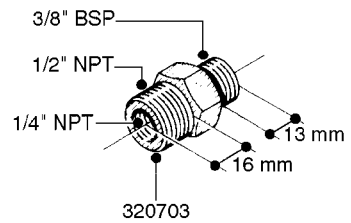

FITTINGS - HEXAGON NIPPLES
L0030-HIN, 01:01:16

L0030

FITTINGS - HEXAGON NIPPLES
L0030-HIN, 01:01:16

Page 1
Date 12.08.2020 9:27

parts-n°	order qty	description
10015303	1	FITT.PO.HN 1.00X1.00 M1000
10425003	1	FITT.PO.HN 1.25X1.00 MCPHEE
320132	1	FITT.DK HN 1" BSP
320176	1	FITT.DK HN 3/8"X1/2" BSP
320445	1	FITT.DK HN 1/4"X3/8" BSP
320655	1	FITT.DK HN 1/2"-1/2" BSP
320692	1	FITT.DK HN 3/8'BSPX1/4'NPT
320703	1	FITT.DK HN 3/8BSP X1/2 &1/4NPT
320725	1	FITT.DK NIPPLE 3/8"-3/8" BSP
320902	1	FITT.DK HN 3/8'X 1/4' BSP
390232	1	FITT.DK HN 1-1/2' X 1-1/4' BSP
390276	1	FITT.DK HN 1'BSP