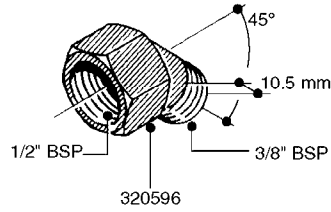

FITTINGS - HEXAGON NIPPLES
L0030-HIN, 01:01:16

L0030

FITTINGS - HEXAGON NIPPLES
L0030-HIN, 01:01:16

Page 1
Date 12.08.2020 9:27

parts-n°	order qty	description
10015303	1	FITT.PO.HN 1.00X1.00 M1000
10425003	1	FITT.PO.HN 1.25X1.00 MCPHEE
320132	1	FITT.DK HN 1" BSP
320176	1	FITT.DK HN 3/8"X1/2" BSP
320445	1	FITT.DK HN 1/4"X3/8" BSP
320655	1	FITT.DK HN 1/2"-1/2" BSP
320692	1	FITT.DK HN 3/8'BSPX1/4'NPT
320703	1	FITT.DK HN 3/8BSP X1/2 &1/4NPT
320725	1	FITT.DK NIPPLE 3/8"-3/8" BSP
320902	1	FITT.DK HN 3/8'X 1/4' BSP
390232	1	FITT.DK HN 1-1/2' X 1-1/4' BSP
390276	1	FITT.DK HN 1'BSP