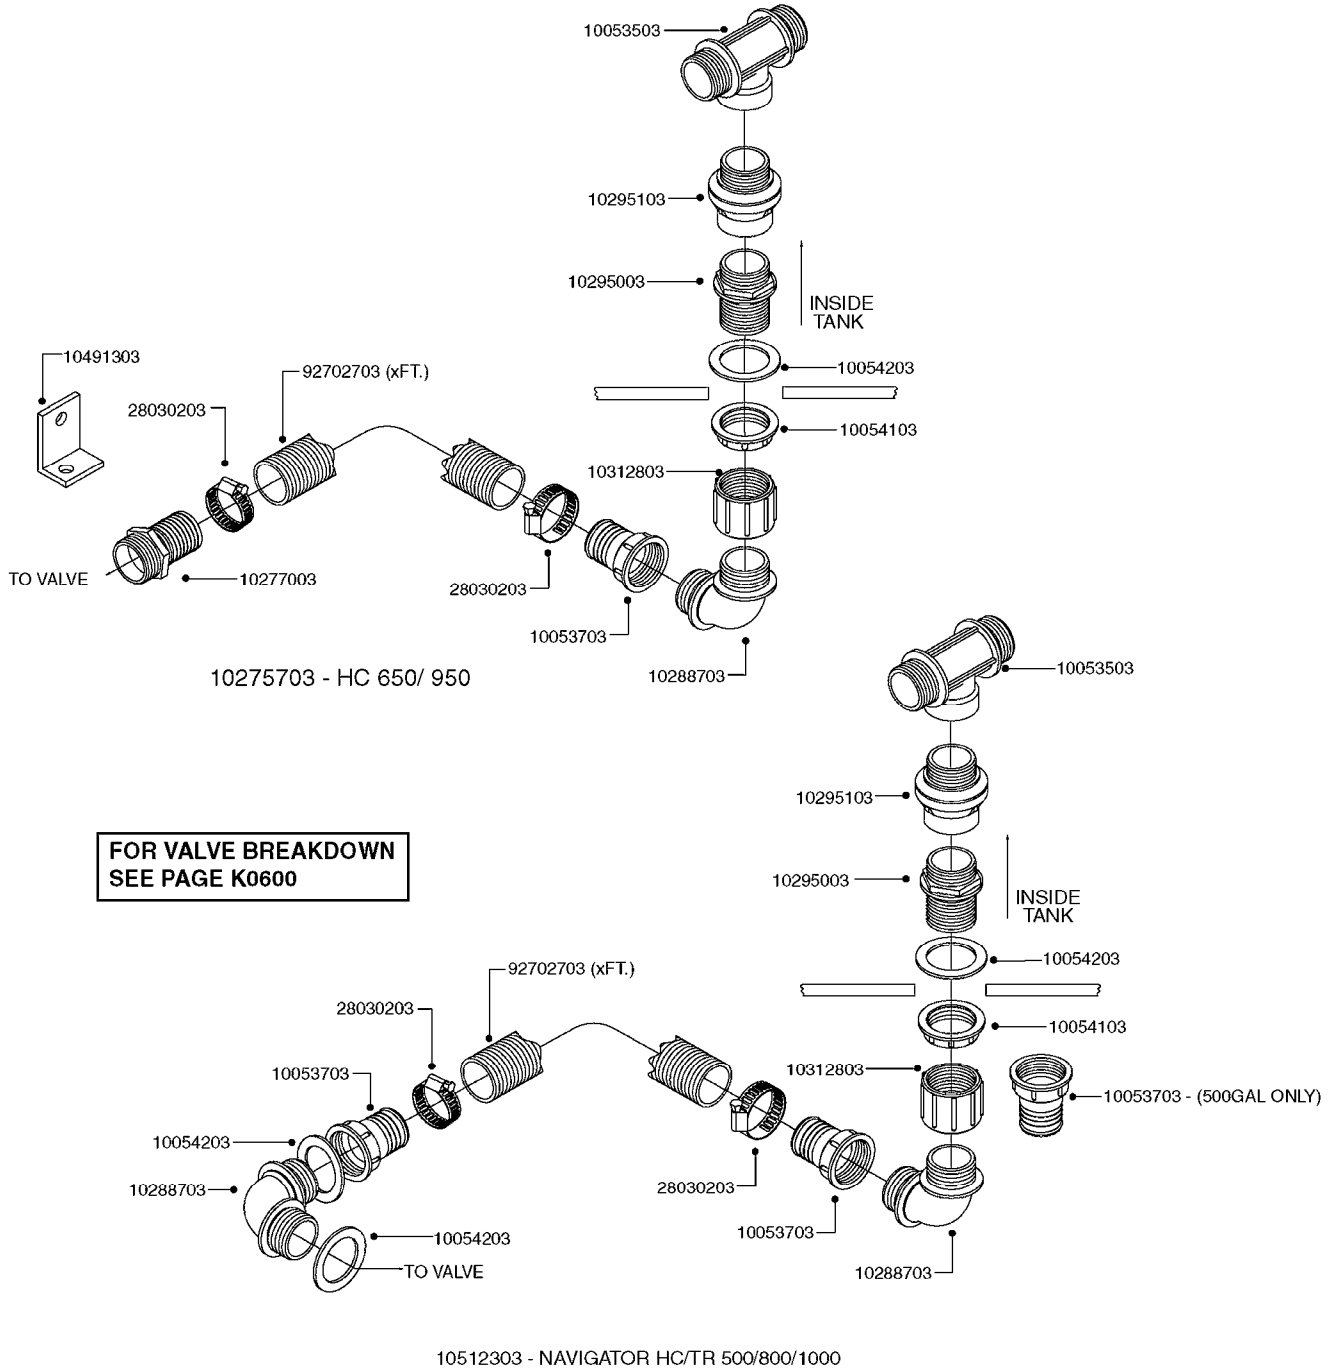

K0580

**COMPLETE ASSEMBLIES
WHOLEGOODS ITEMS**

QUICKFILL-PLMBNG SYS-TRLR SPYR
K0580-HIN, 01:01:16

Page 1
Date 12.08.2020 9:27

parts-n°	order qty	description
10053503	1	FITT.PO.TEE 2"MX2"FX2"M BSP
10053703	1	FITT.PO.HB STR. 2"BSP #4411
10054103	1	FITT.PO.NUT 2" BSP JAMB MCPHEE
10054203	1	GASKET F. 2" FITTINGS RUBBER
10275703	1	*QUICK FILL KIT 650/950M
10277003	1	FITT.PO.HB 2.00X2.00 MCPHEE
10288703	1	FITT.PO.EL 2MX2M 90 DEG MCPHEE
10295003	1	FITT.PO.HN 2' 250071
10295103	1	FOOT VALVE 2"
10312803	1	FITT.PO.BU 2' X 2'
10491303	1	ANGLE FOR HC950 QUICK FILL
10512303	1	QUICK FILL KIT NAV. (DON'T ORD)
28030203	1	CLAMP HOSE T-BOLT S2" 235-67
92702703	1	HOSE PVC SUCT GRAY 2"