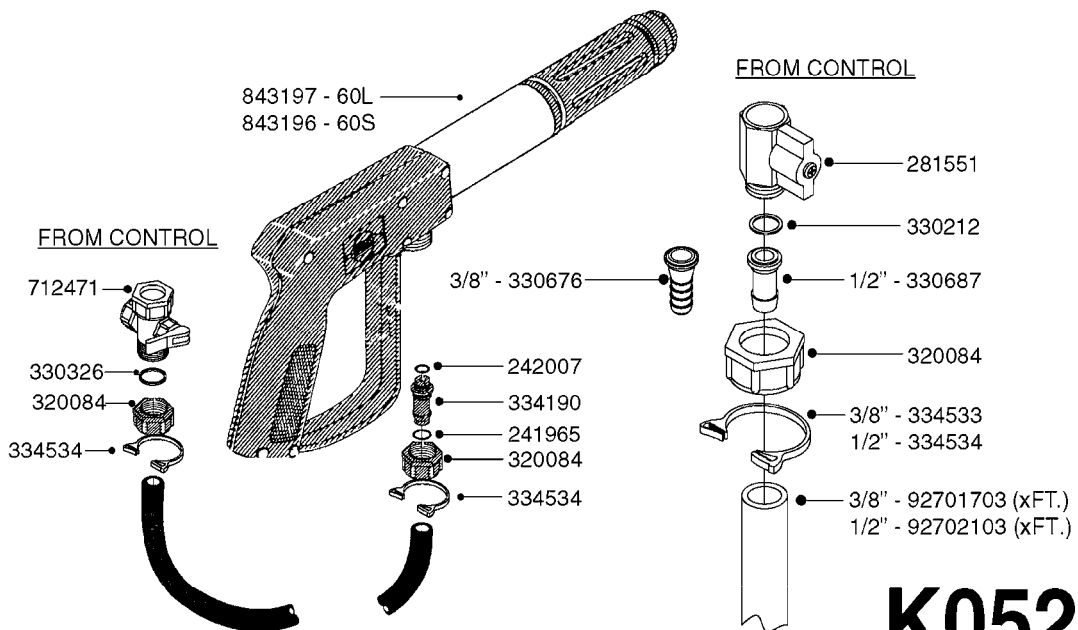

Page 1

Date 12.08.2020 9:27

parts-n°	order qty	description
130390	1	TEE 3/8'X 1/2' BSP F.TYPE 60S
145791	1	CONE FOR ON/OFF
147063	1	SWIRL F.SPRAY GUN TYPE 60
240936	1	O-RING D13.3X2.4 NITRIL
241441	1	O-RING D29.3X3
241965	1	O-RING Ø12.1 X 1.6 NITRILE
242007	1	O-RING Ø9.1 X 1.6 NITRILE
242013	1	SPRING RUBBER F/TRIGGER
242033	1	O-RING Ø14.1 X 1.6 NITRILE
242064	1	SLEEVE RUBBER 3X8X4MM
320084	1	FITT.DK NUT 1/2" BSP
322073	1	HOUSING F.SWIRL TYPE 60S H.G.
322075	1	HOUSING F. NOZZLE
330013	1	O-RING 2.5 X 10 PUR
334117	1	HANDLE PIECE RIGHT F.60S/60L
334118	1	HANDLE PIECE LEFT F.60S/60L
334121	1	SEAT FOR ON-OFF TYPE
334190	1	FITT.DK HB 1/2' F. PISTOL 60S
334533	1	CLAMP HOSE PLASTIC 3/8"
334534	1	CLAMP HOSE PLASTIC 1/2"
334653	1	FITT.DK HB 3/8' F.HANDGUN
334655	1	TRIGGER SAFETY F.60S/60L GUN
371314	1	NOZZLE CERAMIC 1099-20
440634	1	SCREW 5/8"
480716	1	PIN D3X6 STAINLESS
615455	1	TUBE F.LANCE TYPE 60L
725476	1	SPINDLE
725477	1	TRIGGER
750270	1	GASKET KIT F.SPRAY GUN
843196	1	SPRAY GUN KIT TYPE 60 SHORT
843197	1	HANDGUN KIT TYPE 60 LONG
92701703	1	HOSE R X3/8" X300PSI WP X0012"
92702103	1	HOSE R X1/2" X300PSI WP X0012"