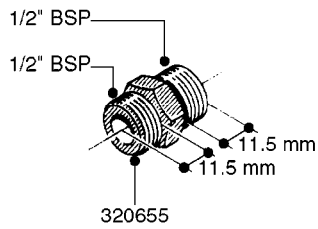

FITTINGS - HEXAGON NIPPLES
L0030-HIN, 01:01:16

L0030

FITTINGS - HEXAGON NIPPLES
L0030-HIN, 01:01:16

Page 1
Date 12.08.2020 9:27

parts-n°	order qty	description
10015303	1	FITT.PO.HN 1.00X1.00 M1000
10425003	1	FITT.PO.HN 1.25X1.00 MCPHEE
320132	1	FITT.DK HN 1" BSP
320176	1	FITT.DK HN 3/8"X1/2" BSP
320445	1	FITT.DK HN 1/4"X3/8" BSP
320655	1	FITT.DK HN 1/2"-1/2" BSP
320692	1	FITT.DK HN 3/8'BSPX1/4'NPT
320703	1	FITT.DK HN 3/8BSP X1/2 &1/4NPT
320725	1	FITT.DK NIPPLE 3/8"-3/8" BSP
320902	1	FITT.DK HN 3/8'X 1/4' BSP
390232	1	FITT.DK HN 1-1/2' X 1-1/4' BSP
390276	1	FITT.DK HN 1'BSP