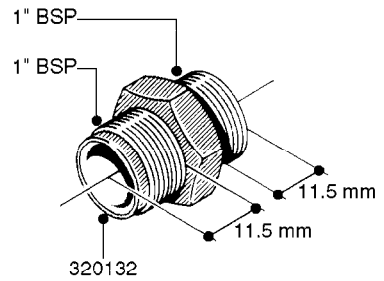

FITTINGS - HEXAGON NIPPLES
L0030-HIN, 01:01:16

L0030

FITTINGS - HEXAGON NIPPLES
L0030-HIN, 01:01:16

Page 1
Date 12.08.2020 9:27

parts-n°	order qty	description
10015303	1	FITT.PO.HN 1.00X1.00 M1000
10425003	1	FITT.PO.HN 1.25X1.00 MCPHEE
320132	1	FITT.DK HN 1" BSP
320176	1	FITT.DK HN 3/8"X1/2" BSP
320445	1	FITT.DK HN 1/4"X3/8" BSP
320655	1	FITT.DK HN 1/2"-1/2" BSP
320692	1	FITT.DK HN 3/8'BSPX1/4'NPT
320703	1	FITT.DK HN 3/8BSP X1/2 &1/4NPT
320725	1	FITT.DK NIPPLE 3/8"-3/8" BSP
320902	1	FITT.DK HN 3/8'X 1/4' BSP
390232	1	FITT.DK HN 1-1/2' X 1-1/4' BSP
390276	1	FITT.DK HN 1'BSP