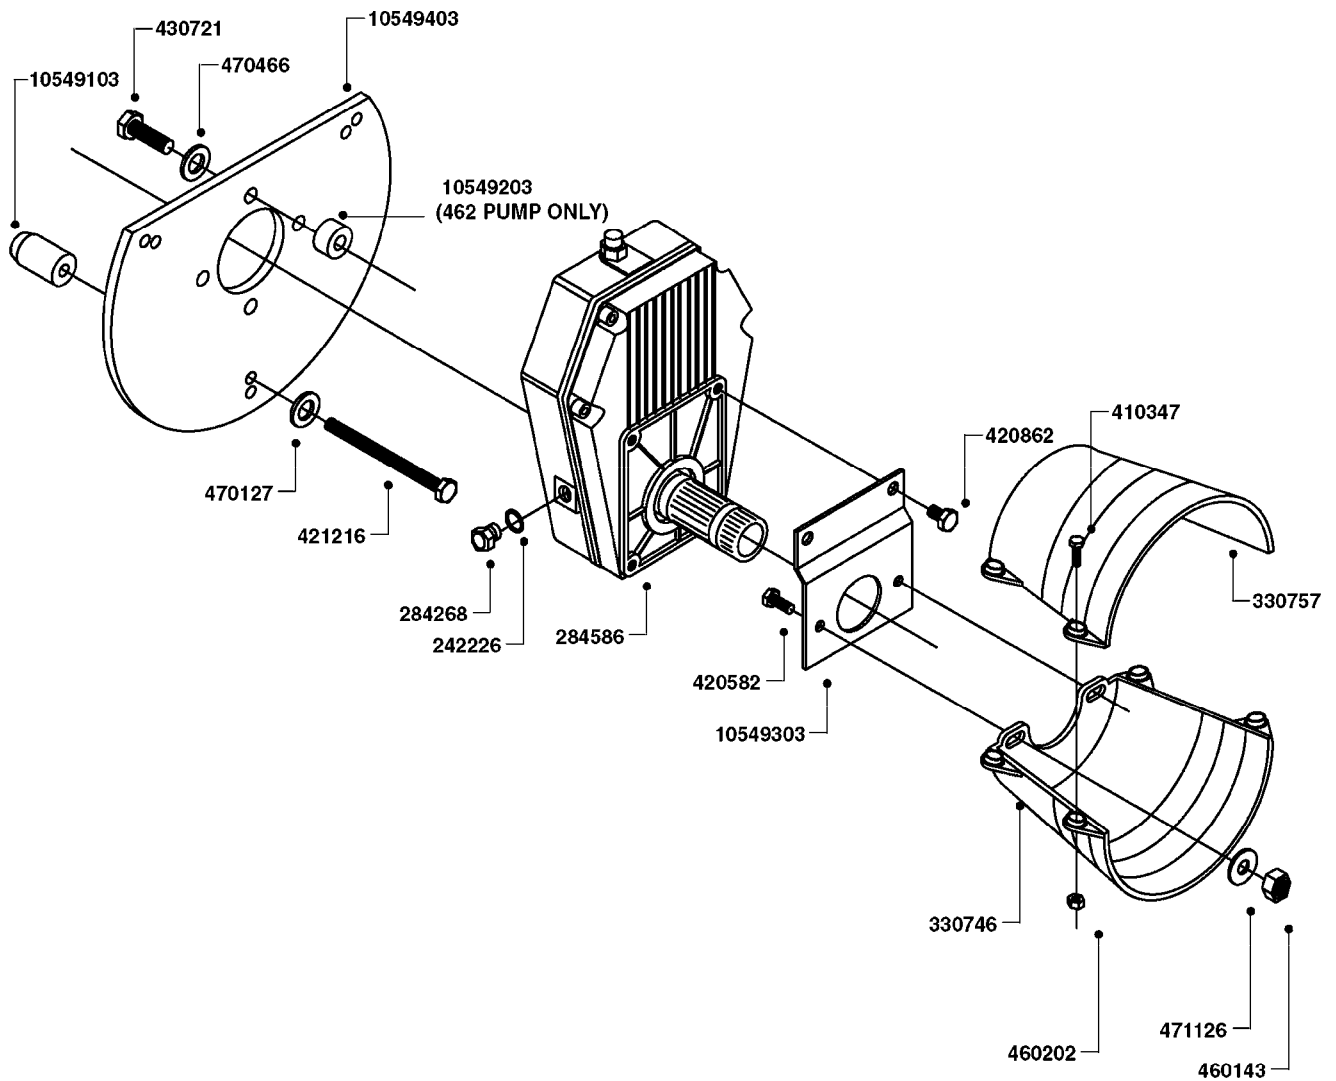

GEAR LUBE REQUIREMENT
SAE 90 GEAR LUBE
(FILL TO SIGHT GAUGE CENTER)

COMPLETE ASSEMBLIES
WHOLEGOODS ITEMS

A0480

GEAR DRIVE 1000RPM 361-3/460-3
A0480-HIN, 01:01:16

parts-n°	order qty	description
242226	1	SEAL WASHER F.BOTTOM PLUG
284140	1	GASKET SET FOR GEAR ML52 1/3
284267	1	BOTTOM PLUG F. GEAR ML52
284268	1	LEVEL INDICATOR GEAR ML 52
284571	1	SHAFT F.ML52
284586	1	GEAR BOX 1000 RPM
284808	1	HOUSING F.ML52 GEARBOX
284810	1	BEARING INNER ML52 GEARBOX
284811	1	SNAP-RING OUTER 46X2
284812	1	BEARING OUTER ML52 GEARBOX
284813	1	ENDCOVER F.ML52 GEARBOX
284814	1	SCREW F.END COVER ML52 GEARBOX
285633	1	BOTTOM PLUG F.M7 GEAR
330746	1	GUARD PTO LOWER PART
330757	1	GUARD PTO UPPER PART
410347	1	SCREW M6X20 8.8
420626	1	BOLT HEX 8.8 DEL M10X20 FT
460202	1	NUT HEX M6
460423	1	NUT HEX M10X1.50 LOCK DIN985A2 SS
471122	1	WASHER, M10, Ø20/10.5X 2.0, SS
10151603	1	BOLT HEX 7/16 NC GR.2 01.50'
10213003	1	NUT HEX NC (NYLON LOCK) 7/16"
10549503	1	GEAR BOX KIT 1000 RPM LESS G/B

10549503 - KIT WITHOUT GEARBOX
10549603 - COMPLETE KIT WITH GEARBOX

COMPLETE ASSEMBLIES
WHOLEGOODS ITEMS

A0490

GEAR BOX KIT 1000 RPM
A0490-HIN, 01:01:16

Page 1

Date 12.08.2020 9:27

parts-n°	order qty	description
10549103	1	BUSHING D28/D10.5X50
10549203	1	BUSHING D28/D12.5X16
10549303	1	MOUNT PLATE PTO COVER 1000 RPM
10549403	1	MOUNT PLATE F.G/BOX 1000 PRM
10549503	1	GEAR BOX KIT 1000 RPM LESS G/B
10549603	1	GEAR BOX KIT 1000 RPM 361/462
242226	1	SEAL WASHER F.BOTTOM PLUG
284268	1	LEVEL INDICATOR GEAR ML 52
284586	1	GEAR BOX 1000 RPM
330746	1	GUARD PTO LOWER PART
330757	1	GUARD PTO UPPER PART
410347	1	SCREW M6X20 8.8
420582	1	BOLT HEX 8.8 DEL M8X20 FT A2
420862	1	BOLT HEX 8.8 DEL M10X16 FT
421216	1	BOLT HEX 8.8 DEL M10X130
430721	1	BOLT HEX 8.8 DEL M12X40 FT
460143	1	LOCK NUT M8 SST A2 DIN985
460202	1	NUT HEX M6
470127	1	WASHER D15D10X2 M10 LOCK
470466	1	WASHER D21.1/D12.2X2.5 LOCK
471126	1	WASHER, M8, Ø16/ 8.4X 1.6, SS