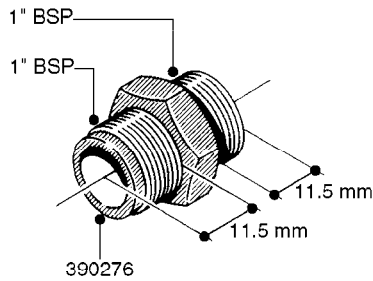

FITTINGS - HEXAGON NIPPLES
L0030-HIN, 01:01:16

L0030

FITTINGS - HEXAGON NIPPLES
L0030-HIN, 01:01:16

Page 1
Date 12.08.2020 9:27

parts-n°	order qty	description
10015303	1	FITT.PO.HN 1.00X1.00 M1000
10425003	1	FITT.PO.HN 1.25X1.00 MCPHEE
320132	1	FITT.DK HN 1" BSP
320176	1	FITT.DK HN 3/8"X1/2" BSP
320445	1	FITT.DK HN 1/4"X3/8" BSP
320655	1	FITT.DK HN 1/2"-1/2" BSP
320692	1	FITT.DK HN 3/8'BSPX1/4'NPT
320703	1	FITT.DK HN 3/8BSP X1/2 &1/4NPT
320725	1	FITT.DK NIPPLE 3/8"-3/8" BSP
320902	1	FITT.DK HN 3/8'X 1/4' BSP
390232	1	FITT.DK HN 1-1/2' X 1-1/4' BSP
390276	1	FITT.DK HN 1'BSP