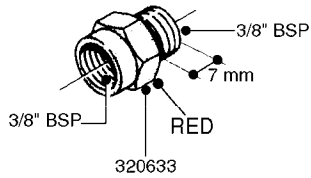

FITTINGS - HEXAGON NIPPLES
L0030-HIN, 01:01:16

L0030

FITTINGS - HEXAGON NIPPLES
L0030-HIN, 01:01:16

Page 1
Date 12.08.2020 9:27

parts-n°	order qty	description
10015303	1	FITT.PO.HN 1.00X1.00 M1000
10425003	1	FITT.PO.HN 1.25X1.00 MCPHEE
320132	1	FITT.DK HN 1" BSP
320176	1	FITT.DK HN 3/8"X1/2" BSP
320445	1	FITT.DK HN 1/4"X3/8" BSP
320655	1	FITT.DK HN 1/2"-1/2" BSP
320692	1	FITT.DK HN 3/8'BSPX1/4'NPT
320703	1	FITT.DK HN 3/8BSP X1/2 &1/4NPT
320725	1	FITT.DK NIPPLE 3/8"-3/8" BSP
320902	1	FITT.DK HN 3/8'X 1/4' BSP
390232	1	FITT.DK HN 1-1/2' X 1-1/4' BSP
390276	1	FITT.DK HN 1'BSP