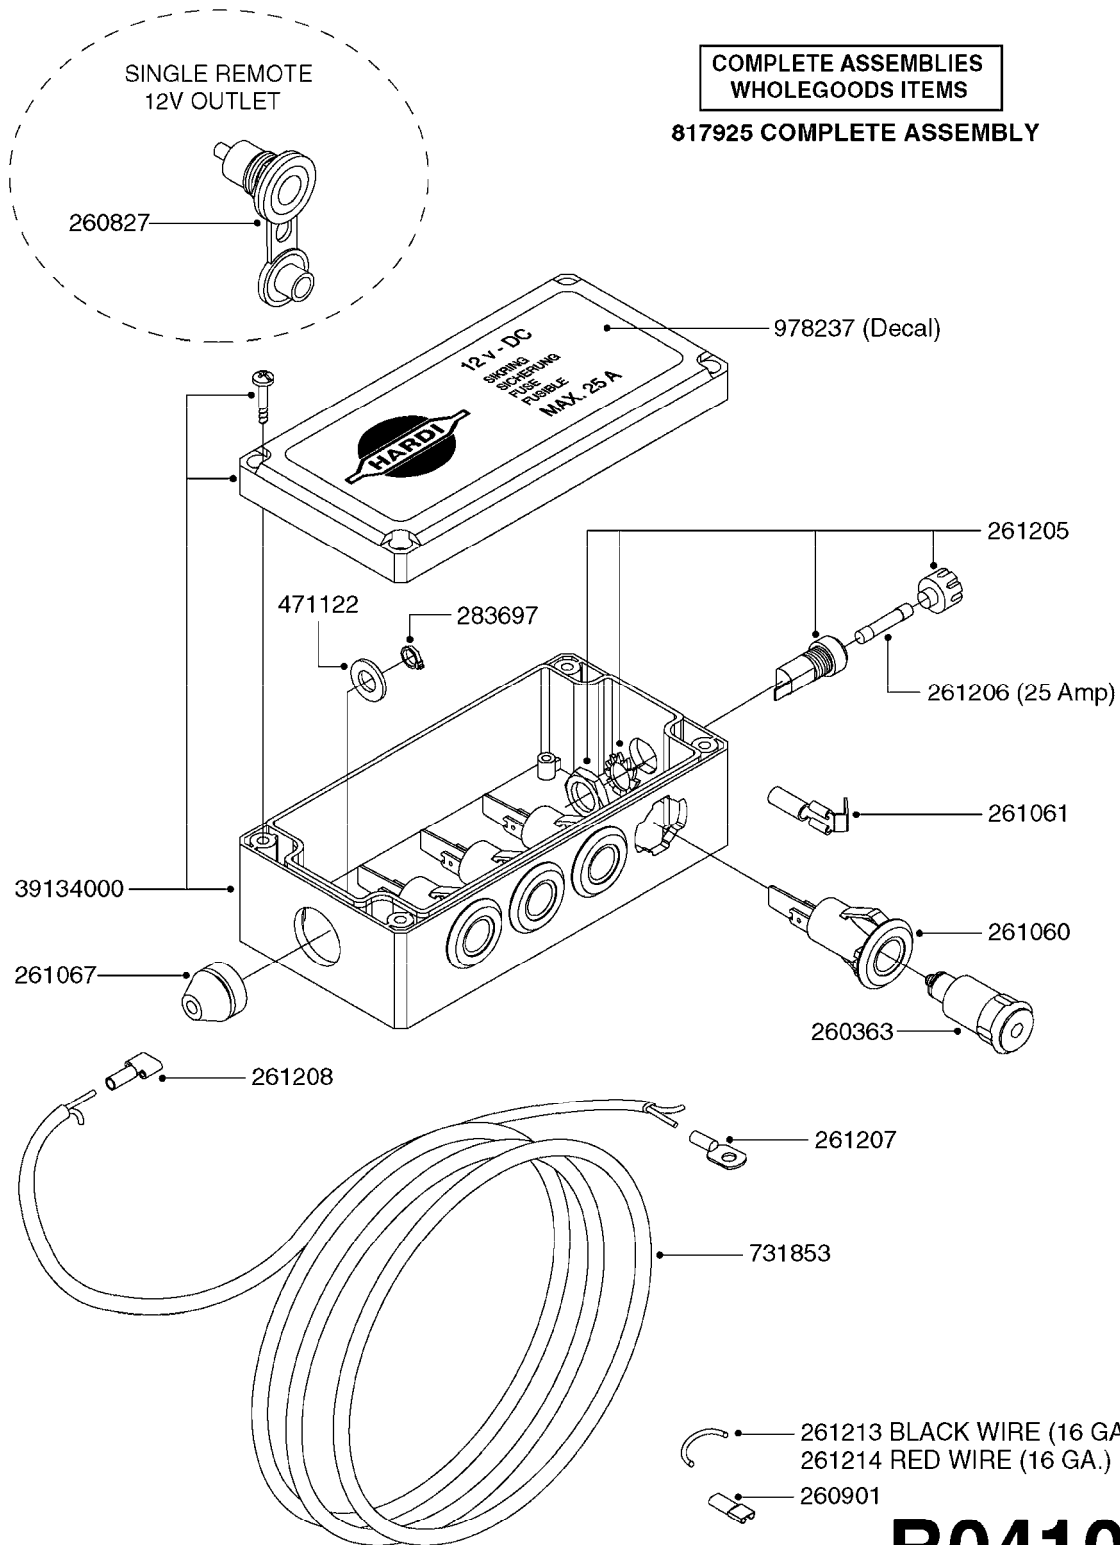

12 VOLT OUTLET BOX
B0410-HIN, 01:01:16

Page 0
Date 12.08.2020 9:27

12 VOLT OUTLET BOX
B0410-HIN, 01:01:16

Page 1

Date 12.08.2020 9:27

parts-n°	order qty	description
260363	1	PLUG 2 POLE 12V
260827	1	PLUG F.EC ATTACHMENTS
260901	1	SPADE F.ELEC CONN.1.5MM BLUE
261060	1	PLUG F.EC ATTACHMENTS
261061	1	SPADE F.ELEC.2 WAY CONNECTOR
261067	1	GROMMET 10-14 GREY
261205	1	FUSE HOLDER
261206	1	FUSE 25 A
261207	1	ELECTRIC CONNECTOR 4MM
261208	1	SPADE F.ELEC.CONNECTOR 4MM
261213	1	WIRE 6.4MM BLACK
261214	1	WIRE 6.4MM RED
283697	1	TIESTRAP 200MM
471122	1	WASHER, M10, Ø20/10.5X 2.0, SS
731853	1	CABLE 2X4MM L=138"
817925	1	OUTLET BOX 12 VOLT ELEC.
978237	1	DECAL OUTLET BOX
39134000	1	BOX, COMPLETE, 12V POWER BOX