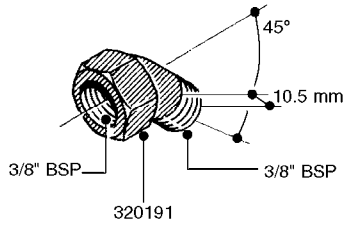

FITTINGS - HEXAGON NIPPLES
L0030-HIN, 01:01:16

L0030

FITTINGS - HEXAGON NIPPLES
L0030-HIN, 01:01:16

Page 1
Date 12.08.2020 9:27

parts-n°	order qty	description
10015303	1	FITT.PO.HN 1.00X1.00 M1000
10425003	1	FITT.PO.HN 1.25X1.00 MCPHEE
320132	1	FITT.DK HN 1" BSP
320176	1	FITT.DK HN 3/8"X1/2" BSP
320445	1	FITT.DK HN 1/4"X3/8" BSP
320655	1	FITT.DK HN 1/2"-1/2" BSP
320692	1	FITT.DK HN 3/8'BSPX1/4'NPT
320703	1	FITT.DK HN 3/8BSP X1/2 &1/4NPT
320725	1	FITT.DK NIPPLE 3/8"-3/8" BSP
320902	1	FITT.DK HN 3/8'X 1/4' BSP
390232	1	FITT.DK HN 1-1/2' X 1-1/4' BSP
390276	1	FITT.DK HN 1'BSP