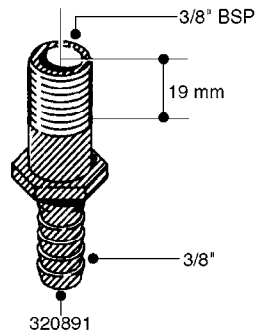

L0050

parts-n°	order qty	description
242594	1	O-RING D14 X 1.78 SCH.70-EPDM
320294	1	FITT.DK TEE 3/8X3/8HB X1/2"BSP
320305	1	FITT.DK HB 3/4'- 3/4' BSP
320386	1	FITT.DK TEE 3/8X3/8HB X3/8"BSP
320397	1	FITT.DK ELB 3/8"HB X 3/8" BSP
320401	1	FITT.DK TEE 1/2X1/2HB X1/2"BSP
320412	1	FITT.DK TEE 1/2X1/2HB X3/8'BSP
320423	1	FITT.DK ELB 1/2'HB X 3/8' BSP
320891	1	FITT.DK HB 3/8'- 3/8' BSP
320972	1	FITT.DK HB 5/16'- 1/4' BSP
322046	1	FITT.DK TEE 1/2X1/2HB X3/4'BSP
322048	1	FITT.DK TEE 3/4X3/4HB X3/4'BSP
330595	1	O-RING D24.6/D20X2.1 -3/4"
333137	1	FITT.DK CONN.1/2" F.NOZZ. DOUB
333141	1	FITT.DK CONN.1/2" F.NOZZ.SING
334041	1	FITT.DK CONN.3/4' F.NOZZ. SING
334042	1	FITT.DK CONN.3/4' F.NOZZ. DOUB
334195	1	FITT.DK ELB. 3/4"HB X 3/4"HB
10012103	1	FITT.PO.HB 1.25X1.50 IMB1012
10014003	1	FITT.PO.HB 1.25X1.25 IMB1010
10036903	1	FITT.PO.HB 1.50X1.50 IMB1212
28019303	1	FITTING HB ELB 3/4NPT-3/4HOSE
61016500	1	HOSE TAIL 3/4" 90°+RG CAP 3/4"
72026700	1	NOZZLE TUBE ADAPTER W/O-RING