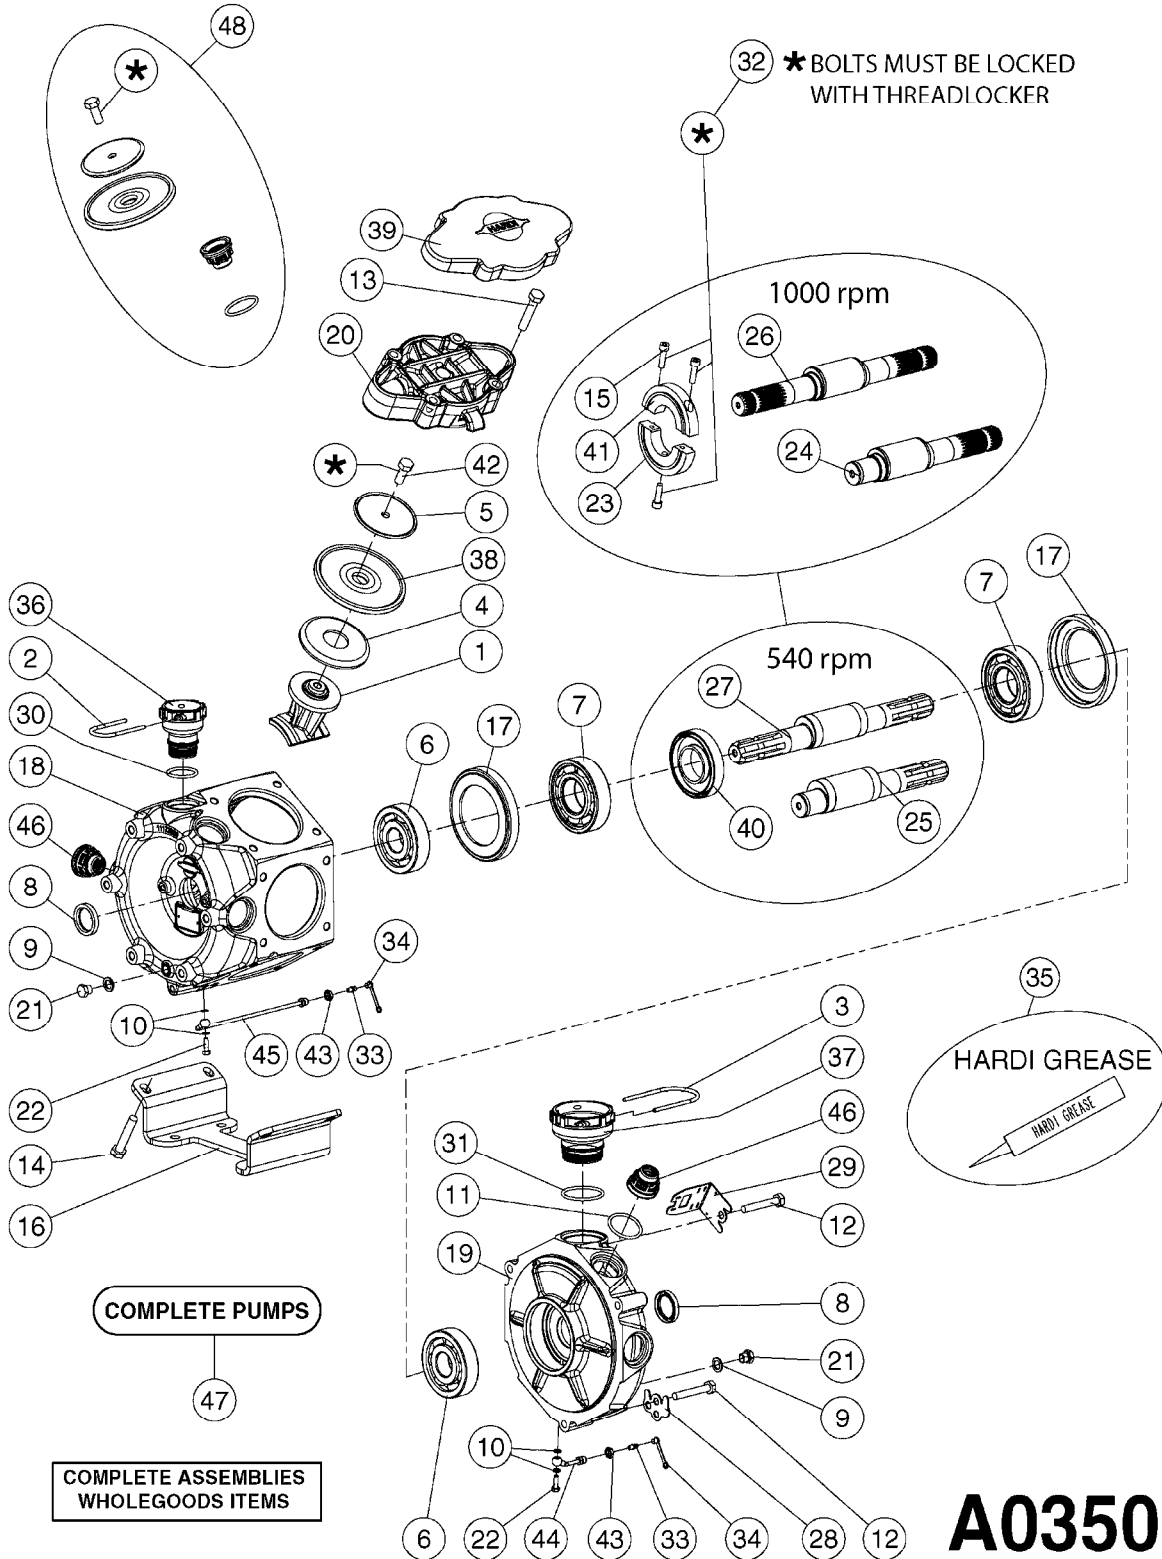

PUMP - 464 540/1000 RPM
A0350-HIN, 23:04:19

Page 1
Date 12.08.2020 9:26

Pos.	parts-n°	order qty	description
1	111622	1	CONNECTING ROD 463/5.5MM
1	111623	1	CONNECTING ROD 463/10MM
1	111624	1	CONNECTING ROD 463/12MM
1	111645	1	CONNECTING ROD 463/6.5MM
2	145996	1	FITT.DK S-67 FORK
3	145997	1	FITT.DK S-93 FORK
4	161012	1	DIAPHRAGM BACKING DISC F. 463
5	161175	1	DIAPHRAGM DISC 463/464 PUMP
6	210221	1	BEARING BALL 6407
7	210232	1	BEARING BALL 6310
8	210243	1	SEAL OIL 35 X 47 X 7
9	241404	1	DOWTY SEAL 1/4"
10	242374	1	WASHER Ø10/Ø6X1 COPPER
11	330072	1	O-RING D53.5/D45.5X4
12	421072	1	BOLT HEX 8.8 RAW M10X65
13	430312	1	BOLT HEX 8.8 M12X60
14	430438	1	BOLT HEX 8.8 DEL M12X65
15	450995	1	BOLT ALLEN M8X30 DIN 912 RAW
16	614628	1	FOOT F. 46X PUMP, RED
16	16410800	1	PUMP BASE 463/464 BLACK
17	11171900	1	CONROD RING 364/464 MACHINED
18	11172200	1	PUMP HOUSE 464 MACHINED 5/4" BSP RED
19	11172600	1	FRONTPART 464 MACHINED 2" BSP RED
20	11173000	1	VALVE COVER.463/464 MACHINED RED
21	14010400	1	PLUG 1/4" BSP
22	14120400	1	BANJOBOLT M6 X 19
23	14120700	1	COUNTERWEIGHT 364/464-1000
24	14137300	1	CRANKSHAFT 364/464-5.5 1000
24	14137400	1	CRANKSHAFT 364/464-6.5 1000
25	14137600	1	CRANKSHAFT 364/464-10
25	14137700	1	CRANKSHAFT 464-12
26	14137900	1	CRANKSHAFT 364/464-5.5 GG 1000
26	14138000	1	CRANKSHAFT 364/464-6.5 GG 1000
27	14138200	1	CRANKSHAFT 364/464-10 GG
27	14138300	1	CRANKSHAFT 464-12 GG
28	16383000	1	GREASE NIPPLE PLATE 464
29	16390600	1	BRACKET FOR RPM SENSOR
30	24266600	1	O-RING D 38,0 X 4,0 70SH.NITR
31	24266800	1	O-RING D 54,0 X 4,0 70SH.NITR
32	28045503	1	LOCTITE 262 .5ML (.017oz.)
33	28163300	1	GREASE NIPPLE H1 M6X1 DIN 7412
34	28163400	1	CAP F. GREASENIPPLE YELLOW M6X1
35	28164600	1	HARDI PUMP GREASE S3 V550L 1
36	32242200	1	FITTING S67 5/4" KON. RG 2014
37	32242400	1	FITTING S93 2" KON. RG 2014
38	33511600	1	DIAPHRAGM PUMP 463/464 PUMP PUR
39	33524000	1	COVER PLASTIC 464 PUMP
40	33527200	1	GREASE SPLIT 364/464
41	39136200	1	HALFPART 364/464-1000
42	43099200	1	BOLT HEX SS M12 X 30 DIN933 A4
43	46134000	1	NUT HEX M10x1 H=2.3 NV=14 ELZIN
44	61097000	1	BANJOTUBE SHORT 464 COMPL.
45	61097100	1	BANJOTUBE LONG 464 COMPL.
46	72043600	1	VALVE FOR 462/463
47	72993500	1	PUMP 464-12-540, CM
47	72993600	1	PUMP 464-6.5 MED-2-1000
47	82168100	1	PUMP 464-5.5 THROUGH SHAFT 1000RPM
47	82168200	1	PUMP 464-10 2" SUCT. 540RPM
47	82168500	1	PUMP 464-12 2" SUCT. 540 RPM
47	82168700	1	PUMP 464-12 540 OFFSET PORTS
47	82168800	1	PUMP 464 6.5 1000 OFFSET PORTS