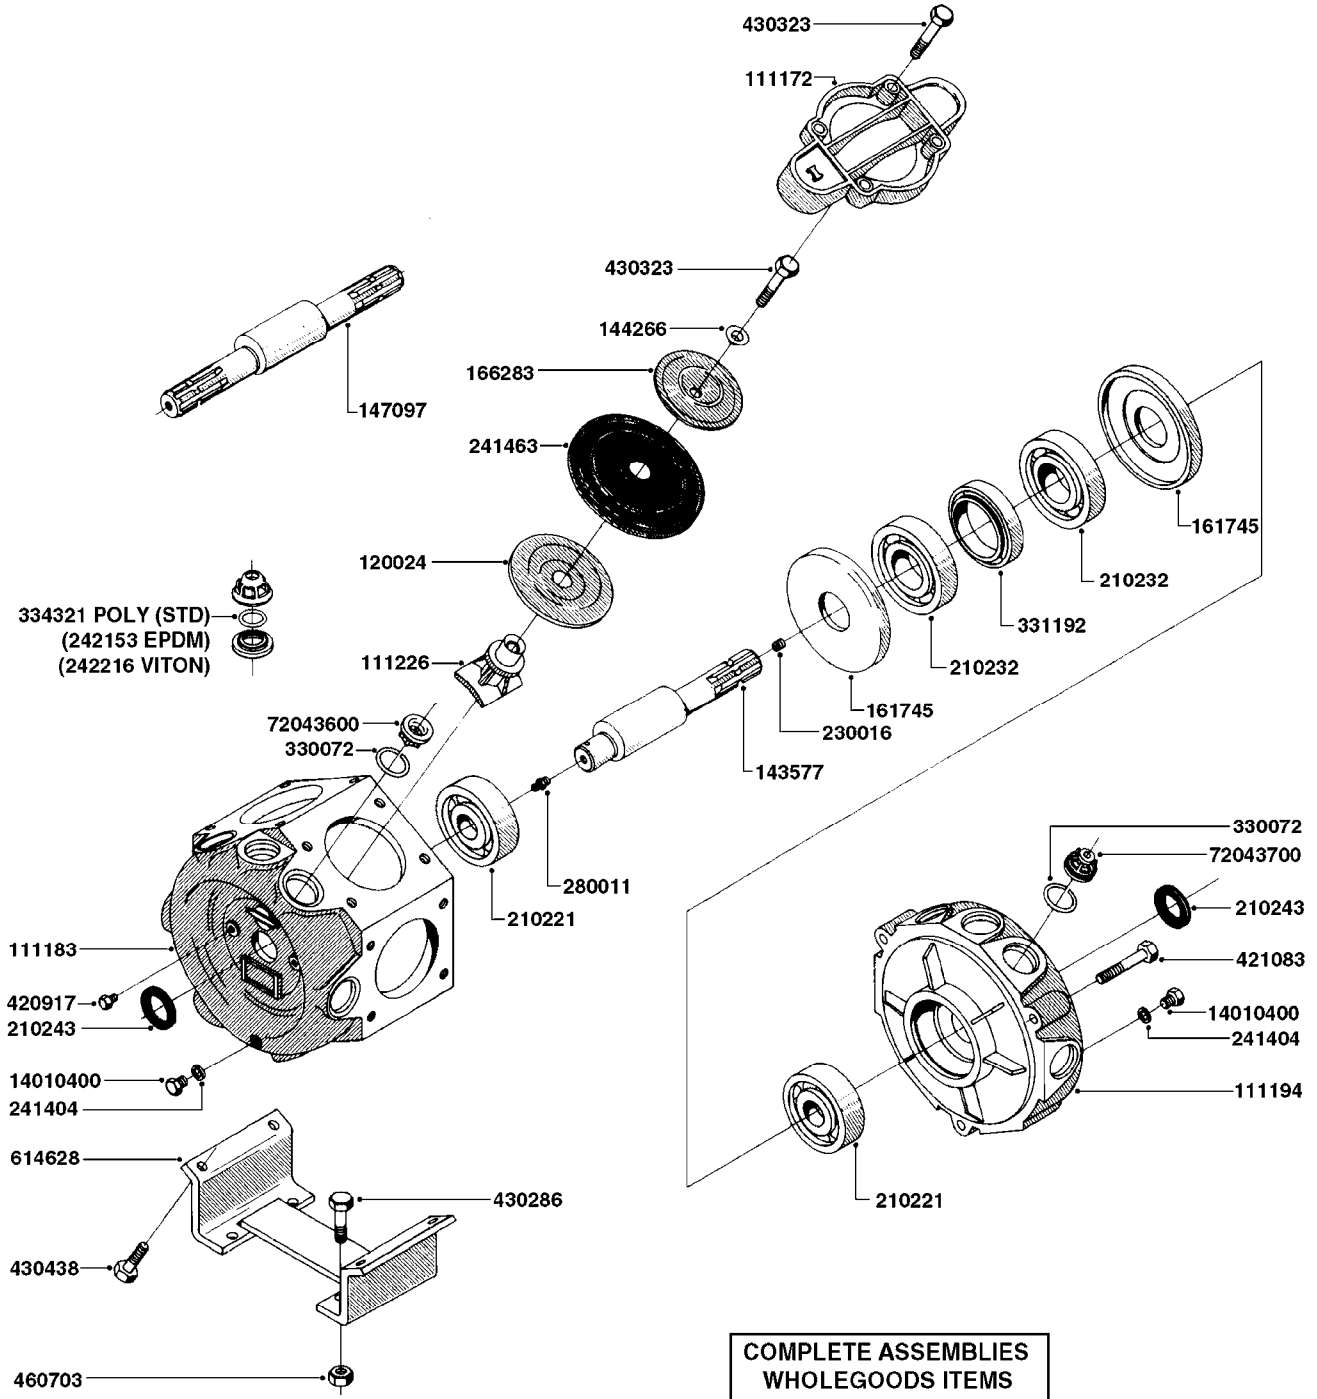

COMPLETE PUMP
(NLA) REPLACED BY 464 PUMP (SEE PAGE A0350)

A0310

PUMP - 460 W/MOUNTING BASE
A0310-HIN, 01:01:16

Page 1
Date 12.08.2020 9:26

parts-n°	order qty	description
111172	1	VALVE CHAMBER 460 (PAINTED)
111183	1	PUMP CASTING 460-463 (PAINTED)
111194	1	PUMP CASTING FT.460 (PAINTED)
111226	1	CONNECTING ROD MODEL 460
120024	1	DIAPHRAGM BACK DISC 1200-1300
143577	1	CRANK SHAFT F.363/462/463-10mm
144266	1	WASHER FOR 460 PUMP
147097	1	CRANK SHAFT 363-463/10 THROUGH
161745	1	METAL SPACER F.363/463
166283	1	DIAPHRAGM UPPER DISC MOD. 460
210221	1	BEARING BALL 6407
210232	1	BEARING BALL 6310
210243	1	SEAL OIL 35 X 47 X 7
230016	1	PLUG 1/8' BSP TYPE P
241404	1	DOWTY SEAL 1/4"
241463	1	DIAPHRAGM MODEL 460
242153	1	O-RING D26X4 EPDM
242216	1	O-RING VITON F/1202/1302/462
280011	1	GREASE NIPPLE 1/8' SAE H TR
330072	1	O-RING D53.5/D45.5X4
331192	1	SPACER, MODEL 361/363
334321	1	O-RING POLY. 34.0x26.0x4.0
420917	1	BOLT HEX 8.8 RAW M8X12 FT
421083	1	BOLT HEX 8.8 DEL M10X65
430286	1	BOLT HEX 8.8 DEL M12X30 FT
430323	1	BOLT HEX 8.8 DEL M12X60
430438	1	BOLT HEX 8.8 DEL M12X65
460703	1	NUT HEX M12X1.75 LOCK DIN985A2 SS
614628	1	FOOT F. 46X PUMP, RED
14010400	1	PLUG 1/4" BSP
72043600	1	VALVE FOR 462/463
72043700	1	VALVE FOR 462/463 W.VENT HOLE