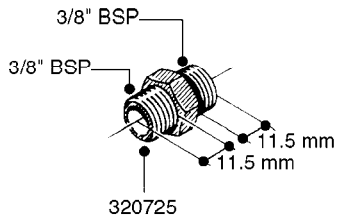

FITTINGS - HEXAGON NIPPLES
L0030-HIN, 01:01:16

L0030

FITTINGS - HEXAGON NIPPLES
L0030-HIN, 01:01:16

Page 1
Date 12.08.2020 9:27

parts-n°	order qty	description
10015303	1	FITT.PO.HN 1.00X1.00 M1000
10425003	1	FITT.PO.HN 1.25X1.00 MCPHEE
320132	1	FITT.DK HN 1" BSP
320176	1	FITT.DK HN 3/8"X1/2" BSP
320445	1	FITT.DK HN 1/4"X3/8" BSP
320655	1	FITT.DK HN 1/2"-1/2" BSP
320692	1	FITT.DK HN 3/8'BSPX1/4'NPT
320703	1	FITT.DK HN 3/8BSP X1/2 &1/4NPT
320725	1	FITT.DK NIPPLE 3/8"-3/8" BSP
320902	1	FITT.DK HN 3/8'X 1/4' BSP
390232	1	FITT.DK HN 1-1/2' X 1-1/4' BSP
390276	1	FITT.DK HN 1'BSP