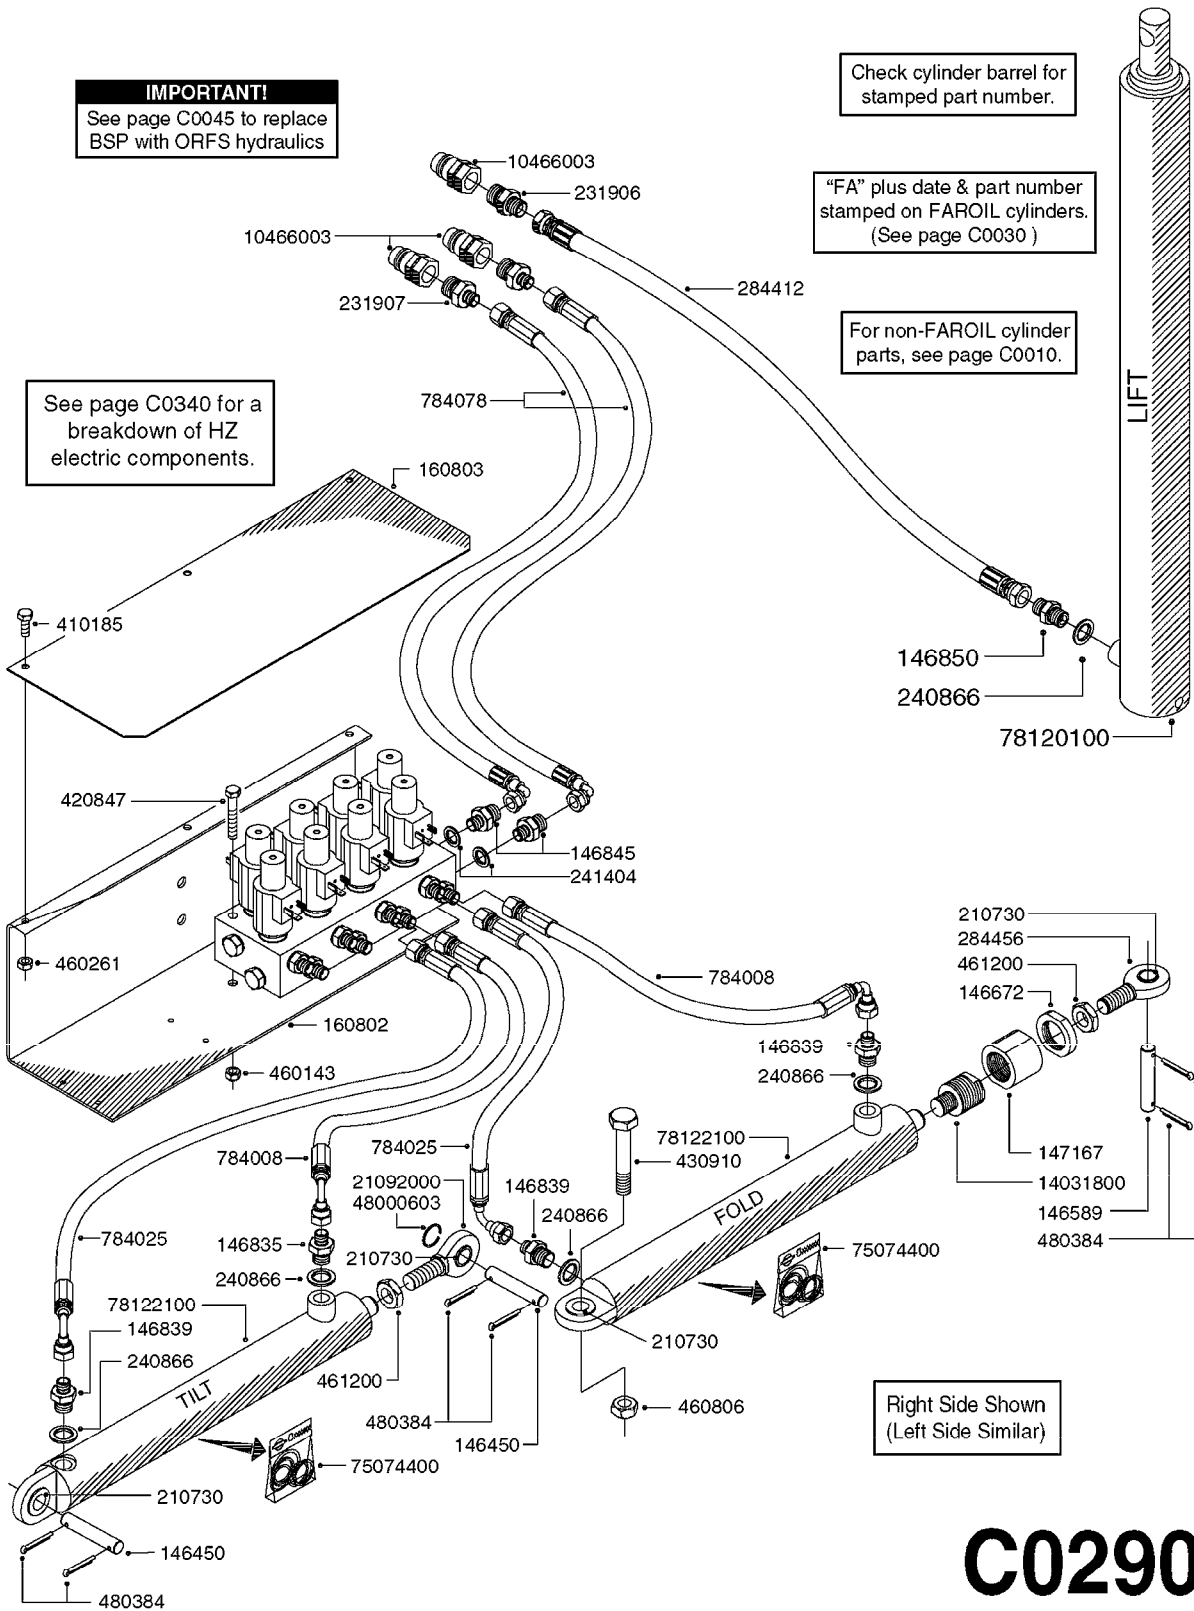

See page C0340 for a breakdown of HZ electric components.

Right Side Shown
(Left Side Similar)

C0290

HYD EAGLE HZ 80-90' W/JOYSTICK
C0290-HIN, 29:09:17

Page 1
Date 12.08.2020 9:27

parts-n°	order qty	description
146450	1	PIN D19.8 X 75 WITH 2 X D5
146589	1	PIN D19.8 X 65
146672	1	NUT HEX LOCK F.ADJUSTER
146835	1	HEX NIPPLE 1/4" - 3/8" BSP
146839	1	HEX NIPPLE 1/4"X3/8" BSP 0.7MM
146845	1	HEX NIPPLE 1/4"X1/4"
146850	1	HEX NIPPLE 3/8"x3/8" - 1.8mm
147167	1	BUSHING D50/D36X45MM
160802	1	MOUNT PLATE F.HYD SOLENOID'HZ'
160803	1	COVER PLATE F.HYD SOLENOID'HZ'
210730	1	BEARING F.LINK HEAD M20
231906	1	HEX NIPPLE 3/8"BSP X 1/2"NPT
231907	1	HEX NIPPLE 1/4"BSP X 1/2"NPT
240866	1	DOWTYSEAL 3/8"
241404	1	DOWTY SEAL 1/4"
284412	1	HOSE HY 3/8" X 315" STR+STR
284456	1	LINK HEAD M20 X D20 L=30
410185	1	BOLT HEX 8.8 DEL M6X16
420847	1	BOLT HEX 8.8 DEL M8X85
430910	1	BOLT HEX 8.8 DEL M20X110
460143	1	LOCK NUT M8 SST A2 DIN985
460261	1	NUT HEX M6X1.00 LOCK DIN985 A2 SS
460806	1	NUT HEX M20X2.50 LOCK DIN985A2 SS
461200	1	NUT HEX M20X1.5 JAMB.
480384	1	PIN COTTER 3/16 x 1-1/2"
784008	1	HOSE HY X 1/4" X 98.4"STR+ELB
784025	1	HOSE HY X 1/4" x 86.6"STR+ELB
784078	1	HOSE HY X 1/4 X 417.33"STR+ELB
10466003	1	COUPLER PIONEER 8010-04 1/2NPT
14031800	1	ADAPTOR F.HY CYLINDER L=40
21092000	1	LINK HEAD M20 x D20 L=78 DELTA
48000603	1	SNAP RING, Ø36X1.5 F.210730
75074400	1	SEAL KIT 78121800/21/44
78120100	1	CYLINDER TELESC.65/40-1237
78122100	1	CYLINDER DOUBLE D50/25-298