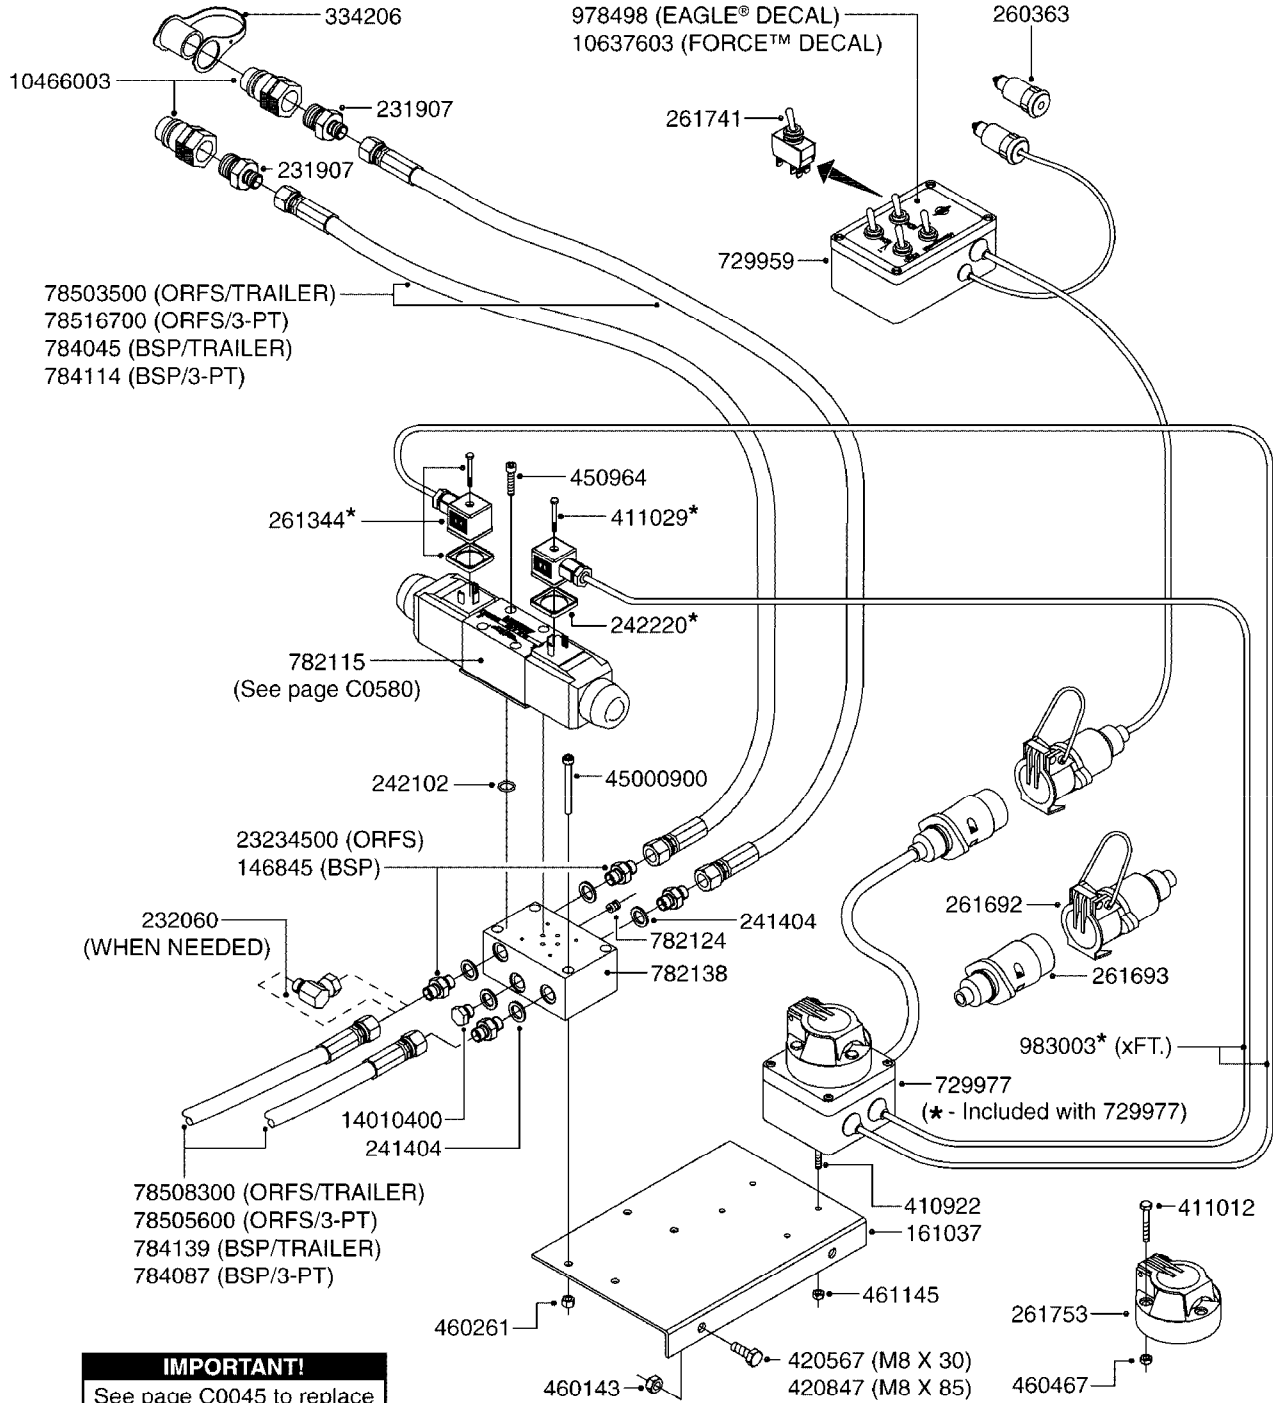

IMPORTANT!
See page C0045 to replace
BSP with ORFS hydraulics

C0310

HYDRAULICS EAGLE/FORCE DH
C0310-HIN, 16:04:20

Page 1
Date 12.08.2020 9:27

parts-n°	order qty	description
146845	1	HEX NIPPLE 1/4"X1/4"
161037	1	MOUNT PLATE F.DH VICKERS VALVE
231907	1	HEX NIPPLE 1/4"BSP X 1/2"NPT
232060	1	HY.ELBOW 1/4" BSP SWIVEL
241404	1	DOWTY SEAL 1/4"
242102	1	O-RING Ø9.25X1.78 NITRIL 90SH
242220	1	GASKET F. HIRSMANN PLUG INCLUDED WITH 729977
260363	1	PLUG 2 POLE 12V
261344	1	HIRSCHMANN PLUG B INCLUDED WITH 729977
261692	1	PLUG ELEC.7 POLE FEMALE F.CABL
261693	1	PLUG ELEC. 7 POLE MALE
261741	1	SWITCH 2 POLE 12V TOGGLE PRESS
261753	1	PLUG ELEC.7 POLE FEMALE F.BASE
334206	1	DUST HOOD FOR HY-COUPLING
410922	1	CYL.SKR 8.8 DEL M4X20 RST
411012	1	SCREW M5X30 STAINLESS
411029	1	SCREW M3X35 F.HIRSMANN PLUG INCLUDED WITH 729977
420567	1	BOLT HEX 8.8 DEL M8X30 FT
420847	1	BOLT HEX 8.8 DEL M8X85
450964	1	SCREW M5X30 F.CYLINDER
460143	1	LOCK NUT M8 SST A2 DIN985
460261	1	NUT HEX M6X1.00 LOCK DIN985 A2 SS
460467	1	NUT HEX M5 GALV.
461145	1	NUT HEX M4 LOCK
729959	1	CONTROL BOX DAH 4-FUNCTION
729977	1	DAH DIRECTIONAL VLV JUNC. BOX
782115	1	HY SOLENOID VALVE DH HYD
782124	1	SWITCH VALVE OUTS.1/8" 5000PSI
782138	1	HY-BLOCK 1-VALVE W LS-PORT
784045	1	HOSE HY X 1/4 X 157.50"STR+STR
784087	1	HOSE HY X 1/4 X 126.00"STR+STR
784114	1	HOSE HY X 1/4 X 80.7" STR+STR
784139	1	HOSE HY X 1/4 X 216.50"STR+STR
978498	1	DECAL SWITCH BOX DH HYD.
983003	1	CABLE ELEC.2X1MM WIRE BLACK EC INCLUDED WITH 729977
10466003	1	COUPLER PIONEER 8010-04 1/2NPT
10637603	1	DECAL F.SWITCH BOX - FORCE
14010400	1	PLUG 1/4" BSP
23234500	1	HEX NIPPLE 1/4" - 9/16"
45000900	1	BOLT ALLEN HEAD M6 X 60 SS
78503500	1	HY.HO.1/4"L= 4000 STR-STR
78505600	1	HY.HO.1/4"L= 3200 STR-STR
78508300	1	HY.HO.1/4"L= 5500 STR-STR
78516700	1	HY.HO.1/4"L= 2050 STR-STR