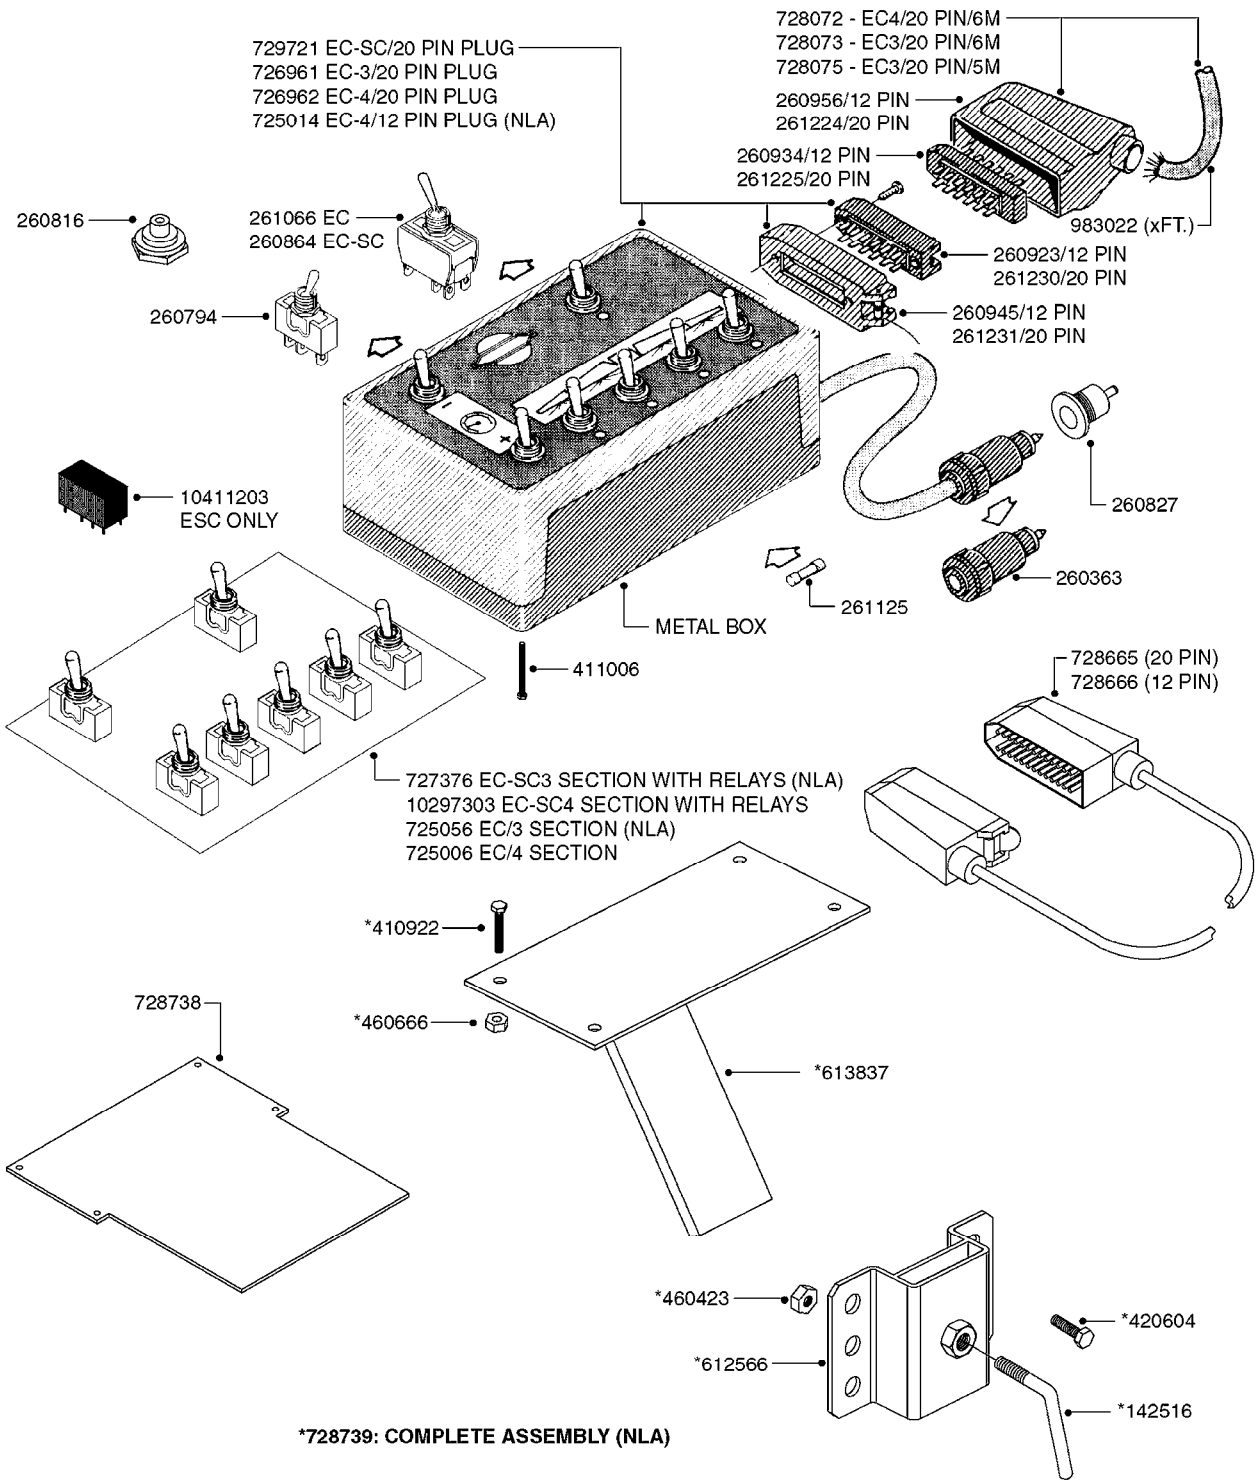

*728739: COMPLETE ASSEMBLY (NLA)

COMPLETE ASSEMBLIES
WHOLEGOODS ITEMS

B0390

CONTROL BOX F/EC+EC-SC
B0390-HIN, 01:01:16

Page 1
Date 12.08.2020 9:27

parts-n°	order qty	description
142516	1	SCREW SET M10 BENT F. LOCKING
260363	1	PLUG 2 POLE 12V
260794	1	SWITCH F.PRESS ADJ.EC CONTROL
260816	1	CAP W/RUBBER BOOT F.EC SWITCH
260827	1	PLUG F.EC ATTACHMENTS
260864	1	SWITCH F.HY BOOM CONTROL BOX
260923	1	PLUG INSERT 12 POLE FEMALE
260934	1	PLUG INSERT 12 POLE MALE
260945	1	PLUG HOUSE 12 POLE FEMALE
260956	1	PLUG HOUSE 12 POL.MALE
261066	1	SWITCH 2 POLE
261125	1	FUSE 5 X 20 500mA
261224	1	PLUG HOUSING F/20 POLE MALE
261225	1	PLUG INSERT 20 POLE MALE
261230	1	PLUG INSERT 20 POLE FEMALE
261231	1	PLUG HOUSING 20 POLE FEMALE
410922	1	CYL.SKR 8.8 DEL M4X20 RST
411006	1	SCREW M4X40 SLOTTED
420604	1	BOLT HEX 8.8 DEL M10X25 FT DIN933
460423	1	NUT HEX M10X1.50 LOCK DIN985A2 SS
460666	1	NUT HEX M4
612566	1	MOUNT BRACKET F.FAN CABLE ASSY
613837	1	MOUNT PLATE FOR EC CONTROL BOX
725006	1	CIRCUIT BOARD 4 VALVE
725014	1	CONTROL BOX EC 4 SEC./12 PIN
725056	1	PRINTED CIRC.W SW 3WAY 726961
726961	1	CONTROL BOX EC 3 SEC./20 PIN
726962	1	CONTROL BOX EC 4 SEC./20 PIN
727376	1	CIRCUIT BOARD F.ESC 3 BANK
728072	1	CABLE,20-PIN,6M EC/4
728073	1	CABLE,20-PIN,6M, EC/3
728075	1	CABLE F.CONTROL BOX 5M EC/3
728665	1	CABLE EXT.-QUICK ATTACH 20 PIN
728666	1	CABLE-QUICK ATTACH 12 PIN
728738	1	DOUB.CONT.BOX & OR F/M PLATE
728739	1	IN CAB CONTROL MOUNT KIT
729721	1	CONTROL BOX ESC3
983022	1	WIRE 12 x 0.5 x 2MM x 12"
10297303	1	CIRCUIT BOARD FOR T.M.S.
10411203	1	RELAY T-82