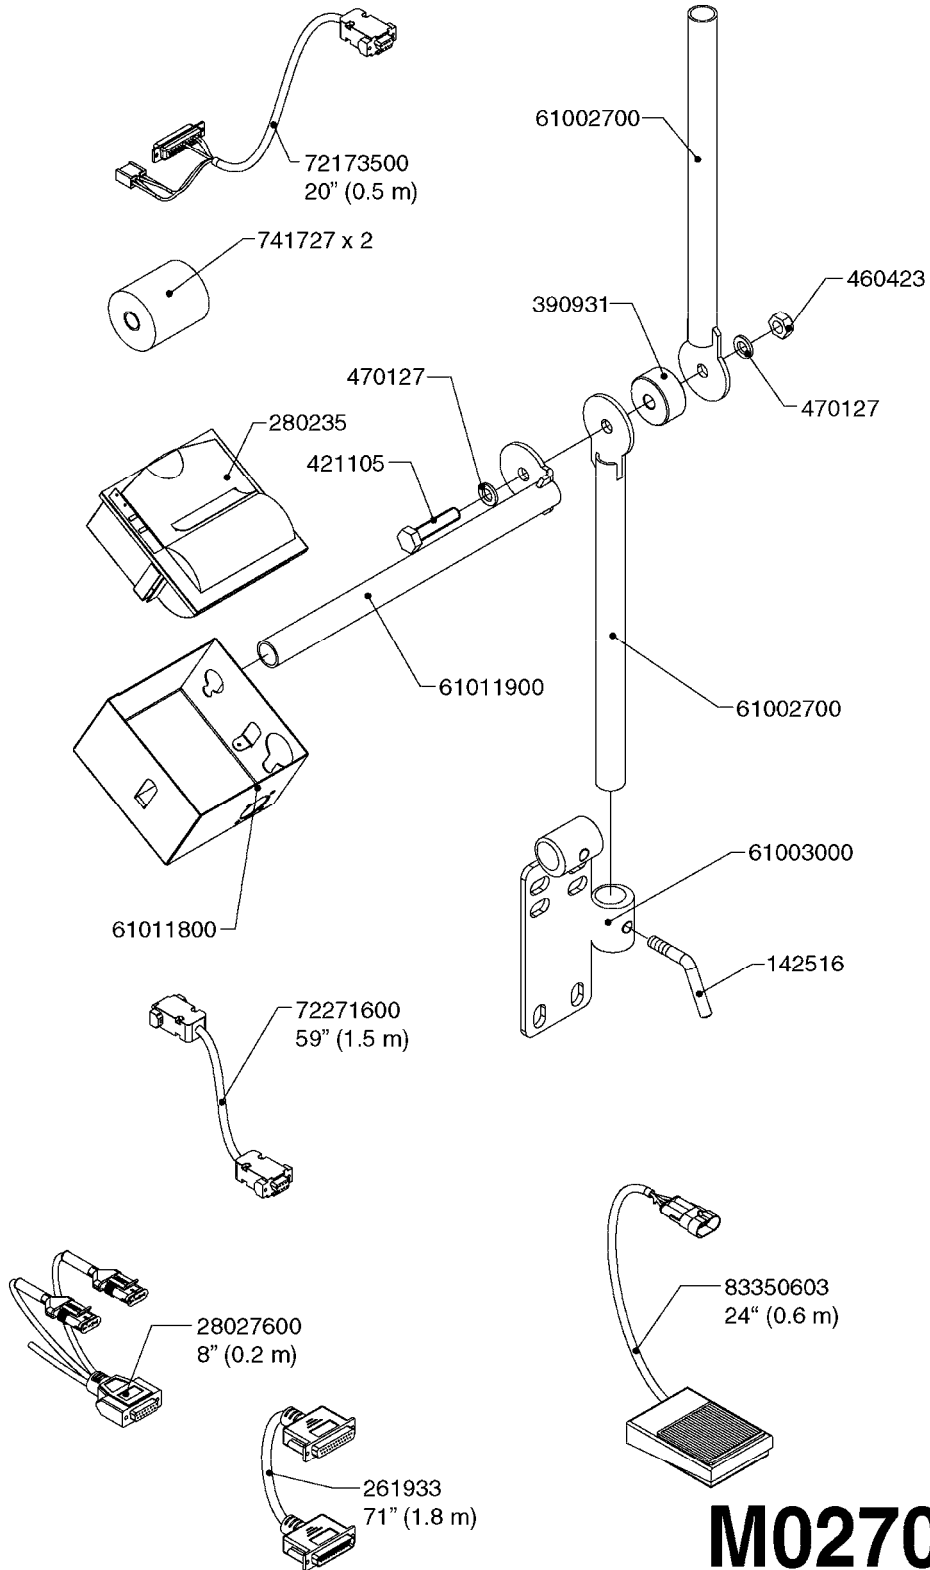

HC 5500 ACCESSORIES
M0270-HIN, 01:01:16

Page 1
Date 16.03.2016 13:42

parts-n°	order qty	description
142516	1	SCREW SET M10 BENT F. LOCKING
261933	1	CABLE W/PLUG 2X25 L=71"
280235	1	HARDI PRINTER WITH CLOCK
390931	1	PLASTIC SPACER D40XD11 L=20
421105	1	M10X45 MACHINE SCREW STAINLESS
460423	1	NUT HEX M10X1.5 LOCK
470127	1	WASHER D15D10X2 M10 LOCK
741727	1	PAPER, THERMAL, HC5500 PRINTER
28027600	1	WIRE HC5500 AUX.
61002700	1	TUBE BRACKET F.TRACTOR MOUNT
61003000	1	BRACKET F.TRACTOR MOUNT
61011800	1	BOX FOR HARDI PRINTER
61011900	1	TUBE BRACKET F.TRACTOR MOUNT
72173500	1	WIRE F.PRINTER HC5500 L=20"
72271600	1	HC5500 COMMUNICATION CABLE
83350603	1	FOOT SWITCH HC5500 CONTROL