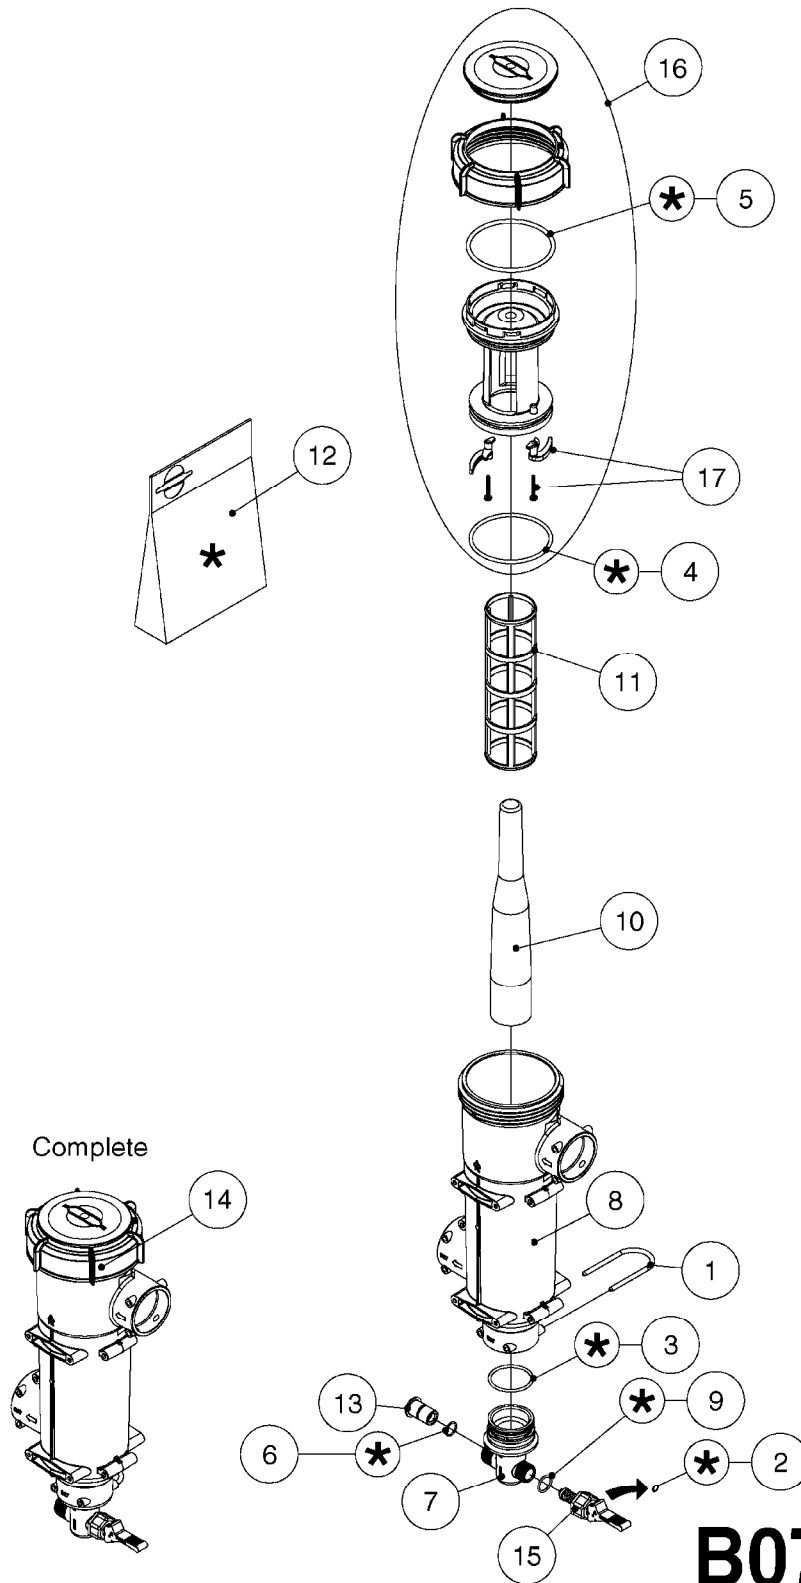

B0720

EASY CLEAN FILTER
B0720-HIN, 01:01:16

Page 1

Date 16.03.2016 13:41

Pos.	parts-n°	order qty	description
1	140766	1	NUT 1/2" BSP
2	145997	1	FITT.DK S-93 FORK
3	231346	1	QUICK COUPLER 1/8"BSP X 4 MM
4	240936	1	O-RING D13.3X2.4 NITRIL
5	242570	1	O-RING D150.0 x5.0 SH70 VITON
6	242572	1	RUBBER BELT Ø160x1.5 B=60 EPDM
7	242573	1	O-RING Ø104.14X5.33SH70 NITRIL
8	242593	1	GASKET Ø8/Ø5x1 (PA) 266N-M5X1
9	320047	1	FITT.DK CAPNUT 1/2" BSP
10	322356	1	EASYCLEAN FILTER HOUSING
11	322357	1	CAP F. COUPLER EASYCLEAN FILTE
12	330212	1	O-RING D19/D14X2.4 F.1/2"NUT
13	391090	1	BALL F. EASYCLEAN FILTER ON/OF
14	391091	1	SEAL F. BALL EASYCLEAN FILTER
15	440698	1	SCREW F.PLASTIC 6X18 SS HEXHD
16	727133	1	FITT. S93 2-1/2" STR. S W/O-RI
17	727226	1	FITT. S93 2-1/2" 90° S W/O-RIN
18	741826	1	SEAL KIT F. EASYCLEAN FILTER
19	927253	1	AIR HOSE, DIAMETER 4MM
20	14055400	1	FITT.DK REDUC 1/2"x1/8"x1/4"BS
21	14117700	1	SPINDLE S93 L46 NV13 SS
22	24260100	1	O-RING Ø88.0X5.0 SH70 VITON
23	24260700	1	O-RING Ø101.19X3.53 SH70 VITON
24	28030303	1	CLAMP HOSE T-BOLT S2.5" 235-76
25	28053400	1	GAUGE VACUUM SUCT. FILTER NCM
26	28054300	1	QUICK COUPLER 1/8"BSP/Ø4 FEMAL
27	33503200	1	HOSE COUPLER F. EASYCLEAN FILT
28	33503600	1	FILTER CARRIER F. EASYCLEAN
29	72072900	1	FITT.S93 2-1/2" 45°PVC W/ORING
30	72270600	1	LID ASSM. EASYCLEAN FILTER
31	72278800	1	FILTER 30 MESH GREEN D110/284
31	72278900	1	FILTER 50 MESH BLUE D110/284
31	72279000	1	FILTER 80 MESH RED D110/284
32	72318900	1	EASYCLEAN FILTER COMPL.
33	74192800	1	FILTER LOCK PARTS - EASYCLEAN
34	92702803	1	HOSE PVC SUCT GRAY 2.5"