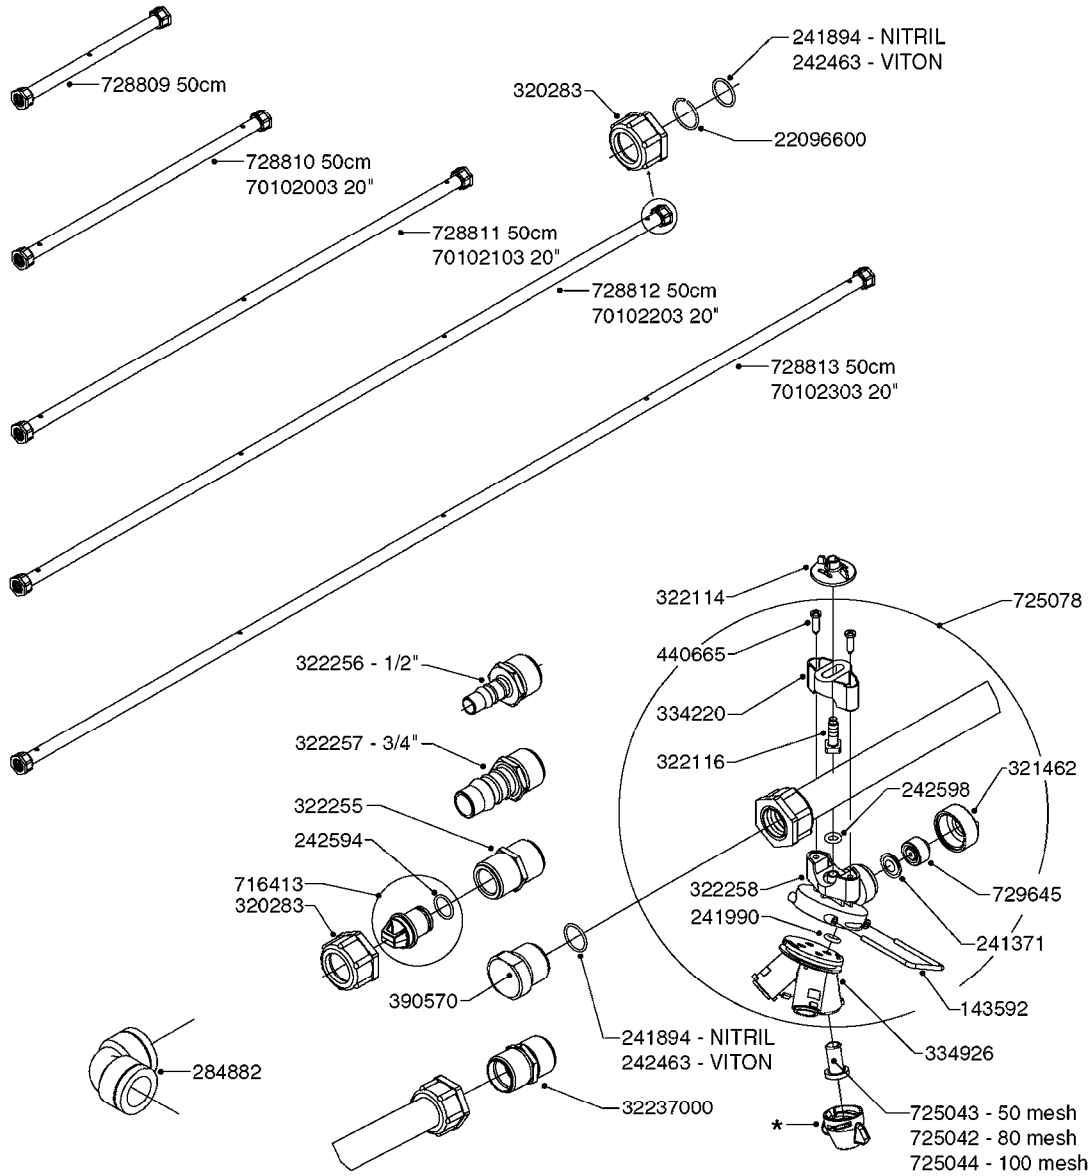

*=REFER TO HARDI® NOZZLE CATALOG

STAINLESS STEEL FEED TUBES

731824	SS feed tube 14"
731825	SS feed tube 24"
731826	SS feed tube 43"
731429	SS feed tube 63"
731430	SS feed tube 83"