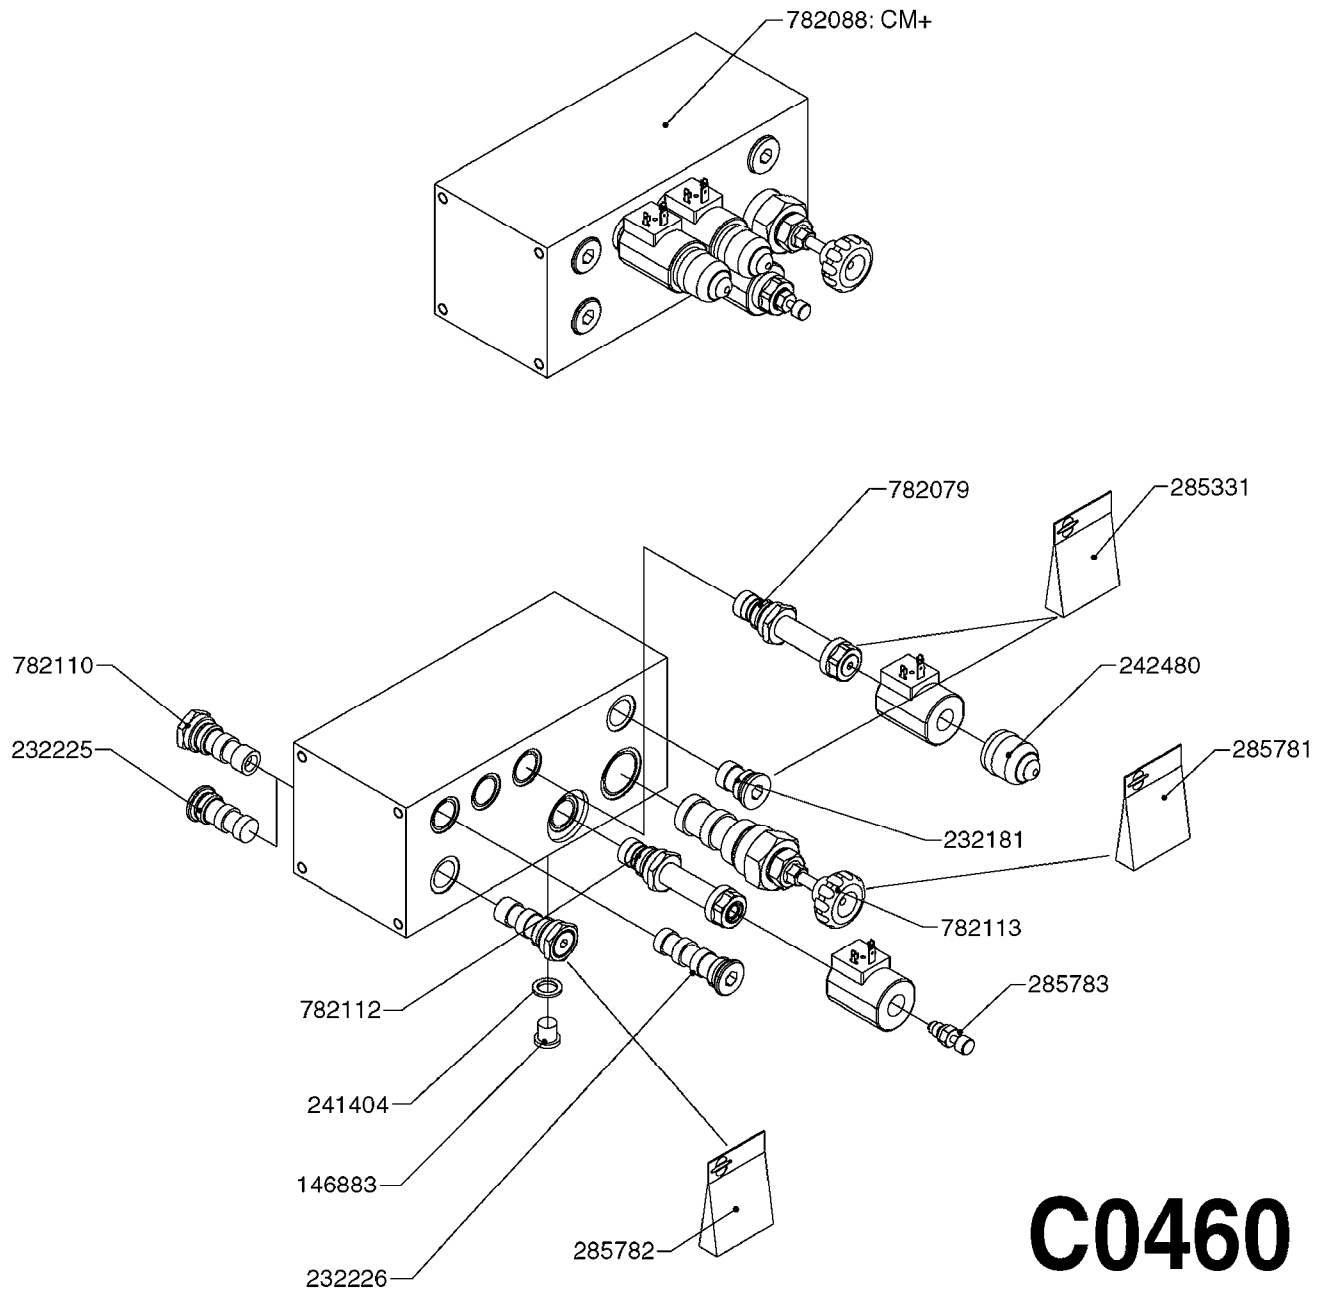

DAH" VALVES (COMATROL) '9
C0460-HIN, 01:01:16

Page 1
Date 16.03.2016 13:41

parts-n°	order qty	description
146883	1	PLUG 1/4"RG NV=17 L=15 SS
232181	1	PLUG F DH HYD. VALVE
232225	1	PLUG NCS 06/3
232226	1	PLUG NCS 06/4
241404	1	DOWTY SEAL 1/4"
242480	1	DUST COVER F. HYD. VALVE
285331	1	SEAL KIT F. HZ HYD.SOLENOID 96
285781	1	SEAL KIT F.NCS 12/3
285782	1	SEAL KIT F.NCS 06/4
285783	1	BRASS VALVE F.EVH 06
782079	1	CARTRIDGE VALVE
782088	1	HY BLOCK CM+ TWIN
782110	1	NON RETURN VALVE F. STEERTRACK
782112	1	HY SOLENOID VALVE/MAG 12VDC
782113	1	FLOW REGULATOR VALVE