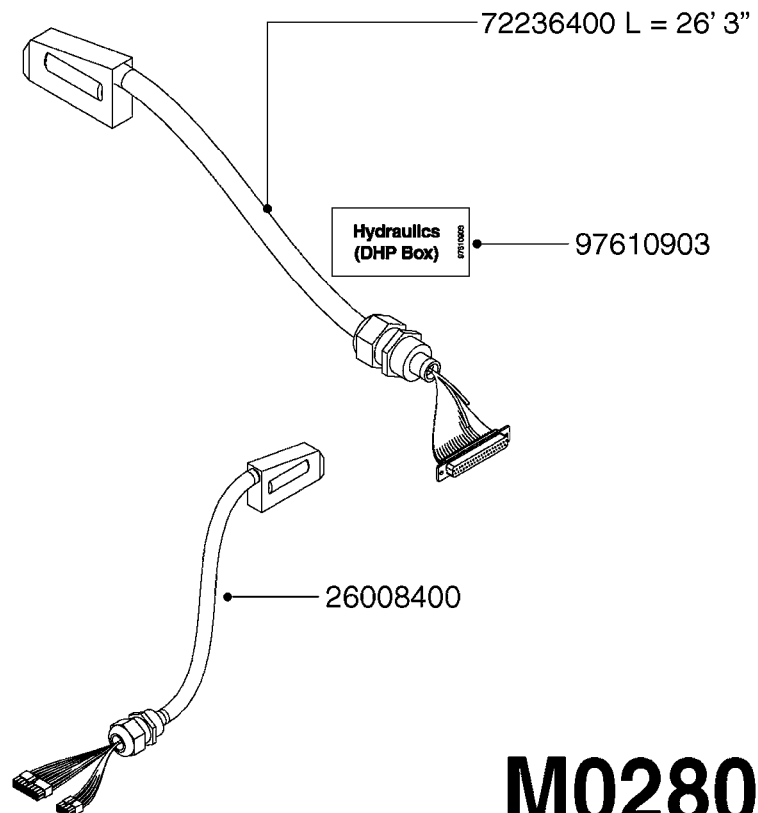

HC 5500 ACCESSORIES
M0270-HIN, 01:01:16

Page 1
Date 16.03.2016 13:42

parts-n°	order qty	description
142516	1	SCREW SET M10 BENT F. LOCKING
261933	1	CABLE W/PLUG 2X25 L=71"
280235	1	HARDI PRINTER WITH CLOCK
390931	1	PLASTIC SPACER D40XD11 L=20
421105	1	M10X45 MACHINE SCREW STAINLESS
460423	1	NUT HEX M10X1.5 LOCK
470127	1	WASHER D15D10X2 M10 LOCK
741727	1	PAPER, THERMAL, HC5500 PRINTER
28027600	1	WIRE HC5500 AUX.
61002700	1	TUBE BRACKET F.TRACTOR MOUNT
61003000	1	BRACKET F.TRACTOR MOUNT
61011800	1	BOX FOR HARDI PRINTER
61011900	1	TUBE BRACKET F.TRACTOR MOUNT
72173500	1	WIRE F.PRINTER HC5500 L=20"
72271600	1	HC5500 COMMUNICATION CABLE
83350603	1	FOOT SWITCH HC5500 CONTROL

LIQUID SYSTEM

HYDRAULIC SYSTEM

* Note orientation of bracket
1 = Liquid system
2 = Hydraulic system

M0280

39 PIN CABLES
M0280-HIN, 01:01:16

Page 1
Date 16.03.2016 13:42

parts-n°	order qty	description
262158	1	PLUG INSERT 39 POLE MALE
262159	1	PLUG INSERT 39 POLE FEMALE
262160	1	PLUG HOUSING 39 POLE FEMALE
262161	1	PLUG HOUSING F/39 POLE MALE
440634	1	SCREW 5/8"
440732	1	PT SCREW 35X12B Z5452 ELZ
14034200	1	CODE BRACKET FOR 39 PIN CABLE
26003900	1	WIRE 37-39 PIN EVC, 6.6'
26004200	1	WIRE 37-39 PIN EVC, 57.4'
26008400	1	WIRE 39-PIN 24 WIRE L=8M
28027500	1	WIRE 37-39 PIN EVC, 37.7'
28028700	1	WIRE 37-39 PIN EVC, 45.9'
28028800	1	WIRE 37-39 PIN EVC, 16.4'
28028900	1	WIRE 37-39 PIN EVC, 26.2'
72236400	1	DAH CONN. WIRE/TRACTOR L=8M
97610803	1	DECAL-SRAY BOX 39-PIN
97610903	1	DECAL-HYDRAULIC BOX 39-PIN