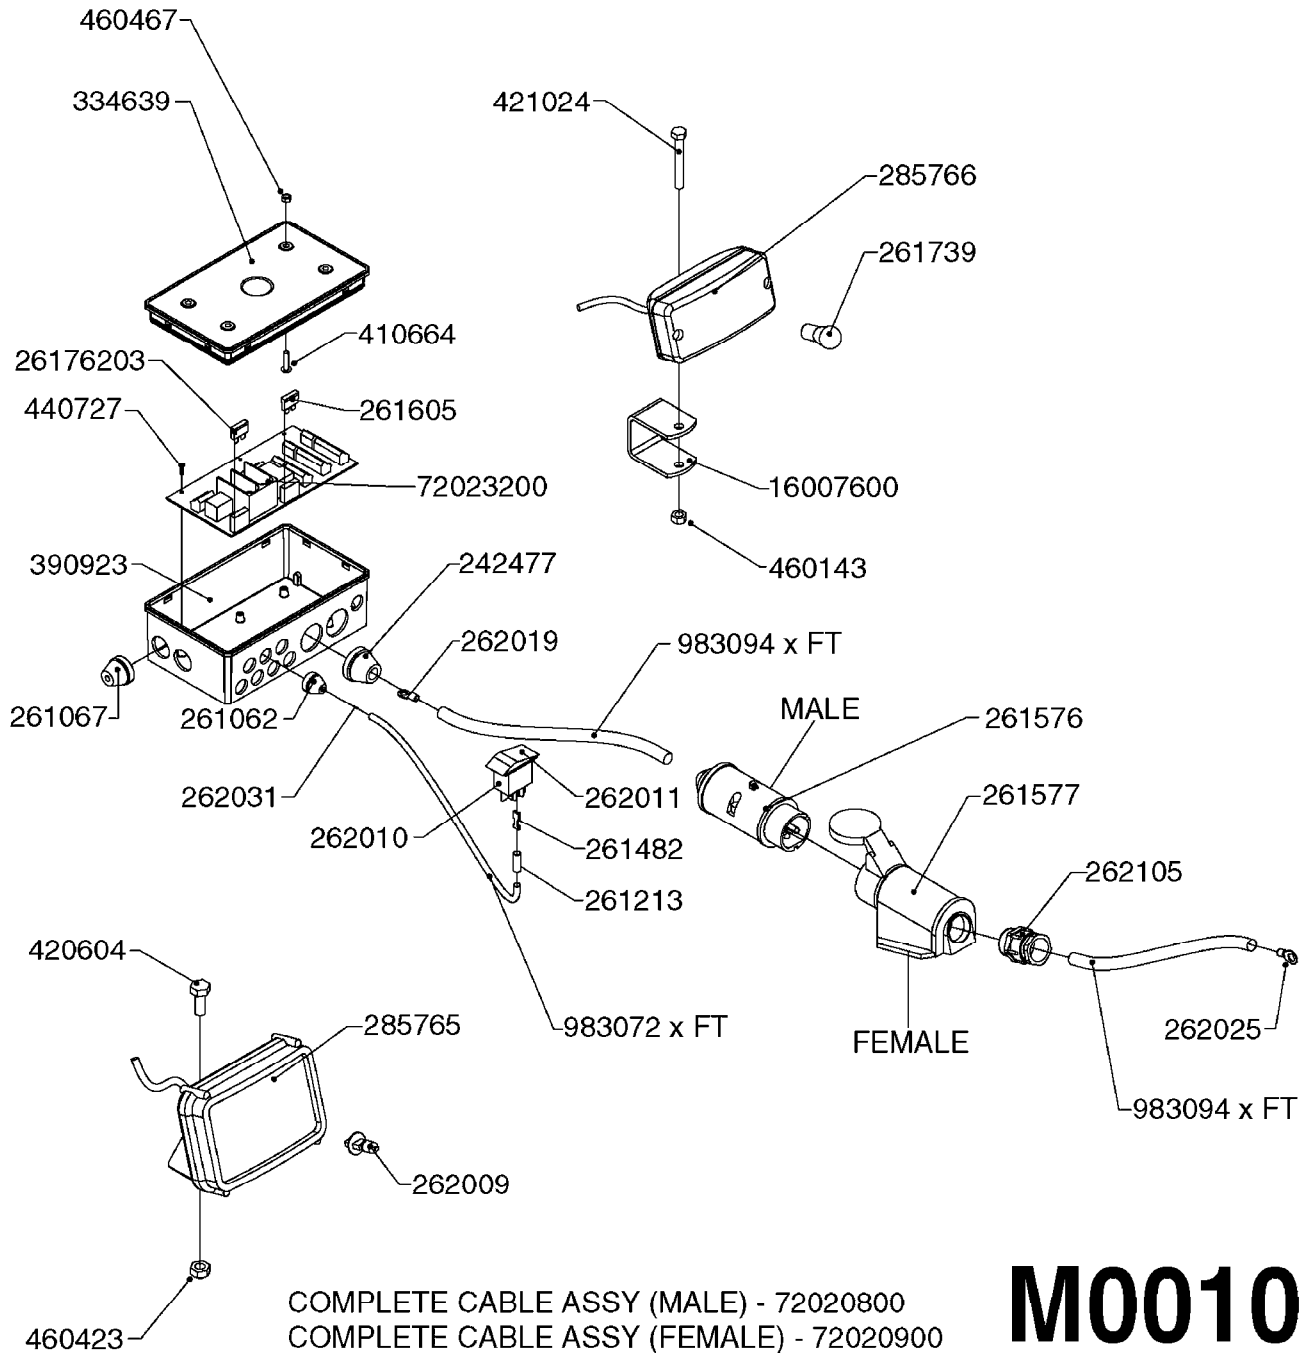

L0130

HOSE CLAMPS
L0130-HIN, 01:01:16

Page 1

Date 16.03.2016 13:42

parts-n°	order qty	description
334531	1	CLAMP HOSE PLASTIC 3/4"
334533	1	CLAMP HOSE PLASTIC 3/8"
334534	1	CLAMP HOSE PLASTIC 1/2"
334680	1	CLAMP HOSE PLASTIC 1"
334686	1	CLAMP HOSE PLASTIC 5/16"
341291	1	RUBBER HOSE CLAMP COVER 130MM
341292	1	RUBBER HOSE CLAMP COVER 180MM
341301	1	RUBBER HOSE CLAMP COVER 230MM
28029803	1	CLAMP HOSE GEAR P1/2" 6708
28029903	1	CLAMP HOSE GEAR P3/4"-S1" 6712
28030003	1	CLAMP HOSE GEAR P1" 6716
28030103	1	CLAMP HOSE GEAR P5/4-S1.5"6724
28030203	1	CLAMP HOSE T-BOLT S2" 235-67
28030303	1	CLAMP HOSE T-BOLT S2.5" 235-76
28030403	1	CLAMP HOSE T-BOLT S3" 235-82