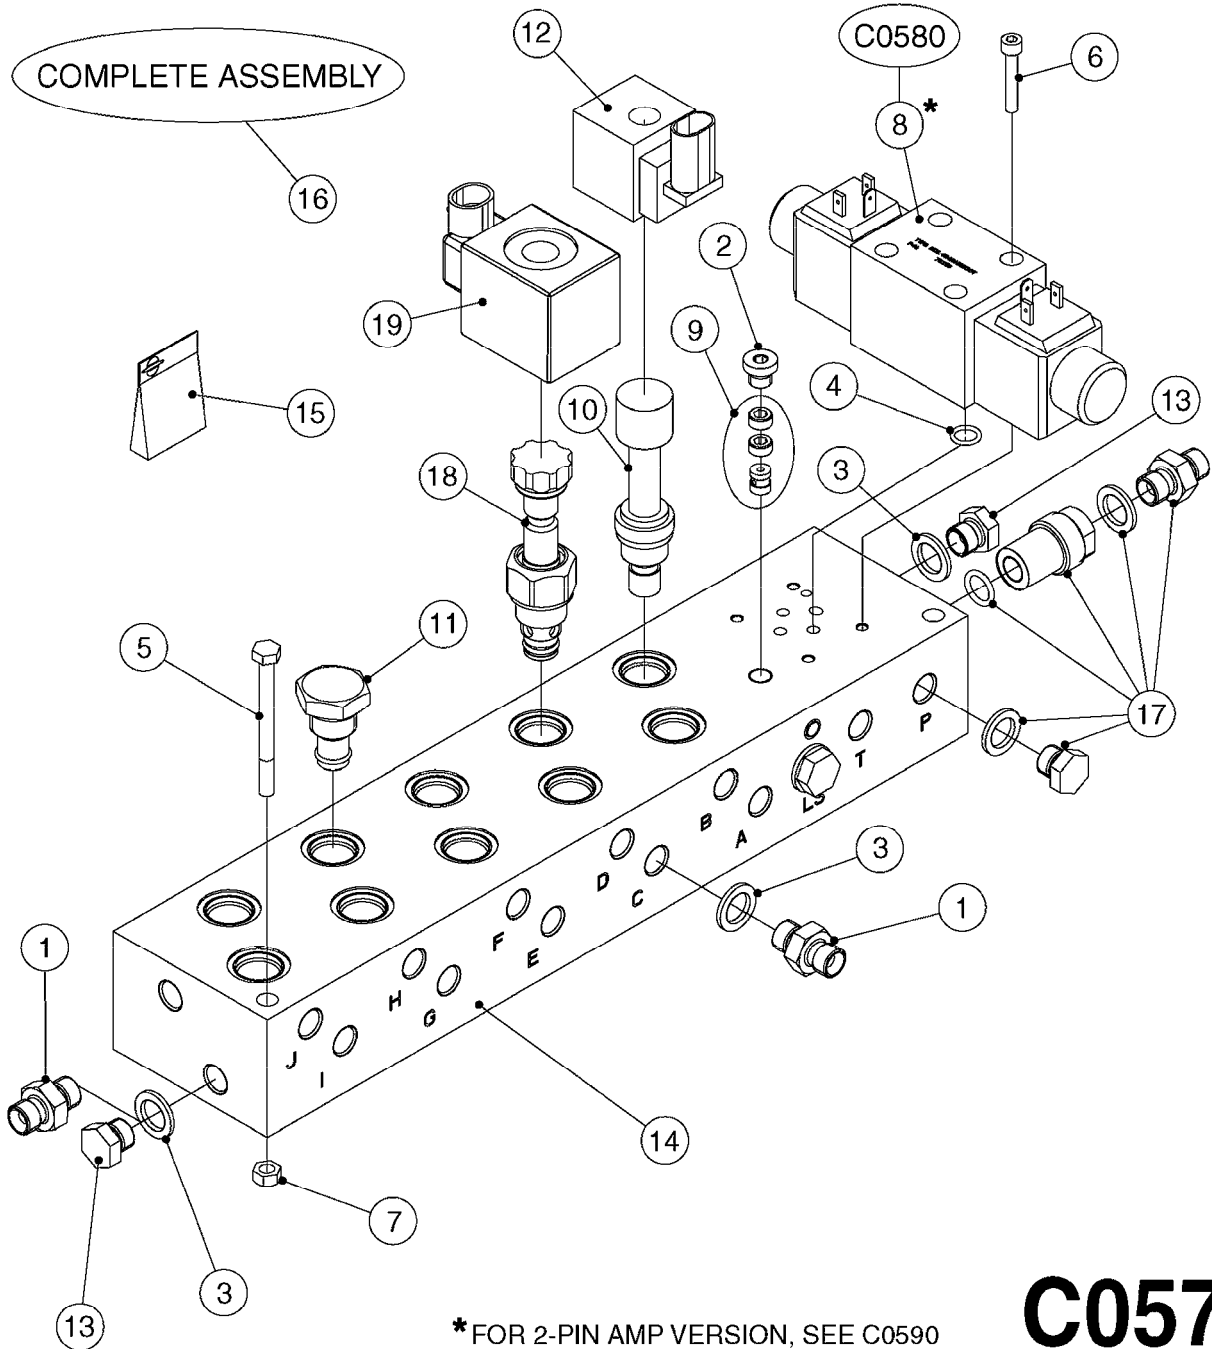

*FOR 2-PIN AMP VERSION, SEE C0590

C0570

HYD.BLOCK EAGLE/FORCE PRE 2012
C0570-HIN, 01:01:16

Page 1

Date 16.03.2016 13:41

Pos.	parts-n°	order qty	description
1	146845	1	HEX NIPPLE 1/4"X1/4"
1	146851	1	HEX NIPPLE 1/4"x1/4" 0.7MM
1	147498	1	HEX NIPPLE 1/4"-1/4" 1.2mm
2	231987	1	PLUG 1/8' BSP W/GASKET
3	241404	1	DOWTY SEAL 1/4"
4	242102	1	O-RING Ø9.25X1.78 NITRIL 90SH
5	420847	1	BOLT HEX 8.8 DEL M8X85
6	450964	1	SCREW M5X30 F.CYLINDER
7	460143	1	NUT HEX M8 LOCK A2 DIN985
8	782116	1	MAGNET VLV.MD1L-S3/10N-D12K1/P
9	782124	1	SWITCH VALVE OUTS.1/8" 5000PSI
10	782129	1	SOLENOID VALVE 25L, 3/4"NC
11	782131	1	BLIND PLUG F.3/4" CARTR.VALVE
12	782135	1	SOLENOID W. AMP F.VALVE 782129
13	14010400	1	PLUG 1/4" BSP
14	14098600	1	HYD. BLOCK SPC/FTZ 3/4" 2010
15	28047800	1	SEAL KIT F.782129
15	75083900	1	SEAL KIT F. 782129/78215500
16	72679100	1	HY.BLOCK BOOM HYDR. FTZ 2010
17	74191700	1	ADJ. FLOW VALVE REPAIR KIT DHP
18	78215500	1	HY SOLENOID VALVE 40L 3/4"NC
19	78602100	1	MAGNET M.AMP/DIODE KIT 08