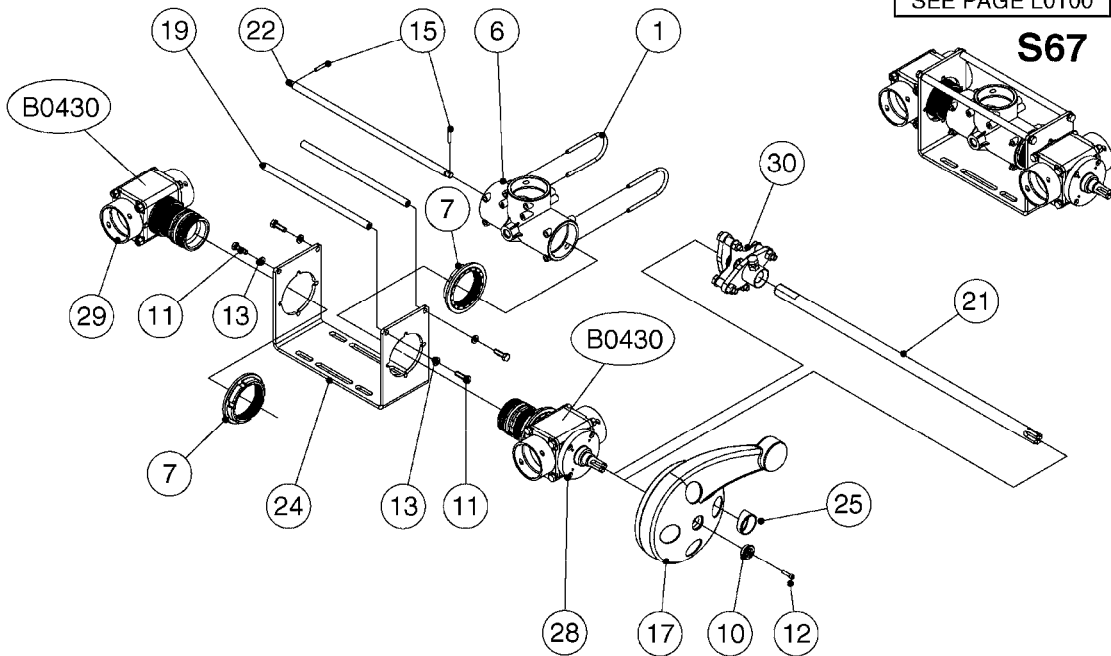

FOR S67 FITTINGS
SEE PAGE L0100

S67