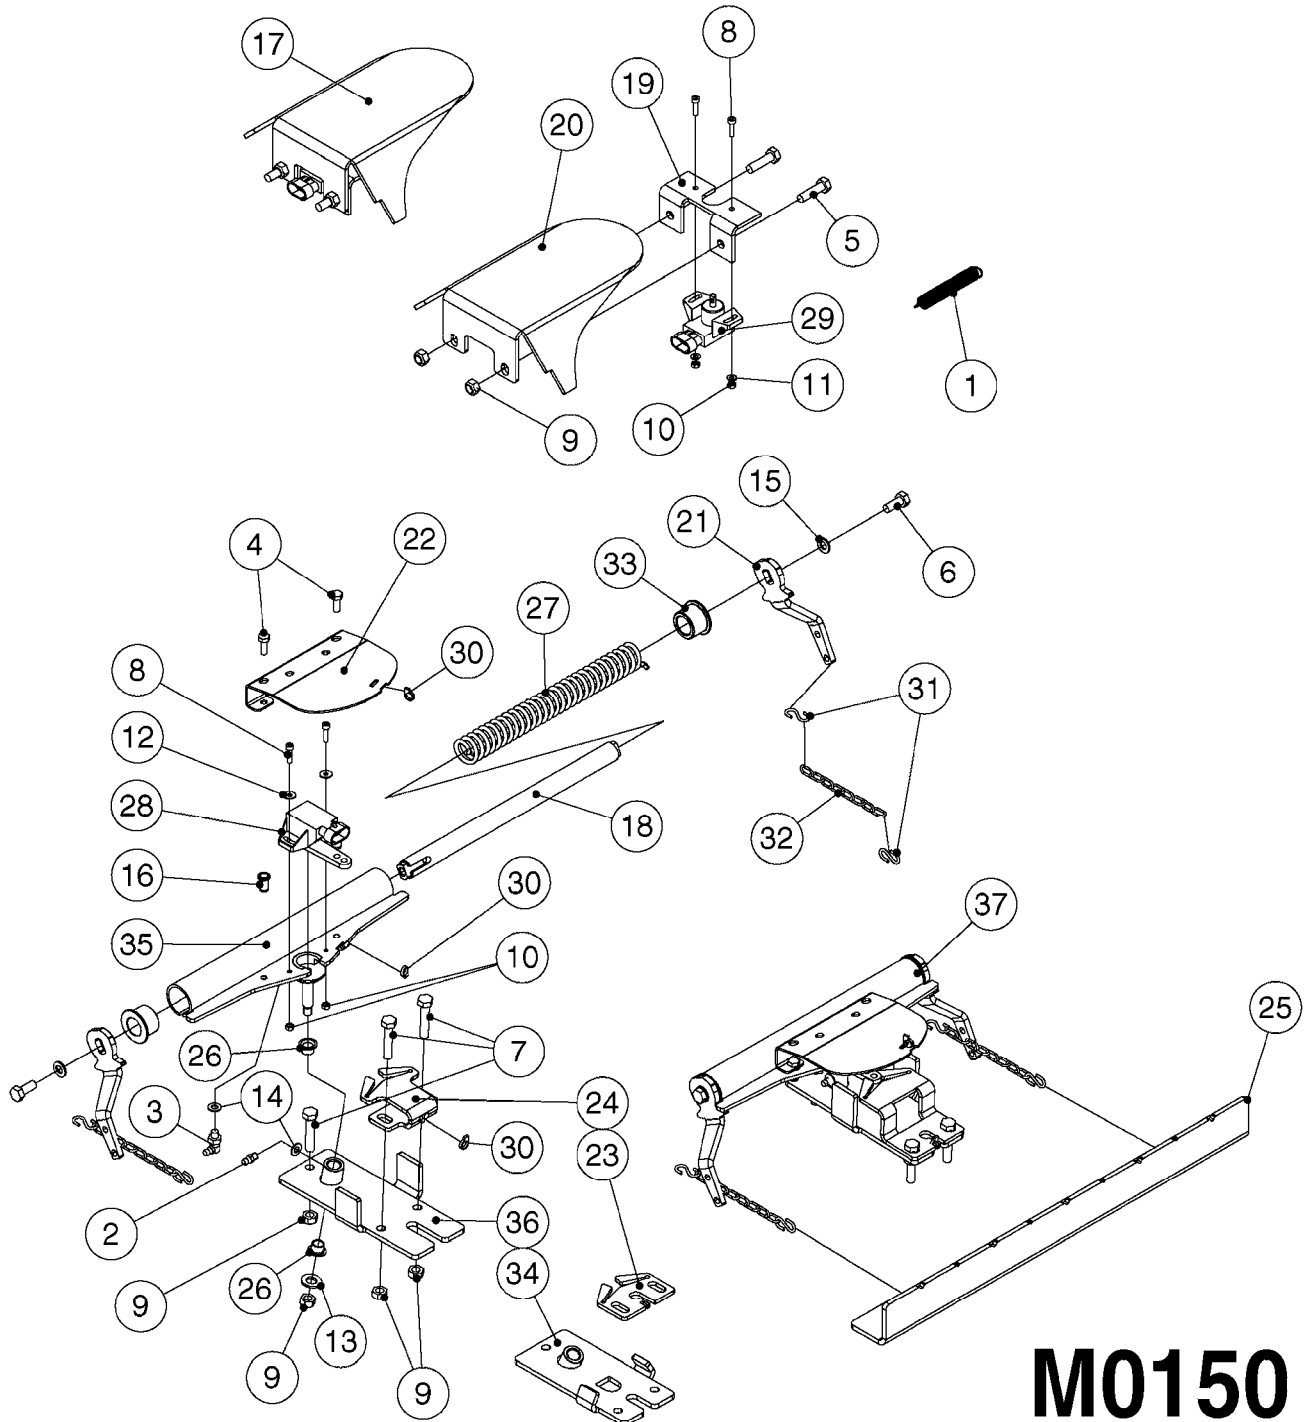

M0150

ANGLE SENSOR NCM
M0150-HIN, 01:01:16

Page 1

Date 16.03.2016 13:42

Pos.	parts-n°	order qty	description
1	220947	1	SPRING D13.0/1,2 L=90 RST
2	283699	1	GREASE NIPPLE M6X1
3	283772	1	GREASE NIPPLE H3 M6 X 4 90°
4	410185	1	BOLT HEX 8.8 DEL M6X16 A2
5	420567	1	BOLT HEX 8.8 DEL M8X30 FT
6	420582	1	BOLT HEX 8.8 DEL M8X20 FT A2
7	420744	1	BOLT HEX 8.8 DEL M8X40
8	450902	1	BOLT ALLEN HEAD M4 X 16MM
9	460143	1	NUT HEX M8 LOCK A2 DIN985
10	461145	1	NUT HEX M4 LOCK
11	471037	1	SCREW A 4,3 DIN 125
12	471087	1	WASHER D12.0/4.3X1.0
13	471122	1	WASHER, M10, Ø20/10.5X 2.0, SS
14	471125	1	WASHER, M6, Ø12/ 6.4X 1.6, SS
15	471126	1	WASHER, M8, Ø16/ 8.4X 1.6, SS
16	480811	1	BLIND FASTENER M6 STAINLESS
17	741841	1	ANGLE SENSOR AND BRACKET REAR
18	14052100	1	AXLE D19 L=294/2XM8 STAINLESS
19	16125700	1	BRACKET FOR ANGLE SENSOR
20	16142200	1	GUARD PLATE FOR SENSOR
21	16173200	1	PLATE 6.0X134X42/2XD6/2XBENDS
22	16173400	1	PLATE 2.0X145.3X130/3XBENDS
23	16173600	1	PLATE 4.0X70X56 NCM 4400
24	16174100	1	PLATE 4.0X120X70/2XBENDS NCM 6600
25	16174300	1	BKT F. TRACTOR NCM STEE-UPDATE
26	21089300	1	BUSHING D12/10 L=9
27	22096500	1	TORSION SPRING D24/4.0 L=242
28	26005700	1	ANGLE SENSOR 70° 0.5-4.5 VDC
29	26005800	1	ANGULAR SENSOR 120° 0.5-4.5 VDC
30	28024103	1	TIE STRAP L=8" x W=3/16"
31	28045800	1	S-HOOK 3MM STAINLESS STEEL
32	28058400	1	CHAIN SS 8x16x2.0 L=600
33	39124400	1	BUSHING D28.5/19.1 L=21
34	61019200	1	FRONT SENSOR BRACKET NCM4400
35	61019300	1	FRONT SENSOR MT.THREADED HOLES
36	61019500	1	FRONT SENSOR BRACKET NCM6600
37	72564800	1	STEERING SENSOR NCM4400 FRONT STEERING SENSOR COMPLETE NCM4400
37	72565000	1	STEERING SENSOR NCM6600 FRONT STEERING SENSOR COMPLETE NCM6600