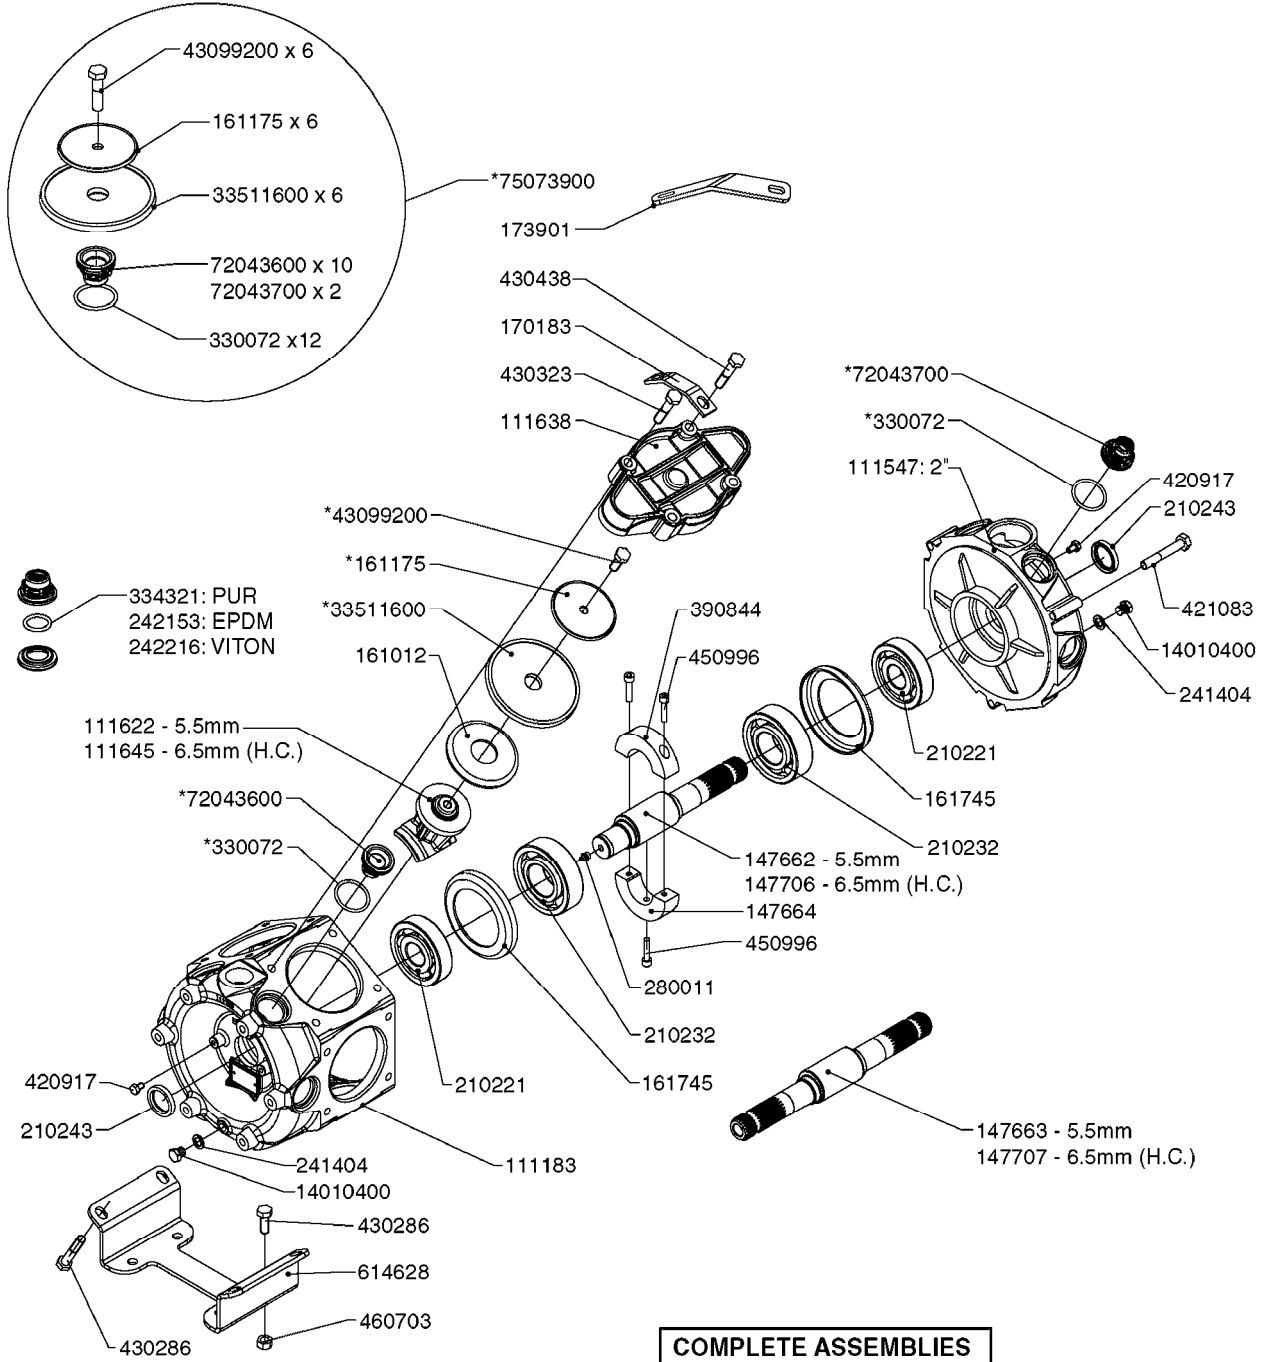

**COMPLETE ASSEMBLIES
WHOLEGOODS ITEMS**

COMPLETE PUMPS

- 821585 - 463/5.5 W/THROUGH SHAFT (1000 RPM)
- 821587 - 463/10 W/THROUGH SHAFT (540 RPM)
- 82169400 - 464/6.5 (1000 RPM - H.C. INLINE PORTS)
- 72293300 - 463/6.5 W/THROUGH SHAFT (1000 RPM)
- 463/12 (540 RPM H.C. OFFSET PORTS) REPLACED BY 82168700 (PAGE A0350)
- 463/6.5 (1000 RPM H.C. OFFSET PORTS) REPLACED BY 82168800 (PAGE A0350)

A0340