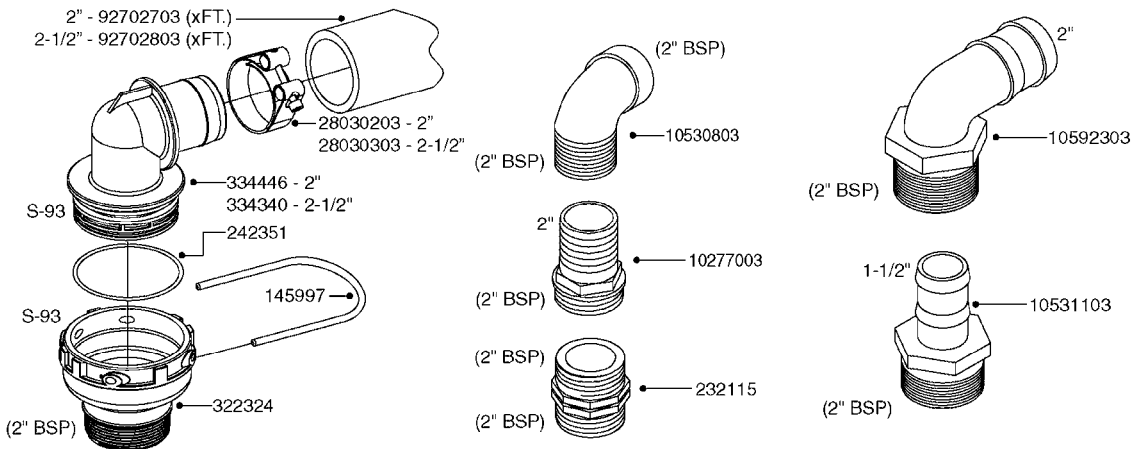

SUCTION SIDE OF PUMP (WITH 2" SUCTION PORT)