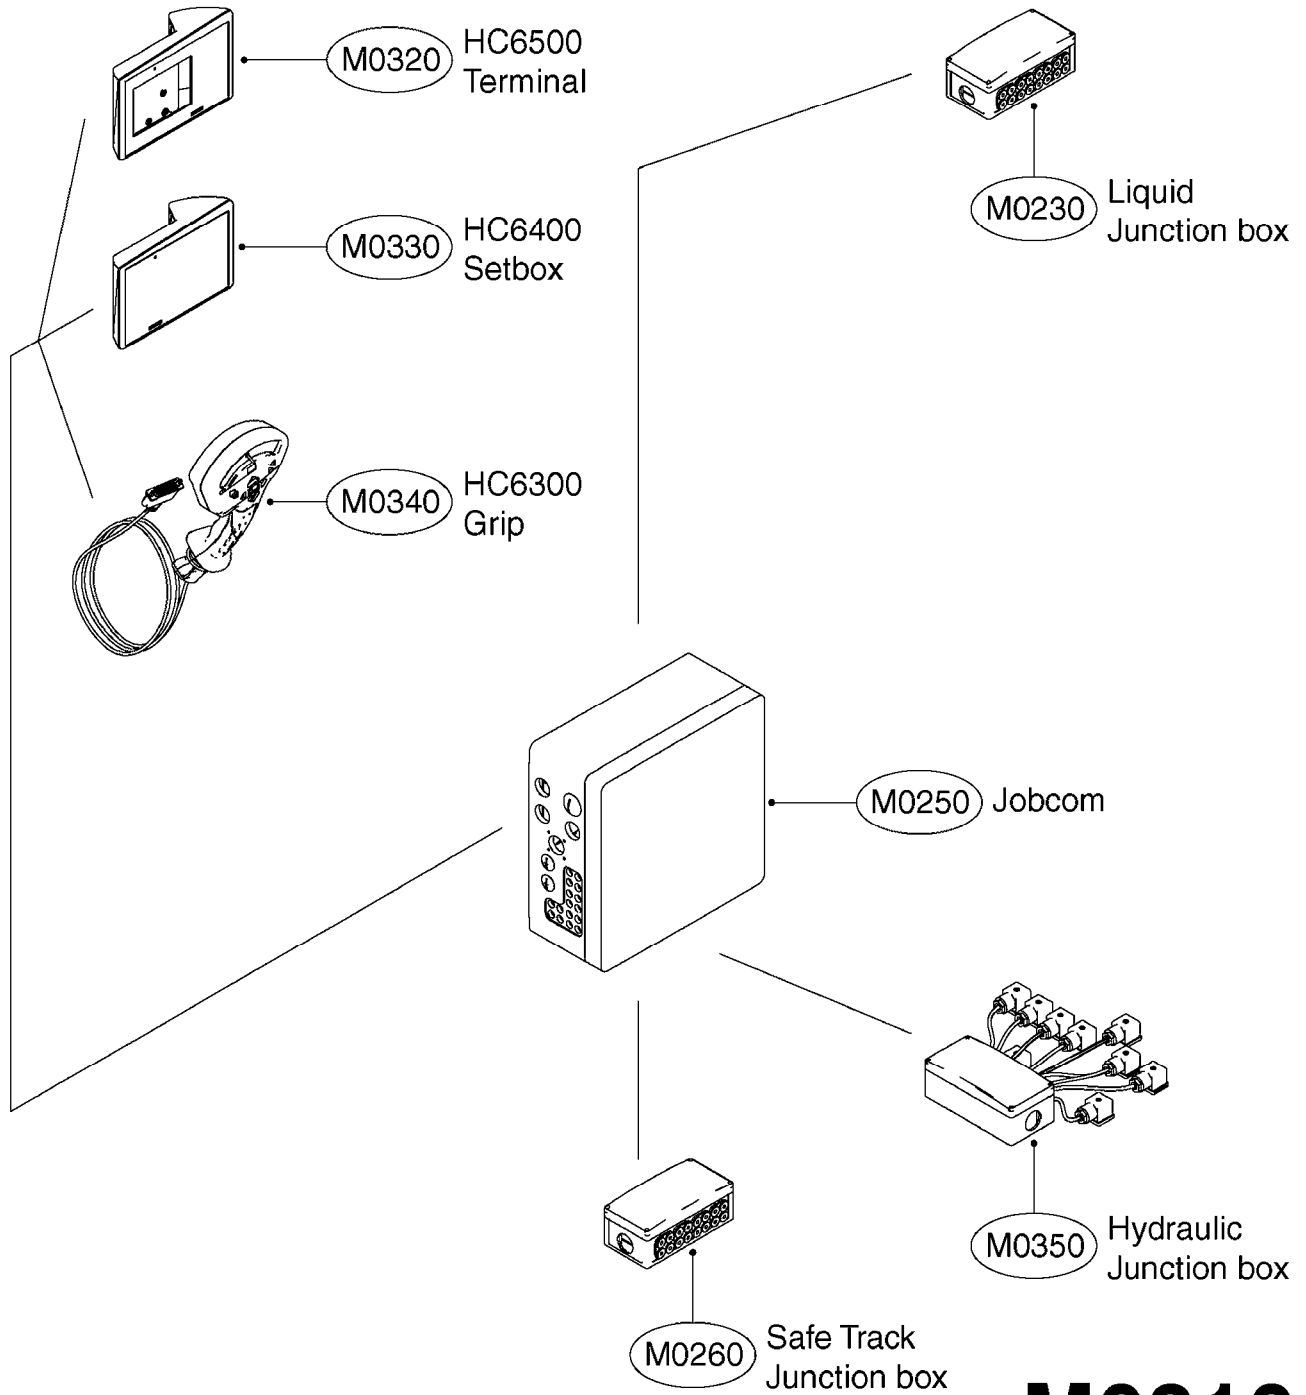

NORAC VARIABLE RATE VALVE UC4
M0300-HIN, 01:01:16

Page 1

Date 16.03.2016 13:42

Pos.	parts-n°	order qty	description
1	28048803	1	NORAC CHECK VALVE
2	28048903	1	NORAC PROP VALVE
2	28055803	1	3-PIN CONNECTORS/HIRSCHMAN NORAC SOLENOID - DEUTSCH CONN. 2-PIN CONNECTORS/DEUTSCH
3	28049403	1	NORAC CHECK VALVE
4	28056403	1	COIL, NORAC, PROP, DIN
5	28056503	1	COIL, NORAC, PROP, DEUTSCH
6	28066803	1	NORAC FILTER CAP W/O-RING
7	28066903	1	NORAC SEAL KIT F.28049403
8	28067003	1	NORAC SEAL KIT F.28048803
9	28068103	1	NORAC HEX CAPSCREW 10-24X2 SS
10	28068203	1	NORAC O-RING F.SOLENOID VALVE
11	28074903	1	NORAC COIL NUT AND O-RING
12	75076900	1	NORAC FILTER ELEMENT KIT
13	78216100	1	NORAC VALVE BLOCK COMP, DEUTSCH CON. COMPLETE W/2-PIN DEUTSCH SOLENOIDS
14	78603300	1	NORAC ONE WAY ORIFICE, .047"

M0310