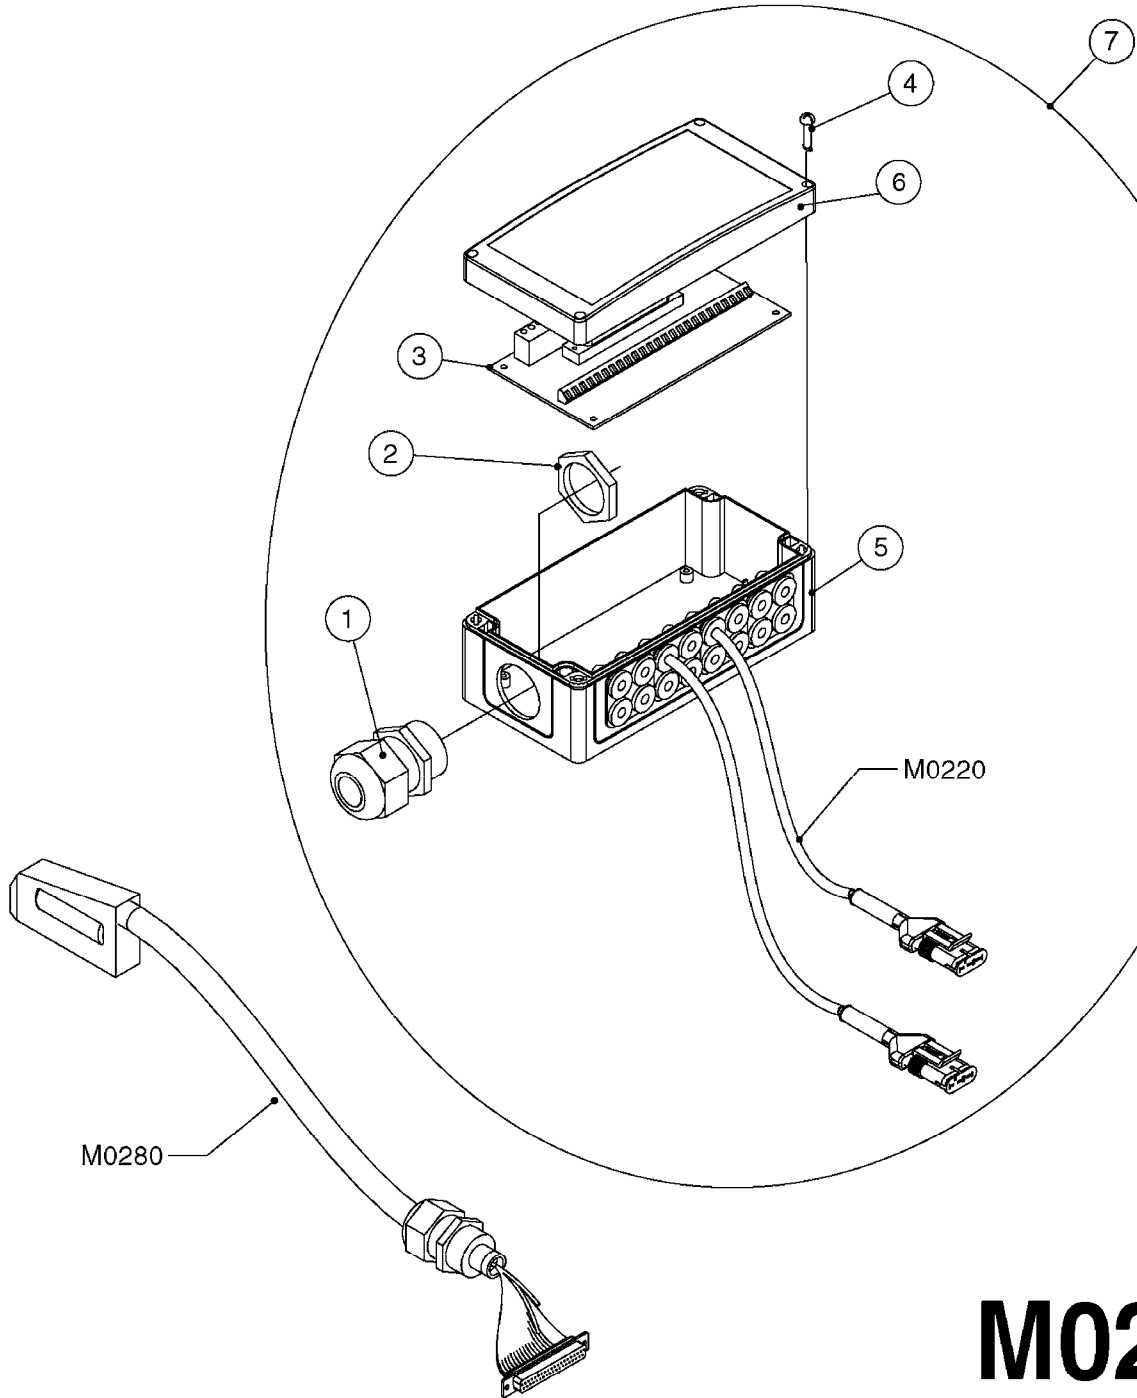

M0220

CABLES
M0220-HIN, 01:01:16

Page 1
Date 16.03.2016 13:42

Pos.	parts-n°	order qty	description
1	26005900	1	WIRE 37/37 POLE DAH/JOB COM
2	26006200	1	CABLE L = 4.50M, AMP, MALE, 2P
2	26006300	1	CABLE L = 0.50M, AMP, MALE, 2P
2	26006400	1	CABLE L = 0.75M, AMP, MALE, 2P
2	26006500	1	CABLE L = 1.50M, AMP, MALE, 2P
2	26006600	1	CABLE L = 9.00M, AMP, MALE, 2P
3	26006700	1	CABLE L = 0.12M, AMP, FEMALE, 2P
4	26006800	1	CABLE L = 1.00M, AMP, FEMALE, 2P
5	26006000	1	CABLE L = 1.50M, AMP, MALE, 3P
5	26006100	1	CABLE L = 5.00M, AMP, MALE, 3P
5	26007000	1	CABLE L = 0.20M, AMP, MALE, 3P
5	26007100	1	CABLE L = 9.00M, AMP, MALE, 3P
5	26007200	1	CABLE L = 13.00M, AMP, MALE, 3P
6	26007300	1	CABLE L = 1.00M, AMP, FEMALE, 3P
7	26007400	1	CABLE L = 3.00M, AMP, EXT, 3P
7	26009800	1	CABLE L = 0.50M, AMP, EXT, 2P
8	26004900	1	CABLE FEM/MALE 37P L=9.5M
9	26007500	1	CABLE FEM/FEM 15P L=3.5M
10	262150	1	SCREW ASSM.FOR D-SUB PLUG
11	72450600	1	CAP F. AMP SUPER SEAL 2P PLUG
12	72450700	1	CAP F. AMP SUPER SEAL 3P PLUG
13	72450800	1	CAP F. AMP SUPER SEAL 4P PLUG