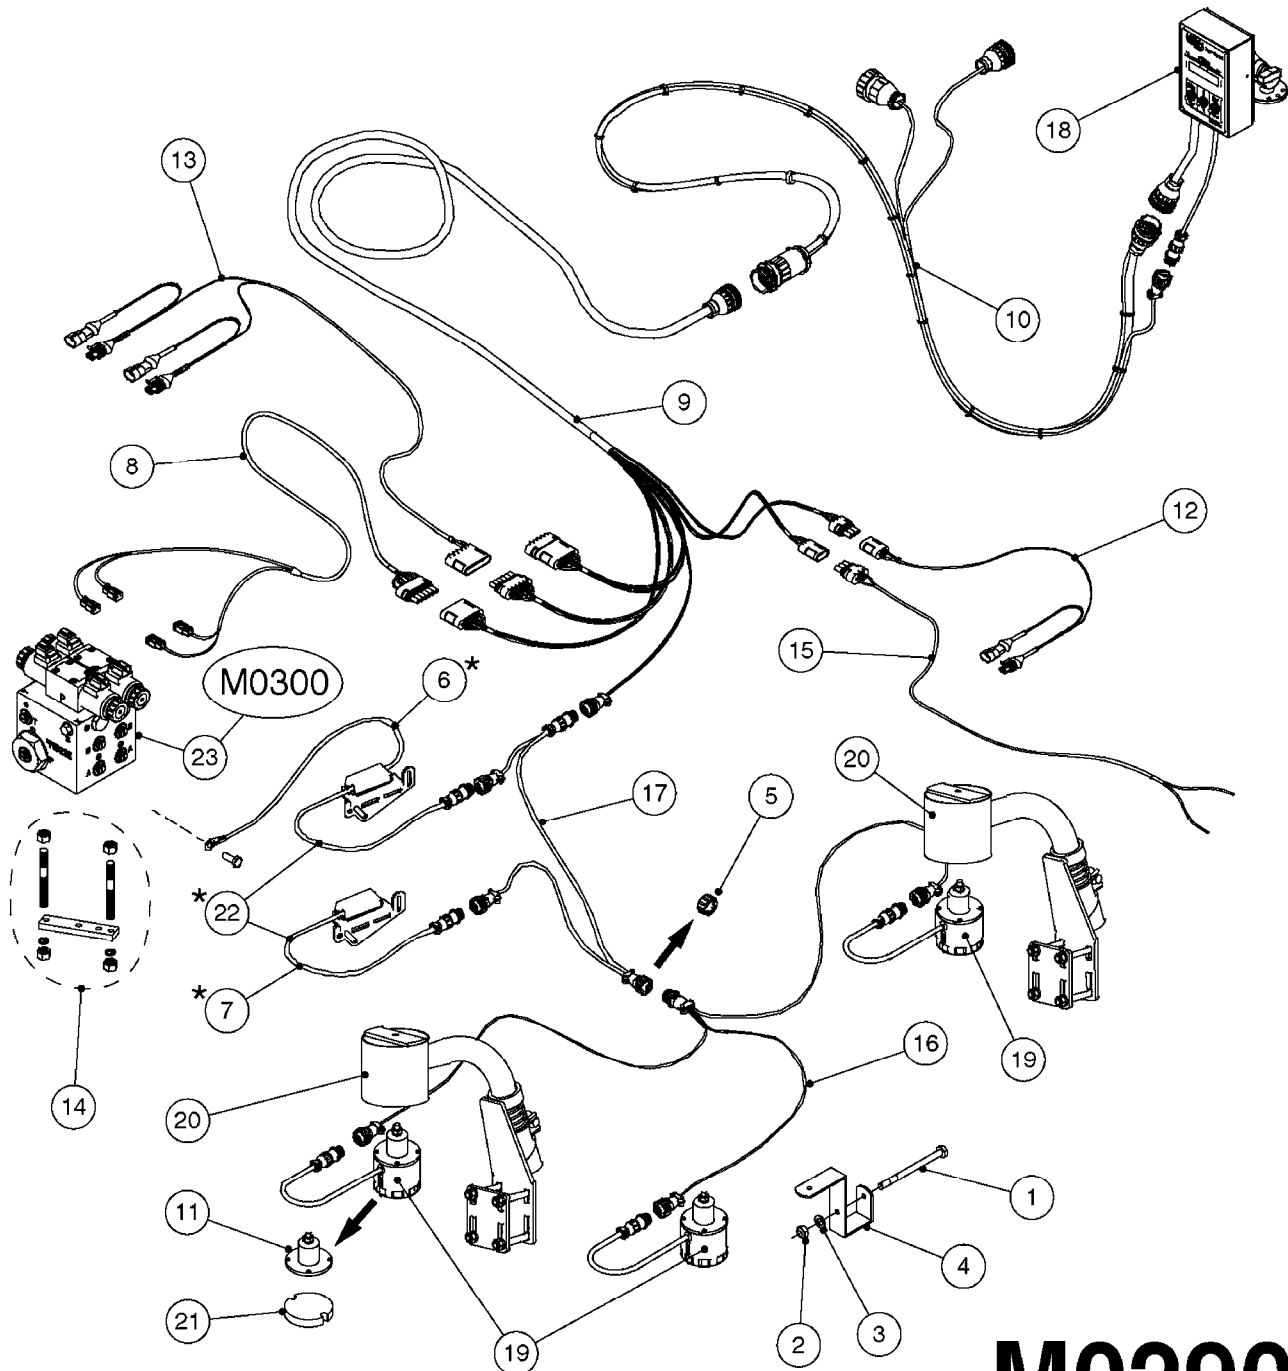

LIQUID SYSTEM

HYDRAULIC SYSTEM

* Note orientation of bracket
1 = Liquid system
2 = Hydraulic system

M0280

39 PIN CABLES
M0280-HIN, 01:01:16

Page 1
Date 16.03.2016 13:42

parts-n°	order qty	description
262158	1	PLUG INSERT 39 POLE MALE
262159	1	PLUG INSERT 39 POLE FEMALE
262160	1	PLUG HOUSING 39 POLE FEMALE
262161	1	PLUG HOUSING F/39 POLE MALE
440634	1	SCREW 5/8"
440732	1	PT SCREW 35X12B Z5452 ELZ
14034200	1	CODE BRACKET FOR 39 PIN CABLE
26003900	1	WIRE 37-39 PIN EVC, 6.6'
26004200	1	WIRE 37-39 PIN EVC, 57.4'
26008400	1	WIRE 39-PIN 24 WIRE L=8M
28027500	1	WIRE 37-39 PIN EVC, 37.7'
28028700	1	WIRE 37-39 PIN EVC, 45.9'
28028800	1	WIRE 37-39 PIN EVC, 16.4'
28028900	1	WIRE 37-39 PIN EVC, 26.2'
72236400	1	DAH CONN. WIRE/TRACTOR L=8M
97610803	1	DECAL-SRAY BOX 39-PIN
97610903	1	DECAL-HYDRAULIC BOX 39-PIN