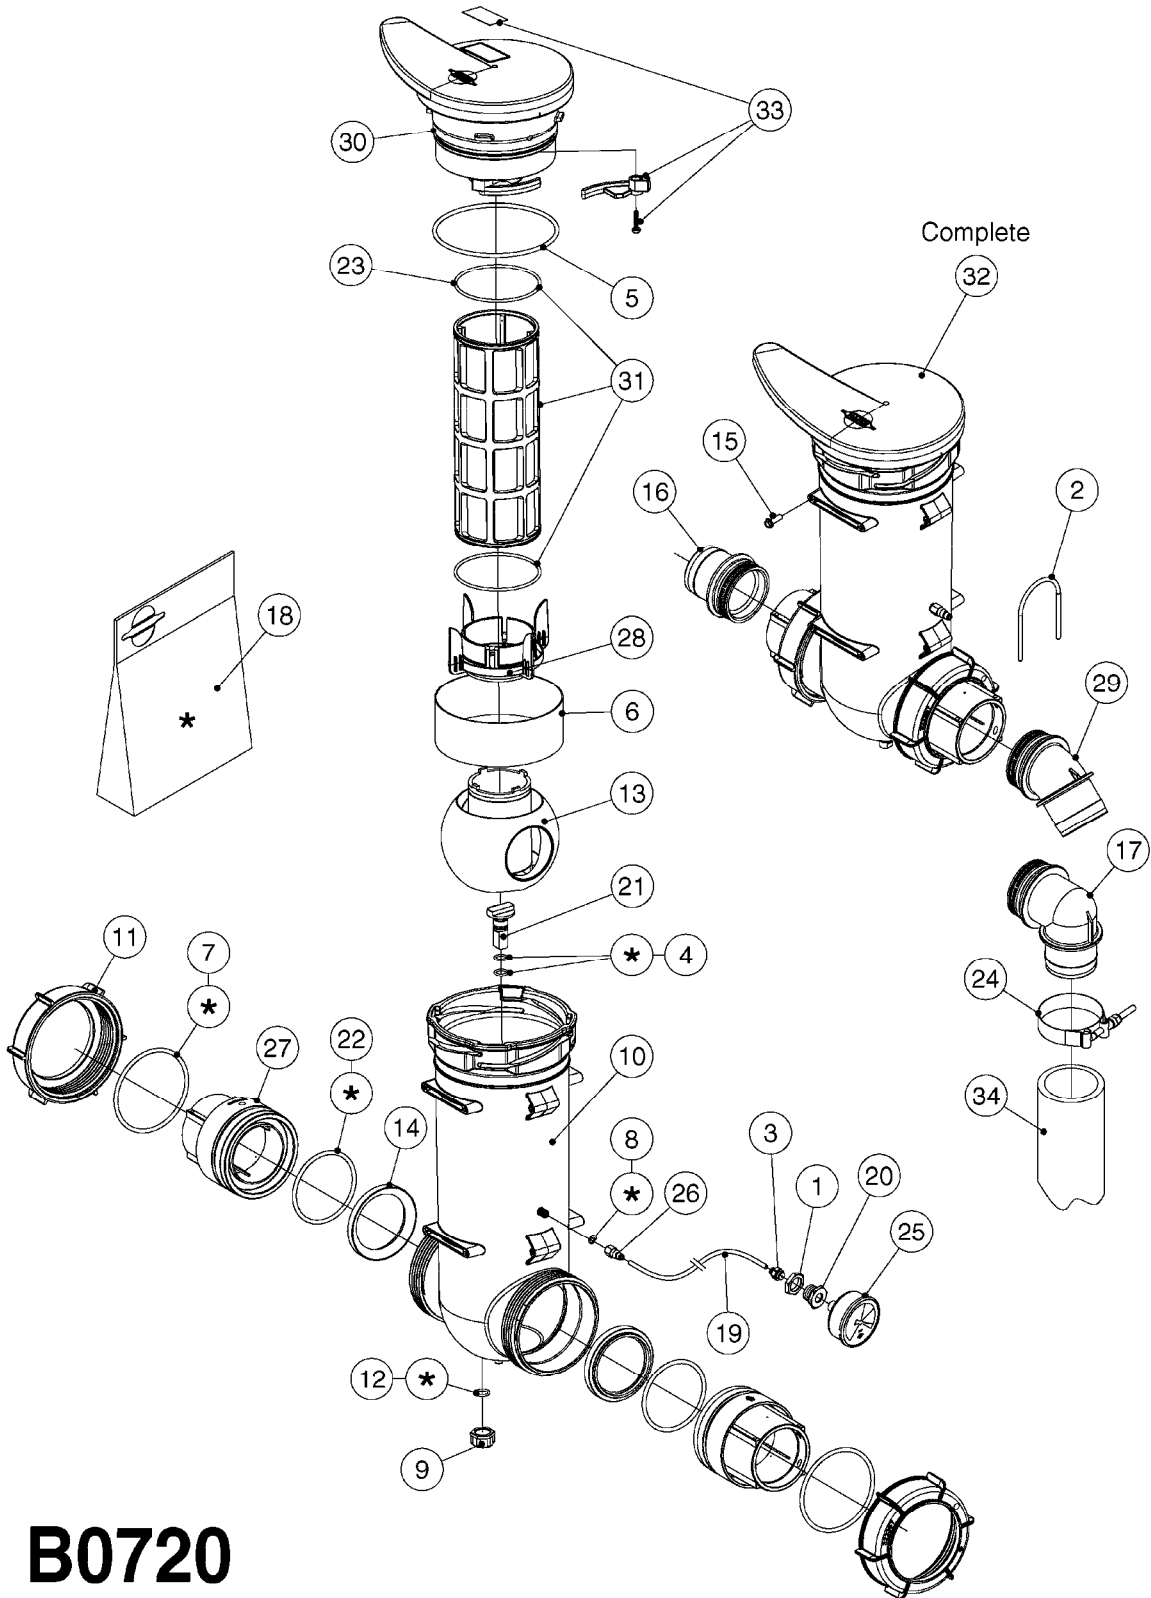

B0720

EASY CLEAN FILTER
B0720-HIN, 01:01:16

Page 1

Date 16.03.2016 13:41

Pos.	parts-n°	order qty	description
1	140766	1	NUT 1/2" BSP
2	145997	1	FITT.DK S-93 FORK
3	231346	1	QUICK COUPLER 1/8"BSP X 4 MM
4	240936	1	O-RING D13.3X2.4 NITRIL
5	242570	1	O-RING D150.0 x5.0 SH70 VITON
6	242572	1	RUBBER BELT Ø160x1.5 B=60 EPDM
7	242573	1	O-RING Ø104.14X5.33SH70 NITRIL
8	242593	1	GASKET Ø8/Ø5x1 (PA) 266N-M5X1
9	320047	1	FITT.DK CAPNUT 1/2" BSP
10	322356	1	EASYCLEAN FILTER HOUSING
11	322357	1	CAP F. COUPLER EASYCLEAN FILTE
12	330212	1	O-RING D19/D14X2.4 F.1/2"NUT
13	391090	1	BALL F. EASYCLEAN FILTER ON/OF
14	391091	1	SEAL F. BALL EASYCLEAN FILTER
15	440698	1	SCREW F.PLASTIC 6X18 SS HEXHD
16	727133	1	FITT. S93 2-1/2" STR. S W/O-RI
17	727226	1	FITT. S93 2-1/2" 90° S W/O-RIN
18	741826	1	SEAL KIT F. EASYCLEAN FILTER
19	927253	1	AIR HOSE, DIAMETER 4MM
20	14055400	1	FITT.DK REDUC 1/2"x1/8"x1/4"BS
21	14117700	1	SPINDLE S93 L46 NV13 SS
22	24260100	1	O-RING Ø88.0X5.0 SH70 VITON
23	24260700	1	O-RING Ø101.19X3.53 SH70 VITON
24	28030303	1	CLAMP HOSE T-BOLT S2.5" 235-76
25	28053400	1	GAUGE VACUUM SUCT. FILTER NCM
26	28054300	1	QUICK COUPLER 1/8"BSP/Ø4 FEMAL
27	33503200	1	HOSE COUPLER F. EASYCLEAN FILT
28	33503600	1	FILTER CARRIER F. EASYCLEAN
29	72072900	1	FITT.S93 2-1/2" 45°PVC W/ORING
30	72270600	1	LID ASSM. EASYCLEAN FILTER
31	72278800	1	FILTER 30 MESH GREEN D110/284
31	72278900	1	FILTER 50 MESH BLUE D110/284
31	72279000	1	FILTER 80 MESH RED D110/284
32	72318900	1	EASYCLEAN FILTER COMPL.
33	74192800	1	FILTER LOCK PARTS - EASYCLEAN
34	92702803	1	HOSE PVC SUCT GRAY 2.5"