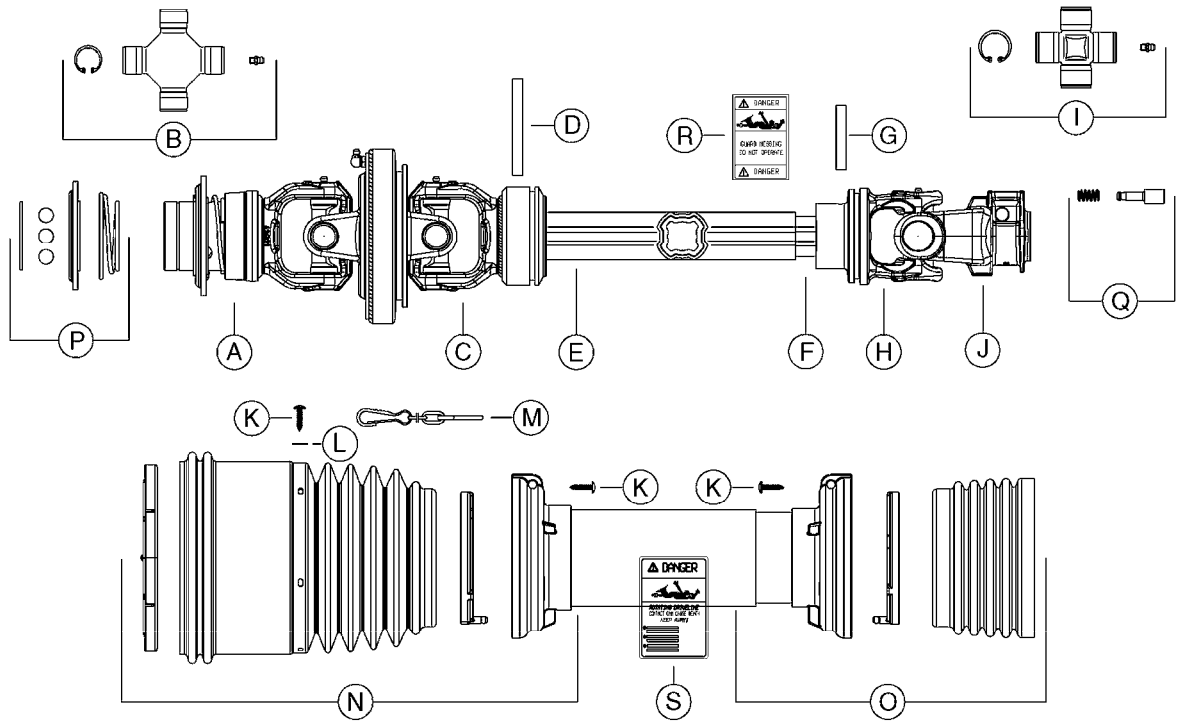

**COMPLETE ASSEMBLIES
WHOLEGOODS ITEMS**

PTO #	28035203	28035303	28035403	28035503
TRACTOR	1-3/4" 20 SPLINE	1-3/8" 6 SPLINE	1-3/8" 21 SPLINE	1-3/8" 6 SPLINE
IMPLEMENT	1-3/8" 21 SPLINE	1-3/8" 6 SPLINE	1-3/8" 21-SPLINE	1-3/8" 6 SPLINE
LENGTH	1210/1890	1210/1890	1210/1890	810/1220
A	28042003	28043303	28069300	28043303
B	28042103	28042103	28042103	28089203
C	28042203	28042203	28042203	28042203
D	28042303	28042303	28042303	28042303
E	28042403	28042403	28042403	28089303
F	28042503	28042503	28042503	28089403
G	10627403	10627403	10627403	10627403
H	28042603	28042603	28042603	28042603
I	28042803	28042803	28042803	28042803
J	28042703	28042703	28042703	28089503
K	28040903	28040903	28040903	28040903
L	28041603	28041603	28041603	-
M	28042903	28042903	28042903	28089603
N	28043103	28043103	28043103	28089703
O	28043203	28043203	28043203	28089803
P	28043003	28040803	28040803	28040803
Q	10627703	10627703	10627703	10627703
R	28041803	28041803	28041803	28041803
S	28041903	28041903	28041903	28041903

A0570