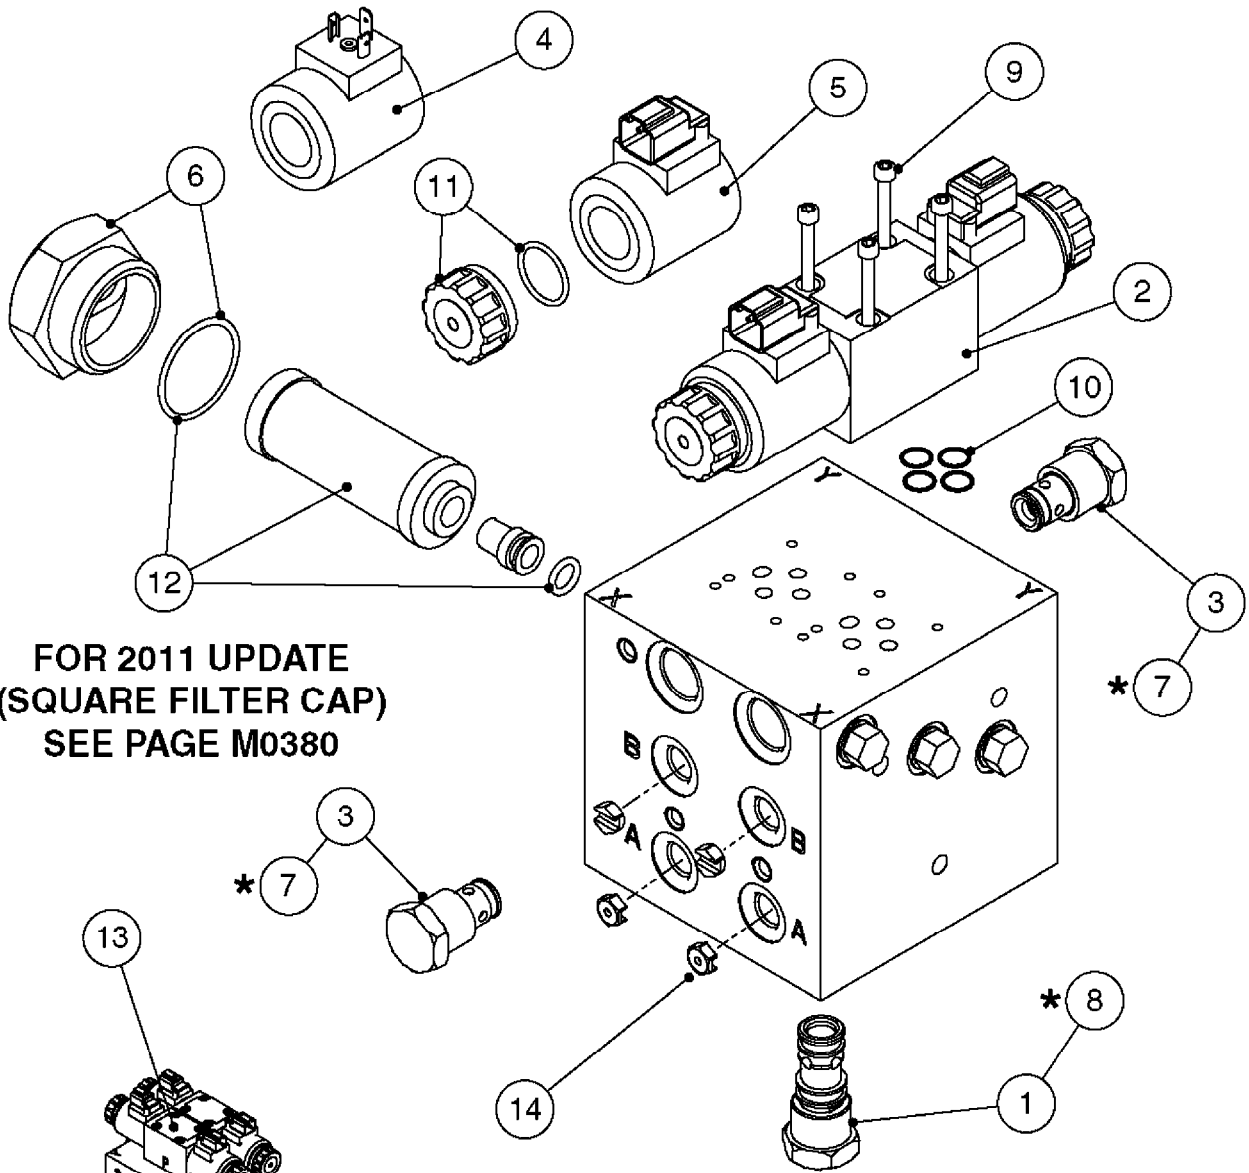

NORAC UC4 BOOM HEIGHT CONTROL
M0290-HIN, 01:01:16

Page 1
Date 16.03.2016 13:42

Pos.	parts-n°	order qty	description
1	410443	1	BOLT HEX 8.8 DEL M6X70
1	410605	1	BOLT HEX 8.8 DEL M6X80
			SPB/SPC BOOM
2	460261	1	NUT HEX M6X1 LOCK A2 DIN985
3	471124	1	WASHER, M6, Ø18/ 6.4X 1.6, SS
4	16128603	1	BRACKET F. SENSOR 60X60 TUBE
			SPB/SPC BOOM
4	16128703	1	BRACKET F. SENSOR 50x50 TUBE
			FORCE BOOM (FTZ)
5	26016303	1	CONNECTOR RING CPC #11 NORAC
6	26025903	1	NORAC UC4+ ROLL SENSOR W/TEMP.
			CONFIRM NORAC P/N 45000
7	26026003	1	NORAC UC4+ ROLL SENSOR
			CONFIRM NORAC P/N 45001
8	26026600	1	NORAC CABLE VAR.RT.VLV DIN
			3-PIN CONNECTORS/HIRSCHMAN
8	28055603	1	NORAC CABLE VAR.RT.VLV DEUTSCH
			2-PIN CONNECTORS/DEUTSCH
9	28049503	1	NORAC CABLE EXTENSION
10	28049603	1	NORAC POWER CABLE
11	28050303	1	NORAC RUBBER TOP&BOLT F.SENSOR
12	28050703	1	NORAC UC4+ OPEN CTR. CABLE
13	28054303	1	PARALIFT INTERFACE CABLE NORAC
14	28055503	1	NORAC VALVE MOUNTING HARDWARE
15	28055703	1	NORAC VALVE CABLE ROLL PIGTAIL
16	28085900	1	SENSOR BRANCH CABLE NORAC
17	28086200	1	CAN NODE DUAL CABLE NORAC
18	28086300	1	UC4 DISPLAY PANEL NORAC
19	28086400	1	UC4 ULTRASOUND SENSOR NORAC
20	28086500	1	UC4 SENSOR MOUNTING BKT. NORAC
21	28086600	1	FOAM DISC F. SENSOR NORAC
22	70112503	1	UC4+ ROLL SENSOR KIT '11 HIN
			INCLUDES NORAC P/N 45000 & 45001
23	78216100	1	NORAC VALVE BLOCK COMP, DEUTSCH CON.

FOR 2011 UPDATE
(SQUARE FILTER CAP)
SEE PAGE M0380

COMPLETE
ASSEMBLY

* SEAL KITS

M0300