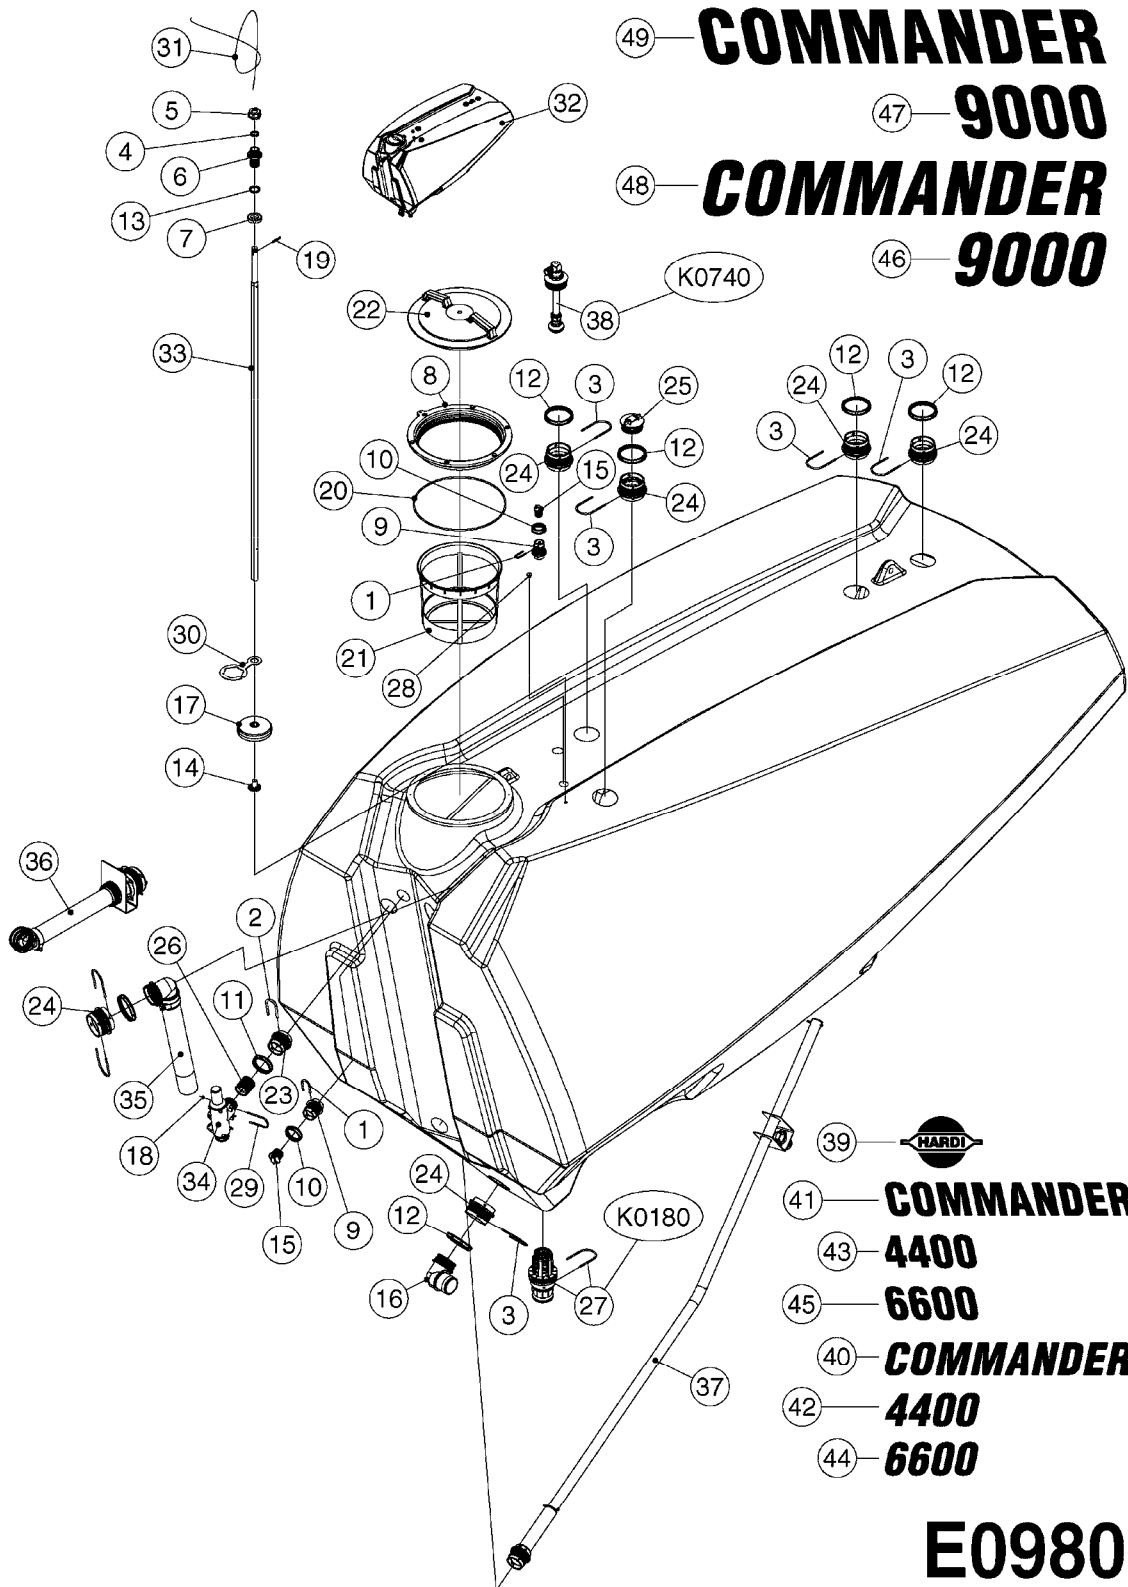

COMPLETE HUB ASSEMBLY:
28045703

COMPLETE ASSEMBLIES
WHOLEGOODS ITEMS

E0790

HUB ASSEMBLE F.4-1/2" SPINDLE
E0790-HIN, 01:01:16

Page 1
Date 16.03.2016 13:41

parts-n°	order qty	description
10629403	1	BOLT HEX 5/16 NC GR.2 00.50"
21000503	1	SEAL,WHEEL CR43771
21000603	1	RACE, BEARING 3.5/1.5
21000703	1	BEARING, TAPPERED 3.5433/1.575
21000803	1	RACE, TAPERED BEARING
21000903	1	BEARING, TAPPERED, 2.75/1.510
24002803	1	GASKET F. HUB 4.5" HUB ASSY
28001103	1	SPINDLE 4.5"x 21" 20000LB
28001203	1	HUB, 20000LB W. BRG RACES
28045703	1	HUB ASSY 10-13.19-11.02 25000#
29000003	1	HUB CAP F. 881(20000LB) HUB
45000103	1	BOLT, WHEEL STUD 3/4-16X2 3/4
45000503	1	BOLT, WHEEL STUD 3/4-16X3 1/2
46000003	1	NUT HEX NF 3/4" FLANGED F.HUB
46000103	1	NUT, CASTLE, SPINDLE 2-12 UNF
46000203	1	NUT, BUD WHEEL, INNER, RH
46000303	1	NUT, BUD WHEEL, OUTER, RH
47000103	1	WASHER, SPNDL 4.5" 2.06x4 .25T
48000103	1	PIN, COTTER 5/16" X 5.25"
63002903	1	AXLE INSERT,72"-90"SUS CM 1200
63033703	1	AXLE INSERT NCM 44/66/9000