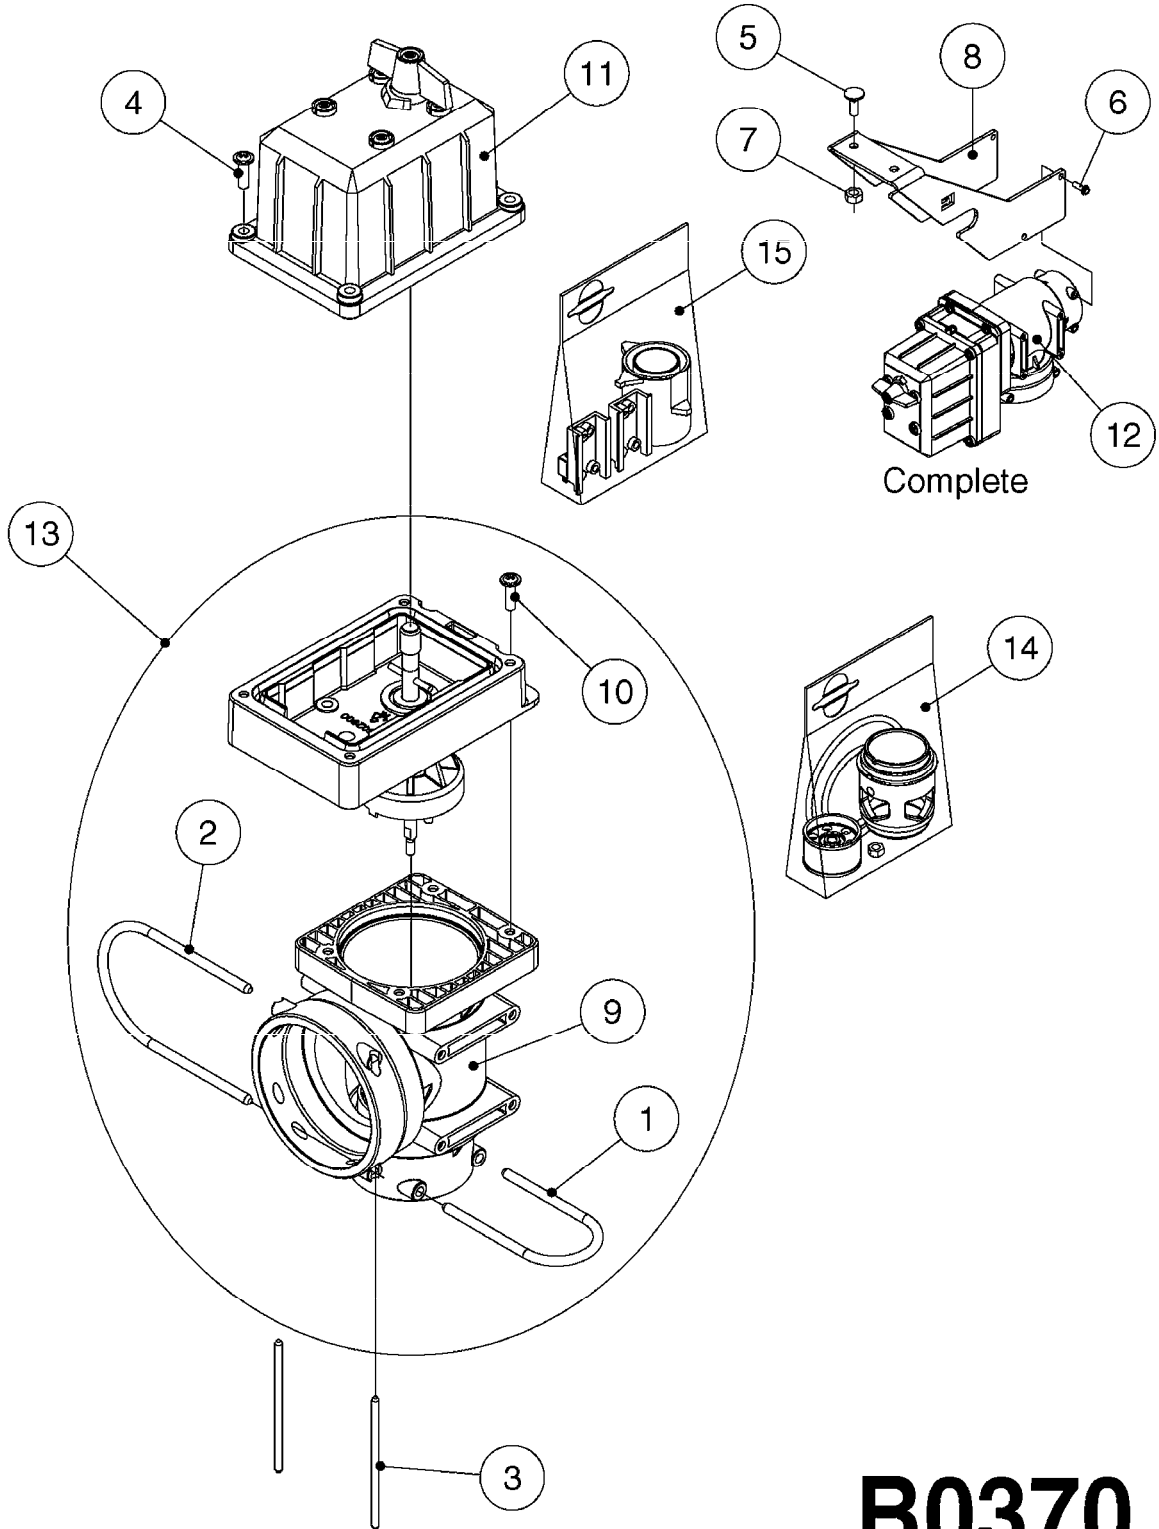

B0370

PRESSURE REGULATOR - S93 06
B0370-HIN, 01:01:16

Page 1

Date 16.03.2016 13:41

Pos.	parts-n°	order qty	description
1	145996	1	FITT.DK S-67 FORK
2	145997	1	FITT.DK S-93 FORK
3	147767	1	PIN 5Ø X 60 S-93 DOUBLE CLAMP
4	440677	1	SCREW F. PLASTIC 5X20 SS
5	440695	1	BOLT CARRIAGE M8X25
6	440698	1	SCREW F.PLASTIC 6X18 SS HEXHD
7	460143	1	NUT HEX M8 LOCK A2 DIN985
8	16244000	1	BRACKET FOR REG. NAV, PAINTED NAVIGATOR PLATFORM BRACKET
9	33510800	1	HOUSING F.PRESS.REG.S67/S93
10	44076200	1	PT TORNILLO 50X16 WN5451 rsf t
11	72374200	1	MOTOR HOUS.REG.1:150 ENCODER
12	72425500	1	REGULATOR S67/S93 CROSS-DRILL
12	72678700	1	REGULATOR S67/S93 CROSS-DRILL CERAMIC COMPONENTS
13	72481600	1	BAG W. CONSOLE&SPINDLE COMPL
14	72678900	1	BAG W.CONE/CYL/GASKET CERAMIC CERAMIC COMPONENTS
14	74190800	1	BAG W.CONE/CYL. AND GASKET
15	74187500	1	SWITCH 5A PRESS.REG REP.KIT 08