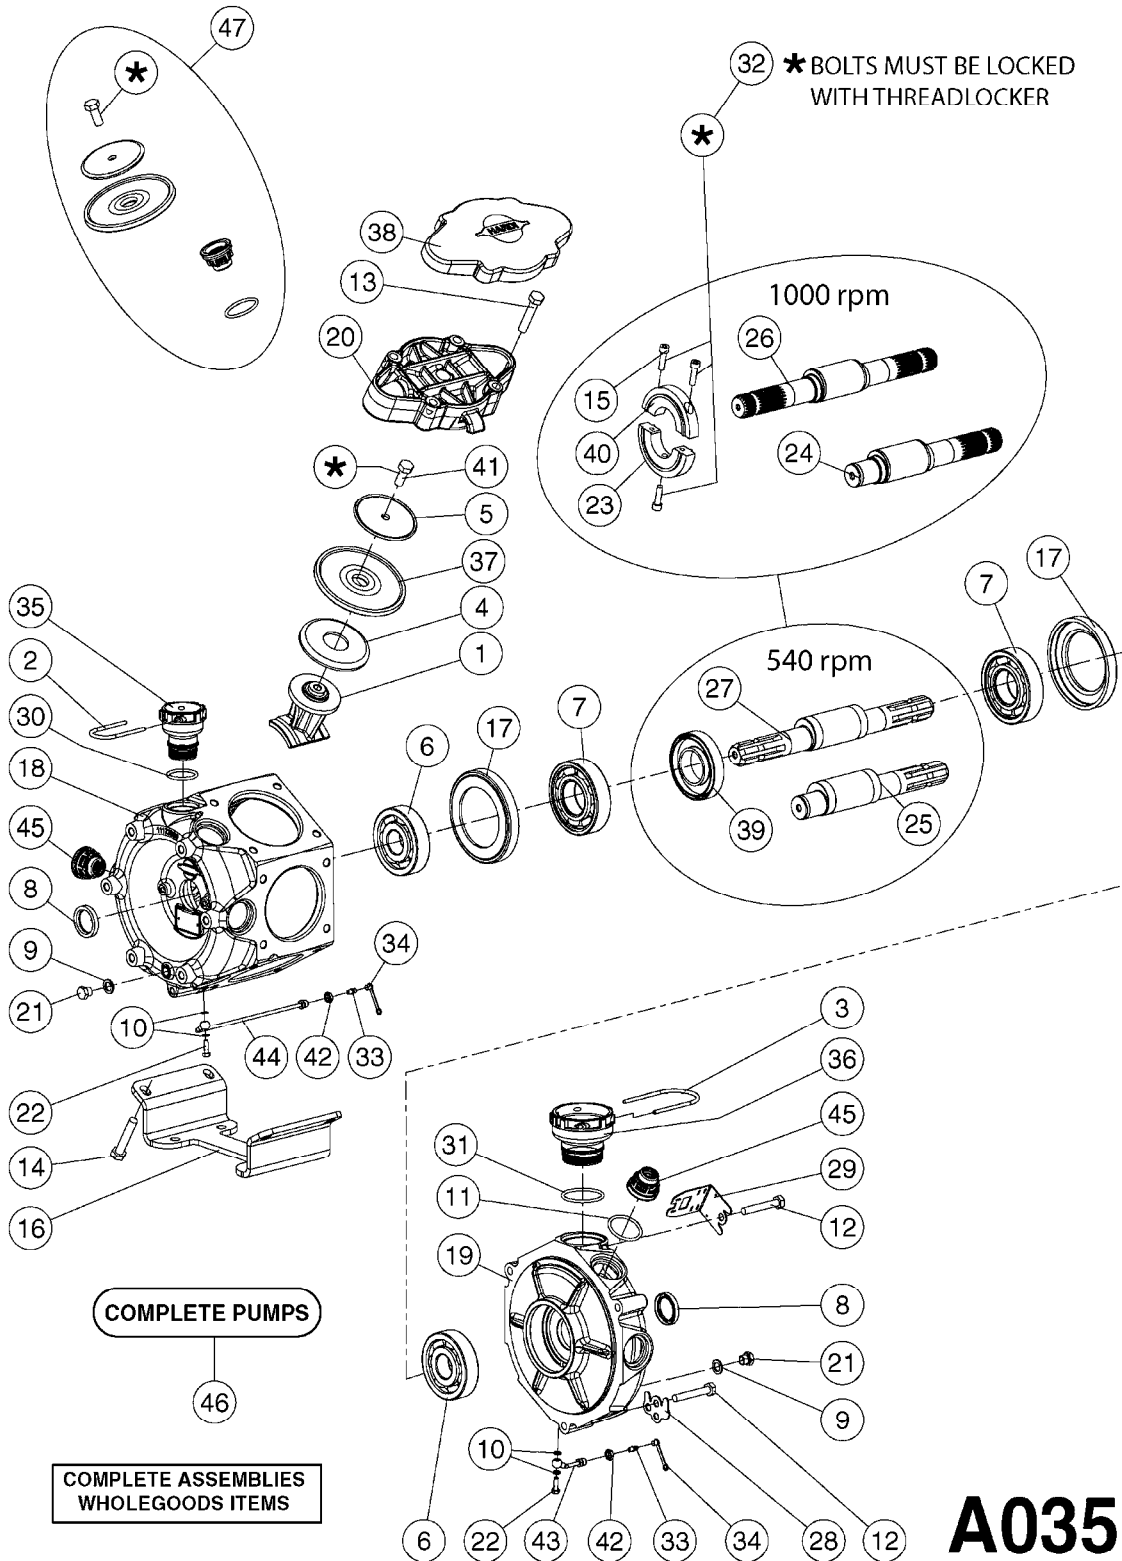

PUMP - 464 540/1000 RPM
A0350-HIN, 01:01:16

Page 1

Date 16.03.2016 13:41

Pos.	parts-n°	order qty	description
1	111622	1	CONNECTING ROD 463/5.5MM
1	111623	1	CONNECTING ROD 463/10MM
1	111624	1	CONNECTING ROD 463/12MM
1	111645	1	CONNECTING ROD 463/6.5MM
2	145996	1	FITT.DK S-67 FORK
3	145997	1	FITT.DK S-93 FORK
4	161012	1	DIAPHRAGM BACKING DISC F. 463
5	161175	1	DIAPHRAGM DISC F. 463 PUMP
6	210221	1	BEARING BALL 6407
7	210232	1	BEARING BALL 6310
8	210243	1	SEAL OIL 35 X 47 X 7
9	241404	1	DOWTY SEAL 1/4"
10	242374	1	WASHER Ø10/ø6X1 COPPER
11	330072	1	O-RING D53.5/D45.5X4
12	421072	1	BOLT HEX 8.8 RAW M10X65
13	430312	1	BOLT HEX 8.8 RAW M12X60
14	430437	1	BOLT HEX 8.8 RAW M12X65
15	450995	1	BOLT ALLEN M8X30 DIN 912 RAW
16	614628	1	FOOT FOR PUMP 460-463 PAINTED
17	11171900	1	METAL SPACER F. 364/464 MACHINED
18	11172200	1	PUMP HOUSE 464 MACHINED 5/4" BSP RED
19	11172600	1	FRONTPART 464 MACHINED 2" BSP RED
20	11173000	1	VALVE COVER.464 MACHINED RED
21	14010400	1	PLUG 1/4" BSP
22	14120400	1	BANJOBOLT M6 X 19
23	14120700	1	COUNTERWEIGHT 364/464-1000
24	14137300	1	CRANKSHAFT 364/464-5.5 1000
24	14137400	1	CRANKSHAFT 364/464-6.5 1000
25	14137600	1	CRANKSHAFT 364/464-10
25	14137700	1	CRANKSHAFT 464-12
26	14137900	1	CRANKSHAFT 364/464-5.5 GG 1000
26	14138000	1	CRANKSHAFT 364/464-6.5 GG 1000
27	14138200	1	CRANKSHAFT 364/464-10 GG
27	14138300	1	CRANKSHAFT 464-12 GG
28	16383000	1	GREASE NIPPLE PLATE 464
29	16390600	1	BRACKET FOR RPM SENSOR
30	24266600	1	O-RING D 38,0 X 4,0 70SH.NITR
31	24266800	1	O-RING D 54,0 X 4,0 70SH.NITR
32	28045503	1	LOCTITE 262 .5ML (.017oz.)
33	28163300	1	GREASE NIPPLE H1 M6X1 DIN 7412
34	28163400	1	CAP F. GREASENIPPLE YELLOW M6X1
35	32242200	1	FITTING S67 5/4" KON. RG 2014
36	32242400	1	FITTING S93 2" KON. RG 2014
37	33511600	1	DIAPHRAGM PUMP 463/464 PUMP PUR
38	33524000	1	COVER PLASTIC 464 PUMP
39	33524200	1	DISTANCE RING/GREASE SPLIT
40	39136200	1	HALFPART 364/464-1000
41	43099200	1	BOLT HEX SS M12 X 30 DIN933 A4
42	46134000	1	NUT HEX M10x1 H=2.3 NV=14 ELZIN
43	61097000	1	BANJOTUBE SHORT 464 COMPL.
44	61097100	1	BANJOTUBE LONG 464 COMPL.
45	72043600	1	VALVE FOR 462/463
46	72993500	1	PUMP 464/12-540, CM
46	72993600	1	PUMP 464/6.5 MED-2-1000
46	82168700	1	PUMP 464/12/540 OFFSET PORTS
46	82168800	1	PUMP 464/6.5/1000 OFFSET PORTS
46	82169000	1	PUMP 464/10-MOD-2-540
47	75586000	1	PUMP KIT 464