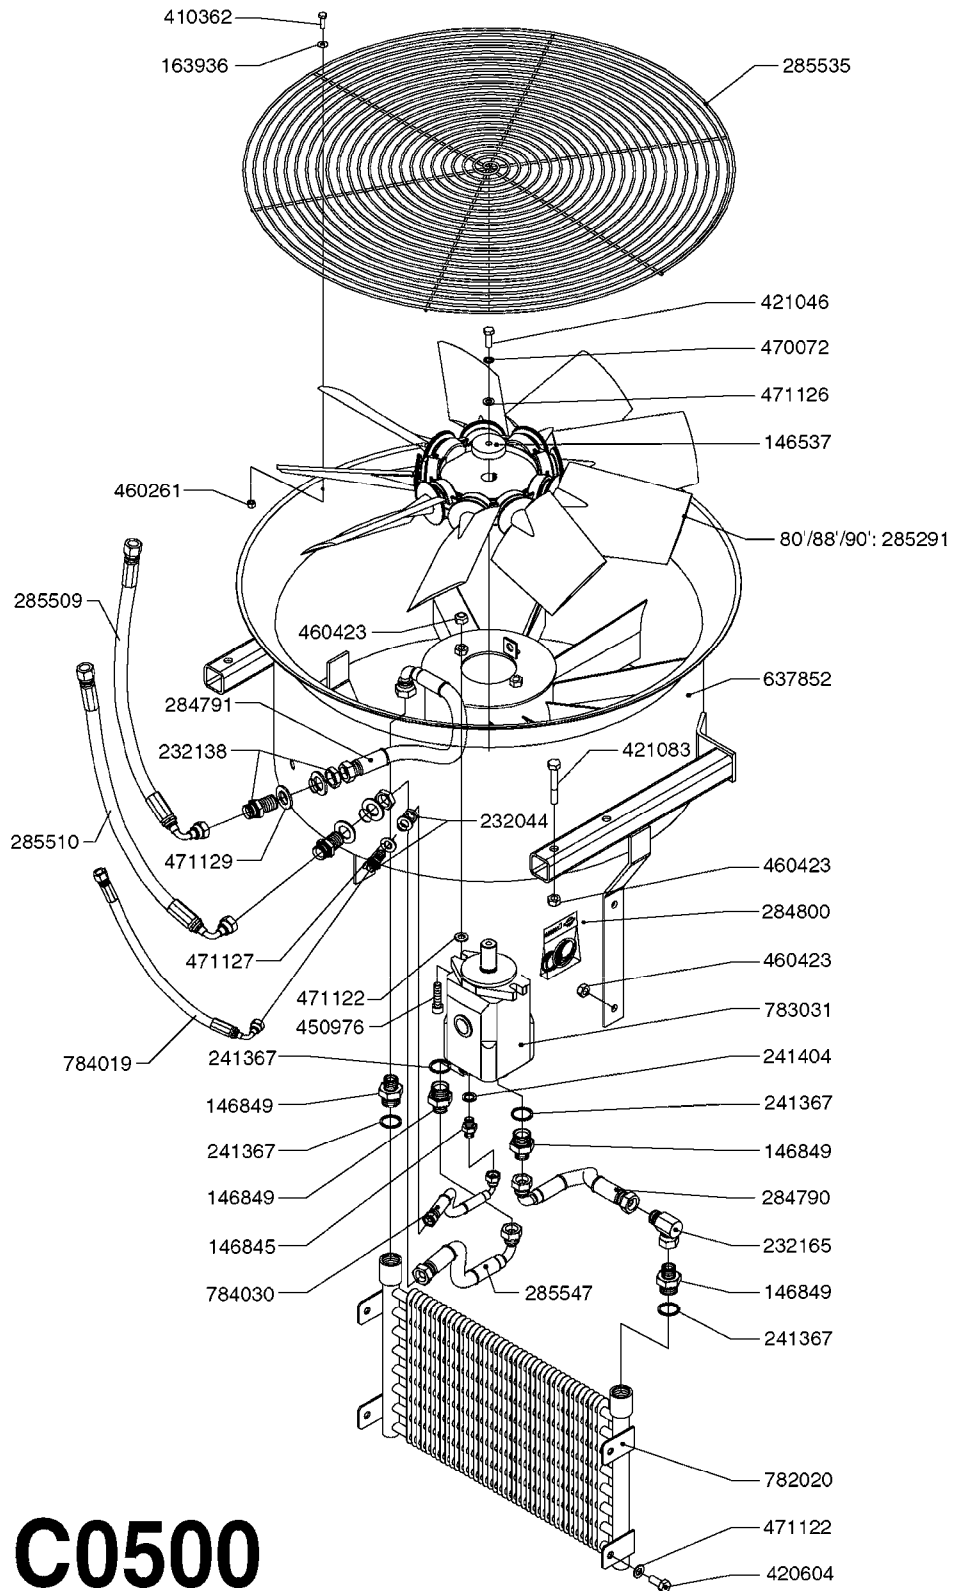

HYD TWIN FORCE FAN HAZ
C0500-HIN, 01:01:16

HYD TWIN FORCE FAN HAZ
C0500-HIN, 01:01:16

Page 1
Date 16.03.2016 13:41

parts-n°	order qty	description
146537	1	BUSHING D50/D40X12MM
146845	1	HEX NIPPLE 1/4"X1/4"
146849	1	HEX. NIPPLE 3/4"BSP X 1/2"BSP
163936	1	WASHER D15/D6.2X1
232044	1	HEX NIP W/NUT 1/4" alt 232214
232138	1	HEX NIPPLE W/NUT 1/2"
232165	1	HY.ELBOW 1/2" BSP SWIVEL
241367	1	DOWTYSEAL 28.5x22
241404	1	DOWTY SEAL 1/4"
284790	1	HOSE HY X 1/2 X 15.75"STR+ELB
284791	1	HOSE HY X 1/2 X 21.5"STR+ELB
284800	1	GASKET SET F.HYMOTOR M4MF11-28
285291	1	FAN BLADE F.TWIN FORCE 80'-90'
285509	1	HOSE HY X 1/2 X 78.75"STR+ELB
285510	1	HOSE HY X 1/2 X 82.5"STR+ELB
285535	1	GUARD FOR TWIN FORCE FAN HAZ
285547	1	HOSE HY X 1/2" X 15" STR+ELB
410362	1	BOLT HEX 8.8 SS M6X20 FT
420604	1	BOLT HEX 8.8 DEL M10X25 FT DIN933
421046	1	BOLT HEX 8.8 DEL M8X25 FT A2 DIN933
421083	1	BOLT HEX 8.8 DEL M10X65
450976	1	BOLT M10X50 F.TWIN ARM YOKE
460261	1	NUT HEX M6X1 LOCK A2 DIN985
460423	1	NUT HEX M10X1.5 LOCK
470072	1	WASHER D15/D8X.5 LOCK
471122	1	WASHER, M10, Ø20/10.5X 2.0, SS
471126	1	WASHER, M8, Ø16/ 8.4X 1.6, SS
471127	1	WASHER, M12, Ø24/13.0X 2.5, SS
471129	1	WASHER, M20, Ø37/21.0X 3.0, SS
637852	1	FAN HOUSING F.TWIN FORCE
782020	1	RADIATOR ELEMENT 2KW TYPE R6
783031	1	HYDRAULIC MOTOR FAN HAZ
784019	1	HOSE HY X 1/4 X 078.75"STR+ELB
784030	1	HOSE HY X 1/4" X 13.75"STR+ELB