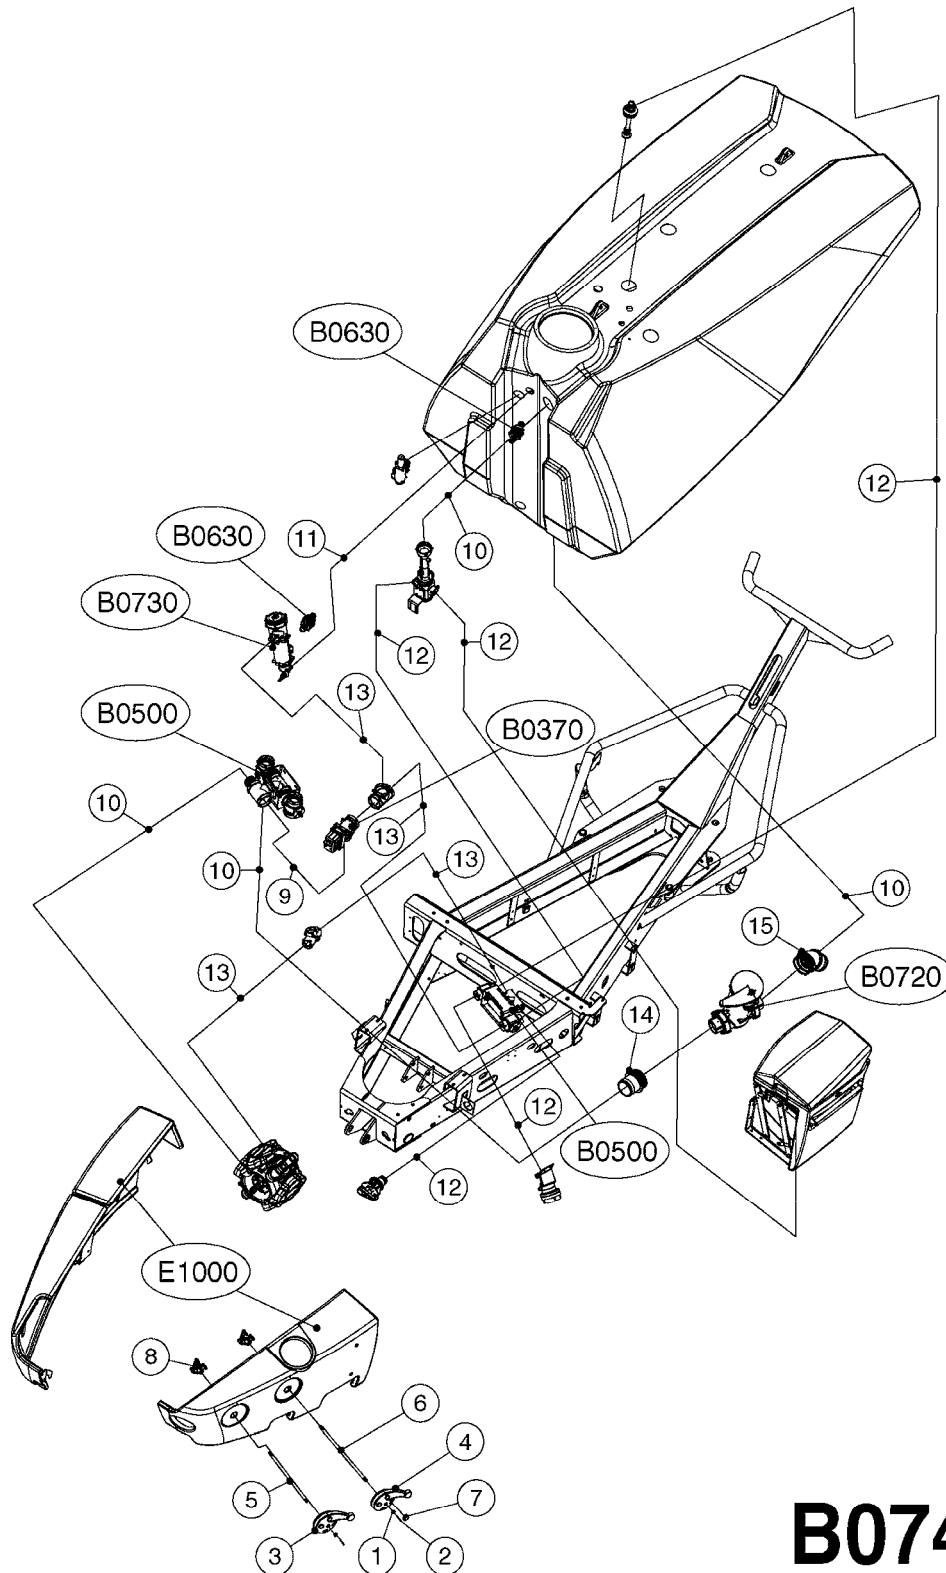

B0740

NCM 4400/6600 MANIFOLD
B0740-HIN, 01:01:16

Page 1

Date 16.03.2016 13:41

Pos.	parts-n°	order qty	description
1	334594	1	PLUG F.VALVE HANDLE BLACK
2	411006	1	SCREW M4X40 SLOTTED
3	741844	1	VALVE HANDLE ASSY. SUCTION NCM
4	741845	1	VALVE HANDLE ASSY. PRESSUR NCM
5	14038100	1	AXLE FOR SUCTION VALVE HANDLE
6	14038200	1	AXLE FOR PRESSURE VALVE HANDLE
7	33505200	1	PLUG FOR SMART VALVE HANDLE
8	72283000	1	AXLE JOINT F. SMARTVALVE HANDL
9	92702703	1	HOSE PVC SUCT GRAY 2"
10	92702803	1	HOSE PVC SUCT GRAY 2.5"
11	92703203	1	HOSE R X3/4" X300PSI WP X0012"
12	92712403	1	HOSE R X1" X300PSI WP X0012"
13	92734403	1	HOSE R X5/4" X200PSI WP X0012"
14	727133	1	FITT. S93 2-1/2" STR. S W/O-RI
15	72072900	1	FITT.S93 2-1/2" 45°PVC W/ORING