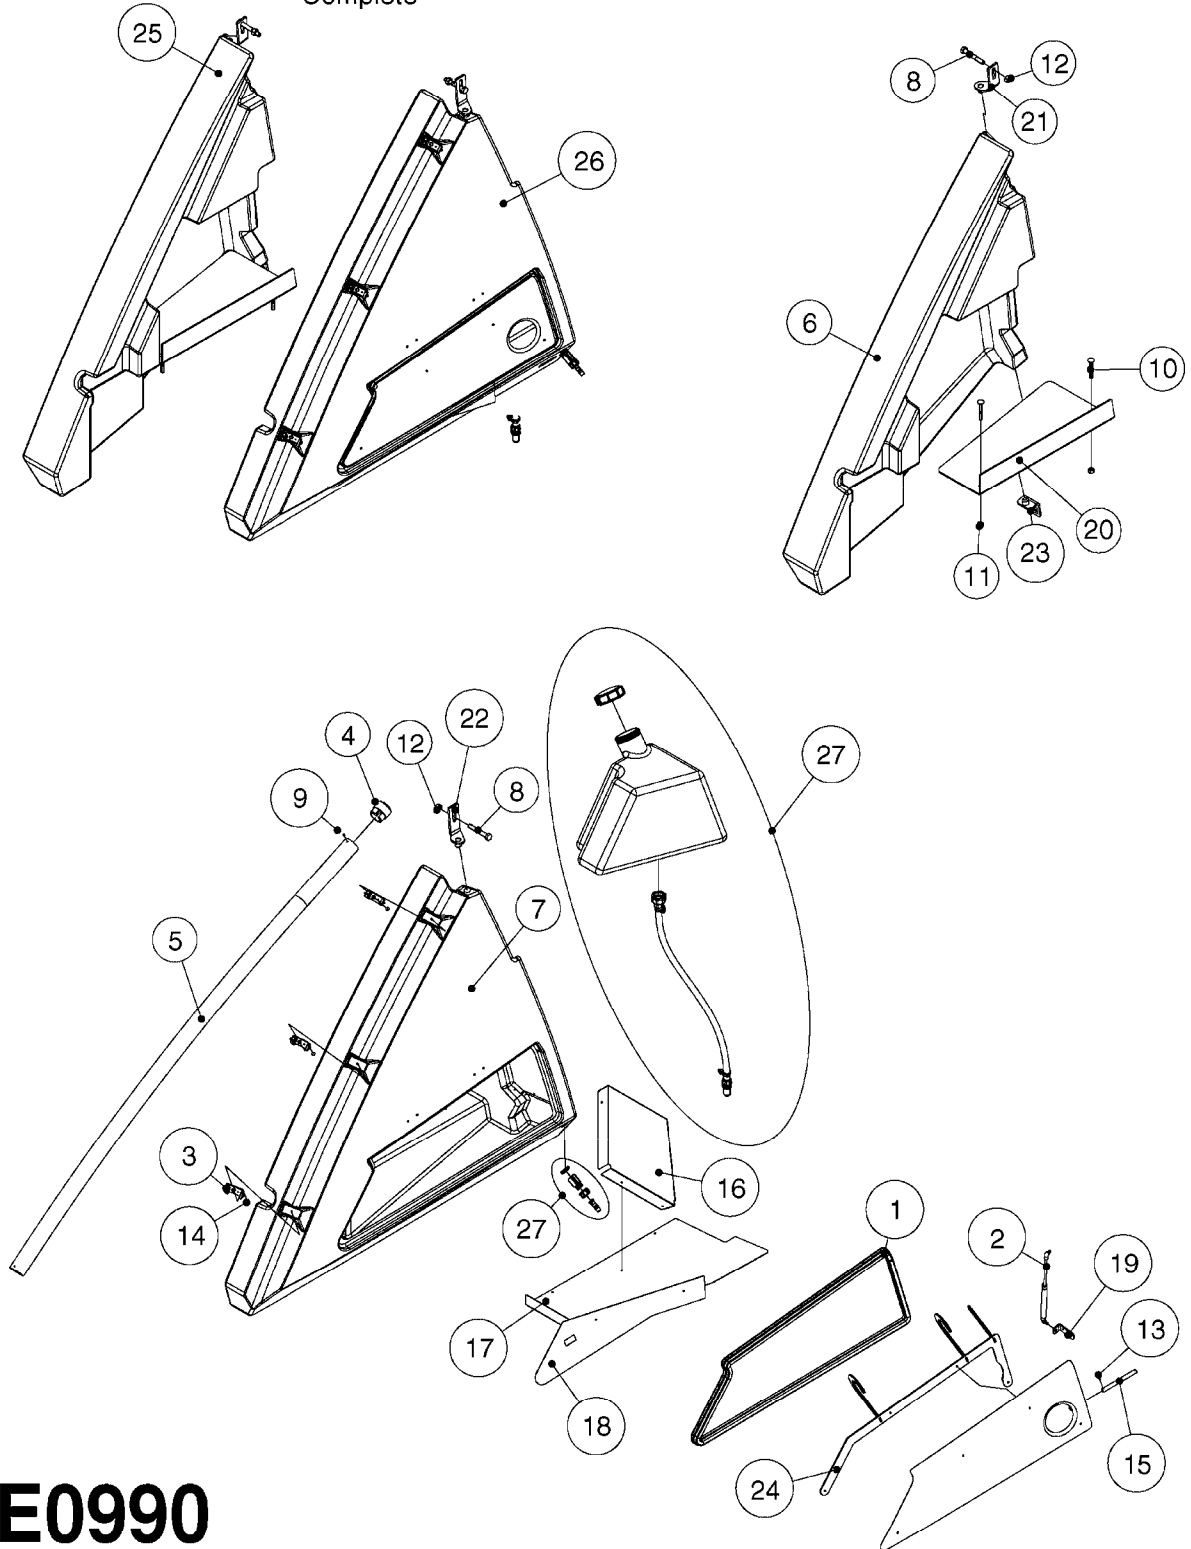

Complete

LOCKER & CLEAN WATER TANK NCM
E0990-HIN, 01:01:16

Page 1

Date 16.03.2016 13:41

Pos.	parts-n°	order qty	description
1	242474	1	SEAL 16X28XL=' LOCKER DOOR CM+
2	285793	1	GAS CYLINDER
3	334523	1	PIPE HOLDER D51.5
4	334850	1	GUIDE F. SIGHT GAUGE TUBE TOP
5	341307	1	TUBE F.SIGHT GAUGE L=75" NCM 4400
5	341339	1	TUBE F.SIGHT GAUGE L=82" NCM 6600
5	341340	1	TUBE F.SIGHT GAUGE L=94" (2382) NCM 9000
5	89109004	1	DECAL SIGHT GAUGE 9000 LITERS
5	97609403	1	DECAL SIGHT GAUGE CM4400 GAL.
5	97609803	1	DECAL SIGHT GAUGE CM6600 GAL.
5	97610003	1	DECAL SIGHT GAUGE NCM 9000 GAL
5	97808000	1	DECAL SIGHT GAUGE CM4400 LITER
5	97813700	1	DECAL SIGHT GAUGE CM6600 LITER
6	351766	1	SIDE SHIELD MOUNT RIGHT
7	351767	1	SIDE SHIELD MOUNT LEFT
8	430846	1	BOLT HEX 8.8 DEL M12X80
9	440333	1	SCREW 3.5 X 9.5 SS
10	440718	1	BOLT CRG M10 X 65 DEL
11	460423	1	NUT HEX M10X1.5 LOCK
12	460703	1	NUT HEX M12X1.75 LOCK DIN985
13	480141	1	PIN COTTER M4X20
14	480809	1	BLIND RIVET, EMHART ACD616ASM
15	15057800	1	HANDLE F.LEFT SIDE LOCKER
16	16124500	1	DIVIDER F.LOCKER L.SIDE SHIELD
17	16124600	1	SHELF FLOOR-LEFT SIDE LOCKER
18	16124700	1	SHELF WALL-LEFT SIDE LOCKER
19	16126900	1	BRACKET F.DOOR-STORAGE LOCKER
20	16127300	1	SHELF FLOOR-RIGHT SIDE LOCKER
21	61033900	1	BRACKET F. SIDE PANEL R.H. NCM
22	61034000	1	BRACKET F. SIDE PANEL L.H. NCM
23	61037500	1	ADJUSTING BRACKET, BOTTOM NCM
24	63037800	1	BRACKET F.DOOR-STORAGE LOCKER
25	72280100	1	SIDE SHIELD RIGHT NCM COMPLETE
26	72280200	1	SIDE SHIELD LEFT+CLEAN W.TANK
27	72280600	1	CLEAN W.TANK LEFT SIDE NCM