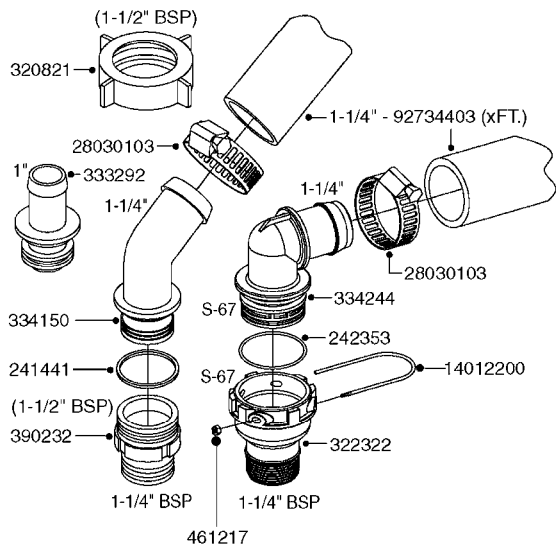

PRESSURE SIDE OF PUMP