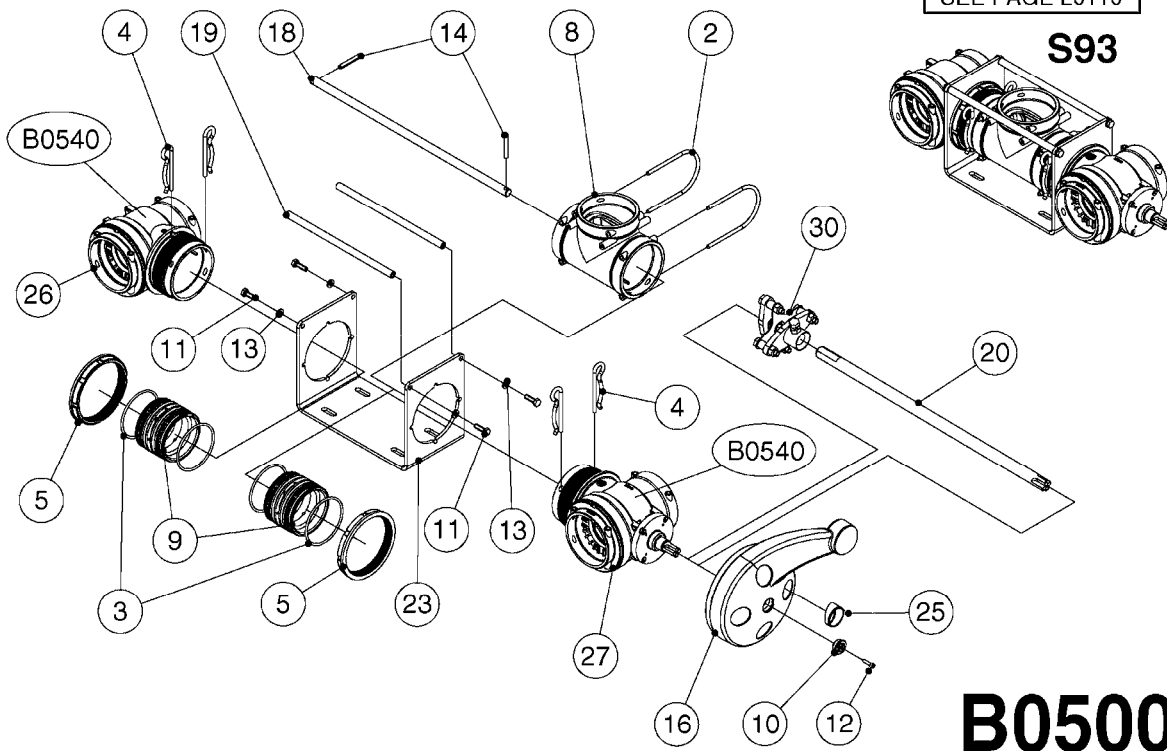

FOR S93 FITTINGS
SEE PAGE L0110

S93