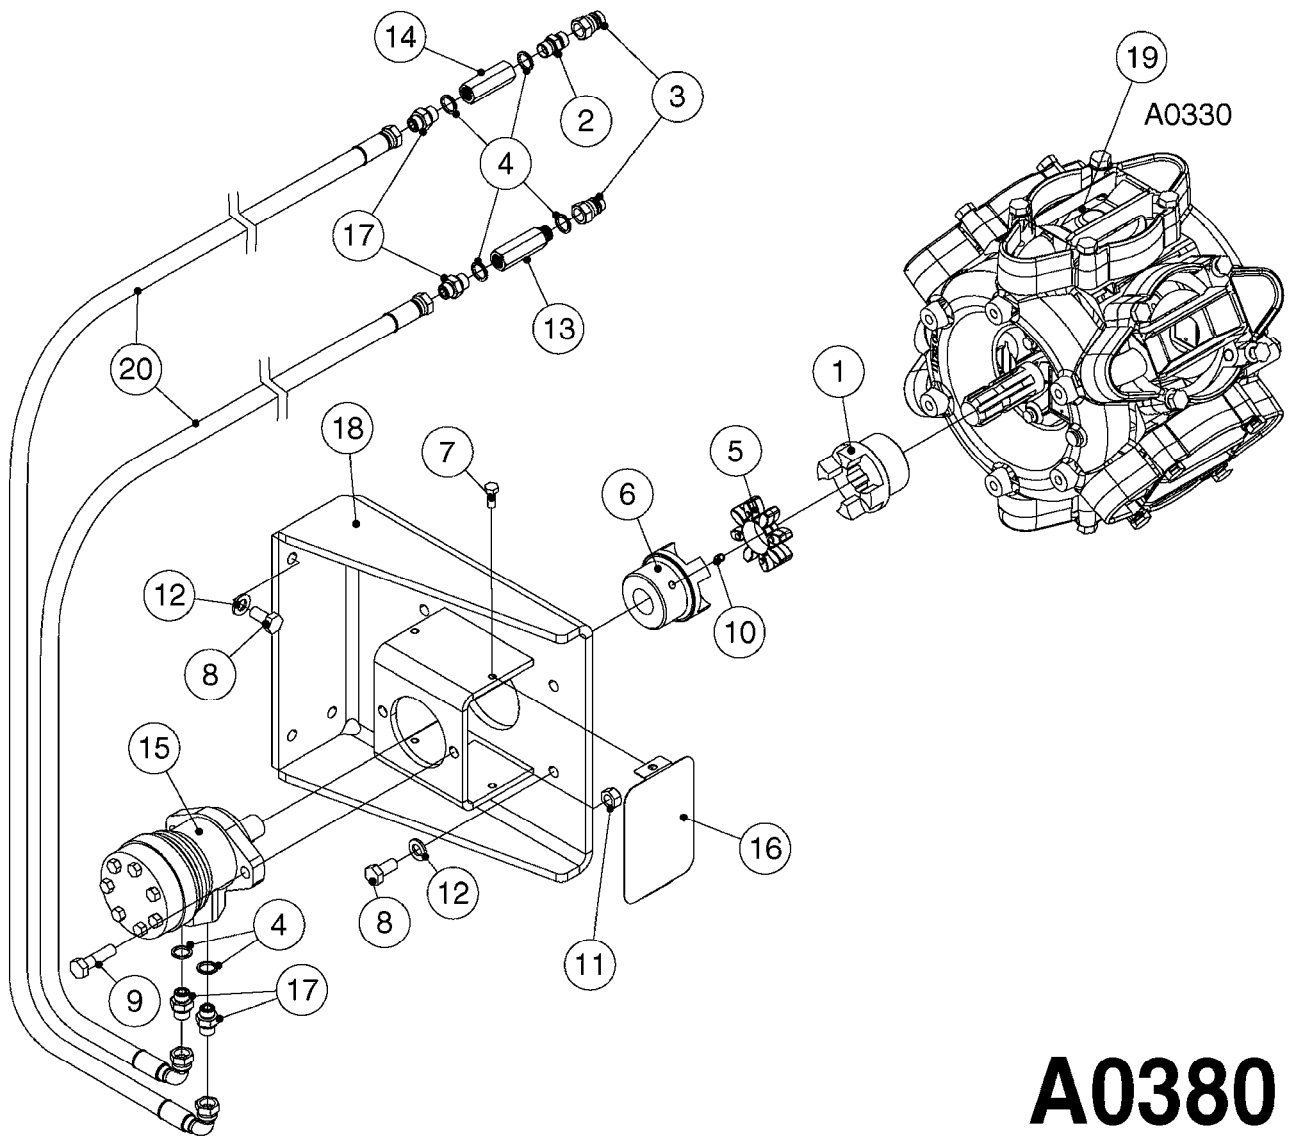

PUMP - 463 FLEX CAPACITY
A0380-HIN, 01:01:16

Page 1

Date 16.03.2016 13:41

Pos.	parts-n°	order qty	description
1	111438	1	HUB F.CLUTCH 361/460 PUMP
2	147132	1	HEX NIPPLE 1/2"X1/2" BSP DEL
3	230311	1	QUICK COUPLING 1/2"
4	241356	1	DOWTYSEAL 1/2"
5	283916	1	TOOTHED RIM FOR CLUTCH
6	284521	1	COUPLING HALF CYL.D25MM-KEY
7	420582	1	BOLT HEX 8.8 DEL M8X20 FT A2
8	430522	1	BOLT HEX 8.8 DEL M12X25 FT
9	430878	1	BOLT HEX 8.8 DEL M12X45 DIN931
10	450052	1	SCREW SET M8X10 BLACK ALLAN
11	460703	1	NUT HEX M12X1.75 LOCK DIN985
12	471127	1	WASHER, M12, Ø24/13.0X 2.5, SS
13	782153	1	PRESS. FLOW VALVE 1/2", 32L/MIN, PAINTED (BLACK)
14	782154	1	CHECK VALVE 284794 (BLACK)
15	783010	1	MOTOR HYDRAULIC OMR50
16	16154400	1	COVER PLATE F. FLEX PUMP MT.
17	23235300	1	HEX NIPPLE 1/2"-13/16"
18	61038400	1	BRACKET FLEX PUMP MOUNT NCM
19	72363900	1	PUMP 463/10-MOD-2-540
20	78571100	1	HOSE HY X 1/2" X 248" STR+ELB