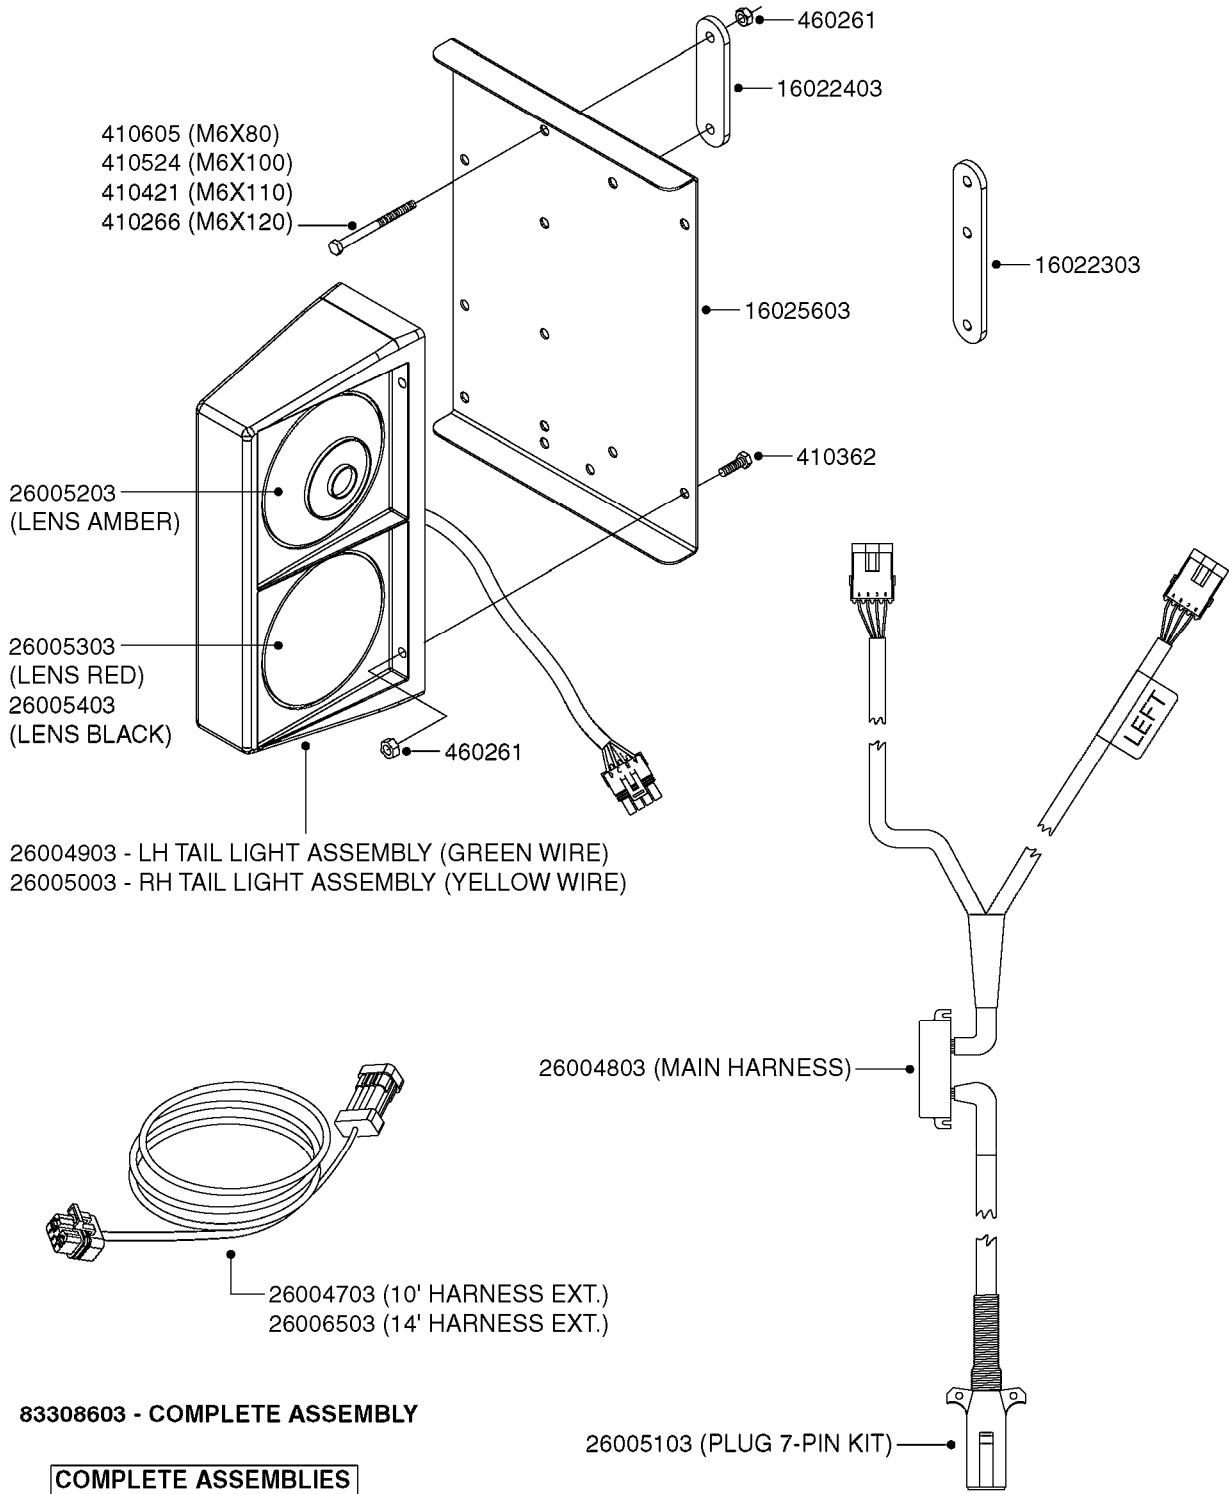

TRAFFIC LIGHT KIT
M0160-HIN, 01:01:16

Page

0

Date

16.03.2016 13:42

83308603 - COMPLETE ASSEMBLY

COMPLETE ASSEMBLIES
WHOLEGOODS ITEMS

M0160

TRAFFIC LIGHT KIT
M0160-HIN, 01:01:16

Page 1
Date 16.03.2016 13:42

parts-n°	order qty	description
410266	1	BOLT HEX 8.8 DEL M6X120
410362	1	BOLT HEX 8.8 SS M6X20 FT
410421	1	BOLT HEX M6X110 DIN931-A2 SS
410524	1	BOLT HEX 8.8 DEL M6X100
410605	1	BOLT HEX 8.8 DEL M6X80
460261	1	NUT HEX M6X1 LOCK A2 DIN985
16022303	1	BRACKET 100MM TUBE
16022403	1	BRACKET 60MM TUBE
16025603	1	BRACKET TAIL LIGHT DUAL LAMP
26004703	1	HARNESS 13' EXT 4 WIRE WP
26004803	1	HARNESS MAIN TAIL LIGHT
26004903	1	TAIL LIGHT GREEN WIRE LH
26005003	1	TAIL LIGHT YELLOW WIRE RH
26005103	1	PLUG 7-PIN AG TAIL LIGHT
26005203	1	LENS AMBER BEFORE 2009
26005303	1	LENS RED BEFORE 2009
26005403	1	LENS BLACK BEFORE 2009
26006503	1	HARNESS 14' EXT 4 WIRE WP
83308603	1	TRAFFIC LIGHT KIT