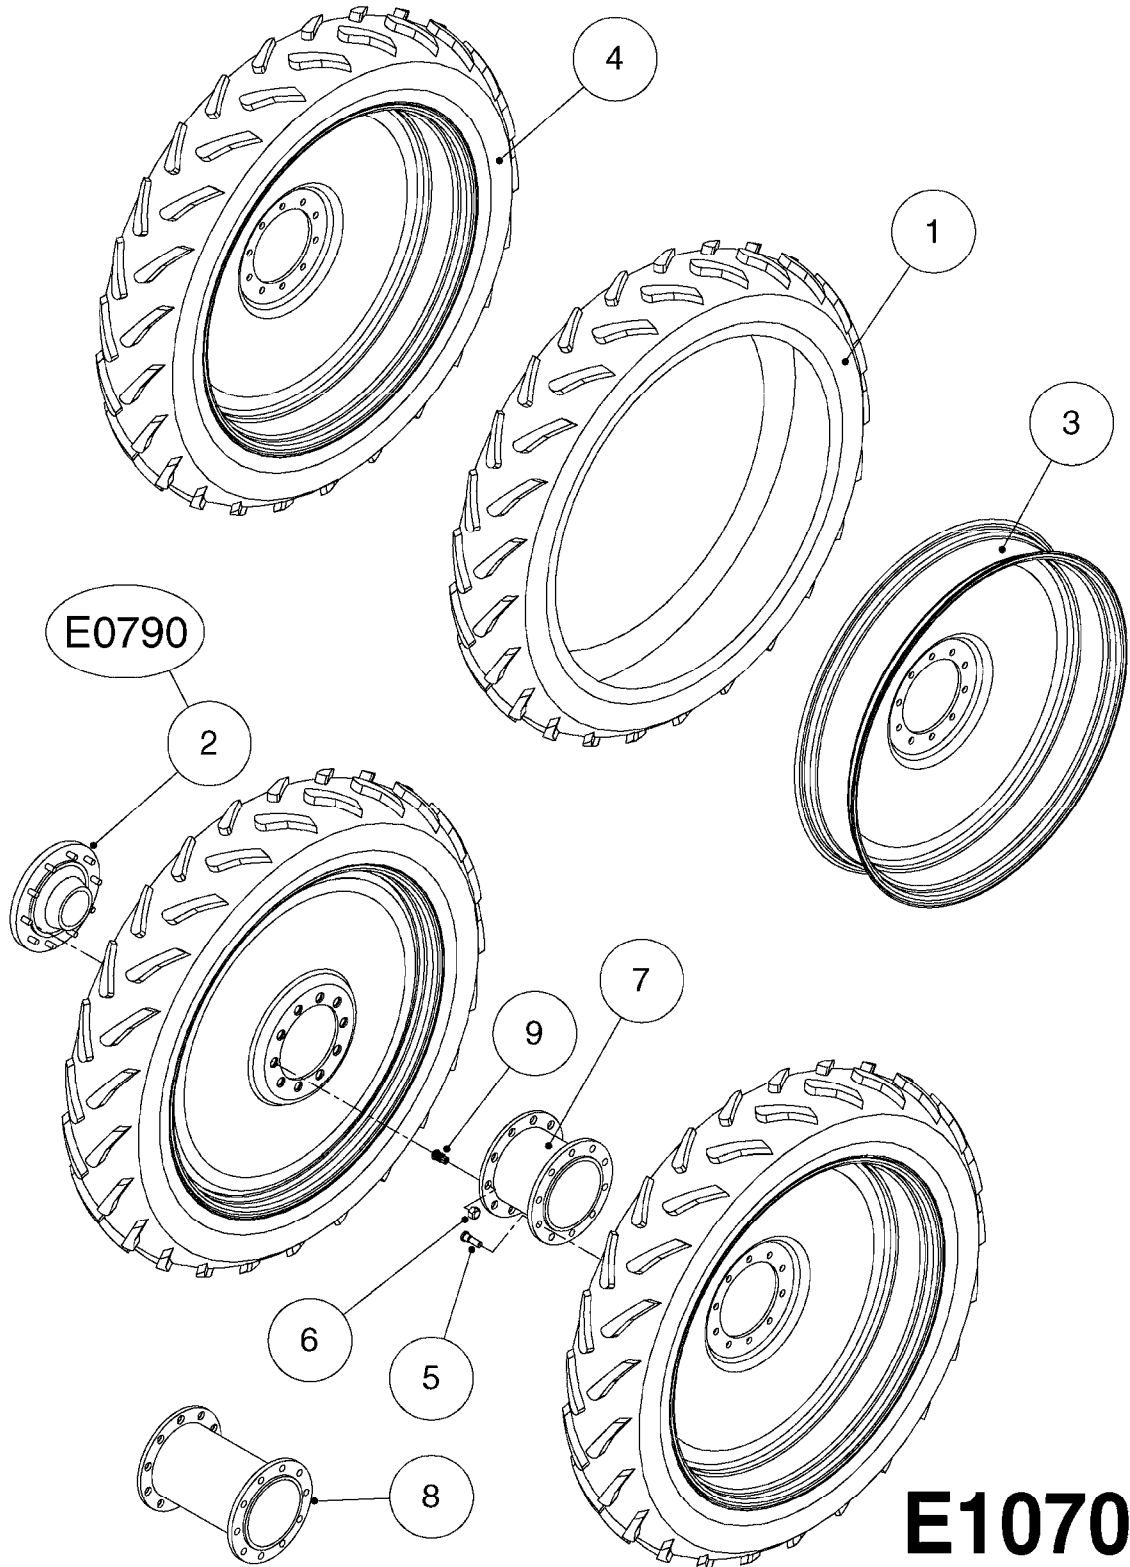

WHEELS FOR NEW COMMANDER
E1070-HIN, 01:01:16

Page 1
Date 16.03.2016 13:41

Pos.	parts-n°	order qty	description
1	10615703	1	TIRE 320 90R46' RAD.TL 357774
2	28045703	1	HUB ASSY 10-13.19-11.02 25000#
3	28007103	1	RIM,10x46,5.75NOS,13.189BC
4	28031203	1	TIRE ASSY. 320/90R50" HL R.H.
4	28031303	1	TIRE ASSY. 320/90R50" HL L.H.
4	28037603	1	TIRE ASSY.320/90R50" R.H. DUAL
4	28037703	1	TIRE ASSY.320/90R50" L.H. DUAL
4	28038603	1	TIRE 320/90R50" 161A8B HI LOAD
4	70006303	1	WHEEL ASM. 320/90R46 LH
4	70006703	1	WHEEL ASM. 320/90R46 RH
5	28034803	1	STUD 3/4"NF/5/8"KNURL L=2-5/8"
6	46000303	1	NUT, BUD WHEEL, OUTER, RH
7	61011203	1	DUAL SPACER 22" ROW 50" TIRE
8	61011303	1	DUAL SPACER 30" ROW 50" TIRE
9	46000203	1	NUT, BUD WHEEL, INNER, RH