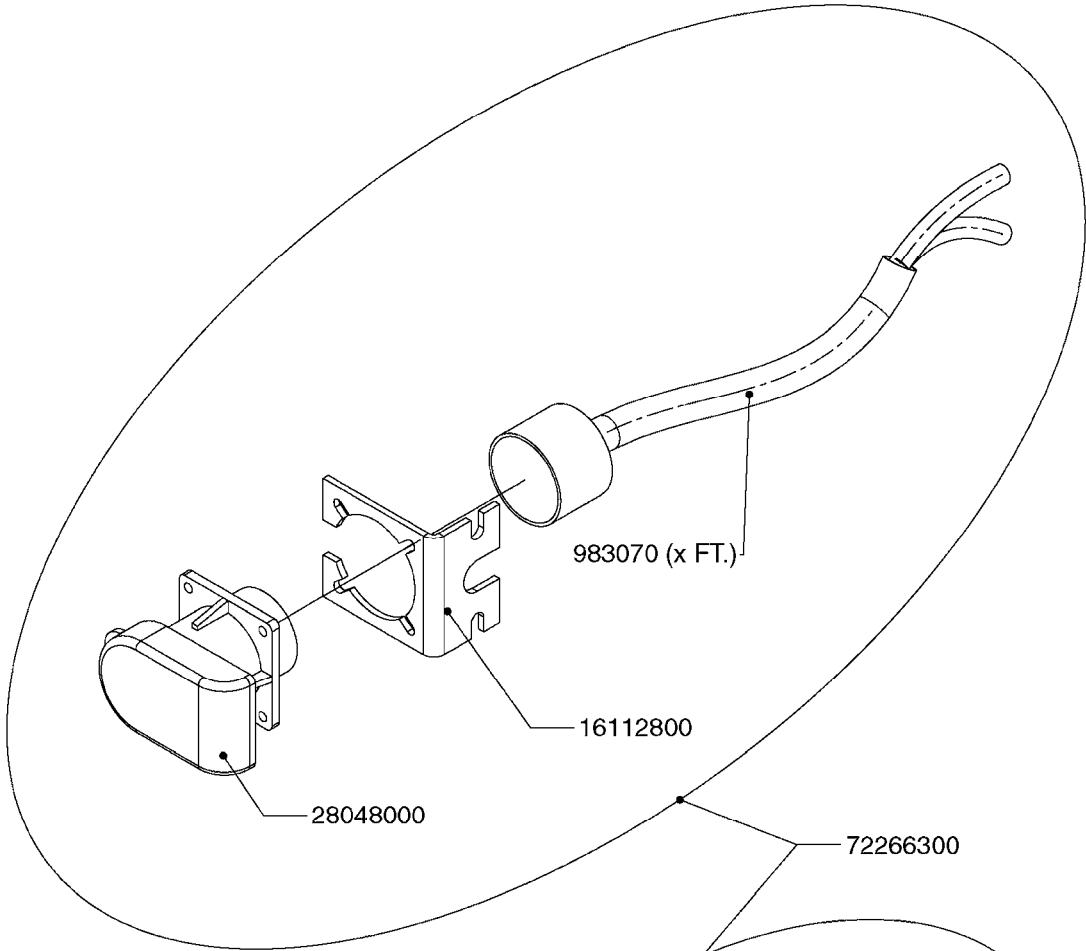

POWER SUPPLY CABLES
M0240-HIN, 01:01:16

Page 0

Date 16.03.2016 13:42