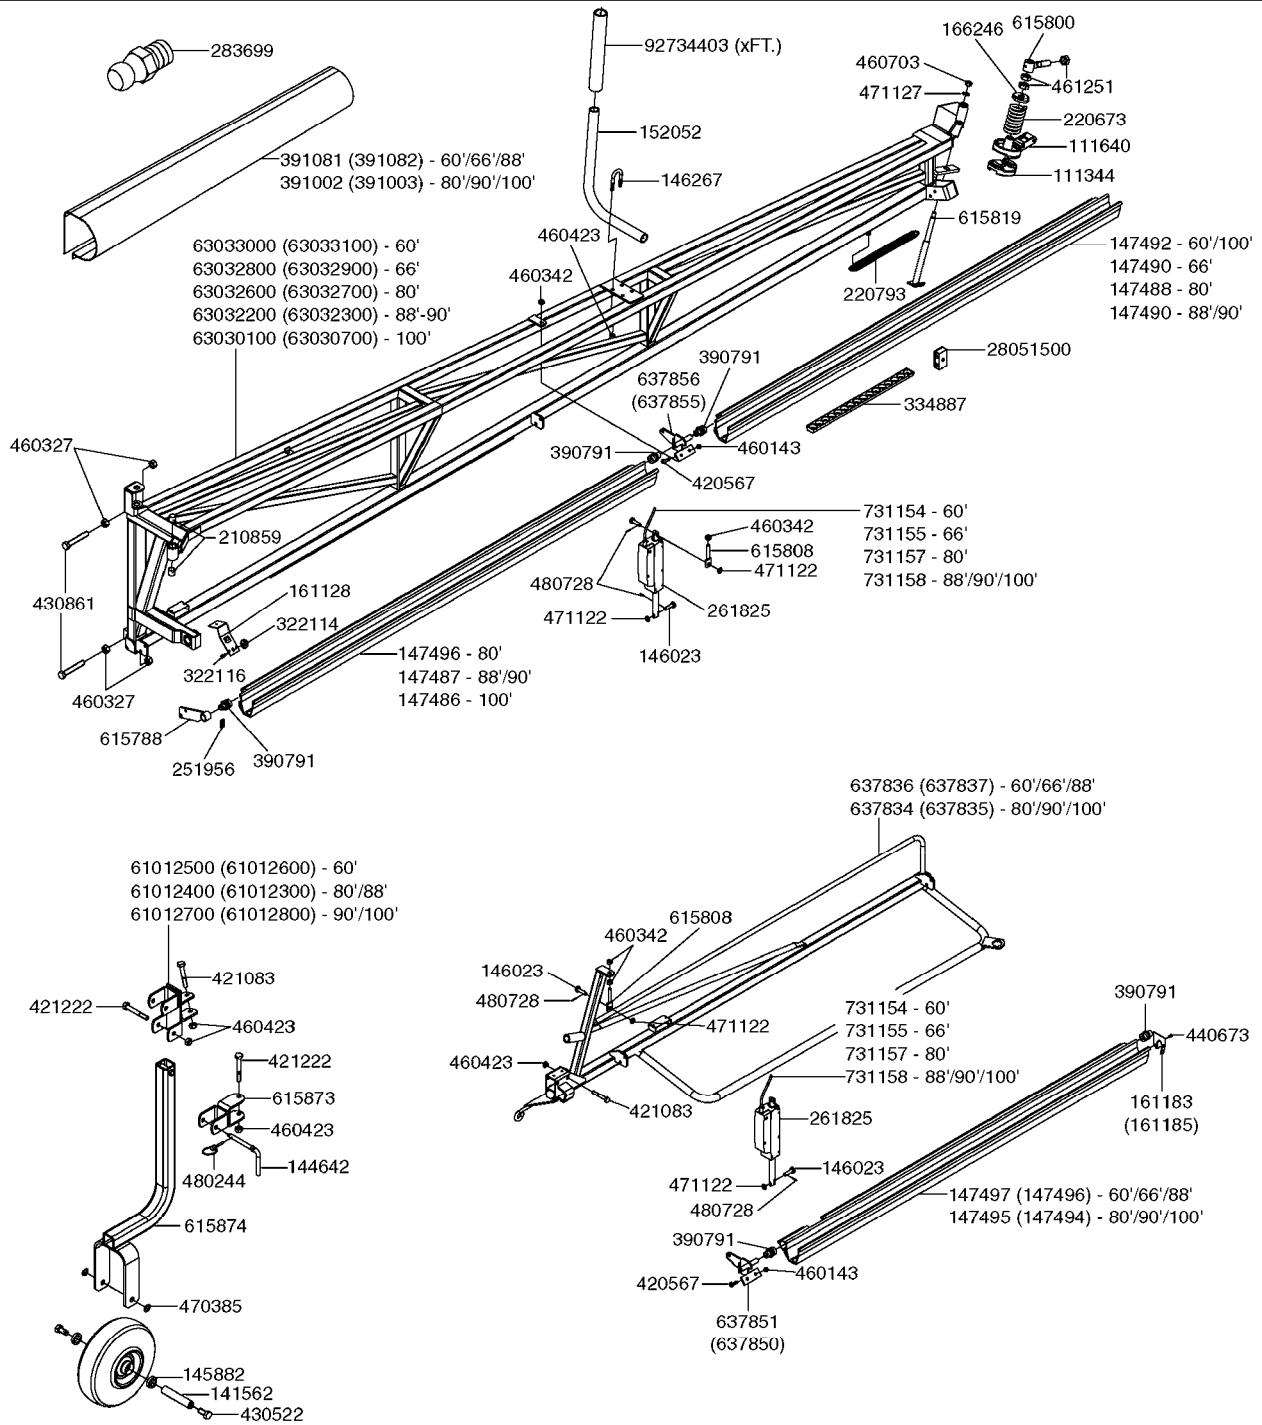

BOOM-TF INNER HAZ-WC 60'-100'
D0660-HIN, 01:01:16

Page

2

Date

16.03.2016 13:41

parts-n°	order qty	description
480728	1	PIN D3.2X20 SPLIT
615756	1	INDICATOR ARROW
615787	1	COUPLING F.AIRSLOT TWINF. LH
615788	1	BRACKET
615796	1	PIN D20 X M16 L=119MM
615808	1	ANCHOR ADJ.F.ACTUATOR
615820	1	PIN D20 X M16 L=127MM
616084	1	EYEBOLT LH TRD./ RH WING M24 EYEBOLT WITH L.H. THREADS FOR RIGHT WING
616085	1	EYEBOLT STD. TRD./ LH WING M24 EYEBOLT WITH STD. THREADS FOR LEFT WING
637850	1	BKT AIR SLOT RH
637855	1	BKT AIR SLOT LH
637856	1	BKT AIR SLOT RH
715444	1	REMOTE CONTROL CABLE COMPLETE
978503	1	DECAL TILT SCALE TWIN FORCE
981474	1	6MM ELASTIC CORD X M
981504	1	ELASTIC CORD 4MM
14008800	1	TURNBUCKLE L=200/M24X1.5
14011900	1	PIN M20 L=125/D30
14032200	1	AIR SLOT RAIL L=2995/D25
16112200	1	AIR DIFFUSER L=2365 L.H.
45003000	1	BOLT HEX M16X120 DIN912/DELTA
61008700	1	LINK EYE FORCE
61009200	1	EYEBOLT LH TRD./ LH WING M24 EYEBOLT WITH L.H. THREADS FOR LEFT WING
61009300	1	EYEBOLT STD.TRD. / RH WING M24 EYEBOLT WITH STD. THREADS FOR RIGHT WING
61030200	1	EXTENSION TWIN FORCE-ON CENTER
63030400	1	WING INNER HAZ 100' R.H.
63030800	1	WING INNER HAZ 100' L.H.
63032000	1	WING INNER HAZ 88'-90' R.H.
63032100	1	WING INNER HAZ 88'-90' L.H.
63032400	1	WING INNER HAZ 60'-80' R.H.
63032500	1	WING INNER HAZ 60'-80' L.H.
63118500	1	FOLDING ARM 1. FTZ / HAZ. R. RED FOLD ARM FOR RIGHT WING
63118800	1	FOLDING ARM 1. FTZ / HAZ. L RED FOLD ARM FOR LEFT WING