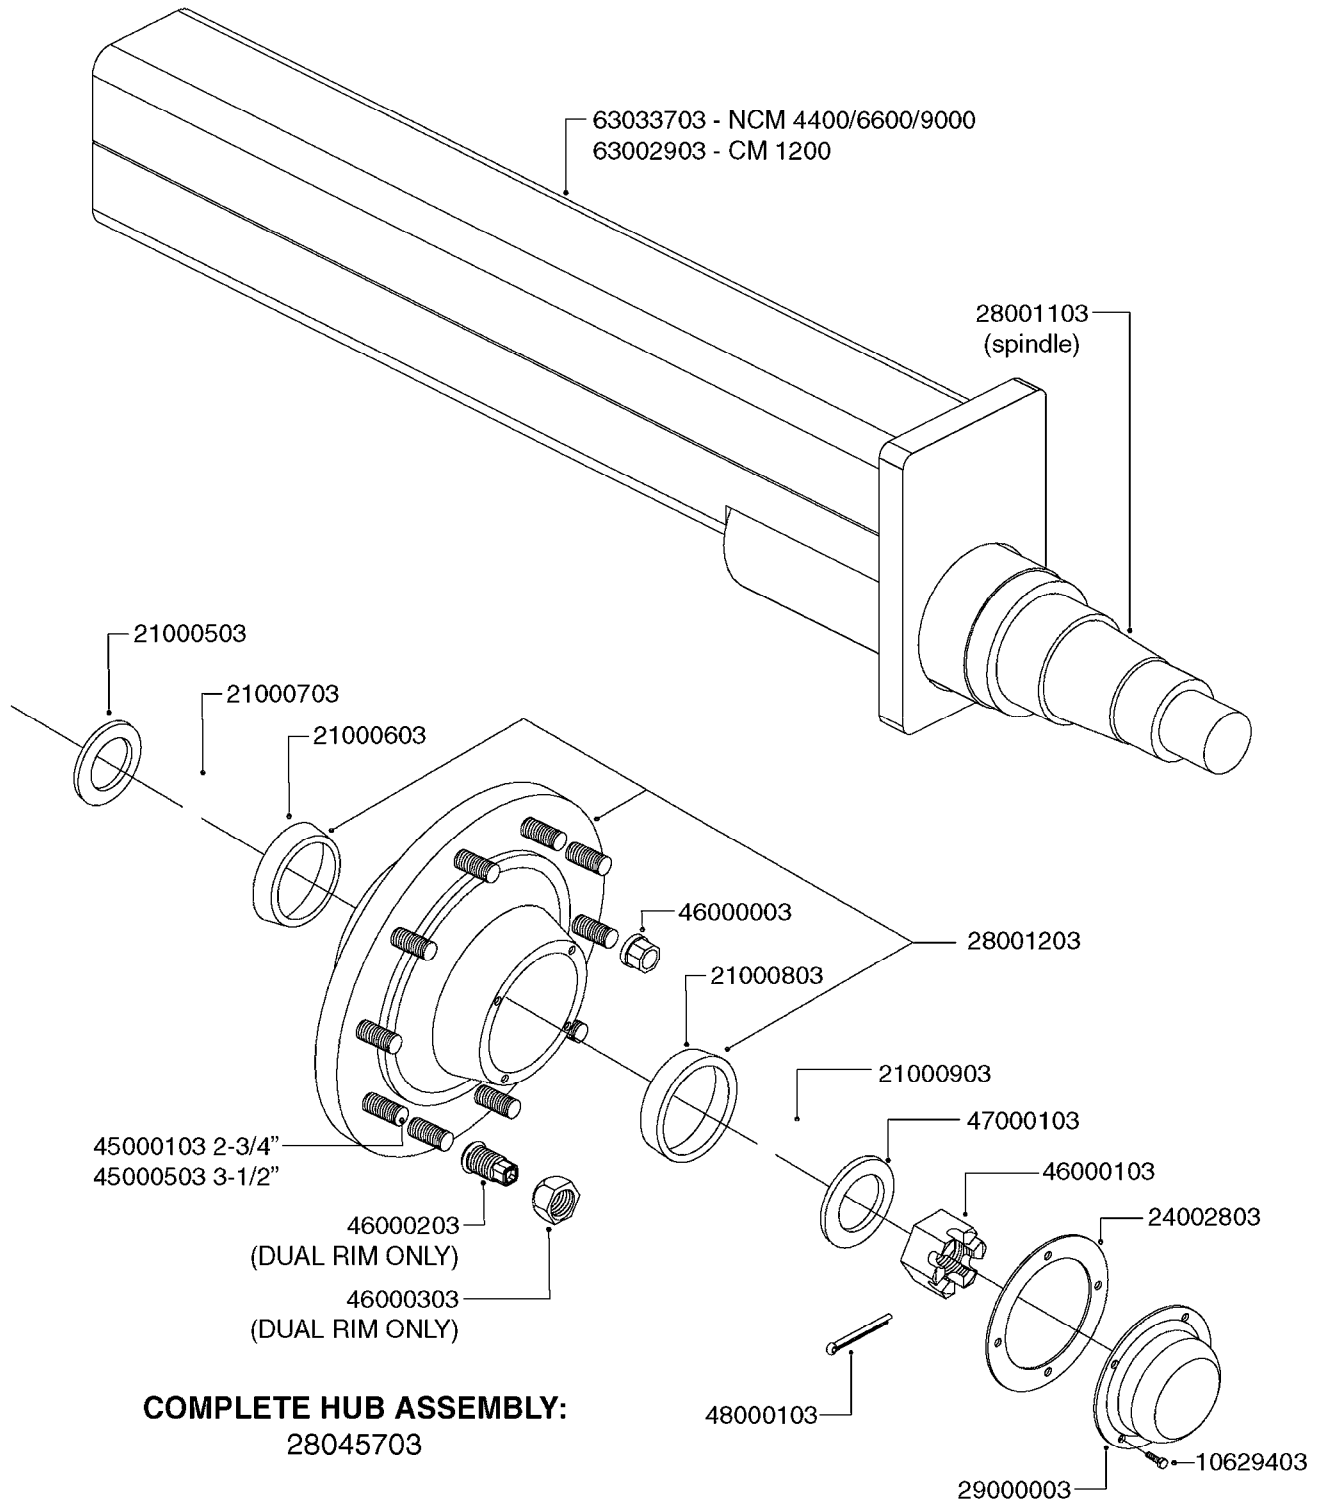

COMPLETE HUB ASSEMBLY:
28045703

COMPLETE ASSEMBLIES
WHOLEGOODS ITEMS

E0790

HUB ASSEMBLE F.4-1/2" SPINDLE
E0790-HIN, 01:01:16

Page 1
Date 16.03.2016 13:41

parts-n°	order qty	description
10629403	1	BOLT HEX 5/16 NC GR.2 00.50"
21000503	1	SEAL,WHEEL CR43771
21000603	1	RACE, BEARING 3.5/1.5
21000703	1	BEARING, TAPPERED 3.5433/1.575
21000803	1	RACE, TAPERED BEARING
21000903	1	BEARING, TAPPERED, 2.75/1.510
24002803	1	GASKET F. HUB 4.5" HUB ASSY
28001103	1	SPINDLE 4.5"x 21" 20000LB
28001203	1	HUB, 20000LB W. BRG RACES
28045703	1	HUB ASSY 10-13.19-11.02 25000#
29000003	1	HUB CAP F. 881(20000LB) HUB
45000103	1	BOLT, WHEEL STUD 3/4-16X2 3/4
45000503	1	BOLT, WHEEL STUD 3/4-16X3 1/2
46000003	1	NUT HEX NF 3/4" FLANGED F.HUB
46000103	1	NUT, CASTLE, SPINDLE 2-12 UNF
46000203	1	NUT, BUD WHEEL, INNER, RH
46000303	1	NUT, BUD WHEEL, OUTER, RH
47000103	1	WASHER, SPNDL 4.5" 2.06x4 .25T
48000103	1	PIN, COTTER 5/16" X 5.25"
63002903	1	AXLE INSERT,72"-90"SUS CM 1200
63033703	1	AXLE INSERT NCM 44/66/9000