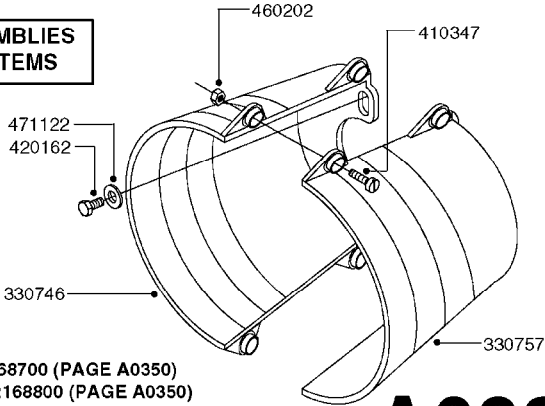

SUCTION SIDE OF PUMP (WITH 1-1/2" SUCTION PORT)

PRESSURE SIDE OF PUMP

SUCTION SIDE OF PUMP (WITH 2" SUCTION PORT)

**COMPLETE ASSEMBLIES
WHOLEGOODS ITEMS**

- 821585 - 463/5.5 W/THROUGH SHAFT (1000 RPM)
- 821587 - 463/10 W/THROUGH SHAFT (540 RPM)
- 82169400 - 464/6.5 (1000 RPM H.C. INLINE PORTS)
- 72293300 - 463/6.5 W/THROUGH SHAFT (1000 RPM)
- 463/12 (540 RPM H.C. OFFSET PORTS) REPLACED BY 82168700 (PAGE A0350)
- 463/6.5 (1000 RPM H.C. OFFSET PORTS) REPLACED BY 82168800 (PAGE A0350)