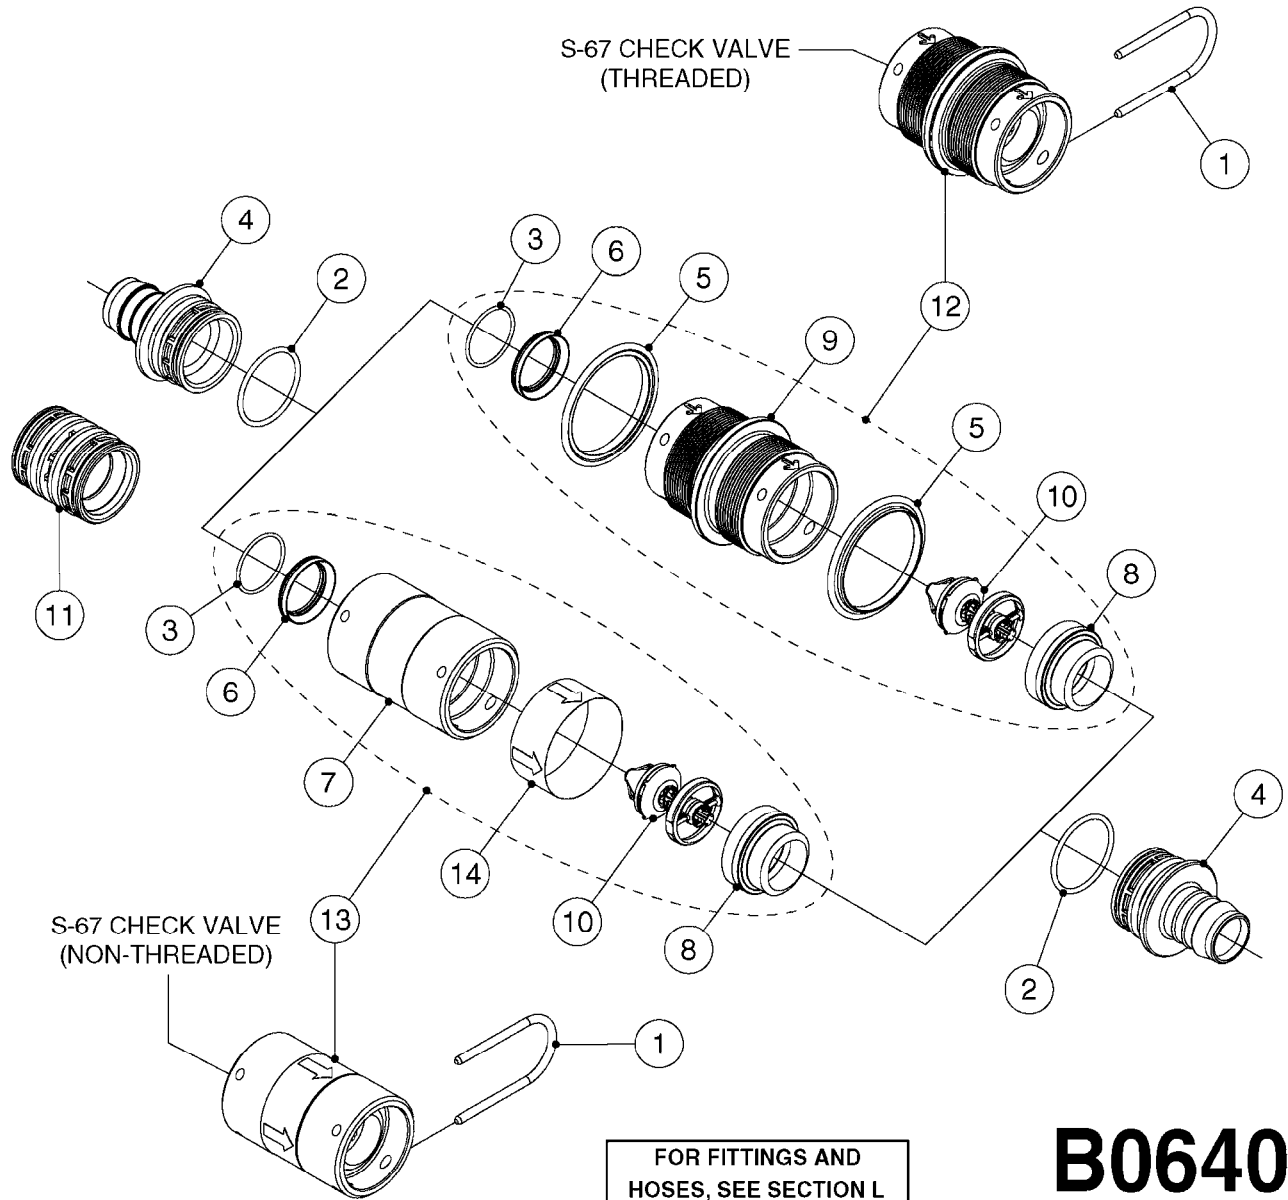

FOR FITTINGS AND
HOSES, SEE SECTION L

B0630

CHECK VALVES - S67
B0630-HIN, 01:01:16

Page 1

Date 16.03.2016 13:41

Pos.	parts-n°	order qty	description
1	145996	1	FITT.DK S-67 FORK
2	242353	1	O-RING D44.2X3.0 VITON F.S-67
3	242504	1	O-RING D35x2 NITRIL
4	322104	1	FITT.DK S-67 BULKHEAD
5	334231	1	FITT.DK S-67 STR.1'
5	334232	1	FITT.DK S-67 STR.1-1/4'
6	14103100	1	SEAT F.CHECK VALVE D40.8 2010
7	72001803	1	CHCK VLV,S67, 2 X 1" HB COMPLETE IN-LINE CHECK VALVE FOR 1" HOSE
7	72206600	1	CHCK VLV,S67, 2 X 1.25" HB COMPLETE IN-LINE CHECK VALVE FOR 1-1/4" HOSE
8	72089900	1	CHECK VALVE S67 SUBASMBLY.2001
9	97800500	1	DECAL 230X28 BLACK ARROW