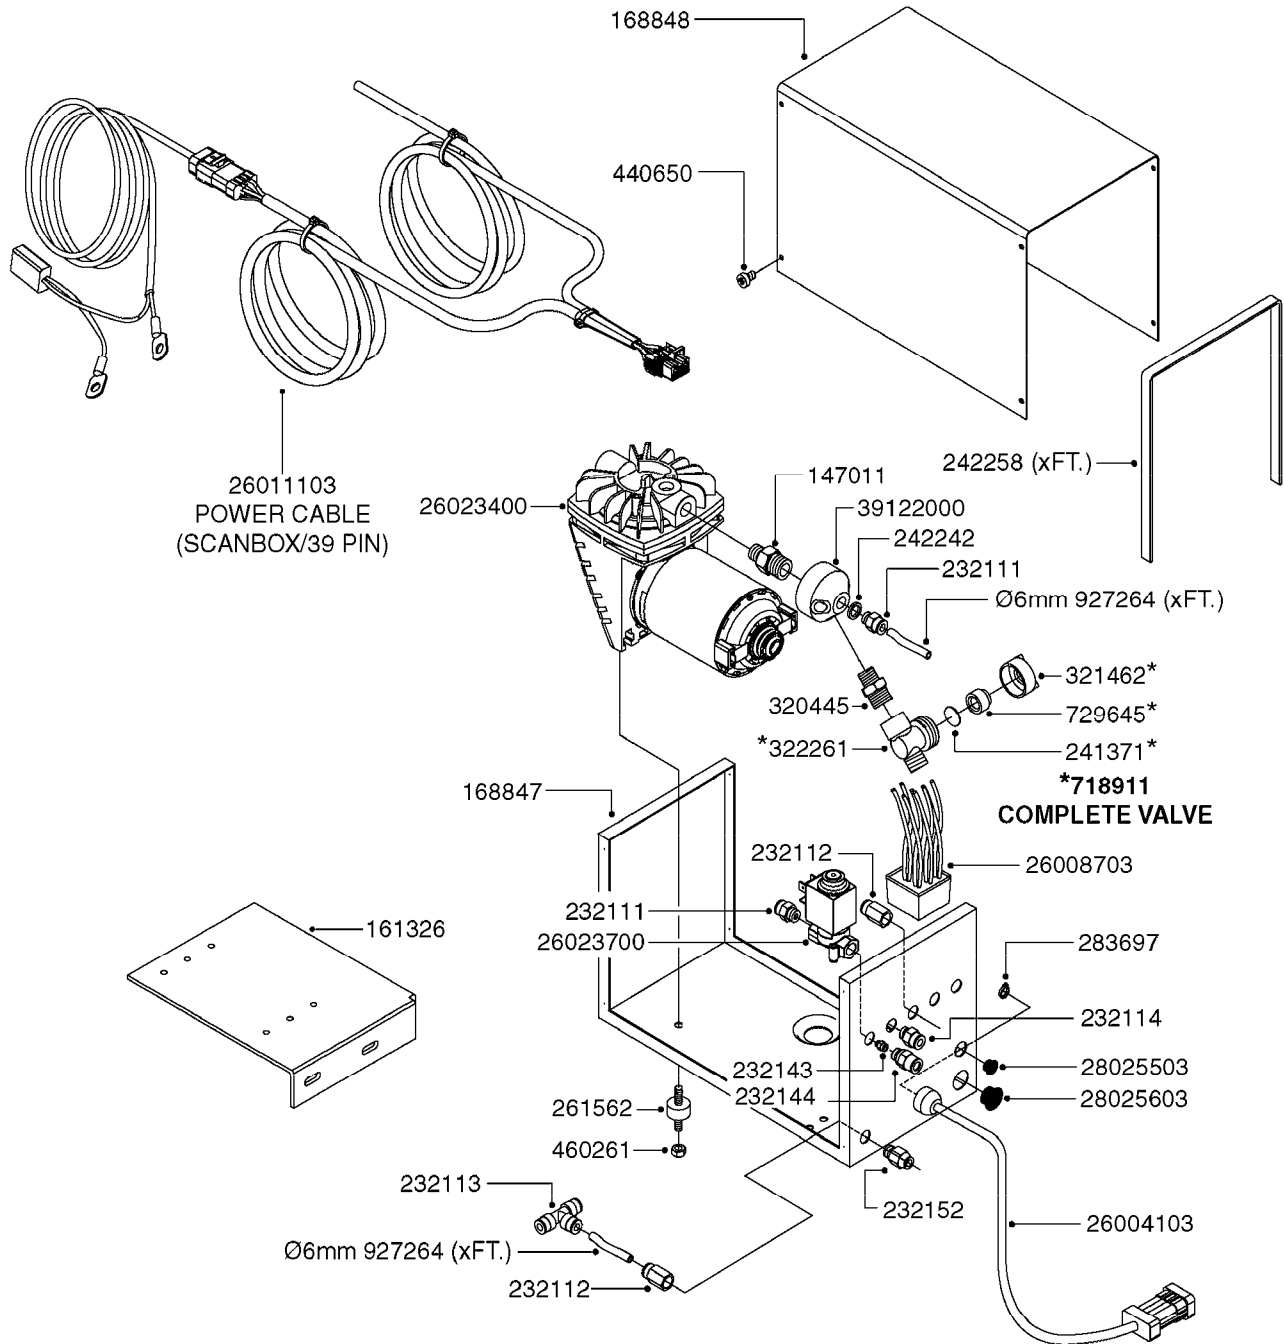

K0400

*Ø8mm 927306 (xFT.)
*Ø10mm 927330 (xFT.)

70062503 - COMPLETE ASSEMBLY

FOAM MARKER COMPRESSOR 2007
K0400-HIN, 01:01:16

Page 1
Date 16.03.2016 13:42

parts-n°	order qty	description
147011	1	HEX NIPPLE 3/8'X1/4'BSP BRASS
161326	1	MOUNT BKT. F. FOAM COMP.BOX 98
168847	1	ENCLOSURE LOWER F.MARKER
168848	1	COVER F. FOAM MARKER
232111	1	QUICK COUPLER 6MM X 1/8 EXT.
232112	1	QUICK COUPLER 6MM 1/8 INT.
232113	1	QUICK COUPLER 6MM T-PIECE
232114	1	COUPLER 1/8" THREADX8MM HOSE
232143	1	REDUCER 1/4'INT-1/8'EXT
232144	1	QUICK COUPLER 10MM X 1/4 EXT
232152	1	QUICK COUPLER 8MMX1/8 EXT.LONG
241371	1	DIAPHRAGM, NO-DRIP alt 241371
242242	1	O-RING F.AIR HOSE FITTING
242258	1	TRIM 3X10 SELF ADHESIVE 0012"
261562	1	RUBBER DAMPER 2XM6X25
283697	1	TIESTRAP 200MM
320445	1	FITT.DK HN 1/4"X3/8" BSP
321462	1	CAP F.NO-DRIP ASSY.
322261	1	HOUSING F.SAFETY VALVE 3/8"
440650	1	SCREW 3.5x13 STAINLESS
460261	1	NUT HEX M6X1 LOCK A2 DIN985
718911	1	VALVE (SAFETY) F.MARKER
729645	1	NON-DRIP SPRING ASSY.GREEN 10
927264	1	HOSE R X PE D6/D4 X 0012"
927306	1	HOSE R X PE D8/D6 X 0012"BLACK
927330	1	HOSE R X PE D10/D8 X 012"BLACK
26004103	1	FOAM MARKER CNTRL MOD CABL STD
26008703	1	FOAM MARKER CONTROL SCII
26011103	1	FOAMER POWER/CONTROL CABLE 39P
26023400	1	COMPRESSOR F.FOAM MARKER CM40
26023700	1	SOLENOID VAL 12V 1/8' FLO '07
28025503	1	PLUG F.DRILLED HOLE 1/2"
28025603	1	PLUG F.DRILLED HOLE 3/4"
39122000	1	DISTR.HOUSING F.FOAM MARKER'07
70062503	1	FOAM MARKER COMPRESSOR,STD,39P