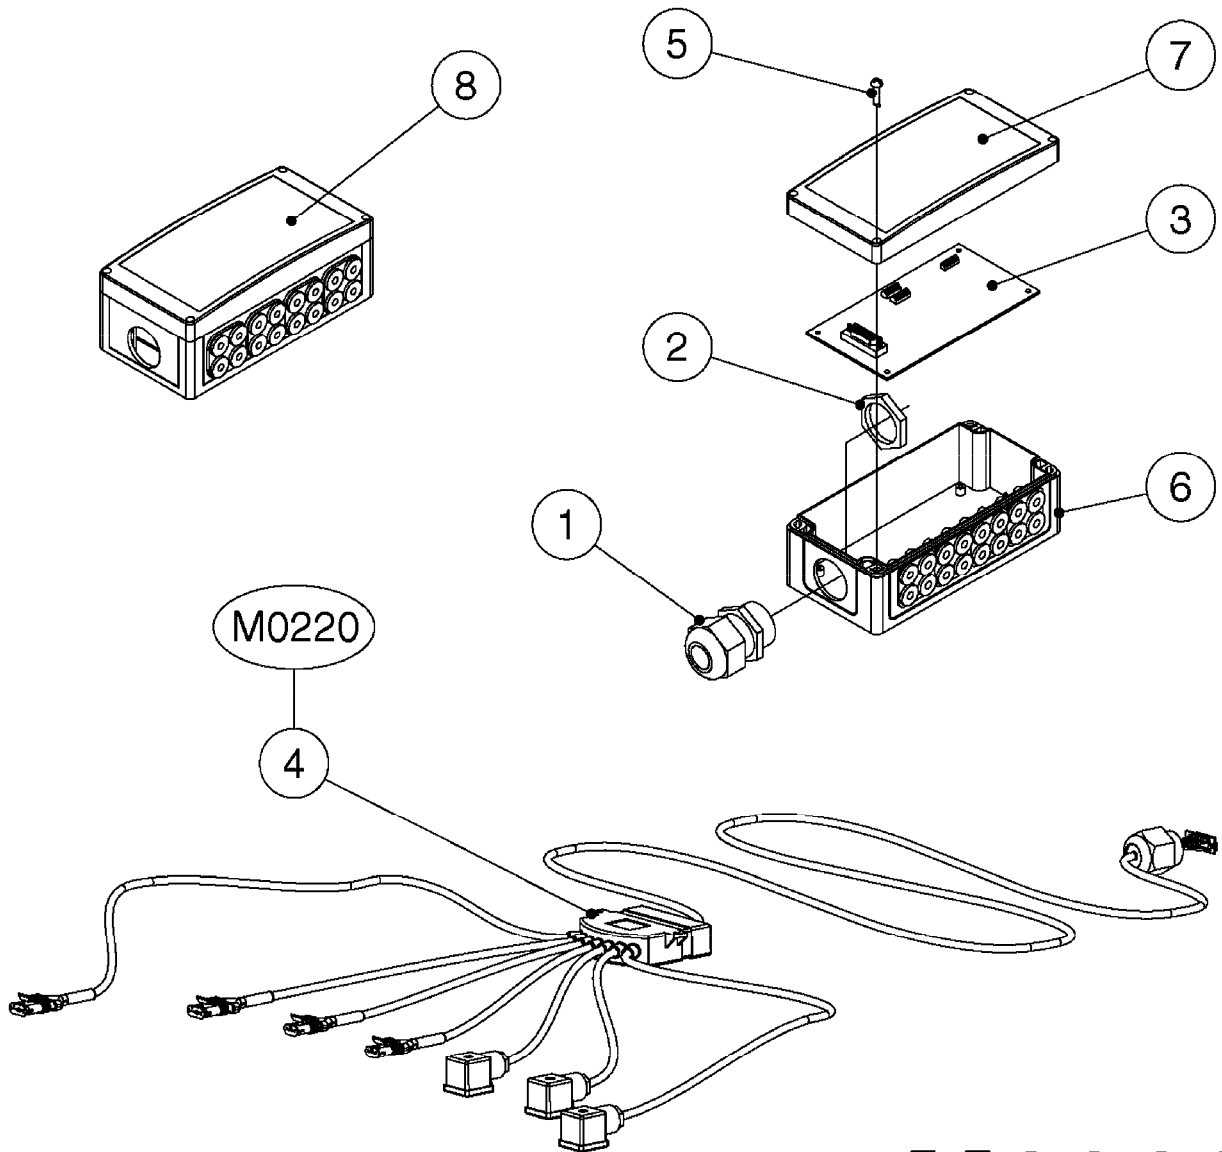

*Included with (1) box complete

M0250

JOB COM AND BREAK OUT
M0250-HIN, 01:01:16

Page 1
Date 16.03.2016 13:42

Pos.	parts-n°	order qty	description
1	391095	1	BOX COMPL. 300X300X135 DRILLED
2	440673	1	SCREW F.PLASTIC 5X12 SS
3	16132400	1	PLATE 1.5X270X270/JOB COMPUTER
4	26004600	1	PLUG F.DRILLED HOLE 21MM
5	26004700	1	PLUG F.DRILLED HOLE 13.5MM
6	26005100	1	CONNECTOR FOR PCB, PLASTIC
7	26005500	1	PCB BREAKOUT BOX EL BOX CM"05"
8	26013800	1	CABLE HC6500 JOB COM TO CABIN
9	26016700	1	JOB COM PCB HW2.1 FOR HC6500
9	72289900	1	JOB COM PCB COMMANDER 44/6600
9	72369300	1	JOB COM PCB NCM44/6600 REFURB.
10	26029200	1	DAH PCB F. JOB COM NCM '09
11	28048600	1	FUSE AUTO 15 AMP.
12	28091400	1	FINGER SCREW F.BOX 300X300X135