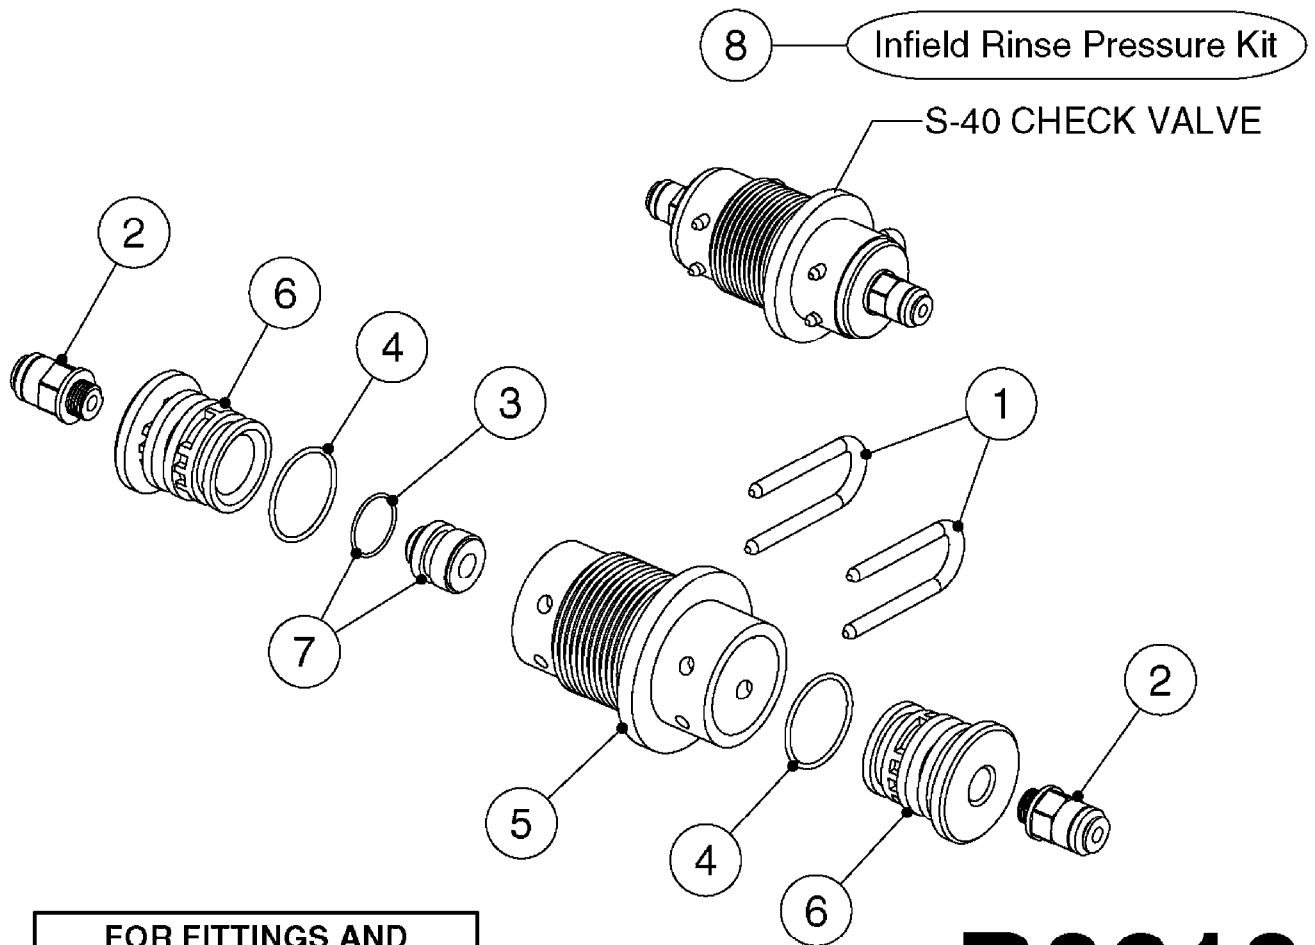

FOR S67 FITTINGS
SEE PAGE L0100

S67

FOR S93 FITTINGS
SEE PAGE L0110

S93

B0500

SMART VALVE S67 S93 (07)
B0500-HIN, 01:01:16

Page 1
Date 16.03.2016 13:41

Pos.	parts-n°	order qty	description
1	145996	1	FITT.DK S-67 FORK
2	145997	1	FITT.DK S-93 FORK
3	242351	1	O-RING D69.5X3.0 VITON F.S-93
4	285791	1	HAIR PIN S93/S67
5	322109	1	FITT.DK S-93 BULKHEAD NUT
6	322224	1	FITT.DK S-67 TEE
7	322320	1	NUT F.3 WAY VALVE S56
8	334545	1	FITT.DK S-93 TEE
9	334572	1	FITT.DK S-93 ADAPTOR MALE MALE
10	334594	1	PLUG F.VALVE HANDLE BLACK
11	410362	1	BOLT HEX 8.8 SS M6X20 FT
12	410922	1	CYL.SKR 8.8 DEL M4X20 RST
12	450902	1	BOLT ALLEN HEAD M4 X 16MM
13	471125	1	WASHER, M6, Ø12/ 6.4X 1.6, SS
14	480733	1	PIN D6 X 40
15	480803	1	PIN Ø4 X 25
16	741844	1	VALVE HANDLE ASSY. SUCTION NCM
17	741845	1	VALVE HANDLE ASSY. PRESSUR NCM
18	14021500	1	SPINDLE F.S93 SMART VALVE
19	14022700	1	SPACER TUBE Ø10 L=212 SS
20	14038100	1	AXLE FOR SUCTION VALVE HANDLE
21	14038200	1	AXLE FOR PRESSURE VALVE HANDLE
22	14068700	1	SPINDLE,SMART VALVE S67 10MM
23	16059900	1	BRACKET 2 STK S93 SMART VALVE
24	16082300	1	BRACKET 2PCS S67 VALVE 15 BAR
25	33505200	1	PLUG FOR SMART VALVE HANDLE
26	72138000	1	VALVE S93 "V2" SMART VALVE
27	72138600	1	VALVE S93 "V3" SMART VALVE
28	72172100	1	VALVE S67 "V1" SMART VALVE
			NCM 4400/6600
28	72538000	1	VALVE S67, LONG SPINDLE NAV 3000/4000
29	72172200	1	VALVE S67 "V2" SMART VALVE
30	72283000	1	AXLE JOINT F. SMARTVALVE HANDL