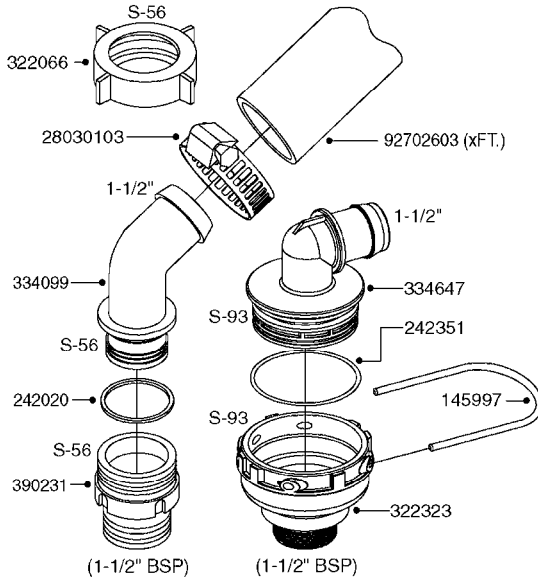

PUMP - 463 FLEX CAPACITY
A0380-HIN, 01:01:16

Page 1

Date 16.03.2016 13:41

Pos.	parts-n°	order qty	description
1	111438	1	HUB F.CLUTCH 361/460 PUMP
2	147132	1	HEX NIPPLE 1/2"X1/2" BSP DEL
3	230311	1	QUICK COUPLING 1/2"
4	241356	1	DOWTYSEAL 1/2"
5	283916	1	TOOTHED RIM FOR CLUTCH
6	284521	1	COUPLING HALF CYL.D25MM-KEY
7	420582	1	BOLT HEX 8.8 DEL M8X20 FT A2
8	430522	1	BOLT HEX 8.8 DEL M12X25 FT
9	430878	1	BOLT HEX 8.8 DEL M12X45 DIN931
10	450052	1	SCREW SET M8X10 BLACK ALLAN
11	460703	1	NUT HEX M12X1.75 LOCK DIN985
12	471127	1	WASHER, M12, Ø24/13.0X 2.5, SS
13	782153	1	PRESS. FLOW VALVE 1/2", 32L/MIN, PAINTED (BLACK)
14	782154	1	CHECK VALVE 284794 (BLACK)
15	783010	1	MOTOR HYDRAULIC OMR50
16	16154400	1	COVER PLATE F. FLEX PUMP MT.
17	23235300	1	HEX NIPPLE 1/2"-13/16"
18	61038400	1	BRACKET FLEX PUMP MOUNT NCM
19	72363900	1	PUMP 463/10-MOD-2-540
20	78571100	1	HOSE HY X 1/2" X 248" STR+ELB

SUCTION SIDE OF PUMP (WITH 1-1/2" SUCTION PORT)

PRESSURE SIDE OF PUMP

SUCTION SIDE OF PUMP (WITH 2" SUCTION PORT)

**COMPLETE ASSEMBLIES
WHOLEGOODS ITEMS**

- 821585 - 463/5.5 W/THROUGH SHAFT (1000 RPM)
- 821587 - 463/10 W/THROUGH SHAFT (540 RPM)
- 82169400 - 464/6.5 (1000 RPM H.C. INLINE PORTS)
- 72293300 - 463/6.5 W/THROUGH SHAFT (1000 RPM)
- 463/12 (540 RPM H.C. OFFSET PORTS) REPLACED BY 82168700 (PAGE A0350)
- 463/6.5 (1000 RPM H.C. OFFSET PORTS) REPLACED BY 82168800 (PAGE A0350)