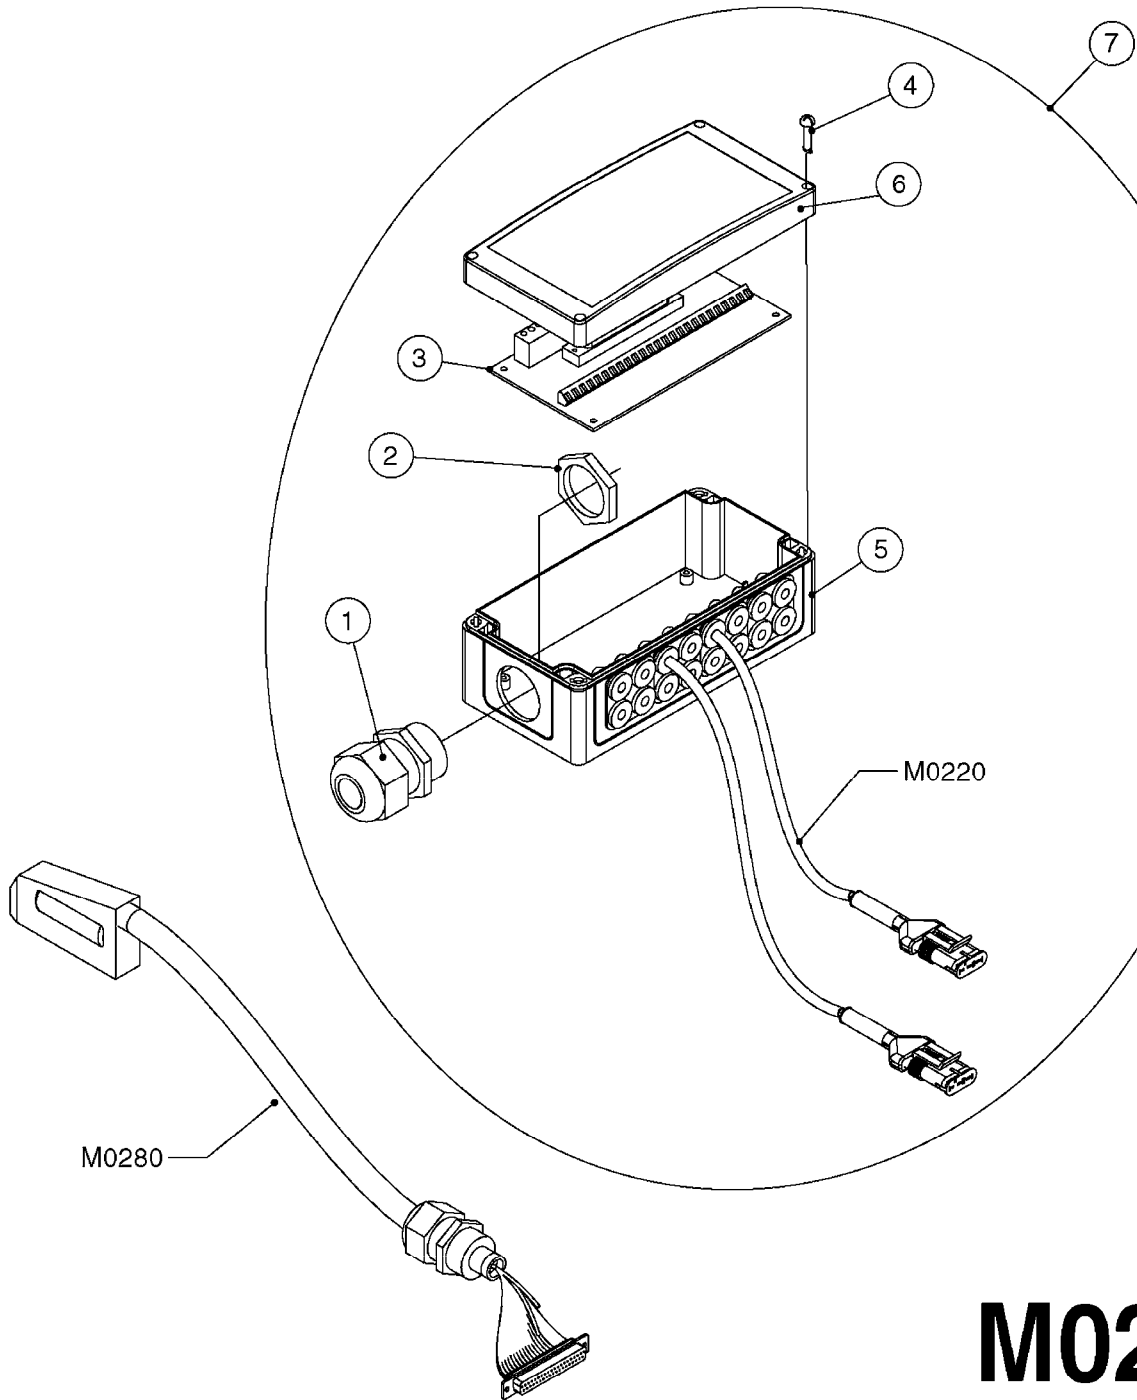

M0230

JUNCTION BOX - LIQUID
M0230-HIN, 01:01:16

Page 1
Date 12.08.2020 9:32

Pos.	parts-n°	order qty	description
1	262106	1	BULKHEAD F. CABLE 6.5-14 BLACK
2	262107	1	NUT F. BULKHEAD CABLE GRAY
3	26004800	1	CIRCUIT BD SEC VLV NCM 13SEC 13 SECTION
3	72173900	1	CIRCUIT BD SEC VLV 39PIN 9SEC 9 SECTION
4	28082100	1	SCREW F. BOX LID 1/4" L=20
5	33508700	1	BOX BOTTOM 160X80X40 BLACK 1-HOLE
6	33508800	1	LID 160X80X15 BLK W/SCREWS
7	72115400	1	CONNECTION BOX F. OP. UNIT SV9