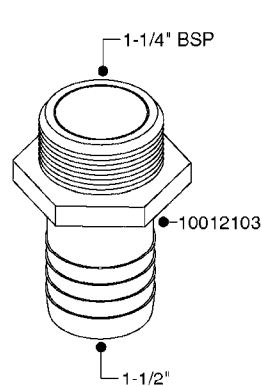

L0050

FITTINGS - HOSE CONNECTORS
L0050-HIN, 01:01:16

Page 1

Date 12.08.2020 9:32

parts-n°	order qty	description
242594	1	O-RING D14 X 1.78 SCH.70-EPDM
320294	1	FITT.DK TEE 3/8X3/8HB X1/2"BSP
320305	1	FITT.DK HB 3/4'- 3/4' BSP
320386	1	FITT.DK TEE 3/8X3/8HB X3/8"BSP
320397	1	FITT.DK ELB 3/8"HB X 3/8" BSP
320401	1	FITT.DK TEE 1/2X1/2HB X1/2"BSP
320412	1	FITT.DK TEE 1/2X1/2HB X3/8'BSP
320423	1	FITT.DK ELB 1/2'HB X 3/8' BSP
320891	1	FITT.DK HB 3/8'- 3/8' BSP
320972	1	FITT.DK HB 5/16'- 1/4' BSP
322046	1	FITT.DK TEE 1/2X1/2HB X3/4'BSP
322048	1	FITT.DK TEE 3/4X3/4HB X3/4'BSP
330595	1	O-RING D24.6/D20X2.1 -3/4"
333137	1	FITT.DK CONN.1/2" F.NOZZ. DOUB
333141	1	FITT.DK CONN.1/2" F.NOZZ.SING
334041	1	FITT.DK CONN.3/4' F.NOZZ. SING
334042	1	FITT.DK CONN.3/4' F.NOZZ. DOUB
334195	1	FITT.DK ELB. 3/4"HB X 3/4"HB
10012103	1	FITT.PO.HB 1.25X1.50 IMB1012
10014003	1	FITT.PO.HB 1.25X1.25 IMB1010
10036903	1	FITT.PO.HB 1.50X1.50 IMB1212
28019303	1	FITTING HB ELB 3/4NPT-3/4HOSE
61016500	1	HOSE TAIL 3/4" 90°+RG CAP 3/4"
72026700	1	NOZZLE TUBE ADAPTER W/O-RING