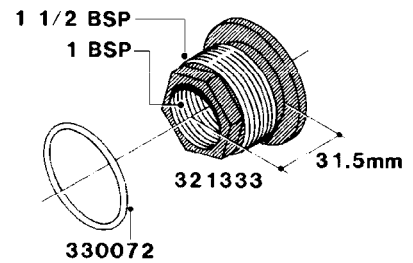

L0050

FITTINGS - HOSE CONNECTORS
L0050-HIN, 01:01:16

Page 1

Date 12.08.2020 9:32

parts-n°	order qty	description
242594	1	O-RING D14 X 1.78 SCH.70-EPDM
320294	1	FITT.DK TEE 3/8X3/8HB X1/2"BSP
320305	1	FITT.DK HB 3/4'- 3/4' BSP
320386	1	FITT.DK TEE 3/8X3/8HB X3/8"BSP
320397	1	FITT.DK ELB 3/8"HB X 3/8" BSP
320401	1	FITT.DK TEE 1/2X1/2HB X1/2"BSP
320412	1	FITT.DK TEE 1/2X1/2HB X3/8'BSP
320423	1	FITT.DK ELB 1/2'HB X 3/8' BSP
320891	1	FITT.DK HB 3/8'- 3/8' BSP
320972	1	FITT.DK HB 5/16'- 1/4' BSP
322046	1	FITT.DK TEE 1/2X1/2HB X3/4'BSP
322048	1	FITT.DK TEE 3/4X3/4HB X3/4'BSP
330595	1	O-RING D24.6/D20X2.1 -3/4"
333137	1	FITT.DK CONN.1/2" F.NOZZ. DOUB
333141	1	FITT.DK CONN.1/2" F.NOZZ.SING
334041	1	FITT.DK CONN.3/4' F.NOZZ. SING
334042	1	FITT.DK CONN.3/4' F.NOZZ. DOUB
334195	1	FITT.DK ELB. 3/4"HB X 3/4"HB
10012103	1	FITT.PO.HB 1.25X1.50 IMB1012
10014003	1	FITT.PO.HB 1.25X1.25 IMB1010
10036903	1	FITT.PO.HB 1.50X1.50 IMB1212
28019303	1	FITTING HB ELB 3/4NPT-3/4HOSE
61016500	1	HOSE TAIL 3/4" 90°+RG CAP 3/4"
72026700	1	NOZZLE TUBE ADAPTER W/O-RING