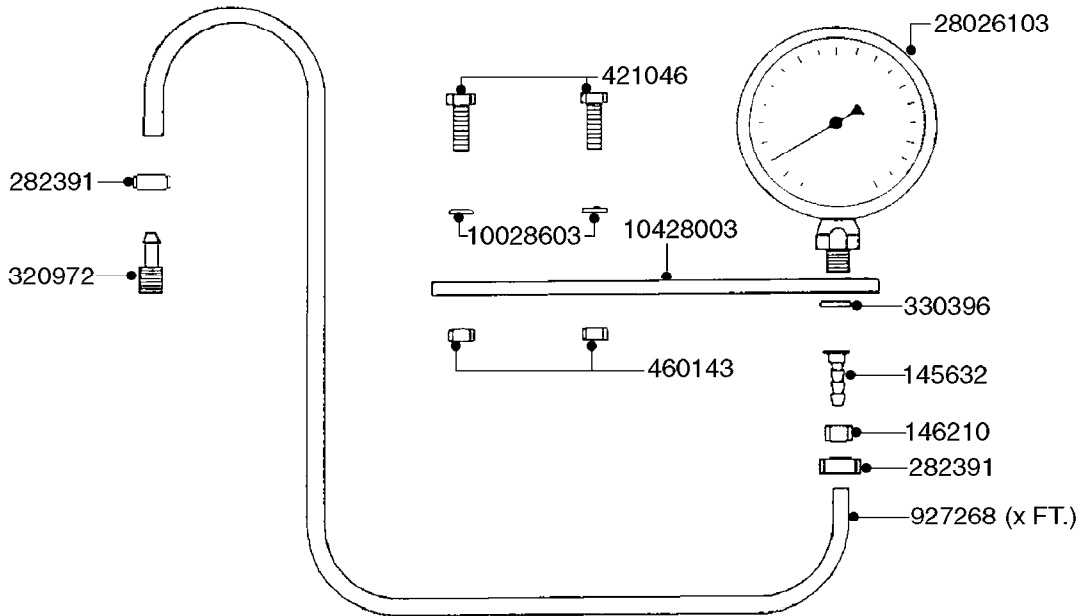

COMPLETE ASSEMBLIES
WHOLEGOODS ITEMS

70043903 - COMPLETE ASSEMBLY

K0680

REMOTE GAUGE-ESC SPRAYERS-4"
K0680-HIN, 01:01:16

Page 1
Date 12.08.2020 9:32

parts-n°	order qty	description
145632	1	FITT.DK HB 1/4' BRASS F.GUAGE
146210	1	NUT 1/4'BSP BRASS
282391	1	CLAMP HOSE CRIMP 5/16'
320972	1	FITT.DK HB 5/16'- 1/4' BSP
330396	1	O-RING D11.2/D6.6X3.2
421046	1	BOLT HEX M8X25/25 A2 SS DIN933
460143	1	LOCK NUT M8 SST A2 DIN985
927268	1	HOSE BLUE PVC X 1/4 X 0012"
10028603	1	WASHER LOCK 5/16'
10428003	1	BKT. FOR ESC GAUGE KIT
28026103	1	GAUGE 200PSI/BR,4",1/4"BSP-BTM
70043903	1	*GAUGE KIT,4" OP UNIT INFEILD