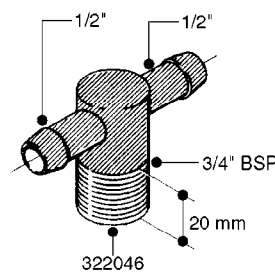

L0050

FITTINGS - HOSE CONNECTORS
L0050-HIN, 01:01:16

Page 1

Date 12.08.2020 9:32

parts-n°	order qty	description
242594	1	O-RING D14 X 1.78 SCH.70-EPDM
320294	1	FITT.DK TEE 3/8X3/8HB X1/2"BSP
320305	1	FITT.DK HB 3/4'- 3/4' BSP
320386	1	FITT.DK TEE 3/8X3/8HB X3/8"BSP
320397	1	FITT.DK ELB 3/8"HB X 3/8" BSP
320401	1	FITT.DK TEE 1/2X1/2HB X1/2"BSP
320412	1	FITT.DK TEE 1/2X1/2HB X3/8'BSP
320423	1	FITT.DK ELB 1/2'HB X 3/8' BSP
320891	1	FITT.DK HB 3/8'- 3/8' BSP
320972	1	FITT.DK HB 5/16'- 1/4' BSP
322046	1	FITT.DK TEE 1/2X1/2HB X3/4'BSP
322048	1	FITT.DK TEE 3/4X3/4HB X3/4'BSP
330595	1	O-RING D24.6/D20X2.1 -3/4"
333137	1	FITT.DK CONN.1/2" F.NOZZ. DOUB
333141	1	FITT.DK CONN.1/2" F.NOZZ.SING
334041	1	FITT.DK CONN.3/4' F.NOZZ. SING
334042	1	FITT.DK CONN.3/4' F.NOZZ. DOUB
334195	1	FITT.DK ELB. 3/4"HB X 3/4"HB
10012103	1	FITT.PO.HB 1.25X1.50 IMB1012
10014003	1	FITT.PO.HB 1.25X1.25 IMB1010
10036903	1	FITT.PO.HB 1.50X1.50 IMB1212
28019303	1	FITTING HB ELB 3/4NPT-3/4HOSE
61016500	1	HOSE TAIL 3/4" 90°+RG CAP 3/4"
72026700	1	NOZZLE TUBE ADAPTER W/O-RING