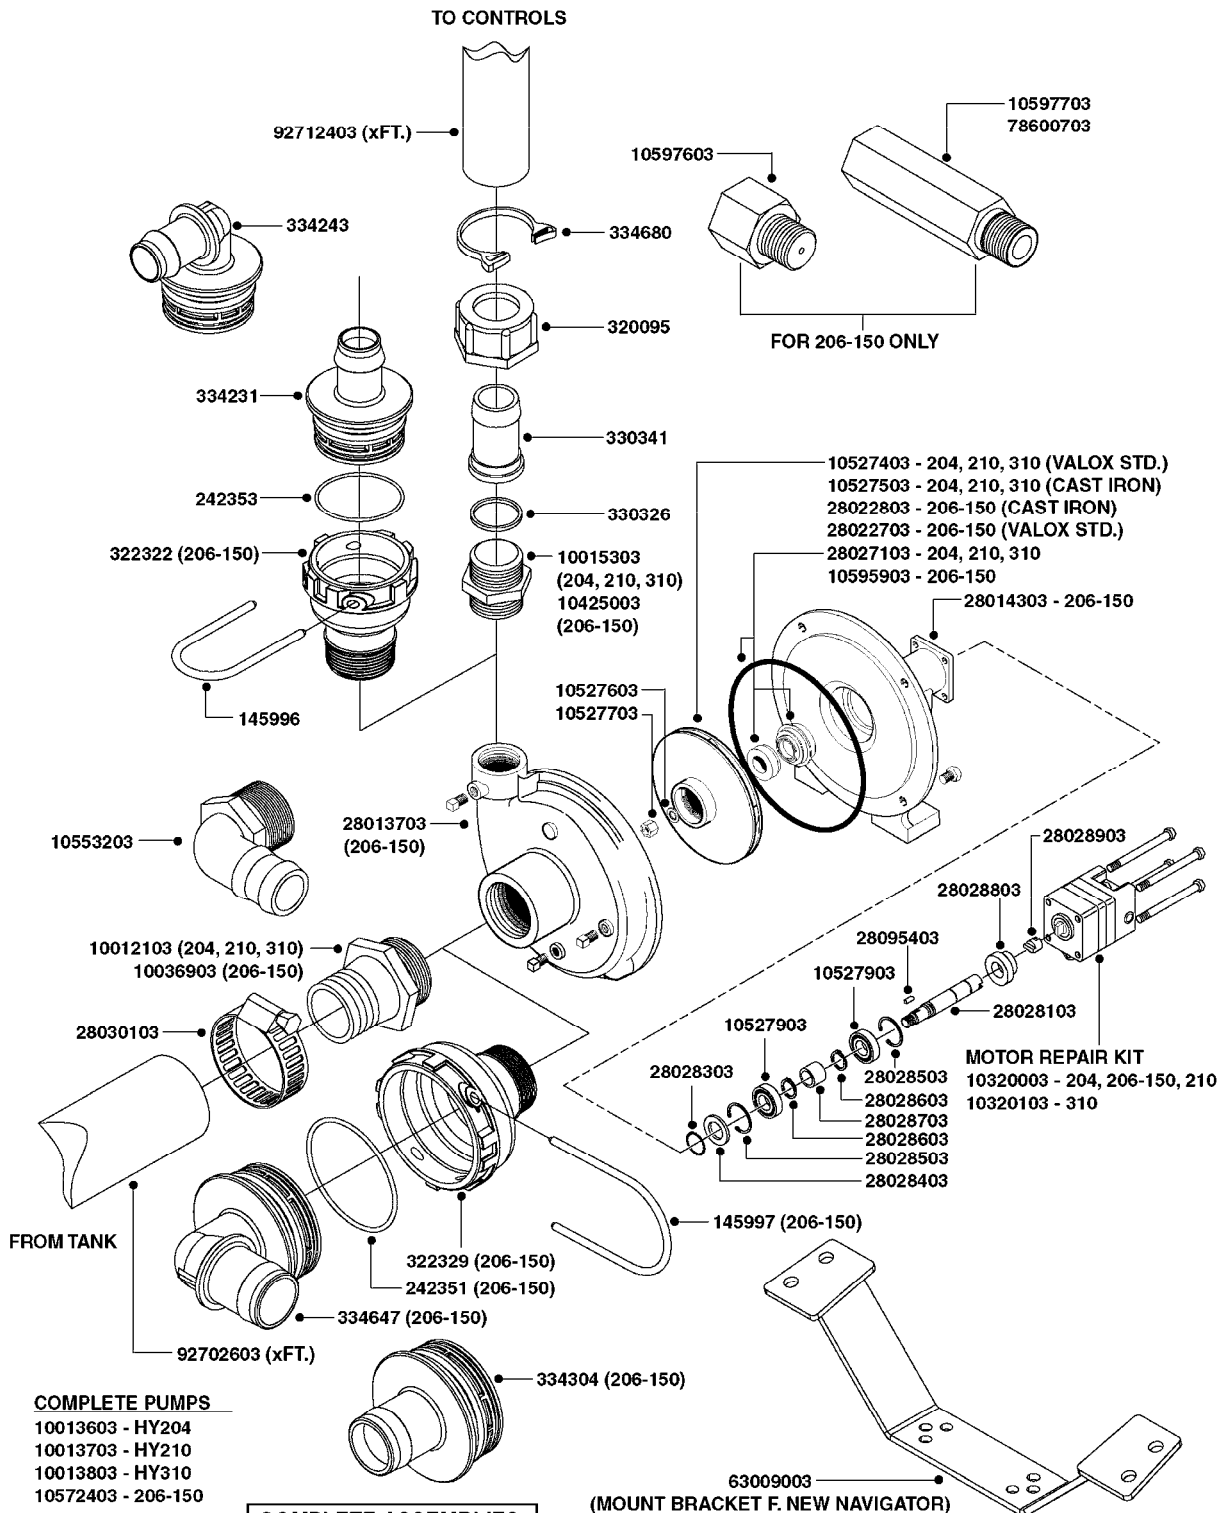

COMPLETE PUMPS
10013603 - HY204
10013703 - HY210
10013803 - HY310
10572403 - 206-150

COMPLETE ASSEMBLIES
WHOLEGOODS ITEMS

A0420

PUMP-204,206-150,210,310 ACE
A0420-HIN, 02:05:16

Page 1
Date 12.08.2020 9:31

parts-n°	order qty	description
145996	1	FITT.DK S-67 FORK
145997	1	FITT.DK S-93 FORK
242351	1	O-RING D69.5X3.0 VITON F.S-93
242353	1	O-RING 3 X 44.2 VITON
320095	1	FITT.DK NUT 1" BSP
322322	1	FITT.DK S-67 X 1-1/4"BSP MALE
322329	1	FITT.DK S-93 X 1-1/2"BSP MALE2
330326	1	O-RING D30/D24X2 F.1"NUT
330341	1	FITT.DK HB 1" F. 1" NUT
334231	1	FITT.DK S-67 STR.1"
334243	1	FITT.DK S-67 ELB.1"
334304	1	FITT.DK S-93 STR.1-1/2" PVC
334647	1	FITT.DK S93 ELB 1-1/2" 90 PVC
334680	1	CLAMP HOSE PLASTIC 1"
10012103	1	FITT.PO.HB 1.25X1.50 IMB1012
10013603	1	PUMP ACE HY 204
10013703	1	PUMP ACE HY 210
10013803	1	PUMP ACE HY 310
10015303	1	FITT.PO.HN 1.00X1.00 M1000
10036903	1	FITT.PO.HB 1.50X1.50 IMB1212
10320003	1	MOTOR REPAIRKIT ACE204,206,210
10320103	1	MOTOR REPAIR KIT ACE 304,310
10425003	1	FITT.PO.HN 1.25X1.00 MCPHEE
10527403	1	IMPELLER VALOX F.ACE PUMP
10527503	1	IMPELLER CASTIRON F.ACE PUMP
10527603	1	WASHER 3/8' F.ACE PUMP
10527703	1	NUT HEX NF 3/8 F.ACE PUMP
10527903	1	BEARING F.ACE PUMP (#40870)
10553203	1	FITT.PO.EL 1.5X1.5 HB BLACK
10572403	1	PUMP ACE HY 206 SERIES 150
10595903	1	REPAIR KIT ACE 206-150
10597603	1	ORIFACE RESTRICTOR F. ACE 206
10597703	1	FITT, HYD FLOW FUSE ACE 206OLD
28013703	1	PUMP HOUSING FRONT ACE 206-150
28014303	1	PUMP HOUSING W.FEET 206-150
28022703	1	IMPELLER THERMOPLASTIC
28022803	1	IMPELLER CAST IRON
28027103	1	REPAIR KIT ACE 204,210,304,310
28028103	1	SHAFT 5/8"DIA.1/2"KEYWAY SS
28028303	1	O-RING, SHAFT SEAL
28028403	1	SLINGER
28028503	1	SNAP RING - INTERNAL
28028603	1	SNAP RING - EXTERNAL
28028703	1	SPACER FOR SHAFT
28028803	1	SEAL SUPPORT SPACER 200 SERIES
28028903	1	COUPLING FOR HYDRAULIC MOTOR
28030103	1	CLAMP HOSE GEAR P5/4-S1.5"6724
28095403	1	KEY F.IMPELLER 1/8"X1/8"X1/2"
63009003	1	CENTRIFUGAL PUMP BRACKET
78600703	1	FITT, HYD FLOW FUSE ACE 206N
92702603	1	HOSE PVC SUCT GRAY 1-1/2"
92712403	1	HOSE R X1" X300PSI WP X0012"