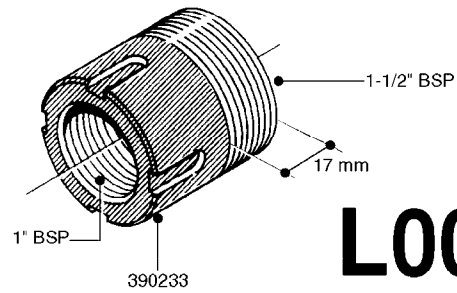

L0030

FITTINGS - HEXAGON NIPPLES
L0030-HIN, 01:01:16

Page 1
Date 12.08.2020 9:32

parts-n°	order qty	description
10015303	1	FITT.PO.HN 1.00X1.00 M1000
10425003	1	FITT.PO.HN 1.25X1.00 MCPHEE
320132	1	FITT.DK HN 1" BSP
320176	1	FITT.DK HN 3/8"X1/2" BSP
320445	1	FITT.DK HN 1/4"X3/8" BSP
320655	1	FITT.DK HN 1/2"-1/2" BSP
320692	1	FITT.DK HN 3/8'BSPX1/4'NPT
320703	1	FITT.DK HN 3/8BSP X1/2 &1/4NPT
320725	1	FITT.DK NIPPLE 3/8"-3/8" BSP
320902	1	FITT.DK HN 3/8'X 1/4' BSP
390232	1	FITT.DK HN 1-1/2' X 1-1/4' BSP
390276	1	FITT.DK HN 1'BSP