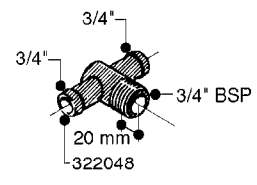

L0050

FITTINGS - HOSE CONNECTORS
L0050-HIN, 01:01:16

Page 1

Date 12.08.2020 9:32

parts-n°	order qty	description
242594	1	O-RING D14 X 1.78 SCH.70-EPDM
320294	1	FITT.DK TEE 3/8X3/8HB X1/2"BSP
320305	1	FITT.DK HB 3/4'- 3/4' BSP
320386	1	FITT.DK TEE 3/8X3/8HB X3/8"BSP
320397	1	FITT.DK ELB 3/8"HB X 3/8" BSP
320401	1	FITT.DK TEE 1/2X1/2HB X1/2"BSP
320412	1	FITT.DK TEE 1/2X1/2HB X3/8'BSP
320423	1	FITT.DK ELB 1/2'HB X 3/8' BSP
320891	1	FITT.DK HB 3/8'- 3/8' BSP
320972	1	FITT.DK HB 5/16'- 1/4' BSP
322046	1	FITT.DK TEE 1/2X1/2HB X3/4'BSP
322048	1	FITT.DK TEE 3/4X3/4HB X3/4'BSP
330595	1	O-RING D24.6/D20X2.1 -3/4"
333137	1	FITT.DK CONN.1/2" F.NOZZ. DOUB
333141	1	FITT.DK CONN.1/2" F.NOZZ.SING
334041	1	FITT.DK CONN.3/4' F.NOZZ. SING
334042	1	FITT.DK CONN.3/4' F.NOZZ. DOUB
334195	1	FITT.DK ELB. 3/4"HB X 3/4"HB
10012103	1	FITT.PO.HB 1.25X1.50 IMB1012
10014003	1	FITT.PO.HB 1.25X1.25 IMB1010
10036903	1	FITT.PO.HB 1.50X1.50 IMB1212
28019303	1	FITTING HB ELB 3/4NPT-3/4HOSE
61016500	1	HOSE TAIL 3/4" 90°+RG CAP 3/4"
72026700	1	NOZZLE TUBE ADAPTER W/O-RING