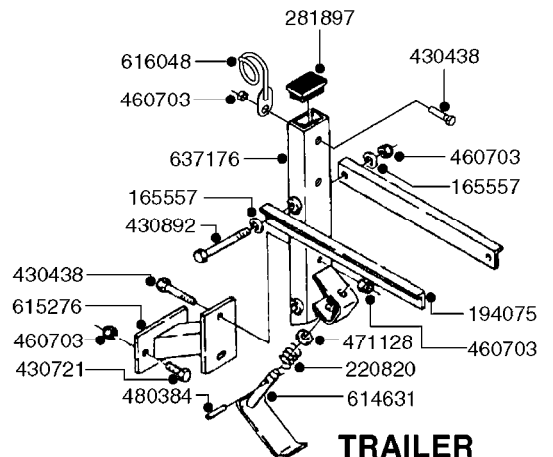

TRAILER

K0050