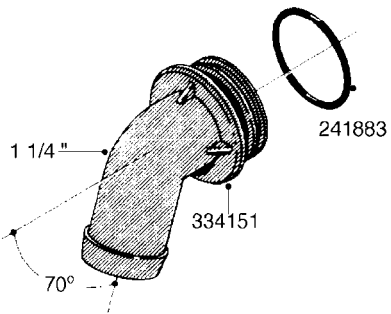

L0090

FITTINGS - S-56 & S-61
L0090-HIN, 01:01:16

Page 1

Date 12.08.2020 9:32

parts-n°	order qty	description
145661	1	FITT.DK S-61 FORK
241754	1	O-RING D59.5X3
241883	1	O-RING 3 X 39.2 NITRIL
322055	1	FITT.DK S-61 BULKHEAD
322056	1	FITT.DK S-61 BULKHEAD NUT
322066	1	FITT.DK S-56 NUT
334050	1	FITT.DK S-61 STR.1-1/4"
334068	1	FITT.DK S-61 STR.1"
334091	1	FITT.DK S56 STR.1-1/2'
334099	1	FITT.DK S-61 ELB.1-1/2"110 DEG
334100	1	FITT.DK S-61 ELB.1" 110 DEG.
334151	1	FITT.DK S-61 ELB.1-1/4"110 DEG
390231	1	FITT.DK NIPPLE 1-1/2 X S56