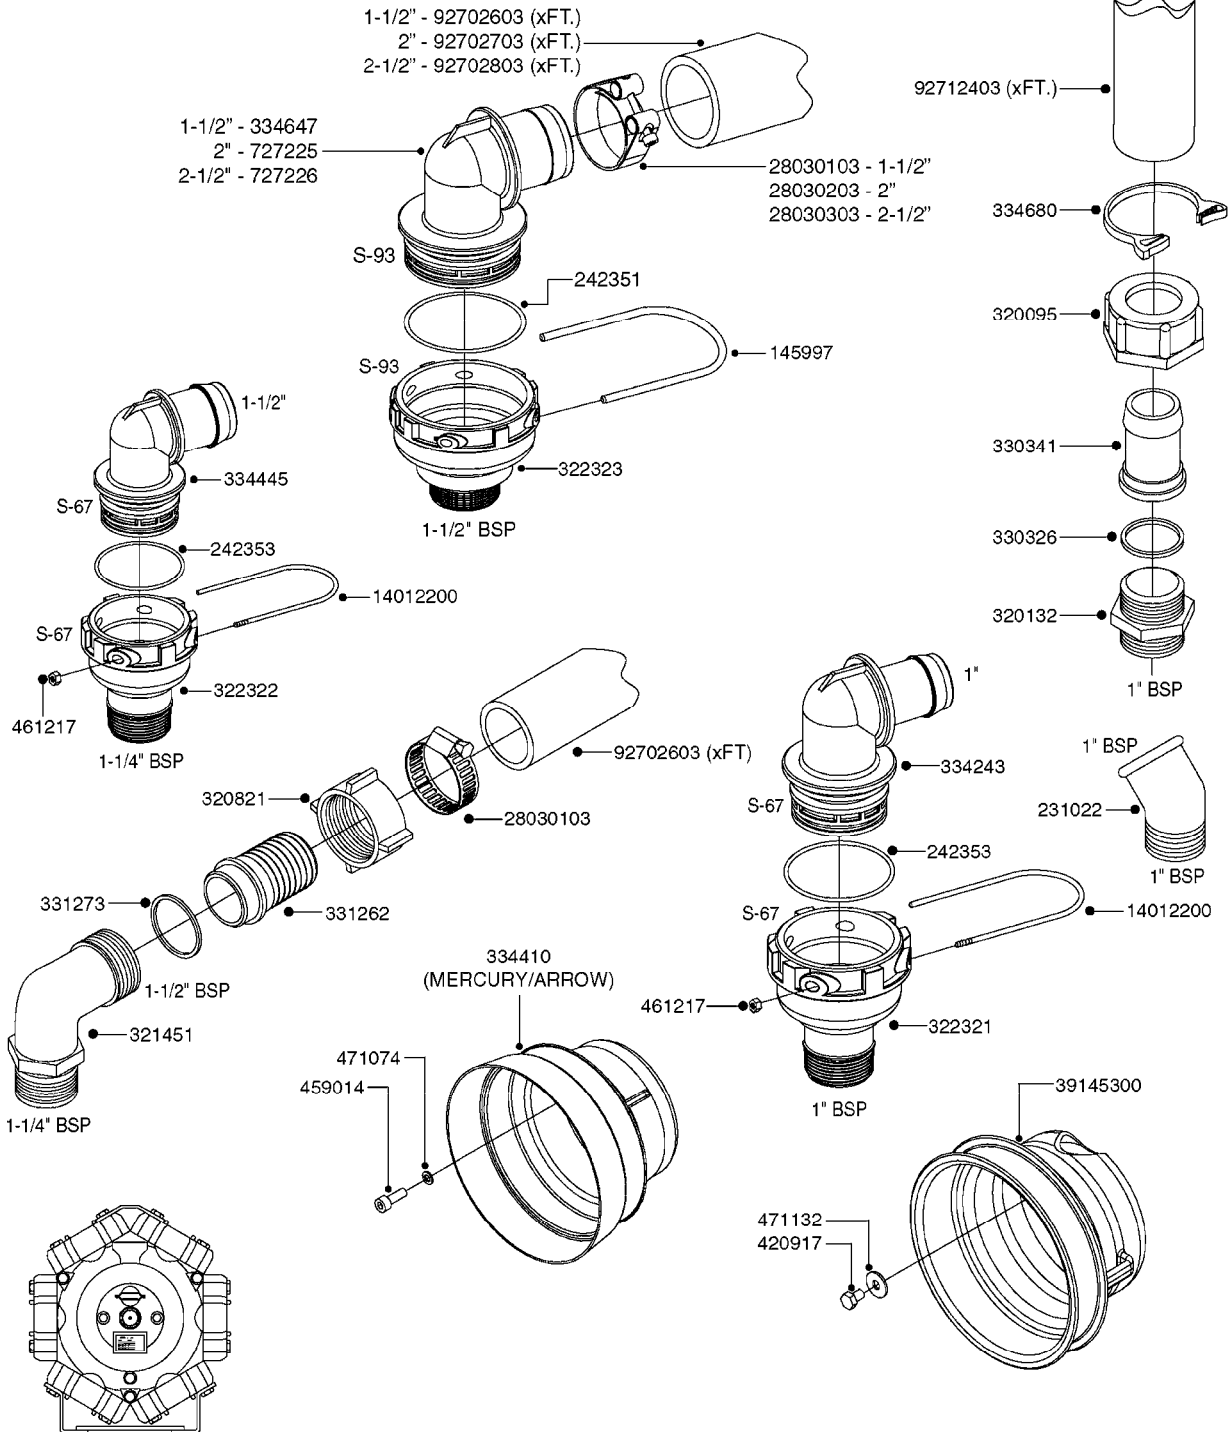

SUCTION SIDE OF PUMP

PRESSURE SIDE OF PUMP

COMPLETE PUMP
(NLA) REPLACED BY 364 PUMP (SEE PAGE A0280)

A0300

PUMP - 361/363 FITTINGS
A0300-HIN, 28:05:19

Page 1
Date 12.08.2020 9:31

parts-n°	order qty	description
145997	1	FITT.DK S-93 FORK
231022	1	FITT.DK ELB. 1' BSP GF 121
242351	1	O-RING D69.5X3.0 VITON F.S-93
242353	1	O-RING 3 X 44.2 VITON
320095	1	FITT.DK NUT 1" BSP
320132	1	FITT.DK HN 1" BSP
320821	1	FITT.DK NUT 1-1/2" BSP
321451	1	FITT.DK ELB.1-1/2 X1-1/4 80DEG
322321	1	FITT.DK S-67 X 1"BSP MALE
322322	1	FITT.DK S-67 X 1-1/4"BSP MALE
322323	1	FITT.DK S-93 X 1-1/2"BSP MALE
330326	1	O-RING D30/D24X2 F.1"NUT
330341	1	FITT.DK HB 1" F. 1" NUT
331262	1	FITT.DK HB 1-1/2" F. 1-1/2"NUT
331273	1	O-RING D44/D38X2 F.1-1/2"
334243	1	FITT.DK S-67 ELB.1"
334410	1	PROTECTION PUM
334445	1	FITT.DK S-67 ELB.1-1/2"
334647	1	FITT.DK S93 ELB 1-1/2" 90 PVC
334680	1	CLAMP HOSE PLASTIC 1"
420917	1	BOLT HEX 8.8 RAW M8X12 FT
459014	1	ALLEN SCREW M8 X 15 GALV.DIN93
461217	1	NUT HEX M5 LOCK
471074	1	WASHER M8 ELZ
471132	1	WASHER D24/D8.4 X 2 SS
727225	1	FITT.DK S-93 ELB.2'PVC W/ORING
727226	1	HOSETAIL S93 2"1/2 90°+O-RING
14012200	1	FITT.DK S-67 FORK W/M5 THREADS
28030103	1	CLAMP HOSE GEAR P5/4-S1.5"6724
28030203	1	CLAMP HOSE T-BOLT S2" 235-67
28030303	1	CLAMP HOSE T-BOLT S2.5" 235-76
39145300	1	PTO SHIELD Ø203 4-POLET MACHINED
92702603	1	HOSE PVC SUCT GRAY 1-1/2"
92702703	1	HOSE PVC SUCT GRAY 2"
92702803	1	HOSE PVC SUCT GRAY 2.5"
92712403	1	HOSE R X1" X300PSI WP X0012"