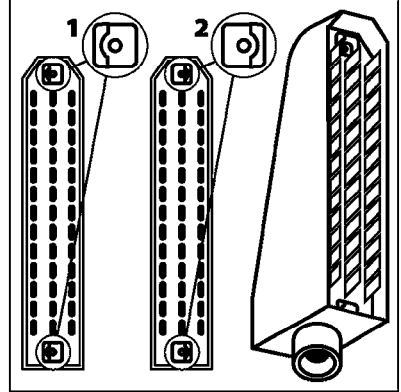

M0280

39 PIN CABLES
M0280-HIN, 28:03:17

Page 1
Date 12.08.2020 9:32

parts-n°	order qty	description
262158	1	PLUG INSERT 39 POLE MALE
262159	1	PLUG INSERT 39 POLE FEMALE
262160	1	PLUG HOUSING 39 POLE FEMALE
262161	1	PLUG HOUSING F/39 POLE MALE
440634	1	SCREW 5/8"
440732	1	PT SCREW 35X12B Z5452 ELZ
14034200	1	CODE BRACKET FOR 39 PIN CABLE
26003900	1	WIRE 37-39 PIN EVC, 6.6'
26004200	1	WIRE 37-39 PIN EVC, 57.4'
26008400	1	WIRE 39-PIN 24 WIRE L=8M
26011903	1	WIRE 39-39 POLE EXT. 3660MM
28027500	1	WIRE 37-39 PIN EVC, 37.7'
28028700	1	WIRE 37-39 PIN EVC, 45.9'
28028800	1	WIRE 37-39 PIN EVC, 16.4'
28028900	1	WIRE 37-39 PIN EVC, 26.2'
72236400	1	DAH CONN. WIRE/TRACTOR L=8M
97610803	1	DECAL-SRAY BOX 39-PIN
97610903	1	DECAL-HYDRAULIC BOX 39-PIN