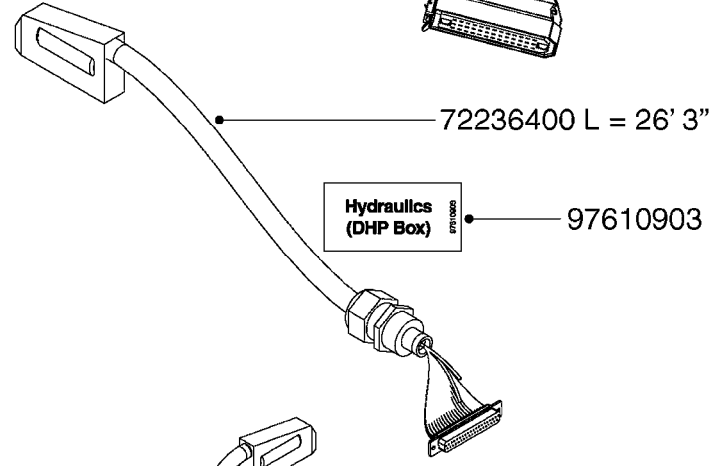

M0280

39 PIN CABLES
M0280-HIN, 28:03:17

Page 1
Date 12.08.2020 9:32

parts-n°	order qty	description
262158	1	PLUG INSERT 39 POLE MALE
262159	1	PLUG INSERT 39 POLE FEMALE
262160	1	PLUG HOUSING 39 POLE FEMALE
262161	1	PLUG HOUSING F/39 POLE MALE
440634	1	SCREW 5/8"
440732	1	PT SCREW 35X12B Z5452 ELZ
14034200	1	CODE BRACKET FOR 39 PIN CABLE
26003900	1	WIRE 37-39 PIN EVC, 6.6'
26004200	1	WIRE 37-39 PIN EVC, 57.4'
26008400	1	WIRE 39-PIN 24 WIRE L=8M
26011903	1	WIRE 39-39 POLE EXT. 3660MM
28027500	1	WIRE 37-39 PIN EVC, 37.7'
28028700	1	WIRE 37-39 PIN EVC, 45.9'
28028800	1	WIRE 37-39 PIN EVC, 16.4'
28028900	1	WIRE 37-39 PIN EVC, 26.2'
72236400	1	DAH CONN. WIRE/TRACTOR L=8M
97610803	1	DECAL-SRAY BOX 39-PIN
97610903	1	DECAL-HYDRAULIC BOX 39-PIN