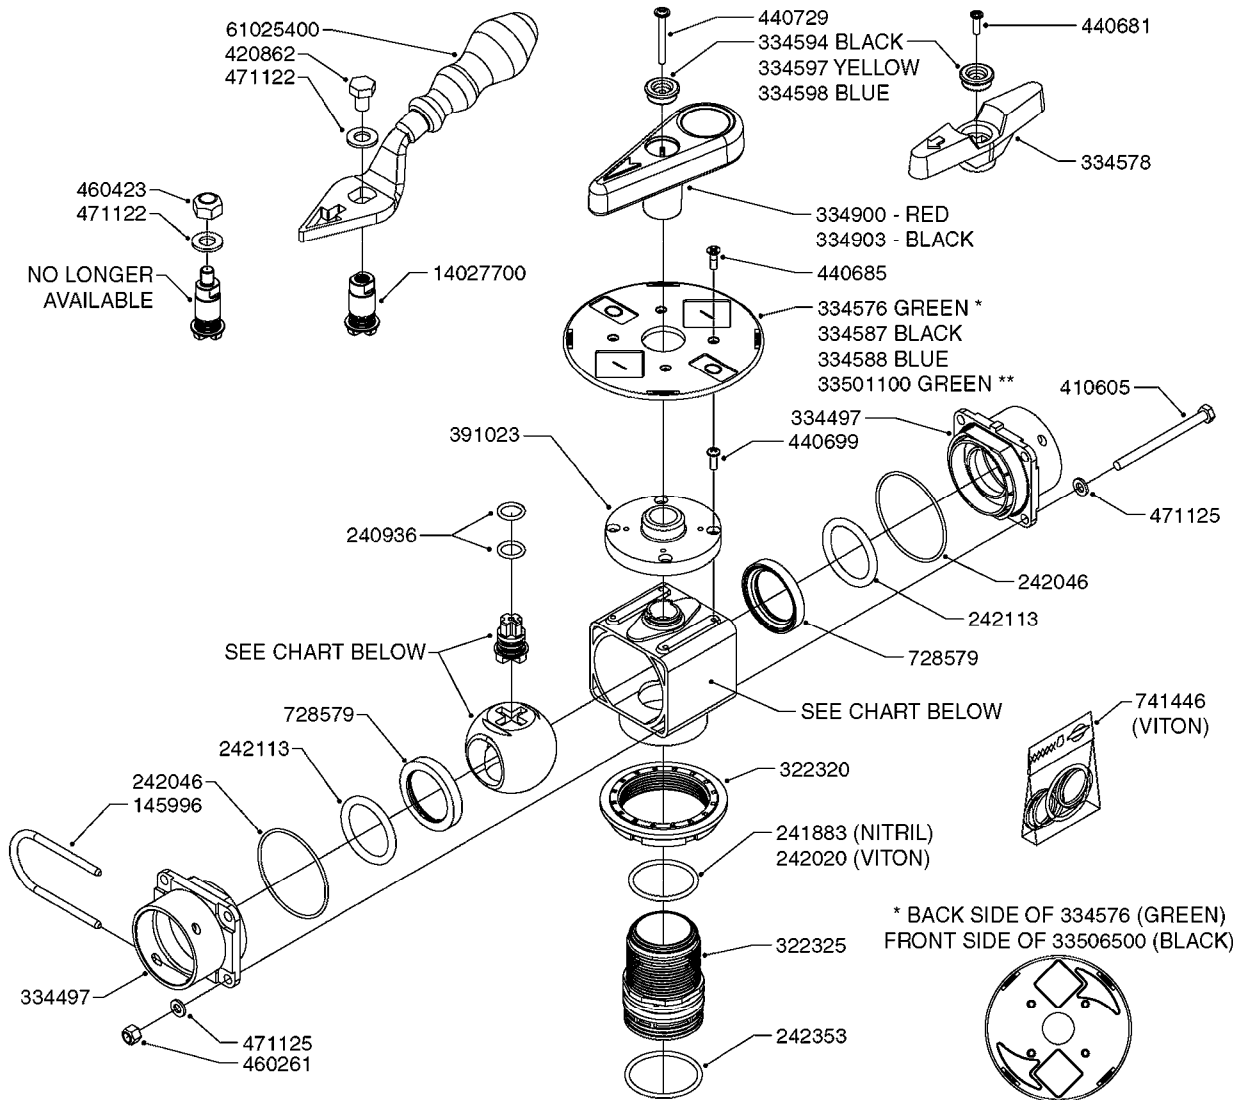

FOR S67 FITTINGS
SEE PAGE L0100

B0420

MANIFOLD SYSTEM - PRESSURE
B0420-HIN, 01:01:16

Page 1
Date 12.08.2020 9:32

parts-n°	order qty	description
145996	1	FITT.DK S-67 FORK
160353	1	BRACKET F.PRESSURE MANIFOLD
160918	1	BRACKET F. MANIFOLD CM
242353	1	O-RING 3 X 44.2 VITON
322224	1	FITT.DK S-67 TEE
322320	1	NUT F.3 WAY VALVE S56
334250	1	FITT.DK S-67 PLUG
334573	1	FITT.DK S-67 CONNECTOR
440675	1	SCREW F. PLASTIC 5X16 SS
841062	1	VALVE KIT S67 PRESS. MANIFOLD
841067	1	VALVE S67 PRESS.W/TEE MANIFOLD