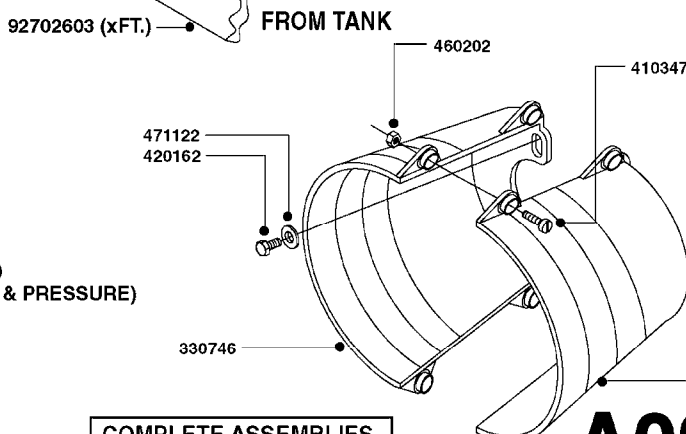

SUCTION SIDE OF PUMP

NLA - 1302 PUMP (REPLACES 1301 PUMP)
#726854 - COMPLETE DAMPER KIT (SUCTION & PRESSURE)

COMPLETE ASSEMBLIES
WHOLEGOODS ITEMS

A0240

PUMP - 1301/1302 FITTINGS
A0240-HIN, 01:01:16

Page 1

Date 12.08.2020 9:31