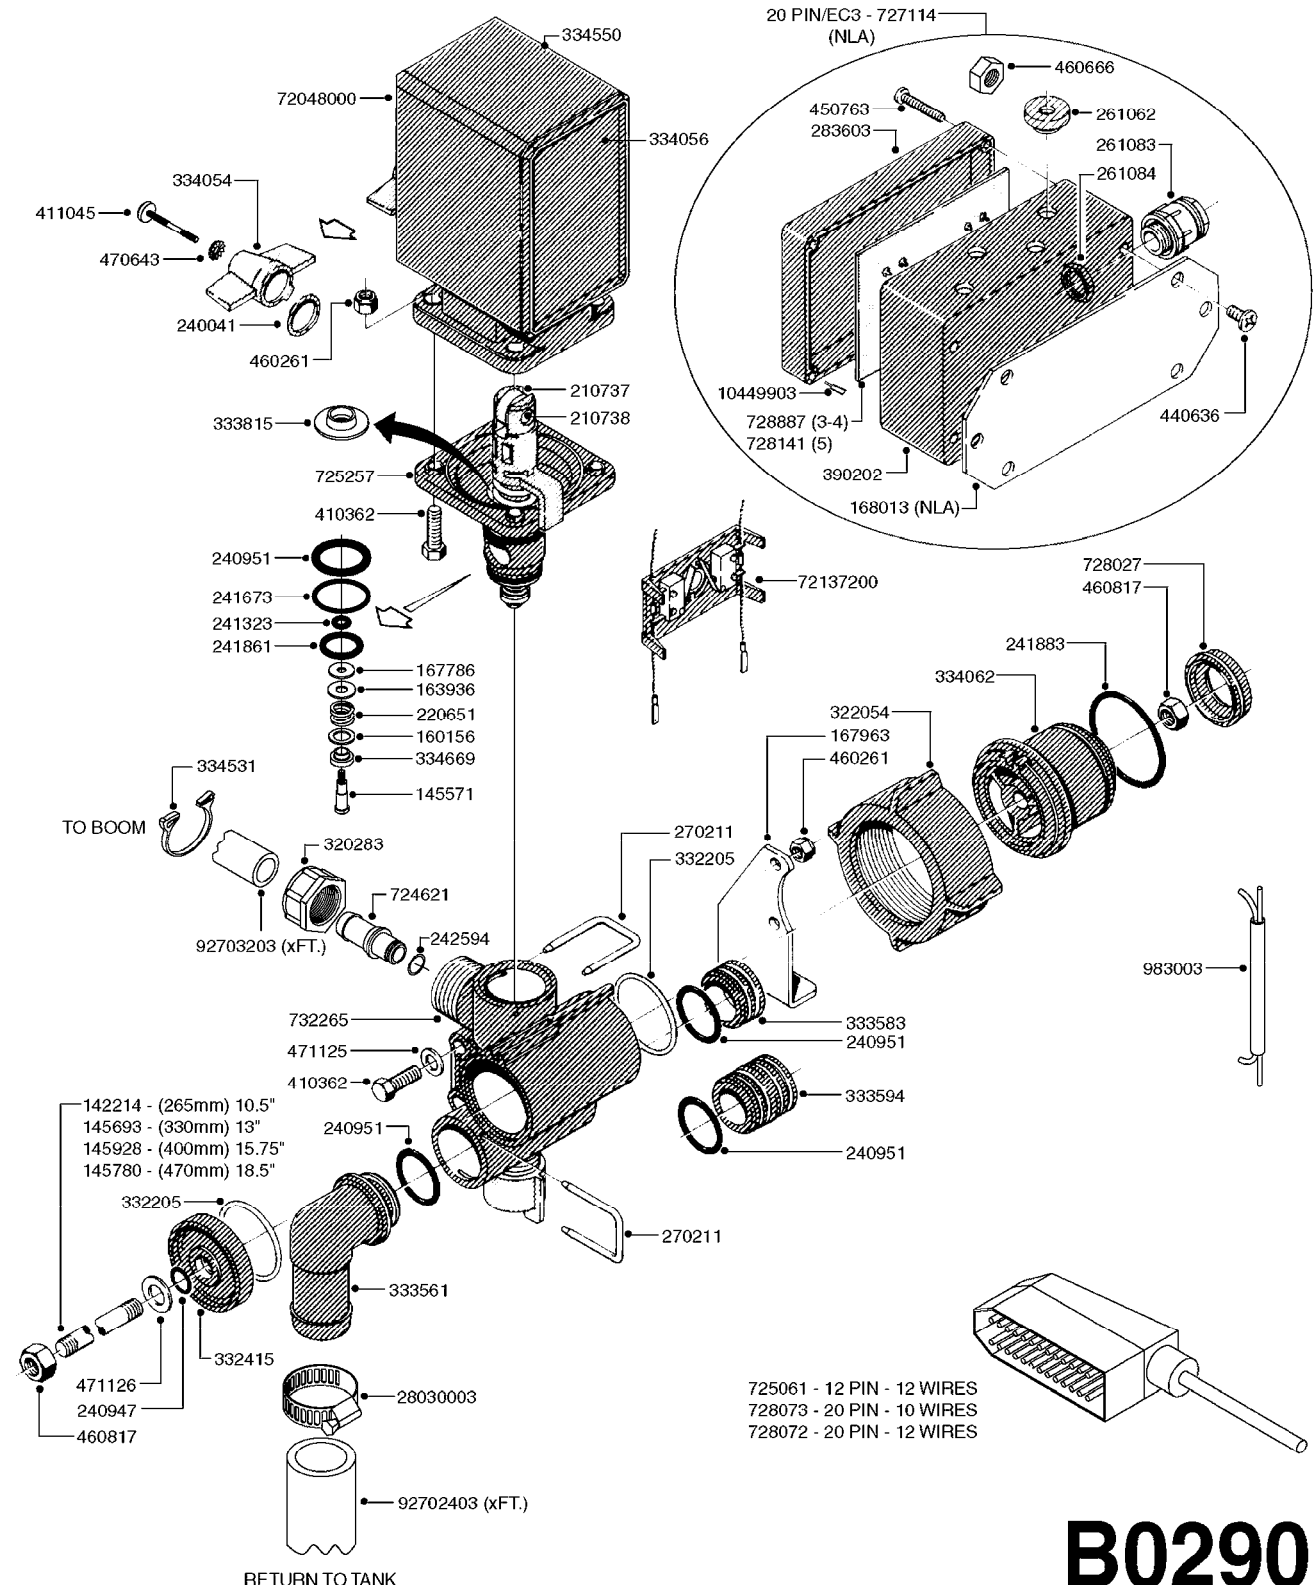

B0290

EC BOOM VALVE - ELEC.(RED GRP)
B0290-HIN, 01:01:16

Page 1

Date 12.08.2020 9:31

parts-n°	order qty	description
142214	1	STUD BOLT - M8X265, 3 SECTION
145571	1	STUD BOLT F/PNEUM. DISTRIBUTOR
145693	1	STUD BOLT - M8X330, 4 SECTION
145780	1	STUD BOLT - M8X470, 6 SECTION
145928	1	STUD BOLT - M8X400, 5 SECTION
160156	1	WASHER D14.1/D9.2X1 SS
163936	1	WASHER D15/D6.2X1
167786	1	WASHER D13/D4.2X1
167963	1	MOUNT BKT.F.EC BOOM SEC.
168013	1	MOUNT BRKT F.CONNECT BOX-NLA
210737	1	BEARING BALL D7 RSTO 5 TN
210738	1	PIN Ø7 L16
220651	1	SPRING PRESSURE D12.5/5
240041	1	O-RING D15.1/10.3 X 2.4
240947	1	O-RING D7.3X2.4 NITRIL
240951	1	O-RING D21.2X3 NITRIL
241323	1	O-RING D5.3X2.4 NITRIL
241673	1	O-RING D22.1X1.6
241861	1	O-RING D15.3X2.4 VITON
241883	1	O-RING 3 X 39.2 NITRIL
242594	1	O-RING D14 X 1.78 SCH.70-EPDM
261062	1	GROMMET
261083	1	GROMMET (PLASTIC)F.ELEC.CABLE
261084	1	NUT F.261083 GROMMET
270211	1	FITT.DK S25 FORK L=37.5
283603	1	LID F. SQ.BOX 120X80X15 MM
320283	1	FITT.DK NUT 3/4"BSP
322054	1	UNION NUT BLACK S61 x 2
332205	1	O-RING D43/39XD2
332415	1	COVER
333561	1	FITT.DK ELB.1" EC RETURN
333583	1	END PIECE FOR BYPASS
333594	1	CONNECTING PIECE F. BYPASS
333815	1	DISTANCE RING
334054	1	GRIP F.MAN.OP.EC ON/OFF RED
334056	1	COVER F/MOTOR HOUSE EC DIST.
334062	1	CONNECT. BRANCH F/EC OP. UNIT
334531	1	CLAMP HOSE PLASTIC 3/4"
334550	1	MOTOR HOUSE SECT VALVE
334669	1	VALVE CONE D14/D7-SH 63 WHITE
390202	1	CONN.BOX EC OPER.UNIT
410362	1	BOLT HEX 8.8 SS M6X20
411045	1	SCREW M4 X 16MM STAINLESS
440636	1	SCREW SHEET-METAL 1/2" NO 12
450763	1	SCREW M4X25
460261	1	NUT HEX M6X1.00 LOCK DIN985 A2 SS
460666	1	NUT HEX M4
460817	1	NUT HEX M8 STAINLESS DIN 934
470643	1	WASHER LOCK
471125	1	WASHER M6U 6.4X14X1.2,A2 SS
471126	1	WASHER, M8, Ø16/ 8.4X 1.6, SS
724621	1	FITT.DK HB 3/4"ASSY F.3/4" NUT
725061	1	CABLE - EC 12WIRE L=6000mm
725257	1	SPINDLE SECT. F/EC DISTRIBUTOR
727114	1	CONNECTOR BOX WITH CABLE
728027	1	BUSHING WITH SEAT
728072	1	CABLE,20-PIN,6M EC/4
728073	1	CABLE,20-PIN,6M, EC/3
728141	1	CIRCUIT BOARD F.EC7 CONN. BOX
728887	1	CIRCUIT BOARD EC CONTROL
732265	1	DISTRIB HOUSING W/CONST PR RED