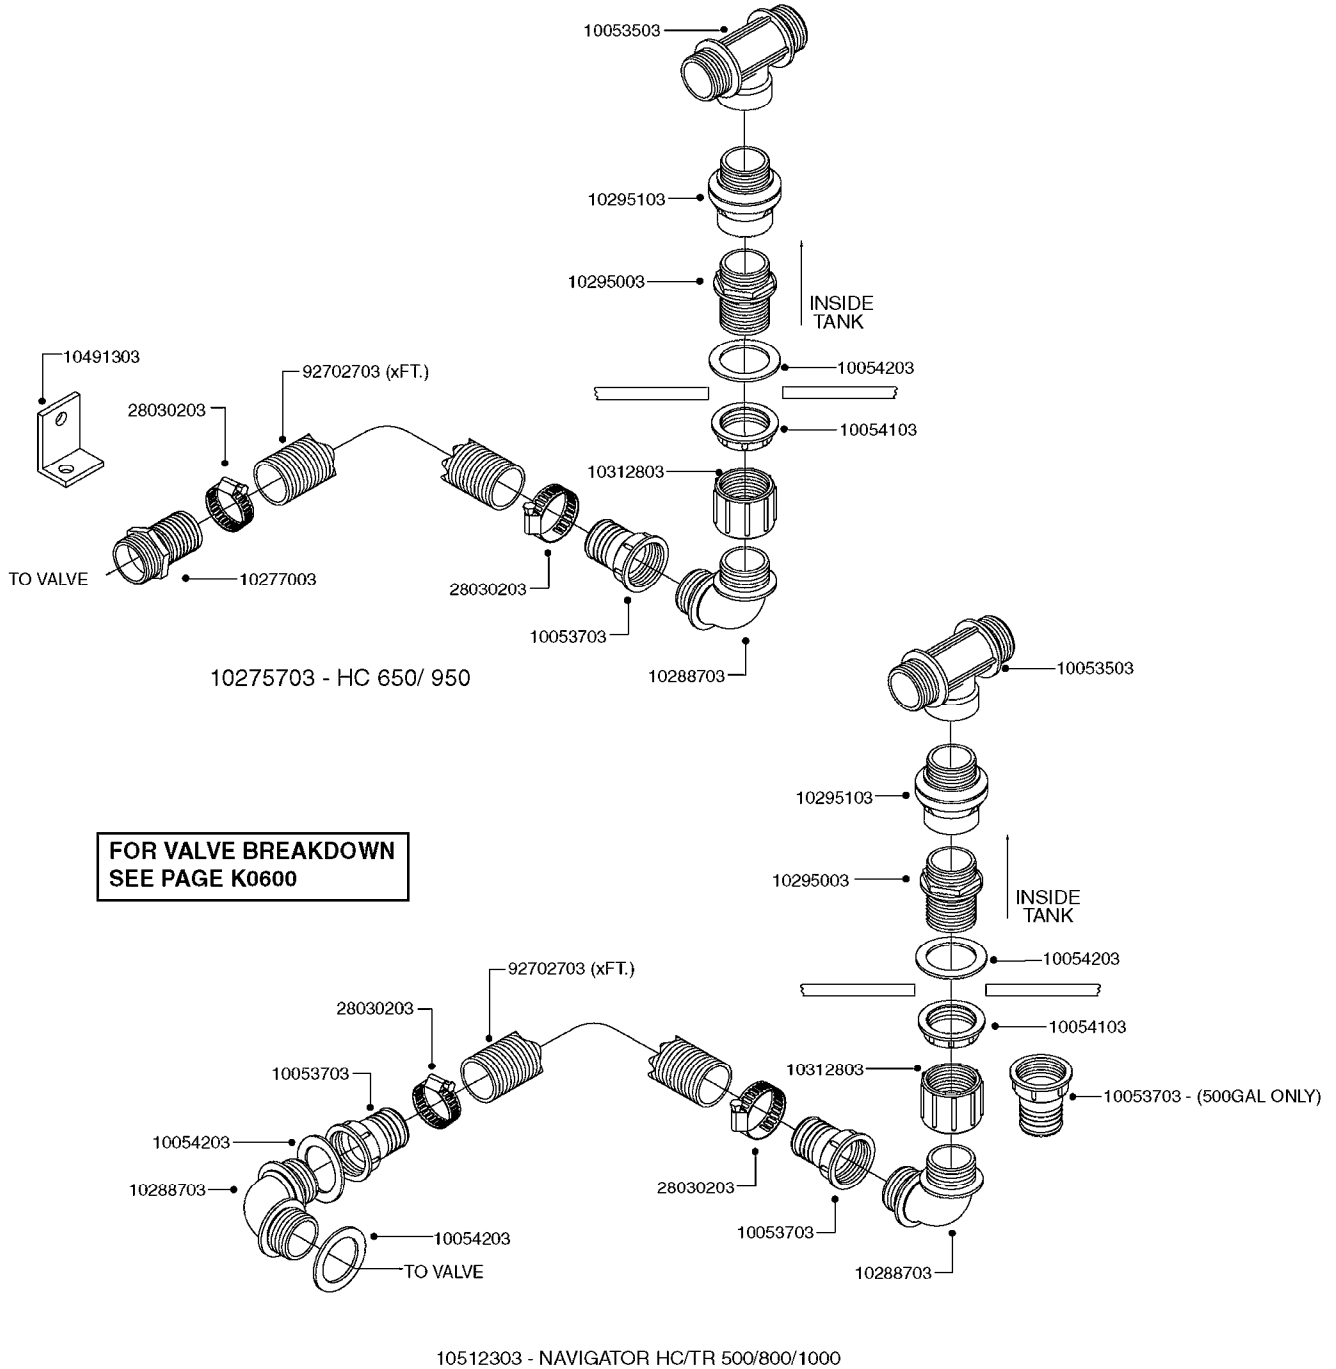

K0580

**COMPLETE ASSEMBLIES
WHOLEGOODS ITEMS**

QUICKFILL-PLMBNG SYS-TRLR SPYR
K0580-HIN, 01:01:16

Page 1
Date 12.08.2020 9:32

parts-n°	order qty	description
10053503	1	FITT.PO.TEE 2"MX2"FX2"M BSP
10053703	1	FITT.PO.HB STR. 2"BSP #4411
10054103	1	FITT.PO.NUT 2" BSP JAMB MCPHEE
10054203	1	GASKET F. 2" FITTINGS RUBBER
10275703	1	*QUICK FILL KIT 650/950M
10277003	1	FITT.PO.HB 2.00X2.00 MCPHEE
10288703	1	FITT.PO.EL 2MX2M 90 DEG MCPHEE
10295003	1	FITT.PO.HN 2' 250071
10295103	1	FOOT VALVE 2"
10312803	1	FITT.PO.BU 2' X 2'
10491303	1	ANGLE FOR HC950 QUICK FILL
10512303	1	QUICK FILL KIT NAV. (DON'T ORD)
28030203	1	CLAMP HOSE T-BOLT S2" 235-67
92702703	1	HOSE PVC SUCT GRAY 2"