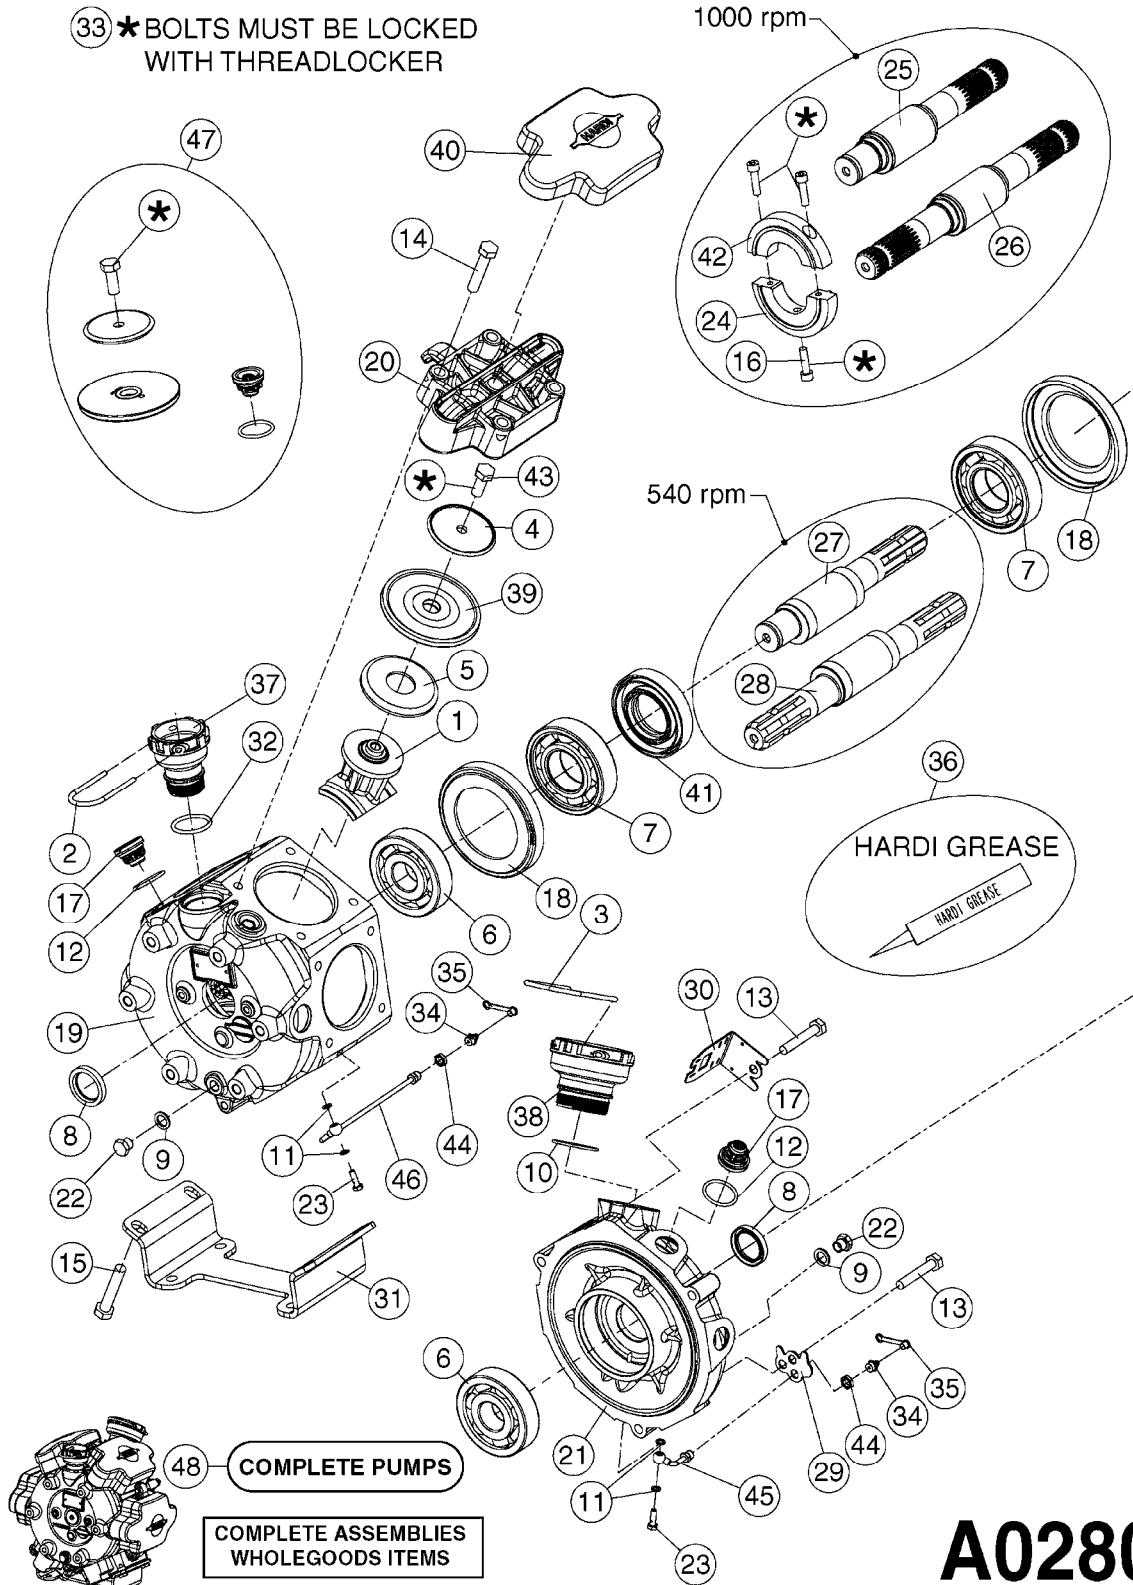

33 * BOLTS MUST BE LOCKED WITH THREADLOCKER

1000 rpm

540 rpm

HARDI GREASE

48 COMPLETE PUMPS
COMPLETE ASSEMBLIES
WHOLEGOODS ITEMS

A0280

PUMP - 364 540/1000 RPM
A0280-HIN, 07:05:20

Page 1
Date 12.08.2020 9:31