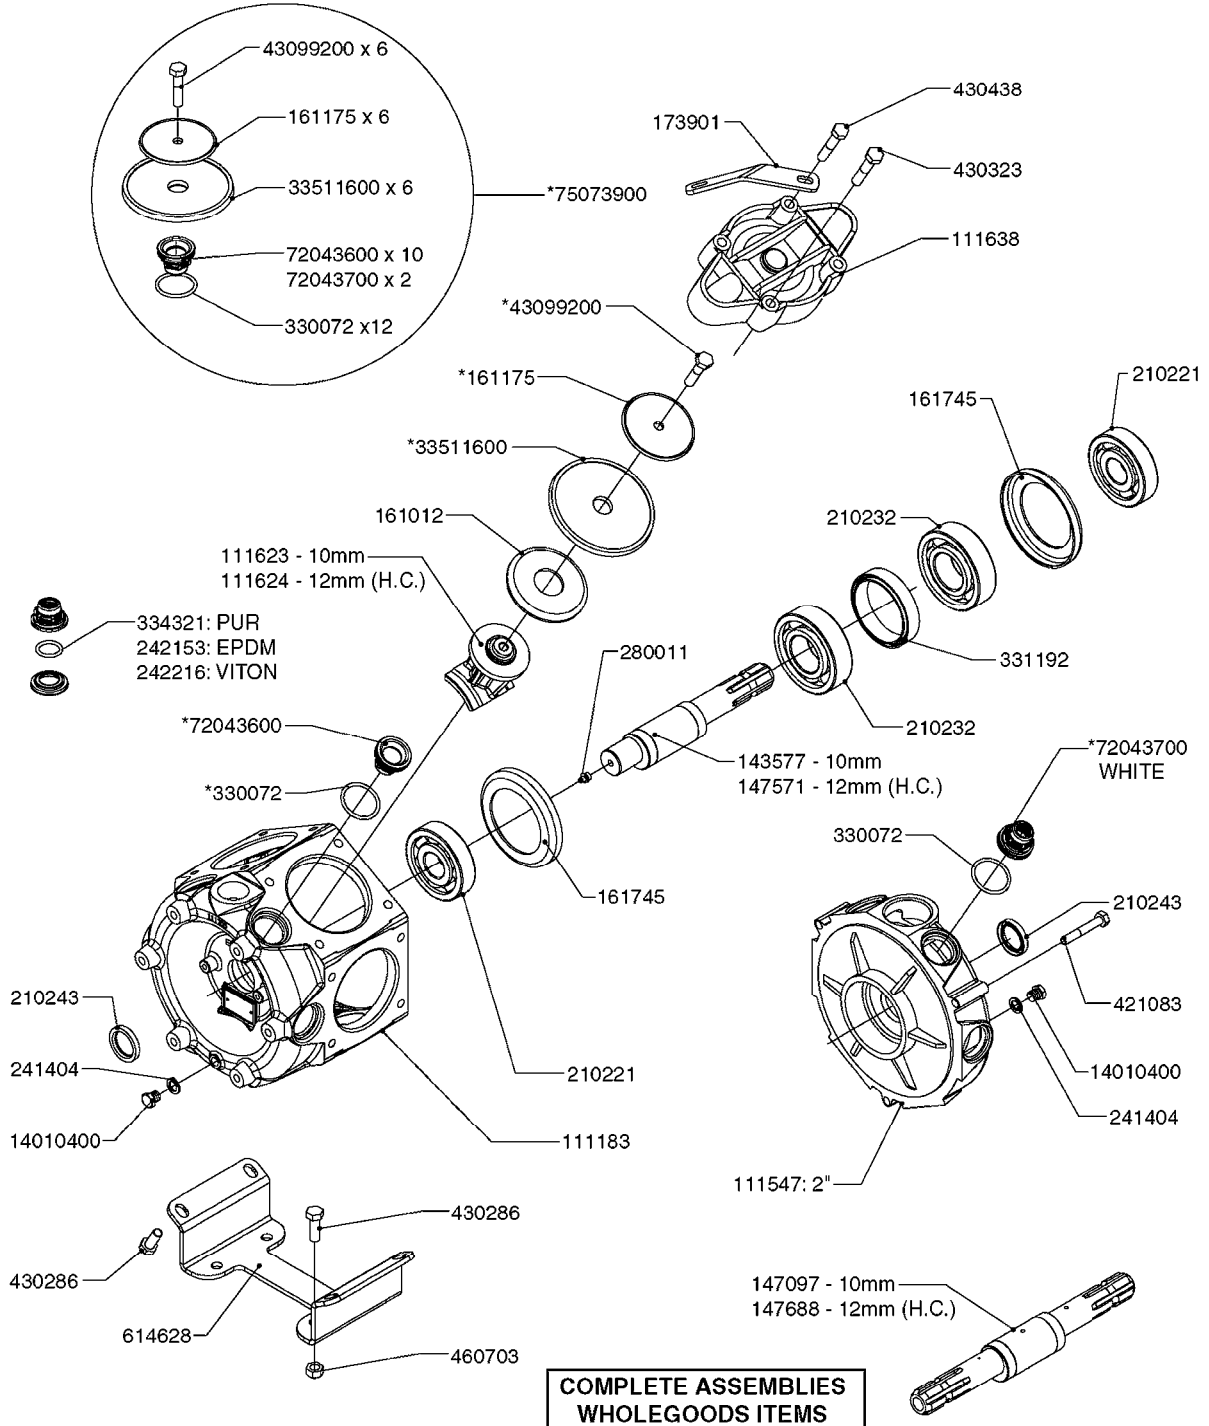

PUMP REPAIR KIT

**COMPLETE ASSEMBLIES
WHOLEGOODS ITEMS**

COMPLETE PUMPS

- 821587 - 463/10 2" W/THROUGH SHAFT (540 RPM)
- 82166300 - 463/12 2" (540 RPM H.C. INLINE PORTS)
- 463/12 2" (540 RPM H.C. OFFSET PORTS) REPLACED BY 82168700 (PAGE A0350)

A0330

PUMP - 463 W/ MOUNTING BASE
A0330-HIN, 01:01:16

Page 1
Date 12.08.2020 9:31

parts-n°	order qty	description
111183	1	PUMP CASTING 460-463 (PAINTED)
111547	1	PUMP FRONT 460-463-2' (PAINT)
111623	1	CONNECTING ROD 463/10MM
111624	1	CONNECTING ROD 463/12MM
111638	1	VALVE COVER 463 HC+1000 VERS.
143577	1	CRANK SHAFT F.363/462/463-10mm
147097	1	CRANK SHAFT 363-463/10 THROUGH
147571	1	CRANK SHAFT F.463-12mm
147688	1	CRANK SHAFT 462/12 THROUGH
161012	1	DIAPHRAGM BACKING DISC F. 463
161175	1	DIAPHRAGM DISC 463/464 PUMP
161745	1	METAL SPACER F.363/463
173901	1	LIFT STRAP F.PUMP 463
210221	1	BEARING BALL 6407
210232	1	BEARING BALL 6310
210243	1	SEAL OIL 35 X 47 X 7
241404	1	DOWTY SEAL 1/4"
242153	1	O-RING D26X4 EPDM
242216	1	O-RING VITON F/1202/1302/462
280011	1	GREASE NIPPLE 1/8' SAE H TR
330072	1	O-RING D53.5/D45.5X4
331192	1	SPACER, MODEL 361/363
334321	1	O-RING POLY. 34.0x26.0x4.0
421083	1	BOLT HEX 8.8 DEL M10X65
430286	1	BOLT HEX 8.8 DEL M12X30 FT
430323	1	BOLT HEX 8.8 DEL M12X60
430438	1	BOLT HEX 8.8 DEL M12X65
460703	1	NUT HEX M12X1.75 LOCK DIN985A2 SS
614628	1	FOOT F. 46X PUMP, RED
821587	1	PUMP 463/10 THROUGH SHAFT TWNF
14010400	1	PLUG 1/4" BSP
33511600	1	DIAPHRAGM PUMP 463/464 PUMP PUR
43099200	1	BOLT HEX SS M12 X 30 DIN933 A4
72043600	1	VALVE FOR 462/463
72043700	1	VALVE FOR 462/463 W.VENT HOLE
75073900	1	PUMP KIT 460/463 "06"
82166300	1	PUMP 464-12-MED-2-540
82168700	1	PUMP 464-12 540 OFFSET PORTS