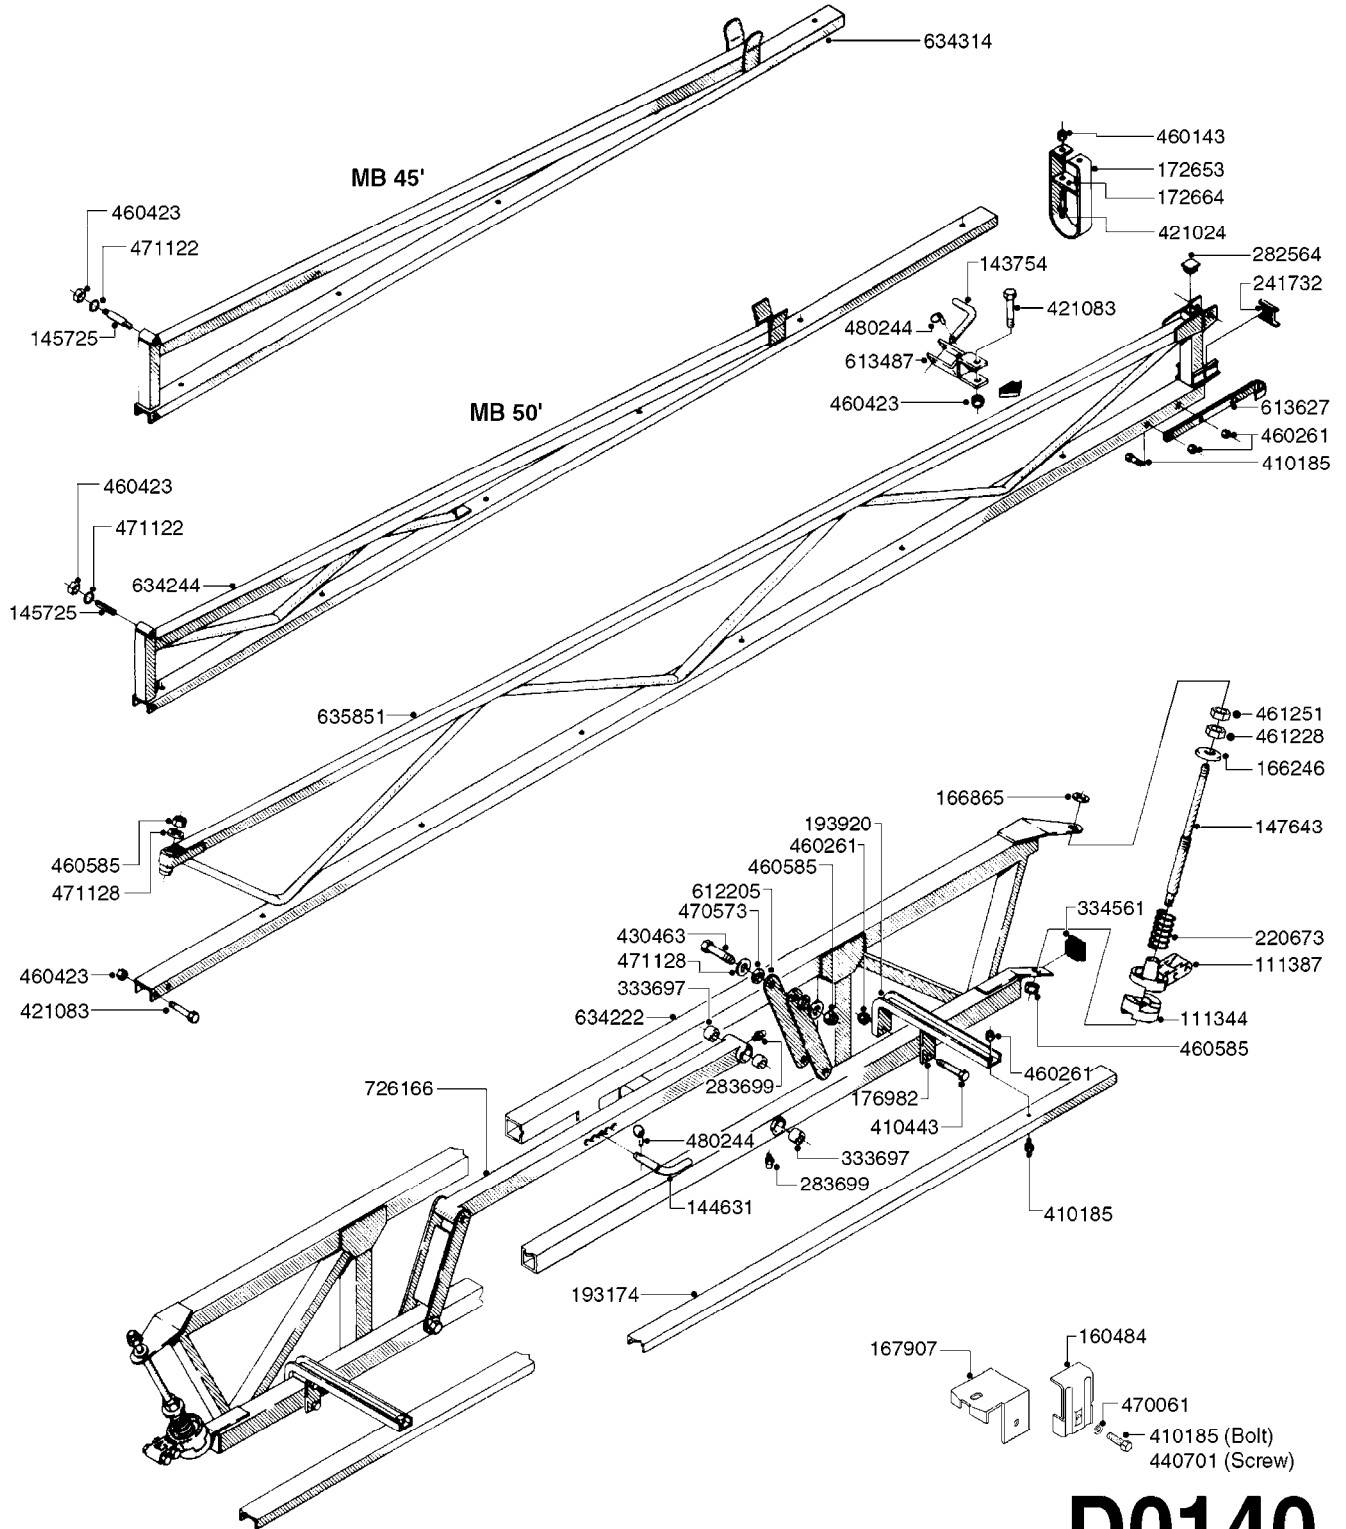

BOOM - MB 35' 40' 42'
D0130-HIN, 26:07:16

Page	0
Date	12.08.2020 9:32

D0130

BOOM - MB 35' 40' 42'
D0130-HIN, 26:07:16

Page 1
Date 12.08.2020 9:32

parts-n°	order qty	description
111344	1	CLAW CLUTCH Ø100/Ø20,5 UNDER PART RED
111387	1	CLAW CLUTCH D100 UPPER PART
143754	1	PIN D10 X 56
145725	1	PIN FOR 12 MB BOOM
147643	1	AXLE F.BM BRKQWY. W. ZERT L=426
160484	1	WIRE GUIDE FOR DROP-LEG
166246	1	WASHER CUP D53 F.SPRING
166865	1	WASHER D35/D25X2
167907	1	NOZZ. HOLD. KIT F/ADJ. BOOM
172653	1	WING TIP GUARD
172664	1	FLATBAR BACKING PLATE
176982	1	RETAINING PLATE
193756	1	TRACK MB 10,6/12,6M
193920	1	BRACKET F.NOZZLE TRACK
220673	1	SPRING F.PIVOT 100 X 51
241732	1	RUBBER STOP FOR MB
282564	1	PLUG 35MM SQ.BLACK
333697	1	BUSHING D22/D16x25
334561	1	PLUG 50x50x2 F.SQ.TUBE
410185	1	BOLT HEX 8.8 DEL M6X16
410443	1	BOLT HEX 8.8 DEL M6X70
421024	1	BOLT HEX 8.8 DEL M8X60
421083	1	BOLT HEX 8.8 DEL M10X65
430463	1	BOLT HEX 8.8 DEL M16X110
440701	1	SCREW NO.14 3/4" PLATED
460143	1	LOCK NUT M8 SST A2 DIN985
460261	1	NUT HEX M6X1.00 LOCK DIN985 A2 SS
460423	1	NUT HEX M10X1.50 LOCK DIN985A2 SS
460585	1	LOCKING NUT M16 DIN985 A2 SS
461228	1	NUT HEX M20
461251	1	NUT HEX M20 X 2.5 JAMB
470061	1	WASHER D11/D7X0.5 LOCK
470573	1	WASHER D29/D17X2 SPRING BLACK
471122	1	WASHER, M10, Ø20/10.5X 2.0, SS
471128	1	WASHER, M16, Ø30/17.0X 3.0, SS
480244	1	PIN SNAP D4.5
612205	1	TRAPEZE ARM,WELDED
613487	1	TRANSPORT FITTINGS FOR SB BOOM
613627	1	LOCK STRAP FOR MB BOOM
634281	1	BOOM CENTER MB 35/40/42
634303	1	BOOM WING OUTER 33' MB L=47'
634314	1	BOOM WING OUTER 40', 45' MB
635316	1	BOOM WING OUTER MB42
635327	1	BOOM WING OUTER 35'MB L=58.5"
635850	1	BOOM WING INNER MB35/40/42
723612	1	CENTER PART MB BOOM