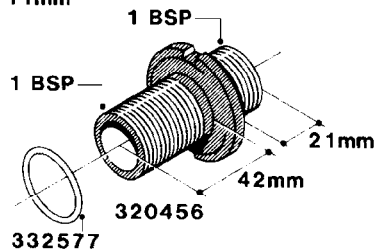

L0050

FITTINGS - HOSE CONNECTORS
L0050-HIN, 01:01:16

Page 1

Date 12.08.2020 9:32

parts-n°	order qty	description
242594	1	O-RING D14 X 1.78 SCH.70-EPDM
320294	1	FITT.DK TEE 3/8X3/8HB X1/2"BSP
320305	1	FITT.DK HB 3/4'- 3/4' BSP
320386	1	FITT.DK TEE 3/8X3/8HB X3/8"BSP
320397	1	FITT.DK ELB 3/8"HB X 3/8" BSP
320401	1	FITT.DK TEE 1/2X1/2HB X1/2"BSP
320412	1	FITT.DK TEE 1/2X1/2HB X3/8'BSP
320423	1	FITT.DK ELB 1/2'HB X 3/8' BSP
320891	1	FITT.DK HB 3/8'- 3/8' BSP
320972	1	FITT.DK HB 5/16'- 1/4' BSP
322046	1	FITT.DK TEE 1/2X1/2HB X3/4'BSP
322048	1	FITT.DK TEE 3/4X3/4HB X3/4'BSP
330595	1	O-RING D24.6/D20X2.1 -3/4"
333137	1	FITT.DK CONN.1/2" F.NOZZ. DOUB
333141	1	FITT.DK CONN.1/2" F.NOZZ.SING
334041	1	FITT.DK CONN.3/4' F.NOZZ. SING
334042	1	FITT.DK CONN.3/4' F.NOZZ. DOUB
334195	1	FITT.DK ELB. 3/4"HB X 3/4"HB
10012103	1	FITT.PO.HB 1.25X1.50 IMB1012
10014003	1	FITT.PO.HB 1.25X1.25 IMB1010
10036903	1	FITT.PO.HB 1.50X1.50 IMB1212
28019303	1	FITTING HB ELB 3/4NPT-3/4HOSE
61016500	1	HOSE TAIL 3/4" 90°+RG CAP 3/4"
72026700	1	NOZZLE TUBE ADAPTER W/O-RING