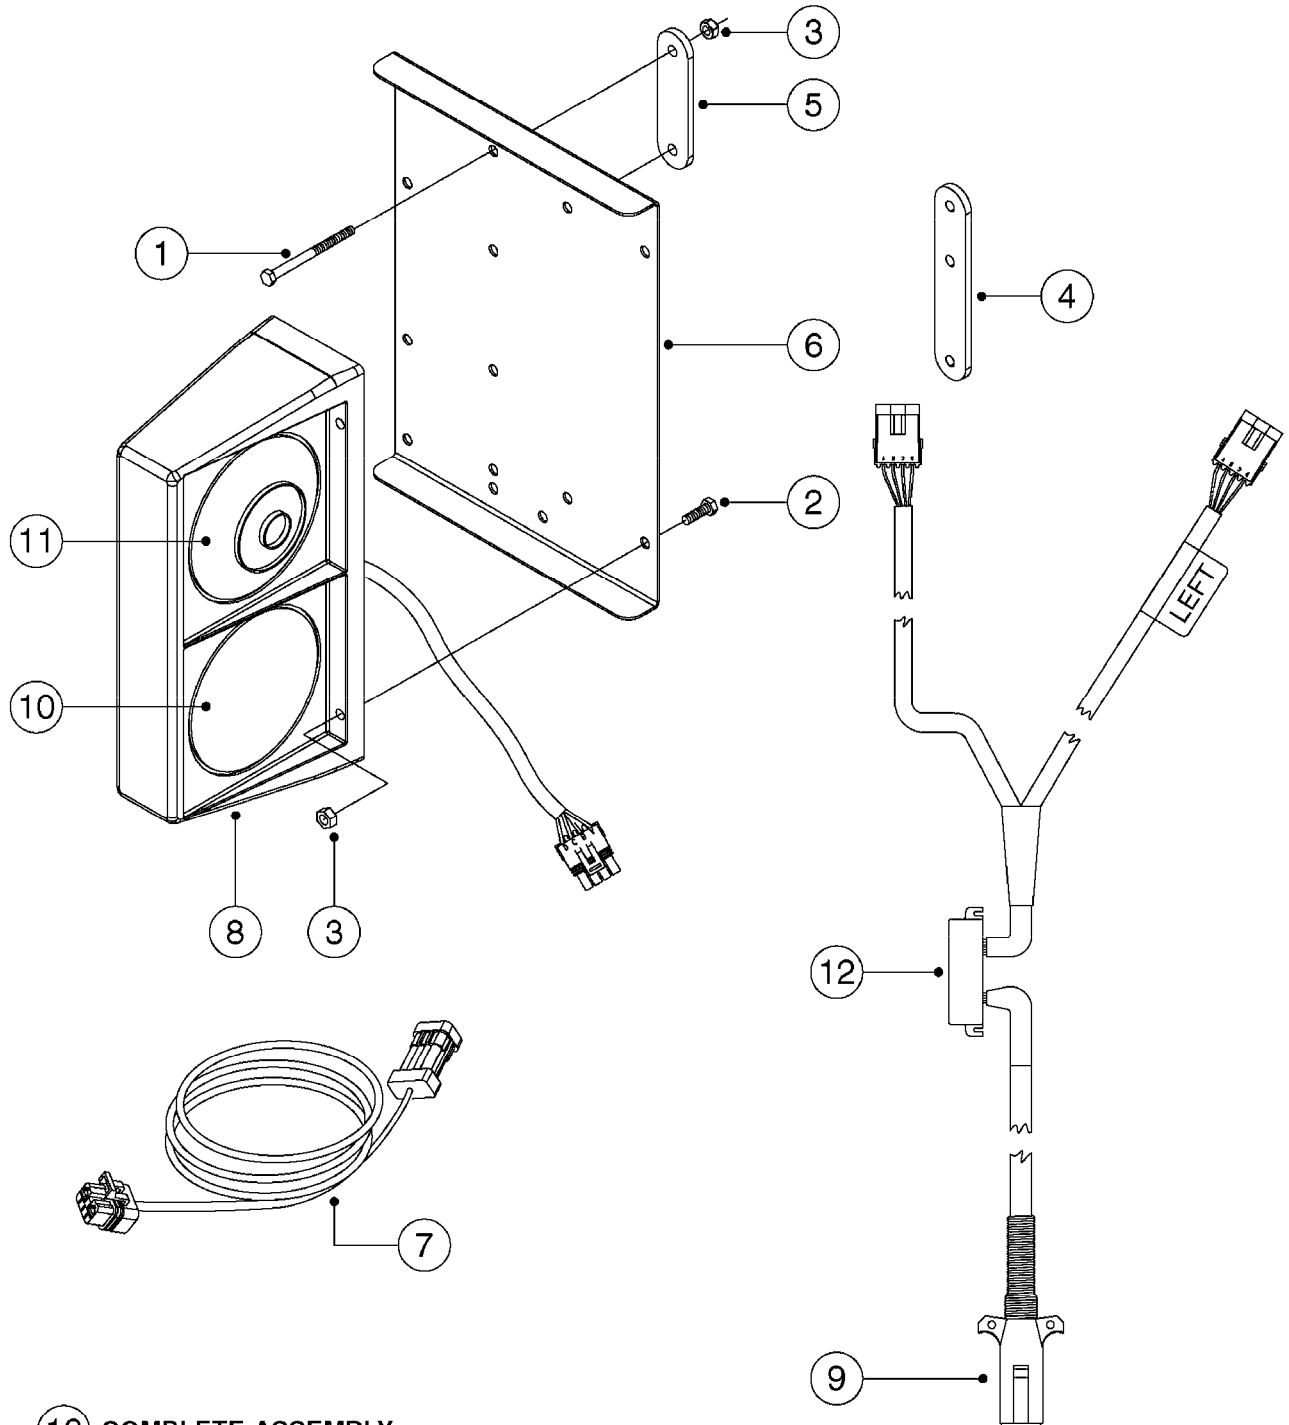

13 COMPLETE ASSEMBLY

COMPLETE ASSEMBLIES
WHOLEGOODS ITEMS

M0160

TRAFFIC LIGHT KIT
M0160-HIN, 13:08:19

Page 1
Date 12.08.2020 9:32

Pos.	parts-n°	order qty	description
1	410266	1	BOLT HEX 8.8 DEL M6X120
1	410421	1	BOLT HEX M6X110 DIN931-A2 SS
1	410524	1	BOLT HEX 8.8 DEL M6X100
1	410605	1	BOLT HEX 8.8 DEL M6X80
2	410362	1	BOLT HEX 8.8 SS M6X20
3	460261	1	NUT HEX M6X1.00 LOCK DIN985 A2 SS
4	16022303	1	BRACKET 100MM TUBE
5	16022403	1	BRACKET 60MM TUBE
6	16025603	1	BRACKET TAIL LIGHT DUAL LAMP
7	26004703	1	HARNESS 13' EXT 4 WIRE WP
8	26004903	1	TAIL LIGHT GREEN WIRE LH
8	26005003	1	TAIL LIGHT YELLOW WIRE RH
9	26005103	1	PLUG 7-PIN AG TAIL LIGHT
10	26005403	1	LENS BLACK BEFORE 2009
10	26017003	1	LENS RED
11	26016903	1	LENS AMBER
12	26032703	1	HARNESS COMPLETE, TAIL LIGHT, 2013
13	83308603	1	TRAFFIC LIGHT KIT