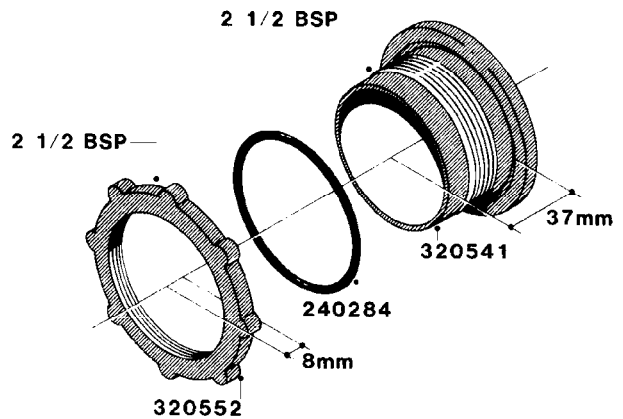

L0050

FITTINGS - HOSE CONNECTORS
L0050-HIN, 01:01:16

Page 1

Date 12.08.2020 9:32

parts-n°	order qty	description
242594	1	O-RING D14 X 1.78 SCH.70-EPDM
320294	1	FITT.DK TEE 3/8X3/8HB X1/2"BSP
320305	1	FITT.DK HB 3/4'- 3/4' BSP
320386	1	FITT.DK TEE 3/8X3/8HB X3/8"BSP
320397	1	FITT.DK ELB 3/8"HB X 3/8" BSP
320401	1	FITT.DK TEE 1/2X1/2HB X1/2"BSP
320412	1	FITT.DK TEE 1/2X1/2HB X3/8'BSP
320423	1	FITT.DK ELB 1/2'HB X 3/8' BSP
320891	1	FITT.DK HB 3/8'- 3/8' BSP
320972	1	FITT.DK HB 5/16'- 1/4' BSP
322046	1	FITT.DK TEE 1/2X1/2HB X3/4'BSP
322048	1	FITT.DK TEE 3/4X3/4HB X3/4'BSP
330595	1	O-RING D24.6/D20X2.1 -3/4"
333137	1	FITT.DK CONN.1/2" F.NOZZ. DOUB
333141	1	FITT.DK CONN.1/2" F.NOZZ.SING
334041	1	FITT.DK CONN.3/4' F.NOZZ. SING
334042	1	FITT.DK CONN.3/4' F.NOZZ. DOUB
334195	1	FITT.DK ELB. 3/4"HB X 3/4"HB
10012103	1	FITT.PO.HB 1.25X1.50 IMB1012
10014003	1	FITT.PO.HB 1.25X1.25 IMB1010
10036903	1	FITT.PO.HB 1.50X1.50 IMB1212
28019303	1	FITTING HB ELB 3/4NPT-3/4HOSE
61016500	1	HOSE TAIL 3/4" 90°+RG CAP 3/4"
72026700	1	NOZZLE TUBE ADAPTER W/O-RING