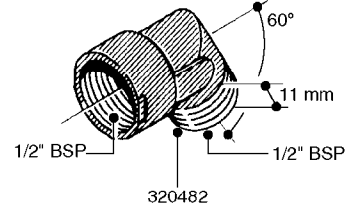

L0030

FITTINGS - HEXAGON NIPPLES
L0030-HIN, 01:01:16

Page 1
Date 12.08.2020 9:32

parts-n°	order qty	description
10015303	1	FITT.PO.HN 1.00X1.00 M1000
10425003	1	FITT.PO.HN 1.25X1.00 MCPHEE
320132	1	FITT.DK HN 1" BSP
320176	1	FITT.DK HN 3/8"X1/2" BSP
320445	1	FITT.DK HN 1/4"X3/8" BSP
320655	1	FITT.DK HN 1/2"-1/2" BSP
320692	1	FITT.DK HN 3/8'BSPX1/4'NPT
320703	1	FITT.DK HN 3/8BSP X1/2 &1/4NPT
320725	1	FITT.DK NIPPLE 3/8"-3/8" BSP
320902	1	FITT.DK HN 3/8'X 1/4' BSP
390232	1	FITT.DK HN 1-1/2' X 1-1/4' BSP
390276	1	FITT.DK HN 1'BSP