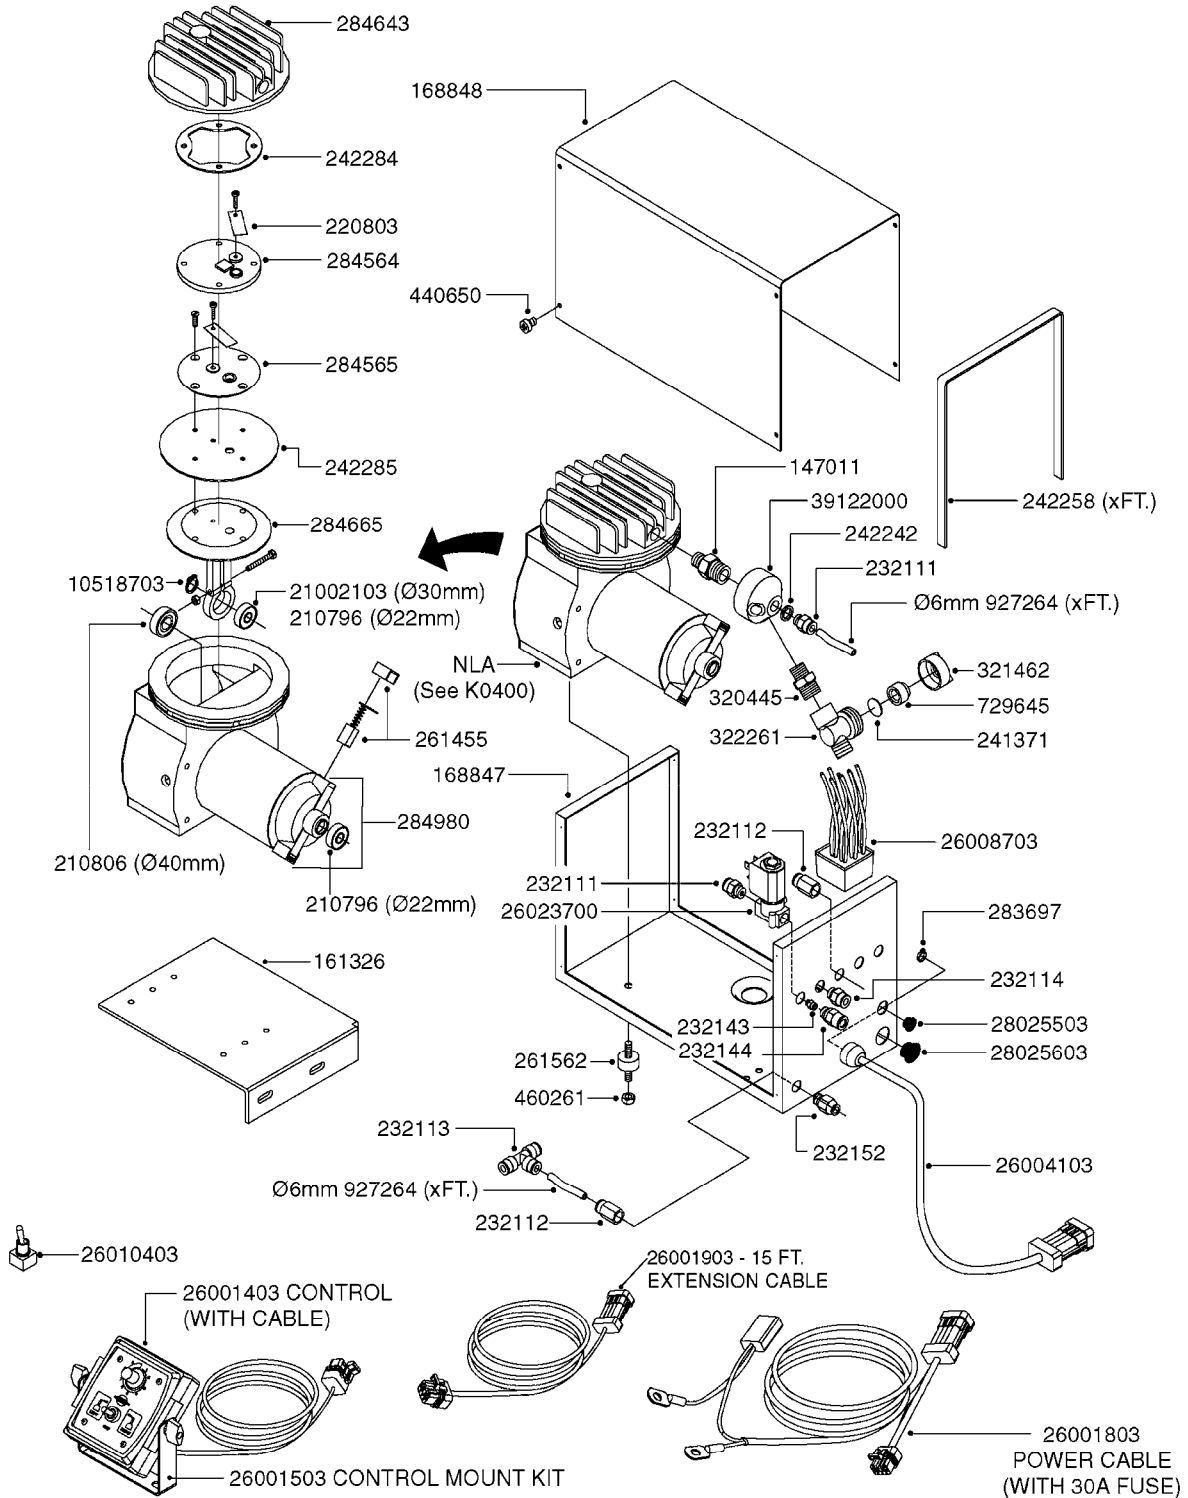

K0390

*Ø8mm 927306 (xFT.)
*Ø10mm 927330 (xFT.)

70019403 - COMPLETE ASSEMBLY

FOAM MARKER COMPRESSOR 2002
K0390-HIN, 01:01:16

Page 1
Date 12.08.2020 9:32

parts-n°	order qty	description
147011	1	HEX NIPPLE 3/8'X1/4'BSP BRASS
161326	1	MOUNT BKT. F. FOAM COMP.BOX 98
168847	1	ENCLOSURE LOWER F.MARKER
168848	1	COVER F. FOAM MARKER
210796	1	BEARING BALL D22/D8 X 7 608ZZ
210806	1	BEARING BALL D40/D17X12MM
220803	1	VALVE F. COMPRESSOR
232111	1	QUICK COUPLER 6MM X 1/8 EXT.
232112	1	QUICK COUPLER 6MM 1/8 INT.
232113	1	QUICK COUPLER 6MM T-PIECE
232114	1	COUPLER 1/8" THREADX8MM HOSE
232143	1	REDUCER 1/4'INT-1/8'EXT
232144	1	QUICK COUPLER 10MM X 1/4 EXT
232152	1	QUICK COUPLER 8MMX1/8 EXT.LONG
241371	1	DIAPHRAGM F.NO-DRIP,VULC
242242	1	O-RING F.AIR HOSE FITTING
242258	1	TRIM 3X10 SELF ADHESIVE 0012"
242284	1	HEAD GASKET F. COMPRESSOR
242285	1	DIAPHRAGM F. F/M COMP.
261455	1	BRUSH KIT-FOAM MARKER MOTOR
261562	1	RUBBER DAMPER 2XM6X25
283697	1	TIESTRAP 200MM
284564	1	PLATE F.COMPRESSOR HEAD
284565	1	PLATE F.COMPRESSOR HEAD
284643	1	COMPRESSOR HEAD F.FOAM MARKER
284665	1	CONNECTING ROD F.COMPRESSOR
284980	1	FLANGE REAR F. F.M.COMPRESSOR
320445	1	FITT.DK HN 1/4"X3/8" BSP
321462	1	CAP F.NO-DRIP ASSY.
322261	1	HOUSING F.SAFETY VALVE 3/8"
440650	1	SCREW 3.5x13 STAINLESS
460261	1	NUT HEX M6X1.00 LOCK DIN985 A2 SS
729645	1	NON-DRIP SPRING ASSY.GREEN 10
927264	1	HOSE R X PE D6/D4 X 0012"
927306	1	HOSE R X PE D8/D6 X 0012"BLACK
927330	1	HOSE R X PE D10/D8 X 012"BLACK
10518703	1	SNAP-RING OUTER 8X1
21002103	1	BEARING, 6200 2ZJEM (SKF)
26001403	1	HC FOAM MARKR CONSOLE VS3.0.00
26001503	1	HC FOAM MARKER CONSOLE MT.KIT
26001803	1	POWER CABLE
26001903	1	15' 7-PIN EXTENSION CABLE
26004103	1	FOAM MARKER CNTRL MOD CABL STD
26008703	1	FOAM MARKER CONTROL SCII
26010403	1	TOGGLE SWITCH MICRO-TRAK F.M.
26023700	1	SOLENOID VAL 12V 1/8' FLO '07
28025503	1	PLUG F.DRILLED HOLE 1/2"
28025603	1	PLUG F.DRILLED HOLE 3/4"
39122000	1	DISTR.HOUSING F.FOAM MARKER'07
70019403	1	FOAM MARKER COMPRESSOR KIT STD