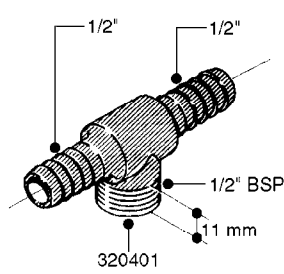

L0050

FITTINGS - HOSE CONNECTORS
L0050-HIN, 01:01:16

Page 1

Date 12.08.2020 9:32

parts-n°	order qty	description
242594	1	O-RING D14 X 1.78 SCH.70-EPDM
320294	1	FITT.DK TEE 3/8X3/8HB X1/2"BSP
320305	1	FITT.DK HB 3/4'- 3/4' BSP
320386	1	FITT.DK TEE 3/8X3/8HB X3/8"BSP
320397	1	FITT.DK ELB 3/8"HB X 3/8" BSP
320401	1	FITT.DK TEE 1/2X1/2HB X1/2"BSP
320412	1	FITT.DK TEE 1/2X1/2HB X3/8'BSP
320423	1	FITT.DK ELB 1/2'HB X 3/8' BSP
320891	1	FITT.DK HB 3/8'- 3/8' BSP
320972	1	FITT.DK HB 5/16'- 1/4' BSP
322046	1	FITT.DK TEE 1/2X1/2HB X3/4'BSP
322048	1	FITT.DK TEE 3/4X3/4HB X3/4'BSP
330595	1	O-RING D24.6/D20X2.1 -3/4"
333137	1	FITT.DK CONN.1/2" F.NOZZ. DOUB
333141	1	FITT.DK CONN.1/2" F.NOZZ.SING
334041	1	FITT.DK CONN.3/4' F.NOZZ. SING
334042	1	FITT.DK CONN.3/4' F.NOZZ. DOUB
334195	1	FITT.DK ELB. 3/4"HB X 3/4"HB
10012103	1	FITT.PO.HB 1.25X1.50 IMB1012
10014003	1	FITT.PO.HB 1.25X1.25 IMB1010
10036903	1	FITT.PO.HB 1.50X1.50 IMB1212
28019303	1	FITTING HB ELB 3/4NPT-3/4HOSE
61016500	1	HOSE TAIL 3/4" 90°+RG CAP 3/4"
72026700	1	NOZZLE TUBE ADAPTER W/O-RING