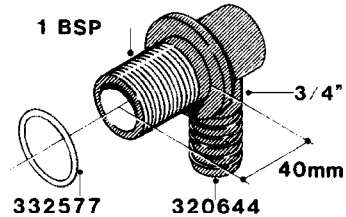

L0050

FITTINGS - HOSE CONNECTORS
L0050-HIN, 01:01:16

Page 1

Date 12.08.2020 9:32

parts-n°	order qty	description
242594	1	O-RING D14 X 1.78 SCH.70-EPDM
320294	1	FITT.DK TEE 3/8X3/8HB X1/2"BSP
320305	1	FITT.DK HB 3/4'- 3/4' BSP
320386	1	FITT.DK TEE 3/8X3/8HB X3/8"BSP
320397	1	FITT.DK ELB 3/8"HB X 3/8" BSP
320401	1	FITT.DK TEE 1/2X1/2HB X1/2"BSP
320412	1	FITT.DK TEE 1/2X1/2HB X3/8'BSP
320423	1	FITT.DK ELB 1/2'HB X 3/8' BSP
320891	1	FITT.DK HB 3/8'- 3/8' BSP
320972	1	FITT.DK HB 5/16'- 1/4' BSP
322046	1	FITT.DK TEE 1/2X1/2HB X3/4'BSP
322048	1	FITT.DK TEE 3/4X3/4HB X3/4'BSP
330595	1	O-RING D24.6/D20X2.1 -3/4"
333137	1	FITT.DK CONN.1/2" F.NOZZ. DOUB
333141	1	FITT.DK CONN.1/2" F.NOZZ.SING
334041	1	FITT.DK CONN.3/4' F.NOZZ. SING
334042	1	FITT.DK CONN.3/4' F.NOZZ. DOUB
334195	1	FITT.DK ELB. 3/4"HB X 3/4"HB
10012103	1	FITT.PO.HB 1.25X1.50 IMB1012
10014003	1	FITT.PO.HB 1.25X1.25 IMB1010
10036903	1	FITT.PO.HB 1.50X1.50 IMB1212
28019303	1	FITTING HB ELB 3/4NPT-3/4HOSE
61016500	1	HOSE TAIL 3/4" 90°+RG CAP 3/4"
72026700	1	NOZZLE TUBE ADAPTER W/O-RING