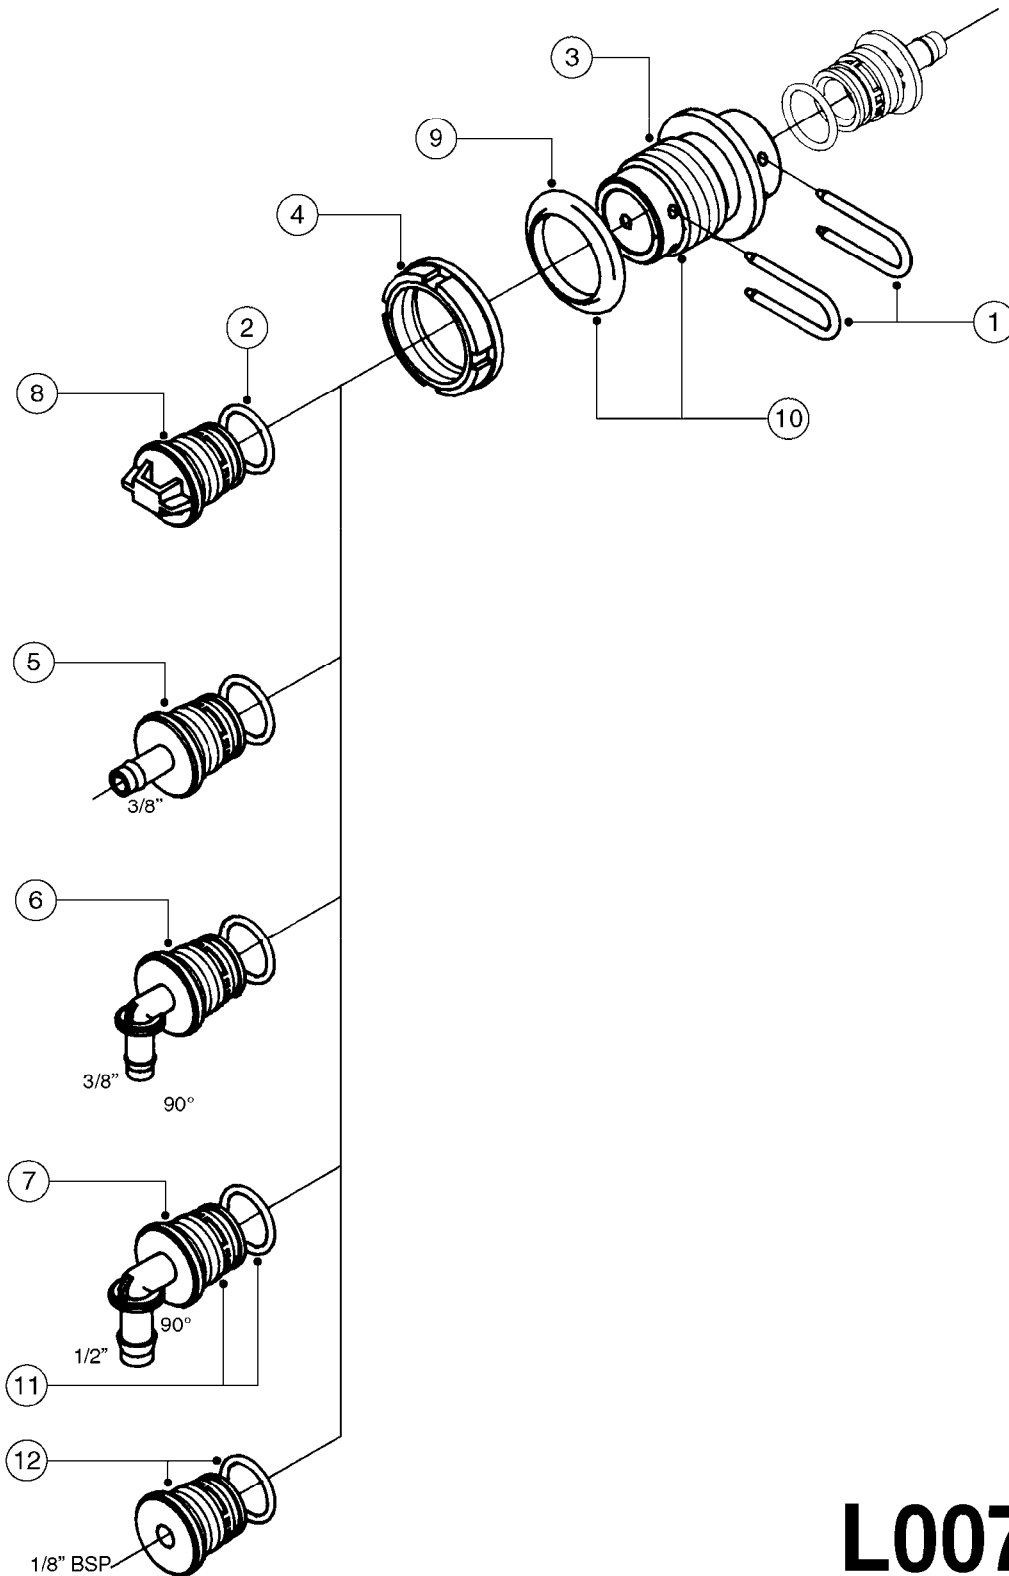

L0070

FITTINGS - S-40
L0070-HIN, 13:09:17

Page 1

Date 12.08.2020 9:32

Pos.	parts-n°	order qty	description
1	145994	1	FITT.DK S-40 FORK
2	242108	1	O-RING 3 X 19,2 70SH NITRIL NITRIL (BLACK)
2	242355	1	O-RING D19.2X3.0 VITON F.S-40 VITON (BROWN)
3	322102	1	FITT.DK S-40 BULKHEAD
4	322106	1	FITT.DK S-40 BULKHEAD NUT
5	334225	1	FITT.DK S-40 STR.3/8"
6	334237	1	FITT.DK S-40 ELB.3/8"
7	334238	1	FITT.DK S-40 ELB.1/2"
8	334248	1	FITT.DK S-40 PLUG
9	334259	1	GASKET F. S-40 BULKHEAD
10	726462	1	FITT. S40 BULKHEAD W.GASKET
11	726567	1	FITT.DK S-40 ELB.1/2" W.O-RING
12	726693	1	FITT.DK S-40 PLUG 1/8BSP ORING