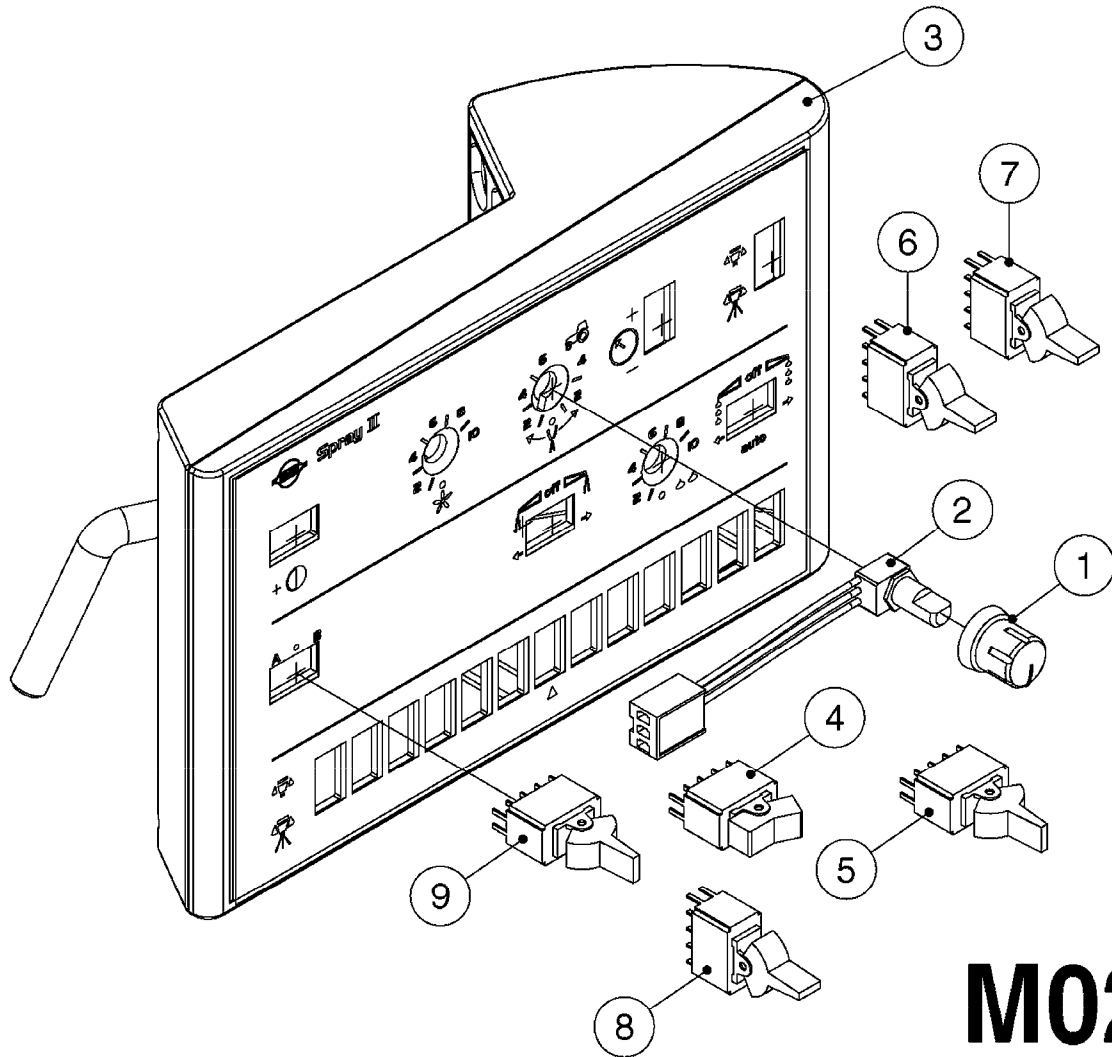

M0200

SPRAYBOX II
M0200-HIN, 23:06:16

Page 1
Date 12.08.2020 9:32

Pos.	parts-n°	order qty	description
1	26000400	1	KNOB F.FOAM ADJUST HC5500
2	26005300	1	POT.METER F. SPRAYBOX II
3	26010200	1	CONTROL BOX 2SEC, SPRAY BOX II
3	26010300	1	CONTROL BOX 3SEC, SPRAY BOX II
3	26010400	1	CONTROL BOX 4SEC, SPRAY BOX II
3	26010500	1	CONTROL BOX 5SEC, SPRAY BOX II
3	26010600	1	CONTROL BOX 6SEC, SPRAY BOX II
3	26010700	1	CONTROL BOX 7SEC, SPRAY BOX II
3	26010800	1	CONTROL BOX 8SEC, SPRAY BOX II
3	26010900	1	CONTROL BOX 9SEC, SPRAYBOX II
3	26011000	1	SPRAY CONT. II EVC 4 SEC. HAZ
3	26011100	1	SPRAY CONT. II EVC 5 SEC. HAZ
3	26011200	1	SPRAY CONT. II EVC 6 SEC. HAZ
3	26011300	1	SPRAY CONT. II EVC 7 SEC. HAZ
3	26013600	1	CONTROL BOX 13SEC, SPRAYBOX II
4	26020200	1	SWITCH ON-ON SP ROCKER RED
5	26020300	1	SWITCH ON-OFF-ON SP BLACK
6	26020400	1	SWITCH MOM-OFF-MOM SP YELLOW
7	26020600	1	SWITCH ON-ON SP GREEN
8	26020800	1	SWITCH ON-ON DP GREEN
9	26021000	1	SWITCH ON-OFF-ON DP BLACK