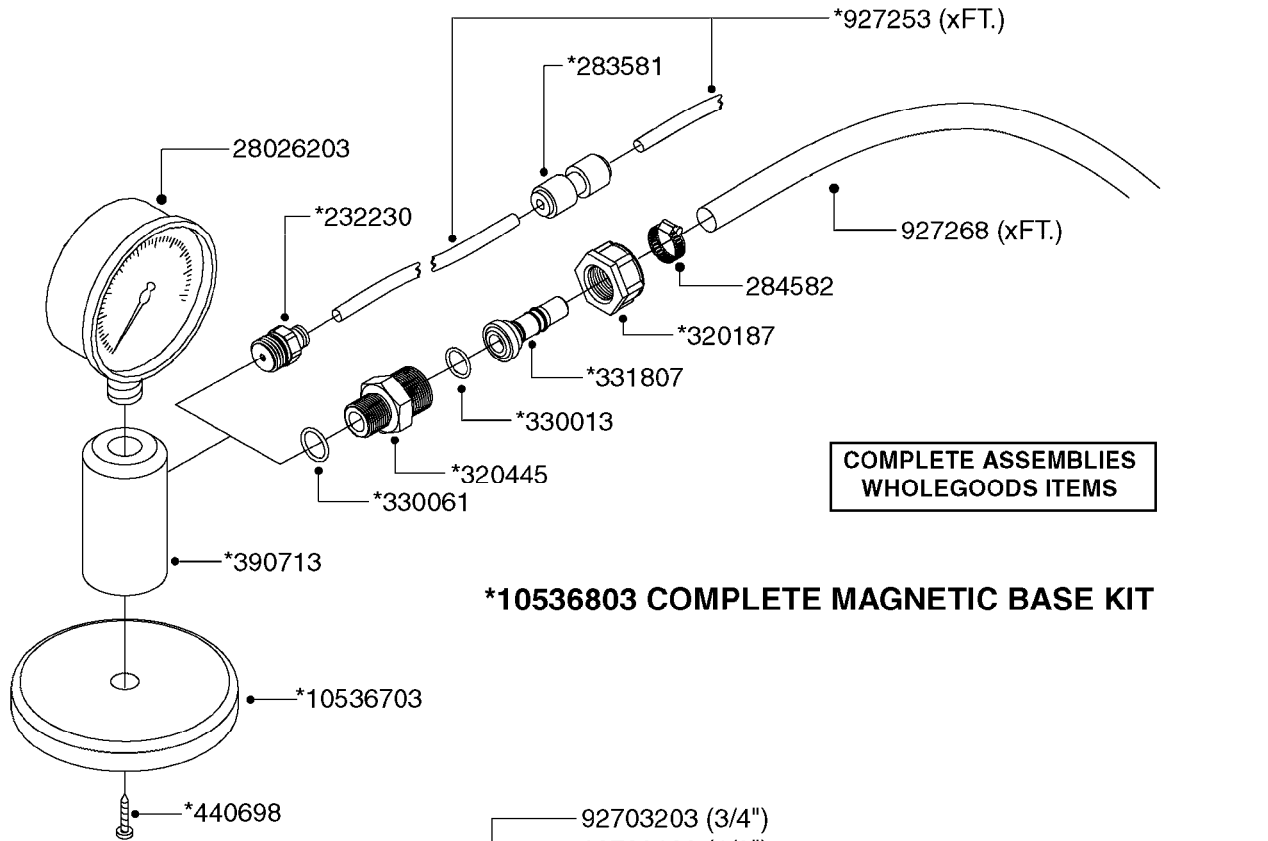

COMPLETE ASSEMBLIES
WHOLEGOODS ITEMS

70043903 - COMPLETE ASSEMBLY

K0680

REMOTE GAUGE-ESC SPRAYERS-4"
K0680-HIN, 01:01:16

Page 1
Date 12.08.2020 9:32

parts-n°	order qty	description
145632	1	FITT.DK HB 1/4' BRASS F.GUAGE
146210	1	NUT 1/4'BSP BRASS
282391	1	CLAMP HOSE CRIMP 5/16'
320972	1	FITT.DK HB 5/16'- 1/4' BSP
330396	1	O-RING D11.2/D6.6X3.2
421046	1	BOLT HEX M8X25/25 A2 SS DIN933
460143	1	LOCK NUT M8 SST A2 DIN985
927268	1	HOSE BLUE PVC X 1/4 X 0012"
10028603	1	WASHER LOCK 5/16'
10428003	1	BKT. FOR ESC GAUGE KIT
28026103	1	GAUGE 200PSI/BR,4",1/4"BSP-BTM
70043903	1	*GAUGE KIT,4" OP UNIT INFEILD