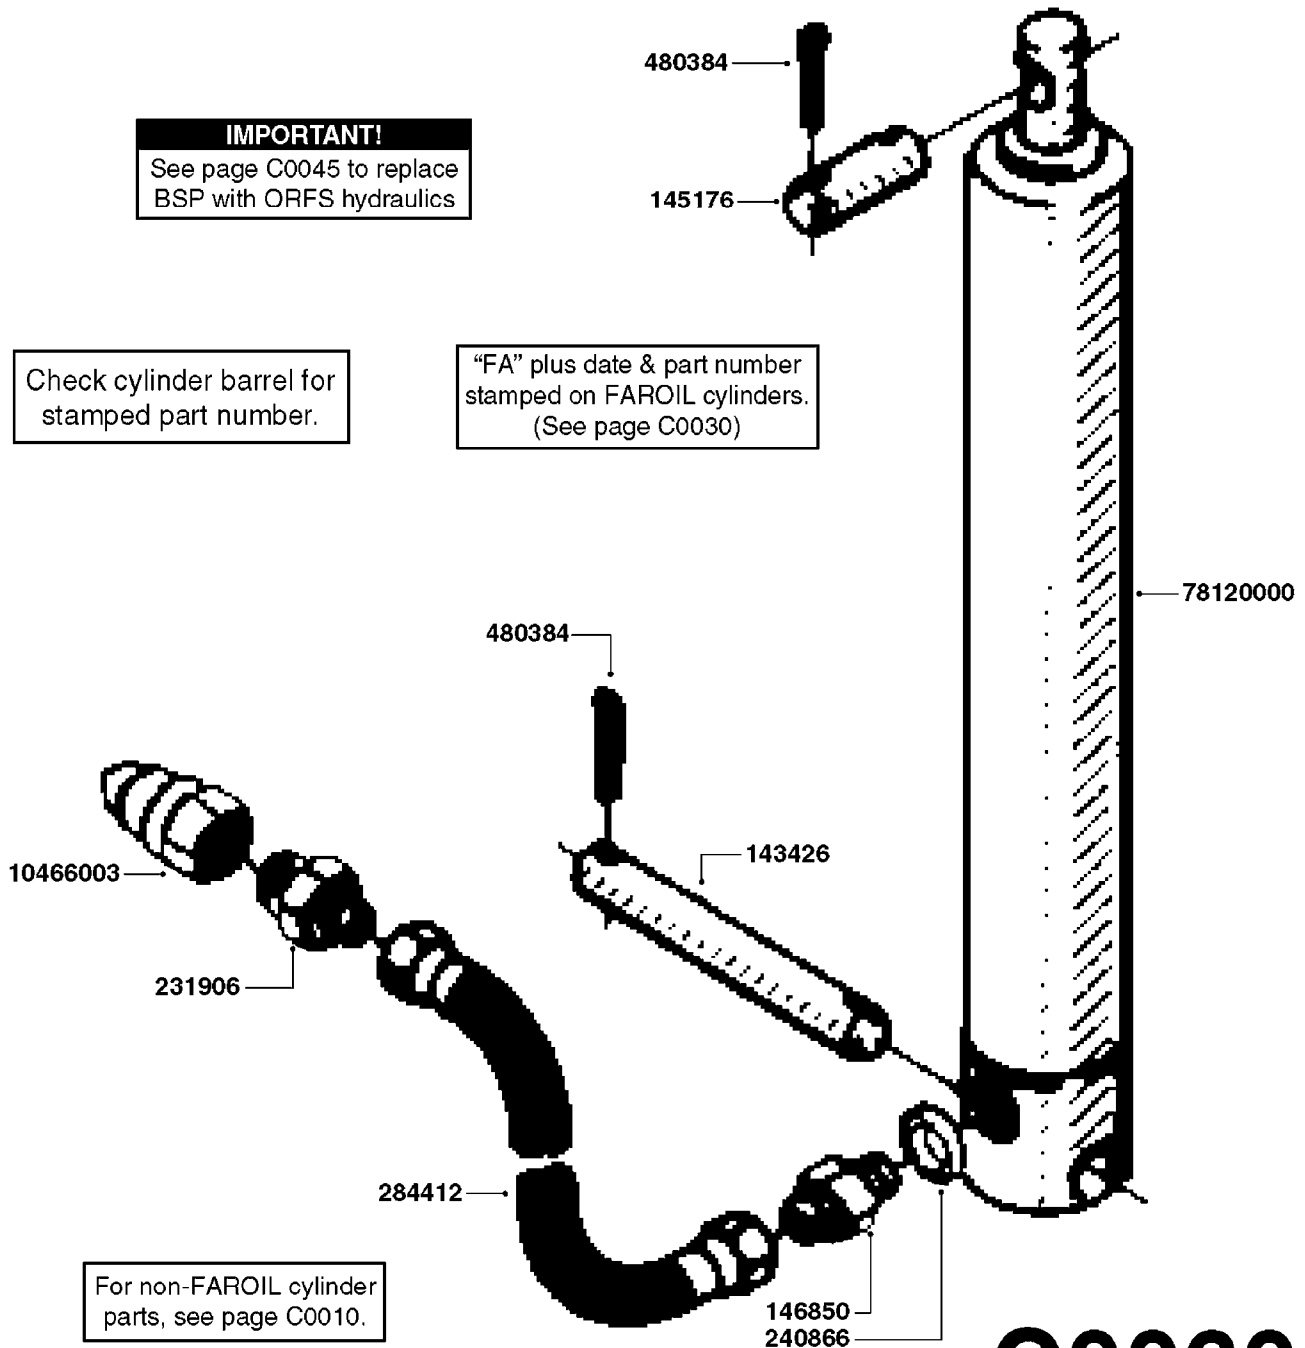

IMPORTANT!
See page C0045 to replace
BSP with ORFS hydraulics

Check cylinder barrel for
stamped part number.

"FA" plus date & part number
stamped on FAROIL cylinders.
(See page C0030)

HYDRAULICS-MB BOOM LIFT CYLNR
C0060-HIN, 23:03:16

Page 1
Date 12.08.2020 9:32

parts-n°	order qty	description
143426	1	PIN 20x160mm F/HYD/CYL.
145176	1	PIN D19.8 X 60
146850	1	HEX NIPPLE 3/8"x3/8" - 1.8mm
231906	1	HEX NIPPLE 3/8"BSP X 1/2"NPT
240866	1	DOWTYSEAL 3/8"
284412	1	HOSE HY 3/8" X 315" STR+STR
480384	1	PIN COTTER 3/16 x 1-1/2"
10466003	1	COUPLER PIONEER 8010-04 1/2NPT
78120000	1	CYL.TELESCOPING Ø50/40/25_1100