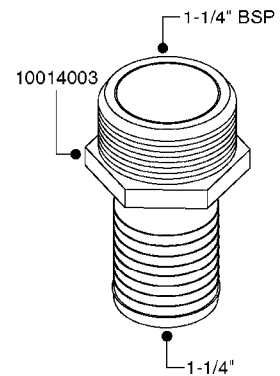

L0050

FITTINGS - HOSE CONNECTORS
L0050-HIN, 01:01:16

Page 1

Date 12.08.2020 9:32

parts-n°	order qty	description
242594	1	O-RING D14 X 1.78 SCH.70-EPDM
320294	1	FITT.DK TEE 3/8X3/8HB X1/2"BSP
320305	1	FITT.DK HB 3/4'- 3/4' BSP
320386	1	FITT.DK TEE 3/8X3/8HB X3/8"BSP
320397	1	FITT.DK ELB 3/8"HB X 3/8" BSP
320401	1	FITT.DK TEE 1/2X1/2HB X1/2"BSP
320412	1	FITT.DK TEE 1/2X1/2HB X3/8'BSP
320423	1	FITT.DK ELB 1/2'HB X 3/8' BSP
320891	1	FITT.DK HB 3/8'- 3/8' BSP
320972	1	FITT.DK HB 5/16'- 1/4' BSP
322046	1	FITT.DK TEE 1/2X1/2HB X3/4'BSP
322048	1	FITT.DK TEE 3/4X3/4HB X3/4'BSP
330595	1	O-RING D24.6/D20X2.1 -3/4"
333137	1	FITT.DK CONN.1/2" F.NOZZ. DOUB
333141	1	FITT.DK CONN.1/2" F.NOZZ.SING
334041	1	FITT.DK CONN.3/4' F.NOZZ. SING
334042	1	FITT.DK CONN.3/4' F.NOZZ. DOUB
334195	1	FITT.DK ELB. 3/4"HB X 3/4"HB
10012103	1	FITT.PO.HB 1.25X1.50 IMB1012
10014003	1	FITT.PO.HB 1.25X1.25 IMB1010
10036903	1	FITT.PO.HB 1.50X1.50 IMB1212
28019303	1	FITTING HB ELB 3/4NPT-3/4HOSE
61016500	1	HOSE TAIL 3/4" 90°+RG CAP 3/4"
72026700	1	NOZZLE TUBE ADAPTER W/O-RING