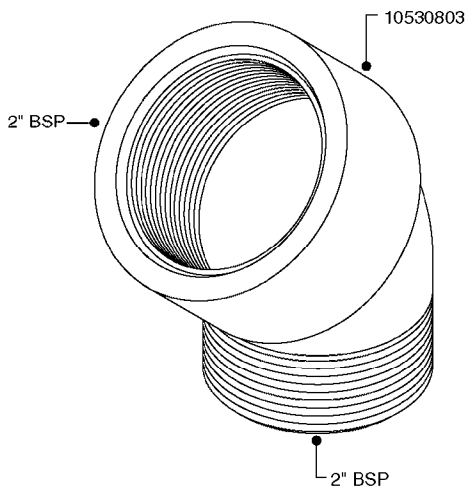

L0030

FITTINGS - HEXAGON NIPPLES
L0030-HIN, 01:01:16

Page 1
Date 12.08.2020 9:32

parts-n°	order qty	description
10015303	1	FITT.PO.HN 1.00X1.00 M1000
10425003	1	FITT.PO.HN 1.25X1.00 MCPHEE
320132	1	FITT.DK HN 1" BSP
320176	1	FITT.DK HN 3/8"X1/2" BSP
320445	1	FITT.DK HN 1/4"X3/8" BSP
320655	1	FITT.DK HN 1/2"-1/2" BSP
320692	1	FITT.DK HN 3/8'BSPX1/4'NPT
320703	1	FITT.DK HN 3/8BSP X1/2 &1/4NPT
320725	1	FITT.DK NIPPLE 3/8"-3/8" BSP
320902	1	FITT.DK HN 3/8'X 1/4' BSP
390232	1	FITT.DK HN 1-1/2' X 1-1/4' BSP
390276	1	FITT.DK HN 1'BSP