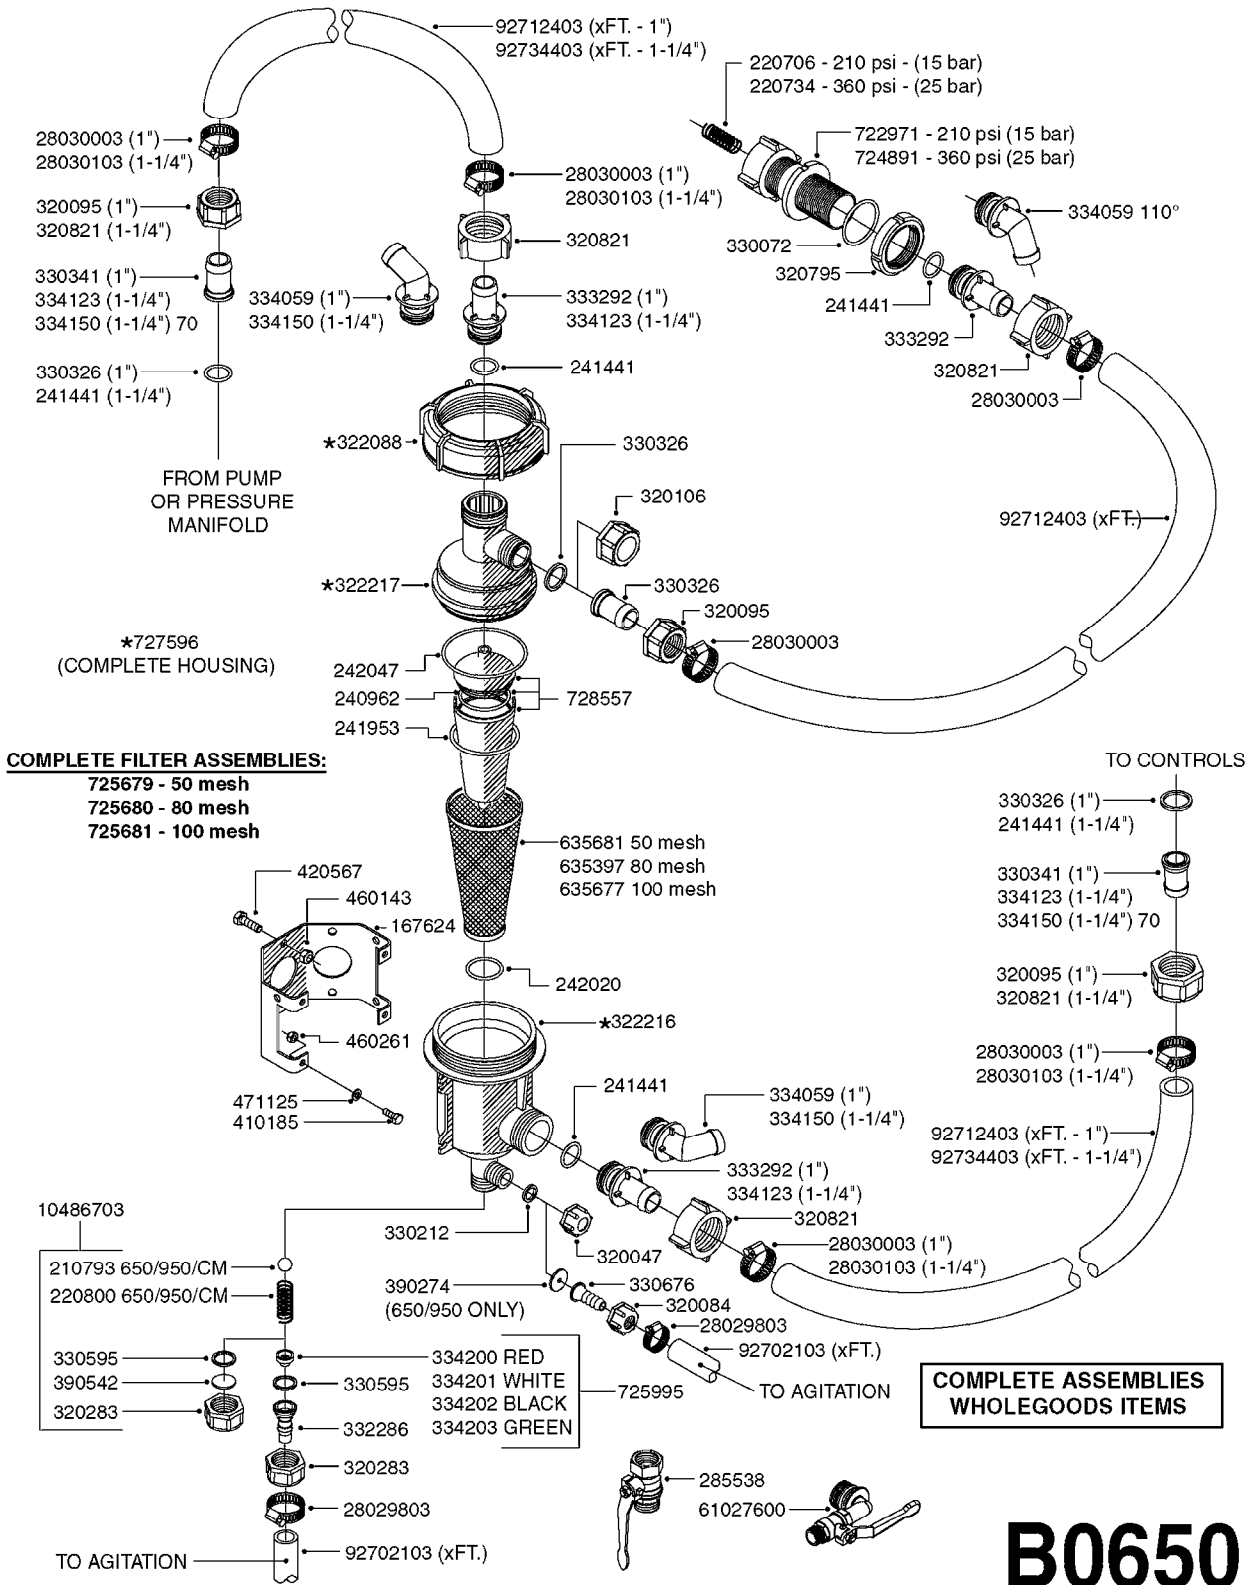

B0650

SELF CLEANING FILTER-SCREW TOP
B0650-HIN, 01:01:16

Page 1
Date 12.08.2020 9:32

parts-n°	order qty	description
10486703	1	KIT F.UPDATING SCF
167624	1	MOUNT BRACKET F. SCF
210793	1	BALL F.SCF
220706	1	SPRING SCF 12 BAR
220734	1	SPRING SCF 25 BAR
220800	1	SPRING F.SCF
240962	1	O-RING D57,2X3 NITRIL
241441	1	O-RING D29.3X3
241953	1	O-RING D73,03X3,53 VITON
242020	1	O-RING 39.2 X 3 VITON
242047	1	O-RING 89.5 X 3.0 VITON
28029803	1	CLAMP HOSE GEAR P1/2" 6708
28030003	1	CLAMP HOSE GEAR P1" 6716
28030103	1	CLAMP HOSE GEAR P5/4-S1.5"6724
285538	1	BALL VALVE 3/4" BSP
320047	1	FITT.DK CAPNUT 1/2" BSP
320084	1	FITT.DK NUT 1/2" BSP
320095	1	FITT.DK NUT 1" BSP
320106	1	FITT.DK CAPNUT 1" BSP
320283	1	FITT.DK NUT 3/4"BSP
320795	1	FITT.DK NUT 1-1/2" BSP JAMB
320821	1	FITT.DK NUT 1-1/2" BSP
322088	1	NUT LARGE F.SCF BODY
322216	1	SCF HOUSING (THREADED) F.GROVE
322217	1	SCF TOP (THREADED) W/GROVE
330072	1	O-RING D53.5/D45.5X4
330212	1	O-RING D19/D14X2.4 F.1/2"NUT
330326	1	O-RING D30/D24X2 F.1"NUT
330341	1	FITT.DK HB 1" F. 1" NUT
330595	1	O-RING D24.6/D20X2.1 -3/4"
330676	1	FITT.DK HB 3/8" F. 1/2" NUT
332286	1	FITT.DK HB 1/2" F. 3/4" NUT
333292	1	FITT.DK HB 1"O'RING F.1-1/2"
334059	1	FITT.DK EL 1" 110 DEG.F.1-1/2"
334123	1	FITT.DK HB 1-1/4"O-RNG F.1-1/2"
334150	1	FITT.DK HB 1-1/4" 110 F.1-1/2"
334200	1	ORFICE 3MM FOR SCF RED
334201	1	ORFICE 4MM FOR SCF WHITE
334202	1	ORFICE 5MM FOR SCF BLACK
334203	1	ORFICE 6MM FOR SCF GREEN
390274	1	ORIFICE ID4.0/18/1.5
390542	1	PLUG WASHER FOR 3/4'CAP NUT
410185	1	BOLT HEX 8.8 DEL M6X16
420567	1	BOLT HEX 8.8 DEL M8X30 FT
460143	1	LOCK NUT M8 SST A2 DIN985
460261	1	NUT HEX M6X1.00 LOCK DIN985 A2 SS
471125	1	WASHER M6U 6.4X14X1.2,A2 SS
61027600	1	VALVE 1/2"BSP ASSY S5390
635397	1	SCREEN SCF 80 MESH
635677	1	SCREEN SCF 100 MESH
635681	1	SCREEN SCF 50 MESH
722971	1	SAFETY VALVE SCF 217PSI(15BAR)
724891	1	SAFETY VALVE SCF 25 BAR
725679	1	SCF ASSY.50 W/THREADED TOP CAP
725680	1	SCF ASSY.80 W/THREADED TOP CAP
725681	1	SCF ASSY.100 W/THREADED CAP
725995	1	BAG FOR SCF
727596	1	SCF HOUSING COMPLETE
728557	1	CONE F.SCF RED
92702103	1	HOSE R X1/2" X300PSI WP X0012"
92712403	1	HOSE R X1" X300PSI WP X0012"