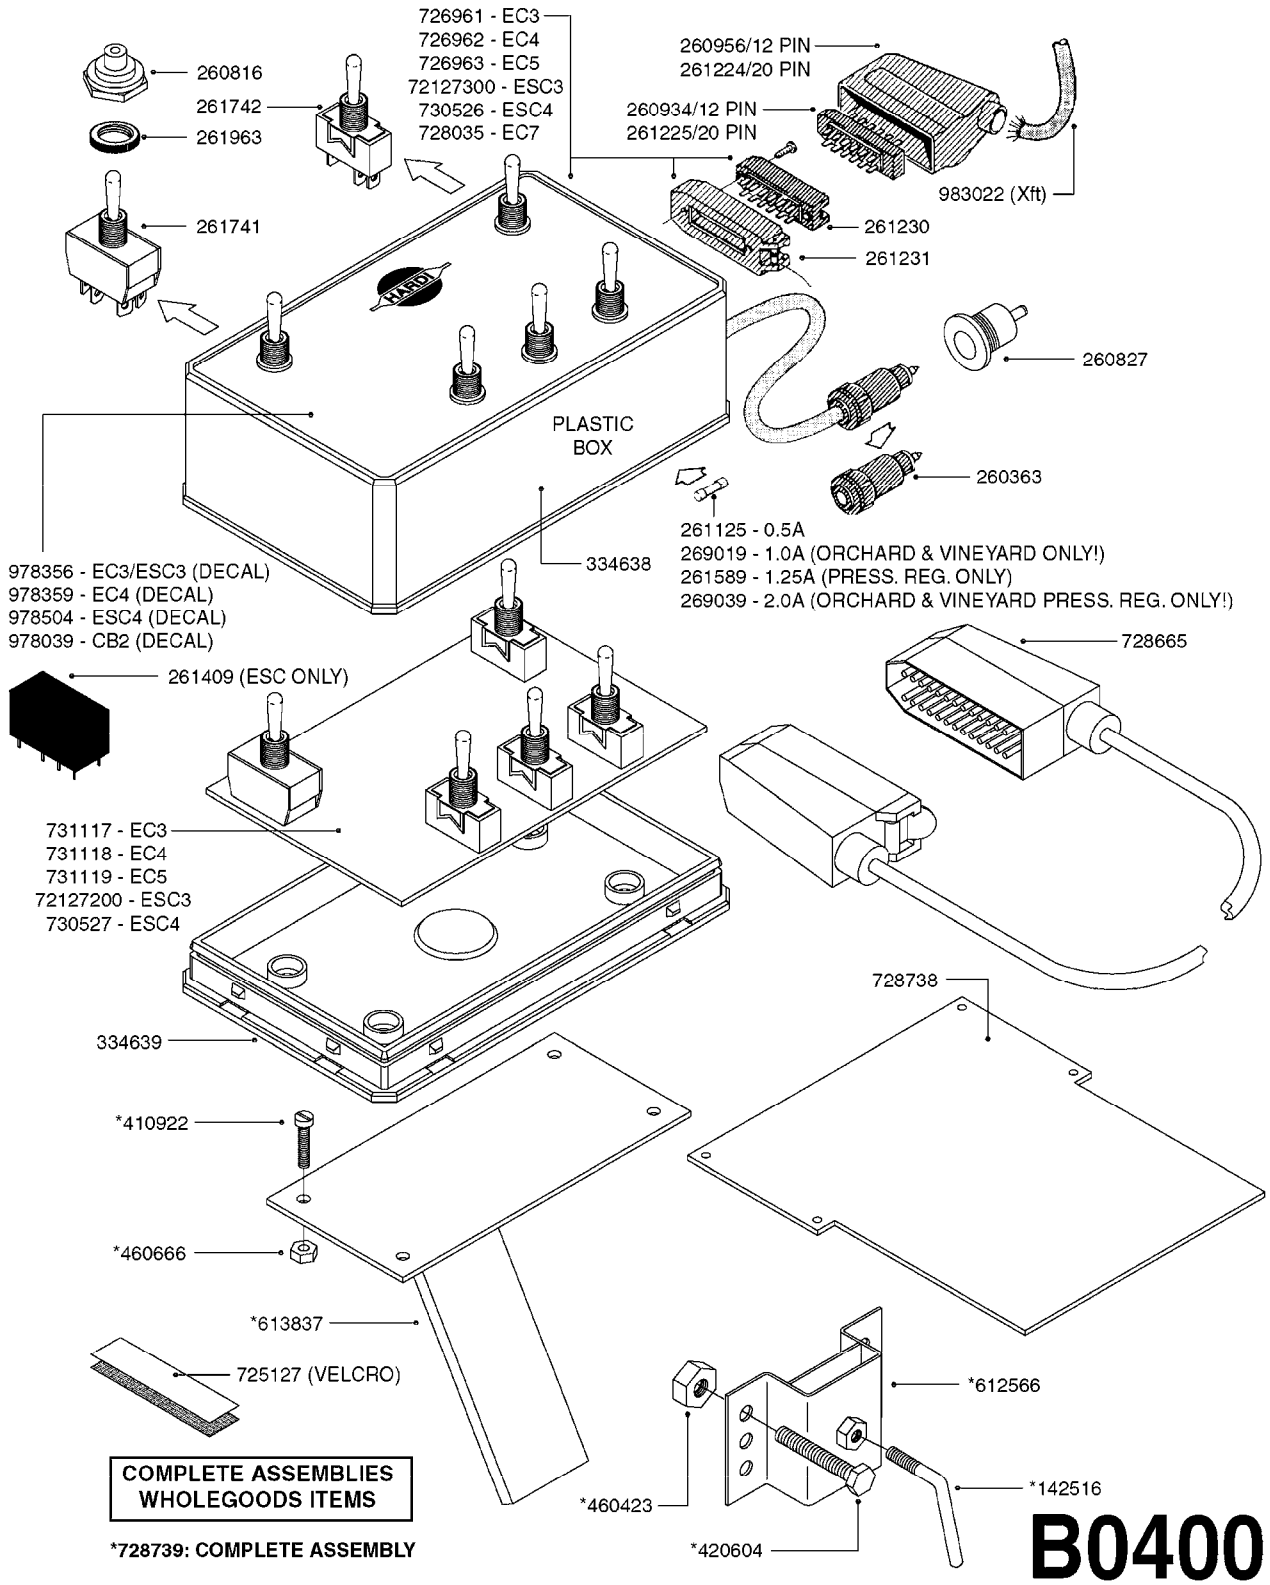

*728739: COMPLETE ASSEMBLY (NLA)

COMPLETE ASSEMBLIES
WHOLEGOODS ITEMS

B0390

CONTROL BOX F/EC+EC-SC
B0390-HIN, 01:01:16

Page 1
Date 12.08.2020 9:32

parts-n°	order qty	description
142516	1	SCREW SET M10 BENT F. LOCKING
260363	1	PLUG 2 POLE 12V
260794	1	SWITCH F.PRESS ADJ.EC CONTROL
260816	1	CAP W/RUBBER BOOT F.EC SWITCH
260827	1	PLUG F.EC ATTACHMENTS
260864	1	SWITCH F.HY BOOM CONTROL BOX
260923	1	PLUG INSERT 12 POLE FEMALE
260934	1	PLUG INSERT 12 POLE MALE
260945	1	PLUG HOUSE 12 POLE FEMALE
260956	1	PLUG HOUSE 12 POL.MALE
261066	1	SWITCH 2 POLE
261125	1	FUSE 5 X 20 500mA
261224	1	PLUG HOUSING F/20 POLE MALE
261225	1	PLUG INSERT 20 POLE MALE
261230	1	PLUG INSERT 20 POLE FEMALE
261231	1	PLUG HOUSING 20 POLE FEMALE
410922	1	CYL.SKR 8.8 DEL M4X20 RST
411006	1	SCREW M4X40 SLOTTED
420604	1	BOLT HEX 8.8 DEL M10X25 FT DIN933
460423	1	NUT HEX M10X1.50 LOCK DIN985A2 SS
460666	1	NUT HEX M4
612566	1	MOUNT BRACKET F.FAN CABLE ASSY
613837	1	MOUNT PLATE FOR EC CONTROL BOX
725006	1	CIRCUIT BOARD 4 VALVE
725014	1	CONTROL BOX EC 4 SEC./12 PIN
725056	1	PRINTED CIRC.W SW 3WAY 726961
726961	1	CONTROL BOX EC 3 SEC./20 PIN
726962	1	CONTROL BOX EC 4 SEC./20 PIN
727376	1	CIRCUIT BOARD F.ESC 3 BANK
728072	1	CABLE,20-PIN,6M EC/4
728073	1	CABLE,20-PIN,6M, EC/3
728075	1	CABLE F.CONTROL BOX 5M EC/3
728665	1	CABLE EXT.-QUICK ATTACH 20 PIN
728666	1	CABLE-QUICK ATTACH 12 PIN
728738	1	DOUB.CONT.BOX & OR F/M PLATE
728739	1	IN CAB CONTROL MOUNT KIT
729721	1	CONTROL BOX ESC3
983022	1	WIRE 12 x 0.5 x 2MM x 12"
10297303	1	CIRCUIT BOARD FOR T.M.S.
10411203	1	RELAY T-82