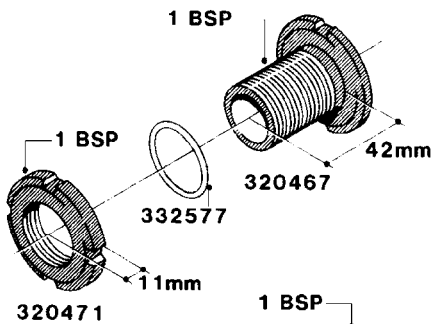

L0040

FITTINGS - NIPPLES & ELBOWS
L0040-HIN, 01:01:16

Page 1
Date 12.08.2020 9:32

parts-n°	order qty	description
10530803	1	FITT.PO.SE 2.00X2.00 45 DEG.
320191	1	FITT.DK ELB 3/8' BSP 45 DEGREE
320482	1	FITT.DK ELB. 1/2" BSP 60 DEG.
320596	1	FITT.DK ELB 3/8'-1/2'BSP 45DEG
320607	1	FITT.DK HN 3/8M X 3/8F BSP LNG
320633	1	FITT.DK HN 3/8"M X 3/8"F BSP
321451	1	FITT.DK ELB.1-1/2 X1-1/4 80DEG
321532	1	FITT.DK REDUC 3/4' X 1/2' BSP
390233	1	FITT.DK REDUC 1-1/2" X 1" BSP

L0050

FITTINGS - HOSE CONNECTORS
L0050-HIN, 01:01:16

Page 1

Date 12.08.2020 9:32

parts-n°	order qty	description
242594	1	O-RING D14 X 1.78 SCH.70-EPDM
320294	1	FITT.DK TEE 3/8X3/8HB X1/2"BSP
320305	1	FITT.DK HB 3/4'- 3/4' BSP
320386	1	FITT.DK TEE 3/8X3/8HB X3/8"BSP
320397	1	FITT.DK ELB 3/8"HB X 3/8" BSP
320401	1	FITT.DK TEE 1/2X1/2HB X1/2"BSP
320412	1	FITT.DK TEE 1/2X1/2HB X3/8'BSP
320423	1	FITT.DK ELB 1/2'HB X 3/8' BSP
320891	1	FITT.DK HB 3/8'- 3/8' BSP
320972	1	FITT.DK HB 5/16'- 1/4' BSP
322046	1	FITT.DK TEE 1/2X1/2HB X3/4'BSP
322048	1	FITT.DK TEE 3/4X3/4HB X3/4'BSP
330595	1	O-RING D24.6/D20X2.1 -3/4"
333137	1	FITT.DK CONN.1/2" F.NOZZ. DOUB
333141	1	FITT.DK CONN.1/2" F.NOZZ.SING
334041	1	FITT.DK CONN.3/4' F.NOZZ. SING
334042	1	FITT.DK CONN.3/4' F.NOZZ. DOUB
334195	1	FITT.DK ELB. 3/4"HB X 3/4"HB
10012103	1	FITT.PO.HB 1.25X1.50 IMB1012
10014003	1	FITT.PO.HB 1.25X1.25 IMB1010
10036903	1	FITT.PO.HB 1.50X1.50 IMB1212
28019303	1	FITTING HB ELB 3/4NPT-3/4HOSE
61016500	1	HOSE TAIL 3/4" 90°+RG CAP 3/4"
72026700	1	NOZZLE TUBE ADAPTER W/O-RING