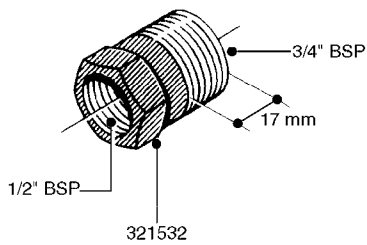

L0030

FITTINGS - HEXAGON NIPPLES
L0030-HIN, 01:01:16

Page 1
Date 12.08.2020 9:32

parts-n°	order qty	description
10015303	1	FITT.PO.HN 1.00X1.00 M1000
10425003	1	FITT.PO.HN 1.25X1.00 MCPHEE
320132	1	FITT.DK HN 1" BSP
320176	1	FITT.DK HN 3/8"X1/2" BSP
320445	1	FITT.DK HN 1/4"X3/8" BSP
320655	1	FITT.DK HN 1/2"-1/2" BSP
320692	1	FITT.DK HN 3/8'BSPX1/4'NPT
320703	1	FITT.DK HN 3/8BSP X1/2 &1/4NPT
320725	1	FITT.DK NIPPLE 3/8"-3/8" BSP
320902	1	FITT.DK HN 3/8'X 1/4' BSP
390232	1	FITT.DK HN 1-1/2' X 1-1/4' BSP
390276	1	FITT.DK HN 1'BSP