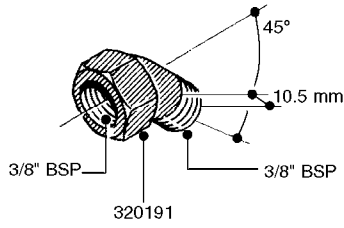

L0030

FITTINGS - HEXAGON NIPPLES
L0030-HIN, 01:01:16

Page 1
Date 12.08.2020 9:32

parts-n°	order qty	description
10015303	1	FITT.PO.HN 1.00X1.00 M1000
10425003	1	FITT.PO.HN 1.25X1.00 MCPHEE
320132	1	FITT.DK HN 1" BSP
320176	1	FITT.DK HN 3/8"X1/2" BSP
320445	1	FITT.DK HN 1/4"X3/8" BSP
320655	1	FITT.DK HN 1/2"-1/2" BSP
320692	1	FITT.DK HN 3/8'BSPX1/4'NPT
320703	1	FITT.DK HN 3/8BSP X1/2 &1/4NPT
320725	1	FITT.DK NIPPLE 3/8"-3/8" BSP
320902	1	FITT.DK HN 3/8'X 1/4' BSP
390232	1	FITT.DK HN 1-1/2' X 1-1/4' BSP
390276	1	FITT.DK HN 1'BSP