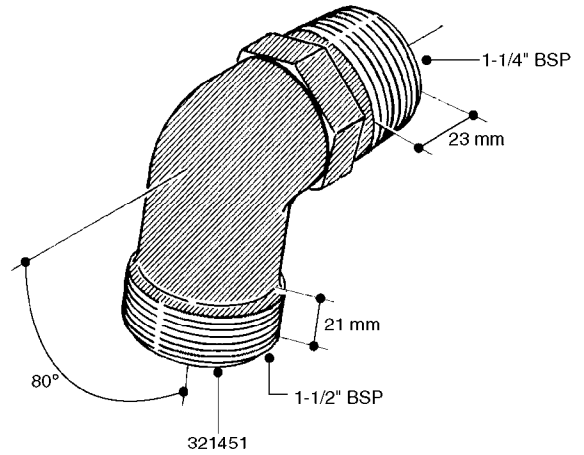

L0030

FITTINGS - HEXAGON NIPPLES
L0030-HIN, 01:01:16

Page 1
Date 12.08.2020 9:32

parts-n°	order qty	description
10015303	1	FITT.PO.HN 1.00X1.00 M1000
10425003	1	FITT.PO.HN 1.25X1.00 MCPHEE
320132	1	FITT.DK HN 1" BSP
320176	1	FITT.DK HN 3/8"X1/2" BSP
320445	1	FITT.DK HN 1/4"X3/8" BSP
320655	1	FITT.DK HN 1/2"-1/2" BSP
320692	1	FITT.DK HN 3/8'BSPX1/4'NPT
320703	1	FITT.DK HN 3/8BSP X1/2 &1/4NPT
320725	1	FITT.DK NIPPLE 3/8"-3/8" BSP
320902	1	FITT.DK HN 3/8'X 1/4' BSP
390232	1	FITT.DK HN 1-1/2' X 1-1/4' BSP
390276	1	FITT.DK HN 1'BSP