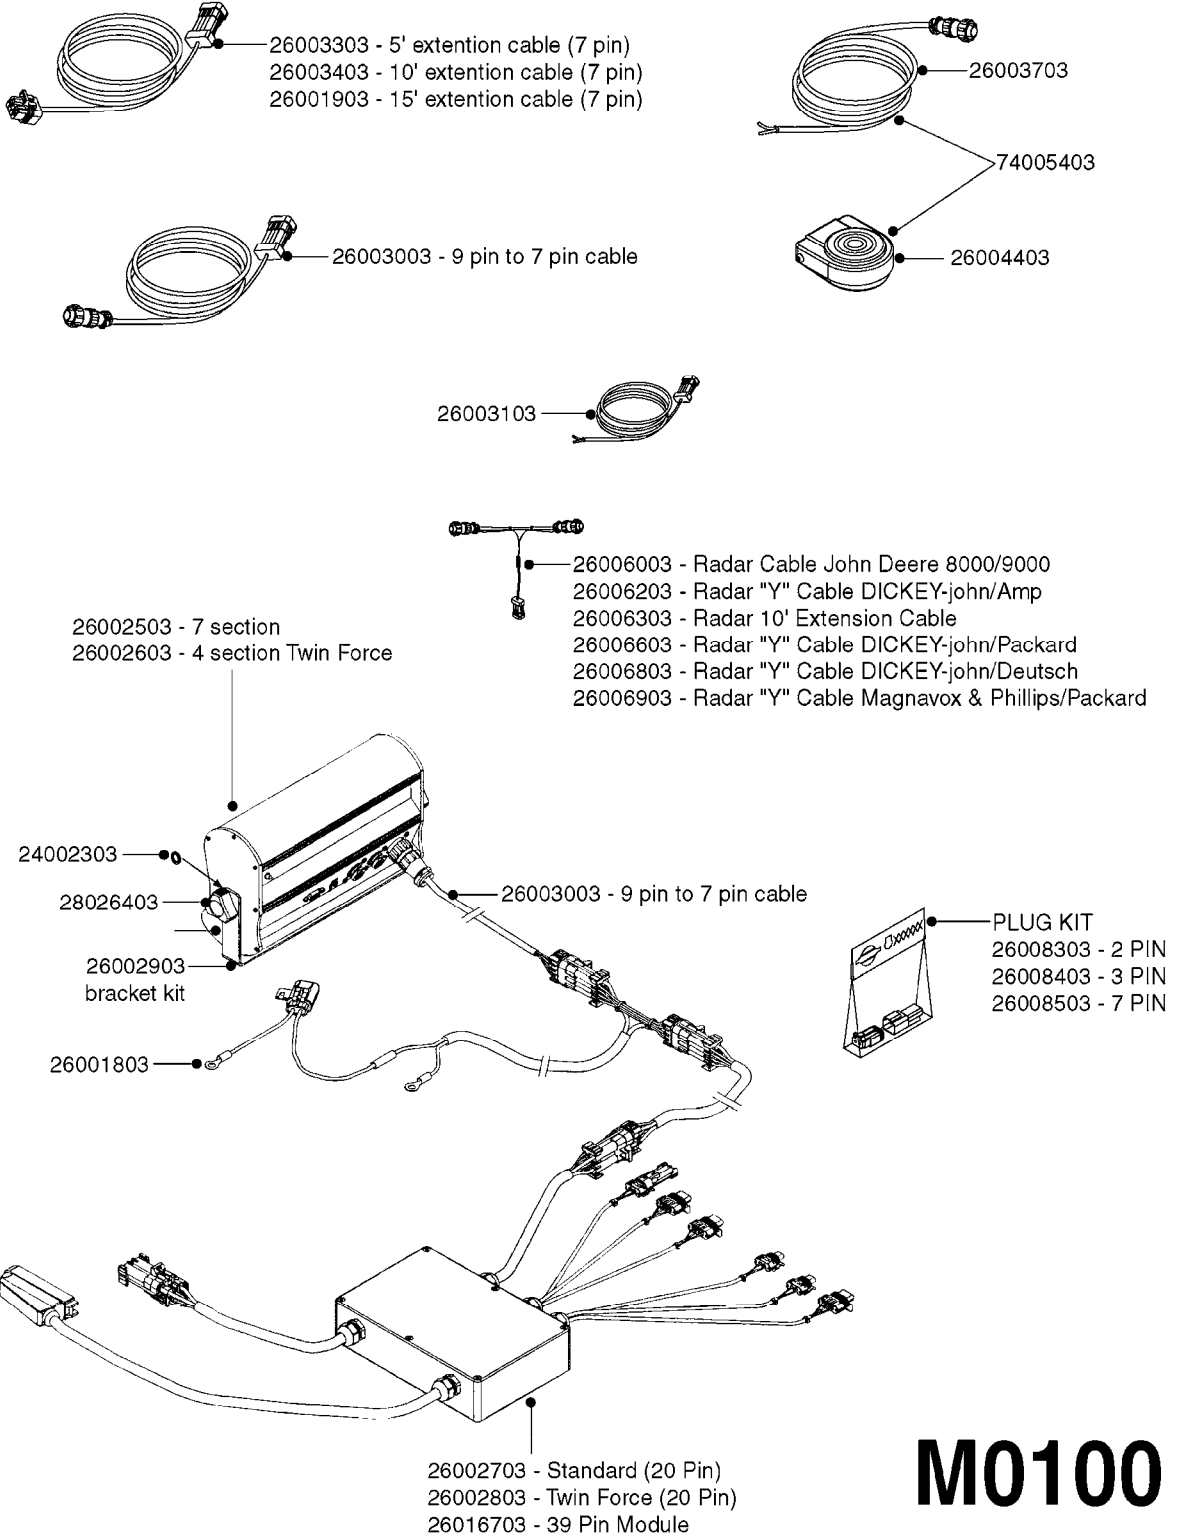

M0100

MUSTANG 3500 CONTROLLER
M0100-HIN, 01:01:16

Page 1
Date 12.08.2020 9:32

parts-n°	order qty	description
24002303	1	WASHER, RUBBER
26001803	1	POWER CABLE
26001903	1	15' 7-PIN EXTENSION CABLE
26002503	1	MUSTANG 3500/7 CONSOLE
26002603	1	MUSTANG 3500/4/TF CONSOLE
26002703	1	MUSTANG 3500/20PIN SC MODULE
26002803	1	MUSTANG 3500/20PIN TF SC MODUL
26002903	1	MUSTANG 3500 CONSOLE MNT KIT
26003003	1	MUSTANG 3500 CONSOLE CABLE
26003103	1	MUSTANG 3500/7 SC MOD CNECT KT
26003303	1	MUSTANG/FM 5FT 7PIN EXT CABLE
26003403	1	MUSTANG/FM 10FT 7PIN EXT CABLE
26003703	1	MUSTANG RUN/HOLD ADAPT CABLE
26004403	1	SWITCH, FOOT
26006003	1	MUSTANG RADR CBLE JD 8000/9000
26006203	1	MUSTANG RDR "Y" CABLE DCKY-JHN
26006303	1	MUSTANG RDR EXTNSN CABLE 10FT
26006603	1	MUSTANG RDR"Y"CABLE D-J PACKRD
26006803	1	MUSTANG RDR"Y"CABLE D-J DEUTS.
26006903	1	MUSTANG RDR"Y"CABLE MAG.PHILIP
26008303	1	MICRO TRAK PLUG KIT - 2 PIN
26008403	1	MICRO TRAK PLUG KIT - 3 PIN
26008503	1	MICRO TRAK PLUG KIT - 7 PIN
26016703	1	MUSTANG 3500/39PIN SC MODULE
28026403	1	KNOB, MUSTANG CONSOLE MOUNT
74005403	1	FOOT SWITCH FOR MUSTANG 3500