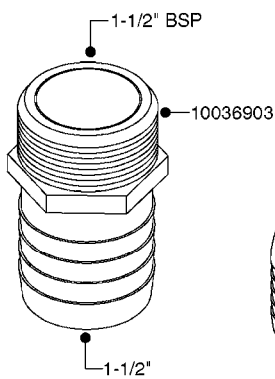

L0050

FITTINGS - HOSE CONNECTORS
L0050-HIN, 01:01:16

Page 1

Date 12.08.2020 9:32

parts-n°	order qty	description
242594	1	O-RING D14 X 1.78 SCH.70-EPDM
320294	1	FITT.DK TEE 3/8X3/8HB X1/2"BSP
320305	1	FITT.DK HB 3/4'- 3/4' BSP
320386	1	FITT.DK TEE 3/8X3/8HB X3/8"BSP
320397	1	FITT.DK ELB 3/8"HB X 3/8" BSP
320401	1	FITT.DK TEE 1/2X1/2HB X1/2"BSP
320412	1	FITT.DK TEE 1/2X1/2HB X3/8'BSP
320423	1	FITT.DK ELB 1/2'HB X 3/8' BSP
320891	1	FITT.DK HB 3/8'- 3/8' BSP
320972	1	FITT.DK HB 5/16'- 1/4' BSP
322046	1	FITT.DK TEE 1/2X1/2HB X3/4'BSP
322048	1	FITT.DK TEE 3/4X3/4HB X3/4'BSP
330595	1	O-RING D24.6/D20X2.1 -3/4"
333137	1	FITT.DK CONN.1/2" F.NOZZ. DOUB
333141	1	FITT.DK CONN.1/2" F.NOZZ.SING
334041	1	FITT.DK CONN.3/4' F.NOZZ. SING
334042	1	FITT.DK CONN.3/4' F.NOZZ. DOUB
334195	1	FITT.DK ELB. 3/4"HB X 3/4"HB
10012103	1	FITT.PO.HB 1.25X1.50 IMB1012
10014003	1	FITT.PO.HB 1.25X1.25 IMB1010
10036903	1	FITT.PO.HB 1.50X1.50 IMB1212
28019303	1	FITTING HB ELB 3/4NPT-3/4HOSE
61016500	1	HOSE TAIL 3/4" 90°+RG CAP 3/4"
72026700	1	NOZZLE TUBE ADAPTER W/O-RING