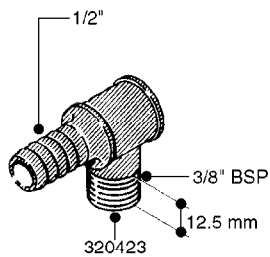

L0050

FITTINGS - HOSE CONNECTORS
L0050-HIN, 01:01:16

Page 1

Date 12.08.2020 9:32

parts-n°	order qty	description
242594	1	O-RING D14 X 1.78 SCH.70-EPDM
320294	1	FITT.DK TEE 3/8X3/8HB X1/2"BSP
320305	1	FITT.DK HB 3/4'- 3/4' BSP
320386	1	FITT.DK TEE 3/8X3/8HB X3/8"BSP
320397	1	FITT.DK ELB 3/8"HB X 3/8" BSP
320401	1	FITT.DK TEE 1/2X1/2HB X1/2"BSP
320412	1	FITT.DK TEE 1/2X1/2HB X3/8'BSP
320423	1	FITT.DK ELB 1/2'HB X 3/8' BSP
320891	1	FITT.DK HB 3/8'- 3/8' BSP
320972	1	FITT.DK HB 5/16'- 1/4' BSP
322046	1	FITT.DK TEE 1/2X1/2HB X3/4'BSP
322048	1	FITT.DK TEE 3/4X3/4HB X3/4'BSP
330595	1	O-RING D24.6/D20X2.1 -3/4"
333137	1	FITT.DK CONN.1/2" F.NOZZ. DOUB
333141	1	FITT.DK CONN.1/2" F.NOZZ.SING
334041	1	FITT.DK CONN.3/4' F.NOZZ. SING
334042	1	FITT.DK CONN.3/4' F.NOZZ. DOUB
334195	1	FITT.DK ELB. 3/4"HB X 3/4"HB
10012103	1	FITT.PO.HB 1.25X1.50 IMB1012
10014003	1	FITT.PO.HB 1.25X1.25 IMB1010
10036903	1	FITT.PO.HB 1.50X1.50 IMB1212
28019303	1	FITTING HB ELB 3/4NPT-3/4HOSE
61016500	1	HOSE TAIL 3/4" 90°+RG CAP 3/4"
72026700	1	NOZZLE TUBE ADAPTER W/O-RING