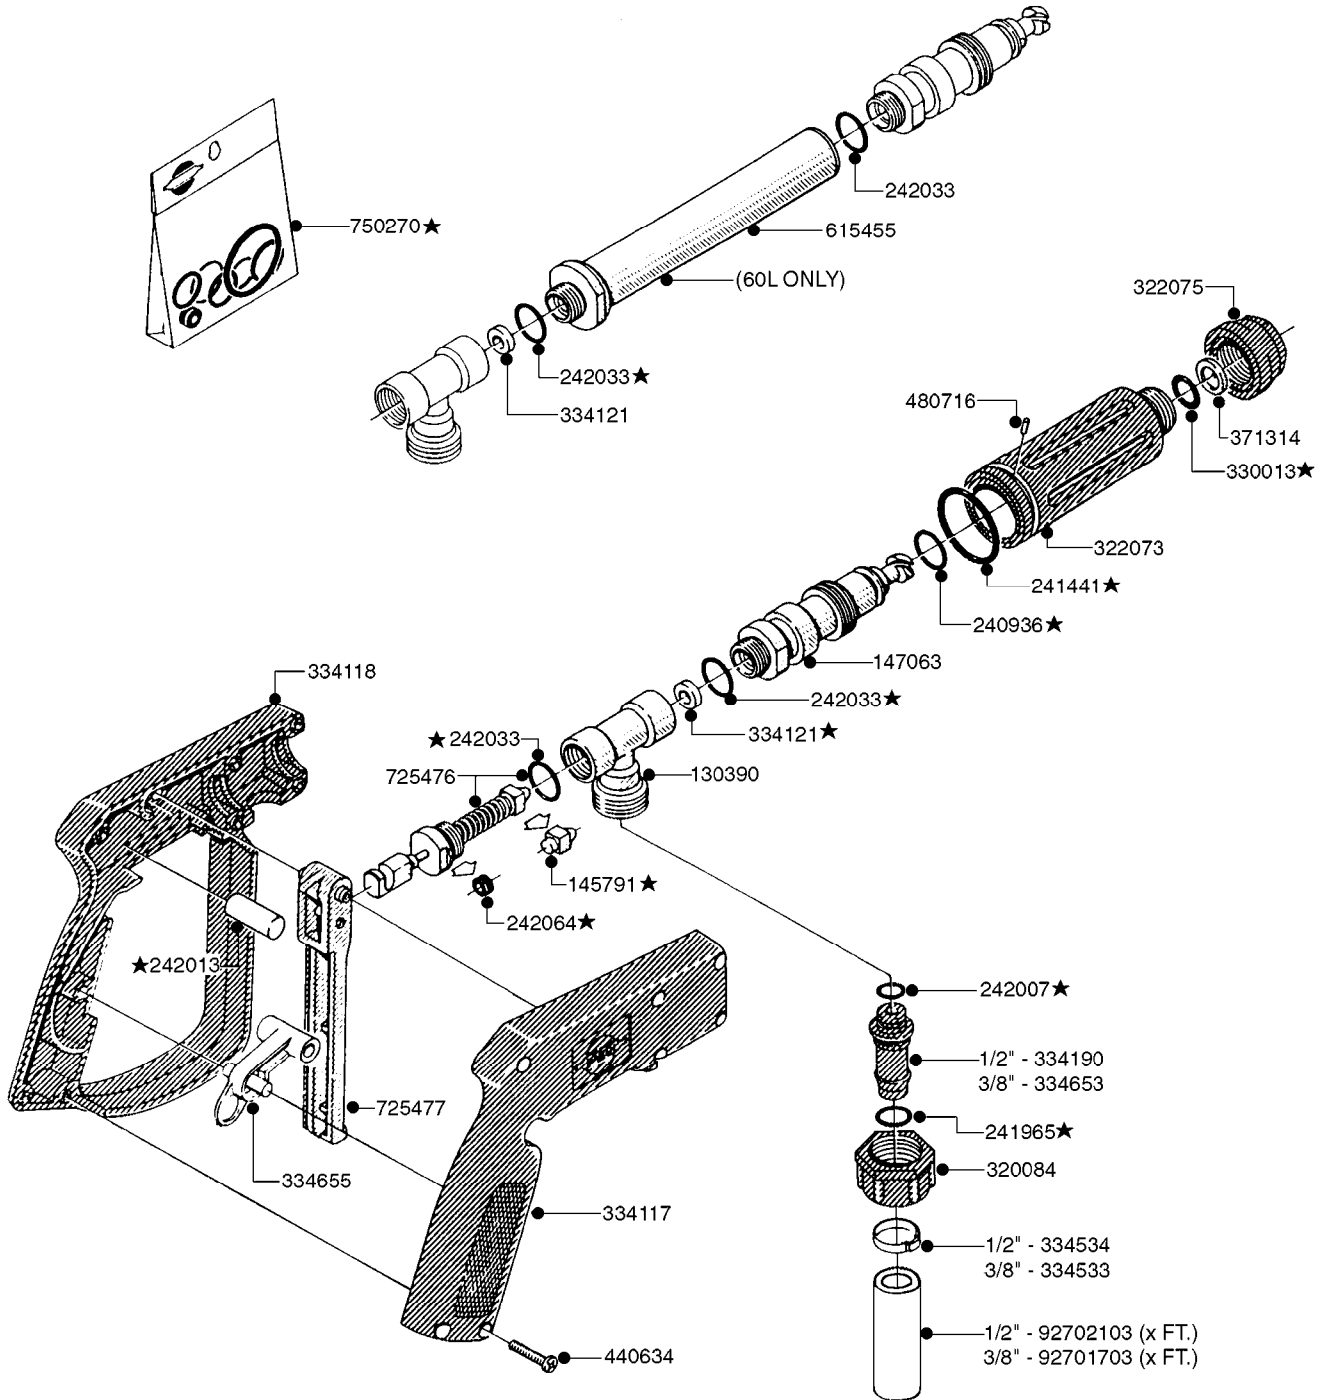

COMPLETE ASSEMBLY:
843197 - 60L
843196 - 60S

COMPLETE ASSEMBLIES
WHOLEGOODS ITEMS

K0480

HANDGUN TYPE 60S/60L POST 95
K0480-HIN, 01:01:16

Page 1

Date 12.08.2020 9:32

parts-n°	order qty	description
130390	1	TEE 3/8'X 1/2' BSP F.TYPE 60S
145791	1	CONE FOR ON/OFF
147063	1	SWIRL F.SPRAY GUN TYPE 60
240936	1	O-RING D13.3X2.4 NITRIL
241441	1	O-RING D29.3X3
241965	1	O-RING Ø12.1 X 1.6 NITRILE
242007	1	O-RING Ø9.1 X 1.6 NITRILE
242013	1	SPRING RUBBER F/TRIGGER
242033	1	O-RING Ø14.1 X 1.6 NITRILE
242064	1	SLEEVE RUBBER 3X8X4MM
320084	1	FITT.DK NUT 1/2" BSP
322073	1	HOUSING F.SWIRL TYPE 60S H.G.
322075	1	HOUSING F. NOZZLE
330013	1	O-RING 2.5 X 10 PUR
334117	1	HANDLE PIECE RIGHT F.60S/60L
334118	1	HANDLE PIECE LEFT F.60S/60L
334121	1	SEAT FOR ON-OFF TYPE
334190	1	FITT.DK HB 1/2' F. PISTOL 60S
334533	1	CLAMP HOSE PLASTIC 3/8"
334534	1	CLAMP HOSE PLASTIC 1/2"
334653	1	FITT.DK HB 3/8' F.HANDGUN
334655	1	TRIGGER SAFETY F.60S/60L GUN
371314	1	NOZZLE CERAMIC 1099-20
440634	1	SCREW 5/8"
480716	1	PIN D3X6 STAINLESS
615455	1	TUBE F.LANCE TYPE 60L
725476	1	SPINDLE
725477	1	TRIGGER
750270	1	GASKET KIT F.SPRAY GUN
843196	1	SPRAY GUN KIT TYPE 60 SHORT
843197	1	HANDGUN KIT TYPE 60 LONG
92701703	1	HOSE R X3/8" X300PSI WP X0012"
92702103	1	HOSE R X1/2" X300PSI WP X0012"