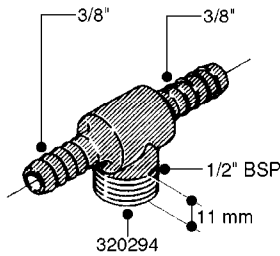

L0050

FITTINGS - HOSE CONNECTORS
L0050-HIN, 01:01:16

Page 1

Date 12.08.2020 9:32

parts-n°	order qty	description
242594	1	O-RING D14 X 1.78 SCH.70-EPDM
320294	1	FITT.DK TEE 3/8X3/8HB X1/2"BSP
320305	1	FITT.DK HB 3/4'- 3/4' BSP
320386	1	FITT.DK TEE 3/8X3/8HB X3/8"BSP
320397	1	FITT.DK ELB 3/8"HB X 3/8" BSP
320401	1	FITT.DK TEE 1/2X1/2HB X1/2"BSP
320412	1	FITT.DK TEE 1/2X1/2HB X3/8'BSP
320423	1	FITT.DK ELB 1/2'HB X 3/8' BSP
320891	1	FITT.DK HB 3/8'- 3/8' BSP
320972	1	FITT.DK HB 5/16'- 1/4' BSP
322046	1	FITT.DK TEE 1/2X1/2HB X3/4'BSP
322048	1	FITT.DK TEE 3/4X3/4HB X3/4'BSP
330595	1	O-RING D24.6/D20X2.1 -3/4"
333137	1	FITT.DK CONN.1/2" F.NOZZ. DOUB
333141	1	FITT.DK CONN.1/2" F.NOZZ.SING
334041	1	FITT.DK CONN.3/4' F.NOZZ. SING
334042	1	FITT.DK CONN.3/4' F.NOZZ. DOUB
334195	1	FITT.DK ELB. 3/4"HB X 3/4"HB
10012103	1	FITT.PO.HB 1.25X1.50 IMB1012
10014003	1	FITT.PO.HB 1.25X1.25 IMB1010
10036903	1	FITT.PO.HB 1.50X1.50 IMB1212
28019303	1	FITTING HB ELB 3/4NPT-3/4HOSE
61016500	1	HOSE TAIL 3/4" 90°+RG CAP 3/4"
72026700	1	NOZZLE TUBE ADAPTER W/O-RING