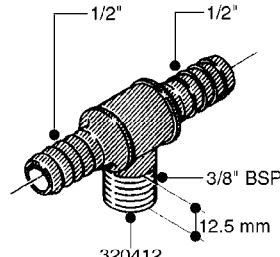

L0050

FITTINGS - HOSE CONNECTORS
L0050-HIN, 01:01:16

Page 1

Date 12.08.2020 9:32

parts-n°	order qty	description
242594	1	O-RING D14 X 1.78 SCH.70-EPDM
320294	1	FITT.DK TEE 3/8X3/8HB X1/2"BSP
320305	1	FITT.DK HB 3/4'- 3/4' BSP
320386	1	FITT.DK TEE 3/8X3/8HB X3/8"BSP
320397	1	FITT.DK ELB 3/8"HB X 3/8" BSP
320401	1	FITT.DK TEE 1/2X1/2HB X1/2"BSP
320412	1	FITT.DK TEE 1/2X1/2HB X3/8'BSP
320423	1	FITT.DK ELB 1/2'HB X 3/8' BSP
320891	1	FITT.DK HB 3/8'- 3/8' BSP
320972	1	FITT.DK HB 5/16'- 1/4' BSP
322046	1	FITT.DK TEE 1/2X1/2HB X3/4'BSP
322048	1	FITT.DK TEE 3/4X3/4HB X3/4'BSP
330595	1	O-RING D24.6/D20X2.1 -3/4"
333137	1	FITT.DK CONN.1/2" F.NOZZ. DOUB
333141	1	FITT.DK CONN.1/2" F.NOZZ.SING
334041	1	FITT.DK CONN.3/4' F.NOZZ. SING
334042	1	FITT.DK CONN.3/4' F.NOZZ. DOUB
334195	1	FITT.DK ELB. 3/4"HB X 3/4"HB
10012103	1	FITT.PO.HB 1.25X1.50 IMB1012
10014003	1	FITT.PO.HB 1.25X1.25 IMB1010
10036903	1	FITT.PO.HB 1.50X1.50 IMB1212
28019303	1	FITTING HB ELB 3/4NPT-3/4HOSE
61016500	1	HOSE TAIL 3/4" 90°+RG CAP 3/4"
72026700	1	NOZZLE TUBE ADAPTER W/O-RING