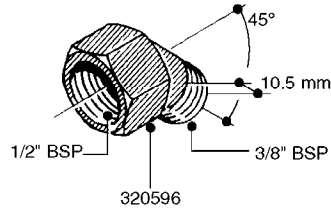

L0030

FITTINGS - HEXAGON NIPPLES
L0030-HIN, 01:01:16

Page 1
Date 12.08.2020 9:32

parts-n°	order qty	description
10015303	1	FITT.PO.HN 1.00X1.00 M1000
10425003	1	FITT.PO.HN 1.25X1.00 MCPHEE
320132	1	FITT.DK HN 1" BSP
320176	1	FITT.DK HN 3/8"X1/2" BSP
320445	1	FITT.DK HN 1/4"X3/8" BSP
320655	1	FITT.DK HN 1/2"-1/2" BSP
320692	1	FITT.DK HN 3/8'BSPX1/4'NPT
320703	1	FITT.DK HN 3/8BSP X1/2 &1/4NPT
320725	1	FITT.DK NIPPLE 3/8"-3/8" BSP
320902	1	FITT.DK HN 3/8'X 1/4' BSP
390232	1	FITT.DK HN 1-1/2' X 1-1/4' BSP
390276	1	FITT.DK HN 1'BSP