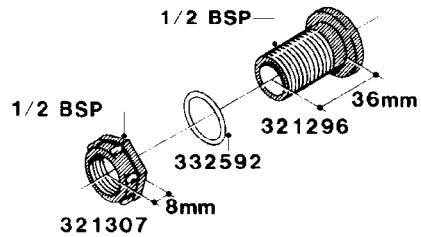

L0050

FITTINGS - HOSE CONNECTORS
L0050-HIN, 01:01:16

Page 1

Date 12.08.2020 9:32

parts-n°	order qty	description
242594	1	O-RING D14 X 1.78 SCH.70-EPDM
320294	1	FITT.DK TEE 3/8X3/8HB X1/2"BSP
320305	1	FITT.DK HB 3/4'- 3/4' BSP
320386	1	FITT.DK TEE 3/8X3/8HB X3/8"BSP
320397	1	FITT.DK ELB 3/8"HB X 3/8" BSP
320401	1	FITT.DK TEE 1/2X1/2HB X1/2"BSP
320412	1	FITT.DK TEE 1/2X1/2HB X3/8'BSP
320423	1	FITT.DK ELB 1/2'HB X 3/8' BSP
320891	1	FITT.DK HB 3/8'- 3/8' BSP
320972	1	FITT.DK HB 5/16'- 1/4' BSP
322046	1	FITT.DK TEE 1/2X1/2HB X3/4'BSP
322048	1	FITT.DK TEE 3/4X3/4HB X3/4'BSP
330595	1	O-RING D24.6/D20X2.1 -3/4"
333137	1	FITT.DK CONN.1/2" F.NOZZ. DOUB
333141	1	FITT.DK CONN.1/2" F.NOZZ.SING
334041	1	FITT.DK CONN.3/4' F.NOZZ. SING
334042	1	FITT.DK CONN.3/4' F.NOZZ. DOUB
334195	1	FITT.DK ELB. 3/4"HB X 3/4"HB
10012103	1	FITT.PO.HB 1.25X1.50 IMB1012
10014003	1	FITT.PO.HB 1.25X1.25 IMB1010
10036903	1	FITT.PO.HB 1.50X1.50 IMB1212
28019303	1	FITTING HB ELB 3/4NPT-3/4HOSE
61016500	1	HOSE TAIL 3/4" 90°+RG CAP 3/4"
72026700	1	NOZZLE TUBE ADAPTER W/O-RING