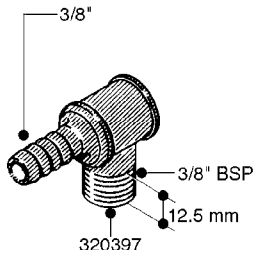

L0050

FITTINGS - HOSE CONNECTORS
L0050-HIN, 01:01:16

Page 1

Date 12.08.2020 9:32

parts-n°	order qty	description
242594	1	O-RING D14 X 1.78 SCH.70-EPDM
320294	1	FITT.DK TEE 3/8X3/8HB X1/2"BSP
320305	1	FITT.DK HB 3/4'- 3/4' BSP
320386	1	FITT.DK TEE 3/8X3/8HB X3/8"BSP
320397	1	FITT.DK ELB 3/8"HB X 3/8" BSP
320401	1	FITT.DK TEE 1/2X1/2HB X1/2"BSP
320412	1	FITT.DK TEE 1/2X1/2HB X3/8'BSP
320423	1	FITT.DK ELB 1/2'HB X 3/8' BSP
320891	1	FITT.DK HB 3/8'- 3/8' BSP
320972	1	FITT.DK HB 5/16'- 1/4' BSP
322046	1	FITT.DK TEE 1/2X1/2HB X3/4'BSP
322048	1	FITT.DK TEE 3/4X3/4HB X3/4'BSP
330595	1	O-RING D24.6/D20X2.1 -3/4"
333137	1	FITT.DK CONN.1/2" F.NOZZ. DOUB
333141	1	FITT.DK CONN.1/2" F.NOZZ.SING
334041	1	FITT.DK CONN.3/4' F.NOZZ. SING
334042	1	FITT.DK CONN.3/4' F.NOZZ. DOUB
334195	1	FITT.DK ELB. 3/4"HB X 3/4"HB
10012103	1	FITT.PO.HB 1.25X1.50 IMB1012
10014003	1	FITT.PO.HB 1.25X1.25 IMB1010
10036903	1	FITT.PO.HB 1.50X1.50 IMB1212
28019303	1	FITTING HB ELB 3/4NPT-3/4HOSE
61016500	1	HOSE TAIL 3/4" 90°+RG CAP 3/4"
72026700	1	NOZZLE TUBE ADAPTER W/O-RING