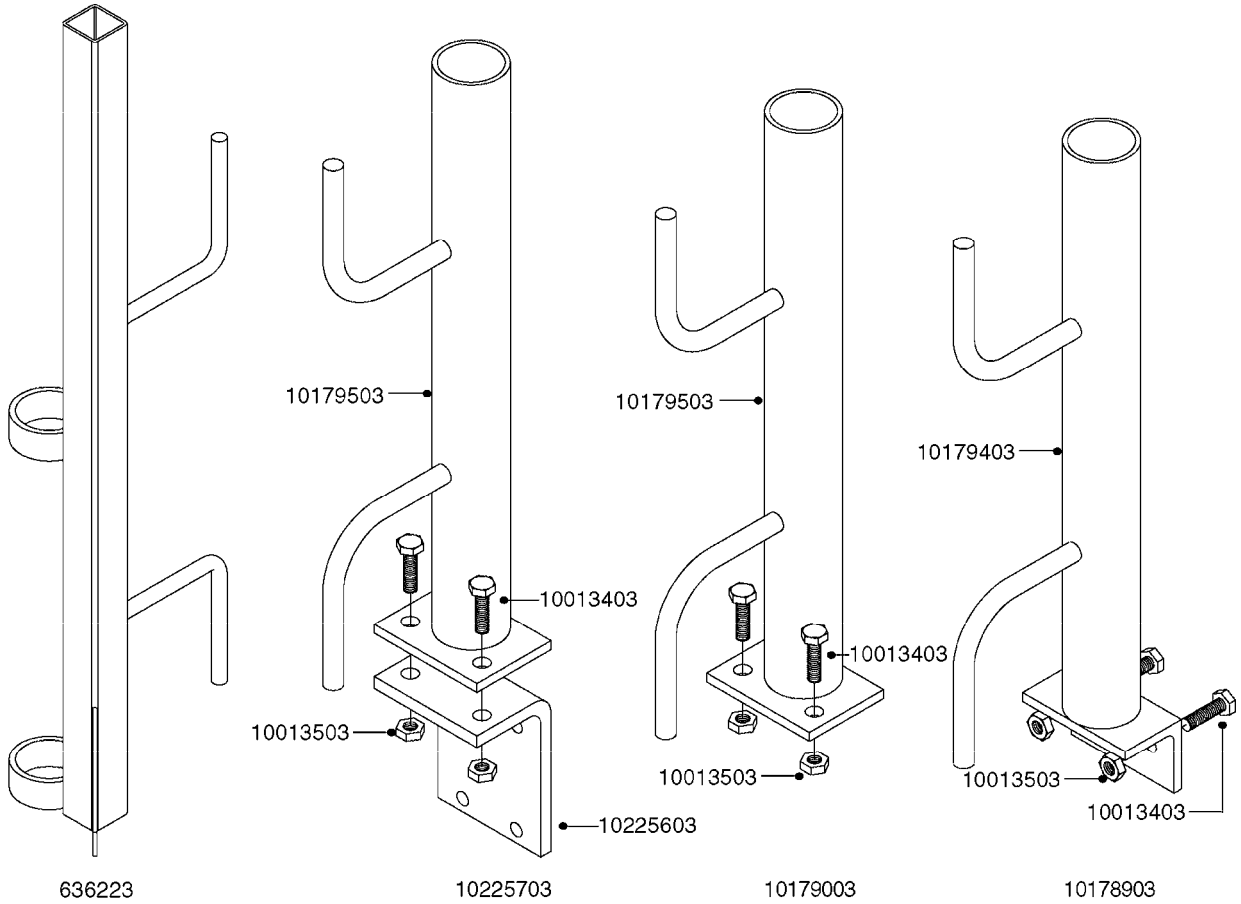

K0520

HOSE WRAPS
K0520-HIN, 05:12:19

Page 1
Date 12.08.2020 9:32

parts-n°	order qty	description
241965	1	O-RING Ø12.1 X 1.6 NITRILE
242007	1	O-RING Ø9.1 X 1.6 NITRILE
281551	1	BALL VALVE 1/2"
320084	1	FITT.DK NUT 1/2" BSP
330212	1	O-RING D19/D14X2.4 F.1/2"NUT
330326	1	O-RING D30/D24X2 F.1"NUT
330676	1	FITT.DK HB 3/8" F. 1/2" NUT
330687	1	FITT.DK HB 1/2" F. 1/2" NUT
334190	1	FITT.DK HB 1/2' F. PISTOL 60S
334533	1	CLAMP HOSE PLASTIC 3/8"
334534	1	CLAMP HOSE PLASTIC 1/2"
636223	1	POST 12 VOLT TR30
712471	1	AGITATION VALVE ASSY. ON/OFF
843196	1	SPRAY GUN KIT TYPE 60 SHORT
843197	1	HANDGUN KIT TYPE 60 LONG
10013403	1	BOLT HEX 3/8-16X1 1/4 HCS Z5
10013503	1	NUT HEX NC 3/8"
10178903	1	WRAP HOSE SIDE MOUNT PLATE
10179003	1	WRAP HOSE BOTTOM PLATE MOUNT
10179403	1	WRAP WELDMENT FOR HI101789
10179503	1	WRAP WELDMENT FOR HI101790
10225603	1	BKT.FOR HOSE WRAP MOUNT NL NK
10225703	1	WRAP HOSE BDL.BOTTOM PLATE
92701703	1	HOSE R X3/8" X300PSI WP X0012"
92702103	1	HOSE R X1/2" X300PSI WP X0012"