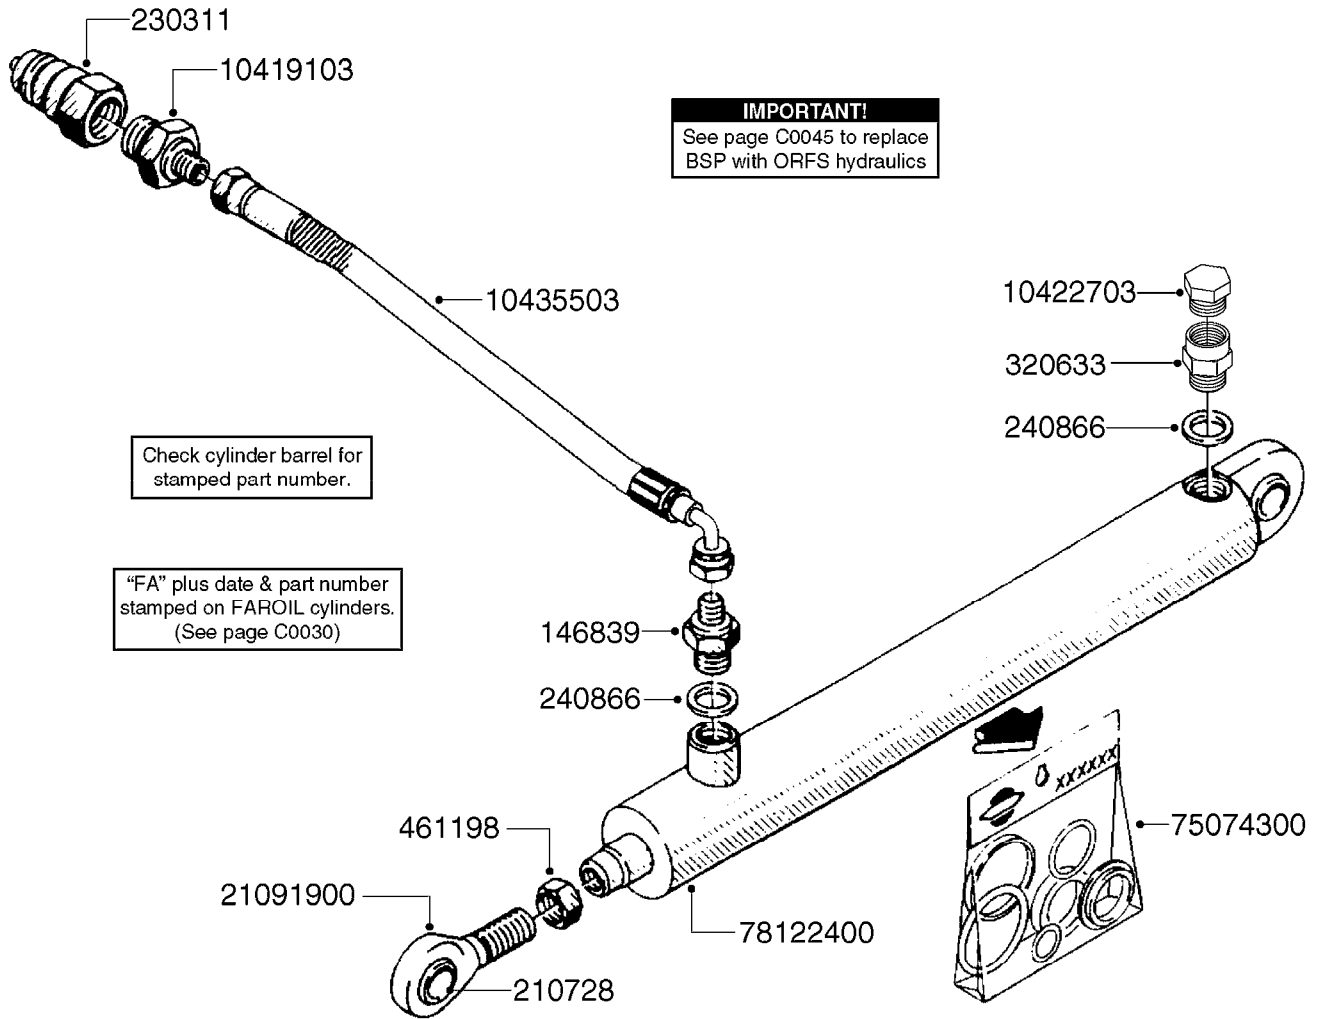

C0070

HYDRAULICS-MB BOOM WING TILT
C0070-HIN, 08:01:18

Page 1

Date 12.08.2020 9:32

parts-n°	order qty	description
146839	1	HEX NIPPLE 1/4"X3/8" BSP 0.7MM
210728	1	BEARING F.LINK HEAD M17
230311	1	QUICK COUPLING 1/2"
240866	1	DOWTYSEAL 3/8"
320633	1	FITT.DK HN 3/8"M X 3/8"F BSP
461198	1	NUT HEX M16X2 JAMB
10419103	1	FITT.HY HEX RED.3/8 X 1/2
10422703	1	BREATHER FOR HY CYLINDER
10435503	1	*HOSE HY X 1/4 X 270' WITH FIT
21091900	1	LINK HEAD M16 x D17 DELTA
75074300	1	SEALKIT78122000/23-25/30-32/46
78122400	1	DOUBLE CYLINDER D 40/20-300