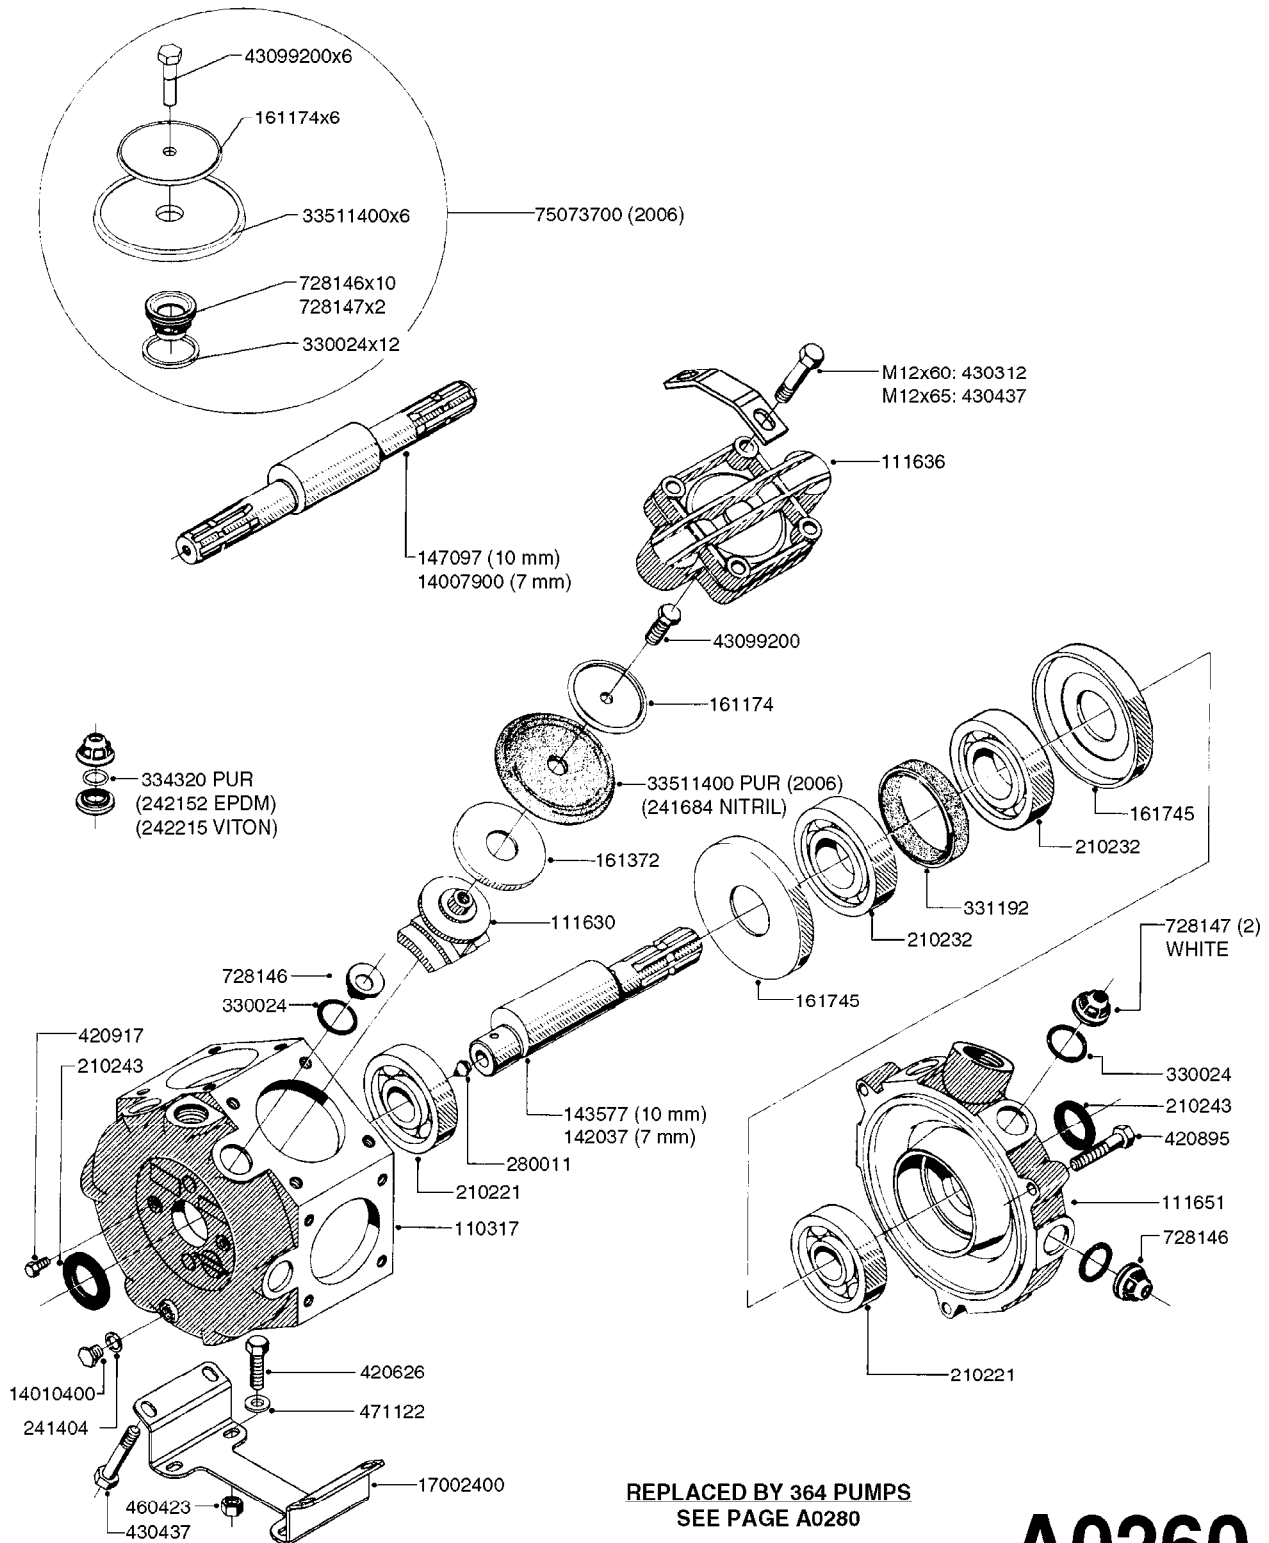

REPLACED BY 364 PUMPS
SEE PAGE A0280

A0260

PUMP - 363 W/MOUNTING BASE
A0260-HIN, 17:03:16

Page 1
Date 12.08.2020 9:31

parts-n°	order qty	description
110317	1	PUMP CASING MODEL 360/361 PNTD
111630	1	CONNECTING ROD 363/364-10 PUMP
111636	1	VALVE COVER 363 HEAVY DUTY
111651	1	CASTING F.363 1.5" PUMP(FRONT)
142037	1	CRANK SHAFT 361-20
143577	1	CRANK SHAFT F.363/462/463-10mm
147097	1	CRANK SHAFT 363-463/10 THROUGH
161174	1	DIAPHRAGM DISC SS 361/363/364 PUMP
161372	1	DIAPHRAGM BACKING DISC,320-361
161745	1	METAL SPACER F.363/463
210221	1	BEARING BALL 6407
210232	1	BEARING BALL 6310
210243	1	SEAL OIL 35 X 47 X 7
241404	1	DOWTY SEAL 1/4"
241684	1	DEICER PARTS: DIAPHRAGM MODEL 361 NITRIL
242152	1	O-RING D18.2X3 EPDM
242215	1	O-RING D18X3 VITON
280011	1	GREASE NIPPLE 1/8' SAE H TR
330024	1	O-RING D41,1/D34.5 X 3,5
331192	1	SPACER, MODEL 361/363
334320	1	O-RING D18X3 POLYURETHANE
420626	1	BOLT HEX 8.8 DEL M10X20 FT
420895	1	BOLT HEX 8.8 RAW M10X60
420917	1	BOLT HEX 8.8 RAW M8X12 FT
430312	1	BOLT HEX 8.8 M12X60
430437	1	BOLT HEX 8.8 RAW M12X65
460423	1	NUT HEX M10X1.50 LOCK DIN985A2 SS
471122	1	WASHER, M10, Ø20/10.5X 2.0, SS
728146	1	VALVE FOR 361(726890/707932)
728147	1	VALVE FOR 361 WHITE WITH HOLE
14007900	1	CRANK 363/462/463-7mm 540/THRU
14010400	1	PLUG 1/4" BSP
17002400	1	FOOT F. 36X PUMP, RED
33511400	1	DIAPHRAGM PUMP 361/361/363/364 PUR
43099200	1	BOLT HEX SS M12 X 30 DIN933 A4
75073700	1	PUMP KIT 361/363 "06"