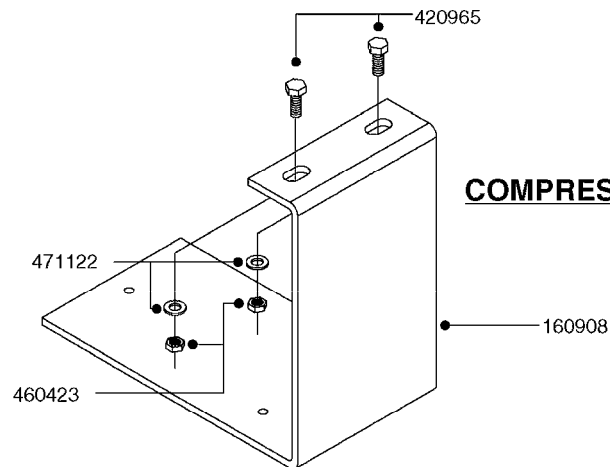

COMPRESSOR MOUNT- MEGA

K0420