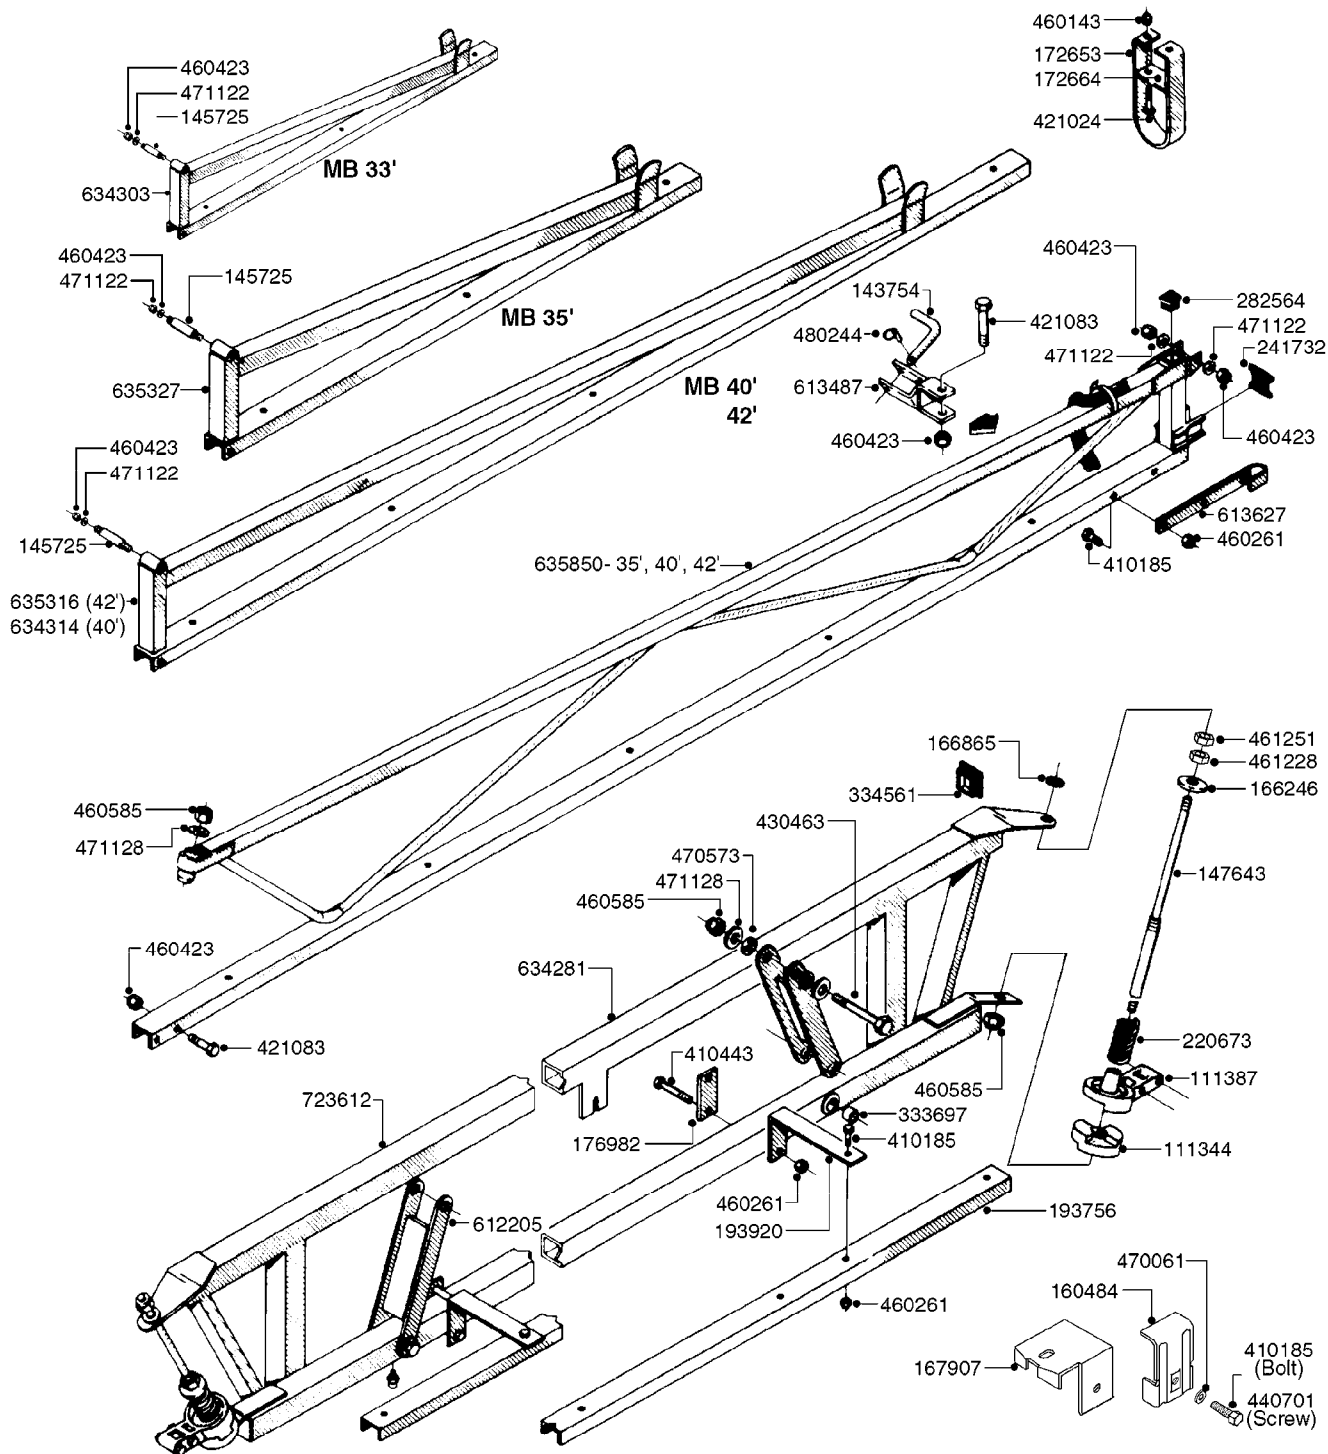

BOOM - MB 35' 40' 42'
D0130-HIN, 26:07:16

Page	0
Date	12.08.2020 9:32

D0130

BOOM - MB 35' 40' 42'
D0130-HIN, 26:07:16

Page 1
Date 12.08.2020 9:32

parts-n°	order qty	description
111344	1	CLAW CLUTCH Ø100/Ø20,5 UNDER PART RED
111387	1	CLAW CLUTCH D100 UPPER PART
143754	1	PIN D10 X 56
145725	1	PIN FOR 12 MB BOOM
147643	1	AXLE F.BM BRKQWY. W. ZERT L=426
160484	1	WIRE GUIDE FOR DROP-LEG
166246	1	WASHER CUP D53 F.SPRING
166865	1	WASHER D35/D25X2
167907	1	NOZZ. HOLD. KIT F/ADJ. BOOM
172653	1	WING TIP GUARD
172664	1	FLATBAR BACKING PLATE
176982	1	RETAINING PLATE
193756	1	TRACK MB 10,6/12,6M
193920	1	BRACKET F.NOZZLE TRACK
220673	1	SPRING F.PIVOT 100 X 51
241732	1	RUBBER STOP FOR MB
282564	1	PLUG 35MM SQ.BLACK
333697	1	BUSHING D22/D16x25
334561	1	PLUG 50x50x2 F.SQ.TUBE
410185	1	BOLT HEX 8.8 DEL M6X16
410443	1	BOLT HEX 8.8 DEL M6X70
421024	1	BOLT HEX 8.8 DEL M8X60
421083	1	BOLT HEX 8.8 DEL M10X65
430463	1	BOLT HEX 8.8 DEL M16X110
440701	1	SCREW NO.14 3/4" PLATED
460143	1	LOCK NUT M8 SST A2 DIN985
460261	1	NUT HEX M6X1.00 LOCK DIN985 A2 SS
460423	1	NUT HEX M10X1.50 LOCK DIN985A2 SS
460585	1	LOCKING NUT M16 DIN985 A2 SS
461228	1	NUT HEX M20
461251	1	NUT HEX M20 X 2.5 JAMB
470061	1	WASHER D11/D7X0.5 LOCK
470573	1	WASHER D29/D17X2 SPRING BLACK
471122	1	WASHER, M10, Ø20/10.5X 2.0, SS
471128	1	WASHER, M16, Ø30/17.0X 3.0, SS
480244	1	PIN SNAP D4.5
612205	1	TRAPEZE ARM,WELDED
613487	1	TRANSPORT FITTINGS FOR SB BOOM
613627	1	LOCK STRAP FOR MB BOOM
634281	1	BOOM CENTER MB 35/40/42
634303	1	BOOM WING OUTER 33' MB L=47'
634314	1	BOOM WING OUTER 40', 45' MB
635316	1	BOOM WING OUTER MB42
635327	1	BOOM WING OUTER 35'MB L=58.5"
635850	1	BOOM WING INNER MB35/40/42
723612	1	CENTER PART MB BOOM