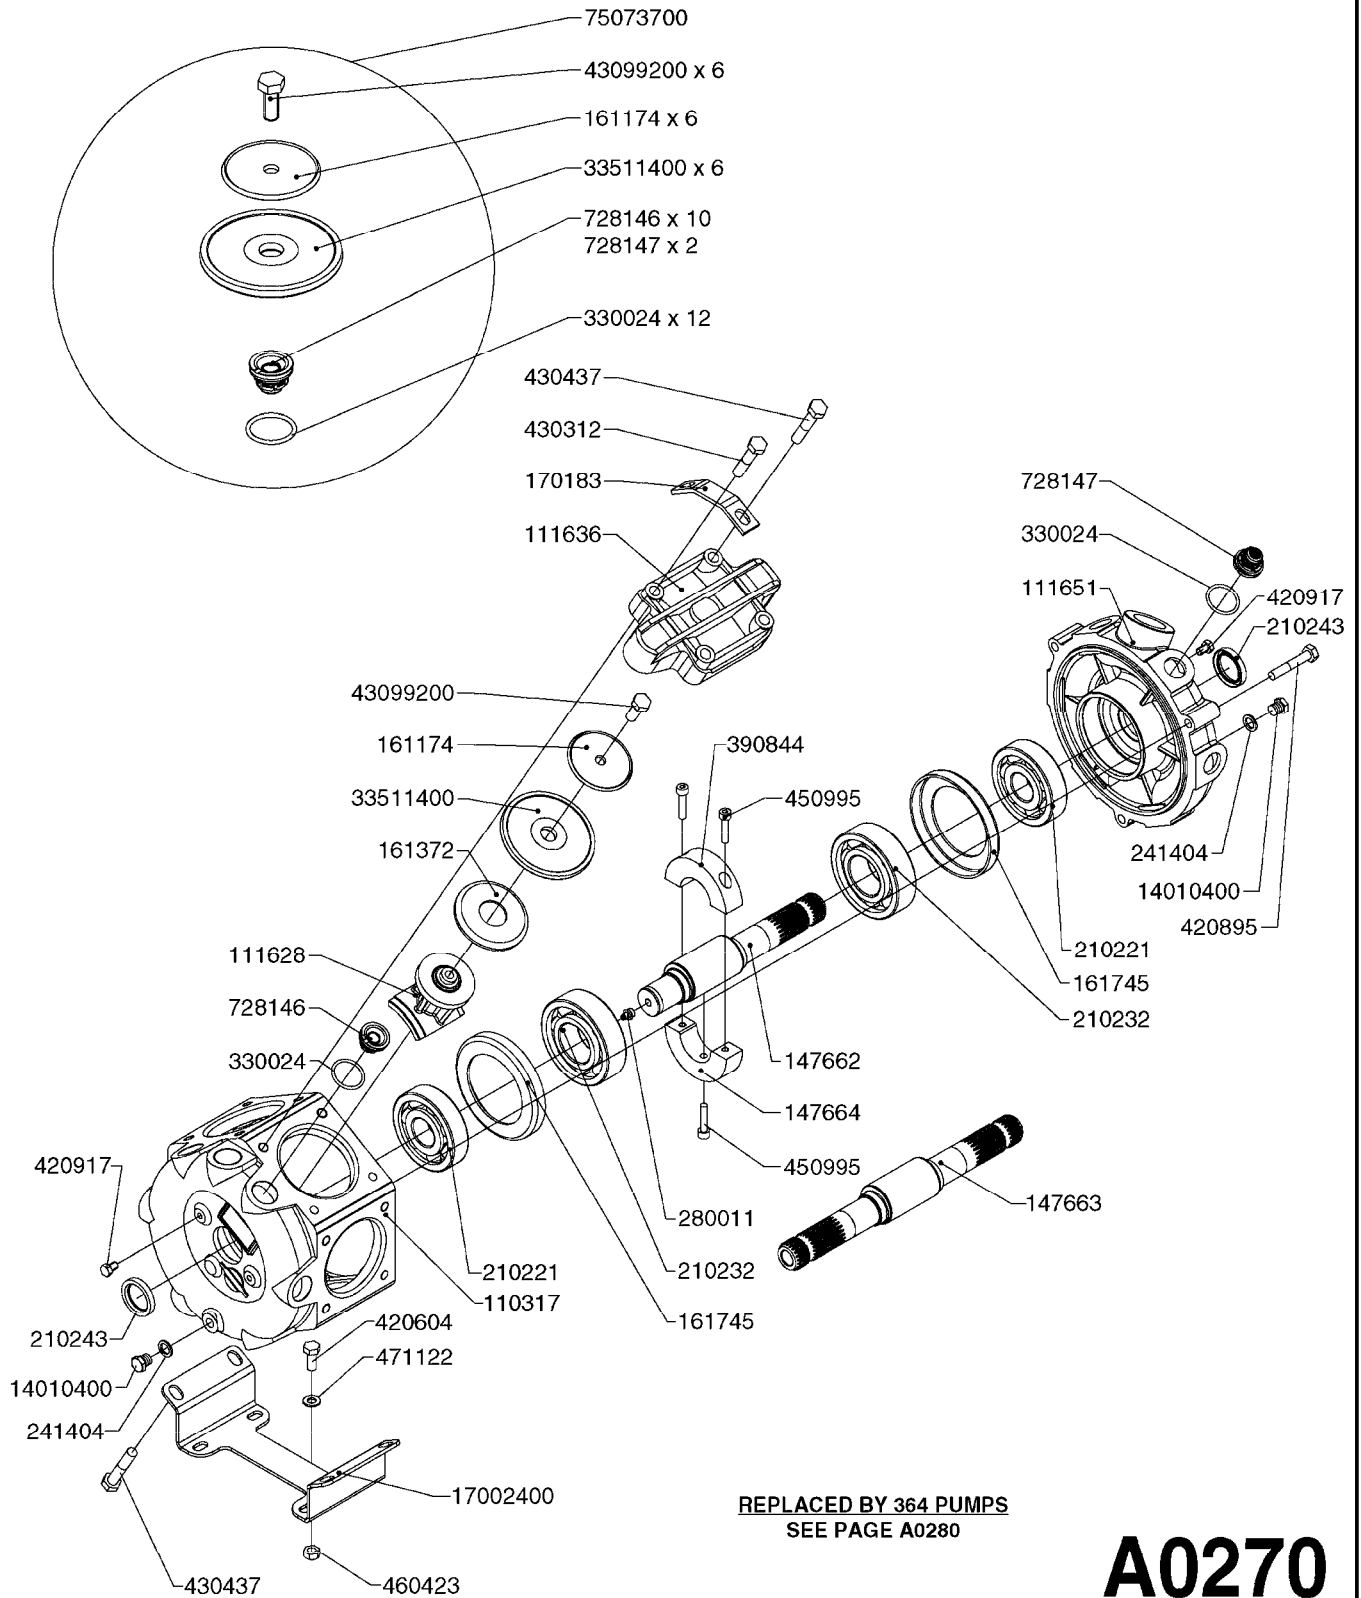

PUMP - 363/1000 RPM W/MOUNTING
A0270-HIN, 17:03:16

Page 1
Date 12.08.2020 9:31

parts-n°	order qty	description
110317	1	PUMP CASING MODEL 360/361 PNTD
111628	1	CONNECTING ROD 363/5.5 PUMP
111636	1	VALVE COVER 363 HEAVY DUTY
111651	1	CASTING F.363 1.5" PUMP(FRONT)
147662	1	CRANK SHAFT F.363/463-5.5MM
147663	1	CRANK SHAFT 363/463-5.5 THROUG
147664	1	COUNTERBALANCE 363/463 WEIGHT
161174	1	DIAPHRAGM DISC SS 361/363/364 PUMP
161372	1	DIAPHRAGM BACKING DISC,320-361
161745	1	METAL SPACER F.363/463
170183	1	LIFT STRAP F.PUMP 360/361/462
210221	1	BEARING BALL 6407
210232	1	BEARING BALL 6310
210243	1	SEAL OIL 35 X 47 X 7
241404	1	DOWTY SEAL 1/4"
280011	1	GREASE NIPPLE 1/8' SAE H TR
330024	1	O-RING D41,1/D34.5 X 3,5
390844	1	COUNTERBALANCE 363/463 POM
420604	1	BOLT HEX 8.8 DEL M10X25 FT DIN933
420895	1	BOLT HEX 8.8 RAW M10X60
420917	1	BOLT HEX 8.8 RAW M8X12 FT
430312	1	BOLT HEX 8.8 M12X60
430437	1	BOLT HEX 8.8 RAW M12X65
450995	1	BOLT ALLEN M8X30 DIN 912 RAW
460423	1	NUT HEX M10X1.50 LOCK DIN985A2 SS
471122	1	WASHER, M10, Ø20/10.5X 2.0, SS
728146	1	VALVE FOR 361(726890/707932)
728147	1	VALVE FOR 361 WHITE WITH HOLE
14010400	1	PLUG 1/4" BSP
17002400	1	FOOT F. 36X PUMP, RED
33511400	1	DIAPHRAGM PUMP 361/361/363/364 PUR
43099200	1	BOLT HEX SS M12 X 30 DIN933 A4
75073700	1	PUMP KIT 361/363 "06"