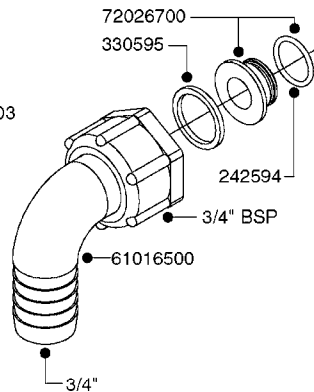

L0050

FITTINGS - HOSE CONNECTORS
L0050-HIN, 01:01:16

Page 1

Date 12.08.2020 9:32

parts-n°	order qty	description
242594	1	O-RING D14 X 1.78 SCH.70-EPDM
320294	1	FITT.DK TEE 3/8X3/8HB X1/2"BSP
320305	1	FITT.DK HB 3/4'- 3/4' BSP
320386	1	FITT.DK TEE 3/8X3/8HB X3/8"BSP
320397	1	FITT.DK ELB 3/8"HB X 3/8" BSP
320401	1	FITT.DK TEE 1/2X1/2HB X1/2"BSP
320412	1	FITT.DK TEE 1/2X1/2HB X3/8'BSP
320423	1	FITT.DK ELB 1/2'HB X 3/8' BSP
320891	1	FITT.DK HB 3/8'- 3/8' BSP
320972	1	FITT.DK HB 5/16'- 1/4' BSP
322046	1	FITT.DK TEE 1/2X1/2HB X3/4'BSP
322048	1	FITT.DK TEE 3/4X3/4HB X3/4'BSP
330595	1	O-RING D24.6/D20X2.1 -3/4"
333137	1	FITT.DK CONN.1/2" F.NOZZ. DOUB
333141	1	FITT.DK CONN.1/2" F.NOZZ.SING
334041	1	FITT.DK CONN.3/4' F.NOZZ. SING
334042	1	FITT.DK CONN.3/4' F.NOZZ. DOUB
334195	1	FITT.DK ELB. 3/4"HB X 3/4"HB
10012103	1	FITT.PO.HB 1.25X1.50 IMB1012
10014003	1	FITT.PO.HB 1.25X1.25 IMB1010
10036903	1	FITT.PO.HB 1.50X1.50 IMB1212
28019303	1	FITTING HB ELB 3/4NPT-3/4HOSE
61016500	1	HOSE TAIL 3/4" 90°+RG CAP 3/4"
72026700	1	NOZZLE TUBE ADAPTER W/O-RING