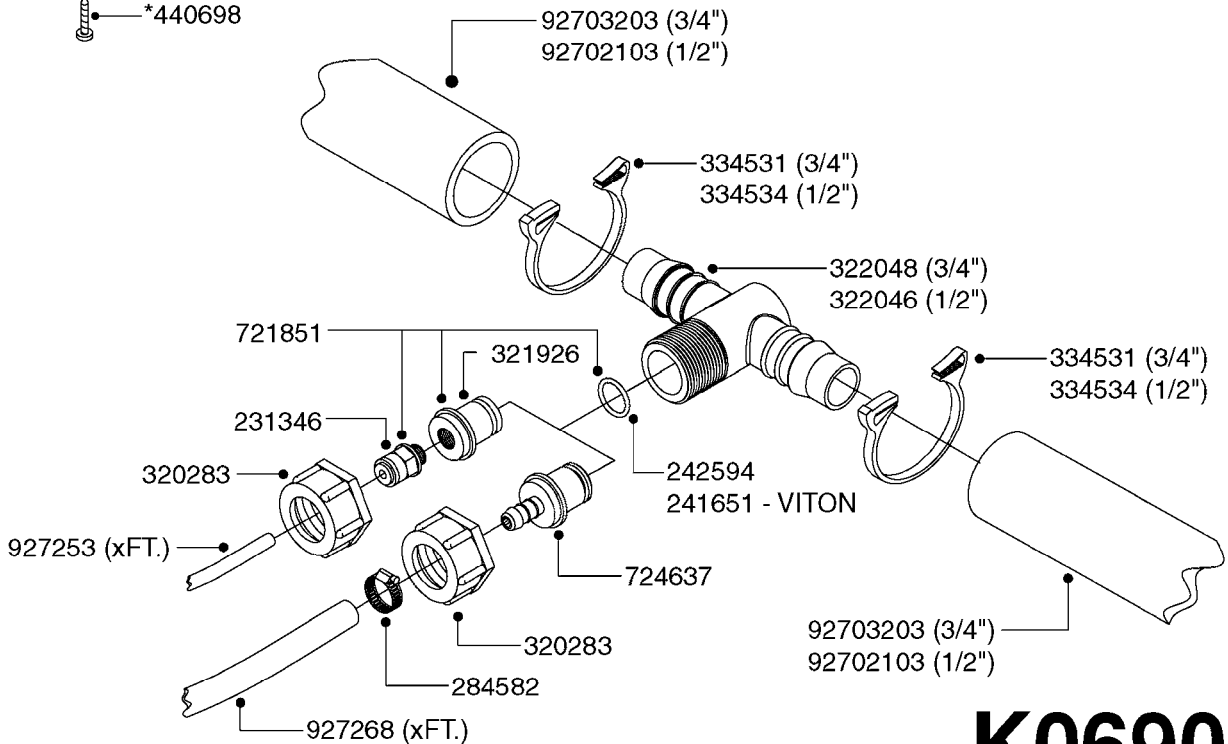

COMPLETE ASSEMBLIES
WHOLEGOODS ITEMS

70043903 - COMPLETE ASSEMBLY

K0680

REMOTE GAUGE-ESC SPRAYERS-4"
K0680-HIN, 01:01:16

Page 1
Date 12.08.2020 9:32

parts-n°	order qty	description
145632	1	FITT.DK HB 1/4' BRASS F.GUAGE
146210	1	NUT 1/4'BSP BRASS
282391	1	CLAMP HOSE CRIMP 5/16'
320972	1	FITT.DK HB 5/16'- 1/4' BSP
330396	1	O-RING D11.2/D6.6X3.2
421046	1	BOLT HEX M8X25/25 A2 SS DIN933
460143	1	LOCK NUT M8 SST A2 DIN985
927268	1	HOSE BLUE PVC X 1/4 X 0012"
10028603	1	WASHER LOCK 5/16'
10428003	1	BKT. FOR ESC GAUGE KIT
28026103	1	GAUGE 200PSI/BR,4",1/4"BSP-BTM
70043903	1	*GAUGE KIT,4" OP UNIT INFEILD