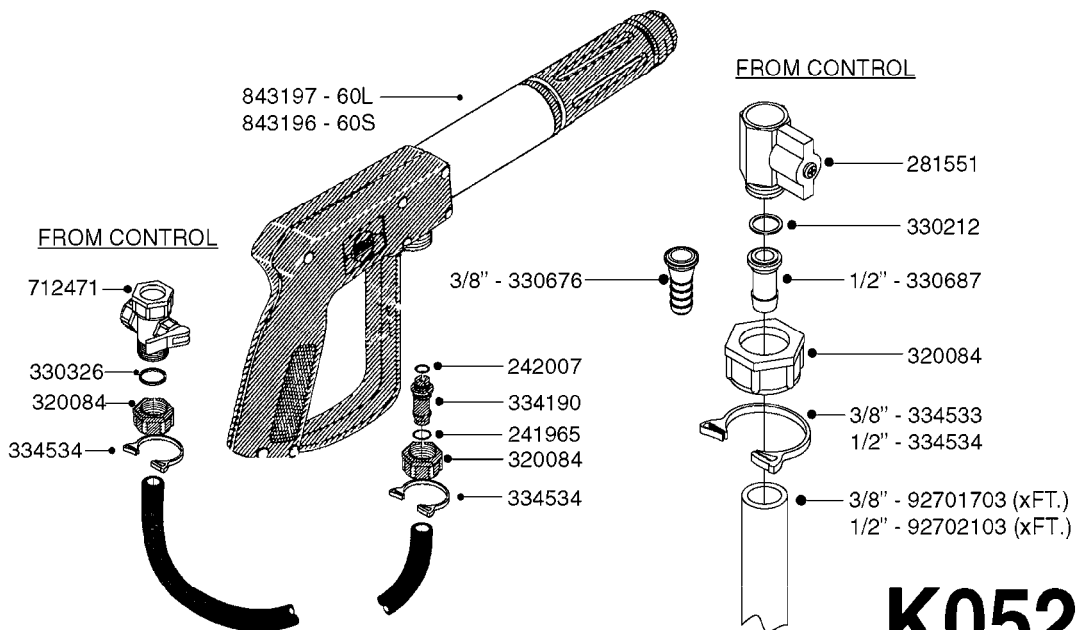

K0520

HOSE WRAPS
K0520-HIN, 05:12:19

Page 1
Date 12.08.2020 9:32

parts-n°	order qty	description
241965	1	O-RING Ø12.1 X 1.6 NITRILE
242007	1	O-RING Ø9.1 X 1.6 NITRILE
281551	1	BALL VALVE 1/2"
320084	1	FITT.DK NUT 1/2" BSP
330212	1	O-RING D19/D14X2.4 F.1/2"NUT
330326	1	O-RING D30/D24X2 F.1"NUT
330676	1	FITT.DK HB 3/8" F. 1/2" NUT
330687	1	FITT.DK HB 1/2" F. 1/2" NUT
334190	1	FITT.DK HB 1/2' F. PISTOL 60S
334533	1	CLAMP HOSE PLASTIC 3/8"
334534	1	CLAMP HOSE PLASTIC 1/2"
636223	1	POST 12 VOLT TR30
712471	1	AGITATION VALVE ASSY. ON/OFF
843196	1	SPRAY GUN KIT TYPE 60 SHORT
843197	1	HANDGUN KIT TYPE 60 LONG
10013403	1	BOLT HEX 3/8-16X1 1/4 HCS Z5
10013503	1	NUT HEX NC 3/8"
10178903	1	WRAP HOSE SIDE MOUNT PLATE
10179003	1	WRAP HOSE BOTTOM PLATE MOUNT
10179403	1	WRAP WELDMENT FOR HI101789
10179503	1	WRAP WELDMENT FOR HI101790
10225603	1	BKT.FOR HOSE WRAP MOUNT NL NK
10225703	1	WRAP HOSE BDL.BOTTOM PLATE
92701703	1	HOSE R X3/8" X300PSI WP X0012"
92702103	1	HOSE R X1/2" X300PSI WP X0012"