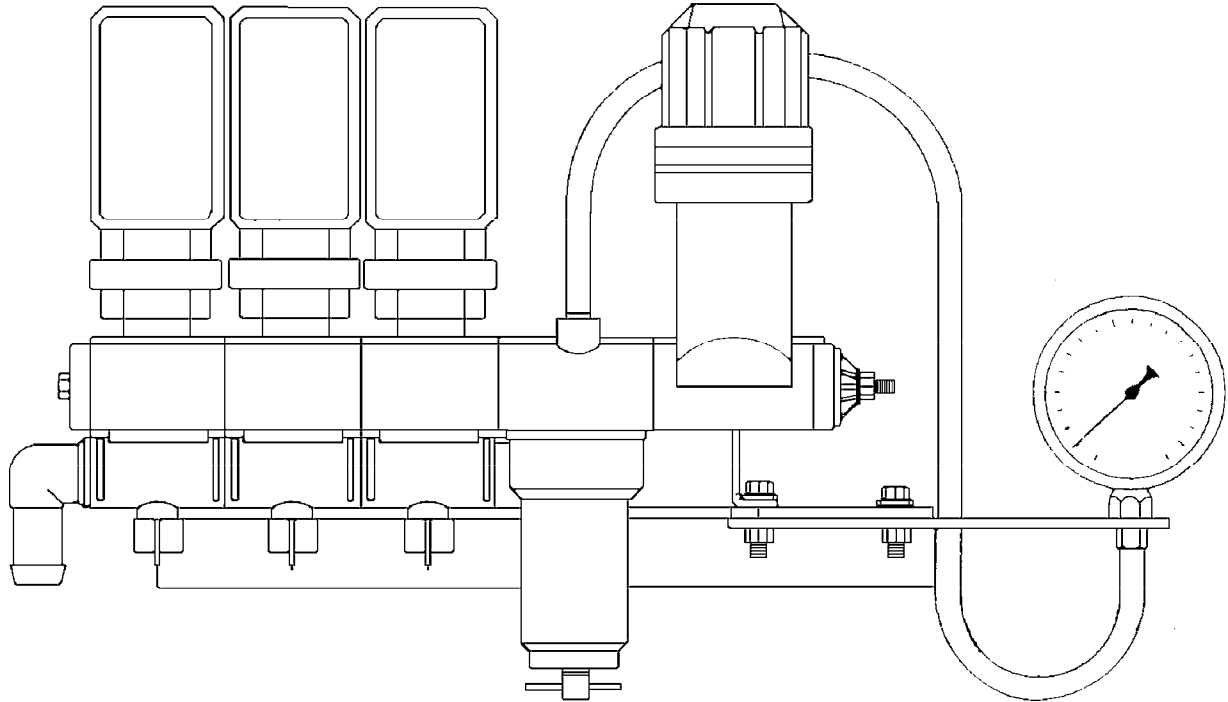

COMPLETE ASSEMBLIES
WHOLEGOODS ITEMS

70043903 - COMPLETE ASSEMBLY

K0680

REMOTE GAUGE-ESC SPRAYERS-4"
K0680-HIN, 01:01:16

Page 1
Date 12.08.2020 9:32

parts-n°	order qty	description
145632	1	FITT.DK HB 1/4' BRASS F.GUAGE
146210	1	NUT 1/4'BSP BRASS
282391	1	CLAMP HOSE CRIMP 5/16'
320972	1	FITT.DK HB 5/16'- 1/4' BSP
330396	1	O-RING D11.2/D6.6X3.2
421046	1	BOLT HEX M8X25/25 A2 SS DIN933
460143	1	LOCK NUT M8 SST A2 DIN985
927268	1	HOSE BLUE PVC X 1/4 X 0012"
10028603	1	WASHER LOCK 5/16'
10428003	1	BKT. FOR ESC GAUGE KIT
28026103	1	GAUGE 200PSI/BR,4",1/4"BSP-BTM
70043903	1	*GAUGE KIT,4" OP UNIT INFEILD