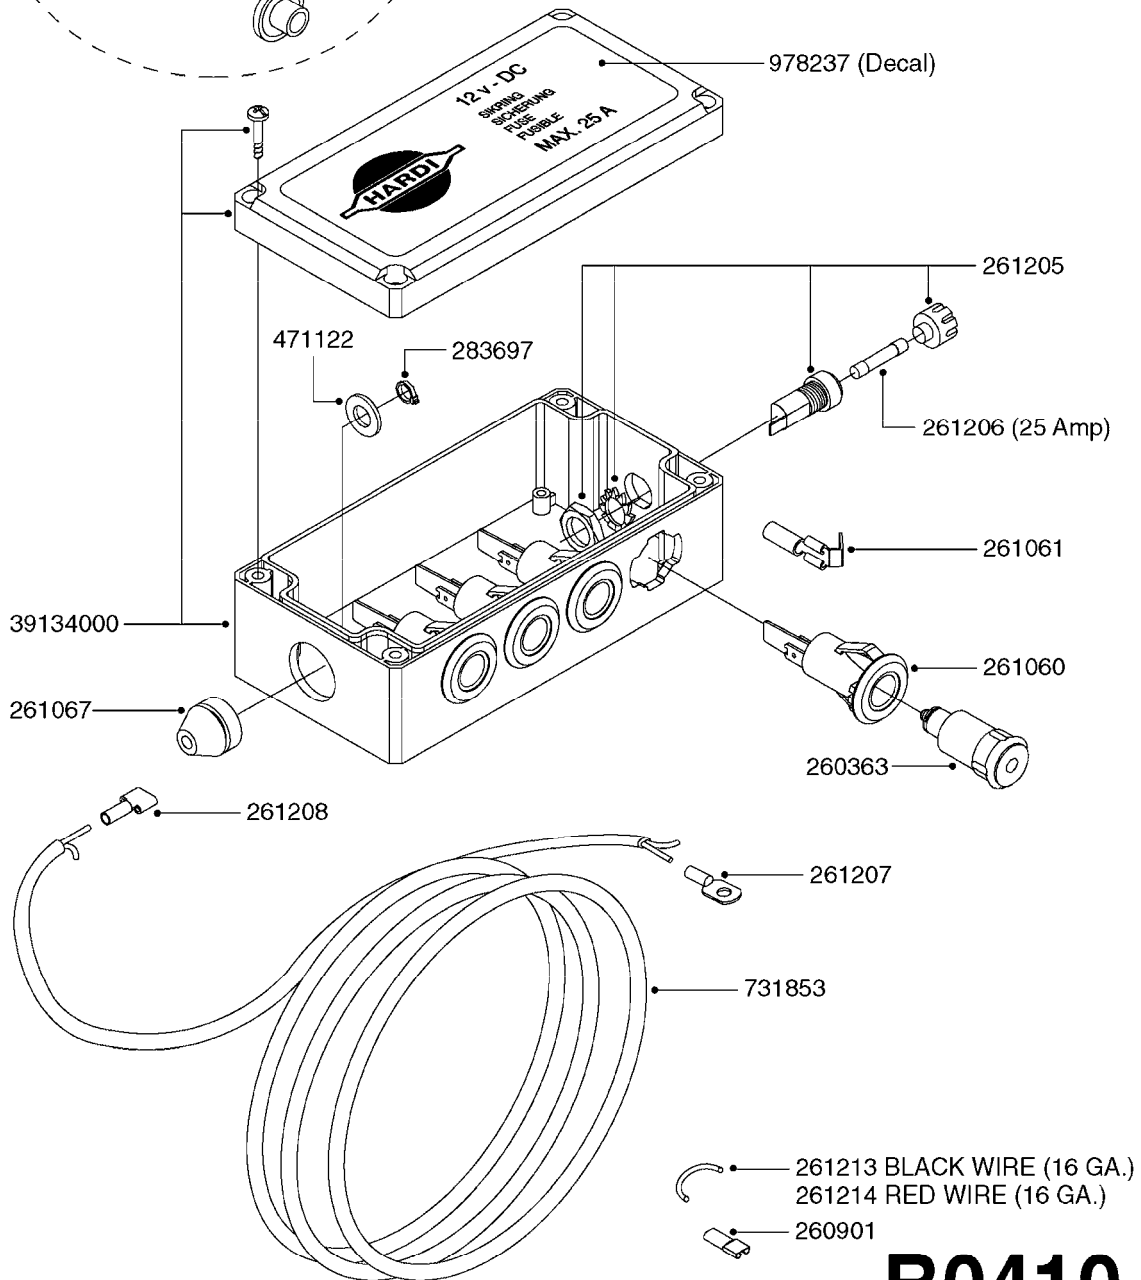

COMPLETE ASSEMBLIES
WHOLEGOODS ITEMS

817925 COMPLETE ASSEMBLY

12 VOLT OUTLET BOX
B0410-HIN, 01:01:16

Page 1
Date 12.08.2020 9:32

parts-n°	order qty	description
260363	1	PLUG 2 POLE 12V
260827	1	PLUG F.EC ATTACHMENTS
260901	1	SPADE F.ELEC CONN.1.5MM BLUE
261060	1	PLUG F.EC ATTACHMENTS
261061	1	SPADE F.ELEC.2 WAY CONNECTOR
261067	1	GROMMET 10-14 GREY
261205	1	FUSE HOLDER
261206	1	FUSE 25 A
261207	1	ELECTRIC CONNECTOR 4MM
261208	1	SPADE F.ELEC.CONNECTOR 4MM
261213	1	WIRE 6.4MM BLACK
261214	1	WIRE 6.4MM RED
283697	1	TIESTRAP 200MM
471122	1	WASHER, M10, Ø20/10.5X 2.0, SS
731853	1	CABLE 2X4MM L=138"
817925	1	OUTLET BOX 12 VOLT ELEC.
978237	1	DECAL OUTLET BOX
39134000	1	BOX, COMPLETE, 12V POWER BOX