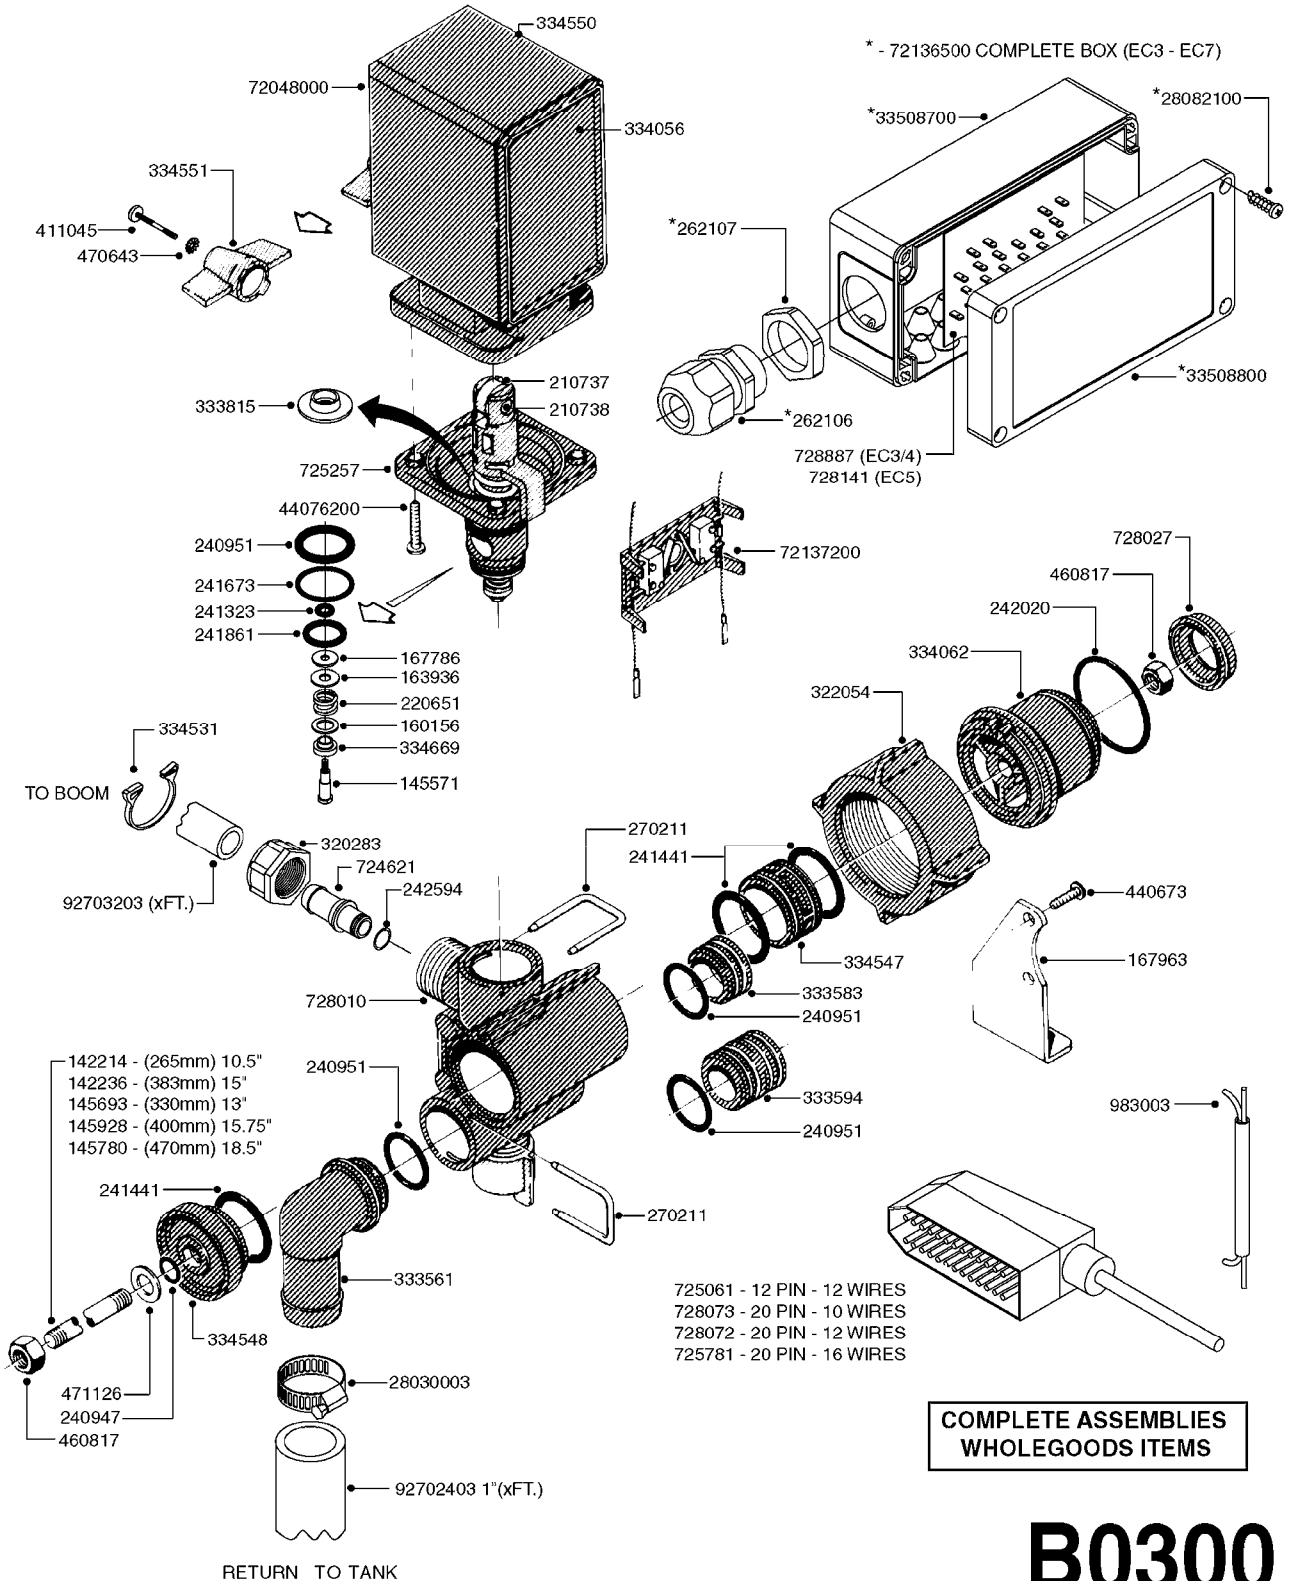

EC BOOM VALVE-ELEC.(GRN GRIP)
B0300-HIN, 01:01:16

Page 1
Date 12.08.2020 9:32

parts-n°	order qty	description
142214	1	STUD BOLT - M8X265, 3 SECTION
142236	1	STUD BOLT 8 X 381 - 8 MODULS
145571	1	STUD BOLT F/PNEUM. DISTRIBUTOR
145693	1	STUD BOLT - M8X330, 4 SECTION
145780	1	STUD BOLT - M8X470, 6 SECTION
145928	1	STUD BOLT - M8X400, 5 SECTION
160156	1	WASHER D14.1/D9.2X1 SS
163936	1	WASHER D15/D6.2X1
167786	1	WASHER D13/D4.2X1
167963	1	MOUNT BKT.F.EC BOOM SEC.
210737	1	BEARING BALL D7 RSTO 5 TN
210738	1	PIN Ø7 L16
220651	1	SPRING PRESSURE D12.5/5
240947	1	O-RING D7.3X2.4 NITRIL
240951	1	O-RING D21.2X3 NITRIL
241323	1	O-RING D5.3X2.4 NITRIL
241441	1	O-RING D29.3X3
241673	1	O-RING D22.1X1.6
241861	1	O-RING D15.3X2.4 VITON
242020	1	O-RING 39.2 X 3 VITON
242594	1	O-RING D14 X 1.78 SCH.70-EPDM
262106	1	BULKHEAD F. CABLE 6.5-14 BLACK
262107	1	NUT F. BULKHEAD CABLE GRAY
270211	1	FITT.DK S25 FORK L=37.5
320283	1	FITT.DK NUT 3/4"BSP
322054	1	UNION NUT BLACK S61 x 2
333561	1	FITT.DK ELB.1" EC RETURN
333583	1	END PIECE FOR BYPASS
333594	1	CONNECTING PIECE F. BYPASS
333815	1	DISTANCE RING
334056	1	COVER F/MOTOR HOUSE EC DIST.
334062	1	CONNECT. BRANCH F/EC OP. UNIT
334531	1	CLAMP HOSE PLASTIC 3/4"
334547	1	CONNECTING PIECE F. PRESSURE
334548	1	END COVER
334550	1	MOTOR HOUSE SECT VALVE
334551	1	GRIP F.MAN.OP.EC ON/OFF GREEN
334669	1	VALVE CONE D14/D7-SH 63 WHITE
411045	1	SCREW M4 X 16MM STAINLESS
440673	1	SCREW F.PLASTIC 5X12 SS
460817	1	NUT HEX M8 STAINLESS DIN 934
470643	1	WASHER LOCK
471126	1	WASHER, M8, Ø16/ 8.4X 1.6, SS
724621	1	FITT.DK HB 3/4"ASSY F.3/4" NUT
725061	1	CABLE - EC 12WIRE L=6000mm
725257	1	SPINDLE SECT. F/EC DISTRIBUTOR
725781	1	CONNECTING CABLE L=6000-AC 5
728010	1	DISTRIB HOUSING W/CONST PR GRN
728027	1	BUSHING WITH SEAT
728072	1	CABLE,20-PIN,6M EC/4
728073	1	CABLE,20-PIN,6M, EC/3
728141	1	CIRCUIT BOARD F.EC7 CONN. BOX
728887	1	CIRCUIT BOARD EC CONTROL
983003	1	CABLE ELEC.2X1MM WIRE BLACK EC
28030003	1	CLAMP HOSE GEAR P1" 6716
28082100	1	SCREW F. BOX LID 1/4" L=20
33508700	1	BOX BOTTOM 160X80X40 BLACK 1-HOLE
33508800	1	LID 160X80X15 BLK W/SCREWS
44076200	1	SCREW WN5451 5X16 SS TORX
72048000	1	MOTOR, DISTRIBUTION 1:300
72136500	1	UNIV. CONNECTION BOX F. EC