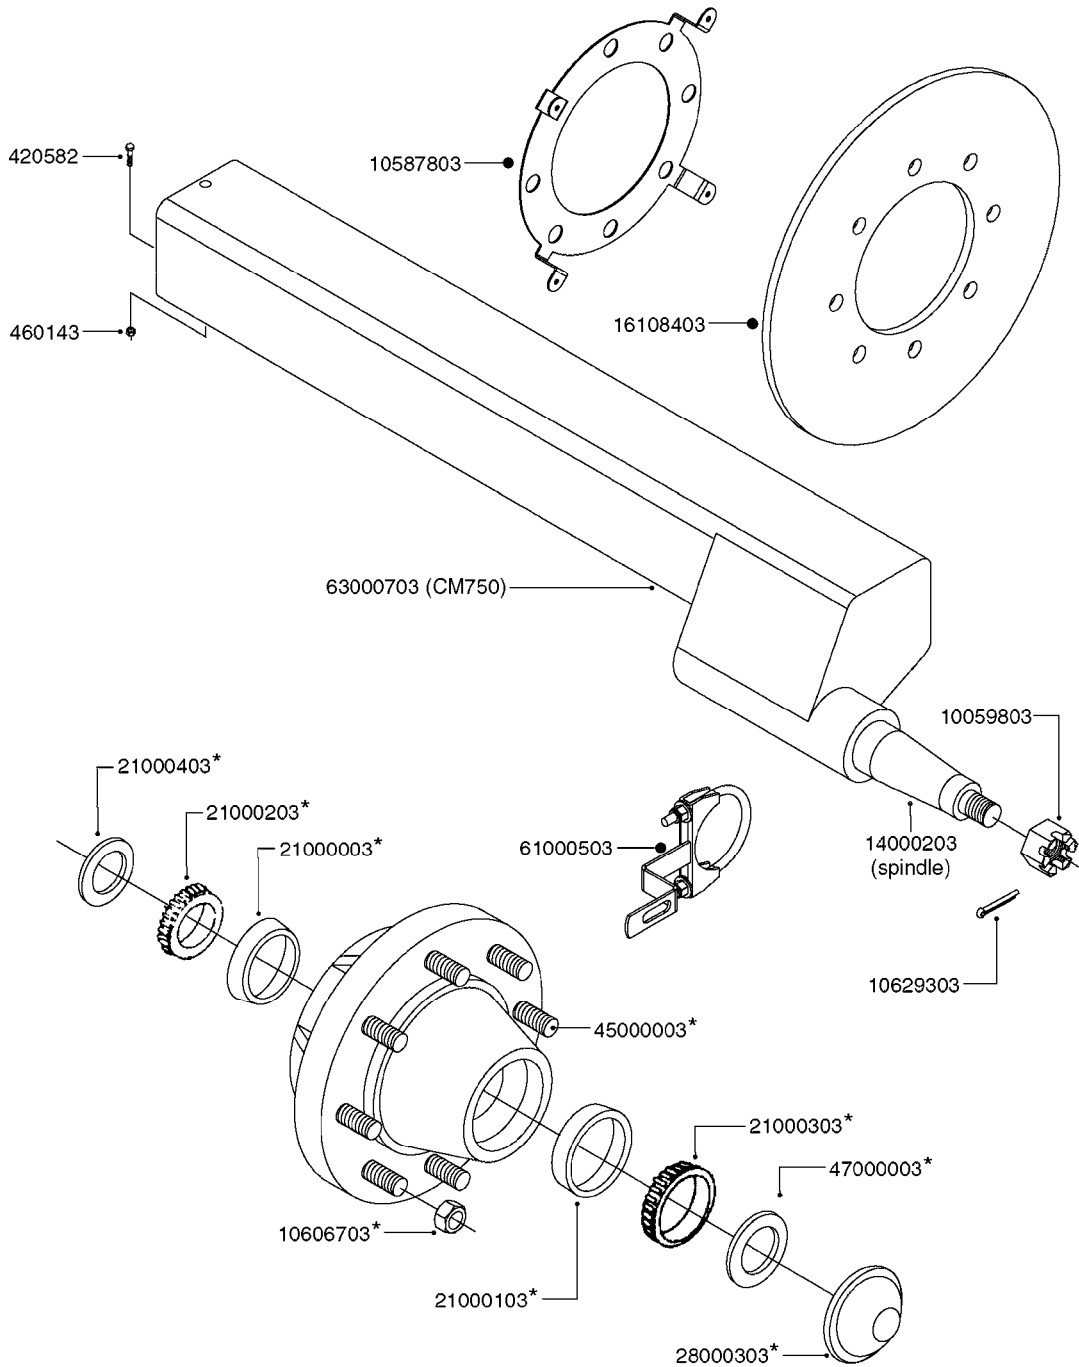

10008403 (WELD IN)

145806 (SA 500/L=375MM)

145809 (TA 500, SA 300/L=355MM)

E0720

HUB ASSEMBLY F.1-3/4" SPINDLE
E0720-HIN, 11:09:17

Page 1
Date 12.08.2020 9:32

parts-n°	order qty	description
145806	1	SPINDLE 500 SINGLE
145809	1	SPINDLE 300 SINGLE
10008403	1	SPINDLE ASSY. 1.75x13.25
10008503	1	HUB TR300/500 H611-3 C/W CUPS
10008603	1	COTTER PIN 1/8"X 1-1/2"
10020603	1	DUST CAP DC13
10020703	1	BEARING INNER CORE LM48548
10020803	1	BEARING OUTER CORE LM67048
10020903	1	SEAL OIL CR15190
10021003	1	BOLT HEX 1/2 NF 01.375" WHEEL
10021103	1	NUT HEX NF 7/8 WB32
10021203	1	WASHER PLATE D2"D.937"
10320703	1	BEARING INNER CUP
10320803	1	BEARING OUTER CUP
10531803	1	HUB ASSY.COMP.F.1-3/4" SPINDLE DOES NOT INCLUDE WHEEL BOLTS, NUT OR COTTER PIN