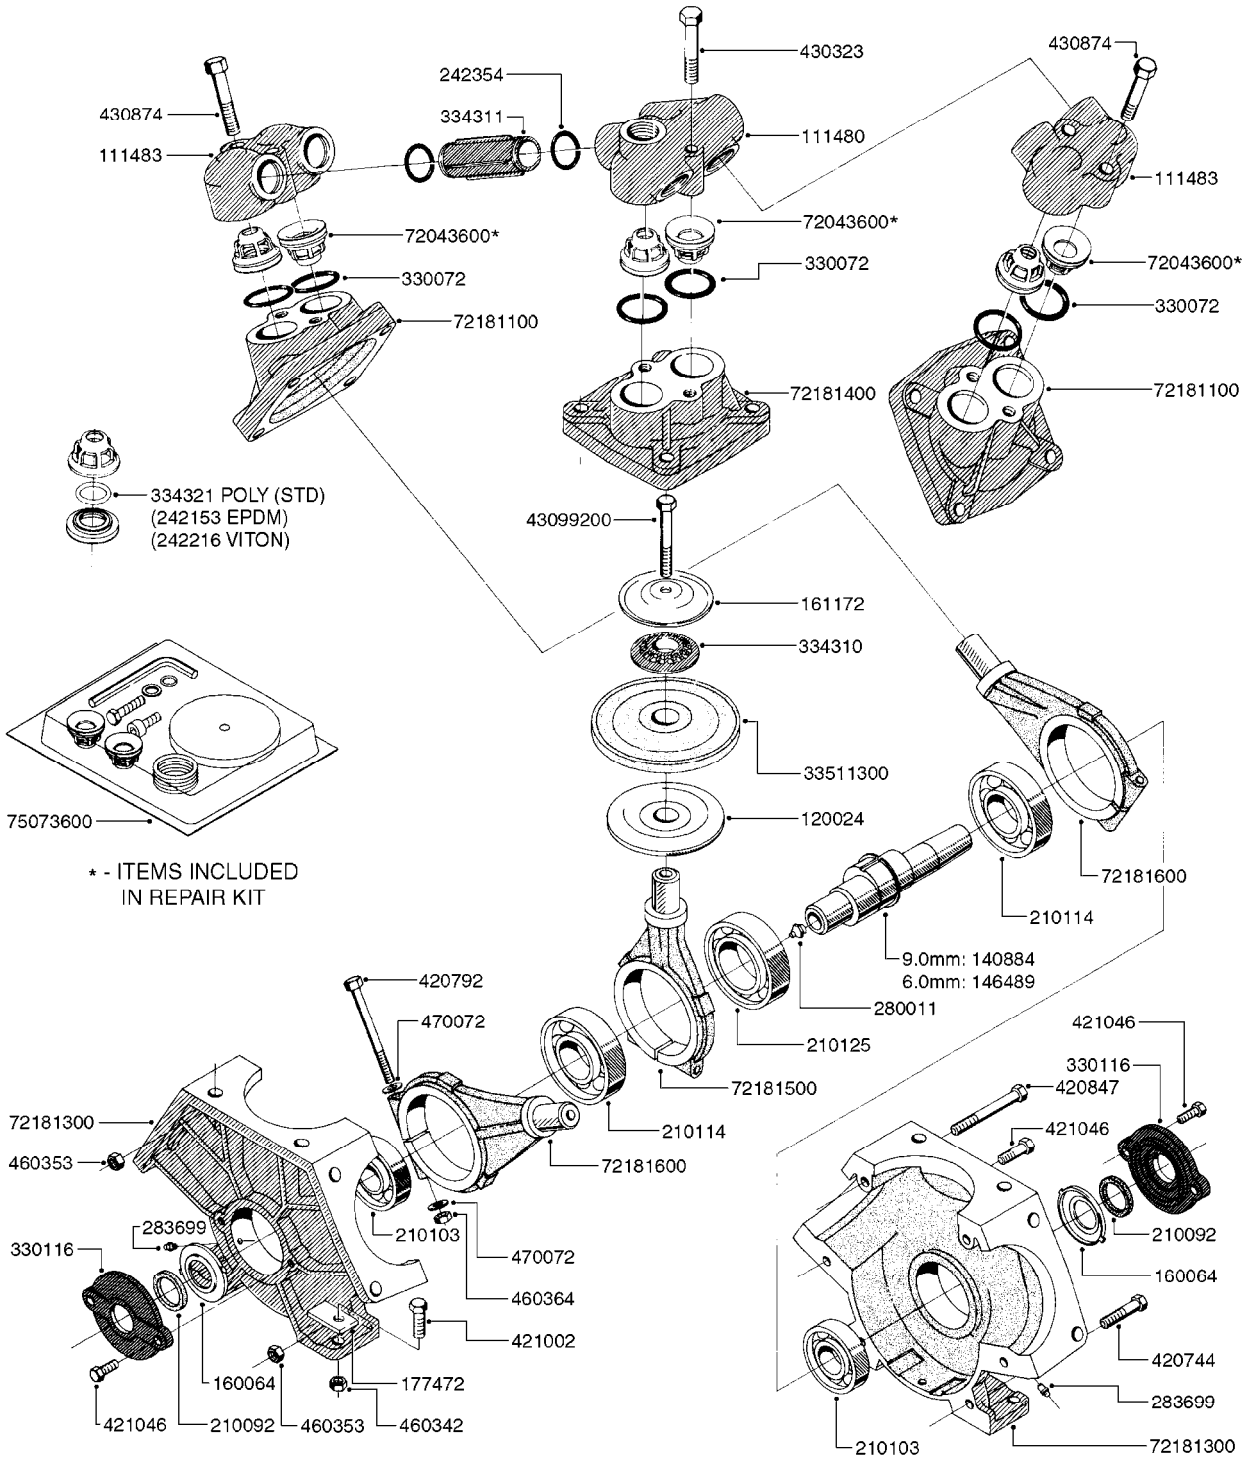

A0220

PUMP - 1302 W/ MOUNTING BASE
A0220-HIN, 27:04:17

Page 1

Date 12.08.2020 9:31

parts-n°	order qty	description
111480	1	VALVE HEAD 1302 CENTER
111483	1	VALVE HEAD SIDE 1302
120024	1	DIAPHRAGM BACK DISC 1200-1300
140884	1	CRANK SHAFT MODEL 1300-9
146489	1	CRANK SHAFT MODEL 1302-6MM
160064	1	DUST PLATE
161172	1	DIAPHRAGM DISC F. 1203/1303
177472	1	BRACKET 25 X 5
210092	1	SEAL FELT D43/30X5
210103	1	BEARING BALL 6306
210114	1	BEARING BALL 6308
210125	1	BEARING BALL 6210
242153	1	O-RING D26X4 EPDM
242216	1	O-RING VITON F/1202/1302/462
242354	1	O-RING D32.2X3.0 VITON
280011	1	GREASE NIPPLE 1/8" SAE H TR
283699	1	GREASE NIPPLE M6X1
330072	1	O-RING D53.5/D45.5X4
330116	1	SEAL RETAINER, MODEL 1300
334310	1	NYLON WASHER 1202/1302/462
334311	1	CONNECTION PIPE INLET MOD.1302
334321	1	O-RING POLY. 34.0x26.0x4.0
420081	1	BOLT HEX 8.8 DEL 3/8"X40MM
420162	1	BOLT HEX 8.8 DEL 3/8"X15MM
420346	1	BOLT HEX 8.8 DEL 3/8"X 25MM
420357	1	BOLT HEX 8.8 RAW 3/8"X85MM
420803	1	BOLT HEX 8.8 DEL M8X90
421002	1	BOLT HEX 8.8 DEL M10X30 FT DIN933
421259	1	BOLT HEX UNC7/16"x2.25" 18-8SS
430323	1	BOLT HEX 8.8 DEL M12X60
430404	1	BOLT HEX 8.8 DEL M12X50
430874	1	SCREW SET 8.8 DEL M12X70 FT
460062	1	NUT HEX 3/8" GALV.
460342	1	NUT HEX M10 DEL DIN934
460364	1	NUT HU M8 A2 SS DIN934
460386	1	NUT HEX M12X1.75
470072	1	WASHER D15/D8X.5 LOCK
33511300	1	DIAPHRAGM 1202-1303 POLY 2006
72043600	1	VALVE FOR 462/463
72181100	1	DIAPHRAGM COVER 1203/1303+BLTS
72181300	1	PUMP CASTING 1300 RED W/BOLTS
72181400	1	DIAPHRAGM COVER 1303 W/BOLTS
72181500	1	CONNECTING ROD, CENTER 1303
72181600	1	CONNECTING ROD, SIDE MOD.1300
75073500	1	PUMP KIT 1300/1302 "06"