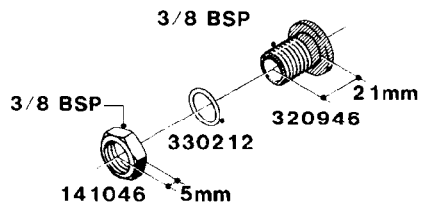

L0050

FITTINGS - HOSE CONNECTORS
L0050-HIN, 01:01:16

Page 1

Date 12.08.2020 9:32

parts-n°	order qty	description
242594	1	O-RING D14 X 1.78 SCH.70-EPDM
320294	1	FITT.DK TEE 3/8X3/8HB X1/2"BSP
320305	1	FITT.DK HB 3/4'- 3/4' BSP
320386	1	FITT.DK TEE 3/8X3/8HB X3/8"BSP
320397	1	FITT.DK ELB 3/8"HB X 3/8" BSP
320401	1	FITT.DK TEE 1/2X1/2HB X1/2"BSP
320412	1	FITT.DK TEE 1/2X1/2HB X3/8'BSP
320423	1	FITT.DK ELB 1/2'HB X 3/8' BSP
320891	1	FITT.DK HB 3/8'- 3/8' BSP
320972	1	FITT.DK HB 5/16'- 1/4' BSP
322046	1	FITT.DK TEE 1/2X1/2HB X3/4'BSP
322048	1	FITT.DK TEE 3/4X3/4HB X3/4'BSP
330595	1	O-RING D24.6/D20X2.1 -3/4"
333137	1	FITT.DK CONN.1/2" F.NOZZ. DOUB
333141	1	FITT.DK CONN.1/2" F.NOZZ.SING
334041	1	FITT.DK CONN.3/4' F.NOZZ. SING
334042	1	FITT.DK CONN.3/4' F.NOZZ. DOUB
334195	1	FITT.DK ELB. 3/4"HB X 3/4"HB
10012103	1	FITT.PO.HB 1.25X1.50 IMB1012
10014003	1	FITT.PO.HB 1.25X1.25 IMB1010
10036903	1	FITT.PO.HB 1.50X1.50 IMB1212
28019303	1	FITTING HB ELB 3/4NPT-3/4HOSE
61016500	1	HOSE TAIL 3/4" 90°+RG CAP 3/4"
72026700	1	NOZZLE TUBE ADAPTER W/O-RING