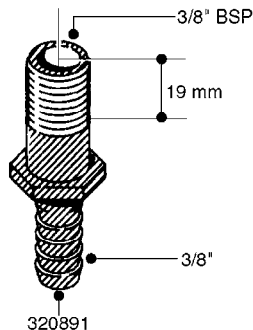

L0050

FITTINGS - HOSE CONNECTORS
L0050-HIN, 01:01:16

Page 1

Date 12.08.2020 9:32

parts-n°	order qty	description
242594	1	O-RING D14 X 1.78 SCH.70-EPDM
320294	1	FITT.DK TEE 3/8X3/8HB X1/2"BSP
320305	1	FITT.DK HB 3/4'- 3/4' BSP
320386	1	FITT.DK TEE 3/8X3/8HB X3/8"BSP
320397	1	FITT.DK ELB 3/8"HB X 3/8" BSP
320401	1	FITT.DK TEE 1/2X1/2HB X1/2"BSP
320412	1	FITT.DK TEE 1/2X1/2HB X3/8'BSP
320423	1	FITT.DK ELB 1/2'HB X 3/8' BSP
320891	1	FITT.DK HB 3/8'- 3/8' BSP
320972	1	FITT.DK HB 5/16'- 1/4' BSP
322046	1	FITT.DK TEE 1/2X1/2HB X3/4'BSP
322048	1	FITT.DK TEE 3/4X3/4HB X3/4'BSP
330595	1	O-RING D24.6/D20X2.1 -3/4"
333137	1	FITT.DK CONN.1/2" F.NOZZ. DOUB
333141	1	FITT.DK CONN.1/2" F.NOZZ.SING
334041	1	FITT.DK CONN.3/4' F.NOZZ. SING
334042	1	FITT.DK CONN.3/4' F.NOZZ. DOUB
334195	1	FITT.DK ELB. 3/4"HB X 3/4"HB
10012103	1	FITT.PO.HB 1.25X1.50 IMB1012
10014003	1	FITT.PO.HB 1.25X1.25 IMB1010
10036903	1	FITT.PO.HB 1.50X1.50 IMB1212
28019303	1	FITTING HB ELB 3/4NPT-3/4HOSE
61016500	1	HOSE TAIL 3/4" 90°+RG CAP 3/4"
72026700	1	NOZZLE TUBE ADAPTER W/O-RING