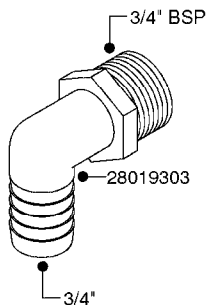

L0050

FITTINGS - HOSE CONNECTORS
L0050-HIN, 01:01:16

Page 1

Date 12.08.2020 9:32

parts-n°	order qty	description
242594	1	O-RING D14 X 1.78 SCH.70-EPDM
320294	1	FITT.DK TEE 3/8X3/8HB X1/2"BSP
320305	1	FITT.DK HB 3/4'- 3/4' BSP
320386	1	FITT.DK TEE 3/8X3/8HB X3/8"BSP
320397	1	FITT.DK ELB 3/8"HB X 3/8" BSP
320401	1	FITT.DK TEE 1/2X1/2HB X1/2"BSP
320412	1	FITT.DK TEE 1/2X1/2HB X3/8'BSP
320423	1	FITT.DK ELB 1/2'HB X 3/8' BSP
320891	1	FITT.DK HB 3/8'- 3/8' BSP
320972	1	FITT.DK HB 5/16'- 1/4' BSP
322046	1	FITT.DK TEE 1/2X1/2HB X3/4'BSP
322048	1	FITT.DK TEE 3/4X3/4HB X3/4'BSP
330595	1	O-RING D24.6/D20X2.1 -3/4"
333137	1	FITT.DK CONN.1/2" F.NOZZ. DOUB
333141	1	FITT.DK CONN.1/2" F.NOZZ.SING
334041	1	FITT.DK CONN.3/4' F.NOZZ. SING
334042	1	FITT.DK CONN.3/4' F.NOZZ. DOUB
334195	1	FITT.DK ELB. 3/4"HB X 3/4"HB
10012103	1	FITT.PO.HB 1.25X1.50 IMB1012
10014003	1	FITT.PO.HB 1.25X1.25 IMB1010
10036903	1	FITT.PO.HB 1.50X1.50 IMB1212
28019303	1	FITTING HB ELB 3/4NPT-3/4HOSE
61016500	1	HOSE TAIL 3/4" 90°+RG CAP 3/4"
72026700	1	NOZZLE TUBE ADAPTER W/O-RING