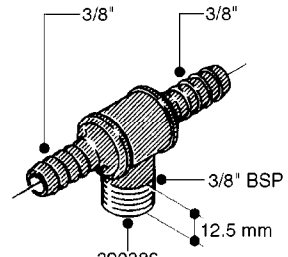

L0050

FITTINGS - HOSE CONNECTORS
L0050-HIN, 01:01:16

Page 1

Date 12.08.2020 9:32

parts-n°	order qty	description
242594	1	O-RING D14 X 1.78 SCH.70-EPDM
320294	1	FITT.DK TEE 3/8X3/8HB X1/2"BSP
320305	1	FITT.DK HB 3/4'- 3/4' BSP
320386	1	FITT.DK TEE 3/8X3/8HB X3/8"BSP
320397	1	FITT.DK ELB 3/8"HB X 3/8" BSP
320401	1	FITT.DK TEE 1/2X1/2HB X1/2"BSP
320412	1	FITT.DK TEE 1/2X1/2HB X3/8'BSP
320423	1	FITT.DK ELB 1/2'HB X 3/8' BSP
320891	1	FITT.DK HB 3/8'- 3/8' BSP
320972	1	FITT.DK HB 5/16'- 1/4' BSP
322046	1	FITT.DK TEE 1/2X1/2HB X3/4'BSP
322048	1	FITT.DK TEE 3/4X3/4HB X3/4'BSP
330595	1	O-RING D24.6/D20X2.1 -3/4"
333137	1	FITT.DK CONN.1/2" F.NOZZ. DOUB
333141	1	FITT.DK CONN.1/2" F.NOZZ.SING
334041	1	FITT.DK CONN.3/4' F.NOZZ. SING
334042	1	FITT.DK CONN.3/4' F.NOZZ. DOUB
334195	1	FITT.DK ELB. 3/4"HB X 3/4"HB
10012103	1	FITT.PO.HB 1.25X1.50 IMB1012
10014003	1	FITT.PO.HB 1.25X1.25 IMB1010
10036903	1	FITT.PO.HB 1.50X1.50 IMB1212
28019303	1	FITTING HB ELB 3/4NPT-3/4HOSE
61016500	1	HOSE TAIL 3/4" 90°+RG CAP 3/4"
72026700	1	NOZZLE TUBE ADAPTER W/O-RING