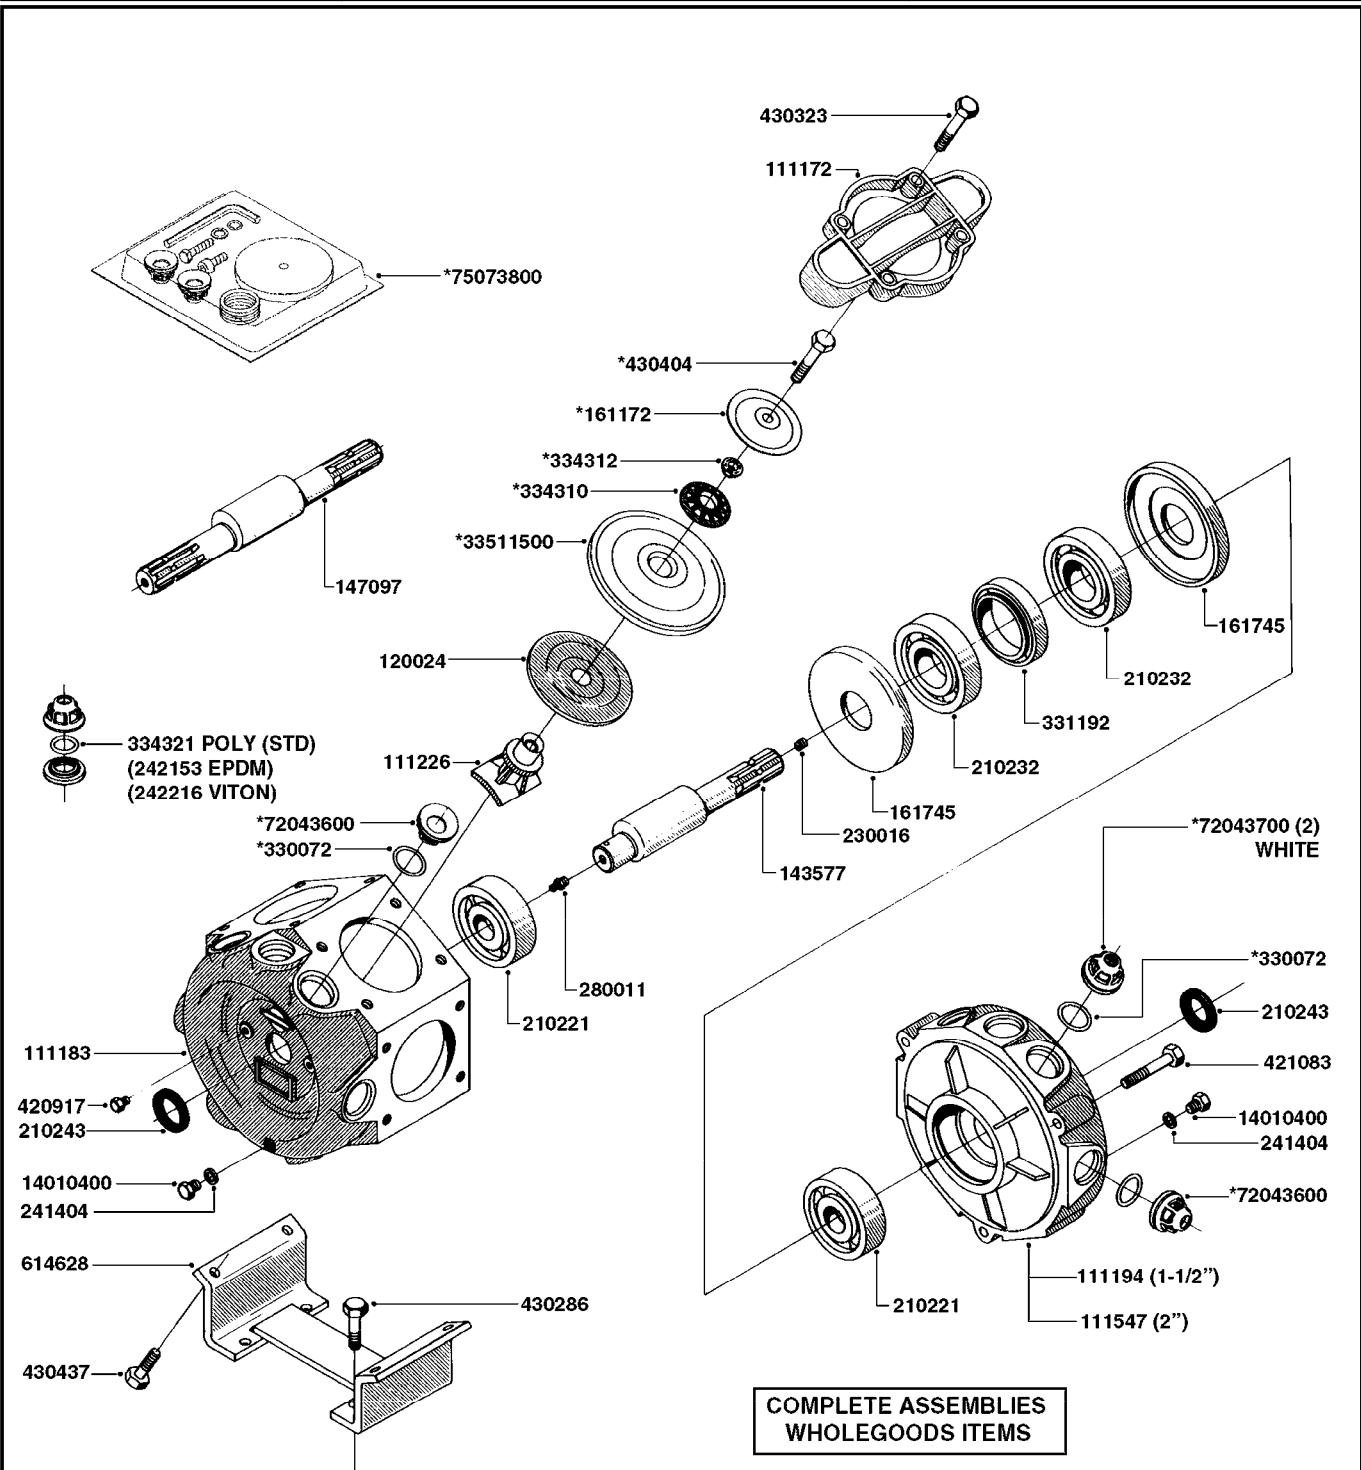

SUCTION SIDE OF PUMP

PRESSURE SIDE OF PUMP

COMPLETE PUMP
(NLA) REPLACED BY 364 PUMP (SEE PAGE A0280)

A0300

PUMP - 361/363 FITTINGS
A0300-HIN, 28:05:19

Page 1
Date 12.08.2020 9:31

parts-n°	order qty	description
145997	1	FITT.DK S-93 FORK
231022	1	FITT.DK ELB. 1' BSP GF 121
242351	1	O-RING D69.5X3.0 VITON F.S-93
242353	1	O-RING 3 X 44.2 VITON
320095	1	FITT.DK NUT 1" BSP
320132	1	FITT.DK HN 1" BSP
320821	1	FITT.DK NUT 1-1/2" BSP
321451	1	FITT.DK ELB.1-1/2 X1-1/4 80DEG
322321	1	FITT.DK S-67 X 1"BSP MALE
322322	1	FITT.DK S-67 X 1-1/4"BSP MALE
322323	1	FITT.DK S-93 X 1-1/2"BSP MALE
330326	1	O-RING D30/D24X2 F.1"NUT
330341	1	FITT.DK HB 1" F. 1" NUT
331262	1	FITT.DK HB 1-1/2" F. 1-1/2"NUT
331273	1	O-RING D44/D38X2 F.1-1/2"
334243	1	FITT.DK S-67 ELB.1"
334410	1	PROTECTION PUM
334445	1	FITT.DK S-67 ELB.1-1/2"
334647	1	FITT.DK S93 ELB 1-1/2" 90 PVC
334680	1	CLAMP HOSE PLASTIC 1"
420917	1	BOLT HEX 8.8 RAW M8X12 FT
459014	1	ALLEN SCREW M8 X 15 GALV.DIN93
461217	1	NUT HEX M5 LOCK
471074	1	WASHER M8 ELZ
471132	1	WASHER D24/D8.4 X 2 SS
727225	1	FITT.DK S-93 ELB.2'PVC W/ORING
727226	1	HOSETAIL S93 2"1/2 90°+O-RING
14012200	1	FITT.DK S-67 FORK W/M5 THREADS
28030103	1	CLAMP HOSE GEAR P5/4-S1.5"6724
28030203	1	CLAMP HOSE T-BOLT S2" 235-67
28030303	1	CLAMP HOSE T-BOLT S2.5" 235-76
39145300	1	PTO SHIELD Ø203 4-POLET MACHINED
92702603	1	HOSE PVC SUCT GRAY 1-1/2"
92702703	1	HOSE PVC SUCT GRAY 2"
92702803	1	HOSE PVC SUCT GRAY 2.5"
92712403	1	HOSE R X1" X300PSI WP X0012"