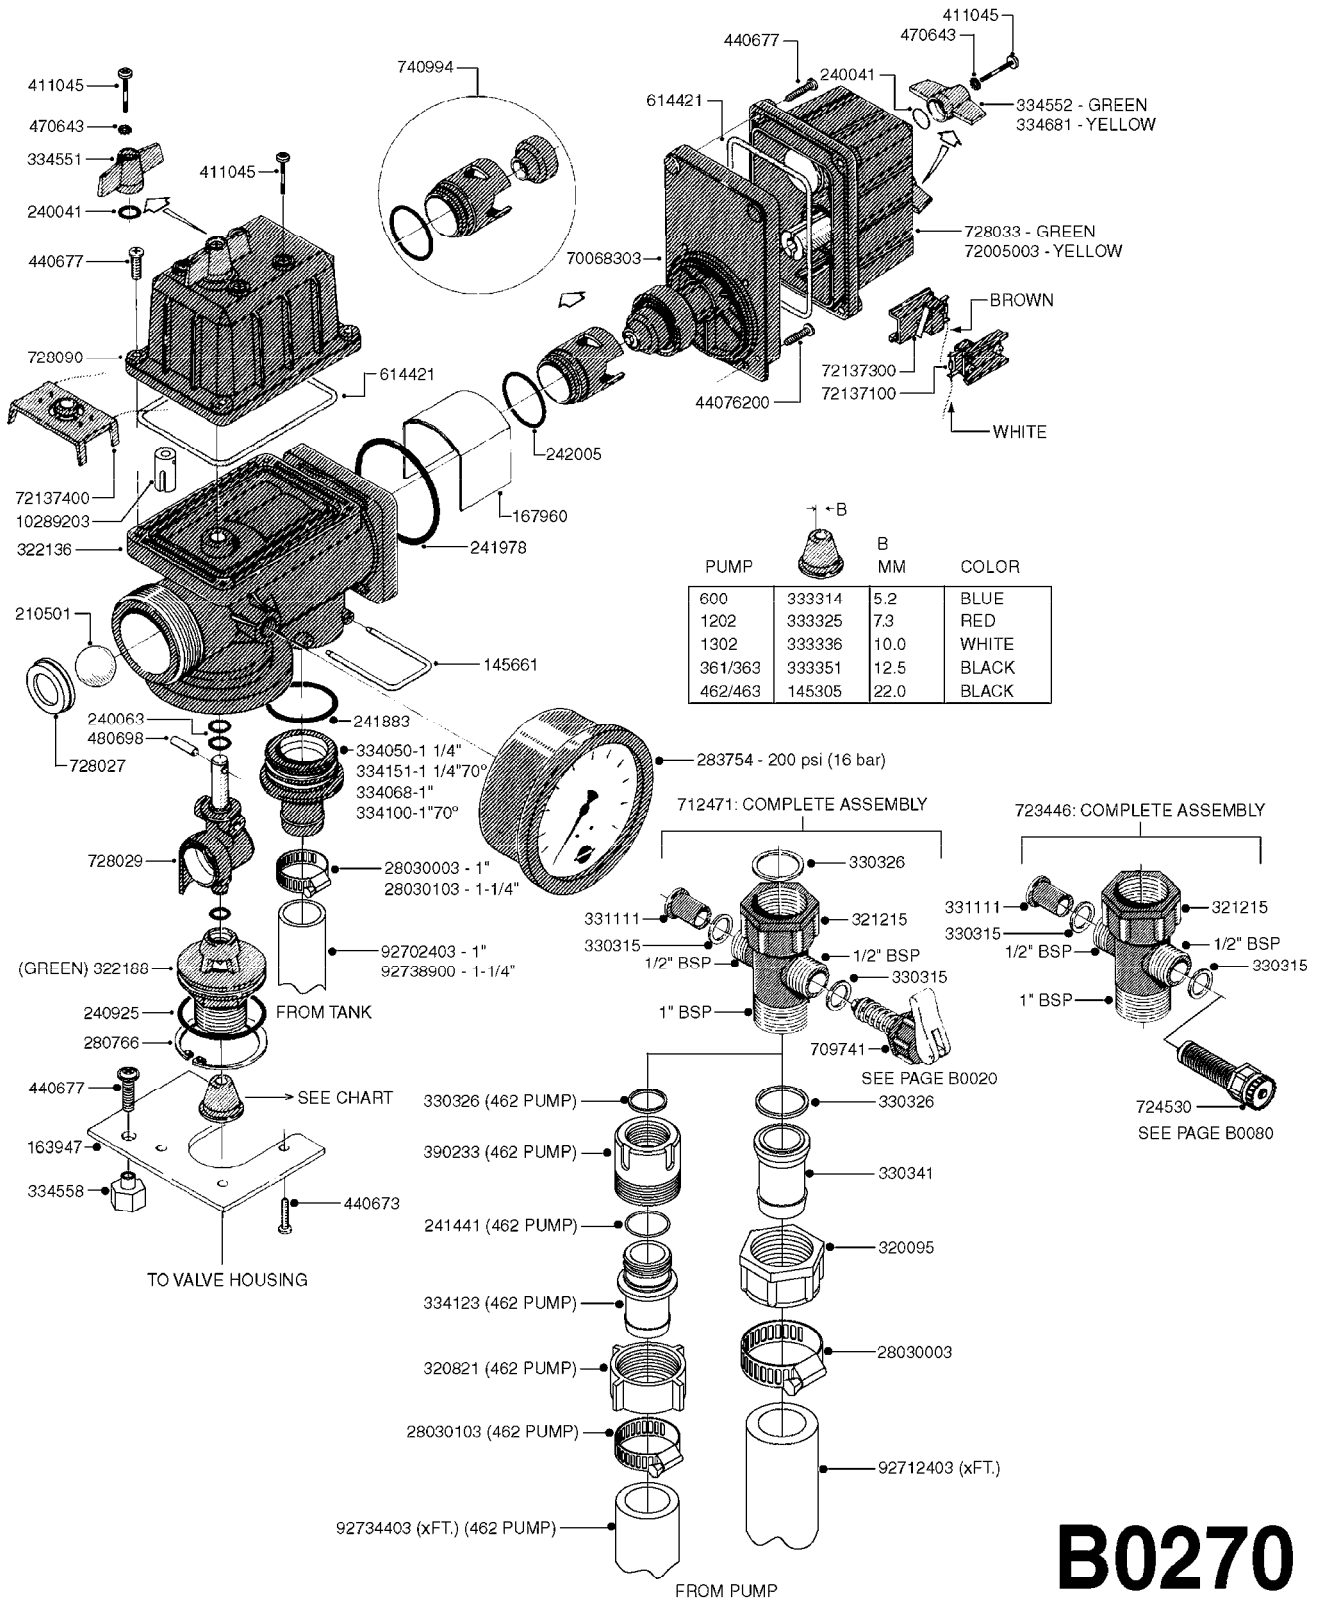

B0270

EC MASTER VALVE-ELEC. (GRN GRP)
B0270-HIN, 05:10:17

Page 1
Date 12.08.2020 9:31

parts-n°	order qty	description
145305	1	NOZZLE F.OP.UNIT PUMP 462
145661	1	FITT.DK S-61 FORK
163947	1	FITTING FOR BK 180
167960	1	WEAR SHIELD EC CONTROL
210501	1	BALL PLASTIC D25
240041	1	O-RING D15.1/10.3 X 2.4
240063	1	O-RING D14.1/9.3 X 2.4
240925	1	O-RING D49.5X3 NITRIL
241441	1	O-RING D29.3X3
241883	1	O-RING 3 X 39.2 NITRIL
241978	1	O-RING 64.5X3.0
242005	1	O-RING D32.1X1.6 NITRIL
280766	1	SNAP-RING INNER 55X2 DIN 472
283754	1	GAUGE 2.5'BR REAR PSI200 BAR16
320095	1	FITT.DK NUT 1" BSP
320821	1	FITT.DK NUT 1-1/2" BSP
321215	1	FITT.DK HOUSING F. AGITATION
322136	1	HOUSING F.OPERATING UNIT EC
322188	1	BOTTOM PIECE F.BALL EC
330315	1	O-RING D18.4/D13X.6
330326	1	O-RING D30/D24X2 F.1"NUT
330341	1	FITT.DK HB 1" F. 1" NUT
331111	1	VALVE SEAT FOR 1/2" DISTRIBUT.
333314	1	NOZZ.RESTRICTOR 600 BLUE
333325	1	NOZZ.RESTRICTOR 1202 RED
333336	1	NOZZ.RESTRICTOR 1302 WHITE
333351	1	NOZZ.RESTRICTOR 361 BLACK
334050	1	FITT.DK S-61 STR.1-1/4"
334068	1	FITT.DK S-61 STR.1"
334100	1	FITT.DK S-61 ELB.1" 110 DEG.
334123	1	FITT.DK HB 1-1/4"O-RNG F.1-1/2"
334151	1	FITT.DK S-61 ELB.1-1/4"110 DEG
334551	1	GRIP F.MAN.OP.EC ON/OFF GREEN
334552	1	GRIP F.MAN.OP.EC PRES.REG.GREE
334558	1	NUT HEX PLASTIC INSERT
334681	1	GRIP F.MAN.OP.EC PRES.REG.YELL
390233	1	FITT.DK REDUC 1-1/2" X 1" BSP
411045	1	SCREW M4 X 16MM STAINLESS
440673	1	SCREW F.PLASTIC 5X12 SS
440677	1	SCREW F. PLASTIC 5X20 SS
470643	1	WASHER LOCK
480698	1	PIN M5X16 SLOTTED
614421	1	GASKET F/MOTOR HOUSE-ON/OFF TR
709741	1	VALVE ASSY. 1/2" FLIP LEVER
712471	1	AGITATION VALVE ASSY. ON/OFF
723446	1	AGITATION VALVE ASSY. ADJUST.
724530	1	THUMB WHEEL FOR AGITATION
728027	1	BUSHING WITH SEAT
728029	1	HOUSING F.BALL MOUNT EC
728033	1	MOTOR UNIT F.PRES.REG.EC GREEN
728090	1	MOTOR UNIT F.ON/OFF EC GREEN
740994	1	PRESS REG.CONE&CYL. STD RATE
10289203	1	COUPLER FOR EC ELEC.CONTROL
28030003	1	CLAMP HOSE GEAR P1" 6716
28030103	1	CLAMP HOSE GEAR P5/4-S1.5"6724
44076200	1	SCREW WN5451 5X16 SS TORX
70068303	1	BRKT. PLATE F/PRES. CONT.2XNUT
72005003	1	REGULATOR MOTOR SUBST.
72137100	1	MCROSWCH ASSY F.PRSR REG WHT W
72137300	1	MCROSWCH ASSY F.PRSR REG BRN W
72137400	1	MCROSWCH ASSY F. ON/OFF VLV