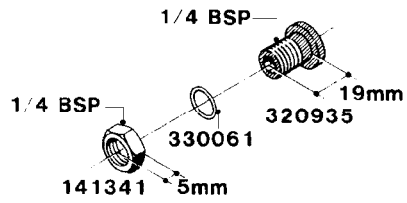

L0050

FITTINGS - HOSE CONNECTORS
L0050-HIN, 01:01:16

Page 1

Date 12.08.2020 9:32

parts-n°	order qty	description
242594	1	O-RING D14 X 1.78 SCH.70-EPDM
320294	1	FITT.DK TEE 3/8X3/8HB X1/2"BSP
320305	1	FITT.DK HB 3/4'- 3/4' BSP
320386	1	FITT.DK TEE 3/8X3/8HB X3/8"BSP
320397	1	FITT.DK ELB 3/8"HB X 3/8" BSP
320401	1	FITT.DK TEE 1/2X1/2HB X1/2"BSP
320412	1	FITT.DK TEE 1/2X1/2HB X3/8'BSP
320423	1	FITT.DK ELB 1/2'HB X 3/8' BSP
320891	1	FITT.DK HB 3/8'- 3/8' BSP
320972	1	FITT.DK HB 5/16'- 1/4' BSP
322046	1	FITT.DK TEE 1/2X1/2HB X3/4'BSP
322048	1	FITT.DK TEE 3/4X3/4HB X3/4'BSP
330595	1	O-RING D24.6/D20X2.1 -3/4"
333137	1	FITT.DK CONN.1/2" F.NOZZ. DOUB
333141	1	FITT.DK CONN.1/2" F.NOZZ.SING
334041	1	FITT.DK CONN.3/4' F.NOZZ. SING
334042	1	FITT.DK CONN.3/4' F.NOZZ. DOUB
334195	1	FITT.DK ELB. 3/4"HB X 3/4"HB
10012103	1	FITT.PO.HB 1.25X1.50 IMB1012
10014003	1	FITT.PO.HB 1.25X1.25 IMB1010
10036903	1	FITT.PO.HB 1.50X1.50 IMB1212
28019303	1	FITTING HB ELB 3/4NPT-3/4HOSE
61016500	1	HOSE TAIL 3/4" 90°+RG CAP 3/4"
72026700	1	NOZZLE TUBE ADAPTER W/O-RING