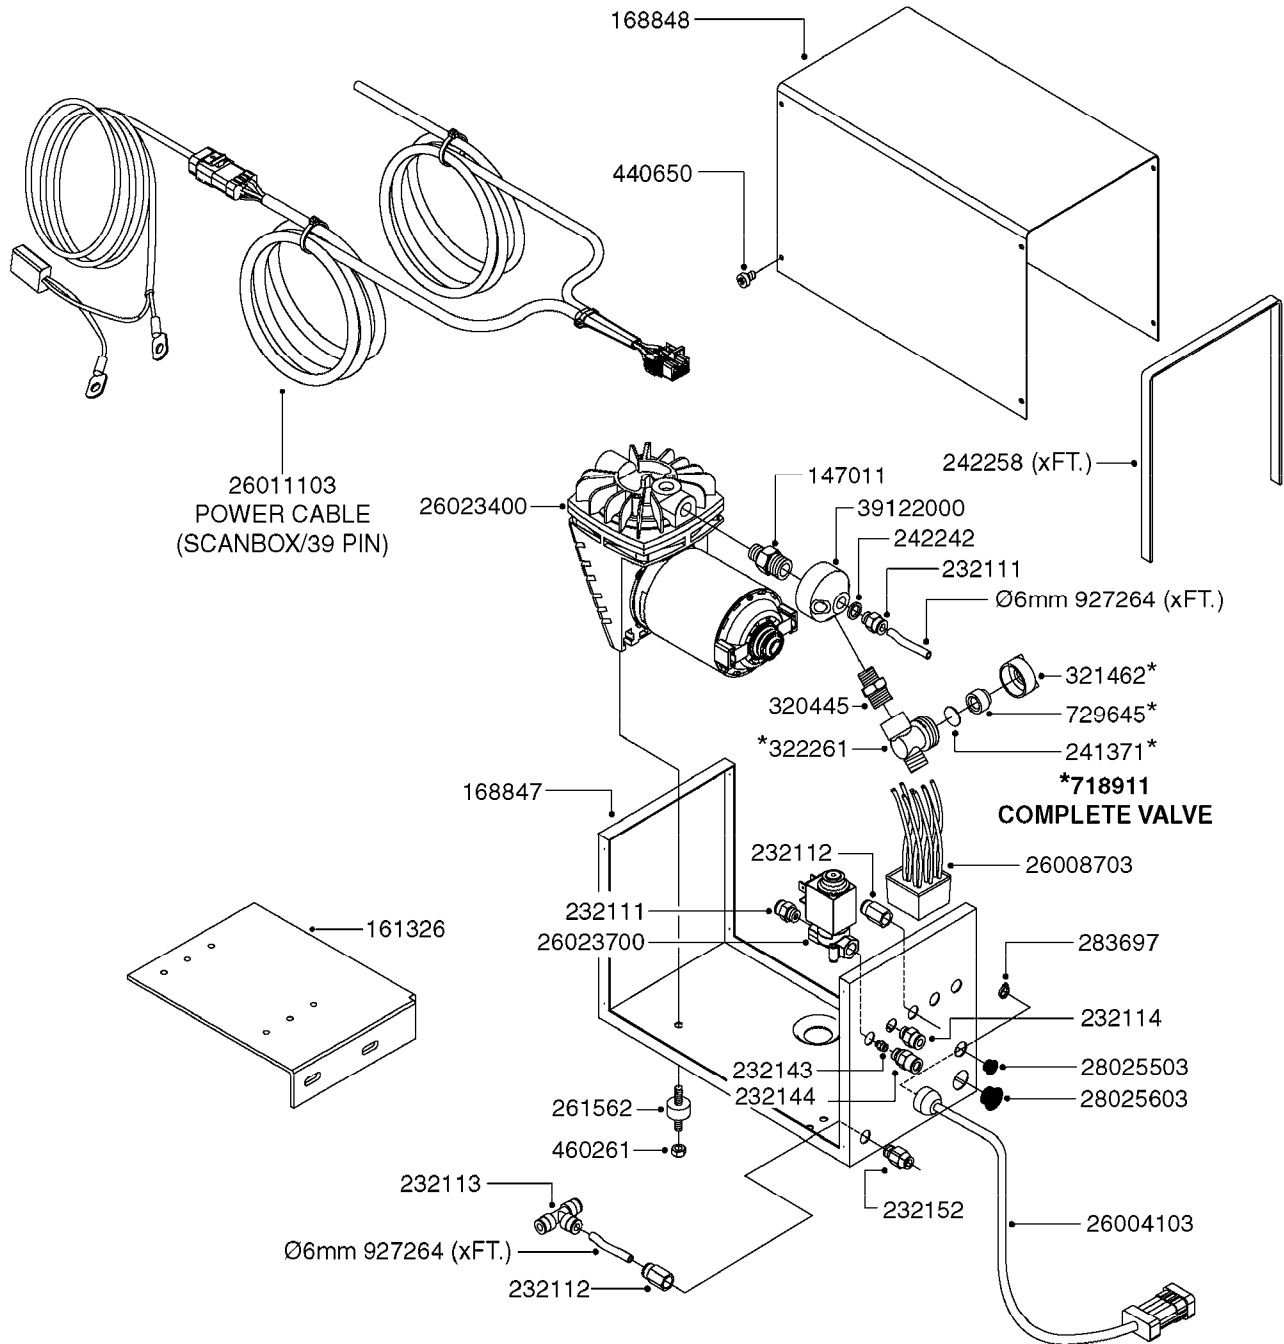

K0400

*Ø8mm 927306 (xFT.)
*Ø10mm 927330 (xFT.)

70062503 - COMPLETE ASSEMBLY

FOAM MARKER COMPRESSOR 2007
K0400-HIN, 01:01:16

Page 1
Date 12.08.2020 9:32

parts-n°	order qty	description
147011	1	HEX NIPPLE 3/8'X1/4'BSP BRASS
161326	1	MOUNT BKT. F. FOAM COMP.BOX 98
168847	1	ENCLOSURE LOWER F.MARKER
168848	1	COVER F. FOAM MARKER
232111	1	QUICK COUPLER 6MM X 1/8 EXT.
232112	1	QUICK COUPLER 6MM 1/8 INT.
232113	1	QUICK COUPLER 6MM T-PIECE
232114	1	COUPLER 1/8" THREADX8MM HOSE
232143	1	REDUCER 1/4'INT-1/8'EXT
232144	1	QUICK COUPLER 10MM X 1/4 EXT
232152	1	QUICK COUPLER 8MMX1/8 EXT.LONG
241371	1	DIAPHRAGM F.NO-DRIP,VULC
242242	1	O-RING F.AIR HOSE FITTING
242258	1	TRIM 3X10 SELF ADHESIVE 0012"
261562	1	RUBBER DAMPER 2XM6X25
283697	1	TIESTRAP 200MM
320445	1	FITT.DK HN 1/4"X3/8" BSP
321462	1	CAP F.NO-DRIP ASSY.
322261	1	HOUSING F.SAFETY VALVE 3/8"
440650	1	SCREW 3.5x13 STAINLESS
460261	1	NUT HEX M6X1.00 LOCK DIN985 A2 SS
718911	1	VALVE (SAFETY) F.MARKER
729645	1	NON-DRIP SPRING ASSY.GREEN 10
927264	1	HOSE R X PE D6/D4 X 0012"
927306	1	HOSE R X PE D8/D6 X 0012"BLACK
927330	1	HOSE R X PE D10/D8 X 012"BLACK
26004103	1	FOAM MARKER CNTRL MOD CABL STD
26008703	1	FOAM MARKER CONTROL SCII
26011103	1	FOAMER POWER/CONTROL CABLE 39P
26023400	1	COMPRESSOR F.FOAM MARKER CM40
26023700	1	SOLENOID VAL 12V 1/8' FLO '07
28025503	1	PLUG F.DRILLED HOLE 1/2"
28025603	1	PLUG F.DRILLED HOLE 3/4"
39122000	1	DISTR.HOUSING F.FOAM MARKER'07
70062503	1	FOAM MARKER COMPRESSOR,STD,39P