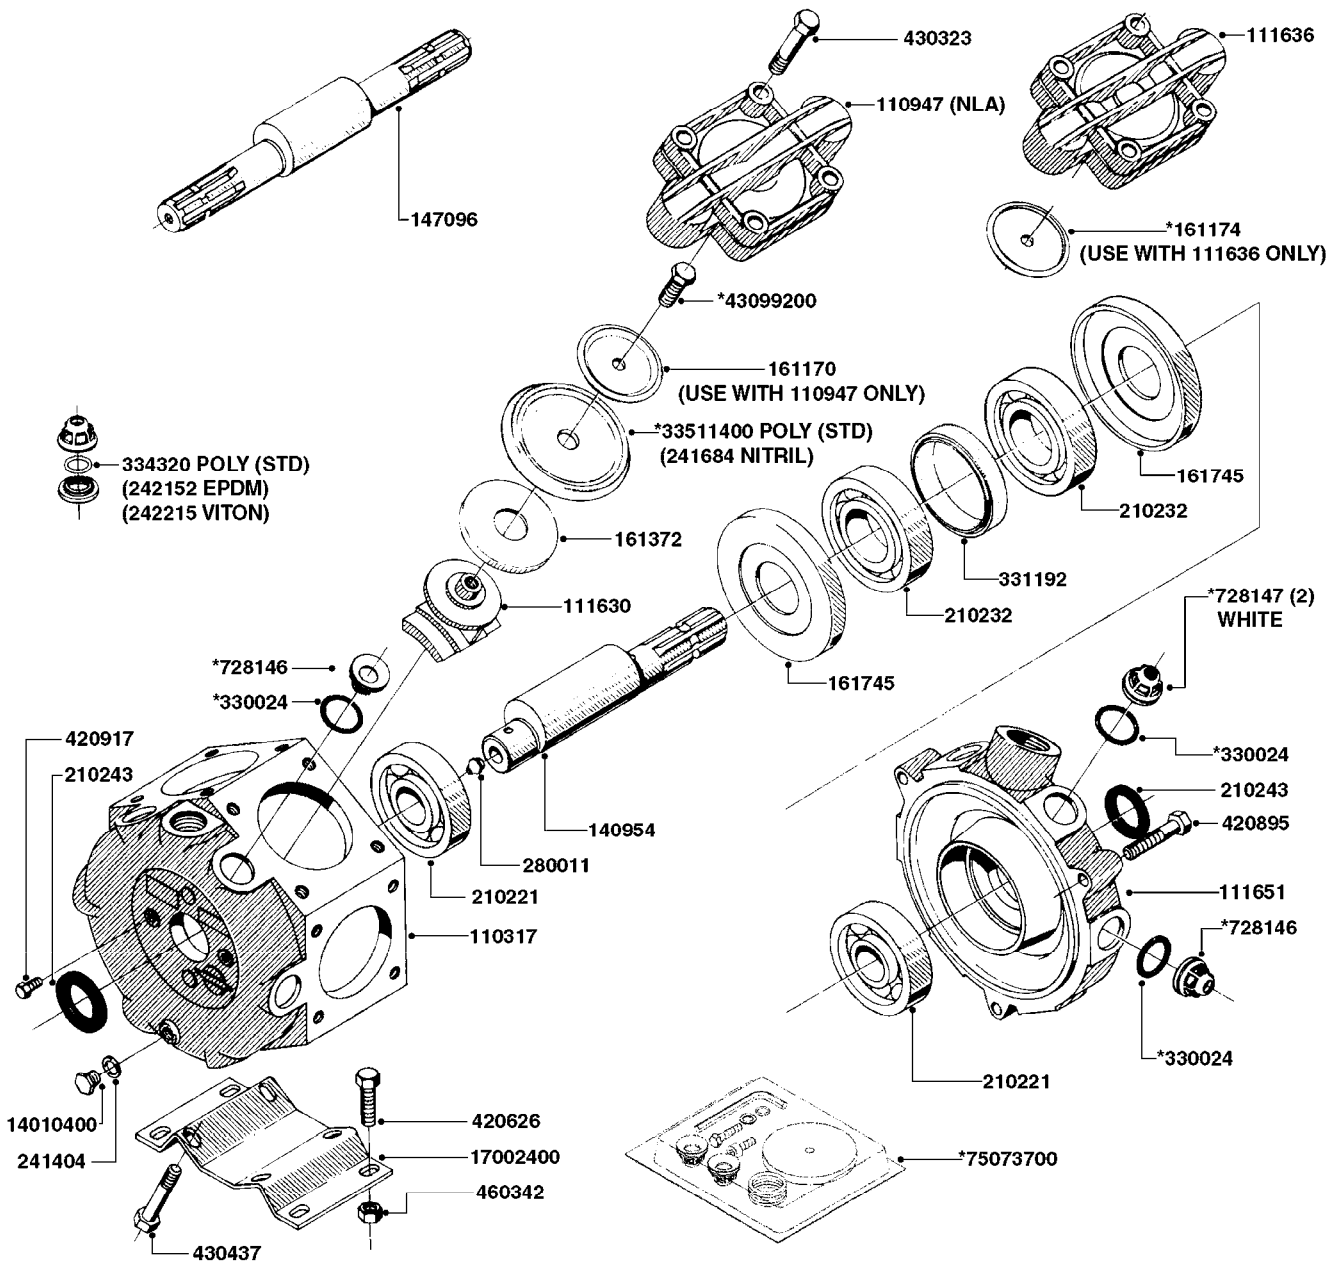

REPLACED BY 364 PUMPS
SEE PAGE A0280

A0250

PUMP - 361 W/MOUNTING BASE
A0250-HIN, 17:03:16

Page 1
Date 12.08.2020 9:31

parts-n°	order qty	description
110317	1	PUMP CASING MODEL 360/361 PNTD
110947	1	VALVE COVER MDL 361 (PAINTED)
111630	1	CONNECTING ROD 363/364-10 PUMP
111636	1	VALVE COVER 363 HEAVY DUTY
111651	1	CASTING F.363 1.5" PUMP(FRONT)
140954	1	CRANK SHAFT MODEL 360/361
147096	1	CRANK SHAFT 361/9.5 THROUGH
161170	1	DIAPH UPPER DISC, 321/361/363
161174	1	DIAPHRAGM DISC SS 361/363/364 PUMP
161372	1	DIAPHRAGM BACKING DISC,320-361
161745	1	METAL SPACER F.363/463
210221	1	BEARING BALL 6407
210232	1	BEARING BALL 6310
210243	1	SEAL OIL 35 X 47 X 7
241404	1	DOWTY SEAL 1/4"
241684	1	DEICER PARTS: DIAPHRAGM MODEL 361 NITRIL
242152	1	O-RING D18.2X3 EPDM
242215	1	O-RING D18X3 VITON
280011	1	GREASE NIPPLE 1/8' SAE H TR
330024	1	O-RING D41,1/D34.5 X 3,5
331192	1	SPACER, MODEL 361/363
334320	1	O-RING D18X3 POLYURETHANE
420626	1	BOLT HEX 8.8 DEL M10X20 FT
420895	1	BOLT HEX 8.8 RAW M10X60
420917	1	BOLT HEX 8.8 RAW M8X12 FT
430323	1	BOLT HEX 8.8 DEL M12X60
430437	1	BOLT HEX 8.8 RAW M12X65
460342	1	NUT HEX M10 DEL DIN934
728146	1	VALVE FOR 361(726890/707932)
728147	1	VALVE FOR 361 WHITE WITH HOLE
14010400	1	PLUG 1/4" BSP
17002400	1	FOOT F. 36X PUMP, RED
33511400	1	DIAPHRAGM PUMP 361/361/363/364 PUR
43099200	1	BOLT HEX SS M12 X 30 DIN933 A4
75073700	1	PUMP KIT 361/363 "06"