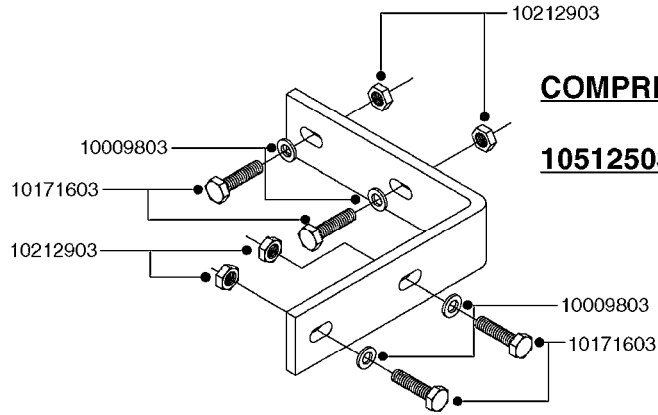

K0400

*Ø8mm 927306 (xFT.)
*Ø10mm 927330 (xFT.)

70062503 - COMPLETE ASSEMBLY

FOAM MARKER COMPRESSOR 2007
K0400-HIN, 01:01:16

Page 1
Date 12.08.2020 9:32

parts-n°	order qty	description
147011	1	HEX NIPPLE 3/8'X1/4'BSP BRASS
161326	1	MOUNT BKT. F. FOAM COMP.BOX 98
168847	1	ENCLOSURE LOWER F.MARKER
168848	1	COVER F. FOAM MARKER
232111	1	QUICK COUPLER 6MM X 1/8 EXT.
232112	1	QUICK COUPLER 6MM 1/8 INT.
232113	1	QUICK COUPLER 6MM T-PIECE
232114	1	COUPLER 1/8" THREADX8MM HOSE
232143	1	REDUCER 1/4'INT-1/8'EXT
232144	1	QUICK COUPLER 10MM X 1/4 EXT
232152	1	QUICK COUPLER 8MMX1/8 EXT.LONG
241371	1	DIAPHRAGM F.NO-DRIP,VULC
242242	1	O-RING F.AIR HOSE FITTING
242258	1	TRIM 3X10 SELF ADHESIVE 0012"
261562	1	RUBBER DAMPER 2XM6X25
283697	1	TIESTRAP 200MM
320445	1	FITT.DK HN 1/4"X3/8" BSP
321462	1	CAP F.NO-DRIP ASSY.
322261	1	HOUSING F.SAFETY VALVE 3/8"
440650	1	SCREW 3.5x13 STAINLESS
460261	1	NUT HEX M6X1.00 LOCK DIN985 A2 SS
718911	1	VALVE (SAFETY) F.MARKER
729645	1	NON-DRIP SPRING ASSY.GREEN 10
927264	1	HOSE R X PE D6/D4 X 0012"
927306	1	HOSE R X PE D8/D6 X 0012"BLACK
927330	1	HOSE R X PE D10/D8 X 012"BLACK
26004103	1	FOAM MARKER CNTRL MOD CABL STD
26008703	1	FOAM MARKER CONTROL SCII
26011103	1	FOAMER POWER/CONTROL CABLE 39P
26023400	1	COMPRESSOR F.FOAM MARKER CM40
26023700	1	SOLENOID VAL 12V 1/8' FLO '07
28025503	1	PLUG F.DRILLED HOLE 1/2"
28025603	1	PLUG F.DRILLED HOLE 3/4"
39122000	1	DISTR.HOUSING F.FOAM MARKER'07
70062503	1	FOAM MARKER COMPRESSOR,STD,39P