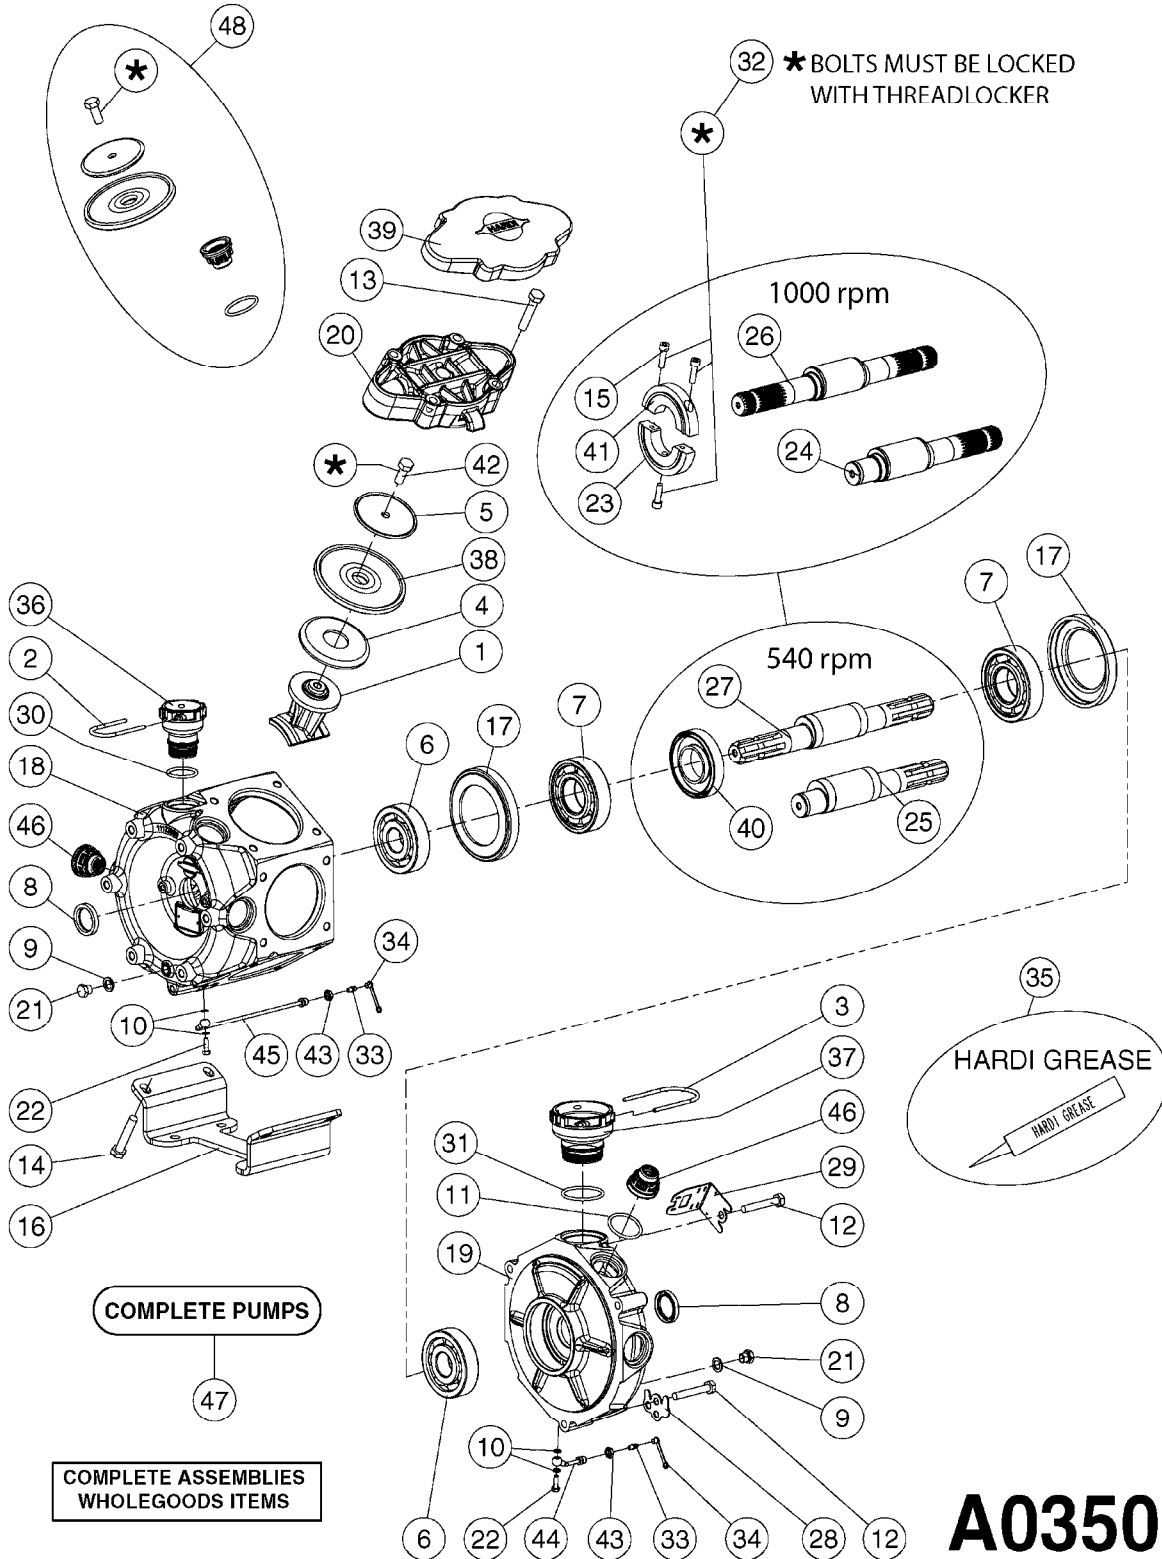

PUMP - 464 540/1000 RPM
A0350-HIN, 23:04:19

Page 1
Date 12.08.2020 9:31

Pos.	parts-n°	order qty	description
1	111622	1	CONNECTING ROD 463/5.5MM
1	111623	1	CONNECTING ROD 463/10MM
1	111624	1	CONNECTING ROD 463/12MM
1	111645	1	CONNECTING ROD 463/6.5MM
2	145996	1	FITT.DK S-67 FORK
3	145997	1	FITT.DK S-93 FORK
4	161012	1	DIAPHRAGM BACKING DISC F. 463
5	161175	1	DIAPHRAGM DISC 463/464 PUMP
6	210221	1	BEARING BALL 6407
7	210232	1	BEARING BALL 6310
8	210243	1	SEAL OIL 35 X 47 X 7
9	241404	1	DOWTY SEAL 1/4"
10	242374	1	WASHER Ø10/Ø6X1 COPPER
11	330072	1	O-RING D53.5/D45.5X4
12	421072	1	BOLT HEX 8.8 RAW M10X65
13	430312	1	BOLT HEX 8.8 M12X60
14	430438	1	BOLT HEX 8.8 DEL M12X65
15	450995	1	BOLT ALLEN M8X30 DIN 912 RAW
16	614628	1	FOOT F. 46X PUMP, RED
16	16410800	1	PUMP BASE 463/464 BLACK
17	11171900	1	CONROD RING 364/464 MACHINED
18	11172200	1	PUMP HOUSE 464 MACHINED 5/4" BSP RED
19	11172600	1	FRONTPART 464 MACHINED 2" BSP RED
20	11173000	1	VALVE COVER.463/464 MACHINED RED
21	14010400	1	PLUG 1/4" BSP
22	14120400	1	BANJOBOLT M6 X 19
23	14120700	1	COUNTERWEIGHT 364/464-1000
24	14137300	1	CRANKSHAFT 364/464-5.5 1000
24	14137400	1	CRANKSHAFT 364/464-6.5 1000
25	14137600	1	CRANKSHAFT 364/464-10
25	14137700	1	CRANKSHAFT 464-12
26	14137900	1	CRANKSHAFT 364/464-5.5 GG 1000
26	14138000	1	CRANKSHAFT 364/464-6.5 GG 1000
27	14138200	1	CRANKSHAFT 364/464-10 GG
27	14138300	1	CRANKSHAFT 464-12 GG
28	16383000	1	GREASE NIPPLE PLATE 464
29	16390600	1	BRACKET FOR RPM SENSOR
30	24266600	1	O-RING D 38,0 X 4,0 70SH.NITR
31	24266800	1	O-RING D 54,0 X 4,0 70SH.NITR
32	28045503	1	LOCTITE 262 .5ML (.017oz.)
33	28163300	1	GREASE NIPPLE H1 M6X1 DIN 7412
34	28163400	1	CAP F. GREASENIPPLE YELLOW M6X1
35	28164600	1	HARDI PUMP GREASE S3 V550L 1
36	32242200	1	FITTING S67 5/4" KON. RG 2014
37	32242400	1	FITTING S93 2" KON. RG 2014
38	33511600	1	DIAPHRAGM PUMP 463/464 PUMP PUR
39	33524000	1	COVER PLASTIC 464 PUMP
40	33527200	1	GREASE SPLIT 364/464
41	39136200	1	HALFPART 364/464-1000
42	43099200	1	BOLT HEX SS M12 X 30 DIN933 A4
43	46134000	1	NUT HEX M10x1 H=2.3 NV=14 ELZIN
44	61097000	1	BANJOTUBE SHORT 464 COMPL.
45	61097100	1	BANJOTUBE LONG 464 COMPL.
46	72043600	1	VALVE FOR 462/463
47	72993500	1	PUMP 464-12-540, CM
47	72993600	1	PUMP 464-6.5 MED-2-1000
47	82168100	1	PUMP 464-5.5 THROUGH SHAFT 1000RPM
47	82168200	1	PUMP 464-10 2" SUCT. 540RPM
47	82168500	1	PUMP 464-12 2" SUCT. 540 RPM
47	82168700	1	PUMP 464-12 540 OFFSET PORTS
47	82168800	1	PUMP 464 6.5 1000 OFFSET PORTS