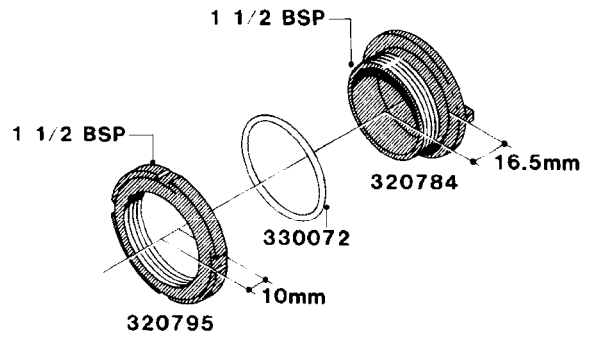

L0050

FITTINGS - HOSE CONNECTORS
L0050-HIN, 01:01:16

Page 1

Date 12.08.2020 9:32

parts-n°	order qty	description
242594	1	O-RING D14 X 1.78 SCH.70-EPDM
320294	1	FITT.DK TEE 3/8X3/8HB X1/2"BSP
320305	1	FITT.DK HB 3/4'- 3/4' BSP
320386	1	FITT.DK TEE 3/8X3/8HB X3/8"BSP
320397	1	FITT.DK ELB 3/8"HB X 3/8" BSP
320401	1	FITT.DK TEE 1/2X1/2HB X1/2"BSP
320412	1	FITT.DK TEE 1/2X1/2HB X3/8'BSP
320423	1	FITT.DK ELB 1/2'HB X 3/8' BSP
320891	1	FITT.DK HB 3/8'- 3/8' BSP
320972	1	FITT.DK HB 5/16'- 1/4' BSP
322046	1	FITT.DK TEE 1/2X1/2HB X3/4'BSP
322048	1	FITT.DK TEE 3/4X3/4HB X3/4'BSP
330595	1	O-RING D24.6/D20X2.1 -3/4"
333137	1	FITT.DK CONN.1/2" F.NOZZ. DOUB
333141	1	FITT.DK CONN.1/2" F.NOZZ.SING
334041	1	FITT.DK CONN.3/4' F.NOZZ. SING
334042	1	FITT.DK CONN.3/4' F.NOZZ. DOUB
334195	1	FITT.DK ELB. 3/4"HB X 3/4"HB
10012103	1	FITT.PO.HB 1.25X1.50 IMB1012
10014003	1	FITT.PO.HB 1.25X1.25 IMB1010
10036903	1	FITT.PO.HB 1.50X1.50 IMB1212
28019303	1	FITTING HB ELB 3/4NPT-3/4HOSE
61016500	1	HOSE TAIL 3/4" 90°+RG CAP 3/4"
72026700	1	NOZZLE TUBE ADAPTER W/O-RING