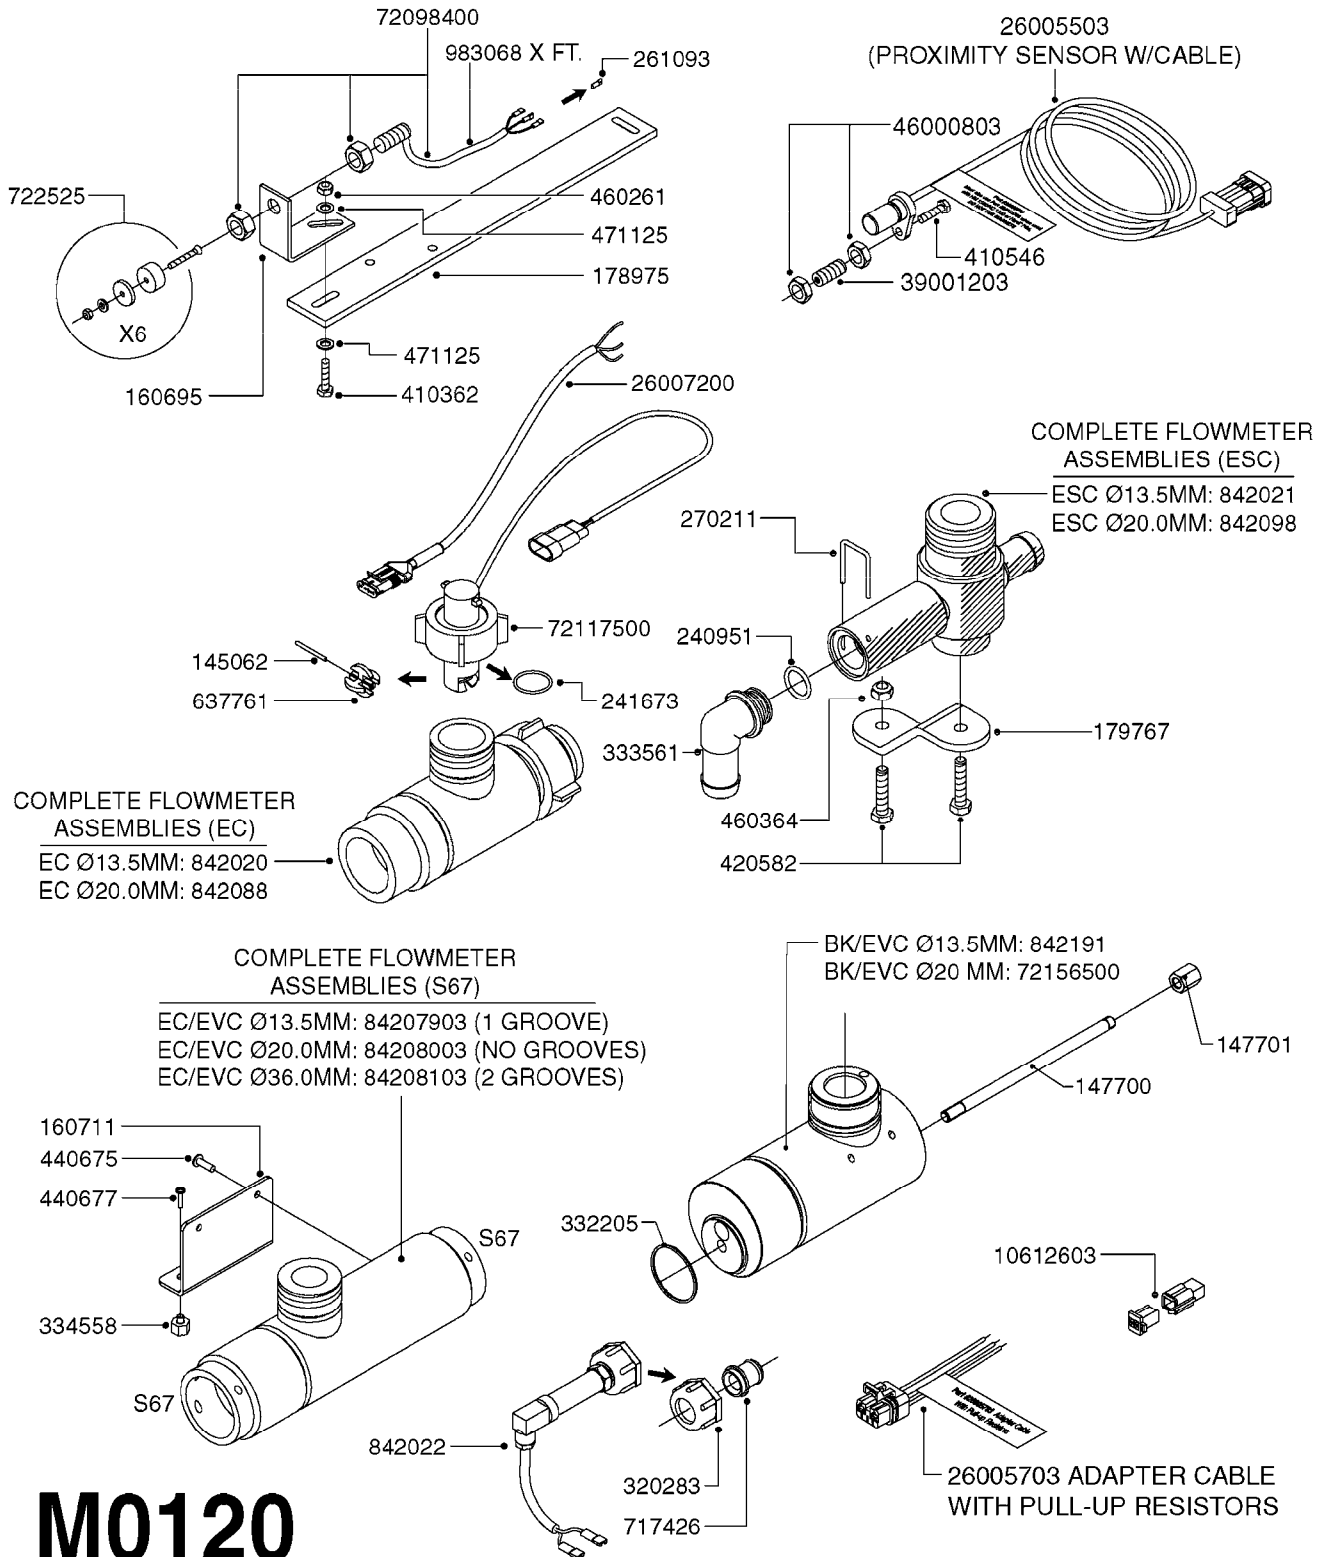

M0120

TRANSDUCERS AND ACCESSORIES
M0120-HIN, 01:01:16

Page 1
Date 12.08.2020 9:32

parts-n°	order qty	description
145062	1	ROTOR SHAFT
147700	1	STUD BOLT M8 X 158MM
147701	1	NUT HEX M8 STAINLESS L=16
160695	1	BRACKET F.SENSOR
160711	1	BRACKET FOR FLOW METER
178975	1	MOUNT BRACKET F. SPEED SENSOR
179767	1	FLOW SENSOR MOUNTING BRACKET
240951	1	O-RING D21.2X3 NITRIL
241673	1	O-RING D22.1X1.6
261093	1	SPADE F.ELEC.WIRE DK 2.8X0.8
270211	1	FITT.DK S25 FORK L=37.5
320283	1	FITT.DK NUT 3/4"BSP
332205	1	O-RING D43/39XD2
333561	1	FITT.DK ELB.1" EC RETURN
334558	1	NUT HEX PLASTIC INSERT
410362	1	BOLT HEX 8.8 SS M6X20
410546	1	BOLT HEX M6X12 A2 SS DIN933
420582	1	BOLT HEX 8.8 DEL M8X20 FT A2
440675	1	SCREW F. PLASTIC 5X16 SS
440677	1	SCREW F. PLASTIC 5X20 SS
460261	1	NUT HEX M6X1.00 LOCK DIN985 A2 SS
460364	1	NUT HU M8 A2 SS DIN934
471125	1	WASHER M6U 6.4X14X1.2,A2 SS
637761	1	ROTOR F.FLOWMETER - PILOT
717426	1	FITT.DK REDUC 1/4"BSP F.3/4"N
722525	1	MONITOR MAGNETS SET OF 8PCS
842020	1	HP FLOW METER EC 2-30 GPM
842021	1	HP FLOW METER ESC 2-30 GPM
842022	1	HP PRESS. TRANSDUCER 0-150 PSI
842088	1	HP FLOW METER EC 4-70 GPM
842098	1	HP FLOW METER ESC 4-70 GPM
842191	1	HP FLOW METER BK/EVC 2-30 GPM
983068	1	ELEC. CABLE 3 WIRE X .25MM HP
10612603	1	KIT PLUG 6 PIN F.PILOT MONITOR
26005503	1	SPEED SENSOR/CABLE ASSY PROX
26005703	1	*SPEED SENS ADPT CBLE W PULLUP
26007200	1	CABLE 3POL AMP FEMALE L13M
39001203	1	THREAD PLST 1/2-13UNCXM6X1L=1"
46000803	1	NUT, 1/2-13 THIN
72098400	1	SPEED SENSOR W/CABLE 10000MM
72117500	1	FLOW SENSOR - M.AMP L=1M
72156500	1	HP FLOW METER PIN 4-70 GPM 20Ø
84207903	1	FLOW METER,2-30 GPM,S67,CAL
84208003	1	FLOW METER,4-70 GPM,S67,CAL
84208103	1	FLOW METER,20-160 GPM,S67,CAL