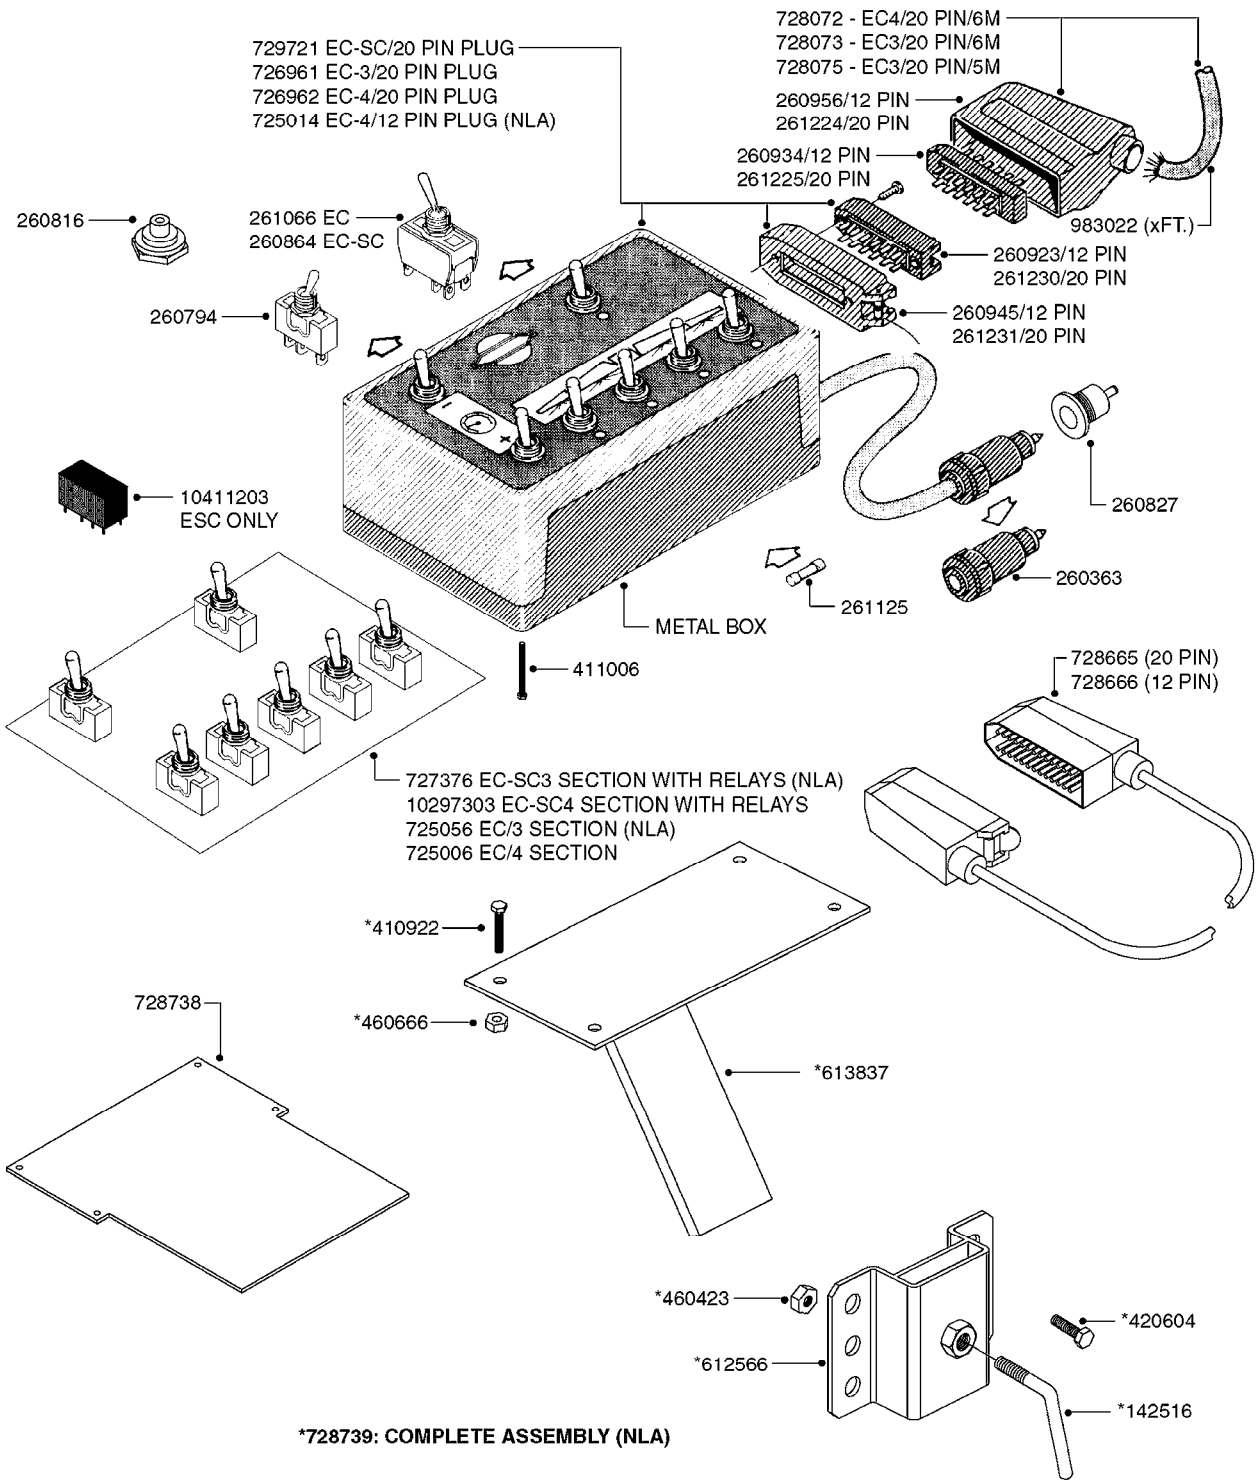

*728739: COMPLETE ASSEMBLY (NLA)

COMPLETE ASSEMBLIES
WHOLEGOODS ITEMS

B0390

CONTROL BOX F/EC+EC-SC
B0390-HIN, 01:01:16

Page 1
Date 12.08.2020 9:32

parts-n°	order qty	description
142516	1	SCREW SET M10 BENT F. LOCKING
260363	1	PLUG 2 POLE 12V
260794	1	SWITCH F.PRESS ADJ.EC CONTROL
260816	1	CAP W/RUBBER BOOT F.EC SWITCH
260827	1	PLUG F.EC ATTACHMENTS
260864	1	SWITCH F.HY BOOM CONTROL BOX
260923	1	PLUG INSERT 12 POLE FEMALE
260934	1	PLUG INSERT 12 POLE MALE
260945	1	PLUG HOUSE 12 POLE FEMALE
260956	1	PLUG HOUSE 12 POL.MALE
261066	1	SWITCH 2 POLE
261125	1	FUSE 5 X 20 500mA
261224	1	PLUG HOUSING F/20 POLE MALE
261225	1	PLUG INSERT 20 POLE MALE
261230	1	PLUG INSERT 20 POLE FEMALE
261231	1	PLUG HOUSING 20 POLE FEMALE
410922	1	CYL.SKR 8.8 DEL M4X20 RST
411006	1	SCREW M4X40 SLOTTED
420604	1	BOLT HEX 8.8 DEL M10X25 FT DIN933
460423	1	NUT HEX M10X1.50 LOCK DIN985A2 SS
460666	1	NUT HEX M4
612566	1	MOUNT BRACKET F.FAN CABLE ASSY
613837	1	MOUNT PLATE FOR EC CONTROL BOX
725006	1	CIRCUIT BOARD 4 VALVE
725014	1	CONTROL BOX EC 4 SEC./12 PIN
725056	1	PRINTED CIRC.W SW 3WAY 726961
726961	1	CONTROL BOX EC 3 SEC./20 PIN
726962	1	CONTROL BOX EC 4 SEC./20 PIN
727376	1	CIRCUIT BOARD F.ESC 3 BANK
728072	1	CABLE,20-PIN,6M EC/4
728073	1	CABLE,20-PIN,6M, EC/3
728075	1	CABLE F.CONTROL BOX 5M EC/3
728665	1	CABLE EXT.-QUICK ATTACH 20 PIN
728666	1	CABLE-QUICK ATTACH 12 PIN
728738	1	DOUB.CONT.BOX & OR F/M PLATE
728739	1	IN CAB CONTROL MOUNT KIT
729721	1	CONTROL BOX ESC3
983022	1	WIRE 12 x 0.5 x 2MM x 12"
10297303	1	CIRCUIT BOARD FOR T.M.S.
10411203	1	RELAY T-82