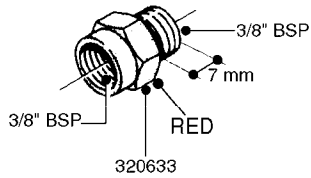

L0030

FITTINGS - HEXAGON NIPPLES
L0030-HIN, 01:01:16

Page 1
Date 12.08.2020 9:32

parts-n°	order qty	description
10015303	1	FITT.PO.HN 1.00X1.00 M1000
10425003	1	FITT.PO.HN 1.25X1.00 MCPHEE
320132	1	FITT.DK HN 1" BSP
320176	1	FITT.DK HN 3/8"X1/2" BSP
320445	1	FITT.DK HN 1/4"X3/8" BSP
320655	1	FITT.DK HN 1/2"-1/2" BSP
320692	1	FITT.DK HN 3/8'BSPX1/4'NPT
320703	1	FITT.DK HN 3/8BSP X1/2 &1/4NPT
320725	1	FITT.DK NIPPLE 3/8"-3/8" BSP
320902	1	FITT.DK HN 3/8'X 1/4' BSP
390232	1	FITT.DK HN 1-1/2' X 1-1/4' BSP
390276	1	FITT.DK HN 1'BSP