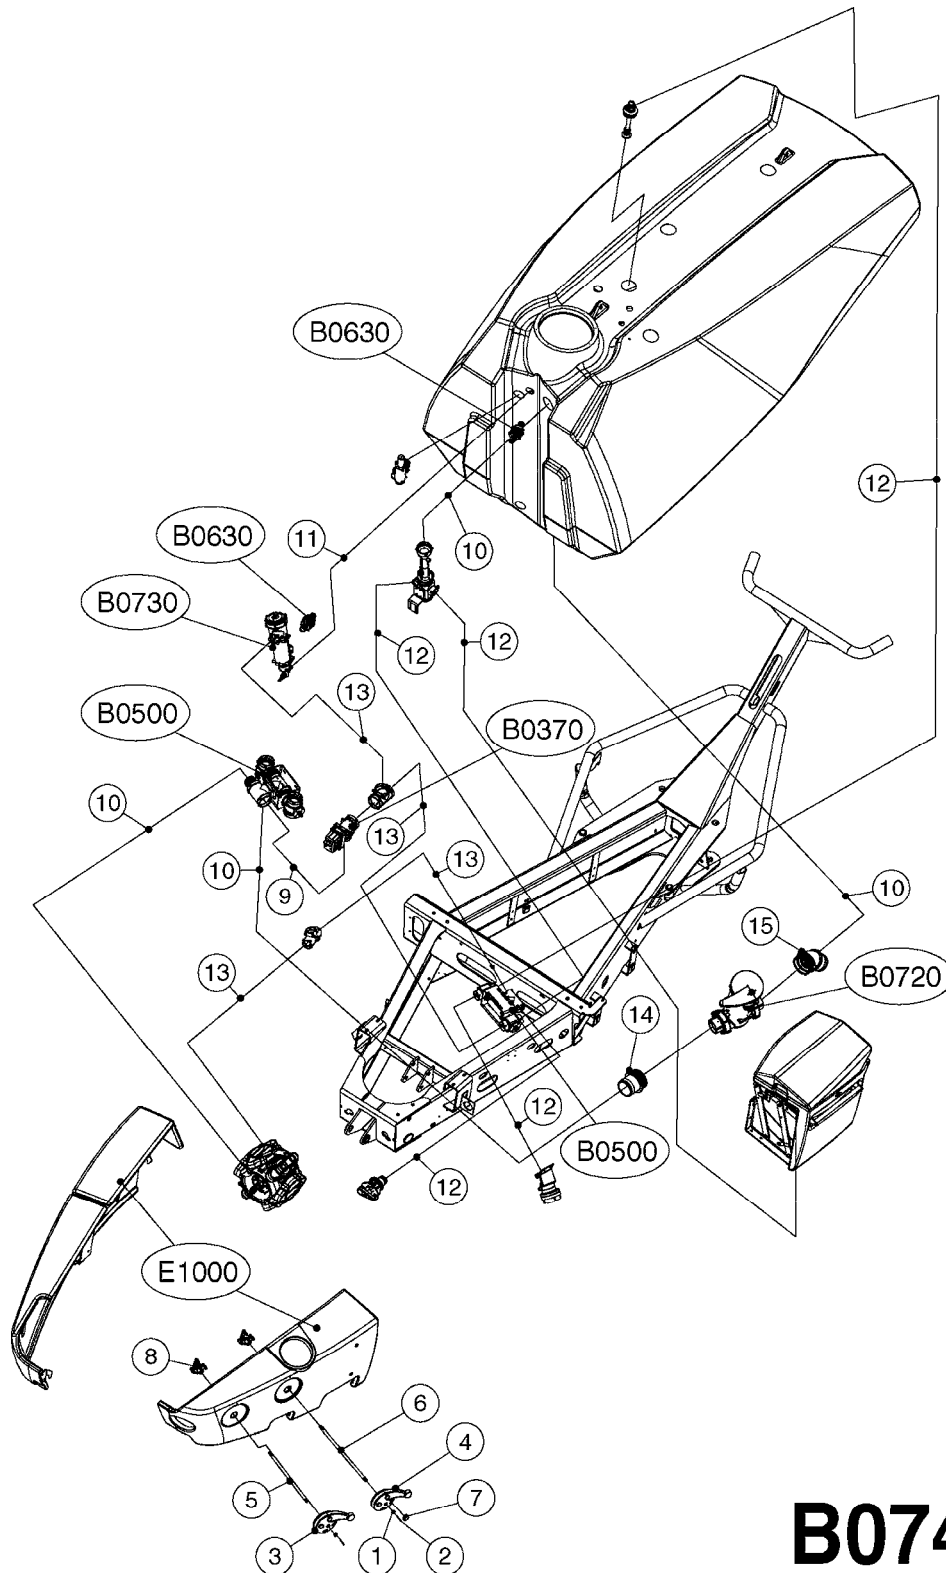

B0740

NCM 4400/6600 MANIFOLD
B0740-HIN, 01:01:16

Page 1

Date 16.03.2016 13:52

Pos.	parts-n°	order qty	description
1	334594	1	PLUG F.VALVE HANDLE BLACK
2	411006	1	SCREW M4X40 SLOTTED
3	741844	1	VALVE HANDLE ASSY. SUCTION NCM
4	741845	1	VALVE HANDLE ASSY. PRESSUR NCM
5	14038100	1	AXLE FOR SUCTION VALVE HANDLE
6	14038200	1	AXLE FOR PRESSURE VALVE HANDLE
7	33505200	1	PLUG FOR SMART VALVE HANDLE
8	72283000	1	AXLE JOINT F. SMARTVALVE HANDL
9	92702703	1	HOSE PVC SUCT GRAY 2"
10	92702803	1	HOSE PVC SUCT GRAY 2.5"
11	92703203	1	HOSE R X3/4" X300PSI WP X0012"
12	92712403	1	HOSE R X1" X300PSI WP X0012"
13	92734403	1	HOSE R X5/4" X200PSI WP X0012"
14	727133	1	FITT. S93 2-1/2" STR. S W/O-RI
15	72072900	1	FITT.S93 2-1/2" 45°PVC W/ORING