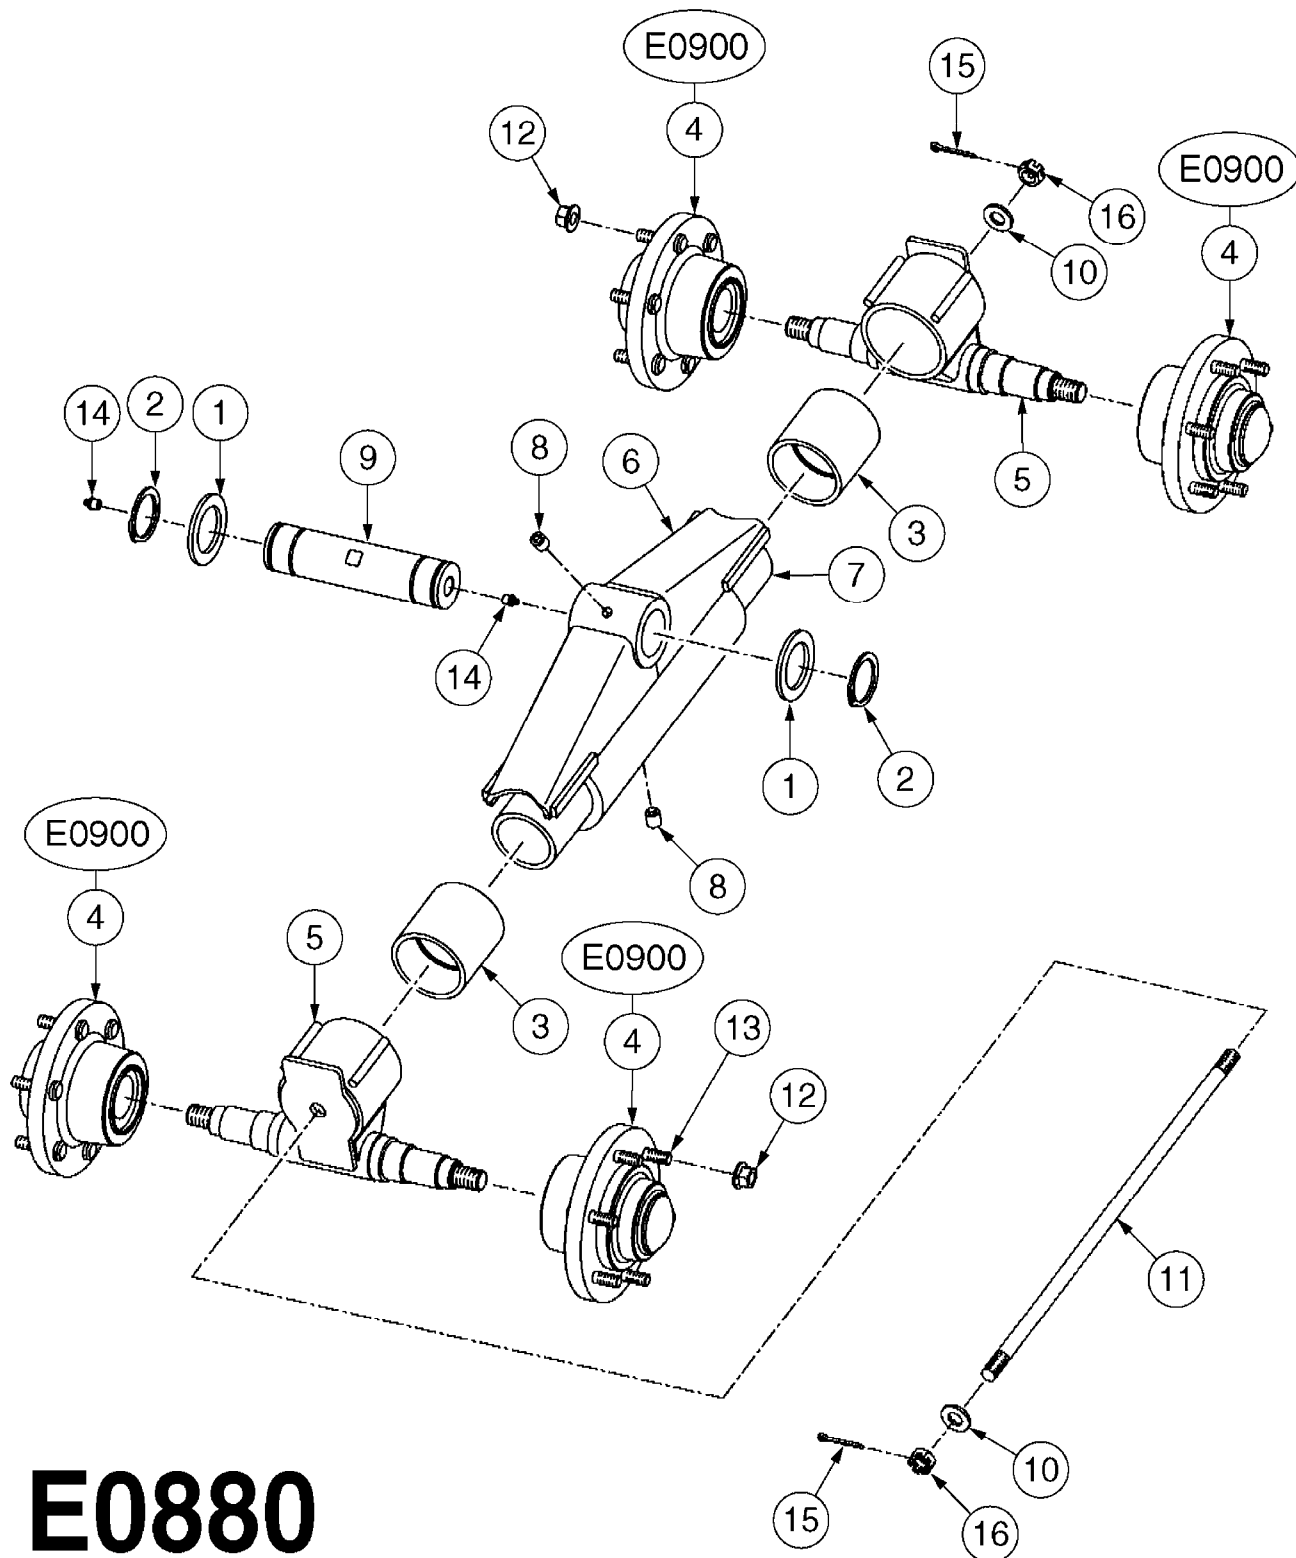

E0880

CAMOPLAST BOGIE MID-ROLLER 40
E0880-HIN, 01:01:16

Page 1

Date 16.03.2016 13:52

Pos.	parts-n°	order qty	description
1	28076003	1	WASHER, 3"X2.02"X3/16"
2	28076103	1	SNAP RING EXT. 2"
3	28080503	1	BUSHING
4	28080603	1	HUB ASSY.MID-ROLLER HUB COMPLETE W/LUG NUTS
5	28080703	1	MID-ROLLER DOGHOUSE (40 SERIES) HUB COMPLETE W/LUG NUTS
6	28080803	1	HOUSING, BOGIE HUB COMPLETE W/LUG NUTS
7	28080903	1	AXLE, MID-ROLLER HUB COMPLETE W/LUG NUTS
8	28081003	1	SET SCREW, 3/4"X1/2"-13 UNC HUB COMPLETE W/LUG NUTS
9	28081103	1	PIN, BOGIE HUB COMPLETE W/LUG NUTS
10	28081203	1	WASHER 21/32"IDX1-5/16"ODX0.146 HUB COMPLETE W/LUG NUTS
11	28081303	1	RETAINER ROD HUB COMPLETE W/LUG NUTS
12	28083003	1	LUG NUT SET (6) MID-ROLLER HUB COMPLETE W/LUG NUTS
13	28083103	1	WHEEL STUD SET (6) MID-ROLLER HUB COMPLETE W/LUG NUTS
14	28084103	1	GREASE FITTING HUB COMPLETE W/LUG NUTS
15	28084603	1	COTTER PIN 1-1/4" X 5/32" HUB COMPLETE W/LUG NUTS
16	28085003	1	CASTLE NUT 5/8"-11 UNC GR 5 HUB COMPLETE W/LUG NUTS