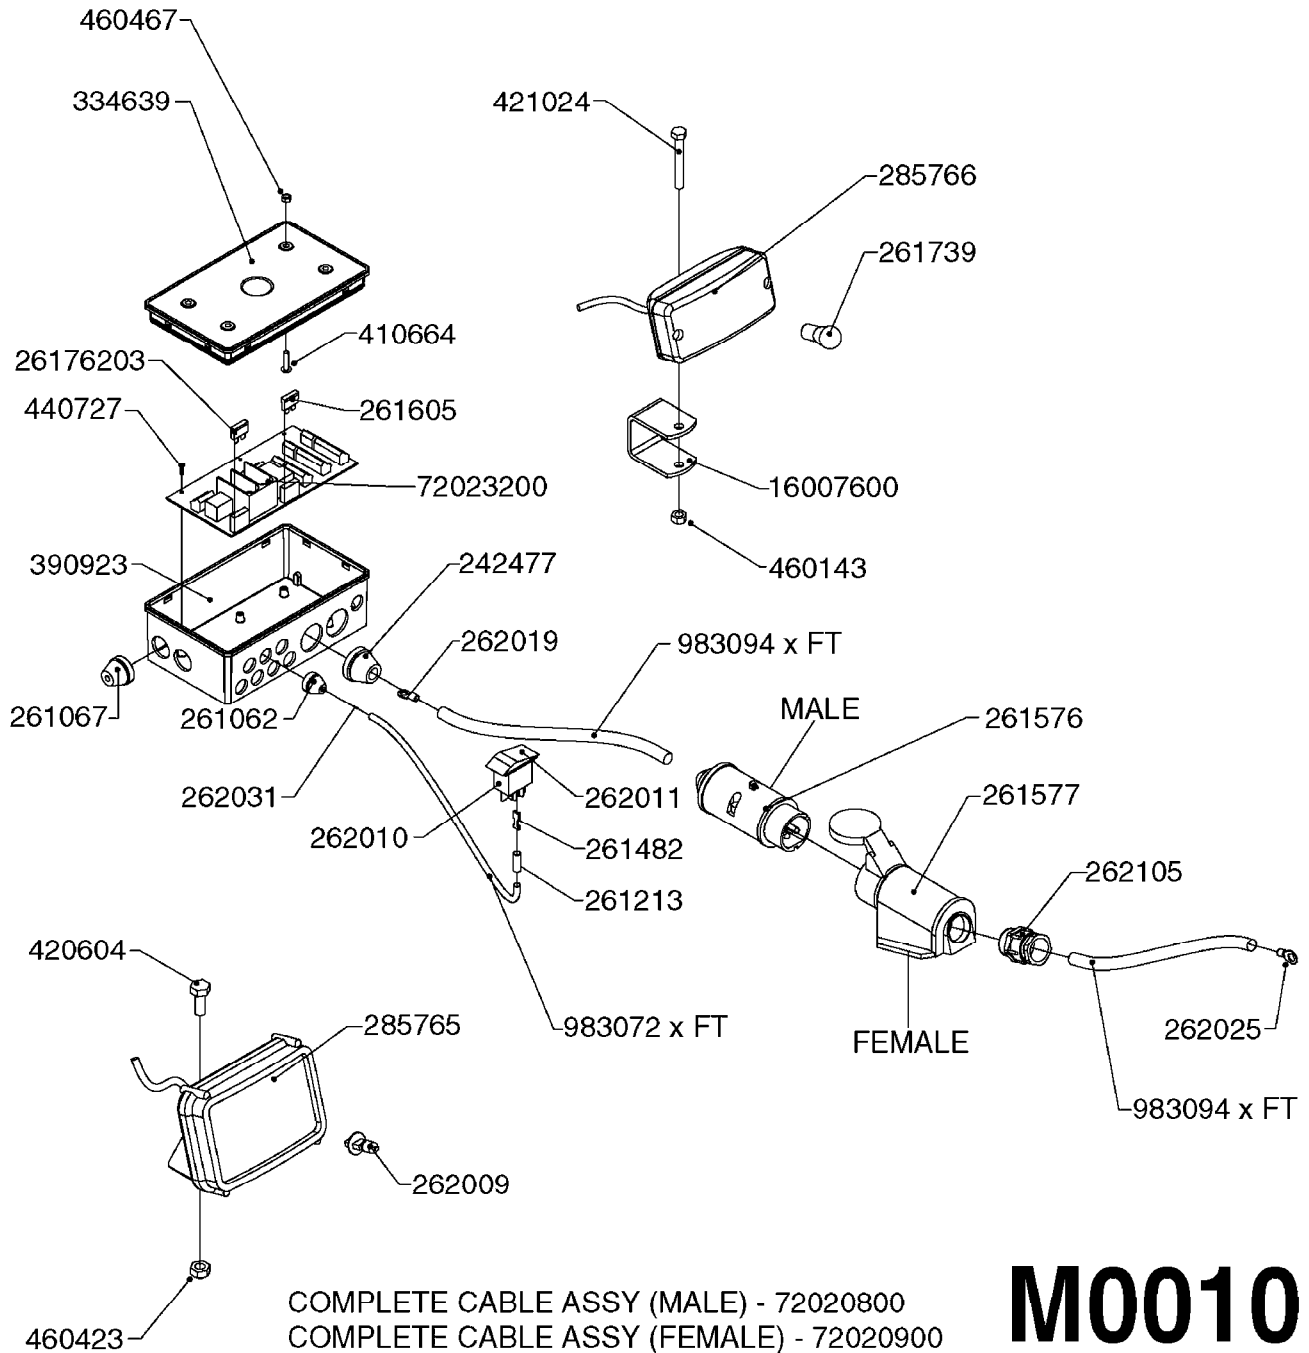

HOSE CLAMPS
L0130-HIN, 01:01:16

Page 1
Date 16.03.2016 13:53

parts-n°	order qty	description
334531	1	CLAMP HOSE PLASTIC 3/4"
334533	1	CLAMP HOSE PLASTIC 3/8"
334534	1	CLAMP HOSE PLASTIC 1/2"
334680	1	CLAMP HOSE PLASTIC 1"
334686	1	CLAMP HOSE PLASTIC 5/16"
341291	1	RUBBER HOSE CLAMP COVER 130MM
341292	1	RUBBER HOSE CLAMP COVER 180MM
341301	1	RUBBER HOSE CLAMP COVER 230MM
28029803	1	CLAMP HOSE GEAR P1/2" 6708
28029903	1	CLAMP HOSE GEAR P3/4"-S1" 6712
28030003	1	CLAMP HOSE GEAR P1" 6716
28030103	1	CLAMP HOSE GEAR P5/4-S1.5"6724
28030203	1	CLAMP HOSE T-BOLT S2" 235-67
28030303	1	CLAMP HOSE T-BOLT S2.5" 235-76
28030403	1	CLAMP HOSE T-BOLT S3" 235-82