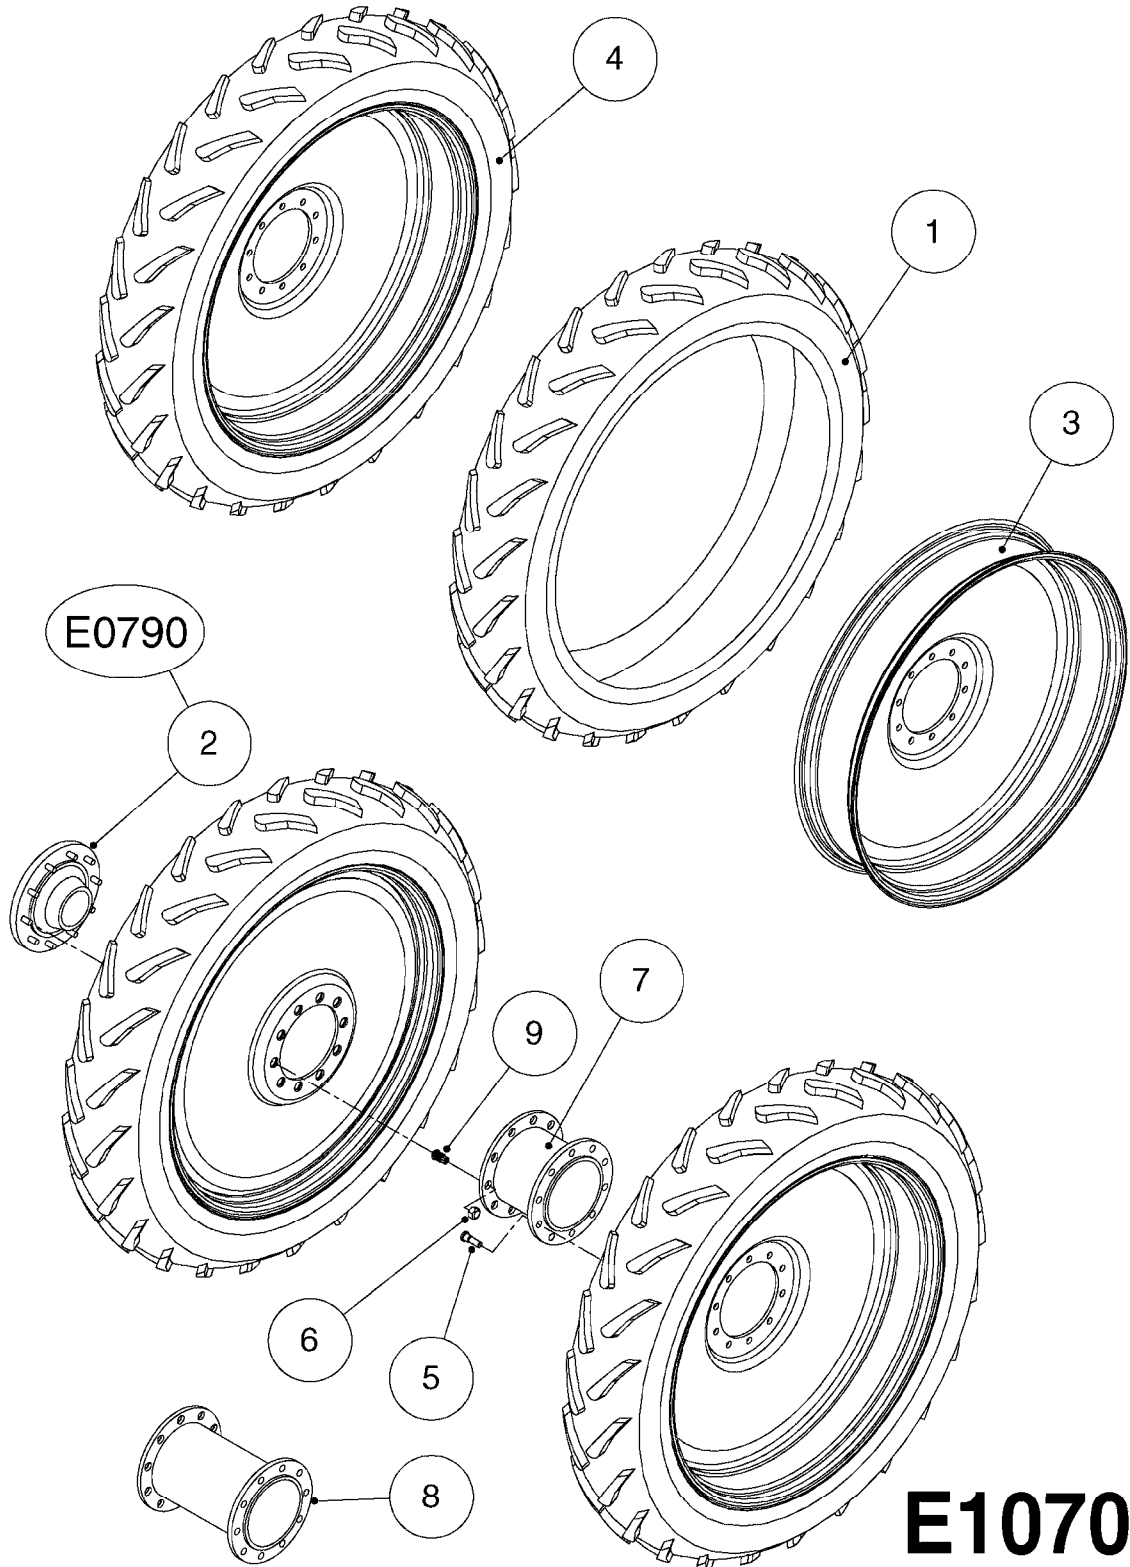

WHEELS FOR NEW COMMANDER
E1070-HIN, 01:01:16

Page 1
Date 16.03.2016 13:52

Pos.	parts-n°	order qty	description
1	10615703	1	TIRE 320 90R46' RAD.TL 357774
2	28045703	1	HUB ASSY 10-13.19-11.02 25000#
3	28007103	1	RIM,10x46,5.75NOS,13.189BC
4	28031203	1	TIRE ASSY. 320/90R50" HL R.H.
4	28031303	1	TIRE ASSY. 320/90R50" HL L.H.
4	28037603	1	TIRE ASSY.320/90R50" R.H. DUAL
4	28037703	1	TIRE ASSY.320/90R50" L.H. DUAL
4	28038603	1	TIRE 320/90R50" 161A8B HI LOAD
4	70006303	1	WHEEL ASM. 320/90R46 LH
4	70006703	1	WHEEL ASM. 320/90R46 RH
5	28034803	1	STUD 3/4"NF/5/8"KNURL L=2-5/8"
6	46000303	1	NUT, BUD WHEEL, OUTER, RH
7	61011203	1	DUAL SPACER 22" ROW 50" TIRE
8	61011303	1	DUAL SPACER 30" ROW 50" TIRE
9	46000203	1	NUT, BUD WHEEL, INNER, RH