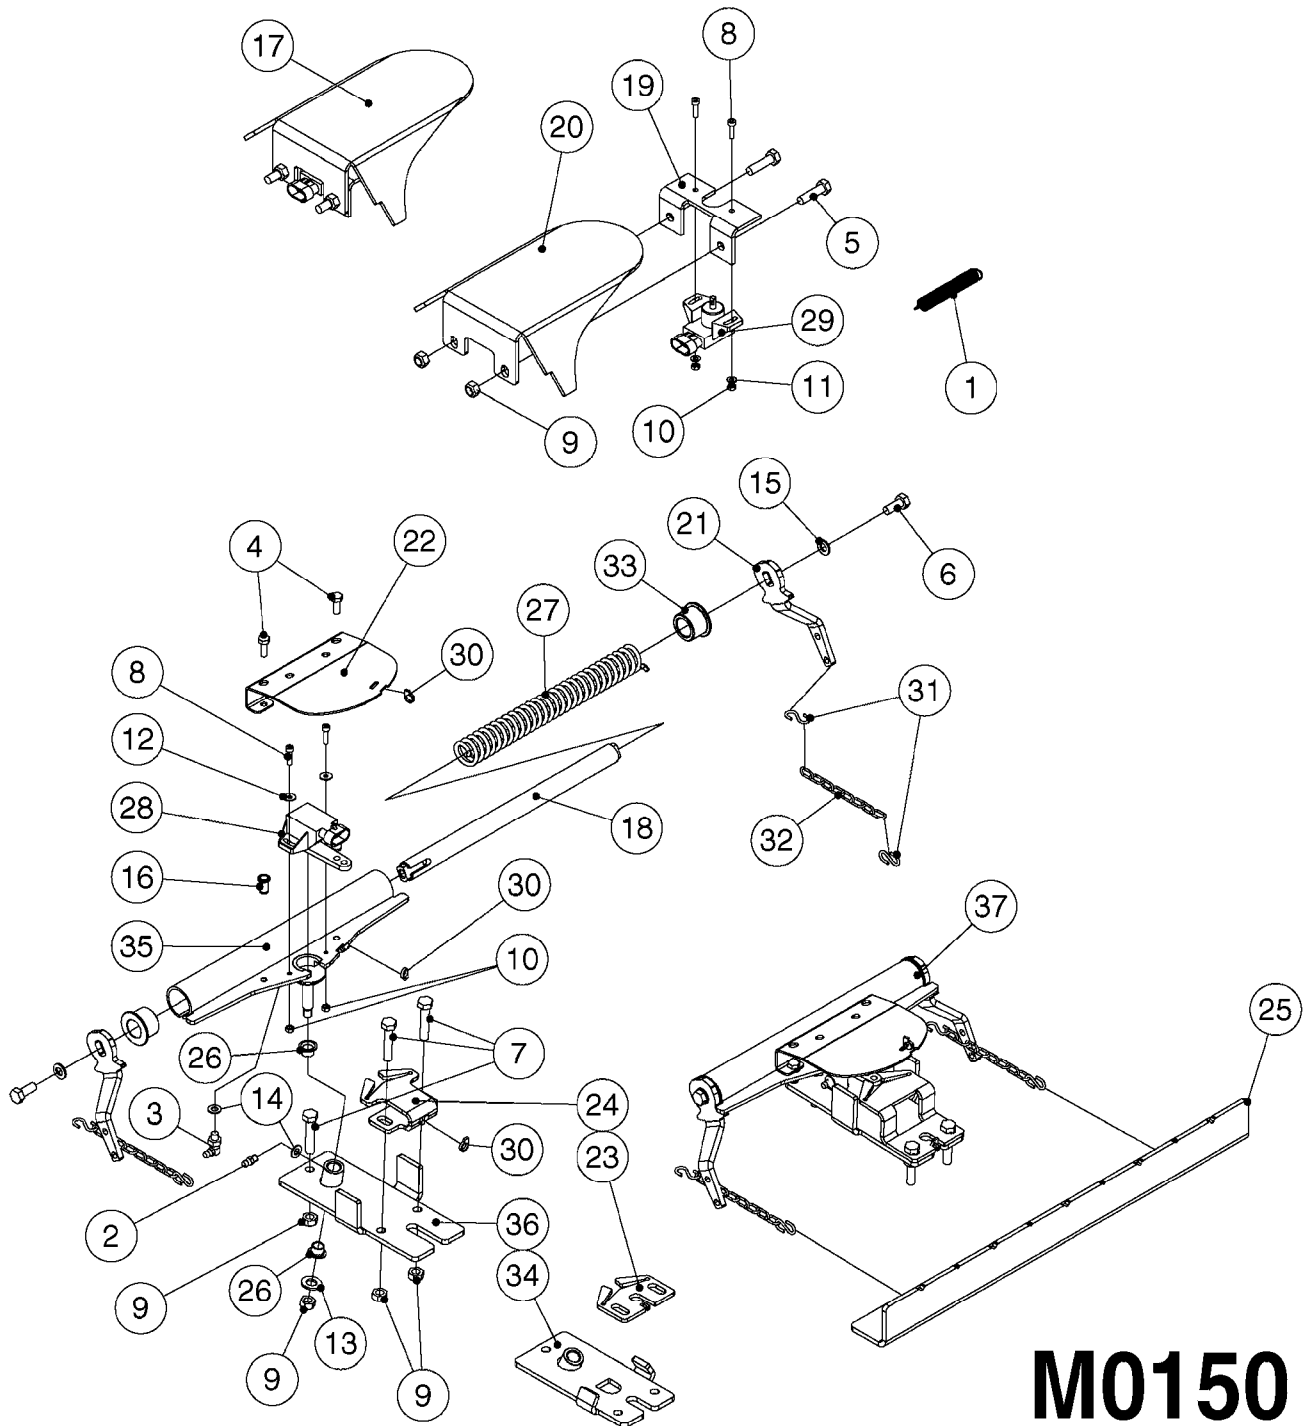

PRESSURE SENSOR - AMP
M0140-HIN, 01:01:16

Page 1

Date 16.03.2016 13:53

Pos.	parts-n°	order qty	description
1	141341	1	NUT 1/4' BSP
2	145631	1	WASHER D21.5/D13.5X2.5 BRASS
3	232230	1	QUICK COUPLER 1/4"BSP X 4 MM
4	232285	1	TEE 1/4"MALE RUN X 2 1/4"FEMAL
5	241404	1	DOWTY SEAL 1/4"
6	242353	1	O-RING D44.2X3.0 VITON F.S-67
7	391135	1	FITT. S67 PLUG W/13.2Ø HOLE
8	14076900	1	NIPPLE 1/4" I-1/4" U L=28.5 SS
9	26007000	1	CABLE L = 0.20M, AMP, MALE, 3P
10	26007300	1	CABLE L = 1.00M, AMP, FEMALE, 3P
11	26026200	1	PRESSURE TRANS. 0-10BAR 4-20mA
12	72553900	1	S67 W/T-PIECE F. PRES. TRANS.

M0150