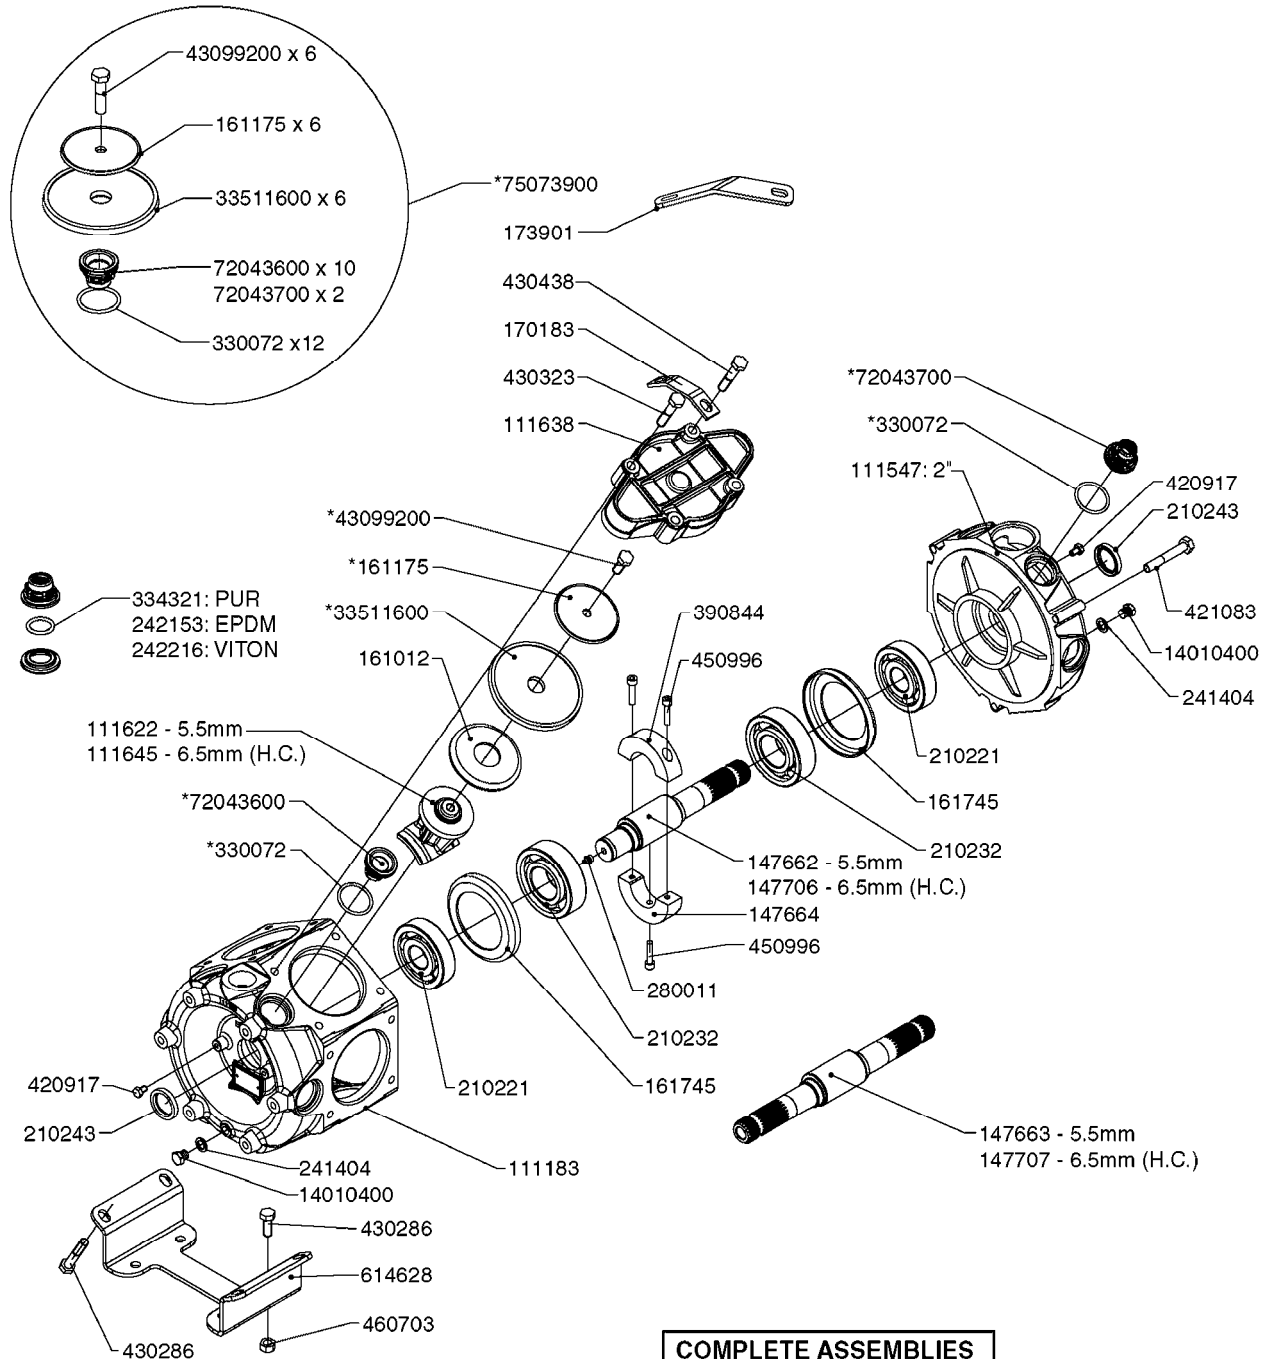

A0330

PUMP - 463 W/ MOUNTING BASE
A0330-HIN, 01:01:16

Page 1

Date 16.03.2016 13:51

parts-n°	order qty	description
111183	1	PUMP CASTING 460-463 (PAINTED)
111547	1	PUMP FRONT 460-463-2' (PAINT)
111623	1	CONNECTING ROD 463/10MM
111624	1	CONNECTING ROD 463/12MM
111638	1	VALVE COVER 463 HC+1000 VERS.
143577	1	CRANK SHAFT F.363/462/463-10mm
147097	1	CRANK SHAFT 363-463/10 THROUGH
147571	1	CRANK SHAFT F.463-12mm
147688	1	CRANK SHAFT 462/12 THROUGH
161012	1	DIAPHRAGM BACKING DISC F. 463
161175	1	DIAPHRAGM DISC F. 463 PUMP
161745	1	METAL SPACER F.363/463
173901	1	LIFT STRAP F.PUMP 463
210221	1	BEARING BALL 6407
210232	1	BEARING BALL 6310
210243	1	SEAL OIL 35 X 47 X 7
241404	1	DOWTY SEAL 1/4"
242153	1	O-RING D26X4 EPDM
242216	1	O-RING VITON F/1202/1302/462
280011	1	GREASE NIPPLE 3/8' SAE H TR
330072	1	O-RING D53.5/D45.5X4
331192	1	SPACER, MODEL 361/363
334321	1	O-RING POLY. 34.0x26.0x4.0
421083	1	BOLT HEX 8.8 DEL M10X65
430286	1	BOLT HEX 8.8 DEL M12X30 FT
430323	1	BOLT HEX 8.8 DEL M12X60
430438	1	BOLT HEX 8.8 DEL M12X65
460703	1	NUT HEX M12X1.75 LOCK DIN985
614628	1	FOOT FOR PUMP 460-463 PAINTED
821587	1	PUMP 463/10 THROUGH SHAFT TWNF
14010400	1	PLUG 1/4" BSP
33511600	1	DIAPHRAGM PUMP 463/464 PUMP PUR
43099200	1	BOLT HEX SS M12 X 30 DIN933 A4
72043600	1	VALVE FOR 462/463
72043700	1	VALVE FOR 462/463 W.VENT HOLE
75073900	1	PUMP KIT 463 "06"
82166300	1	PUMP 463-12 2"SUC 540RPM
82168700	1	PUMP 464/12/540 OFFSET PORTS