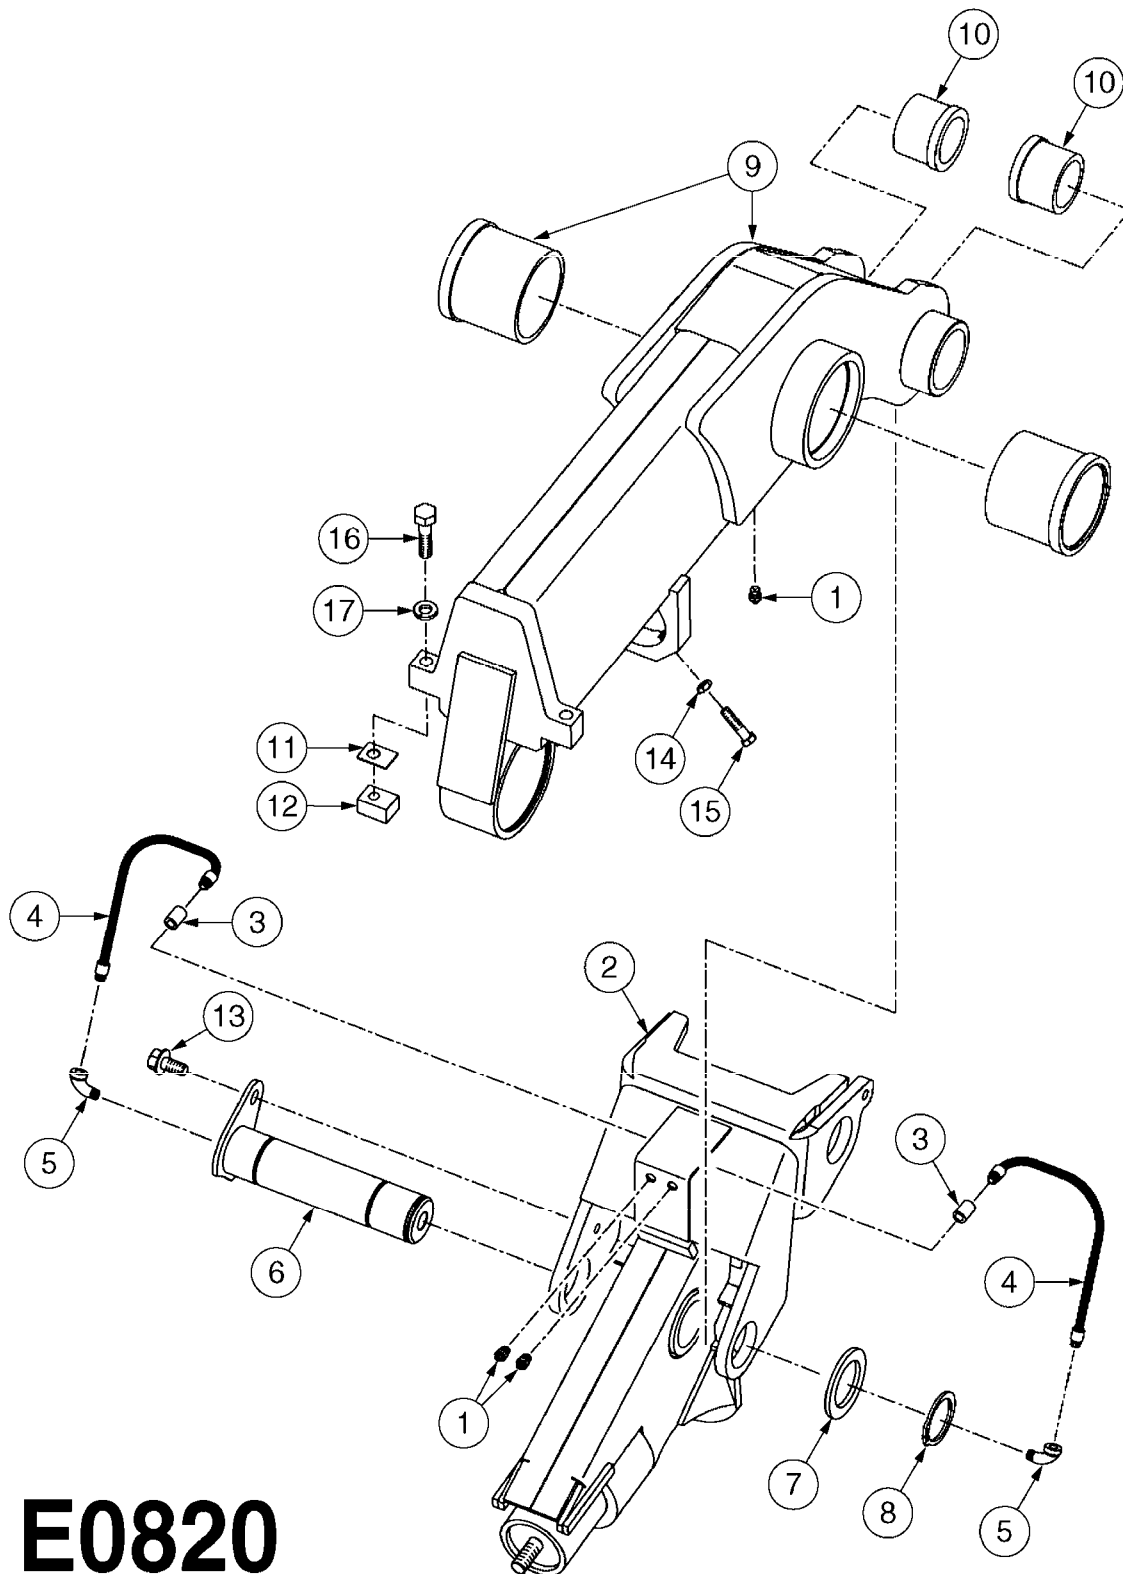

E0820

CAMOPLAST FRAME 30 SERIES
E0820-HIN, 01:01:16

Page 1
Date 16.03.2016 13:52

Pos.	parts-n°	order qty	description
1	10308103	1	GREASE NIPPLE 1/8 NPT
2	28075503	1	TENSION ARM (30-1401,1601)
3	28075603	1	COUPLING, 1/8" NPT
4	28075703	1	HOSE, 12" X 1/8" NPT
5	28075803	1	ELBOW, 90°, 1/8" NPT M-F
6	28075903	1	PIN, PIVOT (30-1401,1601)
7	28076003	1	WASHER, 3"X2.02"X3/16"
8	28076103	1	SNAP RING EXT. 2"
9	28076203	1	FRAME W/BUSHINGS (30-1401,1601)
10	28076303	1	BUSHING 2.55"ODX2.012ID"X2"
11	28076403	1	SHIM, TILT STOPPER
12	28076503	1	STOPPER, TILT
13	28083503	1	BOLT HEX FLG.1"X1/2"-13UNC GR5
14	28083603	1	JAM NUT 3/8"-16 UNC GR 8
15	28083703	1	SET SCREW 1-1/2"X3/8"-16 UNC
16	28083803	1	BOLT HEX 2"X1/2"-13 UNC
17	28083903	1	LOCK WASHER 1/2"