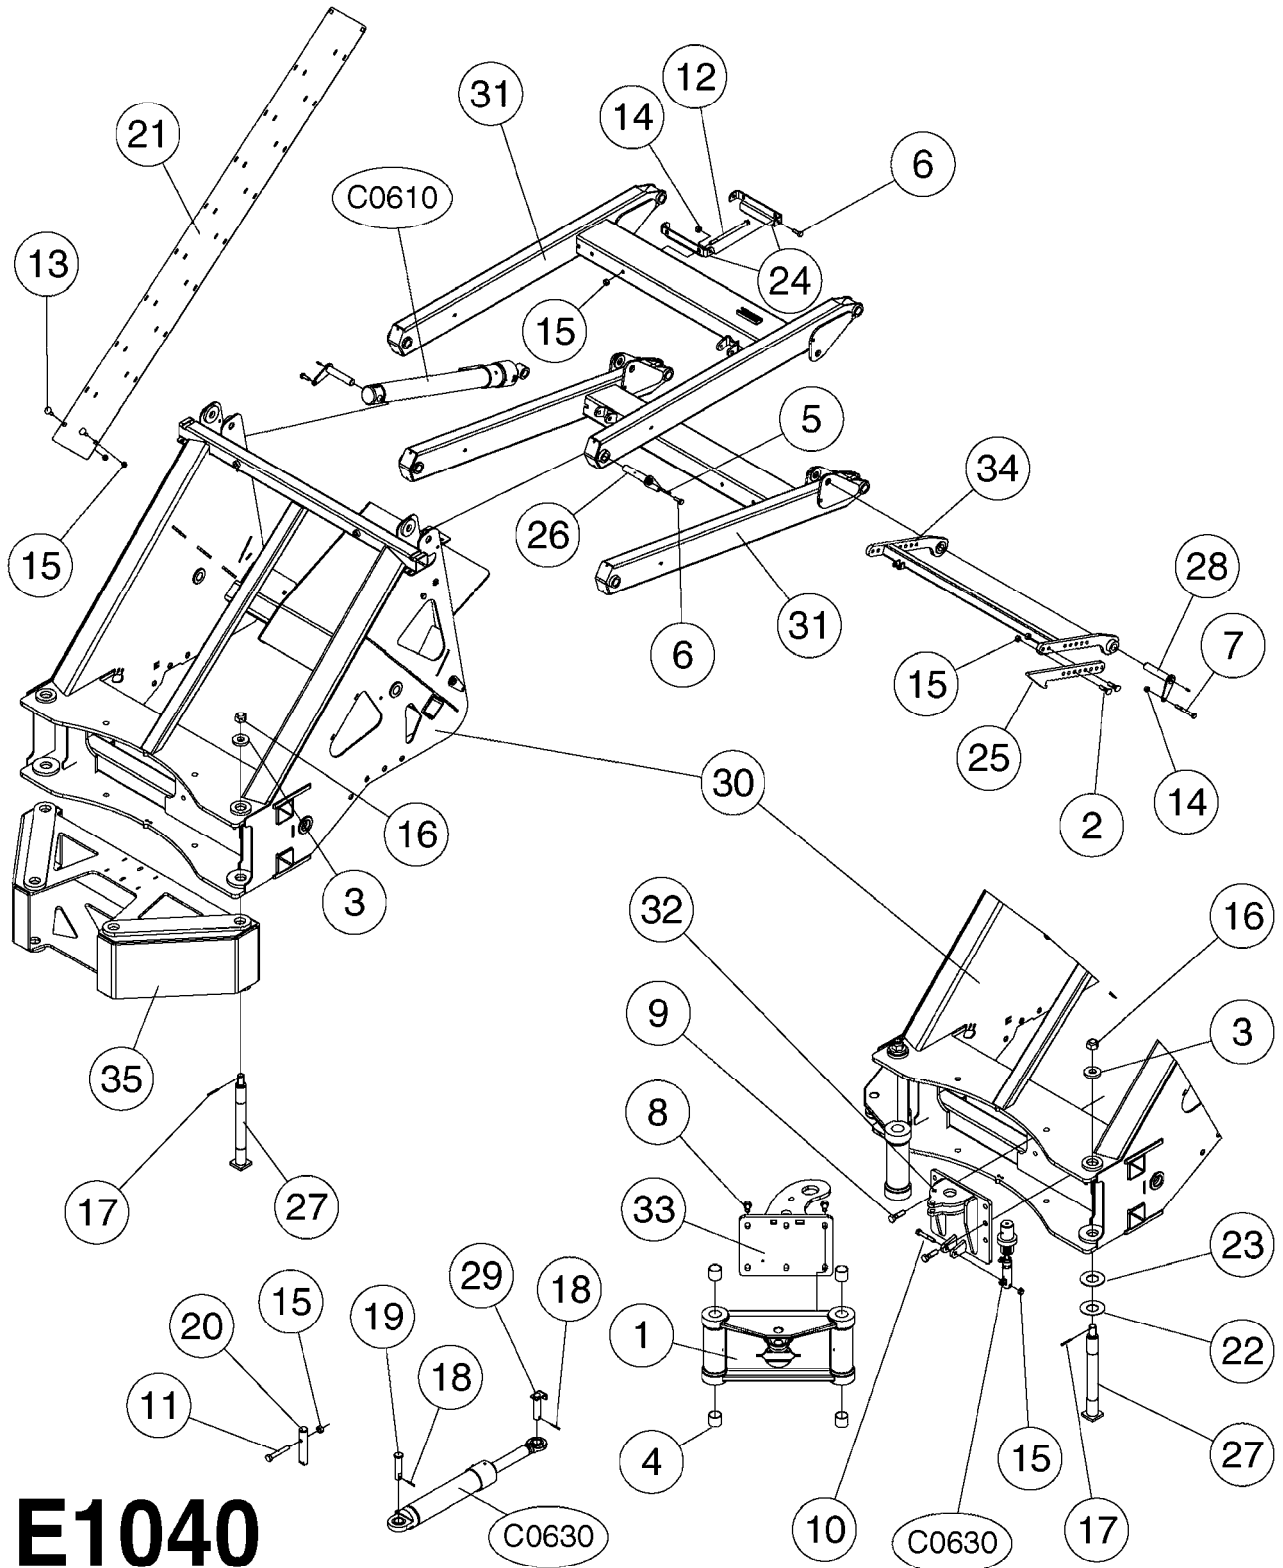

E1020

SWIVEL HOSE GUARD - NCM
E1020-HIN, 01:01:16

Page 1

Date 16.03.2016 13:52

Pos.	parts-n°	order qty	description
1	165557	1	WASHER D28.0/D12.2X2.0 SS
2	420604	1	BOLT HEX 8.8 DEL M10X25 FT DIN933
3	421222	1	BOLT HEX 8.8 DEL M10X75 FT
4	460423	1	NUT HEX M10X1.5 LOCK
5	480126	1	PIN COTTER M4X30
6	16143600	1	HOSE AND CABLE HOLDER TOP
7	16160900	1	HOSE AND CABLE GUARD 160X502MM
7	16187700	1	HOSE AND CABLE GUARD 160X402MM
8	61042200	1	HOSE AND CABLE HOLDER PIVOT
9	92712403	1	HOSE R X1" X300PSI WP X0012"