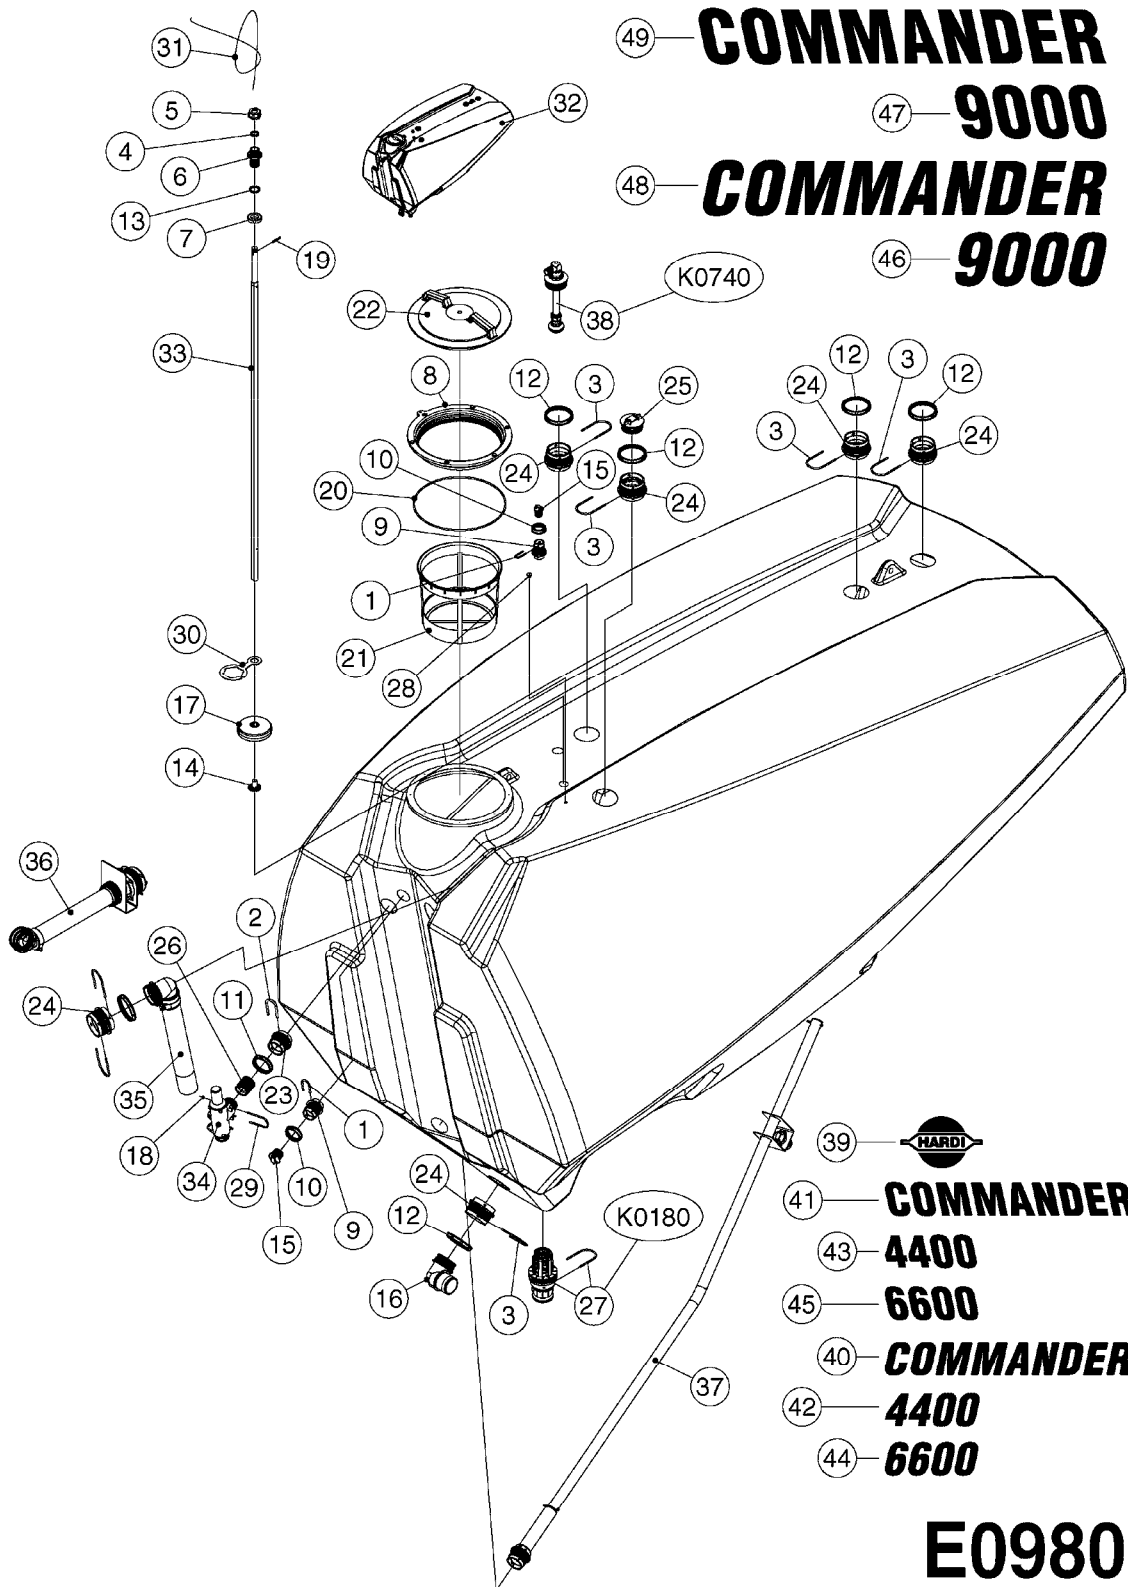

TANK NCM 4400/6600/9000
E0980-HIN, 01:01:16

TANK NCM 4400/6600/9000
E0980-HIN, 01:01:16

Page 1
Date 16.03.2016 13:52

Pos.	parts-n°	order qty	description
1	145994	1	FITT.DK S-40 FORK
2	145996	1	FITT.DK S-67 FORK
3	145997	1	FITT.DK S-93 FORK
4	242309	1	SEAL Ø22 ID Ø30 OD X 4 HIGH
5	320095	1	FITT.DK NUT 1" BSP
6	320456	1	FITT.DK BULKHEAD 1"BSP DOUBLE
7	320471	1	FITT.DK NUT 1" BSP JAMB
8	322097	1	THREADED RING F. LID
9	322102	1	FITT.DK S-40 BULKHEAD
10	322106	1	FITT.DK S-40 BULKHEAD NUT
11	322108	1	FITT.DK S-67 BULKHEAD NUT
12	322109	1	FITT.DK S-93 BULKHEAD NUT
13	332577	1	O-RING D38/D30X4 F.1" PUR.
14	333864	1	GUIDE F. SAFETY VALVE SPRING
15	334248	1	FITT.DK S-40 PLUG
16	334340	1	FITT.DK S-93 ELBOW 2.5"
17	334515	1	FLOATER FOR LIQUID LEVEL
18	461217	1	NUT HEX M5 LOCK
19	480717	1	PIN D5 X 40 STAINLESS
20	614588	1	SEAL F. LID
21	614602	1	FILTER BASKET
22	726003	1	LID F. TANK
23	726464	1	FITT.DK S-67 BULKHEAD W/GASKET
24	726465	1	FITT.DK S-93 BULKHEAD W/GASKET
25	726580	1	FITT. S93 PLUG W/O-RING
26	728526	1	FITT.DK S-67 CONNECT W. ORINGS
27	730084	1	BOTTOM VALVE S93 2"RG-3M
28	14001500	1	GROMMET F.TOP DRAIN CORD
29	14012200	1	FITT.DK S-67 FORK W/M5 THREADS
30	16025500	1	TANK SPACER SIGHT GAUGE
31	28034100	1	CABLE F.LIQUID LEVEL IND.L=5M
32	35002004	1	TANK RAW 9000 NCM
32	73128700	1	TANK CM 4400 '15 ASSEMBLY
32	72265500	1	TANK NCM 6600 ASSEMBLY
33	61036700	1	GUIDE TUBE F.FLOAT NCM 4400
33	61038600	1	GUIDE TUBE F.FLOAT NCM 9000
33	61038700	1	GUIDE TUBE F.FLOAT NCM 6600
34	72280300	1	SAFTY VALVE S67 15 BAR CM'05
35	72317500	1	SUCT. HOSE 2-1/2"X1100 S39/90
36	72317600	1	SUCT. HOSE 2"X900/S39-S93
37	72356900	1	PRESSURE AGITATION CM 6600
37	72538900	1	PRESSURE AGITATION CM 4400
38	72358000	1	TANK RINSE LOW MOD.ASSMBLY NCM
39	97811600	1	DECAL COMPANY 335MM X 210MM
40	97811700	1	DECAL COMMANDER LEFT HAND
41	97811800	1	DECAL COMMANDER RIGHT HAND
42	97812100	1	DECAL 4400 LEFT HAND
43	97812200	1	DECAL 4400 RIGHT HAND
44	97813800	1	DECAL 6600 LEFT HAND
45	97813900	1	DECAL 6600 RIGHT HAND
46	97815000	1	DECAL 9000 LEFT
47	97815100	1	DECAL 9000 RIGHT
48	97815200	1	DECAL COMMANDER LEFT 145%
49	97815300	1	DECAL COMMANDER RIGHT 145%