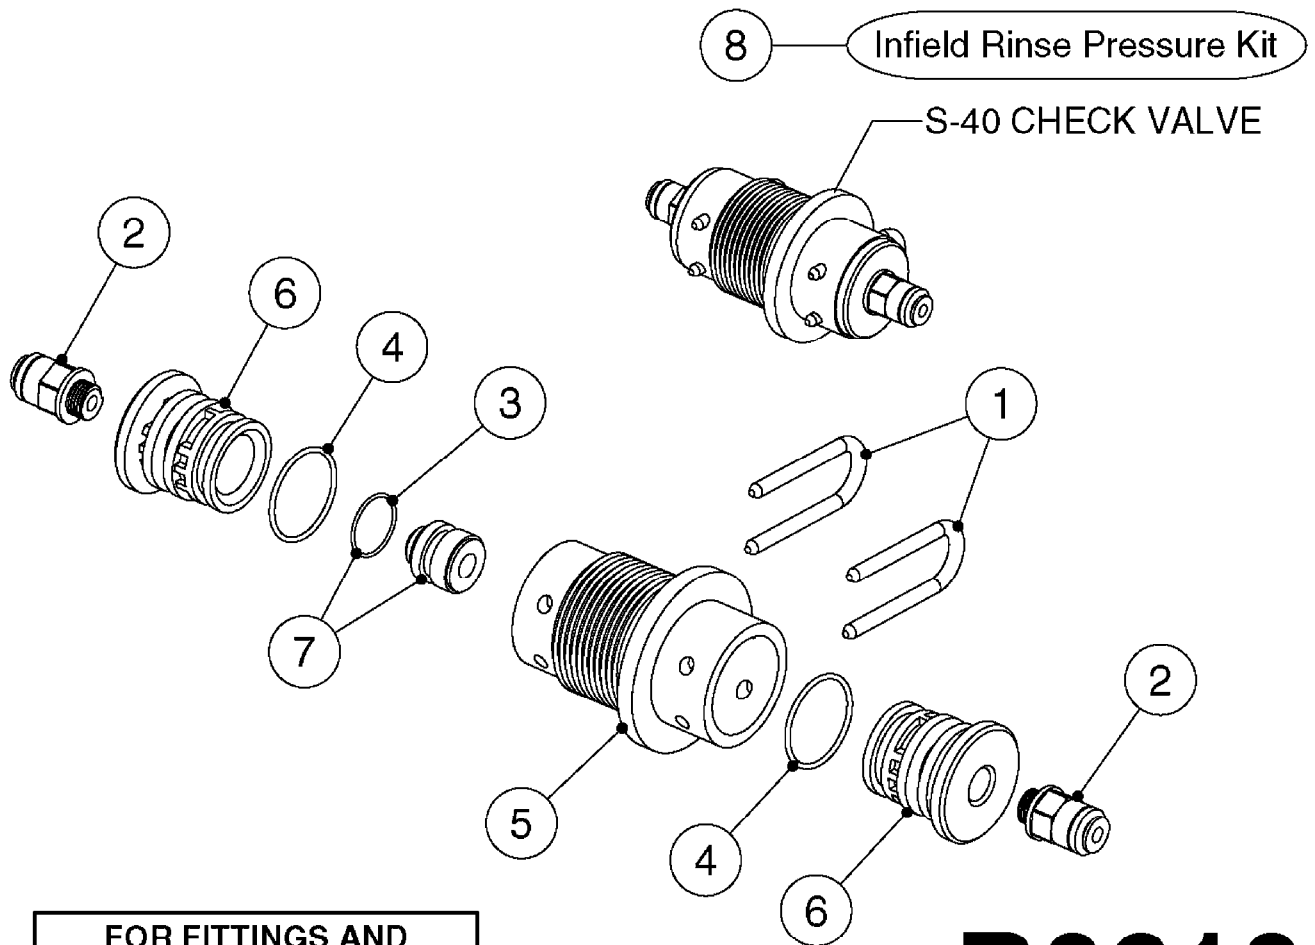

FOR S67 FITTINGS
SEE PAGE L0100

S67

FOR S93 FITTINGS
SEE PAGE L0110

S93

B0500

SMART VALVE S67 S93 (07)
B0500-HIN, 01:01:16

Page 1
Date 16.03.2016 13:52

Pos.	parts-n°	order qty	description
1	145996	1	FITT.DK S-67 FORK
2	145997	1	FITT.DK S-93 FORK
3	242351	1	O-RING D69.5X3.0 VITON F.S-93
4	285791	1	HAIR PIN S93/S67
5	322109	1	FITT.DK S-93 BULKHEAD NUT
6	322224	1	FITT.DK S-67 TEE
7	322320	1	NUT F.3 WAY VALVE S56
8	334545	1	FITT.DK S-93 TEE
9	334572	1	FITT.DK S-93 ADAPTOR MALE MALE
10	334594	1	PLUG F.VALVE HANDLE BLACK
11	410362	1	BOLT HEX 8.8 SS M6X20 FT
12	410922	1	CYL.SKR 8.8 DEL M4X20 RST
12	450902	1	BOLT ALLEN HEAD M4 X 16MM
13	471125	1	WASHER, M6, Ø12/ 6.4X 1.6, SS
14	480733	1	PIN D6 X 40
15	480803	1	PIN Ø4 X 25
16	741844	1	VALVE HANDLE ASSY. SUCTION NCM
17	741845	1	VALVE HANDLE ASSY. PRESSUR NCM
18	14021500	1	SPINDLE F.S93 SMART VALVE
19	14022700	1	SPACER TUBE Ø10 L=212 SS
20	14038100	1	AXLE FOR SUCTION VALVE HANDLE
21	14038200	1	AXLE FOR PRESSURE VALVE HANDLE
22	14068700	1	SPINDLE,SMART VALVE S67 10MM
23	16059900	1	BRACKET 2 STK S93 SMART VALVE
24	16082300	1	BRACKET 2PCS S67 VALVE 15 BAR
25	33505200	1	PLUG FOR SMART VALVE HANDLE
26	72138000	1	VALVE S93 "V2" SMART VALVE
27	72138600	1	VALVE S93 "V3" SMART VALVE
28	72172100	1	VALVE S67 "V1" SMART VALVE
			NCM 4400/6600
28	72538000	1	VALVE S67, LONG SPINDLE NAV 3000/4000
29	72172200	1	VALVE S67 "V2" SMART VALVE
30	72283000	1	AXLE JOINT F. SMARTVALVE HANDL