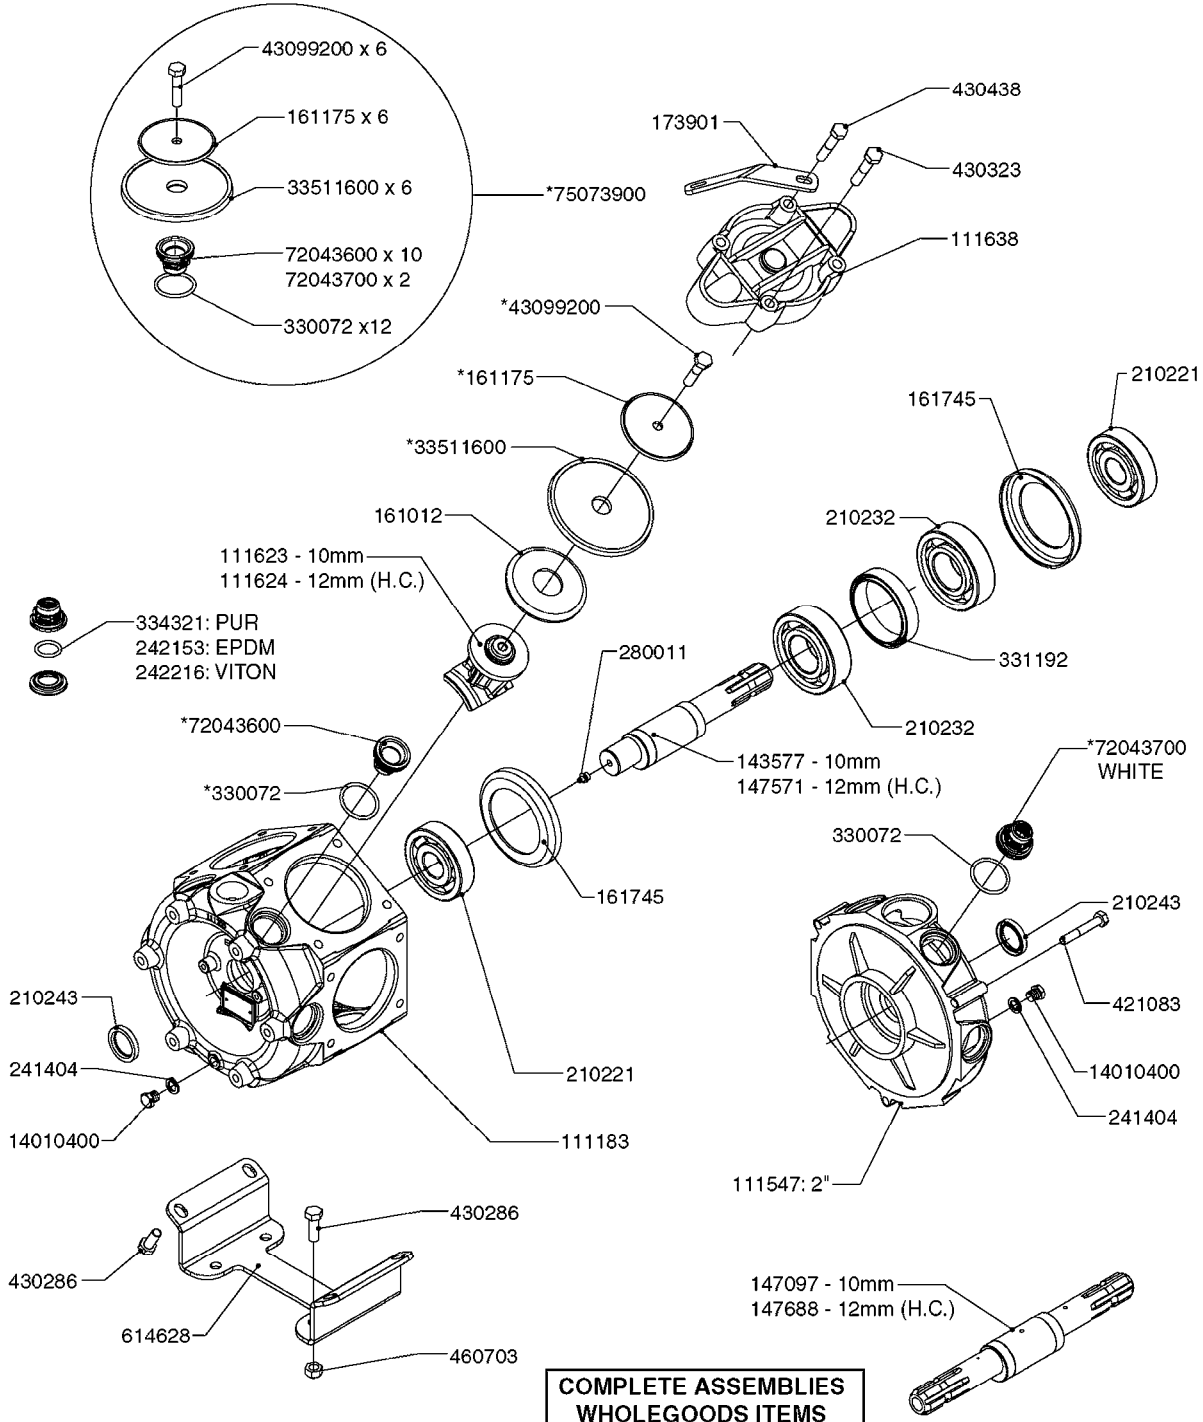

PUMP REPAIR KIT

COMPLETE PUMPS

- 821587 - 463/10 2" W/THROUGH SHAFT (540 RPM)
- 82166300 - 463/12 2" (540 RPM H.C. INLINE PORTS)
- 463/12 2" (540 RPM H.C. OFFSET PORTS) REPLACED BY 82168700 (PAGE A0350)

A0330

PUMP - 463 W/ MOUNTING BASE
A0330-HIN, 01:01:16

Page 1

Date 16.03.2016 13:51

parts-n°	order qty	description
111183	1	PUMP CASTING 460-463 (PAINTED)
111547	1	PUMP FRONT 460-463-2' (PAINT)
111623	1	CONNECTING ROD 463/10MM
111624	1	CONNECTING ROD 463/12MM
111638	1	VALVE COVER 463 HC+1000 VERS.
143577	1	CRANK SHAFT F.363/462/463-10mm
147097	1	CRANK SHAFT 363-463/10 THROUGH
147571	1	CRANK SHAFT F.463-12mm
147688	1	CRANK SHAFT 462/12 THROUGH
161012	1	DIAPHRAGM BACKING DISC F. 463
161175	1	DIAPHRAGM DISC F. 463 PUMP
161745	1	METAL SPACER F.363/463
173901	1	LIFT STRAP F.PUMP 463
210221	1	BEARING BALL 6407
210232	1	BEARING BALL 6310
210243	1	SEAL OIL 35 X 47 X 7
241404	1	DOWTY SEAL 1/4"
242153	1	O-RING D26X4 EPDM
242216	1	O-RING VITON F/1202/1302/462
280011	1	GREASE NIPPLE 3/8' SAE H TR
330072	1	O-RING D53.5/D45.5X4
331192	1	SPACER, MODEL 361/363
334321	1	O-RING POLY. 34.0x26.0x4.0
421083	1	BOLT HEX 8.8 DEL M10X65
430286	1	BOLT HEX 8.8 DEL M12X30 FT
430323	1	BOLT HEX 8.8 DEL M12X60
430438	1	BOLT HEX 8.8 DEL M12X65
460703	1	NUT HEX M12X1.75 LOCK DIN985
614628	1	FOOT FOR PUMP 460-463 PAINTED
821587	1	PUMP 463/10 THROUGH SHAFT TWNF
14010400	1	PLUG 1/4" BSP
33511600	1	DIAPHRAGM PUMP 463/464 PUMP PUR
43099200	1	BOLT HEX SS M12 X 30 DIN933 A4
72043600	1	VALVE FOR 462/463
72043700	1	VALVE FOR 462/463 W.VENT HOLE
75073900	1	PUMP KIT 463 "06"
82166300	1	PUMP 463-12 2"SUC 540RPM
82168700	1	PUMP 464/12/540 OFFSET PORTS