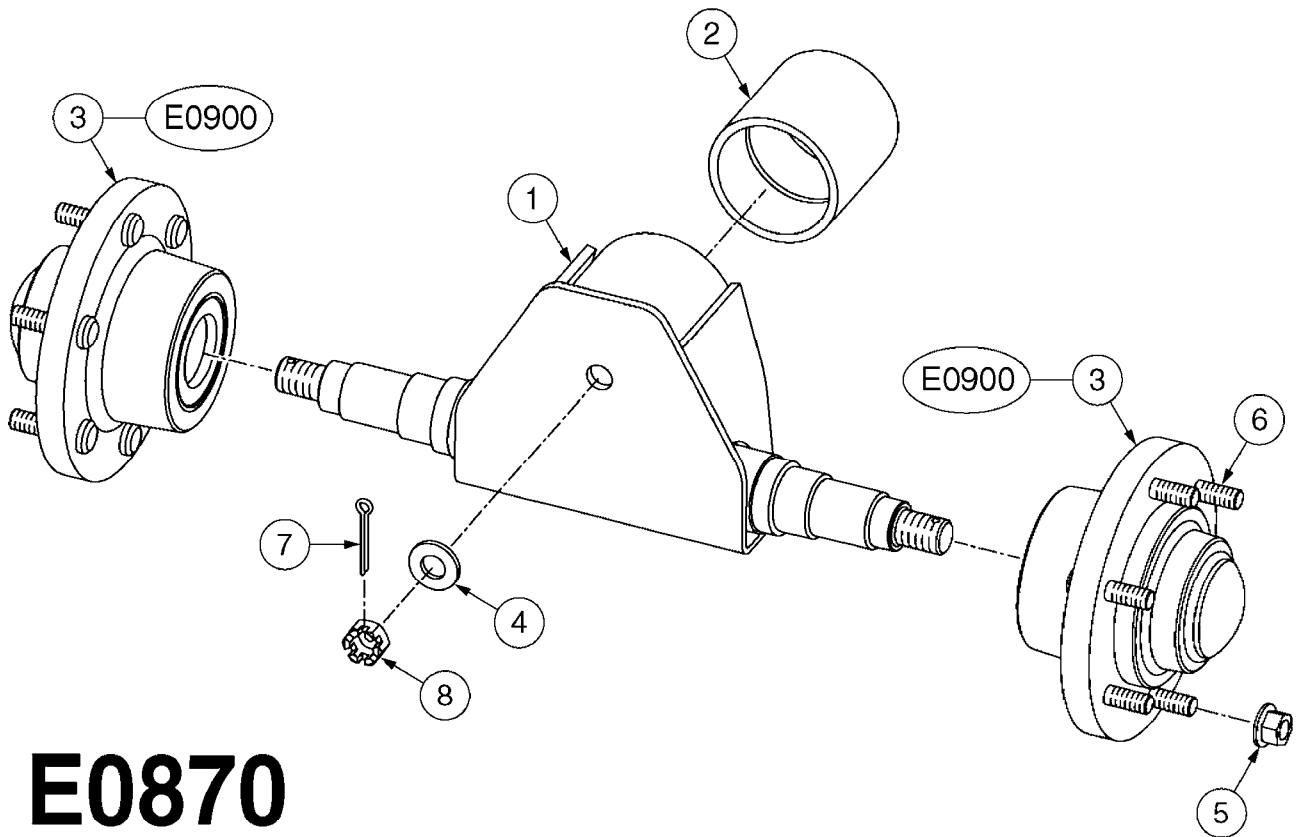

E0870

CAMOPLAST BOGIE MID-ROLLER 30
E0870-HIN, 01:01:16

Page 1
Date 16.03.2016 13:52

Pos.	parts-n°	order qty	description
1	28080403	1	MID-ROLLER DOGHOUSE(30 SERIES)
2	28080503	1	BUSHING
3	28080603	1	HUB ASSY.MID-ROLLER HUB COMPLETE W/LUG NUTS
4	28081203	1	WASHER21/32"IDX1-5/16"ODX0.146 HUB COMPLETE W/LUG NUTS
5	28083003	1	LUG NUT SET (6) MID-ROLLER HUB COMPLETE W/LUG NUTS
6	28083103	1	WHEEL STUD SET (6) MID-ROLLER HUB COMPLETE W/LUG NUTS
7	28084603	1	COTTER PIN 1-1/4" X 5/32" HUB COMPLETE W/LUG NUTS
8	28085003	1	CASTLE NUT 5/8"-11 UNC GR 5 HUB COMPLETE W/LUG NUTS