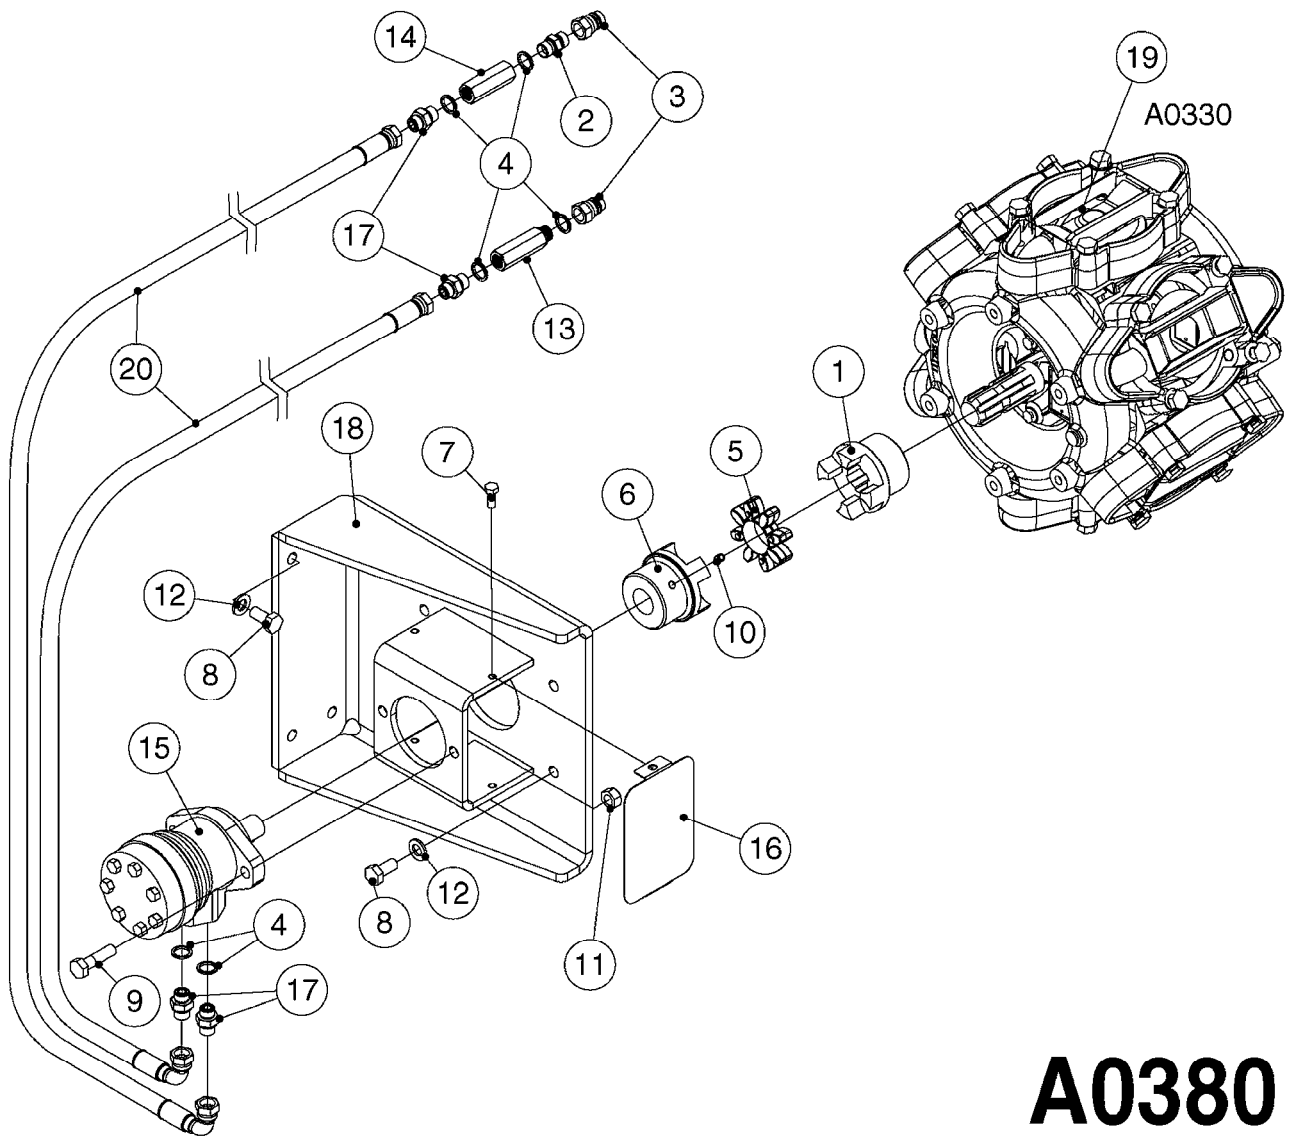

A0380

PUMP - 463 FLEX CAPACITY
A0380-HIN, 01:01:16

Page 1

Date 16.03.2016 13:51

Pos.	parts-n°	order qty	description
1	111438	1	HUB F.CLUTCH 361/460 PUMP
2	147132	1	HEX NIPPLE 1/2"X1/2" BSP DEL
3	230311	1	QUICK COUPLING 1/2"
4	241356	1	DOWTYSEAL 1/2"
5	283916	1	TOOTHED RIM FOR CLUTCH
6	284521	1	COUPLING HALF CYL.D25MM-KEY
7	420582	1	BOLT HEX 8.8 DEL M8X20 FT A2
8	430522	1	BOLT HEX 8.8 DEL M12X25 FT
9	430878	1	BOLT HEX 8.8 DEL M12X45 DIN931
10	450052	1	SCREW SET M8X10 BLACK ALLAN
11	460703	1	NUT HEX M12X1.75 LOCK DIN985
12	471127	1	WASHER, M12, Ø24/13.0X 2.5, SS
13	782153	1	PRESS. FLOW VALVE 1/2", 32L/MIN, PAINTED (BLACK)
14	782154	1	CHECK VALVE 284794 (BLACK)
15	783010	1	MOTOR HYDRAULIC OMR50
16	16154400	1	COVER PLATE F. FLEX PUMP MT.
17	23235300	1	HEX NIPPLE 1/2"-13/16"
18	61038400	1	BRACKET FLEX PUMP MOUNT NCM
19	72363900	1	PUMP 463/10-MOD-2-540
20	78571100	1	HOSE HY X 1/2" X 248" STR+ELB