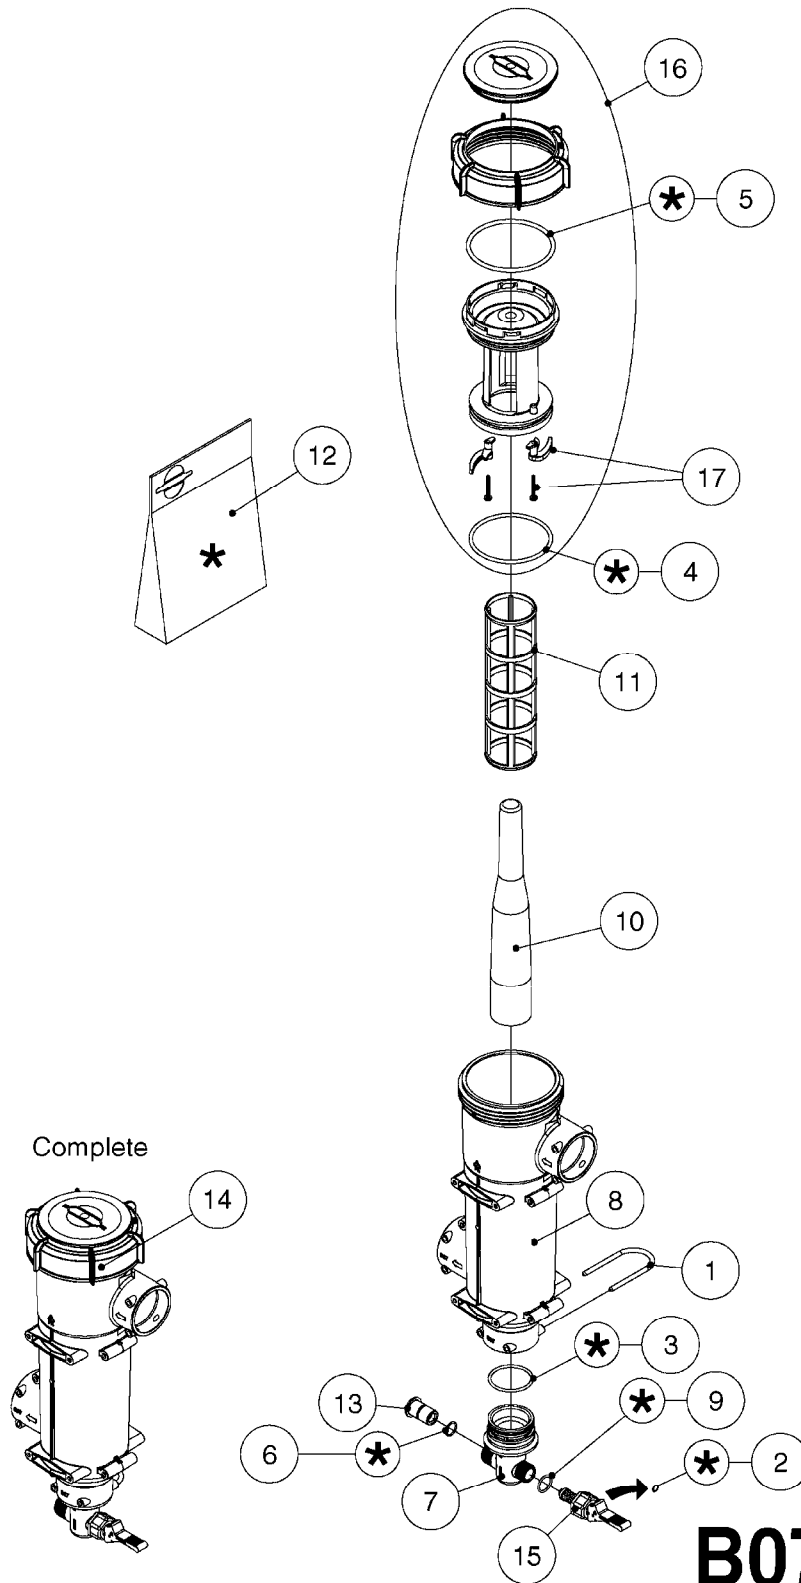

B0720

EASY CLEAN FILTER
B0720-HIN, 01:01:16

Page 1

Date 16.03.2016 13:52

Pos.	parts-n°	order qty	description
1	140766	1	NUT 1/2" BSP
2	145997	1	FITT.DK S-93 FORK
3	231346	1	QUICK COUPLER 1/8"BSP X 4 MM
4	240936	1	O-RING D13.3X2.4 NITRIL
5	242570	1	O-RING D150.0 x5.0 SH70 VITON
6	242572	1	RUBBER BELT Ø160x1.5 B=60 EPDM
7	242573	1	O-RING Ø104.14X5.33SH70 NITRIL
8	242593	1	GASKET Ø8/Ø5x1 (PA) 266N-M5X1
9	320047	1	FITT.DK CAPNUT 1/2" BSP
10	322356	1	EASYCLEAN FILTER HOUSING
11	322357	1	CAP F. COUPLER EASYCLEAN FILTE
12	330212	1	O-RING D19/D14X2.4 F.1/2"NUT
13	391090	1	BALL F. EASYCLEAN FILTER ON/OF
14	391091	1	SEAL F. BALL EASYCLEAN FILTER
15	440698	1	SCREW F.PLASTIC 6X18 SS HEXHD
16	727133	1	FITT. S93 2-1/2" STR. S W/O-RI
17	727226	1	FITT. S93 2-1/2" 90° S W/O-RIN
18	741826	1	SEAL KIT F. EASYCLEAN FILTER
19	927253	1	AIR HOSE, DIAMETER 4MM
20	14055400	1	FITT.DK REDUC 1/2"x1/8"x1/4"BS
21	14117700	1	SPINDLE S93 L46 NV13 SS
22	24260100	1	O-RING Ø88.0X5.0 SH70 VITON
23	24260700	1	O-RING Ø101.19X3.53 SH70 VITON
24	28030303	1	CLAMP HOSE T-BOLT S2.5" 235-76
25	28053400	1	GAUGE VACUUM SUCT. FILTER NCM
26	28054300	1	QUICK COUPLER 1/8"BSP/Ø4 FEMAL
27	33503200	1	HOSE COUPLER F. EASYCLEAN FILT
28	33503600	1	FILTER CARRIER F. EASYCLEAN
29	72072900	1	FITT.S93 2-1/2" 45°PVC W/ORING
30	72270600	1	LID ASSM. EASYCLEAN FILTER
31	72278800	1	FILTER 30 MESH GREEN D110/284
31	72278900	1	FILTER 50 MESH BLUE D110/284
31	72279000	1	FILTER 80 MESH RED D110/284
32	72318900	1	EASYCLEAN FILTER COMPL.
33	74192800	1	FILTER LOCK PARTS - EASYCLEAN
34	92702803	1	HOSE PVC SUCT GRAY 2.5"