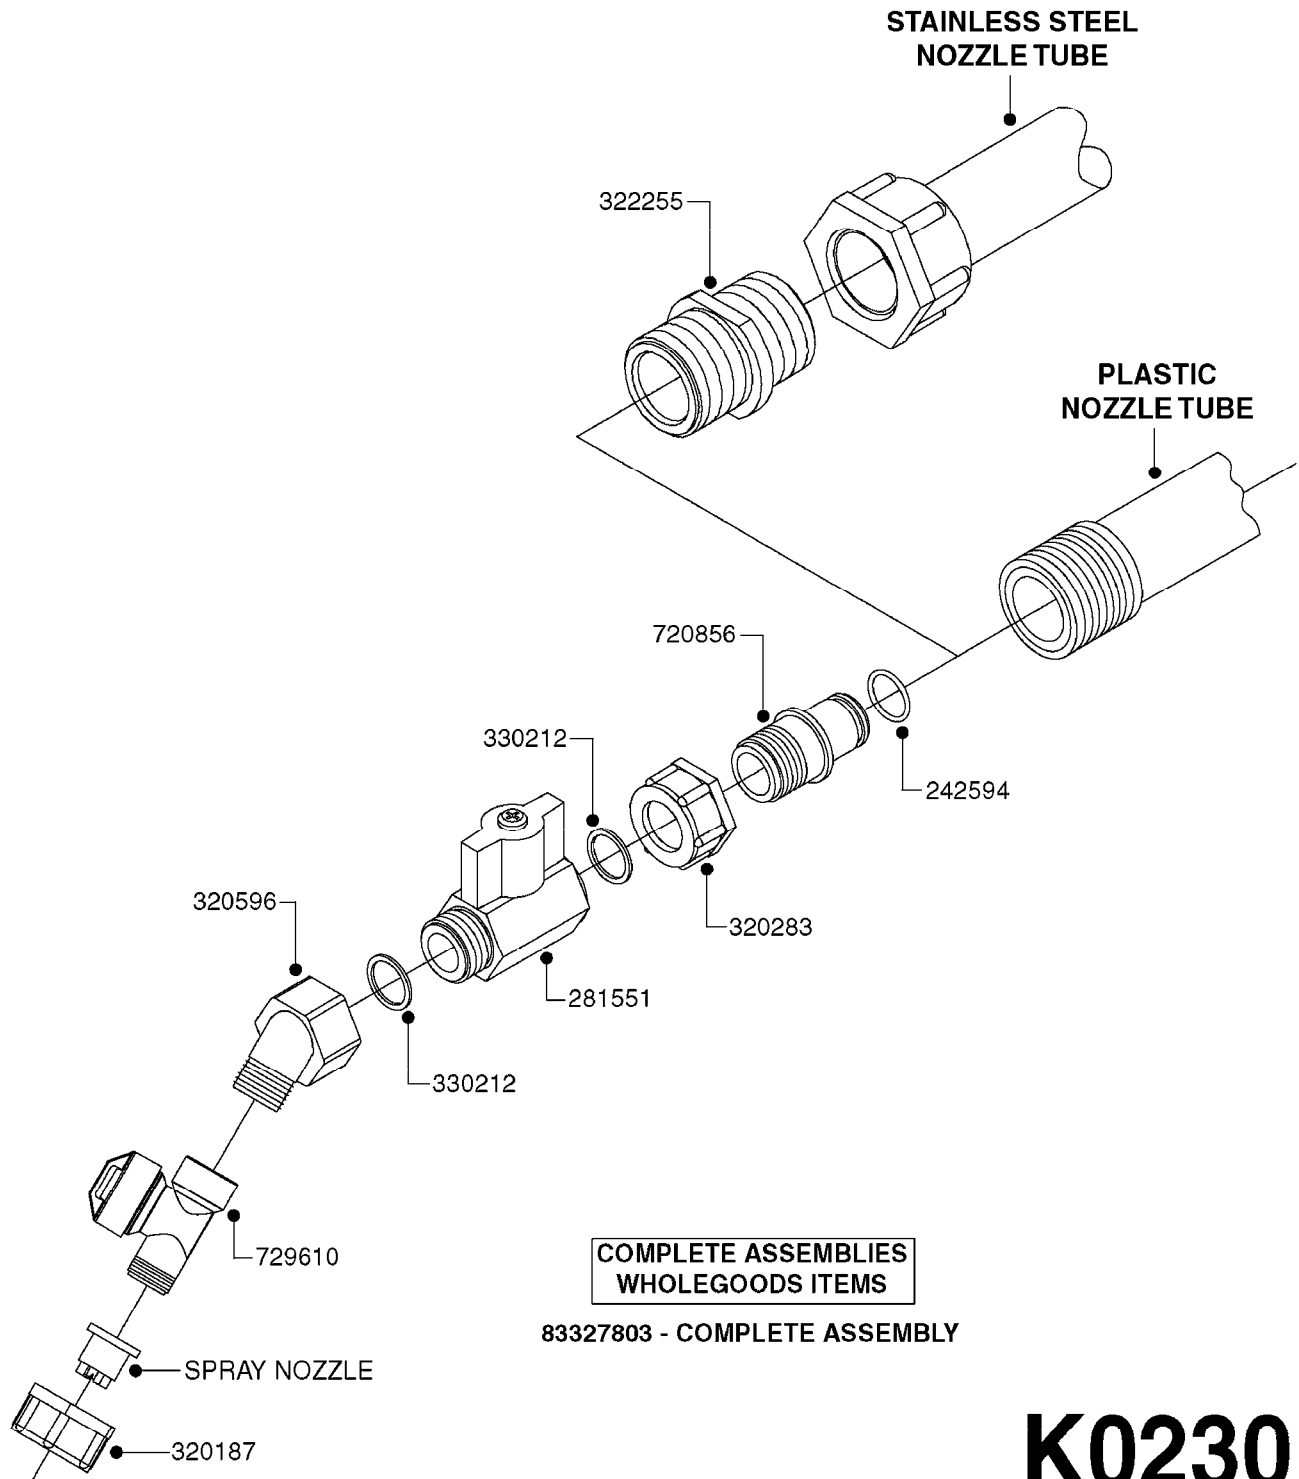

K0230

END NOZZLE KIT
K0230-HIN, 01:01:16

Page 1

Date 16.03.2016 13:52

parts-n°	order qty	description
242594	1	O-RING D14 X 1.78 SCH.70-EPDM
281551	1	BALL VALVE 1/2"
320187	1	FITT.DK CAP 3/8" BSP BLACK
320283	1	FITT.DK NUT 3/4"BSP
320596	1	FITT.DK ELB 3/8'-1/2'BSP 45DEG
322255	1	FITT.DK NIPPLE 3/4"X 3/4"
330212	1	O-RING D19/D14X2.4 F.1/2"NUT
720856	1	FITT.DK 1/2'BSP ASSY.F.3/4'NUT
729610	1	NOZZLE ASSY. NON DRIP 3/8 THRD
83327803	1	END NOZZLE KIT "04"