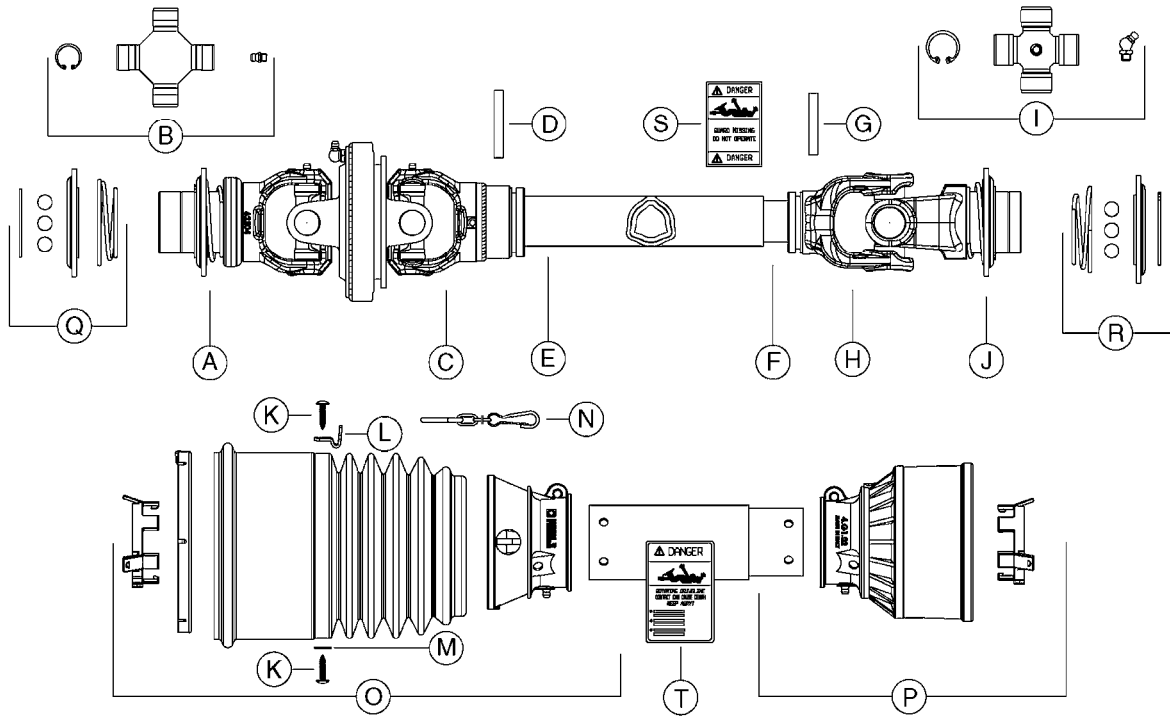

A0460

PUMP HYD.MOTOR ACE 650
A0460-HIN, 01:01:16

Page 1

Date 16.03.2016 13:51

Pos.	parts-n°	order qty	description
1	28066603	1	MOTOR REPAIR KIT ACE 650
2	28070403	1	HYDRAULIC MOTOR ACE 650
3	28071003	1	DRIVE PLATE, FLANGE, ACE MOTOR
4	28071103	1	PIN, MOTOR ASSEMBLY
5	28071203	1	HOUSING SEAL, FRONT EXTERNAL
6	28071303	1	ANTI-EXTRUSION SEAL
7	28071403	1	COMPENSATION SEAL
8	28071503	1	HOUSING SEAL, REAR EXTERNAL
9	28071603	1	O-RING, COASTING CHECK CAP
10	28071703	1	SPRING, COASTING CHECK
11	28071803	1	BALL, COASTING CHECK
12	28071903	1	END PLATE W.#10 SAE END PORTS
13	28072003	1	HEX CAP SCREW, MOTOR ASSEMBLY