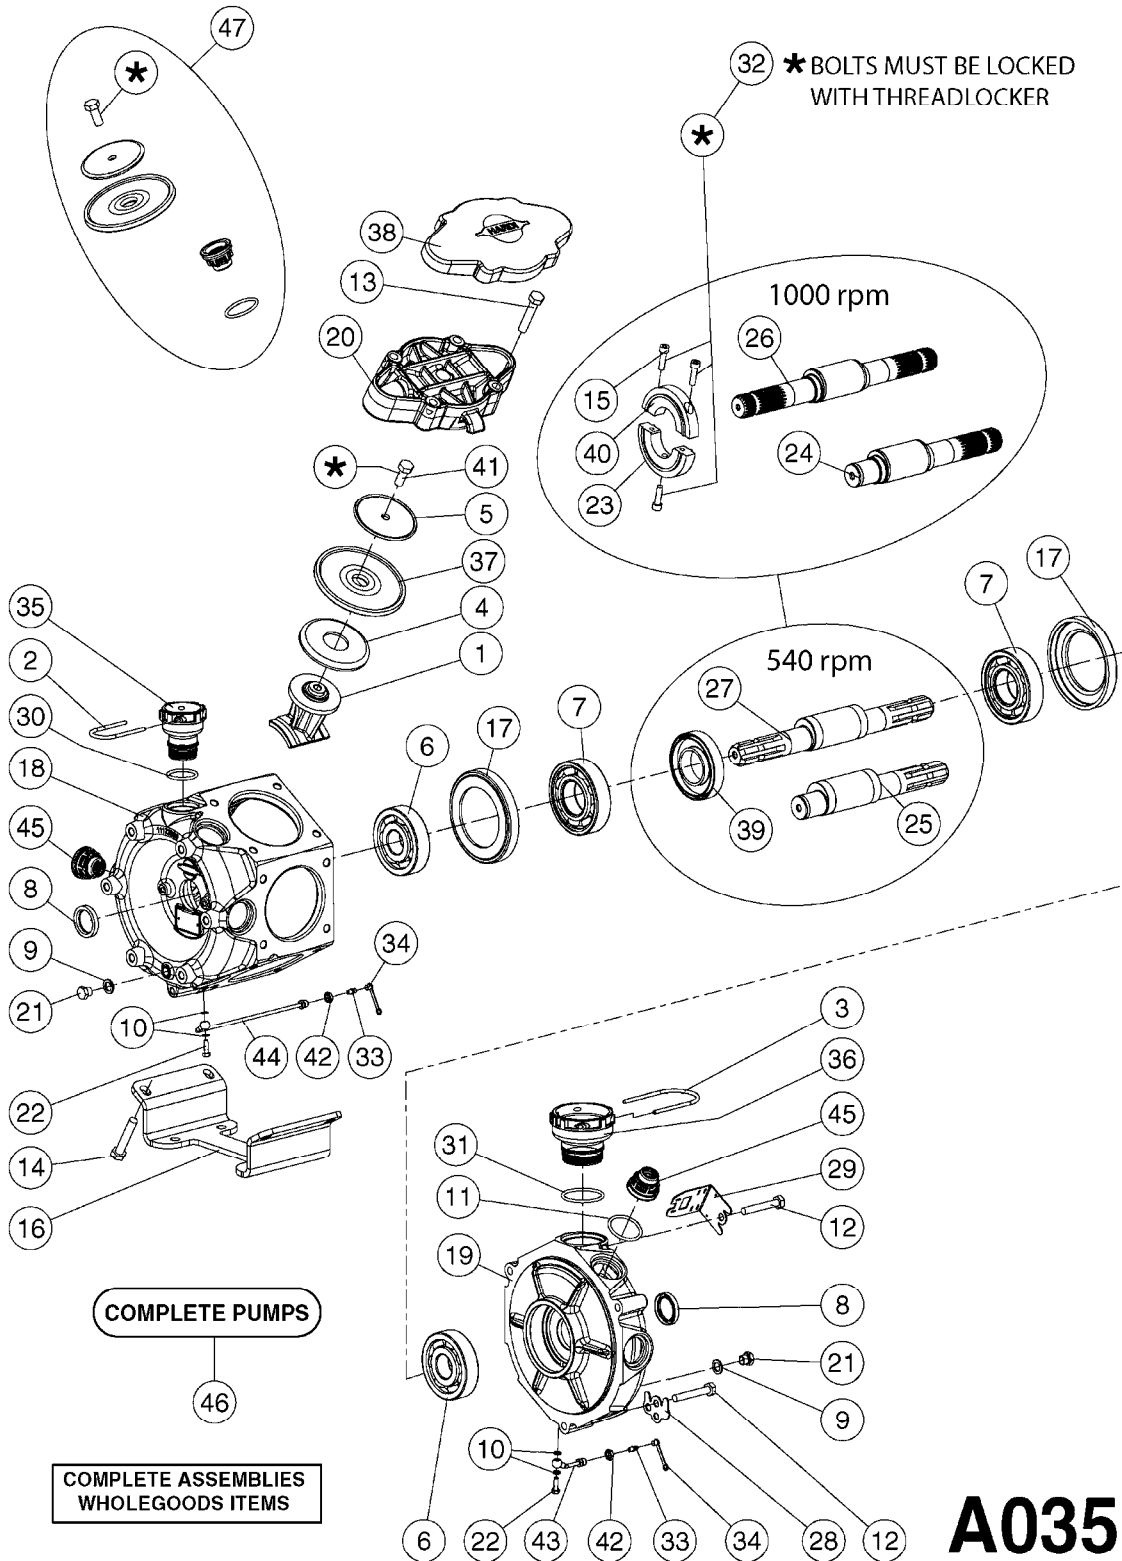

PUMP - 464 540/1000 RPM
A0350-HIN, 01:01:16

Page 1

Date 16.03.2016 13:51

Pos.	parts-n°	order qty	description
1	111622	1	CONNECTING ROD 463/5.5MM
1	111623	1	CONNECTING ROD 463/10MM
1	111624	1	CONNECTING ROD 463/12MM
1	111645	1	CONNECTING ROD 463/6.5MM
2	145996	1	FITT.DK S-67 FORK
3	145997	1	FITT.DK S-93 FORK
4	161012	1	DIAPHRAGM BACKING DISC F. 463
5	161175	1	DIAPHRAGM DISC F. 463 PUMP
6	210221	1	BEARING BALL 6407
7	210232	1	BEARING BALL 6310
8	210243	1	SEAL OIL 35 X 47 X 7
9	241404	1	DOWTY SEAL 1/4"
10	242374	1	WASHER Ø10/Ø6X1 COPPER
11	330072	1	O-RING D53.5/D45.5X4
12	421072	1	BOLT HEX 8.8 RAW M10X65
13	430312	1	BOLT HEX 8.8 RAW M12X60
14	430437	1	BOLT HEX 8.8 RAW M12X65
15	450995	1	BOLT ALLEN M8X30 DIN 912 RAW
16	614628	1	FOOT FOR PUMP 460-463 PAINTED
17	11171900	1	METAL SPACER F. 364/464 MACHINED
18	11172200	1	PUMP HOUSE 464 MACHINED 5/4" BSP RED
19	11172600	1	FRONTPART 464 MACHINED 2" BSP RED
20	11173000	1	VALVE COVER.464 MACHINED RED
21	14010400	1	PLUG 1/4" BSP
22	14120400	1	BANJOBOLT M6 X 19
23	14120700	1	COUNTERWEIGHT 364/464-1000
24	14137300	1	CRANKSHAFT 364/464-5.5 1000
24	14137400	1	CRANKSHAFT 364/464-6.5 1000
25	14137600	1	CRANKSHAFT 364/464-10
25	14137700	1	CRANKSHAFT 464-12
26	14137900	1	CRANKSHAFT 364/464-5.5 GG 1000
26	14138000	1	CRANKSHAFT 364/464-6.5 GG 1000
27	14138200	1	CRANKSHAFT 364/464-10 GG
27	14138300	1	CRANKSHAFT 464-12 GG
28	16383000	1	GREASE NIPPLE PLATE 464
29	16390600	1	BRACKET FOR RPM SENSOR
30	24266600	1	O-RING D 38,0 X 4,0 70SH.NITR
31	24266800	1	O-RING D 54,0 X 4,0 70SH.NITR
32	28045503	1	LOCTITE 262 .5ML (.017oz.)
33	28163300	1	GREASE NIPPLE H1 M6X1 DIN 7412
34	28163400	1	CAP F. GREASENIPPLE YELLOW M6X1
35	32242200	1	FITTING S67 5/4" KON. RG 2014
36	32242400	1	FITTING S93 2" KON. RG 2014
37	33511600	1	DIAPHRAGM PUMP 463/464 PUMP PUR
38	33524000	1	COVER PLASTIC 464 PUMP
39	33524200	1	DISTANCE RING/GREASE SPLIT
40	39136200	1	HALFPART 364/464-1000
41	43099200	1	BOLT HEX SS M12 X 30 DIN933 A4
42	46134000	1	NUT HEX M10x1 H=2.3 NV=14 ELZIN
43	61097000	1	BANJOTUBE SHORT 464 COMPL.
44	61097100	1	BANJOTUBE LONG 464 COMPL.
45	72043600	1	VALVE FOR 462/463
46	72993500	1	PUMP 464/12-540, CM
46	72993600	1	PUMP 464/6.5 MED-2-1000
46	82168700	1	PUMP 464/12/540 OFFSET PORTS
46	82168800	1	PUMP 464/6.5/1000 OFFSET PORTS
46	82169000	1	PUMP 464/10-MOD-2-540
47	75586000	1	PUMP KIT 464