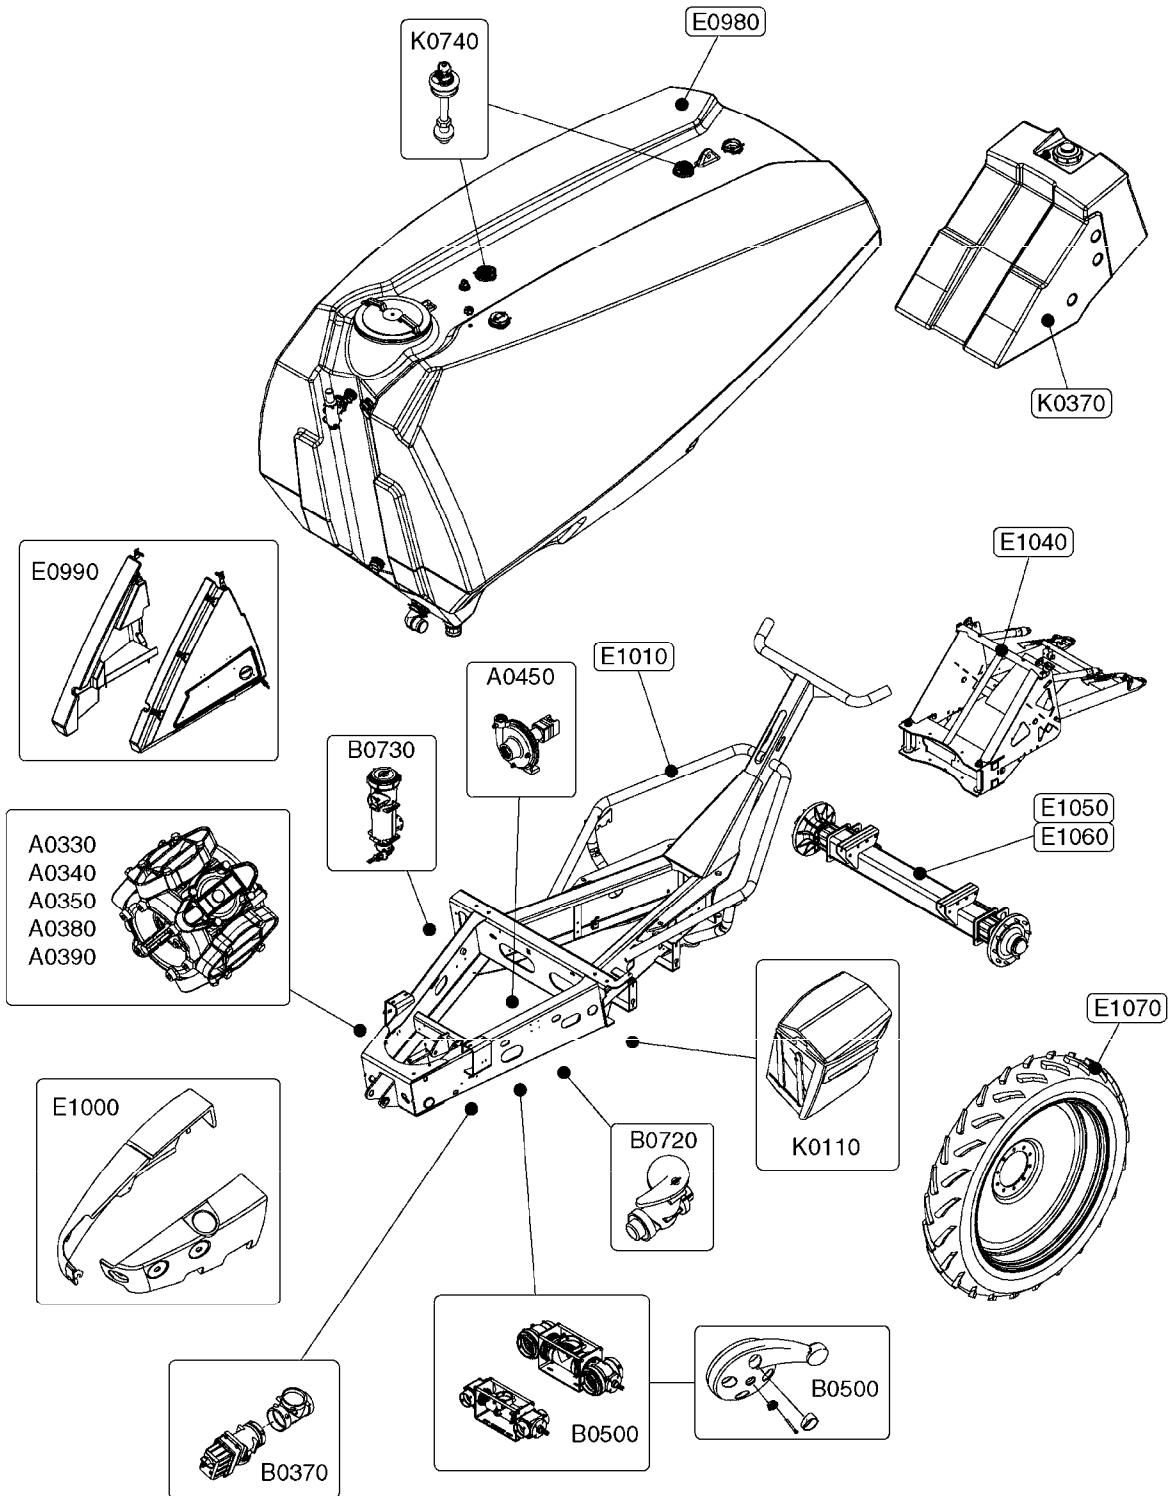

A0560

C.V.PTO-BLACK TRIANG. (POST'05)
A0560-HIN, 01:01:16

Page 1

Date 16.03.2016 13:51

parts-n°	order qty	description
28009003	1	PTO TUBE OUTER F.CV 1060MM
28009103	1	PTO TUBE INNER F.CV 1060MM
28009403	1	UNIV. JOINT 27x74.6mm
28009803	1	PTO PIN TUBE RETAINER OUTER
28009903	1	PTO TUBE RETAINER INNER
28010103	1	PTO YOKE F.INNER TUBE CV PTO
28027803	1	PTO YOKE 1-3/8X21SPL BALL LOCK
28035003	1	PTO 1-3/8/21X1-3/8/21X1260 CV
28035103	1	PTO 1-3/4/20X1-3/8/21X1260 CV
28040203	1	PTO YOKE 1-3/8X21SPL SLIP F.CV
28040303	1	UNIV. JOINT 22x86mm CV BLK.
28040403	1	PTO YOKE INNER F.CV PTO SHAFT
28040503	1	UNIV. JOINT 27x74.6mm
28040603	1	PTO YOKE 1-3/8X21SPL BLACK
28040703	1	SAFETY CHAIN F.CV BLACK PTO
28040803	1	PTO REPAIR KIT F.PUSH YOKE CV
28040903	1	SELF TAPPING SHIELDING SCREW
28041003	1	PTO REPAIR KIT F.PUSH YOKE
28041103	1	PTO HALF SAFETY SHIELD BLACK
28041203	1	PTO HALF SAFETY SHIELD BLACK
28041303	1	PTO YOKE 1-3/4X20SPL SLIP F.CV
28041403	1	PTO REPAIR KIT F.PUSH YOKE CV
28041503	1	PTO HALF SAFETY SHIELD BLACK
28041603	1	WASHER F.SHIELDING SCREW BLACK
28041703	1	ANCHOR F.RETAINING CHAIN BLACK
28041803	1	DECAL DANGER GUARD MISSING
28041903	1	DECAL DANGER ROT.DRIVELINE