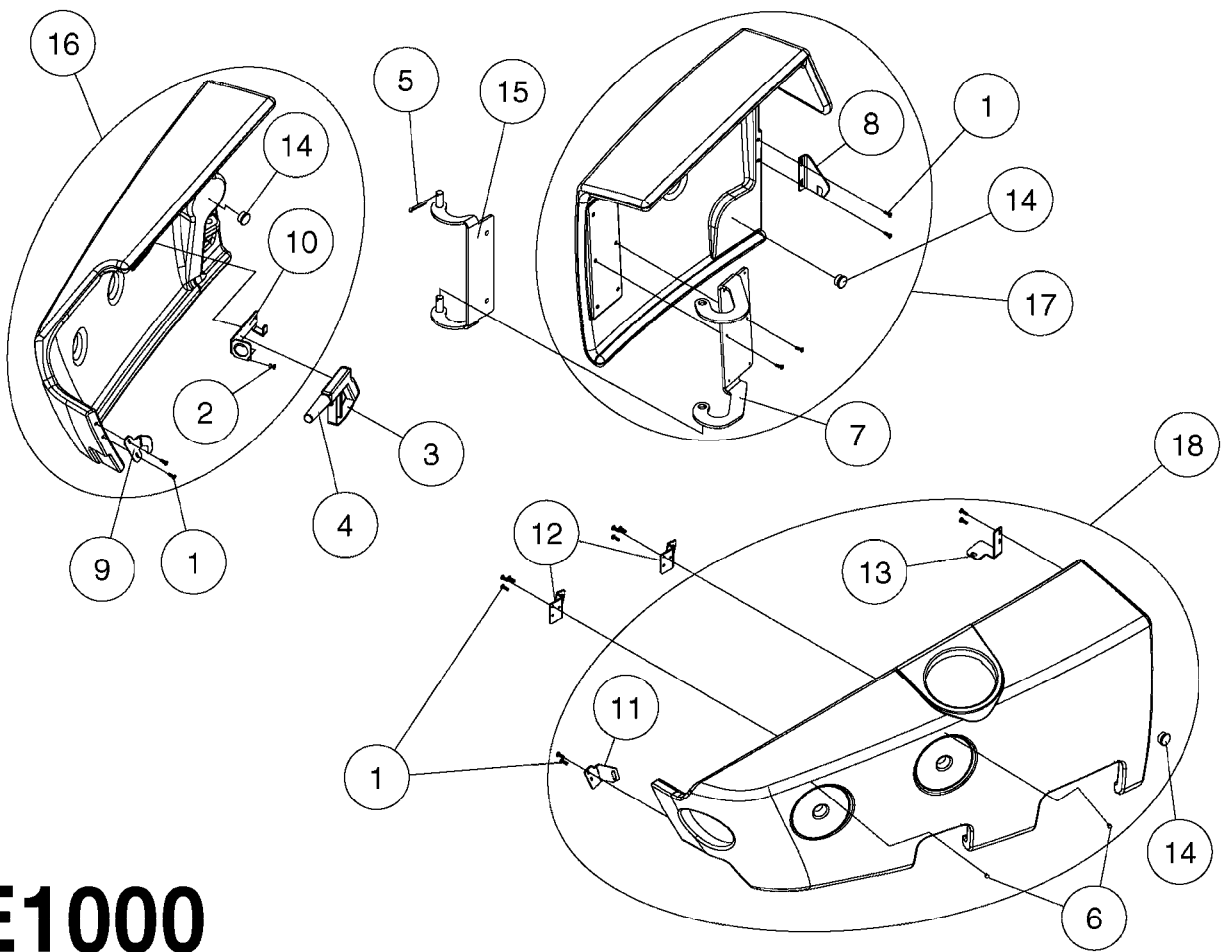

E1000

SHIELDS NCM 4400/6600/9000
E1000-HIN, 01:01:16

Page 1

Date 16.03.2016 13:52

Pos.	parts-n°	order qty	description
1	440719	1	SCREW F.PLASTIC KB60x20 SS
2	480809	1	BLIND RIVET, EMHART ACD616ASM
3	725663	1	PISTOL 60 COVER PART
4	725664	1	FRONTPART F.SPRAY GUN MODEL 60
5	10008603	1	COTTER PIN 1/8"X 1-1/2"
6	14042800	1	INDICATOR FOR VALVE POSITION
7	16133800	1	HINGE F.GREY SHIELD CM '05
8	16133900	1	HOOK F.GREY SHIELD CM '05
9	16134000	1	BKT F. FRONT RH COVER NCM
10	16134100	1	BRACKET. HAND GUN HOLDER NCM
11	16135300	1	BKT F. FRONT LH COVER NCM
12	16135400	1	MIDDLE HANGER LEFT GRAY SIDE
13	16135500	1	BKT F. FRONT LH COVER NCM
14	28046900	1	COVER PLUG 1" BLACK
15	61035500	1	HINGE BRACKET FOR CM05 LOCKER
16	72294000	1	SHEILD R.H.FRONT ASSM. NCM
17	72294100	1	SHEILD R.H. CHEM-LOCKER ASSM.
18	72294900	1	SHEILD L.H.FRONT ASSM. NCM