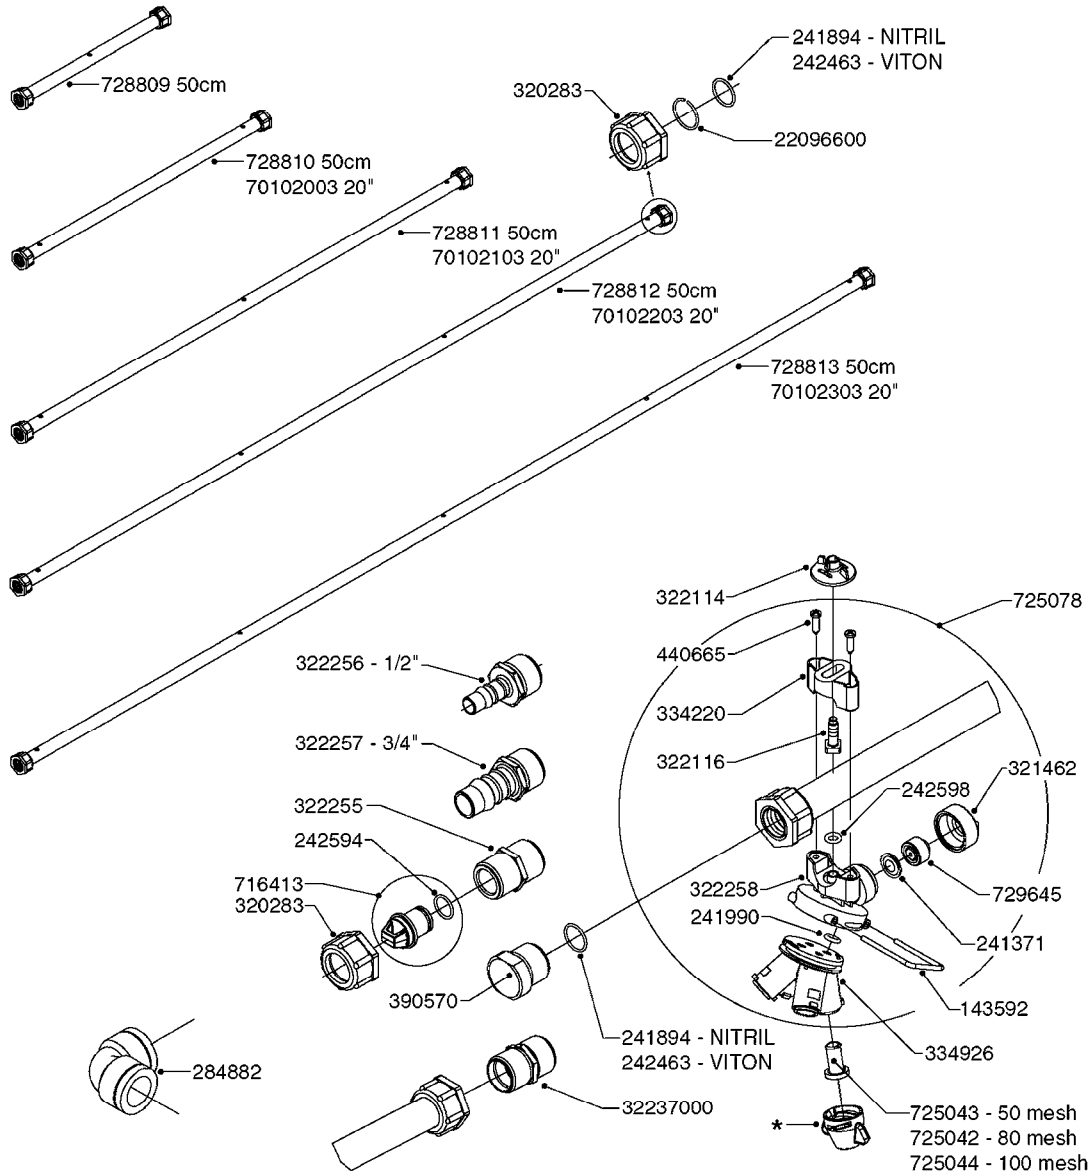

STAINLESS STEEL FEED TUBES

731824	SS feed tube 14"
731825	SS feed tube 24"
731826	SS feed tube 43"
731429	SS feed tube 63"
731430	SS feed tube 83"

D1120