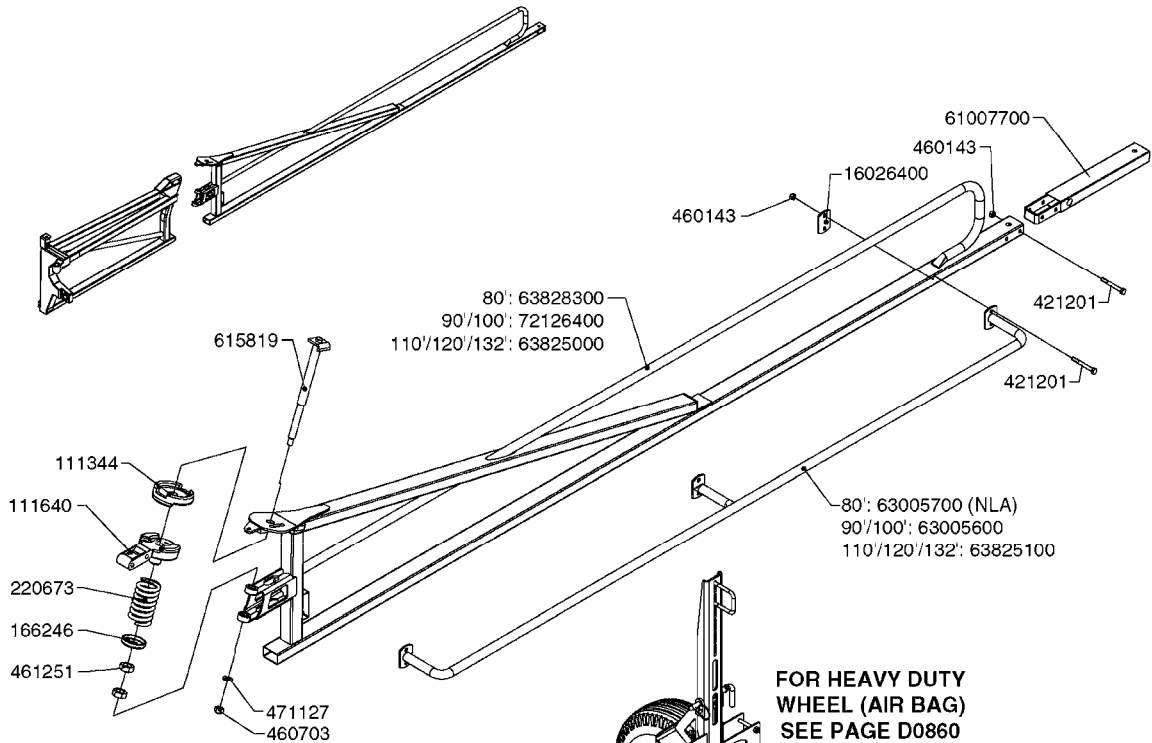

FOR HEAVY DUTY WHEEL (AIR BAG) SEE PAGE D0860