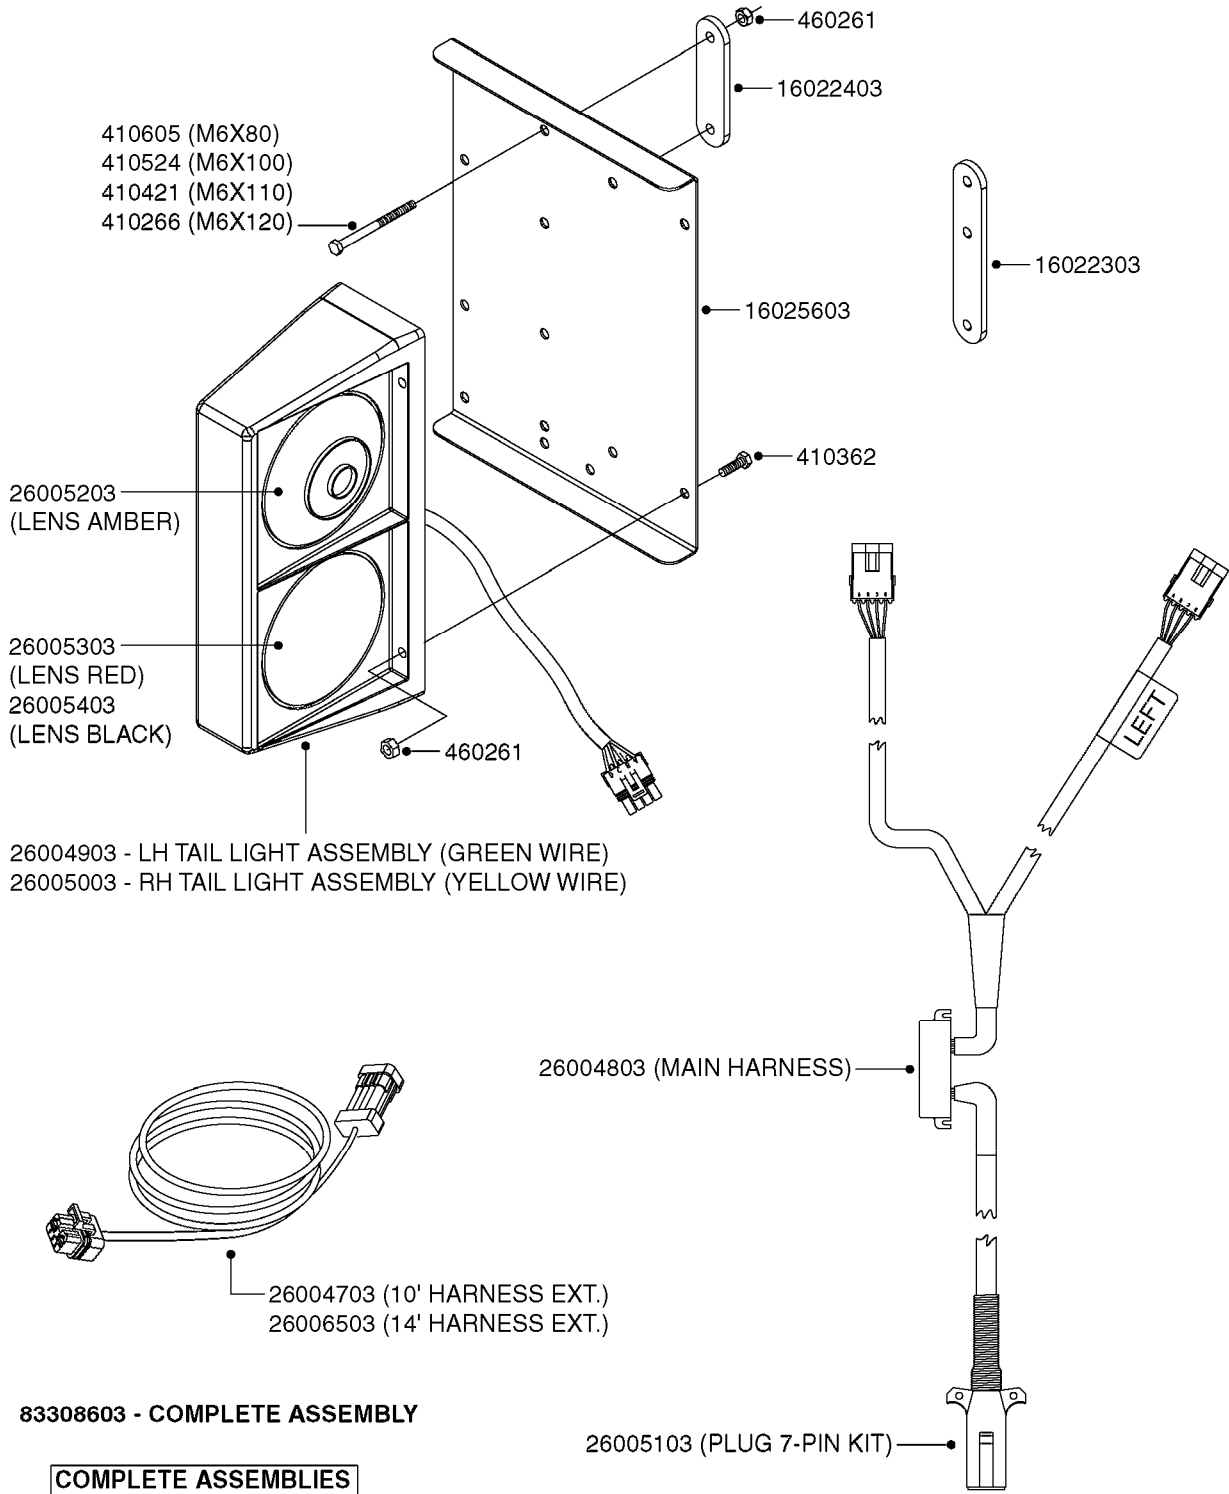

ANGLE SENSOR NCM
M0150-HIN, 01:01:16

Page 1

Date 16.03.2016 13:53

Pos.	parts-n°	order qty	description
1	220947	1	SPRING D13.0/1,2 L=90 RST
2	283699	1	GREASE NIPPLE M6X1
3	283772	1	GREASE NIPPLE H3 M6 X 4 90°
4	410185	1	BOLT HEX 8.8 DEL M6X16 A2
5	420567	1	BOLT HEX 8.8 DEL M8X30 FT
6	420582	1	BOLT HEX 8.8 DEL M8X20 FT A2
7	420744	1	BOLT HEX 8.8 DEL M8X40
8	450902	1	BOLT ALLEN HEAD M4 X 16MM
9	460143	1	NUT HEX M8 LOCK A2 DIN985
10	461145	1	NUT HEX M4 LOCK
11	471037	1	SCREW A 4,3 DIN 125
12	471087	1	WASHER D12.0/4.3X1.0
13	471122	1	WASHER, M10, Ø20/10.5X 2.0, SS
14	471125	1	WASHER, M6, Ø12/ 6.4X 1.6, SS
15	471126	1	WASHER, M8, Ø16/ 8.4X 1.6, SS
16	480811	1	BLIND FASTENER M6 STAINLESS
17	741841	1	ANGLE SENSOR AND BRACKET REAR
18	14052100	1	AXLE D19 L=294/2XM8 STAINLESS
19	16125700	1	BRACKET FOR ANGLE SENSOR
20	16142200	1	GUARD PLATE FOR SENSOR
21	16173200	1	PLATE 6.0X134X42/2XD6/2XBENDS
22	16173400	1	PLATE 2.0X145.3X130/3XBENDS
23	16173600	1	PLATE 4.0X70X56 NCM 4400
24	16174100	1	PLATE 4.0X120X70/2XBENDS NCM 6600
25	16174300	1	BKT F. TRACTOR NCM STEE-UPDATE
26	21089300	1	BUSHING D12/10 L=9
27	22096500	1	TORSION SPRING D24/4.0 L=242
28	26005700	1	ANGLE SENSOR 70° 0.5-4.5 VDC
29	26005800	1	ANGULAR SENSOR 120° 0.5-4.5 VDC
30	28024103	1	TIE STRAP L=8" x W=3/16"
31	28045800	1	S-HOOK 3MM STAINLESS STEEL
32	28058400	1	CHAIN SS 8x16x2.0 L=600
33	39124400	1	BUSHING D28.5/19.1 L=21
34	61019200	1	FRONT SENSOR BRACKET NCM4400
35	61019300	1	FRONT SENSOR MT.THREADED HOLES
36	61019500	1	FRONT SENSOR BRACKET NCM6600
37	72564800	1	STEERING SENSOR NCM4400 FRONT STEERING SENSOR COMPLETE NCM4400
37	72565000	1	STEERING SENSOR NCM6600 FRONT STEERING SENSOR COMPLETE NCM6600

TRAFFIC LIGHT KIT
M0160-HIN, 01:01:16

COMPLETE ASSEMBLIES
WHOLEGOODS ITEMS

M0160