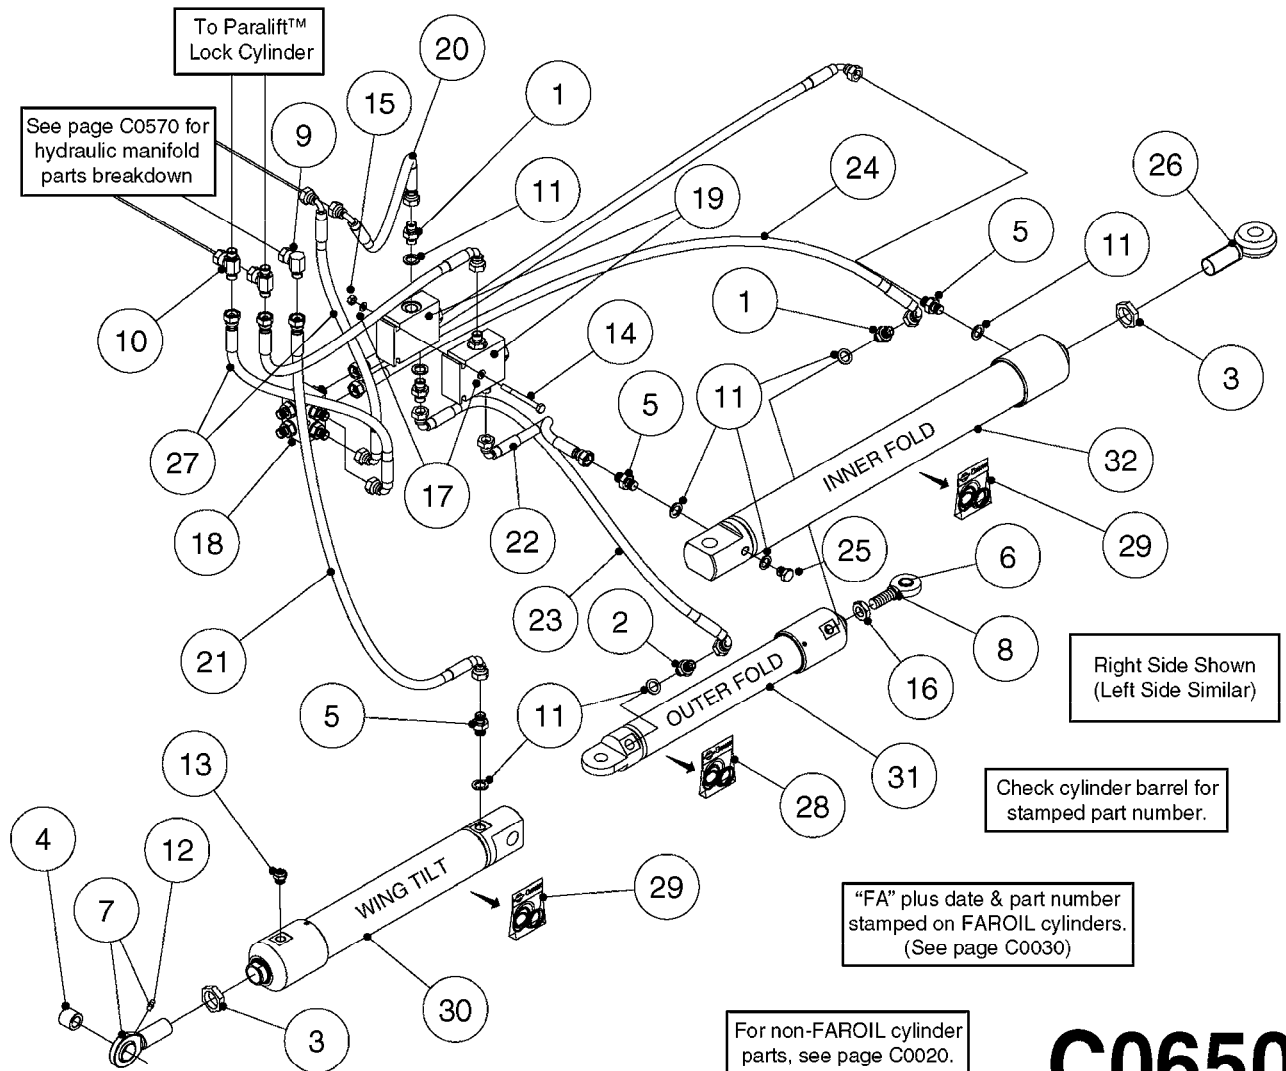

C0650

HYDRAULICS FORCE 80'-100'
C0650-HIN, 01:01:16

Page 1

Date 16.03.2016 13:52

Pos.	parts-n°	order qty	description
1	146845	1	HEX NIPPLE 1/4"x1/4"
2	146851	1	HEX NIPPLE 1/4"x1/4" 0.7MM
3	147128	1	NUT M24X2 NV-32
4	147130	1	BUSHING D25/20 20MM
5	147498	1	HEX NIPPLE 1/4"-1/4" 1.2mm
6	210728	1	BEARING F.LINK HEAD M17
7	210878	1	LINK HEAD M24 x 55 W/ GREASE NIP. DELTA
8	210879	1	LINK HEAD M16 x D17
9	232060	1	HY.ELBOW 1/4" BSP SWIVEL
10	232175	1	TEE 1/4"M X 1/4"F X 1/4"M BSP
11	241404	1	DOWTY SEAL 1/4"
12	283699	1	GREASE NIPPLE M6X1
13	284265	1	PLUG BREATHER 1/4" F/CYLINDER
14	410605	1	BOLT HEX 8.8 DEL M6X80
15	460261	1	NUT HEX M6X1 LOCK A2 DIN985
16	461198	1	NUT HEX M16X2 JAMB
17	471125	1	WASHER, M6, Ø12/ 6.4X 1.6, SS
18	731941	1	HYD. BLOCK MANIFOLD
19	782127	1	HY.FLOW DIVIDER FTZ-03
20	784005	1	HOSE HY X 1/4 X 037.38"STR+ELB
21	784010	1	HOSE HY X 1/4 X 149.5"STR+ELB
22	784031	1	HYD.HOSE CM TF 1/4"x550MM
23	784094	1	HOSE HY X 1/4 X 248.0" ELB+ELB 80' BOOM
23	784127	1	HOSE HY X 1/4 X 285.5" ELB+ELB 90' BOOM
24	784128	1	HOSE HY X 1/4 X 259.85"STR+ELB 80' BOOM
24	784129	1	HOSE HY X 1/4 X 299.21"STR+ELB 90' BOOM
25	14010400	1	PLUG 1/4" BSP
26	14082300	1	LINK EYE Ø20/M24X2 L=87.5
27	28376503	1	HOSE HY X1/4X047.25"STR+ELB
28	75074300	1	SEALKIT78122000/23-25/30-32/46
29	75075200	1	SEAL KIT 78120900/14/50
30	78121400	1	CYLINDER DOUBLE D50/30-300
31	78122400	1	DOUBLE CYLINDER D 40/20-300
32	78128800	1	CYLINDER, D50/30-500