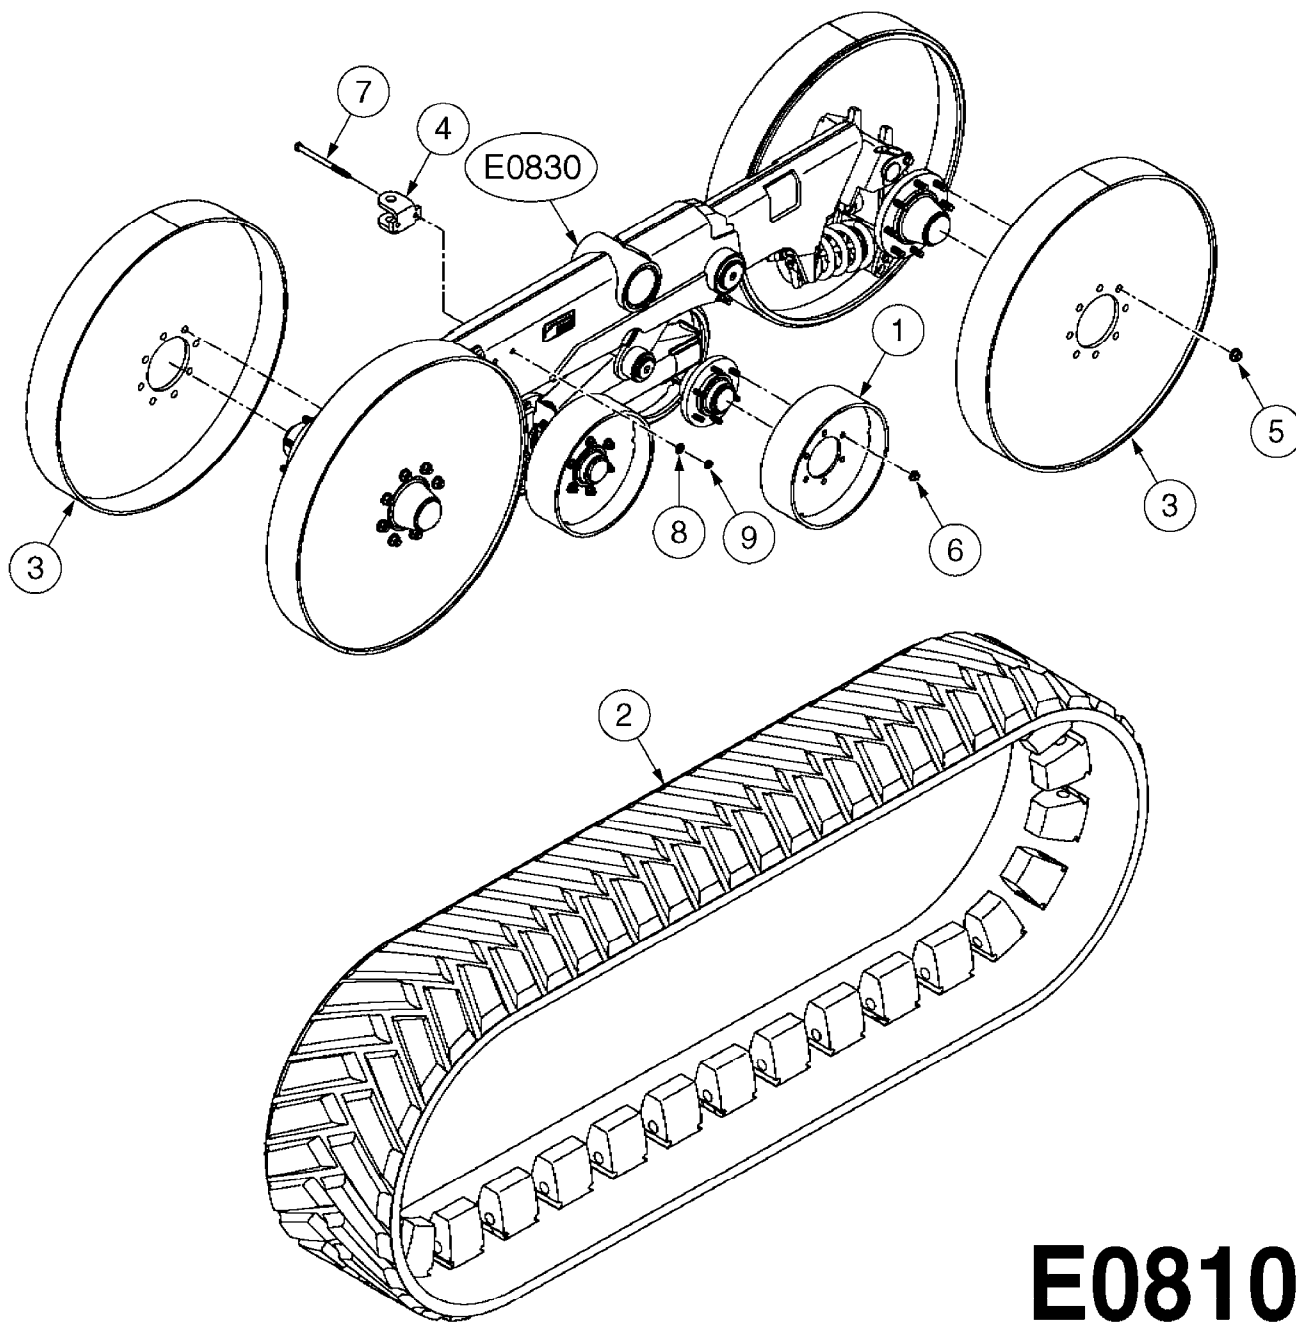

E0810

CAMOPLAST TRACK 40 SERIES
E0810-HIN, 01:01:16

Page 1

Date 16.03.2016 13:52

Pos.	parts-n°	order qty	description
1	28064103	1	WHEEL, MID-ROLLER (1401,1402)
1	28064203	1	WHEEL, MID-ROLLER (45-1801)
2	28074703	1	TRACK LH 249" X 14" (40-1402)
2	28074803	1	TRACK RH 249" X 14" (40-1402)
2	28075103	1	TRACK 249" X 18" (45-1801)
3	28075203	1	WHEEL, IDLER (40-1402)
3	28075303	1	WHEEL, IDLER (45-1801)
4	28075403	1	BRACE BRACKET
5	28082103	1	LUG NUT SET (8) IDLER
6	28083003	1	LUG NUT SET (6) MID-ROLLER
7	28083203	1	BOLT HEX 7"X1/2"-20 UNF GR 8
8	28083303	1	WASHER 1/2"
9	28083403	1	LOCK NUT 1/2"-20 UNF