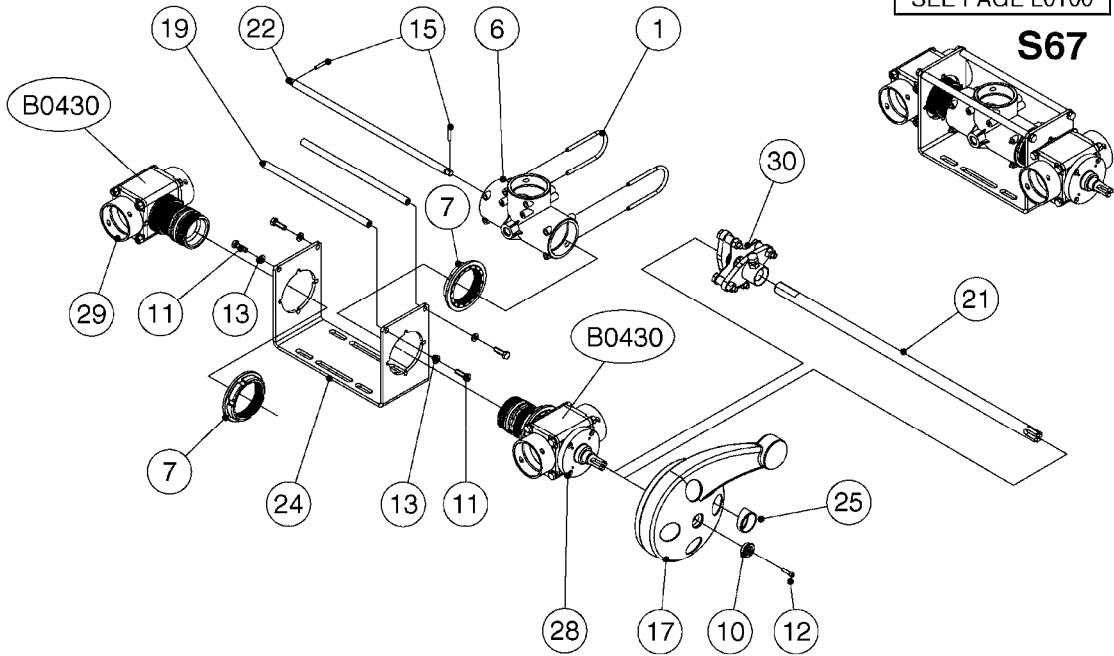

FOR S67 FITTINGS
SEE PAGE L0100

S67

FOR S93 FITTINGS
SEE PAGE L0110

S93

B0500

SMART VALVE S67 S93 (07)
B0500-HIN, 01:01:16

Page 1
Date 16.03.2016 13:52

Pos.	parts-n°	order qty	description
1	145996	1	FITT.DK S-67 FORK
2	145997	1	FITT.DK S-93 FORK
3	242351	1	O-RING D69.5X3.0 VITON F.S-93
4	285791	1	HAIR PIN S93/S67
5	322109	1	FITT.DK S-93 BULKHEAD NUT
6	322224	1	FITT.DK S-67 TEE
7	322320	1	NUT F.3 WAY VALVE S56
8	334545	1	FITT.DK S-93 TEE
9	334572	1	FITT.DK S-93 ADAPTOR MALE MALE
10	334594	1	PLUG F.VALVE HANDLE BLACK
11	410362	1	BOLT HEX 8.8 SS M6X20 FT
12	410922	1	CYL.SKR 8.8 DEL M4X20 RST
12	450902	1	BOLT ALLEN HEAD M4 X 16MM
13	471125	1	WASHER, M6, Ø12/ 6.4X 1.6, SS
14	480733	1	PIN D6 X 40
15	480803	1	PIN Ø4 X 25
16	741844	1	VALVE HANDLE ASSY. SUCTION NCM
17	741845	1	VALVE HANDLE ASSY. PRESSUR NCM
18	14021500	1	SPINDLE F.S93 SMART VALVE
19	14022700	1	SPACER TUBE Ø10 L=212 SS
20	14038100	1	AXLE FOR SUCTION VALVE HANDLE
21	14038200	1	AXLE FOR PRESSURE VALVE HANDLE
22	14068700	1	SPINDLE,SMART VALVE S67 10MM
23	16059900	1	BRACKET 2 STK S93 SMART VALVE
24	16082300	1	BRACKET 2PCS S67 VALVE 15 BAR
25	33505200	1	PLUG FOR SMART VALVE HANDLE
26	72138000	1	VALVE S93 "V2" SMART VALVE
27	72138600	1	VALVE S93 "V3" SMART VALVE
28	72172100	1	VALVE S67 "V1" SMART VALVE
			NCM 4400/6600
28	72538000	1	VALVE S67, LONG SPINDLE NAV 3000/4000
29	72172200	1	VALVE S67 "V2" SMART VALVE
30	72283000	1	AXLE JOINT F. SMARTVALVE HANDL