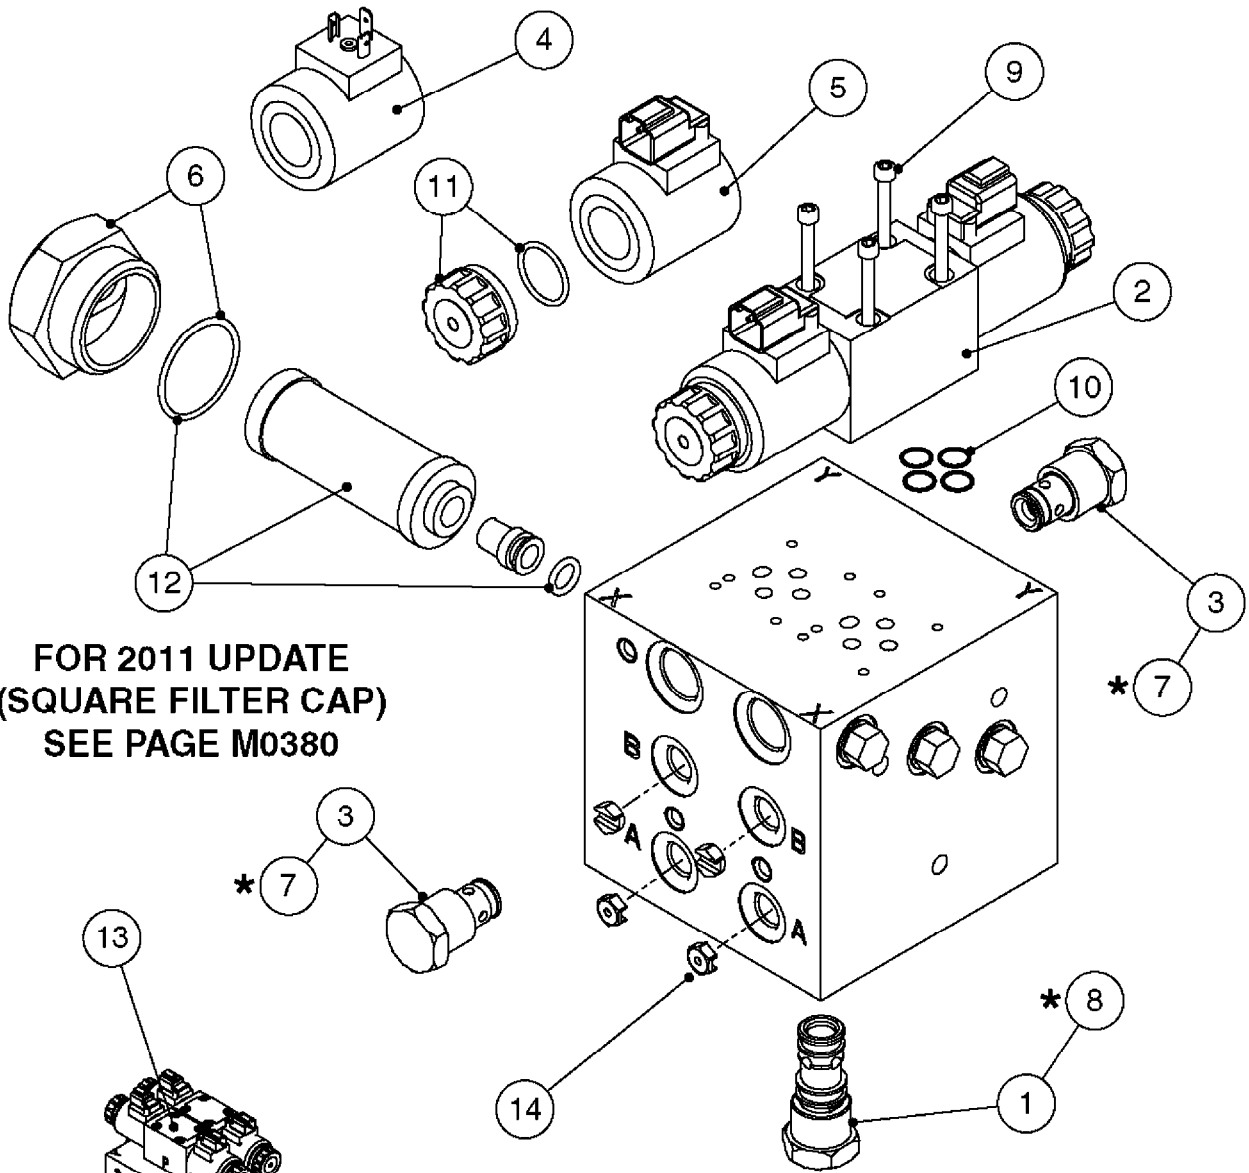

FOR 2011 UPDATE
(SQUARE FILTER CAP)
SEE PAGE M0380

COMPLETE
ASSEMBLY

* SEAL KITS

M0300

NORAC VARIABLE RATE VALVE UC4
M0300-HIN, 01:01:16

Page 1

Date 16.03.2016 13:53

Pos.	parts-n°	order qty	description
1	28048803	1	NORAC CHECK VALVE
2	28048903	1	NORAC PROP VALVE
2	28055803	1	3-PIN CONNECTORS/HIRSCHMAN NORAC SOLENOID - DEUTSCH CONN. 2-PIN CONNECTORS/DEUTSCH
3	28049403	1	NORAC CHECK VALVE
4	28056403	1	COIL, NORAC, PROP, DIN
5	28056503	1	COIL, NORAC, PROP, DEUTSCH
6	28066803	1	NORAC FILTER CAP W/O-RING
7	28066903	1	NORAC SEAL KIT F.28049403
8	28067003	1	NORAC SEAL KIT F.28048803
9	28068103	1	NORAC HEX CAPSCREW 10-24X2 SS
10	28068203	1	NORAC O-RING F.SOLENOID VALVE
11	28074903	1	NORAC COIL NUT AND O-RING
12	75076900	1	NORAC FILTER ELEMENT KIT
13	78216100	1	NORAC VALVE BLOCK COMP, DEUTSCH CON. COMPLETE W/2-PIN DEUTSCH SOLENOIDS
14	78603300	1	NORAC ONE WAY ORIFICE, .047"