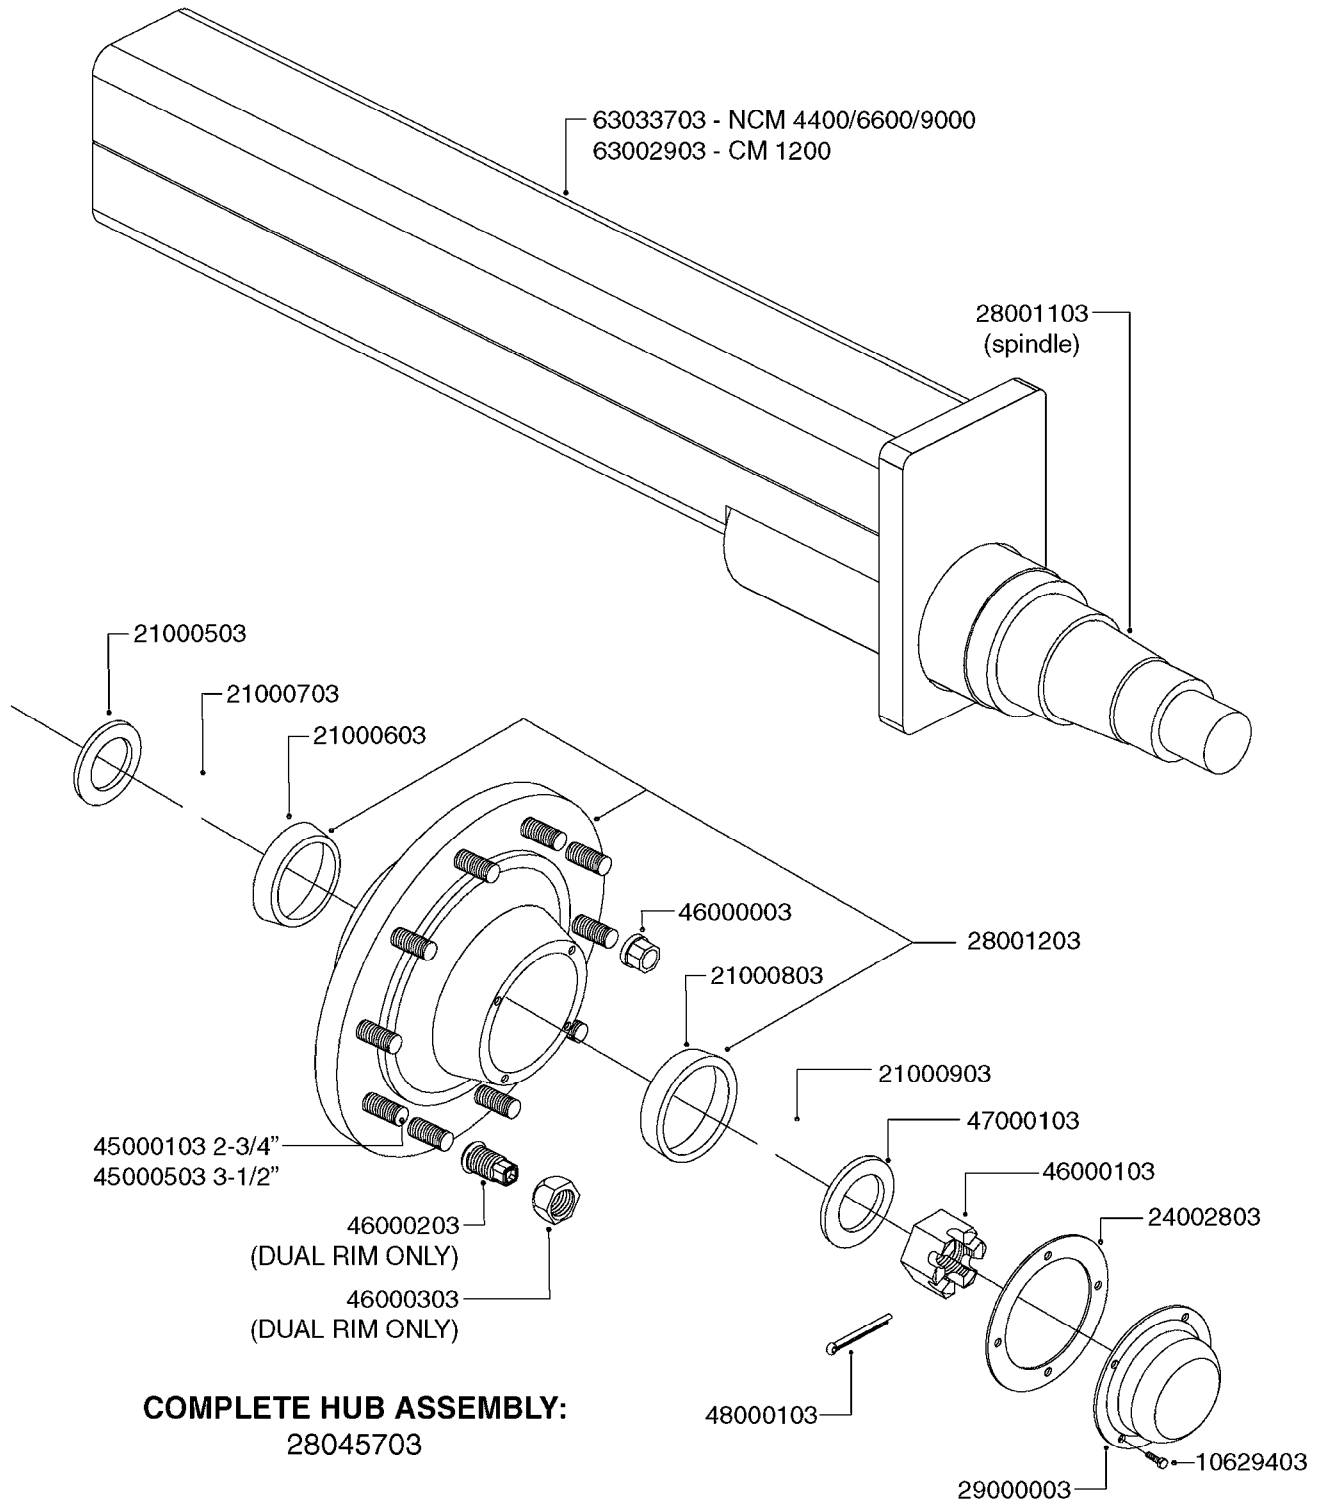

COMPLETE HUB ASSEMBLY:
28045703

COMPLETE ASSEMBLIES
WHOLEGOODS ITEMS

E0790

HUB ASSEMBLE F.4-1/2" SPINDLE
E0790-HIN, 01:01:16

Page 1
Date 16.03.2016 13:52

parts-n°	order qty	description
10629403	1	BOLT HEX 5/16 NC GR.2 00.50"
21000503	1	SEAL,WHEEL CR43771
21000603	1	RACE, BEARING 3.5/1.5
21000703	1	BEARING, TAPPERED 3.5433/1.575
21000803	1	RACE, TAPERED BEARING
21000903	1	BEARING, TAPPERED, 2.75/1.510
24002803	1	GASKET F. HUB 4.5" HUB ASSY
28001103	1	SPINDLE 4.5"x 21" 20000LB
28001203	1	HUB, 20000LB W. BRG RACES
28045703	1	HUB ASSY 10-13.19-11.02 25000#
29000003	1	HUB CAP F. 881(20000LB) HUB
45000103	1	BOLT, WHEEL STUD 3/4-16X2 3/4
45000503	1	BOLT, WHEEL STUD 3/4-16X3 1/2
46000003	1	NUT HEX NF 3/4" FLANGED F.HUB
46000103	1	NUT, CASTLE, SPINDLE 2-12 UNF
46000203	1	NUT, BUD WHEEL, INNER, RH
46000303	1	NUT, BUD WHEEL, OUTER, RH
47000103	1	WASHER, SPNDL 4.5" 2.06x4 .25T
48000103	1	PIN, COTTER 5/16" X 5.25"
63002903	1	AXLE INSERT,72"-90"SUS CM 1200
63033703	1	AXLE INSERT NCM 44/66/9000