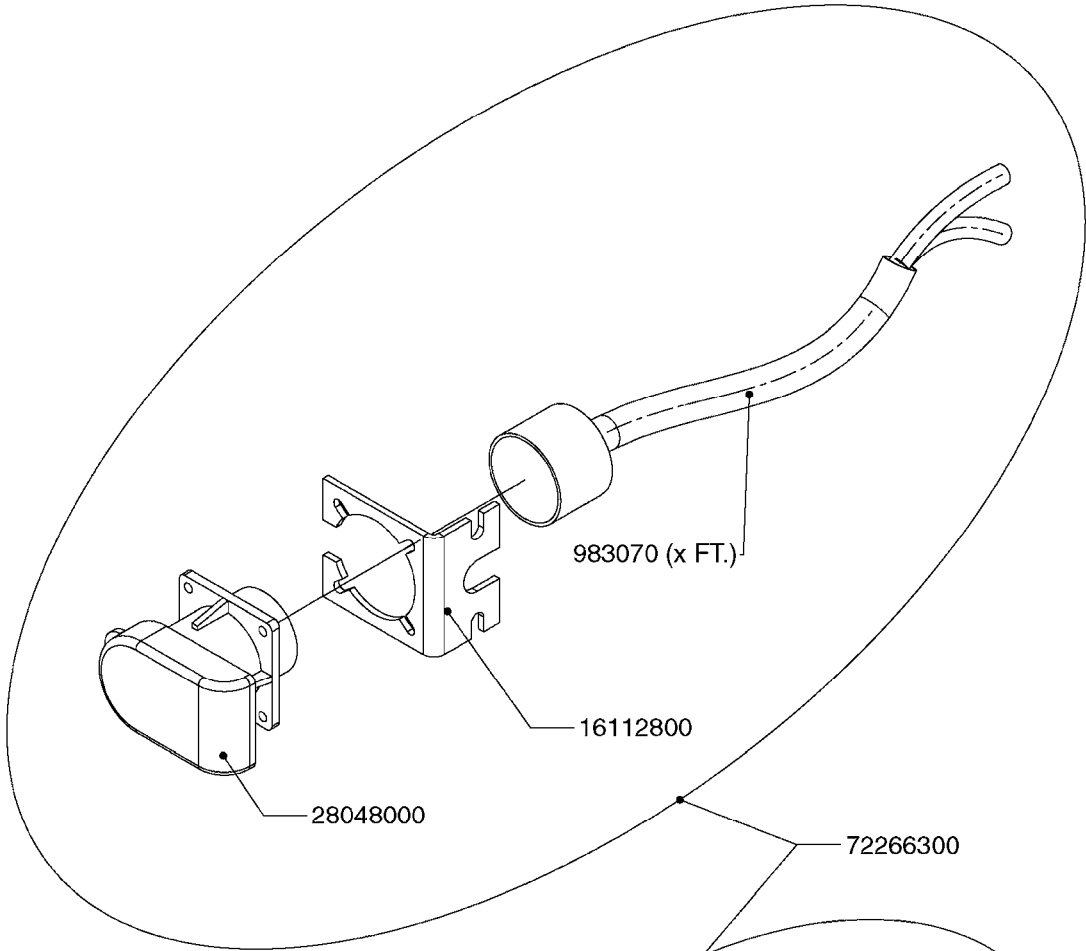

POWER SUPPLY CABLES
M0240-HIN, 01:01:16

Page 0

Date 16.03.2016 13:53