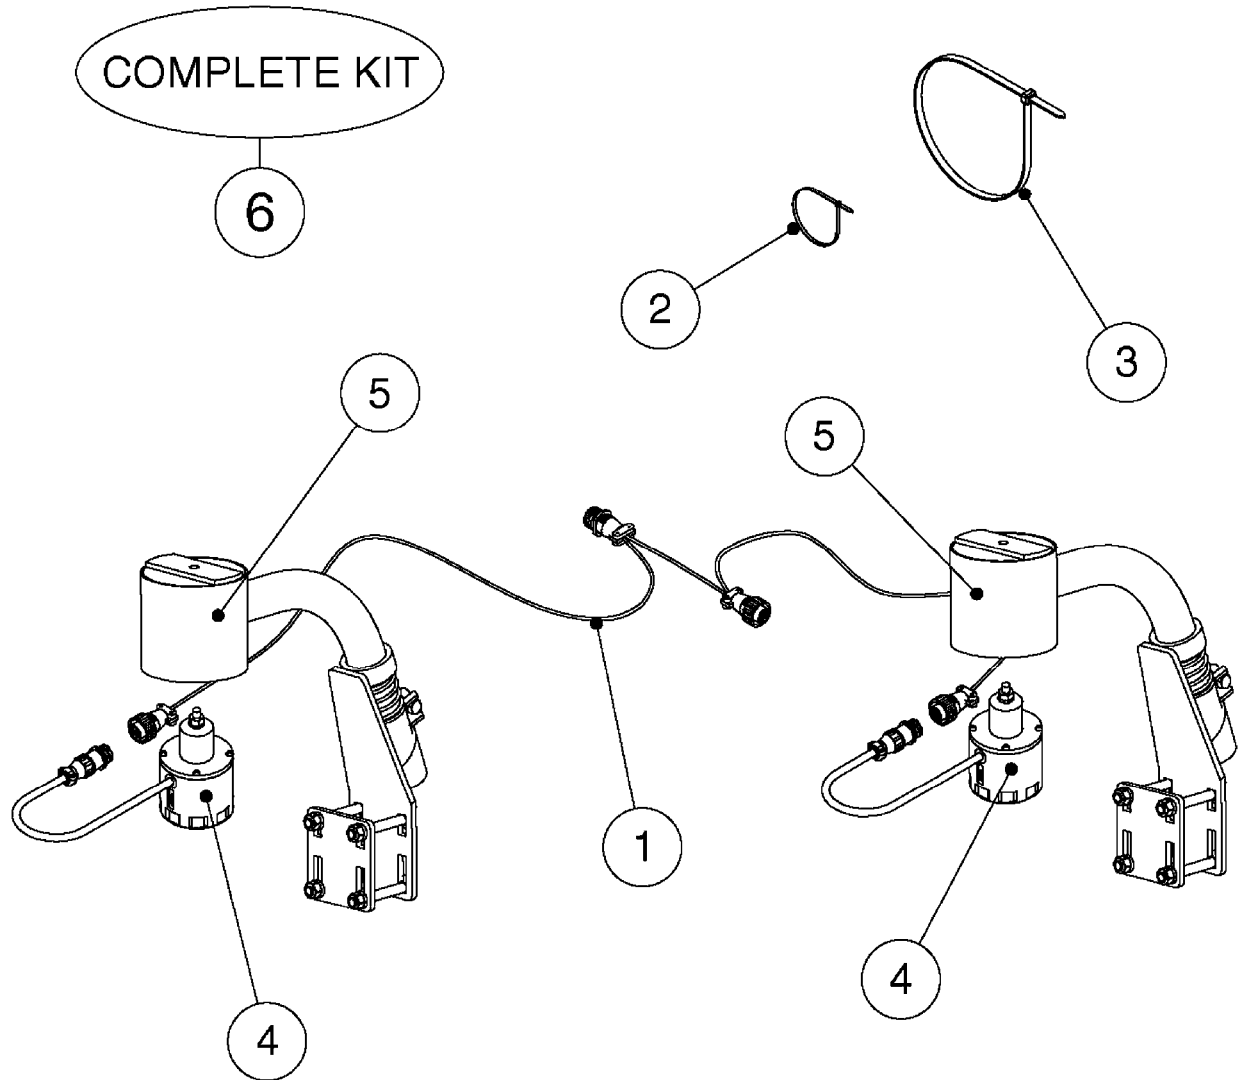

M0350

JUNCTION BOXES - HYDRAULIC
M0350-HIN, 01:01:16

Page 1

Date 16.03.2016 13:53

Pos.	parts-n°	order qty	description
1	261442	1	LID F.3010/3012 HP BOX
2	391071	1	BOX FOR HY.DAH
3	983070	1	CABLE 2X6MM
4	26016900	1	CABLE DB25M - DB25F L=8.5m
5	26018000	1	HYD JUNCTION BOX SPZ PRE 2012 EAGLE SPC BOOMS
5	26018100	1	HYD. BOX BOOM PCB W/LEADS FOR FORCE/TWIN FORCE BOOMS
5	26018500	1	HYD. BOX BOOM PCB NO LEADS
5	26038300	1	HYD JUNCTION BOX GENERIC 2012 EAGLE SPC/FORCE BOOMS
6	28048000	1	PLUG 3-POL DIN 9680 FEM.CHASS
7	28048100	1	PLUG 3-POL DIN 9680 MALE SPRAY
8	28048200	1	WIRE GROMET RUBBER 4 HOLE
9	28048500	1	FUSE 10A AUTO
10	72243500	1	DAH INTERFACE PCB MOUNTED