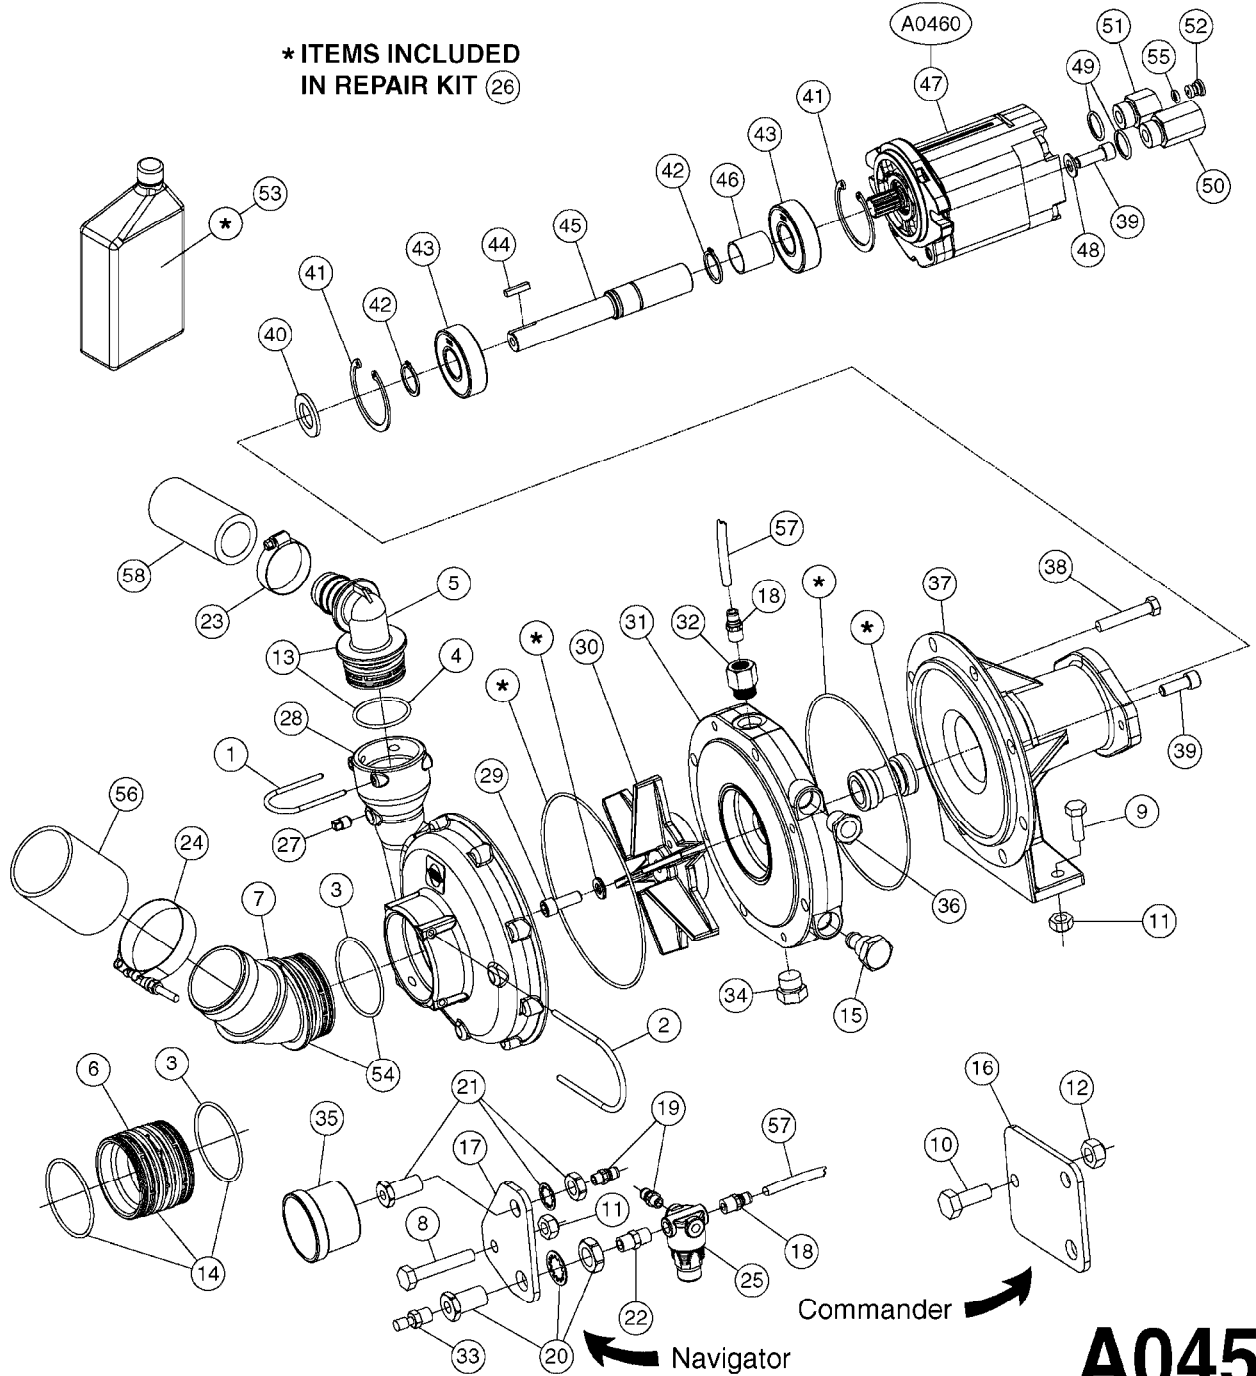

PUMP - 460/462/463 FITTINGS
A0390-HIN, 01:01:16

Page 1
Date 16.03.2016 13:51

parts-n°	order qty	description
145997	1	FITT.DK S-93 FORK
232115	1	FITT HEX NIPPLE 2'-2' BSP
241441	1	O-RING D29.3X3
242020	1	O-RING 39.2 X 3 VITON
242351	1	O-RING D69.5X3.0 VITON F.S-93
242353	1	O-RING D44.2X3.0 VITON F.S-67
320821	1	FITT.DK NUT 1-1/2" BSP
322066	1	FITT.DK S-56 NUT
322322	1	FITT.DK S-67 X 1-1/4"BSP MALE
322323	1	FITT.DK S-93 X 1-1/2"BSP MALE
322324	1	FITT.DK S-93 X 2"BSP MALE
330746	1	GUARD PTO LOWER PART SHORT
330757	1	GUARD PTO UPPER PART SHORT
333292	1	FITT.DK HB 1"O'RING F.1-1/2"
334099	1	FITT.DK S-61 ELB.1-1/2"110 DEG
334150	1	FITT.DK HB 1-1/4" 110 F.1-1/2"
334244	1	FITT.DK S-67 ELB.1-1/4"
334340	1	FITT.DK S-93 ELBOW 2.5"
334446	1	FITT.DK S-93 ELB.2" PVC
334647	1	FITT.DK S93 ELB 1-1/2" 90 PVC
390231	1	FITT.DK NIPPLE 1-1/2 X S56
390232	1	FITT.DK HN 1-1/2' X 1-1/4' BSP
410347	1	SCREW M6X20 8.8
420162	1	BOLT HEX 8.8 DEL 3/8"x15MM
460202	1	NUT HEX M6
461217	1	NUT HEX M5 LOCK
471122	1	WASHER, M10, Ø20/10.5X 2.0, SS
821585	1	PUMP 463/5.5 THRGH SHAFT 1000R
821587	1	PUMP 463/10 THROUGH SHAFT TWNF
10277003	1	FITT.PO.HB 2.00X2.00 MCPHEE
10530803	1	FITT.PO.SE 2.00X2.00 45 DEG.
10531103	1	FITT.PO.HB 2.00"NPT X 1.50"HOS
10592303	1	FITT.PO.HB 2.00X 2.00BSP 90DEG
14012200	1	FITT.DK S-67 FORK W/M5 THREADS
28030103	1	CLAMP HOSE GEAR P5/4-S1.5"6724
28030203	1	CLAMP HOSE T-BOLT S2" 235-67
28030303	1	CLAMP HOSE T-BOLT S2.5" 235-76
72293300	1	PUMP 463/6.5 MED-2-1000-GG
82168700	1	PUMP 464/12/540 OFFSET PORTS
82168800	1	PUMP 464/6.5/1000 OFFSET PORTS
82169400	1	PUMP 464-6.5-STD-2-1000 FK
92702603	1	HOSE PVC SUCT GRAY 1-1/2"
92702703	1	HOSE PVC SUCT GRAY 2"
92702803	1	HOSE PVC SUCT GRAY 2.5"
92734403	1	HOSE R X5/4" X200PSI WP X0012"

*** ITEMS INCLUDED
IN REPAIR KIT (26)**