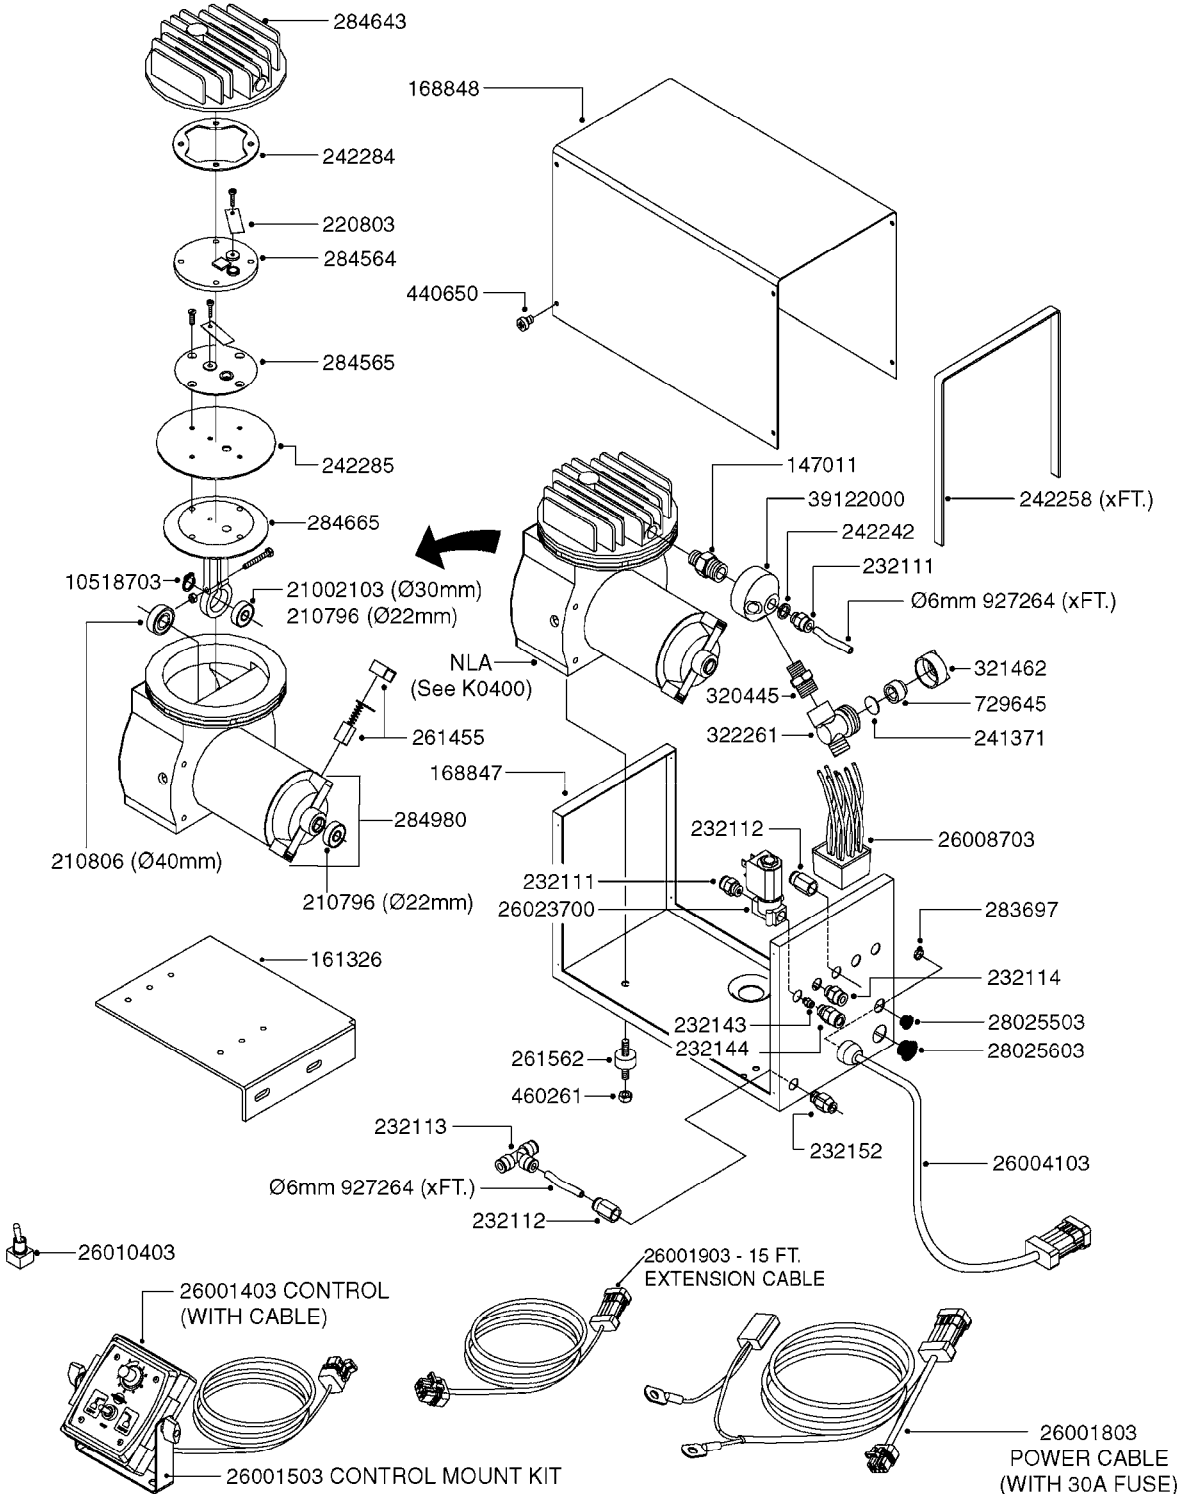

K0390

*Ø8mm 927306 (xFT.)
*Ø10mm 927330 (xFT.)

70019403 - COMPLETE ASSEMBLY

FOAM MARKER COMPRESSOR 2002
K0390-HIN, 01:01:16

Page 1
Date 16.03.2016 13:53

parts-n°	order qty	description
147011	1	HEX NIPPLE 3/8'X1/4'BSP BRASS
161326	1	MOUNT BKT. F. FOAM COMP.BOX 98
168847	1	ENCLOSURE LOWER F.MARKER
168848	1	COVER F. FOAM MARKER
210796	1	BEARING BALL D22/D8 X 7 608ZZ
210806	1	BEARING BALL D40/D17X12MM
220803	1	VALVE F. COMPRESSOR
232111	1	QUICK COUPLER 6MM X 1/8 EXT.
232112	1	QUICK COUPLER 6MM 1/8 INT.
232113	1	QUICK COUPLER 6MM T-PIECE
232114	1	COUPLER 1/8" THREADX8MM HOSE
232143	1	REDUCER 1/4'INT-1/8'EXT
232144	1	QUICK COUPLER 10MM X 1/4 EXT
232152	1	QUICK COUPLER 8MMX1/8 EXT.LONG
241371	1	DIAPHRAGM, NO-DRIP alt 241371
242242	1	O-RING F.AIR HOSE FITTING
242258	1	TRIM 3X10 SELF ADHESIVE 0012"
242284	1	HEAD GASKET F. COMPRESSOR
242285	1	DIAPHRAGM F. F/M COMP.
261455	1	BRUSH KIT-FOAM MARKER MOTOR
261562	1	RUBBER DAMPER 2XM6X25
283697	1	TIESTRAP 200MM
284564	1	PLATE F.COMPRESSOR HEAD
284565	1	PLATE F.COMPRESSOR HEAD
284643	1	COMPRESSOR HEAD F.FOAM MARKER
284665	1	CONNECTING ROD F.COMPRESSOR
284980	1	FLANGE REAR F. F.M.COMPRESSOR
320445	1	FITT.DK HN 1/4"X3/8" BSP
321462	1	CAP F.NO-DRIP ASSY.
322261	1	HOUSING F.SAFETY VALVE 3/8"
440650	1	SCREW 3.5x13 STAINLESS
460261	1	NUT HEX M6X1 LOCK A2 DIN985
729645	1	NON-DRIP SPRING ASSY.GREEN 10
927264	1	HOSE R X PE D6/D4 X 0012"
927306	1	HOSE R X PE D8/D6 X 0012"BLACK
927330	1	HOSE R X PE D10/D8 X 012"BLACK
10518703	1	SNAP-RING OUTER 8X1
21002103	1	BEARING, 6200 2ZJEM (SKF)
26001403	1	HC FOAM MARKR CONSOLE VS3.0.00
26001503	1	HC FOAM MARKER CONSOLE MT.KIT
26001803	1	POWER CABLE
26001903	1	15' 7-PIN EXTENSION CABLE
26004103	1	FOAM MARKER CNTRL MOD CABL STD
26008703	1	FOAM MARKER CONTROL SCII
26010403	1	TOGGLE SWITCH MICRO-TRAK F.M.
26023700	1	SOLENOID VAL 12V 1/8' FLO '07
28025503	1	PLUG F.DRILLED HOLE 1/2"
28025603	1	PLUG F.DRILLED HOLE 3/4"
39122000	1	DISTR.HOUSING F.FOAM MARKER'07
70019403	1	FOAM MARKER COMPRESSOR KIT STD