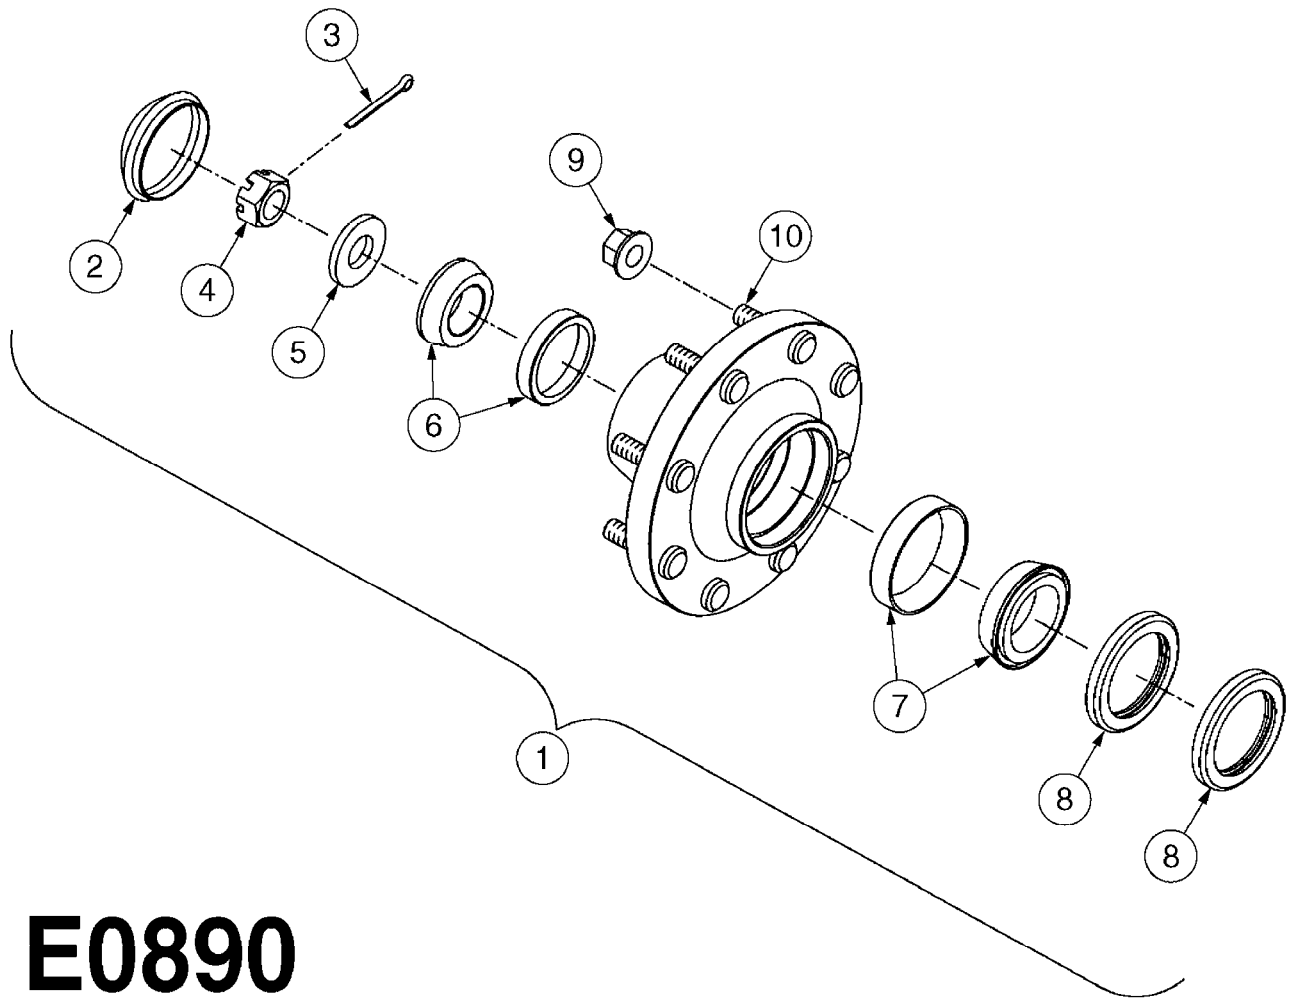

E0890

CAMOPLAST HUB ASSEMBLY - IDLER
E0890-HIN, 01:01:16

Page 1

Date 16.03.2016 13:52

Pos.	parts-n°	order qty	description
1	28078303	1	HUB ASSY.IDLER, G60-8
2	28081403	1	DUST CAP
3	28081503	1	COTTER PIN 7/32" X 2-1/4"
4	28081603	1	CASTLE NUT 1-1/4"-12
5	28081703	1	WASHER 1.28"IDX2.5"ODX0.13"
6	28081803	1	BEARING ASSEMBLY - OUTER
7	28081903	1	BEARING ASSEMBLY - INNER
8	28082003	1	WHEEL SEAL, SINGLE LIP
9	28082103	1	LUG NUT SET (8) IDLER
10	28082203	1	WHEEL STUD SET (8) IDLER