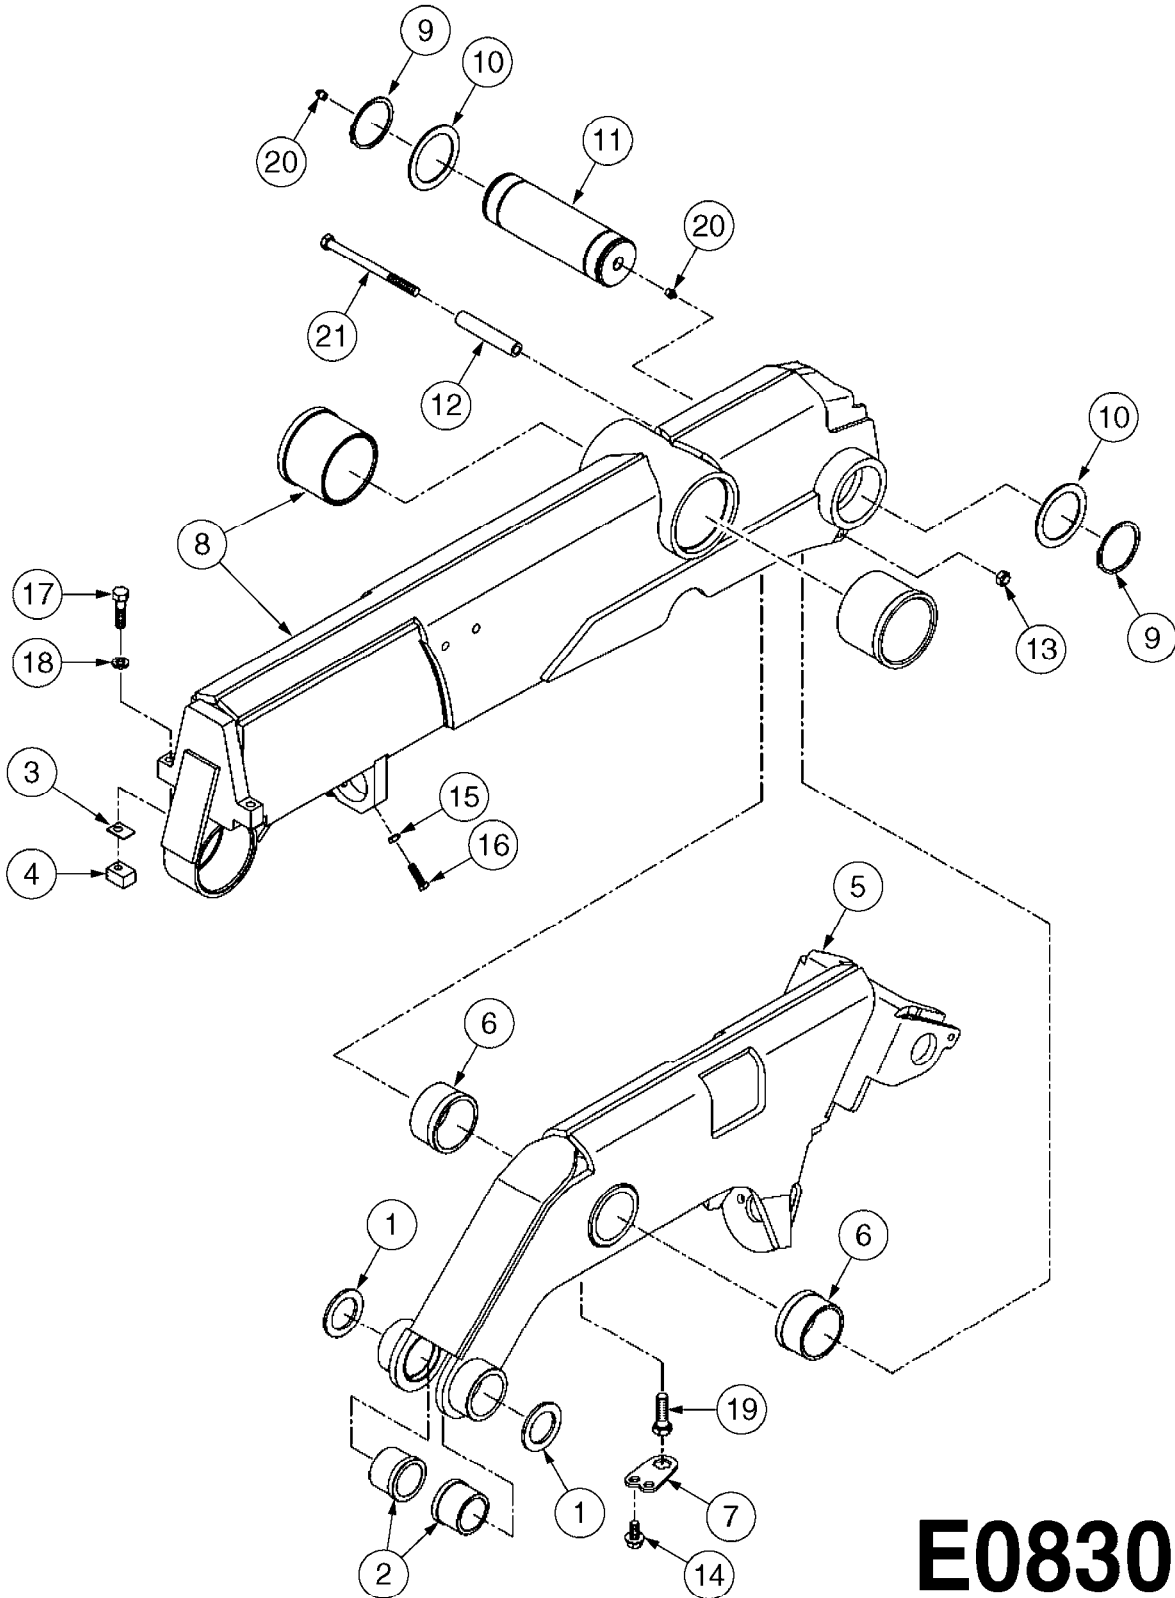

E0830

CAMOPLAST FRAME 40 SERIES
E0830-HIN, 01:01:16

Page 1

Date 16.03.2016 13:52

Pos.	parts-n°	order qty	description
1	28076003	1	WASHER, 3"X2.02"X3/16"
2	28076303	1	BUSHING 2.55"ODX2.012ID"X2"
3	28076403	1	SHIM, TILT STOPPER
4	28076503	1	STOPPER, TILT
5	28076603	1	TENSION ARM (40 SERIES)
6	28076703	1	BUSHING, TENS. 3.48X3.15X1.98"
7	28076803	1	LOCK PLATE
8	28076903	1	FRAME W/BUSHINGS (40 SERIES)
9	28077003	1	SNAP RING EXT. 3"
10	28077103	1	WASHER
11	28077203	1	PIN, 3" OD X 9.56"
12	28077303	1	SPACER
13	28083403	1	LOCK NUT 1/2"-20 UNF
14	28083503	1	BOLT HEX FLG.1"X1/2"-13UNC GR5
15	28083603	1	JAM NUT 3/8"-16 UNC GR 8
16	28083703	1	SET SCREW 1-1/2"X3/8"-16 UNC
17	28083803	1	BOLT HEX 2"X1/2"-13 UNC
18	28083903	1	LOCK WASHER 1/2"
19	28084003	1	BOLT HEX 2" X 5/8"-11
20	28084103	1	GREASE FITTING
21	28084203	1	BOLT HEX 6-1/2"X1/2"-20UNF GR8