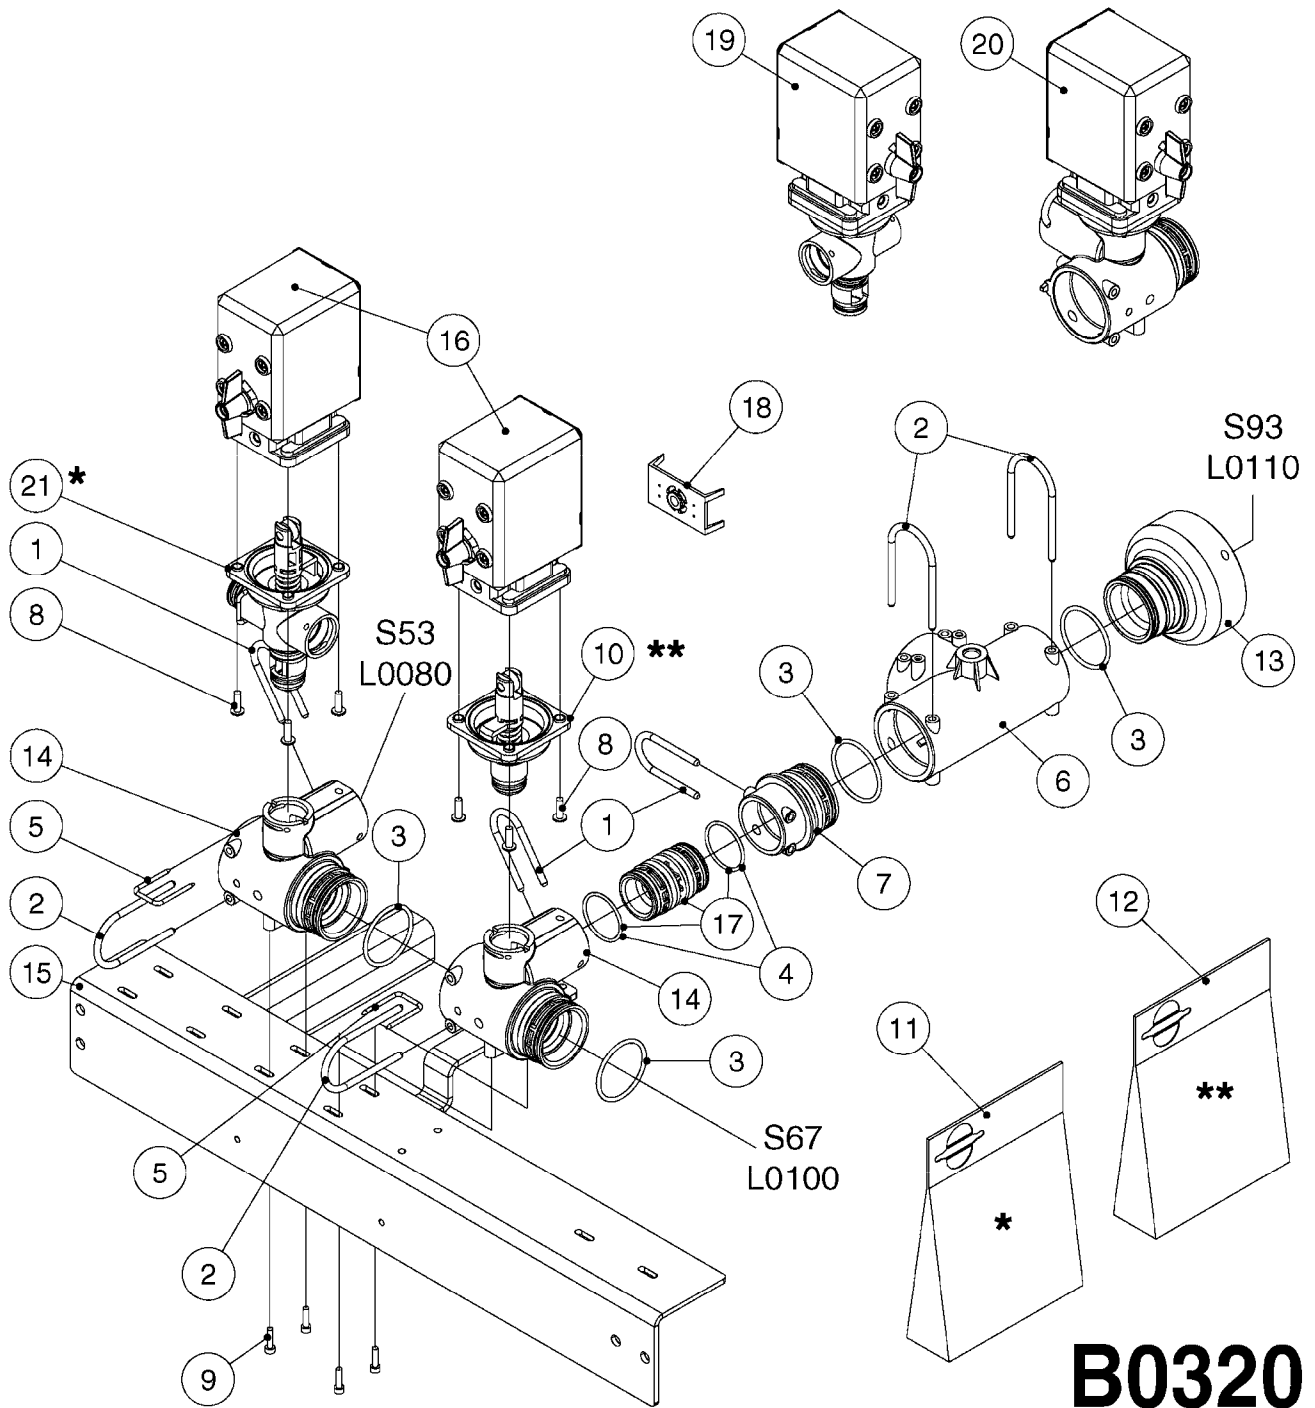

EC BOOM VALVES NCM
B0320-HIN, 01:01:16

Page 1

Date 16.03.2016 13:52

Pos.	parts-n°	order qty	description
1	145995	1	FITT.DK S-53 FORK
2	145996	1	FITT.DK S-67 FORK
3	242353	1	O-RING D44.2X3.0 VITON F.S-67
4	242354	1	O-RING D32.2X3.0 VITON F.S-53
5	270211	1	FITT.DK S25 FORK L=37.5
6	322224	1	FITT.DK S-67 TEE
7	334564	1	FITT.DK S-67 TO S-53 ADAPTER
8	440675	1	SCREW F. PLASTIC 5X16 SS
9	450902	1	BOLT ALLEN HEAD M4 X 16MM
10	725257	1	SPINDLE SECT. F/EC DISTRIBUTOR
11	741822	1	SEAL KIT - 1 SECTION (05)
12	755726	1	O-RING KIT F.EC/ESC SEC.VALVE
13	33500700	1	FITT.DK ADAPTER S-93F S67M
14	33502400	1	DISTRIBUTION HOUSING EFC
15	61032800	1	BRACKET F. EFC SEC.VALVES <4>6
16	72048000	1	MOTOR, DISTRIBUTION 1:300
17	72114300	1	PIEZA CONEXION S53/S53 C/JUNTA
18	72137200	1	MCROSWCH ASSY F.BOOM VLV 300:1
19	72233700	1	SECTION VALVE, EFC, 1:300
20	72284000	1	BYPASS VALVE, EFC, 1:300
21	72591700	1	SPINDLE SECT.W/O CONS.PRESSURE