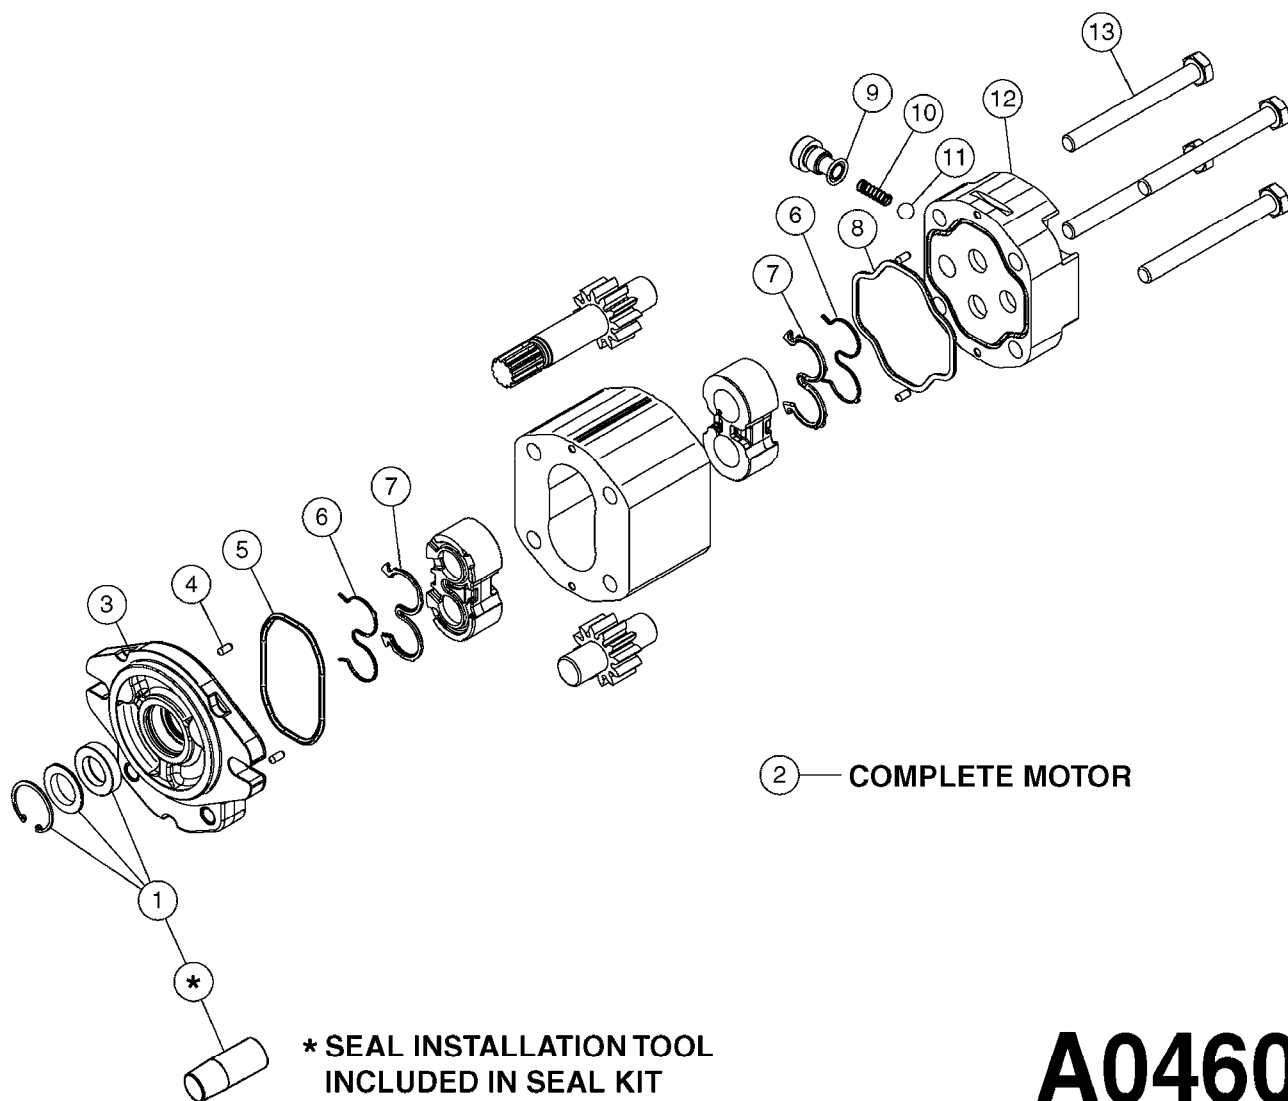

*** ITEMS INCLUDED
IN REPAIR KIT (26)**

A0450

PUMP - 650 ACE CENTRIFUGAL
A0450-HIN, 01:01:16

Page

1

Date

16.03.2016 13:51

Pos.	parts-n°	order qty	description
1	145996	1	FITT.DK S-67 FORK
2	145997	1	FITT.DK S-93 FORK
3	242351	1	O-RING D69.5X3.0 VITON F.S-93
4	242353	1	O-RING D44.2X3.0 VITON F.S-67
5	334244	1	FITT.DK S-67 ELB.1-1/4"
6	334572	1	FITT.DK S-93 ADAPTOR MALE MALE
7	334883	1	FITT.DK S-93 ELB.2-1/2"45D PVC
8	420906	1	BOLT HEX 8.8 DEL M10X60
9	421002	1	BOLT HEX 8.8 DEL M10X30 FT DIN933
10	430286	1	BOLT HEX 8.8 DEL M12X30 FT
11	460423	1	NUT HEX M10X1.5 LOCK
12	460703	1	NUT HEX M12X1.75 LOCK DIN985
13	726573	1	FITT. S67 5/4" 90° W/O-RING
14	728525	1	FITT. S93 CONNECTOR W/O-RINGS
15	782131	1	BLIND PLUG F.3/4" CARTR.VALVE
16	16162303	1	BRKT, ACE 650, GAUGE GAUGE BRACKET FOR COMMANDER
17	16162703	1	BRKT, ACE 650, NAV. GAUGE GAUGE BRACKET FOR NAVIGATOR
18	23003703	1	FITT 1/4 NPTF-1/4 PTC
19	23003803	1	FITT 1/8 NPTF-1/4 PTC
20	23003903	1	FITT 1/4 THRU-WALL COUP,3/4-16
21	23004003	1	FITT 1/8 THRU-WALL COUP,5/8-18
22	23004203	1	FITT 1/4" NPTF-1/4" NPTF UNION
23	28030103	1	CLAMP HOSE GEAR P5/4-S1.5"6724
24	28030303	1	CLAMP HOSE T-BOLT S2.5" 235-76
25	28065303	1	REGULATOR 1/4", 30PSI, PARKER
26	28066503	1	PUMP REPAIR KIT ACE 650 INCLUDES 1 QT. BARRIER FLUID
27	28068303	1	PLUG 1/8" NPT SS
28	28068403	1	PUMP HOUSING FRONT ACE 650
29	28068503	1	CAP SCREW 3/8" X 3/4" SS
30	28068603	1	IMPELLER, WETSEAL SS ACE 650
31	28068703	1	SEAL PLATE SS ACE 650
32	28068803	1	ADAPTER #8 SAE X 1/4" FNPT
33	28068903	1	AIR VALVE 1/4"
34	28069003	1	PLUG #8 SAE X 1/8" FNPT
35	28069203	1	PRESS.GAUGE 0-60 PSI 1/8" NPT
36	28069303	1	SIGHT GAUGE #8 SAE W/FLOAT
37	28069403	1	PUMP HOUSING REAR ACE 650
38	28069503	1	CAP SCREW 3/8" X 2"
39	28069603	1	CAP SCREW 3/8" X 1"
40	28069703	1	SLINGER 1.5" X 7/8"
41	28069803	1	SNAP RING INTERNAL, FRAME
42	28069903	1	SNAP RING EXTERNAL, SHAFT
43	28070003	1	BEARING F.ACE 650 PUMP
44	28070103	1	KEY 0.188 X 0.188 X 0.875
45	28070203	1	SHAFT 11T FEMALE SPLINE SS
46	28070303	1	SPACER, SHAFT ACE 650
47	28070403	1	HYDRAULIC MOTOR ACE 650
48	28070503	1	WASHER 3/8" SS
49	28070603	1	O-RING #10 SAE
50	28070703	1	REVERSE CHECK ASSEMBLY #10 SAE
51	28070803	1	BODY F.RESTRICTOR, #10 SAE
52	28070903	1	RESTRICTOR
53	29004303	1	ACE 650, BARRIER FLUID 32oz
54	72072900	1	FITT.S93 2-1/2" 45°PVC W/ORING
55	78601603	1	O-RING F. RESTRIC ACE HYD PUMP
56	92702803	1	HOSE PVC SUCT GRAY 2.5"
57	92703303	1	HOSE LLDPE .25"X.17"X12" BLACK
58	92734403	1	HOSE R X5/4" X200PSI WP X0012"