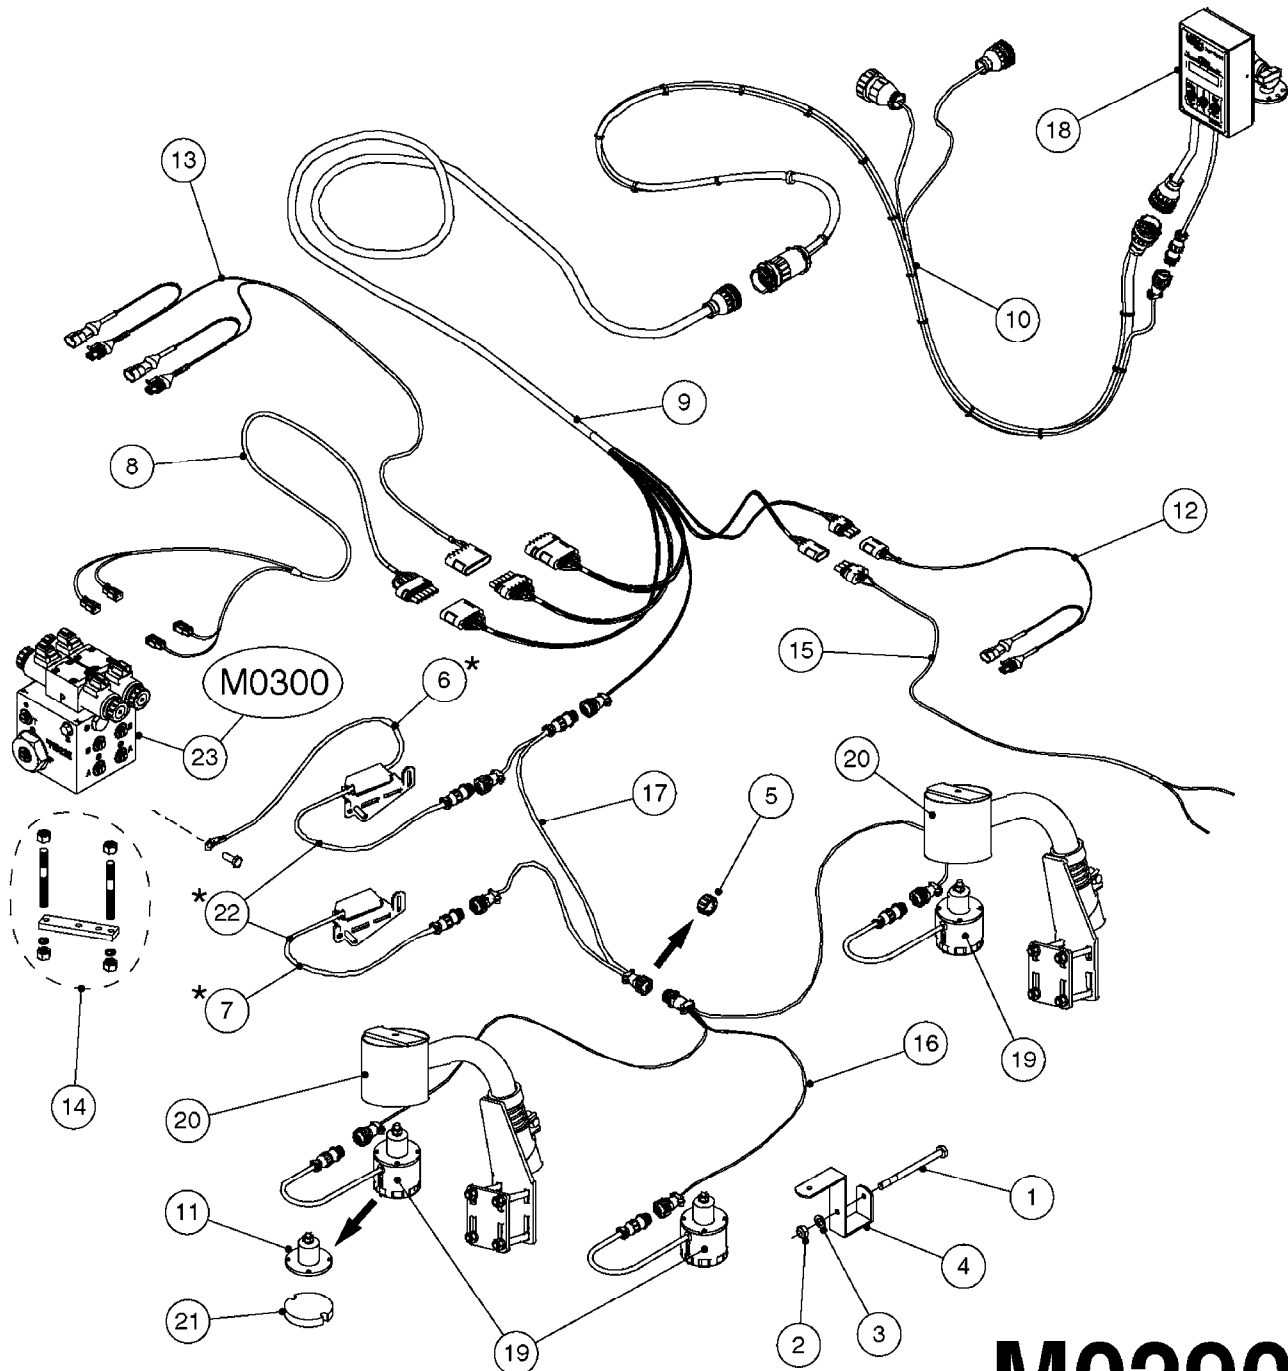

LIQUID SYSTEM

HYDRAULIC SYSTEM

* Note orientation of bracket
 1 = Liquid system
 2 = Hydraulic system

M0280

39 PIN CABLES
M0280-HIN, 01:01:16

Page 1

Date 16.03.2016 13:53

parts-n°	order qty	description
262158	1	PLUG INSERT 39 POLE MALE
262159	1	PLUG INSERT 39 POLE FEMALE
262160	1	PLUG HOUSING 39 POLE FEMALE
262161	1	PLUG HOUSING F/39 POLE MALE
440634	1	SCREW 5/8"
440732	1	PT SCREW 35X12B Z5452 ELZ
14034200	1	CODE BRACKET FOR 39 PIN CABLE
26003900	1	WIRE 37-39 PIN EVC, 6.6'
26004200	1	WIRE 37-39 PIN EVC, 57.4'
26008400	1	WIRE 39-PIN 24 WIRE L=8M
28027500	1	WIRE 37-39 PIN EVC, 37.7'
28028700	1	WIRE 37-39 PIN EVC, 45.9'
28028800	1	WIRE 37-39 PIN EVC, 16.4'
28028900	1	WIRE 37-39 PIN EVC, 26.2'
72236400	1	DAH CONN. WIRE/TRACTOR L=8M
97610803	1	DECAL-SRAY BOX 39-PIN
97610903	1	DECAL-HYDRAULIC BOX 39-PIN