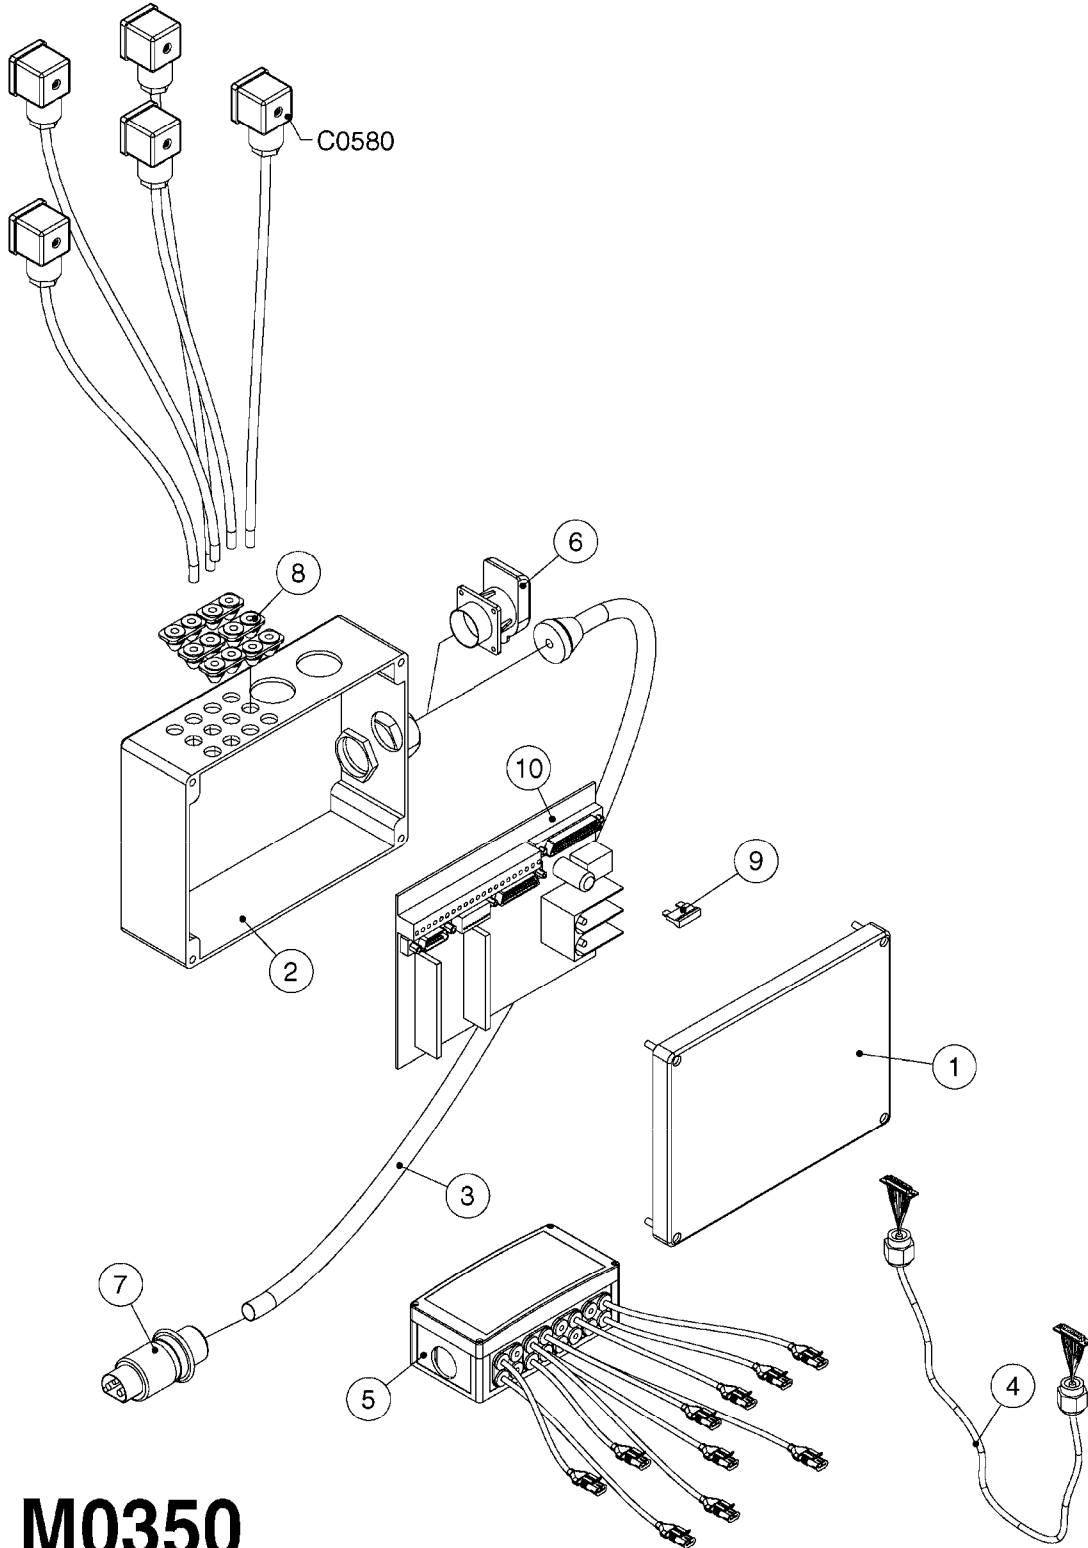

M0350

JUNCTION BOXES - HYDRAULIC
M0350-HIN, 01:01:16

Page 1

Date 16.03.2016 13:53

Pos.	parts-n°	order qty	description
1	261442	1	LID F.3010/3012 HP BOX
2	391071	1	BOX FOR HY.DAH
3	983070	1	CABLE 2X6MM
4	26016900	1	CABLE DB25M - DB25F L=8.5m
5	26018000	1	HYD JUNCTION BOX SPZ PRE 2012 EAGLE SPC BOOMS
5	26018100	1	HYD. BOX BOOM PCB W/LEADS FOR FORCE/TWIN FORCE BOOMS
5	26018500	1	HYD. BOX BOOM PCB NO LEADS
5	26038300	1	HYD JUNCTION BOX GENERIC 2012 EAGLE SPC/FORCE BOOMS
6	28048000	1	PLUG 3-POL DIN 9680 FEM.CHASS
7	28048100	1	PLUG 3-POL DIN 9680 MALE SPRAY
8	28048200	1	WIRE GROMET RUBBER 4 HOLE
9	28048500	1	FUSE 10A AUTO
10	72243500	1	DAH INTERFACE PCB MOUNTED