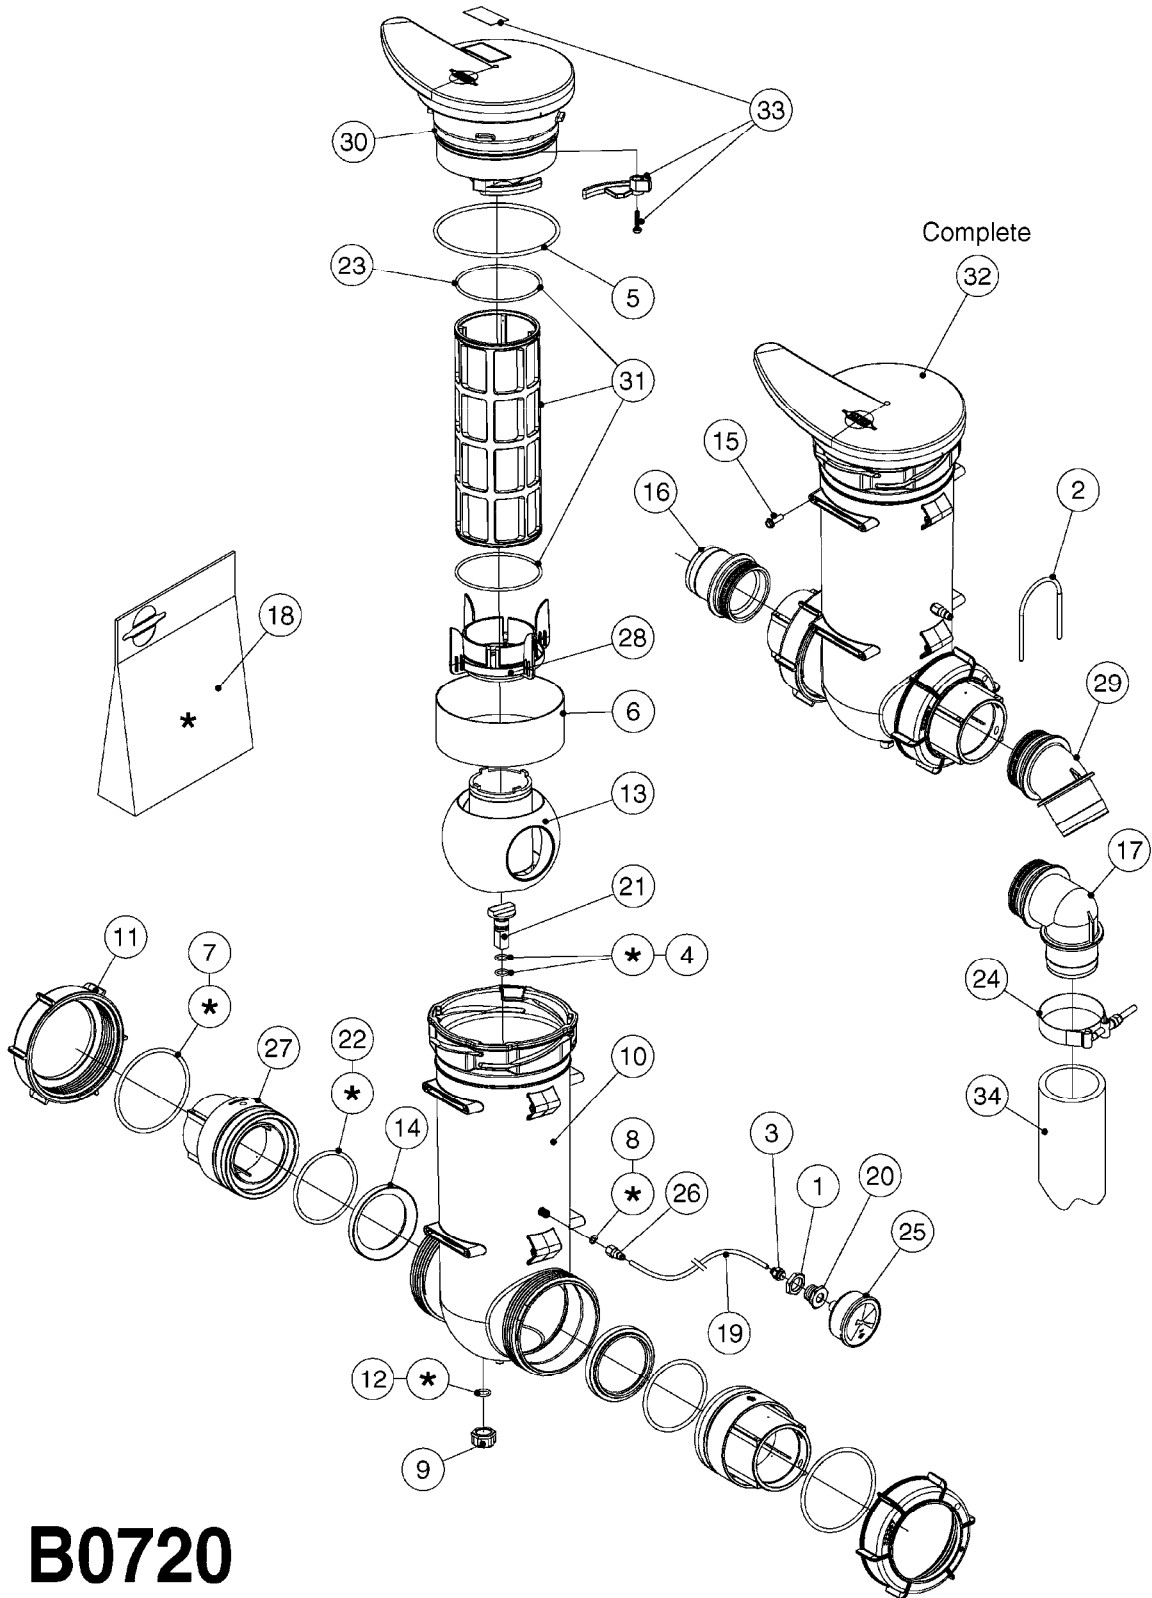

B0720

EASY CLEAN FILTER
B0720-HIN, 01:01:16

Page 1

Date 16.03.2016 13:52

Pos.	parts-n°	order qty	description
1	140766	1	NUT 1/2" BSP
2	145997	1	FITT.DK S-93 FORK
3	231346	1	QUICK COUPLER 1/8"BSP X 4 MM
4	240936	1	O-RING D13.3X2.4 NITRIL
5	242570	1	O-RING D150.0 x5.0 SH70 VITON
6	242572	1	RUBBER BELT Ø160x1.5 B=60 EPDM
7	242573	1	O-RING Ø104.14X5.33SH70 NITRIL
8	242593	1	GASKET Ø8/Ø5x1 (PA) 266N-M5X1
9	320047	1	FITT.DK CAPNUT 1/2" BSP
10	322356	1	EASYCLEAN FILTER HOUSING
11	322357	1	CAP F. COUPLER EASYCLEAN FILTE
12	330212	1	O-RING D19/D14X2.4 F.1/2"NUT
13	391090	1	BALL F. EASYCLEAN FILTER ON/OF
14	391091	1	SEAL F. BALL EASYCLEAN FILTER
15	440698	1	SCREW F.PLASTIC 6X18 SS HEXHD
16	727133	1	FITT. S93 2-1/2" STR. S W/O-RI
17	727226	1	FITT. S93 2-1/2" 90° S W/O-RIN
18	741826	1	SEAL KIT F. EASYCLEAN FILTER
19	927253	1	AIR HOSE, DIAMETER 4MM
20	14055400	1	FITT.DK REDUC 1/2"x1/8"x1/4"BS
21	14117700	1	SPINDLE S93 L46 NV13 SS
22	24260100	1	O-RING Ø88.0X5.0 SH70 VITON
23	24260700	1	O-RING Ø101.19X3.53 SH70 VITON
24	28030303	1	CLAMP HOSE T-BOLT S2.5" 235-76
25	28053400	1	GAUGE VACUUM SUCT. FILTER NCM
26	28054300	1	QUICK COUPLER 1/8"BSP/Ø4 FEMAL
27	33503200	1	HOSE COUPLER F. EASYCLEAN FILT
28	33503600	1	FILTER CARRIER F. EASYCLEAN
29	72072900	1	FITT.S93 2-1/2" 45°PVC W/ORING
30	72270600	1	LID ASSM. EASYCLEAN FILTER
31	72278800	1	FILTER 30 MESH GREEN D110/284
31	72278900	1	FILTER 50 MESH BLUE D110/284
31	72279000	1	FILTER 80 MESH RED D110/284
32	72318900	1	EASYCLEAN FILTER COMPL.
33	74192800	1	FILTER LOCK PARTS - EASYCLEAN
34	92702803	1	HOSE PVC SUCT GRAY 2.5"