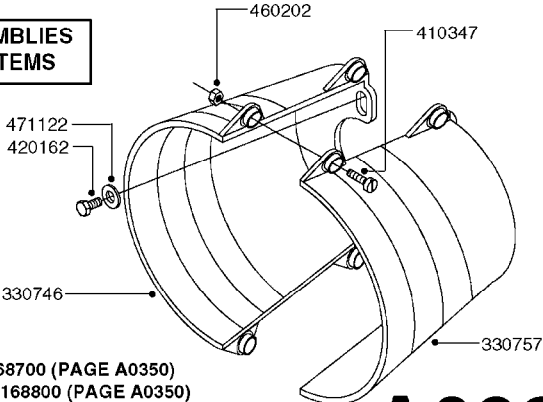

SUCTION SIDE OF PUMP (WITH 1-1/2" SUCTION PORT)

PRESSURE SIDE OF PUMP

SUCTION SIDE OF PUMP (WITH 2" SUCTION PORT)

**COMPLETE ASSEMBLIES
WHOLEGOODS ITEMS**

- 821585 - 463/5.5 W/THROUGH SHAFT (1000 RPM)
- 821587 - 463/10 W/THROUGH SHAFT (540 RPM)
- 82169400 - 464/6.5 (1000 RPM H.C. INLINE PORTS)
- 72293300 - 463/6.5 W/THROUGH SHAFT (1000 RPM)
- 463/12 (540 RPM H.C. OFFSET PORTS) REPLACED BY 82168700 (PAGE A0350)
- 463/6.5 (1000 RPM H.C. OFFSET PORTS) REPLACED BY 82168800 (PAGE A0350)