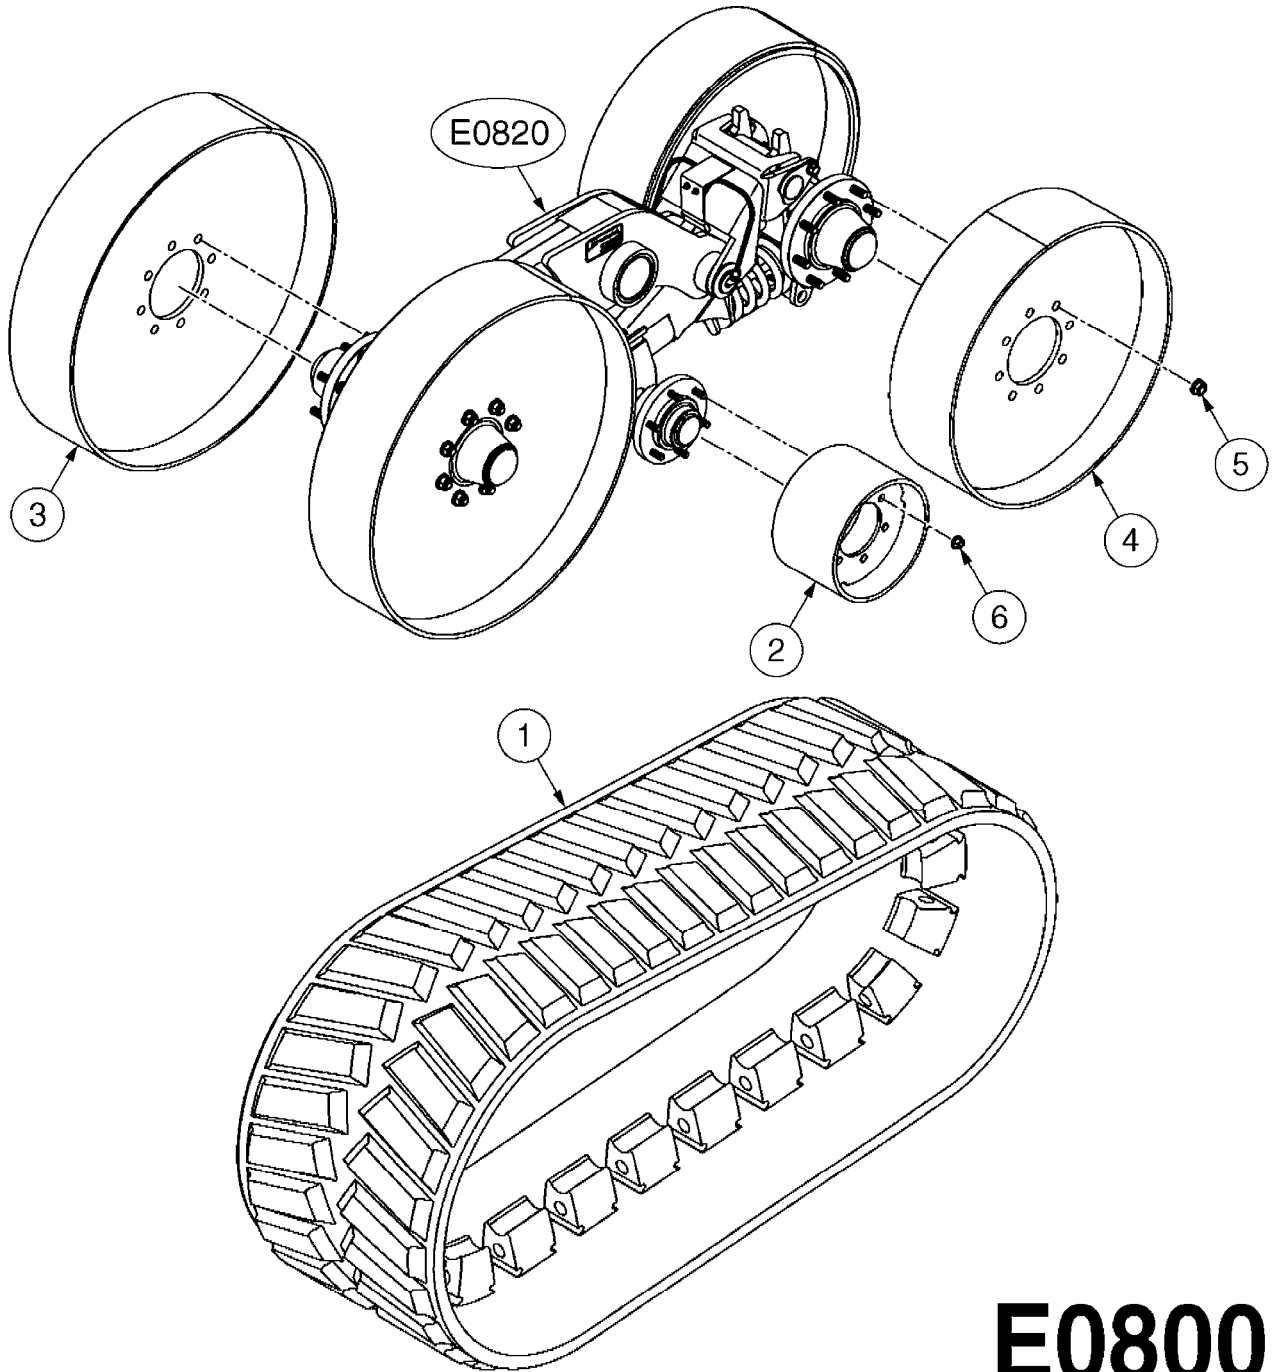

COMPLETE HUB ASSEMBLY:
28045703

COMPLETE ASSEMBLIES
WHOLEGOODS ITEMS

E0790

HUB ASSEMBLE F.4-1/2" SPINDLE
E0790-HIN, 01:01:16

Page 1
Date 16.03.2016 13:52

parts-n°	order qty	description
10629403	1	BOLT HEX 5/16 NC GR.2 00.50"
21000503	1	SEAL,WHEEL CR43771
21000603	1	RACE, BEARING 3.5/1.5
21000703	1	BEARING, TAPPERED 3.5433/1.575
21000803	1	RACE, TAPERED BEARING
21000903	1	BEARING, TAPPERED, 2.75/1.510
24002803	1	GASKET F. HUB 4.5" HUB ASSY
28001103	1	SPINDLE 4.5"x 21" 20000LB
28001203	1	HUB, 20000LB W. BRG RACES
28045703	1	HUB ASSY 10-13.19-11.02 25000#
29000003	1	HUB CAP F. 881(20000LB) HUB
45000103	1	BOLT, WHEEL STUD 3/4-16X2 3/4
45000503	1	BOLT, WHEEL STUD 3/4-16X3 1/2
46000003	1	NUT HEX NF 3/4" FLANGED F.HUB
46000103	1	NUT, CASTLE, SPINDLE 2-12 UNF
46000203	1	NUT, BUD WHEEL, INNER, RH
46000303	1	NUT, BUD WHEEL, OUTER, RH
47000103	1	WASHER, SPNDL 4.5" 2.06x4 .25T
48000103	1	PIN, COTTER 5/16" X 5.25"
63002903	1	AXLE INSERT,72"-90"SUS CM 1200
63033703	1	AXLE INSERT NCM 44/66/9000