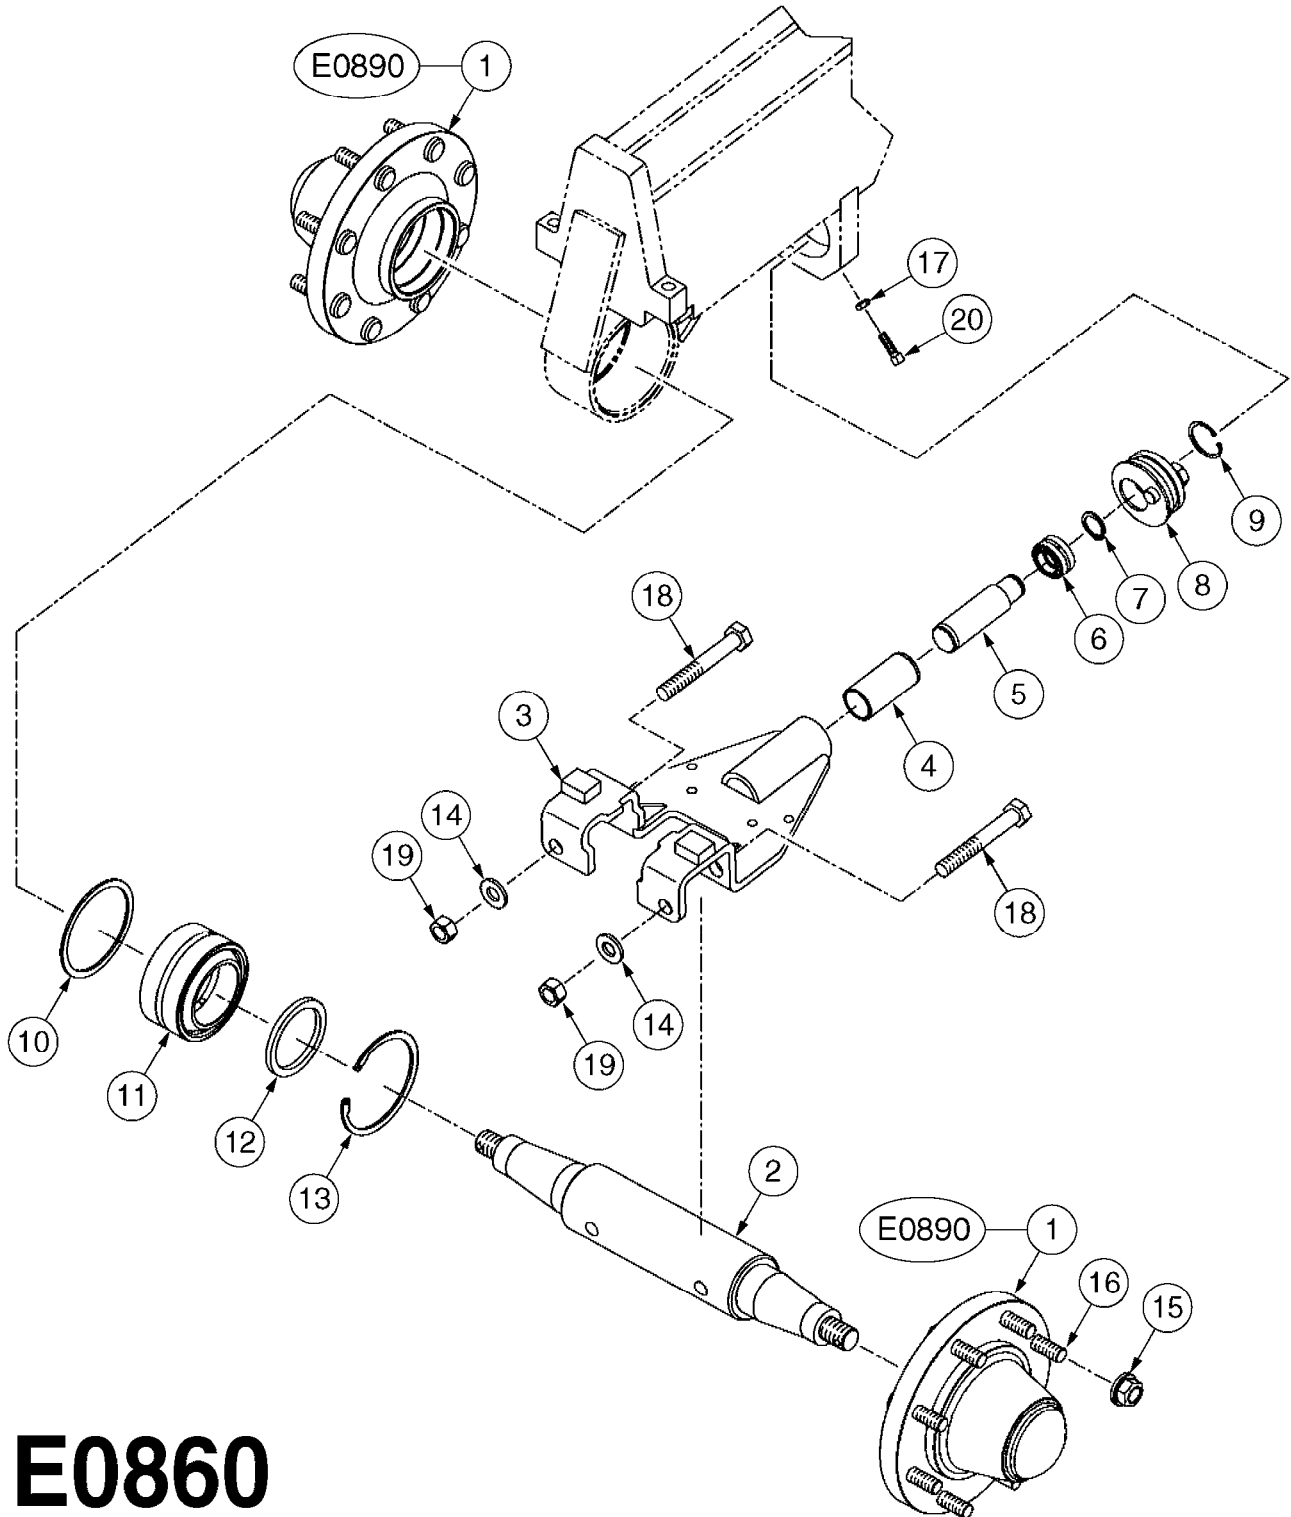

E0860

Pos.	parts-n°	order qty	description
1	28078303	1	HUB ASSY.IDLER, G60-8 HUB COMPLETE W/LUG NUTS
2	28079203	1	AXLE, FRONT IDLER HUB COMPLETE W/LUG NUTS
3	28079303	1	ALIGNMENT FRAME HUB COMPLETE W/LUG NUTS
4	28079403	1	ALIGNMENT BUSHING HUB COMPLETE W/LUG NUTS
5	28079503	1	ALIGNMENT PIN HUB COMPLETE W/LUG NUTS
6	28079603	1	BEARING 1"IDX1.625"ODX0.875" HUB COMPLETE W/LUG NUTS
7	28079703	1	SNAP RING EXT. 1" HUB COMPLETE W/LUG NUTS
8	28079803	1	DISC, ECCENTRIC HUB COMPLETE W/LUG NUTS
9	28079903	1	SNAP RING, INT. 1-3/4" HUB COMPLETE W/LUG NUTS
10	28080003	1	SHIM, 12 GAUGE HUB COMPLETE W/LUG NUTS
11	28080103	1	BEARING 3"IDX4.75"ODX2.625" HUB COMPLETE W/LUG NUTS
12	28080203	1	WASHER, 1/4" HUB COMPLETE W/LUG NUTS
13	28080303	1	SNAP RING HUB COMPLETE W/LUG NUTS
14	28081203	1	WASHER21/32"IDX1-5/16"ODX0.146 HUB COMPLETE W/LUG NUTS
15	28082103	1	LUG NUT SET (8) IDLER HUB COMPLETE W/LUG NUTS
16	28082203	1	WHEEL STUD SET (8) IDLER HUB COMPLETE W/LUG NUTS
17	28083603	1	JAM NUT 3/8"-16 UNC GR 8 HUB COMPLETE W/LUG NUTS
18	28084703	1	BOLT 4-1/2" X 5/8"-11 UNC HUB COMPLETE W/LUG NUTS
19	28084803	1	NUT 5/8"-11 UNC GR 8 HUB COMPLETE W/LUG NUTS
20	28084903	1	SET SCREW SQ.HD.1-1/2"X3/8"-16 HUB COMPLETE W/LUG NUTS