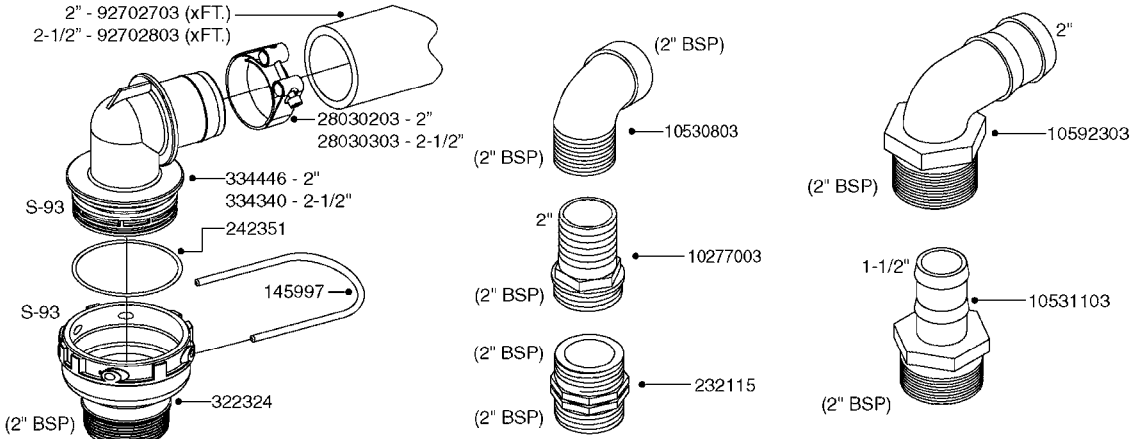

SUCTION SIDE OF PUMP (WITH 2" SUCTION PORT)