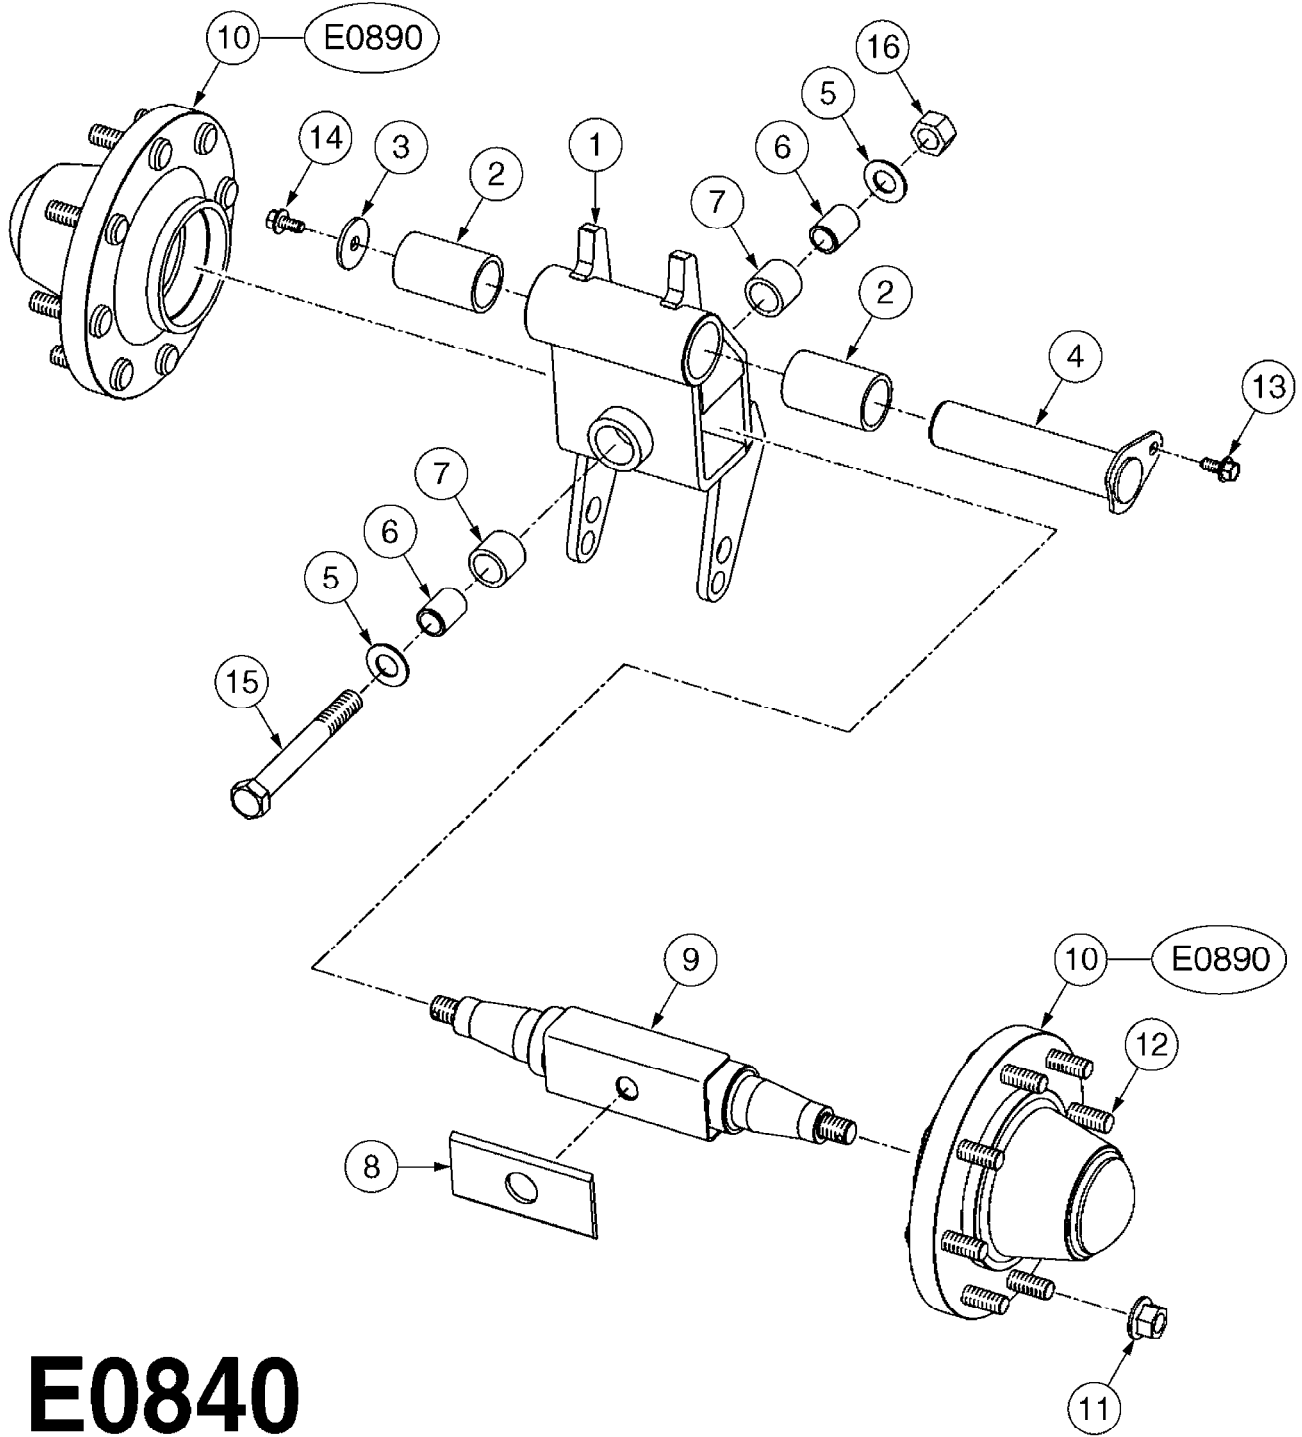

E0830

CAMOPLAST FRAME 40 SERIES
E0830-HIN, 01:01:16

Page 1

Date 16.03.2016 13:52

Pos.	parts-n°	order qty	description
1	28076003	1	WASHER, 3"X2.02"X3/16"
2	28076303	1	BUSHING 2.55"ODX2.012ID"X2"
3	28076403	1	SHIM, TILT STOPPER
4	28076503	1	STOPPER, TILT
5	28076603	1	TENSION ARM (40 SERIES)
6	28076703	1	BUSHING, TENS. 3.48X3.15X1.98"
7	28076803	1	LOCK PLATE
8	28076903	1	FRAME W/BUSHINGS (40 SERIES)
9	28077003	1	SNAP RING EXT. 3"
10	28077103	1	WASHER
11	28077203	1	PIN, 3" OD X 9.56"
12	28077303	1	SPACER
13	28083403	1	LOCK NUT 1/2"-20 UNF
14	28083503	1	BOLT HEX FLG.1"X1/2"-13UNC GR5
15	28083603	1	JAM NUT 3/8"-16 UNC GR 8
16	28083703	1	SET SCREW 1-1/2"X3/8"-16 UNC
17	28083803	1	BOLT HEX 2"X1/2"-13 UNC
18	28083903	1	LOCK WASHER 1/2"
19	28084003	1	BOLT HEX 2" X 5/8"-11
20	28084103	1	GREASE FITTING
21	28084203	1	BOLT HEX 6-1/2"X1/2"-20UNF GR8