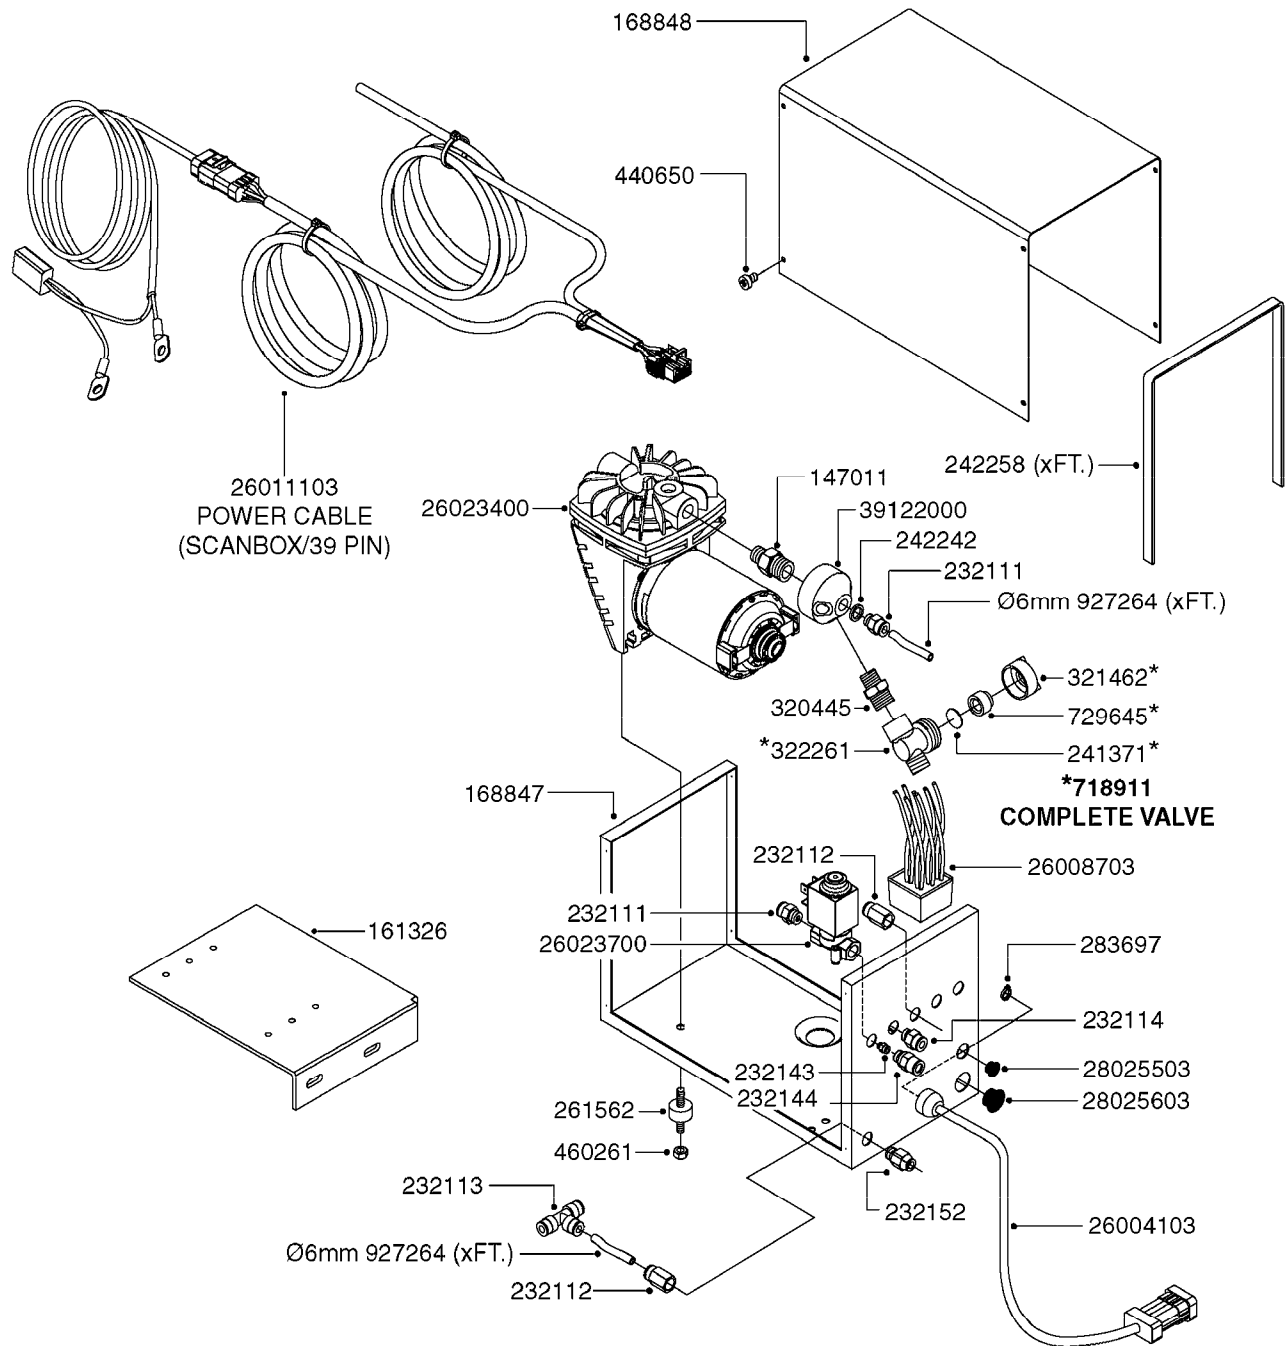

K0390

*Ø8mm 927306 (xFT.)
*Ø10mm 927330 (xFT.)

70019403 - COMPLETE ASSEMBLY

FOAM MARKER COMPRESSOR 2002
K0390-HIN, 01:01:16

Page 1
Date 16.03.2016 13:53

parts-n°	order qty	description
147011	1	HEX NIPPLE 3/8'X1/4'BSP BRASS
161326	1	MOUNT BKT. F. FOAM COMP.BOX 98
168847	1	ENCLOSURE LOWER F.MARKER
168848	1	COVER F. FOAM MARKER
210796	1	BEARING BALL D22/D8 X 7 608ZZ
210806	1	BEARING BALL D40/D17X12MM
220803	1	VALVE F. COMPRESSOR
232111	1	QUICK COUPLER 6MM X 1/8 EXT.
232112	1	QUICK COUPLER 6MM 1/8 INT.
232113	1	QUICK COUPLER 6MM T-PIECE
232114	1	COUPLER 1/8" THREADX8MM HOSE
232143	1	REDUCER 1/4'INT-1/8'EXT
232144	1	QUICK COUPLER 10MM X 1/4 EXT
232152	1	QUICK COUPLER 8MMX1/8 EXT.LONG
241371	1	DIAPHRAGM, NO-DRIP alt 241371
242242	1	O-RING F.AIR HOSE FITTING
242258	1	TRIM 3X10 SELF ADHESIVE 0012"
242284	1	HEAD GASKET F. COMPRESSOR
242285	1	DIAPHRAGM F. F/M COMP.
261455	1	BRUSH KIT-FOAM MARKER MOTOR
261562	1	RUBBER DAMPER 2XM6X25
283697	1	TIESTRAP 200MM
284564	1	PLATE F.COMPRESSOR HEAD
284565	1	PLATE F.COMPRESSOR HEAD
284643	1	COMPRESSOR HEAD F.FOAM MARKER
284665	1	CONNECTING ROD F.COMPRESSOR
284980	1	FLANGE REAR F. F.M.COMPRESSOR
320445	1	FITT.DK HN 1/4"X3/8" BSP
321462	1	CAP F.NO-DRIP ASSY.
322261	1	HOUSING F.SAFETY VALVE 3/8"
440650	1	SCREW 3.5x13 STAINLESS
460261	1	NUT HEX M6X1 LOCK A2 DIN985
729645	1	NON-DRIP SPRING ASSY.GREEN 10
927264	1	HOSE R X PE D6/D4 X 0012"
927306	1	HOSE R X PE D8/D6 X 0012"BLACK
927330	1	HOSE R X PE D10/D8 X 012"BLACK
10518703	1	SNAP-RING OUTER 8X1
21002103	1	BEARING, 6200 2ZJEM (SKF)
26001403	1	HC FOAM MARKR CONSOLE VS3.0.00
26001503	1	HC FOAM MARKER CONSOLE MT.KIT
26001803	1	POWER CABLE
26001903	1	15' 7-PIN EXTENSION CABLE
26004103	1	FOAM MARKER CNTRL MOD CABL STD
26008703	1	FOAM MARKER CONTROL SCII
26010403	1	TOGGLE SWITCH MICRO-TRAK F.M.
26023700	1	SOLENOID VAL 12V 1/8' FLO '07
28025503	1	PLUG F.DRILLED HOLE 1/2"
28025603	1	PLUG F.DRILLED HOLE 3/4"
39122000	1	DISTR.HOUSING F.FOAM MARKER'07
70019403	1	FOAM MARKER COMPRESSOR KIT STD