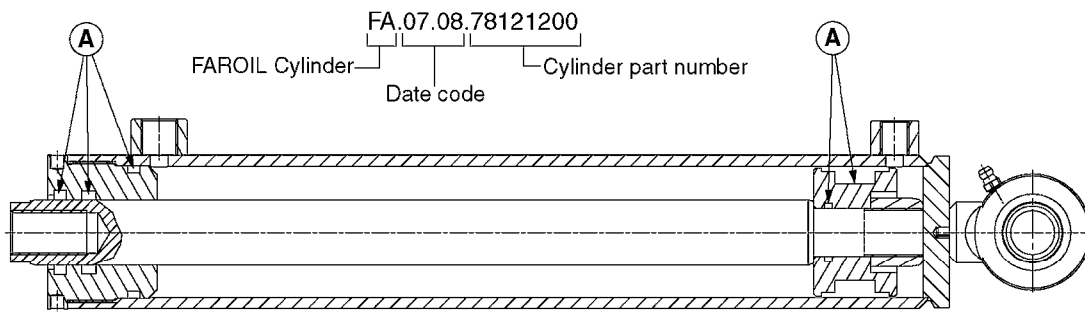

HYDRAULICS - CYLINDERS
C0020-HIN, 01:01:16

Page 3

Date 16.03.2016 13:52

parts-n°	order qty	description
63039300 78100003	1 1	CYLINDER ROD F.781132 CYL. PARA-LIFT CM+750 W/STOP

Check cylinder barrel for stamped part number.