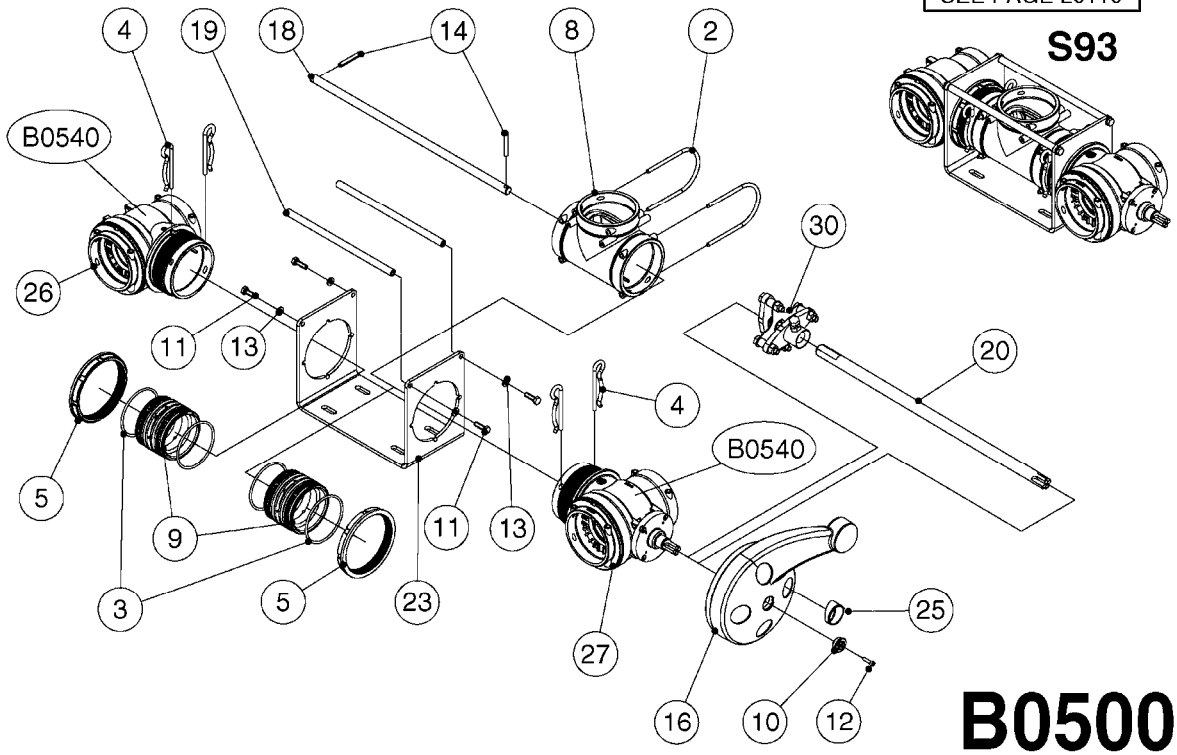

FOR S93 FITTINGS
SEE PAGE L0110

S93