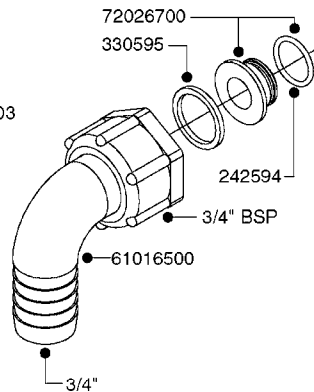

L0040

FITTINGS - NIPPLES & ELBOWS
L0040-HIN, 01:01:16

Page 1

Date 12.08.2020 11:04

parts-n°	order qty	description
10530803	1	FITT.PO.SE 2.00X2.00 45 DEG.
320191	1	FITT.DK ELB 3/8' BSP 45 DEGREE
320482	1	FITT.DK ELB. 1/2" BSP 60 DEG.
320596	1	FITT.DK ELB 3/8'-1/2'BSP 45DEG
320607	1	FITT.DK HN 3/8M X 3/8F BSP LNG
320633	1	FITT.DK HN 3/8"M X 3/8"F BSP
321451	1	FITT.DK ELB.1-1/2 X1-1/4 80DEG
321532	1	FITT.DK REDUC 3/4' X 1/2' BSP
390233	1	FITT.DK REDUC 1-1/2" X 1" BSP

L0050

parts-n°	order qty	description
242594	1	O-RING D14 X 1.78 SCH.70-EPDM
320294	1	FITT.DK TEE 3/8X3/8HB X1/2"BSP
320305	1	FITT.DK HB 3/4'- 3/4' BSP
320386	1	FITT.DK TEE 3/8X3/8HB X3/8"BSP
320397	1	FITT.DK ELB 3/8"HB X 3/8" BSP
320401	1	FITT.DK TEE 1/2X1/2HB X1/2"BSP
320412	1	FITT.DK TEE 1/2X1/2HB X3/8'BSP
320423	1	FITT.DK ELB 1/2'HB X 3/8' BSP
320891	1	FITT.DK HB 3/8'- 3/8' BSP
320972	1	FITT.DK HB 5/16'- 1/4' BSP
322046	1	FITT.DK TEE 1/2X1/2HB X3/4'BSP
322048	1	FITT.DK TEE 3/4X3/4HB X3/4'BSP
330595	1	O-RING D24.6/D20X2.1 -3/4"
333137	1	FITT.DK CONN.1/2" F.NOZZ. DOUB
333141	1	FITT.DK CONN.1/2" F.NOZZ.SING
334041	1	FITT.DK CONN.3/4' F.NOZZ. SING
334042	1	FITT.DK CONN.3/4' F.NOZZ. DOUB
334195	1	FITT.DK ELB. 3/4"HB X 3/4"HB
10012103	1	FITT.PO.HB 1.25X1.50 IMB1012
10014003	1	FITT.PO.HB 1.25X1.25 IMB1010
10036903	1	FITT.PO.HB 1.50X1.50 IMB1212
28019303	1	FITTING HB ELB 3/4NPT-3/4HOSE
61016500	1	HOSE TAIL 3/4" 90°+RG CAP 3/4"
72026700	1	NOZZLE TUBE ADAPTER W/O-RING