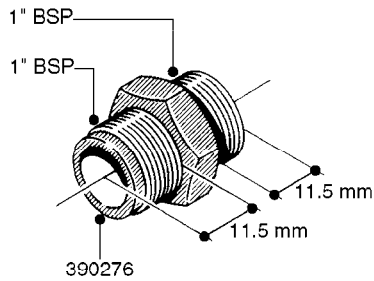

L0020

FITTINGS-T-PIECES, CAPS & ELBOWS
L0020-HIN, 01:01:16

Page 1

Date 12.08.2020 11:04

parts-n°	order qty	description
10053603	1	FITT. CAPNUT 2"BSP 5601
10194303	1	CAP BLANK 1 1/2 MCPHEE 210060
320047	1	FITT.DK CAPNUT 1/2" BSP
320106	1	FITT.DK CAPNUT 1" BSP
320272	1	FITT.DK CAPNUT 3/8" BSP
320316	1	FITT.DK TEE 3/4" X3/4" X1"BSP
320331	1	FITT.DK TEE 1" - 1" - 3/4" BSP
320342	1	FITT.DK EL 3/4"M X 1"F BSP
320563	1	FITT.DK 3 WAY 1/2" 110 DEG.
320677	1	NO LONGER AVAILABLE
320961	1	FITT.DK CAPNUT 1-1/2" BSP
321053	1	FITT.DK TEE 1/2 X1/2 X1/2" BSP
322072	1	FITT.DK TEE 3/8'X3/8'X3/8' BSP
322095	1	FITT.DK TEE 1-1/2 X1-1/4 X3/4" BSP
322138	1	FITT.DK ELB 1"M X 1"F BSP
330013	1	O-RING 2.5 X 10 PUR
330212	1	O-RING D19/D14X2.4 F.1/2"NUT
330326	1	O-RING D30/D24X2 F.1"NUT
331273	1	O-RING D44/D38X2 F.1-1/2"

FITTINGS - HEXAGON NIPPLES
L0030-HIN, 01:01:16

Page 0
Date 12.08.2020 11:04

L0030

FITTINGS - HEXAGON NIPPLES
L0030-HIN, 01:01:16

Page 1
Date 12.08.2020 11:04

parts-n°	order qty	description
10015303	1	FITT.PO.HN 1.00X1.00 M1000
10425003	1	FITT.PO.HN 1.25X1.00 MCPHEE
320132	1	FITT.DK HN 1" BSP
320176	1	FITT.DK HN 3/8"X1/2" BSP
320445	1	FITT.DK HN 1/4"X3/8" BSP
320655	1	FITT.DK HN 1/2"-1/2" BSP
320692	1	FITT.DK HN 3/8'BSPX1/4'NPT
320703	1	FITT.DK HN 3/8BSP X1/2 &1/4NPT
320725	1	FITT.DK NIPPLE 3/8"-3/8" BSP
320902	1	FITT.DK HN 3/8'X 1/4' BSP
390232	1	FITT.DK HN 1-1/2' X 1-1/4' BSP
390276	1	FITT.DK HN 1'BSP