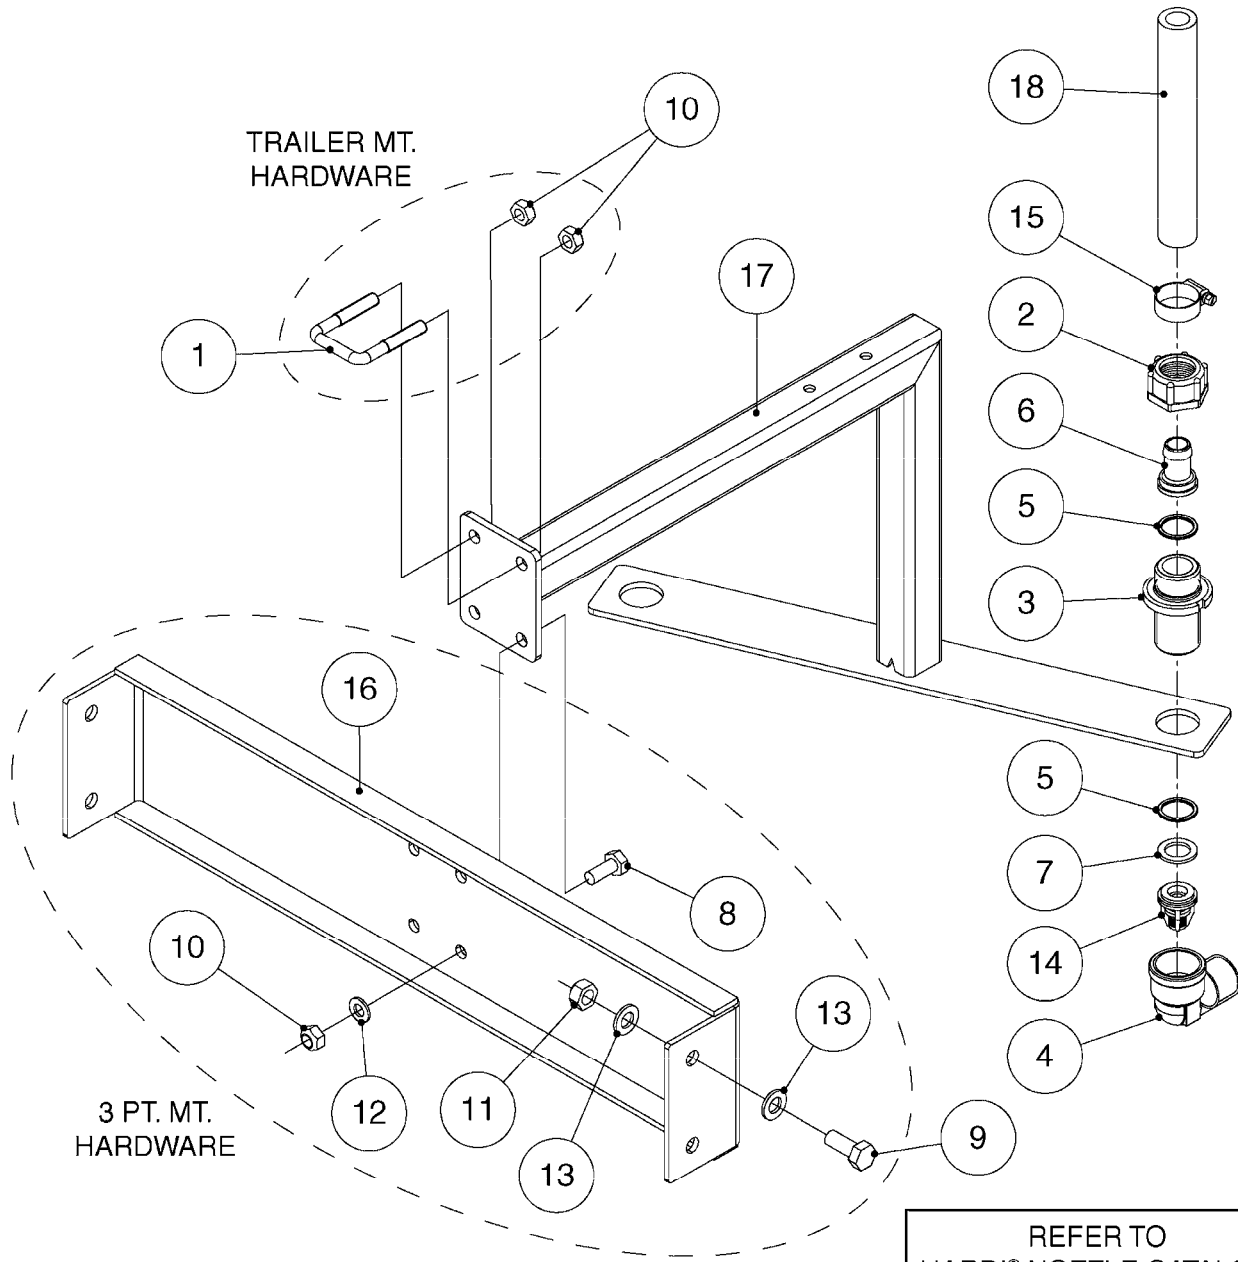

D0250

REFER TO
HARDI® NOZZLE CATALOG
FOR GIANT END NOZZLES

PASTURE BOOM DUAL NOZZLE
BRACKET
D0250-HIN, 01:01:16

Page 1

Date 12.08.2020 11:03

Pos.	parts-n°	order qty	description
1	143161	1	BOLT U M10 40X40
2	320095	1	FITT.DK NUT 1" BSP
3	320456	1	FITT.DK BULKHEAD 1"BSP DOUBLE
4	322138	1	FITT.DK ELB 1"M X 1"F BSP
5	330326	1	O-RING D30/D24X2 F.1"NUT
6	330665	1	FITT.DK HB 3/4"F.1" NUT
7	331483	1	WASHER RY-2
8	420604	1	BOLT HEX 8.8 DEL M10X25 FT DIN933
9	430286	1	BOLT HEX 8.8 DEL M12X30 FT
10	460423	1	NUT HEX M10X1.50 LOCK DIN985A2 SS
11	460703	1	NUT HEX M12X1.75 LOCK DIN985A2 SS
12	471122	1	WASHER, M10, Ø20/10.5X 2.0, SS
13	471127	1	WASHER, M12, Ø24/13X24X2.5 SS
14	724144	1	VALVE F/BIII X/L, 29mmx35mm
15	28029903	1	CLAMP HOSE GEAR P3/4"-S1" 6712
16	61006603	1	BOOM SUPPORT BRACKET PS105/155
17	63015303	1	NZL.BRKT.F.PASTURE SPRAYER
18	92703203	1	HOSE R X3/4" X300PSI WP X0012"