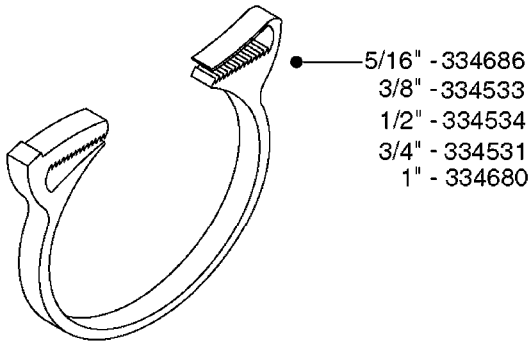

I.D.	PART # (ONE FOOT)	
3/8" 1/2" 3/4" 1" 1-1/4" 1-1/2"	92701703 92702103 92703203 92712403 92734403 92736503	 RUBBER HOSE
5/16" 3/8" 1/4" 1/2" 3/4"	927281 927284 927268 927269 927270	 PVC HOSE
1" 1-1/4" 1-1/2" 2" 2-1/2"	92702403 92738900 92702603 92702703 92702803	 PVC SPIRAL SUCTION HOSE, GRAY
3/4" 1-1/4"	927205 92703503	 CLEAR HOSE, SMOOTH
1/2" 3/4"	10631003 927231	 PVC HOSE, CLEAR, REINFORCED
4mm 6mm 8mm 10mm .25" .38"	927253 RED 927264 RED 927306 BLACK 927330 BLACK 92703303 BLACK 92703403 BLACK	 PVC AIR HOSE, SMOOTH

L0120

BULK HOSE
L0120-HIN, 17:10:19

Page 1
Date 12.08.2020 11:04

parts-n°	order qty	description
927205	1	HOSE R X CLEAR X 3/4 X 0012"
927231	1	HOSE R X PVCX3/4 CLR/BRD 0012"
927253	1	RED AIR HOSE, Ø4/2 1810 E
927264	1	HOSE R X PE D6/D4 X 0012"
927268	1	HOSE BLUE PVC X 1/4 X 0012"
927269	1	HOSE R X PVC X 1/2 X 0012"
927270	1	HOSE R X PVC X 3/4 X 0012"
927281	1	HOSE R X PVC X 5/16 X 0012"
927284	1	HOSE 3/8 PVC W/ INSERT
927306	1	HOSE R X PE D8/D6 X 0012"BLACK
927330	1	HOSE R X PE D10/D8 X 012"BLACK
10631003	1	HOSE R X CLEAR BRAID.X 1/2 12"
92701703	1	HOSE R X3/8" X300PSI WP X0012"
92702103	1	HOSE R X1/2" X300PSI WP X0012"
92702403	1	HOSE PVC SUCT GRAY 1"
92702603	1	HOSE PVC SUCT GRAY 1-1/2"
92702703	1	HOSE PVC SUCT GRAY 2"
92702803	1	HOSE PVC SUCT GRAY 2.5"
92703203	1	HOSE R X3/4" X300PSI WP X0012"
92703303	1	HOSE LLDPE .25"X.17"X12" BLACK
92703403	1	HOSE LLDPE .38"X.25"X12" BLACK
92703503	1	HOSE VINYL CLEAR 1-1/4" OD X 1" ID
92712403	1	HOSE R X1" X300PSI WP X0012"
92734403	1	HOSE R X5/4" X200PSI WP X0012"
92736503	1	HOSE R X1.5" X200PSI WP X0012"
92738900	1	HOSE R X PVC X 1-1/4" 0012"

Hose Size	Pressure	Suction	Clamp Code
5/16"	284582		-
3/8"	28044903		6706
1/2"	28029803		6708
3/4"	28029903		6712
1"	28030003	28029903	6716
1-1/4"	28030103		6724
1-1/2"		28030103	6724
2"		28030203	235-67
2-1/2"		28030303	235-74
3"		28030403	235-87