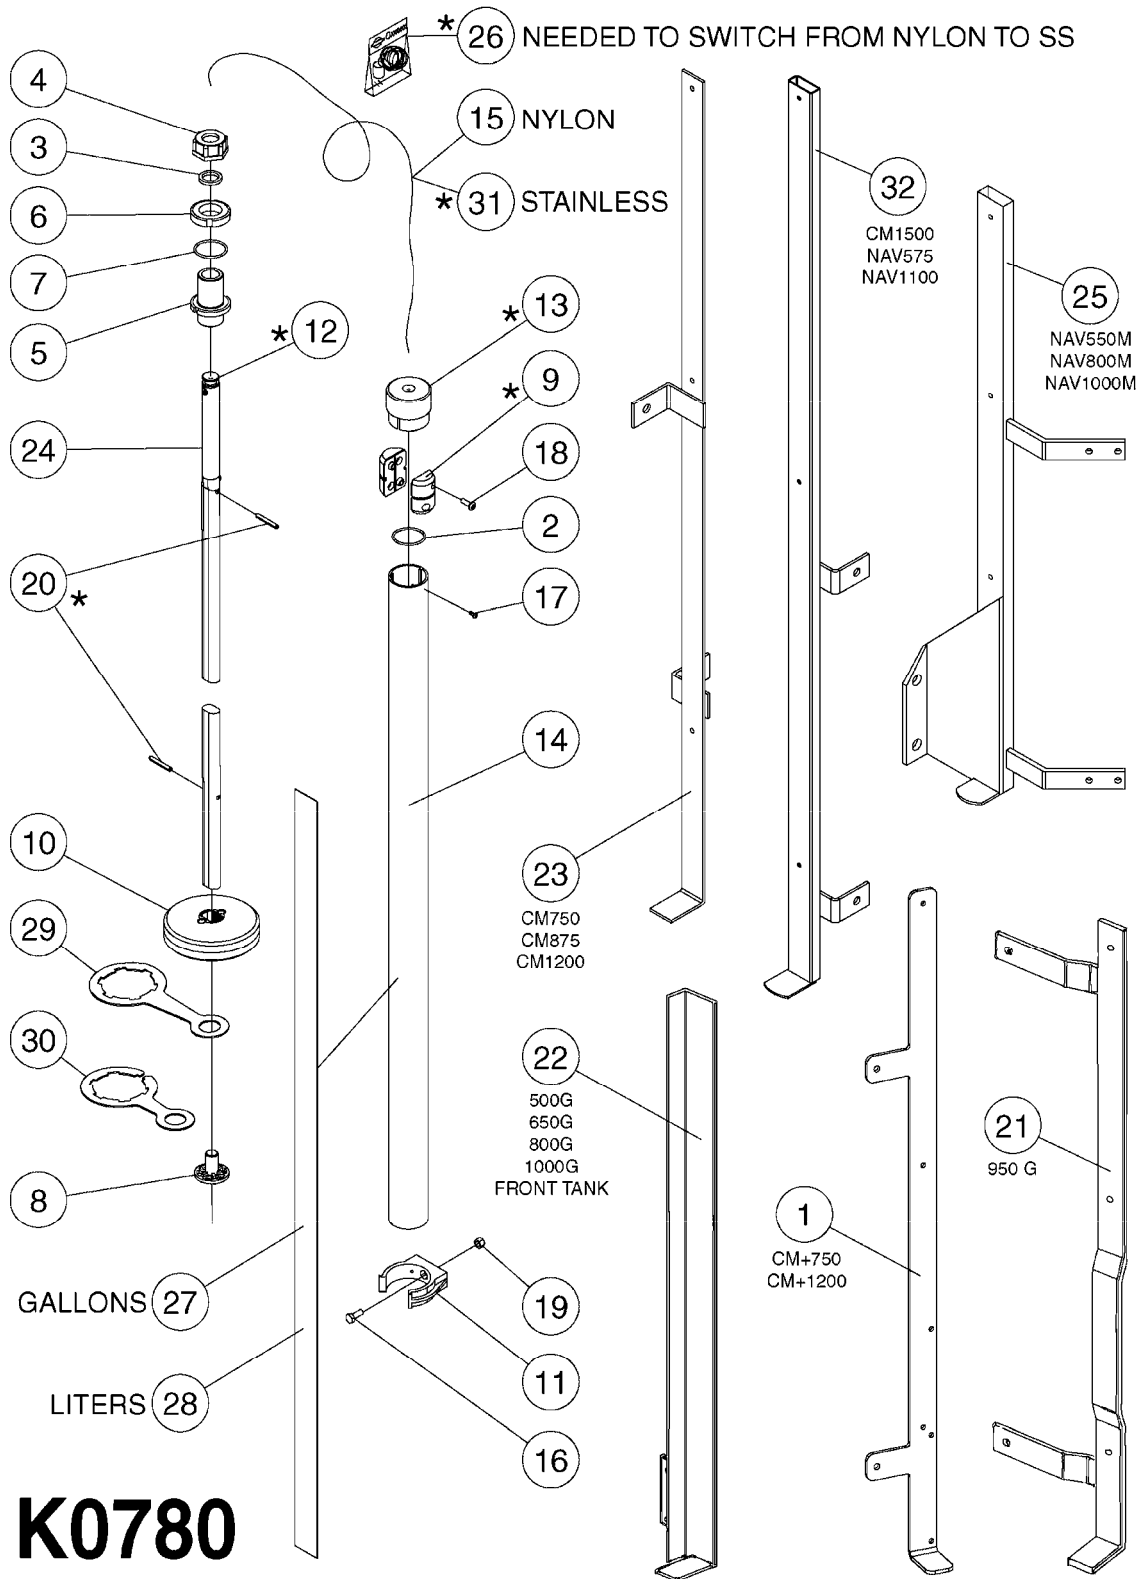

SIGHT GAUGE - REMOTE
K0780-HIN, 25:09:19

Page 1
Date 12.08.2020 11:04

Pos.	parts-n°	order qty	description
1	161950	1	SIGHT GAUGE MT BKT CM+ 750/120
2	242262	1	O-RING D31X3 VITON
3	242309	1	SEAL Ø22 ID Ø30 OD X 4 HIGH
4	320095	1	FITT.DK NUT 1" BSP
5	320456	1	FITT.DK BULKHEAD 1"BSP DOUBLE
6	320471	1	FITT.DK NUT 1" BSP JAMB
7	332577	1	O-RING D38/D30X4 F.1" PUR.
8	333864	1	GUIDE F. SAFETY VALVE SPRING
9	334513	1	MARKER HALF SIGHT GAUGE
10	334515	1	FLOATER FOR LIQUID LEVEL
11	334523	1	PIPE HOLDER Ø51.5
12	334849	1	SIGHT GAUGE GUIDE F. SS TUBE
13	334850	1	GUIDE F. SIGHT GAUGE TUBE TOP
14	341202	1	TUBE F.SIGHT GAUGE L=40"
14	341204	1	SIGHT GAUGE TUBE L=59"
14	341283	1	TUBE F.SIGHT GAUGE L=72"
14	341307	1	TUBE F.SIGHT GAUGE L=75" NCM 4400
14	341339	1	TUBE F.SIGHT GAUGE L=82" NCM 6600
14	341340	1	TUBE F.SIGHT GAUGE L=94" (2382) NCM 9000
14	34000703	1	TUBE F. DRY GAUGE L=1200 BENT RANGER 2000 & 2200
15	390487	1	CORD NYLON/SIGHT GAUGE 4500mm OLDER MODELS ONLY
16	410185	1	BOLT HEX 8.8 DEL M6X16
16	410362	1	BOLT HEX 8.8 SS M6X20
17	440663	1	SCREW 3/8" NR4 STAINLESS
18	440677	1	SCREW F. PLASTIC 5X20 SS
19	460261	1	NUT HEX M6X1.00 LOCK DIN985 A2 SS
20	480717	1	PIN E 5X40 SST
20	480730	1	SPRING DOWEL PIN 5X30 SST
21	615197	1	BKT.SIGHT GAUGE HC950
22	615308	1	BRACKET FOR SIGHT TUBE
23	615941	1	SIGHT GAUGE MOUNT BRACKET CM
24	615942	1	GUIDE TUBE F.FLOATER CM1200G
24	615943	1	GUIDE TUBE F.FLOATER CM875G
24	615944	1	GUIDE TUBE F.FLOATER, L=1680 HC 950, NAV 575, NAV 3500, CM 750
24	615945	1	GUIDE TUBE F.FLOATER, L=1610, NV3000 NAV 3000 & HC650
24	615947	1	GUIDE TUBE F.FLOATER TR 500G
24	615948	1	GUIDE TUBE F.FLOATER MA 1000-1200-1500 L
24	615949	1	GUIDE TUBE F.FLOATER MEGA 230G
24	615951	1	GUIDE TUBE F.FLOATER NAV800G
24	615952	1	GUIDE TUBE F.FLOATER NAV1000G
24	615954	1	GUIDE TUBE F. FLOATER F.T.250G
24	615955	1	GUIDE TUBE F.FLOATER FT.350G
24	615957	1	GUIDE TUBE F.FLOATER NAV.550G
24	61022100	1	GUIDE TUBE F NP1100/CM1500
24	61022600	1	GUIDE TUBE F.FLOATER RANGER RANGER 2000 & 2200
24	61036700	1	GUIDE TUBE F.FLOATER, L=1850, NV4000/CM4400 NCM 4400 & NAV 4000
24	61038600	1	GUIDE TUBE F.FLOAT NCM 9000
24	61038700	1	GUIDE TUBE F.FLOAT NCM 6600
25	637998	1	MANIFOLD BKT. NAVIGATOR
26	741527	1	SIGHT GAUGE KIT SS WIRE '98 SS CABLE & PARTS NEEDED
27	978056	1	DECAL S/G TUBE 500GAL-99