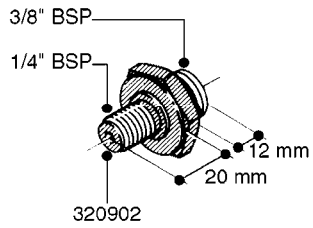

L0020

FITTINGS-T-PIECES, CAPS & ELBOWS
L0020-HIN, 01:01:16

Page 1

Date 12.08.2020 11:04

parts-n°	order qty	description
10053603	1	FITT. CAPNUT 2"BSP 5601
10194303	1	CAP BLANK 1 1/2 MCPHEE 210060
320047	1	FITT.DK CAPNUT 1/2" BSP
320106	1	FITT.DK CAPNUT 1" BSP
320272	1	FITT.DK CAPNUT 3/8" BSP
320316	1	FITT.DK TEE 3/4" X3/4" X1"BSP
320331	1	FITT.DK TEE 1" - 1" - 3/4" BSP
320342	1	FITT.DK EL 3/4"M X 1"F BSP
320563	1	FITT.DK 3 WAY 1/2" 110 DEG.
320677	1	NO LONGER AVAILABLE
320961	1	FITT.DK CAPNUT 1-1/2" BSP
321053	1	FITT.DK TEE 1/2 X1/2 X1/2" BSP
322072	1	FITT.DK TEE 3/8'X3/8'X3/8' BSP
322095	1	FITT.DK TEE 1-1/2 X1-1/4 X3/4" BSP
322138	1	FITT.DK ELB 1"M X 1"F BSP
330013	1	O-RING 2.5 X 10 PUR
330212	1	O-RING D19/D14X2.4 F.1/2"NUT
330326	1	O-RING D30/D24X2 F.1"NUT
331273	1	O-RING D44/D38X2 F.1-1/2"

FITTINGS - HEXAGON NIPPLES
L0030-HIN, 01:01:16

Page 0
Date 12.08.2020 11:04

L0030

FITTINGS - HEXAGON NIPPLES
L0030-HIN, 01:01:16

Page 1
Date 12.08.2020 11:04

parts-n°	order qty	description
10015303	1	FITT.PO.HN 1.00X1.00 M1000
10425003	1	FITT.PO.HN 1.25X1.00 MCPHEE
320132	1	FITT.DK HN 1" BSP
320176	1	FITT.DK HN 3/8"X1/2" BSP
320445	1	FITT.DK HN 1/4"X3/8" BSP
320655	1	FITT.DK HN 1/2"-1/2" BSP
320692	1	FITT.DK HN 3/8'BSPX1/4'NPT
320703	1	FITT.DK HN 3/8BSP X1/2 &1/4NPT
320725	1	FITT.DK NIPPLE 3/8"-3/8" BSP
320902	1	FITT.DK HN 3/8'X 1/4' BSP
390232	1	FITT.DK HN 1-1/2' X 1-1/4' BSP
390276	1	FITT.DK HN 1'BSP