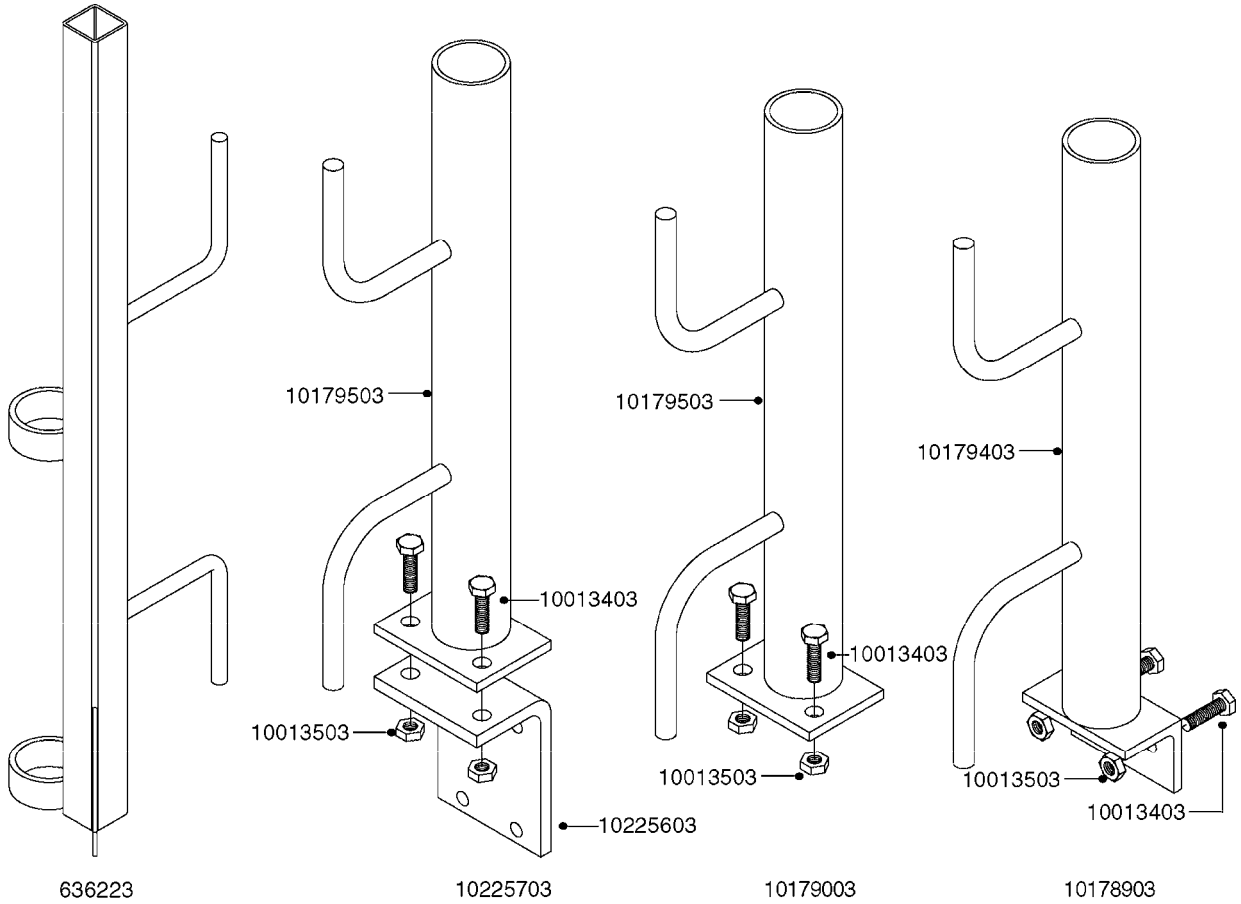

COMPLETE ASSEMBLY:
843197 - 60L
843196 - 60S

COMPLETE ASSEMBLIES
WHOLEGOODS ITEMS

K0480

HANDGUN TYPE 60S/60L POST 95
K0480-HIN, 01:01:16

Page 1

Date 12.08.2020 11:03

parts-n°	order qty	description
130390	1	TEE 3/8'X 1/2' BSP F.TYPE 60S
145791	1	CONE FOR ON/OFF
147063	1	SWIRL F.SPRAY GUN TYPE 60
240936	1	O-RING D13.3X2.4 NITRIL
241441	1	O-RING D29.3X3
241965	1	O-RING Ø12.1 X 1.6 NITRILE
242007	1	O-RING Ø9.1 X 1.6 NITRILE
242013	1	SPRING RUBBER F/TRIGGER
242033	1	O-RING Ø14.1 X 1.6 NITRILE
242064	1	SLEEVE RUBBER 3X8X4MM
320084	1	FITT.DK NUT 1/2" BSP
322073	1	HOUSING F.SWIRL TYPE 60S H.G.
322075	1	HOUSING F. NOZZLE
330013	1	O-RING 2.5 X 10 PUR
334117	1	HANDLE PIECE RIGHT F.60S/60L
334118	1	HANDLE PIECE LEFT F.60S/60L
334121	1	SEAT FOR ON-OFF TYPE
334190	1	FITT.DK HB 1/2' F. PISTOL 60S
334533	1	CLAMP HOSE PLASTIC 3/8"
334534	1	CLAMP HOSE PLASTIC 1/2"
334653	1	FITT.DK HB 3/8' F.HANDGUN
334655	1	TRIGGER SAFETY F.60S/60L GUN
371314	1	NOZZLE CERAMIC 1099-20
440634	1	SCREW 5/8"
480716	1	PIN D3X6 STAINLESS
615455	1	TUBE F.LANCE TYPE 60L
725476	1	SPINDLE
725477	1	TRIGGER
750270	1	GASKET KIT F.SPRAY GUN
843196	1	SPRAY GUN KIT TYPE 60 SHORT
843197	1	HANDGUN KIT TYPE 60 LONG
92701703	1	HOSE R X3/8" X300PSI WP X0012"
92702103	1	HOSE R X1/2" X300PSI WP X0012"