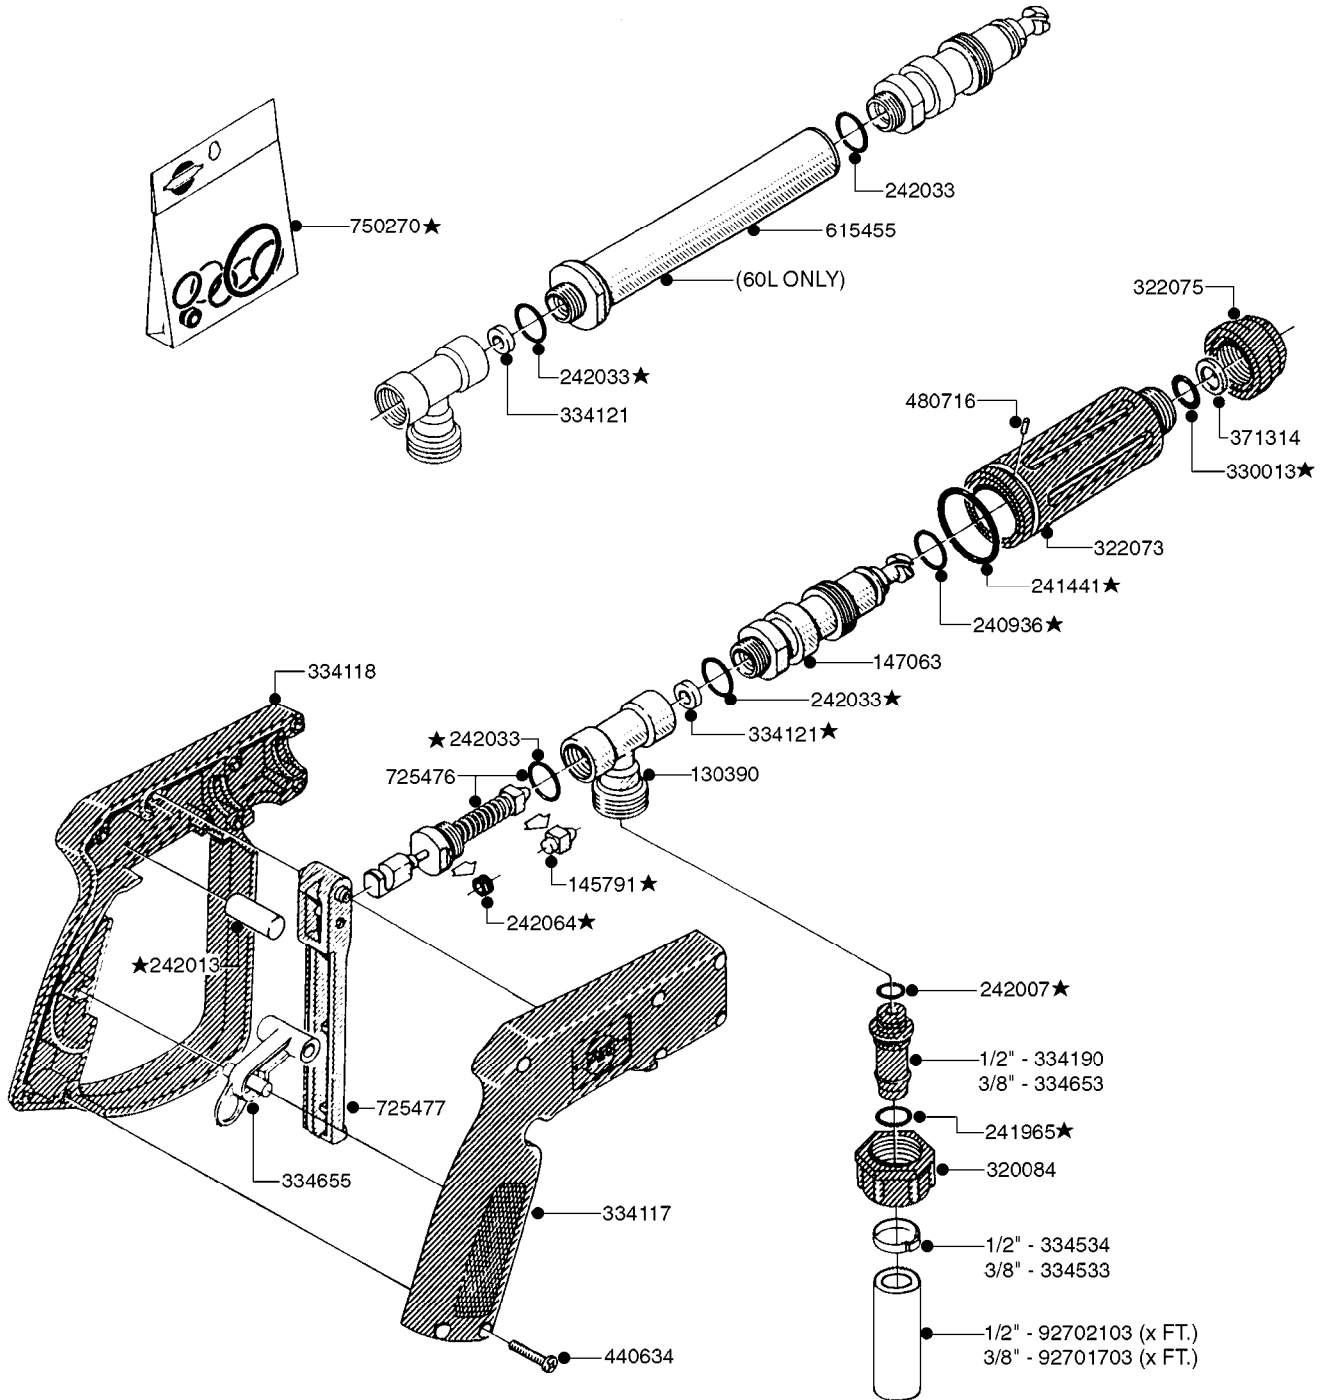

NOTE: 600 RPM AND 1000 RPM
PUMPS HAVE 1" INPUT SHAFT

A0430

PUMP - ACE 150 BELT DRIVE
A0430-HIN, 05:12:19

Page 1
Date 12.08.2020 11:03

parts-n°	order qty	description
420641	1	BOLT HM 8X35/22 A2 SS DIN931
450015	1	SCREW ALLAN 3/8'X5/8' BLACK
460143	1	LOCK NUT M8 SST A2 DIN985
10440703	1	KEY SQ 1/4"x1-1/2"
21002203	1	BEARING, SEALED ACE BELT DRIVE
28022303	1	SHIELD KIT
28022403	1	OUTPUT SHAFT ACE BELT DR PUMP
28022503	1	BELT 600 RPM ACE PUMP
28022603	1	BELT 1000 RPM ACE PUMP
28022703	1	IMPELLER THERMOPLASTIC
28022803	1	IMPELLER CAST IRON
28022903	1	REPAIR KIT 600 RPM
28023003	1	REPAIR KIT 1000 RPM
28029203	1	11.6"P.D.X2"BORE PULLEY 600RPM
28029303	1	7.9"P.D.X2"BORE PULLEY 1000RPM
28094203	1	5/8" DRIVEN SHAFT W.KEYWAY SS
28094303	1	KEY 3/16"X3/16"X1-1/4"
28094403	1	1.35"P.D.X5/8"BORE PULLEY 600RPM
28094503	1	1.7"P.D.X5/8"BORE PULLEY 1000RPM
28094603	1	SCREW ALLEN 5/16"NC X 5/16"
28094703	1	IDLER MOUNTED TORSION SPRING
28094803	1	IDLER ARM
28094903	1	EXTERNAL SNAP RING F.IDLER ARM
28095003	1	5/8" SPACER
28095103	1	RETAINER RING
28095203	1	IDLER BEARING/OUTER ROLLER ASSEMBLY
28095303	1	HEX HEAD IDLER CAP SCREW 5/8"NCX2-1/8"
28095403	1	KEY F.IMPELLER 1/8"X1/8"X1/2"
28095503	1	KEY 3/8"X1/2"X1-1/2"

K0190

DRAIN ASSEMBLY-PULL CORD S67
K0190-HIN, 01:01:16

Page 1

Date 12.08.2020 11:03

Pos.	parts-n°	order qty	description
1	145996	1	FITT.DK S-67 FORK
2	242504	1	O-RING D35x2 NITRIL
3	322108	1	FITT.DK S-67 BULKHEAD NUT
4	322132	1	FITTING S67- BSP1" F
5	334261	1	GASKET F. S-67 BULKHEAD
6	334469	1	CLEVIS F.CORD TOP DRAIN ASSY.
7	334472	1	HANDLE FOR TOP DRAIN
8	390982	1	CORD NYLON 4000MM
9	391075	1	DRAIN BULKHEAD ,S-67
10	440392	1	SCREW 6.3 X 25.0 DIN7981C TORX
11	726572	1	FITT.DK S-67 1" ELBOW 90 ASSY.
12	741813	1	PARTS FOR S67 DRAIN
13	14001500	1	GROMMET F.TOP DRAIN CORD
14	14103100	1	SEAT F.CHECK VALVE D40.8 2010
15	72351400	1	DRAIN,S67 TOP
16	72351500	1	PLUNGER/CONE W. ORING S67DRAIN