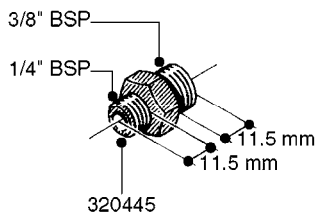

L0020

FITTINGS-T-PIECES, CAPS & ELBOWS
L0020-HIN, 01:01:16

Page 1

Date 12.08.2020 11:04

parts-n°	order qty	description
10053603	1	FITT. CAPNUT 2"BSP 5601
10194303	1	CAP BLANK 1 1/2 MCPHEE 210060
320047	1	FITT.DK CAPNUT 1/2" BSP
320106	1	FITT.DK CAPNUT 1" BSP
320272	1	FITT.DK CAPNUT 3/8" BSP
320316	1	FITT.DK TEE 3/4" X3/4" X1"BSP
320331	1	FITT.DK TEE 1" - 1" - 3/4" BSP
320342	1	FITT.DK EL 3/4"M X 1"F BSP
320563	1	FITT.DK 3 WAY 1/2" 110 DEG.
320677	1	NO LONGER AVAILABLE
320961	1	FITT.DK CAPNUT 1-1/2" BSP
321053	1	FITT.DK TEE 1/2 X1/2 X1/2" BSP
322072	1	FITT.DK TEE 3/8'X3/8'X3/8' BSP
322095	1	FITT.DK TEE 1-1/2 X1-1/4 X3/4" BSP
322138	1	FITT.DK ELB 1"M X 1"F BSP
330013	1	O-RING 2.5 X 10 PUR
330212	1	O-RING D19/D14X2.4 F.1/2"NUT
330326	1	O-RING D30/D24X2 F.1"NUT
331273	1	O-RING D44/D38X2 F.1-1/2"

FITTINGS - HEXAGON NIPPLES
L0030-HIN, 01:01:16

Page 0
Date 12.08.2020 11:04

L0030

FITTINGS - HEXAGON NIPPLES
L0030-HIN, 01:01:16

Page 1
Date 12.08.2020 11:04

parts-n°	order qty	description
10015303	1	FITT.PO.HN 1.00X1.00 M1000
10425003	1	FITT.PO.HN 1.25X1.00 MCPHEE
320132	1	FITT.DK HN 1" BSP
320176	1	FITT.DK HN 3/8"X1/2" BSP
320445	1	FITT.DK HN 1/4"X3/8" BSP
320655	1	FITT.DK HN 1/2"-1/2" BSP
320692	1	FITT.DK HN 3/8'BSPX1/4'NPT
320703	1	FITT.DK HN 3/8BSP X1/2 &1/4NPT
320725	1	FITT.DK NIPPLE 3/8"-3/8" BSP
320902	1	FITT.DK HN 3/8'X 1/4' BSP
390232	1	FITT.DK HN 1-1/2' X 1-1/4' BSP
390276	1	FITT.DK HN 1'BSP