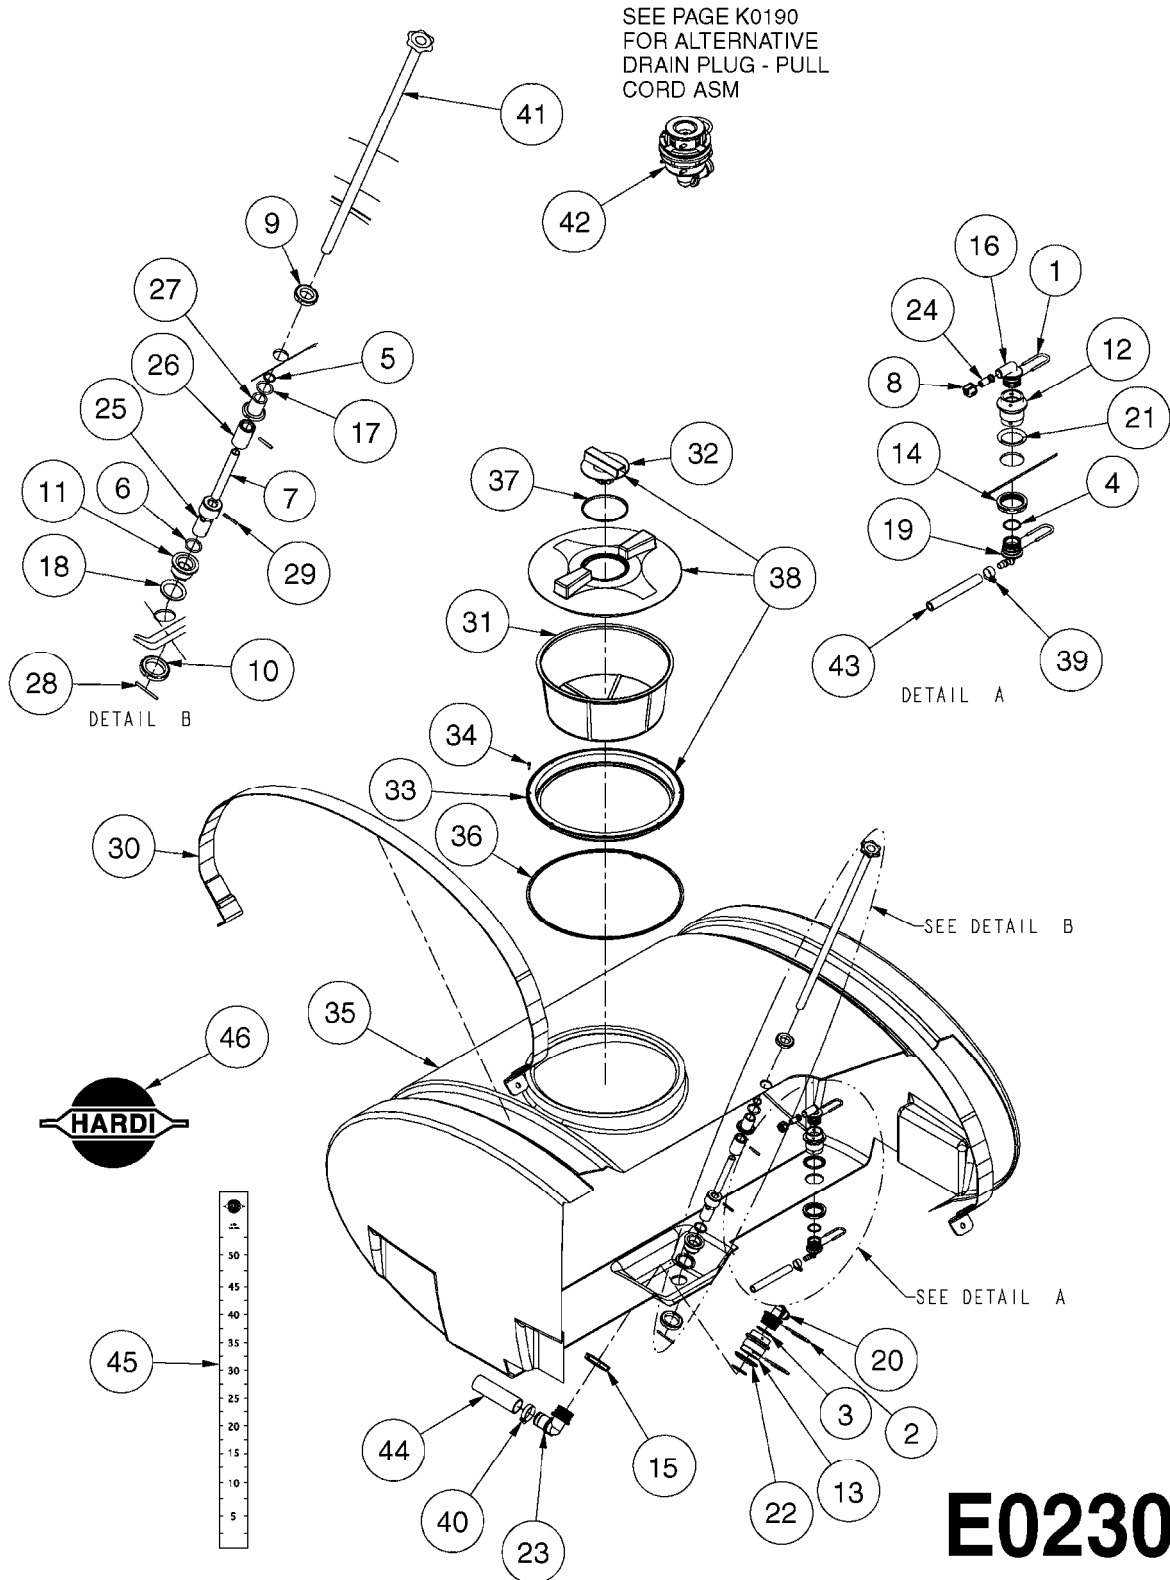

TANK PASTURE 300/550
E0230-HIN, 01:01:16

Page 1
Date 12.08.2020 11:03

Pos.	parts-n°	order qty	description
1	145995	1	FITT.DK S-53 FORK
2	145996	1	FITT.DK S-67 FORK
3	241973	1	O-RING Ø3 X 44.2 70 SHORES NITRIL
4	242109	1	O-RING D32.2x3.0
5	242179	1	O-RING D23.0 X 3.0 NITRL
6	242543	1	O-RING D38/D30X4 VITON
7	251923	1	HOSE HIFLEX L=150MM
8	320084	1	FITT.DK NUT 1/2" BSP
9	320471	1	FITT.DK NUT 1" BSP JAMB
10	320795	1	FITT.DK NUT 1-1/2" BSP JAMB
11	321333	1	FITT.DK BULK 1-1/2" X 1"F BSP
12	322103	1	FITT.DK S-53 BULKHEAD
13	322104	1	FITT.DK S-67 BULKHEAD
14	322107	1	FITT.DK S-53 BULKHEAD NUT
15	322108	1	FITT.DK S-67 BULKHEAD NUT
16	322110	1	FITT.DK S-53 ELB. 1/2" BSP
17	332577	1	O-RING D38/D30X4 F.1" PUR.
18	332581	1	GASKET F. 1-1/2" BSP CAPNUT.
19	334239	1	FITT.DK S-53 ELB.1/2"
20	334243	1	FITT.DK S-67 ELB.1"
21	334260	1	GASKET F. S-53 BULKHEAD
22	334261	1	GASKET F. S-67 BULKHEAD
23	334445	1	FITT.DK S-67 ELB.1-1/2"
24	370495	1	NOZZLE INJECTOR 5066-3.0
25	390215	1	DRAIN SCREW 1' SPEC
26	390216	1	CONNECTOR F. HOSE/TUBE DRAIN
27	390878	1	LEAD-IN MACHINED 1"
28	480487	1	PIN M5X60 SLOTTED GALV
29	480719	1	PIN D5 X 36 STAINLESS
30	10002003	1	STRAP F. TR TANK 300 GAL.
30	61000303	1	TANK STRAP 500 GA POST'03(95")
31	10045303	1	FILTER BASKET 16"
32	10052203	1	LID VENT ASSY
33	10052403	1	LID RING THREADED F.TANK
34	10054503	1	SCREW 3/4" SELF TAPPING
35	10062703	1	TANK RAW 300 GAL.84 MODEL
35	351748	1	TANK RAW 500 GAL
36	10064203	1	SET SEALING SPONGE 1 Ft BULK
37	10102203	1	GASKET F.16" LID BREATHER
38	28014203	1	LID ASSY. (3-PC.) 16" ARAG
39	28029803	1	CLAMP HOSE GEAR P1/2" 6708
40	28030103	1	CLAMP HOSE GEAR P5/4-S1.5"6724
41	70003403	1	DRAIN ASSEMBLY TORO 300T
42	72351400	1	DRAIN,S67 TOP
43	92702103	1	HOSE R X1/2" X300PSI WP X0012"
44	92714603	1	HOSE PVC SUCTION X 1.5 X 0012"
45	978057	1	DECAL S/G TANK 500GAL-99
46	97811600	1	DECAL COMPANY 335MM X 210MM