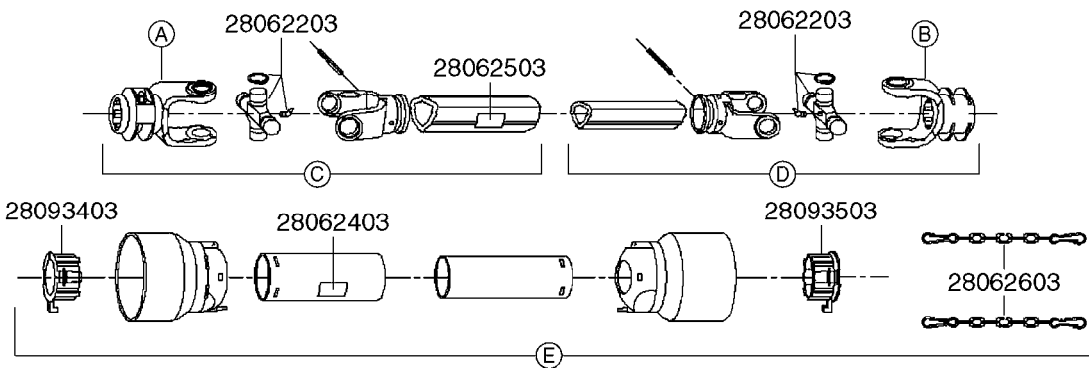

* Changed in 2016 from 100 series to G-Series (see page A0600).

A520

PTO SHAFTS - BONDIOLI CENT.
A0520-HIN, 23:10:18

Page 1
Date 12.08.2020 11:03

parts-n°	order qty	description
289042	1	UNIV. JOINT 22x54mm
421024	1	BOLT HEX 8.8 DEL M8X60
450015	1	SCREW ALLAN 3/8'X5/8' BLACK
460143	1	LOCK NUT M8 SST A2 DIN985
28009803	1	PTO PIN TUBE RETAINER OUTER
28009903	1	PTO TUBE RETAINER INNER
28010103	1	PTO YOKE F.INNER TUBE CV PTO
28021403	1	PTO 1"STR/1-3/8" 6SPL B&P
28021503	1	PTO 1"STR/1-3/8" 21SPL B&P
28021603	1	PTO 1"STR/1-3/4" 20SPL B&P
28027903	1	PTO BALL LOCK.KIT F.1-3/8 YOKE
28040503	1	UNIV. JOINT 27x74.6mm
28040703	1	SAFETY CHAIN F.CV BLACK PTO
28041803	1	DECAL DANGER GUARD MISSING
28041903	1	DECAL DANGER ROT.DRIVELINE
28056703	1	PTO YOKE #1 1-3/8" X 6 SPLINE
28056803	1	PTO YOKE #1 1-3/8" X 21 SPLINE
28056903	1	PTO YOKE #4 1-3/4" X 20 SPLINE
28057003	1	PTO TUBE YOKE #1-G1 OUTER
28057103	1	PTO TUBE YOKE #4-G4 OUTER
28057203	1	PTO PIN TUBE RETAINER OUTER
28057303	1	PTO TUBE OUTER #1 745MM
28057403	1	PTO TUBE OUTER #4 720MM
28057503	1	PTO TUBE INNER #1 745MM
28057603	1	PTO TUBE INNER #4 720MM
28057703	1	PTO TUBE RETAINER INNER
28057803	1	PTO TUBE YOKE #1 Ø=1"
28057903	1	PTO TUBE YOKE #4 Ø=1"
28058003	1	PTO HALF SAFETY SHIELD OUTER
28058103	1	PTO HALF SAFETY SHIELD OUTER
28058203	1	PTO HALF SAFETY SHIELD INNER
28058303	1	PTO HALF SAFETY SHIELD INNER
28058403	1	PTO BALL LOCK.KIT F.1-3/4 YOKE
28058503	1	PTO TUBE YOKE #1-G1 INNER