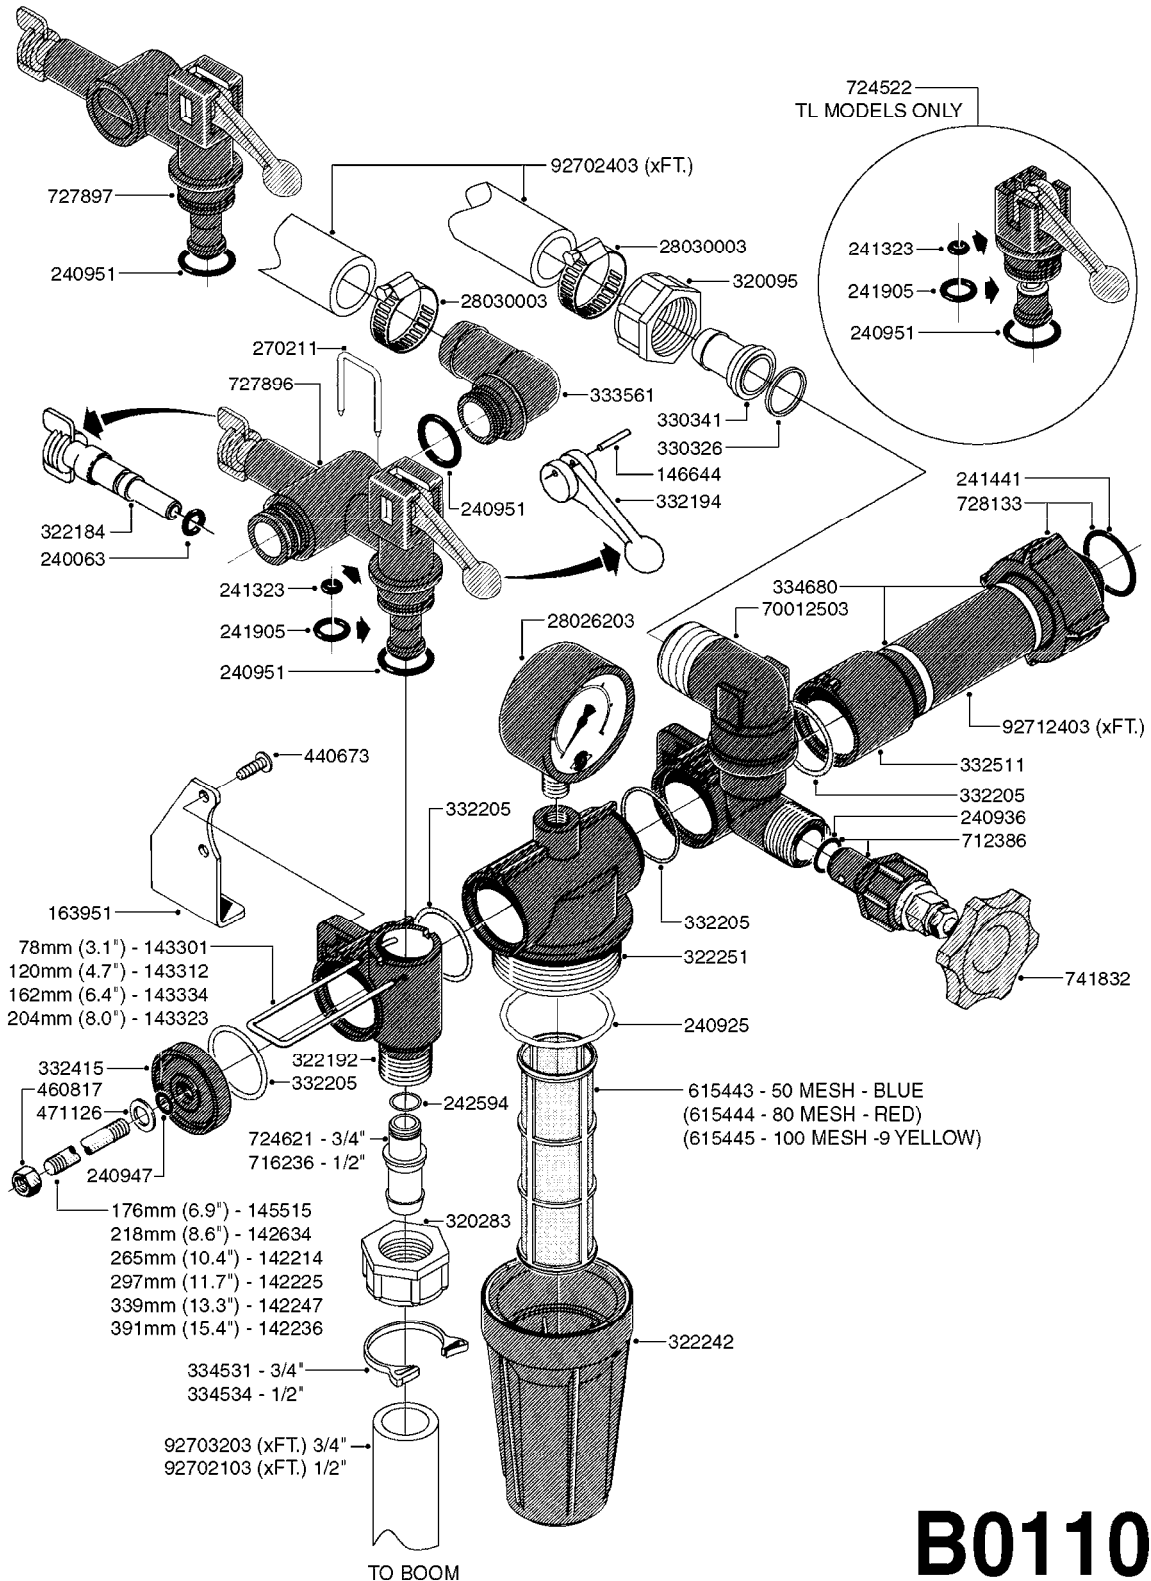

B0110

BK-180 BOOM VALVES-MAN.POST 00
B0110-HIN, 11:12:17

Page 1
Date 12.08.2020 11:03

parts-n°	order qty	description
142214	1	STUD BOLT - M8X265, 3 SECTION
142225	1	STUD BOLT 8 X 299 - 6 MODULS
142236	1	STUD BOLT 8 X 381 - 8 MODULS
142247	1	STUD BOLT 8 X 341 - 7 MODULS
142634	1	STUD BOLT M8 X 213 - 4 MODULS
143301	1	LOCK CLAMP 78 MM
143312	1	LOCK CLAMP 120 MM
143323	1	LOCK CLAMP 204 MM
143334	1	LOCK CLAMP 162 MM
145515	1	STUD BOLT M8 X 176MM
146644	1	PIN D3X19 STAINLESS
163951	1	MOUNT BRACKET FOR BK180 SECTIO
240063	1	O-RING D14.1/9.3 X 2.4
240925	1	O-RING D49.5X3 NITRIL
240936	1	O-RING D13.3X2.4 NITRIL
240947	1	O-RING D7.3X2.4 NITRIL
240951	1	O-RING D21.2X3 NITRIL
241323	1	O-RING D5.3X2.4 NITRIL
241441	1	O-RING D29.3X3
241905	1	O-RING 12,3X2,4 VITON DKR.1,05
242594	1	O-RING D14 X 1.78 SCH.70-EPDM
270211	1	FITT.DK S25 FORK L=37.5
320095	1	FITT.DK NUT 1" BSP
320283	1	FITT.DK NUT 3/4"BSP
322184	1	SCREW F.ADJUSTING CONST.PRESS.
322192	1	HOUSING F.DISTRIBUTOR
322242	1	FILTER BOWL / IN-LINE
322251	1	HOUSING F.FILTER MOUNT BK/EC
330326	1	O-RING D30/D24X2 F.1"NUT
330341	1	FITT.DK HB 1" F. 1" NUT
332194	1	DISTRIBUTION HANDLE
332205	1	O-RING D43/39XD2
332415	1	COVER
332511	1	FITT.DK END CAP 1"HB F.BK180
333561	1	FITT.DK ELB.1" EC RETURN
334531	1	CLAMP HOSE PLASTIC 3/4"
334534	1	CLAMP HOSE PLASTIC 1/2"
334680	1	CLAMP HOSE PLASTIC 1"
440673	1	SCREW F.PLASTIC 5X12 SS
460817	1	NUT HEX M8 STAINLESS DIN 934
471126	1	WASHER, M8, Ø16/ 8.4X 1.6, SS
615443	1	FILTER ELEM.50 MESH BLUE
615444	1	FILTER ELEM.80 MESH RED
615445	1	FILTER ELEM.100 MESH YELLOW
712386	1	PRESSURE REGULATOR COMPL. H-M
716236	1	FITT.DK HB 1/2" ASSY. F. 3/4"
724522	1	DISTR.OVER PART W.OUV PR 83 BK
724621	1	FITT.DK HB 3/4"ASSY F.3/4" NUT
727896	1	HOUSING UPPER F.CONST.PRESS.
727897	1	HOUSING UPPER PART END PC.BK92
728133	1	CONNECTING PART F.BK OPR.UNIT
741832	1	HANDLE REPLACEMENT F/330632
28026203	1	GAUGE 200PSI/BR,2.5"1/4BSP-BTM
28030003	1	CLAMP HOSE GEAR P1" 6716
70012503	1	HOUSING FOR HARDI-MATIC VALVE
92702103	1	HOSE R X1/2" X300PSI WP X0012"
92702403	1	HOSE PVC SUCT GRAY 1"
92703203	1	HOSE R X3/4" X300PSI WP X0012"
92712403	1	HOSE R X1" X300PSI WP X0012"