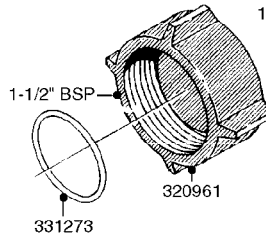

L0020

FITTINGS-T-PIECES, CAPS & ELBOWS
L0020-HIN, 01:01:16

Page 1

Date 12.08.2020 11:04

parts-n°	order qty	description
10053603	1	FITT. CAPNUT 2"BSP 5601
10194303	1	CAP BLANK 1 1/2 MCPHEE 210060
320047	1	FITT.DK CAPNUT 1/2" BSP
320106	1	FITT.DK CAPNUT 1" BSP
320272	1	FITT.DK CAPNUT 3/8" BSP
320316	1	FITT.DK TEE 3/4" X3/4" X1"BSP
320331	1	FITT.DK TEE 1" - 1" - 3/4" BSP
320342	1	FITT.DK EL 3/4"M X 1"F BSP
320563	1	FITT.DK 3 WAY 1/2" 110 DEG.
320677	1	NO LONGER AVAILABLE
320961	1	FITT.DK CAPNUT 1-1/2" BSP
321053	1	FITT.DK TEE 1/2 X1/2 X1/2" BSP
322072	1	FITT.DK TEE 3/8'X3/8'X3/8' BSP
322095	1	FITT.DK TEE 1-1/2 X1-1/4 X3/4" BSP
322138	1	FITT.DK ELB 1"M X 1"F BSP
330013	1	O-RING 2.5 X 10 PUR
330212	1	O-RING D19/D14X2.4 F.1/2"NUT
330326	1	O-RING D30/D24X2 F.1"NUT
331273	1	O-RING D44/D38X2 F.1-1/2"