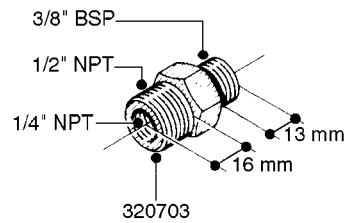

L0020

FITTINGS-T-PIECES, CAPS & ELBOWS
L0020-HIN, 01:01:16

Page 1

Date 12.08.2020 11:04

parts-n°	order qty	description
10053603	1	FITT. CAPNUT 2"BSP 5601
10194303	1	CAP BLANK 1 1/2 MCPHEE 210060
320047	1	FITT.DK CAPNUT 1/2" BSP
320106	1	FITT.DK CAPNUT 1" BSP
320272	1	FITT.DK CAPNUT 3/8" BSP
320316	1	FITT.DK TEE 3/4" X3/4" X1"BSP
320331	1	FITT.DK TEE 1" - 1" - 3/4" BSP
320342	1	FITT.DK EL 3/4"M X 1"F BSP
320563	1	FITT.DK 3 WAY 1/2" 110 DEG.
320677	1	NO LONGER AVAILABLE
320961	1	FITT.DK CAPNUT 1-1/2" BSP
321053	1	FITT.DK TEE 1/2 X1/2 X1/2" BSP
322072	1	FITT.DK TEE 3/8'X3/8'X3/8' BSP
322095	1	FITT.DK TEE 1-1/2 X1-1/4 X3/4" BSP
322138	1	FITT.DK ELB 1"M X 1"F BSP
330013	1	O-RING 2.5 X 10 PUR
330212	1	O-RING D19/D14X2.4 F.1/2"NUT
330326	1	O-RING D30/D24X2 F.1"NUT
331273	1	O-RING D44/D38X2 F.1-1/2"

FITTINGS - HEXAGON NIPPLES
L0030-HIN, 01:01:16

Page 0
Date 12.08.2020 11:04

L0030

FITTINGS - HEXAGON NIPPLES
L0030-HIN, 01:01:16

Page 1
Date 12.08.2020 11:04

parts-n°	order qty	description
10015303	1	FITT.PO.HN 1.00X1.00 M1000
10425003	1	FITT.PO.HN 1.25X1.00 MCPHEE
320132	1	FITT.DK HN 1" BSP
320176	1	FITT.DK HN 3/8"X1/2" BSP
320445	1	FITT.DK HN 1/4"X3/8" BSP
320655	1	FITT.DK HN 1/2"-1/2" BSP
320692	1	FITT.DK HN 3/8'BSPX1/4'NPT
320703	1	FITT.DK HN 3/8BSP X1/2 &1/4NPT
320725	1	FITT.DK NIPPLE 3/8"-3/8" BSP
320902	1	FITT.DK HN 3/8'X 1/4' BSP
390232	1	FITT.DK HN 1-1/2' X 1-1/4' BSP
390276	1	FITT.DK HN 1'BSP