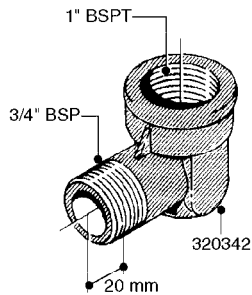

L0020

FITTINGS-T-PIECES, CAPS & ELBOWS
L0020-HIN, 01:01:16

Page 1

Date 12.08.2020 11:04

parts-n°	order qty	description
10053603	1	FITT. CAPNUT 2"BSP 5601
10194303	1	CAP BLANK 1 1/2 MCPHEE 210060
320047	1	FITT.DK CAPNUT 1/2" BSP
320106	1	FITT.DK CAPNUT 1" BSP
320272	1	FITT.DK CAPNUT 3/8" BSP
320316	1	FITT.DK TEE 3/4" X3/4" X1"BSP
320331	1	FITT.DK TEE 1" - 1" - 3/4" BSP
320342	1	FITT.DK EL 3/4"M X 1"F BSP
320563	1	FITT.DK 3 WAY 1/2" 110 DEG.
320677	1	NO LONGER AVAILABLE
320961	1	FITT.DK CAPNUT 1-1/2" BSP
321053	1	FITT.DK TEE 1/2 X1/2 X1/2" BSP
322072	1	FITT.DK TEE 3/8'X3/8'X3/8' BSP
322095	1	FITT.DK TEE 1-1/2 X1-1/4 X3/4" BSP
322138	1	FITT.DK ELB 1"M X 1"F BSP
330013	1	O-RING 2.5 X 10 PUR
330212	1	O-RING D19/D14X2.4 F.1/2"NUT
330326	1	O-RING D30/D24X2 F.1"NUT
331273	1	O-RING D44/D38X2 F.1-1/2"