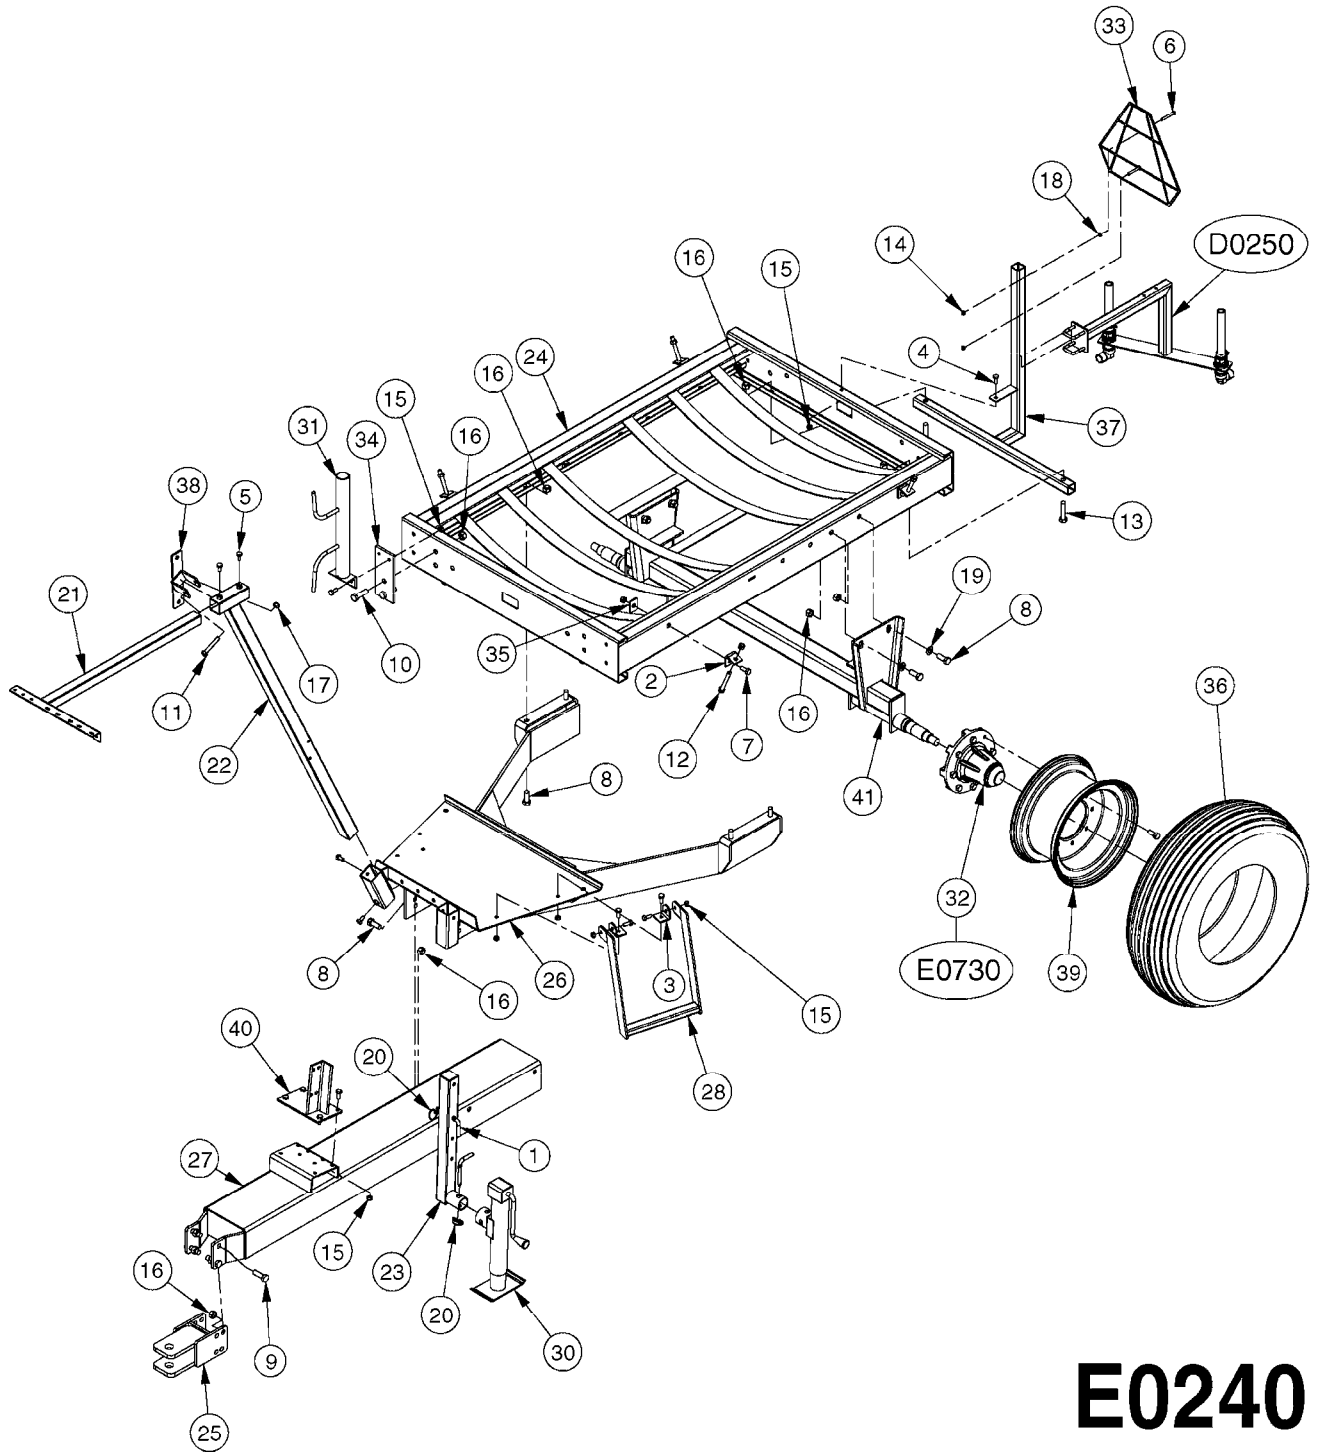

Pos.	parts-n°	order qty	description
1	142505	1	LOCKING PAWL 12 X 70MM
2	170185	1	ANGLE BRACKET F. TANKSTRAP
3	194025	1	BRACKET F.STEP HC650
4	420604	1	BOLT HEX 8.8 DEL M10X25 FT DIN933
5	420626	1	BOLT HEX 8.8 DEL M10X20 FT
6	421024	1	BOLT HEX 8.8 DEL M8X60
7	430286	1	BOLT HEX 8.8 DEL M12X30 FT
8	430581	1	BOLT HEX 8.8 DEL M16X40 FT
9	430637	1	BOLT HEX 8.8 DEL M16X50 FT
10	430765	1	BOLT HEX 8.8 DEL M16X55
11	430802	1	BOLT HEX 8.8 DEL M12X75
12	430872	1	BOLT HEX 8.8 DEL M12X100 FT
13	430915	1	BOLT HEX 8.8 DEL M16X70
14	460143	1	LOCK NUT M8 SST A2 DIN985
15	460423	1	NUT HEX M10X1.50 LOCK DIN985A2 SS
16	460585	1	LOCKING NUT M16 DIN985 A2 SS
17	460703	1	NUT HEX M12X1.75 LOCK DIN985A2 SS
18	471126	1	WASHER, M8, Ø16/ 8.4X 1.6, SS
19	471128	1	WASHER, M16, Ø30/17.0X 3.0, SS
20	480244	1	PIN SNAP D4.5
21	614388	1	BRACKET FOR OPER. UNIT
22	614458	1	CONTROL POST BK TR/TL300/500
23	614461	1	JACK STAND ATTACHMENT
24	635907	1	FRAME F. TL/TR/ESC 300 PASTURE SPRAYER 300
24	635908	1	FRAME F. TR/ESC 500 PASTURE SPRAYER 550
25	635919	1	TONGUE CLEVIS TR300/500
26	635922	1	PLATFORM & A-FRAME TR300/500
27	635939	1	TONGUE FOR TR/TL300/500 SHORT
28	636027	1	STEP F.PLATFORM HC650
29	10059203	1	BOLT WHEEL 9/16"x1-1/4"UNF 90D
30	10061903	1	JACK F300/500/575 5000LB
31	10179403	1	WRAP WELDMENT FOR HI101789
32	10531903	1	HUB ASSY.COMP.F.2-1/8" SPINDLE
33	10602403	1	SMV SIGN MOUNT KIT
34	16057303	1	PLATE F.HANDGUN MNT.BRKT.F.PS
35	17002800	1	PLATE 5.0X35X50 /D16.2
36	24002103	1	TIRE 11LX15 12-PLY RIB
37	61005003	1	NOZZLE MOUNTING BRACKET PS300 PASTURE SPRAYER 300
37	63022203	1	NOZZLE MOUNTING BRACKET PS500 PASTURE SPRAYER 550
38	61005503	1	BRKT.F.CLEAN WATER TANK PS
39	61005603	1	RIM 15X8 8-BOLT
40	61008803	1	ACE PUMP BRACKET F. 300/500
41	70038003	1	AXLE ASSY. 300/500 PS