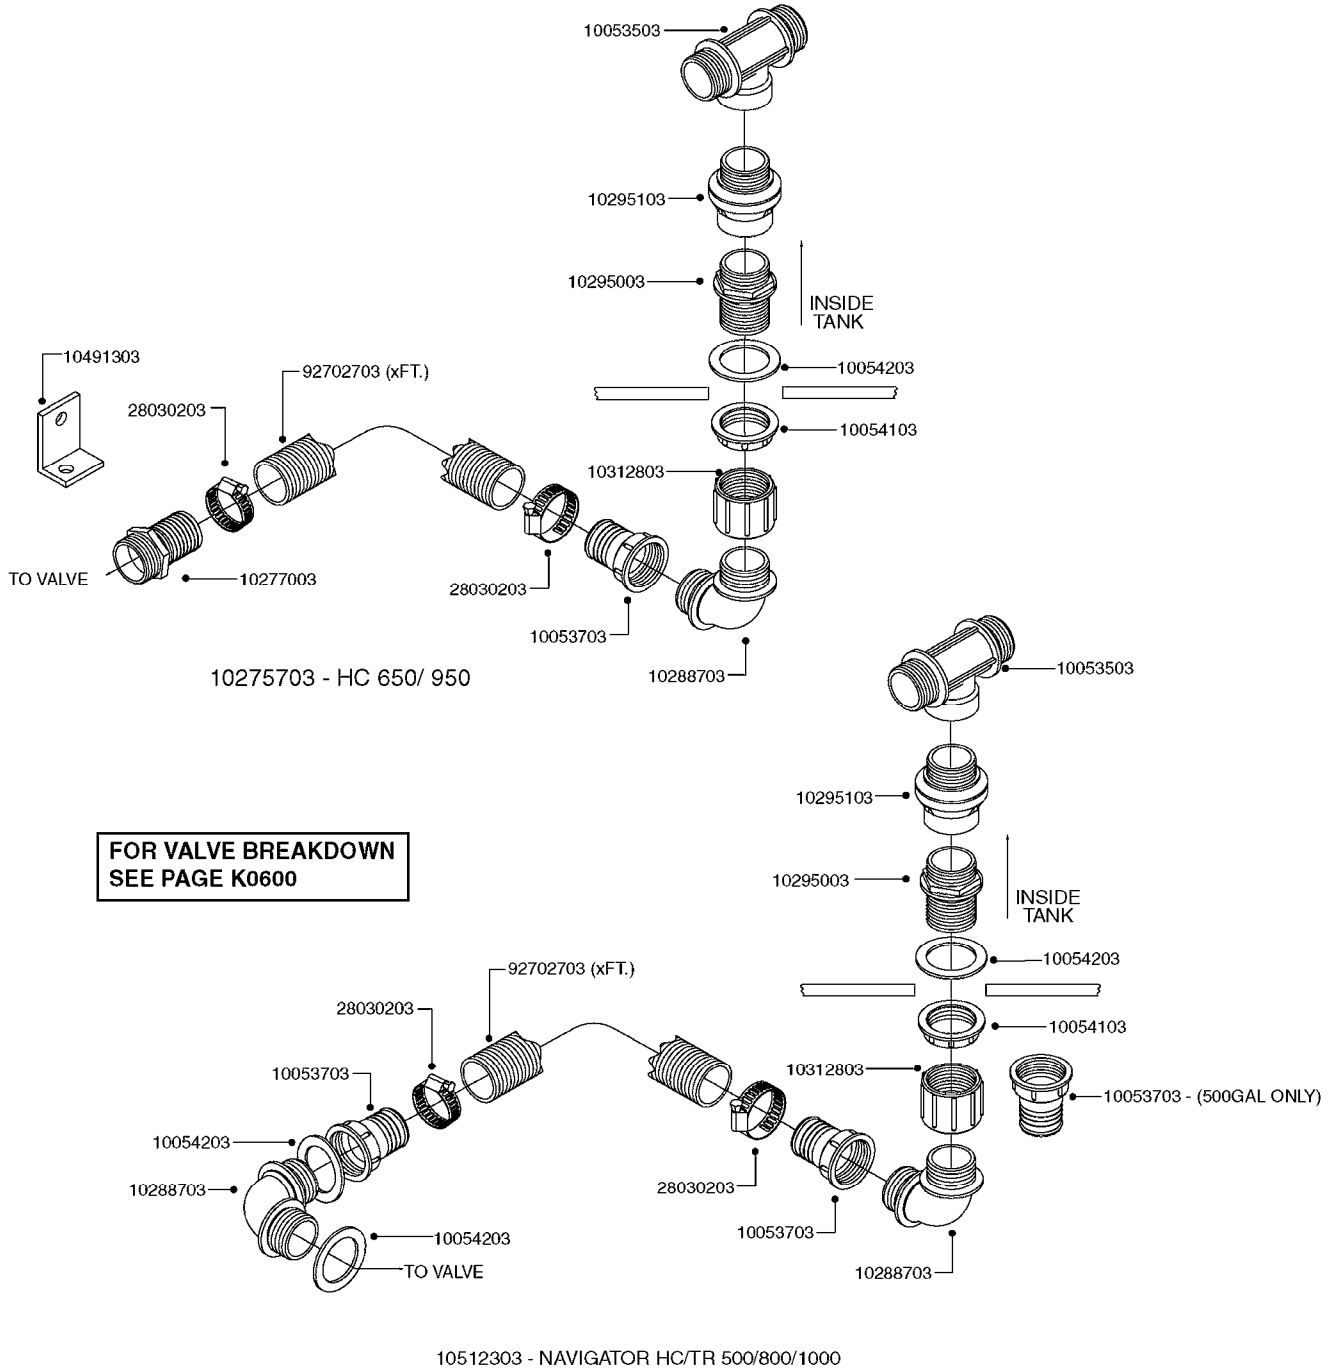

NOTE: 600 RPM AND 1000 RPM
PUMPS HAVE 1" INPUT SHAFT

A0430

PUMP - ACE 150 BELT DRIVE
A0430-HIN, 05:12:19

Page 1
Date 12.08.2020 11:03

parts-n°	order qty	description
420641	1	BOLT HM 8X35/22 A2 SS DIN931
450015	1	SCREW ALLAN 3/8'X5/8' BLACK
460143	1	LOCK NUT M8 SST A2 DIN985
10440703	1	KEY SQ 1/4"x1-1/2"
21002203	1	BEARING, SEALED ACE BELT DRIVE
28022303	1	SHIELD KIT
28022403	1	OUTPUT SHAFT ACE BELT DR PUMP
28022503	1	BELT 600 RPM ACE PUMP
28022603	1	BELT 1000 RPM ACE PUMP
28022703	1	IMPELLER THERMOPLASTIC
28022803	1	IMPELLER CAST IRON
28022903	1	REPAIR KIT 600 RPM
28023003	1	REPAIR KIT 1000 RPM
28029203	1	11.6"P.D.X2"BORE PULLEY 600RPM
28029303	1	7.9"P.D.X2"BORE PULLEY 1000RPM
28094203	1	5/8" DRIVEN SHAFT W.KEYWAY SS
28094303	1	KEY 3/16"X3/16"X1-1/4"
28094403	1	1.35"P.D.X5/8"BORE PULLEY 600RPM
28094503	1	1.7"P.D.X5/8"BORE PULLEY 1000RPM
28094603	1	SCREW ALLEN 5/16"NC X 5/16"
28094703	1	IDLER MOUNTED TORSION SPRING
28094803	1	IDLER ARM
28094903	1	EXTERNAL SNAP RING F.IDLER ARM
28095003	1	5/8" SPACER
28095103	1	RETAINER RING
28095203	1	IDLER BEARING/OUTER ROLLER ASSEMBLY
28095303	1	HEX HEAD IDLER CAP SCREW 5/8"NCX2-1/8"
28095403	1	KEY F.IMPELLER 1/8"X1/8"X1/2"
28095503	1	KEY 3/8"X1/2"X1-1/2"

K0580

**COMPLETE ASSEMBLIES
WHOLEGOODS ITEMS**

QUICKFILL-PLMBNG SYS-TRLR SPYR
K0580-HIN, 01:01:16

Page 1
Date 12.08.2020 11:03

parts-n°	order qty	description
10053503	1	FITT.PO.TEE 2"MX2"FX2"M BSP
10053703	1	FITT.PO.HB STR. 2"BSP #4411
10054103	1	FITT.PO.NUT 2" BSP JAMB MCPHEE
10054203	1	GASKET F. 2" FITTINGS RUBBER
10275703	1	*QUICK FILL KIT 650/950M
10277003	1	FITT.PO.HB 2.00X2.00 MCPHEE
10288703	1	FITT.PO.EL 2MX2M 90 DEG MCPHEE
10295003	1	FITT.PO.HN 2' 250071
10295103	1	FOOT VALVE 2"
10312803	1	FITT.PO.BU 2' X 2'
10491303	1	ANGLE FOR HC950 QUICK FILL
10512303	1	QUICK FILL KIT NAV. (DON'T ORD)
28030203	1	CLAMP HOSE T-BOLT S2" 235-67
92702703	1	HOSE PVC SUCT GRAY 2"