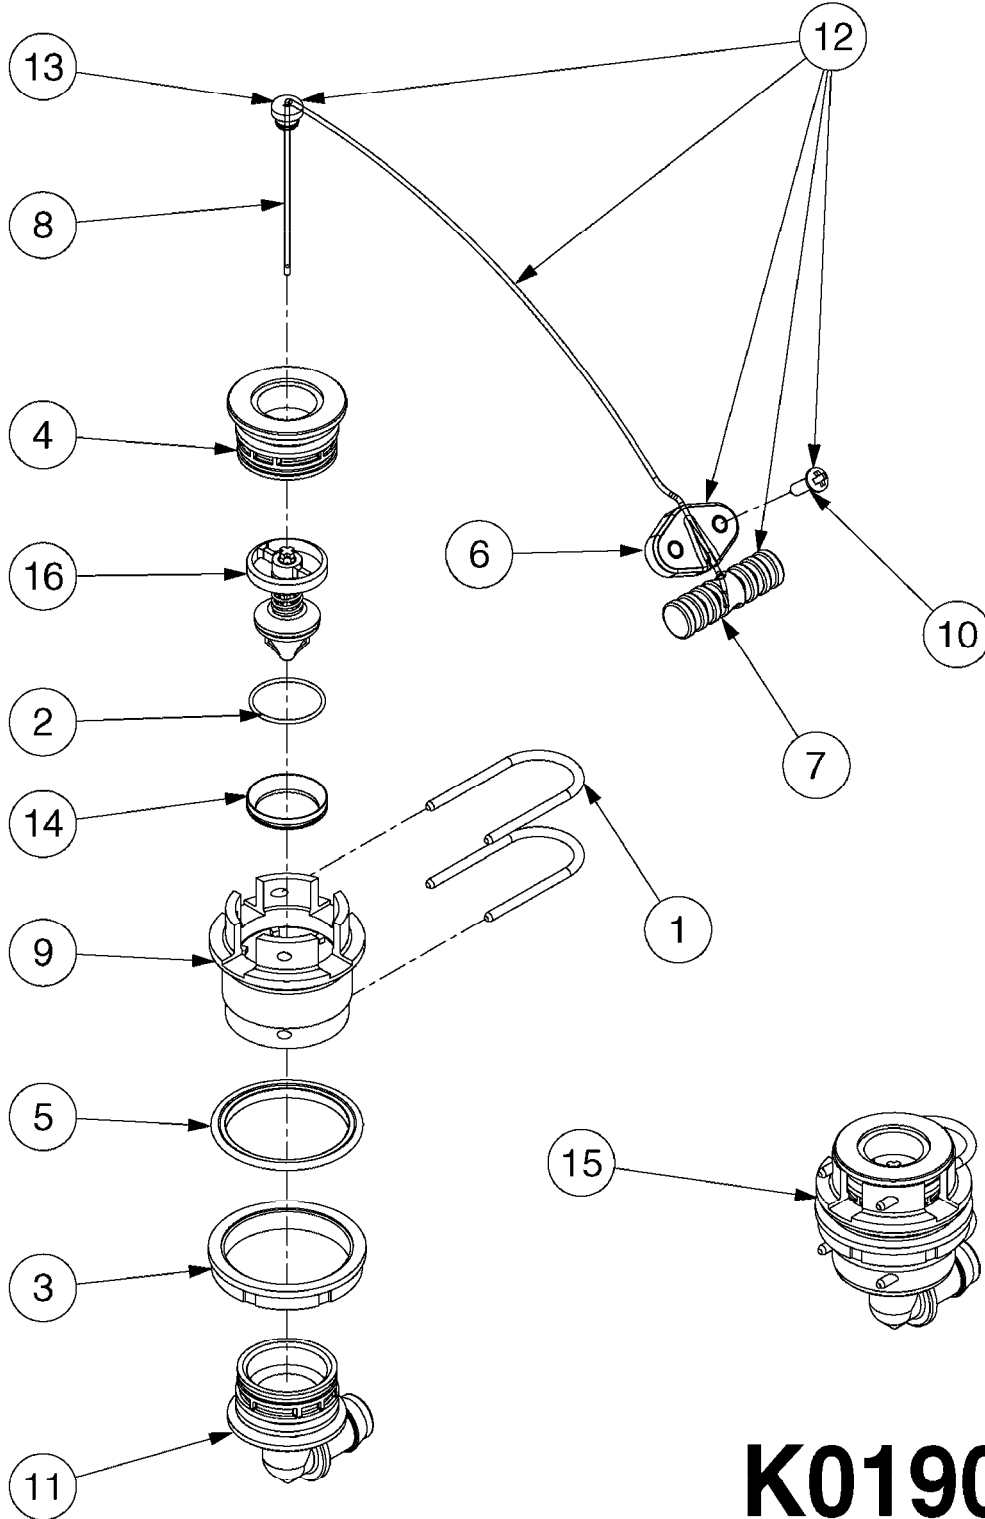

K0190

DRAIN ASSEMBLY-PULL CORD S67
K0190-HIN, 01:01:16

Page 1

Date 12.08.2020 11:03

Pos.	parts-n°	order qty	description
1	145996	1	FITT.DK S-67 FORK
2	242504	1	O-RING D35x2 NITRIL
3	322108	1	FITT.DK S-67 BULKHEAD NUT
4	322132	1	FITTING S67- BSP1" F
5	334261	1	GASKET F. S-67 BULKHEAD
6	334469	1	CLEVIS F.CORD TOP DRAIN ASSY.
7	334472	1	HANDLE FOR TOP DRAIN
8	390982	1	CORD NYLON 4000MM
9	391075	1	DRAIN BULKHEAD ,S-67
10	440392	1	SCREW 6.3 X 25.0 DIN7981C TORX
11	726572	1	FITT.DK S-67 1" ELBOW 90 ASSY.
12	741813	1	PARTS FOR S67 DRAIN
13	14001500	1	GROMMET F.TOP DRAIN CORD
14	14103100	1	SEAT F.CHECK VALVE D40.8 2010
15	72351400	1	DRAIN,S67 TOP
16	72351500	1	PLUNGER/CONE W. ORING S67DRAIN