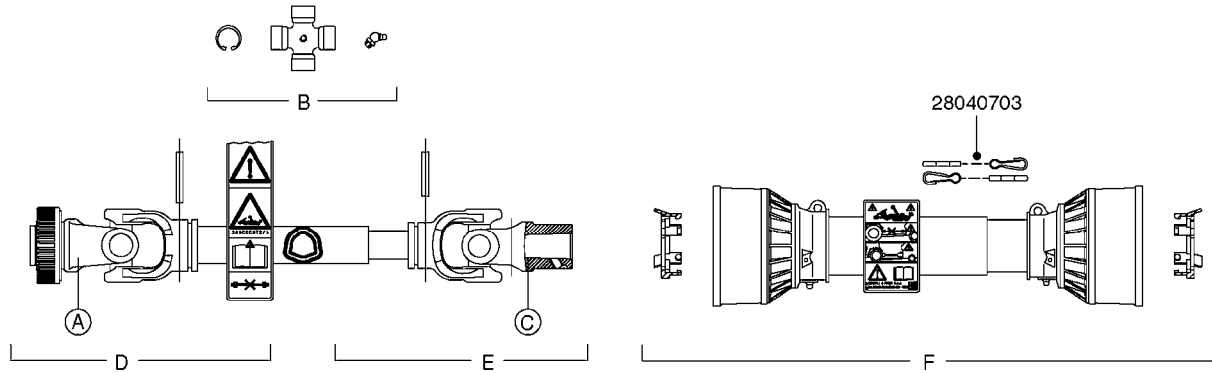

NOTE: 600 RPM AND 1000 RPM
PUMPS HAVE 1" INPUT SHAFT

A0430

PUMP - ACE 150 BELT DRIVE
A0430-HIN, 05:12:19

Page 1
Date 12.08.2020 11:03

parts-n°	order qty	description
420641	1	BOLT HM 8X35/22 A2 SS DIN931
450015	1	SCREW ALLAN 3/8'X5/8' BLACK
460143	1	LOCK NUT M8 SST A2 DIN985
10440703	1	KEY SQ 1/4"x1-1/2"
21002203	1	BEARING, SEALED ACE BELT DRIVE
28022303	1	SHIELD KIT
28022403	1	OUTPUT SHAFT ACE BELT DR PUMP
28022503	1	BELT 600 RPM ACE PUMP
28022603	1	BELT 1000 RPM ACE PUMP
28022703	1	IMPELLER THERMOPLASTIC
28022803	1	IMPELLER CAST IRON
28022903	1	REPAIR KIT 600 RPM
28023003	1	REPAIR KIT 1000 RPM
28029203	1	11.6"P.D.X2"BORE PULLEY 600RPM
28029303	1	7.9"P.D.X2"BORE PULLEY 1000RPM
28094203	1	5/8" DRIVEN SHAFT W.KEYWAY SS
28094303	1	KEY 3/16"X3/16"X1-1/4"
28094403	1	1.35"P.D.X5/8"BORE PULLEY 600RPM
28094503	1	1.7"P.D.X5/8"BORE PULLEY 1000RPM
28094603	1	SCREW ALLEN 5/16"NC X 5/16"
28094703	1	IDLER MOUNTED TORSION SPRING
28094803	1	IDLER ARM
28094903	1	EXTERNAL SNAP RING F.IDLER ARM
28095003	1	5/8" SPACER
28095103	1	RETAINER RING
28095203	1	IDLER BEARING/OUTER ROLLER ASSEMBLY
28095303	1	HEX HEAD IDLER CAP SCREW 5/8"NCX2-1/8"
28095403	1	KEY F.IMPELLER 1/8"X1/8"X1/2"
28095503	1	KEY 3/8"X1/2"X1-1/2"