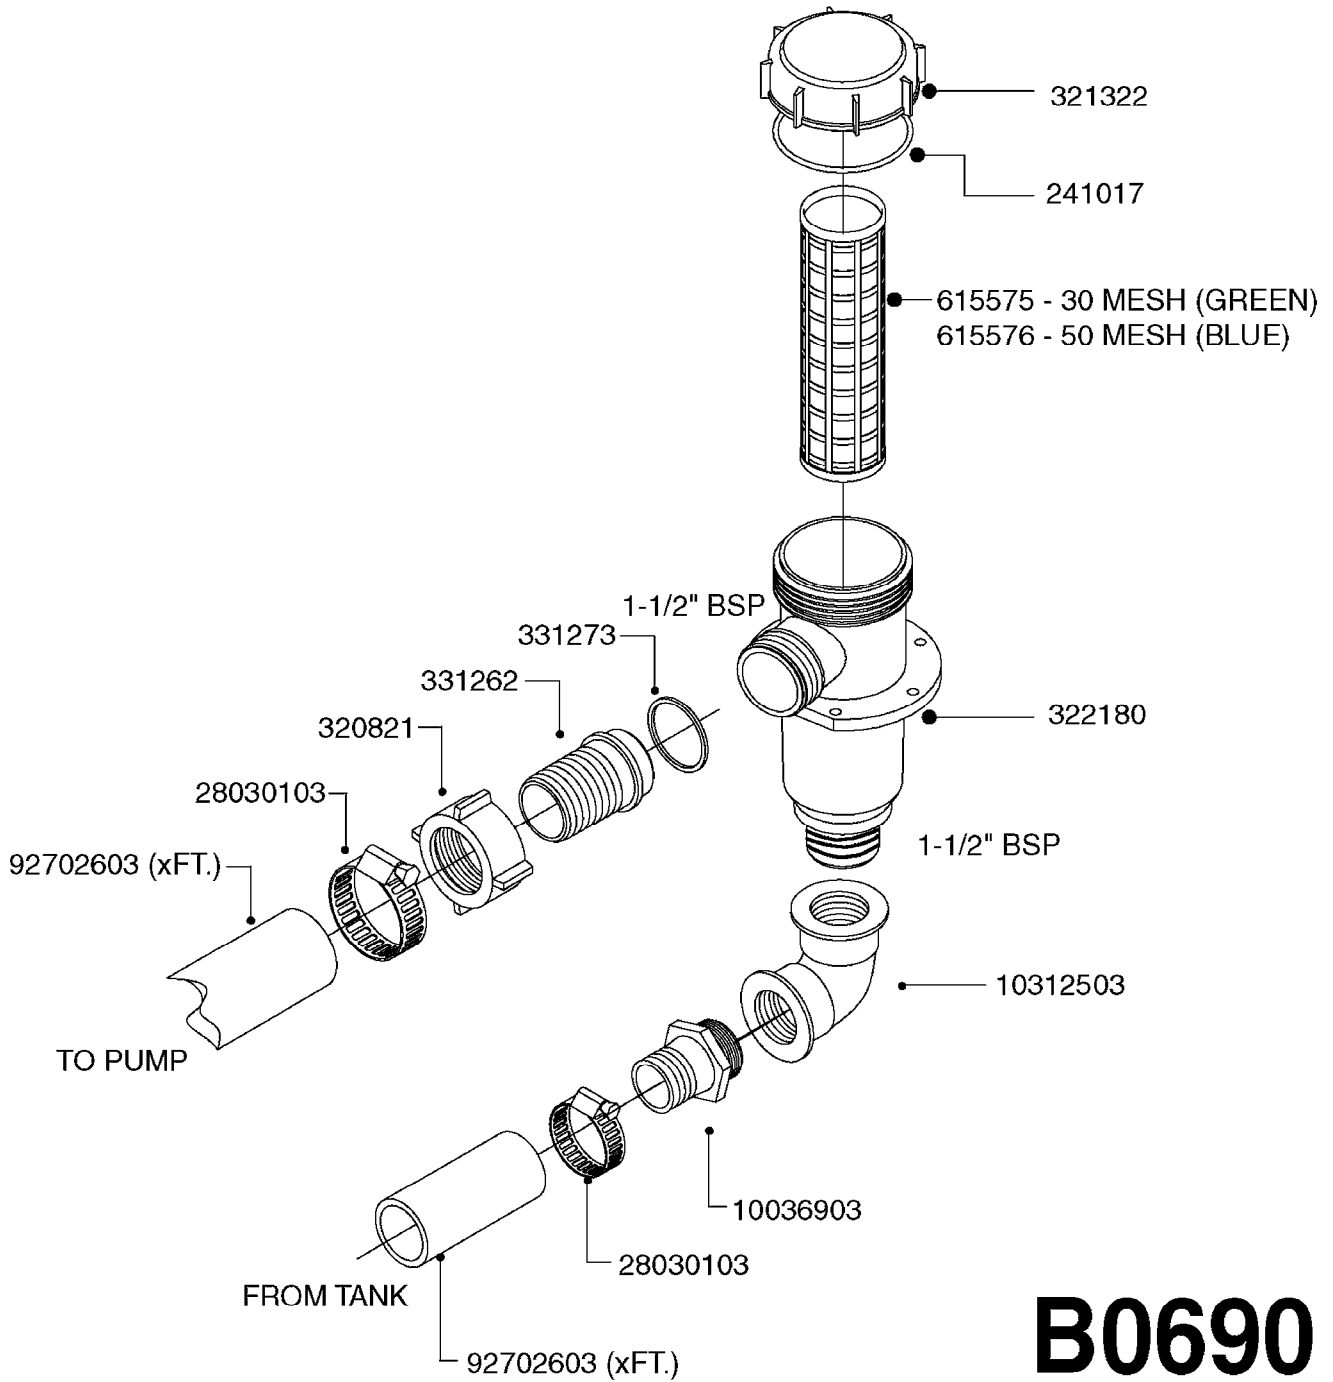

SUCTION FILTER CENTRIFUGAL
B0690-HIN, 01:01:16

Page 1
Date 12.08.2020 11:03

parts-n°	order qty	description
241017	1	O-RING D74,5X3 NITRIL
320821	1	FITT.DK NUT 1-1/2" BSP
321322	1	SCREW CAP F. S80 X 4
322180	1	SUCT.FILLER HOUSING W.1-1/2BSP
331262	1	FITT.DK HB 1-1/2" F. 1-1/2"NUT
331273	1	O-RING D44/D38X2 F.1-1/2"
615575	1	FILTER F.TOP SUCT.30 MESH GRN.
615576	1	FILTER F.TOP SUCT.50 MESH BLUE
10036903	1	FITT.PO.HB 1.50X1.50 IMB1212
10312503	1	FITT.PO.EL 1.5X1.5 FEMALE
28030103	1	CLAMP HOSE GEAR P5/4-S1.5"6724
92702603	1	HOSE PVC SUCT GRAY 1-1/2"