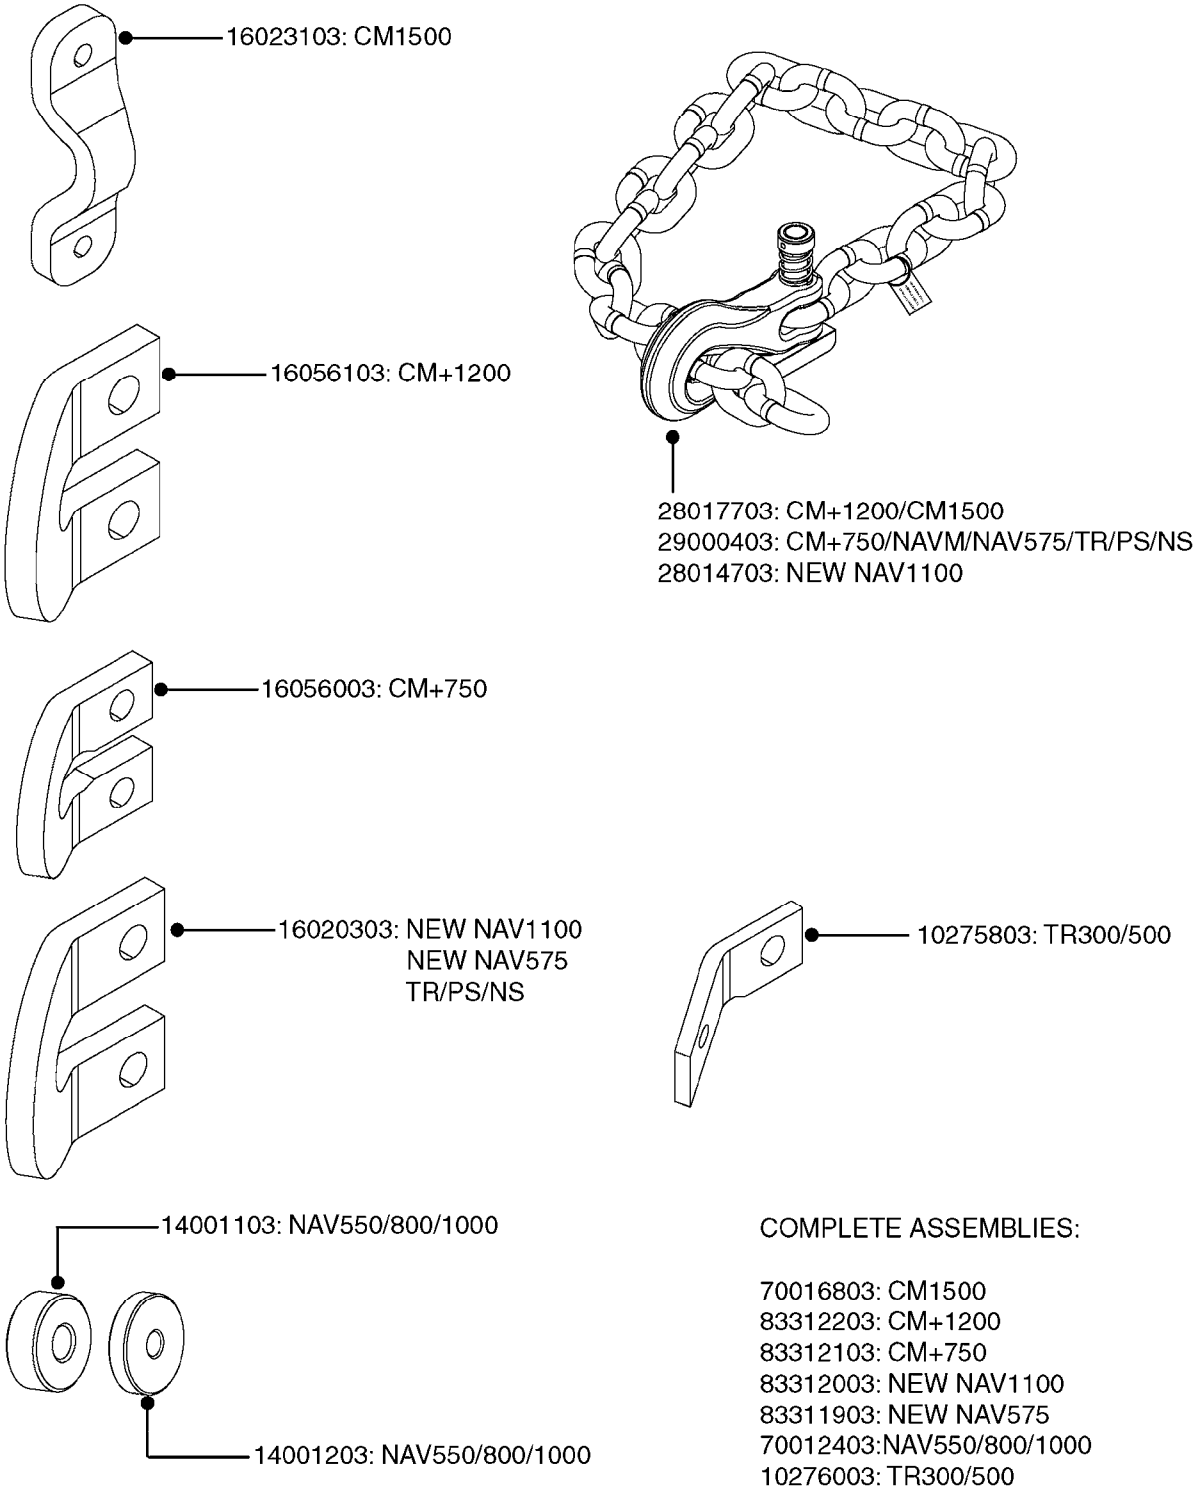

NOTE: 600 RPM AND 1000 RPM
PUMPS HAVE 1" INPUT SHAFT

A0430

PUMP - ACE 150 BELT DRIVE
A0430-HIN, 05:12:19

Page 1
Date 12.08.2020 11:03

parts-n°	order qty	description
420641	1	BOLT HM 8X35/22 A2 SS DIN931
450015	1	SCREW ALLAN 3/8'X5/8' BLACK
460143	1	LOCK NUT M8 SST A2 DIN985
10440703	1	KEY SQ 1/4"x1-1/2"
21002203	1	BEARING, SEALED ACE BELT DRIVE
28022303	1	SHIELD KIT
28022403	1	OUTPUT SHAFT ACE BELT DR PUMP
28022503	1	BELT 600 RPM ACE PUMP
28022603	1	BELT 1000 RPM ACE PUMP
28022703	1	IMPELLER THERMOPLASTIC
28022803	1	IMPELLER CAST IRON
28022903	1	REPAIR KIT 600 RPM
28023003	1	REPAIR KIT 1000 RPM
28029203	1	11.6"P.D.X2"BORE PULLEY 600RPM
28029303	1	7.9"P.D.X2"BORE PULLEY 1000RPM
28094203	1	5/8" DRIVEN SHAFT W.KEYWAY SS
28094303	1	KEY 3/16"X3/16"X1-1/4"
28094403	1	1.35"P.D.X5/8"BORE PULLEY 600RPM
28094503	1	1.7"P.D.X5/8"BORE PULLEY 1000RPM
28094603	1	SCREW ALLEN 5/16"NC X 5/16"
28094703	1	IDLER MOUNTED TORSION SPRING
28094803	1	IDLER ARM
28094903	1	EXTERNAL SNAP RING F.IDLER ARM
28095003	1	5/8" SPACER
28095103	1	RETAINER RING
28095203	1	IDLER BEARING/OUTER ROLLER ASSEMBLY
28095303	1	HEX HEAD IDLER CAP SCREW 5/8"NCX2-1/8"
28095403	1	KEY F.IMPELLER 1/8"X1/8"X1/2"
28095503	1	KEY 3/8"X1/2"X1-1/2"

COMPLETE ASSEMBLIES
WHOLEGOODS ITEMS

70043903 - COMPLETE ASSEMBLY

K0680

REMOTE GAUGE-ESC SPRAYERS-4"
K0680-HIN, 01:01:16

Page 1

Date 12.08.2020 11:04

parts-n°	order qty	description
145632	1	FITT.DK HB 1/4' BRASS F.GUAGE
146210	1	NUT 1/4'BSP BRASS
282391	1	CLAMP HOSE CRIMP 5/16'
320972	1	FITT.DK HB 5/16'- 1/4' BSP
330396	1	O-RING D11.2/D6.6X3.2
421046	1	BOLT HEX M8X25/25 A2 SS DIN933
460143	1	LOCK NUT M8 SST A2 DIN985
927268	1	HOSE BLUE PVC X 1/4 X 0012"
10028603	1	WASHER LOCK 5/16'
10428003	1	BKT. FOR ESC GAUGE KIT
28026103	1	GAUGE 200PSI/BR,4",1/4"BSP-BTM
70043903	1	*GAUGE KIT,4" OP UNIT INFEILD