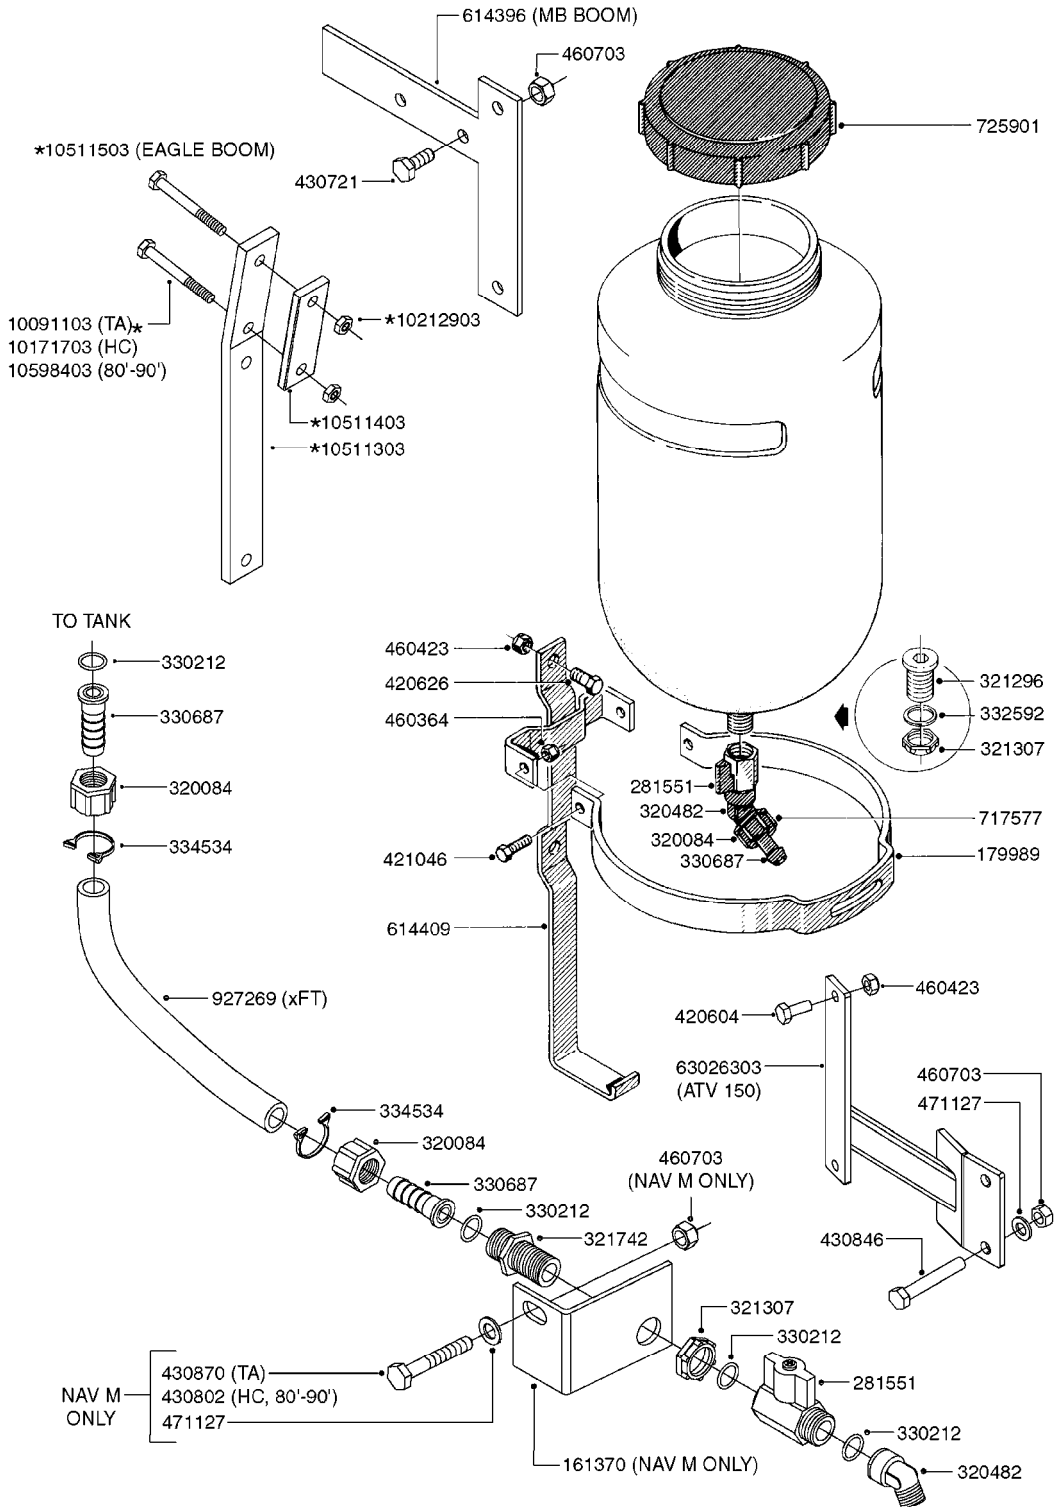

CLEAN WATER TANK
K0130-HIN, 01:01:16

COMPLETE TANK ASSY : 722072

K0130

CLEAN WATER TANK
K0130-HIN, 01:01:16

Page 1
Date 12.08.2020 11:03

parts-n°	order qty	description
161370	1	BKT.CLEAN WATER BOTT. VALVE
179989	1	BRKT. F. 3 GAL. TANK
281551	1	BALL VALVE 1/2"
320084	1	FITT.DK NUT 1/2" BSP
320482	1	FITT.DK ELB. 1/2" BSP 60 DEG.
321296	1	FITT.DK BULKHEAD 1/2" BSP SING
321307	1	FITT.DK NUT 1/2" BSP JAMB
321742	1	FITT.DK BULKHEAD 1/2' BSP
330212	1	O-RING D19/D14X2.4 F.1/2"NUT
330687	1	FITT.DK HB 1/2" F. 1/2" NUT
332592	1	O-RING D26/D20X3
334534	1	CLAMP HOSE PLASTIC 1/2"
420604	1	BOLT HEX 8.8 DEL M10X25 FT DIN933
420626	1	BOLT HEX 8.8 DEL M10X20 FT
421046	1	BOLT HEX M8X25/25 A2 SS DIN933
430721	1	BOLT HEX 8.8 DEL M12X40 FT
430802	1	BOLT HEX 8.8 DEL M12X75
430846	1	BOLT HEX 8.8 DEL M12X80
430870	1	BOLT HEX 8.8 DEL M12X55 FT
460364	1	NUT HU M8 A2 SS DIN934
460423	1	NUT HEX M10X1.50 LOCK DIN985A2 SS
460703	1	NUT HEX M12X1.75 LOCK DIN985A2 SS
471127	1	WASHER, M12, Ø24/13X24X2.5 SS
614396	1	CLEAN WATER BRACKET MB
614409	1	BRACKET FOR FOAM MARKER
717577	1	VALVE F.CLEAN WATER TANK
722072	1	CLEAN WATER TANK W FRAME & TAP
725901	1	LID F.WATER BOTTLE VENTED
927269	1	HOSE R X PVC X 1/2 X 0012"
10091103	1	BOLT HEX 3/8 NC GR.2 03.00'
10171703	1	BOLT HEX 3/8 NC GR.2 03.50"
10212903	1	NUT HEX NC (NYLON LOCK) 3/8"
10511303	1	FLATBAR L350/17DEG.CLEAN WATER
10511403	1	FLATBAR 104MM CLEAN WATER
10511503	1	BKT.CLEAN WATER MOUNT EAGLE
10598403	1	BOLT HEX HCS3/8-16 X 4 Z 5
63026303	1	CLEAN WATER TANK BRKT, ATV