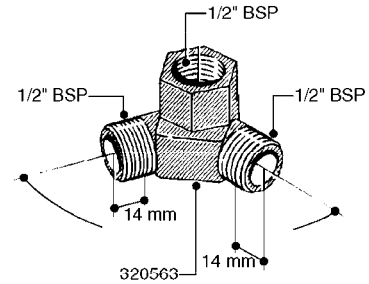

L0020

FITTINGS-T-PIECES, CAPS & ELBOWS
L0020-HIN, 01:01:16

Page 1

Date 12.08.2020 11:04

parts-n°	order qty	description
10053603	1	FITT. CAPNUT 2"BSP 5601
10194303	1	CAP BLANK 1 1/2 MCPHEE 210060
320047	1	FITT.DK CAPNUT 1/2" BSP
320106	1	FITT.DK CAPNUT 1" BSP
320272	1	FITT.DK CAPNUT 3/8" BSP
320316	1	FITT.DK TEE 3/4" X3/4" X1"BSP
320331	1	FITT.DK TEE 1" - 1" - 3/4" BSP
320342	1	FITT.DK EL 3/4"M X 1"F BSP
320563	1	FITT.DK 3 WAY 1/2" 110 DEG.
320677	1	NO LONGER AVAILABLE
320961	1	FITT.DK CAPNUT 1-1/2" BSP
321053	1	FITT.DK TEE 1/2 X1/2 X1/2" BSP
322072	1	FITT.DK TEE 3/8'X3/8'X3/8' BSP
322095	1	FITT.DK TEE 1-1/2 X1-1/4 X3/4" BSP
322138	1	FITT.DK ELB 1"M X 1"F BSP
330013	1	O-RING 2.5 X 10 PUR
330212	1	O-RING D19/D14X2.4 F.1/2"NUT
330326	1	O-RING D30/D24X2 F.1"NUT
331273	1	O-RING D44/D38X2 F.1-1/2"