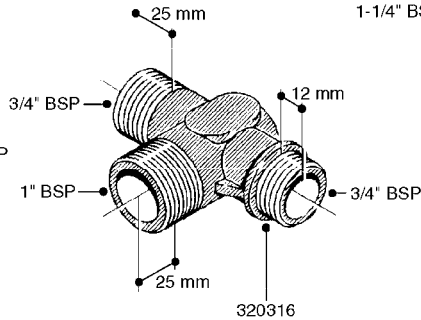

L0020

FITTINGS-T-PIECES, CAPS & ELBOWS
L0020-HIN, 01:01:16

Page 1

Date 12.08.2020 11:04

parts-n°	order qty	description
10053603	1	FITT. CAPNUT 2"BSP 5601
10194303	1	CAP BLANK 1 1/2 MCPHEE 210060
320047	1	FITT.DK CAPNUT 1/2" BSP
320106	1	FITT.DK CAPNUT 1" BSP
320272	1	FITT.DK CAPNUT 3/8" BSP
320316	1	FITT.DK TEE 3/4" X3/4" X1"BSP
320331	1	FITT.DK TEE 1" - 1" - 3/4" BSP
320342	1	FITT.DK EL 3/4"M X 1"F BSP
320563	1	FITT.DK 3 WAY 1/2" 110 DEG.
320677	1	NO LONGER AVAILABLE
320961	1	FITT.DK CAPNUT 1-1/2" BSP
321053	1	FITT.DK TEE 1/2 X1/2 X1/2" BSP
322072	1	FITT.DK TEE 3/8'X3/8'X3/8' BSP
322095	1	FITT.DK TEE 1-1/2 X1-1/4 X3/4" BSP
322138	1	FITT.DK ELB 1"M X 1"F BSP
330013	1	O-RING 2.5 X 10 PUR
330212	1	O-RING D19/D14X2.4 F.1/2"NUT
330326	1	O-RING D30/D24X2 F.1"NUT
331273	1	O-RING D44/D38X2 F.1-1/2"