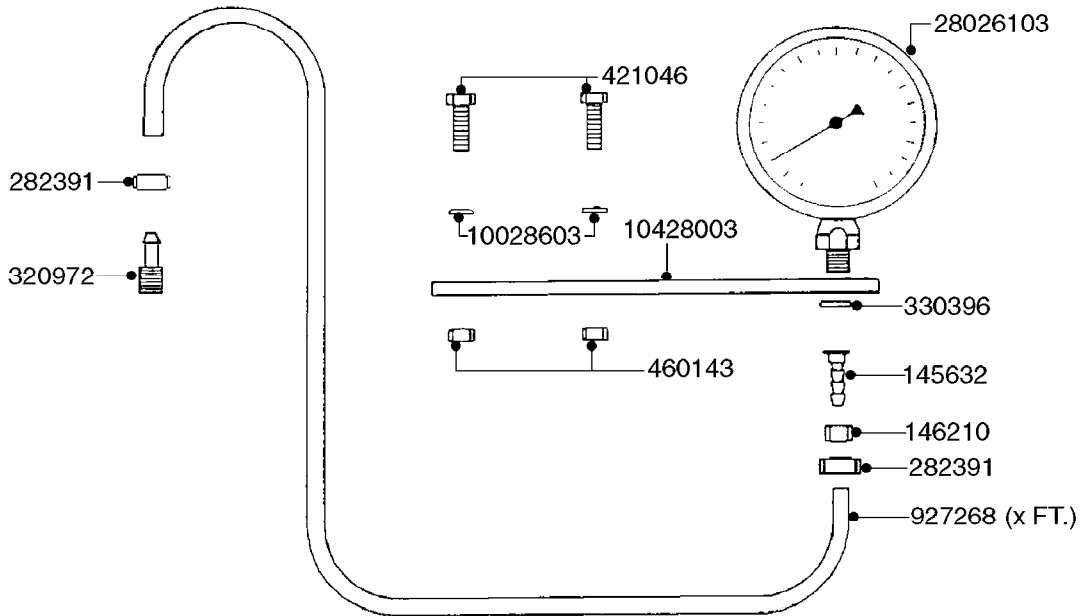

NOTE: 600 RPM AND 1000 RPM
PUMPS HAVE 1" INPUT SHAFT

A0430

PUMP - ACE 150 BELT DRIVE
A0430-HIN, 05:12:19

Page 1
Date 12.08.2020 11:03

parts-n°	order qty	description
420641	1	BOLT HM 8X35/22 A2 SS DIN931
450015	1	SCREW ALLAN 3/8'X5/8' BLACK
460143	1	LOCK NUT M8 SST A2 DIN985
10440703	1	KEY SQ 1/4"x1-1/2"
21002203	1	BEARING, SEALED ACE BELT DRIVE
28022303	1	SHIELD KIT
28022403	1	OUTPUT SHAFT ACE BELT DR PUMP
28022503	1	BELT 600 RPM ACE PUMP
28022603	1	BELT 1000 RPM ACE PUMP
28022703	1	IMPELLER THERMOPLASTIC
28022803	1	IMPELLER CAST IRON
28022903	1	REPAIR KIT 600 RPM
28023003	1	REPAIR KIT 1000 RPM
28029203	1	11.6"P.D.X2"BORE PULLEY 600RPM
28029303	1	7.9"P.D.X2"BORE PULLEY 1000RPM
28094203	1	5/8" DRIVEN SHAFT W.KEYWAY SS
28094303	1	KEY 3/16"X3/16"X1-1/4"
28094403	1	1.35"P.D.X5/8"BORE PULLEY 600RPM
28094503	1	1.7"P.D.X5/8"BORE PULLEY 1000RPM
28094603	1	SCREW ALLEN 5/16"NC X 5/16"
28094703	1	IDLER MOUNTED TORSION SPRING
28094803	1	IDLER ARM
28094903	1	EXTERNAL SNAP RING F.IDLER ARM
28095003	1	5/8" SPACER
28095103	1	RETAINER RING
28095203	1	IDLER BEARING/OUTER ROLLER ASSEMBLY
28095303	1	HEX HEAD IDLER CAP SCREW 5/8"NCX2-1/8"
28095403	1	KEY F.IMPELLER 1/8"X1/8"X1/2"
28095503	1	KEY 3/8"X1/2"X1-1/2"

**PARTS FOR VALVES
NO LONGER AVAILABLE**

K0600

QUICKFILL-VALVES-2"
K0600-HIN, 01:01:16

Page 1

Date 12.08.2020 11:04

Pos.	parts-n°	order qty	description
1	420582	1	BOLT HEX 8.8 DEL M8X20 FT A2
2	430765	1	BOLT HEX 8.8 DEL M16X55
3	460585	1	LOCKING NUT M16 DIN985 A2 SS
4	10002503	1	NUT HEX NC 1/2"
5	10004603	1	WASHER LOCK 1/2"
6	10013503	1	NUT HEX NC 3/8"
7	10056803	1	BOLT HEX 5/8 NC GR.5 01.50"
8	10101103	1	BOLT HEX 1/2 NC GR.2 03.50"
9	10297903	1	BKT.QUICK FILL TR/HC
10	10520803	1	QUICK FILL BRACKET
11	10520903	1	BALL VALVE 2"
12	10530903	1	QUICK COUPLER MALE 2"
13	10531003	1	CAP F.MALE QUICK COUPLER 2"
14	10534203	1	BRACKET F.QUICKFILL HC650/950
15	46001003	1	NUT HEX 5/8"-11 NYLOCK