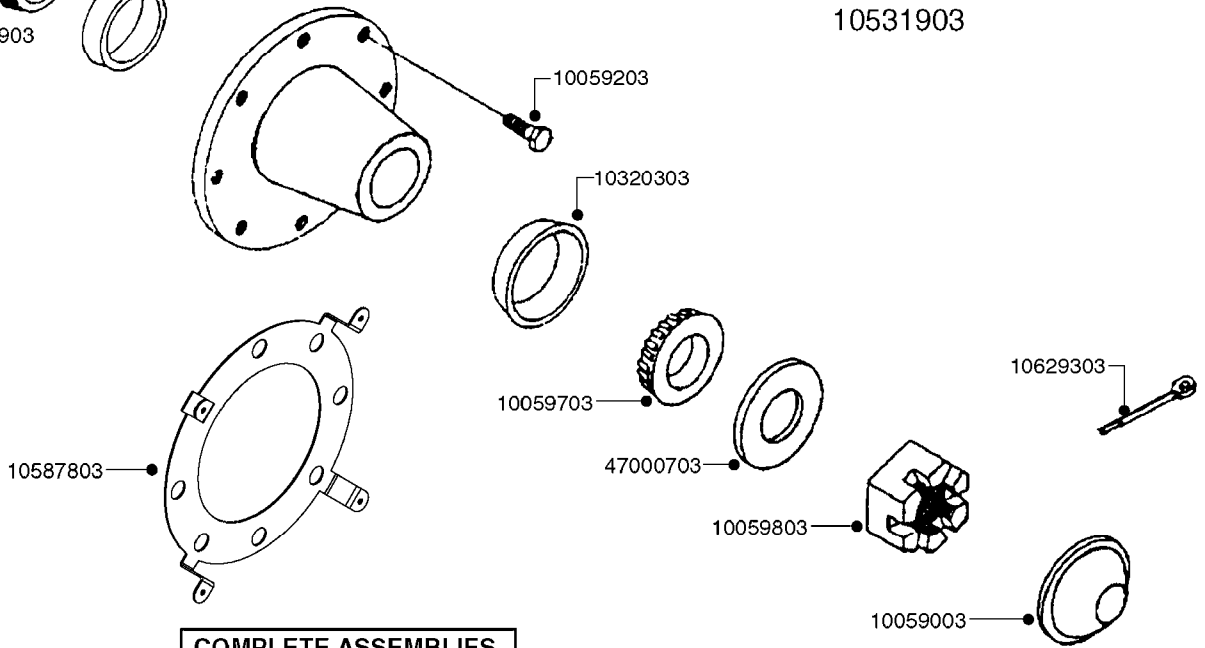

NOTE: 600 RPM AND 1000 RPM
PUMPS HAVE 1" INPUT SHAFT

A0430

PUMP - ACE 150 BELT DRIVE
A0430-HIN, 05:12:19

Page 1
Date 12.08.2020 11:03

parts-n°	order qty	description
420641	1	BOLT HM 8X35/22 A2 SS DIN931
450015	1	SCREW ALLAN 3/8'X5/8' BLACK
460143	1	LOCK NUT M8 SST A2 DIN985
10440703	1	KEY SQ 1/4"x1-1/2"
21002203	1	BEARING, SEALED ACE BELT DRIVE
28022303	1	SHIELD KIT
28022403	1	OUTPUT SHAFT ACE BELT DR PUMP
28022503	1	BELT 600 RPM ACE PUMP
28022603	1	BELT 1000 RPM ACE PUMP
28022703	1	IMPELLER THERMOPLASTIC
28022803	1	IMPELLER CAST IRON
28022903	1	REPAIR KIT 600 RPM
28023003	1	REPAIR KIT 1000 RPM
28029203	1	11.6"P.D.X2"BORE PULLEY 600RPM
28029303	1	7.9"P.D.X2"BORE PULLEY 1000RPM
28094203	1	5/8" DRIVEN SHAFT W.KEYWAY SS
28094303	1	KEY 3/16"X3/16"X1-1/4"
28094403	1	1.35"P.D.X5/8"BORE PULLEY 600RPM
28094503	1	1.7"P.D.X5/8"BORE PULLEY 1000RPM
28094603	1	SCREW ALLEN 5/16"NC X 5/16"
28094703	1	IDLER MOUNTED TORSION SPRING
28094803	1	IDLER ARM
28094903	1	EXTERNAL SNAP RING F.IDLER ARM
28095003	1	5/8" SPACER
28095103	1	RETAINER RING
28095203	1	IDLER BEARING/OUTER ROLLER ASSEMBLY
28095303	1	HEX HEAD IDLER CAP SCREW 5/8"NCX2-1/8"
28095403	1	KEY F.IMPELLER 1/8"X1/8"X1/2"
28095503	1	KEY 3/8"X1/2"X1-1/2"

**COMPLETE HUB W/BEARINGS:
10531903**

**COMPLETE ASSEMBLIES
WHOLEGOODS ITEMS**

E0730

HUB ASSEMBLY F.2 1/8" SPINDLE
E0730-HIN, 01:01:16

Page 1

Date 12.08.2020 11:03

parts-n°	order qty	description
10058803	1	BEARING INNER CONE A25590
10058903	1	SEAL HUB ASE41
10059003	1	DUST CAP 800/1000 GAL EDC17
10059203	1	BOLT WHEEL 9/16"x1-1/4"UNF 90D
10059703	1	BEARING OUTER CONE A25877
10059803	1	NUT HEX NF 1"
10320203	1	BEARING INNER CUP1000GAL.TR/TA
10320303	1	BEARING OUTER CUP1000GAL.TR/TA
10531903	1	HUB ASSY.COMP.F.2-1/8" SPINDLE
10587803	1	MAG MNT F. SPEED SNS 8 BOLT
10629303	1	PIN, COTTER 3/16" X 2.25" LONG
28020103	1	SPINDLE 2.125 CRS 14" 811
47000703	1	WASHER, SPNDL 1.1" 1.06x2 .19T