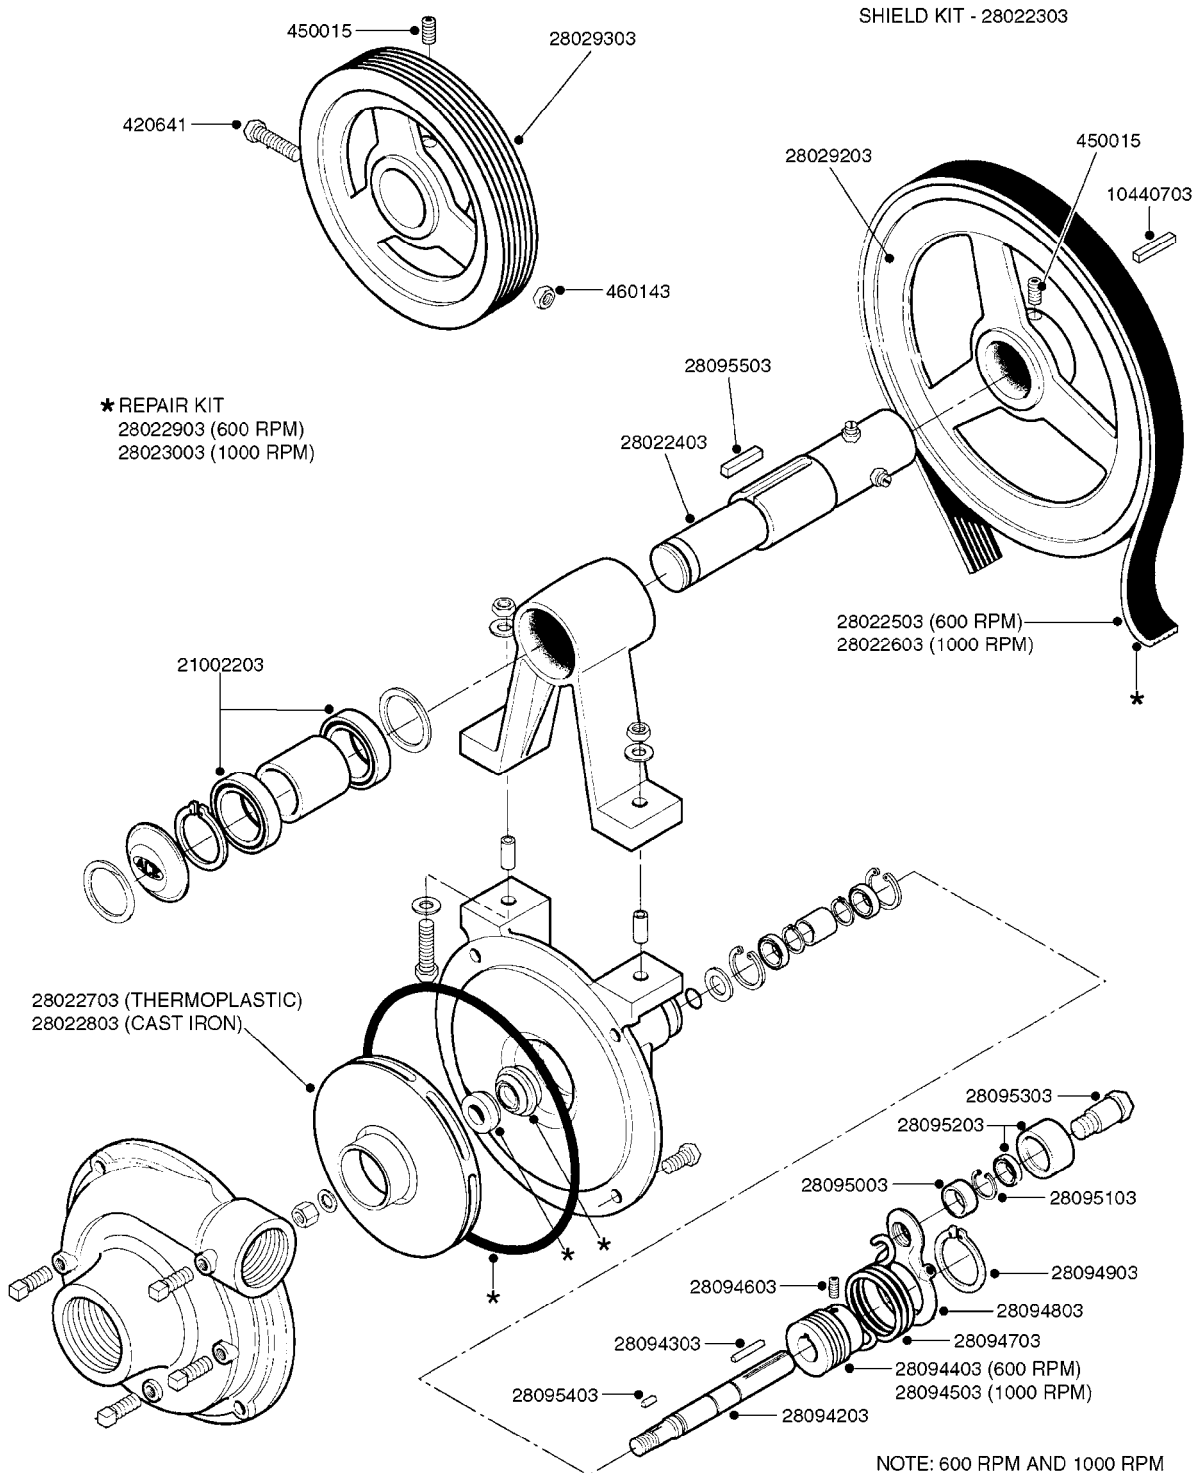

NOTE: 600 RPM AND 1000 RPM
PUMPS HAVE 1" INPUT SHAFT

A0430

PUMP - ACE 150 BELT DRIVE
A0430-HIN, 05:12:19

Page 1
Date 12.08.2020 11:03

parts-n°	order qty	description
420641	1	BOLT HM 8X35/22 A2 SS DIN931
450015	1	SCREW ALLAN 3/8'X5/8' BLACK
460143	1	LOCK NUT M8 SST A2 DIN985
10440703	1	KEY SQ 1/4"x1-1/2"
21002203	1	BEARING, SEALED ACE BELT DRIVE
28022303	1	SHIELD KIT
28022403	1	OUTPUT SHAFT ACE BELT DR PUMP
28022503	1	BELT 600 RPM ACE PUMP
28022603	1	BELT 1000 RPM ACE PUMP
28022703	1	IMPELLER THERMOPLASTIC
28022803	1	IMPELLER CAST IRON
28022903	1	REPAIR KIT 600 RPM
28023003	1	REPAIR KIT 1000 RPM
28029203	1	11.6"P.D.X2"BORE PULLEY 600RPM
28029303	1	7.9"P.D.X2"BORE PULLEY 1000RPM
28094203	1	5/8" DRIVEN SHAFT W.KEYWAY SS
28094303	1	KEY 3/16"X3/16"X1-1/4"
28094403	1	1.35"P.D.X5/8"BORE PULLEY 600RPM
28094503	1	1.7"P.D.X5/8"BORE PULLEY 1000RPM
28094603	1	SCREW ALLEN 5/16"NC X 5/16"
28094703	1	IDLER MOUNTED TORSION SPRING
28094803	1	IDLER ARM
28094903	1	EXTERNAL SNAP RING F.IDLER ARM
28095003	1	5/8" SPACER
28095103	1	RETAINER RING
28095203	1	IDLER BEARING/OUTER ROLLER ASSEMBLY
28095303	1	HEX HEAD IDLER CAP SCREW 5/8"NCX2-1/8"
28095403	1	KEY F.IMPELLER 1/8"X1/8"X1/2"
28095503	1	KEY 3/8"X1/2"X1-1/2"