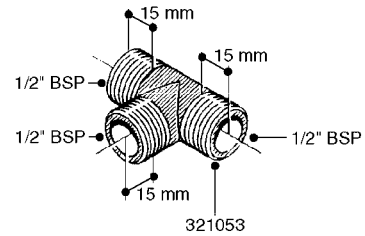

L0020

FITTINGS-T-PIECES, CAPS & ELBOWS
L0020-HIN, 01:01:16

Page 1

Date 12.08.2020 11:04

parts-n°	order qty	description
10053603	1	FITT. CAPNUT 2"BSP 5601
10194303	1	CAP BLANK 1 1/2 MCPHEE 210060
320047	1	FITT.DK CAPNUT 1/2" BSP
320106	1	FITT.DK CAPNUT 1" BSP
320272	1	FITT.DK CAPNUT 3/8" BSP
320316	1	FITT.DK TEE 3/4" X3/4" X1"BSP
320331	1	FITT.DK TEE 1" - 1" - 3/4" BSP
320342	1	FITT.DK EL 3/4"M X 1"F BSP
320563	1	FITT.DK 3 WAY 1/2" 110 DEG.
320677	1	NO LONGER AVAILABLE
320961	1	FITT.DK CAPNUT 1-1/2" BSP
321053	1	FITT.DK TEE 1/2 X1/2 X1/2" BSP
322072	1	FITT.DK TEE 3/8'X3/8'X3/8' BSP
322095	1	FITT.DK TEE 1-1/2 X1-1/4 X3/4" BSP
322138	1	FITT.DK ELB 1"M X 1"F BSP
330013	1	O-RING 2.5 X 10 PUR
330212	1	O-RING D19/D14X2.4 F.1/2"NUT
330326	1	O-RING D30/D24X2 F.1"NUT
331273	1	O-RING D44/D38X2 F.1-1/2"