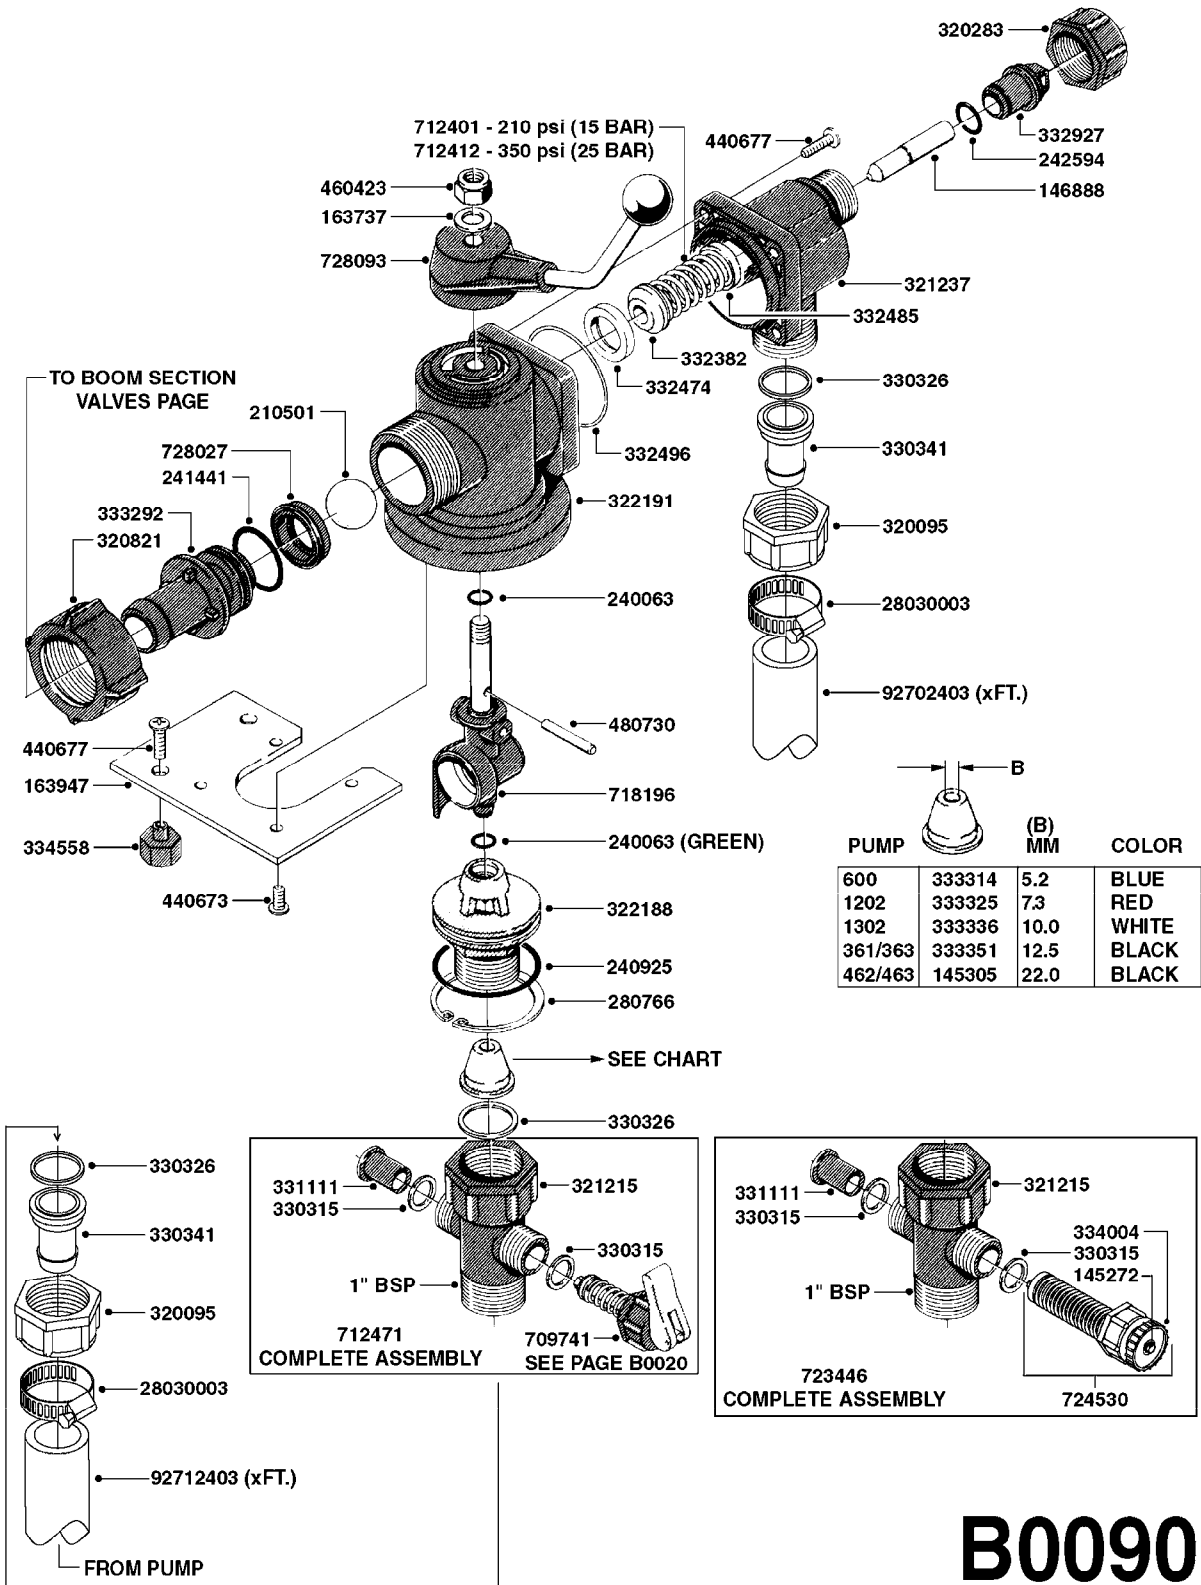

B0090

BK-180 MASTER VALVE-MAN.POST94
B0090-HIN, 30:08:16

Page 1
Date 12.08.2020 11:03

parts-n°	order qty	description
145272	1	INSERT F.AGIT.THUMBWHEEL BRASS
145305	1	NOZZLE F.OP.UNIT PUMP 462
146888	1	PIN 10 X 57MM STAINLESS
163737	1	WASHER D15.5/D10.5X1
163947	1	FITTING FOR BK 180
210501	1	BALL PLASTIC D25
240063	1	O-RING D14.1/9.3 X 2.4
240925	1	O-RING D49.5X3 NITRIL
241441	1	O-RING D29.3X3
242594	1	O-RING D14 X 1.78 SCH.70-EPDM
280766	1	SNAP-RING INNER 55X2 DIN 472
320095	1	FITT.DK NUT 1" BSP
320283	1	FITT.DK NUT 3/4"BSP
320821	1	FITT.DK NUT 1-1/2" BSP
321215	1	FITT.DK HOUSING F. AGITATION
321237	1	PRESSURE REGULATOR HOUSE BK180
322188	1	BOTTOM PIECE F.BALL EC
322191	1	HOUSING F.BALL (OPERATING UNIT)
330315	1	O-RING D18.4/D13X.6
330326	1	O-RING D30/D24X2 F.1"NUT
330341	1	FITT.DK HB 1" F. 1" NUT
331111	1	VALVE SEAT FOR 1/2" DISTRIBUT.
332382	1	VALVE CONE D25,7
332474	1	SEAT FOR OPERATING UNIT BALL
332485	1	SPRING GUIDE
332496	1	O-RING D58/54X2
332927	1	FITT.DK PLUG F. NOZZLE TUBE
333292	1	FITT.DK HB 1"O'RING F.1-1/2"
333314	1	NOZZ.RESTRICTOR 600 BLUE
333325	1	NOZZ.RESTRICTOR 1202 RED
333336	1	NOZZ.RESTRICTOR 1302 WHITE
333351	1	NOZZ.RESTRICTOR 361 BLACK
334004	1	WHEEL F.AGITATION W/O INSERT
334558	1	NUT HEX PLASTIC INSERT
440673	1	SCREW F.PLASTIC 5X12 SS
440677	1	SCREW F. PLASTIC 5X20 SS
460423	1	NUT HEX M10X1.50 LOCK DIN985A2 SS
480730	1	SPRING DOWEL PIN 5X30 SST
709741	1	VALVE ASSY. 1/2" FLIP LEVER
712401	1	RELIEF VALVE ASSY. 12BAR
712412	1	RELIEF VALVE ASSY. 25BAR
712471	1	AGITATION VALVE ASSY. ON/OFF
718196	1	BALL VALVE HOUSING ASSEMBLY
723446	1	AGITATION VALVE ASSY. ADJUST.
724530	1	THUMB WHEEL FOR AGITATION
728027	1	BUSHING WITH SEAT
728093	1	HANDLE WITH BALL
28030003	1	CLAMP HOSE GEAR P1" 6716
92702403	1	HOSE PVC SUCT GRAY 1"
92712403	1	HOSE R X1" X300PSI WP X0012"