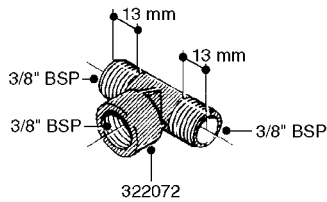

L0020

FITTINGS-T-PIECES, CAPS & ELBOWS
L0020-HIN, 01:01:16

Page 1

Date 12.08.2020 11:04

parts-n°	order qty	description
10053603	1	FITT. CAPNUT 2"BSP 5601
10194303	1	CAP BLANK 1 1/2 MCPHEE 210060
320047	1	FITT.DK CAPNUT 1/2" BSP
320106	1	FITT.DK CAPNUT 1" BSP
320272	1	FITT.DK CAPNUT 3/8" BSP
320316	1	FITT.DK TEE 3/4" X3/4" X1"BSP
320331	1	FITT.DK TEE 1" - 1" - 3/4" BSP
320342	1	FITT.DK EL 3/4"M X 1"F BSP
320563	1	FITT.DK 3 WAY 1/2" 110 DEG.
320677	1	NO LONGER AVAILABLE
320961	1	FITT.DK CAPNUT 1-1/2" BSP
321053	1	FITT.DK TEE 1/2 X1/2 X1/2" BSP
322072	1	FITT.DK TEE 3/8'X3/8'X3/8' BSP
322095	1	FITT.DK TEE 1-1/2 X1-1/4 X3/4" BSP
322138	1	FITT.DK ELB 1"M X 1"F BSP
330013	1	O-RING 2.5 X 10 PUR
330212	1	O-RING D19/D14X2.4 F.1/2"NUT
330326	1	O-RING D30/D24X2 F.1"NUT
331273	1	O-RING D44/D38X2 F.1-1/2"