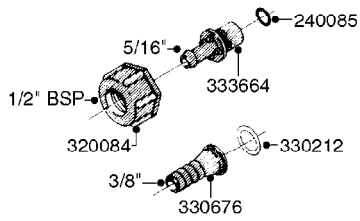

L0010

parts-n°	order qty	description
240085	1	O-RING D13,1/8,3X02,4 NITRIL
241441	1	O-RING D29.3X3
242594	1	O-RING D14 X 1.78 SCH.70-EPDM
320084	1	FITT.DK NUT 1/2" BSP
320095	1	FITT.DK NUT 1" BSP
320117	1	FITT.DK CONN.1/2"BSP F. 1" CAP
320187	1	FITT.DK CAP 3/8" BSP BLACK
320283	1	FITT.DK NUT 3/4"BSP
320821	1	FITT.DK NUT 1-1/2" BSP
321495	1	FITT.DK REDUC 1/4'BSP F.3/4'NT
321576	1	FITT.DK CONN 1/2"BSP F.3/4"NUT
330013	1	O-RING 2.5 X 10 PUR
330212	1	O-RING D19/D14X2.4 F.1/2"NUT
330326	1	O-RING D30/D24X2 F.1"NUT
330341	1	FITT.DK HB 1" F. 1" NUT
330595	1	O-RING D24.6/D20X2.1 -3/4"
330665	1	FITT.DK HB 3/4"F.1" NUT
330676	1	FITT.DK HB 3/8" F. 1/2" NUT
330687	1	FITT.DK HB 1/2" F. 1/2" NUT
330691	1	FITT.DK HB 3/4'F.3/4' NUT
330783	1	FITT.DK HB 3/8"F.3/8" NUT
331262	1	FITT.DK HB 1-1/2" F. 1-1/2"NUT
331273	1	O-RING D44/D38X2 F.1-1/2"
331446	1	FITT.DK HB 1" F.1-1/2" NUT
331807	1	FITT.DK HB 5/16" F.3/8" NUT
332286	1	FITT.DK HB 1/2" F. 3/4" NUT
332905	1	FITT.DK HB 1/2" F. 3/4" CAP
332927	1	FITT.DK PLUG F. NOZZLE TUBE
333292	1	FITT.DK HB 1"O'RING F.1-1/2"
333664	1	FITT.DK HB 5/16' F. 1/2' NUT
334044	1	FITT.DK HB 3/4' F. 3/4' CAP
334059	1	FITT.DK EL 1" 110 DEG.F.1-1/2"
334123	1	FITT.DK HB 1-1/4"O-RNG F.1-1/2"
334150	1	FITT.DK HB 1-1/4" 110 F.1-1/2"
390542	1	PLUG WASHER FOR 3/4'CAP NUT
716236	1	FITT.DK HB 1/2" ASSY. F. 3/4"
716413	1	FITT.DK PLUG ASSY. F.NOZ TUBE
717426	1	FITT.DK REDUC 1/4"BSP F.3/4"N
720856	1	FITT.DK 1/2'BSP ASSY.F.3/4'NUT
724621	1	FITT.DK HB 3/4"ASSY F.3/4" NUT