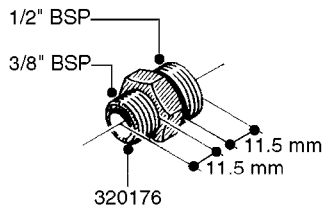

L0020

FITTINGS-T-PIECES, CAPS & ELBOWS
L0020-HIN, 01:01:16

Page 1

Date 12.08.2020 11:04

parts-n°	order qty	description
10053603	1	FITT. CAPNUT 2"BSP 5601
10194303	1	CAP BLANK 1 1/2 MCPHEE 210060
320047	1	FITT.DK CAPNUT 1/2" BSP
320106	1	FITT.DK CAPNUT 1" BSP
320272	1	FITT.DK CAPNUT 3/8" BSP
320316	1	FITT.DK TEE 3/4" X3/4" X1"BSP
320331	1	FITT.DK TEE 1" - 1" - 3/4" BSP
320342	1	FITT.DK EL 3/4"M X 1"F BSP
320563	1	FITT.DK 3 WAY 1/2" 110 DEG.
320677	1	NO LONGER AVAILABLE
320961	1	FITT.DK CAPNUT 1-1/2" BSP
321053	1	FITT.DK TEE 1/2 X1/2 X1/2" BSP
322072	1	FITT.DK TEE 3/8'X3/8'X3/8' BSP
322095	1	FITT.DK TEE 1-1/2 X1-1/4 X3/4" BSP
322138	1	FITT.DK ELB 1"M X 1"F BSP
330013	1	O-RING 2.5 X 10 PUR
330212	1	O-RING D19/D14X2.4 F.1/2"NUT
330326	1	O-RING D30/D24X2 F.1"NUT
331273	1	O-RING D44/D38X2 F.1-1/2"

FITTINGS - HEXAGON NIPPLES
L0030-HIN, 01:01:16

Page 0
Date 12.08.2020 11:04

L0030

FITTINGS - HEXAGON NIPPLES
L0030-HIN, 01:01:16

Page 1
Date 12.08.2020 11:04

parts-n°	order qty	description
10015303	1	FITT.PO.HN 1.00X1.00 M1000
10425003	1	FITT.PO.HN 1.25X1.00 MCPHEE
320132	1	FITT.DK HN 1" BSP
320176	1	FITT.DK HN 3/8"X1/2" BSP
320445	1	FITT.DK HN 1/4"X3/8" BSP
320655	1	FITT.DK HN 1/2"-1/2" BSP
320692	1	FITT.DK HN 3/8'BSPX1/4'NPT
320703	1	FITT.DK HN 3/8BSP X1/2 &1/4NPT
320725	1	FITT.DK NIPPLE 3/8"-3/8" BSP
320902	1	FITT.DK HN 3/8'X 1/4' BSP
390232	1	FITT.DK HN 1-1/2' X 1-1/4' BSP
390276	1	FITT.DK HN 1'BSP