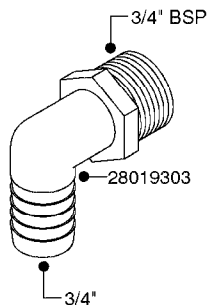

L0040

FITTINGS - NIPPLES & ELBOWS
L0040-HIN, 01:01:16

Page 1

Date 12.08.2020 11:04

parts-n°	order qty	description
10530803	1	FITT.PO.SE 2.00X2.00 45 DEG.
320191	1	FITT.DK ELB 3/8' BSP 45 DEGREE
320482	1	FITT.DK ELB. 1/2" BSP 60 DEG.
320596	1	FITT.DK ELB 3/8'-1/2'BSP 45DEG
320607	1	FITT.DK HN 3/8M X 3/8F BSP LNG
320633	1	FITT.DK HN 3/8"M X 3/8"F BSP
321451	1	FITT.DK ELB.1-1/2 X1-1/4 80DEG
321532	1	FITT.DK REDUC 3/4' X 1/2' BSP
390233	1	FITT.DK REDUC 1-1/2" X 1" BSP

L0050

parts-n°	order qty	description
242594	1	O-RING D14 X 1.78 SCH.70-EPDM
320294	1	FITT.DK TEE 3/8X3/8HB X1/2"BSP
320305	1	FITT.DK HB 3/4'- 3/4' BSP
320386	1	FITT.DK TEE 3/8X3/8HB X3/8"BSP
320397	1	FITT.DK ELB 3/8"HB X 3/8" BSP
320401	1	FITT.DK TEE 1/2X1/2HB X1/2"BSP
320412	1	FITT.DK TEE 1/2X1/2HB X3/8'BSP
320423	1	FITT.DK ELB 1/2'HB X 3/8' BSP
320891	1	FITT.DK HB 3/8'- 3/8' BSP
320972	1	FITT.DK HB 5/16'- 1/4' BSP
322046	1	FITT.DK TEE 1/2X1/2HB X3/4'BSP
322048	1	FITT.DK TEE 3/4X3/4HB X3/4'BSP
330595	1	O-RING D24.6/D20X2.1 -3/4"
333137	1	FITT.DK CONN.1/2" F.NOZZ. DOUB
333141	1	FITT.DK CONN.1/2" F.NOZZ.SING
334041	1	FITT.DK CONN.3/4' F.NOZZ. SING
334042	1	FITT.DK CONN.3/4' F.NOZZ. DOUB
334195	1	FITT.DK ELB. 3/4"HB X 3/4"HB
10012103	1	FITT.PO.HB 1.25X1.50 IMB1012
10014003	1	FITT.PO.HB 1.25X1.25 IMB1010
10036903	1	FITT.PO.HB 1.50X1.50 IMB1212
28019303	1	FITTING HB ELB 3/4NPT-3/4HOSE
61016500	1	HOSE TAIL 3/4" 90°+RG CAP 3/4"
72026700	1	NOZZLE TUBE ADAPTER W/O-RING