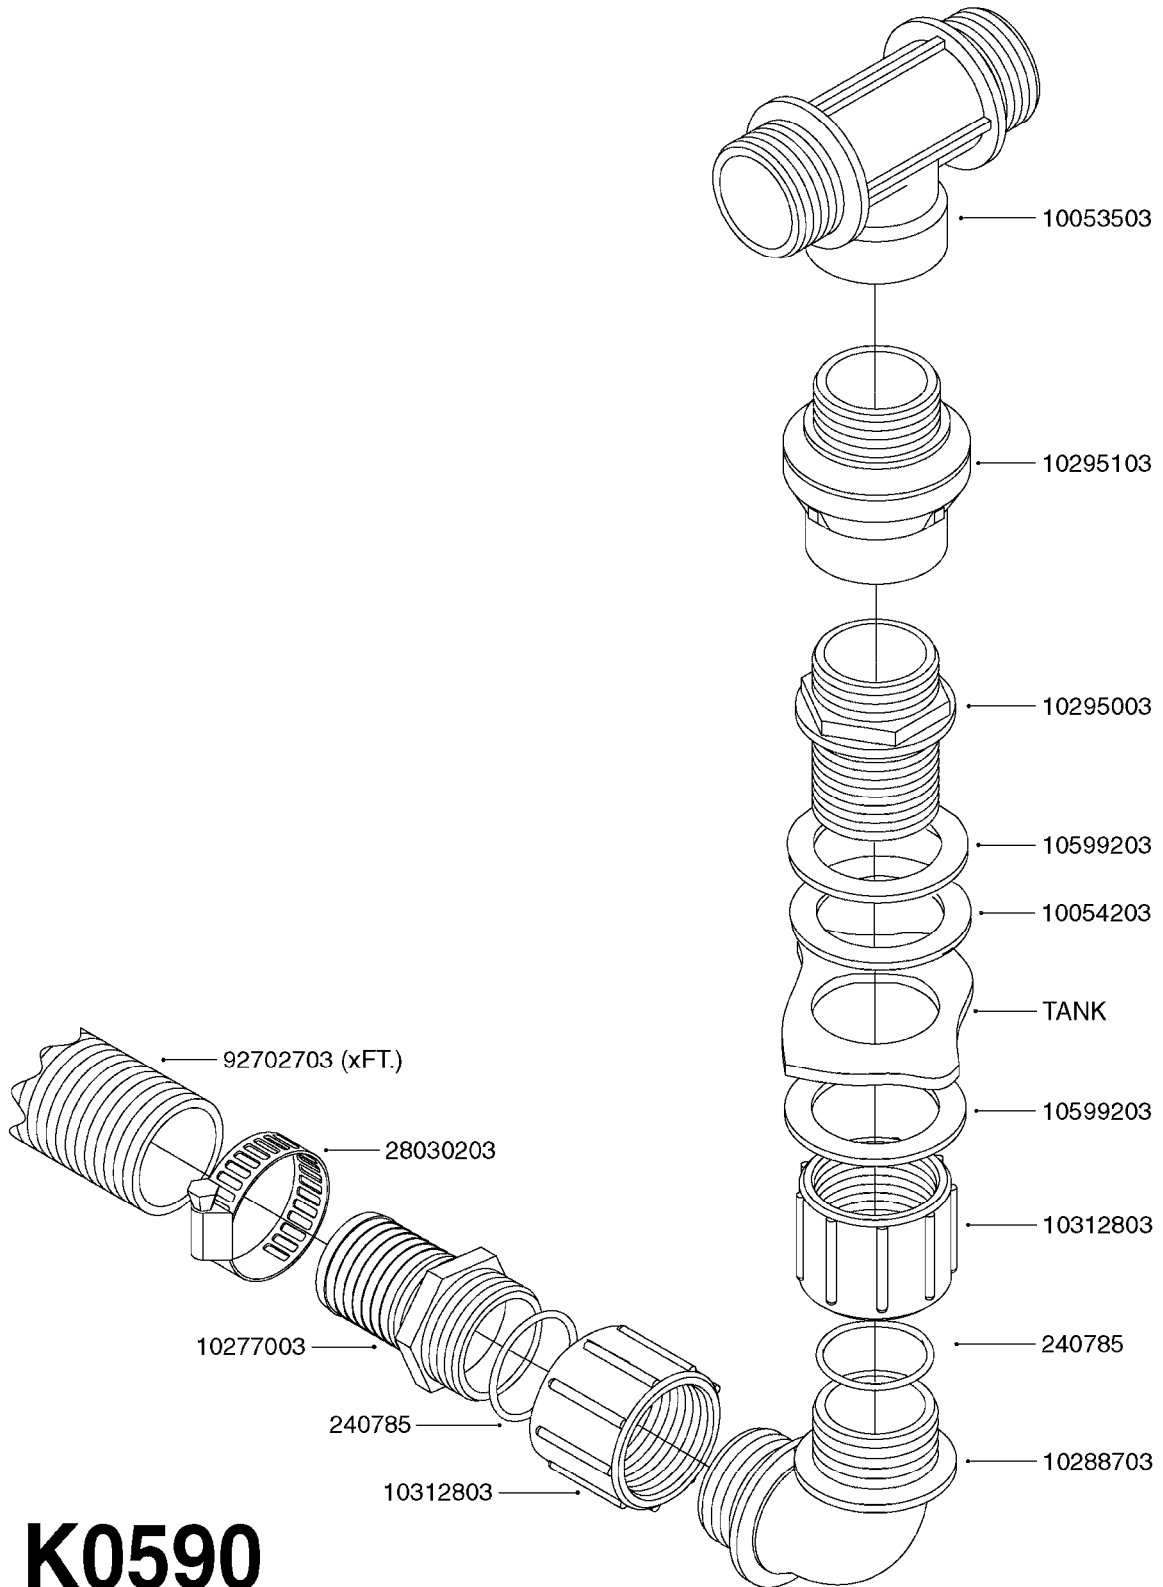

NOTE: 600 RPM AND 1000 RPM
PUMPS HAVE 1" INPUT SHAFT

A0430

PUMP - ACE 150 BELT DRIVE
A0430-HIN, 05:12:19

Page 1
Date 12.08.2020 11:03

parts-n°	order qty	description
420641	1	BOLT HM 8X35/22 A2 SS DIN931
450015	1	SCREW ALLAN 3/8'X5/8' BLACK
460143	1	LOCK NUT M8 SST A2 DIN985
10440703	1	KEY SQ 1/4"x1-1/2"
21002203	1	BEARING, SEALED ACE BELT DRIVE
28022303	1	SHIELD KIT
28022403	1	OUTPUT SHAFT ACE BELT DR PUMP
28022503	1	BELT 600 RPM ACE PUMP
28022603	1	BELT 1000 RPM ACE PUMP
28022703	1	IMPELLER THERMOPLASTIC
28022803	1	IMPELLER CAST IRON
28022903	1	REPAIR KIT 600 RPM
28023003	1	REPAIR KIT 1000 RPM
28029203	1	11.6"P.D.X2"BORE PULLEY 600RPM
28029303	1	7.9"P.D.X2"BORE PULLEY 1000RPM
28094203	1	5/8" DRIVEN SHAFT W.KEYWAY SS
28094303	1	KEY 3/16"X3/16"X1-1/4"
28094403	1	1.35"P.D.X5/8"BORE PULLEY 600RPM
28094503	1	1.7"P.D.X5/8"BORE PULLEY 1000RPM
28094603	1	SCREW ALLEN 5/16"NC X 5/16"
28094703	1	IDLER MOUNTED TORSION SPRING
28094803	1	IDLER ARM
28094903	1	EXTERNAL SNAP RING F.IDLER ARM
28095003	1	5/8" SPACER
28095103	1	RETAINER RING
28095203	1	IDLER BEARING/OUTER ROLLER ASSEMBLY
28095303	1	HEX HEAD IDLER CAP SCREW 5/8"NCX2-1/8"
28095403	1	KEY F.IMPELLER 1/8"X1/8"X1/2"
28095503	1	KEY 3/8"X1/2"X1-1/2"

K0580

**COMPLETE ASSEMBLIES
WHOLEGOODS ITEMS**

QUICKFILL-PLMBNG SYS-TRLR SPYR
K0580-HIN, 01:01:16

Page 1
Date 12.08.2020 11:03

parts-n°	order qty	description
10053503	1	FITT.PO.TEE 2"MX2"FX2"M BSP
10053703	1	FITT.PO.HB STR. 2"BSP #4411
10054103	1	FITT.PO.NUT 2" BSP JAMB MCPHEE
10054203	1	GASKET F. 2" FITTINGS RUBBER
10275703	1	*QUICK FILL KIT 650/950M
10277003	1	FITT.PO.HB 2.00X2.00 MCPHEE
10288703	1	FITT.PO.EL 2MX2M 90 DEG MCPHEE
10295003	1	FITT.PO.HN 2' 250071
10295103	1	FOOT VALVE 2"
10312803	1	FITT.PO.BU 2' X 2'
10491303	1	ANGLE FOR HC950 QUICK FILL
10512303	1	QUICK FILL KIT NAV. (DON'T ORD)
28030203	1	CLAMP HOSE T-BOLT S2" 235-67
92702703	1	HOSE PVC SUCT GRAY 2"