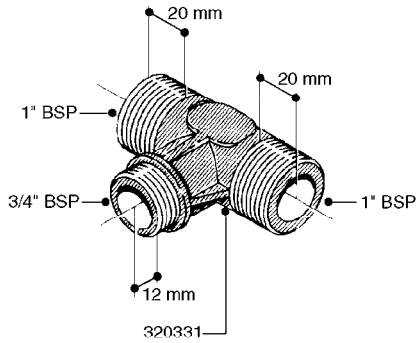

L0020

FITTINGS-T-PIECES, CAPS & ELBOWS
L0020-HIN, 01:01:16

Page 1

Date 12.08.2020 11:04

parts-n°	order qty	description
10053603	1	FITT. CAPNUT 2"BSP 5601
10194303	1	CAP BLANK 1 1/2 MCPHEE 210060
320047	1	FITT.DK CAPNUT 1/2" BSP
320106	1	FITT.DK CAPNUT 1" BSP
320272	1	FITT.DK CAPNUT 3/8" BSP
320316	1	FITT.DK TEE 3/4" X3/4" X1"BSP
320331	1	FITT.DK TEE 1" - 1" - 3/4" BSP
320342	1	FITT.DK EL 3/4"M X 1"F BSP
320563	1	FITT.DK 3 WAY 1/2" 110 DEG.
320677	1	NO LONGER AVAILABLE
320961	1	FITT.DK CAPNUT 1-1/2" BSP
321053	1	FITT.DK TEE 1/2 X1/2 X1/2" BSP
322072	1	FITT.DK TEE 3/8'X3/8'X3/8' BSP
322095	1	FITT.DK TEE 1-1/2 X1-1/4 X3/4" BSP
322138	1	FITT.DK ELB 1"M X 1"F BSP
330013	1	O-RING 2.5 X 10 PUR
330212	1	O-RING D19/D14X2.4 F.1/2"NUT
330326	1	O-RING D30/D24X2 F.1"NUT
331273	1	O-RING D44/D38X2 F.1-1/2"