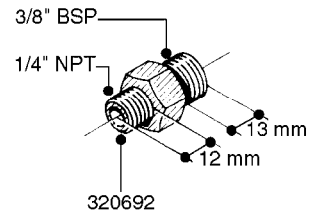

L0020

FITTINGS-T-PIECES, CAPS & ELBOWS
L0020-HIN, 01:01:16

Page 1

Date 12.08.2020 11:04

parts-n°	order qty	description
10053603	1	FITT. CAPNUT 2"BSP 5601
10194303	1	CAP BLANK 1 1/2 MCPHEE 210060
320047	1	FITT.DK CAPNUT 1/2" BSP
320106	1	FITT.DK CAPNUT 1" BSP
320272	1	FITT.DK CAPNUT 3/8" BSP
320316	1	FITT.DK TEE 3/4" X3/4" X1"BSP
320331	1	FITT.DK TEE 1" - 1" - 3/4" BSP
320342	1	FITT.DK EL 3/4"M X 1"F BSP
320563	1	FITT.DK 3 WAY 1/2" 110 DEG.
320677	1	NO LONGER AVAILABLE
320961	1	FITT.DK CAPNUT 1-1/2" BSP
321053	1	FITT.DK TEE 1/2 X1/2 X1/2" BSP
322072	1	FITT.DK TEE 3/8'X3/8'X3/8' BSP
322095	1	FITT.DK TEE 1-1/2 X1-1/4 X3/4" BSP
322138	1	FITT.DK ELB 1"M X 1"F BSP
330013	1	O-RING 2.5 X 10 PUR
330212	1	O-RING D19/D14X2.4 F.1/2"NUT
330326	1	O-RING D30/D24X2 F.1"NUT
331273	1	O-RING D44/D38X2 F.1-1/2"

FITTINGS - HEXAGON NIPPLES
L0030-HIN, 01:01:16

Page 0
Date 12.08.2020 11:04

L0030

FITTINGS - HEXAGON NIPPLES
L0030-HIN, 01:01:16

Page 1
Date 12.08.2020 11:04

parts-n°	order qty	description
10015303	1	FITT.PO.HN 1.00X1.00 M1000
10425003	1	FITT.PO.HN 1.25X1.00 MCPHEE
320132	1	FITT.DK HN 1" BSP
320176	1	FITT.DK HN 3/8"X1/2" BSP
320445	1	FITT.DK HN 1/4"X3/8" BSP
320655	1	FITT.DK HN 1/2"-1/2" BSP
320692	1	FITT.DK HN 3/8'BSPX1/4'NPT
320703	1	FITT.DK HN 3/8BSP X1/2 &1/4NPT
320725	1	FITT.DK NIPPLE 3/8"-3/8" BSP
320902	1	FITT.DK HN 3/8'X 1/4' BSP
390232	1	FITT.DK HN 1-1/2' X 1-1/4' BSP
390276	1	FITT.DK HN 1'BSP