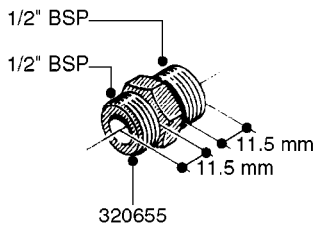

L0020

FITTINGS-T-PIECES, CAPS & ELBOWS
L0020-HIN, 01:01:16

Page 1

Date 12.08.2020 11:04

parts-n°	order qty	description
10053603	1	FITT. CAPNUT 2"BSP 5601
10194303	1	CAP BLANK 1 1/2 MCPHEE 210060
320047	1	FITT.DK CAPNUT 1/2" BSP
320106	1	FITT.DK CAPNUT 1" BSP
320272	1	FITT.DK CAPNUT 3/8" BSP
320316	1	FITT.DK TEE 3/4" X3/4" X1"BSP
320331	1	FITT.DK TEE 1" - 1" - 3/4" BSP
320342	1	FITT.DK EL 3/4"M X 1"F BSP
320563	1	FITT.DK 3 WAY 1/2" 110 DEG.
320677	1	NO LONGER AVAILABLE
320961	1	FITT.DK CAPNUT 1-1/2" BSP
321053	1	FITT.DK TEE 1/2 X1/2 X1/2" BSP
322072	1	FITT.DK TEE 3/8'X3/8'X3/8' BSP
322095	1	FITT.DK TEE 1-1/2 X1-1/4 X3/4" BSP
322138	1	FITT.DK ELB 1"M X 1"F BSP
330013	1	O-RING 2.5 X 10 PUR
330212	1	O-RING D19/D14X2.4 F.1/2"NUT
330326	1	O-RING D30/D24X2 F.1"NUT
331273	1	O-RING D44/D38X2 F.1-1/2"

FITTINGS - HEXAGON NIPPLES
L0030-HIN, 01:01:16

Page 0
Date 12.08.2020 11:04

L0030

FITTINGS - HEXAGON NIPPLES
L0030-HIN, 01:01:16

Page 1
Date 12.08.2020 11:04

parts-n°	order qty	description
10015303	1	FITT.PO.HN 1.00X1.00 M1000
10425003	1	FITT.PO.HN 1.25X1.00 MCPHEE
320132	1	FITT.DK HN 1" BSP
320176	1	FITT.DK HN 3/8"X1/2" BSP
320445	1	FITT.DK HN 1/4"X3/8" BSP
320655	1	FITT.DK HN 1/2"-1/2" BSP
320692	1	FITT.DK HN 3/8'BSPX1/4'NPT
320703	1	FITT.DK HN 3/8BSP X1/2 &1/4NPT
320725	1	FITT.DK NIPPLE 3/8"-3/8" BSP
320902	1	FITT.DK HN 3/8'X 1/4' BSP
390232	1	FITT.DK HN 1-1/2' X 1-1/4' BSP
390276	1	FITT.DK HN 1'BSP