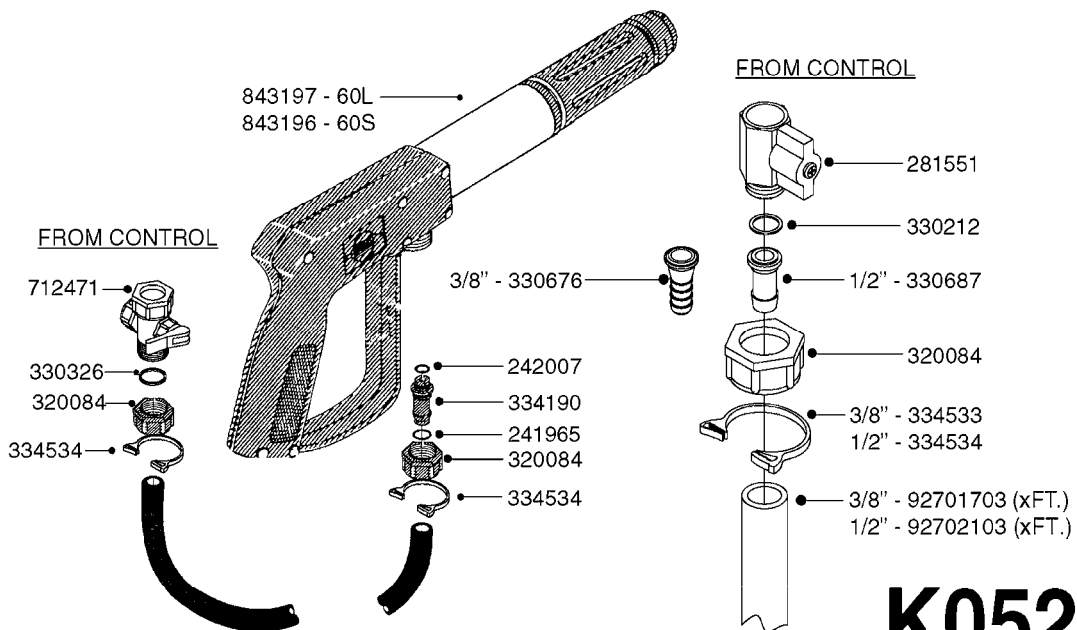

K0520

HOSE WRAPS
K0520-HIN, 05:12:19

Page 1
Date 12.08.2020 11:03

parts-n°	order qty	description
241965	1	O-RING Ø12.1 X 1.6 NITRILE
242007	1	O-RING Ø9.1 X 1.6 NITRILE
281551	1	BALL VALVE 1/2"
320084	1	FITT.DK NUT 1/2" BSP
330212	1	O-RING D19/D14X2.4 F.1/2"NUT
330326	1	O-RING D30/D24X2 F.1"NUT
330676	1	FITT.DK HB 3/8" F. 1/2" NUT
330687	1	FITT.DK HB 1/2" F. 1/2" NUT
334190	1	FITT.DK HB 1/2' F. PISTOL 60S
334533	1	CLAMP HOSE PLASTIC 3/8"
334534	1	CLAMP HOSE PLASTIC 1/2"
636223	1	POST 12 VOLT TR30
712471	1	AGITATION VALVE ASSY. ON/OFF
843196	1	SPRAY GUN KIT TYPE 60 SHORT
843197	1	HANDGUN KIT TYPE 60 LONG
10013403	1	BOLT HEX 3/8-16X1 1/4 HCS Z5
10013503	1	NUT HEX NC 3/8"
10178903	1	WRAP HOSE SIDE MOUNT PLATE
10179003	1	WRAP HOSE BOTTOM PLATE MOUNT
10179403	1	WRAP WELDMENT FOR HI101789
10179503	1	WRAP WELDMENT FOR HI101790
10225603	1	BKT.FOR HOSE WRAP MOUNT NL NK
10225703	1	WRAP HOSE BDL.BOTTOM PLATE
92701703	1	HOSE R X3/8" X300PSI WP X0012"
92702103	1	HOSE R X1/2" X300PSI WP X0012"