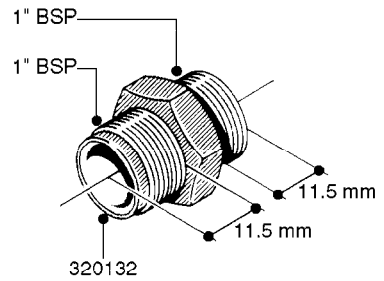

L0020

FITTINGS-T-PIECES, CAPS & ELBOWS
L0020-HIN, 01:01:16

Page 1

Date 12.08.2020 11:04

parts-n°	order qty	description
10053603	1	FITT. CAPNUT 2"BSP 5601
10194303	1	CAP BLANK 1 1/2 MCPHEE 210060
320047	1	FITT.DK CAPNUT 1/2" BSP
320106	1	FITT.DK CAPNUT 1" BSP
320272	1	FITT.DK CAPNUT 3/8" BSP
320316	1	FITT.DK TEE 3/4" X3/4" X1"BSP
320331	1	FITT.DK TEE 1" - 1" - 3/4" BSP
320342	1	FITT.DK EL 3/4"M X 1"F BSP
320563	1	FITT.DK 3 WAY 1/2" 110 DEG.
320677	1	NO LONGER AVAILABLE
320961	1	FITT.DK CAPNUT 1-1/2" BSP
321053	1	FITT.DK TEE 1/2 X1/2 X1/2" BSP
322072	1	FITT.DK TEE 3/8'X3/8'X3/8' BSP
322095	1	FITT.DK TEE 1-1/2 X1-1/4 X3/4" BSP
322138	1	FITT.DK ELB 1"M X 1"F BSP
330013	1	O-RING 2.5 X 10 PUR
330212	1	O-RING D19/D14X2.4 F.1/2"NUT
330326	1	O-RING D30/D24X2 F.1"NUT
331273	1	O-RING D44/D38X2 F.1-1/2"

FITTINGS - HEXAGON NIPPLES
L0030-HIN, 01:01:16

Page 0
Date 12.08.2020 11:04

L0030

FITTINGS - HEXAGON NIPPLES
L0030-HIN, 01:01:16

Page 1
Date 12.08.2020 11:04

parts-n°	order qty	description
10015303	1	FITT.PO.HN 1.00X1.00 M1000
10425003	1	FITT.PO.HN 1.25X1.00 MCPHEE
320132	1	FITT.DK HN 1" BSP
320176	1	FITT.DK HN 3/8"X1/2" BSP
320445	1	FITT.DK HN 1/4"X3/8" BSP
320655	1	FITT.DK HN 1/2"-1/2" BSP
320692	1	FITT.DK HN 3/8'BSPX1/4'NPT
320703	1	FITT.DK HN 3/8BSP X1/2 &1/4NPT
320725	1	FITT.DK NIPPLE 3/8"-3/8" BSP
320902	1	FITT.DK HN 3/8'X 1/4' BSP
390232	1	FITT.DK HN 1-1/2' X 1-1/4' BSP
390276	1	FITT.DK HN 1'BSP