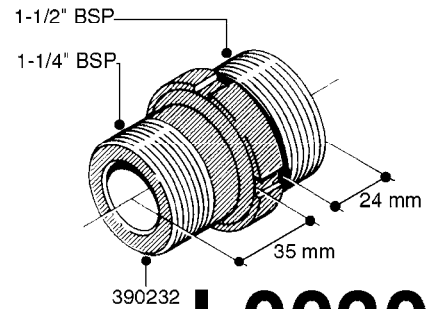

L0020

FITTINGS-T-PIECES, CAPS & ELBOWS
L0020-HIN, 01:01:16

Page 1

Date 12.08.2020 11:04

parts-n°	order qty	description
10053603	1	FITT. CAPNUT 2"BSP 5601
10194303	1	CAP BLANK 1 1/2 MCPHEE 210060
320047	1	FITT.DK CAPNUT 1/2" BSP
320106	1	FITT.DK CAPNUT 1" BSP
320272	1	FITT.DK CAPNUT 3/8" BSP
320316	1	FITT.DK TEE 3/4" X3/4" X1"BSP
320331	1	FITT.DK TEE 1" - 1" - 3/4" BSP
320342	1	FITT.DK EL 3/4"M X 1"F BSP
320563	1	FITT.DK 3 WAY 1/2" 110 DEG.
320677	1	NO LONGER AVAILABLE
320961	1	FITT.DK CAPNUT 1-1/2" BSP
321053	1	FITT.DK TEE 1/2 X1/2 X1/2" BSP
322072	1	FITT.DK TEE 3/8'X3/8'X3/8' BSP
322095	1	FITT.DK TEE 1-1/2 X1-1/4 X3/4" BSP
322138	1	FITT.DK ELB 1"M X 1"F BSP
330013	1	O-RING 2.5 X 10 PUR
330212	1	O-RING D19/D14X2.4 F.1/2"NUT
330326	1	O-RING D30/D24X2 F.1"NUT
331273	1	O-RING D44/D38X2 F.1-1/2"

FITTINGS - HEXAGON NIPPLES
L0030-HIN, 01:01:16

Page 0
Date 12.08.2020 11:04

L0030

FITTINGS - HEXAGON NIPPLES
L0030-HIN, 01:01:16

Page 1
Date 12.08.2020 11:04

parts-n°	order qty	description
10015303	1	FITT.PO.HN 1.00X1.00 M1000
10425003	1	FITT.PO.HN 1.25X1.00 MCPHEE
320132	1	FITT.DK HN 1" BSP
320176	1	FITT.DK HN 3/8"X1/2" BSP
320445	1	FITT.DK HN 1/4"X3/8" BSP
320655	1	FITT.DK HN 1/2"-1/2" BSP
320692	1	FITT.DK HN 3/8'BSPX1/4'NPT
320703	1	FITT.DK HN 3/8BSP X1/2 &1/4NPT
320725	1	FITT.DK NIPPLE 3/8"-3/8" BSP
320902	1	FITT.DK HN 3/8'X 1/4' BSP
390232	1	FITT.DK HN 1-1/2' X 1-1/4' BSP
390276	1	FITT.DK HN 1'BSP