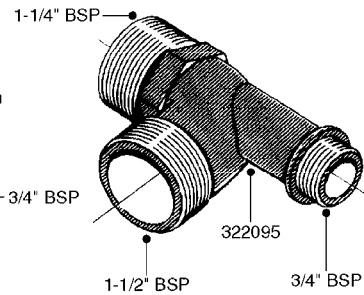

L0020

FITTINGS-T-PIECES, CAPS & ELBOWS
L0020-HIN, 01:01:16

Page 1

Date 12.08.2020 11:04

parts-n°	order qty	description
10053603	1	FITT. CAPNUT 2"BSP 5601
10194303	1	CAP BLANK 1 1/2 MCPHEE 210060
320047	1	FITT.DK CAPNUT 1/2" BSP
320106	1	FITT.DK CAPNUT 1" BSP
320272	1	FITT.DK CAPNUT 3/8" BSP
320316	1	FITT.DK TEE 3/4" X3/4" X1"BSP
320331	1	FITT.DK TEE 1" - 1" - 3/4" BSP
320342	1	FITT.DK EL 3/4"M X 1"F BSP
320563	1	FITT.DK 3 WAY 1/2" 110 DEG.
320677	1	NO LONGER AVAILABLE
320961	1	FITT.DK CAPNUT 1-1/2" BSP
321053	1	FITT.DK TEE 1/2 X1/2 X1/2" BSP
322072	1	FITT.DK TEE 3/8'X3/8'X3/8' BSP
322095	1	FITT.DK TEE 1-1/2 X1-1/4 X3/4" BSP
322138	1	FITT.DK ELB 1"M X 1"F BSP
330013	1	O-RING 2.5 X 10 PUR
330212	1	O-RING D19/D14X2.4 F.1/2"NUT
330326	1	O-RING D30/D24X2 F.1"NUT
331273	1	O-RING D44/D38X2 F.1-1/2"