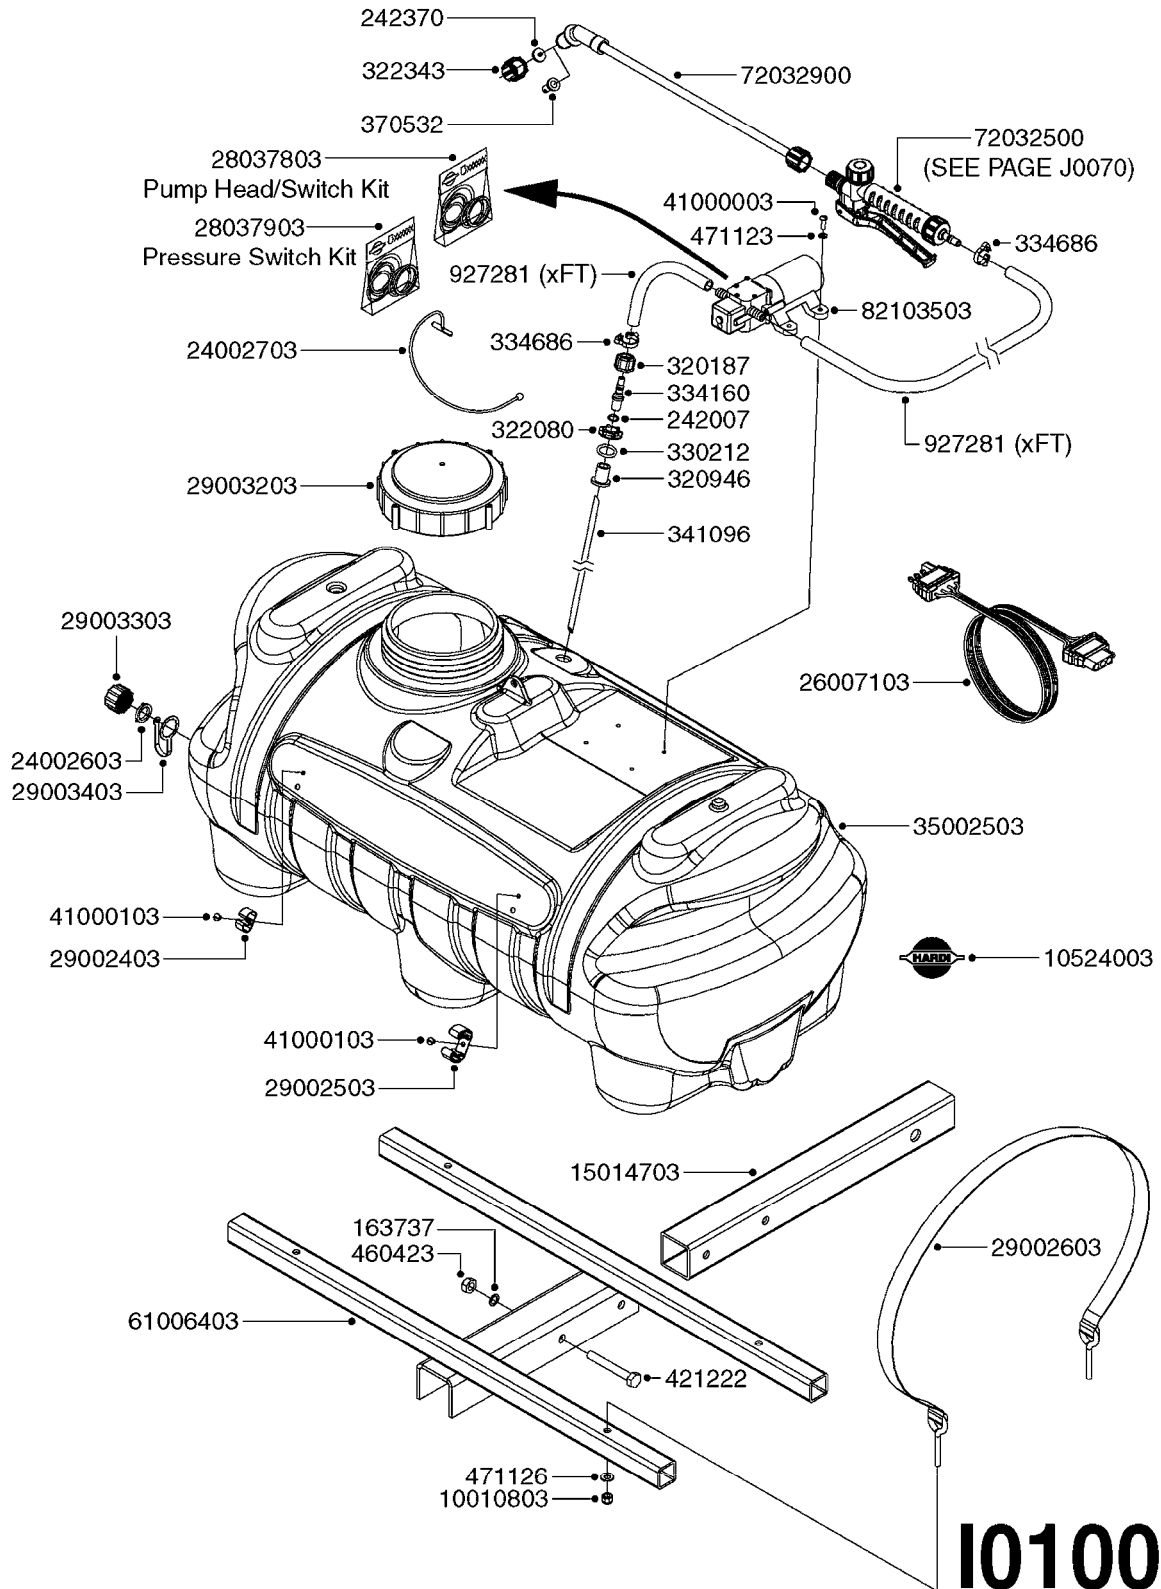

I0100

RECEIVER HITCH 25 TANK & FRAME
I0100-HIN, 01:01:16

Page 1
Date 12.08.2020 8:04

parts-n°	order qty	description
163737	1	WASHER D15.5/D10.5X1
242007	1	O-RING Ø9.1 X 1.6 NITRILE
242370	1	BACKING WASHER
320187	1	FITT.DK CAP 3/8" BSP BLACK
320946	1	FITT.DK BULKHEAD 3/8' BSP SING
322080	1	NUT 3/8' BSP (FINGER)
322343	1	NOZZLE CAP M18 X 1.5 - 1999
330212	1	O-RING D19/D14X2.4 F.1/2"NUT
334160	1	HOSE PIPE BRANCH 5/16'
334686	1	CLAMP HOSE PLASTIC 5/16'
341096	1	SUCTION HOSE D7 X 450 C5
370532	1	NOZZLE FLAT FAN 4625-36
421222	1	BOLT HEX 8.8 DEL M10X75 FT
460423	1	NUT HEX M10X1.50 LOCK DIN985A2 SS
471123	1	WASHER, M5, Ø10/ 5.3X 1.0, SS
471126	1	WASHER, M8, Ø16/ 8.4X 1.6, SS
927281	1	HOSE R X PVC X 5/16 X 0012"
10010803	1	NUT HEX NC (NYLON LOCK) 5/16
10524003	1	DECAL COMPANY 3.5"X2.7"
15014703	1	RECEIVER TUBE RECEIVER SPRAYER
24002603	1	OUTLET CAP GASKET, R.S.
24002703	1	TANK LID LANYARD, R.S.
26007103	1	WIRE EXTENSION 24" 4-POLE FLAT
28037803	1	PUMP HEAD/SWITCH KIT(82103503)
28037903	1	PRES.SWITCH KIT(82103503)35PSI
29002403	1	GRIPPER CLIP COATED 3/8"-5/8"
29002503	1	GRIPPER CLIP COATED 1"-1-1/2"
29002603	1	TANK STRAP RS 25 GAL 43.9"
29003203	1	TANK LID F.RECEIVER SPRAYER 5"
29003303	1	OUTLET CAP, BLACK R.S.
29003403	1	OUTLET CAP TETHER, R.S.
35002503	1	TANK SPOT SPRAYER 25 GAL
41000003	1	MACHINE SCREW #10-24x1/4" SS
41000103	1	MACHINE SCREW #10-24x5/8" SS
61006403	1	TANK FRAME RECEIVER SPRAYER
72032500	1	TRGGR VLV ASSY,NEW STYLE'00
72032900	1	PLASTIC WAND 20"
82103503	1	PUMP 1 GPM FLOJET LF172201D