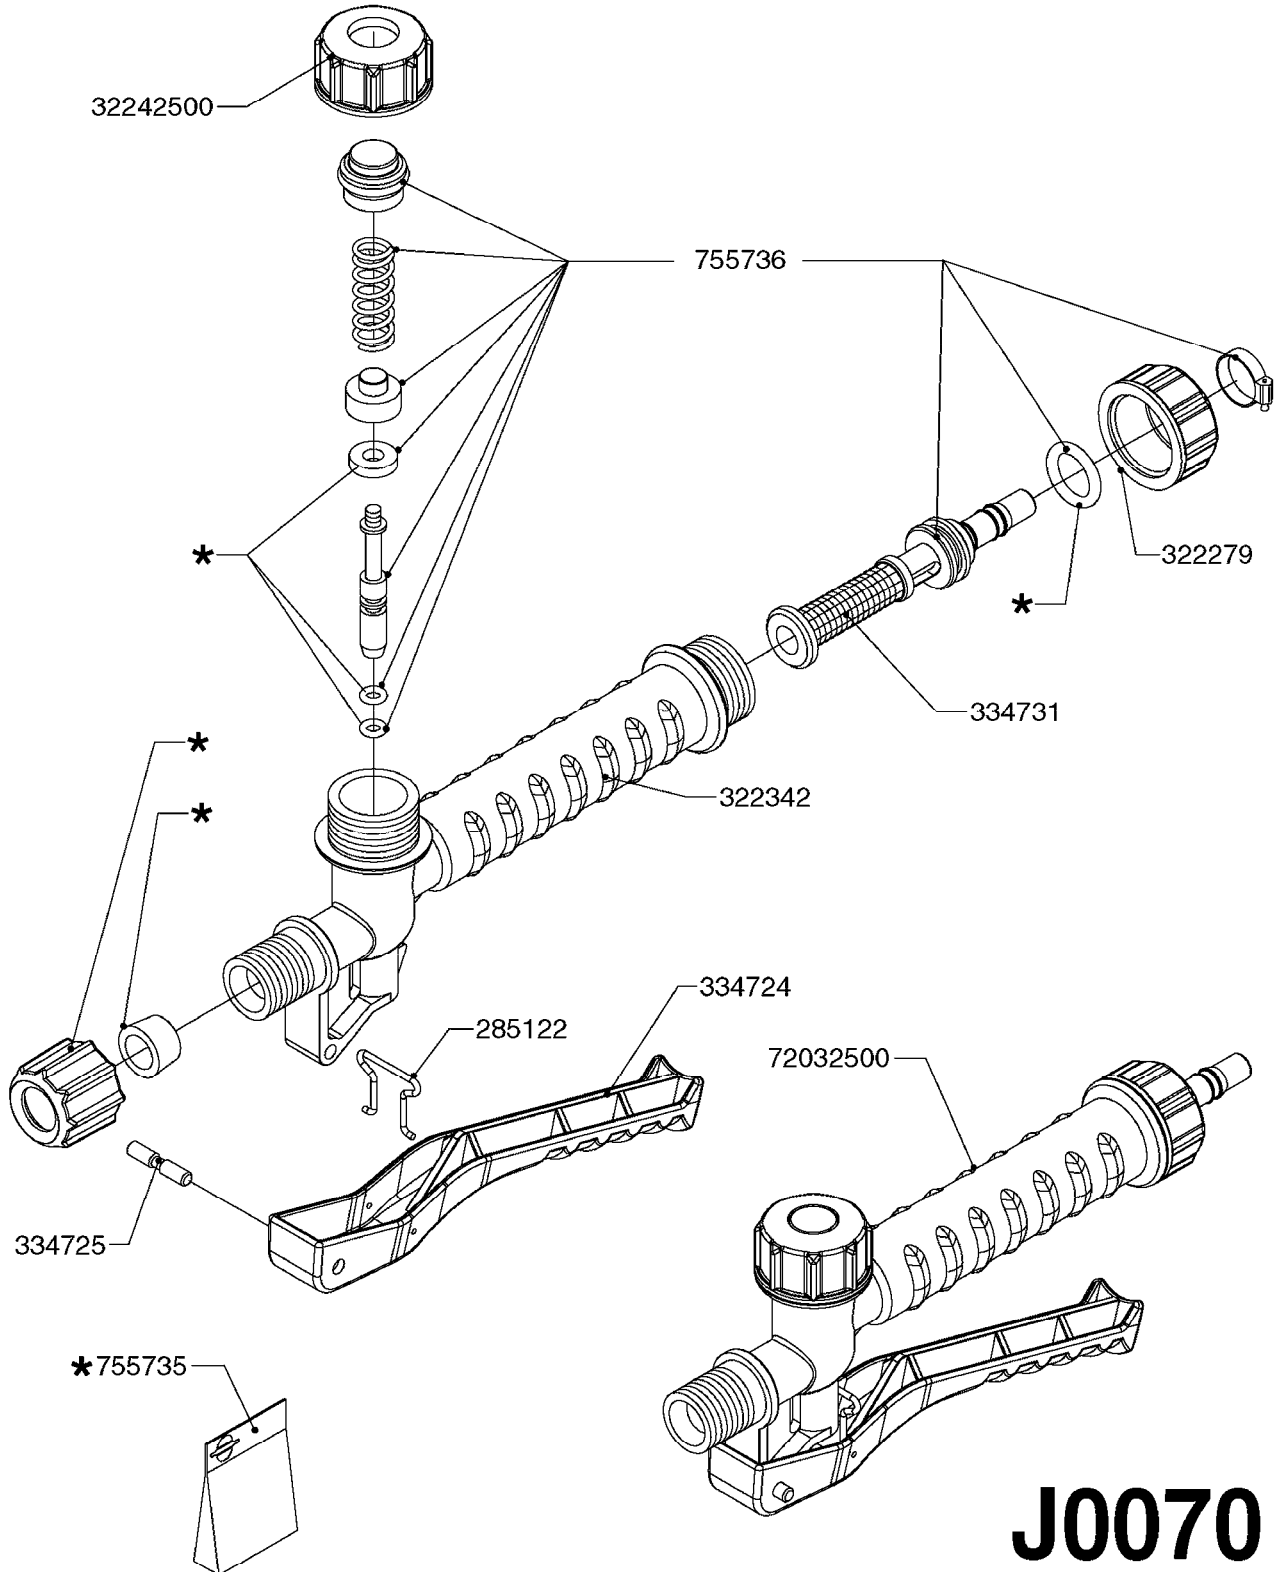

Page 1
Date 12.08.2020 8:04

parts-n°	order qty	description
163737	1	WASHER D15.5/D10.5X1
242007	1	O-RING Ø9.1 X 1.6 NITRILE
242370	1	BACKING WASHER
320187	1	FITT.DK CAP 3/8" BSP BLACK
320946	1	FITT.DK BULKHEAD 3/8' BSP SING
322080	1	NUT 3/8' BSP (FINGER)
322343	1	NOZZLE CAP M18 X 1.5 - 1999
330212	1	O-RING D19/D14X2.4 F.1/2"NUT
334160	1	HOSE PIPE BRANCH 5/16'
334686	1	CLAMP HOSE PLASTIC 5/16'
341096	1	SUCTION HOSE D7 X 450 C5
370532	1	NOZZLE FLAT FAN 4625-36
421222	1	BOLT HEX 8.8 DEL M10X75 FT
460423	1	NUT HEX M10X1.50 LOCK DIN985A2 SS
471123	1	WASHER, M5, Ø10/ 5.3X 1.0, SS
471126	1	WASHER, M8, Ø16/ 8.4X 1.6, SS
927281	1	HOSE R X PVC X 5/16 X 0012"
10010803	1	NUT HEX NC (NYLON LOCK) 5/16
10524003	1	DECAL COMPANY 3.5"X2.7"
15014703	1	RECEIVER TUBE RECEIVER SPRAYER
24002603	1	OUTLET CAP GASKET, R.S.
24002703	1	TANK LID LANYARD, R.S.
26007103	1	WIRE EXTENSION 24" 4-POLE FLAT
28037803	1	PUMP HEAD/SWITCH KIT(82103503)
28037903	1	PRES.SWITCH KIT(82103503)35PSI
29002403	1	GRIPPER CLIP COATED 3/8"-5/8"
29002503	1	GRIPPER CLIP COATED 1"-1-1/2"
29002603	1	TANK STRAP RS 25 GAL 43.9"
29003203	1	TANK LID F.RECEIVER SPRAYER 5"
29003303	1	OUTLET CAP, BLACK R.S.
29003403	1	OUTLET CAP TETHER, R.S.
35002503	1	TANK SPOT SPRAYER 25 GAL
41000003	1	MACHINE SCREW #10-24x1/4" SS
41000103	1	MACHINE SCREW #10-24x5/8" SS
61006403	1	TANK FRAME RECEIVER SPRAYER
72032500	1	TRGGR VLV ASSY,NEW STYLE'00
72032900	1	PLASTIC WAND 20"
82103503	1	PUMP 1 GPM FLOJET LF172201D

J0070

TRIGGER VALVE ASSEMBLY '00
J0070-HIN, 09:06:16

Page 1
Date 12.08.2020 8:04

parts-n°	order qty	description
285122	1	WIRE CLIP FOR TRIGGER LEVER
322279	1	TRIGGER CAP
322342	1	VALVE CASING FOR LANCE
334724	1	TRIGGER VALVE LEVER
334725	1	PLASTIC PIN
334731	1	FILTER W/HOSE BARB
755735	1	SERVICE PARTS PACK BP15/20
755736	1	TRIGGER VALVE PACK see72032500
32242500	1	NUT FOR LANCE GREY
72032500	1	TRGGR VLV ASSY,NEW STYLE'00