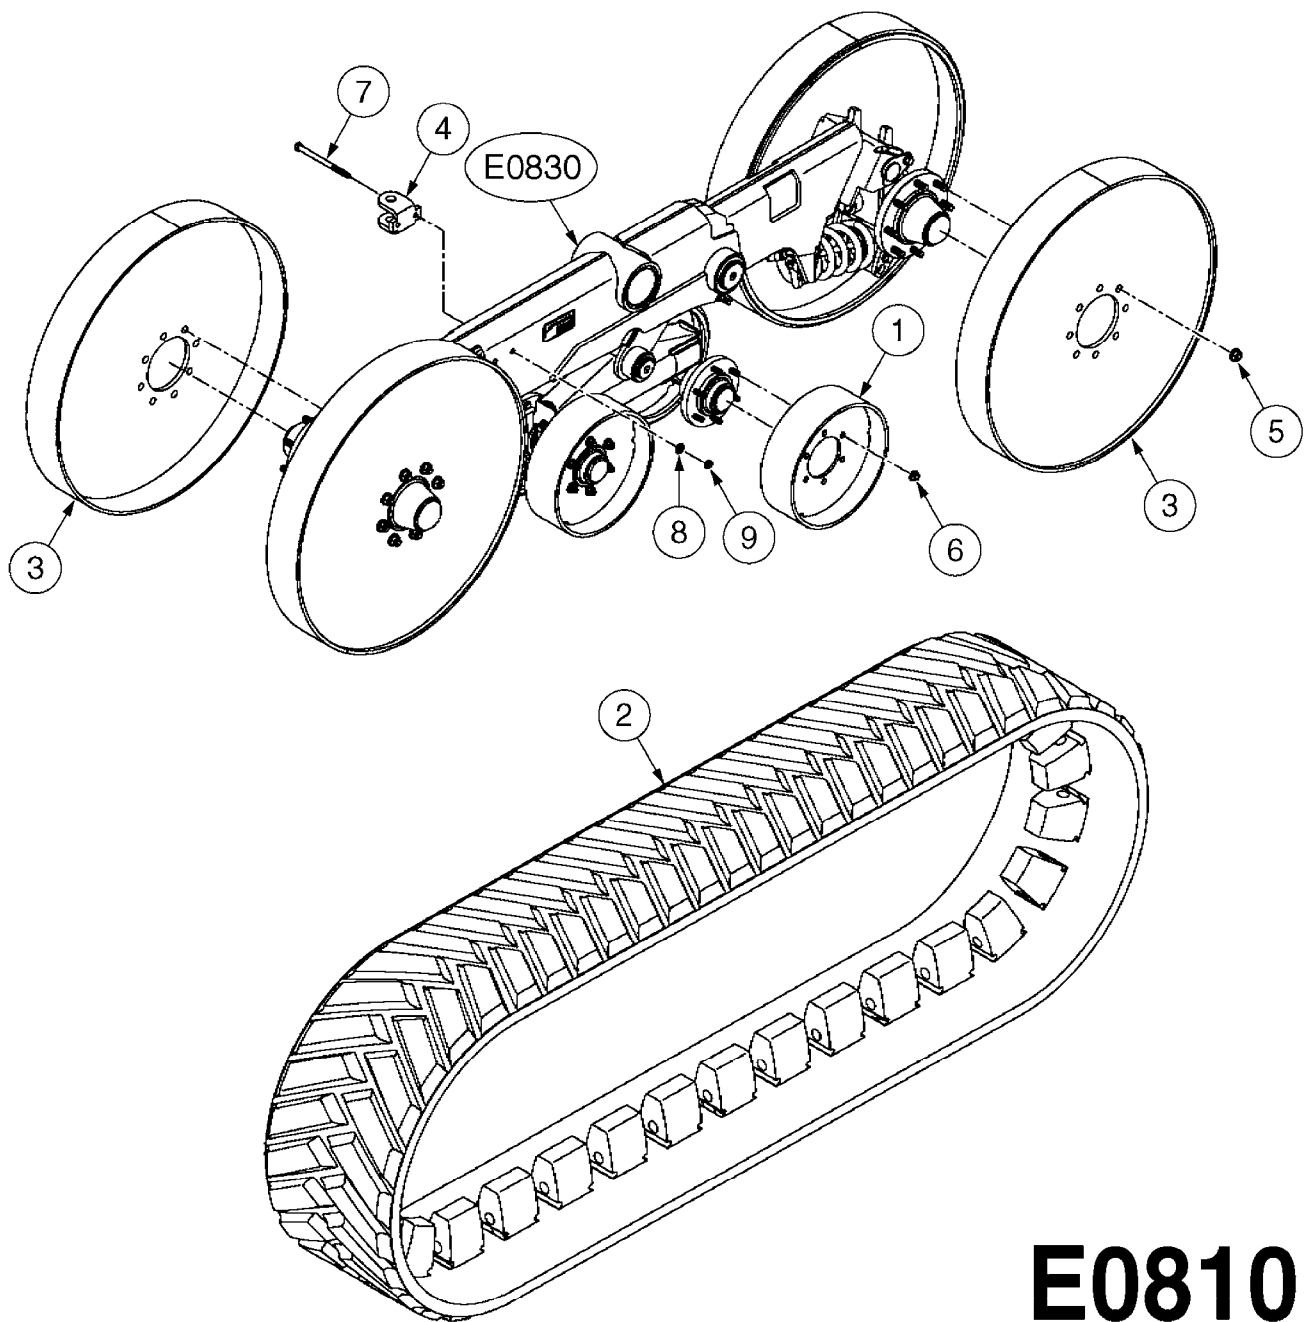

E0810

CAMOPLAST TRACK 40 SERIES
E0810-HIN, 01:01:16

Page 1

Date 16.03.2016 13:50

Pos.	parts-n°	order qty	description
1	28064103	1	WHEEL, MID-ROLLER (1401,1402)
1	28064203	1	WHEEL, MID-ROLLER(45-1801)
2	28074703	1	TRACK LH 249" X 14" (40-1402)
2	28074803	1	TRACK RH 249" X 14" (40-1402)
2	28075103	1	TRACK 249" X 18" (45-1801)
3	28075203	1	WHEEL, IDLER (40-1402)
3	28075303	1	WHEEL, IDLER (45-1801)
4	28075403	1	BRACE BRACKET
5	28082103	1	LUG NUT SET (8) IDLER
6	28083003	1	LUG NUT SET (6) MID-ROLLER
7	28083203	1	BOLT HEX 7"X1/2"-20 UNF GR 8
8	28083303	1	WASHER 1/2"
9	28083403	1	LOCK NUT 1/2"-20 UNF