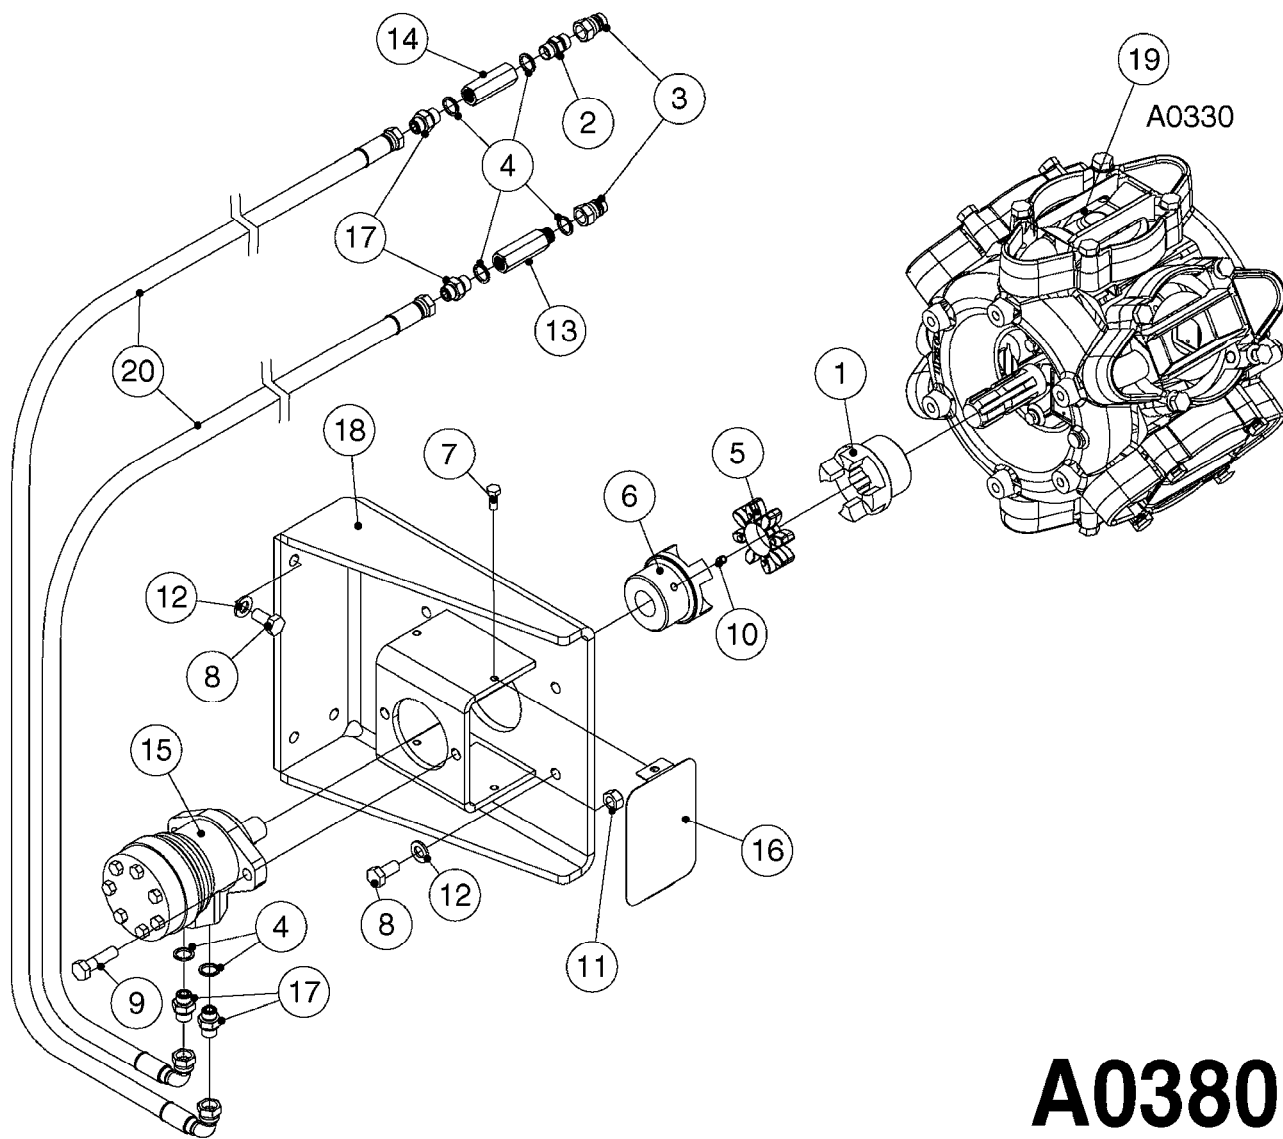

A0380

PUMP - 463 FLEX CAPACITY
A0380-HIN, 01:01:16

Page 1

Date 16.03.2016 13:49

Pos.	parts-n°	order qty	description
1	111438	1	HUB F.CLUTCH 361/460 PUMP
2	147132	1	HEX NIPPLE 1/2"X1/2" BSP DEL
3	230311	1	QUICK COUPLING 1/2"
4	241356	1	DOWTYSEAL 1/2"
5	283916	1	TOOTHED RIM FOR CLUTCH
6	284521	1	COUPLING HALF CYL.D25MM-KEY
7	420582	1	BOLT HEX 8.8 DEL M8X20 FT A2
8	430522	1	BOLT HEX 8.8 DEL M12X25 FT
9	430878	1	BOLT HEX 8.8 DEL M12X45 DIN931
10	450052	1	SCREW SET M8X10 BLACK ALLAN
11	460703	1	NUT HEX M12X1.75 LOCK DIN985
12	471127	1	WASHER, M12, Ø24/13.0X 2.5, SS
13	782153	1	PRESS. FLOW VALVE 1/2", 32L/MIN, PAINTED (BLACK)
14	782154	1	CHECK VALVE 284794 (BLACK)
15	783010	1	MOTOR HYDRAULIC OMR50
16	16154400	1	COVER PLATE F. FLEX PUMP MT.
17	23235300	1	HEX NIPPLE 1/2"-13/16"
18	61038400	1	BRACKET FLEX PUMP MOUNT NCM
19	72363900	1	PUMP 463/10-MOD-2-540
20	78571100	1	HOSE HY X 1/2" X 248" STR+ELB