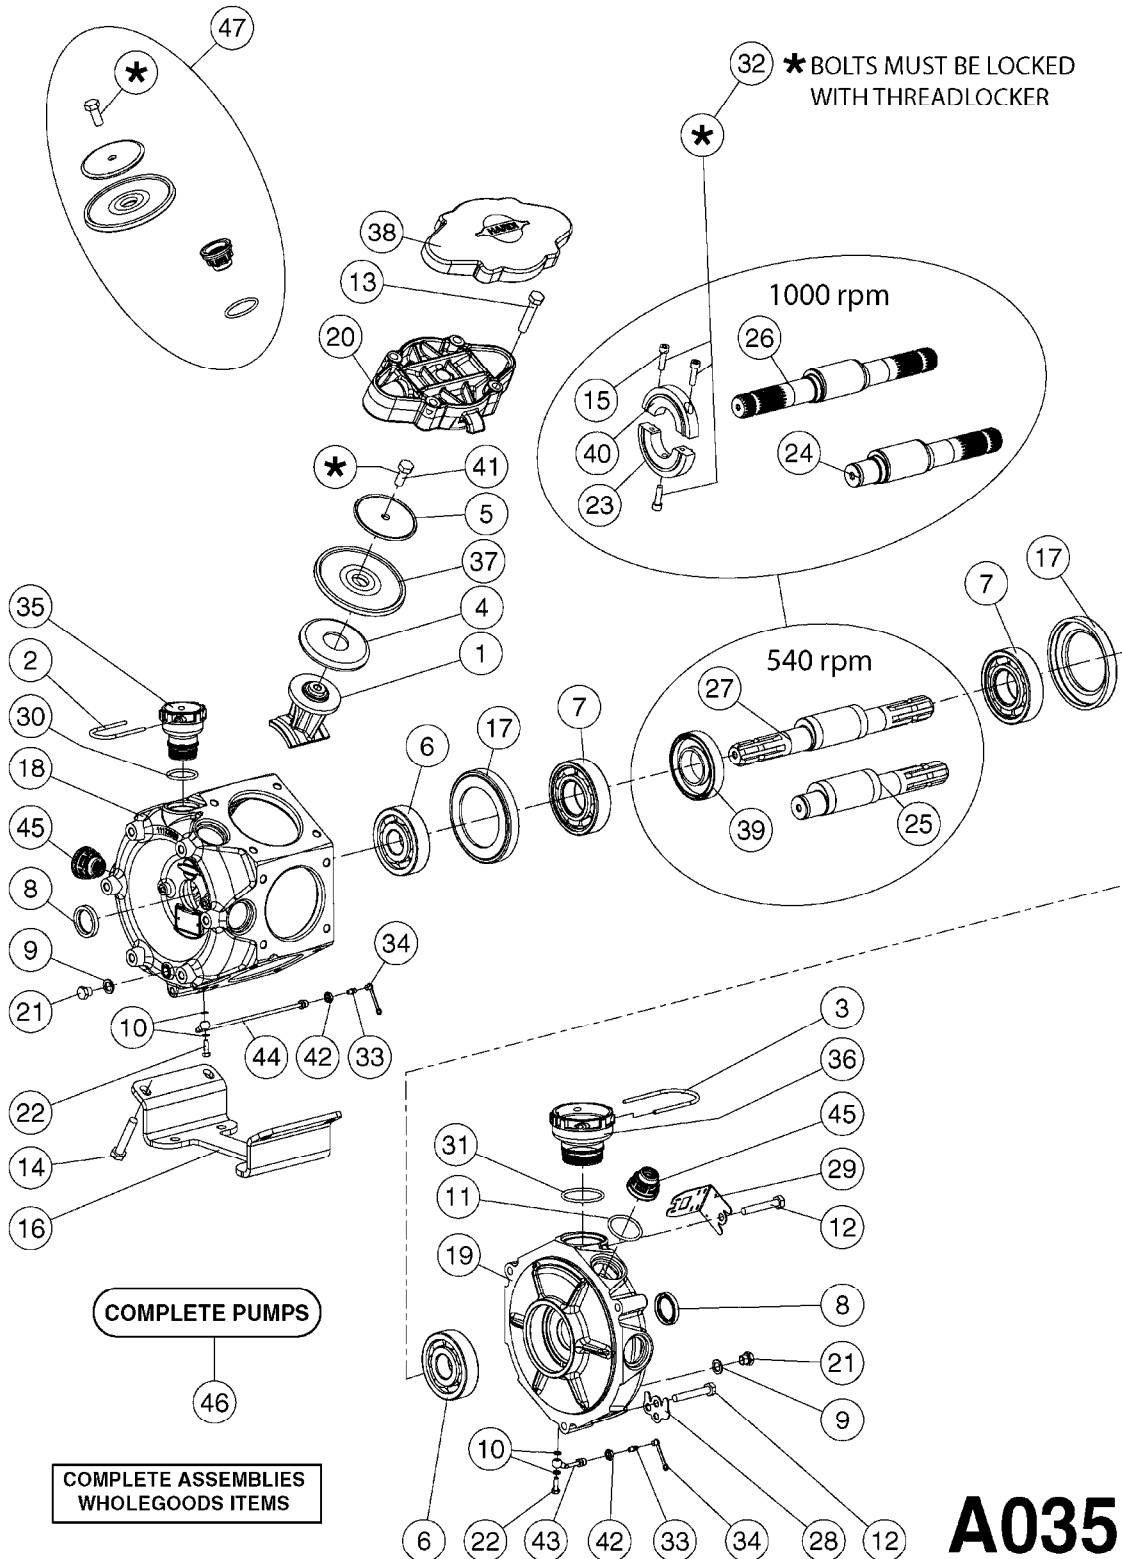

PUMP - 464 540/1000 RPM
A0350-HIN, 01:01:16

Page 1

Date 16.03.2016 13:49

Pos.	parts-n°	order qty	description
1	111622	1	CONNECTING ROD 463/5.5MM
1	111623	1	CONNECTING ROD 463/10MM
1	111624	1	CONNECTING ROD 463/12MM
1	111645	1	CONNECTING ROD 463/6.5MM
2	145996	1	FITT.DK S-67 FORK
3	145997	1	FITT.DK S-93 FORK
4	161012	1	DIAPHRAGM BACKING DISC F. 463
5	161175	1	DIAPHRAGM DISC F. 463 PUMP
6	210221	1	BEARING BALL 6407
7	210232	1	BEARING BALL 6310
8	210243	1	SEAL OIL 35 X 47 X 7
9	241404	1	DOWTY SEAL 1/4"
10	242374	1	WASHER Ø10/Ø6X1 COPPER
11	330072	1	O-RING D53.5/D45.5X4
12	421072	1	BOLT HEX 8.8 RAW M10X65
13	430312	1	BOLT HEX 8.8 RAW M12X60
14	430437	1	BOLT HEX 8.8 RAW M12X65
15	450995	1	BOLT ALLEN M8X30 DIN 912 RAW
16	614628	1	FOOT FOR PUMP 460-463 PAINTED
17	11171900	1	METAL SPACER F. 364/464 MACHINED
18	11172200	1	PUMP HOUSE 464 MACHINED 5/4" BSP RED
19	11172600	1	FRONTPART 464 MACHINED 2" BSP RED
20	11173000	1	VALVE COVER.464 MACHINED RED
21	14010400	1	PLUG 1/4" BSP
22	14120400	1	BANJOBOLT M6 X 19
23	14120700	1	COUNTERWEIGHT 364/464-1000
24	14137300	1	CRANKSHAFT 364/464-5.5 1000
24	14137400	1	CRANKSHAFT 364/464-6.5 1000
25	14137600	1	CRANKSHAFT 364/464-10
25	14137700	1	CRANKSHAFT 464-12
26	14137900	1	CRANKSHAFT 364/464-5.5 GG 1000
26	14138000	1	CRANKSHAFT 364/464-6.5 GG 1000
27	14138200	1	CRANKSHAFT 364/464-10 GG
27	14138300	1	CRANKSHAFT 464-12 GG
28	16383000	1	GREASE NIPPLE PLATE 464
29	16390600	1	BRACKET FOR RPM SENSOR
30	24266600	1	O-RING D 38,0 X 4,0 70SH.NITR
31	24266800	1	O-RING D 54,0 X 4,0 70SH.NITR
32	28045503	1	LOCTITE 262 .5ML (.017oz.)
33	28163300	1	GREASE NIPPLE H1 M6X1 DIN 7412
34	28163400	1	CAP F. GREASENIPPLE YELLOW M6X1
35	32242200	1	FITTING S67 5/4" KON. RG 2014
36	32242400	1	FITTING S93 2" KON. RG 2014
37	33511600	1	DIAPHRAGM PUMP 463/464 PUMP PUR
38	33524000	1	COVER PLASTIC 464 PUMP
39	33524200	1	DISTANCE RING/GREASE SPLIT
40	39136200	1	HALFPART 364/464-1000
41	43099200	1	BOLT HEX SS M12 X 30 DIN933 A4
42	46134000	1	NUT HEX M10x1 H=2.3 NV=14 ELZIN
43	61097000	1	BANJOTUBE SHORT 464 COMPL.
44	61097100	1	BANJOTUBE LONG 464 COMPL.
45	72043600	1	VALVE FOR 462/463
46	72993500	1	PUMP 464/12-540, CM
46	72993600	1	PUMP 464/6.5 MED-2-1000
46	82168700	1	PUMP 464/12/540 OFFSET PORTS
46	82168800	1	PUMP 464/6.5/1000 OFFSET PORTS
46	82169000	1	PUMP 464/10-MOD-2-540
47	75586000	1	PUMP KIT 464