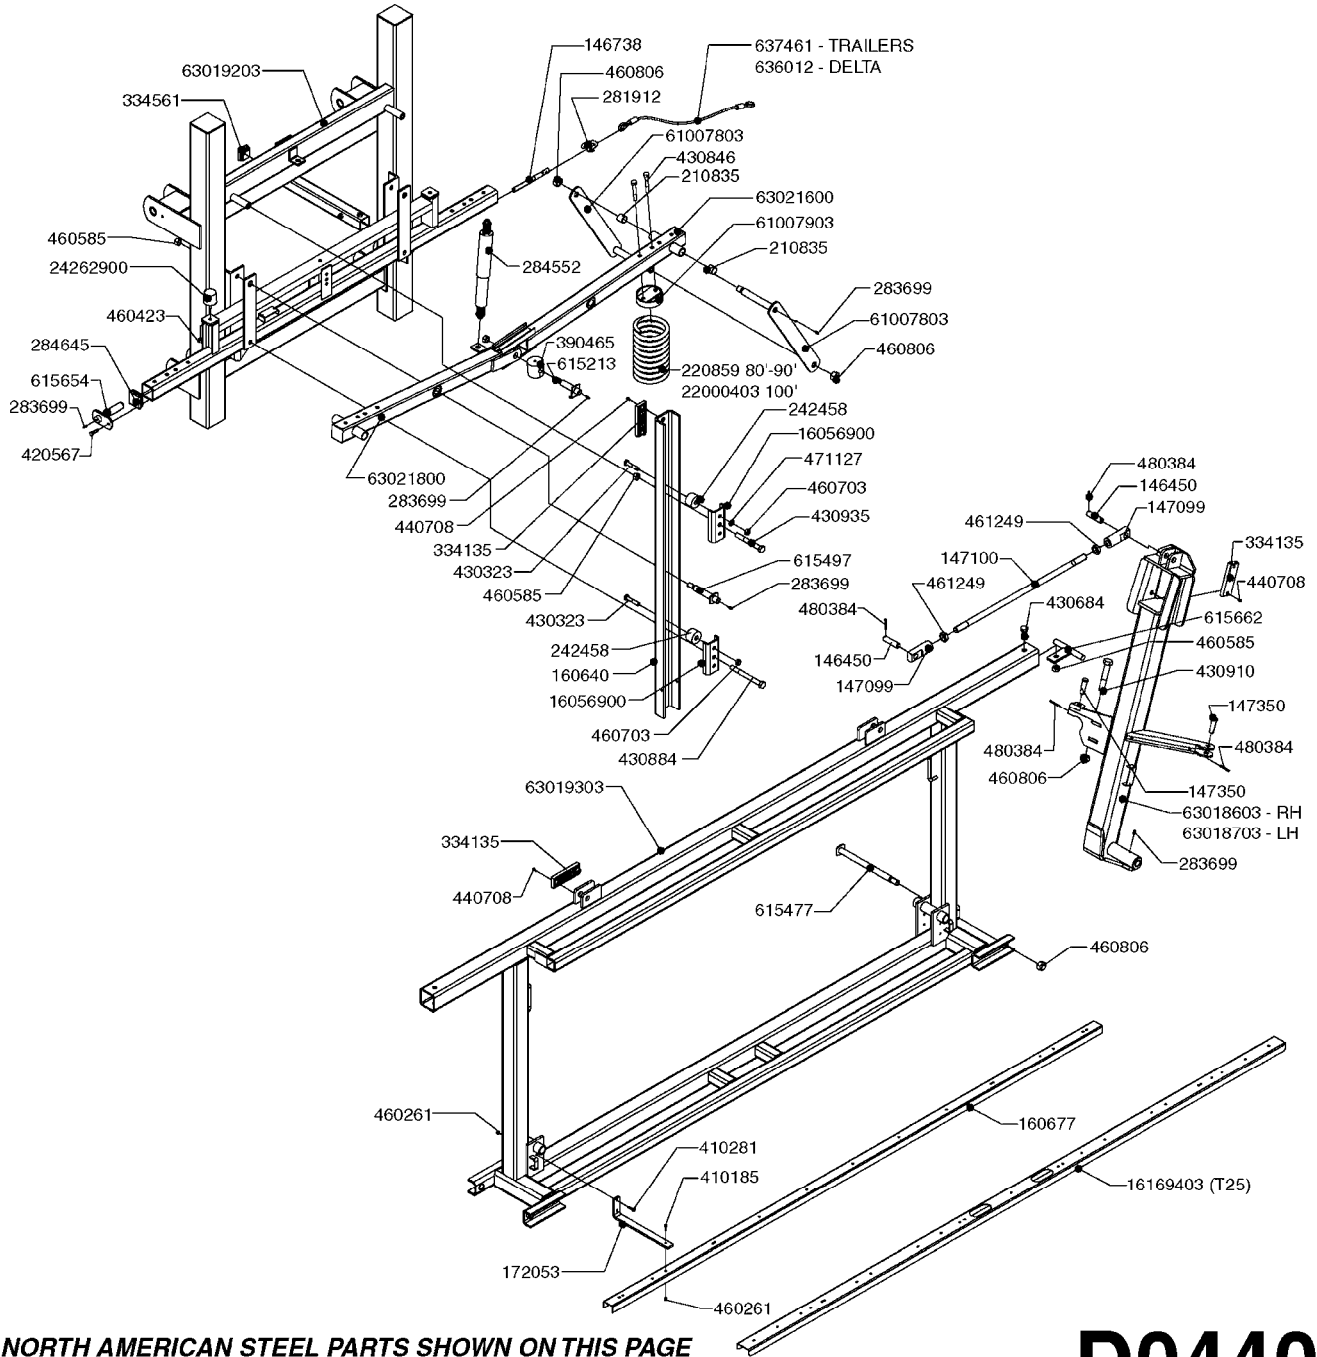

DK* = DENMARK STEEL PARTS
US* = NORTH AMERICAN STEEL PARTS

D0410

BOOM - SPC OUTER WING 80-100'
D0410-HIN, 01:01:16

Page 1

Date 16.03.2016 13:50

parts-n°	order qty	description
111344	1	CLAW CLUTCH LOWER (21MM)
111640	1	CLAW CLUTCH MOVING PART D100
145911	1	BUSHING FOR HY CYL 21M LZ
145912	1	BUSHING D19.8/D17.0X7MM
166246	1	WASHER CUP D53 F.SPRING
220771	1	SPRING D53/D43X100
283699	1	GREASE NIPPLE M6X1
322114	1	NUT PLASTIC F.NOZZ.H
322116	1	BOLT PLASTIC F.NOZZ.H.
334873	1	NOZZLE HOLDER - BOTTOM HALF
334874	1	NOZZLE HOLDER - TOP HALF
421083	1	BOLT HEX 8.8 DEL M10X65
430874	1	SCREW SET 8.8 DEL M12X70 FT
460386	1	NUT HEX M12X1.75
460423	1	NUT HEX M10X1.5 LOCK
460585	1	NUT HEX M16X2 LOCK
460703	1	NUT HEX M12X1.75 LOCK DIN985
460806	1	NUT HEX M20X2.5 LOCK
461251	1	NUT HEX M20 X 2.5 JAMB
471122	1	WASHER, M10, Ø20/10.5X 2.0, SS
471127	1	WASHER, M12, Ø24/13.0X 2.5, SS
615819	1	PIN
14016600	1	PIN F. LINK ARM / SPC
28015003	1	PANDUIT TIE STRAP, PKG. 25
61006200	1	ADJ. ARM F.BREAKAWAY FTZ
61010700	1	PIN F.HINGE 80-90'/SPC L=664
61024200	1	PIN F. PIVOT HINGE 100'/SPC
63008400	1	OUTERWING 90' RH / SPC
63008500	1	OUTERWING 90' LH / SPC
63009200	1	OUTERWING 100' LH / SPC
63009300	1	OUTERWING 100' RH / SPC
63010400	1	OUTERWING 80' LH / SPC
63010500	1	OUTERWING 80' RH / SPC
63018403	1	WING OUTER RH 100' SPC
63018503	1	WING OUTER LH 100' SPC
63019703	1	BREAKAWAY 2.5M SPC/FTZ
63019803	1	BREAKAWAY 3M SPC/FTZ
63828100	1	BREAKAWAY FTZ/SPC 2.5M, RED
63825000	1	BREAKAWAY FTZ/SPC 3.0M, RED
82500403	1	WING OUTER SET FPS 80' SPC
82500503	1	WING OUTER SET FPS 88-90' SPC