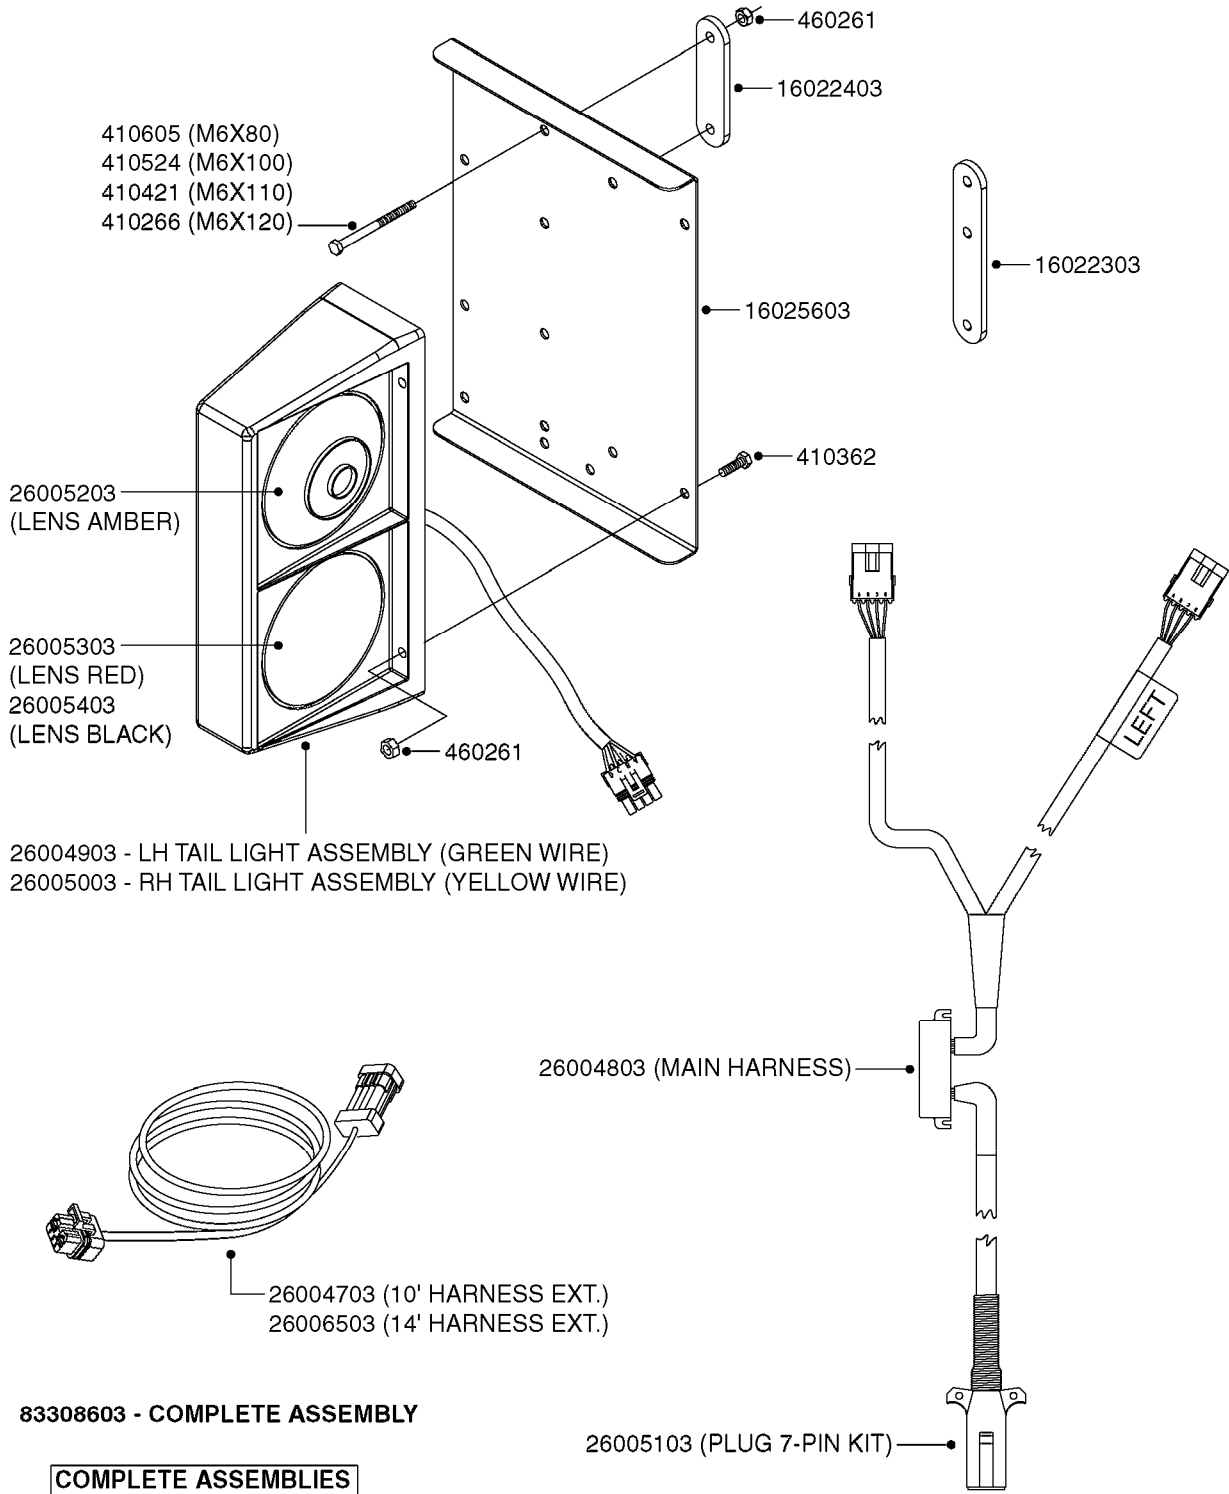

M0150

ANGLE SENSOR NCM
M0150-HIN, 01:01:16

Page 1

Date 16.03.2016 13:51

Pos.	parts-n°	order qty	description
1	220947	1	SPRING D13.0/1,2 L=90 RST
2	283699	1	GREASE NIPPLE M6X1
3	283772	1	GREASE NIPPLE H3 M6 X 4 90°
4	410185	1	BOLT HEX 8.8 DEL M6X16 A2
5	420567	1	BOLT HEX 8.8 DEL M8X30 FT
6	420582	1	BOLT HEX 8.8 DEL M8X20 FT A2
7	420744	1	BOLT HEX 8.8 DEL M8X40
8	450902	1	BOLT ALLEN HEAD M4 X 16MM
9	460143	1	NUT HEX M8 LOCK A2 DIN985
10	461145	1	NUT HEX M4 LOCK
11	471037	1	SCREW A 4,3 DIN 125
12	471087	1	WASHER D12.0/4.3X1.0
13	471122	1	WASHER, M10, Ø20/10.5X 2.0, SS
14	471125	1	WASHER, M6, Ø12/ 6.4X 1.6, SS
15	471126	1	WASHER, M8, Ø16/ 8.4X 1.6, SS
16	480811	1	BLIND FASTENER M6 STAINLESS
17	741841	1	ANGLE SENSOR AND BRACKET REAR
18	14052100	1	AXLE D19 L=294/2XM8 STAINLESS
19	16125700	1	BRACKET FOR ANGLE SENSOR
20	16142200	1	GUARD PLATE FOR SENSOR
21	16173200	1	PLATE 6.0X134X42/2XD6/2XBENDS
22	16173400	1	PLATE 2.0X145.3X130/3XBENDS
23	16173600	1	PLATE 4.0X70X56 NCM 4400
24	16174100	1	PLATE 4.0X120X70/2XBENDS NCM 6600
25	16174300	1	BKT F. TRACTOR NCM STEE-UPDATE
26	21089300	1	BUSHING D12/10 L=9
27	22096500	1	TORSION SPRING D24/4.0 L=242
28	26005700	1	ANGLE SENSOR 70° 0.5-4.5 VDC
29	26005800	1	ANGULAR SENSOR 120° 0.5-4.5 VDC
30	28024103	1	TIE STRAP L=8" x W=3/16"
31	28045800	1	S-HOOK 3MM STAINLESS STEEL
32	28058400	1	CHAIN SS 8x16x2.0 L=600
33	39124400	1	BUSHING D28.5/19.1 L=21
34	61019200	1	FRONT SENSOR BRACKET NCM4400
35	61019300	1	FRONT SENSOR MT.THREADED HOLES
36	61019500	1	FRONT SENSOR BRACKET NCM6600
37	72564800	1	STEERING SENSOR NCM4400 FRONT STEERING SENSOR COMPLETE NCM4400
37	72565000	1	STEERING SENSOR NCM6600 FRONT STEERING SENSOR COMPLETE NCM6600