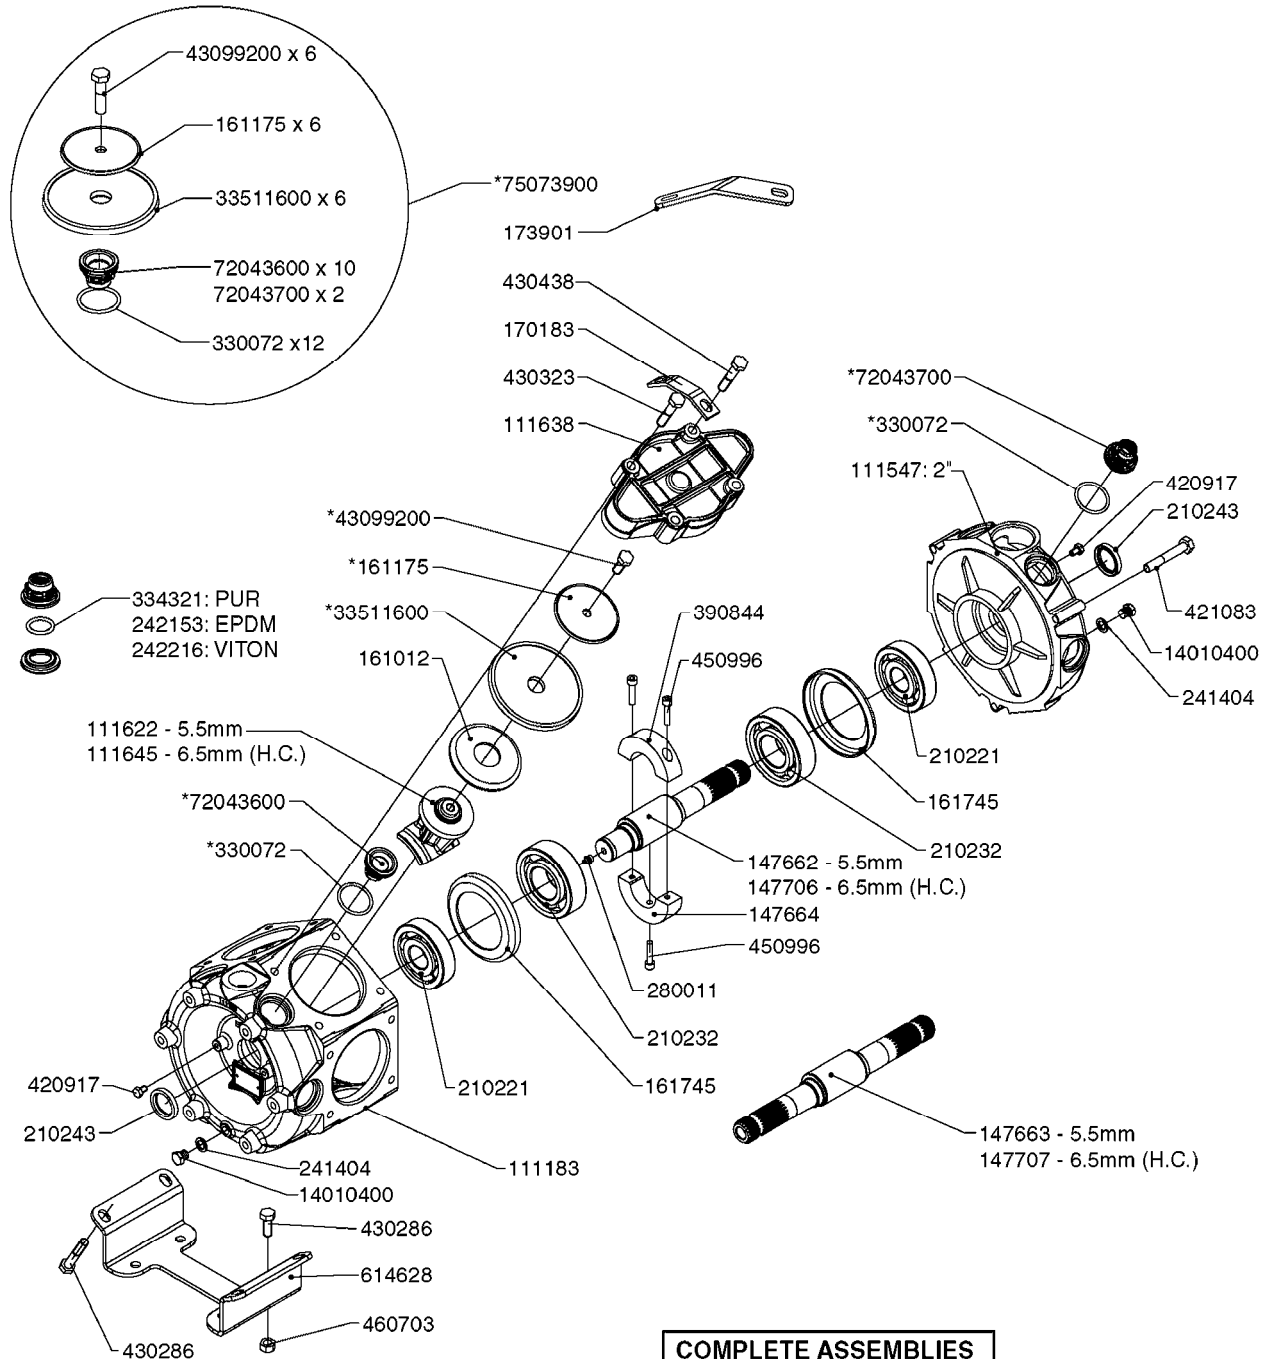

A0330

PUMP - 463 W/ MOUNTING BASE
A0330-HIN, 01:01:16

Page 1

Date 16.03.2016 13:49

parts-n°	order qty	description
111183	1	PUMP CASTING 460-463 (PAINTED)
111547	1	PUMP FRONT 460-463-2' (PAINT)
111623	1	CONNECTING ROD 463/10MM
111624	1	CONNECTING ROD 463/12MM
111638	1	VALVE COVER 463 HC+1000 VERS.
143577	1	CRANK SHAFT F.363/462/463-10mm
147097	1	CRANK SHAFT 363-463/10 THROUGH
147571	1	CRANK SHAFT F.463-12mm
147688	1	CRANK SHAFT 462/12 THROUGH
161012	1	DIAPHRAGM BACKING DISC F. 463
161175	1	DIAPHRAGM DISC F. 463 PUMP
161745	1	METAL SPACER F.363/463
173901	1	LIFT STRAP F.PUMP 463
210221	1	BEARING BALL 6407
210232	1	BEARING BALL 6310
210243	1	SEAL OIL 35 X 47 X 7
241404	1	DOWTY SEAL 1/4"
242153	1	O-RING D26X4 EPDM
242216	1	O-RING VITON F/1202/1302/462
280011	1	GREASE NIPPLE 3/8' SAE H TR
330072	1	O-RING D53.5/D45.5X4
331192	1	SPACER, MODEL 361/363
334321	1	O-RING POLY. 34.0x26.0x4.0
421083	1	BOLT HEX 8.8 DEL M10X65
430286	1	BOLT HEX 8.8 DEL M12X30 FT
430323	1	BOLT HEX 8.8 DEL M12X60
430438	1	BOLT HEX 8.8 DEL M12X65
460703	1	NUT HEX M12X1.75 LOCK DIN985
614628	1	FOOT FOR PUMP 460-463 PAINTED
821587	1	PUMP 463/10 THROUGH SHAFT TWNF
14010400	1	PLUG 1/4" BSP
33511600	1	DIAPHRAGM PUMP 463/464 PUMP PUR
43099200	1	BOLT HEX SS M12 X 30 DIN933 A4
72043600	1	VALVE FOR 462/463
72043700	1	VALVE FOR 462/463 W.VENT HOLE
75073900	1	PUMP KIT 463 "06"
82166300	1	PUMP 463-12 2"SUC 540RPM
82168700	1	PUMP 464/12/540 OFFSET PORTS