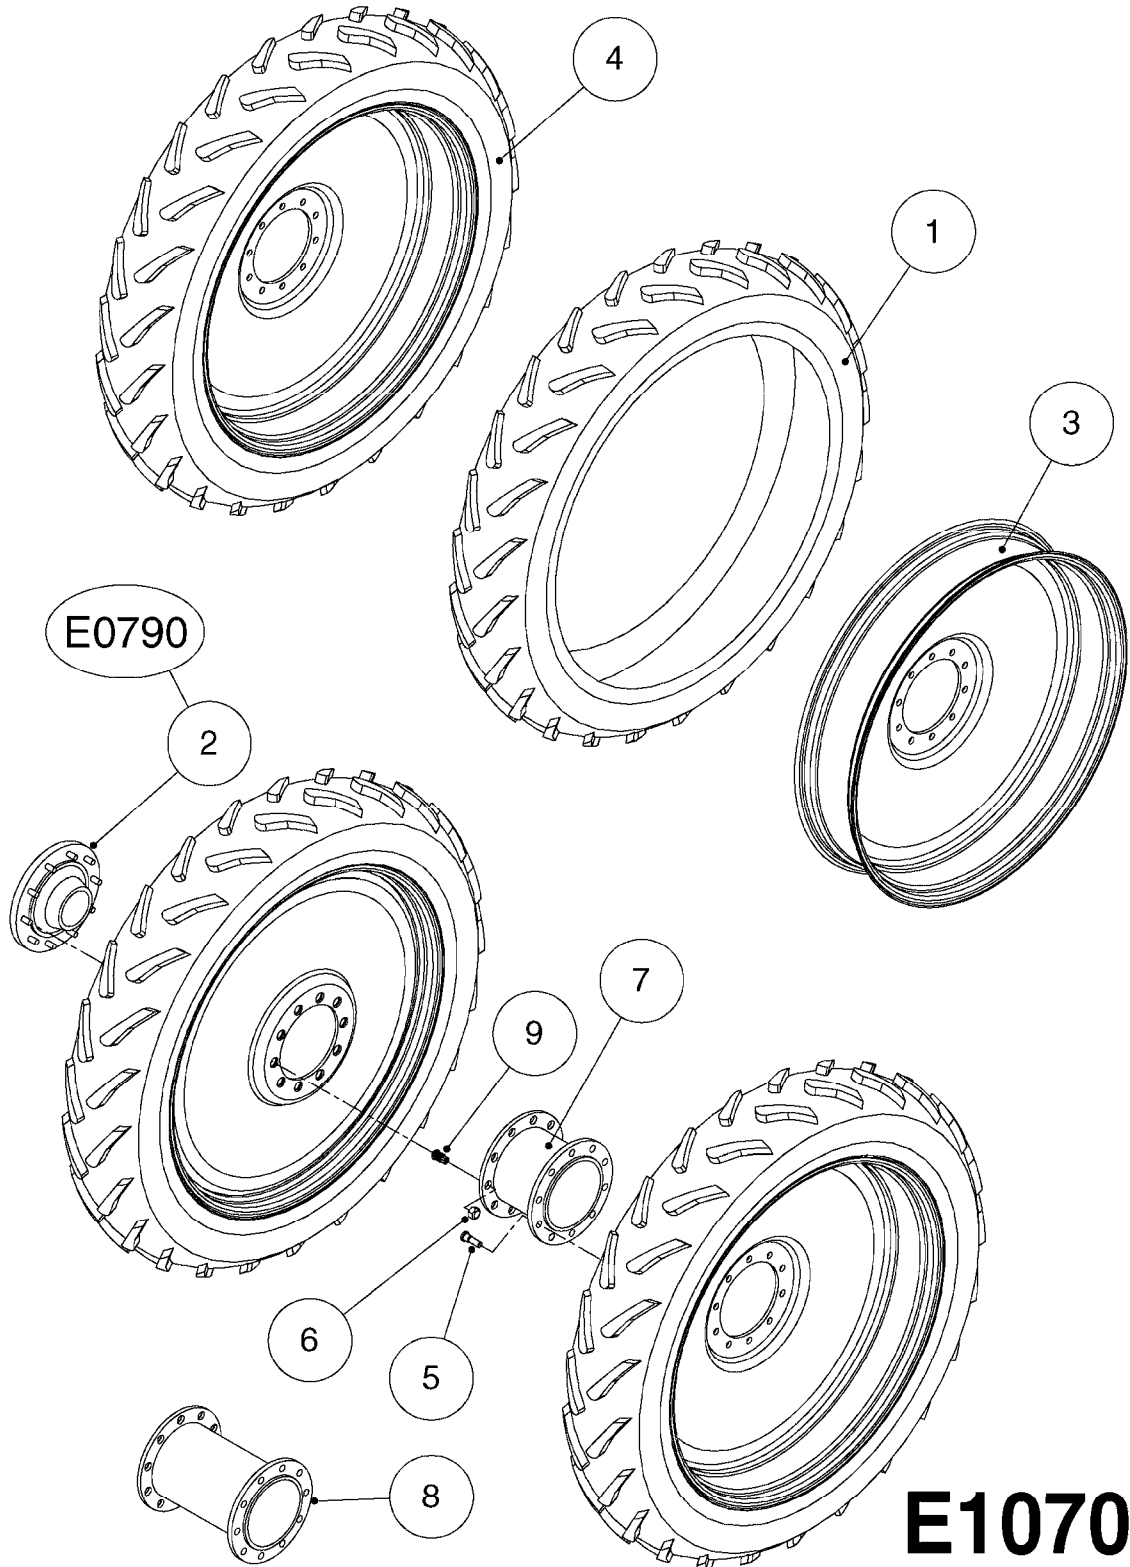

E1070

WHEELS FOR NEW COMMANDER
E1070-HIN, 01:01:16

Page 1
Date 16.03.2016 13:50

Pos.	parts-n°	order qty	description
1	10615703	1	TIRE 320 90R46' RAD.TL 357774
2	28045703	1	HUB ASSY 10-13.19-11.02 25000#
3	28007103	1	RIM,10x46,5.75NOS,13.189BC
4	28031203	1	TIRE ASSY. 320/90R50" HL R.H.
4	28031303	1	TIRE ASSY. 320/90R50" HL L.H.
4	28037603	1	TIRE ASSY.320/90R50" R.H. DUAL
4	28037703	1	TIRE ASSY.320/90R50" L.H. DUAL
4	28038603	1	TIRE 320/90R50" 161A8B HI LOAD
4	70006303	1	WHEEL ASM. 320/90R46 LH
4	70006703	1	WHEEL ASM. 320/90R46 RH
5	28034803	1	STUD 3/4"NF/5/8"KNURL L=2-5/8"
6	46000303	1	NUT, BUD WHEEL, OUTER, RH
7	61011203	1	DUAL SPACER 22" ROW 50" TIRE
8	61011303	1	DUAL SPACER 30" ROW 50" TIRE
9	46000203	1	NUT, BUD WHEEL, INNER, RH