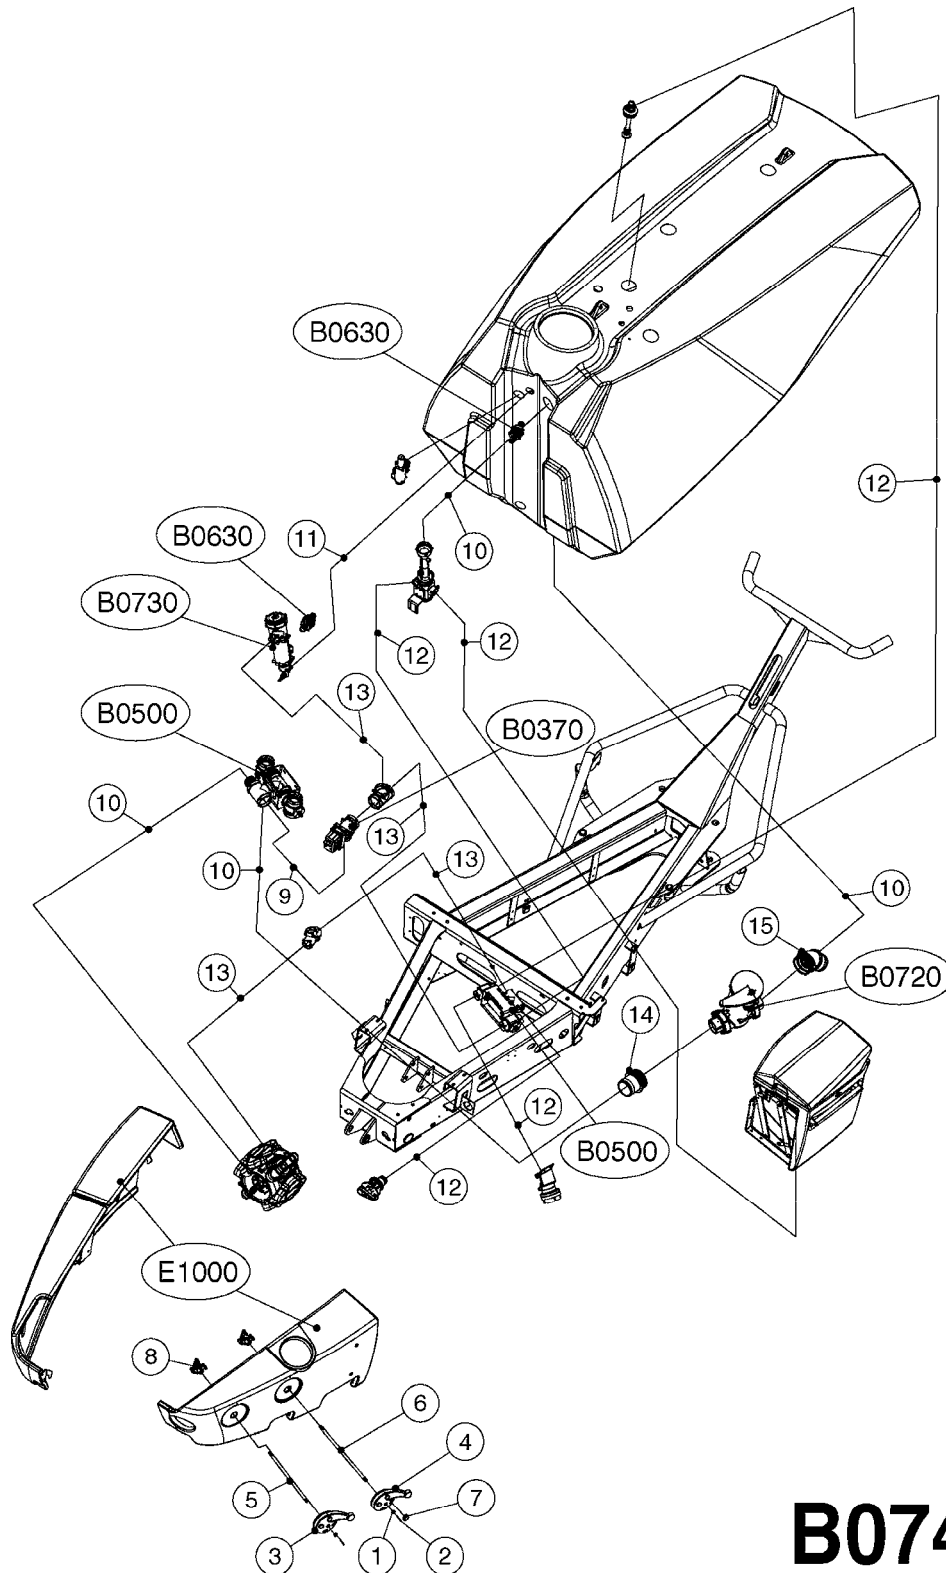

B0740

NCM 4400/6600 MANIFOLD
B0740-HIN, 01:01:16

Page 1

Date 16.03.2016 13:49

Pos.	parts-n°	order qty	description
1	334594	1	PLUG F.VALVE HANDLE BLACK
2	411006	1	SCREW M4X40 SLOTTED
3	741844	1	VALVE HANDLE ASSY. SUCTION NCM
4	741845	1	VALVE HANDLE ASSY. PRESSUR NCM
5	14038100	1	AXLE FOR SUCTION VALVE HANDLE
6	14038200	1	AXLE FOR PRESSURE VALVE HANDLE
7	33505200	1	PLUG FOR SMART VALVE HANDLE
8	72283000	1	AXLE JOINT F. SMARTVALVE HANDL
9	92702703	1	HOSE PVC SUCT GRAY 2"
10	92702803	1	HOSE PVC SUCT GRAY 2.5"
11	92703203	1	HOSE R X3/4" X300PSI WP X0012"
12	92712403	1	HOSE R X1" X300PSI WP X0012"
13	92734403	1	HOSE R X5/4" X200PSI WP X0012"
14	727133	1	FITT. S93 2-1/2" STR. S W/O-RI
15	72072900	1	FITT.S93 2-1/2" 45°PVC W/ORING