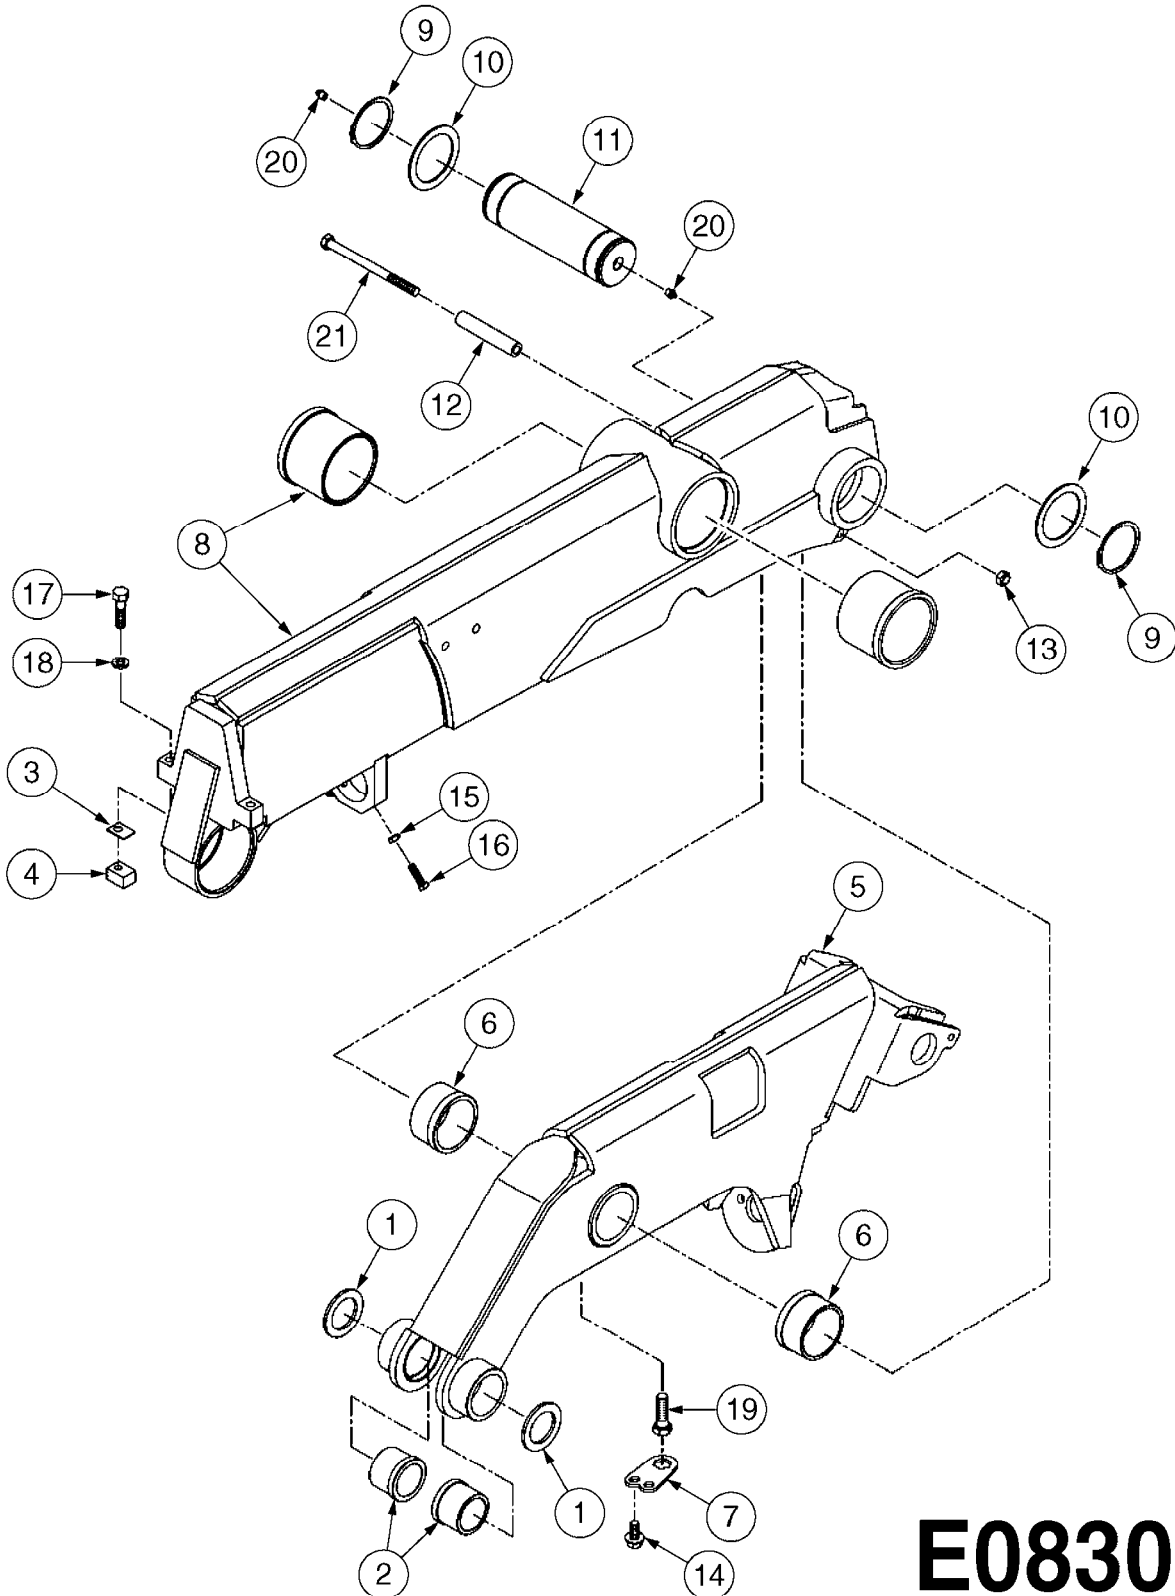

E0830

CAMOPLAST FRAME 40 SERIES
E0830-HIN, 01:01:16

Page 1

Date 16.03.2016 13:50

Pos.	parts-n°	order qty	description
1	28076003	1	WASHER, 3"X2.02"X3/16"
2	28076303	1	BUSHING 2.55"ODX2.012ID"X2"
3	28076403	1	SHIM, TILT STOPPER
4	28076503	1	STOPPER, TILT
5	28076603	1	TENSION ARM (40 SERIES)
6	28076703	1	BUSHING, TENS. 3.48X3.15X1.98"
7	28076803	1	LOCK PLATE
8	28076903	1	FRAME W/BUSHINGS (40 SERIES)
9	28077003	1	SNAP RING EXT. 3"
10	28077103	1	WASHER
11	28077203	1	PIN, 3" OD X 9.56"
12	28077303	1	SPACER
13	28083403	1	LOCK NUT 1/2"-20 UNF
14	28083503	1	BOLT HEX FLG.1"X1/2"-13UNC GR5
15	28083603	1	JAM NUT 3/8"-16 UNC GR 8
16	28083703	1	SET SCREW 1-1/2"X3/8"-16 UNC
17	28083803	1	BOLT HEX 2"X1/2"-13 UNC
18	28083903	1	LOCK WASHER 1/2"
19	28084003	1	BOLT HEX 2" X 5/8"-11
20	28084103	1	GREASE FITTING
21	28084203	1	BOLT HEX 6-1/2"X1/2"-20UNF GR8