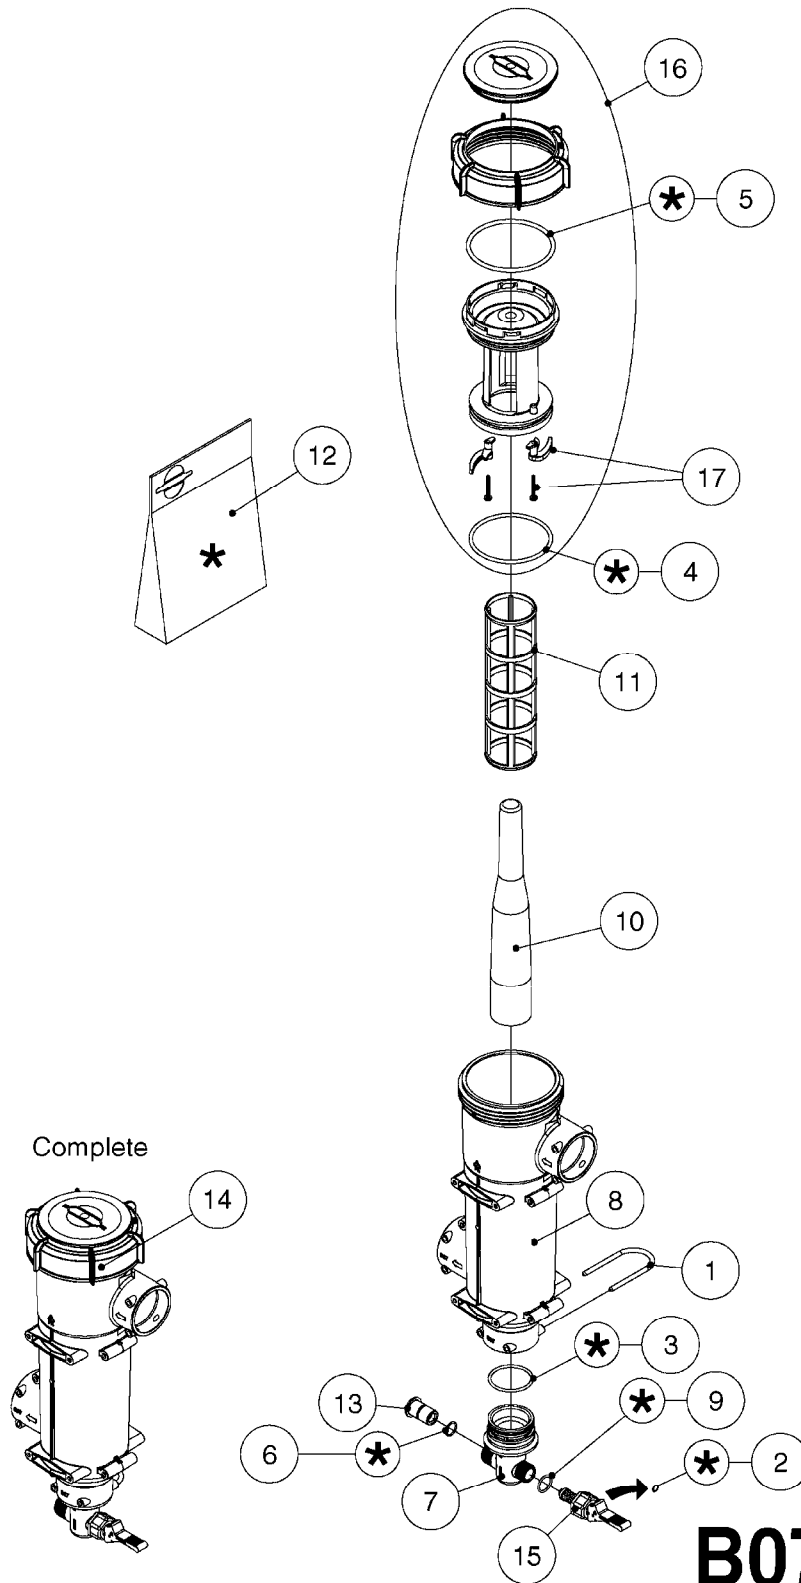

B0730

PRESSURE FILTER - CYCLONE
B0730-HIN, 01:01:16

Page 1

Date 16.03.2016 13:49

Pos.	parts-n°	order qty	description
1	145996	1	FITT.DK S-67 FORK
2	241323	1	O-RING D5.3X2.4 NITRIL
3	242353	1	O-RING D44.2X3.0 VITON F.S-67
4	242565	1	O-RING Ø 85 X 4.0 SH70 VITON
5	242577	1	O-RING Ø 86 X 4.5 SH70 VITON
6	242594	1	O-RING D14 X 1.78 SCH.70-EPDM
7	322358	1	T-PIECE S67-1/2"-3/4"
8	322359	1	CYCLONE FILTER HOUSING
9	330315	1	O-RING D18.4/D13X.6
10	391093	1	CONE F. CYCLONE FILTER
11	61036000	1	FILTER ELEM.S93,100 MSH-YELLOW
11	615416	1	FILTER ELEM.S93,50 MESH-BLUE
11	72557200	1	FILTER ELEM.S93,80# CYCLONE
12	741827	1	SEAL KIT CYCLONE FILTER
13	39127500	1	VALVE SEAT
14	72281200	1	CYCLONE FILT.COMP. 80 MSH S67
14	72316500	1	CYCLONE FILT.COMP.50 MSH S67
14	72316600	1	CYCLONE FILT.COMP.100 MSH S67
15	72281300	1	VALVE BOOSTER/ON/OFF CYCLONE F
16	72352200	1	LID COMPLETE F. CYCLONE FILTER
17	74192900	1	FILTER LOCK PARTS - CYCLONE