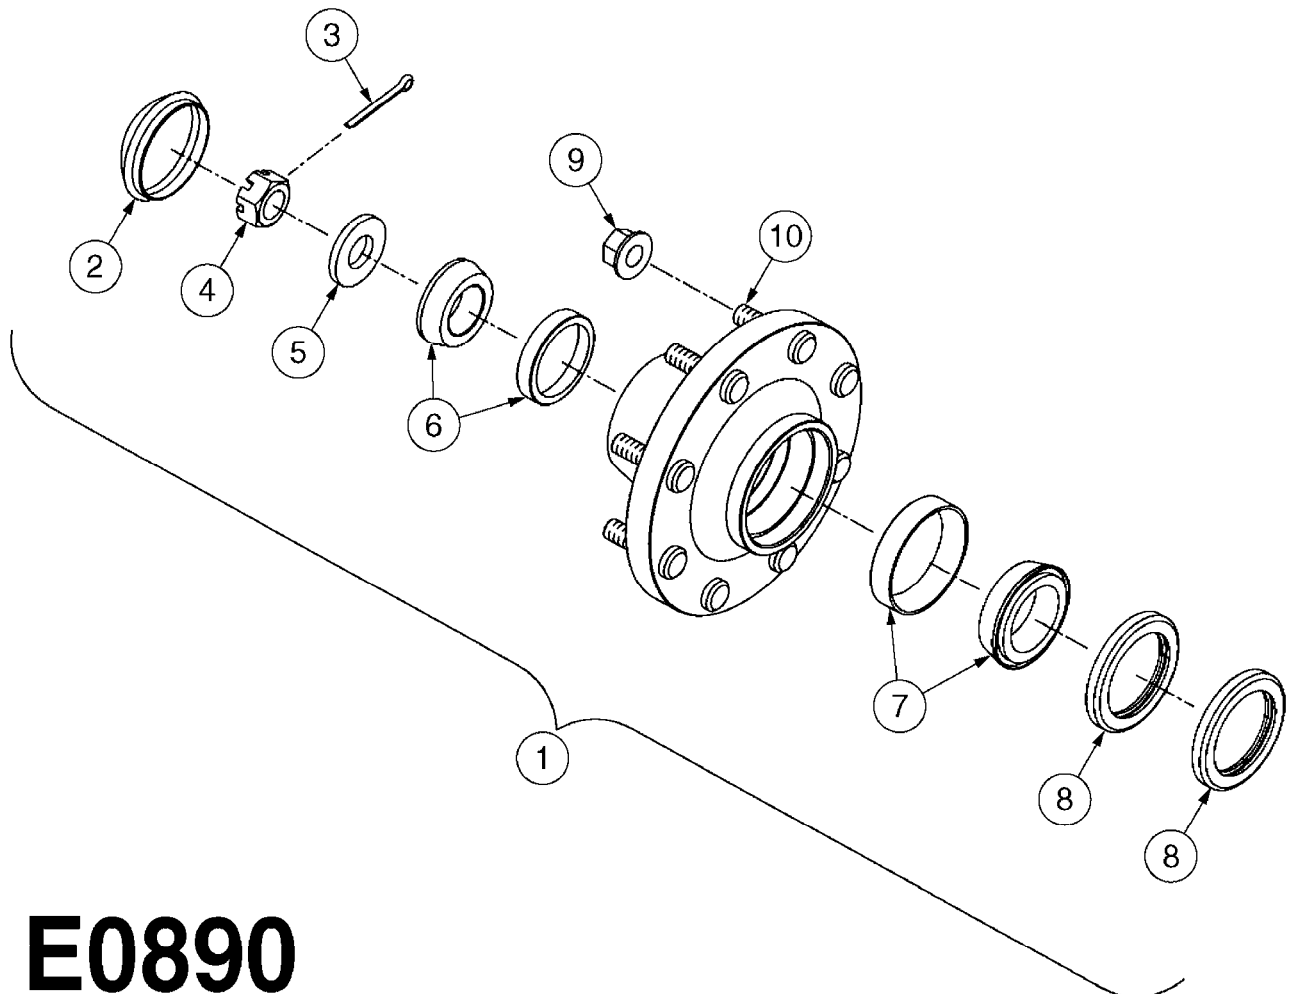

E0890

CAMOPLAST HUB ASSEMBLY - IDLER
E0890-HIN, 01:01:16

Page 1

Date 16.03.2016 13:50

Pos.	parts-n°	order qty	description
1	28078303	1	HUB ASSY.IDLER, G60-8
2	28081403	1	DUST CAP
3	28081503	1	COTTER PIN 7/32" X 2-1/4"
4	28081603	1	CASTLE NUT 1-1/4"-12
5	28081703	1	WASHER 1.28"IDX2.5"ODX0.13"
6	28081803	1	BEARING ASSEMBLY - OUTER
7	28081903	1	BEARING ASSEMBLY - INNER
8	28082003	1	WHEEL SEAL, SINGLE LIP
9	28082103	1	LUG NUT SET (8) IDLER
10	28082203	1	WHEEL STUD SET (8) IDLER