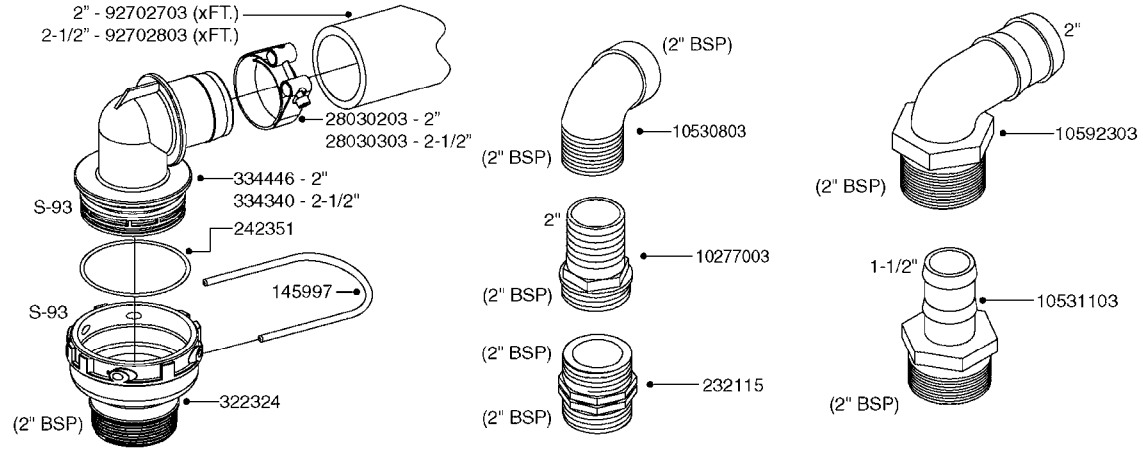

SUCTION SIDE OF PUMP (WITH 2" SUCTION PORT)