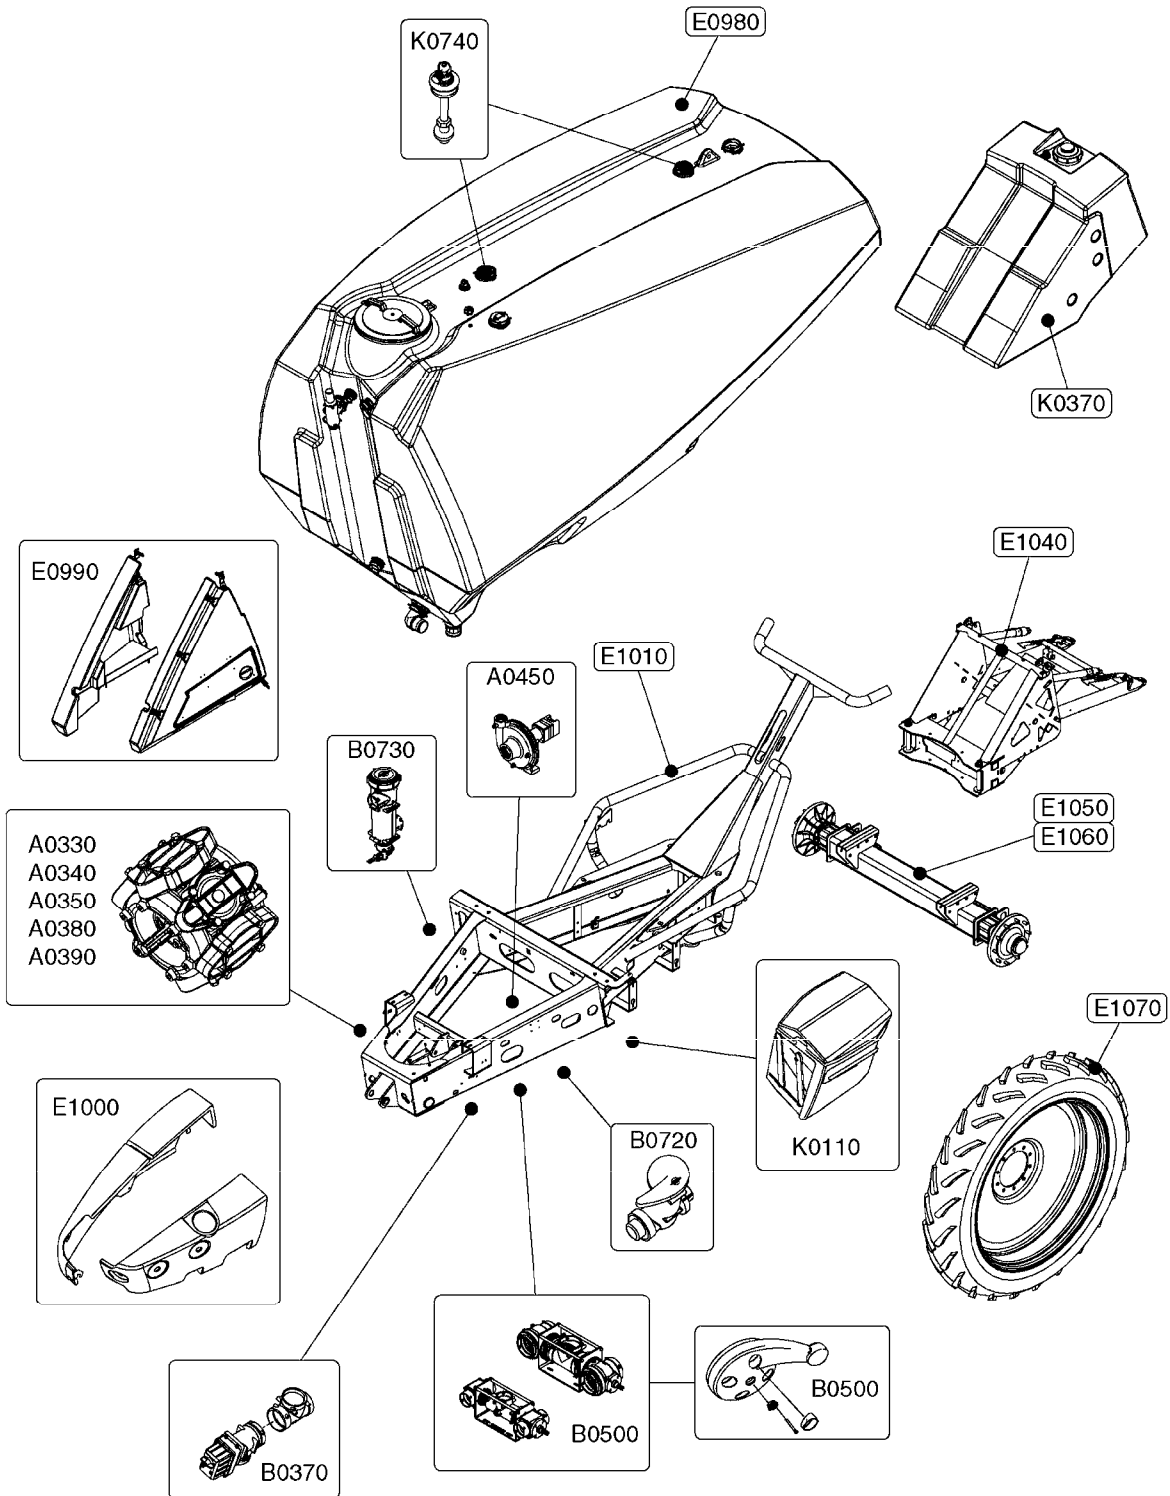

A0560

C.V.PTO-BLACK TRIANG. (POST'05)
A0560-HIN, 01:01:16

Page 1

Date 16.03.2016 13:49

parts-n°	order qty	description
28009003	1	PTO TUBE OUTER F.CV 1060MM
28009103	1	PTO TUBE INNER F.CV 1060MM
28009403	1	UNIV. JOINT 27x74.6mm
28009803	1	PTO PIN TUBE RETAINER OUTER
28009903	1	PTO TUBE RETAINER INNER
28010103	1	PTO YOKE F.INNER TUBE CV PTO
28027803	1	PTO YOKE 1-3/8X21SPL BALL LOCK
28035003	1	PTO 1-3/8/21X1-3/8/21X1260 CV
28035103	1	PTO 1-3/4/20X1-3/8/21X1260 CV
28040203	1	PTO YOKE 1-3/8X21SPL SLIP F.CV
28040303	1	UNIV. JOINT 22x86mm CV BLK.
28040403	1	PTO YOKE INNER F.CV PTO SHAFT
28040503	1	UNIV. JOINT 27x74.6mm
28040603	1	PTO YOKE 1-3/8X21SPL BLACK
28040703	1	SAFETY CHAIN F.CV BLACK PTO
28040803	1	PTO REPAIR KIT F.PUSH YOKE CV
28040903	1	SELF TAPPING SHIELDING SCREW
28041003	1	PTO REPAIR KIT F.PUSH YOKE
28041103	1	PTO HALF SAFETY SHIELD BLACK
28041203	1	PTO HALF SAFETY SHIELD BLACK
28041303	1	PTO YOKE 1-3/4X20SPL SLIP F.CV
28041403	1	PTO REPAIR KIT F.PUSH YOKE CV
28041503	1	PTO HALF SAFETY SHIELD BLACK
28041603	1	WASHER F.SHIELDING SCREW BLACK
28041703	1	ANCHOR F.RETAINING CHAIN BLACK
28041803	1	DECAL DANGER GUARD MISSING
28041903	1	DECAL DANGER ROT.DRIVELINE