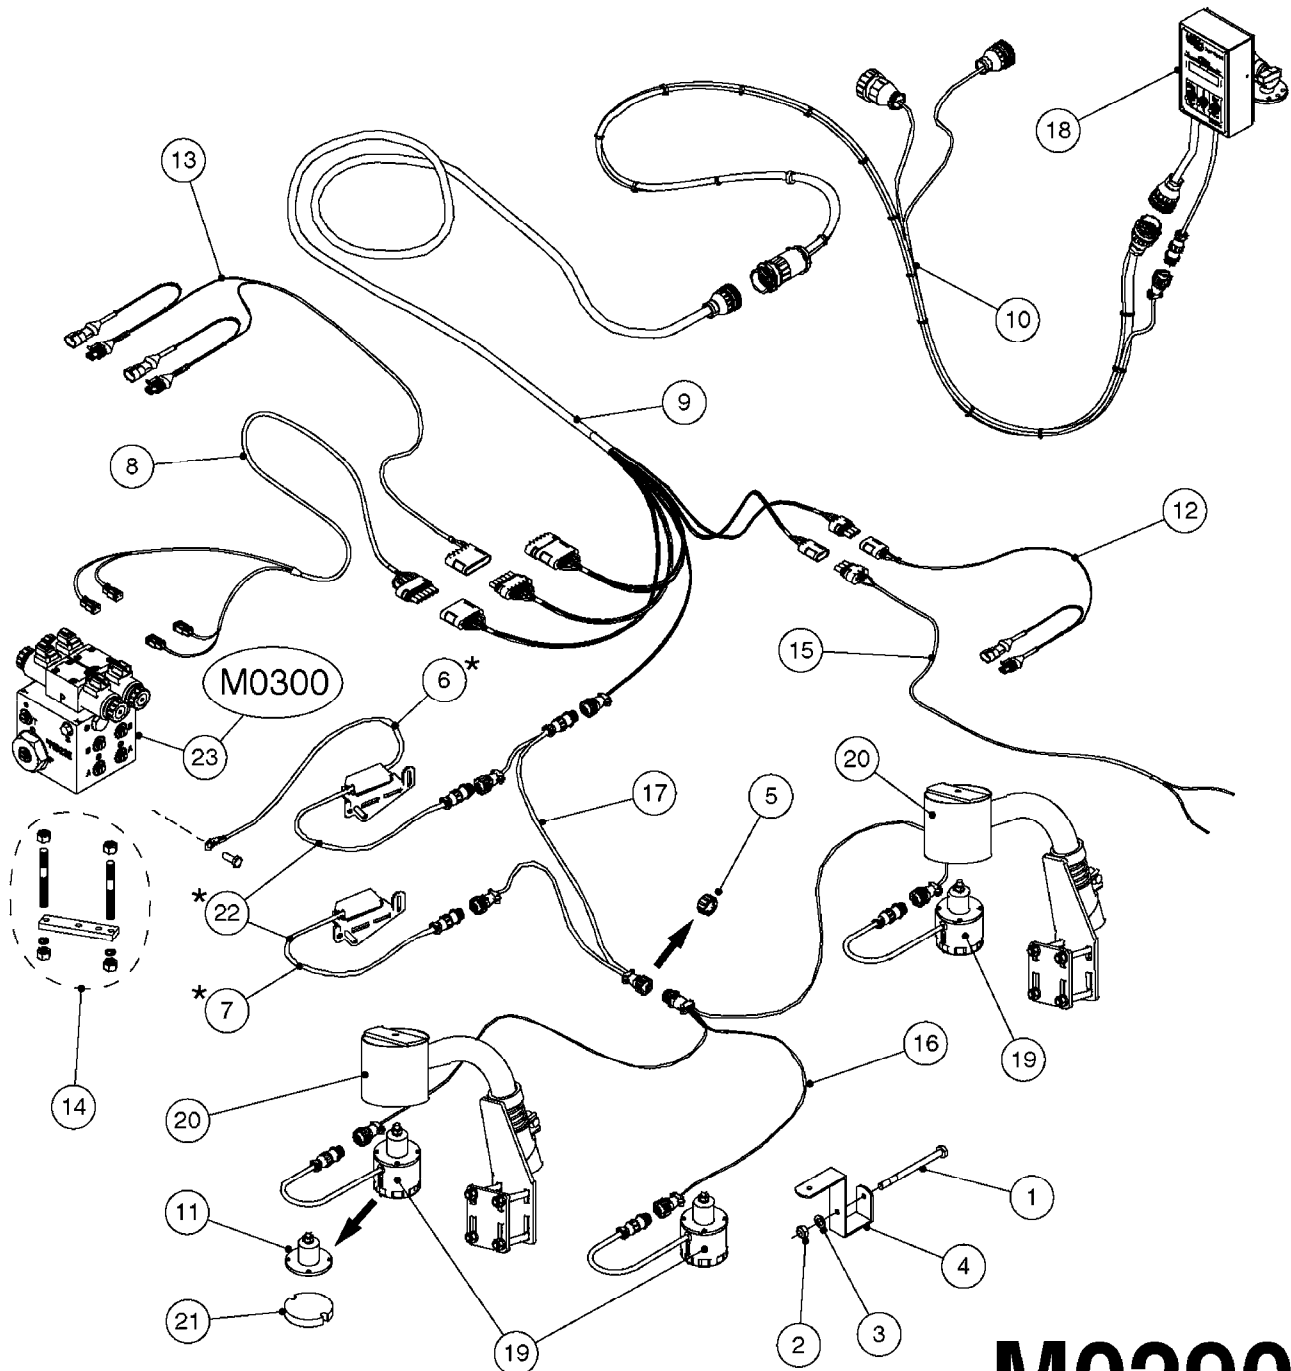

LIQUID SYSTEM

HYDRAULIC SYSTEM

* Note orientation of bracket
 1 = Liquid system
 2 = Hydraulic system

M0280

39 PIN CABLES
M0280-HIN, 01:01:16

Page 1
Date 16.03.2016 13:51

parts-n°	order qty	description
262158	1	PLUG INSERT 39 POLE MALE
262159	1	PLUG INSERT 39 POLE FEMALE
262160	1	PLUG HOUSING 39 POLE FEMALE
262161	1	PLUG HOUSING F/39 POLE MALE
440634	1	SCREW 5/8"
440732	1	PT SCREW 35X12B Z5452 ELZ
14034200	1	CODE BRACKET FOR 39 PIN CABLE
26003900	1	WIRE 37-39 PIN EVC, 6.6'
26004200	1	WIRE 37-39 PIN EVC, 57.4'
26008400	1	WIRE 39-PIN 24 WIRE L=8M
28027500	1	WIRE 37-39 PIN EVC, 37.7'
28028700	1	WIRE 37-39 PIN EVC, 45.9'
28028800	1	WIRE 37-39 PIN EVC, 16.4'
28028900	1	WIRE 37-39 PIN EVC, 26.2'
72236400	1	DAH CONN. WIRE/TRACTOR L=8M
97610803	1	DECAL-SRAY BOX 39-PIN
97610903	1	DECAL-HYDRAULIC BOX 39-PIN