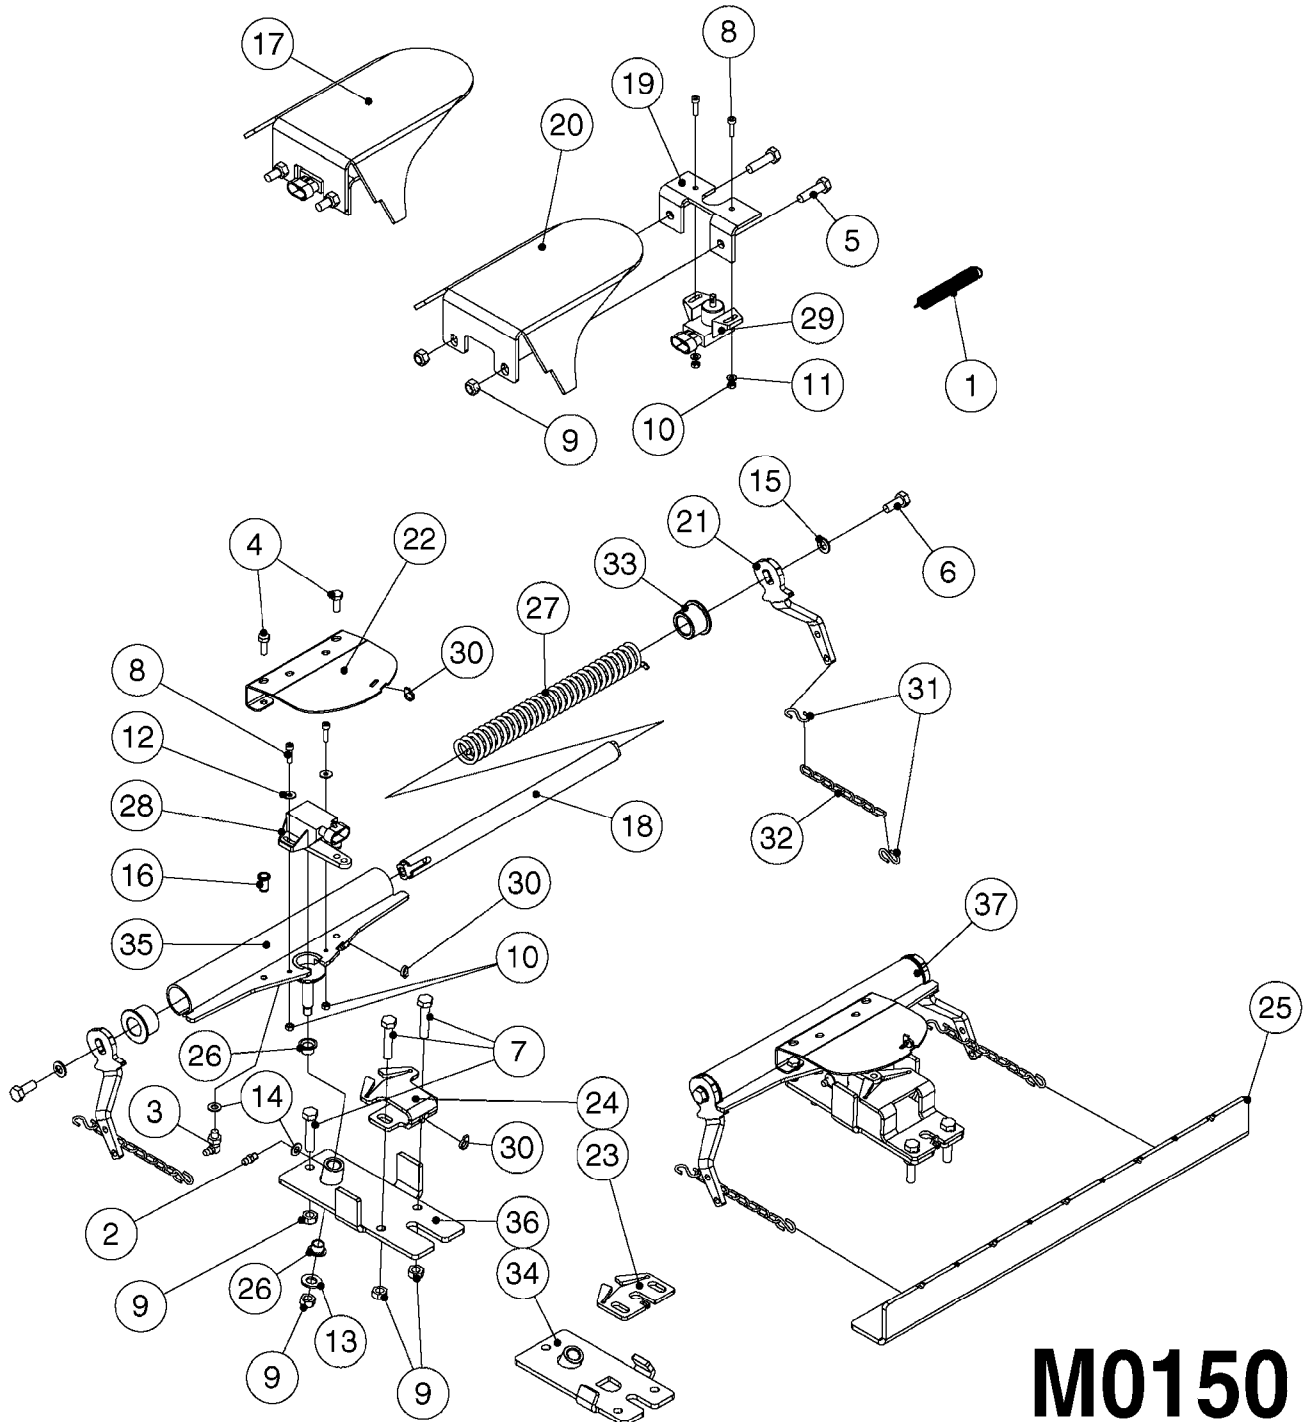

PRESSURE SENSOR - AMP
M0140-HIN, 01:01:16

Page 1

Date 16.03.2016 13:51

Pos.	parts-n°	order qty	description
1	141341	1	NUT 1/4' BSP
2	145631	1	WASHER D21.5/D13.5X2.5 BRASS
3	232230	1	QUICK COUPLER 1/4"BSP X 4 MM
4	232285	1	TEE 1/4"MALE RUN X 2 1/4"FEMAL
5	241404	1	DOWTY SEAL 1/4"
6	242353	1	O-RING D44.2X3.0 VITON F.S-67
7	391135	1	FITT. S67 PLUG W/13.2Ø HOLE
8	14076900	1	NIPPLE 1/4" I-1/4" U L=28.5 SS
9	26007000	1	CABLE L = 0.20M, AMP, MALE, 3P
10	26007300	1	CABLE L = 1.00M, AMP, FEMALE, 3P
11	26026200	1	PRESSURE TRANS. 0-10BAR 4-20mA
12	72553900	1	S67 W/T-PIECE F. PRES. TRANS.

M0150