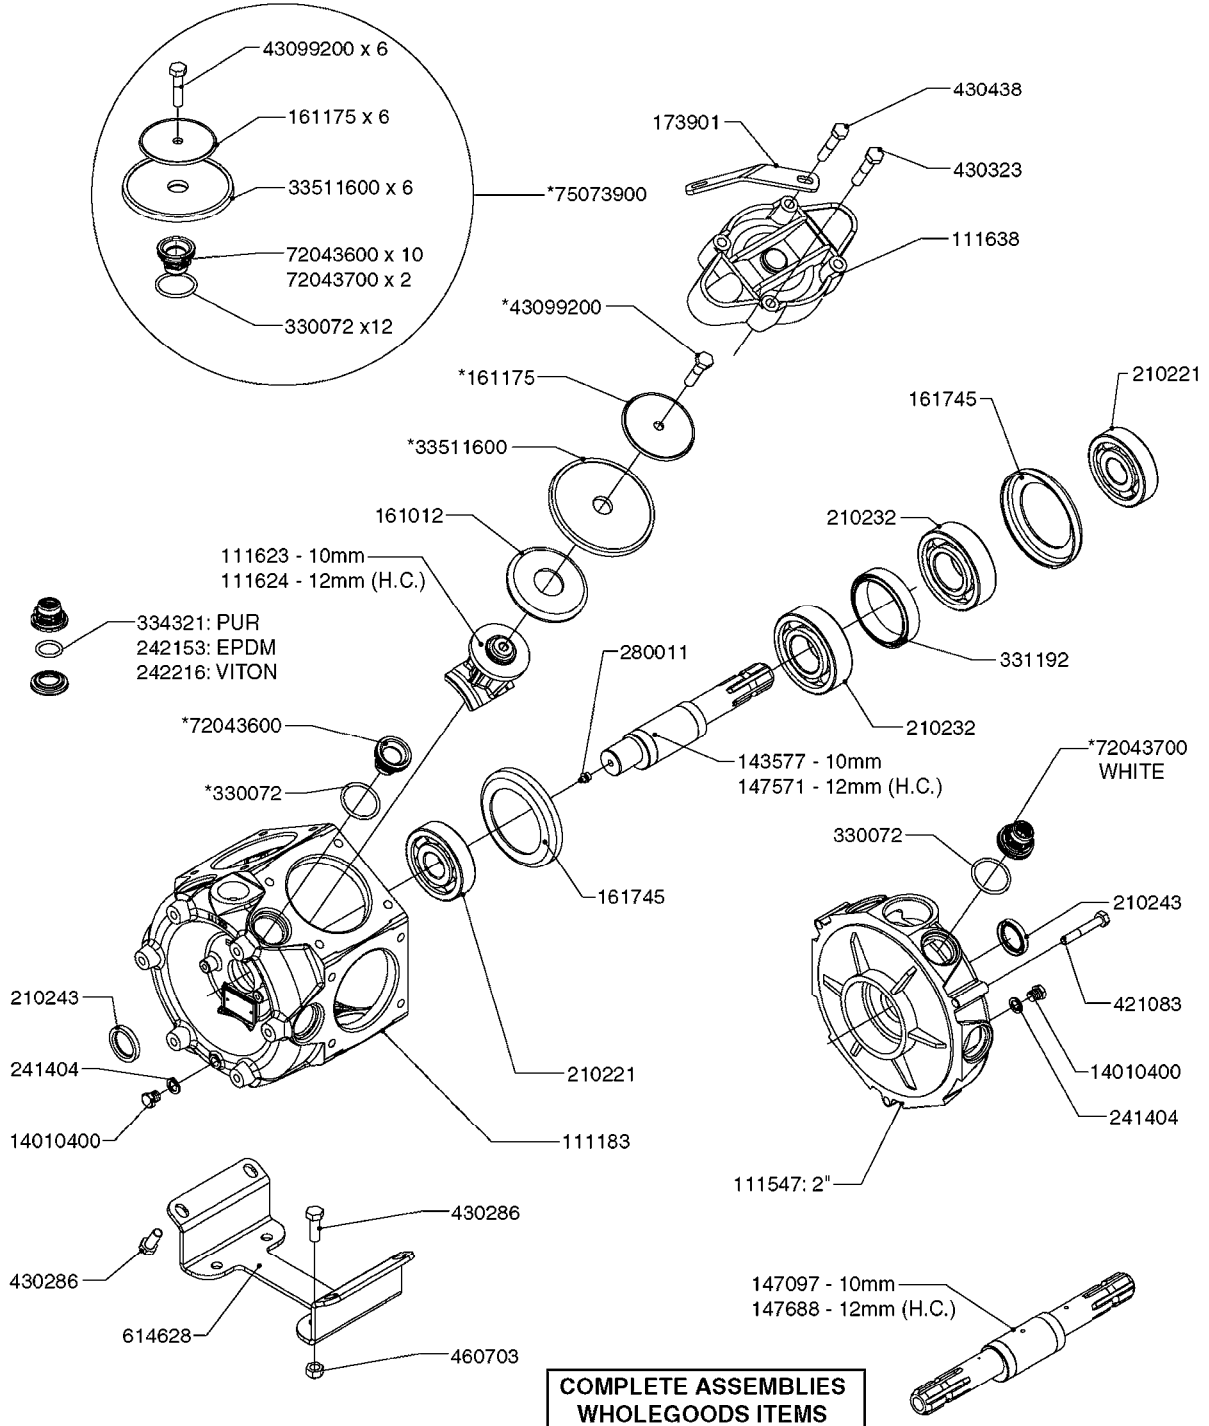

PUMP REPAIR KIT

COMPLETE PUMPS

- 821587 - 463/10 2" W/THROUGH SHAFT (540 RPM)
- 82166300 - 463/12 2" (540 RPM H.C. INLINE PORTS)
- 463/12 2" (540 RPM H.C. OFFSET PORTS) REPLACED BY 82168700 (PAGE A0350)

A0330

PUMP - 463 W/ MOUNTING BASE
A0330-HIN, 01:01:16

Page 1

Date 16.03.2016 13:49

parts-n°	order qty	description
111183	1	PUMP CASTING 460-463 (PAINTED)
111547	1	PUMP FRONT 460-463-2' (PAINT)
111623	1	CONNECTING ROD 463/10MM
111624	1	CONNECTING ROD 463/12MM
111638	1	VALVE COVER 463 HC+1000 VERS.
143577	1	CRANK SHAFT F.363/462/463-10mm
147097	1	CRANK SHAFT 363-463/10 THROUGH
147571	1	CRANK SHAFT F.463-12mm
147688	1	CRANK SHAFT 462/12 THROUGH
161012	1	DIAPHRAGM BACKING DISC F. 463
161175	1	DIAPHRAGM DISC F. 463 PUMP
161745	1	METAL SPACER F.363/463
173901	1	LIFT STRAP F.PUMP 463
210221	1	BEARING BALL 6407
210232	1	BEARING BALL 6310
210243	1	SEAL OIL 35 X 47 X 7
241404	1	DOWTY SEAL 1/4"
242153	1	O-RING D26X4 EPDM
242216	1	O-RING VITON F/1202/1302/462
280011	1	GREASE NIPPLE 3/8' SAE H TR
330072	1	O-RING D53.5/D45.5X4
331192	1	SPACER, MODEL 361/363
334321	1	O-RING POLY. 34.0x26.0x4.0
421083	1	BOLT HEX 8.8 DEL M10X65
430286	1	BOLT HEX 8.8 DEL M12X30 FT
430323	1	BOLT HEX 8.8 DEL M12X60
430438	1	BOLT HEX 8.8 DEL M12X65
460703	1	NUT HEX M12X1.75 LOCK DIN985
614628	1	FOOT FOR PUMP 460-463 PAINTED
821587	1	PUMP 463/10 THROUGH SHAFT TWNF
14010400	1	PLUG 1/4" BSP
33511600	1	DIAPHRAGM PUMP 463/464 PUMP PUR
43099200	1	BOLT HEX SS M12 X 30 DIN933 A4
72043600	1	VALVE FOR 462/463
72043700	1	VALVE FOR 462/463 W.VENT HOLE
75073900	1	PUMP KIT 463 "06"
82166300	1	PUMP 463-12 2"SUC 540RPM
82168700	1	PUMP 464/12/540 OFFSET PORTS