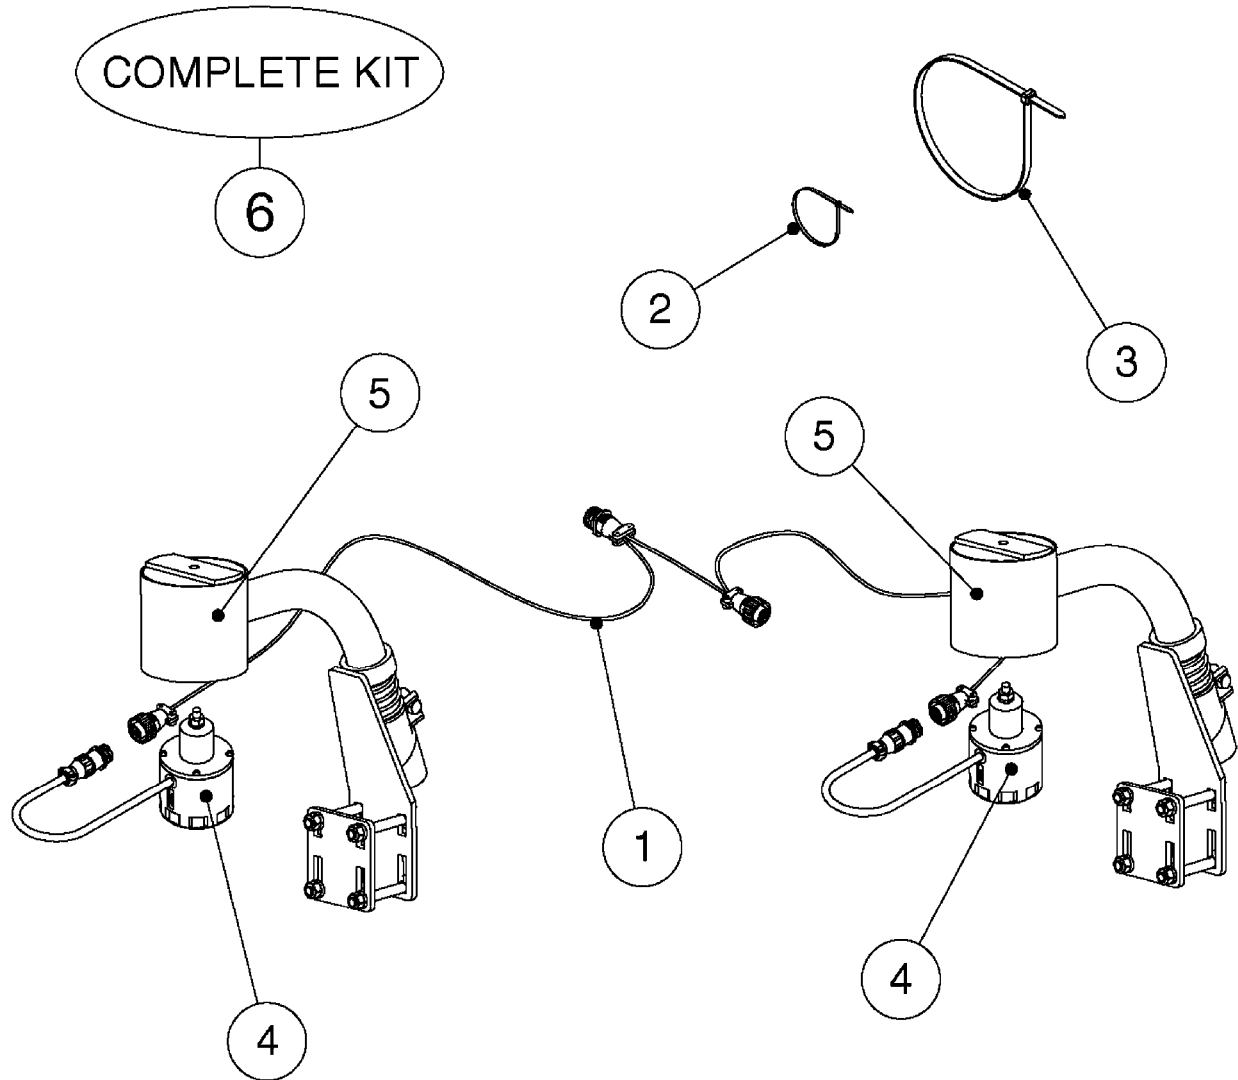

M0350

JUNCTION BOXES - HYDRAULIC
M0350-HIN, 01:01:16

Page 1

Date 16.03.2016 13:51

Pos.	parts-n°	order qty	description
1	261442	1	LID F.3010/3012 HP BOX
2	391071	1	BOX FOR HY.DAH
3	983070	1	CABLE 2X6MM
4	26016900	1	CABLE DB25M - DB25F L=8.5m
5	26018000	1	HYD JUNCTION BOX SPZ PRE 2012 EAGLE SPC BOOMS
5	26018100	1	HYD. BOX BOOM PCB W/LEADS FOR FORCE/TWIN FORCE BOOMS
5	26018500	1	HYD. BOX BOOM PCB NO LEADS
5	26038300	1	HYD JUNCTION BOX GENERIC 2012 EAGLE SPC/FORCE BOOMS
6	28048000	1	PLUG 3-POL DIN 9680 FEM.CHASS
7	28048100	1	PLUG 3-POL DIN 9680 MALE SPRAY
8	28048200	1	WIRE GROMET RUBBER 4 HOLE
9	28048500	1	FUSE 10A AUTO
10	72243500	1	DAH INTERFACE PCB MOUNTED