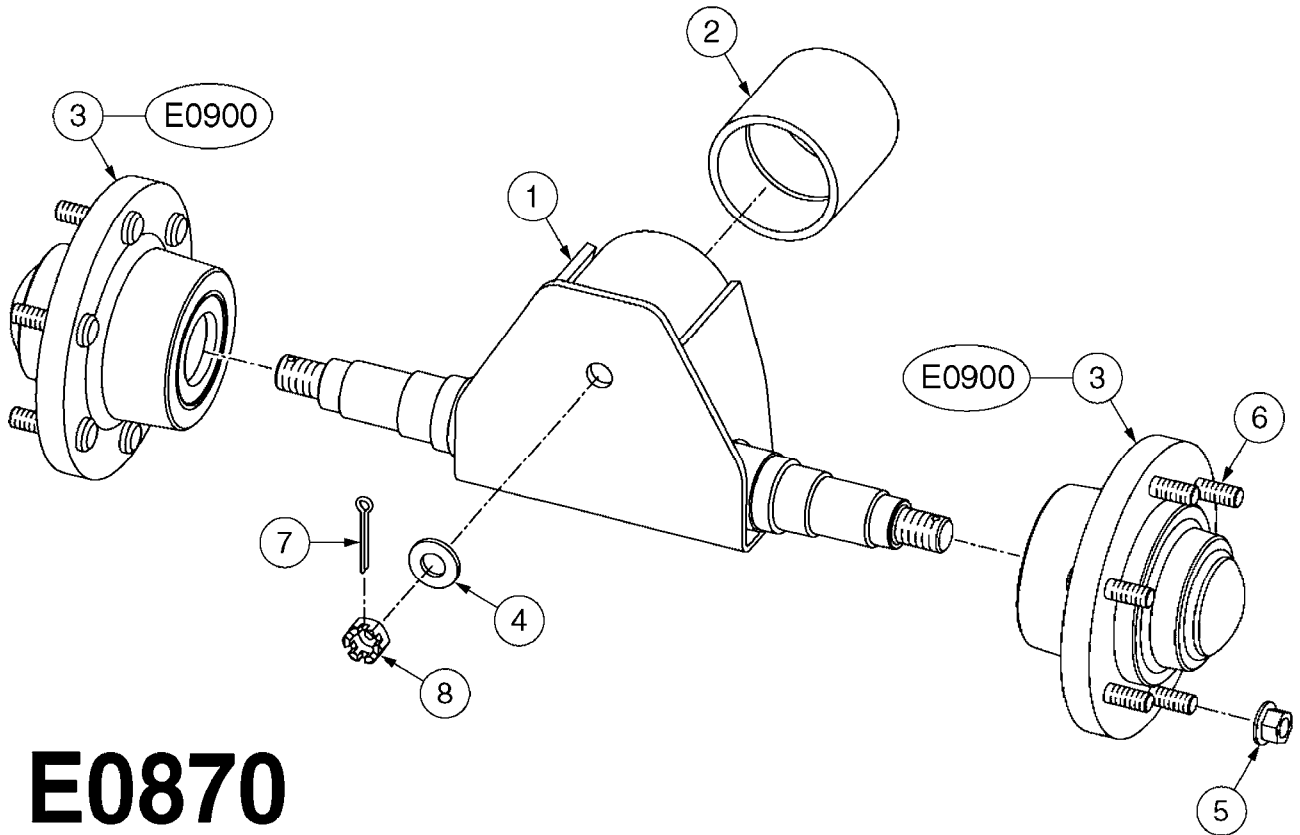

E0870

CAMOPLAST BOGIE MID-ROLLER 30
E0870-HIN, 01:01:16

Page 1
Date 16.03.2016 13:50

Pos.	parts-n°	order qty	description
1	28080403	1	MID-ROLLER DOGHOUSE(30 SERIES)
2	28080503	1	BUSHING
3	28080603	1	HUB ASSY.MID-ROLLER HUB COMPLETE W/LUG NUTS
4	28081203	1	WASHER21/32"IDX1-5/16"ODX0.146 HUB COMPLETE W/LUG NUTS
5	28083003	1	LUG NUT SET (6) MID-ROLLER HUB COMPLETE W/LUG NUTS
6	28083103	1	WHEEL STUD SET (6) MID-ROLLER HUB COMPLETE W/LUG NUTS
7	28084603	1	COTTER PIN 1-1/4" X 5/32" HUB COMPLETE W/LUG NUTS
8	28085003	1	CASTLE NUT 5/8"-11 UNC GR 5 HUB COMPLETE W/LUG NUTS