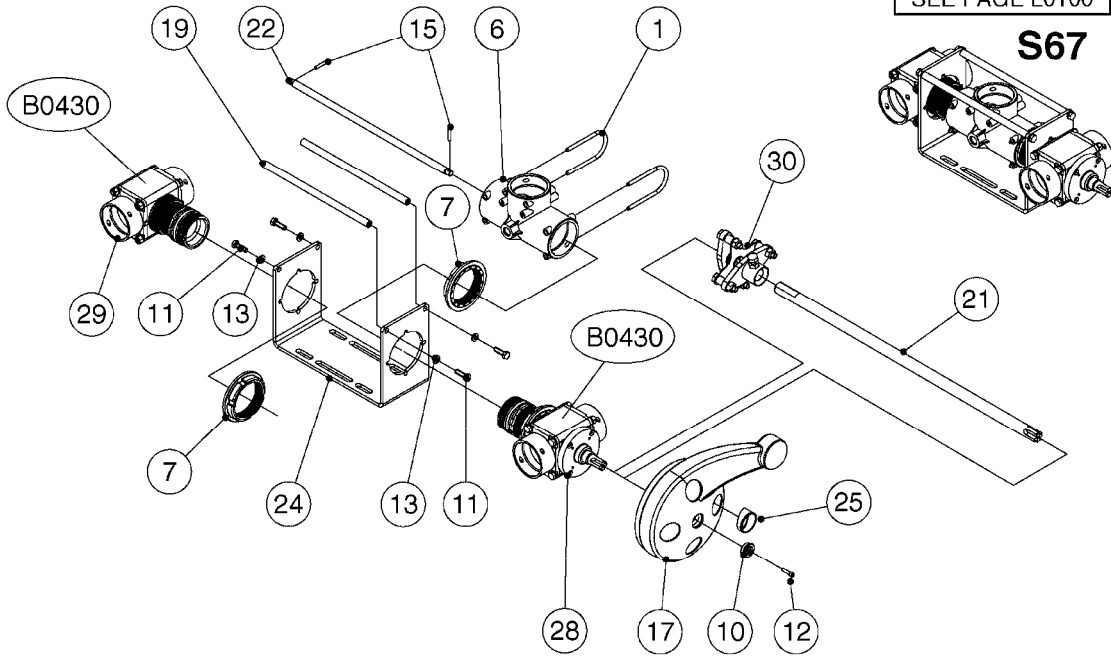

SMART VALVE S67 S93 (07)
B0500-HIN, 01:01:16

FOR S67 FITTINGS
SEE PAGE L0100

S67