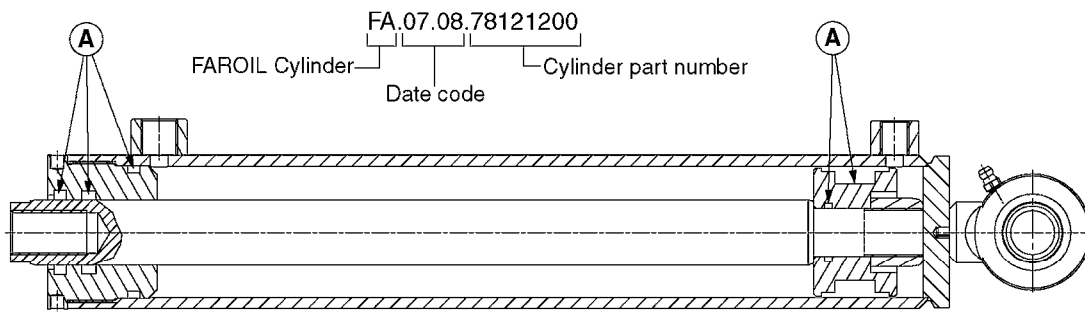

HYDRAULICS - CYLINDERS
C0020-HIN, 01:01:16

Page 3

Date 16.03.2016 13:49

parts-n°	order qty	description
63039300 78100003	1 1	CYLINDER ROD F.781132 CYL. PARA-LIFT CM+750 W/STOP

Check cylinder barrel for stamped part number.