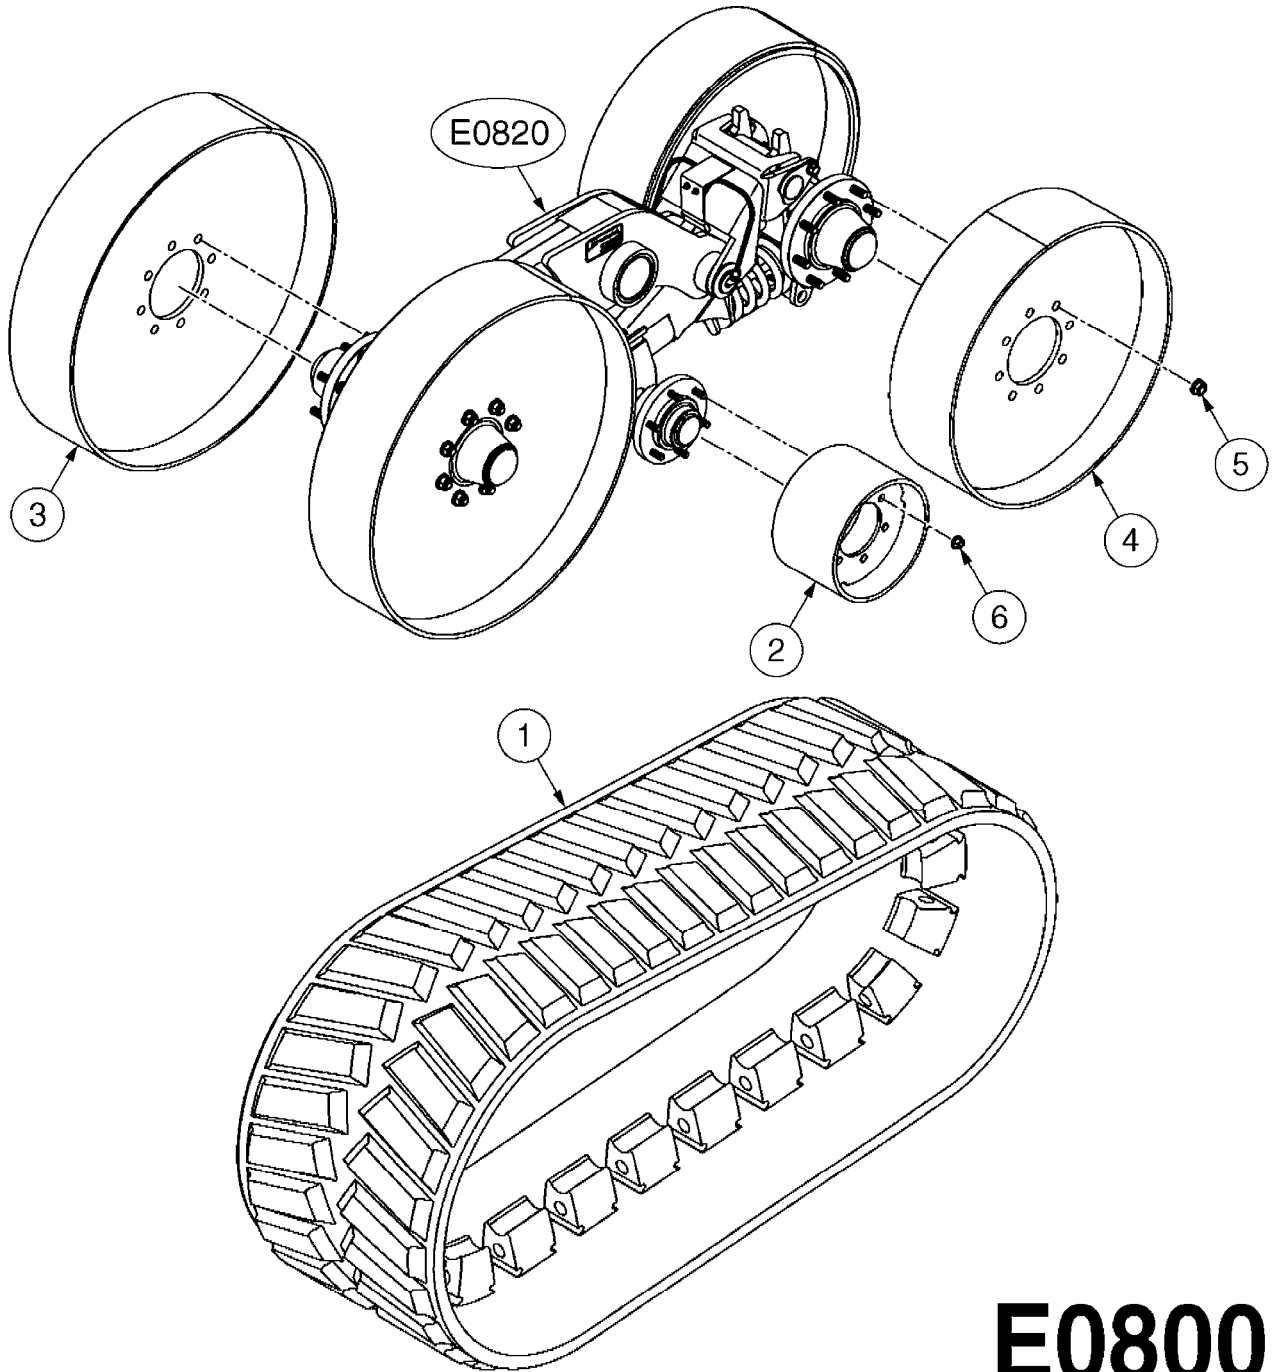

COMPLETE HUB ASSEMBLY:
28045703

COMPLETE ASSEMBLIES
WHOLEGOODS ITEMS

E0790

HUB ASSEMBLE F.4-1/2" SPINDLE
E0790-HIN, 01:01:16

Page 1

Date 16.03.2016 13:50

parts-n°	order qty	description
10629403	1	BOLT HEX 5/16 NC GR.2 00.50"
21000503	1	SEAL,WHEEL CR43771
21000603	1	RACE, BEARING 3.5/1.5
21000703	1	BEARING, TAPPERED 3.5433/1.575
21000803	1	RACE, TAPERED BEARING
21000903	1	BEARING, TAPPERED, 2.75/1.510
24002803	1	GASKET F. HUB 4.5" HUB ASSY
28001103	1	SPINDLE 4.5"x 21" 20000LB
28001203	1	HUB, 20000LB W. BRG RACES
28045703	1	HUB ASSY 10-13.19-11.02 25000#
29000003	1	HUB CAP F. 881(20000LB) HUB
45000103	1	BOLT, WHEEL STUD 3/4-16X2 3/4
45000503	1	BOLT, WHEEL STUD 3/4-16X3 1/2
46000003	1	NUT HEX NF 3/4" FLANGED F.HUB
46000103	1	NUT, CASTLE, SPINDLE 2-12 UNF
46000203	1	NUT, BUD WHEEL, INNER, RH
46000303	1	NUT, BUD WHEEL, OUTER, RH
47000103	1	WASHER, SPNDL 4.5" 2.06x4 .25T
48000103	1	PIN, COTTER 5/16" X 5.25"
63002903	1	AXLE INSERT,72"-90"SUS CM 1200
63033703	1	AXLE INSERT NCM 44/66/9000