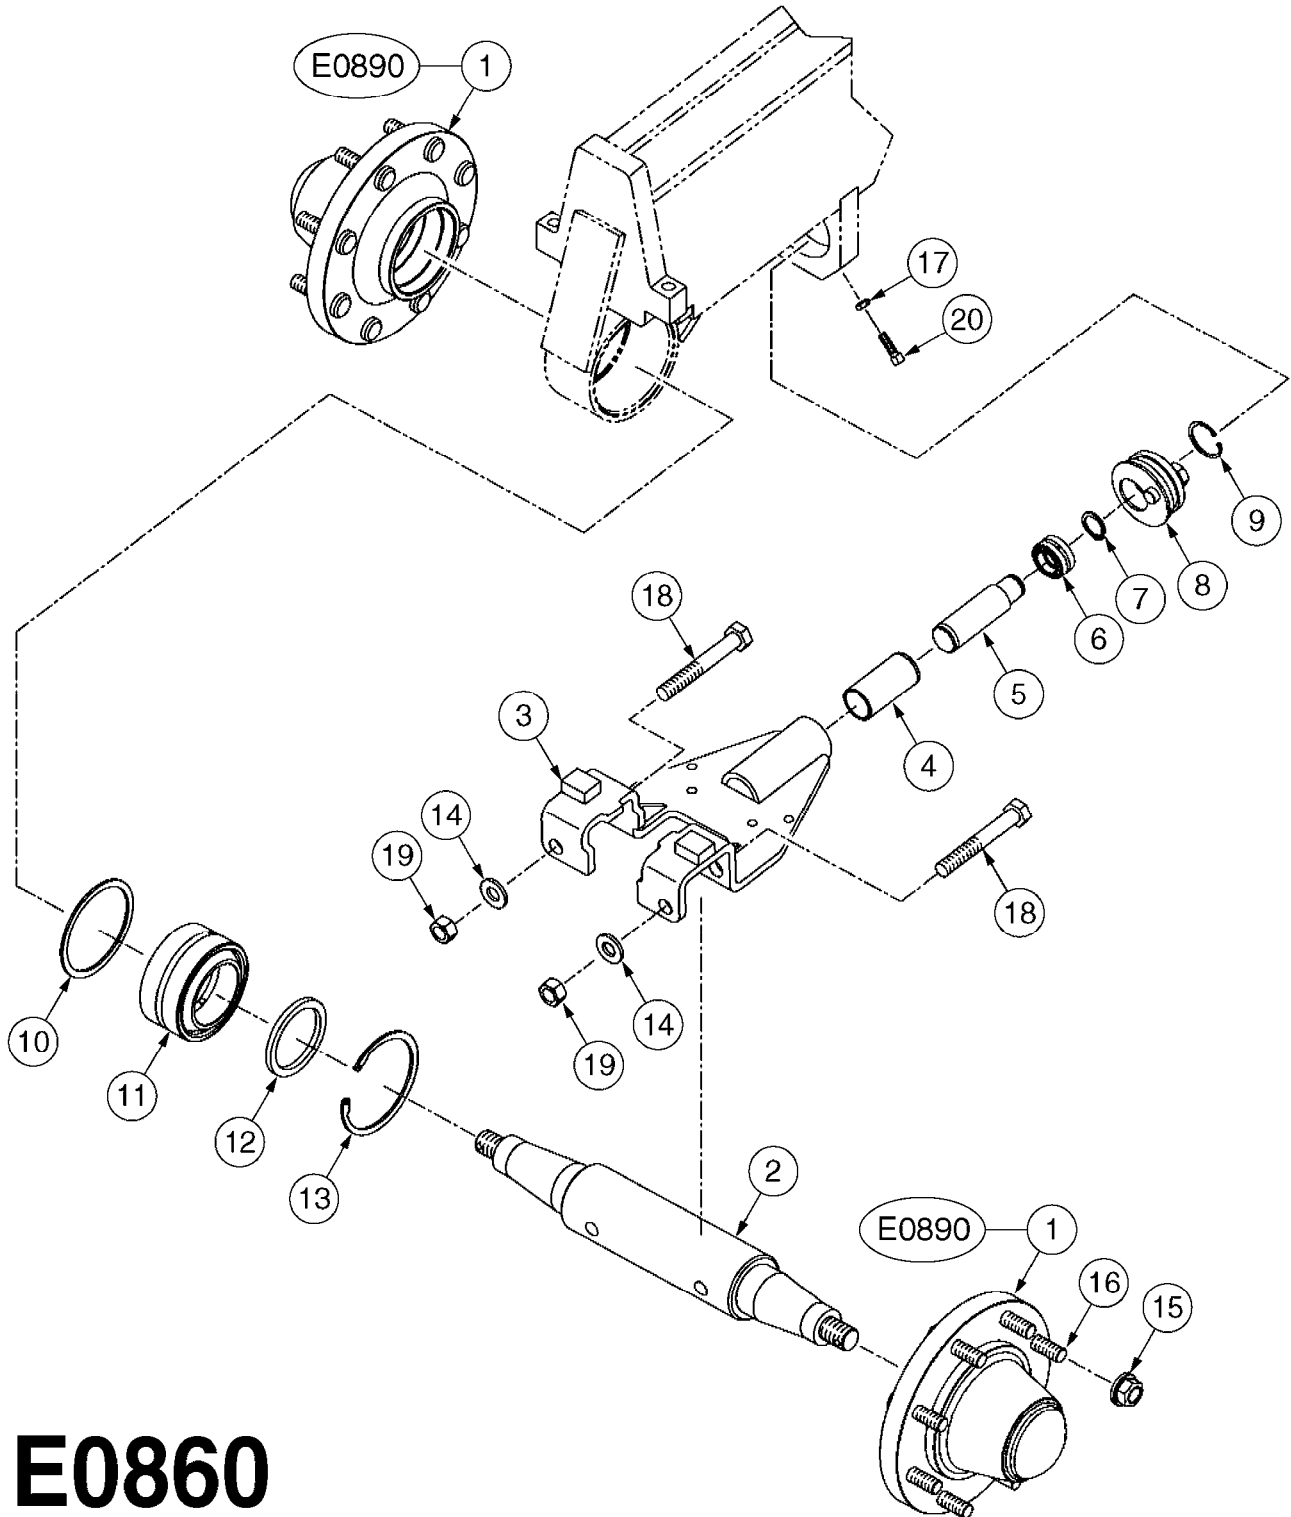

E0850

CAMOPLAST TENSIONER ASSEMBLY
E0850-HIN, 01:01:16

Page 1

Date 16.03.2016 13:50

Pos.	parts-n°	order qty	description
1	28074003	1	LOCK PLATE
2	28074103	1	SNAP RING
3	28078403	1	SPRING MOUNT
4	28078503	1	RETAINER PLATE
5	28078603	1	SLEEVE W/NOTCH
6	28078703	1	BUSHING 1/2"X1-1/4"ODX1"ID
7	28078803	1	ACME SCREW
8	28078903	1	SLEEVE, EXTEN.1"X1/2"IDX1.04"OD
9	28079003	1	SEAT, WASHER
10	28079103	1	SPRING PILOT
11	28083803	1	BOLT HEX 2"X1/2"-13 UNC
12	28084603	1	COTTER PIN 1-1/4" X 5/32"
13	28085103	1	SPRING SPRING FOR 30 SERIES
13	28085203	1	SPRING 9" X 5" X 3/4" SPRING FOR 40 SERIES