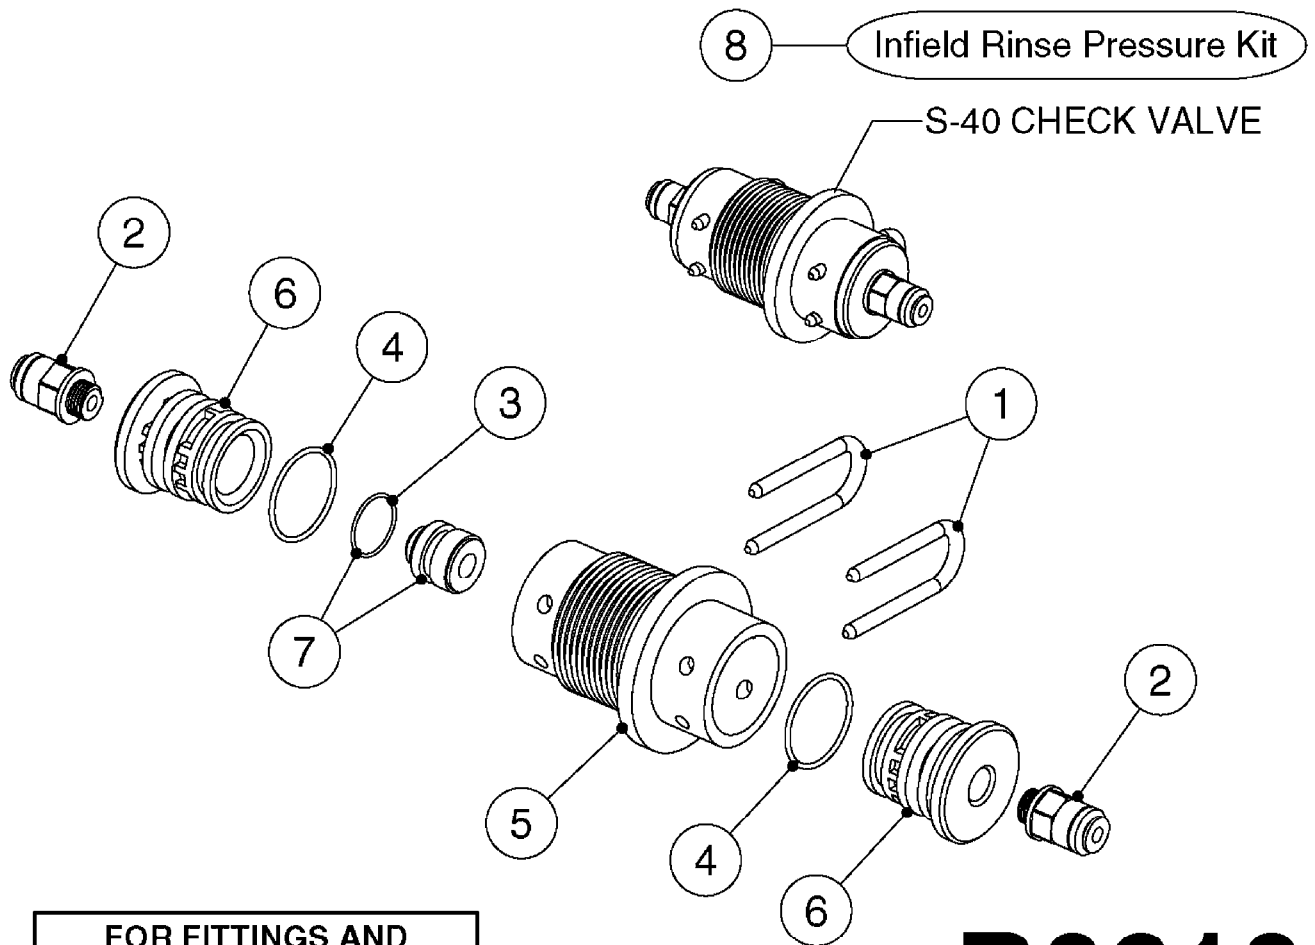

FOR FITTINGS AND
HOSES, SEE SECTION L

B0610

CHECK VALVES - S40
B0610-HIN, 01:01:16

Page 1

Date 16.03.2016 13:49

Pos.	parts-n°	order qty	description
1	145994	1	FITT.DK S-40 FORK
2	231346	1	QUICK COUPLER 1/8"BSP X 4 MM
3	241905	1	O-RING 12,3X2,4 VITON DKR.1,05
4	242355	1	O-RING D19.2X3.0 VITON F.S-40
5	322102	1	FITT.DK S-40 BULKHEAD
6	322133	1	FITT.DK S-40 PLUG W 1/8 THREAD
7	615522	1	CHECK VALVE F.FOAM MARKER
8	70036203	1	RINSE PRESSURE KIT