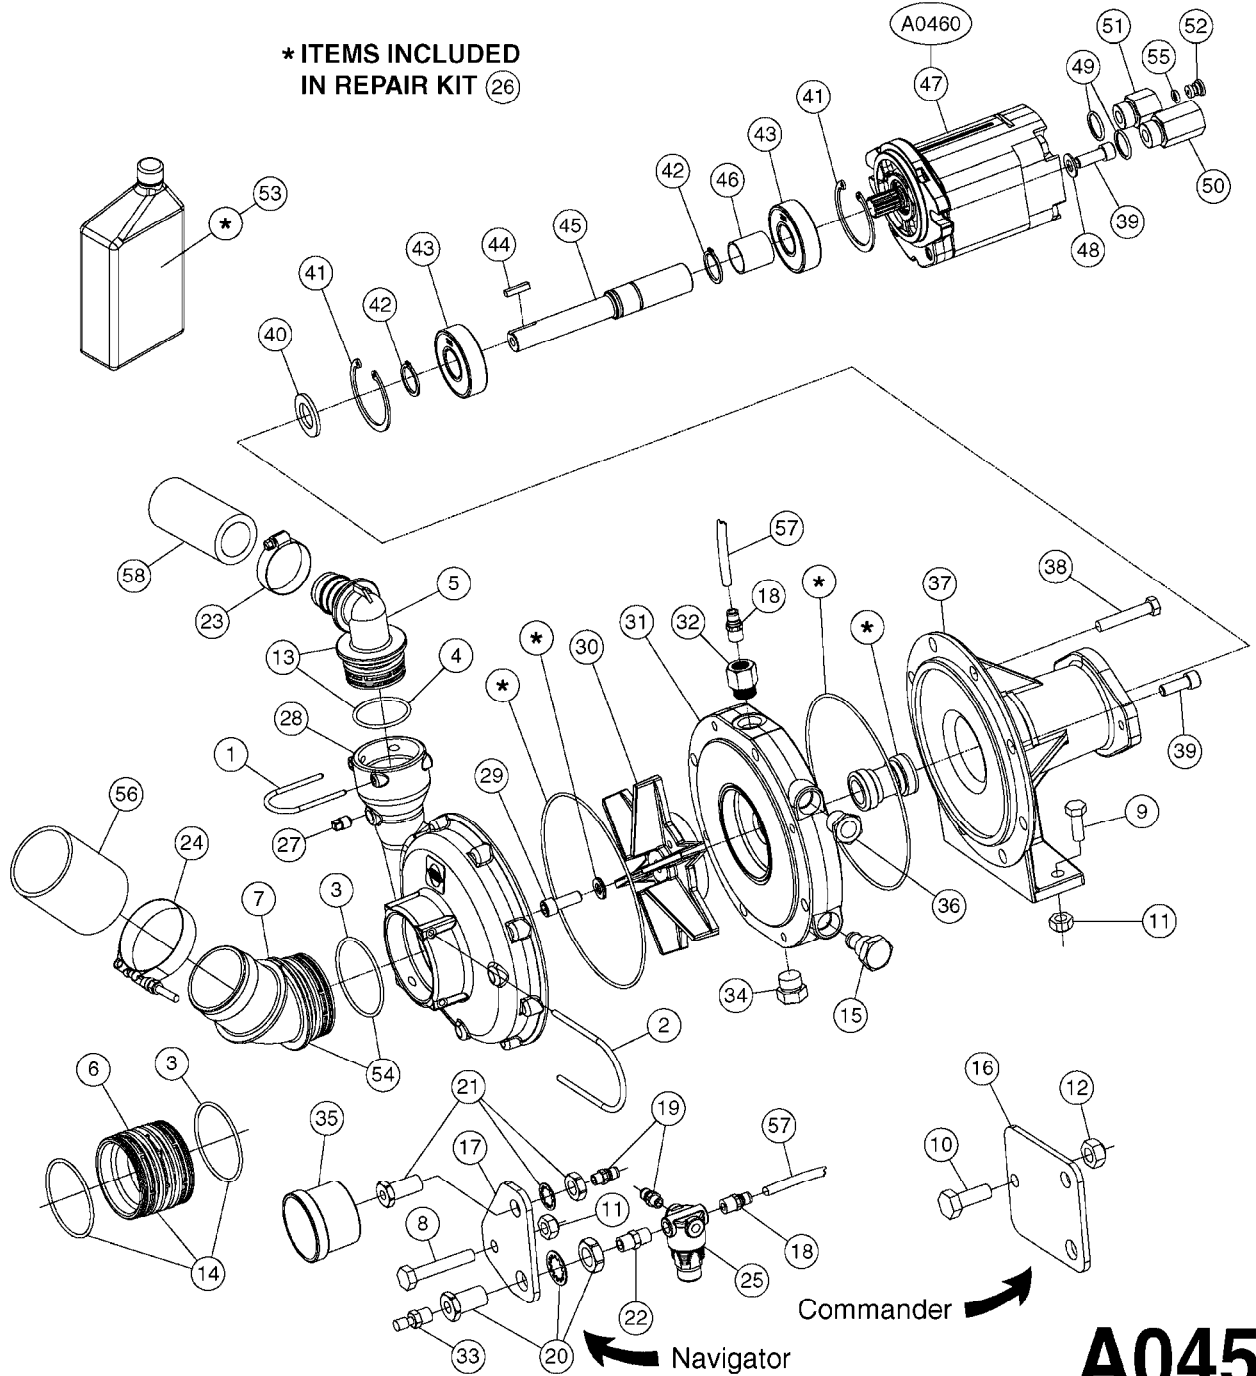

PUMP - 460/462/463 FITTINGS
A0390-HIN, 01:01:16

Page 1
Date 16.03.2016 13:49

parts-n°	order qty	description
145997	1	FITT.DK S-93 FORK
232115	1	FITT HEX NIPPLE 2'-2' BSP
241441	1	O-RING D29.3X3
242020	1	O-RING 39.2 X 3 VITON
242351	1	O-RING D69.5X3.0 VITON F.S-93
242353	1	O-RING D44.2X3.0 VITON F.S-67
320821	1	FITT.DK NUT 1-1/2" BSP
322066	1	FITT.DK S-56 NUT
322322	1	FITT.DK S-67 X 1-1/4"BSP MALE
322323	1	FITT.DK S-93 X 1-1/2"BSP MALE
322324	1	FITT.DK S-93 X 2"BSP MALE
330746	1	GUARD PTO LOWER PART SHORT
330757	1	GUARD PTO UPPER PART SHORT
333292	1	FITT.DK HB 1"O'RING F.1-1/2"
334099	1	FITT.DK S-61 ELB.1-1/2"110 DEG
334150	1	FITT.DK HB 1-1/4" 110 F.1-1/2"
334244	1	FITT.DK S-67 ELB.1-1/4"
334340	1	FITT.DK S-93 ELBOW 2.5"
334446	1	FITT.DK S-93 ELB.2" PVC
334647	1	FITT.DK S93 ELB 1-1/2" 90 PVC
390231	1	FITT.DK NIPPLE 1-1/2 X S56
390232	1	FITT.DK HN 1-1/2' X 1-1/4' BSP
410347	1	SCREW M6X20 8.8
420162	1	BOLT HEX 8.8 DEL 3/8"x15MM
460202	1	NUT HEX M6
461217	1	NUT HEX M5 LOCK
471122	1	WASHER, M10, Ø20/10.5X 2.0, SS
821585	1	PUMP 463/5.5 THRGH SHAFT 1000R
821587	1	PUMP 463/10 THROUGH SHAFT TWNF
10277003	1	FITT.PO.HB 2.00X2.00 MCPHEE
10530803	1	FITT.PO.SE 2.00X2.00 45 DEG.
10531103	1	FITT.PO.HB 2.00"NPT X 1.50"HOS
10592303	1	FITT.PO.HB 2.00X 2.00BSP 90DEG
14012200	1	FITT.DK S-67 FORK W/M5 THREADS
28030103	1	CLAMP HOSE GEAR P5/4-S1.5"6724
28030203	1	CLAMP HOSE T-BOLT S2" 235-67
28030303	1	CLAMP HOSE T-BOLT S2.5" 235-76
72293300	1	PUMP 463/6.5 MED-2-1000-GG
82168700	1	PUMP 464/12/540 OFFSET PORTS
82168800	1	PUMP 464/6.5/1000 OFFSET PORTS
82169400	1	PUMP 464-6.5-STD-2-1000 FK
92702603	1	HOSE PVC SUCT GRAY 1-1/2"
92702703	1	HOSE PVC SUCT GRAY 2"
92702803	1	HOSE PVC SUCT GRAY 2.5"
92734403	1	HOSE R X5/4" X200PSI WP X0012"

*** ITEMS INCLUDED
IN REPAIR KIT (26)**