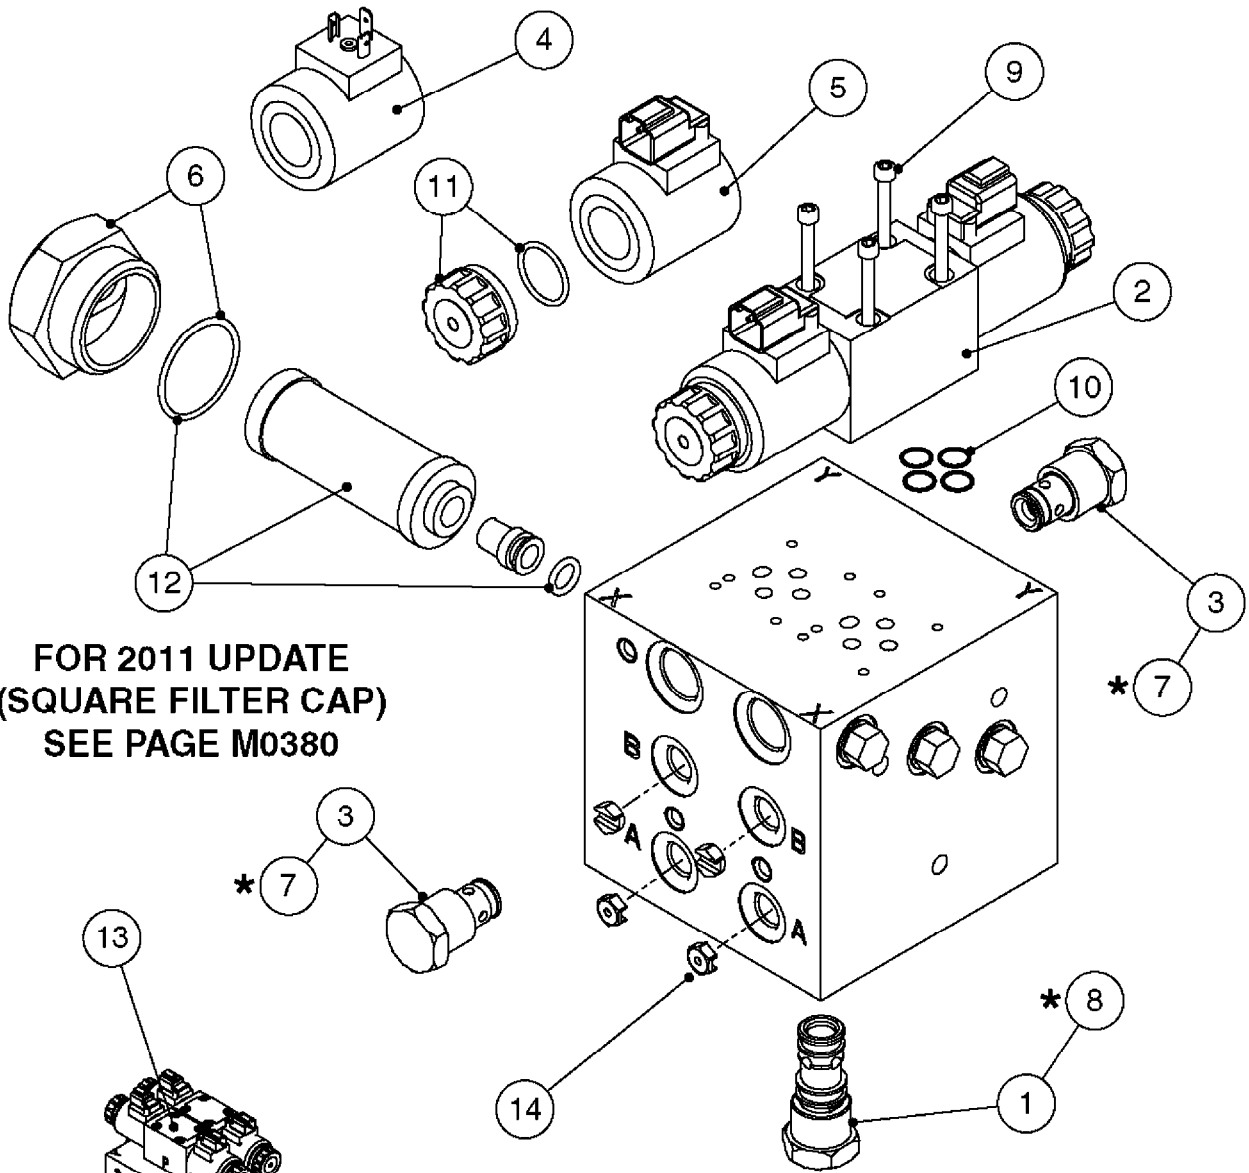

FOR 2011 UPDATE
(SQUARE FILTER CAP)
SEE PAGE M0380

COMPLETE
ASSEMBLY

* SEAL KITS

M0300

NORAC VARIABLE RATE VALVE UC4
M0300-HIN, 01:01:16

Page 1

Date 16.03.2016 13:51

Pos.	parts-n°	order qty	description
1	28048803	1	NORAC CHECK VALVE
2	28048903	1	NORAC PROP VALVE
2	28055803	1	3-PIN CONNECTORS/HIRSCHMAN NORAC SOLENOID - DEUTSCH CONN. 2-PIN CONNECTORS/DEUTSCH
3	28049403	1	NORAC CHECK VALVE
4	28056403	1	COIL, NORAC, PROP, DIN
5	28056503	1	COIL, NORAC, PROP, DEUTSCH
6	28066803	1	NORAC FILTER CAP W/O-RING
7	28066903	1	NORAC SEAL KIT F.28049403
8	28067003	1	NORAC SEAL KIT F.28048803
9	28068103	1	NORAC HEX CAPSCREW 10-24X2 SS
10	28068203	1	NORAC O-RING F.SOLENOID VALVE
11	28074903	1	NORAC COIL NUT AND O-RING
12	75076900	1	NORAC FILTER ELEMENT KIT
13	78216100	1	NORAC VALVE BLOCK COMP, DEUTSCH CON. COMPLETE W/2-PIN DEUTSCH SOLENOIDS
14	78603300	1	NORAC ONE WAY ORIFICE, .047"