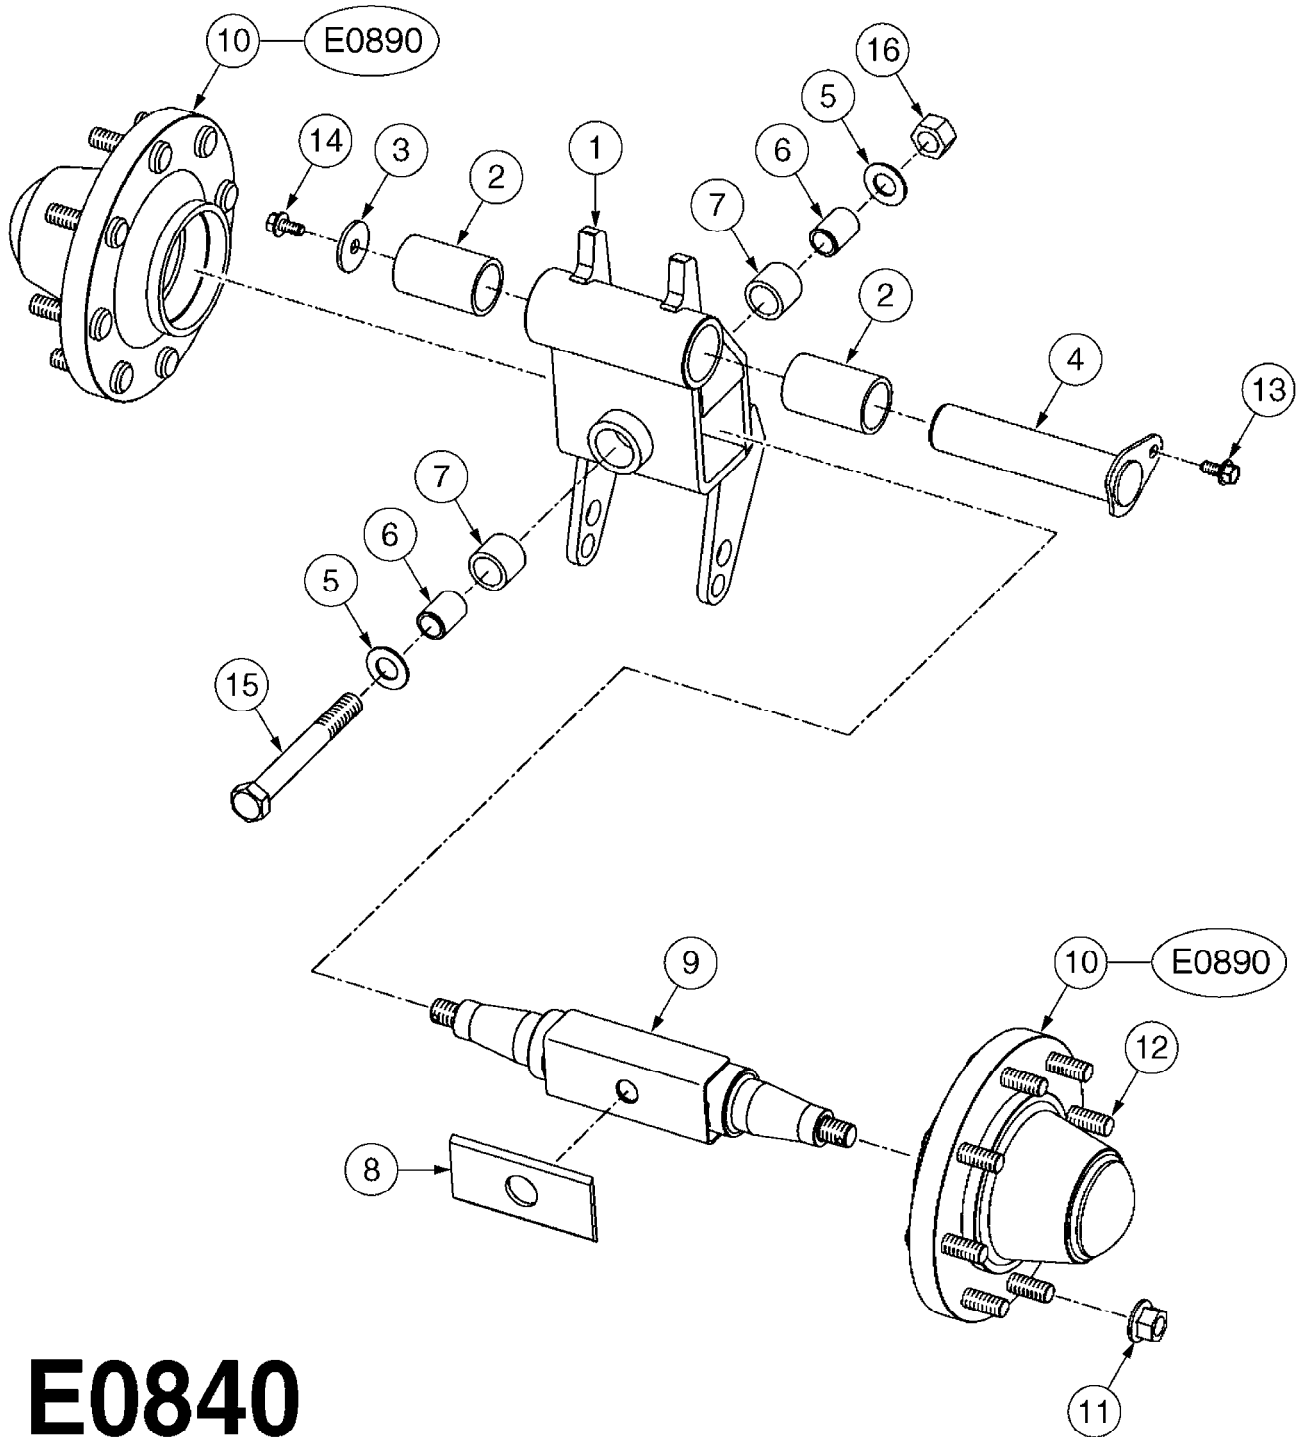

E0830

CAMOPLAST FRAME 40 SERIES
E0830-HIN, 01:01:16

Page 1

Date 16.03.2016 13:50

Pos.	parts-n°	order qty	description
1	28076003	1	WASHER, 3"X2.02"X3/16"
2	28076303	1	BUSHING 2.55"ODX2.012ID"X2"
3	28076403	1	SHIM, TILT STOPPER
4	28076503	1	STOPPER, TILT
5	28076603	1	TENSION ARM (40 SERIES)
6	28076703	1	BUSHING, TENS. 3.48X3.15X1.98"
7	28076803	1	LOCK PLATE
8	28076903	1	FRAME W/BUSHINGS (40 SERIES)
9	28077003	1	SNAP RING EXT. 3"
10	28077103	1	WASHER
11	28077203	1	PIN, 3" OD X 9.56"
12	28077303	1	SPACER
13	28083403	1	LOCK NUT 1/2"-20 UNF
14	28083503	1	BOLT HEX FLG.1"X1/2"-13UNC GR5
15	28083603	1	JAM NUT 3/8"-16 UNC GR 8
16	28083703	1	SET SCREW 1-1/2"X3/8"-16 UNC
17	28083803	1	BOLT HEX 2"X1/2"-13 UNC
18	28083903	1	LOCK WASHER 1/2"
19	28084003	1	BOLT HEX 2" X 5/8"-11
20	28084103	1	GREASE FITTING
21	28084203	1	BOLT HEX 6-1/2"X1/2"-20UNF GR8