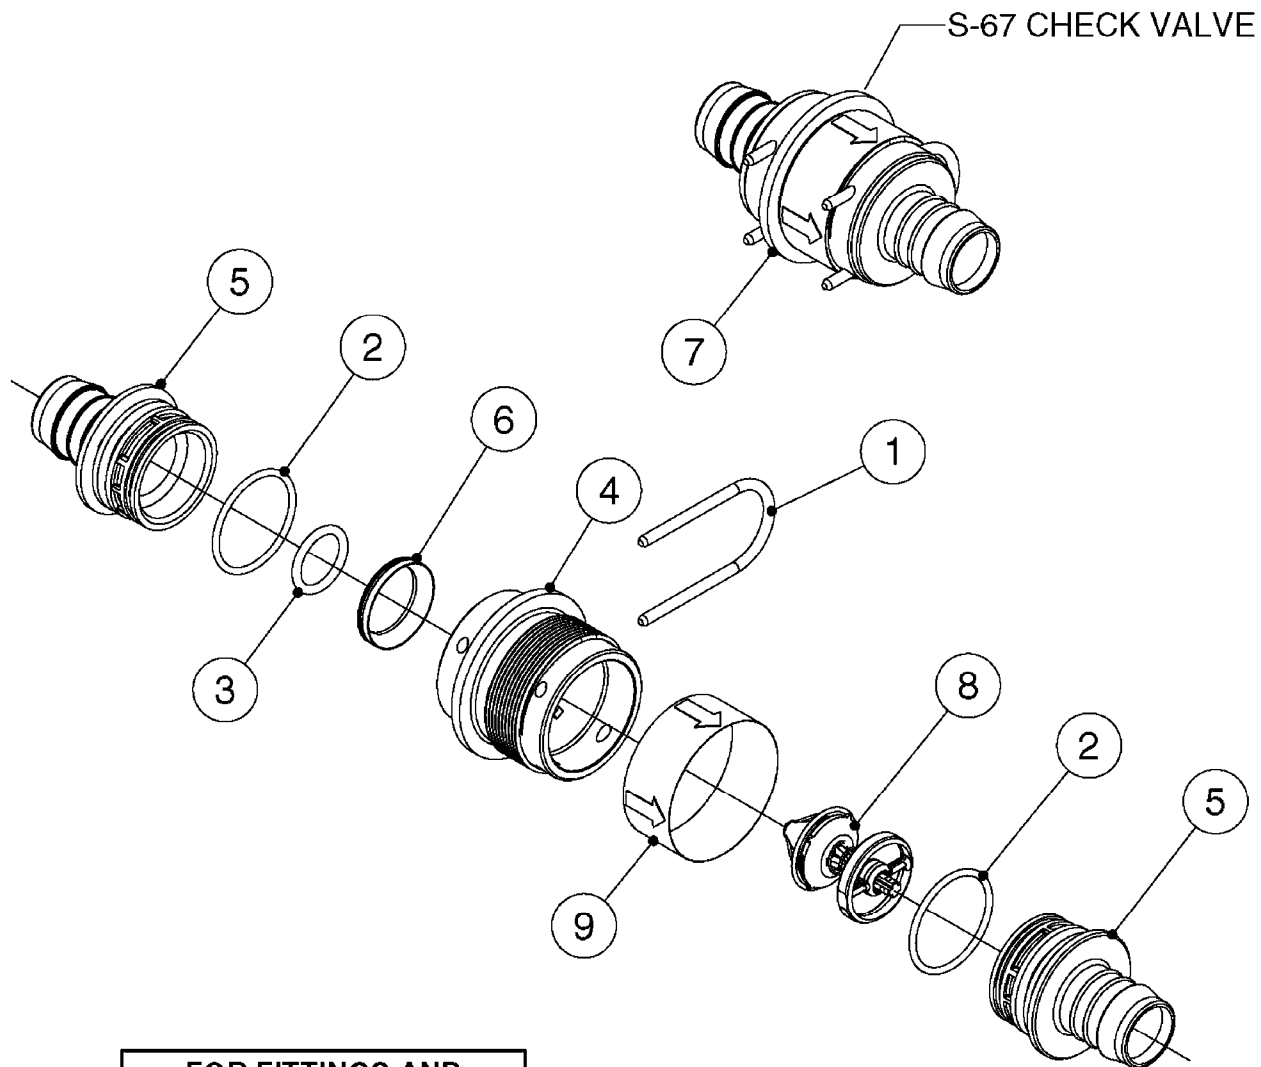

S-67 CHECK VALVE

FOR FITTINGS AND
HOSES, SEE SECTION L

B0630

CHECK VALVES - S67
B0630-HIN, 01:01:16

Page 1
Date 16.03.2016 13:49

Pos.	parts-n°	order qty	description
1	145996	1	FITT.DK S-67 FORK
2	242353	1	O-RING D44.2X3.0 VITON F.S-67
3	242504	1	O-RING D35x2 NITRIL
4	322104	1	FITT.DK S-67 BULKHEAD
5	334231	1	FITT.DK S-67 STR.1'
5	334232	1	FITT.DK S-67 STR.1-1/4'
6	14103100	1	SEAT F.CHECK VALVE D40.8 2010
7	72001803	1	CHCK VLV,S67, 2 X 1" HB COMPLETE IN-LINE CHECK VALVE FOR 1" HOSE
7	72206600	1	CHCK VLV,S67, 2 X 1.25" HB COMPLETE IN-LINE CHECK VALVE FOR 1-1/4" HOSE
8	72089900	1	CHECK VALVE S67 SUBASMBLY.2001
9	97800500	1	DECAL 230X28 BLACK ARROW