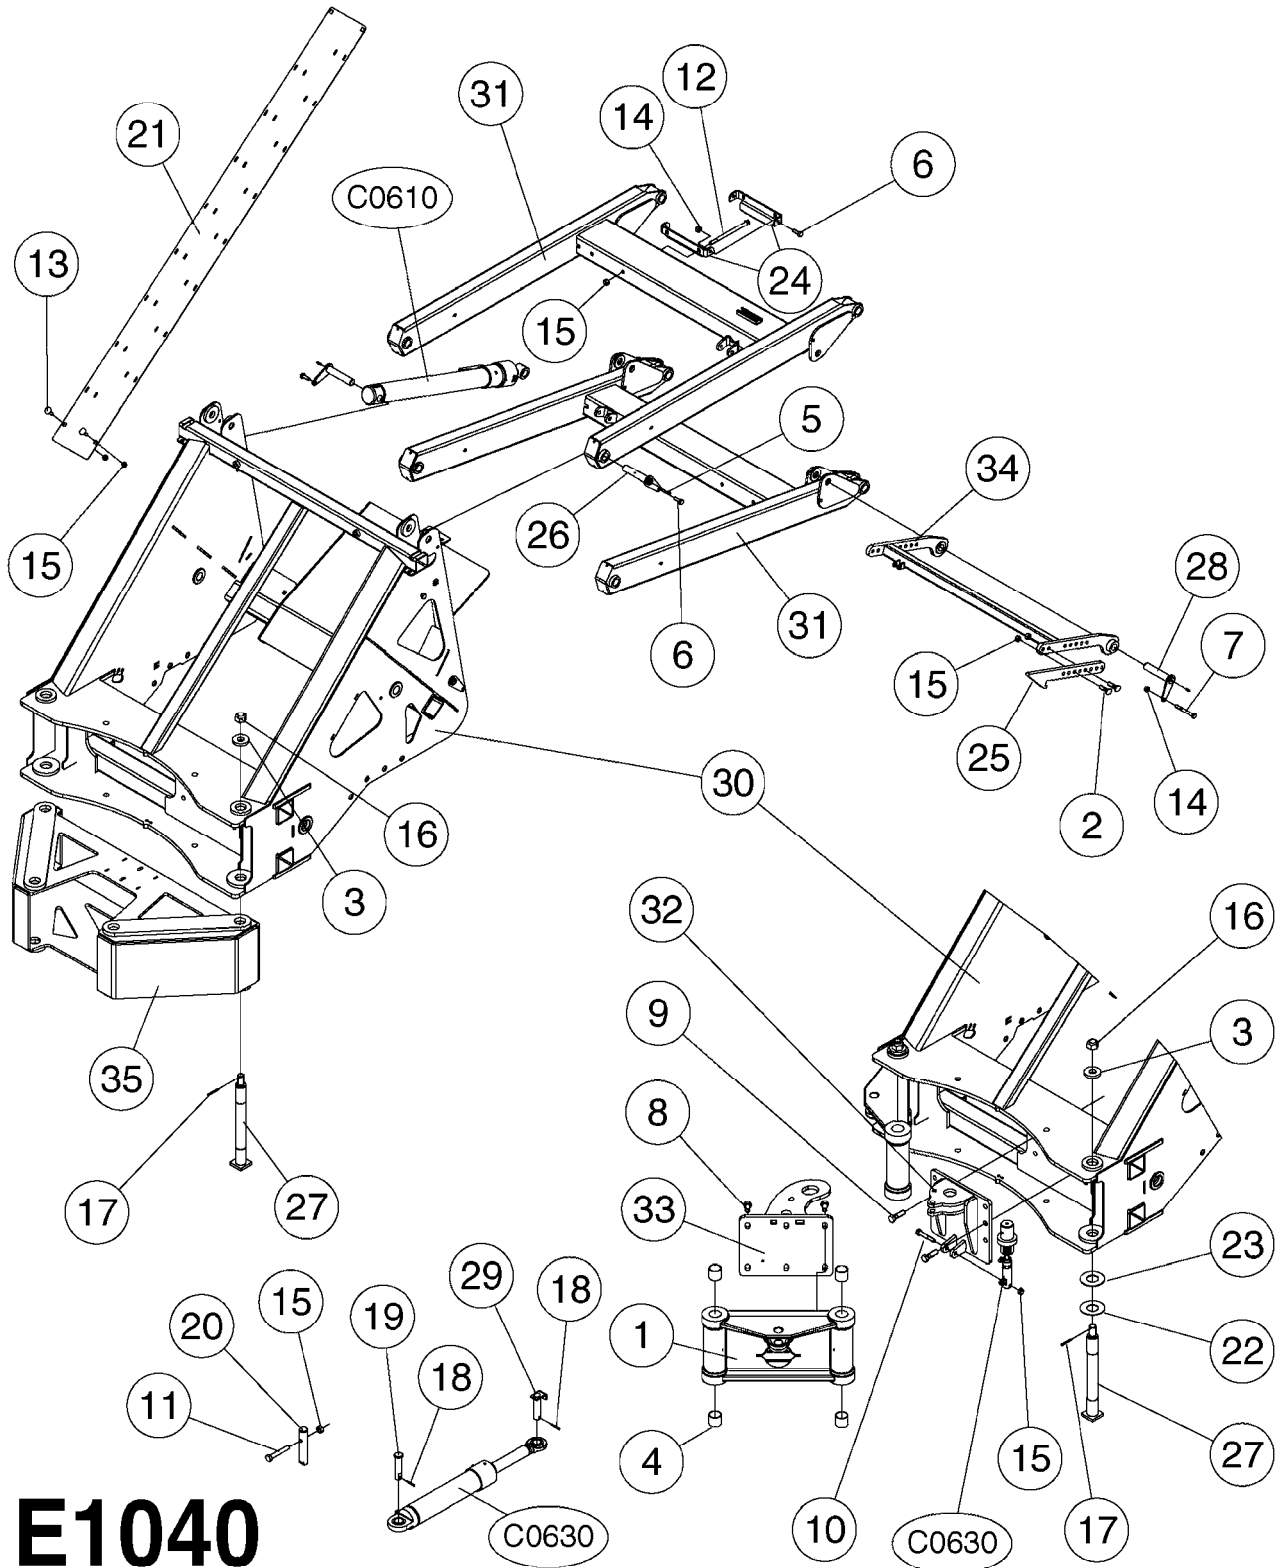

E1020

SWIVEL HOSE GUARD - NCM
E1020-HIN, 01:01:16

Page 1

Date 16.03.2016 13:50

Pos.	parts-n°	order qty	description
1	165557	1	WASHER D28.0/D12.2X2.0 SS
2	420604	1	BOLT HEX 8.8 DEL M10X25 FT DIN933
3	421222	1	BOLT HEX 8.8 DEL M10X75 FT
4	460423	1	NUT HEX M10X1.5 LOCK
5	480126	1	PIN COTTER M4X30
6	16143600	1	HOSE AND CABLE HOLDER TOP
7	16160900	1	HOSE AND CABLE GUARD 160X502MM
7	16187700	1	HOSE AND CABLE GUARD 160X402MM
8	61042200	1	HOSE AND CABLE HOLDER PIVOT
9	92712403	1	HOSE R X1" X300PSI WP X0012"