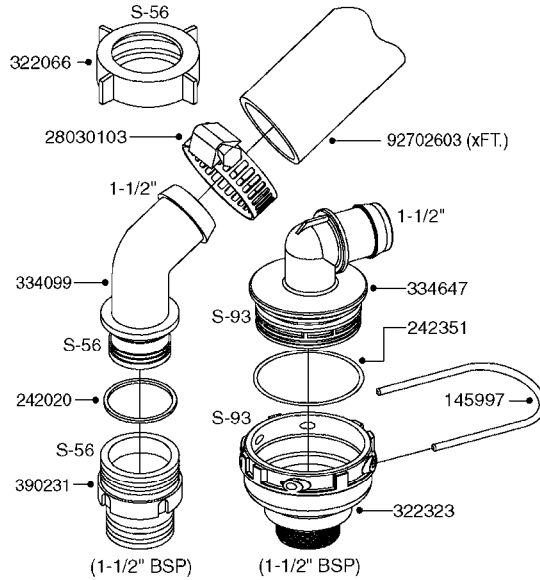

SUCTION SIDE OF PUMP (WITH 1-1/2" SUCTION PORT)