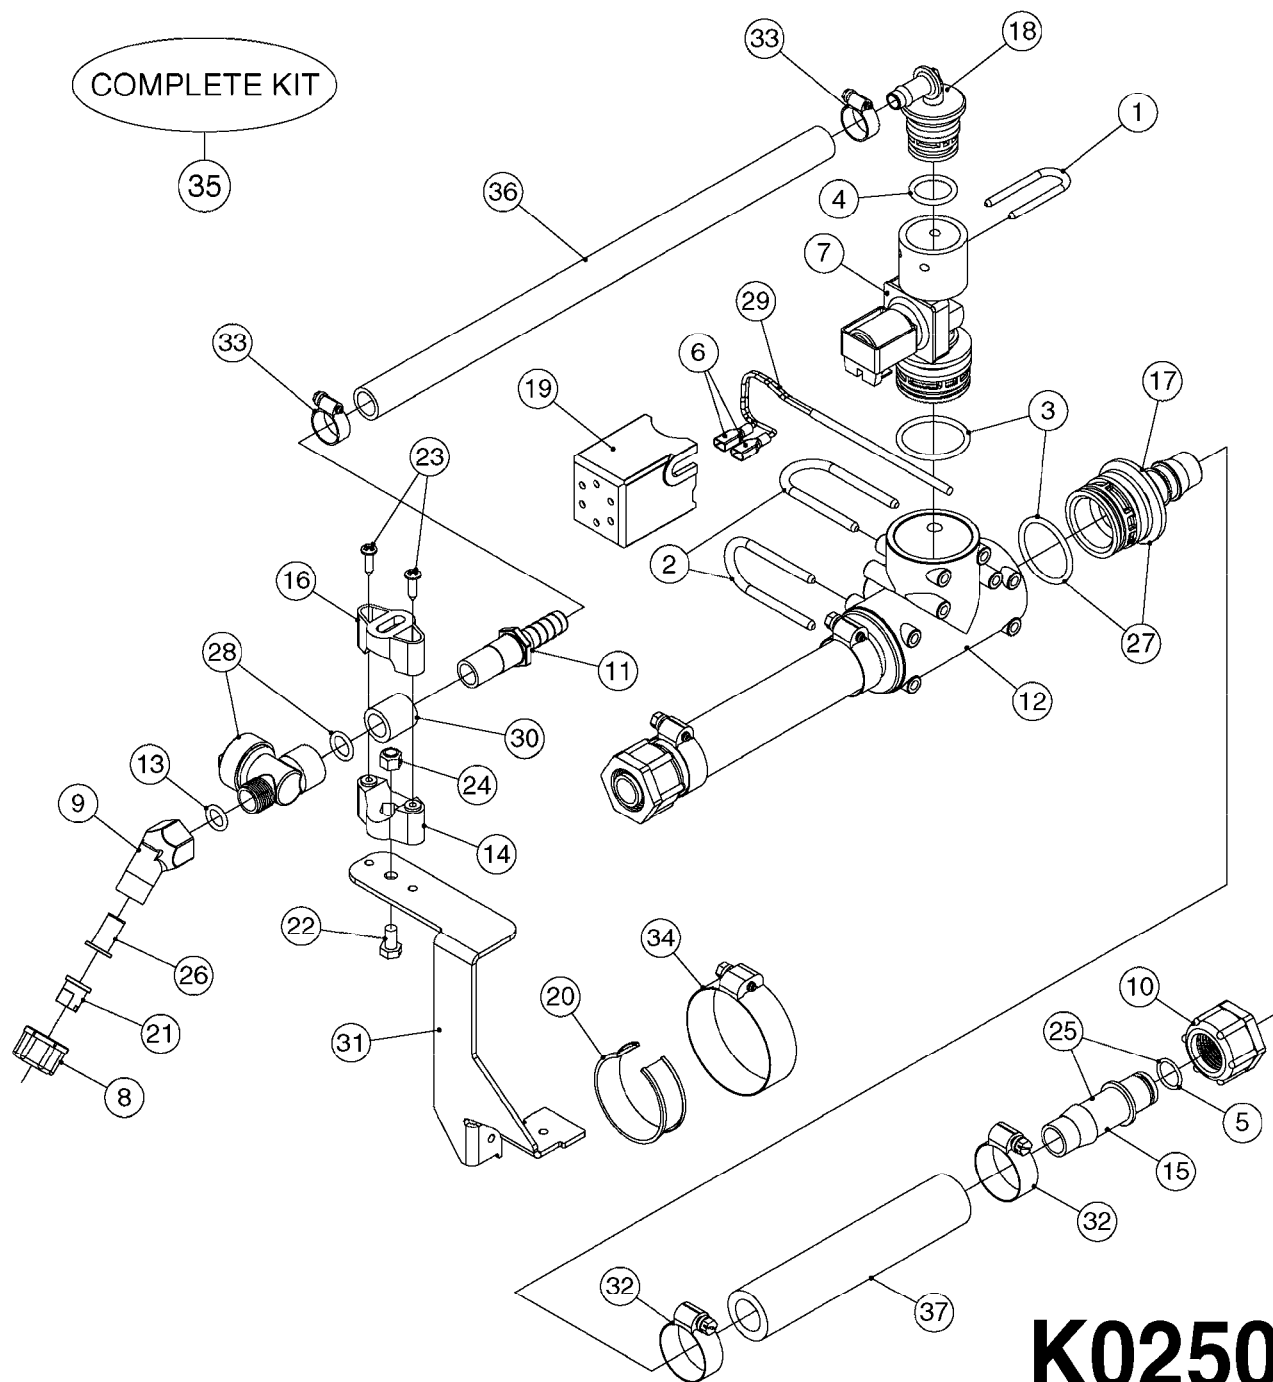

K0250

ELECTRIC END NOZZLE KIT '09
K0250-HIN, 01:01:16

Page 1
Date 16.03.2016 13:50

Pos.	parts-n°	order qty	description
1	145994	1	FITT.DK S-40 FORK
2	145995	1	FITT.DK S-53 FORK
3	242354	1	O-RING D32.2X3.0 VITON F.S-53
4	242355	1	O-RING D19.2X3.0 VITON F.S-40
5	242594	1	O-RING D14 X 1.78 SCH.70-EPDM
6	261539	1	SPADE F.ELEC CONNEX BLUE INSUL
7	262104	1	VALVE, SOLENOID, S53/S40
8	320187	1	FITT.DK CAP 3/8" BSP BLACK
9	320191	1	FITT.DK ELB 3/8' BSP 45 DEGREE
10	320283	1	FITT.DK NUT 3/4"BSP
11	320891	1	FITT.DK HB 3/8'- 3/8' BSP
12	322352	1	FITT.DK S-53 TEE
13	330013	1	O-RING D15/D10X2.5 F.3/8"NUT
14	333012	1	NOZZLE HOLD. UPPER PART
15	334044	1	FITT.DK HB 3/4' F. 3/4' CAP
16	334220	1	YOKE, UPPER NOZZLE BODY
17	334229	1	FITT.DK S-53 STR.3/4"
18	334237	1	FITT.DK S-40 ELB.3/8'
19	334965	1	COVER FOR S53 SOLENOID VALVE
20	341291	1	RUBBER HOSE CLAMP COVER 130MM
21	370392	1	NOZZLE END FAN 1850-G 300
22	410546	1	BOLT HEX SS M6X12 FT
23	440665	1	SCREW M4.2X16 STAINLESS
24	460261	1	NUT HEX M6X1 LOCK A2 DIN985
25	724621	1	FITT.DK HB 3/4"ASSY F.3/4" NUT
26	725042	1	SCREEN 80 MESH W.GASKET, RED
27	726558	1	FITT.DK S53 STR. 3/4" W. ORING
28	729610	1	NOZZLE ASSY. NON DRIP 3/8 THRD
29	983087	1	ELEC. CABLE 2 WIRE X 0.75MM
30	10631003	1	HOSE R X CLEAR BRAID.X 1/2 12"
31	16110803	1	NOZZLE BRACKET VAR SPACINGS
32	28029903	1	CLAMP HOSE GEAR P3/4"-S1" 6712
33	28044903	1	CLAMP HOSE GEAR P3/8" 6706
34	28047003	1	CLAMP HOSE GEAR 30 X 50 6732
35	82613203	1	ELECTRIC END NOZZLE KIT 2009
36	92701703	1	HOSE R X3/8" X300PSI WP X0012"
37	92703203	1	HOSE R X3/4" X300PSI WP X0012"