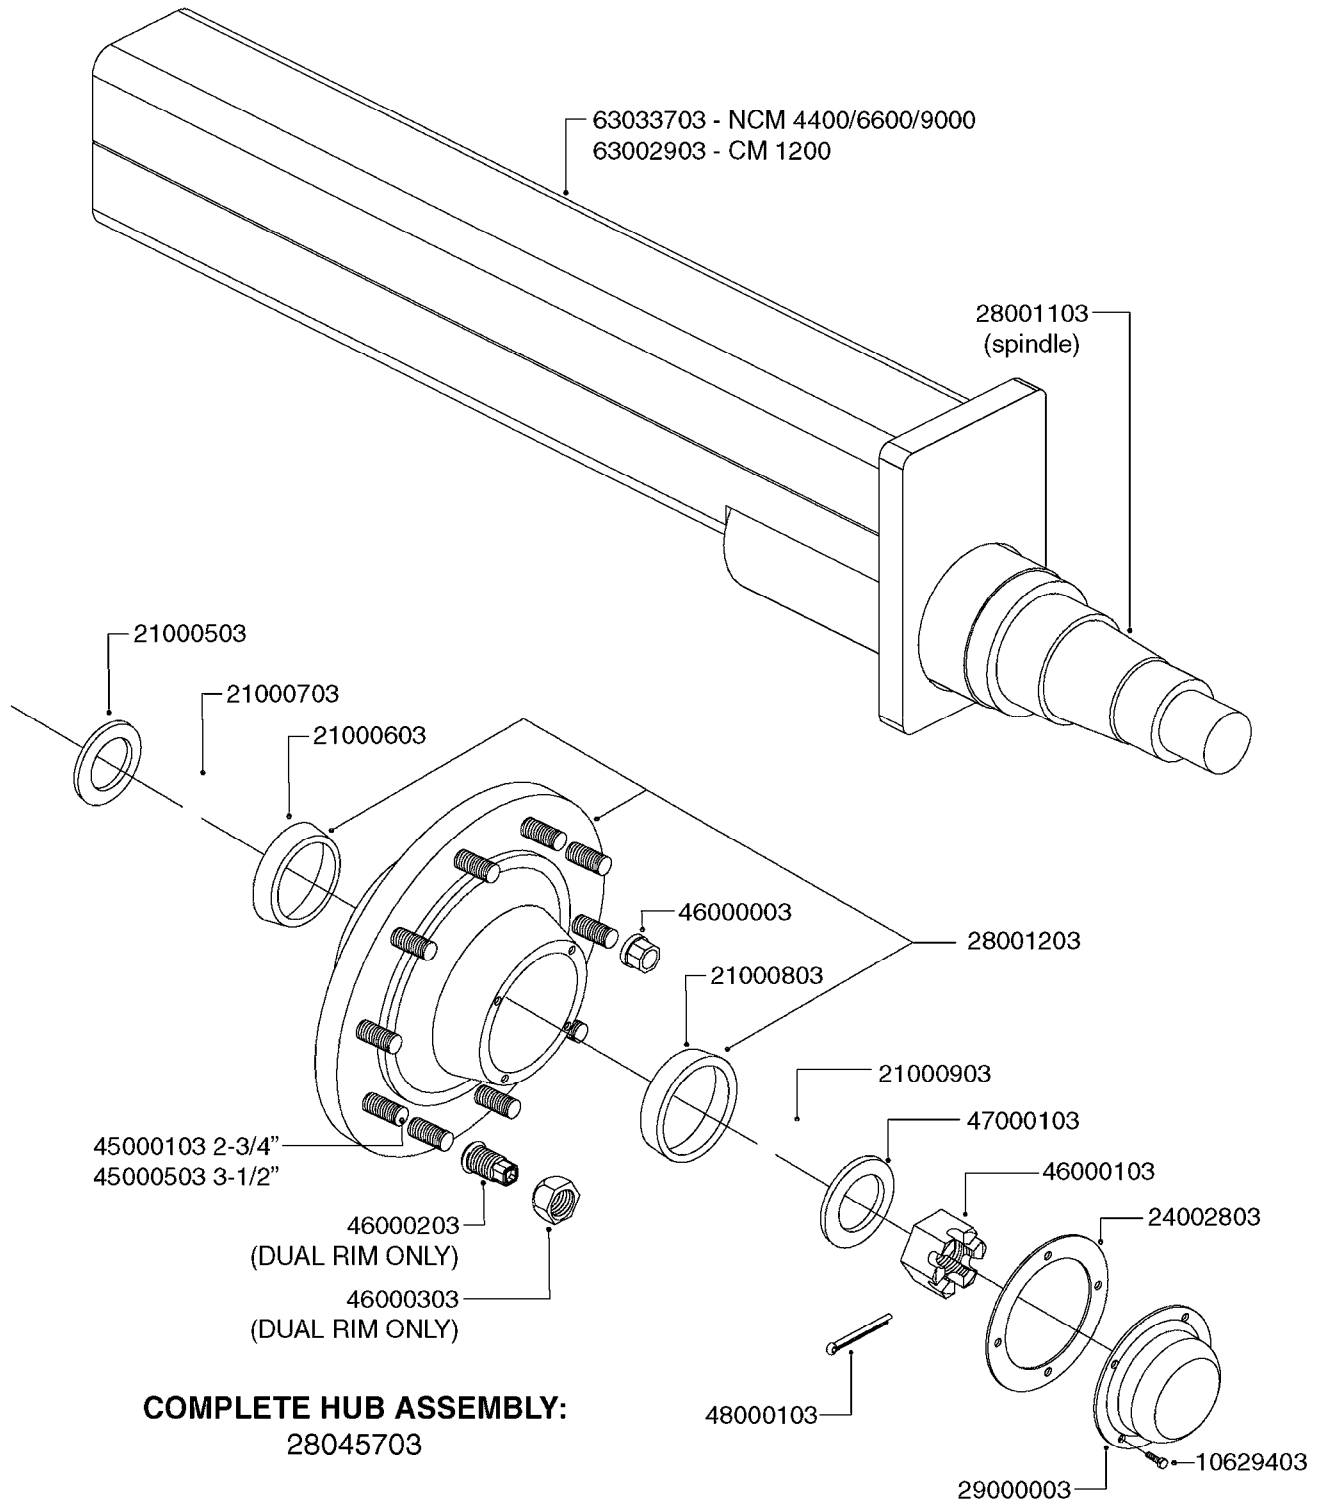

BLANK TUBES: 614647 - 23-3/4" 614648 - 43-1/4" 614649 - 63" 614650 - 82-1/2"	DIMPLED TUBES: 615468 - 24-1/2" 615471 - 64" 615469 - 44" 615472 - 74-1/4" 615470 - 54-1/8" 615473 - 92"
---	---

D1110

parts-n°	order qty	description
321484	1	BUSHING THREADED F.NOZZ.TUBE
322114	1	NUT PLASTIC F.NOZZ.H
322116	1	BOLT PLASTIC F.NOZZ.H.
334874	1	NOZZLE HOLDER - TOP HALF
612872	1	NOZZLE TUBE 2 HOLE L-24"/50CM
612883	1	NOZZLE TUBE 3 HOLE L-44"/50CM
612894	1	NOZZLE TUBE 4 HOLE L-64"/50CM
612905	1	NOZZLE TUBE 5 HOLE L-83.5"/50C
613767	1	NOZZLE TUBE 1 HOLE L-13.875"
614610	1	NOZZLE TUBE 2 HOLE L-24"/SP20"
614611	1	NOZZLE TUBE 3 HOLE L-44"/SP20"
614612	1	NOZZLE TUBE 4 HOLE L-64"/SP20"
614613	1	NOZZLE TUBE 5 HOLE L-83.5"/20"
614638	1	NOZZLE TUBE 1 HOLE L-4.125"
614647	1	NOZZLE TUBE L=600mm NO HOLES
614648	1	NOZZLE TUBE L=1100mm NO HOLES
614649	1	NOZZLE TUBE L=1600mm NO HOLES
614650	1	NOZZLE TUBE L=2100mm NO HOLES
615468	1	NOZZLE TUBE MARKED 1" 24"
615469	1	NOZZLE TUBE MARKED 1" 44"
615470	1	NOZZLE TUBE MARKED 1" 54"
615471	1	NOZZLE TUBE MARKED 1" 64"
615472	1	NOZZLE TUBE MARKED 1" 74"
615473	1	NOZZLE TUBE MARKED 1" 92"
741685	1	NOZZLE HOLDER COMPLETE/5 PCS
741688	1	NOZZLE HOLDER COMPLETE/10PCS
741730	1	CLAMP,NZLE BKT BAG OF 5 50X30
741733	1	CLAMP,NZLE BKT BAG OF 10 50X30
741734	1	CLAMP,NZLE BKT BAG OF 5 50X50
741737	1	CLAMP,NZLE BKT BAG OF 10 50X50
741738	1	CLAMP,NZLE BKT BAG OF 5 80X60
741741	1	CLAMP,NZLE BKT BAG OF 10 80x60
741778	1	CLAMP,NZL BKT BAG OF 10 100x60
16110803	1	NOZZLE BRACKET VAR SPACINGS
33487300	1	NOZZLE HOLDER - BOTTOM HALF