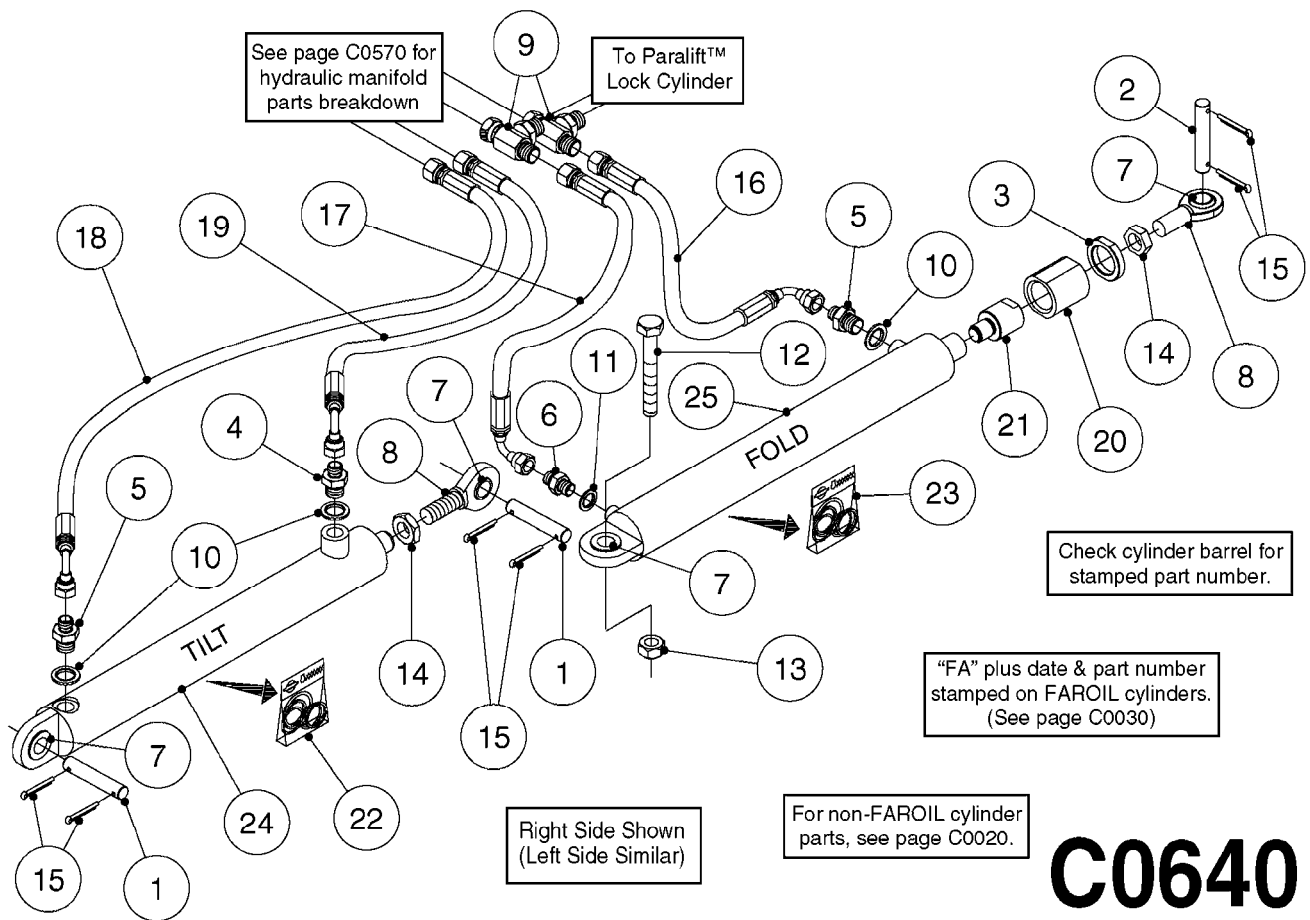

HYD EAGLE HZ SPC 80'-100'
C0640-HIN, 01:01:16

Page 1

Date 16.03.2016 13:50

Pos.	parts-n°	order qty	description
1	146450	1	PIN D19.8 X 75 WITH 2 X D5
2	146589	1	PIN D19.8 X 65
3	146672	1	NUT HEX LOCK F.ADJUSTER
4	146835	1	HEX NIPPLE 1/4" - 3/8" BSP
5	146839	1	HEX NIPPLE 1/4"X3/8" BSP 0.7MM
6	146845	1	HEX NIPPLE 1/4"X1/4"
7	210730	1	BEARING F.LINK HEAD M20
8	210881	1	LINK HEAD GAR 20 DO
9	232109	1	FITT.HY TEE 1/4'BSP UNION
10	240866	1	DOWTYSEAL 3/8"
11	241404	1	DOWTY SEAL 1/4"
12	430910	1	BOLT HEX 8.8 DEL M20X110
13	460806	1	NUT HEX M20X2.5 LOCK
14	461200	1	NUT HEX M20X1.5 JAMB.
15	480384	1	PIN COTTER 3/16 x 1-1/2"
16	784008	1	HOSE HY X 1/4" X 98.4"STR+ELB
17	784025	1	HOSE HY X 1/4" x 86.6"STR+ELB
18	784072	1	HOSE, HY. 1/4" L=2000 E-E A=270°
19	784073	1	HOSE, HY. 1/4" L=2300 E-E A=270°
20	14023000	1	BUSHING Ø50.0/36.0 L=52 DEL
21	14031800	1	ADAPTOR F.HY CYLINDER L=40
22	75074400	1	SEAL KIT 78121800/21/44
23	75074600	1	SEAL KIT 78120500/49
24	78122100	1	CYLINDER DOUBLE D50/25-298
25	78128000	1	CYLINDER DOUB. D60/30 L=300 09