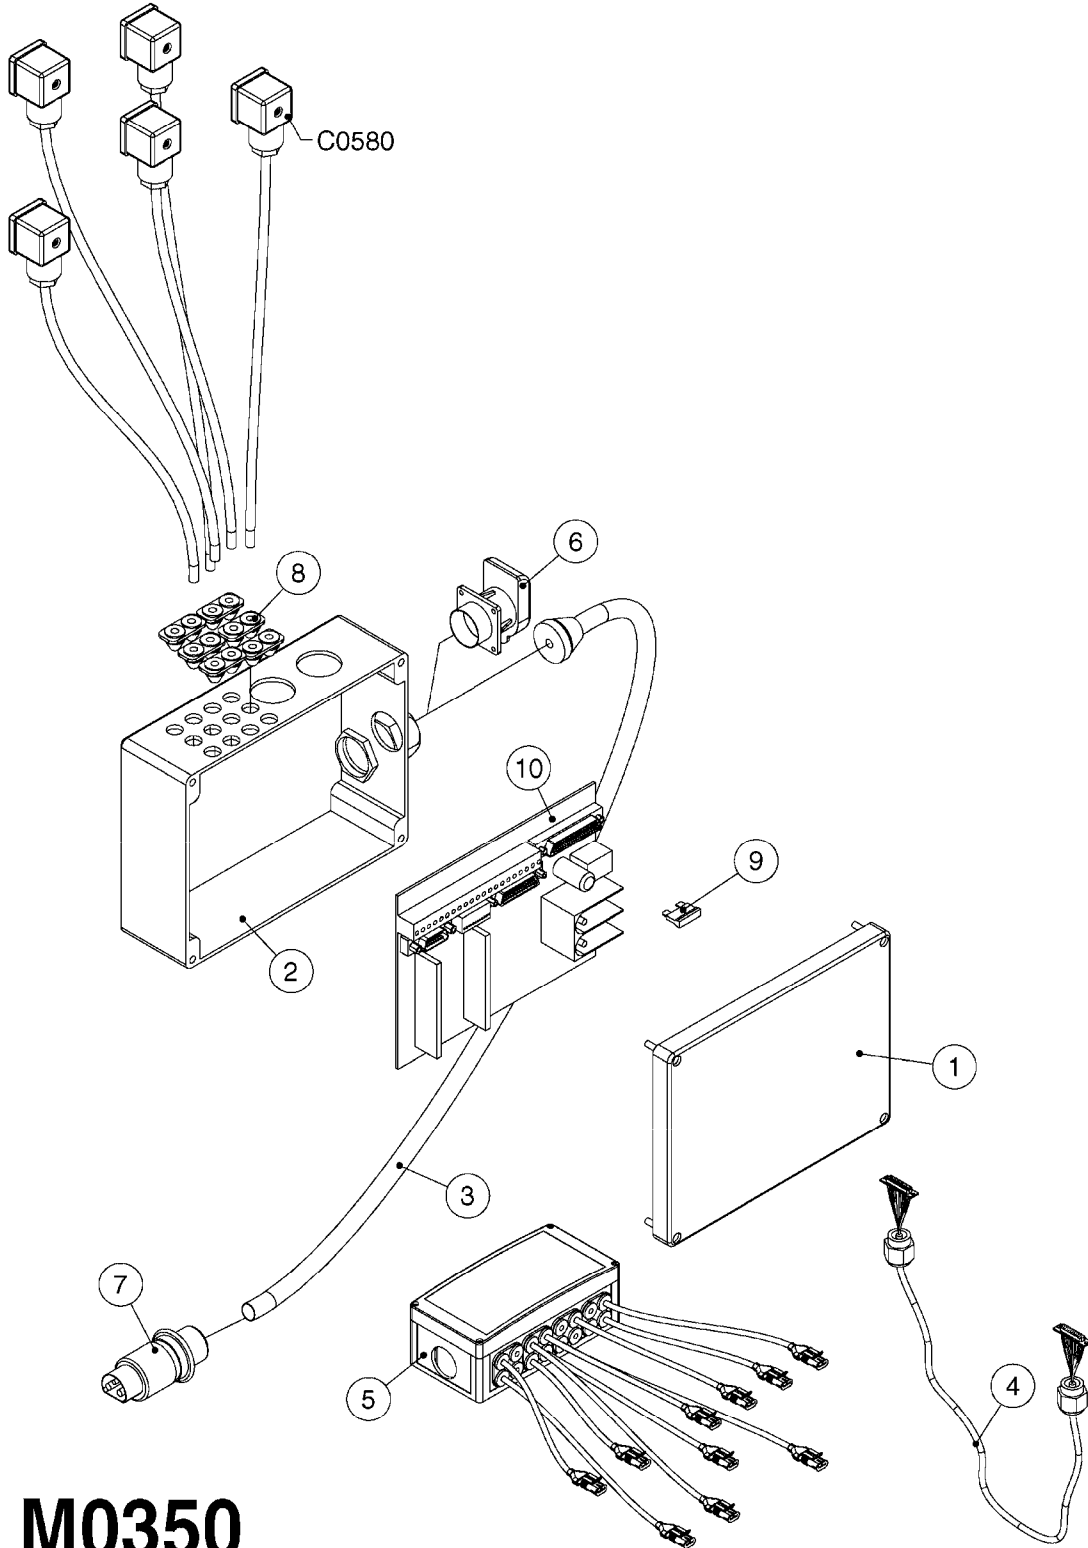

M0350

JUNCTION BOXES - HYDRAULIC
M0350-HIN, 01:01:16

Page 1

Date 16.03.2016 13:51

Pos.	parts-n°	order qty	description
1	261442	1	LID F.3010/3012 HP BOX
2	391071	1	BOX FOR HY.DAH
3	983070	1	CABLE 2X6MM
4	26016900	1	CABLE DB25M - DB25F L=8.5m
5	26018000	1	HYD JUNCTION BOX SPZ PRE 2012 EAGLE SPC BOOMS
5	26018100	1	HYD. BOX BOOM PCB W/LEADS FOR FORCE/TWIN FORCE BOOMS
5	26018500	1	HYD. BOX BOOM PCB NO LEADS
5	26038300	1	HYD JUNCTION BOX GENERIC 2012 EAGLE SPC/FORCE BOOMS
6	28048000	1	PLUG 3-POL DIN 9680 FEM.CHASS
7	28048100	1	PLUG 3-POL DIN 9680 MALE SPRAY
8	28048200	1	WIRE GROMET RUBBER 4 HOLE
9	28048500	1	FUSE 10A AUTO
10	72243500	1	DAH INTERFACE PCB MOUNTED