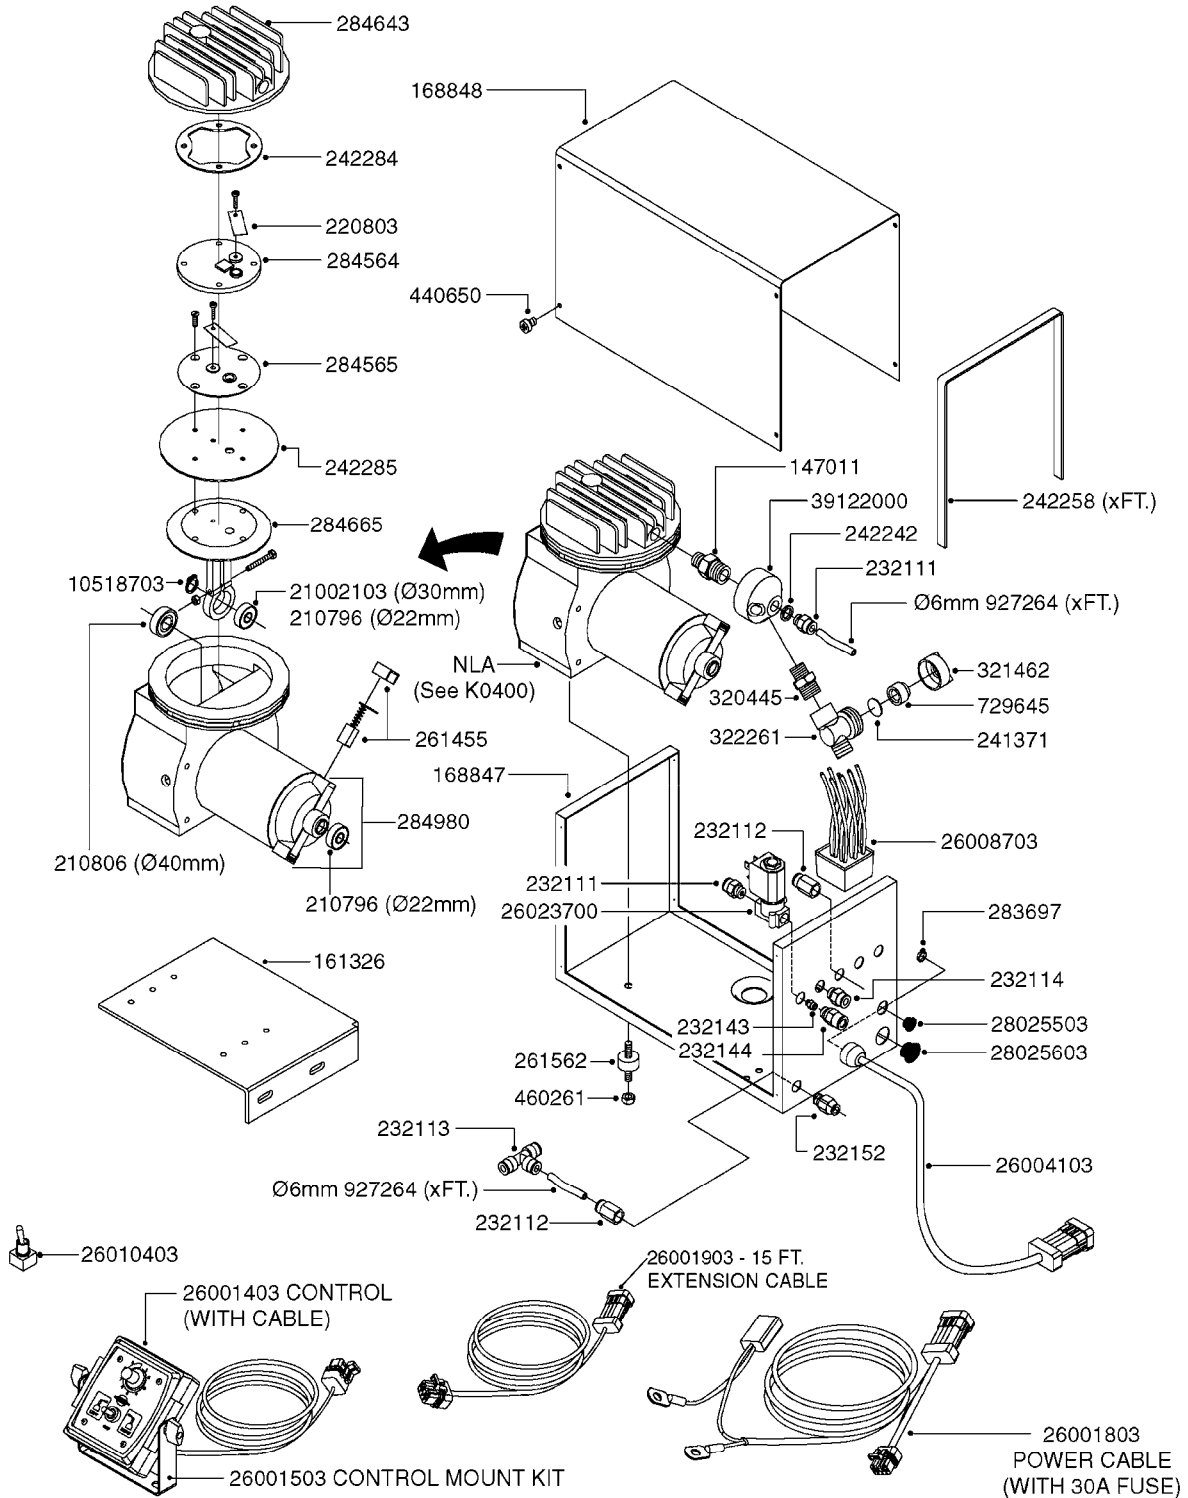

K0390

*Ø8mm 927306 (xFT.)
*Ø10mm 927330 (xFT.)

70019403 - COMPLETE ASSEMBLY

parts-n°	order qty	description
147011	1	HEX NIPPLE 3/8'X1/4'BSP BRASS
161326	1	MOUNT BKT. F. FOAM COMP.BOX 98
168847	1	ENCLOSURE LOWER F.MARKER
168848	1	COVER F. FOAM MARKER
210796	1	BEARING BALL D22/D8 X 7 608ZZ
210806	1	BEARING BALL D40/D17X12MM
220803	1	VALVE F. COMPRESSOR
232111	1	QUICK COUPLER 6MM X 1/8 EXT.
232112	1	QUICK COUPLER 6MM 1/8 INT.
232113	1	QUICK COUPLER 6MM T-PIECE
232114	1	COUPLER 1/8" THREADX8MM HOSE
232143	1	REDUCER 1/4'INT-1/8'EXT
232144	1	QUICK COUPLER 10MM X 1/4 EXT
232152	1	QUICK COUPLER 8MMX1/8 EXT.LONG
241371	1	DIAPHRAGM, NO-DRIP alt 241371
242242	1	O-RING F.AIR HOSE FITTING
242258	1	TRIM 3X10 SELF ADHESIVE 0012"
242284	1	HEAD GASKET F. COMPRESSOR
242285	1	DIAPHRAGM F. F/M COMP.
261455	1	BRUSH KIT-FOAM MARKER MOTOR
261562	1	RUBBER DAMPER 2XM6X25
283697	1	TIESTRAP 200MM
284564	1	PLATE F.COMPRESSOR HEAD
284565	1	PLATE F.COMPRESSOR HEAD
284643	1	COMPRESSOR HEAD F.FOAM MARKER
284665	1	CONNECTING ROD F.COMPRESSOR
284980	1	FLANGE REAR F. F.M.COMPRESSOR
320445	1	FITT.DK HN 1/4"X3/8" BSP
321462	1	CAP F.NO-DRIP ASSY.
322261	1	HOUSING F.SAFETY VALVE 3/8"
440650	1	SCREW 3.5x13 STAINLESS
460261	1	NUT HEX M6X1 LOCK A2 DIN985
729645	1	NON-DRIP SPRING ASSY.GREEN 10
927264	1	HOSE R X PE D6/D4 X 0012"
927306	1	HOSE R X PE D8/D6 X 0012"BLACK
927330	1	HOSE R X PE D10/D8 X 012"BLACK
10518703	1	SNAP-RING OUTER 8X1
21002103	1	BEARING, 6200 2ZJEM (SKF)
26001403	1	HC FOAM MARKR CONSOLE VS3.0.00
26001503	1	HC FOAM MARKER CONSOLE MT.KIT
26001803	1	POWER CABLE
26001903	1	15' 7-PIN EXTENSION CABLE
26004103	1	FOAM MARKER CNTRL MOD CABL STD
26008703	1	FOAM MARKER CONTROL SCII
26010403	1	TOGGLE SWITCH MICRO-TRAK F.M.
26023700	1	SOLENOID VAL 12V 1/8' FLO '07
28025503	1	PLUG F.DRILLED HOLE 1/2"
28025603	1	PLUG F.DRILLED HOLE 3/4"
39122000	1	DISTR.HOUSING F.FOAM MARKER'07
70019403	1	FOAM MARKER COMPRESSOR KIT STD