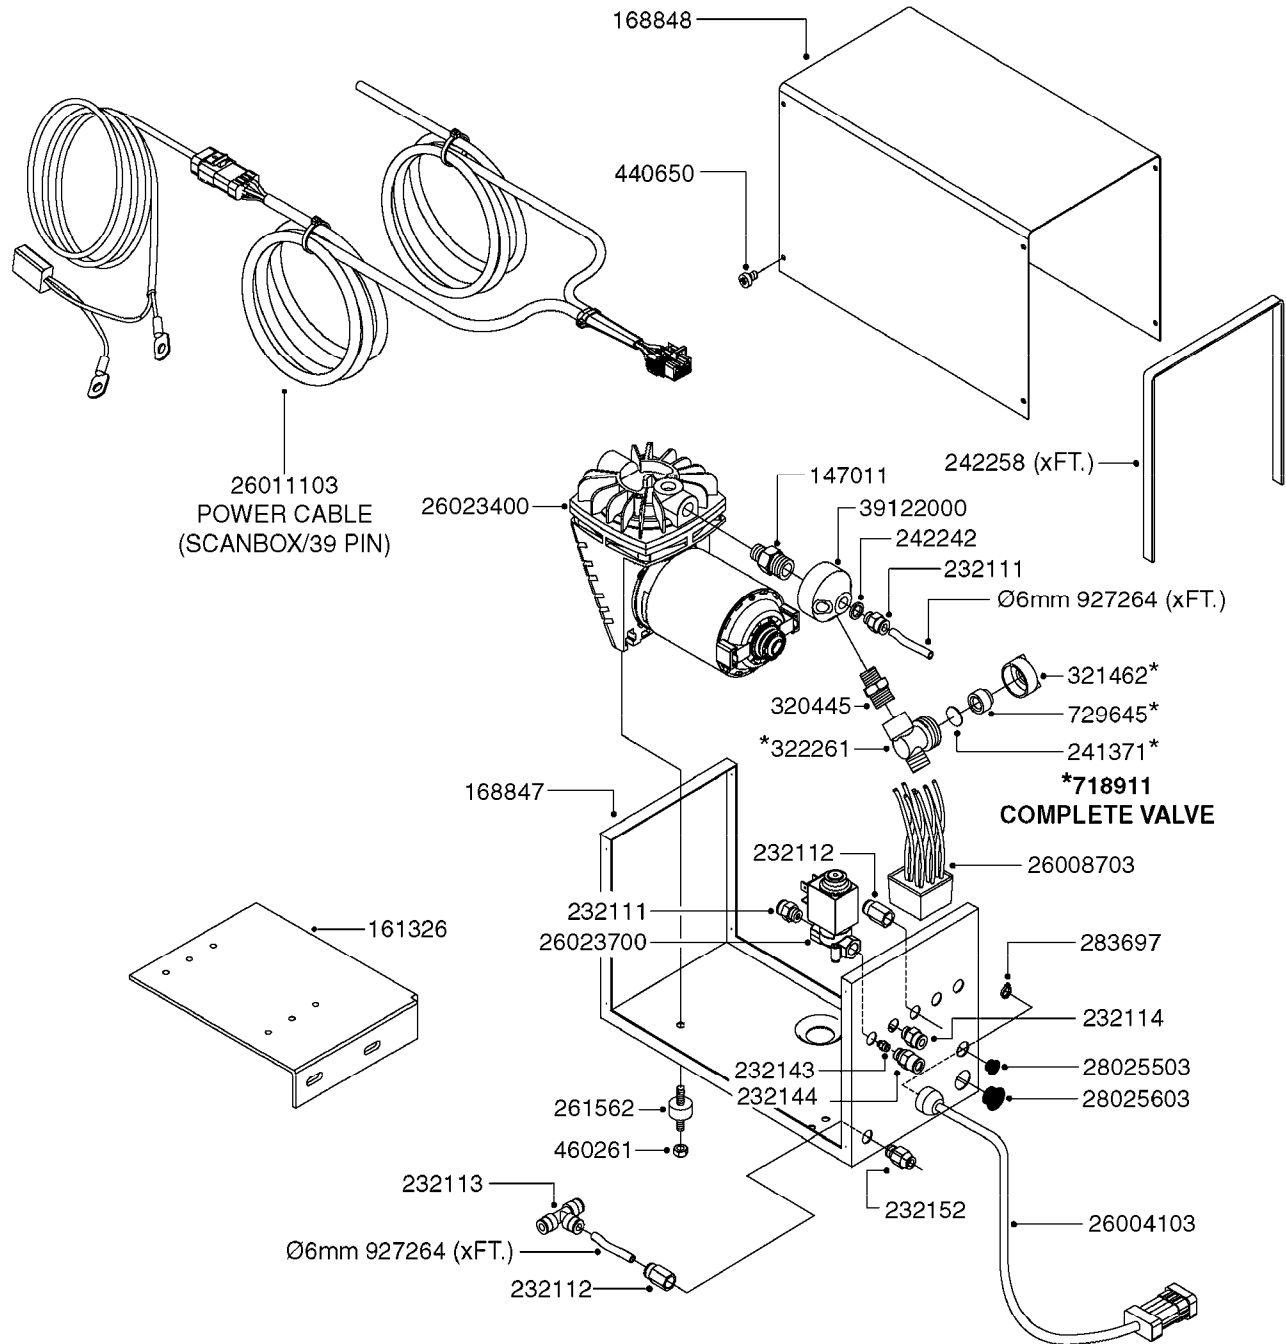

K0400

*Ø8mm 927306 (xFT.)
*Ø10mm 927330 (xFT.)

70062503 - COMPLETE ASSEMBLY

FOAM MARKER COMPRESSOR 2007
K0400-HIN, 01:01:16

Page 1
Date 16.03.2016 13:50

parts-n°	order qty	description
147011	1	HEX NIPPLE 3/8'X1/4'BSP BRASS
161326	1	MOUNT BKT. F. FOAM COMP.BOX 98
168847	1	ENCLOSURE LOWER F.MARKER
168848	1	COVER F. FOAM MARKER
232111	1	QUICK COUPLER 6MM X 1/8 EXT.
232112	1	QUICK COUPLER 6MM 1/8 INT.
232113	1	QUICK COUPLER 6MM T-PIECE
232114	1	COUPLER 1/8" THREADX8MM HOSE
232143	1	REDUCER 1/4'INT-1/8'EXT
232144	1	QUICK COUPLER 10MM X 1/4 EXT
232152	1	QUICK COUPLER 8MMX1/8 EXT.LONG
241371	1	DIAPHRAGM, NO-DRIP alt 241371
242242	1	O-RING F.AIR HOSE FITTING
242258	1	TRIM 3X10 SELF ADHESIVE 0012"
261562	1	RUBBER DAMPER 2XM6X25
283697	1	TIESTRAP 200MM
320445	1	FITT.DK HN 1/4"X3/8" BSP
321462	1	CAP F.NO-DRIP ASSY.
322261	1	HOUSING F.SAFETY VALVE 3/8"
440650	1	SCREW 3.5x13 STAINLESS
460261	1	NUT HEX M6X1 LOCK A2 DIN985
718911	1	VALVE (SAFETY) F.MARKER
729645	1	NON-DRIP SPRING ASSY.GREEN 10
927264	1	HOSE R X PE D6/D4 X 0012"
927306	1	HOSE R X PE D8/D6 X 0012"BLACK
927330	1	HOSE R X PE D10/D8 X 012"BLACK
26004103	1	FOAM MARKER CNTRL MOD CABL STD
26008703	1	FOAM MARKER CONTROL SCII
26011103	1	FOAMER POWER/CONTROL CABLE 39P
26023400	1	COMPRESSOR F.FOAM MARKER CM40
26023700	1	SOLENOID VAL 12V 1/8' FLO '07
28025503	1	PLUG F.DRILLED HOLE 1/2"
28025603	1	PLUG F.DRILLED HOLE 3/4"
39122000	1	DISTR.HOUSING F.FOAM MARKER'07
70062503	1	FOAM MARKER COMPRESSOR,STD,39P