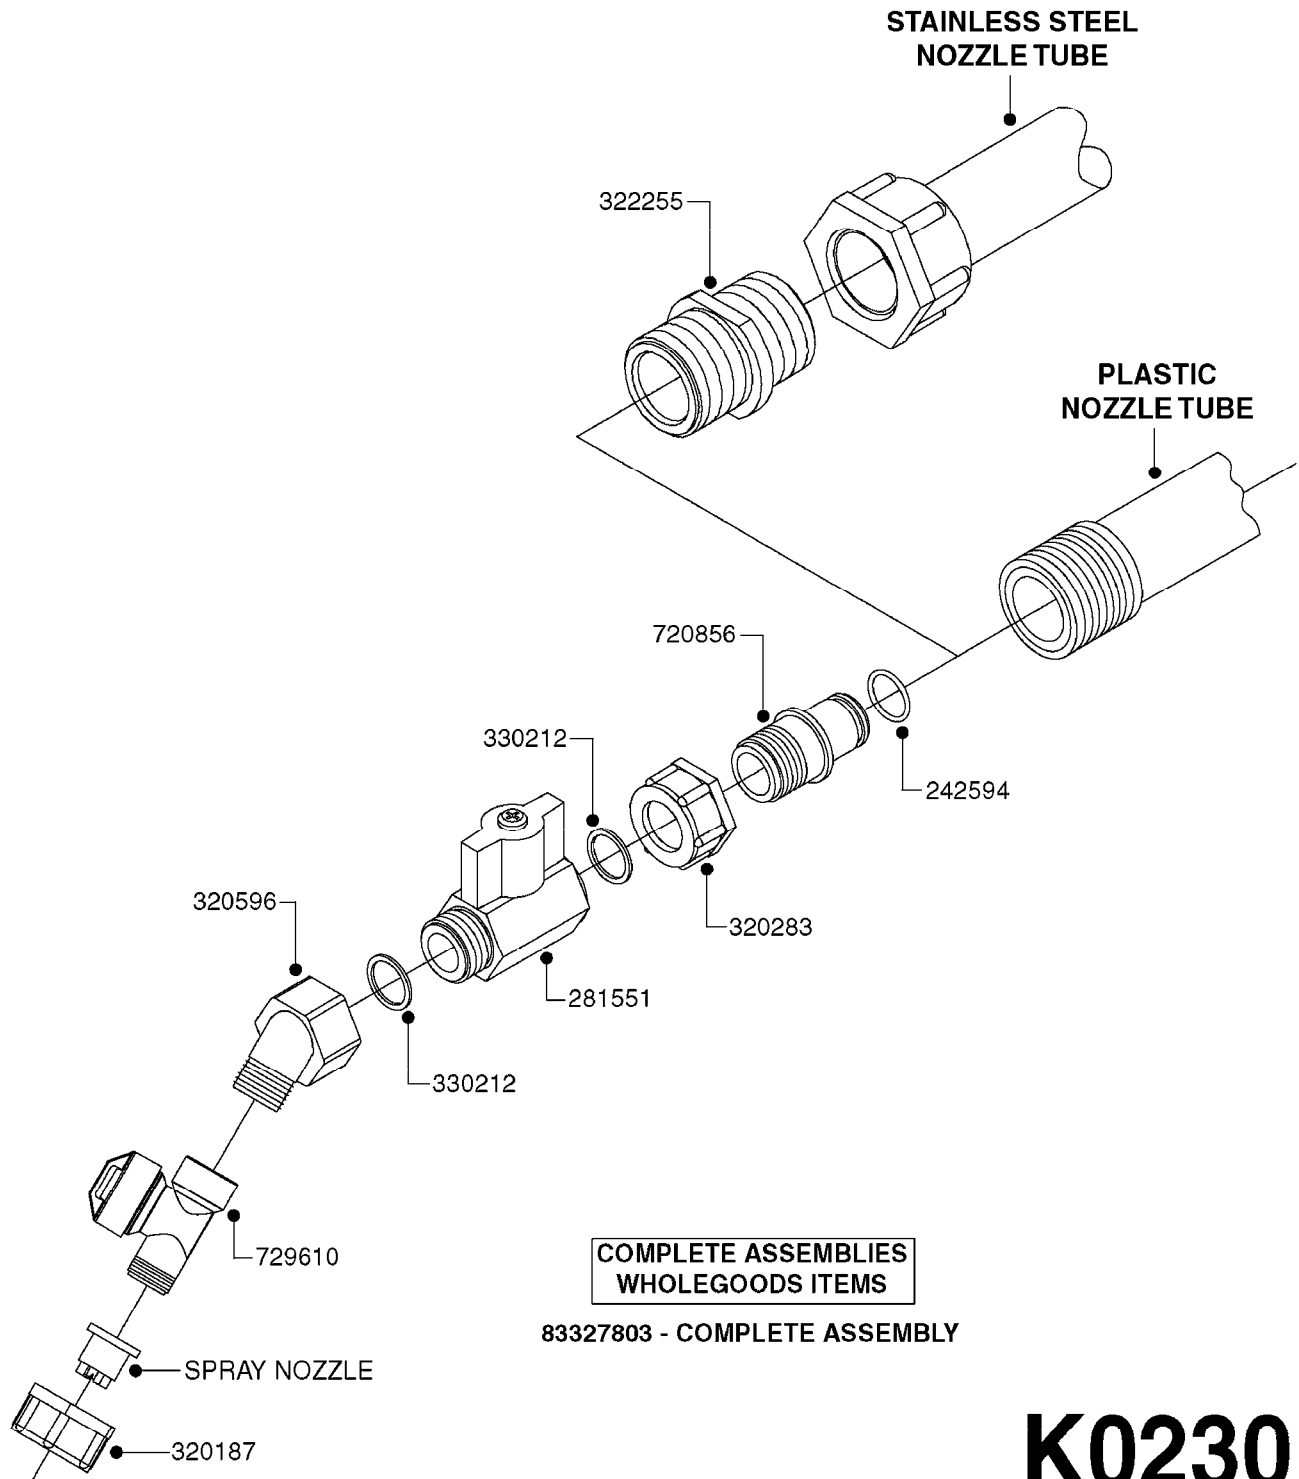

K0230

END NOZZLE KIT
K0230-HIN, 01:01:16

Page 1

Date 16.03.2016 13:50

parts-n°	order qty	description
242594	1	O-RING D14 X 1.78 SCH.70-EPDM
281551	1	BALL VALVE 1/2"
320187	1	FITT.DK CAP 3/8" BSP BLACK
320283	1	FITT.DK NUT 3/4"BSP
320596	1	FITT.DK ELB 3/8'-1/2'BSP 45DEG
322255	1	FITT.DK NIPPLE 3/4"X 3/4"
330212	1	O-RING D19/D14X2.4 F.1/2"NUT
720856	1	FITT.DK 1/2'BSP ASSY.F.3/4'NUT
729610	1	NOZZLE ASSY. NON DRIP 3/8 THRD
83327803	1	END NOZZLE KIT "04"