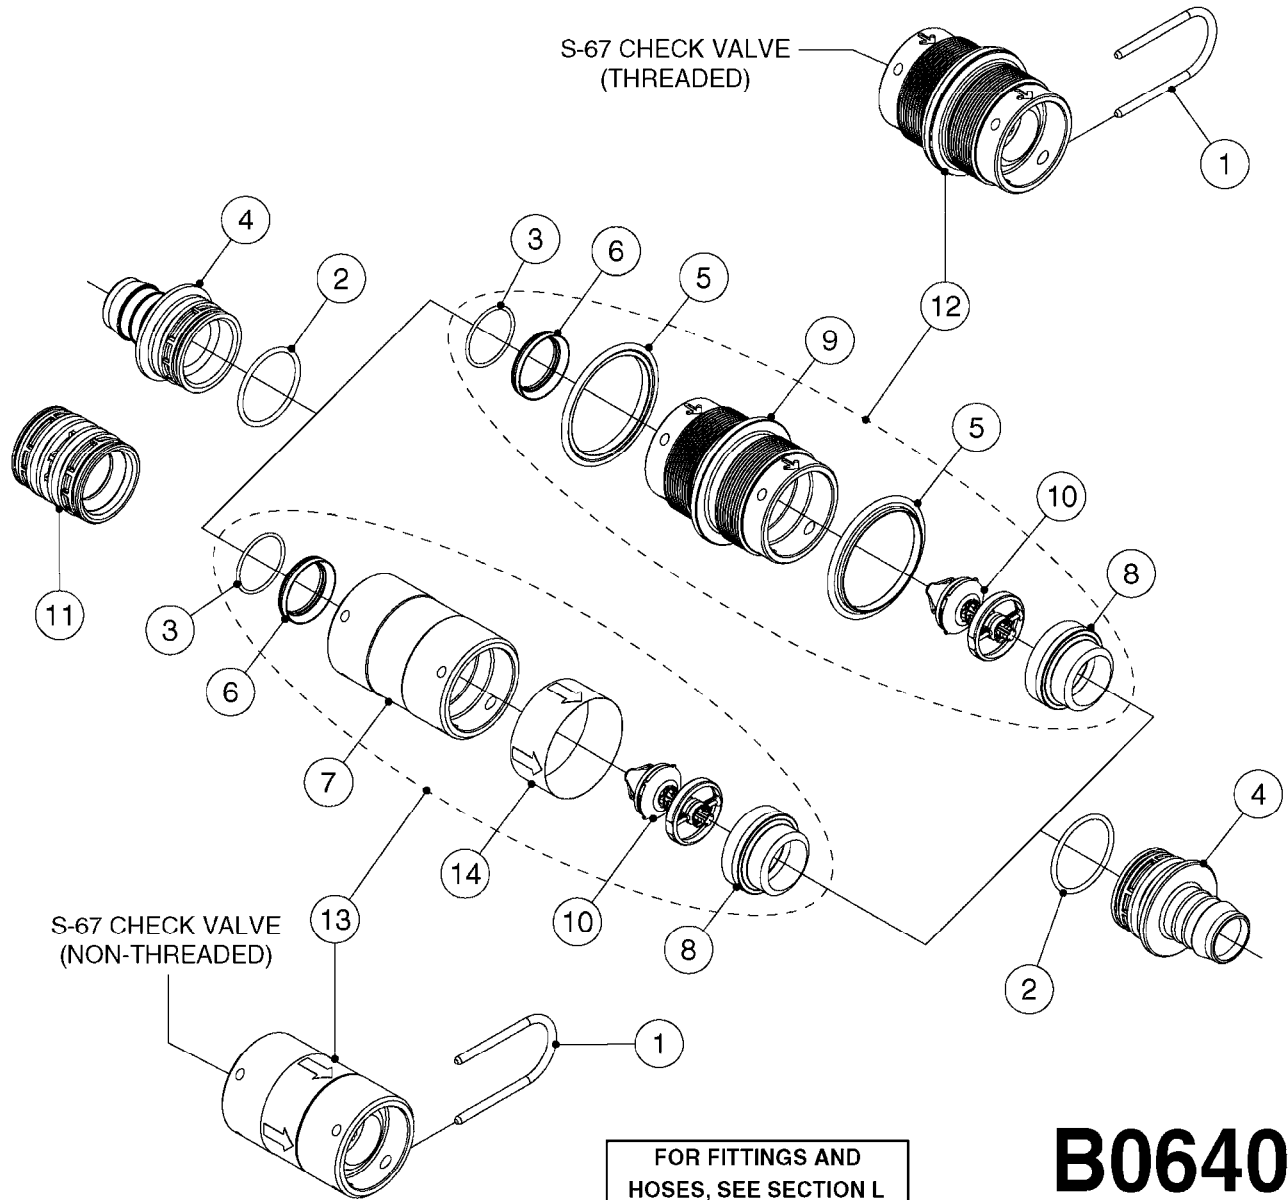

S-67 CHECK VALVE

FOR FITTINGS AND
HOSES, SEE SECTION L

B0630

CHECK VALVES - S67
B0630-HIN, 01:01:16

Page 1
Date 16.03.2016 13:49

Pos.	parts-n°	order qty	description
1	145996	1	FITT.DK S-67 FORK
2	242353	1	O-RING D44.2X3.0 VITON F.S-67
3	242504	1	O-RING D35x2 NITRIL
4	322104	1	FITT.DK S-67 BULKHEAD
5	334231	1	FITT.DK S-67 STR.1'
5	334232	1	FITT.DK S-67 STR.1-1/4'
6	14103100	1	SEAT F.CHECK VALVE D40.8 2010
7	72001803	1	CHCK VLV,S67, 2 X 1" HB COMPLETE IN-LINE CHECK VALVE FOR 1" HOSE
7	72206600	1	CHCK VLV,S67, 2 X 1.25" HB COMPLETE IN-LINE CHECK VALVE FOR 1-1/4" HOSE
8	72089900	1	CHECK VALVE S67 SUBASMBLY.2001
9	97800500	1	DECAL 230X28 BLACK ARROW