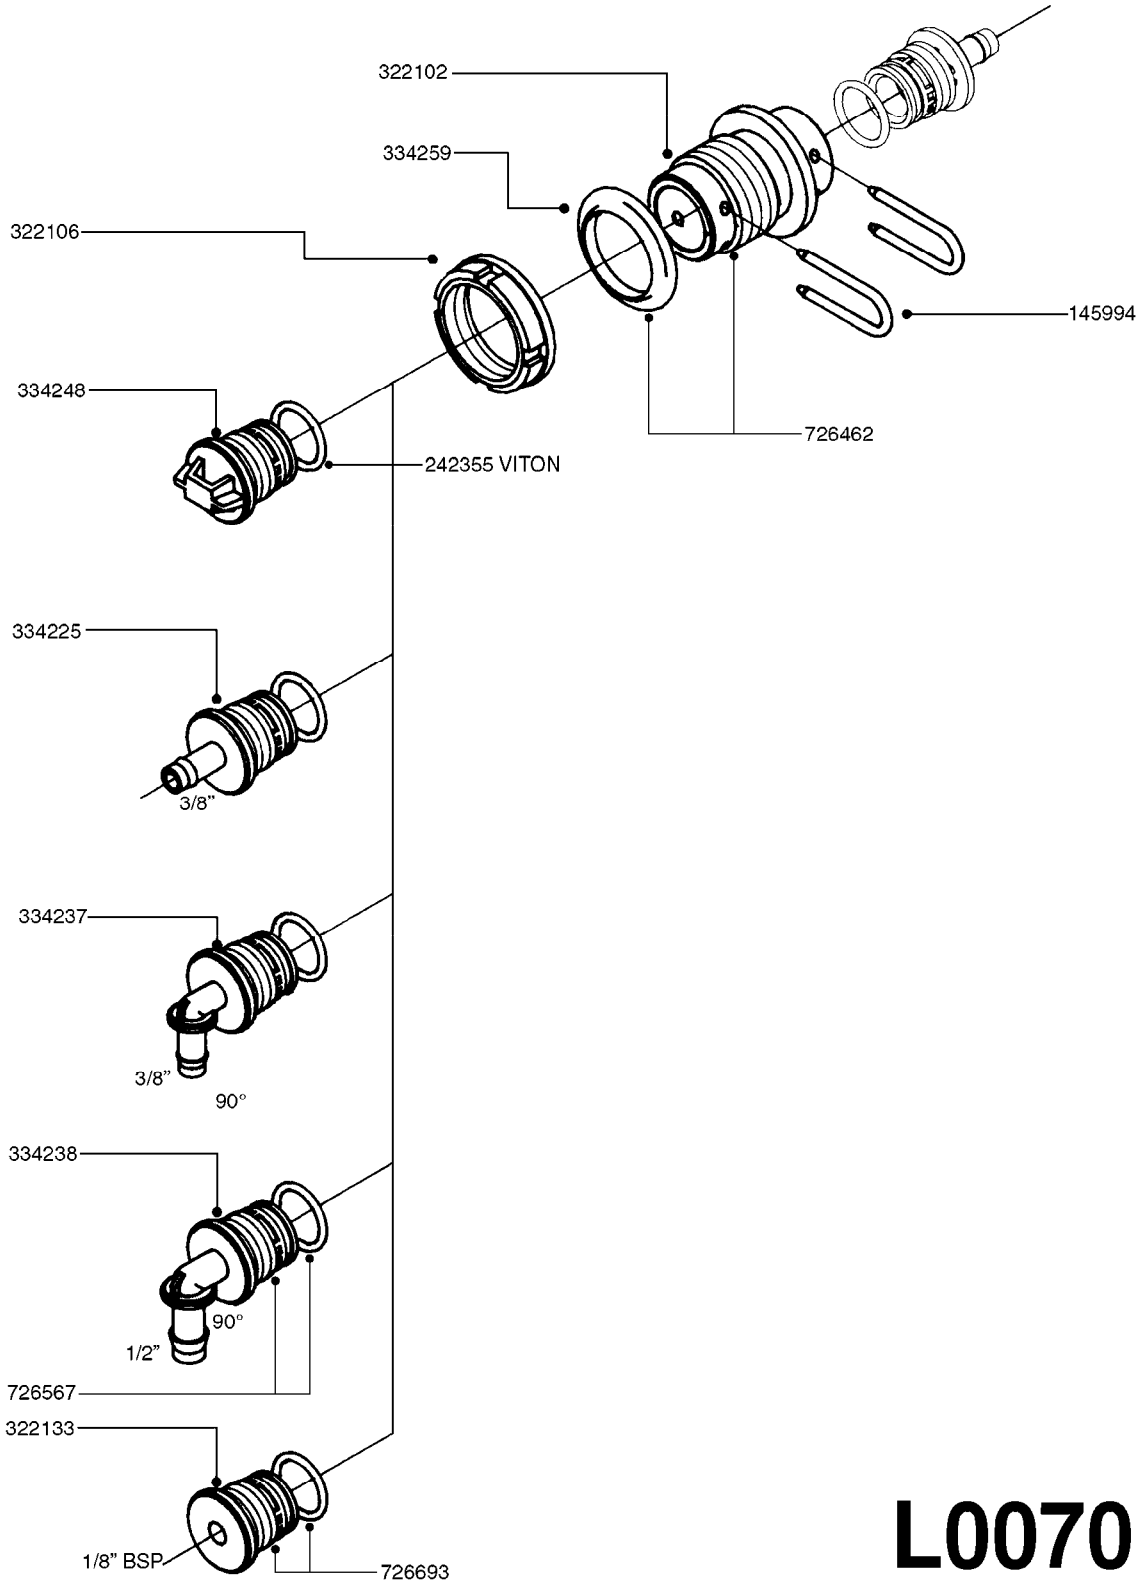

L0070

FITTINGS - S-40
L0070-HIN, 01:01:16

Page 1

Date 16.03.2016 13:51

parts-n°	order qty	description
145994	1	FITT.DK S-40 FORK
242355	1	O-RING D19.2X3.0 VITON F.S-40
322102	1	FITT.DK S-40 BULKHEAD
322106	1	FITT.DK S-40 BULKHEAD NUT
322133	1	FITT.DK S-40 PLUG W 1/8 THREAD
334225	1	FITT.DK S-40 STR.3/8'
334237	1	FITT.DK S-40 ELB.3/8'
334238	1	FITT.DK S-40 ELB.1/2'
334248	1	FITT.DK S-40 PLUG
334259	1	GASKET F. S-40 BULKHEAD
726462	1	FITT. S40 BULHEAD W. GASKET
726567	1	FITT.DK S-40 ELB.1/2" W.ORING
726693	1	FITT.DK S-40 PLUG 1/8BSP ORING