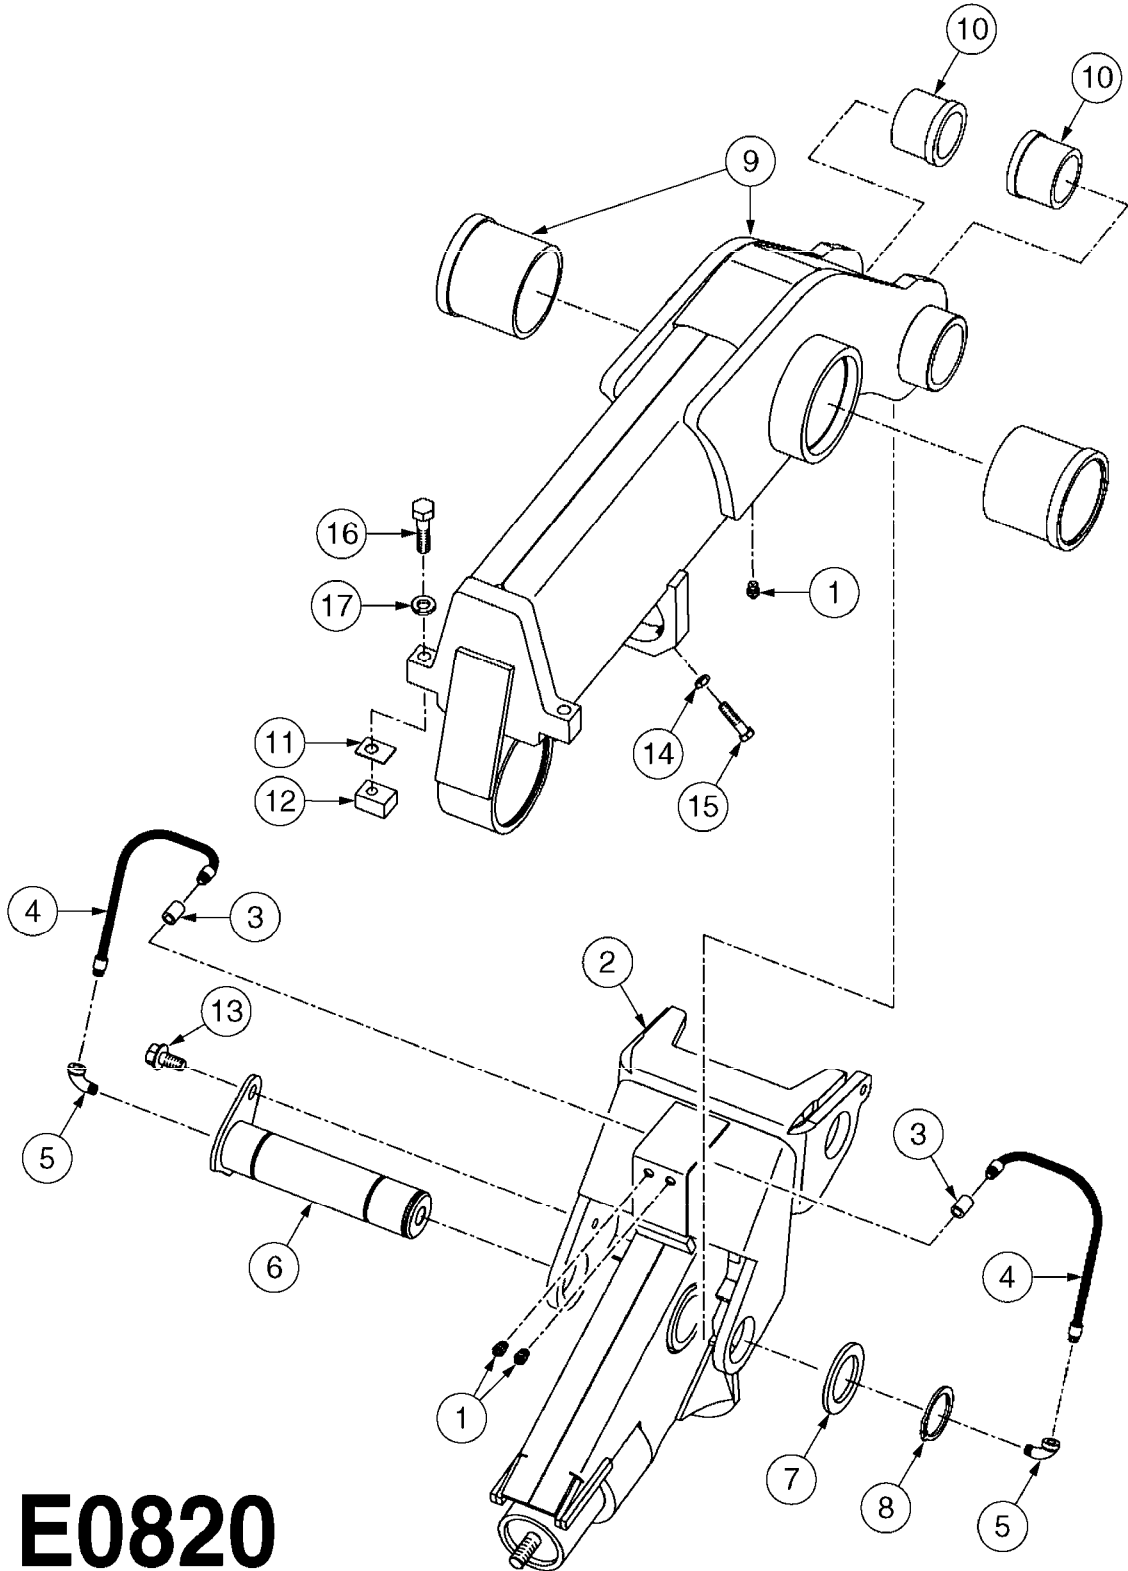

E0820

CAMOPLAST FRAME 30 SERIES
E0820-HIN, 01:01:16

Page 1

Date 16.03.2016 13:50

Pos.	parts-n°	order qty	description
1	10308103	1	GREASE NIPPLE 1/8 NPT
2	28075503	1	TENSION ARM (30-1401,1601)
3	28075603	1	COUPLING, 1/8" NPT
4	28075703	1	HOSE, 12" X 1/8" NPT
5	28075803	1	ELBOW, 90°, 1/8" NPT M-F
6	28075903	1	PIN, PIVOT (30-1401,1601)
7	28076003	1	WASHER, 3"X2.02"X3/16"
8	28076103	1	SNAP RING EXT. 2"
9	28076203	1	FRAME W/BUSHINGS (30-1401,1601)
10	28076303	1	BUSHING 2.55"ODX2.012ID"X2"
11	28076403	1	SHIM, TILT STOPPER
12	28076503	1	STOPPER, TILT
13	28083503	1	BOLT HEX FLG.1"X1/2"-13UNC GR5
14	28083603	1	JAM NUT 3/8"-16 UNC GR 8
15	28083703	1	SET SCREW 1-1/2"X3/8"-16 UNC
16	28083803	1	BOLT HEX 2"X1/2"-13 UNC
17	28083903	1	LOCK WASHER 1/2"