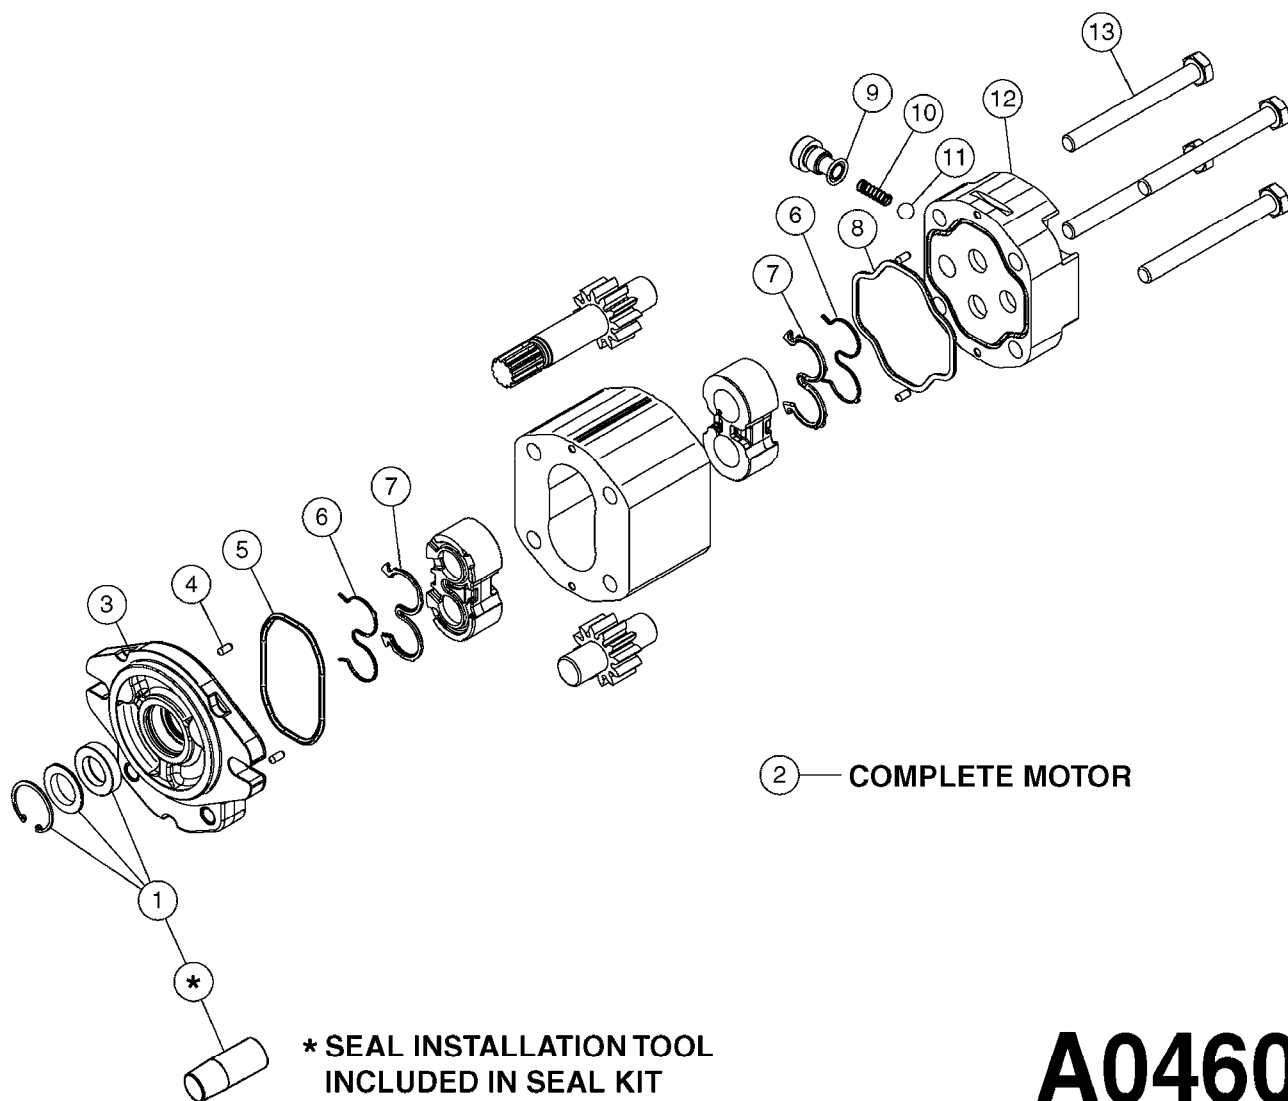

*** ITEMS INCLUDED
IN REPAIR KIT (26)**

A0450

PUMP - 650 ACE CENTRIFUGAL
A0450-HIN, 01:01:16

Page 1
Date 16.03.2016 13:49

Pos.	parts-n°	order qty	description
1	145996	1	FITT.DK S-67 FORK
2	145997	1	FITT.DK S-93 FORK
3	242351	1	O-RING D69.5X3.0 VITON F.S-93
4	242353	1	O-RING D44.2X3.0 VITON F.S-67
5	334244	1	FITT.DK S-67 ELB.1-1/4"
6	334572	1	FITT.DK S-93 ADAPTOR MALE MALE
7	334883	1	FITT.DK S-93 ELB.2-1/2"45D PVC
8	420906	1	BOLT HEX 8.8 DEL M10X60
9	421002	1	BOLT HEX 8.8 DEL M10X30 FT DIN933
10	430286	1	BOLT HEX 8.8 DEL M12X30 FT
11	460423	1	NUT HEX M10X1.5 LOCK
12	460703	1	NUT HEX M12X1.75 LOCK DIN985
13	726573	1	FITT. S67 5/4" 90° W/O-RING
14	728525	1	FITT. S93 CONNECTOR W/O-RINGS
15	782131	1	BLIND PLUG F.3/4" CARTR.VALVE
16	16162303	1	BRKT, ACE 650, GAUGE GAUGE BRACKET FOR COMMANDER
17	16162703	1	BRKT, ACE 650, NAV. GAUGE GAUGE BRACKET FOR NAVIGATOR
18	23003703	1	FITT 1/4 NPTF-1/4 PTC
19	23003803	1	FITT 1/8 NPTF-1/4 PTC
20	23003903	1	FITT 1/4 THRU-WALL COUP,3/4-16
21	23004003	1	FITT 1/8 THRU-WALL COUP,5/8-18
22	23004203	1	FITT 1/4" NPTF-1/4" NPTF UNION
23	28030103	1	CLAMP HOSE GEAR P5/4-S1.5"6724
24	28030303	1	CLAMP HOSE T-BOLT S2.5" 235-76
25	28065303	1	REGULATOR 1/4", 30PSI, PARKER
26	28066503	1	PUMP REPAIR KIT ACE 650 INCLUDES 1 QT. BARRIER FLUID
27	28068303	1	PLUG 1/8" NPT SS
28	28068403	1	PUMP HOUSING FRONT ACE 650
29	28068503	1	CAP SCREW 3/8" X 3/4" SS
30	28068603	1	IMPELLER, WETSEAL SS ACE 650
31	28068703	1	SEAL PLATE SS ACE 650
32	28068803	1	ADAPTER #8 SAE X 1/4" FNPT
33	28068903	1	AIR VALVE 1/4"
34	28069003	1	PLUG #8 SAE X 1/8" FNPT
35	28069203	1	PRESS.GAUGE 0-60 PSI 1/8" NPT
36	28069303	1	SIGHT GAUGE #8 SAE W/FLOAT
37	28069403	1	PUMP HOUSING REAR ACE 650
38	28069503	1	CAP SCREW 3/8" X 2"
39	28069603	1	CAP SCREW 3/8" X 1"
40	28069703	1	SLINGER 1.5" X 7/8"
41	28069803	1	SNAP RING INTERNAL, FRAME
42	28069903	1	SNAP RING EXTERNAL, SHAFT
43	28070003	1	BEARING F.ACE 650 PUMP
44	28070103	1	KEY 0.188 X 0.188 X 0.875
45	28070203	1	SHAFT 11T FEMALE SPLINE SS
46	28070303	1	SPACER, SHAFT ACE 650
47	28070403	1	HYDRAULIC MOTOR ACE 650
48	28070503	1	WASHER 3/8" SS
49	28070603	1	O-RING #10 SAE
50	28070703	1	REVERSE CHECK ASSEMBLY #10 SAE
51	28070803	1	BODY F.RESTRICTOR, #10 SAE
52	28070903	1	RESTRICTOR
53	29004303	1	ACE 650, BARRIER FLUID 32oz
54	72072900	1	FITT.S93 2-1/2" 45°PVC W/ORING
55	78601603	1	O-RING F. RESTRIC ACE HYD PUMP
56	92702803	1	HOSE PVC SUCT GRAY 2.5"
57	92703303	1	HOSE LLDPE .25"X.17"X12" BLACK
58	92734403	1	HOSE R X5/4" X200PSI WP X0012"