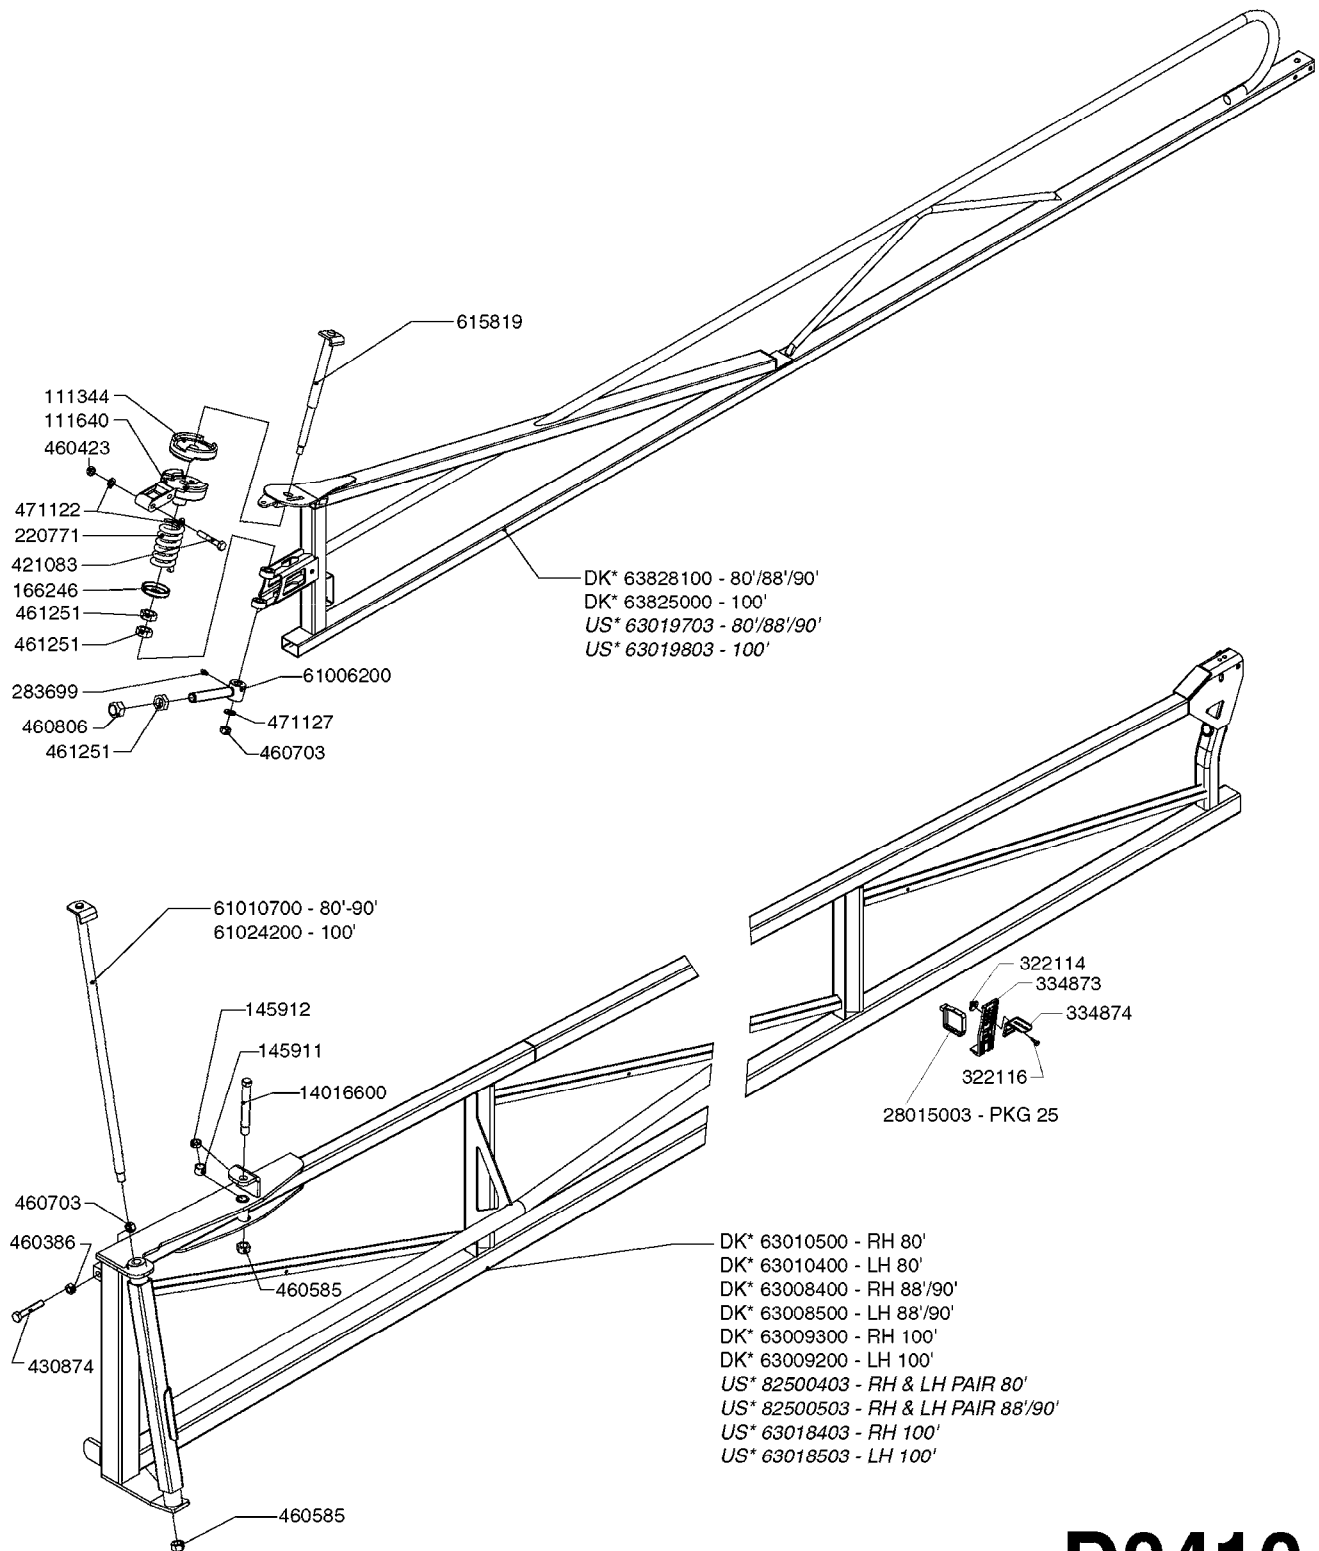

DK* = DENMARK STEEL PARTS
US* = NORTH AMERICAN STEEL PARTS

D0410

BOOM - SPC OUTER WING 80-100'
D0410-HIN, 01:01:16

Page 1

Date 16.03.2016 13:50

parts-n°	order qty	description
111344	1	CLAW CLUTCH LOWER (21MM)
111640	1	CLAW CLUTCH MOVING PART D100
145911	1	BUSHING FOR HY CYL 21M LZ
145912	1	BUSHING D19.8/D17.0X7MM
166246	1	WASHER CUP D53 F.SPRING
220771	1	SPRING D53/D43X100
283699	1	GREASE NIPPLE M6X1
322114	1	NUT PLASTIC F.NOZZ.H
322116	1	BOLT PLASTIC F.NOZZ.H.
334873	1	NOZZLE HOLDER - BOTTOM HALF
334874	1	NOZZLE HOLDER - TOP HALF
421083	1	BOLT HEX 8.8 DEL M10X65
430874	1	SCREW SET 8.8 DEL M12X70 FT
460386	1	NUT HEX M12X1.75
460423	1	NUT HEX M10X1.5 LOCK
460585	1	NUT HEX M16X2 LOCK
460703	1	NUT HEX M12X1.75 LOCK DIN985
460806	1	NUT HEX M20X2.5 LOCK
461251	1	NUT HEX M20 X 2.5 JAMB
471122	1	WASHER, M10, Ø20/10.5X 2.0, SS
471127	1	WASHER, M12, Ø24/13.0X 2.5, SS
615819	1	PIN
14016600	1	PIN F. LINK ARM / SPC
28015003	1	PANDUIT TIE STRAP, PKG. 25
61006200	1	ADJ. ARM F.BREAKAWAY FTZ
61010700	1	PIN F.HINGE 80-90'/SPC L=664
61024200	1	PIN F. PIVOT HINGE 100'/SPC
63008400	1	OUTERWING 90' RH / SPC
63008500	1	OUTERWING 90' LH / SPC
63009200	1	OUTERWING 100' LH / SPC
63009300	1	OUTERWING 100' RH / SPC
63010400	1	OUTERWING 80' LH / SPC
63010500	1	OUTERWING 80' RH / SPC
63018403	1	WING OUTER RH 100' SPC
63018503	1	WING OUTER LH 100' SPC
63019703	1	BREAKAWAY 2.5M SPC/FTZ
63019803	1	BREAKAWAY 3M SPC/FTZ
63828100	1	BREAKAWAY FTZ/SPC 2.5M, RED
63825000	1	BREAKAWAY FTZ/SPC 3.0M, RED
82500403	1	WING OUTER SET FPS 80' SPC
82500503	1	WING OUTER SET FPS 88-90' SPC