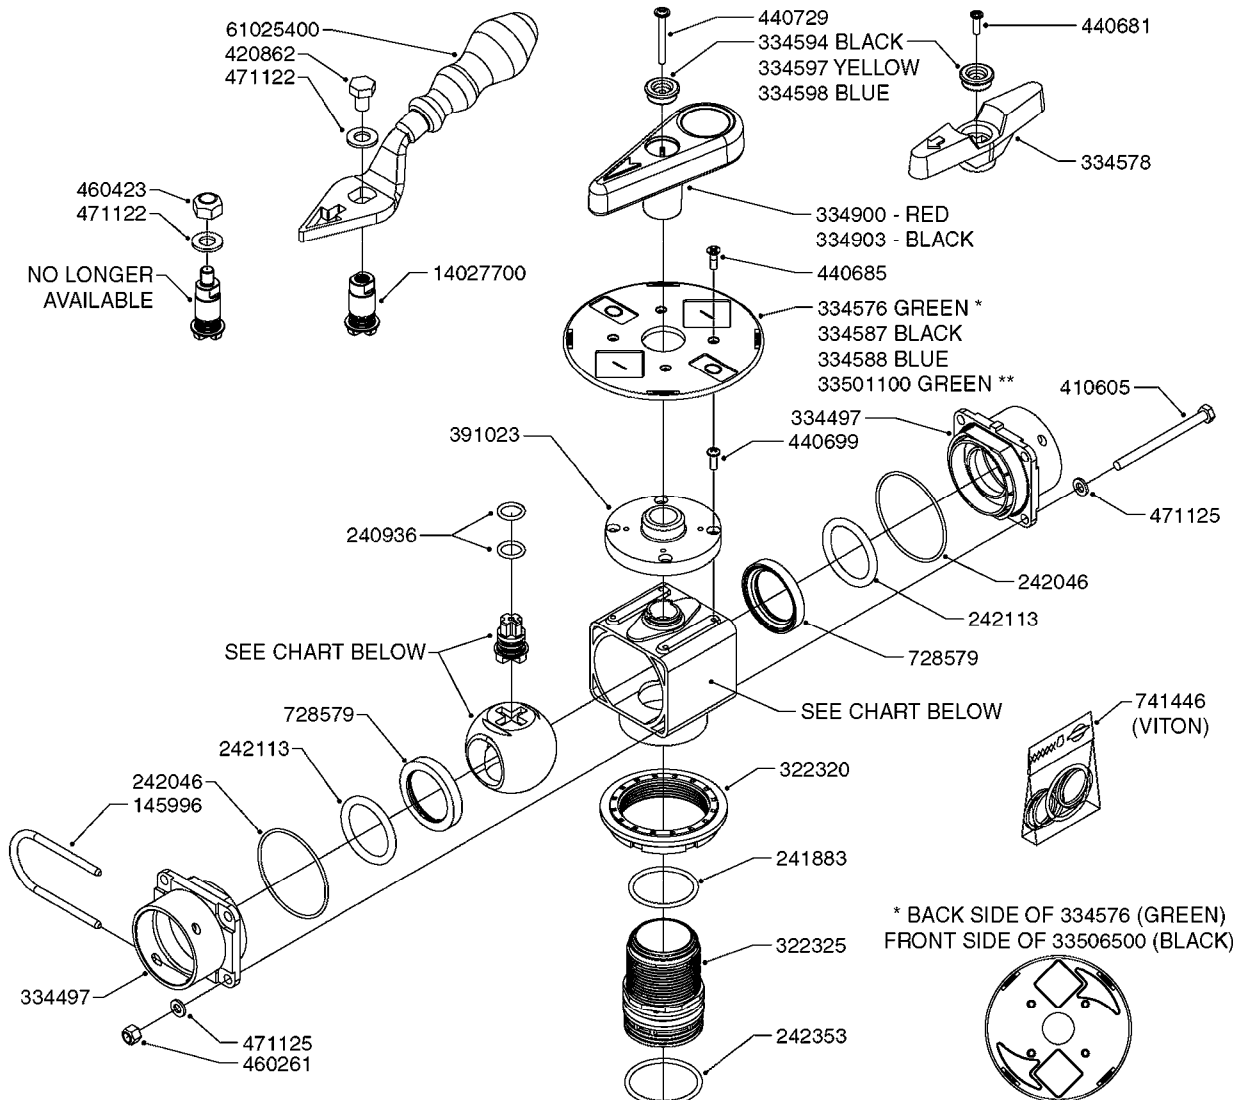

B0370

PRESSURE REGULATOR - S93 06
B0370-HIN, 01:01:16

Page 1

Date 16.03.2016 13:49

Pos.	parts-n°	order qty	description
1	145996	1	FITT.DK S-67 FORK
2	145997	1	FITT.DK S-93 FORK
3	147767	1	PIN 5Ø X 60 S-93 DOUBLE CLAMP
4	440677	1	SCREW F. PLASTIC 5X20 SS
5	440695	1	BOLT CARRIAGE M8X25
6	440698	1	SCREW F.PLASTIC 6X18 SS HEXHD
7	460143	1	NUT HEX M8 LOCK A2 DIN985
8	16244000	1	BRACKET FOR REG. NAV, PAINTED NAVIGATOR PLATFORM BRACKET
9	33510800	1	HOUSING F.PRESS.REG.S67/S93
10	44076200	1	PT TORNILLO 50X16 WN5451 rsf t
11	72374200	1	MOTOR HOUS.REG.1:150 ENCODER
12	72425500	1	REGULATOR S67/S93 CROSS-DRILL
12	72678700	1	REGULATOR S67/S93 CROSS-DRILL CERAMIC COMPONENTS
13	72481600	1	BAG W. CONSOLE&SPINDLE COMPL
14	72678900	1	BAG W.CONE/CYL/GASKET CERAMIC CERAMIC COMPONENTS
14	74190800	1	BAG W.CONE/CYL. AND GASKET
15	74187500	1	SWITCH 5A PRESS.REG REP.KIT 08