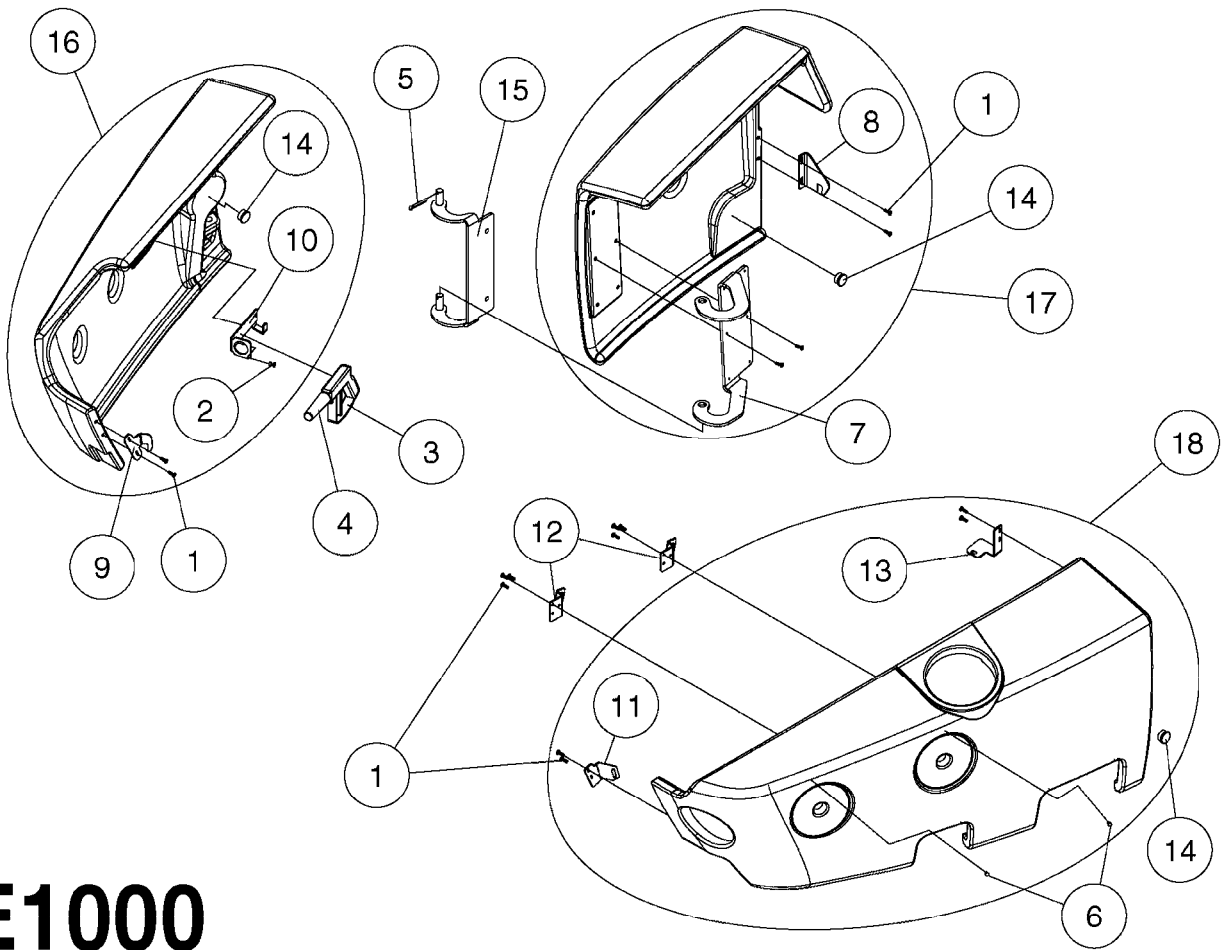

E1000

SHIELDS NCM 4400/6600/9000
E1000-HIN, 01:01:16

Page 1

Date 16.03.2016 13:50

Pos.	parts-n°	order qty	description
1	440719	1	SCREW F.PLASTIC KB60x20 SS
2	480809	1	BLIND RIVET, EMHART ACD616ASM
3	725663	1	PISTOL 60 COVER PART
4	725664	1	FRONTPART F.SPRAY GUN MODEL 60
5	10008603	1	COTTER PIN 1/8"X 1-1/2"
6	14042800	1	INDICATOR FOR VALVE POSITION
7	16133800	1	HINGE F.GREY SHIELD CM '05
8	16133900	1	HOOK F.GREY SHIELD CM '05
9	16134000	1	BKT F. FRONT RH COVER NCM
10	16134100	1	BRACKET. HAND GUN HOLDER NCM
11	16135300	1	BKT F. FRONT LH COVER NCM
12	16135400	1	MIDDLE HANGER LEFT GRAY SIDE
13	16135500	1	BKT F. FRONT LH COVER NCM
14	28046900	1	COVER PLUG 1" BLACK
15	61035500	1	HINGE BRACKET FOR CM05 LOCKER
16	72294000	1	SHEILD R.H.FRONT ASSM. NCM
17	72294100	1	SHEILD R.H. CHEM-LOCKER ASSM.
18	72294900	1	SHEILD L.H.FRONT ASSM. NCM