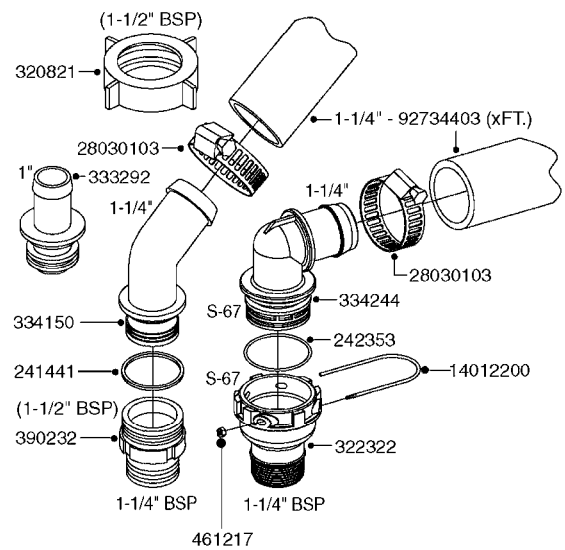

PRESSURE SIDE OF PUMP