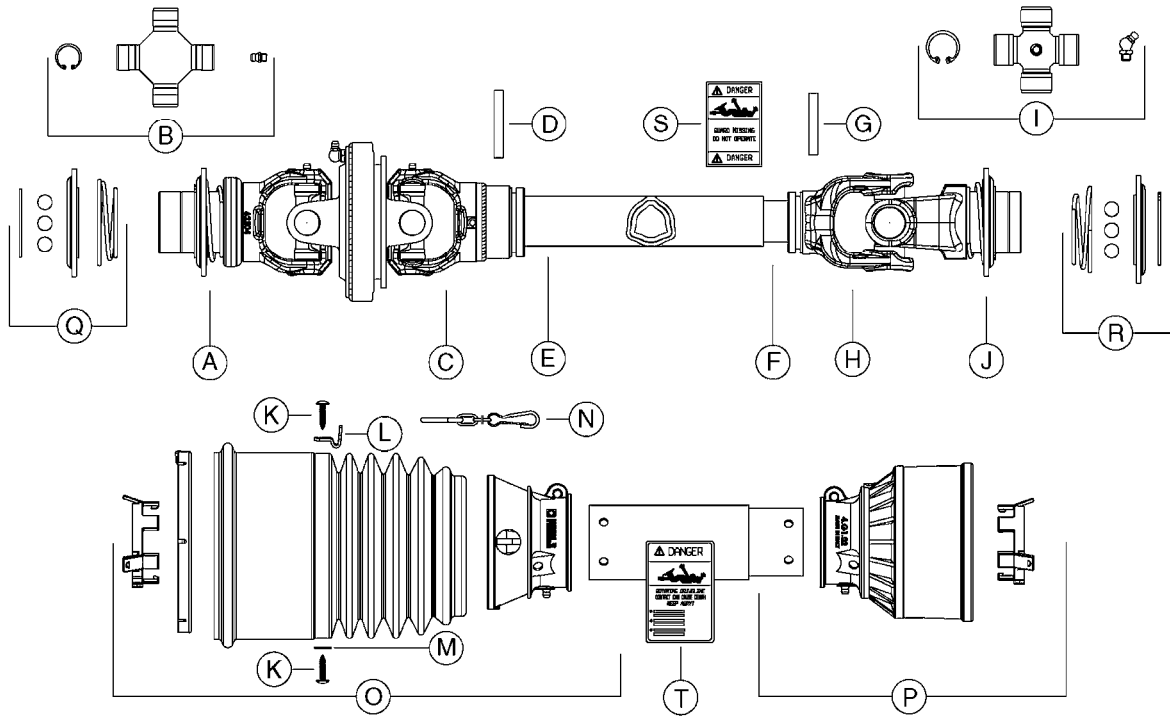

A0460

PUMP HYD.MOTOR ACE 650
A0460-HIN, 01:01:16

Page 1

Date 16.03.2016 13:49

Pos.	parts-n°	order qty	description
1	28066603	1	MOTOR REPAIR KIT ACE 650
2	28070403	1	HYDRAULIC MOTOR ACE 650
3	28071003	1	DRIVE PLATE, FLANGE, ACE MOTOR
4	28071103	1	PIN, MOTOR ASSEMBLY
5	28071203	1	HOUSING SEAL, FRONT EXTERNAL
6	28071303	1	ANTI-EXTRUSION SEAL
7	28071403	1	COMPENSATION SEAL
8	28071503	1	HOUSING SEAL, REAR EXTERNAL
9	28071603	1	O-RING, COASTING CHECK CAP
10	28071703	1	SPRING, COASTING CHECK
11	28071803	1	BALL, COASTING CHECK
12	28071903	1	END PLATE W.#10 SAE END PORTS
13	28072003	1	HEX CAP SCREW, MOTOR ASSEMBLY