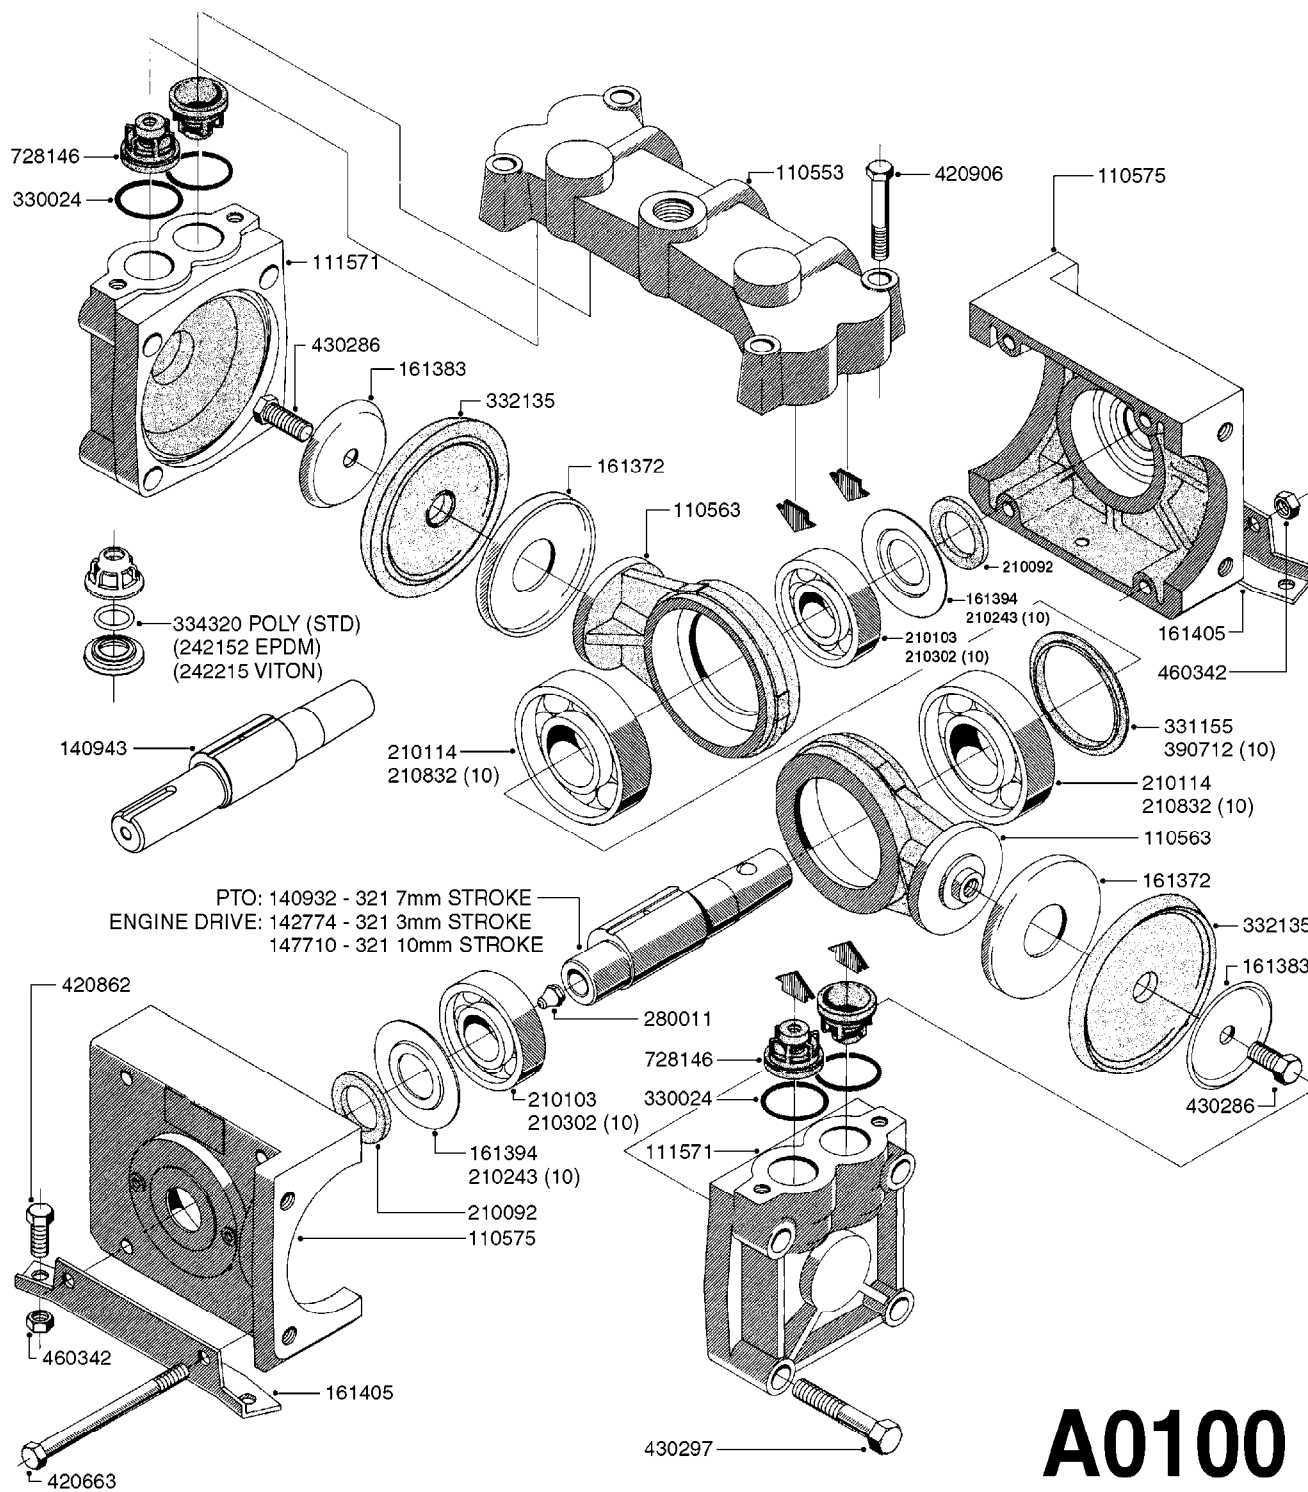

A0100

PUMP - 321 W/MOUNTING BASE
A0100-HIN, 01:01:16

Page 1

Date 16.03.2016 14:25

parts-n°	order qty	description
110553	1	VALVE COVER MDL 320 PAINTED
110563	1	CONNECTING ROD MODEL 320
110575	1	PUMP CASING 320
111571	1	DIAPHRAGM COVER MODEL 321 PAIN
140932	1	CRANK SHAFT 320/7
140943	1	CRANK SHAFT MODEL 320/7mm-25F
142774	1	CRANK SHAFT 320/3
147710	1	CRANK SHAFT 321/10 GG 540
161372	1	DIAPHRAGM BACKING DISC, 320-361
161383	1	DIAPHRAGM UPPER DISC, 320-361
161394	1	DUST PLATE, MODEL 320
161405	1	FOOT 320
210092	1	SEAL FELT D43/30X5
210103	1	BEARING BALL 6306
210114	1	BEARING BALL 6308
210243	1	SEAL OIL 35 X 47 X 7
210302	1	BALL BEARING 6207
210832	1	BALL BEARING 90/50X23 NU2210
242152	1	O-RING D18.2X3 EPDM
242215	1	O-RING D18X3 VITON
280011	1	GREASE NIPPLE 3/8' SAE H TR
330024	1	O-RING D41,1/D34.5 X 3,5
331155	1	SPACER, MODEL 320
332135	1	DIAPHRAGM, POLY alt 33511400
334320	1	O-RING D18X3 POLYURETHANE
390712	1	SPACER RING D84.5/66X2 (P321)
420663	1	BOLT HEX 8.8 DEL M10X120 DIN931
420862	1	BOLT HEX 8.8 DEL M10X16 FT
420906	1	BOLT HEX 8.8 DEL M10X60
430286	1	BOLT HEX 8.8 DEL M12X30 FT
430297	1	BOLT HEX 8.8 RAW M14X65
460342	1	NUT HEX M10 DEL DIN934
728146	1	VALVE FOR 361(726890/707932)