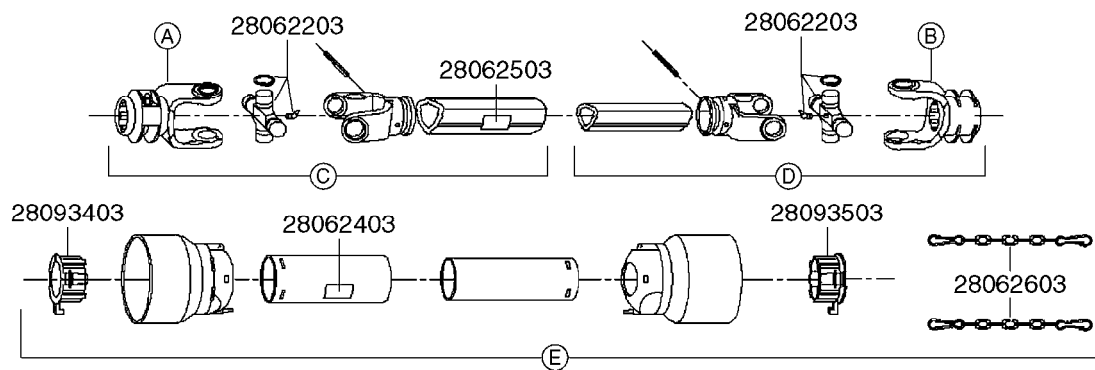

A0520

PTO SHAFTS - BONDIOLI CENT.
A0520-HIN, 01:01:16

Page 1

Date 16.03.2016 14:25

parts-n°	order qty	description
289042	1	UNIV. JOINT 22x54mm
420641	1	BOLT HEX 8.8 DEL M8X35
450015	1	SCREW ALLAN 3/8'X5/8' BLACK
460143	1	NUT HEX M8 LOCK A2 DIN985
28009803	1	PTO PIN TUBE RETAINER OUTER
28009903	1	PTO TUBE RETAINER INNER
28010103	1	PTO YOKE F.INNER TUBE CV PTO
28021403	1	PTO 1"STR/1-3/8" 6SPL B&P
28021503	1	PTO 1"STR/1-3/8" 21SPL B&P
28021603	1	PTO 1"STR/1-3/4" 20SPL B&P
28027903	1	PTO BALL LOCK.KIT F.1-3/8 YOKE
28040503	1	UNIV. JOINT 27x74.6mm
28040703	1	SAFETY CHAIN F.CV BLACK PTO
28041803	1	DECAL DANGER GUARD MISSING
28041903	1	DECAL DANGER ROT.DRIVELINE
28056703	1	PTO YOKE #1 1-3/8" X 6 SPLINE
28056803	1	PTO YOKE #1 1-3/8" X 21 SPLINE
28056903	1	PTO YOKE #4 1-3/8" X 20 SPLINE
28057003	1	PTO TUBE YOKE #1-G1 OUTER
28057103	1	PTO TUBE YOKE #4-G4 OUTER
28057203	1	PTO PIN TUBE RETAINER OUTER
28057303	1	PTO TUBE OUTER #1 745MM
28057403	1	PTO TUBE OUTER #4 720MM
28057503	1	PTO TUBE INNER #1 745MM
28057603	1	PTO TUBE INNER #4 720MM
28057703	1	PTO TUBE RETAINER INNER
28057803	1	PTO TUBE YOKE #1 Ø=1"
28057903	1	PTO TUBE YOKE #4 Ø=1"
28058003	1	PTO HALF SAFETY SHIELD OUTER
28058103	1	PTO HALF SAFETY SHIELD OUTER
28058203	1	PTO HALF SAFETY SHIELD INNER
28058303	1	PTO HALF SAFETY SHIELD INNER
28058403	1	PTO BALL LOCK.KIT F.1-3/4 YOKE
28058503	1	PTO TUBE YOKE #1-G1 INNER