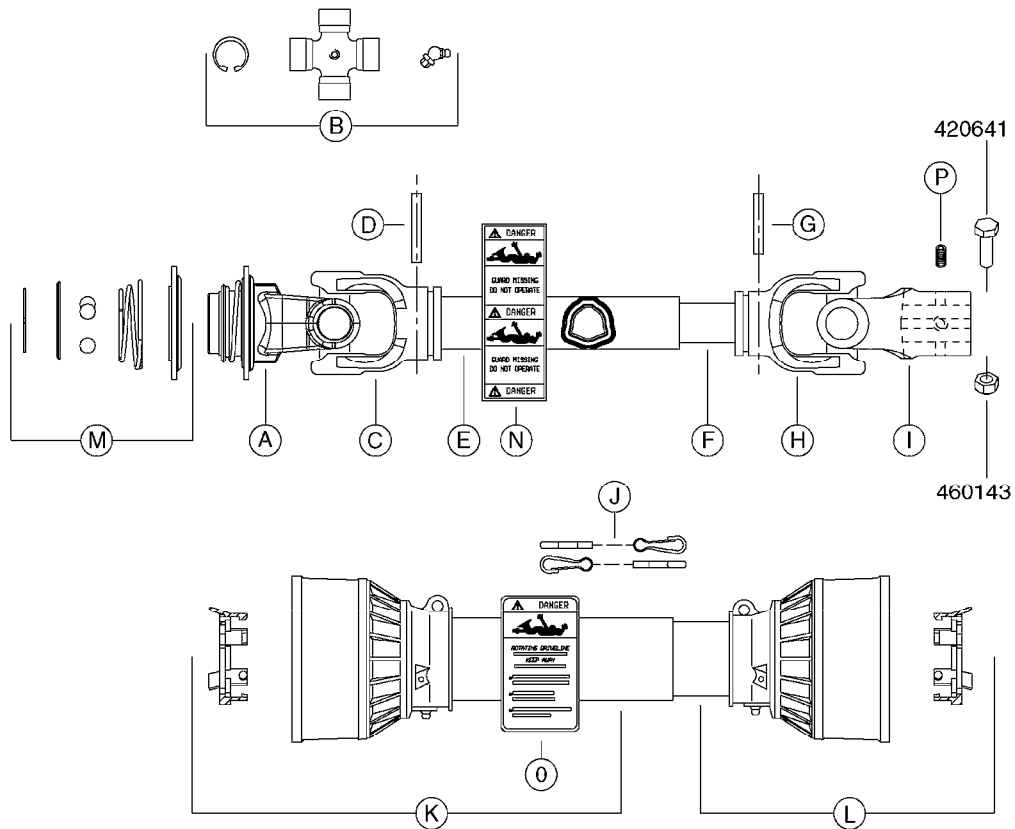

* Supplier changed in 2011 - see page A0580 for "AMA" PTO's (yellow and black shields).

A0510

PTO SHAFTS - BONDIOLI DIAPH.
A0510-HIN, 01:01:16

Page

1

Date

16.03.2016 14:25

parts-n°	order qty	description
284041	1	UNIV. JOINT 27x70mm
289040	1	PTO YOKE 1-3/8" X 6 SPLINE
289041	1	PTO YOKE 1-3/8" X 6 SPLINE
289042	1	UNIV. JOINT 22x54mm
289045	1	UNIV. JOINT 30.2x79.4mm
289049	1	PTO SHIELD COMPLETE F.829446
289050	1	PTO SHIELD COMPLETE F.829445
829445	1	PTO 1-3/8/6X1-3/8/6X810M AXIAL
829446	1	PTO SHAFT LE-SPV + LP ZE-P540
829480	1	PTO 1-3/8/21 x 1-3/8/21x1210MM
829482	1	PTO 1-3/8/6X25MM X 600MM 1202
829483	1	PTO 1-3/8/6X30MM x 610MM 1302
829484	1	PTO 1-3/8/6X1-3/8/6X575MM 361
829486	1	PTO 1-3/8/6X30MM X870MM 1302
829487	1	PTO 1-3/8/6X1-3/8/6X870MM 361
829490	1	PTO 1-3/8/6X30MM 1320MM 1302
829491	1	PTO 1-3/8/6X1' 610/913MM 9016
829502	1	PTO 1-3/8/6x1210/1745
28005200	1	PTO YOKE 1-3/8" X 21 SPLINE
28005400	1	PTO YOKE 1-3/8" X 6 SPLINE
28005800	1	PTO YOKE 1-3/8" X 21 SPLINE
28006000	1	PTO YOKE D25 CONE 3 DEG.
28006100	1	PTO YOKE D30 CONE 4 DEG.
28006200	1	PTO YOKE 1-3/8" X 6 SPLINE
28006300	1	PTO YOKE D1"
28006700	1	PTO HALF SHAFT - TRACTOR END
28006900	1	PTO HALF SHAFT - TRACTOR END
28007300	1	PTO INNER D1" (NO SHIELD)
28007500	1	PTO INNER D1" (NO SHIELD)
28007800	1	PTO INNER D1" (NO SHIELD)
28008100	1	PTO SHIELD COMPLETE
28008500	1	PTO HALF SHAFT - TRACTOR END
28008600	1	PTO SHIELD ASSY COMPLETE
28009403	1	UNIV. JOINT 27x74.6mm
28015103	1	PTO YOKE 1-3/8"X21 TWST OLD
28015203	1	UNIV. JOINT 23.8x61.3mm
28015303	1	PTO YOKE 1-3/8"X21 BALL COLLAR
28015403	1	PTO OUTER 1-3/8"X21 (NO SHIELD)
28015503	1	PTO INNER 1-3/8"X21 (NO SHIELD)
28015603	1	PTO SHIELD COMPLETE F.28020303
28015703	1	PTO YOKE 1-3/4"X20 SPL OUTER
28015803	1	PTO OUTER 1-3/4"X20 (NO SHIELD)
28015903	1	PTO INNER 1-3/8"X21 (NO SHIELD)
28016003	1	PTO SHIELD COMPLETE F.10465803
28016203	1	PTO OUTER 1-3/8"X6 (SHIELDED)
28016303	1	PTO INNER 1-3/8"X6 (NO SHIELD)
28016703	1	PTO OUTER 1-3/8"X6 (NO SHIELD)
28016803	1	PTO INNER 1-3/8"X6 (NO SHIELD)
28020203	1	PTO 1-3/4/20x1-3/8/21 BP L=860
28020303	1	PTO 1-3/8/21 x 1-3/8/21 B&P
28040603	1	PTO YOKE 1-3/8X21SPL BLACK
28040703	1	SAFETY CHAIN F.CV BLACK PTO
28068800	1	PTO YOKE 1-3/8" X 6 SPLINE
28069700	1	UNIV. JOINT STD1 SFT
28072800	1	PTO SHIELD COMPLETE L=1912 SFT
28073000	1	PTO YOKE 1-3/8" X 6 SPLINE