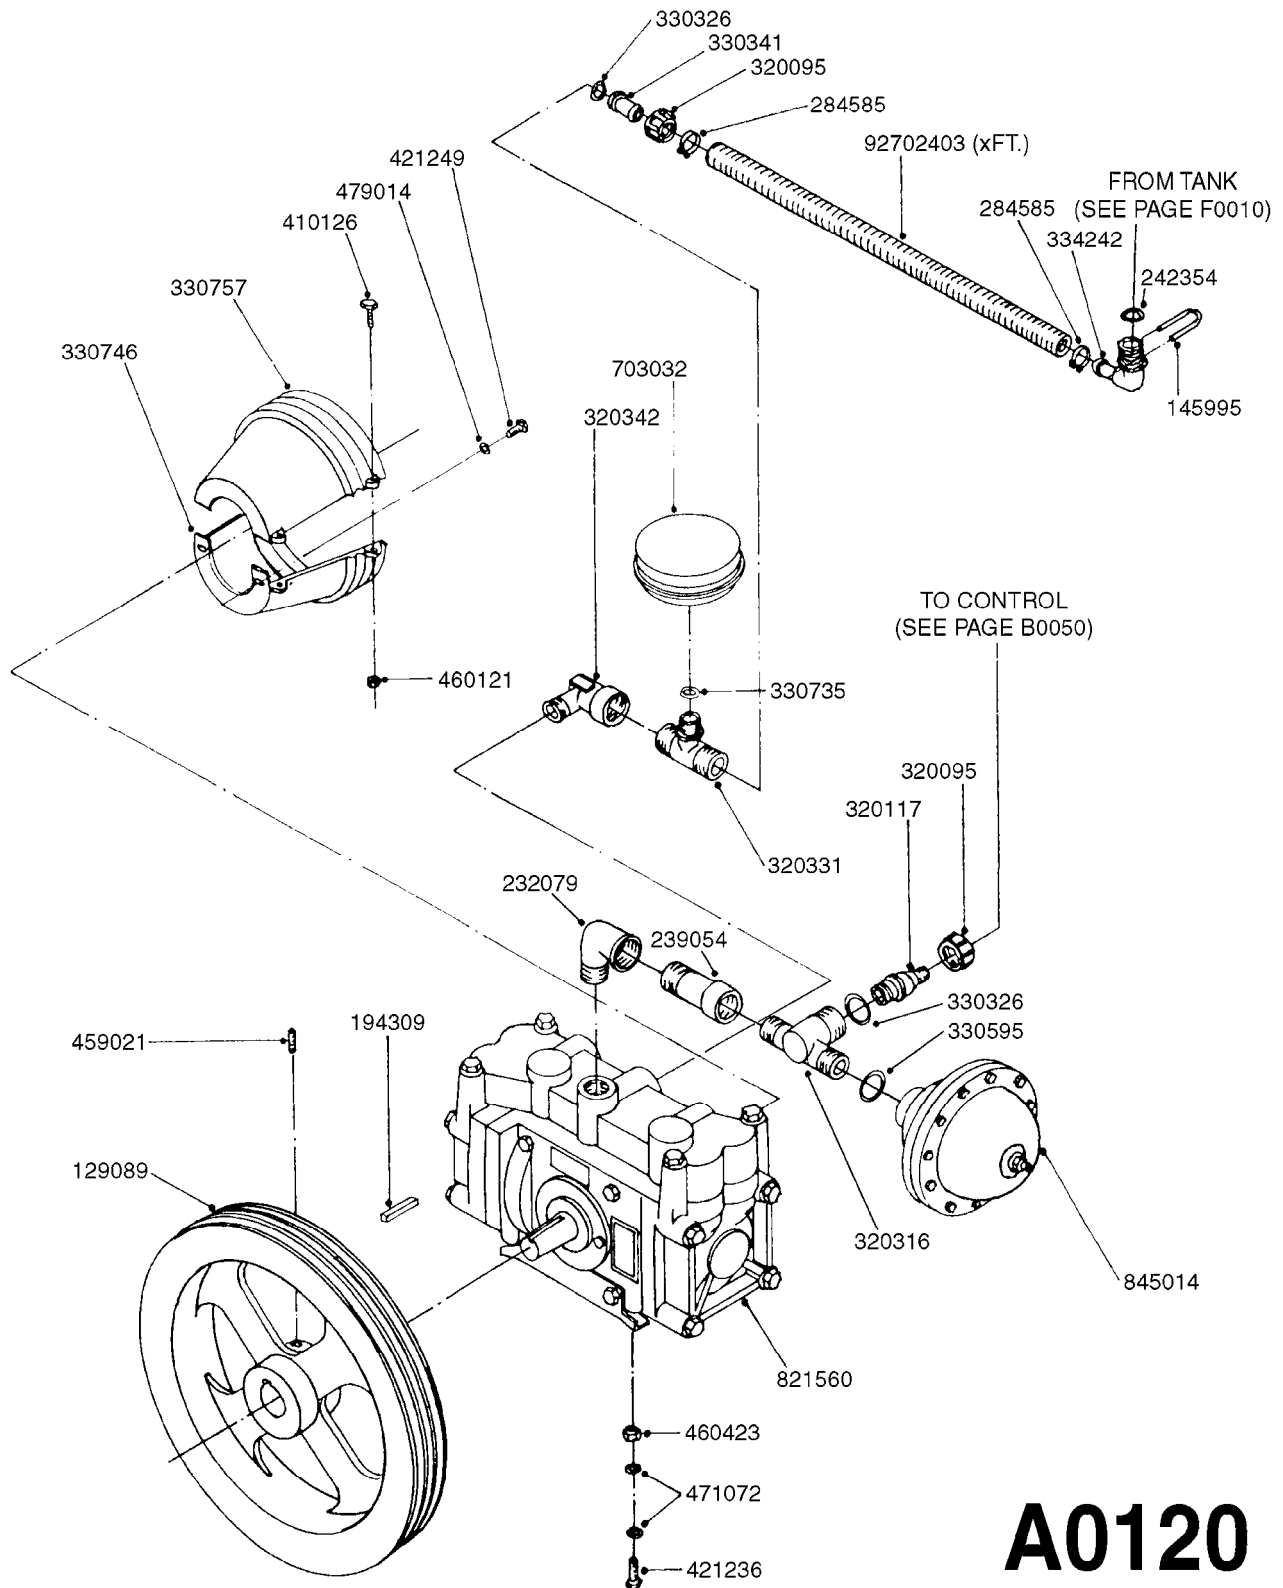

PUMP - 321 F.LB 50 - POST '99
A0120-HIN, 01:01:16

Page

0

Date

16.03.2016 14:25

PUMP - 321 F.LB 50 - POST '99
A0120-HIN, 01:01:16

Page 1

Date 16.03.2016 14:25

parts-n°	order qty	description
129089	1	PULLEY F.PUMP LB50
145995	1	FITT.DK S-53 FORK
194309	1	KEY 8 X 7 X 40
232079	1	ELBOW 3/4" BRASS
239054	1	EXTENSION 3/4"BSP 2" (016305)
242354	1	O-RING D32.2X3.0 VITON F.S-53
284585	1	CLAMP HOSE GEAR 1" MINI 020
320095	1	FITT.DK NUT 1" BSP
320117	1	FITT.DK CONN.1/2"BSP F. 1" CAP
320316	1	FITT.DK TEE 3/4" X3/4" X1"BSP
320331	1	FITT.DK TEE 1" - 1" - 3/4" BSP
320342	1	FITT.DK EL 3/4"M X 1"F BSP
330326	1	O-RING D30/D24X2 F.1"NUT
330341	1	FITT.DK HB 1" F. 1" NUT
330595	1	O-RING D24.6/D20X2.1 -3/4"
330735	1	O-RING D30/D26X2
330746	1	GUARD PTO LOWER PART SHORT
330757	1	GUARD PTO UPPER PART SHORT
334242	1	FITT.DK S-53 ELB.1"
410126	1	SCREW 1/4"X3/4" GALV.
421236	1	BOLT HEX M10X25 GALV.
421249	1	BOLT HEX M6X15
459021	1	DOWEL ALLEN M8X20
460121	1	NUT 1/4" GALV.
460423	1	NUT HEX M10X1.5 LOCK
471072	1	WASHER M10 EL2
479014	1	WASHER D.5 STAINLESS
703032	1	SUCTION AIR BOTTLE 3/4" COMPL.
821560	1	PUMP 321/7MM 25 BAR THROUGH SH
845014	1	AIR BOTTLE COMPLETE HJ73
92702403	1	HOSE PVC SUCT GRAY 1"