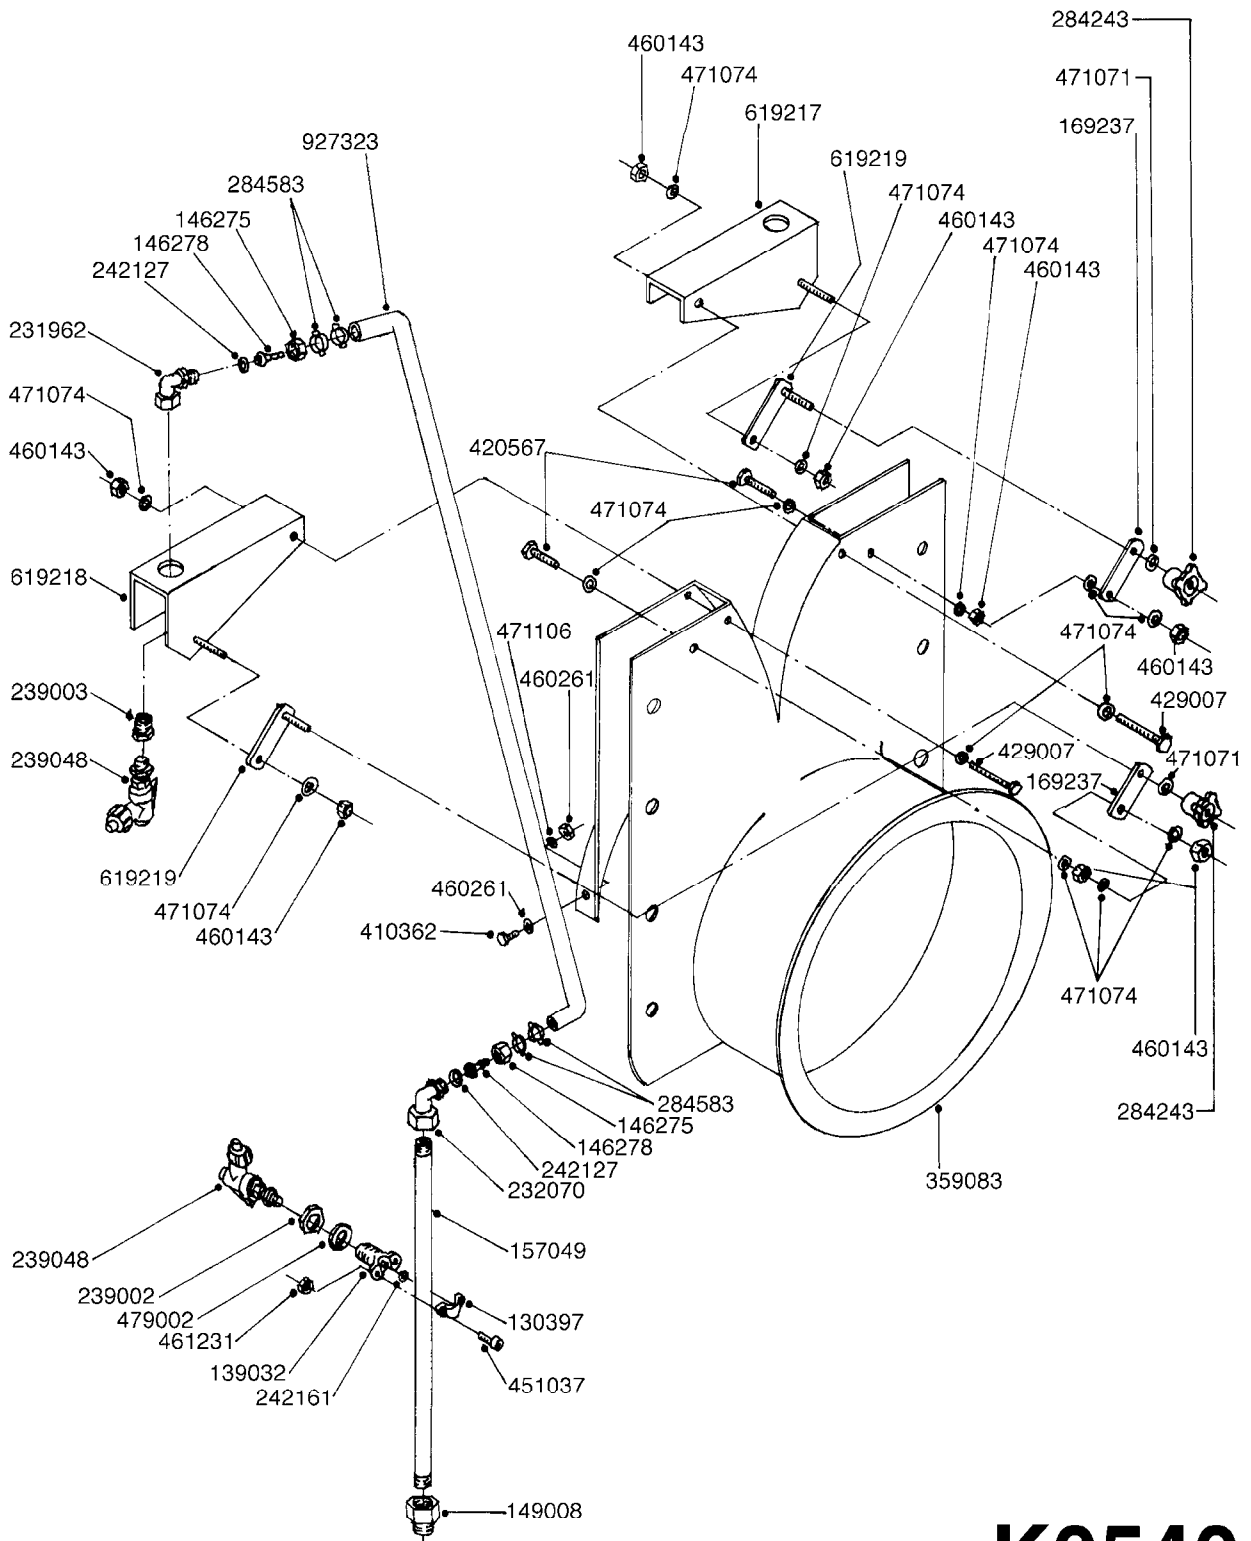

FROM DISTRIBUTION VALVE
(SEE PAGE B0050)

K0540

LB - VERTICAL DEFLECTOR
K0540-HIN, 01:01:16

Page 1

Date 16.03.2016 14:25

parts-n°	order qty	description
130397	1	NOZZLE HOLDER UPPER PART
139032	1	JET BODY LB - ARAG
146275	1	BRASS UNION NUT 1/2
146278	1	BRASS PIPE BRANCH 1/2D 10
149008	1	FITT.DK 22/100X1/2"
157049	1	BLOWER SPR. LINE ST. LB-DEF.
169237	1	PLATE
231962	1	ELBOW BRASS 1/2"
232070	1	ELBOW 1/2" BRASS M-22.100 H
239002	1	NUT 1/2" BSP BRASS F.BULKHEAD
239003	1	EXTENSION 1/2"
239048	1	NOZZLE BODY F.LB W/O NON DRIP
242127	1	WASHER D18X11X4
242161	1	O-RING 6 X 3.0
284243	1	HANDLE KNOB ADJUSTER
284583	1	CLAMP HOSE GEAR 1/2" 28029803
359083	1	FAN HOUSING LB 22" F.DEFLECTOR
410362	1	BOLT HEX 8.8 SS M6X20 FT
420567	1	BOLT HEX 8.8 DEL M8X30 FT
429007	1	M-8X130 MACH SCREW
451037	1	SCREW M6X20 HEX
460143	1	NUT HEX M8 LOCK A2 DIN985
460261	1	NUT HEX M6X1 LOCK A2 DIN985
461231	1	NUT HEX M6 BRASS
471071	1	WASHER M12 GALV
471074	1	WASHER M8 ELZ
471106	1	WASHER D6
479002	1	WASHER D18
619217	1	NOZZLE BRACKET LB VERT.DEFL.RH
619218	1	NOZZLE BRACKET LB VERT.DEFL.LH
619219	1	PLATE
927323	1	HOSE R PRESSURE D10-80-200 BAR