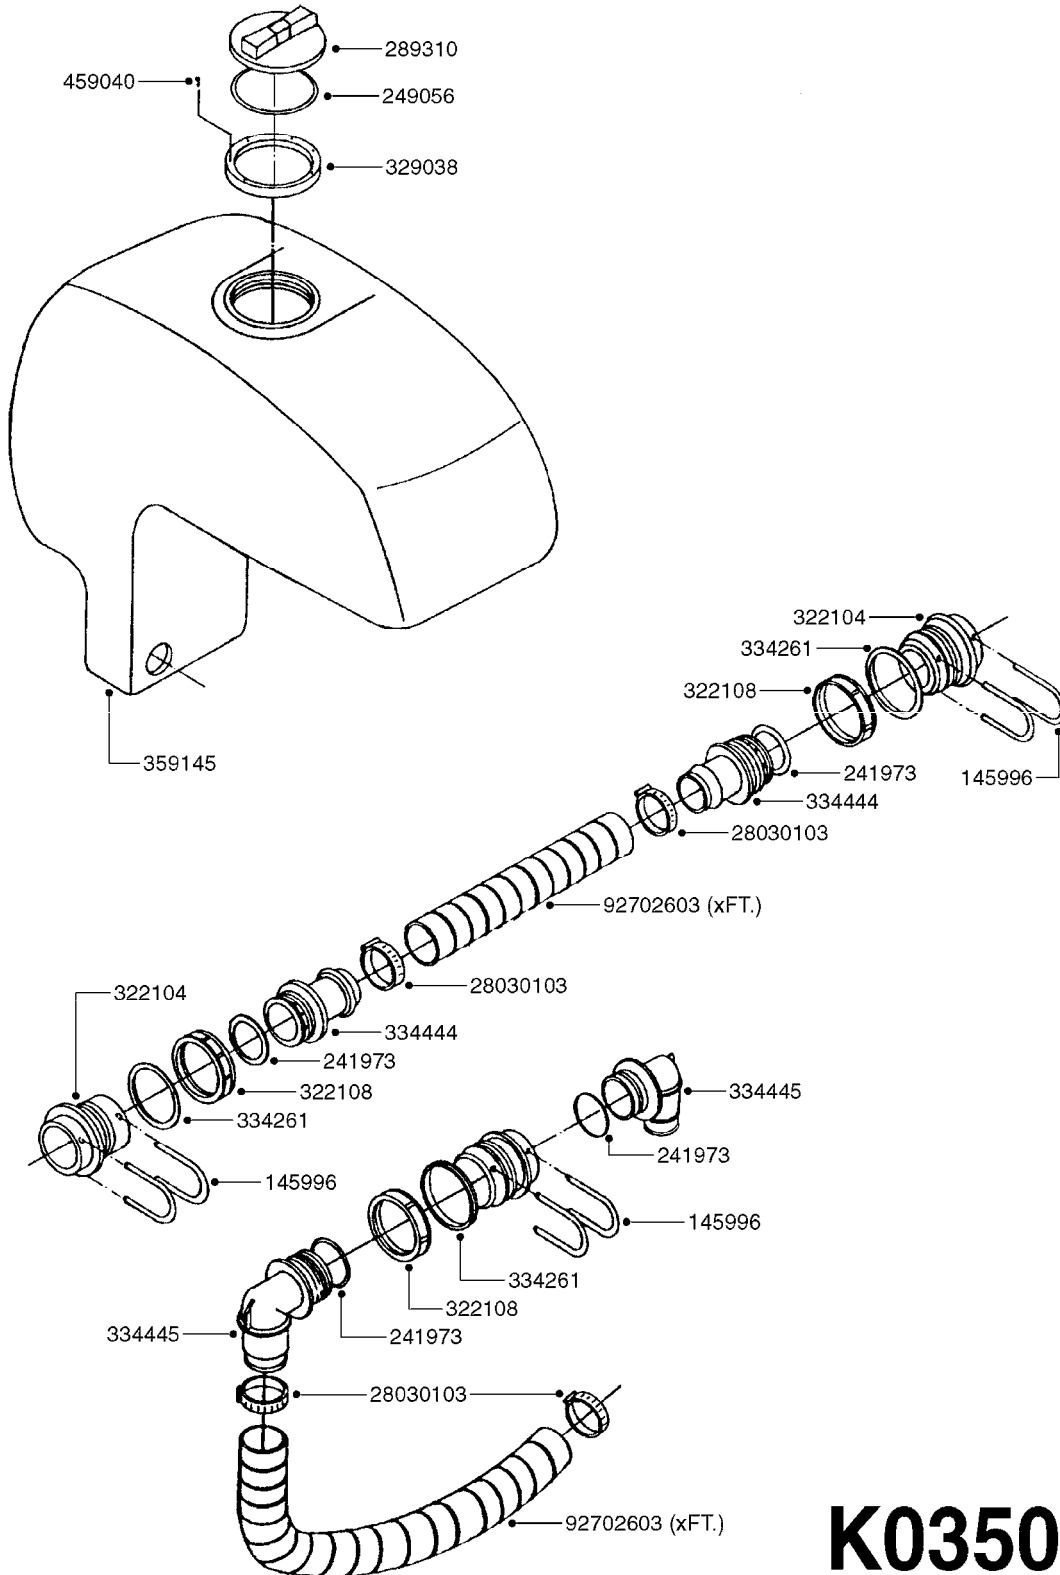

F0160

DRAWBAR - TURNABLE HITCH
F0160-HIN, 01:01:16

Page 1

Date 12.08.2020 11:30

parts-n°	order qty	description
149253	1	WASHER D.80X50X10 TURN.HITCH
149254	1	WASHER D.80X32X10 TURN.HITCH
149258	1	PIN F.TURNABLE HITCH
149303	1	DRAW BOLTS
169396	1	PLATE F. TURNABLE DRAWBAR
219071	1	BEARING 30208A TURN.HITCH
219072	1	BEARING
242203	1	O-RING 79.5X72.5
284235	1	ENGRASADOR M-6/100 RECTO
430507	1	BOLT HEX 8.8 DEL M16X45 FT
459047	1	SET SCREW ALLEN M12X25 DIN 913
459049	1	SET SCREW ALLEN M8X10 DIN 913
460585	1	LOCKING NUT M16 DIN985 A2 SS
469007	1	NUT 1" SAE
469021	1	CASTLE NUT 1-1/4"
469024	1	CASTLE NUT 1-3/4" TURN.HITCH
479024	1	WASHER LOCK D.26 DIN 127
480739	1	PIN SNAP D8 F.ROUND
489027	1	ROLL PIN 6 x 100
489028	1	COTTER PIN 6 X 8
619440	1	HEADTUBE FOR TURN.DRAWBAR
639366	1	CENTER BEAM TURN.HITCH
639367	1	CENTER PIVOT - TURN.HITCH
835185	1	DRAWBAR TURNABLE F.TG BV CR

24002503 - Ø 5" (125mm)

24002403 - Ø 4" (100mm)

259034 - Ø 5" (125mm) L=29-1/2" (750mm) PVC

259035 - Ø 4-3/8" (110mm) L=39-3/8" (1000mm) PVC

349012 - Ø 4" (100mm) L=37-3/8" (950mm) PVC

349026 - Ø 5-1/2" (140mm) / Ø 4-3/8" (110mm) PVC

349030 - Ø 5-1/2" (140mm) / Ø 3-1/2" (90mm) PVC

349025 - Ø 5" (125mm) / Ø 4-3/8" (110mm) PVC

349023 - Ø 5" (125mm) PVC

G0420

TUBES & HOSES
G0420-HIN, 01:01:16

Page 1

Date 12.08.2020 11:30

parts-n°	order qty	description
259034	1	PVC HOSE D125MM X 0.75M
259035	1	PVC HOSE D100MM X 1.0M
349012	1	PVC TUBE D100MM X 950MM
349023	1	GREY PVC LID D125MM
349025	1	CONNECT.PIECE PVC D125MM-110MM
349026	1	CONICAL REDUC.PVC D140MM-100MM
349030	1	140MM-90MM PVC ADAPTER
24002403	1	HOSE R X TPR 4" BLACK
24002503	1	HOSE R X TPR 5" BLACK