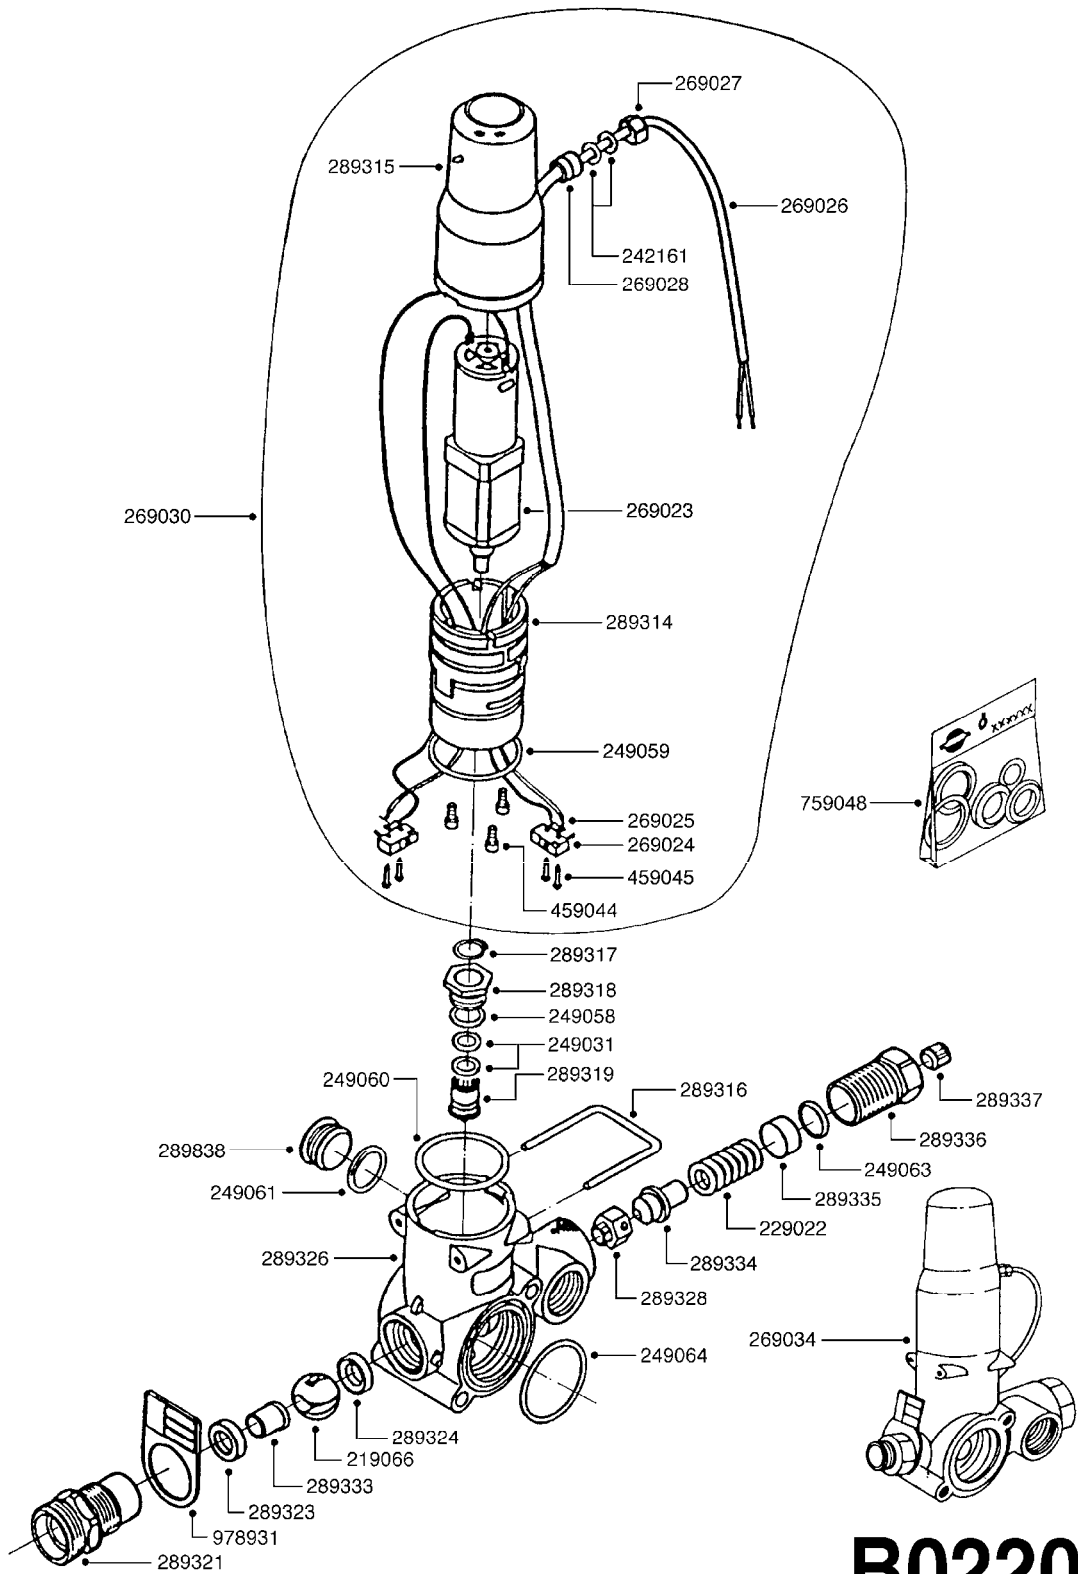

B0210

BOOM SECTION VALVE - CB/2
B0210-HIN, 01:01:16

Page 1

Date 12.08.2020 11:30

parts-n°	order qty	description
219067	1	BALL F.VALVE CB/2
229023	1	SPRING FOR CB/2 VALVE DIAL
242161	1	O-RING 6 X 3.0
249031	1	O-RING
249058	1	O-RING
249059	1	O-RING D47.3 X 2.62
249060	1	O-RING
249062	1	O-RING
249064	1	O-RING
269022	1	CB/2 MOTOR F.SECTION VALVE
269024	1	MICRO SWITCH F. CB/2 MOTOR
269025	1	DIODE 180.306.1
269026	1	ELECTRIC CABLE
269027	1	NUT F.CABLE LOCK
269028	1	GROMMET
269029	1	MOTOR UNIT CB/2 SECTION VALVE
269035	1	VALVE ASSY. BOOM SECTION CB/2
289313	1	PACKING CAP F. CB/2 SECT. VLV.
289314	1	MOTOR HOUSING CB/2
289315	1	MOTOR HOUSING LID CB/2
289316	1	U-CLAMP
289317	1	SNAP RING
289318	1	GUIDE M20 x 1.5
289319	1	HINGED D. 14.95 x 9.2
289320	1	OUTLET FITT.3/4"BSP SECT.VLV.
289322	1	SEAT F.BALL CB/2 VALVE
289325	1	HOUSING F.SECT.VLV.CB/2
289327	1	BUSHING CH-17 M11 x 1 D 8.5
289329	1	ADJUSTMENT HINGE
289330	1	CONNECTION PIECE D 35 M12
289331	1	KNOB F.CONSTANT PRESS. CB/2
289332	1	BUUBLE D.5
459044	1	SCREW
459045	1	SCREW
460703	1	NUT HEX M12X1.75 LOCK DIN985A2 SS
759049	1	REPAIR KIT CB/2 BOOM SEC.VALVE
978931	1	I.D. TAG