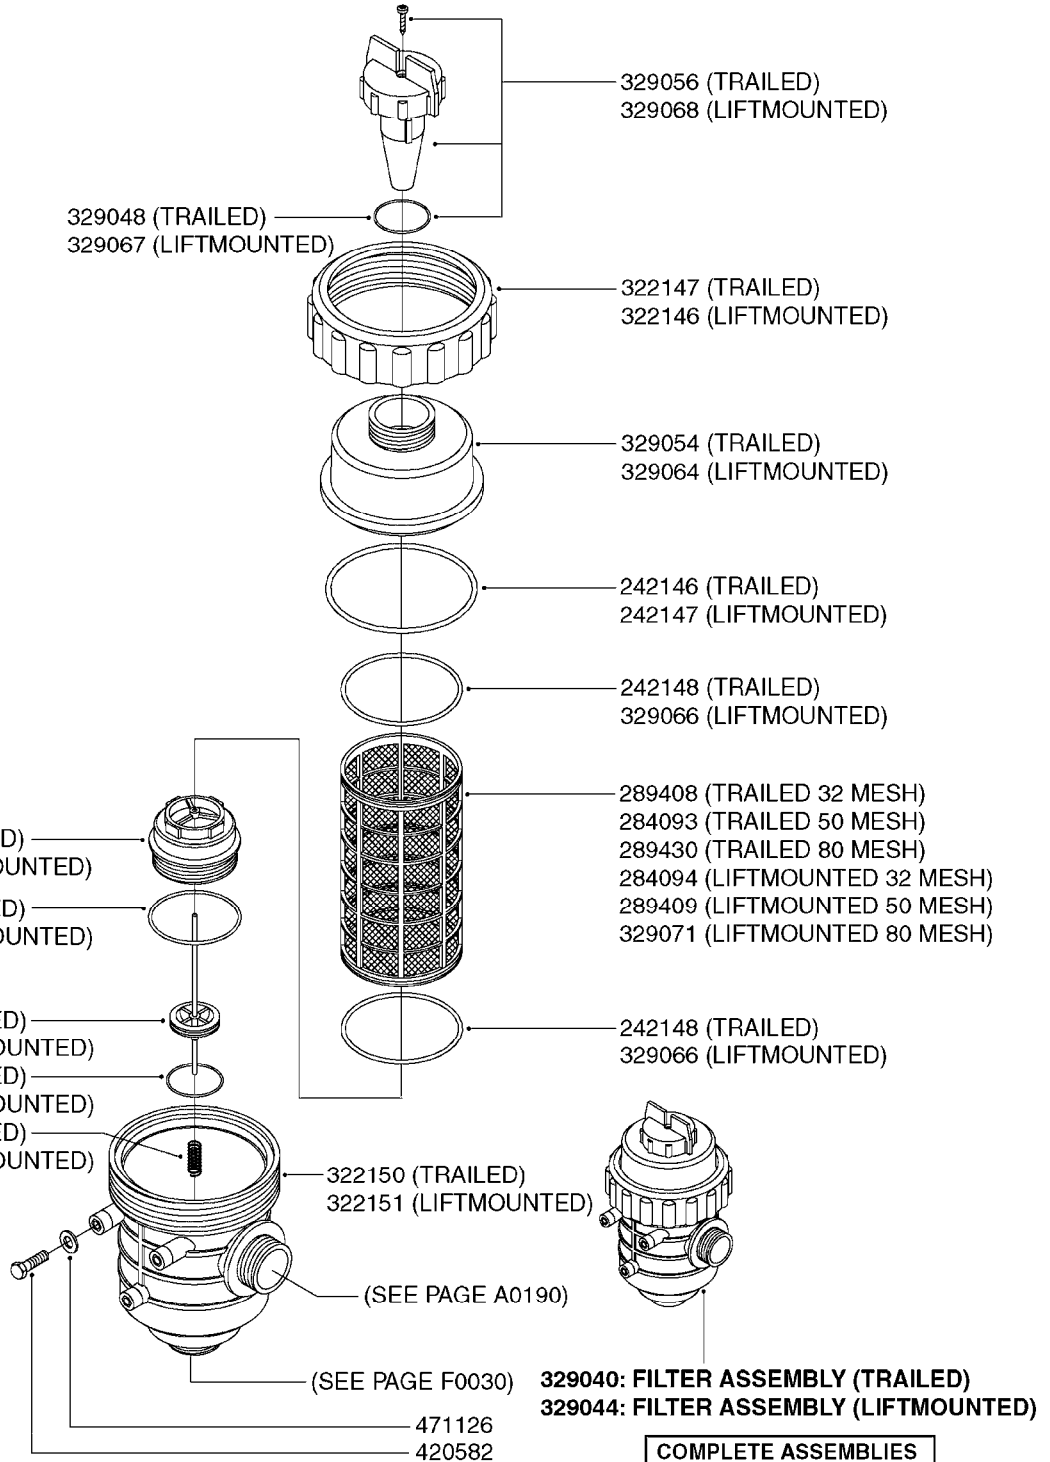

B0710

SUCTION FILT.-VINEYARD&ORCHARD
B0710-HIN, 01:01:16

Page 1
Date 12.08.2020 11:30

parts-n°	order qty	description
242146	1	O-RING 140 X 126 X 7
242147	1	O-RING 105,6x95X5.3
242148	1	O-RING 109.2 X 104 X 2
284093	1	FILTER SCR N ARAG 50 MESH BLUE
284094	1	FILTER SCR N ARAG 32 MESH WHITE
289408	1	FILTER SCR N ARAG 32 MESH WHITE
289409	1	FILTER SCR N ARAG 50 MESH BLUE
289430	1	FILTER SCR N ARAG 80 MESH RED
322146	1	THREADED RING F/FILTER 170
322147	1	THREADED RING F/FILTER 200
322150	1	FILTER CASING 1.5"BSP ARAG
322151	1	FILTER HOUSING 170
329040	1	FILTER ARAG 1.5" 32 MESH TRAIL
329044	1	FILTER ARAG 1.5" 32 MESH LIFT
329047	1	SPRING F. ARAG FILTER 1-1/2"
329048	1	O-RING F. 1-1/2" FILTER
329049	1	PLUNGER F. ARAG VALVE 1-1/2"
329051	1	O-RING F.ARAG FILTER 1-1/2"
329052	1	FITTING F.ARAG FILTER 1-1/2"
329054	1	FILTER HOUSING LID 1-1/2"
329056	1	YELLOW LOCKING RETAINER 1-1/2"
329058	1	SPRING F. ARAG FILTER 1"
329059	1	O-RING F. 1" FILTER
329060	1	PLUNGER F. ARAG VALVE 1"
329061	1	O-RING F.ARAG FILTER 1"
329062	1	FITTING F.ARAG FILTER 1"
329064	1	FILTER HOUSING LID 1"
329066	1	O-RING F.ARAG FILTER 1"
329067	1	O-RING F. 1" FILTER
329068	1	YELLOW LOCKING RETAINER 1"
329071	1	FILTER SCR N ARAG 80 MESH RED
420582	1	BOLT HEX 8.8 DEL M8X20 FT A2
471126	1	WASHER, M8, Ø16/ 8.4X 1.6, SS