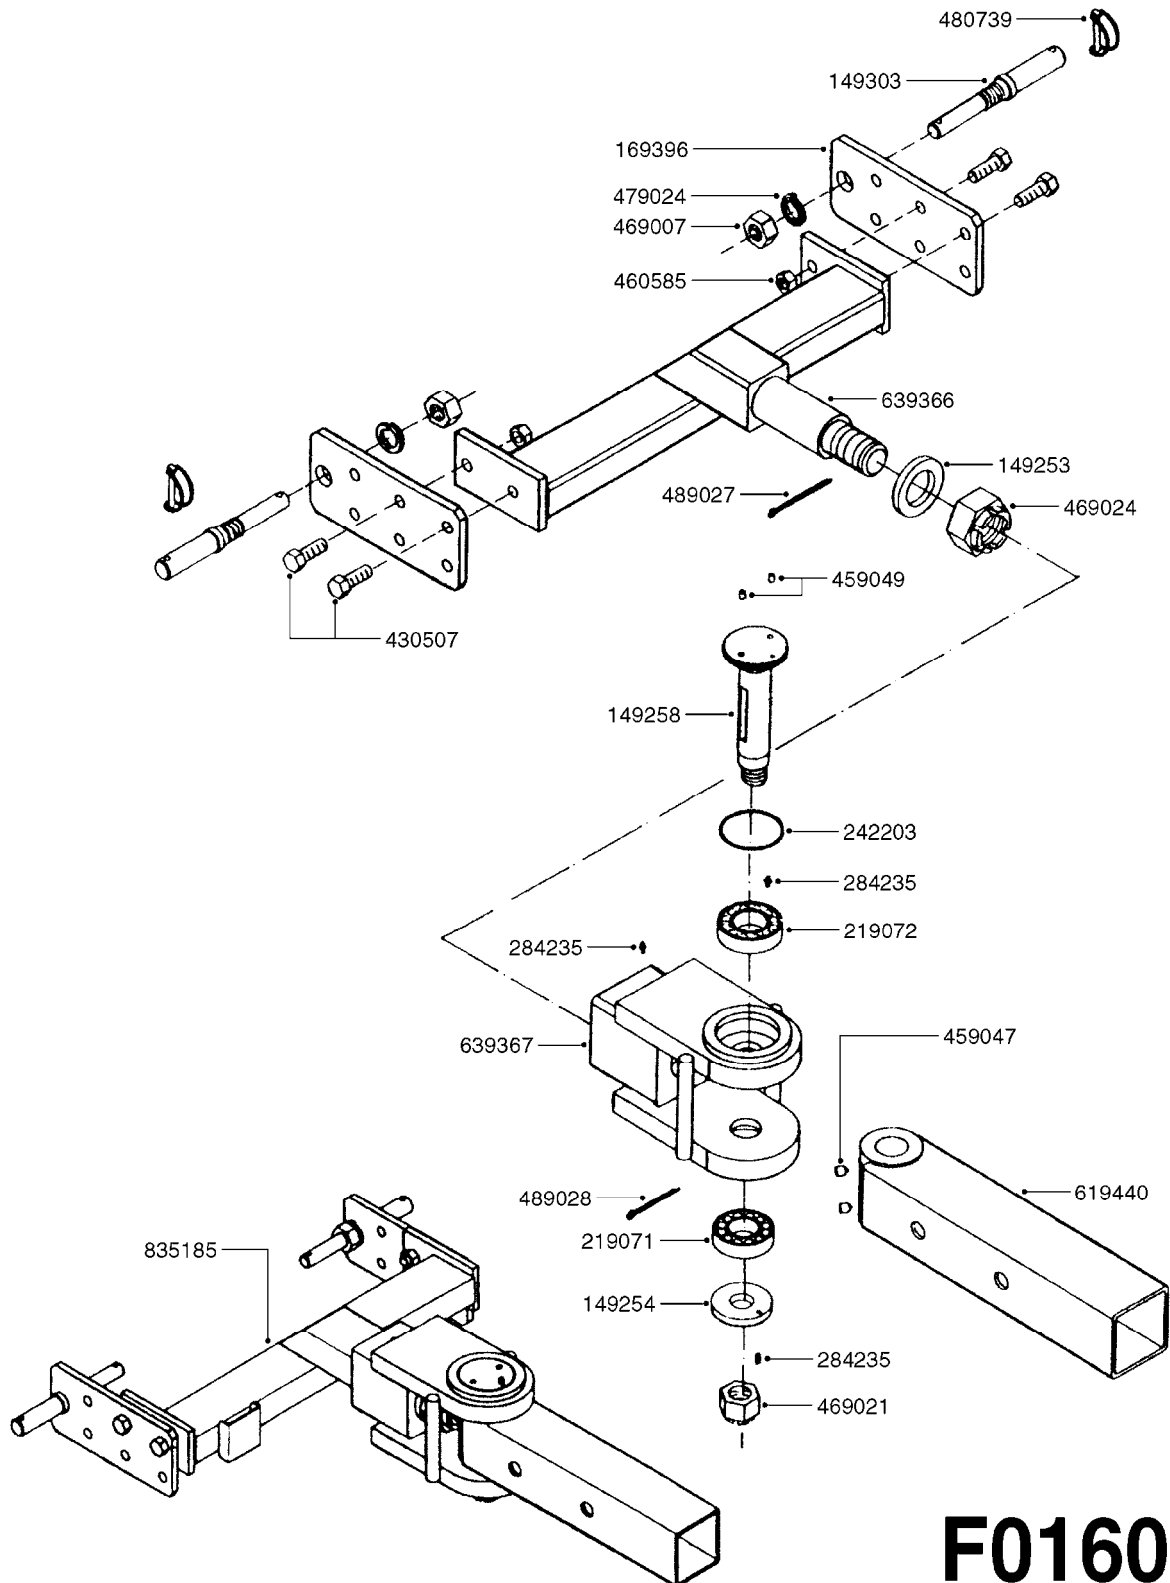

F0160

DRAWBAR - TURNABLE HITCH
F0160-HIN, 01:01:16

Page 1

Date 12.08.2020 11:30

parts-n°	order qty	description
149253	1	WASHER D.80X50X10 TURN.HITCH
149254	1	WASHER D.80X32X10 TURN.HITCH
149258	1	PIN F.TURNABLE HITCH
149303	1	DRAW BOLTS
169396	1	PLATE F. TURNABLE DRAWBAR
219071	1	BEARING 30208A TURN.HITCH
219072	1	BEARING
242203	1	O-RING 79.5X72.5
284235	1	ENGRASADOR M-6/100 RECTO
430507	1	BOLT HEX 8.8 DEL M16X45 FT
459047	1	SET SCREW ALLEN M12X25 DIN 913
459049	1	SET SCREW ALLEN M8X10 DIN 913
460585	1	LOCKING NUT M16 DIN985 A2 SS
469007	1	NUT 1" SAE
469021	1	CASTLE NUT 1-1/4"
469024	1	CASTLE NUT 1-3/4" TURN.HITCH
479024	1	WASHER LOCK D.26 DIN 127
480739	1	PIN SNAP D8 F.ROUND
489027	1	ROLL PIN 6 x 100
489028	1	COTTER PIN 6 X 8
619440	1	HEADTUBE FOR TURN.DRAWBAR
639366	1	CENTER BEAM TURN.HITCH
639367	1	CENTER PIVOT - TURN.HITCH
835185	1	DRAWBAR TURNABLE F.TG BV CR

24002503 - Ø 5" (125mm)

24002403 - Ø 4" (100mm)

259034 - Ø 5" (125mm) L=29-1/2" (750mm) PVC

259035 - Ø 4-3/8" (110mm) L=39-3/8" (1000mm) PVC

349012 - Ø 4" (100mm) L=37-3/8" (950mm) PVC

349026 - Ø 5-1/2" (140mm) / Ø 4-3/8" (110mm) PVC

349030 - Ø 5-1/2" (140mm) / Ø 3-1/2" (90mm) PVC

349025 - Ø 5" (125mm) / Ø 4-3/8" (110mm) PVC

349023 - Ø 5" (125mm) PVC

G0420

TUBES & HOSES
G0420-HIN, 01:01:16

Page 1

Date 12.08.2020 11:30

parts-n°	order qty	description
259034	1	PVC HOSE D125MM X 0.75M
259035	1	PVC HOSE D100MM X 1.0M
349012	1	PVC TUBE D100MM X 950MM
349023	1	GREY PVC LID D125MM
349025	1	CONNECT.PIECE PVC D125MM-110MM
349026	1	CONICAL REDUC.PVC D140MM-100MM
349030	1	140MM-90MM PVC ADAPTER
24002403	1	HOSE R X TPR 4" BLACK
24002503	1	HOSE R X TPR 5" BLACK