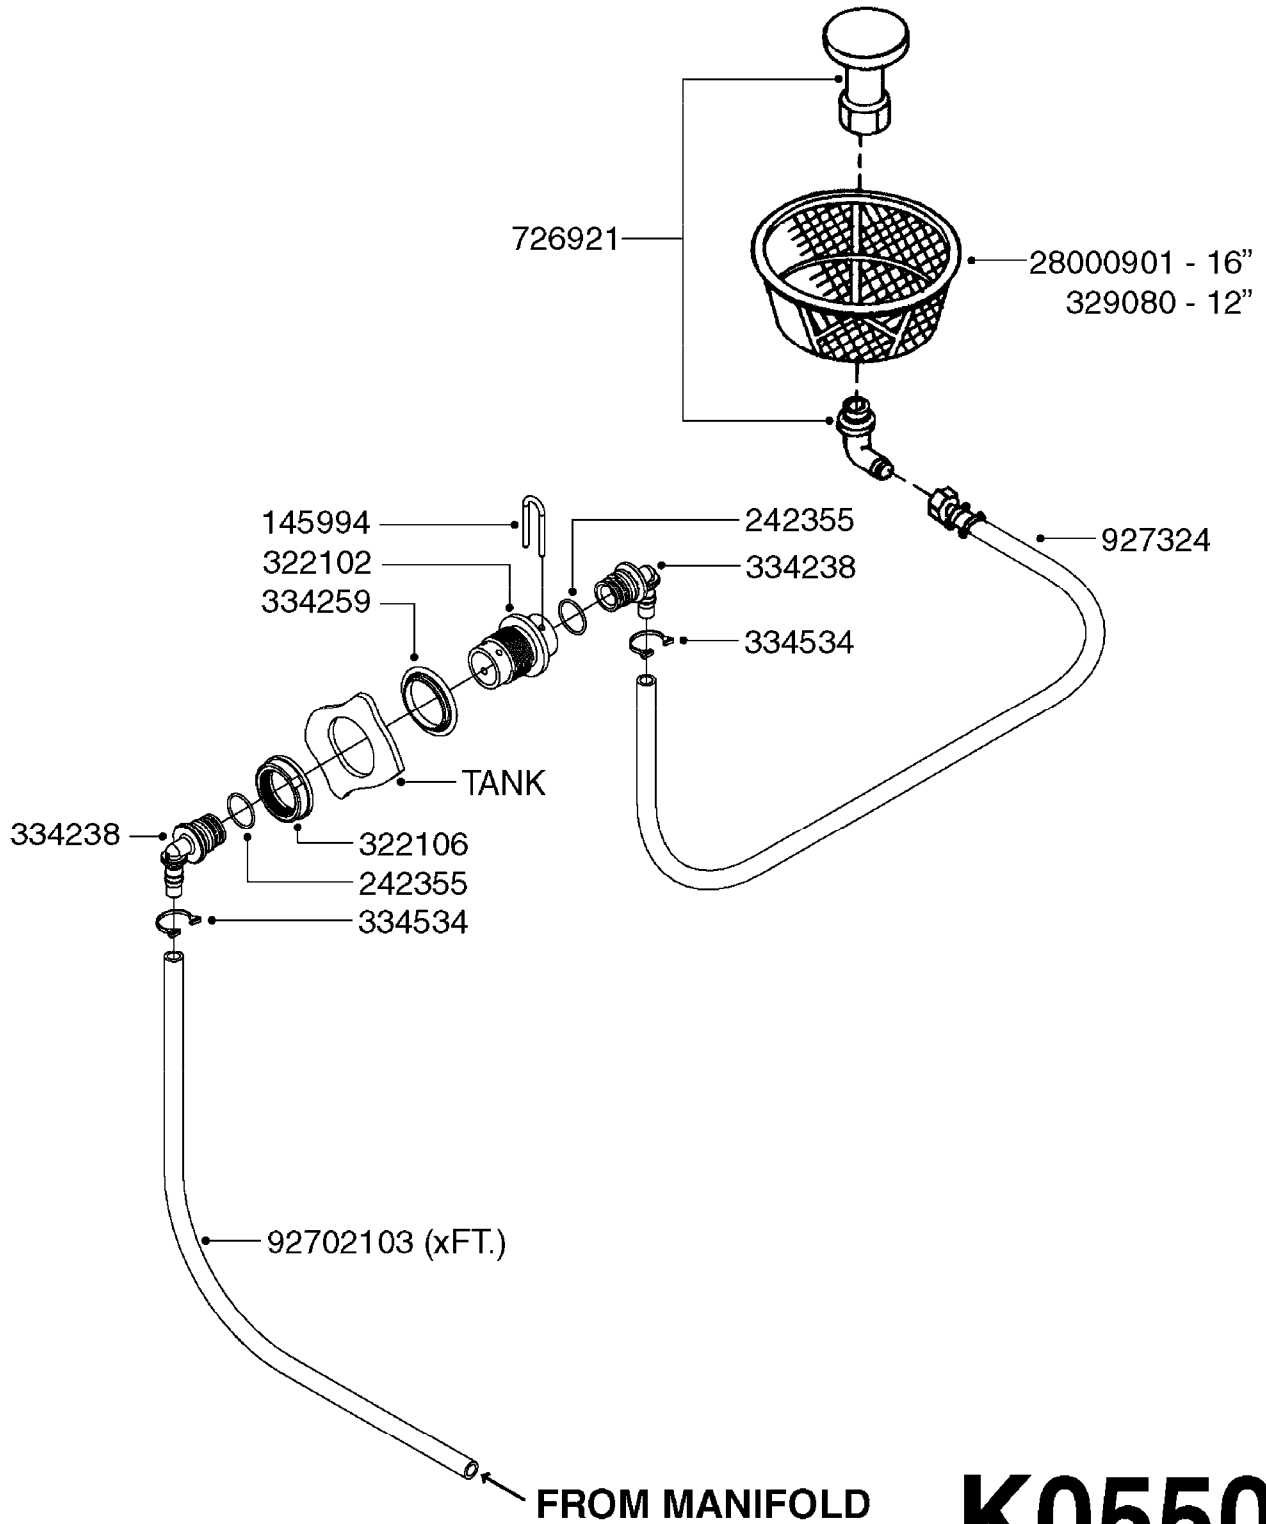

K0550

POWDER MIXER
K0550-HIN, 01:01:16

Page 1

Date 12.08.2020 11:30

parts-n°	order qty	description
145994	1	FITT.DK S-40 FORK
242355	1	O-RING D19.2X3.0 VITON F.S-40
322102	1	FITT.DK S-40 BULKHEAD
322106	1	FITT.DK S-40 BULKHEAD NUT
329080	1	FILTER BASKET 12"
334238	1	FITT.DK S-40 ELB.1/2"
334259	1	GASKET F. S-40 BULKHEAD
334534	1	CLAMP HOSE PLASTIC 1/2"
726921	1	POWDER MIXER F.STRAINER BASKET
927324	1	HOSE R PRESSURE D12-80-200 BAR
28000901	1	FILTER, TOP MAIN TANK, Ø400 L275 300130
92702103	1	HOSE R X1/2" X300PSI WP X0012"