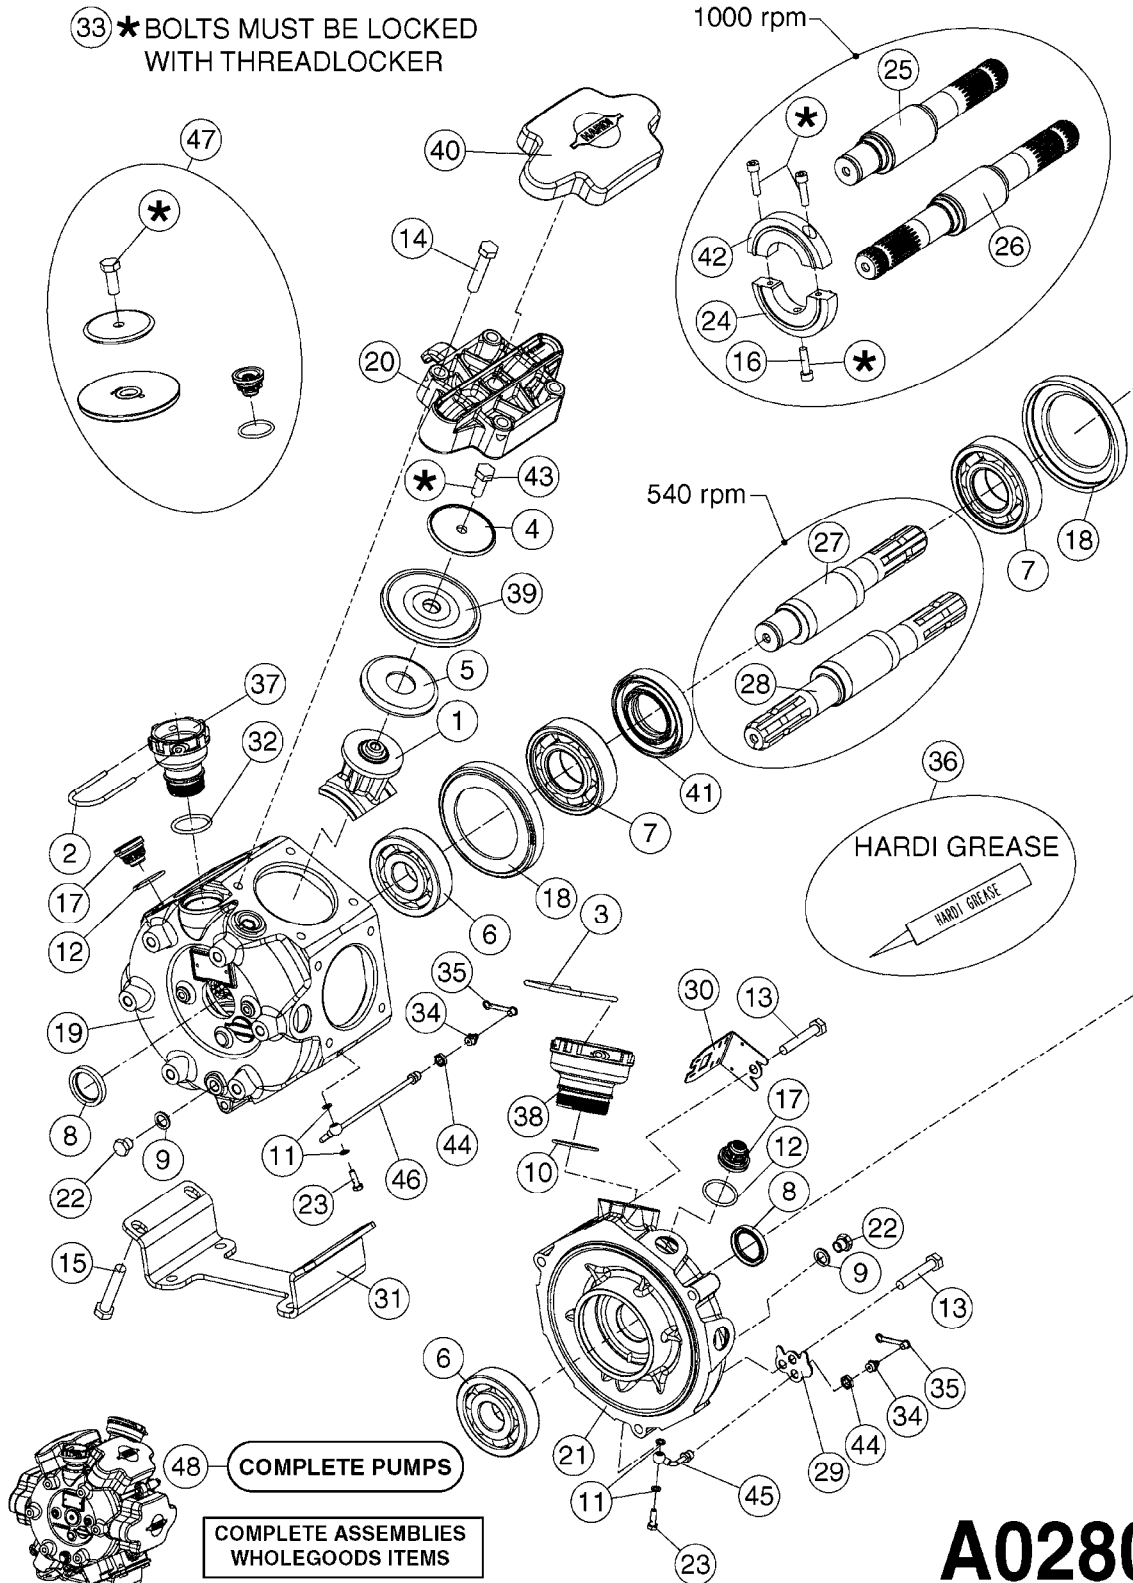

REPLACED BY 364 PUMPS
SEE PAGE A0280

A0260

PUMP - 363 W/MOUNTING BASE
A0260-HIN, 17:03:16

Page 1
Date 12.08.2020 11:30

parts-n°	order qty	description
110317	1	PUMP CASING MODEL 360/361 PNTD
111630	1	CONNECTING ROD 363/364-10 PUMP
111636	1	VALVE COVER 363 HEAVY DUTY
111651	1	CASTING F.363 1.5" PUMP(FRONT)
142037	1	CRANK SHAFT 361-20
143577	1	CRANK SHAFT F.363/462/463-10mm
147097	1	CRANK SHAFT 363-463/10 THROUGH
161174	1	DIAPHRAGM DISC SS 361/363/364 PUMP
161372	1	DIAPHRAGM BACKING DISC,320-361
161745	1	METAL SPACER F.363/463
210221	1	BEARING BALL 6407
210232	1	BEARING BALL 6310
210243	1	SEAL OIL 35 X 47 X 7
241404	1	DOWTY SEAL 1/4"
241684	1	DEICER PARTS: DIAPHRAGM MODEL 361 NITRIL
242152	1	O-RING D18.2X3 EPDM
242215	1	O-RING D18X3 VITON
280011	1	GREASE NIPPLE 1/8" SAE H TR
330024	1	O-RING D41,1/D34.5 X 3,5
331192	1	SPACER, MODEL 361/363
334320	1	O-RING D18X3 POLYURETHANE
420626	1	BOLT HEX 8.8 DEL M10X20 FT
420895	1	BOLT HEX 8.8 RAW M10X60
420917	1	BOLT HEX 8.8 RAW M8X12 FT
430312	1	BOLT HEX 8.8 M12X60
430437	1	BOLT HEX 8.8 RAW M12X65
460423	1	NUT HEX M10X1.50 LOCK DIN985A2 SS
471122	1	WASHER, M10, Ø20/10.5X 2.0, SS
728146	1	VALVE FOR 361(726890/707932)
728147	1	VALVE FOR 361 WHITE WITH HOLE
14007900	1	CRANK 363/462/463-7mm 540/THRU
14010400	1	PLUG 1/4" BSP
17002400	1	FOOT F. 36X PUMP, RED
33511400	1	DIAPHRAGM PUMP 361/361/363/364 PUR
43099200	1	BOLT HEX SS M12 X 30 DIN933 A4
75073700	1	PUMP KIT 361/363 "06"

33 * BOLTS MUST BE LOCKED WITH THREADLOCKER

1000 rpm

540 rpm

48 COMPLETE PUMPS
COMPLETE ASSEMBLIES
WHOLEGOODS ITEMS

A0280

PUMP - 364 540/1000 RPM
A0280-HIN, 07:05:20

Page

1

24002503 - Ø 5" (125mm)

24002403 - Ø 4" (100mm)

259034 - Ø 5" (125mm) L=29-1/2" (750mm) PVC

259035 - Ø 4-3/8" (110mm) L=39-3/8" (1000mm) PVC

349012 - Ø 4" (100mm) L=37-3/8" (950mm) PVC

349026 - Ø 5-1/2" (140mm) / Ø 4-3/8" (110mm) PVC