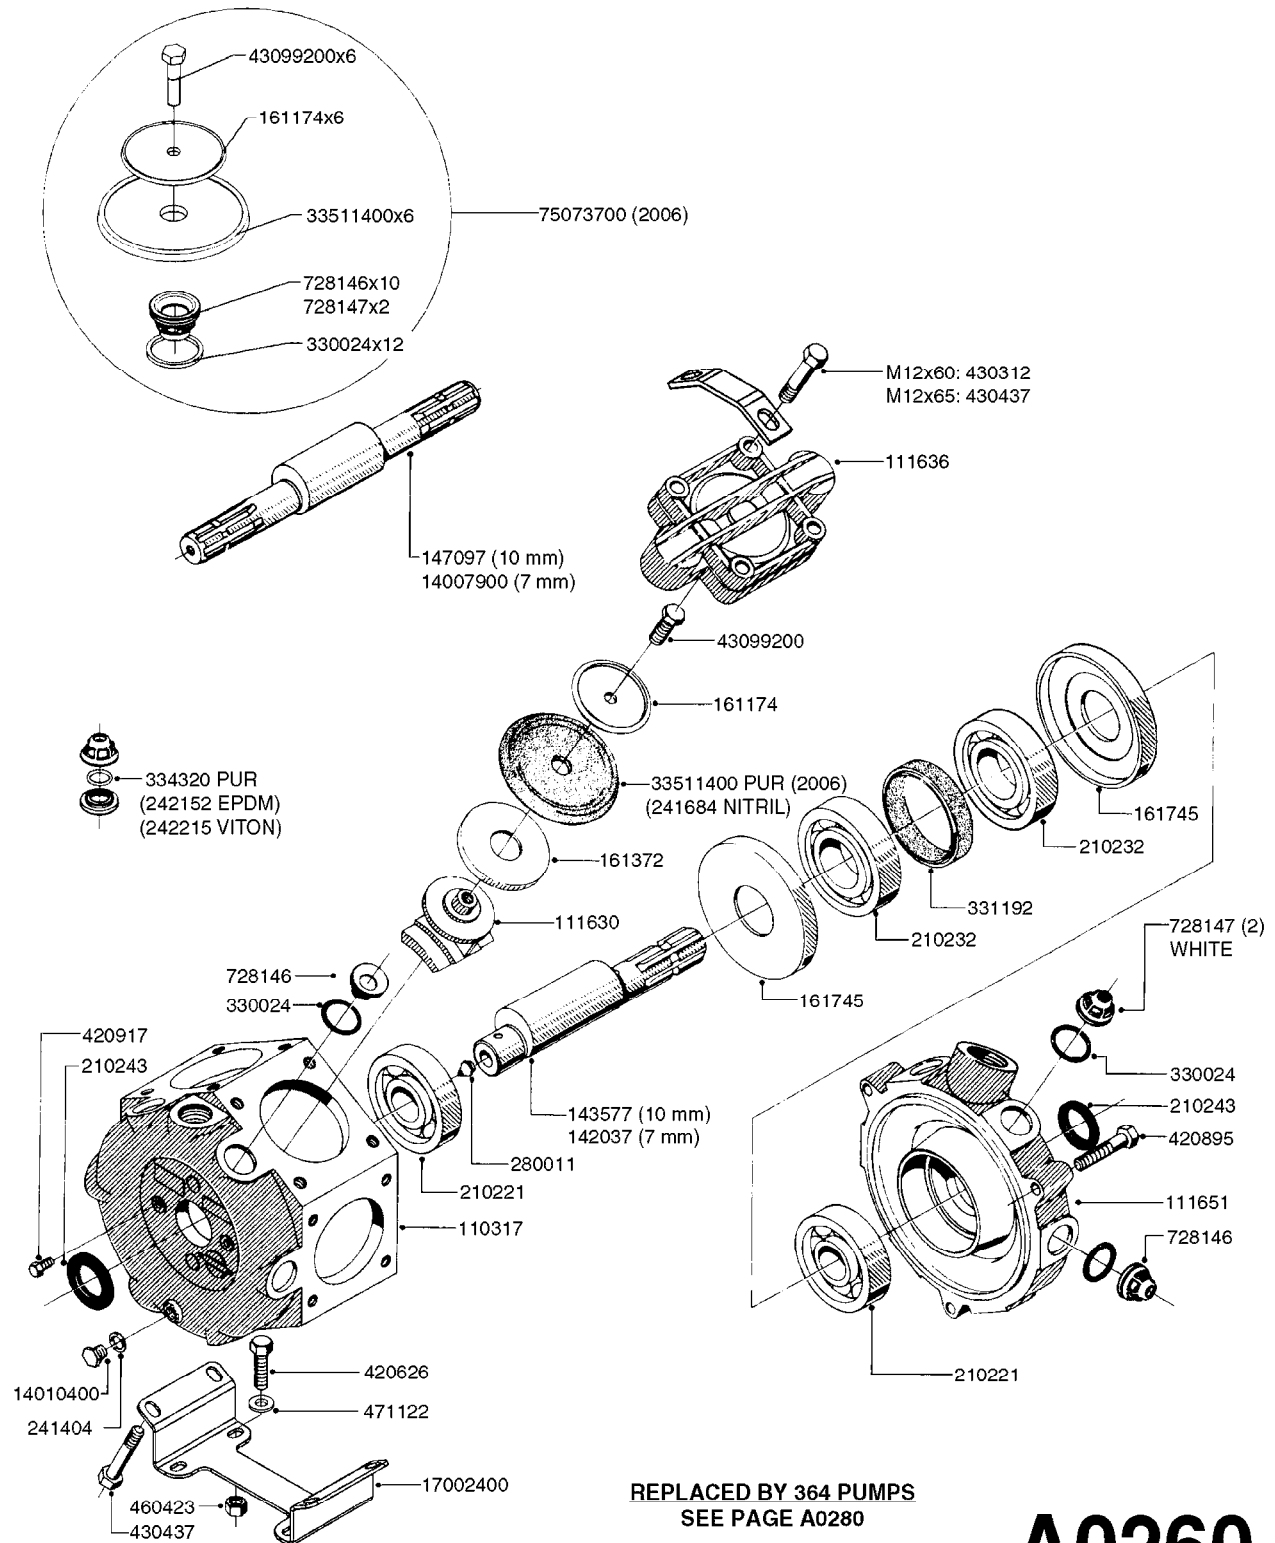

REPLACED BY 364 PUMPS
SEE PAGE A0280

A0260

PUMP - 363 W/MOUNTING BASE
A0260-HIN, 17:03:16

Page 1
Date 12.08.2020 11:30

parts-n°	order qty	description
110317	1	PUMP CASING MODEL 360/361 PNTD
111630	1	CONNECTING ROD 363/364-10 PUMP
111636	1	VALVE COVER 363 HEAVY DUTY
111651	1	CASTING F.363 1.5" PUMP(FRONT)
142037	1	CRANK SHAFT 361-20
143577	1	CRANK SHAFT F.363/462/463-10mm
147097	1	CRANK SHAFT 363-463/10 THROUGH
161174	1	DIAPHRAGM DISC SS 361/363/364 PUMP
161372	1	DIAPHRAGM BACKING DISC,320-361
161745	1	METAL SPACER F.363/463
210221	1	BEARING BALL 6407
210232	1	BEARING BALL 6310
210243	1	SEAL OIL 35 X 47 X 7
241404	1	DOWTY SEAL 1/4"
241684	1	DEICER PARTS: DIAPHRAGM MODEL 361 NITRIL
242152	1	O-RING D18.2X3 EPDM
242215	1	O-RING D18X3 VITON
280011	1	GREASE NIPPLE 1/8" SAE H TR
330024	1	O-RING D41,1/D34.5 X 3,5
331192	1	SPACER, MODEL 361/363
334320	1	O-RING D18X3 POLYURETHANE
420626	1	BOLT HEX 8.8 DEL M10X20 FT
420895	1	BOLT HEX 8.8 RAW M10X60
420917	1	BOLT HEX 8.8 RAW M8X12 FT
430312	1	BOLT HEX 8.8 M12X60
430437	1	BOLT HEX 8.8 RAW M12X65
460423	1	NUT HEX M10X1.50 LOCK DIN985A2 SS
471122	1	WASHER, M10, Ø20/10.5X 2.0, SS
728146	1	VALVE FOR 361(726890/707932)
728147	1	VALVE FOR 361 WHITE WITH HOLE
14007900	1	CRANK 363/462/463-7mm 540/THRU
14010400	1	PLUG 1/4" BSP
17002400	1	FOOT F. 36X PUMP, RED
33511400	1	DIAPHRAGM PUMP 361/361/363/364 PUR
43099200	1	BOLT HEX SS M12 X 30 DIN933 A4
75073700	1	PUMP KIT 361/363 "06"