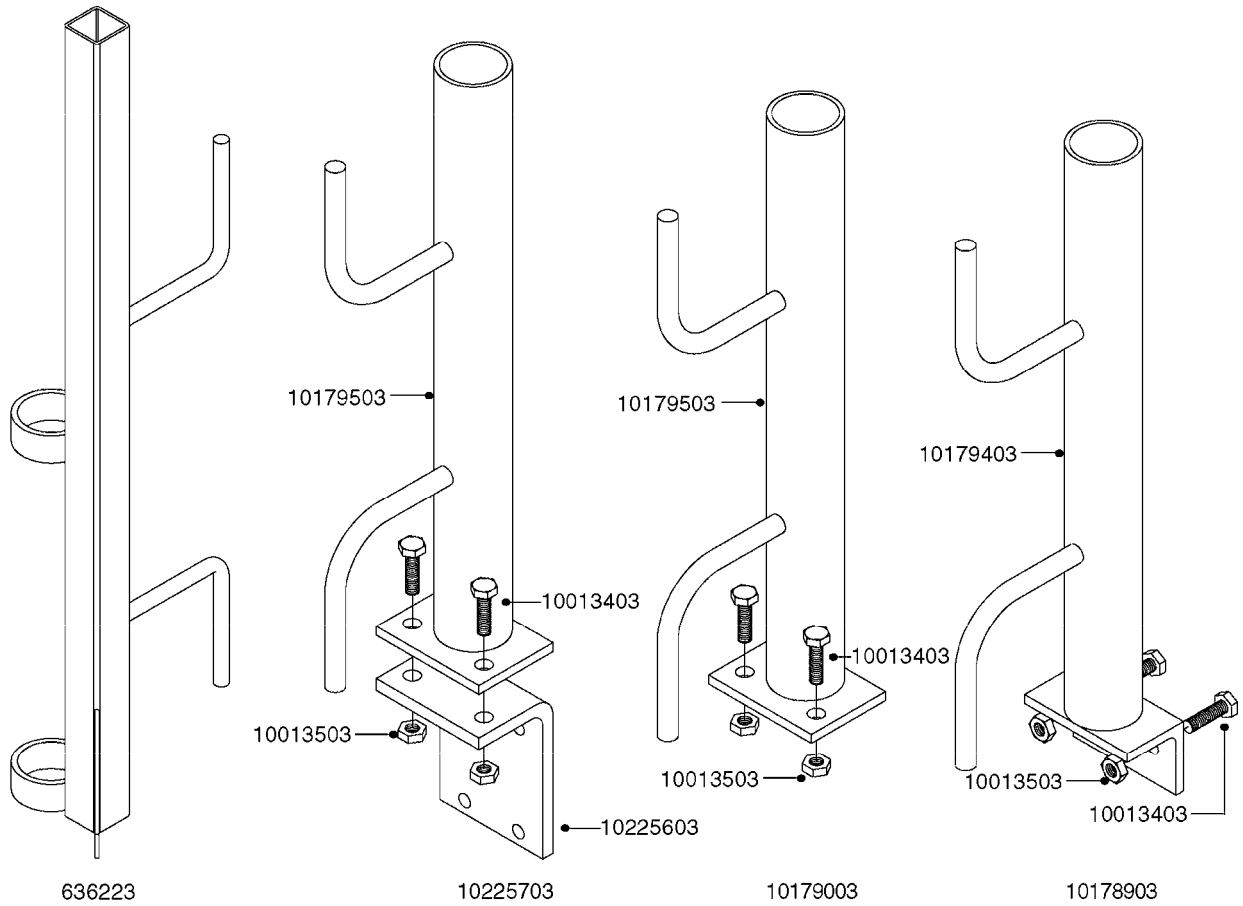

HOSE WRAPS  
K0520-HIN, 01:01:16

Page 1  
Date 16.03.2016 14:06

parts-n°	order qty	description
241965	1	O-RING 12.1 X 1.6
242007	1	O-RING D9.1X1.6
281551	1	BALL VALVE 1/2"
320084	1	FITT.DK NUT 1/2" BSP
330212	1	O-RING D19/D14X2.4 F.1/2"NUT
330326	1	O-RING D30/D24X2 F.1"NUT
330687	1	FITT.DK HB 1/2" F. 1/2" NUT
334190	1	FITT.DK HB 1/2' F. PISTOL 60S
334531	1	CLAMP HOSE PLASTIC 3/4"
636223	1	POST 12 VOLT TR30
712471	1	AGITATION VALVE ASSY. ON/OFF
843196	1	GUN, MODEL 60S
843197	1	HANDGUN KIT TYPE 60 LONG
10013403	1	BOLT HEX 3/8-16X1 1/4 HCS Z5
10013503	1	NUT HEX NC 3/8"
10178903	1	WRAP HOSE SIDE MOUNT PLATE
10179003	1	WRAP HOSE BOTTOM PLATE MOUNT
10179403	1	WRAP WELDMENT FOR HI101789
10179503	1	WRAP WELDMENT FOR HI101790
10225603	1	BKT.FOR HOSE WRAP MOUNT NL NK
10225703	1	WRAP HOSE BDL.BOTTOM PLATE
92702103	1	HOSE R X1/2" X300PSI WP X0012"