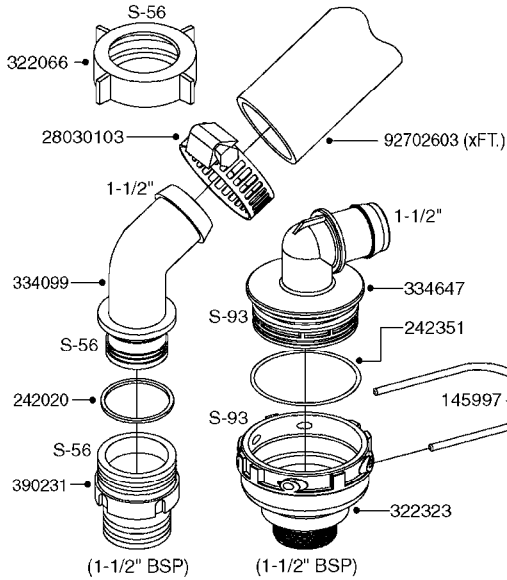

SUCTION SIDE OF PUMP (WITH 1-1/2" SUCTION PORT)