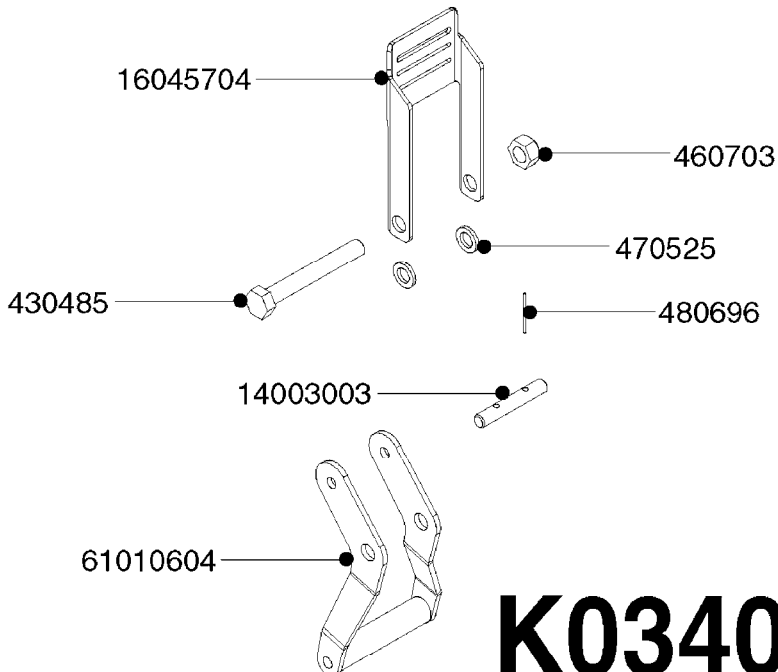

K0340

FLUSH TANK LATCH ASSM. NEW NAV
K0340-HIN, 01:01:16

Page 1

Date 16.03.2016 14:05

parts-n°	order qty	description
14002903	1	PIN D12 F. FLUSH TANK NAV
14003003	1	PIN D10 F.FLUSH TANK LATCH NAV
16045704	1	FLUSH TANK STRAP BKT. NAV.
27002103	1	STRAP F. FLUSH TANK LOCK NAV.
430485	1	BOLT HEX 8.8 DEL M12X90
460703	1	NUT HEX M12X1.75 LOCK DIN985
470525	1	WASHER D19/D11.5X2.5
480696	1	PIN D4X30
61010604	1	FLUSH TANK LATCH HANDLE NAV.