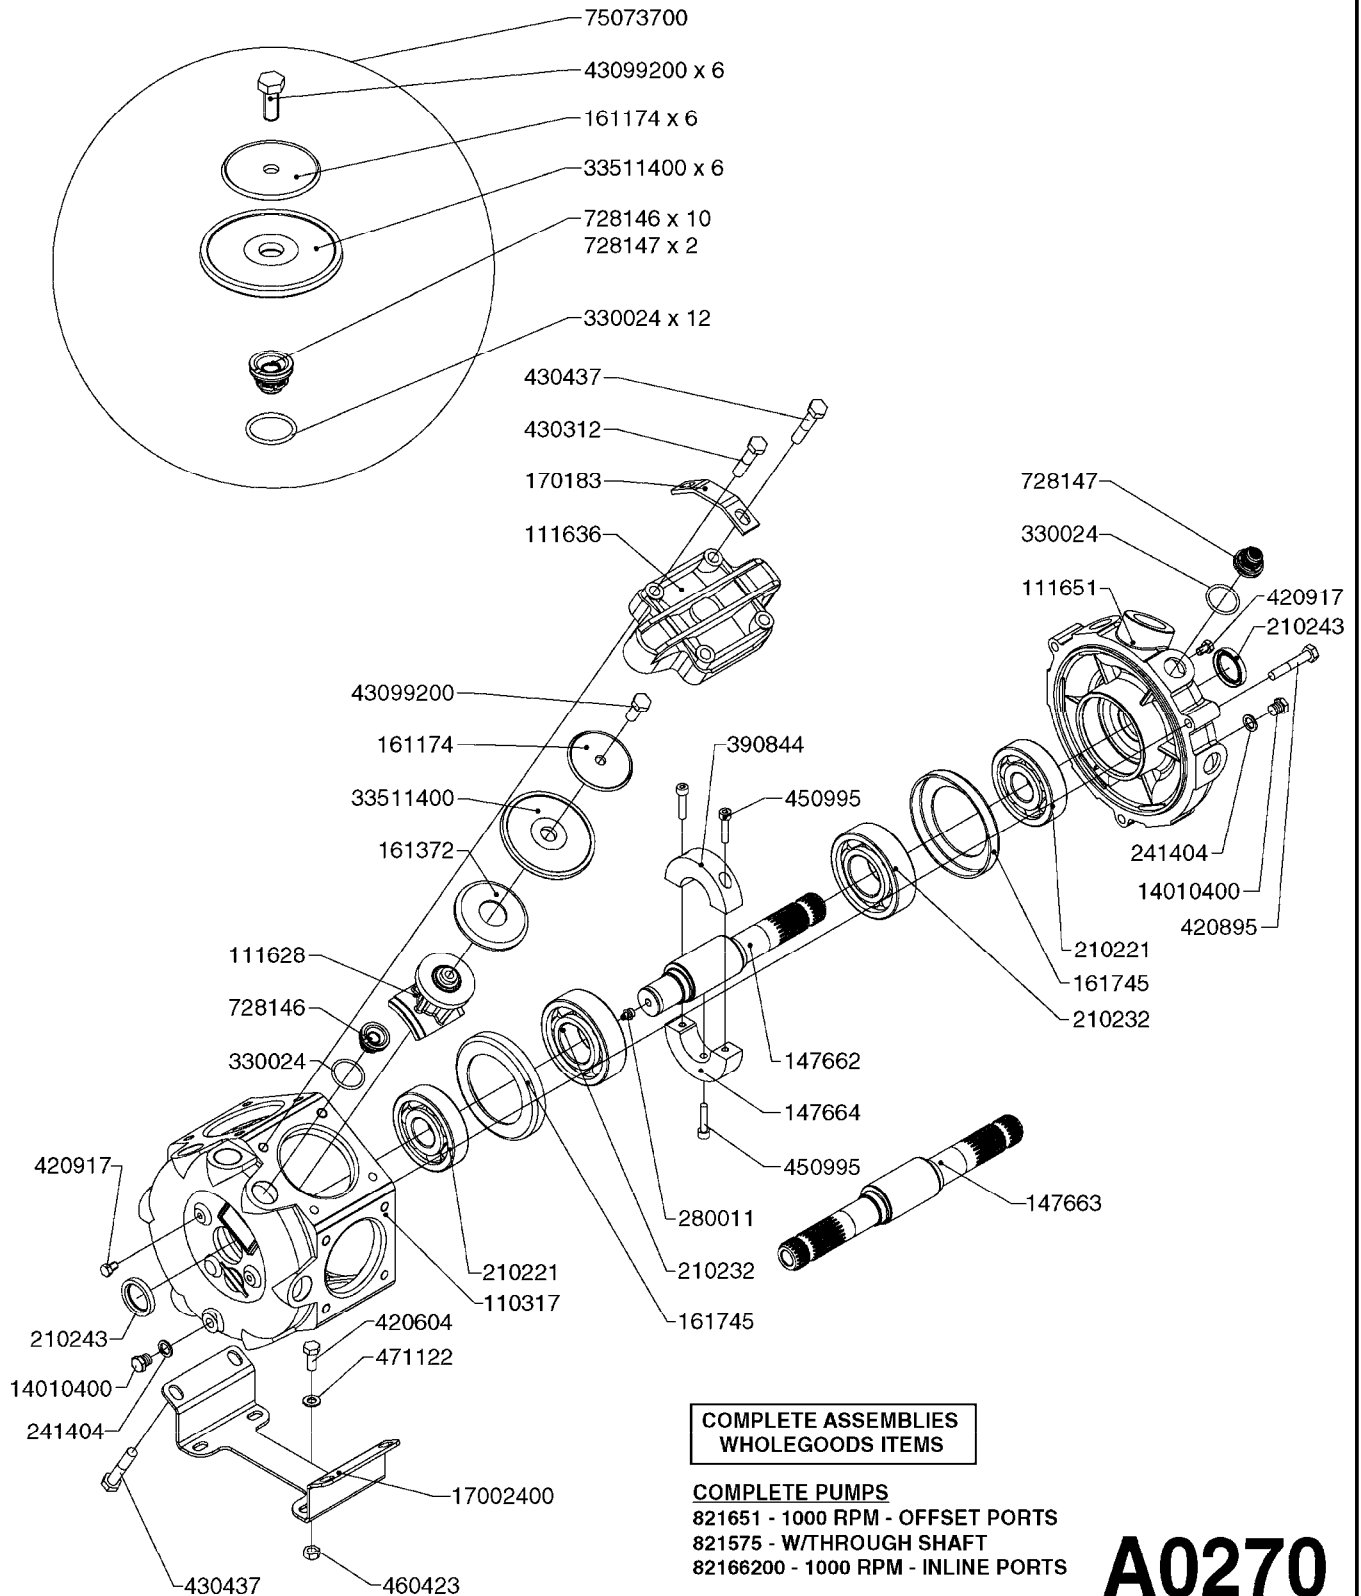

PUMP - 363/1000 RPM W/MOUNTING
A0270-HIN, 01:01:16

Page 1
Date 16.03.2016 14:04

parts-n°	order qty	description
110317	1	PUMP CASING MODEL 360/361 PNTD
111628	1	CONNECTING ROD 363/5.5 PUMP
111636	1	VALVE COVER 363 HEAVY DUTY
111651	1	CASTING F.363 1.5" PUMP(FRONT)
147662	1	CRANK SHAFT F.363/463-5.5MM
147663	1	CRANK SHAFT 363/463-5.5 THROUG
147664	1	COUNTERBALANCE 363/463 WEIGHT
161174	1	DIAPHRAGM DISC SS 361/363/364 PUMP
161372	1	DIAPHRAGM BACKING DISC,320-361
161745	1	METAL SPACER F.363/463
170183	1	LIFT STRAP F.PUMP 360/361/462
210221	1	BEARING BALL 6407
210232	1	BEARING BALL 6310
210243	1	SEAL OIL 35 X 47 X 7
241404	1	DOWTY SEAL 1/4"
280011	1	GREASE NIPPLE 3/8' SAE H TR
330024	1	O-RING D41,1/D34.5 X 3,5
390844	1	COUNTERBALANCE 363/463 POM
420604	1	BOLT HEX 8.8 DEL M10X25 FT DIN933
420895	1	BOLT HEX 8.8 RAW M10X60
420917	1	BOLT HEX 8.8 RAW M8X12 FT
430312	1	BOLT HEX 8.8 RAW M12X60
430437	1	BOLT HEX 8.8 RAW M12X65
450995	1	BOLT ALLEN M8X30 DIN 912 RAW
460423	1	NUT HEX M10X1.5 LOCK
471122	1	WASHER, M10, Ø20/10.5X 2.0, SS
728146	1	VALVE FOR 361(726890/707932)
728147	1	VALVE FOR 361 WHITE WITH HOLE
821575	1	PUMP 363/5.5 THROUGH SHAFT
821651	1	PUMP 363/5.5/1000 OSP
14010400	1	PLUG 1/4" BSP
17002400	1	FOOT F/363 PUMP (PAINTED)
33511400	1	DIAPHRAGM PUMP 361/361/363/364 PUR
43099200	1	BOLT HEX SS M12 X 30 DIN933 A4
75073700	1	PUMP KIT 361/363 "06"
82166200	1	PUMP 363/5.5 1.5"SUC 1000RPM