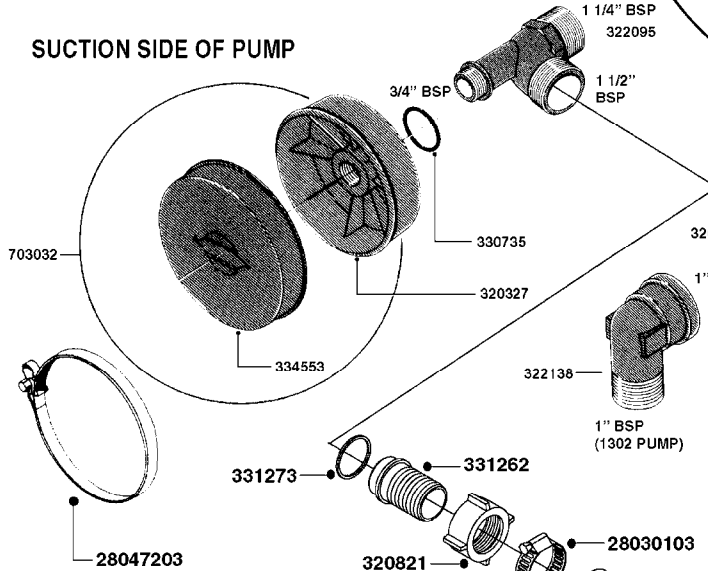

SUCTION SIDE OF PUMP

TO CONTROLS

92702603 (xFT.) FROM TANK