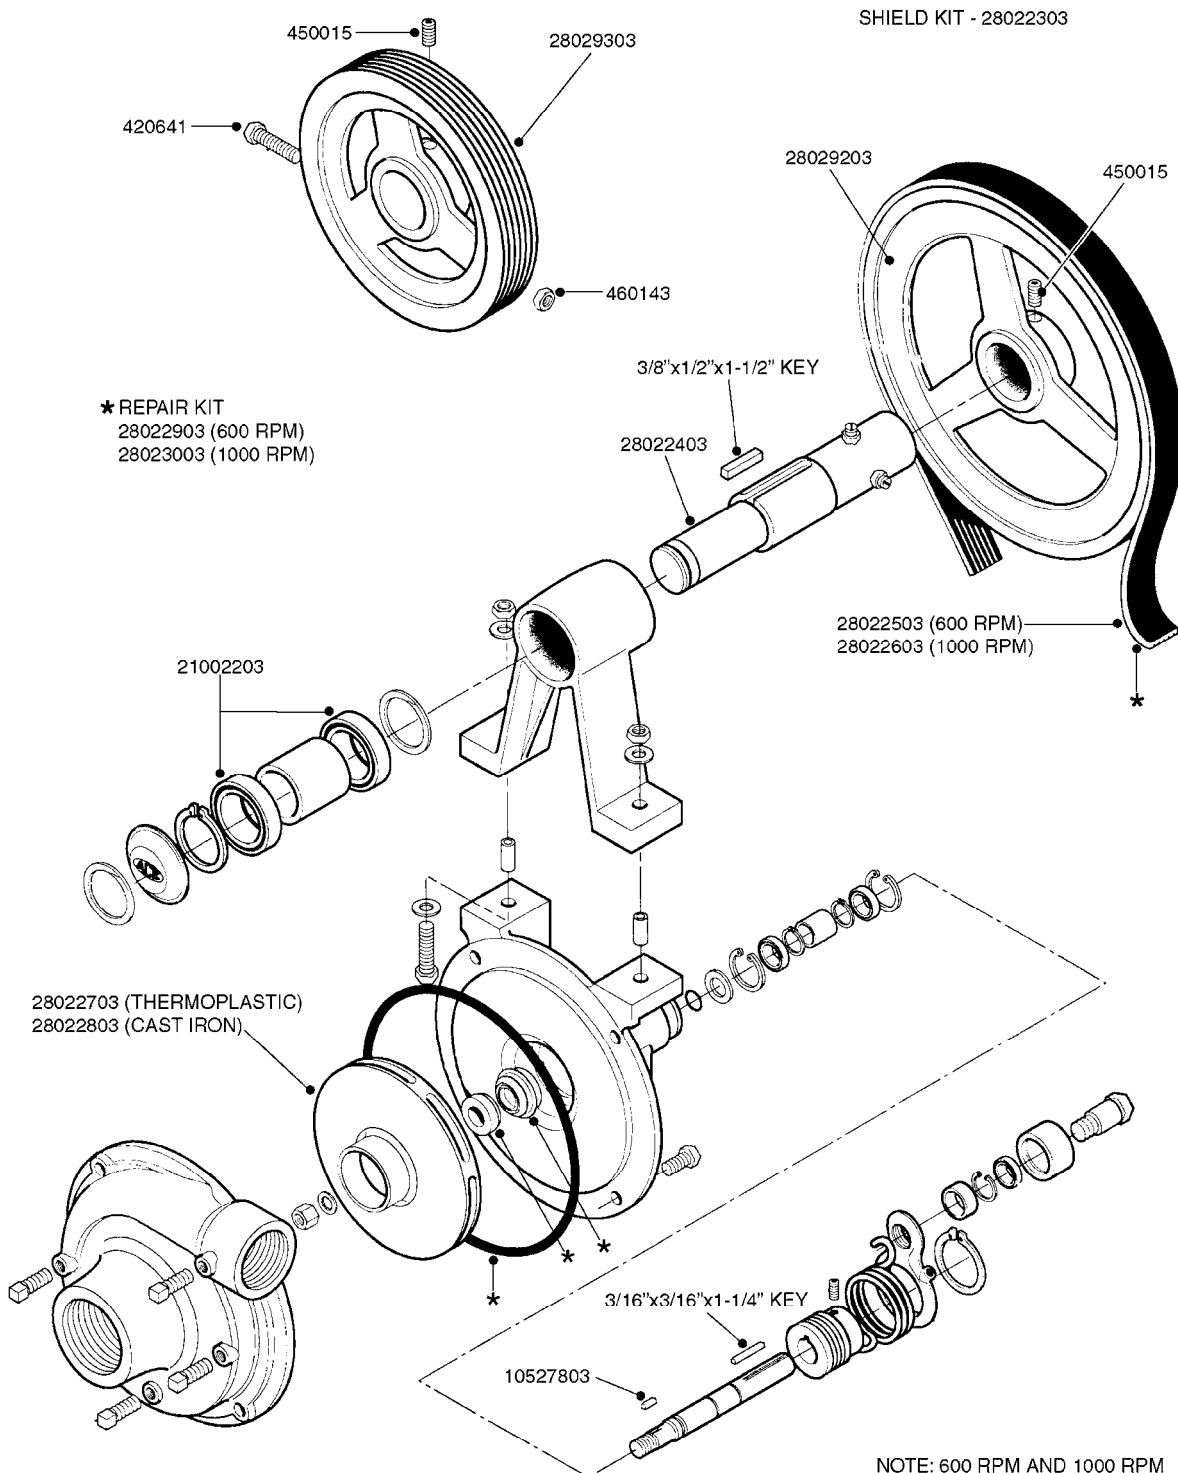

NOTE: 600 RPM AND 1000 RPM
PUMPS HAVE 1" INPUT SHAFT

A0430

PUMP - ACE 150 BELT DRIVE
A0430-HIN, 01:01:16

Page 1
Date 16.03.2016 14:05

parts-n°	order qty	description
420641	1	BOLT HEX 8.8 DEL M8X35
450015	1	SCREW ALLAN 3/8'X5/8' BLACK
460143	1	NUT HEX M8 LOCK A2 DIN985
10527803	1	KEY 1/8x1/8x1/2'F.ACE PUMP
21002203	1	BEARING, SEALED ACE BELT DRIVE
28022303	1	SHIELD KIT
28022403	1	OUTPUT SHAFT ACE BELT DR PUMP
28022503	1	BELT 600 RPM ACE PUMP
28022603	1	BELT 1000 RPM ACE PUMP
28022703	1	IMPELLER THERMOPLASTIC
28022803	1	IMPELLER CAST IRON
28022903	1	REPAIR KIT 600 RPM
28023003	1	REPAIR KIT 1000 RPM
28029203	1	11.6"P.D.X2"BORE PULLEY 600RPM
28029303	1	7.9"P.D.X2"BORE PULLEY 1000RPM