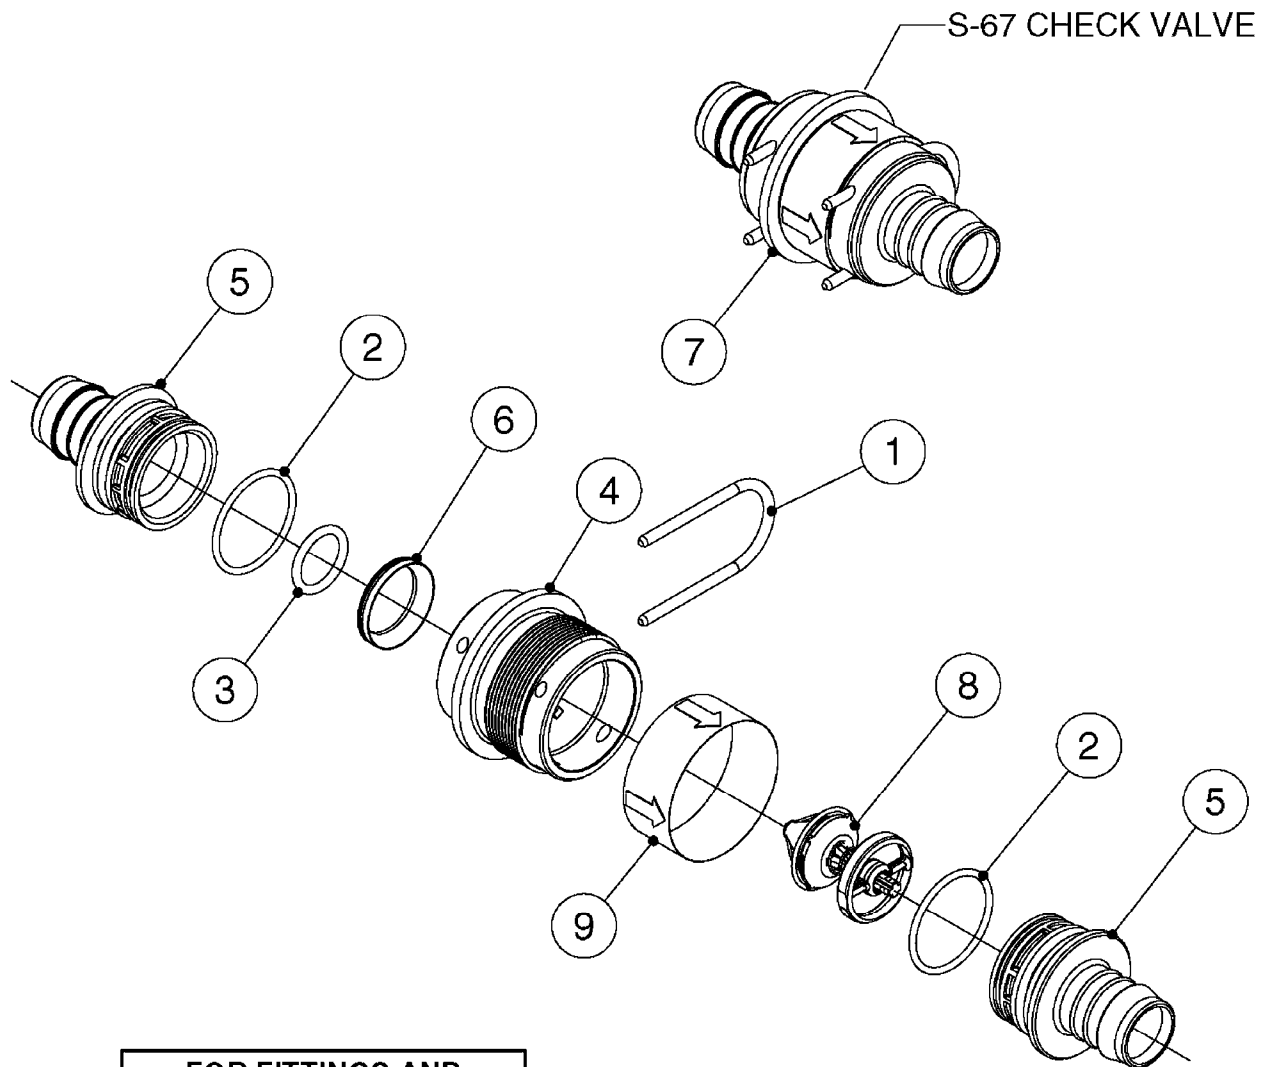

FOR FITTINGS AND
HOSES, SEE SECTION L

B0630

CHECK VALVES - S67
B0630-HIN, 01:01:16

Page 1

Date 16.03.2016 14:05

Pos.	parts-n°	order qty	description
1	145996	1	FITT.DK S-67 FORK
2	242353	1	O-RING D44.2X3.0 VITON F.S-67
3	242504	1	O-RING D35x2 NITRIL
4	322104	1	FITT.DK S-67 BULKHEAD
5	334231	1	FITT.DK S-67 STR.1'
5	334232	1	FITT.DK S-67 STR.1-1/4'
6	14103100	1	SEAT F.CHECK VALVE D40.8 2010
7	72001803	1	CHCK VLV,S67, 2 X 1" HB COMPLETE IN-LINE CHECK VALVE FOR 1" HOSE
7	72206600	1	CHCK VLV,S67, 2 X 1.25" HB COMPLETE IN-LINE CHECK VALVE FOR 1-1/4" HOSE
8	72089900	1	CHECK VALVE S67 SUBASMBLY.2001
9	97800500	1	DECAL 230X28 BLACK ARROW