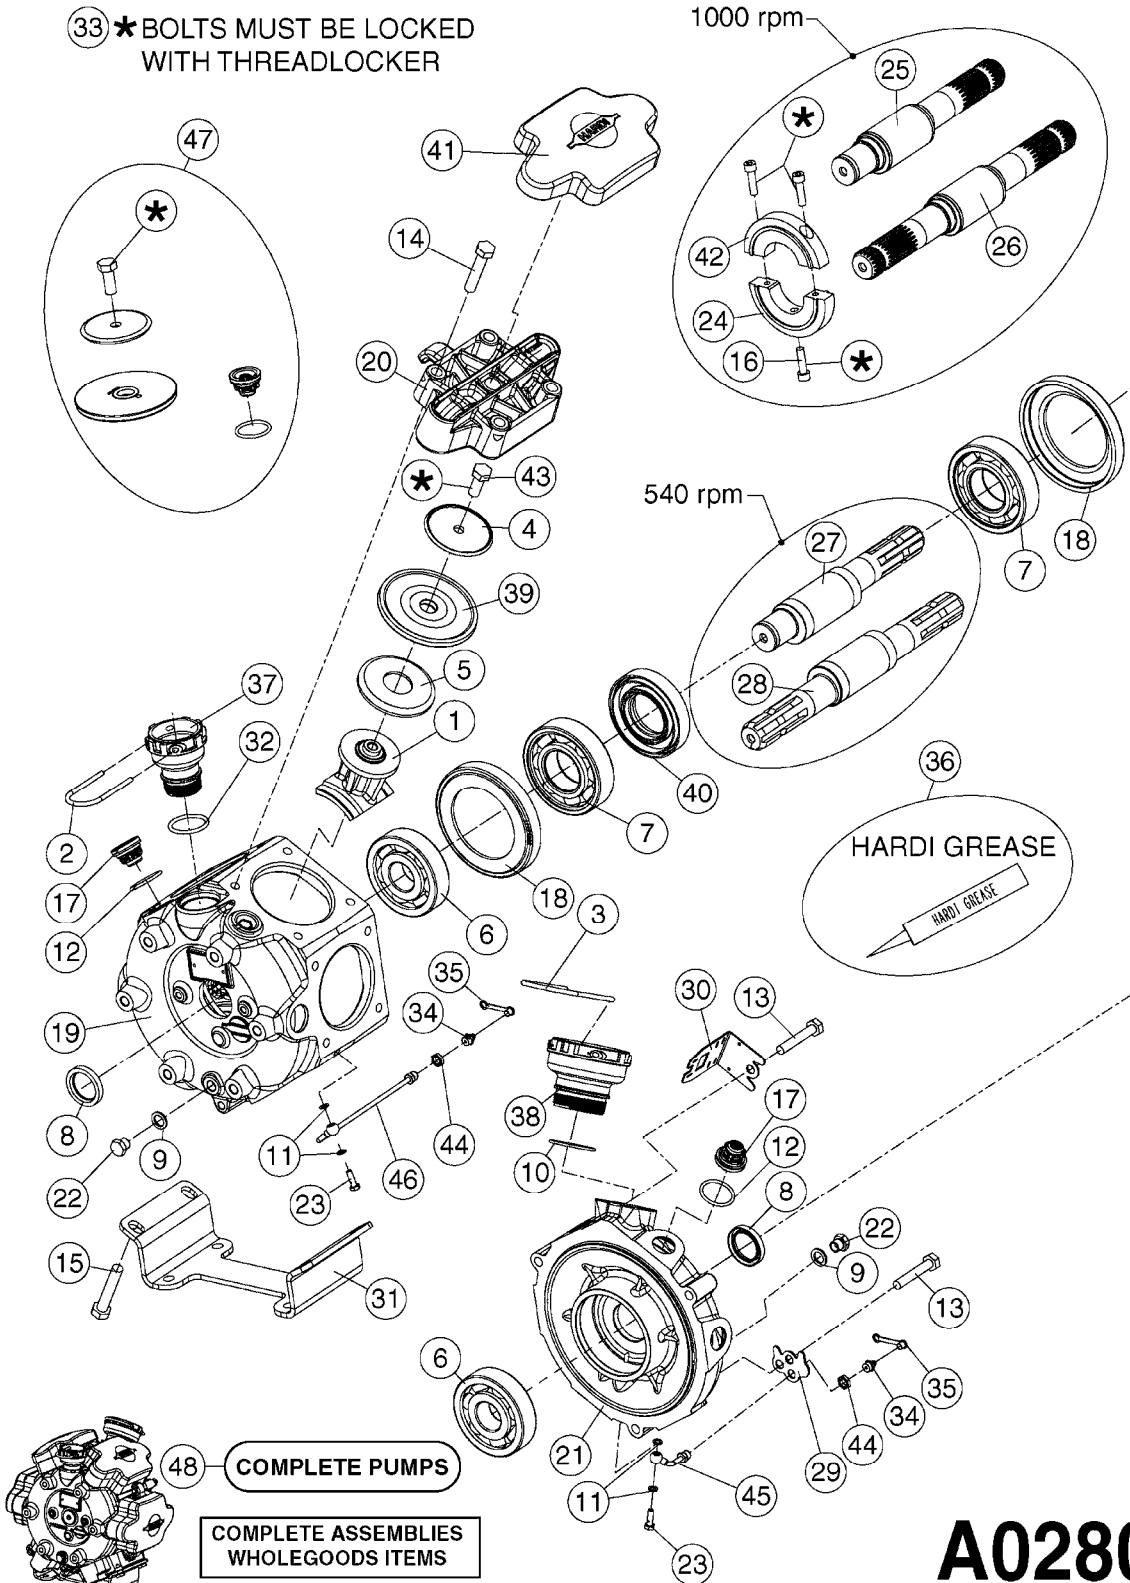

33 \* BOLTS MUST BE LOCKED WITH THREADLOCKER

1000 rpm

540 rpm

48 COMPLETE PUMPS  
COMPLETE ASSEMBLIES  
WHOLEGOODS ITEMS

**A0280**

PUMP - 364 540/1000 RPM  
A0280-HIN, 16:02:16

Page

1