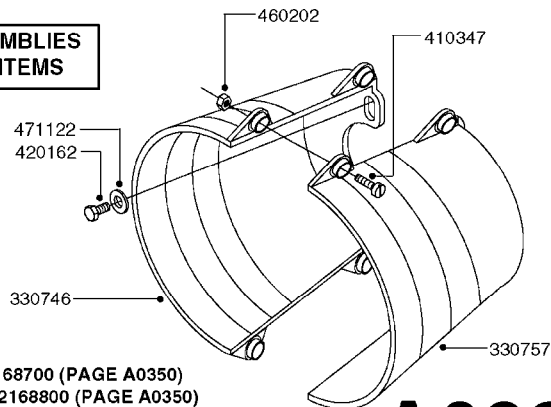

**SUCTION SIDE OF PUMP (WITH 1-1/2" SUCTION PORT)**

**PRESSURE SIDE OF PUMP**

**SUCTION SIDE OF PUMP (WITH 2" SUCTION PORT)**

**COMPLETE ASSEMBLIES  
WHOLEGOODS ITEMS**

- 821585 - 463/5.5 W/THROUGH SHAFT (1000 RPM)
- 821587 - 463/10 W/THROUGH SHAFT (540 RPM)
- 82169400 - 464/6.5 (1000 RPM H.C. INLINE PORTS)
- 72293300 - 463/6.5 W/THROUGH SHAFT (1000 RPM)
- 463/12 (540 RPM H.C. OFFSET PORTS) REPLACED BY 82168700 (PAGE A0350)
- 463/6.5 (1000 RPM H.C. OFFSET PORTS) REPLACED BY 82168800 (PAGE A0350)