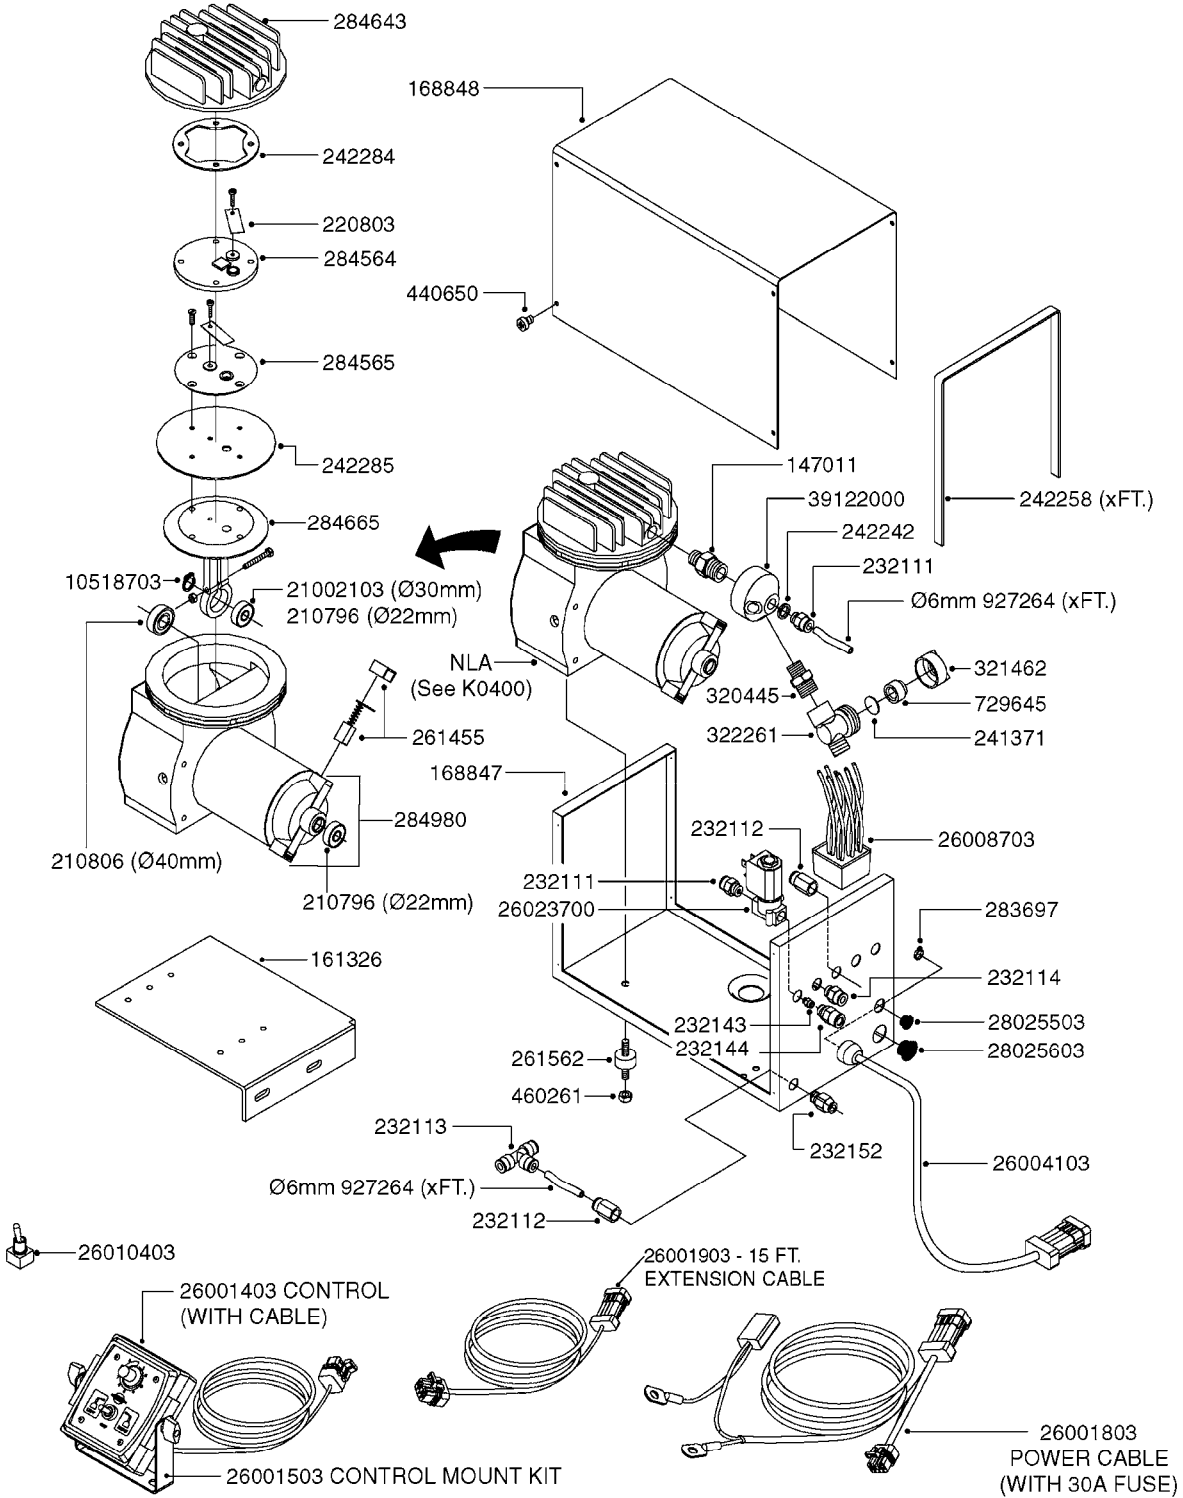

K0390

*Ø8mm 927306 (xFT.)
*Ø10mm 927330 (xFT.)

70019403 - COMPLETE ASSEMBLY

FOAM MARKER COMPRESSOR 2002
K0390-HIN, 01:01:16

Page 1
Date 16.03.2016 14:05

parts-n°	order qty	description
147011	1	HEX NIPPLE 3/8'X1/4'BSP BRASS
161326	1	MOUNT BKT. F. FOAM COMP.BOX 98
168847	1	ENCLOSURE LOWER F.MARKER
168848	1	COVER F. FOAM MARKER
210796	1	BEARING BALL D22/D8 X 7 608ZZ
210806	1	BEARING BALL D40/D17X12MM
220803	1	VALVE F. COMPRESSOR
232111	1	QUICK COUPLER 6MM X 1/8 EXT.
232112	1	QUICK COUPLER 6MM 1/8 INT.
232113	1	QUICK COUPLER 6MM T-PIECE
232114	1	COUPLER 1/8" THREADX8MM HOSE
232143	1	REDUCER 1/4'INT-1/8'EXT
232144	1	QUICK COUPLER 10MM X 1/4 EXT
232152	1	QUICK COUPLER 8MMX1/8 EXT.LONG
241371	1	DIAPHRAGM, NO-DRIP alt 241371
242242	1	O-RING F.AIR HOSE FITTING
242258	1	TRIM 3X10 SELF ADHESIVE 0012"
242284	1	HEAD GASKET F. COMPRESSOR
242285	1	DIAPHRAGM F. F/M COMP.
261455	1	BRUSH KIT-FOAM MARKER MOTOR
261562	1	RUBBER DAMPER 2XM6X25
283697	1	TIESTRAP 200MM
284564	1	PLATE F.COMPRESSOR HEAD
284565	1	PLATE F.COMPRESSOR HEAD
284643	1	COMPRESSOR HEAD F.FOAM MARKER
284665	1	CONNECTING ROD F.COMPRESSOR
284980	1	FLANGE REAR F. F.M.COMPRESSOR
320445	1	FITT.DK HN 1/4"X3/8" BSP
321462	1	CAP F.NO-DRIP ASSY.
322261	1	HOUSING F.SAFETY VALVE 3/8"
440650	1	SCREW 3.5x13 STAINLESS
460261	1	NUT HEX M6X1 LOCK A2 DIN985
729645	1	NON-DRIP SPRING ASSY.GREEN 10
927264	1	HOSE R X PE D6/D4 X 0012"
927306	1	HOSE R X PE D8/D6 X 0012"BLACK
927330	1	HOSE R X PE D10/D8 X 012"BLACK
10518703	1	SNAP-RING OUTER 8X1
21002103	1	BEARING, 6200 2ZJEM (SKF)
26001403	1	HC FOAM MARKR CONSOLE VS3.0.00
26001503	1	HC FOAM MARKER CONSOLE MT.KIT
26001803	1	POWER CABLE
26001903	1	15' 7-PIN EXTENSION CABLE
26004103	1	FOAM MARKER CNTRL MOD CABL STD
26008703	1	FOAM MARKER CONTROL SCII
26010403	1	TOGGLE SWITCH MICRO-TRAK F.M.
26023700	1	SOLENOID VAL 12V 1/8' FLO '07
28025503	1	PLUG F.DRILLED HOLE 1/2"
28025603	1	PLUG F.DRILLED HOLE 3/4"
39122000	1	DISTR.HOUSING F.FOAM MARKER'07
70019403	1	FOAM MARKER COMPRESSOR KIT STD