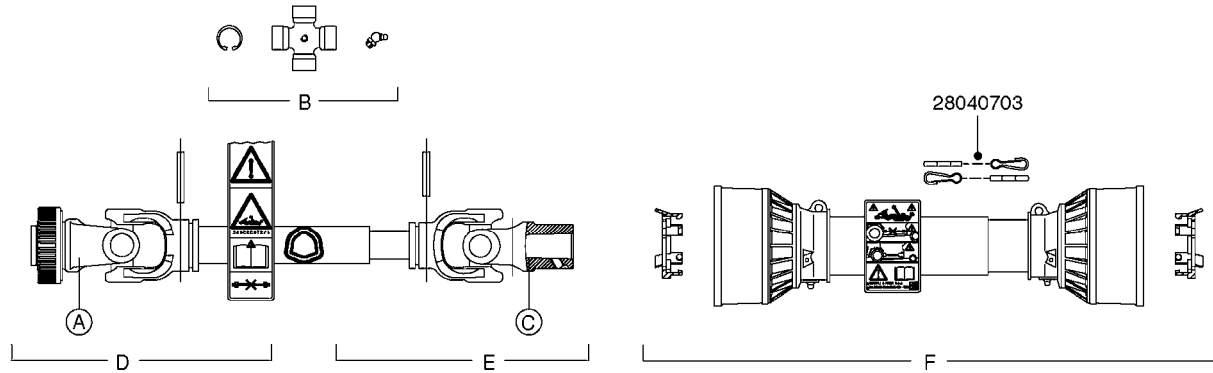

# A0430

PUMP - ACE 150 BELT DRIVE  
A0430-HIN, 01:01:16

Page 1  
Date 16.03.2016 14:05

parts-n°	order qty	description
420641	1	BOLT HEX 8.8 DEL M8X35
450015	1	SCREW ALLAN 3/8'X5/8' BLACK
460143	1	NUT HEX M8 LOCK A2 DIN985
10527803	1	KEY 1/8x1/8x1/2'F.ACE PUMP
21002203	1	BEARING, SEALED ACE BELT DRIVE
28022303	1	SHIELD KIT
28022403	1	OUTPUT SHAFT ACE BELT DR PUMP
28022503	1	BELT 600 RPM ACE PUMP
28022603	1	BELT 1000 RPM ACE PUMP
28022703	1	IMPELLER THERMOPLASTIC
28022803	1	IMPELLER CAST IRON
28022903	1	REPAIR KIT 600 RPM
28023003	1	REPAIR KIT 1000 RPM
28029203	1	11.6"P.D.X2"BORE PULLEY 600RPM
28029303	1	7.9"P.D.X2"BORE PULLEY 1000RPM