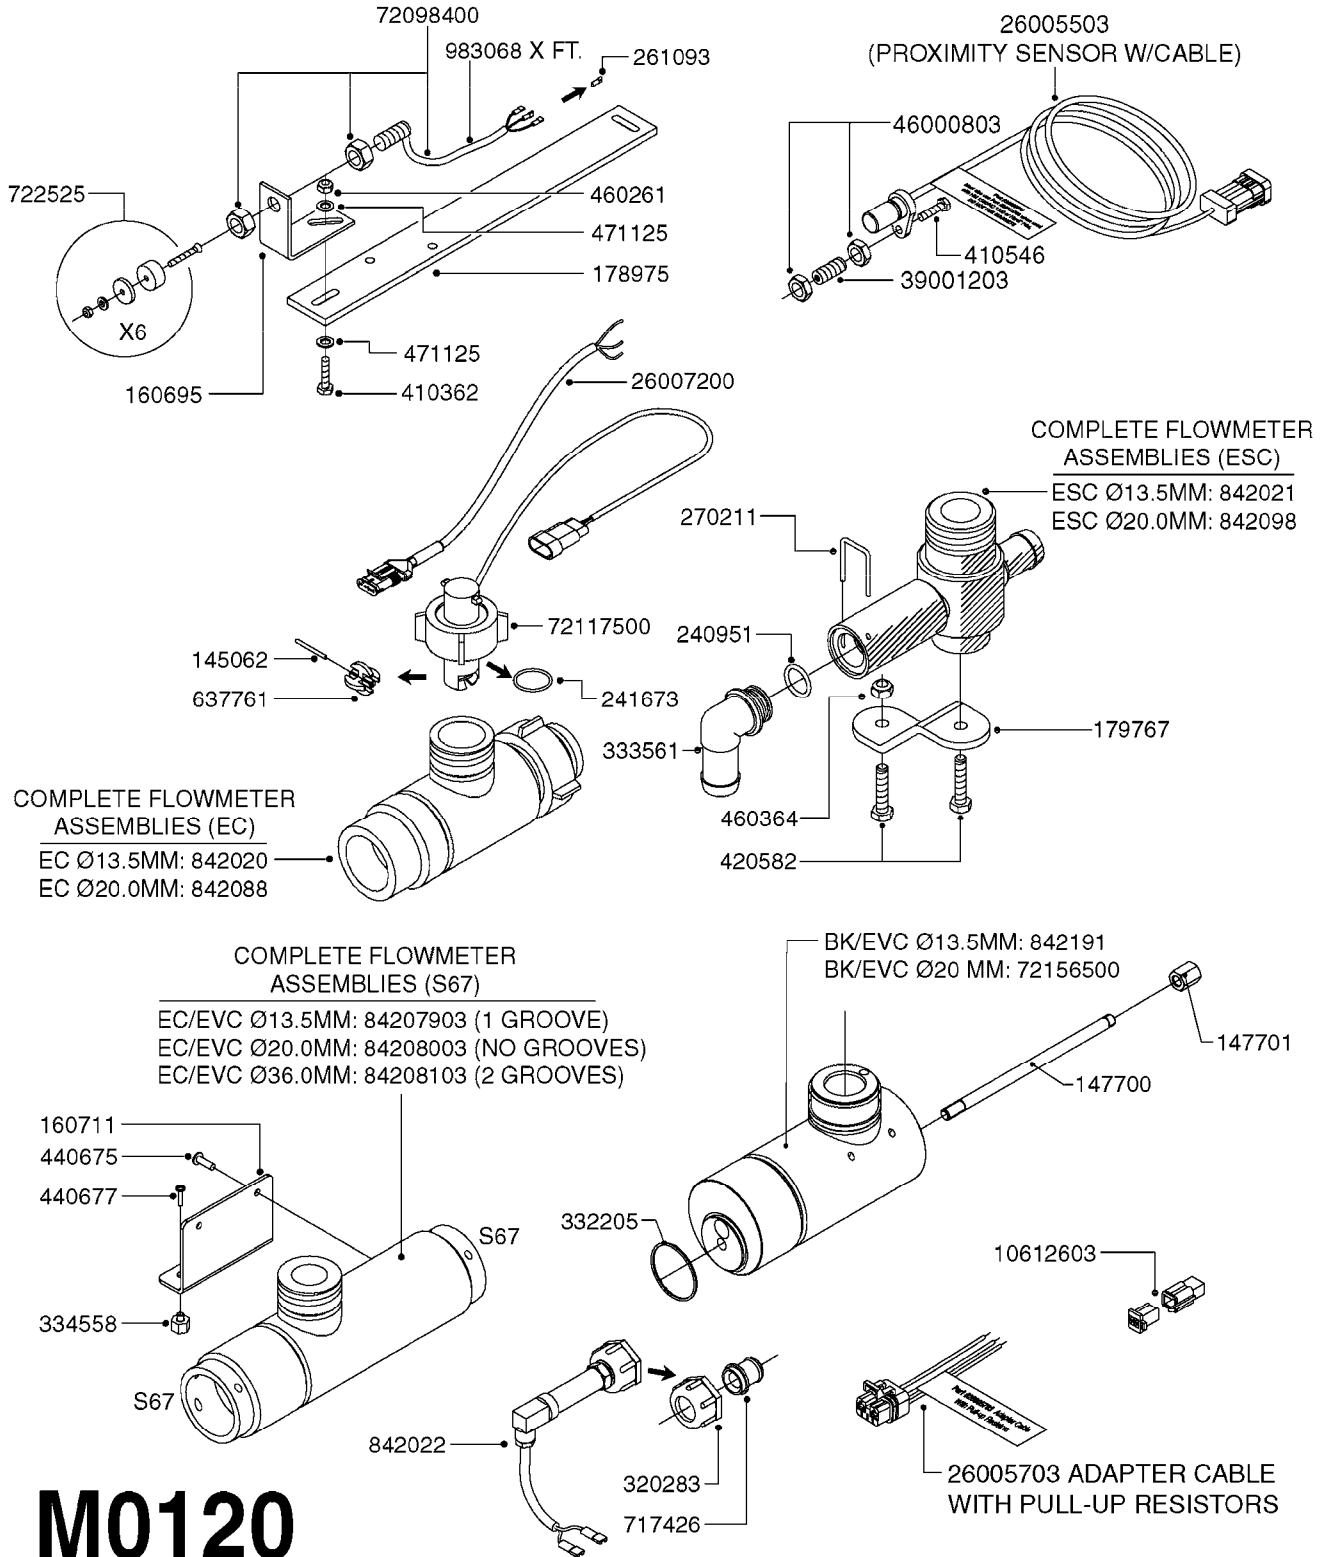

# M0100

MUSTANG 3500 CONTROLLER  
M0100-HIN, 01:01:16

Page 1  
Date 16.03.2016 14:06

parts-n°	order qty	description
24002303	1	WASHER, RUBBER
26001803	1	POWER CABLE
26001903	1	15' 7-PIN EXTENSION CABLE
26002503	1	MUSTANG 3500/7 CONSOLE
26002603	1	MUSTANG 3500/4/TF CONSOLE
26002703	1	MUSTANG 3500/20PIN SC MODULE
26002803	1	MUSTANG 3500/20PIN TF SC MODUL
26002903	1	MUSTANG 3500 CONSOLE MNT KIT
26003003	1	MUSTANG 3500 CONSOLE CABLE
26003103	1	MUSTANG 3500/7 SC MOD CNECT KT
26003303	1	MUSTANG/FM 5FT 7PIN EXT CABLE
26003403	1	MUSTANG/FM 10FT 7PIN EXT CABLE
26003703	1	MUSTANG RUN/HOLD ADAPT CABLE
26004403	1	SWITCH, FOOT
26006003	1	MUSTANG RADR CBLE JD 8000/9000
26006203	1	MUSTANG RDR "Y" CABLE DCKY-JHN
26006303	1	MUSTANG RDR EXTNSN CABLE 10FT
26006603	1	MUSTANG RDR"Y"CABLE D-J PACKRD
26006803	1	MUSTANG RDR"Y"CABLE D-J DEUTS.
26006903	1	MUSTANG RDR"Y"CABLE MAG.PHILIP
26008303	1	MICRO TRAK PLUG KIT - 2 PIN
26008403	1	MICRO TRAK PLUG KIT - 3 PIN
26008503	1	MICRO TRAK PLUG KIT - 7 PIN
26016703	1	MUSTANG 3500/39PIN SC MODULE
28026403	1	KNOB, MUSTANG CONSOLE MOUNT
74005403	1	FOOT SWITCH FOR MUSTANG 3500