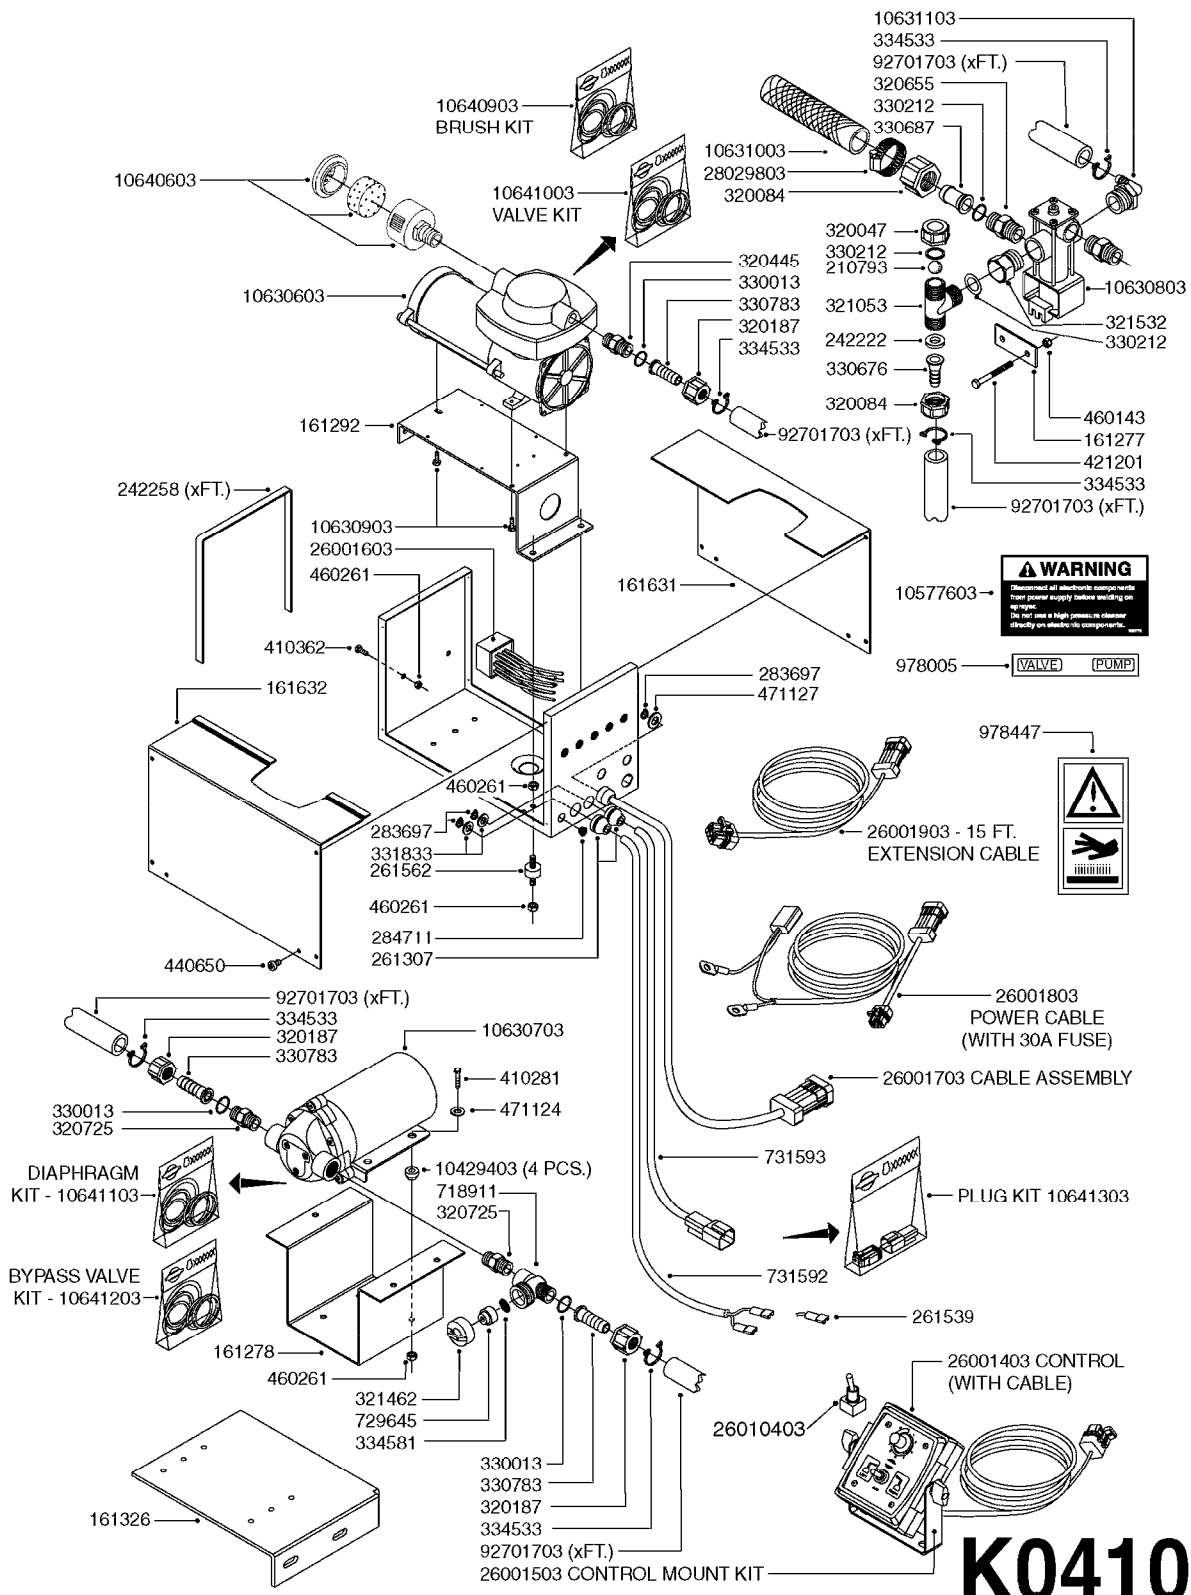

K0410

parts-n°	order qty	description
161277	1	FLATBAR
161278	1	SHEILD F. SHURFLO PUMP
161292	1	MOUNT PLATE F.THOMAS COMPRESSO
161326	1	MOUNT BKT. F. FOAM COMP.BOX 98
161631	1	COVER W/O LIP H.C.FOAM COMP.
161632	1	COVER W/LIP H.C.FOAM COMP.
210793	1	BALL F.SCF
242222	1	GASKET 19.0 X 10.0 X 3.3 EPDM
242258	1	TRIM 3X10 SELF ADHESIVE 0012"
261307	1	GROMMET 7-10 BLACK
261539	1	SPADE F.ELEC CONNEX BLUE INSUL
261562	1	RUBBER DAMPER 2XM6X25
283697	1	TIESTRAP 200MM
284711	1	PLUG F.DRILLED HOLE D11MM
320047	1	FITT.DK CAPNUT 1/2" BSP
320084	1	FITT.DK NUT 1/2" BSP
320187	1	FITT.DK CAP 3/8" BSP BLACK
320445	1	FITT.DK HN 1/4"X3/8" BSP
320655	1	FITT.DK HN 1/2"-1/2" BSP
320725	1	FITT.DK NIPPLE 3/8"-3/8" BSP
321053	1	FITT.DK TEE 1/2 X1/2 X1/2" BSP
321462	1	CAP F.NO-DRIP ASSY.
321532	1	FITT.DK REDUC 3/4' X 1/2' BSP
330013	1	O-RING D15/D10X2.5 F.3/8"NUT
330212	1	O-RING D19/D14X2.4 F.1/2"NUT
330676	1	FITT.DK HB 3/8" F. 1/2" NUT
330687	1	FITT.DK HB 1/2" F. 1/2" NUT
330783	1	FITT.DK HB 3/8"F.3/8" NUT
331833	1	VALVE FLAP RY-2
334533	1	CLAMP HOSE PLASTIC 3/8"
334581	1	DIAPHRAGM, NO-DRIP alt 241371
410281	1	BOLT HEX 8.8 DEL M6X25 DIN933 A2
410362	1	BOLT HEX 8.8 SS M6X20 FT
421201	1	BOLT HEX 8.8 DEL M8X70
440650	1	SCREW 3.5x13 STAINLESS
460143	1	NUT HEX M8 LOCK A2 DIN985
460261	1	NUT HEX M6X1 LOCK A2 DIN985
471124	1	WASHER, M6, Ø18/ 6.4X 1.6, SS
471127	1	WASHER, M12, Ø24/13.0X 2.5, SS
718911	1	VALVE (SAFETY) F.MARKER
729645	1	NON-DRIP SPRING ASSY.GREEN 10
731592	1	CABLE ASSY 2 WIRE F.HC FOAM MK
731593	1	CABLE ASSY W.PLUG HC FOAM MKR
978005	1	DECAL 'VALVE PUMP'
978447	1	DECAL HOT SURFACE
10429403	1	GROMMET SET OF 4 F.FLOJET
10577603	1	DECAL 'DO NOT WELD' H.P. ENG.
10630603	1	COMPRESSOR THOMAS F HIGH CAP
10630703	1	PUMP FLOJET F. HIGH CAP. FOAM
10630803	1	VALVE SOLENOID S.S. F.HIGH CAP
10630903	1	SCREW MACH.HEX Ø8-32X3/8" ZINC
10631003	1	HOSE R X CLEAR BRAID.X 1/2 12"
10631103	1	FITT.PO.EL.3/4"MPTX3/8"HB
10640603	1	FILTER KIT COMP. F.THOMAS COMP
10640903	1	BRUSH KIT F. THOMAS COMPRESSOR
10641003	1	VALVE KIT F. THOMAS COMPRESSOR
10641103	1	DIAPHRAGM KIT F.SHURFLO PUMP
10641203	1	BYPASS VALVE KIT F.SHURFLO PMP
10641303	1	PLUG KIT 2 PIN DEUTSCH COMP.
26001403	1	HC FOAM MARKR CONSOLE VS3.0.00
26001503	1	HC FOAM MARKER CONSOLE MT.KIT