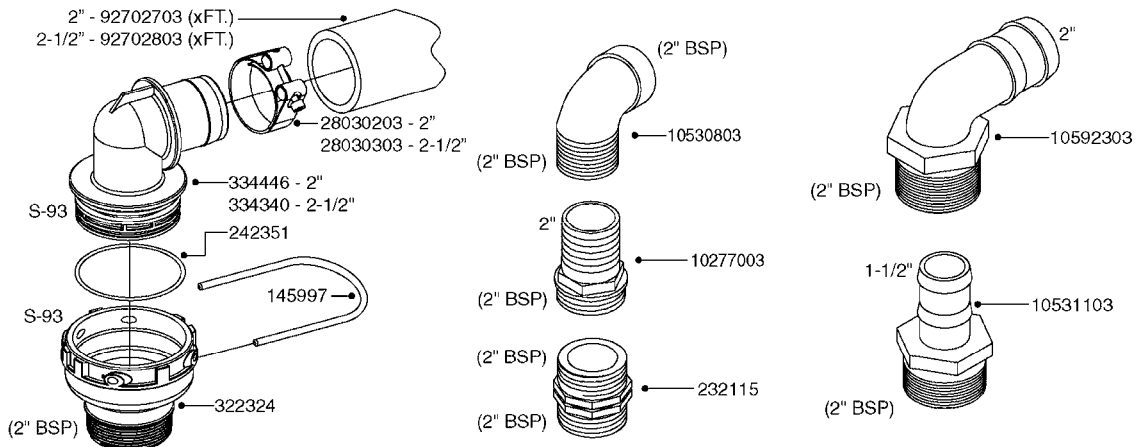

**SUCTION SIDE OF PUMP (WITH 1-1/2" SUCTION PORT)**

**PRESSURE SIDE OF PUMP**

**SUCTION SIDE OF PUMP (WITH 2" SUCTION PORT)**

**COMPLETE ASSEMBLIES  
WHOLEGOODS ITEMS**

- 821585 - 463/5.5 W/THROUGH SHAFT (1000 RPM)
- 821587 - 463/10 W/THROUGH SHAFT (540 RPM)
- 82169400 - 464/6.5 (1000 RPM H.C. INLINE PORTS)
- 72293300 - 463/6.5 W/THROUGH SHAFT (1000 RPM)
- 463/12 (540 RPM H.C. OFFSET PORTS) REPLACED BY 82168700 (PAGE A0350)
- 463/6.5 (1000 RPM H.C. OFFSET PORTS) REPLACED BY 82168800 (PAGE A0350)