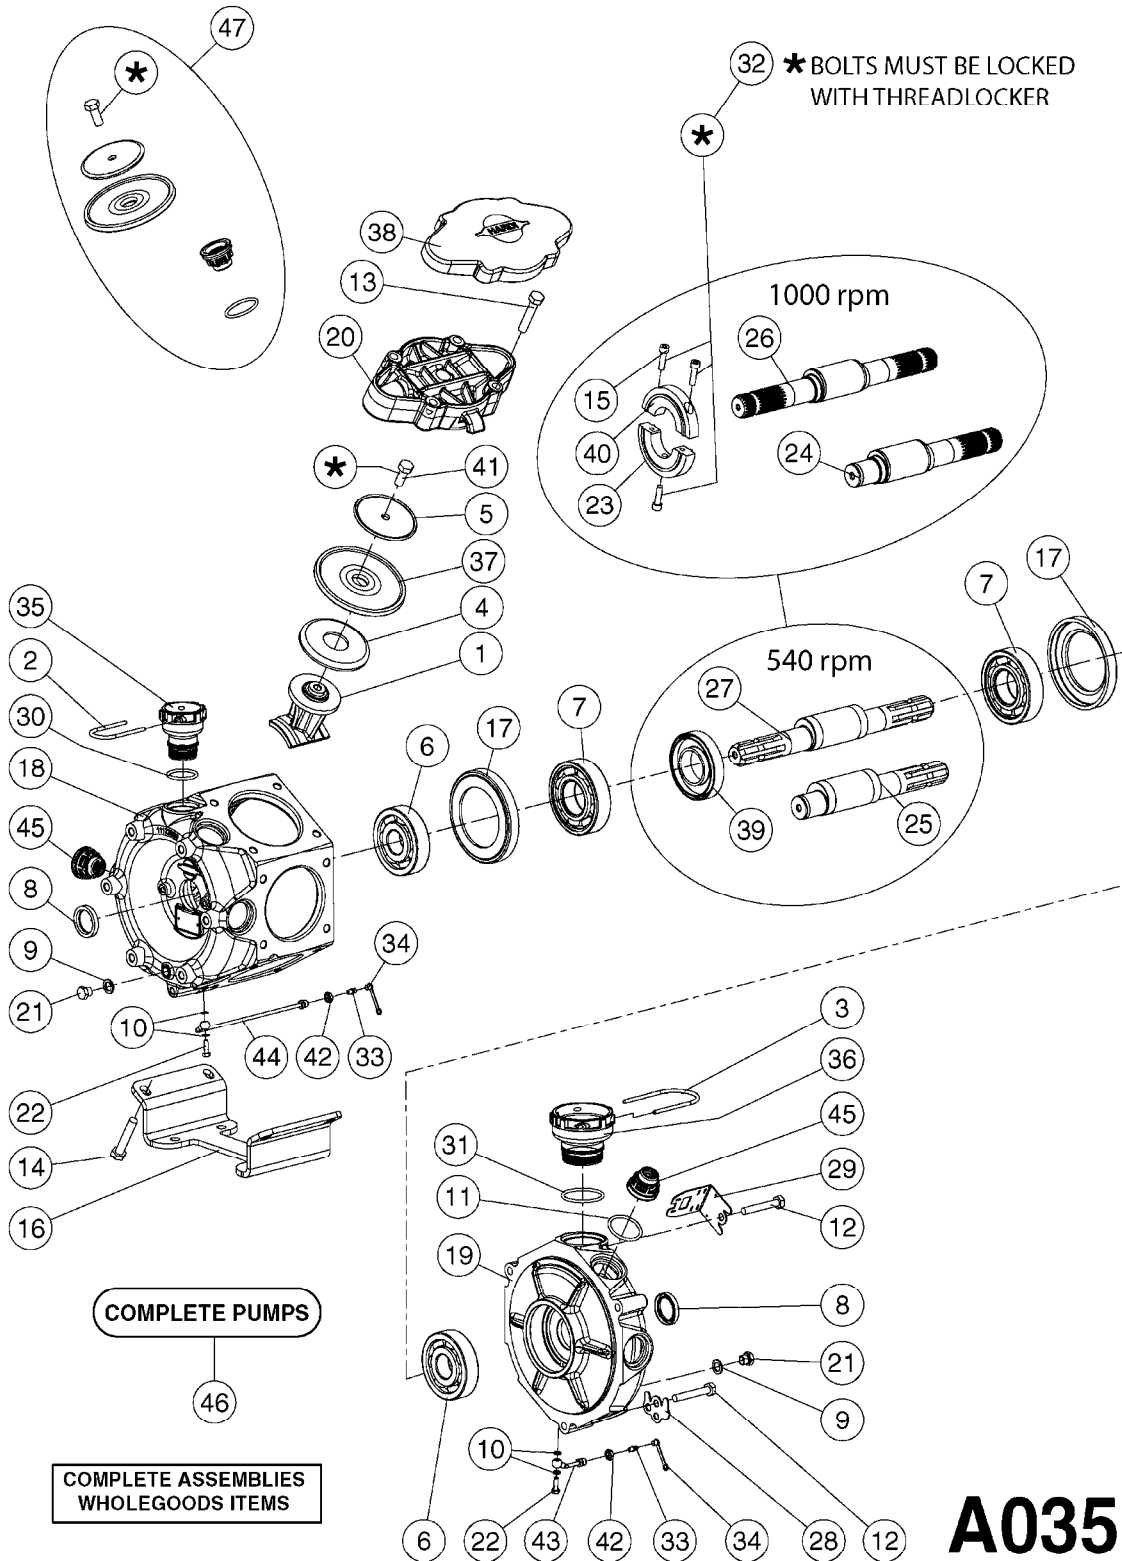

PUMP - 464 540/1000 RPM
A0350-HIN, 01:01:16

Page 1

Date 16.03.2016 14:05

Pos.	parts-n°	order qty	description
1	111622	1	CONNECTING ROD 463/5.5MM
1	111623	1	CONNECTING ROD 463/10MM
1	111624	1	CONNECTING ROD 463/12MM
1	111645	1	CONNECTING ROD 463/6.5MM
2	145996	1	FITT.DK S-67 FORK
3	145997	1	FITT.DK S-93 FORK
4	161012	1	DIAPHRAGM BACKING DISC F. 463
5	161175	1	DIAPHRAGM DISC F. 463 PUMP
6	210221	1	BEARING BALL 6407
7	210232	1	BEARING BALL 6310
8	210243	1	SEAL OIL 35 X 47 X 7
9	241404	1	DOWTY SEAL 1/4"
10	242374	1	WASHER Ø10/Ø6X1 COPPER
11	330072	1	O-RING D53.5/D45.5X4
12	421072	1	BOLT HEX 8.8 RAW M10X65
13	430312	1	BOLT HEX 8.8 RAW M12X60
14	430437	1	BOLT HEX 8.8 RAW M12X65
15	450995	1	BOLT ALLEN M8X30 DIN 912 RAW
16	614628	1	FOOT FOR PUMP 460-463 PAINTED
17	11171900	1	METAL SPACER F. 364/464 MACHINED
18	11172200	1	PUMP HOUSE 464 MACHINED 5/4" BSP RED
19	11172600	1	FRONTPART 464 MACHINED 2" BSP RED
20	11173000	1	VALVE COVER.464 MACHINED RED
21	14010400	1	PLUG 1/4" BSP
22	14120400	1	BANJOBOLT M6 X 19
23	14120700	1	COUNTERWEIGHT 364/464-1000
24	14137300	1	CRANKSHAFT 364/464-5.5 1000
24	14137400	1	CRANKSHAFT 364/464-6.5 1000
25	14137600	1	CRANKSHAFT 364/464-10
25	14137700	1	CRANKSHAFT 464-12
26	14137900	1	CRANKSHAFT 364/464-5.5 GG 1000
26	14138000	1	CRANKSHAFT 364/464-6.5 GG 1000
27	14138200	1	CRANKSHAFT 364/464-10 GG
27	14138300	1	CRANKSHAFT 464-12 GG
28	16383000	1	GREASE NIPPLE PLATE 464
29	16390600	1	BRACKET FOR RPM SENSOR
30	24266600	1	O-RING D 38,0 X 4,0 70SH.NITR
31	24266800	1	O-RING D 54,0 X 4,0 70SH.NITR
32	28045503	1	LOCTITE 262 .5ML (.017oz.)
33	28163300	1	GREASE NIPPLE H1 M6X1 DIN 7412
34	28163400	1	CAP F. GREASENIPPLE YELLOW M6X1
35	32242200	1	FITTING S67 5/4" KON. RG 2014
36	32242400	1	FITTING S93 2" KON. RG 2014
37	33511600	1	DIAPHRAGM PUMP 463/464 PUMP PUR
38	33524000	1	COVER PLASTIC 464 PUMP
39	33524200	1	DISTANCE RING/GREASE SPLIT
40	39136200	1	HALFPART 364/464-1000
41	43099200	1	BOLT HEX SS M12 X 30 DIN933 A4
42	46134000	1	NUT HEX M10x1 H=2.3 NV=14 ELZIN
43	61097000	1	BANJOTUBE SHORT 464 COMPL.
44	61097100	1	BANJOTUBE LONG 464 COMPL.
45	72043600	1	VALVE FOR 462/463
46	72993500	1	PUMP 464/12-540, CM
46	72993600	1	PUMP 464/6.5 MED-2-1000
46	82168700	1	PUMP 464/12/540 OFFSET PORTS
46	82168800	1	PUMP 464/6.5/1000 OFFSET PORTS
46	82169000	1	PUMP 464/10-MOD-2-540
47	75586000	1	PUMP KIT 464