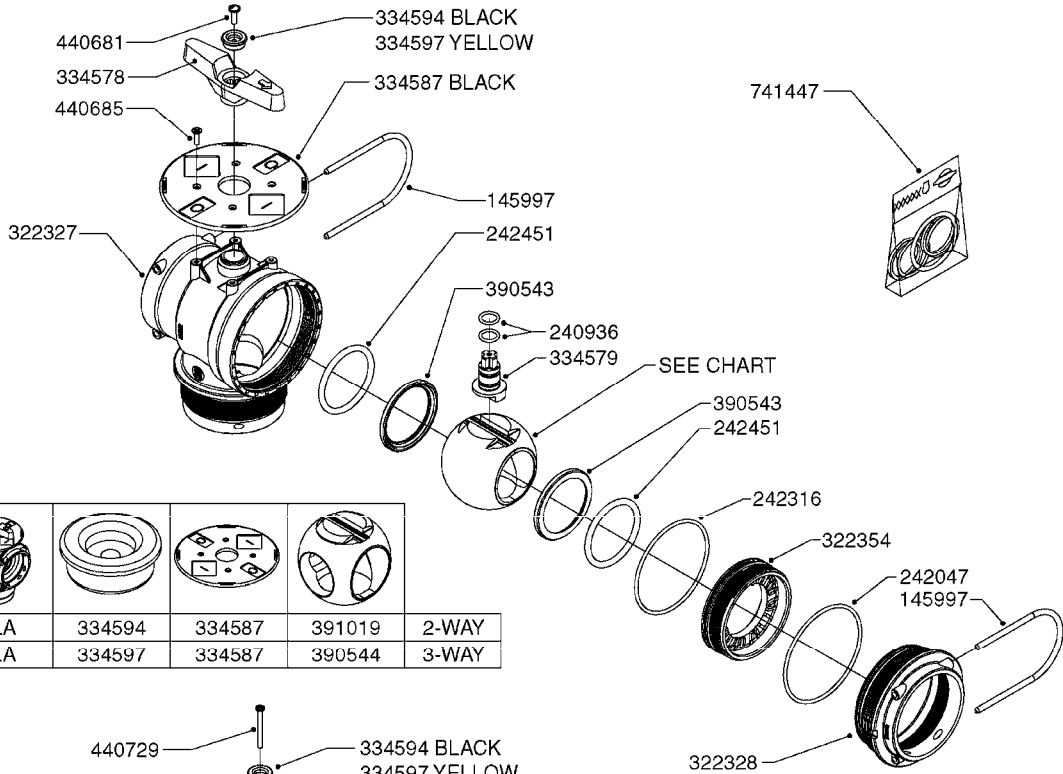

S93

				2-WAY
				3-WAY