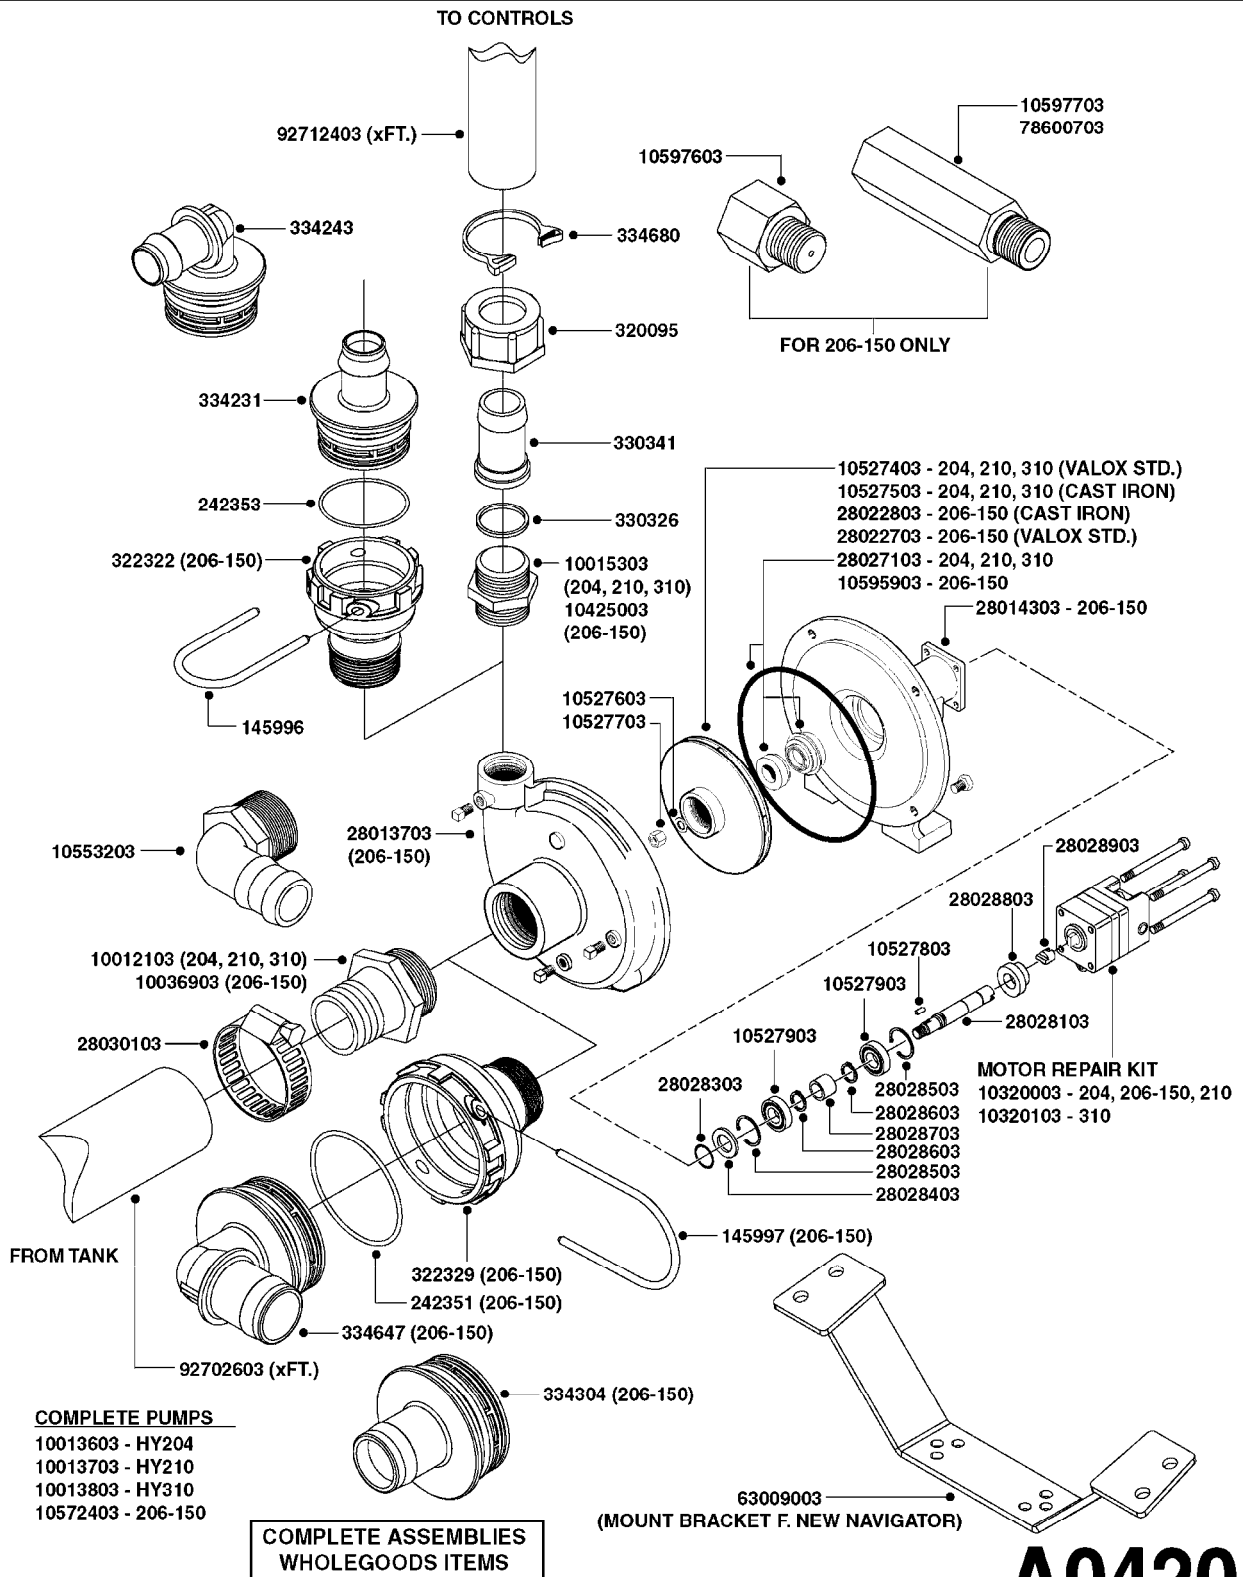

A0420

PUMP-204,206-150,210,310 ACE
A0420-HIN, 01:01:16

Page 1
Date 16.03.2016 14:05

parts-n°	order qty	description
145996	1	FITT.DK S-67 FORK
145997	1	FITT.DK S-93 FORK
242351	1	O-RING D69.5X3.0 VITON F.S-93
242353	1	O-RING D44.2X3.0 VITON F.S-67
320095	1	FITT.DK NUT 1" BSP
322322	1	FITT.DK S-67 X 1-1/4"BSP MALE
322329	1	FITT.DK S-93 X 1-1/2"BSP MALE2
330326	1	O-RING D30/D24X2 F.1"NUT
330341	1	FITT.DK HB 1" F. 1" NUT
334231	1	FITT.DK S-67 STR.1'
334243	1	FITT.DK S-67 ELB.1"
334304	1	FITT.DK S-93 STR.1-1/2" PVC
334647	1	FITT.DK S93 ELB 1-1/2" 90 PVC
334680	1	CLAMP HOSE PLASTIC 1"
10012103	1	FITT.PO.HB 1.25X1.50 IMB1012
10013603	1	PUMP ACE HY 204
10013703	1	PUMP ACE HY 210
10013803	1	PUMP ACE HY 310
10015303	1	FITT.PO.HN 1.00X1.00 M1000
10036903	1	FITT.PO.HB 1.50X1.50 IMB1212
10320003	1	MOTOR REPAIRKIT ACE204,206,210
10320103	1	MOTOR REPAIR KIT ACE 304,310
10425003	1	FITT.PO.HN 1.25X1.00 MCPHEE
10527403	1	IMPELLER VALOX F.ACE PUMP
10527503	1	IMPELLER CASTIRON F.ACE PUMP
10527603	1	WASHER 3/8' F.ACE PUMP
10527703	1	NUT HEX NF 3/8 F.ACE PUMP
10527803	1	KEY 1/8x1/8x1/2'F.ACE PUMP
10527903	1	BEARING F.ACE PUMP (#40870)
10553203	1	FITT.PO.EL 1.5X1.5 HB BLACK
10572403	1	PUMP ACE HY 206 SERIES 150
10595903	1	REPAIR KIT ACE 206-150
10597603	1	ORIFACE RESTRICTOR F. ACE 206
10597703	1	FITT, HYD FLOW FUSE ACE 206OLD
28013703	1	PUMP HOUSING FRONT ACE 206-150
28014303	1	PUMP HOUSING W.FEET 206-150
28022703	1	IMPELLER THERMOPLASTIC
28022803	1	IMPELLER CAST IRON
28027103	1	REPAIR KIT ACE 204,210,310
28028103	1	SHAFT 5/8"DIA.1/2"KEYWAY SS
28028303	1	O-RING, SHAFT SEAL
28028403	1	SLINGER
28028503	1	SNAP RING - INTERNAL
28028603	1	SNAP RING - EXTERNAL
28028703	1	SPACER FOR SHAFT
28028803	1	SEAL SUPPORT SPACER 200 SERIES
28028903	1	COUPLING FOR HYDRAULIC MOTOR
28030103	1	CLAMP HOSE GEAR P5/4-S1.5"6724
63009003	1	CENTRIFUGAL PUMP BRACKET
78600703	1	FITT, HYD FLOW FUSE ACE 206N
92702603	1	HOSE PVC SUCT GRAY 1-1/2"
92712403	1	HOSE R X1" X300PSI WP X0012"