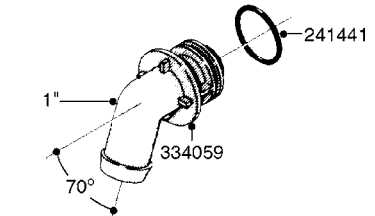

L0010

parts-n°	order qty	description
240085	1	O-RING D13,1/8,3X02,4 NITRIL
241441	1	O-RING D29.3X3
242594	1	O-RING D14 X 1.78 SCH.70-EPDM
320084	1	FITT.DK NUT 1/2" BSP
320095	1	FITT.DK NUT 1" BSP
320117	1	FITT.DK CONN.1/2"BSP F. 1" CAP
320187	1	FITT.DK CAP 3/8" BSP BLACK
320283	1	FITT.DK NUT 3/4"BSP
320821	1	FITT.DK NUT 1-1/2" BSP
321495	1	FITT.DK REDUC 1/4'BSP F.3/4'NT
321576	1	FITT.DK CONN 1/2"BSP F.3/4"NUT
330013	1	O-RING D15/D10X2.5 F.3/8"NUT
330212	1	O-RING D19/D14X2.4 F.1/2"NUT
330326	1	O-RING D30/D24X2 F.1"NUT
330341	1	FITT.DK HB 1" F. 1" NUT
330595	1	O-RING D24.6/D20X2.1 -3/4"
330665	1	3/4' HOSE TAIL F/1' CAP
330676	1	FITT.DK HB 3/8" F. 1/2" NUT
330687	1	FITT.DK HB 1/2" F. 1/2" NUT
330691	1	FITT.DK HB 3/4'F.3/4' NUT
330783	1	FITT.DK HB 3/8"F.3/8" NUT
331262	1	FITT.DK HB 1-1/2" F. 1-1/2"NUT
331273	1	O-RING D44/D38X2 F.1-1/2"
331446	1	FITT.DK HB 1" F.1-1/2" NUT
331807	1	FITT.DK HB 5/16" F.3/8" NUT
332286	1	FITT.DK HB 1/2" F. 3/4" NUT
332905	1	FITT.DK HB 1/2" F. 3/4" CAP
332927	1	PLUG F. NOZZLE TUBE 3/4'
333292	1	FITT.DK HB 1"O'RING F.1-1/2"
333664	1	FITT.DK HB 5/16' F. 1/2' NUT
334044	1	FITT.DK HB 3/4' F. 3/4' CAP
334059	1	FITT.DK EL 1" 110 DEG.F.1-1/2"
334123	1	FITT.DK HB 1-1/4"O-RNG F.1-1/2"
334150	1	FITT.DK HB 1-1/4" 110 F.1-1/2"
390542	1	PLUG WASHER FOR 3/4'CAP NUT
716236	1	FITT.DK HB 1/2" ASSY. F. 3/4"
716413	1	FITT.DK PLUG ASSY. F.NOZ TUBE
717426	1	FITT.DK REDUC 1/4"BSP F.3/4"N
720856	1	FITT.DK 1/2'BSP ASSY.F.3/4'NUT
724621	1	FITT.DK HB 3/4"ASSY F.3/4" NUT