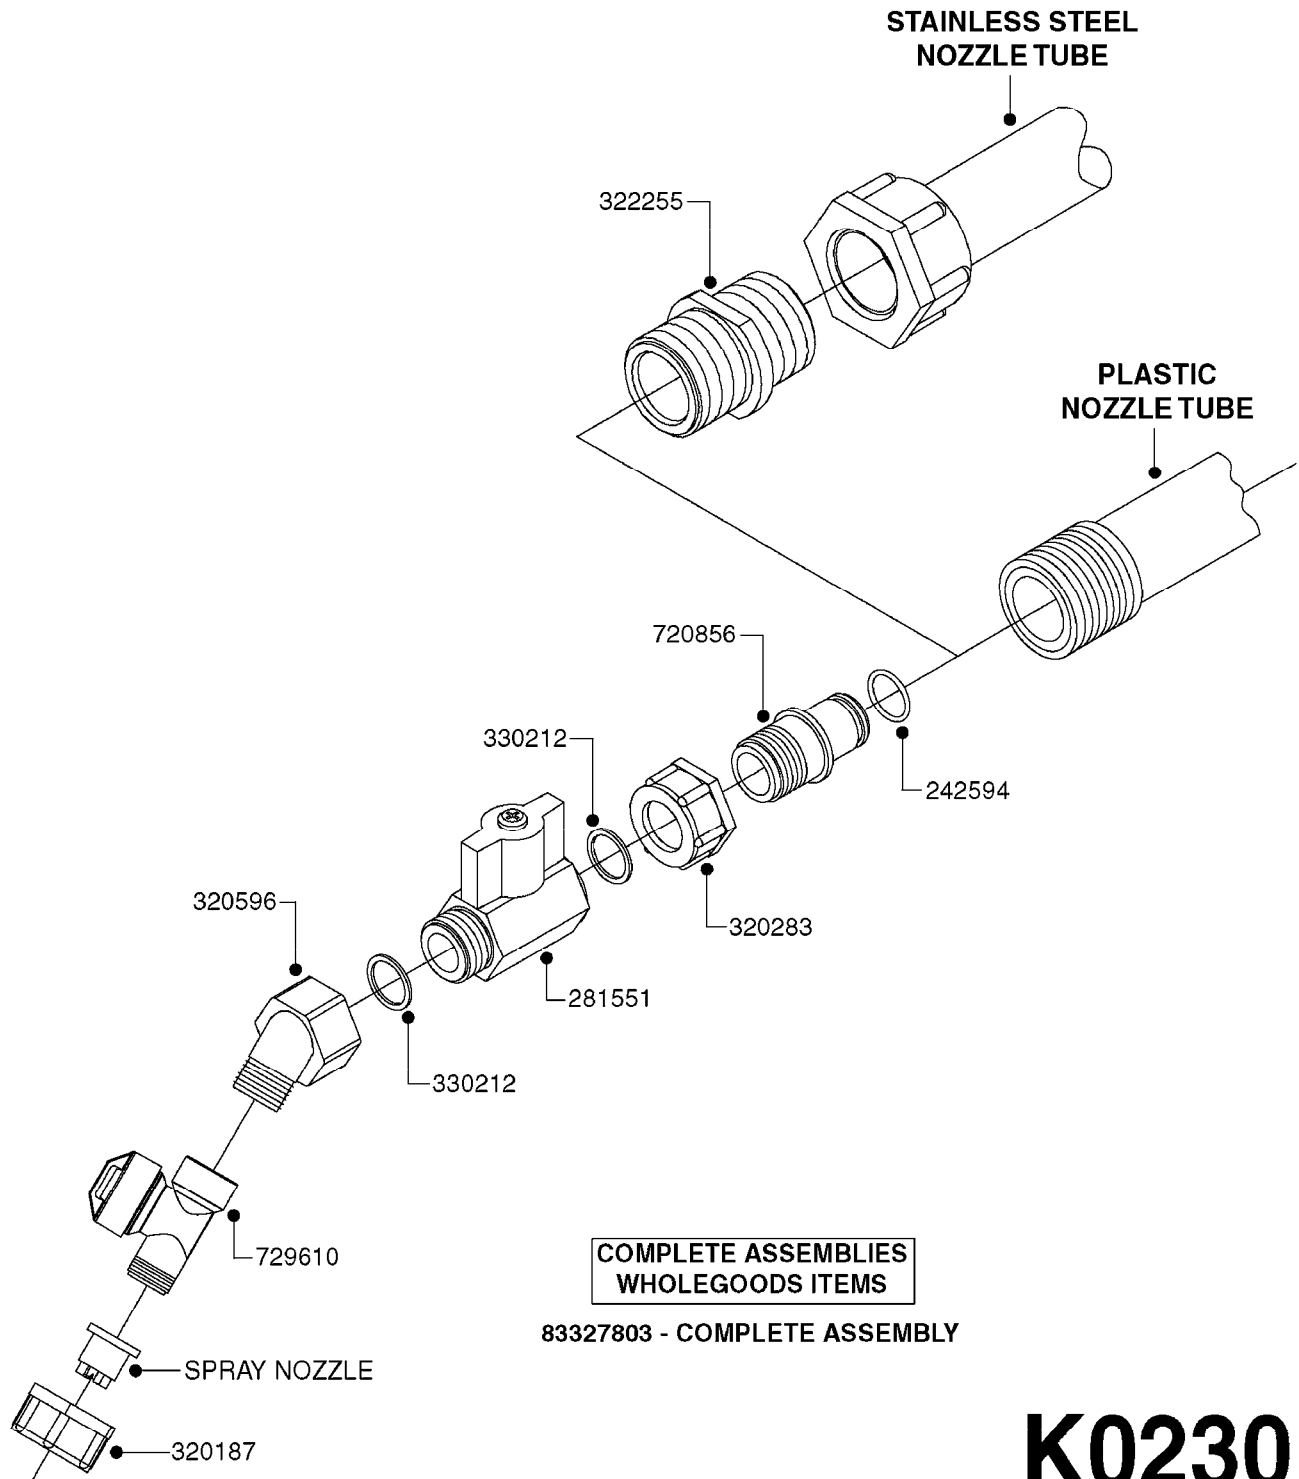

K0230

END NOZZLE KIT
K0230-HIN, 01:01:16

Page 1

Date 16.03.2016 14:05

parts-n°	order qty	description
242594	1	O-RING D14 X 1.78 SCH.70-EPDM
281551	1	BALL VALVE 1/2"
320187	1	FITT.DK CAP 3/8" BSP BLACK
320283	1	FITT.DK NUT 3/4"BSP
320596	1	FITT.DK ELB 3/8'-1/2'BSP 45DEG
322255	1	FITT.DK NIPPLE 3/4"X 3/4"
330212	1	O-RING D19/D14X2.4 F.1/2"NUT
720856	1	FITT.DK 1/2'BSP ASSY.F.3/4'NUT
729610	1	NOZZLE ASSY. NON DRIP 3/8 THRD
83327803	1	END NOZZLE KIT "04"