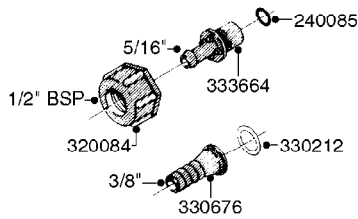

L0010

parts-n°	order qty	description
240085	1	O-RING D13,1/8,3X02,4 NITRIL
241441	1	O-RING D29.3X3
242594	1	O-RING D14 X 1.78 SCH.70-EPDM
320084	1	FITT.DK NUT 1/2" BSP
320095	1	FITT.DK NUT 1" BSP
320117	1	FITT.DK CONN.1/2"BSP F. 1" CAP
320187	1	FITT.DK CAP 3/8" BSP BLACK
320283	1	FITT.DK NUT 3/4"BSP
320821	1	FITT.DK NUT 1-1/2" BSP
321495	1	FITT.DK REDUC 1/4'BSP F.3/4'NT
321576	1	FITT.DK CONN 1/2"BSP F.3/4"NUT
330013	1	O-RING D15/D10X2.5 F.3/8"NUT
330212	1	O-RING D19/D14X2.4 F.1/2"NUT
330326	1	O-RING D30/D24X2 F.1"NUT
330341	1	FITT.DK HB 1" F. 1" NUT
330595	1	O-RING D24.6/D20X2.1 -3/4"
330665	1	3/4' HOSE TAIL F/1' CAP
330676	1	FITT.DK HB 3/8" F. 1/2" NUT
330687	1	FITT.DK HB 1/2" F. 1/2" NUT
330691	1	FITT.DK HB 3/4'F.3/4' NUT
330783	1	FITT.DK HB 3/8"F.3/8" NUT
331262	1	FITT.DK HB 1-1/2" F. 1-1/2"NUT
331273	1	O-RING D44/D38X2 F.1-1/2"
331446	1	FITT.DK HB 1" F.1-1/2" NUT
331807	1	FITT.DK HB 5/16" F.3/8" NUT
332286	1	FITT.DK HB 1/2" F. 3/4" NUT
332905	1	FITT.DK HB 1/2" F. 3/4" CAP
332927	1	PLUG F. NOZZLE TUBE 3/4'
333292	1	FITT.DK HB 1"O'RING F.1-1/2"
333664	1	FITT.DK HB 5/16' F. 1/2' NUT
334044	1	FITT.DK HB 3/4' F. 3/4' CAP
334059	1	FITT.DK EL 1" 110 DEG.F.1-1/2"
334123	1	FITT.DK HB 1-1/4"O-RNG F.1-1/2"
334150	1	FITT.DK HB 1-1/4" 110 F.1-1/2"
390542	1	PLUG WASHER FOR 3/4'CAP NUT
716236	1	FITT.DK HB 1/2" ASSY. F. 3/4"
716413	1	FITT.DK PLUG ASSY. F.NOZ TUBE
717426	1	FITT.DK REDUC 1/4"BSP F.3/4"N
720856	1	FITT.DK 1/2'BSP ASSY.F.3/4'NUT
724621	1	FITT.DK HB 3/4"ASSY F.3/4" NUT