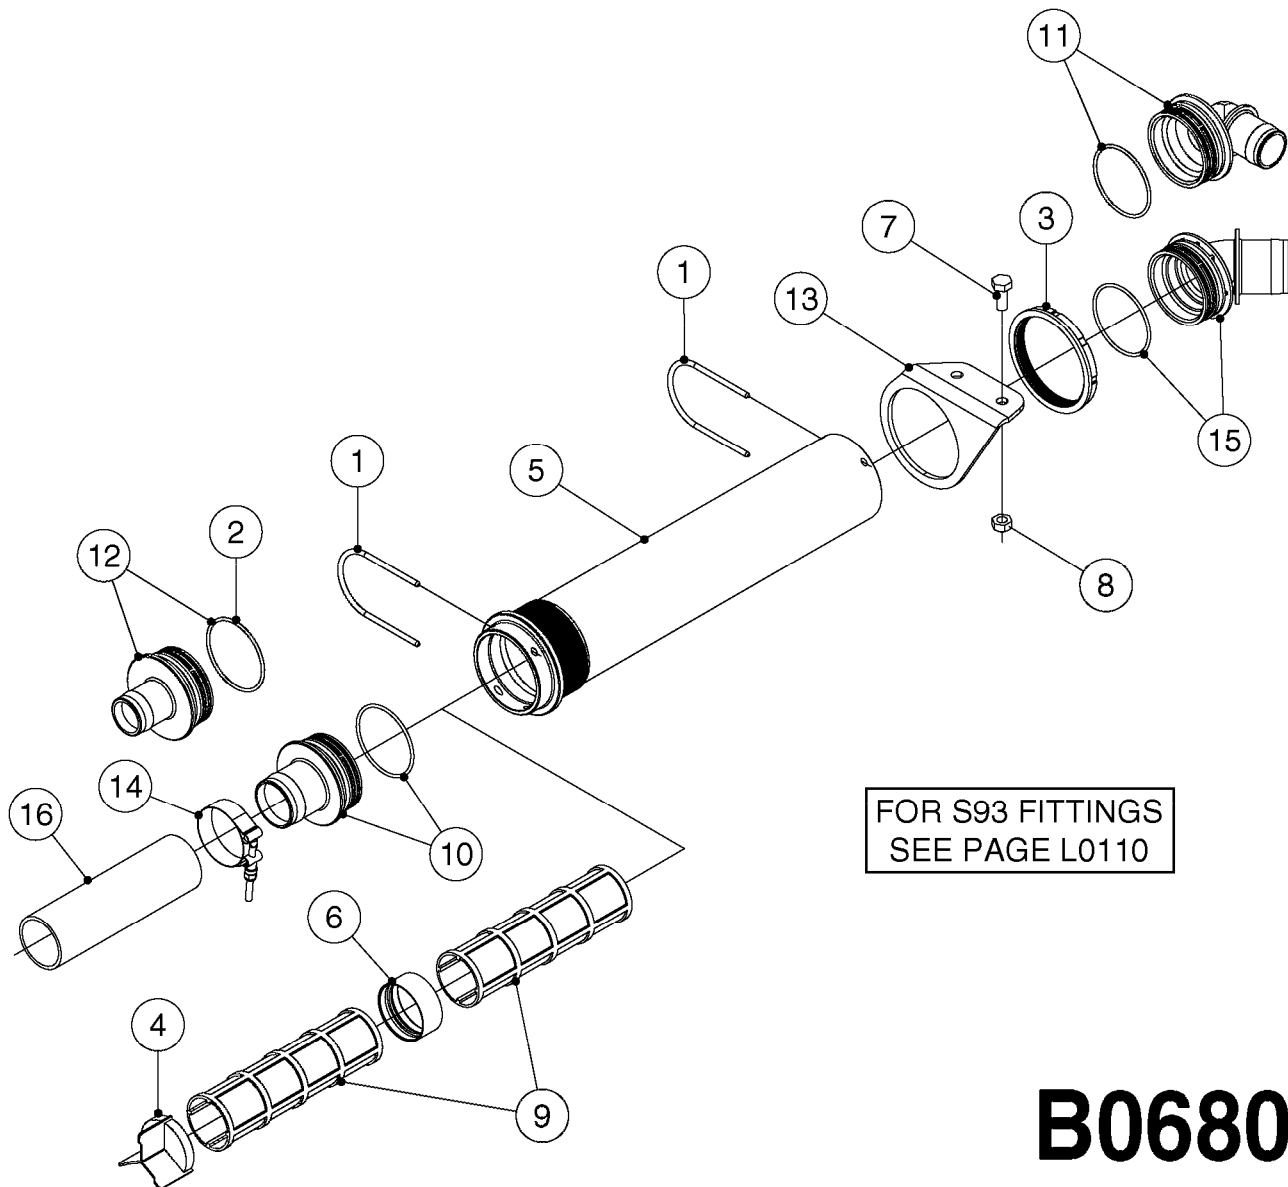

DOUBLE SUCTION FILTER - S93
B0680-HIN, 01:01:16

Page 1

Date 16.03.2016 14:05

Pos.	parts-n°	order qty	description
1	145997	1	FITT.DK S-93 FORK
2	242351	1	O-RING D69.5X3.0 VITON F.S-93
3	322109	1	FITT.DK S-93 BULKHEAD NUT
4	334605	1	VANE F.TOP SUCTION FILTER
5	390906	1	DOUBLE FILTER CASING S93 99
6	390907	1	SOCKET F.DOUB.FILTER CAS. S93
7	420604	1	BOLT HEX 8.8 DEL M10X25 FT DIN933
8	460423	1	NUT HEX M10X1.5 LOCK
9	615415	1	FILTER ELEM.S93,30 MESH-GREEN
9	615416	1	FILTER ELEM.S93,50 MESH-BLUE
9	615417	1	FILTER ELEM.S93,80 MESH-RED
10	727227	1	FITT.DK S-93 STR.2' W/ORING
11	728395	1	FITT.DK S-93 ELB.1-1/2" 90 DEG
12	728523	1	FITT.DK S-93 STR.1-1/2"
13	16029503	1	PLATE 5.0X114X160/BOW/HOLE D94
14	28030103	1	CLAMP HOSE GEAR P5/4-S1.5"6724
14	28030203	1	CLAMP HOSE T-BOLT S2" 235-67
15	72072700	1	FITT.DK S-93 45D 2" PVC
16	92702603	1	HOSE PVC SUCT GRAY 1-1/2"
16	92702703	1	HOSE PVC SUCT GRAY 2"