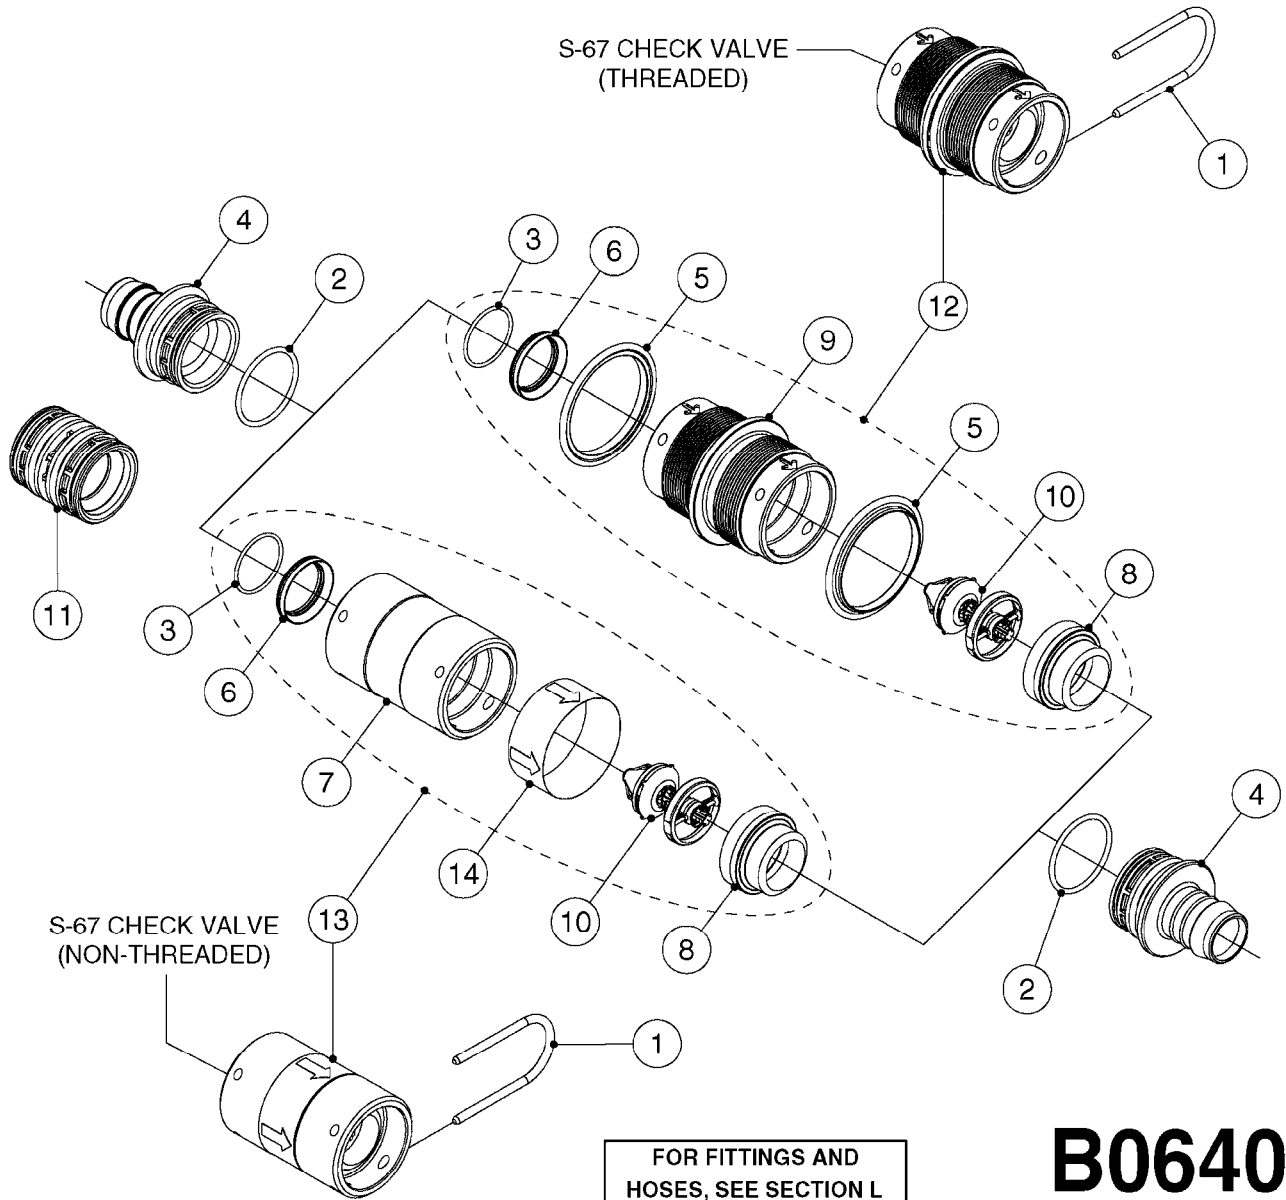

# A0430

PUMP - ACE 150 BELT DRIVE  
A0430-HIN, 01:01:16

Page 1  
Date 16.03.2016 14:05

parts-n°	order qty	description
420641	1	BOLT HEX 8.8 DEL M8X35
450015	1	SCREW ALLAN 3/8'X5/8' BLACK
460143	1	NUT HEX M8 LOCK A2 DIN985
10527803	1	KEY 1/8x1/8x1/2'F.ACE PUMP
21002203	1	BEARING, SEALED ACE BELT DRIVE
28022303	1	SHIELD KIT
28022403	1	OUTPUT SHAFT ACE BELT DR PUMP
28022503	1	BELT 600 RPM ACE PUMP
28022603	1	BELT 1000 RPM ACE PUMP
28022703	1	IMPELLER THERMOPLASTIC
28022803	1	IMPELLER CAST IRON
28022903	1	REPAIR KIT 600 RPM
28023003	1	REPAIR KIT 1000 RPM
28029203	1	11.6"P.D.X2"BORE PULLEY 600RPM
28029303	1	7.9"P.D.X2"BORE PULLEY 1000RPM

FOR FITTINGS AND  
HOSES, SEE SECTION L

**B0630**

CHECK VALVES - S67  
B0630-HIN, 01:01:16

Page 1

Date 16.03.2016 14:05

Pos.	parts-n°	order qty	description
1	145996	1	FITT.DK S-67 FORK
2	242353	1	O-RING D44.2X3.0 VITON F.S-67
3	242504	1	O-RING D35x2 NITRIL
4	322104	1	FITT.DK S-67 BULKHEAD
5	334231	1	FITT.DK S-67 STR.1'
5	334232	1	FITT.DK S-67 STR.1-1/4'
6	14103100	1	SEAT F.CHECK VALVE D40.8 2010
7	72001803	1	CHCK VLV,S67, 2 X 1" HB COMPLETE IN-LINE CHECK VALVE FOR 1" HOSE
7	72206600	1	CHCK VLV,S67, 2 X 1.25" HB COMPLETE IN-LINE CHECK VALVE FOR 1-1/4" HOSE
8	72089900	1	CHECK VALVE S67 SUBASMBLY.2001
9	97800500	1	DECAL 230X28 BLACK ARROW