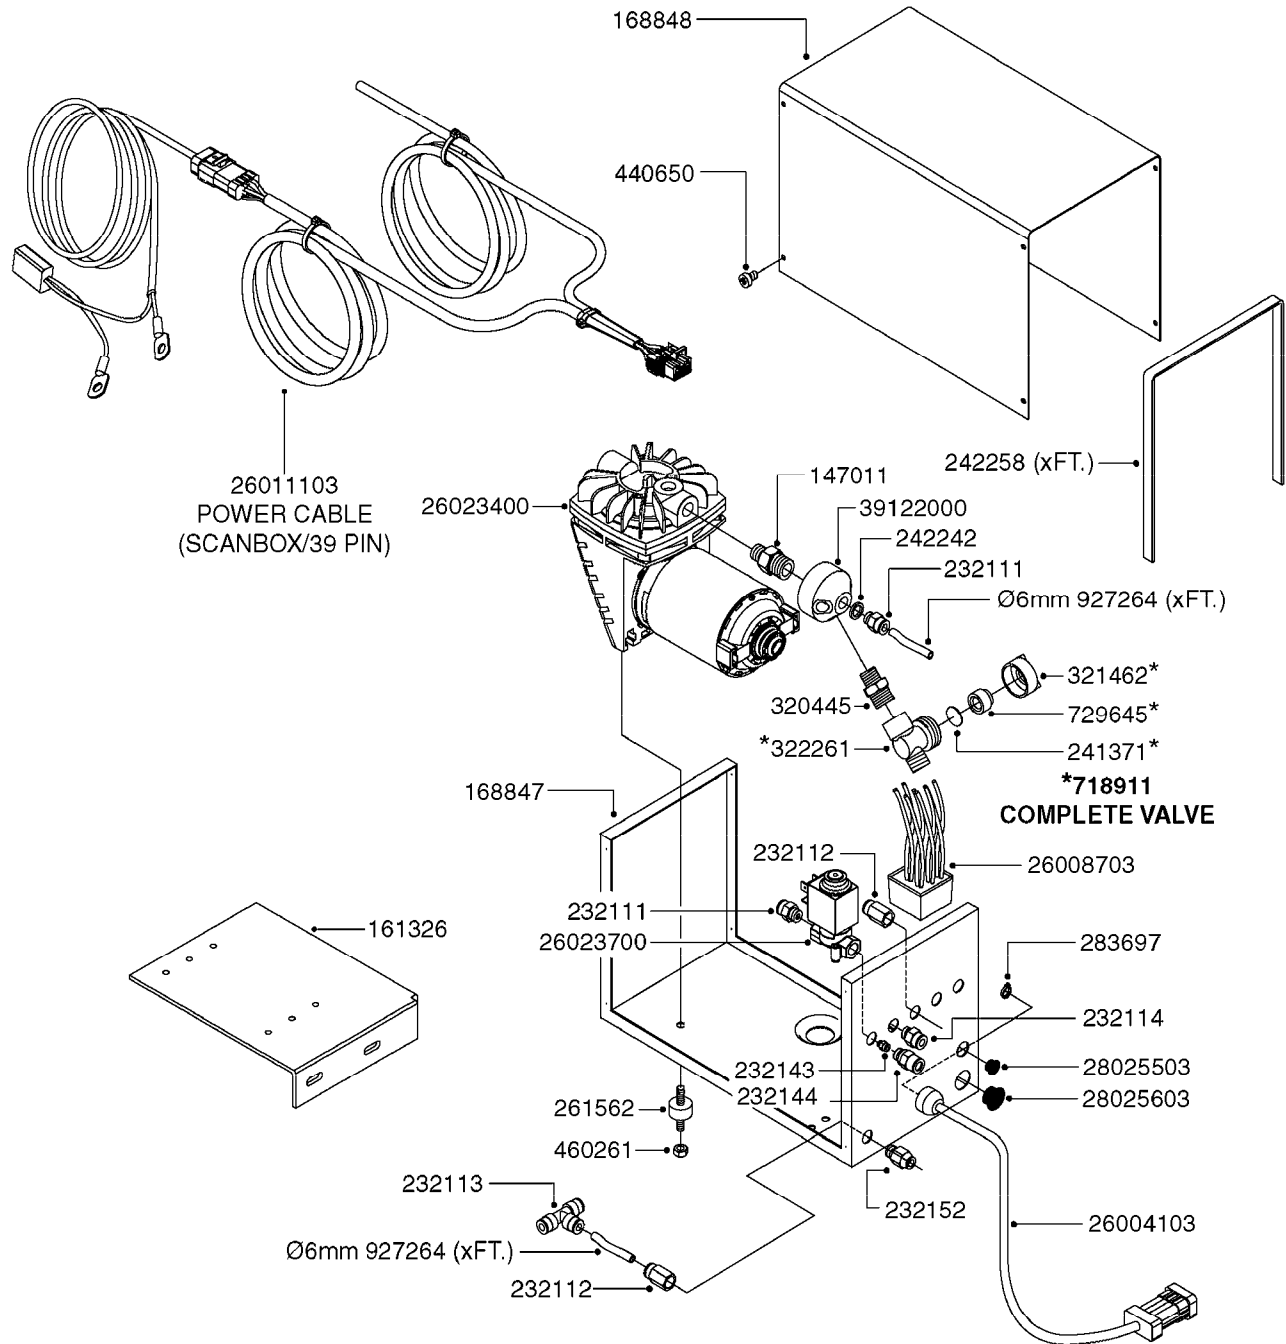

**K0390**

\*Ø8mm 927306 (xFT.)  
\*Ø10mm 927330 (xFT.)

70019403 - COMPLETE ASSEMBLY

FOAM MARKER COMPRESSOR 2002  
K0390-HIN, 01:01:16

Page 1  
Date 16.03.2016 14:05

parts-n°	order qty	description
147011	1	HEX NIPPLE 3/8'X1/4'BSP BRASS
161326	1	MOUNT BKT. F. FOAM COMP.BOX 98
168847	1	ENCLOSURE LOWER F.MARKER
168848	1	COVER F. FOAM MARKER
210796	1	BEARING BALL D22/D8 X 7 608ZZ
210806	1	BEARING BALL D40/D17X12MM
220803	1	VALVE F. COMPRESSOR
232111	1	QUICK COUPLER 6MM X 1/8 EXT.
232112	1	QUICK COUPLER 6MM 1/8 INT.
232113	1	QUICK COUPLER 6MM T-PIECE
232114	1	COUPLER 1/8" THREADX8MM HOSE
232143	1	REDUCER 1/4'INT-1/8'EXT
232144	1	QUICK COUPLER 10MM X 1/4 EXT
232152	1	QUICK COUPLER 8MMX1/8 EXT.LONG
241371	1	DIAPHRAGM, NO-DRIP alt 241371
242242	1	O-RING F.AIR HOSE FITTING
242258	1	TRIM 3X10 SELF ADHESIVE 0012"
242284	1	HEAD GASKET F. COMPRESSOR
242285	1	DIAPHRAGM F. F/M COMP.
261455	1	BRUSH KIT-FOAM MARKER MOTOR
261562	1	RUBBER DAMPER 2XM6X25
283697	1	TIESTRAP 200MM
284564	1	PLATE F.COMPRESSOR HEAD
284565	1	PLATE F.COMPRESSOR HEAD
284643	1	COMPRESSOR HEAD F.FOAM MARKER
284665	1	CONNECTING ROD F.COMPRESSOR
284980	1	FLANGE REAR F. F.M.COMPRESSOR
320445	1	FITT.DK HN 1/4"X3/8" BSP
321462	1	CAP F.NO-DRIP ASSY.
322261	1	HOUSING F.SAFETY VALVE 3/8"
440650	1	SCREW 3.5x13 STAINLESS
460261	1	NUT HEX M6X1 LOCK A2 DIN985
729645	1	NON-DRIP SPRING ASSY.GREEN 10
927264	1	HOSE R X PE D6/D4 X 0012"
927306	1	HOSE R X PE D8/D6 X 0012"BLACK
927330	1	HOSE R X PE D10/D8 X 012"BLACK
10518703	1	SNAP-RING OUTER 8X1
21002103	1	BEARING, 6200 2ZJEM (SKF)
26001403	1	HC FOAM MARKR CONSOLE VS3.0.00
26001503	1	HC FOAM MARKER CONSOLE MT.KIT
26001803	1	POWER CABLE
26001903	1	15' 7-PIN EXTENSION CABLE
26004103	1	FOAM MARKER CNTRL MOD CABL STD
26008703	1	FOAM MARKER CONTROL SCII
26010403	1	TOGGLE SWITCH MICRO-TRAK F.M.
26023700	1	SOLENOID VAL 12V 1/8' FLO '07
28025503	1	PLUG F.DRILLED HOLE 1/2"
28025603	1	PLUG F.DRILLED HOLE 3/4"
39122000	1	DISTR.HOUSING F.FOAM MARKER'07
70019403	1	FOAM MARKER COMPRESSOR KIT STD