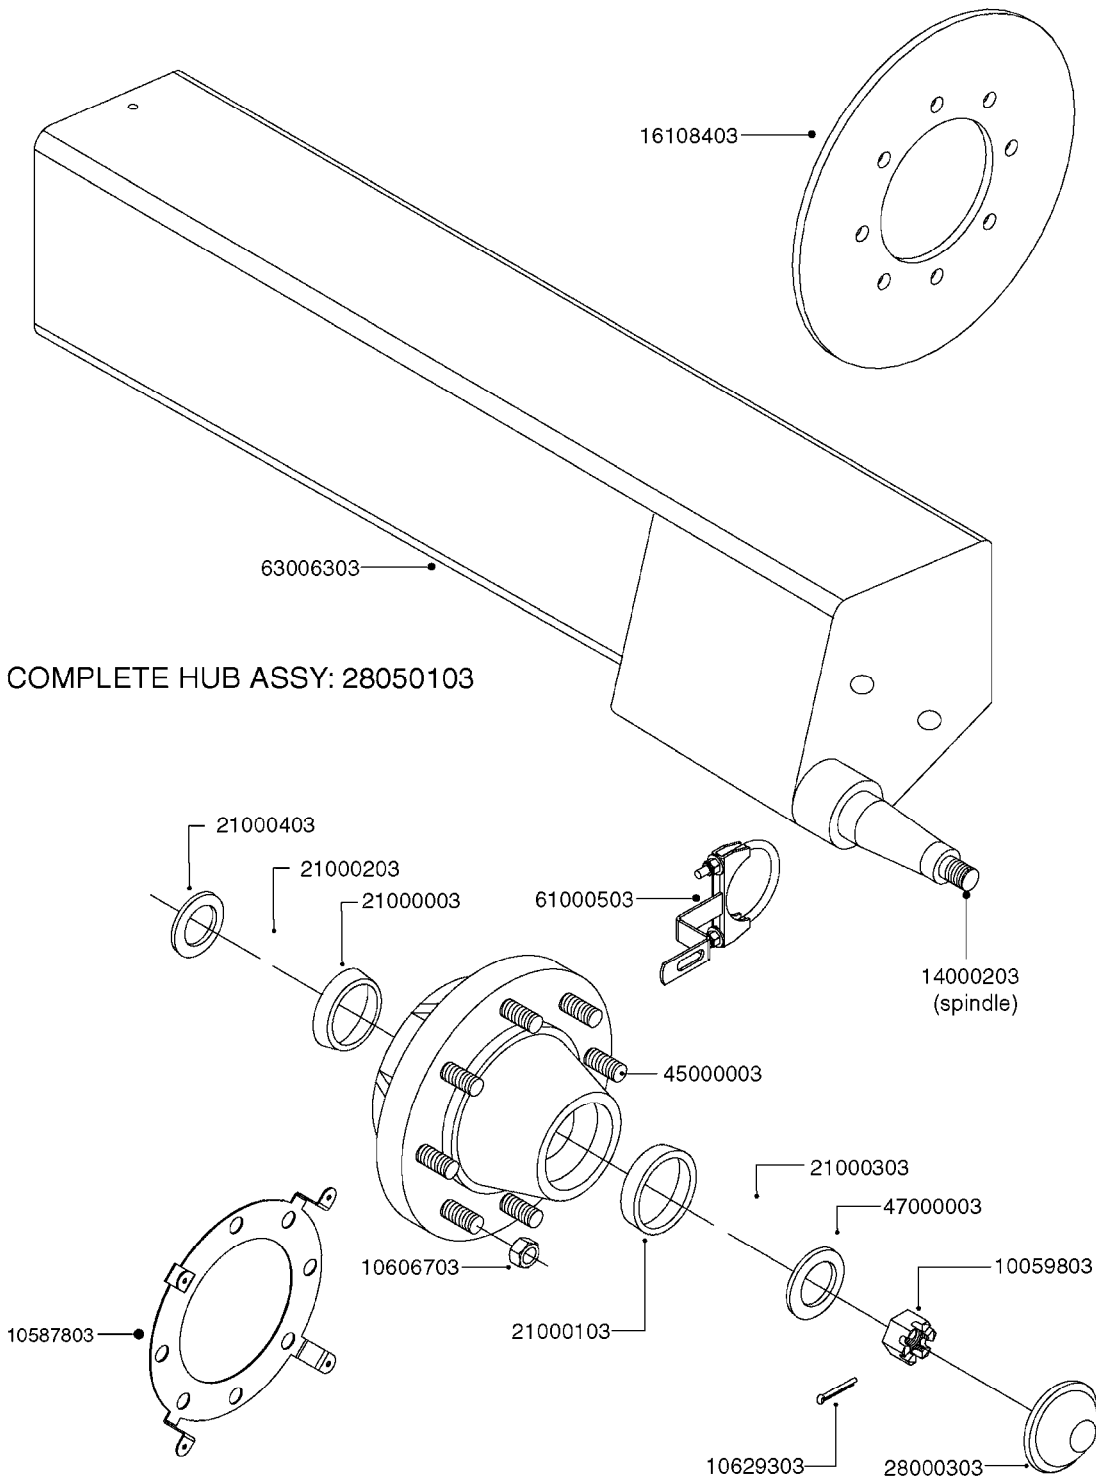

HUB ASSY 3" SPINDLE NAV 575
E0760-HIN, 01:01:16

Page 0

Date 16.03.2016 14:05

HUB ASSY 3" SPINDLE NAV 575
E0760-HIN, 01:01:16

Page 1
Date 16.03.2016 14:05

parts-n°	order qty	description
10059803	1	NUT HEX NF 1"
10587803	1	MAG MNT F. SPEED SNS 8 BOLT
10606703	1	NUT HEX NF 5/8" FLANGED F.STUD
10629303	1	PIN, COTTER 7/32" X 1.75" LONG
14000203	1	SPINDLE 3" X 16" W/NUT &WASHER
16108403	1	REINFORCEMENT RING 8-8-6 HUB FOR NON-REINFORCED 3/8" RIMS ONLY
21000003	1	BEARING INNER CUP #382A
21000103	1	BEARING OUTER CUP #LM501310
21000203	1	BEARING INNER CONE #387AS
21000303	1	BEARING OUTER CONE #LM501349
21000403	1	SEAL GREASE #CR29968
28000303	1	DUST CAP #1609
28050103	1	HUB F 3" 758 7500# PACKAGE
45000003	1	STUD BOLT 5/8" X 2-1/2"
47000003	1	WASHER SPNDL 3" 1.12X2.1 .25TK
61000503	1	SPEED SNS MNT CLAMP - 3"
63006303	1	AXLE INSERT W/M SUS. 575 NAV