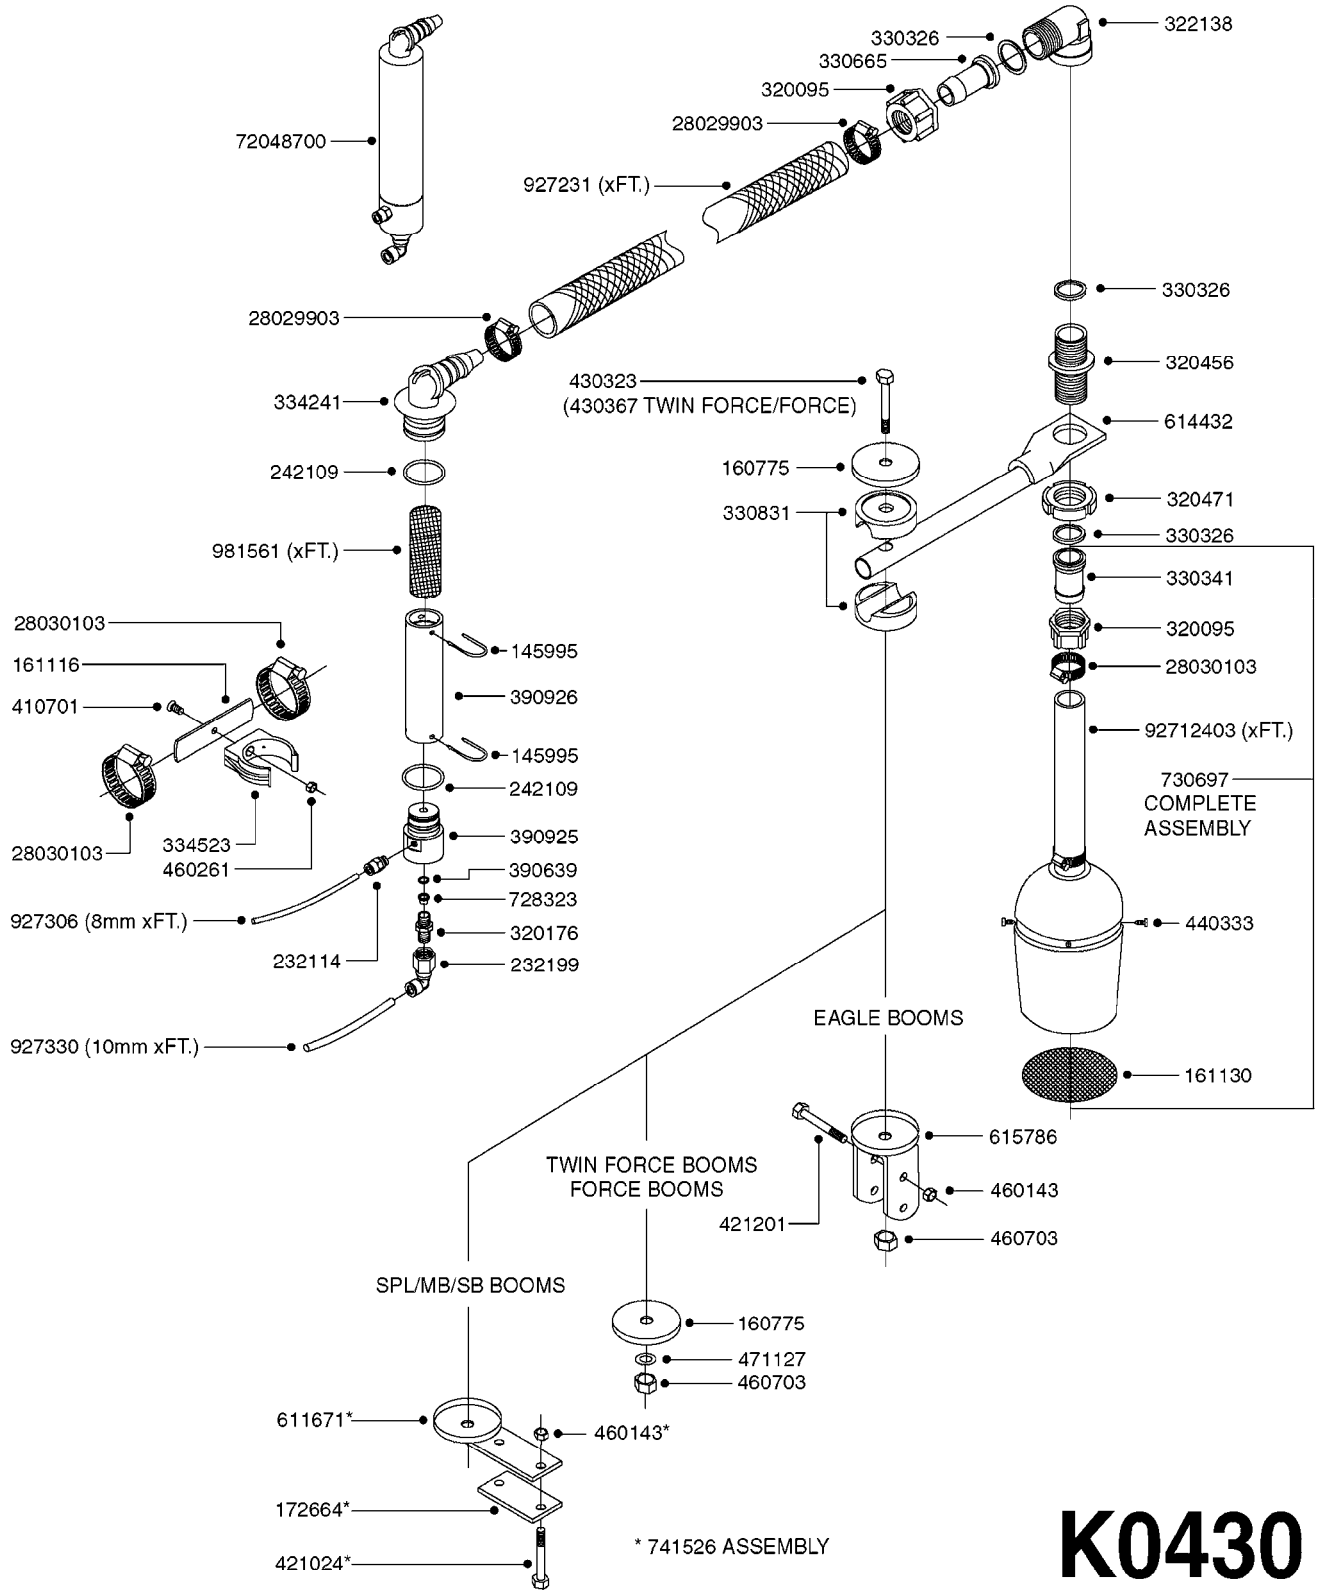

K0430

parts-n°	order qty	description
145995	1	FITT.DK S-53 FORK
160775	1	WASHER F. FRICTION PLATE
161116	1	FLATBAR PLATE 3 X 25 X 110
161130	1	FILTER SCREEN F/FOAM DROPPER
172664	1	FLATBAR BACKING PLATE
232114	1	COUPLER 1/8" THREADX8MM HOSE
232199	1	COUPLER 3/8' BSP-90/10MM HOSE
242109	1	O-RING D32.2x3.0 (USE 242354)
320095	1	FITT.DK NUT 1" BSP
320176	1	FITT.DK HN 3/8"X1/2" BSP
320456	1	FITT.DK BULKHEAD 1"BSP DOUBLE
320471	1	FITT.DK NUT 1" BSP JAMB
322138	1	FITT.DK ELB 1"M X 1"F BSP
330326	1	O-RING D30/D24X2 F.1"NUT
330341	1	FITT.DK HB 1" F. 1" NUT
330665	1	3/4' HOSE TAIL F/1' CAP
330831	1	FRICTION PLATE
334241	1	FITT.DK S-53 ELB.3/4"
334523	1	PIPE HOLDER D51.5
390639	1	O-RING F.NOZZLE FILTER
390925	1	FITTING F.FOAM MIX.CHAMB. STD
390926	1	TUBE,MIX CHAMB. FOAM MARK STD
410701	1	SCREW M6X16 GALV.
421024	1	BOLT HEX 8.8 DEL M8X60
421201	1	BOLT HEX 8.8 DEL M8X70
430323	1	BOLT HEX 8.8 DEL M12X60
430367	1	BOLT HEX 8.8 DEL M12X100 DIN931
440333	1	SCREW 3.5 X 9.5 SS
460143	1	NUT HEX M8 LOCK A2 DIN985
460261	1	NUT HEX M6X1 LOCK A2 DIN985
460703	1	NUT HEX M12X1.75 LOCK DIN985
471127	1	WASHER, M12, Ø24/13.0X 2.5, SS
611671	1	BREAK AWAY HOLDER F-MARKER
614432	1	BREAK AWAY ARM F. FOAM MARKER
615786	1	MOUNT BKT. F.FOAM DROPPER 98
728323	1	VALVE NON-RETURN
730697	1	FOAM DROPPER COMP. BLACK '97
741526	1	FOAM DROPPER MT. KIT MB-SPL
927231	1	HOSE R X PVCX3/4 CLR/BRD 0012"
927306	1	HOSE R X PE D8/D6 X 0012"BLACK
927330	1	HOSE R X PE D10/D8 X 012"BLACK
981561	1	SPONGE MAT. MIX.CHAMBER-x0012"
28029903	1	CLAMP HOSE GEAR P3/4"-S1" 6712
28030103	1	CLAMP HOSE GEAR P5/4-S1.5"6724
72048700	1	MIXING CHAMBER, FOAM MARK. STD
92712403	1	HOSE R X1" X300PSI WP X0012"