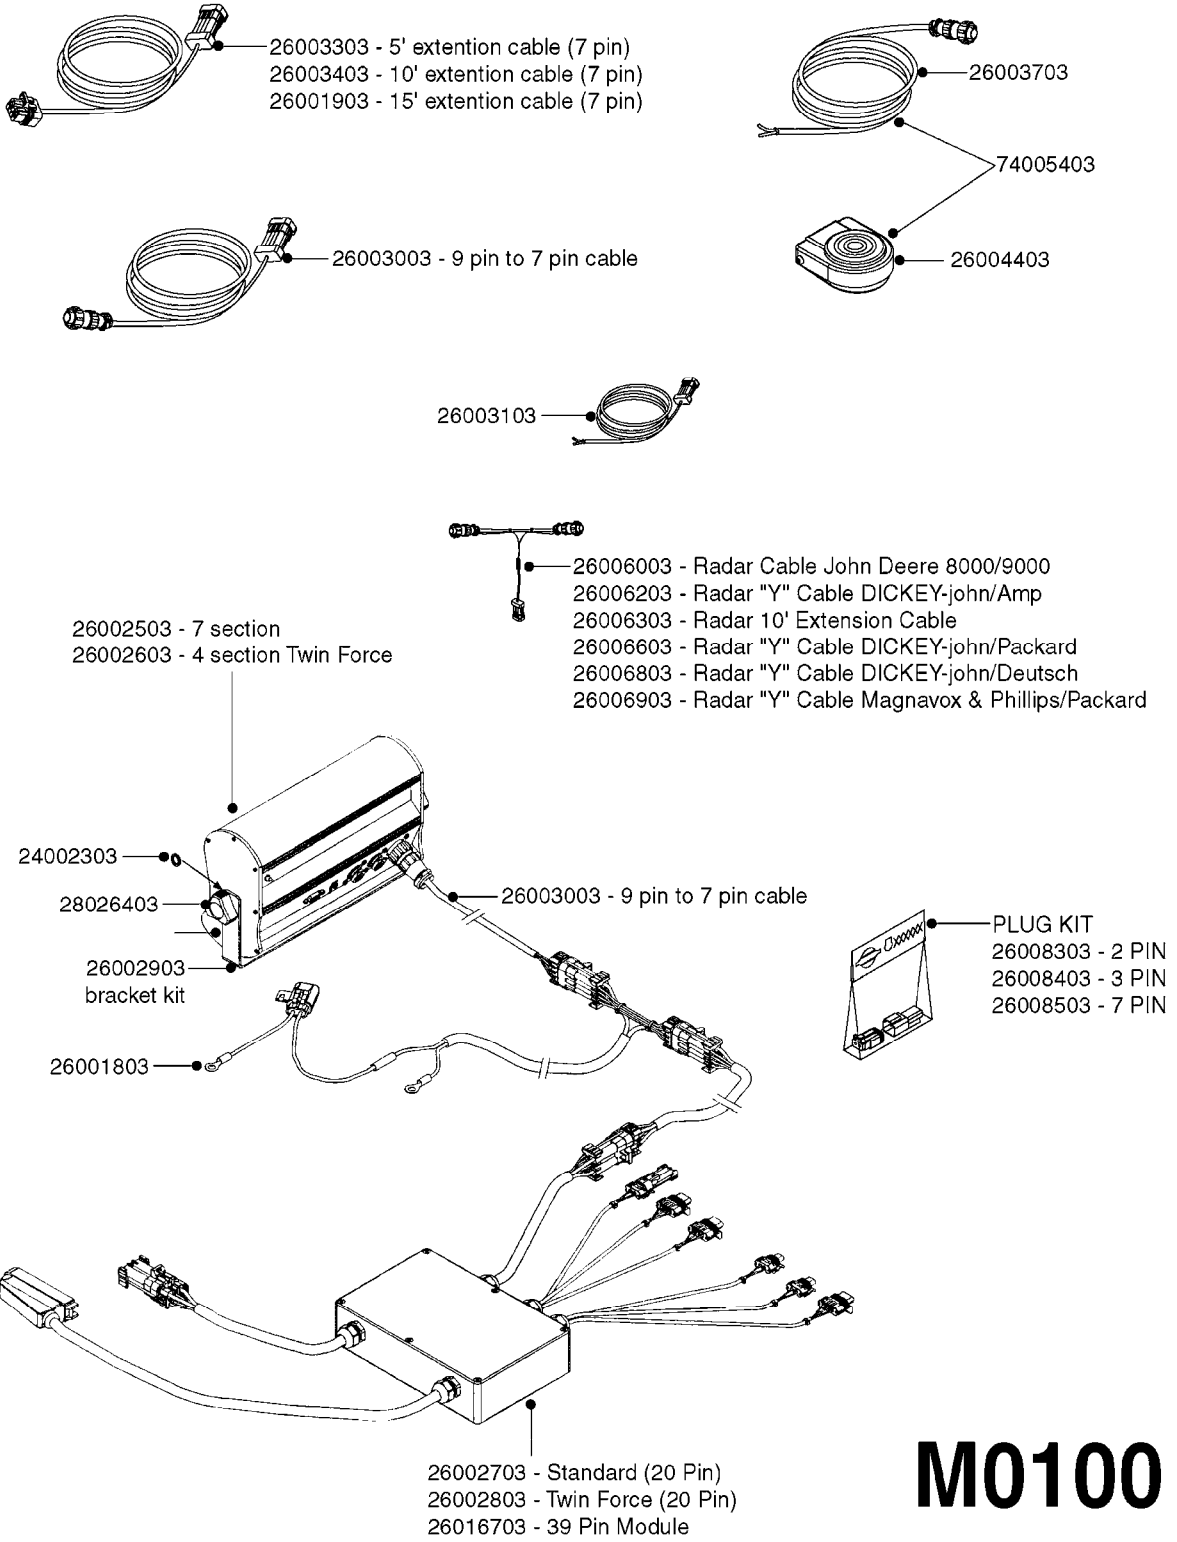

**M0090**

HC 2500/HM1500 DISPLAY/SCANBOX  
M0090-HIN, 01:01:16

Page 1

Date 16.03.2016 14:06

parts-n°	order qty	description
142516	1	SCREW SET M10 BENT F. LOCKING
161411	1	MT.BRK. HC2500/HM1500 DISPLAY
26018300	1	ADAPTOR 2500 FOR SPRAYBOX II 39-PIN/REPLACES SCANBOX
260363	1	PLUG 2 POLE 12V
260827	1	PLUG F.EC ATTACHMENTS
261060	1	PLUG F.EC ATTACHMENTS
261589	1	FUSE 5 X 20 1.25 AMP
26176203	1	FUSE 5.0A QUICK-ACT.
261933	1	CABLE W/PLUG 2X25 L=71"
261934	1	CABLE W/PLUG 18X0.5MM L=79"
261935	1	SWITCH 2 POLE
261937	1	CIRCUIT BOARD F. SCANBOX
262099	1	PLUG SOCKET 3-POLE 2.5/3
450902	1	BOLT ALLEN HEAD M4 X 16MM
471055	1	WASHER D4.1/7.6 X 0.9
61029900	1	BRACKET FOR HC2500
731613	1	DISPLAY HC2500 NEW
731983	1	DISPLAY HM1500 REFURBISHED
732095	1	DISPLAY HM1500 NEW
732096	1	SCANBOX F.HM1500/HC2500
741580	1	PLUG 3-POLE 2.5/3
978045	1	DECAL QUICK GUIDE 1500/2500
978097	1	DECAL QUICK GUIDE 1500/2500 FR