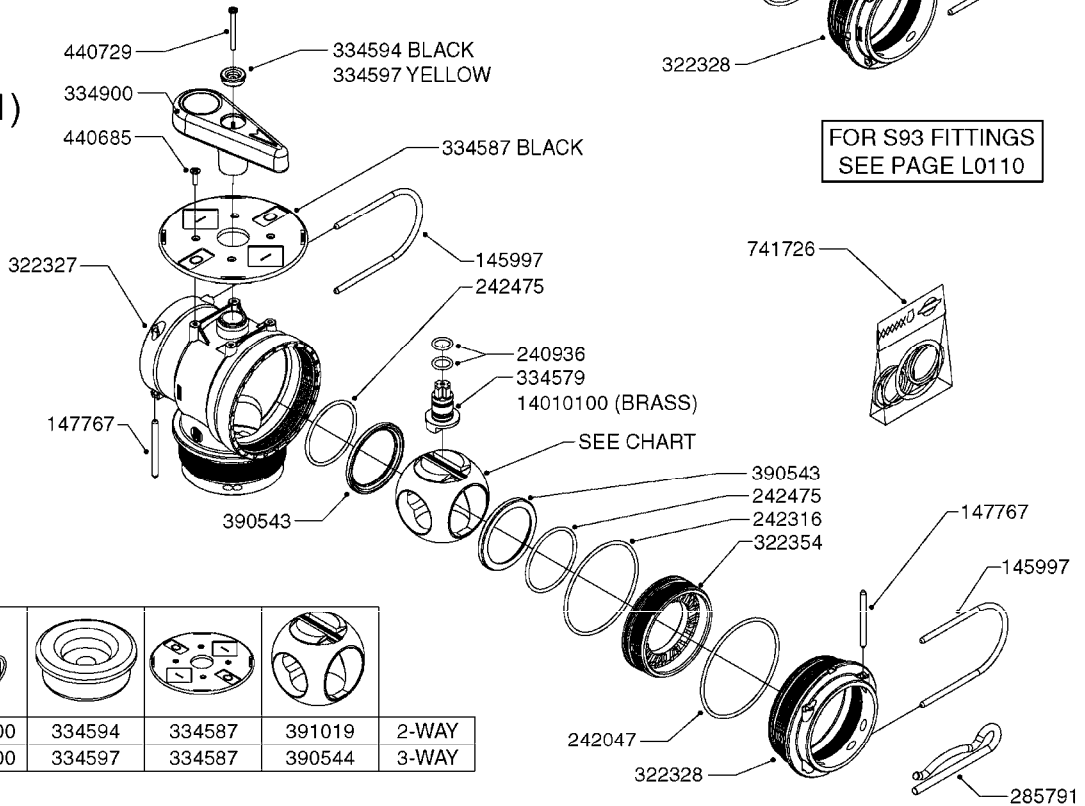

S93 (01)

				2-WAY
				3-WAY

FOR S93 FITTINGS
SEE PAGE L0110

B0530