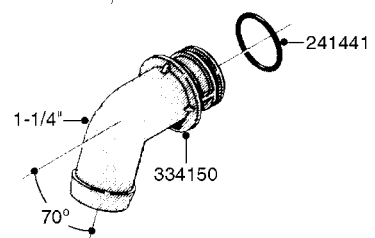

L0010

parts-n°	order qty	description
240085	1	O-RING D13,1/8,3X02,4 NITRIL
241441	1	O-RING D29.3X3
242594	1	O-RING D14 X 1.78 SCH.70-EPDM
320084	1	FITT.DK NUT 1/2" BSP
320095	1	FITT.DK NUT 1" BSP
320117	1	FITT.DK CONN.1/2"BSP F. 1" CAP
320187	1	FITT.DK CAP 3/8" BSP BLACK
320283	1	FITT.DK NUT 3/4"BSP
320821	1	FITT.DK NUT 1-1/2" BSP
321495	1	FITT.DK REDUC 1/4'BSP F.3/4'NT
321576	1	FITT.DK CONN 1/2"BSP F.3/4"NUT
330013	1	O-RING D15/D10X2.5 F.3/8"NUT
330212	1	O-RING D19/D14X2.4 F.1/2"NUT
330326	1	O-RING D30/D24X2 F.1"NUT
330341	1	FITT.DK HB 1" F. 1" NUT
330595	1	O-RING D24.6/D20X2.1 -3/4"
330665	1	3/4' HOSE TAIL F/1' CAP
330676	1	FITT.DK HB 3/8" F. 1/2" NUT
330687	1	FITT.DK HB 1/2" F. 1/2" NUT
330691	1	FITT.DK HB 3/4'F.3/4' NUT
330783	1	FITT.DK HB 3/8"F.3/8" NUT
331262	1	FITT.DK HB 1-1/2" F. 1-1/2"NUT
331273	1	O-RING D44/D38X2 F.1-1/2"
331446	1	FITT.DK HB 1" F.1-1/2" NUT
331807	1	FITT.DK HB 5/16" F.3/8" NUT
332286	1	FITT.DK HB 1/2" F. 3/4" NUT
332905	1	FITT.DK HB 1/2" F. 3/4" CAP
332927	1	PLUG F. NOZZLE TUBE 3/4'
333292	1	FITT.DK HB 1"O'RING F.1-1/2"
333664	1	FITT.DK HB 5/16' F. 1/2' NUT
334044	1	FITT.DK HB 3/4' F. 3/4' CAP
334059	1	FITT.DK EL 1" 110 DEG.F.1-1/2"
334123	1	FITT.DK HB 1-1/4"O-RNG F.1-1/2"
334150	1	FITT.DK HB 1-1/4" 110 F.1-1/2"
390542	1	PLUG WASHER FOR 3/4'CAP NUT
716236	1	FITT.DK HB 1/2" ASSY. F. 3/4"
716413	1	FITT.DK PLUG ASSY. F.NOZ TUBE
717426	1	FITT.DK REDUC 1/4"BSP F.3/4"N
720856	1	FITT.DK 1/2'BSP ASSY.F.3/4'NUT
724621	1	FITT.DK HB 3/4"ASSY F.3/4" NUT