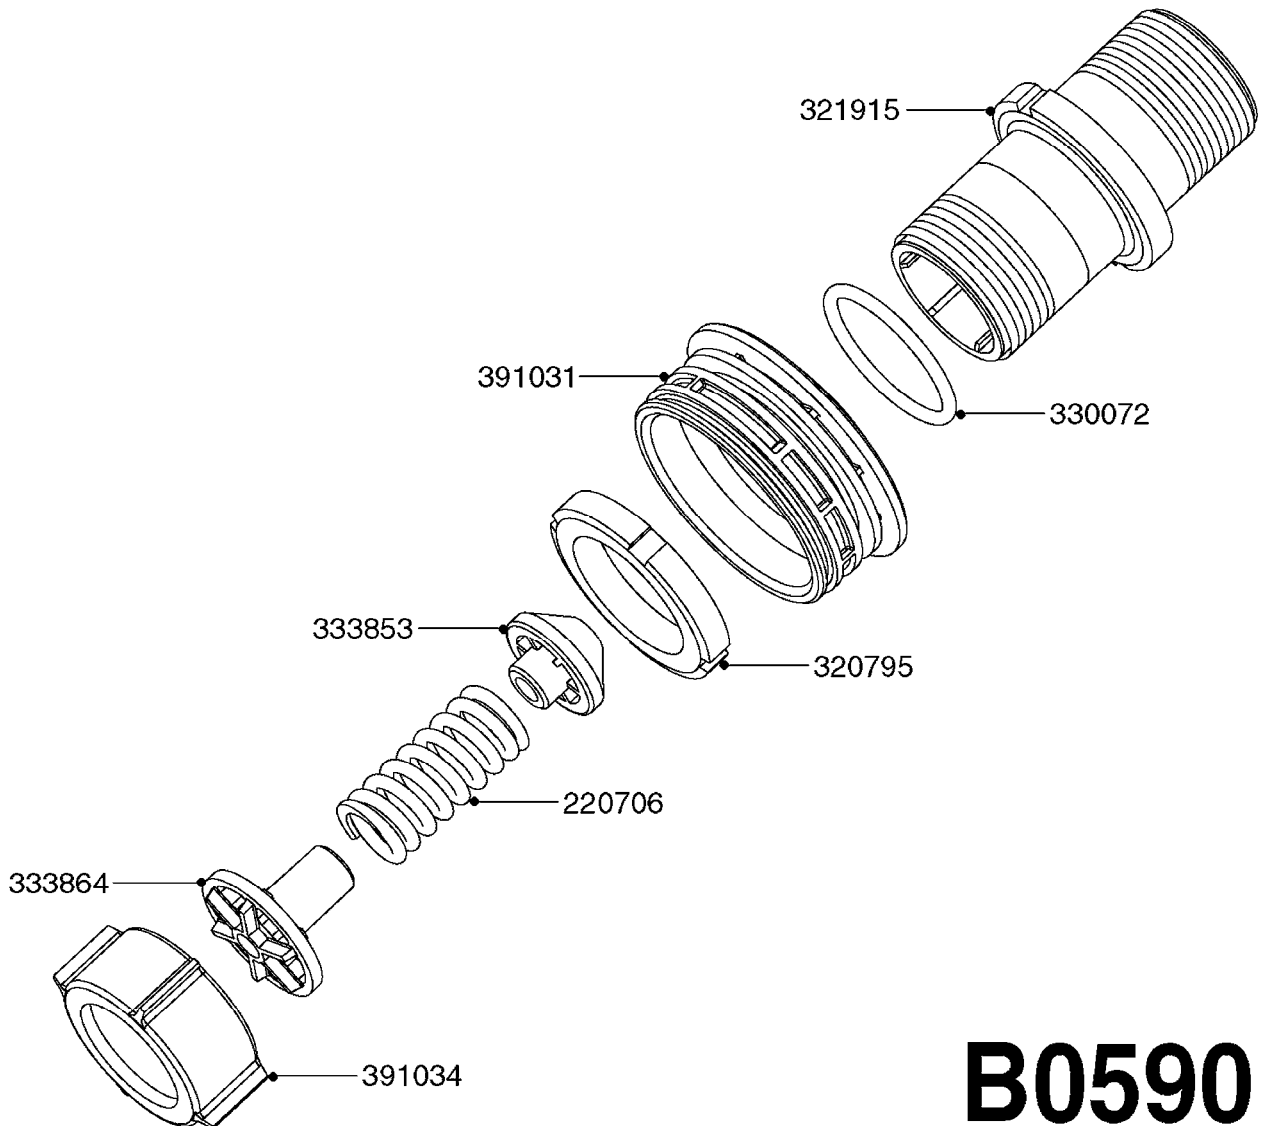

70053303 - 15 BAR S93 Tested

PRESSURE RELIEF VALVE - S93
B0590-HIN, 01:01:16

Page 1

Date 16.03.2016 14:05

parts-n°	order qty	description
220706	1	SPRING SCF 12 BAR
320795	1	FITT.DK NUT 1-1/2" BSP JAMB
321915	1	HOUSING F. SAFETY VALVE
330072	1	O-RING D53.5/D45.5X4
333853	1	CONE D35.4
333864	1	GUIDE F. SAFETY VALVE SPRING
391031	1	RELIEF VALVE ADAPTER
391034	1	NUT 1 1/2 BSP SPECIAL
70053303	1	SAFETY VALVE 15 BAR S93 TESTED