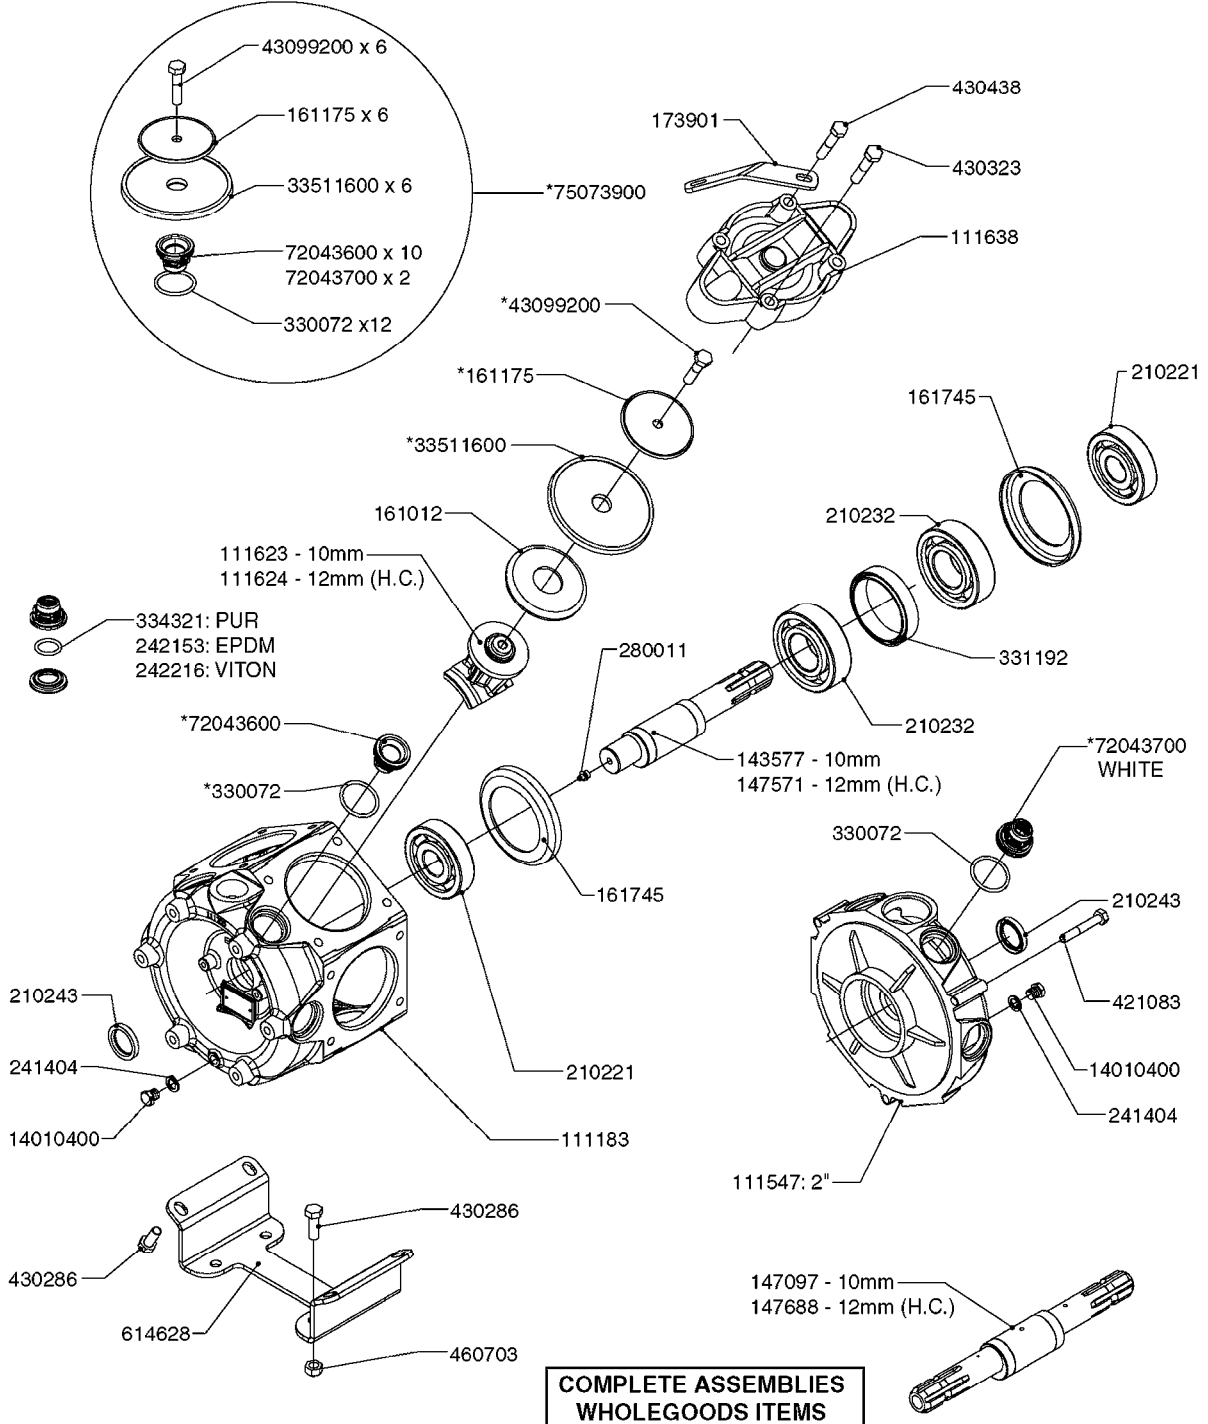

PUMP REPAIR KIT

**COMPLETE ASSEMBLIES
WHOLEGOODS ITEMS**

COMPLETE PUMPS

- 821587 - 463/10 2" W/THROUGH SHAFT (540 RPM)
- 82166300 - 463/12 2" (540 RPM H.C. INLINE PORTS)
- 463/12 2" (540 RPM H.C. OFFSET PORTS) REPLACED BY 82168700 (PAGE A0350)

A0330

PUMP - 463 W/ MOUNTING BASE
A0330-HIN, 01:01:16

Page 1

Date 16.03.2016 14:05

parts-n°	order qty	description
111183	1	PUMP CASTING 460-463 (PAINTED)
111547	1	PUMP FRONT 460-463-2' (PAINT)
111623	1	CONNECTING ROD 463/10MM
111624	1	CONNECTING ROD 463/12MM
111638	1	VALVE COVER 463 HC+1000 VERS.
143577	1	CRANK SHAFT F.363/462/463-10mm
147097	1	CRANK SHAFT 363-463/10 THROUGH
147571	1	CRANK SHAFT F.463-12mm
147688	1	CRANK SHAFT 462/12 THROUGH
161012	1	DIAPHRAGM BACKING DISC F. 463
161175	1	DIAPHRAGM DISC F. 463 PUMP
161745	1	METAL SPACER F.363/463
173901	1	LIFT STRAP F.PUMP 463
210221	1	BEARING BALL 6407
210232	1	BEARING BALL 6310
210243	1	SEAL OIL 35 X 47 X 7
241404	1	DOWTY SEAL 1/4"
242153	1	O-RING D26X4 EPDM
242216	1	O-RING VITON F/1202/1302/462
280011	1	GREASE NIPPLE 3/8' SAE H TR
330072	1	O-RING D53.5/D45.5X4
331192	1	SPACER, MODEL 361/363
334321	1	O-RING POLY. 34.0x26.0x4.0
421083	1	BOLT HEX 8.8 DEL M10X65
430286	1	BOLT HEX 8.8 DEL M12X30 FT
430323	1	BOLT HEX 8.8 DEL M12X60
430438	1	BOLT HEX 8.8 DEL M12X65
460703	1	NUT HEX M12X1.75 LOCK DIN985
614628	1	FOOT FOR PUMP 460-463 PAINTED
821587	1	PUMP 463/10 THROUGH SHAFT TWNF
14010400	1	PLUG 1/4" BSP
33511600	1	DIAPHRAGM PUMP 463/464 PUMP PUR
43099200	1	BOLT HEX SS M12 X 30 DIN933 A4
72043600	1	VALVE FOR 462/463
72043700	1	VALVE FOR 462/463 W.VENT HOLE
75073900	1	PUMP KIT 463 "06"
82166300	1	PUMP 463-12 2"SUC 540RPM
82168700	1	PUMP 464/12/540 OFFSET PORTS