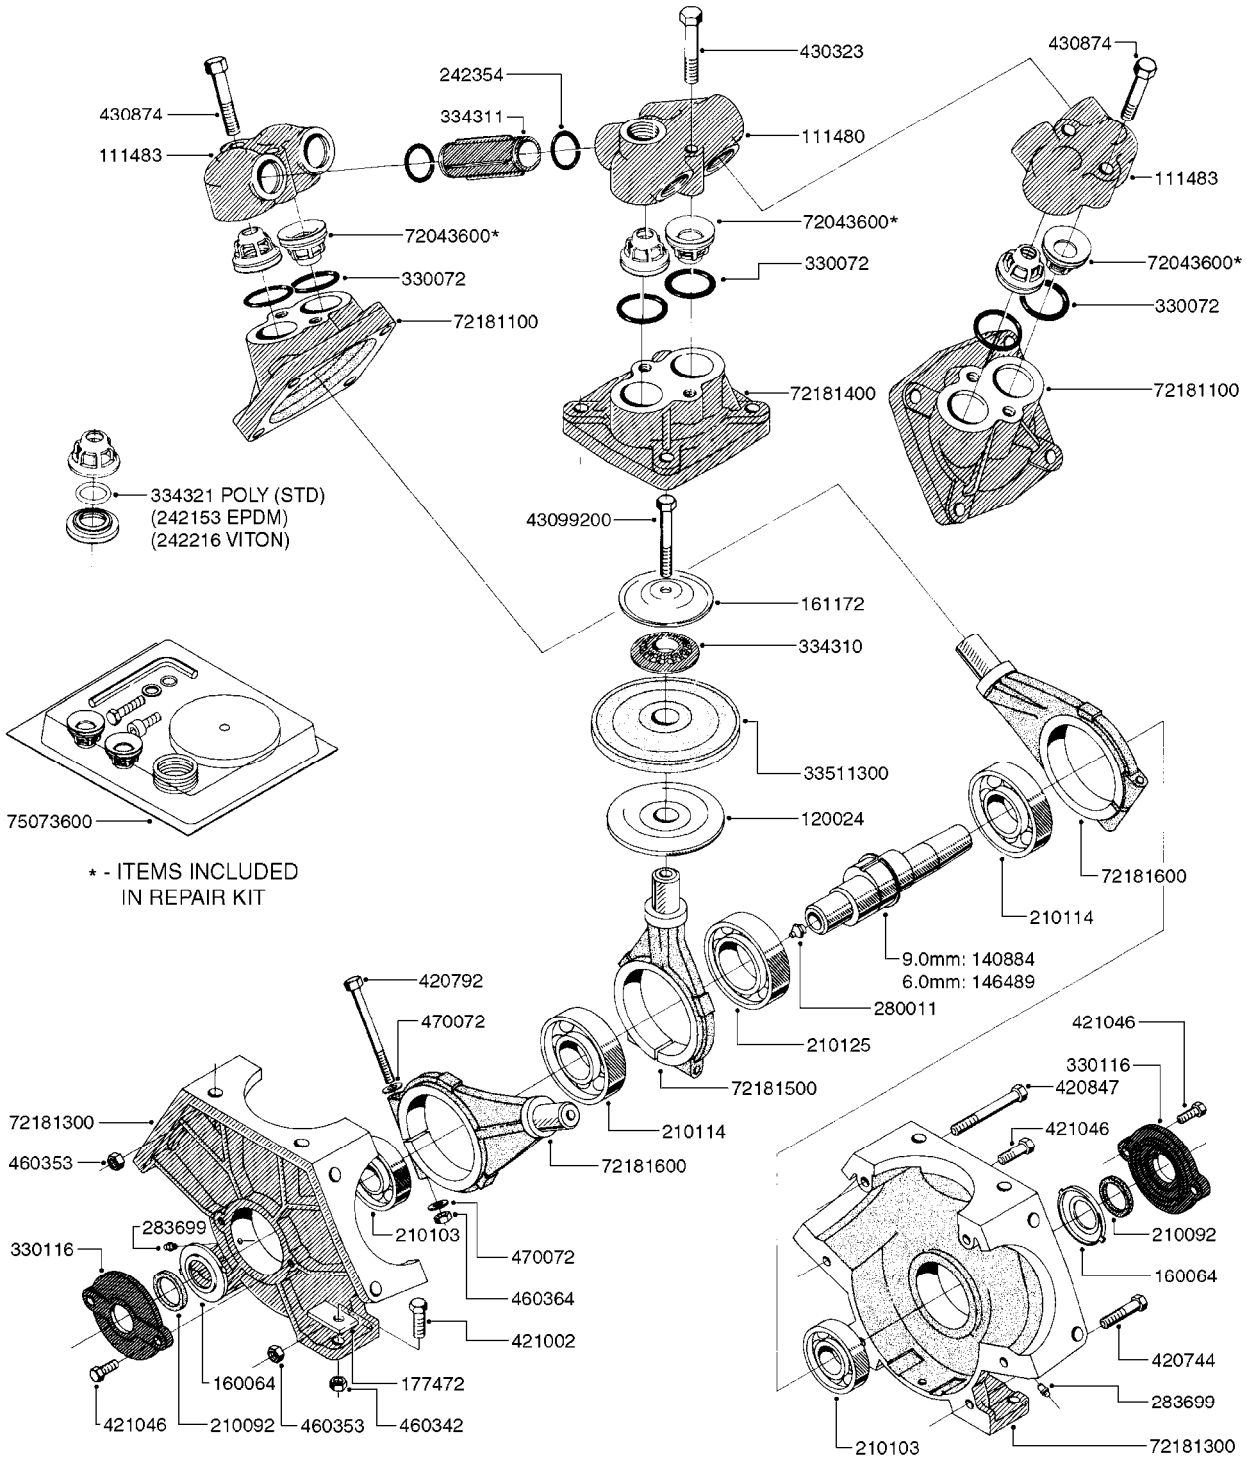

COMPLETE PUMPS
821635 - PUMP ONLY
10396203 - WITH PTO & DAMPER

COMPLETE ASSEMBLIES
WHOLEGOODS ITEMS

A0230

PUMP - 1303 W/ MOUNTING BASE
A0230-HIN, 01:01:16

Page 1

Date 16.03.2016 14:04

parts-n°	order qty	description
111480	1	VALVE HEAD 1302 CENTER
111483	1	VALVE HEAD SIDE 1302
120024	1	DIAPHRAGM BACK DISC 1200-1300
140884	1	CRANK SHAFT MODEL 1300-9
146489	1	CRANK SHAFT MODEL 1302-6MM
160064	1	DUST PLATE
161172	1	DIAPHRAGM DISC F. 1203/1303
177472	1	BRACKET 25 X 5
210092	1	SEAL FELT D43/30X5
210103	1	BEARING BALL 6306
210114	1	BEARING BALL 6308
210125	1	BEARING BALL 6210
242153	1	O-RING D26X4 EPDM
242216	1	O-RING VITON F/1202/1302/462
242354	1	O-RING D32.2X3.0 VITON F.S-53
280011	1	GREASE NIPPLE 3/8" SAE H TR
283699	1	GREASE NIPPLE M6X1
330072	1	O-RING D53.5/D45.5X4
330116	1	SEAL RETAINER, MODEL 1300
334310	1	NYLON WASHER 1202/1302/462
334311	1	CONNECTION PIPE INLET MOD.1302
334321	1	O-RING POLY. 34.0x26.0x4.0
420744	1	BOLT HEX 8.8 DEL M8X40
420792	1	BOLT HEX 8.8 RAW M8X95
420847	1	BOLT HEX 8.8 DEL M8X85
421002	1	BOLT HEX 8.8 DEL M10X30 FT DIN933
421046	1	BOLT HEX 8.8 DEL M8X25 FT A2 DIN933
430323	1	BOLT HEX 8.8 DEL M12X60
430874	1	SCREW SET 8.8 DEL M12X70 FT
460342	1	NUT HEX M10 DEL DIN934
460353	1	NUT HEX M8 BLACK
460364	1	NUT HEX M8 GALV.
470072	1	WASHER D15/D8X.5 LOCK
821635	1	PUMP 1303/9 540RPM
10396203	1	PUMP 1303 C/W PTO 540 RPM
33511300	1	DIAPHRAGM 1202-1303 POLY 2006
43099200	1	BOLT HEX SS M12 X 30 DIN933 A4
72043600	1	VALVE FOR 462/463
72181100	1	DIAPHRAGM COVER 1203/1303+BLTS
72181300	1	PUMP CASTING 1300 RED W/BOLTS
72181400	1	DIAPHRAGM COVER 1303 W/BOLTS
72181500	1	CONNECTING ROD, CENTER 1303
72181600	1	CONNECTING ROD, SIDE MOD.1300
75073600	1	PUMP KIT 1303 MM "06"