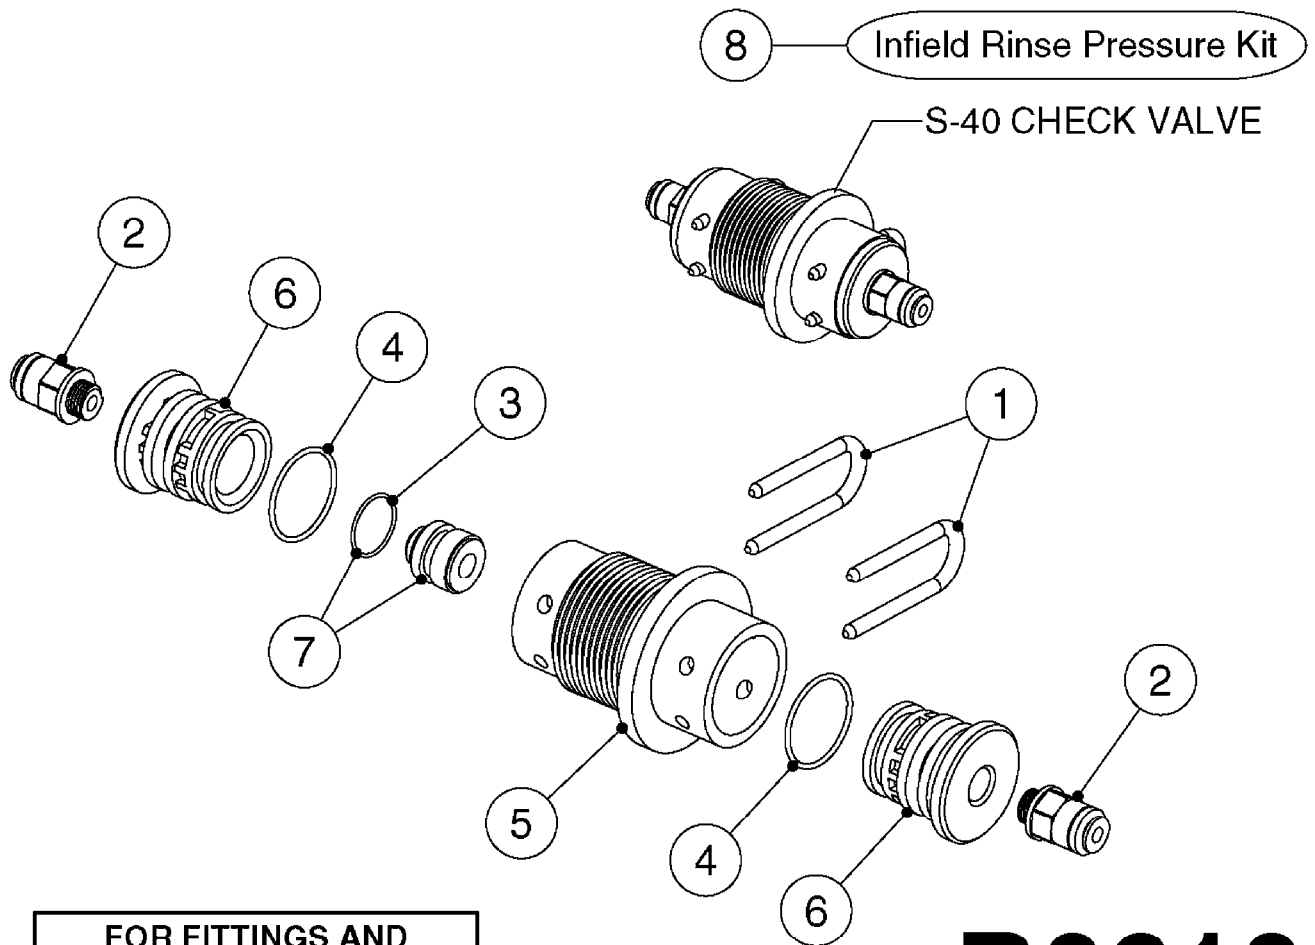

FOR FITTINGS AND
HOSES, SEE SECTION L

B0610

CHECK VALVES - S40
B0610-HIN, 01:01:16

Page 1

Date 16.03.2016 14:05

Pos.	parts-n°	order qty	description
1	145994	1	FITT.DK S-40 FORK
2	231346	1	QUICK COUPLER 1/8"BSP X 4 MM
3	241905	1	O-RING 12,3X2,4 VITON DKR.1,05
4	242355	1	O-RING D19.2X3.0 VITON F.S-40
5	322102	1	FITT.DK S-40 BULKHEAD
6	322133	1	FITT.DK S-40 PLUG W 1/8 THREAD
7	615522	1	CHECK VALVE F.FOAM MARKER
8	70036203	1	RINSE PRESSURE KIT