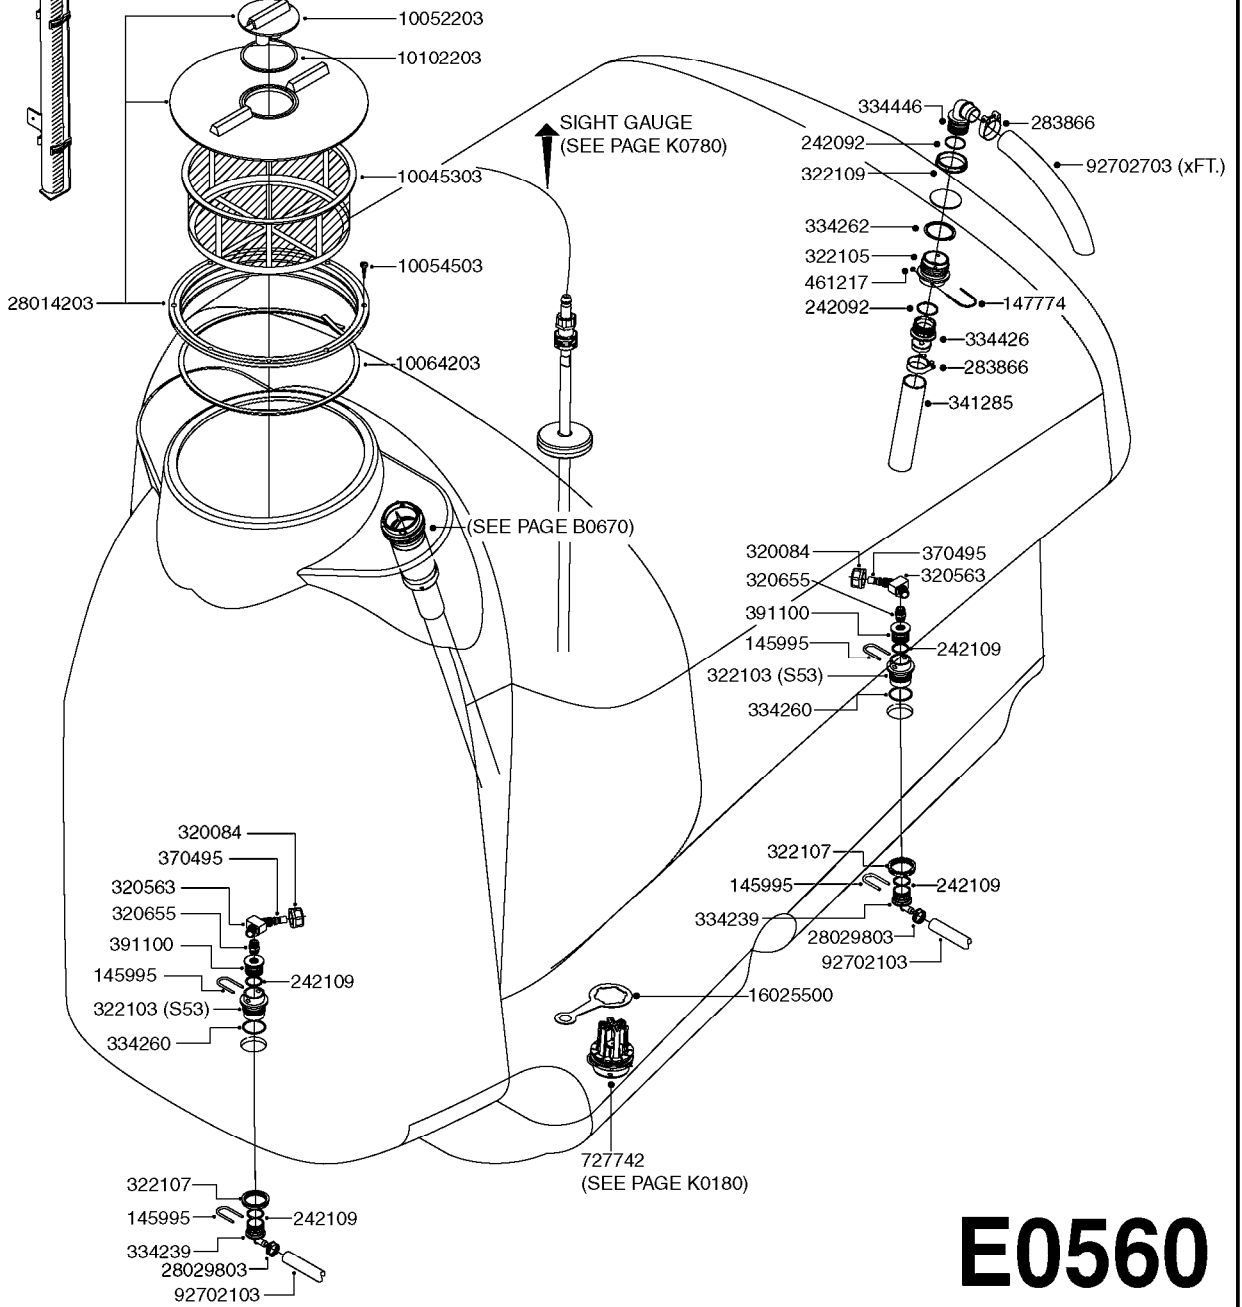

SIGHT GAUGE (SEE PAGE K0780)

TANK - 575/1100 NEW NAV ECP
E0560-HIN, 01:01:16

Page 1

Date 16.03.2016 14:05

parts-n°	order qty	description
145995	1	FITT.DK S-53 FORK
147774	1	FITT.DK S-93 FORK W. M5 THREAD
242092	1	O-RING D69.5X3 (Use-242351)
242109	1	O-RING D32.2x3.0 (USE 242354)
283866	1	CLAMP HOSE SCREW TYPE 2"DELTA
320084	1	FITT.DK NUT 1/2" BSP
320563	1	FITT.DK 3 WAY 1/2" 110 DEG.
320655	1	FITT.DK HN 1/2"-1/2" BSP
322103	1	FITT.DK S-53 BULKHEAD
322105	1	FITT.DK S-93 BULKHEAD DOUBLE
322107	1	FITT.DK S-53 BULKHEAD NUT
322109	1	FITT.DK S-93 BULKHEAD NUT
334239	1	FITT.DK S-53 ELB.1/2"
334260	1	GASKET F. S-53 BULKHEAD
334262	1	GASKET F.S-93 BULKHEAD
334426	1	FITT.DK S-93 STR.2'
334446	1	FITT.DK S-93 ELB.2" PVC
341285	1	TUBE Ø57/Ø52 L=1500 YELLOW PE
370495	1	NOZZLE INJECTOR 5066-3.0
391100	1	FITT.DK S-53THREAD INS.1/2"BSP
421024	1	BOLT HEX 8.8 DEL M8X60
460143	1	NUT HEX M8 LOCK A2 DIN985
461217	1	NUT HEX M5 LOCK
727742	1	TOP DRAIN CORD TYPE
10045303	1	FILTER BASKET 16"
10052203	1	LID VENT ASSY
10054503	1	SCREW 3/4" SELF TAPPING
10064203	1	SET SEALING SPONGE 1 Ft BULK
10102203	1	GASKET F.16" LID BREATHER
16025500	1	TANK SPACER SIGHT GAUGE
28014203	1	LID ASSY. (3-PC.) 16" ARAG
28029803	1	CLAMP HOSE GEAR P1/2" 6708
35001603	1	TANK RAW 575 GAL. NAV.
35002403	1	TANK RAW 1100 GAL. NAV.
92702103	1	HOSE R X1/2" X300PSI WP X0012"
92702703	1	HOSE PVC SUCT GRAY 2"