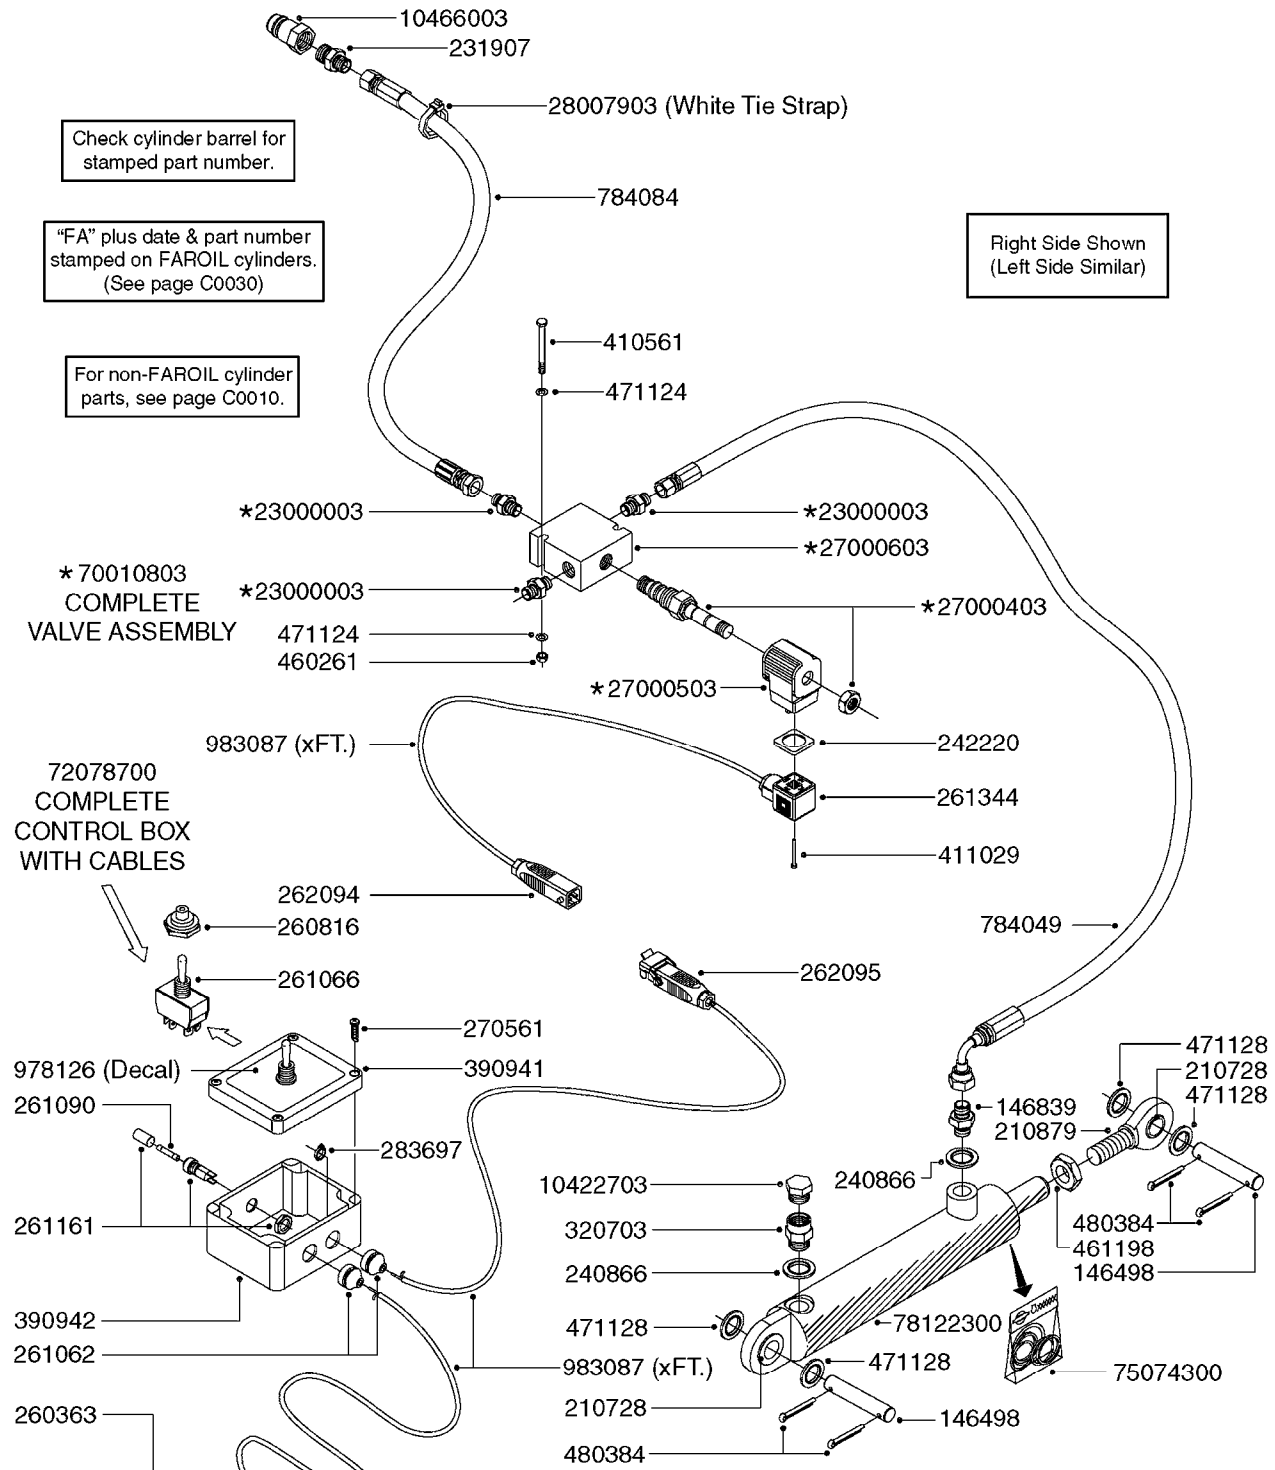

Check cylinder barrel for stamped part number.

"FA" plus date & part number stamped on FAROIL cylinders. (See page C0030)

For non-FAROIL cylinder parts, see page C0010.

Right Side Shown (Left Side Similar)

TILT CYLINDER KIT: 83301503

HYDRAULICS FALCON TILT 42'-50'
C0100-HIN, 01:01:16

Page 1

Date 16.03.2016 14:05

parts-n°	order qty	description
146498	1	PIN D16.8 X 75
146839	1	HEX NIPPLE 1/4"X3/8" BSP 0.7MM
210728	1	BEARING F.LINK HEAD M17
210879	1	LINK HEAD M16 x D17
231907	1	HEX NIPPLE 1/4"BSP X 1/2"NPT
240866	1	DOWTYSEAL 3/8"
242220	1	GASKET F. HIRSMANN PLUG
260363	1	PLUG 2 POLE 12V
260816	1	CAP W/RUBBER BOOT F.EC SWITCH
261062	1	GROMMET
261066	1	SWITCH 2 POLE
261090	1	FUSE 5 X 20 6.3A, 250V
261161	1	FUSE HOLDER 5 X 20 MM
261344	1	HIRSCHMANN PLUG B
262094	1	PLUG F. CABLE MALE
262095	1	PLUG F. CABLE FEMALE
270561	1	SCREW W/SPRING ASSY. (QTY 1)
283697	1	TIESTRAP 200MM
320703	1	FITT.DK HN 3/8BSP X1/2 & 1/4NPT
390941	1	LID FOR TILT CONTROL BOX
390942	1	TILT CONTROL BOX
410561	1	BOLT HEX 8.8 DEL M6X50 FT
411029	1	SCREW M3X35 F.HIRSMANN PLUG
460261	1	NUT HEX M6X1 LOCK A2 DIN985
461198	1	NUT HEX M16X2 JAMB
471124	1	WASHER, M6, Ø18/ 6.4X 1.6, SS
471128	1	WASHER, M16, Ø30/17.0X 3.0, SS
480384	1	PIN COTTER 3/16 x 1-1/2"
784049	1	HOSE HY X 1/4" X 240"STR+ELB
784084	1	HOSE HY X 1/4 X 191.25"STR+STR
978126	1	DECAL FOR SPL TILT CONTROL BOX
983087	1	ELEC. CABLE 2 WIRE X 0.75MM
10422703	1	BREATHER FOR HY CYLINDER
10466003	1	COUPLER PIONEER 8010-04 1/2NPT
23000003	1	FITT, HYD, 3/8"O-RINGx1/4"BSPP
27000403	1	STERLING VALVE GS02-30-00-N
27000503	1	STERLING COIL 12VDC CCS012D
27000603	1	STERLING BODY LB1-0523-A
28007903	1	TIE STRAP WHITE 9/64"W x 6"L
70010803	1	VALVE ASSY. TILT SPL
72078700	1	CONTROL BOX F. BOOM TILT SPL
75074300	1	SEALKIT78122000/23-25/30-32/46
78122300	1	DOB.CYL.D40/20_180
83301503	1	TILT CYLINDER KIT F.FALCON