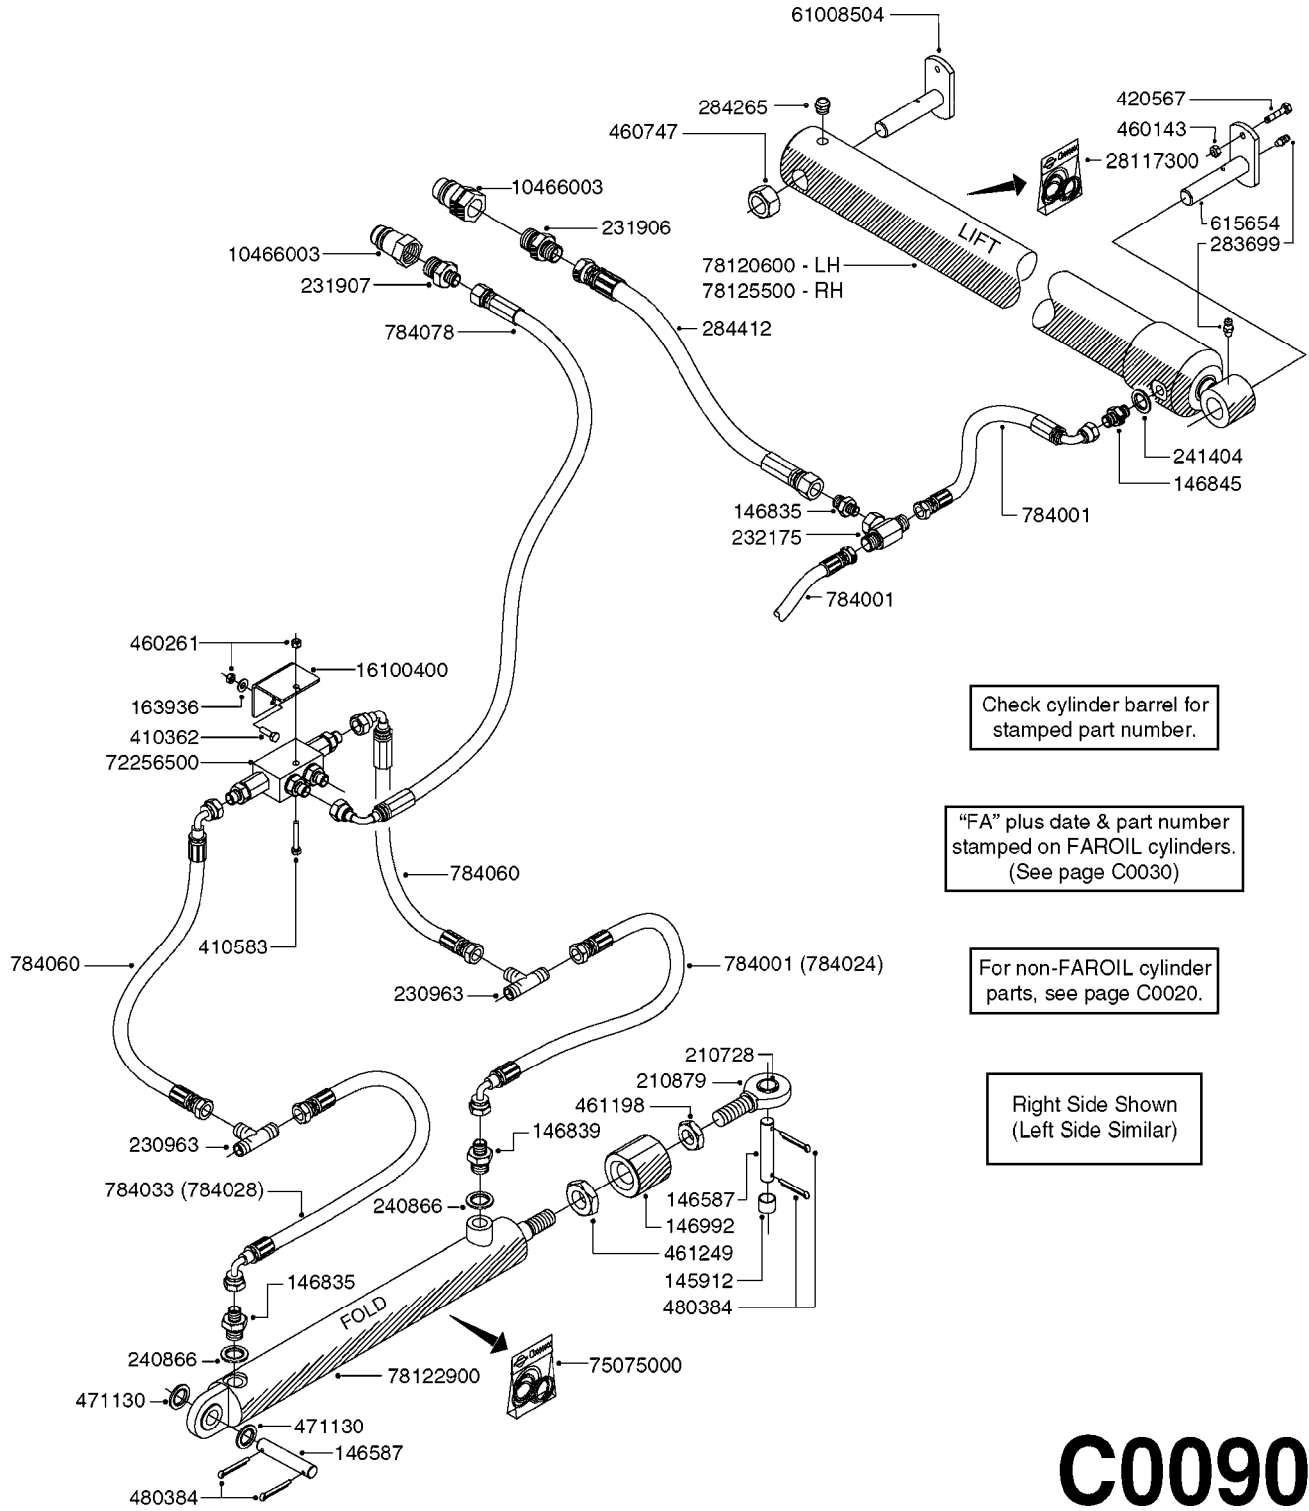

Check cylinder barrel for stamped part number.

"FA" plus date & part number stamped on FAROIL cylinders. (See page C0030)

For non-FAROIL cylinder parts, see page C0020.

Right Side Shown (Left Side Similar)

C0090

HYDRAULICS-FALCON 42'-50' NN
C0090-HIN, 01:01:16

Page 1

Date 16.03.2016 14:05

parts-n°	order qty	description
145912	1	BUSHING D19.8/D17.0X7MM
146587	1	PIN D16.8 X 65
146835	1	HEX NIPPLE 1/4" - 3/8" BSP
146839	1	HEX NIPPLE 1/4"X3/8" BSP 0.7MM
146845	1	HEX NIPPLE 1/4"X1/4"
146992	1	BUSHING F.CYLINDER
163936	1	WASHER D15/D6.2X1
210728	1	BEARING F.LINK HEAD M17
210879	1	LINK HEAD M16 x D17
230963	1	TEE 1/4"M X 1/4"M X 1/4"M BSP
231906	1	HEX NIPPLE 3/8"BSP X 1/2"NPT
231907	1	HEX NIPPLE 1/4"BSP X 1/2"NPT
232175	1	TEE 1/4"M X 1/4"F X 1/4"M BSP
240866	1	DOWTYSEAL 3/8"
241404	1	DOWTY SEAL 1/4"
283699	1	GREASE NIPPLE M6X1
284265	1	PLUG BREATHER 1/4" F/CYLINDER
284412	1	HOSE HY 3/8" X 315" STR+STR
410362	1	BOLT HEX 8.8 SS M6X20 FT
410583	1	BOLT HEX 8.8 DEL M6X40
420567	1	BOLT HEX 8.8 DEL M8X30 FT
460143	1	NUT HEX M8 LOCK A2 DIN985
460261	1	NUT HEX M6X1 LOCK A2 DIN985
460747	1	NUT HEX M24 LOCK
461198	1	NUT HEX M16X2 JAMB
461249	1	NUT HEX M22X1.5
471130	1	WASHER, M24, Ø44/25.0X 4.0, SS
480384	1	PIN COTTER 3/16 x 1-1/2"
615654	1	PIN D25 X 123 F. PARALIFT
784001	1	HOSE HY X 1/4 X 067.00"STR+ELB
784024	1	HOSE HY X 1/4" x 73.0"STR+ELB
784028	1	HOSE HY X 1/4" X 53.0"STR+ELB
784033	1	HOSE HY X 1/4" X 61.0"STR+ELB
784060	1	HOSE HY X 1/4 X 017.75"STR+ELB
784078	1	HOSE HY X 1/4 X 417.33"STR+ELB
10466003	1	COUPLER PIONEER 8010-04 1/2NPT
16100400	1	PLATE 3 X 60 X 91 HY BLOCK MT
28117300	1	SEAL KIT 78120600/07/43
61008504	1	MOUNTING BOLT Ø25X98/M24
72256500	1	DOUB.PILOT STEERED COUNT.VALVE
75075000	1	SEAL KIT 78122600/27/28/29
78120600	1	CYLINDER 60/25 X 662 NAV PAR L
78122900	1	CYLINDER 40/22X300MM RED
78125500	1	CYLINDER 60/25 X 662 NAV PAR R