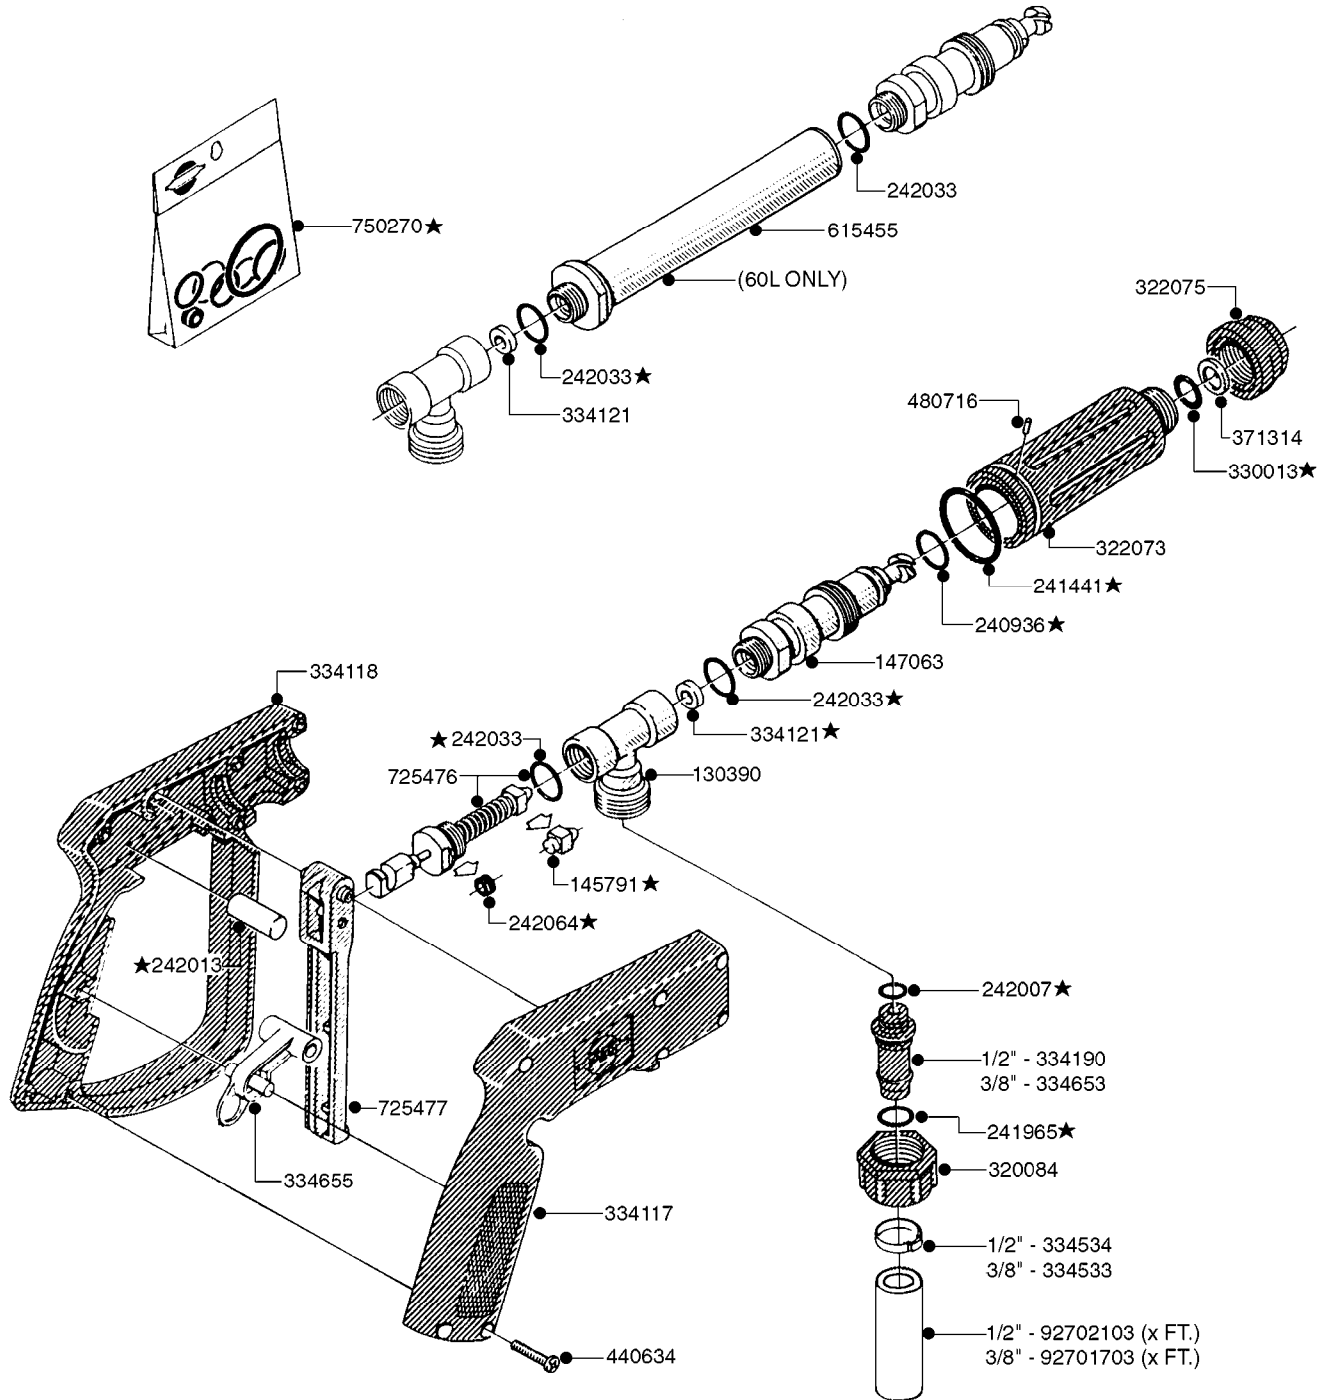

COMPLETE ASSEMBLY:
843197 - 60L
843196 - 60S

COMPLETE ASSEMBLIES
WHOLEGOODS ITEMS

K0480

HANDGUN TYPE 60S/60L POST 95
K0480-HIN, 01:01:16

Page 1

Date 16.03.2016 14:06

parts-n°	order qty	description
130390	1	TEE 3/8'X 1/2' BSP F.TYPE 60S
145791	1	CONE FOR ON/OFF
147063	1	SWIRL F.SPRAY GUN TYPE 60
240936	1	O-RING D13.3X2.4 NITRIL
241441	1	O-RING D29.3X3
241965	1	O-RING 12.1 X 1.6
242007	1	O-RING D9.1X1.6
242013	1	SPRING RUBBER F/TRIGGER
242033	1	O-RING
242064	1	SLEEVE RUBBER 3X8X4MM
320084	1	FITT.DK NUT 1/2" BSP
322073	1	HOUSING F.SWIRL TYPE 60S H.G.
322075	1	HOUSING F. NOZZLE
330013	1	O-RING D15/D10X2.5 F.3/8"NUT
334117	1	HANDLE PIECE RIGHT F.60S/60L
334118	1	HANDLE PIECE LEFT F.60S/60L
334121	1	SEAT FOR ON-OFF TYPE
334190	1	FITT.DK HB 1/2' F. PISTOL 60S
334533	1	CLAMP HOSE PLASTIC 3/8"
334534	1	CLAMP HOSE PLASTIC 1/2"
334653	1	FITT.DK HB 3/8' F.HANDGUN
334655	1	TRIGGER SAFETY F.60S/60L GUN
371314	1	NOZZLE CERAMIC 1099-20
440634	1	SCREW 5/8"
480716	1	PIN D3X6 STAINLESS
615455	1	TUBE F.LANCE TYPE 60L
725476	1	SPINDLE
725477	1	TRIGGER
750270	1	GASKET KIT F.SPRAY GUN
843196	1	GUN, MODEL 60S
843197	1	HANDGUN KIT TYPE 60 LONG
92701703	1	HOSE R X3/8" X300PSI WP X0012"
92702103	1	HOSE R X1/2" X300PSI WP X0012"