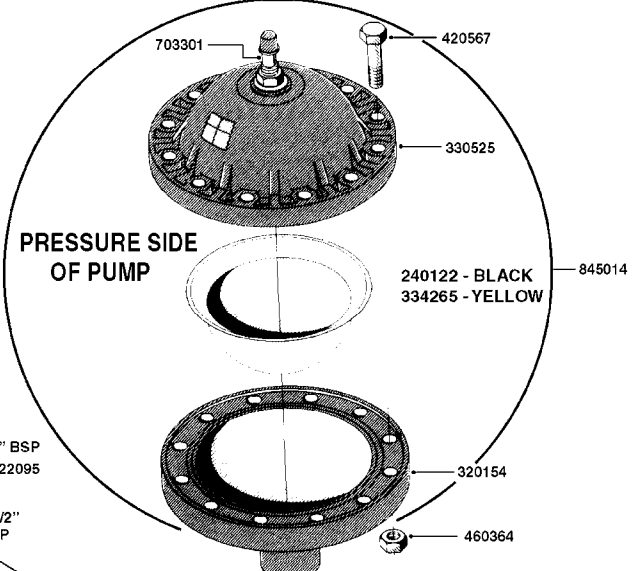

Housing for Black Diaphragm-

This groove on the lower housing of the Pressure Damper is for the BLACK diaphragm (240122). Never upgrade diaphragms to the YELLOW style unless you also upgrade Pressure Dampers to the housing style shown below.

The YELLOW style diaphragm will not seal correctly in this housing.

Housing for Yellow Diaphragm-

The groove on the lower housing of a the Pressure Damper is recognized by the extra lip on the bottom inside of the groove. For this style Pressure Damper, you need the YELLOW diaphragm (334265).

SUCTION SIDE OF PUMP

TO CONTROLS

92702603 (xFT.) FROM TANK

NLA - 1302 PUMP (REPLACES 1301 PUMP)
#726854 - COMPLETE DAMPER KIT (SUCTION & PRESSURE)

COMPLETE ASSEMBLIES
WHOLEGOODS ITEMS

A0240