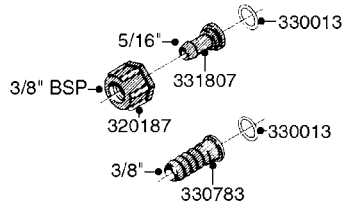

L0010

parts-n°	order qty	description
240085	1	O-RING D13,1/8,3X02,4 NITRIL
241441	1	O-RING D29.3X3
242594	1	O-RING D14 X 1.78 SCH.70-EPDM
320084	1	FITT.DK NUT 1/2" BSP
320095	1	FITT.DK NUT 1" BSP
320117	1	FITT.DK CONN.1/2"BSP F. 1" CAP
320187	1	FITT.DK CAP 3/8" BSP BLACK
320283	1	FITT.DK NUT 3/4"BSP
320821	1	FITT.DK NUT 1-1/2" BSP
321495	1	FITT.DK REDUC 1/4'BSP F.3/4'NT
321576	1	FITT.DK CONN 1/2"BSP F.3/4"NUT
330013	1	O-RING D15/D10X2.5 F.3/8"NUT
330212	1	O-RING D19/D14X2.4 F.1/2"NUT
330326	1	O-RING D30/D24X2 F.1"NUT
330341	1	FITT.DK HB 1" F. 1" NUT
330595	1	O-RING D24.6/D20X2.1 -3/4"
330665	1	3/4' HOSE TAIL F/1' CAP
330676	1	FITT.DK HB 3/8" F. 1/2" NUT
330687	1	FITT.DK HB 1/2" F. 1/2" NUT
330691	1	FITT.DK HB 3/4'F.3/4' NUT
330783	1	FITT.DK HB 3/8"F.3/8" NUT
331262	1	FITT.DK HB 1-1/2" F. 1-1/2"NUT
331273	1	O-RING D44/D38X2 F.1-1/2"
331446	1	FITT.DK HB 1" F.1-1/2" NUT
331807	1	FITT.DK HB 5/16" F.3/8" NUT
332286	1	FITT.DK HB 1/2" F. 3/4" NUT
332905	1	FITT.DK HB 1/2" F. 3/4" CAP
332927	1	PLUG F. NOZZLE TUBE 3/4'
333292	1	FITT.DK HB 1"O'RING F.1-1/2"
333664	1	FITT.DK HB 5/16' F. 1/2' NUT
334044	1	FITT.DK HB 3/4' F. 3/4' CAP
334059	1	FITT.DK EL 1" 110 DEG.F.1-1/2"
334123	1	FITT.DK HB 1-1/4"O-RNG F.1-1/2"
334150	1	FITT.DK HB 1-1/4" 110 F.1-1/2"
390542	1	PLUG WASHER FOR 3/4'CAP NUT
716236	1	FITT.DK HB 1/2" ASSY. F. 3/4"
716413	1	FITT.DK PLUG ASSY. F.NOZ TUBE
717426	1	FITT.DK REDUC 1/4"BSP F.3/4"N
720856	1	FITT.DK 1/2'BSP ASSY.F.3/4'NUT
724621	1	FITT.DK HB 3/4"ASSY F.3/4" NUT