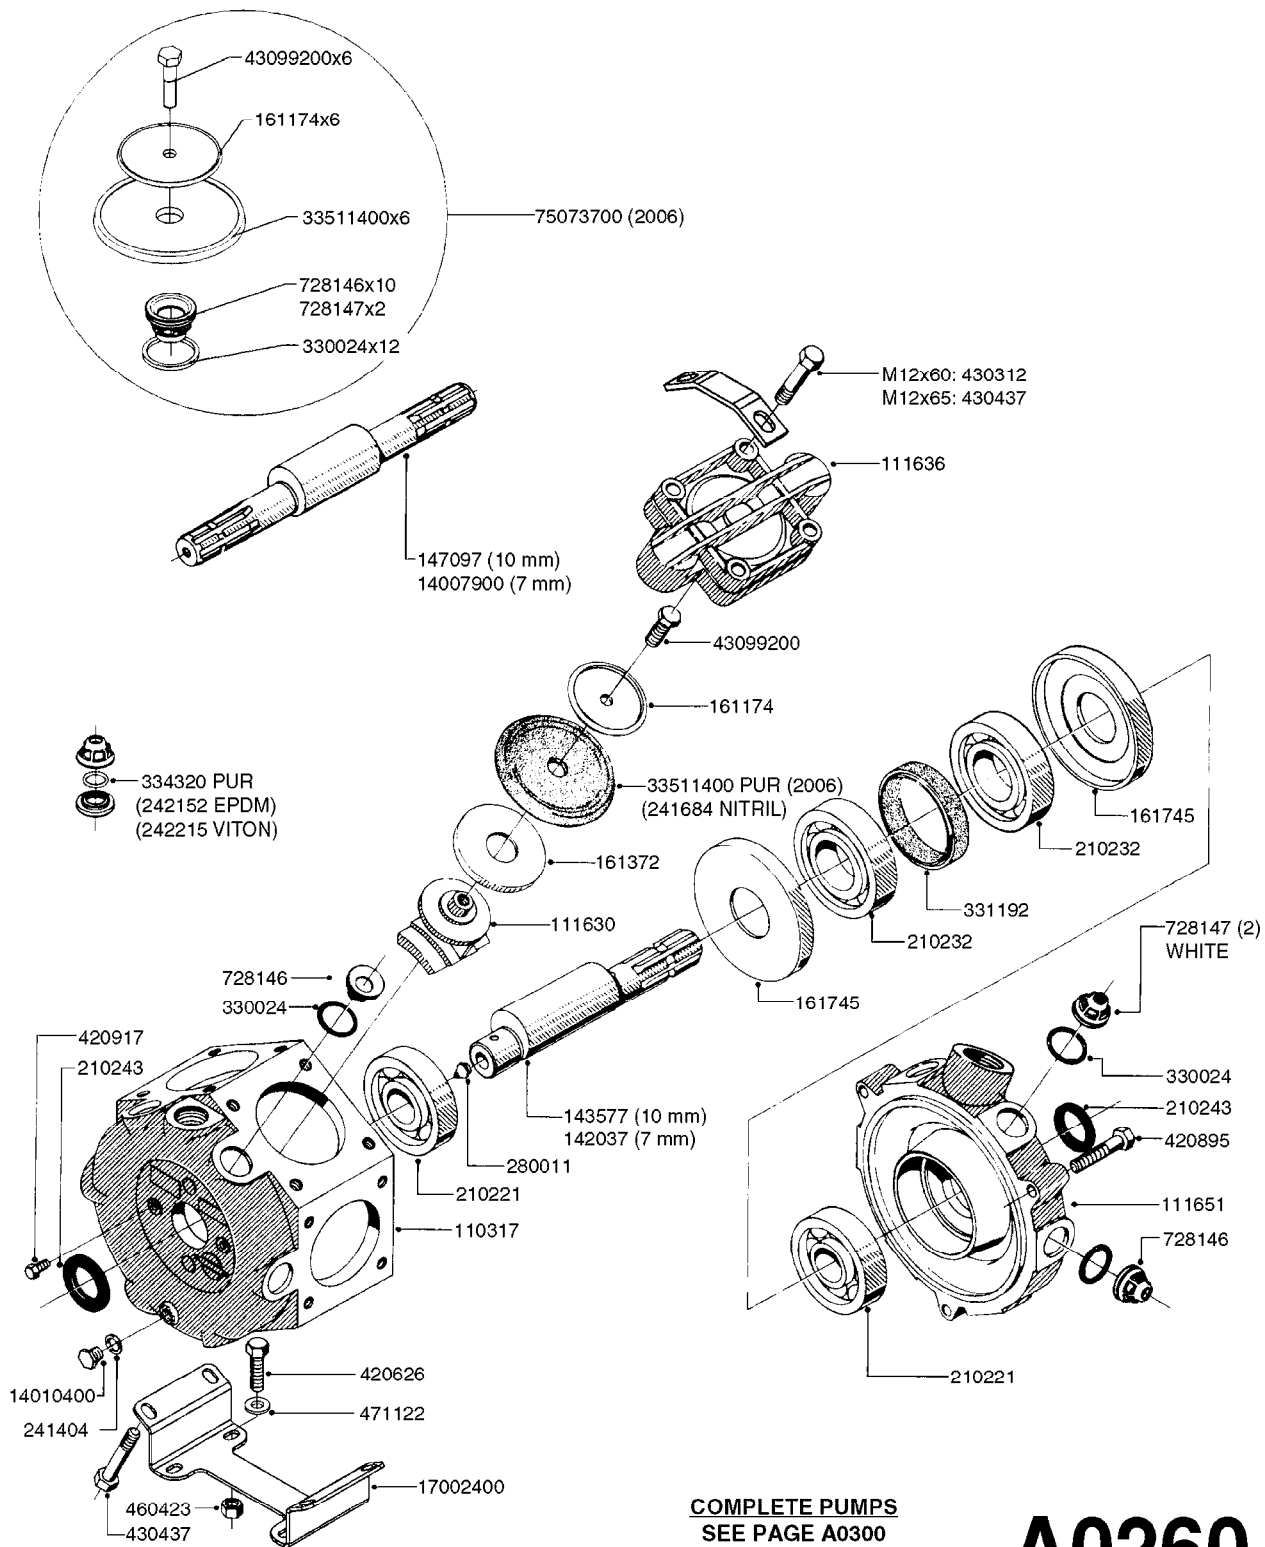

COMPLETE PUMPS
SEE PAGE A0300

A0260

PUMP - 363 W/MOUNTING BASE
A0260-HIN, 01:01:16

Page 1
Date 16.03.2016 14:04

parts-n°	order qty	description
110317	1	PUMP CASING MODEL 360/361 PNTD
111630	1	CONNECTING ROD 363/364-10 PUMP
111636	1	VALVE COVER 363 HEAVY DUTY
111651	1	CASTING F.363 1.5" PUMP(FRONT)
142037	1	CRANK SHAFT 361-20
143577	1	CRANK SHAFT F.363/462/463-10mm
147097	1	CRANK SHAFT 363-463/10 THROUGH
161174	1	DIAPHRAGM DISC SS 361/363/364 PUMP
161372	1	DIAPHRAGM BACKING DISC,320-361
161745	1	METAL SPACER F.363/463
210221	1	BEARING BALL 6407
210232	1	BEARING BALL 6310
210243	1	SEAL OIL 35 X 47 X 7
241404	1	DOWTY SEAL 1/4"
241684	1	DIAPHRAGM MODEL 361 NITRIL
242152	1	O-RING D18.2X3 EPDM
242215	1	O-RING D18X3 VITON
280011	1	GREASE NIPPLE 3/8' SAE H TR
330024	1	O-RING D41,1/D34.5 X 3,5
331192	1	SPACER, MODEL 361/363
334320	1	O-RING D18X3 POLYURETHANE
420626	1	BOLT HEX 8.8 DEL M10X20 FT
420895	1	BOLT HEX 8.8 RAW M10X60
420917	1	BOLT HEX 8.8 RAW M8X12 FT
430312	1	BOLT HEX 8.8 RAW M12X60
430437	1	BOLT HEX 8.8 RAW M12X65
460423	1	NUT HEX M10X1.5 LOCK
471122	1	WASHER, M10, Ø20/10.5X 2.0, SS
728146	1	VALVE FOR 361(726890/707932)
728147	1	VALVE FOR 361 WHITE WITH HOLE
14007900	1	CRANK 363/462/463-7mm 540/THRU
14010400	1	PLUG 1/4" BSP
17002400	1	FOOT F/363 PUMP (PAINTED)
33511400	1	DIAPHRAGM PUMP 361/361/363/364 PUR
43099200	1	BOLT HEX SS M12 X 30 DIN933 A4
75073700	1	PUMP KIT 361/363 "06"