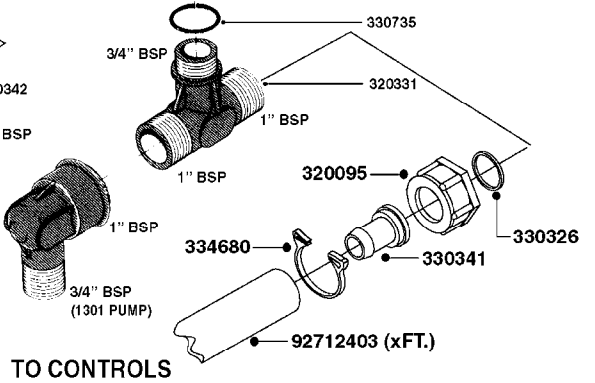

SUCTION SIDE OF PUMP

TO CONTROLS

92702603 (xFT.) FROM TANK