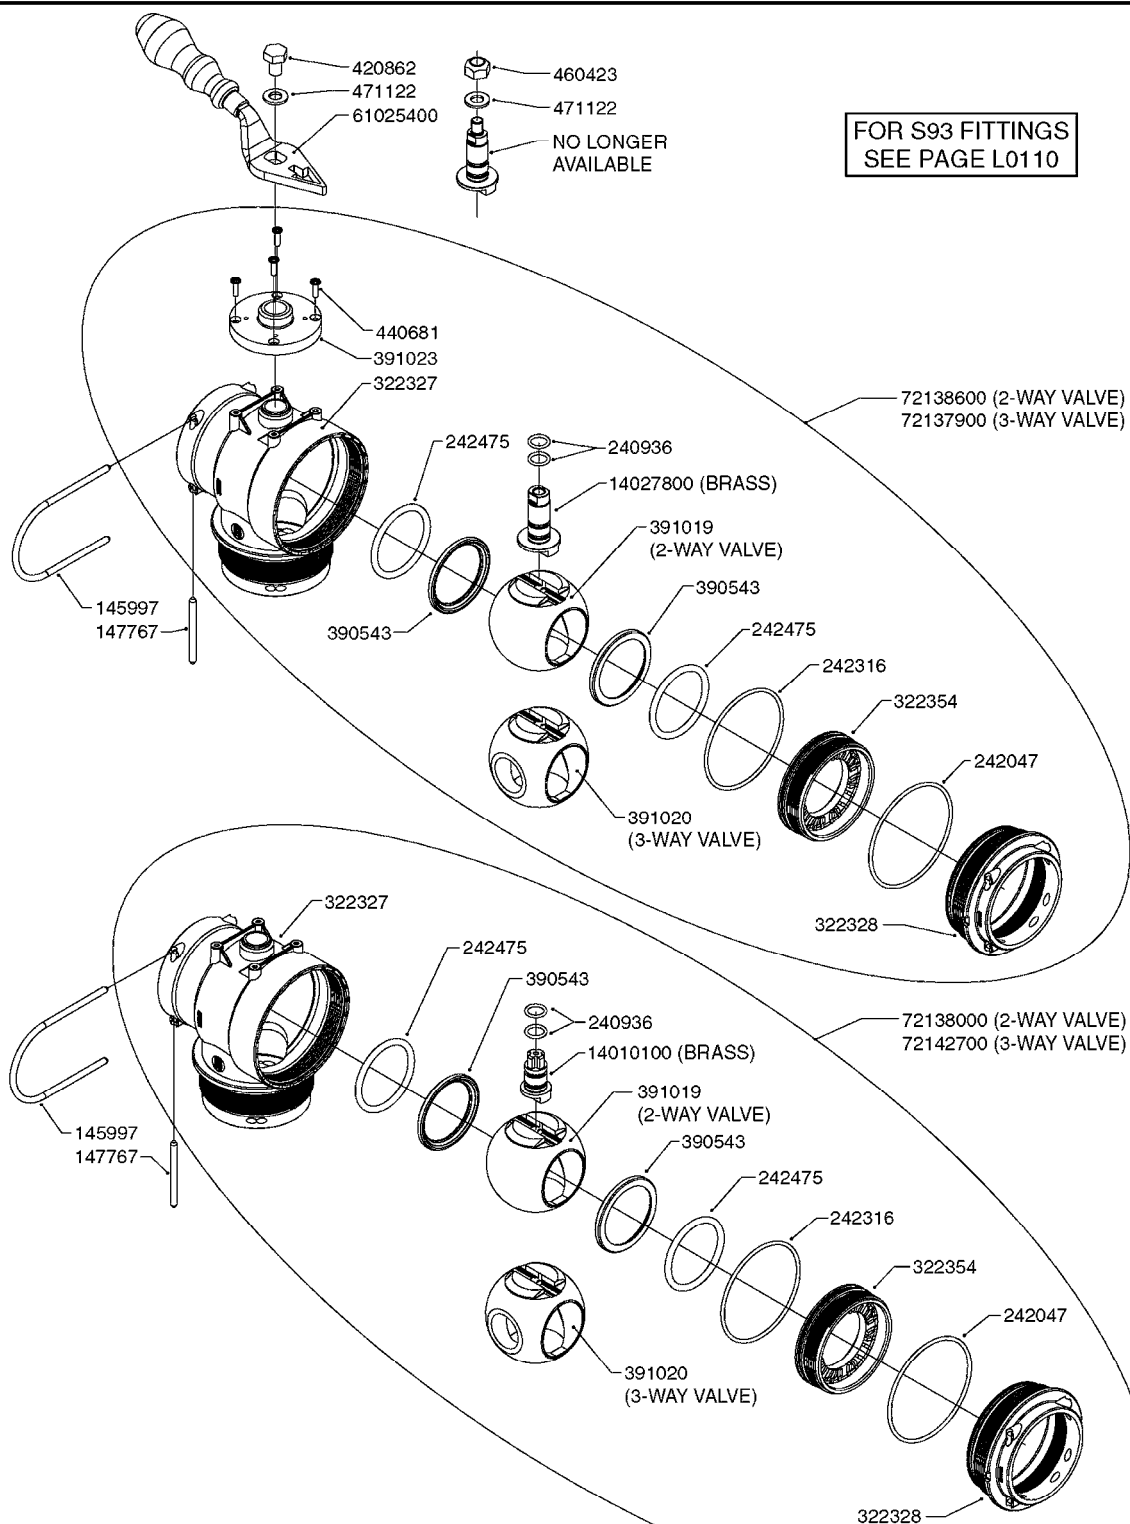

B0540

SMART VALVE-S93 MANIFOLD VALVE
B0540-HIN, 01:01:16

parts-n°	order qty	description
145997	1	FITT.DK S-93 FORK
147767	1	PIN 5Ø X 60 S-93 DOUBLE CLAMP
240936	1	O-RING D13.3X2.4 NITRIL
242047	1	O-RING 89.5 X 3.0 VITON
242316	1	O-RING D84.5X3.0 NITRIL
242475	1	O'RING D56.52x5.33 SH70-VITON
322327	1	HOUSING, VALVE, S93, 220 PSI
322328	1	END CAP F.VALVE S-93
322354	1	THRUST PLATE F.3-WAY VALVES-93
390543	1	SEAT F.BALL 3-WAY VALVE S-93
391019	1	BALL F.2 WAY S93 SMART VALVE
391020	1	BALL F.3 WAY S93 SMART VALVE
391023	1	SMART VALVE MOUNTING BRACKET
420862	1	BOLT HEX 8.8 DEL M10X16 FT
440681	1	SCREW F. PLASTIC 4MM X 14LG SS
460423	1	NUT HEX M10X1.5 LOCK
471122	1	WASHER, M10, Ø20/10.5X 2.0, SS
14010100	1	SPINDLE F.SMART VALVE S-93
14027800	1	SPINDLE F.SMART VALVE S-93
61025400	1	HANDLE SMART VALVE
72137900	1	VALVE S93 "V1" SMART VALVE
72138000	1	VALVE S93 "V2" SMART VALVE
72138600	1	VALVE S93 "V3" SMART VALVE
72142700	1	VALVE S93 "V4" SMART VALVE