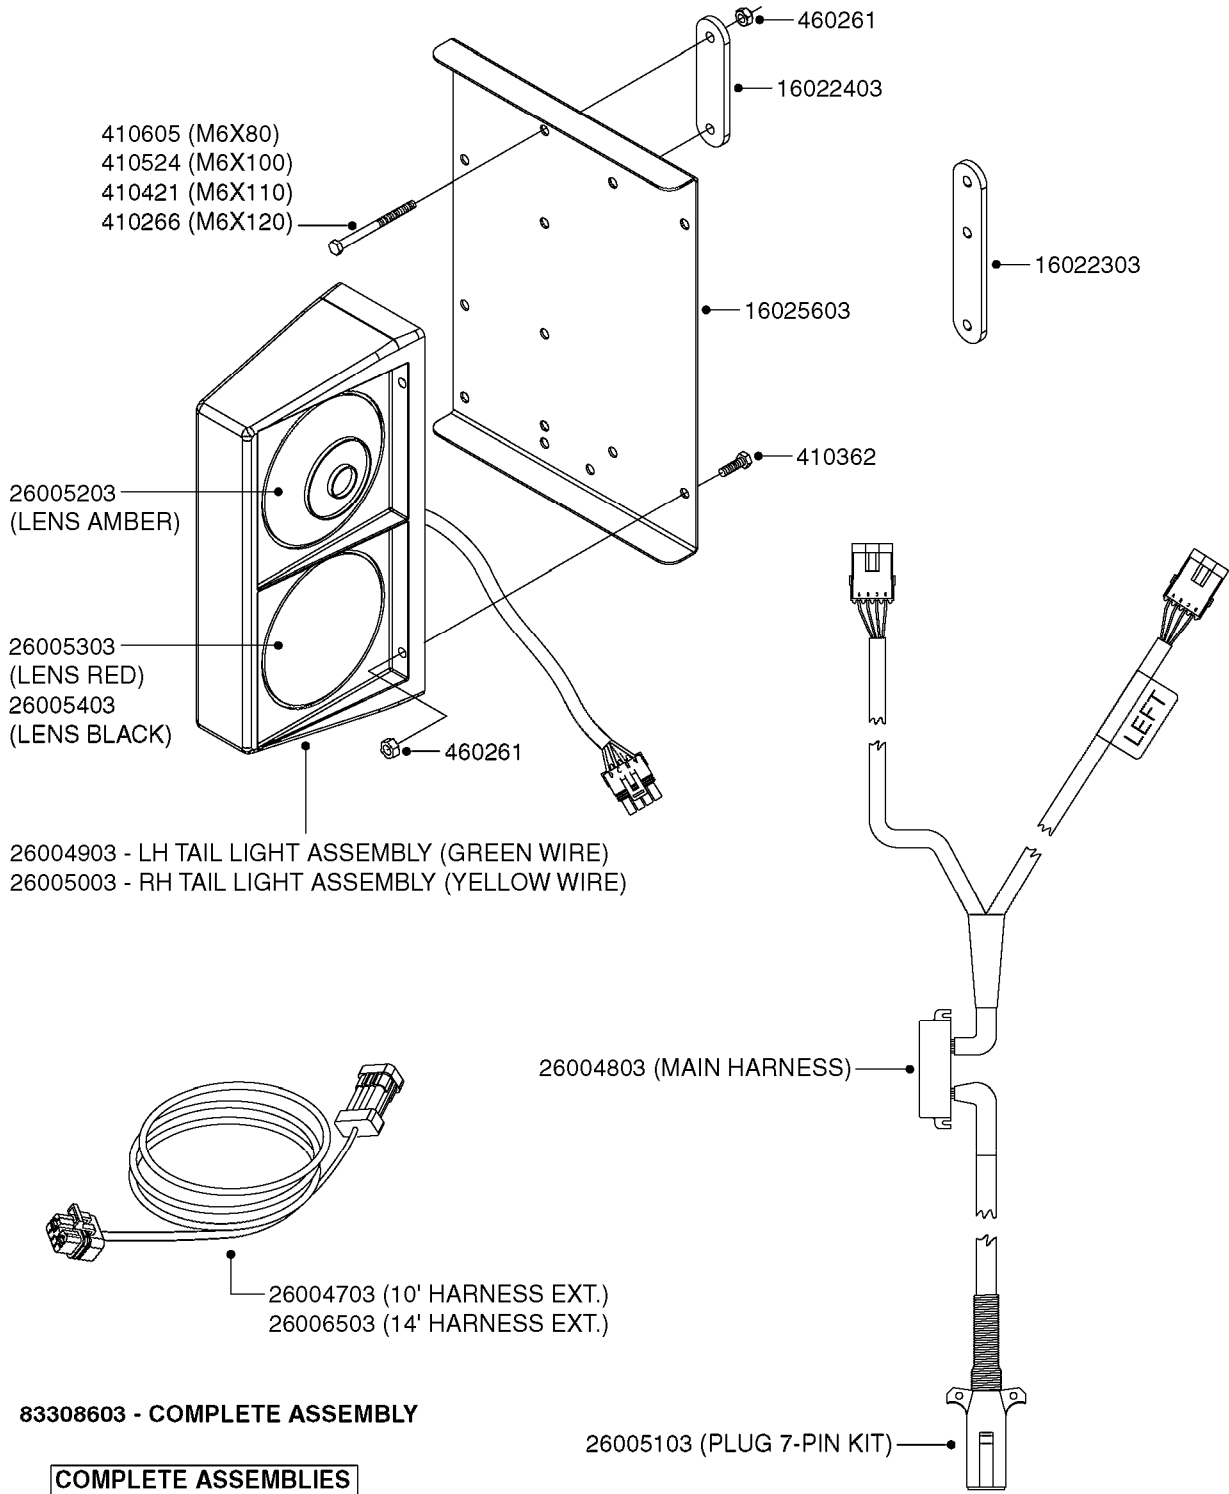

83308603 - COMPLETE ASSEMBLY

COMPLETE ASSEMBLIES
WHOLEGOODS ITEMS

M0160

TRAFFIC LIGHT KIT
M0160-HIN, 01:01:16

Page 1
Date 16.03.2016 14:06

parts-n°	order qty	description
410266	1	BOLT HEX 8.8 DEL M6X120
410362	1	BOLT HEX 8.8 SS M6X20 FT
410421	1	BOLT HEX M6X110 DIN931-A2 SS
410524	1	BOLT HEX 8.8 DEL M6X100
410605	1	BOLT HEX 8.8 DEL M6X80
460261	1	NUT HEX M6X1 LOCK A2 DIN985
16022303	1	BRACKET 100MM TUBE
16022403	1	BRACKET 60MM TUBE
16025603	1	BRACKET TAIL LIGHT DUAL LAMP
26004703	1	HARNESS 13' EXT 4 WIRE WP
26004803	1	HARNESS MAIN TAIL LIGHT
26004903	1	TAIL LIGHT GREEN WIRE LH
26005003	1	TAIL LIGHT YELLOW WIRE RH
26005103	1	PLUG 7-PIN AG TAIL LIGHT
26005203	1	LENS AMBER BEFORE 2009
26005303	1	LENS RED BEFORE 2009
26005403	1	LENS BLACK BEFORE 2009
26006503	1	HARNESS 14' EXT 4 WIRE WP
83308603	1	TRAFFIC LIGHT KIT