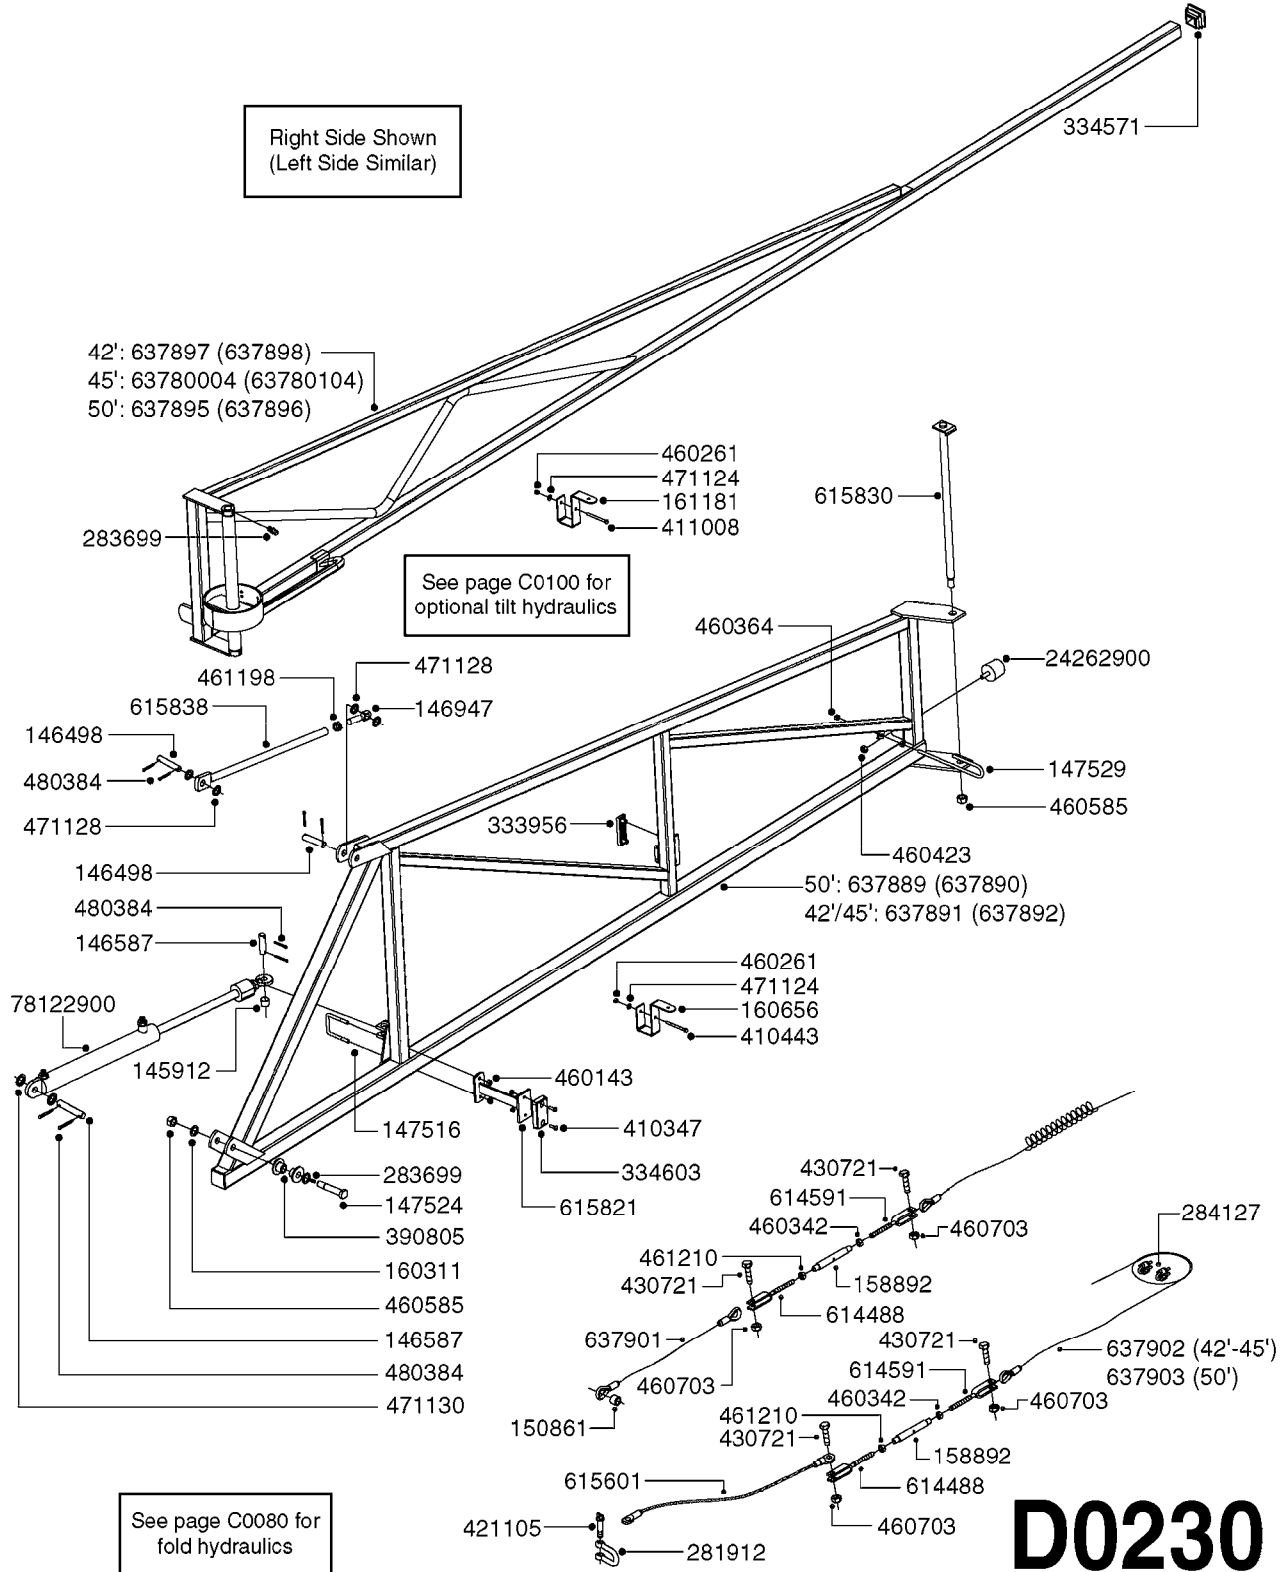

Right Side Shown
(Left Side Similar)

BOOM FALCON WINGS 42',45',50'
D0230-HIN, 01:01:16

Page 1

Date 16.03.2016 14:05

parts-n°	order qty	description
145912	1	BUSHING D19.8/D17.0X7MM
146498	1	PIN D16.8 X 75
146587	1	PIN D16.8 X 65
146947	1	LINK EYE F. SUB TILT SPL
147516	1	U-BOLT M8-50x50
147524	1	PIN F. PIVOT SPL
147529	1	CABLE SUPPORT BKT.
150861	1	BUSHING D16/D13X14
158892	1	TURN BUCKLE HOUS
160311	1	WASHER D30/D20.4X2
160656	1	CLAMP NOZZLE TUBE 50X50
161181	1	NOZZLE CLAMP 40 x 40 SPL OUTER
281912	1	GRILLETE M-10 INOX.480 KG
283699	1	GREASE NIPPLE M6X1
284127	1	U-CLAMP F.CABLE 6MM NUTS
333956	1	SLIDE SHOE 91X25X10
334571	1	TAPON 40x40x2 EMBELLECEDOR
334603	1	RUBBER STOP 86X48X15
390805	1	BUSHING F. PIVOT SPL
410347	1	SCREW M6X20 8.8
410443	1	BOLT HEX 8.8 DEL M6X70
411008	1	BOLT HEX 8.8 DEL M6X55
421105	1	M10X45 MACHINE SCREW STAINLESS
430721	1	BOLT HEX 8.8 DEL M12X40 FT
460143	1	NUT HEX M8 LOCK A2 DIN985
460261	1	NUT HEX M6X1 LOCK A2 DIN985
460342	1	NUT HEX M10 DEL DIN934
460364	1	NUT HEX M8 GALV.
460423	1	NUT HEX M10X1.5 LOCK
460585	1	NUT HEX M16X2 LOCK
460703	1	NUT HEX M12X1.75 LOCK DIN985
461198	1	NUT HEX M16X2 JAMB
461210	1	NUT HEX M10X1.5 L.THREAD
471124	1	WASHER, M6, Ø18/ 6.4X 1.6, SS
471128	1	WASHER, M16, Ø30/17.0X 3.0, SS
471130	1	WASHER, M24, Ø44/25.0X 4.0, SS
480384	1	PIN COTTER 3/16 x 1-1/2"
614488	1	FORK/ R.THREAD 10mmX144mm
614591	1	FORK /L.THREAD
615601	1	BUNGEE CORD 21-1/4"
615821	1	BOOM STOP SPL
615830	1	PIN F. OUTER WING SPL
615838	1	TILT ROD FALCON BOOM
637889	1	WING INNER 50' SPL R.H.
637890	1	WING INNER 50' SPL L.H.
637891	1	WING INNER 42'-45' SPL R.H.
637892	1	WING INNER 42'-45' SPL L.H.
637895	1	WING OUTER 50' SPL R.H.
637896	1	WING OUTER 50' SPL L.H.
637897	1	WING OUTER 42' SPL R.H.
637898	1	WING OUTER 42' SPL L.H.
637901	1	CABLE 750mm SPL
637902	1	CABLE 42'-45' l=4300MM SPL
637903	1	CABLE 50' l=5300MM SPL
24262900	1	RUBBER STOP D50X40 M10X33
63780004	1	WING OUTER 45' SPL R.H.
63780104	1	WING OUTER 45' SPL L.H.
78122900	1	CYLINDER 40/22X300MM RED