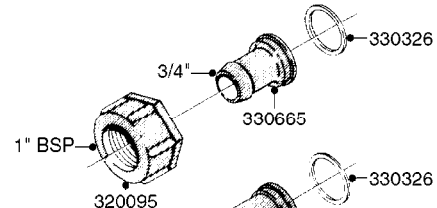

L0010

parts-n°	order qty	description
240085	1	O-RING D13,1/8,3X02,4 NITRIL
241441	1	O-RING D29.3X3
242594	1	O-RING D14 X 1.78 SCH.70-EPDM
320084	1	FITT.DK NUT 1/2" BSP
320095	1	FITT.DK NUT 1" BSP
320117	1	FITT.DK CONN.1/2"BSP F. 1" CAP
320187	1	FITT.DK CAP 3/8" BSP BLACK
320283	1	FITT.DK NUT 3/4"BSP
320821	1	FITT.DK NUT 1-1/2" BSP
321495	1	FITT.DK REDUC 1/4'BSP F.3/4'NT
321576	1	FITT.DK CONN 1/2"BSP F.3/4"NUT
330013	1	O-RING D15/D10X2.5 F.3/8"NUT
330212	1	O-RING D19/D14X2.4 F.1/2"NUT
330326	1	O-RING D30/D24X2 F.1"NUT
330341	1	FITT.DK HB 1" F. 1" NUT
330595	1	O-RING D24.6/D20X2.1 -3/4"
330665	1	3/4' HOSE TAIL F/1' CAP
330676	1	FITT.DK HB 3/8" F. 1/2" NUT
330687	1	FITT.DK HB 1/2" F. 1/2" NUT
330691	1	FITT.DK HB 3/4'F.3/4' NUT
330783	1	FITT.DK HB 3/8"F.3/8" NUT
331262	1	FITT.DK HB 1-1/2" F. 1-1/2"NUT
331273	1	O-RING D44/D38X2 F.1-1/2"
331446	1	FITT.DK HB 1" F.1-1/2" NUT
331807	1	FITT.DK HB 5/16" F.3/8" NUT
332286	1	FITT.DK HB 1/2" F. 3/4" NUT
332905	1	FITT.DK HB 1/2" F. 3/4" CAP
332927	1	PLUG F. NOZZLE TUBE 3/4'
333292	1	FITT.DK HB 1"O'RING F.1-1/2"
333664	1	FITT.DK HB 5/16' F. 1/2' NUT
334044	1	FITT.DK HB 3/4' F. 3/4' CAP
334059	1	FITT.DK EL 1" 110 DEG.F.1-1/2"
334123	1	FITT.DK HB 1-1/4"O-RNG F.1-1/2"
334150	1	FITT.DK HB 1-1/4" 110 F.1-1/2"
390542	1	PLUG WASHER FOR 3/4'CAP NUT
716236	1	FITT.DK HB 1/2" ASSY. F. 3/4"
716413	1	FITT.DK PLUG ASSY. F.NOZ TUBE
717426	1	FITT.DK REDUC 1/4"BSP F.3/4"N
720856	1	FITT.DK 1/2'BSP ASSY.F.3/4'NUT
724621	1	FITT.DK HB 3/4"ASSY F.3/4" NUT