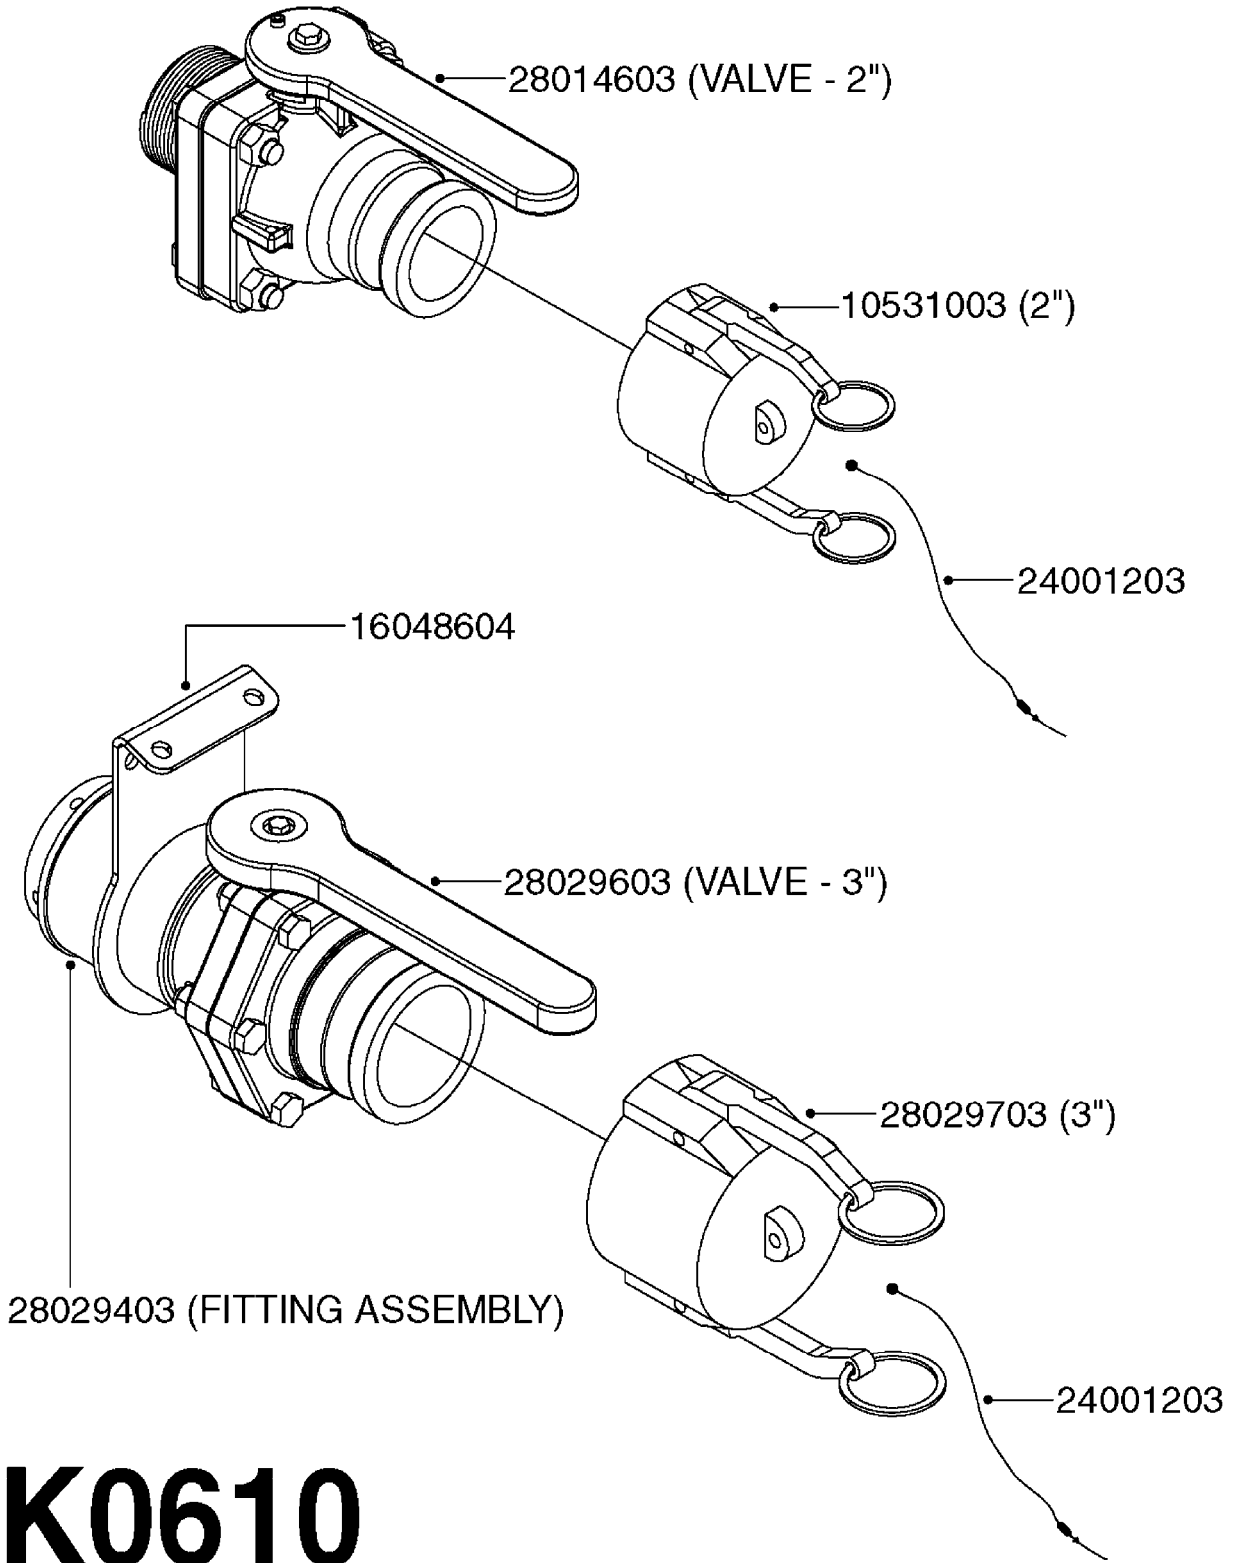

K0610

QUICKFILL-VALVES-BANJO 2" & 3"
K0610-HIN, 01:01:16

Page 1

Date 16.03.2016 14:06

parts-n°	order qty	description
10531003	1	CAP F.MALE QUICK COUPLER 2"
16048604	1	QUICK FILL BKT. NAV. 575-1100
24001203	1	RBR LANYARD 11" F.QCK FILL CAP
28014603	1	VALVE STUBBY 2" BANJO
28029403	1	3"NPT MALE X S93 FEMALE
28029603	1	VALVE STUBBY 3" BANJO
28029703	1	CAP F.MALE QUICK COUPLER 3"