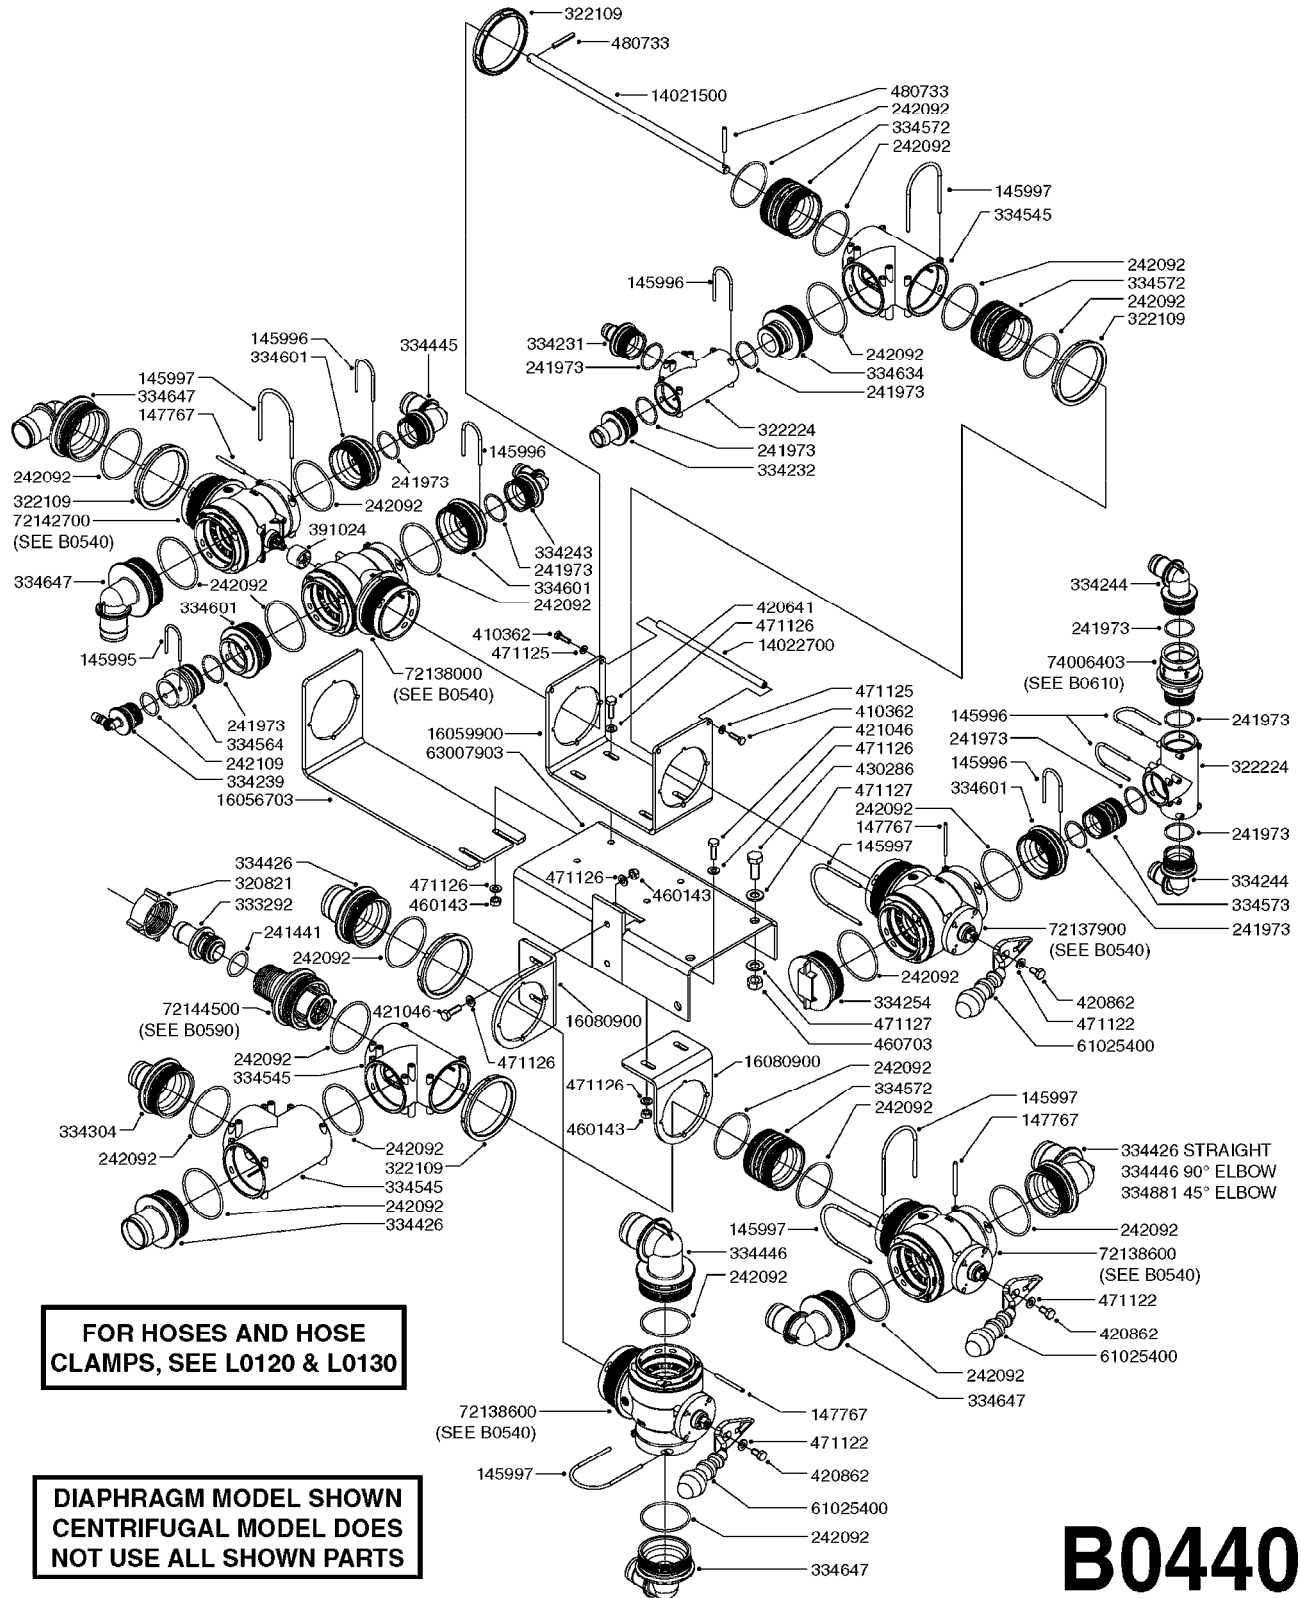

**FOR HOSES AND HOSE
CLAMPS, SEE L0120 & L0130**

**DIAPHRAGM MODEL SHOWN
CENTRIFUGAL MODEL DOES
NOT USE ALL SHOWN PARTS**

B0440

SMART VALVE - NEW NAVIGATOR
B0440-HIN, 01:01:16

Page 1
Date 16.03.2016 14:05

parts-n°	order qty	description
145995	1	FITT.DK S-53 FORK
145996	1	FITT.DK S-67 FORK
145997	1	FITT.DK S-93 FORK
147767	1	PIN 5Ø X 60 S-93 DOUBLE CLAMP
241441	1	O-RING D29.3X3
241973	1	O-RING 44.2 x 3.0 (use-242353)
242092	1	O-RING D69.5X3 (Use-242351)
242109	1	O-RING D32.2x3.0 (USE 242354)
320821	1	FITT.DK NUT 1-1/2" BSP
322109	1	FITT.DK S-93 BULKHEAD NUT
322224	1	FITT.DK S-67 TEE
333292	1	FITT.DK HB 1"O'RING F.1-1/2"
334231	1	FITT.DK S-67 STR.1'
334232	1	FITT.DK S-67 STR.1-1/4'
334239	1	FITT.DK S-53 ELB.1/2"
334243	1	FITT.DK S-67 ELB.1"
334244	1	FITT.DK S-67 ELB.1-1/4"
334254	1	FITT.DK S-93 PLUG
334304	1	FITT.DK S-93 STR.1-1/2" PVC
334426	1	FITT.DK S-93 STR.2'
334445	1	FITT.DK S-67 ELB.1-1/2"
334446	1	FITT.DK S-93 ELB.2" PVC
334545	1	FITT.DK S-93 TEE
334564	1	FITT.DK S-67 TO S-53 ADAPTER
334572	1	FITT.DK S-93 ADAPTOR MALE MALE
334573	1	FITT.DK S-67 CONNECTOR
334601	1	FITT.DK S-93 TO S67 ADAPTOR
334634	1	FITT.DK ADAPTER S-93M S67M
334647	1	FITT.DK S93 ELB 1-1/2" 90 PVC
334881	1	FITT.DK S-93 ELB. 2" 45D PVC
391024	1	COUPLING FOR 3RD SMART VALVE
410362	1	BOLT HEX 8.8 SS M6X20 FT
420641	1	BOLT HEX 8.8 DEL M8X35
420862	1	BOLT HEX 8.8 DEL M10X16 FT
421046	1	BOLT HEX 8.8 DEL M8X25 FT A2 DIN933
430286	1	BOLT HEX 8.8 DEL M12X30 FT
460143	1	NUT HEX M8 LOCK A2 DIN985
460703	1	NUT HEX M12X1.75 LOCK DIN985
471122	1	WASHER, M10, Ø20/10.5X 2.0, SS
471125	1	WASHER, M6, Ø12/ 6.4X 1.6, SS
471126	1	WASHER, M8, Ø16/ 8.4X 1.6, SS
471127	1	WASHER, M12, Ø24/13.0X 2.5, SS
480733	1	PIN D6 X 40
14021500	1	SPINDLE F.S93 SMART VALVE
14022700	1	SPACER TUBE Ø10 L=212 SS
16056703	1	PLATE 6.0X492X116/SMART VALVE
16059900	1	BRACKET 2 STK S93 SMART VALVE
16080900	1	BRACKET 1 STK S93 VALVE 15BAR
61025400	1	HANDLE SMART VALVE
63007903	1	SMART VALVE MOUNTING BKT.1100
72137900	1	VALVE S93 "V1" SMART VALVE
72138000	1	VALVE S93 "V2" SMART VALVE
72138600	1	VALVE S93 "V3" SMART VALVE
72142700	1	VALVE S93 "V4" SMART VALVE
72144500	1	SAFETY VALVE 15 BAR S93
74006403	1	CHECK VALVE S67 BAG