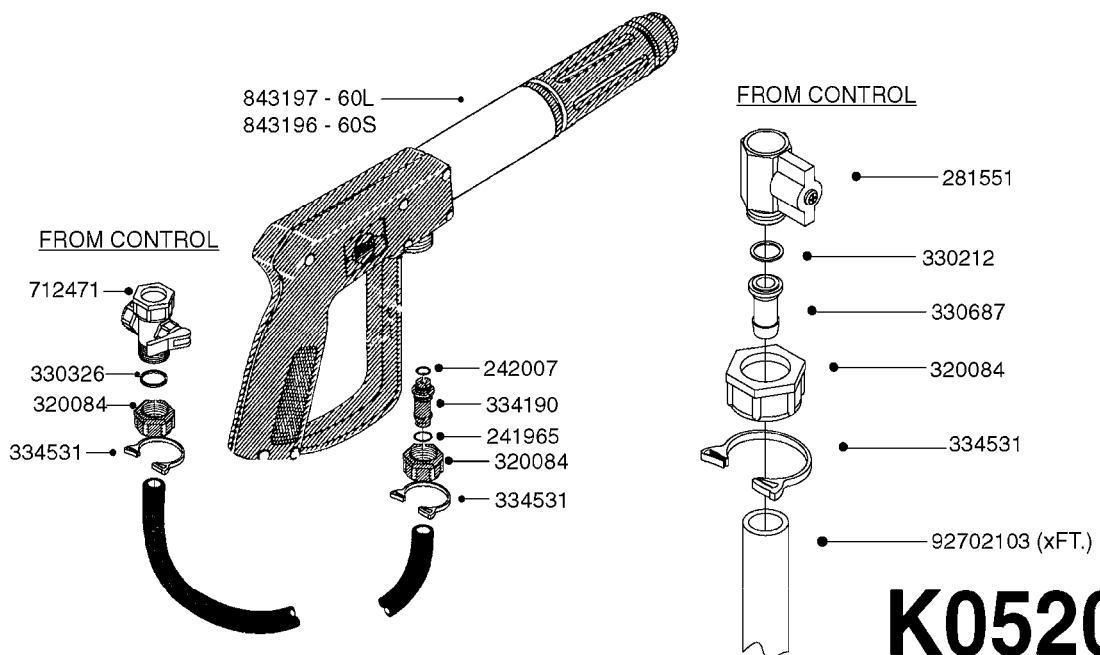

HOSE WRAPS  
K0520-HIN, 01:01:16

Page 1  
Date 16.03.2016 14:06

parts-n°	order qty	description
241965	1	O-RING 12.1 X 1.6
242007	1	O-RING D9.1X1.6
281551	1	BALL VALVE 1/2"
320084	1	FITT.DK NUT 1/2" BSP
330212	1	O-RING D19/D14X2.4 F.1/2"NUT
330326	1	O-RING D30/D24X2 F.1"NUT
330687	1	FITT.DK HB 1/2" F. 1/2" NUT
334190	1	FITT.DK HB 1/2' F. PISTOL 60S
334531	1	CLAMP HOSE PLASTIC 3/4"
636223	1	POST 12 VOLT TR30
712471	1	AGITATION VALVE ASSY. ON/OFF
843196	1	GUN, MODEL 60S
843197	1	HANDGUN KIT TYPE 60 LONG
10013403	1	BOLT HEX 3/8-16X1 1/4 HCS Z5
10013503	1	NUT HEX NC 3/8"
10178903	1	WRAP HOSE SIDE MOUNT PLATE
10179003	1	WRAP HOSE BOTTOM PLATE MOUNT
10179403	1	WRAP WELDMENT FOR HI101789
10179503	1	WRAP WELDMENT FOR HI101790
10225603	1	BKT.FOR HOSE WRAP MOUNT NL NK
10225703	1	WRAP HOSE BDL.BOTTOM PLATE
92702103	1	HOSE R X1/2" X300PSI WP X0012"