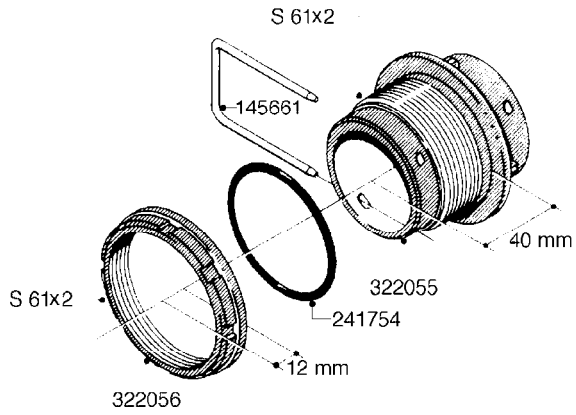

L0080

FITTINGS - S-53
L0080-HIN, 12:09:17

Page 1

Date 04.11.2017 14:35

Pos.	parts-n°	order qty	description
1	145995	1	FITT.DK S-53 FORK
2	241973	1	O-RING Ø3 X 44,2 70 SHORES NITRIL NITRIL (BLACK)
2	242353	1	O-RING D44.2X3.0 VITON F.S-67 VITON (BROWN)
3	242109	1	O-RING D32.2x3.0 NITRIL (BLACK)
3	242354	1	O-RING D32.2X3.0 VITON F.S-53 VITON (BROWN)
4	322103	1	FITT.DK S-53 BULKHEAD
5	322107	1	FITT.DK S-53 BULKHEAD NUT
6	322110	1	FITT.DK S-53 ELB. 1/2" BSP
7	322352	1	FITT.DK S-53 TEE
8	334229	1	FITT.DK S-53 STR.3/4"
9	334260	1	GASKET F. S-53 BULKHEAD
10	334564	1	FITT.DK S-67 TO S-53 ADAPTER
11	391100	1	FITT.DK S-53THREAD INS.1/2"BSP
12	726463	1	FITT.DK S53 BULKHEAD W/GASKET
13	726552	1	FIT.DK S-53X90 1/2" BSP,O-RING
14	726556	1	FITT.DK S-53 HB 1/2" W/O-RING
15	726558	1	FITT.DK S53 STR. 3/4" W.ORING
16	726559	1	FITT DK. S-53 HB 1" W/O-RING
17	726568	1	FITT.DK.S-53 HB 1/2"90 W/ORING
18	726570	1	FITT.DK S-53 ELB.3/4" W.ORING
19	726571	1	FITT.DK S-53 ELB.1", W ORING
20	726578	1	FITT.DK S53 PLUG WITH O-RING
21	728561	1	REDUCER S67M - S53F + O-RING