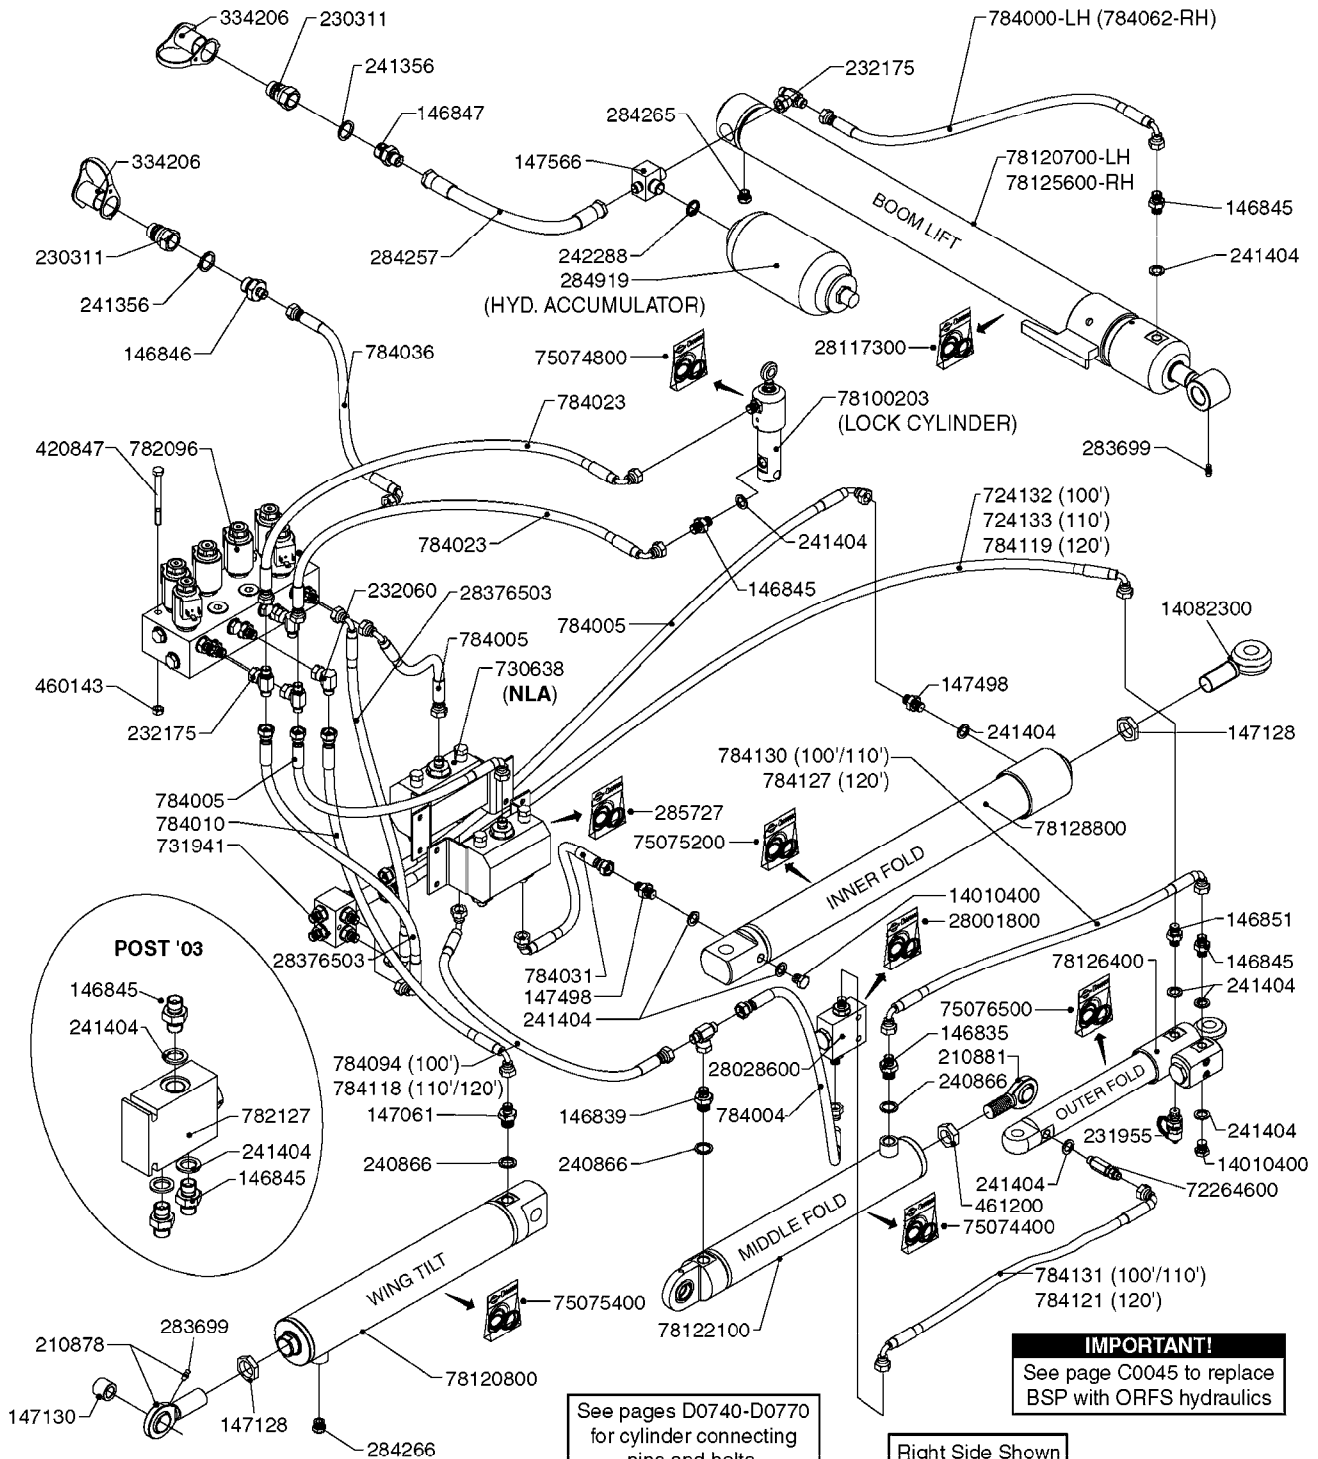

See Page C0340 for a breakdown of HZ electric components.

Check cylinder barrel for stamped part number.

"FA" plus date & part number stamped on FAROIL cylinders. (See page C0030)

For non-FAROIL cylinder parts, see page C0020.

C0430

HYD FORCE 100'-120'
C0430-HIN, 30:03:16

Page 1

Date 04.11.2017 14:35

parts-n°	order qty	description
146835	1	ADAPTEUR BSP 1/4" X 3/8"
146839	1	HEX NIPPLE 1/4"X3/8" BSP 0.7MM
146845	1	HEX NIPPLE 1/4"X1/4"
146846	1	HEX NIPPLE 1/2" X 1/4"
146847	1	HEX NIPPLE 1/2"X3/8"
146851	1	HEX NIPPLE 1/4"x1/4" 0.7MM
147061	1	HEX NIPPLE 1/4"X3/8"/1.8
147128	1	NUT M24X2 NV-32
147130	1	BUSHING D25/20 20MM
147498	1	HEX NIPPLE 1/4"-1/4" 1.2mm
147566	1	TEE M18X1.5 3/8"-1/4"
210878	1	LINK HEAD M24 x 55 W/ GREASE NIP. DELTA
210881	1	LINK HEAD M20 x D20 L=78
230311	1	QUICK COUPLING 1/2"
231955	1	NIPPLE F. PRESS GAUGE 1/4" BSP
232060	1	HY.ELBOW 1/4" BSP SWIVEL
232175	1	TEE 1/4"M X 1/4"F X 1/4"M BSP
240866	1	DOWTYSEAL 3/8"
241356	1	DOWTYSEAL 1/2"
241404	1	DOWTY SEAL 1/4"
242288	1	SEAL F. HYD ACCUMULATOR TWIN
283699	1	GREASE NIPPLE M6X1
284257	1	HYDRAULIC HOSE 3/8'L=6150
284265	1	PLUG BREATHER 1/4" F/CYLINDER
284266	1	PLUG 3/8"F.HY CYLINDER
284919	1	HYD. ACCUMULATOR F. CM875/1200
285727	1	PARTS KIT F.FLOW DIVIDER
334206	1	DUST HOOD FOR HY-COUPLING
420847	1	BOLT HEX 8.8 DEL M8X85
460143	1	NUT HEX M8X1.25 LOCK DIN985A2 SS
461200	1	NUT HEX M20X1.5 JAMB.
724132	1	HOSE HY X 1/4 STR+ELB
724133	1	HOSE HY X 1/4 STR+ELB
730638	1	HY.FLOW DIVIDER
731941	1	HYD. BLOCK MANIFOLD
782096	1	MANIFOLD BLOCK ASSEMBLY
782127	1	HY.FLOW DIVIDER FTZ-03
784000	1	HOSE HY X 1/4 X 118.00"STR+ELB
784004	1	HOSE HY 1/4" x 33.5" STR & ELB
784005	1	HOSE HY X 1/4 X 037.38"STR+ELB
784010	1	HOSE HY X 1/4 X 149.5"STR+ELB
784023	1	HOSE HY 1/4 X 43.25" STR.+ELB.
784031	1	HYD.HOSE CM TF 1/4"x550MM
784036	1	HOSE HY X 1/4 X 332.68"STR+ELB
784062	1	HOSE HY X 1/4 X 098.50"ELB+ELB
784094	1	HOSE HY X 1/4 X 248.0" ELB+ELB
784118	1	HOSE HY X 1/4 X 285.4" ELB+STR
784119	1	HOSE HY X 1/4 X 557.0"STR+ELB
784121	1	HOSE HY X 1/4 X 252.0" ELB+ELB
784127	1	HOSE HY X 1/4 X 285.5" ELB+ELB
784130	1	HOSE HY X 1/4 X 236.25"ELB+ELB
784131	1	HOSE HY X 1/4 X 202.75"ELB+ELB
14010400	1	PLUG 1/4" BSP
14082300	1	LINK EYE Ø20/M24X2 L=87.5
28001800	1	REPAIR KIT F.ENDSTOP 1/4"
28028600	1	END STOP 1/4"
28117300	1	SEAL KIT 78120600/07/43
28376503	1	HOSE HY X1/4X047.25"STR+ELB
72264600	1	HYDRUALIC RESTICTOR, ADJUSTABL
75074400	1	SEAL KIT 78121800/21/44