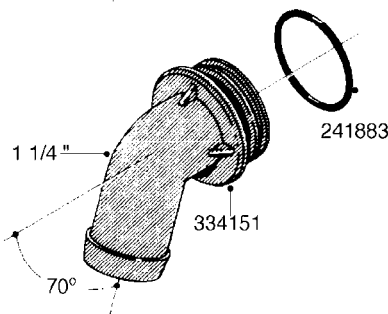

L0080

FITTINGS - S-53
L0080-HIN, 12:09:17

Page 1

Date 04.11.2017 14:35

Pos.	parts-n°	order qty	description
1	145995	1	FITT.DK S-53 FORK
2	241973	1	O-RING Ø3 X 44,2 70 SHORES NITRIL NITRIL (BLACK)
2	242353	1	O-RING D44.2X3.0 VITON F.S-67 VITON (BROWN)
3	242109	1	O-RING D32.2x3.0 NITRIL (BLACK)
3	242354	1	O-RING D32.2X3.0 VITON F.S-53 VITON (BROWN)
4	322103	1	FITT.DK S-53 BULKHEAD
5	322107	1	FITT.DK S-53 BULKHEAD NUT
6	322110	1	FITT.DK S-53 ELB. 1/2" BSP
7	322352	1	FITT.DK S-53 TEE
8	334229	1	FITT.DK S-53 STR.3/4"
9	334260	1	GASKET F. S-53 BULKHEAD
10	334564	1	FITT.DK S-67 TO S-53 ADAPTER
11	391100	1	FITT.DK S-53THREAD INS.1/2"BSP
12	726463	1	FITT.DK S53 BULKHEAD W/GASKET
13	726552	1	FIT.DK S-53X90 1/2" BSP,O-RING
14	726556	1	FITT.DK S-53 HB 1/2" W/O-RING
15	726558	1	FITT.DK S53 STR. 3/4" W.ORING
16	726559	1	FITT DK. S-53 HB 1" W/O-RING
17	726568	1	FITT.DK.S-53 HB 1/2"90 W/ORING
18	726570	1	FITT.DK S-53 ELB.3/4" W.ORING
19	726571	1	FITT.DK S-53 ELB.1", W ORING
20	726578	1	FITT.DK S53 PLUG WITH O-RING
21	728561	1	REDUCER S67M - S53F + O-RING