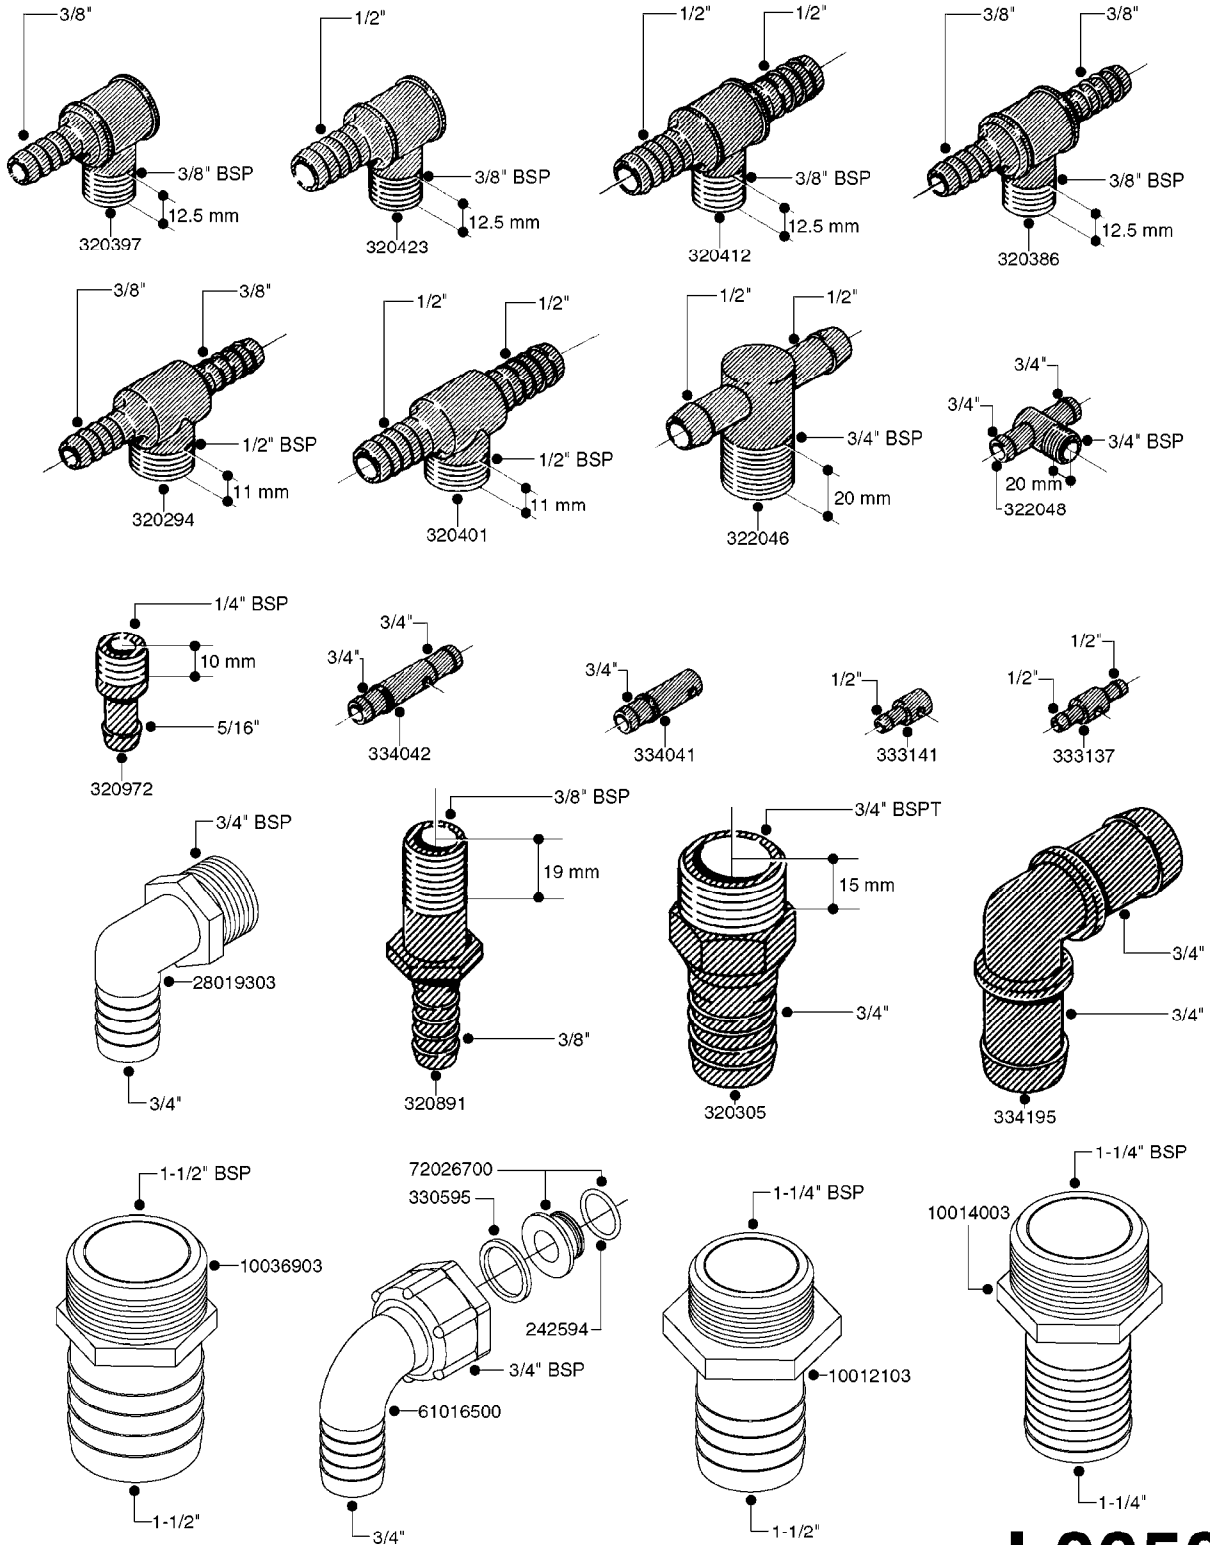

L0050

parts-n°	order qty	description
242594	1	O-RING D14 X 1.78 SCH.70-EPDM
320294	1	FITT.DK TEE 3/8X3/8HB X1/2"BSP
320305	1	FITT.DK HB 3/4'- 3/4' BSP
320386	1	FITT.DK TEE 3/8X3/8HB X3/8"BSP
320397	1	FITT.DK ELB 3/8"HB X 3/8" BSP
320401	1	FITT.DK TEE 1/2X1/2HB X1/2"BSP
320412	1	FITT.DK TEE 1/2X1/2HB X3/8'BSP
320423	1	FITT.DK ELB 1/2'HB X 3/8' BSP
320891	1	FITT.DK HB 3/8'- 3/8' BSP
320972	1	FITT.DK HB 5/16'- 1/4' BSP
322046	1	FITT.DK TEE 1/2X1/2HB X3/4'BSP
322048	1	FITT.DK TEE 3/4X3/4HB X3/4'BSP
330595	1	O-RING D24.6/D20X2.1 -3/4"
333137	1	FITT.DK CONN.1/2" F.NOZZ. DOUB
333141	1	FITT.DK CONN.1/2" F.NOZZ.SING
334041	1	FITT.DK CONN.3/4' F.NOZZ. SING
334042	1	FITT.DK CONN.3/4' F.NOZZ. DOUB
334195	1	FITT.DK ELB. 3/4"HB X 3/4"HB
10012103	1	FITT.PO.HB 1.25X1.50 IMB1012
10014003	1	FITT.PO.HB 1.25X1.25 IMB1010
10036903	1	FITT.PO.HB 1.50X1.50 IMB1212
28019303	1	FITTING HB ELB 3/4NPT-3/4HOSE
61016500	1	HOSE TAIL 3/4" 90°+RG CAP 3/4"
72026700	1	NOZZLE TUBE ADAPTER W/O-RING