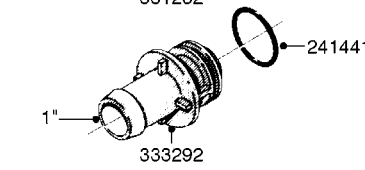

L0010

parts-n°	order qty	description
240085	1	O-RING D13,1/8,3X02,4 NITRIL
241441	1	O-RING D29.3X3
242594	1	O-RING D14 X 1.78 SCH.70-EPDM
320084	1	FITT.DK NUT 1/2" BSP
320095	1	FITT.DK NUT 1" BSP
320117	1	FITT.DK CONN.1/2"BSP F. 1" CAP
320187	1	FITT.DK CAP 3/8" BSP BLACK
320283	1	FITT.DK NUT 3/4"BSP
320821	1	FITT.DK NUT 1-1/2" BSP
321495	1	FITT.DK REDUC 1/4'BSP F.3/4'NT
321576	1	FITT.DK CONN 1/2"BSP F.3/4"NUT
330013	1	O-RING D15/D10X2.5 F.3/8"NUT
330212	1	O-RING D19/D14X2.4 F.1/2"NUT
330326	1	O-RING D30/D24X2 F.1"NUT
330341	1	FITT.DK HB 1" F. 1" NUT
330595	1	O-RING D24.6/D20X2.1 -3/4"
330665	1	3/4' HOSE TAIL F/1' CAP
330676	1	FITT.DK HB 3/8" F. 1/2" NUT
330687	1	FITT.DK HB 1/2" F. 1/2" NUT
330691	1	FITT.DK HB 3/4'F.3/4' NUT
330783	1	FITT.DK HB 3/8"F.3/8" NUT
331262	1	FITT.DK HB 1-1/2" F. 1-1/2"NUT
331273	1	O-RING D44/D38X2 F.1-1/2"
331446	1	FITT.DK HB 1" F.1-1/2" NUT
331807	1	FITT.DK HB 5/16" F.3/8" NUT
332286	1	FITT.DK HB 1/2" F. 3/4" NUT
332905	1	FITT.DK HB 1/2" F. 3/4" CAP
332927	1	PLUG F. NOZZLE TUBE 3/4'
333292	1	FITT.DK HB 1"O'RING F.1-1/2"
333664	1	FITT.DK HB 5/16' F. 1/2' NUT
334044	1	FITT.DK HB 3/4' F. 3/4' CAP
334059	1	FITT.DK EL 1" 110 DEG.F.1-1/2"
334123	1	FITT.DK HB 1-1/4"O-RNG F.1-1/2"
334150	1	FITT.DK HB 1-1/4" 110 F.1-1/2"
390542	1	PLUG WASHER FOR 3/4'CAP NUT
716236	1	FITT.DK HB 1/2" ASSY. F. 3/4"
716413	1	FITT.DK PLUG ASSY. F.NOZ TUBE
717426	1	FITT.DK REDUC 1/4"BSP F.3/4"N
720856	1	FITT.DK 1/2'BSP ASSY.F.3/4'NUT
724621	1	FITT.DK HB 3/4"ASSY F.3/4" NUT