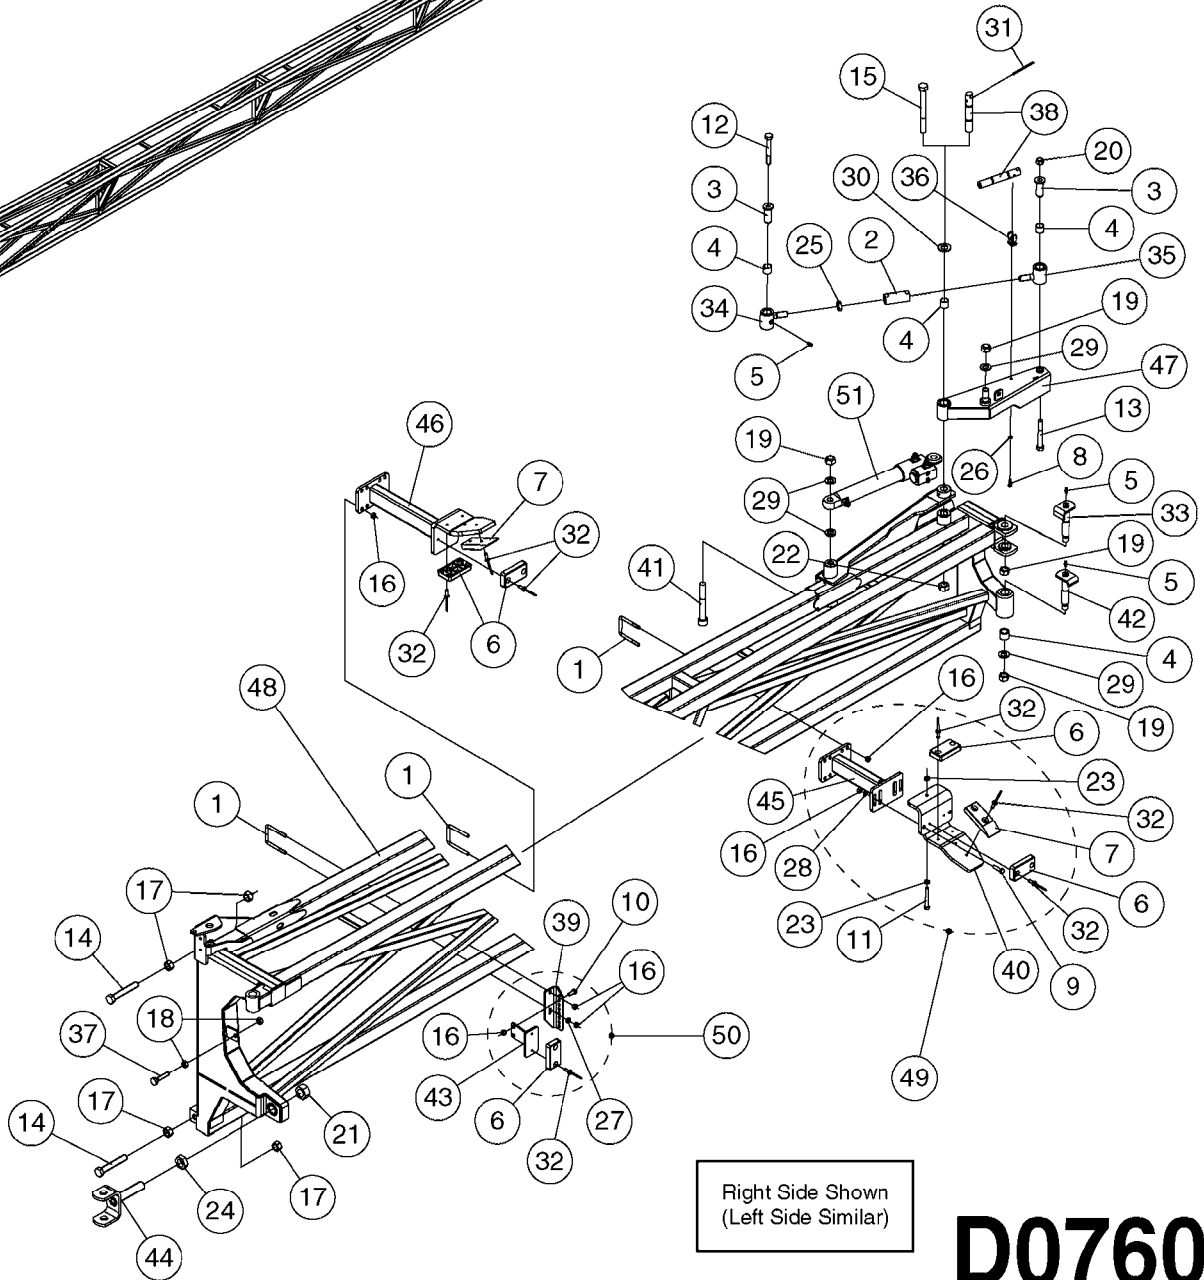

BOOM-FORCE OUTER WING 110-132'
D0760-HIN, 01:01:16

Page 1
Date 04.11.2017 14:35

Pos.	parts-n°	order qty	description
1	147516	1	U-BOLT M8-50x50
2	147649	1	TURNBUCKLE D30.0 L=64/M16X1.5
3	147763	1	BUSHING D20.0/12.0 L=55
4	210859	1	BUSHING DU D23/20 L=20
5	283699	1	GREASE NIPPLE M6X1
6	334603	1	RUBBER STOP 86X48X15
7	390826	1	SLIDE PAD F.TRANSPORT BKT.CM/D
8	410185	1	BOLT HEX 8.8 DEL M6X16
9	420567	1	BOLT HEX 8.8 DEL M8X30 FT
10	420582	1	BOLT HEX 8.8 DEL M8X20 FT A2
11	421254	1	BOLT HEX 8.8 SS M8X50
12	430485	1	BOLT HEX 8.8 DEL M12X90
13	430787	1	BOLT HEX 8.8 DEL M12X90 FT
14	430861	1	BOLT HEX 8.8 DEL M16X100 FT
15	430940	1	BOLT M20X210 8.8 DEL.
16	460143	1	NUT HEX M8X1.25 LOCK DIN985A2 SS
17	460327	1	NUT HEX M16X2
18	460342	1	NUT HEX M10 DEL DIN934
19	460585	1	LOCKING NUT M16 DIN985 A2 SS
20	460703	1	NUT HEX M12X1.75 LOCK DIN985A2 SS
21	460747	1	NUT HEX M24 LOCK
22	460806	1	NUT HEX M20X2.50 LOCK DIN985A2 SS
23	460817	1	NUT HEX M8 STAINLESS DIN 934
24	461244	1	NUT HEX M24X3 JAMB.
25	461302	1	NUT HEX M16X1.5 JAMB.
26	470061	1	WASHER D11/D7X0.5 LOCK
27	470072	1	WASHER D15/D8X.5 LOCK
28	471126	1	WASHER, M8, Ø16/ 8.4X 1.6, SS
29	471128	1	WASHER, M16, Ø30/17.0X 3.0, SS
30	471129	1	WASHER, M20, Ø37/21.0X 3.0, SS
31	480780	1	PIN M5.0X70 SPLIT
32	480808	1	RIVET Ø4.8x25.5/Ø9.5
33	615796	1	PIN D20 X M16 L=119MM
34	61006600	1	EYEBOLT STD.TRD. / RH WING M16 EYEBOLT WITH STD. THREADS FOR RIGHT WING
34	616081	1	EYEBOLT STD.TRD. / LH WING M16 EYEBOLT WITH STD. THREADS FOR LEFT WING
35	61006700	1	EYEBOLT LH TRD. / RH WING M16 EYEBOLT WITH L.H. THREADS FOR RIGHT WING
35	616083	1	EYEBOLT LH TRD. / LH WING M16 EYEBOLT WITH L.H. THREADS FOR LEFT WING
36	725618	1	CLIP WHITE PLASTIC SNAP TYPE
37	14011800	1	BOLT HEX DEL M10X60 SPECIAL
38	14012300	1	SHEAR PIN D19.8 L=132/D5
39	16063803	1	BOOM STOP ADJ. MT. BKT.FTZ
40	16099000	1	BOOM STOP ADJ. PLATE FTZ
41	45003000	1	BOLT HEX M16X120 DIN912/DELTA
42	61006800	1	PIN D20 X M16 L=127MM
43	61007003	1	BOOM STOP HPZ/FTZ L=95/75
44	61008700	1	LINK EYE FORCE
45	61015400	1	BOOM STOP ADJ. MT BKT FTZ
46	61015900	1	BOOMSTOP/SUP HPZ/FTZ L=288
47	63002200	1	FOLD ARM FTZ 2.RH FOLD ARM FOR RIGHT WING
47	63002300	1	FOLD ARM FTZ 2.LH FOLD ARM FOR LEFT WING
48	70081803	1	WING INTER. FORCE 120/132' RH
48	70081903	1	WING INTER. FORCE 120/132' LH
48	70082003	1	WING INTER. FORCE 100'T RH
48	70082103	1	WING INTER. FORCE 100'T LH
49	72252600	1	BOOM STOP ADJSTBL. FORCE L=241