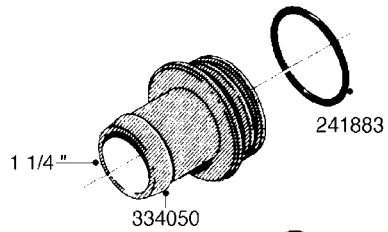

L0080

FITTINGS - S-53
L0080-HIN, 12:09:17

Page 1

Date 04.11.2017 14:35

Pos.	parts-n°	order qty	description
1	145995	1	FITT.DK S-53 FORK
2	241973	1	O-RING Ø3 X 44,2 70 SHORES NITRIL NITRIL (BLACK)
2	242353	1	O-RING D44.2X3.0 VITON F.S-67 VITON (BROWN)
3	242109	1	O-RING D32.2x3.0 NITRIL (BLACK)
3	242354	1	O-RING D32.2X3.0 VITON F.S-53 VITON (BROWN)
4	322103	1	FITT.DK S-53 BULKHEAD
5	322107	1	FITT.DK S-53 BULKHEAD NUT
6	322110	1	FITT.DK S-53 ELB. 1/2" BSP
7	322352	1	FITT.DK S-53 TEE
8	334229	1	FITT.DK S-53 STR.3/4"
9	334260	1	GASKET F. S-53 BULKHEAD
10	334564	1	FITT.DK S-67 TO S-53 ADAPTER
11	391100	1	FITT.DK S-53THREAD INS.1/2"BSP
12	726463	1	FITT.DK S53 BULKHEAD W/GASKET
13	726552	1	FIT.DK S-53X90 1/2" BSP,O-RING
14	726556	1	FITT.DK S-53 HB 1/2" W/O-RING
15	726558	1	FITT.DK S53 STR. 3/4" W.ORING
16	726559	1	FITT DK. S-53 HB 1" W/O-RING
17	726568	1	FITT.DK.S-53 HB 1/2"90 W/ORING
18	726570	1	FITT.DK S-53 ELB.3/4" W.ORING
19	726571	1	FITT.DK S-53 ELB.1", W ORING
20	726578	1	FITT.DK S53 PLUG WITH O-RING
21	728561	1	REDUCER S67M - S53F + O-RING