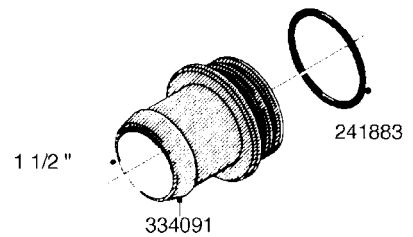

L0080

FITTINGS - S-53
L0080-HIN, 12:09:17

Page 1

Date 04.11.2017 14:35

Pos.	parts-n°	order qty	description
1	145995	1	FITT.DK S-53 FORK
2	241973	1	O-RING Ø3 X 44,2 70 SHORES NITRIL NITRIL (BLACK)
2	242353	1	O-RING D44.2X3.0 VITON F.S-67 VITON (BROWN)
3	242109	1	O-RING D32.2x3.0 NITRIL (BLACK)
3	242354	1	O-RING D32.2X3.0 VITON F.S-53 VITON (BROWN)
4	322103	1	FITT.DK S-53 BULKHEAD
5	322107	1	FITT.DK S-53 BULKHEAD NUT
6	322110	1	FITT.DK S-53 ELB. 1/2" BSP
7	322352	1	FITT.DK S-53 TEE
8	334229	1	FITT.DK S-53 STR.3/4"
9	334260	1	GASKET F. S-53 BULKHEAD
10	334564	1	FITT.DK S-67 TO S-53 ADAPTER
11	391100	1	FITT.DK S-53THREAD INS.1/2"BSP
12	726463	1	FITT.DK S53 BULKHEAD W/GASKET
13	726552	1	FIT.DK S-53X90 1/2" BSP,O-RING
14	726556	1	FITT.DK S-53 HB 1/2" W/O-RING
15	726558	1	FITT.DK S53 STR. 3/4" W.ORING
16	726559	1	FITT DK. S-53 HB 1" W/O-RING
17	726568	1	FITT.DK.S-53 HB 1/2"90 W/ORING
18	726570	1	FITT.DK S-53 ELB.3/4" W.ORING
19	726571	1	FITT.DK S-53 ELB.1", W ORING
20	726578	1	FITT.DK S53 PLUG WITH O-RING
21	728561	1	REDUCER S67M - S53F + O-RING