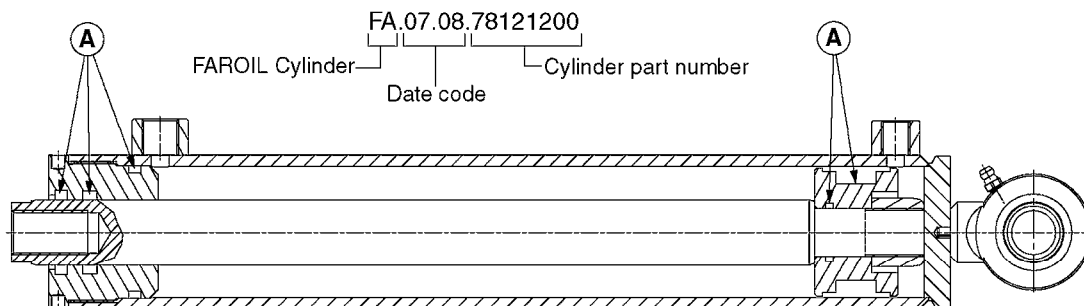

HYDRAULICS - CYLINDERS
C0020-HIN, 01:01:16

Page 3

Date 04.11.2017 14:35

parts-n°	order qty	description
63039300 78100003	1 1	CYLINDER ROD F.781132 CYL. PARA-LIFT CM+750 W/STOP

Check cylinder barrel for stamped part number.