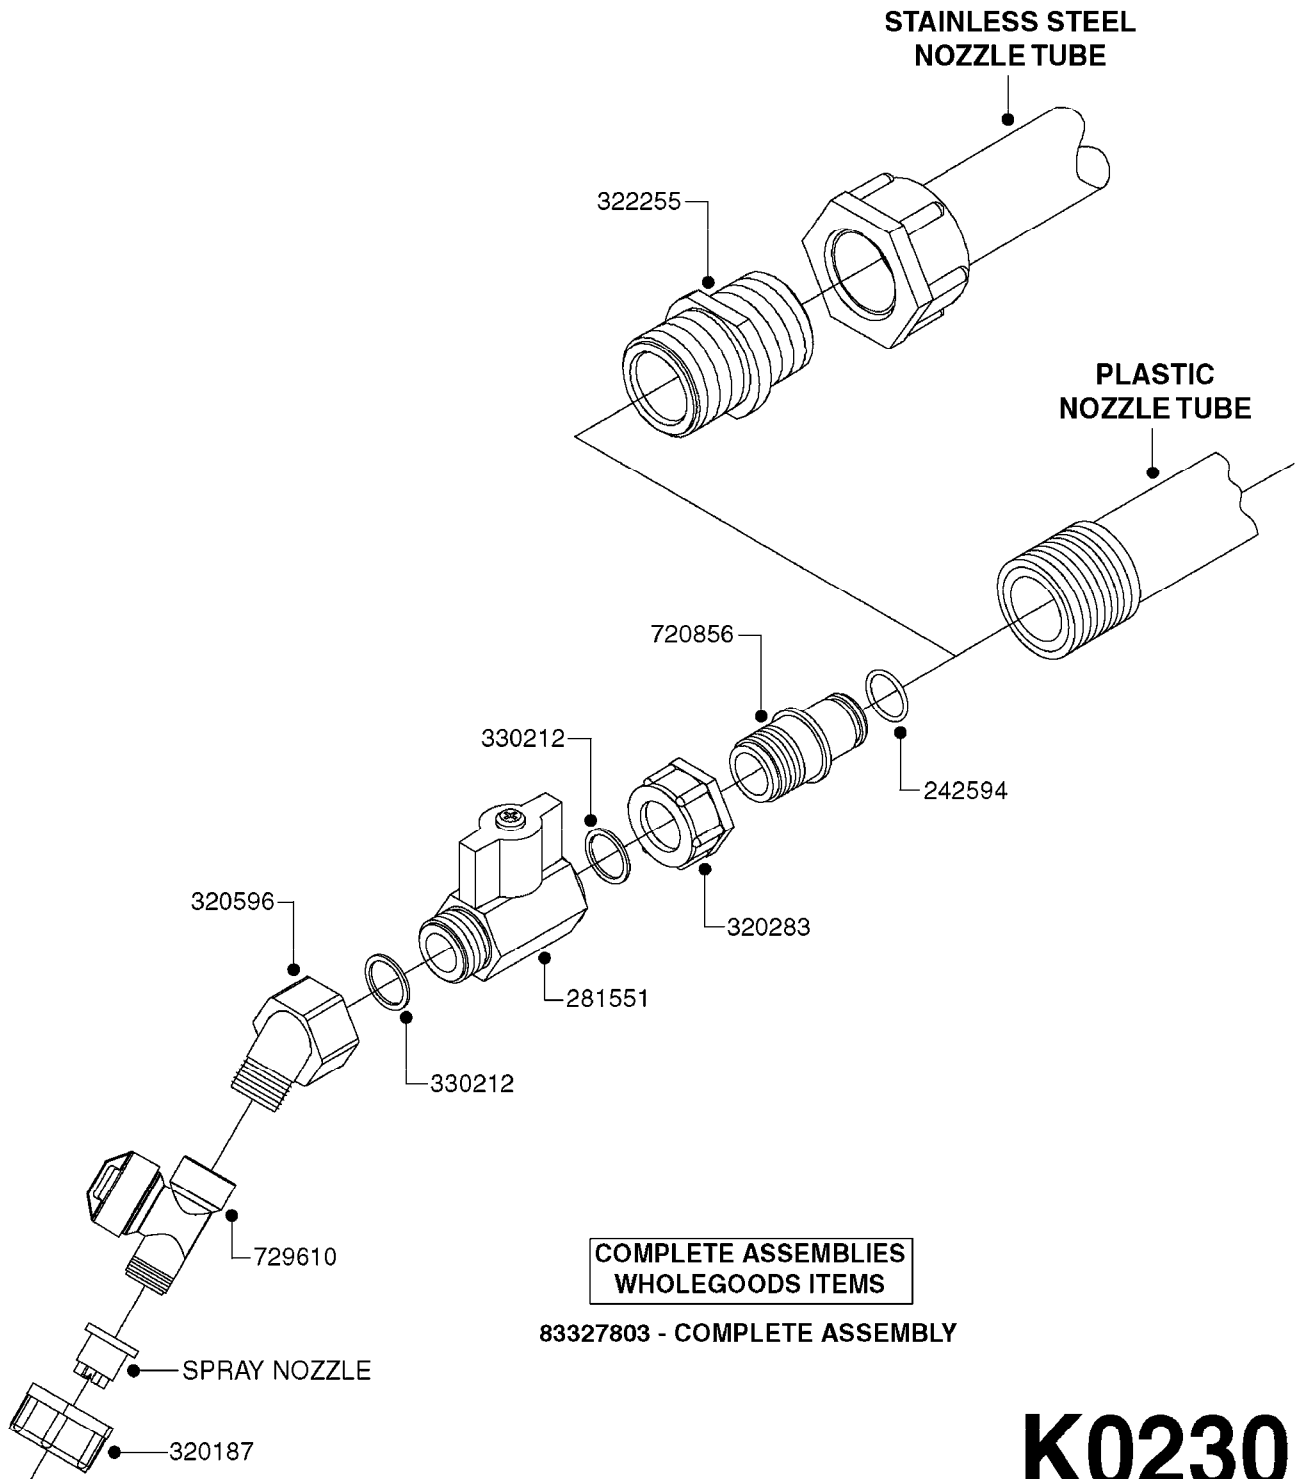

K0230

END NOZZLE KIT
K0230-HIN, 01:01:16

Page 1

Date 04.11.2017 14:35

parts-n°	order qty	description
242594	1	O-RING D14 X 1.78 SCH.70-EPDM
281551	1	BALL VALVE 1/2"
320187	1	FITT.DK CAP 3/8" BSP BLACK
320283	1	FITT.DK NUT 3/4"BSP
320596	1	FITT.DK ELB 3/8'-1/2'BSP 45DEG
322255	1	FITT.DK NIPPLE 3/4"X 3/4"
330212	1	O-RING D19/D14X2.4 F.1/2"NUT
720856	1	FITT.DK 1/2'BSP ASSY.F.3/4'NUT
729610	1	NOZZLE ASSY. NON DRIP 3/8 THRD
83327803	1	END NOZZLE KIT "04"