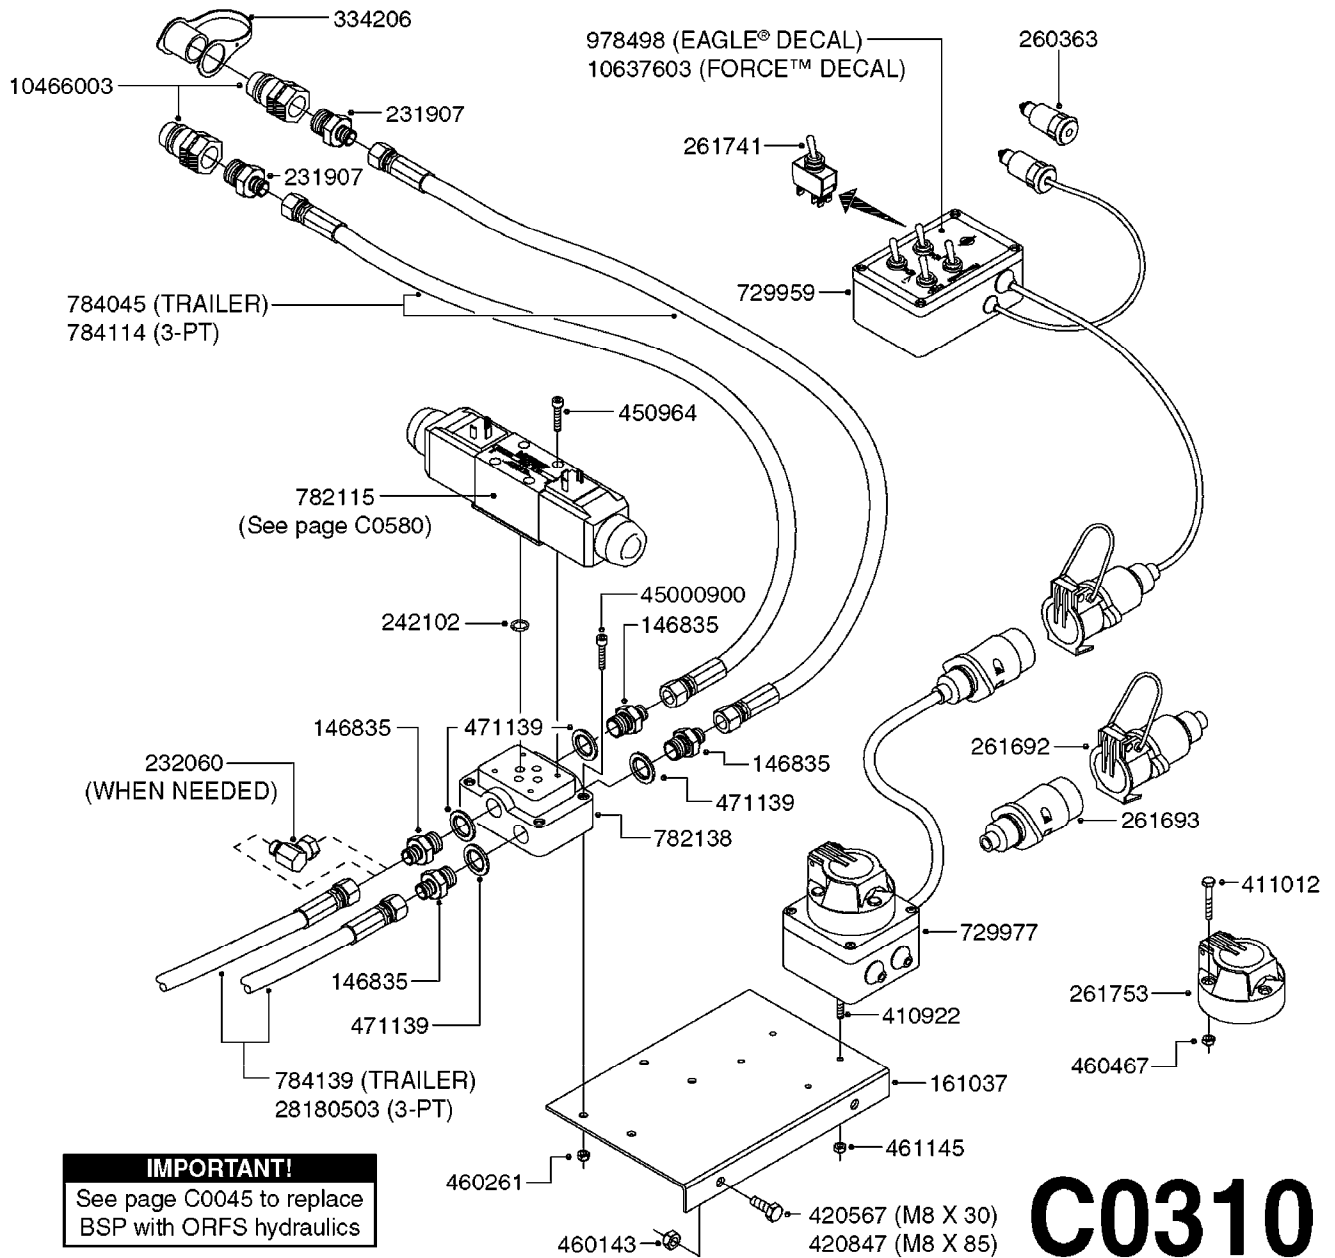

Pos.	parts-n°	order qty	description
1	10466003	1	COUPLER PIONEER 8010-04 1/2NPT
2	231907	1	HEX NIPPLE 1/4"BSP X 1/2"NPT
2	231906	1	HEX NIPPLE 3/8"BSP X 1/2"NPT
2	147132	1	HEX NIPPLE 1/2"X1/2" BSP DEL
3	230311	1	QUICK COUPLING 1/2"
4	241356	1	DOWTYSEAL 1/2"
5	23234800	1	HEX NIPPLE 1/2"-9/16" ORFS FITTING FOR 1/4" HOSE
5	23234900	1	HEX NIPPLE 1/2"-11/16" ORFS FITTING FOR 3/8" HOSE
5	23235300	1	HEX NIPPLE 1/2"-13/16" ORFS FITTING FOR 1/2" HOSE
6	242102	1	O-RING Ø9.25X1.78 NITRIL 90SH
6	24263200	1	O-RING Ø7.66X1.78 NITRIL 90SH
6	24263300	1	O-RING Ø12.42X1.78 NITRIL 90SH
6	24263400	1	O-RING Ø18.77X1.78 NITRIL 90SH
7	67002403	1	CHART - BSP TO ORFS HOSES
8	67002503	1	CHART - BSP TO ORFS FITTINGS