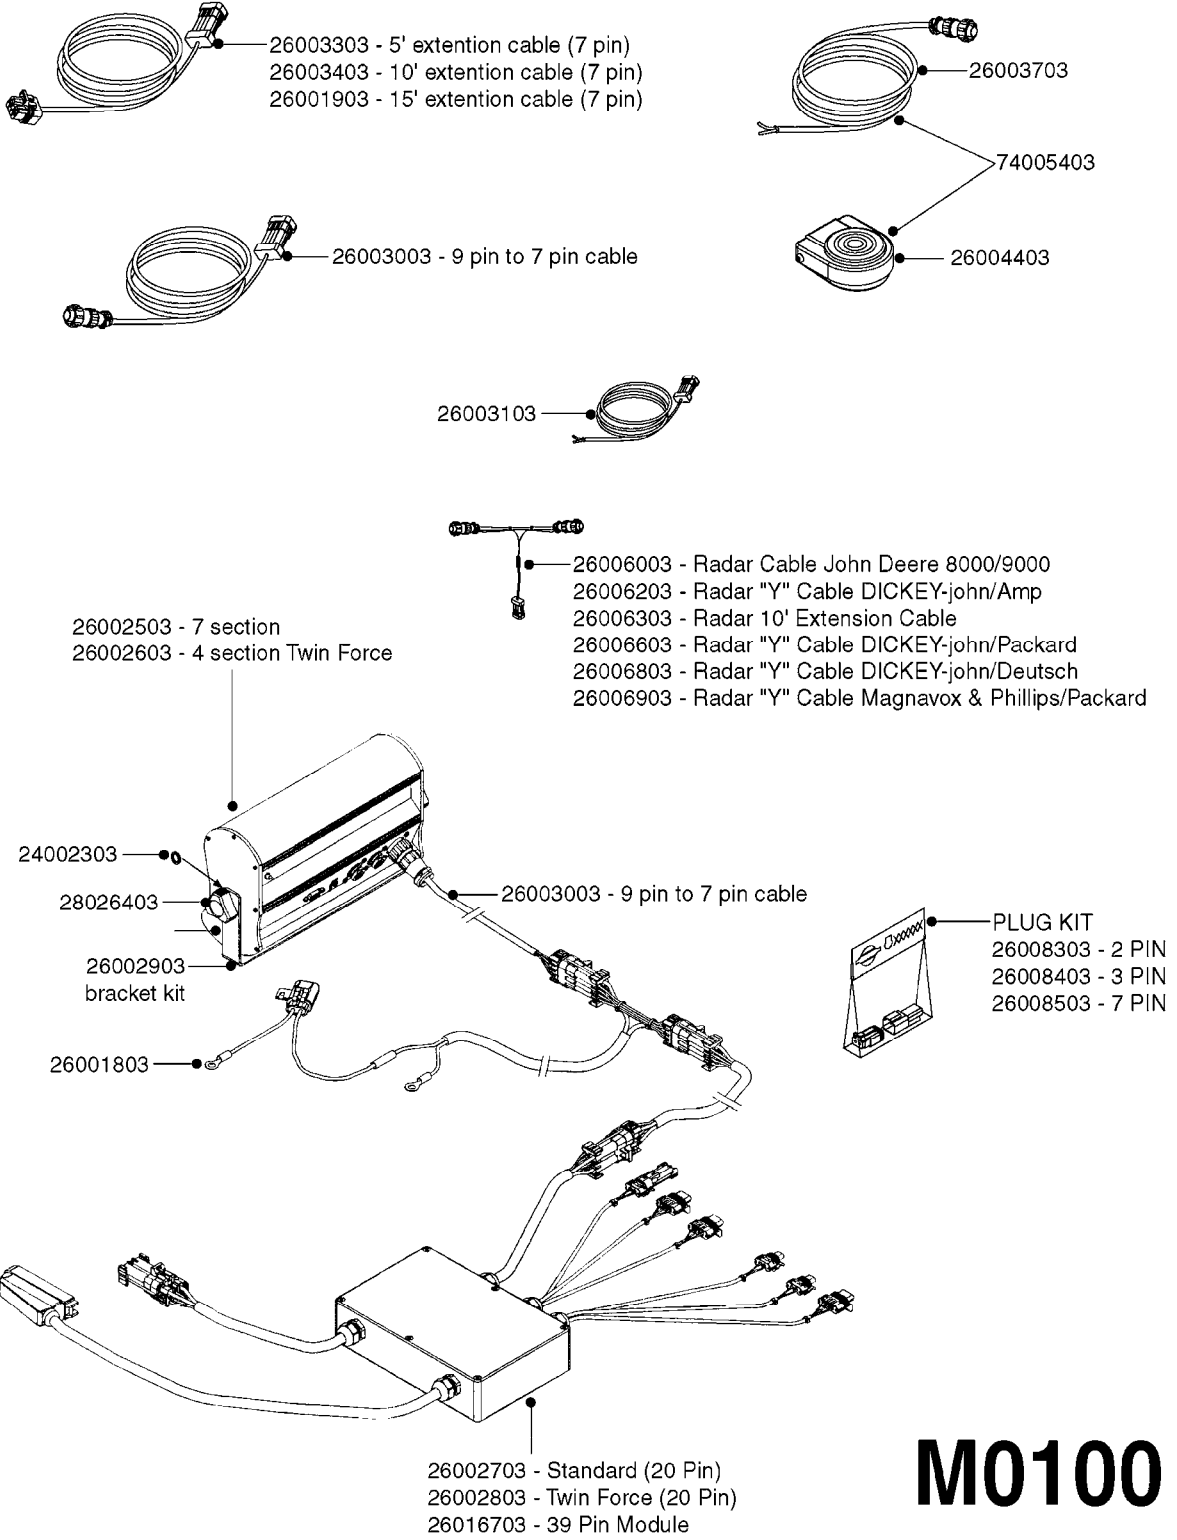

MUSTANG 3500 CONTROLLER
M0100-HIN, 01:01:16

Page 1
Date 04.11.2017 14:36

parts-n°	order qty	description
24002303	1	WASHER, RUBBER
26001803	1	POWER CABLE
26001903	1	15' 7-PIN EXTENSION CABLE
26002503	1	MUSTANG 3500/7 CONSOLE
26002603	1	MUSTANG 3500/4/TF CONSOLE
26002703	1	MUSTANG 3500/20PIN SC MODULE
26002803	1	MUSTANG 3500/20PIN TF SC MODUL
26002903	1	MUSTANG 3500 CONSOLE MNT KIT
26003003	1	MUSTANG 3500 CONSOLE CABLE
26003103	1	MUSTANG 3500/7 SC MOD CNECT KT
26003303	1	MUSTANG/FM 5FT 7PIN EXT CABLE
26003403	1	MUSTANG/FM 10FT 7PIN EXT CABLE
26003703	1	MUSTANG RUN/HOLD ADAPT CABLE
26004403	1	SWITCH, FOOT
26006003	1	MUSTANG RADR CBLE JD 8000/9000
26006203	1	MUSTANG RDR "Y" CABLE DCKY-JHN
26006303	1	MUSTANG RDR EXTNSN CABLE 10FT
26006603	1	MUSTANG RDR"Y"CABLE D-J PACKRD
26006803	1	MUSTANG RDR"Y"CABLE D-J DEUTS.
26006903	1	MUSTANG RDR"Y"CABLE MAG.PHILIP
26008303	1	MICRO TRAK PLUG KIT - 2 PIN
26008403	1	MICRO TRAK PLUG KIT - 3 PIN
26008503	1	MICRO TRAK PLUG KIT - 7 PIN
26016703	1	MUSTANG 3500/39PIN SC MODULE
28026403	1	KNOB, MUSTANG CONSOLE MOUNT
74005403	1	FOOT SWITCH FOR MUSTANG 3500