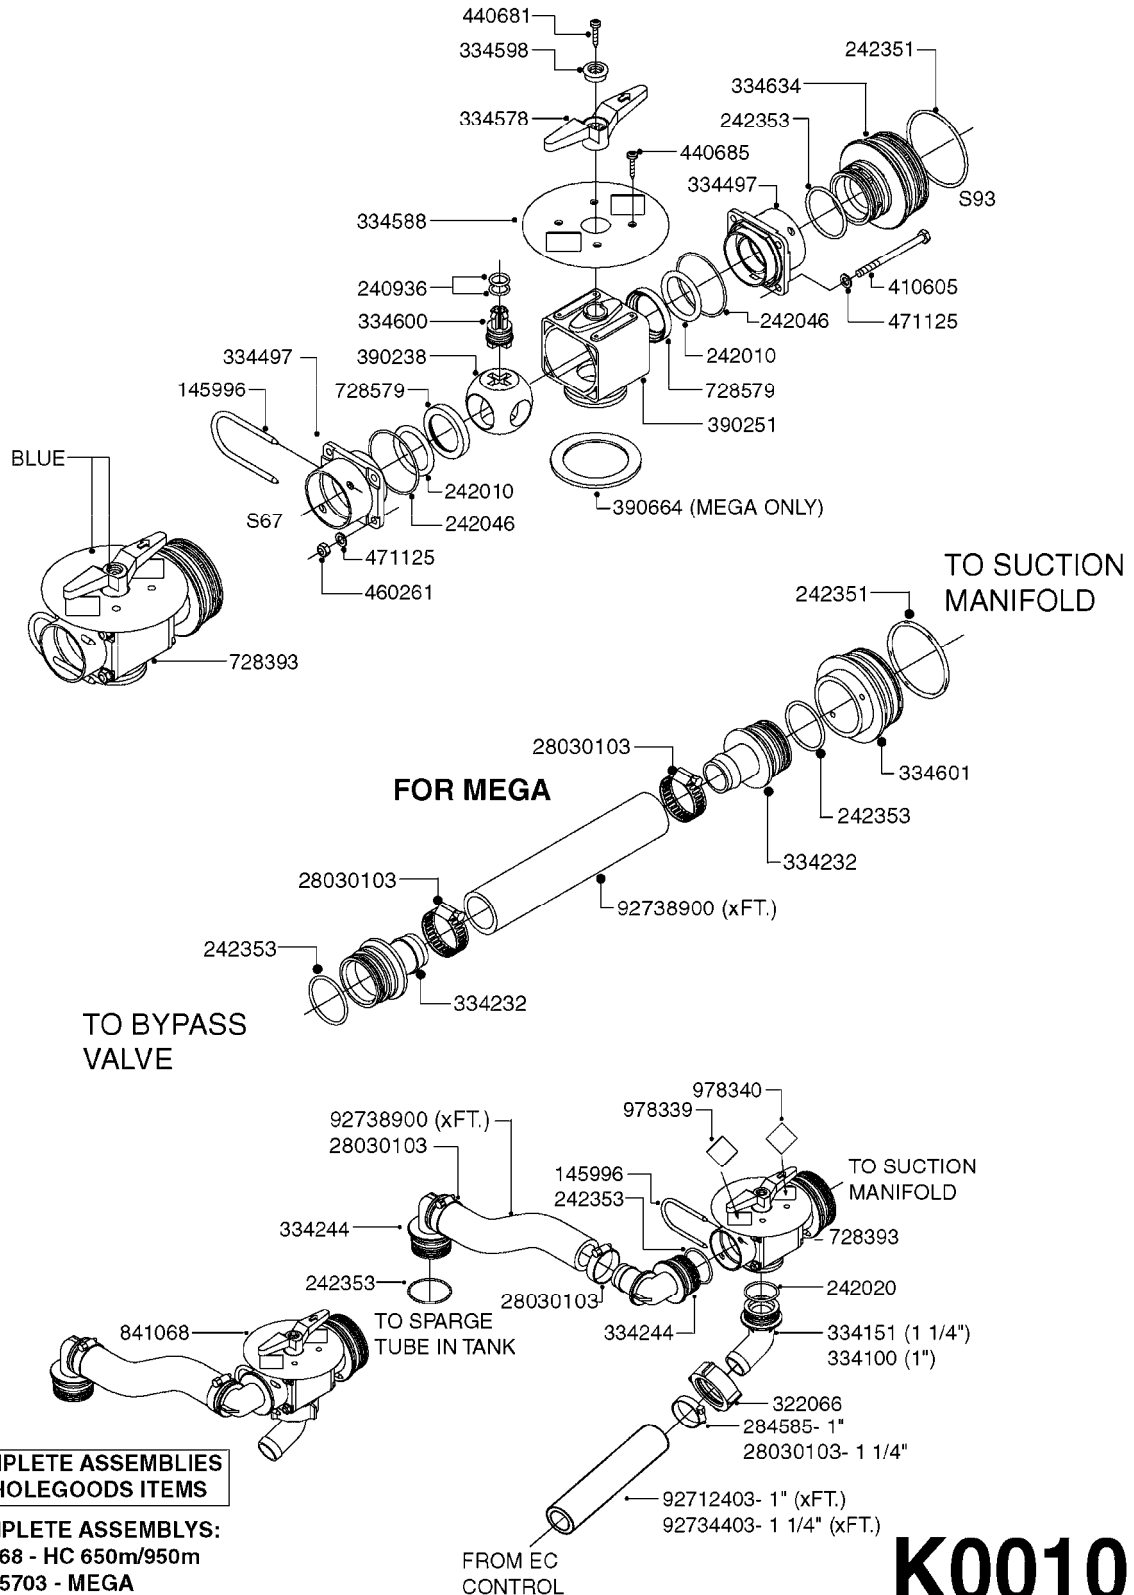

COMPLETE HUB ASSEMBLY:
28045703

COMPLETE ASSEMBLIES
WHOLEGOODS ITEMS

E0790

HUB ASSEMBLY F.4-1/2" SPINDLE
E0790-HIN, 31:03:16

Page 1

Date 04.11.2017 14:35

parts-n°	order qty	description
10629403	1	BOLT HEX 5/16 NC GR.2 00.50"
21000503	1	SEAL,WHEEL CR43771
21000603	1	RACE, BEARING 3.5/1.5
21000703	1	BEARING, TAPPERED 3.5433/1.575
21000803	1	RACE, TAPERED BEARING
21000903	1	BEARING, TAPPERED, 2.75/1.510
24002803	1	GASKET F. HUB 4.5" HUB ASSY
28001103	1	SPINDLE 4.5"x 21" 20000LB
28001203	1	HUB, 20000LB W. BRG RACES
28045703	1	HUB ASSY 10-13.19-11.02 25000#
29000003	1	HUB CAP F. 881(20000LB) HUB
45000103	1	BOLT, WHEEL STUD 3/4-16X2 3/4
45000503	1	BOLT, WHEEL STUD 3/4-16X3 1/2
46000003	1	NUT HEX NF 3/4" FLANGED F.HUB
46000103	1	NUT, CASTLE, SPINDLE 2-12 UNF
46000203	1	NUT, BUD WHEEL, INNER, RH
46000303	1	NUT, BUD WHEEL, OUTER, RH
47000103	1	WASHER, SPNDL 4.5" 2.06x4 .25T
48000103	1	PIN, COTTER 5/16" X 5.25"
63002903	1	AXLE INSERT,72"-90"SUS CM 1200
63033703	1	AXLE INSERT NCM 44/66/9000