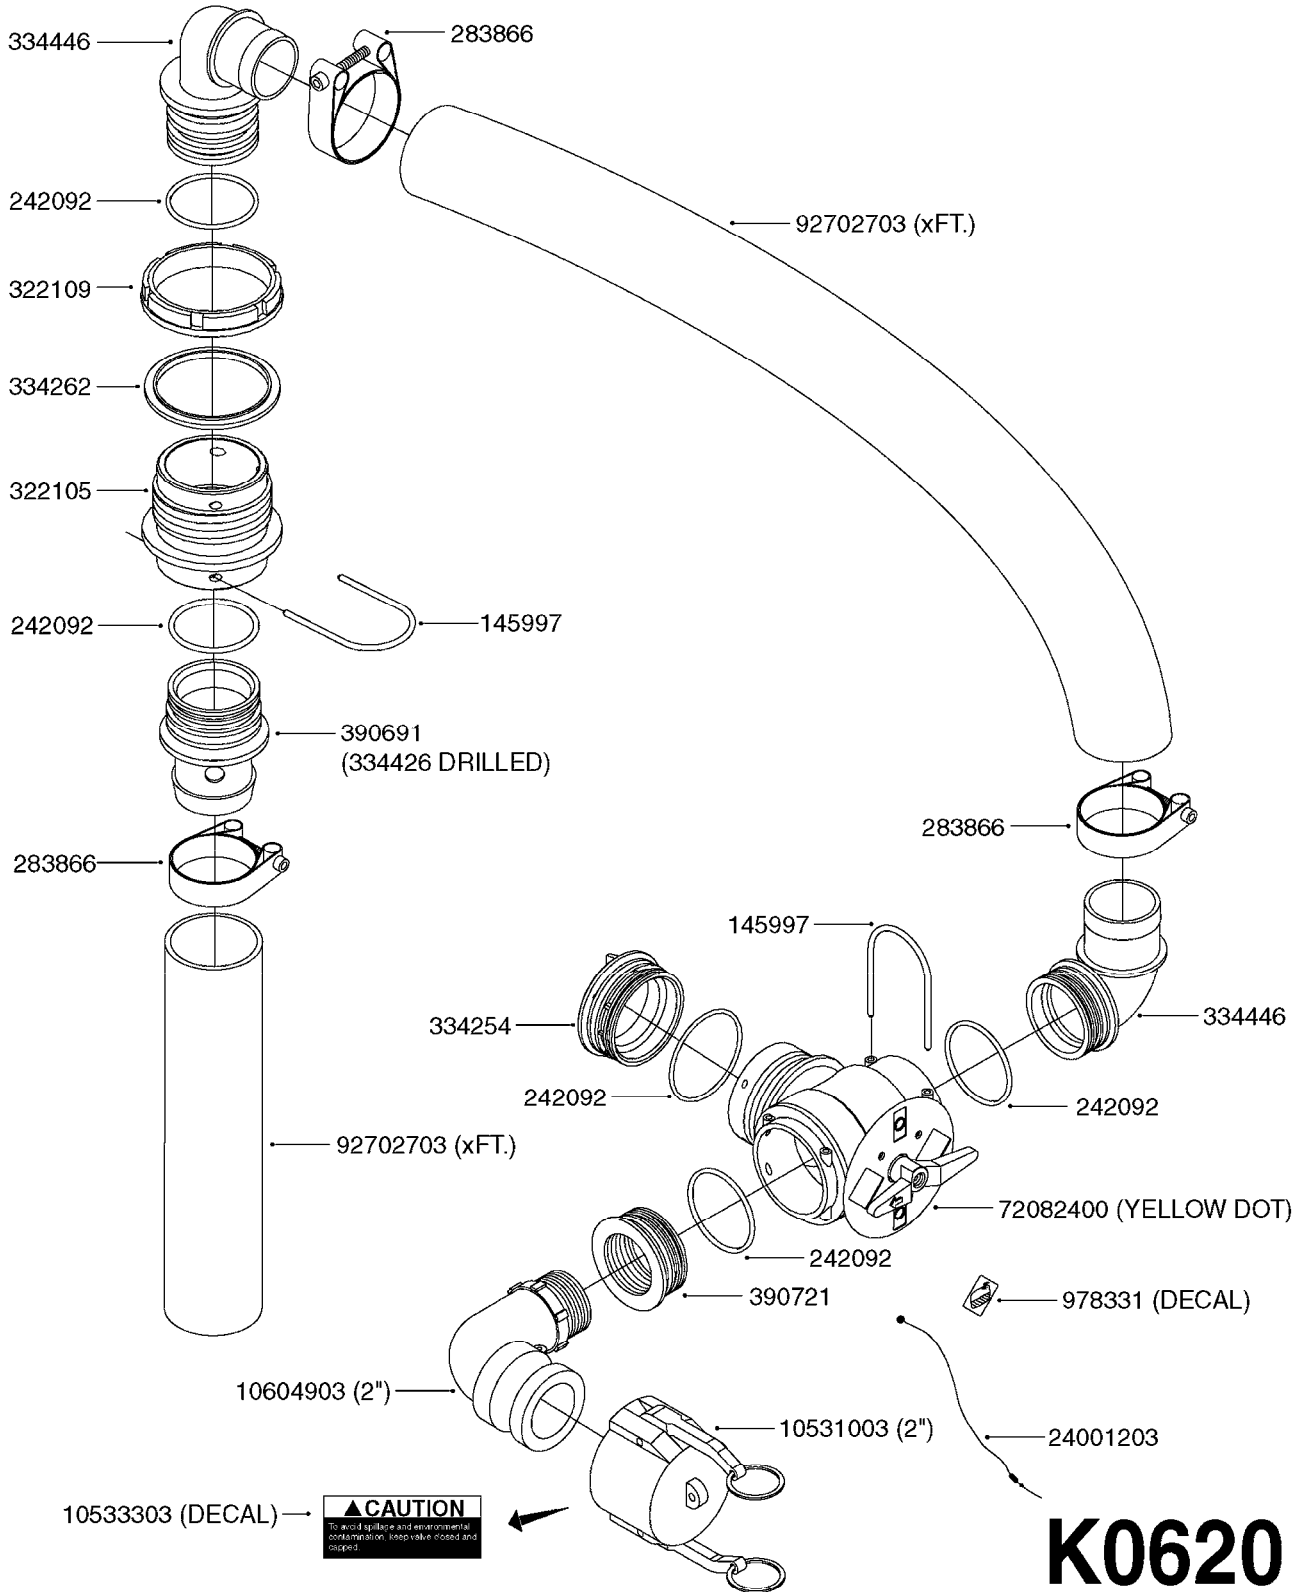

QUICKFILL SYSTEM - S93
K0620-HIN, 01:01:16

Page 1
Date 04.11.2017 14:35

parts-n°	order qty	description
145997	1	FITT.DK S-93 FORK
242092	1	O-RING D69.5X3
283866	1	CLAMP HOSE SCREW TYPE 2"DELTA
322105	1	FITT.DK S-93 BULKHEAD DOUBLE
322109	1	FITT.DK S-93 BULKHEAD NUT
334254	1	FITT.DK S-93 PLUG
334262	1	GASKET F.S-93 BULKHEAD
334426	1	FITT.DK S-93 STR.2"
334446	1	FITT.DK S-93 ELB.2" PVC
390691	1	FITT.DK S-93 STR.2"PVC DRILLED
390721	1	FITT.DK S-93 PLUG W/2" NPT THRE
978331	1	DECAL MANIFOLD SYS.QUICK-FILL
10531003	1	CAP F.MALE QUICK COUPLER 2"
10533303	1	DECAL CAUTION-LEAK Q.FILL ENG
10604903	1	QUICK COUPLER MALE 2' 90DEG
24001203	1	RBR LANYARD 11" F.QCK FILL CAP
72082400	1	VALVE 2"-S93 3 WAY
92702703	1	HOSE PVC SUCT GRAY 2"