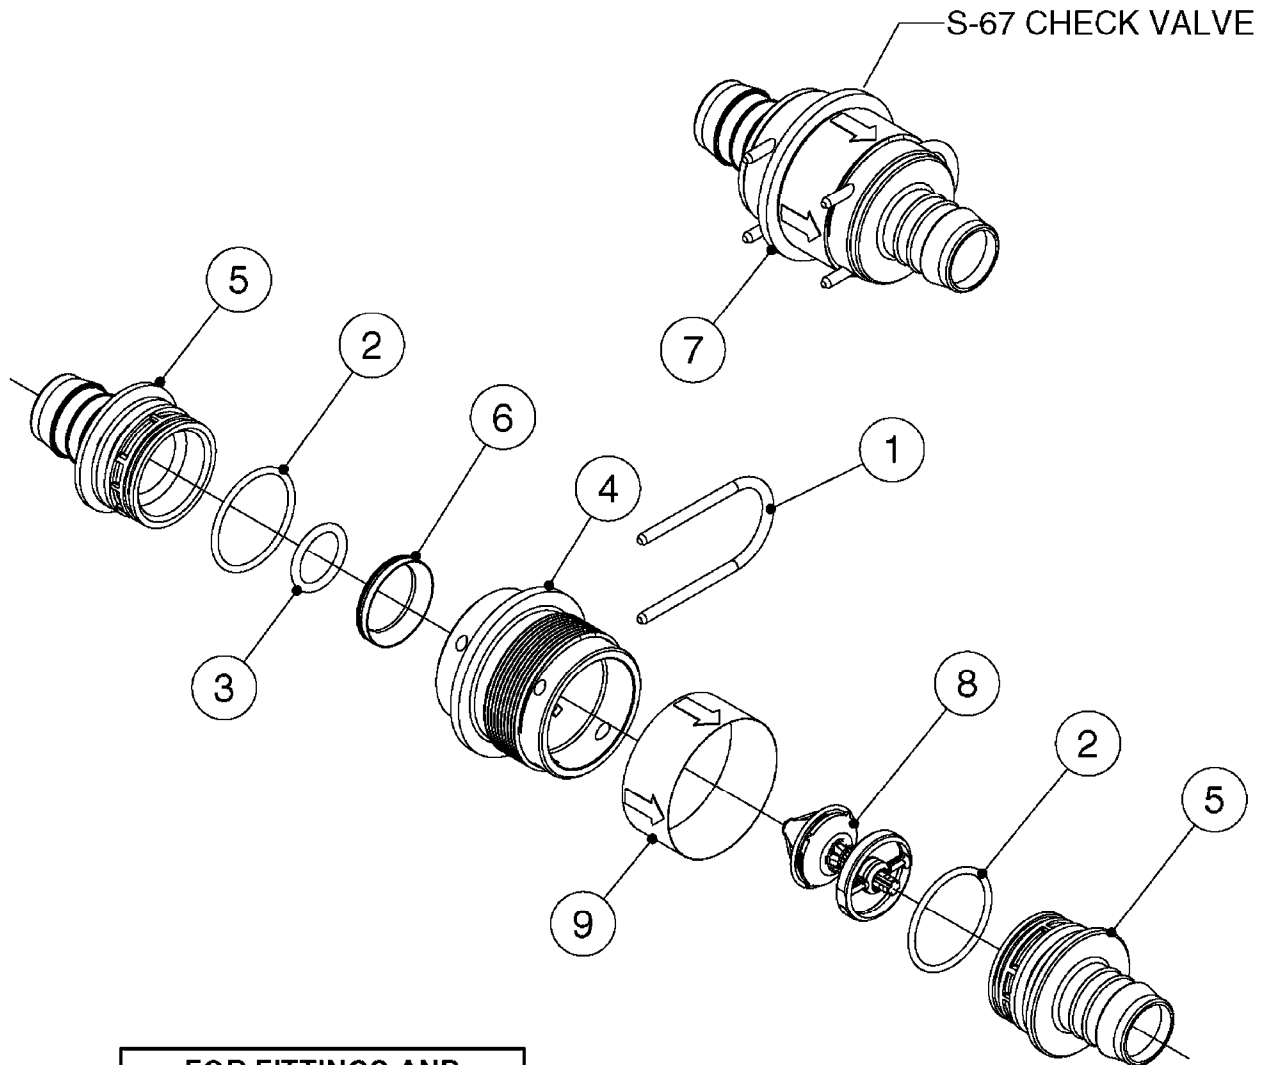

FOR FITTINGS AND
HOSES, SEE SECTION L

B0630

CHECK VALVES - S67
B0630-HIN, 01:01:16

Page 1

Date 04.11.2017 14:35

Pos.	parts-n°	order qty	description
1	145996	1	FITT.DK S-67 FORK
2	242353	1	O-RING D44.2X3.0 VITON F.S-67
3	242504	1	O-RING D35x2 NITRIL
4	322104	1	FITT.DK S-67 BULKHEAD
5	334231	1	HOSE TAIL S67 STRAIGHT 1"
5	334232	1	HOSE TAIL S67 1"1/4 STRAIGHT
6	14103100	1	SEAT F.CHECK VALVE D40.8 2010
7	72001803	1	CHCK VLV,S67, 2 X 1" HB COMPLETE IN-LINE CHECK VALVE FOR 1" HOSE
7	72206600	1	CHCK VLV,S67, 2 X 1.25" HB COMPLETE IN-LINE CHECK VALVE FOR 1-1/4" HOSE
8	72089900	1	CHECK VALVE S67 SUBASMBLY.2001
9	97800500	1	DECAL 230X28 BLACK ARROW