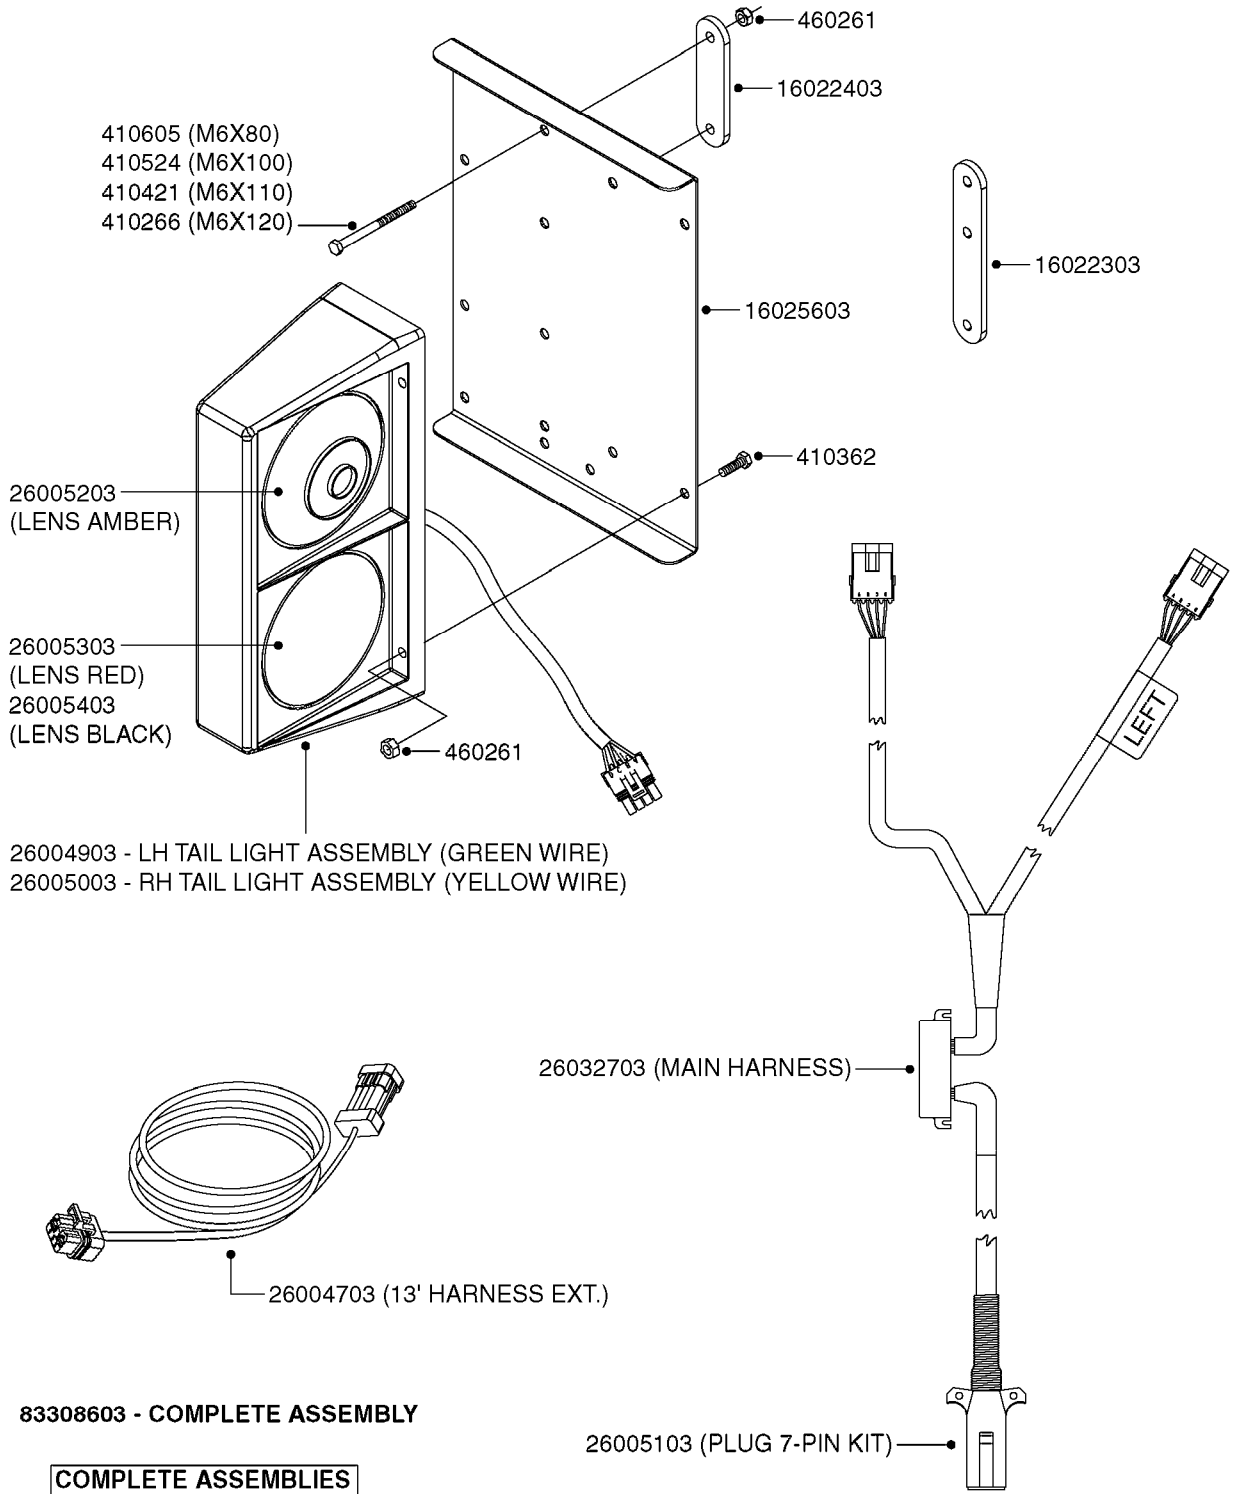

83308603 - COMPLETE ASSEMBLY

COMPLETE ASSEMBLIES
WHOLEGOODS ITEMS

M0160

TRAFFIC LIGHT KIT
M0160-HIN, 17:08:17

Page 1
Date 04.11.2017 14:36

parts-n°	order qty	description
410266	1	BOLT HEX 8.8 DEL M6X120
410362	1	BOLT HEX 8.8 SS M6X20
410421	1	BOLT HEX M6X110 DIN931-A2 SS
410524	1	BOLT HEX 8.8 DEL M6X100
410605	1	BOLT HEX 8.8 DEL M6X80
460261	1	NUT HEX M6X1.00 LOCK DIN985 A2 SS
16022303	1	BRACKET 100MM TUBE
16022403	1	BRACKET 60MM TUBE
16025603	1	BRACKET TAIL LIGHT DUAL LAMP
26004703	1	HARNESS 13' EXT 4 WIRE WP
26004903	1	TAIL LIGHT GREEN WIRE LH
26005003	1	TAIL LIGHT YELLOW WIRE RH
26005103	1	PLUG 7-PIN AG TAIL LIGHT
26005203	1	LENS AMBER BEFORE 2009
26005303	1	LENS RED BEFORE 2009
26005403	1	LENS BLACK BEFORE 2009
26032703	1	HARNESS COMPLETE, TAIL LIGHT, 2013
83308603	1	TRAFFIC LIGHT KIT