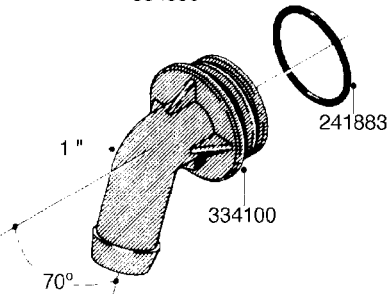

L0080

FITTINGS - S-53
L0080-HIN, 12:09:17

Page 1

Date 04.11.2017 14:35

Pos.	parts-n°	order qty	description
1	145995	1	FITT.DK S-53 FORK
2	241973	1	O-RING Ø3 X 44,2 70 SHORES NITRIL NITRIL (BLACK)
2	242353	1	O-RING D44.2X3.0 VITON F.S-67 VITON (BROWN)
3	242109	1	O-RING D32.2x3.0 NITRIL (BLACK)
3	242354	1	O-RING D32.2X3.0 VITON F.S-53 VITON (BROWN)
4	322103	1	FITT.DK S-53 BULKHEAD
5	322107	1	FITT.DK S-53 BULKHEAD NUT
6	322110	1	FITT.DK S-53 ELB. 1/2" BSP
7	322352	1	FITT.DK S-53 TEE
8	334229	1	FITT.DK S-53 STR.3/4"
9	334260	1	GASKET F. S-53 BULKHEAD
10	334564	1	FITT.DK S-67 TO S-53 ADAPTER
11	391100	1	FITT.DK S-53THREAD INS.1/2"BSP
12	726463	1	FITT.DK S53 BULKHEAD W/GASKET
13	726552	1	FIT.DK S-53X90 1/2" BSP,O-RING
14	726556	1	FITT.DK S-53 HB 1/2" W/O-RING
15	726558	1	FITT.DK S53 STR. 3/4" W.ORING
16	726559	1	FITT DK. S-53 HB 1" W/O-RING
17	726568	1	FITT.DK.S-53 HB 1/2"90 W/ORING
18	726570	1	FITT.DK S-53 ELB.3/4" W.ORING
19	726571	1	FITT.DK S-53 ELB.1", W ORING
20	726578	1	FITT.DK S53 PLUG WITH O-RING
21	728561	1	REDUCER S67M - S53F + O-RING