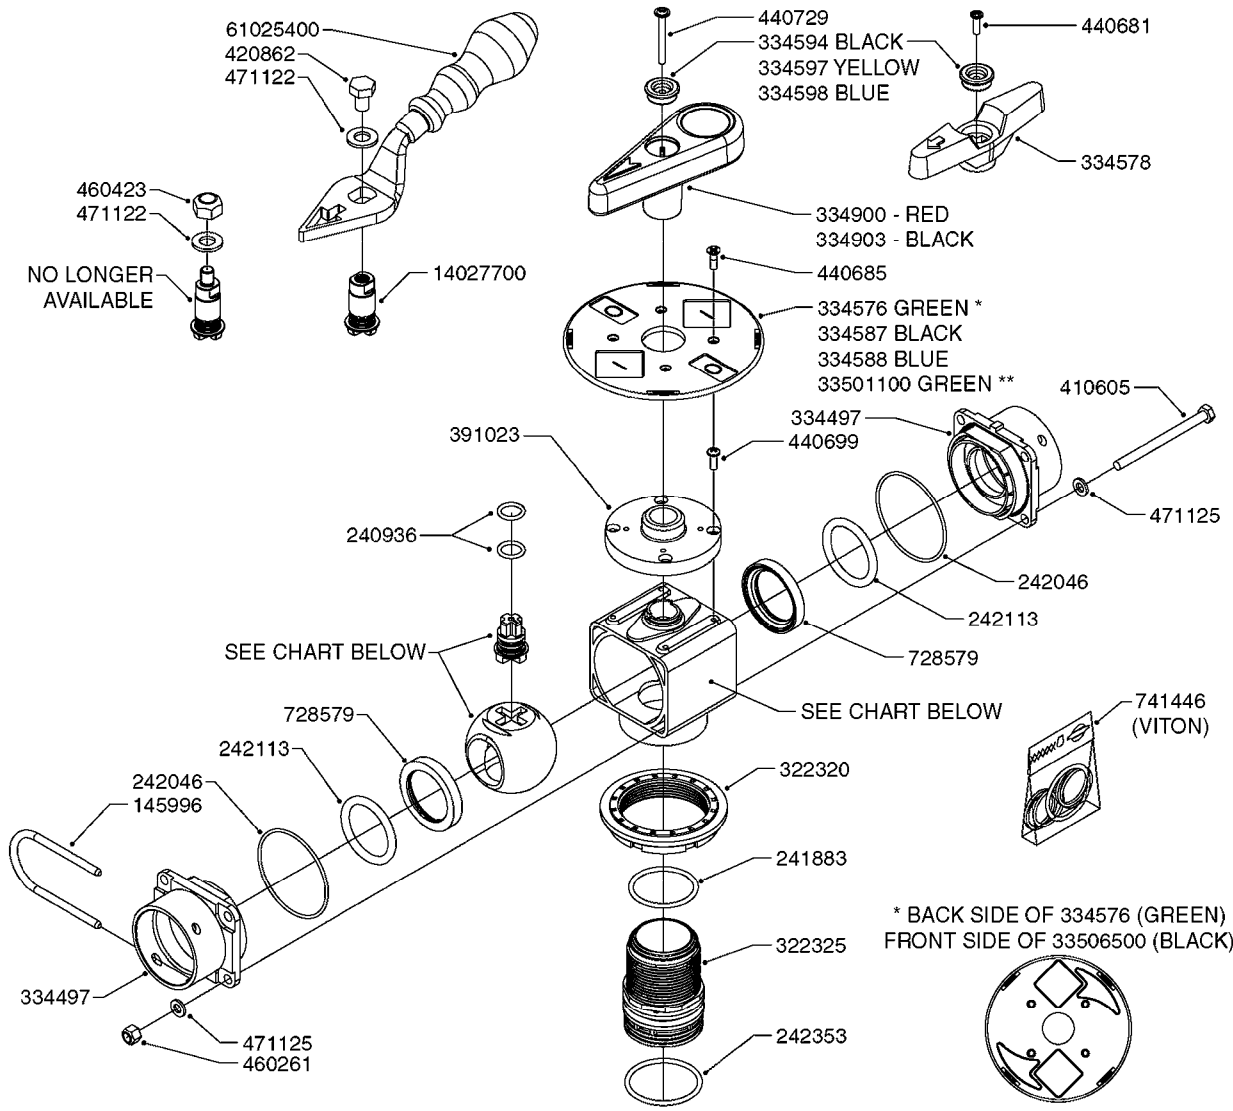

FOR S67 FITTINGS
SEE PAGE L0100

B0420

MANIFOLD SYSTEM - PRESSURE
B0420-HIN, 01:01:16

Page 1

Date 04.11.2017 14:35

parts-n°	order qty	description
145996	1	FITT.DK S-67 FORK
160353	1	BRACKET F.PRESSURE MANIFOLD
160918	1	BRACKET F. MANIFOLD CM
242353	1	O-RING D44.2X3.0 VITON F.S-67
322224	1	FITT.DK S-67 TEE
322320	1	NUT F.3 WAY VALVE S56
334250	1	STOPPER S67
334573	1	CONNECTING PIECE S67-S67
440675	1	SCREW F. PLASTIC 5X16 SS
841062	1	VALVE KIT S67 PRESS. MANIFOLD
841067	1	VALVE S67 PRESS.W/TEE MANIFOLD