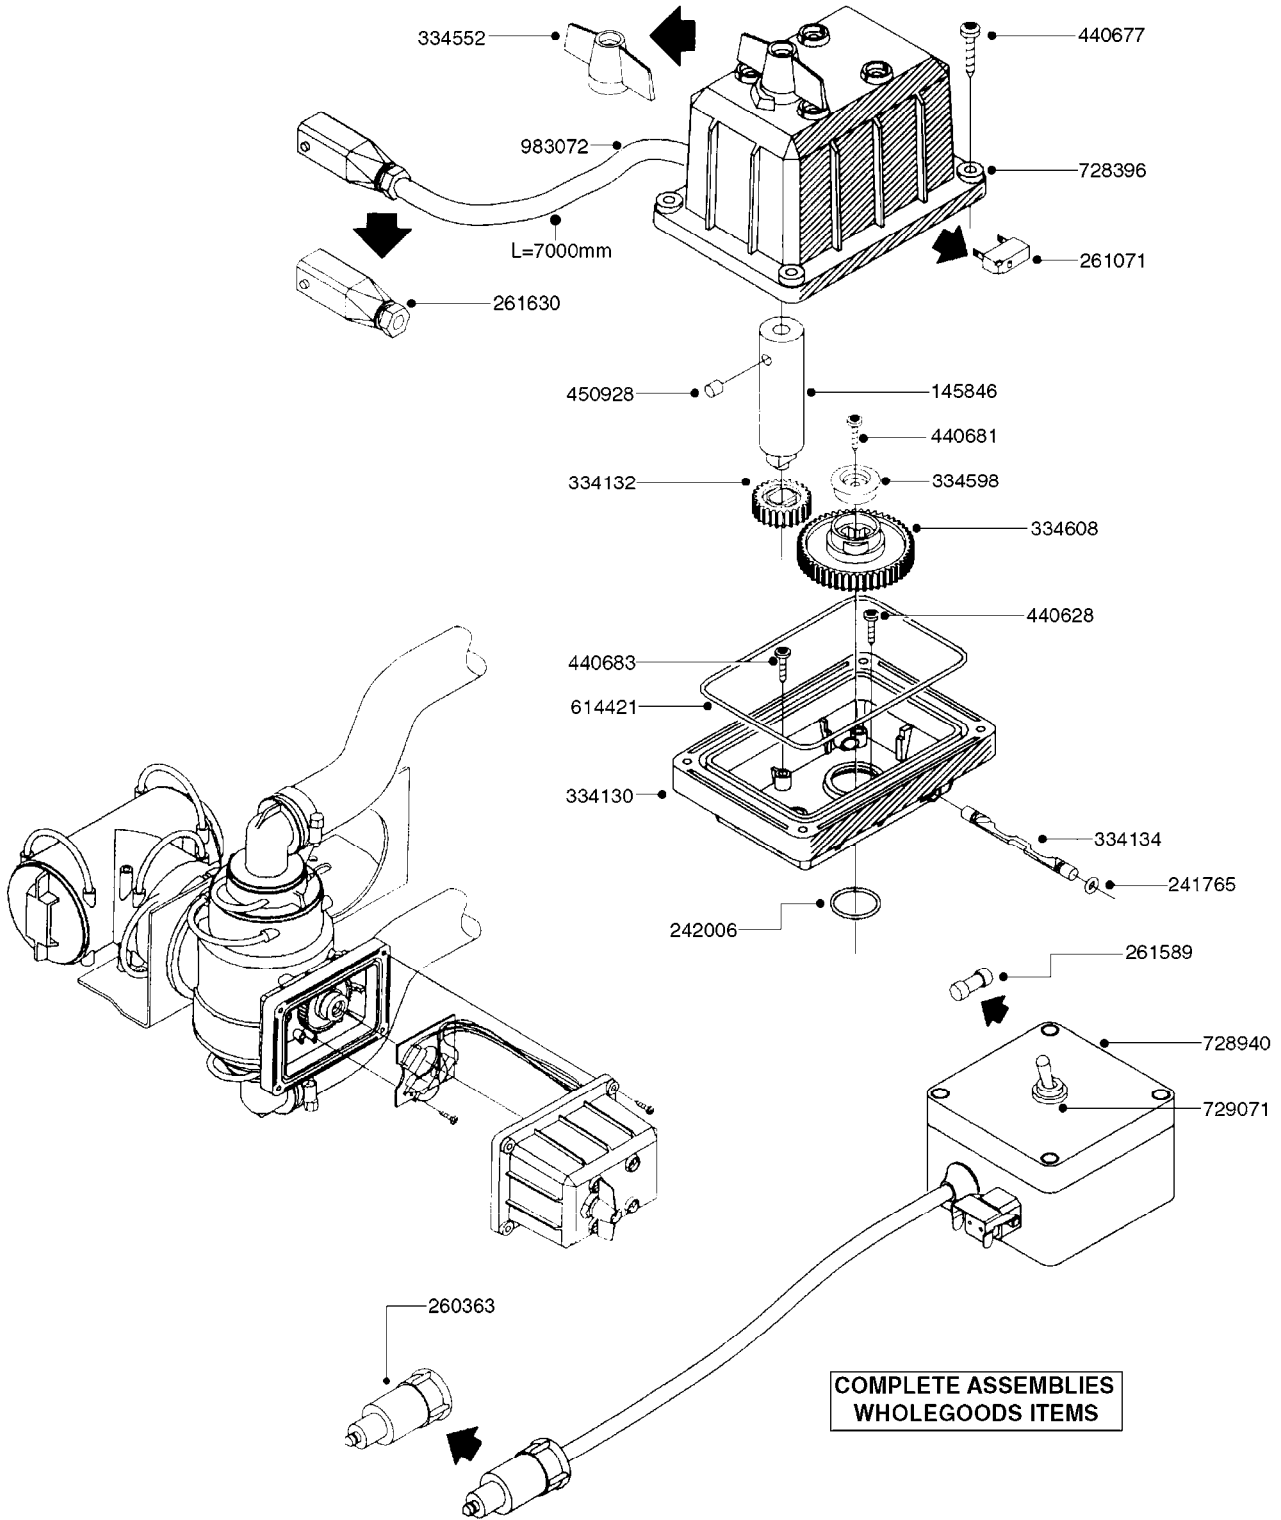

834363 - AGITATION BYPASS VALVE

K0020

BALL VALVE-ELECTRIC 2-WAY
K0020-HIN, 01:01:16

Page 1

Date 04.11.2017 14:35

parts-n°	order qty	description
145846	1	COUPLING FOR EL 3-WAY VALVE
241765	1	O-RING 3.1 X 1.6
242006	1	O-RING D22/D19 X 1.5
260363	1	PLUG 2 POLE 12V
261071	1	MICRO SWITCH TYPE 9 SM 201
261162	1	SOCKET F.12V BAYONET PLUG
261589	1	FUSE 5 X 20 1.25 AMP
334130	1	GEAR BOX
334131	1	COG WHEEL
334132	1	COG WHEEL
334134	1	INDICATOR ROD
334552	1	GRIP F.MAN.OP.EC PRES.REG.GREE
334598	1	PLUG F.VALVE HANDLE BLUE
440628	1	SCREW 3/8'
440677	1	SCREW F. PLASTIC 5X20 SS
440681	1	SCREW F. PLASTIC 4MM X 14LG SS
440683	1	SCREW 40X18 2WAY ELC.BALL VALV
450928	1	SET SCREW M8 X 8MM STAINLESS
614421	1	GASKET F/MOTOR HOUSE-ON/OFF TR
725340	1	MOTOR HOUSING FOR EL VALVE
728399	1	CIRCUIT BOARD F.728941
728941	1	CONTROL BOX F.2-WAY VALVE ELC.
834363	1	ELECTRIC KIT, AGITATION BYPASS