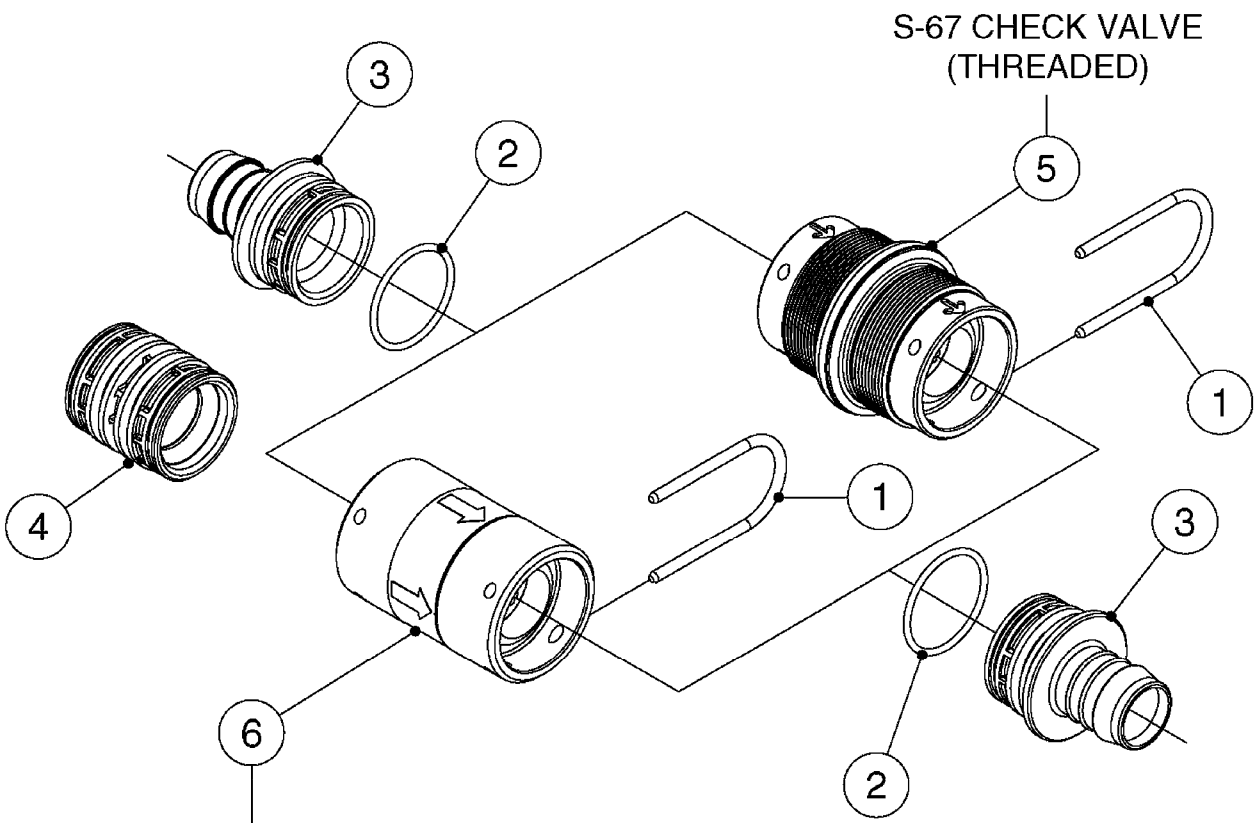

FOR FITTINGS AND
HOSES, SEE SECTION L

B0630

CHECK VALVES - S67
B0630-HIN, 01:01:16

Page 1

Date 04.11.2017 14:35

Pos.	parts-n°	order qty	description
1	145996	1	FITT.DK S-67 FORK
2	242353	1	O-RING D44.2X3.0 VITON F.S-67
3	242504	1	O-RING D35x2 NITRIL
4	322104	1	FITT.DK S-67 BULKHEAD
5	334231	1	HOSE TAIL S67 STRAIGHT 1"
5	334232	1	HOSE TAIL S67 1"1/4 STRAIGHT
6	14103100	1	SEAT F.CHECK VALVE D40.8 2010
7	72001803	1	CHCK VLV,S67, 2 X 1" HB COMPLETE IN-LINE CHECK VALVE FOR 1" HOSE
7	72206600	1	CHCK VLV,S67, 2 X 1.25" HB COMPLETE IN-LINE CHECK VALVE FOR 1-1/4" HOSE
8	72089900	1	CHECK VALVE S67 SUBASMBLY.2001
9	97800500	1	DECAL 230X28 BLACK ARROW