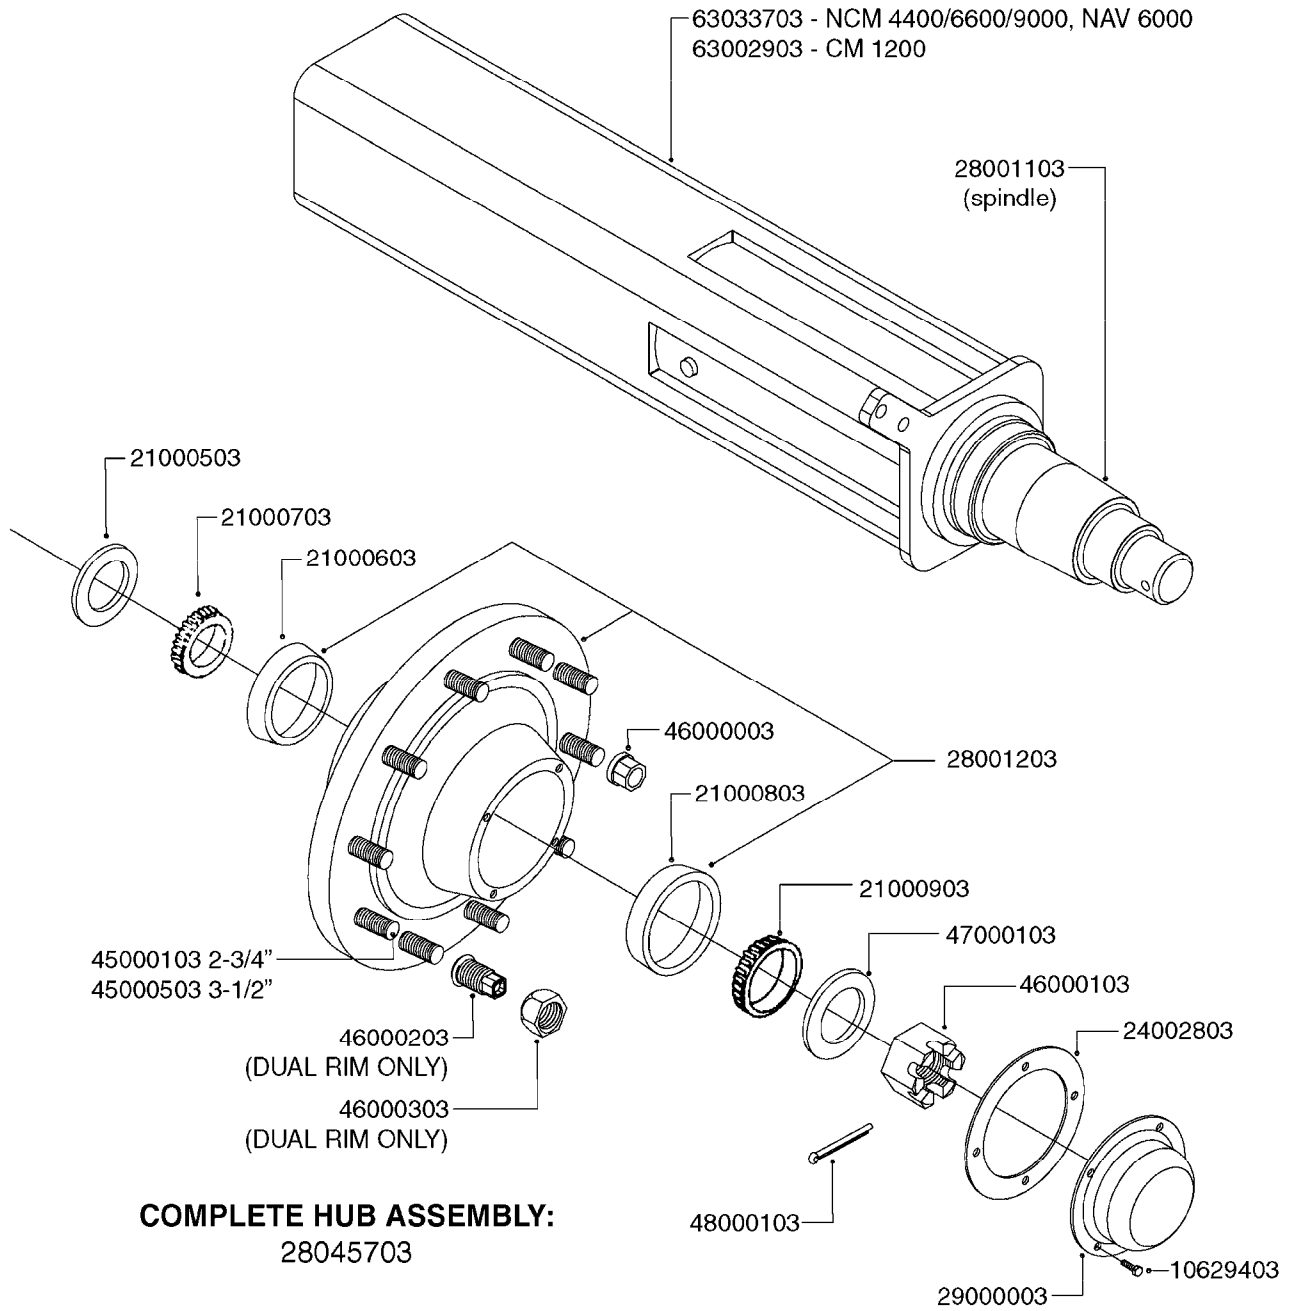

COMPLETE HUB ASSEMBLY:
28045703

COMPLETE ASSEMBLIES
WHOLEGOODS ITEMS

E0790

HUB ASSEMBLY F.4-1/2" SPINDLE
E0790-HIN, 31:03:16

Page 1

Date 04.11.2017 14:35

parts-n°	order qty	description
10629403	1	BOLT HEX 5/16 NC GR.2 00.50"
21000503	1	SEAL,WHEEL CR43771
21000603	1	RACE, BEARING 3.5/1.5
21000703	1	BEARING, TAPPERED 3.5433/1.575
21000803	1	RACE, TAPERED BEARING
21000903	1	BEARING, TAPPERED, 2.75/1.510
24002803	1	GASKET F. HUB 4.5" HUB ASSY
28001103	1	SPINDLE 4.5"x 21" 20000LB
28001203	1	HUB, 20000LB W. BRG RACES
28045703	1	HUB ASSY 10-13.19-11.02 25000#
29000003	1	HUB CAP F. 881(20000LB) HUB
45000103	1	BOLT, WHEEL STUD 3/4-16X2 3/4
45000503	1	BOLT, WHEEL STUD 3/4-16X3 1/2
46000003	1	NUT HEX NF 3/4" FLANGED F.HUB
46000103	1	NUT, CASTLE, SPINDLE 2-12 UNF
46000203	1	NUT, BUD WHEEL, INNER, RH
46000303	1	NUT, BUD WHEEL, OUTER, RH
47000103	1	WASHER, SPNDL 4.5" 2.06x4 .25T
48000103	1	PIN, COTTER 5/16" X 5.25"
63002903	1	AXLE INSERT,72"-90"SUS CM 1200
63033703	1	AXLE INSERT NCM 44/66/9000