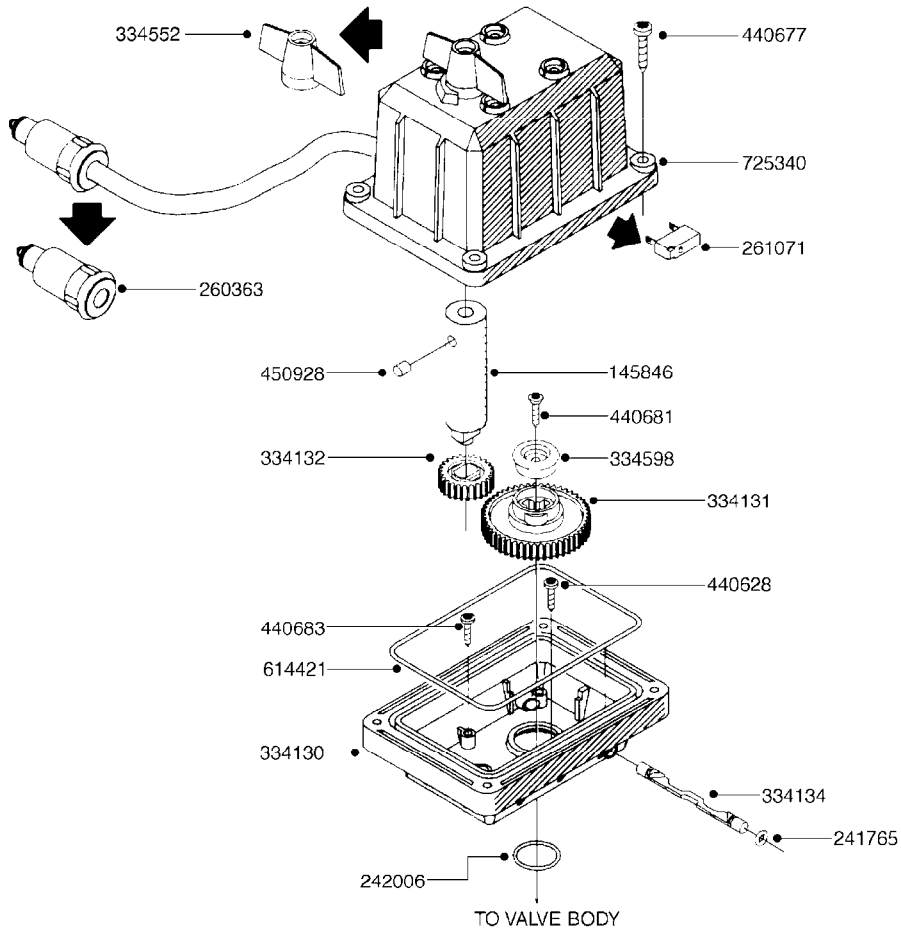

834363 - AGITATION BYPASS VALVE

K0020

BALL VALVE-ELECTRIC 2-WAY
K0020-HIN, 01:01:16

Page 1

Date 04.11.2017 14:35

parts-n°	order qty	description
145846	1	COUPLING FOR EL 3-WAY VALVE
241765	1	O-RING 3.1 X 1.6
242006	1	O-RING D22/D19 X 1.5
260363	1	PLUG 2 POLE 12V
261071	1	MICRO SWITCH TYPE 9 SM 201
261162	1	SOCKET F.12V BAYONET PLUG
261589	1	FUSE 5 X 20 1.25 AMP
334130	1	GEAR BOX
334131	1	COG WHEEL
334132	1	COG WHEEL
334134	1	INDICATOR ROD
334552	1	GRIP F.MAN.OP.EC PRES.REG.GREE
334598	1	PLUG F.VALVE HANDLE BLUE
440628	1	SCREW 3/8'
440677	1	SCREW F. PLASTIC 5X20 SS
440681	1	SCREW F. PLASTIC 4MM X 14LG SS
440683	1	SCREW 40X18 2WAY ELC.BALL VALV
450928	1	SET SCREW M8 X 8MM STAINLESS
614421	1	GASKET F/MOTOR HOUSE-ON/OFF TR
725340	1	MOTOR HOUSING FOR EL VALVE
728399	1	CIRCUIT BOARD F.728941
728941	1	CONTROL BOX F.2-WAY VALVE ELC.
834363	1	ELECTRIC KIT, AGITATION BYPASS