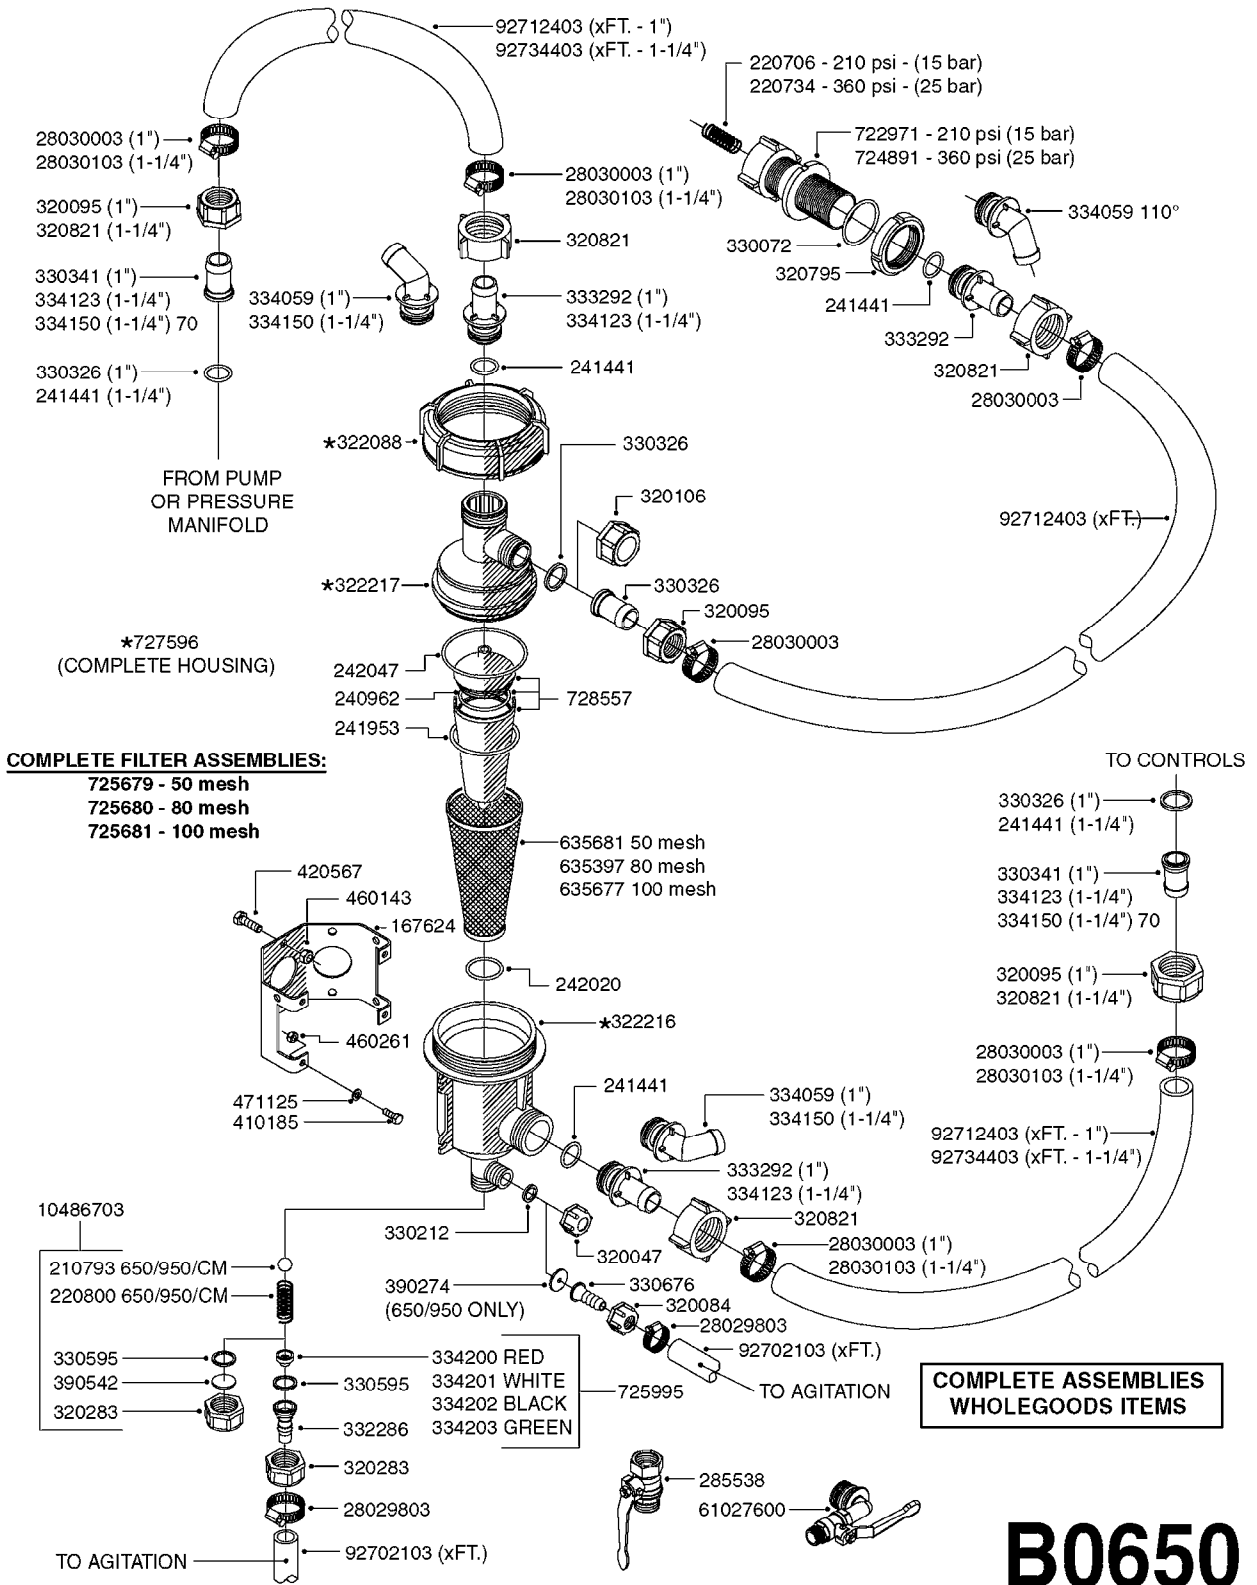

S-67 CHECK VALVE
(THREADED)

S-67 CHECK VALVE
(NON-THREADED)

FOR FITTINGS AND
HOSES, SEE SECTION L

B0640

CHECK VALVES - S67 (2011)
B0640-HIN, 12:04:16

Page 1

Date 04.11.2017 14:35

Pos.	parts-n°	order qty	description
1	145996	1	FITT.DK S-67 FORK
2	242353	1	O-RING D44.2X3.0 VITON F.S-67
3	334231	1	HOSE TAIL S67 STRAIGHT 1"
3	334232	1	HOSE TAIL S67 1"1/4 STRAIGHT
4	72432400	1	FITT.DK S-67 CONNEC W.CHK SEAT
5	72819200	1	CHECK VALVE S67 2012 THREADED
6	72819300	1	CHECK VALVE S67 2012 NO THREAD