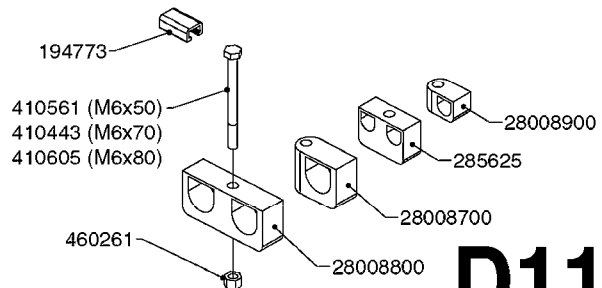

STAINLESS STEEL FEED TUBES

731824	SS feed tube 14"
731825	SS feed tube 24"
731826	SS feed tube 43"
731429	SS feed tube 63"
731430	SS feed tube 83"