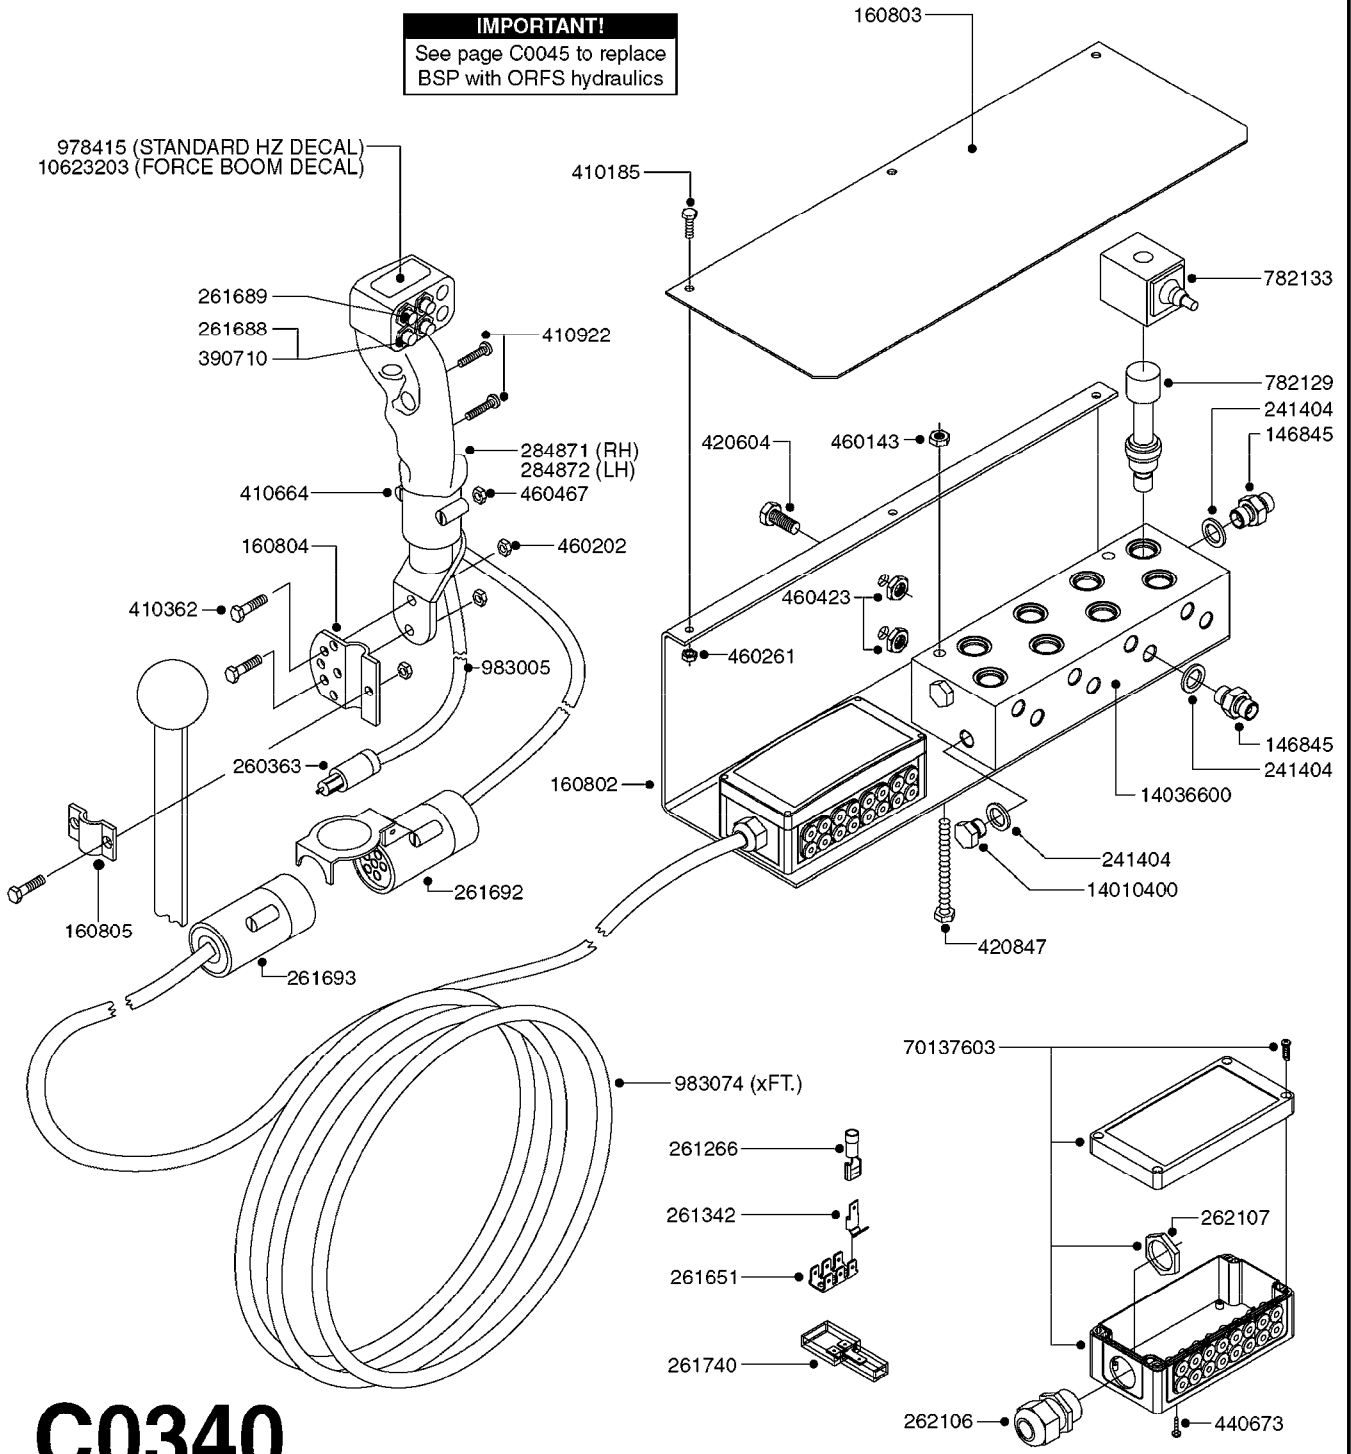

IMPORTANT!
See page C0045 to replace
BSP with ORFS hydraulics

HYD EAGLE HZ JOYSTICK 2005
C0340-HIN, 30:03:16

Page 1

Date 04.11.2017 14:35

parts-n°	order qty	description
146845	1	HEX NIPPLE 1/4"X1/4"
160802	1	MOUNT PLATE F.HYD SOLENOID'HZ'
160803	1	COVER PLATE F.HYD SOLENOID'HZ'
160804	1	MOUNT BRACKET F.HANDLE
160805	1	MOUNT STRAP F.HANDLE
241404	1	DOWTY SEAL 1/4"
260363	1	PLUG 2 POLE 12V
261266	1	CONNECTOR END F.CABLE HP
261342	1	SPADE F.ELEC.3 WAY CONNECTOR
261651	1	SPADE F.ELEC.6 POLE CONNECTOR
261688	1	SWITCH F. HANDLE WHITE
261689	1	CAP RUBBER F. SWITCH JOYSTICK
261692	1	PLUG ELEC.7 POLE FEMALE F.CABL
261693	1	PLUG ELEC. 7 POLE MALE
261740	1	SPADE F.ELEC.3 POLE CONN.INSUL
262106	1	BULKHEAD F. CABLE 6.5-14 BLACK
262107	1	NUT F. BULKHEAD CABLE BLACK
284871	1	CONTROL HANDLE RIGHT HALF
284872	1	CONTROL HANDLE LEFT HALF
390710	1	SWITCH F.HANDLE GREY MACHINED
410185	1	BOLT HEX 8.8 DEL M6X16
410362	1	BOLT HEX 8.8 SS M6X20
410664	1	BOLT HEX M5 X 20
410922	1	CYL.SKR 8.8 DEL M4X20 RST
420604	1	BOLT HEX 8.8 DEL M10X25 FT DIN933
420847	1	BOLT HEX 8.8 DEL M8X85
440673	1	SCREW F.PLASTIC 5X12 SS
460143	1	NUT HEX M8X1.25 LOCK DIN985A2 SS
460202	1	NUT HEX M6
460261	1	NUT HEX M6X1.00 LOCK DIN985 A2 SS
460423	1	NUT HEX M10X1.50 LOCK DIN985A2 SS
460467	1	NUT HEX M5 GALV.
782129	1	SOLENOID VALVE 25L, 3/4"NC
782133	1	SOLENOID W.CABLE F.VALVE782129
978415	1	DECAL CONTROL HANDLE
983005	1	ELEC. CABLE 2 WIRE X 1.5MM
983074	1	ELEC. CABLE 5 WIRE X 1.5MM
10623203	1	DECAL F.JOYSTICK - FORCE
14010400	1	PLUG 1/4" BSP
14036600	1	MANIFOLD 4-FUNCTION SPC 2004
70137603	1	JUNC. BOX, FLUID, COMPLETE, 2015