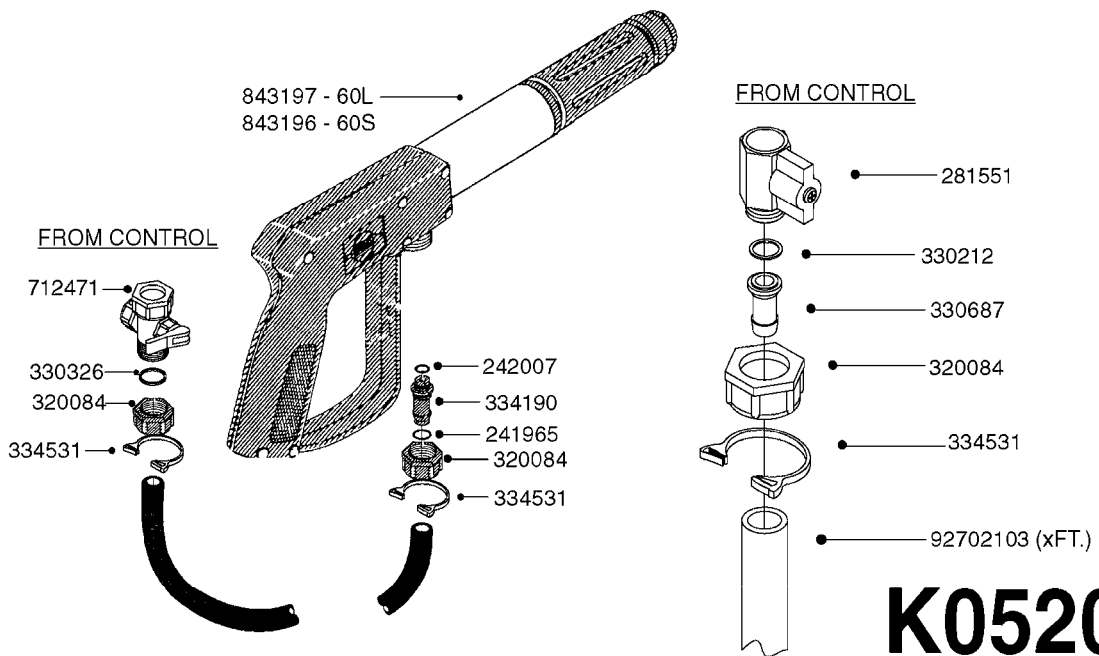

HOSE WRAPS
K0520-HIN, 01:01:16

Page 1
Date 04.11.2017 14:35

parts-n°	order qty	description
241965	1	O-RING 12.1 X 1.6
242007	1	O-RING D9.1X1.6
281551	1	BALL VALVE 1/2"
320084	1	FITT.DK NUT 1/2" BSP
330212	1	O-RING D19/D14X2.4 F.1/2"NUT
330326	1	O-RING D30/D24X2 F.1"NUT
330687	1	FITT.DK HB 1/2" F. 1/2" NUT
334190	1	FITT.DK HB 1/2' F. PISTOL 60S
334531	1	CLAMP HOSE PLASTIC 3/4"
636223	1	POST 12 VOLT TR30
712471	1	AGITATION VALVE ASSY. ON/OFF
843196	1	GUN, MODEL 60S
843197	1	HANDGUN KIT TYPE 60 LONG
10013403	1	BOLT HEX 3/8-16X1 1/4 HCS Z5
10013503	1	NUT HEX NC 3/8"
10178903	1	WRAP HOSE SIDE MOUNT PLATE
10179003	1	WRAP HOSE BOTTOM PLATE MOUNT
10179403	1	WRAP WELDMENT FOR HI101789
10179503	1	WRAP WELDMENT FOR HI101790
10225603	1	BKT.FOR HOSE WRAP MOUNT NL NK
10225703	1	WRAP HOSE BDL.BOTTOM PLATE
92702103	1	HOSE R X1/2" X300PSI WP X0012"