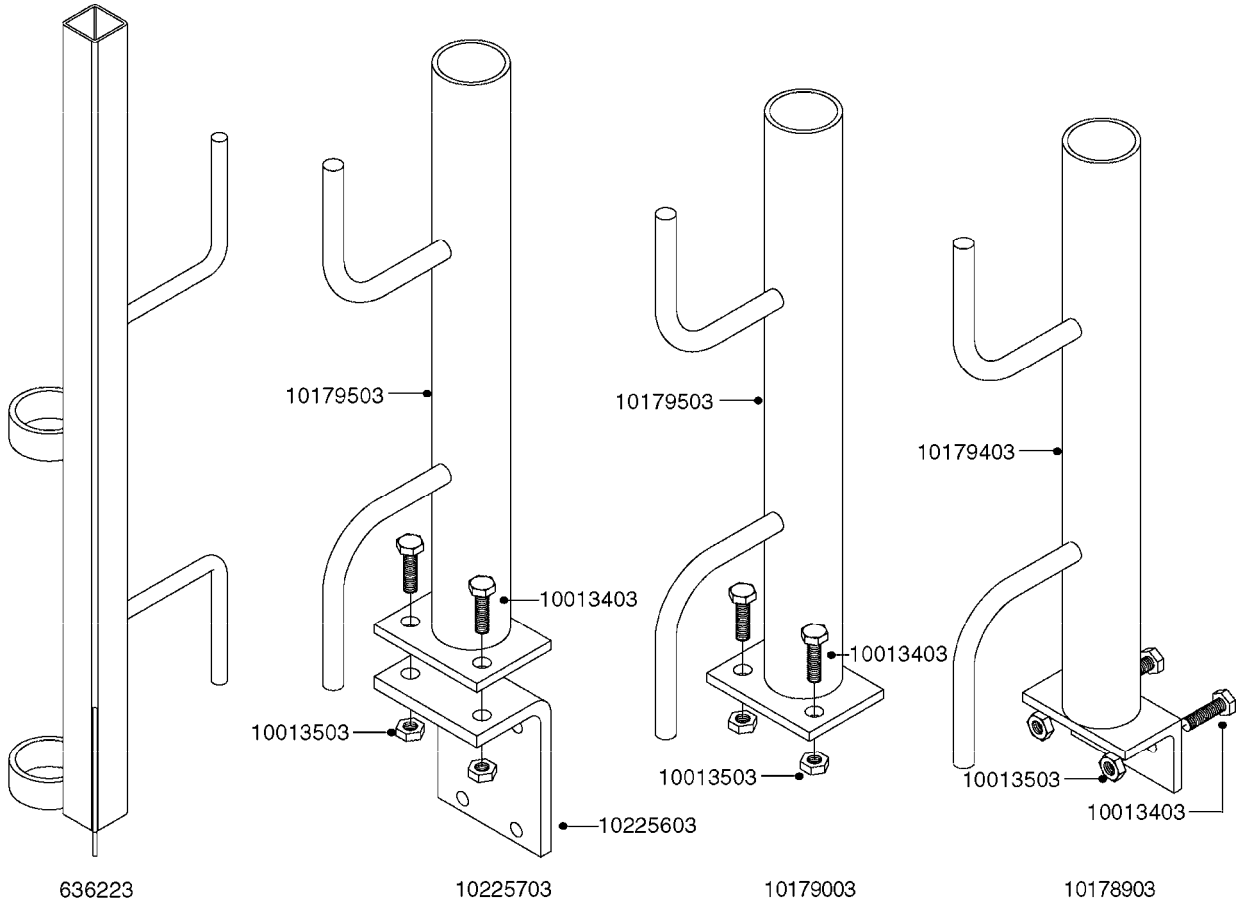

HOSE WRAPS
K0520-HIN, 01:01:16

Page 1
Date 04.11.2017 14:35

parts-n°	order qty	description
241965	1	O-RING 12.1 X 1.6
242007	1	O-RING D9.1X1.6
281551	1	BALL VALVE 1/2"
320084	1	FITT.DK NUT 1/2" BSP
330212	1	O-RING D19/D14X2.4 F.1/2"NUT
330326	1	O-RING D30/D24X2 F.1"NUT
330687	1	FITT.DK HB 1/2" F. 1/2" NUT
334190	1	FITT.DK HB 1/2' F. PISTOL 60S
334531	1	CLAMP HOSE PLASTIC 3/4"
636223	1	POST 12 VOLT TR30
712471	1	AGITATION VALVE ASSY. ON/OFF
843196	1	GUN, MODEL 60S
843197	1	HANDGUN KIT TYPE 60 LONG
10013403	1	BOLT HEX 3/8-16X1 1/4 HCS Z5
10013503	1	NUT HEX NC 3/8"
10178903	1	WRAP HOSE SIDE MOUNT PLATE
10179003	1	WRAP HOSE BOTTOM PLATE MOUNT
10179403	1	WRAP WELDMENT FOR HI101789
10179503	1	WRAP WELDMENT FOR HI101790
10225603	1	BKT.FOR HOSE WRAP MOUNT NL NK
10225703	1	WRAP HOSE BDL.BOTTOM PLATE
92702103	1	HOSE R X1/2" X300PSI WP X0012"