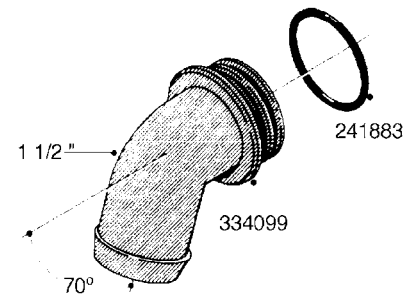

L0080

FITTINGS - S-53
L0080-HIN, 12:09:17

Page 1

Date 04.11.2017 14:35

Pos.	parts-n°	order qty	description
1	145995	1	FITT.DK S-53 FORK
2	241973	1	O-RING Ø3 X 44,2 70 SHORES NITRIL NITRIL (BLACK)
2	242353	1	O-RING D44.2X3.0 VITON F.S-67 VITON (BROWN)
3	242109	1	O-RING D32.2x3.0 NITRIL (BLACK)
3	242354	1	O-RING D32.2X3.0 VITON F.S-53 VITON (BROWN)
4	322103	1	FITT.DK S-53 BULKHEAD
5	322107	1	FITT.DK S-53 BULKHEAD NUT
6	322110	1	FITT.DK S-53 ELB. 1/2" BSP
7	322352	1	FITT.DK S-53 TEE
8	334229	1	FITT.DK S-53 STR.3/4"
9	334260	1	GASKET F. S-53 BULKHEAD
10	334564	1	FITT.DK S-67 TO S-53 ADAPTER
11	391100	1	FITT.DK S-53THREAD INS.1/2"BSP
12	726463	1	FITT.DK S53 BULKHEAD W/GASKET
13	726552	1	FIT.DK S-53X90 1/2" BSP,O-RING
14	726556	1	FITT.DK S-53 HB 1/2" W/O-RING
15	726558	1	FITT.DK S53 STR. 3/4" W.ORING
16	726559	1	FITT DK. S-53 HB 1" W/O-RING
17	726568	1	FITT.DK.S-53 HB 1/2"90 W/ORING
18	726570	1	FITT.DK S-53 ELB.3/4" W.ORING
19	726571	1	FITT.DK S-53 ELB.1", W ORING
20	726578	1	FITT.DK S53 PLUG WITH O-RING
21	728561	1	REDUCER S67M - S53F + O-RING