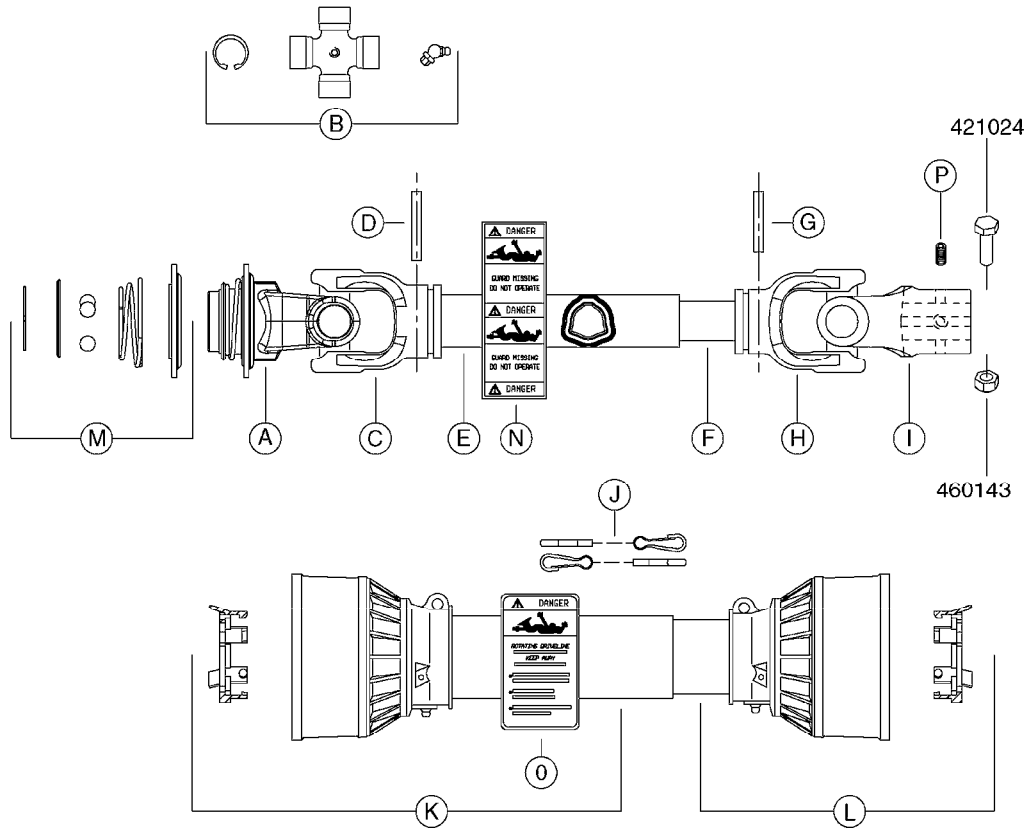

* Supplier changed in 2011 - see page A0580 for "AMA" PTO's (yellow and black shields).

A0510

PTO SHAFTS - BONDIOLI DIAPH.
A0510-HIN, 01:01:16

Page 1
Date 04.11.2017 14:34

parts-n°	order qty	description
284041	1	UNIV. JOINT 27x70mm
289040	1	PTO YOKE 1-3/8" X 6 SPLINE
289041	1	PTO YOKE 1-3/8" X 6 SPLINE
289042	1	UNIV. JOINT 22x54mm
289045	1	UNIV. JOINT 30.2x79.4mm
289049	1	PTO SHIELD COMPLETE F.829446
289050	1	PTO SHIELD COMPLETE F.829445
829445	1	PTO 1-3/8/6X1-3/8/6X810M AXIAL
829446	1	PTO SHAFT LE-SPV + LP ZE-P540
829480	1	PTO 1-3/8/21 x 1-3/8/21x1210MM
829482	1	PTO 1-3/8/6X25MM X 600MM 1202
829483	1	PTO 1-3/8/6X30MM x 610MM 1302
829484	1	PTO 1-3/8/6X1-3/8/6X575MM 361
829486	1	PTO 1-3/8/6X30MM X870MM 1302
829487	1	PTO 1-3/8/6X1-3/8/6X870MM 361
829490	1	PTO 1-3/8/6X30MM 1320MM 1302
829491	1	PTO 1-3/8/6X1' 610/913MM 9016
829502	1	PTO 1-3/8/6x1210/1745
28005200	1	PTO YOKE 1-3/8" X 21 SPLINE
28005400	1	PTO YOKE 1-3/8" X 6 SPLINE
28005800	1	PTO YOKE 1-3/8" X 21 SPLINE
28006000	1	PTO YOKE D25 CONE 3 DEG.
28006100	1	PTO YOKE D30 CONE 4 DEG.
28006200	1	PTO YOKE 1-3/8" X 6 SPLINE
28006300	1	PTO YOKE D1"
28006700	1	PTO HALF SHAFT - TRACTOR END
28006900	1	PTO HALF SHAFT - TRACTOR END
28007300	1	PTO INNER D1" (NO SHIELD)
28007500	1	PTO INNER D1" (NO SHIELD)
28007800	1	PTO INNER D1" (NO SHIELD)
28008100	1	PTO SHIELD COMPLETE
28008500	1	PTO HALF SHAFT - TRACTOR END
28008600	1	PTO SHIELD ASSY COMPLETE
28009403	1	UNIV. JOINT 27x74.6mm
28015103	1	PTO YOKE 1-3/8"X21 TWST OLD
28015203	1	UNIV. JOINT 23.8x61.3mm
28015303	1	PTO YOKE 1-3/8"X21 BALL COLLAR
28015403	1	PTO OUTER 1-3/8"X21 (SHIELDED)
28015503	1	PTO INNER 1-3/8"X21 (NO SHIELD)
28015603	1	PTO SHIELD COMPLETE F.28020303
28015703	1	PTO YOKE 1-3/4"X20 SPL OUTER
28015803	1	PTO OUTER 1-3/4"X20 (NO SHIELD)
28015903	1	PTO INNER 1-3/8"X21 (NO SHIELD)
28016003	1	PTO SHIELD COMPLETE F.10465803
28016203	1	PTO OUTER 1-3/8"X6 (SHIELDED)
28016303	1	PTO INNER 1-3/8"X6 (NO SHIELD)
28016703	1	PTO OUTER 1-3/8"X6 (NO SHIELD)
28016803	1	PTO INNER 1-3/8"X6 (NO SHIELD)
28020203	1	PTO 1-3/4/20x1-3/8/21 BP L=860
28020303	1	PTO 1-3/8/21 x 1-3/8/21 B&P
28040603	1	PTO YOKE 1-3/8X21SPL BLACK
28040703	1	SAFETY CHAIN F.CV BLACK PTO (SET OF 2)
28068800	1	PTO YOKE 1-3/8" X 6 SPLINE
28069700	1	UNIV. JOINT STD1 SFT
28072800	1	PTO SHIELD COMPLETE L=1912 SFT
28073000	1	PTO YOKE 1-3/8" X 6 SPLINE