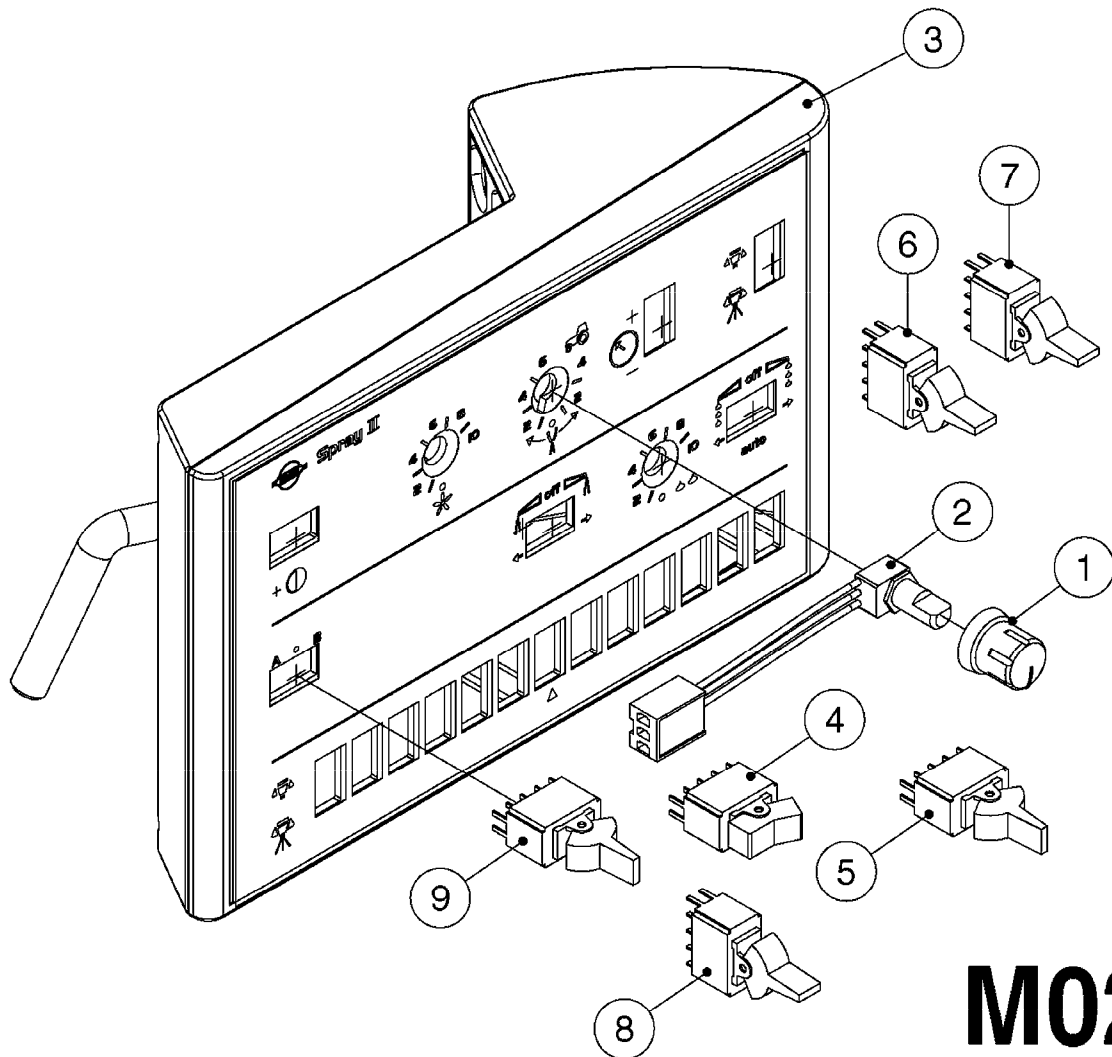

M0200

SPRAYBOX II
M0200-HIN, 23:06:16

Page 1

Date 04.11.2017 14:36

Pos.	parts-n°	order qty	description
1	26000400	1	KNOB F.FOAM ADJUST HC5500
2	26005300	1	POT.METER F. SPRAYBOX II
3	26010200	1	CONTROL BOX 2SEC, SPRAY BOX II
3	26010300	1	CONTROL BOX 3SEC, SPRAY BOX II
3	26010400	1	CONTROL BOX 4SEC, SPRAY BOX II
3	26010500	1	CONTROL BOX 5SEC, SPRAY BOX II
3	26010600	1	CONTROL BOX 6SEC, SPRAY BOX II
3	26010700	1	CONTROL BOX 7SEC, SPRAY BOX II
3	26010800	1	CONTROL BOX 8SEC, SPRAY BOX II
3	26010900	1	CONTROL BOX 9SEC, SPRAYBOX II
3	26011000	1	SPRAY CONT. II EVC 4 SEC. HAZ
3	26011100	1	SPRAY CONT. II EVC 5 SEC. HAZ
3	26011200	1	SPRAY CONT. II EVC 6 SEC. HAZ
3	26011300	1	SPRAY CONT. II EVC 7 SEC. HAZ
3	26013600	1	CONTROL BOX 13SEC, SPRAYBOX II
4	26020200	1	SWITCH ON-ON SP ROCKER RED
5	26020300	1	SWITCH ON-OFF-ON SP BLACK
6	26020400	1	SWITCH MOM-OFF-MOM SP YELLOW
7	26020600	1	SWITCH ON-ON SP GREEN
8	26020800	1	SWITCH ON-ON DP GREEN
9	26021000	1	SWITCH ON-OFF-ON DP BLACK