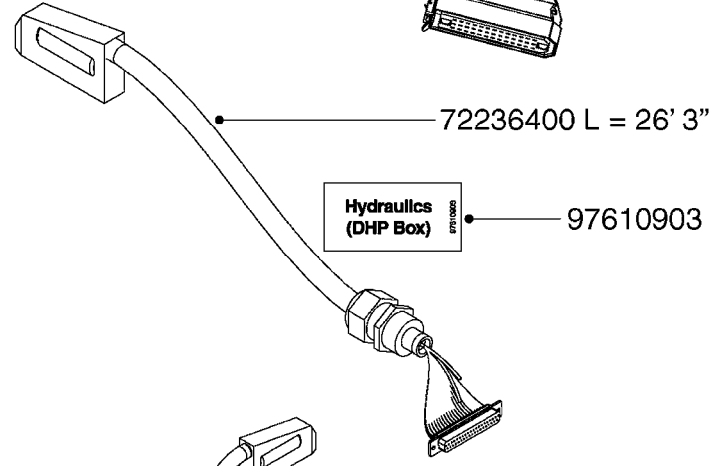

M0280

39 PIN CABLES
M0280-HIN, 28:03:17

Page 1
Date 04.11.2017 14:36

parts-n°	order qty	description
262158	1	PLUG INSERT 39 POLE MALE
262159	1	PLUG INSERT 39 POLE FEMALE
262160	1	PLUG HOUSING 39 POLE FEMALE
262161	1	PLUG HOUSING F/39 POLE MALE
440634	1	SCREW 5/8"
440732	1	PT SCREW 35X12B Z5452 ELZ
14034200	1	CODE BRACKET FOR 39 PIN CABLE
26003900	1	WIRE 37-39 PIN EVC, 6.6'
26004200	1	WIRE 37-39 PIN EVC, 57.4'
26008400	1	WIRE 39-PIN 24 WIRE L=8M
26011903	1	WIRE 39-39 POLE EXT. 3660MM
28027500	1	WIRE 37-39 PIN EVC, 37.7'
28028700	1	WIRE 37-39 PIN EVC, 45.9'
28028800	1	WIRE 37-39 PIN EVC, 16.4'
28028900	1	WIRE 37-39 PIN EVC, 26.2'
72236400	1	DAH CONN. WIRE/TRACTOR L=8M
97610803	1	DECAL-SRAY BOX 39-PIN
97610903	1	DECAL-HYDRAULIC BOX 39-PIN