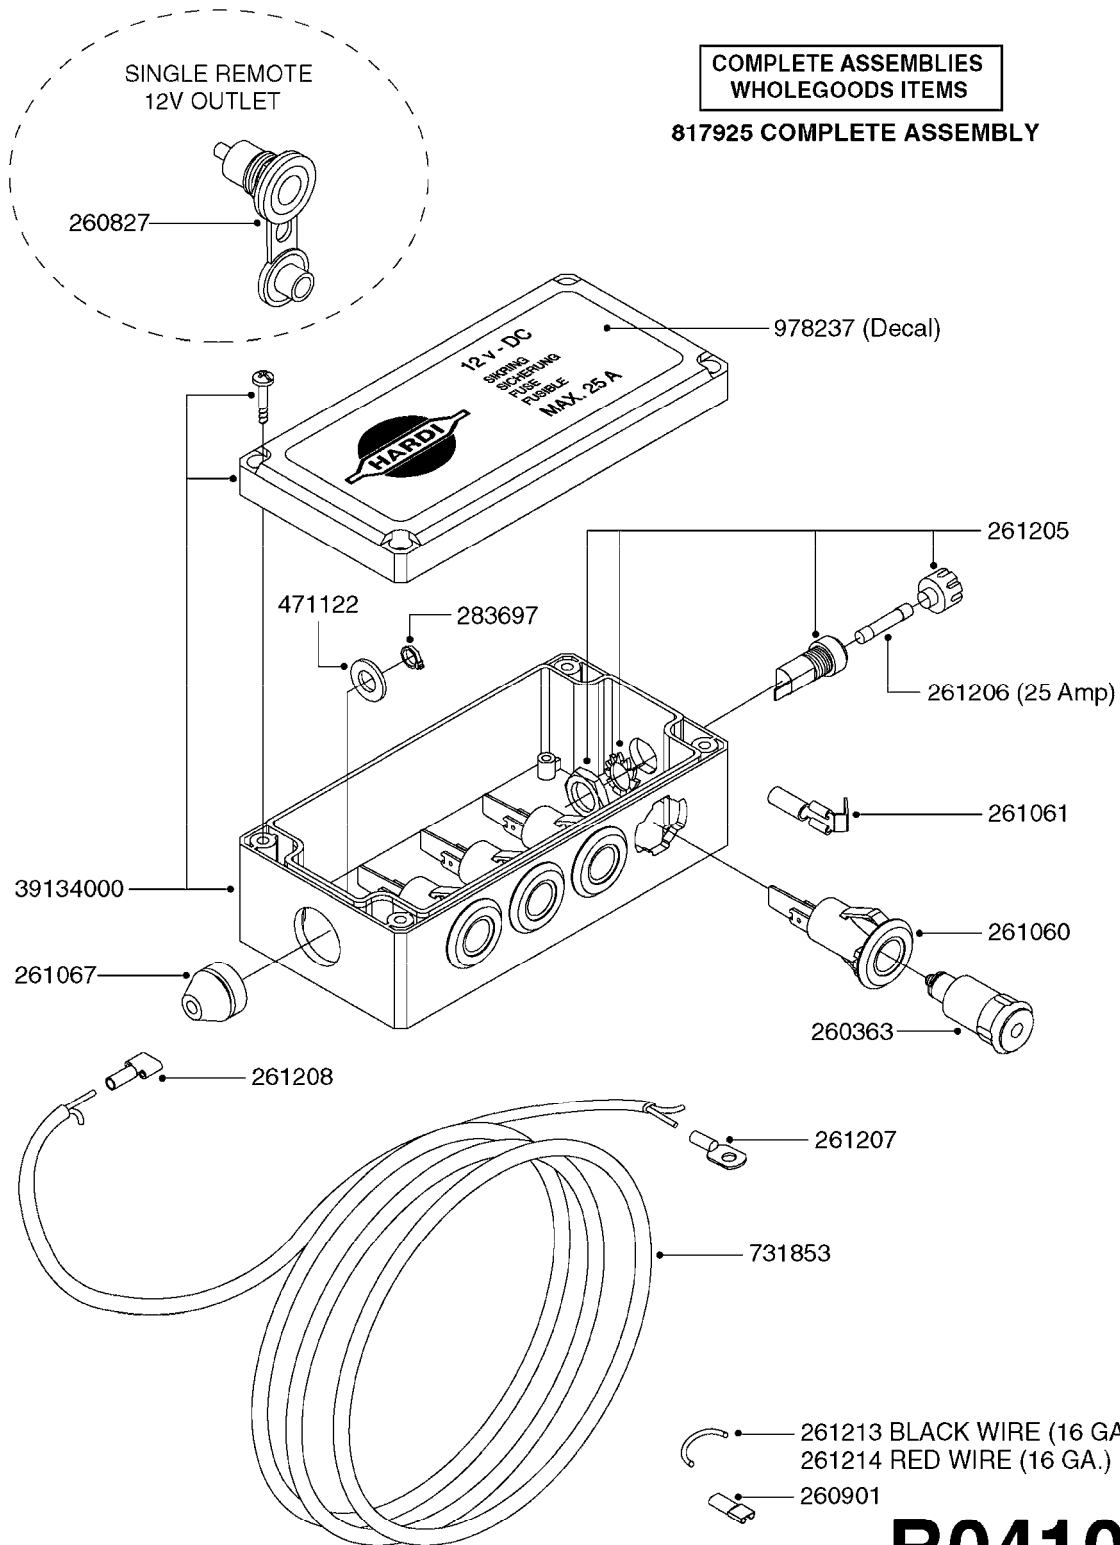

12 VOLT OUTLET BOX
B0410-HIN, 01:01:16

Page 0
Date 04.11.2017 14:35

12 VOLT OUTLET BOX
B0410-HIN, 01:01:16

Page 1

Date 04.11.2017 14:35

parts-n°	order qty	description
260363	1	PLUG 2 POLE 12V
260827	1	PLUG F.EC ATTACHMENTS
260901	1	SPADE F.ELEC CONN.1.5MM BLUE
261060	1	PLUG F.EC ATTACHMENTS
261061	1	SPADE F.ELEC.2 WAY CONNECTOR
261067	1	GROMMET 10-14 GREY
261205	1	FUSE HOLDER
261206	1	FUSE 25 A
261207	1	ELECTRIC CONNECTOR 4MM
261208	1	SPADE F.ELEC.CONNECTOR 4MM
261213	1	WIRE 6.4MM BLACK
261214	1	WIRE 6.4MM RED
283697	1	TIESTRAP 200MM
471122	1	WASHER, M10, Ø20/10.5X 2.0, SS
731853	1	CABLE 2X4MM L=138"
817925	1	OUTLET BOX 12 VOLT ELEC.
978237	1	DECAL OUTLET BOX
39134000	1	BOX, COMPLETE, 12V POWER BOX