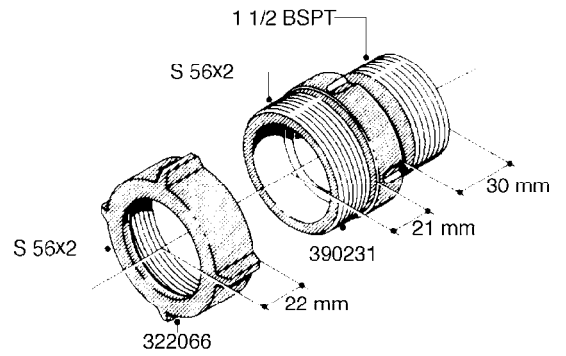

L0080

FITTINGS - S-53
L0080-HIN, 12:09:17

Page 1

Date 04.11.2017 14:35

Pos.	parts-n°	order qty	description
1	145995	1	FITT.DK S-53 FORK
2	241973	1	O-RING Ø3 X 44,2 70 SHORES NITRIL NITRIL (BLACK)
2	242353	1	O-RING D44.2X3.0 VITON F.S-67 VITON (BROWN)
3	242109	1	O-RING D32.2x3.0 NITRIL (BLACK)
3	242354	1	O-RING D32.2X3.0 VITON F.S-53 VITON (BROWN)
4	322103	1	FITT.DK S-53 BULKHEAD
5	322107	1	FITT.DK S-53 BULKHEAD NUT
6	322110	1	FITT.DK S-53 ELB. 1/2" BSP
7	322352	1	FITT.DK S-53 TEE
8	334229	1	FITT.DK S-53 STR.3/4"
9	334260	1	GASKET F. S-53 BULKHEAD
10	334564	1	FITT.DK S-67 TO S-53 ADAPTER
11	391100	1	FITT.DK S-53THREAD INS.1/2"BSP
12	726463	1	FITT.DK S53 BULKHEAD W/GASKET
13	726552	1	FIT.DK S-53X90 1/2" BSP,O-RING
14	726556	1	FITT.DK S-53 HB 1/2" W/O-RING
15	726558	1	FITT.DK S53 STR. 3/4" W.ORING
16	726559	1	FITT DK. S-53 HB 1" W/O-RING
17	726568	1	FITT.DK.S-53 HB 1/2"90 W/ORING
18	726570	1	FITT.DK S-53 ELB.3/4" W.ORING
19	726571	1	FITT.DK S-53 ELB.1", W ORING
20	726578	1	FITT.DK S53 PLUG WITH O-RING
21	728561	1	REDUCER S67M - S53F + O-RING