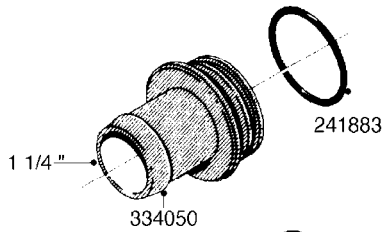

**L0080**

FITTINGS - S-53  
L0080-HIN, 12:09:17

Page 1

Date 04.11.2017 14:56

Pos.	parts-n°	order qty	description
1	145995	1	FITT.DK S-53 FORK
2	241973	1	O-RING Ø3 X 44,2 70 SHORES NITRIL NITRIL (BLACK)
2	242353	1	O-RING D44.2X3.0 VITON F.S-67 VITON (BROWN)
3	242109	1	O-RING D32.2x3.0 NITRIL (BLACK)
3	242354	1	O-RING D32.2X3.0 VITON F.S-53 VITON (BROWN)
4	322103	1	FITT.DK S-53 BULKHEAD
5	322107	1	FITT.DK S-53 BULKHEAD NUT
6	322110	1	FITT.DK S-53 ELB. 1/2" BSP
7	322352	1	FITT.DK S-53 TEE
8	334229	1	FITT.DK S-53 STR.3/4"
9	334260	1	GASKET F. S-53 BULKHEAD
10	334564	1	FITT.DK S-67 TO S-53 ADAPTER
11	391100	1	FITT.DK S-53THREAD INS.1/2"BSP
12	726463	1	FITT.DK S53 BULKHEAD W/GASKET
13	726552	1	FIT.DK S-53X90 1/2" BSP,O-RING
14	726556	1	FITT.DK S-53 HB 1/2" W/O-RING
15	726558	1	FITT.DK S53 STR. 3/4" W.ORING
16	726559	1	FITT DK. S-53 HB 1" W/O-RING
17	726568	1	FITT.DK.S-53 HB 1/2"90 W/ORING
18	726570	1	FITT.DK S-53 ELB.3/4" W.ORING
19	726571	1	FITT.DK S-53 ELB.1", W ORING
20	726578	1	FITT.DK S53 PLUG WITH O-RING
21	728561	1	REDUCER S67M - S53F + O-RING