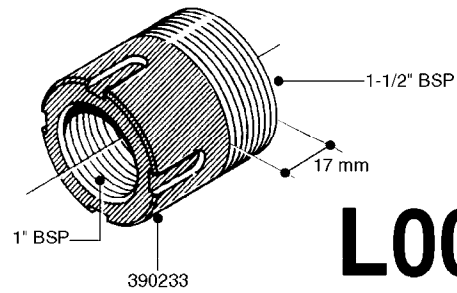

FITTINGS - HEXAGON NIPPLES  
L0030-HIN, 01:01:16

**L0030**

FITTINGS - HEXAGON NIPPLES  
L0030-HIN, 01:01:16

Page 1  
Date 04.11.2017 14:56

parts-n°	order qty	description
10015303	1	FITT.PO.HN 1.00X1.00 M1000
10425003	1	FITT.PO.HN 1.25X1.00 MCPHEE
320132	1	FITT.DK HN 1" BSP
320176	1	FITT.DK HN 3/8"X1/2" BSP
320445	1	FITT.DK HN 1/4"X3/8" BSP
320655	1	FITT.DK HN 1/2"-1/2" BSP
320692	1	FITT.DK HN 3/8'BSPX1/4'NPT
320703	1	FITT.DK HN 3/8BSP X1/2 &1/4NPT
320725	1	FITT.DK NIPPLE 3/8"-3/8" BSP
320902	1	FITT.DK HN 3/8'X 1/4' BSP
390232	1	FITT.DK HN 1-1/2' X 1-1/4' BSP
390276	1	FITT.DK HN 1'BSP