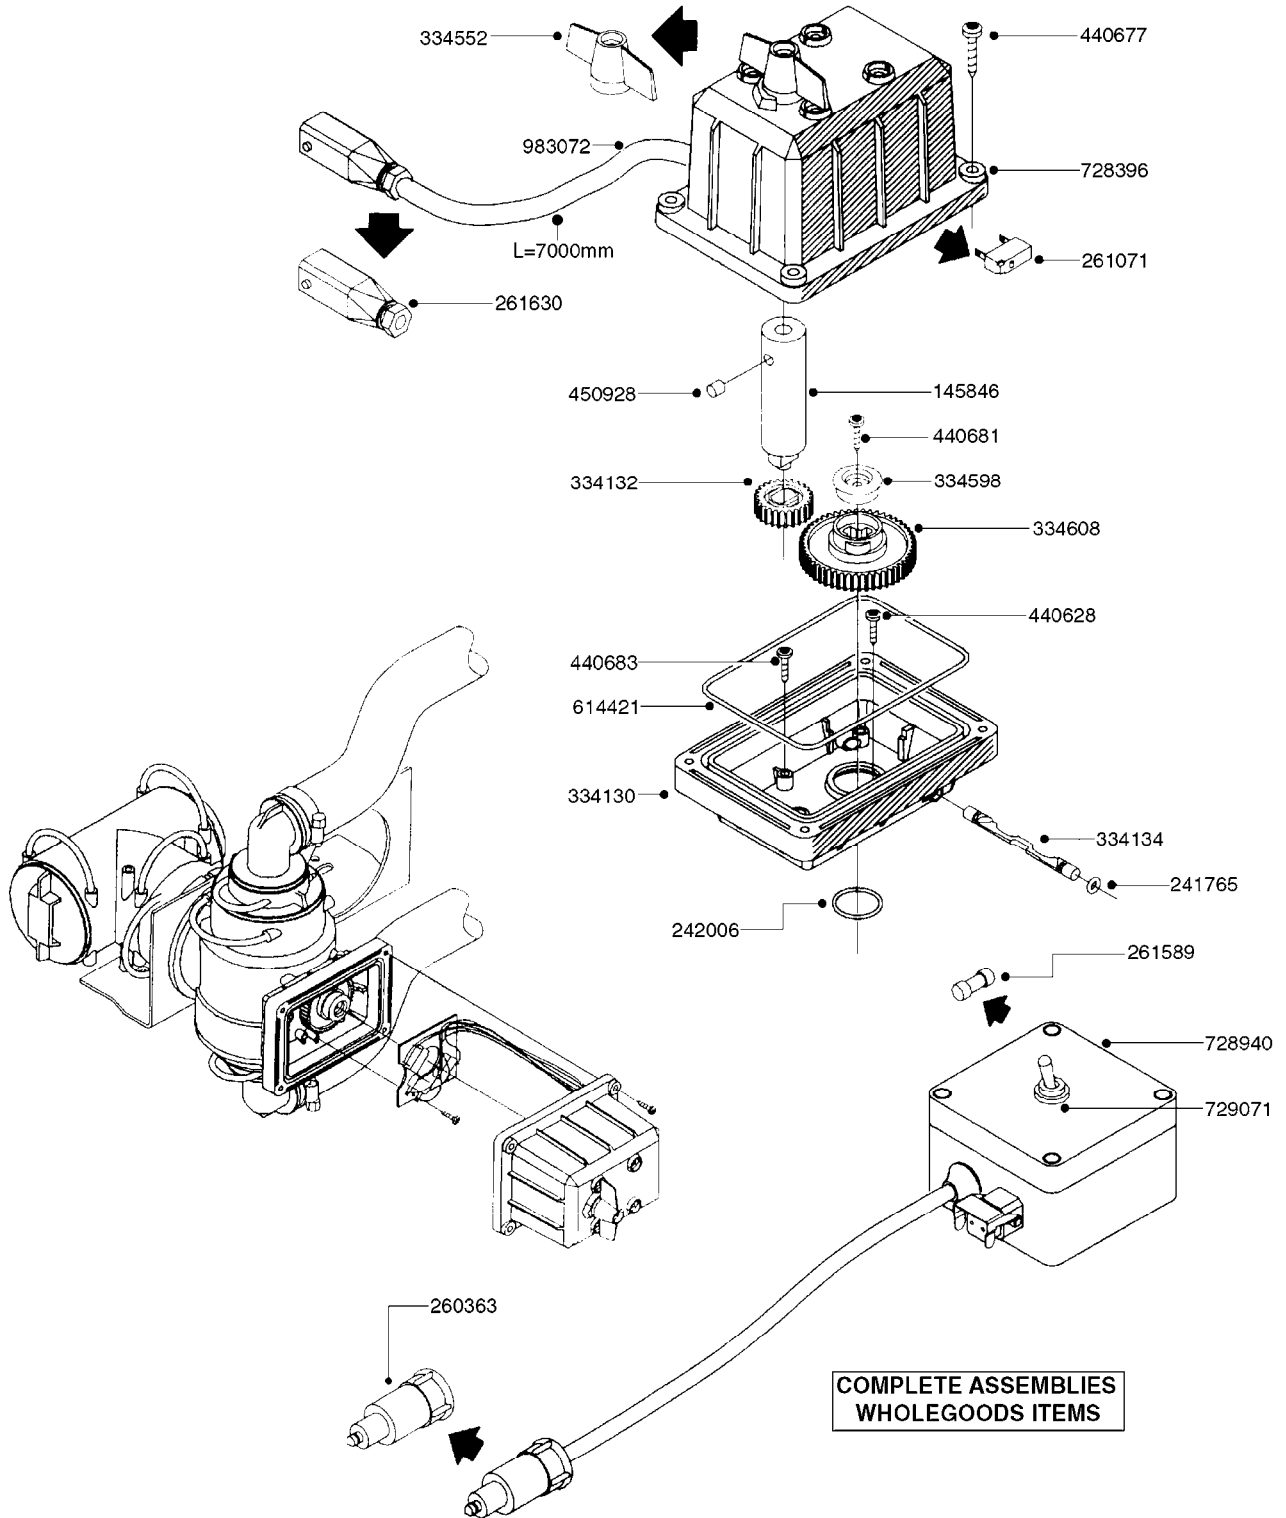

COMPLETE ASSEMBLIES  
WHOLEGOODS ITEMS

834363 - AGITATION BYPASS VALVE

**K0020**

BALL VALVE-ELECTRIC 2-WAY  
K0020-HIN, 01:01:16

Page 1  
Date 04.11.2017 14:56

parts-n°	order qty	description
145846	1	COUPLING FOR EL 3-WAY VALVE
241765	1	O-RING 3.1 X 1.6
242006	1	O-RING D22/D19 X 1.5
260363	1	PLUG 2 POLE 12V
261071	1	MICRO SWITCH TYPE 9 SM 201
261162	1	SOCKET F.12V BAYONET PLUG
261589	1	FUSE 5 X 20 1.25 AMP
334130	1	GEAR BOX
334131	1	COG WHEEL
334132	1	COG WHEEL
334134	1	INDICATOR ROD
334552	1	GRIP F.MAN.OP.EC PRES.REG.GREE
334598	1	PLUG F.VALVE HANDLE BLUE
440628	1	SCREW 3/8'
440677	1	SCREW F. PLASTIC 5X20 SS
440681	1	SCREW F. PLASTIC 4MM X 14LG SS
440683	1	SCREW 40X18 2WAY ELC.BALL VALV
450928	1	SET SCREW M8 X 8MM STAINLESS
614421	1	GASKET F/MOTOR HOUSE-ON/OFF TR
725340	1	MOTOR HOUSING FOR EL VALVE
728399	1	CIRCUIT BOARD F.728941
728941	1	CONTROL BOX F.2-WAY VALVE ELC.
834363	1	ELECTRIC KIT, AGITATION BYPASS