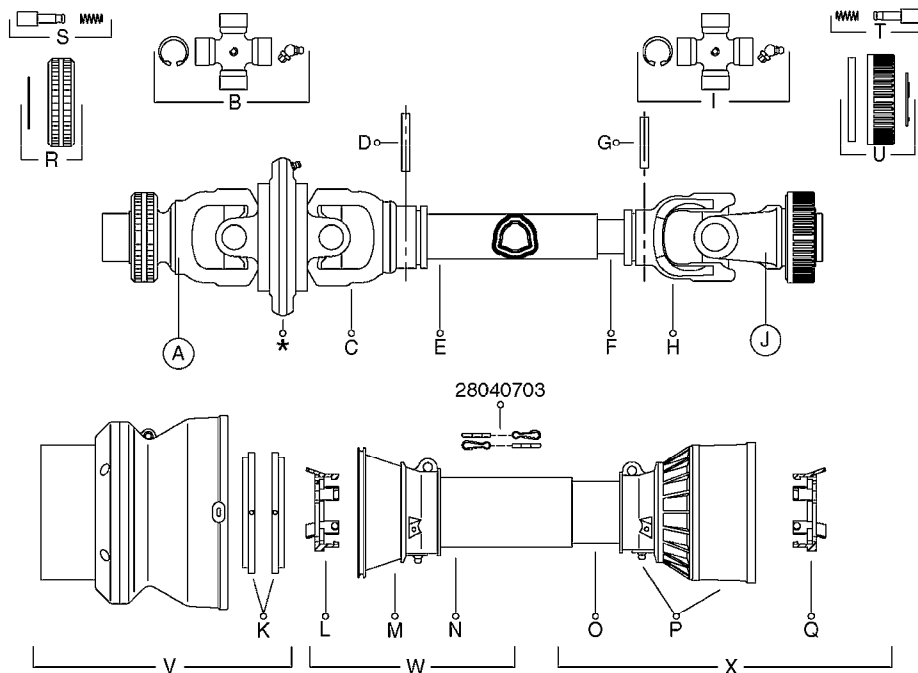

GEAR LUBE REQUIREMENT  
SAE 90 Gear Lube  
(FILL TO SIGHT GAUGE LEVEL)

**A0500**

GEAR BOX - TWIN FORCE 540/1000  
A0500-HIN, 01:01:16

Page 1  
Date 04.11.2017 14:56

parts-n°	order qty	description
147660	1	AXLE (LOWER) F.M7 GEAR 540 RPM
147661	1	AXLE (UPPER) F.M7 GEAR 540 RPM
147775	1	AXLE (LOWER) F.M7 GEAR 1000 RPM
147780	1	AXLE (UPPER) F.M7 GEAR 1000 RPM
194774	1	KEY 16X10X40
210125	1	BEARING BALL 6210
210867	1	OIL SEAL D80/40X8/F.M7 GEAR
210868	1	OIL SEAL D90/50X10/F.M7 GEAR
219040	1	BEARING
231924	1	PLUG 3/8'
280453	1	SNAP-RING INNER 80X2.5
282984	1	SNAP-RING INNER 90X3.00 DIN472
285633	1	BOTTOM PLUG F.M7 GEAR
285634	1	COVER F.M7 GEAR BOX
285635	1	PLUG F.COVER M7 GEAR BOX
285636	1	LEVEL INDICATOR F.M7 GEAR BOX
285649	1	GEAR BOX F.1000RPM TWIN FORCE
410701	1	SCREW M6X16 GALV.
451056	1	BOLT ALLEN HEAD M14 X 35
471173	1	WASHER D28.0/15.0 X 2.5
14013200	1	GEARWHEEL M7 (540 RPM)
14013300	1	GEARWHEEL M7 (1000 RPM)
14013400	1	TOOTHED WHEEL M7 GEAR 1000RPM
28010200	1	GEAR M7 28010100 540
72314700	1	GASKET SET FOR M7 GEARBOX