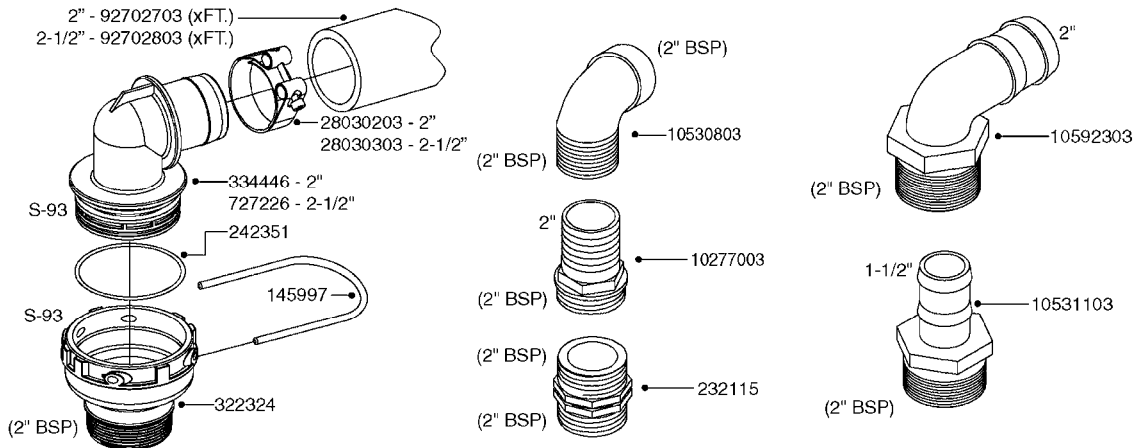

SUCTION SIDE OF PUMP (WITH 2" SUCTION PORT)

COMPLETE PUMP
(NLA) REPLACED BY 464 PUMP (SEE PAGE A0350)

A0390