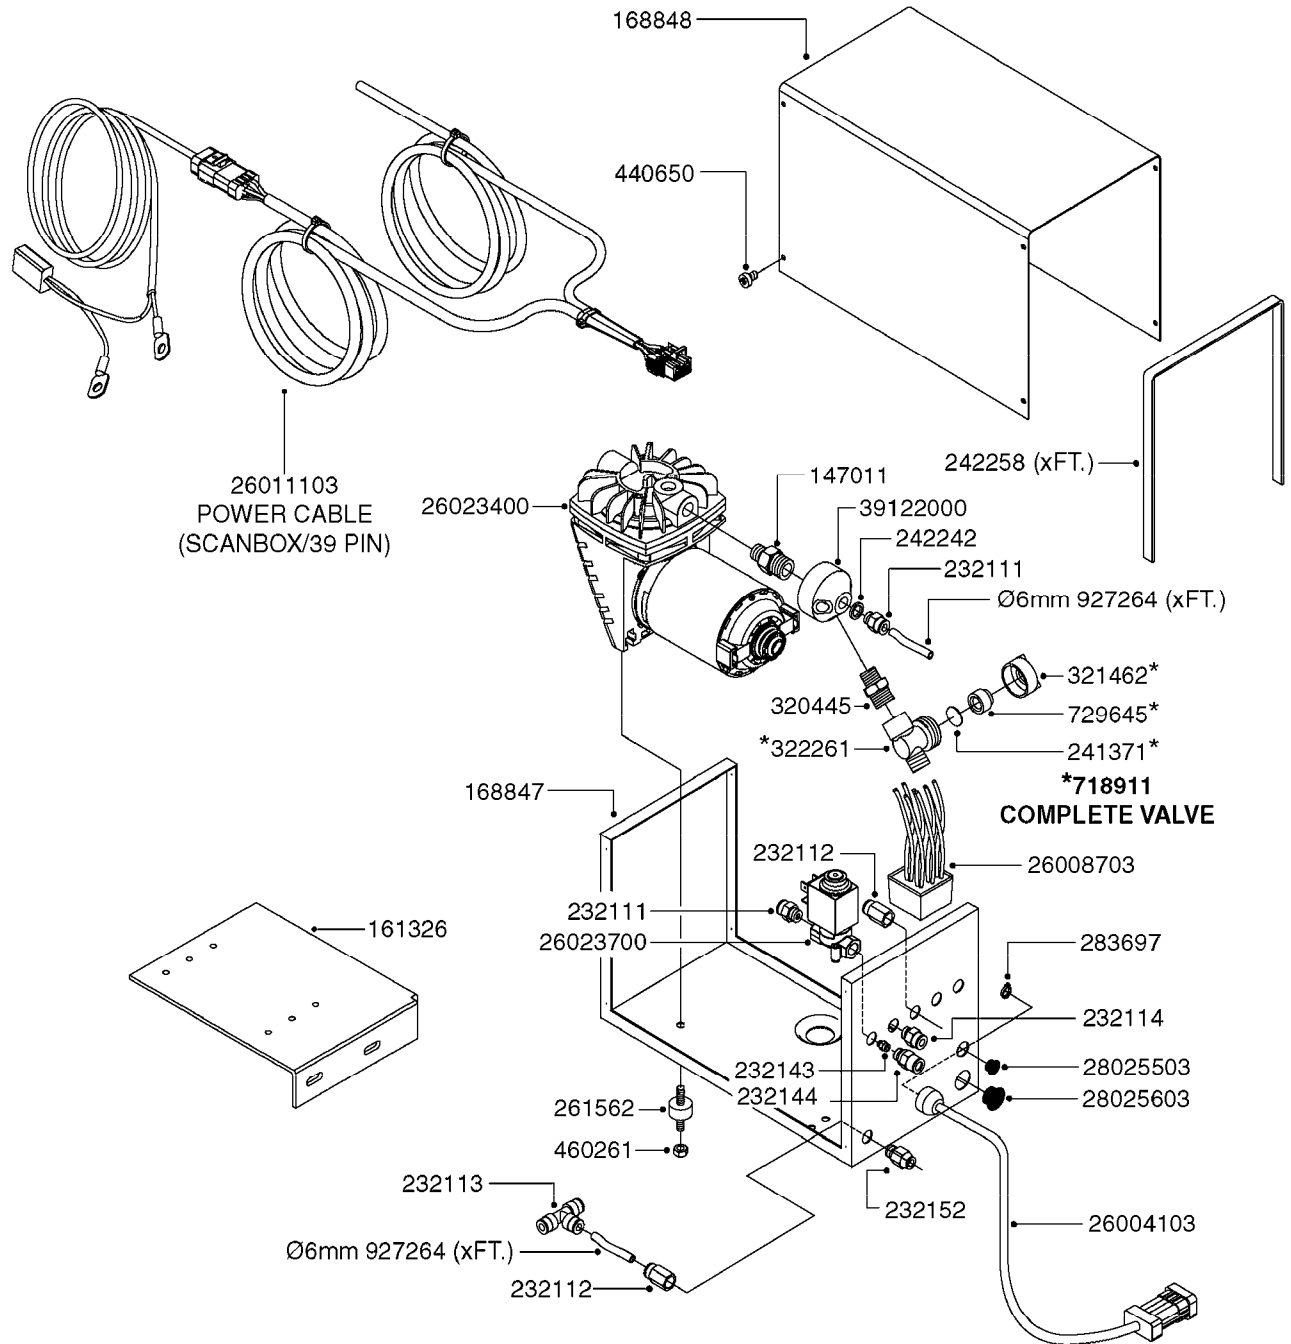

K0400

*Ø8mm 927306 (xFT.)
*Ø10mm 927330 (xFT.)

70062503 - COMPLETE ASSEMBLY

FOAM MARKER COMPRESSOR 2007
K0400-HIN, 01:01:16

Page 1
Date 04.11.2017 14:56

parts-n°	order qty	description
147011	1	HEX NIPPLE 3/8'X1/4'BSP BRASS
161326	1	MOUNT BKT. F. FOAM COMP.BOX 98
168847	1	ENCLOSURE LOWER F.MARKER
168848	1	COVER F. FOAM MARKER
232111	1	QUICK COUPLER 6MM X 1/8 EXT.
232112	1	QUICK COUPLER 6MM 1/8 INT.
232113	1	QUICK COUPLER 6MM T-PIECE
232114	1	COUPLER 1/8" THREADX8MM HOSE
232143	1	REDUCER 1/4'INT-1/8'EXT
232144	1	QUICK COUPLER 10MM X 1/4 EXT
232152	1	QUICK COUPLER 8MMX1/8 EXT.LONG
241371	1	DIAPHRAGM, NO-DRIP alt 241371
242242	1	O-RING F.AIR HOSE FITTING
242258	1	TRIM 3X10 SELF ADHESIVE 0012"
261562	1	RUBBER DAMPER 2XM6X25
283697	1	TIESTRAP 200MM
320445	1	FITT.DK HN 1/4"X3/8" BSP
321462	1	CAP F.NO-DRIP ASSY.
322261	1	HOUSING F.SAFETY VALVE 3/8"
440650	1	SCREW 3.5x13 STAINLESS
460261	1	NUT HEX M6X1.00 LOCK DIN985 A2 SS
718911	1	VALVE (SAFETY) F.MARKER
729645	1	NON-DRIP SPRING ASSY.GREEN 10
927264	1	HOSE R X PE D6/D4 X 0012"
927306	1	HOSE R X PE D8/D6 X 0012"BLACK
927330	1	HOSE R X PE D10/D8 X 012"BLACK
26004103	1	FOAM MARKER CNTRL MOD CABL STD
26008703	1	FOAM MARKER CONTROL SCII
26011103	1	FOAMER POWER/CONTROL CABLE 39P
26023400	1	COMPRESSOR F.FOAM MARKER CM40
26023700	1	SOLENOID VAL 12V 1/8' FLO '07
28025503	1	PLUG F.DRILLED HOLE 1/2"
28025603	1	PLUG F.DRILLED HOLE 3/4"
39122000	1	DISTR.HOUSING F.FOAM MARKER'07
70062503	1	FOAM MARKER COMPRESSOR,STD,39P