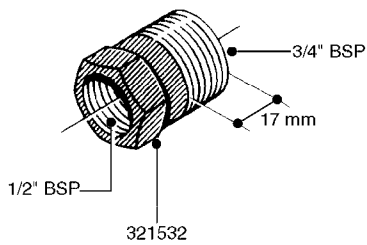

FITTINGS - HEXAGON NIPPLES  
L0030-HIN, 01:01:16

**L0030**

FITTINGS - HEXAGON NIPPLES  
L0030-HIN, 01:01:16

Page 1  
Date 04.11.2017 14:56

parts-n°	order qty	description
10015303	1	FITT.PO.HN 1.00X1.00 M1000
10425003	1	FITT.PO.HN 1.25X1.00 MCPHEE
320132	1	FITT.DK HN 1" BSP
320176	1	FITT.DK HN 3/8"X1/2" BSP
320445	1	FITT.DK HN 1/4"X3/8" BSP
320655	1	FITT.DK HN 1/2"-1/2" BSP
320692	1	FITT.DK HN 3/8'BSPX1/4'NPT
320703	1	FITT.DK HN 3/8BSP X1/2 &1/4NPT
320725	1	FITT.DK NIPPLE 3/8"-3/8" BSP
320902	1	FITT.DK HN 3/8'X 1/4' BSP
390232	1	FITT.DK HN 1-1/2' X 1-1/4' BSP
390276	1	FITT.DK HN 1'BSP