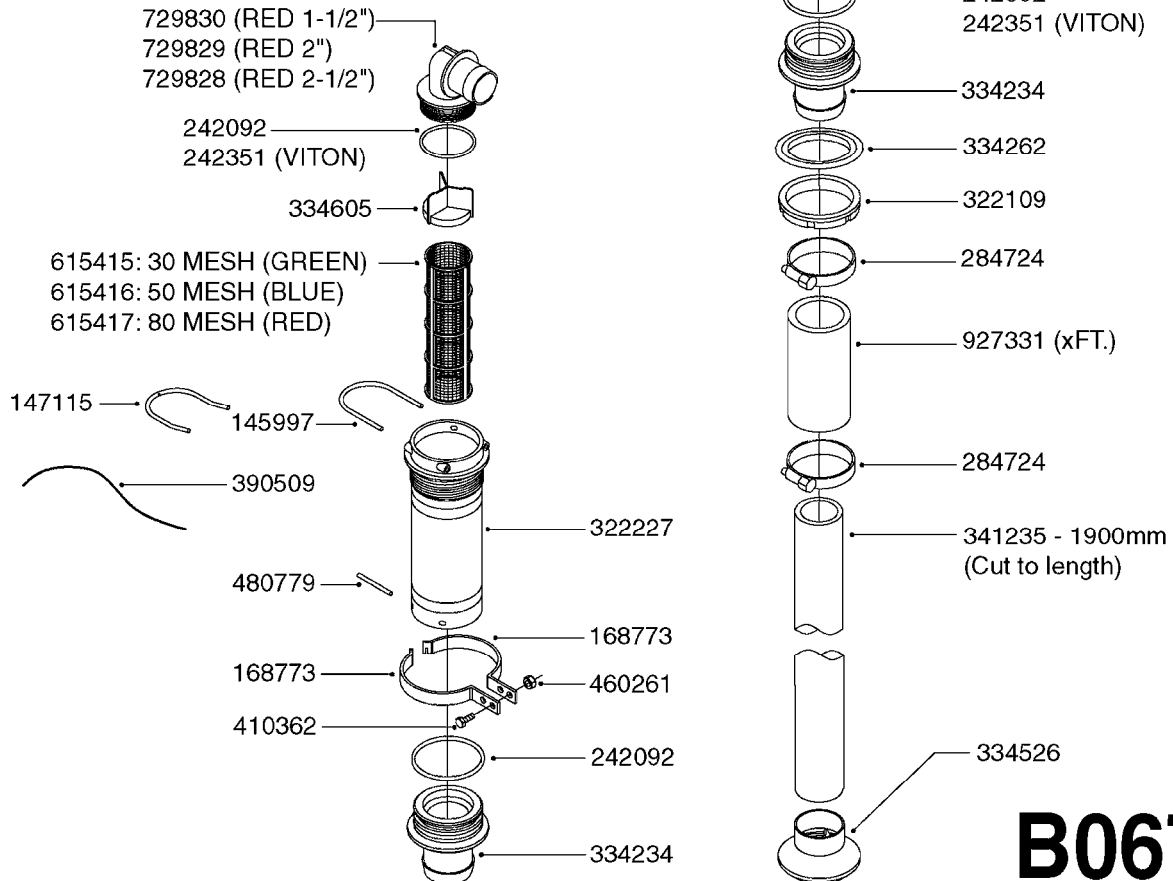

EXTERNAL SUCTION