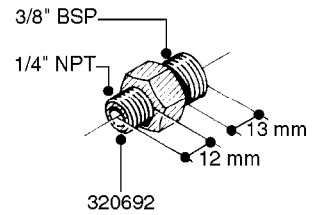

FITTINGS - HEXAGON NIPPLES  
L0030-HIN, 01:01:16

**L0030**

FITTINGS - HEXAGON NIPPLES  
L0030-HIN, 01:01:16

Page 1  
Date 04.11.2017 14:56

parts-n°	order qty	description
10015303	1	FITT.PO.HN 1.00X1.00 M1000
10425003	1	FITT.PO.HN 1.25X1.00 MCPHEE
320132	1	FITT.DK HN 1" BSP
320176	1	FITT.DK HN 3/8"X1/2" BSP
320445	1	FITT.DK HN 1/4"X3/8" BSP
320655	1	FITT.DK HN 1/2"-1/2" BSP
320692	1	FITT.DK HN 3/8'BSPX1/4'NPT
320703	1	FITT.DK HN 3/8BSP X1/2 &1/4NPT
320725	1	FITT.DK NIPPLE 3/8"-3/8" BSP
320902	1	FITT.DK HN 3/8'X 1/4' BSP
390232	1	FITT.DK HN 1-1/2' X 1-1/4' BSP
390276	1	FITT.DK HN 1'BSP