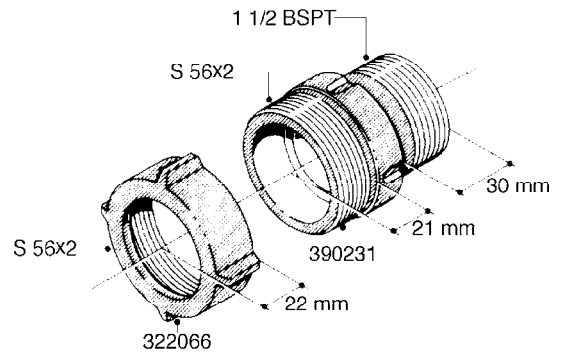

**L0080**

FITTINGS - S-53  
L0080-HIN, 12:09:17

Page 1

Date 04.11.2017 14:56

Pos.	parts-n°	order qty	description
1	145995	1	FITT.DK S-53 FORK
2	241973	1	O-RING Ø3 X 44,2 70 SHORES NITRIL NITRIL (BLACK)
2	242353	1	O-RING D44.2X3.0 VITON F.S-67 VITON (BROWN)
3	242109	1	O-RING D32.2x3.0 NITRIL (BLACK)
3	242354	1	O-RING D32.2X3.0 VITON F.S-53 VITON (BROWN)
4	322103	1	FITT.DK S-53 BULKHEAD
5	322107	1	FITT.DK S-53 BULKHEAD NUT
6	322110	1	FITT.DK S-53 ELB. 1/2" BSP
7	322352	1	FITT.DK S-53 TEE
8	334229	1	FITT.DK S-53 STR.3/4"
9	334260	1	GASKET F. S-53 BULKHEAD
10	334564	1	FITT.DK S-67 TO S-53 ADAPTER
11	391100	1	FITT.DK S-53THREAD INS.1/2"BSP
12	726463	1	FITT.DK S53 BULKHEAD W/GASKET
13	726552	1	FIT.DK S-53X90 1/2" BSP,O-RING
14	726556	1	FITT.DK S-53 HB 1/2" W/O-RING
15	726558	1	FITT.DK S53 STR. 3/4" W.ORING
16	726559	1	FITT DK. S-53 HB 1" W/O-RING
17	726568	1	FITT.DK.S-53 HB 1/2"90 W/ORING
18	726570	1	FITT.DK S-53 ELB.3/4" W.ORING
19	726571	1	FITT.DK S-53 ELB.1", W ORING
20	726578	1	FITT.DK S53 PLUG WITH O-RING
21	728561	1	REDUCER S67M - S53F + O-RING