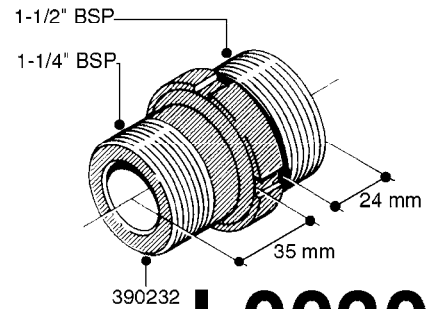

FITTINGS - HEXAGON NIPPLES
L0030-HIN, 01:01:16

L0030