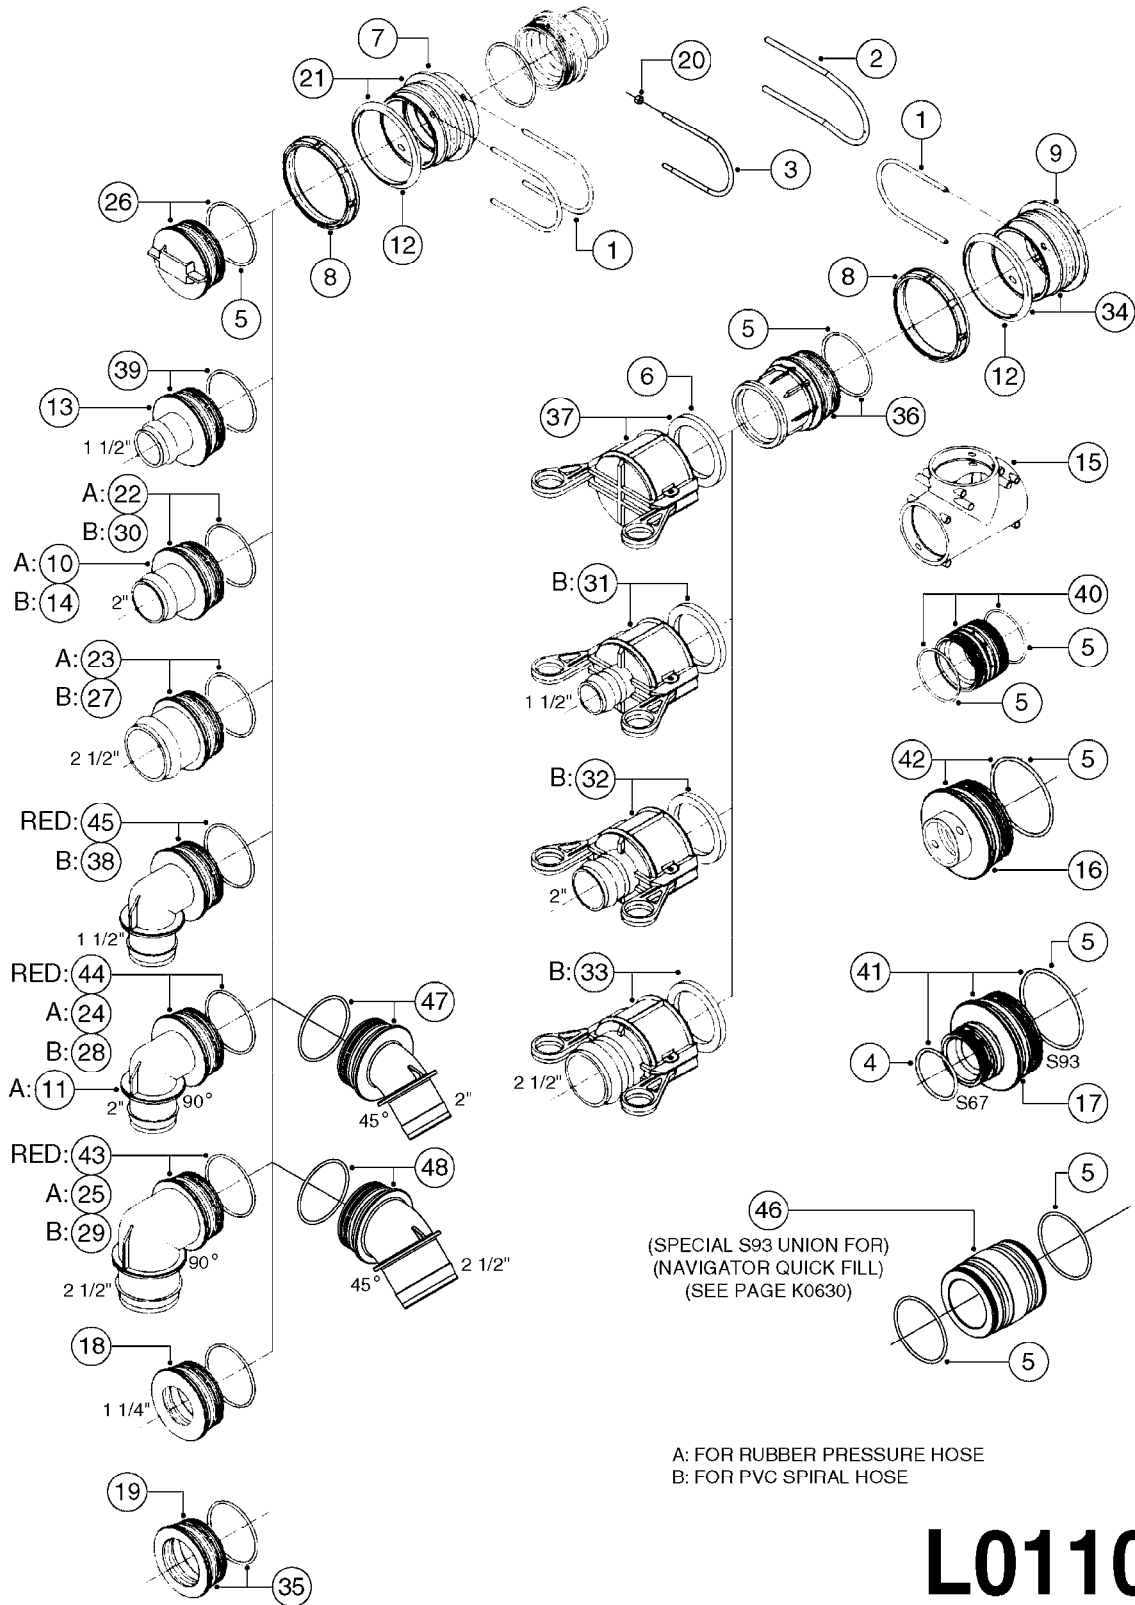

A: FOR RUBBER PRESSURE HOSE  
B: FOR PVC SPIRAL HOSE

**L0100**

FITTINGS - S-67  
L0100-HIN, 12:09:17

Page 1

Date 04.11.2017 14:56

Pos.	parts-n°	order qty	description
1	145996	1	FITT.DK S-67 FORK
2	241973	1	O-RING Ø3 X 44,2 70 SHORES NITRIL NITRIL (BLACK)
2	242353	1	O-RING D44.2X3.0 VITON F.S-67 VITON (BROWN)
3	242092	1	O-RING D69.5X3 NITRIL (BLACK)
3	242351	1	O-RING D69.5X3.0 VITON F.S-93 VITON (BROWN)
4	322104	1	FITT.DK S-67 BULKHEAD
5	322108	1	FITT.DK S-67 BULKHEAD NUT
6	322224	1	FITT.DK S-67 TEE
7	322325	1	FITT.DK S-67 X 1-1/2"BSP LONG
8	334231	1	HOSE TAIL S67 STRAIGHT 1"
9	334233	1	HOSE TAIL S67 1"1/2 STRAIGHT
10	334245	1	HOSE TAIL 90° S67 1"1/2
11	334261	1	GASKET F. S-67 BULKHEAD
12	334444	1	HOSE TAIL S67 1"1/2 STRAIGHT
13	334445	1	HOSE TAIL 90° S67 1"1/2
14	334564	1	FITT.DK S-67 TO S-53 ADAPTER
15	334573	1	CONNECTING PIECE S67-S67
16	334601	1	FITTING S93M- S67F
17	334634	1	FITT.DK ADAPTER S-93M S67M
18	461217	1	NUT HEX M5 LOCK
19	726464	1	FITTING S67 BULKHEAD WITH GASKET
20	726560	1	FITT.DK S-67 STR.1" W.O'RING
21	726561	1	FITT.DK S-67 STR.1-1/4" O'RING
22	726562	1	FITT.DK.S-67 HB 1-1/2"W.O-RING
23	726572	1	FITT.DK S-67 1" ELBOW 90 ASSY.
24	726573	1	FITT. S67 5/4" 90° W/O-RING
25	726574	1	FITT.DK S67X90,1.5HB PRESSURE
26	726579	1	FITT. S67 PLUG W/O-RING
27	726695	1	FITT.DK S-67 X 1"BSP W.ORING
28	727223	1	FITT.S67 1.5" STRAIT S W/ORING
29	727224	1	FITT.DK S67X90,1.5HB SUCTION
30	728526	1	FITT.DK S-67 CONNECT W. ORINGS
31	728527	1	ADAPTER S67M TO S93M W/ORING
32	728561	1	REDUCER S67M - S53F + O-RING
33	728562	1	FITTING S93M-S67F+O-RING
34	728578	1	FITT.DK S-67X1-1/2"BSP LG W/OR
35	14012200	1	FITT.DK S-67 FORK W/M5 THREADS
36	33509700	1	HOSE TAIL 45° S67 1"1/4
37	72433000	1	HOSE TAIL 45° S67 1" + O-RING FOR PRESSURE
38	72433100	1	FITT.DK S-67 45° 1-1/4"W/ORING
39	72433200	1	HOSE TAIL 45° S67 1"1/2+O-RING
40	72433400	1	FITT.S67 1-1/2" 45°BSP W/ORING