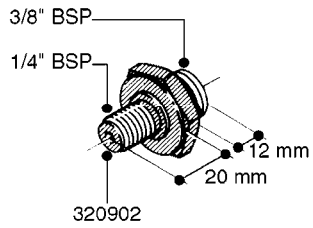

FITTINGS - HEXAGON NIPPLES  
L0030-HIN, 01:01:16

**L0030**

FITTINGS - HEXAGON NIPPLES  
L0030-HIN, 01:01:16

Page 1  
Date 04.11.2017 14:56

parts-n°	order qty	description
10015303	1	FITT.PO.HN 1.00X1.00 M1000
10425003	1	FITT.PO.HN 1.25X1.00 MCPHEE
320132	1	FITT.DK HN 1" BSP
320176	1	FITT.DK HN 3/8"X1/2" BSP
320445	1	FITT.DK HN 1/4"X3/8" BSP
320655	1	FITT.DK HN 1/2"-1/2" BSP
320692	1	FITT.DK HN 3/8'BSPX1/4'NPT
320703	1	FITT.DK HN 3/8BSP X1/2 &1/4NPT
320725	1	FITT.DK NIPPLE 3/8"-3/8" BSP
320902	1	FITT.DK HN 3/8'X 1/4' BSP
390232	1	FITT.DK HN 1-1/2' X 1-1/4' BSP
390276	1	FITT.DK HN 1'BSP