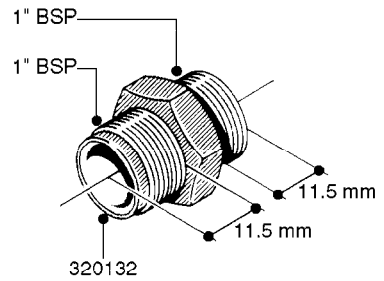

FITTINGS - HEXAGON NIPPLES  
L0030-HIN, 01:01:16

**L0030**

FITTINGS - HEXAGON NIPPLES  
L0030-HIN, 01:01:16

Page 1  
Date 04.11.2017 14:56

parts-n°	order qty	description
10015303	1	FITT.PO.HN 1.00X1.00 M1000
10425003	1	FITT.PO.HN 1.25X1.00 MCPHEE
320132	1	FITT.DK HN 1" BSP
320176	1	FITT.DK HN 3/8"X1/2" BSP
320445	1	FITT.DK HN 1/4"X3/8" BSP
320655	1	FITT.DK HN 1/2"-1/2" BSP
320692	1	FITT.DK HN 3/8'BSPX1/4'NPT
320703	1	FITT.DK HN 3/8BSP X1/2 &1/4NPT
320725	1	FITT.DK NIPPLE 3/8"-3/8" BSP
320902	1	FITT.DK HN 3/8'X 1/4' BSP
390232	1	FITT.DK HN 1-1/2' X 1-1/4' BSP
390276	1	FITT.DK HN 1'BSP