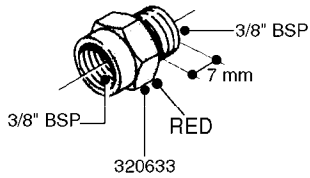

FITTINGS - HEXAGON NIPPLES  
L0030-HIN, 01:01:16

**L0030**

FITTINGS - HEXAGON NIPPLES  
L0030-HIN, 01:01:16

Page 1  
Date 04.11.2017 14:56

parts-n°	order qty	description
10015303	1	FITT.PO.HN 1.00X1.00 M1000
10425003	1	FITT.PO.HN 1.25X1.00 MCPHEE
320132	1	FITT.DK HN 1" BSP
320176	1	FITT.DK HN 3/8"X1/2" BSP
320445	1	FITT.DK HN 1/4"X3/8" BSP
320655	1	FITT.DK HN 1/2"-1/2" BSP
320692	1	FITT.DK HN 3/8'BSPX1/4'NPT
320703	1	FITT.DK HN 3/8BSP X1/2 &1/4NPT
320725	1	FITT.DK NIPPLE 3/8"-3/8" BSP
320902	1	FITT.DK HN 3/8'X 1/4' BSP
390232	1	FITT.DK HN 1-1/2' X 1-1/4' BSP
390276	1	FITT.DK HN 1'BSP