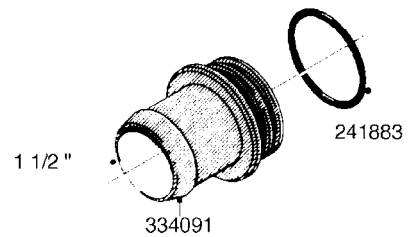

**L0080**

FITTINGS - S-53  
L0080-HIN, 12:09:17

Page 1

Date 04.11.2017 14:56

Pos.	parts-n°	order qty	description
1	145995	1	FITT.DK S-53 FORK
2	241973	1	O-RING Ø3 X 44,2 70 SHORES NITRIL NITRIL (BLACK)
2	242353	1	O-RING D44.2X3.0 VITON F.S-67 VITON (BROWN)
3	242109	1	O-RING D32.2x3.0 NITRIL (BLACK)
3	242354	1	O-RING D32.2X3.0 VITON F.S-53 VITON (BROWN)
4	322103	1	FITT.DK S-53 BULKHEAD
5	322107	1	FITT.DK S-53 BULKHEAD NUT
6	322110	1	FITT.DK S-53 ELB. 1/2" BSP
7	322352	1	FITT.DK S-53 TEE
8	334229	1	FITT.DK S-53 STR.3/4"
9	334260	1	GASKET F. S-53 BULKHEAD
10	334564	1	FITT.DK S-67 TO S-53 ADAPTER
11	391100	1	FITT.DK S-53THREAD INS.1/2"BSP
12	726463	1	FITT.DK S53 BULKHEAD W/GASKET
13	726552	1	FIT.DK S-53X90 1/2" BSP,O-RING
14	726556	1	FITT.DK S-53 HB 1/2" W/O-RING
15	726558	1	FITT.DK S53 STR. 3/4" W.ORING
16	726559	1	FITT DK. S-53 HB 1" W/O-RING
17	726568	1	FITT.DK.S-53 HB 1/2"90 W/ORING
18	726570	1	FITT.DK S-53 ELB.3/4" W.ORING
19	726571	1	FITT.DK S-53 ELB.1", W ORING
20	726578	1	FITT.DK S53 PLUG WITH O-RING
21	728561	1	REDUCER S67M - S53F + O-RING