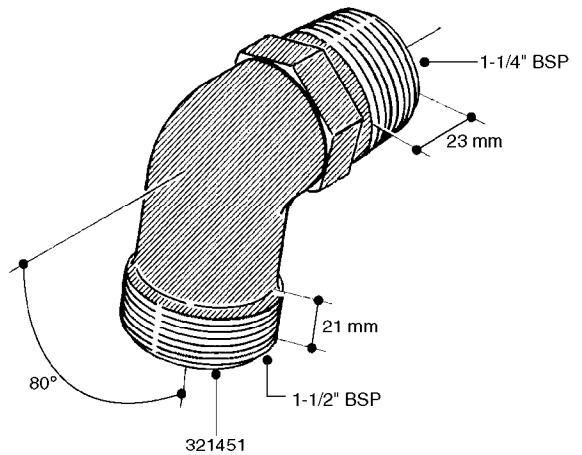

FITTINGS - HEXAGON NIPPLES  
L0030-HIN, 01:01:16

**L0030**

FITTINGS - HEXAGON NIPPLES  
L0030-HIN, 01:01:16

Page 1  
Date 04.11.2017 14:56

parts-n°	order qty	description
10015303	1	FITT.PO.HN 1.00X1.00 M1000
10425003	1	FITT.PO.HN 1.25X1.00 MCPHEE
320132	1	FITT.DK HN 1" BSP
320176	1	FITT.DK HN 3/8"X1/2" BSP
320445	1	FITT.DK HN 1/4"X3/8" BSP
320655	1	FITT.DK HN 1/2"-1/2" BSP
320692	1	FITT.DK HN 3/8'BSPX1/4'NPT
320703	1	FITT.DK HN 3/8BSP X1/2 &1/4NPT
320725	1	FITT.DK NIPPLE 3/8"-3/8" BSP
320902	1	FITT.DK HN 3/8'X 1/4' BSP
390232	1	FITT.DK HN 1-1/2' X 1-1/4' BSP
390276	1	FITT.DK HN 1'BSP