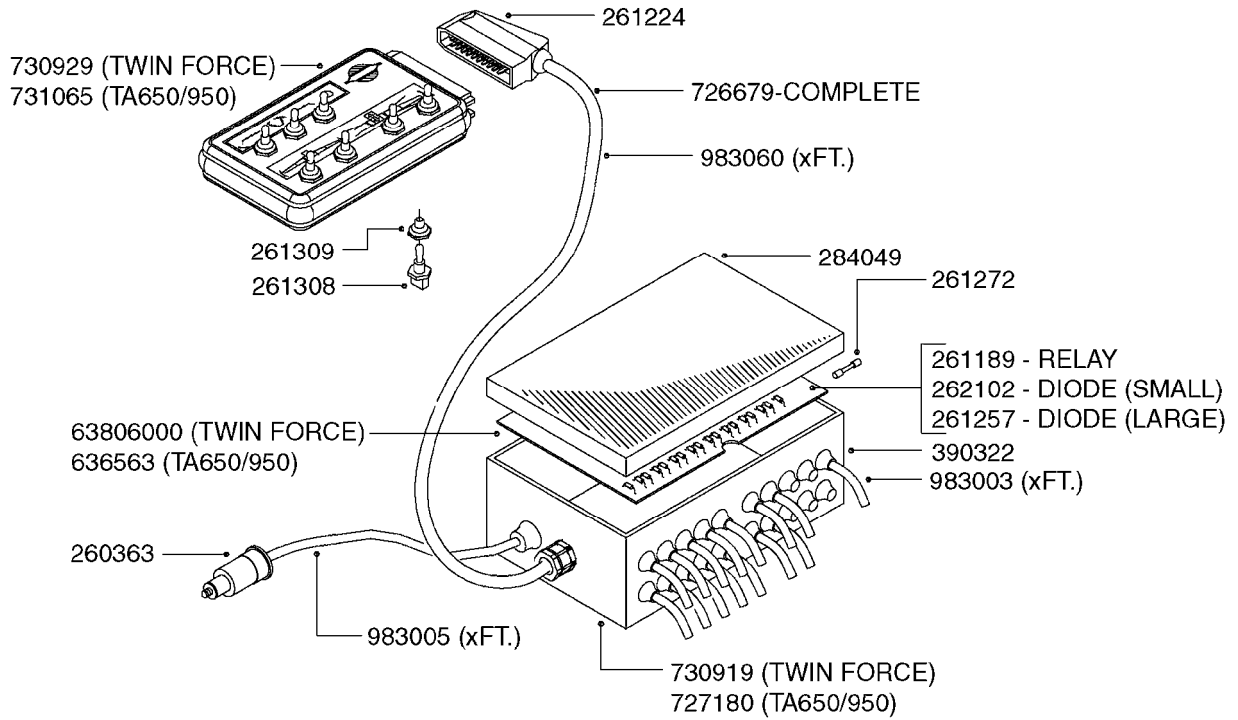

261988 (PUMP ACTUATOR KIT)
261989 (BOOM ACTUATOR KIT)

C0440

HYD TWIN FORCE ELECTRICAL
C0440-HIN, 01:01:16

Page 1

Date 04.11.2017 14:56

parts-n°	order qty	description
146023	1	PIN FOR COGWHEEL
260363	1	PLUG 2 POLE 12V
261093	1	SPADE F.ELEC.WIRE DK 2.8X0.8
261189	1	RELAY SUMI TYPE RCN 1V-5B
261207	1	ELECTRIC CONNECTOR 4MM
261224	1	PLUG HOUSING F/20 POLE MALE
261257	1	DIODE BY 255
261272	1	FUSE 10A D6X32 MM
261308	1	SWITCH APEM 5637
261309	1	SWITCH CAP
261776	1	ELECTRIC CONNECTOR 1.5MM
261825	1	ACTUATOR HAZ 2 WIRE
261842	1	RELAY HELLA 4RD.003.520-137
261844	1	PLUG ELEC.3POLE FEMALE F.CABLE
261845	1	PLUG ELEC.3 POLE MALE F.CABLE
261846	1	FUSE F 3.15A
261988	1	SPARE PARTS KIT/PUMP ACTUATOR
261989	1	SPARE PARTS KIT/BOOM ACTUATOR
262102	1	DIODE 600V/2A LT2A06
270561	1	SCREW W/SPRING ASSY. (QTY 1)
284049	1	COVER F.BOX 250X160X15
390322	1	DAH CONNECTION BOX
471122	1	WASHER, M10, Ø20/10.5X 2.0, SS
480728	1	PIN D3.2X20 SPLIT
636563	1	PRINT PLATE COMPLT F/DAH TWIN
726679	1	WIRE 18X0.5MM 12M 20 POL
727180	1	DAH CONNECTION BOX 5 TA650
730919	1	DAH CONNECTION BOX TWIN FORCE
730929	1	CONTROL BOX - DAH TWIN FORCE
730963	1	ACTUATOR F.PUMP TWIN FORCE
731065	1	CONTROL BOX 5 FUNCTION DAH
983003	1	CABLE ELEC.2X1MM WIRE BLACK EC
983005	1	ELEC. CABLE 2 WIRE X 1.5MM
983060	1	WIRE 20X0.34X2MM
983070	1	CABLE 2X6MM
63806000	1	CIRCUIT BOARD F. DAH HAZ FORCE
72206500	1	CONNECTION BOX F.TWIN HAZ
72270700	1	HAY/Z ACTUATOR CONN BOX HURCS