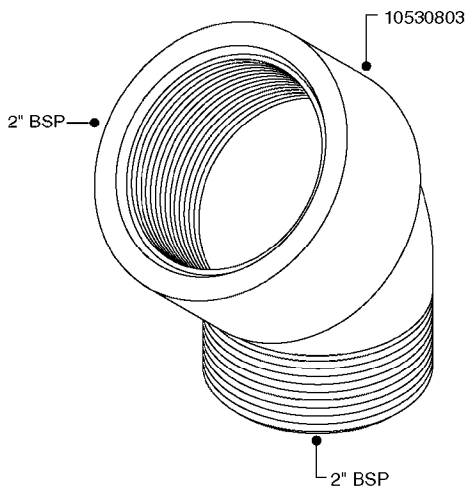

FITTINGS - HEXAGON NIPPLES  
L0030-HIN, 01:01:16

**L0030**

FITTINGS - HEXAGON NIPPLES  
L0030-HIN, 01:01:16

Page 1  
Date 04.11.2017 14:56

parts-n°	order qty	description
10015303	1	FITT.PO.HN 1.00X1.00 M1000
10425003	1	FITT.PO.HN 1.25X1.00 MCPHEE
320132	1	FITT.DK HN 1" BSP
320176	1	FITT.DK HN 3/8"X1/2" BSP
320445	1	FITT.DK HN 1/4"X3/8" BSP
320655	1	FITT.DK HN 1/2"-1/2" BSP
320692	1	FITT.DK HN 3/8'BSPX1/4'NPT
320703	1	FITT.DK HN 3/8BSP X1/2 &1/4NPT
320725	1	FITT.DK NIPPLE 3/8"-3/8" BSP
320902	1	FITT.DK HN 3/8'X 1/4' BSP
390232	1	FITT.DK HN 1-1/2' X 1-1/4' BSP
390276	1	FITT.DK HN 1'BSP