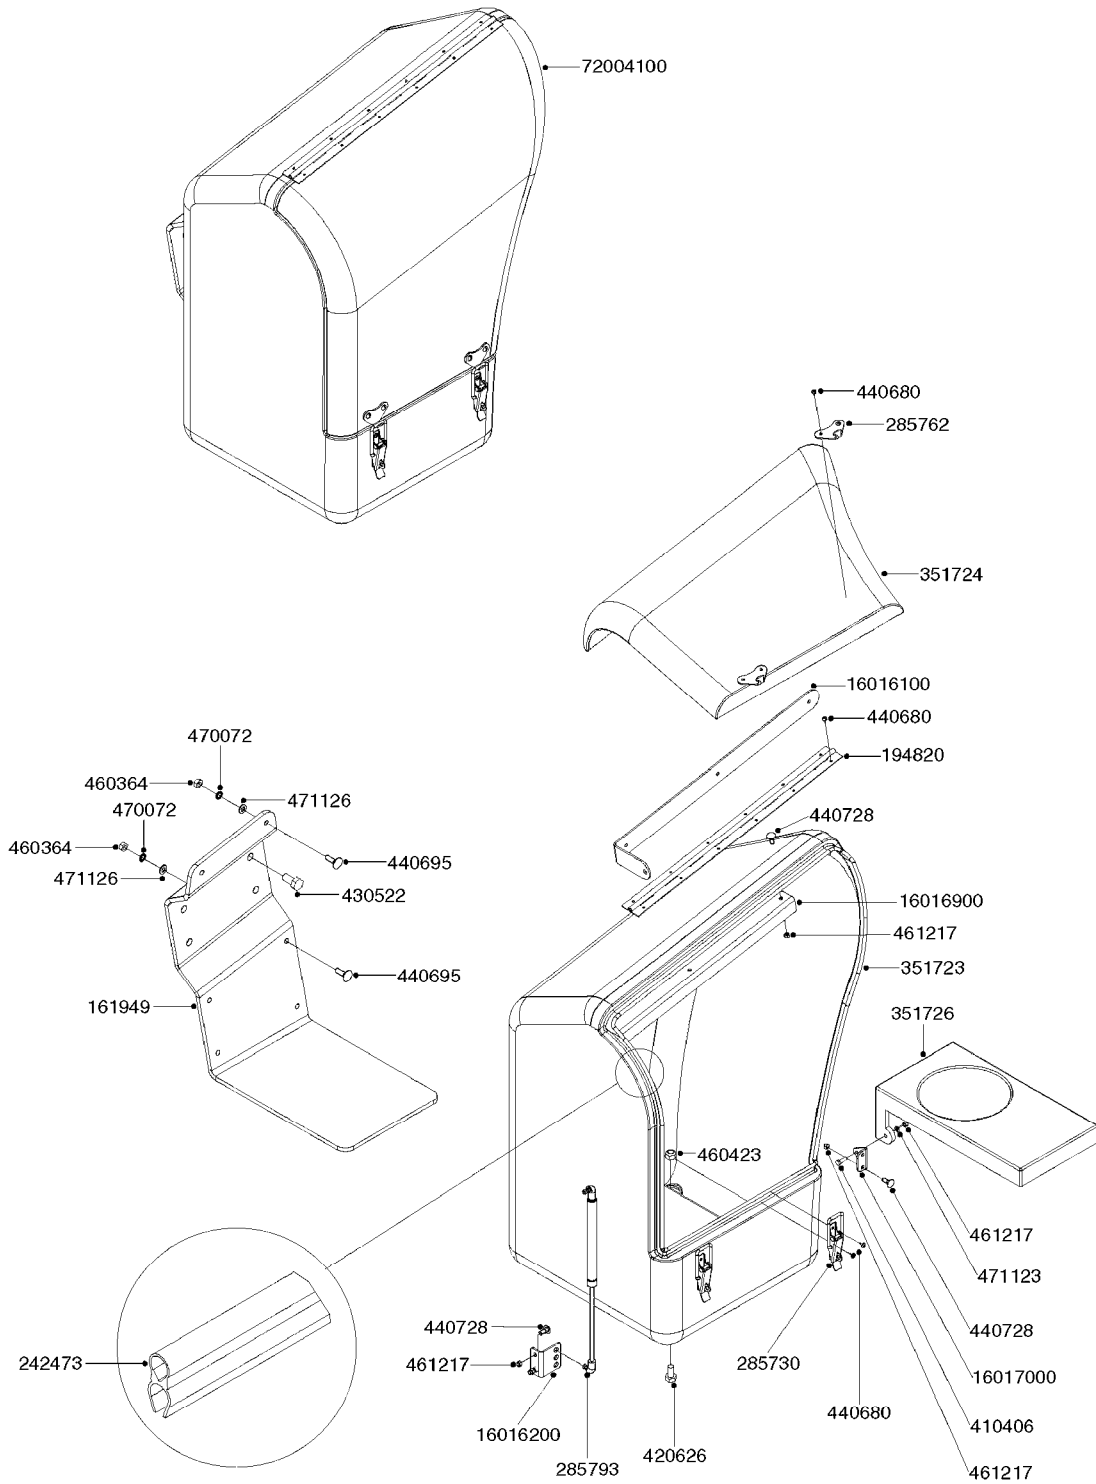

SIGHT GAUGE - REMOTE  
K0780-HIN, 16:03:17

Page 2  
Date 04.11.2017 14:56

Pos.	parts-n°	order qty	description
27	978324	1	DECAL SCALE HC650
27	978327	1	DECAL SCALE 500
27	978329	1	DECAL SCALE HC950
27	978387	1	DECAL SCALE NAV 800
27	978388	1	DECAL SCALE NAV 1000
27	978431	1	DECAL SCALE MEGA 230 G
27	978432	1	DECAL SCALE MEGA 350 G
27	978469	1	DECAL SCALE F.TANK 250G
27	978470	1	DECAL SCALE F.TANK 350G
27	978610	1	DECAL SCALE CM750 US GAL
27	978691	1	DECAL SCALE CM875
27	978692	1	DECAL SCALE CM1200
27	10637303	1	DECAL SCALE F.270G MISTBLOWER
27	10637403	1	DECAL SCALE M/BLOWER 500 USGAL
27	97602603	1	DECAL S/G TUBE CM 1500
27	97604803	1	DECAL SIGHT GAUGE 1100 NAV.
27	97604903	1	DECAL SIGHT GAUGE 575 NAV.
27	97608903	1	DECAL SIGHT GAUGE 550M NAV.
27	97609703	1	DECAL S/G RANGER 2200 (600 G) RANGER 2200 (600 GAL.)
27	97609803	1	DECAL SIGHT GAUGE CM6600 GAL. NCM 6600 (1850 GAL.)
27	97610003	1	DECAL SIGHT GAUGE NCM 9000 GAL NCM 9000 (2400 GAL.)
27	97610203	1	DECAL SIGHT GAUGE NAV 3000 GAL NAV 3000 (800 GAL.)
27	97610403	1	DECAL SIGHT GAUGE NAV 4000 GAL NAV 4000 (1200 GAL.)
27	97611503	1	DECAL SIGHT GAUGE NAV 3500 GAL NAV 3500 (1000 GAL.)
27	97613303	1	DECAL S/G RANGER 2000 (GALLON)
27	97833300	1	DECAL SIGHT GAUGE CM4400 GAL. NCM 4400 (1200 GAL.)
28	978127	1	DECAL SCALE NAV550M METRIC
28	978128	1	DECAL SCALE NAV800M METRIC
28	978129	1	DECAL SCALE NAV1000M METRIC
28	978291	1	DECAL SCALE HC950M METRIC
28	978313	1	DECAL SCALE HC650M METRIC
28	978589	1	DECAL SCALE CM 3200 LITERS
28	978590	1	DECAL SCALE CM 4200 LITERS
28	978690	1	DECAL SCALE CM750 METRIC
28	89109004	1	DECAL SIGHT GAUGE 9000 LITERS
28	97607203	1	DECAL S/G TUBE 4200L. NEW NAV
28	97609903	1	DECAL S/G RANGER 2200 LITERS
28	97610503	1	DECAL SIGHT GAUGE NAV 4000 LIT
28	97611403	1	DECAL SIGHT GAUGE NAV 3500 LIT
28	97613403	1	DECAL S/G RANGER 2000 (LITER)
28	97808000	1	DECAL SIGHT GAUGE CM4400 LITER
28	97813700	1	DECAL SIGHT GAUGE CM6600 LITER
28	97820900	1	DECAL SIGHT GAUGE NAV 3000 LTR
29	16025500	1	TANK SPACER SIGHT GAUGE
30	16135600	1	GUIDE FOR SIGHT GAUGE NAV/NCM
31	61005703	1	BRACKET WELD SIGHT GAUGE