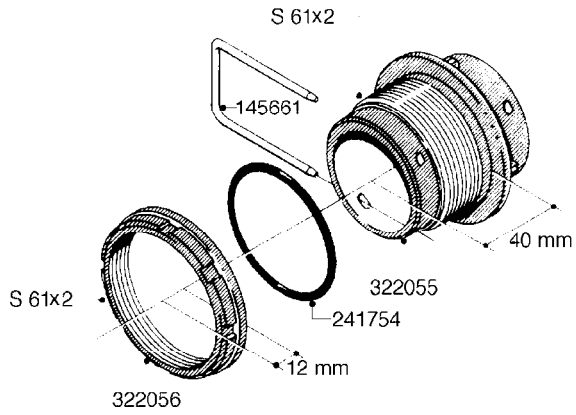

**L0080**

FITTINGS - S-53  
L0080-HIN, 12:09:17

Page 1

Date 04.11.2017 14:56

Pos.	parts-n°	order qty	description
1	145995	1	FITT.DK S-53 FORK
2	241973	1	O-RING Ø3 X 44,2 70 SHORES NITRIL NITRIL (BLACK)
2	242353	1	O-RING D44.2X3.0 VITON F.S-67 VITON (BROWN)
3	242109	1	O-RING D32.2x3.0 NITRIL (BLACK)
3	242354	1	O-RING D32.2X3.0 VITON F.S-53 VITON (BROWN)
4	322103	1	FITT.DK S-53 BULKHEAD
5	322107	1	FITT.DK S-53 BULKHEAD NUT
6	322110	1	FITT.DK S-53 ELB. 1/2" BSP
7	322352	1	FITT.DK S-53 TEE
8	334229	1	FITT.DK S-53 STR.3/4"
9	334260	1	GASKET F. S-53 BULKHEAD
10	334564	1	FITT.DK S-67 TO S-53 ADAPTER
11	391100	1	FITT.DK S-53THREAD INS.1/2"BSP
12	726463	1	FITT.DK S53 BULKHEAD W/GASKET
13	726552	1	FIT.DK S-53X90 1/2" BSP,O-RING
14	726556	1	FITT.DK S-53 HB 1/2" W/O-RING
15	726558	1	FITT.DK S53 STR. 3/4" W.ORING
16	726559	1	FITT DK. S-53 HB 1" W/O-RING
17	726568	1	FITT.DK.S-53 HB 1/2"90 W/ORING
18	726570	1	FITT.DK S-53 ELB.3/4" W.ORING
19	726571	1	FITT.DK S-53 ELB.1", W ORING
20	726578	1	FITT.DK S53 PLUG WITH O-RING
21	728561	1	REDUCER S67M - S53F + O-RING