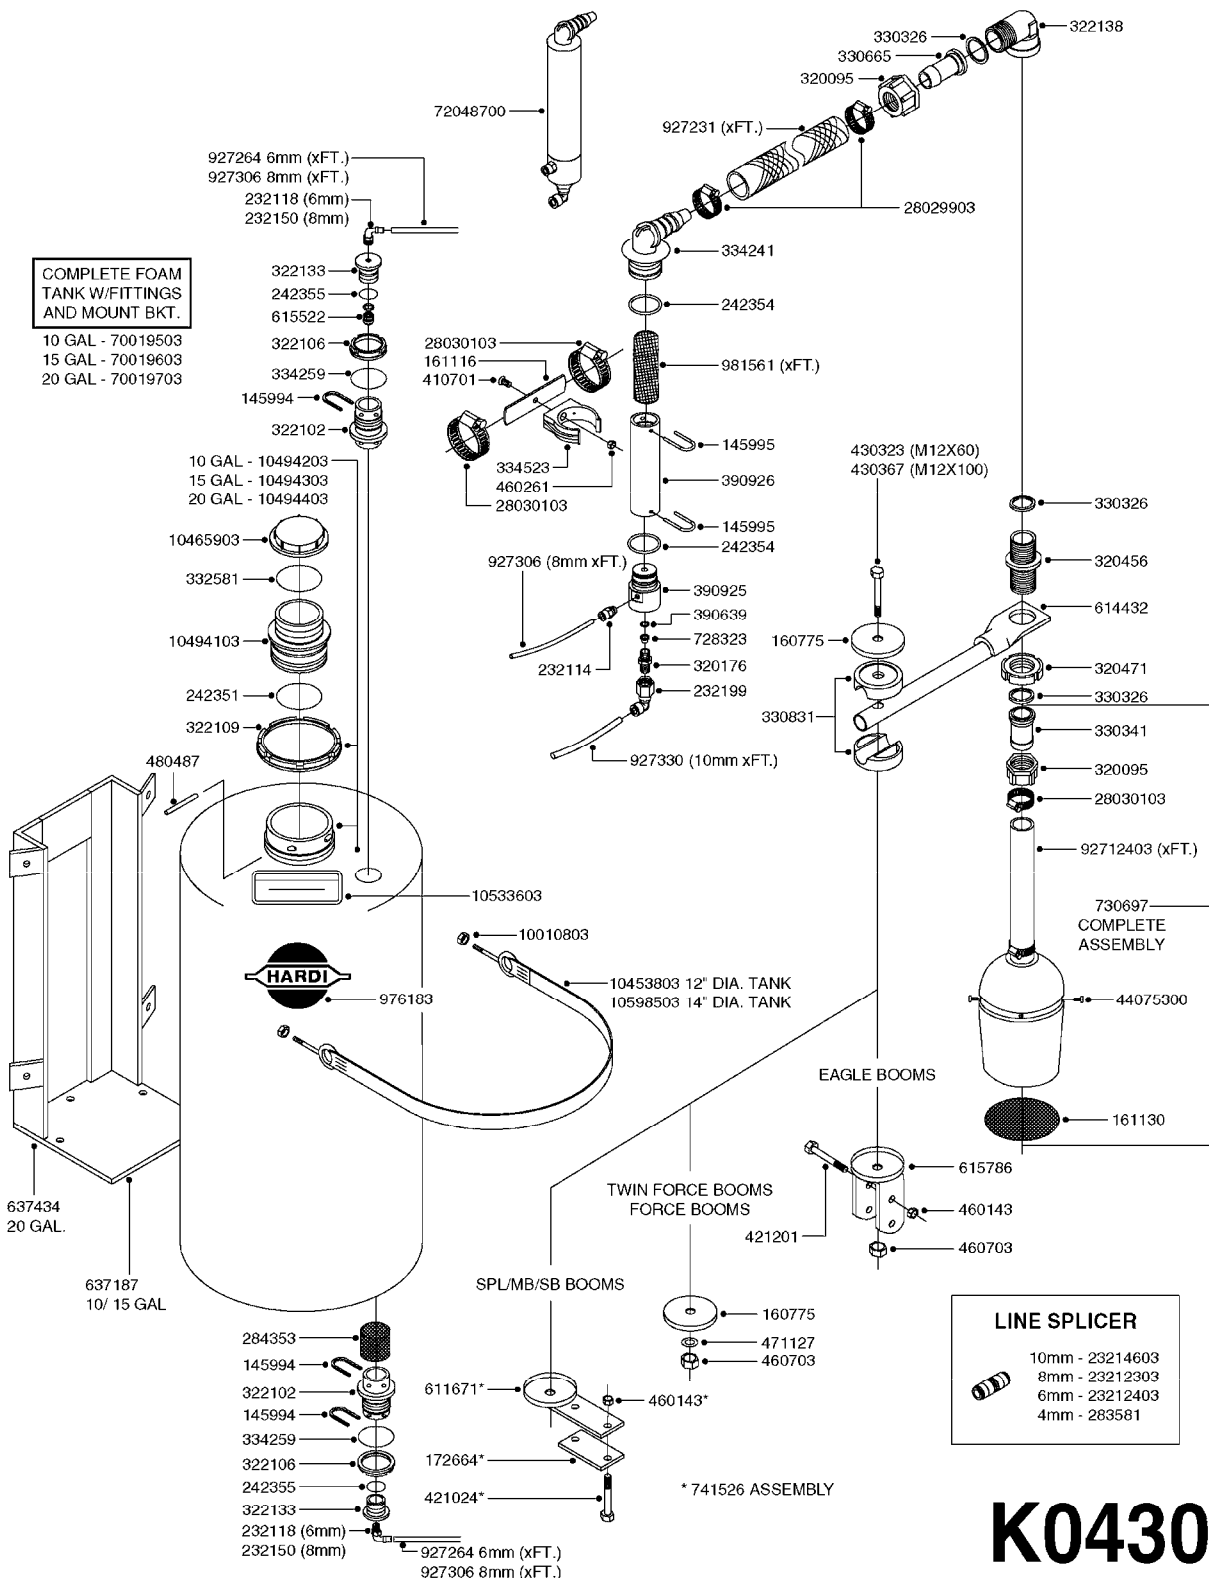

COMPLETE FOAM
TANK W/FITTINGS
AND MOUNT BKT.

- 10 GAL - 70019503
- 15 GAL - 70019603
- 20 GAL - 70019703

FOAMMARKER TANK/DROPPER 2000
K0430-HIN, 11:04:16

Page 1
Date 04.11.2017 14:56

parts-n°	order qty	description
145994	1	FITT.DK S-40 FORK
145995	1	FITT.DK S-53 FORK
160775	1	WASHER F. FRICTION PLATE
161116	1	FLATBAR PLATE 3 X 25 X 110
161130	1	FILTER SCREEN F/FOAM DROPPER
172664	1	FLATBAR BACKING PLATE
232114	1	COUPLER 1/8" THREADX8MM HOSE
232118	1	HOSE CONN. 90DEG 1/8'X 6MM PE
232150	1	HOSE CONN. 90DEG. 1/8'X8MM PE
232199	1	COUPLER 3/8' BSP-90/10MM HOSE
242351	1	O-RING D69.5X3.0 VITON F.S-93
242354	1	O-RING D32.2X3.0 VITON F.S-53
242355	1	O-RING D19.2X3.0 VITON F.S-40
283581	1	HOSE CONNECTOR STR. F.4MM PE
284353	1	SPONGE FOR FOAM MARKER
320095	1	FITT.DK NUT 1" BSP
320176	1	FITT.DK HN 3/8"X1/2" BSP
320456	1	FITT.DK BULKHEAD 1"BSP DOUBLE
320471	1	FITT.DK NUT 1" BSP JAMB
322102	1	FITT.DK S-40 BULKHEAD
322106	1	FITT.DK S-40 BULKHEAD NUT
322109	1	FITT.DK S-93 BULKHEAD NUT
322133	1	FITT.DK S-40 PLUG W 1/8 THREAD
322138	1	FITT.DK ELB 1"M X 1"F BSP
330326	1	O-RING D30/D24X2 F.1"NUT
330341	1	FITT.DK HB 1" F. 1" NUT
330665	1	3/4' HOSE TAIL F/1' CAP
330831	1	FRICTION PLATE
332581	1	GASKET F. 1-1/2" BSP CAPNUT.
334241	1	FITT.DK S-53 ELB.3/4"
334259	1	GASKET F. S-40 BULKHEAD
334523	1	PIPE HOLDER D51.5
390639	1	O-RING F.NOZZLE FILTER
390925	1	FITTING F.FOAM MIX.CHAMB. STD
390926	1	TUBE,MIX CHAMB. FOAM MARK STD
410701	1	SCREW M6X16 GALV.
421024	1	BOLT HEX 8.8 DEL M8X60
421201	1	BOLT HEX 8.8 DEL M8X70
430323	1	BOLT HEX 8.8 DEL M12X60
430367	1	BOLT M12X100 DIN931-8.8 DEL
460143	1	NUT HEX M8X1.25 LOCK DIN985A2 SS
460261	1	NUT HEX M6X1.00 LOCK DIN985 A2 SS
460703	1	NUT HEX M12X1.75 LOCK DIN985A2 SS
471127	1	WASHER Z12N 13X24X2,5 RST
480487	1	PIN M5X60 SLOTTED GALV
611671	1	BREAK AWAY HOLDER F-MARKER
614432	1	BREAK AWAY ARM F. FOAM MARKER
615522	1	CHECK VALVE F.FOAM MARKER
615786	1	MOUNT BKT. F.FOAM DROPPER 98
637187	1	MOUNT BKT F.FOAM TANK 10/15GAL
637434	1	MOUNT BRACKET F.FOAM TANK 20G
728323	1	VALVE NON-RETURN
730697	1	FOAM DROPPER COMP. BLACK '97
741526	1	FOAM DROPPER MT. KIT MB-SPL
927231	1	HOSE R X PVCX3/4 CLR/BRD 0012"
927264	1	HOSE R X PE D6/D4 X 0012"
927306	1	HOSE R X PE D8/D6 X 0012"BLACK
927330	1	HOSE R X PE D10/D8 X 012"BLACK
976183	1	DECAL COMPANY D.18,2 X 29,6
981561	1	SPONGE MAT. MIX.CHAMBER-x0012"
10010803	1	NUT HEX NC (NYLON LOCK) 5/16