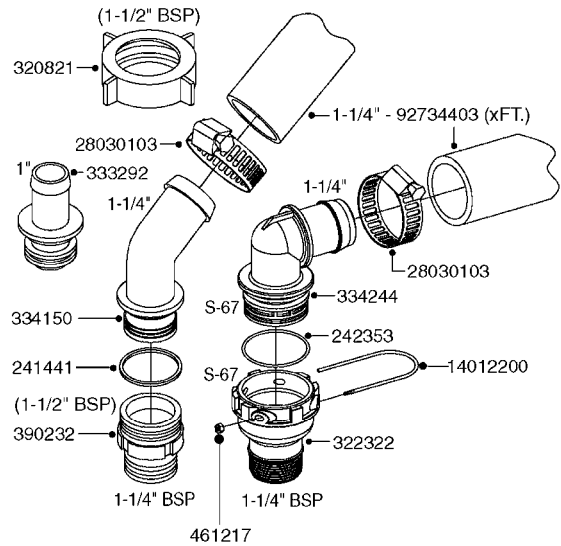

PRESSURE SIDE OF PUMP