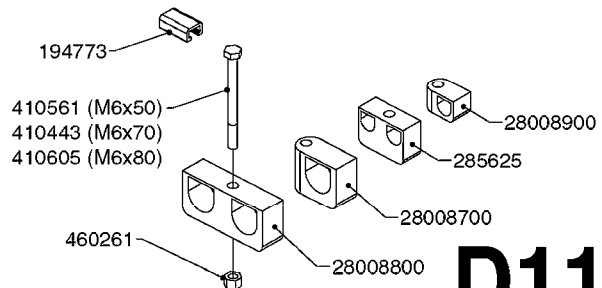

*=REFER TO HARDI® NOZZLE CATALOG

STAINLESS STEEL FEED TUBES

731824	SS feed tube 14"
731825	SS feed tube 24"
731826	SS feed tube 43"
731429	SS feed tube 63"
731430	SS feed tube 83"

D1120