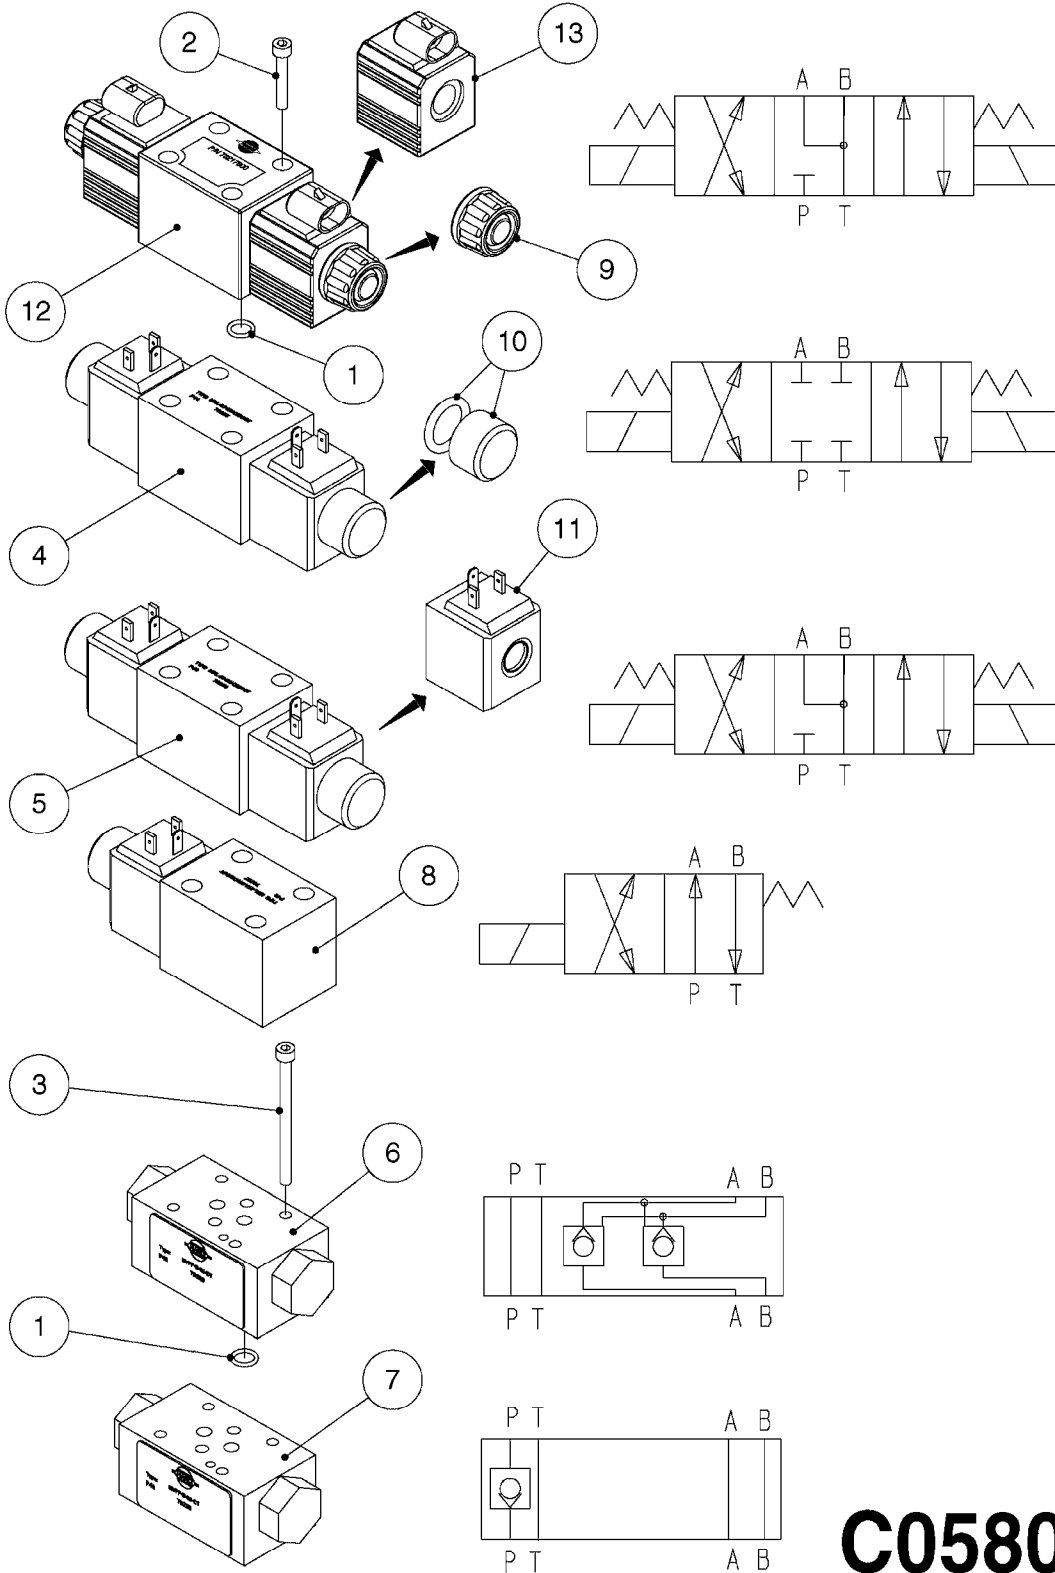

C0580

CETOP VALVES
C0580-HIN, 01:01:16

Page 1

Date 04.11.2017 14:56

Pos.	parts-n°	order qty	description
1	242102	1	O-RING Ø9.25X1.78 NITRIL 90SH
2	450964	1	SCREW M5X30 F.CYLINDER
3	450965	1	SCREW ROUND M5X70
4	782115	1	HY SOLENOID VALVE DH HYD
5	782116	1	HY SOLENOID VALVE MD1L-S3/10N-D12K1/P
6	782118	1	LOCK VALVE MVPP-D
7	782146	1	HYD. CHECK VALVE 1 WAY
8	782829	1	SOLENOID MD1L-TA/10N-D12K1/DT
9	28123700	1	CAP F.SOLENOID - MD1L
10	74187700	1	CAP + O-RING F.CETOP - MD1L
11	78216000	1	SOLENOID F.CETOP VALVE - MD1L
12	78217800	1	MAGNET VLV.MD1L-S3/10N-D12K8DT
13	78218200	1	SOLENOID W/AMP F.MD1L