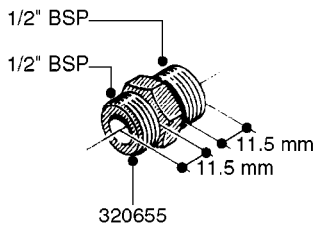

FITTINGS - HEXAGON NIPPLES  
L0030-HIN, 01:01:16

**L0030**

FITTINGS - HEXAGON NIPPLES  
L0030-HIN, 01:01:16

Page 1  
Date 04.11.2017 14:56

parts-n°	order qty	description
10015303	1	FITT.PO.HN 1.00X1.00 M1000
10425003	1	FITT.PO.HN 1.25X1.00 MCPHEE
320132	1	FITT.DK HN 1" BSP
320176	1	FITT.DK HN 3/8"X1/2" BSP
320445	1	FITT.DK HN 1/4"X3/8" BSP
320655	1	FITT.DK HN 1/2"-1/2" BSP
320692	1	FITT.DK HN 3/8'BSPX1/4'NPT
320703	1	FITT.DK HN 3/8BSP X1/2 &1/4NPT
320725	1	FITT.DK NIPPLE 3/8"-3/8" BSP
320902	1	FITT.DK HN 3/8'X 1/4' BSP
390232	1	FITT.DK HN 1-1/2' X 1-1/4' BSP
390276	1	FITT.DK HN 1'BSP