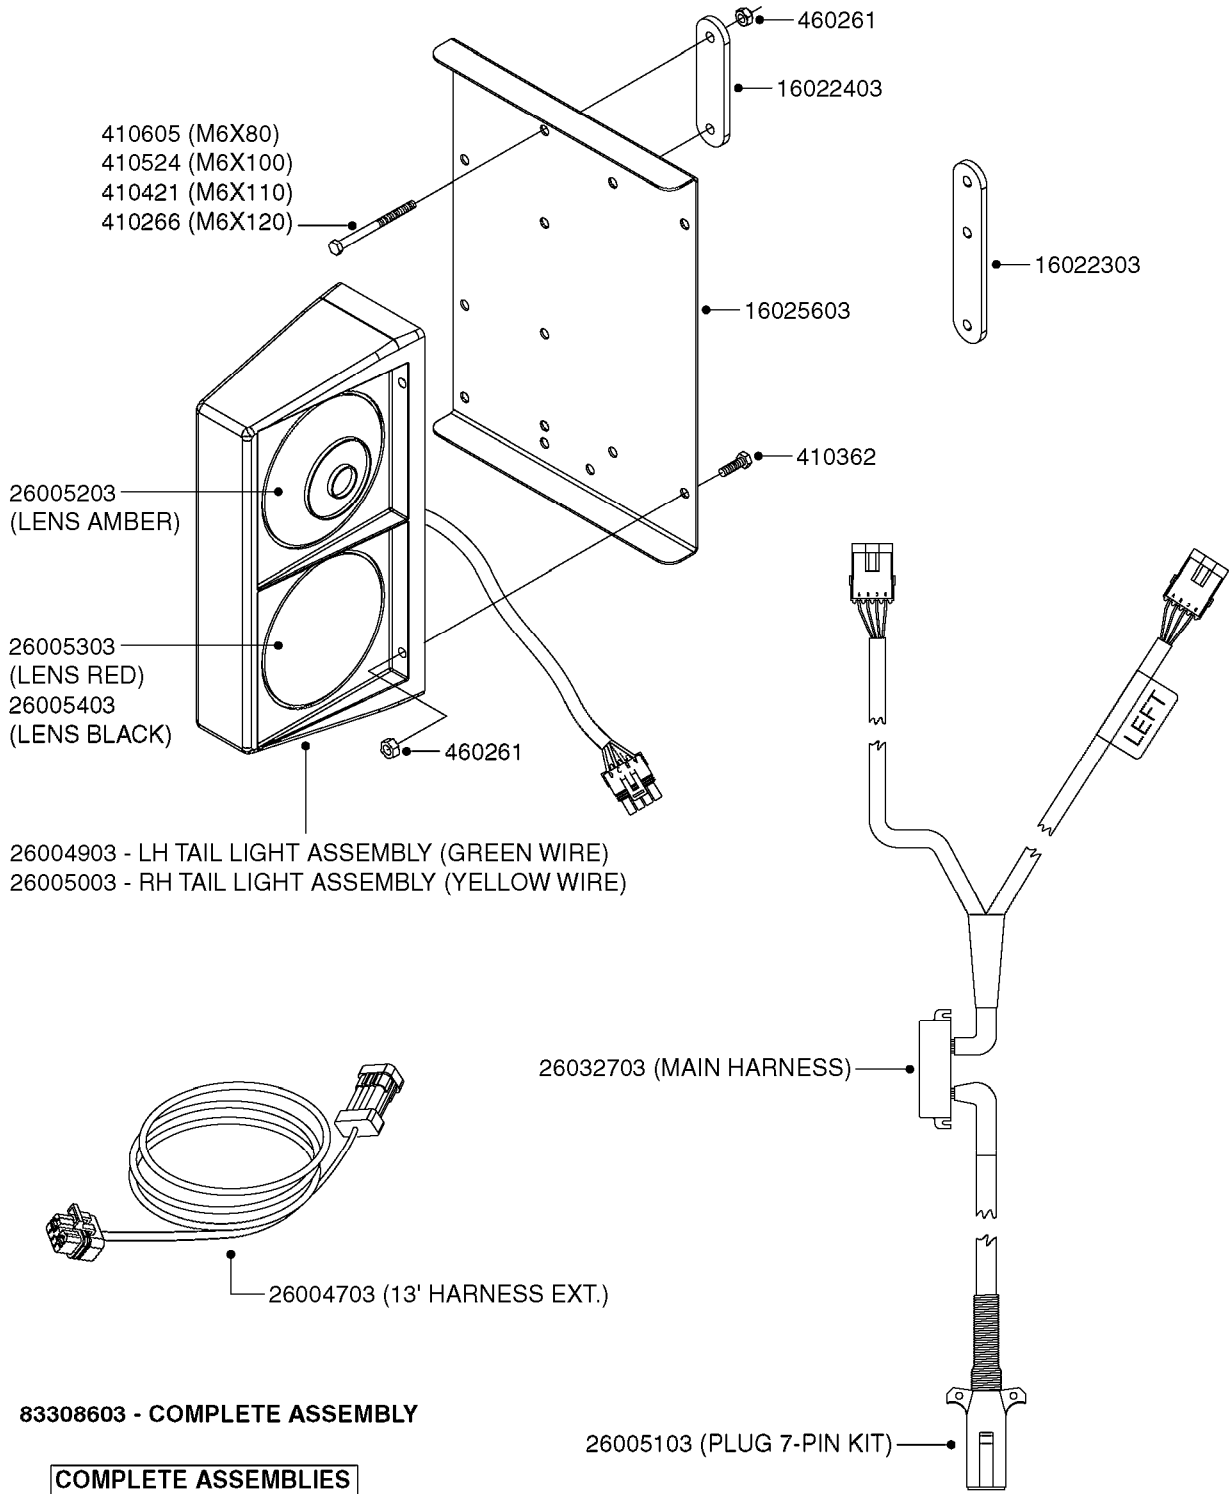

83308603 - COMPLETE ASSEMBLY

COMPLETE ASSEMBLIES
WHOLEGOODS ITEMS

M0160

TRAFFIC LIGHT KIT
M0160-HIN, 17:08:17

Page 1
Date 04.11.2017 14:57

parts-n°	order qty	description
410266	1	BOLT HEX 8.8 DEL M6X120
410362	1	BOLT HEX 8.8 SS M6X20
410421	1	BOLT HEX M6X110 DIN931-A2 SS
410524	1	BOLT HEX 8.8 DEL M6X100
410605	1	BOLT HEX 8.8 DEL M6X80
460261	1	NUT HEX M6X1.00 LOCK DIN985 A2 SS
16022303	1	BRACKET 100MM TUBE
16022403	1	BRACKET 60MM TUBE
16025603	1	BRACKET TAIL LIGHT DUAL LAMP
26004703	1	HARNESS 13' EXT 4 WIRE WP
26004903	1	TAIL LIGHT GREEN WIRE LH
26005003	1	TAIL LIGHT YELLOW WIRE RH
26005103	1	PLUG 7-PIN AG TAIL LIGHT
26005203	1	LENS AMBER BEFORE 2009
26005303	1	LENS RED BEFORE 2009
26005403	1	LENS BLACK BEFORE 2009
26032703	1	HARNESS COMPLETE, TAIL LIGHT, 2013
83308603	1	TRAFFIC LIGHT KIT