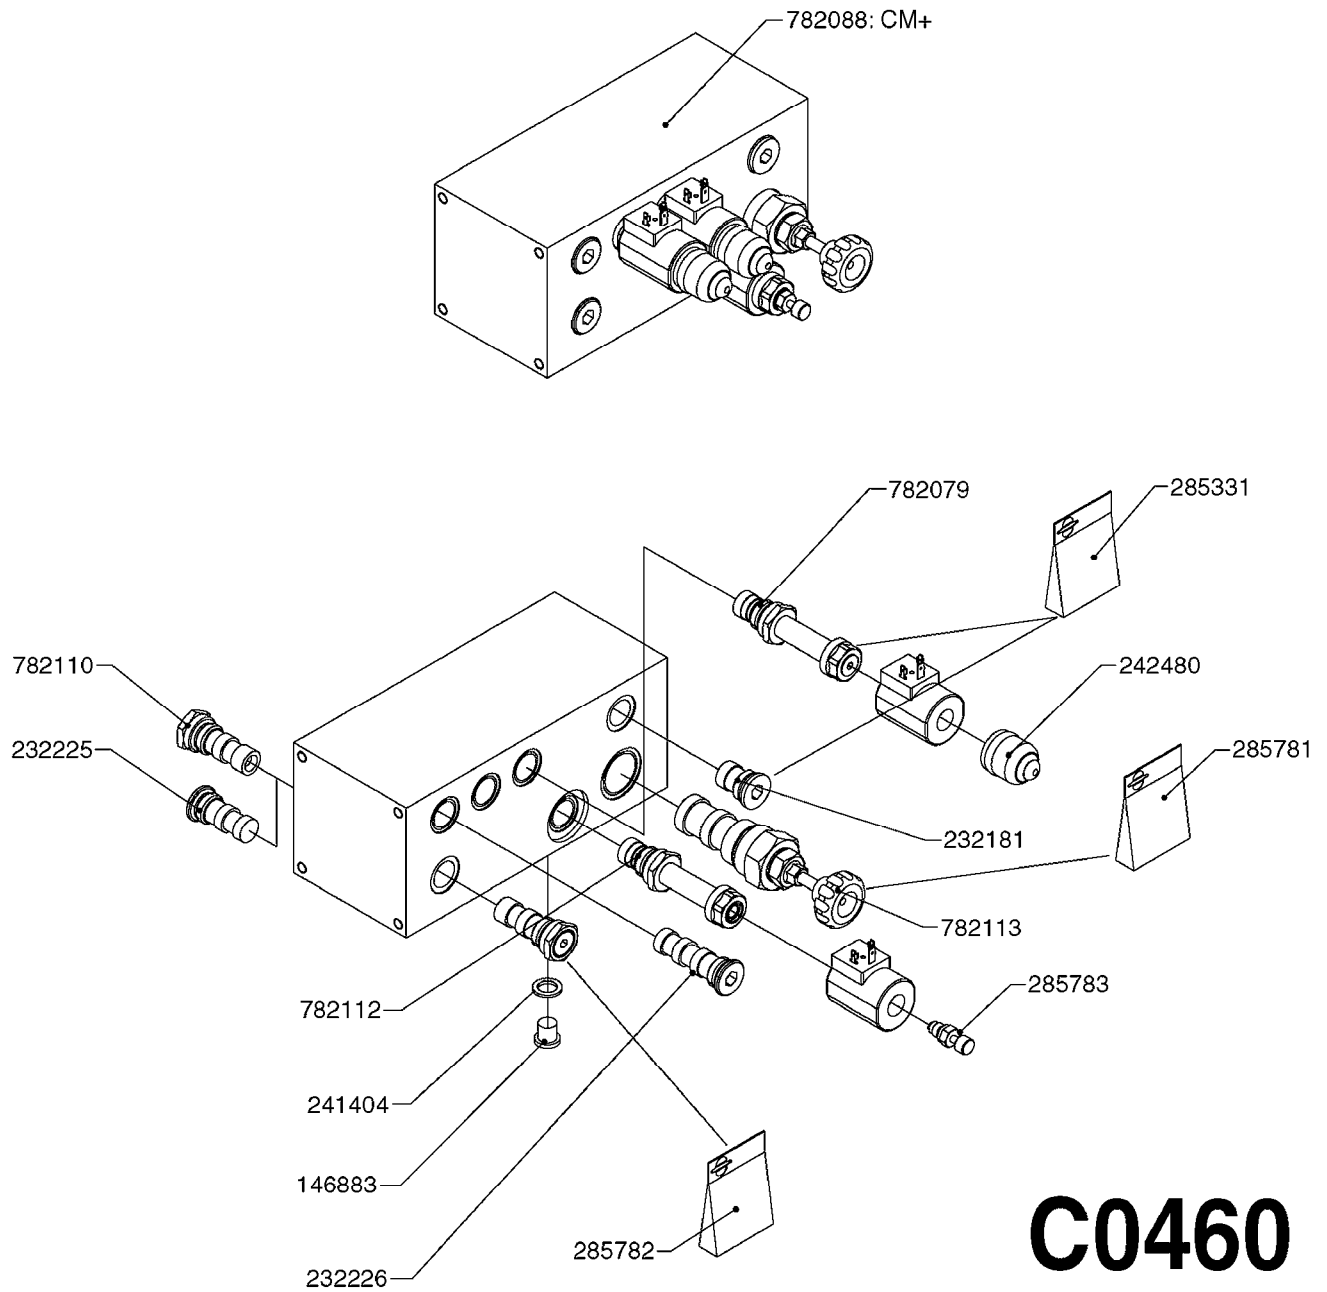

# C0440

HYD TWIN FORCE ELECTRICAL  
C0440-HIN, 01:01:16

Page 1

Date 04.11.2017 14:56

parts-n°	order qty	description
146023	1	PIN FOR COGWHEEL
260363	1	PLUG 2 POLE 12V
261093	1	SPADE F.ELEC.WIRE DK 2.8X0.8
261189	1	RELAY SUMI TYPE RCN 1V-5B
261207	1	ELECTRIC CONNECTOR 4MM
261224	1	PLUG HOUSING F/20 POLE MALE
261257	1	DIODE BY 255
261272	1	FUSE 10A D6X32 MM
261308	1	SWITCH APEM 5637
261309	1	SWITCH CAP
261776	1	ELECTRIC CONNECTOR 1.5MM
261825	1	ACTUATOR HAZ 2 WIRE
261842	1	RELAY HELLA 4RD.003.520-137
261844	1	PLUG ELEC.3POLE FEMALE F.CABLE
261845	1	PLUG ELEC.3 POLE MALE F.CABLE
261846	1	FUSE F 3.15A
261988	1	SPARE PARTS KIT/PUMP ACTUATOR
261989	1	SPARE PARTS KIT/BOOM ACTUATOR
262102	1	DIODE 600V/2A LT2A06
270561	1	SCREW W/SPRING ASSY. (QTY 1)
284049	1	COVER F.BOX 250X160X15
390322	1	DAH CONNECTION BOX
471122	1	WASHER, M10, Ø20/10.5X 2.0, SS
480728	1	PIN D3.2X20 SPLIT
636563	1	PRINT PLATE COMPLT F/DAH TWIN
726679	1	WIRE 18X0.5MM 12M 20 POL
727180	1	DAH CONNECTION BOX 5 TA650
730919	1	DAH CONNECTION BOX TWIN FORCE
730929	1	CONTROL BOX - DAH TWIN FORCE
730963	1	ACTUATOR F.PUMP TWIN FORCE
731065	1	CONTROL BOX 5 FUNCTION DAH
983003	1	CABLE ELEC.2X1MM WIRE BLACK EC
983005	1	ELEC. CABLE 2 WIRE X 1.5MM
983060	1	WIRE 20X0.34X2MM
983070	1	CABLE 2X6MM
63806000	1	CIRCUIT BOARD F. DAH HAZ FORCE
72206500	1	CONNECTION BOX F.TWIN HAZ
72270700	1	HAY/Z ACTUATOR CONN BOX HURCS