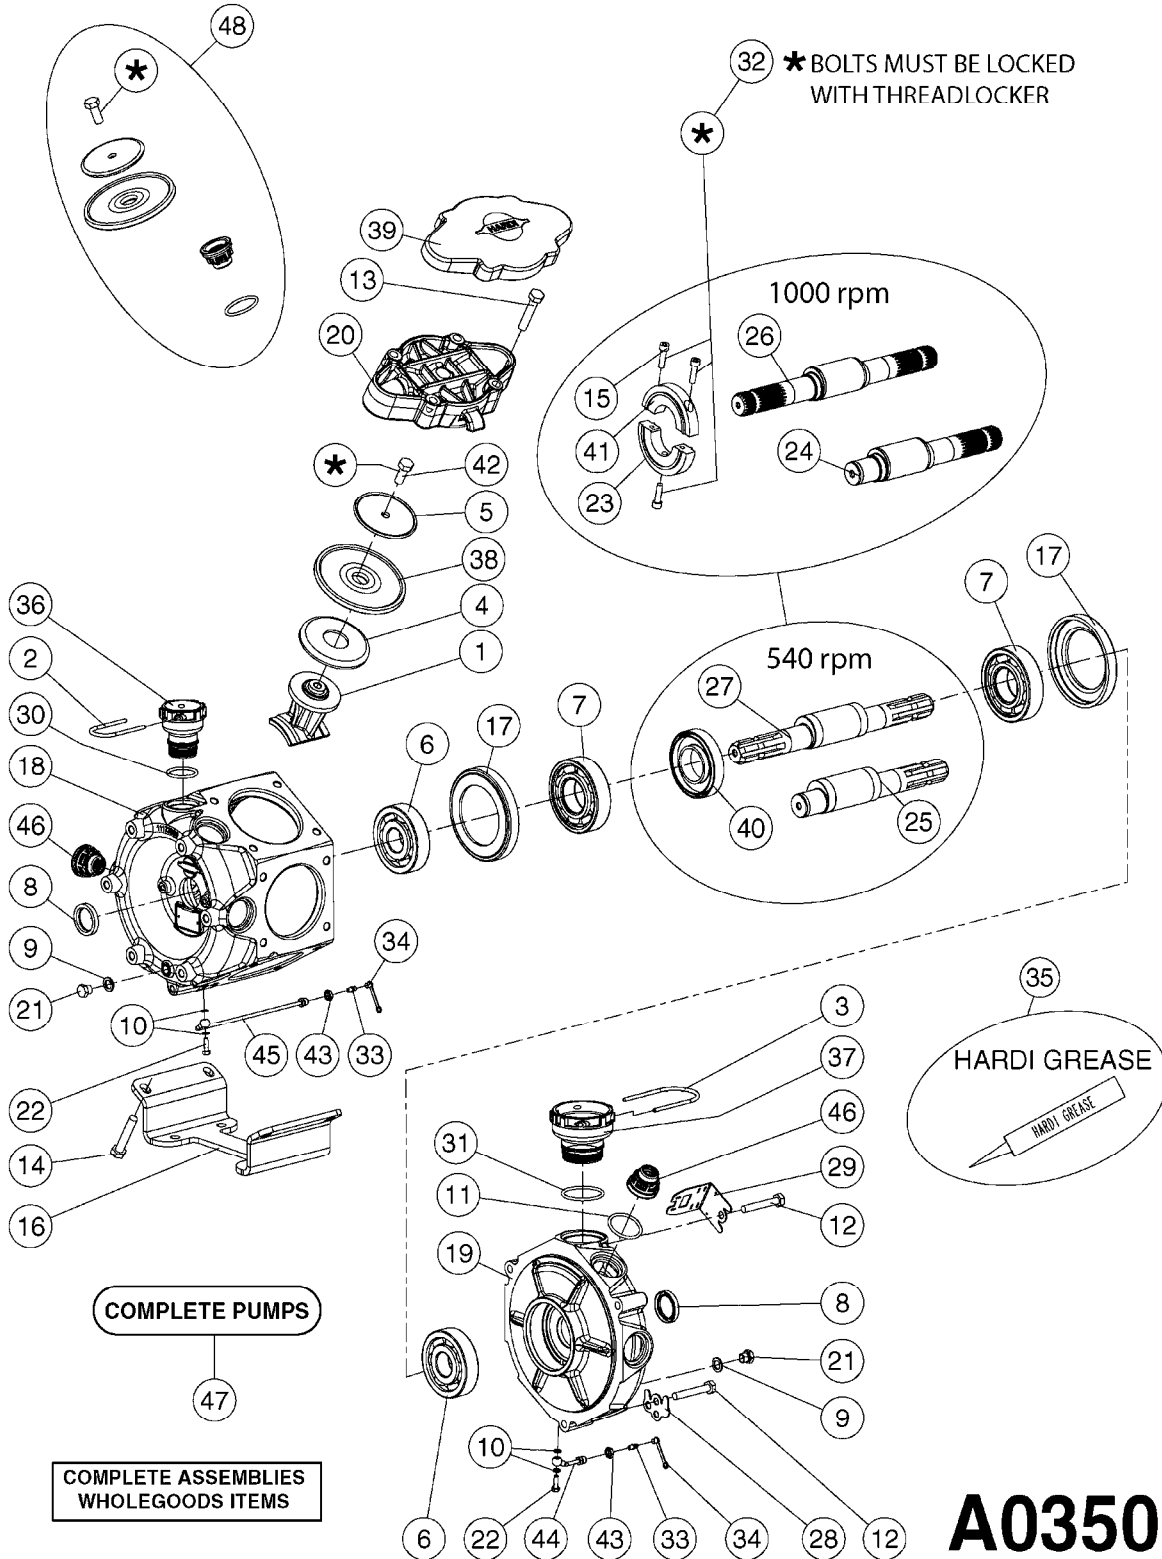

PUMP - 464 540/1000 RPM
A0350-HIN, 22:02:16

Page 1

Date 04.11.2017 14:55

Pos.	parts-n°	order qty	description
1	111622	1	CONNECTING ROD 463/5.5MM
1	111623	1	CONNECTING ROD 463/10MM
1	111624	1	CONNECTING ROD 463/12MM
1	111645	1	CONNECTING ROD 463/6.5MM
2	145996	1	FITT.DK S-67 FORK
3	145997	1	FITT.DK S-93 FORK
4	161012	1	DIAPHRAGM BACKING DISC F. 463
5	161175	1	DIAPHRAGM DISC 463/464 PUMP
6	210221	1	BEARING BALL 6407
7	210232	1	BEARING BALL 6310
8	210243	1	SEAL OIL 35 X 47 X 7
9	241404	1	DOWTY SEAL 1/4"
10	242374	1	WASHER Ø10/Ø6X1 COPPER
11	330072	1	O-RING D53.5/D45.5X4
12	421072	1	BOLT HEX 8.8 RAW M10X65
13	430312	1	BOLT HEX 8.8 RAW M12X60
14	430437	1	BOLT HEX 8.8 RAW M12X65
15	450995	1	BOLT ALLEN M8X30 DIN 912 RAW
16	614628	1	FOOT F. 46X PUMP, RED
17	11171900	1	CONROD RING 364/464 MACHINED
18	11172200	1	PUMP HOUSE 464 MACHINED 5/4" BSP RED
19	11172600	1	FRONTPART 464 MACHINED 2" BSP RED
20	11173000	1	VALVE COVER.463/464 MACHINED RED
21	14010400	1	PLUG 1/4" BSP
22	14120400	1	BANJOBOLT M6 X 19
23	14120700	1	COUNTERWEIGHT 364/464-1000
24	14137300	1	CRANKSHAFT 364/464-5.5 1000
24	14137400	1	CRANKSHAFT 364/464-6.5 1000
25	14137600	1	CRANKSHAFT 364/464-10
25	14137700	1	CRANKSHAFT 464-12
26	14137900	1	CRANKSHAFT 364/464-5.5 GG 1000
26	14138000	1	CRANKSHAFT 364/464-6.5 GG 1000
27	14138200	1	CRANKSHAFT 364/464-10 GG
27	14138300	1	CRANKSHAFT 464-12 GG
28	16383000	1	GREASE NIPPLE PLATE 464
29	16390600	1	BRACKET FOR RPM SENSOR
30	24266600	1	O-RING D 38,0 X 4,0 70SH.NITR
31	24266800	1	O-RING D 54,0 X 4,0 70SH.NITR
32	28045503	1	LOCTITE 262 .5ML (.017oz.)
33	28163300	1	GREASE NIPPLE H1 M6X1 DIN 7412
34	28163400	1	CAP F. GREASENIPPLE YELLOW M6X1
35	28164600	1	HARDI PUMP GREASE S3 V550L 1
36	32242200	1	FITTING S67 5/4" KON. RG 2014
37	32242400	1	FITTING S93 2" KON. RG 2014
38	33511600	1	DIAPHRAGM PUMP 463/464 PUMP PUR
39	33524000	1	COVER PLASTIC 464 PUMP
40	33527200	1	GREASE SPLIT 364/464
41	39136200	1	HALFPART 364/464-1000
42	43099200	1	BOLT HEX SS M12 X 30 DIN933 A4
43	46134000	1	NUT HEX M10x1 H=2.3 NV=14 ELZIN
44	61097000	1	BANJOTUBE SHORT 464 COMPL.
45	61097100	1	BANJOTUBE LONG 464 COMPL.
46	72043600	1	VALVE FOR 462/463
47	72993500	1	PUMP 464-12-540, CM
47	72993600	1	PUMP 464-6.5 MED-2-1000
47	82168700	1	PUMP 464-12 540 OFFSET PORTS
47	82168800	1	PUMP 464 6.5 1000 OFFSET PORTS
47	82169000	1	PUMP 464-10-MOD-2-540
48	75586000	1	PUMP KIT 464