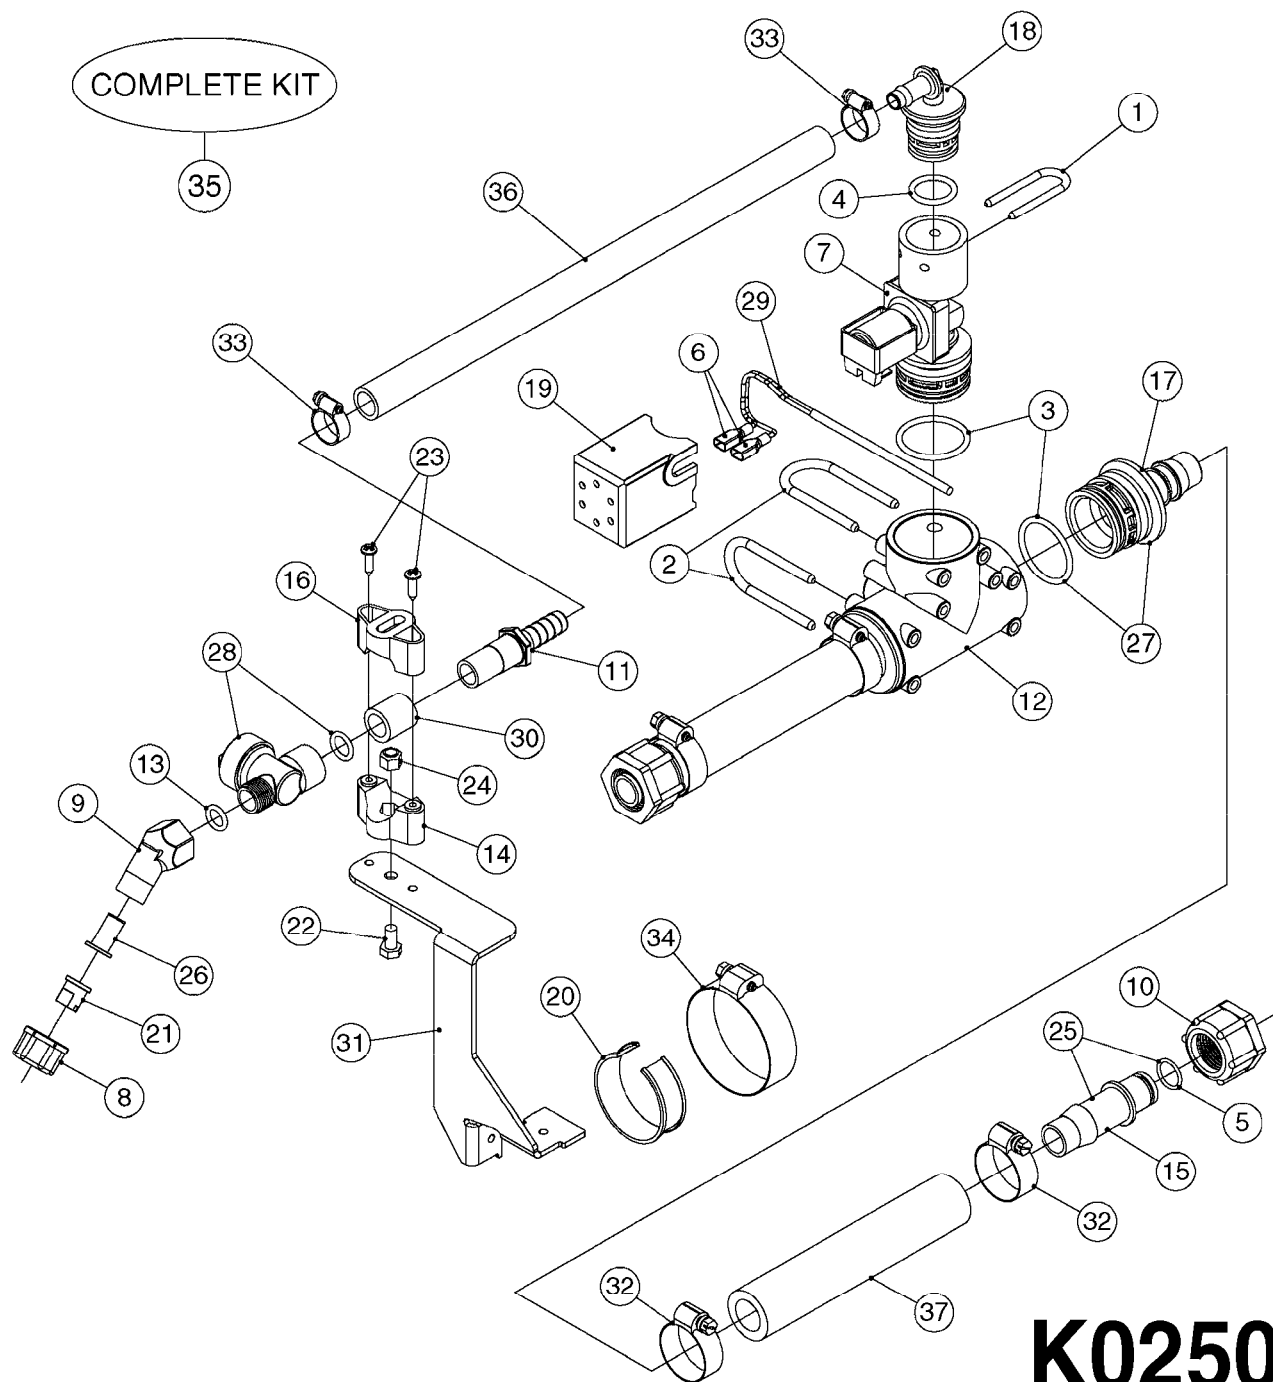

ELECTRIC END NOZZLE KIT '09
K0250-HIN, 01:01:16

Page 1
Date 04.11.2017 14:56

Pos.	parts-n°	order qty	description
1	145994	1	FITT.DK S-40 FORK
2	145995	1	FITT.DK S-53 FORK
3	242354	1	O-RING D32.2X3.0 VITON F.S-53
4	242355	1	O-RING D19.2X3.0 VITON F.S-40
5	242594	1	O-RING D14 X 1.78 SCH.70-EPDM
6	261539	1	SPADE F.ELEC CONNEX BLUE INSUL
7	262104	1	VALVE, SOLENOID, S53/S40
8	320187	1	FITT.DK CAP 3/8" BSP BLACK
9	320191	1	FITT.DK ELB 3/8' BSP 45 DEGREE
10	320283	1	FITT.DK NUT 3/4"BSP
11	320891	1	FITT.DK HB 3/8'- 3/8' BSP
12	322352	1	FITT.DK S-53 TEE
13	330013	1	O-RING D15/D10X2.5 F.3/8"NUT
14	333012	1	NOZZLE HOLD. UPPER PART
15	334044	1	FITT.DK HB 3/4' F. 3/4' CAP
16	334220	1	YOKE, UPPER NOZZLE BODY
17	334229	1	FITT.DK S-53 STR.3/4"
18	334237	1	FITT.DK S-40 ELB.3/8"
19	334965	1	COVER FOR S53 SOLENOID VALVE
20	341291	1	RUBBER HOSE CLAMP COVER 130MM
21	370392	1	NOZZLE END FAN 1850-G 300
22	410546	1	SCREW HEX M6X12 A2 SS DIN933
23	440665	1	SCREW M4.2X16 STAINLESS
24	460261	1	NUT HEX M6X1.00 LOCK DIN985 A2 SS
25	724621	1	FITT.DK HB 3/4"ASSY F.3/4" NUT
26	725042	1	SCREEN 80 MESH W.GASKET, RED
27	726558	1	FITT.DK S53 STR. 3/4" W. ORING
28	729610	1	NOZZLE ASSY. NON DRIP 3/8 THRD
29	983087	1	ELEC. CABLE 2 WIRE X 0.75MM
30	10631003	1	HOSE R X CLEAR BRAID.X 1/2 12"
31	16110803	1	NOZZLE BRACKET VAR SPACINGS
32	28029903	1	CLAMP HOSE GEAR P3/4"-S1" 6712
33	28044903	1	CLAMP HOSE GEAR P3/8" 6706
34	28047003	1	CLAMP HOSE GEAR 30 X 50 6732
35	82613203	1	ELECTRIC END NOZZLE KIT 2009
36	92701703	1	HOSE R X3/8" X300PSI WP X0012"
37	92703203	1	HOSE R X3/4" X300PSI WP X0012"