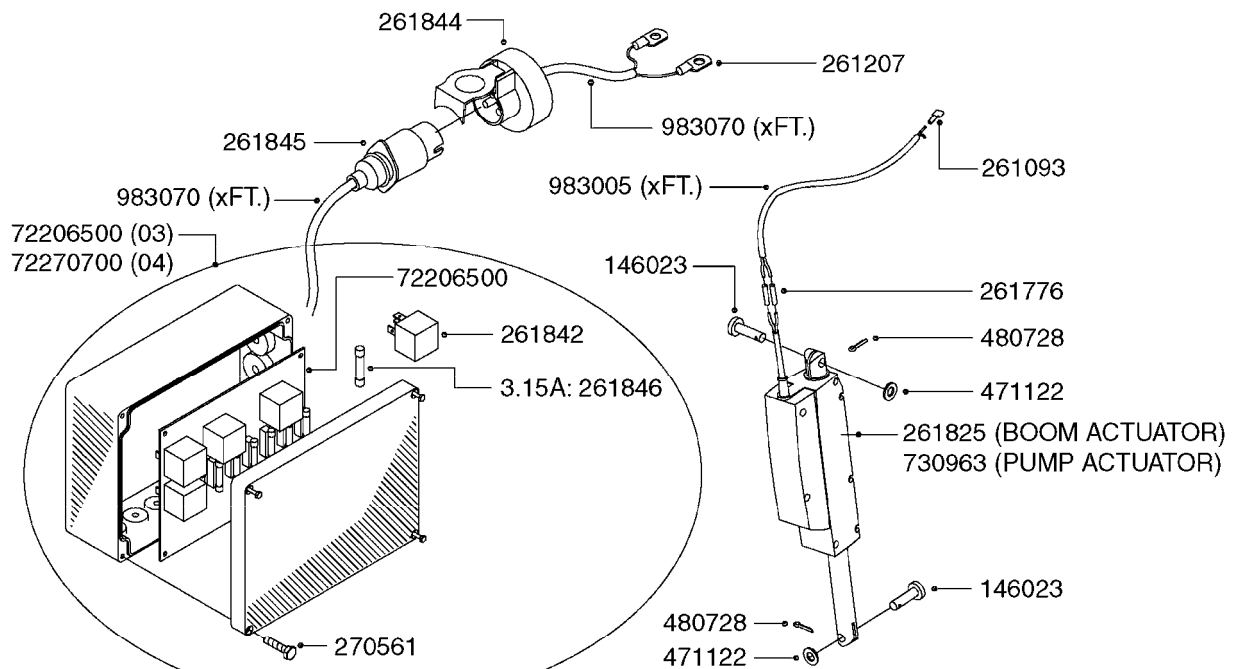

261988 (PUMP ACTUATOR KIT)
261989 (BOOM ACTUATOR KIT)

C0440

HYD TWIN FORCE ELECTRICAL
C0440-HIN, 01:01:16

Page 1

Date 04.11.2017 14:56

parts-n°	order qty	description
146023	1	PIN FOR COGWHEEL
260363	1	PLUG 2 POLE 12V
261093	1	SPADE F.ELEC.WIRE DK 2.8X0.8
261189	1	RELAY SUMI TYPE RCN 1V-5B
261207	1	ELECTRIC CONNECTOR 4MM
261224	1	PLUG HOUSING F/20 POLE MALE
261257	1	DIODE BY 255
261272	1	FUSE 10A D6X32 MM
261308	1	SWITCH APEM 5637
261309	1	SWITCH CAP
261776	1	ELECTRIC CONNECTOR 1.5MM
261825	1	ACTUATOR HAZ 2 WIRE
261842	1	RELAY HELLA 4RD.003.520-137
261844	1	PLUG ELEC.3POLE FEMALE F.CABLE
261845	1	PLUG ELEC.3 POLE MALE F.CABLE
261846	1	FUSE F 3.15A
261988	1	SPARE PARTS KIT/PUMP ACTUATOR
261989	1	SPARE PARTS KIT/BOOM ACTUATOR
262102	1	DIODE 600V/2A LT2A06
270561	1	SCREW W/SPRING ASSY. (QTY 1)
284049	1	COVER F.BOX 250X160X15
390322	1	DAH CONNECTION BOX
471122	1	WASHER, M10, Ø20/10.5X 2.0, SS
480728	1	PIN D3.2X20 SPLIT
636563	1	PRINT PLATE COMPLT F/DAH TWIN
726679	1	WIRE 18X0.5MM 12M 20 POL
727180	1	DAH CONNECTION BOX 5 TA650
730919	1	DAH CONNECTION BOX TWIN FORCE
730929	1	CONTROL BOX - DAH TWIN FORCE
730963	1	ACTUATOR F.PUMP TWIN FORCE
731065	1	CONTROL BOX 5 FUNCTION DAH
983003	1	CABLE ELEC.2X1MM WIRE BLACK EC
983005	1	ELEC. CABLE 2 WIRE X 1.5MM
983060	1	WIRE 20X0.34X2MM
983070	1	CABLE 2X6MM
63806000	1	CIRCUIT BOARD F. DAH HAZ FORCE
72206500	1	CONNECTION BOX F.TWIN HAZ
72270700	1	HAY/Z ACTUATOR CONN BOX HURCS