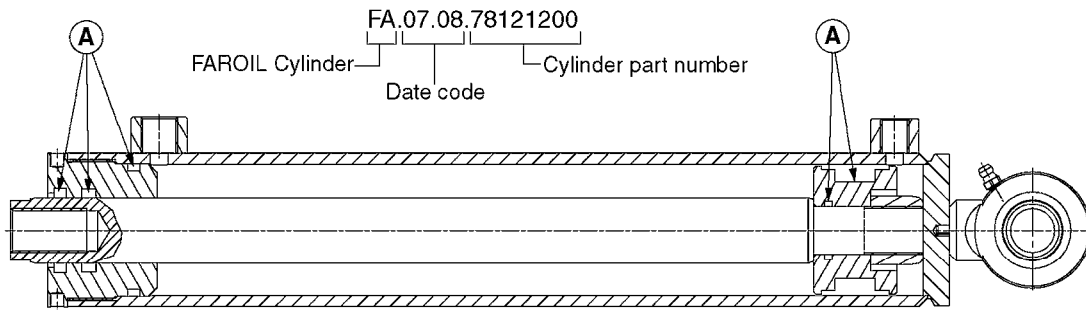

HYDRAULICS - CYLINDERS  
C0020-HIN, 01:01:16

Page 3

Date 04.11.2017 14:56

parts-n°	order qty	description
63039300 78100003	1 1	CYLINDER ROD F.781132 CYL. PARA-LIFT CM+750 W/STOP

Check cylinder barrel for stamped part number.