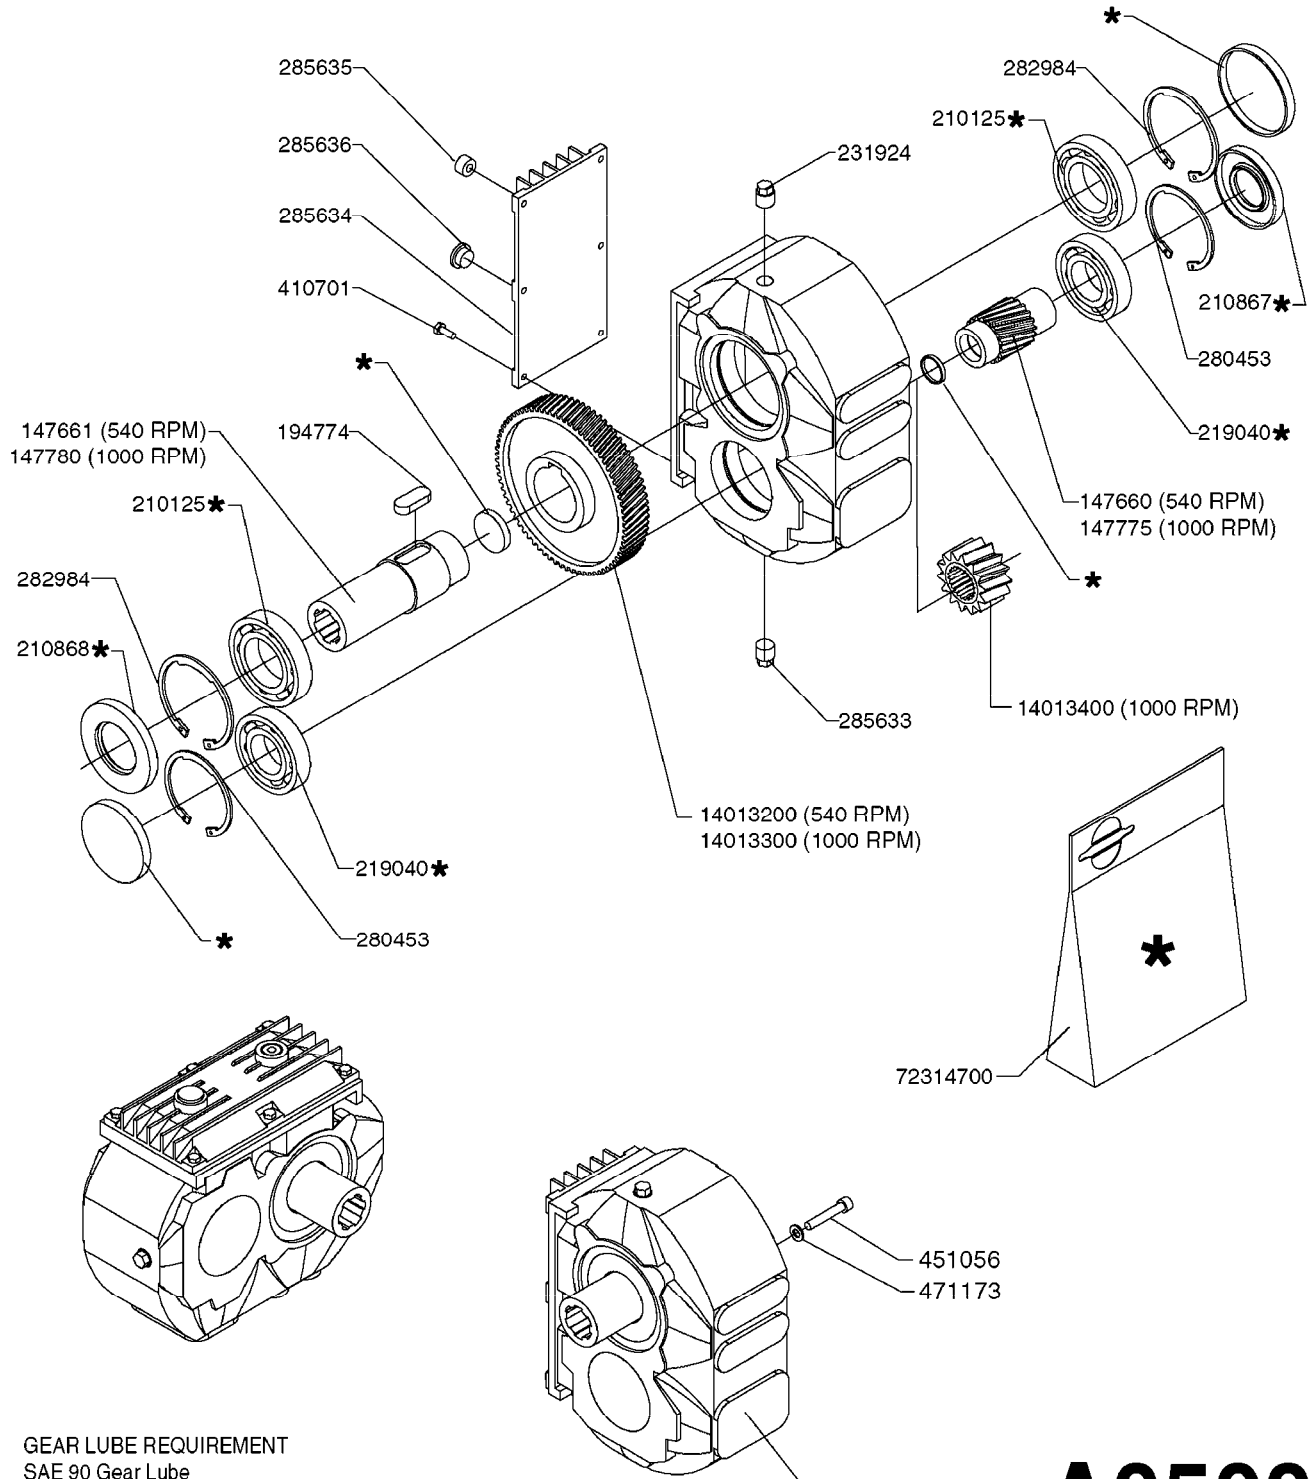

GEAR LUBE REQUIREMENT  
SAE 90 Gear Lube  
(FILL TO SIGHT GAUGE LEVEL)

**A0500**

GEAR BOX - TWIN FORCE 540/1000  
A0500-HIN, 01:01:16

Page 1  
Date 04.11.2017 14:56

parts-n°	order qty	description
147660	1	AXLE (LOWER) F.M7 GEAR 540 RPM
147661	1	AXLE (UPPER) F.M7 GEAR 540 RPM
147775	1	AXLE (LOWER) F.M7 GEAR 1000 RPM
147780	1	AXLE (UPPER) F.M7 GEAR 1000 RPM
194774	1	KEY 16X10X40
210125	1	BEARING BALL 6210
210867	1	OIL SEAL D80/40X8/F.M7 GEAR
210868	1	OIL SEAL D90/50X10/F.M7 GEAR
219040	1	BEARING
231924	1	PLUG 3/8'
280453	1	SNAP-RING INNER 80X2.5
282984	1	SNAP-RING INNER 90X3.00 DIN472
285633	1	BOTTOM PLUG F.M7 GEAR
285634	1	COVER F.M7 GEAR BOX
285635	1	PLUG F.COVER M7 GEAR BOX
285636	1	LEVEL INDICATOR F.M7 GEAR BOX
285649	1	GEAR BOX F.1000RPM TWIN FORCE
410701	1	SCREW M6X16 GALV.
451056	1	BOLT ALLEN HEAD M14 X 35
471173	1	WASHER D28.0/15.0 X 2.5
14013200	1	GEARWHEEL M7 (540 RPM)
14013300	1	GEARWHEEL M7 (1000 RPM)
14013400	1	TOOTHED WHEEL M7 GEAR 1000RPM
28010200	1	GEAR M7 28010100 540
72314700	1	GASKET SET FOR M7 GEARBOX