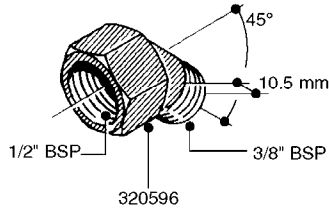

FITTINGS - HEXAGON NIPPLES  
L0030-HIN, 01:01:16

**L0030**

FITTINGS - HEXAGON NIPPLES  
L0030-HIN, 01:01:16

Page 1  
Date 04.11.2017 14:56

parts-n°	order qty	description
10015303	1	FITT.PO.HN 1.00X1.00 M1000
10425003	1	FITT.PO.HN 1.25X1.00 MCPHEE
320132	1	FITT.DK HN 1" BSP
320176	1	FITT.DK HN 3/8"X1/2" BSP
320445	1	FITT.DK HN 1/4"X3/8" BSP
320655	1	FITT.DK HN 1/2"-1/2" BSP
320692	1	FITT.DK HN 3/8'BSPX1/4'NPT
320703	1	FITT.DK HN 3/8BSP X1/2 &1/4NPT
320725	1	FITT.DK NIPPLE 3/8"-3/8" BSP
320902	1	FITT.DK HN 3/8'X 1/4' BSP
390232	1	FITT.DK HN 1-1/2' X 1-1/4' BSP
390276	1	FITT.DK HN 1'BSP