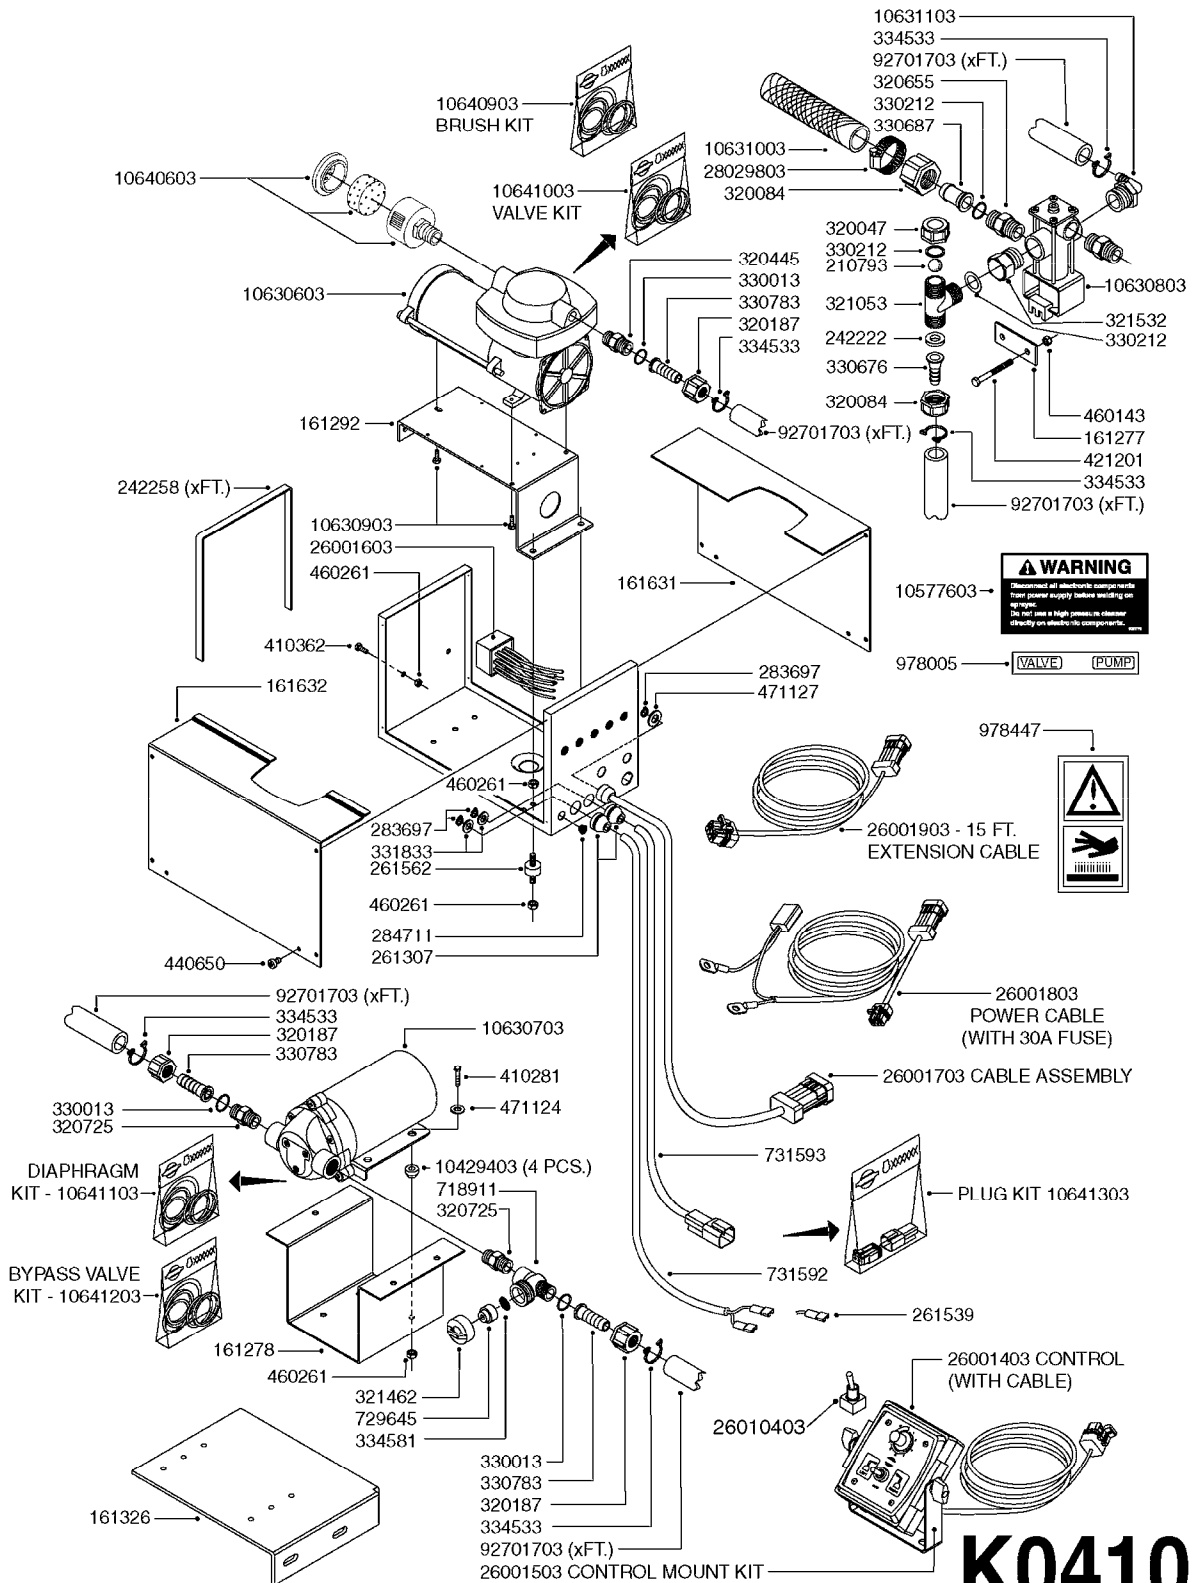

K0410

parts-n°	order qty	description
161277	1	FLATBAR
161278	1	SHEILD F. SHURFLO PUMP
161292	1	MOUNT PLATE F.THOMAS COMPRESSO
161326	1	MOUNT BKT. F. FOAM COMP.BOX 98
161631	1	COVER W/O LIP H.C.FOAM COMP.
161632	1	COVER W/LIP H.C.FOAM COMP.
210793	1	BALL F.SCF
242222	1	GASKET 19.0 X 10.0 X 3.3 EPDM
242258	1	TRIM 3X10 SELF ADHESIVE 0012"
261307	1	GROMMET 7-10 BLACK
261539	1	SPADE F.ELEC CONNEC BLUE INSUL
261562	1	RUBBER DAMPER 2XM6X25
283697	1	TIESTRAP 200MM
284711	1	PLUG F.DRILLED HOLE D11MM
320047	1	FITT.DK CAPNUT 1/2" BSP
320084	1	FITT.DK NUT 1/2" BSP
320187	1	FITT.DK CAP 3/8" BSP BLACK
320445	1	FITT.DK HN 1/4"X3/8" BSP
320655	1	FITT.DK HN 1/2"-1/2" BSP
320725	1	FITT.DK NIPPLE 3/8"-3/8" BSP
321053	1	FITT.DK TEE 1/2 X1/2 X1/2" BSP
321462	1	CAP F.NO-DRIP ASSY.
321532	1	FITT.DK REDUC 3/4' X 1/2' BSP
330013	1	O-RING D15/D10X2.5 F.3/8"NUT
330212	1	O-RING D19/D14X2.4 F.1/2"NUT
330676	1	FITT.DK HB 3/8" F. 1/2" NUT
330687	1	FITT.DK HB 1/2" F. 1/2" NUT
330783	1	FITT.DK HB 3/8"F.3/8" NUT
331833	1	VALVE FLAP RY-2
334533	1	CLAMP HOSE PLASTIC 3/8"
334581	1	DIAPHRAGM, NO-DRIP alt 241371
410281	1	BOLT HEX 8.8 DEL M6X25 DIN933 A2
410362	1	BOLT HEX 8.8 SS M6X20
421201	1	BOLT HEX 8.8 DEL M8X70
440650	1	SCREW 3.5x13 STAINLESS
460143	1	NUT HEX M8X1.25 LOCK DIN985A2 SS
460261	1	NUT HEX M6X1.00 LOCK DIN985 A2 SS
471124	1	WASHER L6U 6,4 X18 X 1.6 A2 SS
471127	1	WASHER Z12N 13X24X2,5 RST
718911	1	VALVE (SAFETY) F.MARKER
729645	1	NON-DRIP SPRING ASSY.GREEN 10
731592	1	CABLE ASSY 2 WIRE F.HC FOAM MK
731593	1	CABLE ASSY W.PLUG HC FOAM MKR
978005	1	DECAL 'VALVE PUMP'
978447	1	DECAL - HOT SURFACE
10429403	1	GROMMET SET OF 4 F.FLOJET
10577603	1	DECAL 'DO NOT WELD' H.P. ENG.
10630603	1	COMPRESSOR THOMAS F HIGH CAP
10630703	1	PUMP FLOJET F. HIGH CAP. FOAM
10630803	1	VALVE SOLENOID S.S. F.HIGH CAP
10630903	1	SCREW MACH.HEX Ø8-32X3/8" ZINC
10631003	1	HOSE R X CLEAR BRAID.X 1/2 12"
10631103	1	FITT.PO.EL.3/4"MPTX3/8"HB
10640603	1	FILTER KIT COMP. F.THOMAS COMP
10640903	1	BRUSH KIT F. THOMAS COMPRESSOR
10641003	1	VALVE KIT F. THOMAS COMPRESSOR
10641103	1	DIAPHRAGM KIT F.SHURFLO PUMP
10641203	1	BYPASS VALVE KIT F.SHURFLO PMP
10641303	1	PLUG KIT 2 PIN DEUTSCH COMP.
26001403	1	HC FOAM MARKR CONSOLE VS3.0.00
26001503	1	HC FOAM MARKER CONSOLE MT.KIT