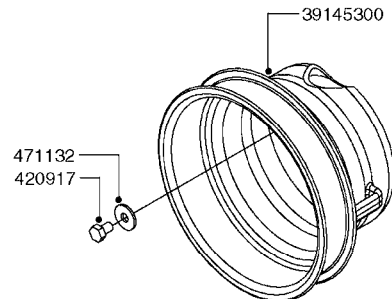

SUCTION SIDE OF PUMP (WITH 2" SUCTION PORT)

COMPLETE PUMP
(NLA) REPLACED BY 464 PUMP (SEE PAGE A0350)

A0390