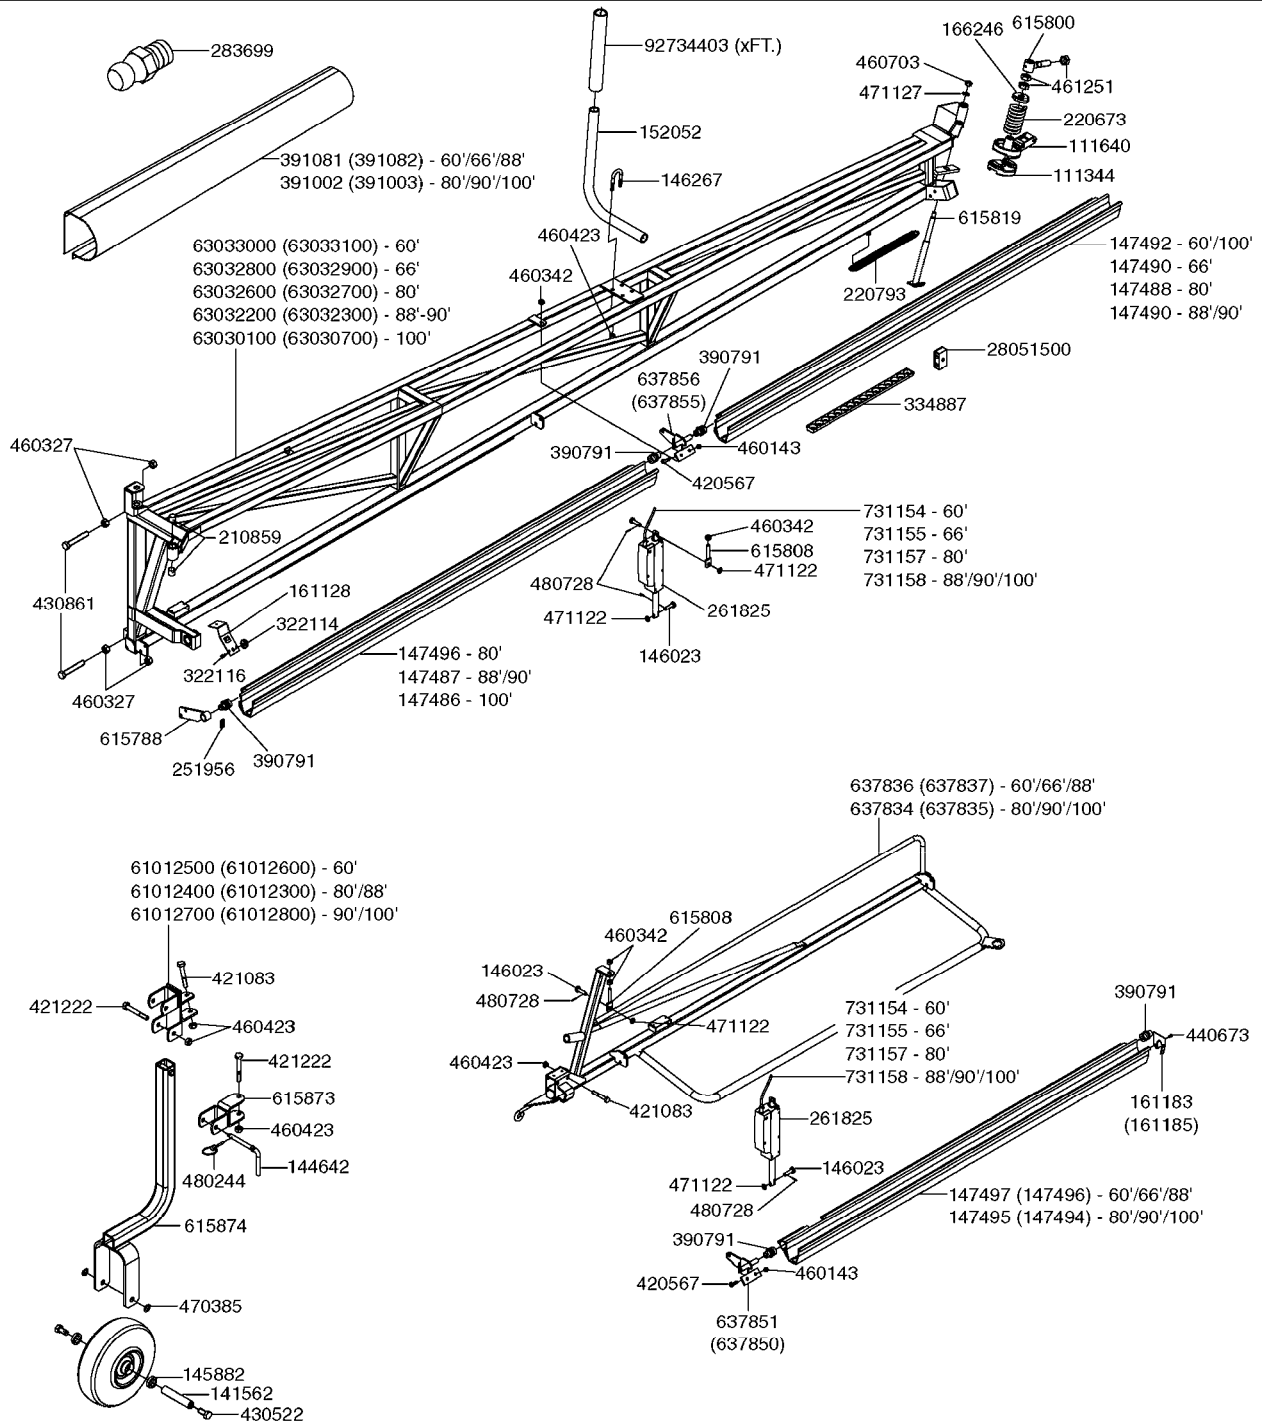

BOOM-TF INNER HAZ-WC 60'-100'  
D0660-HIN, 01:01:16

Page 2

Date 04.11.2017 14:56

parts-n°	order qty	description
480728	1	PIN D3.2X20 SPLIT
615756	1	INDICATOR ARROW
615787	1	COUPLING F.AIRSLOT TWINF. LH
615788	1	BRACKET
615796	1	PIN D20 X M16 L=119MM
615808	1	ANCHOR ADJ.F.ACTUATOR
615820	1	PIN D20 X M16 L=127MM
616084	1	EYEBOLT LH TRD./ RH WING M24
		EYEBOLT WITH L.H. THREADS FOR RIGHT WING
616085	1	EYEBOLT STD. TRD./ LH WING M24
		EYEBOLT WITH STD. THREADS FOR LEFT WING
637850	1	BKT AIR SLOT RH
637855	1	BKT AIR SLOT LH
637856	1	BKT AIR SLOT RH
715444	1	REMOTE CONTROL CABLE COMPLETE
978503	1	DECAL TILT SCALE TWIN FORCE
981474	1	6MM ELASTIC CORD X M
981504	1	ELASTIC CORD 4MM
14008800	1	TURNBUCKLE L=200/M24X1.5
14011900	1	PIN M20 L=125/D30
14032200	1	AIR SLOT RAIL L=2995/D25
16112200	1	AIR DIFFUSER L=2365 L.H.
45003000	1	BOLT HEX M16X120 DIN912/DELTA
61008700	1	LINK EYE FORCE
61009200	1	EYEBOLT LH TRD./ LH WING M24
		EYEBOLT WITH L.H. THREADS FOR LEFT WING
61009300	1	EYEBOLT STD.TRD. / RH WING M24
		EYEBOLT WITH STD. THREADS FOR RIGHT WING
61030200	1	EXTENSION TWIN FORCE-ON CENTER
63030400	1	WING INNER HAZ 100' R.H.
63030800	1	WING INNER HAZ 100' L.H.
63032000	1	WING INNER HAZ 88'-90' R.H.
63032100	1	WING INNER HAZ 88'-90' L.H.
63032400	1	WING INNER HAZ 60'-80' R.H.
63032500	1	WING INNER HAZ 60'-80' L.H.
63118500	1	FOLDING ARM 1. FTZ / HAZ. R. RED
		FOLD ARM FOR RIGHT WING
63118800	1	FOLDING ARM 1. FTZ / HAZ. L RED
		FOLD ARM FOR LEFT WING