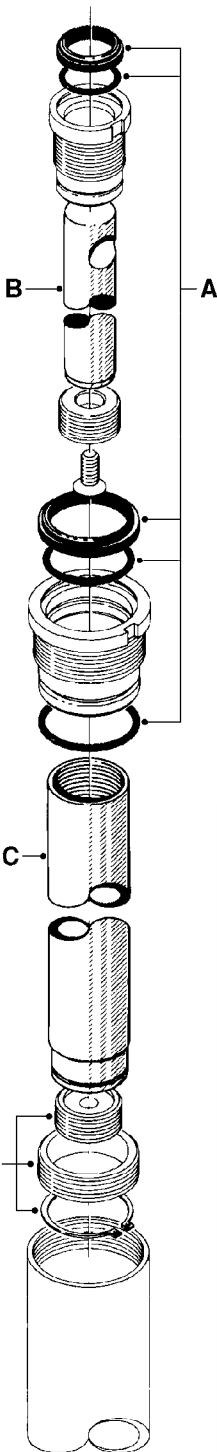

MULTI-STAGE CYLINDER