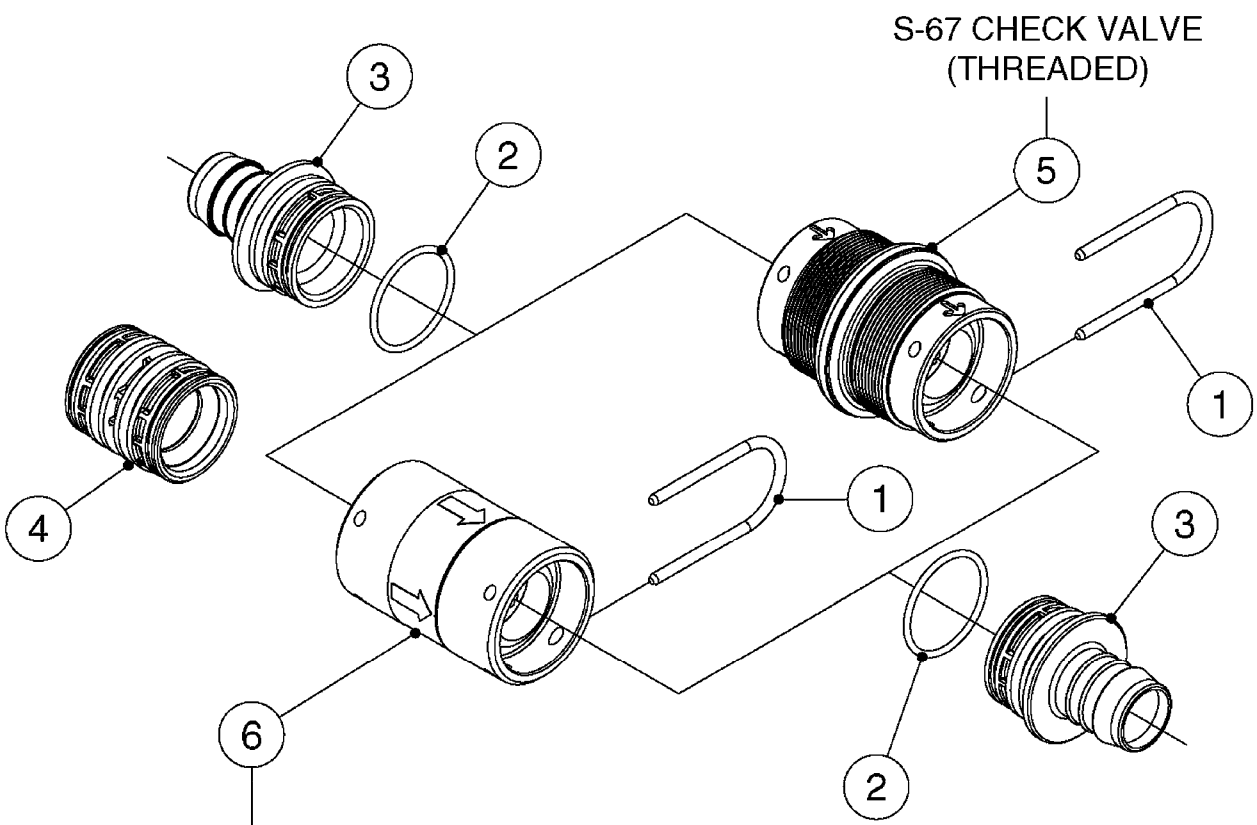

FOR FITTINGS AND  
HOSES, SEE SECTION L

**B0630**

CHECK VALVES - S67  
B0630-HIN, 01:01:16

Page 1

Date 04.11.2017 14:56

Pos.	parts-n°	order qty	description
1	145996	1	FITT.DK S-67 FORK
2	242353	1	O-RING D44.2X3.0 VITON F.S-67
3	242504	1	O-RING D35x2 NITRIL
4	322104	1	FITT.DK S-67 BULKHEAD
5	334231	1	HOSE TAIL S67 STRAIGHT 1"
5	334232	1	HOSE TAIL S67 1"1/4 STRAIGHT
6	14103100	1	SEAT F.CHECK VALVE D40.8 2010
7	72001803	1	CHCK VLV,S67, 2 X 1" HB COMPLETE IN-LINE CHECK VALVE FOR 1" HOSE
7	72206600	1	CHCK VLV,S67, 2 X 1.25" HB COMPLETE IN-LINE CHECK VALVE FOR 1-1/4" HOSE
8	72089900	1	CHECK VALVE S67 SUBASMBLY.2001
9	97800500	1	DECAL 230X28 BLACK ARROW