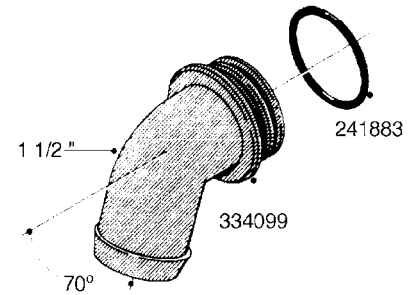

**L0080**

FITTINGS - S-53  
L0080-HIN, 12:09:17

Page 1

Date 04.11.2017 14:56

Pos.	parts-n°	order qty	description
1	145995	1	FITT.DK S-53 FORK
2	241973	1	O-RING Ø3 X 44,2 70 SHORES NITRIL NITRIL (BLACK)
2	242353	1	O-RING D44.2X3.0 VITON F.S-67 VITON (BROWN)
3	242109	1	O-RING D32.2x3.0 NITRIL (BLACK)
3	242354	1	O-RING D32.2X3.0 VITON F.S-53 VITON (BROWN)
4	322103	1	FITT.DK S-53 BULKHEAD
5	322107	1	FITT.DK S-53 BULKHEAD NUT
6	322110	1	FITT.DK S-53 ELB. 1/2" BSP
7	322352	1	FITT.DK S-53 TEE
8	334229	1	FITT.DK S-53 STR.3/4"
9	334260	1	GASKET F. S-53 BULKHEAD
10	334564	1	FITT.DK S-67 TO S-53 ADAPTER
11	391100	1	FITT.DK S-53THREAD INS.1/2"BSP
12	726463	1	FITT.DK S53 BULKHEAD W/GASKET
13	726552	1	FIT.DK S-53X90 1/2" BSP,O-RING
14	726556	1	FITT.DK S-53 HB 1/2" W/O-RING
15	726558	1	FITT.DK S53 STR. 3/4" W.ORING
16	726559	1	FITT DK. S-53 HB 1" W/O-RING
17	726568	1	FITT.DK.S-53 HB 1/2"90 W/ORING
18	726570	1	FITT.DK S-53 ELB.3/4" W.ORING
19	726571	1	FITT.DK S-53 ELB.1", W ORING
20	726578	1	FITT.DK S53 PLUG WITH O-RING
21	728561	1	REDUCER S67M - S53F + O-RING