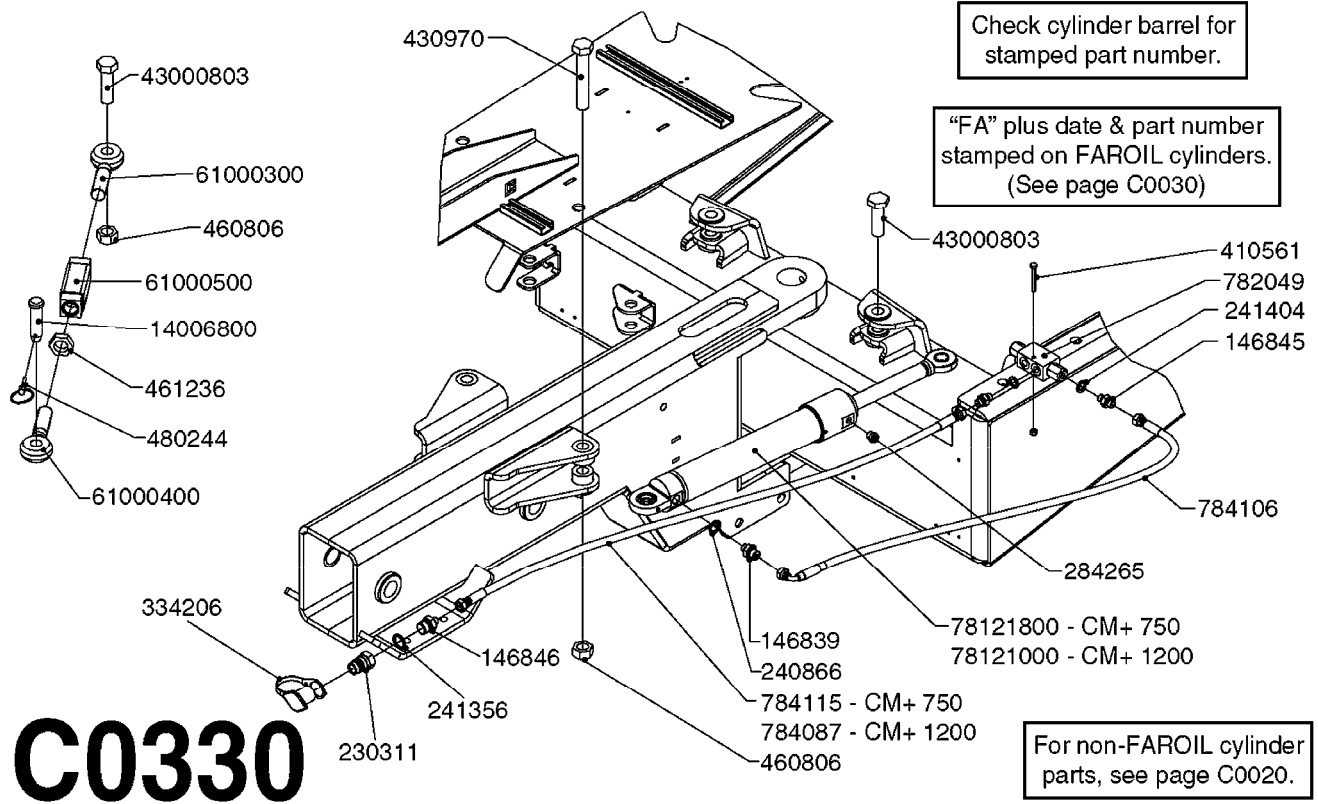

IMPORTANT!

See page C0045 to replace
BSP with ORFS hydraulics

Check cylinder barrel for
stamped part number.

"FA" plus date & part number
stamped on FAROIL cylinders.
(See page C0030)