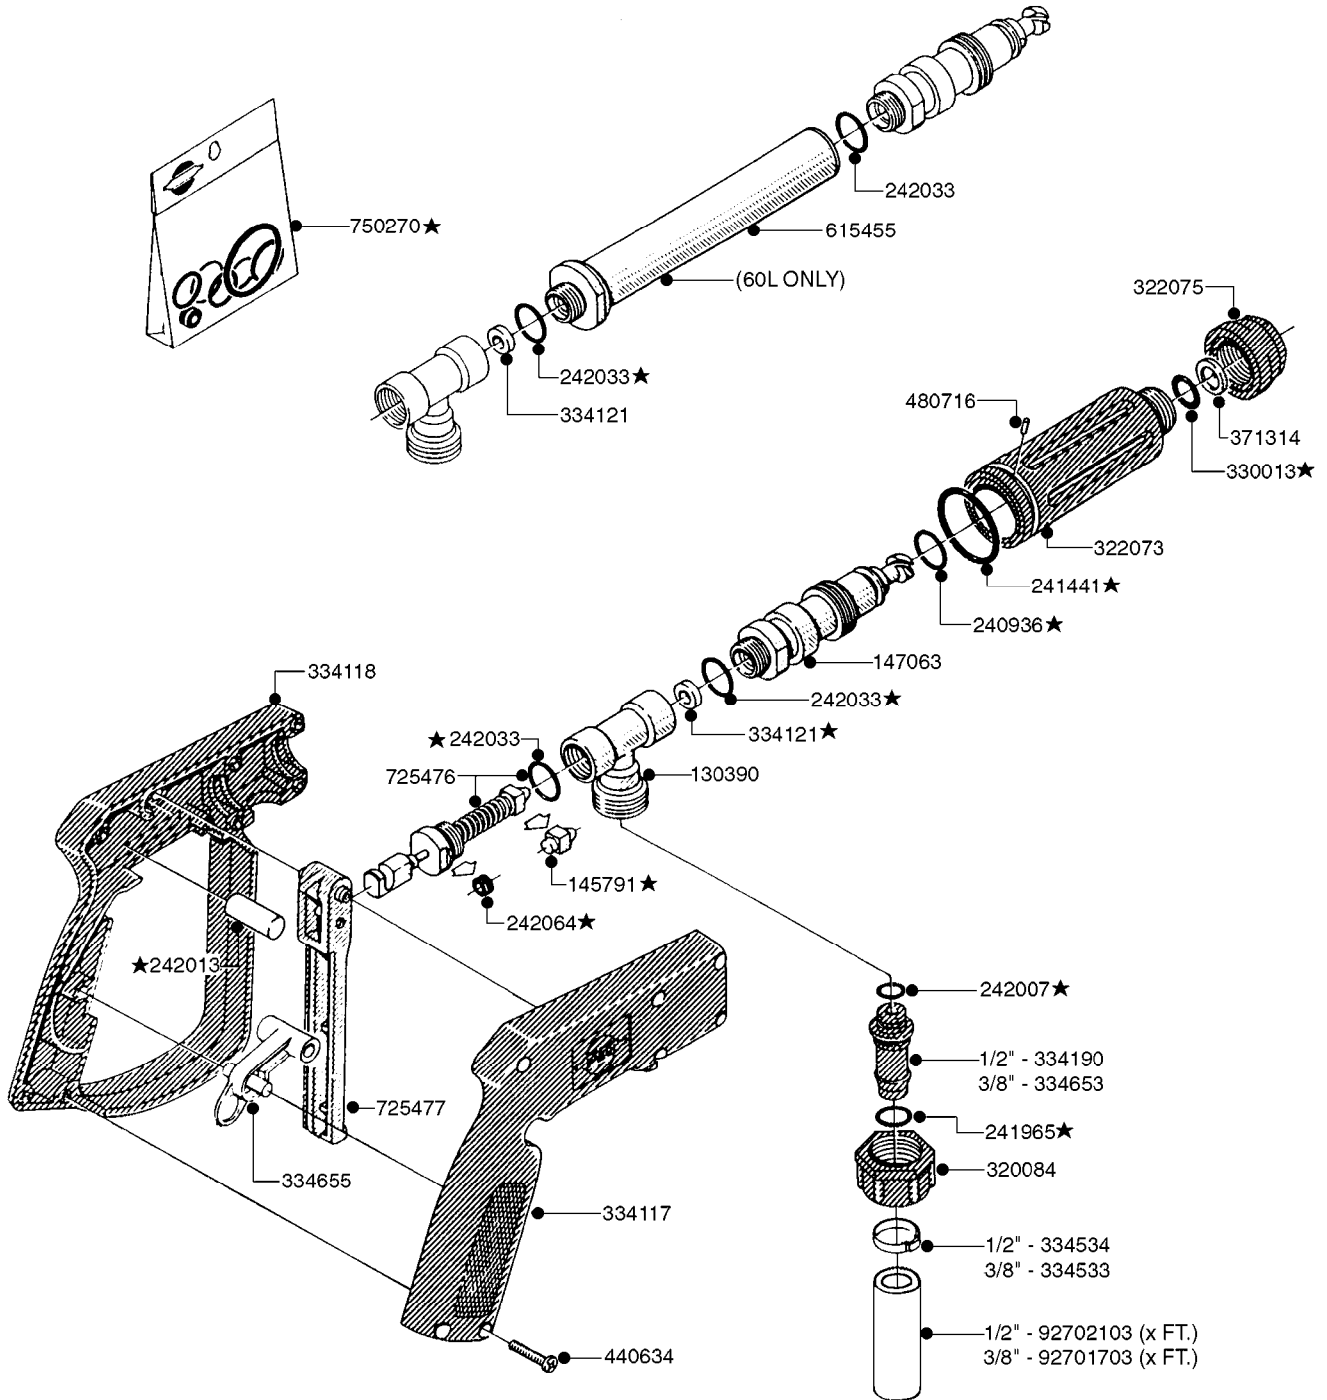

COMPLETE ASSEMBLY:
843197 - 60L
843196 - 60S

COMPLETE ASSEMBLIES
WHOLEGOODS ITEMS

K0480

HANDGUN TYPE 60S/60L POST 95
K0480-HIN, 01:01:16

Page 1

Date 04.11.2017 14:56

parts-n°	order qty	description
130390	1	TEE 3/8'X 1/2' BSP F.TYPE 60S
145791	1	CONE FOR ON/OFF
147063	1	SWIRL F.SPRAY GUN TYPE 60
240936	1	O-RING D13.3X2.4 NITRIL
241441	1	O-RING D29.3X3
241965	1	O-RING 12.1 X 1.6
242007	1	O-RING D9.1X1.6
242013	1	SPRING RUBBER F/TRIGGER
242033	1	O-RING
242064	1	SLEEVE RUBBER 3X8X4MM
320084	1	FITT.DK NUT 1/2" BSP
322073	1	HOUSING F.SWIRL TYPE 60S H.G.
322075	1	HOUSING F. NOZZLE
330013	1	O-RING D15/D10X2.5 F.3/8"NUT
334117	1	HANDLE PIECE RIGHT F.60S/60L
334118	1	HANDLE PIECE LEFT F.60S/60L
334121	1	SEAT FOR ON-OFF TYPE
334190	1	FITT.DK HB 1/2' F. PISTOL 60S
334533	1	CLAMP HOSE PLASTIC 3/8"
334534	1	CLAMP HOSE PLASTIC 1/2"
334653	1	FITT.DK HB 3/8' F.HANDGUN
334655	1	TRIGGER SAFETY F.60S/60L GUN
371314	1	NOZZLE CERAMIC 1099-20
440634	1	SCREW 5/8"
480716	1	PIN D3X6 STAINLESS
615455	1	TUBE F.LANCE TYPE 60L
725476	1	SPINDLE
725477	1	TRIGGER
750270	1	GASKET KIT F.SPRAY GUN
843196	1	GUN, MODEL 60S
843197	1	HANDGUN KIT TYPE 60 LONG
92701703	1	HOSE R X3/8" X300PSI WP X0012"
92702103	1	HOSE R X1/2" X300PSI WP X0012"