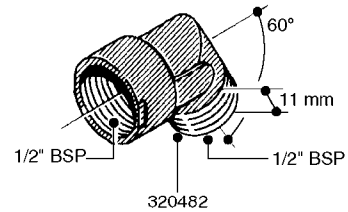

FITTINGS - HEXAGON NIPPLES  
L0030-HIN, 01:01:16

**L0030**

FITTINGS - HEXAGON NIPPLES  
L0030-HIN, 01:01:16

Page 1  
Date 04.11.2017 14:56

parts-n°	order qty	description
10015303	1	FITT.PO.HN 1.00X1.00 M1000
10425003	1	FITT.PO.HN 1.25X1.00 MCPHEE
320132	1	FITT.DK HN 1" BSP
320176	1	FITT.DK HN 3/8"X1/2" BSP
320445	1	FITT.DK HN 1/4"X3/8" BSP
320655	1	FITT.DK HN 1/2"-1/2" BSP
320692	1	FITT.DK HN 3/8'BSPX1/4'NPT
320703	1	FITT.DK HN 3/8BSP X1/2 &1/4NPT
320725	1	FITT.DK NIPPLE 3/8"-3/8" BSP
320902	1	FITT.DK HN 3/8'X 1/4' BSP
390232	1	FITT.DK HN 1-1/2' X 1-1/4' BSP
390276	1	FITT.DK HN 1'BSP