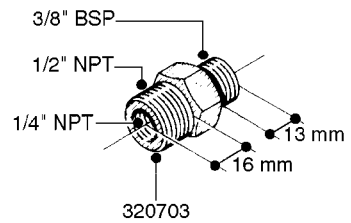

FITTINGS - HEXAGON NIPPLES  
L0030-HIN, 01:01:16

**L0030**

FITTINGS - HEXAGON NIPPLES  
L0030-HIN, 01:01:16

Page 1  
Date 04.11.2017 14:56

parts-n°	order qty	description
10015303	1	FITT.PO.HN 1.00X1.00 M1000
10425003	1	FITT.PO.HN 1.25X1.00 MCPHEE
320132	1	FITT.DK HN 1" BSP
320176	1	FITT.DK HN 3/8"X1/2" BSP
320445	1	FITT.DK HN 1/4"X3/8" BSP
320655	1	FITT.DK HN 1/2"-1/2" BSP
320692	1	FITT.DK HN 3/8'BSPX1/4'NPT
320703	1	FITT.DK HN 3/8BSP X1/2 &1/4NPT
320725	1	FITT.DK NIPPLE 3/8"-3/8" BSP
320902	1	FITT.DK HN 3/8'X 1/4' BSP
390232	1	FITT.DK HN 1-1/2' X 1-1/4' BSP
390276	1	FITT.DK HN 1'BSP