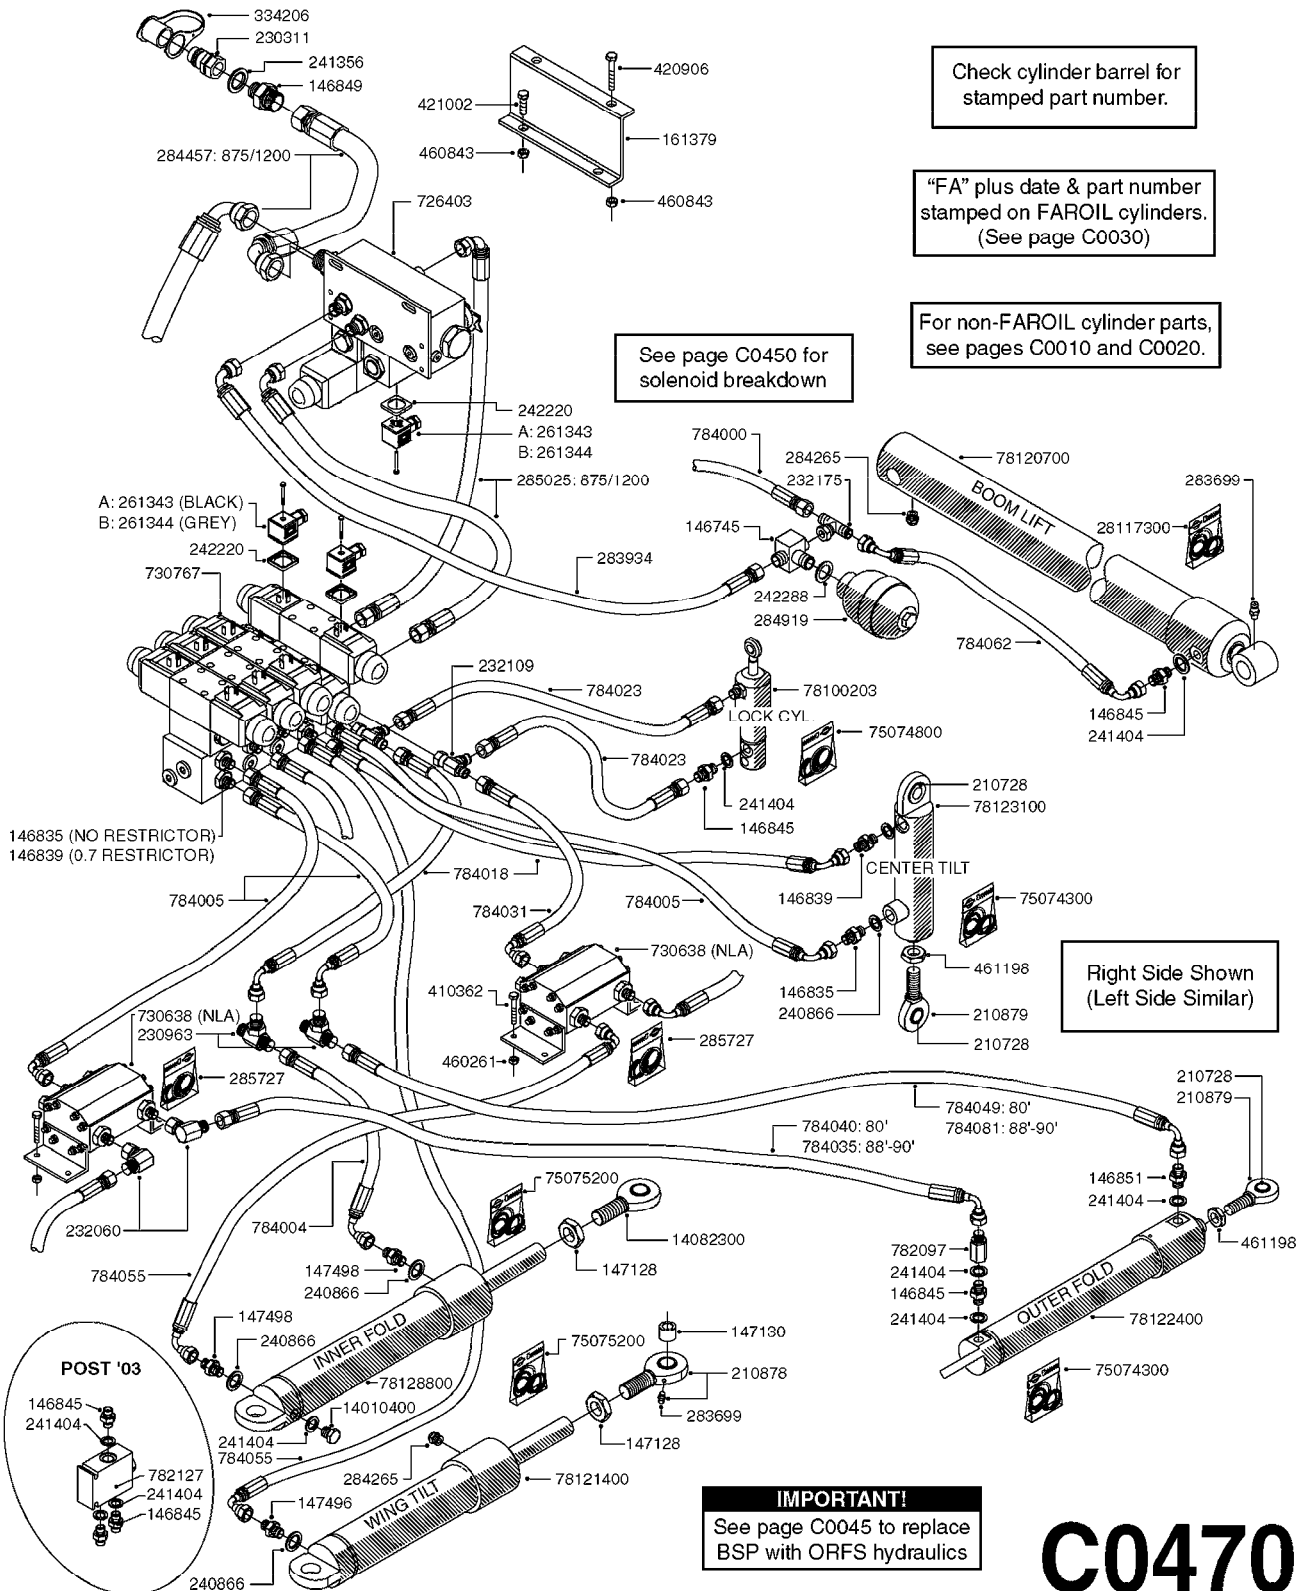

C0470

HYD TWIN FORCE 80'-90' HAZ
C0470-HIN, 30:03:16

Page 1
Date 04.11.2017 14:56

parts-n°	order qty	description
146745	1	TEE BLOCK M18X1.5-3/8"X1/4"
146835	1	ADAPTEUR BSP 1/4" X 3/8"
146839	1	HEX NIPPLE 1/4"X3/8" BSP 0.7MM
146845	1	HEX NIPPLE 1/4"X1/4"
146849	1	HEX. NIPPLE 3/4"BSP X 1/2"BSP
146851	1	HEX NIPPLE 1/4"x1/4" 0.7MM
147128	1	NUT M24X2 NV-32
147130	1	BUSHING D25/20 20MM
147496	1	AIR SLOT RAIL L=1230/D25 LEFT
147498	1	HEX NIPPLE 1/4"-1/4" 1.2mm
161379	1	MOUNT PLATE F.MANIFOLD BLOCK
210728	1	BEARING F.LINK HEAD M17
210878	1	LINK HEAD M24 x 55 W/ GREASE NIP. DELTA
210879	1	LINK HEAD M16 x D17
230311	1	QUICK COUPLING 1/2"
230963	1	TEE 1/4"M X 1/4"M X 1/4"M BSP
232060	1	HY.ELBOW 1/4" BSP SWIVEL
232109	1	FITT.HY TEE 1/4'BSP UNION
232175	1	TEE 1/4"M X 1/4"F X 1/4"M BSP
240866	1	DOWTYSEAL 3/8"
241356	1	DOWTYSEAL 1/2"
241404	1	DOWTY SEAL 1/4"
242220	1	GASKET F. HIRSMANN PLUG
242288	1	SEAL F. HYD ACCUMULATOR TWIN
261343	1	HIRSCHMANN PLUG 'A'
261344	1	HIRSCHMANN PLUG B
283699	1	GREASE NIPPLE M6X1
283934	1	HOSE HY. 3/8" l=3000 OML-OML90
284265	1	PLUG BREATHER 1/4" F/CYLINDER
284457	1	HOSE HY X 3/4 x 3800
284919	1	HYD. ACCUMULATOR F. CM875/1200
285025	1	HOSE HY x 3/8 x 228.0" STR+ELB
285727	1	PARTS KIT F.FLOW DIVIDER
334206	1	DUST HOOD FOR HY-COUPLING
410362	1	BOLT HEX 8.8 SS M6X20
420906	1	BOLT HEX 8.8 DEL M10X60
421002	1	BOLT HEX 8.8 DEL M10X30 FT DIN933
460261	1	NUT HEX M6X1.00 LOCK DIN985 A2 SS
460843	1	NUT HEX M10
461198	1	NUT HEX M16X2 JAMB
726403	1	MANIFOLD BLOCK COUPLING
730638	1	HY.FLOW DIVIDER
730767	1	HY.BLOCK COMPLETE TF HAZ
782097	1	HEX NIPPLE 1/4" ONE-WAY 0.55MM
782127	1	HY.FLOW DIVIDER FTZ-03
784000	1	HOSE HY X 1/4 X 118.00"STR+ELB
784004	1	HOSE HY 1/4" x 33.5" STR & ELB
784005	1	HOSE HY X 1/4 X 037.38"STR+ELB
784018	1	HOSE HY X 1/4 X 029.5"STR+ELB
784023	1	HOSE HY 1/4 X 43.25" STR.+ELB.
784031	1	HYD.HOSE CM TF 1/4"x550MM
784035	1	HOSE HY X 1/4 X 268" STR+ELB
784040	1	HYD.HOSE CM TF 60'-66'-80'
784049	1	HOSE HY X 1/4" X 240"STR+ELB
784055	1	HYD.HOSE CM TF
784062	1	HOSE HY X 1/4 X 098.50"ELB+ELB
784081	1	HOSE HY X 1/4 X 281.50"STR+ELB
14010400	1	PLUG 1/4" BSP
14082300	1	LINK EYE Ø20/M24X2 L=87.5
28117300	1	SEAL KIT 78120600/07/43