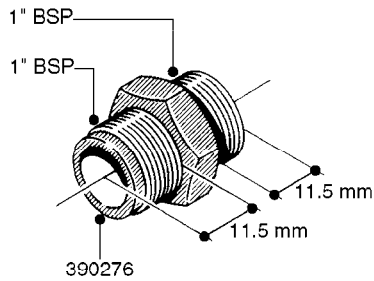

FITTINGS - HEXAGON NIPPLES  
L0030-HIN, 01:01:16

**L0030**

FITTINGS - HEXAGON NIPPLES  
L0030-HIN, 01:01:16

Page 1  
Date 04.11.2017 14:56

parts-n°	order qty	description
10015303	1	FITT.PO.HN 1.00X1.00 M1000
10425003	1	FITT.PO.HN 1.25X1.00 MCPHEE
320132	1	FITT.DK HN 1" BSP
320176	1	FITT.DK HN 3/8"X1/2" BSP
320445	1	FITT.DK HN 1/4"X3/8" BSP
320655	1	FITT.DK HN 1/2"-1/2" BSP
320692	1	FITT.DK HN 3/8'BSPX1/4'NPT
320703	1	FITT.DK HN 3/8BSP X1/2 &1/4NPT
320725	1	FITT.DK NIPPLE 3/8"-3/8" BSP
320902	1	FITT.DK HN 3/8'X 1/4' BSP
390232	1	FITT.DK HN 1-1/2' X 1-1/4' BSP
390276	1	FITT.DK HN 1'BSP