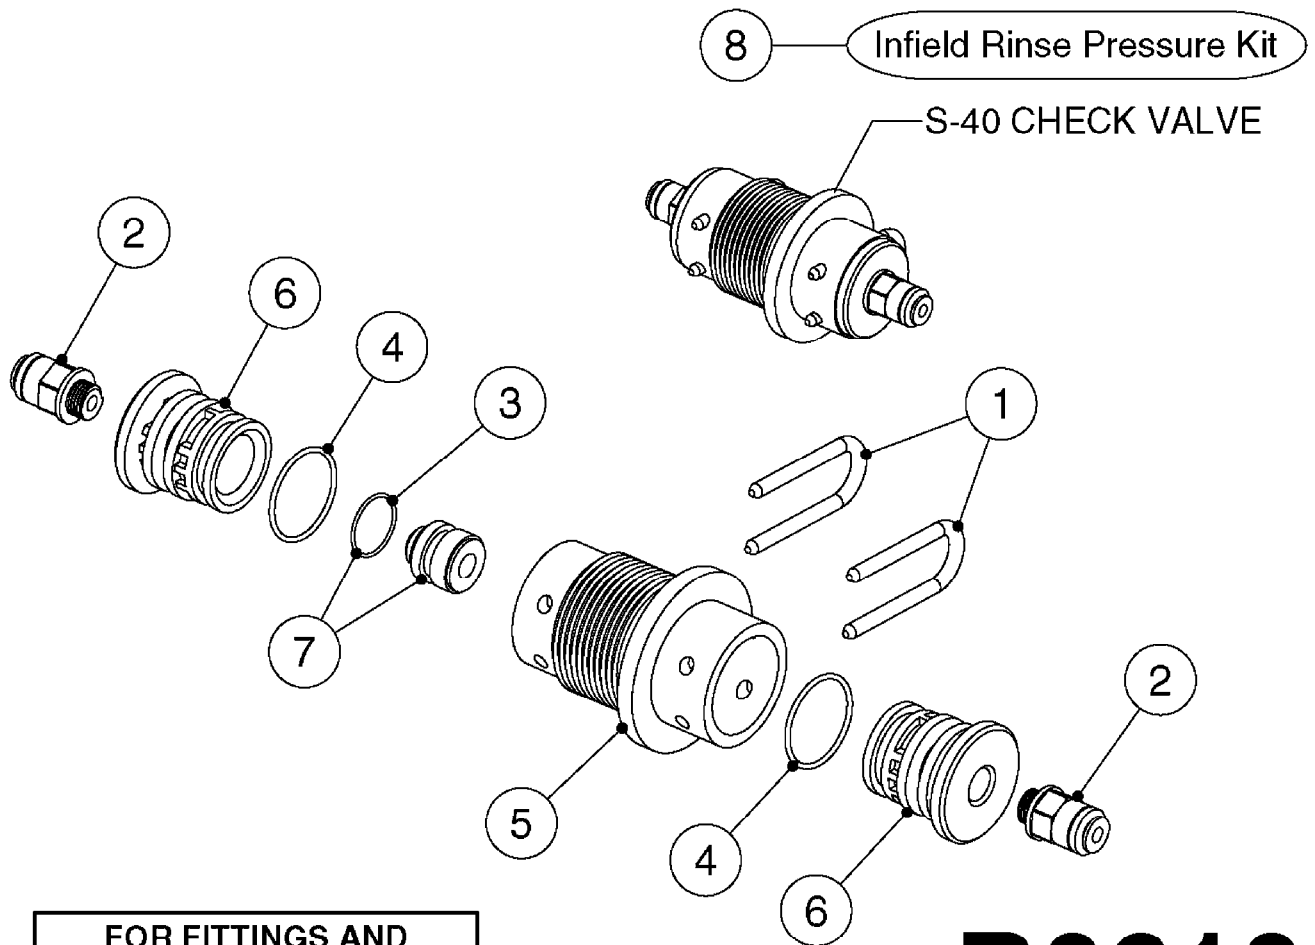

**B0540**

SMART VALVE-S93 MANIFOLD VALVE  
B0540-HIN, 01:01:16

Page 1

Date 04.11.2017 14:56

parts-n°	order qty	description
145997	1	FITT.DK S-93 FORK
147767	1	PIN 5Ø X 60 S-93 DOUBLE CLAMP
240936	1	O-RING D13.3X2.4 NITRIL
242047	1	O-RING 89.5 X 3.0 VITON
242316	1	O-RING D84.5X3.0 NITRIL
242475	1	O'RING D56.52x5.33 SH70-VITON
322327	1	HOUSING, VALVE, S93, 220 PSI
322328	1	END CAP F.VALVE S-93
322354	1	THRUST PLATE F.3-WAY VALVES-93
390543	1	SEAT F.BALL 3-WAY VALVE S-93
391019	1	BALL F.2 WAY S93 SMART VALVE
391020	1	BALL F.3 WAY S93 SMART VALVE
391023	1	SMART VALVE MOUNTING BRACKET
420862	1	BOLT HEX 8.8 DEL M10X16 FT
440681	1	SCREW F. PLASTIC 4MM X 14LG SS
460423	1	NUT HEX M10X1.50 LOCK DIN985A2 SS
471122	1	WASHER, M10, Ø20/10.5X 2.0, SS
14010100	1	SPINDLE F.SMART VALVE S-93
14027800	1	SPINDLE F.SMART VALVE S-93
61025400	1	HANDLE SMART VALVE
72137900	1	VALVE S93 "V1" SMART VALVE
72138000	1	VALVE S93 "V2" SMART VALVE
72138600	1	VALVE S93 "V3" SMART VALVE
72142700	1	VALVE S93 "V4" SMART VALVE