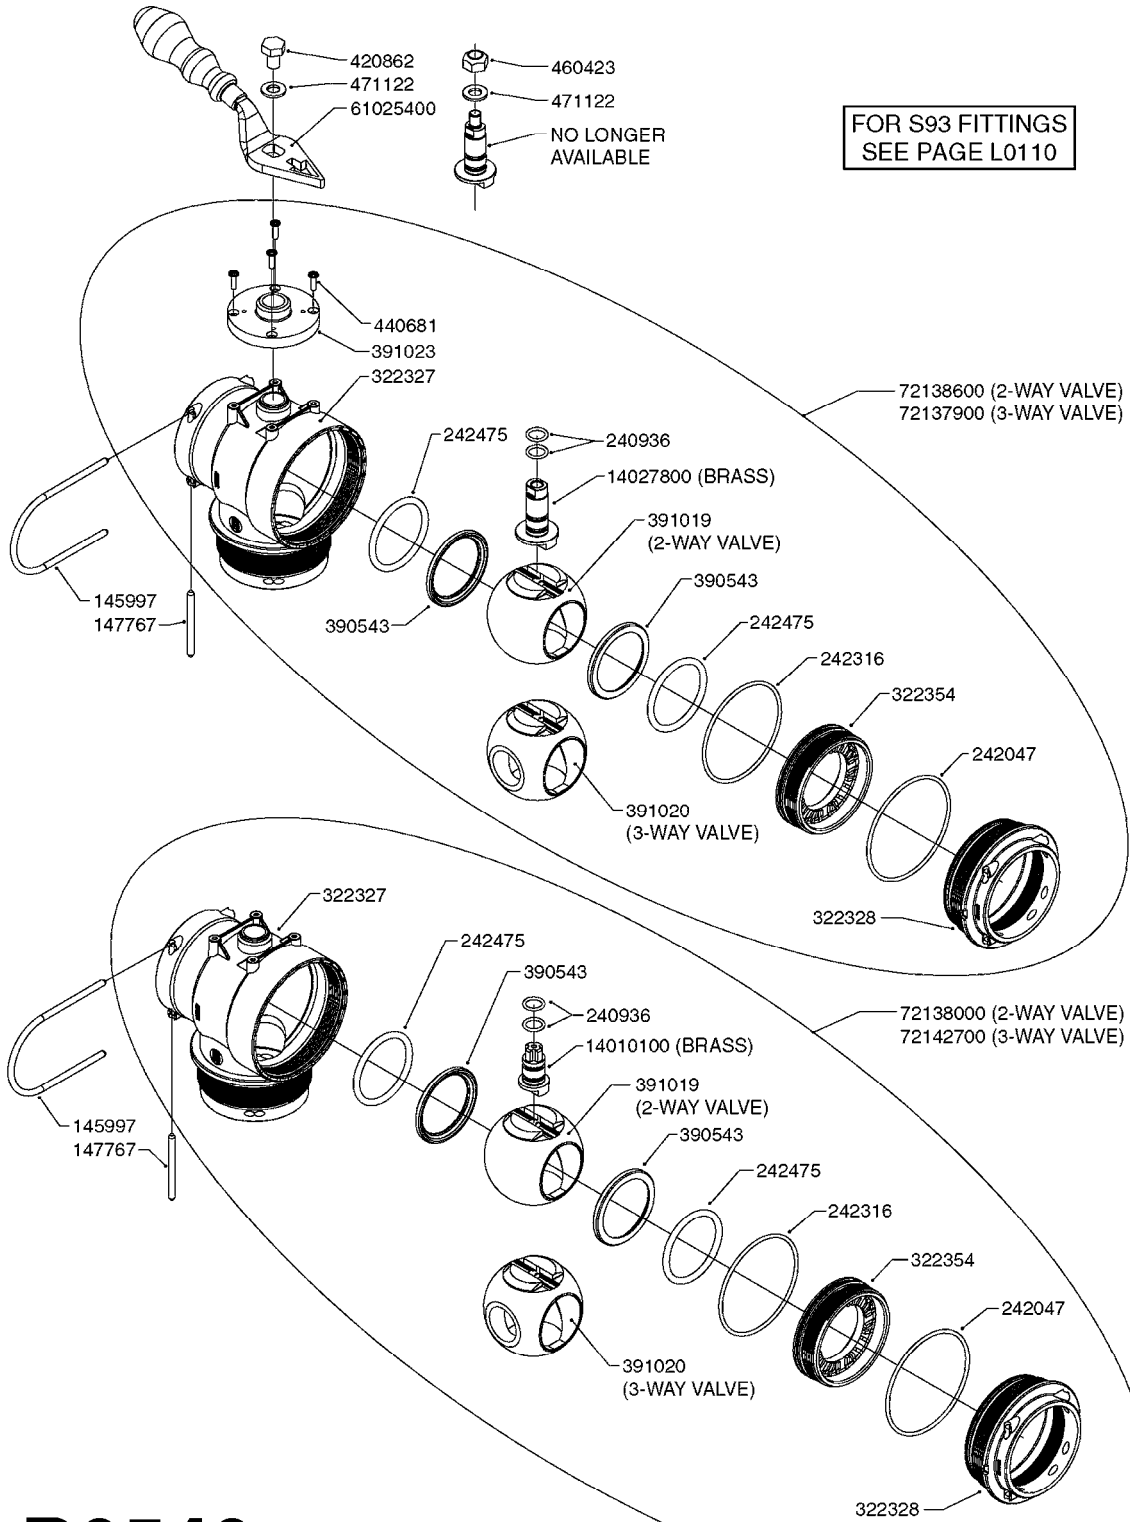

**B0540**

SMART VALVE-S93 MANIFOLD VALVE  
B0540-HIN, 01:01:16

Page 1

Date 04.11.2017 14:56

parts-n°	order qty	description
145997	1	FITT.DK S-93 FORK
147767	1	PIN 5Ø X 60 S-93 DOUBLE CLAMP
240936	1	O-RING D13.3X2.4 NITRIL
242047	1	O-RING 89.5 X 3.0 VITON
242316	1	O-RING D84.5X3.0 NITRIL
242475	1	O'RING D56.52x5.33 SH70-VITON
322327	1	HOUSING, VALVE, S93, 220 PSI
322328	1	END CAP F.VALVE S-93
322354	1	THRUST PLATE F.3-WAY VALVES-93
390543	1	SEAT F.BALL 3-WAY VALVE S-93
391019	1	BALL F.2 WAY S93 SMART VALVE
391020	1	BALL F.3 WAY S93 SMART VALVE
391023	1	SMART VALVE MOUNTING BRACKET
420862	1	BOLT HEX 8.8 DEL M10X16 FT
440681	1	SCREW F. PLASTIC 4MM X 14LG SS
460423	1	NUT HEX M10X1.50 LOCK DIN985A2 SS
471122	1	WASHER, M10, Ø20/10.5X 2.0, SS
14010100	1	SPINDLE F.SMART VALVE S-93
14027800	1	SPINDLE F.SMART VALVE S-93
61025400	1	HANDLE SMART VALVE
72137900	1	VALVE S93 "V1" SMART VALVE
72138000	1	VALVE S93 "V2" SMART VALVE
72138600	1	VALVE S93 "V3" SMART VALVE
72142700	1	VALVE S93 "V4" SMART VALVE