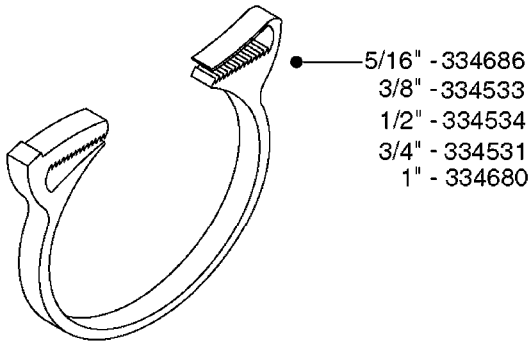

Hose Size	Pressure	Suction	Clamp Code
3/8"	28029803		6706
1/2"	28029803		6706
3/4"	28029903		6712
1"	28030003	28029903	6716
1-1/4"	28030103		6724
1-1/2"		28030103	6724
2"		28030203	235-67
2-1/2"		28030303	235-74
3"		28030403	235-82

L0130