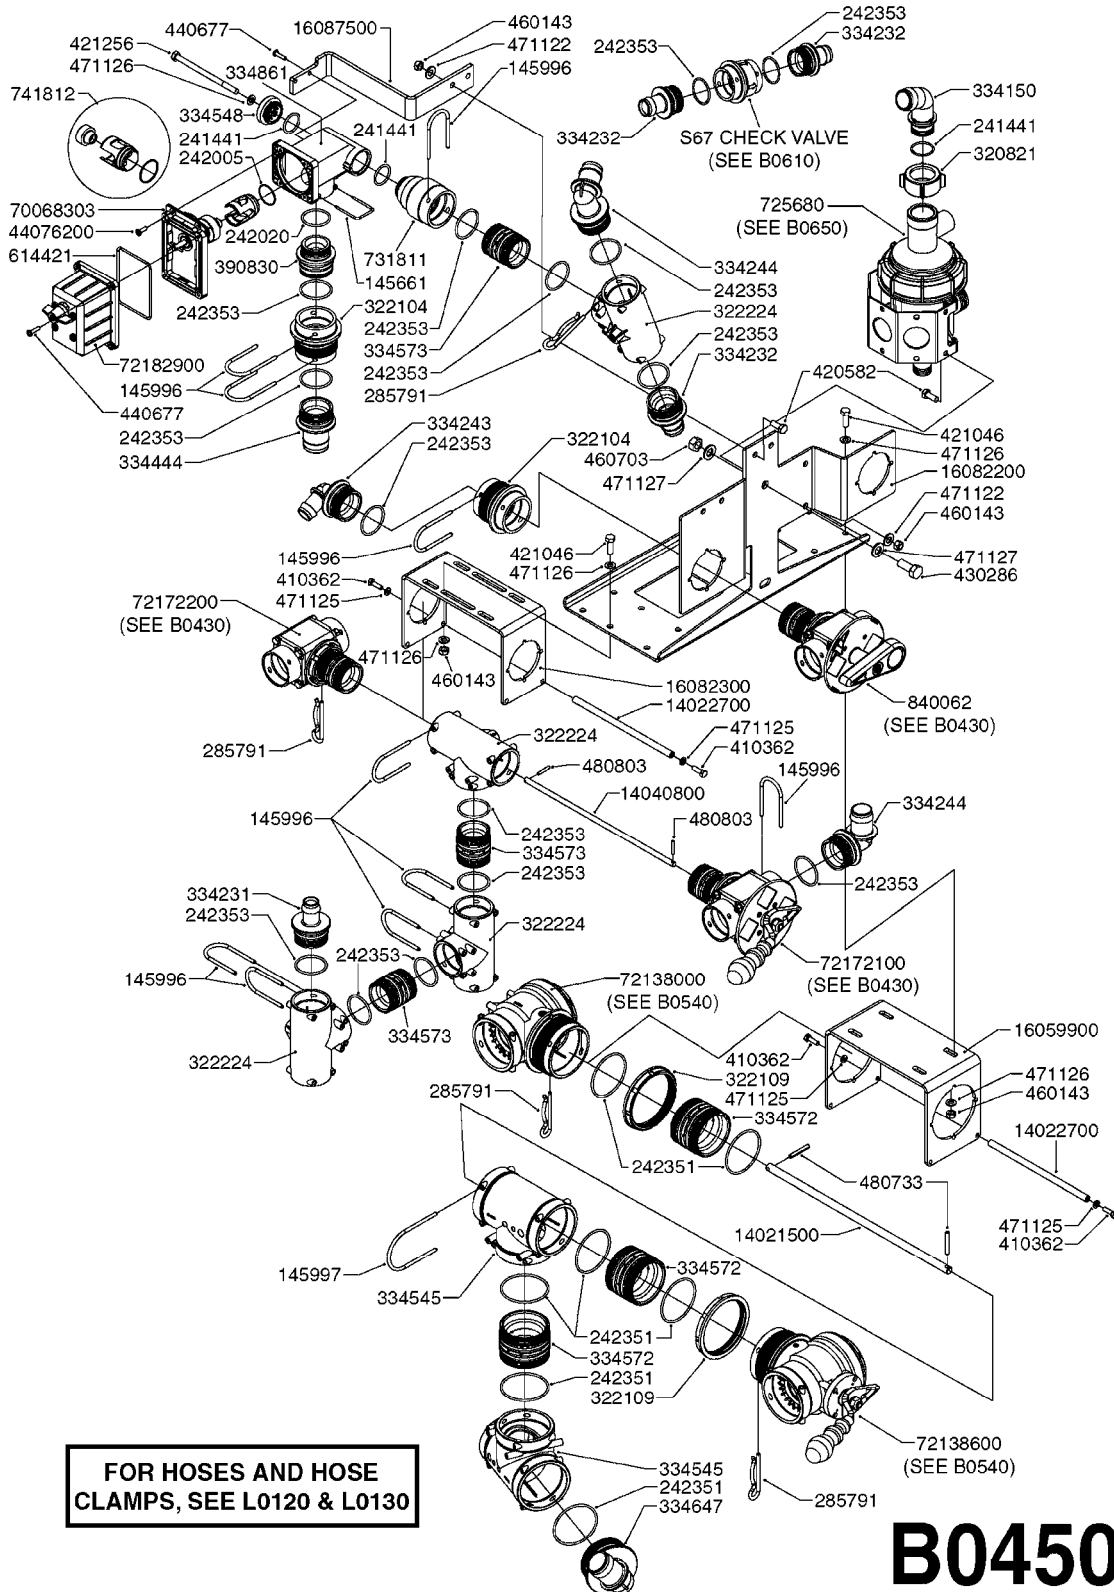

SMART VALVE - COMMANDER PLUS
B0450-HIN, 11:05:16

Page 1

Date 04.11.2017 14:56

parts-n°	order qty	description
145661	1	FITT.DK S-61 FORK
145996	1	FITT.DK S-67 FORK
145997	1	FITT.DK S-93 FORK
241441	1	O-RING D29.3X3
242005	1	O-RING D32.1X1.6 NITRIL
242020	1	O-RING 39.2 X 3 VITON
242351	1	O-RING D69.5X3.0 VITON F.S-93
242353	1	O-RING D44.2X3.0 VITON F.S-67
285791	1	HAIR PIN Ø5 S67/S93 SHORT
320821	1	FITT.DK NUT 1-1/2" BSP
322104	1	FITT.DK S-67 BULKHEAD
322109	1	FITT.DK S-93 BULKHEAD NUT
322224	1	FITT.DK S-67 TEE
334150	1	FITT.DK HB 1-1/4" 110 F.1-1/2"
334231	1	HOSE TAIL S67 STRAIGHT 1"
334232	1	HOSE TAIL S67 1"1/4 STRAIGHT
334243	1	HOSE TAIL 90° S67 1"
334244	1	HOSE TAIL 90° S67 1"1/4
334444	1	HOSE TAIL S67 1"1/2 STRAIGHT
334545	1	FITT.DK S-93 TEE
334548	1	END COVER
334572	1	FITT.DK S-93 ADAPTOR MALE MALE
334573	1	CONNECTING PIECE S67-S67
334647	1	FITT.DK S93 ELB 1-1/2" 90 PVC
334861	1	HOUSING F. HM EVC POST 1992
390830	1	ADAPTER S61/S67
410362	1	BOLT HEX 8.8 SS M6X20
420582	1	BOLT HEX 8.8 DEL M8X20 FT A2
421046	1	SCREW HEX M8X25/25 A2 SS DIN933
421256	1	BOLT HEX 8.8 SS M8X130
430286	1	BOLT HEX 8.8 DEL M12X30 FT
440677	1	SCREW F. PLASTIC 5X20 SS
460143	1	NUT HEX M8X1.25 LOCK DIN985A2 SS
460703	1	NUT HEX M12X1.75 LOCK DIN985A2 SS
471122	1	WASHER, M10, Ø20/10.5X 2.0, SS
471125	1	WASHER M6U 6.4X14X1.2,A2 SS
471126	1	WASHER, M8, Ø16/ 8.4X 1.6, SS
471127	1	WASHER Z12N 13X24X2,5 RST
480733	1	PIN D6 X 40
480803	1	PIN Ø4 X 25
614421	1	GASKET F/MOTOR HOUSE-ON/OFF TR
725680	1	SCF ASSY.80 W/THREADED TOP CAP
731811	1	FITT.DK ADAPTOR S67 EC BOOM SE
741812	1	PRESS REG.CONE&CYL. HI RATE
840062	1	VALVE S67 PRESSURE AGITATION
14021500	1	SPINDLE F.S93 SMART VALVE
14022700	1	SPACER TUBE Ø10 L=212 SS
14040800	1	SPINDLE F.SMART VALVE 14068700
16059900	1	BRACKET 2 STK S93 SMART VALVE
16082200	1	BRACKET F.CM+ SMART VALVE
16082300	1	BRACKET 2PCS S67 VALVE 15 BAR
16087500	1	BRACKET F.REG.VALVE CM+ SV
44076200	1	PT SCREW 50X16
70068303	1	BRKT. PLATE F/PRES. CONT.2XNUT
72138000	1	VALVE S93 "V2" SMART VALVE
72138600	1	VALVE S93 "V3" SMART VALVE
72172100	1	VALVE S67 "V1" SMART VALVE
72172200	1	VALVE S67 "V2" SMART VALVE
72182900	1	MOTER REG.DME37 1:150 AMP YELL