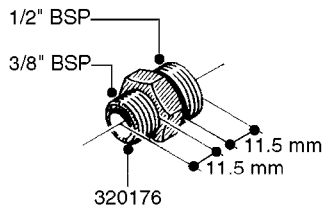

FITTINGS - HEXAGON NIPPLES  
L0030-HIN, 01:01:16

**L0030**

FITTINGS - HEXAGON NIPPLES  
L0030-HIN, 01:01:16

Page 1  
Date 04.11.2017 14:56

parts-n°	order qty	description
10015303	1	FITT.PO.HN 1.00X1.00 M1000
10425003	1	FITT.PO.HN 1.25X1.00 MCPHEE
320132	1	FITT.DK HN 1" BSP
320176	1	FITT.DK HN 3/8"X1/2" BSP
320445	1	FITT.DK HN 1/4"X3/8" BSP
320655	1	FITT.DK HN 1/2"-1/2" BSP
320692	1	FITT.DK HN 3/8'BSPX1/4'NPT
320703	1	FITT.DK HN 3/8BSP X1/2 &1/4NPT
320725	1	FITT.DK NIPPLE 3/8"-3/8" BSP
320902	1	FITT.DK HN 3/8'X 1/4' BSP
390232	1	FITT.DK HN 1-1/2' X 1-1/4' BSP
390276	1	FITT.DK HN 1'BSP