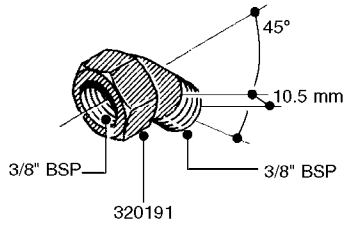

FITTINGS - HEXAGON NIPPLES  
L0030-HIN, 01:01:16

**L0030**

FITTINGS - HEXAGON NIPPLES  
L0030-HIN, 01:01:16

Page 1  
Date 04.11.2017 14:56

parts-n°	order qty	description
10015303	1	FITT.PO.HN 1.00X1.00 M1000
10425003	1	FITT.PO.HN 1.25X1.00 MCPHEE
320132	1	FITT.DK HN 1" BSP
320176	1	FITT.DK HN 3/8"X1/2" BSP
320445	1	FITT.DK HN 1/4"X3/8" BSP
320655	1	FITT.DK HN 1/2"-1/2" BSP
320692	1	FITT.DK HN 3/8'BSPX1/4'NPT
320703	1	FITT.DK HN 3/8BSP X1/2 &1/4NPT
320725	1	FITT.DK NIPPLE 3/8"-3/8" BSP
320902	1	FITT.DK HN 3/8'X 1/4' BSP
390232	1	FITT.DK HN 1-1/2' X 1-1/4' BSP
390276	1	FITT.DK HN 1'BSP