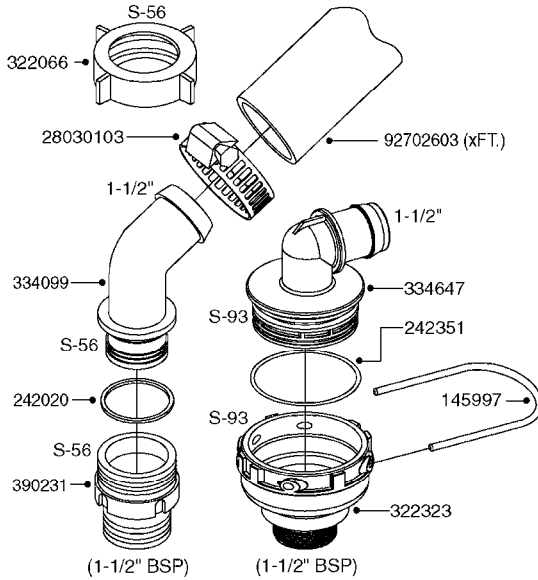

SUCTION SIDE OF PUMP (WITH 1-1/2" SUCTION PORT)