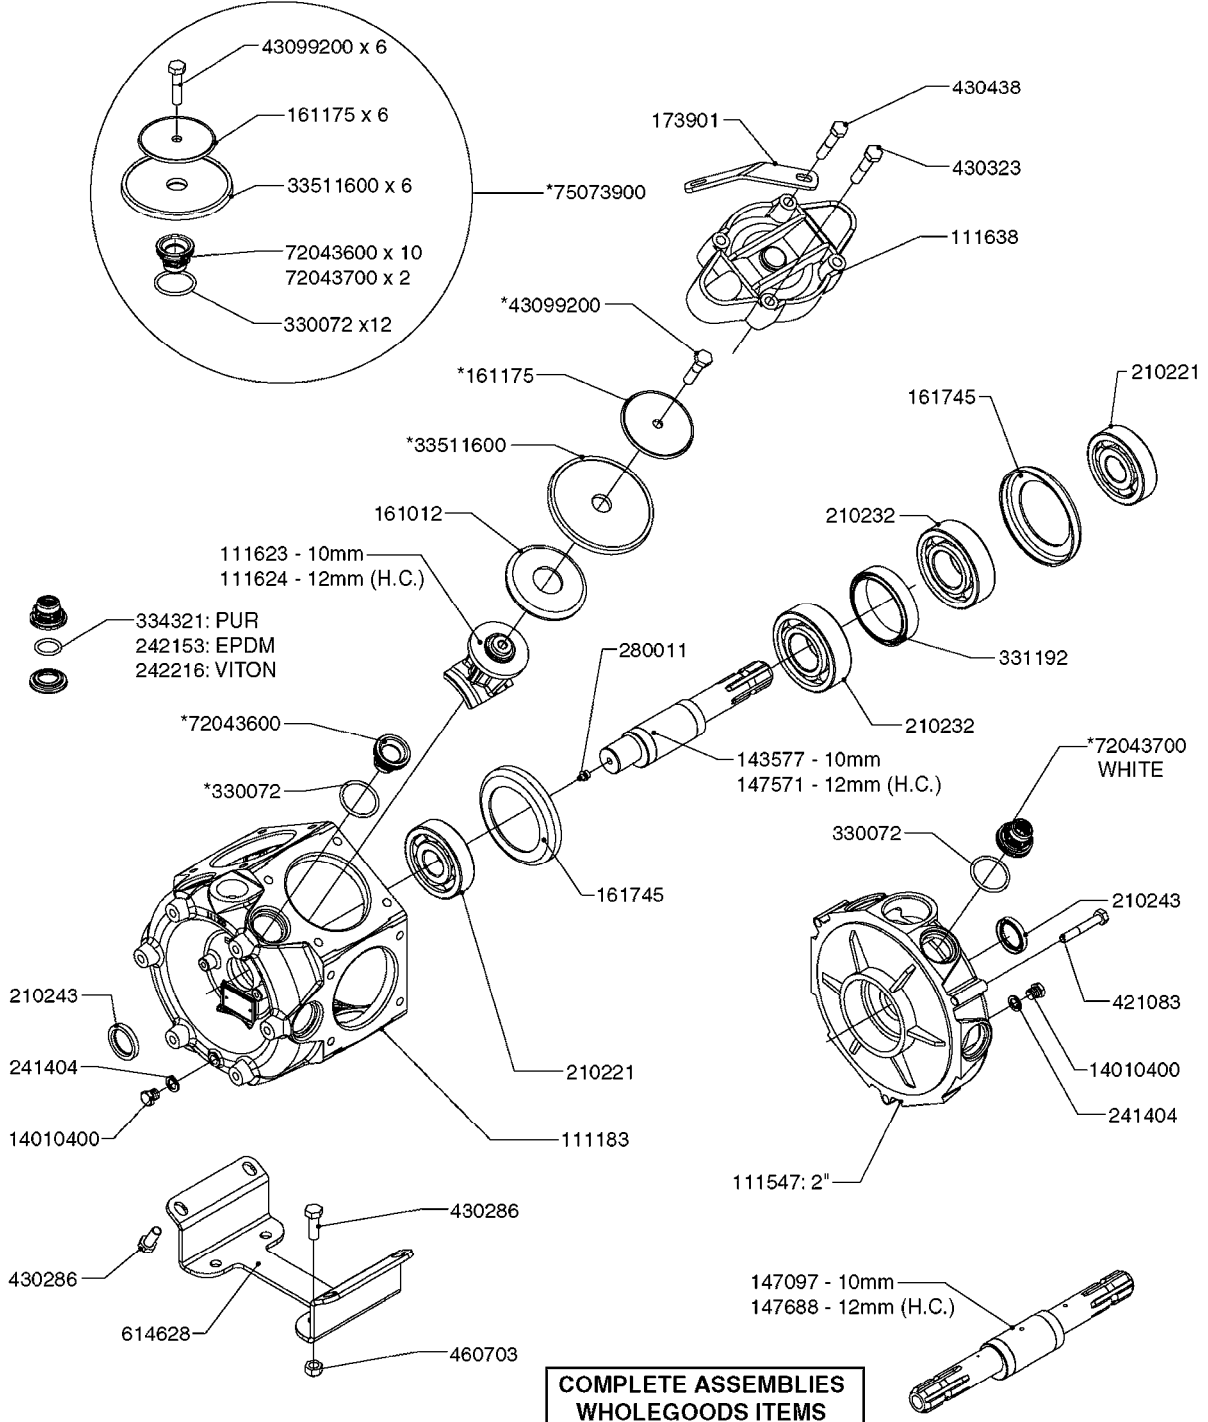

**PUMP REPAIR KIT**

**COMPLETE ASSEMBLIES  
WHOLEGOODS ITEMS**

**COMPLETE PUMPS**

- 821587 - 463/10 2" W/THROUGH SHAFT (540 RPM)
- 82166300 - 463/12 2" (540 RPM H.C. INLINE PORTS)
- 463/12 2" (540 RPM H.C. OFFSET PORTS) REPLACED BY 82168700 (PAGE A0350)