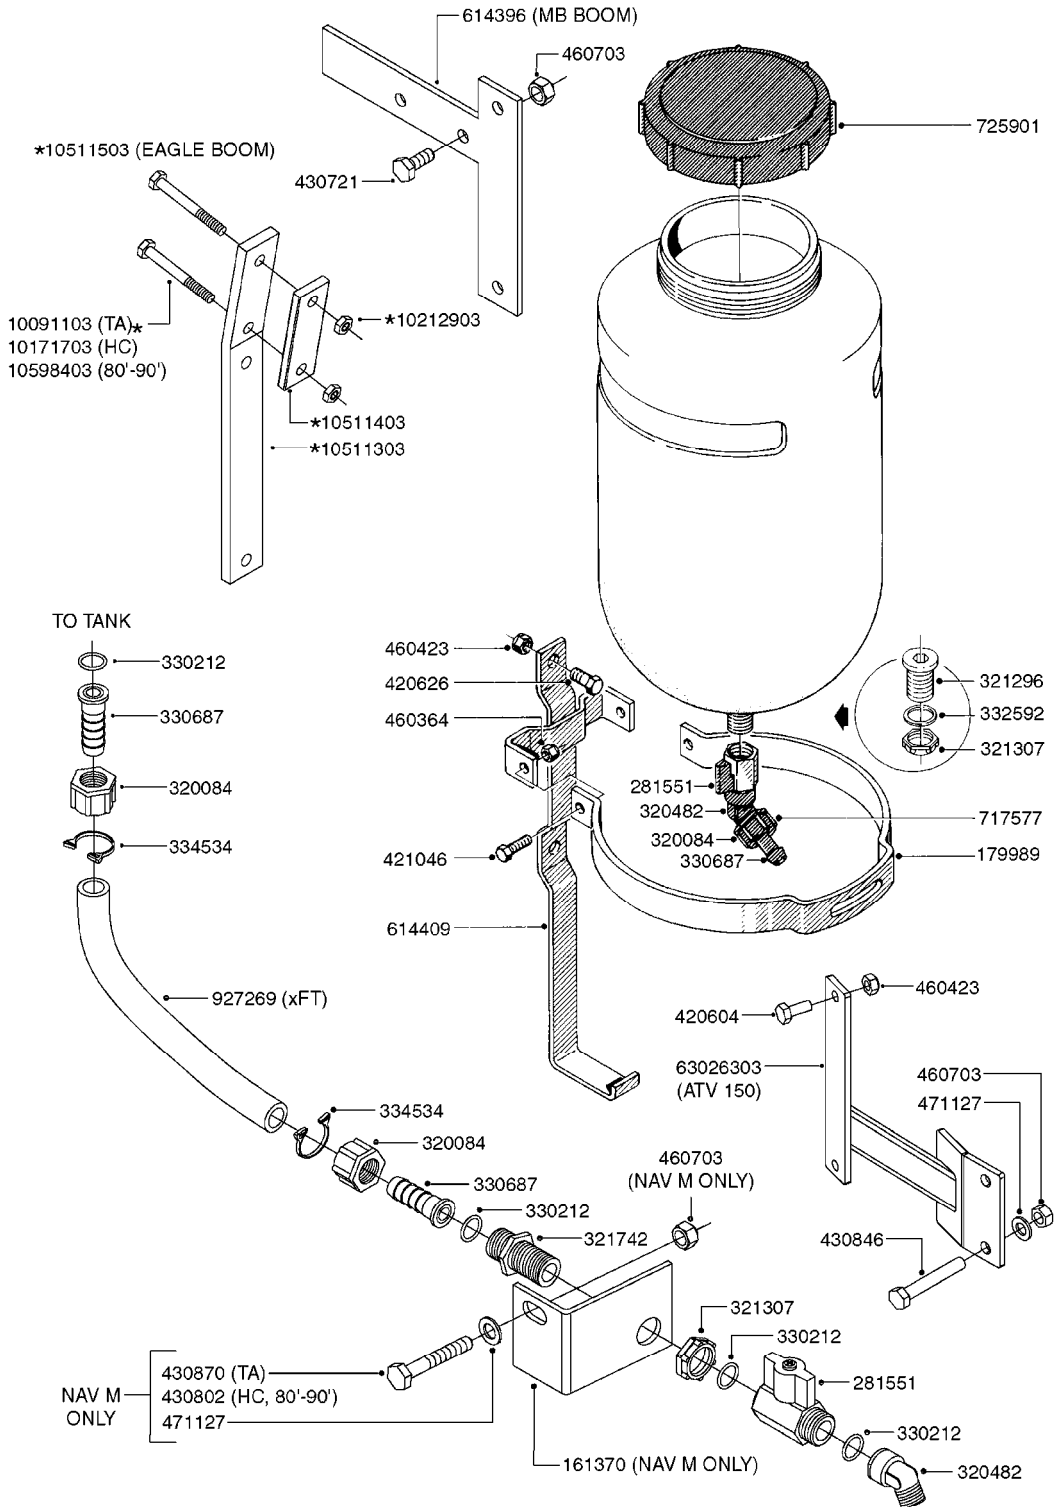

CLEAN WATER TANK
K0130-HIN, 01:01:16

COMPLETE TANK ASSY : 722072

K0130

CLEAN WATER TANK
K0130-HIN, 01:01:16

Page 1
Date 04.11.2017 14:56

parts-n°	order qty	description
161370	1	BKT.CLEAN WATER BOTT. VALVE
179989	1	BRKT. F. 3 GAL. TANK
281551	1	BALL VALVE 1/2"
320084	1	FITT.DK NUT 1/2" BSP
320482	1	FITT.DK ELB. 1/2" BSP 60 DEG.
321296	1	FITT.DK BULKHEAD 1/2" BSP SING
321307	1	FITT.DK NUT 1/2" BSP JAMB
321742	1	FITT.DK BULKHEAD 1/2' BSP
330212	1	O-RING D19/D14X2.4 F.1/2"NUT
330687	1	FITT.DK HB 1/2" F. 1/2" NUT
332592	1	O-RING D26/D20X3
334534	1	CLAMP HOSE PLASTIC 1/2"
420604	1	BOLT HEX 8.8 DEL M10X25 FT DIN933
420626	1	BOLT HEX 8.8 DEL M10X20 FT
421046	1	SCREW HEX M8X25/25 A2 SS DIN933
430721	1	BOLT HEX 8.8 DEL M12X40 FT
430802	1	BOLT HEX 8.8 DEL M12X75
430846	1	BOLT HEX 8.8 DEL M12X80
430870	1	BOLT HEX 8.8 DEL M12X55 FT
460364	1	NUT HU M8 A2 SS DIN934
460423	1	NUT HEX M10X1.50 LOCK DIN985A2 SS
460703	1	NUT HEX M12X1.75 LOCK DIN985A2 SS
471127	1	WASHER Z12N 13X24X2,5 RST
614396	1	CLEAN WATER BRACKET MB
614409	1	BRACKET FOR FOAM MARKER
717577	1	VALVE F.CLEAN WATER TANK
722072	1	CLEAN WATER TANK W FRAME & TAP
725901	1	LID F.WATER BOTTLE VENTED
927269	1	HOSE R X PVC X 1/2 X 0012"
10091103	1	BOLT HEX 3/8 NC GR.2 03.00'
10171703	1	BOLT HEX 3/8 NC GR.2 03.50"
10212903	1	NUT HEX NC (NYLON LOCK) 3/8"
10511303	1	FLATBAR L350/17DEG.CLEAN WATER
10511403	1	FLATBAR 104MM CLEAN WATER
10511503	1	BKT.CLEAN WATER MOUNT EAGLE
10598403	1	BOLT HEX HCS3/8-16 X 4 Z 5
63026303	1	CLEAN WATER TANK BRKT, ATV