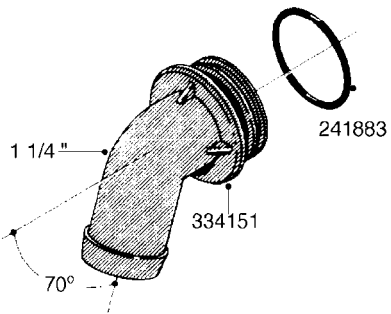

**L0080**

FITTINGS - S-53  
L0080-HIN, 12:09:17

Page 1

Date 04.11.2017 14:56

Pos.	parts-n°	order qty	description
1	145995	1	FITT.DK S-53 FORK
2	241973	1	O-RING Ø3 X 44,2 70 SHORES NITRIL NITRIL (BLACK)
2	242353	1	O-RING D44.2X3.0 VITON F.S-67 VITON (BROWN)
3	242109	1	O-RING D32.2x3.0 NITRIL (BLACK)
3	242354	1	O-RING D32.2X3.0 VITON F.S-53 VITON (BROWN)
4	322103	1	FITT.DK S-53 BULKHEAD
5	322107	1	FITT.DK S-53 BULKHEAD NUT
6	322110	1	FITT.DK S-53 ELB. 1/2" BSP
7	322352	1	FITT.DK S-53 TEE
8	334229	1	FITT.DK S-53 STR.3/4"
9	334260	1	GASKET F. S-53 BULKHEAD
10	334564	1	FITT.DK S-67 TO S-53 ADAPTER
11	391100	1	FITT.DK S-53THREAD INS.1/2"BSP
12	726463	1	FITT.DK S53 BULKHEAD W/GASKET
13	726552	1	FIT.DK S-53X90 1/2" BSP,O-RING
14	726556	1	FITT.DK S-53 HB 1/2" W/O-RING
15	726558	1	FITT.DK S53 STR. 3/4" W.ORING
16	726559	1	FITT DK. S-53 HB 1" W/O-RING
17	726568	1	FITT.DK.S-53 HB 1/2"90 W/ORING
18	726570	1	FITT.DK S-53 ELB.3/4" W.ORING
19	726571	1	FITT.DK S-53 ELB.1", W ORING
20	726578	1	FITT.DK S53 PLUG WITH O-RING
21	728561	1	REDUCER S67M - S53F + O-RING