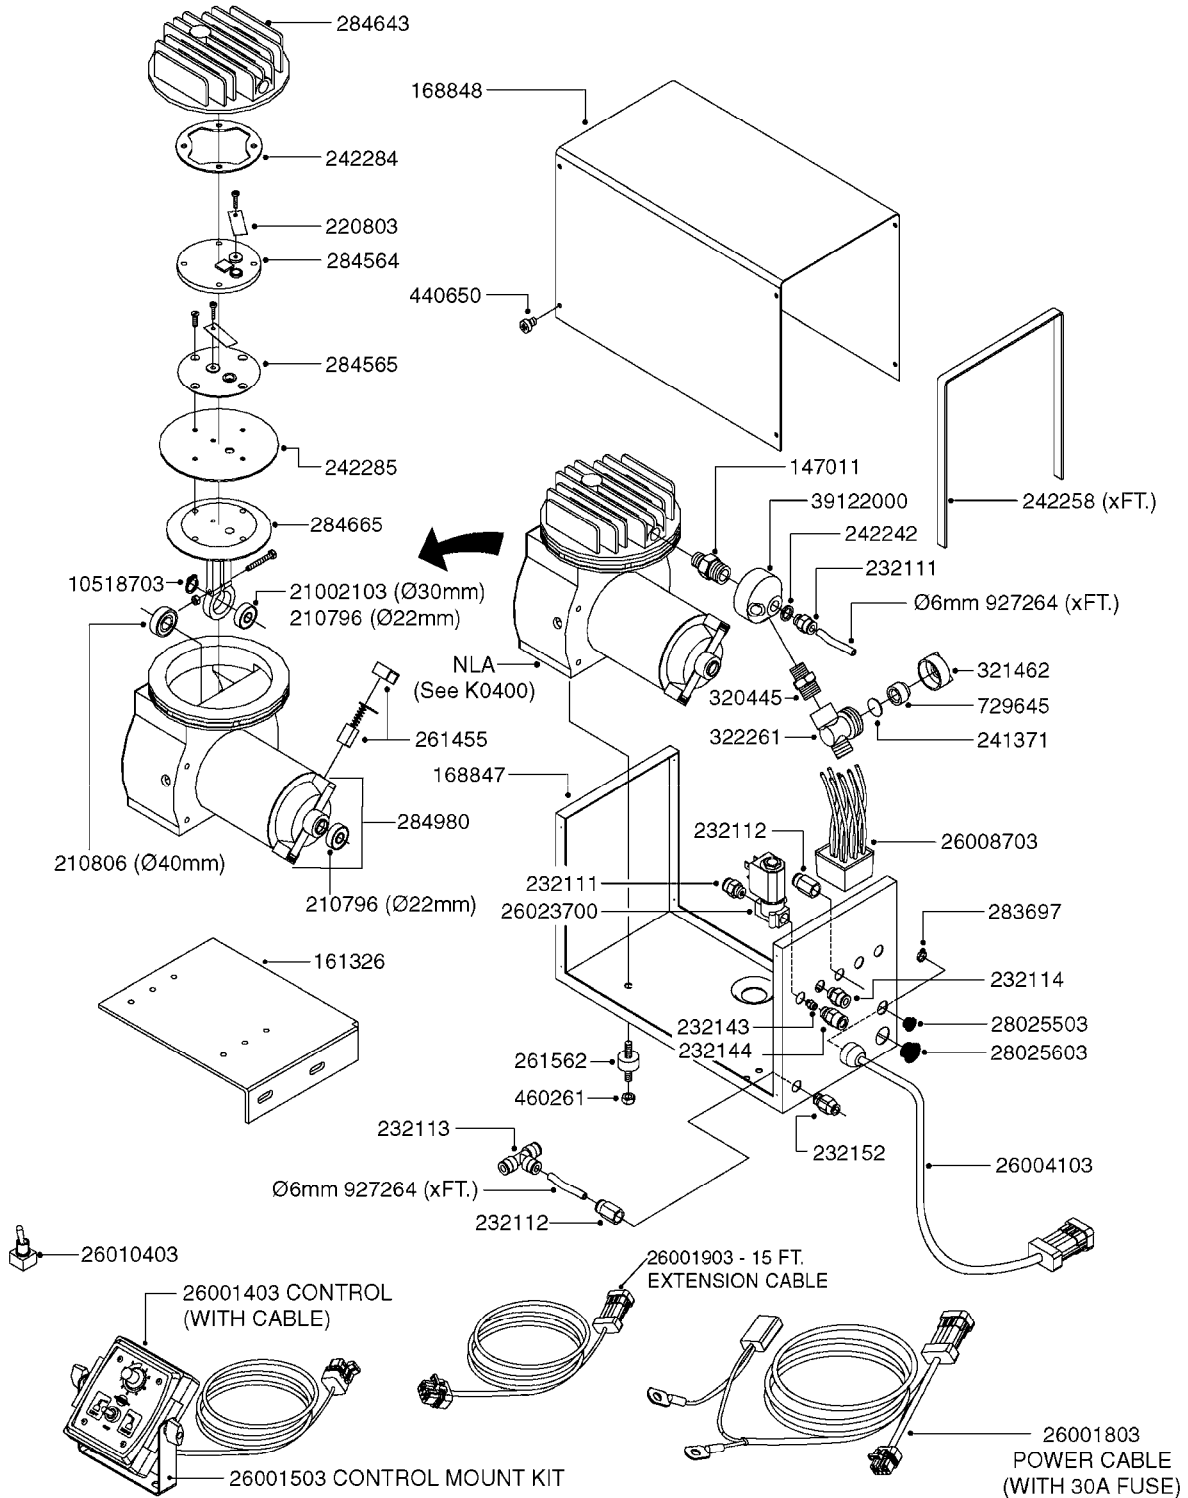

K0390

*Ø8mm 927306 (xFT.)
*Ø10mm 927330 (xFT.)

70019403 - COMPLETE ASSEMBLY

FOAM MARKER COMPRESSOR 2002
K0390-HIN, 01:01:16

Page 1
Date 04.11.2017 14:56

parts-n°	order qty	description
147011	1	HEX NIPPLE 3/8'X1/4'BSP BRASS
161326	1	MOUNT BKT. F. FOAM COMP.BOX 98
168847	1	ENCLOSURE LOWER F.MARKER
168848	1	COVER F. FOAM MARKER
210796	1	BEARING BALL D22/D8 X 7 608ZZ
210806	1	BEARING BALL D40/D17X12MM
220803	1	VALVE F. COMPRESSOR
232111	1	QUICK COUPLER 6MM X 1/8 EXT.
232112	1	QUICK COUPLER 6MM 1/8 INT.
232113	1	QUICK COUPLER 6MM T-PIECE
232114	1	COUPLER 1/8" THREADX8MM HOSE
232143	1	REDUCER 1/4'INT-1/8'EXT
232144	1	QUICK COUPLER 10MM X 1/4 EXT
232152	1	QUICK COUPLER 8MMX1/8 EXT.LONG
241371	1	DIAPHRAGM, NO-DRIP alt 241371
242242	1	O-RING F.AIR HOSE FITTING
242258	1	TRIM 3X10 SELF ADHESIVE 0012"
242284	1	HEAD GASKET F. COMPRESSOR
242285	1	DIAPHRAGM F. F/M COMP.
261455	1	BRUSH KIT-FOAM MARKER MOTOR
261562	1	RUBBER DAMPER 2XM6X25
283697	1	TIESTRAP 200MM
284564	1	PLATE F.COMPRESSOR HEAD
284565	1	PLATE F.COMPRESSOR HEAD
284643	1	COMPRESSOR HEAD F.FOAM MARKER
284665	1	CONNECTING ROD F.COMPRESSOR
284980	1	FLANGE REAR F. F.M.COMPRESSOR
320445	1	FITT.DK HN 1/4"X3/8" BSP
321462	1	CAP F.NO-DRIP ASSY.
322261	1	HOUSING F.SAFETY VALVE 3/8"
440650	1	SCREW 3.5x13 STAINLESS
460261	1	NUT HEX M6X1.00 LOCK DIN985 A2 SS
729645	1	NON-DRIP SPRING ASSY.GREEN 10
927264	1	HOSE R X PE D6/D4 X 0012"
927306	1	HOSE R X PE D8/D6 X 0012"BLACK
927330	1	HOSE R X PE D10/D8 X 012"BLACK
10518703	1	SNAP-RING OUTER 8X1
21002103	1	BEARING, 6200 2ZJEM (SKF)
26001403	1	HC FOAM MARKR CONSOLE VS3.0.00
26001503	1	HC FOAM MARKER CONSOLE MT.KIT
26001803	1	POWER CABLE
26001903	1	15' 7-PIN EXTENSION CABLE
26004103	1	FOAM MARKER CNTRL MOD CABL STD
26008703	1	FOAM MARKER CONTROL SCII
26010403	1	TOGGLE SWITCH MICRO-TRAK F.M.
26023700	1	SOLENOID VAL 12V 1/8' FLO '07
28025503	1	PLUG F.DRILLED HOLE 1/2"
28025603	1	PLUG F.DRILLED HOLE 3/4"
39122000	1	DISTR.HOUSING F.FOAM MARKER'07
70019403	1	FOAM MARKER COMPRESSOR KIT STD