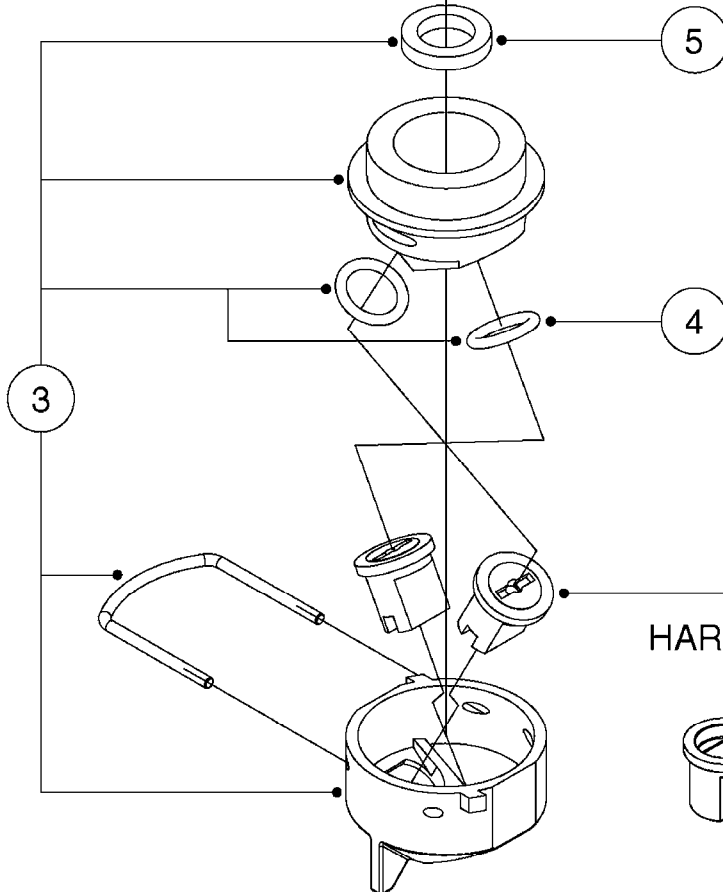

REFER TO
HARDI® NOZZLE CATALOG

D1100