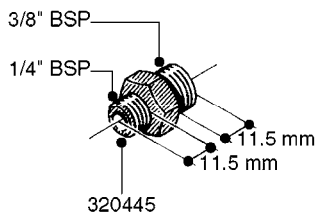

FITTINGS - HEXAGON NIPPLES  
L0030-HIN, 01:01:16

**L0030**

FITTINGS - HEXAGON NIPPLES  
L0030-HIN, 01:01:16

Page 1  
Date 04.11.2017 14:56

parts-n°	order qty	description
10015303	1	FITT.PO.HN 1.00X1.00 M1000
10425003	1	FITT.PO.HN 1.25X1.00 MCPHEE
320132	1	FITT.DK HN 1" BSP
320176	1	FITT.DK HN 3/8"X1/2" BSP
320445	1	FITT.DK HN 1/4"X3/8" BSP
320655	1	FITT.DK HN 1/2"-1/2" BSP
320692	1	FITT.DK HN 3/8'BSPX1/4'NPT
320703	1	FITT.DK HN 3/8BSP X1/2 &1/4NPT
320725	1	FITT.DK NIPPLE 3/8"-3/8" BSP
320902	1	FITT.DK HN 3/8'X 1/4' BSP
390232	1	FITT.DK HN 1-1/2' X 1-1/4' BSP
390276	1	FITT.DK HN 1'BSP