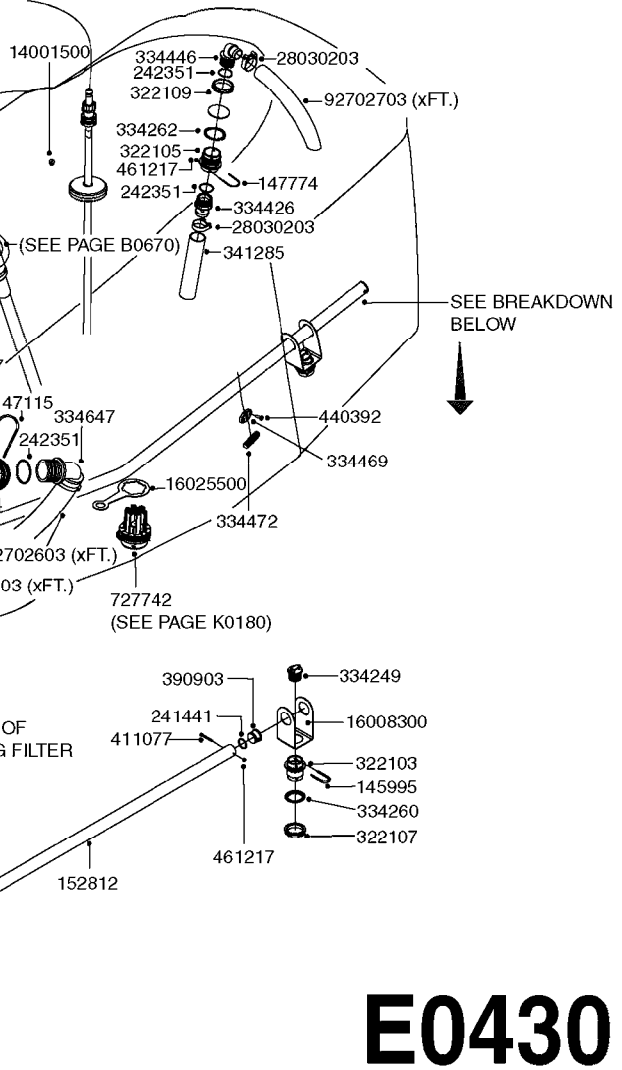

SIGHT GAUGE (SEE PAGE K0780)