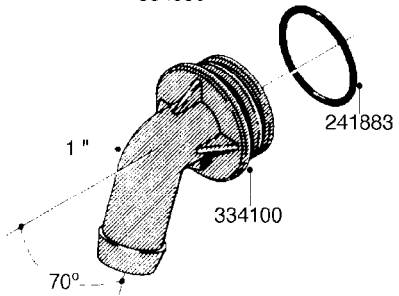

**L0080**

FITTINGS - S-53  
L0080-HIN, 12:09:17

Page 1

Date 04.11.2017 14:56

Pos.	parts-n°	order qty	description
1	145995	1	FITT.DK S-53 FORK
2	241973	1	O-RING Ø3 X 44,2 70 SHORES NITRIL NITRIL (BLACK)
2	242353	1	O-RING D44.2X3.0 VITON F.S-67 VITON (BROWN)
3	242109	1	O-RING D32.2x3.0 NITRIL (BLACK)
3	242354	1	O-RING D32.2X3.0 VITON F.S-53 VITON (BROWN)
4	322103	1	FITT.DK S-53 BULKHEAD
5	322107	1	FITT.DK S-53 BULKHEAD NUT
6	322110	1	FITT.DK S-53 ELB. 1/2" BSP
7	322352	1	FITT.DK S-53 TEE
8	334229	1	FITT.DK S-53 STR.3/4"
9	334260	1	GASKET F. S-53 BULKHEAD
10	334564	1	FITT.DK S-67 TO S-53 ADAPTER
11	391100	1	FITT.DK S-53THREAD INS.1/2"BSP
12	726463	1	FITT.DK S53 BULKHEAD W/GASKET
13	726552	1	FIT.DK S-53X90 1/2" BSP,O-RING
14	726556	1	FITT.DK S-53 HB 1/2" W/O-RING
15	726558	1	FITT.DK S53 STR. 3/4" W.ORING
16	726559	1	FITT DK. S-53 HB 1" W/O-RING
17	726568	1	FITT.DK.S-53 HB 1/2"90 W/ORING
18	726570	1	FITT.DK S-53 ELB.3/4" W.ORING
19	726571	1	FITT.DK S-53 ELB.1", W ORING
20	726578	1	FITT.DK S53 PLUG WITH O-RING
21	728561	1	REDUCER S67M - S53F + O-RING