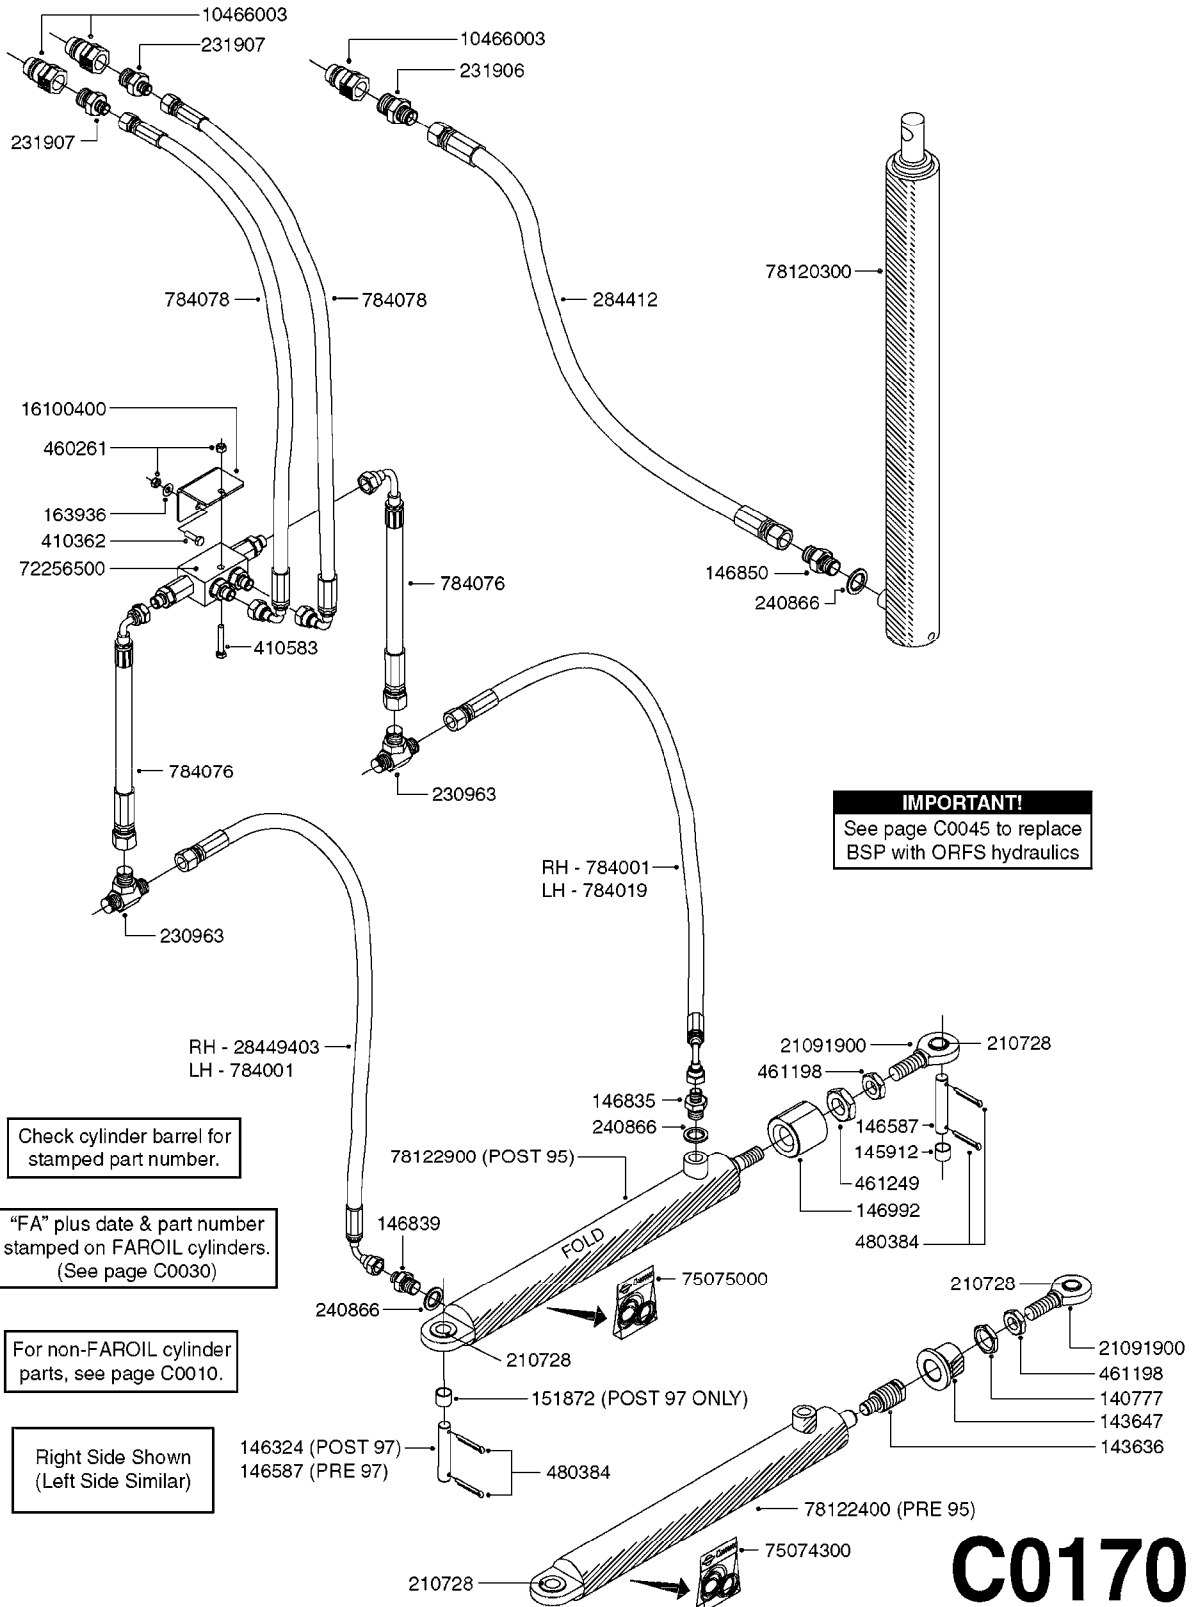

C0045

HYDRAULICS - BSP TO ORFS
C0045-HIN, 24:03:16

Page 1

Date 12.08.2020 9:19

Pos.	parts-n°	order qty	description
1	10466003	1	COUPLER PIONEER 8010-04 1/2NPT
2	231907	1	HEX NIPPLE 1/4"BSP X 1/2"NPT
2	231906	1	HEX NIPPLE 3/8"BSP X 1/2"NPT
2	147132	1	HEX NIPPLE 1/2"X1/2" BSP DEL
3	230311	1	QUICK COUPLING 1/2"
4	241356	1	DOWTYSEAL 1/2"
5	23234800	1	HEX NIPPLE 1/2"-9/16" ORFS FITTING FOR 1/4" HOSE
5	23234900	1	HEX NIPPLE 1/2"-11/16" ORFS FITTING FOR 3/8" HOSE
5	23235300	1	HEX NIPPLE 1/2"-13/16" ORFS FITTING FOR 1/2" HOSE
6	242102	1	O-RING Ø9.25X1.78 NITRIL 90SH
6	24263200	1	O-RING Ø7.66X1.78 NITRIL 90SH
6	24263300	1	O-RING Ø12.42X1.78 NITRIL 90SH
6	24263400	1	O-RING Ø18.77X1.78 NITRIL 90SH
7	67002403	1	CHART - BSP TO ORFS HOSES
8	67002503	1	CHART - BSP TO ORFS FITTINGS