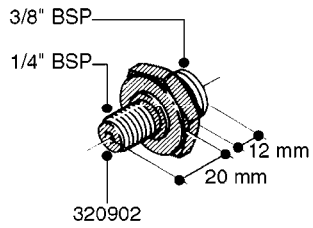

FITTINGS - HEXAGON NIPPLES
L0030-HIN, 01:01:16

L0030

FITTINGS - HEXAGON NIPPLES
L0030-HIN, 01:01:16

Page 1
Date 12.08.2020 9:19

parts-n°	order qty	description
10015303	1	FITT.PO.HN 1.00X1.00 M1000
10425003	1	FITT.PO.HN 1.25X1.00 MCPHEE
320132	1	FITT.DK HN 1" BSP
320176	1	FITT.DK HN 3/8"X1/2" BSP
320445	1	FITT.DK HN 1/4"X3/8" BSP
320655	1	FITT.DK HN 1/2"-1/2" BSP
320692	1	FITT.DK HN 3/8'BSPX1/4'NPT
320703	1	FITT.DK HN 3/8BSP X1/2 &1/4NPT
320725	1	FITT.DK NIPPLE 3/8"-3/8" BSP
320902	1	FITT.DK HN 3/8'X 1/4' BSP
390232	1	FITT.DK HN 1-1/2' X 1-1/4' BSP
390276	1	FITT.DK HN 1'BSP