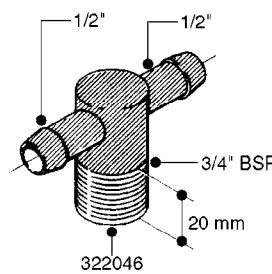

L0050

parts-n°	order qty	description
242594	1	O-RING D14 X 1.78 SCH.70-EPDM
320294	1	FITT.DK TEE 3/8X3/8HB X1/2"BSP
320305	1	FITT.DK HB 3/4'- 3/4' BSP
320386	1	FITT.DK TEE 3/8X3/8HB X3/8"BSP
320397	1	FITT.DK ELB 3/8"HB X 3/8" BSP
320401	1	FITT.DK TEE 1/2X1/2HB X1/2"BSP
320412	1	FITT.DK TEE 1/2X1/2HB X3/8'BSP
320423	1	FITT.DK ELB 1/2'HB X 3/8' BSP
320891	1	FITT.DK HB 3/8'- 3/8' BSP
320972	1	FITT.DK HB 5/16'- 1/4' BSP
322046	1	FITT.DK TEE 1/2X1/2HB X3/4'BSP
322048	1	FITT.DK TEE 3/4X3/4HB X3/4'BSP
330595	1	O-RING D24.6/D20X2.1 -3/4"
333137	1	FITT.DK CONN.1/2" F.NOZZ. DOUB
333141	1	FITT.DK CONN.1/2" F.NOZZ.SING
334041	1	FITT.DK CONN.3/4' F.NOZZ. SING
334042	1	FITT.DK CONN.3/4' F.NOZZ. DOUB
334195	1	FITT.DK ELB. 3/4"HB X 3/4"HB
10012103	1	FITT.PO.HB 1.25X1.50 IMB1012
10014003	1	FITT.PO.HB 1.25X1.25 IMB1010
10036903	1	FITT.PO.HB 1.50X1.50 IMB1212
28019303	1	FITTING HB ELB 3/4NPT-3/4HOSE
61016500	1	HOSE TAIL 3/4" 90°+RG CAP 3/4"
72026700	1	NOZZLE TUBE ADAPTER W/O-RING