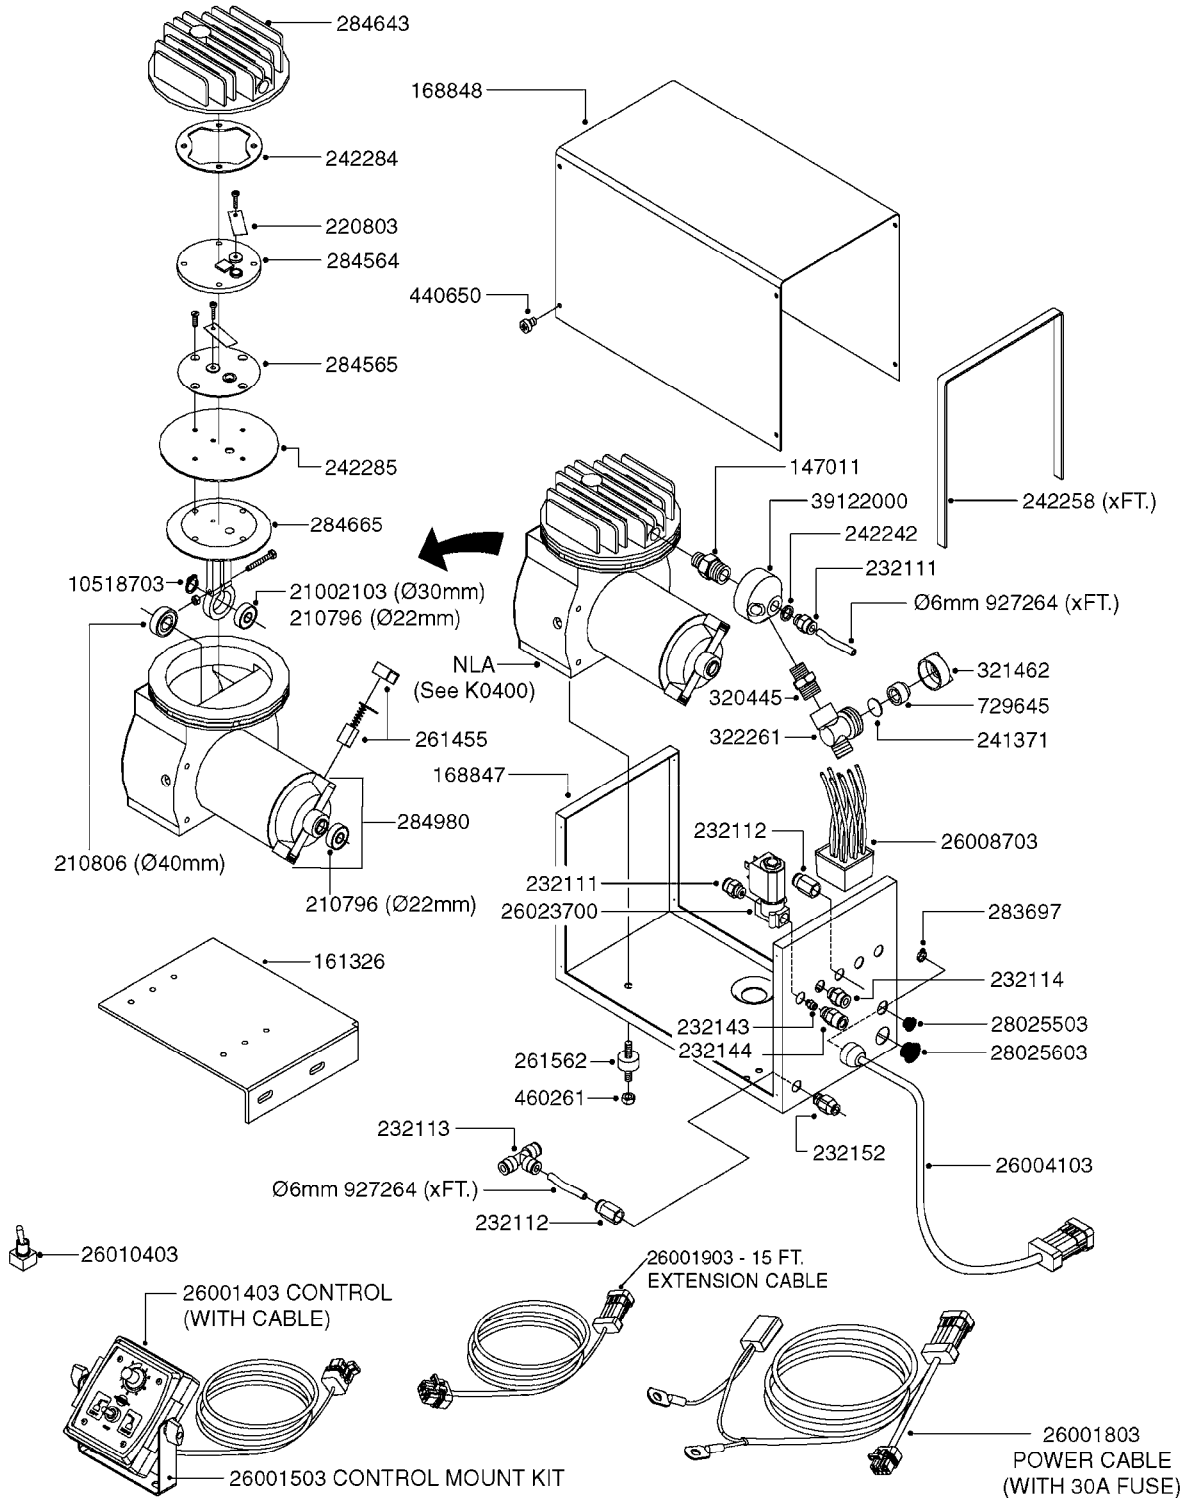

K0390

*Ø8mm 927306 (xFT.)
*Ø10mm 927330 (xFT.)

70019403 - COMPLETE ASSEMBLY

FOAM MARKER COMPRESSOR 2002
K0390-HIN, 01:01:16

Page 1
Date 12.08.2020 9:19

parts-n°	order qty	description
147011	1	HEX NIPPLE 3/8'X1/4'BSP BRASS
161326	1	MOUNT BKT. F. FOAM COMP.BOX 98
168847	1	ENCLOSURE LOWER F.MARKER
168848	1	COVER F. FOAM MARKER
210796	1	BEARING BALL D22/D8 X 7 608ZZ
210806	1	BEARING BALL D40/D17X12MM
220803	1	VALVE F. COMPRESSOR
232111	1	QUICK COUPLER 6MM X 1/8 EXT.
232112	1	QUICK COUPLER 6MM 1/8 INT.
232113	1	QUICK COUPLER 6MM T-PIECE
232114	1	COUPLER 1/8" THREADX8MM HOSE
232143	1	REDUCER 1/4'INT-1/8'EXT
232144	1	QUICK COUPLER 10MM X 1/4 EXT
232152	1	QUICK COUPLER 8MMX1/8 EXT.LONG
241371	1	DIAPHRAGM F.NO-DRIP,VULC
242242	1	O-RING F.AIR HOSE FITTING
242258	1	TRIM 3X10 SELF ADHESIVE 0012"
242284	1	HEAD GASKET F. COMPRESSOR
242285	1	DIAPHRAGM F. F/M COMP.
261455	1	BRUSH KIT-FOAM MARKER MOTOR
261562	1	RUBBER DAMPER 2XM6X25
283697	1	TIESTRAP 200MM
284564	1	PLATE F.COMPRESSOR HEAD
284565	1	PLATE F.COMPRESSOR HEAD
284643	1	COMPRESSOR HEAD F.FOAM MARKER
284665	1	CONNECTING ROD F.COMPRESSOR
284980	1	FLANGE REAR F. F.M.COMPRESSOR
320445	1	FITT.DK HN 1/4"X3/8" BSP
321462	1	CAP F.NO-DRIP ASSY.
322261	1	HOUSING F.SAFETY VALVE 3/8"
440650	1	SCREW 3.5x13 STAINLESS
460261	1	NUT HEX M6X1.00 LOCK DIN985 A2 SS
729645	1	NON-DRIP SPRING ASSY.GREEN 10
927264	1	HOSE R X PE D6/D4 X 0012"
927306	1	HOSE R X PE D8/D6 X 0012"BLACK
927330	1	HOSE R X PE D10/D8 X 012"BLACK
10518703	1	SNAP-RING OUTER 8X1
21002103	1	BEARING, 6200 2ZJEM (SKF)
26001403	1	HC FOAM MARKR CONSOLE VS3.0.00
26001503	1	HC FOAM MARKER CONSOLE MT.KIT
26001803	1	POWER CABLE
26001903	1	15' 7-PIN EXTENSION CABLE
26004103	1	FOAM MARKER CNTRL MOD CABL STD
26008703	1	FOAM MARKER CONTROL SCII
26010403	1	TOGGLE SWITCH MICRO-TRAK F.M.
26023700	1	SOLENOID VAL 12V 1/8' FLO '07
28025503	1	PLUG F.DRILLED HOLE 1/2"
28025603	1	PLUG F.DRILLED HOLE 3/4"
39122000	1	DISTR.HOUSING F.FOAM MARKER'07
70019403	1	FOAM MARKER COMPRESSOR KIT STD