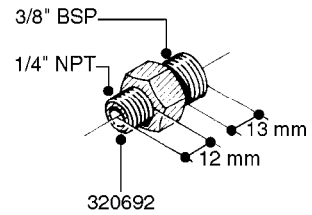

FITTINGS - HEXAGON NIPPLES
L0030-HIN, 01:01:16

L0030

FITTINGS - HEXAGON NIPPLES
L0030-HIN, 01:01:16

Page 1
Date 12.08.2020 9:19

parts-n°	order qty	description
10015303	1	FITT.PO.HN 1.00X1.00 M1000
10425003	1	FITT.PO.HN 1.25X1.00 MCPHEE
320132	1	FITT.DK HN 1" BSP
320176	1	FITT.DK HN 3/8"X1/2" BSP
320445	1	FITT.DK HN 1/4"X3/8" BSP
320655	1	FITT.DK HN 1/2"-1/2" BSP
320692	1	FITT.DK HN 3/8'BSPX1/4'NPT
320703	1	FITT.DK HN 3/8BSP X1/2 &1/4NPT
320725	1	FITT.DK NIPPLE 3/8"-3/8" BSP
320902	1	FITT.DK HN 3/8'X 1/4' BSP
390232	1	FITT.DK HN 1-1/2' X 1-1/4' BSP
390276	1	FITT.DK HN 1'BSP