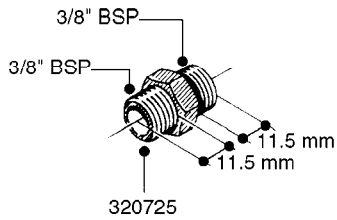

FITTINGS - HEXAGON NIPPLES
L0030-HIN, 01:01:16

L0030

FITTINGS - HEXAGON NIPPLES
L0030-HIN, 01:01:16

Page 1
Date 12.08.2020 9:19

parts-n°	order qty	description
10015303	1	FITT.PO.HN 1.00X1.00 M1000
10425003	1	FITT.PO.HN 1.25X1.00 MCPHEE
320132	1	FITT.DK HN 1" BSP
320176	1	FITT.DK HN 3/8"X1/2" BSP
320445	1	FITT.DK HN 1/4"X3/8" BSP
320655	1	FITT.DK HN 1/2"-1/2" BSP
320692	1	FITT.DK HN 3/8'BSPX1/4'NPT
320703	1	FITT.DK HN 3/8BSP X1/2 &1/4NPT
320725	1	FITT.DK NIPPLE 3/8"-3/8" BSP
320902	1	FITT.DK HN 3/8'X 1/4' BSP
390232	1	FITT.DK HN 1-1/2' X 1-1/4' BSP
390276	1	FITT.DK HN 1'BSP