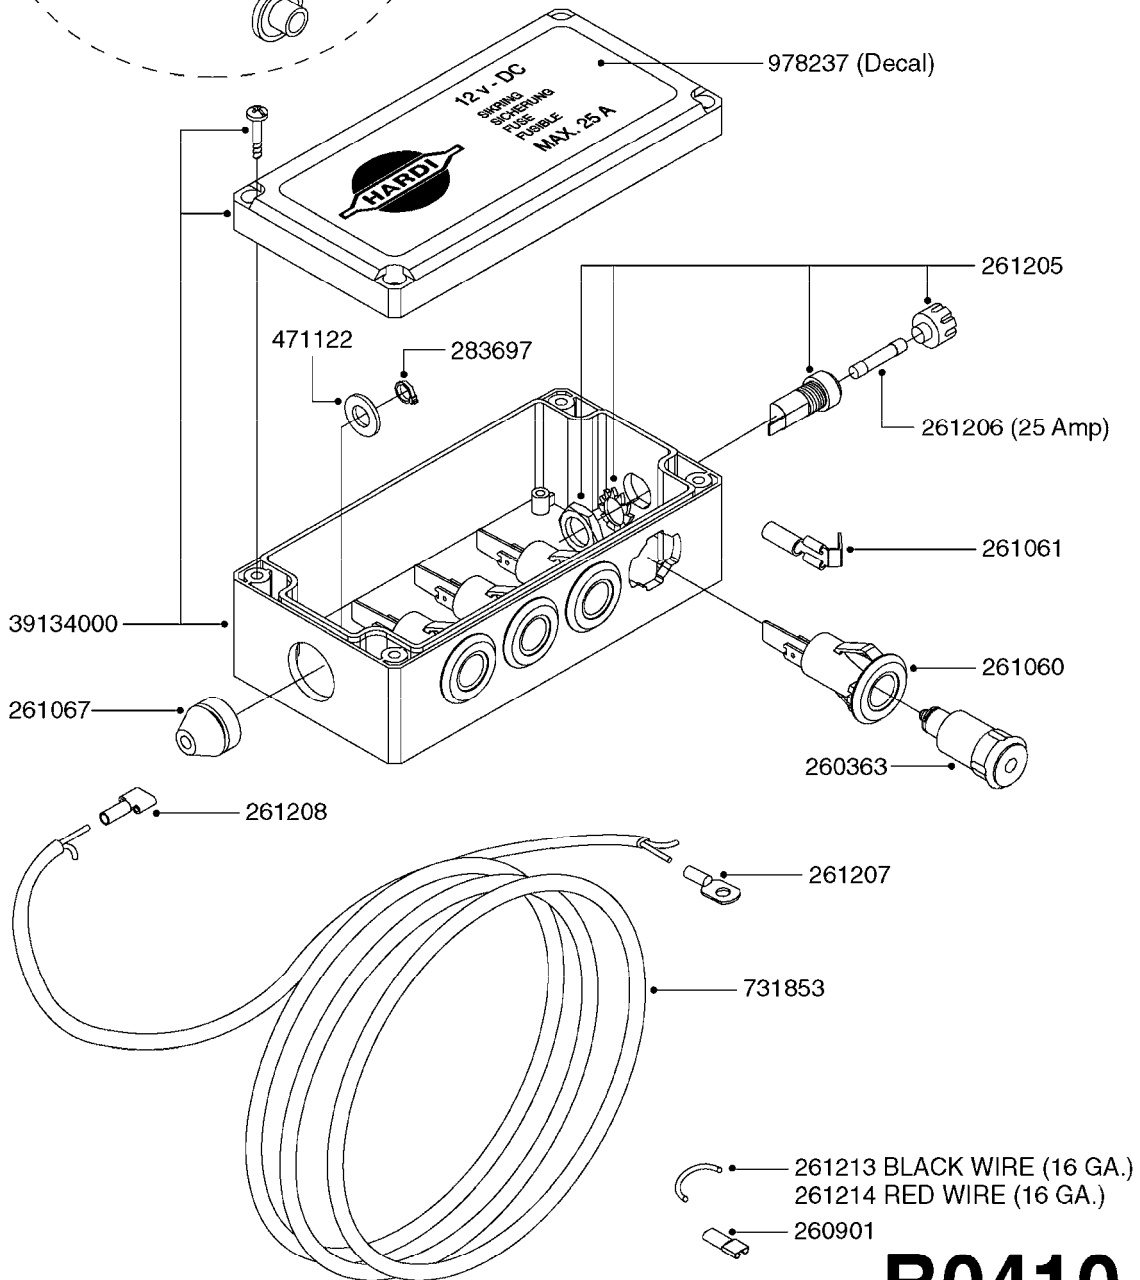

COMPLETE ASSEMBLIES
WHOLEGOODS ITEMS

817925 COMPLETE ASSEMBLY

12 VOLT OUTLET BOX
B0410-HIN, 01:01:16

Page 1
Date 12.08.2020 9:18

parts-n°	order qty	description
260363	1	PLUG 2 POLE 12V
260827	1	PLUG F.EC ATTACHMENTS
260901	1	SPADE F.ELEC CONN.1.5MM BLUE
261060	1	PLUG F.EC ATTACHMENTS
261061	1	SPADE F.ELEC.2 WAY CONNECTOR
261067	1	GROMMET 10-14 GREY
261205	1	FUSE HOLDER
261206	1	FUSE 25 A
261207	1	ELECTRIC CONNECTOR 4MM
261208	1	SPADE F.ELEC.CONNECTOR 4MM
261213	1	WIRE 6.4MM BLACK
261214	1	WIRE 6.4MM RED
283697	1	TIESTRAP 200MM
471122	1	WASHER, M10, Ø20/10.5X 2.0, SS
731853	1	CABLE 2X4MM L=138"
817925	1	OUTLET BOX 12 VOLT ELEC.
978237	1	DECAL OUTLET BOX
39134000	1	BOX, COMPLETE, 12V POWER BOX