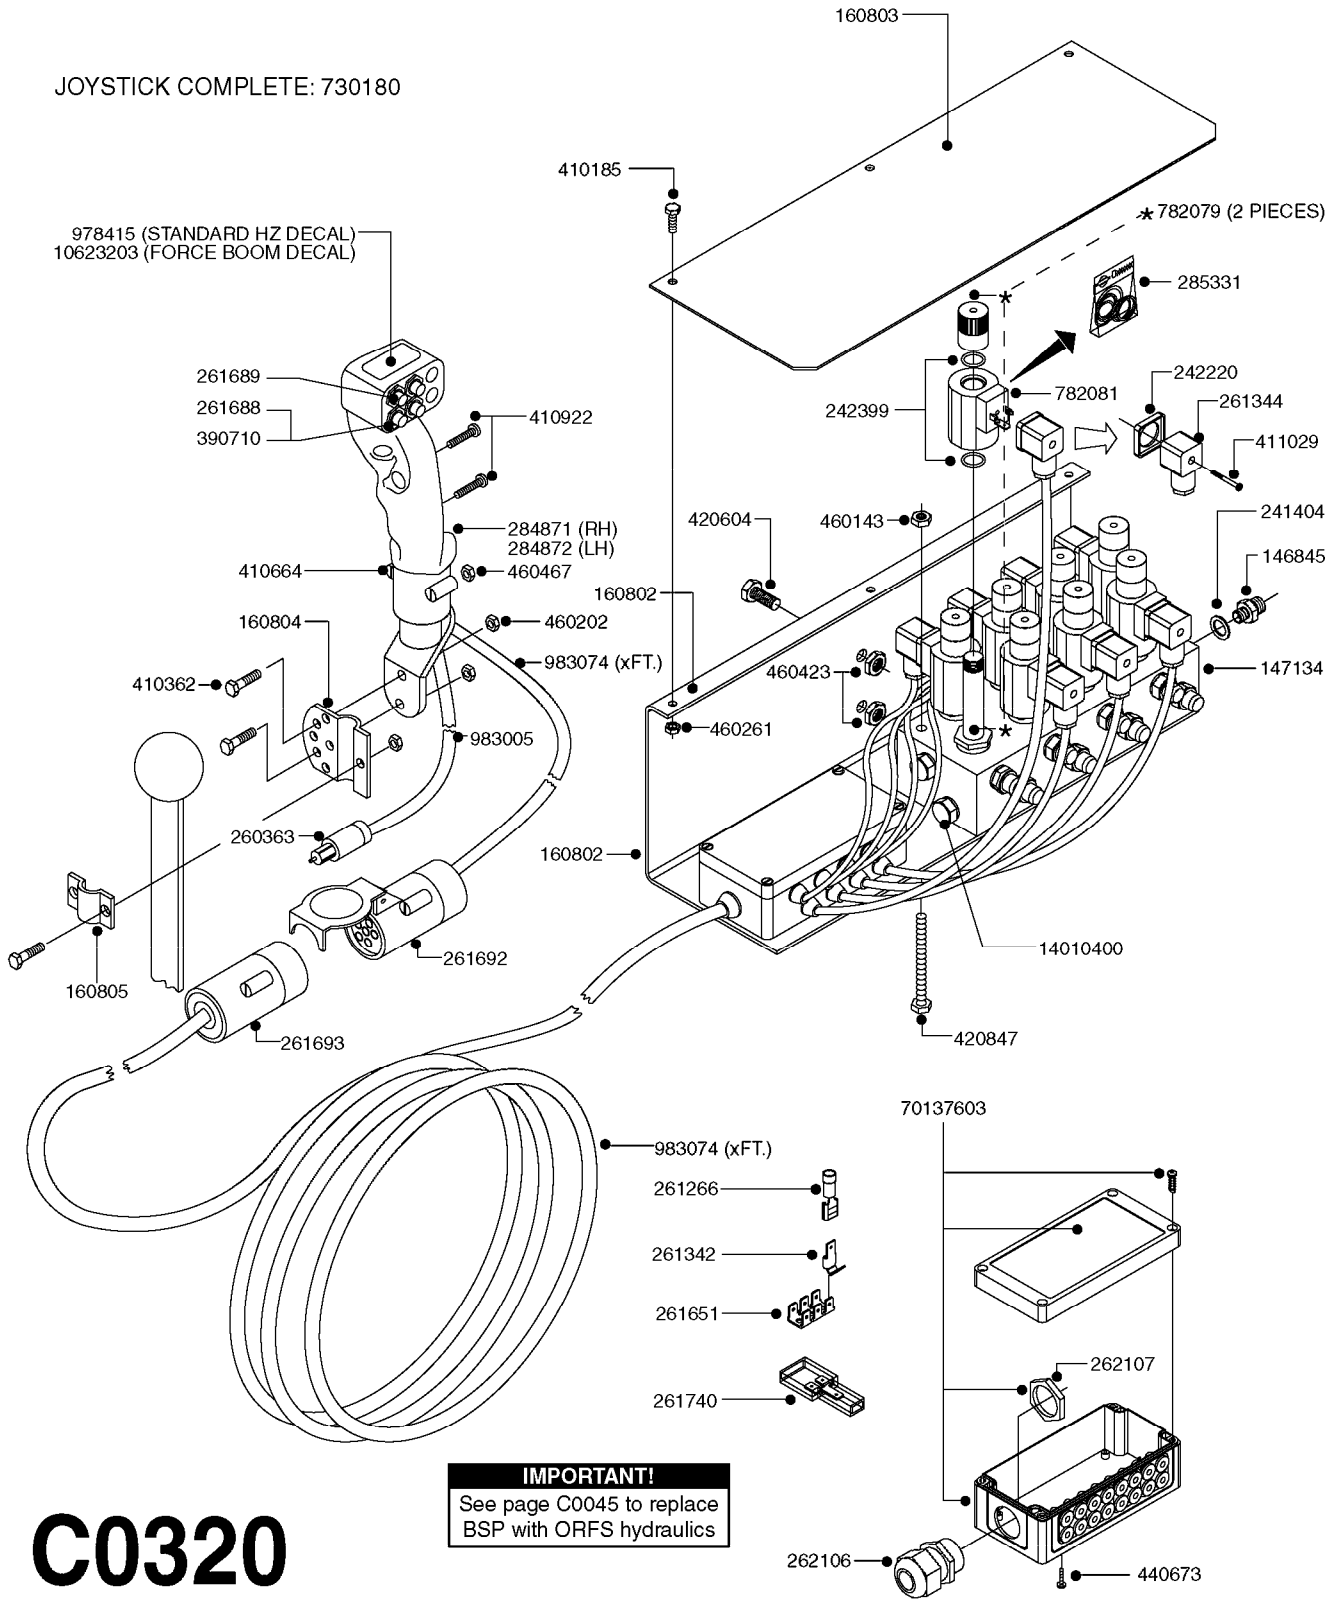

JOYSTICK COMPLETE: 730180

HYD EAGLE HZ JOYSTICK CONTROL
C0320-HIN, 30:03:16

Page 1
Date 12.08.2020 9:19

parts-n°	order qty	description
146845	1	HEX NIPPLE 1/4"X1/4"
147134	1	MANIFOLD 4-FUNCTION
160802	1	MOUNT PLATE F.HYD SOLENOID'HZ'
160803	1	COVER PLATE F.HYD SOLENOID'HZ'
160804	1	MOUNT BRACKET F.HANDLE
160805	1	MOUNT STRAP F.HANDLE
241404	1	DOWTY SEAL 1/4"
242220	1	GASKET F. HIRSMANN PLUG
242399	1	O-RING F.HYD SOLENOID VALVE
260363	1	PLUG 2 POLE 12V
261266	1	CONNECTOR END F.CABLE HP
261342	1	SPADE F.ELEC.3 WAY CONNECTOR
261344	1	HIRSCHMANN PLUG B
261651	1	SPADE F.ELEC.6 POLE CONNECTOR
261688	1	SWITCH F. HANDLE WHITE
261689	1	CAP RUBBER F. SWITCH JOYSTICK
261692	1	PLUG ELEC.7 POLE FEMALE F.CABL
261693	1	PLUG ELEC. 7 POLE MALE
261740	1	SPADE F.ELEC.3 POLE CONN.INSUL
262106	1	BULKHEAD F. CABLE 6.5-14 BLACK
262107	1	NUT F. BULKHEAD CABLE GRAY
284871	1	CONTROL HANDLE RIGHT HALF
284872	1	CONTROL HANDLE LEFT HALF
285331	1	SEAL KIT F. HZ HYD.SOLENOID 96
390710	1	SWITCH F.HANDLE GREY MACHINED
410185	1	BOLT HEX 8.8 DEL M6X16
410362	1	BOLT HEX 8.8 SS M6X20
410664	1	BOLT HEX M5 X 20
410922	1	CYL.SKR 8.8 DEL M4X20 RST
411029	1	SCREW M3X35 F.HIRSMANN PLUG
420604	1	BOLT HEX 8.8 DEL M10X25 FT DIN933
420847	1	BOLT HEX 8.8 DEL M8X85
440673	1	SCREW F.PLASTIC 5X12 SS
460143	1	LOCK NUT M8 SST A2 DIN985
460202	1	NUT HEX M6
460261	1	NUT HEX M6X1.00 LOCK DIN985 A2 SS
460423	1	NUT HEX M10X1.50 LOCK DIN985A2 SS
460467	1	NUT HEX M5 GALV.
730180	1	HYD.KIT JOYSTICK CTRL HANDLE
782079	1	CARTRIDGE VALVE
782081	1	SOLENOID F. CARTRIDGE VALVE
978415	1	DECAL CONTROL HANDLE
983005	1	ELEC. CABLE 2 WIRE X 1.5MM
983074	1	ELEC. CABLE 5 WIRE X 1.5MM
10623203	1	DECAL F.JOYSTICK - FORCE
14010400	1	PLUG 1/4" BSP
70137603	1	JUNC. BOX, FLUID, COMPLETE, 2015