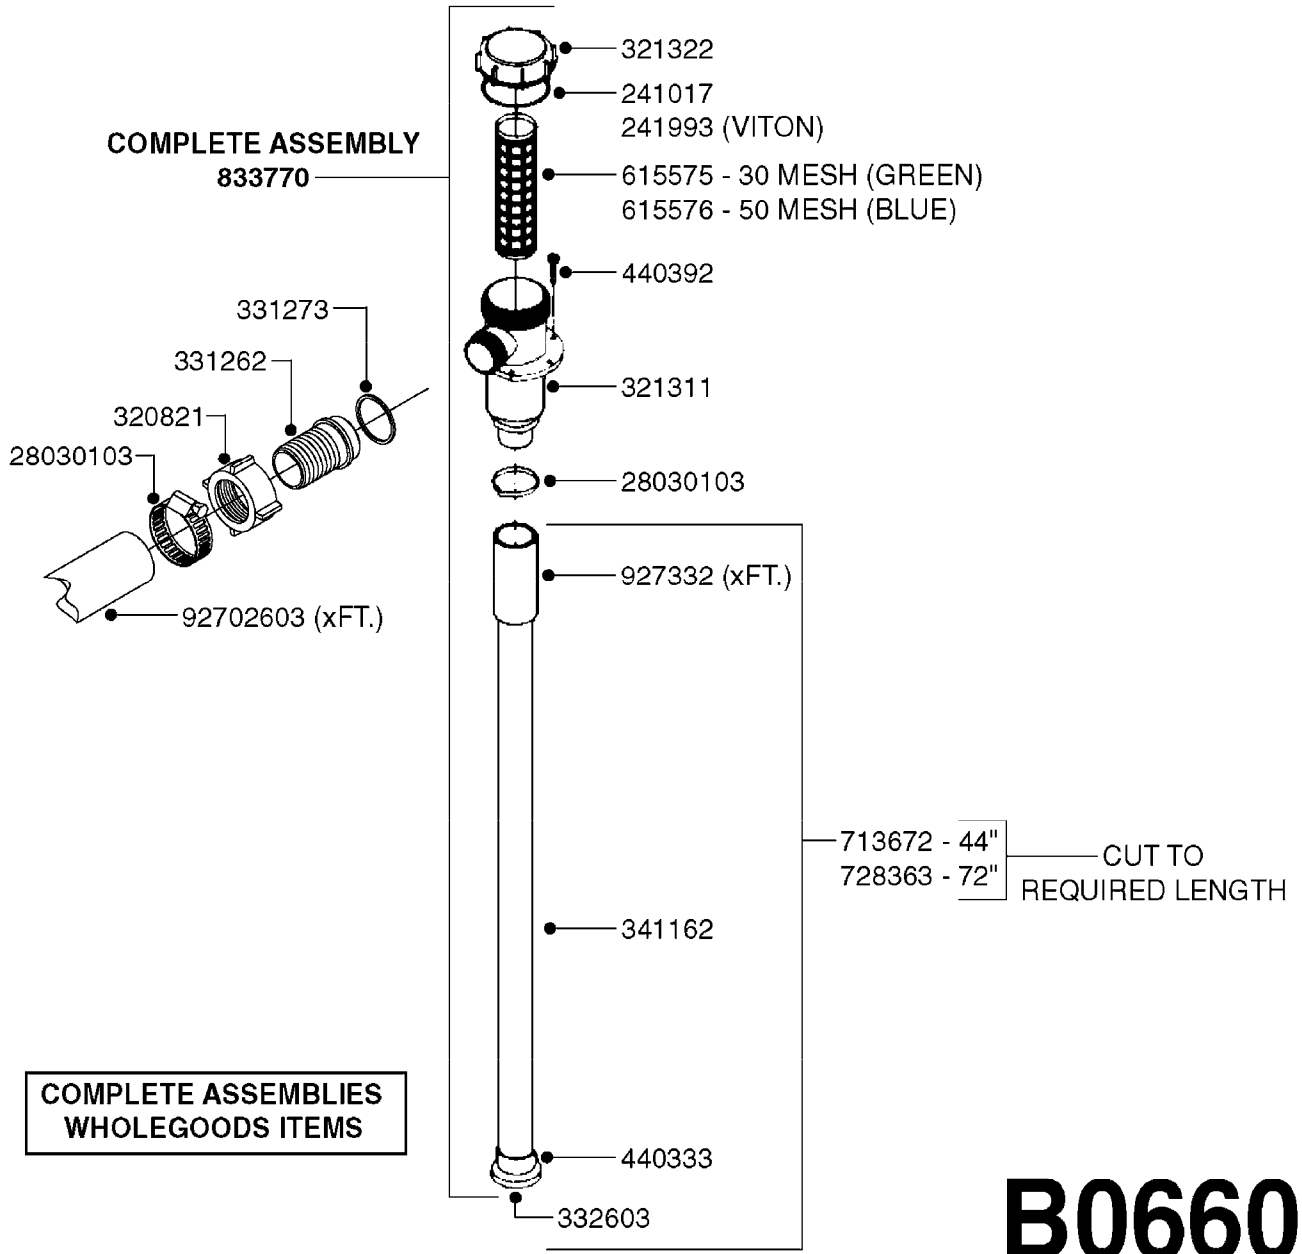

TOP SUCTION ASSEMBLY-SCREW CAP
B0660-HIN, 01:01:16

Page 1
Date 12.08.2020 9:19

parts-n°	order qty	description
241017	1	O-RING D74,5X3 NITRIL
241993	1	O-RING 74.5 X 3MM VIT/241017
320821	1	FITT.DK NUT 1-1/2" BSP
321311	1	FILTER BODY S 80 X 4
321322	1	SCREW CAP F. S80 X 4
331262	1	FITT.DK HB 1-1/2" F. 1-1/2"NUT
331273	1	O-RING D44/D38X2 F.1-1/2"
332603	1	CAP F. SUCTION TUBE
341162	1	SUCTION TUBE F.650
440333	1	SCREW 3.5 X 9.5 SS
440392	1	SCREW 6.3 X 25.0 DIN7981C TORX
615575	1	FILTER F.TOP SUCT.30 MESH GRN.
615576	1	FILTER F.TOP SUCT.50 MESH BLUE
713672	1	SUCTION TUBE L=44"
728363	1	SUCTION TUBE ASSY.L=72"
833770	1	TOP SUCTION KIT 300/500
927332	1	HOSE R X 28 BAR X 40MM X 0012"
28030103	1	CLAMP HOSE GEAR P5/4-S1.5"6724
92702603	1	HOSE PVC SUCT GRAY 1-1/2"