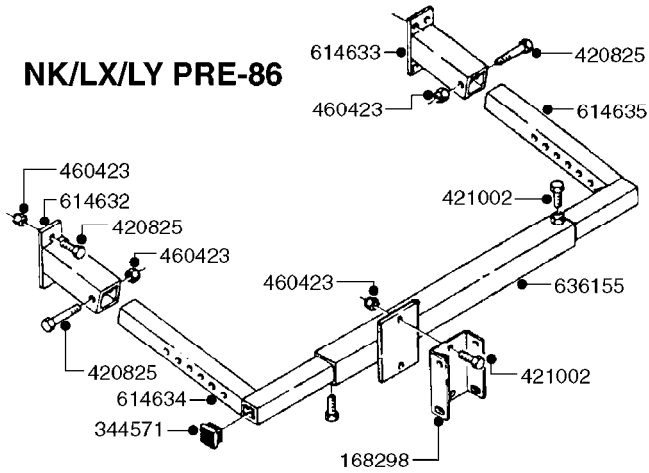

NK/LX/LY PRE-86