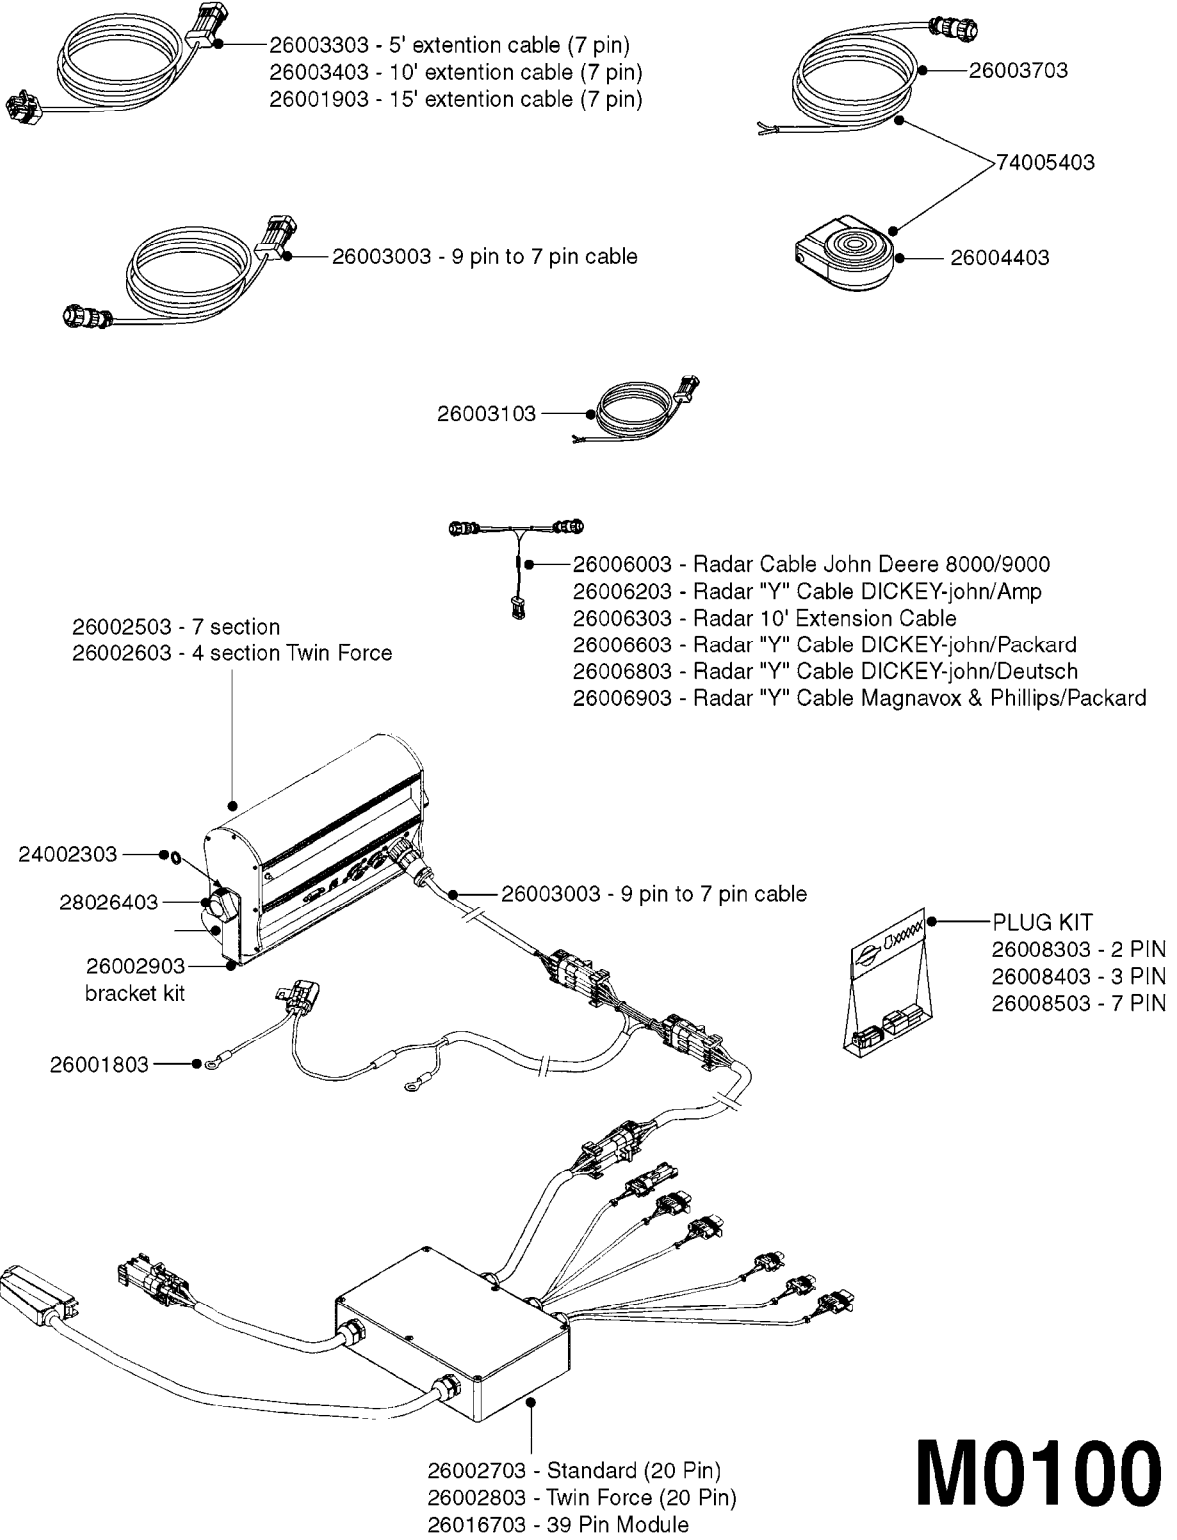

M0090

HC 2500/HM1500 DISPLAY/SCANBOX
M0090-HIN, 01:01:16

Page 1

Date 12.08.2020 9:19

parts-n°	order qty	description
142516	1	SCREW SET M10 BENT F. LOCKING
161411	1	MT.BRK. HC2500/HM1500 DISPLAY
26018300	1	ADAPTOR 2500 FOR SPRAYBOX II 39-PIN/REPLACES SCANBOX
260363	1	PLUG 2 POLE 12V
260827	1	PLUG F.EC ATTACHMENTS
261060	1	PLUG F.EC ATTACHMENTS
261589	1	FUSE 5 X 20 1.25 AMP
26176203	1	FUSE 5.0A QUICK-ACT.
261933	1	CABLE W/PLUG 2X25 L=71"
261934	1	CABLE W/PLUG 18X0.5MM L=79"
261935	1	SWITCH 2 POLE
261937	1	CIRCUIT BOARD F. SCANBOX
262099	1	PLUG SOCKET 3-POLE 2.5/3
450902	1	BOLT ALLEN HEAD M4 X 16MM
471055	1	WASHER D4.1/7.6 X 0.9
61029900	1	BRACKET FOR HC2500
731613	1	DISPLAY HC2500 NEW
731983	1	DISPLAY HM1500 REFURBISHED
732095	1	DISPLAY HM1500 NEW
732096	1	SCANBOX F.HM1500/HC2500
741580	1	PLUG 3-POLE 2.5/3
978045	1	DECAL QUICK GUIDE 1500/2500
978097	1	DECAL QUICK GUIDE 1500/2500 FR