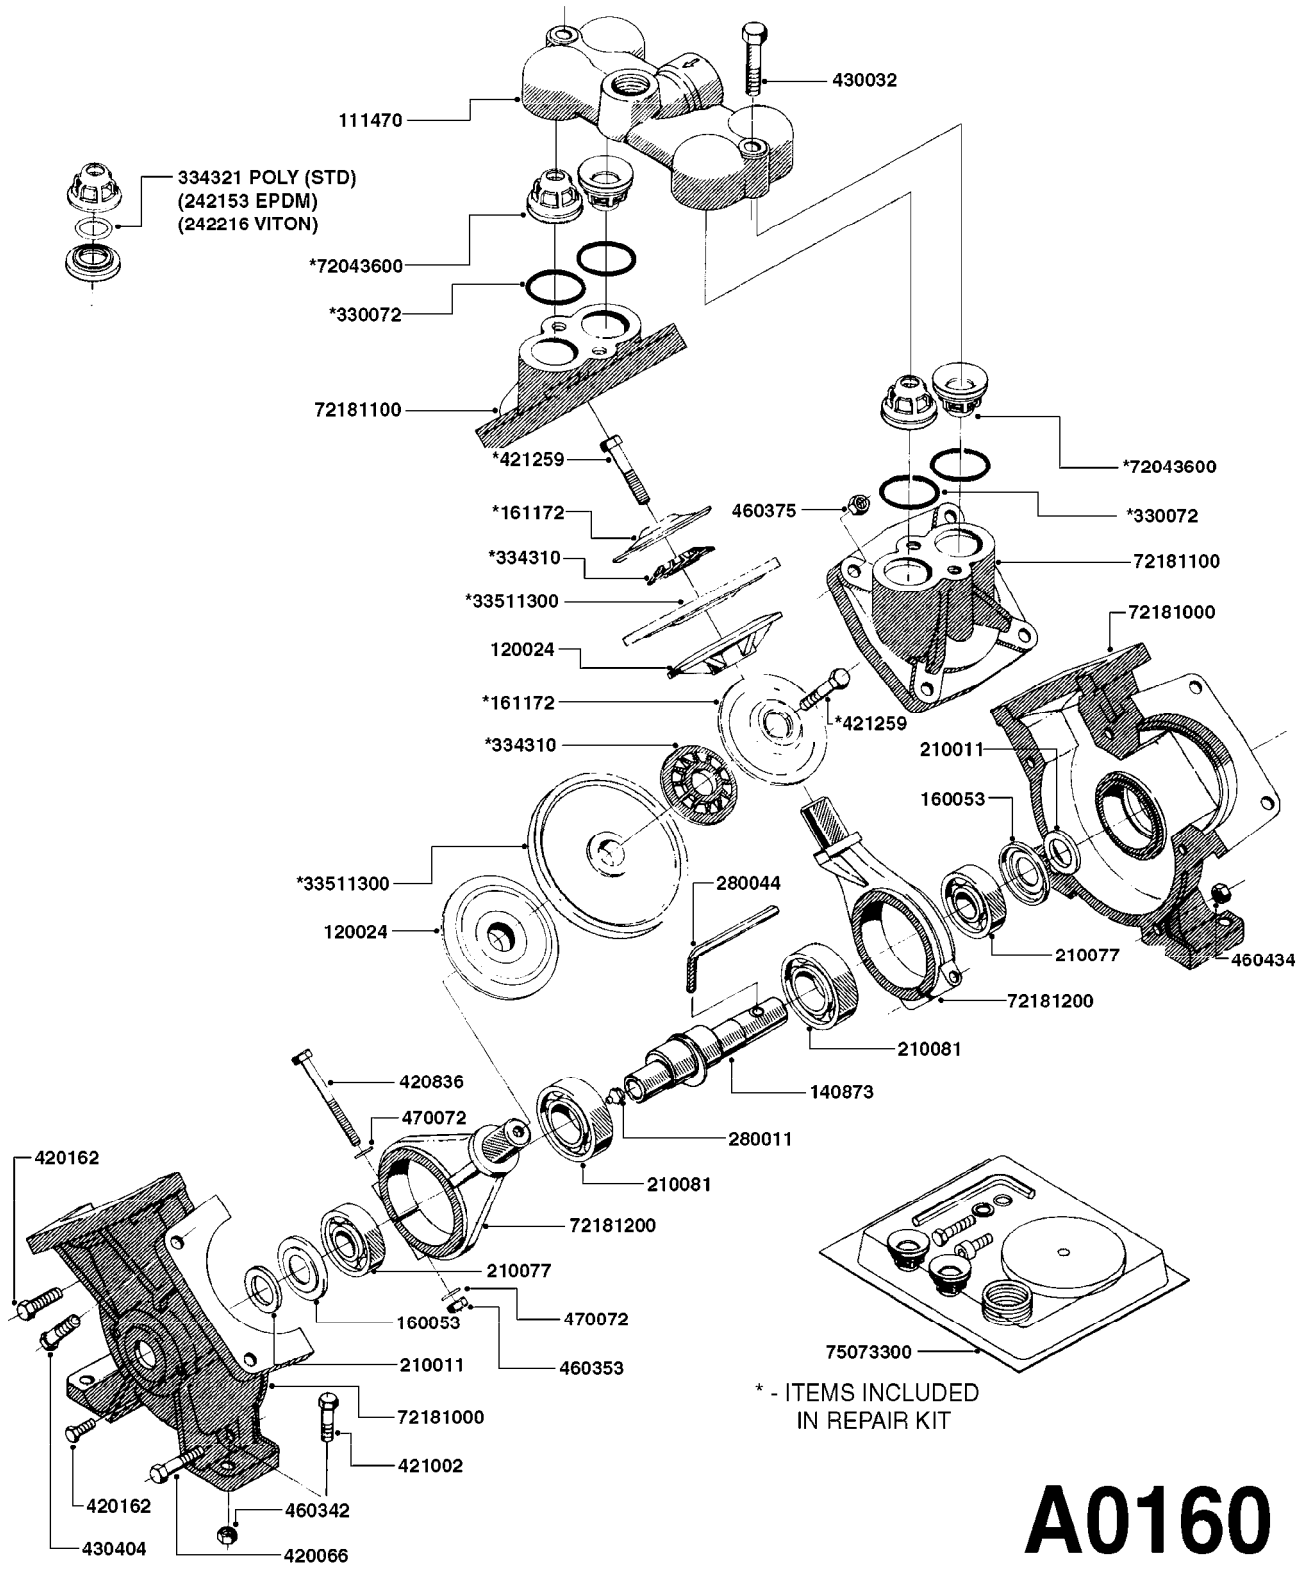

A0160

PUMP - 1202 W/MOUNTING BASE
A0160-HIN, 01:01:16

Page 1
Date 12.08.2020 9:18

parts-n°	order qty	description
111470	1	VALVE CHAMBER 1202
120024	1	DIAPHRAGM BACK DISC 1200-1300
140873	1	CRANK SHAFT MODEL 1202-9MM
160053	1	DUST PLATE
161172	1	DIAPHRAGM DISC F. 1203/1303
210011	1	SEAL FELT D39/23 X 4
210077	1	BEARING BALL 6305
210081	1	BEARING BALL 6307
242153	1	O-RING D26X4 EPDM
242216	1	O-RING VITON F/1202/1302/462
280011	1	GREASE NIPPLE 1/8' SAE H TR
280044	1	KEY HEXAGON W6 3/16'
330072	1	O-RING D53.5/D45.5X4
334310	1	NYLON WASHER 1202/1302/462
334321	1	O-RING POLY. 34.0x26.0x4.0
420066	1	BOLT HEX 8.8 DEL 3/8"X50MM
420162	1	BOLT HEX 8.8 DEL 3/8"x15MM
420836	1	BOLT HEX 8.8 RAW M8X85
421002	1	BOLT HEX 8.8 DEL M10X30 FT DIN933
421259	1	BOLT HEX UNC7/16"x2.25" 18-8SS
430032	1	BOLT HEX 8.8 RAW 1/2'X55MM
430404	1	BOLT HEX 8.8 DEL M12X50
460342	1	NUT HEX M10 DEL DIN934
460353	1	NUT HEX M8 BLACK
460375	1	NUT HEX M12 BLACK
460434	1	NUT HEX 3/8' NC BLACK
470072	1	WASHER D15/D8X.5 LOCK
33511300	1	DIAPHRAGM 1202-1303 POLY 2006
72043600	1	VALVE FOR 462/463
72181000	1	HOUSING, PUMP, 1203 RED
72181100	1	DIAPHRAGM COVER 1203/1303+BLTS
72181200	1	CONNECTING ROD FOR 1203 W/M12
75073300	1	PUMP KIT 1200/1202 "06"