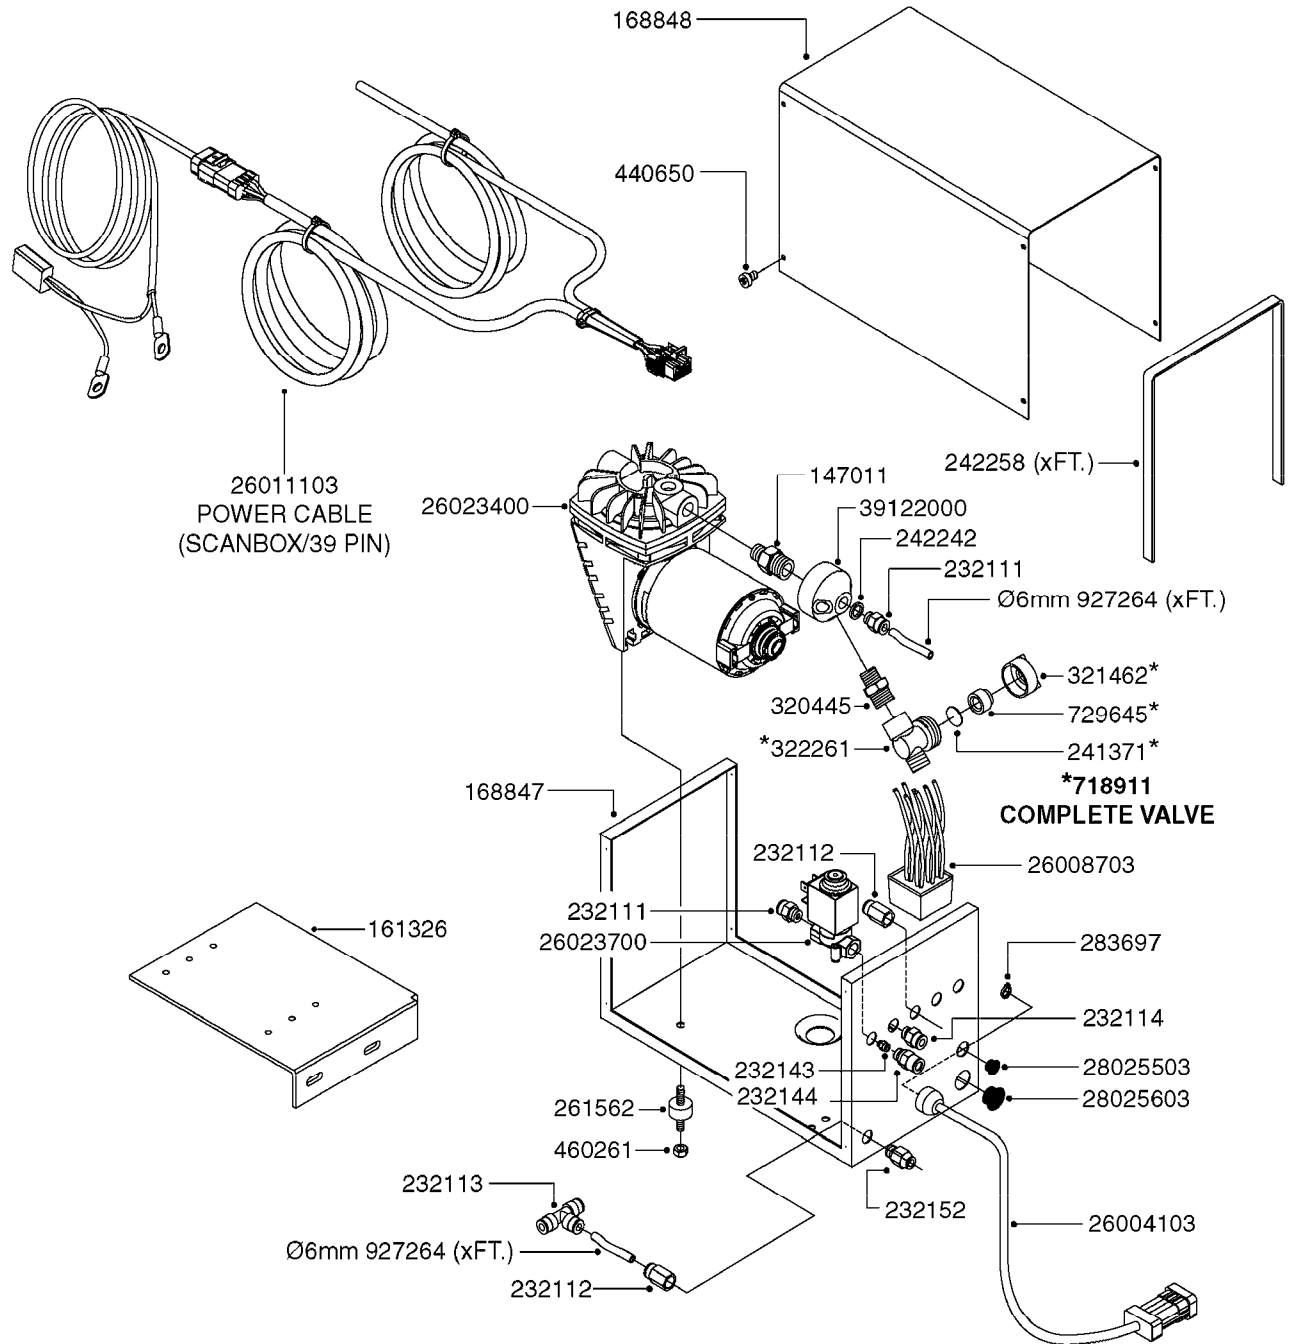

K0400

*Ø8mm 927306 (xFT.)
*Ø10mm 927330 (xFT.)

70062503 - COMPLETE ASSEMBLY

FOAM MARKER COMPRESSOR 2007
K0400-HIN, 01:01:16

Page 1
Date 12.08.2020 9:19

parts-n°	order qty	description
147011	1	HEX NIPPLE 3/8'X1/4'BSP BRASS
161326	1	MOUNT BKT. F. FOAM COMP.BOX 98
168847	1	ENCLOSURE LOWER F.MARKER
168848	1	COVER F. FOAM MARKER
232111	1	QUICK COUPLER 6MM X 1/8 EXT.
232112	1	QUICK COUPLER 6MM 1/8 INT.
232113	1	QUICK COUPLER 6MM T-PIECE
232114	1	COUPLER 1/8" THREADX8MM HOSE
232143	1	REDUCER 1/4'INT-1/8'EXT
232144	1	QUICK COUPLER 10MM X 1/4 EXT
232152	1	QUICK COUPLER 8MMX1/8 EXT.LONG
241371	1	DIAPHRAGM F.NO-DRIP,VULC
242242	1	O-RING F.AIR HOSE FITTING
242258	1	TRIM 3X10 SELF ADHESIVE 0012"
261562	1	RUBBER DAMPER 2XM6X25
283697	1	TIESTRAP 200MM
320445	1	FITT.DK HN 1/4"X3/8" BSP
321462	1	CAP F.NO-DRIP ASSY.
322261	1	HOUSING F.SAFETY VALVE 3/8"
440650	1	SCREW 3.5x13 STAINLESS
460261	1	NUT HEX M6X1.00 LOCK DIN985 A2 SS
718911	1	VALVE (SAFETY) F.MARKER
729645	1	NON-DRIP SPRING ASSY.GREEN 10
927264	1	HOSE R X PE D6/D4 X 0012"
927306	1	HOSE R X PE D8/D6 X 0012"BLACK
927330	1	HOSE R X PE D10/D8 X 012"BLACK
26004103	1	FOAM MARKER CNTRL MOD CABL STD
26008703	1	FOAM MARKER CONTROL SCII
26011103	1	FOAMER POWER/CONTROL CABLE 39P
26023400	1	COMPRESSOR F.FOAM MARKER CM40
26023700	1	SOLENOID VAL 12V 1/8' FLO '07
28025503	1	PLUG F.DRILLED HOLE 1/2"
28025603	1	PLUG F.DRILLED HOLE 3/4"
39122000	1	DISTR.HOUSING F.FOAM MARKER'07
70062503	1	FOAM MARKER COMPRESSOR,STD,39P