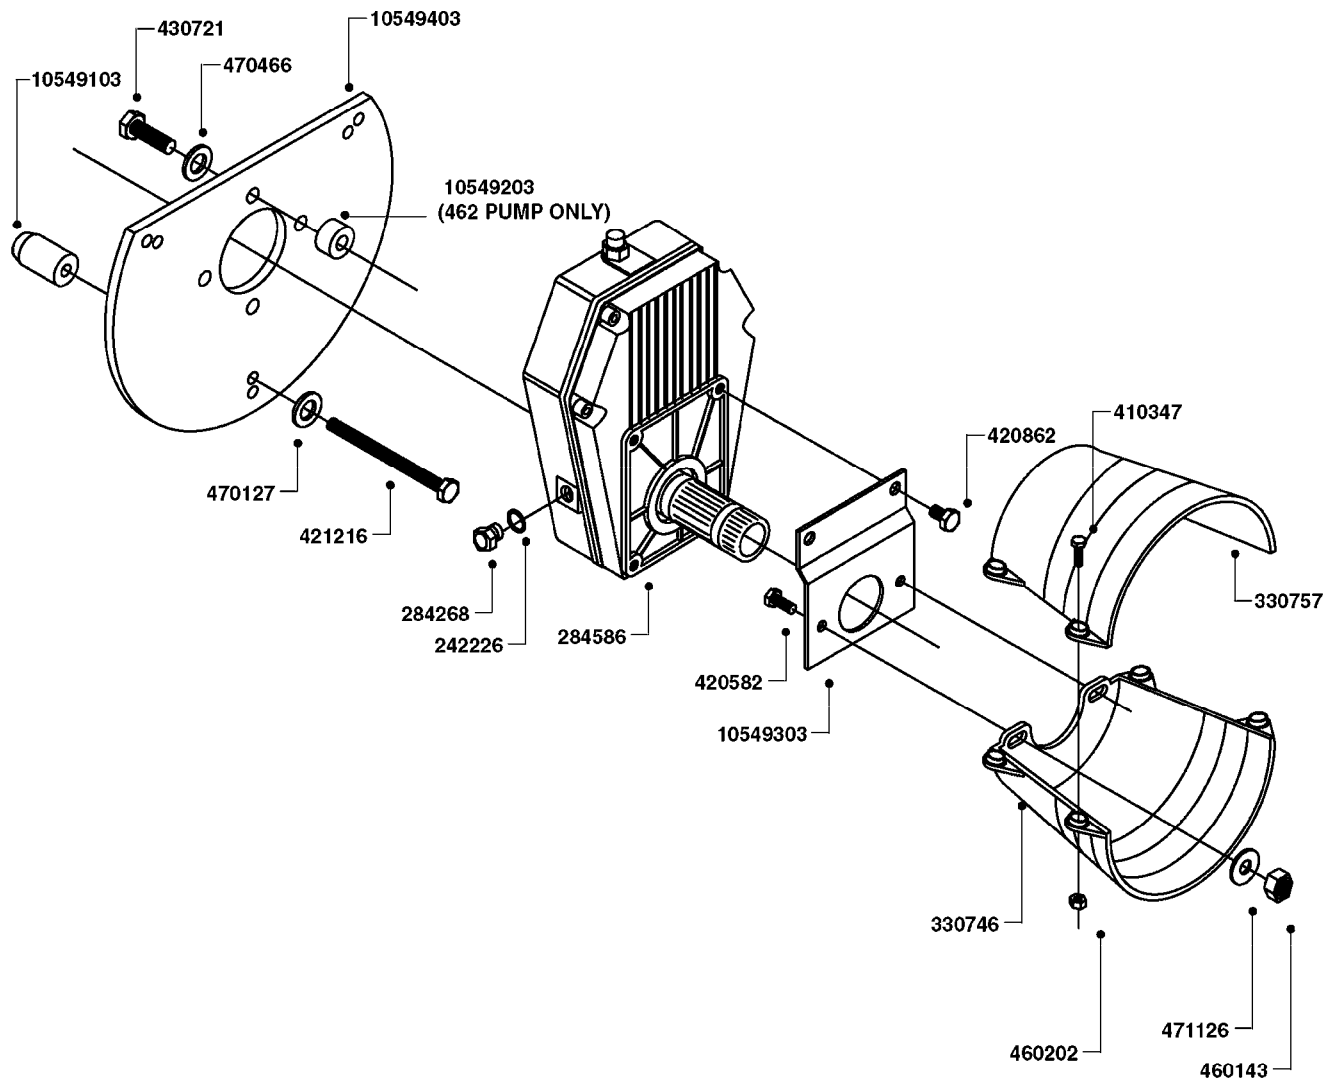

GEAR LUBE REQUIREMENT
SAE 90 GEAR LUBE
(FILL TO SIGHT GAUGE CENTER)

COMPLETE ASSEMBLIES
WHOLEGOODS ITEMS

A0480

GEAR DRIVE 1000RPM 361-3/460-3
A0480-HIN, 01:01:16

Page 1

Date 12.08.2020 9:18

parts-n°	order qty	description
242226	1	SEAL WASHER F.BOTTOM PLUG
284140	1	GASKET SET FOR GEAR ML52 1/3
284267	1	BOTTOM PLUG F. GEAR ML52
284268	1	LEVEL INDICATOR GEAR ML 52
284571	1	SHAFT F.ML52
284586	1	GEAR BOX 1000 RPM
284808	1	HOUSING F.ML52 GEARBOX
284810	1	BEARING INNER ML52 GEARBOX
284811	1	SNAP-RING OUTER 46X2
284812	1	BEARING OUTER ML52 GEARBOX
284813	1	ENDCOVER F.ML52 GEARBOX
284814	1	SCREW F.END COVER ML52 GEARBOX
285633	1	BOTTOM PLUG F.M7 GEAR
330746	1	GUARD PTO LOWER PART
330757	1	GUARD PTO UPPER PART
410347	1	SCREW M6X20 8.8
420626	1	BOLT HEX 8.8 DEL M10X20 FT
460202	1	NUT HEX M6
460423	1	NUT HEX M10X1.50 LOCK DIN985A2 SS
471122	1	WASHER, M10, Ø20/10.5X 2.0, SS
10151603	1	BOLT HEX 7/16 NC GR.2 01.50'
10213003	1	NUT HEX NC (NYLON LOCK) 7/16"
10549503	1	GEAR BOX KIT 1000 RPM LESS G/B