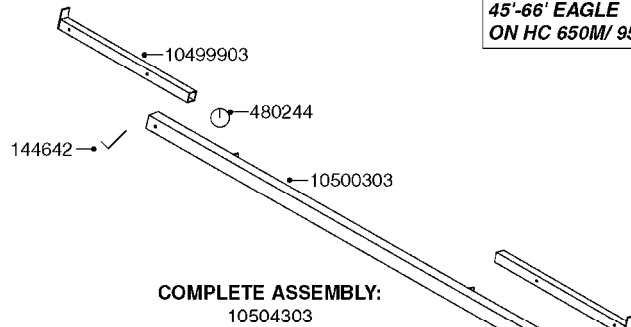

80'-90' EAGLE
ON HC 650M/ 950M

**COMPLETE ASSEMBLIES
WHOLEGOODS ITEMS**

D0510