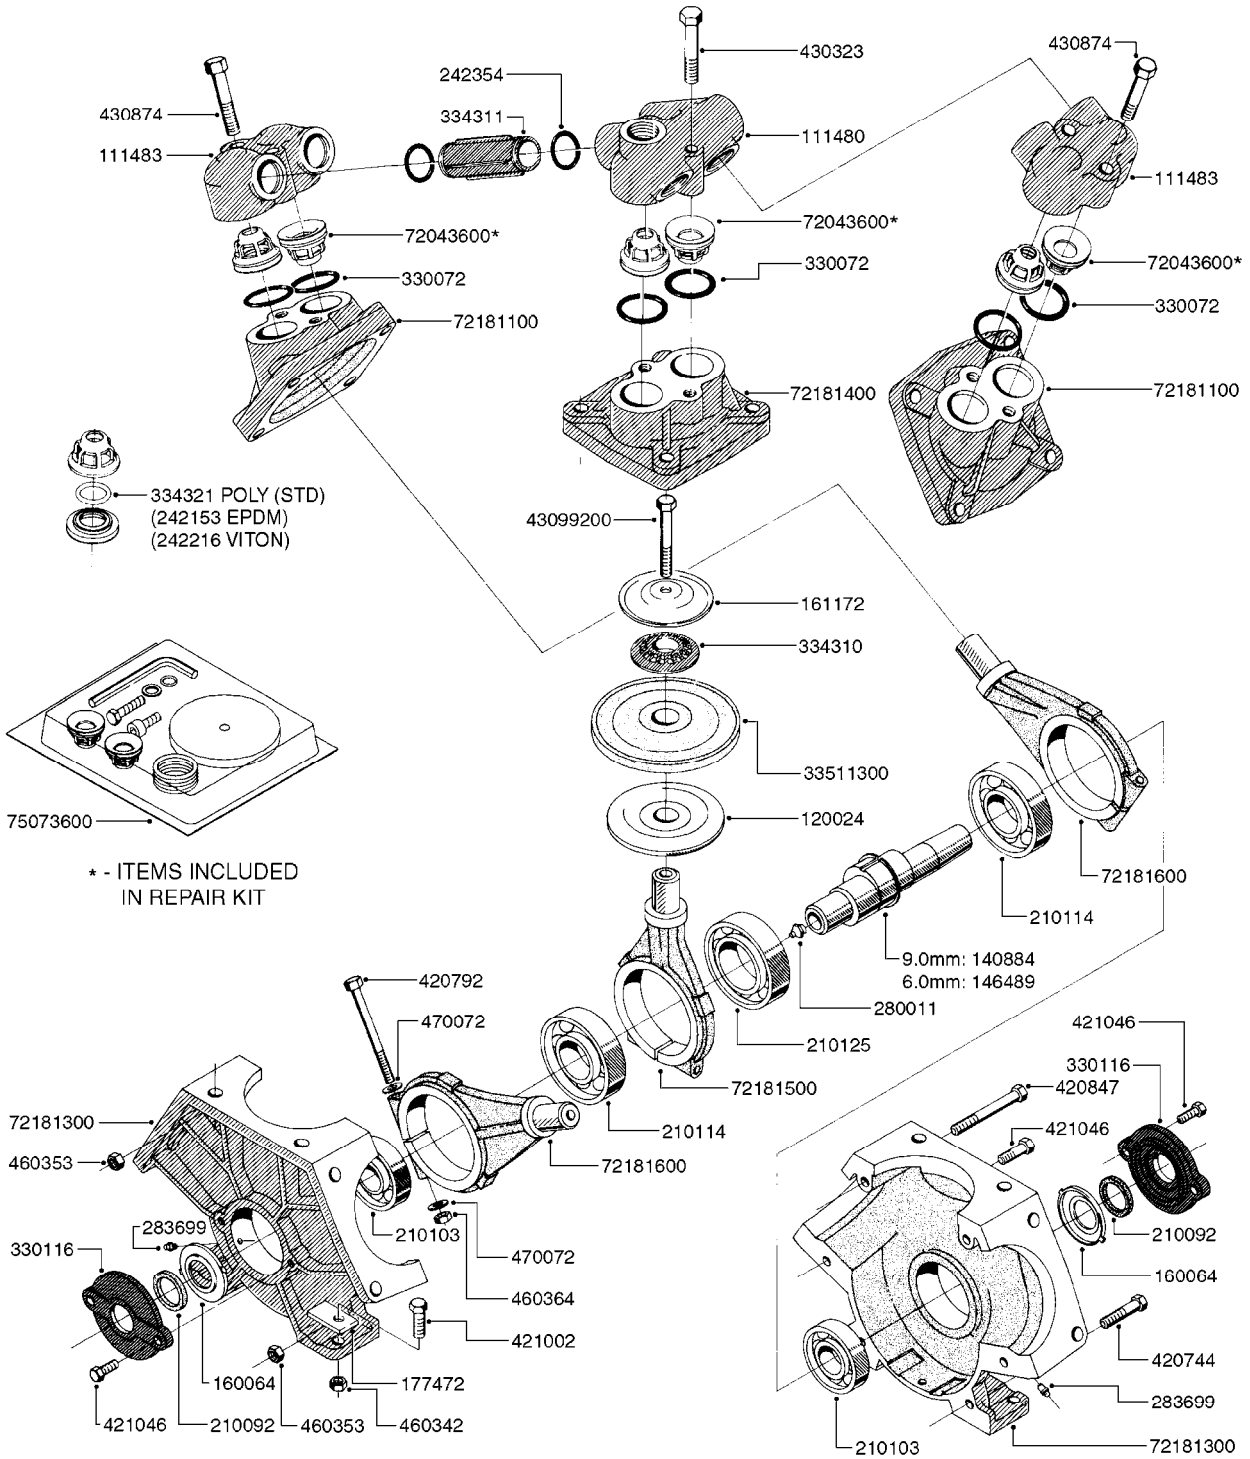

COMPLETE PUMPS
821635 - PUMP ONLY
10396203 - WITH PTO & DAMPER

COMPLETE ASSEMBLIES
WHOLEGOODS ITEMS

A0230

PUMP - 1303 W/ MOUNTING BASE
A0230-HIN, 01:01:16

Page 1

Date 12.08.2020 9:18

parts-n°	order qty	description
111480	1	VALVE HEAD 1302 CENTER
111483	1	VALVE HEAD SIDE 1302
120024	1	DIAPHRAGM BACK DISC 1200-1300
140884	1	CRANK SHAFT MODEL 1300-9
146489	1	CRANK SHAFT MODEL 1302-6MM
160064	1	DUST PLATE
161172	1	DIAPHRAGM DISC F. 1203/1303
177472	1	BRACKET 25 X 5
210092	1	SEAL FELT D43/30X5
210103	1	BEARING BALL 6306
210114	1	BEARING BALL 6308
210125	1	BEARING BALL 6210
242153	1	O-RING D26X4 EPDM
242216	1	O-RING VITON F/1202/1302/462
242354	1	O-RING D32.2X3.0 VITON
280011	1	GREASE NIPPLE 1/8" SAE H TR
283699	1	GREASE NIPPLE M6X1
330072	1	O-RING D53.5/D45.5X4
330116	1	SEAL RETAINER, MODEL 1300
334310	1	NYLON WASHER 1202/1302/462
334311	1	CONNECTION PIPE INLET MOD.1302
334321	1	O-RING POLY. 34.0x26.0x4.0
420744	1	BOLT HEX 8.8 DEL M8X40
420792	1	BOLT HEX 8.8 RAW M8X95
420847	1	BOLT HEX 8.8 DEL M8X85
421002	1	BOLT HEX 8.8 DEL M10X30 FT DIN933
421046	1	BOLT HEX M8X25/25 A2 SS DIN933
430323	1	BOLT HEX 8.8 DEL M12X60
430874	1	SCREW SET 8.8 DEL M12X70 FT
460342	1	NUT HEX M10 DEL DIN934
460353	1	NUT HEX M8 BLACK
460364	1	NUT HU M8 A2 SS DIN934
470072	1	WASHER D15/D8X.5 LOCK
821635	1	PUMP 1303/9 540RPM
10396203	1	PUMP 1303 C/W PTO 540 RPM
33511300	1	DIAPHRAGM 1202-1303 POLY 2006
43099200	1	BOLT HEX SS M12 X 30 DIN933 A4
72043600	1	VALVE FOR 462/463
72181100	1	DIAPHRAGM COVER 1203/1303+BLTS
72181300	1	PUMP CASTING 1300 RED W/BOLTS
72181400	1	DIAPHRAGM COVER 1303 W/BOLTS
72181500	1	CONNECTING ROD, CENTER 1303
72181600	1	CONNECTING ROD, SIDE MOD.1300
75073600	1	PUMP KIT 1303 MM "06"