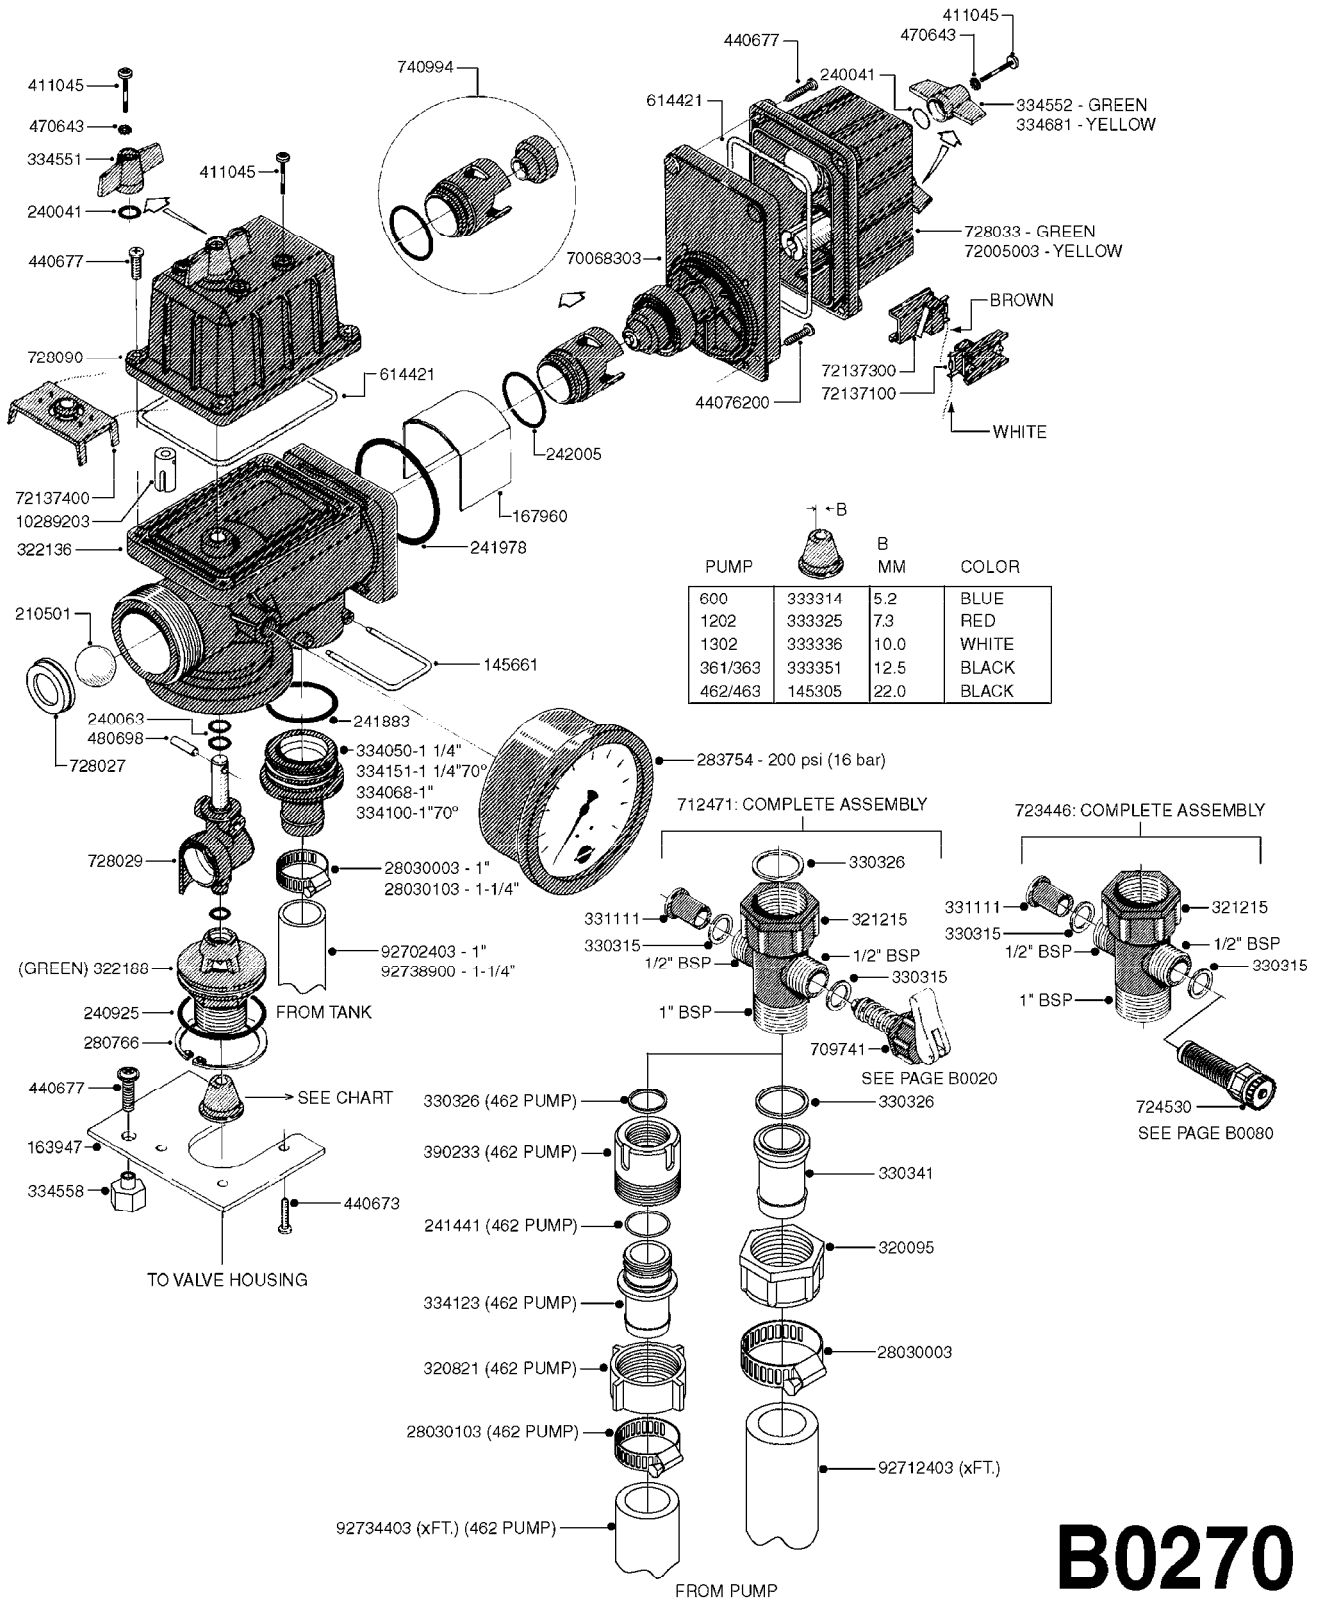

B0270

EC MASTER VALVE-ELEC. (GRN GRP)
B0270-HIN, 05:10:17

Page 1
Date 12.08.2020 9:18

parts-n°	order qty	description
145305	1	NOZZLE F.OP.UNIT PUMP 462
145661	1	FITT.DK S-61 FORK
163947	1	FITTING FOR BK 180
167960	1	WEAR SHIELD EC CONTROL
210501	1	BALL PLASTIC D25
240041	1	O-RING D15.1/10.3 X 2.4
240063	1	O-RING D14.1/9.3 X 2.4
240925	1	O-RING D49.5X3 NITRIL
241441	1	O-RING D29.3X3
241883	1	O-RING 3 X 39.2 NITRIL
241978	1	O-RING 64.5X3.0
242005	1	O-RING D32.1X1.6 NITRIL
280766	1	SNAP-RING INNER 55X2 DIN 472
283754	1	GAUGE 2.5'BR REAR PSI200 BAR16
320095	1	FITT.DK NUT 1" BSP
320821	1	FITT.DK NUT 1-1/2" BSP
321215	1	FITT.DK HOUSING F. AGITATION
322136	1	HOUSING F.OPERATING UNIT EC
322188	1	BOTTOM PIECE F.BALL EC
330315	1	O-RING D18.4/D13X.6
330326	1	O-RING D30/D24X2 F.1"NUT
330341	1	FITT.DK HB 1" F. 1" NUT
331111	1	VALVE SEAT FOR 1/2" DISTRIBUT.
333314	1	NOZZ.RESTRICTOR 600 BLUE
333325	1	NOZZ.RESTRICTOR 1202 RED
333336	1	NOZZ.RESTRICTOR 1302 WHITE
333351	1	NOZZ.RESTRICTOR 361 BLACK
334050	1	FITT.DK S-61 STR.1-1/4"
334068	1	FITT.DK S-61 STR.1"
334100	1	FITT.DK S-61 ELB.1" 110 DEG.
334123	1	FITT.DK HB 1-1/4"O-RNG F.1-1/2"
334151	1	FITT.DK S-61 ELB.1-1/4"110 DEG
334551	1	GRIP F.MAN.OP.EC ON/OFF GREEN
334552	1	GRIP F.MAN.OP.EC PRES.REG.GREE
334558	1	NUT HEX PLASTIC INSERT
334681	1	GRIP F.MAN.OP.EC PRES.REG.YELL
390233	1	FITT.DK REDUC 1-1/2" X 1" BSP
411045	1	SCREW M4 X 16MM STAINLESS
440673	1	SCREW F.PLASTIC 5X12 SS
440677	1	SCREW F. PLASTIC 5X20 SS
470643	1	WASHER LOCK
480698	1	PIN M5X16 SLOTTED
614421	1	GASKET F/MOTOR HOUSE-ON/OFF TR
709741	1	VALVE ASSY. 1/2" FLIP LEVER
712471	1	AGITATION VALVE ASSY. ON/OFF
723446	1	AGITATION VALVE ASSY. ADJUST.
724530	1	THUMB WHEEL FOR AGITATION
728027	1	BUSHING WITH SEAT
728029	1	HOUSING F.BALL MOUNT EC
728033	1	MOTOR UNIT F.PRES.REG.EC GREEN
728090	1	MOTOR UNIT F.ON/OFF EC GREEN
740994	1	PRESS REG.CONE&CYL. STD RATE
10289203	1	COUPLER FOR EC ELEC.CONTROL
28030003	1	CLAMP HOSE GEAR P1" 6716
28030103	1	CLAMP HOSE GEAR P5/4-S1.5"6724
44076200	1	SCREW WN5451 5X16 SS TORX
70068303	1	BRKT. PLATE F/PRES. CONT.2XNUT
72005003	1	REGULATOR MOTOR SUBST.
72137100	1	MCROSWCH ASSY F.PRSR REG WHT W
72137300	1	MCROSWCH ASSY F.PRSR REG BRN W
72137400	1	MCROSWCH ASSY F. ON/OFF VLV