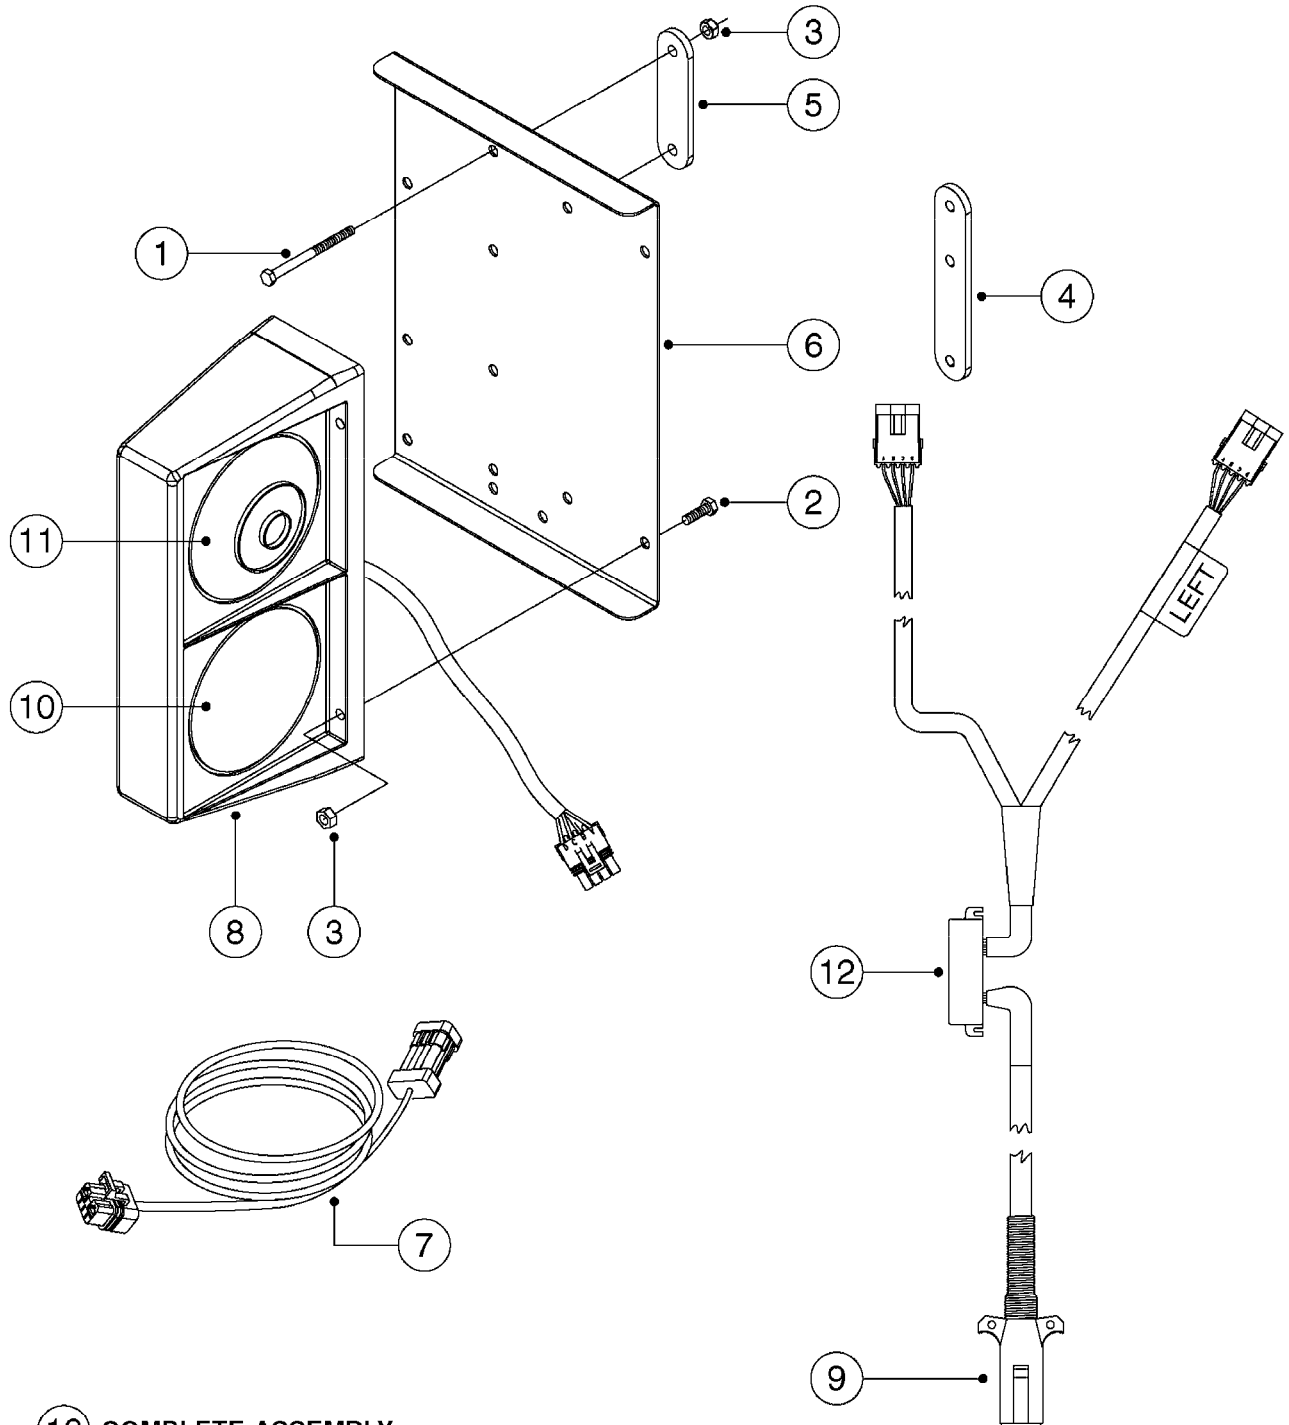

13 COMPLETE ASSEMBLY

COMPLETE ASSEMBLIES
WHOLEGOODS ITEMS

M0160

TRAFFIC LIGHT KIT
M0160-HIN, 13:08:19

Page 1
Date 12.08.2020 9:19

Pos.	parts-n°	order qty	description
1	410266	1	BOLT HEX 8.8 DEL M6X120
1	410421	1	BOLT HEX M6X110 DIN931-A2 SS
1	410524	1	BOLT HEX 8.8 DEL M6X100
1	410605	1	BOLT HEX 8.8 DEL M6X80
2	410362	1	BOLT HEX 8.8 SS M6X20
3	460261	1	NUT HEX M6X1.00 LOCK DIN985 A2 SS
4	16022303	1	BRACKET 100MM TUBE
5	16022403	1	BRACKET 60MM TUBE
6	16025603	1	BRACKET TAIL LIGHT DUAL LAMP
7	26004703	1	HARNESS 13' EXT 4 WIRE WP
8	26004903	1	TAIL LIGHT GREEN WIRE LH
8	26005003	1	TAIL LIGHT YELLOW WIRE RH
9	26005103	1	PLUG 7-PIN AG TAIL LIGHT
10	26005403	1	LENS BLACK BEFORE 2009
10	26017003	1	LENS RED
11	26016903	1	LENS AMBER
12	26032703	1	HARNESS COMPLETE, TAIL LIGHT, 2013
13	83308603	1	TRAFFIC LIGHT KIT