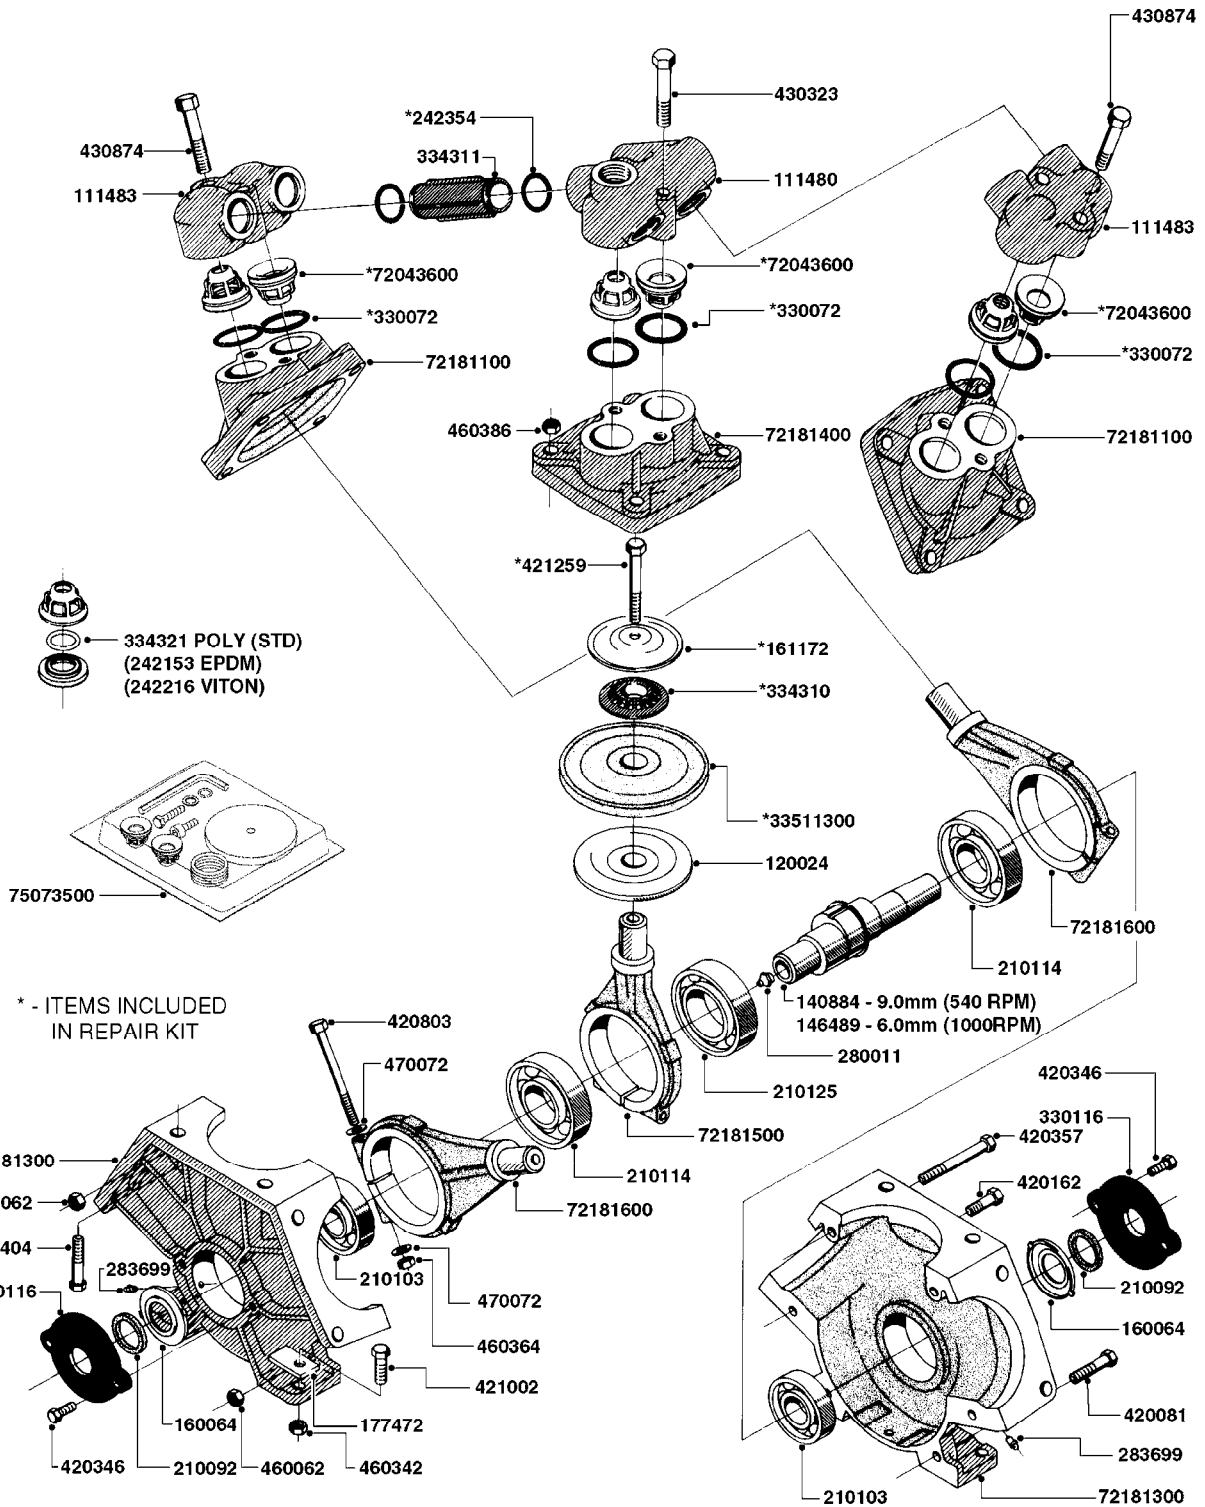

A0220

PUMP - 1302 W/ MOUNTING BASE
A0220-HIN, 27:04:17

Page 1

Date 12.08.2020 9:18

parts-n°	order qty	description
111480	1	VALVE HEAD 1302 CENTER
111483	1	VALVE HEAD SIDE 1302
120024	1	DIAPHRAGM BACK DISC 1200-1300
140884	1	CRANK SHAFT MODEL 1300-9
146489	1	CRANK SHAFT MODEL 1302-6MM
160064	1	DUST PLATE
161172	1	DIAPHRAGM DISC F. 1203/1303
177472	1	BRACKET 25 X 5
210092	1	SEAL FELT D43/30X5
210103	1	BEARING BALL 6306
210114	1	BEARING BALL 6308
210125	1	BEARING BALL 6210
242153	1	O-RING D26X4 EPDM
242216	1	O-RING VITON F/1202/1302/462
242354	1	O-RING D32.2X3.0 VITON
280011	1	GREASE NIPPLE 1/8" SAE H TR
283699	1	GREASE NIPPLE M6X1
330072	1	O-RING D53.5/D45.5X4
330116	1	SEAL RETAINER, MODEL 1300
334310	1	NYLON WASHER 1202/1302/462
334311	1	CONNECTION PIPE INLET MOD.1302
334321	1	O-RING POLY. 34.0x26.0x4.0
420081	1	BOLT HEX 8.8 DEL 3/8"X40MM
420162	1	BOLT HEX 8.8 DEL 3/8"X15MM
420346	1	BOLT HEX 8.8 DEL 3/8"X 25MM
420357	1	BOLT HEX 8.8 RAW 3/8"X85MM
420803	1	BOLT HEX 8.8 DEL M8X90
421002	1	BOLT HEX 8.8 DEL M10X30 FT DIN933
421259	1	BOLT HEX UNC7/16"x2.25" 18-8SS
430323	1	BOLT HEX 8.8 DEL M12X60
430404	1	BOLT HEX 8.8 DEL M12X50
430874	1	SCREW SET 8.8 DEL M12X70 FT
460062	1	NUT HEX 3/8" GALV.
460342	1	NUT HEX M10 DEL DIN934
460364	1	NUT HU M8 A2 SS DIN934
460386	1	NUT HEX M12X1.75
470072	1	WASHER D15/D8X.5 LOCK
33511300	1	DIAPHRAGM 1202-1303 POLY 2006
72043600	1	VALVE FOR 462/463
72181100	1	DIAPHRAGM COVER 1203/1303+BLTS
72181300	1	PUMP CASTING 1300 RED W/BOLTS
72181400	1	DIAPHRAGM COVER 1303 W/BOLTS
72181500	1	CONNECTING ROD, CENTER 1303
72181600	1	CONNECTING ROD, SIDE MOD.1300
75073500	1	PUMP KIT 1300/1302 "06"