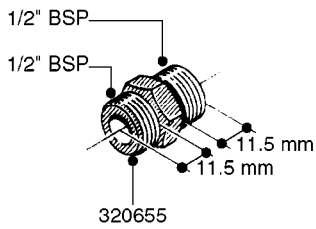

FITTINGS - HEXAGON NIPPLES
L0030-HIN, 01:01:16

L0030

FITTINGS - HEXAGON NIPPLES
L0030-HIN, 01:01:16

Page 1
Date 12.08.2020 9:19

parts-n°	order qty	description
10015303	1	FITT.PO.HN 1.00X1.00 M1000
10425003	1	FITT.PO.HN 1.25X1.00 MCPHEE
320132	1	FITT.DK HN 1" BSP
320176	1	FITT.DK HN 3/8"X1/2" BSP
320445	1	FITT.DK HN 1/4"X3/8" BSP
320655	1	FITT.DK HN 1/2"-1/2" BSP
320692	1	FITT.DK HN 3/8'BSPX1/4'NPT
320703	1	FITT.DK HN 3/8BSP X1/2 &1/4NPT
320725	1	FITT.DK NIPPLE 3/8"-3/8" BSP
320902	1	FITT.DK HN 3/8'X 1/4' BSP
390232	1	FITT.DK HN 1-1/2' X 1-1/4' BSP
390276	1	FITT.DK HN 1'BSP