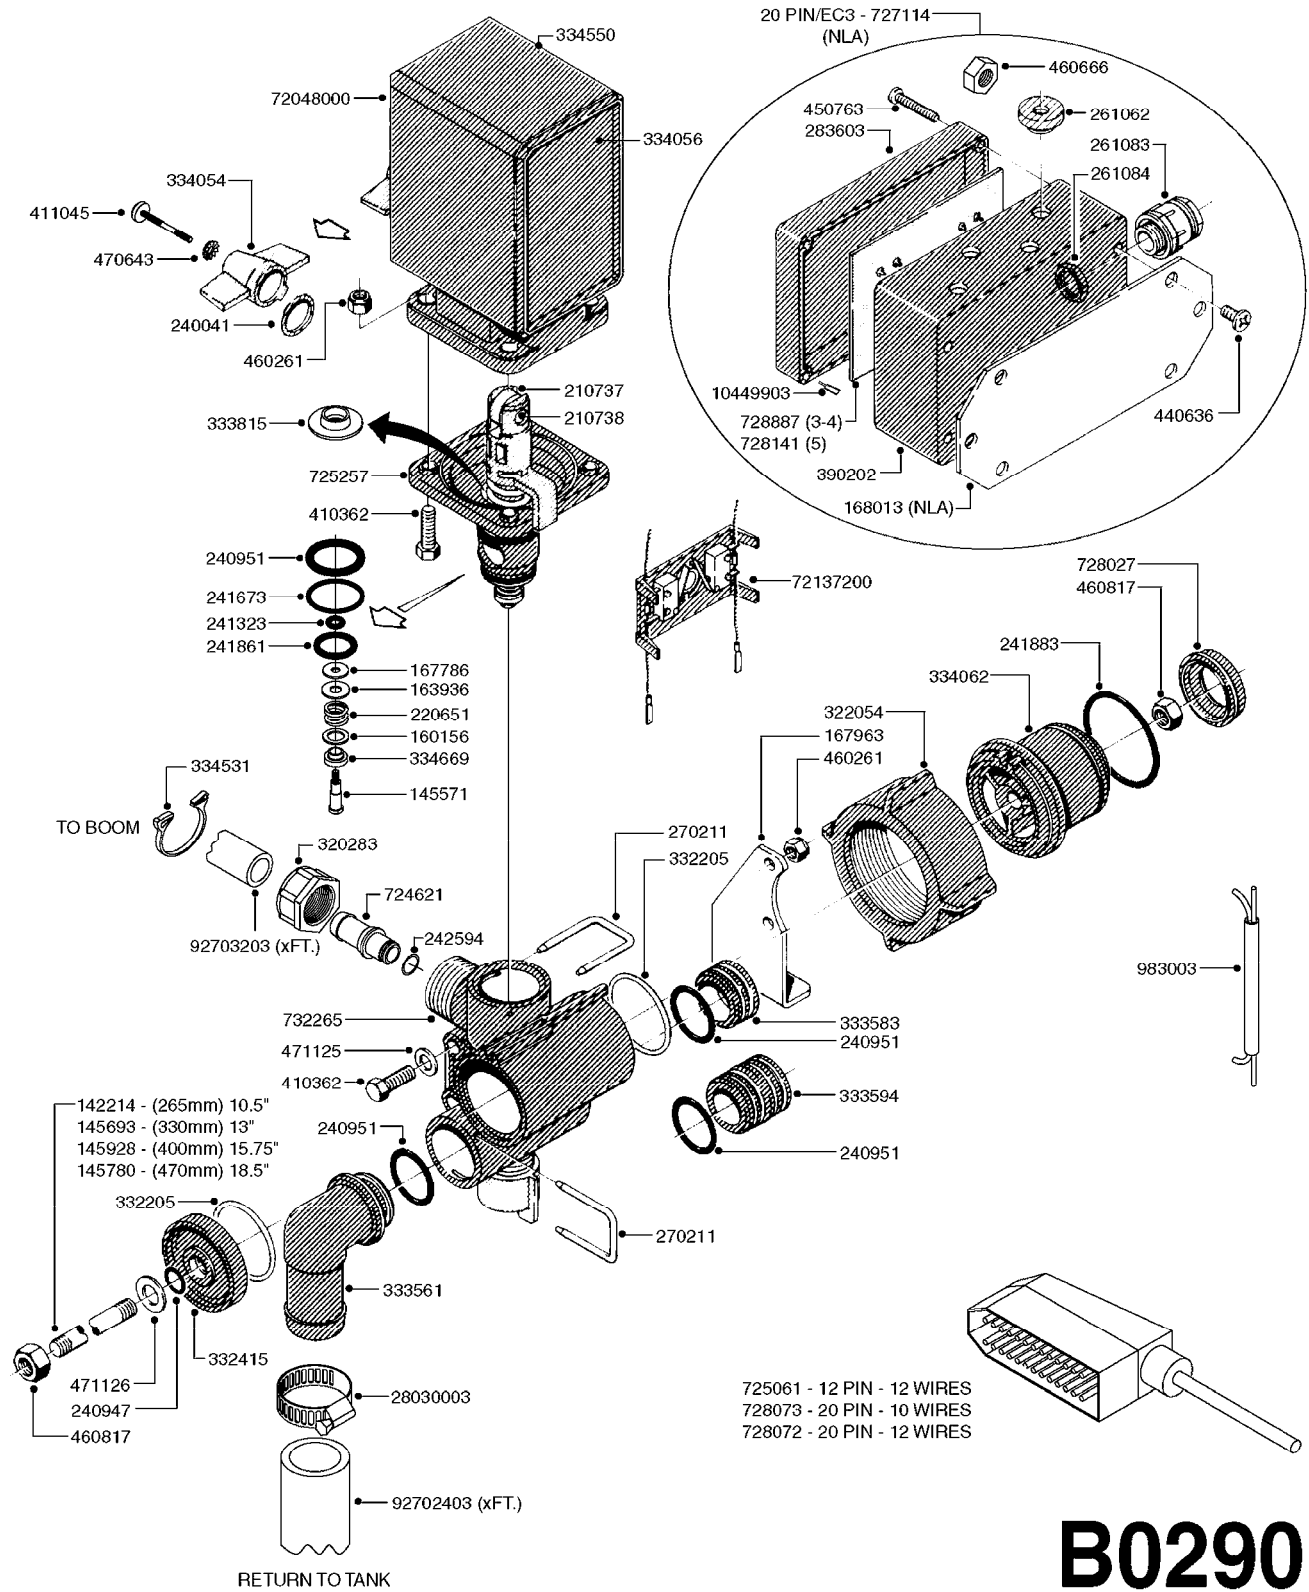

B0290

EC BOOM VALVE - ELEC. (RED GRP)
B0290-HIN, 01:01:16

Page 1

Date 12.08.2020 9:18

parts-n°	order qty	description
142214	1	STUD BOLT - M8X265, 3 SECTION
145571	1	STUD BOLT F/PNEUM. DISTRIBUTOR
145693	1	STUD BOLT - M8X330, 4 SECTION
145780	1	STUD BOLT - M8X470, 6 SECTION
145928	1	STUD BOLT - M8X400, 5 SECTION
160156	1	WASHER D14.1/D9.2X1 SS
163936	1	WASHER D15/D6.2X1
167786	1	WASHER D13/D4.2X1
167963	1	MOUNT BKT.F.EC BOOM SEC.
168013	1	MOUNT BRKT F.CONNECT BOX-NLA
210737	1	BEARING BALL D7 RSTO 5 TN
210738	1	PIN Ø7 L16
220651	1	SPRING PRESSURE D12.5/5
240041	1	O-RING D15.1/10.3 X 2.4
240947	1	O-RING D7.3X2.4 NITRIL
240951	1	O-RING D21.2X3 NITRIL
241323	1	O-RING D5.3X2.4 NITRIL
241673	1	O-RING D22.1X1.6
241861	1	O-RING D15.3X2.4 VITON
241883	1	O-RING 3 X 39.2 NITRIL
242594	1	O-RING D14 X 1.78 SCH.70-EPDM
261062	1	GROMMET
261083	1	GROMMET (PLASTIC)F.ELEC.CABLE
261084	1	NUT F.261083 GROMMET
270211	1	FITT.DK S25 FORK L=37.5
283603	1	LID F. SQ.BOX 120X80X15 MM
320283	1	FITT.DK NUT 3/4"BSP
322054	1	UNION NUT BLACK S61 x 2
332205	1	O-RING D43/39XD2
332415	1	COVER
333561	1	FITT.DK ELB.1" EC RETURN
333583	1	END PIECE FOR BYPASS
333594	1	CONNECTING PIECE F. BYPASS
333815	1	DISTANCE RING
334054	1	GRIP F.MAN.OP.EC ON/OFF RED
334056	1	COVER F/MOTOR HOUSE EC DIST.
334062	1	CONNECT. BRANCH F/EC OP. UNIT
334531	1	CLAMP HOSE PLASTIC 3/4"
334550	1	MOTOR HOUSE SECT VALVE
334669	1	VALVE CONE D14/D7-SH 63 WHITE
390202	1	CONN.BOX EC OPER.UNIT
410362	1	BOLT HEX 8.8 SS M6X20
411045	1	SCREW M4 X 16MM STAINLESS
440636	1	SCREW SHEET-METAL 1/2" NO 12
450763	1	SCREW M4X25
460261	1	NUT HEX M6X1.00 LOCK DIN985 A2 SS
460666	1	NUT HEX M4
460817	1	NUT HEX M8 STAINLESS DIN 934
470643	1	WASHER LOCK
471125	1	WASHER M6U 6.4X14X1.2,A2 SS
471126	1	WASHER, M8, Ø16/ 8.4X 1.6, SS
724621	1	FITT.DK HB 3/4"ASSY F.3/4" NUT
725061	1	CABLE - EC 12WIRE L=6000mm
725257	1	SPINDLE SECT. F/EC DISTRIBUTOR
727114	1	CONNECTOR BOX WITH CABLE
728027	1	BUSHING WITH SEAT
728072	1	CABLE,20-PIN,6M EC/4
728073	1	CABLE,20-PIN,6M, EC/3
728141	1	CIRCUIT BOARD F.EC7 CONN. BOX
728887	1	CIRCUIT BOARD EC CONTROL
732265	1	DISTRIB HOUSING W/CONST PR RED