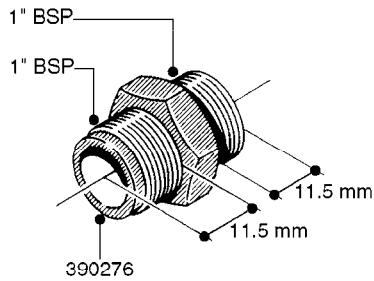

FITTINGS - HEXAGON NIPPLES
L0030-HIN, 01:01:16

L0030

FITTINGS - HEXAGON NIPPLES
L0030-HIN, 01:01:16

Page 1
Date 12.08.2020 9:19

parts-n°	order qty	description
10015303	1	FITT.PO.HN 1.00X1.00 M1000
10425003	1	FITT.PO.HN 1.25X1.00 MCPHEE
320132	1	FITT.DK HN 1" BSP
320176	1	FITT.DK HN 3/8"X1/2" BSP
320445	1	FITT.DK HN 1/4"X3/8" BSP
320655	1	FITT.DK HN 1/2"-1/2" BSP
320692	1	FITT.DK HN 3/8'BSPX1/4'NPT
320703	1	FITT.DK HN 3/8BSP X1/2 &1/4NPT
320725	1	FITT.DK NIPPLE 3/8"-3/8" BSP
320902	1	FITT.DK HN 3/8'X 1/4' BSP
390232	1	FITT.DK HN 1-1/2' X 1-1/4' BSP
390276	1	FITT.DK HN 1'BSP