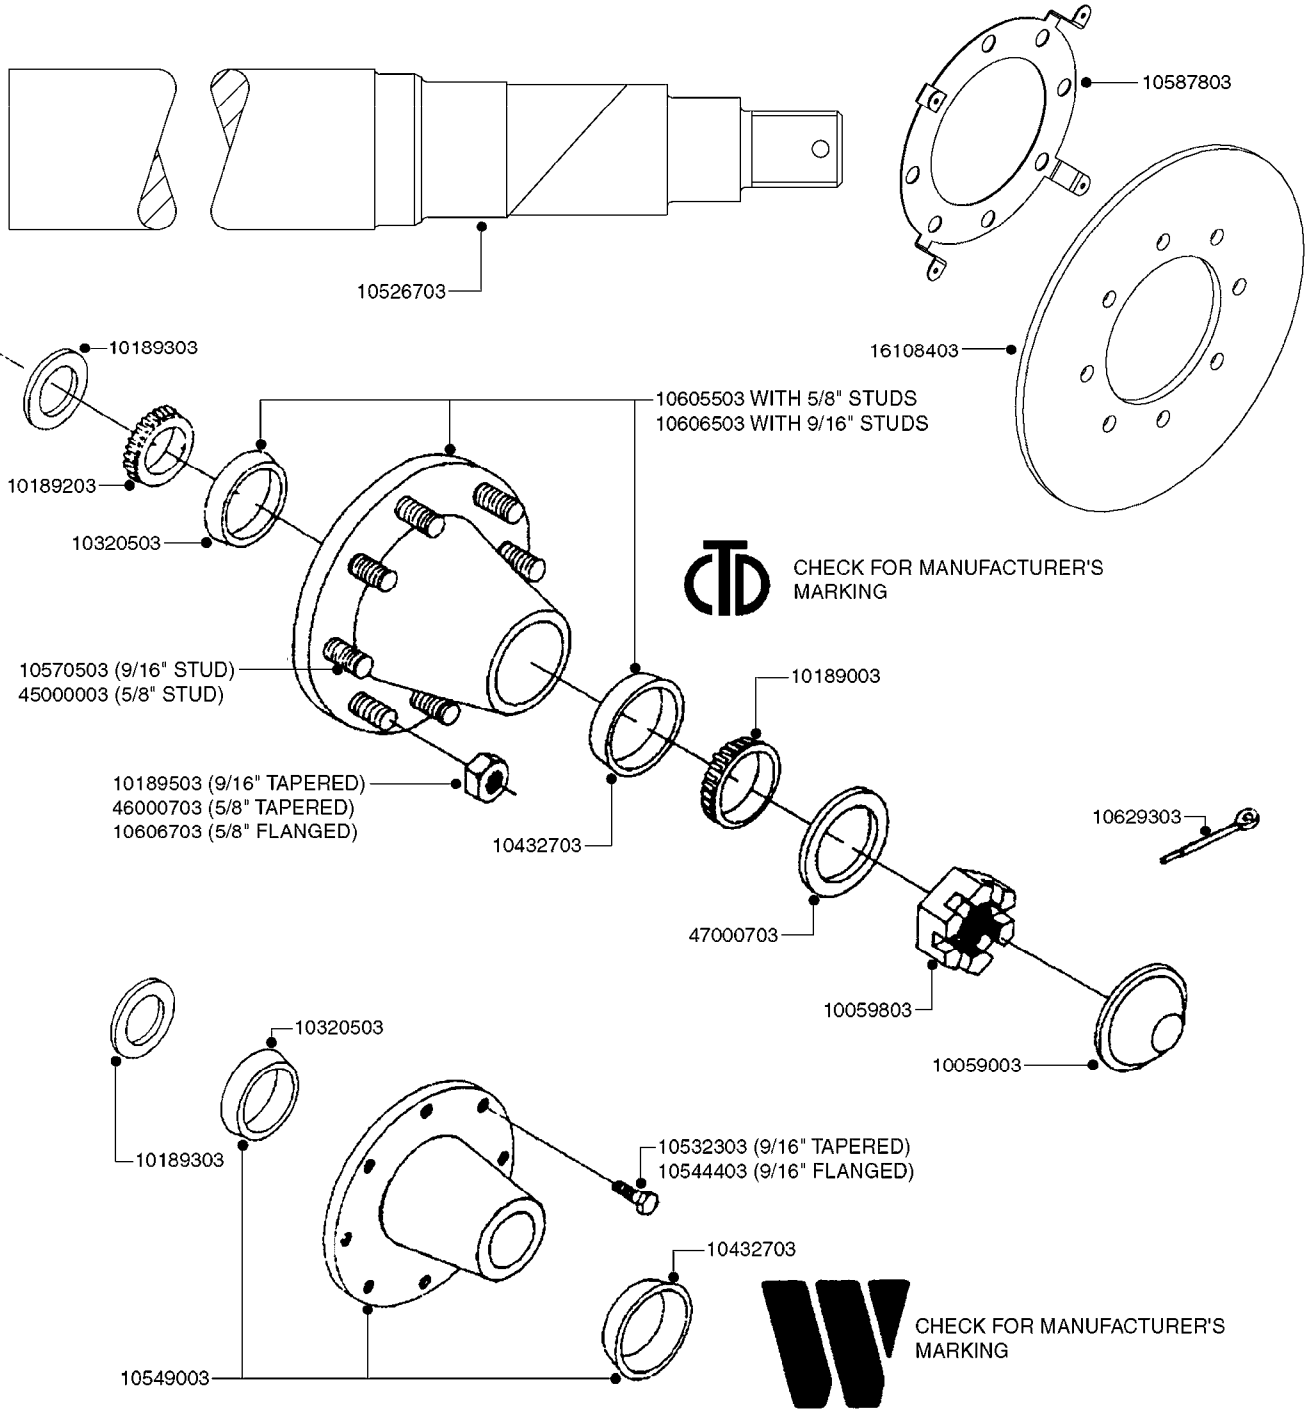

**TAPERED NUTS OR BOLTS
NEEDED FOR 12.4" X 24" RIMS ONLY**

E0740

HUB ASSEMBLY F.2 3/4" SPINDLE
E0740-HIN, 09:10:19

Page 1
Date 12.08.2020 9:19

parts-n°	order qty	description
10059003	1	DUST CAP 800/1000 GAL AEDC17
10059803	1	NUT HEX NF 1"
10189003	1	BEARING OUTER 800/1000 GAL.SA
10189203	1	BEARING INNER CONE 3780
10189303	1	SEAL OIL 800/1000 GAL.SA
10189503	1	NUT HEX NF 9/16 WHEEL STUD
10320503	1	BEARING INNER CUP F. 2-3/4"
10432703	1	BEARING OUTER CUP F. 2.3/4"
10526703	1	SPINDLE 2.75X15.75 W/NUT&WASH
10532303	1	BOLT WHEEL 9/16"UNF X 1-1/2"
10544403	1	BOLT HEX 9/16 NF GR.5 01.25FL
10549003	1	HUB ASSY. RED 2-3/4" W.9/16" THREAD
10570503	1	STUD F. HUB 9/16" x 2-1/4"
10587803	1	MAG MNT F. SPEED SNS 8 BOLT
10605503	1	HUB ASSY F.2-3/4" HUB 5/8"STUD
10606503	1	HUB ASSY.NAV550/800/1000 HC
10606703	1	NUT HEX NF 5/8" FLANGED F.STUD
10629303	1	PIN, COTTER 3/16" X 2.25" LONG
16108403	1	REINFORCEMENT RING 8-8-6 HUB FOR NON-REINFORCED 3/8" RIMS ONLY
45000003	1	STUD BOLT 5/8" X 2-1/2"
46000703	1	NUT TAPERED LUG 5/8-18
47000703	1	WASHER, SPNDL 1.1" 1.06x2 .19T