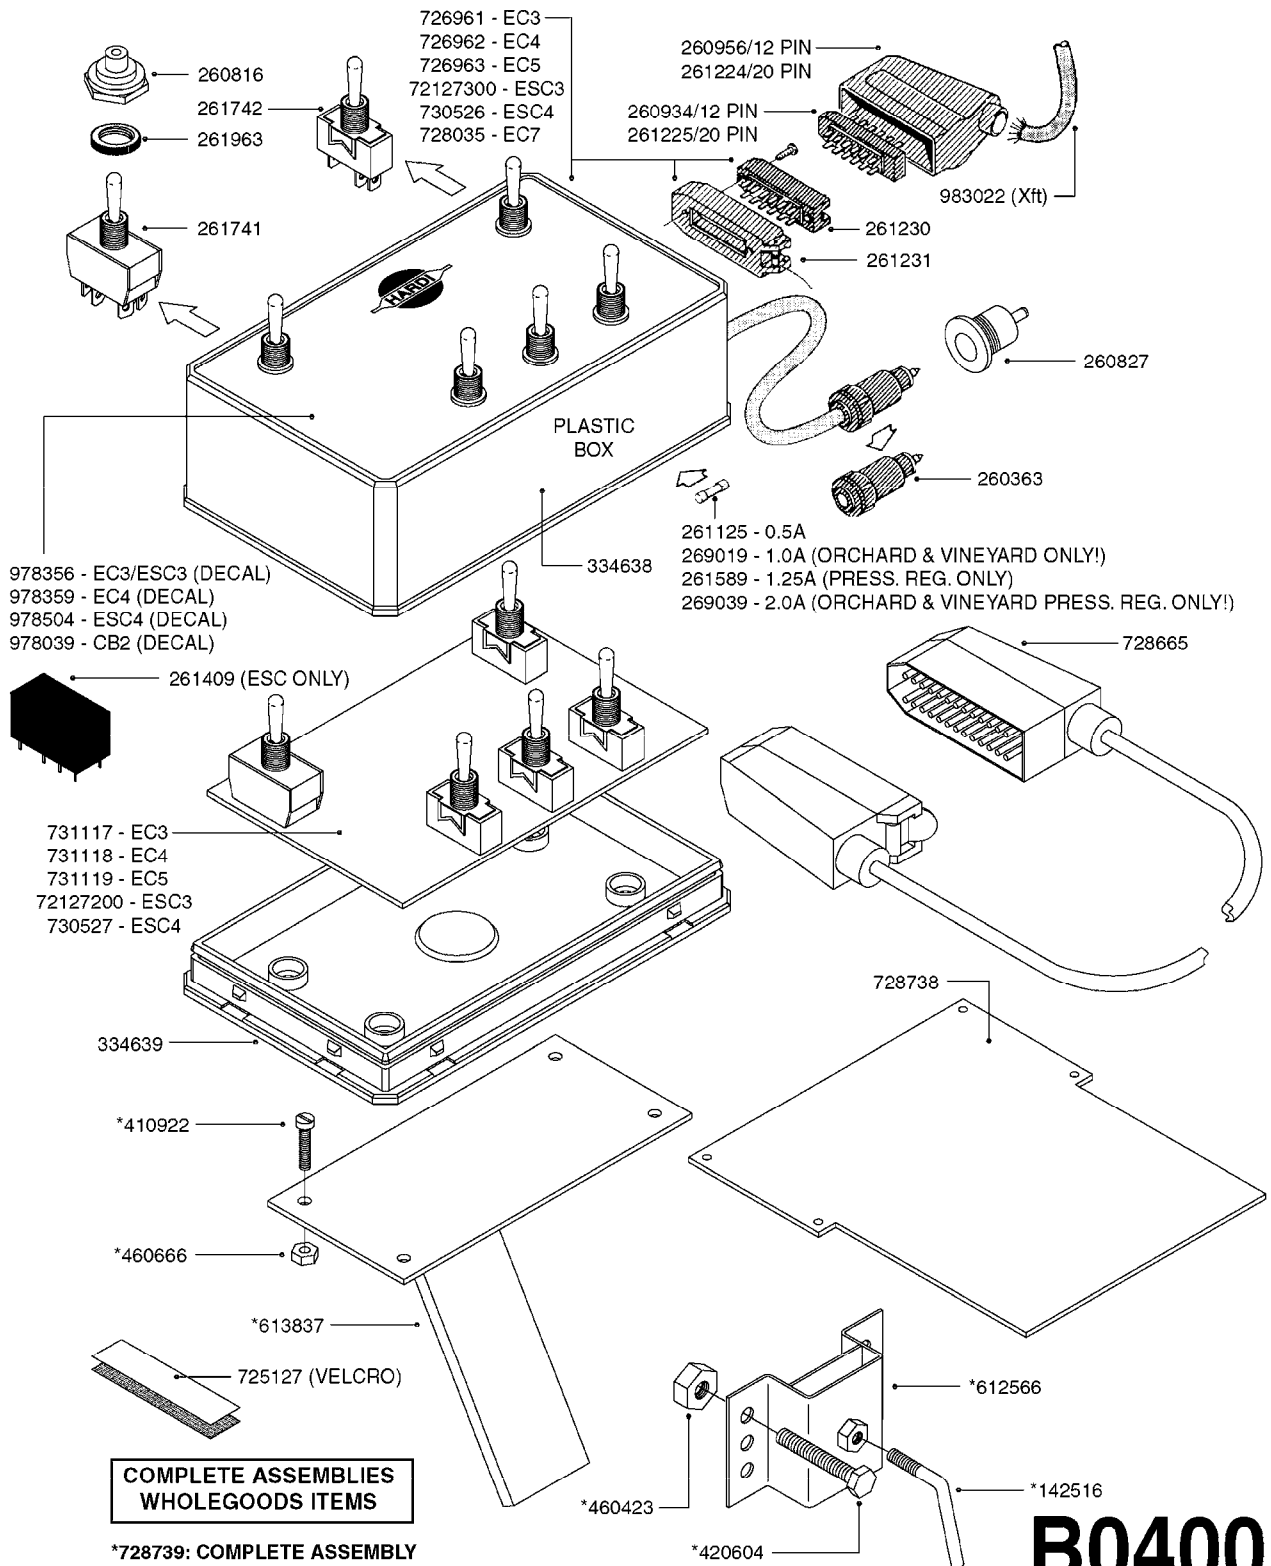

*728739: COMPLETE ASSEMBLY (NLA)

COMPLETE ASSEMBLIES
WHOLEGOODS ITEMS

B0390

CONTROL BOX F/EC+EC-SC
B0390-HIN, 01:01:16

Page 1
Date 12.08.2020 9:18

parts-n°	order qty	description
142516	1	SCREW SET M10 BENT F. LOCKING
260363	1	PLUG 2 POLE 12V
260794	1	SWITCH F.PRESS ADJ.EC CONTROL
260816	1	CAP W/RUBBER BOOT F.EC SWITCH
260827	1	PLUG F.EC ATTACHMENTS
260864	1	SWITCH F.HY BOOM CONTROL BOX
260923	1	PLUG INSERT 12 POLE FEMALE
260934	1	PLUG INSERT 12 POLE MALE
260945	1	PLUG HOUSE 12 POLE FEMALE
260956	1	PLUG HOUSE 12 POL.MALE
261066	1	SWITCH 2 POLE
261125	1	FUSE 5 X 20 500mA
261224	1	PLUG HOUSING F/20 POLE MALE
261225	1	PLUG INSERT 20 POLE MALE
261230	1	PLUG INSERT 20 POLE FEMALE
261231	1	PLUG HOUSING 20 POLE FEMALE
410922	1	CYL.SKR 8.8 DEL M4X20 RST
411006	1	SCREW M4X40 SLOTTED
420604	1	BOLT HEX 8.8 DEL M10X25 FT DIN933
460423	1	NUT HEX M10X1.50 LOCK DIN985A2 SS
460666	1	NUT HEX M4
612566	1	MOUNT BRACKET F.FAN CABLE ASSY
613837	1	MOUNT PLATE FOR EC CONTROL BOX
725006	1	CIRCUIT BOARD 4 VALVE
725014	1	CONTROL BOX EC 4 SEC./12 PIN
725056	1	PRINTED CIRC.W SW 3WAY 726961
726961	1	CONTROL BOX EC 3 SEC./20 PIN
726962	1	CONTROL BOX EC 4 SEC./20 PIN
727376	1	CIRCUIT BOARD F.ESC 3 BANK
728072	1	CABLE,20-PIN,6M EC/4
728073	1	CABLE,20-PIN,6M, EC/3
728075	1	CABLE F.CONTROL BOX 5M EC/3
728665	1	CABLE EXT.-QUICK ATTACH 20 PIN
728666	1	CABLE-QUICK ATTACH 12 PIN
728738	1	DOUB.CONT.BOX & OR F/M PLATE
728739	1	IN CAB CONTROL MOUNT KIT
729721	1	CONTROL BOX ESC3
983022	1	WIRE 12 x 0.5 x 2MM x 12"
10297303	1	CIRCUIT BOARD FOR T.M.S.
10411203	1	RELAY T-82