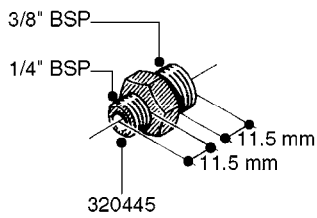

FITTINGS - HEXAGON NIPPLES
L0030-HIN, 01:01:16

L0030

FITTINGS - HEXAGON NIPPLES
L0030-HIN, 01:01:16

Page 1
Date 12.08.2020 9:19

parts-n°	order qty	description
10015303	1	FITT.PO.HN 1.00X1.00 M1000
10425003	1	FITT.PO.HN 1.25X1.00 MCPHEE
320132	1	FITT.DK HN 1" BSP
320176	1	FITT.DK HN 3/8"X1/2" BSP
320445	1	FITT.DK HN 1/4"X3/8" BSP
320655	1	FITT.DK HN 1/2"-1/2" BSP
320692	1	FITT.DK HN 3/8'BSPX1/4'NPT
320703	1	FITT.DK HN 3/8BSP X1/2 &1/4NPT
320725	1	FITT.DK NIPPLE 3/8"-3/8" BSP
320902	1	FITT.DK HN 3/8'X 1/4' BSP
390232	1	FITT.DK HN 1-1/2' X 1-1/4' BSP
390276	1	FITT.DK HN 1'BSP