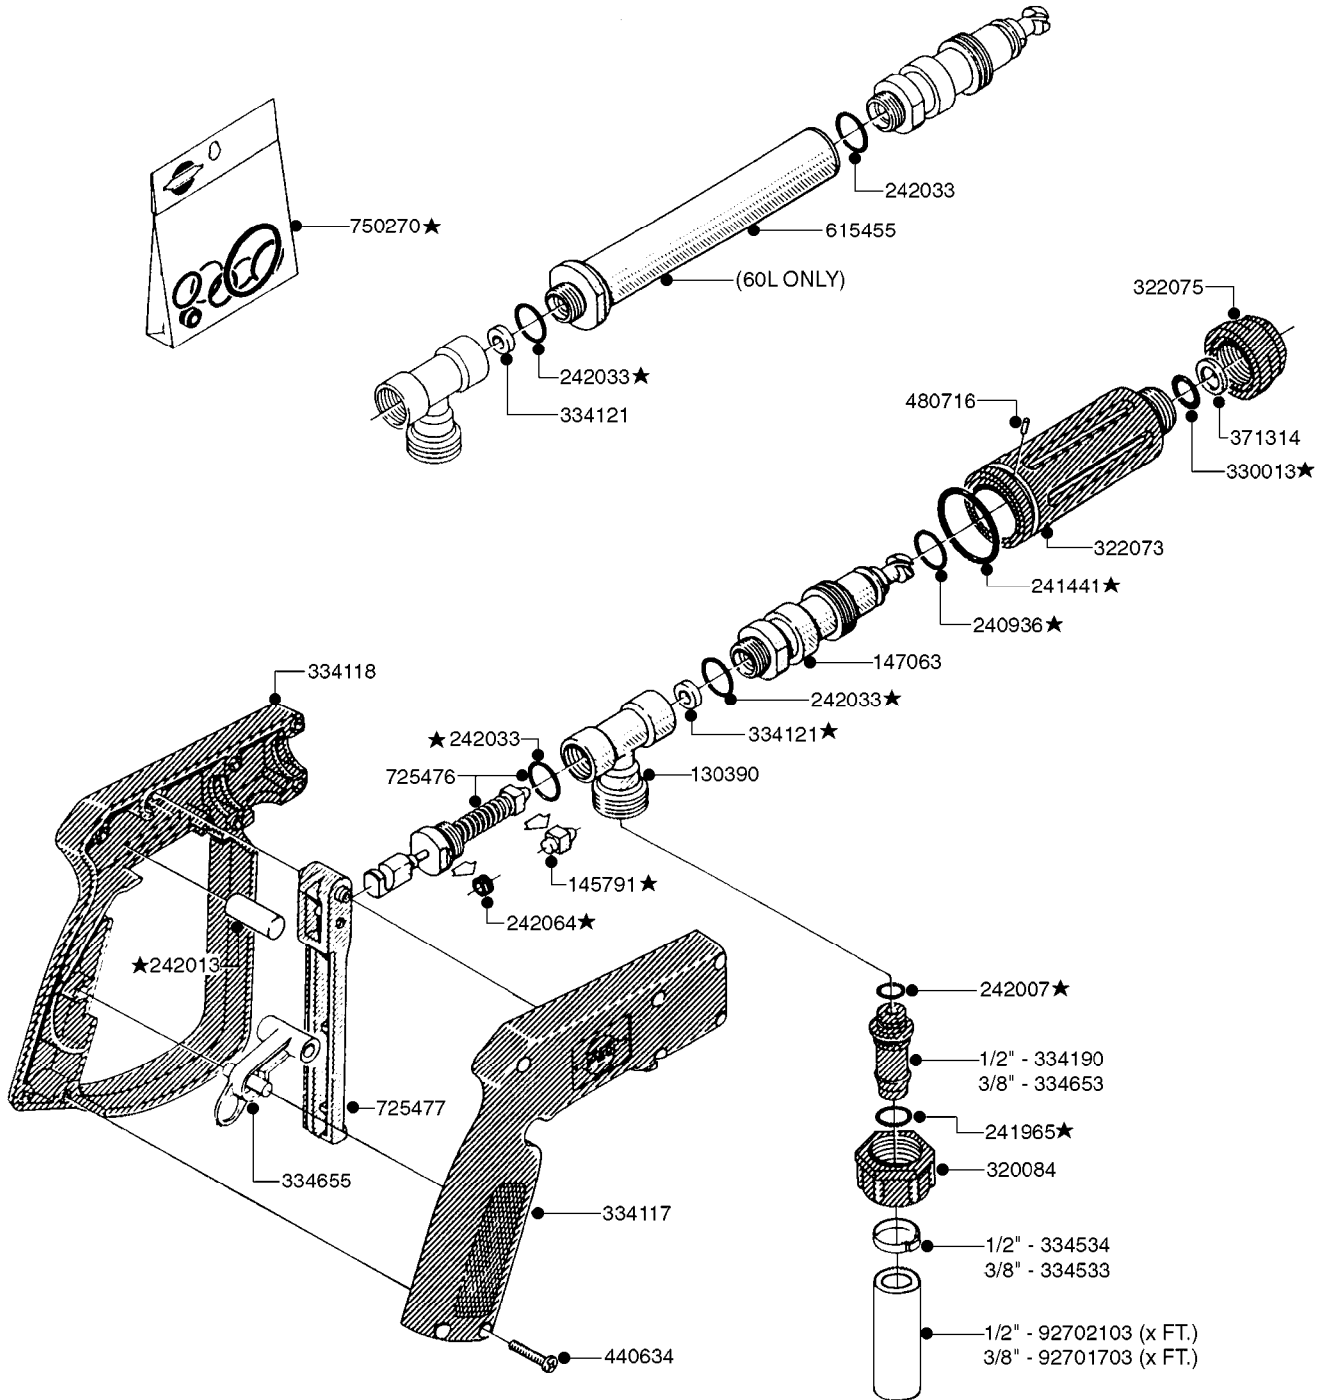

COMPLETE ASSEMBLY:
843197 - 60L
843196 - 60S

COMPLETE ASSEMBLIES
WHOLEGOODS ITEMS

K0480

HANDGUN TYPE 60S/60L POST 95
K0480-HIN, 01:01:16

Page 1
Date 12.08.2020 9:19

parts-n°	order qty	description
130390	1	TEE 3/8'X 1/2' BSP F.TYPE 60S
145791	1	CONE FOR ON/OFF
147063	1	SWIRL F.SPRAY GUN TYPE 60
240936	1	O-RING D13.3X2.4 NITRIL
241441	1	O-RING D29.3X3
241965	1	O-RING Ø12.1 X 1.6 NITRILE
242007	1	O-RING Ø9.1 X 1.6 NITRILE
242013	1	SPRING RUBBER F/TRIGGER
242033	1	O-RING Ø14.1 X 1.6 NITRILE
242064	1	SLEEVE RUBBER 3X8X4MM
320084	1	FITT.DK NUT 1/2" BSP
322073	1	HOUSING F.SWIRL TYPE 60S H.G.
322075	1	HOUSING F. NOZZLE
330013	1	O-RING 2.5 X 10 PUR
334117	1	HANDLE PIECE RIGHT F.60S/60L
334118	1	HANDLE PIECE LEFT F.60S/60L
334121	1	SEAT FOR ON-OFF TYPE
334190	1	FITT.DK HB 1/2' F. PISTOL 60S
334533	1	CLAMP HOSE PLASTIC 3/8"
334534	1	CLAMP HOSE PLASTIC 1/2"
334653	1	FITT.DK HB 3/8' F.HANDGUN
334655	1	TRIGGER SAFETY F.60S/60L GUN
371314	1	NOZZLE CERAMIC 1099-20
440634	1	SCREW 5/8"
480716	1	PIN D3X6 STAINLESS
615455	1	TUBE F.LANCE TYPE 60L
725476	1	SPINDLE
725477	1	TRIGGER
750270	1	GASKET KIT F.SPRAY GUN
843196	1	SPRAY GUN KIT TYPE 60 SHORT
843197	1	HANDGUN KIT TYPE 60 LONG
92701703	1	HOSE R X3/8" X300PSI WP X0012"
92702103	1	HOSE R X1/2" X300PSI WP X0012"