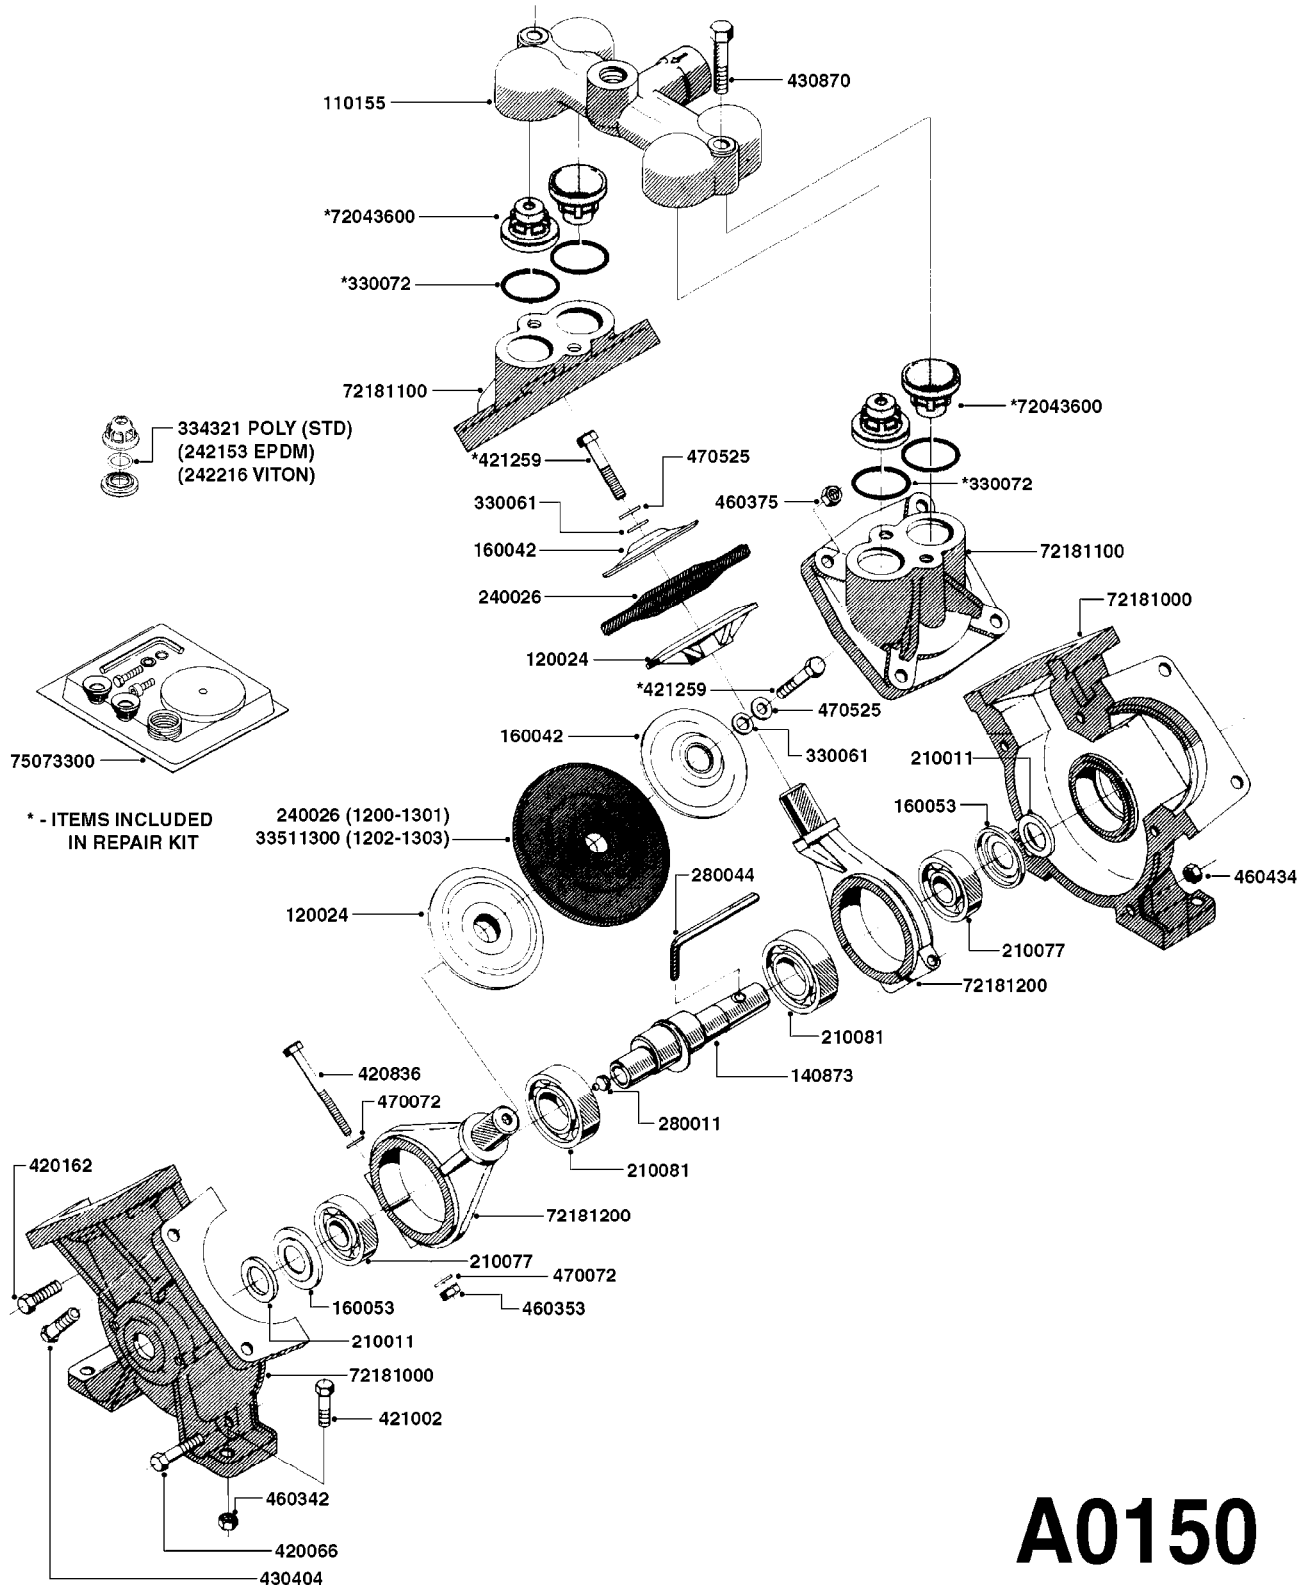

A0150

PUMP - 1200 W/ MOUNTING BASE
A0150-HIN, 27:04:17

Page 1

Date 12.08.2020 9:18

parts-n°	order qty	description
110155	1	VALVE CHAMBER F. 1200 PUMP
120024	1	DIAPHRAGM BACK DISC 1200-1300
140873	1	CRANK SHAFT MODEL 1202-9MM
160042	1	DIAPHRAGM UPPER DISC 1200-1300
160053	1	DUST PLATE
210011	1	SEAL FELT D39/23 X 4
210077	1	BEARING BALL 6305
210081	1	BEARING BALL 6307
240026	1	DIAPHRAGM MODEL 1200/1301
242153	1	O-RING D26X4 EPDM
242216	1	O-RING VITON F/1202/1302/462
280011	1	GREASE NIPPLE 1/8' SAE H TR
280044	1	KEY HEXAGON W6 3/16'
330061	1	O-RING D16/D11X2,5
330072	1	O-RING D53.5/D45.5X4
334321	1	O-RING POLY. 34.0x26.0x4.0
420066	1	BOLT HEX 8.8 DEL 3/8"X50MM
420162	1	BOLT HEX 8.8 DEL 3/8"x15MM
420836	1	BOLT HEX 8.8 RAW M8X85
421002	1	BOLT HEX 8.8 DEL M10X30 FT DIN933
421259	1	BOLT HEX UNC7/16"x2.25" 18-8SS
430404	1	BOLT HEX 8.8 DEL M12X50
430870	1	BOLT HEX 8.8 DEL M12X55 FT
460342	1	NUT HEX M10 DEL DIN934
460353	1	NUT HEX M8 BLACK
460375	1	NUT HEX M12 BLACK
460434	1	NUT HEX 3/8' NC BLACK
470072	1	WASHER D15/D8X.5 LOCK
470525	1	WASHER D19/D11.5X2.5
33511300	1	DIAPHRAGM 1202-1303 POLY 2006
72043600	1	VALVE FOR 462/463
72181000	1	HOUSING, PUMP, 1203 RED
72181100	1	DIAPHRAGM COVER 1203/1303+BLTS
72181200	1	CONNECTING ROD FOR 1203 W/M12
75073300	1	PUMP KIT 1200/1202 "06"