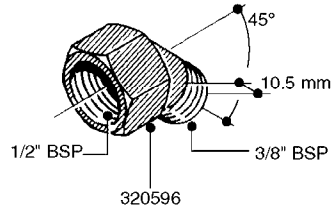

FITTINGS - HEXAGON NIPPLES
L0030-HIN, 01:01:16

L0030

FITTINGS - HEXAGON NIPPLES
L0030-HIN, 01:01:16

Page 1
Date 12.08.2020 9:19

parts-n°	order qty	description
10015303	1	FITT.PO.HN 1.00X1.00 M1000
10425003	1	FITT.PO.HN 1.25X1.00 MCPHEE
320132	1	FITT.DK HN 1" BSP
320176	1	FITT.DK HN 3/8"X1/2" BSP
320445	1	FITT.DK HN 1/4"X3/8" BSP
320655	1	FITT.DK HN 1/2"-1/2" BSP
320692	1	FITT.DK HN 3/8'BSPX1/4'NPT
320703	1	FITT.DK HN 3/8BSP X1/2 &1/4NPT
320725	1	FITT.DK NIPPLE 3/8"-3/8" BSP
320902	1	FITT.DK HN 3/8'X 1/4' BSP
390232	1	FITT.DK HN 1-1/2' X 1-1/4' BSP
390276	1	FITT.DK HN 1'BSP