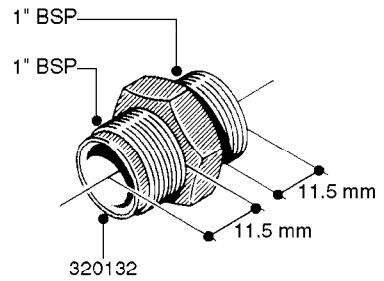

FITTINGS - HEXAGON NIPPLES
L0030-HIN, 01:01:16

L0030

FITTINGS - HEXAGON NIPPLES
L0030-HIN, 01:01:16

Page 1
Date 12.08.2020 9:19

parts-n°	order qty	description
10015303	1	FITT.PO.HN 1.00X1.00 M1000
10425003	1	FITT.PO.HN 1.25X1.00 MCPHEE
320132	1	FITT.DK HN 1" BSP
320176	1	FITT.DK HN 3/8"X1/2" BSP
320445	1	FITT.DK HN 1/4"X3/8" BSP
320655	1	FITT.DK HN 1/2"-1/2" BSP
320692	1	FITT.DK HN 3/8'BSPX1/4'NPT
320703	1	FITT.DK HN 3/8BSP X1/2 &1/4NPT
320725	1	FITT.DK NIPPLE 3/8"-3/8" BSP
320902	1	FITT.DK HN 3/8'X 1/4' BSP
390232	1	FITT.DK HN 1-1/2' X 1-1/4' BSP
390276	1	FITT.DK HN 1'BSP