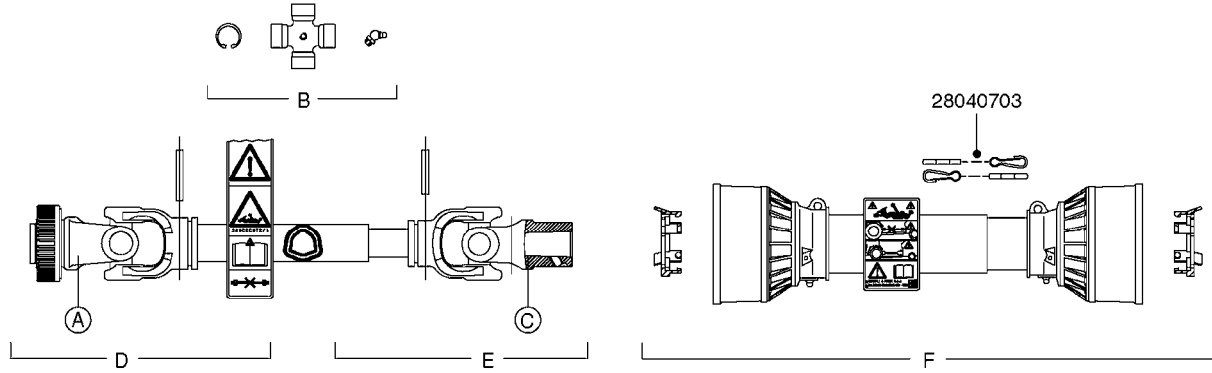

10549503 - KIT WITHOUT GEARBOX
10549603 - COMPLETE KIT WITH GEARBOX

COMPLETE ASSEMBLIES
WHOLEGOODS ITEMS

A0490

GEAR BOX KIT 1000 RPM
A0490-HIN, 01:01:16

Page 1

Date 12.08.2020 9:18

parts-n°	order qty	description
10549103	1	BUSHING D28/D10.5X50
10549203	1	BUSHING D28/D12.5X16
10549303	1	MOUNT PLATE PTO COVER 1000 RPM
10549403	1	MOUNT PLATE F.G/BOX 1000 PRM
10549503	1	GEAR BOX KIT 1000 RPM LESS G/B
10549603	1	GEAR BOX KIT 1000 RPM 361/462
242226	1	SEAL WASHER F.BOTTOM PLUG
284268	1	LEVEL INDICATOR GEAR ML 52
284586	1	GEAR BOX 1000 RPM
330746	1	GUARD PTO LOWER PART
330757	1	GUARD PTO UPPER PART
410347	1	SCREW M6X20 8.8
420582	1	BOLT HEX 8.8 DEL M8X20 FT A2
420862	1	BOLT HEX 8.8 DEL M10X16 FT
421216	1	BOLT HEX 8.8 DEL M10X130
430721	1	BOLT HEX 8.8 DEL M12X40 FT
460143	1	LOCK NUT M8 SST A2 DIN985
460202	1	NUT HEX M6
470127	1	WASHER D15D10X2 M10 LOCK
470466	1	WASHER D21.1/D12.2X2.5 LOCK
471126	1	WASHER, M8, Ø16/ 8.4X 1.6, SS