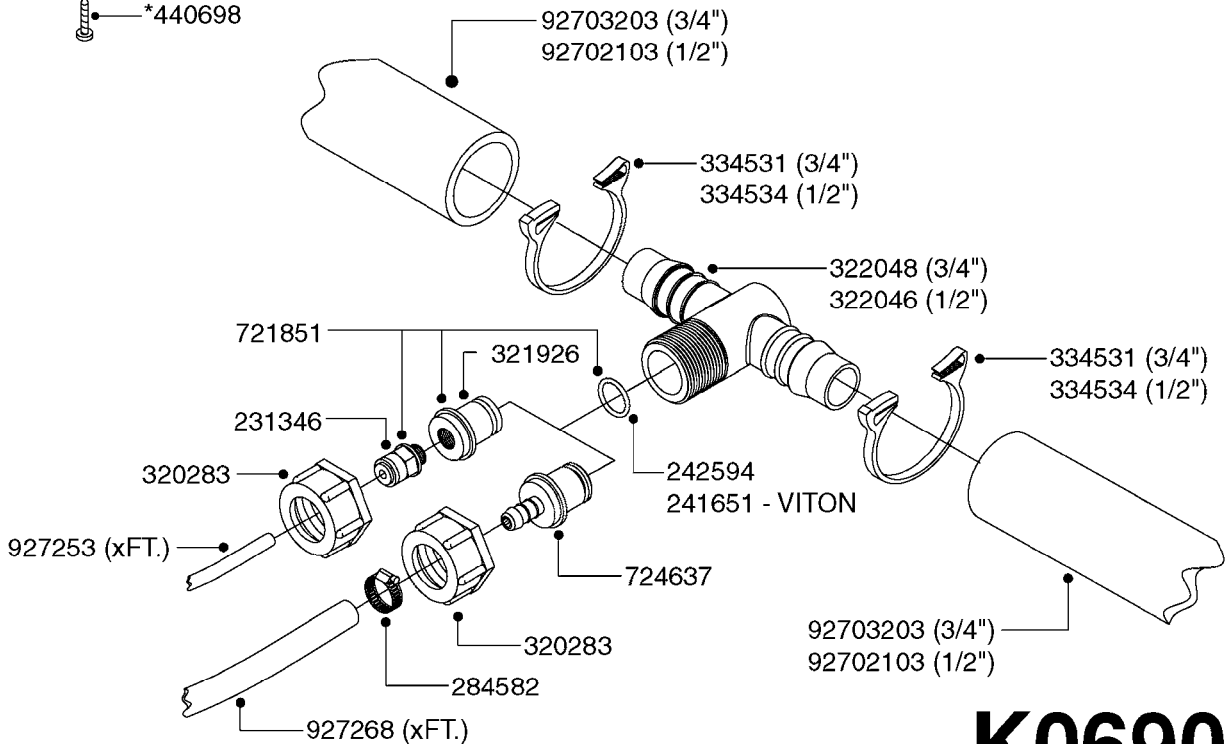

K0690

REMOTE GAUGE-MAGNETIC BASE KIT
K0690-HIN, 01:01:16

Page 1
Date 12.08.2020 9:19

parts-n°	order qty	description
231346	1	QUICK COUPLER 1/8"BSP X 4 MM
232230	1	QUICK COUPLER 1/4"BSP X 4 MM
241651	1	O-RING D14.0X3.0 NITRIL
242594	1	O-RING D14 X 1.78 SCH.70-EPDM
283581	1	HOSE CONNECTOR STR. F.4MM PE
284582	1	CLAMP HOSE GEAR - 5/16"
320187	1	FITT.DK CAP 3/8" BSP BLACK
320283	1	FITT.DK NUT 3/4"BSP
320445	1	FITT.DK HN 1/4"X3/8" BSP
321926	1	FITTING BSP3/4"-1/8"
322046	1	FITT.DK TEE 1/2X1/2HB X3/4'BSP
322048	1	FITT.DK TEE 3/4X3/4HB X3/4'BSP
330013	1	O-RING 2.5 X 10 PUR
330061	1	O-RING D16/D11X2,5
331807	1	FITT.DK HB 5/16" F.3/8" NUT
334531	1	CLAMP HOSE PLASTIC 3/4"
334534	1	CLAMP HOSE PLASTIC 1/2"
390713	1	GAUGE ADAPTOR 1/4" BSP
440698	1	SCREW F.PLASTIC 6X18 SS HEXHD
721851	1	SCREW PLUG W/QUICK FIT
724637	1	FITT.DK HB 5/16' F. 3/4" COMP.
927253	1	RED AIR HOSE, Ø4/2 1810 E
927268	1	HOSE BLUE PVC X 1/4 X 0012"
10536703	1	MAGNETIC BASE D3,2'/90LB
10536803	1	MAGNETIC BASE KIT F.GAUGE
28026203	1	GAUGE 200PSI/BR,2.5"1/4BSP-BTM
92702103	1	HOSE R X1/2" X300PSI WP X0012"
92703203	1	HOSE R X3/4" X300PSI WP X0012"