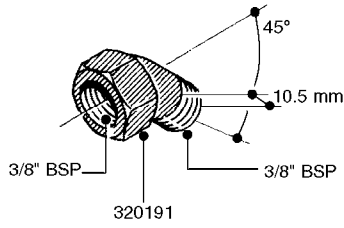

FITTINGS - HEXAGON NIPPLES
L0030-HIN, 01:01:16

L0030

FITTINGS - HEXAGON NIPPLES
L0030-HIN, 01:01:16

Page 1
Date 12.08.2020 9:19

parts-n°	order qty	description
10015303	1	FITT.PO.HN 1.00X1.00 M1000
10425003	1	FITT.PO.HN 1.25X1.00 MCPHEE
320132	1	FITT.DK HN 1" BSP
320176	1	FITT.DK HN 3/8"X1/2" BSP
320445	1	FITT.DK HN 1/4"X3/8" BSP
320655	1	FITT.DK HN 1/2"-1/2" BSP
320692	1	FITT.DK HN 3/8'BSPX1/4'NPT
320703	1	FITT.DK HN 3/8BSP X1/2 &1/4NPT
320725	1	FITT.DK NIPPLE 3/8"-3/8" BSP
320902	1	FITT.DK HN 3/8'X 1/4' BSP
390232	1	FITT.DK HN 1-1/2' X 1-1/4' BSP
390276	1	FITT.DK HN 1'BSP