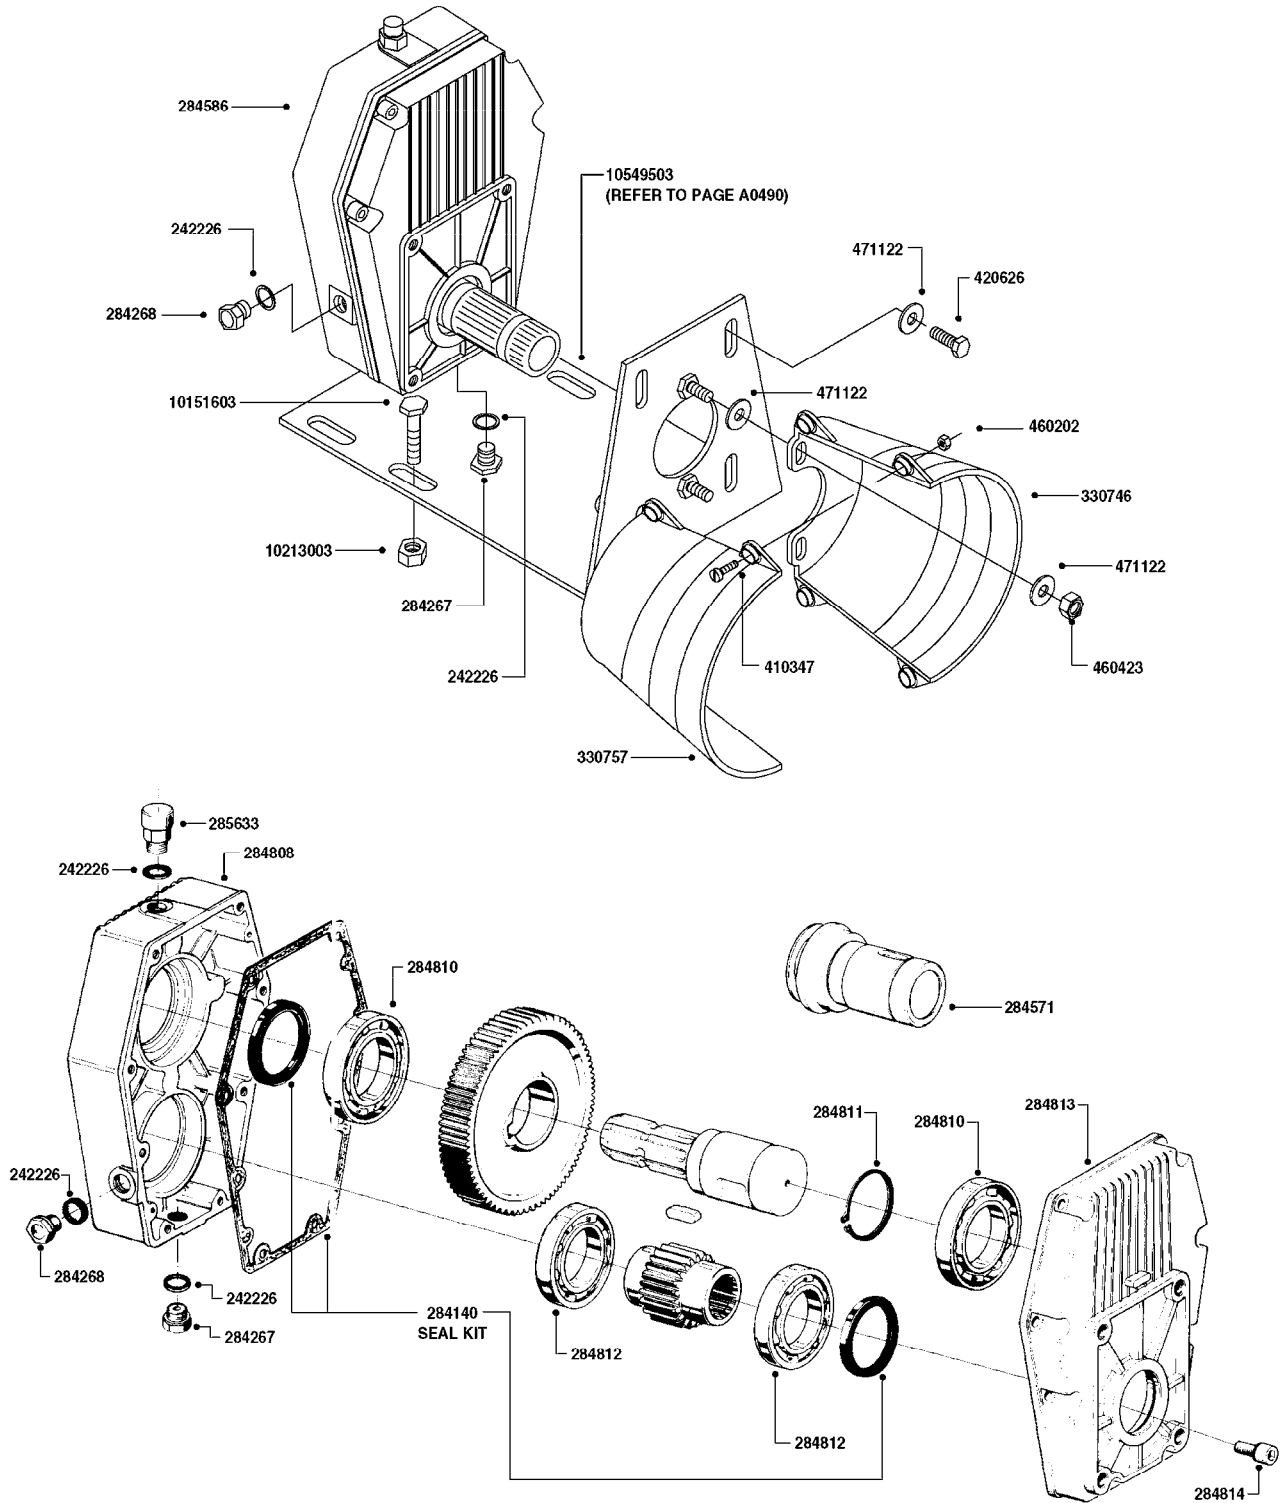

GEAR LUBE REQUIREMENT
SAE 90 GEAR LUBE
(FILL TO SIGHT GAUGE CENTER)

COMPLETE ASSEMBLIES
WHOLEGOODS ITEMS

A0480

GEAR DRIVE 1000RPM 361-3/460-3
A0480-HIN, 01:01:16

Page 1

Date 12.08.2020 9:18

parts-n°	order qty	description
242226	1	SEAL WASHER F.BOTTOM PLUG
284140	1	GASKET SET FOR GEAR ML52 1/3
284267	1	BOTTOM PLUG F. GEAR ML52
284268	1	LEVEL INDICATOR GEAR ML 52
284571	1	SHAFT F.ML52
284586	1	GEAR BOX 1000 RPM
284808	1	HOUSING F.ML52 GEARBOX
284810	1	BEARING INNER ML52 GEARBOX
284811	1	SNAP-RING OUTER 46X2
284812	1	BEARING OUTER ML52 GEARBOX
284813	1	ENDCOVER F.ML52 GEARBOX
284814	1	SCREW F.END COVER ML52 GEARBOX
285633	1	BOTTOM PLUG F.M7 GEAR
330746	1	GUARD PTO LOWER PART
330757	1	GUARD PTO UPPER PART
410347	1	SCREW M6X20 8.8
420626	1	BOLT HEX 8.8 DEL M10X20 FT
460202	1	NUT HEX M6
460423	1	NUT HEX M10X1.50 LOCK DIN985A2 SS
471122	1	WASHER, M10, Ø20/10.5X 2.0, SS
10151603	1	BOLT HEX 7/16 NC GR.2 01.50'
10213003	1	NUT HEX NC (NYLON LOCK) 7/16"
10549503	1	GEAR BOX KIT 1000 RPM LESS G/B