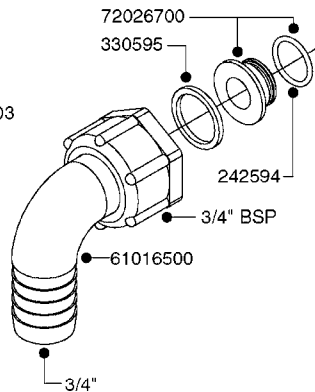

L0050

parts-n°	order qty	description
242594	1	O-RING D14 X 1.78 SCH.70-EPDM
320294	1	FITT.DK TEE 3/8X3/8HB X1/2"BSP
320305	1	FITT.DK HB 3/4'- 3/4' BSP
320386	1	FITT.DK TEE 3/8X3/8HB X3/8"BSP
320397	1	FITT.DK ELB 3/8"HB X 3/8" BSP
320401	1	FITT.DK TEE 1/2X1/2HB X1/2"BSP
320412	1	FITT.DK TEE 1/2X1/2HB X3/8'BSP
320423	1	FITT.DK ELB 1/2'HB X 3/8' BSP
320891	1	FITT.DK HB 3/8'- 3/8' BSP
320972	1	FITT.DK HB 5/16'- 1/4' BSP
322046	1	FITT.DK TEE 1/2X1/2HB X3/4'BSP
322048	1	FITT.DK TEE 3/4X3/4HB X3/4'BSP
330595	1	O-RING D24.6/D20X2.1 -3/4"
333137	1	FITT.DK CONN.1/2" F.NOZZ. DOUB
333141	1	FITT.DK CONN.1/2" F.NOZZ.SING
334041	1	FITT.DK CONN.3/4' F.NOZZ. SING
334042	1	FITT.DK CONN.3/4' F.NOZZ. DOUB
334195	1	FITT.DK ELB. 3/4"HB X 3/4"HB
10012103	1	FITT.PO.HB 1.25X1.50 IMB1012
10014003	1	FITT.PO.HB 1.25X1.25 IMB1010
10036903	1	FITT.PO.HB 1.50X1.50 IMB1212
28019303	1	FITTING HB ELB 3/4NPT-3/4HOSE
61016500	1	HOSE TAIL 3/4" 90°+RG CAP 3/4"
72026700	1	NOZZLE TUBE ADAPTER W/O-RING