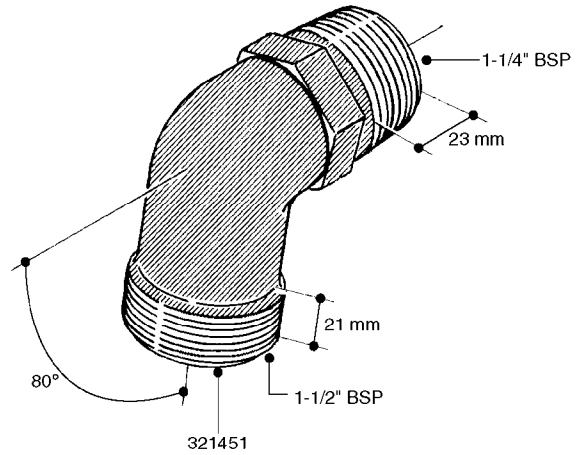

FITTINGS - HEXAGON NIPPLES
L0030-HIN, 01:01:16

L0030

FITTINGS - HEXAGON NIPPLES
L0030-HIN, 01:01:16

Page 1
Date 12.08.2020 9:19

parts-n°	order qty	description
10015303	1	FITT.PO.HN 1.00X1.00 M1000
10425003	1	FITT.PO.HN 1.25X1.00 MCPHEE
320132	1	FITT.DK HN 1" BSP
320176	1	FITT.DK HN 3/8"X1/2" BSP
320445	1	FITT.DK HN 1/4"X3/8" BSP
320655	1	FITT.DK HN 1/2"-1/2" BSP
320692	1	FITT.DK HN 3/8'BSPX1/4'NPT
320703	1	FITT.DK HN 3/8BSP X1/2 &1/4NPT
320725	1	FITT.DK NIPPLE 3/8"-3/8" BSP
320902	1	FITT.DK HN 3/8'X 1/4' BSP
390232	1	FITT.DK HN 1-1/2' X 1-1/4' BSP
390276	1	FITT.DK HN 1'BSP