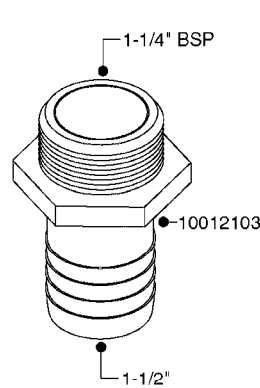

L0050

parts-n°	order qty	description
242594	1	O-RING D14 X 1.78 SCH.70-EPDM
320294	1	FITT.DK TEE 3/8X3/8HB X1/2"BSP
320305	1	FITT.DK HB 3/4'- 3/4' BSP
320386	1	FITT.DK TEE 3/8X3/8HB X3/8"BSP
320397	1	FITT.DK ELB 3/8"HB X 3/8" BSP
320401	1	FITT.DK TEE 1/2X1/2HB X1/2"BSP
320412	1	FITT.DK TEE 1/2X1/2HB X3/8'BSP
320423	1	FITT.DK ELB 1/2'HB X 3/8' BSP
320891	1	FITT.DK HB 3/8'- 3/8' BSP
320972	1	FITT.DK HB 5/16'- 1/4' BSP
322046	1	FITT.DK TEE 1/2X1/2HB X3/4'BSP
322048	1	FITT.DK TEE 3/4X3/4HB X3/4'BSP
330595	1	O-RING D24.6/D20X2.1 -3/4"
333137	1	FITT.DK CONN.1/2" F.NOZZ. DOUB
333141	1	FITT.DK CONN.1/2" F.NOZZ.SING
334041	1	FITT.DK CONN.3/4' F.NOZZ. SING
334042	1	FITT.DK CONN.3/4' F.NOZZ. DOUB
334195	1	FITT.DK ELB. 3/4"HB X 3/4"HB
10012103	1	FITT.PO.HB 1.25X1.50 IMB1012
10014003	1	FITT.PO.HB 1.25X1.25 IMB1010
10036903	1	FITT.PO.HB 1.50X1.50 IMB1212
28019303	1	FITTING HB ELB 3/4NPT-3/4HOSE
61016500	1	HOSE TAIL 3/4" 90°+RG CAP 3/4"
72026700	1	NOZZLE TUBE ADAPTER W/O-RING