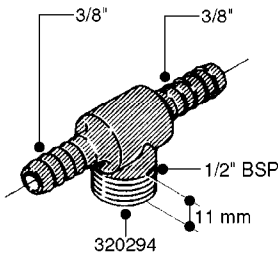

L0050

parts-n°	order qty	description
242594	1	O-RING D14 X 1.78 SCH.70-EPDM
320294	1	FITT.DK TEE 3/8X3/8HB X1/2"BSP
320305	1	FITT.DK HB 3/4'- 3/4' BSP
320386	1	FITT.DK TEE 3/8X3/8HB X3/8"BSP
320397	1	FITT.DK ELB 3/8"HB X 3/8" BSP
320401	1	FITT.DK TEE 1/2X1/2HB X1/2"BSP
320412	1	FITT.DK TEE 1/2X1/2HB X3/8'BSP
320423	1	FITT.DK ELB 1/2'HB X 3/8' BSP
320891	1	FITT.DK HB 3/8'- 3/8' BSP
320972	1	FITT.DK HB 5/16'- 1/4' BSP
322046	1	FITT.DK TEE 1/2X1/2HB X3/4'BSP
322048	1	FITT.DK TEE 3/4X3/4HB X3/4'BSP
330595	1	O-RING D24.6/D20X2.1 -3/4"
333137	1	FITT.DK CONN.1/2" F.NOZZ. DOUB
333141	1	FITT.DK CONN.1/2" F.NOZZ.SING
334041	1	FITT.DK CONN.3/4' F.NOZZ. SING
334042	1	FITT.DK CONN.3/4' F.NOZZ. DOUB
334195	1	FITT.DK ELB. 3/4"HB X 3/4"HB
10012103	1	FITT.PO.HB 1.25X1.50 IMB1012
10014003	1	FITT.PO.HB 1.25X1.25 IMB1010
10036903	1	FITT.PO.HB 1.50X1.50 IMB1212
28019303	1	FITTING HB ELB 3/4NPT-3/4HOSE
61016500	1	HOSE TAIL 3/4" 90°+RG CAP 3/4"
72026700	1	NOZZLE TUBE ADAPTER W/O-RING