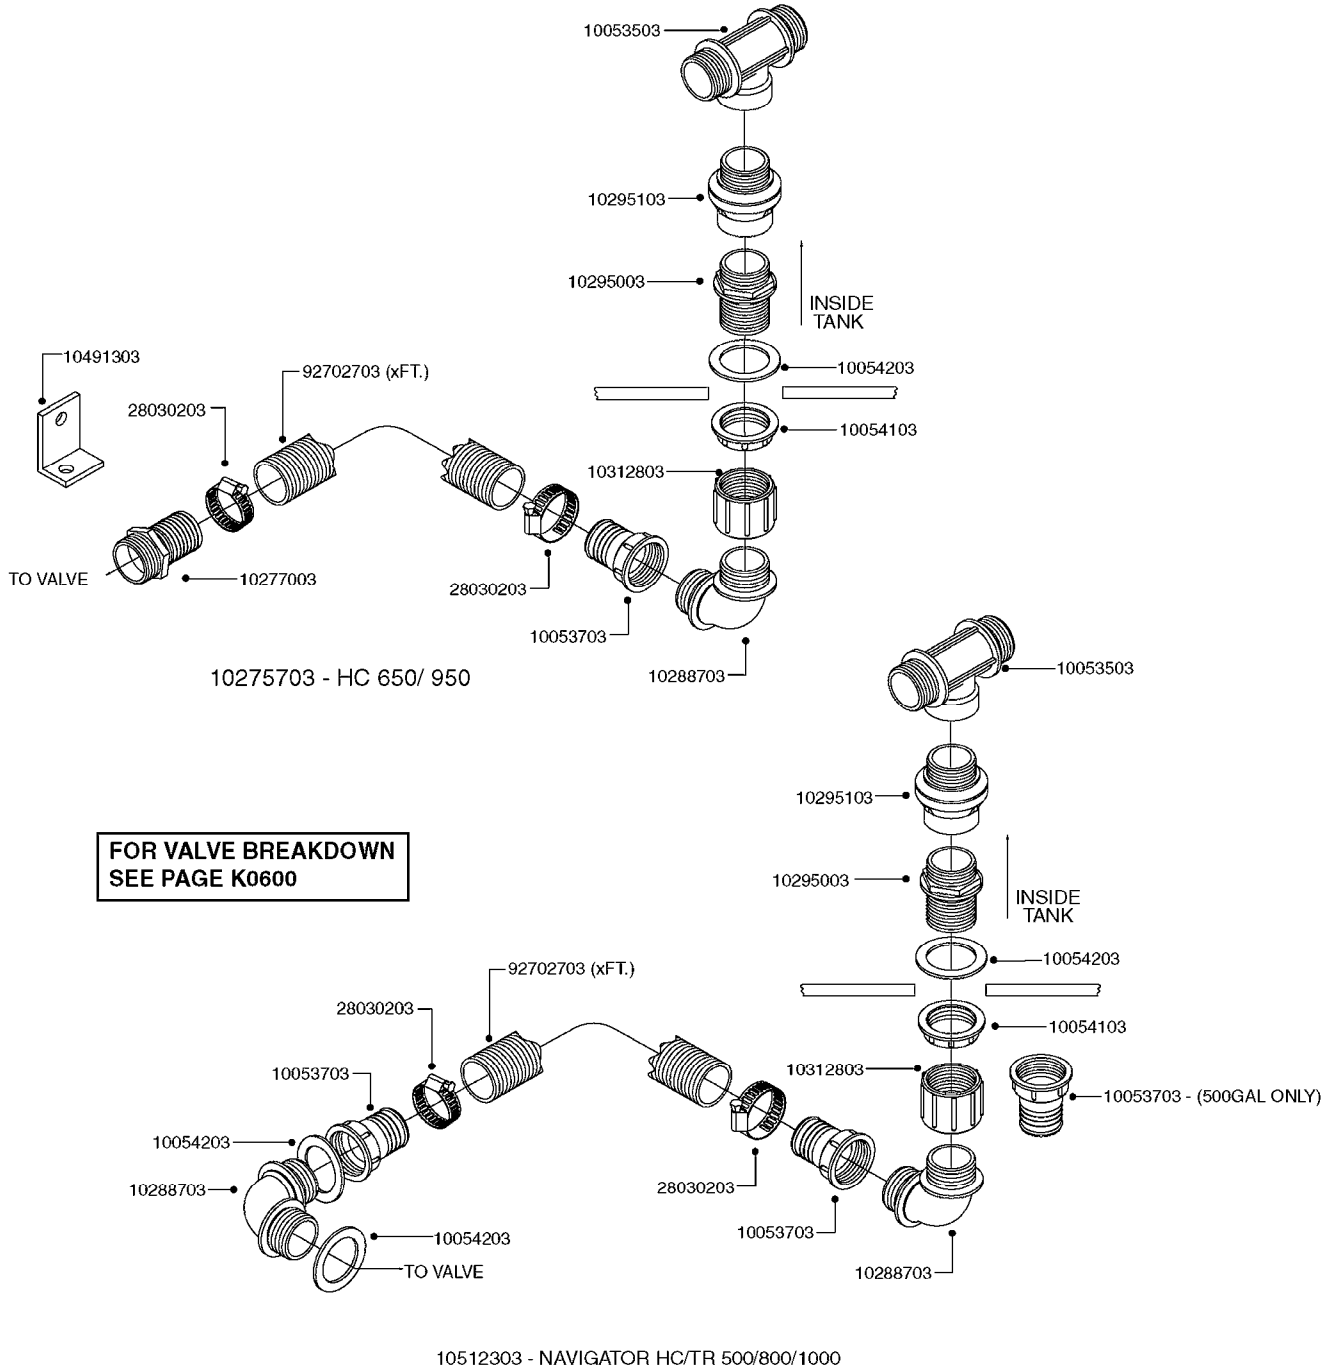

K0580

COMPLETE ASSEMBLIES
WHOLEGOODS ITEMS

QUICKFILL-PLMBNG SYS-TRLR SPYR
K0580-HIN, 01:01:16

Page 1
Date 12.08.2020 9:19

parts-n°	order qty	description
10053503	1	FITT.PO.TEE 2"MX2"FX2"M BSP
10053703	1	FITT.PO.HB STR. 2"BSP #4411
10054103	1	FITT.PO.NUT 2" BSP JAMB MCPHEE
10054203	1	GASKET F. 2" FITTINGS RUBBER
10275703	1	*QUICK FILL KIT 650/950M
10277003	1	FITT.PO.HB 2.00X2.00 MCPHEE
10288703	1	FITT.PO.EL 2MX2M 90 DEG MCPHEE
10295003	1	FITT.PO.HN 2' 250071
10295103	1	FOOT VALVE 2"
10312803	1	FITT.PO.BU 2' X 2'
10491303	1	ANGLE FOR HC950 QUICK FILL
10512303	1	QUICK FILL KIT NAV. (DON'T ORD)
28030203	1	CLAMP HOSE T-BOLT S2" 235-67
92702703	1	HOSE PVC SUCT GRAY 2"