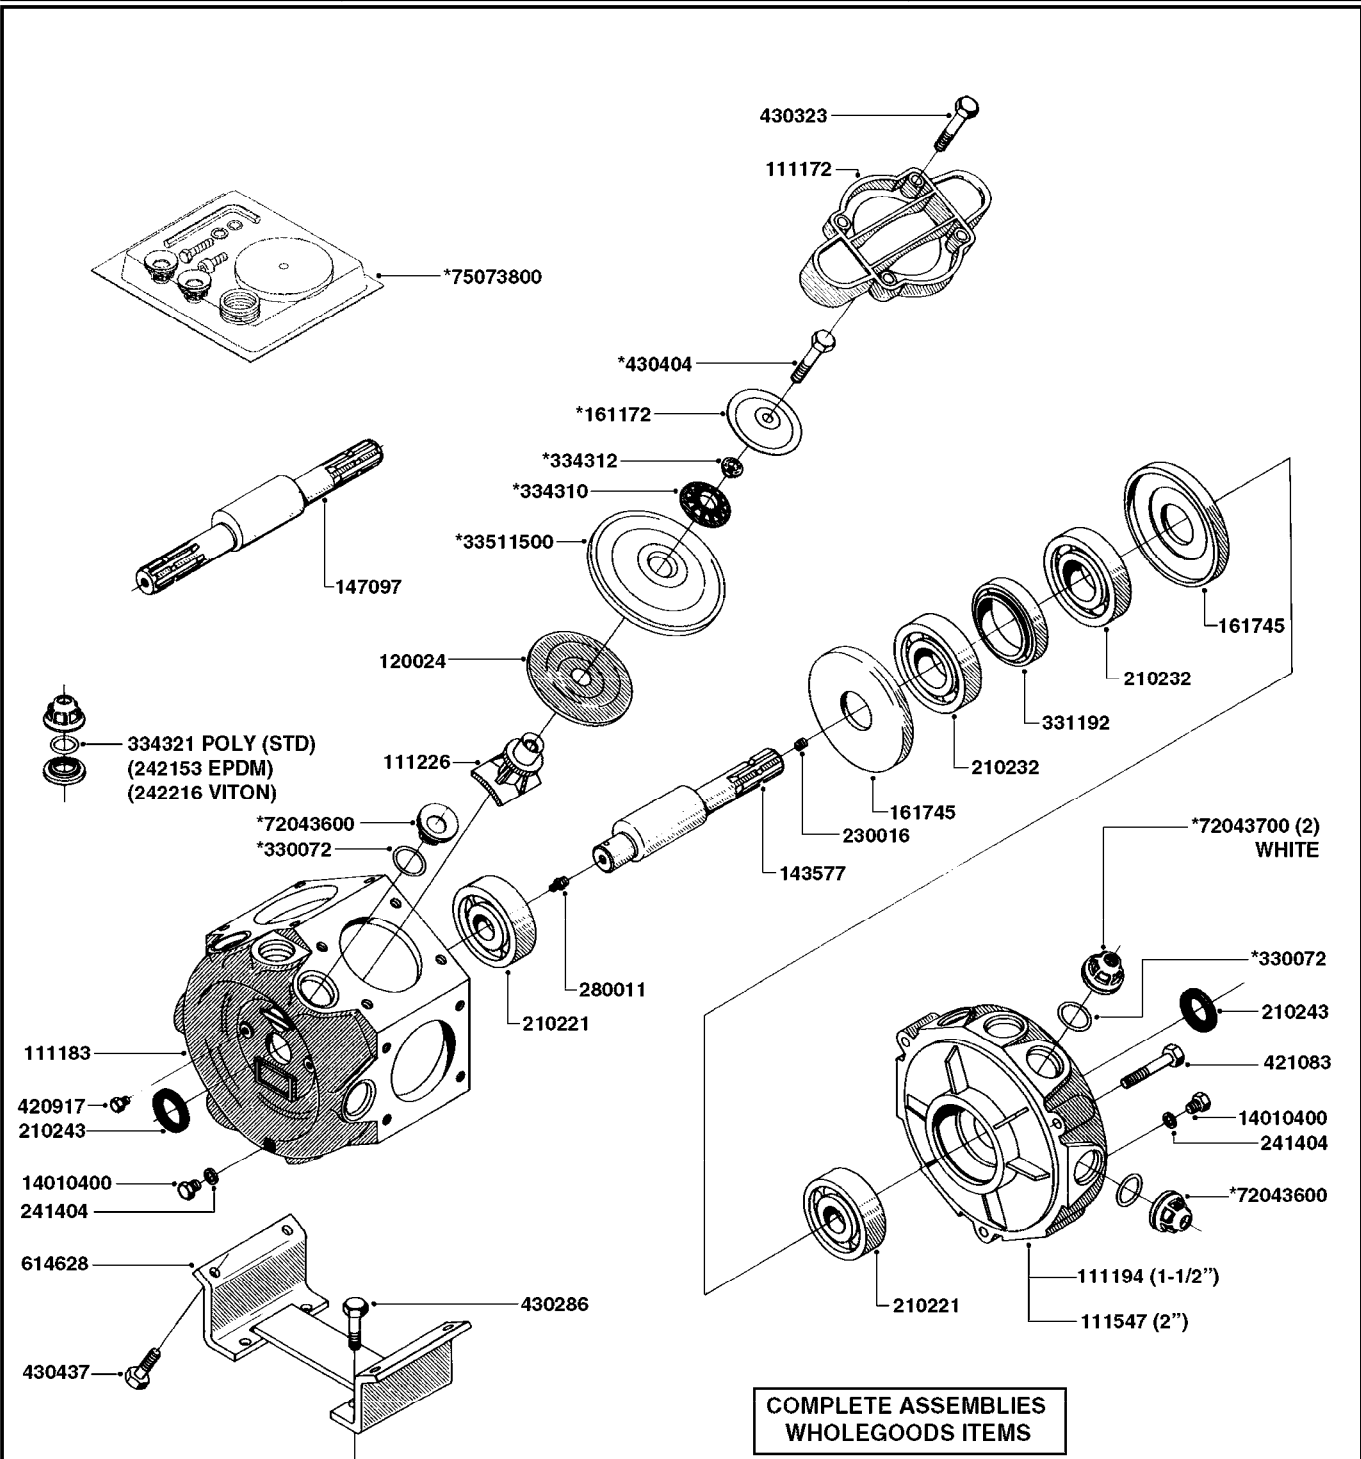

COMPLETE ASSEMBLIES
WHOLEGOODS ITEMS

COMPLETE PUMP
(NLA) REPLACED BY 464 PUMP (SEE PAGE A0350)

A0320

PUMP - 462 W/MOUNTING BASE
A0320-HIN, 01:01:16

Page 1

Date 12.08.2020 9:18

parts-n°	order qty	description
111172	1	VALVE CHAMBER 460 (PAINTED)
111183	1	PUMP CASTING 460-463 (PAINTED)
111194	1	PUMP CASTING FT.460 (PAINTED)
111226	1	CONNECTING ROD MODEL 460
111547	1	PUMP FRONT 460-463-2' (PAINT)
120024	1	DIAPHRAGM BACK DISC 1200-1300
143577	1	CRANK SHAFT F.363/462/463-10mm
147097	1	CRANK SHAFT 363-463/10 THROUGH
161172	1	DIAPHRAGM DISC F. 1203/1303
161745	1	METAL SPACER F.363/463
210221	1	BEARING BALL 6407
210232	1	BEARING BALL 6310
210243	1	SEAL OIL 35 X 47 X 7
230016	1	PLUG 1/8' BSP TYPE P
241404	1	DOWTY SEAL 1/4"
242153	1	O-RING D26X4 EPDM
242216	1	O-RING VITON F/1202/1302/462
280011	1	GREASE NIPPLE 1/8' SAE H TR
330072	1	O-RING D53.5/D45.5X4
331192	1	SPACER, MODEL 361/363
334310	1	NYLON WASHER 1202/1302/462
334312	1	PLASTIC SPACER F/462
334321	1	O-RING POLY. 34.0x26.0x4.0
420917	1	BOLT HEX 8.8 RAW M8X12 FT
421083	1	BOLT HEX 8.8 DEL M10X65
430286	1	BOLT HEX 8.8 DEL M12X30 FT
430323	1	BOLT HEX 8.8 DEL M12X60
430404	1	BOLT HEX 8.8 DEL M12X50
430437	1	BOLT HEX 8.8 RAW M12X65
460703	1	NUT HEX M12X1.75 LOCK DIN985A2 SS
614628	1	FOOT F. 46X PUMP, RED
14010400	1	PLUG 1/4" BSP
33511500	1	DIAPHRAGM 462 PUR 2006
72043600	1	VALVE FOR 462/463
72043700	1	VALVE FOR 462/463 W.VENT HOLE
75073800	1	PUMP KIT 461/462 "06"