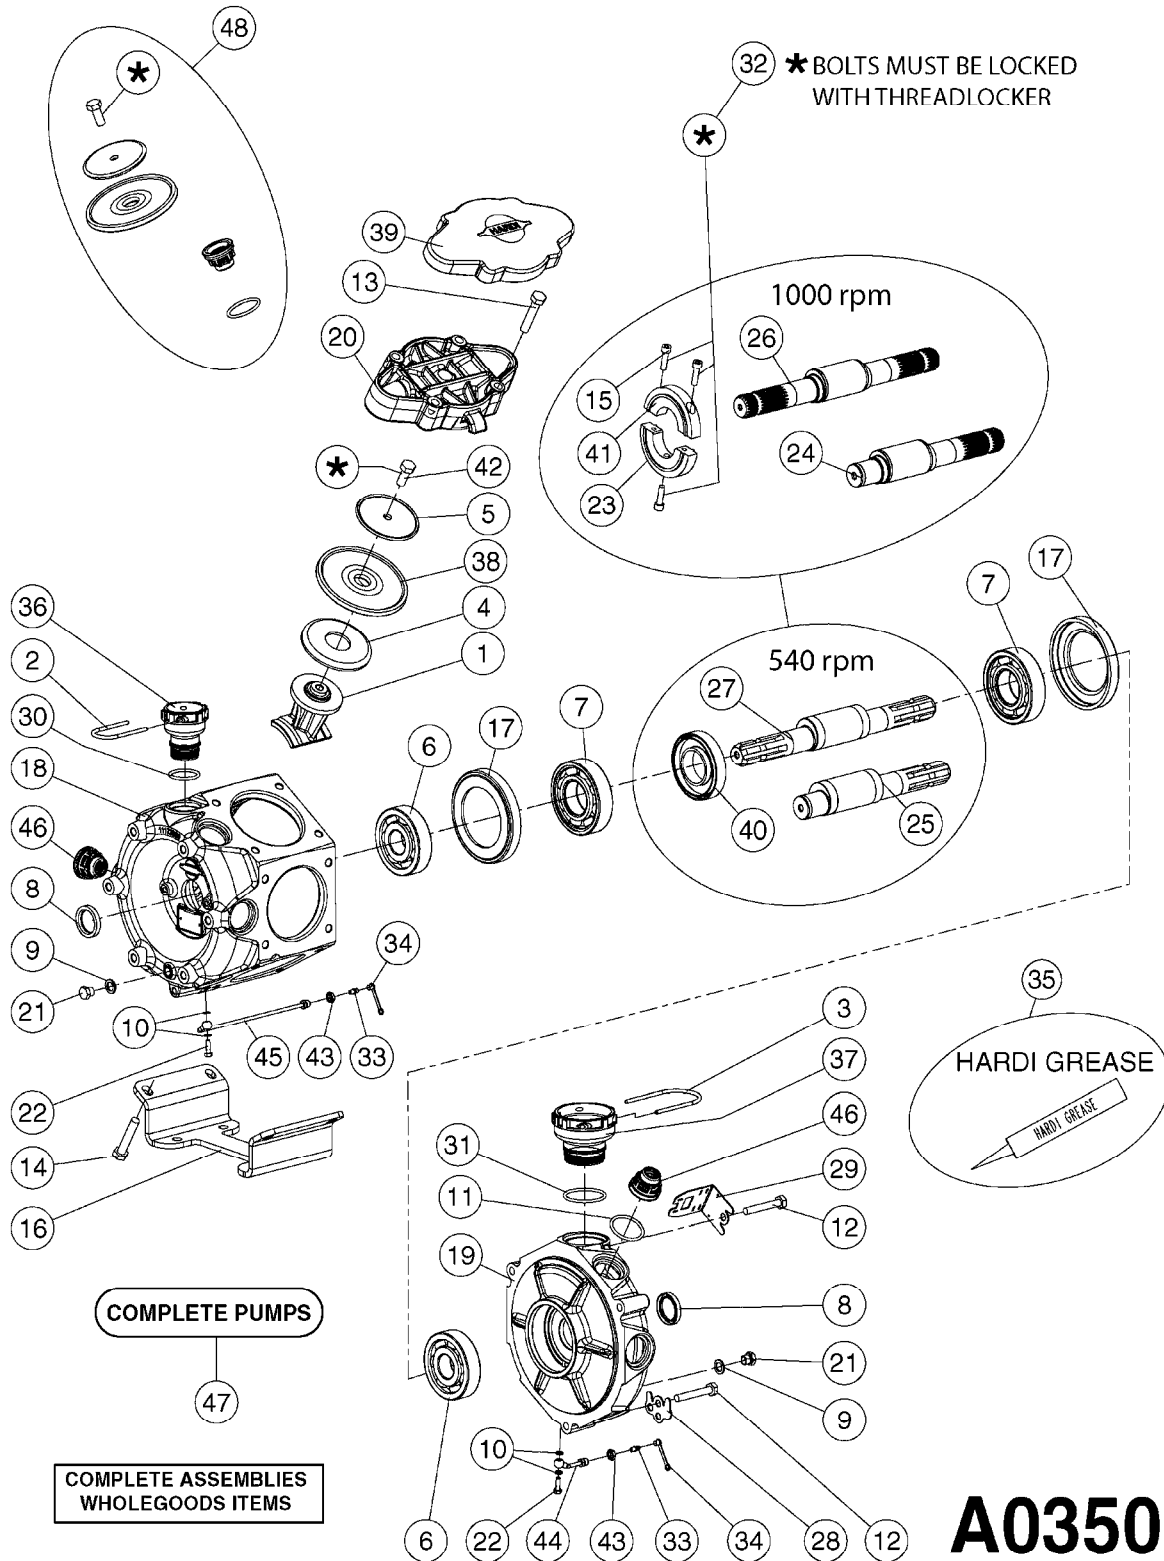

PUMP - 464 540/1000 RPM
A0350-HIN, 23:04:19

Page 1
Date 12.08.2020 9:18

Pos.	parts-n°	order qty	description
1	111622	1	CONNECTING ROD 463/5.5MM
1	111623	1	CONNECTING ROD 463/10MM
1	111624	1	CONNECTING ROD 463/12MM
1	111645	1	CONNECTING ROD 463/6.5MM
2	145996	1	FITT.DK S-67 FORK
3	145997	1	FITT.DK S-93 FORK
4	161012	1	DIAPHRAGM BACKING DISC F. 463
5	161175	1	DIAPHRAGM DISC 463/464 PUMP
6	210221	1	BEARING BALL 6407
7	210232	1	BEARING BALL 6310
8	210243	1	SEAL OIL 35 X 47 X 7
9	241404	1	DOWTY SEAL 1/4"
10	242374	1	WASHER Ø10/Ø6X1 COPPER
11	330072	1	O-RING D53.5/D45.5X4
12	421072	1	BOLT HEX 8.8 RAW M10X65
13	430312	1	BOLT HEX 8.8 M12X60
14	430438	1	BOLT HEX 8.8 DEL M12X65
15	450995	1	BOLT ALLEN M8X30 DIN 912 RAW
16	614628	1	FOOT F. 46X PUMP, RED
16	16410800	1	PUMP BASE 463/464 BLACK
17	11171900	1	CONROD RING 364/464 MACHINED
18	11172200	1	PUMP HOUSE 464 MACHINED 5/4" BSP RED
19	11172600	1	FRONTPART 464 MACHINED 2" BSP RED
20	11173000	1	VALVE COVER.463/464 MACHINED RED
21	14010400	1	PLUG 1/4" BSP
22	14120400	1	BANJOBOLT M6 X 19
23	14120700	1	COUNTERWEIGHT 364/464-1000
24	14137300	1	CRANKSHAFT 364/464-5.5 1000
24	14137400	1	CRANKSHAFT 364/464-6.5 1000
25	14137600	1	CRANKSHAFT 364/464-10
25	14137700	1	CRANKSHAFT 464-12
26	14137900	1	CRANKSHAFT 364/464-5.5 GG 1000
26	14138000	1	CRANKSHAFT 364/464-6.5 GG 1000
27	14138200	1	CRANKSHAFT 364/464-10 GG
27	14138300	1	CRANKSHAFT 464-12 GG
28	16383000	1	GREASE NIPPLE PLATE 464
29	16390600	1	BRACKET FOR RPM SENSOR
30	24266600	1	O-RING D 38,0 X 4,0 70SH.NITR
31	24266800	1	O-RING D 54,0 X 4,0 70SH.NITR
32	28045503	1	LOCTITE 262 .5ML (.017oz.)
33	28163300	1	GREASE NIPPLE H1 M6X1 DIN 7412
34	28163400	1	CAP F. GREASENIPPLE YELLOW M6X1
35	28164600	1	HARDI PUMP GREASE S3 V550L 1
36	32242200	1	FITTING S67 5/4" KON. RG 2014
37	32242400	1	FITTING S93 2" KON. RG 2014
38	33511600	1	DIAPHRAGM PUMP 463/464 PUMP PUR
39	33524000	1	COVER PLASTIC 464 PUMP
40	33527200	1	GREASE SPLIT 364/464
41	39136200	1	HALFPART 364/464-1000
42	43099200	1	BOLT HEX SS M12 X 30 DIN933 A4
43	46134000	1	NUT HEX M10x1 H=2.3 NV=14 ELZIN
44	61097000	1	BANJOTUBE SHORT 464 COMPL.
45	61097100	1	BANJOTUBE LONG 464 COMPL.
46	72043600	1	VALVE FOR 462/463
47	72993500	1	PUMP 464-12-540, CM
47	72993600	1	PUMP 464-6.5 MED-2-1000
47	82168100	1	PUMP 464-5.5 THROUGH SHAFT 1000RPM
47	82168200	1	PUMP 464-10 2" SUCT. 540RPM
47	82168500	1	PUMP 464-12 2" SUCT. 540 RPM
47	82168700	1	PUMP 464-12 540 OFFSET PORTS
47	82168800	1	PUMP 464 6.5 1000 OFFSET PORTS