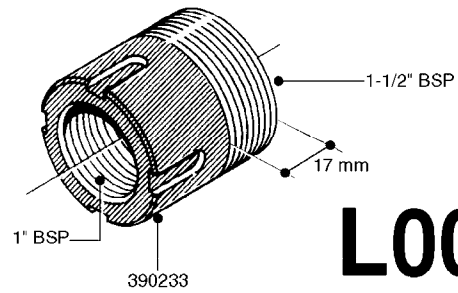

FITTINGS - HEXAGON NIPPLES
L0030-HIN, 01:01:16

L0030

FITTINGS - HEXAGON NIPPLES
L0030-HIN, 01:01:16

Page 1
Date 12.08.2020 9:19

parts-n°	order qty	description
10015303	1	FITT.PO.HN 1.00X1.00 M1000
10425003	1	FITT.PO.HN 1.25X1.00 MCPHEE
320132	1	FITT.DK HN 1" BSP
320176	1	FITT.DK HN 3/8"X1/2" BSP
320445	1	FITT.DK HN 1/4"X3/8" BSP
320655	1	FITT.DK HN 1/2"-1/2" BSP
320692	1	FITT.DK HN 3/8'BSPX1/4'NPT
320703	1	FITT.DK HN 3/8BSP X1/2 &1/4NPT
320725	1	FITT.DK NIPPLE 3/8"-3/8" BSP
320902	1	FITT.DK HN 3/8'X 1/4' BSP
390232	1	FITT.DK HN 1-1/2' X 1-1/4' BSP
390276	1	FITT.DK HN 1'BSP