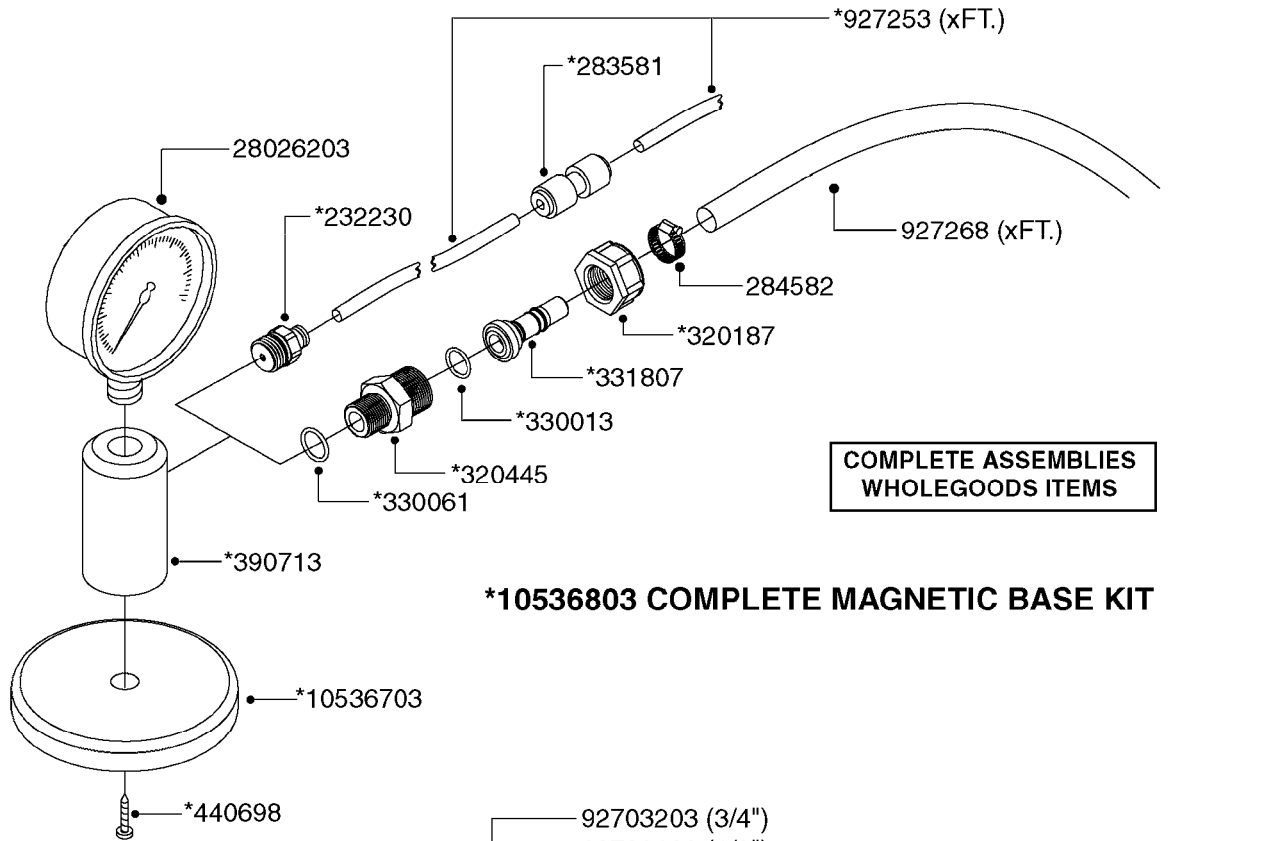

K0690

REMOTE GAUGE-MAGNETIC BASE KIT
K0690-HIN, 01:01:16

Page 1
Date 12.08.2020 9:19

parts-n°	order qty	description
231346	1	QUICK COUPLER 1/8"BSP X 4 MM
232230	1	QUICK COUPLER 1/4"BSP X 4 MM
241651	1	O-RING D14.0X3.0 NITRIL
242594	1	O-RING D14 X 1.78 SCH.70-EPDM
283581	1	HOSE CONNECTOR STR. F.4MM PE
284582	1	CLAMP HOSE GEAR - 5/16"
320187	1	FITT.DK CAP 3/8" BSP BLACK
320283	1	FITT.DK NUT 3/4"BSP
320445	1	FITT.DK HN 1/4"X3/8" BSP
321926	1	FITTING BSP3/4"-1/8"
322046	1	FITT.DK TEE 1/2X1/2HB X3/4'BSP
322048	1	FITT.DK TEE 3/4X3/4HB X3/4'BSP
330013	1	O-RING 2.5 X 10 PUR
330061	1	O-RING D16/D11X2,5
331807	1	FITT.DK HB 5/16" F.3/8" NUT
334531	1	CLAMP HOSE PLASTIC 3/4"
334534	1	CLAMP HOSE PLASTIC 1/2"
390713	1	GAUGE ADAPTOR 1/4" BSP
440698	1	SCREW F.PLASTIC 6X18 SS HEXHD
721851	1	SCREW PLUG W/QUICK FIT
724637	1	FITT.DK HB 5/16' F. 3/4" COMP.
927253	1	RED AIR HOSE, Ø4/2 1810 E
927268	1	HOSE BLUE PVC X 1/4 X 0012"
10536703	1	MAGNETIC BASE D3,2'/90LB
10536803	1	MAGNETIC BASE KIT F.GAUGE
28026203	1	GAUGE 200PSI/BR,2.5"1/4BSP-BTM
92702103	1	HOSE R X1/2" X300PSI WP X0012"
92703203	1	HOSE R X3/4" X300PSI WP X0012"