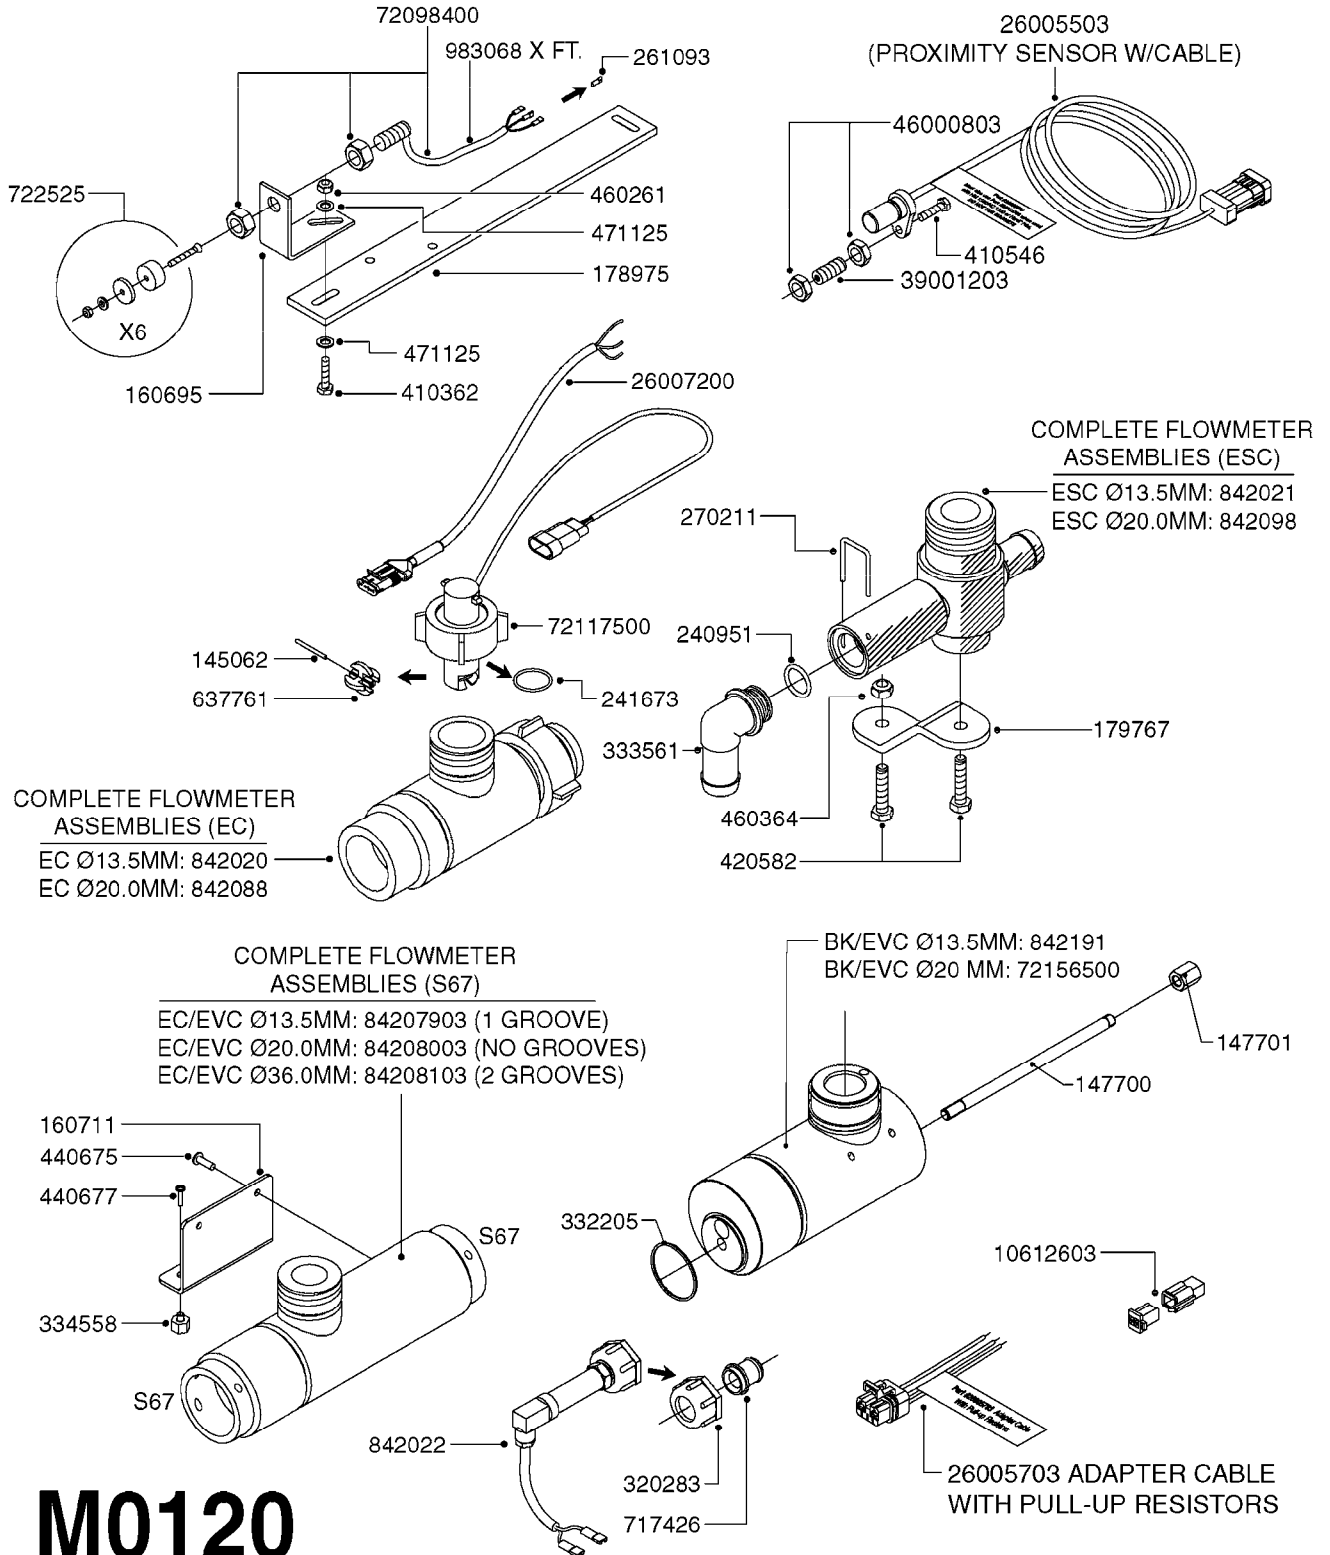

M0120

TRANSDUCERS AND ACCESSORIES
M0120-HIN, 01:01:16

Page 1
Date 12.08.2020 9:19

parts-n°	order qty	description
145062	1	ROTOR SHAFT
147700	1	STUD BOLT M8 X 158MM
147701	1	NUT HEX M8 STAINLESS L=16
160695	1	BRACKET F.SENSOR
160711	1	BRACKET FOR FLOW METER
178975	1	MOUNT BRACKET F. SPEED SENSOR
179767	1	FLOW SENSOR MOUNTING BRACKET
240951	1	O-RING D21.2X3 NITRIL
241673	1	O-RING D22.1X1.6
261093	1	SPADE F.ELEC.WIRE DK 2.8X0.8
270211	1	FITT.DK S25 FORK L=37.5
320283	1	FITT.DK NUT 3/4"BSP
332205	1	O-RING D43/39XD2
333561	1	FITT.DK ELB.1" EC RETURN
334558	1	NUT HEX PLASTIC INSERT
410362	1	BOLT HEX 8.8 SS M6X20
410546	1	BOLT HEX M6X12 A2 SS DIN933
420582	1	BOLT HEX 8.8 DEL M8X20 FT A2
440675	1	SCREW F. PLASTIC 5X16 SS
440677	1	SCREW F. PLASTIC 5X20 SS
460261	1	NUT HEX M6X1.00 LOCK DIN985 A2 SS
460364	1	NUT HU M8 A2 SS DIN934
471125	1	WASHER M6U 6.4X14X1.2,A2 SS
637761	1	ROTOR F.FLOWMETER - PILOT
717426	1	FITT.DK REDUC 1/4"BSP F.3/4"N
722525	1	MONITOR MAGNETS SET OF 8PCS
842020	1	HP FLOW METER EC 2-30 GPM
842021	1	HP FLOW METER ESC 2-30 GPM
842022	1	HP PRESS. TRANSDUCER 0-150 PSI
842088	1	HP FLOW METER EC 4-70 GPM
842098	1	HP FLOW METER ESC 4-70 GPM
842191	1	HP FLOW METER BK/EVC 2-30 GPM
983068	1	ELEC. CABLE 3 WIRE X .25MM HP
10612603	1	KIT PLUG 6 PIN F.PILOT MONITOR
26005503	1	SPEED SENSOR/CABLE ASSY PROX
26005703	1	*SPEED SENS ADPT CBLE W PULLUP
26007200	1	CABLE 3POL AMP FEMALE L13M
39001203	1	THREAD PLST 1/2-13UNCXM6X1L=1"
46000803	1	NUT, 1/2-13 THIN
72098400	1	SPEED SENSOR W/CABLE 10000MM
72117500	1	FLOW SENSOR - M.AMP L=1M
72156500	1	HP FLOW METER PIN 4-70 GPM 20Ø
84207903	1	FLOW METER,2-30 GPM,S67,CAL
84208003	1	FLOW METER,4-70 GPM,S67,CAL
84208103	1	FLOW METER,20-160 GPM,S67,CAL