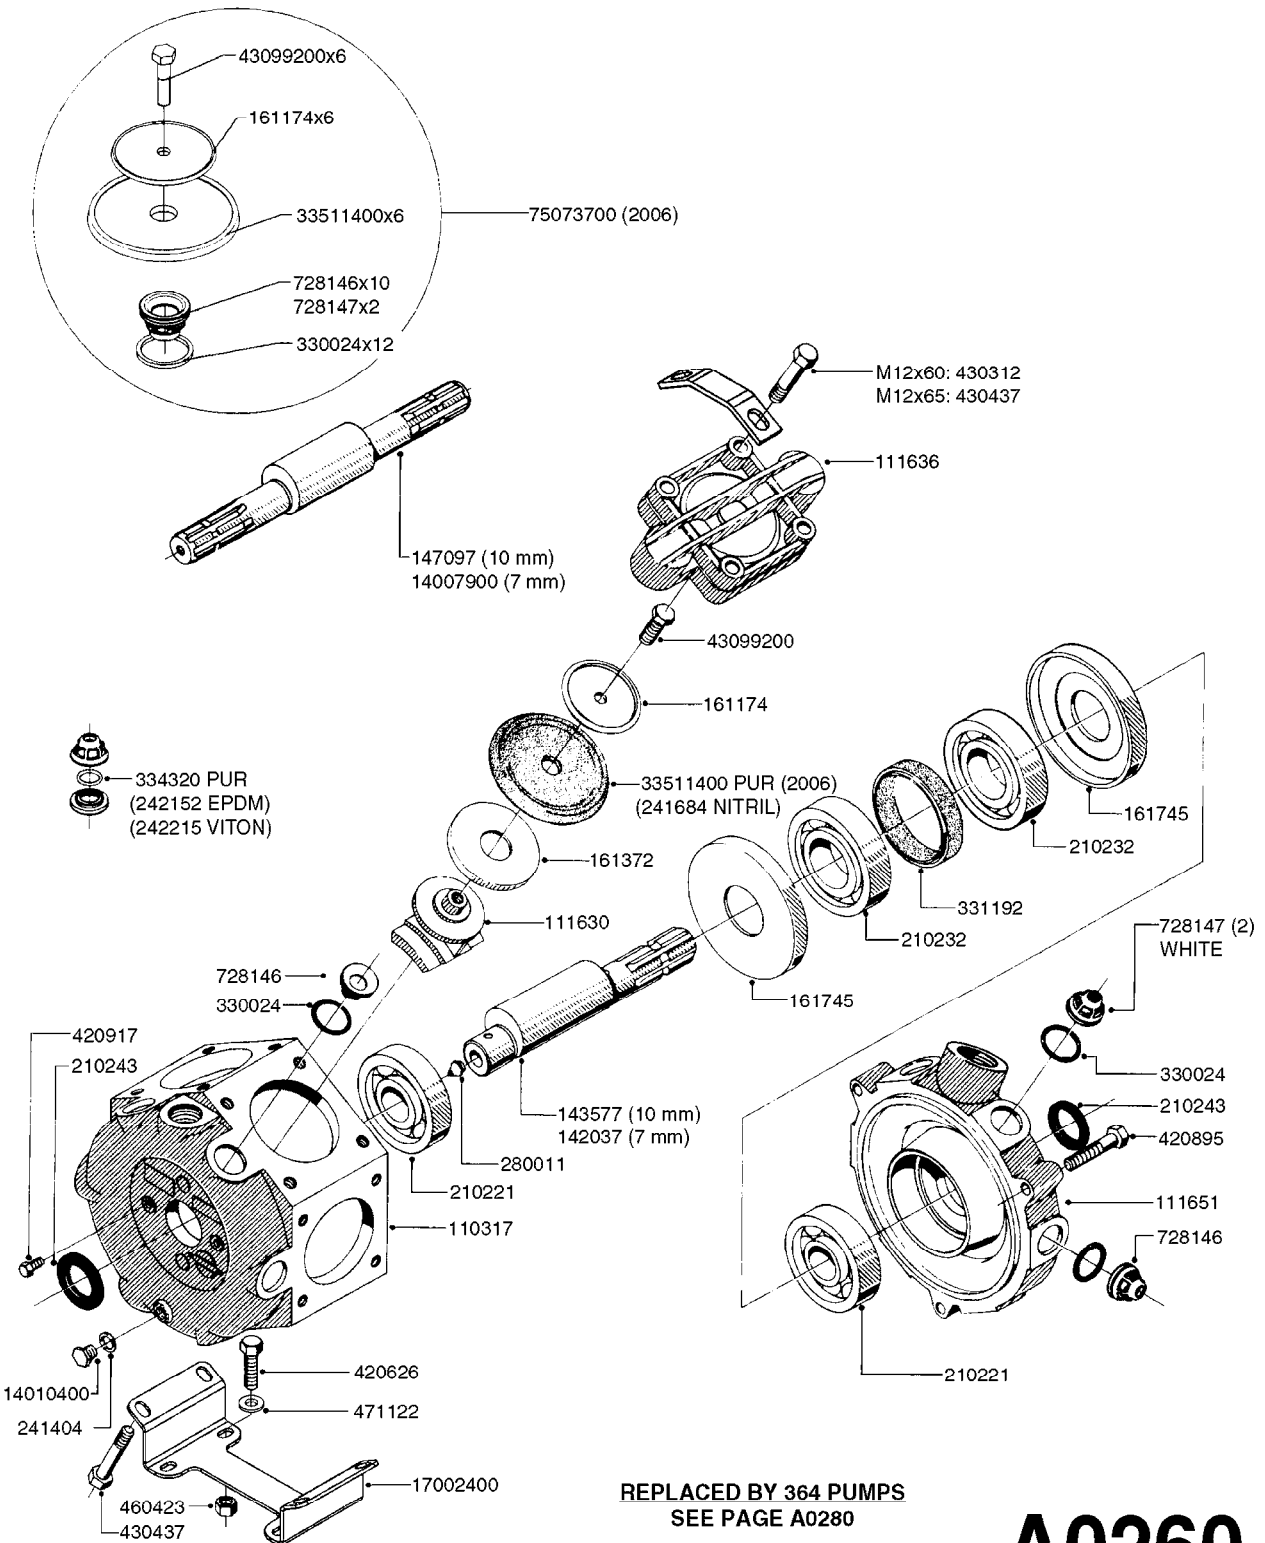

REPLACED BY 364 PUMPS
SEE PAGE A0280

A0260

PUMP - 363 W/MOUNTING BASE
A0260-HIN, 17:03:16

Page 1

Date 12.08.2020 9:18

parts-n°	order qty	description
110317	1	PUMP CASING MODEL 360/361 PNTD
111630	1	CONNECTING ROD 363/364-10 PUMP
111636	1	VALVE COVER 363 HEAVY DUTY
111651	1	CASTING F.363 1.5" PUMP(FRONT)
142037	1	CRANK SHAFT 361-20
143577	1	CRANK SHAFT F.363/462/463-10mm
147097	1	CRANK SHAFT 363-463/10 THROUGH
161174	1	DIAPHRAGM DISC SS 361/363/364 PUMP
161372	1	DIAPHRAGM BACKING DISC,320-361
161745	1	METAL SPACER F.363/463
210221	1	BEARING BALL 6407
210232	1	BEARING BALL 6310
210243	1	SEAL OIL 35 X 47 X 7
241404	1	DOWTY SEAL 1/4"
241684	1	DEICER PARTS: DIAPHRAGM MODEL 361 NITRIL
242152	1	O-RING D18.2X3 EPDM
242215	1	O-RING D18X3 VITON
280011	1	GREASE NIPPLE 1/8" SAE H TR
330024	1	O-RING D41,1/D34.5 X 3,5
331192	1	SPACER, MODEL 361/363
334320	1	O-RING D18X3 POLYURETHANE
420626	1	BOLT HEX 8.8 DEL M10X20 FT
420895	1	BOLT HEX 8.8 RAW M10X60
420917	1	BOLT HEX 8.8 RAW M8X12 FT
430312	1	BOLT HEX 8.8 M12X60
430437	1	BOLT HEX 8.8 RAW M12X65
460423	1	NUT HEX M10X1.50 LOCK DIN985A2 SS
471122	1	WASHER, M10, Ø20/10.5X 2.0, SS
728146	1	VALVE FOR 361(726890/707932)
728147	1	VALVE FOR 361 WHITE WITH HOLE
14007900	1	CRANK 363/462/463-7mm 540/THRU
14010400	1	PLUG 1/4" BSP
17002400	1	FOOT F. 36X PUMP, RED
33511400	1	DIAPHRAGM PUMP 361/361/363/364 PUR
43099200	1	BOLT HEX SS M12 X 30 DIN933 A4
75073700	1	PUMP KIT 361/363 "06"