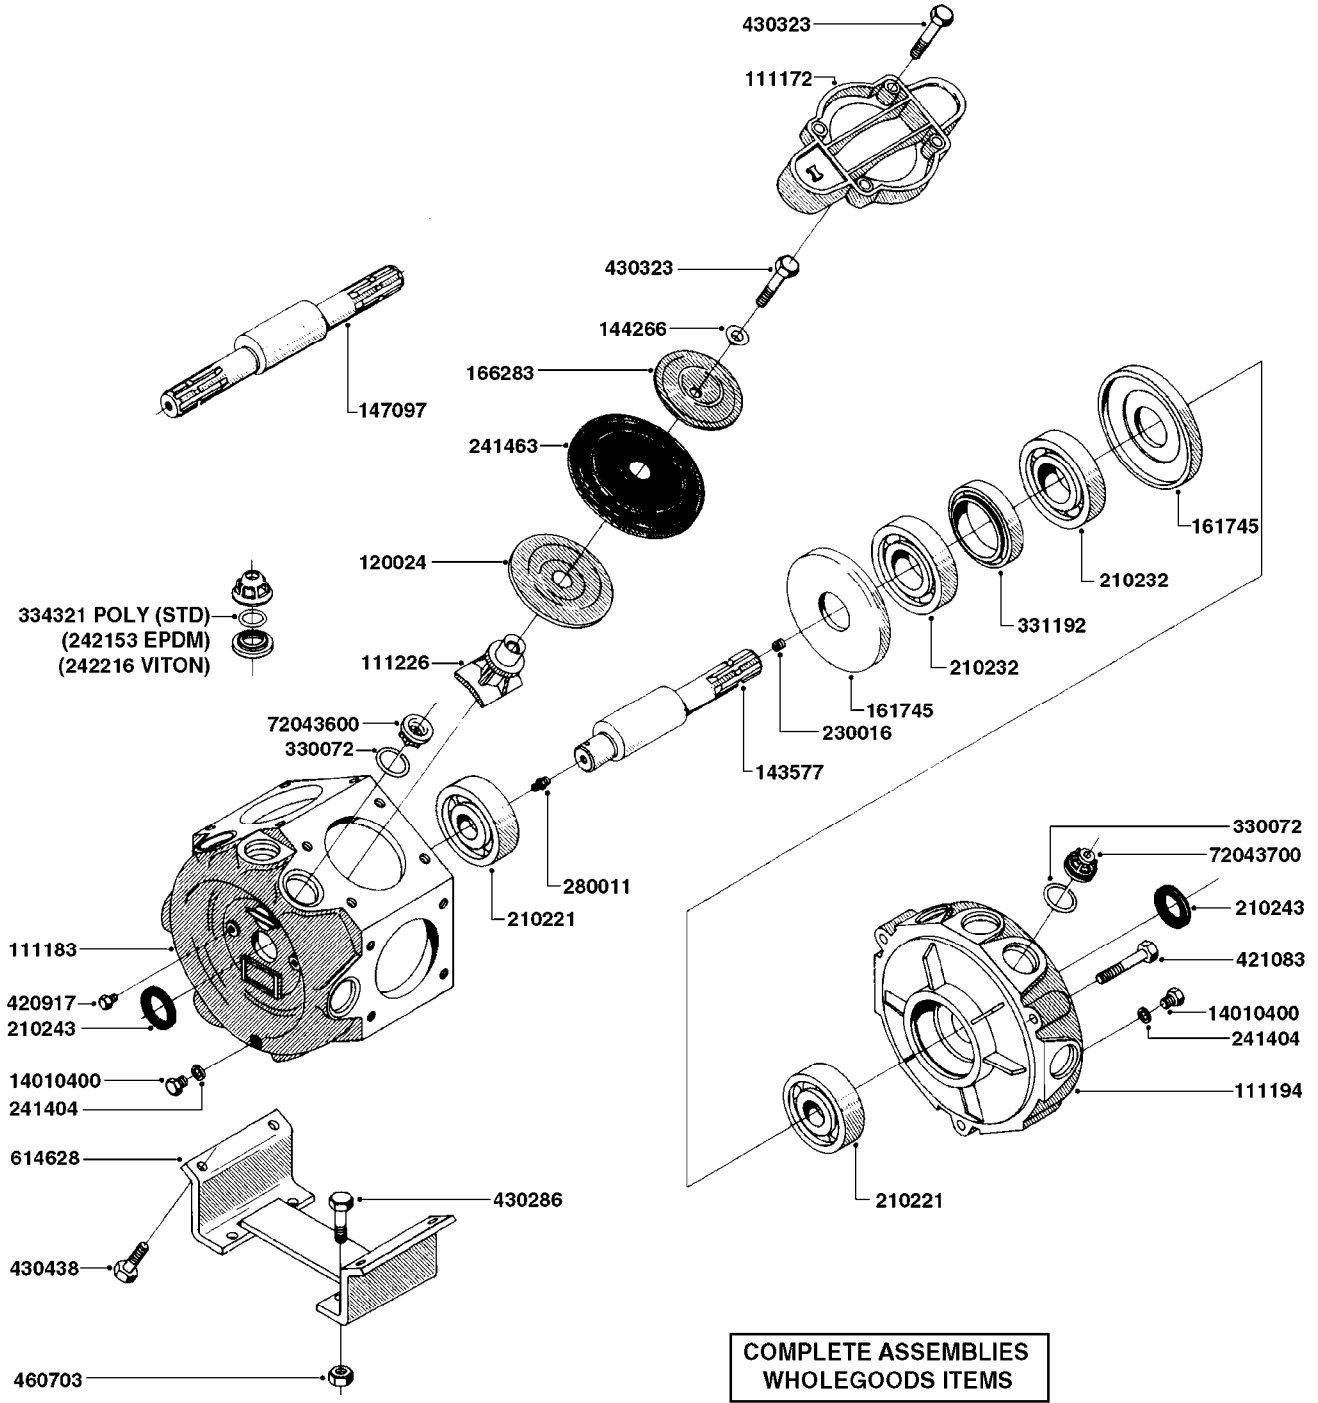

COMPLETE PUMP
(NLA) REPLACED BY 464 PUMP (SEE PAGE A0350)

A0310

PUMP - 460 W/MOUNTING BASE
A0310-HIN, 01:01:16

Page 1
Date 12.08.2020 9:18

parts-n°	order qty	description
111172	1	VALVE CHAMBER 460 (PAINTED)
111183	1	PUMP CASTING 460-463 (PAINTED)
111194	1	PUMP CASTING FT.460 (PAINTED)
111226	1	CONNECTING ROD MODEL 460
120024	1	DIAPHRAGM BACK DISC 1200-1300
143577	1	CRANK SHAFT F.363/462/463-10mm
144266	1	WASHER FOR 460 PUMP
147097	1	CRANK SHAFT 363-463/10 THROUGH
161745	1	METAL SPACER F.363/463
166283	1	DIAPHRAGM UPPER DISC MOD. 460
210221	1	BEARING BALL 6407
210232	1	BEARING BALL 6310
210243	1	SEAL OIL 35 X 47 X 7
230016	1	PLUG 1/8' BSP TYPE P
241404	1	DOWTY SEAL 1/4"
241463	1	DIAPHRAGM MODEL 460
242153	1	O-RING D26X4 EPDM
242216	1	O-RING VITON F/1202/1302/462
280011	1	GREASE NIPPLE 1/8' SAE H TR
330072	1	O-RING D53.5/D45.5X4
331192	1	SPACER, MODEL 361/363
334321	1	O-RING POLY. 34.0x26.0x4.0
420917	1	BOLT HEX 8.8 RAW M8X12 FT
421083	1	BOLT HEX 8.8 DEL M10X65
430286	1	BOLT HEX 8.8 DEL M12X30 FT
430323	1	BOLT HEX 8.8 DEL M12X60
430438	1	BOLT HEX 8.8 DEL M12X65
460703	1	NUT HEX M12X1.75 LOCK DIN985A2 SS
614628	1	FOOT F. 46X PUMP, RED
14010400	1	PLUG 1/4" BSP
72043600	1	VALVE FOR 462/463
72043700	1	VALVE FOR 462/463 W.VENT HOLE