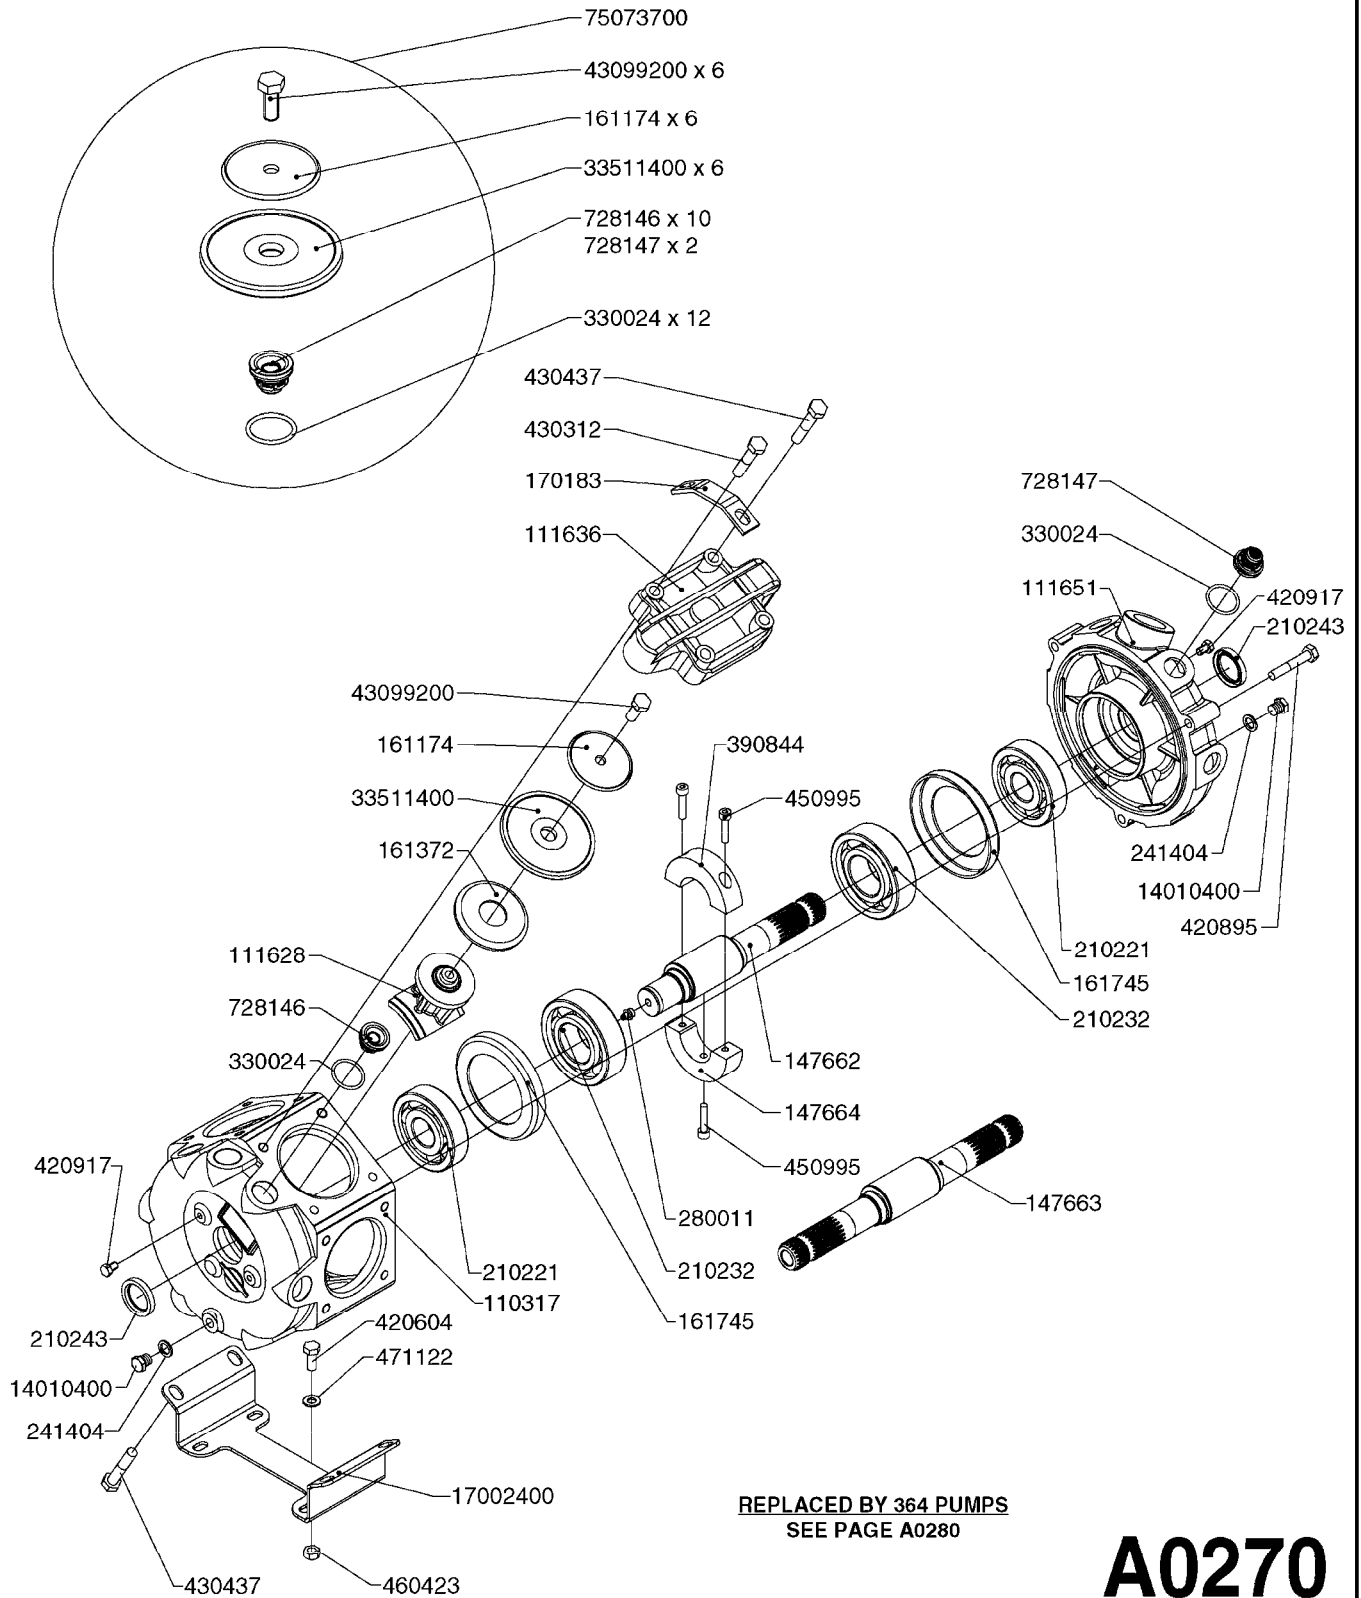

REPLACED BY 364 PUMPS
SEE PAGE A0280

A0270

PUMP - 363/1000 RPM W/MOUNTING
A0270-HIN, 17:03:16

Page 1
Date 12.08.2020 9:18

parts-n°	order qty	description
110317	1	PUMP CASING MODEL 360/361 PNTD
111628	1	CONNECTING ROD 363/5.5 PUMP
111636	1	VALVE COVER 363 HEAVY DUTY
111651	1	CASTING F.363 1.5" PUMP(FRONT)
147662	1	CRANK SHAFT F.363/463-5.5MM
147663	1	CRANK SHAFT 363/463-5.5 THROUG
147664	1	COUNTERBALANCE 363/463 WEIGHT
161174	1	DIAPHRAGM DISC SS 361/363/364 PUMP
161372	1	DIAPHRAGM BACKING DISC,320-361
161745	1	METAL SPACER F.363/463
170183	1	LIFT STRAP F.PUMP 360/361/462
210221	1	BEARING BALL 6407
210232	1	BEARING BALL 6310
210243	1	SEAL OIL 35 X 47 X 7
241404	1	DOWTY SEAL 1/4"
280011	1	GREASE NIPPLE 1/8' SAE H TR
330024	1	O-RING D41,1/D34.5 X 3,5
390844	1	COUNTERBALANCE 363/463 POM
420604	1	BOLT HEX 8.8 DEL M10X25 FT DIN933
420895	1	BOLT HEX 8.8 RAW M10X60
420917	1	BOLT HEX 8.8 RAW M8X12 FT
430312	1	BOLT HEX 8.8 M12X60
430437	1	BOLT HEX 8.8 RAW M12X65
450995	1	BOLT ALLEN M8X30 DIN 912 RAW
460423	1	NUT HEX M10X1.50 LOCK DIN985A2 SS
471122	1	WASHER, M10, Ø20/10.5X 2.0, SS
728146	1	VALVE FOR 361(726890/707932)
728147	1	VALVE FOR 361 WHITE WITH HOLE
14010400	1	PLUG 1/4" BSP
17002400	1	FOOT F. 36X PUMP, RED
33511400	1	DIAPHRAGM PUMP 361/361/363/364 PUR
43099200	1	BOLT HEX SS M12 X 30 DIN933 A4
75073700	1	PUMP KIT 361/363 "06"