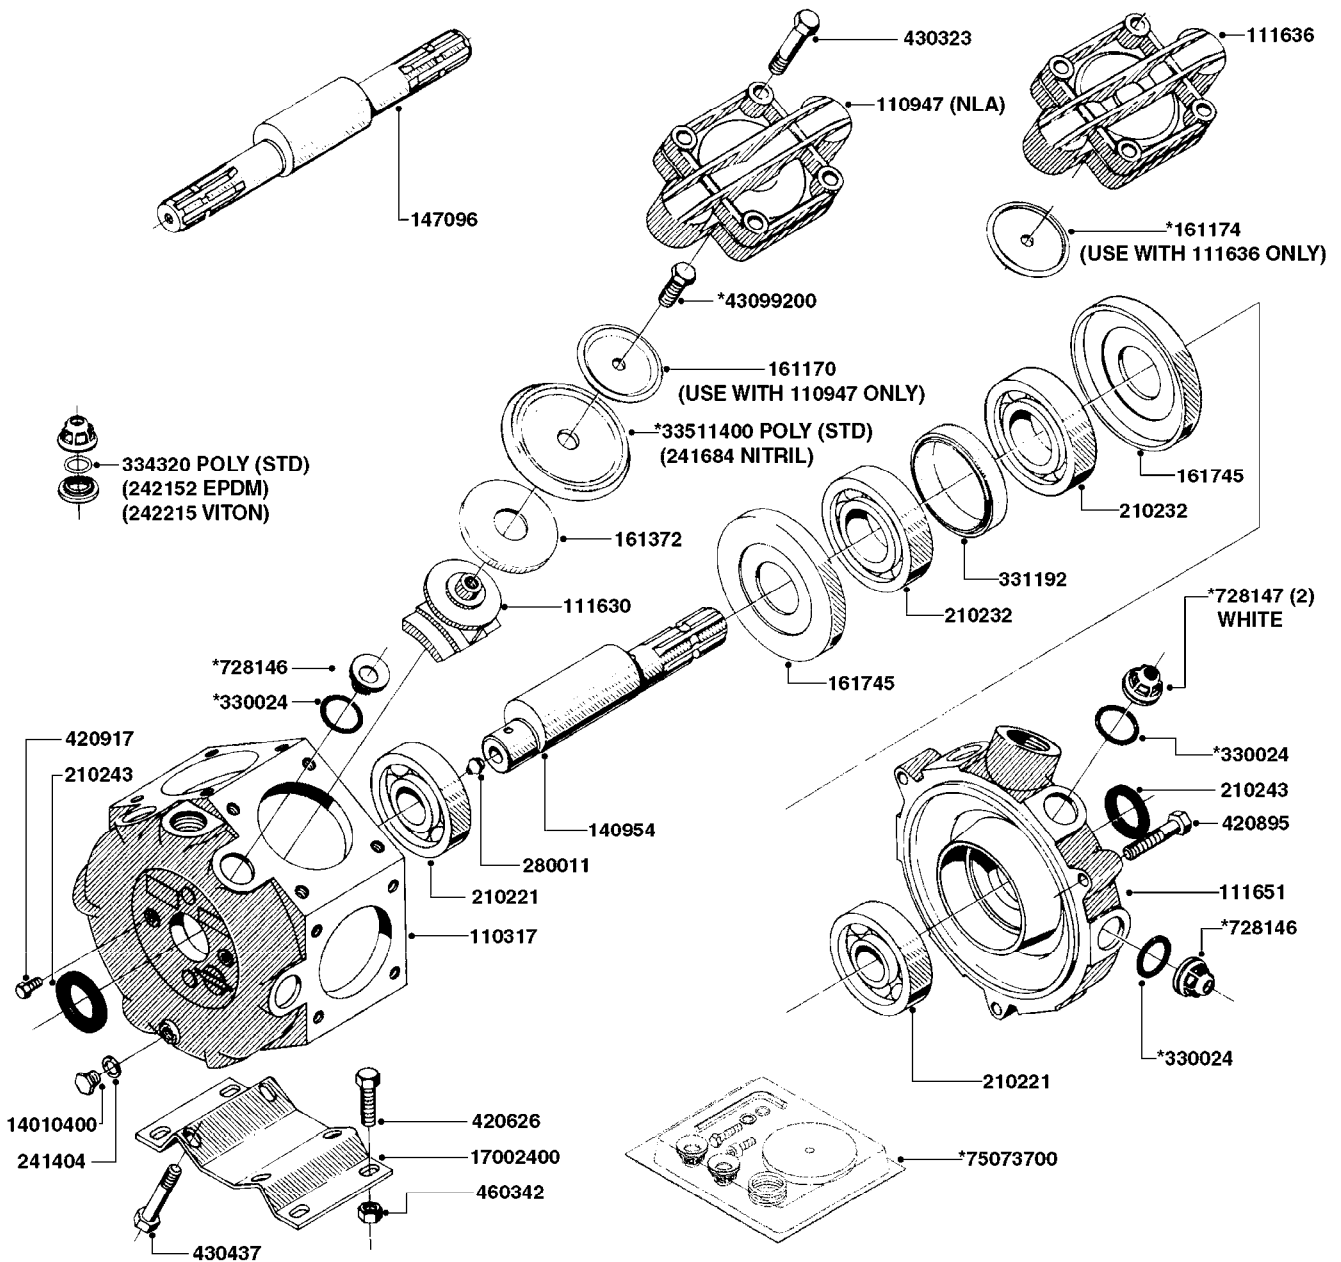

REPLACED BY 364 PUMPS
SEE PAGE A0280

A0250

PUMP - 361 W/MOUNTING BASE
A0250-HIN, 17:03:16

Page 1
Date 12.08.2020 9:18

parts-n°	order qty	description
110317	1	PUMP CASING MODEL 360/361 PNTD
110947	1	VALVE COVER MDL 361 (PAINTED)
111630	1	CONNECTING ROD 363/364-10 PUMP
111636	1	VALVE COVER 363 HEAVY DUTY
111651	1	CASTING F.363 1.5" PUMP(FRONT)
140954	1	CRANK SHAFT MODEL 360/361
147096	1	CRANK SHAFT 361/9.5 THROUGH
161170	1	DIAPH UPPER DISC, 321/361/363
161174	1	DIAPHRAGM DISC SS 361/363/364 PUMP
161372	1	DIAPHRAGM BACKING DISC,320-361
161745	1	METAL SPACER F.363/463
210221	1	BEARING BALL 6407
210232	1	BEARING BALL 6310
210243	1	SEAL OIL 35 X 47 X 7
241404	1	DOWTY SEAL 1/4"
241684	1	DEICER PARTS: DIAPHRAGM MODEL 361 NITRIL
242152	1	O-RING D18.2X3 EPDM
242215	1	O-RING D18X3 VITON
280011	1	GREASE NIPPLE 1/8' SAE H TR
330024	1	O-RING D41,1/D34.5 X 3,5
331192	1	SPACER, MODEL 361/363
334320	1	O-RING D18X3 POLYURETHANE
420626	1	BOLT HEX 8.8 DEL M10X20 FT
420895	1	BOLT HEX 8.8 RAW M10X60
420917	1	BOLT HEX 8.8 RAW M8X12 FT
430323	1	BOLT HEX 8.8 DEL M12X60
430437	1	BOLT HEX 8.8 RAW M12X65
460342	1	NUT HEX M10 DEL DIN934
728146	1	VALVE FOR 361(726890/707932)
728147	1	VALVE FOR 361 WHITE WITH HOLE
14010400	1	PLUG 1/4" BSP
17002400	1	FOOT F. 36X PUMP, RED
33511400	1	DIAPHRAGM PUMP 361/361/363/364 PUR
43099200	1	BOLT HEX SS M12 X 30 DIN933 A4
75073700	1	PUMP KIT 361/363 "06"