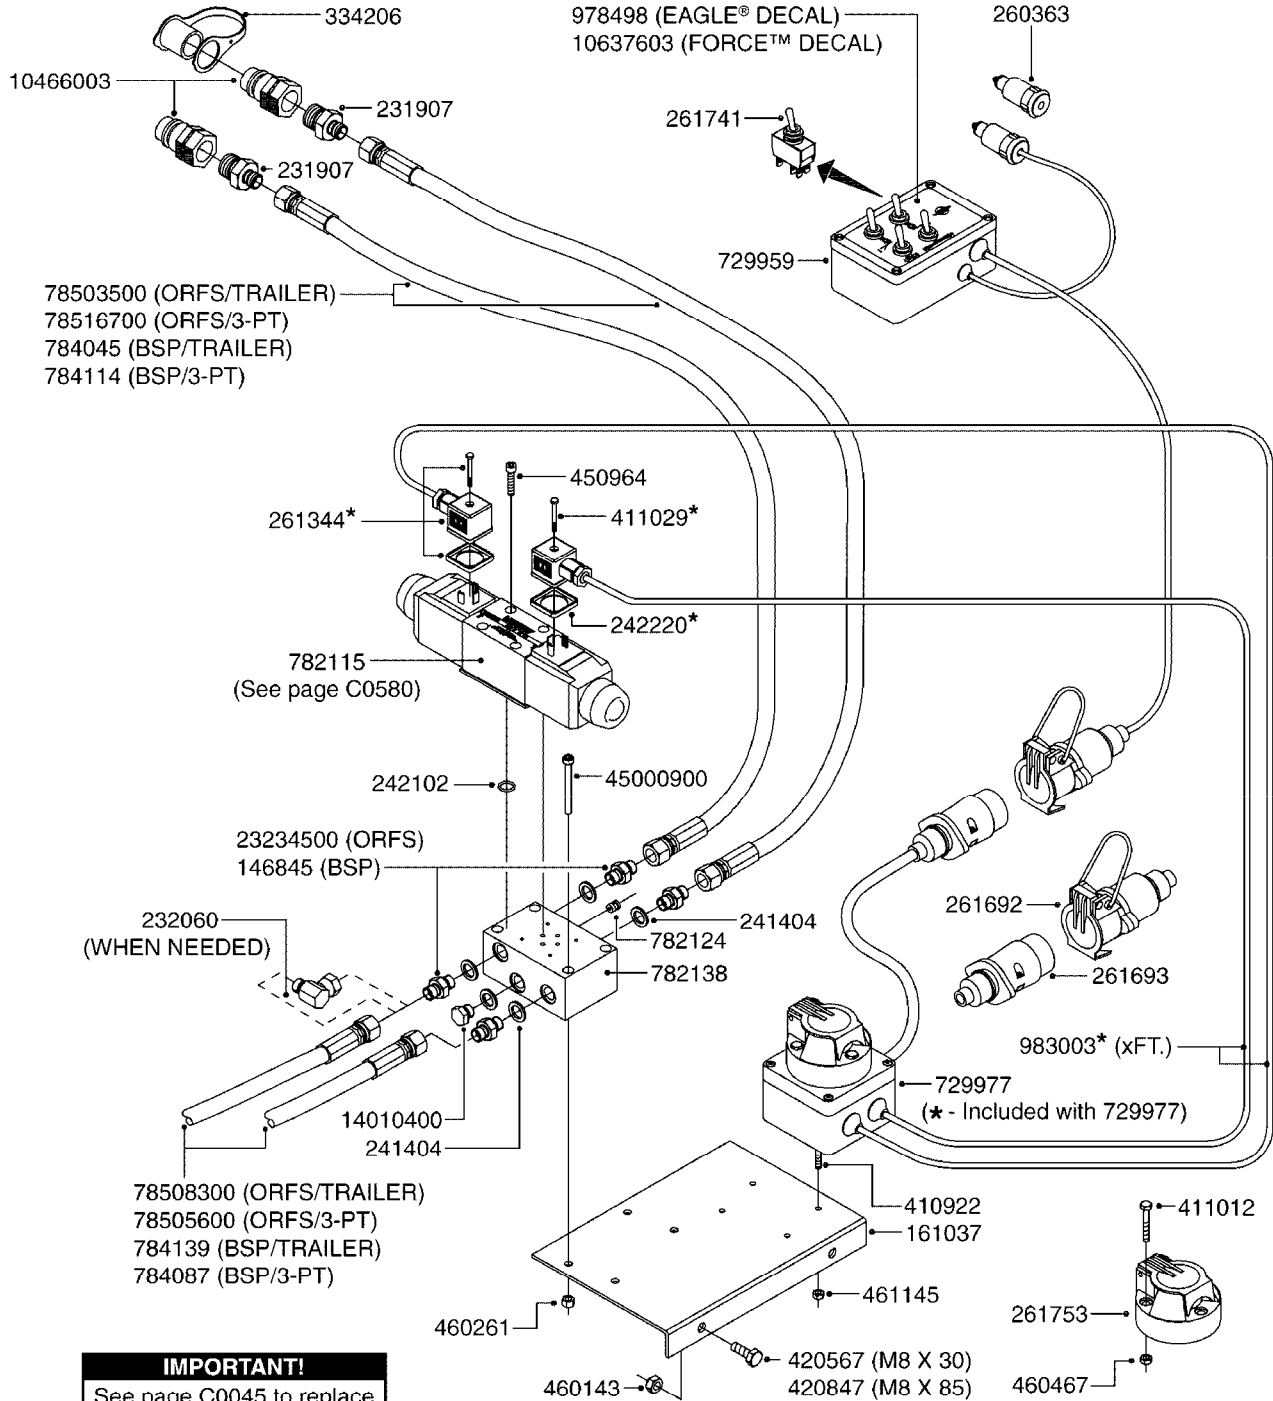

IMPORTANT!
See page C0045 to replace
BSP with ORFS hydraulics

C0310

parts-n°	order qty	description
146845	1	HEX NIPPLE 1/4"X1/4"
161037	1	MOUNT PLATE F.DH VICKERS VALVE
231907	1	HEX NIPPLE 1/4"BSP X 1/2"NPT
232060	1	HY.ELBOW 1/4" BSP SWIVEL
241404	1	DOWTY SEAL 1/4"
242102	1	O-RING Ø9.25X1.78 NITRIL 90SH
242220	1	GASKET F. HIRSMANN PLUG INCLUDED WITH 729977
260363	1	PLUG 2 POLE 12V
261344	1	HIRSCHMANN PLUG B INCLUDED WITH 729977
261692	1	PLUG ELEC.7 POLE FEMALE F.CABL
261693	1	PLUG ELEC. 7 POLE MALE
261741	1	SWITCH 2 POLE 12V TOGGLE PRESS
261753	1	PLUG ELEC.7 POLE FEMALE F.BASE
334206	1	DUST HOOD FOR HY-COUPLING
410922	1	CYL.SKR 8.8 DEL M4X20 RST
411012	1	SCREW M5X30 STAINLESS
411029	1	SCREW M3X35 F.HIRSMANN PLUG INCLUDED WITH 729977
420567	1	BOLT HEX 8.8 DEL M8X30 FT
420847	1	BOLT HEX 8.8 DEL M8X85
450964	1	SCREW M5X30 F.CYLINDER
460143	1	LOCK NUT M8 SST A2 DIN985
460261	1	NUT HEX M6X1.00 LOCK DIN985 A2 SS
460467	1	NUT HEX M5 GALV.
461145	1	NUT HEX M4 LOCK
729959	1	CONTROL BOX DAH 4-FUNCTION
729977	1	DAH DIRECTIONAL VLV JUNC. BOX
782115	1	HY SOLENOID VALVE DH HYD
782124	1	SWITCH VALVE OUTS.1/8" 5000PSI
782138	1	HY-BLOCK 1-VALVE W LS-PORT
784045	1	HOSE HY X 1/4 X 157.50"STR+STR
784087	1	HOSE HY X 1/4 X 126.00"STR+STR
784114	1	HOSE HY X 1/4 X 80.7" STR+STR
784139	1	HOSE HY X 1/4 X 216.50"STR+STR
978498	1	DECAL SWITCH BOX DH HYD.
983003	1	CABLE ELEC.2X1MM WIRE BLACK EC INCLUDED WITH 729977
10466003	1	COUPLER PIONEER 8010-04 1/2NPT
10637603	1	DECAL F.SWITCH BOX - FORCE
14010400	1	PLUG 1/4" BSP
23234500	1	HEX NIPPLE 1/4" - 9/16"
45000900	1	BOLT ALLEN HEAD M6 X 60 SS
78503500	1	HY.HO.1/4"L= 4000 STR-STR
78505600	1	HY.HO.1/4"L= 3200 STR-STR
78508300	1	HY.HO.1/4"L= 5500 STR-STR
78516700	1	HY.HO.1/4"L= 2050 STR-STR