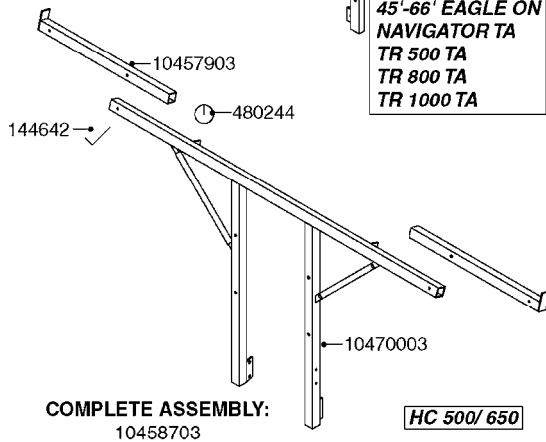

80'-90' EAGLE
ON HC 650M/ 950M

**COMPLETE ASSEMBLIES
WHOLEGOODS ITEMS**

D0510