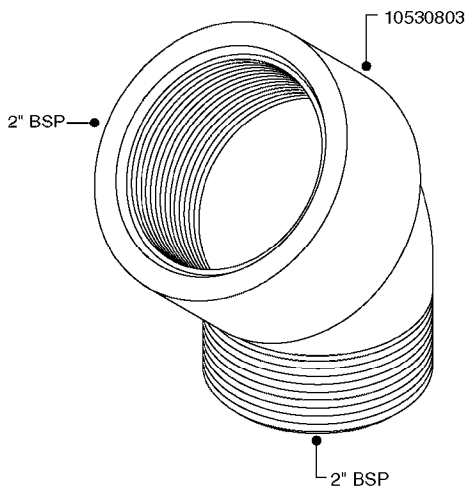

FITTINGS - HEXAGON NIPPLES
L0030-HIN, 01:01:16

L0030

FITTINGS - HEXAGON NIPPLES
L0030-HIN, 01:01:16

Page 1
Date 12.08.2020 9:19

parts-n°	order qty	description
10015303	1	FITT.PO.HN 1.00X1.00 M1000
10425003	1	FITT.PO.HN 1.25X1.00 MCPHEE
320132	1	FITT.DK HN 1" BSP
320176	1	FITT.DK HN 3/8"X1/2" BSP
320445	1	FITT.DK HN 1/4"X3/8" BSP
320655	1	FITT.DK HN 1/2"-1/2" BSP
320692	1	FITT.DK HN 3/8'BSPX1/4'NPT
320703	1	FITT.DK HN 3/8BSP X1/2 &1/4NPT
320725	1	FITT.DK NIPPLE 3/8"-3/8" BSP
320902	1	FITT.DK HN 3/8'X 1/4' BSP
390232	1	FITT.DK HN 1-1/2' X 1-1/4' BSP
390276	1	FITT.DK HN 1'BSP