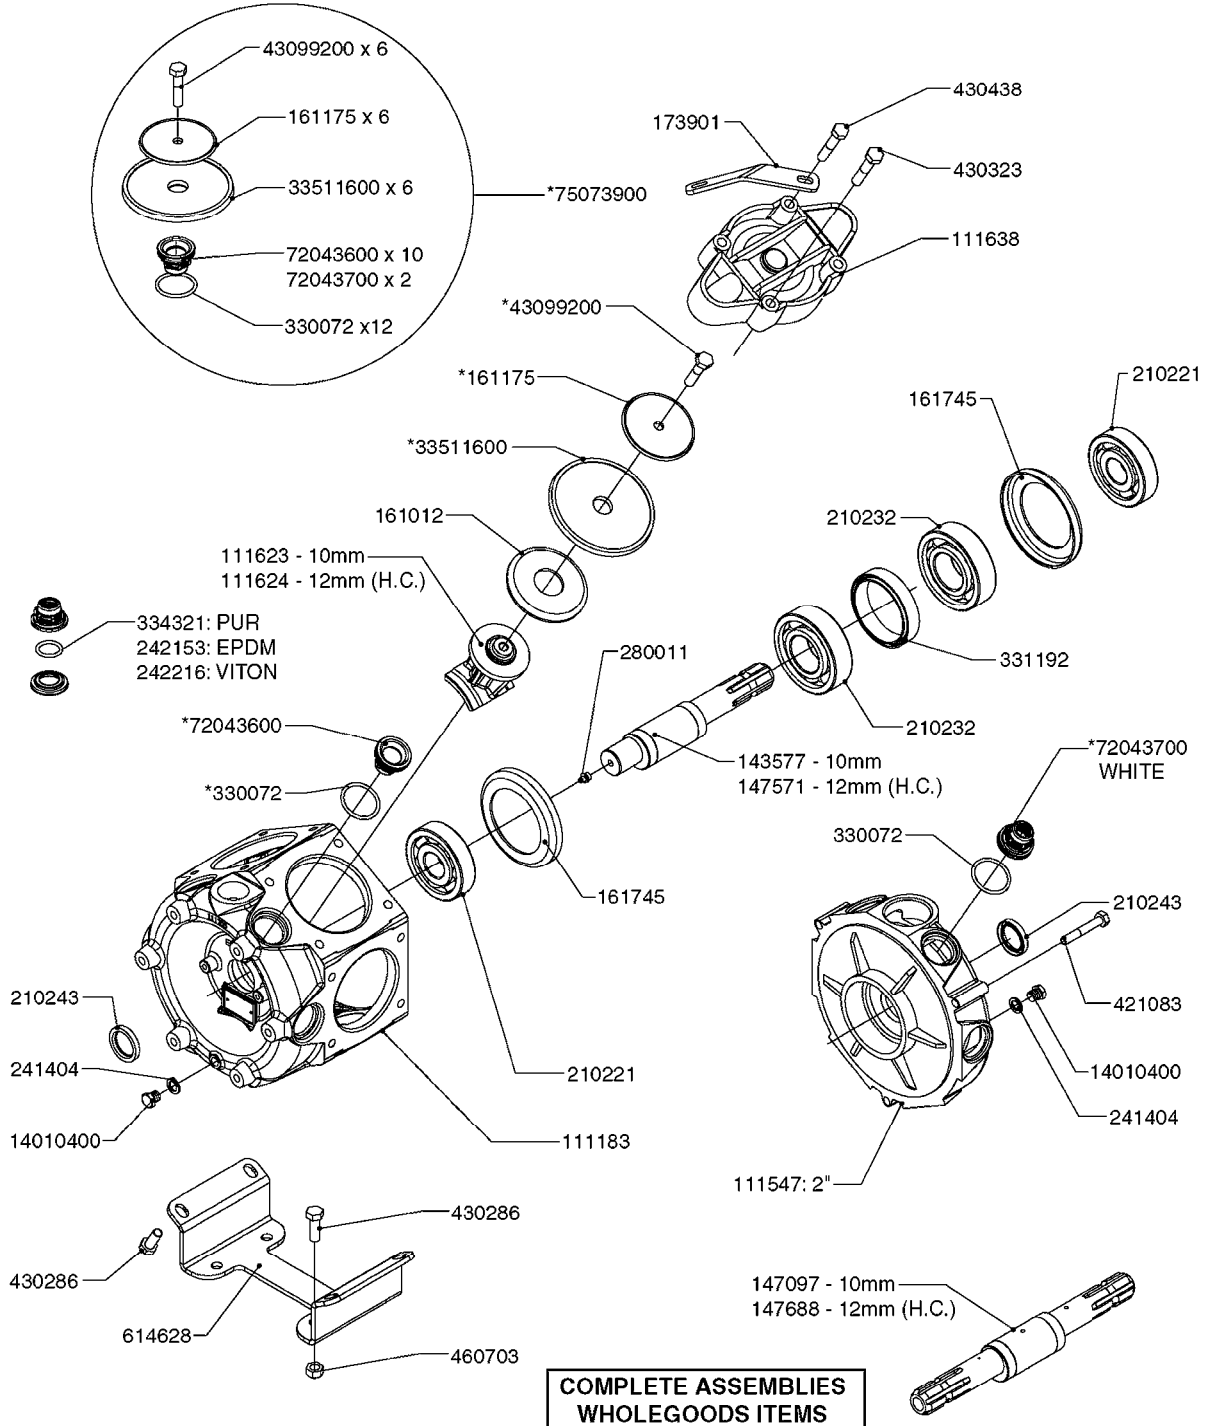

PUMP REPAIR KIT

**COMPLETE ASSEMBLIES
WHOLEGOODS ITEMS**

COMPLETE PUMPS

- 821587 - 463/10 2" W/THROUGH SHAFT (540 RPM)
- 82166300 - 463/12 2" (540 RPM H.C. INLINE PORTS)
- 463/12 2" (540 RPM H.C. OFFSET PORTS) REPLACED BY 82168700 (PAGE A0350)

A0330

PUMP - 463 W/ MOUNTING BASE
A0330-HIN, 01:01:16

Page 1

Date 12.08.2020 9:18

parts-n°	order qty	description
111183	1	PUMP CASTING 460-463 (PAINTED)
111547	1	PUMP FRONT 460-463-2' (PAINT)
111623	1	CONNECTING ROD 463/10MM
111624	1	CONNECTING ROD 463/12MM
111638	1	VALVE COVER 463 HC+1000 VERS.
143577	1	CRANK SHAFT F.363/462/463-10mm
147097	1	CRANK SHAFT 363-463/10 THROUGH
147571	1	CRANK SHAFT F.463-12mm
147688	1	CRANK SHAFT 462/12 THROUGH
161012	1	DIAPHRAGM BACKING DISC F. 463
161175	1	DIAPHRAGM DISC 463/464 PUMP
161745	1	METAL SPACER F.363/463
173901	1	LIFT STRAP F.PUMP 463
210221	1	BEARING BALL 6407
210232	1	BEARING BALL 6310
210243	1	SEAL OIL 35 X 47 X 7
241404	1	DOWTY SEAL 1/4"
242153	1	O-RING D26X4 EPDM
242216	1	O-RING VITON F/1202/1302/462
280011	1	GREASE NIPPLE 1/8' SAE H TR
330072	1	O-RING D53.5/D45.5X4
331192	1	SPACER, MODEL 361/363
334321	1	O-RING POLY. 34.0x26.0x4.0
421083	1	BOLT HEX 8.8 DEL M10X65
430286	1	BOLT HEX 8.8 DEL M12X30 FT
430323	1	BOLT HEX 8.8 DEL M12X60
430438	1	BOLT HEX 8.8 DEL M12X65
460703	1	NUT HEX M12X1.75 LOCK DIN985A2 SS
614628	1	FOOT F. 46X PUMP, RED
821587	1	PUMP 463/10 THROUGH SHAFT TWNF
14010400	1	PLUG 1/4" BSP
33511600	1	DIAPHRAGM PUMP 463/464 PUMP PUR
43099200	1	BOLT HEX SS M12 X 30 DIN933 A4
72043600	1	VALVE FOR 462/463
72043700	1	VALVE FOR 462/463 W.VENT HOLE
75073900	1	PUMP KIT 460/463 "06"
82166300	1	PUMP 464-12-MED-2-540
82168700	1	PUMP 464-12 540 OFFSET PORTS