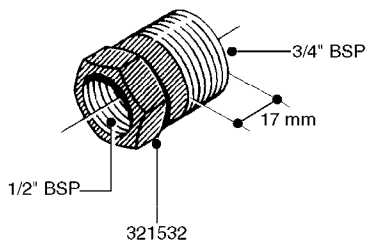

FITTINGS - HEXAGON NIPPLES
L0030-HIN, 01:01:16

L0030

FITTINGS - HEXAGON NIPPLES
L0030-HIN, 01:01:16

Page 1
Date 12.08.2020 9:19

parts-n°	order qty	description
10015303	1	FITT.PO.HN 1.00X1.00 M1000
10425003	1	FITT.PO.HN 1.25X1.00 MCPHEE
320132	1	FITT.DK HN 1" BSP
320176	1	FITT.DK HN 3/8"X1/2" BSP
320445	1	FITT.DK HN 1/4"X3/8" BSP
320655	1	FITT.DK HN 1/2"-1/2" BSP
320692	1	FITT.DK HN 3/8'BSPX1/4'NPT
320703	1	FITT.DK HN 3/8BSP X1/2 &1/4NPT
320725	1	FITT.DK NIPPLE 3/8"-3/8" BSP
320902	1	FITT.DK HN 3/8'X 1/4' BSP
390232	1	FITT.DK HN 1-1/2' X 1-1/4' BSP
390276	1	FITT.DK HN 1'BSP