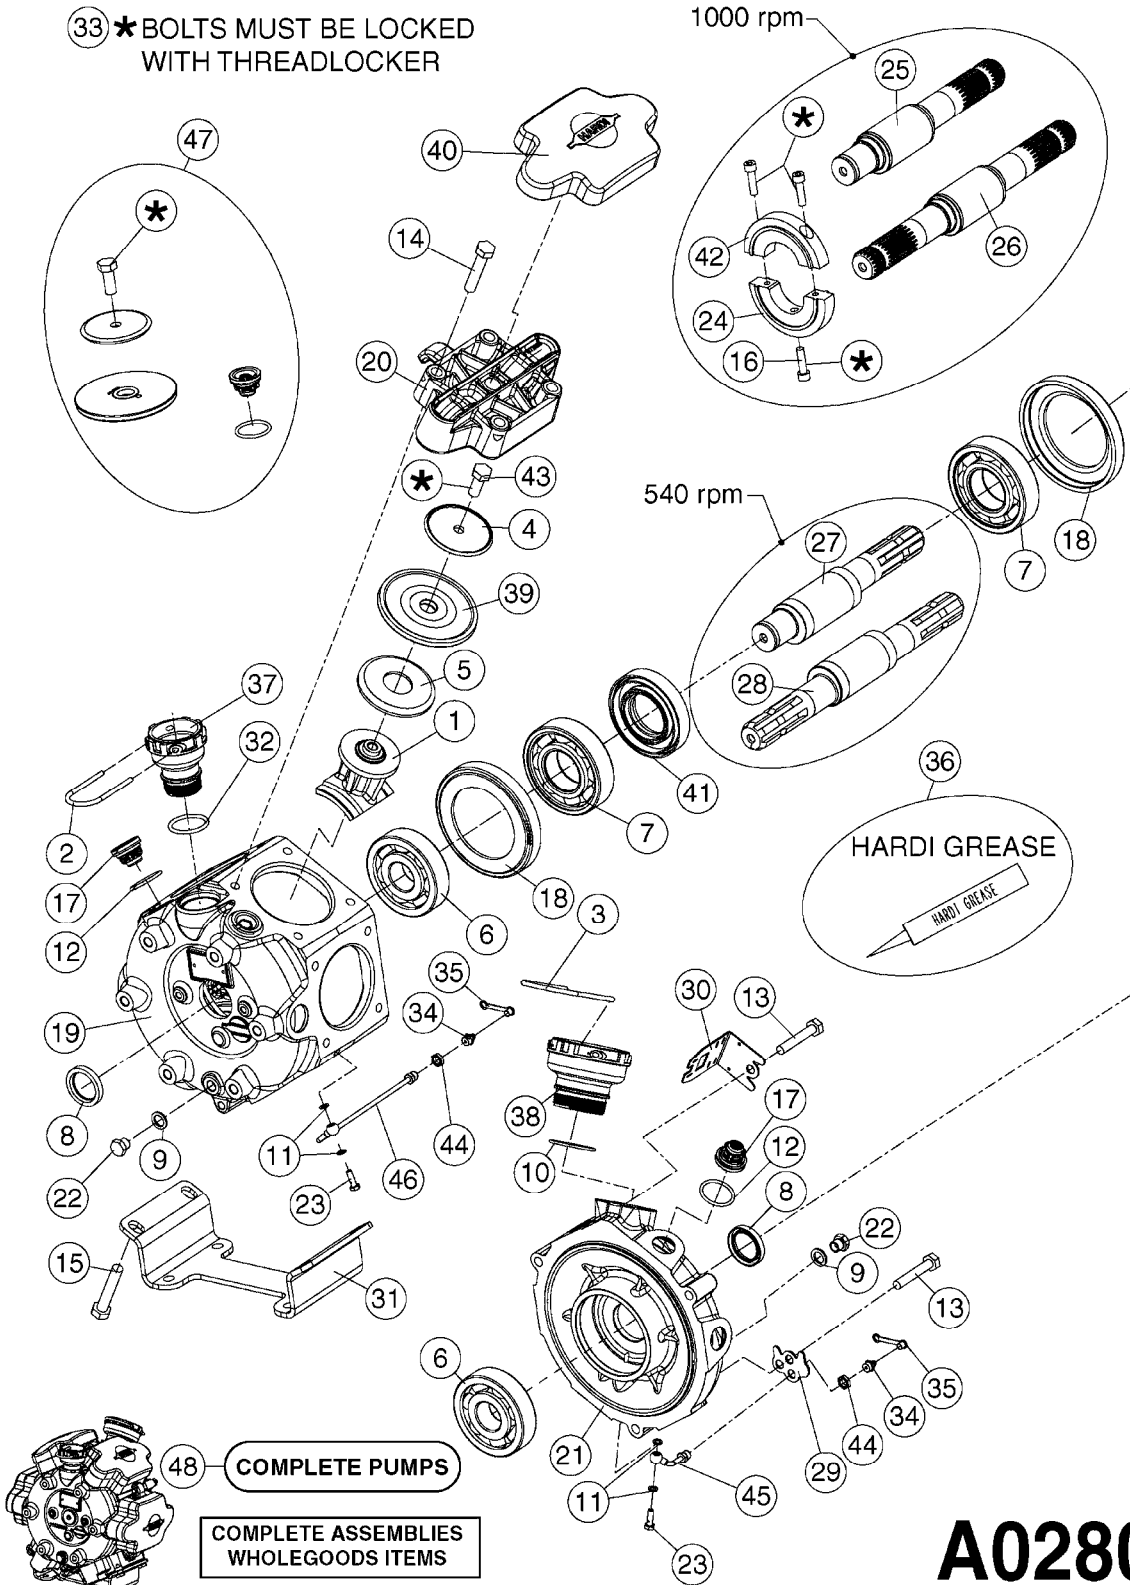

33 * BOLTS MUST BE LOCKED WITH THREADLOCKER

1000 rpm

540 rpm

HARDI GREASE

PUMP - 364 540/1000 RPM
A0280-HIN, 07:05:20

Page 1

Date 12.08.2020 9:18

Pos.	parts-n°	order qty	description
1	111622	1	CONNECTING ROD 463/5.5MM
1	111628	1	CONNECTING ROD 363/5.5 PUMP
1	111629	1	CONNECTING ROD 363/364-7 PUMP
1	111630	1	CONNECTING ROD 363/364-10 PUMP
2	145996	1	FITT.DK S-67 FORK
3	145997	1	FITT.DK S-93 FORK
4	161174	1	DIAPHRAGM DISC SS 361/363/364 PUMP
5	161372	1	DIAPHRAGM BACKING DISC,320-361
6	210221	1	BEARING BALL 6407
7	210232	1	BEARING BALL 6310
8	210243	1	SEAL OIL 35 X 47 X 7
9	241404	1	DOWTY SEAL 1/4"
10	242225	1	O-RING D45.0 X 4.0 RUBBER
11	242374	1	WASHER Ø10/Ø6X1 COPPER
12	330024	1	O-RING D41,1/D34.5 X 3,5
13	420895	1	BOLT HEX 8.8 RAW M10X60
14	430312	1	BOLT HEX 8.8 M12X60
15	430438	1	BOLT HEX 8.8 DEL M12X65
16	450995	1	BOLT ALLEN M8X30 DIN 912 RAW
17	728146	1	VALVE FOR 361(726890/707932)
18	11171900	1	CONROD RING 364/464 MACHINED
19	11172000	1	PUMP HOUSE 364 MACHINED 5/4" BSP RED
20	11172800	1	VALVE COVER 363/364 MACHINED RED
21	11173200	1	FRONTPART 364, 1½" BSP RED
22	14010400	1	PLUG 1/4" BSP
23	14120400	1	BANJOBOLT M6 X 19
24	14120700	1	COUNTERWEIGHT 364/464-1000
25	14137300	1	CRANKSHAFT 364/464-5.5 1000
26	14137900	1	CRANKSHAFT 364/464-5.5 GG 1000
27	14137500	1	CRANKSHAFT 364-07
27	14137600	1	CRANKSHAFT 364/464-10
28	14138100	1	CRANKSHAFT 364-7.0 GG
28	14138200	1	CRANKSHAFT 364/464-10 GG
29	16382900	1	GREASE NIPPLE PLATE, 364
30	16390600	1	BRACKET FOR RPM SENSOR
31	16410700	1	PUMP BASE 363/364 BLACK
31	17002400	1	FOOT F. 36X PUMP, RED
32	24266600	1	O-RING D 38,0 X 4,0 70SH.NITR
33	28045503	1	LOCTITE 262 .5ML (.017oz.)
34	28163300	1	GREASE NIPPLE H1 M6X1 DIN 7412
35	28163400	1	CAP F. GREASENIPPLE YELLOW M6X1
36	28164600	1	HARDI PUMP GREASE S3 V550L 1
37	32242200	1	FITTING S67 5/4" KON. RG 2014
38	32242300	1	NIPPLE S93 1,5' KON.RG 2014
39	33511400	1	DIAPHRAGM PUMP 361/361/363/364 PUR
40	33524300	1	COVER PLASTIC 364 PUMP
41	33527200	1	GREASE SPLIT 364/464
42	39136200	1	HALFPART 364/464-1000
43	43099200	1	BOLT HEX SS M12 X 30 DIN933 A4
44	46134000	1	NUT HEX M10x1 H=2.3 NV=14 ELZIN
45	61096800	1	BANJOTUBE SHORT 364 COMPL.
46	61096900	1	BANJOTUBE LONG 364 COMPL.
47	75585900	1	PUMP KIT 364
48	82169500	1	PUMP 364-5.5-MED-1000
48	82169700	1	PUMP 364-5.5-MOD2-1000-OSP
48	82170000	1	PUMP 364-10-STD-540 FK
48	82170300	1	PUMP 364-10-MOD-540-GG THROUGH SHAFT
48	82170400	1	PUMP 364-10-MOD-540-OSP