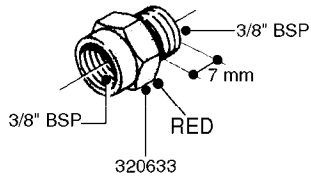

FITTINGS - HEXAGON NIPPLES
L0030-HIN, 01:01:16

L0030

FITTINGS - HEXAGON NIPPLES
L0030-HIN, 01:01:16

Page 1
Date 12.08.2020 9:19

parts-n°	order qty	description
10015303	1	FITT.PO.HN 1.00X1.00 M1000
10425003	1	FITT.PO.HN 1.25X1.00 MCPHEE
320132	1	FITT.DK HN 1" BSP
320176	1	FITT.DK HN 3/8"X1/2" BSP
320445	1	FITT.DK HN 1/4"X3/8" BSP
320655	1	FITT.DK HN 1/2"-1/2" BSP
320692	1	FITT.DK HN 3/8'BSPX1/4'NPT
320703	1	FITT.DK HN 3/8BSP X1/2 &1/4NPT
320725	1	FITT.DK NIPPLE 3/8"-3/8" BSP
320902	1	FITT.DK HN 3/8'X 1/4' BSP
390232	1	FITT.DK HN 1-1/2' X 1-1/4' BSP
390276	1	FITT.DK HN 1'BSP