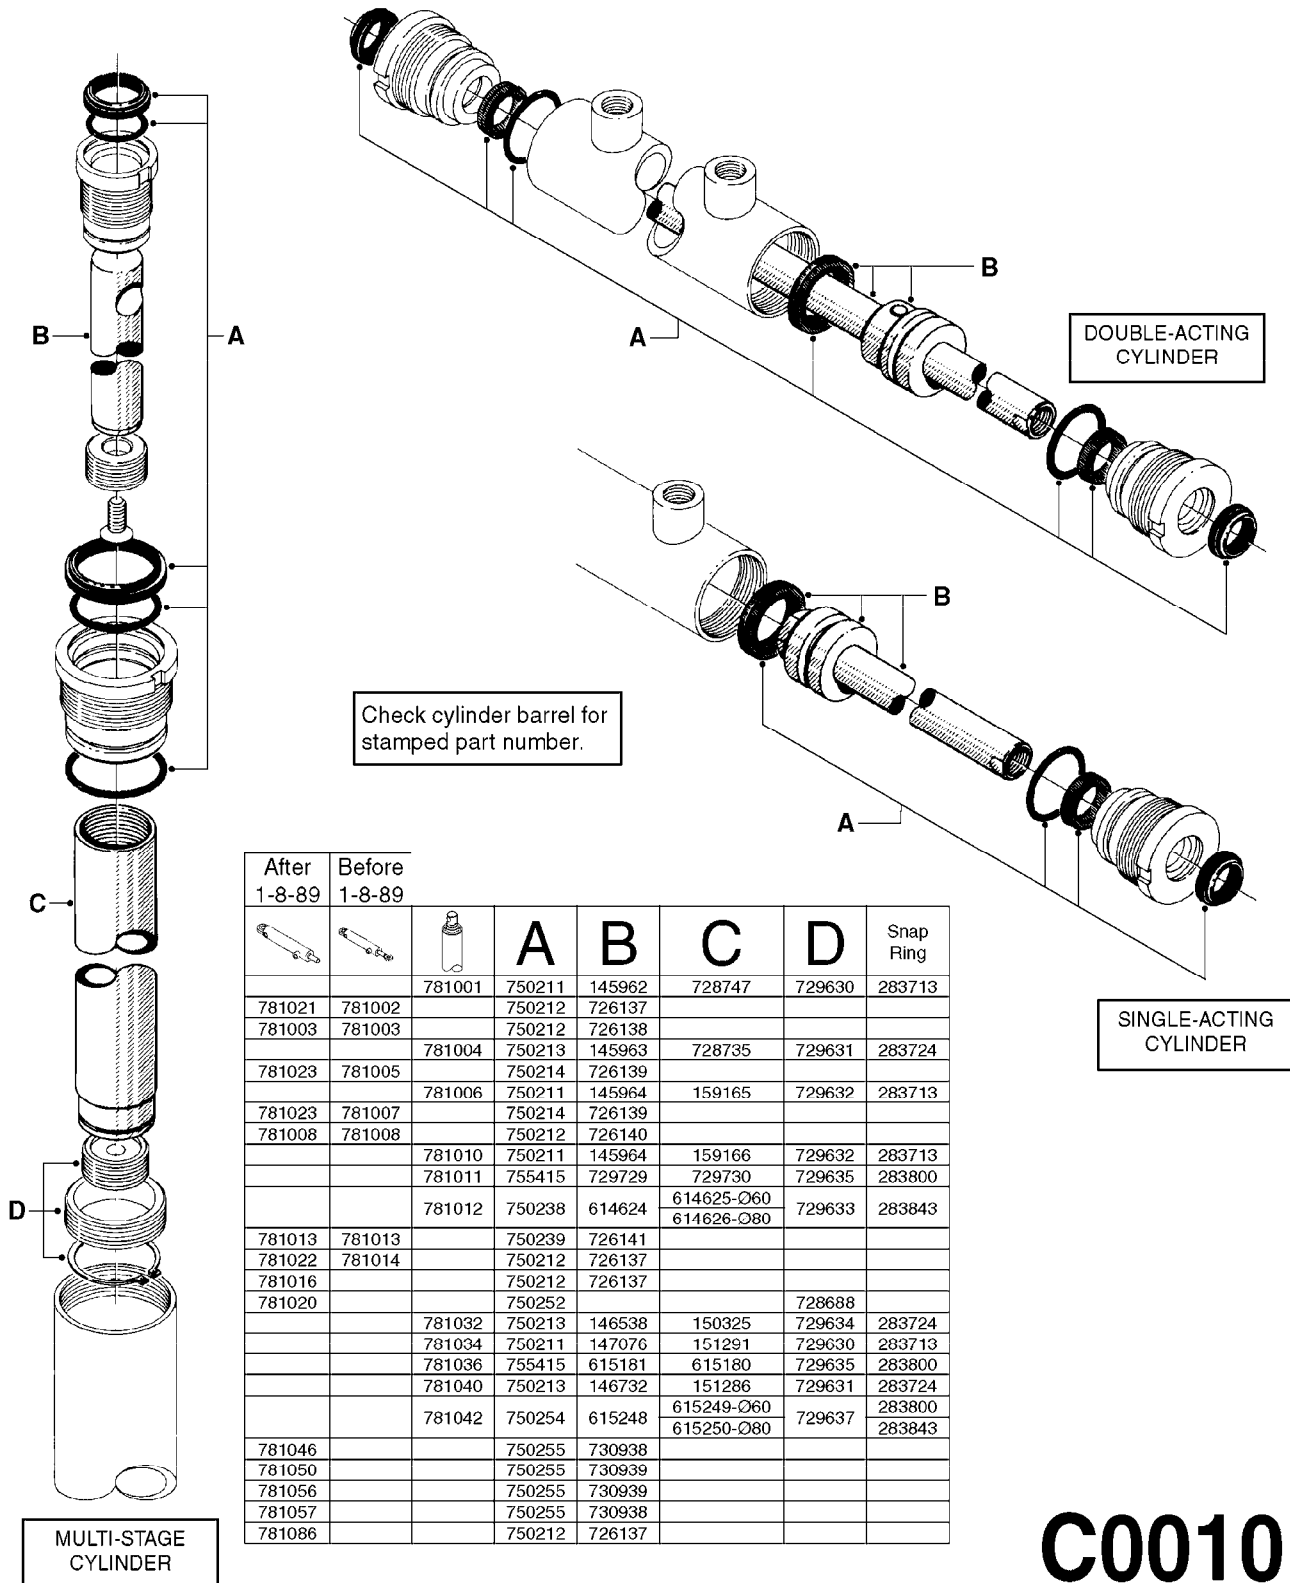

After 1-8-89	Before 1-8-89		A	B	C	D	Snap Ring
		781001	750211	145962	728747	729630	283713
781021	781002		750212	726137			
781003	781003		750212	726138			
		781004	750213	145963	728735	729631	283724
781023	781005		750214	726139			
		781006	750211	145964	159165	729632	283713
781023	781007		750214	726139			
781008	781008		750212	726140			
		781010	750211	145964	159166	729632	283713
		781011	755415	729729	729730	729635	283800
		781012	750238	614624	614625-Ø60 614626-Ø80	729633	283843
781013	781013		750239	726141			
781022	781014		750212	726137			
781016			750212	726137			
781020			750252			728688	
		781032	750213	146538	150325	729634	283724
		781034	750211	147076	151291	729630	283713
		781036	755415	615181	615180	729635	283800
		781040	750213	146732	151286	729631	283724
		781042	750254	615248	615249-Ø60 615250-Ø80	729637	283800 283843
781046			750255	730938			
781050			750255	730939			
781056			750255	730939			
781057			750255	730938			
781086			750212	726137			

C0010