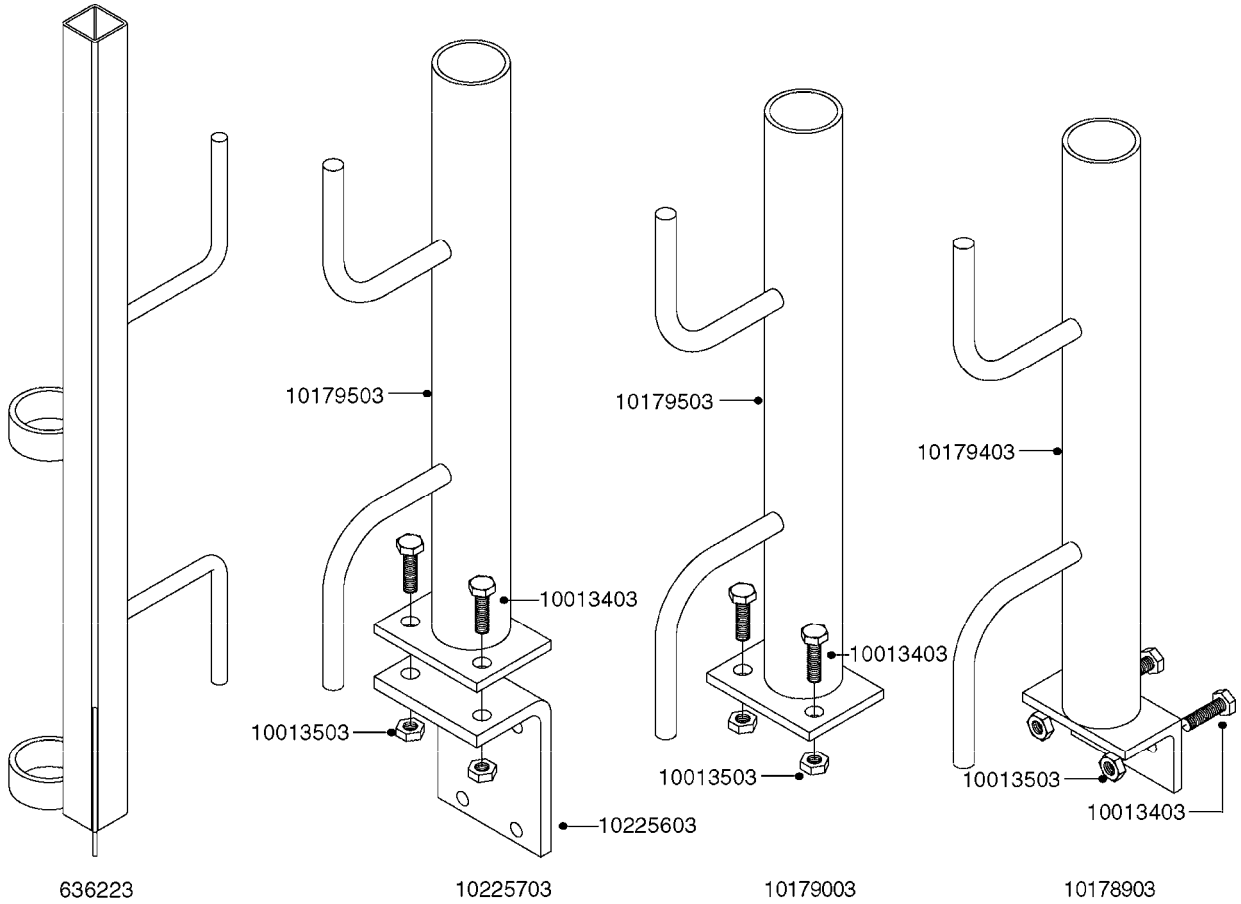

Page 1
Date 12.08.2020 9:19

parts-n°	order qty	description
130390	1	TEE 3/8'X 1/2' BSP F.TYPE 60S
145791	1	CONE FOR ON/OFF
147063	1	SWIRL F.SPRAY GUN TYPE 60
240936	1	O-RING D13.3X2.4 NITRIL
241441	1	O-RING D29.3X3
241965	1	O-RING Ø12.1 X 1.6 NITRILE
242007	1	O-RING Ø9.1 X 1.6 NITRILE
242013	1	SPRING RUBBER F/TRIGGER
242033	1	O-RING Ø14.1 X 1.6 NITRILE
242064	1	SLEEVE RUBBER 3X8X4MM
320084	1	FITT.DK NUT 1/2" BSP
322073	1	HOUSING F.SWIRL TYPE 60S H.G.
322075	1	HOUSING F. NOZZLE
330013	1	O-RING 2.5 X 10 PUR
334117	1	HANDLE PIECE RIGHT F.60S/60L
334118	1	HANDLE PIECE LEFT F.60S/60L
334121	1	SEAT FOR ON-OFF TYPE
334190	1	FITT.DK HB 1/2' F. PISTOL 60S
334533	1	CLAMP HOSE PLASTIC 3/8"
334534	1	CLAMP HOSE PLASTIC 1/2"
334653	1	FITT.DK HB 3/8' F.HANDGUN
334655	1	TRIGGER SAFETY F.60S/60L GUN
371314	1	NOZZLE CERAMIC 1099-20
440634	1	SCREW 5/8"
480716	1	PIN D3X6 STAINLESS
615455	1	TUBE F.LANCE TYPE 60L
725476	1	SPINDLE
725477	1	TRIGGER
750270	1	GASKET KIT F.SPRAY GUN
843196	1	SPRAY GUN KIT TYPE 60 SHORT
843197	1	HANDGUN KIT TYPE 60 LONG
92701703	1	HOSE R X3/8" X300PSI WP X0012"
92702103	1	HOSE R X1/2" X300PSI WP X0012"