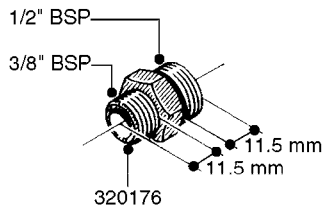

FITTINGS - HEXAGON NIPPLES
L0030-HIN, 01:01:16

L0030

FITTINGS - HEXAGON NIPPLES
L0030-HIN, 01:01:16

Page 1
Date 12.08.2020 9:19

parts-n°	order qty	description
10015303	1	FITT.PO.HN 1.00X1.00 M1000
10425003	1	FITT.PO.HN 1.25X1.00 MCPHEE
320132	1	FITT.DK HN 1" BSP
320176	1	FITT.DK HN 3/8"X1/2" BSP
320445	1	FITT.DK HN 1/4"X3/8" BSP
320655	1	FITT.DK HN 1/2"-1/2" BSP
320692	1	FITT.DK HN 3/8'BSPX1/4'NPT
320703	1	FITT.DK HN 3/8BSP X1/2 &1/4NPT
320725	1	FITT.DK NIPPLE 3/8"-3/8" BSP
320902	1	FITT.DK HN 3/8'X 1/4' BSP
390232	1	FITT.DK HN 1-1/2' X 1-1/4' BSP
390276	1	FITT.DK HN 1'BSP