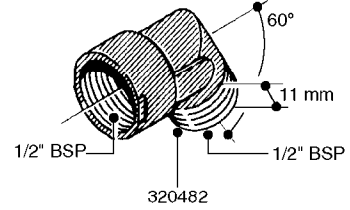

FITTINGS - HEXAGON NIPPLES
L0030-HIN, 01:01:16

L0030

FITTINGS - HEXAGON NIPPLES
L0030-HIN, 01:01:16

Page 1
Date 12.08.2020 9:19

parts-n°	order qty	description
10015303	1	FITT.PO.HN 1.00X1.00 M1000
10425003	1	FITT.PO.HN 1.25X1.00 MCPHEE
320132	1	FITT.DK HN 1" BSP
320176	1	FITT.DK HN 3/8"X1/2" BSP
320445	1	FITT.DK HN 1/4"X3/8" BSP
320655	1	FITT.DK HN 1/2"-1/2" BSP
320692	1	FITT.DK HN 3/8'BSPX1/4'NPT
320703	1	FITT.DK HN 3/8BSP X1/2 &1/4NPT
320725	1	FITT.DK NIPPLE 3/8"-3/8" BSP
320902	1	FITT.DK HN 3/8'X 1/4' BSP
390232	1	FITT.DK HN 1-1/2' X 1-1/4' BSP
390276	1	FITT.DK HN 1'BSP