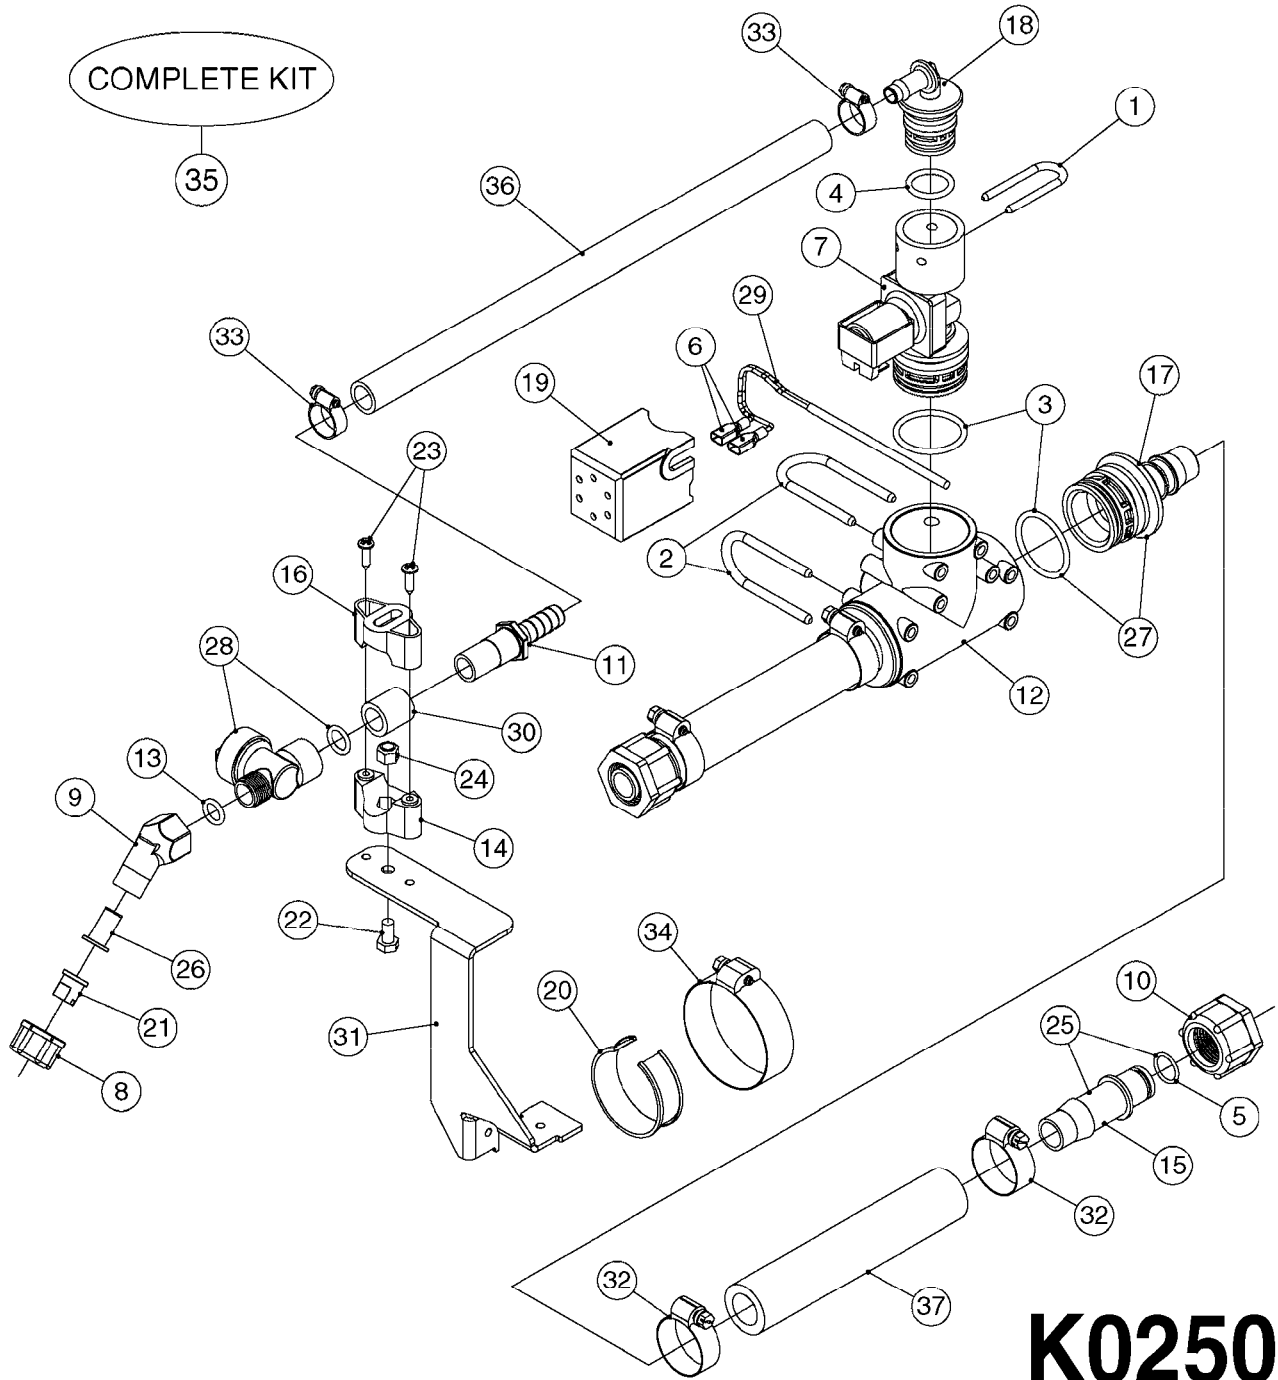

K0250

ELECTRIC END NOZZLE KIT '09
K0250-HIN, 01:01:16

Page 1
Date 12.08.2020 9:19

Pos.	parts-n°	order qty	description
1	145994	1	FITT.DK S-40 FORK
2	145995	1	FITT.DK S-53 FORK
3	242354	1	O-RING D32.2X3.0 VITON
4	242355	1	O-RING D19.2X3.0 VITON F.S-40
5	242594	1	O-RING D14 X 1.78 SCH.70-EPDM
6	261539	1	SPADE F.ELEC CONNEX BLUE INSUL
7	262104	1	VALVE, SOLENOID, S53/S40
8	320187	1	FITT.DK CAP 3/8" BSP BLACK
9	320191	1	FITT.DK ELB 3/8' BSP 45 DEGREE
10	320283	1	FITT.DK NUT 3/4"BSP
11	320891	1	FITT.DK HB 3/8'- 3/8' BSP
12	322352	1	FITT.DK S-53 TEE
13	330013	1	O-RING 2.5 X 10 PUR
14	333012	1	NOZZLE HOLD. UPPER PART
15	334044	1	FITT.DK HB 3/4' F. 3/4' CAP
16	334220	1	YOKE, UPPER NOZZLE BODY
17	334229	1	FITT.DK S-53 STR.3/4"
18	334237	1	FITT.DK S-40 ELB.3/8"
19	334965	1	COVER FOR S53 SOLENOID VALVE
20	341291	1	RUBBER HOSE CLAMP COVER 130MM
21	370392	1	NOZZLE END FAN 1850-G 300
22	410546	1	BOLT HEX M6X12 A2 SS DIN933
23	440665	1	SCREW M4.2X16 STAINLESS
24	460261	1	NUT HEX M6X1.00 LOCK DIN985 A2 SS
25	724621	1	FITT.DK HB 3/4"ASSY F.3/4" NUT
26	725042	1	SCREEN 80 MESH W.GASKET, RED
27	726558	1	FITT.DK S53 STR. 3/4" W. ORING
28	729610	1	NOZZLE ASSY. NON DRIP 3/8 THRD
29	983087	1	ELEC. CABLE 2 WIRE X 0.75MM
30	10631003	1	HOSE R X CLEAR BRAID.X 1/2 12"
31	16110803	1	NOZZLE BRACKET VAR SPACINGS
32	28029903	1	CLAMP HOSE GEAR P3/4"-S1" 6712
33	28044903	1	CLAMP HOSE GEAR P3/8" 6706
34	28047003	1	CLAMP HOSE GEAR 30 X 50 6732
35	82613203	1	ELECTRIC END NOZZLE KIT 2009
36	92701703	1	HOSE R X3/8" X300PSI WP X0012"
37	92703203	1	HOSE R X3/4" X300PSI WP X0012"