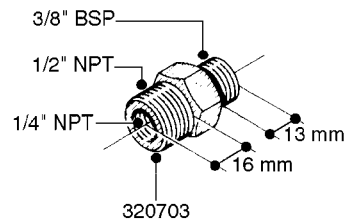

FITTINGS - HEXAGON NIPPLES
L0030-HIN, 01:01:16

L0030

FITTINGS - HEXAGON NIPPLES
L0030-HIN, 01:01:16

Page 1
Date 12.08.2020 9:19

parts-n°	order qty	description
10015303	1	FITT.PO.HN 1.00X1.00 M1000
10425003	1	FITT.PO.HN 1.25X1.00 MCPHEE
320132	1	FITT.DK HN 1" BSP
320176	1	FITT.DK HN 3/8"X1/2" BSP
320445	1	FITT.DK HN 1/4"X3/8" BSP
320655	1	FITT.DK HN 1/2"-1/2" BSP
320692	1	FITT.DK HN 3/8'BSPX1/4'NPT
320703	1	FITT.DK HN 3/8BSP X1/2 &1/4NPT
320725	1	FITT.DK NIPPLE 3/8"-3/8" BSP
320902	1	FITT.DK HN 3/8'X 1/4' BSP
390232	1	FITT.DK HN 1-1/2' X 1-1/4' BSP
390276	1	FITT.DK HN 1'BSP