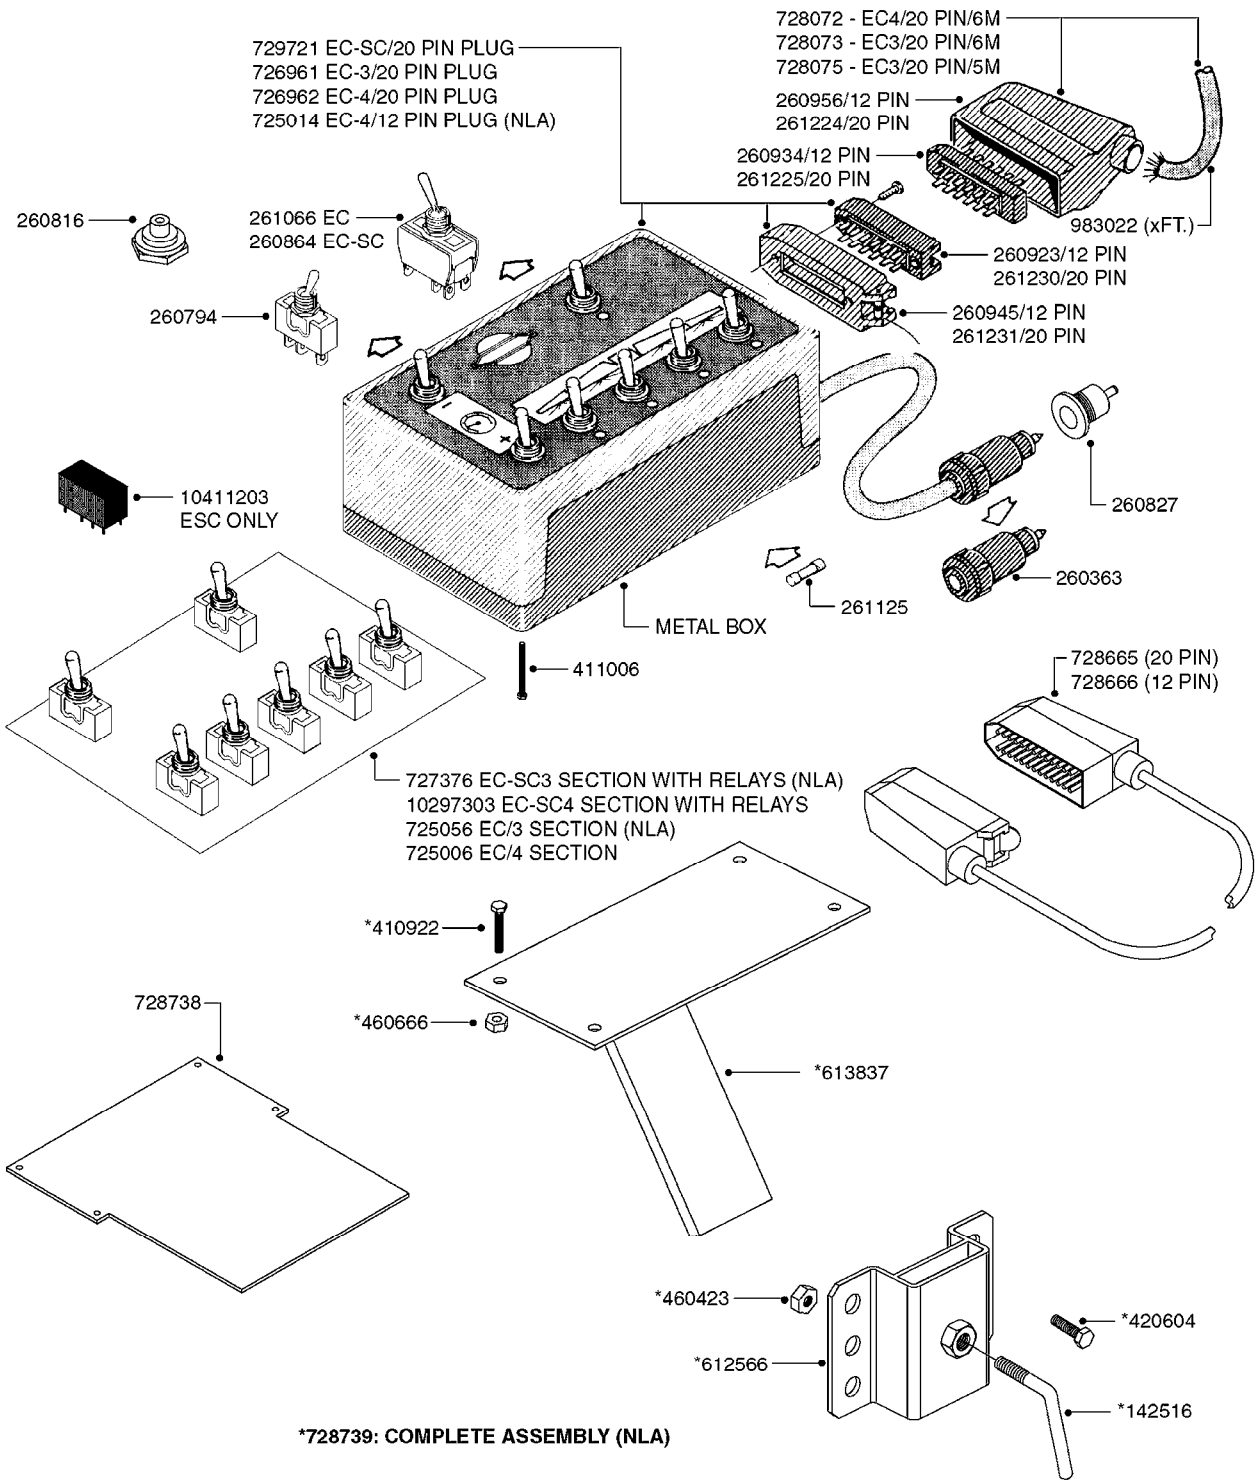

*728739: COMPLETE ASSEMBLY (NLA)

COMPLETE ASSEMBLIES
WHOLEGOODS ITEMS

B0390

CONTROL BOX F/EC+EC-SC
B0390-HIN, 01:01:16

Page 1
Date 12.08.2020 9:18

parts-n°	order qty	description
142516	1	SCREW SET M10 BENT F. LOCKING
260363	1	PLUG 2 POLE 12V
260794	1	SWITCH F.PRESS ADJ.EC CONTROL
260816	1	CAP W/RUBBER BOOT F.EC SWITCH
260827	1	PLUG F.EC ATTACHMENTS
260864	1	SWITCH F.HY BOOM CONTROL BOX
260923	1	PLUG INSERT 12 POLE FEMALE
260934	1	PLUG INSERT 12 POLE MALE
260945	1	PLUG HOUSE 12 POLE FEMALE
260956	1	PLUG HOUSE 12 POL.MALE
261066	1	SWITCH 2 POLE
261125	1	FUSE 5 X 20 500mA
261224	1	PLUG HOUSING F/20 POLE MALE
261225	1	PLUG INSERT 20 POLE MALE
261230	1	PLUG INSERT 20 POLE FEMALE
261231	1	PLUG HOUSING 20 POLE FEMALE
410922	1	CYL.SKR 8.8 DEL M4X20 RST
411006	1	SCREW M4X40 SLOTTED
420604	1	BOLT HEX 8.8 DEL M10X25 FT DIN933
460423	1	NUT HEX M10X1.50 LOCK DIN985A2 SS
460666	1	NUT HEX M4
612566	1	MOUNT BRACKET F.FAN CABLE ASSY
613837	1	MOUNT PLATE FOR EC CONTROL BOX
725006	1	CIRCUIT BOARD 4 VALVE
725014	1	CONTROL BOX EC 4 SEC./12 PIN
725056	1	PRINTED CIRC.W SW 3WAY 726961
726961	1	CONTROL BOX EC 3 SEC./20 PIN
726962	1	CONTROL BOX EC 4 SEC./20 PIN
727376	1	CIRCUIT BOARD F.ESC 3 BANK
728072	1	CABLE,20-PIN,6M EC/4
728073	1	CABLE,20-PIN,6M, EC/3
728075	1	CABLE F.CONTROL BOX 5M EC/3
728665	1	CABLE EXT.-QUICK ATTACH 20 PIN
728666	1	CABLE-QUICK ATTACH 12 PIN
728738	1	DOUB.CONT.BOX & OR F/M PLATE
728739	1	IN CAB CONTROL MOUNT KIT
729721	1	CONTROL BOX ESC3
983022	1	WIRE 12 x 0.5 x 2MM x 12"
10297303	1	CIRCUIT BOARD FOR T.M.S.
10411203	1	RELAY T-82