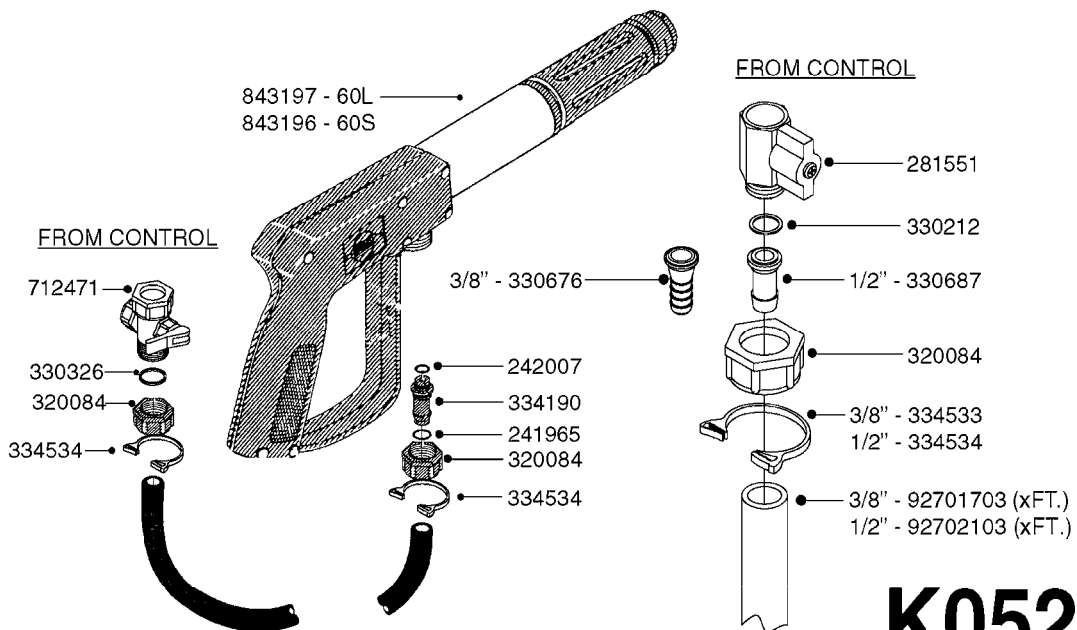

Page 1
Date 12.08.2020 9:19

parts-n°	order qty	description
130390	1	TEE 3/8'X 1/2' BSP F.TYPE 60S
145791	1	CONE FOR ON/OFF
147063	1	SWIRL F.SPRAY GUN TYPE 60
240936	1	O-RING D13.3X2.4 NITRIL
241441	1	O-RING D29.3X3
241965	1	O-RING Ø12.1 X 1.6 NITRILE
242007	1	O-RING Ø9.1 X 1.6 NITRILE
242013	1	SPRING RUBBER F/TRIGGER
242033	1	O-RING Ø14.1 X 1.6 NITRILE
242064	1	SLEEVE RUBBER 3X8X4MM
320084	1	FITT.DK NUT 1/2" BSP
322073	1	HOUSING F.SWIRL TYPE 60S H.G.
322075	1	HOUSING F. NOZZLE
330013	1	O-RING 2.5 X 10 PUR
334117	1	HANDLE PIECE RIGHT F.60S/60L
334118	1	HANDLE PIECE LEFT F.60S/60L
334121	1	SEAT FOR ON-OFF TYPE
334190	1	FITT.DK HB 1/2' F. PISTOL 60S
334533	1	CLAMP HOSE PLASTIC 3/8"
334534	1	CLAMP HOSE PLASTIC 1/2"
334653	1	FITT.DK HB 3/8' F.HANDGUN
334655	1	TRIGGER SAFETY F.60S/60L GUN
371314	1	NOZZLE CERAMIC 1099-20
440634	1	SCREW 5/8"
480716	1	PIN D3X6 STAINLESS
615455	1	TUBE F.LANCE TYPE 60L
725476	1	SPINDLE
725477	1	TRIGGER
750270	1	GASKET KIT F.SPRAY GUN
843196	1	SPRAY GUN KIT TYPE 60 SHORT
843197	1	HANDGUN KIT TYPE 60 LONG
92701703	1	HOSE R X3/8" X300PSI WP X0012"
92702103	1	HOSE R X1/2" X300PSI WP X0012"