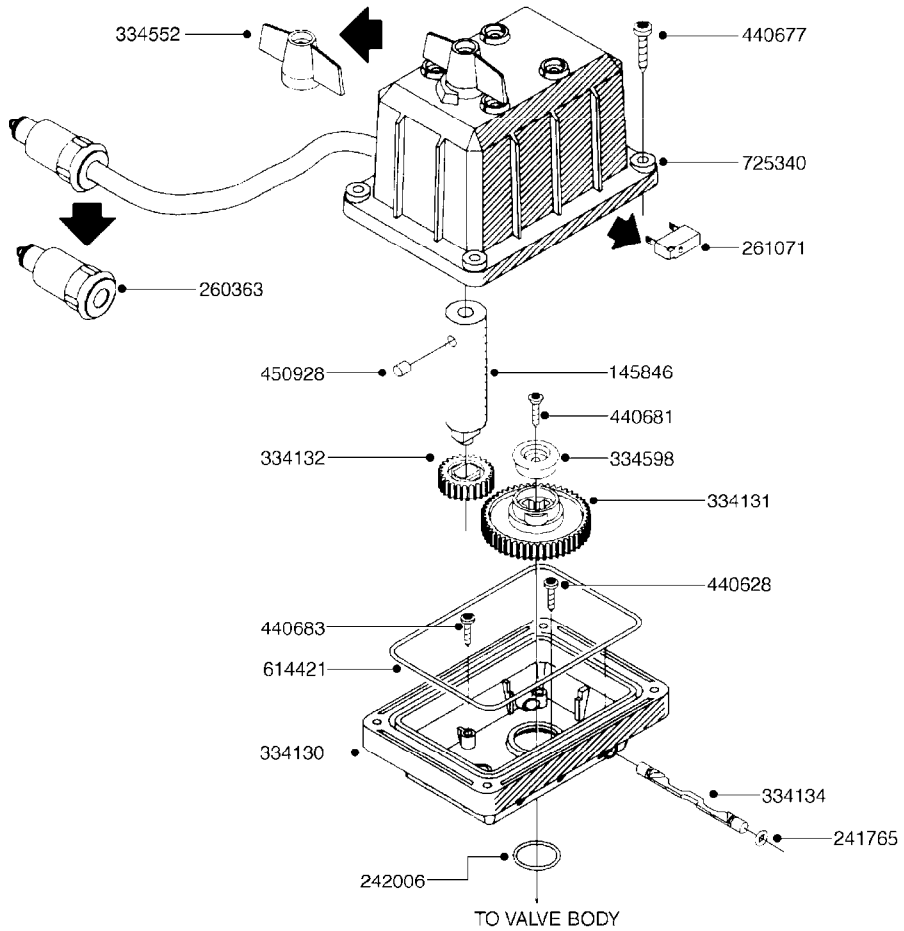

834363 - AGITATION BYPASS VALVE

K0020

BALL VALVE-ELECTRIC 2-WAY
K0020-HIN, 01:01:16

Page 1

Date 04.11.2017 14:05

parts-n°	order qty	description
145846	1	COUPLING FOR EL 3-WAY VALVE
241765	1	O-RING 3.1 X 1.6
242006	1	O-RING D22/D19 X 1.5
260363	1	PLUG 2 POLE 12V
261071	1	MICRO SWITCH TYPE 9 SM 201
261162	1	SOCKET F.12V BAYONET PLUG
261589	1	FUSE 5 X 20 1.25 AMP
334130	1	GEAR BOX
334131	1	COG WHEEL
334132	1	COG WHEEL
334134	1	INDICATOR ROD
334552	1	GRIP F.MAN.OP.EC PRES.REG.GREE
334598	1	PLUG F.VALVE HANDLE BLUE
440628	1	SCREW 3/8'
440677	1	SCREW F. PLASTIC 5X20 SS
440681	1	SCREW F. PLASTIC 4MM X 14LG SS
440683	1	SCREW 40X18 2WAY ELC.BALL VALV
450928	1	SET SCREW M8 X 8MM STAINLESS
614421	1	GASKET F/MOTOR HOUSE-ON/OFF TR
725340	1	MOTOR HOUSING FOR EL VALVE
728399	1	CIRCUIT BOARD F.728941
728941	1	CONTROL BOX F.2-WAY VALVE ELC.
834363	1	ELECTRIC KIT, AGITATION BYPASS