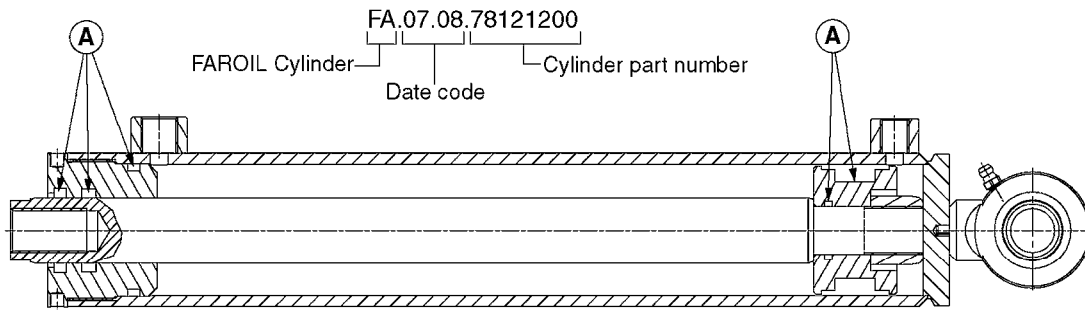

HYDRAULICS - CYLINDERS
C0020-HIN, 01:01:16

Page 3

Date 04.11.2017 14:05

parts-n°	order qty	description
63039300 78100003	1 1	CYLINDER ROD F.781132 CYL. PARA-LIFT CM+750 W/STOP

Check cylinder barrel for stamped part number.