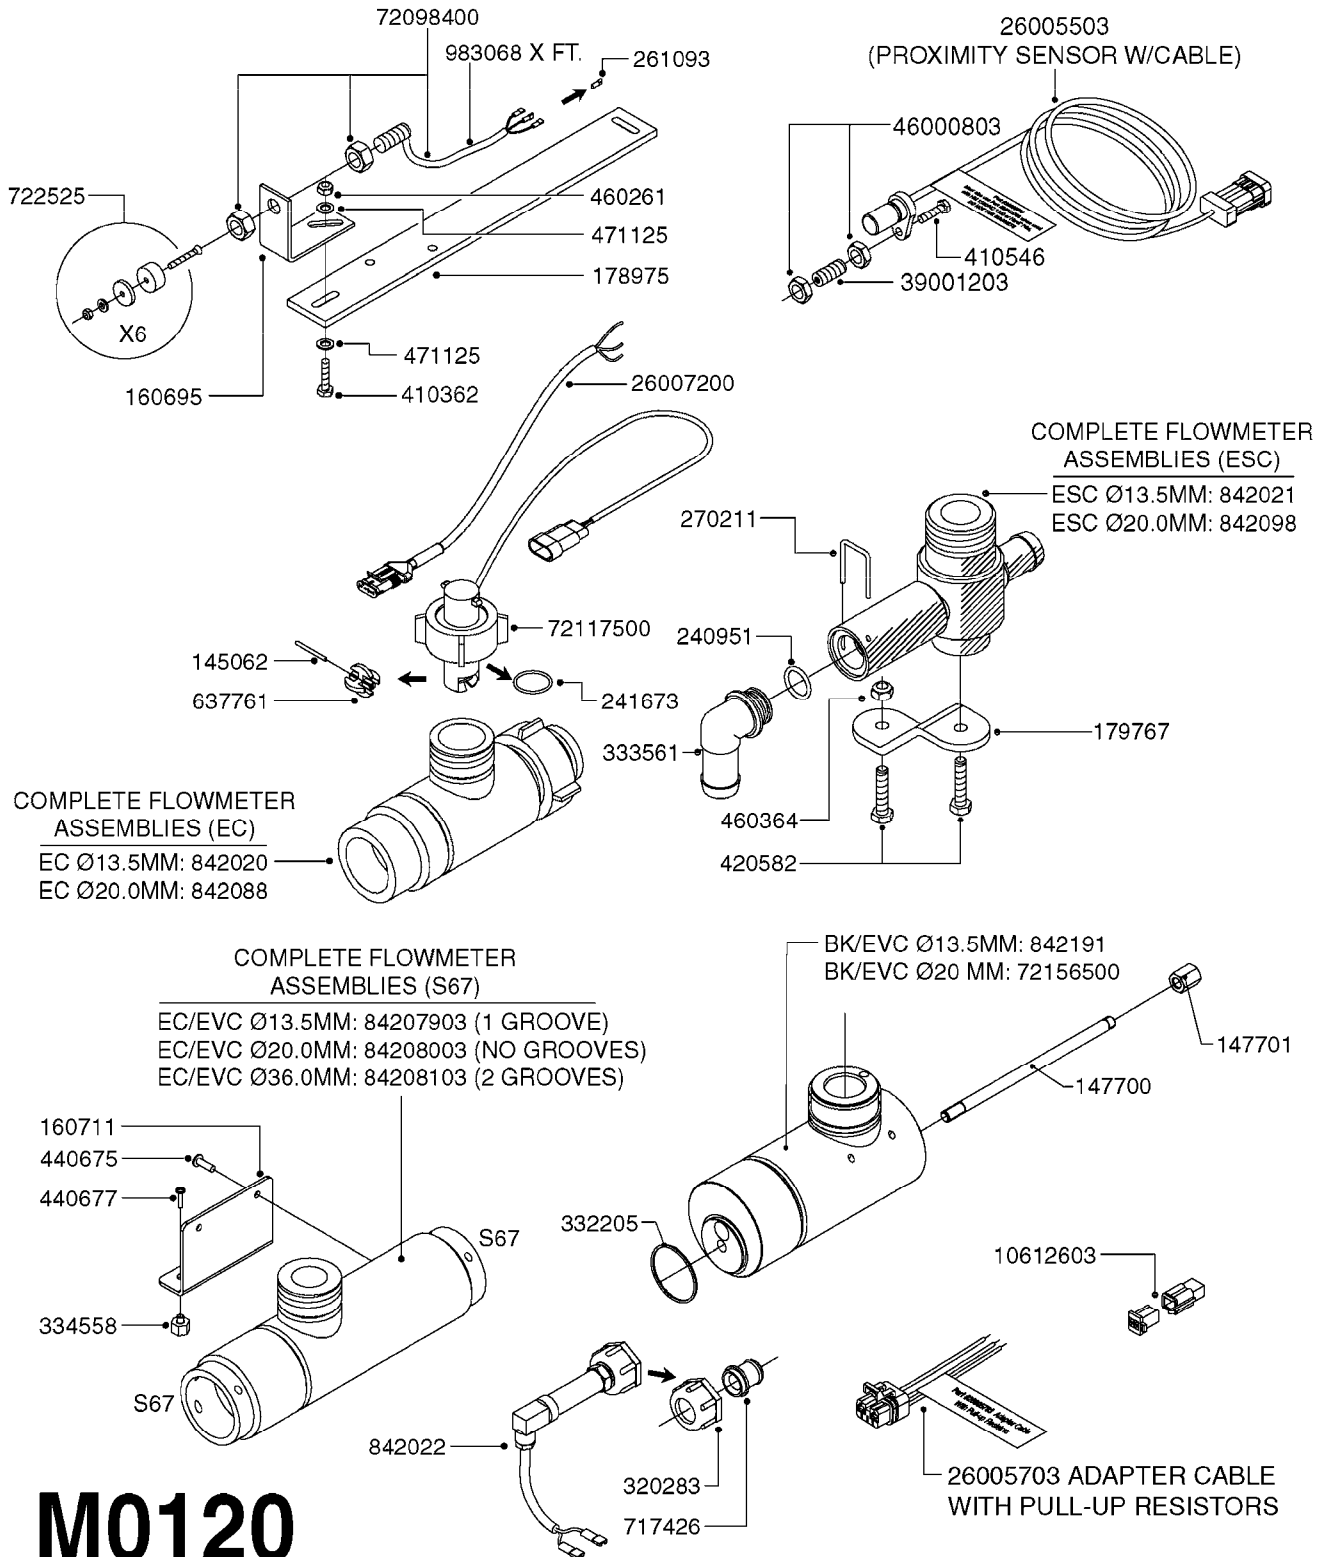

M0120

parts-n°	order qty	description
145062	1	ROTOR SHAFT
147700	1	STUD BOLT M8 X 158MM
147701	1	NUT HEX M8 STAINLESS L=16
160695	1	BRACKET F.SENSOR
160711	1	BRACKET FOR FLOW METER
178975	1	MOUNT BRACKET F. SPEED SENSOR
179767	1	FLOW SENSOR MOUNTING BRACKET
240951	1	O-RING D21.2X3 NITRIL
241673	1	O-RING D22.1X1.6
261093	1	SPADE F.ELEC.WIRE DK 2.8X0.8
270211	1	FITT.DK S25 FORK L=37.5
320283	1	FITT.DK NUT 3/4"BSP
332205	1	O-RING D43/39XD2
333561	1	FITT.DK ELB.1" EC RETURN
334558	1	NUT HEX PLASTIC INSERT
410362	1	BOLT HEX 8.8 SS M6X20
410546	1	SCREW HEX M6X12 A2 SS DIN933
420582	1	BOLT HEX 8.8 DEL M8X20 FT A2
440675	1	SCREW F. PLASTIC 5X16 SS
440677	1	SCREW F. PLASTIC 5X20 SS
460261	1	NUT HEX M6X1.00 LOCK DIN985 A2 SS
460364	1	NUT HU M8 A2 SS DIN934
471125	1	WASHER M6U 6.4X14X1.2,A2 SS
637761	1	ROTOR F.FLOWMETER - PILOT
717426	1	FITT.DK REDUC 1/4"BSP F.3/4"N
722525	1	MONITOR MAGNETS SET OF 8PCS
842020	1	HP FLOW METER EC 2-30 GPM
842021	1	HP FLOW METER ESC 2-30 GPM
842022	1	HP PRESS. TRANSDUCER 0-150 PSI
842088	1	HP FLOW METER EC 4-70 GPM
842098	1	HP FLOW METER ESC 4-70 GPM
842191	1	HP FLOW METER BK/EVC 2-30 GPM
983068	1	ELEC. CABLE 3 WIRE X .25MM HP
10612603	1	KIT PLUG 6 PIN F.PILOT MONITOR
26005503	1	SPEED SENSOR/CABLE ASSY PROX
26005703	1	*SPEED SENS ADPT CBLE W PULLUP
26007200	1	CABLE L =13.00M, AMP, MALE, 3P
39001203	1	THREAD PLST 1/2-13UNCXM6X1L=1"
46000803	1	NUT, 1/2-13 THIN
72098400	1	SPEED SENSOR W/CABLE 10000MM
72117500	1	FLOW SENSOR - M.AMP L=1M
72156500	1	HP FLOW METER PIN 4-70 GPM 20Ø
84207903	1	FLOW METER,2-30 GPM,S67,CAL
84208003	1	FLOW METER,4-70 GPM,S67,CAL
84208103	1	FLOW METER,20-160 GPM,S67,CAL