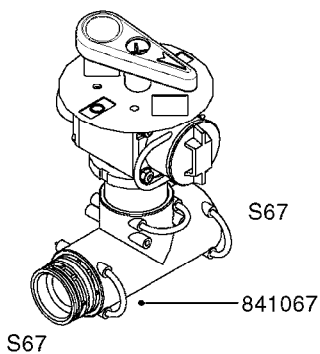

FOR S67 FITTINGS
SEE PAGE L0100