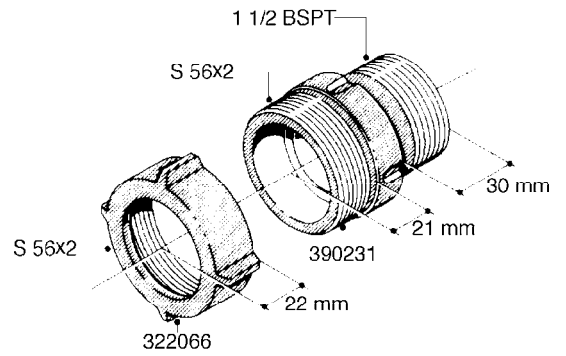

L0080

FITTINGS - S-53
L0080-HIN, 12:09:17

Page 1

Date 04.11.2017 14:05

Pos.	parts-n°	order qty	description
1	145995	1	FITT.DK S-53 FORK
2	241973	1	O-RING Ø3 X 44,2 70 SHORES NITRIL NITRIL (BLACK)
2	242353	1	O-RING D44.2X3.0 VITON F.S-67 VITON (BROWN)
3	242109	1	O-RING D32.2x3.0 NITRIL (BLACK)
3	242354	1	O-RING D32.2X3.0 VITON F.S-53 VITON (BROWN)
4	322103	1	FITT.DK S-53 BULKHEAD
5	322107	1	FITT.DK S-53 BULKHEAD NUT
6	322110	1	FITT.DK S-53 ELB. 1/2" BSP
7	322352	1	FITT.DK S-53 TEE
8	334229	1	FITT.DK S-53 STR.3/4"
9	334260	1	GASKET F. S-53 BULKHEAD
10	334564	1	FITT.DK S-67 TO S-53 ADAPTER
11	391100	1	FITT.DK S-53THREAD INS.1/2"BSP
12	726463	1	FITT.DK S53 BULKHEAD W/GASKET
13	726552	1	FIT.DK S-53X90 1/2" BSP,O-RING
14	726556	1	FITT.DK S-53 HB 1/2" W/O-RING
15	726558	1	FITT.DK S53 STR. 3/4" W.ORING
16	726559	1	FITT DK. S-53 HB 1" W/O-RING
17	726568	1	FITT.DK.S-53 HB 1/2"90 W/ORING
18	726570	1	FITT.DK S-53 ELB.3/4" W.ORING
19	726571	1	FITT.DK S-53 ELB.1", W ORING
20	726578	1	FITT.DK S53 PLUG WITH O-RING
21	728561	1	REDUCER S67M - S53F + O-RING