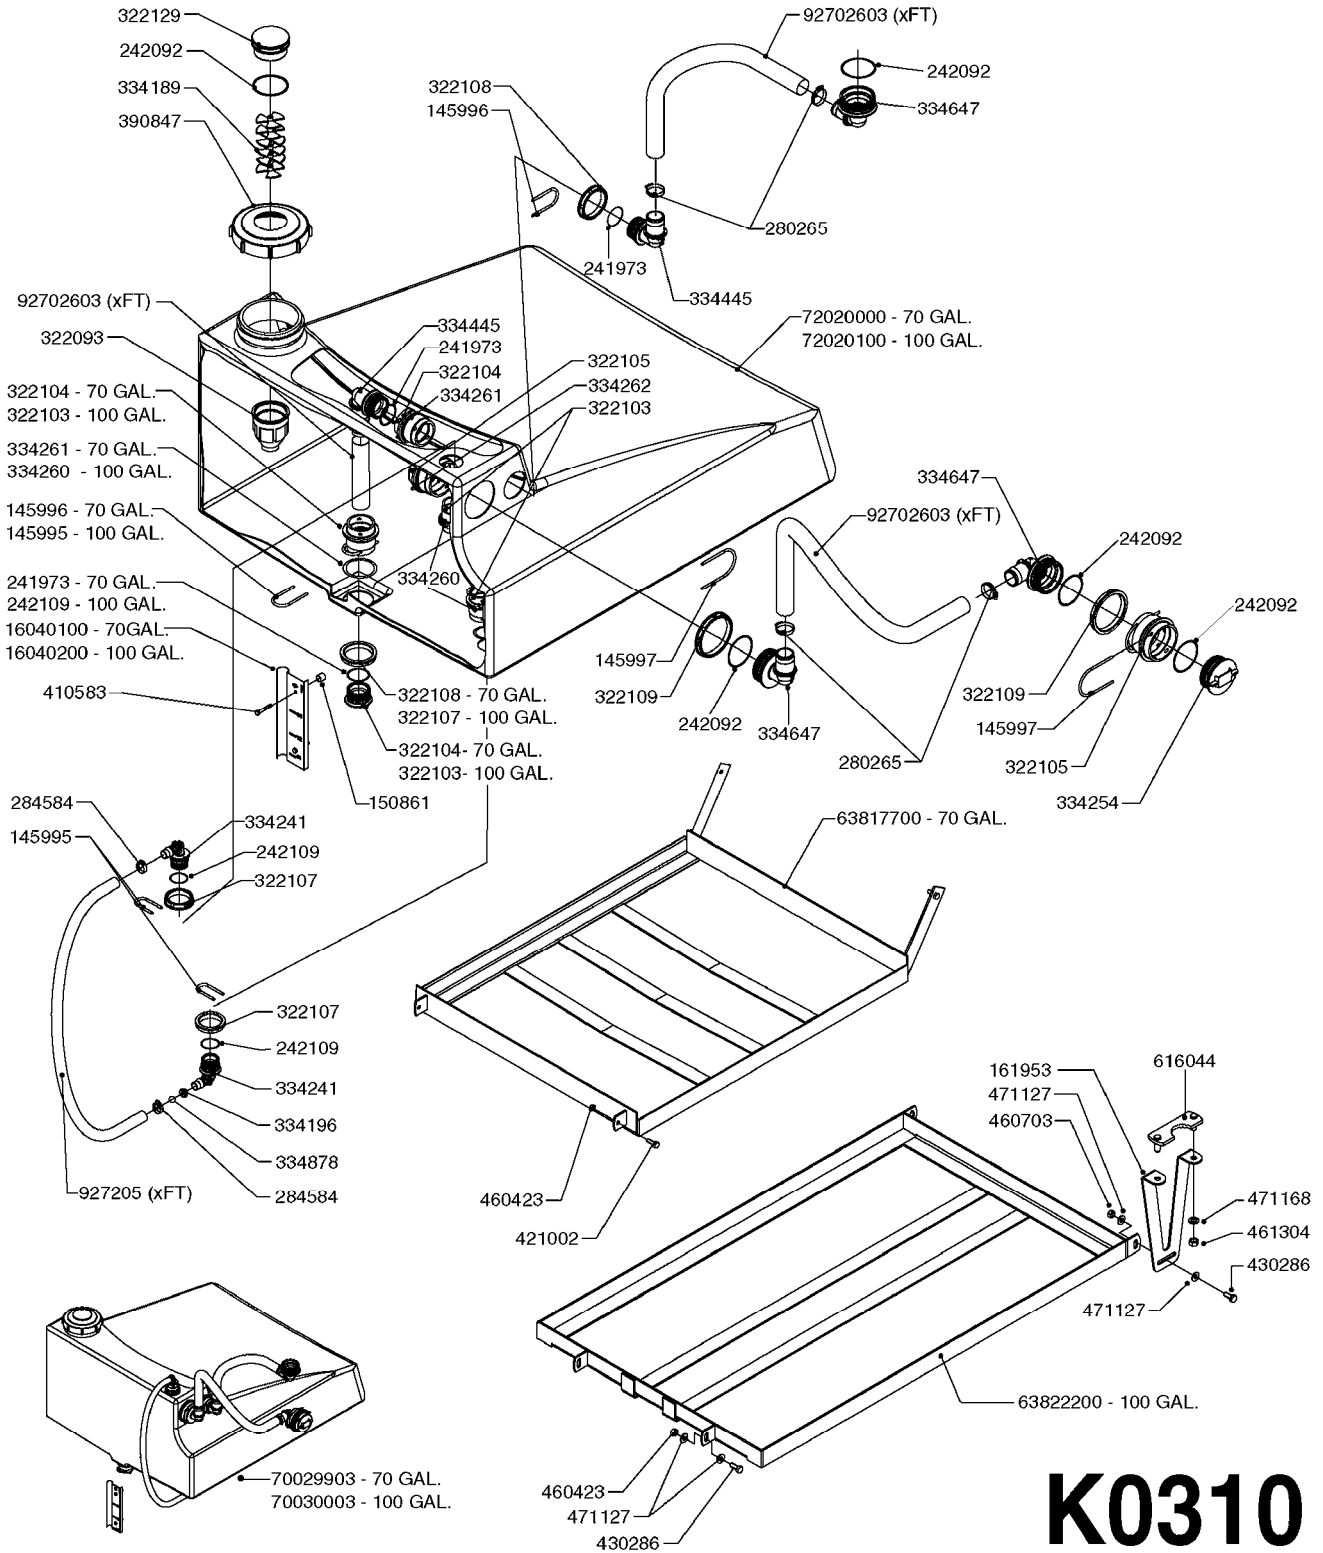

K0310

FLUSH SYSTEM CM 750 1200 PLUS
K0310-HIN, 01:01:16

Page 1

Date 04.11.2017 14:05

parts-n°	order qty	description
145995	1	FITT.DK S-53 FORK
145996	1	FITT.DK S-67 FORK
145997	1	FITT.DK S-93 FORK
150861	1	BUSHING D16/D13X14
161953	1	FLUSH TANK MT BKT SUPPORT 100G
241973	1	O-RING Ø3 X 44,2 70 SHORES NITRIL
242092	1	O-RING D69.5X3
242109	1	O-RING D32.2x3.0
280265	1	CLMP HS GEAR1-1/2" alt28030103
284584	1	CLAMP HOSE GEAR 3/4" MINI 012
322093	1	HOUSING F.TANK VENT
322103	1	FITT.DK S-53 BULKHEAD
322104	1	FITT.DK S-67 BULKHEAD
322105	1	FITT.DK S-93 BULKHEAD DOUBLE
322107	1	FITT.DK S-53 BULKHEAD NUT
322108	1	FITT.DK S-67 BULKHEAD NUT
322109	1	FITT.DK S-93 BULKHEAD NUT
322129	1	LID F. TANK VENT ASSY.
334189	1	LIQUID SHIELD F. TANK VENT
334196	1	PLUG F. LIQUID LEV. INDICATOR
334241	1	FITT.DK S-53 ELB.3/4"
334254	1	FITT.DK S-93 PLUG
334260	1	GASKET F. S-53 BULKHEAD
334261	1	GASKET F. S-67 BULKHEAD
334262	1	GASKET F.S-93 BULKHEAD
334445	1	HOSE TAIL 90° S67 1"1/2
334647	1	FITT.DK S93 ELB 1-1/2" 90 PVC
334878	1	BALL, YELLOW, SIGHT GAUGE
390847	1	LID F. RINSE TANK CM
410583	1	BOLT HEX 8.8 DEL M6X40
421002	1	BOLT HEX 8.8 DEL M10X30 FT DIN933
430286	1	BOLT HEX 8.8 DEL M12X30 FT
460423	1	NUT HEX M10X1.50 LOCK DIN985A2 SS
460703	1	NUT HEX M12X1.75 LOCK DIN985A2 SS
461304	1	NUT HEX M16X1.5
471127	1	WASHER Z12N 13X24X2,5 RST
471168	1	PAIR OF WASHERS NL16 17X25,4x3,4
616044	1	FASTENER PLATE/2xM16X1.5 L=45
927205	1	HOSE R X CLEAR X 3/4 X 0012"
16040100	1	SCALE F. CLEANWATERTANK 260L
16040200	1	SCALE F. CLEANWATERTANK 420
63817700	1	FLUSH TANK MNT 70 GAL
63822200	1	FLUSH TANK MNT 100 GAL CM+
70029903	1	FLUSH SYSTEM COMP.70G CM+750
70030003	1	FLUSH SYSTEM COMP.100G CM+1200
72020000	1	SEE 70029903
72020100	1	RAW FLUSH TANK 100 GAL
92702603	1	HOSE PVC SUCT GRAY 1-1/2"