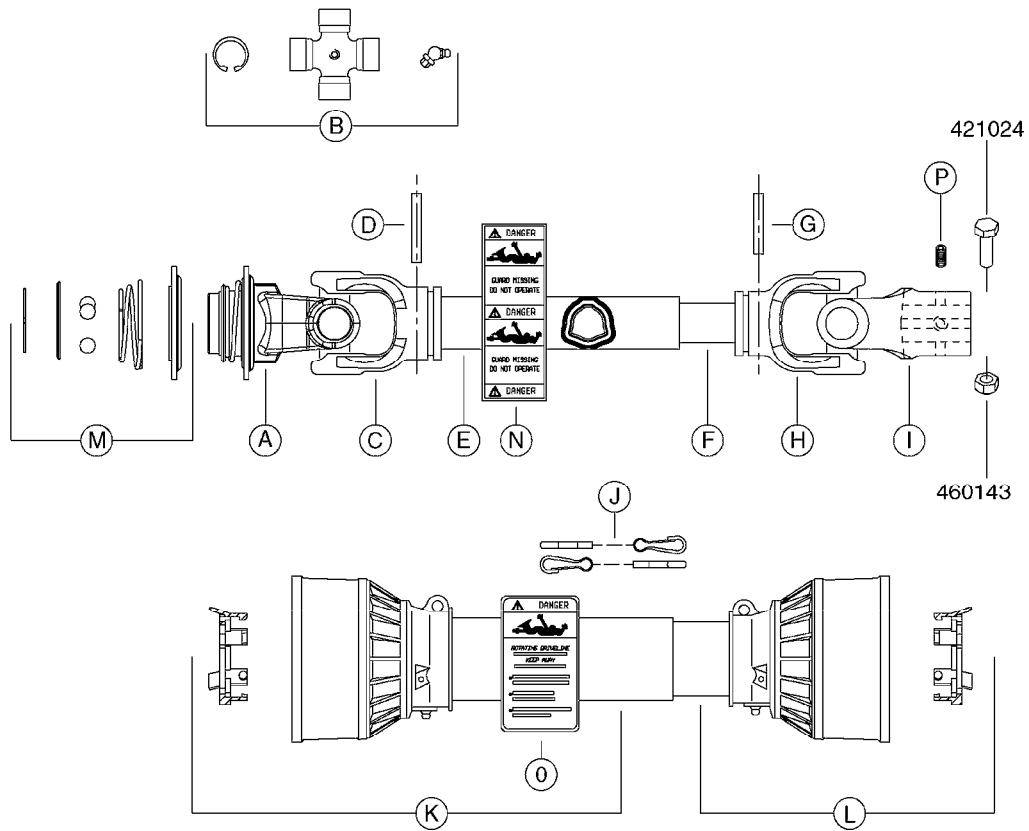

* Supplier changed in 2011 - see page A0580 for "AMA" PTO's (yellow and black shields).

A0510

PTO SHAFTS - BONDIOLI DIAPH.
A0510-HIN, 01:01:16

Page 1
Date 04.11.2017 14:04

parts-n°	order qty	description
284041	1	UNIV. JOINT 27x70mm
289040	1	PTO YOKE 1-3/8" X 6 SPLINE
289041	1	PTO YOKE 1-3/8" X 6 SPLINE
289042	1	UNIV. JOINT 22x54mm
289045	1	UNIV. JOINT 30.2x79.4mm
289049	1	PTO SHIELD COMPLETE F.829446
289050	1	PTO SHIELD COMPLETE F.829445
829445	1	PTO 1-3/8/6X1-3/8/6X810M AXIAL
829446	1	PTO SHAFT LE-SPV + LP ZE-P540
829480	1	PTO 1-3/8/21 x 1-3/8/21x1210MM
829482	1	PTO 1-3/8/6X25MM X 600MM 1202
829483	1	PTO 1-3/8/6X30MM x 610MM 1302
829484	1	PTO 1-3/8/6X1-3/8/6X575MM 361
829486	1	PTO 1-3/8/6X30MM X870MM 1302
829487	1	PTO 1-3/8/6X1-3/8/6X870MM 361
829490	1	PTO 1-3/8/6X30MM 1320MM 1302
829491	1	PTO 1-3/8/6X1' 610/913MM 9016
829502	1	PTO 1-3/8/6x1210/1745
28005200	1	PTO YOKE 1-3/8" X 21 SPLINE
28005400	1	PTO YOKE 1-3/8" X 6 SPLINE
28005800	1	PTO YOKE 1-3/8" X 21 SPLINE
28006000	1	PTO YOKE D25 CONE 3 DEG.
28006100	1	PTO YOKE D30 CONE 4 DEG.
28006200	1	PTO YOKE 1-3/8" X 6 SPLINE
28006300	1	PTO YOKE D1"
28006700	1	PTO HALF SHAFT - TRACTOR END
28006900	1	PTO HALF SHAFT - TRACTOR END
28007300	1	PTO INNER D1" (NO SHIELD)
28007500	1	PTO INNER D1" (NO SHIELD)
28007800	1	PTO INNER D1" (NO SHIELD)
28008100	1	PTO SHIELD COMPLETE
28008500	1	PTO HALF SHAFT - TRACTOR END
28008600	1	PTO SHIELD ASSY COMPLETE
28009403	1	UNIV. JOINT 27x74.6mm
28015103	1	PTO YOKE 1-3/8"X21 TWST OLD
28015203	1	UNIV. JOINT 23.8x61.3mm
28015303	1	PTO YOKE 1-3/8"X21 BALL COLLAR
28015403	1	PTO OUTER 1-3/8"X21 (SHIELDED)
28015503	1	PTO INNER 1-3/8"X21 (NO SHIELD)
28015603	1	PTO SHIELD COMPLETE F.28020303
28015703	1	PTO YOKE 1-3/4"X20 SPL OUTER
28015803	1	PTO OUTER 1-3/4"X20 (NO SHIELD)
28015903	1	PTO INNER 1-3/8"X21 (NO SHIELD)
28016003	1	PTO SHIELD COMPLETE F.10465803
28016203	1	PTO OUTER 1-3/8"X6 (SHIELDED)
28016303	1	PTO INNER 1-3/8"X6 (NO SHIELD)
28016703	1	PTO OUTER 1-3/8"X6 (NO SHIELD)
28016803	1	PTO INNER 1-3/8"X6 (NO SHIELD)
28020203	1	PTO 1-3/4/20x1-3/8/21 BP L=860
28020303	1	PTO 1-3/8/21 x 1-3/8/21 B&P
28040603	1	PTO YOKE 1-3/8X21SPL BLACK
28040703	1	SAFETY CHAIN F.CV BLACK PTO (SET OF 2)
28068800	1	PTO YOKE 1-3/8" X 6 SPLINE
28069700	1	UNIV. JOINT STD1 SFT
28072800	1	PTO SHIELD COMPLETE L=1912 SFT
28073000	1	PTO YOKE 1-3/8" X 6 SPLINE