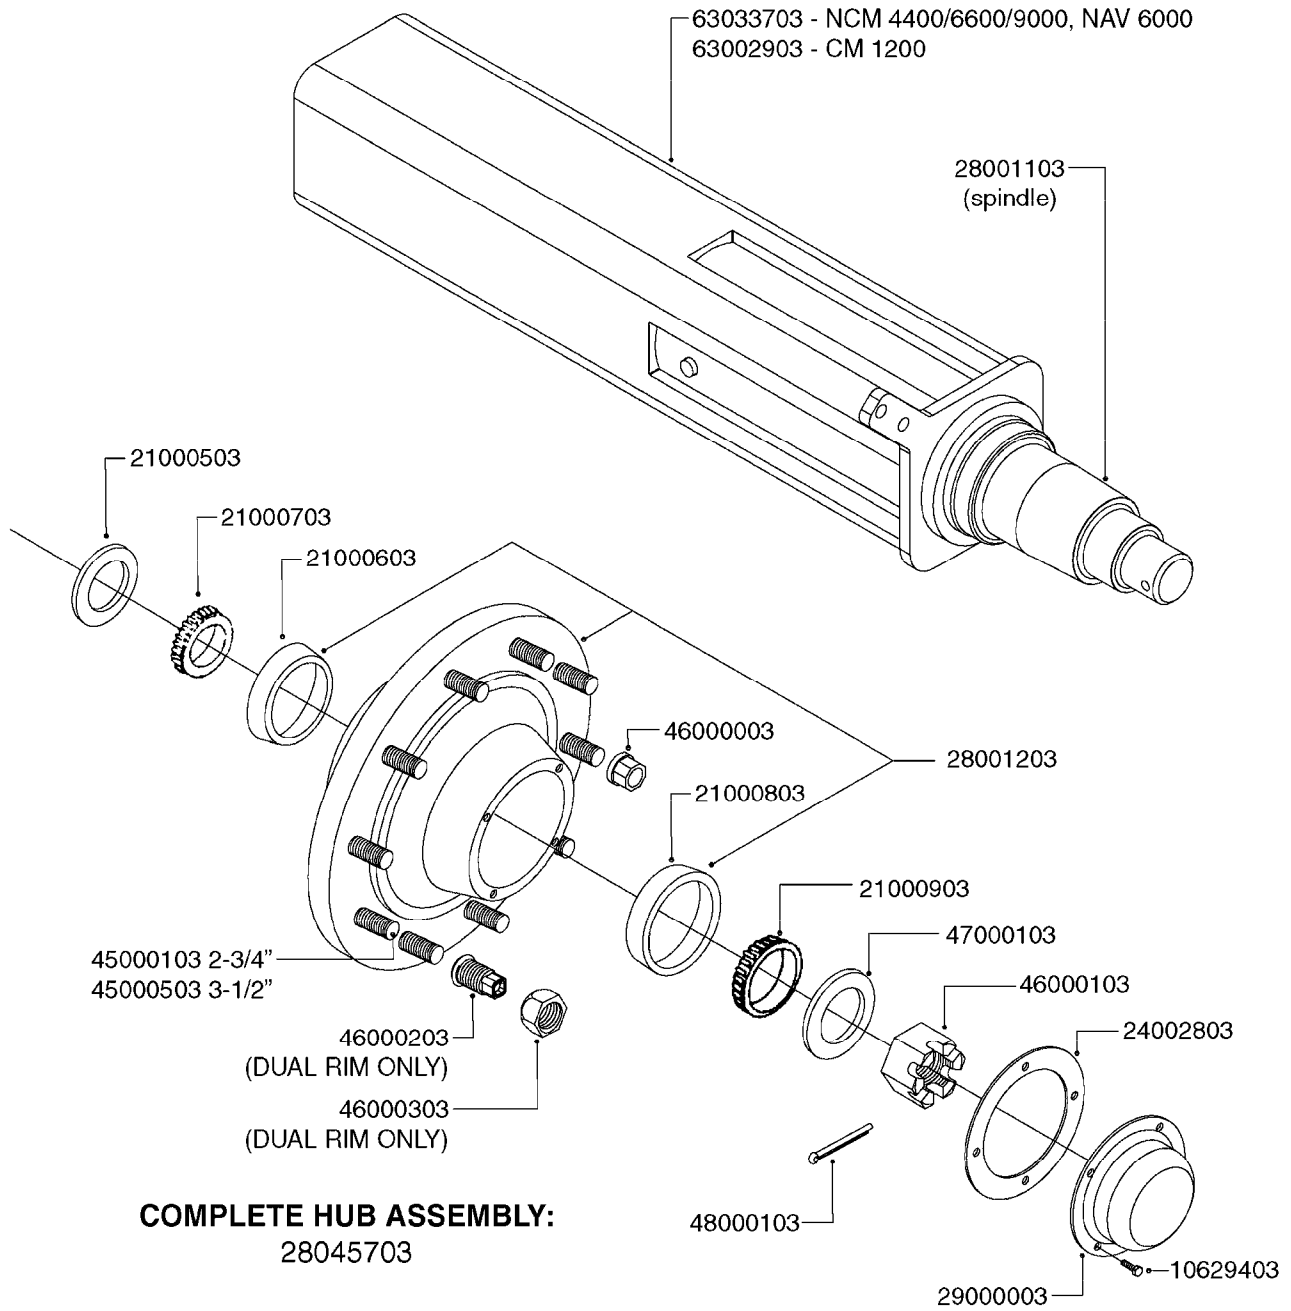

COMPLETE HUB ASSEMBLY:
28045703

COMPLETE ASSEMBLIES
WHOLEGOODS ITEMS

E0790

HUB ASSEMBLY F.4-1/2" SPINDLE
E0790-HIN, 31:03:16

Page 1

Date 04.11.2017 14:05

parts-n°	order qty	description
10629403	1	BOLT HEX 5/16 NC GR.2 00.50"
21000503	1	SEAL,WHEEL CR43771
21000603	1	RACE, BEARING 3.5/1.5
21000703	1	BEARING, TAPPERED 3.5433/1.575
21000803	1	RACE, TAPERED BEARING
21000903	1	BEARING, TAPPERED, 2.75/1.510
24002803	1	GASKET F. HUB 4.5" HUB ASSY
28001103	1	SPINDLE 4.5"x 21" 20000LB
28001203	1	HUB, 20000LB W. BRG RACES
28045703	1	HUB ASSY 10-13.19-11.02 25000#
29000003	1	HUB CAP F. 881(20000LB) HUB
45000103	1	BOLT, WHEEL STUD 3/4-16X2 3/4
45000503	1	BOLT, WHEEL STUD 3/4-16X3 1/2
46000003	1	NUT HEX NF 3/4" FLANGED F.HUB
46000103	1	NUT, CASTLE, SPINDLE 2-12 UNF
46000203	1	NUT, BUD WHEEL, INNER, RH
46000303	1	NUT, BUD WHEEL, OUTER, RH
47000103	1	WASHER, SPNDL 4.5" 2.06x4 .25T
48000103	1	PIN, COTTER 5/16" X 5.25"
63002903	1	AXLE INSERT,72"-90"SUS CM 1200
63033703	1	AXLE INSERT NCM 44/66/9000