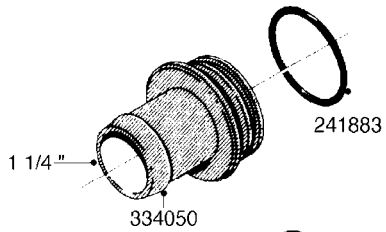

L0080

FITTINGS - S-53
L0080-HIN, 12:09:17

Page 1

Date 04.11.2017 14:05

Pos.	parts-n°	order qty	description
1	145995	1	FITT.DK S-53 FORK
2	241973	1	O-RING Ø3 X 44,2 70 SHORES NITRIL NITRIL (BLACK)
2	242353	1	O-RING D44.2X3.0 VITON F.S-67 VITON (BROWN)
3	242109	1	O-RING D32.2x3.0 NITRIL (BLACK)
3	242354	1	O-RING D32.2X3.0 VITON F.S-53 VITON (BROWN)
4	322103	1	FITT.DK S-53 BULKHEAD
5	322107	1	FITT.DK S-53 BULKHEAD NUT
6	322110	1	FITT.DK S-53 ELB. 1/2" BSP
7	322352	1	FITT.DK S-53 TEE
8	334229	1	FITT.DK S-53 STR.3/4"
9	334260	1	GASKET F. S-53 BULKHEAD
10	334564	1	FITT.DK S-67 TO S-53 ADAPTER
11	391100	1	FITT.DK S-53THREAD INS.1/2"BSP
12	726463	1	FITT.DK S53 BULKHEAD W/GASKET
13	726552	1	FIT.DK S-53X90 1/2" BSP,O-RING
14	726556	1	FITT.DK S-53 HB 1/2" W/O-RING
15	726558	1	FITT.DK S53 STR. 3/4" W.ORING
16	726559	1	FITT DK. S-53 HB 1" W/O-RING
17	726568	1	FITT.DK.S-53 HB 1/2"90 W/ORING
18	726570	1	FITT.DK S-53 ELB.3/4" W.ORING
19	726571	1	FITT.DK S-53 ELB.1", W ORING
20	726578	1	FITT.DK S53 PLUG WITH O-RING
21	728561	1	REDUCER S67M - S53F + O-RING