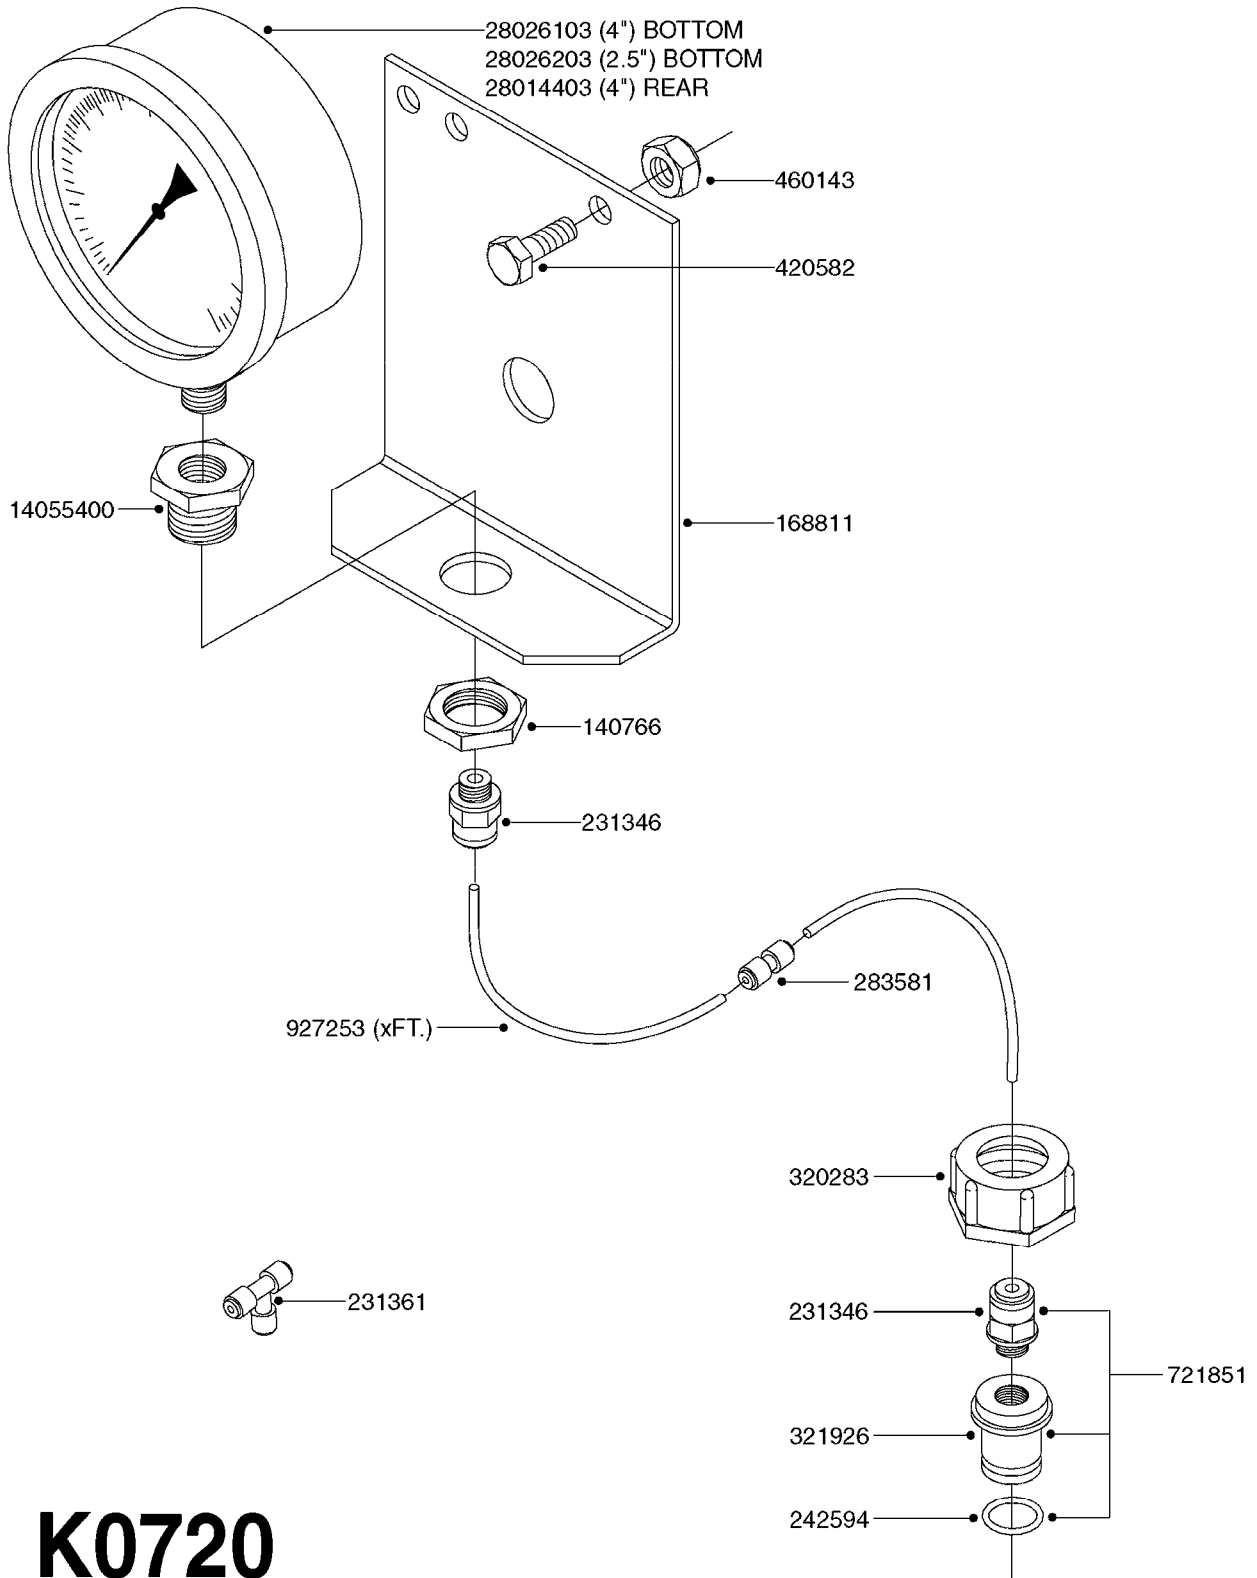

K0690

REMOTE GAUGE-MAGNETIC BASE KIT
K0690-HIN, 01:01:16

Page 1

Date 04.11.2017 14:05

parts-n°	order qty	description
231346	1	QUICK COUPLER 1/8"BSP X 4 MM
232230	1	QUICK COUPLER 1/4"BSP X 4 MM
241651	1	O-RING D14.0X3.0 NITRIL
242594	1	O-RING D14 X 1.78 SCH.70-EPDM
283581	1	HOSE CONNECTOR STR. F.4MM PE
284582	1	CLAMP HOSE GEAR - 5/16"
320187	1	FITT.DK CAP 3/8" BSP BLACK
320283	1	FITT.DK NUT 3/4"BSP
320445	1	FITT.DK HN 1/4"X3/8" BSP
321926	1	FITT.DK REDUC 1/8"BSP F.3/4"N
322046	1	FITT.DK TEE 1/2X1/2HB X3/4'BSP
322048	1	FITT.DK TEE 3/4X3/4HB X3/4'BSP
330013	1	O-RING D15/D10X2.5 F.3/8"NUT
330061	1	O-RING D16/D11X2,5
331807	1	FITT.DK HB 5/16" F.3/8" NUT
334531	1	CLAMP HOSE PLASTIC 3/4"
334534	1	CLAMP HOSE PLASTIC 1/2"
390713	1	GAUGE ADAPTOR 1/4" BSP
440698	1	SCREW F.PLASTIC 6X18 SS HEXHD
721851	1	SCREW PLUG W/QUICK FIT
724637	1	FITT.DK HB 5/16' F. 3/4" COMP.
927253	1	AIR HOSE, DIAMETER 4MM
927268	1	HOSE R X PVC X 1/4 X 0012"
10536703	1	MAGNETIC BASE D3,2'/90LB
10536803	1	MAGNETIC BASE KIT F.GAUGE
28026203	1	GAUGE 200PSI/BR,2.5"1/4BSP-BTM
92702103	1	HOSE R X1/2" X300PSI WP X0012"
92703203	1	HOSE R X3/4" X300PSI WP X0012"