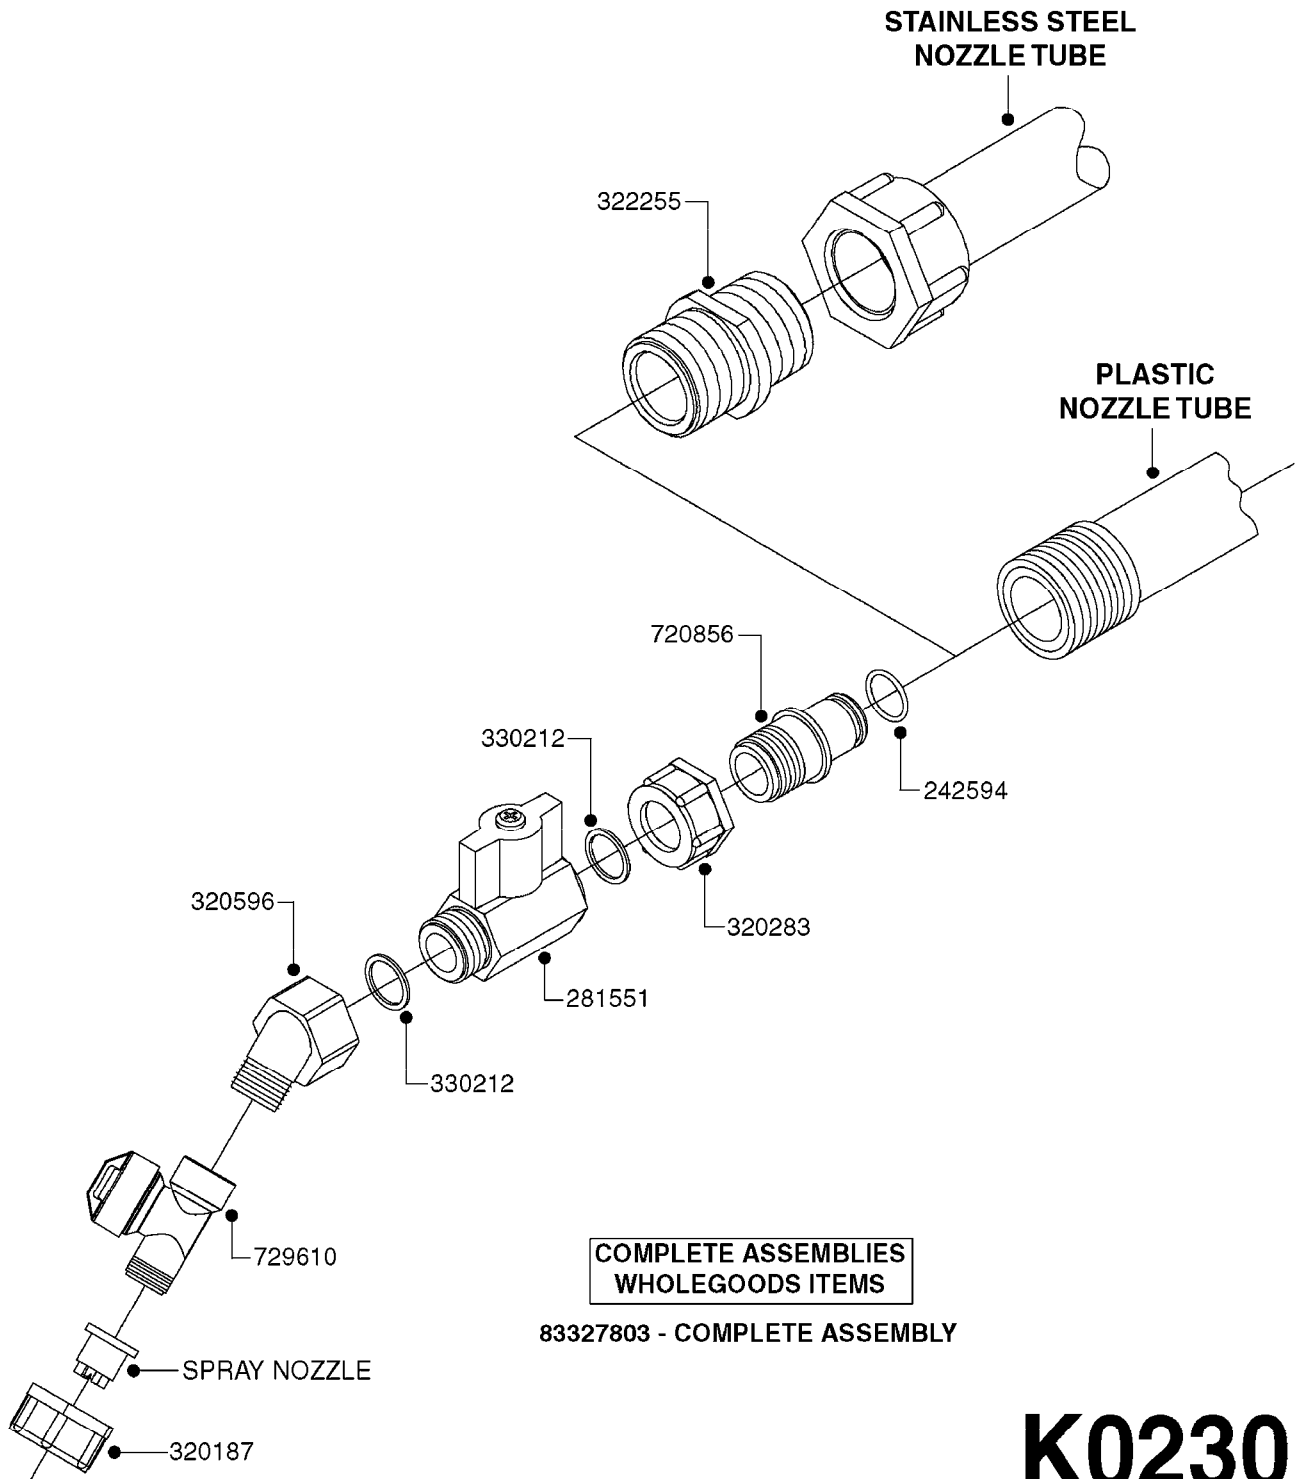

K0230

END NOZZLE KIT
K0230-HIN, 01:01:16

Page 1

Date 04.11.2017 14:05

parts-n°	order qty	description
242594	1	O-RING D14 X 1.78 SCH.70-EPDM
281551	1	BALL VALVE 1/2"
320187	1	FITT.DK CAP 3/8" BSP BLACK
320283	1	FITT.DK NUT 3/4"BSP
320596	1	FITT.DK ELB 3/8'-1/2'BSP 45DEG
322255	1	FITT.DK NIPPLE 3/4"X 3/4"
330212	1	O-RING D19/D14X2.4 F.1/2"NUT
720856	1	FITT.DK 1/2'BSP ASSY.F.3/4'NUT
729610	1	NOZZLE ASSY. NON DRIP 3/8 THRD
83327803	1	END NOZZLE KIT "04"