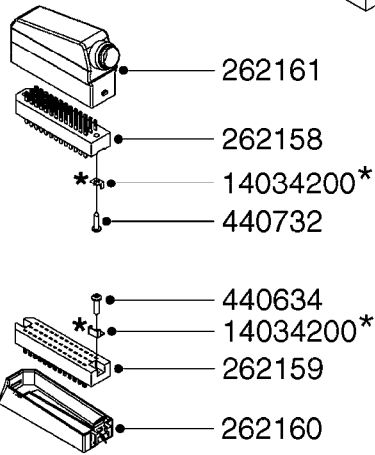

LIQUID SYSTEM

- 26004200 L = 57' 5"
- 28028700 L = 45' 11"
- 28027500 L = 37' 9"
- 28028900 L = 26' 3"
- 28028800 L = 16' 5"
- 26003900 L = 6' 7"

HYDRAULIC SYSTEM

* Note orientation of bracket
1 = Liquid system
2 = Hydraulic system

M0280