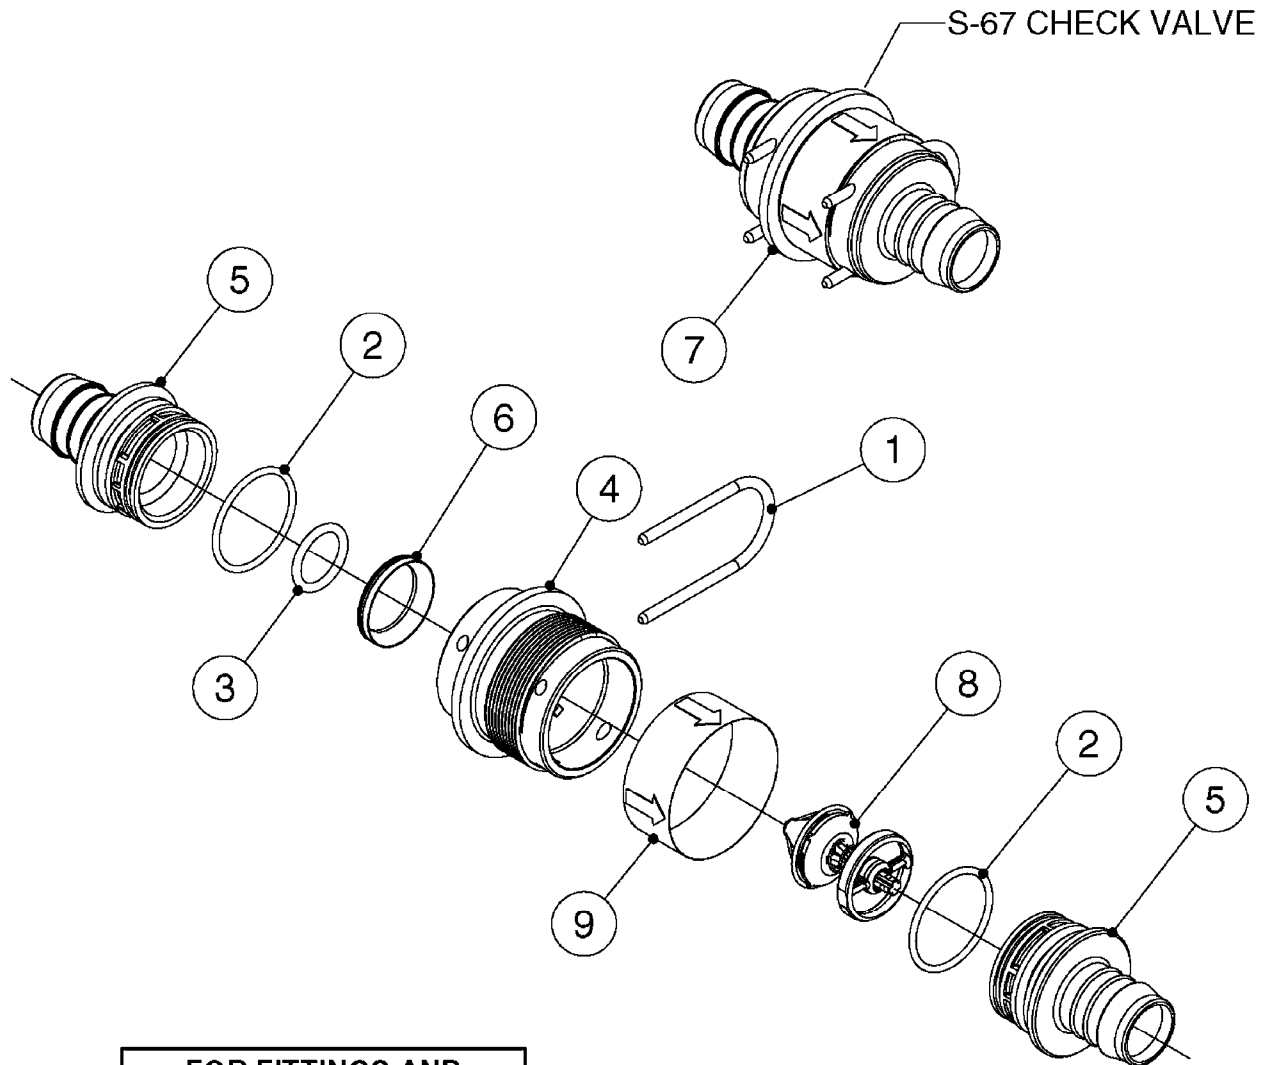

FOR FITTINGS AND
HOSES, SEE SECTION L

B0630

CHECK VALVES - S67
B0630-HIN, 01:01:16

Page 1

Date 04.11.2017 14:05

Pos.	parts-n°	order qty	description
1	145996	1	FITT.DK S-67 FORK
2	242353	1	O-RING D44.2X3.0 VITON F.S-67
3	242504	1	O-RING D35x2 NITRIL
4	322104	1	FITT.DK S-67 BULKHEAD
5	334231	1	HOSE TAIL S67 STRAIGHT 1"
5	334232	1	HOSE TAIL S67 1"1/4 STRAIGHT
6	14103100	1	SEAT F.CHECK VALVE D40.8 2010
7	72001803	1	CHCK VLV,S67, 2 X 1" HB COMPLETE IN-LINE CHECK VALVE FOR 1" HOSE
7	72206600	1	CHCK VLV,S67, 2 X 1.25" HB COMPLETE IN-LINE CHECK VALVE FOR 1-1/4" HOSE
8	72089900	1	CHECK VALVE S67 SUBASMBLY.2001
9	97800500	1	DECAL 230X28 BLACK ARROW