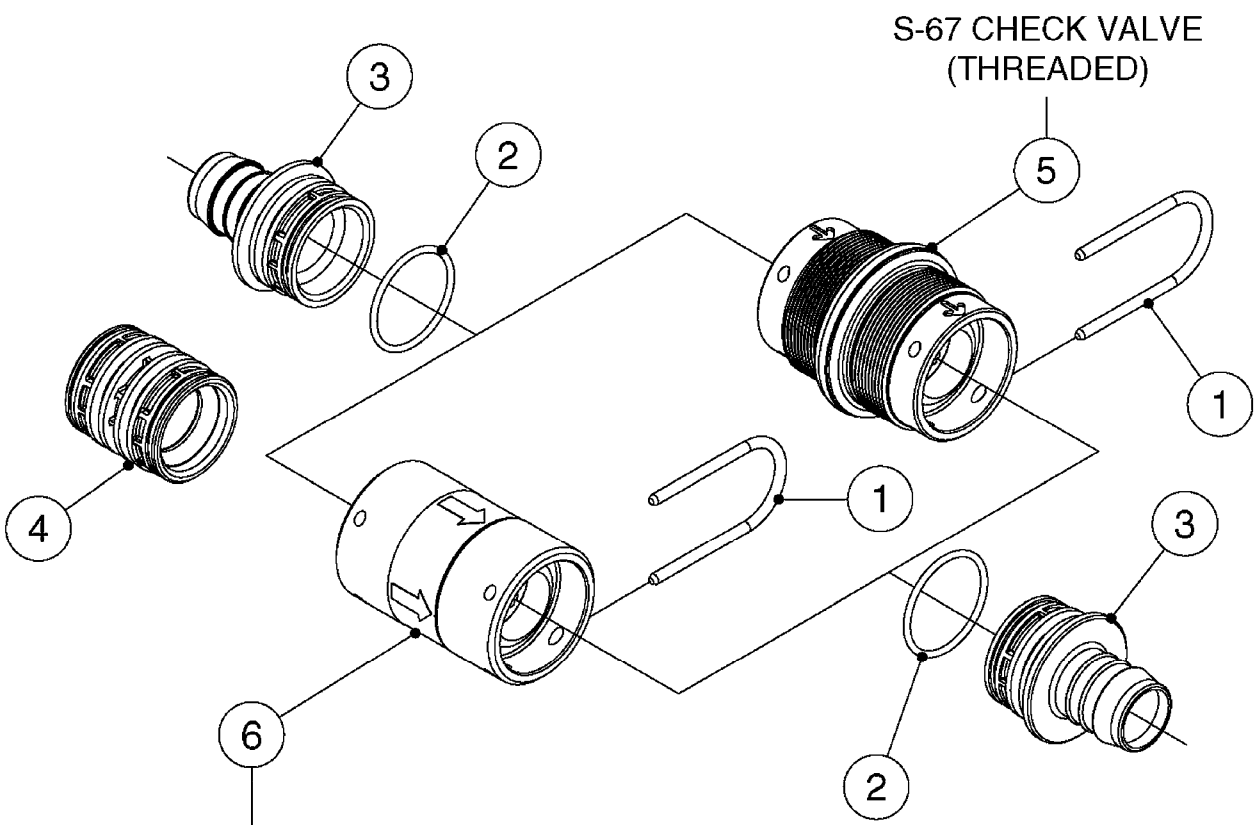

FOR FITTINGS AND
HOSES, SEE SECTION L

B0630

CHECK VALVES - S67
B0630-HIN, 01:01:16

Page 1

Date 04.11.2017 14:05

Pos.	parts-n°	order qty	description
1	145996	1	FITT.DK S-67 FORK
2	242353	1	O-RING D44.2X3.0 VITON F.S-67
3	242504	1	O-RING D35x2 NITRIL
4	322104	1	FITT.DK S-67 BULKHEAD
5	334231	1	HOSE TAIL S67 STRAIGHT 1"
5	334232	1	HOSE TAIL S67 1"1/4 STRAIGHT
6	14103100	1	SEAT F.CHECK VALVE D40.8 2010
7	72001803	1	CHCK VLV,S67, 2 X 1" HB COMPLETE IN-LINE CHECK VALVE FOR 1" HOSE
7	72206600	1	CHCK VLV,S67, 2 X 1.25" HB COMPLETE IN-LINE CHECK VALVE FOR 1-1/4" HOSE
8	72089900	1	CHECK VALVE S67 SUBASMBLY.2001
9	97800500	1	DECAL 230X28 BLACK ARROW