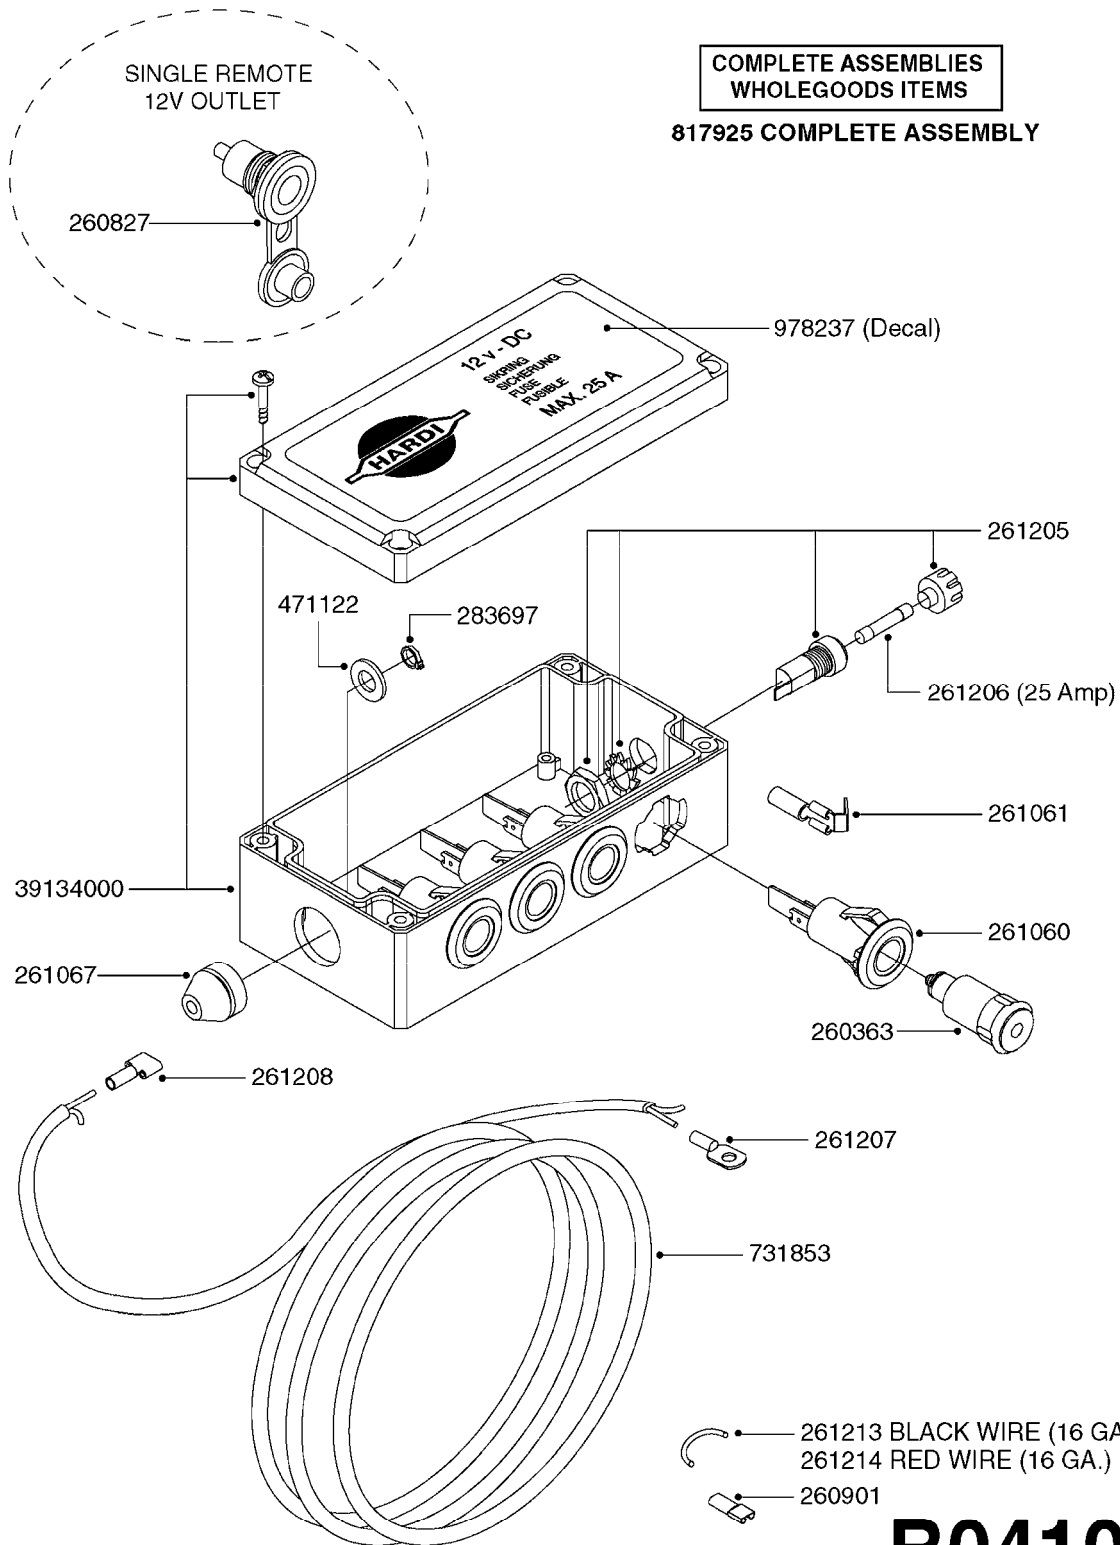

12 VOLT OUTLET BOX
B0410-HIN, 01:01:16

Page

0

Date

04.11.2017 14:04

12 VOLT OUTLET BOX
B0410-HIN, 01:01:16

Page 1
Date 04.11.2017 14:04

parts-n°	order qty	description
260363	1	PLUG 2 POLE 12V
260827	1	PLUG F.EC ATTACHMENTS
260901	1	SPADE F.ELEC CONN.1.5MM BLUE
261060	1	PLUG F.EC ATTACHMENTS
261061	1	SPADE F.ELEC.2 WAY CONNECTOR
261067	1	GROMMET 10-14 GREY
261205	1	FUSE HOLDER
261206	1	FUSE 25 A
261207	1	ELECTRIC CONNECTOR 4MM
261208	1	SPADE F.ELEC.CONNECTOR 4MM
261213	1	WIRE 6.4MM BLACK
261214	1	WIRE 6.4MM RED
283697	1	TIESTRAP 200MM
471122	1	WASHER, M10, Ø20/10.5X 2.0, SS
731853	1	CABLE 2X4MM L=138"
817925	1	OUTLET BOX 12 VOLT ELEC.
978237	1	DECAL OUTLET BOX
39134000	1	BOX, COMPLETE, 12V POWER BOX