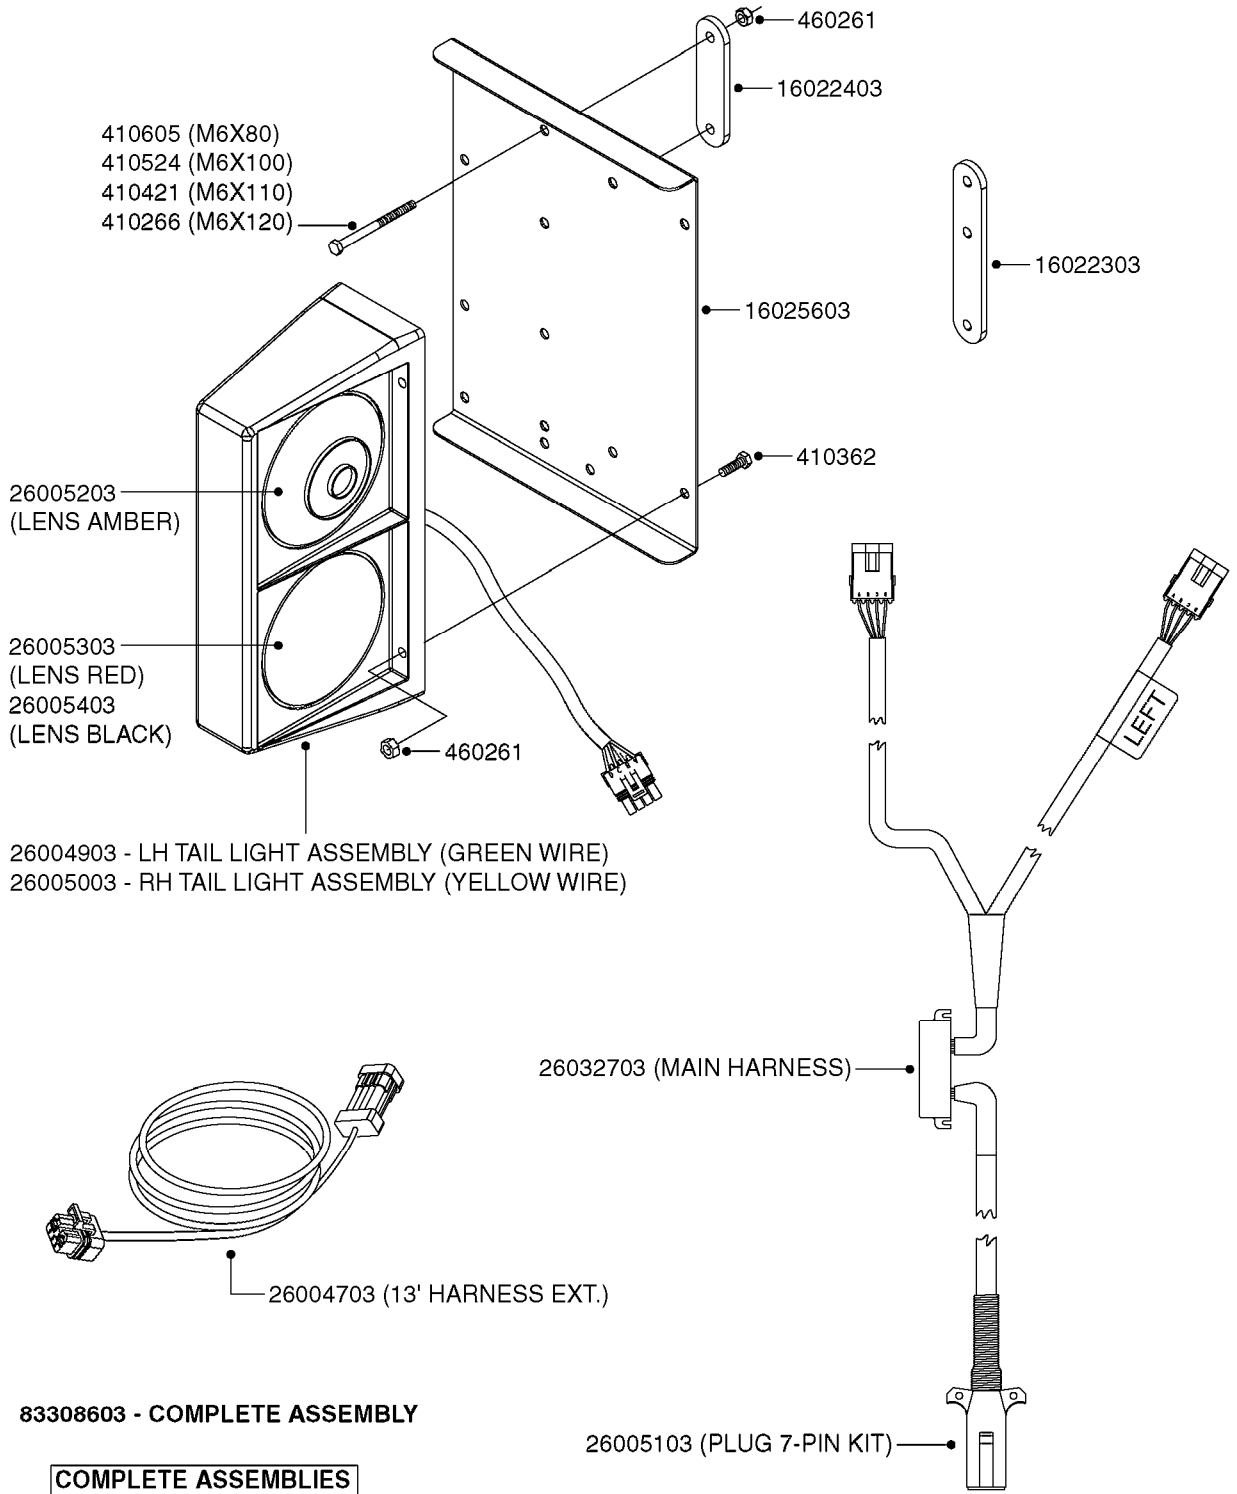

COMPLETE ASSEMBLIES
WHOLEGOODS ITEMS

M0160

TRAFFIC LIGHT KIT
M0160-HIN, 17:08:17

Page 1
Date 04.11.2017 14:06

parts-n°	order qty	description
410266	1	BOLT HEX 8.8 DEL M6X120
410362	1	BOLT HEX 8.8 SS M6X20
410421	1	BOLT HEX M6X110 DIN931-A2 SS
410524	1	BOLT HEX 8.8 DEL M6X100
410605	1	BOLT HEX 8.8 DEL M6X80
460261	1	NUT HEX M6X1.00 LOCK DIN985 A2 SS
16022303	1	BRACKET 100MM TUBE
16022403	1	BRACKET 60MM TUBE
16025603	1	BRACKET TAIL LIGHT DUAL LAMP
26004703	1	HARNESS 13' EXT 4 WIRE WP
26004903	1	TAIL LIGHT GREEN WIRE LH
26005003	1	TAIL LIGHT YELLOW WIRE RH
26005103	1	PLUG 7-PIN AG TAIL LIGHT
26005203	1	LENS AMBER BEFORE 2009
26005303	1	LENS RED BEFORE 2009
26005403	1	LENS BLACK BEFORE 2009
26032703	1	HARNESS COMPLETE, TAIL LIGHT, 2013
83308603	1	TRAFFIC LIGHT KIT