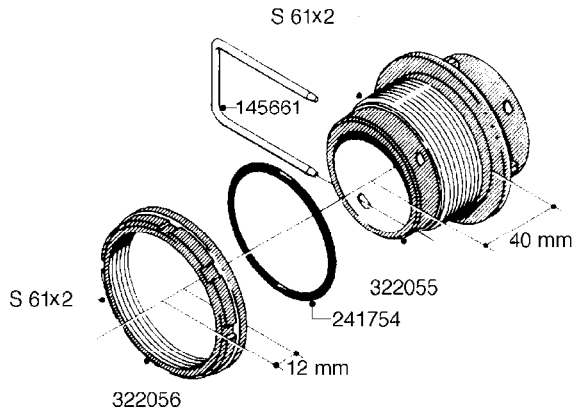

L0080

FITTINGS - S-53
L0080-HIN, 12:09:17

Page 1

Date 04.11.2017 14:05

Pos.	parts-n°	order qty	description
1	145995	1	FITT.DK S-53 FORK
2	241973	1	O-RING Ø3 X 44,2 70 SHORES NITRIL NITRIL (BLACK)
2	242353	1	O-RING D44.2X3.0 VITON F.S-67 VITON (BROWN)
3	242109	1	O-RING D32.2x3.0 NITRIL (BLACK)
3	242354	1	O-RING D32.2X3.0 VITON F.S-53 VITON (BROWN)
4	322103	1	FITT.DK S-53 BULKHEAD
5	322107	1	FITT.DK S-53 BULKHEAD NUT
6	322110	1	FITT.DK S-53 ELB. 1/2" BSP
7	322352	1	FITT.DK S-53 TEE
8	334229	1	FITT.DK S-53 STR.3/4"
9	334260	1	GASKET F. S-53 BULKHEAD
10	334564	1	FITT.DK S-67 TO S-53 ADAPTER
11	391100	1	FITT.DK S-53THREAD INS.1/2"BSP
12	726463	1	FITT.DK S53 BULKHEAD W/GASKET
13	726552	1	FIT.DK S-53X90 1/2" BSP,O-RING
14	726556	1	FITT.DK S-53 HB 1/2" W/O-RING
15	726558	1	FITT.DK S53 STR. 3/4" W.ORING
16	726559	1	FITT DK. S-53 HB 1" W/O-RING
17	726568	1	FITT.DK.S-53 HB 1/2"90 W/ORING
18	726570	1	FITT.DK S-53 ELB.3/4" W.ORING
19	726571	1	FITT.DK S-53 ELB.1", W ORING
20	726578	1	FITT.DK S53 PLUG WITH O-RING
21	728561	1	REDUCER S67M - S53F + O-RING