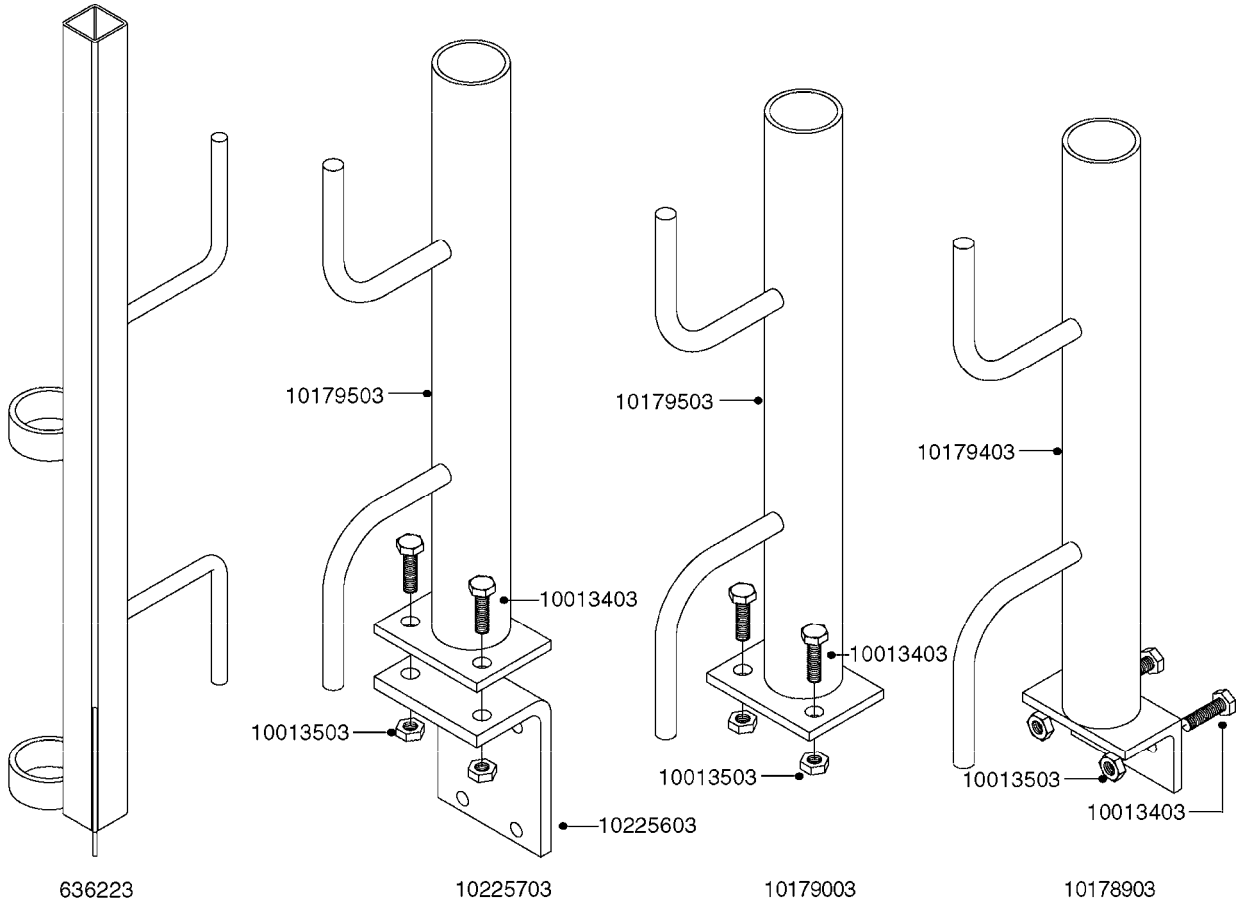

HOSE WRAPS
K0520-HIN, 01:01:16

Page 1
Date 04.11.2017 14:05

parts-n°	order qty	description
241965	1	O-RING 12.1 X 1.6
242007	1	O-RING D9.1X1.6
281551	1	BALL VALVE 1/2"
320084	1	FITT.DK NUT 1/2" BSP
330212	1	O-RING D19/D14X2.4 F.1/2"NUT
330326	1	O-RING D30/D24X2 F.1"NUT
330687	1	FITT.DK HB 1/2" F. 1/2" NUT
334190	1	FITT.DK HB 1/2' F. PISTOL 60S
334531	1	CLAMP HOSE PLASTIC 3/4"
636223	1	POST 12 VOLT TR30
712471	1	AGITATION VALVE ASSY. ON/OFF
843196	1	GUN, MODEL 60S
843197	1	HANDGUN KIT TYPE 60 LONG
10013403	1	BOLT HEX 3/8-16X1 1/4 HCS Z5
10013503	1	NUT HEX NC 3/8"
10178903	1	WRAP HOSE SIDE MOUNT PLATE
10179003	1	WRAP HOSE BOTTOM PLATE MOUNT
10179403	1	WRAP WELDMENT FOR HI101789
10179503	1	WRAP WELDMENT FOR HI101790
10225603	1	BKT.FOR HOSE WRAP MOUNT NL NK
10225703	1	WRAP HOSE BDL.BOTTOM PLATE
92702103	1	HOSE R X1/2" X300PSI WP X0012"