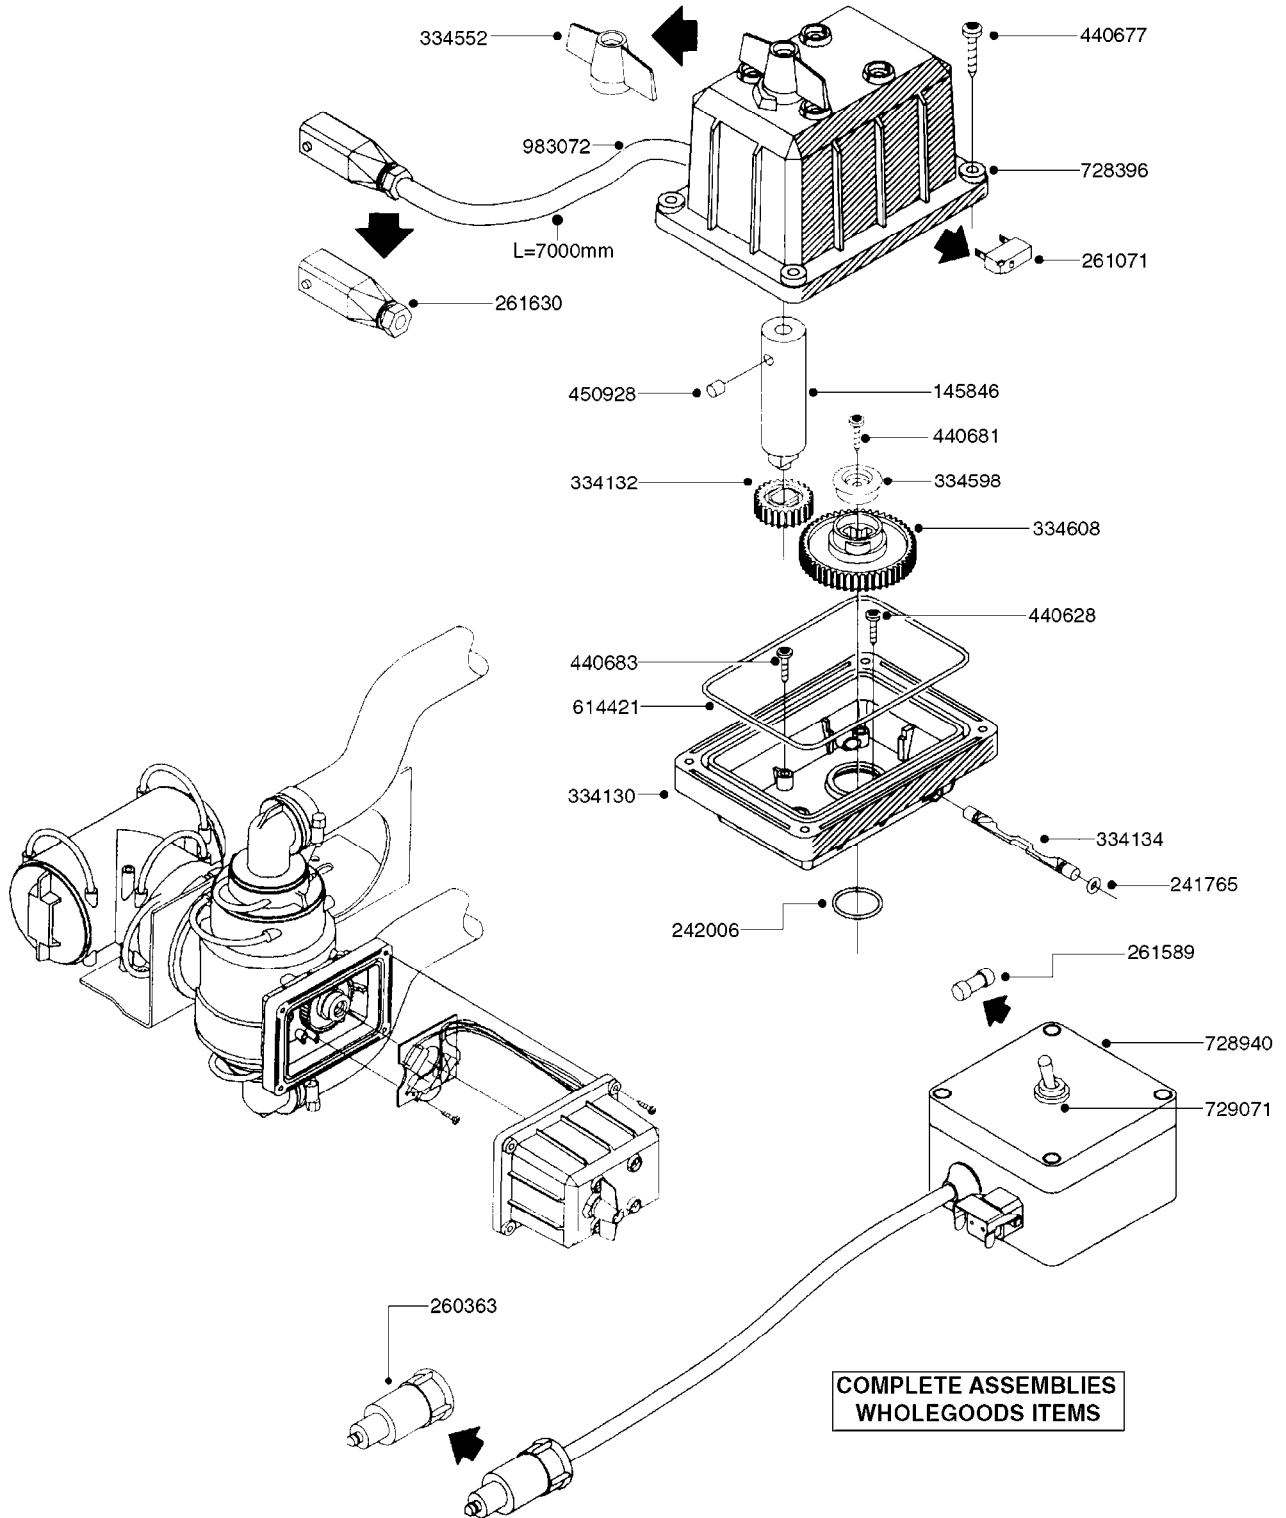

834363 - AGITATION BYPASS VALVE

K0020

BALL VALVE-ELECTRIC 2-WAY
K0020-HIN, 01:01:16

Page 1

Date 04.11.2017 14:05

parts-n°	order qty	description
145846	1	COUPLING FOR EL 3-WAY VALVE
241765	1	O-RING 3.1 X 1.6
242006	1	O-RING D22/D19 X 1.5
260363	1	PLUG 2 POLE 12V
261071	1	MICRO SWITCH TYPE 9 SM 201
261162	1	SOCKET F.12V BAYONET PLUG
261589	1	FUSE 5 X 20 1.25 AMP
334130	1	GEAR BOX
334131	1	COG WHEEL
334132	1	COG WHEEL
334134	1	INDICATOR ROD
334552	1	GRIP F.MAN.OP.EC PRES.REG.GREE
334598	1	PLUG F.VALVE HANDLE BLUE
440628	1	SCREW 3/8'
440677	1	SCREW F. PLASTIC 5X20 SS
440681	1	SCREW F. PLASTIC 4MM X 14LG SS
440683	1	SCREW 40X18 2WAY ELC.BALL VALV
450928	1	SET SCREW M8 X 8MM STAINLESS
614421	1	GASKET F/MOTOR HOUSE-ON/OFF TR
725340	1	MOTOR HOUSING FOR EL VALVE
728399	1	CIRCUIT BOARD F.728941
728941	1	CONTROL BOX F.2-WAY VALVE ELC.
834363	1	ELECTRIC KIT, AGITATION BYPASS