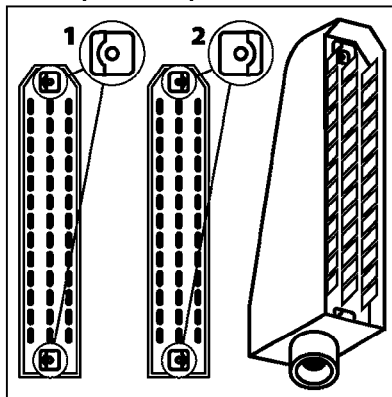

M0280

39 PIN CABLES
M0280-HIN, 28:03:17

Page 1

Date 04.11.2017 14:06

parts-n°	order qty	description
262158	1	PLUG INSERT 39 POLE MALE
262159	1	PLUG INSERT 39 POLE FEMALE
262160	1	PLUG HOUSING 39 POLE FEMALE
262161	1	PLUG HOUSING F/39 POLE MALE
440634	1	SCREW 5/8"
440732	1	PT SCREW 35X12B Z5452 ELZ
14034200	1	CODE BRACKET FOR 39 PIN CABLE
26003900	1	WIRE 37-39 PIN EVC, 6.6'
26004200	1	WIRE 37-39 PIN EVC, 57.4'
26008400	1	WIRE 39-PIN 24 WIRE L=8M
26011903	1	WIRE 39-39 POLE EXT. 3660MM
28027500	1	WIRE 37-39 PIN EVC, 37.7'
28028700	1	WIRE 37-39 PIN EVC, 45.9'
28028800	1	WIRE 37-39 PIN EVC, 16.4'
28028900	1	WIRE 37-39 PIN EVC, 26.2'
72236400	1	DAH CONN. WIRE/TRACTOR L=8M
97610803	1	DECAL-SRAY BOX 39-PIN
97610903	1	DECAL-HYDRAULIC BOX 39-PIN