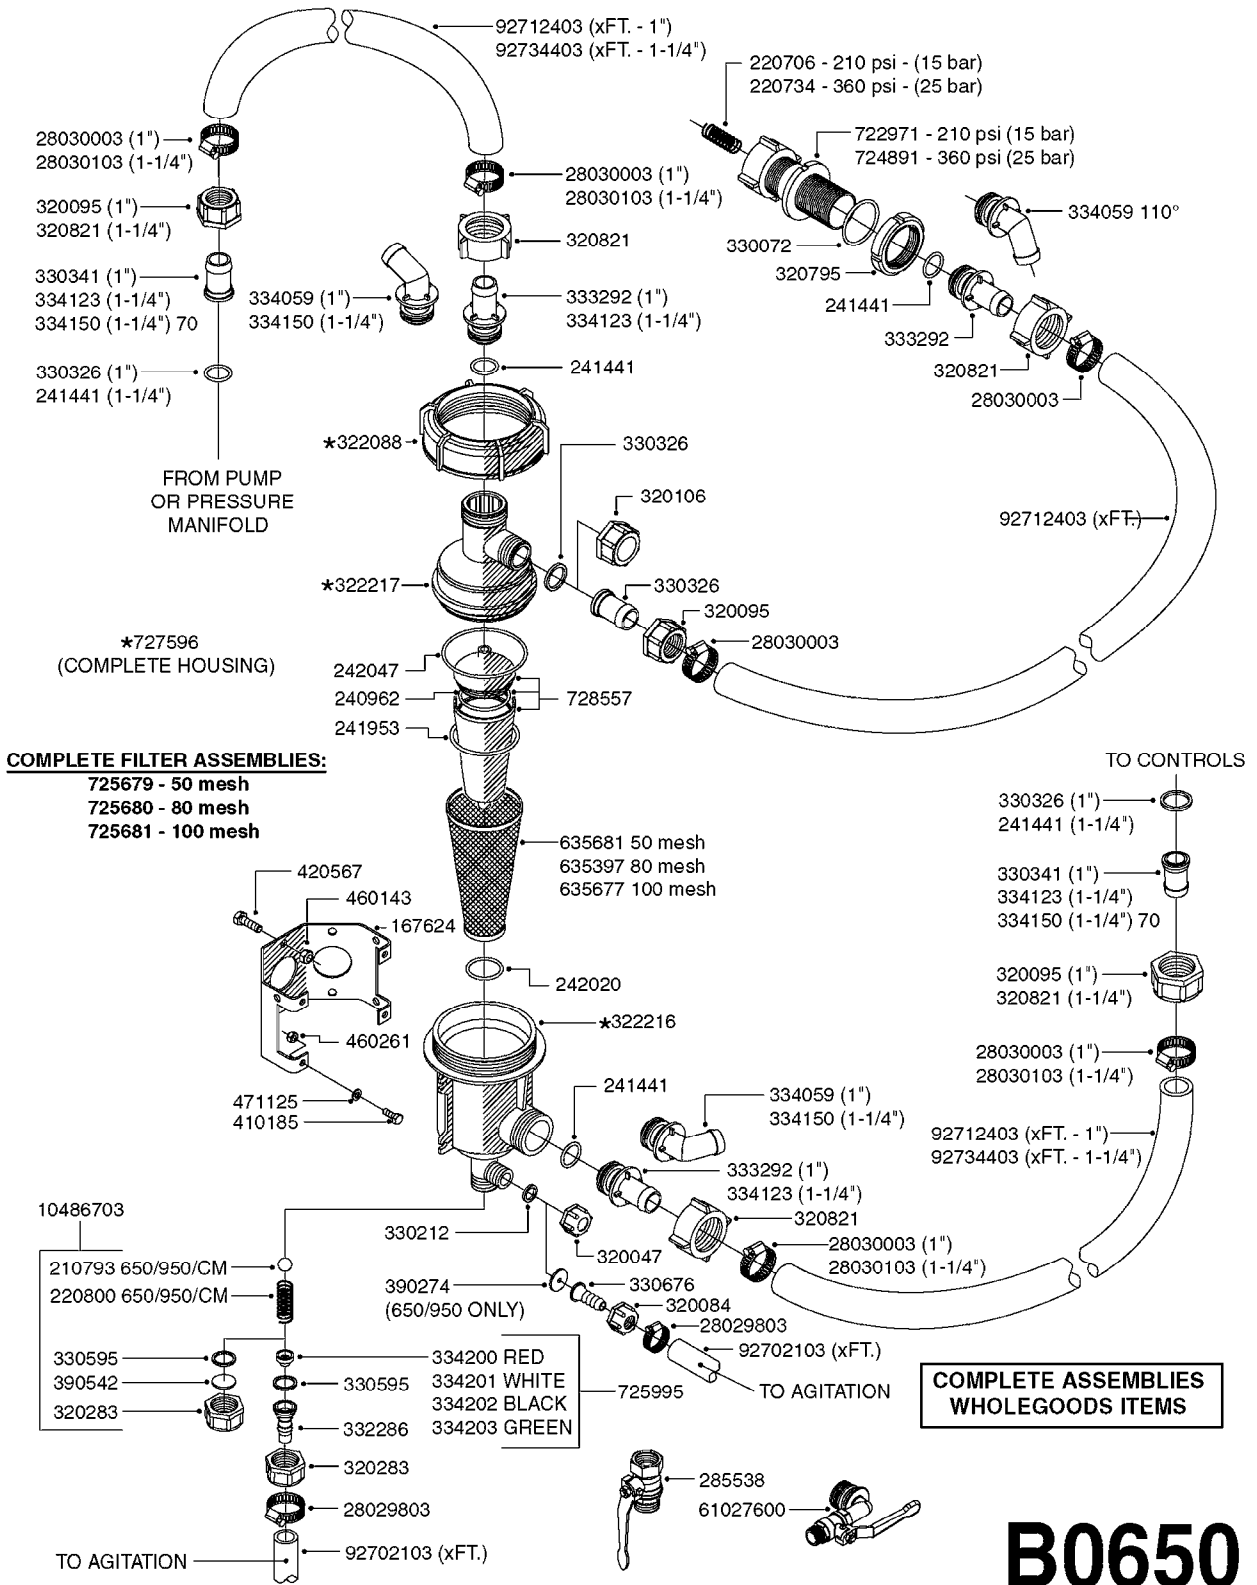

S-67 CHECK VALVE
(THREADED)

S-67 CHECK VALVE
(NON-THREADED)

FOR FITTINGS AND
HOSES, SEE SECTION L

B0640

CHECK VALVES - S67 (2011)
B0640-HIN, 12:04:16

Page 1
Date 04.11.2017 14:05

Pos.	parts-n°	order qty	description
1	145996	1	FITT.DK S-67 FORK
2	242353	1	O-RING D44.2X3.0 VITON F.S-67
3	334231	1	HOSE TAIL S67 STRAIGHT 1"
3	334232	1	HOSE TAIL S67 1"1/4 STRAIGHT
4	72432400	1	FITT.DK S-67 CONNEC W.CHK SEAT
5	72819200	1	CHECK VALVE S67 2012 THREADED
6	72819300	1	CHECK VALVE S67 2012 NO THREAD