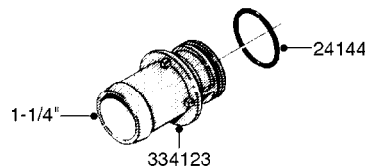

L0010

parts-n°	order qty	description
240085	1	O-RING D13,1/8,3X02,4 NITRIL
241441	1	O-RING D29.3X3
242594	1	O-RING D14 X 1.78 SCH.70-EPDM
320084	1	FITT.DK NUT 1/2" BSP
320095	1	FITT.DK NUT 1" BSP
320117	1	FITT.DK CONN.1/2"BSP F. 1" CAP
320187	1	FITT.DK CAP 3/8" BSP BLACK
320283	1	FITT.DK NUT 3/4"BSP
320821	1	FITT.DK NUT 1-1/2" BSP
321495	1	FITT.DK REDUC 1/4'BSP F.3/4'NT
321576	1	FITT.DK CONN 1/2"BSP F.3/4"NUT
330013	1	O-RING D15/D10X2.5 F.3/8"NUT
330212	1	O-RING D19/D14X2.4 F.1/2"NUT
330326	1	O-RING D30/D24X2 F.1"NUT
330341	1	FITT.DK HB 1" F. 1" NUT
330595	1	O-RING D24.6/D20X2.1 -3/4"
330665	1	3/4' HOSE TAIL F/1' CAP
330676	1	FITT.DK HB 3/8" F. 1/2" NUT
330687	1	FITT.DK HB 1/2" F. 1/2" NUT
330691	1	FITT.DK HB 3/4'F.3/4' NUT
330783	1	FITT.DK HB 3/8"F.3/8" NUT
331262	1	FITT.DK HB 1-1/2" F. 1-1/2"NUT
331273	1	O-RING D44/D38X2 F.1-1/2"
331446	1	FITT.DK HB 1" F.1-1/2" NUT
331807	1	FITT.DK HB 5/16" F.3/8" NUT
332286	1	FITT.DK HB 1/2" F. 3/4" NUT
332905	1	FITT.DK HB 1/2" F. 3/4" CAP
332927	1	PLUG F. NOZZLE TUBE 3/4'
333292	1	FITT.DK HB 1"O'RING F.1-1/2"
333664	1	FITT.DK HB 5/16' F. 1/2' NUT
334044	1	FITT.DK HB 3/4' F. 3/4' CAP
334059	1	FITT.DK EL 1" 110 DEG.F.1-1/2"
334123	1	FITT.DK HB 1-1/4"O-RNG F.1-1/2"
334150	1	FITT.DK HB 1-1/4" 110 F.1-1/2"
390542	1	PLUG WASHER FOR 3/4'CAP NUT
716236	1	FITT.DK HB 1/2" ASSY. F. 3/4"
716413	1	FITT.DK PLUG ASSY. F.NOZ TUBE
717426	1	FITT.DK REDUC 1/4"BSP F.3/4"N
720856	1	FITT.DK 1/2'BSP ASSY.F.3/4'NUT
724621	1	FITT.DK HB 3/4"ASSY F.3/4" NUT