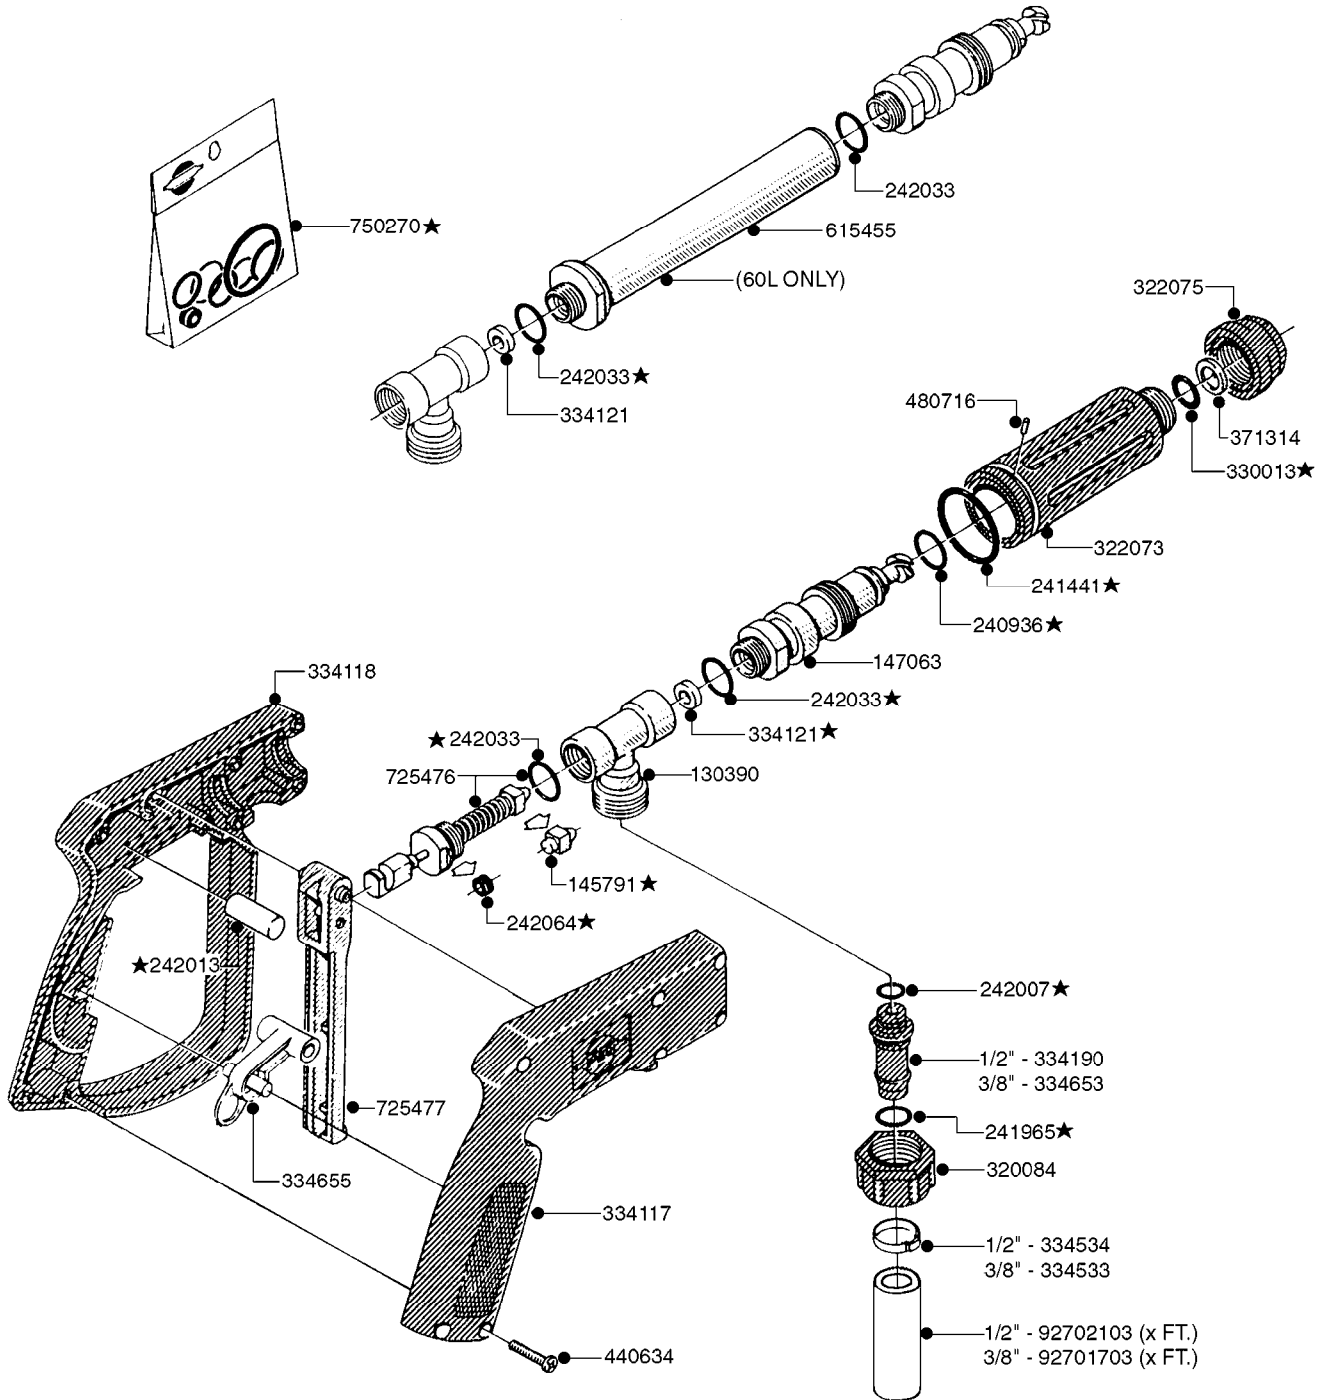

COMPLETE ASSEMBLY:
843197 - 60L
843196 - 60S

COMPLETE ASSEMBLIES
WHOLEGOODS ITEMS

K0480

HANDGUN TYPE 60S/60L POST 95
K0480-HIN, 01:01:16

Page 1

Date 04.11.2017 14:05

parts-n°	order qty	description
130390	1	TEE 3/8'X 1/2' BSP F.TYPE 60S
145791	1	CONE FOR ON/OFF
147063	1	SWIRL F.SPRAY GUN TYPE 60
240936	1	O-RING D13.3X2.4 NITRIL
241441	1	O-RING D29.3X3
241965	1	O-RING 12.1 X 1.6
242007	1	O-RING D9.1X1.6
242013	1	SPRING RUBBER F/TRIGGER
242033	1	O-RING
242064	1	SLEEVE RUBBER 3X8X4MM
320084	1	FITT.DK NUT 1/2" BSP
322073	1	HOUSING F.SWIRL TYPE 60S H.G.
322075	1	HOUSING F. NOZZLE
330013	1	O-RING D15/D10X2.5 F.3/8"NUT
334117	1	HANDLE PIECE RIGHT F.60S/60L
334118	1	HANDLE PIECE LEFT F.60S/60L
334121	1	SEAT FOR ON-OFF TYPE
334190	1	FITT.DK HB 1/2' F. PISTOL 60S
334533	1	CLAMP HOSE PLASTIC 3/8"
334534	1	CLAMP HOSE PLASTIC 1/2"
334653	1	FITT.DK HB 3/8' F.HANDGUN
334655	1	TRIGGER SAFETY F.60S/60L GUN
371314	1	NOZZLE CERAMIC 1099-20
440634	1	SCREW 5/8"
480716	1	PIN D3X6 STAINLESS
615455	1	TUBE F.LANCE TYPE 60L
725476	1	SPINDLE
725477	1	TRIGGER
750270	1	GASKET KIT F.SPRAY GUN
843196	1	GUN, MODEL 60S
843197	1	HANDGUN KIT TYPE 60 LONG
92701703	1	HOSE R X3/8" X300PSI WP X0012"
92702103	1	HOSE R X1/2" X300PSI WP X0012"