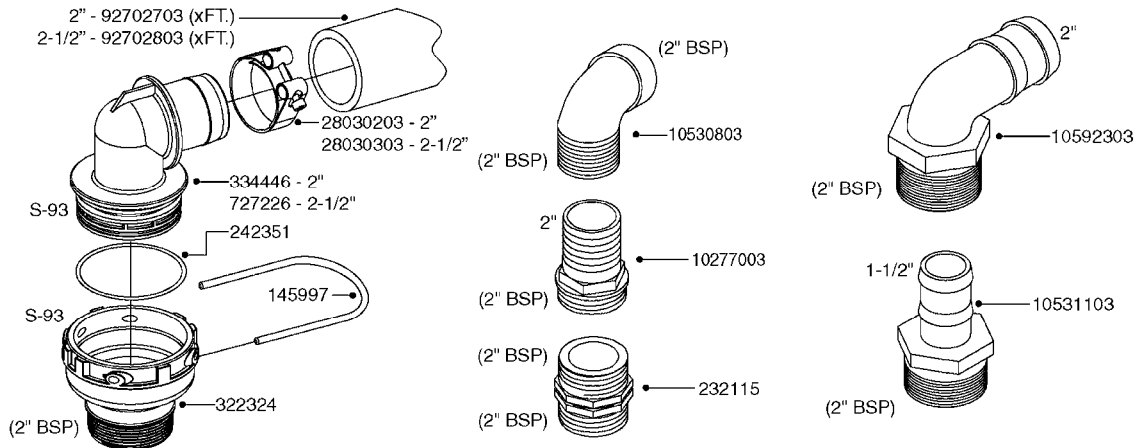

SUCTION SIDE OF PUMP (WITH 2" SUCTION PORT)

COMPLETE PUMP
(NLA) REPLACED BY 464 PUMP (SEE PAGE A0350)

A0390