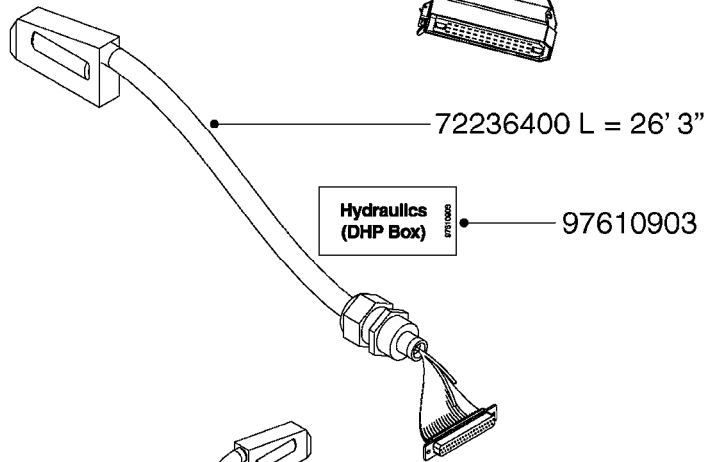

M0280

39 PIN CABLES
M0280-HIN, 28:03:17

Page 1

Date 04.11.2017 14:06

parts-n°	order qty	description
262158	1	PLUG INSERT 39 POLE MALE
262159	1	PLUG INSERT 39 POLE FEMALE
262160	1	PLUG HOUSING 39 POLE FEMALE
262161	1	PLUG HOUSING F/39 POLE MALE
440634	1	SCREW 5/8"
440732	1	PT SCREW 35X12B Z5452 ELZ
14034200	1	CODE BRACKET FOR 39 PIN CABLE
26003900	1	WIRE 37-39 PIN EVC, 6.6'
26004200	1	WIRE 37-39 PIN EVC, 57.4'
26008400	1	WIRE 39-PIN 24 WIRE L=8M
26011903	1	WIRE 39-39 POLE EXT. 3660MM
28027500	1	WIRE 37-39 PIN EVC, 37.7'
28028700	1	WIRE 37-39 PIN EVC, 45.9'
28028800	1	WIRE 37-39 PIN EVC, 16.4'
28028900	1	WIRE 37-39 PIN EVC, 26.2'
72236400	1	DAH CONN. WIRE/TRACTOR L=8M
97610803	1	DECAL-SRAY BOX 39-PIN
97610903	1	DECAL-HYDRAULIC BOX 39-PIN