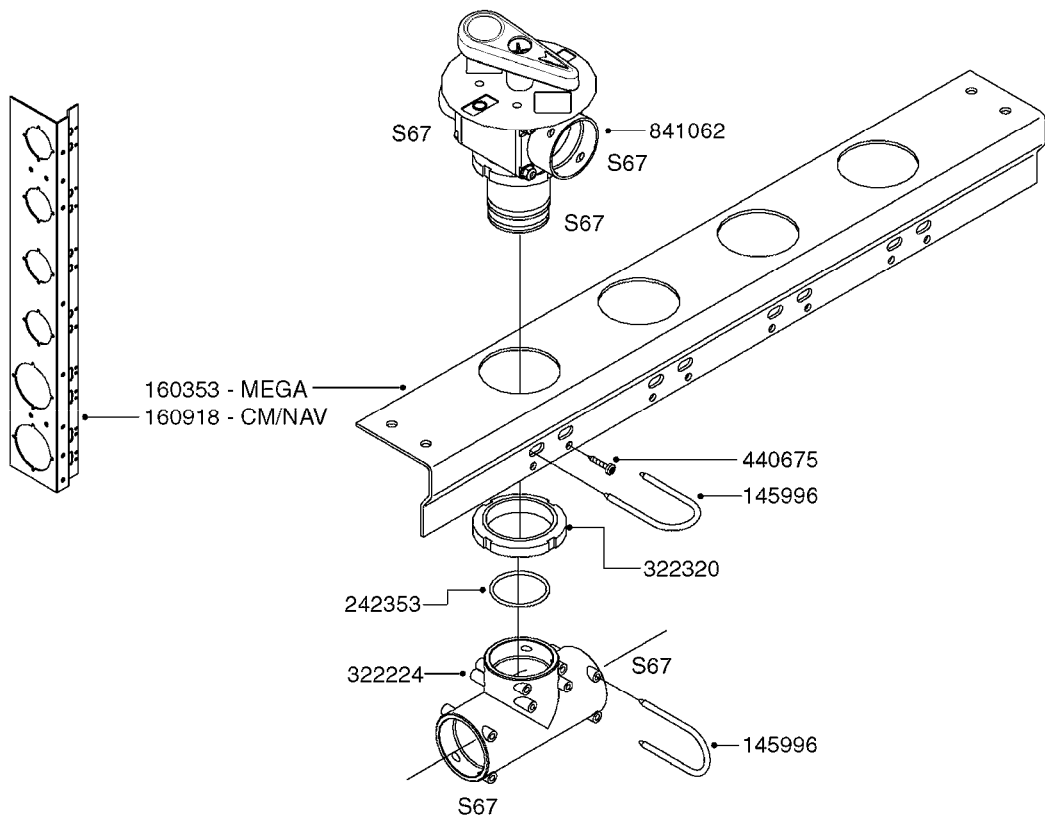

FOR S67 FITTINGS
SEE PAGE L0100

B0420