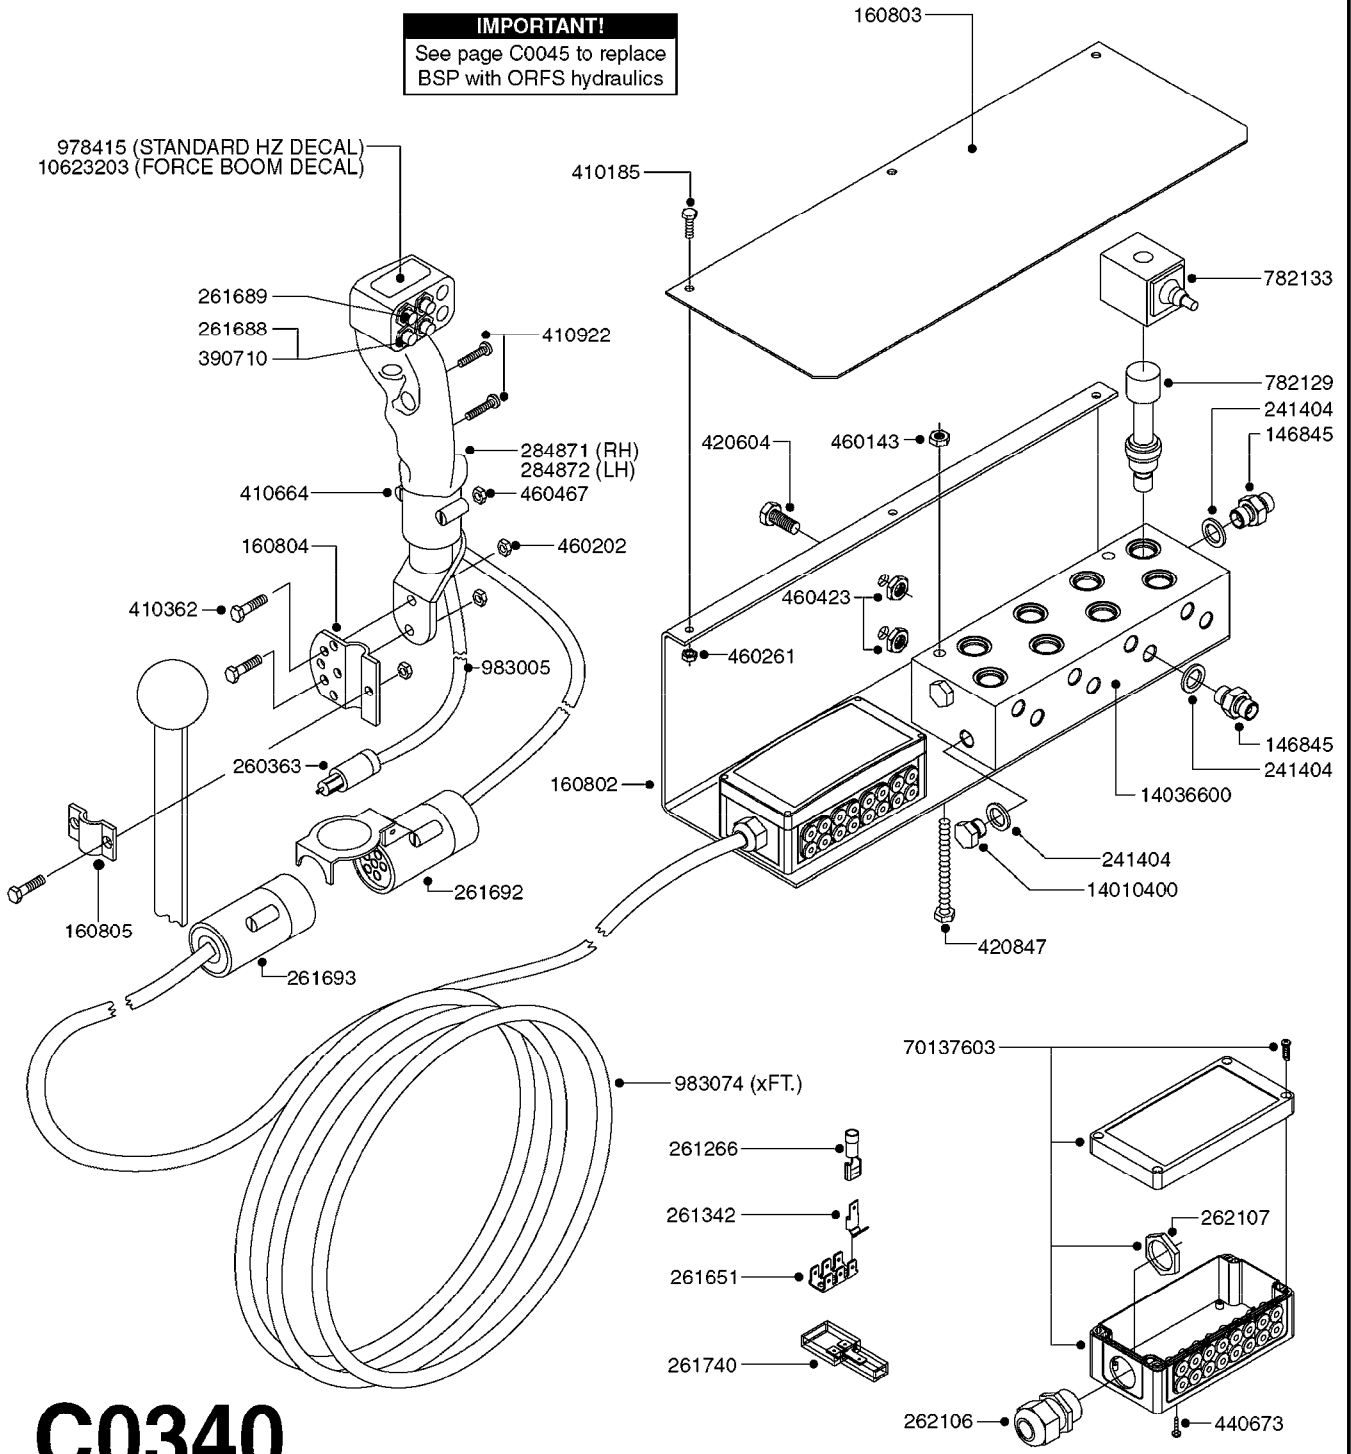

IMPORTANT!
See page C0045 to replace
BSP with ORFS hydraulics

HYD EAGLE HZ JOYSTICK 2005
C0340-HIN, 30:03:16

Page 1
Date 04.11.2017 14:05

parts-n°	order qty	description
146845	1	HEX NIPPLE 1/4"X1/4"
160802	1	MOUNT PLATE F.HYD SOLENOID'HZ'
160803	1	COVER PLATE F.HYD SOLENOID'HZ'
160804	1	MOUNT BRACKET F.HANDLE
160805	1	MOUNT STRAP F.HANDLE
241404	1	DOWTY SEAL 1/4"
260363	1	PLUG 2 POLE 12V
261266	1	CONNECTOR END F.CABLE HP
261342	1	SPADE F.ELEC.3 WAY CONNECTOR
261651	1	SPADE F.ELEC.6 POLE CONNECTOR
261688	1	SWITCH F. HANDLE WHITE
261689	1	CAP RUBBER F. SWITCH JOYSTICK
261692	1	PLUG ELEC.7 POLE FEMALE F.CABL
261693	1	PLUG ELEC. 7 POLE MALE
261740	1	SPADE F.ELEC.3 POLE CONN.INSUL
262106	1	BULKHEAD F. CABLE 6.5-14 BLACK
262107	1	NUT F. BULKHEAD CABLE BLACK
284871	1	CONTROL HANDLE RIGHT HALF
284872	1	CONTROL HANDLE LEFT HALF
390710	1	SWITCH F.HANDLE GREY MACHINED
410185	1	BOLT HEX 8.8 DEL M6X16
410362	1	BOLT HEX 8.8 SS M6X20
410664	1	BOLT HEX M5 X 20
410922	1	CYL.SKR 8.8 DEL M4X20 RST
420604	1	BOLT HEX 8.8 DEL M10X25 FT DIN933
420847	1	BOLT HEX 8.8 DEL M8X85
440673	1	SCREW F.PLASTIC 5X12 SS
460143	1	NUT HEX M8X1.25 LOCK DIN985A2 SS
460202	1	NUT HEX M6
460261	1	NUT HEX M6X1.00 LOCK DIN985 A2 SS
460423	1	NUT HEX M10X1.50 LOCK DIN985A2 SS
460467	1	NUT HEX M5 GALV.
782129	1	SOLENOID VALVE 25L, 3/4"NC
782133	1	SOLENOID W.CABLE F.VALVE782129
978415	1	DECAL CONTROL HANDLE
983005	1	ELEC. CABLE 2 WIRE X 1.5MM
983074	1	ELEC. CABLE 5 WIRE X 1.5MM
10623203	1	DECAL F.JOYSTICK - FORCE
14010400	1	PLUG 1/4" BSP
14036600	1	MANIFOLD 4-FUNCTION SPC 2004
70137603	1	JUNC. BOX, FLUID, COMPLETE, 2015