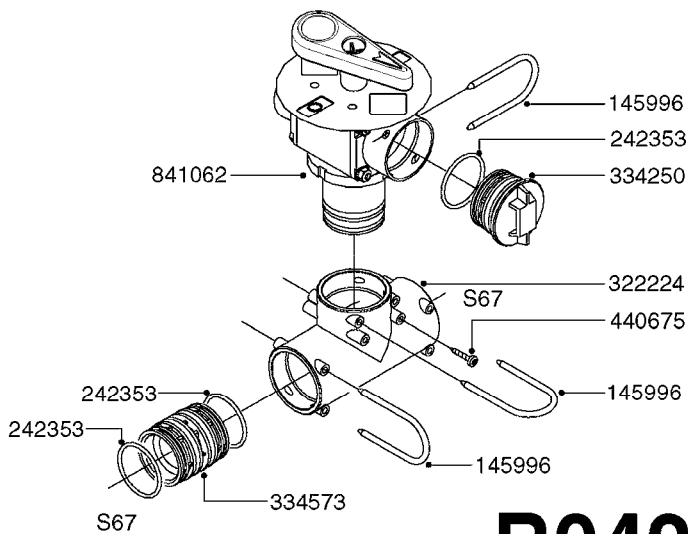

FOR S67 FITTINGS
SEE PAGE L0100