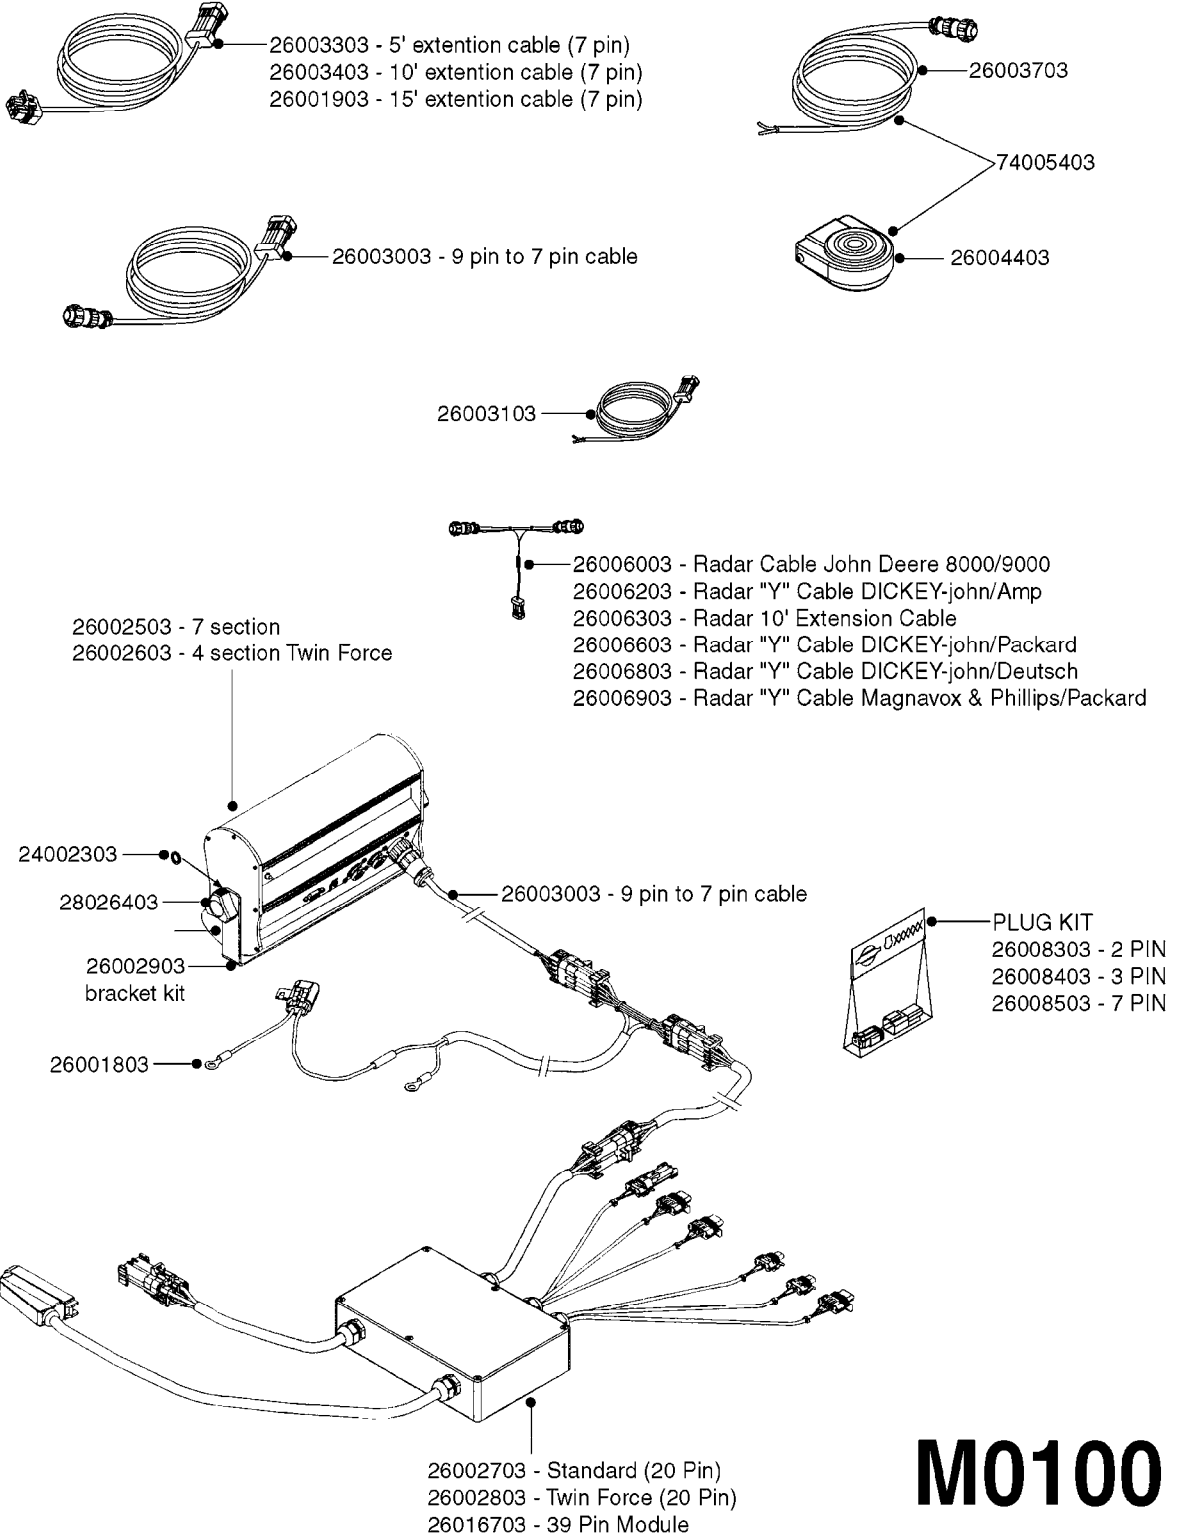

M0090

HC 2500/HM1500 DISPLAY/SCANBOX
M0090-HIN, 01:01:16

Page 1

Date 04.11.2017 14:05

parts-n°	order qty	description
142516	1	SCREW SET M10 BENT F. LOCKING
161411	1	MT.BRK. HC2500/HM1500 DISPLAY
26018300	1	ADAPTOR 2500 FOR SPRAYBOX II 39-PIN/REPLACES SCANBOX
260363	1	PLUG 2 POLE 12V
260827	1	PLUG F.EC ATTACHMENTS
261060	1	PLUG F.EC ATTACHMENTS
261589	1	FUSE 5 X 20 1.25 AMP
26176203	1	FUSE 5.0A QUICK-ACT.
261933	1	CABLE W/PLUG 2X25 L=71"
261934	1	CABLE W/PLUG 18X0.5MM L=79"
261935	1	SWITCH 2 POLE
261937	1	CIRCUIT BOARD F. SCANBOX
262099	1	PLUG SOCKET 3-POLE 2.5/3
450902	1	BOLT ALLEN HEAD M4 X 16MM
471055	1	WASHER D4.1/7.6 X 0.9
61029900	1	BRACKET FOR HC2500
731613	1	DISPLAY HC2500 NEW
731983	1	DISPLAY HM1500 REFURBISHED
732095	1	DISPLAY HM1500 NEW
732096	1	SCANBOX F.HM1500/HC2500
741580	1	PLUG 3-POLE 2.5/3
978045	1	DECAL QUICK GUIDE 1500/2500
978097	1	DECAL QUICK GUIDE 1500/2500 FR