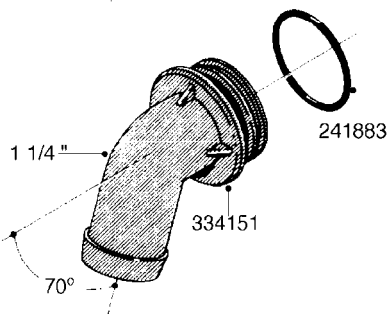

L0080

FITTINGS - S-53
L0080-HIN, 12:09:17

Page 1

Date 04.11.2017 14:05

Pos.	parts-n°	order qty	description
1	145995	1	FITT.DK S-53 FORK
2	241973	1	O-RING Ø3 X 44,2 70 SHORES NITRIL NITRIL (BLACK)
2	242353	1	O-RING D44.2X3.0 VITON F.S-67 VITON (BROWN)
3	242109	1	O-RING D32.2x3.0 NITRIL (BLACK)
3	242354	1	O-RING D32.2X3.0 VITON F.S-53 VITON (BROWN)
4	322103	1	FITT.DK S-53 BULKHEAD
5	322107	1	FITT.DK S-53 BULKHEAD NUT
6	322110	1	FITT.DK S-53 ELB. 1/2" BSP
7	322352	1	FITT.DK S-53 TEE
8	334229	1	FITT.DK S-53 STR.3/4"
9	334260	1	GASKET F. S-53 BULKHEAD
10	334564	1	FITT.DK S-67 TO S-53 ADAPTER
11	391100	1	FITT.DK S-53THREAD INS.1/2"BSP
12	726463	1	FITT.DK S53 BULKHEAD W/GASKET
13	726552	1	FIT.DK S-53X90 1/2" BSP,O-RING
14	726556	1	FITT.DK S-53 HB 1/2" W/O-RING
15	726558	1	FITT.DK S53 STR. 3/4" W.ORING
16	726559	1	FITT DK. S-53 HB 1" W/O-RING
17	726568	1	FITT.DK.S-53 HB 1/2"90 W/ORING
18	726570	1	FITT.DK S-53 ELB.3/4" W.ORING
19	726571	1	FITT.DK S-53 ELB.1", W ORING
20	726578	1	FITT.DK S53 PLUG WITH O-RING
21	728561	1	REDUCER S67M - S53F + O-RING