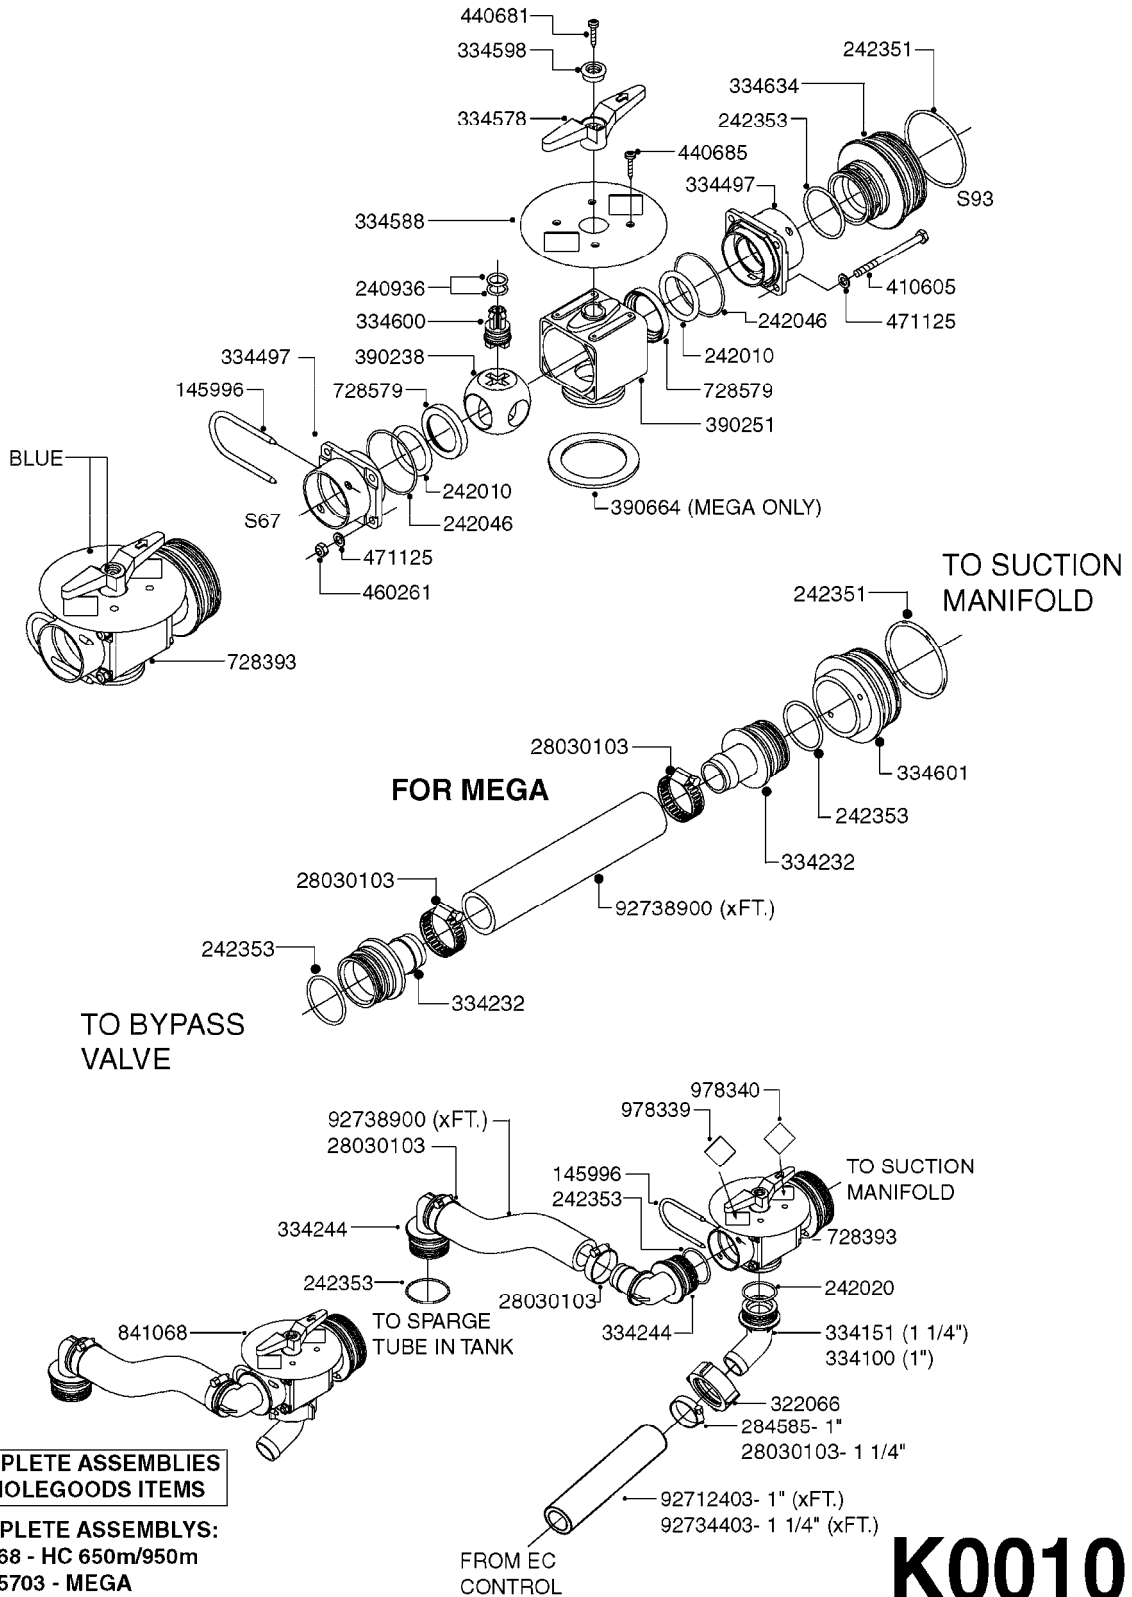

COMPLETE HUB ASSEMBLY:
28045703

COMPLETE ASSEMBLIES
WHOLEGOODS ITEMS

E0790

HUB ASSEMBLY F.4-1/2" SPINDLE
E0790-HIN, 31:03:16

Page 1

Date 04.11.2017 14:05

parts-n°	order qty	description
10629403	1	BOLT HEX 5/16 NC GR.2 00.50"
21000503	1	SEAL,WHEEL CR43771
21000603	1	RACE, BEARING 3.5/1.5
21000703	1	BEARING, TAPPERED 3.5433/1.575
21000803	1	RACE, TAPERED BEARING
21000903	1	BEARING, TAPPERED, 2.75/1.510
24002803	1	GASKET F. HUB 4.5" HUB ASSY
28001103	1	SPINDLE 4.5"x 21" 20000LB
28001203	1	HUB, 20000LB W. BRG RACES
28045703	1	HUB ASSY 10-13.19-11.02 25000#
29000003	1	HUB CAP F. 881(20000LB) HUB
45000103	1	BOLT, WHEEL STUD 3/4-16X2 3/4
45000503	1	BOLT, WHEEL STUD 3/4-16X3 1/2
46000003	1	NUT HEX NF 3/4" FLANGED F.HUB
46000103	1	NUT, CASTLE, SPINDLE 2-12 UNF
46000203	1	NUT, BUD WHEEL, INNER, RH
46000303	1	NUT, BUD WHEEL, OUTER, RH
47000103	1	WASHER, SPNDL 4.5" 2.06x4 .25T
48000103	1	PIN, COTTER 5/16" X 5.25"
63002903	1	AXLE INSERT,72"-90"SUS CM 1200
63033703	1	AXLE INSERT NCM 44/66/9000