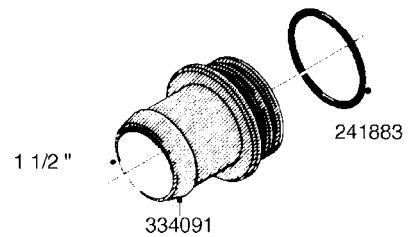

L0080

FITTINGS - S-53
L0080-HIN, 12:09:17

Page 1

Date 04.11.2017 14:05

Pos.	parts-n°	order qty	description
1	145995	1	FITT.DK S-53 FORK
2	241973	1	O-RING Ø3 X 44,2 70 SHORES NITRIL NITRIL (BLACK)
2	242353	1	O-RING D44.2X3.0 VITON F.S-67 VITON (BROWN)
3	242109	1	O-RING D32.2x3.0 NITRIL (BLACK)
3	242354	1	O-RING D32.2X3.0 VITON F.S-53 VITON (BROWN)
4	322103	1	FITT.DK S-53 BULKHEAD
5	322107	1	FITT.DK S-53 BULKHEAD NUT
6	322110	1	FITT.DK S-53 ELB. 1/2" BSP
7	322352	1	FITT.DK S-53 TEE
8	334229	1	FITT.DK S-53 STR.3/4"
9	334260	1	GASKET F. S-53 BULKHEAD
10	334564	1	FITT.DK S-67 TO S-53 ADAPTER
11	391100	1	FITT.DK S-53THREAD INS.1/2"BSP
12	726463	1	FITT.DK S53 BULKHEAD W/GASKET
13	726552	1	FIT.DK S-53X90 1/2" BSP,O-RING
14	726556	1	FITT.DK S-53 HB 1/2" W/O-RING
15	726558	1	FITT.DK S53 STR. 3/4" W.ORING
16	726559	1	FITT DK. S-53 HB 1" W/O-RING
17	726568	1	FITT.DK.S-53 HB 1/2"90 W/ORING
18	726570	1	FITT.DK S-53 ELB.3/4" W.ORING
19	726571	1	FITT.DK S-53 ELB.1", W ORING
20	726578	1	FITT.DK S53 PLUG WITH O-RING
21	728561	1	REDUCER S67M - S53F + O-RING