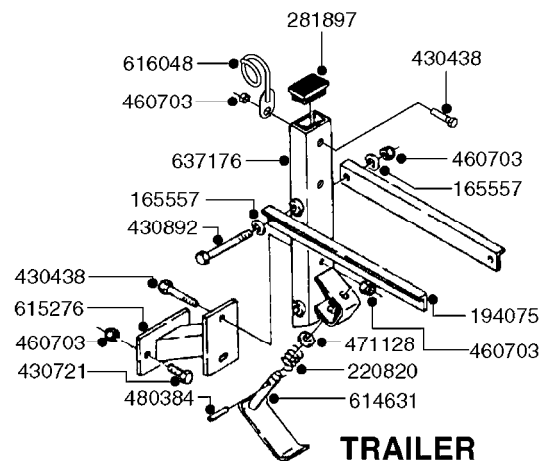

NK/LX/LY PRE-86

3PT TWIN

NEW NAVIGATOR

K0050