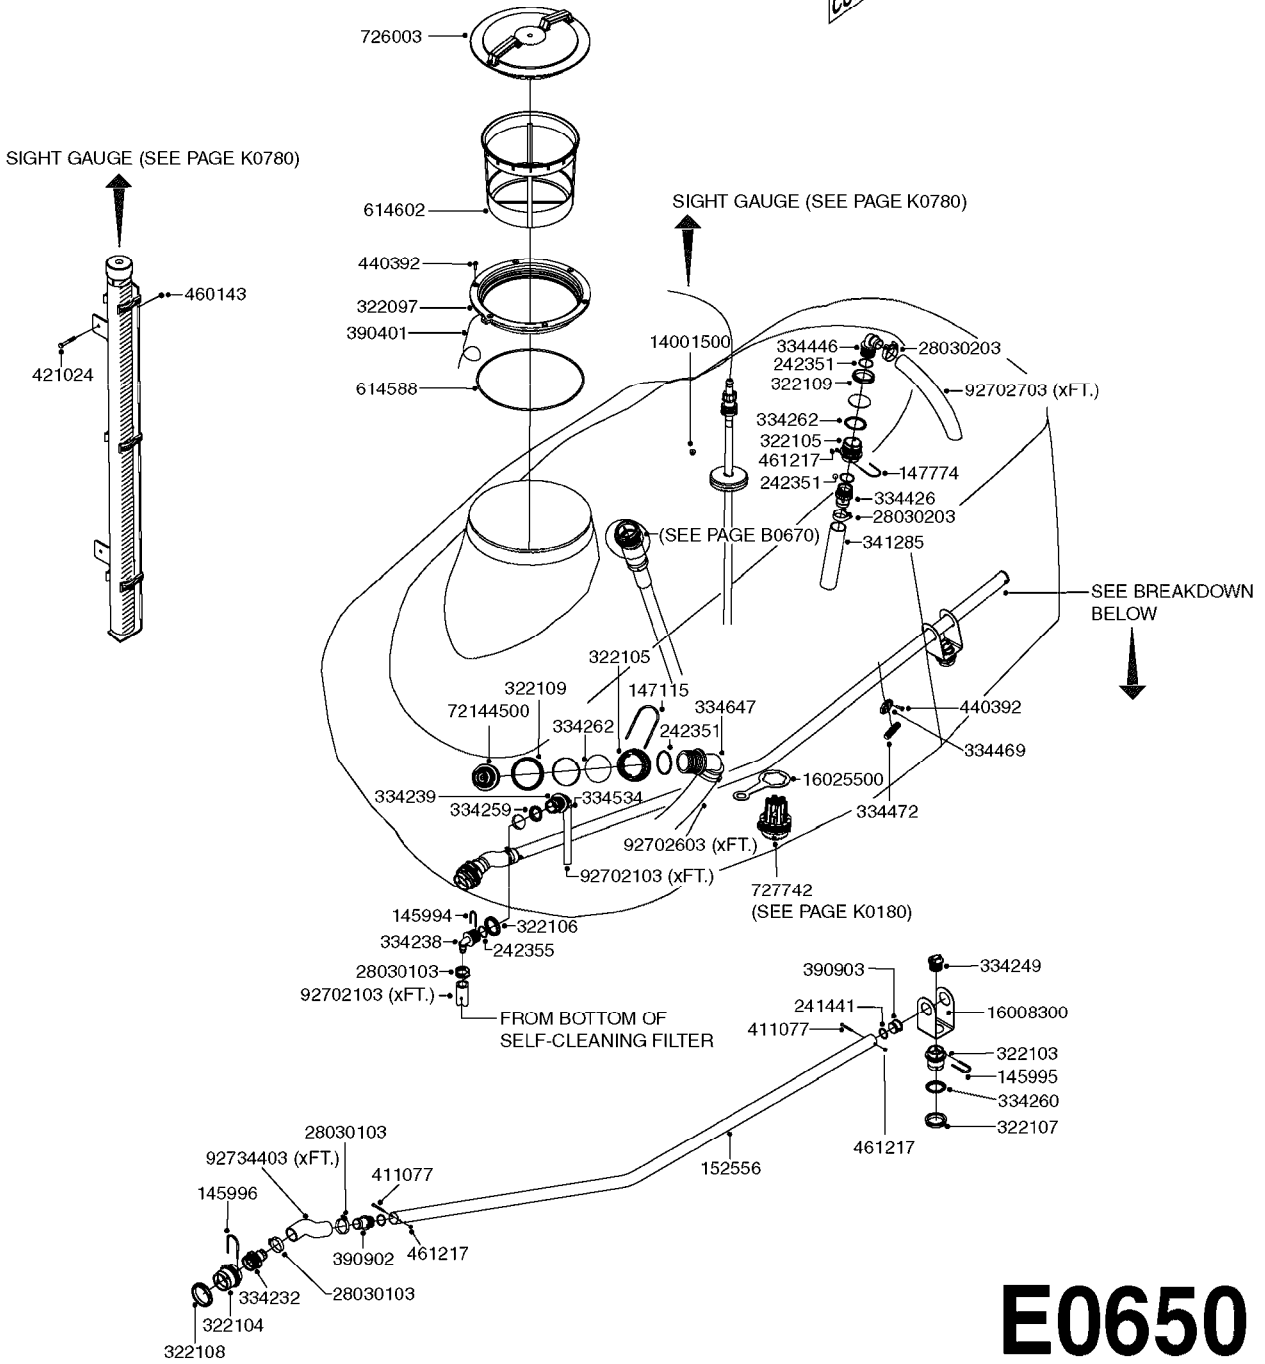

plus 978066

TANK - CM+1200, CM1500
E0650-HIN, 01:01:16

Page 1

Date 04.11.2017 14:05

parts-n°	order qty	description
145994	1	FITT.DK S-40 FORK
145995	1	FITT.DK S-53 FORK
145996	1	FITT.DK S-67 FORK
147115	1	FITT.DK S-93 FORK SPECIAL
147774	1	FITT.DK S-93 FORK W. M5 THREAD
152556	1	SPARGE TUBE CM1200+
241441	1	O-RING D29.3X3
242351	1	O-RING D69.5X3.0 VITON F.S-93
242355	1	O-RING D19.2X3.0 VITON F.S-40
322097	1	THREADED RING F. LID
322103	1	FITT.DK S-53 BULKHEAD
322104	1	FITT.DK S-67 BULKHEAD
322105	1	FITT.DK S-93 BULKHEAD DOUBLE
322106	1	FITT.DK S-40 BULKHEAD NUT
322107	1	FITT.DK S-53 BULKHEAD NUT
322108	1	FITT.DK S-67 BULKHEAD NUT
322109	1	FITT.DK S-93 BULKHEAD NUT
334232	1	HOSE TAIL S67 1"1/4 STRAIGHT
334238	1	FITT.DK S-40 ELB.1/2"
334239	1	FITT.DK S-53 ELB.1/2"
334249	1	FITT.DK S-53 PLUG
334259	1	GASKET F. S-40 BULKHEAD
334260	1	GASKET F. S-53 BULKHEAD
334262	1	GASKET F.S-93 BULKHEAD
334426	1	FITT.DK S-93 STR.2"
334446	1	FITT.DK S-93 ELB.2" PVC
334469	1	CLEVIS F.CORD TOP DRAIN ASSY.
334472	1	HANDLE FOR TOP DRAIN
334534	1	CLAMP HOSE PLASTIC 1/2"
334647	1	FITT.DK S93 ELB 1-1/2" 90 PVC
341285	1	TUBE Ø57/Ø52 L=1500 YELLOW PE
351696	1	TANK RAW CM+ 1200 (4200L)
390401	1	CORD NYLON F.LID 900MM
390902	1	SPARGE TUBE FITT FRONT
390903	1	CAP SPARGE TUBE
411077	1	SCREW M5X45 STAINLESS
421024	1	BOLT HEX 8.8 DEL M8X60
440392	1	SCREW 6.3 X 25.0 DIN7981C TORX
460143	1	NUT HEX M8X1.25 LOCK DIN985A2 SS
461217	1	NUT HEX M5 LOCK
614588	1	SEAL F. LID
614602	1	FILTER BASKET
726003	1	LID F. TANK
727742	1	TOP DRAIN CORD TYPE
978066	1	DECAL PLUS
978403	1	DECAL COMPANY 280 X 450
978427	1	DECAL COMMANDER 125 X 600MM
14001500	1	GROMMET F.TOP DRAIN CORD
16008300	1	BRACKET SPARGE TUBE
16025500	1	TANK SPACER SIGHT GAUGE
28030103	1	CLAMP HOSE GEAR P5/4-S1.5"6724
28030203	1	CLAMP HOSE T-BOLT S2" 235-67
35000304	1	TANK RAW CM1500
72144500	1	SAFETY VALVE 15 BAR S93
92702103	1	HOSE R X1/2" X300PSI WP X0012"
92702603	1	HOSE PVC SUCT GRAY 1-1/2"
92702703	1	HOSE PVC SUCT GRAY 2"
92734403	1	HOSE R X5/4" X200PSI WP X0012"