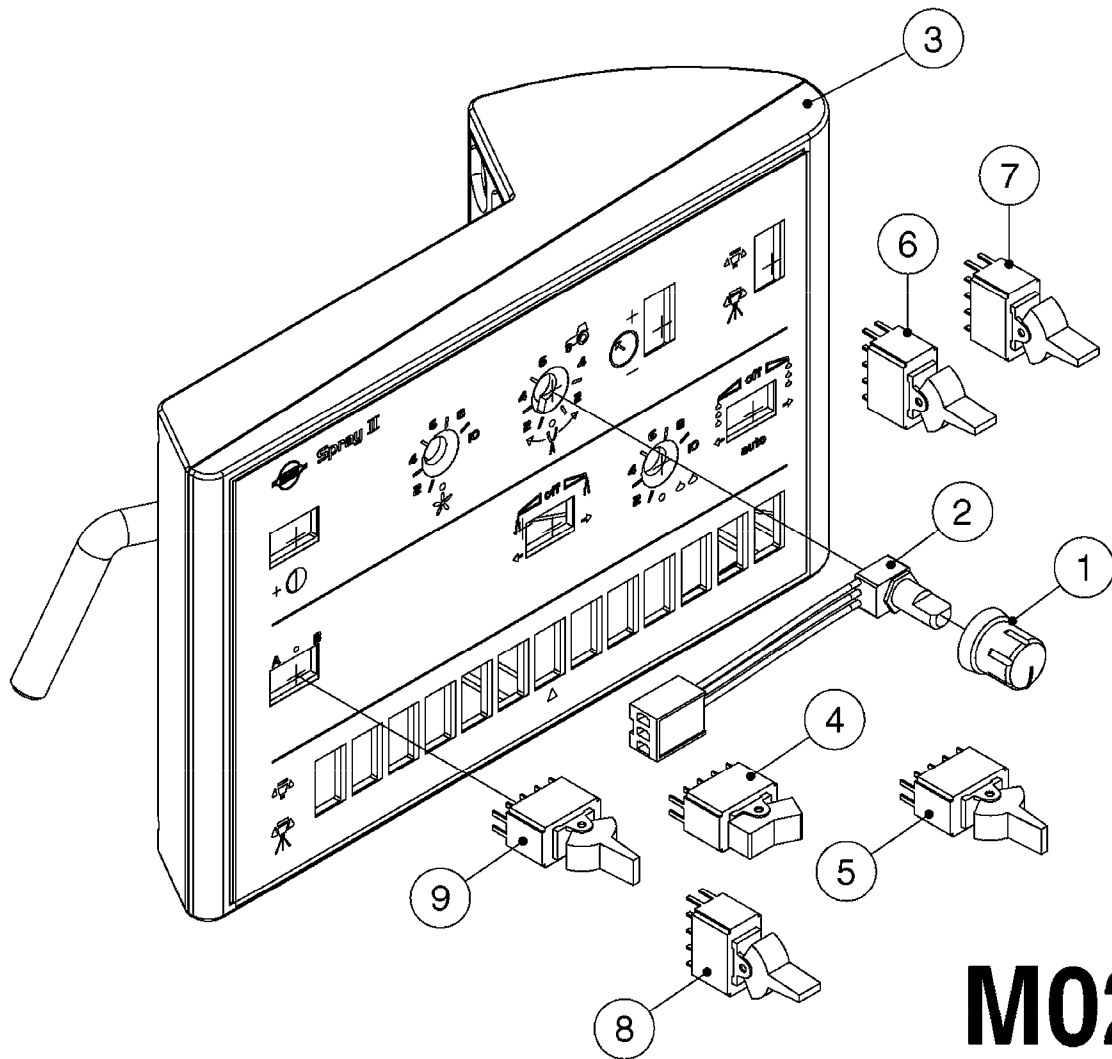

SPRAYBOX II
M0200-HIN, 23:06:16

M0200