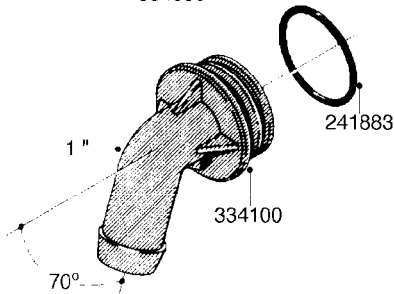

L0080

FITTINGS - S-53
L0080-HIN, 12:09:17

Page 1

Date 04.11.2017 14:05

Pos.	parts-n°	order qty	description
1	145995	1	FITT.DK S-53 FORK
2	241973	1	O-RING Ø3 X 44,2 70 SHORES NITRIL NITRIL (BLACK)
2	242353	1	O-RING D44.2X3.0 VITON F.S-67 VITON (BROWN)
3	242109	1	O-RING D32.2x3.0 NITRIL (BLACK)
3	242354	1	O-RING D32.2X3.0 VITON F.S-53 VITON (BROWN)
4	322103	1	FITT.DK S-53 BULKHEAD
5	322107	1	FITT.DK S-53 BULKHEAD NUT
6	322110	1	FITT.DK S-53 ELB. 1/2" BSP
7	322352	1	FITT.DK S-53 TEE
8	334229	1	FITT.DK S-53 STR.3/4"
9	334260	1	GASKET F. S-53 BULKHEAD
10	334564	1	FITT.DK S-67 TO S-53 ADAPTER
11	391100	1	FITT.DK S-53THREAD INS.1/2"BSP
12	726463	1	FITT.DK S53 BULKHEAD W/GASKET
13	726552	1	FIT.DK S-53X90 1/2" BSP,O-RING
14	726556	1	FITT.DK S-53 HB 1/2" W/O-RING
15	726558	1	FITT.DK S53 STR. 3/4" W.ORING
16	726559	1	FITT DK. S-53 HB 1" W/O-RING
17	726568	1	FITT.DK.S-53 HB 1/2"90 W/ORING
18	726570	1	FITT.DK S-53 ELB.3/4" W.ORING
19	726571	1	FITT.DK S-53 ELB.1", W ORING
20	726578	1	FITT.DK S53 PLUG WITH O-RING
21	728561	1	REDUCER S67M - S53F + O-RING