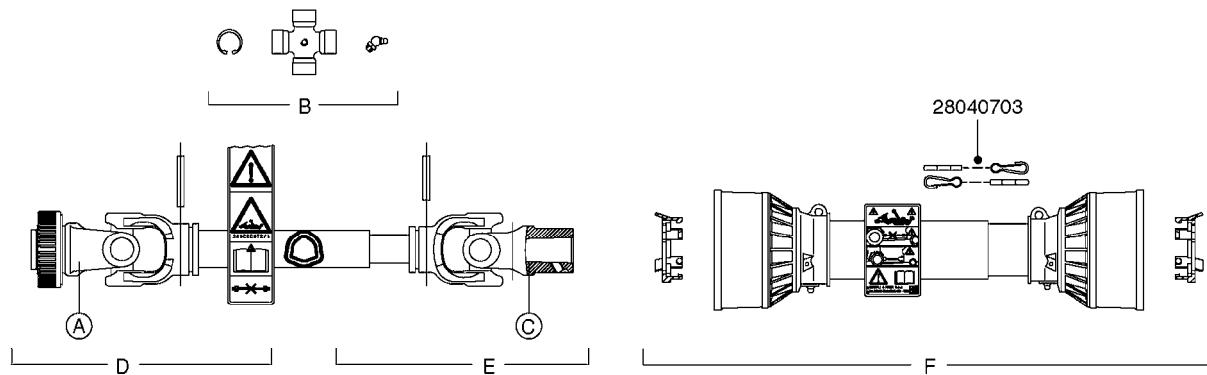

PTO	TRACTOR	IMPLEMENT	LENGTH	A	B	C	D	E	F
28020203	1-3/4" 20-SPLINE	1-3/8" 21-SPLINE	860/1313	28015703	28009403	28040603	28015803	28015903	28016003
28020303	1-3/8" 21-SPLINE	1-3/8" 21-SPLINE	860/1328	28015103	28015203	28015303	28015403	28015503	28015603
829445	1-3/8" 6-SPLINE	1-3/8" 6-SPLINE	810/1219	284041	289045	289041	28016703	28016803	289050
829446	1-3/8" 6-SPLINE	1-3/8" 6-SPLINE	810/1230	289040	284041	289040	28016203	28016303	289049
829480	1-3/8" 21-SPLINE	1-3/8" 21-SPLINE	1210/1912	28005200	289042	28005800	28006700	28007300	28008100
829482 *	1-3/8" 6-SPLINE	Ø25 CONE 3	610/912	28005400	289042	28006000	28008500	28007500	28008600
829483 *	1-3/8" 6-SPLINE	Ø30 CONE 4	610/912	28005400	289042	28006100	28008500	-	28008600
829484 *	1-3/8" 6-SPLINE	1-3/8" 6-SPLINE	610/912	28005400	289042	28006200	28008500	-	28008600
829486	1-3/8" 6-SPLINE	Ø30 CONE 4	860/1328	28005400	289042	28006100	28006900	-	28008100
829487 *	1-3/8" 6-SPLINE	1-3/8" 6-SPLINE	860/1328	28005400	289042	28006200	28006900	-	28008100
829490	1-3/8" 6-SPLINE	Ø30 CONE 4	1210/1912	28005400	289042	28006100	28006900	-	28008100
829491	1-3/8" 6-SPLINE	Ø1"	610/912	28005400	289042	28006300	28008500	28007800	28008600
829502 *	1-3/8" 6-SPLINE	1-3/8" 6-SPLINE	1210/1912	28068800	28069700	28073000	-	-	28072800

* Supplier changed in 2011 - see page A0580 for "AMA" PTO's (yellow and black shields).

A0510