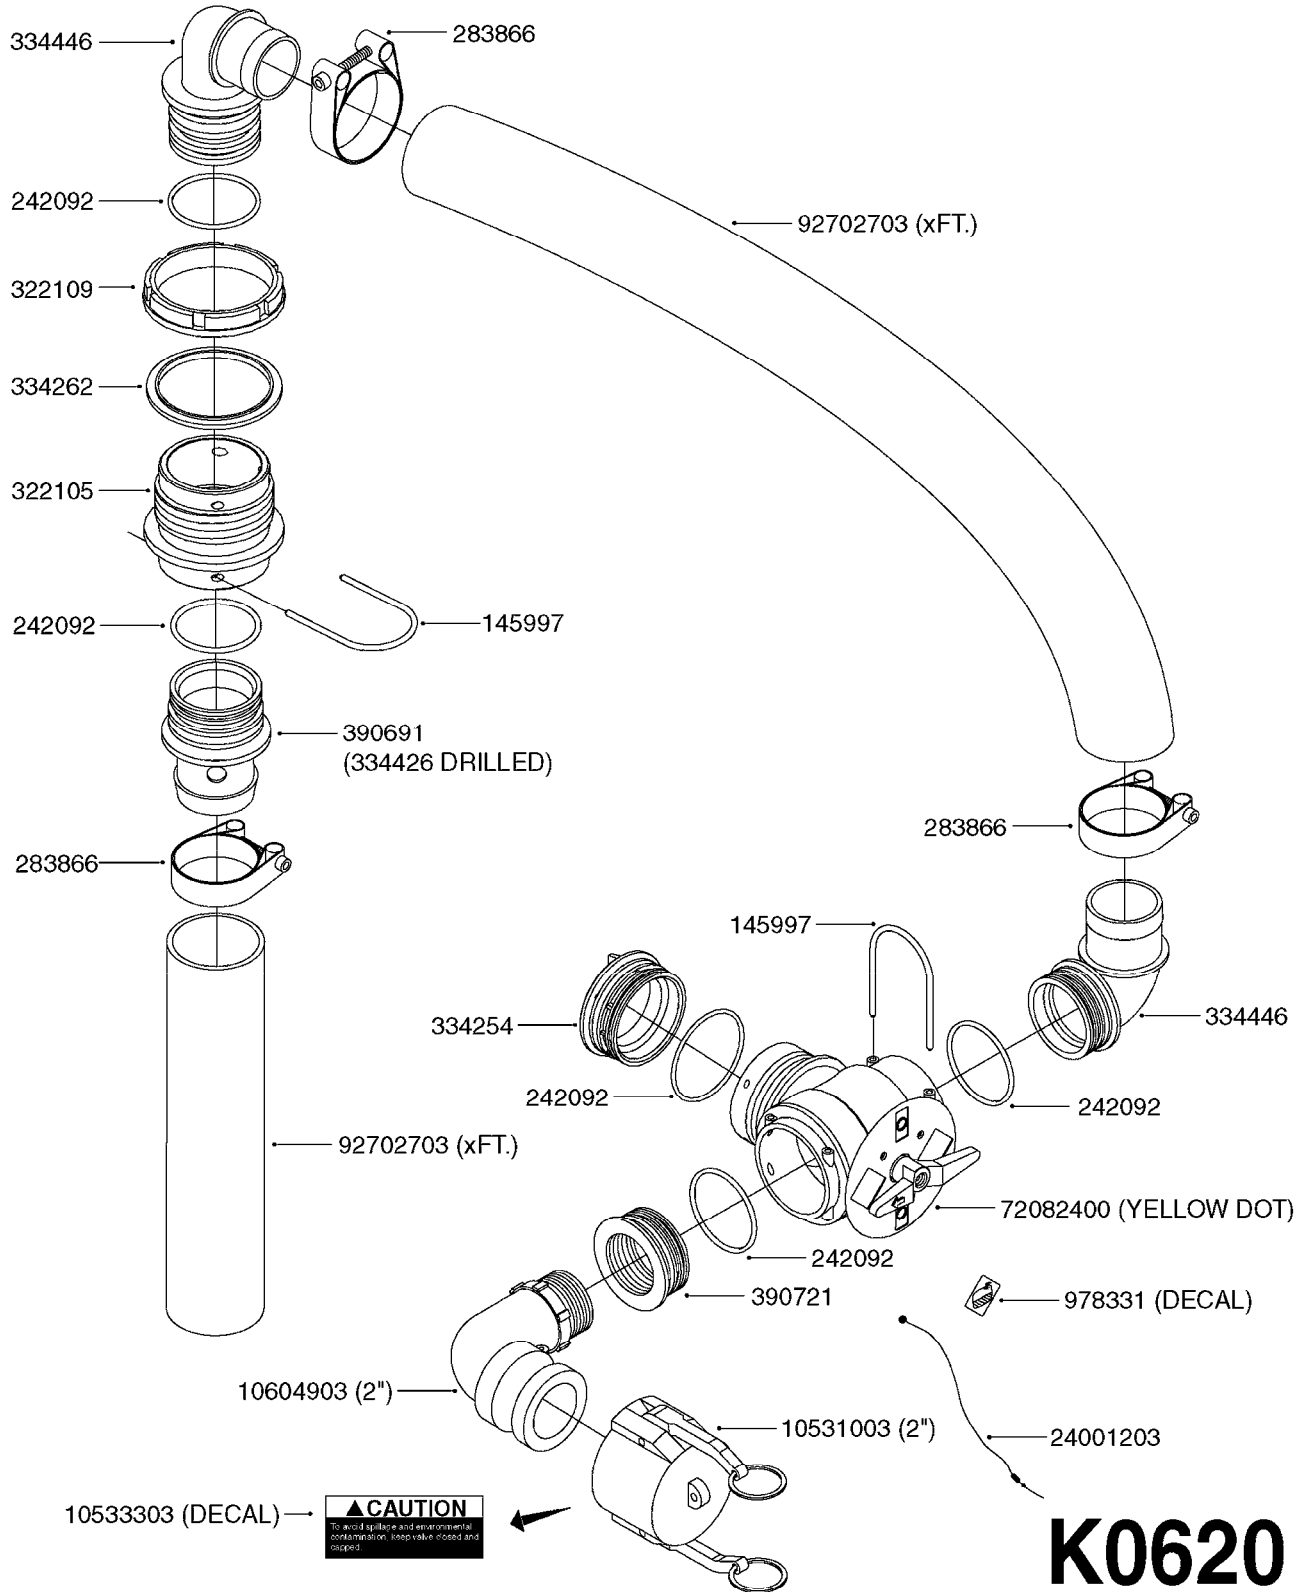

QUICKFILL SYSTEM - S93
K0620-HIN, 01:01:16

Page 1

Date 04.11.2017 14:05

parts-n°	order qty	description
145997	1	FITT.DK S-93 FORK
242092	1	O-RING D69.5X3
283866	1	CLAMP HOSE SCREW TYPE 2"DELTA
322105	1	FITT.DK S-93 BULKHEAD DOUBLE
322109	1	FITT.DK S-93 BULKHEAD NUT
334254	1	FITT.DK S-93 PLUG
334262	1	GASKET F.S-93 BULKHEAD
334426	1	FITT.DK S-93 STR.2"
334446	1	FITT.DK S-93 ELB.2" PVC
390691	1	FITT.DK S-93 STR.2"PVC DRILLED
390721	1	FITT.DK S-93 PLUG W/2" NPT THRE
978331	1	DECAL MANIFOLD SYS.QUICK-FILL
10531003	1	CAP F.MALE QUICK COUPLER 2"
10533303	1	DECAL CAUTION-LEAK Q.FILL ENG
10604903	1	QUICK COUPLER MALE 2' 90DEG
24001203	1	RBR LANYARD 11" F.QCK FILL CAP
72082400	1	VALVE 2"-S93 3 WAY
92702703	1	HOSE PVC SUCT GRAY 2"