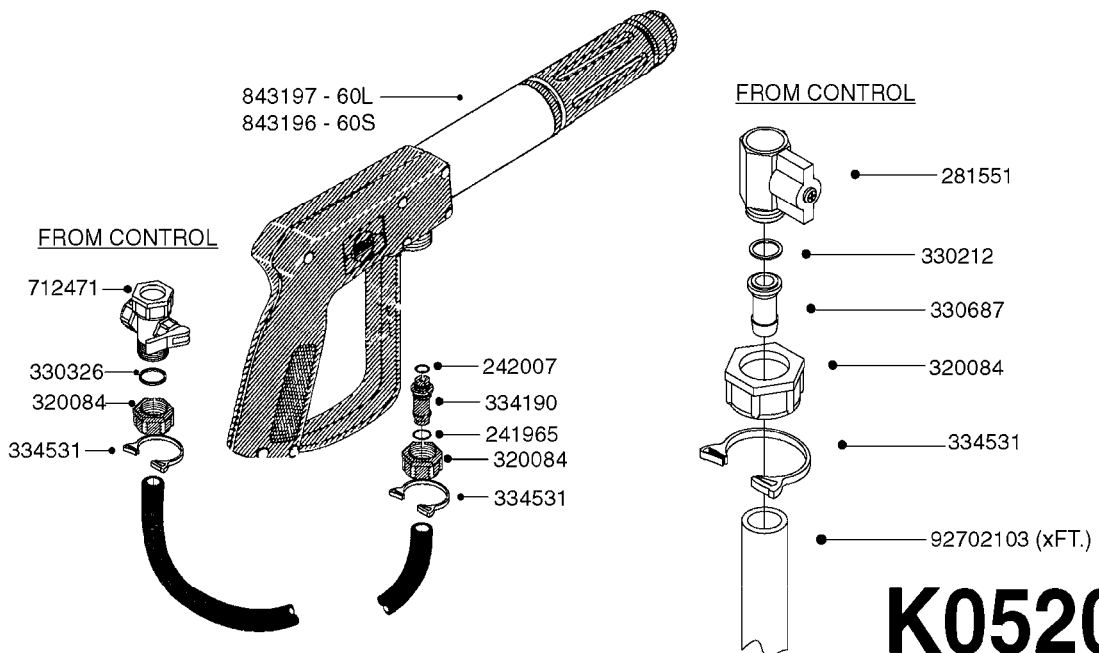

HOSE WRAPS
K0520-HIN, 01:01:16

Page 1
Date 04.11.2017 14:05

parts-n°	order qty	description
241965	1	O-RING 12.1 X 1.6
242007	1	O-RING D9.1X1.6
281551	1	BALL VALVE 1/2"
320084	1	FITT.DK NUT 1/2" BSP
330212	1	O-RING D19/D14X2.4 F.1/2"NUT
330326	1	O-RING D30/D24X2 F.1"NUT
330687	1	FITT.DK HB 1/2" F. 1/2" NUT
334190	1	FITT.DK HB 1/2' F. PISTOL 60S
334531	1	CLAMP HOSE PLASTIC 3/4"
636223	1	POST 12 VOLT TR30
712471	1	AGITATION VALVE ASSY. ON/OFF
843196	1	GUN, MODEL 60S
843197	1	HANDGUN KIT TYPE 60 LONG
10013403	1	BOLT HEX 3/8-16X1 1/4 HCS Z5
10013503	1	NUT HEX NC 3/8"
10178903	1	WRAP HOSE SIDE MOUNT PLATE
10179003	1	WRAP HOSE BOTTOM PLATE MOUNT
10179403	1	WRAP WELDMENT FOR HI101789
10179503	1	WRAP WELDMENT FOR HI101790
10225603	1	BKT.FOR HOSE WRAP MOUNT NL NK
10225703	1	WRAP HOSE BDL.BOTTOM PLATE
92702103	1	HOSE R X1/2" X300PSI WP X0012"