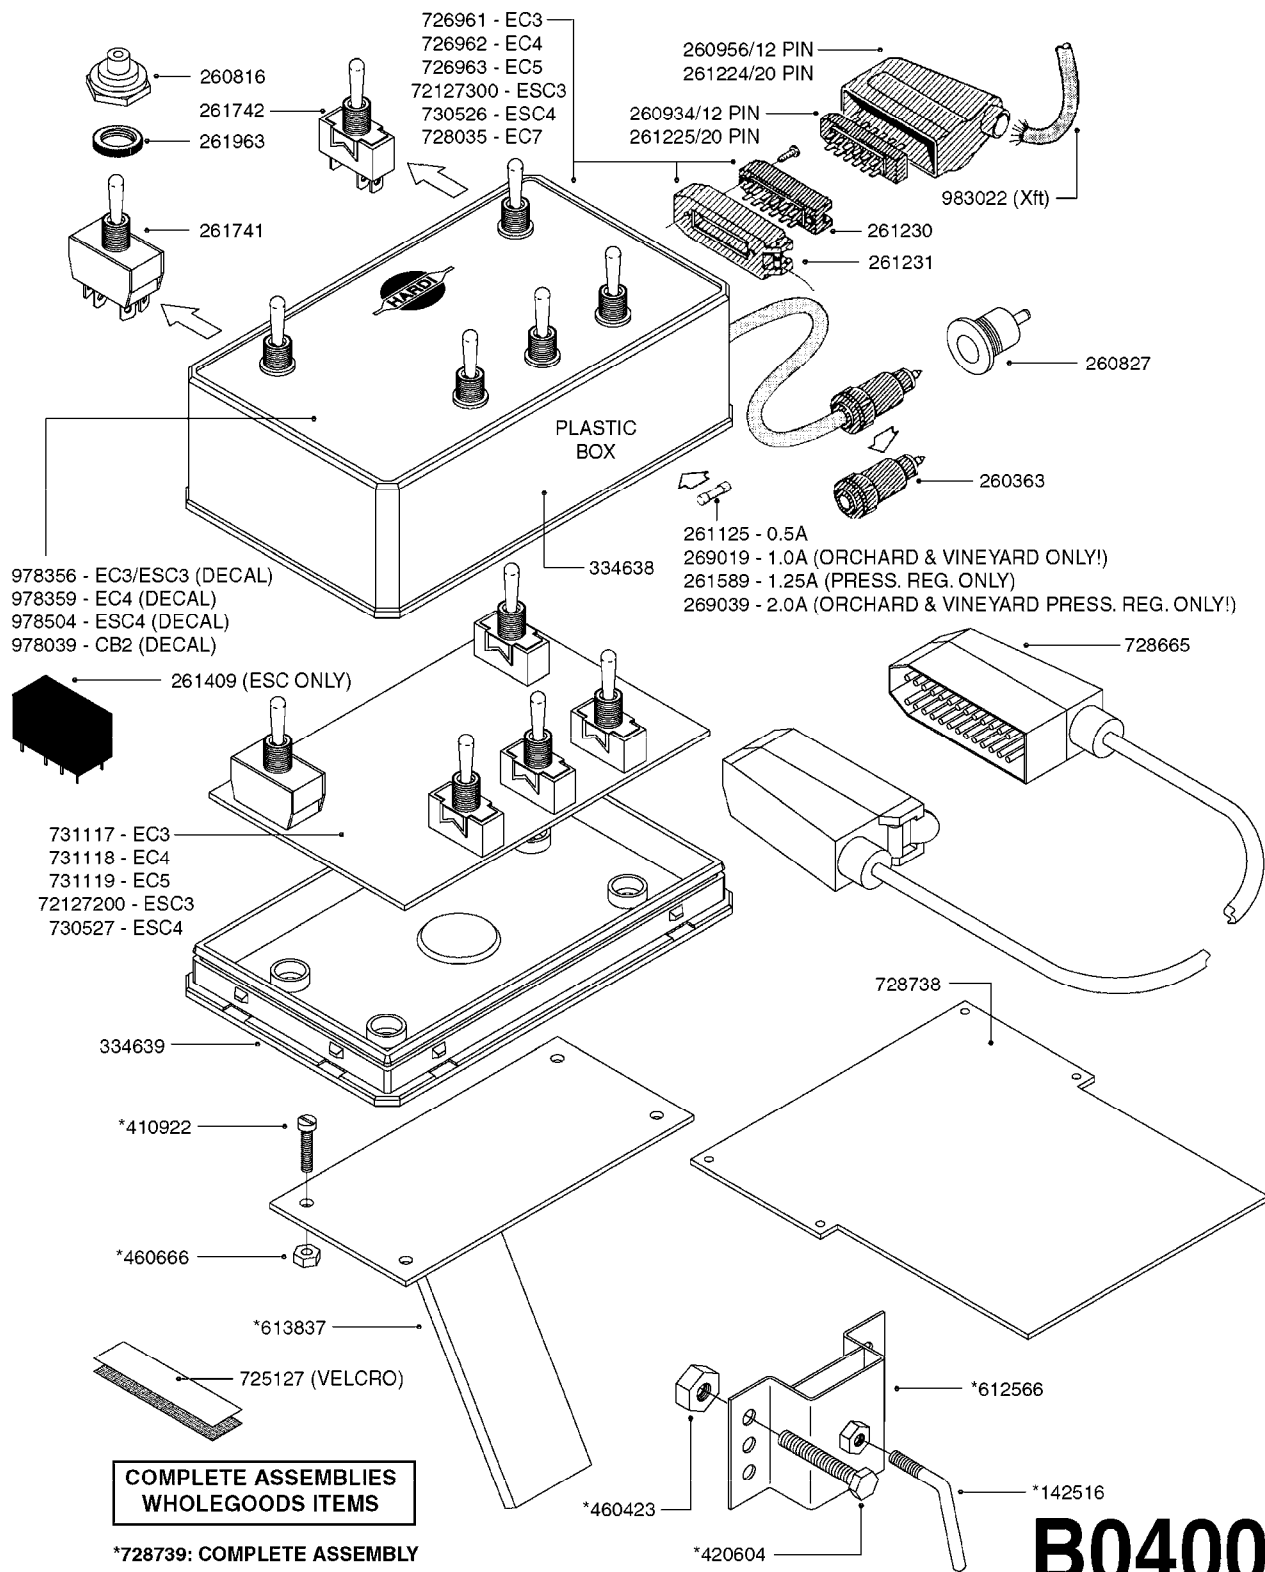

COMPLETE ASSEMBLIES
WHOLEGOODS ITEMS

*728739: COMPLETE ASSEMBLY

B0400

CONTROL BOX F/EC + ECSC POST96
B0400-HIN, 01:01:16

Page 1
Date 04.11.2017 14:04

parts-n°	order qty	description
142516	1	SCREW SET M10 BENT F. LOCKING
260363	1	PLUG 2 POLE 12V
260816	1	CAP W/RUBBER BOOT F.EC SWITCH
260827	1	PLUG F.EC ATTACHMENTS
260934	1	PLUG INSERT 12 POLE MALE
260956	1	PLUG HOUSE 12 POL.MALE
261125	1	FUSE 5 X 20 500mA
261224	1	PLUG HOUSING F/20 POLE MALE
261225	1	PLUG INSERT 20 POLE MALE
261230	1	PLUG INSERT 20 POLE FEMALE
261231	1	PLUG HOUSING 20 POLE FEMALE
261409	1	RELAY 12V F. ESC CNTRL BOX '96
261589	1	FUSE 5 X 20 1.25 AMP
261741	1	SWITCH 2 POLE 12V TOGGLE PRESS
261742	1	SWITCH 2 POLE 12V ON/OFF
261963	1	NUT F.EC SWITCH
269019	1	FUSE 5 X 20 1.0 AMP
269039	1	FUSE 5 X 20 2.0 AMP
334638	1	HOUSING F.EC PLASTIC BOX UPPER
334639	1	COVER F.EC PLASTIC BOX -LOWER
410922	1	CYL.SKR 8.8 DEL M4X20 RST
420604	1	BOLT HEX 8.8 DEL M10X25 FT DIN933
460423	1	NUT HEX M10X1.50 LOCK DIN985A2 SS
460666	1	NUT HEX M4
612566	1	MOUNT BRACKET F.FAN CABLE ASSY
613837	1	MOUNT PLATE FOR EC CONTROL BOX
725127	1	VELCRO KIT
726961	1	CONTROL BOX EC 3 SEC./20 PIN
726962	1	CONTROL BOX EC 4 SEC./20 PIN
726963	1	CONTROL BOX EC 5 SEC./20 PIN
728035	1	CONTROL BOX EC 7 SEC.
728665	1	CABLE EXT.-QUICK ATTACH 20 PIN
728738	1	DOUB.CONT.BOX & OR F/M PLATE
728739	1	IN CAB CONTROL MOUNT KIT
730526	1	CON BX 4SEC/20PIN alt72127400
730527	1	CIRCUIT B.ESC4 PLAST.W/SWITCH
731117	1	CIRCUIT B.EC3 PLASTIC W/SWITCH
731118	1	CIRCUIT B.EC4 PLASTIC W/SWITCH
731119	1	CIRCUIT B.EC5 PLASTIC W/SWITCH
978039	1	DECAL CONTROL BOX CB4 MISTBLOW
978356	1	DECAL CONTRL BOX EVC/ESC3 ABS
978359	1	DECAL CONTROL BOX EC4 ABS
978504	1	DECAL CONTROL BOX ESC4 ABS
983022	1	WIRE 12 x 0.5 x 2MM x 12"
72127200	1	CIRCUIT B.ESC3 PLAST.W/SWITCH
72127300	1	CONTROL BOX ESC 3 SEC./20 PIN