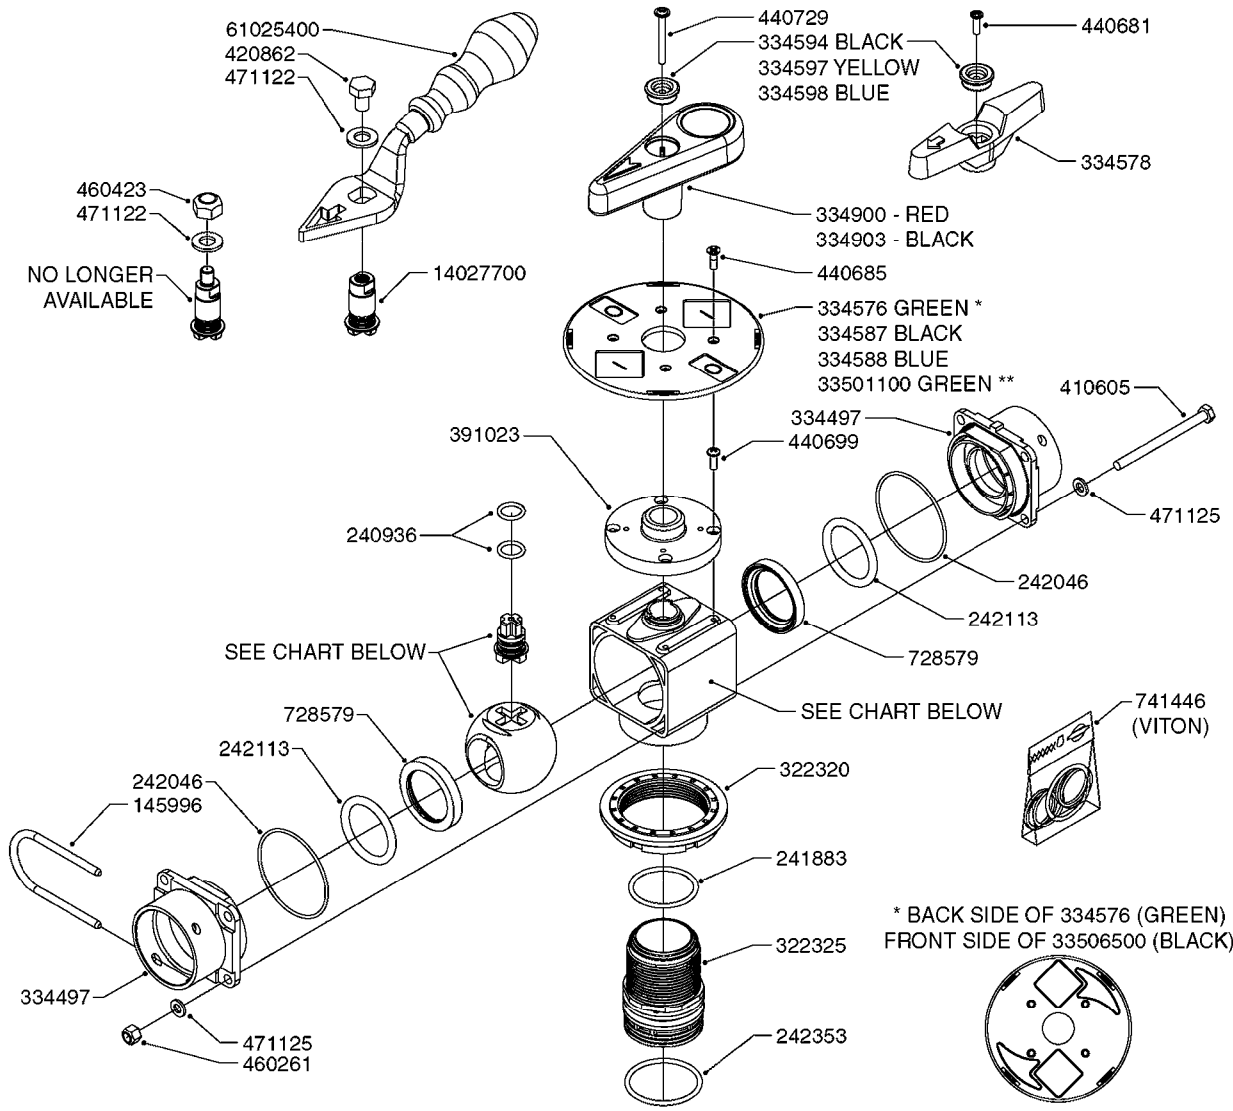

FOR S67 FITTINGS
SEE PAGE L0100

B0420

MANIFOLD SYSTEM - PRESSURE
B0420-HIN, 01:01:16

Page 1

Date 04.11.2017 14:04

parts-n°	order qty	description
145996	1	FITT.DK S-67 FORK
160353	1	BRACKET F.PRESSURE MANIFOLD
160918	1	BRACKET F. MANIFOLD CM
242353	1	O-RING D44.2X3.0 VITON F.S-67
322224	1	FITT.DK S-67 TEE
322320	1	NUT F.3 WAY VALVE S56
334250	1	STOPPER S67
334573	1	CONNECTING PIECE S67-S67
440675	1	SCREW F. PLASTIC 5X16 SS
841062	1	VALVE KIT S67 PRESS. MANIFOLD
841067	1	VALVE S67 PRESS.W/TEE MANIFOLD