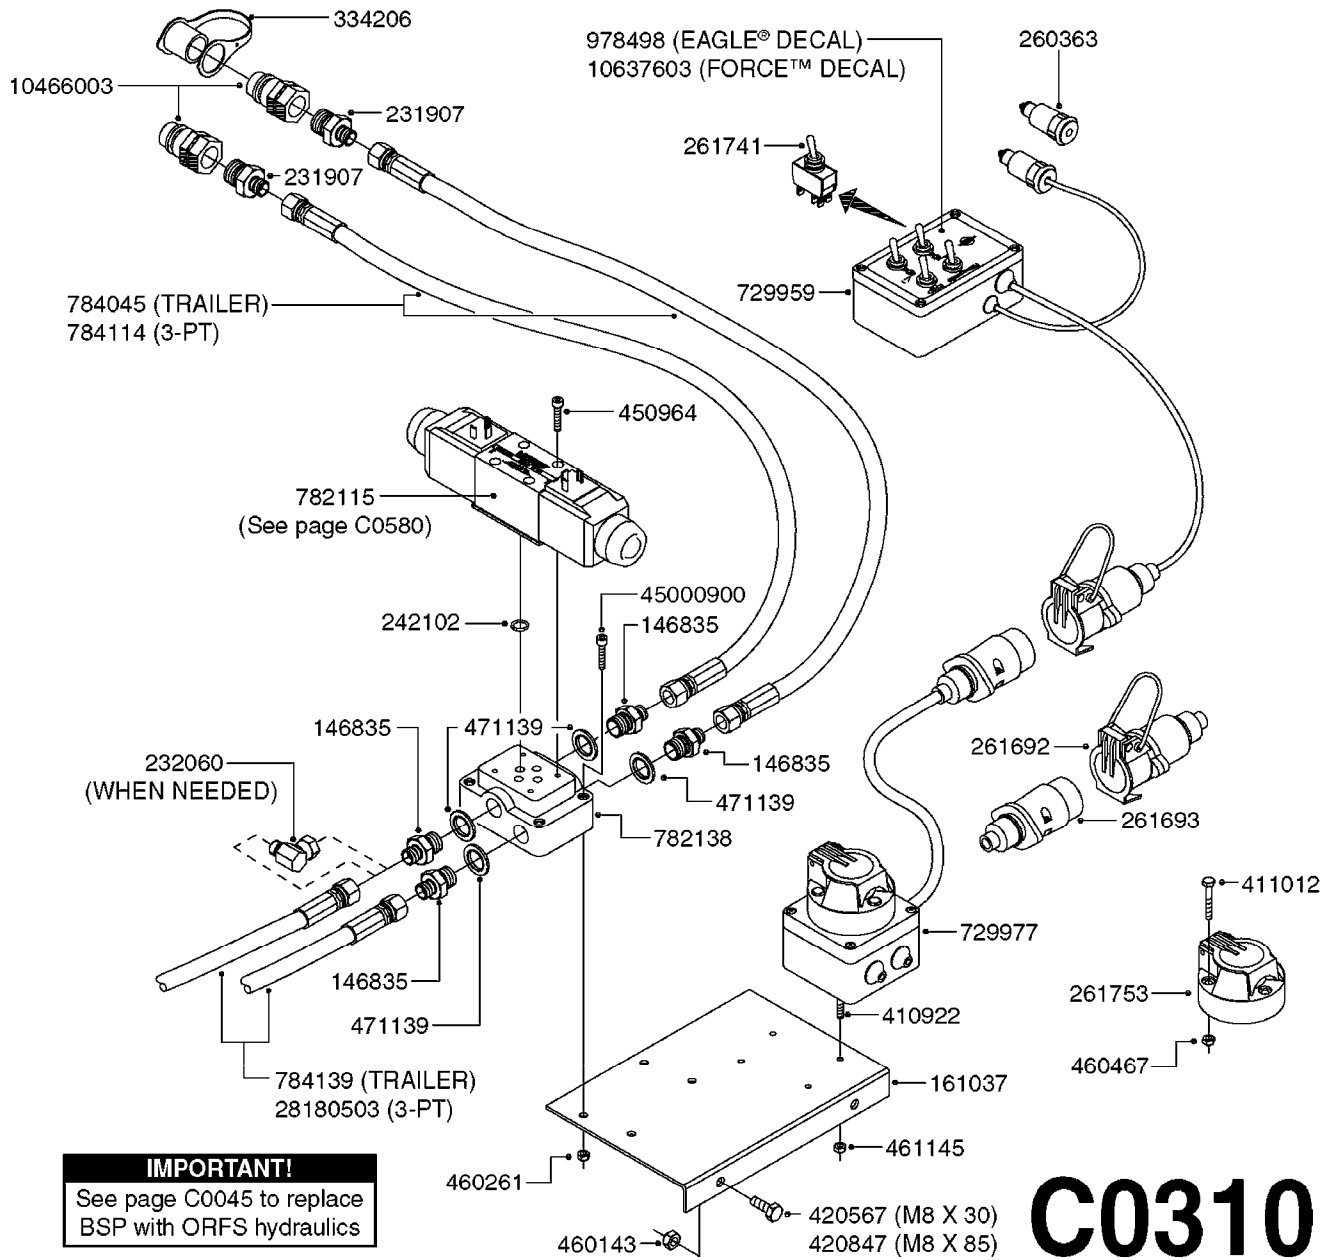

C0045

HYDRAULICS - BSP TO ORFS
C0045-HIN, 24:03:16

Page 1

Date 04.11.2017 14:05

Pos.	parts-n°	order qty	description
1	10466003	1	COUPLER PIONEER 8010-04 1/2NPT
2	231907	1	HEX NIPPLE 1/4"BSP X 1/2"NPT
2	231906	1	HEX NIPPLE 3/8"BSP X 1/2"NPT
2	147132	1	HEX NIPPLE 1/2"X1/2" BSP DEL
3	230311	1	QUICK COUPLING 1/2"
4	241356	1	DOWTYSEAL 1/2"
5	23234800	1	HEX NIPPLE 1/2"-9/16" ORFS FITTING FOR 1/4" HOSE
5	23234900	1	HEX NIPPLE 1/2"-11/16" ORFS FITTING FOR 3/8" HOSE
5	23235300	1	HEX NIPPLE 1/2"-13/16" ORFS FITTING FOR 1/2" HOSE
6	242102	1	O-RING Ø9.25X1.78 NITRIL 90SH
6	24263200	1	O-RING Ø7.66X1.78 NITRIL 90SH
6	24263300	1	O-RING Ø12.42X1.78 NITRIL 90SH
6	24263400	1	O-RING Ø18.77X1.78 NITRIL 90SH
7	67002403	1	CHART - BSP TO ORFS HOSES
8	67002503	1	CHART - BSP TO ORFS FITTINGS