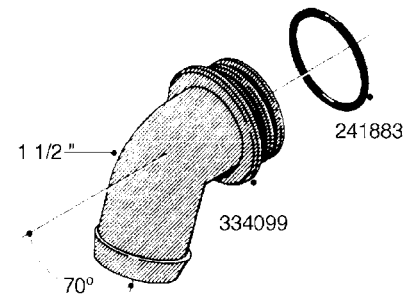

L0080

FITTINGS - S-53
L0080-HIN, 12:09:17

Page 1

Date 04.11.2017 14:05

Pos.	parts-n°	order qty	description
1	145995	1	FITT.DK S-53 FORK
2	241973	1	O-RING Ø3 X 44,2 70 SHORES NITRIL NITRIL (BLACK)
2	242353	1	O-RING D44.2X3.0 VITON F.S-67 VITON (BROWN)
3	242109	1	O-RING D32.2x3.0 NITRIL (BLACK)
3	242354	1	O-RING D32.2X3.0 VITON F.S-53 VITON (BROWN)
4	322103	1	FITT.DK S-53 BULKHEAD
5	322107	1	FITT.DK S-53 BULKHEAD NUT
6	322110	1	FITT.DK S-53 ELB. 1/2" BSP
7	322352	1	FITT.DK S-53 TEE
8	334229	1	FITT.DK S-53 STR.3/4"
9	334260	1	GASKET F. S-53 BULKHEAD
10	334564	1	FITT.DK S-67 TO S-53 ADAPTER
11	391100	1	FITT.DK S-53THREAD INS.1/2"BSP
12	726463	1	FITT.DK S53 BULKHEAD W/GASKET
13	726552	1	FIT.DK S-53X90 1/2" BSP,O-RING
14	726556	1	FITT.DK S-53 HB 1/2" W/O-RING
15	726558	1	FITT.DK S53 STR. 3/4" W.ORING
16	726559	1	FITT DK. S-53 HB 1" W/O-RING
17	726568	1	FITT.DK.S-53 HB 1/2"90 W/ORING
18	726570	1	FITT.DK S-53 ELB.3/4" W.ORING
19	726571	1	FITT.DK S-53 ELB.1", W ORING
20	726578	1	FITT.DK S53 PLUG WITH O-RING
21	728561	1	REDUCER S67M - S53F + O-RING