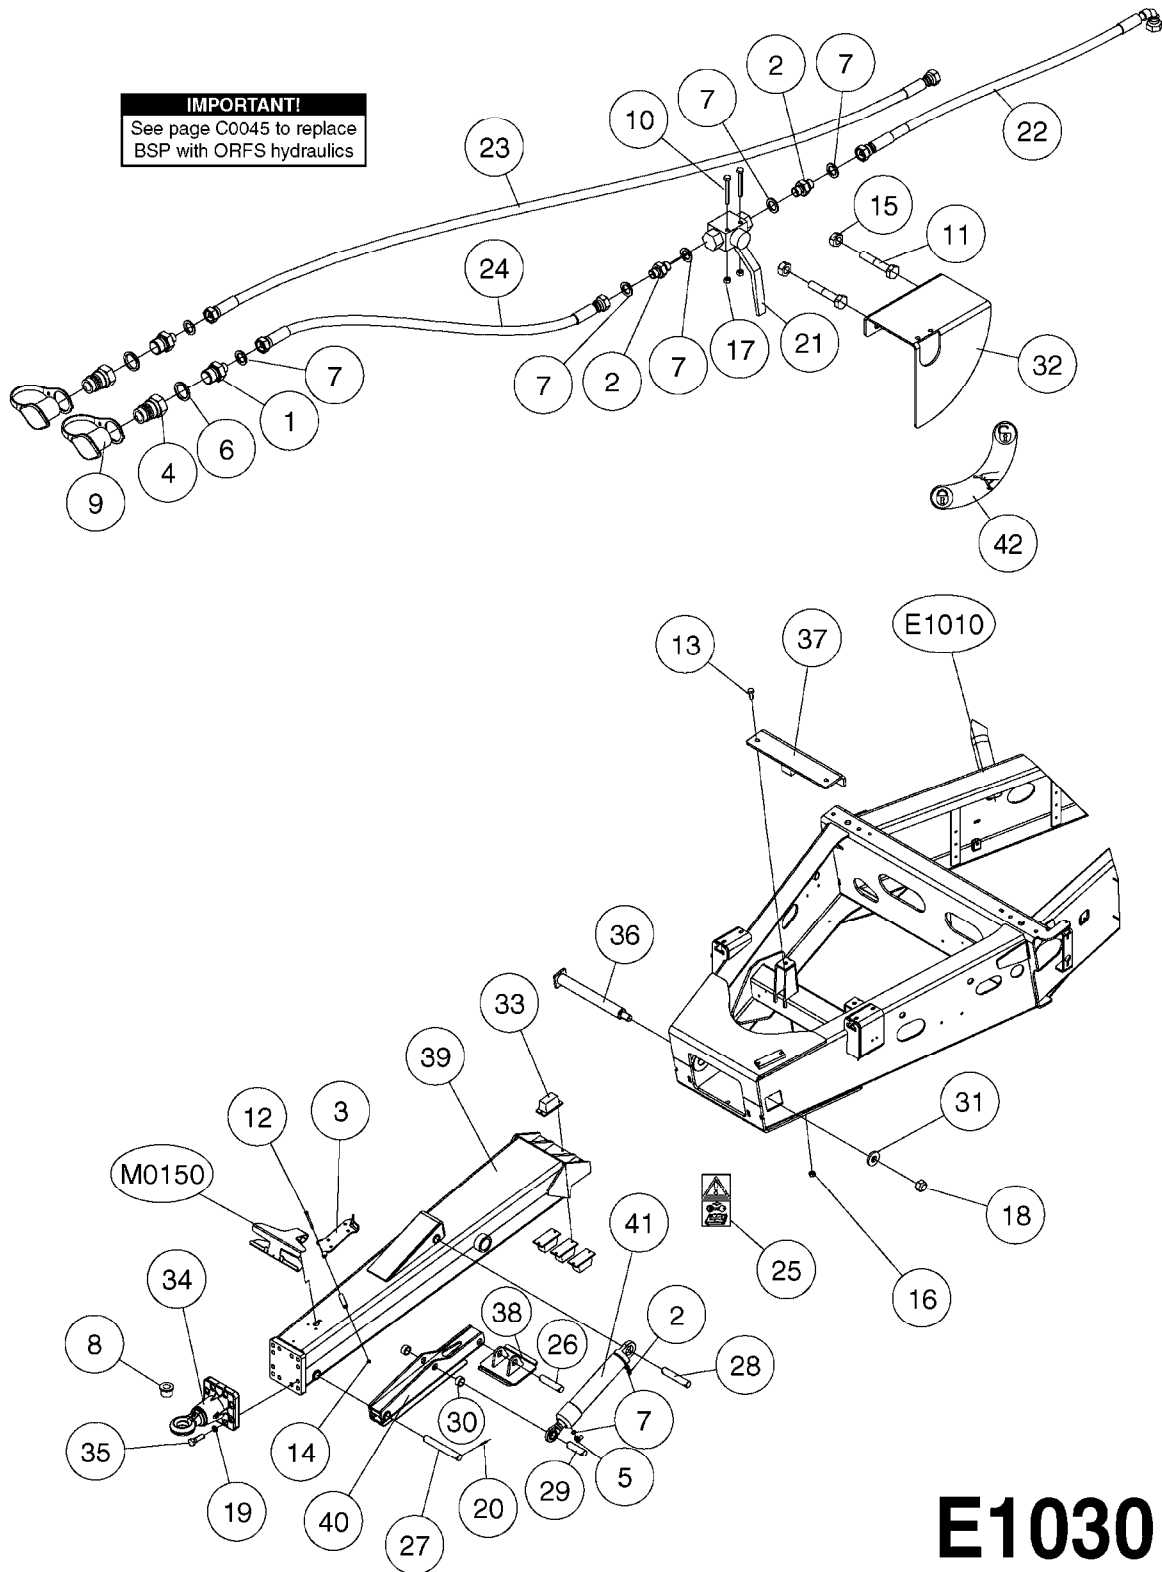

HYD. DRAWBAR - NCM 6600
E1030-HIN, 07:02:19

Page

0

Date

12.08.2020

9:49

IMPORTANT!
See page C0045 to replace
BSP with ORFS hydraulics

HYD. DRAWBAR - NCM 6600
E1030-HIN, 07:02:19

Page 1

Date 12.08.2020 9:49

Pos.	parts-n°	order qty	description
1	146846	1	HEX NIPPLE 1/2" X 1/4"
2	146851	1	HEX NIPPLE 1/4"x1/4" 0.7MM
3	161923	1	SUPPORT PLATE F. PTO CM+
4	230311	1	QUICK COUPLING 1/2"
5	232294	1	HYD.FITTING 1/4"X1/4"
6	241356	1	DOWTYSEAL 1/2"
7	241404	1	DOWTY SEAL 1/4"
8	270608	1	BUSHING F. DRAWBAR NCM Ø50/Ø33
9	334206	1	DUST HOOD FOR HY-COUPLING
10	421142	1	BOLT HEX 8.8 DEL M5X40
11	421224	1	BOLT HEX 8.8 DEL M10X55
12	421232	1	BOLT HEX 8.8 DEL M8X110
13	430581	1	BOLT HEX 8.8 DEL M16X40 FT
14	460143	1	LOCK NUT M8 SST A2 DIN985
15	460423	1	NUT HEX M10X1.50 LOCK DIN985A2 SS
16	460585	1	LOCKING NUT M16 DIN985 A2 SS
17	461217	1	NUT HEX M5 LOCK
18	461316	1	NUT HEX LOCK M30X3.5 DIN 985
19	471180	1	LOCK WASHER NORDLOCK M20 ELZ
20	480733	1	PIN D6 X 40
21	781049	1	HYD. BALL VALVE
22	784001	1	HOSE HY X 1/4 X 067.00"STR+ELB
23	784143	1	HOSE HY X 1/4 X 138" STR+STR
24	784161	1	HOSE HY X 1/4 X 59" STR+STR
25	978436	1	DECAL - WARNING! SERVICE
26	14047100	1	PIN D30.0 L= 132 /D6.0
27	14047200	1	PIN D30.0 L= 223 /D6.0
28	14047300	1	PIN D30.0 L= 161 /D6.0
29	14047400	1	PIN D30.0 L= 104 /D6.0
30	15073000	1	THREADED PIPE 1-1/4" L=20
31	16155900	1	DISC D70.0/ 31.0X10.0/RED
32	16160000	1	PLATE F. HYD. VALVE CM66/9000
33	24267600	1	RUBBERSTOP 15/238 T=56 SS
34	28164100	1	SWIVEL HITCH D50/8 BOLT
35	43000803	1	BOLT HEX M20 X 70MM DEL - FT
36	61037800	1	PIN F. STEERING 6600
37	61038500	1	BRACKET FOR DRAWBAR NCM 6600
38	61039700	1	FOOT F. HYD. JACK NCM6600
39	63043900	1	DRAWBAR ADJUSTABLE CM6600
40	63045400	1	SUPPORT LEG HYD. JACK 6600
41	78134000	1	DOB.CYL.Ø70/40-322 TRACK LEFT '15
42	97814500	1	DECAL JACK STAND LOCK VALVE