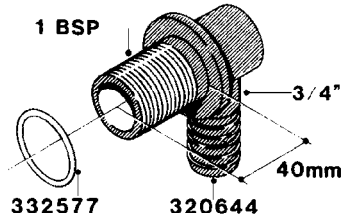

L0030

FITTINGS - HEXAGON NIPPLES
L0030-HIN, 01:01:16

Page 1
Date 12.08.2020 9:49

parts-n°	order qty	description
10015303	1	FITT.PO.HN 1.00X1.00 M1000
10425003	1	FITT.PO.HN 1.25X1.00 MCPHEE
320132	1	FITT.DK HN 1" BSP
320176	1	FITT.DK HN 3/8"X1/2" BSP
320445	1	FITT.DK HN 1/4"X3/8" BSP
320655	1	FITT.DK HN 1/2"-1/2" BSP
320692	1	FITT.DK HN 3/8'BSPX1/4'NPT
320703	1	FITT.DK HN 3/8BSP X1/2 &1/4NPT
320725	1	FITT.DK NIPPLE 3/8"-3/8" BSP
320902	1	FITT.DK HN 3/8'X 1/4' BSP
390232	1	FITT.DK HN 1-1/2' X 1-1/4' BSP
390276	1	FITT.DK HN 1'BSP

L0040

FITTINGS - NIPPLES & ELBOWS
L0040-HIN, 01:01:16

Page 1
Date 12.08.2020 9:49

parts-n°	order qty	description
10530803	1	FITT.PO.SE 2.00X2.00 45 DEG.
320191	1	FITT.DK ELB 3/8' BSP 45 DEGREE
320482	1	FITT.DK ELB. 1/2" BSP 60 DEG.
320596	1	FITT.DK ELB 3/8'-1/2'BSP 45DEG
320607	1	FITT.DK HN 3/8M X 3/8F BSP LNG
320633	1	FITT.DK HN 3/8"M X 3/8"F BSP
321451	1	FITT.DK ELB.1-1/2 X1-1/4 80DEG
321532	1	FITT.DK REDUC 3/4' X 1/2' BSP
390233	1	FITT.DK REDUC 1-1/2" X 1" BSP

L0050

parts-n°	order qty	description
242594	1	O-RING D14 X 1.78 SCH.70-EPDM
320294	1	FITT.DK TEE 3/8X3/8HB X1/2"BSP
320305	1	FITT.DK HB 3/4'- 3/4' BSP
320386	1	FITT.DK TEE 3/8X3/8HB X3/8"BSP
320397	1	FITT.DK ELB 3/8"HB X 3/8" BSP
320401	1	FITT.DK TEE 1/2X1/2HB X1/2"BSP
320412	1	FITT.DK TEE 1/2X1/2HB X3/8'BSP
320423	1	FITT.DK ELB 1/2'HB X 3/8' BSP
320891	1	FITT.DK HB 3/8'- 3/8' BSP
320972	1	FITT.DK HB 5/16'- 1/4' BSP
322046	1	FITT.DK TEE 1/2X1/2HB X3/4'BSP
322048	1	FITT.DK TEE 3/4X3/4HB X3/4'BSP
330595	1	O-RING D24.6/D20X2.1 -3/4"
333137	1	FITT.DK CONN.1/2" F.NOZZ. DOUB
333141	1	FITT.DK CONN.1/2" F.NOZZ.SING
334041	1	FITT.DK CONN.3/4' F.NOZZ. SING
334042	1	FITT.DK CONN.3/4' F.NOZZ. DOUB
334195	1	FITT.DK ELB. 3/4"HB X 3/4"HB
10012103	1	FITT.PO.HB 1.25X1.50 IMB1012
10014003	1	FITT.PO.HB 1.25X1.25 IMB1010
10036903	1	FITT.PO.HB 1.50X1.50 IMB1212
28019303	1	FITTING HB ELB 3/4NPT-3/4HOSE
61016500	1	HOSE TAIL 3/4" 90°+RG CAP 3/4"
72026700	1	NOZZLE TUBE ADAPTER W/O-RING