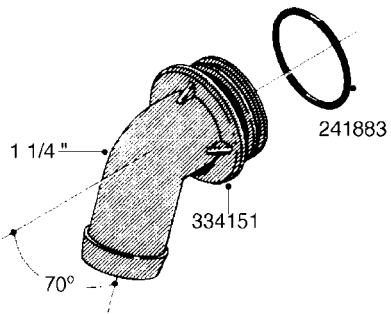

L0080

FITTINGS - S-53
L0080-HIN, 12:09:17

Page 1

Date 12.08.2020 9:49

Pos.	parts-n°	order qty	description
1	145995	1	FITT.DK S-53 FORK
2	241973	1	O-RING Ø3 X 44.2 70 SHORES NITRIL NITRIL (BLACK)
2	242353	1	O-RING 3 X 44.2 VITON VITON (BROWN)
3	242109	1	O-RING D32.2x3.0 NITRIL (BLACK)
3	242354	1	O-RING D32.2X3.0 VITON VITON (BROWN)
4	322103	1	FITT.DK S-53 BULKHEAD
5	322107	1	FITT.DK S-53 BULKHEAD NUT
6	322110	1	FITT.DK S-53 ELB. 1/2" BSP
7	322352	1	FITT.DK S-53 TEE
8	334229	1	FITT.DK S-53 STR.3/4"
9	334260	1	GASKET F. S-53 BULKHEAD
10	334564	1	FITT.DK S-67 TO S-53 ADAPTER
11	391100	1	FITT.DK S-53THREAD INS.1/2"BSP
12	726463	1	FITT.DK S53 BULKHEAD W/GASKET
13	726552	1	FIT.DK S-53X90 1/2" BSP,O-RING
14	726556	1	FITT.DK S-53 HB 1/2" W/O-RING
15	726558	1	FITT.DK S53 STR. 3/4" W. ORING
16	726559	1	FITT DK. S-53 HB 1" W/O-RING
17	726568	1	FITT.DK.S-53 HB 1/2"90 W/O-RING
18	726570	1	FITT.DK S-53 ELB.3/4" W. ORING
19	726571	1	FITT.DK S-53 ELB.1", W ORING
20	726578	1	FITT.DK S53 PLUG WITH O-RING
21	728561	1	FITT.DK. S67M - S53F REDUCER