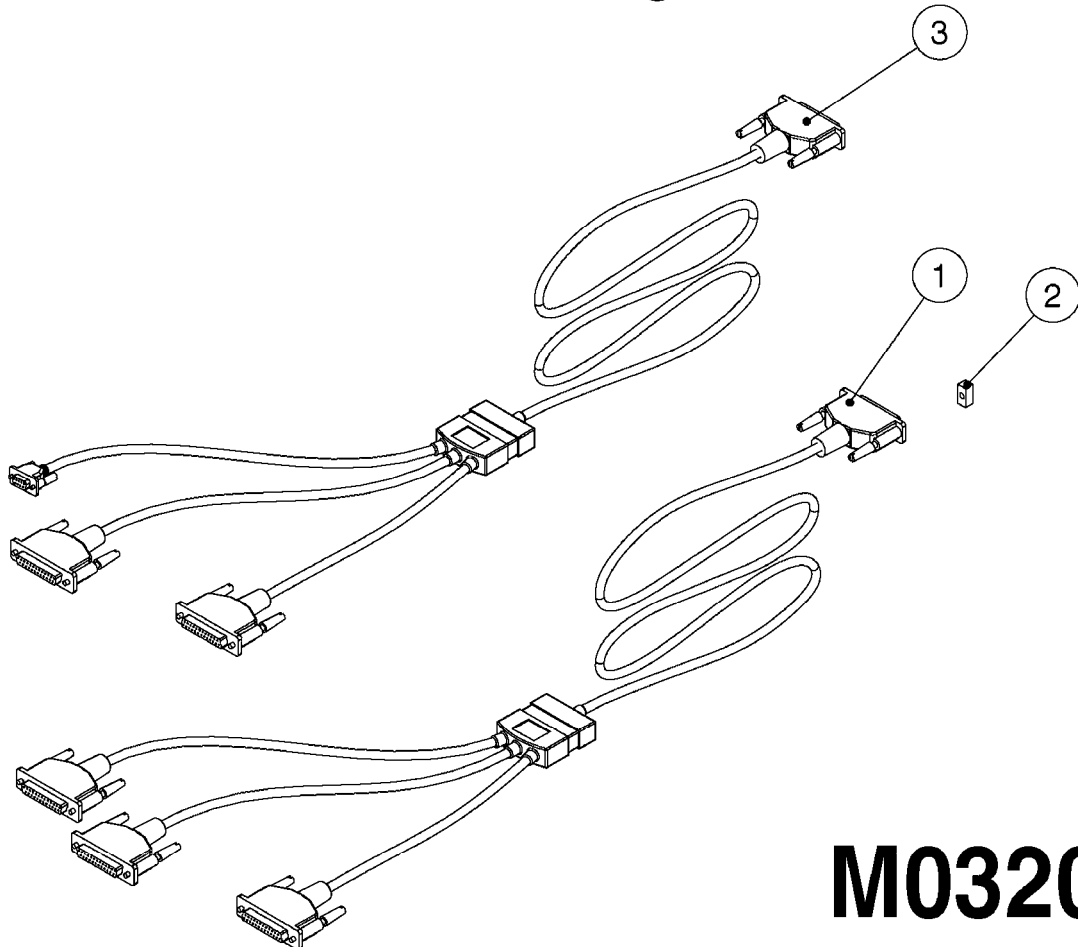

M0310

SYSTEM OVERVIEW HC6500
M0310-HIN, 01:01:16

Page	1
Date	12.08.2020 9:49

parts-n°	order qty	description

M0320

HC6500 TERMINAL AND CABLE
M0320-HIN, 01:01:16

Page 1
Date 12.08.2020 9:49

Pos.	parts-n°	order qty	description
1	26014000	1	HC6500 CABLE TO CABIN
2	26024300	1	DSUB PLUG TO PLUG COUPLER
3	26032800	1	HC 6500 CAB CABLE W/TERMINATOR
4	33507100	1	HC6500 DIS. FRONT BLACK/GREY
5	72365000	1	HC6500 TERMINAL