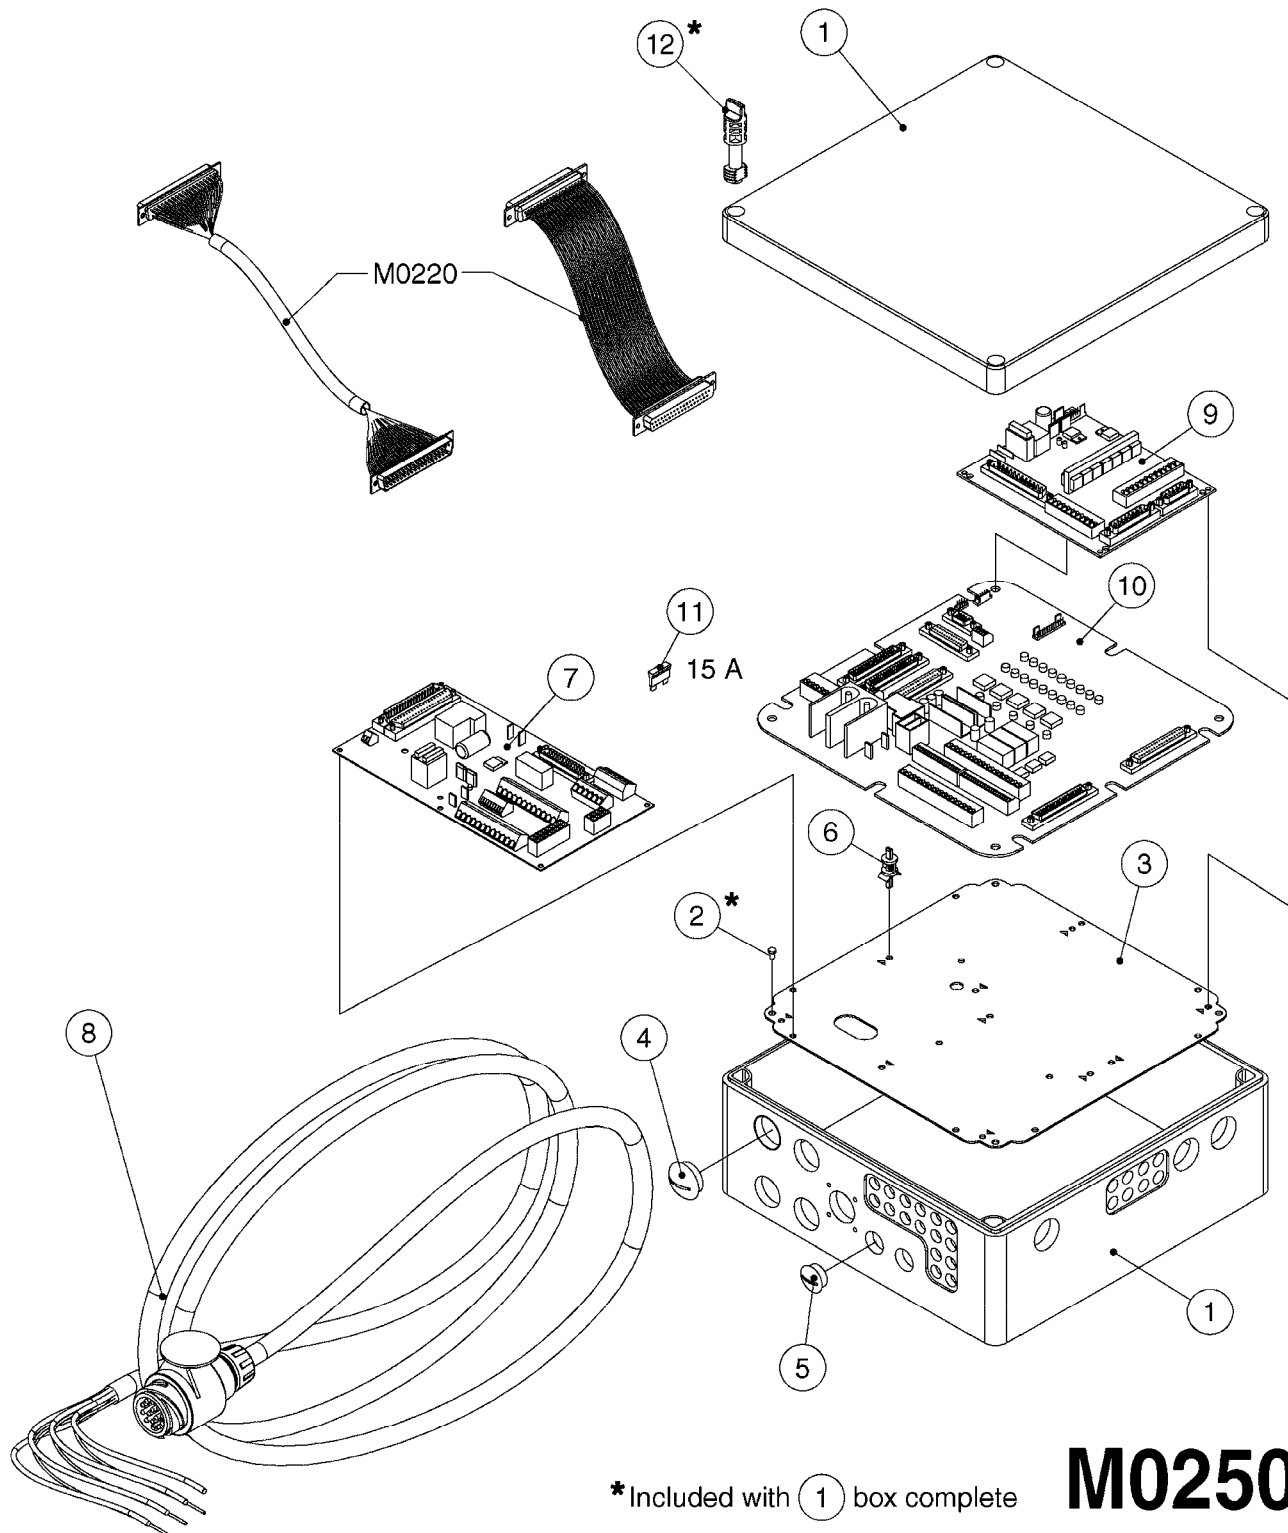

*Included with (1) box complete

M0250

JOB COM AND BREAK OUT
M0250-HIN, 01:02:17

Page 1
Date 12.08.2020 9:49

Pos.	parts-n°	order qty	description
1	391095	1	BOX COMPL. 300X300X135 DRILLED
2	440673	1	SCREW F.PLASTIC 5X12 SS
3	16132400	1	PLATE 1.5X270X270/JOB COMPUTER
4	26004600	1	PLUG F.DRILLED HOLE 21MM
5	26004700	1	PG13.5 BUNG
6	26005100	1	CONNECTOR FOR PCB, PLASTIC
7	26005500	1	PCB BREAKOUT BOX EL BOX CM"05"
8	26013800	1	CABLE HC6500 JOB COM TO CABIN
9	26029200	1	DAH PCB F. JOB COM NCM '09
10	26052700	1	JOB COM PCB ASSY HW3.1
10	72369300	1	JOB COM PCB NCM44/6600 REFURB.
11	28048600	1	FULE 15A ATOF SERIES
12	28091400	1	FINGER SCREW F.BOX 300X300X135