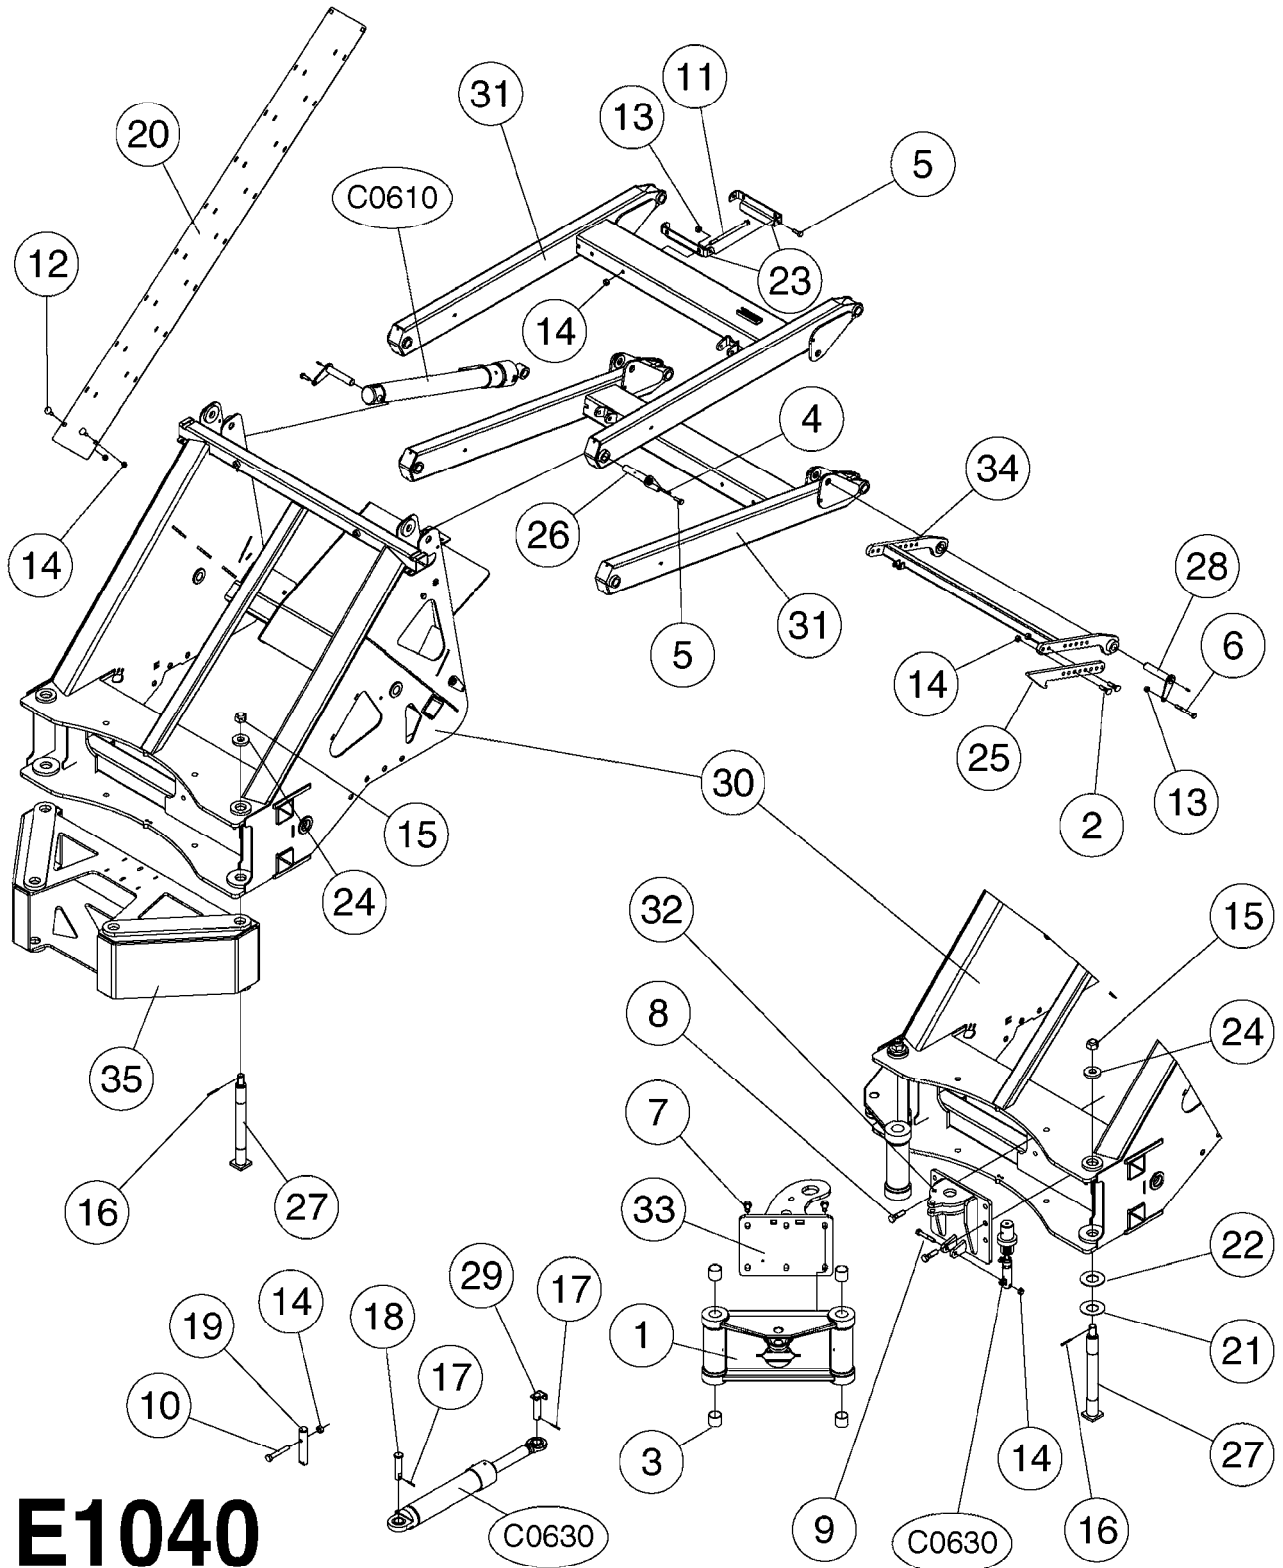

E1040

FRAME - REAR W/PARALIFT NCM
E1040-HIN, 09:09:16

Page 1
Date 12.08.2020 9:49

Pos.	parts-n°	order qty	description
1	111708	1	STEER ARM NCM 4400 PAINTED RED
1	111710	1	STEER ARM NCM 6600 PAINTED RED
2	140225	1	BOLT SPECIAL F.PARALIFT M12x50
3	210776	1	BUSHING F.TWIN STEERING ARM NCM 6600
3	210865	1	BUSHING 40mm40mm DU NCM 4400
4	283699	1	GREASE NIPPLE M6X1
5	421002	1	BOLT HEX 8.8 DEL M10X30 FT DIN933
6	421218	1	BOLT HEX 8.8 DEL M10X90
7	430684	1	BOLT HEX 8.8 DEL M16X30 FT NCM 4400
7	45001800	1	SCREW ALLEN M20X45 12.9 DE NCM 6600
8	430765	1	BOLT HEX 8.8 DEL M16X55
9	430802	1	BOLT HEX 8.8 DEL M12X75
10	430846	1	BOLT HEX 8.8 DEL M12X80
11	430908	1	BOLT HEX 8.8 DEL M12X200
12	451070	1	CARRIAGE BOLT M12X30
13	460423	1	NUT HEX M10X1.50 LOCK DIN985A2 SS
14	460703	1	NUT HEX M12X1.75 LOCK DIN985A2 SS
15	460747	1	NUT HEX M24 LOCK NCM 4400
15	461316	1	NUT HEX LOCK M30X3.5 DIN 985 NCM 6600
16	480384	1	PIN COTTER 3/16 x 1-1/2"
17	480502	1	PIN RETAINING M10X50 DIN 1481
18	14033600	1	PIN Ø40/Ø29.8 Ø10 L=133 NCM 4400
19	14051400	1	PIN Ø35.1/Ø12 L=164 NCM 6600
20	16121400	1	SHEET HOSE HOLDER PARALIFT NCM
21	16125200	1	DISC D90/42 X 2 RED NCM 4400
21	16155700	1	DISC D115/52 X 2 RED NCM 6600
22	16125300	1	DISC D90/42 X 3 RED NCM 4400
22	16155800	1	DISC D115/52 X 3 RED NCM 6600
23	16145100	1	SWIVEL FOR HOSE SUPPORT
24	16155900	1	DISC D70.0/ 31.0X10.0/RED NCM 6600
24	16375500	1	WASHER 10.0X60X25 RED NCM4400
25	16166200	1	HOOK F.TRANSF STOP W.HOLING
25	16193500	1	HOOK F.PARALIFT LOCK SHORT NCM
26	61030700	1	PIN Ø25 L=117
27	61033700	1	PIN F. STEERING 4400
27	61037800	1	PIN F. STEERING 6600
28	61035700	1	PIN Ø25 L=125
29	61036400	1	PIN D29.8 L=97 NCM 4400
29	61038100	1	PIN D34.8 NCM 6600
30	63033400	1	REAR FRAME NCM 4400 PAINTED
30	63043400	1	REAR FRAME NCM 6600 PAINTED
31	63034200	1	PARALIFT NCM 4400/6600
32	63036100	1	CONSOLE F. TRAPEZE LOCK CM "05