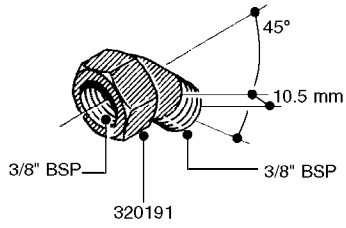

L0030

FITTINGS - HEXAGON NIPPLES
L0030-HIN, 01:01:16

Page 1
Date 12.08.2020 9:49

parts-n°	order qty	description
10015303	1	FITT.PO.HN 1.00X1.00 M1000
10425003	1	FITT.PO.HN 1.25X1.00 MCPHEE
320132	1	FITT.DK HN 1" BSP
320176	1	FITT.DK HN 3/8"X1/2" BSP
320445	1	FITT.DK HN 1/4"X3/8" BSP
320655	1	FITT.DK HN 1/2"-1/2" BSP
320692	1	FITT.DK HN 3/8'BSPX1/4'NPT
320703	1	FITT.DK HN 3/8BSP X1/2 &1/4NPT
320725	1	FITT.DK NIPPLE 3/8"-3/8" BSP
320902	1	FITT.DK HN 3/8'X 1/4' BSP
390232	1	FITT.DK HN 1-1/2' X 1-1/4' BSP
390276	1	FITT.DK HN 1'BSP