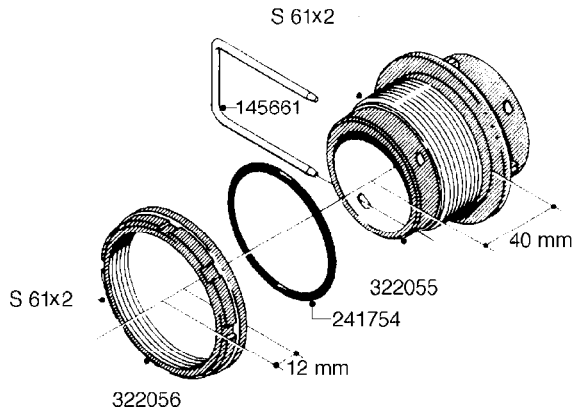

L0080

FITTINGS - S-53
L0080-HIN, 12:09:17

Page 1

Date 12.08.2020 9:49

Pos.	parts-n°	order qty	description
1	145995	1	FITT.DK S-53 FORK
2	241973	1	O-RING Ø3 X 44.2 70 SHORES NITRIL NITRIL (BLACK)
2	242353	1	O-RING 3 X 44.2 VITON VITON (BROWN)
3	242109	1	O-RING D32.2x3.0 NITRIL (BLACK)
3	242354	1	O-RING D32.2X3.0 VITON VITON (BROWN)
4	322103	1	FITT.DK S-53 BULKHEAD
5	322107	1	FITT.DK S-53 BULKHEAD NUT
6	322110	1	FITT.DK S-53 ELB. 1/2" BSP
7	322352	1	FITT.DK S-53 TEE
8	334229	1	FITT.DK S-53 STR.3/4"
9	334260	1	GASKET F. S-53 BULKHEAD
10	334564	1	FITT.DK S-67 TO S-53 ADAPTER
11	391100	1	FITT.DK S-53THREAD INS.1/2"BSP
12	726463	1	FITT.DK S53 BULKHEAD W/GASKET
13	726552	1	FIT.DK S-53X90 1/2" BSP,O-RING
14	726556	1	FITT.DK S-53 HB 1/2" W/O-RING
15	726558	1	FITT.DK S53 STR. 3/4" W. ORING
16	726559	1	FITT DK. S-53 HB 1" W/O-RING
17	726568	1	FITT.DK.S-53 HB 1/2"90 W/O-RING
18	726570	1	FITT.DK S-53 ELB.3/4" W. ORING
19	726571	1	FITT.DK S-53 ELB.1", W ORING
20	726578	1	FITT.DK S53 PLUG WITH O-RING
21	728561	1	FITT.DK. S67M - S53F REDUCER