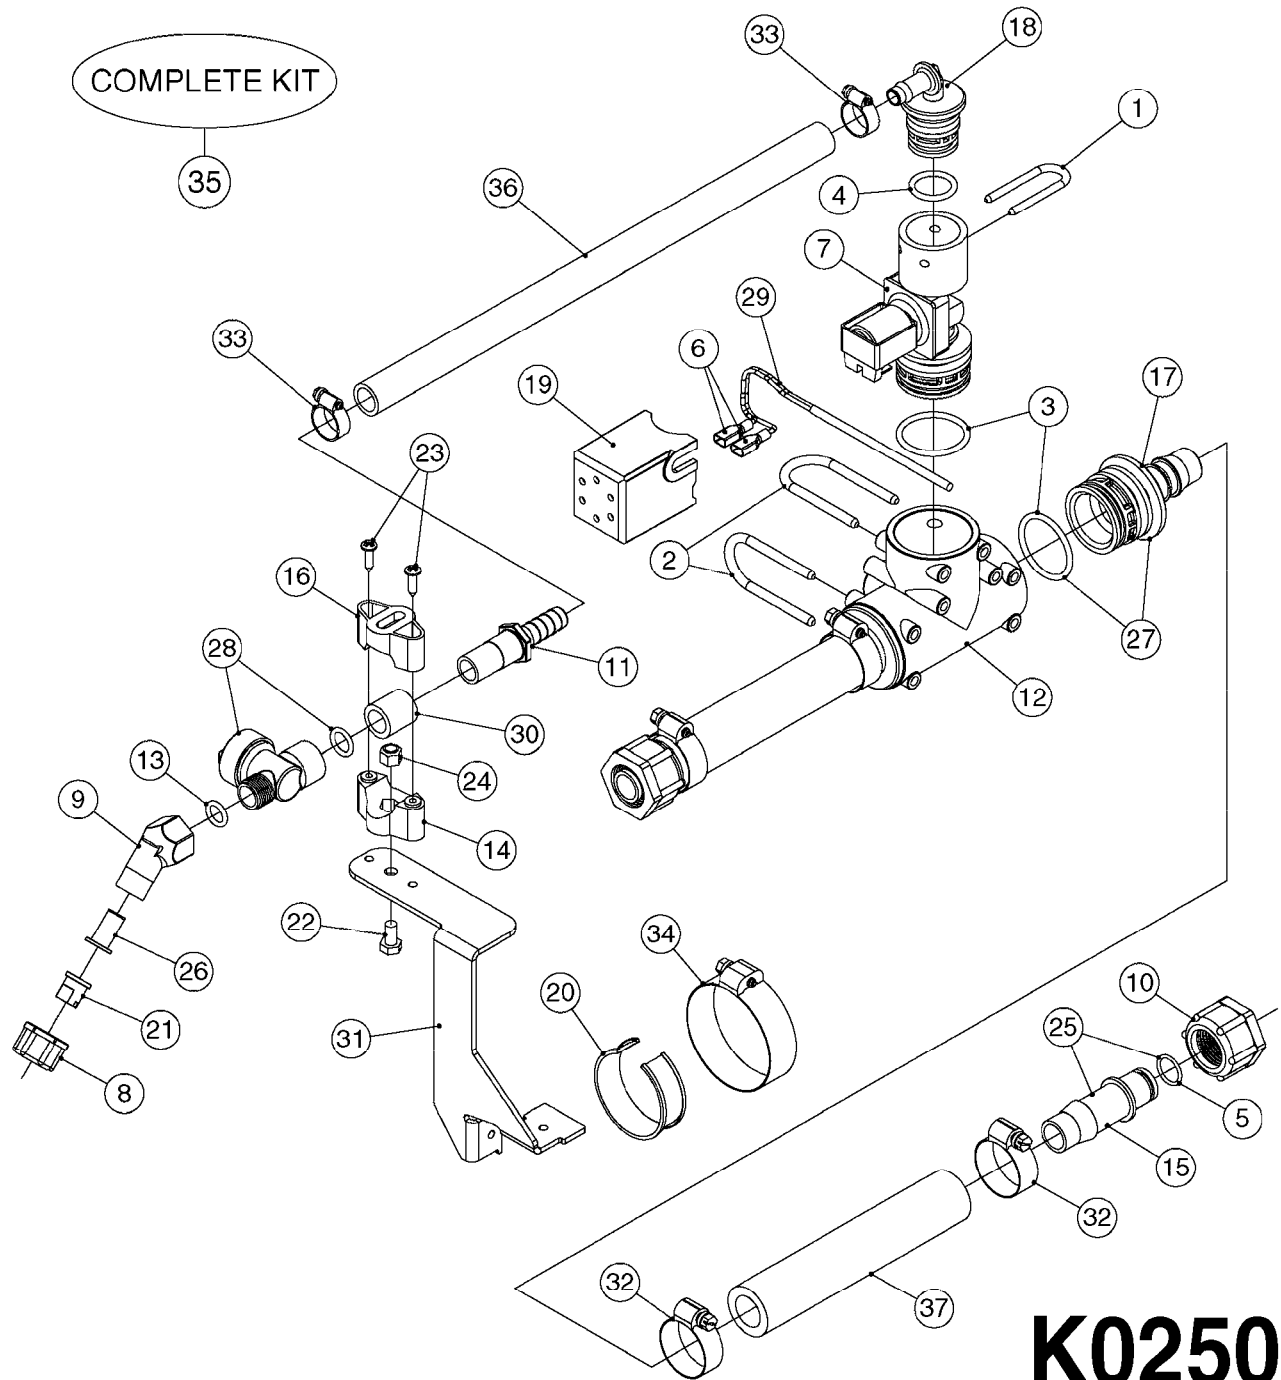

ELECTRIC END NOZZLE KIT '09
K0250-HIN, 01:01:16

Page 1
Date 12.08.2020 9:49

Pos.	parts-n°	order qty	description
1	145994	1	FITT.DK S-40 FORK
2	145995	1	FITT.DK S-53 FORK
3	242354	1	O-RING D32.2X3.0 VITON
4	242355	1	O-RING D19.2X3.0 VITON F.S-40
5	242594	1	O-RING D14 X 1.78 SCH.70-EPDM
6	261539	1	SPADE F.ELEC CONNEC BLUE INSUL
7	262104	1	VALVE, SOLENOID, S53/S40
8	320187	1	FITT.DK CAP 3/8" BSP BLACK
9	320191	1	FITT.DK ELB 3/8' BSP 45 DEGREE
10	320283	1	FITT.DK NUT 3/4"BSP
11	320891	1	FITT.DK HB 3/8'- 3/8' BSP
12	322352	1	FITT.DK S-53 TEE
13	330013	1	O-RING 2.5 X 10 PUR
14	333012	1	NOZZLE HOLD. UPPER PART
15	334044	1	FITT.DK HB 3/4' F. 3/4' CAP
16	334220	1	YOKE, UPPER NOZZLE BODY
17	334229	1	FITT.DK S-53 STR.3/4"
18	334237	1	FITT.DK S-40 ELB.3/8"
19	334965	1	COVER FOR S53 SOLENOID VALVE
20	341291	1	RUBBER HOSE CLAMP COVER 130MM
21	370392	1	NOZZLE END FAN 1850-G 300
22	410546	1	BOLT HEX M6X12 A2 SS DIN933
23	440665	1	SCREW M4.2X16 STAINLESS
24	460261	1	NUT HEX M6X1.00 LOCK DIN985 A2 SS
25	724621	1	FITT.DK HB 3/4"ASSY F.3/4" NUT
26	725042	1	SCREEN 80 MESH W.GASKET, RED
27	726558	1	FITT.DK S53 STR. 3/4" W.ORING
28	729610	1	NOZZLE ASSY. NON DRIP 3/8 THRD
29	983087	1	ELEC. CABLE 2 WIRE X 0.75MM
30	10631003	1	HOSE R X CLEAR BRAID.X 1/2 12"
31	16110803	1	NOZZLE BRACKET VAR SPACINGS
32	28029903	1	CLAMP HOSE GEAR P3/4"-S1" 6712
33	28044903	1	CLAMP HOSE GEAR P3/8" 6706
34	28047003	1	CLAMP HOSE GEAR 30 X 50 6732
35	82613203	1	ELECTRIC END NOZZLE KIT 2009
36	92701703	1	HOSE R X3/8" X300PSI WP X0012"
37	92703203	1	HOSE R X3/4" X300PSI WP X0012"