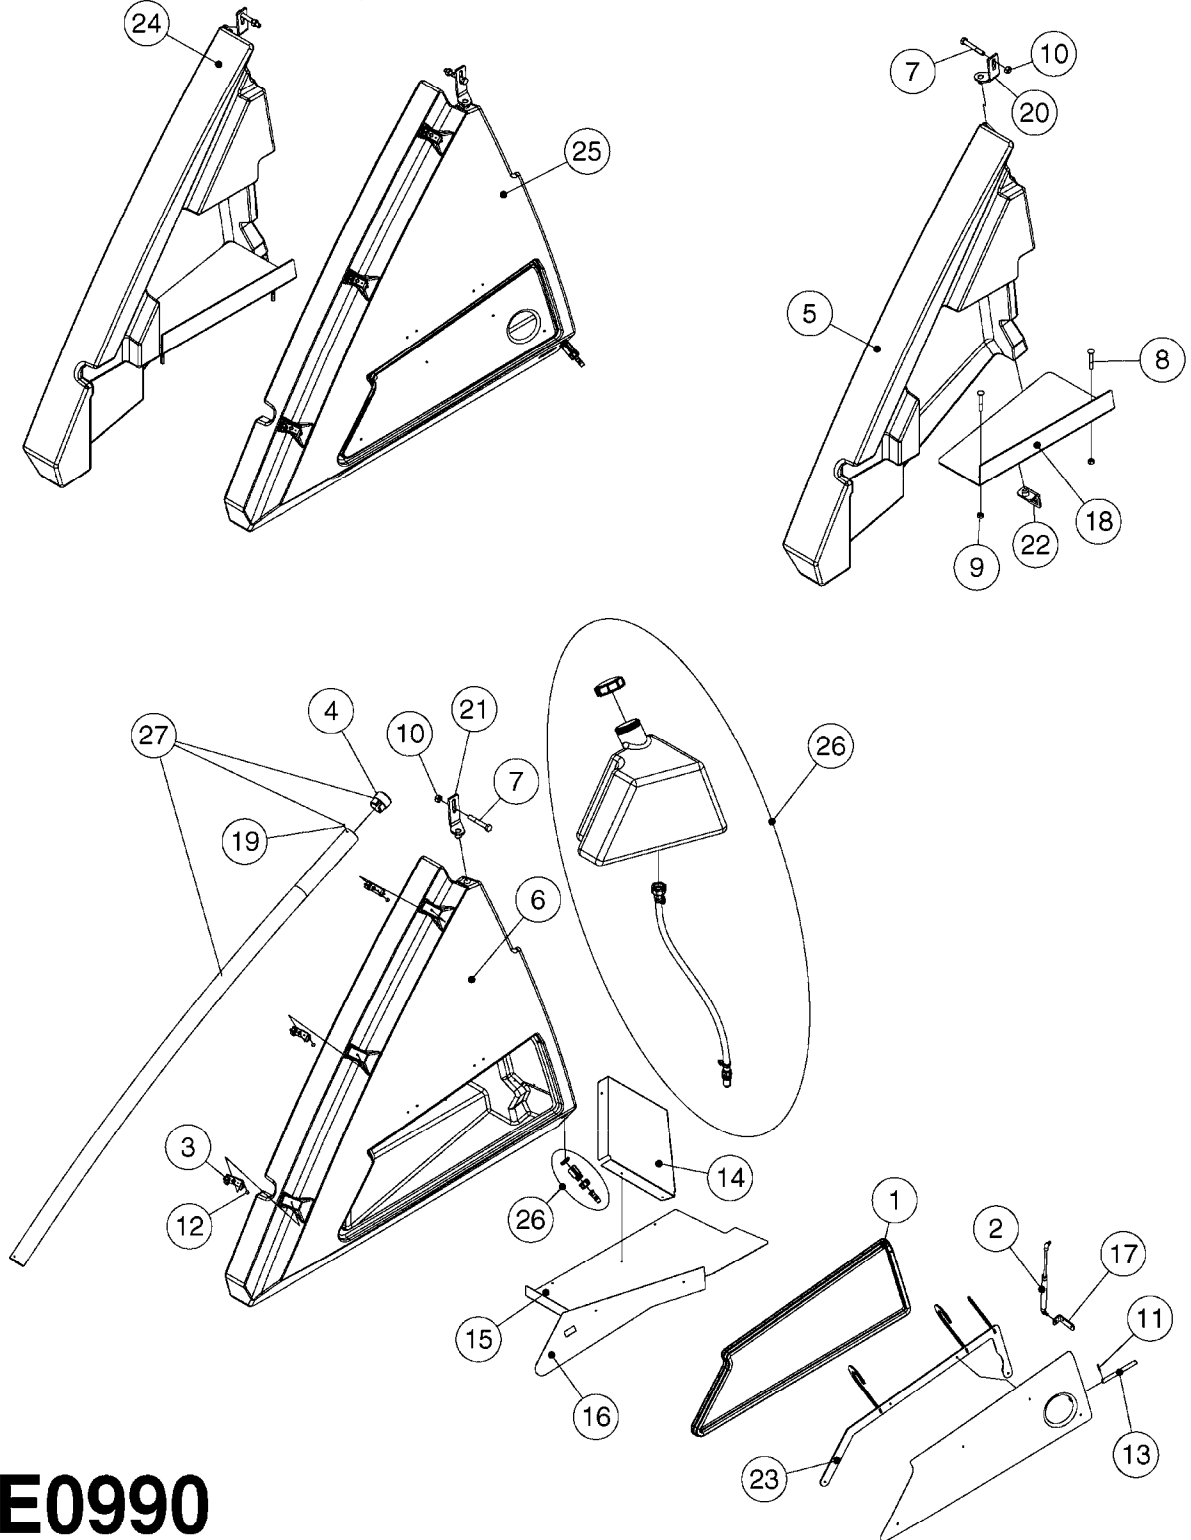

Complete

LOCKER & CLEAN WATER TANK NCM
E0990-HIN, 15:05:19

Page 1
Date 12.08.2020 9:49

Pos.	parts-n°	order qty	description
1	242474	1	SEAL 16X28XL=' LOCKER DOOR CM+
2	285793	1	GAS CYLINDER
3	334523	1	PIPE HOLDER Ø51.5
4	334850	1	GUIDE F. SIGHT GAUGE TUBE TOP
5	351766	1	SIDE SHIELD MOUNT RIGHT
6	351767	1	SIDE SHIELD MOUNT LEFT
7	430846	1	BOLT HEX 8.8 DEL M12X80
8	440718	1	BOLT CRG M10 X 65 DEL
9	460423	1	NUT HEX M10X1.50 LOCK DIN985A2 SS
10	460703	1	NUT HEX M12X1.75 LOCK DIN985A2 SS
11	480141	1	PIN COTTER M4X20
12	480809	1	BLIND RIVET, EMHART ACD616ASM
13	15057800	1	HANDLE F.LEFT SIDE LOCKER
14	16124500	1	DIVIDER F.LOCKER L.SIDE SHIELD
15	16124600	1	SHELF FLOOR-LEFT SIDE LOCKER
16	16124700	1	SHELF WALL-LEFT SIDE LOCKER
17	16126900	1	BRACKET F.DOOR-STORAGE LOCKER
18	16127300	1	SHELF FLOOR-RIGHT SIDE LOCKER
19	44075300	1	SCREW 3.5X9.5SS/X15 ISO 14585C
20	61033900	1	BRACKET F. SIDE PANEL R.H. NCM
21	61034000	1	BRACKET F. SIDE PANEL L.H. NCM
22	61037500	1	ADJUSTING BRACKET, BOTTOM NCM
23	63037800	1	BRACKET F.DOOR-STORAGE LOCKER
24	72280100	1	SIDE SHIELD RIGHT NCM COMPLETE
25	72280200	1	SIDE SHIELD LEFT+CLEAN W.TANK
26	72280600	1	CLEAN W.TANK LEFT SIDE NCM
27	72282800	1	SIGHT GAUGE W/SCALE NCM4400 LITER PRE'15 TUBE LENGTH = 75"
27	72357100	1	SIGHT GAUGE W/SCALE NCM6600 LITER
27	72358300	1	SIGHT GAUGE TUBE 85/90/10000 L=2382 BENT
27	72440100	1	SIGHT GAUGE W/SCALE,CM6600 GAL
27	72932100	1	SIGHT GAUGE TUBE W/DECAL CM4400/4500 GAL PRE'15 TUBE LENGTH = 75"
27	73125500	1	SIGHT GAUGE W/SCALE,CM4500 '15 LITER POST'15 TUBE LENGTH = 82"
27	73277500	1	SIGHT GAUGE W/SCALE,CM4500 '15 GAL POST'15 TUBE LENGTH = 82"
27	97610003	1	DECAL SIGHT GAUGE NCM 9000 GAL