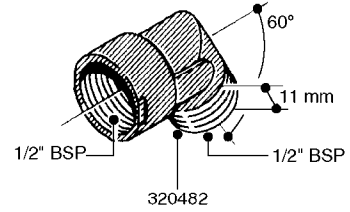

L0030

FITTINGS - HEXAGON NIPPLES
L0030-HIN, 01:01:16

Page 1
Date 12.08.2020 9:49

parts-n°	order qty	description
10015303	1	FITT.PO.HN 1.00X1.00 M1000
10425003	1	FITT.PO.HN 1.25X1.00 MCPHEE
320132	1	FITT.DK HN 1" BSP
320176	1	FITT.DK HN 3/8"X1/2" BSP
320445	1	FITT.DK HN 1/4"X3/8" BSP
320655	1	FITT.DK HN 1/2"-1/2" BSP
320692	1	FITT.DK HN 3/8'BSPX1/4'NPT
320703	1	FITT.DK HN 3/8BSP X1/2 &1/4NPT
320725	1	FITT.DK NIPPLE 3/8"-3/8" BSP
320902	1	FITT.DK HN 3/8'X 1/4' BSP
390232	1	FITT.DK HN 1-1/2' X 1-1/4' BSP
390276	1	FITT.DK HN 1'BSP