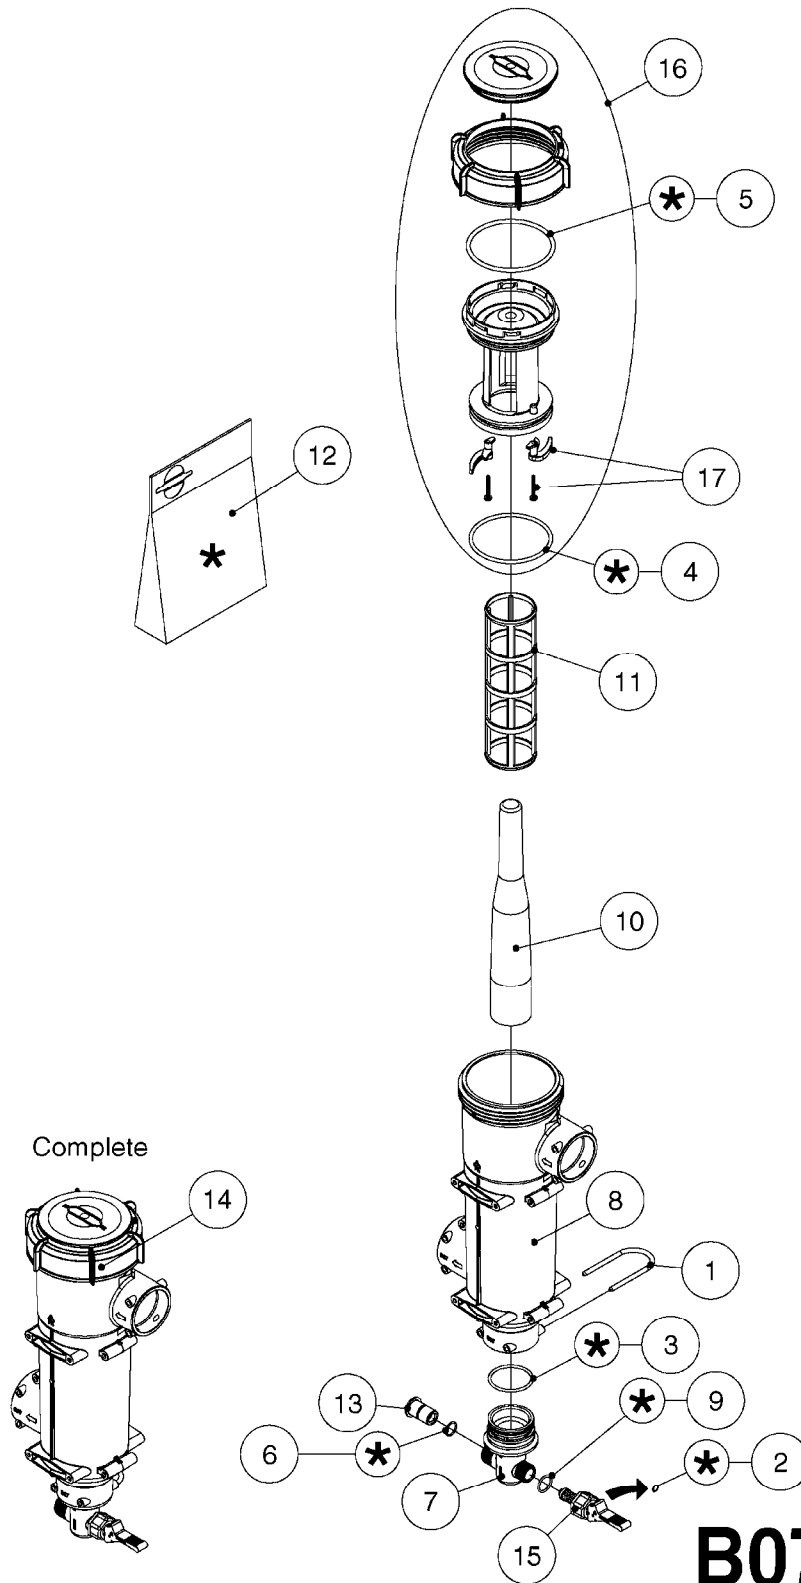

B0720

EASY CLEAN FILTER
B0720-HIN, 01:01:16

Page 1

Date 12.08.2020 9:48

Pos.	parts-n°	order qty	description
1	140766	1	NUT 1/2" BSP
2	145997	1	FITT.DK S-93 FORK
3	231346	1	QUICK COUPLER 1/8"BSP X 4 MM
4	240936	1	O-RING D13.3X2.4 NITRIL
5	242570	1	O-RING D150.0 x5.0 SH70 VITON
6	242572	1	RUBBER BELT Ø160x1.5 B=60 EPDM
7	242573	1	O-RING Ø104.14X5.33SH70 NITRIL
8	242593	1	GASKET Ø8/Ø5x1 (PA) 266N-M5X1
9	320047	1	FITT.DK CAPNUT 1/2" BSP
10	322356	1	EASYCLEAN FILTER HOUSING
11	322357	1	CAP F. COUPLER EASYCLEAN FILTE
12	330212	1	O-RING D19/D14X2.4 F.1/2"NUT
13	391090	1	BALL F. EASYCLEAN FILTER ON/OF
14	391091	1	SEAL F. BALL EASYCLEAN FILTER
15	440698	1	SCREW F.PLASTIC 6X18 SS HEXHD
16	727133	1	HOSETAIL S93 2"1/2 + O-RING
17	727226	1	HOSETAIL S93 2"1/2 90°+O-RING
18	741826	1	SEAL KIT F. EASYCLEAN FILTER
19	927253	1	RED AIR HOSE, Ø4/2 1810 E
20	14055400	1	FITT.DK REDUC 1/2"x1/8"x1/4"BS
21	14117700	1	SPINDLE S93 L46 NV13 SS
22	24260100	1	O-RING Ø88.0X5.0 SH70 VITON
23	24260700	1	O-RING Ø101.19X3.53 SH70 VITON
24	28030303	1	CLAMP HOSE T-BOLT S2.5" 235-76
25	28053400	1	GAUGE VACUUM SUCT. FILTER NCM
26	28054300	1	QUICK COUPLER 1/8"BSP/Ø4 FEMAL
27	33503200	1	HOSE COUPLER F. EASYCLEAN FILT
28	33503600	1	FILTER CARRIER F. EASYCLEAN
29	72072900	1	FITT. S93 2-1/2" 45° S W/O-RING
30	72270600	1	LID ASSM. EASYCLEAN FILTER
31	72278800	1	FILTER 30 MESH GREEN D110/284
31	72278900	1	FILTER 50 MESH BLUE D110/284
31	72279000	1	FILTER 80 MESH RED D110/284
32	72318900	1	EASYCLEAN FILTER COMPL.
33	74192800	1	FILTER LOCK PARTS - EASYCLEAN
34	92702803	1	HOSE PVC SUCT GRAY 2.5"