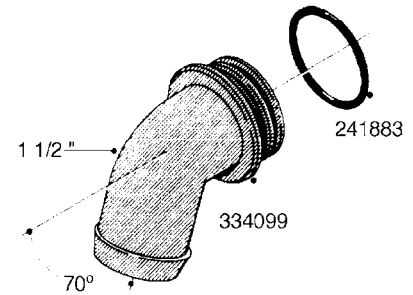

L0080

FITTINGS - S-53
L0080-HIN, 12:09:17

Page 1

Date 12.08.2020 9:49

Pos.	parts-n°	order qty	description
1	145995	1	FITT.DK S-53 FORK
2	241973	1	O-RING Ø3 X 44.2 70 SHORES NITRIL NITRIL (BLACK)
2	242353	1	O-RING 3 X 44.2 VITON VITON (BROWN)
3	242109	1	O-RING D32.2x3.0 NITRIL (BLACK)
3	242354	1	O-RING D32.2X3.0 VITON VITON (BROWN)
4	322103	1	FITT.DK S-53 BULKHEAD
5	322107	1	FITT.DK S-53 BULKHEAD NUT
6	322110	1	FITT.DK S-53 ELB. 1/2" BSP
7	322352	1	FITT.DK S-53 TEE
8	334229	1	FITT.DK S-53 STR.3/4"
9	334260	1	GASKET F. S-53 BULKHEAD
10	334564	1	FITT.DK S-67 TO S-53 ADAPTER
11	391100	1	FITT.DK S-53THREAD INS.1/2"BSP
12	726463	1	FITT.DK S53 BULKHEAD W/GASKET
13	726552	1	FIT.DK S-53X90 1/2" BSP,O-RING
14	726556	1	FITT.DK S-53 HB 1/2" W/O-RING
15	726558	1	FITT.DK S53 STR. 3/4" W. ORING
16	726559	1	FITT DK. S-53 HB 1" W/O-RING
17	726568	1	FITT.DK.S-53 HB 1/2"90 W/O-RING
18	726570	1	FITT.DK S-53 ELB.3/4" W. ORING
19	726571	1	FITT.DK S-53 ELB.1", W ORING
20	726578	1	FITT.DK S53 PLUG WITH O-RING
21	728561	1	FITT.DK. S67M - S53F REDUCER