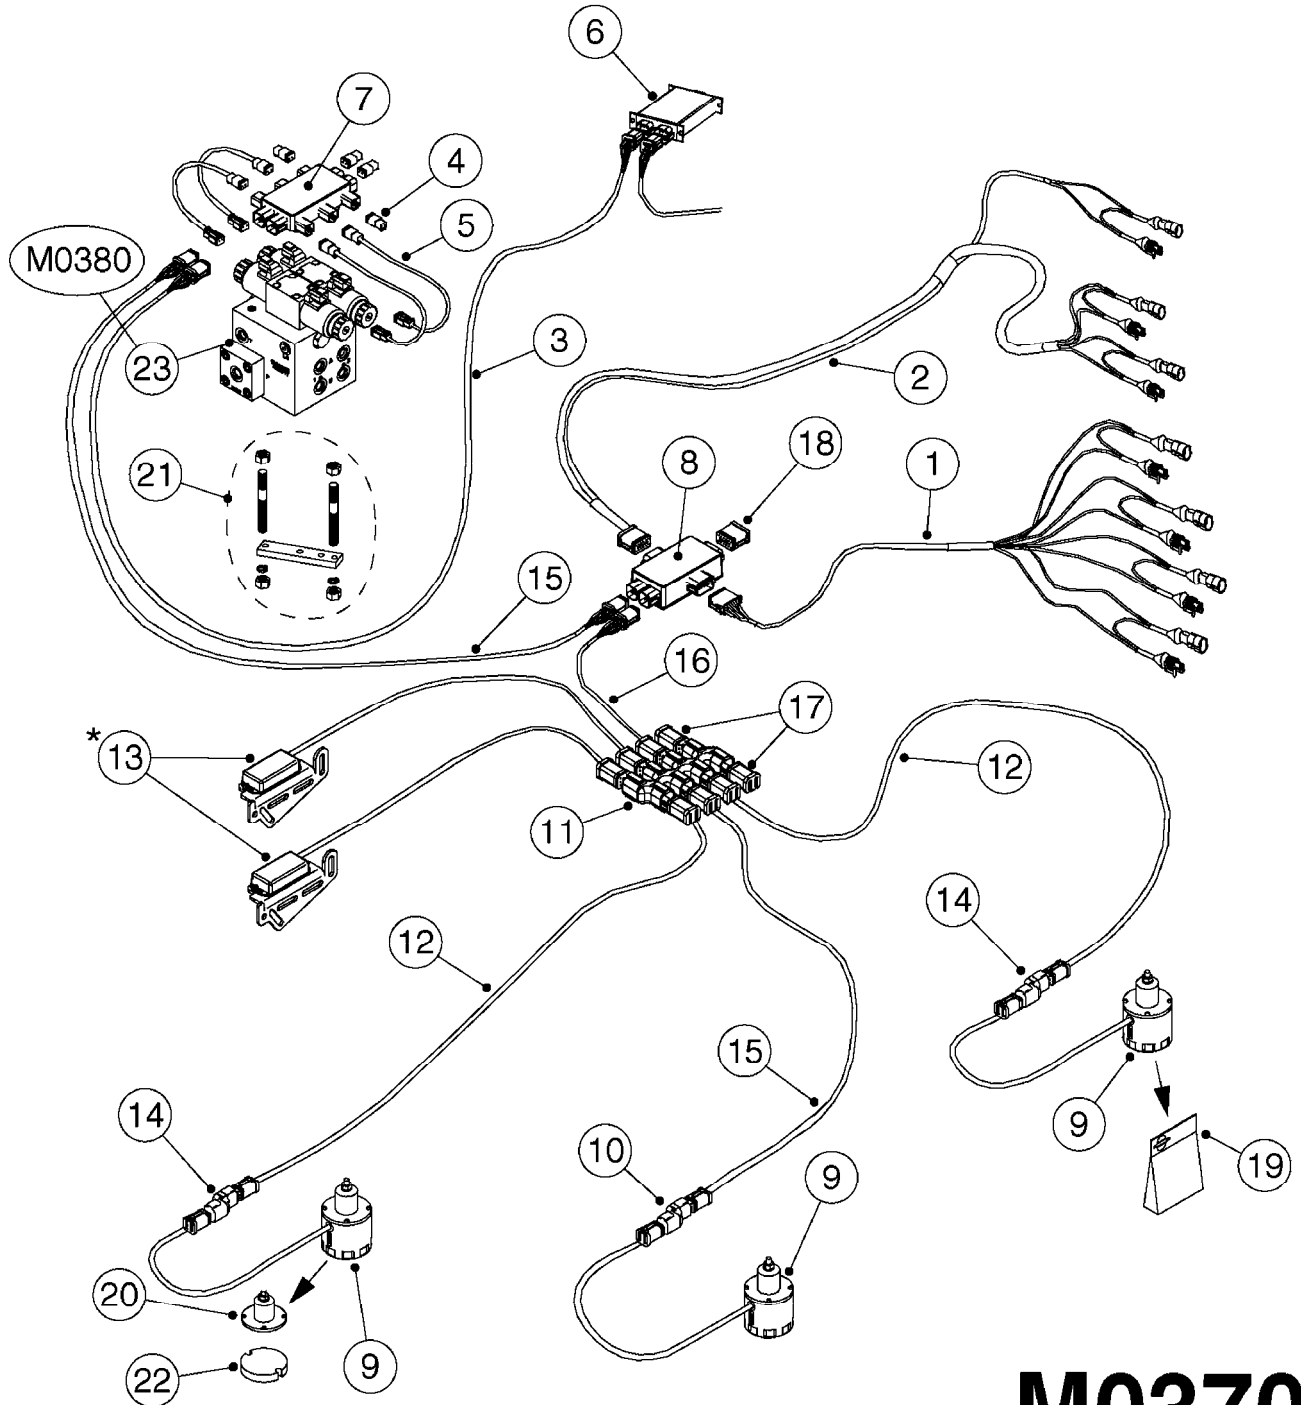

M0370

*CANNOT MIX OLD AND NEW STYLE ROLL SENSORS!

If replacing Norac P/N 43740, must replace both roll sensors with new style (13).
If unsure, new style (Norac P/N 43741) works with all versions of UC5.

NORAC UC5 BOOM HEIGHT CONTROL
M0370-HIN, 16:10:18

Page 1
Date 12.08.2020 9:49

Pos.	parts-n°	order qty	description
1	26022703	1	CABLE, INTERFACE, TILT, NORAC UC5
2	26023503	1	CABLE UC5 INTERFACE MAIN AMP
3	26032600	1	CABLE UC5 NETWORK 14 AWG 10M
4	26043000	1	NORAC UC5 NETWORK 2 PIN PLUG
5	26043300	1	CABLE UC5 VALVE 2PIN/2PIN DT
6	26043400	1	NORAC UC5 CONTROLLER MODULE
7	26043500	1	NORAC UC5 VALVE MODULE
8	26043600	1	MODULE, INPUT, NORAC UC5
9	26043700	1	SENSOR, NORAC, UC5, ULTRASONIC
10	26043800	1	NORAC UC5 - UC7 NETWORK COUPLER 2-WAY
11	26043900	1	NORAC UC5 - UC7 NETWORK COUPLER 8-WAY
12	26044200	1	CABLE UC5 - UC7 NETWORK 18 AWG 20M
13	26023803	1	NORAC UC5 ROLL SENSOR OLD STYLE NORAC P/N 43740
13	26044300	1	UC5 - UC7 ROLL SENSOR VER. 2 NEW STYLE NORAC P/N 43741
14	26044400	1	NORAC UC5 - UC7 COUPLER 2-WAY/TERM.
15	26047100	1	CABLE UC5 NETWORK 14 AWG 1M
16	26049900	1	CABLE UC5 NETWORK 14 AWG 3M
17	26057900	1	UC5 - UC7 NETWORK 6 PIN PLUG '13
18	26058000	1	NORAC UC5 - UC7 NETWORK 12-PIN PLUG
19	26084700	1	Mesh Kit Ultrasonic Sensor FOR 2018 AND NEWER SENSORS
19	28098003	1	MESH AND CLIP KIT, NORAC FOR PRE-2018 SENSORS
20	28050303	1	NORAC RUBBER TOP&BOLT F.SENSOR DIA.30MMX30MMX8MM
21	28055503	1	NORAC VALVE MOUNTING HARDWARE
22	28086600	1	FOAM DISC F. SENSOR NORAC
23	78216100	1	NORAC VALVE BLOCK COMP, DEUTSCH CON.