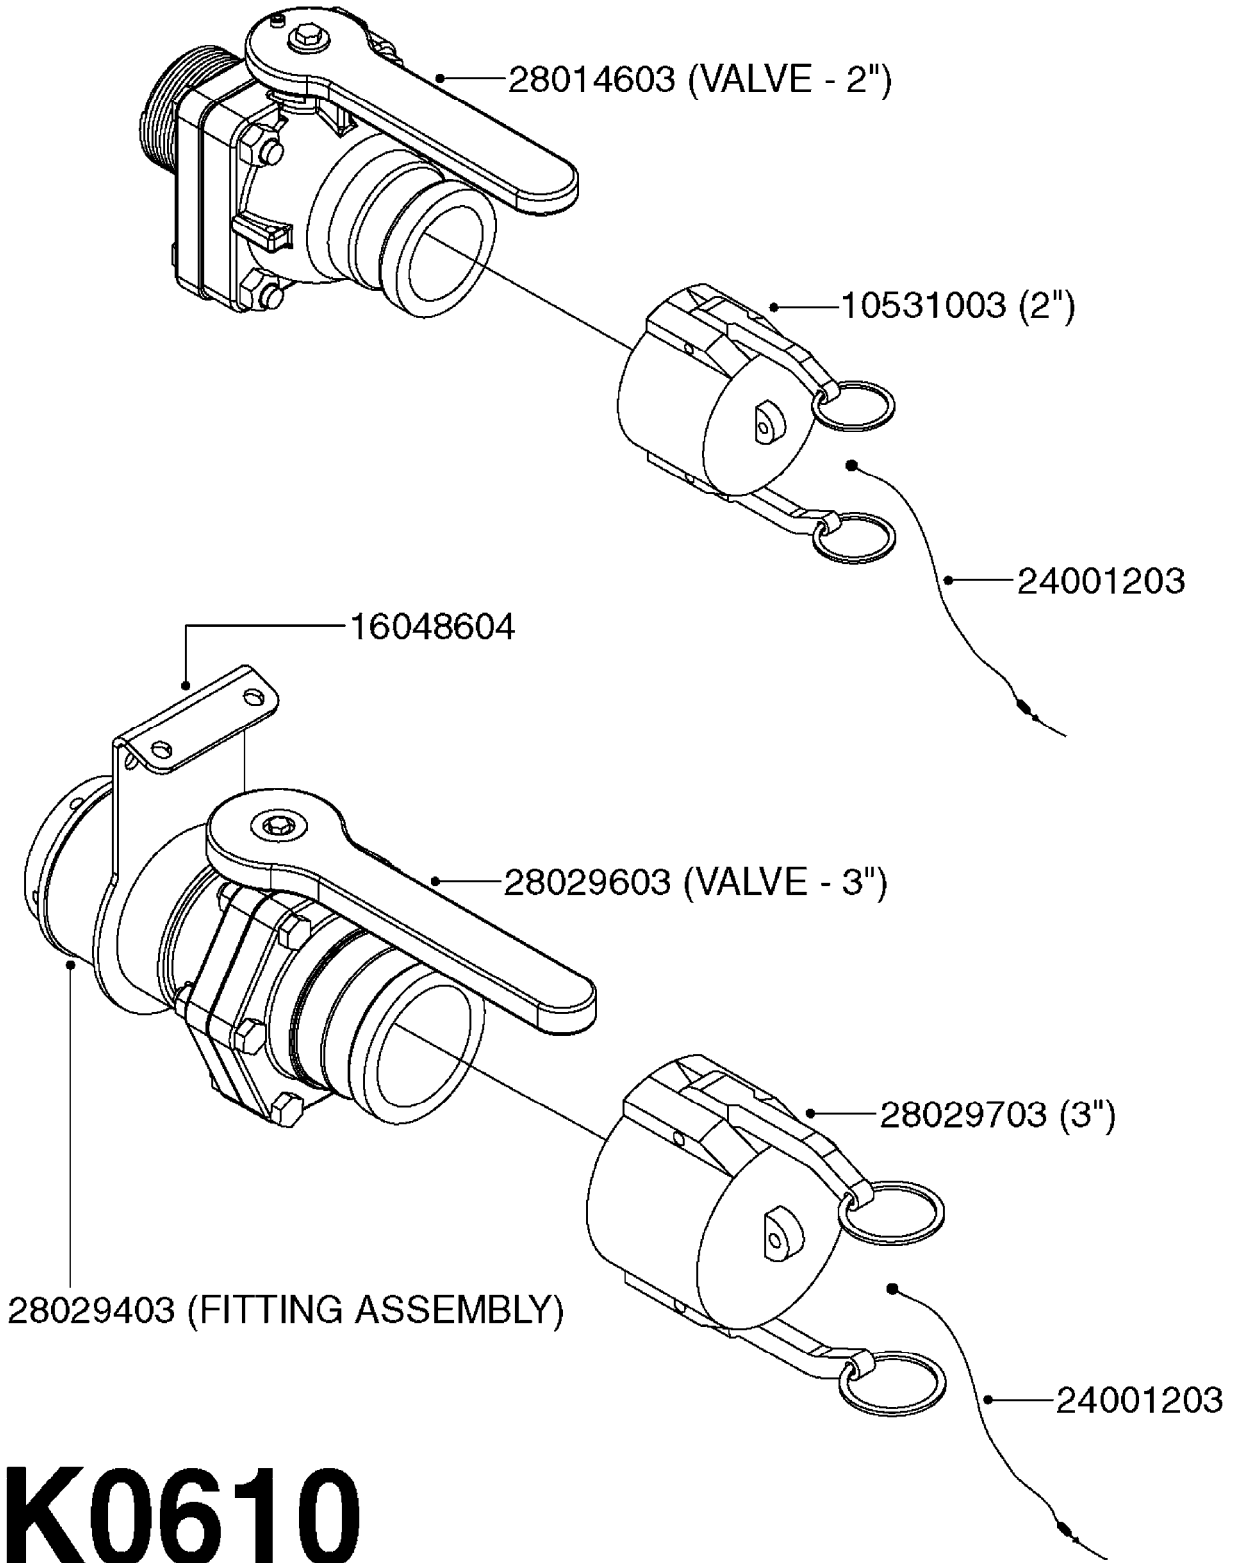

K0610

QUICKFILL-VALVES-BANJO 2" & 3"
K0610-HIN, 01:01:16

Page 1
Date 12.08.2020 9:49

parts-n°	order qty	description
10531003	1	CAP F.MALE QUICK COUPLER 2"
16048604	1	QUICK FILL BKT. NAV. 575-1100
24001203	1	RBR LANYARD 11" F.QCK FILL CAP
28014603	1	VALVE STUBBY 2" BANJO
28029403	1	3"NPT MALE X S93 FEMALE
28029603	1	VALVE STUBBY 3" BANJO
28029703	1	CAP F.MALE QUICK COUPLER 3"