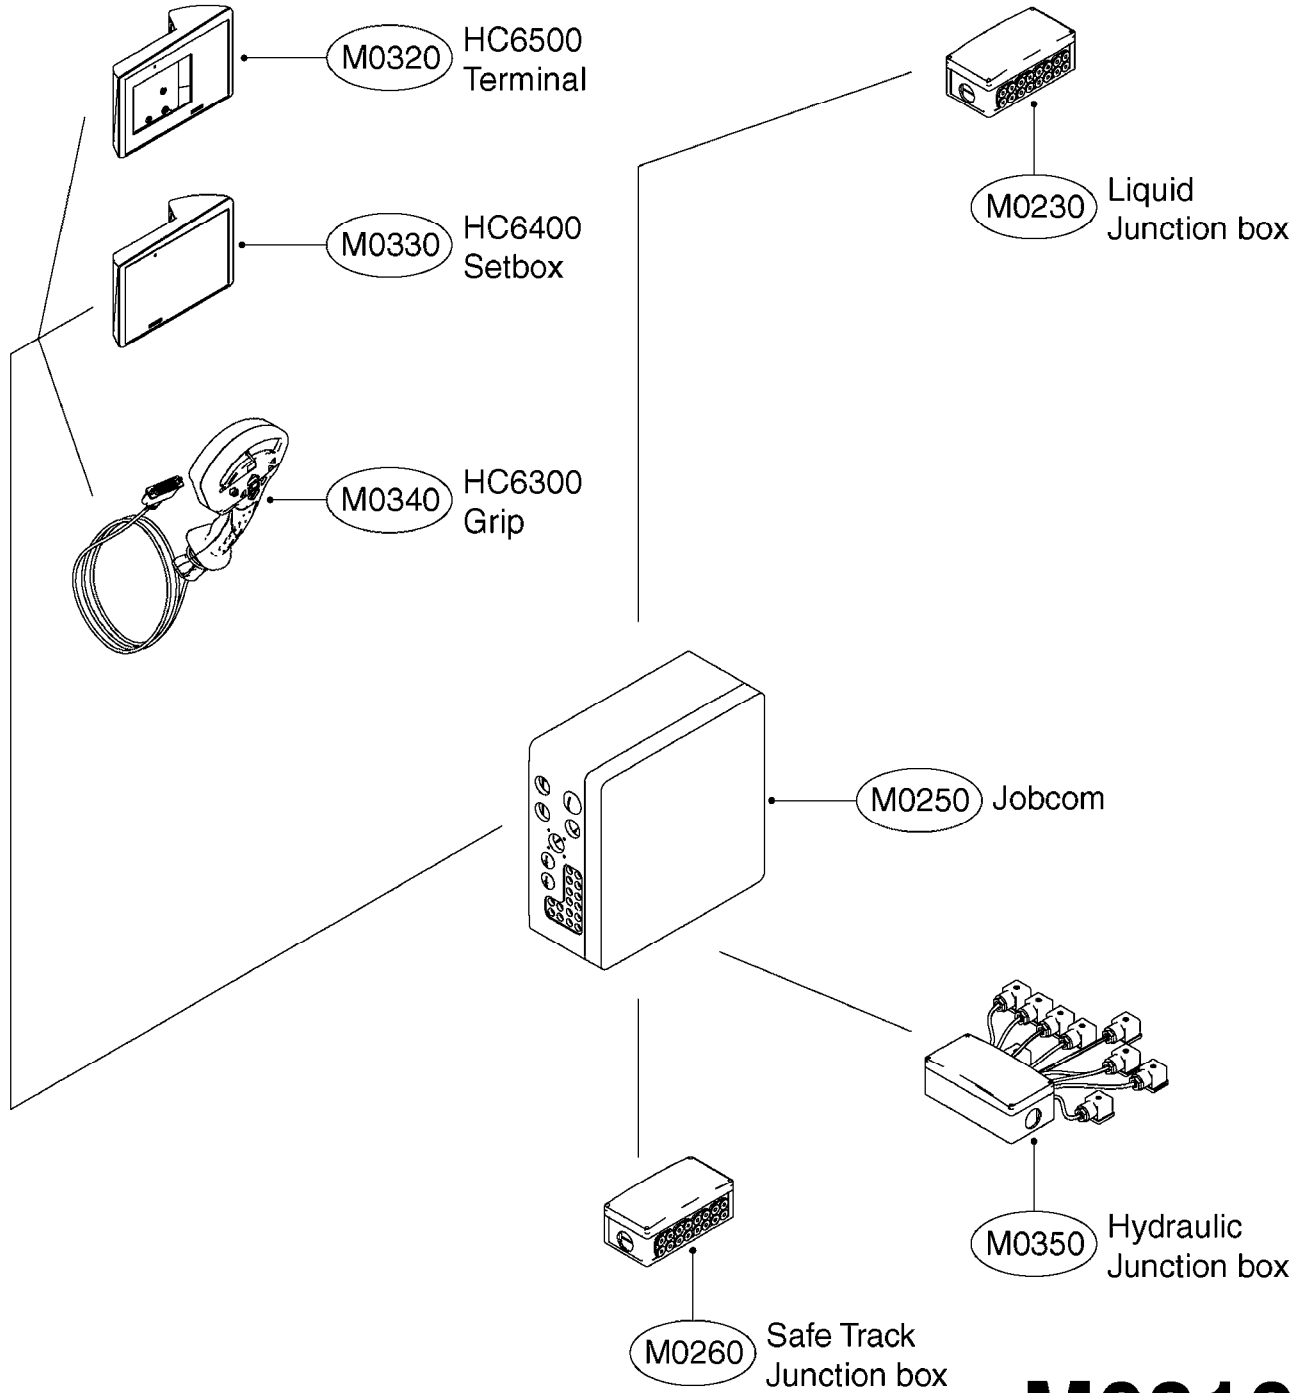

M0310

SYSTEM OVERVIEW HC6500
M0310-HIN, 01:01:16

Page	1
Date	12.08.2020 9:49

parts-n°	order qty	description

M0320

HC6500 TERMINAL AND CABLE
M0320-HIN, 01:01:16

Page 1
Date 12.08.2020 9:49

Pos.	parts-n°	order qty	description
1	26014000	1	HC6500 CABLE TO CABIN
2	26024300	1	DSUB PLUG TO PLUG COUPLER
3	26032800	1	HC 6500 CAB CABLE W/TERMINATOR
4	33507100	1	HC6500 DIS. FRONT BLACK/GREY
5	72365000	1	HC6500 TERMINAL