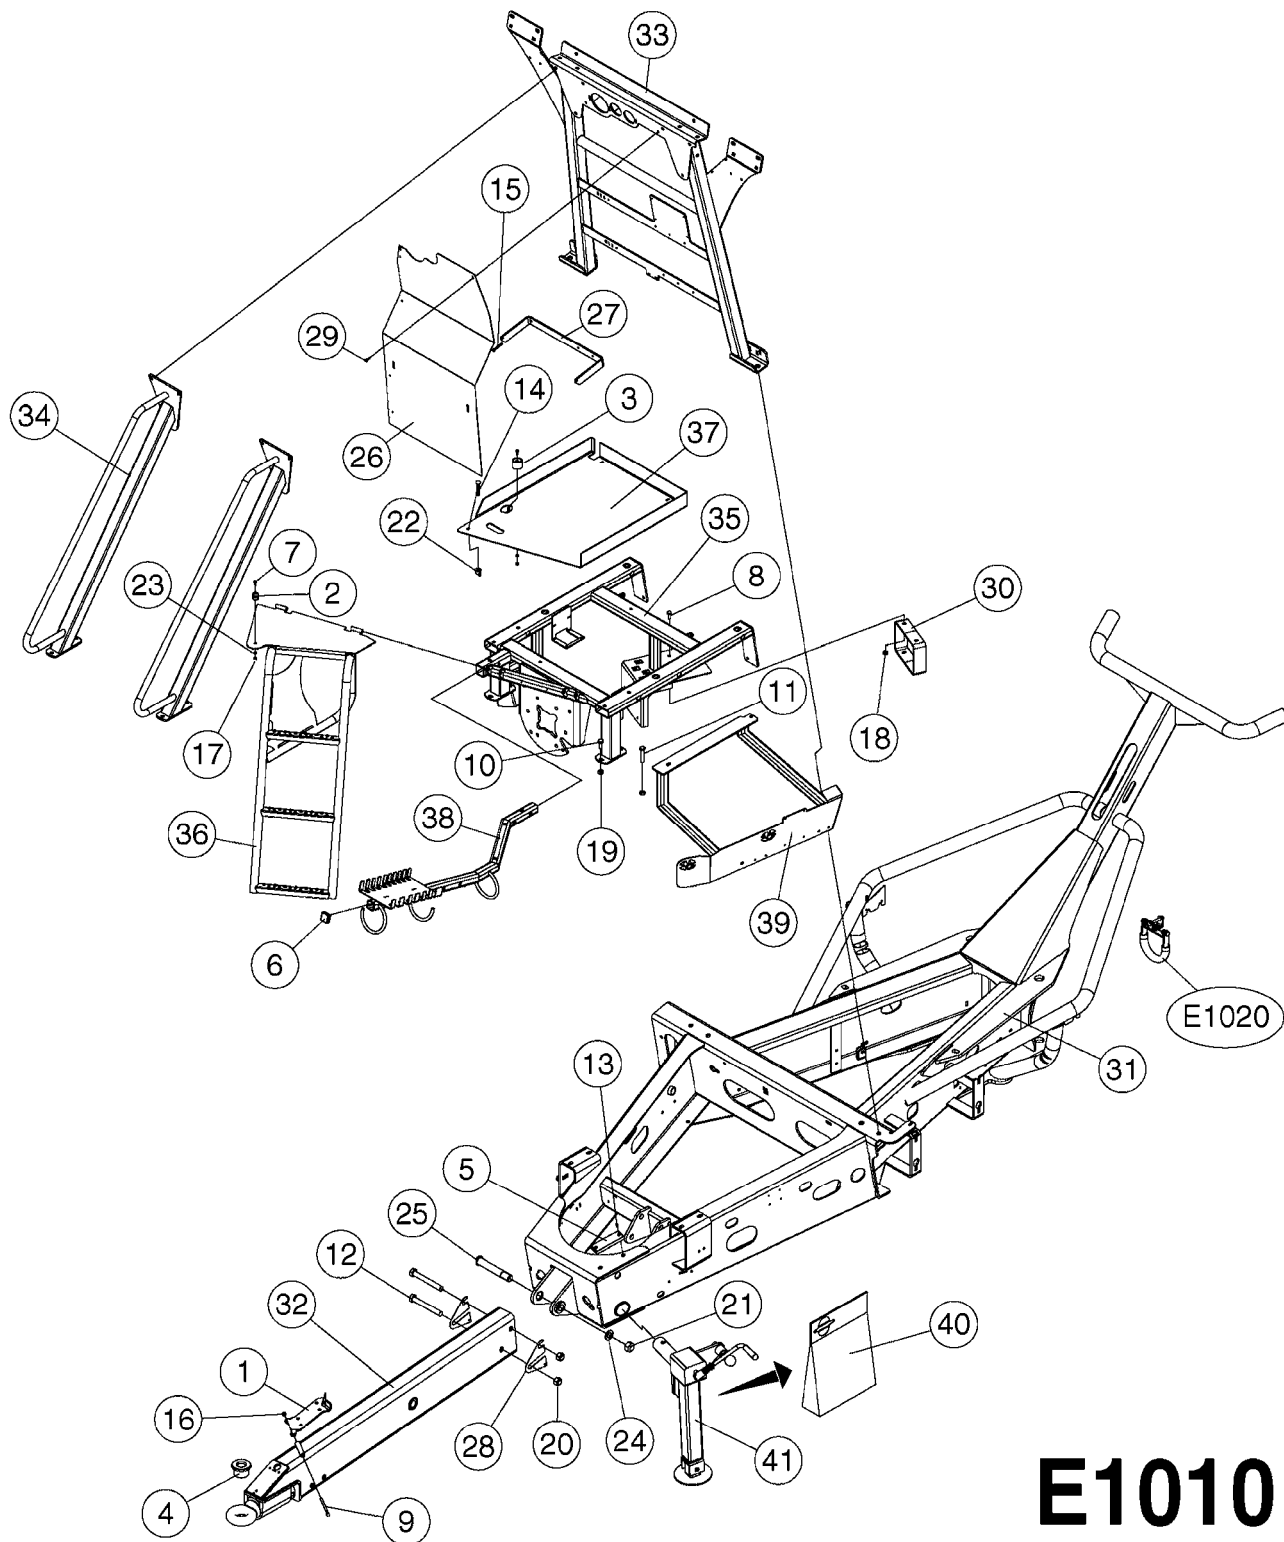

E1010

FRAME - NCM 4400/6600
E1010-HIN, 20:01:20

Page 1

Date 12.08.2020 9:49

Pos.	parts-n°	order qty	description
1	161923	1	SUPPORT PLATE F. PTO CM+
2	242567	1	DOOR STOP, MALE
3	242568	1	DOOR STOP, FEMALE
4	14011603	1	BUSHING, DRAWBAR, 1.5"
4	270608	1	BUSHING F. DRAWBAR NCM Ø50/Ø33
5	334135	1	SLIDE SHOE 140X45X15
6	334571	1	PLUG 40x40x2 F.SQ.TUBE
7	410185	1	BOLT HEX 8.8 DEL M6X16
8	421002	1	BOLT HEX 8.8 DEL M10X30 FT DIN933
9	421232	1	BOLT HEX 8.8 DEL M8X110
10	430286	1	BOLT HEX 8.8 DEL M12X30 FT
11	430438	1	BOLT HEX 8.8 DEL M12X65
12	430886	1	BOLT HEX 8.8 DEL M20X160
13	440708	1	SCREW M5.5X16 SELF TAPPING SS
14	440718	1	BOLT CRG M10 X 65 DEL
15	450402	1	BOLT HEX M6X50
16	460143	1	LOCK NUT M8 SST A2 DIN985
17	460261	1	NUT HEX M6X1.00 LOCK DIN985 A2 SS
18	460423	1	NUT HEX M10X1.50 LOCK DIN985A2 SS
19	460703	1	NUT HEX M12X1.75 LOCK DIN985A2 SS
20	460806	1	NUT HEX M20X2.50 LOCK DIN985A2 SS
21	461316	1	NUT HEX LOCK M30X3.5 DIN 985
22	461324	1	NUT WING M10 STAINLESS STEEL
23	471125	1	WASHER M6U 6.4X14X1.2,A2 SS
24	471131	1	WASHER, M30, Ø56/31.0X 4.0, SS
25	14033300	1	PIN D30.0 F. DRAWBAR NCM
26	16128300	1	COVER F. EL-BOX. NCM 4400
26	16156000	1	COVER F. EL-BOX. NCM 6600
27	16128600	1	BRACKET F. COVER PLATE NCM
28	16144700	1	SHIM F. DRAWBAR NCM4400
29	45001500	1	SCREW THUMB PLASTIC HEAD M6x20
30	61018703	1	BRKT, ACE 650, COMMANDER MOUNT BRACKET FOR ACE 650 PUMP
31	63033300	1	FRAME NCM 4400 PAINTED
31	63043300	1	FRAME NCM 6600 PAINTED
32	63033500	1	DRAWBAR SWIVEL D50 NCM 4400
33	63033600	1	TRANSPORT FRAME NCM 4400
33	63043600	1	TRANSPORT FRAME NCM 6600
34	63033700	1	HANDRAIL FOR PLATFORM PAINTED
35	63034100	1	MOUNT PLATFORM NCM 4400
35	63043700	1	MOUNT PLATFORM NCM 6600
36	63035700	1	STEP FOR NCM 4400/6600
37	63035800	1	DECKPLATE F.PLATFORM NCM 4400
37	63043800	1	DECKPLATE F.PLATFORM NCM 6600
38	63038700	1	HOSE & CABLE SUPPORT NCM
39	63040500	1	VALVE CONSOLE PAINTED
40	72280700	1	REPAIR KIT F.JACK STAND
41	72280900	1	JACK STAND F. NCM4400 COMP.