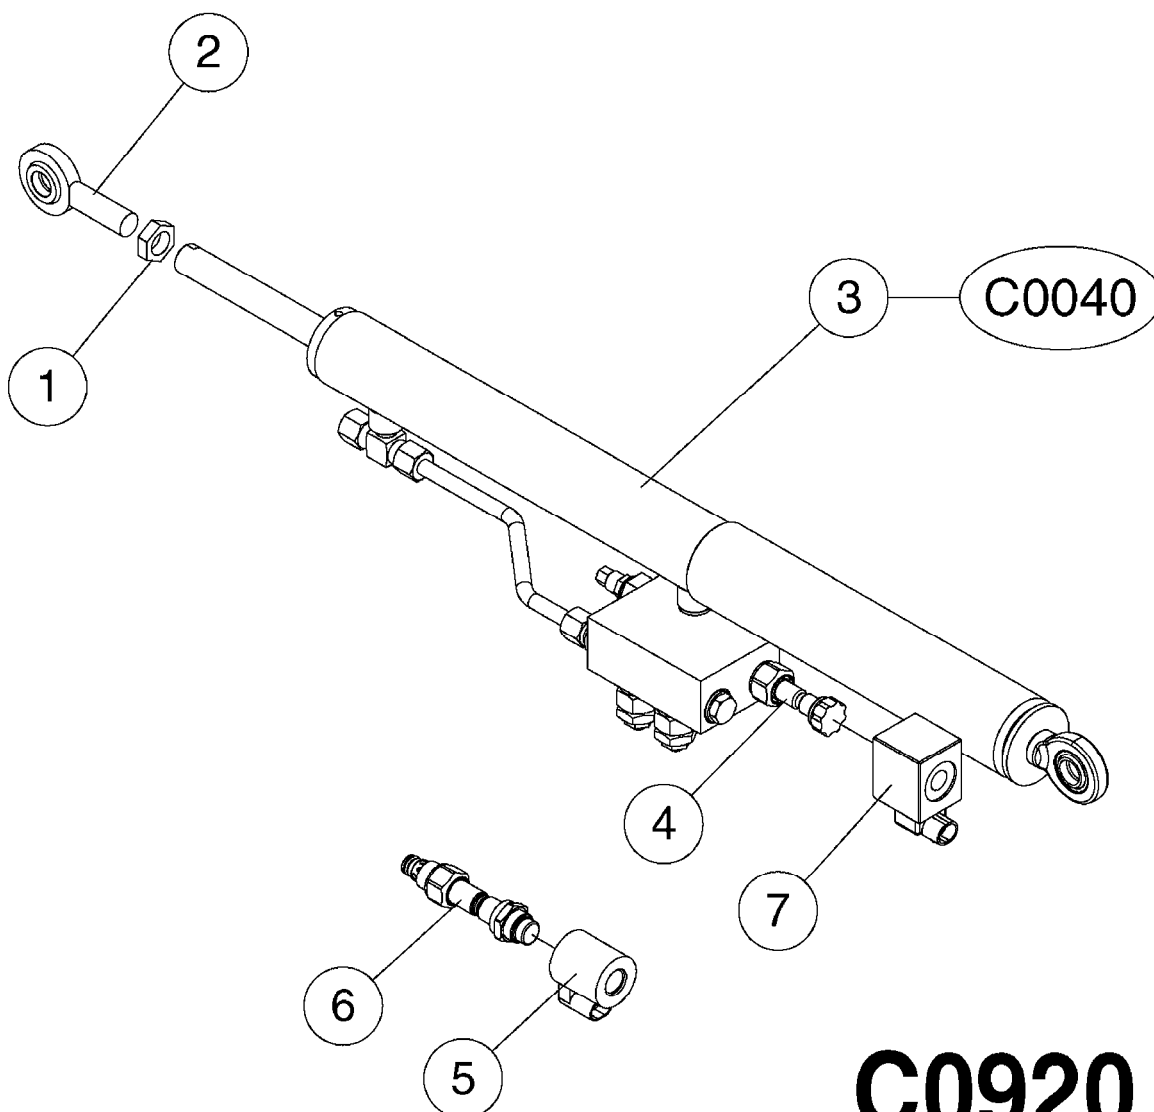

HYD. DAMPER, LOCKING CYLINDER
C0920-HIN, 05:06:19

Page 0

Date 12.08.2020 9:48