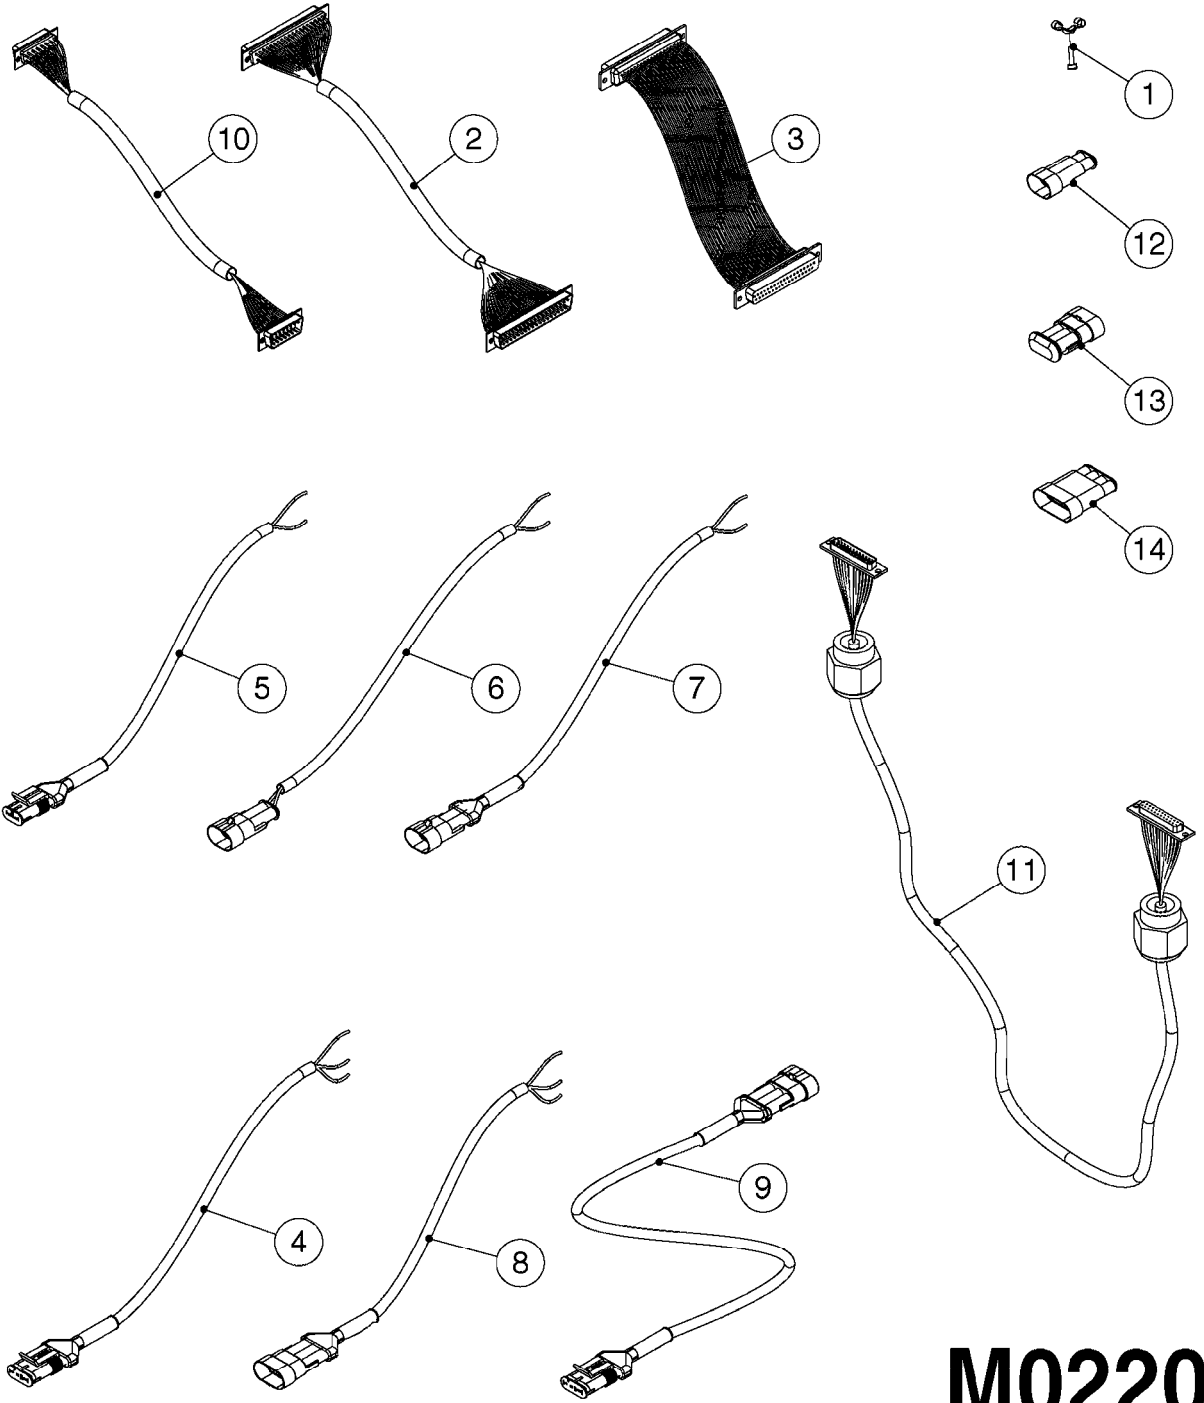

13 COMPLETE ASSEMBLY

COMPLETE ASSEMBLIES
WHOLEGOODS ITEMS

M0160

TRAFFIC LIGHT KIT
M0160-HIN, 13:08:19

Page 1
Date 12.08.2020 9:49

Pos.	parts-n°	order qty	description
1	410266	1	BOLT HEX 8.8 DEL M6X120
1	410421	1	BOLT HEX M6X110 DIN931-A2 SS
1	410524	1	BOLT HEX 8.8 DEL M6X100
1	410605	1	BOLT HEX 8.8 DEL M6X80
2	410362	1	BOLT HEX 8.8 SS M6X20
3	460261	1	NUT HEX M6X1.00 LOCK DIN985 A2 SS
4	16022303	1	BRACKET 100MM TUBE
5	16022403	1	BRACKET 60MM TUBE
6	16025603	1	BRACKET TAIL LIGHT DUAL LAMP
7	26004703	1	HARNESS 13' EXT 4 WIRE WP
8	26004903	1	TAIL LIGHT GREEN WIRE LH
8	26005003	1	TAIL LIGHT YELLOW WIRE RH
9	26005103	1	PLUG 7-PIN AG TAIL LIGHT
10	26005403	1	LENS BLACK BEFORE 2009
10	26017003	1	LENS RED
11	26016903	1	LENS AMBER
12	26032703	1	HARNESS COMPLETE, TAIL LIGHT, 2013
13	83308603	1	TRAFFIC LIGHT KIT