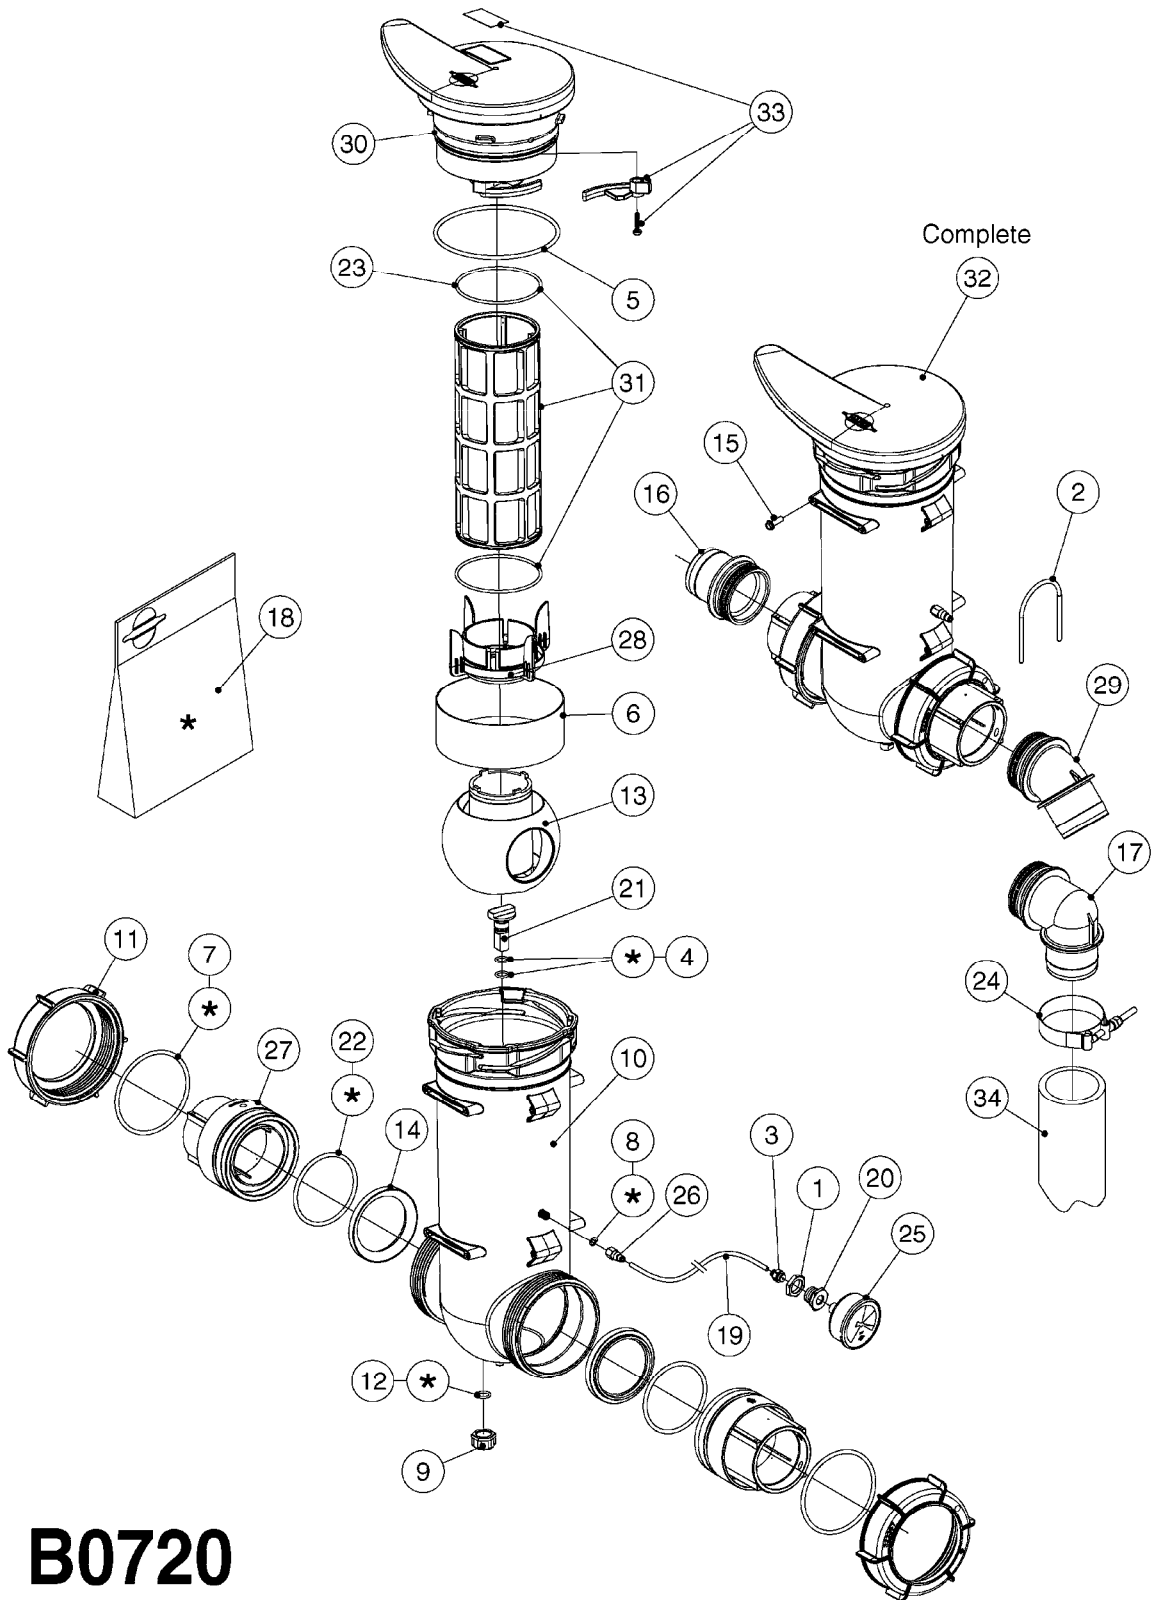

S-67 CHECK VALVE
(THREADED)

S-67 CHECK VALVE
(NON-THREADED)

FOR FITTINGS AND
HOSES, SEE SECTION L

B0640

CHECK VALVES - S67 (2011)
B0640-HIN, 15:10:19

Page 1
Date 12.08.2020 9:48

Pos.	parts-n°	order qty	description
1	145996	1	FITT.DK S-67 FORK
2	242353	1	O-RING 3 X 44.2 VITON
3	334231	1	FITT.DK S-67 STR.1"
3	334232	1	FITT.DK S-67 STR.1-1/4"
4	72432400	1	FITT.DK S-67 CONNEC W.CHK SEAT
5	72819200	1	CHECK VALVE S67 2012 THREADED
6	72819300	1	CHECK VALVE S67 2012 NO THREAD
7	72878800	1	CHECK VALVE S67 SUBASSEMBLY 2013 INCLUDED WITH #5 & #6