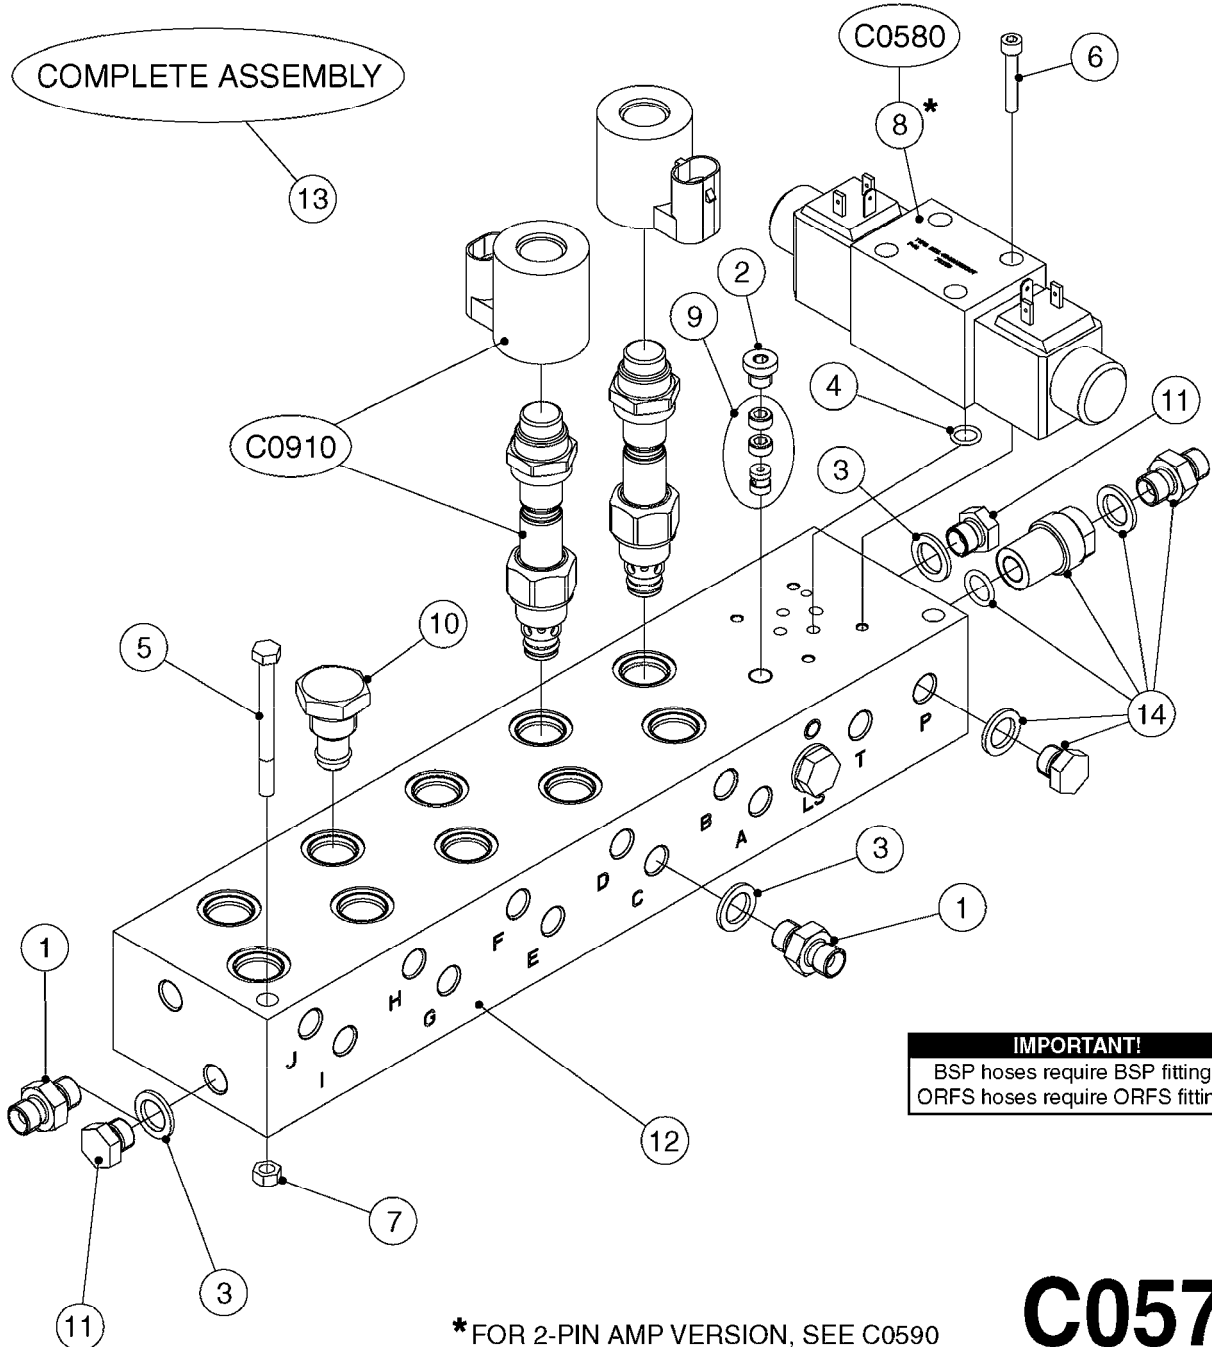

IMPORTANT!
BSP hoses require BSP fittings
ORFS hoses require ORFS fittings

*FOR 2-PIN AMP VERSION, SEE C0590

C0570

HYD.BLOCK EAGLE/FORCE PRE 2012
C0570-HIN, 13:05:19

Page 1

Date 12.08.2020 9:48

Pos.	parts-n°	order qty	description
1	146845	1	HEX NIPPLE 1/4"x1/4" BSP
1	23234500	1	HEX NIPPLE 1/4" - 9/16" ORFS
1	146851	1	HEX NIPPLE 1/4"x1/4" 0.7MM BSP
1	23234700	1	HEX NIPPLE 1/4"-9/16" - 0.7mm ORFS
1	147498	1	HEX NIPPLE 1/4"-1/4" 1.2mm BSP
1	23234100	1	HEX NIPPLE 1/4"-9/16" - 1.2mm ORFS
2	231987	1	PLUG 1/8' BSP W/GASKET
3	241404	1	DOWTY SEAL 1/4"
4	242102	1	O-RING Ø9.25X1.78 NITRIL 90SH
5	420847	1	BOLT HEX 8.8 DEL M8X85
6	450964	1	SCREW M5X30 F.CYLINDER
7	460143	1	LOCK NUT M8 SST A2 DIN985
8	782116	1	HY SOLENOID VALVE MD1L-S3/10N-D12K1/P
9	782124	1	SWITCH VALVE OUTS.1/8" 5000PSI
10	782131	1	BLIND PLUG F.3/4" CARTR.VALVE
11	14010400	1	PLUG 1/4" BSP
12	14098600	1	HYD. BLOCK SPC/FTZ 3/4" 2010
13	72679100	1	HY.BLOCK BOOM HYDR. FTZ 2010
14	74191700	1	ADJ. FLOW VALVE REPAIR KIT DHP