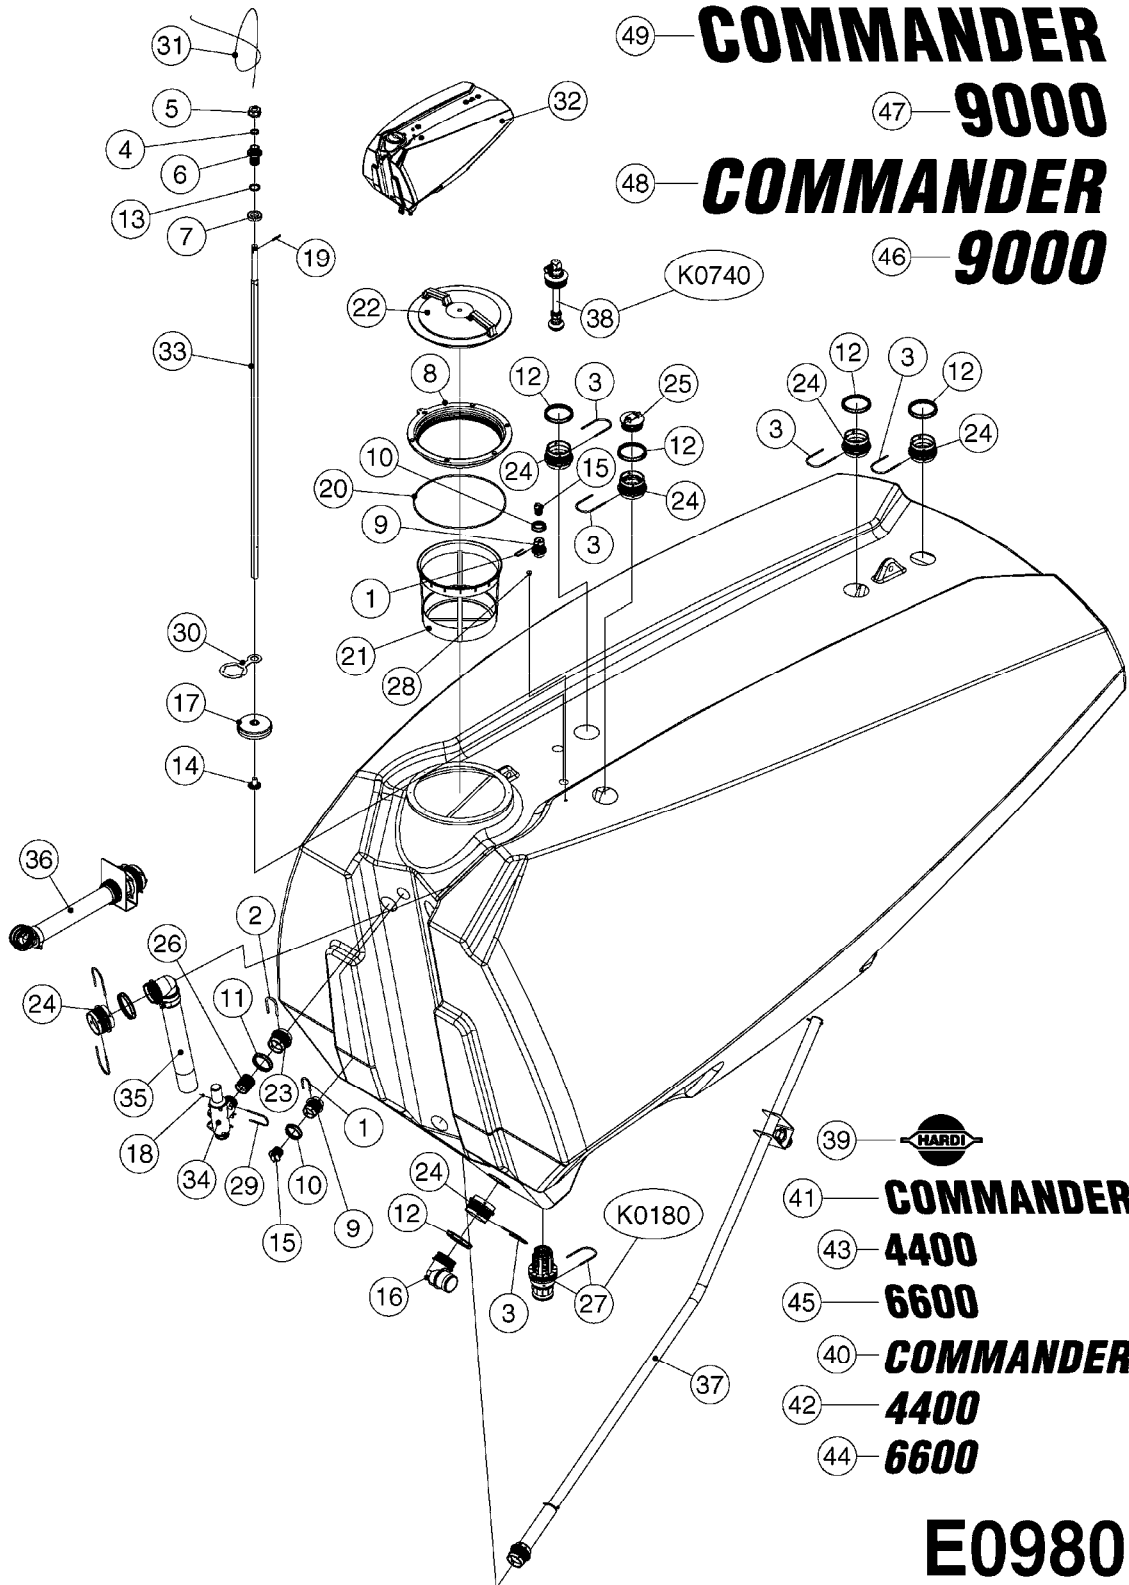

COMPLETE HUB ASSEMBLY:
28045703

COMPLETE ASSEMBLIES
WHOLEGOODS ITEMS

E0790

HUB ASSEMBLY F.4-1/2" SPINDLE
E0790-HIN, 06:07:17

Page 1
Date 12.08.2020 9:49

parts-n°	order qty	description
10629403	1	BOLT HEX 5/16 NC GR.2 00.50"
21000503	1	SEAL,WHEEL CR43771
21000603	1	RACE, BEARING 3.5/1.5
21000703	1	BEARING, TAPPERED 3.5433/1.575
21000803	1	RACE, TAPERED BEARING
21000903	1	BEARING, TAPPERED, 2.75/1.510
24002803	1	GASKET F. HUB 4.5" HUB ASSY
28001103	1	SPINDLE 4.5"x 23" 20000LB
28001203	1	HUB, 20000LB W. BRG RACES
28045703	1	HUB ASSY 10-13.19-11.02 25000#
29000003	1	HUB CAP F. 881(20000LB) HUB
45000103	1	BOLT, WHEEL STUD 3/4-16X2 3/4
45000503	1	BOLT, WHEEL STUD 3/4-16X3 1/2
46000003	1	NUT HEX NF 3/4" FLANGED F.HUB
46000103	1	NUT, CASTLE, SPINDLE 2-12 UNF
46000203	1	NUT, BUD WHEEL, INNER, RH
46000303	1	NUT, BUD WHEEL, OUTER, RH
47000103	1	WASHER, SPNDL 4.5" 2.06x4 .25T
48000103	1	PIN, COTTER 5/16" X 5.25"
63002903	1	AXLE INSERT,72"-90"SUS CM 1200
63033703	1	AXLE INSERT NCM 44/66/9000