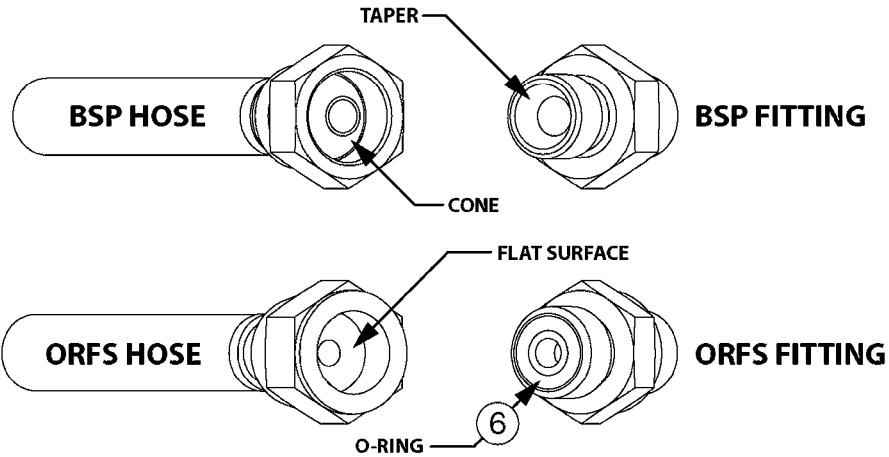

IMPORTANT!
BSP hoses require BSP fittings
ORFS hoses require ORFS fittings

- 1/4" ORFS Hoses require 9/16" ORFS Fittings
- 3/8" ORFS Hoses require 11/16" ORFS Fittings
- 1/2" ORFS Hoses require 13/16" ORFS Fittings
- 3/4" ORFS Hoses require 1-3/16" ORFS Fittings