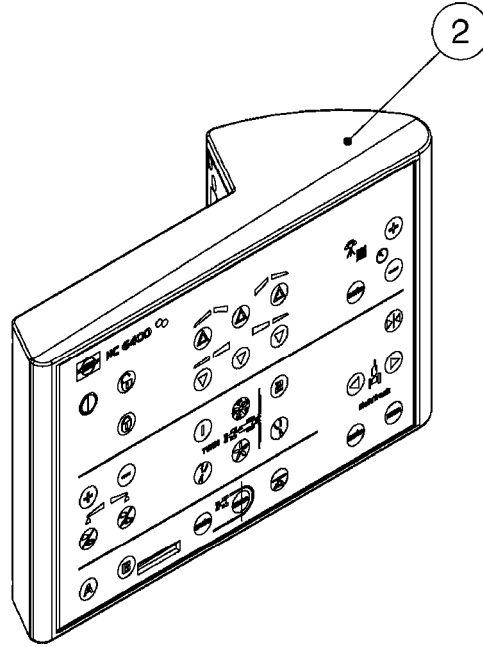

HC6400 SETBOX
M0330-HIN, 01:01:16

Page 0

Date 12.08.2020 9:49