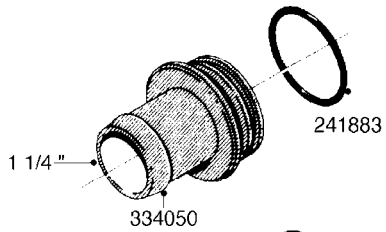

L0080

FITTINGS - S-53
L0080-HIN, 12:09:17

Page 1

Date 12.08.2020 9:49

Pos.	parts-n°	order qty	description
1	145995	1	FITT.DK S-53 FORK
2	241973	1	O-RING Ø3 X 44.2 70 SHORES NITRIL NITRIL (BLACK)
2	242353	1	O-RING 3 X 44.2 VITON VITON (BROWN)
3	242109	1	O-RING D32.2x3.0 NITRIL (BLACK)
3	242354	1	O-RING D32.2X3.0 VITON VITON (BROWN)
4	322103	1	FITT.DK S-53 BULKHEAD
5	322107	1	FITT.DK S-53 BULKHEAD NUT
6	322110	1	FITT.DK S-53 ELB. 1/2" BSP
7	322352	1	FITT.DK S-53 TEE
8	334229	1	FITT.DK S-53 STR.3/4"
9	334260	1	GASKET F. S-53 BULKHEAD
10	334564	1	FITT.DK S-67 TO S-53 ADAPTER
11	391100	1	FITT.DK S-53THREAD INS.1/2"BSP
12	726463	1	FITT.DK S53 BULKHEAD W/GASKET
13	726552	1	FIT.DK S-53X90 1/2" BSP,O-RING
14	726556	1	FITT.DK S-53 HB 1/2" W/O-RING
15	726558	1	FITT.DK S53 STR. 3/4" W. ORING
16	726559	1	FITT DK. S-53 HB 1" W/O-RING
17	726568	1	FITT.DK.S-53 HB 1/2"90 W/O-RING
18	726570	1	FITT.DK S-53 ELB.3/4" W. ORING
19	726571	1	FITT.DK S-53 ELB.1", W ORING
20	726578	1	FITT.DK S53 PLUG WITH O-RING
21	728561	1	FITT.DK. S67M - S53F REDUCER