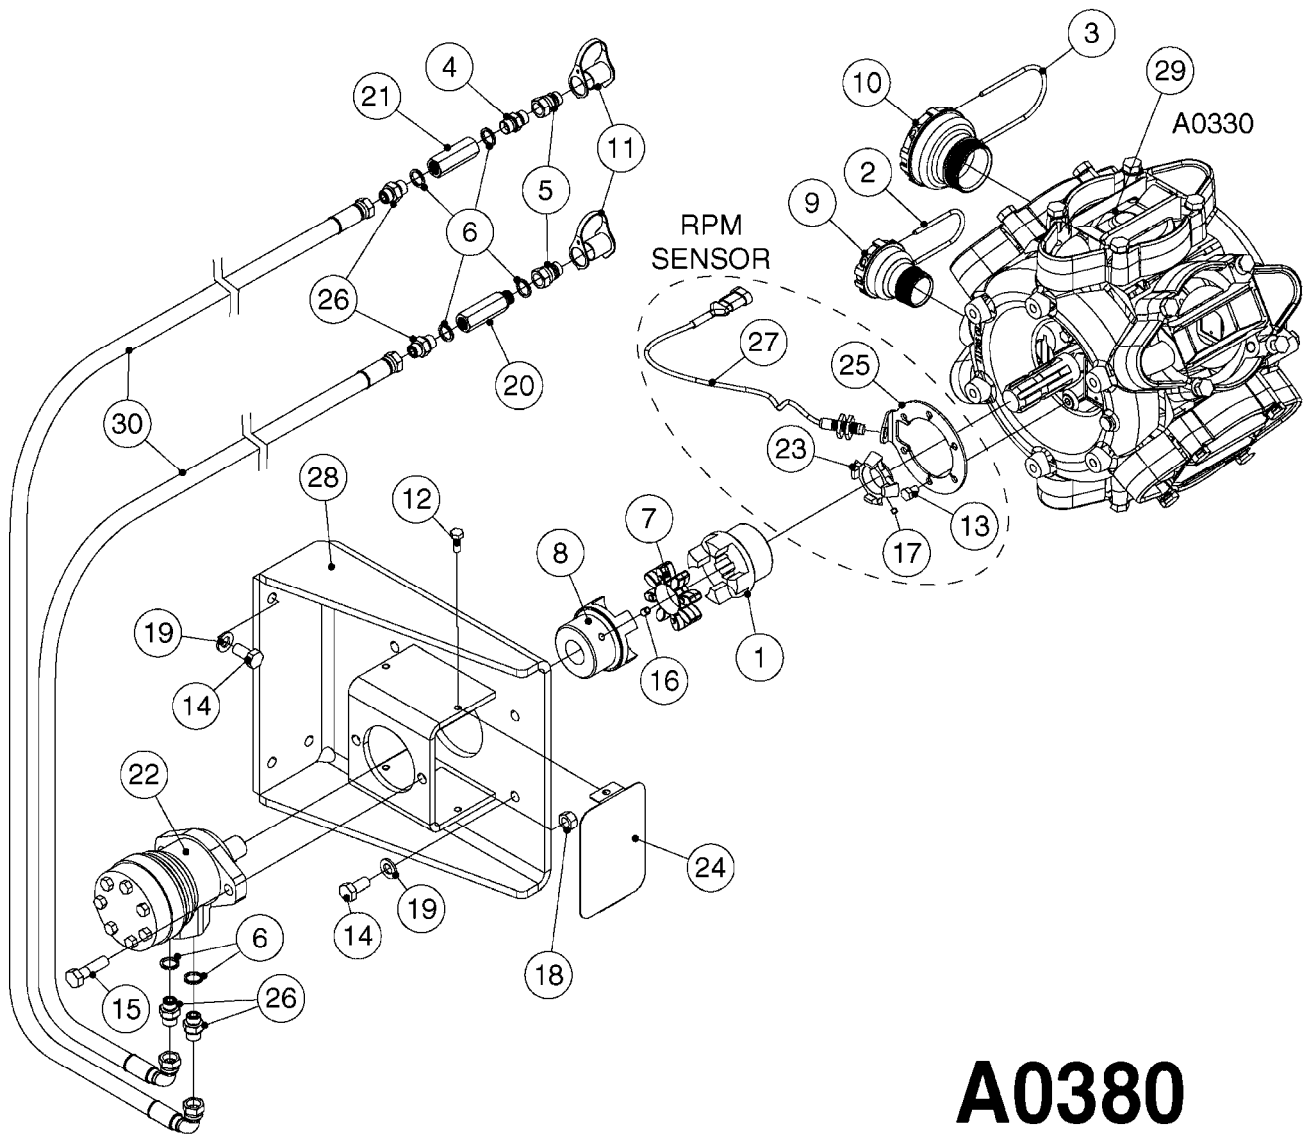

A0380

PUMP - 463 FLEX CAPACITY
A0380-HIN, 07:11:16

Page 1

Date 12.08.2020 9:48

Pos.	parts-n°	order qty	description
1	111438	1	HUB F.CLUTCH 361/460 PUMP
2	145996	1	FITT.DK S-67 FORK
3	145997	1	FITT.DK S-93 FORK
4	147132	1	HEX NIPPLE 1/2"X1/2" BSP DEL
5	230311	1	QUICK COUPLING 1/2"
6	241356	1	DOWTYSEAL 1/2"
7	283916	1	TOOTHED RIM FOR CLUTCH
8	284521	1	COUPLING HALF CYL.D25MM-KEY
9	322322	1	FITT.DK S-67 X 1-1/4"BSP MALE
10	322324	1	FITTING S93 FEMALE - BSP 2" MALE
11	334206	1	DUST HOOD FOR HY-COUPLING
12	420582	1	BOLT HEX 8.8 DEL M8X20 FT A2
13	420917	1	BOLT HEX 8.8 RAW M8X12 FT
14	430522	1	BOLT HEX 8.8 DEL M12X25 FT
15	430878	1	BOLT HEX 8.8 DEL M12X45 DIN931
16	450052	1	SCREW SET M8X10 BLACK ALLAN
17	450645	1	SCREW ALLAN M6 X 6 SS
18	460703	1	NUT HEX M12X1.75 LOCK DIN985A2 SS
19	471127	1	WASHER, M12, Ø24/13X24X2.5 SS
20	782153	1	PRESS. FLOW VALVE 1/2", 32L/MIN, PAINTED (BLACK)
21	782154	1	CHECK VALVE 284794 (BLACK)
22	783010	1	MOTOR HYDRAULIC OMR50, BLACK
23	14117800	1	ROTOR RPM SENSOR 4-POL
24	16154400	1	COVER PLATE F. FLEX PUMP MT., BLACK
25	16382700	1	PLATE 3 X 148 X 116 / BEND
26	23235300	1	HEX NIPPLE 1/2"-13/16"
27	28120200	1	INDUCTIVE SENSOR M12 0.25M CABLE
28	61038400	1	BRACKET FLEX PUMP MOUNT NCM, BLACK
29	72363900	1	PUMP 463/10-MOD-2-540
30	78571100	1	HOSE HY X 1/2" X 248" STR+ELB