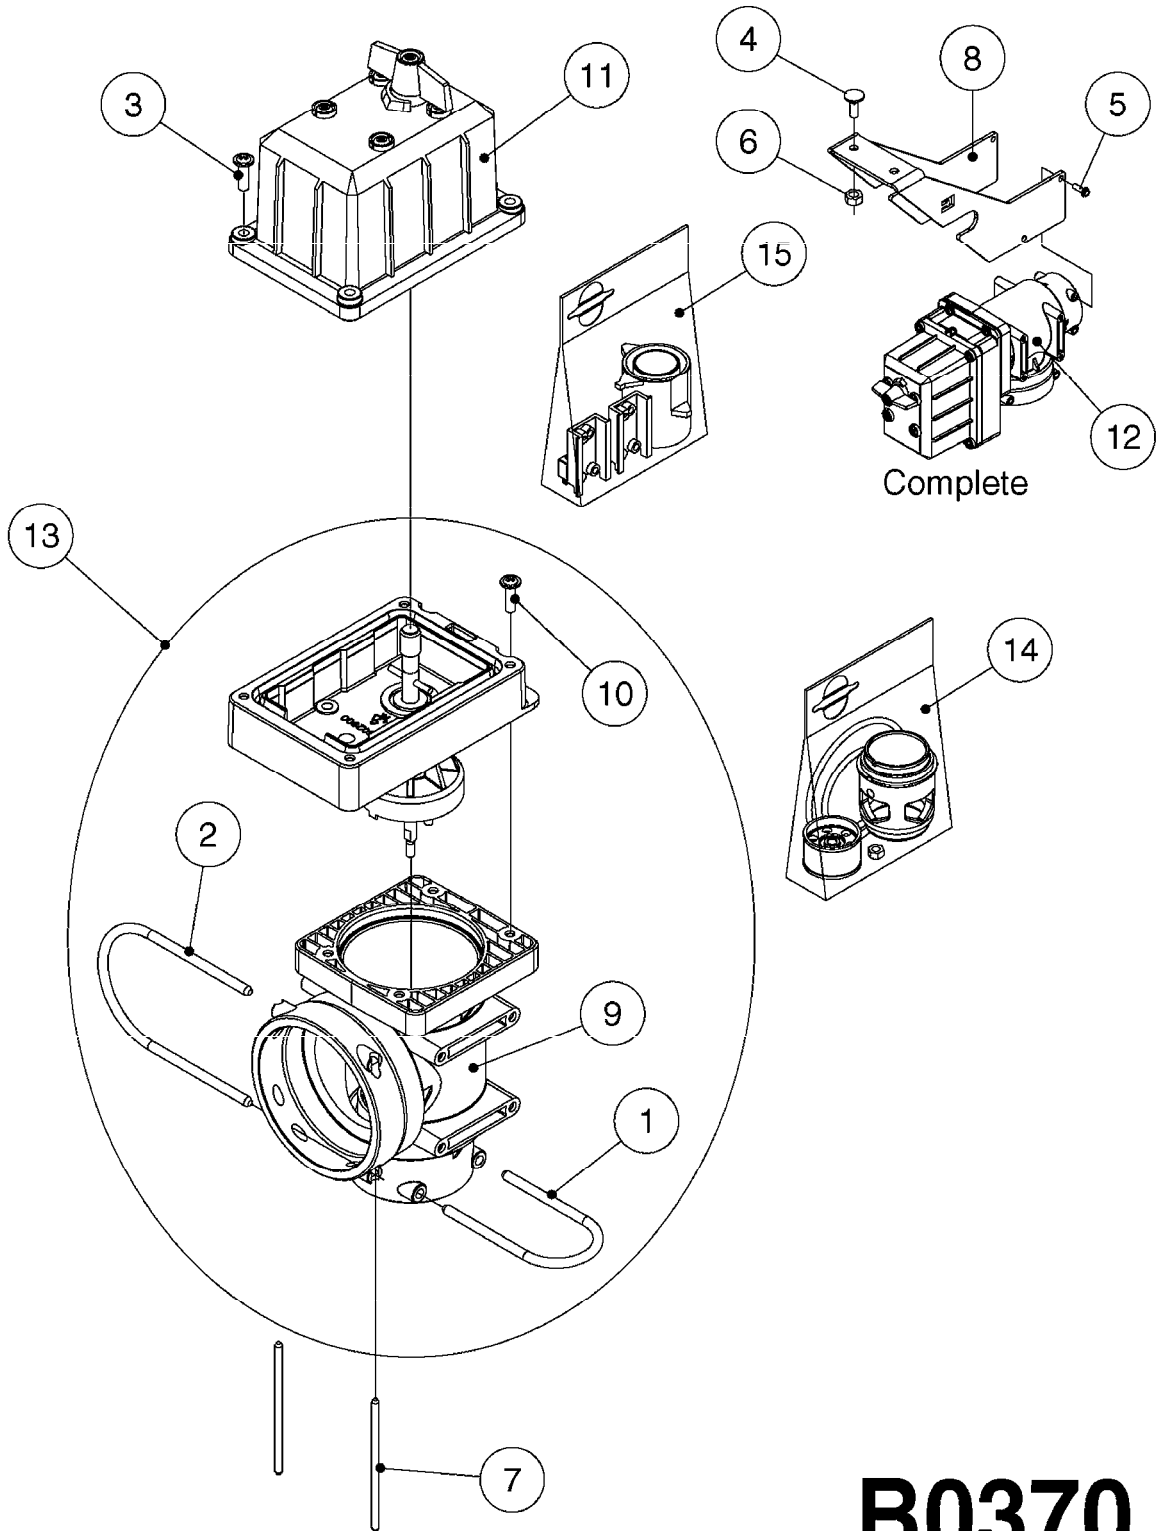

B0370

PRESSURE REGULATOR - S93 06
B0370-HIN, 12:05:16

Page 1

Date 12.08.2020 9:48

Pos.	parts-n°	order qty	description
1	145996	1	FITT.DK S-67 FORK
2	145997	1	FITT.DK S-93 FORK
3	440677	1	SCREW F. PLASTIC 5X20 SS
4	440695	1	BOLT CARRIAGE M8X25
5	440698	1	SCREW F.PLASTIC 6X18 SS HEXHD
6	460143	1	LOCK NUT M8 SST A2 DIN985
7	480487	1	PIN M5X60 SLOTTED GALV
8	16244000	1	BRACKET FOR REG. NAV, PAINTED NAVIGATOR PLATFORM BRACKET
9	33510800	1	HOUSING F.PRESS.REG.S67/S93
10	44076200	1	SCREW WN5451 5X16 SS TORX
11	72374200	1	MOTOR HOUS.REG.1:150 ENCODER
12	72374300	1	REGUL S67/S93 ASSY W SS CONE
12	72425500	1	REGULATOR S67/S93 CROSS-DRILL
12	72678700	1	REGULATOR S67/S93 CROSS-DRILL CERAMIC COMPONENTS
13	72481600	1	BAG W. CONSOLE&SPINDLE COMPL
14	72678900	1	BAG W.CONE/CYL/GASKET CERAMIC CERAMIC COMPONENTS
14	74190800	1	BAG W.CONE/CYL. AND GASKET. SYNTAL
15	74187500	1	SWITCH 5A PRESS.REG REP.KIT 08