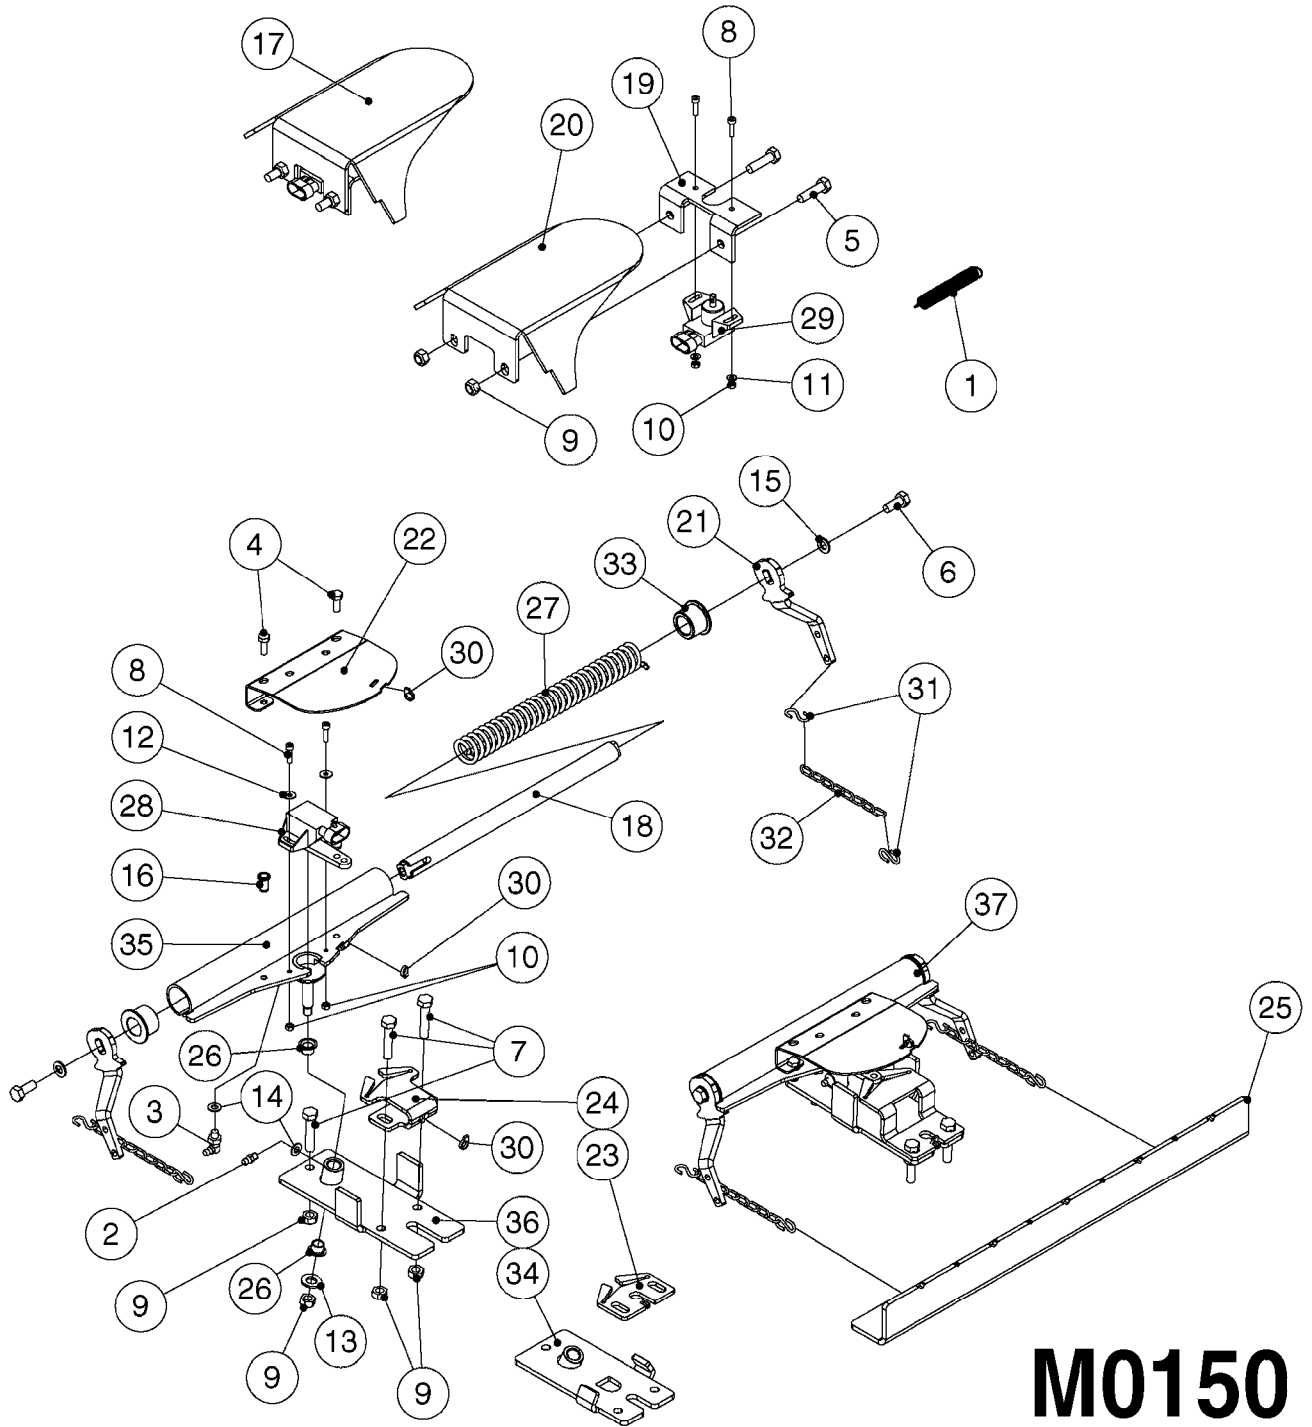

M0150

ANGLE SENSOR NCM
M0150-HIN, 01:01:16

Page 1
Date 12.08.2020 9:49

Pos.	parts-n°	order qty	description
1	220947	1	SPRING D13.0/1,2 L=90 RST
2	283699	1	GREASE NIPPLE M6X1
3	283772	1	GREASE NIPPLE M6X1 90°
4	410185	1	BOLT HEX 8.8 DEL M6X16
5	420567	1	BOLT HEX 8.8 DEL M8X30 FT
6	420582	1	BOLT HEX 8.8 DEL M8X20 FT A2
7	420744	1	BOLT HEX 8.8 DEL M8X40
8	450902	1	BOLT ALLEN HEAD M4 X 16MM
9	460143	1	LOCK NUT M8 SST A2 DIN985
10	461145	1	NUT HEX M4 LOCK
11	471037	1	SCREW A 4,3 DIN 125
12	471087	1	WASHER D12.0/4.3X1.0
13	471122	1	WASHER, M10, Ø20/10.5X 2.0, SS
14	471125	1	WASHER M6U 6.4X14X1.2,A2 SS
15	471126	1	WASHER, M8, Ø16/ 8.4X 1.6, SS
16	480811	1	BLIND FASTENER M6 STAINLESS
17	741841	1	ANGLE SENSOR AND BRACKET REAR
18	14052100	1	AXLE D19 L=294/2XM8 STAINLESS
19	16125700	1	BRACKET FOR ANGLE SENSOR
20	16142200	1	GUARD PLATE FOR SENSOR
21	16173200	1	PLATE 6.0X134X42/2XD6/2XBENDS
22	16173400	1	PLATE 2.0X145.3X130/3XBENDS
23	16173600	1	PLATE 4.0X70X56 NCM 4400
24	16174100	1	PLATE 4.0X120X70/2XBENDS NCM 6600
25	16174300	1	BKT F. TRACTOR NCM STEE-UPDATE
26	21089300	1	BUSHING D12/10 L=9
27	22096500	1	TORSION SPRING D24/4.0 L=242
28	26005700	1	ANGLE SENSOR 70° 0.5-4.5 VDC + LEVER
29	26005800	1	ANGLE SENSOR 120° 0.5-4.5 VDC + LEVER
30	28024103	1	TIE STRAP L=8" x W=3/16"
31	28045800	1	S-HOOK 3MM STAINLESS STEEL
32	28058400	1	CHAIN SS 8x16x2.0 L=600
33	39124400	1	BUSHING D28.5/19.1 L=21
34	61019200	1	FRONT SENSOR BRACKET NCM4400
35	61019300	1	FRONT SENSOR MT.THREADED HOLES
36	61019500	1	FRONT SENSOR BRACKET NCM6600
37	72564800	1	STEERING SENSOR NCM4400 FRONT STEERING SENSOR COMPLETE NCM4400
37	72565000	1	STEERING SENSOR NCM6600 FRONT STEERING SENSOR COMPLETE NCM6600