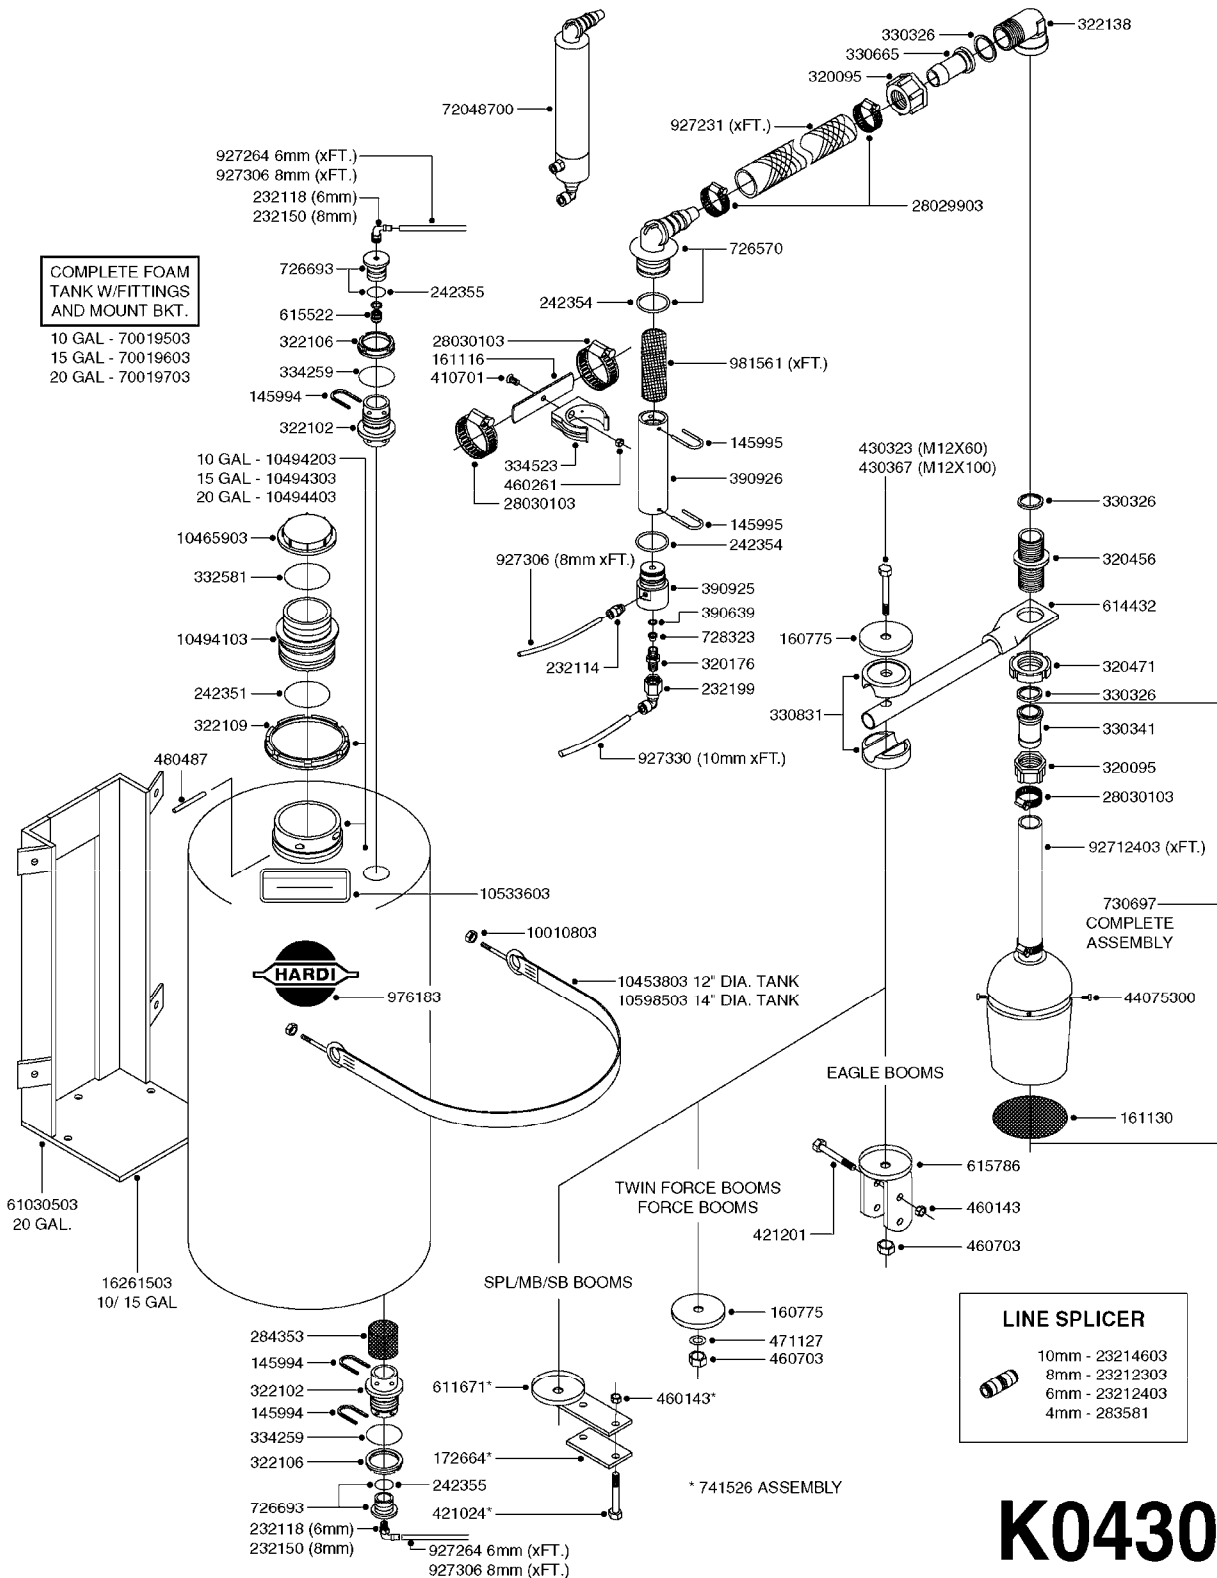

COMPLETE FOAM TANK W/FITTINGS AND MOUNT BKT.

- 10 GAL - 70019503
- 15 GAL - 70019603
- 20 GAL - 70019703

FOAMMARKER TANK/DROPPER 2000
K0430-HIN, 05:12:19

Page 1
Date 12.08.2020 9:49

parts-n°	order qty	description
145994	1	FITT.DK S-40 FORK
145995	1	FITT.DK S-53 FORK
160775	1	WASHER F. FRICTION PLATE
161116	1	FLATBAR PLATE 3 X 25 X 110
161130	1	FILTER SCREEN F/FOAM DROPPER
172664	1	FLATBAR BACKING PLATE
232114	1	COUPLER 1/8" THREADX8MM HOSE
232118	1	HOSE CONN. 90DEG 1/8'X 6MM PE
232150	1	HOSE CONN. 90DEG. 1/8'X8MM PE
232199	1	COUPLER 3/8' BSP-90/10MM HOSE
242351	1	O-RING D69.5X3.0 VITON F.S-93
242354	1	O-RING D32.2X3.0 VITON
242355	1	O-RING D19.2X3.0 VITON F.S-40
283581	1	HOSE CONNECTOR STR. F.4MM PE
284353	1	SPONGE FOR FOAM MARKER
320095	1	FITT.DK NUT 1" BSP
320176	1	FITT.DK HN 3/8"X1/2" BSP
320456	1	FITT.DK BULKHEAD 1"BSP DOUBLE
320471	1	FITT.DK NUT 1" BSP JAMB
322102	1	FITT.DK S-40 BULKHEAD
322106	1	FITT.DK S-40 BULKHEAD NUT
322109	1	FITT.DK S-93 BULKHEAD NUT
322138	1	FITT.DK ELB 1"M X 1"F BSP
330326	1	O-RING D30/D24X2 F.1"NUT
330341	1	FITT.DK HB 1" F. 1" NUT
330665	1	FITT.DK HB 3/4"F.1" NUT
330831	1	FRICTION PLATE
332581	1	GASKET F. 1-1/2" BSP CAPNUT.
334259	1	GASKET F. S-40 BULKHEAD
334523	1	PIPE HOLDER Ø51.5
390639	1	O-RING F.NOZZLE FILTER
390925	1	FITTING F.FOAM MIX.CHAMB. STD
390926	1	TUBE,MIX CHAMB. FOAM MARK STD
410701	1	SCREW M6X16 GALV.
421024	1	BOLT HEX 8.8 DEL M8X60
421201	1	BOLT HEX 8.8 DEL M8X70
430323	1	BOLT HEX 8.8 DEL M12X60
430367	1	BOLT HEX 8.8 DEL M12X100 DIN931
460143	1	LOCK NUT M8 SST A2 DIN985
460261	1	NUT HEX M6X1.00 LOCK DIN985 A2 SS
460703	1	NUT HEX M12X1.75 LOCK DIN985A2 SS
471127	1	WASHER, M12, Ø24/13X24X2.5 SS
480487	1	PIN M5X60 SLOTTED GALV
611671	1	BREAK AWAY HOLDER F-MARKER
614432	1	BREAK AWAY ARM F. FOAM MARKER
615522	1	CHECK VALVE F.FOAM MARKER
615786	1	MOUNT BKT. F.FOAM DROPPER 98
726570	1	FITT.DK S-53 ELB.3/4" W.ORING
726693	1	FITT.DK S-40 PLUG 1/8BSP ORING
728323	1	VALVE NON-RETURN
730697	1	FOAM DROPPER COMP. BLACK '97
741526	1	FOAM DROPPER MT. KIT MB-SPL
927231	1	HOSE R X PVCX3/4 CLR/BRD 0012"
927264	1	HOSE R X PE D6/D4 X 0012"
927306	1	HOSE R X PE D8/D6 X 0012"BLACK
927330	1	HOSE R X PE D10/D8 X 012"BLACK
976183	1	DECAL COMPANY D.18,2 X 29,6
981561	1	SPONGE MAT. MIX.CHAMBER-x0012"
10010803	1	NUT HEX NC (NYLON LOCK) 5/16
10453803	1	STRAP F.FOAMER TANK (755mm)
10465903	1	*LID F.FOAM MARKER, DRILLED