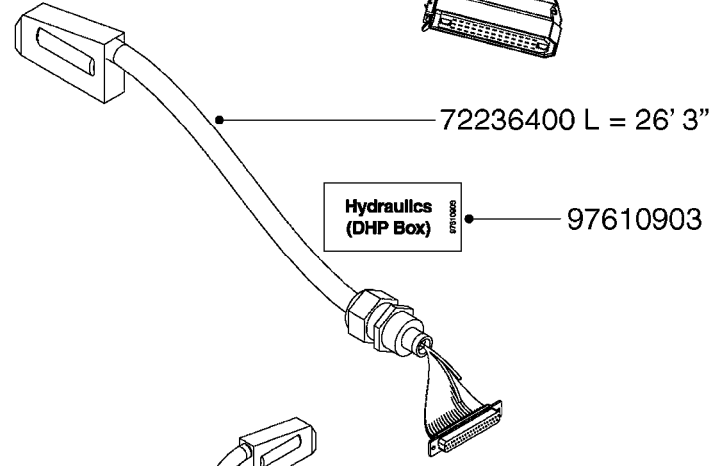

M0280

39 PIN CABLES
M0280-HIN, 28:03:17

Page 1
Date 12.08.2020 9:49

parts-n°	order qty	description
262158	1	PLUG INSERT 39 POLE MALE
262159	1	PLUG INSERT 39 POLE FEMALE
262160	1	PLUG HOUSING 39 POLE FEMALE
262161	1	PLUG HOUSING F/39 POLE MALE
440634	1	SCREW 5/8"
440732	1	PT SCREW 35X12B Z5452 ELZ
14034200	1	CODE BRACKET FOR 39 PIN CABLE
26003900	1	WIRE 37-39 PIN EVC, 6.6'
26004200	1	WIRE 37-39 PIN EVC, 57.4'
26008400	1	WIRE 39-PIN 24 WIRE L=8M
26011903	1	WIRE 39-39 POLE EXT. 3660MM
28027500	1	WIRE 37-39 PIN EVC, 37.7'
28028700	1	WIRE 37-39 PIN EVC, 45.9'
28028800	1	WIRE 37-39 PIN EVC, 16.4'
28028900	1	WIRE 37-39 PIN EVC, 26.2'
72236400	1	DAH CONN. WIRE/TRACTOR L=8M
97610803	1	DECAL-SRAY BOX 39-PIN
97610903	1	DECAL-HYDRAULIC BOX 39-PIN