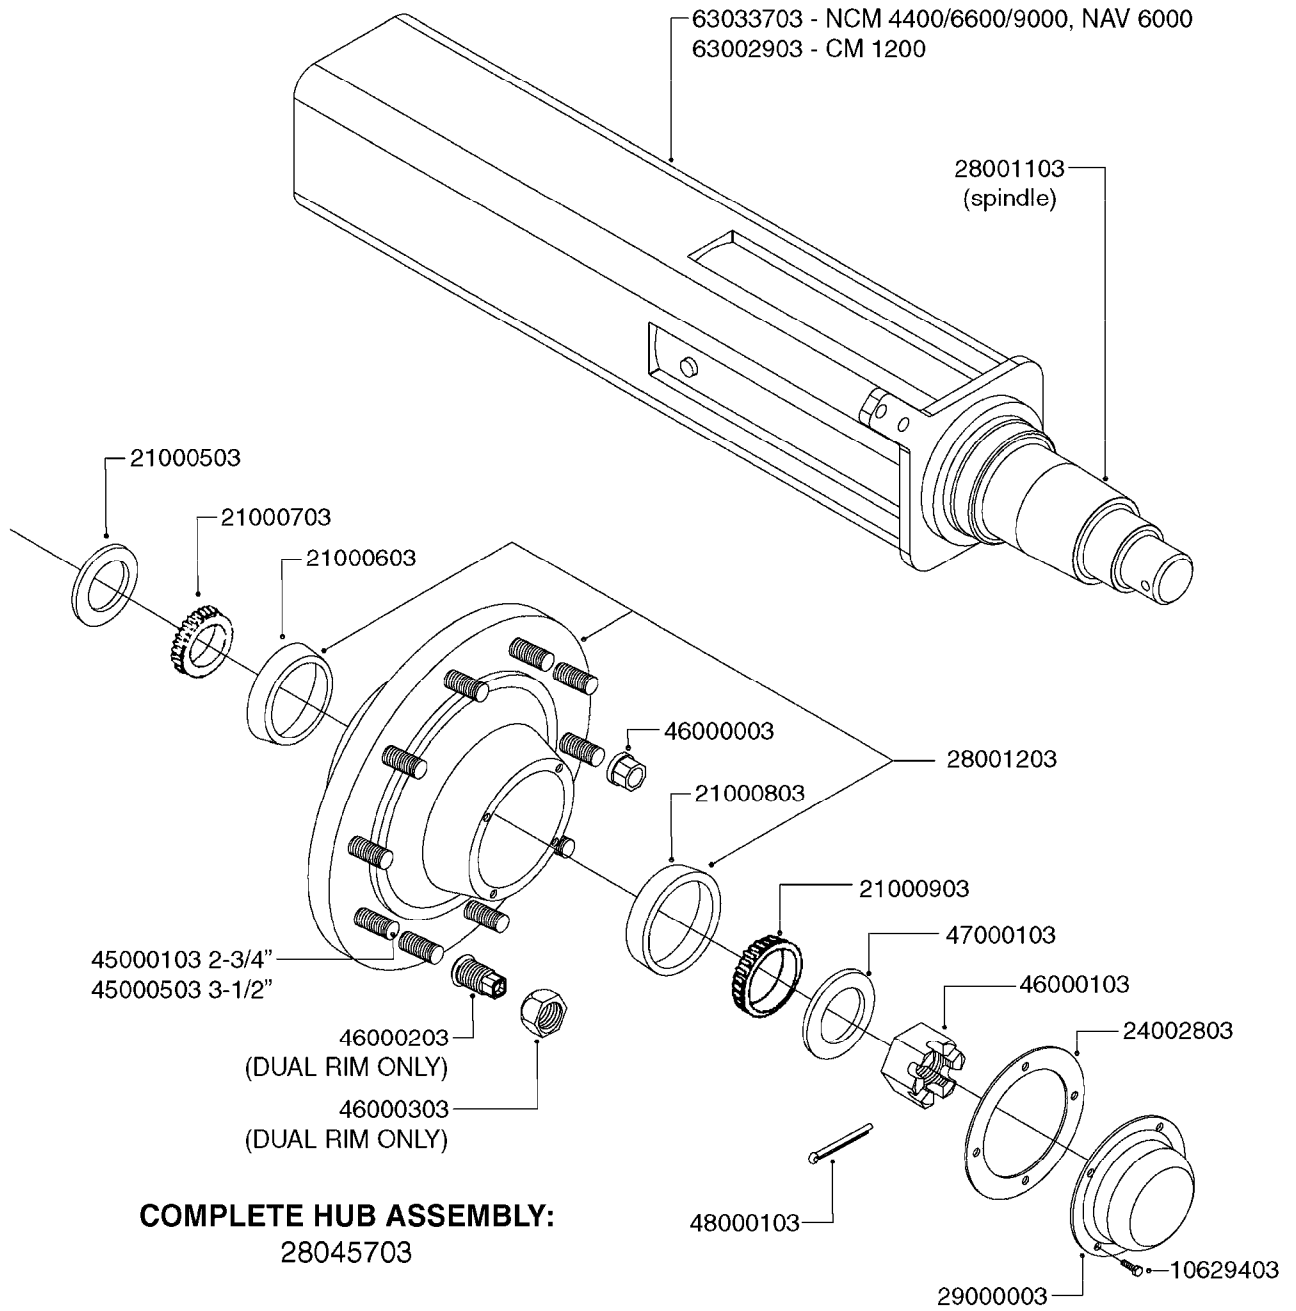

COMPLETE HUB ASSEMBLY:
28045703

COMPLETE ASSEMBLIES
WHOLEGOODS ITEMS

E0790

HUB ASSEMBLY F.4-1/2" SPINDLE
E0790-HIN, 06:07:17

Page 1
Date 12.08.2020 9:49

parts-n°	order qty	description
10629403	1	BOLT HEX 5/16 NC GR.2 00.50"
21000503	1	SEAL,WHEEL CR43771
21000603	1	RACE, BEARING 3.5/1.5
21000703	1	BEARING, TAPPERED 3.5433/1.575
21000803	1	RACE, TAPERED BEARING
21000903	1	BEARING, TAPPERED, 2.75/1.510
24002803	1	GASKET F. HUB 4.5" HUB ASSY
28001103	1	SPINDLE 4.5"x 23" 20000LB
28001203	1	HUB, 20000LB W. BRG RACES
28045703	1	HUB ASSY 10-13.19-11.02 25000#
29000003	1	HUB CAP F. 881(20000LB) HUB
45000103	1	BOLT, WHEEL STUD 3/4-16X2 3/4
45000503	1	BOLT, WHEEL STUD 3/4-16X3 1/2
46000003	1	NUT HEX NF 3/4" FLANGED F.HUB
46000103	1	NUT, CASTLE, SPINDLE 2-12 UNF
46000203	1	NUT, BUD WHEEL, INNER, RH
46000303	1	NUT, BUD WHEEL, OUTER, RH
47000103	1	WASHER, SPNDL 4.5" 2.06x4 .25T
48000103	1	PIN, COTTER 5/16" X 5.25"
63002903	1	AXLE INSERT,72"-90"SUS CM 1200
63033703	1	AXLE INSERT NCM 44/66/9000