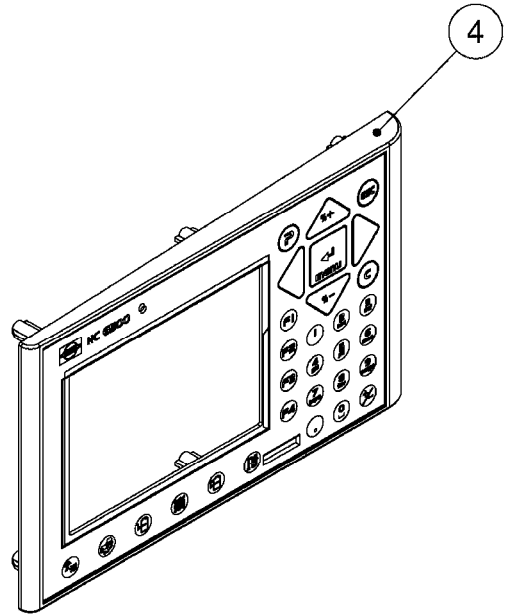

M0310

SYSTEM OVERVIEW HC6500
M0310-HIN, 01:01:16

Page	1
Date	12.08.2020 9:49

parts-n°	order qty	description

M0320

HC6500 TERMINAL AND CABLE
M0320-HIN, 01:01:16

Page 1
Date 12.08.2020 9:49

Pos.	parts-n°	order qty	description
1	26014000	1	HC6500 CABLE TO CABIN
2	26024300	1	DSUB PLUG TO PLUG COUPLER
3	26032800	1	HC 6500 CAB CABLE W/TERMINATOR
4	33507100	1	HC6500 DIS. FRONT BLACK/GREY
5	72365000	1	HC6500 TERMINAL