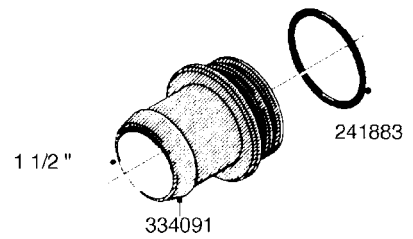

L0080

FITTINGS - S-53
L0080-HIN, 12:09:17

Page 1

Date 12.08.2020 9:49

Pos.	parts-n°	order qty	description
1	145995	1	FITT.DK S-53 FORK
2	241973	1	O-RING Ø3 X 44.2 70 SHORES NITRIL NITRIL (BLACK)
2	242353	1	O-RING 3 X 44.2 VITON VITON (BROWN)
3	242109	1	O-RING D32.2x3.0 NITRIL (BLACK)
3	242354	1	O-RING D32.2X3.0 VITON VITON (BROWN)
4	322103	1	FITT.DK S-53 BULKHEAD
5	322107	1	FITT.DK S-53 BULKHEAD NUT
6	322110	1	FITT.DK S-53 ELB. 1/2" BSP
7	322352	1	FITT.DK S-53 TEE
8	334229	1	FITT.DK S-53 STR.3/4"
9	334260	1	GASKET F. S-53 BULKHEAD
10	334564	1	FITT.DK S-67 TO S-53 ADAPTER
11	391100	1	FITT.DK S-53THREAD INS.1/2"BSP
12	726463	1	FITT.DK S53 BULKHEAD W/GASKET
13	726552	1	FIT.DK S-53X90 1/2" BSP,O-RING
14	726556	1	FITT.DK S-53 HB 1/2" W/O-RING
15	726558	1	FITT.DK S53 STR. 3/4" W. ORING
16	726559	1	FITT DK. S-53 HB 1" W/O-RING
17	726568	1	FITT.DK.S-53 HB 1/2"90 W/O-RING
18	726570	1	FITT.DK S-53 ELB.3/4" W. ORING
19	726571	1	FITT.DK S-53 ELB.1", W ORING
20	726578	1	FITT.DK S53 PLUG WITH O-RING
21	728561	1	FITT.DK. S67M - S53F REDUCER