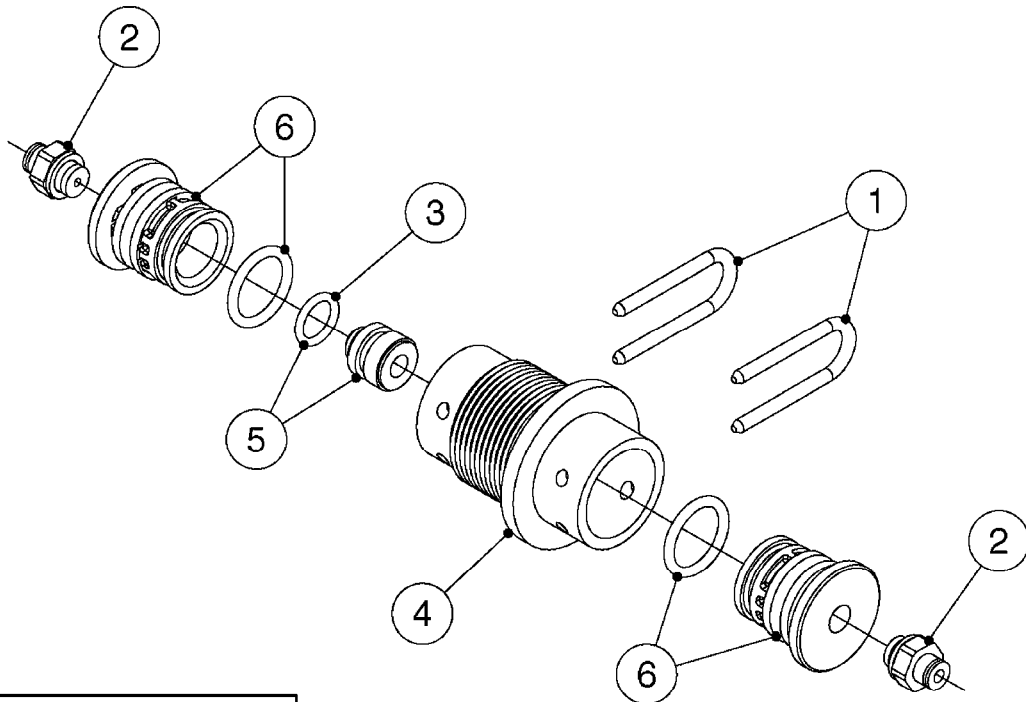

FOR S67 FITTINGS
SEE PAGE L0100

S67

FOR S93 FITTINGS
SEE PAGE L0110

S93

B0500

SMART VALVE S67 S93 (07)
B0500-HIN, 28:01:19

Pos.	parts-n°	order qty	description
1	145996	1	FITT.DK S-67 FORK
2	145997	1	FITT.DK S-93 FORK
3	242351	1	O-RING D69.5X3.0 VITON F.S-93
4	322109	1	FITT.DK S-93 BULKHEAD NUT
5	322224	1	FITT.DK S-67 TEE
6	322320	1	NUT F.3 WAY VALVE S56
7	334545	1	FITT.DK S-93 TEE
8	334594	1	PLUG F.VALVE HANDLE BLACK
9	410362	1	BOLT HEX 8.8 SS M6X20
10	410922	1	CYL.SKR 8.8 DEL M4X20 RST
10	450902	1	BOLT ALLEN HEAD M4 X 16MM
11	471125	1	WASHER M6U 6.4X14X1.2,A2 SS
12	480733	1	PIN D6 X 40
13	480803	1	PIN Ø4 X 25
14	728525	1	FITT. S93 CONNECTOR W/O-RINGS
15	741844	1	VALVE HANDLE ASSY. SUCTION NCM
16	741845	1	VALVE HANDLE ASSY. PRESSUR NCM
17	14021500	1	SPINDLE F.S93 SMART VALVE
18	14022700	1	SPACER TUBE Ø10 L=212 SS
19	14038100	1	AXLE FOR SUCTION VALVE HANDLE
20	14038200	1	AXLE FOR PRESSURE VALVE HANDLE
21	14068700	1	SPINDLE,SMART VALVE S67 10MM
22	16059900	1	BRACKET 2 STK S93 SMART VALVE
23	16082300	1	BRACKET 2PCS S67 VALVE 15 BAR
24	28168400	1	HAIRPIN Ø5 S67/S93
25	33505200	1	PLUG FOR SMART VALVE HANDLE
26	72138000	1	VALVE S93 "V2" SMART VALVE
27	72138600	1	VALVE S93 "V3" SMART VALVE
28	72172100	1	VALVE S67 "V1" SMART VALVE
28	72538000	1	NCM 4400/6600 VALVE S67, LONG SPINDLE NAV 3000/4000
29	72172200	1	VALVE S67 "V2" SMART VALVE
30	72283000	1	AXLE JOINT F. SMARTVALVE HANDL