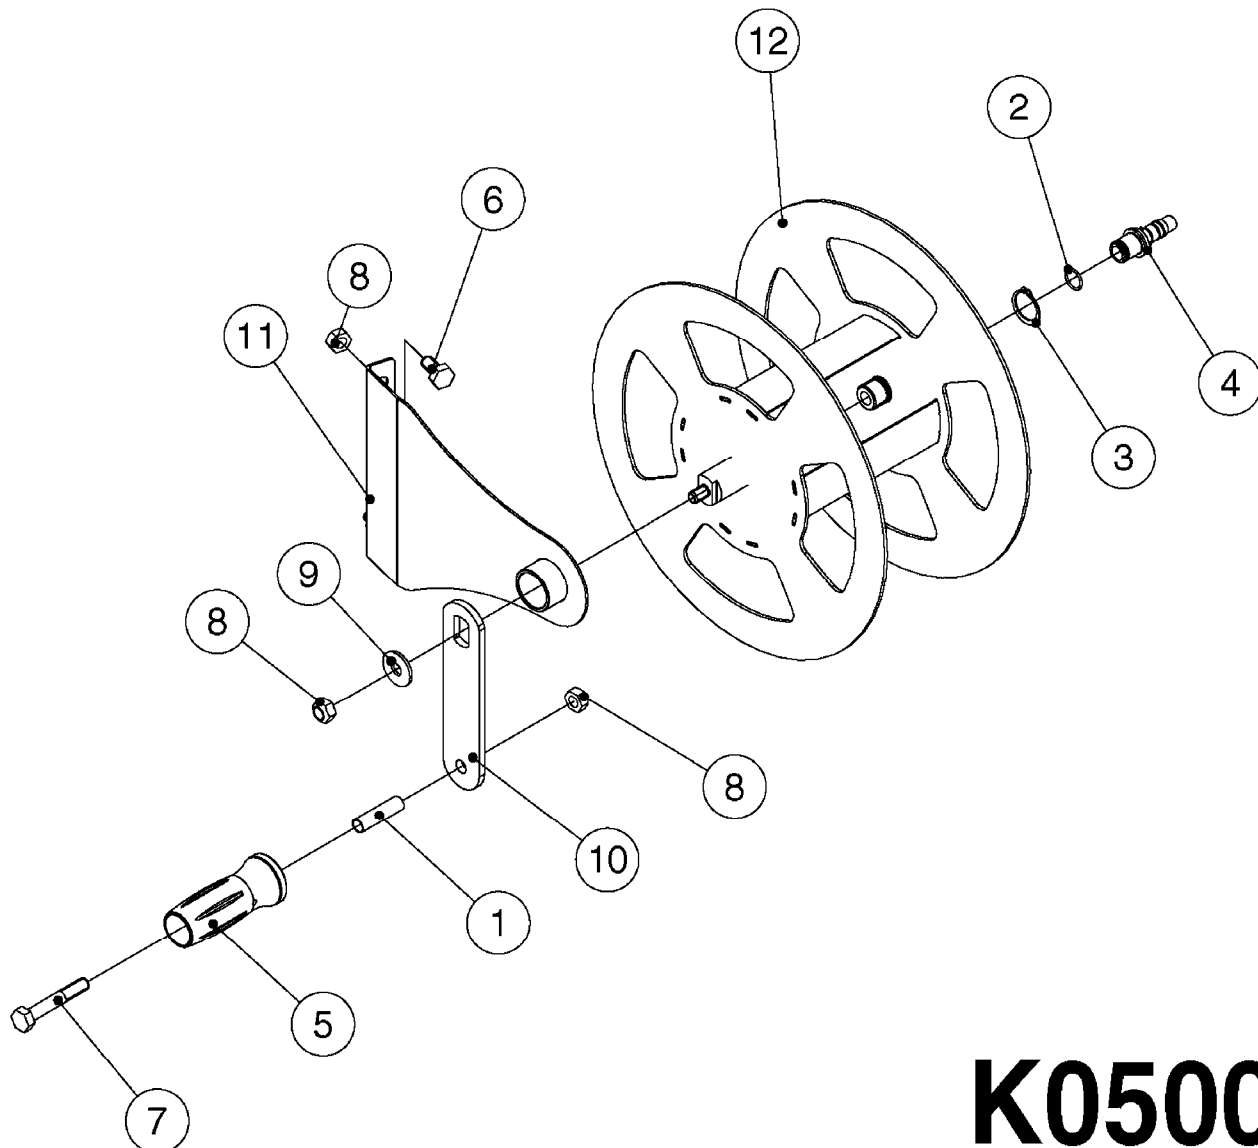

Page 1

Date 12.08.2020 9:49

Pos.	parts-n°	order qty	description
1	145995	1	FITT.DK S-53 FORK
2	160775	1	WASHER F. FRICTION PLATE
3	172664	1	FLATBAR BACKING PLATE
4	242109	1	O-RING D32.2x3.0
4	242354	1	O-RING D32.2X3.0 VITON
5	330831	1	FRICTION PLATE
6	410605	1	BOLT HEX 8.8 DEL M6X80
7	420582	1	BOLT HEX 8.8 DEL M8X20 FT A2
8	421201	1	BOLT HEX 8.8 DEL M8X70
9	430323	1	BOLT HEX 8.8 DEL M12X60
10	430924	1	BOLT HEX 8.8 DEL M12 X 85
11	460143	1	LOCK NUT M8 SST A2 DIN985
12	460261	1	NUT HEX M6X1.00 LOCK DIN985 A2 SS
13	460703	1	NUT HEX M12X1.75 LOCK DIN985A2 SS
14	471126	1	WASHER, M8, Ø16/ 8.4X 1.6, SS
15	471127	1	WASHER, M12, Ø24/13X24X2.5 SS
16	611671	1	BREAK AWAY HOLDER F-MARKER
17	726463	1	FITT.DK S53 BULKHEAD W/GASKET
18	726559	1	FITT DK. S-53 HB 1" W/O-RING
19	726571	1	FITT.DK S-53 ELB.1", W ORING
20	14103900	1	BUSHING Ø19/Ø13 L=26.5 SPC/FTZ BOOMS ONLY
21	16022403	1	BRACKET 60MM TUBE
22	16162903	1	BRKT, FOAM LINE DISCONNECT
23	16169803	1	BRACKET, TDZ FOAM MARKER MOUNT
24	16170003	1	PLATE, TDZ FOAM MARKER MOUNT BACKER
25	23004303	1	FITT, 3/8"NPT-3/8"TUBE-PTC
26	23004403	1	FITT, 3/8"NPT-1/4"90-PTC
27	23004503	1	FITT, BULKHEAD-1/4" TUBE-PTC
28	23004603	1	FITT, BULKHEAD-3/8" TUBE-PTC
29	28030003	1	CLAMP HOSE GEAR P1" 6716
30	28064903	1	FOAMHEAD ASSEMBLY, RICHWAY
31	28065003	1	COLLECTOR HEAD ASSY, RICHWAY
32	28065103	1	DUAL DROP MANIFOLD, RICHWAY
33	28066303	1	FITT, BANJO, 3/8" TEE
34	28066403	1	FITT, BANJO, 3/8"-3/8" STR NIP
35	28087803	1	3/8" FOAMHEAD SCREEN, FOAM MARKER, RICHWAY
36	28087903	1	FOAMHEAD GASKET, FOAM MARKER, RICHWAY
37	28088003	1	FOAMHEAD TOP HOUSING, FOAM MARKER, RICHWAY
38	28088103	1	FOAMHEAD BOTTOM HOUSING, FOAM MARKER, RICHWAY
39	61065900	1	BRACKET FOR FOAM DROPPER, S53
40	92703303	1	HOSE LLDPE .25"X.17"X12" BLACK
41	92703403	1	HOSE LLDPE .38"X.25"X12" BLACK
42	92712403	1	HOSE R X1" X300PSI WP X0012"