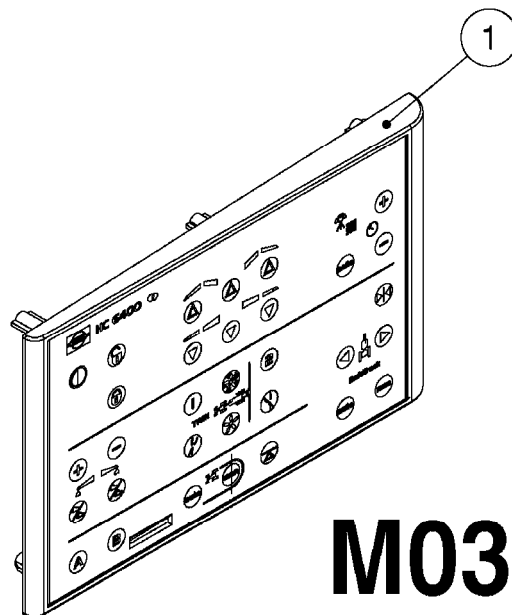

HC6400 SETBOX
M0330-HIN, 01:01:16

Page 0

Date 12.08.2020 9:49