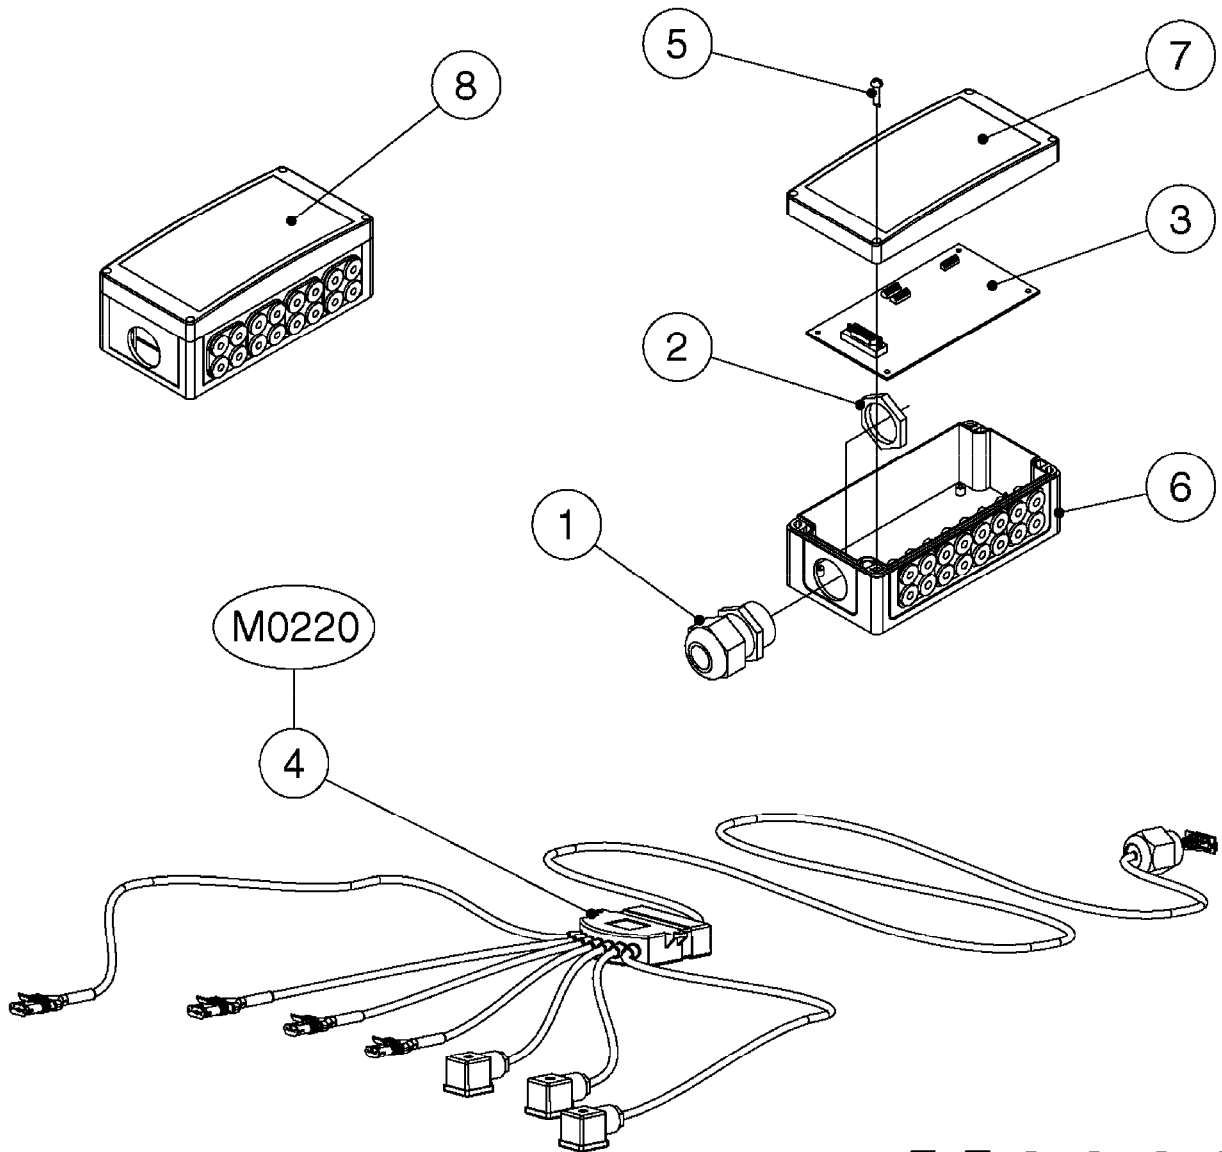

*Included with (1) box complete

M0250

JOB COM AND BREAK OUT
M0250-HIN, 01:02:17

Page 1
Date 12.08.2020 9:49

Pos.	parts-n°	order qty	description
1	391095	1	BOX COMPL. 300X300X135 DRILLED
2	440673	1	SCREW F.PLASTIC 5X12 SS
3	16132400	1	PLATE 1.5X270X270/JOB COMPUTER
4	26004600	1	PLUG F.DRILLED HOLE 21MM
5	26004700	1	PG13.5 BUNG
6	26005100	1	CONNECTOR FOR PCB, PLASTIC
7	26005500	1	PCB BREAKOUT BOX EL BOX CM"05"
8	26013800	1	CABLE HC6500 JOB COM TO CABIN
9	26029200	1	DAH PCB F. JOB COM NCM '09
10	26052700	1	JOB COM PCB ASSY HW3.1
10	72369300	1	JOB COM PCB NCM44/6600 REFURB.
11	28048600	1	FULE 15A ATOF SERIES
12	28091400	1	FINGER SCREW F.BOX 300X300X135