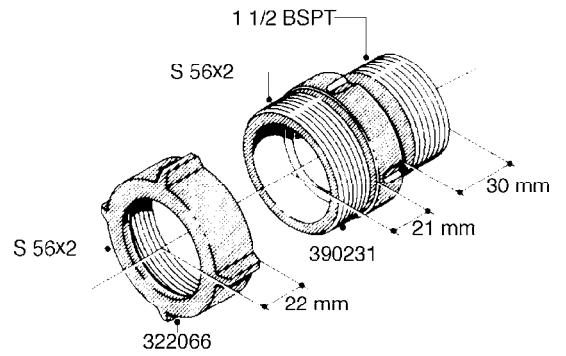

L0080

FITTINGS - S-53
L0080-HIN, 12:09:17

Page 1

Date 12.08.2020 9:49

Pos.	parts-n°	order qty	description
1	145995	1	FITT.DK S-53 FORK
2	241973	1	O-RING Ø3 X 44.2 70 SHORES NITRIL NITRIL (BLACK)
2	242353	1	O-RING 3 X 44.2 VITON VITON (BROWN)
3	242109	1	O-RING D32.2x3.0 NITRIL (BLACK)
3	242354	1	O-RING D32.2X3.0 VITON VITON (BROWN)
4	322103	1	FITT.DK S-53 BULKHEAD
5	322107	1	FITT.DK S-53 BULKHEAD NUT
6	322110	1	FITT.DK S-53 ELB. 1/2" BSP
7	322352	1	FITT.DK S-53 TEE
8	334229	1	FITT.DK S-53 STR.3/4"
9	334260	1	GASKET F. S-53 BULKHEAD
10	334564	1	FITT.DK S-67 TO S-53 ADAPTER
11	391100	1	FITT.DK S-53THREAD INS.1/2"BSP
12	726463	1	FITT.DK S53 BULKHEAD W/GASKET
13	726552	1	FIT.DK S-53X90 1/2" BSP,O-RING
14	726556	1	FITT.DK S-53 HB 1/2" W/O-RING
15	726558	1	FITT.DK S53 STR. 3/4" W. ORING
16	726559	1	FITT DK. S-53 HB 1" W/O-RING
17	726568	1	FITT.DK.S-53 HB 1/2"90 W/O-RING
18	726570	1	FITT.DK S-53 ELB.3/4" W. ORING
19	726571	1	FITT.DK S-53 ELB.1", W ORING
20	726578	1	FITT.DK S53 PLUG WITH O-RING
21	728561	1	FITT.DK. S67M - S53F REDUCER