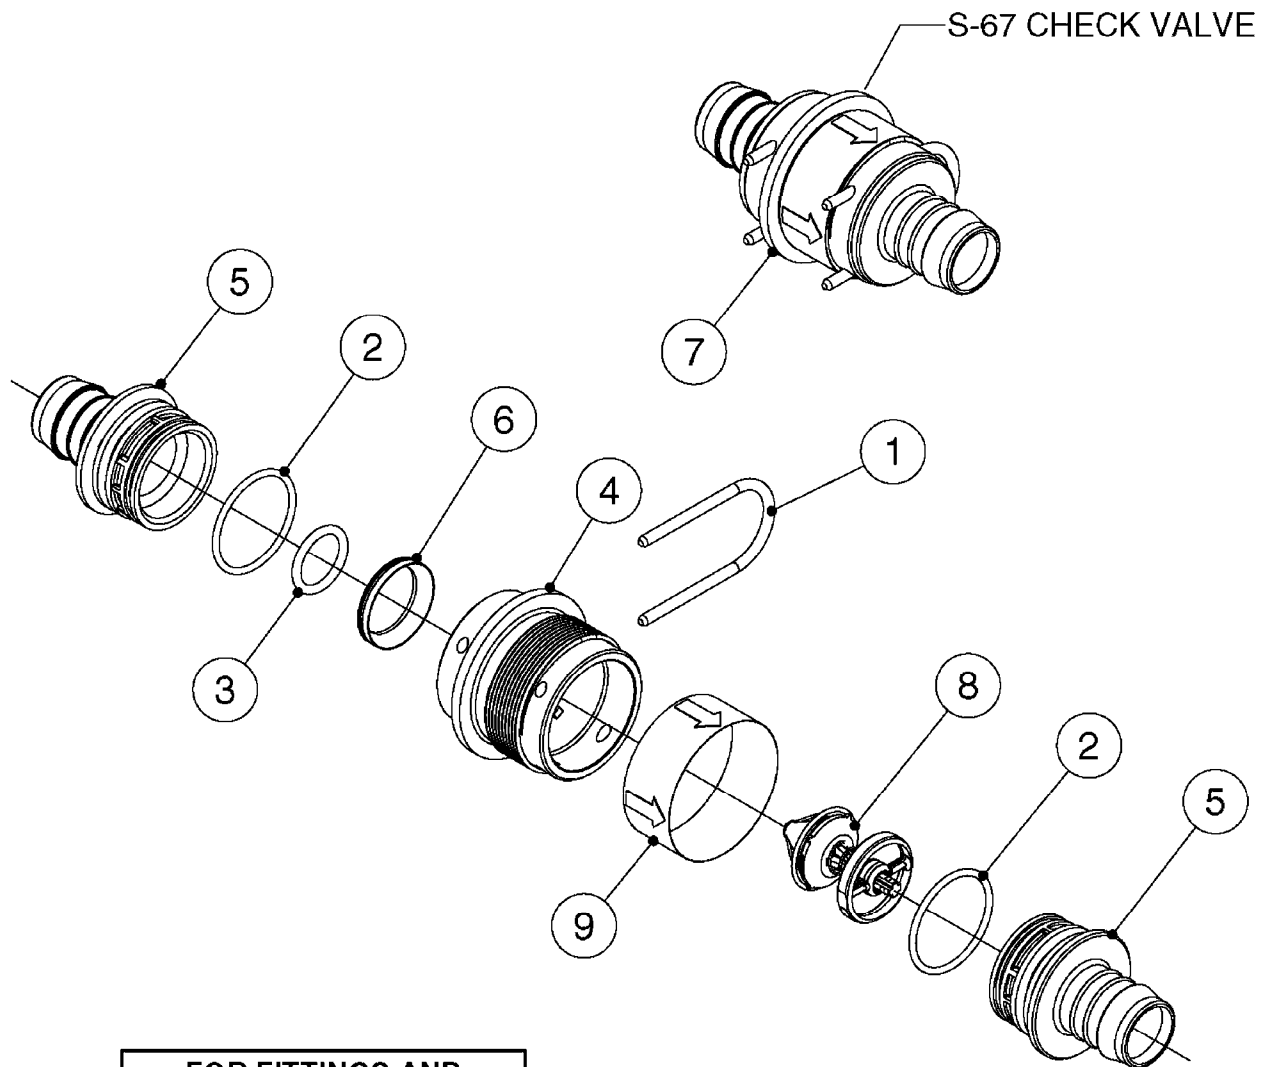

S-67 CHECK VALVE

FOR FITTINGS AND
HOSES, SEE SECTION L

B0630

CHECK VALVES - S67
B0630-HIN, 31:07:19

Page 1
Date 12.08.2020 9:48

Pos.	parts-n°	order qty	description
1	145996	1	FITT.DK S-67 FORK
2	241973	1	O-RING Ø3 X 44.2 70 SHORES NITRIL
2	242353	1	O-RING 3 X 44.2 VITON
3	242504	1	O-RING D35x2 NITRIL
4	322104	1	FITT.DK S-67 BULKHEAD
5	334231	1	FITT.DK S-67 STR.1"
5	334232	1	FITT.DK S-67 STR.1-1/4"
5	334444	1	FITT.DK S-67 STR.1-1/2" PVC
6	14103100	1	SEAT F.CHECK VALVE D40.8 2010
7	70063603	1	VALVE, CHECK S67 1-1/2" COMPLETE IN-LINE CHECK VALVE FOR 1-1/2" HOSE
7	72001803	1	CHCK VLV,S67, 2 X 1" HB COMPLETE IN-LINE CHECK VALVE FOR 1" HOSE
7	72206600	1	CHCK VLV,S67, 2 X 1.25" HB COMPLETE IN-LINE CHECK VALVE FOR 1-1/4" HOSE
8	72089900	1	CHECK VALVE S67 SUBASMBLY.2001
9	97800500	1	DECAL 230X28 BLACK ARROW