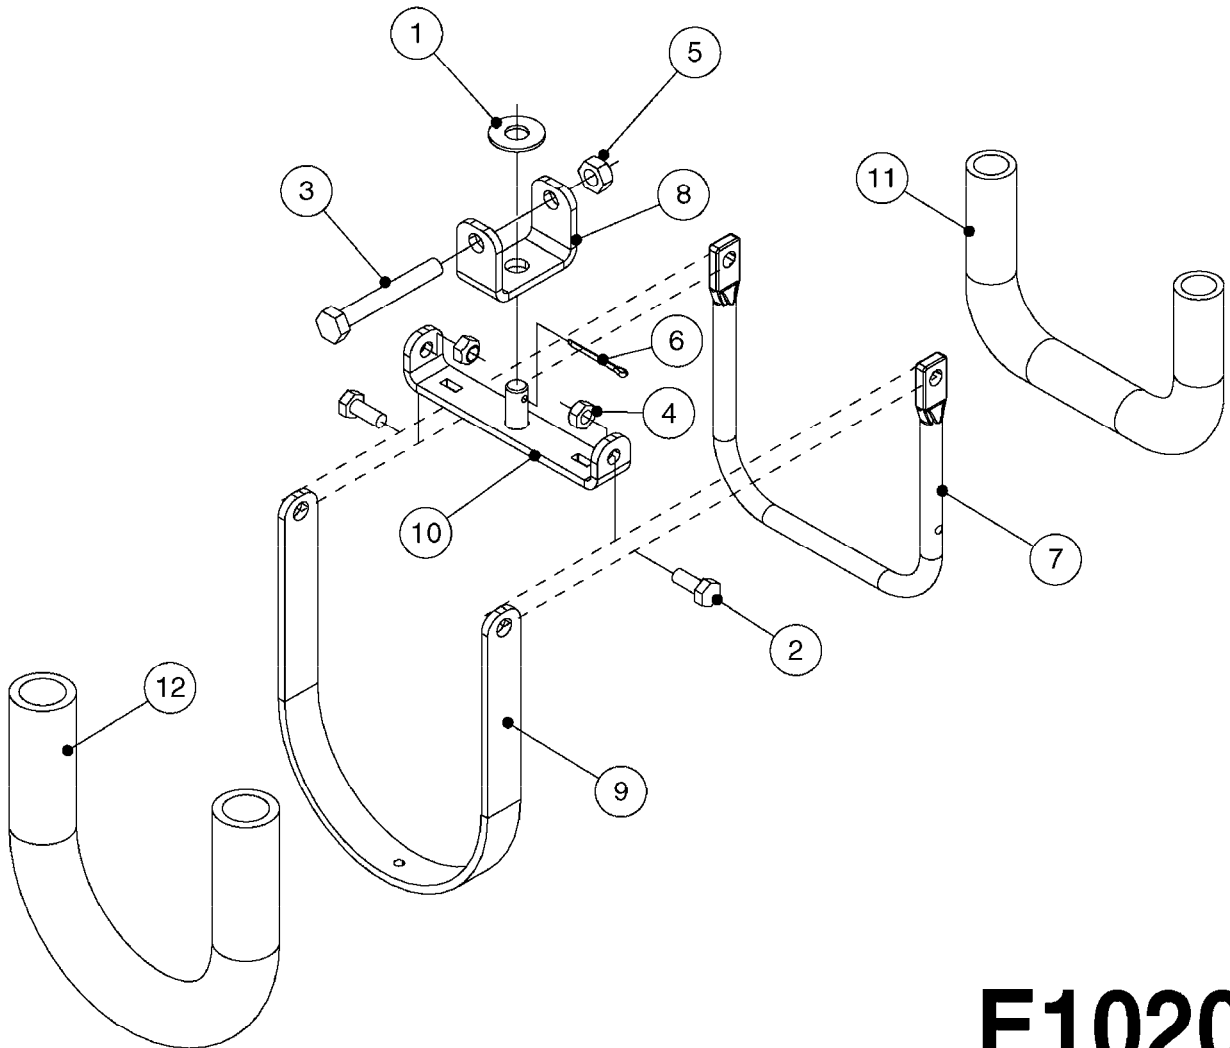

SWIVEL HOSE GUARD
E1020-HIN, 17:11:16

E1020

SWIVEL HOSE GUARD
E1020-HIN, 17:11:16

Page 1
Date 12.08.2020 9:49

Pos.	parts-n°	order qty	description
1	165557	1	WASHER D28.0/D12.2X2.0 SS
2	421046	1	BOLT HEX M8X25/25 A2 SS DIN933
3	421222	1	BOLT HEX 8.8 DEL M10X75 FT
4	460143	1	LOCK NUT M8 SST A2 DIN985
5	460423	1	NUT HEX M10X1.50 LOCK DIN985A2 SS
6	480126	1	PIN COTTER M4X30
7	15118200	1	HOSE & TUBE HOLDER NCM
8	16143600	1	HOSE AND CABLE HOLDER TOP
9	16160900	1	HOSE AND CABLE GUARD 160X502MM
9	16187700	1	HOSE AND CABLE GUARD 160X402MM
10	61042200	1	HOSE AND CABLE HOLDER PIVOT
11	92703203	1	HOSE R X3/4" X300PSI WP X0012"
12	92712403	1	HOSE R X1" X300PSI WP X0012"