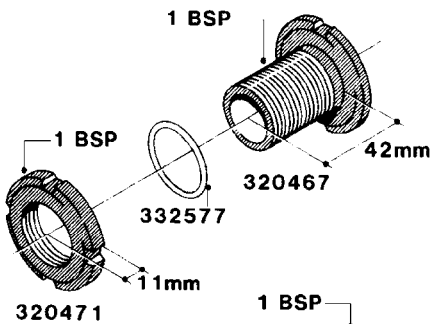

L0030

FITTINGS - HEXAGON NIPPLES
L0030-HIN, 01:01:16

Page 1
Date 12.08.2020 9:49

parts-n°	order qty	description
10015303	1	FITT.PO.HN 1.00X1.00 M1000
10425003	1	FITT.PO.HN 1.25X1.00 MCPHEE
320132	1	FITT.DK HN 1" BSP
320176	1	FITT.DK HN 3/8"X1/2" BSP
320445	1	FITT.DK HN 1/4"X3/8" BSP
320655	1	FITT.DK HN 1/2"-1/2" BSP
320692	1	FITT.DK HN 3/8'BSPX1/4'NPT
320703	1	FITT.DK HN 3/8BSP X1/2 &1/4NPT
320725	1	FITT.DK NIPPLE 3/8"-3/8" BSP
320902	1	FITT.DK HN 3/8'X 1/4' BSP
390232	1	FITT.DK HN 1-1/2' X 1-1/4' BSP
390276	1	FITT.DK HN 1'BSP

L0040

FITTINGS - NIPPLES & ELBOWS
L0040-HIN, 01:01:16

Page 1
Date 12.08.2020 9:49

parts-n°	order qty	description
10530803	1	FITT.PO.SE 2.00X2.00 45 DEG.
320191	1	FITT.DK ELB 3/8' BSP 45 DEGREE
320482	1	FITT.DK ELB. 1/2" BSP 60 DEG.
320596	1	FITT.DK ELB 3/8'-1/2'BSP 45DEG
320607	1	FITT.DK HN 3/8M X 3/8F BSP LNG
320633	1	FITT.DK HN 3/8"M X 3/8"F BSP
321451	1	FITT.DK ELB.1-1/2 X1-1/4 80DEG
321532	1	FITT.DK REDUC 3/4' X 1/2' BSP
390233	1	FITT.DK REDUC 1-1/2" X 1" BSP

L0050

parts-n°	order qty	description
242594	1	O-RING D14 X 1.78 SCH.70-EPDM
320294	1	FITT.DK TEE 3/8X3/8HB X1/2"BSP
320305	1	FITT.DK HB 3/4'- 3/4' BSP
320386	1	FITT.DK TEE 3/8X3/8HB X3/8"BSP
320397	1	FITT.DK ELB 3/8"HB X 3/8" BSP
320401	1	FITT.DK TEE 1/2X1/2HB X1/2"BSP
320412	1	FITT.DK TEE 1/2X1/2HB X3/8'BSP
320423	1	FITT.DK ELB 1/2'HB X 3/8' BSP
320891	1	FITT.DK HB 3/8'- 3/8' BSP
320972	1	FITT.DK HB 5/16'- 1/4' BSP
322046	1	FITT.DK TEE 1/2X1/2HB X3/4'BSP
322048	1	FITT.DK TEE 3/4X3/4HB X3/4'BSP
330595	1	O-RING D24.6/D20X2.1 -3/4"
333137	1	FITT.DK CONN.1/2" F.NOZZ. DOUB
333141	1	FITT.DK CONN.1/2" F.NOZZ.SING
334041	1	FITT.DK CONN.3/4' F.NOZZ. SING
334042	1	FITT.DK CONN.3/4' F.NOZZ. DOUB
334195	1	FITT.DK ELB. 3/4"HB X 3/4"HB
10012103	1	FITT.PO.HB 1.25X1.50 IMB1012
10014003	1	FITT.PO.HB 1.25X1.25 IMB1010
10036903	1	FITT.PO.HB 1.50X1.50 IMB1212
28019303	1	FITTING HB ELB 3/4NPT-3/4HOSE
61016500	1	HOSE TAIL 3/4" 90°+RG CAP 3/4"
72026700	1	NOZZLE TUBE ADAPTER W/O-RING