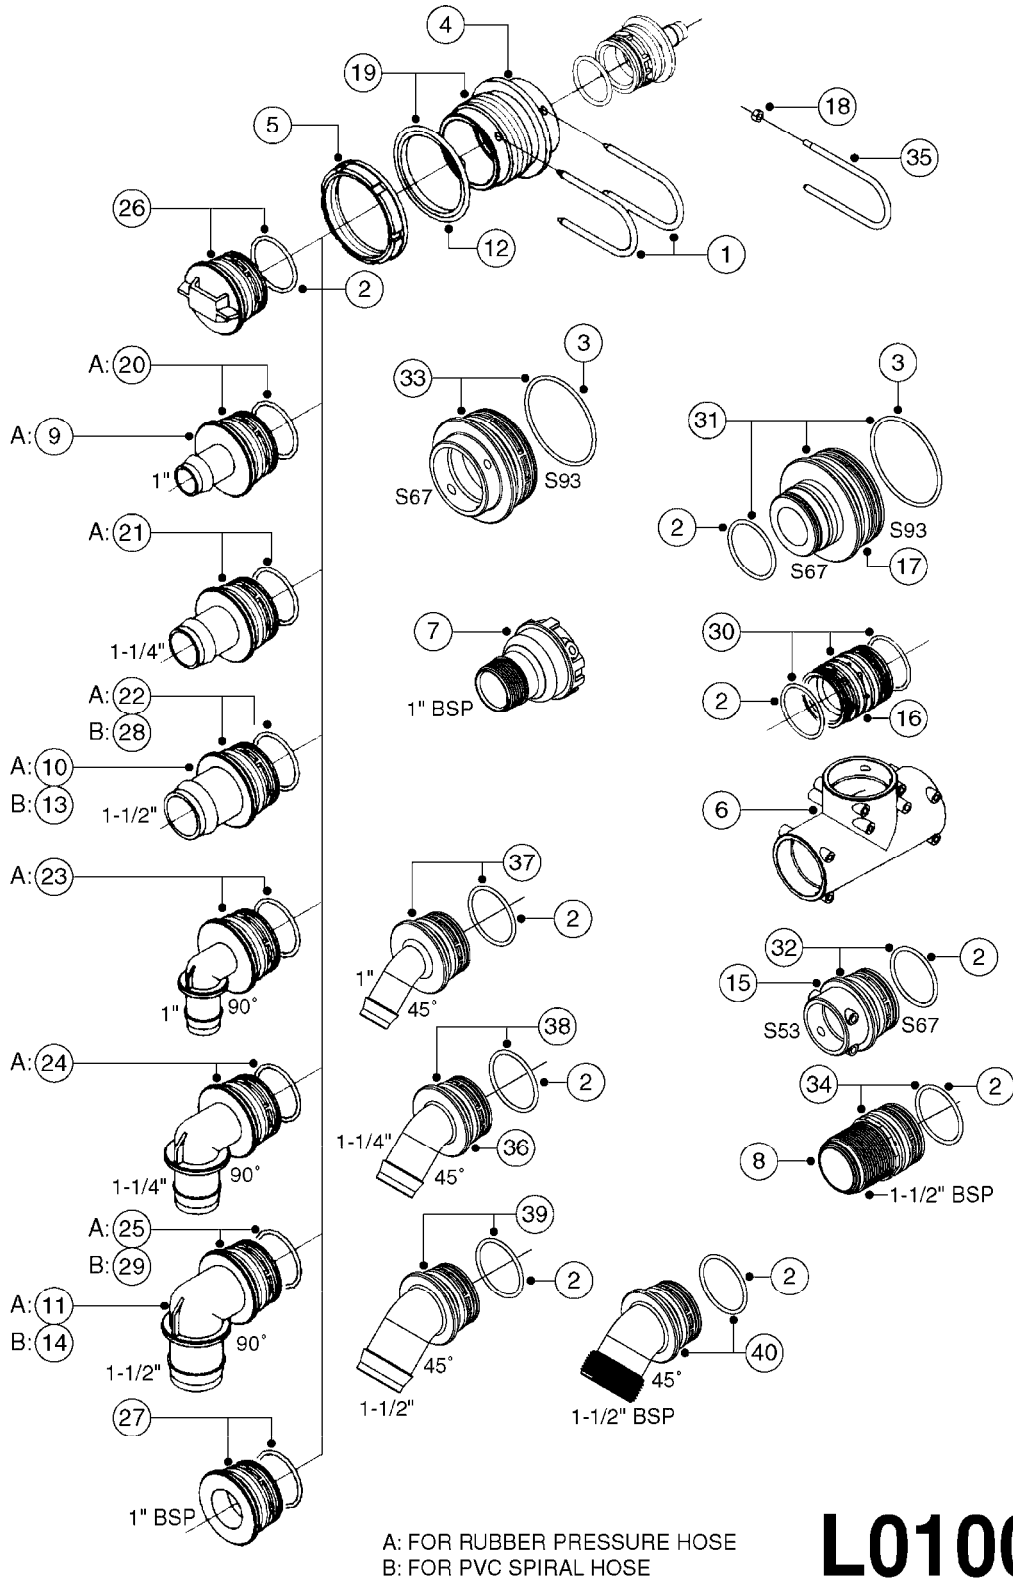

FITTINGS - S-67
L0100-HIN, 21:06:18

Page 1
Date 12.08.2020 9:49

Pos.	parts-n°	order qty	description
1	145996	1	FITT.DK S-67 FORK
2	241973	1	O-RING Ø3 X 44.2 70 SHORES NITRIL NITRIL (BLACK)
2	242353	1	O-RING 3 X 44.2 VITON VITON (BROWN)
3	242092	1	O-RING D69.5X3 NITRIL (BLACK)
3	242351	1	O-RING D69.5X3.0 VITON F.S-93 VITON (BROWN)
4	322104	1	FITT.DK S-67 BULKHEAD
5	322108	1	FITT.DK S-67 BULKHEAD NUT
6	322224	1	FITT.DK S-67 TEE
7	322321	1	FITT.DK S-67 X 1"BSP MALE
8	322325	1	FITT.DK S-67 X 1-1/2"BSP LONG
9	334231	1	FITT.DK S-67 STR.1"
10	334233	1	FITT.DK S-67 STR.1-1/2" RUBBER
11	334245	1	FITT.DK S-67 ELB. 1-1/2"RUBBER
12	334261	1	GASKET F. S-67 BULKHEAD
13	334444	1	FITT.DK S-67 STR.1-1/2" PVC
14	334445	1	FITT.DK S-67 ELB.1-1/2"
15	334564	1	FITT.DK S-67 TO S-53 ADAPTER
16	334573	1	FITT.DK S-67 CONNECTOR
17	334634	1	FITT.DK ADAPTER S-93M S67M
18	461217	1	NUT HEX M5 LOCK
19	726464	1	FITT.DK S-67 BULKHEAD W/GASKET
20	726560	1	FITT.DK S-67 STR.1" W.O'RING
21	726561	1	FITT.DK S-67 STR.1-1/4" O-RING
22	726562	1	FITT.DK.S-67 HB 1-1/2"W.O-RING
23	726572	1	FITT.DK S-67 1" ELBOW 90 ASSY.
24	726573	1	FITT. S67 5/4" 90° W/O-RING
25	726574	1	FITT.DK S67X90,1.5HB PRESSURE
26	726579	1	FITT. S67 PLUG W/O-RING
27	726695	1	FITTING S67 - BSP 1" + O-RING
28	727223	1	FITT.S67 1.5" STRAIT S W/ORING
29	727224	1	FITT.DK S67X90,1.5HB SUCTION
30	728526	1	FITT.DK S-67 CONNECT W/O-RINGS
31	728527	1	ADAPTER S67M TO S93M W/ORING
32	728561	1	FITT.DK. S67M - S53F REDUCER
33	728562	1	FITT.DK S-93 TO S67 ADAPTOR
34	728578	1	FITT.DK S-67X1-1/2"BSP LG W/O-RING
35	14012200	1	FITT.DK S-67 FORK W/M5 THREADS
36	33509700	1	FITT.DK S-67 45° 1-1/4"
37	72433000	1	FITT.S67 1" 45° W/O-RING
38	72433100	1	FITT.DK S-67 45° 1-1/4"W/ORING
39	72433200	1	FITT.S67 1-1/2" 45°PVC W/O-RING
40	72433400	1	FITT.S67 1-1/2" 45°BSP W/ORING