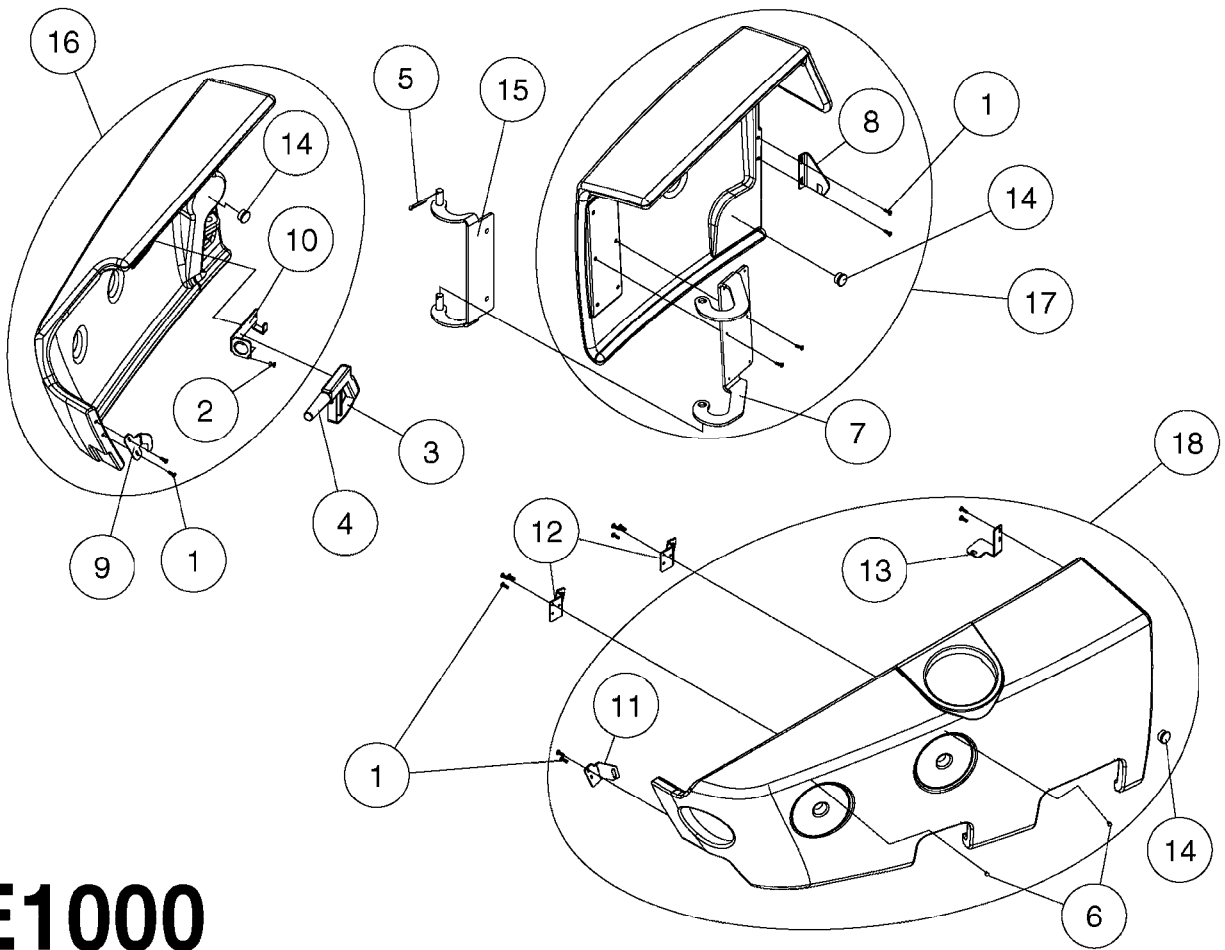

Complete

E0990

LOCKER & CLEAN WATER TANK NCM
E0990-HIN, 15:05:19

Page 1
Date 12.08.2020 9:49

Pos.	parts-n°	order qty	description
1	242474	1	SEAL 16X28XL=' LOCKER DOOR CM+
2	285793	1	GAS CYLINDER
3	334523	1	PIPE HOLDER Ø51.5
4	334850	1	GUIDE F. SIGHT GAUGE TUBE TOP
5	351766	1	SIDE SHIELD MOUNT RIGHT
6	351767	1	SIDE SHIELD MOUNT LEFT
7	430846	1	BOLT HEX 8.8 DEL M12X80
8	440718	1	BOLT CRG M10 X 65 DEL
9	460423	1	NUT HEX M10X1.50 LOCK DIN985A2 SS
10	460703	1	NUT HEX M12X1.75 LOCK DIN985A2 SS
11	480141	1	PIN COTTER M4X20
12	480809	1	BLIND RIVET, EMHART ACD616ASM
13	15057800	1	HANDLE F.LEFT SIDE LOCKER
14	16124500	1	DIVIDER F.LOCKER L.SIDE SHIELD
15	16124600	1	SHELF FLOOR-LEFT SIDE LOCKER
16	16124700	1	SHELF WALL-LEFT SIDE LOCKER
17	16126900	1	BRACKET F.DOOR-STORAGE LOCKER
18	16127300	1	SHELF FLOOR-RIGHT SIDE LOCKER
19	44075300	1	SCREW 3.5X9.5SS/X15 ISO 14585C
20	61033900	1	BRACKET F. SIDE PANEL R.H. NCM
21	61034000	1	BRACKET F. SIDE PANEL L.H. NCM
22	61037500	1	ADJUSTING BRACKET, BOTTOM NCM
23	63037800	1	BRACKET F.DOOR-STORAGE LOCKER
24	72280100	1	SIDE SHIELD RIGHT NCM COMPLETE
25	72280200	1	SIDE SHIELD LEFT+CLEAN W.TANK
26	72280600	1	CLEAN W.TANK LEFT SIDE NCM
27	72282800	1	SIGHT GAUGE W/SCALE NCM4400 LITER PRE'15 TUBE LENGTH = 75"
27	72357100	1	SIGHT GAUGE W/SCALE NCM6600 LITER
27	72358300	1	SIGHT GAUGE TUBE 85/90/10000 L=2382 BENT
27	72440100	1	SIGHT GAUGE W/SCALE,CM6600 GAL
27	72932100	1	SIGHT GAUGE TUBE W/DECAL CM4400/4500 GAL PRE'15 TUBE LENGTH = 75"
27	73125500	1	SIGHT GAUGE W/SCALE,CM4500 '15 LITER POST'15 TUBE LENGTH = 82"
27	73277500	1	SIGHT GAUGE W/SCALE,CM4500 '15 GAL POST'15 TUBE LENGTH = 82"
27	97610003	1	DECAL SIGHT GAUGE NCM 9000 GAL