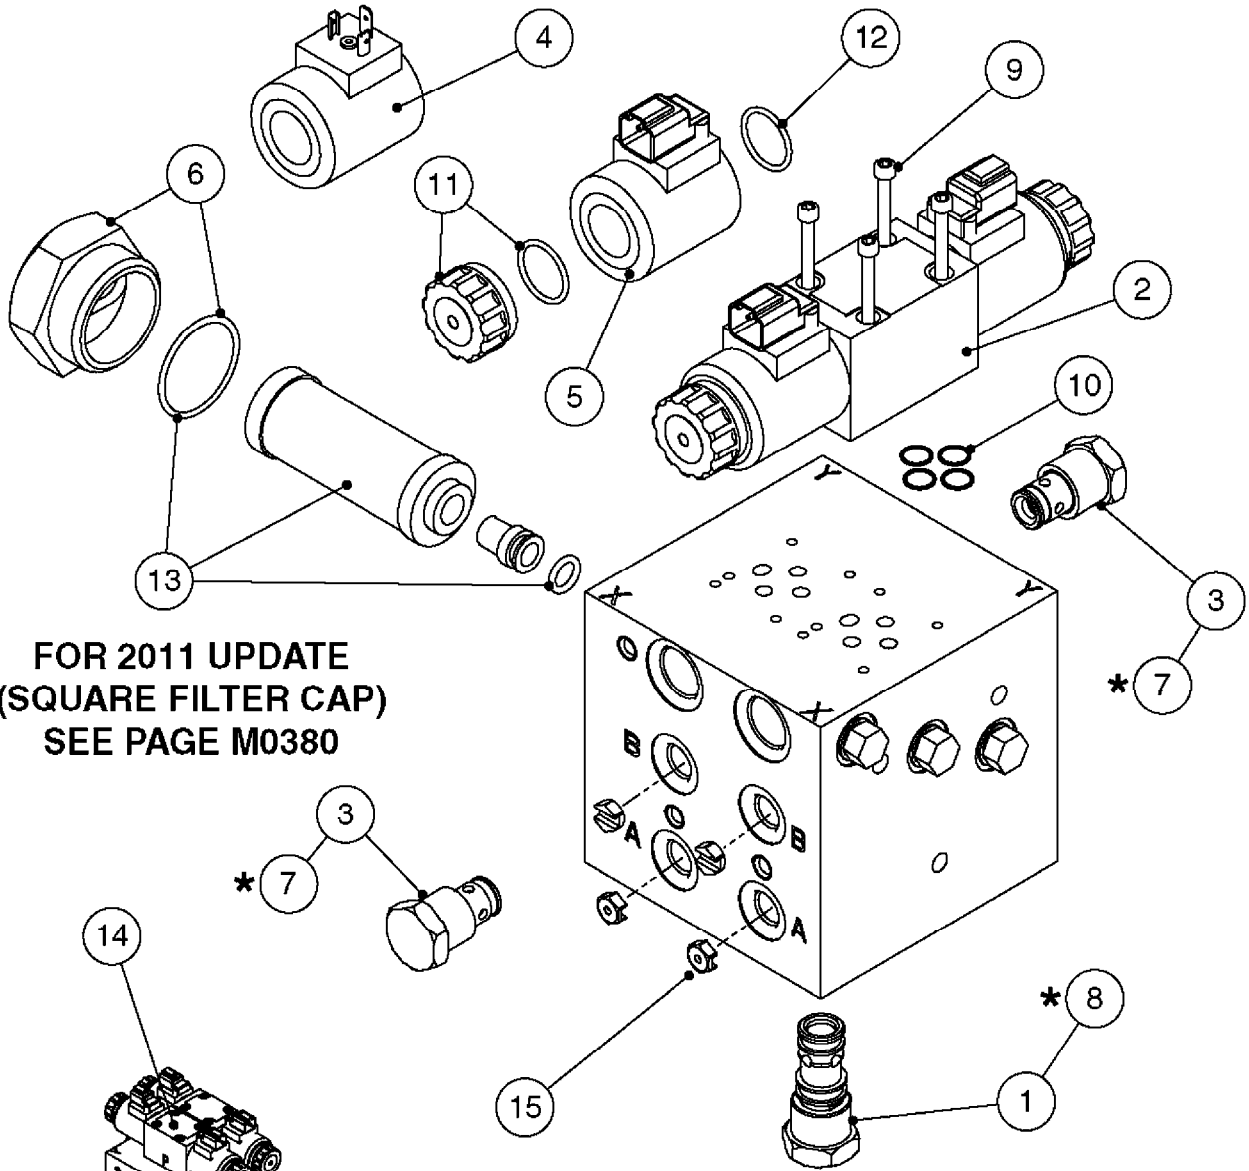

NORAC UC4 BOOM HEIGHT CONTROL
M0290-HIN, 01:01:16

Page 1
Date 12.08.2020 9:49

Pos.	parts-n°	order qty	description
1	410443	1	BOLT HEX 8.8 DEL M6X70
1	410605	1	BOLT HEX 8.8 DEL M6X80
2	460261	1	SPB/SPC BOOM
3	471124	1	NUT HEX M6X1.00 LOCK DIN985 A2 SS
4	16128603	1	WASHER, M6, Ø18/ 6.4X 1.6, SS
4	16128703	1	BRACKET F. SENSOR 60X60 TUBE SPB/SPC BOOM
5	26016303	1	BRACKET F. SENSOR 50x50 TUBE
6	26025903	1	FORCE BOOM (FTZ)
7	26026003	1	CONNECTOR RING CPC #11 NORAC
8	26026600	1	NORAC UC4+ ROLL SENSOR W/TEMP. CONFIRM NORAC P/N 45000
8	28055603	1	NORAC UC4+ ROLL SENSOR CONFIRM NORAC P/N 45001
9	28049503	1	NORAC CABLE VAR.RT.VLV DIN
10	28049603	1	3-PIN CONNECTORS/HIRSCHMAN
11	28050303	1	NORAC CABLE VAR.RT.VLV DEUTSCH
12	28050703	1	2-PIN CONNECTORS/DEUTSCH
13	28054303	1	NORAC CABLE EXTENSION
14	28055503	1	NORAC POWER CABLE
15	28055703	1	NORAC RUBBER TOP&BOLT F.SENSOR DIA.30MMX30MMX8MM
16	28085900	1	NORAC UC4+ OPEN CTR. CABLE
17	28086200	1	PARALIFT INTERFACE CABLE NORAC
18	28086300	1	NORAC VALVE MOUNTING HARDWARE
19	28086400	1	NORAC VALVE CABLE ROLL PIGTAIL
20	28086500	1	SENSOR BRANCH CABLE NORAC
21	28086600	1	CAN NODE DUAL CABLE NORAC
22	70112503	1	UC4 DISPLAY PANEL NORAC
23	78216100	1	UC4 ULTRASONIC SENSOR
			UC4 SENSOR MOUNTING BKT. NORAC
			FOAM DISC F. SENSOR NORAC
			UC4+ ROLL SENSOR KIT '11 HIN INCLUDES NORAC P/N 45000 & 45001
			NORAC VALVE BLOCK COMP, DEUTSCH CON.

FOR 2011 UPDATE
(SQUARE FILTER CAP)
SEE PAGE M0380

COMPLETE
ASSEMBLY

* SEAL KITS

M0300