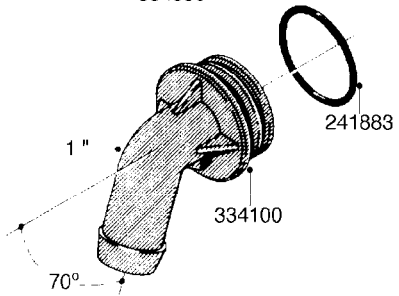

L0080

FITTINGS - S-53
L0080-HIN, 12:09:17

Page 1

Date 12.08.2020 9:49

Pos.	parts-n°	order qty	description
1	145995	1	FITT.DK S-53 FORK
2	241973	1	O-RING Ø3 X 44.2 70 SHORES NITRIL NITRIL (BLACK)
2	242353	1	O-RING 3 X 44.2 VITON VITON (BROWN)
3	242109	1	O-RING D32.2x3.0 NITRIL (BLACK)
3	242354	1	O-RING D32.2X3.0 VITON VITON (BROWN)
4	322103	1	FITT.DK S-53 BULKHEAD
5	322107	1	FITT.DK S-53 BULKHEAD NUT
6	322110	1	FITT.DK S-53 ELB. 1/2" BSP
7	322352	1	FITT.DK S-53 TEE
8	334229	1	FITT.DK S-53 STR.3/4"
9	334260	1	GASKET F. S-53 BULKHEAD
10	334564	1	FITT.DK S-67 TO S-53 ADAPTER
11	391100	1	FITT.DK S-53THREAD INS.1/2"BSP
12	726463	1	FITT.DK S53 BULKHEAD W/GASKET
13	726552	1	FIT.DK S-53X90 1/2" BSP,O-RING
14	726556	1	FITT.DK S-53 HB 1/2" W/O-RING
15	726558	1	FITT.DK S53 STR. 3/4" W. ORING
16	726559	1	FITT DK. S-53 HB 1" W/O-RING
17	726568	1	FITT.DK.S-53 HB 1/2"90 W/O-RING
18	726570	1	FITT.DK S-53 ELB.3/4" W. ORING
19	726571	1	FITT.DK S-53 ELB.1", W ORING
20	726578	1	FITT.DK S53 PLUG WITH O-RING
21	728561	1	FITT.DK. S67M - S53F REDUCER