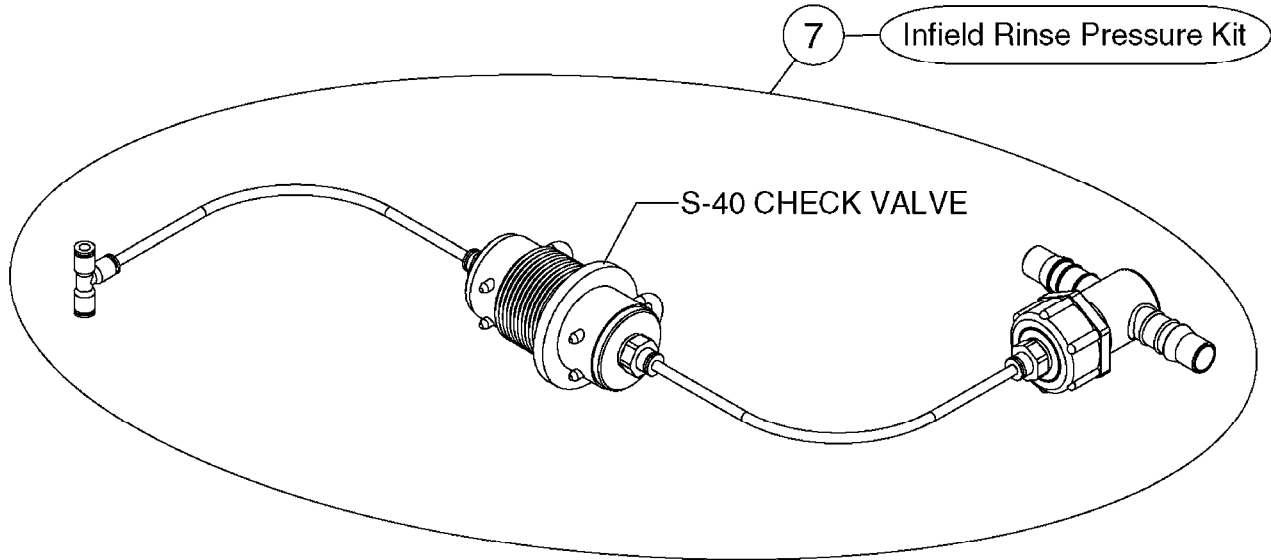

FOR S67 FITTINGS
SEE PAGE L0100

S67

FOR S93 FITTINGS
SEE PAGE L0110

S93

B0500

SMART VALVE S67 S93 (07)
B0500-HIN, 28:01:19

Pos.	parts-n°	order qty	description
1	145996	1	FITT.DK S-67 FORK
2	145997	1	FITT.DK S-93 FORK
3	242351	1	O-RING D69.5X3.0 VITON F.S-93
4	322109	1	FITT.DK S-93 BULKHEAD NUT
5	322224	1	FITT.DK S-67 TEE
6	322320	1	NUT F.3 WAY VALVE S56
7	334545	1	FITT.DK S-93 TEE
8	334594	1	PLUG F.VALVE HANDLE BLACK
9	410362	1	BOLT HEX 8.8 SS M6X20
10	410922	1	CYL.SKR 8.8 DEL M4X20 RST
10	450902	1	BOLT ALLEN HEAD M4 X 16MM
11	471125	1	WASHER M6U 6.4X14X1.2,A2 SS
12	480733	1	PIN D6 X 40
13	480803	1	PIN Ø4 X 25
14	728525	1	FITT. S93 CONNECTOR W/O-RINGS
15	741844	1	VALVE HANDLE ASSY. SUCTION NCM
16	741845	1	VALVE HANDLE ASSY. PRESSUR NCM
17	14021500	1	SPINDLE F.S93 SMART VALVE
18	14022700	1	SPACER TUBE Ø10 L=212 SS
19	14038100	1	AXLE FOR SUCTION VALVE HANDLE
20	14038200	1	AXLE FOR PRESSURE VALVE HANDLE
21	14068700	1	SPINDLE,SMART VALVE S67 10MM
22	16059900	1	BRACKET 2 STK S93 SMART VALVE
23	16082300	1	BRACKET 2PCS S67 VALVE 15 BAR
24	28168400	1	HAIRPIN Ø5 S67/S93
25	33505200	1	PLUG FOR SMART VALVE HANDLE
26	72138000	1	VALVE S93 "V2" SMART VALVE
27	72138600	1	VALVE S93 "V3" SMART VALVE
28	72172100	1	VALVE S67 "V1" SMART VALVE
28	72538000	1	NCM 4400/6600 VALVE S67, LONG SPINDLE NAV 3000/4000
29	72172200	1	VALVE S67 "V2" SMART VALVE
30	72283000	1	AXLE JOINT F. SMARTVALVE HANDL