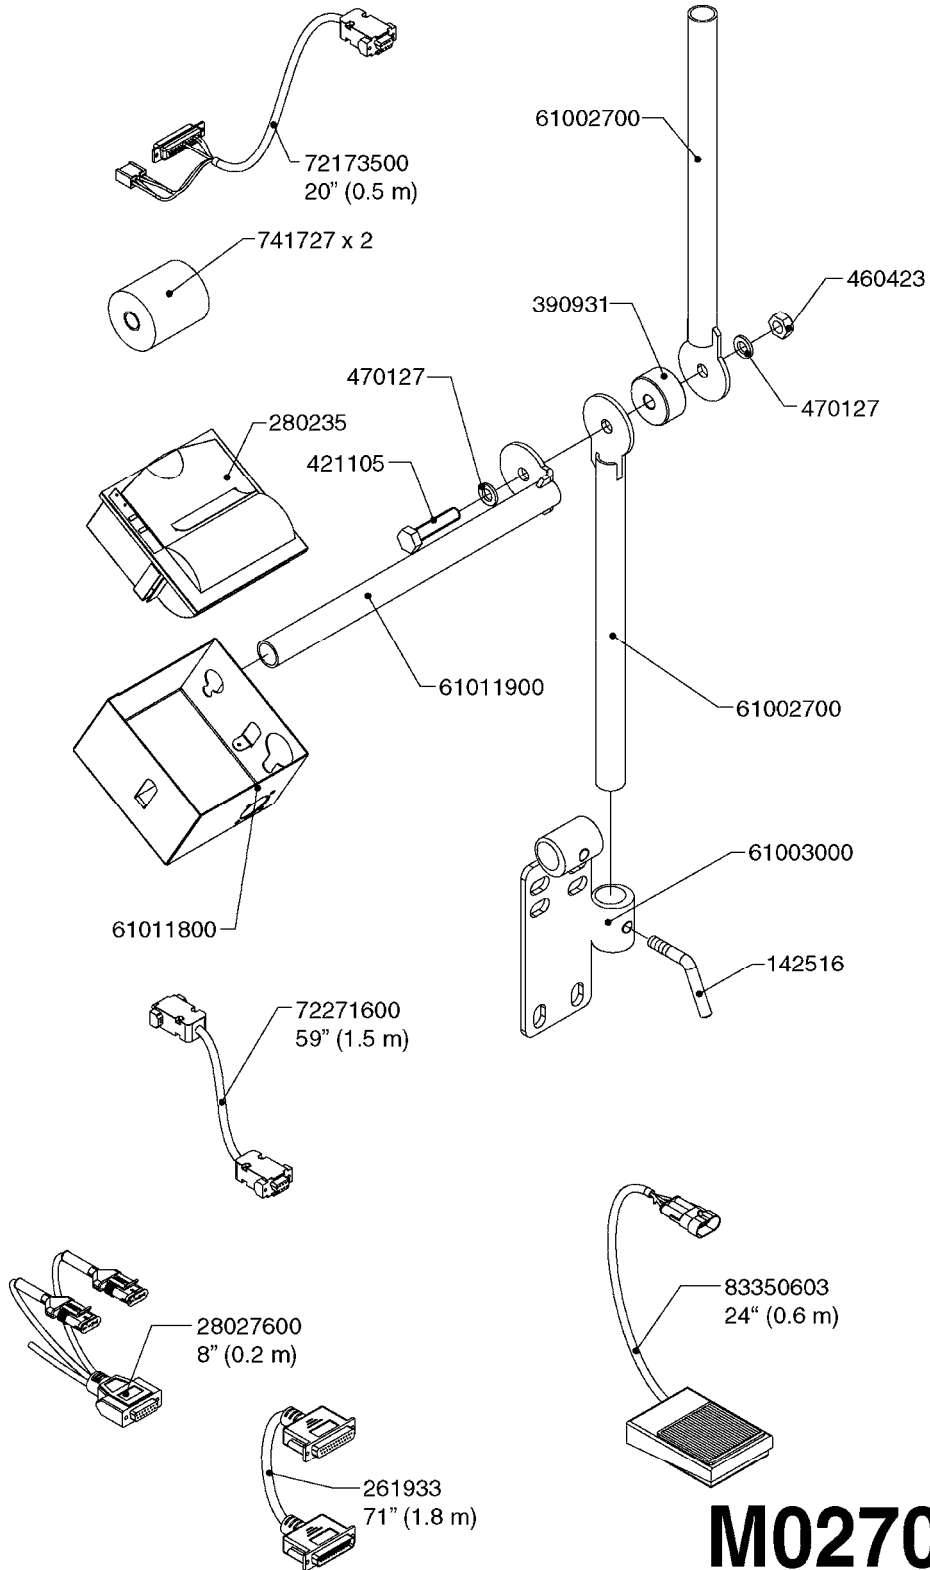

HC 5500 ACCESSORIES
M0270-HIN, 01:01:16

Page 1
Date 12.08.2020 9:49

parts-n°	order qty	description
142516	1	SCREW SET M10 BENT F. LOCKING
261933	1	CABLE W/PLUG 2X25 L=71"
280235	1	HARDI PRINTER WITH CLOCK
390931	1	PLASTIC SPACER D40XD11 L=20
421105	1	M10X45 MACHINE SCREW STAINLESS
460423	1	NUT HEX M10X1.50 LOCK DIN985A2 SS
470127	1	WASHER D15D10X2 M10 LOCK
741727	1	PAPER, THERMAL, HC5500 PRINTER
28027600	1	WIRE HC5500 AUX.
61002700	1	TUBE BRACKET F.TRACTOR MOUNT
61003000	1	BRACKET F.TRACTOR MOUNT
61011800	1	BOX FOR HARDI PRINTER
61011900	1	TUBE BRACKET F.TRACTOR MOUNT
72173500	1	WIRE F.PRINTER HC5500 L=20"
72271600	1	HC5500 COMMUNICATION CABLE
83350603	1	FOOT SWITCH HC5500 CONTROL