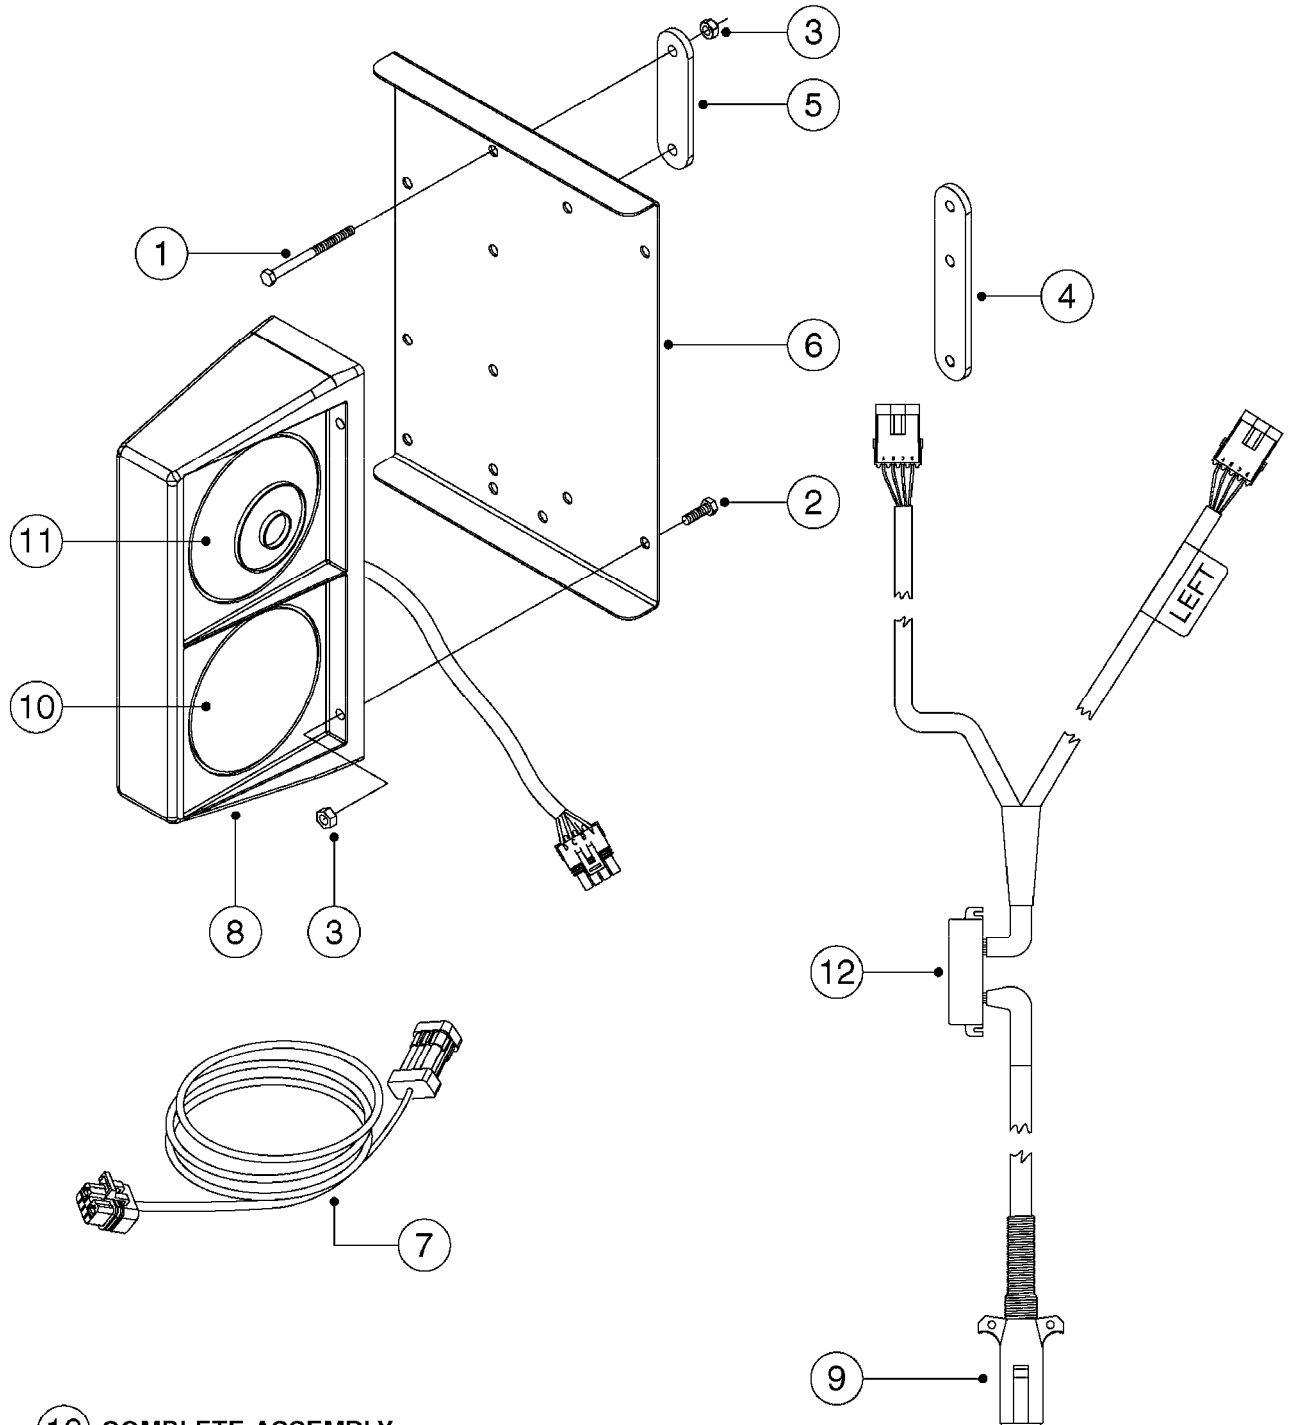

13 COMPLETE ASSEMBLY

COMPLETE ASSEMBLIES
WHOLEGOODS ITEMS

M0160

TRAFFIC LIGHT KIT
M0160-HIN, 13:08:19

Page 1
Date 12.08.2020 9:49

Pos.	parts-n°	order qty	description
1	410266	1	BOLT HEX 8.8 DEL M6X120
1	410421	1	BOLT HEX M6X110 DIN931-A2 SS
1	410524	1	BOLT HEX 8.8 DEL M6X100
1	410605	1	BOLT HEX 8.8 DEL M6X80
2	410362	1	BOLT HEX 8.8 SS M6X20
3	460261	1	NUT HEX M6X1.00 LOCK DIN985 A2 SS
4	16022303	1	BRACKET 100MM TUBE
5	16022403	1	BRACKET 60MM TUBE
6	16025603	1	BRACKET TAIL LIGHT DUAL LAMP
7	26004703	1	HARNESS 13' EXT 4 WIRE WP
8	26004903	1	TAIL LIGHT GREEN WIRE LH
8	26005003	1	TAIL LIGHT YELLOW WIRE RH
9	26005103	1	PLUG 7-PIN AG TAIL LIGHT
10	26005403	1	LENS BLACK BEFORE 2009
10	26017003	1	LENS RED
11	26016903	1	LENS AMBER
12	26032703	1	HARNESS COMPLETE, TAIL LIGHT, 2013
13	83308603	1	TRAFFIC LIGHT KIT