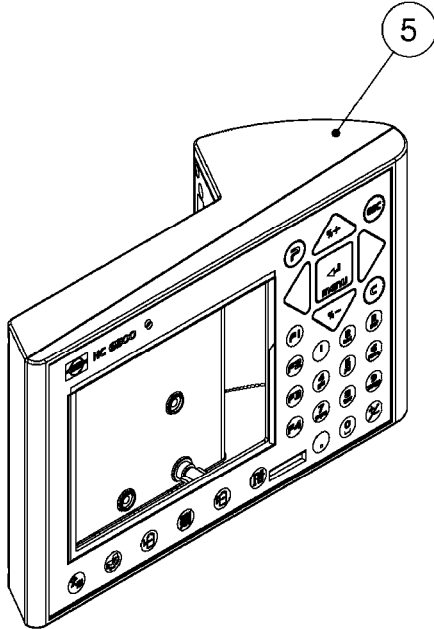

M0310

SYSTEM OVERVIEW HC6500
M0310-HIN, 01:01:16

Page	1
Date	12.08.2020 9:49

parts-n°	order qty	description

M0320

HC6500 TERMINAL AND CABLE
M0320-HIN, 01:01:16

Page 1
Date 12.08.2020 9:49

Pos.	parts-n°	order qty	description
1	26014000	1	HC6500 CABLE TO CABIN
2	26024300	1	DSUB PLUG TO PLUG COUPLER
3	26032800	1	HC 6500 CAB CABLE W/TERMINATOR
4	33507100	1	HC6500 DIS. FRONT BLACK/GREY
5	72365000	1	HC6500 TERMINAL