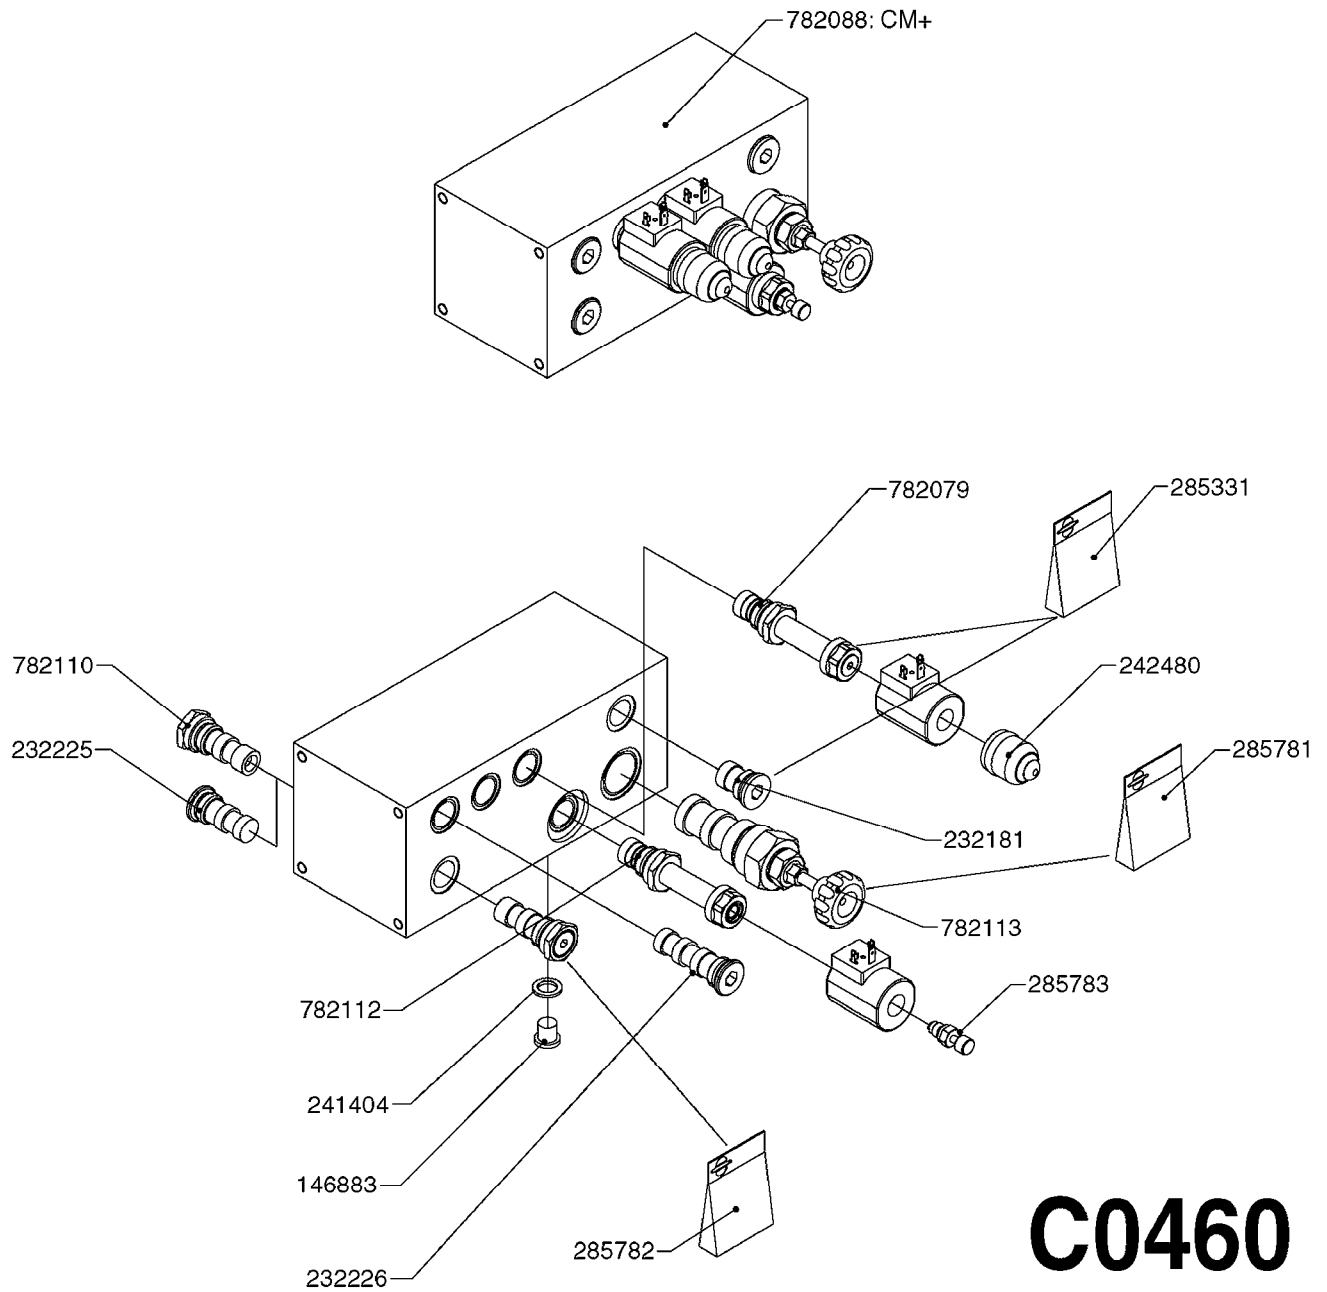

DAH VALVES (COMATROL) '9
C0460-HIN, 01:01:16

Page 1
Date 12.08.2020 9:48

parts-n°	order qty	description
146883	1	PLUG 1/4"RG NV=17 L=15 SS
232181	1	PLUG F DH HYD. VALVE
232225	1	PLUG NCS 06/3
232226	1	PLUG NCS 06/4
241404	1	DOWTY SEAL 1/4"
242480	1	DUST COVER F. HYD. VALVE
285331	1	SEAL KIT F. HZ HYD.SOLENOID 96
285781	1	SEAL KIT F.NCS 12/3
285782	1	SEAL KIT F.NCS 06/4
285783	1	BRASS VALVE F.EVH 06
782079	1	CARTRIDGE VALVE
782088	1	HY BLOCK CM+ TWIN
782110	1	NON RETURN VALVE F. STEERTRACK
782112	1	HY SOLENOID VALVE/MAG 12VDC
782113	1	FLOW REGULATOR VALVE