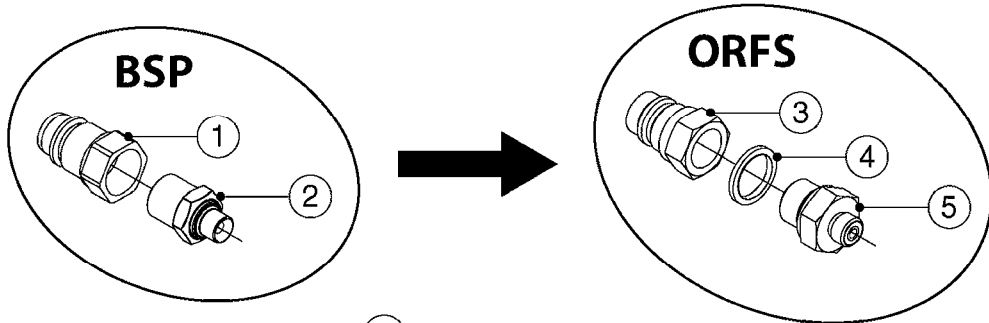

7

ORFS Hose Size	BSP Fitting Size	ORFS Fitting Size
1/4"	1/4"	9/16"
3/8"	3/8"	11/16"
1/2"	1/2"	13/16"
3/4"	3/4"	1-3/16"

8

ORFS Hose Size	BSP Fitting Size	ORFS Fitting Size
1/4"	1/4"	9/16"
3/8"	3/8"	11/16"
1/2"	1/2"	13/16"
3/4"	3/4"	1-3/16"

C0045