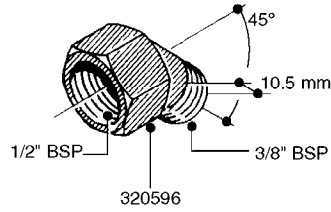

L0030

FITTINGS - HEXAGON NIPPLES
L0030-HIN, 01:01:16

Page 1
Date 12.08.2020 9:49

parts-n°	order qty	description
10015303	1	FITT.PO.HN 1.00X1.00 M1000
10425003	1	FITT.PO.HN 1.25X1.00 MCPHEE
320132	1	FITT.DK HN 1" BSP
320176	1	FITT.DK HN 3/8"X1/2" BSP
320445	1	FITT.DK HN 1/4"X3/8" BSP
320655	1	FITT.DK HN 1/2"-1/2" BSP
320692	1	FITT.DK HN 3/8'BSPX1/4'NPT
320703	1	FITT.DK HN 3/8BSP X1/2 &1/4NPT
320725	1	FITT.DK NIPPLE 3/8"-3/8" BSP
320902	1	FITT.DK HN 3/8'X 1/4' BSP
390232	1	FITT.DK HN 1-1/2' X 1-1/4' BSP
390276	1	FITT.DK HN 1'BSP