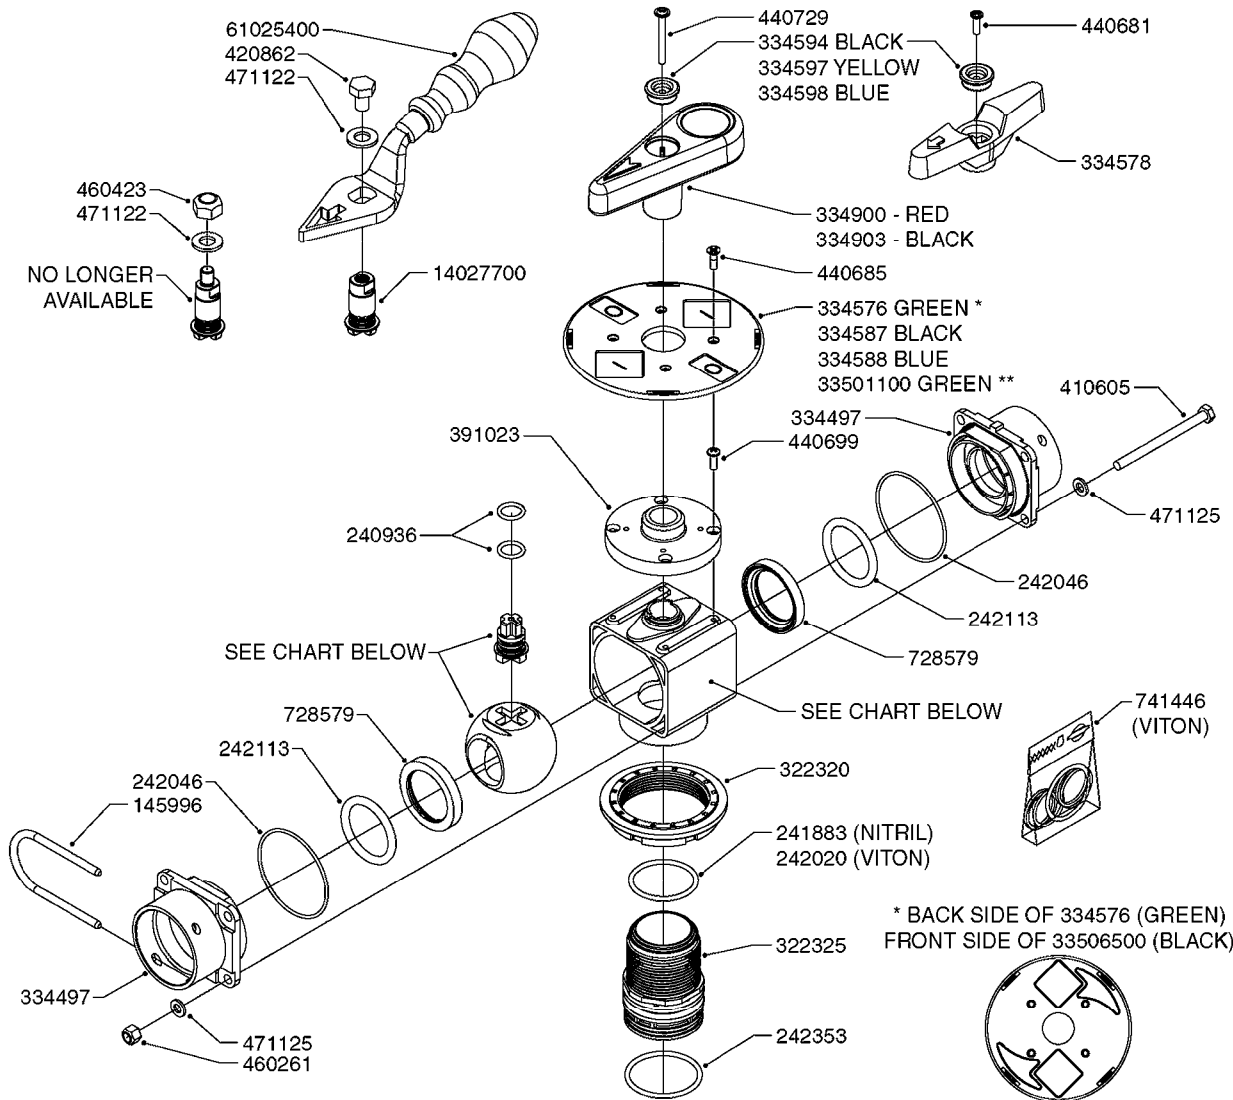

B0370

PRESSURE REGULATOR - S93 06
B0370-HIN, 12:05:16

Page 1

Date 12.08.2020 9:48

Pos.	parts-n°	order qty	description
1	145996	1	FITT.DK S-67 FORK
2	145997	1	FITT.DK S-93 FORK
3	440677	1	SCREW F. PLASTIC 5X20 SS
4	440695	1	BOLT CARRIAGE M8X25
5	440698	1	SCREW F.PLASTIC 6X18 SS HEXHD
6	460143	1	LOCK NUT M8 SST A2 DIN985
7	480487	1	PIN M5X60 SLOTTED GALV
8	16244000	1	BRACKET FOR REG. NAV, PAINTED NAVIGATOR PLATFORM BRACKET
9	33510800	1	HOUSING F.PRESS.REG.S67/S93
10	44076200	1	SCREW WN5451 5X16 SS TORX
11	72374200	1	MOTOR HOUS.REG.1:150 ENCODER
12	72374300	1	REGUL S67/S93 ASSY W SS CONE
12	72425500	1	REGULATOR S67/S93 CROSS-DRILL
12	72678700	1	REGULATOR S67/S93 CROSS-DRILL CERAMIC COMPONENTS
13	72481600	1	BAG W. CONSOLE&SPINDLE COMPL
14	72678900	1	BAG W.CONE/CYL/GASKET CERAMIC CERAMIC COMPONENTS
14	74190800	1	BAG W.CONE/CYL. AND GASKET. SYNTAL
15	74187500	1	SWITCH 5A PRESS.REG REP.KIT 08