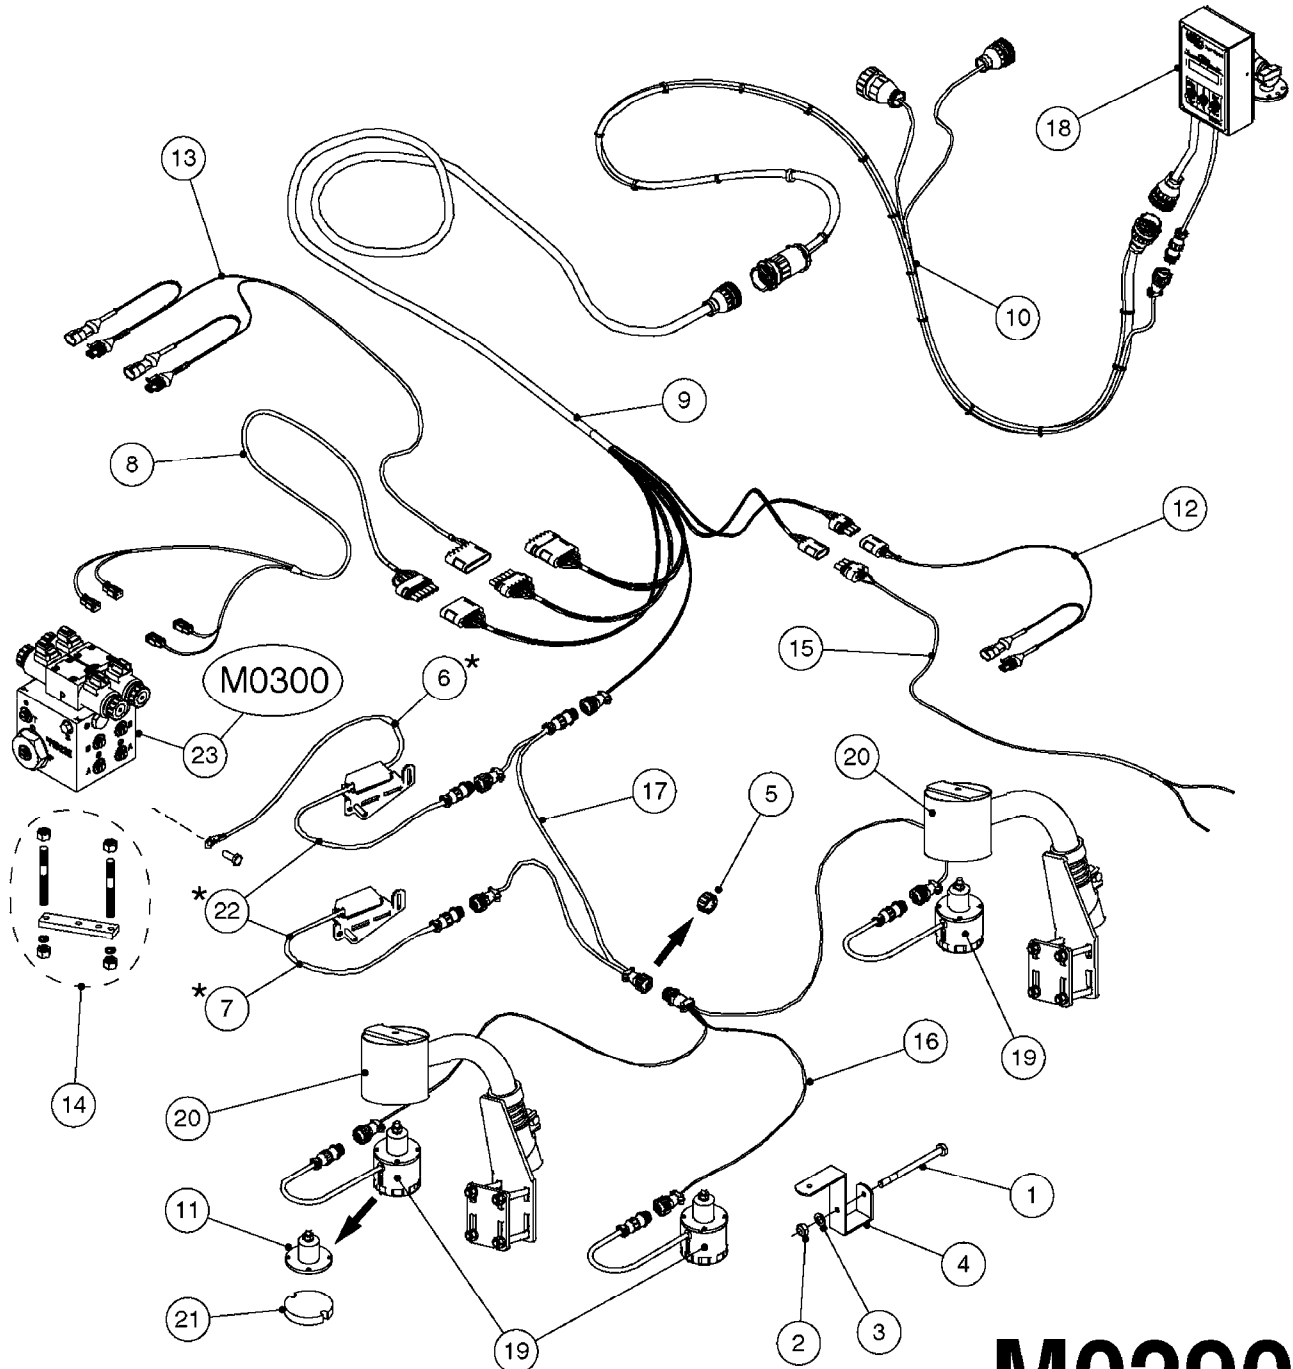

39 PIN CABLES
M0280-HIN, 28:03:17

Page 1
Date 12.08.2020 9:49

parts-n°	order qty	description
262158	1	PLUG INSERT 39 POLE MALE
262159	1	PLUG INSERT 39 POLE FEMALE
262160	1	PLUG HOUSING 39 POLE FEMALE
262161	1	PLUG HOUSING F/39 POLE MALE
440634	1	SCREW 5/8"
440732	1	PT SCREW 35X12B Z5452 ELZ
14034200	1	CODE BRACKET FOR 39 PIN CABLE
26003900	1	WIRE 37-39 PIN EVC, 6.6'
26004200	1	WIRE 37-39 PIN EVC, 57.4'
26008400	1	WIRE 39-PIN 24 WIRE L=8M
26011903	1	WIRE 39-39 POLE EXT. 3660MM
28027500	1	WIRE 37-39 PIN EVC, 37.7'
28028700	1	WIRE 37-39 PIN EVC, 45.9'
28028800	1	WIRE 37-39 PIN EVC, 16.4'
28028900	1	WIRE 37-39 PIN EVC, 26.2'
72236400	1	DAH CONN. WIRE/TRACTOR L=8M
97610803	1	DECAL-SRAY BOX 39-PIN
97610903	1	DECAL-HYDRAULIC BOX 39-PIN

M0290

*CANNOT MIX OLD AND NEW STYLE ROLL SENSORS!

If replacing Norac P/N 44641 or 44642, must use pair of new style sensors (22).

Only new style sensors sold separately; (6) (Norac P/N 45000), (7) (Norac P/N 45001).

If unsure, pair of new style sensors works with all versions of UC4.