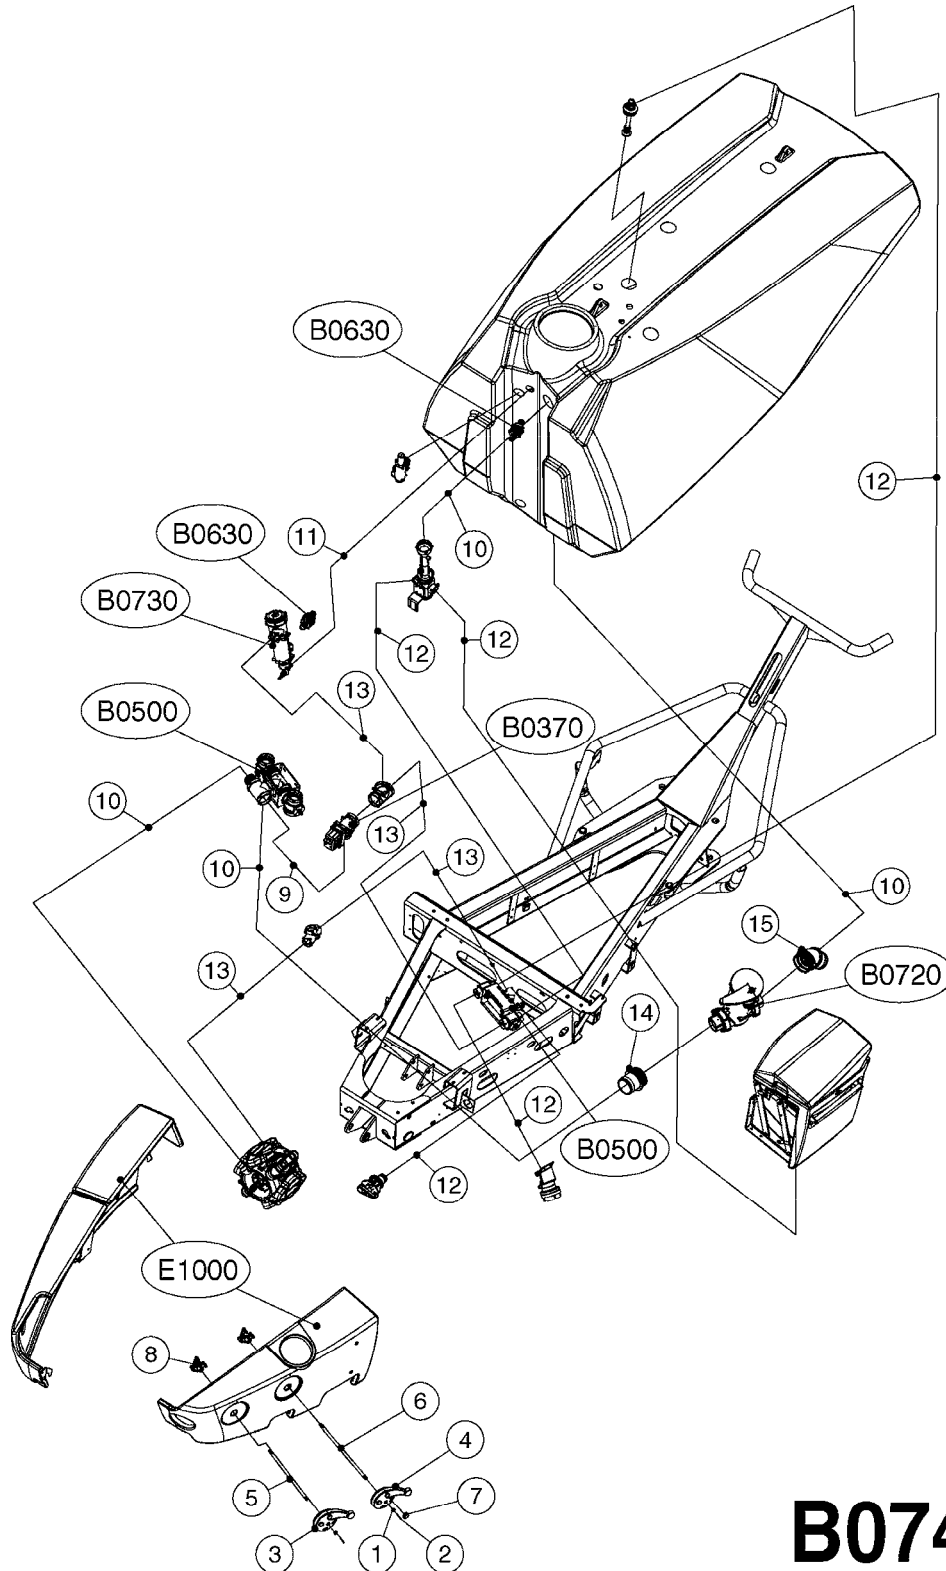

B0740

NCM 4400/6600 MANIFOLD
B0740-HIN, 01:01:16

Page 1
Date 12.08.2020 9:48

Pos.	parts-n°	order qty	description
1	334594	1	PLUG F.VALVE HANDLE BLACK
2	411006	1	SCREW M4X40 SLOTTED
3	741844	1	VALVE HANDLE ASSY. SUCTION NCM
4	741845	1	VALVE HANDLE ASSY. PRESSUR NCM
5	14038100	1	AXLE FOR SUCTION VALVE HANDLE
6	14038200	1	AXLE FOR PRESSURE VALVE HANDLE
7	33505200	1	PLUG FOR SMART VALVE HANDLE
8	72283000	1	AXLE JOINT F. SMARTVALVE HANDL
9	92702703	1	HOSE PVC SUCT GRAY 2"
10	92702803	1	HOSE PVC SUCT GRAY 2.5"
11	92703203	1	HOSE R X3/4" X300PSI WP X0012"
12	92712403	1	HOSE R X1" X300PSI WP X0012"
13	92734403	1	HOSE R X5/4" X200PSI WP X0012"
14	727133	1	HOSETAIL S93 2"1/2 + O-RING
15	72072900	1	FITT. S93 2-1/2" 45° S W/O-RING