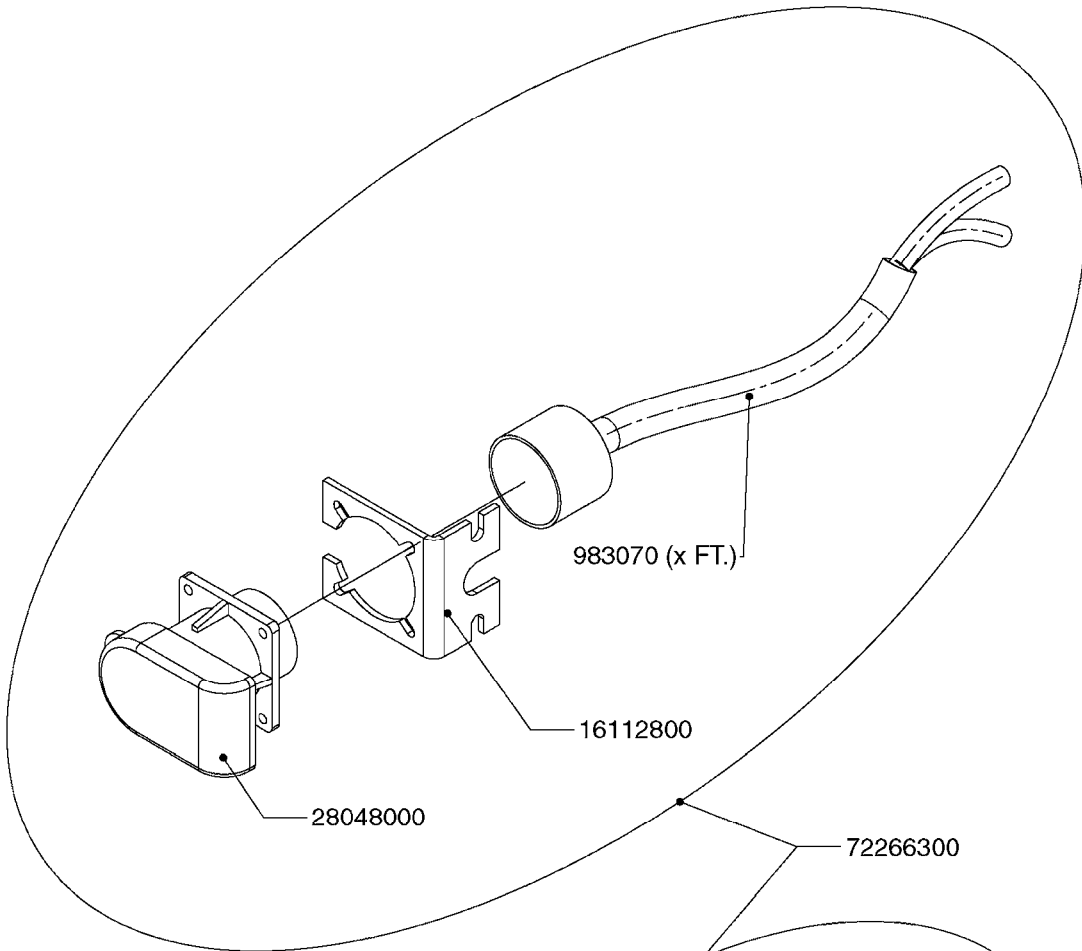

POWER SUPPLY CABLES
M0240-HIN, 01:01:16

Page 0

Date 12.08.2020 9:49