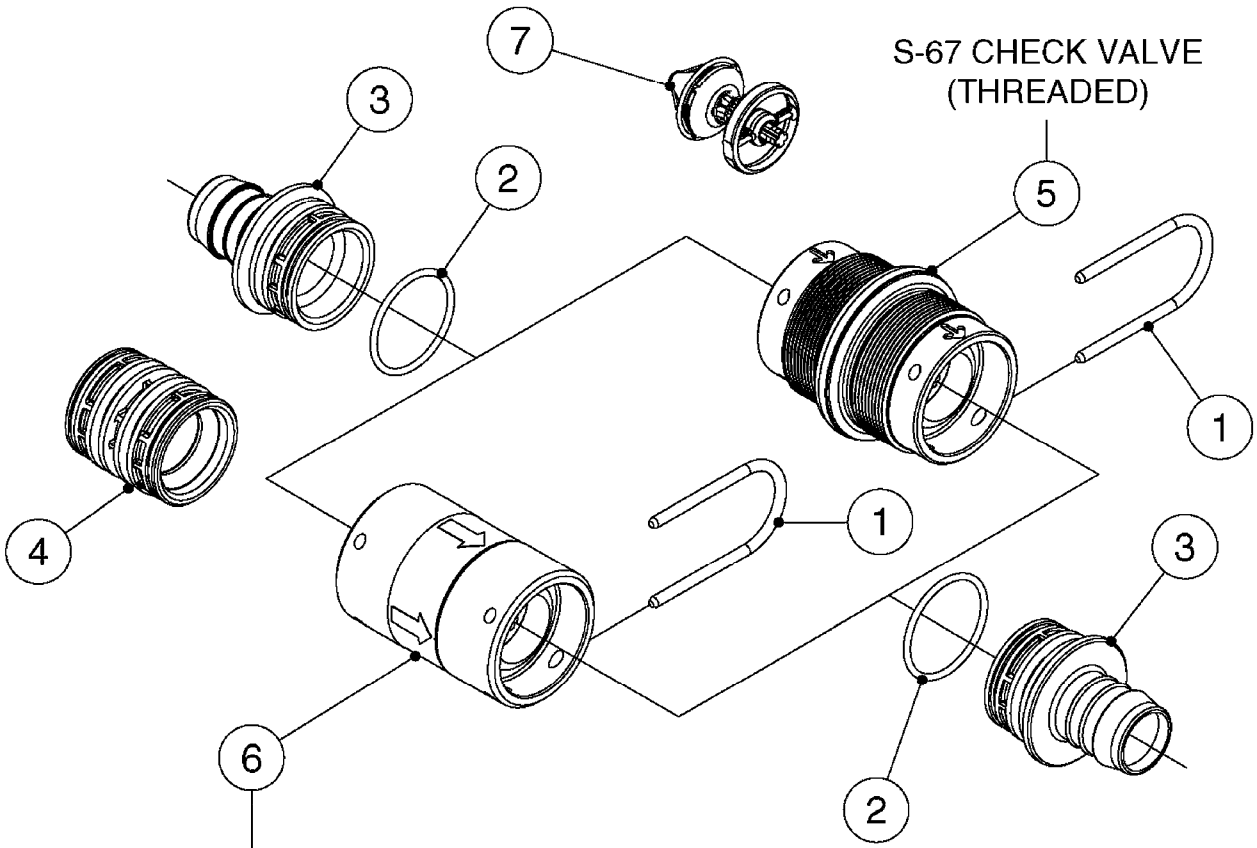

S-67 CHECK VALVE

FOR FITTINGS AND
HOSES, SEE SECTION L

B0630

CHECK VALVES - S67
B0630-HIN, 31:07:19

Page 1
Date 12.08.2020 9:48

Pos.	parts-n°	order qty	description
1	145996	1	FITT.DK S-67 FORK
2	241973	1	O-RING Ø3 X 44.2 70 SHORES NITRIL
2	242353	1	O-RING 3 X 44.2 VITON
3	242504	1	O-RING D35x2 NITRIL
4	322104	1	FITT.DK S-67 BULKHEAD
5	334231	1	FITT.DK S-67 STR.1"
5	334232	1	FITT.DK S-67 STR.1-1/4"
5	334444	1	FITT.DK S-67 STR.1-1/2" PVC
6	14103100	1	SEAT F.CHECK VALVE D40.8 2010
7	70063603	1	VALVE, CHECK S67 1-1/2" COMPLETE IN-LINE CHECK VALVE FOR 1-1/2" HOSE
7	72001803	1	CHCK VLV,S67, 2 X 1" HB COMPLETE IN-LINE CHECK VALVE FOR 1" HOSE
7	72206600	1	CHCK VLV,S67, 2 X 1.25" HB COMPLETE IN-LINE CHECK VALVE FOR 1-1/4" HOSE
8	72089900	1	CHECK VALVE S67 SUBASMBLY.2001
9	97800500	1	DECAL 230X28 BLACK ARROW