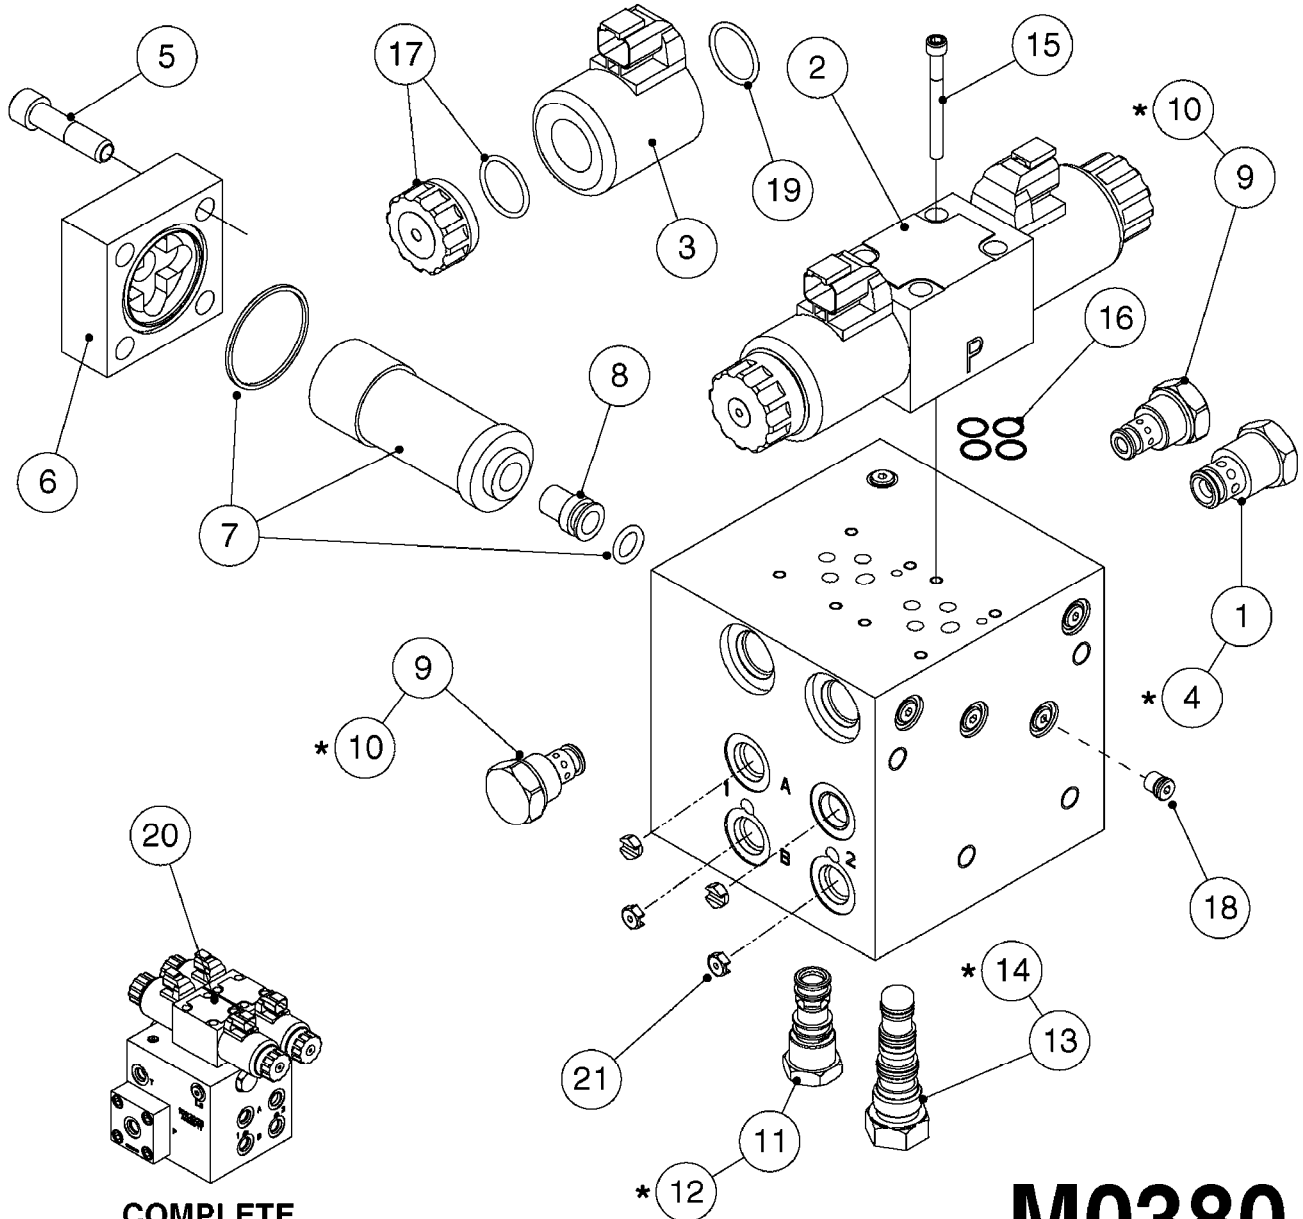

NORAC UC5 BOOM HEIGHT CONTROL
M0370-HIN, 16:10:18

Page 1
Date 12.08.2020 9:49

Pos.	parts-n°	order qty	description
1	26022703	1	CABLE, INTERFACE, TILT, NORAC UC5
2	26023503	1	CABLE UC5 INTERFACE MAIN AMP
3	26032600	1	CABLE UC5 NETWORK 14 AWG 10M
4	26043000	1	NORAC UC5 NETWORK 2 PIN PLUG
5	26043300	1	CABLE UC5 VALVE 2PIN/2PIN DT
6	26043400	1	NORAC UC5 CONTROLLER MODULE
7	26043500	1	NORAC UC5 VALVE MODULE
8	26043600	1	MODULE, INPUT, NORAC UC5
9	26043700	1	SENSOR, NORAC, UC5, ULTRASONIC
10	26043800	1	NORAC UC5 - UC7 NETWORK COUPLER 2-WAY
11	26043900	1	NORAC UC5 - UC7 NETWORK COUPLER 8-WAY
12	26044200	1	CABLE UC5 - UC7 NETWORK 18 AWG 20M
13	26023803	1	NORAC UC5 ROLL SENSOR OLD STYLE NORAC P/N 43740
13	26044300	1	UC5 - UC7 ROLL SENSOR VER. 2 NEW STYLE NORAC P/N 43741
14	26044400	1	NORAC UC5 - UC7 COUPLER 2-WAY/TERM.
15	26047100	1	CABLE UC5 NETWORK 14 AWG 1M
16	26049900	1	CABLE UC5 NETWORK 14 AWG 3M
17	26057900	1	UC5 - UC7 NETWORK 6 PIN PLUG '13
18	26058000	1	NORAC UC5 - UC7 NETWORK 12-PIN PLUG
19	26084700	1	Mesh Kit Ultrasonic Sensor FOR 2018 AND NEWER SENSORS
19	28098003	1	MESH AND CLIP KIT, NORAC FOR PRE-2018 SENSORS
20	28050303	1	NORAC RUBBER TOP&BOLT F.SENSOR DIA.30MMX30MMX8MM
21	28055503	1	NORAC VALVE MOUNTING HARDWARE
22	28086600	1	FOAM DISC F. SENSOR NORAC
23	78216100	1	NORAC VALVE BLOCK COMP, DEUTSCH CON.