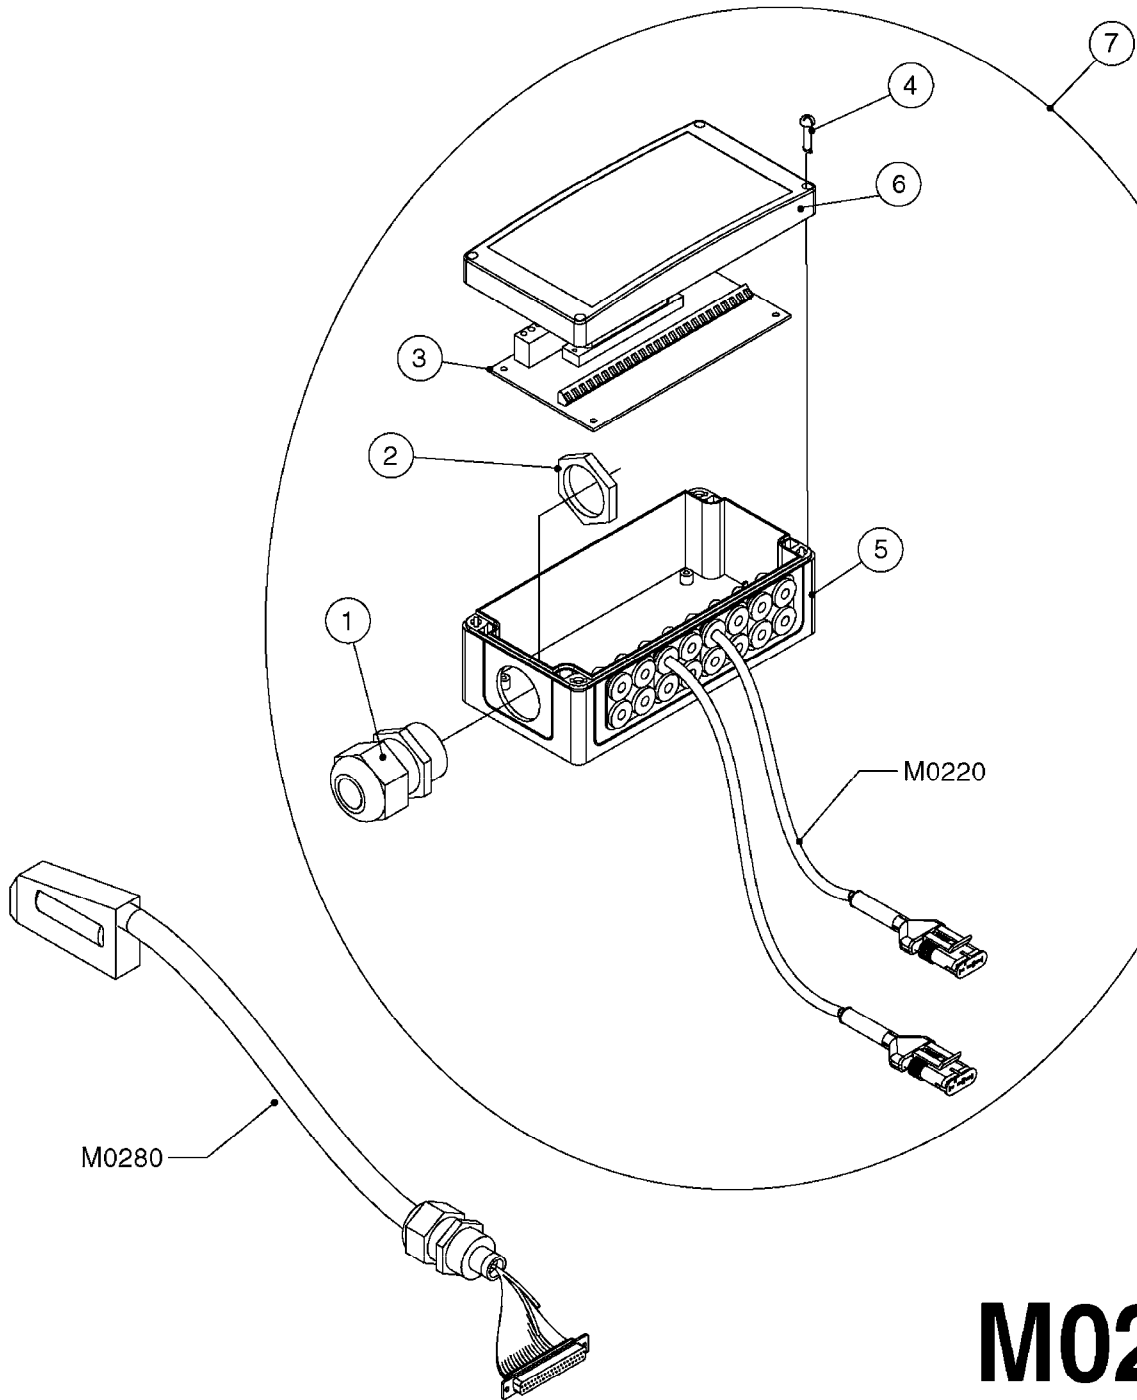

M0220

CABLES
M0220-HIN, 12:05:18

Page 1
Date 12.08.2020 9:49

Pos.	parts-n°	order qty	description
1	262150	1	SCREW ASSM.FOR D-SUB PLUG
2	26004900	1	CABLE FEM/MALE 37P L=9.5M
3	26005900	1	WIRE 37/37 POLE DAH/JOB COM
4	26006000	1	LEAD F AMP SUPERSEAL 3 WAYS L1,5M
4	26006100	1	CABLE L = 5.00M, AMP, MALE, 3P
4	26007000	1	CABLE L = 0.20M, AMP, MALE, 3P
4	26007100	1	CABLE L = 9.00M, AMP, MALE, 3P
4	26007200	1	CABLE 3POL AMP FEMALE L13M
5	26006200	1	CABLE L = 4.50M, AMP, MALE, 2P
5	26006300	1	CABLE L = 0.50M, AMP, MALE, 2P
5	26006400	1	CABLE L = 0.75M, AMP, MALE, 2P
5	26006500	1	CABLE L = 1.50M, AMP, MALE, 2P
5	26006600	1	CABLE L = 9.00M, AMP, MALE, 2P
6	26006700	1	CABLE L = 0.12M, AMP, FEMALE, 2P
7	26006800	1	CABLE L = 1.00M, AMP, FEMALE, 2P
8	26007300	1	CABLE L = 1.00M, AMP, FEMALE, 3P
9	26007400	1	CABLE L = 3.00M, AMP, EXT, 3P
9	26009800	1	CABLE L = 0.50M, AMP, EXT, 2P
10	26007500	1	CABLE FEM/FEM 15P L=3.5M
11	26016900	1	CABLE DB25M - DB25F L=8.5m
12	72450600	1	CAP F. AMP SUPER SEAL 2P PLUG
13	72450700	1	CAP F. AMP SUPER SEAL 3P PLUG
14	72450800	1	CAP F. AMP SUPER SEAL 4P PLUG