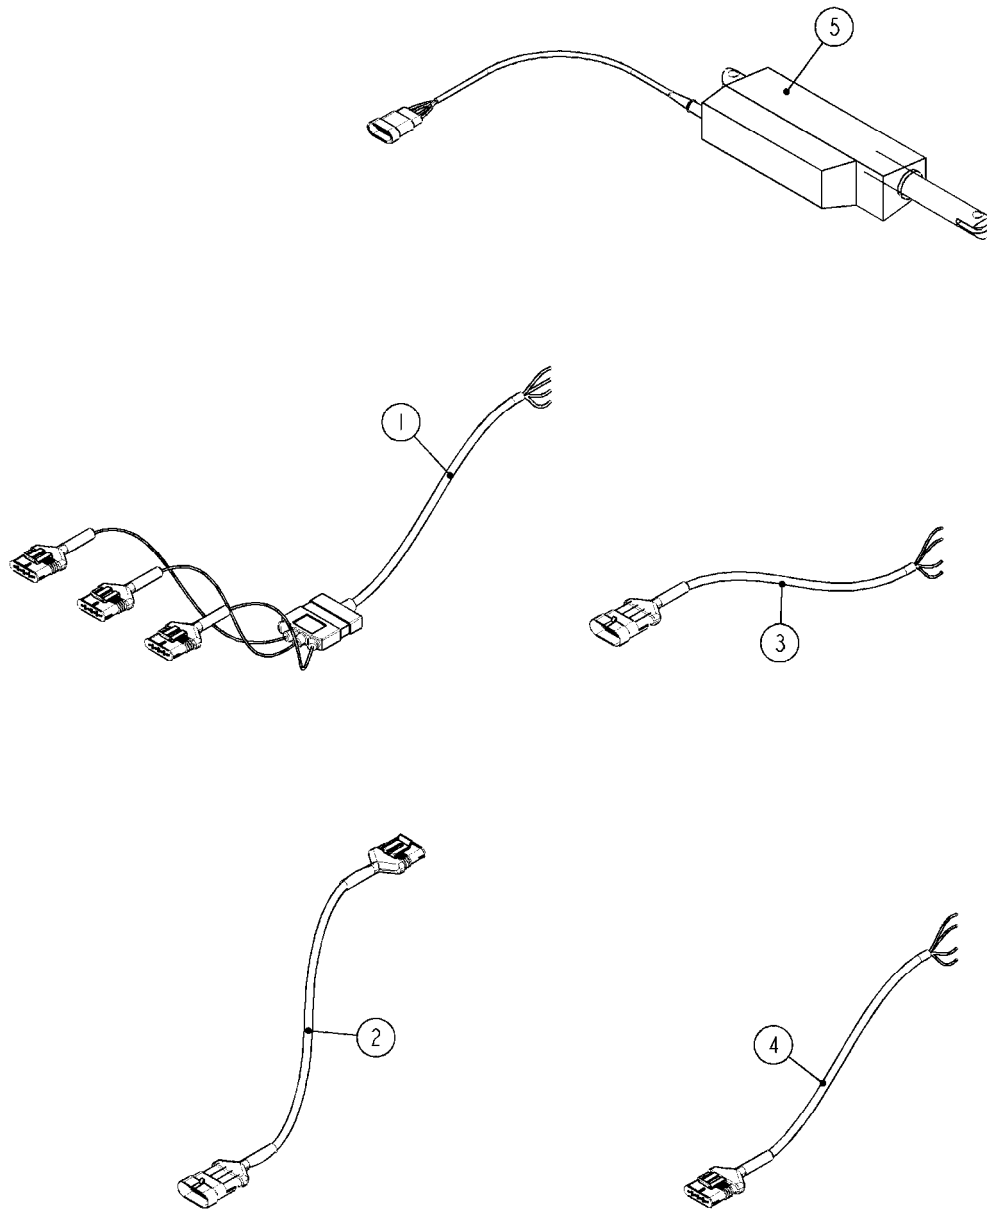

TWIN ACCESSORIES
M305-HIA, 03:09:15