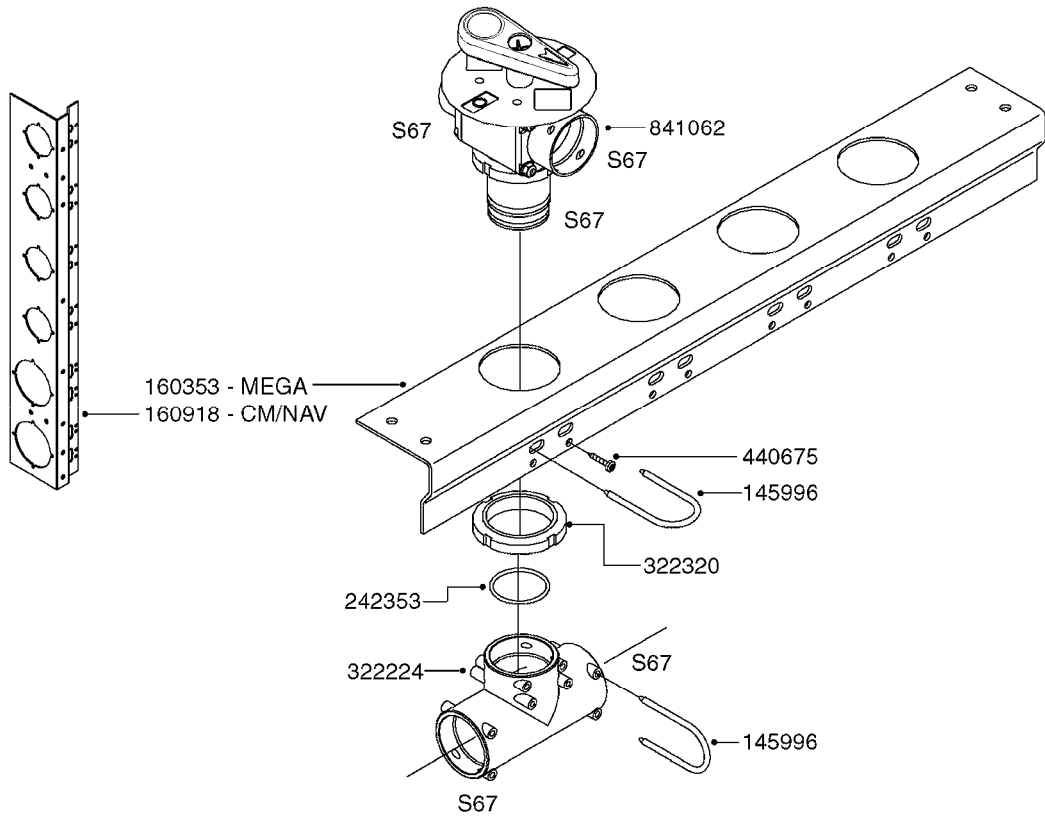

B0220

PRESSURE REG. VALVE - CB/2
B0220-HIN, 01:01:16

Page 1

Date 16.03.2016 14:54

parts-n°	order qty	description
219066	1	BALL F.VALVE CB/2
229022	1	SPRING FOR CB/2 VALVE DIAL
242161	1	O-RING 6 X 3.0
249031	1	O-RING
249058	1	O-RING
249059	1	O-RING D47.3 X 2.62
249060	1	O-RING
249061	1	O-RING
249063	1	SEAL
249064	1	O-RING
269023	1	CB/2 MOTOR F.PRESSURE VALVE
269024	1	MICRO SWITCH F. CB/2 MOTOR
269025	1	ELEC. CONNECTOR
269026	1	ELECTRIC CABLE
269027	1	NUT F.CABLE LOCK
269028	1	GROMMET
269030	1	MOTOR UNIT CB/2 PRESS. REG.
269034	1	VALVE ASSY. PRESS.REG. CB/2
289314	1	MOTOR HOUSING CB/2
289315	1	MOTOR HOUSING LID CB/2
289316	1	U-CLAMP
289317	1	SNAP RING
289318	1	GUIDE M20 x 1.5
289319	1	HINGED D. 14.95 x 9.2
289321	1	OUTLET FITT.3/4"BSP PRESS.REG
289323	1	SEAT F.BALL CB/2 VALVE
289324	1	SEAT F.BALL CB/2 VALVE
289326	1	MOTOR HOUSING F.PRES.REG.CB/2
289328	1	NUT F.PRESS.REG VALVE CB/2
289333	1	SLEEVE F.BALL SEAT CB/2
289334	1	REG.F.PRESS.REG VALVE CB/2
289335	1	SPACER F.PRESS.REG VALVE CB/2
289336	1	SPRING RET.CAP F.VALVE CB/2
289337	1	NUT F.PRESS.REG VALVE CB/2
289838	1	CAP F.PRESS.REG VALVE CB/2
459044	1	SCREW
459045	1	SCREW
759048	1	REPAIR KIT CB/2 PRESS.REG.VALV
978931	1	I.D. TAG