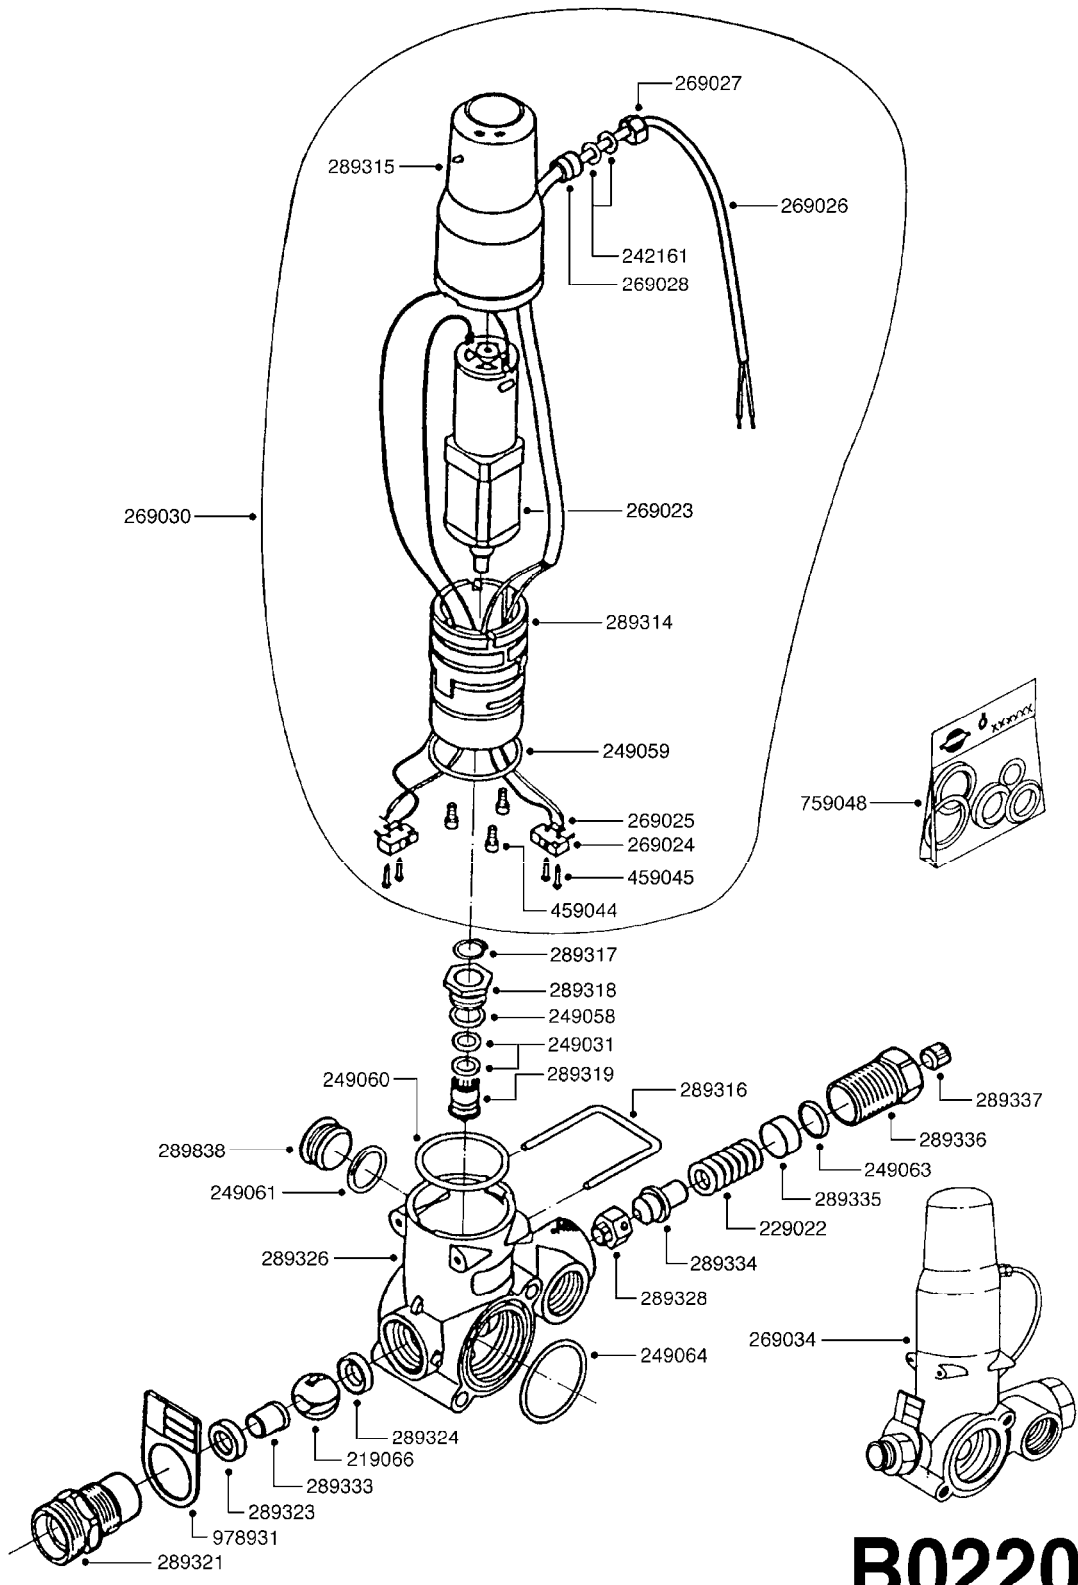

B0210

BOOM SECTION VALVE - CB/2
B0210-HIN, 01:01:16

Page 1

Date 16.03.2016 14:54

parts-n°	order qty	description
219067	1	BALL F.VALVE CB/2
229023	1	SPRING FOR CB/2 VALVE DIAL
242161	1	O-RING 6 X 3.0
249031	1	O-RING
249058	1	O-RING
249059	1	O-RING D47.3 X 2.62
249060	1	O-RING
249062	1	O-RING
249064	1	O-RING
269022	1	CB/2 MOTOR F.SECTION VALVE
269024	1	MICRO SWITCH F. CB/2 MOTOR
269025	1	ELEC. CONNECTOR
269026	1	ELECTRIC CABLE
269027	1	NUT F.CABLE LOCK
269028	1	GROMMET
269029	1	MOTOR UNIT CB/2 SECTION VALVE
269035	1	VALVE ASSY. BOOM SECTION CB/2
289313	1	PACKING CAP F. CB/2 SECT. VLV.
289314	1	MOTOR HOUSING CB/2
289315	1	MOTOR HOUSING LID CB/2
289316	1	U-CLAMP
289317	1	SNAP RING
289318	1	GUIDE M20 x 1.5
289319	1	HINGED D. 14.95 x 9.2
289320	1	OUTLET FITT.3/4"BSP SECT.VLV.
289322	1	SEAT F.BALL CB/2 VALVE
289325	1	HOUSING F.SECT.VLV.CB/2
289327	1	BUSHING CH-17 M11 x 1 D 8.5
289329	1	ADJUSTMENT HINGE
289330	1	CONNECTION PIECE D 35 M12
289331	1	KNOB F.CONSTANT PRESS. CB/2
289332	1	BUUBLE D.5
459044	1	SCREW
459045	1	SCREW
460703	1	NUT HEX M12X1.75 LOCK DIN985
759049	1	REPAIR KIT CB/2 BOOM SEC.VALVE
978931	1	I.D. TAG