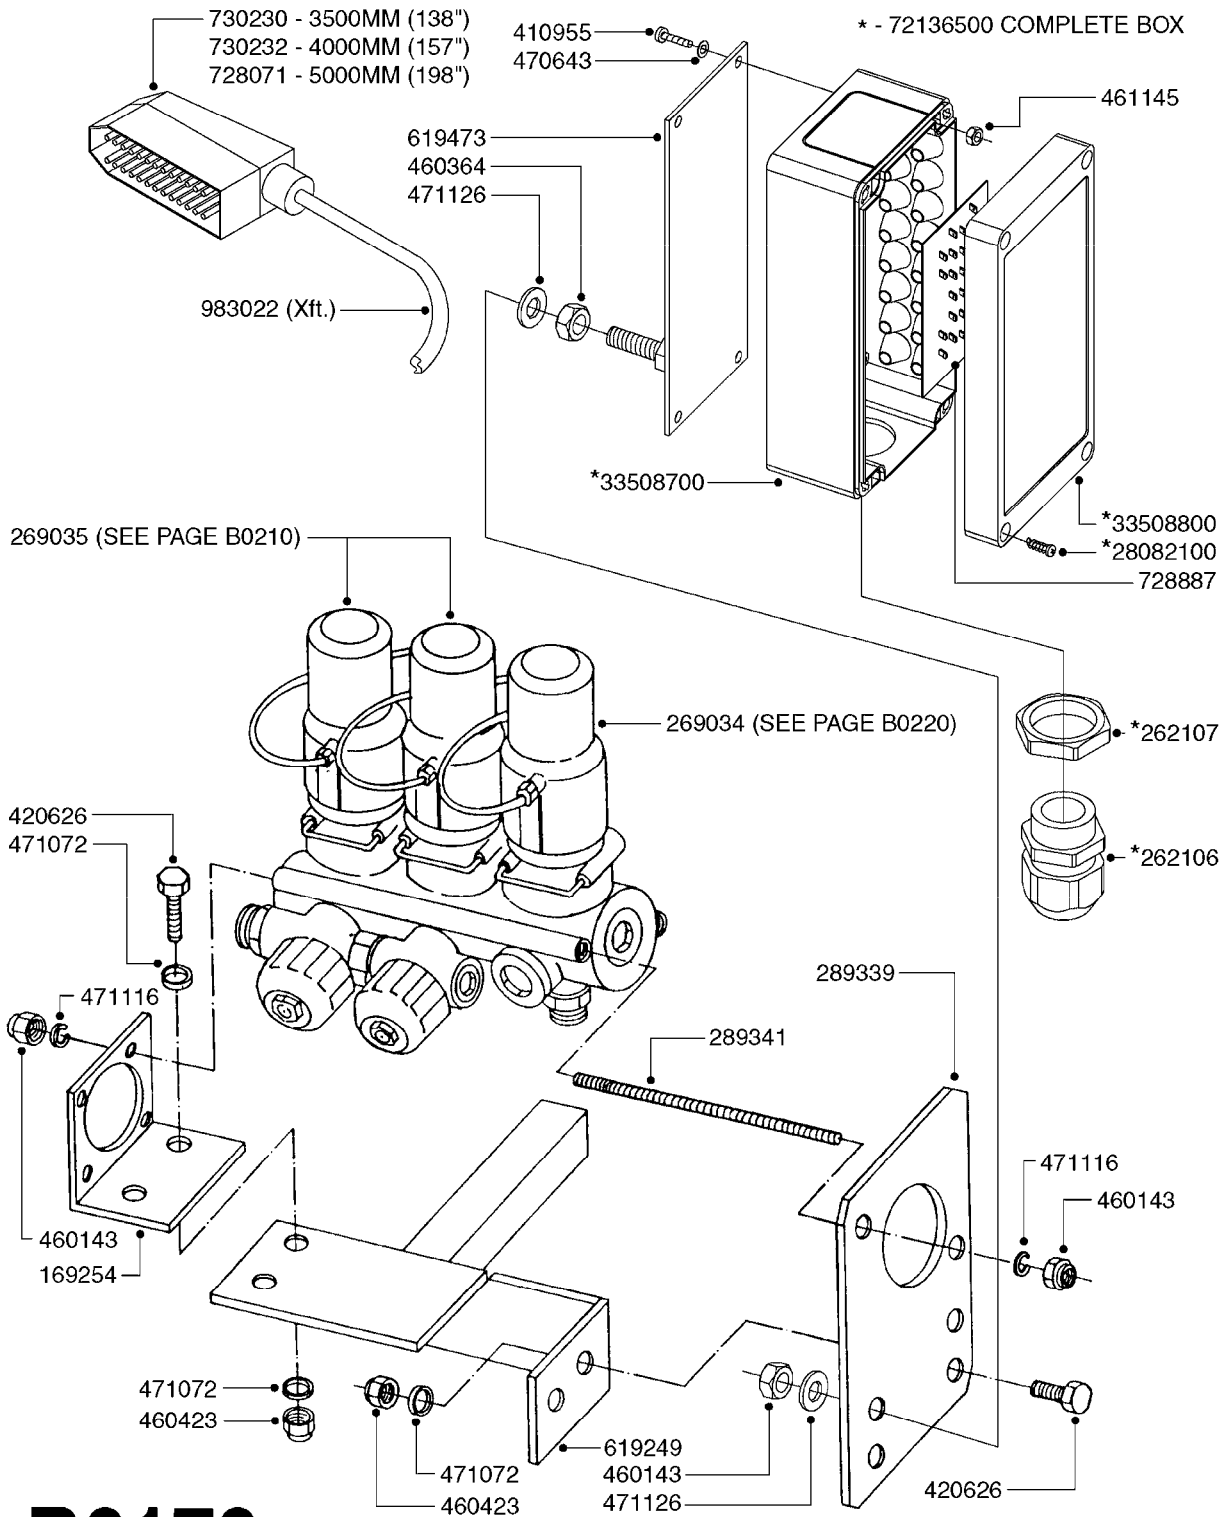

B0160

CB/2 CONTROL - ELECTRIC
B0160-HIN, 01:01:16

Page 1

Date 16.03.2016 14:54

parts-n°	order qty	description
200040	1	OMLØBER FOR FITTING 1"
231962	1	ELBOW BRASS 1/2"
232080	1	FITT. ELBOW 1/2"BSP M/F BRASS
241441	1	O-RING D29.3X3
242177	1	O-RING D25.4 X 20.2 X 2.6
284275	1	GAUGE 4"SS BOT.PSI200 28026103
284585	1	CLAMP HOSE GEAR 1" MINI 020
320084	1	FITT.DK NUT 1/2" BSP
320095	1	FITT.DK NUT 1" BSP
320106	1	FITT.DK CAPNUT 1" BSP
320283	1	FITT.DK NUT 3/4"BSP
320331	1	FITT.DK TEE 1" - 1" - 3/4" BSP
320821	1	FITT.DK NUT 1-1/2" BSP
321215	1	FITT.DK HOUSING F. AGITATION
322138	1	FITT.DK ELB 1"M X 1"F BSP
329016	1	BØJNING
330212	1	O-RING D19/D14X2.4 F.1/2"NUT
330315	1	O-RING D18.4/D13X.6
330326	1	O-RING D30/D24X2 F.1"NUT
330341	1	FITT.DK HB 1" F. 1" NUT
330595	1	O-RING D24.6/D20X2.1 -3/4"
330687	1	FITT.DK HB 1/2" F. 1/2" NUT
330691	1	FITT.DK HB 3/4'F.3/4' NUT
331111	1	VALVE SEAT FOR 1/2" DISTRIBUT.
334059	1	FITT.DK EL 1" 110 DEG.F.1-1/2"
334531	1	CLAMP HOSE PLASTIC 3/4"
334534	1	CLAMP HOSE PLASTIC 1/2"
709741	1	VALVE ASSY. 1/2" FLIP LEVER
841844	1	OP.UNIT CB/2
92702103	1	HOSE R X1/2" X300PSI WP X0012"
92702403	1	HOSE PVC SUCT GRAY 1"
92703203	1	HOSE R X3/4" X300PSI WP X0012"