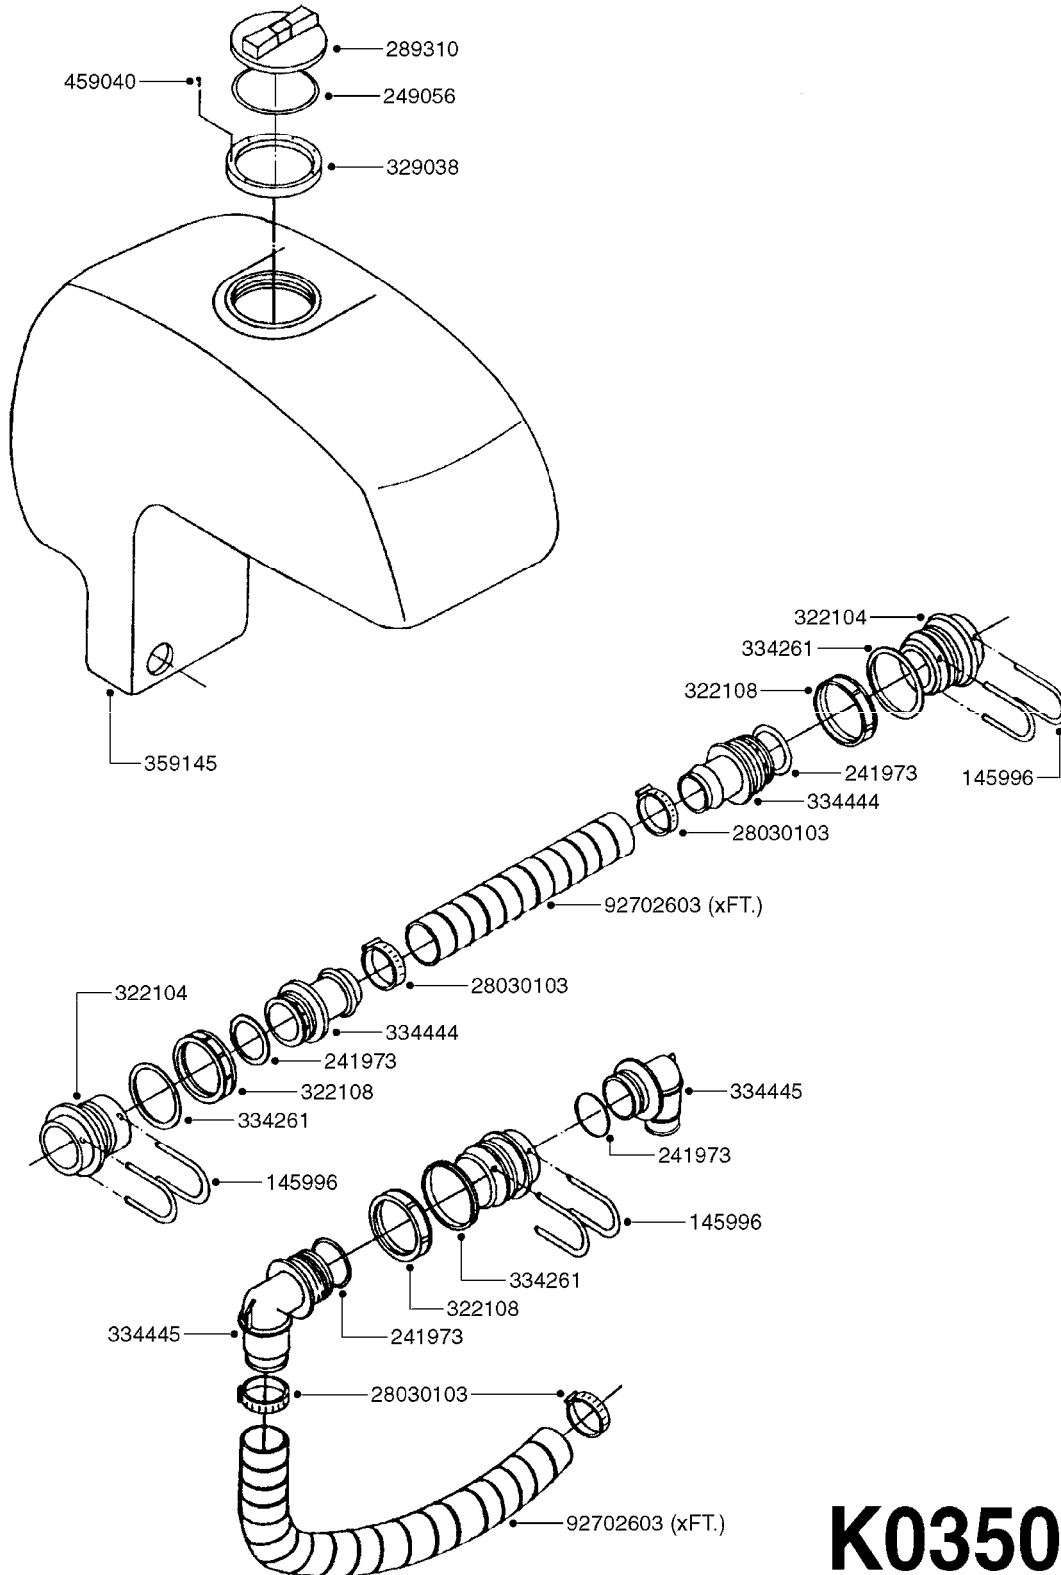

DRAWBAR - TURNABLE HITCH
F0160-HIN, 01:01:16

Page 1

Date 16.03.2016 14:54

parts-n°	order qty	description
149253	1	WASHER D.80X50X10 TURN.HITCH
149254	1	WASHER D.80X32X10 TURN.HITCH
149258	1	PIN F.TURNABLE HITCH
149303	1	DRAW BOLTS
169396	1	PLATE F. TURNABLE DRAWBAR
219071	1	BEARING 30208A TURN.HITCH
219072	1	BEARING
242203	1	O-RING 79.5X72.5
284235	1	ENGRASADOR M-6/100 RECTO
430507	1	BOLT HEX 8.8 DEL M16X45 FT
459047	1	SET SCREW ALLEN M12X25 DIN 914
459049	1	SET SCREW ALLEN M8X10 DIN 913
460585	1	NUT HEX M16X2 LOCK
469007	1	NUT 1" SAE
469021	1	CASTLE NUT 1-1/4"
469024	1	CASTLE NUT 1-3/4" TURN.HITCH
479024	1	WASHER LOCK D.26 DIN 127
480739	1	PIN SNAP D8 F.ROUND
489027	1	ROLL PIN 6 x 100
489028	1	COTTER PIN 6 X 8
619440	1	HEADTUBE FOR TURN.DRAWBAR
639366	1	CENTER BEAM TURN.HITCH
639367	1	CENTER PIVOT - TURN.HITCH
835185	1	DRAWBAR TURNABLE F.TG BV CR

24002503 - Ø 5" (125mm)

24002403 - Ø 4" (100mm)

259034 - Ø 5" (125mm) L=29-1/2" (750mm) PVC

259035 - Ø 4-3/8" (110mm) L=39-3/8" (1000mm) PVC

349012 - Ø 4" (100mm) L=37-3/8" (950mm) PVC

349026 - Ø 5-1/2" (140mm) / Ø 4-3/8" (110mm) PVC

349030 - Ø 5-1/2" (140mm) / Ø 3-1/2" (90mm) PVC

349025 - Ø 5" (125mm) / Ø 4-3/8" (110mm) PVC

349023 - Ø 5" (125mm) PVC

G0420

TUBES & HOSES
G0420-HIN, 01:01:16

Page 1

Date 16.03.2016 14:54

parts-n°	order qty	description
259034	1	PVC HOSE D125MM X 0.75M
259035	1	PVC HOSE D100MM X 1.0M
349012	1	PVC TUBE D100MM X 950MM
349023	1	GREY PVC LID D125MM
349025	1	CONNECT.PIECE PVC D125MM-110MM
349026	1	CONICAL REDUC.PVC D140MM-100MM
349030	1	140MM-90MM PVC ADAPTER
24002403	1	HOSE R X TPR 4" BLACK
24002503	1	HOSE R X TPR 5" BLACK