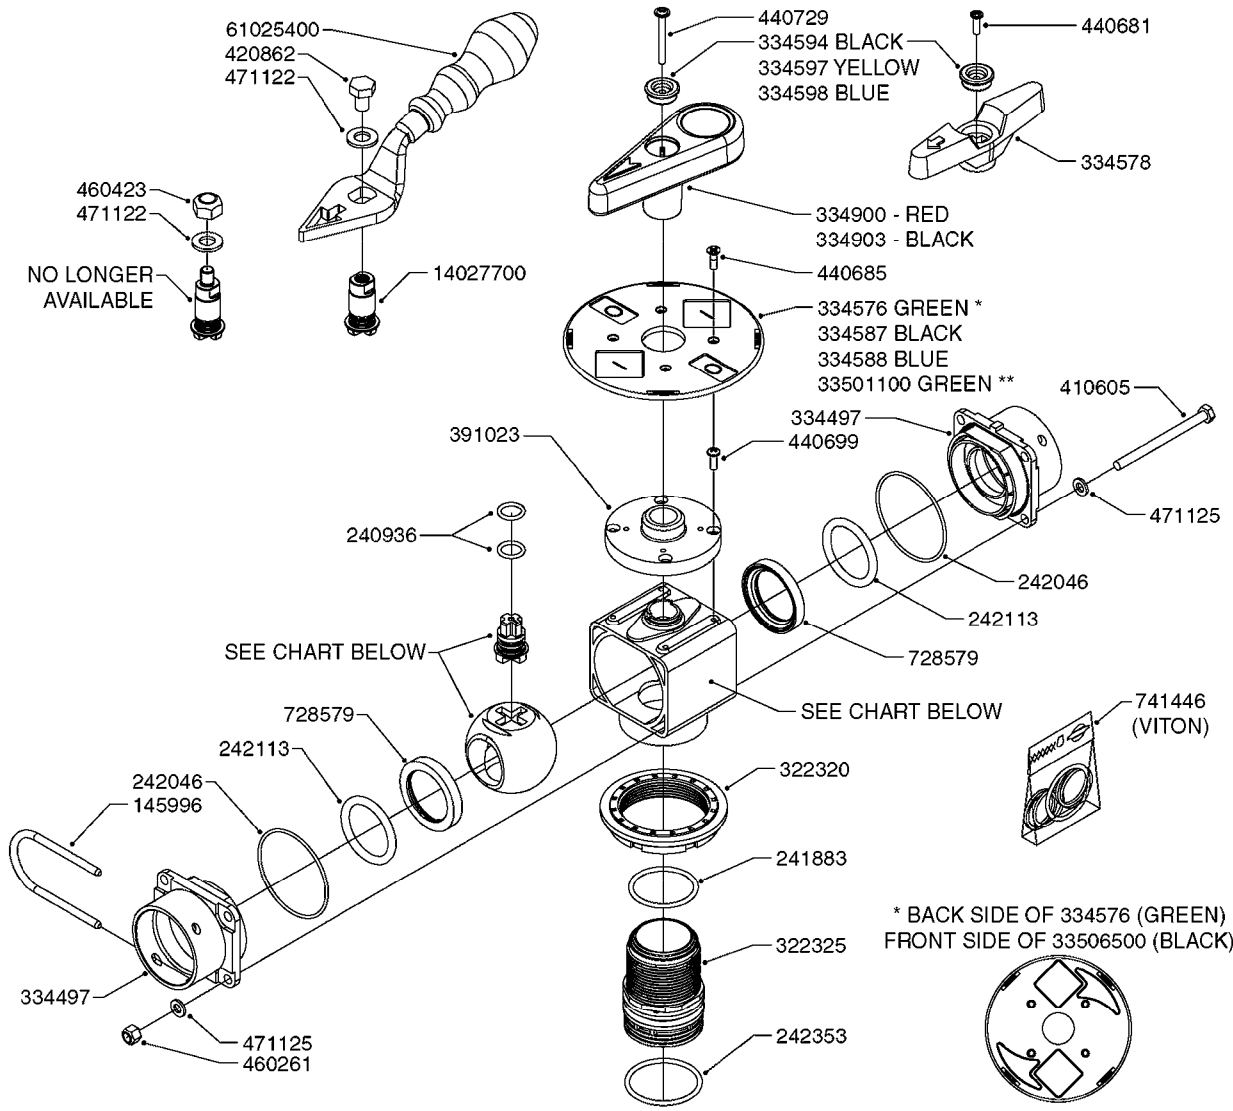

B0220

PRESSURE REG. VALVE - CB/2
B0220-HIN, 01:01:16

Page 1

Date 16.03.2016 14:54

parts-n°	order qty	description
219066	1	BALL F.VALVE CB/2
229022	1	SPRING FOR CB/2 VALVE DIAL
242161	1	O-RING 6 X 3.0
249031	1	O-RING
249058	1	O-RING
249059	1	O-RING D47.3 X 2.62
249060	1	O-RING
249061	1	O-RING
249063	1	SEAL
249064	1	O-RING
269023	1	CB/2 MOTOR F.PRESSURE VALVE
269024	1	MICRO SWITCH F. CB/2 MOTOR
269025	1	ELEC. CONNECTOR
269026	1	ELECTRIC CABLE
269027	1	NUT F.CABLE LOCK
269028	1	GROMMET
269030	1	MOTOR UNIT CB/2 PRESS. REG.
269034	1	VALVE ASSY. PRESS.REG. CB/2
289314	1	MOTOR HOUSING CB/2
289315	1	MOTOR HOUSING LID CB/2
289316	1	U-CLAMP
289317	1	SNAP RING
289318	1	GUIDE M20 x 1.5
289319	1	HINGED D. 14.95 x 9.2
289321	1	OUTLET FITT.3/4"BSP PRESS.REG
289323	1	SEAT F.BALL CB/2 VALVE
289324	1	SEAT F.BALL CB/2 VALVE
289326	1	MOTOR HOUSING F.PRES.REG.CB/2
289328	1	NUT F.PRESS.REG VALVE CB/2
289333	1	SLEEVE F.BALL SEAT CB/2
289334	1	REG.F.PRESS.REG VALVE CB/2
289335	1	SPACER F.PRESS.REG VALVE CB/2
289336	1	SPRING RET.CAP F.VALVE CB/2
289337	1	NUT F.PRESS.REG VALVE CB/2
289838	1	CAP F.PRESS.REG VALVE CB/2
459044	1	SCREW
459045	1	SCREW
759048	1	REPAIR KIT CB/2 PRESS.REG.VALV
978931	1	I.D. TAG

FOR S67 FITTINGS
SEE PAGE L0100

B0420

MANIFOLD SYSTEM - PRESSURE
B0420-HIN, 01:01:16

Page 1

Date 16.03.2016 14:54

parts-n°	order qty	description
145996	1	FITT.DK S-67 FORK
160353	1	BRACKET F.PRESSURE MANIFOLD
160918	1	BRACKET F. MANIFOLD CM
242353	1	O-RING D44.2X3.0 VITON F.S-67
322224	1	FITT.DK S-67 TEE
322320	1	NUT F.3 WAY VALVE S56
334250	1	FITT.DK S-67 PLUG
334573	1	FITT.DK S-67 CONNECTOR
440675	1	SCREW F. PLASTIC 5X16 SS
841062	1	VALVE KIT S67 PRESS. MANIFOLD
841067	1	VALVE S67 PRESS.W/TEE MANIFOLD