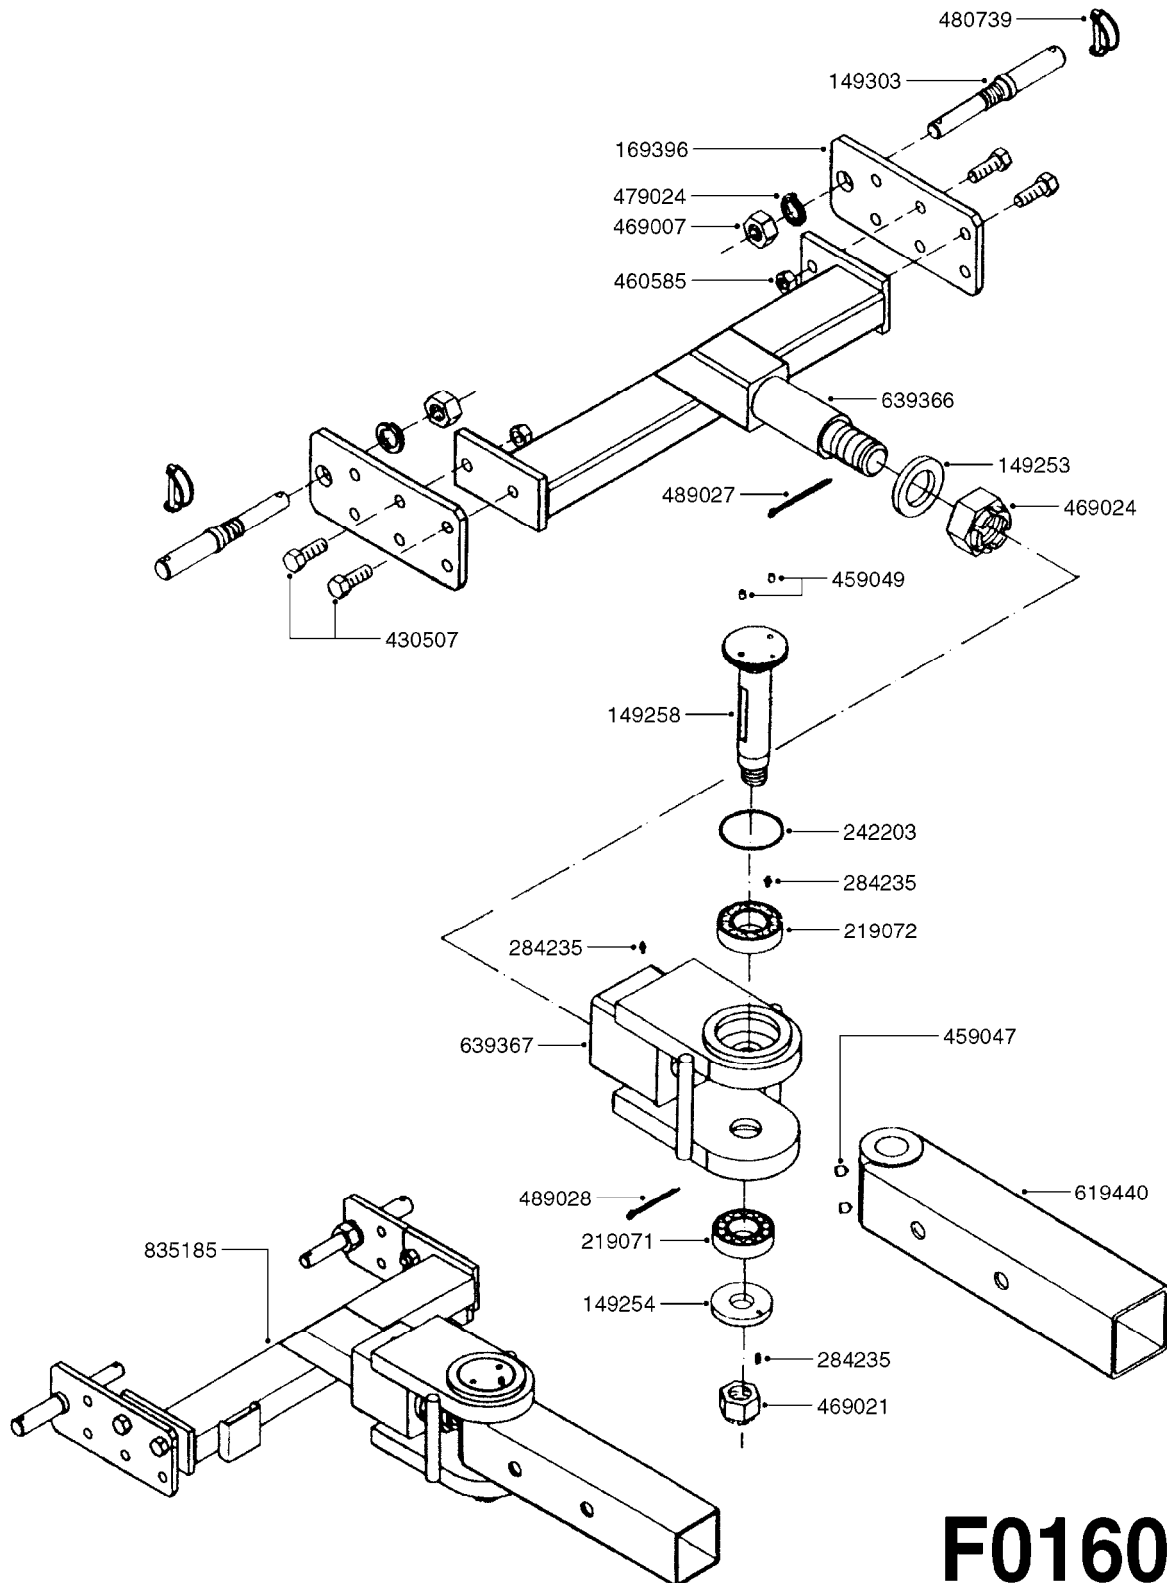

DRAWBAR - TURNABLE HITCH
F0160-HIN, 01:01:16

Page 1

Date 16.03.2016 14:54

parts-n°	order qty	description
149253	1	WASHER D.80X50X10 TURN.HITCH
149254	1	WASHER D.80X32X10 TURN.HITCH
149258	1	PIN F.TURNABLE HITCH
149303	1	DRAW BOLTS
169396	1	PLATE F. TURNABLE DRAWBAR
219071	1	BEARING 30208A TURN.HITCH
219072	1	BEARING
242203	1	O-RING 79.5X72.5
284235	1	ENGRASADOR M-6/100 RECTO
430507	1	BOLT HEX 8.8 DEL M16X45 FT
459047	1	SET SCREW ALLEN M12X25 DIN 914
459049	1	SET SCREW ALLEN M8X10 DIN 913
460585	1	NUT HEX M16X2 LOCK
469007	1	NUT 1" SAE
469021	1	CASTLE NUT 1-1/4"
469024	1	CASTLE NUT 1-3/4" TURN.HITCH
479024	1	WASHER LOCK D.26 DIN 127
480739	1	PIN SNAP D8 F.ROUND
489027	1	ROLL PIN 6 x 100
489028	1	COTTER PIN 6 X 8
619440	1	HEADTUBE FOR TURN.DRAWBAR
639366	1	CENTER BEAM TURN.HITCH
639367	1	CENTER PIVOT - TURN.HITCH
835185	1	DRAWBAR TURNABLE F.TG BV CR

24002503 - Ø 5" (125mm)

24002403 - Ø 4" (100mm)

259034 - Ø 5" (125mm) L=29-1/2" (750mm) PVC

259035 - Ø 4-3/8" (110mm) L=39-3/8" (1000mm) PVC

349012 - Ø 4" (100mm) L=37-3/8" (950mm) PVC

349026 - Ø 5-1/2" (140mm) / Ø 4-3/8" (110mm) PVC

349030 - Ø 5-1/2" (140mm) / Ø 3-1/2" (90mm) PVC

349025 - Ø 5" (125mm) / Ø 4-3/8" (110mm) PVC

349023 - Ø 5" (125mm) PVC

G0420

TUBES & HOSES
G0420-HIN, 01:01:16

Page 1

Date 16.03.2016 14:54

parts-n°	order qty	description
259034	1	PVC HOSE D125MM X 0.75M
259035	1	PVC HOSE D100MM X 1.0M
349012	1	PVC TUBE D100MM X 950MM
349023	1	GREY PVC LID D125MM
349025	1	CONNECT.PIECE PVC D125MM-110MM
349026	1	CONICAL REDUC.PVC D140MM-100MM
349030	1	140MM-90MM PVC ADAPTER
24002403	1	HOSE R X TPR 4" BLACK
24002503	1	HOSE R X TPR 5" BLACK