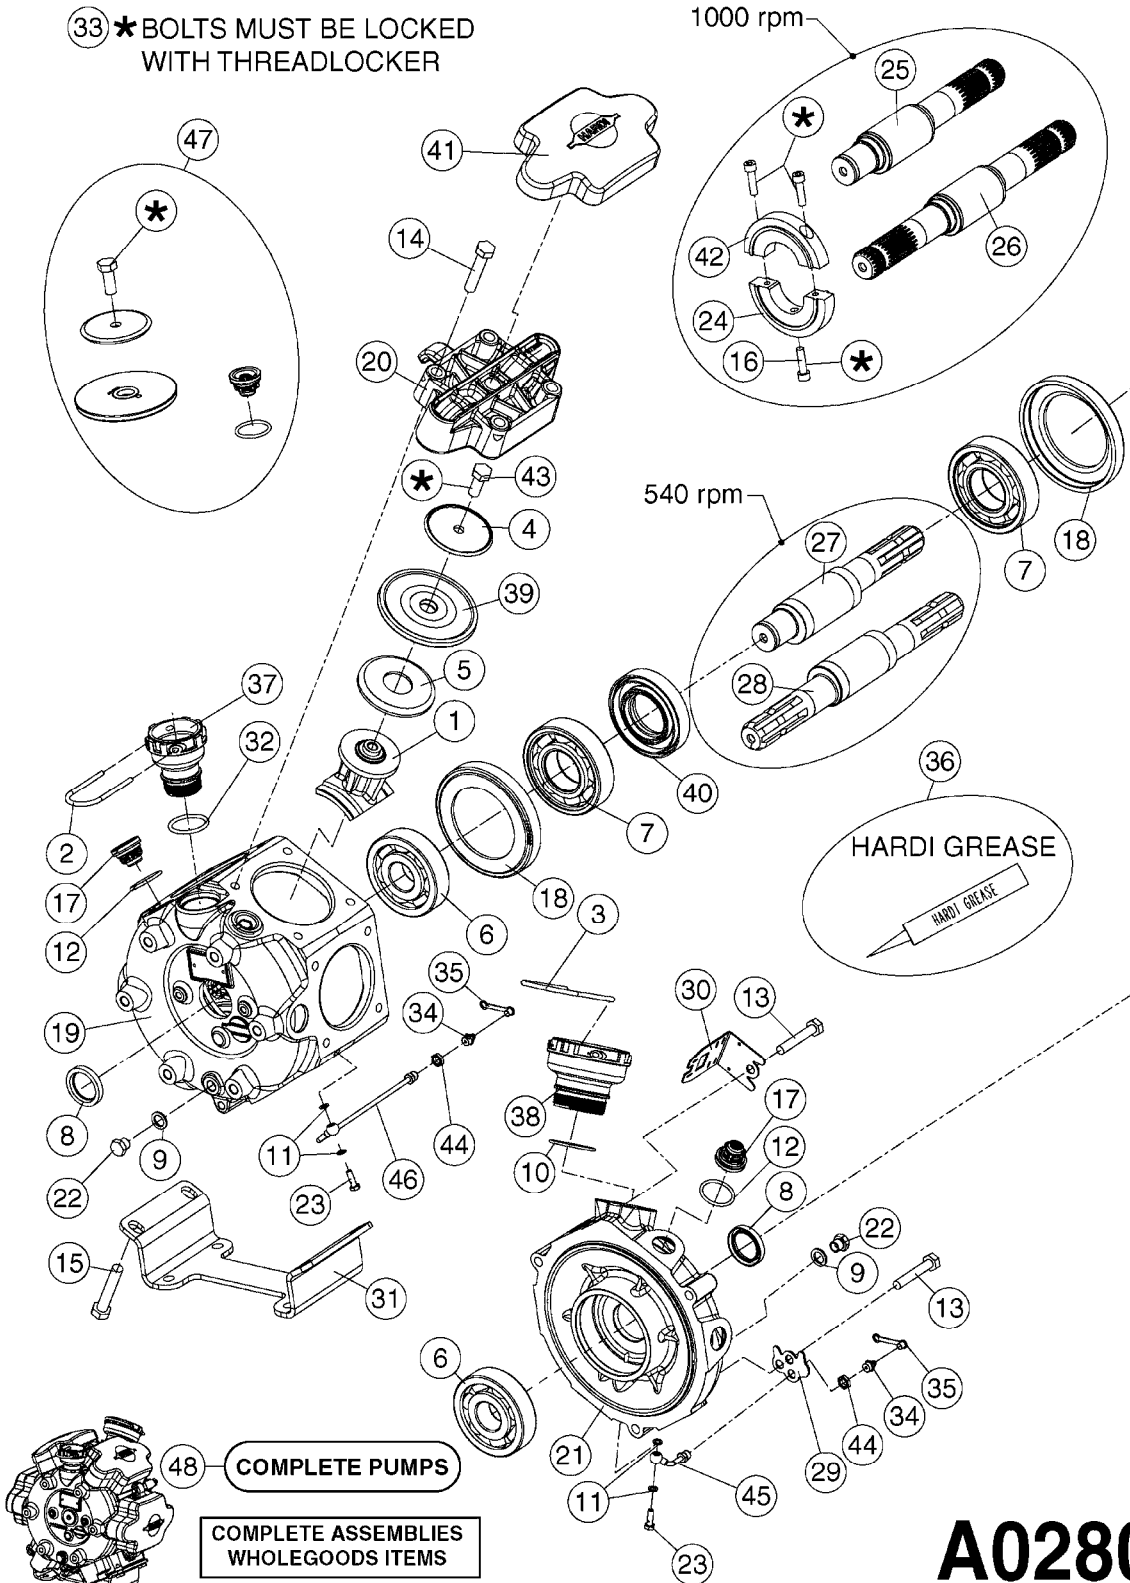

COMPLETE PUMPS
SEE PAGE A0300

A0260

PUMP - 363 W/MOUNTING BASE
A0260-HIN, 01:01:16

Page 1

Date 16.03.2016 14:53

parts-n°	order qty	description
110317	1	PUMP CASING MODEL 360/361 PNTD
111630	1	CONNECTING ROD 363/364-10 PUMP
111636	1	VALVE COVER 363 HEAVY DUTY
111651	1	CASTING F.363 1.5" PUMP(FRONT)
142037	1	CRANK SHAFT 361-20
143577	1	CRANK SHAFT F.363/462/463-10mm
147097	1	CRANK SHAFT 363-463/10 THROUGH
161174	1	DIAPHRAGM DISC SS 361/363/364 PUMP
161372	1	DIAPHRAGM BACKING DISC,320-361
161745	1	METAL SPACER F.363/463
210221	1	BEARING BALL 6407
210232	1	BEARING BALL 6310
210243	1	SEAL OIL 35 X 47 X 7
241404	1	DOWTY SEAL 1/4"
241684	1	DIAPHRAGM MODEL 361 NITRIL
242152	1	O-RING D18.2X3 EPDM
242215	1	O-RING D18X3 VITON
280011	1	GREASE NIPPLE 3/8' SAE H TR
330024	1	O-RING D41,1/D34.5 X 3,5
331192	1	SPACER, MODEL 361/363
334320	1	O-RING D18X3 POLYURETHANE
420626	1	BOLT HEX 8.8 DEL M10X20 FT
420895	1	BOLT HEX 8.8 RAW M10X60
420917	1	BOLT HEX 8.8 RAW M8X12 FT
430312	1	BOLT HEX 8.8 RAW M12X60
430437	1	BOLT HEX 8.8 RAW M12X65
460423	1	NUT HEX M10X1.5 LOCK
471122	1	WASHER, M10, Ø20/10.5X 2.0, SS
728146	1	VALVE FOR 361(726890/707932)
728147	1	VALVE FOR 361 WHITE WITH HOLE
14007900	1	CRANK 363/462/463-7mm 540/THRU
14010400	1	PLUG 1/4" BSP
17002400	1	FOOT F/363 PUMP (PAINTED)
33511400	1	DIAPHRAGM PUMP 361/361/363/364 PUR
43099200	1	BOLT HEX SS M12 X 30 DIN933 A4
75073700	1	PUMP KIT 361/363 "06"

33 *BOLTS MUST BE LOCKED WITH THREADLOCKER

1000 rpm

540 rpm

A0280

PUMP - 364 540/1000 RPM
A0280-HIN, 16:02:16

Page

1

Date

24002503 - Ø 5" (125mm)

24002403 - Ø 4" (100mm)

259034 - Ø 5" (125mm) L=29-1/2" (750mm) PVC

259035 - Ø 4-3/8" (110mm) L=39-3/8" (1000mm) PVC

349012 - Ø 4" (100mm) L=37-3/8" (950mm) PVC

349026 - Ø 5-1/2" (140mm) / Ø 4-3/8" (110mm) PVC