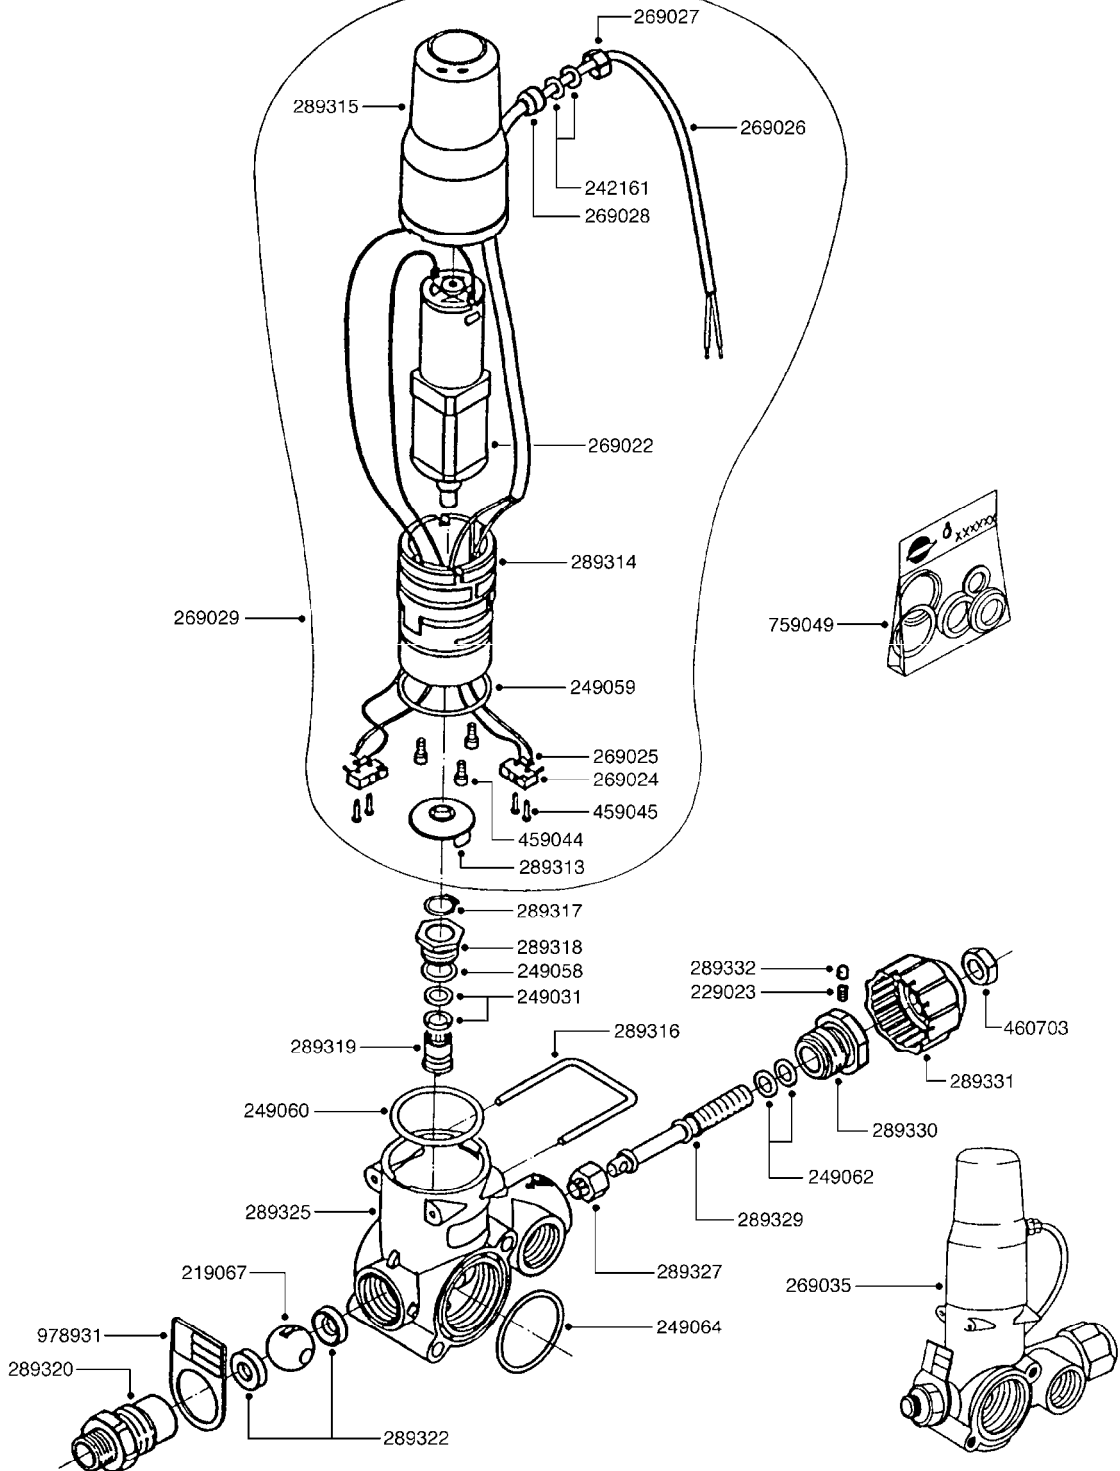

B0210

BOOM SECTION VALVE - CB/2
B0210-HIN, 01:01:16

Page 1

Date 16.03.2016 14:54

parts-n°	order qty	description
219067	1	BALL F.VALVE CB/2
229023	1	SPRING FOR CB/2 VALVE DIAL
242161	1	O-RING 6 X 3.0
249031	1	O-RING
249058	1	O-RING
249059	1	O-RING D47.3 X 2.62
249060	1	O-RING
249062	1	O-RING
249064	1	O-RING
269022	1	CB/2 MOTOR F.SECTION VALVE
269024	1	MICRO SWITCH F. CB/2 MOTOR
269025	1	ELEC. CONNECTOR
269026	1	ELECTRIC CABLE
269027	1	NUT F.CABLE LOCK
269028	1	GROMMET
269029	1	MOTOR UNIT CB/2 SECTION VALVE
269035	1	VALVE ASSY. BOOM SECTION CB/2
289313	1	PACKING CAP F. CB/2 SECT. VLV.
289314	1	MOTOR HOUSING CB/2
289315	1	MOTOR HOUSING LID CB/2
289316	1	U-CLAMP
289317	1	SNAP RING
289318	1	GUIDE M20 x 1.5
289319	1	HINGED D. 14.95 x 9.2
289320	1	OUTLET FITT.3/4"BSP SECT.VLV.
289322	1	SEAT F.BALL CB/2 VALVE
289325	1	HOUSING F.SECT.VLV.CB/2
289327	1	BUSHING CH-17 M11 x 1 D 8.5
289329	1	ADJUSTMENT HINGE
289330	1	CONNECTION PIECE D 35 M12
289331	1	KNOB F.CONSTANT PRESS. CB/2
289332	1	BUUBLE D.5
459044	1	SCREW
459045	1	SCREW
460703	1	NUT HEX M12X1.75 LOCK DIN985
759049	1	REPAIR KIT CB/2 BOOM SEC.VALVE
978931	1	I.D. TAG