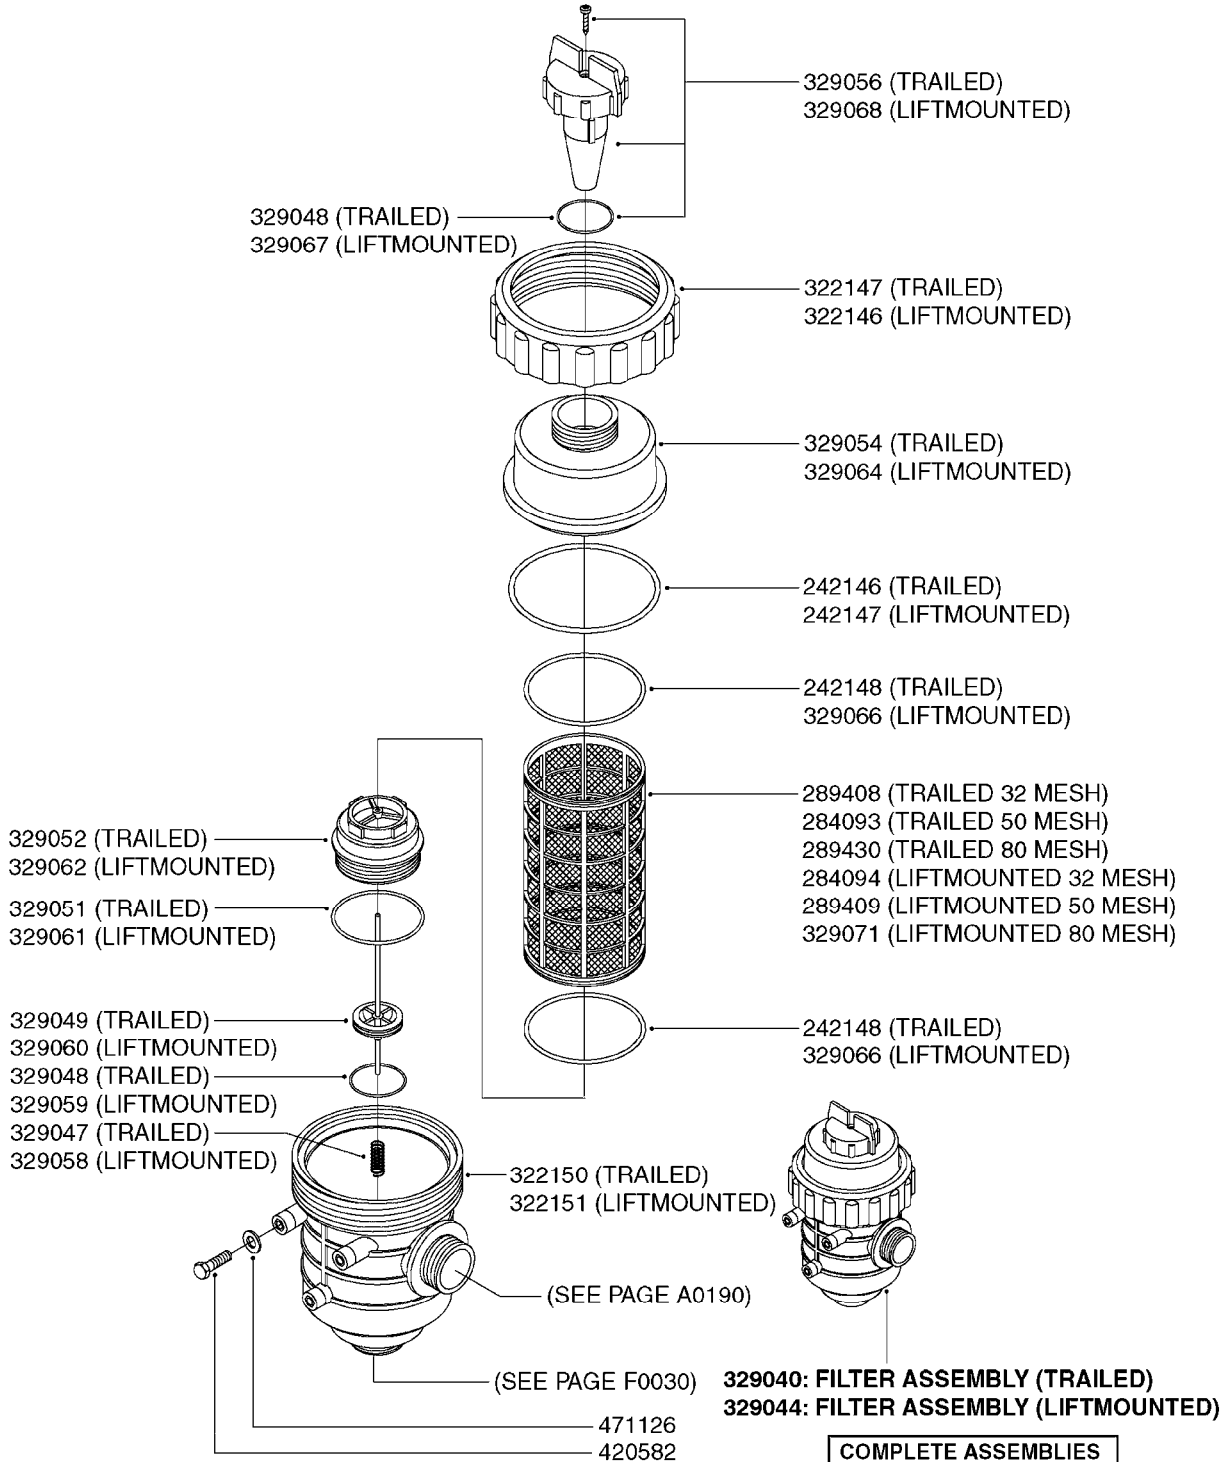

B0710

SUCTION FILT.-VINEYARD&ORCHARD
B0710-HIN, 01:01:16

Page

1

Date

16.03.2016 14:54

parts-n°	order qty	description
242146	1	O-RING 140 X 126 X 7
242147	1	O-RING 105,6x95X5.3
242148	1	O-RING 109.2 X 104 X 2
284093	1	FILTER SCRN ARAG 50 MESH BLUE
284094	1	FILTER SCRN ARAG 32 MESH WHITE
289408	1	FILTER SCRN ARAG 32 MESH WHITE
289409	1	FILTER SCRN ARAG 50 MESH BLUE
289430	1	FILTER SCRN ARAG 80 MESH RED
322146	1	THREADED RING F/FILTER 170
322147	1	THREADED RING F/FILTER 200
322150	1	FILTER CASING 1.5"BSP ARAG
322151	1	FILTER HOUSING 170
329040	1	FILTER ARAG 1.5" 32 MESH TRAIL
329044	1	FILTER ARAG 1.5" 32 MESH LIFT
329047	1	SPRING F. ARAG FILTER 1-1/2"
329048	1	O-RING F. 1-1/2" FILTER
329049	1	PLUNGER F. ARAG VALVE 1-1/2"
329051	1	O-RING F.ARAG FILTER 1-1/2"
329052	1	FITTING F.ARAG FILTER 1-1/2"
329054	1	FILTER HOUSING LID 1-1/2"
329056	1	YELLOW LOCKING RETAINER 1-1/2"
329058	1	SPRING F. ARAG FILTER 1"
329059	1	O-RING F. 1" FILTER
329060	1	PLUNGER F. ARAG VALVE 1"
329061	1	O-RING F.ARAG FILTER 1"
329062	1	FITTING F.ARAG FILTER 1"
329064	1	FILTER HOUSING LID 1"
329066	1	O-RING F.ARAG FILTER 1"
329067	1	O-RING F. 1" FILTER
329068	1	YELLOW LOCKING RETAINER 1"
329071	1	FILTER SCRN ARAG 80 MESH RED
420582	1	BOLT HEX 8.8 DEL M8X20 FT A2
471126	1	WASHER, M8, Ø16/ 8.4X 1.6, SS