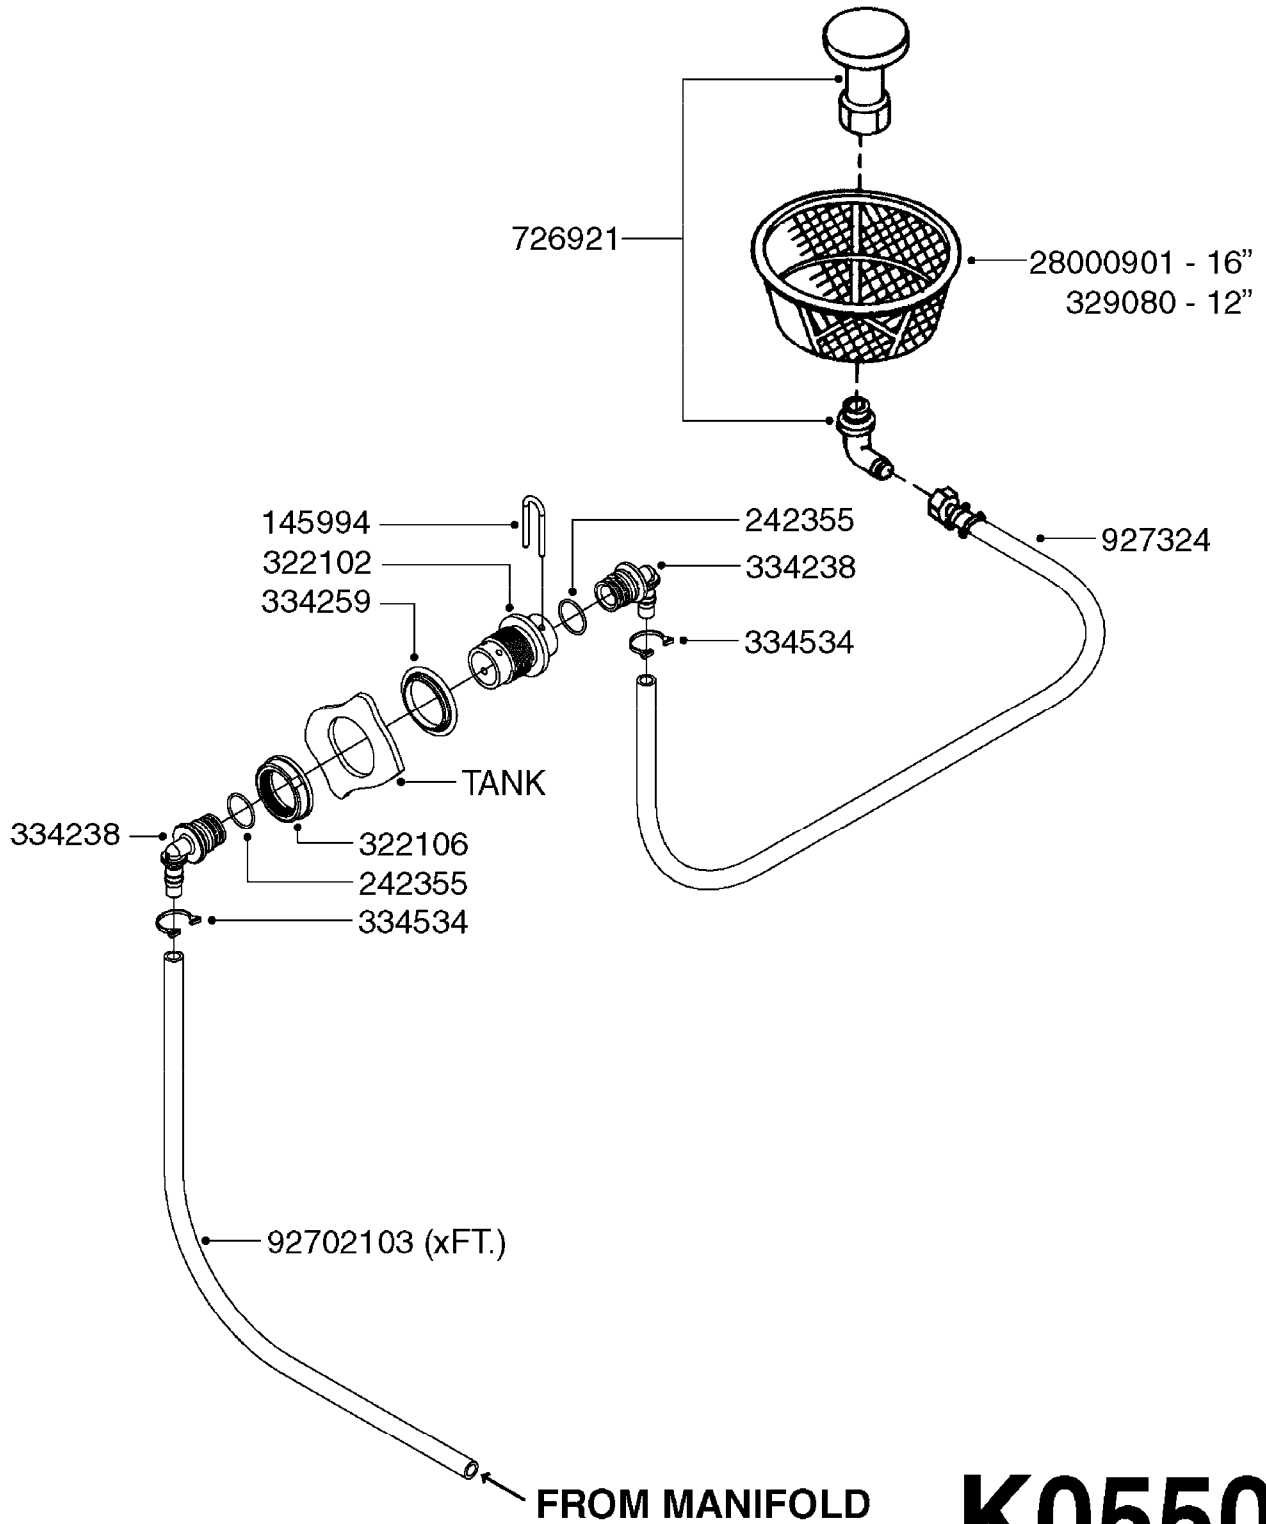

K0550

POWDER MIXER
K0550-HIN, 01:01:16

Page 1

Date 16.03.2016 14:54

parts-n°	order qty	description
145994	1	FITT.DK S-40 FORK
242355	1	O-RING D19.2X3.0 VITON F.S-40
322102	1	FITT.DK S-40 BULKHEAD
322106	1	FITT.DK S-40 BULKHEAD NUT
329080	1	FILTER BASKET 12"
334238	1	FITT.DK S-40 ELB.1/2'
334259	1	GASKET F. S-40 BULKHEAD
334534	1	CLAMP HOSE PLASTIC 1/2"
726921	1	POWDER MIXER F.STRAINER BASKET
927324	1	HOSE R PRESSURE D12-80-200 BAR
28000901	1	FILTER, TOP MAIN TANK, D400 L275 300130
92702103	1	HOSE R X1/2" X300PSI WP X0012"