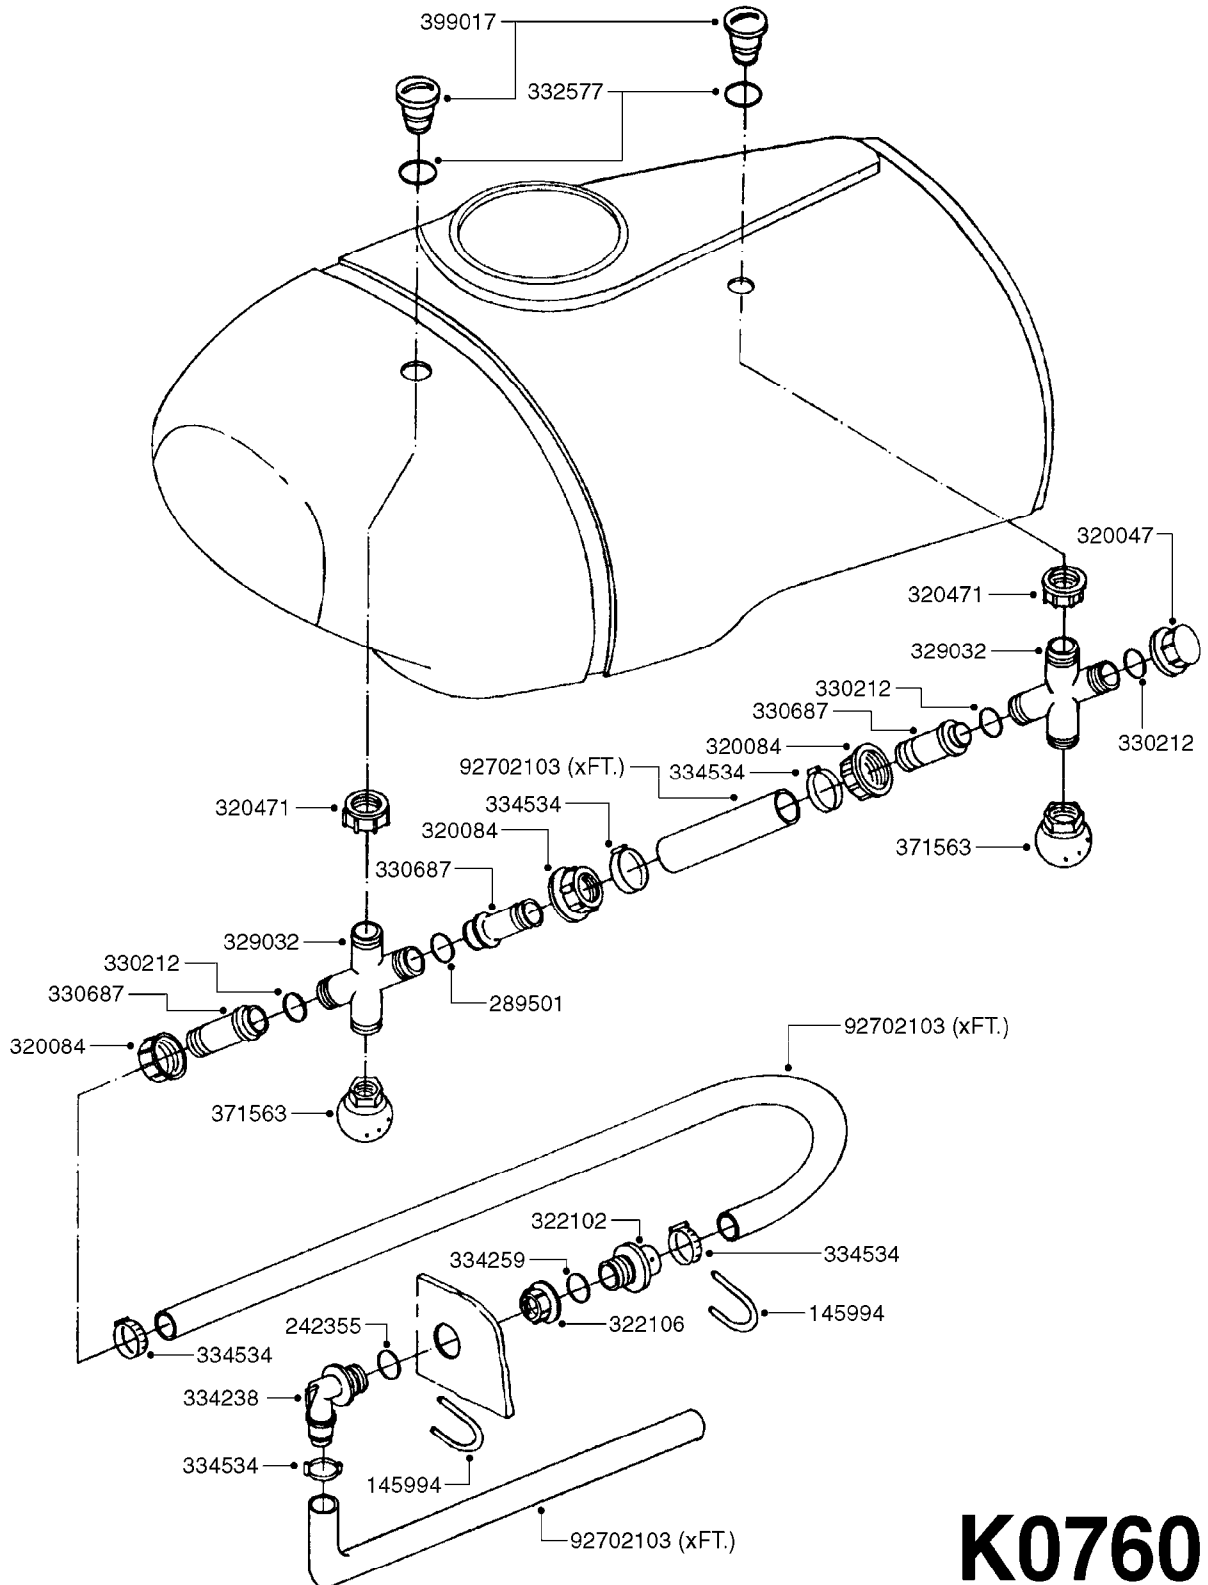

K0760

RINSE SYST. -TANGO/BRAVO/CONDOR
K0760-HIN, 01:01:16

Page 1
Date 16.03.2016 14:54

parts-n°	order qty	description
145994	1	FITT.DK S-40 FORK
242355	1	O-RING D19.2X3.0 VITON F.S-40
289501	1	O-RING 11 X 2.5
320047	1	FITT.DK CAPNUT 1/2" BSP
320084	1	FITT.DK NUT 1/2" BSP
320471	1	FITT.DK NUT 1" BSP JAMB
322102	1	FITT.DK S-40 BULKHEAD
322106	1	FITT.DK S-40 BULKHEAD NUT
329032	1	4-WAY FITTING M-1/2"
330212	1	O-RING D19/D14X2.4 F.1/2"NUT
330687	1	FITT.DK HB 1/2" F. 1/2" NUT
332577	1	O-RING D38/D30X4 F.1" PUR.
334238	1	FITT.DK S-40 ELB.1/2'
334259	1	GASKET F. S-40 BULKHEAD
334534	1	CLAMP HOSE PLASTIC 1/2"
371563	1	NOZZLE FOR TANK RINSE
399017	1	NYLON FITTING 1" F.NOZZLE
92702103	1	HOSE R X1/2" X300PSI WP X0012"