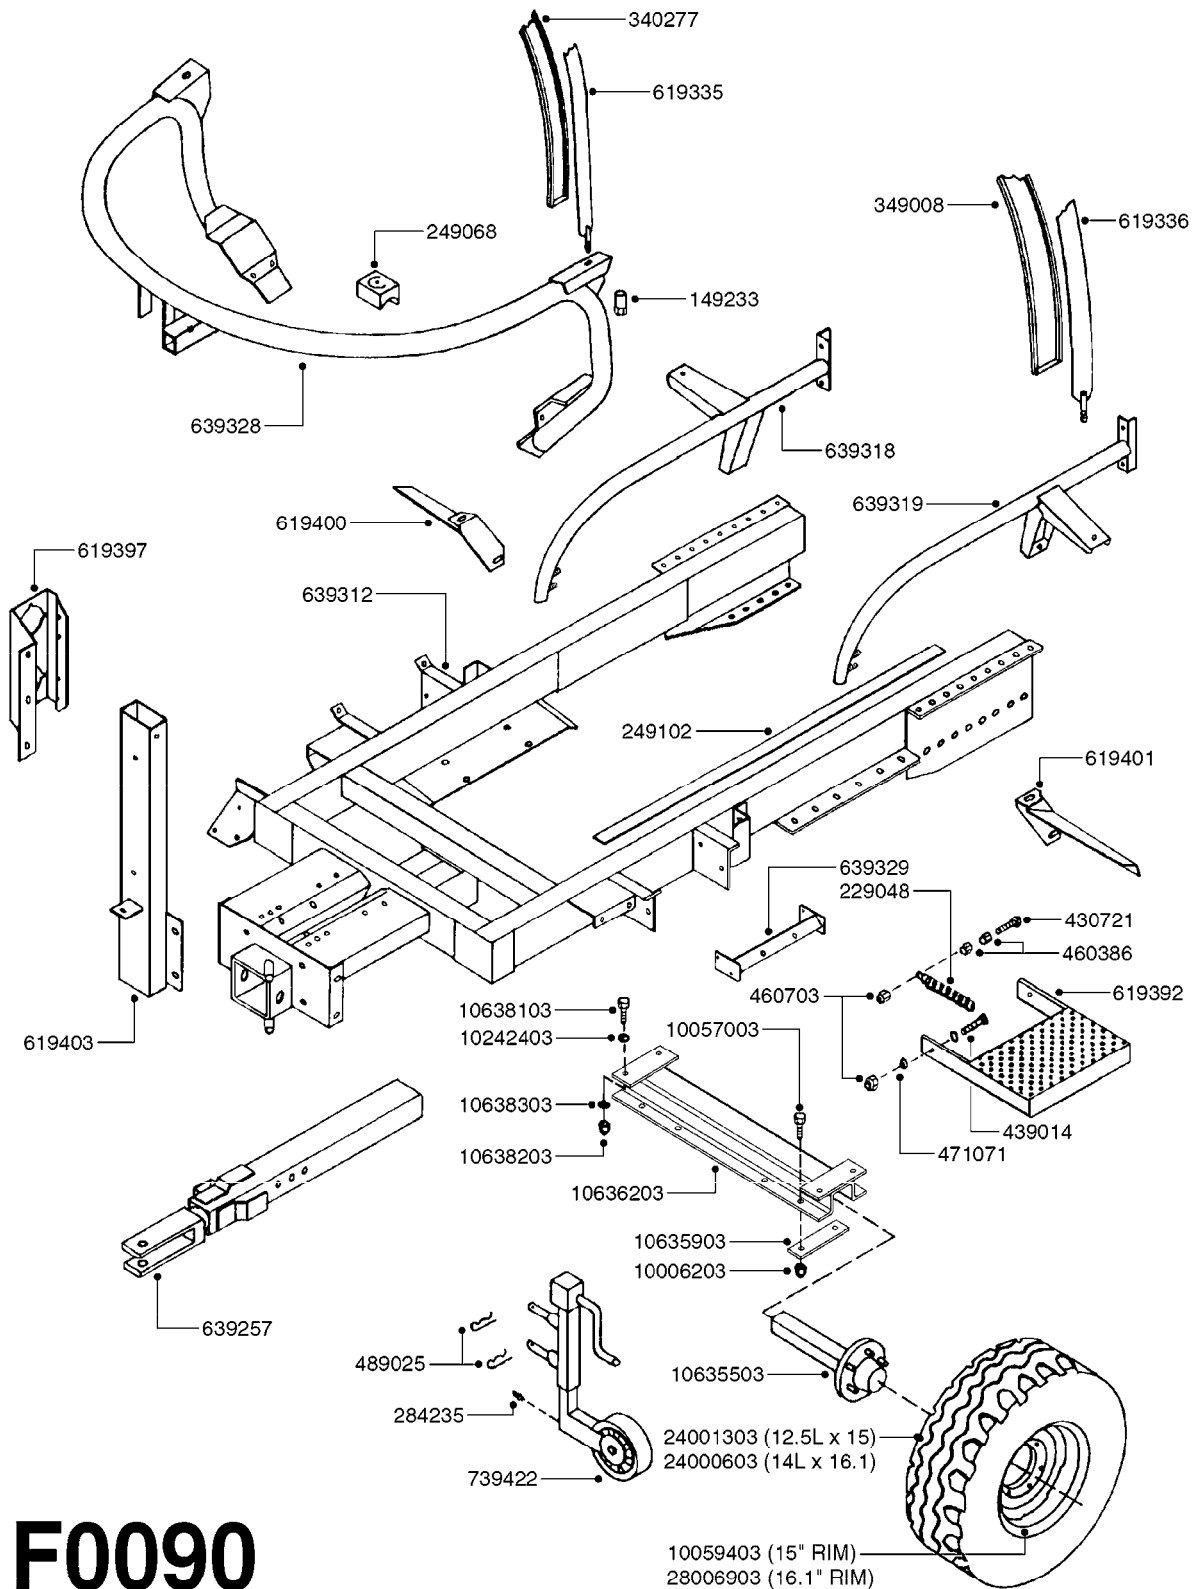

F0090

FRAME - TANGO/BRAVO/CONDOR 500
F0090-HIN, 01:01:16

Page 1

Date 16.03.2016 14:54

parts-n°	order qty	description
149233	1	SPACER NUT
229048	1	SPRING F.FOOT STEP
249068	1	RUBBER BLOCKS 63X63X29
249102	1	TANK PACKING 15X60 EPDM-70
284235	1	ENGRASADOR M-6/100 RECTO
340277	1	TANK PACKING - 40mm WIDE x 12"
349008	1	TANK PACKING - 120MM WIDEX12"
430721	1	BOLT HEX 8.8 DEL M12X40 FT
439014	1	BOLT HEX 8.8 DEL M12X35
460386	1	NUT HEX M12X1.75
460703	1	NUT HEX M12X1.75 LOCK DIN985
471071	1	WASHER M12 GALV
489025	1	'R' PIN D.4
619335	1	STEEL TANK STRAP L=1750 X 40
619336	1	STEEL TANK STRAP L=1950 X 120
619392	1	FOOT STEP TANGO/BRAVO/CONDOR
619397	1	MANIFOLD BRACKET CONDOR
619400	1	MUD SCRAPER CONDOR RH
619401	1	MUD SCRAPER CONDOR LH
619403	1	FRONT FRAME SUPPORT - CONDOR
639257	1	DRAWBAR F.TANGO/BRAVO/CONDOR
639312	1	FRAME CONDOR 500 GAL.
639318	1	TANK SUPPORT CONDOR 500 - RH
639319	1	TANK SUPPORT CONDOR 500 - LH
639328	1	FRONT TANK SUPPORT-CONDOR 500
639329	1	FOOT STEP MNT.BRKT. - CONDOR
739422	1	CPL. JACK STAND FOR TANGO
10006203	1	NUT HEX NC LOCK 5/8"
10057003	1	BOLT HEX 5/8 NC GR.5 02.50'
10059403	1	RIM 15X10 X 8-8-6 +1.062OFFSET
10242403	1	WASHER PLATE 9/16
10635503	1	INSERT ASSY MIST/BLWR 270/500G
10635903	1	CLAMP PLATE F.AXLE M/B 270/500
10636203	1	AXLE BEAM W/M M/B 270/500G
10638103	1	BOLT HEX 9/16 NF GR5 01.50'
10638203	1	NUT HEX NF 9/16'
10638303	1	WASHER LOCK 9/16'
24000603	1	TIRE 14L X 16.1 8 PLY
24001303	1	TIRE 12.5L-15SL 12 PLY
28006903	1	WHEEL RIM 16.1" X 11" 8-8-6"