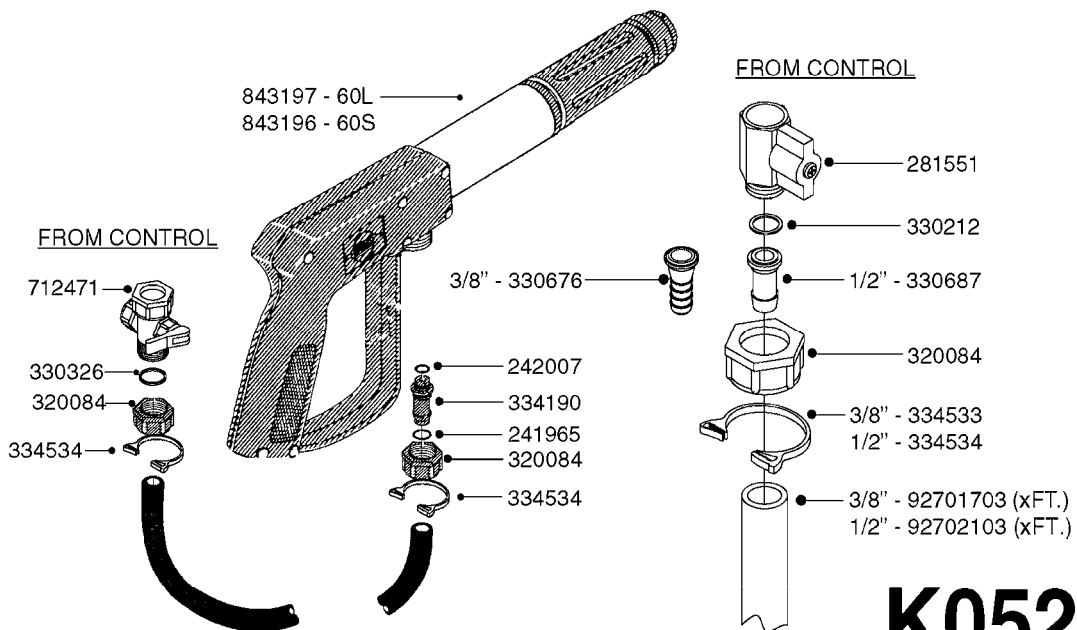

K0520

HOSE WRAPS
K0520-HIN, 05:12:19

Page 1
Date 12.08.2020 8:53

parts-n°	order qty	description
241965	1	O-RING Ø12.1 X 1.6 NITRILE
242007	1	O-RING Ø9.1 X 1.6 NITRILE
281551	1	BALL VALVE 1/2"
320084	1	FITT.DK NUT 1/2" BSP
330212	1	O-RING D19/D14X2.4 F.1/2"NUT
330326	1	O-RING D30/D24X2 F.1"NUT
330676	1	FITT.DK HB 3/8" F. 1/2" NUT
330687	1	FITT.DK HB 1/2" F. 1/2" NUT
334190	1	FITT.DK HB 1/2' F. PISTOL 60S
334533	1	CLAMP HOSE PLASTIC 3/8"
334534	1	CLAMP HOSE PLASTIC 1/2"
636223	1	POST 12 VOLT TR30
712471	1	AGITATION VALVE ASSY. ON/OFF
843196	1	SPRAY GUN KIT TYPE 60 SHORT
843197	1	HANDGUN KIT TYPE 60 LONG
10013403	1	BOLT HEX 3/8-16X1 1/4 HCS Z5
10013503	1	NUT HEX NC 3/8"
10178903	1	WRAP HOSE SIDE MOUNT PLATE
10179003	1	WRAP HOSE BOTTOM PLATE MOUNT
10179403	1	WRAP WELDMENT FOR HI101789
10179503	1	WRAP WELDMENT FOR HI101790
10225603	1	BKT.FOR HOSE WRAP MOUNT NL NK
10225703	1	WRAP HOSE BDL.BOTTOM PLATE
92701703	1	HOSE R X3/8" X300PSI WP X0012"
92702103	1	HOSE R X1/2" X300PSI WP X0012"