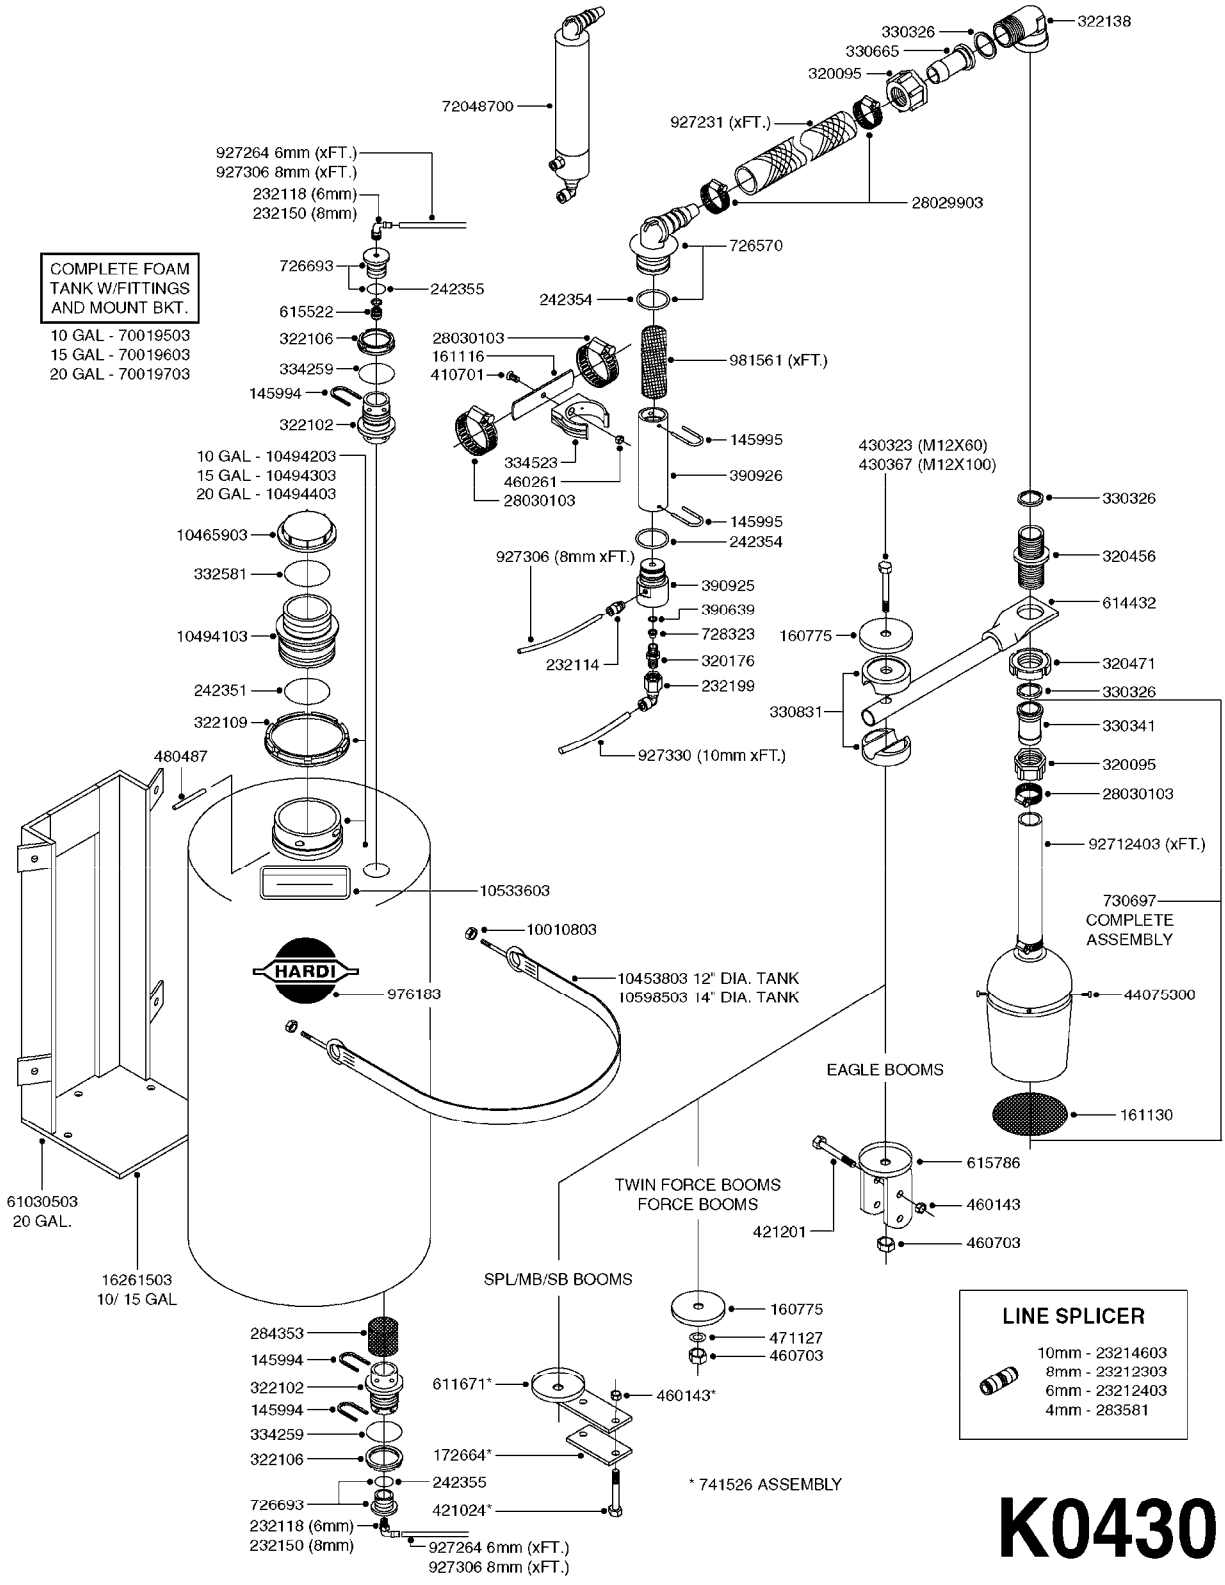

COMPLETE FOAM TANK W/FITTINGS AND MOUNT BKT.

- 10 GAL - 70019503
- 15 GAL - 70019603
- 20 GAL - 70019703

- 10 GAL - 10494203
- 15 GAL - 10494303
- 20 GAL - 10494403

FOAMMARKER TANK/DROPPER 2000
K0430-HIN, 05:12:19

Page 1
Date 12.08.2020 8:53

parts-n°	order qty	description
145994	1	FITT.DK S-40 FORK
145995	1	FITT.DK S-53 FORK
160775	1	WASHER F. FRICTION PLATE
161116	1	FLATBAR PLATE 3 X 25 X 110
161130	1	FILTER SCREEN F/FOAM DROPPER
172664	1	FLATBAR BACKING PLATE
232114	1	COUPLER 1/8" THREADX8MM HOSE
232118	1	HOSE CONN. 90DEG 1/8'X 6MM PE
232150	1	HOSE CONN. 90DEG. 1/8'X8MM PE
232199	1	COUPLER 3/8' BSP-90/10MM HOSE
242351	1	O-RING D69.5X3.0 VITON F.S-93
242354	1	O-RING D32.2X3.0 VITON
242355	1	O-RING D19.2X3.0 VITON F.S-40
283581	1	HOSE CONNECTOR STR. F.4MM PE
284353	1	SPONGE FOR FOAM MARKER
320095	1	FITT.DK NUT 1" BSP
320176	1	FITT.DK HN 3/8"X1/2" BSP
320456	1	FITT.DK BULKHEAD 1"BSP DOUBLE
320471	1	FITT.DK NUT 1" BSP JAMB
322102	1	FITT.DK S-40 BULKHEAD
322106	1	FITT.DK S-40 BULKHEAD NUT
322109	1	FITT.DK S-93 BULKHEAD NUT
322138	1	FITT.DK ELB 1"M X 1"F BSP
330326	1	O-RING D30/D24X2 F.1"NUT
330341	1	FITT.DK HB 1" F. 1" NUT
330665	1	FITT.DK HB 3/4"F.1" NUT
330831	1	FRICTION PLATE
332581	1	GASKET F. 1-1/2" BSP CAPNUT.
334259	1	GASKET F. S-40 BULKHEAD
334523	1	PIPE HOLDER Ø51.5
390639	1	O-RING F.NOZZLE FILTER
390925	1	FITTING F.FOAM MIX.CHAMB. STD
390926	1	TUBE,MIX CHAMB. FOAM MARK STD
410701	1	SCREW M6X16 GALV.
421024	1	BOLT HEX 8.8 DEL M8X60
421201	1	BOLT HEX 8.8 DEL M8X70
430323	1	BOLT HEX 8.8 DEL M12X60
430367	1	BOLT HEX 8.8 DEL M12X100 DIN931
460143	1	LOCK NUT M8 SST A2 DIN985
460261	1	NUT HEX M6X1.00 LOCK DIN985 A2 SS
460703	1	NUT HEX M12X1.75 LOCK DIN985A2 SS
471127	1	WASHER, M12, Ø24/13X24X2.5 SS
480487	1	PIN M5X60 SLOTTED GALV
611671	1	BREAK AWAY HOLDER F-MARKER
614432	1	BREAK AWAY ARM F. FOAM MARKER
615522	1	CHECK VALVE F.FOAM MARKER
615786	1	MOUNT BKT. F.FOAM DROPPER 98
726570	1	FITT.DK S-53 ELB.3/4" W.ORING
726693	1	FITT.DK S-40 PLUG 1/8BSP ORING
728323	1	VALVE NON-RETURN
730697	1	FOAM DROPPER COMP. BLACK '97
741526	1	FOAM DROPPER MT. KIT MB-SPL
927231	1	HOSE R X PVCX3/4 CLR/BRD 0012"
927264	1	HOSE R X PE D6/D4 X 0012"
927306	1	HOSE R X PE D8/D6 X 0012"BLACK
927330	1	HOSE R X PE D10/D8 X 012"BLACK
976183	1	DECAL COMPANY D.18,2 X 29,6
981561	1	SPONGE MAT. MIX.CHAMBER-x0012"
10010803	1	NUT HEX NC (NYLON LOCK) 5/16
10453803	1	STRAP F.FOAMER TANK (755mm)
10465903	1	*LID F.FOAM MARKER, DRILLED