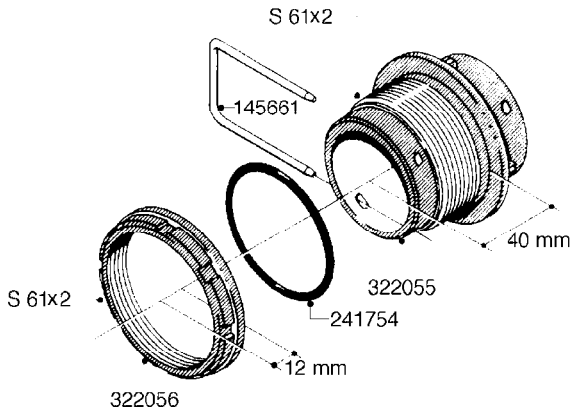

L0080

FITTINGS - S-53
L0080-HIN, 12:09:17

Page 1

Date 12.08.2020 8:53

Pos.	parts-n°	order qty	description
1	145995	1	FITT.DK S-53 FORK
2	241973	1	O-RING Ø3 X 44.2 70 SHORES NITRIL NITRIL (BLACK)
2	242353	1	O-RING 3 X 44.2 VITON VITON (BROWN)
3	242109	1	O-RING D32.2x3.0 NITRIL (BLACK)
3	242354	1	O-RING D32.2X3.0 VITON VITON (BROWN)
4	322103	1	FITT.DK S-53 BULKHEAD
5	322107	1	FITT.DK S-53 BULKHEAD NUT
6	322110	1	FITT.DK S-53 ELB. 1/2" BSP
7	322352	1	FITT.DK S-53 TEE
8	334229	1	FITT.DK S-53 STR.3/4"
9	334260	1	GASKET F. S-53 BULKHEAD
10	334564	1	FITT.DK S-67 TO S-53 ADAPTER
11	391100	1	FITT.DK S-53THREAD INS.1/2"BSP
12	726463	1	FITT.DK S53 BULKHEAD W/GASKET
13	726552	1	FIT.DK S-53X90 1/2" BSP,O-RING
14	726556	1	FITT.DK S-53 HB 1/2" W/O-RING
15	726558	1	FITT.DK S53 STR. 3/4" W.ORING
16	726559	1	FITT DK. S-53 HB 1" W/O-RING
17	726568	1	FITT.DK.S-53 HB 1/2"90 W/O-RING
18	726570	1	FITT.DK S-53 ELB.3/4" W.ORING
19	726571	1	FITT.DK S-53 ELB.1", W ORING
20	726578	1	FITT.DK S53 PLUG WITH O-RING
21	728561	1	FITT.DK. S67M - S53F REDUCER