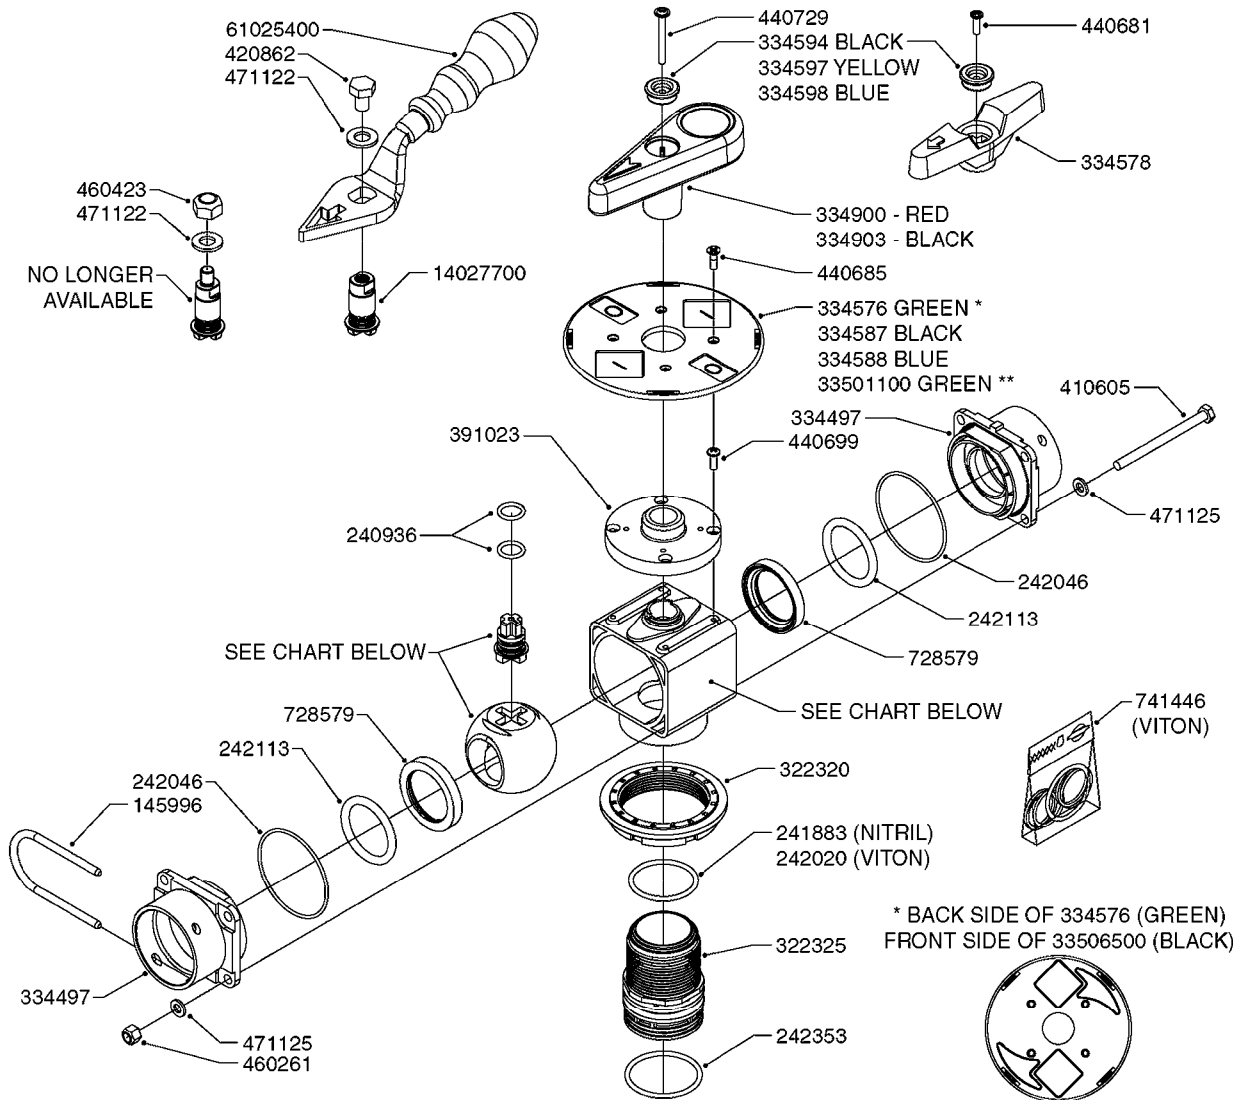

FOR S67 FITTINGS
SEE PAGE L0100

B0420

MANIFOLD SYSTEM - PRESSURE
B0420-HIN, 01:01:16

Page 1
Date 12.08.2020 8:52

parts-n°	order qty	description
145996	1	FITT.DK S-67 FORK
160353	1	BRACKET F.PRESSURE MANIFOLD
160918	1	BRACKET F. MANIFOLD CM
242353	1	O-RING 3 X 44.2 VITON
322224	1	FITT.DK S-67 TEE
322320	1	NUT F.3 WAY VALVE S56
334250	1	FITT.DK S-67 PLUG
334573	1	FITT.DK S-67 CONNECTOR
440675	1	SCREW F. PLASTIC 5X16 SS
841062	1	VALVE KIT S67 PRESS. MANIFOLD
841067	1	VALVE S67 PRESS.W/TEE MANIFOLD