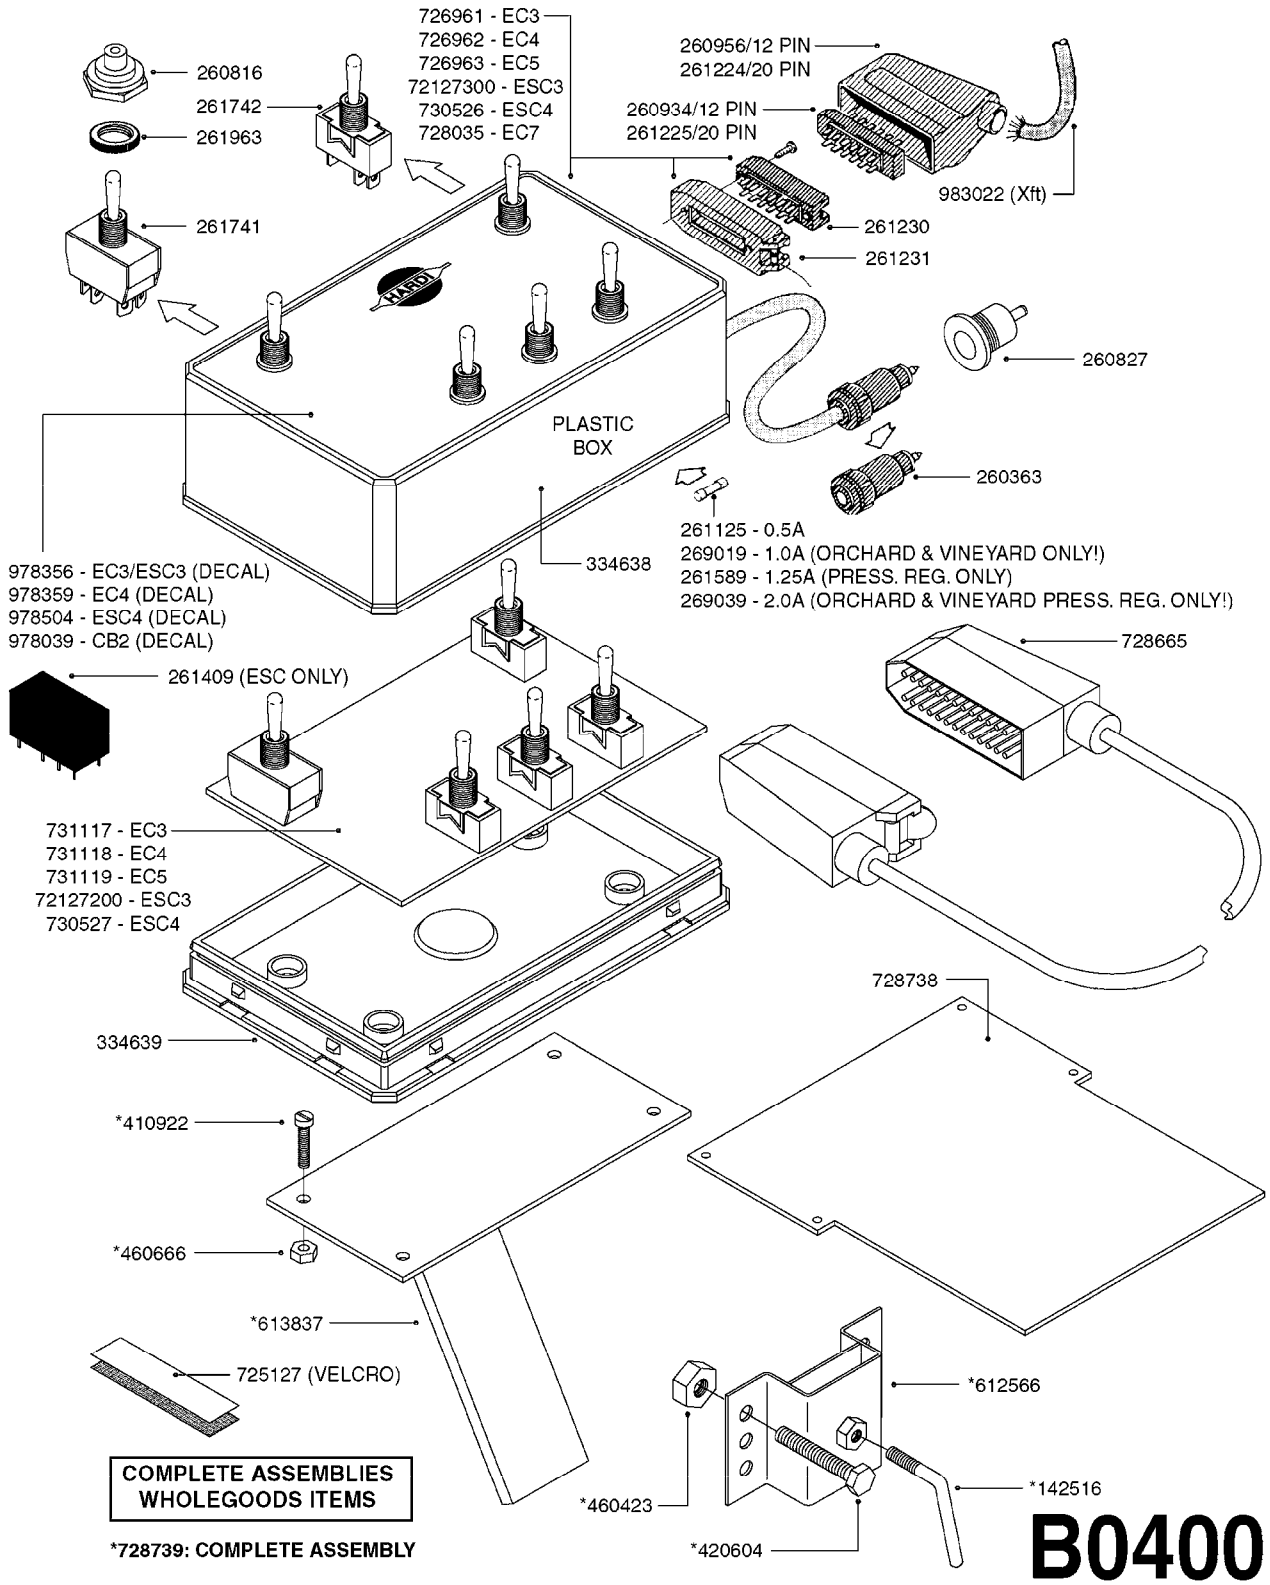

COMPLETE ASSEMBLIES
WHOLEGOODS ITEMS

*728739: COMPLETE ASSEMBLY

B0400

CONTROL BOX F/EC + ECSC POST96
B0400-HIN, 01:01:16

Page 1
Date 12.08.2020 8:52

parts-n°	order qty	description
142516	1	SCREW SET M10 BENT F. LOCKING
260363	1	PLUG 2 POLE 12V
260816	1	CAP W/RUBBER BOOT F.EC SWITCH
260827	1	PLUG F.EC ATTACHMENTS
260934	1	PLUG INSERT 12 POLE MALE
260956	1	PLUG HOUSE 12 POL.MALE
261125	1	FUSE 5 X 20 500mA
261224	1	PLUG HOUSING F/20 POLE MALE
261225	1	PLUG INSERT 20 POLE MALE
261230	1	PLUG INSERT 20 POLE FEMALE
261231	1	PLUG HOUSING 20 POLE FEMALE
261409	1	RELAY 12V F. ESC CNTRL BOX '96
261589	1	FUSE 5 X 20 1.25 AMP
261741	1	SWITCH 2 POLE 12V TOGGLE PRESS
261742	1	SWITCH 2 POLE 12V ON/OFF
261963	1	NUT F.EC SWITCH
269019	1	FUSE 5 X 20 1.0 AMP
269039	1	FUSE 5 X 20 2.0 AMP
334638	1	HOUSING F.EC PLASTIC BOX UPPER
334639	1	COVER F.EC PLASTIC BOX -LOWER
410922	1	CYL.SKR 8.8 DEL M4X20 RST
420604	1	BOLT HEX 8.8 DEL M10X25 FT DIN933
460423	1	NUT HEX M10X1.50 LOCK DIN985A2 SS
460666	1	NUT HEX M4
612566	1	MOUNT BRACKET F.FAN CABLE ASSY
613837	1	MOUNT PLATE FOR EC CONTROL BOX
725127	1	VELCRO KIT
726961	1	CONTROL BOX EC 3 SEC./20 PIN
726962	1	CONTROL BOX EC 4 SEC./20 PIN
726963	1	CONTROL BOX EC 5 SEC./20 PIN
728035	1	CONTROL BOX EC 7 SEC.
728665	1	CABLE EXT.-QUICK ATTACH 20 PIN
728738	1	DOUB.CONT.BOX & OR F/M PLATE
728739	1	IN CAB CONTROL MOUNT KIT
730526	1	CON BX 4SEC/20PIN alt72127400
730527	1	CIRCUIT B.ESC4 PLAST.W/SWITCH
731117	1	CIRCUIT B.EC3 PLASTIC W/SWITCH
731118	1	CIRCUIT B.EC4 PLASTIC W/SWITCH
731119	1	CIRCUIT B.EC5 PLASTIC W/SWITCH
978039	1	DECAL CONTROL BOX CB4 MISTBLOW
978356	1	DECAL CONTRL BOX EVC/ESC3 ABS
978359	1	DECAL CONTROL BOX EC4 ABS
978504	1	DECAL CONTROL BOX ESC4 ABS
983022	1	WIRE 12 x 0.5 x 2MM x 12"
72127200	1	CIRCUIT B.ESC3 PLAST.W/SWITCH
72127300	1	CONTROL BOX ESC 3 SEC./20 PIN