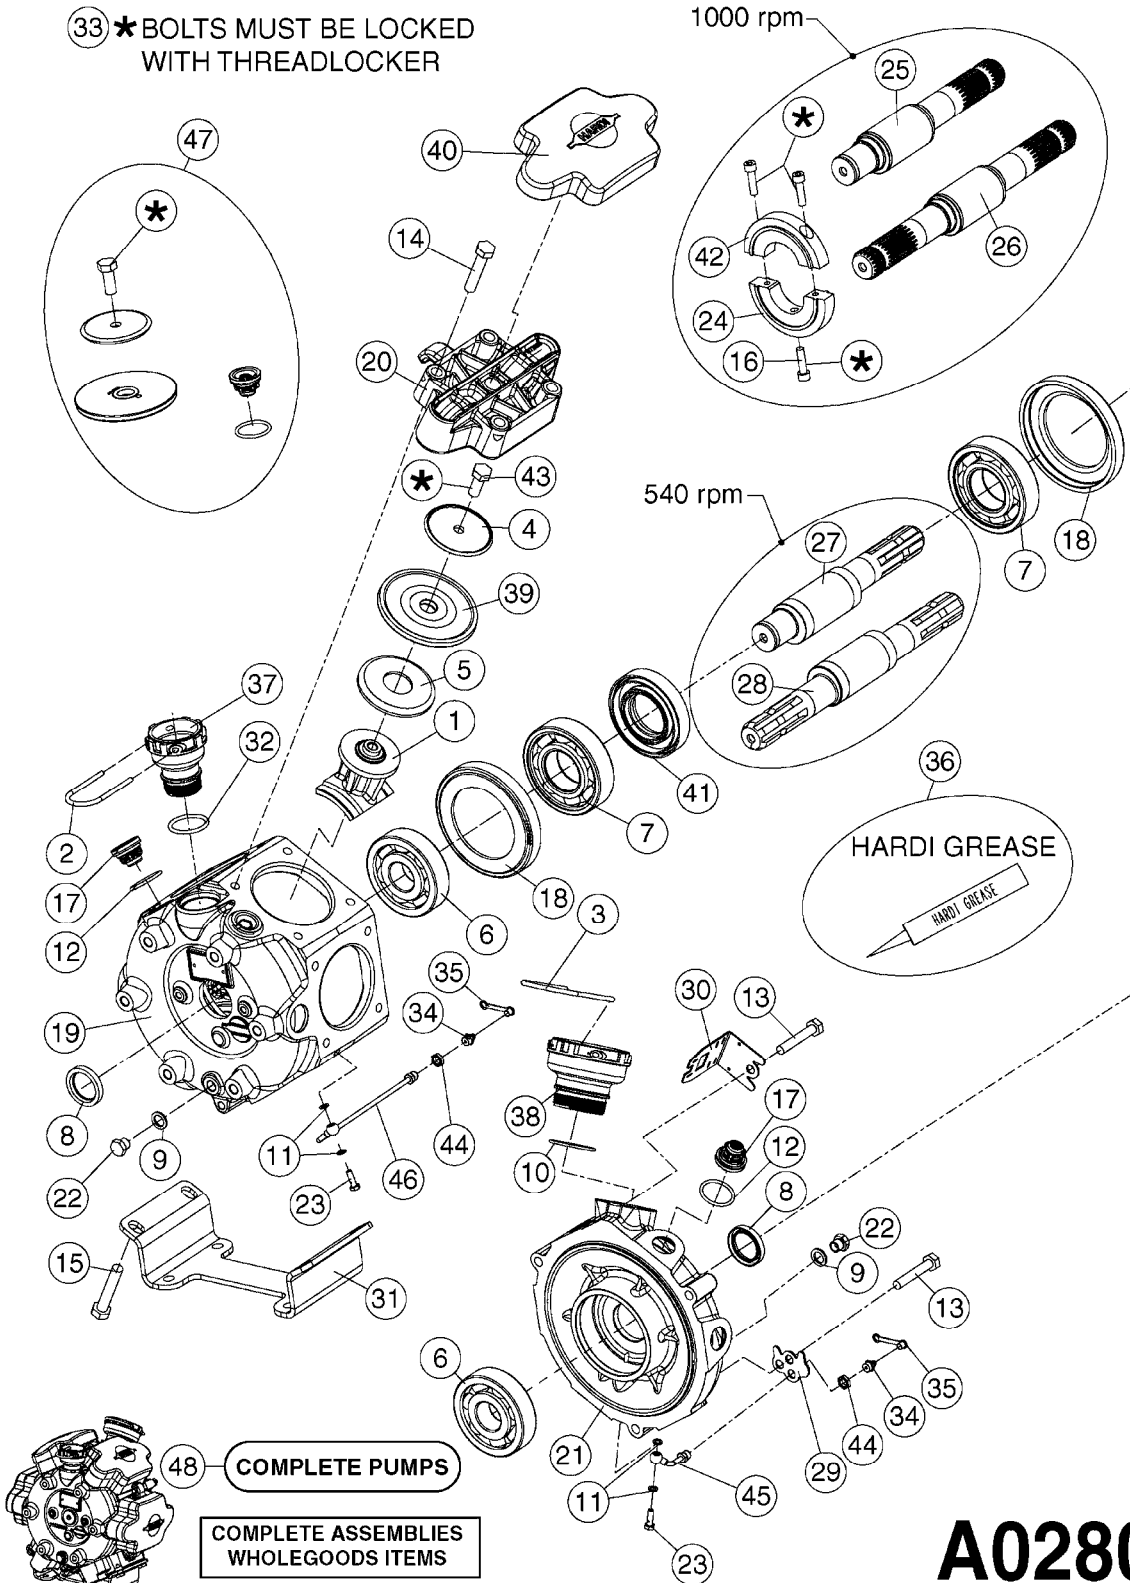

33 *BOLTS MUST BE LOCKED WITH THREADLOCKER

1000 rpm

540 rpm

HARDI GREASE

48 COMPLETE PUMPS

COMPLETE ASSEMBLIES
WHOLEGOODS ITEMS

A0280

PUMP - 364 540/1000 RPM
A0280-HIN, 07:05:20