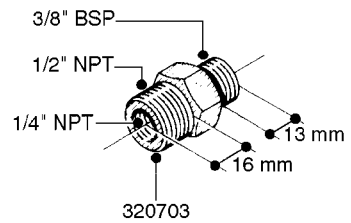

FITTINGS - HEXAGON NIPPLES
L0030-HIN, 01:01:16

Page 0
Date 12.08.2020 8:53

L0030

FITTINGS - HEXAGON NIPPLES
L0030-HIN, 01:01:16

Page 1
Date 12.08.2020 8:53

parts-n°	order qty	description
10015303	1	FITT.PO.HN 1.00X1.00 M1000
10425003	1	FITT.PO.HN 1.25X1.00 MCPHEE
320132	1	FITT.DK HN 1" BSP
320176	1	FITT.DK HN 3/8"X1/2" BSP
320445	1	FITT.DK HN 1/4"X3/8" BSP
320655	1	FITT.DK HN 1/2"-1/2" BSP
320692	1	FITT.DK HN 3/8'BSPX1/4'NPT
320703	1	FITT.DK HN 3/8BSP X1/2 &1/4NPT
320725	1	FITT.DK NIPPLE 3/8"-3/8" BSP
320902	1	FITT.DK HN 3/8'X 1/4' BSP
390232	1	FITT.DK HN 1-1/2' X 1-1/4' BSP
390276	1	FITT.DK HN 1'BSP