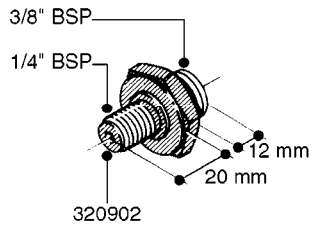

FITTINGS - HEXAGON NIPPLES
L0030-HIN, 01:01:16

Page 0
Date 12.08.2020 8:53

L0030

FITTINGS - HEXAGON NIPPLES
L0030-HIN, 01:01:16

Page 1
Date 12.08.2020 8:53

parts-n°	order qty	description
10015303	1	FITT.PO.HN 1.00X1.00 M1000
10425003	1	FITT.PO.HN 1.25X1.00 MCPHEE
320132	1	FITT.DK HN 1" BSP
320176	1	FITT.DK HN 3/8"X1/2" BSP
320445	1	FITT.DK HN 1/4"X3/8" BSP
320655	1	FITT.DK HN 1/2"-1/2" BSP
320692	1	FITT.DK HN 3/8'BSPX1/4'NPT
320703	1	FITT.DK HN 3/8BSP X1/2 &1/4NPT
320725	1	FITT.DK NIPPLE 3/8"-3/8" BSP
320902	1	FITT.DK HN 3/8'X 1/4' BSP
390232	1	FITT.DK HN 1-1/2' X 1-1/4' BSP
390276	1	FITT.DK HN 1'BSP