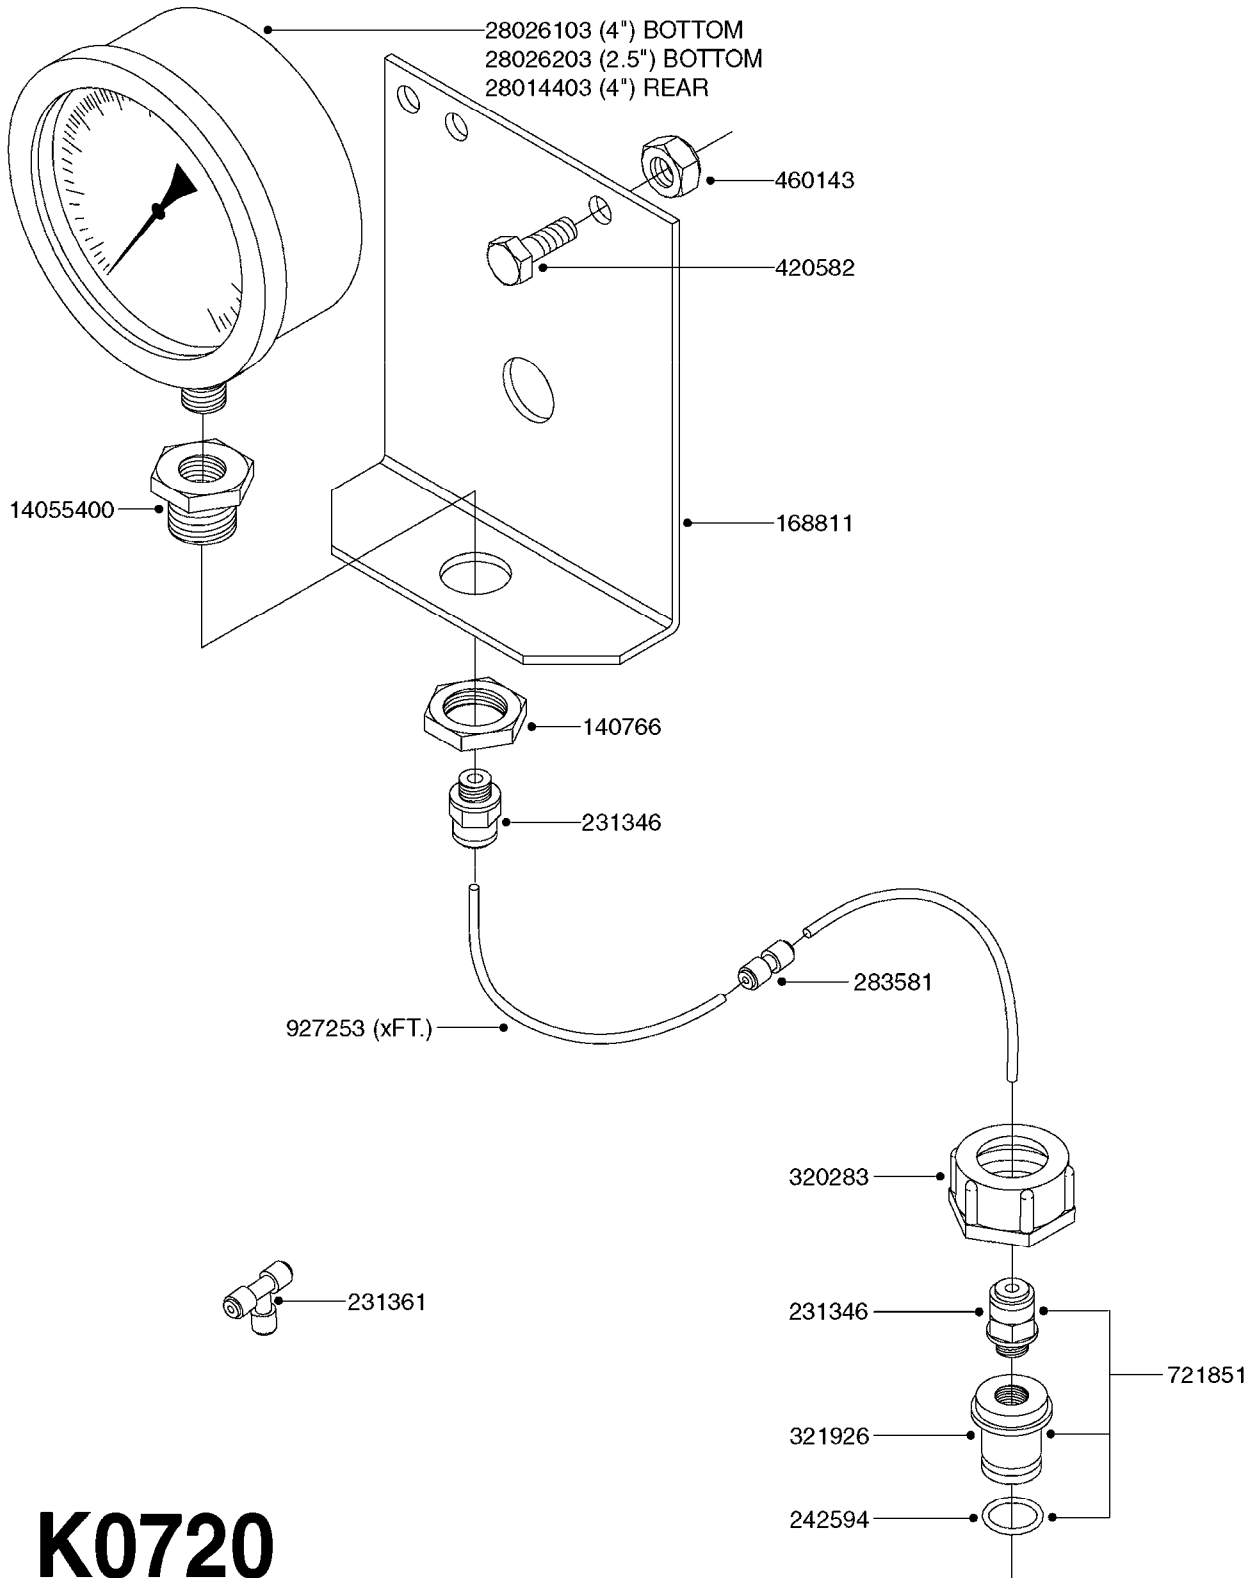

***10536803 COMPLETE MAGNETIC BASE KIT**

K0690

REMOTE GAUGE-MAGNETIC BASE KIT
K0690-HIN, 01:01:16

Page 1
Date 12.08.2020 8:53

parts-n°	order qty	description
231346	1	QUICK COUPLER 1/8"BSP X 4 MM
232230	1	QUICK COUPLER 1/4"BSP X 4 MM
241651	1	O-RING D14.0X3.0 NITRIL
242594	1	O-RING D14 X 1.78 SCH.70-EPDM
283581	1	HOSE CONNECTOR STR. F.4MM PE
284582	1	CLAMP HOSE GEAR - 5/16"
320187	1	FITT.DK CAP 3/8" BSP BLACK
320283	1	FITT.DK NUT 3/4"BSP
320445	1	FITT.DK HN 1/4"X3/8" BSP
321926	1	FITTING BSP3/4"-1/8"
322046	1	FITT.DK TEE 1/2X1/2HB X3/4'BSP
322048	1	FITT.DK TEE 3/4X3/4HB X3/4'BSP
330013	1	O-RING 2.5 X 10 PUR
330061	1	O-RING D16/D11X2,5
331807	1	FITT.DK HB 5/16" F.3/8" NUT
334531	1	CLAMP HOSE PLASTIC 3/4"
334534	1	CLAMP HOSE PLASTIC 1/2"
390713	1	GAUGE ADAPTOR 1/4" BSP
440698	1	SCREW F.PLASTIC 6X18 SS HEXHD
721851	1	SCREW PLUG W/QUICK FIT
724637	1	FITT.DK HB 5/16' F. 3/4" COMP.
927253	1	RED AIR HOSE, Ø4/2 1810 E
927268	1	HOSE BLUE PVC X 1/4 X 0012"
10536703	1	MAGNETIC BASE D3,2'/90LB
10536803	1	MAGNETIC BASE KIT F.GAUGE
28026203	1	GAUGE 200PSI/BR,2.5"1/4BSP-BTM
92702103	1	HOSE R X1/2" X300PSI WP X0012"
92703203	1	HOSE R X3/4" X300PSI WP X0012"