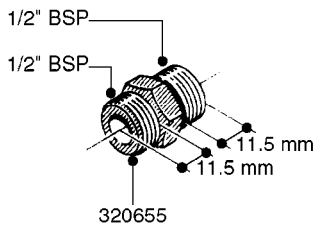

FITTINGS - HEXAGON NIPPLES
L0030-HIN, 01:01:16

Page 0
Date 12.08.2020 8:53

L0030

FITTINGS - HEXAGON NIPPLES
L0030-HIN, 01:01:16

Page 1
Date 12.08.2020 8:53

parts-n°	order qty	description
10015303	1	FITT.PO.HN 1.00X1.00 M1000
10425003	1	FITT.PO.HN 1.25X1.00 MCPHEE
320132	1	FITT.DK HN 1" BSP
320176	1	FITT.DK HN 3/8"X1/2" BSP
320445	1	FITT.DK HN 1/4"X3/8" BSP
320655	1	FITT.DK HN 1/2"-1/2" BSP
320692	1	FITT.DK HN 3/8'BSPX1/4'NPT
320703	1	FITT.DK HN 3/8BSP X1/2 &1/4NPT
320725	1	FITT.DK NIPPLE 3/8"-3/8" BSP
320902	1	FITT.DK HN 3/8'X 1/4' BSP
390232	1	FITT.DK HN 1-1/2' X 1-1/4' BSP
390276	1	FITT.DK HN 1'BSP