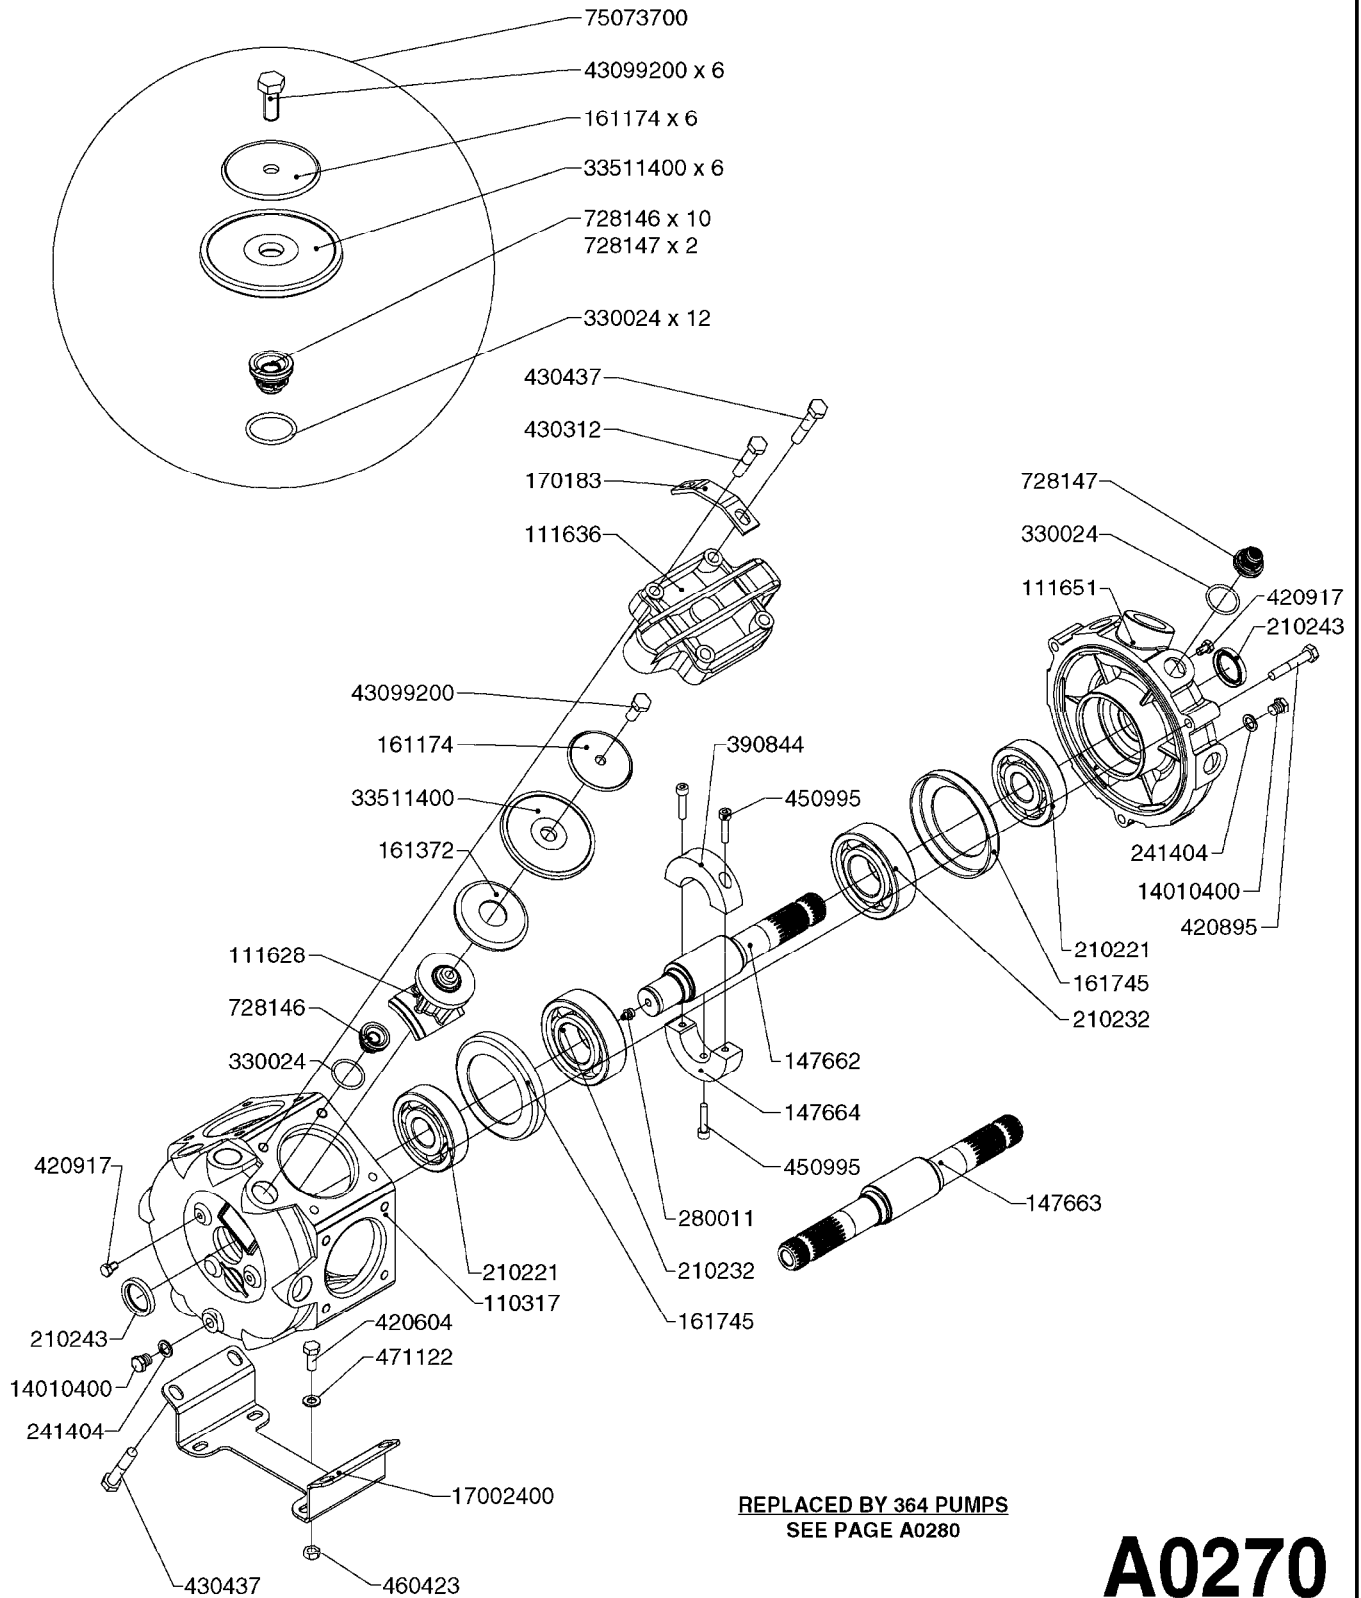

REPLACED BY 364 PUMPS
SEE PAGE A0280

A0270

PUMP - 363/1000 RPM W/MOUNTING
A0270-HIN, 17:03:16

Page 1
Date 12.08.2020 8:52

parts-n°	order qty	description
110317	1	PUMP CASING MODEL 360/361 PNTD
111628	1	CONNECTING ROD 363/5.5 PUMP
111636	1	VALVE COVER 363 HEAVY DUTY
111651	1	CASTING F.363 1.5" PUMP(FRONT)
147662	1	CRANK SHAFT F.363/463-5.5MM
147663	1	CRANK SHAFT 363/463-5.5 THROUG
147664	1	COUNTERBALANCE 363/463 WEIGHT
161174	1	DIAPHRAGM DISC SS 361/363/364 PUMP
161372	1	DIAPHRAGM BACKING DISC,320-361
161745	1	METAL SPACER F.363/463
170183	1	LIFT STRAP F.PUMP 360/361/462
210221	1	BEARING BALL 6407
210232	1	BEARING BALL 6310
210243	1	SEAL OIL 35 X 47 X 7
241404	1	DOWTY SEAL 1/4"
280011	1	GREASE NIPPLE 1/8' SAE H TR
330024	1	O-RING D41,1/D34.5 X 3,5
390844	1	COUNTERBALANCE 363/463 POM
420604	1	BOLT HEX 8.8 DEL M10X25 FT DIN933
420895	1	BOLT HEX 8.8 RAW M10X60
420917	1	BOLT HEX 8.8 RAW M8X12 FT
430312	1	BOLT HEX 8.8 M12X60
430437	1	BOLT HEX 8.8 RAW M12X65
450995	1	BOLT ALLEN M8X30 DIN 912 RAW
460423	1	NUT HEX M10X1.50 LOCK DIN985A2 SS
471122	1	WASHER, M10, Ø20/10.5X 2.0, SS
728146	1	VALVE FOR 361(726890/707932)
728147	1	VALVE FOR 361 WHITE WITH HOLE
14010400	1	PLUG 1/4" BSP
17002400	1	FOOT F. 36X PUMP, RED
33511400	1	DIAPHRAGM PUMP 361/361/363/364 PUR
43099200	1	BOLT HEX SS M12 X 30 DIN933 A4
75073700	1	PUMP KIT 361/363 "06"