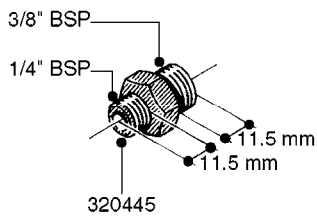

FITTINGS - HEXAGON NIPPLES
L0030-HIN, 01:01:16

Page 0
Date 12.08.2020 8:53

L0030

FITTINGS - HEXAGON NIPPLES
L0030-HIN, 01:01:16

Page 1
Date 12.08.2020 8:53

parts-n°	order qty	description
10015303	1	FITT.PO.HN 1.00X1.00 M1000
10425003	1	FITT.PO.HN 1.25X1.00 MCPHEE
320132	1	FITT.DK HN 1" BSP
320176	1	FITT.DK HN 3/8"X1/2" BSP
320445	1	FITT.DK HN 1/4"X3/8" BSP
320655	1	FITT.DK HN 1/2"-1/2" BSP
320692	1	FITT.DK HN 3/8'BSPX1/4'NPT
320703	1	FITT.DK HN 3/8BSP X1/2 &1/4NPT
320725	1	FITT.DK NIPPLE 3/8"-3/8" BSP
320902	1	FITT.DK HN 3/8'X 1/4' BSP
390232	1	FITT.DK HN 1-1/2' X 1-1/4' BSP
390276	1	FITT.DK HN 1'BSP