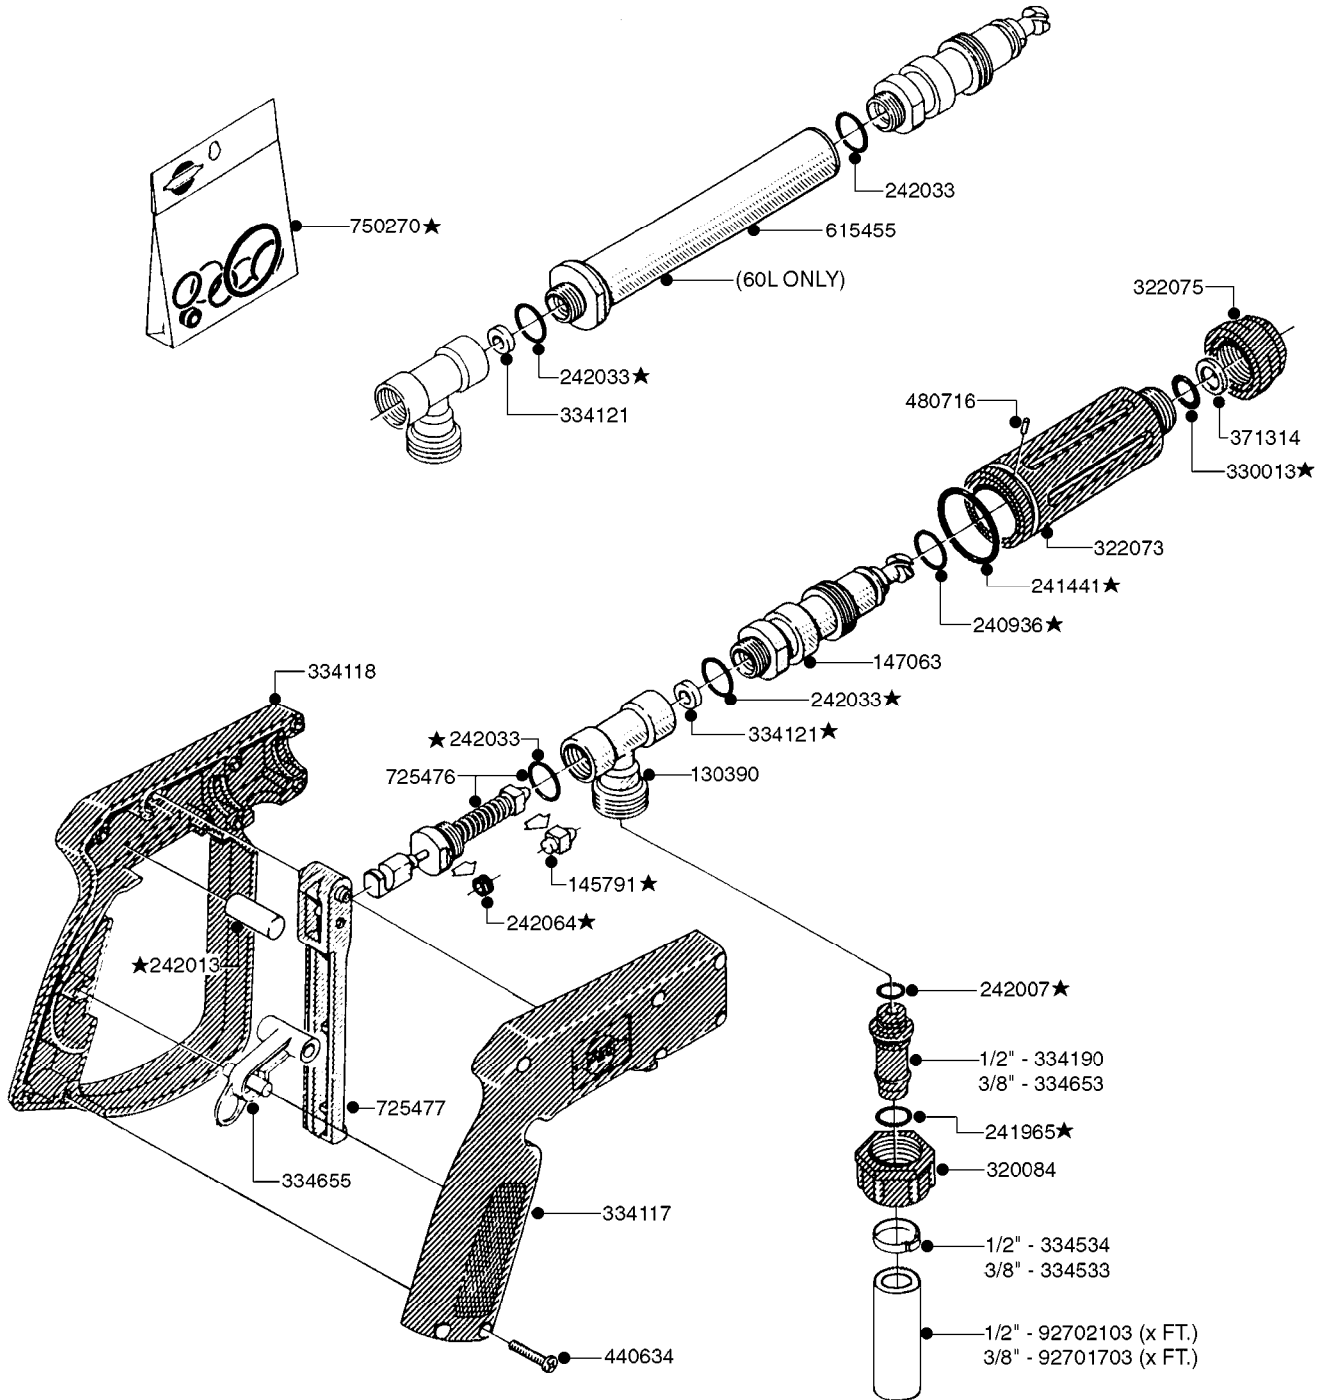

COMPLETE ASSEMBLY:
843197 - 60L
843196 - 60S

COMPLETE ASSEMBLIES
WHOLEGOODS ITEMS

K0480

HANDGUN TYPE 60S/60L POST 95
K0480-HIN, 01:01:16

Page 1

Date 12.08.2020 8:53

parts-n°	order qty	description
130390	1	TEE 3/8'X 1/2' BSP F.TYPE 60S
145791	1	CONE FOR ON/OFF
147063	1	SWIRL F.SPRAY GUN TYPE 60
240936	1	O-RING D13.3X2.4 NITRIL
241441	1	O-RING D29.3X3
241965	1	O-RING Ø12.1 X 1.6 NITRILE
242007	1	O-RING Ø9.1 X 1.6 NITRILE
242013	1	SPRING RUBBER F/TRIGGER
242033	1	O-RING Ø14.1 X 1.6 NITRILE
242064	1	SLEEVE RUBBER 3X8X4MM
320084	1	FITT.DK NUT 1/2" BSP
322073	1	HOUSING F.SWIRL TYPE 60S H.G.
322075	1	HOUSING F. NOZZLE
330013	1	O-RING 2.5 X 10 PUR
334117	1	HANDLE PIECE RIGHT F.60S/60L
334118	1	HANDLE PIECE LEFT F.60S/60L
334121	1	SEAT FOR ON-OFF TYPE
334190	1	FITT.DK HB 1/2' F. PISTOL 60S
334533	1	CLAMP HOSE PLASTIC 3/8"
334534	1	CLAMP HOSE PLASTIC 1/2"
334653	1	FITT.DK HB 3/8' F.HANDGUN
334655	1	TRIGGER SAFETY F.60S/60L GUN
371314	1	NOZZLE CERAMIC 1099-20
440634	1	SCREW 5/8"
480716	1	PIN D3X6 STAINLESS
615455	1	TUBE F.LANCE TYPE 60L
725476	1	SPINDLE
725477	1	TRIGGER
750270	1	GASKET KIT F.SPRAY GUN
843196	1	SPRAY GUN KIT TYPE 60 SHORT
843197	1	HANDGUN KIT TYPE 60 LONG
92701703	1	HOSE R X3/8" X300PSI WP X0012"
92702103	1	HOSE R X1/2" X300PSI WP X0012"