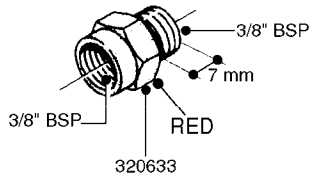

FITTINGS - HEXAGON NIPPLES
L0030-HIN, 01:01:16

Page 0
Date 12.08.2020 8:53

L0030

FITTINGS - HEXAGON NIPPLES
L0030-HIN, 01:01:16

Page 1
Date 12.08.2020 8:53

parts-n°	order qty	description
10015303	1	FITT.PO.HN 1.00X1.00 M1000
10425003	1	FITT.PO.HN 1.25X1.00 MCPHEE
320132	1	FITT.DK HN 1" BSP
320176	1	FITT.DK HN 3/8"X1/2" BSP
320445	1	FITT.DK HN 1/4"X3/8" BSP
320655	1	FITT.DK HN 1/2"-1/2" BSP
320692	1	FITT.DK HN 3/8'BSPX1/4'NPT
320703	1	FITT.DK HN 3/8BSP X1/2 &1/4NPT
320725	1	FITT.DK NIPPLE 3/8"-3/8" BSP
320902	1	FITT.DK HN 3/8'X 1/4' BSP
390232	1	FITT.DK HN 1-1/2' X 1-1/4' BSP
390276	1	FITT.DK HN 1'BSP