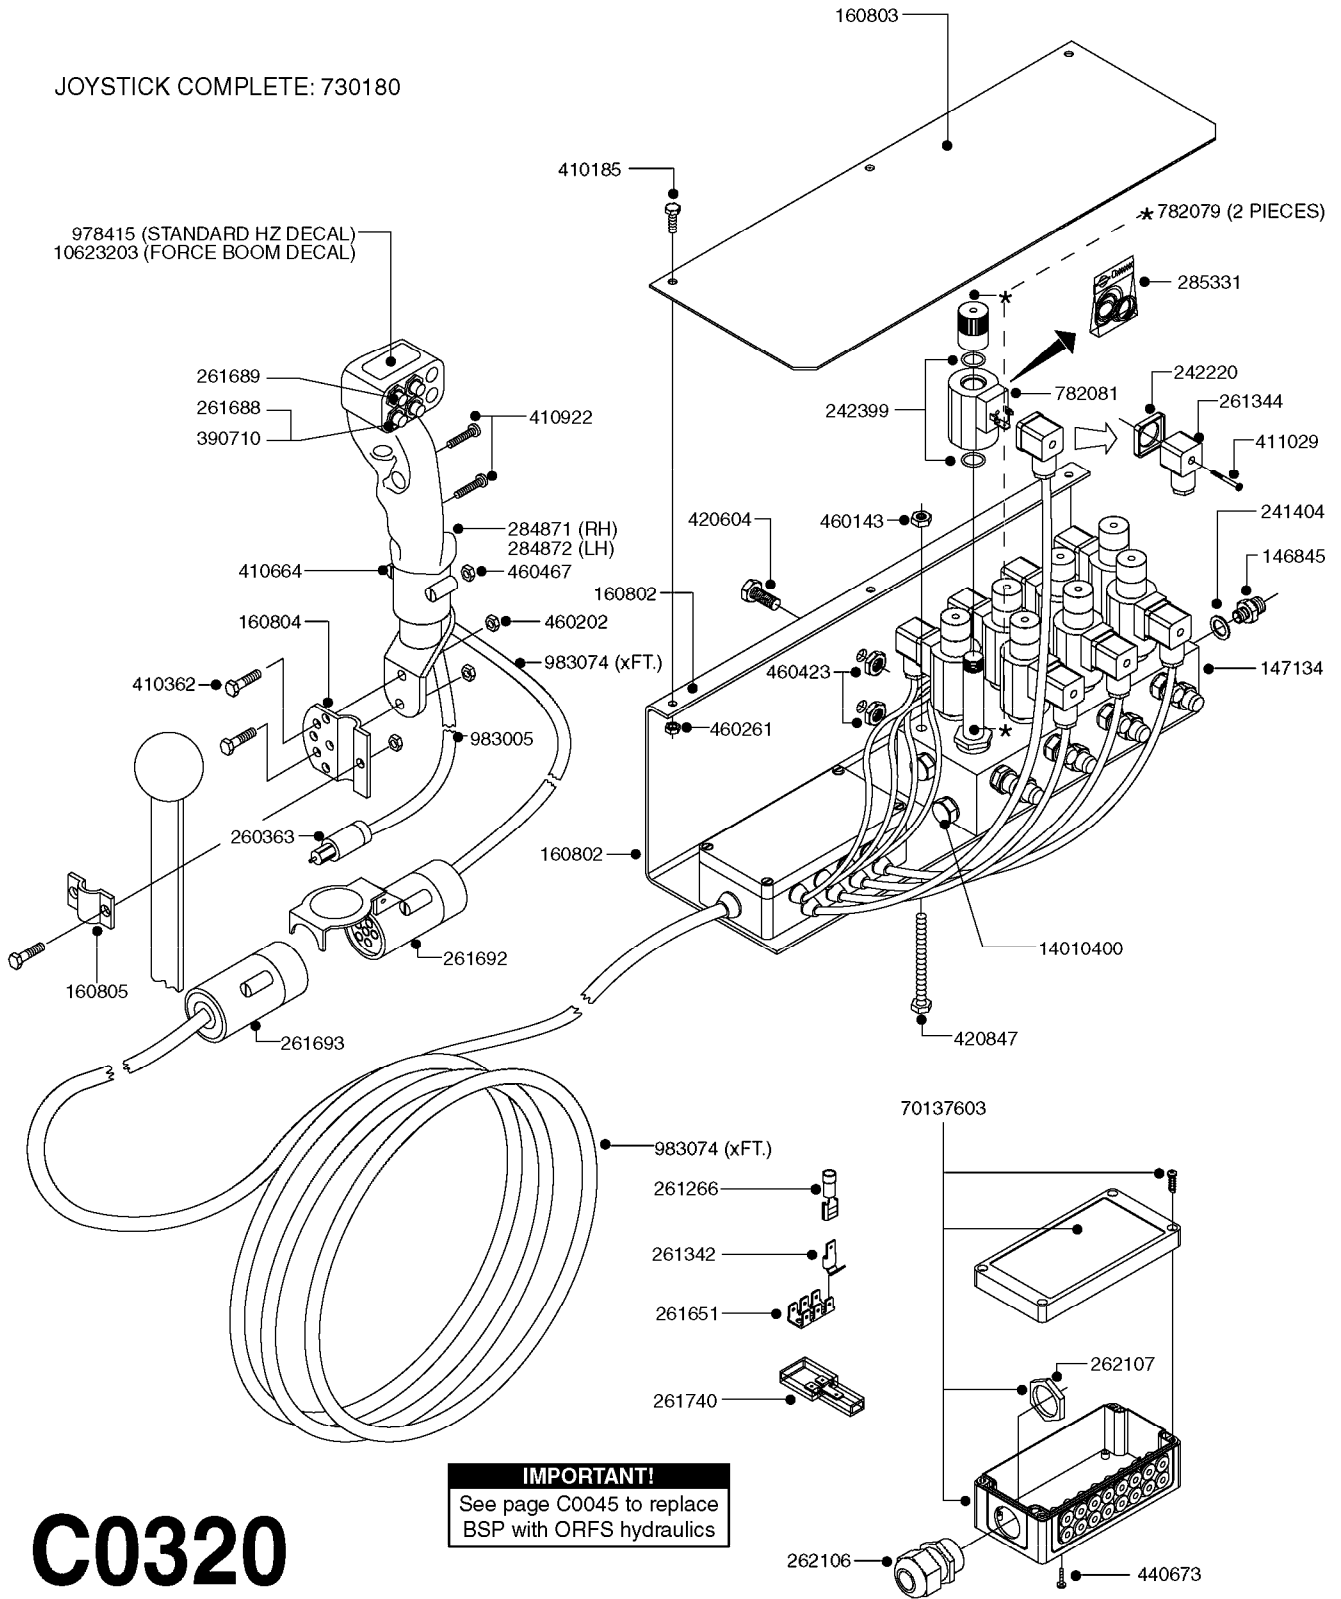

JOYSTICK COMPLETE: 730180

978415 (STANDARD HZ DECAL)
10623203 (FORCE BOOM DECAL)

HYD EAGLE HZ JOYSTICK CONTROL
C0320-HIN, 30:03:16

Page 1
Date 12.08.2020 8:52

parts-n°	order qty	description
146845	1	HEX NIPPLE 1/4"X1/4"
147134	1	MANIFOLD 4-FUNCTION
160802	1	MOUNT PLATE F.HYD SOLENOID'HZ'
160803	1	COVER PLATE F.HYD SOLENOID'HZ'
160804	1	MOUNT BRACKET F.HANDLE
160805	1	MOUNT STRAP F.HANDLE
241404	1	DOWTY SEAL 1/4"
242220	1	GASKET F. HIRSMANN PLUG
242399	1	O-RING F.HYD SOLENOID VALVE
260363	1	PLUG 2 POLE 12V
261266	1	CONNECTOR END F.CABLE HP
261342	1	SPADE F.ELEC.3 WAY CONNECTOR
261344	1	HIRSCHMANN PLUG B
261651	1	SPADE F.ELEC.6 POLE CONNECTOR
261688	1	SWITCH F. HANDLE WHITE
261689	1	CAP RUBBER F. SWITCH JOYSTICK
261692	1	PLUG ELEC.7 POLE FEMALE F.CABL
261693	1	PLUG ELEC. 7 POLE MALE
261740	1	SPADE F.ELEC.3 POLE CONN.INSUL
262106	1	BULKHEAD F. CABLE 6.5-14 BLACK
262107	1	NUT F. BULKHEAD CABLE GRAY
284871	1	CONTROL HANDLE RIGHT HALF
284872	1	CONTROL HANDLE LEFT HALF
285331	1	SEAL KIT F. HZ HYD.SOLENOID 96
390710	1	SWITCH F.HANDLE GREY MACHINED
410185	1	BOLT HEX 8.8 DEL M6X16
410362	1	BOLT HEX 8.8 SS M6X20
410664	1	BOLT HEX M5 X 20
410922	1	CYL.SKR 8.8 DEL M4X20 RST
411029	1	SCREW M3X35 F.HIRSMANN PLUG
420604	1	BOLT HEX 8.8 DEL M10X25 FT DIN933
420847	1	BOLT HEX 8.8 DEL M8X85
440673	1	SCREW F.PLASTIC 5X12 SS
460143	1	LOCK NUT M8 SST A2 DIN985
460202	1	NUT HEX M6
460261	1	NUT HEX M6X1.00 LOCK DIN985 A2 SS
460423	1	NUT HEX M10X1.50 LOCK DIN985A2 SS
460467	1	NUT HEX M5 GALV.
730180	1	HYD.KIT JOYSTICK CTRL HANDLE
782079	1	CARTRIDGE VALVE
782081	1	SOLENOID F. CARTRIDGE VALVE
978415	1	DECAL CONTROL HANDLE
983005	1	ELEC. CABLE 2 WIRE X 1.5MM
983074	1	ELEC. CABLE 5 WIRE X 1.5MM
10623203	1	DECAL F.JOYSTICK - FORCE
14010400	1	PLUG 1/4" BSP
70137603	1	JUNC. BOX, FLUID, COMPLETE, 2015