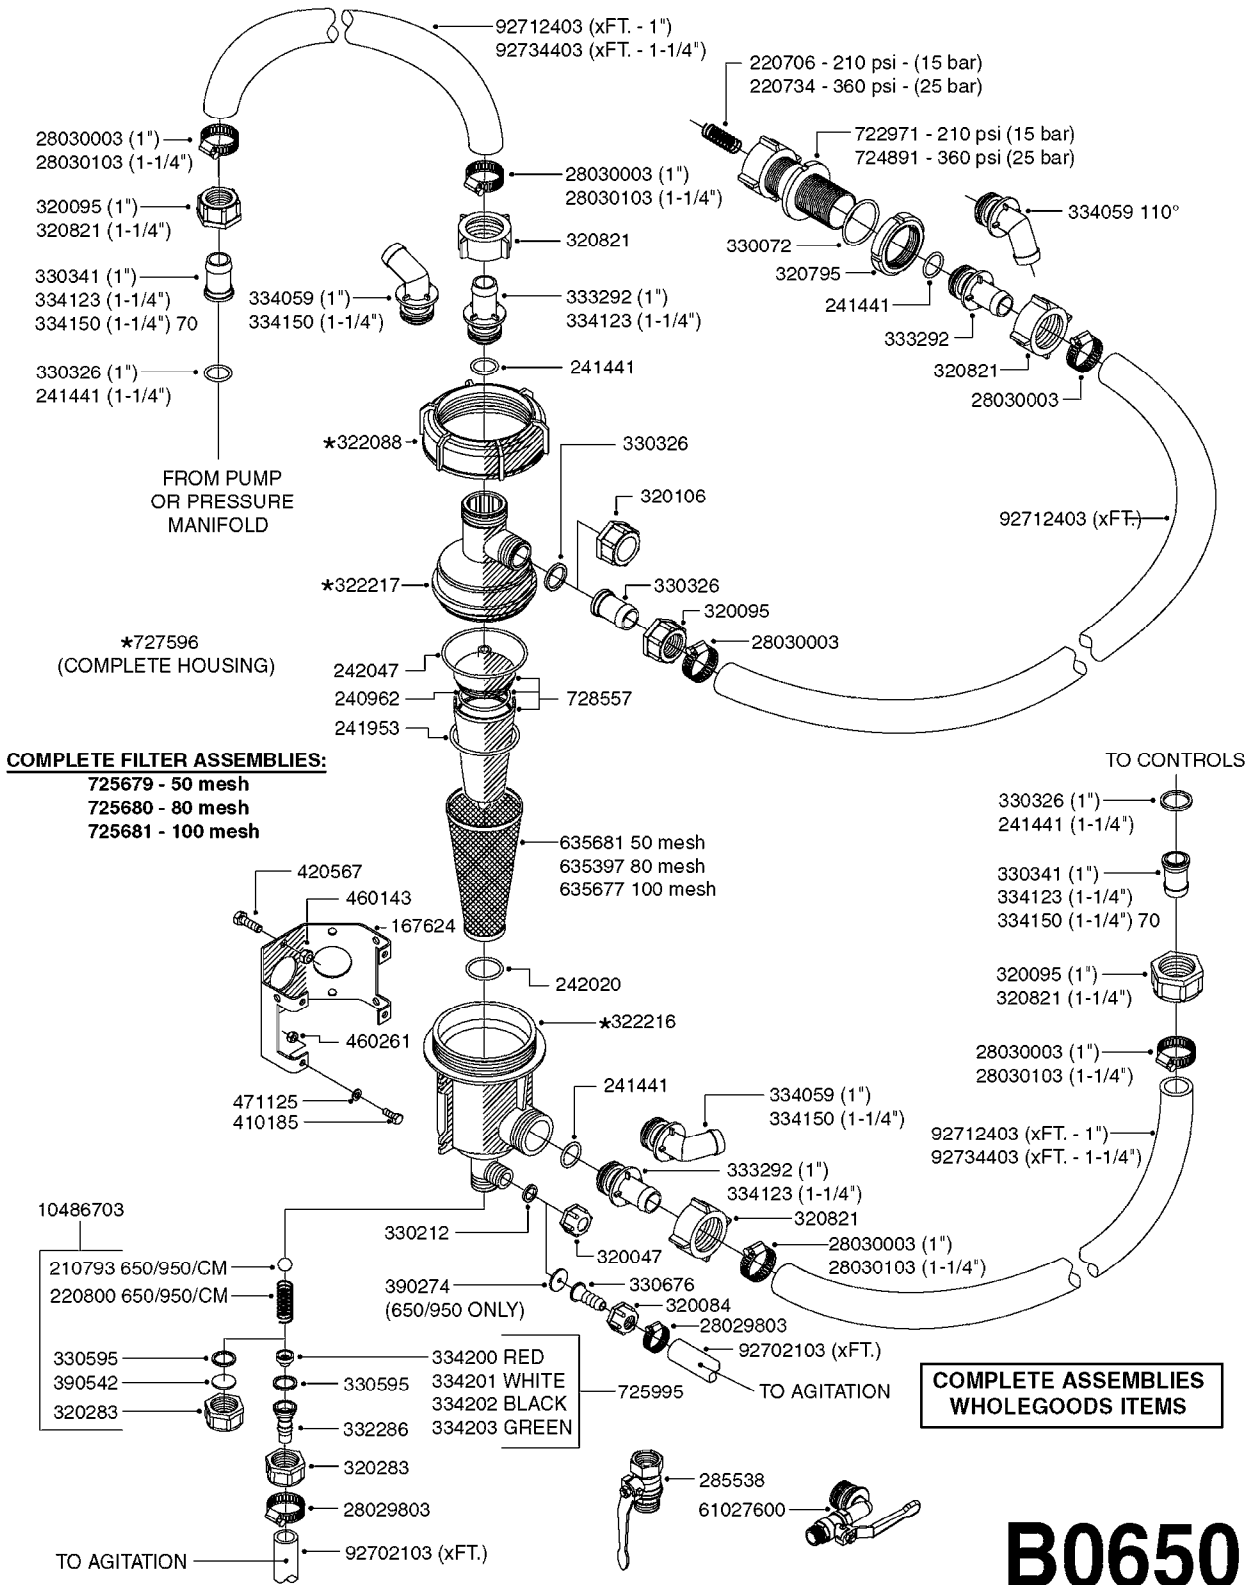

S-67 CHECK VALVE
(NON-THREADED)

S-67 CHECK VALVE
(THREADED)

FOR FITTINGS AND
HOSES, SEE SECTION L

B0640

CHECK VALVES - S67 (2011)
B0640-HIN, 15:10:19

Page 1
Date 12.08.2020 8:52

Pos.	parts-n°	order qty	description
1	145996	1	FITT.DK S-67 FORK
2	242353	1	O-RING 3 X 44.2 VITON
3	334231	1	FITT.DK S-67 STR.1"
3	334232	1	FITT.DK S-67 STR.1-1/4"
4	72432400	1	FITT.DK S-67 CONNEC W.CHK SEAT
5	72819200	1	CHECK VALVE S67 2012 THREADED
6	72819300	1	CHECK VALVE S67 2012 NO THREAD
7	72878800	1	CHECK VALVE S67 SUBASSEMBLY 2013 INCLUDED WITH #5 & #6