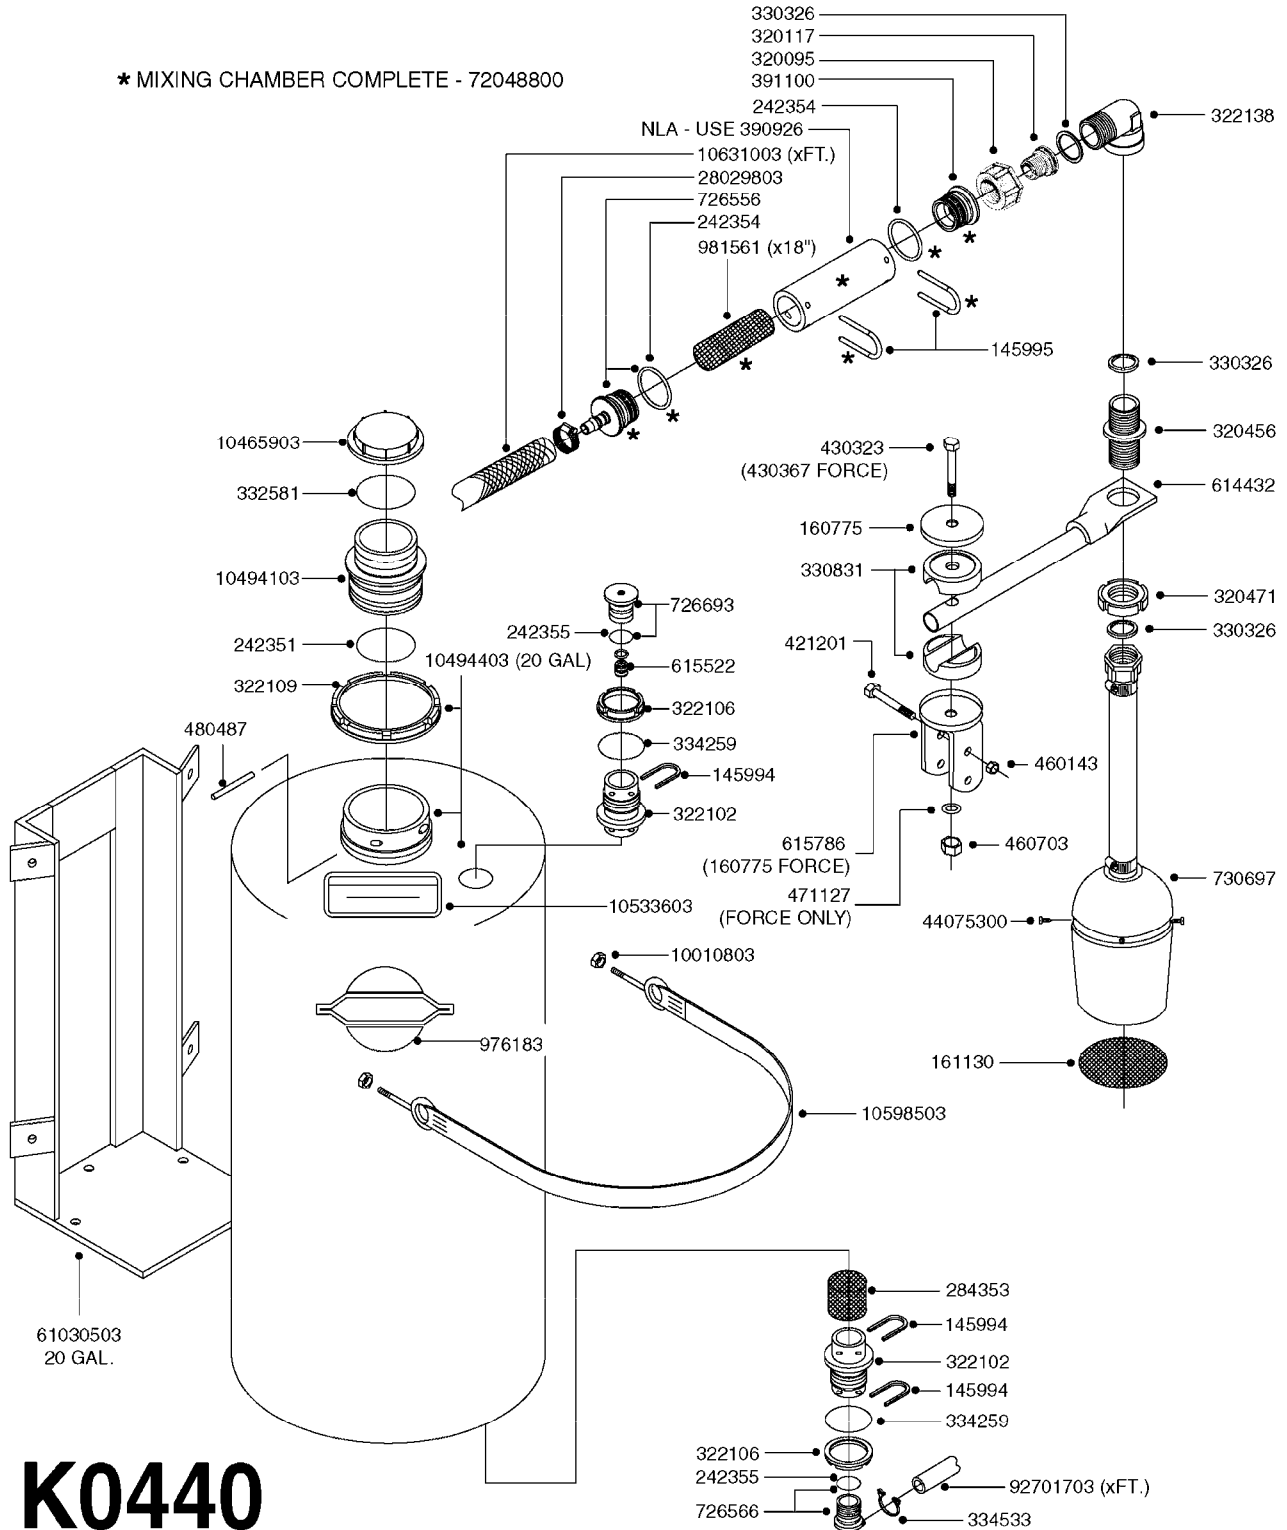

* MIXING CHAMBER COMPLETE - 72048800

parts-n°	order qty	description
145994	1	FITT.DK S-40 FORK
145995	1	FITT.DK S-53 FORK
160775	1	WASHER F. FRICTION PLATE
161130	1	FILTER SCREEN F/FOAM DROPPER
242351	1	O-RING D69.5X3.0 VITON F.S-93
242354	1	O-RING D32.2X3.0 VITON
242355	1	O-RING D19.2X3.0 VITON F.S-40
284353	1	SPONGE FOR FOAM MARKER
320095	1	FITT.DK NUT 1" BSP
320117	1	FITT.DK CONN.1/2"BSP F. 1" CAP
320456	1	FITT.DK BULKHEAD 1"BSP DOUBLE
320471	1	FITT.DK NUT 1" BSP JAMB
322102	1	FITT.DK S-40 BULKHEAD
322106	1	FITT.DK S-40 BULKHEAD NUT
322109	1	FITT.DK S-93 BULKHEAD NUT
322138	1	FITT.DK ELB 1"M X 1"F BSP
330326	1	O-RING D30/D24X2 F.1"NUT
330831	1	FRICTION PLATE
332581	1	GASKET F. 1-1/2" BSP CAPNUT.
334259	1	GASKET F. S-40 BULKHEAD
334533	1	CLAMP HOSE PLASTIC 3/8"
390926	1	TUBE,MIX CHAMB. FOAM MARK STD LONGER THAN ORIGINAL
391100	1	FITT.DK S-53THREAD INS.1/2"BSP
421201	1	BOLT HEX 8.8 DEL M8X70
430323	1	BOLT HEX 8.8 DEL M12X60
430367	1	BOLT HEX 8.8 DEL M12X100 DIN931
460143	1	LOCK NUT M8 SST A2 DIN985
460703	1	NUT HEX M12X1.75 LOCK DIN985A2 SS
471127	1	WASHER, M12, Ø24/13X24X2.5 SS
480487	1	PIN M5X60 SLOTTED GALV
614432	1	BREAK AWAY ARM F. FOAM MARKER
615522	1	CHECK VALVE F.FOAM MARKER
615786	1	MOUNT BKT. F.FOAM DROPPER 98
726556	1	FITT.DK S-53 HB 1/2" W/O-RING
726566	1	HOSE TAIL S40 3/8" STRAIGHT + O-RING
726693	1	FITT.DK S-40 PLUG 1/8BSP ORING
730697	1	FOAM DROPPER COMP. BLACK '97
976183	1	DECAL COMPANY D.18,2 X 29,6
981561	1	SPONGE MAT. MIX.CHAMBER-x0012"
10010803	1	NUT HEX NC (NYLON LOCK) 5/16
10465903	1	*LID F.FOAM MARKER, DRILLED
10494103	1	FILL WELL ASSY.FOAM MARK EPOXY
10494403	1	*TANK ASSY. 20 GAL. D14'F/M
10533603	1	DECAL CAUTION-OPEN SLOWLY ENG
10598503	1	STRAP F.FOAMER TANK (880mm)
10631003	1	HOSE R X CLEAR BRAID.X 1/2 12"
28029803	1	CLAMP HOSE GEAR P1/2" 6708
44075300	1	SCREW 3.5X9.5SS/X15 ISO 14585C
61030503	1	BRKT, FOAM MRKR TANK, 20GAL, RED
72048800	1	MIXING CHAMBER,FOAM MARK. HC
92701703	1	HOSE R X3/8" X300PSI WP X0012"