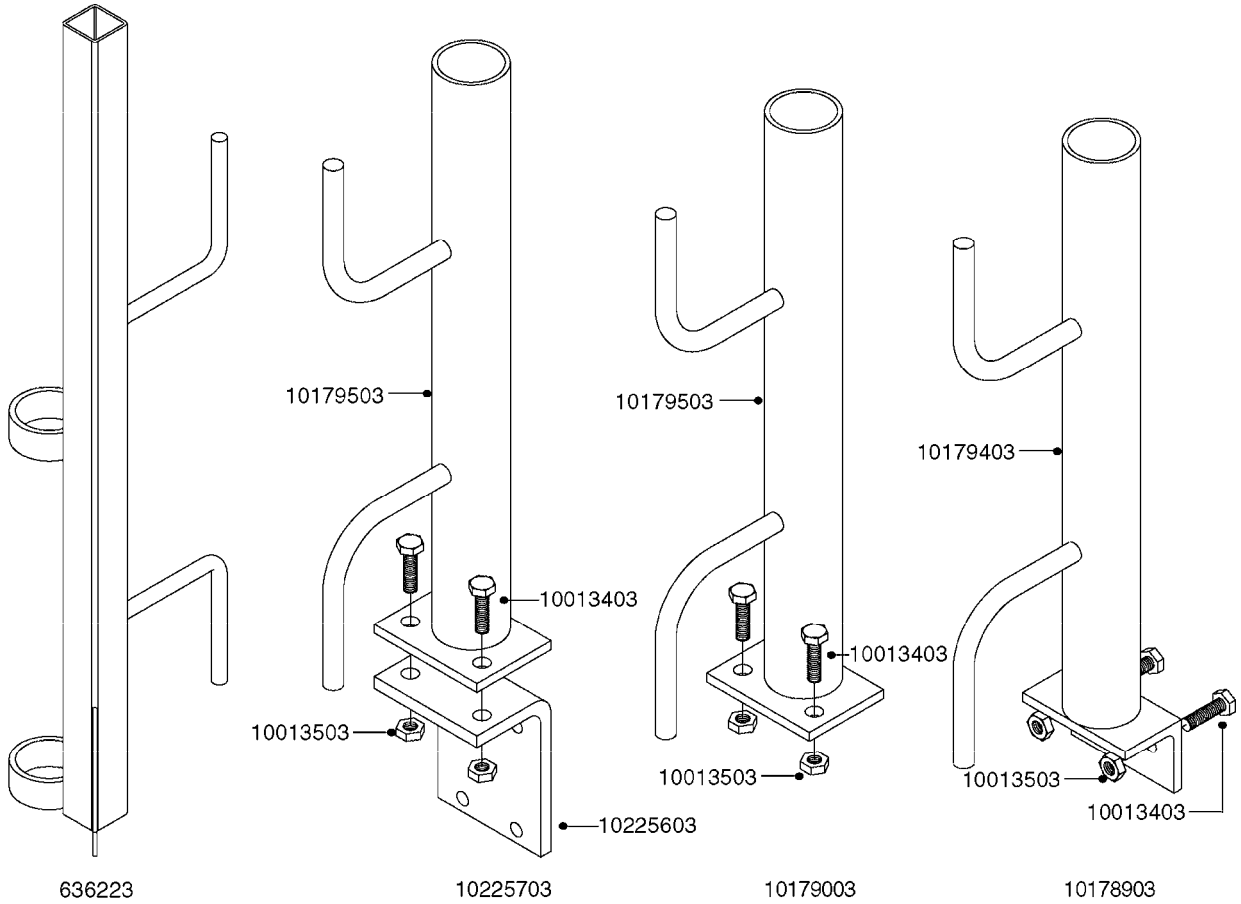

K0520

HOSE WRAPS
K0520-HIN, 05:12:19

Page 1
Date 12.08.2020 8:53

parts-n°	order qty	description
241965	1	O-RING Ø12.1 X 1.6 NITRILE
242007	1	O-RING Ø9.1 X 1.6 NITRILE
281551	1	BALL VALVE 1/2"
320084	1	FITT.DK NUT 1/2" BSP
330212	1	O-RING D19/D14X2.4 F.1/2"NUT
330326	1	O-RING D30/D24X2 F.1"NUT
330676	1	FITT.DK HB 3/8" F. 1/2" NUT
330687	1	FITT.DK HB 1/2" F. 1/2" NUT
334190	1	FITT.DK HB 1/2' F. PISTOL 60S
334533	1	CLAMP HOSE PLASTIC 3/8"
334534	1	CLAMP HOSE PLASTIC 1/2"
636223	1	POST 12 VOLT TR30
712471	1	AGITATION VALVE ASSY. ON/OFF
843196	1	SPRAY GUN KIT TYPE 60 SHORT
843197	1	HANDGUN KIT TYPE 60 LONG
10013403	1	BOLT HEX 3/8-16X1 1/4 HCS Z5
10013503	1	NUT HEX NC 3/8"
10178903	1	WRAP HOSE SIDE MOUNT PLATE
10179003	1	WRAP HOSE BOTTOM PLATE MOUNT
10179403	1	WRAP WELDMENT FOR HI101789
10179503	1	WRAP WELDMENT FOR HI101790
10225603	1	BKT.FOR HOSE WRAP MOUNT NL NK
10225703	1	WRAP HOSE BDL.BOTTOM PLATE
92701703	1	HOSE R X3/8" X300PSI WP X0012"
92702103	1	HOSE R X1/2" X300PSI WP X0012"