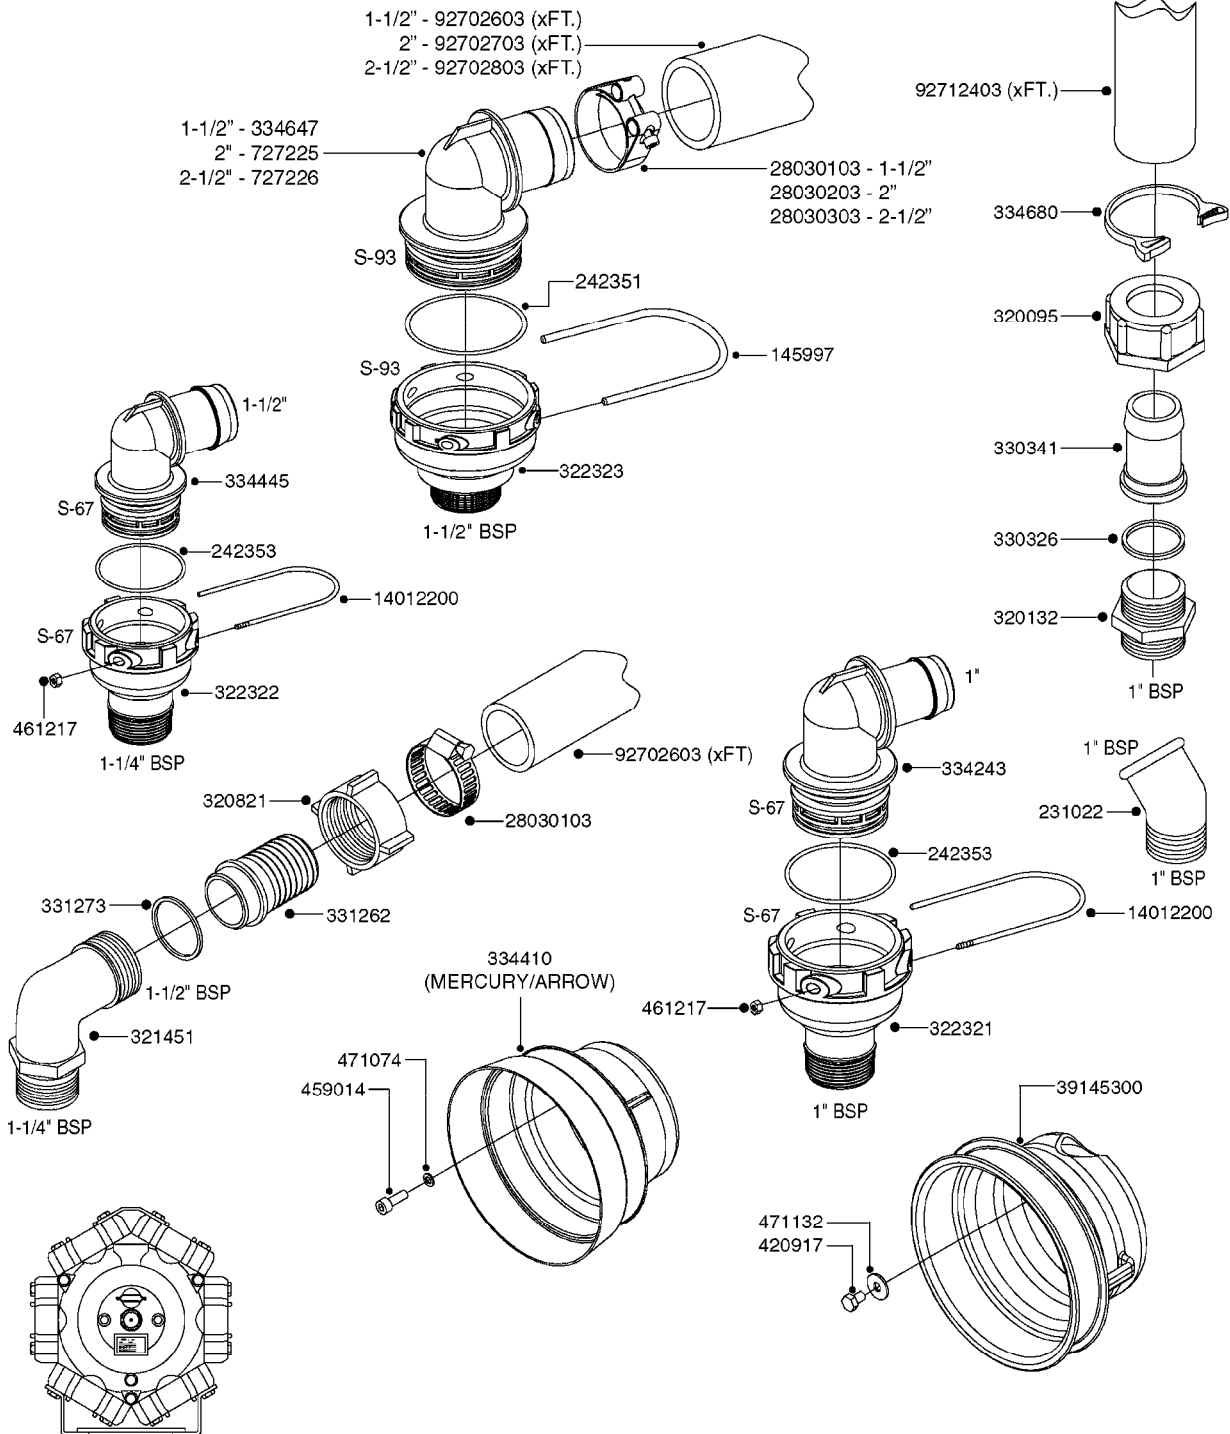

SUCTION SIDE OF PUMP

PRESSURE SIDE OF PUMP

COMPLETE PUMP
(NLA) REPLACED BY 364 PUMP (SEE PAGE A0280)

A0300

PUMP - 361/363 FITTINGS
A0300-HIN, 28:05:19

Page 1
Date 12.08.2020 8:52

parts-n°	order qty	description
145997	1	FITT.DK S-93 FORK
231022	1	FITT.DK ELB. 1' BSP GF 121
242351	1	O-RING D69.5X3.0 VITON F.S-93
242353	1	O-RING 3 X 44.2 VITON
320095	1	FITT.DK NUT 1" BSP
320132	1	FITT.DK HN 1" BSP
320821	1	FITT.DK NUT 1-1/2" BSP
321451	1	FITT.DK ELB.1-1/2 X1-1/4 80DEG
322321	1	FITT.DK S-67 X 1"BSP MALE
322322	1	FITT.DK S-67 X 1-1/4"BSP MALE
322323	1	FITT.DK S-93 X 1-1/2"BSP MALE
330326	1	O-RING D30/D24X2 F.1"NUT
330341	1	FITT.DK HB 1" F. 1" NUT
331262	1	FITT.DK HB 1-1/2" F. 1-1/2"NUT
331273	1	O-RING D44/D38X2 F.1-1/2"
334243	1	FITT.DK S-67 ELB.1"
334410	1	PROTECTION PUM
334445	1	FITT.DK S-67 ELB.1-1/2"
334647	1	FITT.DK S93 ELB 1-1/2" 90 PVC
334680	1	CLAMP HOSE PLASTIC 1"
420917	1	BOLT HEX 8.8 RAW M8X12 FT
459014	1	ALLEN SCREW M8 X 15 GALV.DIN93
461217	1	NUT HEX M5 LOCK
471074	1	WASHER M8 ELZ
471132	1	WASHER D24/D8.4 X 2 SS
727225	1	FITT.DK S-93 ELB.2'PVC W/ORING
727226	1	HOSETAIL S93 2"1/2 90°+O-RING
14012200	1	FITT.DK S-67 FORK W/M5 THREADS
28030103	1	CLAMP HOSE GEAR P5/4-S1.5"6724
28030203	1	CLAMP HOSE T-BOLT S2" 235-67
28030303	1	CLAMP HOSE T-BOLT S2.5" 235-76
39145300	1	PTO SHIELD Ø203 4-POLET MACHINED
92702603	1	HOSE PVC SUCT GRAY 1-1/2"
92702703	1	HOSE PVC SUCT GRAY 2"
92702803	1	HOSE PVC SUCT GRAY 2.5"
92712403	1	HOSE R X1" X300PSI WP X0012"