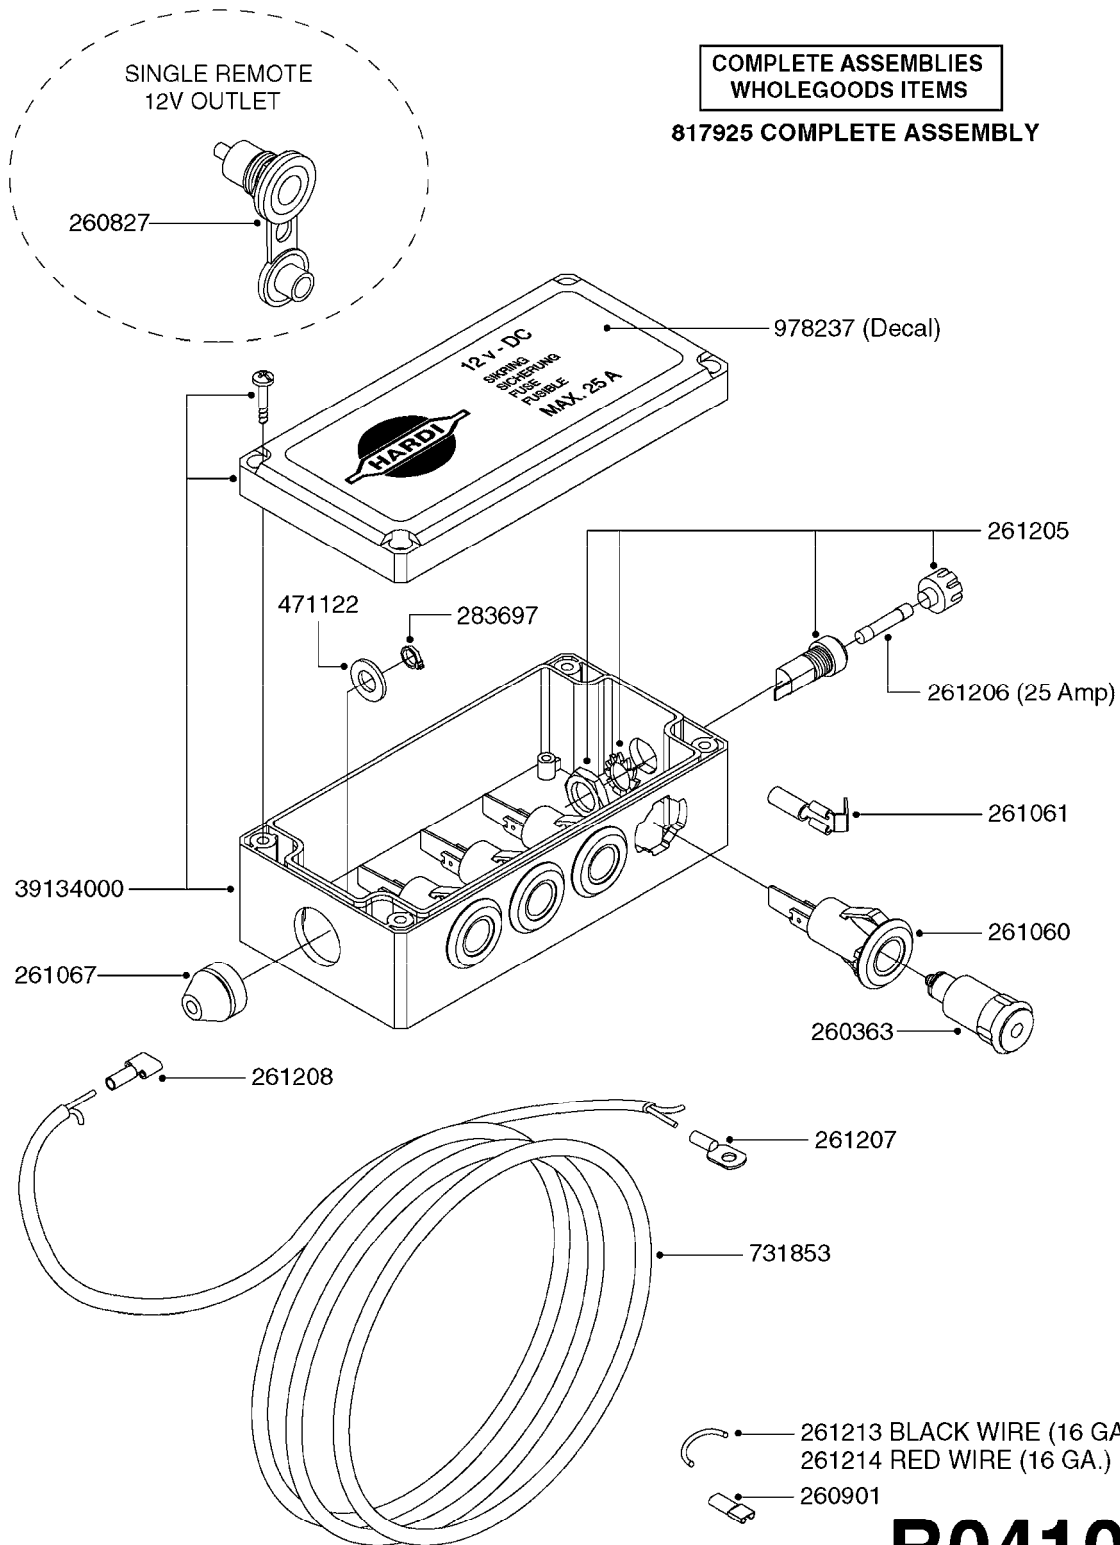

12 VOLT OUTLET BOX
B0410-HIN, 01:01:16

12 VOLT OUTLET BOX
B0410-HIN, 01:01:16

Page 1
Date 12.08.2020 8:52

parts-n°	order qty	description
260363	1	PLUG 2 POLE 12V
260827	1	PLUG F.EC ATTACHMENTS
260901	1	SPADE F.ELEC CONN.1.5MM BLUE
261060	1	PLUG F.EC ATTACHMENTS
261061	1	SPADE F.ELEC.2 WAY CONNECTOR
261067	1	GROMMET 10-14 GREY
261205	1	FUSE HOLDER
261206	1	FUSE 25 A
261207	1	ELECTRIC CONNECTOR 4MM
261208	1	SPADE F.ELEC.CONNECTOR 4MM
261213	1	WIRE 6.4MM BLACK
261214	1	WIRE 6.4MM RED
283697	1	TIESTRAP 200MM
471122	1	WASHER, M10, Ø20/10.5X 2.0, SS
731853	1	CABLE 2X4MM L=138"
817925	1	OUTLET BOX 12 VOLT ELEC.
978237	1	DECAL OUTLET BOX
39134000	1	BOX, COMPLETE, 12V POWER BOX