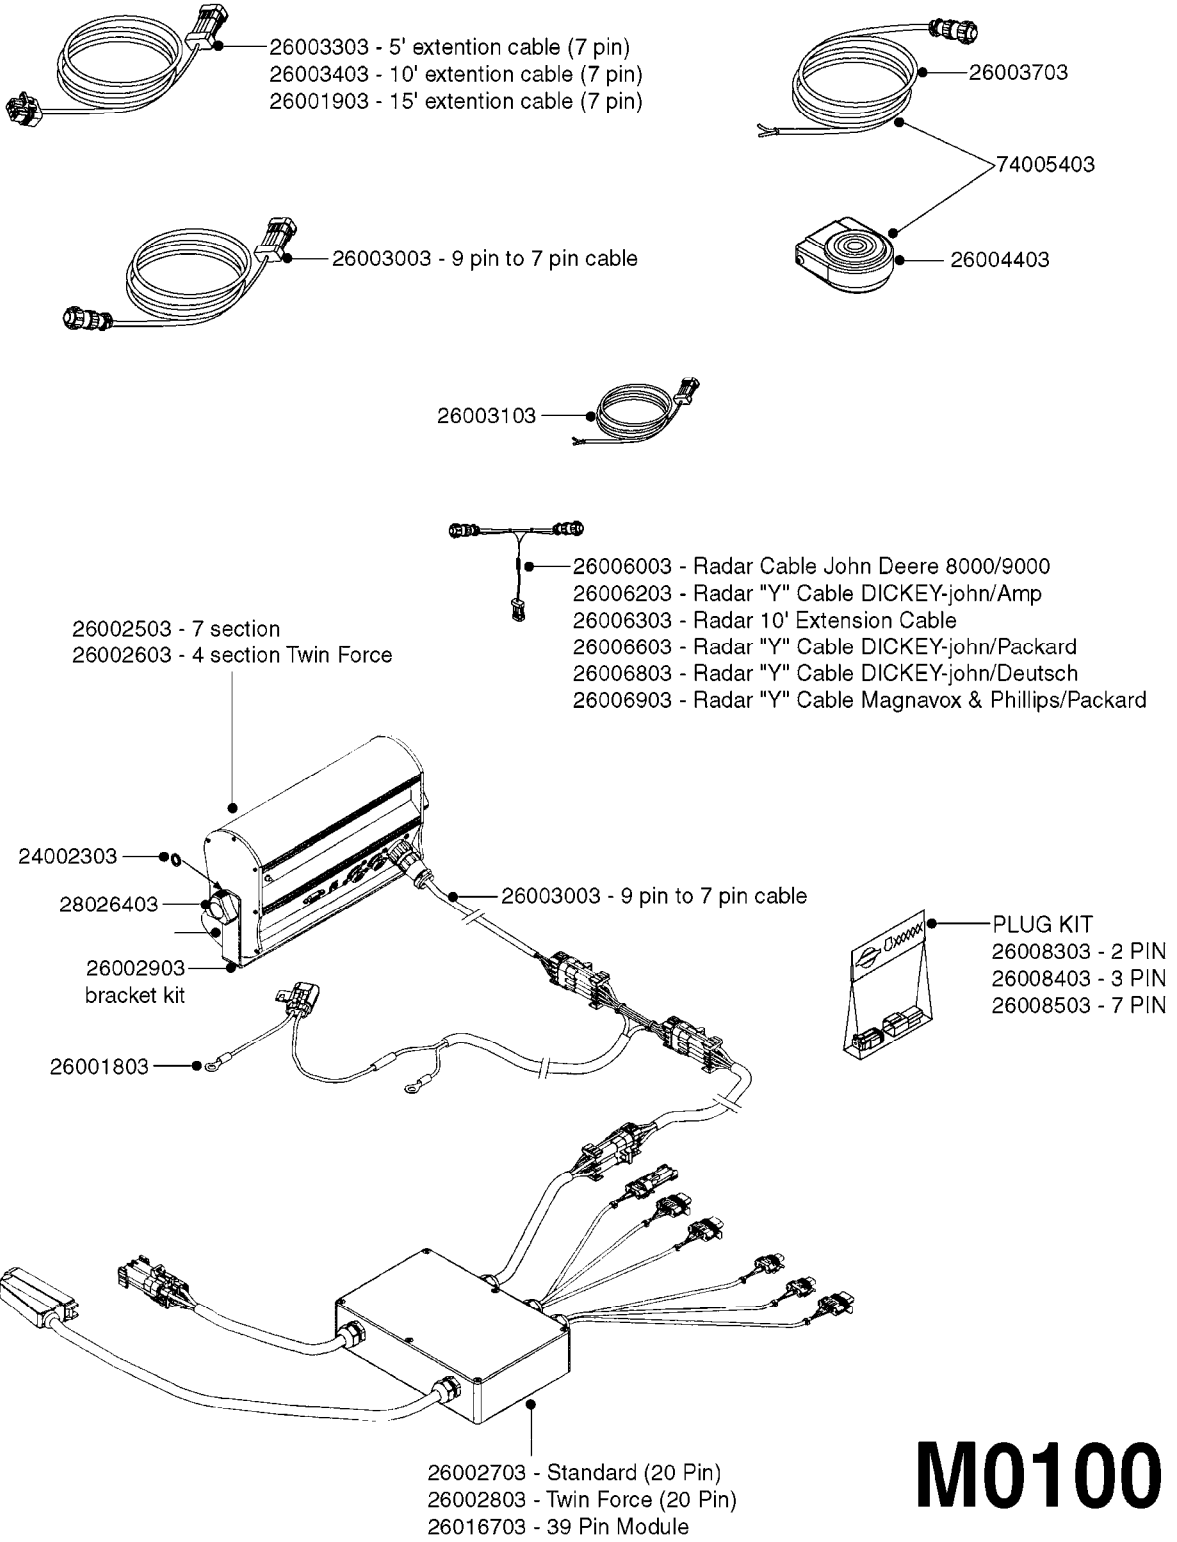

M0090

HC 2500/HM1500 DISPLAY/SCANBOX
M0090-HIN, 01:01:16

Page 1

Date 12.08.2020 8:53

parts-n°	order qty	description
142516	1	SCREW SET M10 BENT F. LOCKING
161411	1	MT.BRK. HC2500/HM1500 DISPLAY
26018300	1	ADAPTOR 2500 FOR SPRAYBOX II 39-PIN/REPLACES SCANBOX
260363	1	PLUG 2 POLE 12V
260827	1	PLUG F.EC ATTACHMENTS
261060	1	PLUG F.EC ATTACHMENTS
261589	1	FUSE 5 X 20 1.25 AMP
26176203	1	FUSE 5.0A QUICK-ACT.
261933	1	CABLE W/PLUG 2X25 L=71"
261934	1	CABLE W/PLUG 18X0.5MM L=79"
261935	1	SWITCH 2 POLE
261937	1	CIRCUIT BOARD F. SCANBOX
262099	1	PLUG SOCKET 3-POLE 2.5/3
450902	1	BOLT ALLEN HEAD M4 X 16MM
471055	1	WASHER D4.1/7.6 X 0.9
61029900	1	BRACKET FOR HC2500
731613	1	DISPLAY HC2500 NEW
731983	1	DISPLAY HM1500 REFURBISHED
732095	1	DISPLAY HM1500 NEW
732096	1	SCANBOX F.HM1500/HC2500
741580	1	PLUG 3-POLE 2.5/3
978045	1	DECAL QUICK GUIDE 1500/2500
978097	1	DECAL QUICK GUIDE 1500/2500 FR