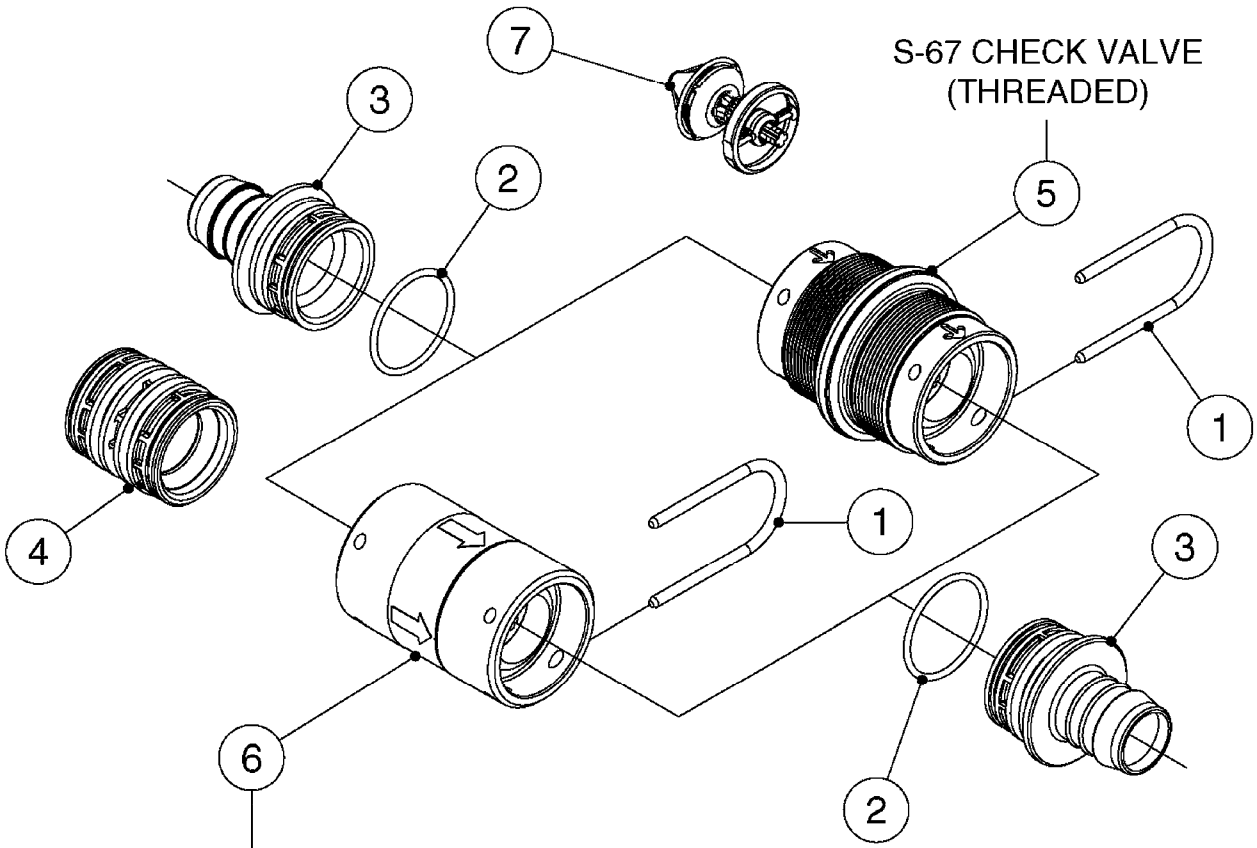

FOR FITTINGS AND
HOSES, SEE SECTION L

B0630

CHECK VALVES - S67
B0630-HIN, 31:07:19

Page 1

Date 12.08.2020 8:52

Pos.	parts-n°	order qty	description
1	145996	1	FITT.DK S-67 FORK
2	241973	1	O-RING Ø3 X 44.2 70 SHORES NITRIL
2	242353	1	O-RING 3 X 44.2 VITON
3	242504	1	O-RING D35x2 NITRIL
4	322104	1	FITT.DK S-67 BULKHEAD
5	334231	1	FITT.DK S-67 STR.1"
5	334232	1	FITT.DK S-67 STR.1-1/4"
5	334444	1	FITT.DK S-67 STR.1-1/2" PVC
6	14103100	1	SEAT F.CHECK VALVE D40.8 2010
7	70063603	1	VALVE, CHECK S67 1-1/2"
			COMPLETE IN-LINE CHECK VALVE FOR 1-1/2" HOSE
7	72001803	1	CHCK VLV,S67, 2 X 1" HB
			COMPLETE IN-LINE CHECK VALVE FOR 1" HOSE
7	72206600	1	CHCK VLV,S67, 2 X 1.25" HB
			COMPLETE IN-LINE CHECK VALVE FOR 1-1/4" HOSE
8	72089900	1	CHECK VALVE S67 SUBASMBLY.2001
9	97800500	1	DECAL 230X28 BLACK ARROW