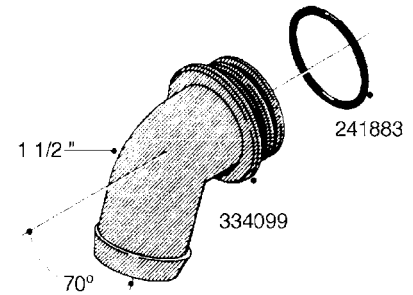

L0080

FITTINGS - S-53
L0080-HIN, 12:09:17

Page 1

Date 12.08.2020 8:53

Pos.	parts-n°	order qty	description
1	145995	1	FITT.DK S-53 FORK
2	241973	1	O-RING Ø3 X 44.2 70 SHORES NITRIL NITRIL (BLACK)
2	242353	1	O-RING 3 X 44.2 VITON VITON (BROWN)
3	242109	1	O-RING D32.2x3.0 NITRIL (BLACK)
3	242354	1	O-RING D32.2X3.0 VITON VITON (BROWN)
4	322103	1	FITT.DK S-53 BULKHEAD
5	322107	1	FITT.DK S-53 BULKHEAD NUT
6	322110	1	FITT.DK S-53 ELB. 1/2" BSP
7	322352	1	FITT.DK S-53 TEE
8	334229	1	FITT.DK S-53 STR.3/4"
9	334260	1	GASKET F. S-53 BULKHEAD
10	334564	1	FITT.DK S-67 TO S-53 ADAPTER
11	391100	1	FITT.DK S-53THREAD INS.1/2"BSP
12	726463	1	FITT.DK S53 BULKHEAD W/GASKET
13	726552	1	FIT.DK S-53X90 1/2" BSP,O-RING
14	726556	1	FITT.DK S-53 HB 1/2" W/O-RING
15	726558	1	FITT.DK S53 STR. 3/4" W.ORING
16	726559	1	FITT DK. S-53 HB 1" W/O-RING
17	726568	1	FITT.DK.S-53 HB 1/2"90 W/O-RING
18	726570	1	FITT.DK S-53 ELB.3/4" W.ORING
19	726571	1	FITT.DK S-53 ELB.1", W ORING
20	726578	1	FITT.DK S53 PLUG WITH O-RING
21	728561	1	FITT.DK. S67M - S53F REDUCER