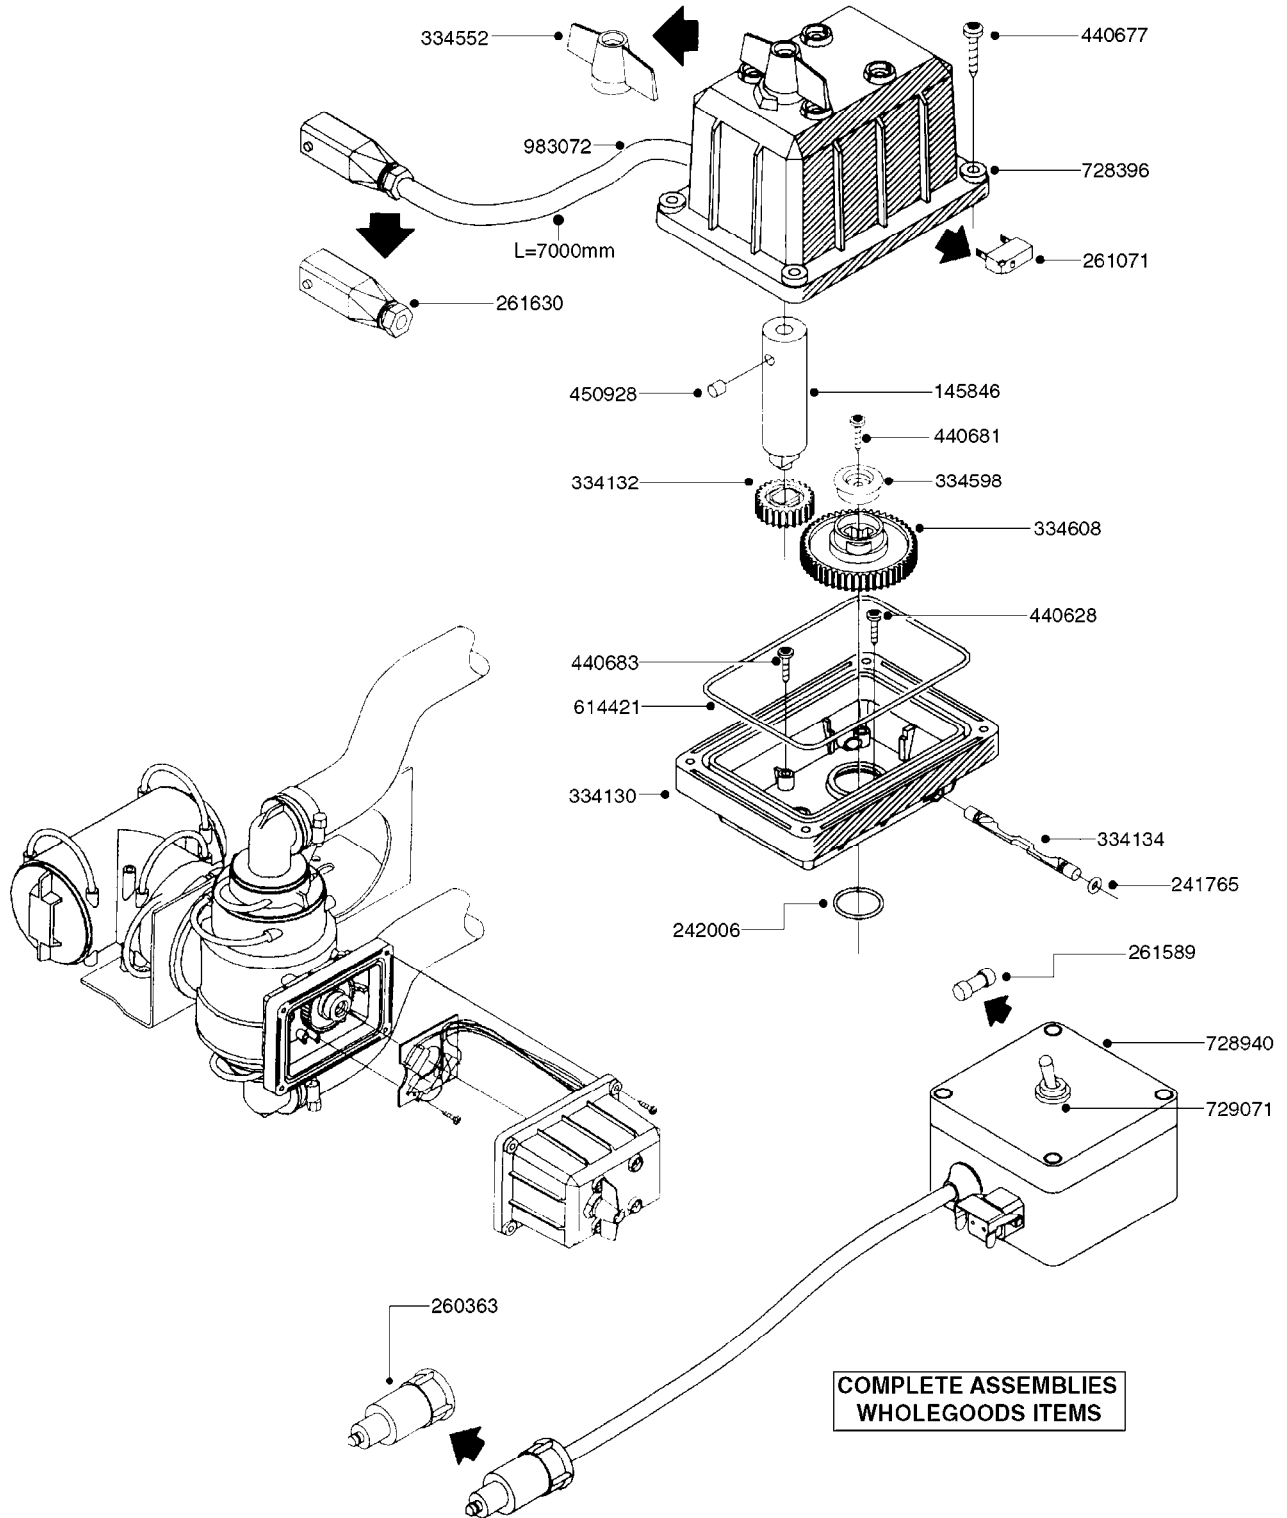

834363 - AGITATION BYPASS VALVE

K0020

BALL VALVE-ELECTRIC 2-WAY
K0020-HIN, 01:01:16

Page 1
Date 12.08.2020 8:52

parts-n°	order qty	description
145846	1	COUPLING FOR EL 3-WAY VALVE
241765	1	O-RING 3.1 X 1.6
242006	1	O-RING D22/D19 X 1.5
260363	1	PLUG 2 POLE 12V
261071	1	MICRO SWITCH TYPE 9 SM 201
261162	1	SOCKET F.12V BAYONET PLUG
261589	1	FUSE 5 X 20 1.25 AMP
334130	1	GEAR BOX
334131	1	COG WHEEL
334132	1	COG WHEEL
334134	1	INDICATOR ROD
334552	1	GRIP F.MAN.OP.EC PRES.REG.GREE
334598	1	PLUG F.VALVE HANDLE BLUE
440628	1	SCREW 3/8'
440677	1	SCREW F. PLASTIC 5X20 SS
440681	1	SCREW F. PLASTIC 4MM X 14LG SS
440683	1	SCREW 40X18 2WAY ELC.BALL VALV
450928	1	SET SCREW M8 X 8MM STAINLESS
614421	1	GASKET F/MOTOR HOUSE-ON/OFF TR
725340	1	MOTOR HOUSING FOR EL VALVE
728399	1	CIRCUIT BOARD F.728941
728941	1	CONTROL BOX F.2-WAY VALVE ELC.
834363	1	ELECTRIC KIT, AGITATION BYPASS