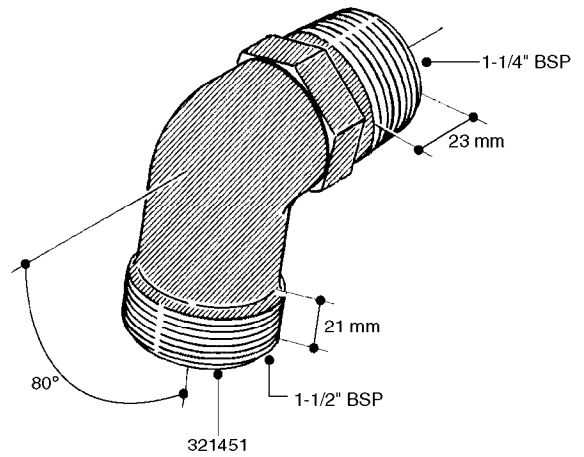

FITTINGS - HEXAGON NIPPLES
L0030-HIN, 01:01:16

Page 0
Date 12.08.2020 8:53

L0030

FITTINGS - HEXAGON NIPPLES
L0030-HIN, 01:01:16

Page 1
Date 12.08.2020 8:53

parts-n°	order qty	description
10015303	1	FITT.PO.HN 1.00X1.00 M1000
10425003	1	FITT.PO.HN 1.25X1.00 MCPHEE
320132	1	FITT.DK HN 1" BSP
320176	1	FITT.DK HN 3/8"X1/2" BSP
320445	1	FITT.DK HN 1/4"X3/8" BSP
320655	1	FITT.DK HN 1/2"-1/2" BSP
320692	1	FITT.DK HN 3/8'BSPX1/4'NPT
320703	1	FITT.DK HN 3/8BSP X1/2 &1/4NPT
320725	1	FITT.DK NIPPLE 3/8"-3/8" BSP
320902	1	FITT.DK HN 3/8'X 1/4' BSP
390232	1	FITT.DK HN 1-1/2' X 1-1/4' BSP
390276	1	FITT.DK HN 1'BSP