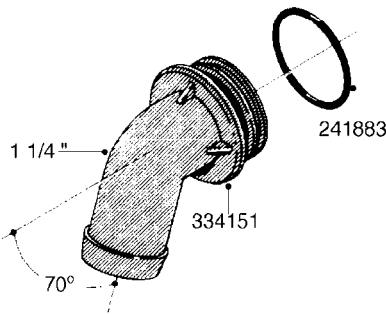

L0080

FITTINGS - S-53
L0080-HIN, 12:09:17

Page 1

Date 12.08.2020 8:53

Pos.	parts-n°	order qty	description
1	145995	1	FITT.DK S-53 FORK
2	241973	1	O-RING Ø3 X 44.2 70 SHORES NITRIL NITRIL (BLACK)
2	242353	1	O-RING 3 X 44.2 VITON VITON (BROWN)
3	242109	1	O-RING D32.2x3.0 NITRIL (BLACK)
3	242354	1	O-RING D32.2X3.0 VITON VITON (BROWN)
4	322103	1	FITT.DK S-53 BULKHEAD
5	322107	1	FITT.DK S-53 BULKHEAD NUT
6	322110	1	FITT.DK S-53 ELB. 1/2" BSP
7	322352	1	FITT.DK S-53 TEE
8	334229	1	FITT.DK S-53 STR.3/4"
9	334260	1	GASKET F. S-53 BULKHEAD
10	334564	1	FITT.DK S-67 TO S-53 ADAPTER
11	391100	1	FITT.DK S-53THREAD INS.1/2"BSP
12	726463	1	FITT.DK S53 BULKHEAD W/GASKET
13	726552	1	FIT.DK S-53X90 1/2" BSP,O-RING
14	726556	1	FITT.DK S-53 HB 1/2" W/O-RING
15	726558	1	FITT.DK S53 STR. 3/4" W.ORING
16	726559	1	FITT DK. S-53 HB 1" W/O-RING
17	726568	1	FITT.DK.S-53 HB 1/2"90 W/O-RING
18	726570	1	FITT.DK S-53 ELB.3/4" W.ORING
19	726571	1	FITT.DK S-53 ELB.1", W ORING
20	726578	1	FITT.DK S53 PLUG WITH O-RING
21	728561	1	FITT.DK. S67M - S53F REDUCER