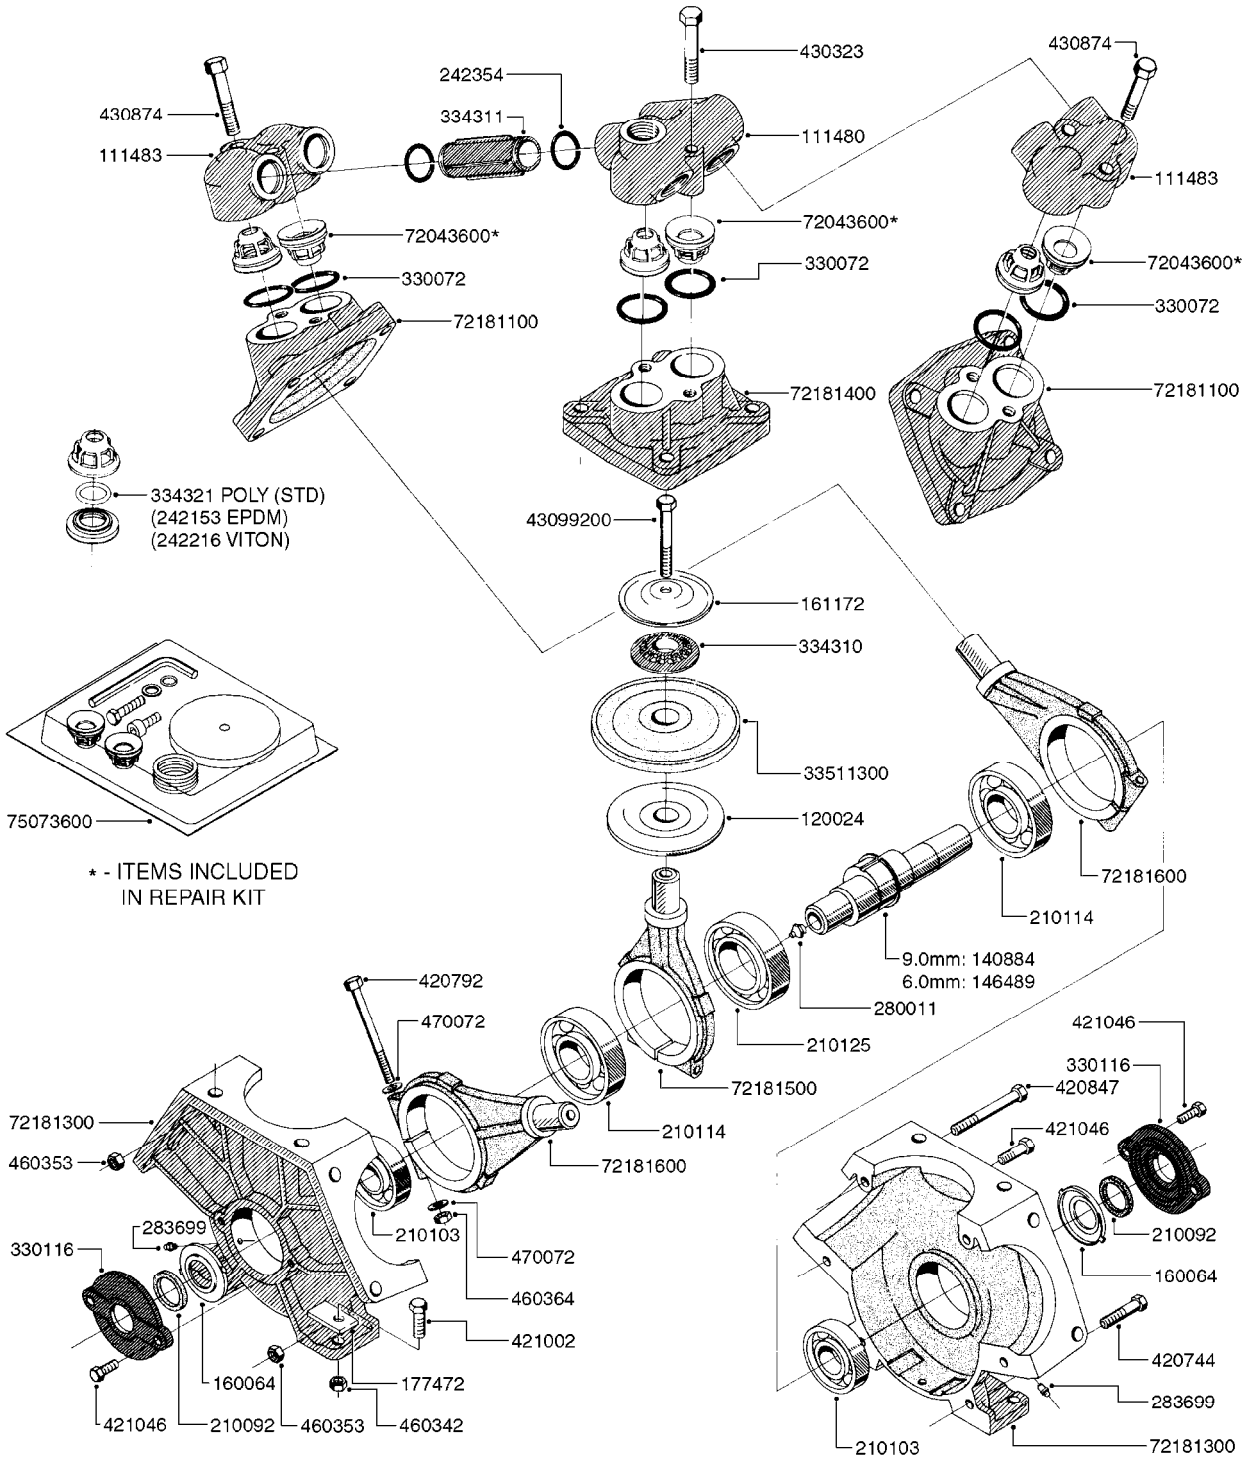

A0220

PUMP - 1302 W/ MOUNTING BASE
A0220-HIN, 27:04:17

Page 1

Date 12.08.2020 8:52

parts-n°	order qty	description
111480	1	VALVE HEAD 1302 CENTER
111483	1	VALVE HEAD SIDE 1302
120024	1	DIAPHRAGM BACK DISC 1200-1300
140884	1	CRANK SHAFT MODEL 1300-9
146489	1	CRANK SHAFT MODEL 1302-6MM
160064	1	DUST PLATE
161172	1	DIAPHRAGM DISC F. 1203/1303
177472	1	BRACKET 25 X 5
210092	1	SEAL FELT D43/30X5
210103	1	BEARING BALL 6306
210114	1	BEARING BALL 6308
210125	1	BEARING BALL 6210
242153	1	O-RING D26X4 EPDM
242216	1	O-RING VITON F/1202/1302/462
242354	1	O-RING D32.2X3.0 VITON
280011	1	GREASE NIPPLE 1/8" SAE H TR
283699	1	GREASE NIPPLE M6X1
330072	1	O-RING D53.5/D45.5X4
330116	1	SEAL RETAINER, MODEL 1300
334310	1	NYLON WASHER 1202/1302/462
334311	1	CONNECTION PIPE INLET MOD.1302
334321	1	O-RING POLY. 34.0x26.0x4.0
420081	1	BOLT HEX 8.8 DEL 3/8"X40MM
420162	1	BOLT HEX 8.8 DEL 3/8"X15MM
420346	1	BOLT HEX 8.8 DEL 3/8"X 25MM
420357	1	BOLT HEX 8.8 RAW 3/8"X85MM
420803	1	BOLT HEX 8.8 DEL M8X90
421002	1	BOLT HEX 8.8 DEL M10X30 FT DIN933
421259	1	BOLT HEX UNC7/16"x2.25" 18-8SS
430323	1	BOLT HEX 8.8 DEL M12X60
430404	1	BOLT HEX 8.8 DEL M12X50
430874	1	SCREW SET 8.8 DEL M12X70 FT
460062	1	NUT HEX 3/8" GALV.
460342	1	NUT HEX M10 DEL DIN934
460364	1	NUT HU M8 A2 SS DIN934
460386	1	NUT HEX M12X1.75
470072	1	WASHER D15/D8X.5 LOCK
33511300	1	DIAPHRAGM 1202-1303 POLY 2006
72043600	1	VALVE FOR 462/463
72181100	1	DIAPHRAGM COVER 1203/1303+BLTS
72181300	1	PUMP CASTING 1300 RED W/BOLTS
72181400	1	DIAPHRAGM COVER 1303 W/BOLTS
72181500	1	CONNECTING ROD, CENTER 1303
72181600	1	CONNECTING ROD, SIDE MOD.1300
75073500	1	PUMP KIT 1300/1302 "06"