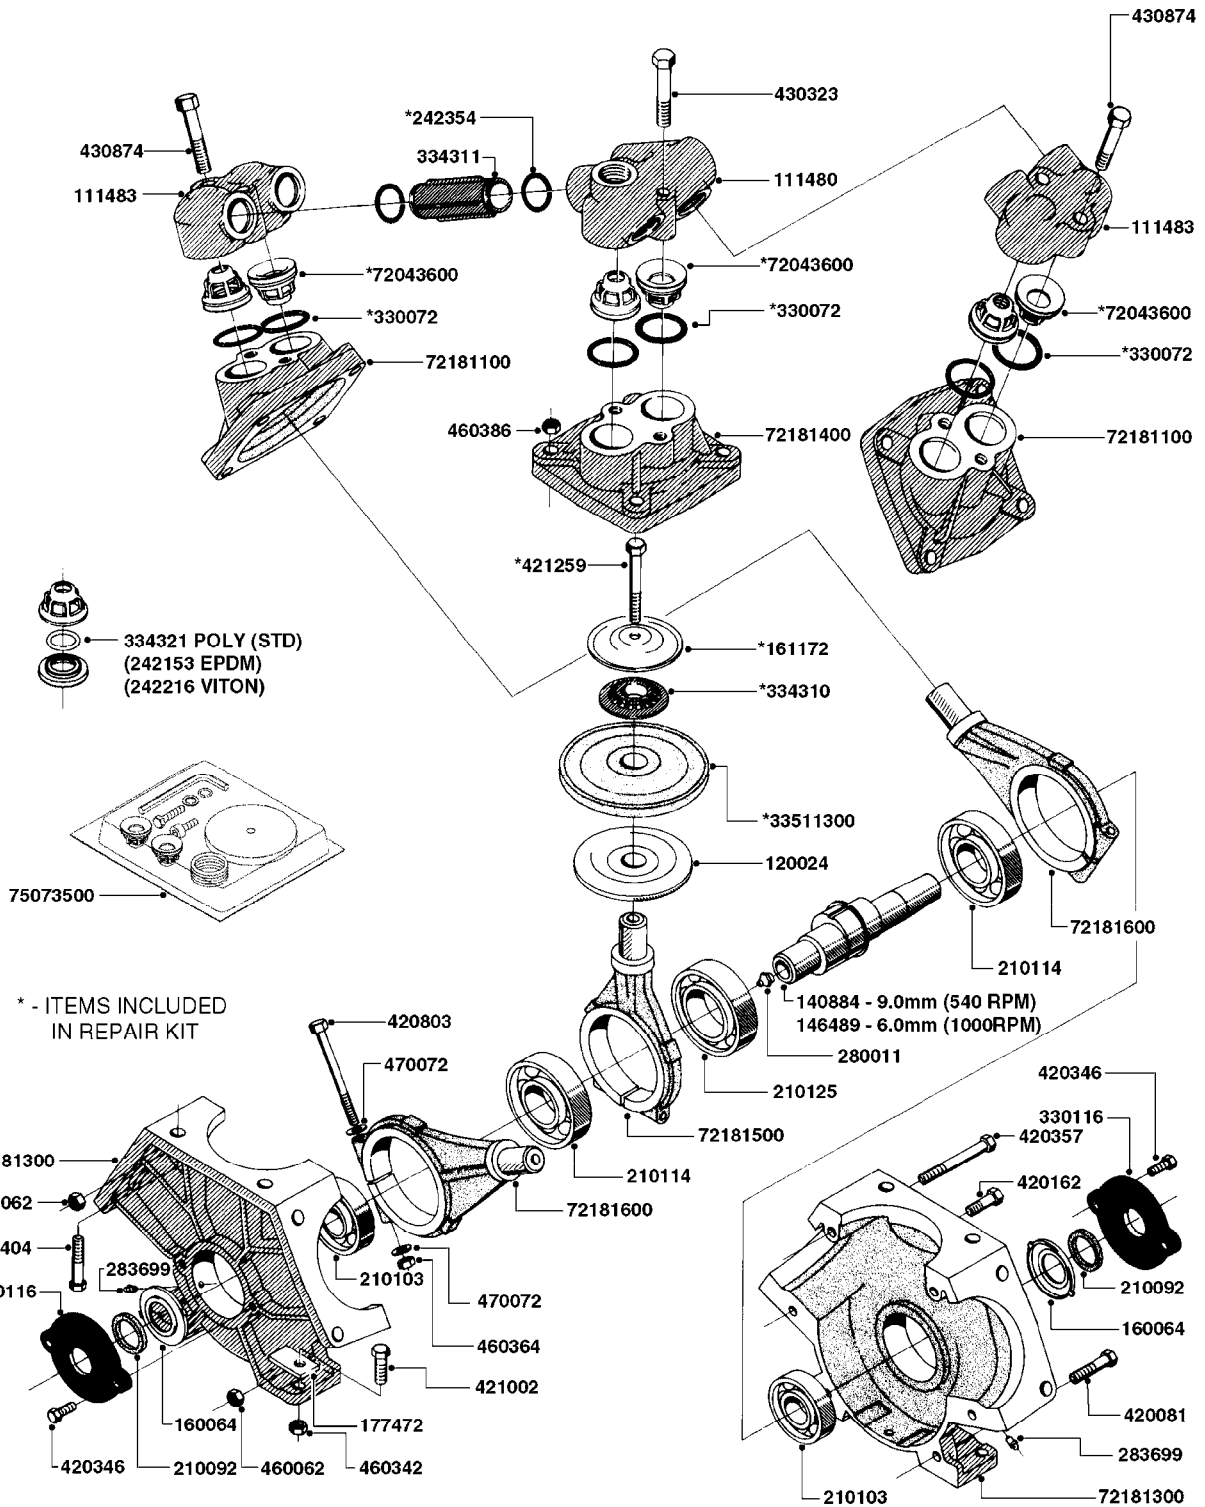

A0220

PUMP - 1302 W/ MOUNTING BASE
A0220-HIN, 27:04:17

Page 1

Date 12.08.2020 8:52

parts-n°	order qty	description
111480	1	VALVE HEAD 1302 CENTER
111483	1	VALVE HEAD SIDE 1302
120024	1	DIAPHRAGM BACK DISC 1200-1300
140884	1	CRANK SHAFT MODEL 1300-9
146489	1	CRANK SHAFT MODEL 1302-6MM
160064	1	DUST PLATE
161172	1	DIAPHRAGM DISC F. 1203/1303
177472	1	BRACKET 25 X 5
210092	1	SEAL FELT D43/30X5
210103	1	BEARING BALL 6306
210114	1	BEARING BALL 6308
210125	1	BEARING BALL 6210
242153	1	O-RING D26X4 EPDM
242216	1	O-RING VITON F/1202/1302/462
242354	1	O-RING D32.2X3.0 VITON
280011	1	GREASE NIPPLE 1/8" SAE H TR
283699	1	GREASE NIPPLE M6X1
330072	1	O-RING D53.5/D45.5X4
330116	1	SEAL RETAINER, MODEL 1300
334310	1	NYLON WASHER 1202/1302/462
334311	1	CONNECTION PIPE INLET MOD.1302
334321	1	O-RING POLY. 34.0x26.0x4.0
420081	1	BOLT HEX 8.8 DEL 3/8"X40MM
420162	1	BOLT HEX 8.8 DEL 3/8"X15MM
420346	1	BOLT HEX 8.8 DEL 3/8"X 25MM
420357	1	BOLT HEX 8.8 RAW 3/8"X85MM
420803	1	BOLT HEX 8.8 DEL M8X90
421002	1	BOLT HEX 8.8 DEL M10X30 FT DIN933
421259	1	BOLT HEX UNC7/16"x2.25" 18-8SS
430323	1	BOLT HEX 8.8 DEL M12X60
430404	1	BOLT HEX 8.8 DEL M12X50
430874	1	SCREW SET 8.8 DEL M12X70 FT
460062	1	NUT HEX 3/8" GALV.
460342	1	NUT HEX M10 DEL DIN934
460364	1	NUT HU M8 A2 SS DIN934
460386	1	NUT HEX M12X1.75
470072	1	WASHER D15/D8X.5 LOCK
33511300	1	DIAPHRAGM 1202-1303 POLY 2006
72043600	1	VALVE FOR 462/463
72181100	1	DIAPHRAGM COVER 1203/1303+BLTS
72181300	1	PUMP CASTING 1300 RED W/BOLTS
72181400	1	DIAPHRAGM COVER 1303 W/BOLTS
72181500	1	CONNECTING ROD, CENTER 1303
72181600	1	CONNECTING ROD, SIDE MOD.1300
75073500	1	PUMP KIT 1300/1302 "06"