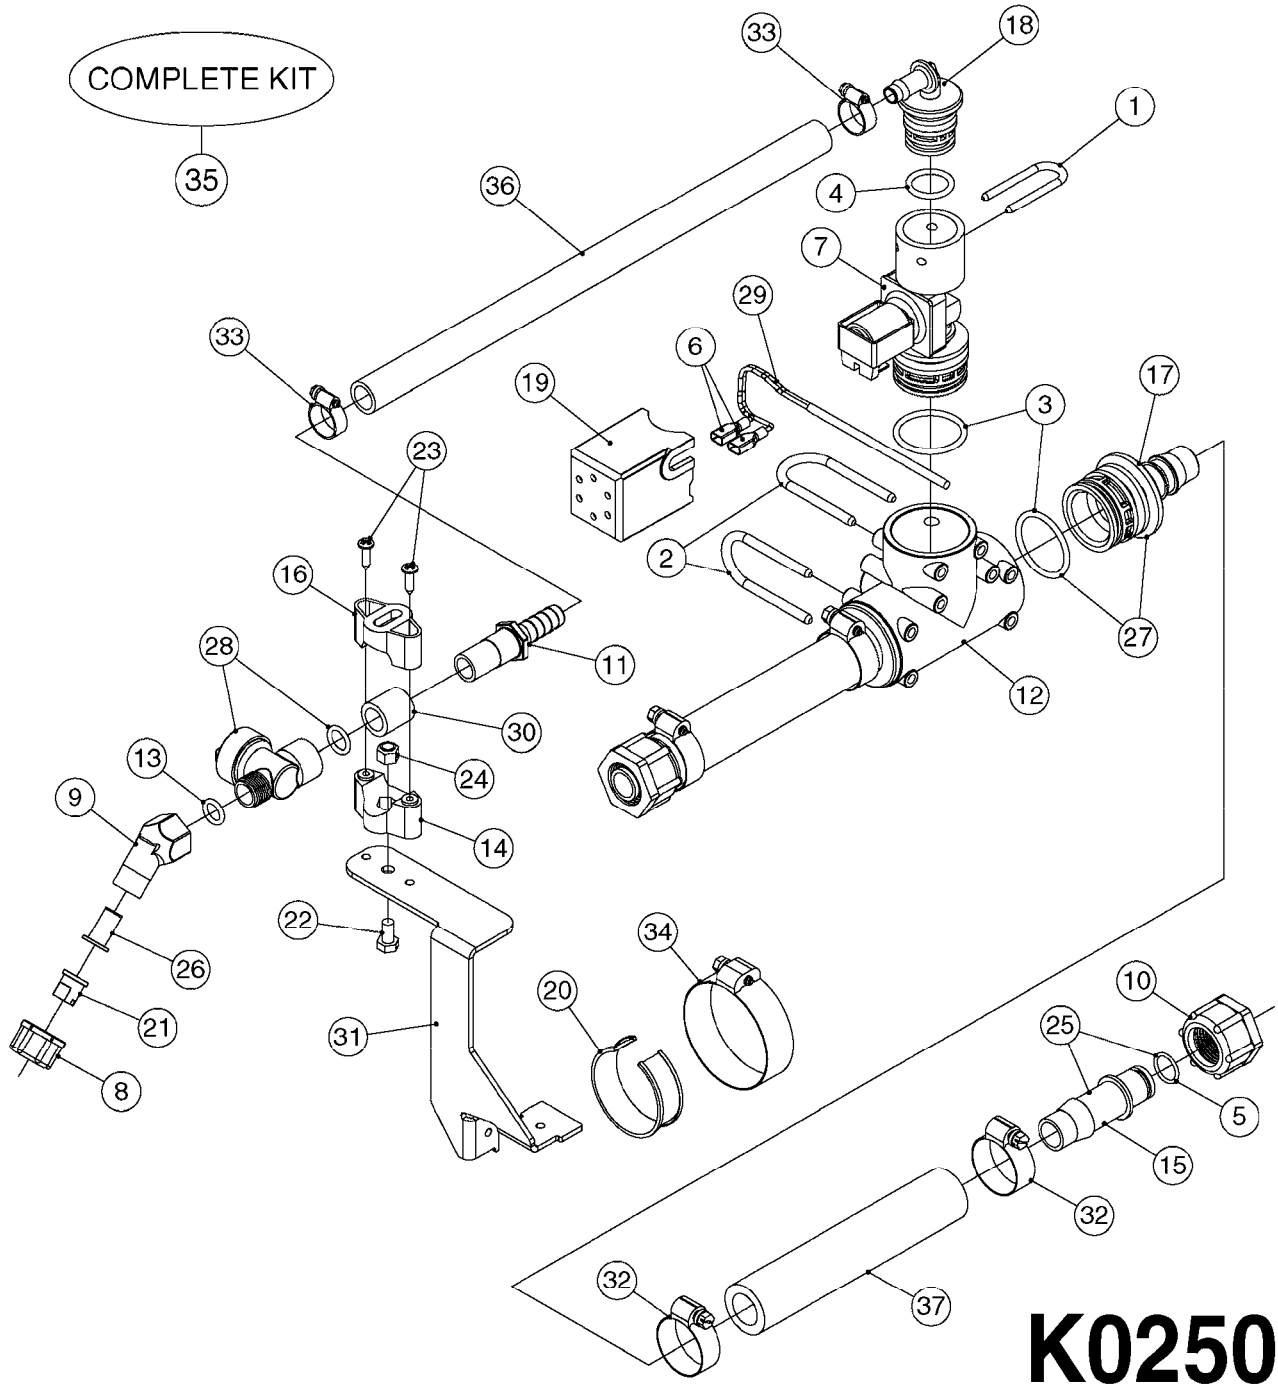

ELECTRIC END NOZZLE KIT '09
K0250-HIN, 01:01:16

Page 1
Date 12.08.2020 8:52

Pos.	parts-n°	order qty	description
1	145994	1	FITT.DK S-40 FORK
2	145995	1	FITT.DK S-53 FORK
3	242354	1	O-RING D32.2X3.0 VITON
4	242355	1	O-RING D19.2X3.0 VITON F.S-40
5	242594	1	O-RING D14 X 1.78 SCH.70-EPDM
6	261539	1	SPADE F.ELEC CONNEX BLUE INSUL
7	262104	1	VALVE, SOLENOID, S53/S40
8	320187	1	FITT.DK CAP 3/8" BSP BLACK
9	320191	1	FITT.DK ELB 3/8' BSP 45 DEGREE
10	320283	1	FITT.DK NUT 3/4"BSP
11	320891	1	FITT.DK HB 3/8'- 3/8' BSP
12	322352	1	FITT.DK S-53 TEE
13	330013	1	O-RING 2.5 X 10 PUR
14	333012	1	NOZZLE HOLD. UPPER PART
15	334044	1	FITT.DK HB 3/4' F. 3/4' CAP
16	334220	1	YOKE, UPPER NOZZLE BODY
17	334229	1	FITT.DK S-53 STR.3/4"
18	334237	1	FITT.DK S-40 ELB.3/8"
19	334965	1	COVER FOR S53 SOLENOID VALVE
20	341291	1	RUBBER HOSE CLAMP COVER 130MM
21	370392	1	NOZZLE END FAN 1850-G 300
22	410546	1	BOLT HEX M6X12 A2 SS DIN933
23	440665	1	SCREW M4.2X16 STAINLESS
24	460261	1	NUT HEX M6X1.00 LOCK DIN985 A2 SS
25	724621	1	FITT.DK HB 3/4"ASSY F.3/4" NUT
26	725042	1	SCREEN 80 MESH W.GASKET, RED
27	726558	1	FITT.DK S53 STR. 3/4" W. ORING
28	729610	1	NOZZLE ASSY. NON DRIP 3/8 THRD
29	983087	1	ELEC. CABLE 2 WIRE X 0.75MM
30	10631003	1	HOSE R X CLEAR BRAID.X 1/2 12"
31	16110803	1	NOZZLE BRACKET VAR SPACINGS
32	28029903	1	CLAMP HOSE GEAR P3/4"-S1" 6712
33	28044903	1	CLAMP HOSE GEAR P3/8" 6706
34	28047003	1	CLAMP HOSE GEAR 30 X 50 6732
35	82613203	1	ELECTRIC END NOZZLE KIT 2009
36	92701703	1	HOSE R X3/8" X300PSI WP X0012"
37	92703203	1	HOSE R X3/4" X300PSI WP X0012"