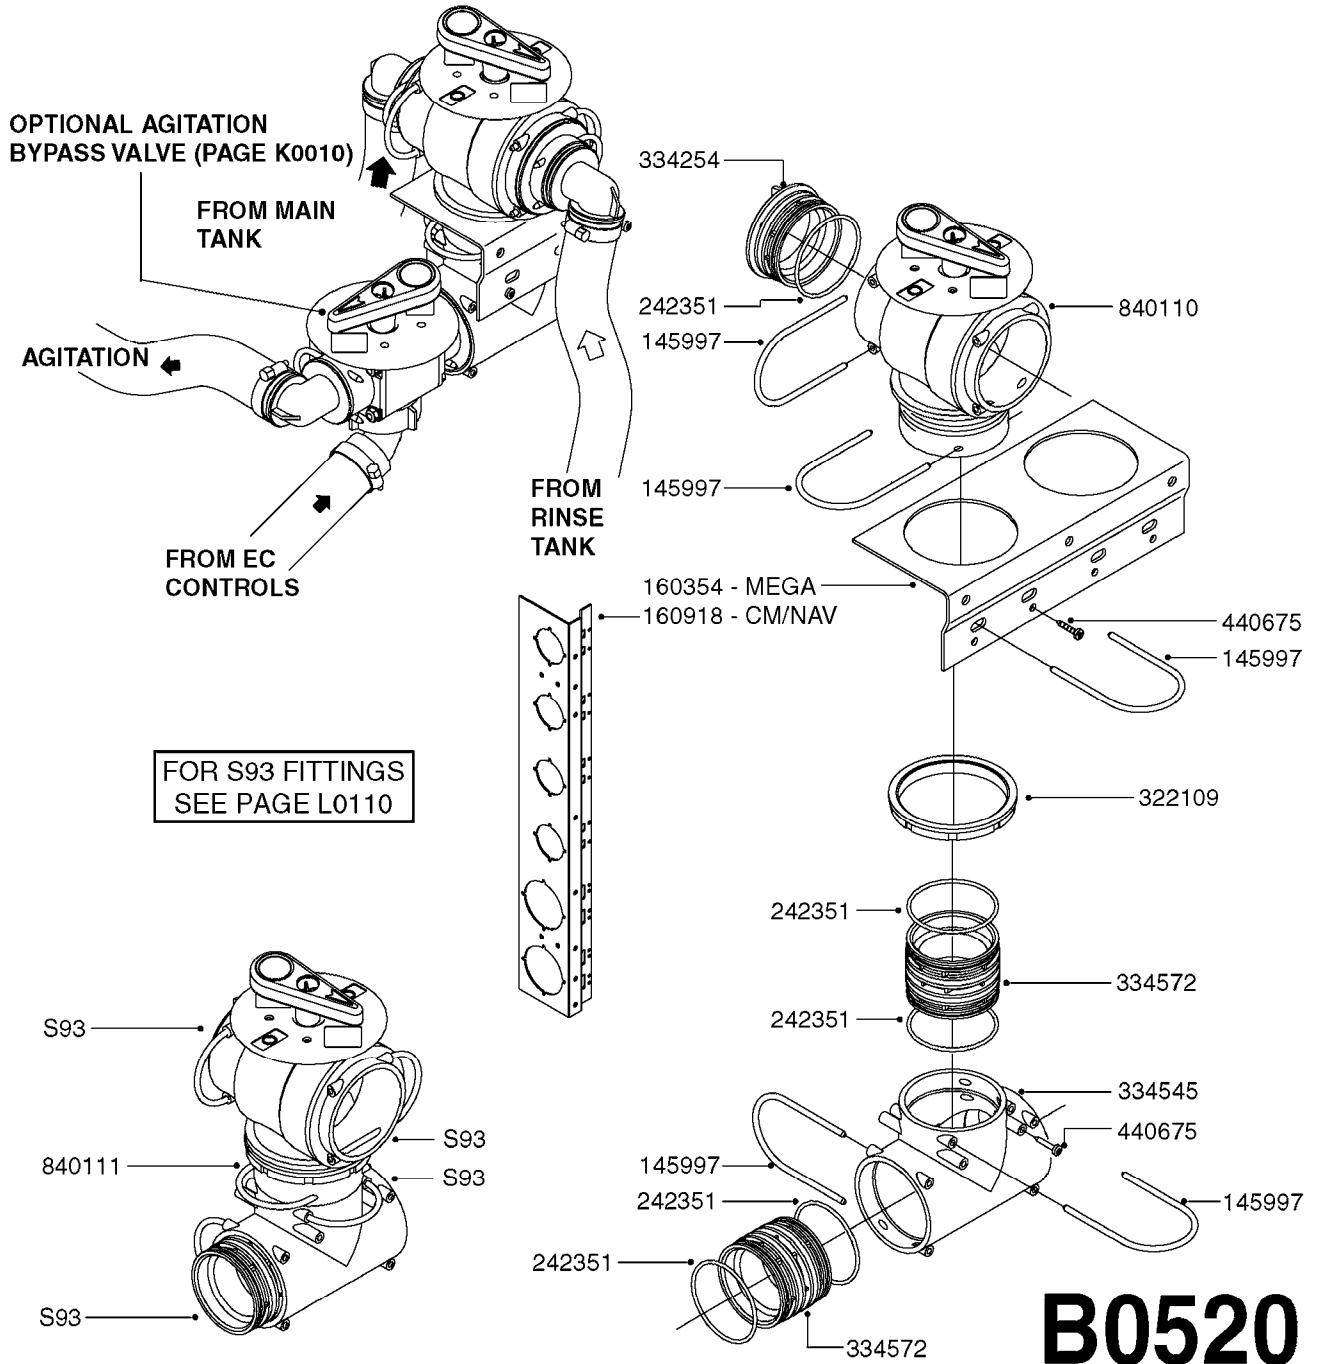

MANIFOLD SYSTEM - SUCTION
B0520-HIN, 01:01:16

Page 1

Date 12.08.2020 8:52

parts-n°	order qty	description
145997	1	FITT.DK S-93 FORK
160354	1	BRACKET F.SUCTION MANIFOLD
160918	1	BRACKET F. MANIFOLD CM
242351	1	O-RING D69.5X3.0 VITON F.S-93
322109	1	FITT.DK S-93 BULKHEAD NUT
334254	1	FITT.DK S-93 PLUG
334545	1	FITT.DK S-93 TEE
334572	1	FITT.DK S-93 ADAPTOR MALE MALE
440675	1	SCREW F. PLASTIC 5X16 SS
840110	1	VALVE SUCTION S-93 F.MANIFOLD
840111	1	VALVE SUCTION 3 WAY S-93 W.TEE