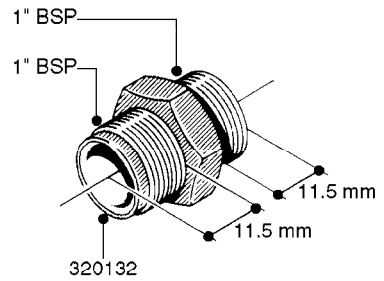

FITTINGS - HEXAGON NIPPLES
L0030-HIN, 01:01:16

Page 0
Date 12.08.2020 8:53

L0030

FITTINGS - HEXAGON NIPPLES
L0030-HIN, 01:01:16

Page 1
Date 12.08.2020 8:53

parts-n°	order qty	description
10015303	1	FITT.PO.HN 1.00X1.00 M1000
10425003	1	FITT.PO.HN 1.25X1.00 MCPHEE
320132	1	FITT.DK HN 1" BSP
320176	1	FITT.DK HN 3/8"X1/2" BSP
320445	1	FITT.DK HN 1/4"X3/8" BSP
320655	1	FITT.DK HN 1/2"-1/2" BSP
320692	1	FITT.DK HN 3/8'BSPX1/4'NPT
320703	1	FITT.DK HN 3/8BSP X1/2 &1/4NPT
320725	1	FITT.DK NIPPLE 3/8"-3/8" BSP
320902	1	FITT.DK HN 3/8'X 1/4' BSP
390232	1	FITT.DK HN 1-1/2' X 1-1/4' BSP
390276	1	FITT.DK HN 1'BSP