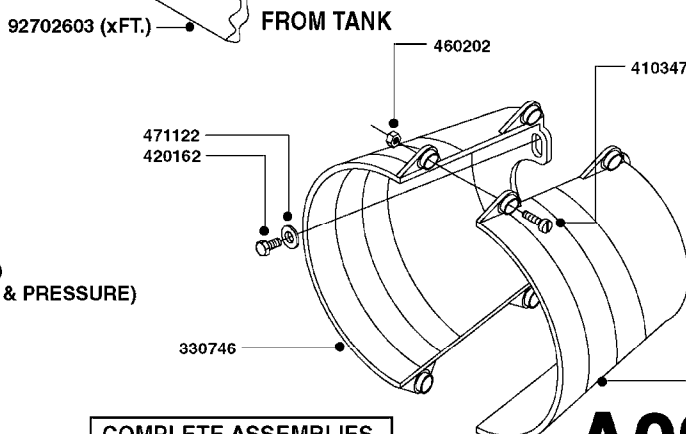

PRESSURE SIDE OF PUMP

SUCTION SIDE OF PUMP

TO CONTROLS

NLA - 1302 PUMP (REPLACES 1301 PUMP)
#726854 - COMPLETE DAMPER KIT (SUCTION & PRESSURE)

FROM TANK

COMPLETE ASSEMBLIES
WHOLEGOODS ITEMS

A0240

PUMP - 1301/1302 FITTINGS
A0240-HIN, 01:01:16