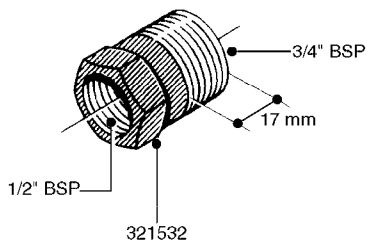

FITTINGS - HEXAGON NIPPLES
L0030-HIN, 01:01:16

Page 0
Date 12.08.2020 8:53

L0030

FITTINGS - HEXAGON NIPPLES
L0030-HIN, 01:01:16

Page 1
Date 12.08.2020 8:53

parts-n°	order qty	description
10015303	1	FITT.PO.HN 1.00X1.00 M1000
10425003	1	FITT.PO.HN 1.25X1.00 MCPHEE
320132	1	FITT.DK HN 1" BSP
320176	1	FITT.DK HN 3/8"X1/2" BSP
320445	1	FITT.DK HN 1/4"X3/8" BSP
320655	1	FITT.DK HN 1/2"-1/2" BSP
320692	1	FITT.DK HN 3/8'BSPX1/4'NPT
320703	1	FITT.DK HN 3/8BSP X1/2 &1/4NPT
320725	1	FITT.DK NIPPLE 3/8"-3/8" BSP
320902	1	FITT.DK HN 3/8'X 1/4' BSP
390232	1	FITT.DK HN 1-1/2' X 1-1/4' BSP
390276	1	FITT.DK HN 1'BSP