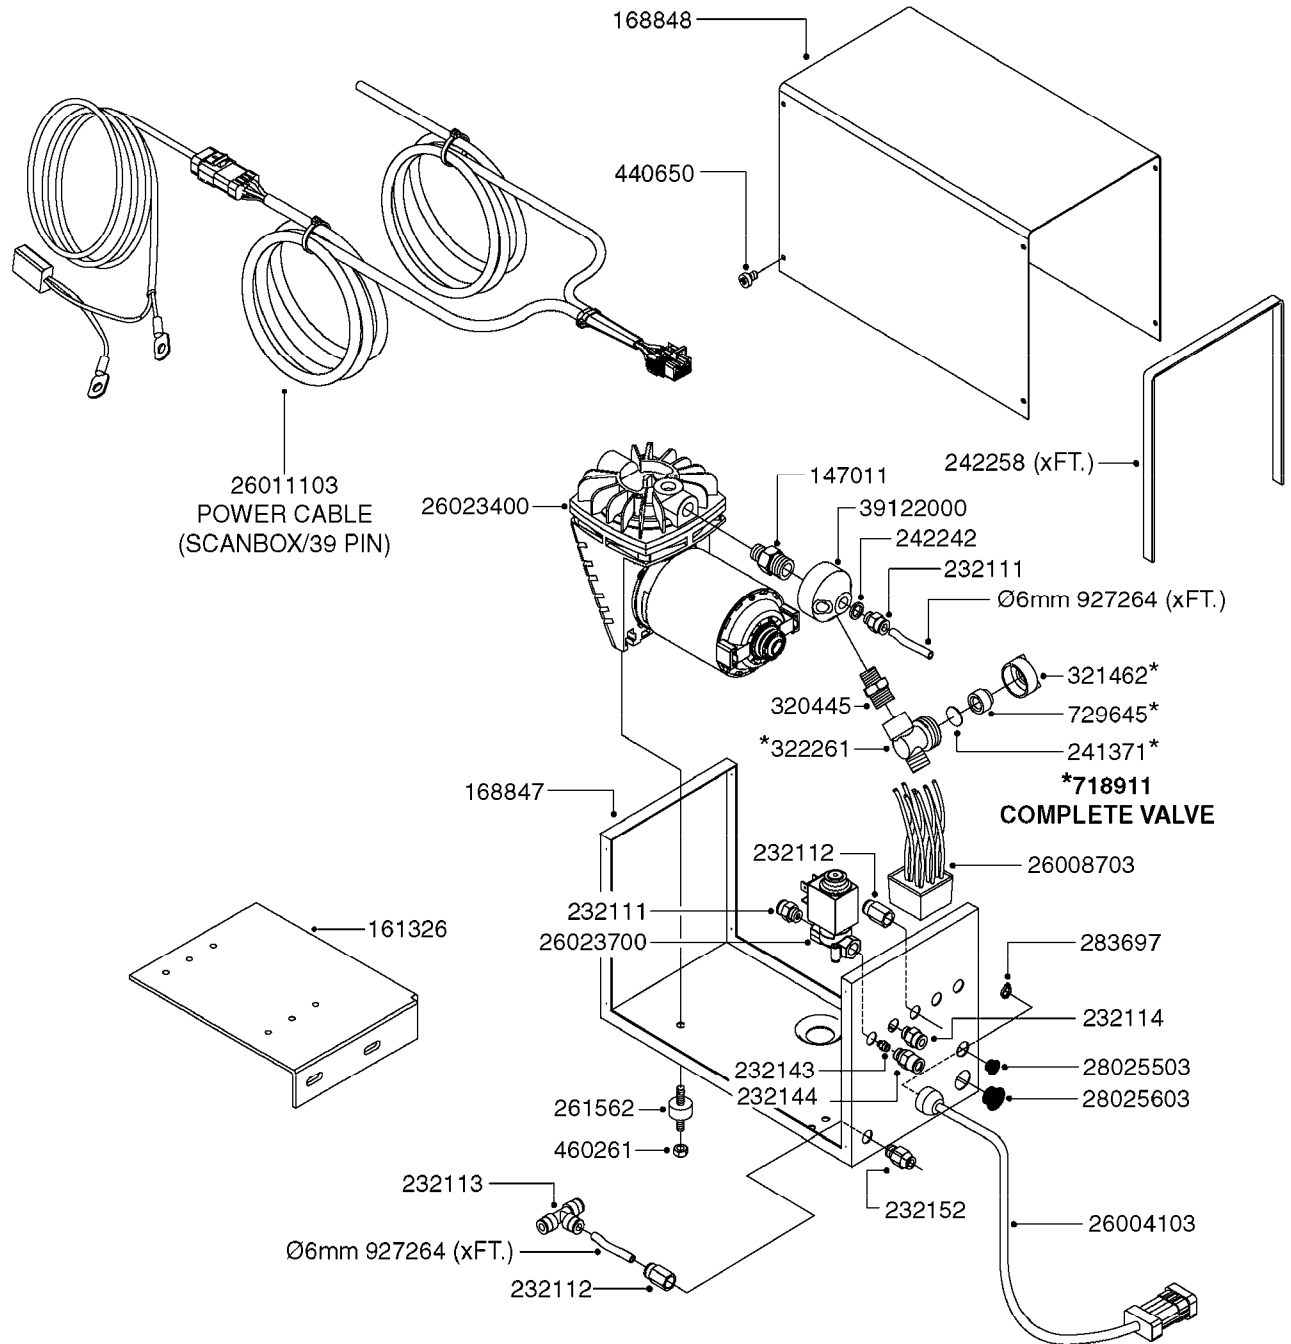

K0400

*Ø8mm 927306 (xFT.)
*Ø10mm 927330 (xFT.)

70062503 - COMPLETE ASSEMBLY

FOAM MARKER COMPRESSOR 2007
K0400-HIN, 01:01:16

Page 1
Date 12.08.2020 8:53

parts-n°	order qty	description
147011	1	HEX NIPPLE 3/8'X1/4'BSP BRASS
161326	1	MOUNT BKT. F. FOAM COMP.BOX 98
168847	1	ENCLOSURE LOWER F.MARKER
168848	1	COVER F. FOAM MARKER
232111	1	QUICK COUPLER 6MM X 1/8 EXT.
232112	1	QUICK COUPLER 6MM 1/8 INT.
232113	1	QUICK COUPLER 6MM T-PIECE
232114	1	COUPLER 1/8" THREADX8MM HOSE
232143	1	REDUCER 1/4'INT-1/8'EXT
232144	1	QUICK COUPLER 10MM X 1/4 EXT
232152	1	QUICK COUPLER 8MMX1/8 EXT.LONG
241371	1	DIAPHRAGM F.NO-DRIP,VULC
242242	1	O-RING F.AIR HOSE FITTING
242258	1	TRIM 3X10 SELF ADHESIVE 0012"
261562	1	RUBBER DAMPER 2XM6X25
283697	1	TIESTRAP 200MM
320445	1	FITT.DK HN 1/4"X3/8" BSP
321462	1	CAP F.NO-DRIP ASSY.
322261	1	HOUSING F.SAFETY VALVE 3/8"
440650	1	SCREW 3.5x13 STAINLESS
460261	1	NUT HEX M6X1.00 LOCK DIN985 A2 SS
718911	1	VALVE (SAFETY) F.MARKER
729645	1	NON-DRIP SPRING ASSY.GREEN 10
927264	1	HOSE R X PE D6/D4 X 0012"
927306	1	HOSE R X PE D8/D6 X 0012"BLACK
927330	1	HOSE R X PE D10/D8 X 012"BLACK
26004103	1	FOAM MARKER CNTRL MOD CABL STD
26008703	1	FOAM MARKER CONTROL SCII
26011103	1	FOAMER POWER/CONTROL CABLE 39P
26023400	1	COMPRESSOR F.FOAM MARKER CM40
26023700	1	SOLENOID VAL 12V 1/8' FLO '07
28025503	1	PLUG F.DRILLED HOLE 1/2"
28025603	1	PLUG F.DRILLED HOLE 3/4"
39122000	1	DISTR.HOUSING F.FOAM MARKER'07
70062503	1	FOAM MARKER COMPRESSOR,STD,39P