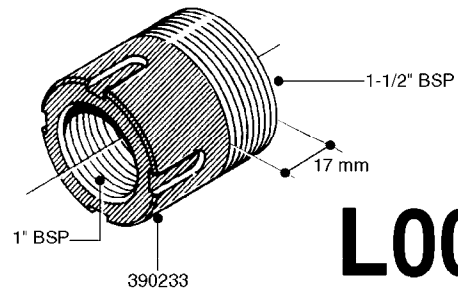

FITTINGS - HEXAGON NIPPLES
L0030-HIN, 01:01:16

Page 0
Date 12.08.2020 8:53

L0030

FITTINGS - HEXAGON NIPPLES
L0030-HIN, 01:01:16

Page 1
Date 12.08.2020 8:53

parts-n°	order qty	description
10015303	1	FITT.PO.HN 1.00X1.00 M1000
10425003	1	FITT.PO.HN 1.25X1.00 MCPHEE
320132	1	FITT.DK HN 1" BSP
320176	1	FITT.DK HN 3/8"X1/2" BSP
320445	1	FITT.DK HN 1/4"X3/8" BSP
320655	1	FITT.DK HN 1/2"-1/2" BSP
320692	1	FITT.DK HN 3/8'BSPX1/4'NPT
320703	1	FITT.DK HN 3/8BSP X1/2 &1/4NPT
320725	1	FITT.DK NIPPLE 3/8"-3/8" BSP
320902	1	FITT.DK HN 3/8'X 1/4' BSP
390232	1	FITT.DK HN 1-1/2' X 1-1/4' BSP
390276	1	FITT.DK HN 1'BSP