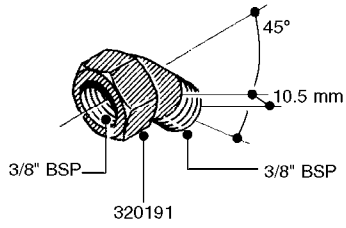

FITTINGS - HEXAGON NIPPLES
L0030-HIN, 01:01:16

Page 0
Date 12.08.2020 8:53

L0030

FITTINGS - HEXAGON NIPPLES
L0030-HIN, 01:01:16

Page 1
Date 12.08.2020 8:53

parts-n°	order qty	description
10015303	1	FITT.PO.HN 1.00X1.00 M1000
10425003	1	FITT.PO.HN 1.25X1.00 MCPHEE
320132	1	FITT.DK HN 1" BSP
320176	1	FITT.DK HN 3/8"X1/2" BSP
320445	1	FITT.DK HN 1/4"X3/8" BSP
320655	1	FITT.DK HN 1/2"-1/2" BSP
320692	1	FITT.DK HN 3/8'BSPX1/4'NPT
320703	1	FITT.DK HN 3/8BSP X1/2 &1/4NPT
320725	1	FITT.DK NIPPLE 3/8"-3/8" BSP
320902	1	FITT.DK HN 3/8'X 1/4' BSP
390232	1	FITT.DK HN 1-1/2' X 1-1/4' BSP
390276	1	FITT.DK HN 1'BSP