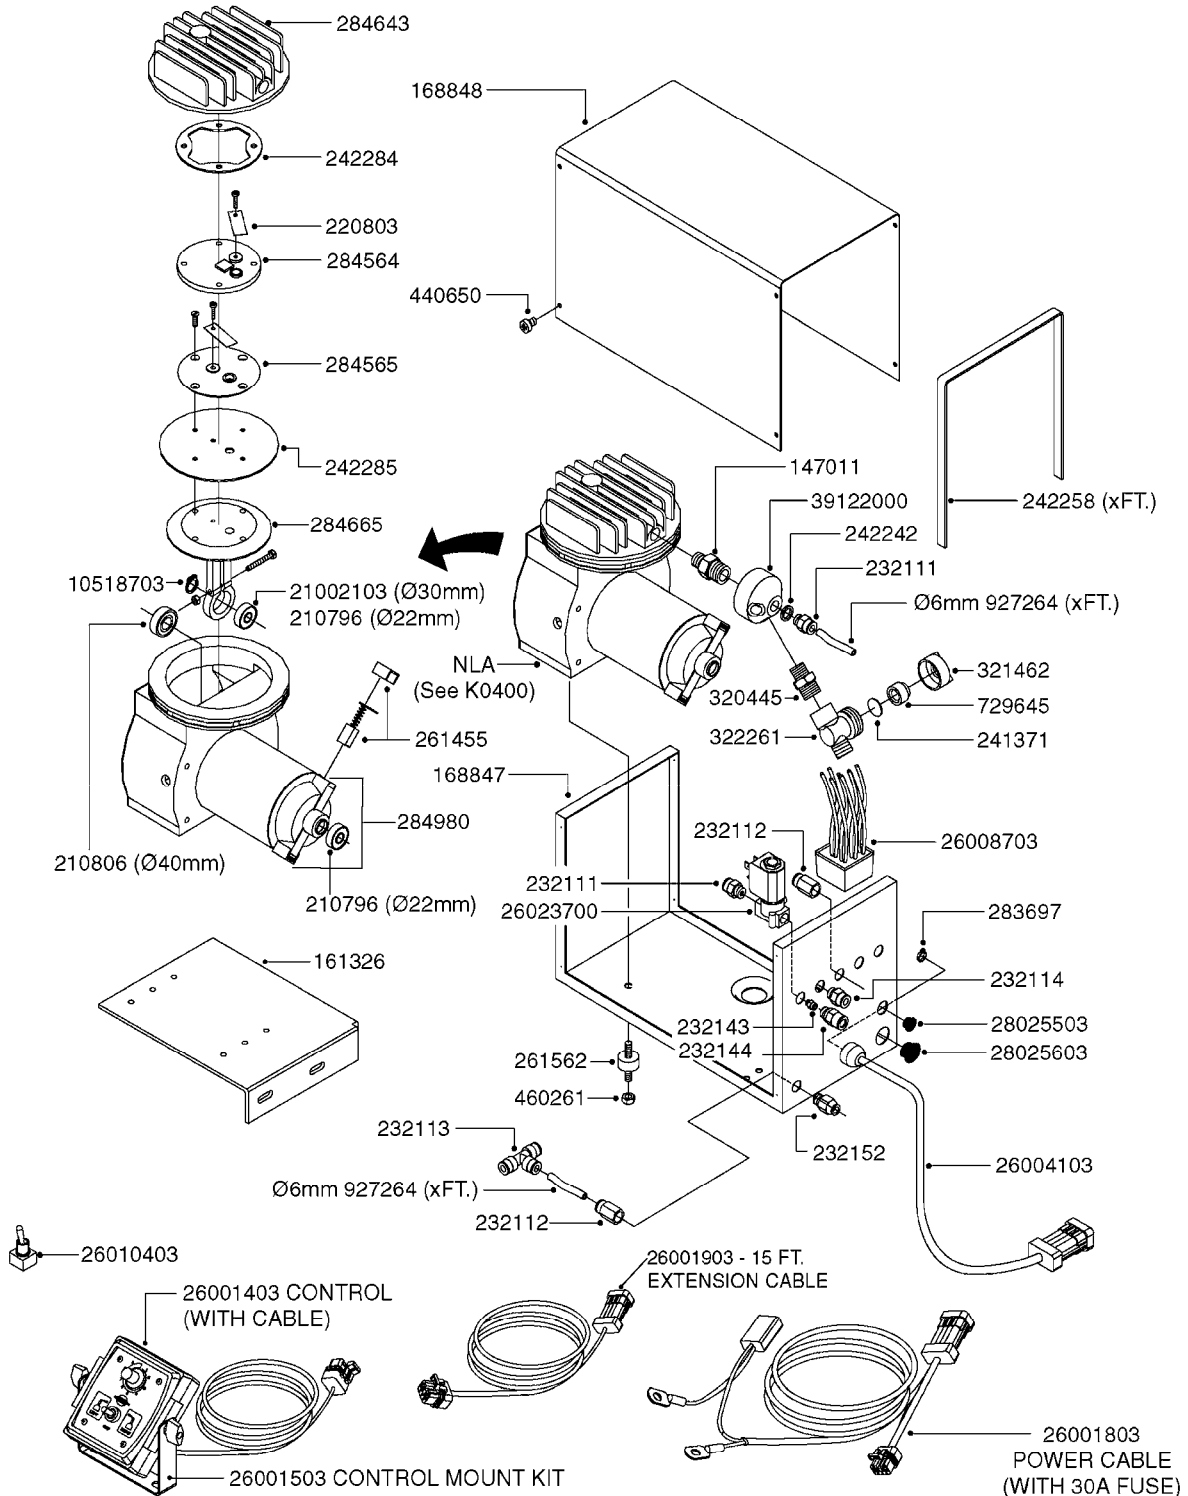

K0390

*Ø8mm 927306 (xFT.)
*Ø10mm 927330 (xFT.)

70019403 - COMPLETE ASSEMBLY

FOAM MARKER COMPRESSOR 2002
K0390-HIN, 01:01:16

Page 1
Date 12.08.2020 8:53

parts-n°	order qty	description
147011	1	HEX NIPPLE 3/8'X1/4'BSP BRASS
161326	1	MOUNT BKT. F. FOAM COMP.BOX 98
168847	1	ENCLOSURE LOWER F.MARKER
168848	1	COVER F. FOAM MARKER
210796	1	BEARING BALL D22/D8 X 7 608ZZ
210806	1	BEARING BALL D40/D17X12MM
220803	1	VALVE F. COMPRESSOR
232111	1	QUICK COUPLER 6MM X 1/8 EXT.
232112	1	QUICK COUPLER 6MM 1/8 INT.
232113	1	QUICK COUPLER 6MM T-PIECE
232114	1	COUPLER 1/8" THREADX8MM HOSE
232143	1	REDUCER 1/4'INT-1/8'EXT
232144	1	QUICK COUPLER 10MM X 1/4 EXT
232152	1	QUICK COUPLER 8MMX1/8 EXT.LONG
241371	1	DIAPHRAGM F.NO-DRIP,VULC
242242	1	O-RING F.AIR HOSE FITTING
242258	1	TRIM 3X10 SELF ADHESIVE 0012"
242284	1	HEAD GASKET F. COMPRESSOR
242285	1	DIAPHRAGM F. F/M COMP.
261455	1	BRUSH KIT-FOAM MARKER MOTOR
261562	1	RUBBER DAMPER 2XM6X25
283697	1	TIESTRAP 200MM
284564	1	PLATE F.COMPRESSOR HEAD
284565	1	PLATE F.COMPRESSOR HEAD
284643	1	COMPRESSOR HEAD F.FOAM MARKER
284665	1	CONNECTING ROD F.COMPRESSOR
284980	1	FLANGE REAR F. F.M.COMPRESSOR
320445	1	FITT.DK HN 1/4"X3/8" BSP
321462	1	CAP F.NO-DRIP ASSY.
322261	1	HOUSING F.SAFETY VALVE 3/8"
440650	1	SCREW 3.5x13 STAINLESS
460261	1	NUT HEX M6X1.00 LOCK DIN985 A2 SS
729645	1	NON-DRIP SPRING ASSY.GREEN 10
927264	1	HOSE R X PE D6/D4 X 0012"
927306	1	HOSE R X PE D8/D6 X 0012"BLACK
927330	1	HOSE R X PE D10/D8 X 012"BLACK
10518703	1	SNAP-RING OUTER 8X1
21002103	1	BEARING, 6200 2ZJEM (SKF)
26001403	1	HC FOAM MARKR CONSOLE VS3.0.00
26001503	1	HC FOAM MARKER CONSOLE MT.KIT
26001803	1	POWER CABLE
26001903	1	15' 7-PIN EXTENSION CABLE
26004103	1	FOAM MARKER CNTRL MOD CABL STD
26008703	1	FOAM MARKER CONTROL SCII
26010403	1	TOGGLE SWITCH MICRO-TRAK F.M.
26023700	1	SOLENOID VAL 12V 1/8' FLO '07
28025503	1	PLUG F.DRILLED HOLE 1/2"
28025603	1	PLUG F.DRILLED HOLE 3/4"
39122000	1	DISTR.HOUSING F.FOAM MARKER'07
70019403	1	FOAM MARKER COMPRESSOR KIT STD