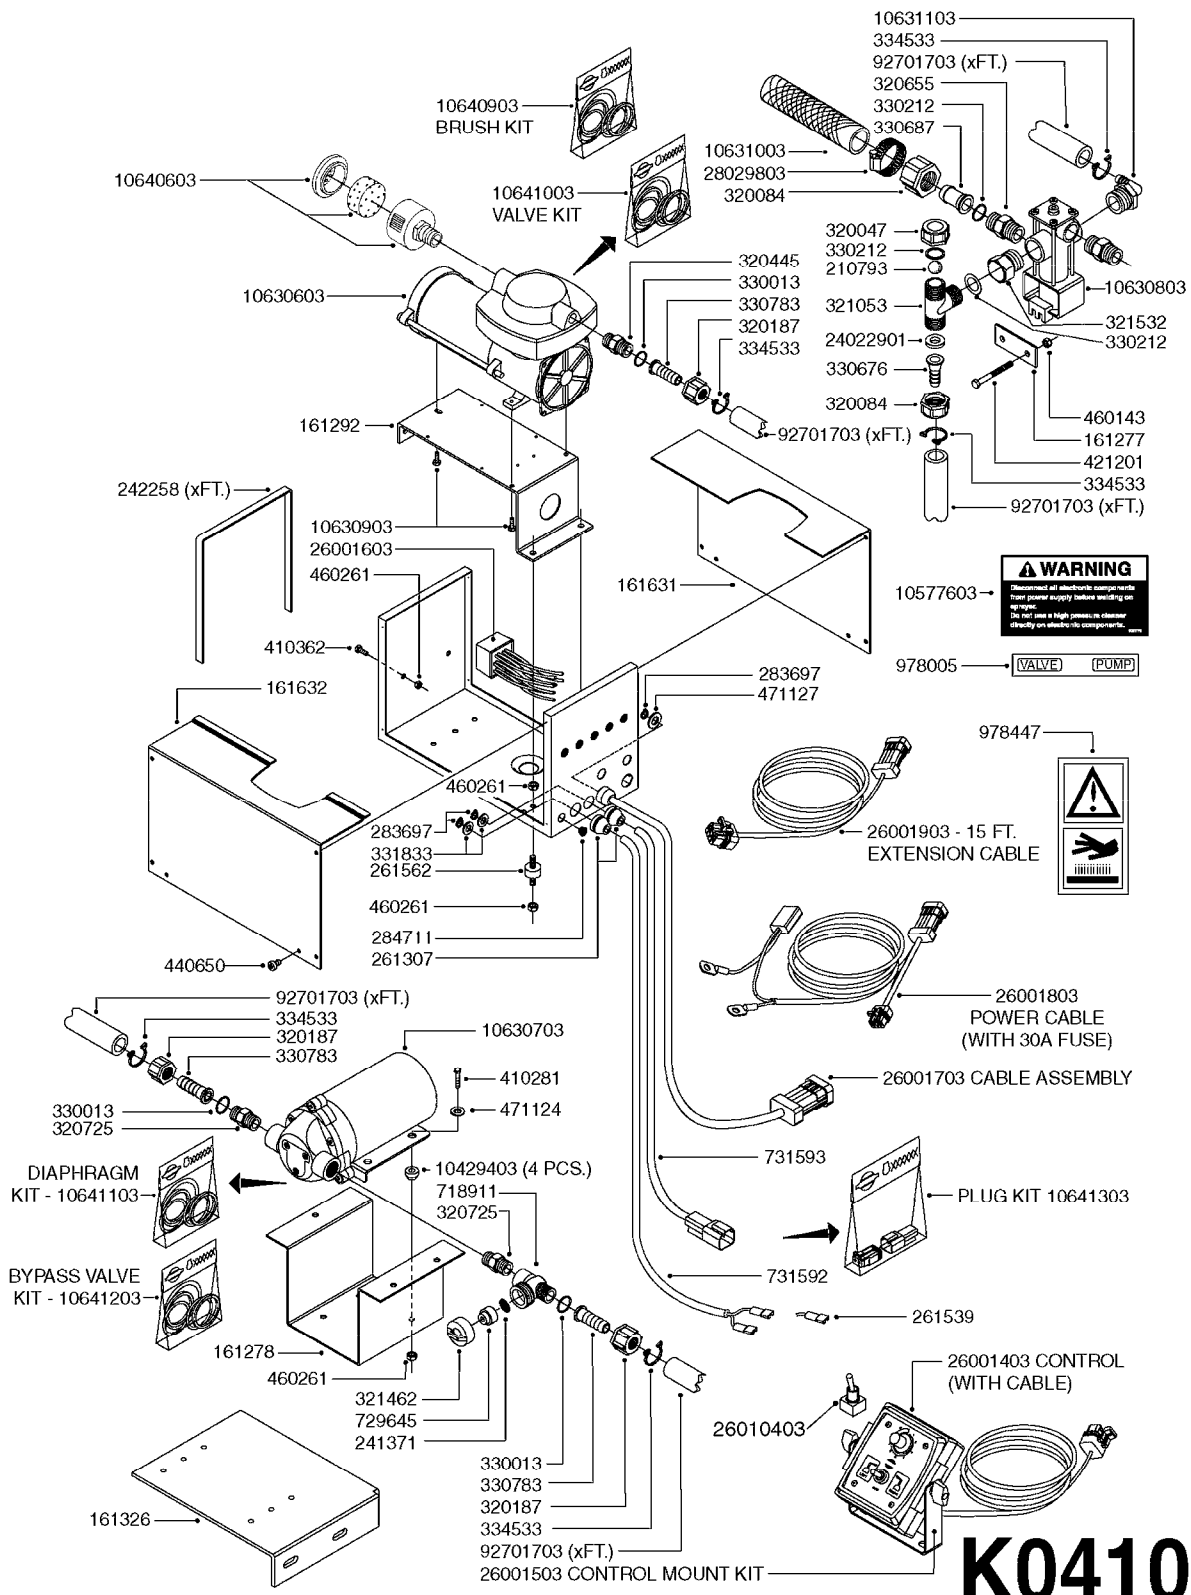

K0400

*Ø8mm 927306 (xFT.)
*Ø10mm 927330 (xFT.)

70062503 - COMPLETE ASSEMBLY

FOAM MARKER COMPRESSOR 2007
K0400-HIN, 01:01:16

Page 1
Date 12.08.2020 8:53

parts-n°	order qty	description
147011	1	HEX NIPPLE 3/8'X1/4'BSP BRASS
161326	1	MOUNT BKT. F. FOAM COMP.BOX 98
168847	1	ENCLOSURE LOWER F.MARKER
168848	1	COVER F. FOAM MARKER
232111	1	QUICK COUPLER 6MM X 1/8 EXT.
232112	1	QUICK COUPLER 6MM 1/8 INT.
232113	1	QUICK COUPLER 6MM T-PIECE
232114	1	COUPLER 1/8" THREADX8MM HOSE
232143	1	REDUCER 1/4'INT-1/8'EXT
232144	1	QUICK COUPLER 10MM X 1/4 EXT
232152	1	QUICK COUPLER 8MMX1/8 EXT.LONG
241371	1	DIAPHRAGM F.NO-DRIP,VULC
242242	1	O-RING F.AIR HOSE FITTING
242258	1	TRIM 3X10 SELF ADHESIVE 0012"
261562	1	RUBBER DAMPER 2XM6X25
283697	1	TIESTRAP 200MM
320445	1	FITT.DK HN 1/4"X3/8" BSP
321462	1	CAP F.NO-DRIP ASSY.
322261	1	HOUSING F.SAFETY VALVE 3/8"
440650	1	SCREW 3.5x13 STAINLESS
460261	1	NUT HEX M6X1.00 LOCK DIN985 A2 SS
718911	1	VALVE (SAFETY) F.MARKER
729645	1	NON-DRIP SPRING ASSY.GREEN 10
927264	1	HOSE R X PE D6/D4 X 0012"
927306	1	HOSE R X PE D8/D6 X 0012"BLACK
927330	1	HOSE R X PE D10/D8 X 012"BLACK
26004103	1	FOAM MARKER CNTRL MOD CABL STD
26008703	1	FOAM MARKER CONTROL SCII
26011103	1	FOAMER POWER/CONTROL CABLE 39P
26023400	1	COMPRESSOR F.FOAM MARKER CM40
26023700	1	SOLENOID VAL 12V 1/8' FLO '07
28025503	1	PLUG F.DRILLED HOLE 1/2"
28025603	1	PLUG F.DRILLED HOLE 3/4"
39122000	1	DISTR.HOUSING F.FOAM MARKER'07
70062503	1	FOAM MARKER COMPRESSOR,STD,39P