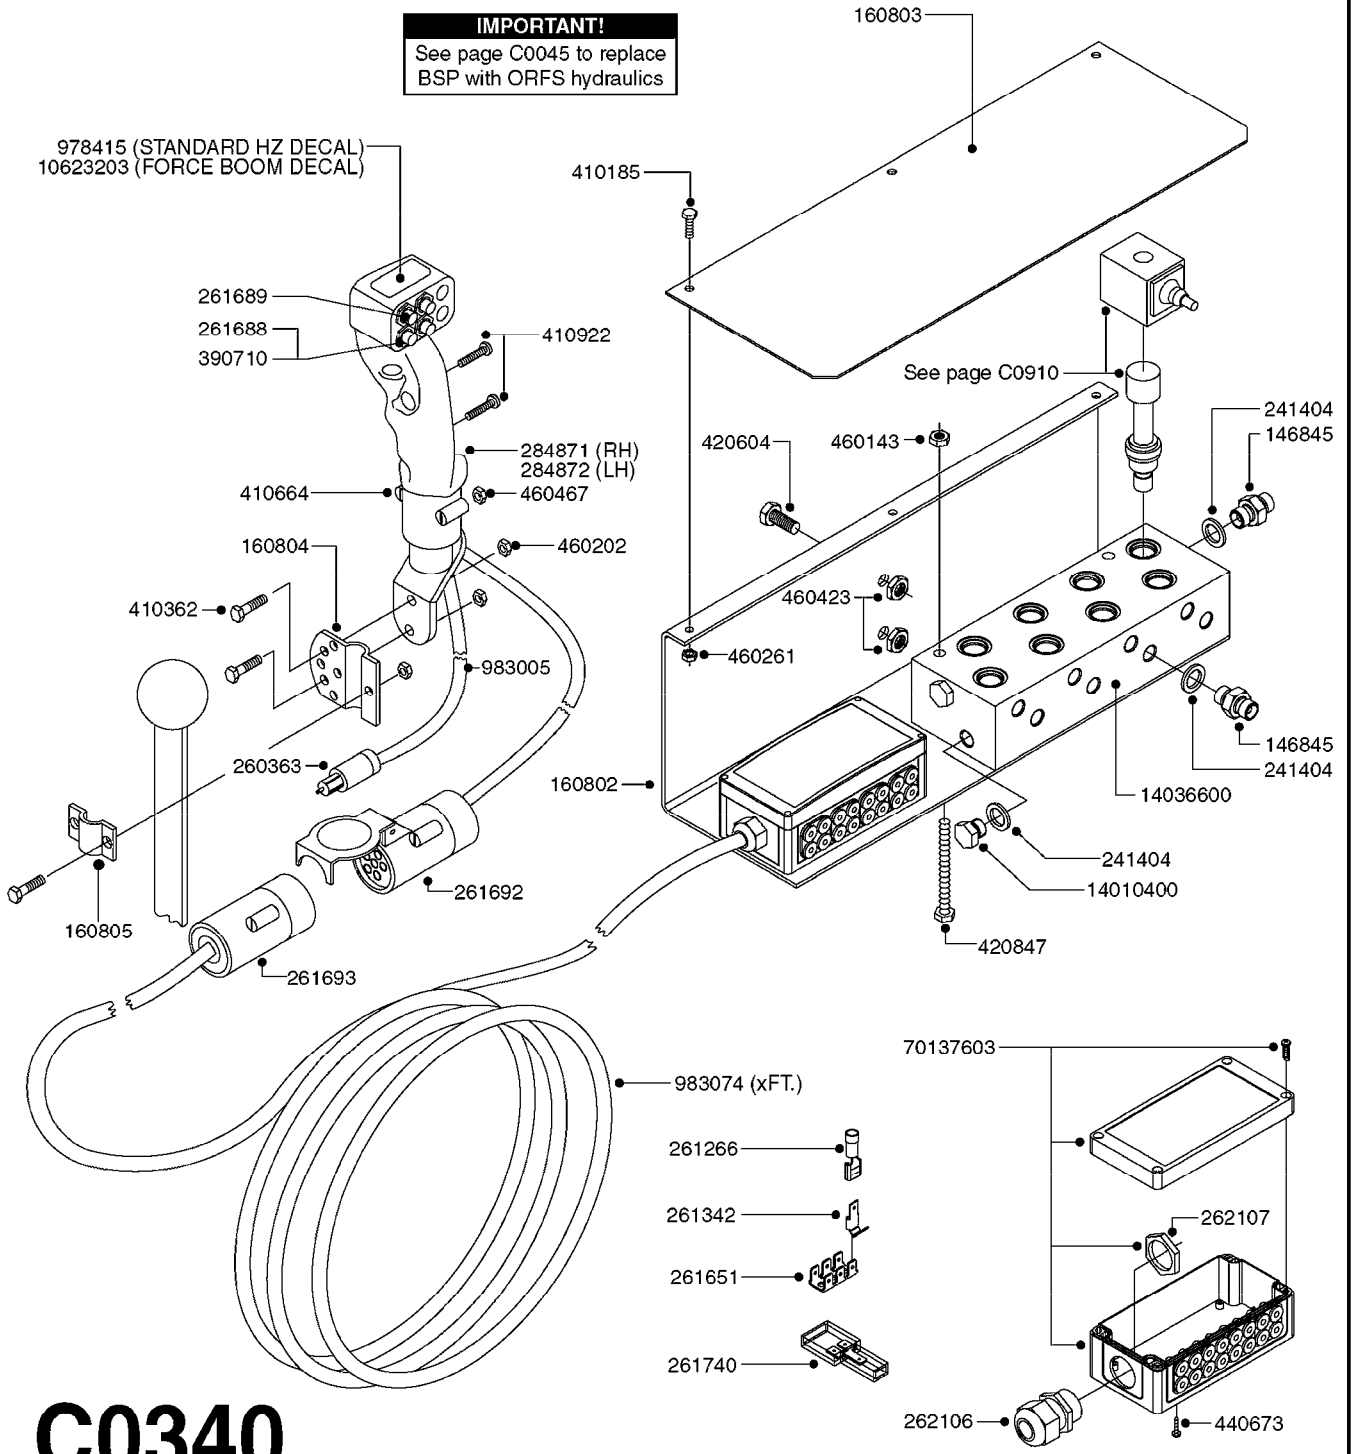

IMPORTANT!
See page C0045 to replace
BSP with ORFS hydraulics

HYD EAGLE HZ JOYSTICK 2005
C0340-HIN, 13:05:19

Page 1
Date 12.08.2020 8:52

parts-n°	order qty	description
146845	1	HEX NIPPLE 1/4"X1/4"
160802	1	MOUNT PLATE F.HYD SOLENOID'HZ'
160803	1	COVER PLATE F.HYD SOLENOID'HZ'
160804	1	MOUNT BRACKET F.HANDLE
160805	1	MOUNT STRAP F.HANDLE
241404	1	DOWTY SEAL 1/4"
260363	1	PLUG 2 POLE 12V
261266	1	CONNECTOR END F.CABLE HP
261342	1	SPADE F.ELEC.3 WAY CONNECTOR
261651	1	SPADE F.ELEC.6 POLE CONNECTOR
261688	1	SWITCH F. HANDLE WHITE
261689	1	CAP RUBBER F. SWITCH JOYSTICK
261692	1	PLUG ELEC.7 POLE FEMALE F.CABL
261693	1	PLUG ELEC. 7 POLE MALE
261740	1	SPADE F.ELEC.3 POLE CONN.INSUL
262106	1	BULKHEAD F. CABLE 6.5-14 BLACK
262107	1	NUT F. BULKHEAD CABLE GRAY
284871	1	CONTROL HANDLE RIGHT HALF
284872	1	CONTROL HANDLE LEFT HALF
390710	1	SWITCH F.HANDLE GREY MACHINED
410185	1	BOLT HEX 8.8 DEL M6X16
410362	1	BOLT HEX 8.8 SS M6X20
410664	1	BOLT HEX M5 X 20
410922	1	CYL.SKR 8.8 DEL M4X20 RST
420604	1	BOLT HEX 8.8 DEL M10X25 FT DIN933
420847	1	BOLT HEX 8.8 DEL M8X85
440673	1	SCREW F.PLASTIC 5X12 SS
460143	1	LOCK NUT M8 SST A2 DIN985
460202	1	NUT HEX M6
460261	1	NUT HEX M6X1.00 LOCK DIN985 A2 SS
460423	1	NUT HEX M10X1.50 LOCK DIN985A2 SS
460467	1	NUT HEX M5 GALV.
978415	1	DECAL CONTROL HANDLE
983005	1	ELEC. CABLE 2 WIRE X 1.5MM
983074	1	ELEC. CABLE 5 WIRE X 1.5MM
10623203	1	DECAL F.JOYSTICK - FORCE
14010400	1	PLUG 1/4" BSP
14036600	1	MANIFOLD 4-FUNCTION SPC 2004
70137603	1	JUNC. BOX, FLUID, COMPLETE, 2015