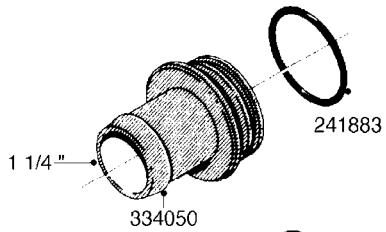

L0080

FITTINGS - S-53
L0080-HIN, 12:09:17

Page 1

Date 12.08.2020 8:53

Pos.	parts-n°	order qty	description
1	145995	1	FITT.DK S-53 FORK
2	241973	1	O-RING Ø3 X 44.2 70 SHORES NITRIL NITRIL (BLACK)
2	242353	1	O-RING 3 X 44.2 VITON VITON (BROWN)
3	242109	1	O-RING D32.2x3.0 NITRIL (BLACK)
3	242354	1	O-RING D32.2X3.0 VITON VITON (BROWN)
4	322103	1	FITT.DK S-53 BULKHEAD
5	322107	1	FITT.DK S-53 BULKHEAD NUT
6	322110	1	FITT.DK S-53 ELB. 1/2" BSP
7	322352	1	FITT.DK S-53 TEE
8	334229	1	FITT.DK S-53 STR.3/4"
9	334260	1	GASKET F. S-53 BULKHEAD
10	334564	1	FITT.DK S-67 TO S-53 ADAPTER
11	391100	1	FITT.DK S-53THREAD INS.1/2"BSP
12	726463	1	FITT.DK S53 BULKHEAD W/GASKET
13	726552	1	FIT.DK S-53X90 1/2" BSP,O-RING
14	726556	1	FITT.DK S-53 HB 1/2" W/O-RING
15	726558	1	FITT.DK S53 STR. 3/4" W.ORING
16	726559	1	FITT DK. S-53 HB 1" W/O-RING
17	726568	1	FITT.DK.S-53 HB 1/2"90 W/O-RING
18	726570	1	FITT.DK S-53 ELB.3/4" W.ORING
19	726571	1	FITT.DK S-53 ELB.1", W ORING
20	726578	1	FITT.DK S53 PLUG WITH O-RING
21	728561	1	FITT.DK. S67M - S53F REDUCER