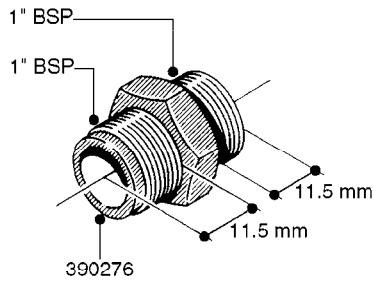

FITTINGS - HEXAGON NIPPLES
L0030-HIN, 01:01:16

Page 0
Date 12.08.2020 8:53

L0030

FITTINGS - HEXAGON NIPPLES
L0030-HIN, 01:01:16

Page 1
Date 12.08.2020 8:53

parts-n°	order qty	description
10015303	1	FITT.PO.HN 1.00X1.00 M1000
10425003	1	FITT.PO.HN 1.25X1.00 MCPHEE
320132	1	FITT.DK HN 1" BSP
320176	1	FITT.DK HN 3/8"X1/2" BSP
320445	1	FITT.DK HN 1/4"X3/8" BSP
320655	1	FITT.DK HN 1/2"-1/2" BSP
320692	1	FITT.DK HN 3/8'BSPX1/4'NPT
320703	1	FITT.DK HN 3/8BSP X1/2 &1/4NPT
320725	1	FITT.DK NIPPLE 3/8"-3/8" BSP
320902	1	FITT.DK HN 3/8'X 1/4' BSP
390232	1	FITT.DK HN 1-1/2' X 1-1/4' BSP
390276	1	FITT.DK HN 1'BSP