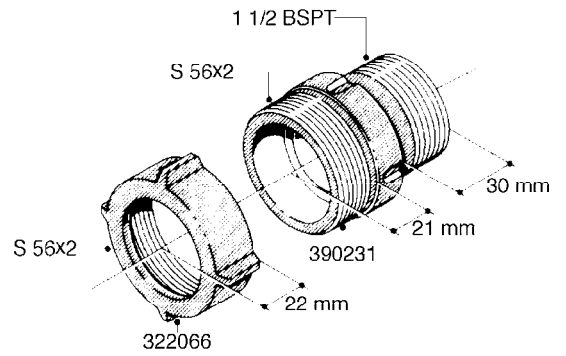

L0080

FITTINGS - S-53
L0080-HIN, 12:09:17

Page 1

Date 12.08.2020 8:53

Pos.	parts-n°	order qty	description
1	145995	1	FITT.DK S-53 FORK
2	241973	1	O-RING Ø3 X 44.2 70 SHORES NITRIL NITRIL (BLACK)
2	242353	1	O-RING 3 X 44.2 VITON VITON (BROWN)
3	242109	1	O-RING D32.2x3.0 NITRIL (BLACK)
3	242354	1	O-RING D32.2X3.0 VITON VITON (BROWN)
4	322103	1	FITT.DK S-53 BULKHEAD
5	322107	1	FITT.DK S-53 BULKHEAD NUT
6	322110	1	FITT.DK S-53 ELB. 1/2" BSP
7	322352	1	FITT.DK S-53 TEE
8	334229	1	FITT.DK S-53 STR.3/4"
9	334260	1	GASKET F. S-53 BULKHEAD
10	334564	1	FITT.DK S-67 TO S-53 ADAPTER
11	391100	1	FITT.DK S-53THREAD INS.1/2"BSP
12	726463	1	FITT.DK S53 BULKHEAD W/GASKET
13	726552	1	FIT.DK S-53X90 1/2" BSP,O-RING
14	726556	1	FITT.DK S-53 HB 1/2" W/O-RING
15	726558	1	FITT.DK S53 STR. 3/4" W.ORING
16	726559	1	FITT DK. S-53 HB 1" W/O-RING
17	726568	1	FITT.DK.S-53 HB 1/2"90 W/O-RING
18	726570	1	FITT.DK S-53 ELB.3/4" W.ORING
19	726571	1	FITT.DK S-53 ELB.1", W ORING
20	726578	1	FITT.DK S53 PLUG WITH O-RING
21	728561	1	FITT.DK. S67M - S53F REDUCER