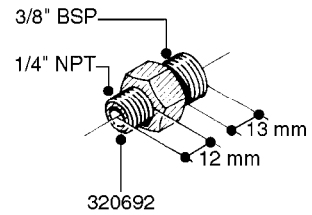

FITTINGS - HEXAGON NIPPLES
L0030-HIN, 01:01:16

Page 0
Date 12.08.2020 8:53

L0030

FITTINGS - HEXAGON NIPPLES
L0030-HIN, 01:01:16

Page 1
Date 12.08.2020 8:53

parts-n°	order qty	description
10015303	1	FITT.PO.HN 1.00X1.00 M1000
10425003	1	FITT.PO.HN 1.25X1.00 MCPHEE
320132	1	FITT.DK HN 1" BSP
320176	1	FITT.DK HN 3/8"X1/2" BSP
320445	1	FITT.DK HN 1/4"X3/8" BSP
320655	1	FITT.DK HN 1/2"-1/2" BSP
320692	1	FITT.DK HN 3/8'BSPX1/4'NPT
320703	1	FITT.DK HN 3/8BSP X1/2 &1/4NPT
320725	1	FITT.DK NIPPLE 3/8"-3/8" BSP
320902	1	FITT.DK HN 3/8'X 1/4' BSP
390232	1	FITT.DK HN 1-1/2' X 1-1/4' BSP
390276	1	FITT.DK HN 1'BSP