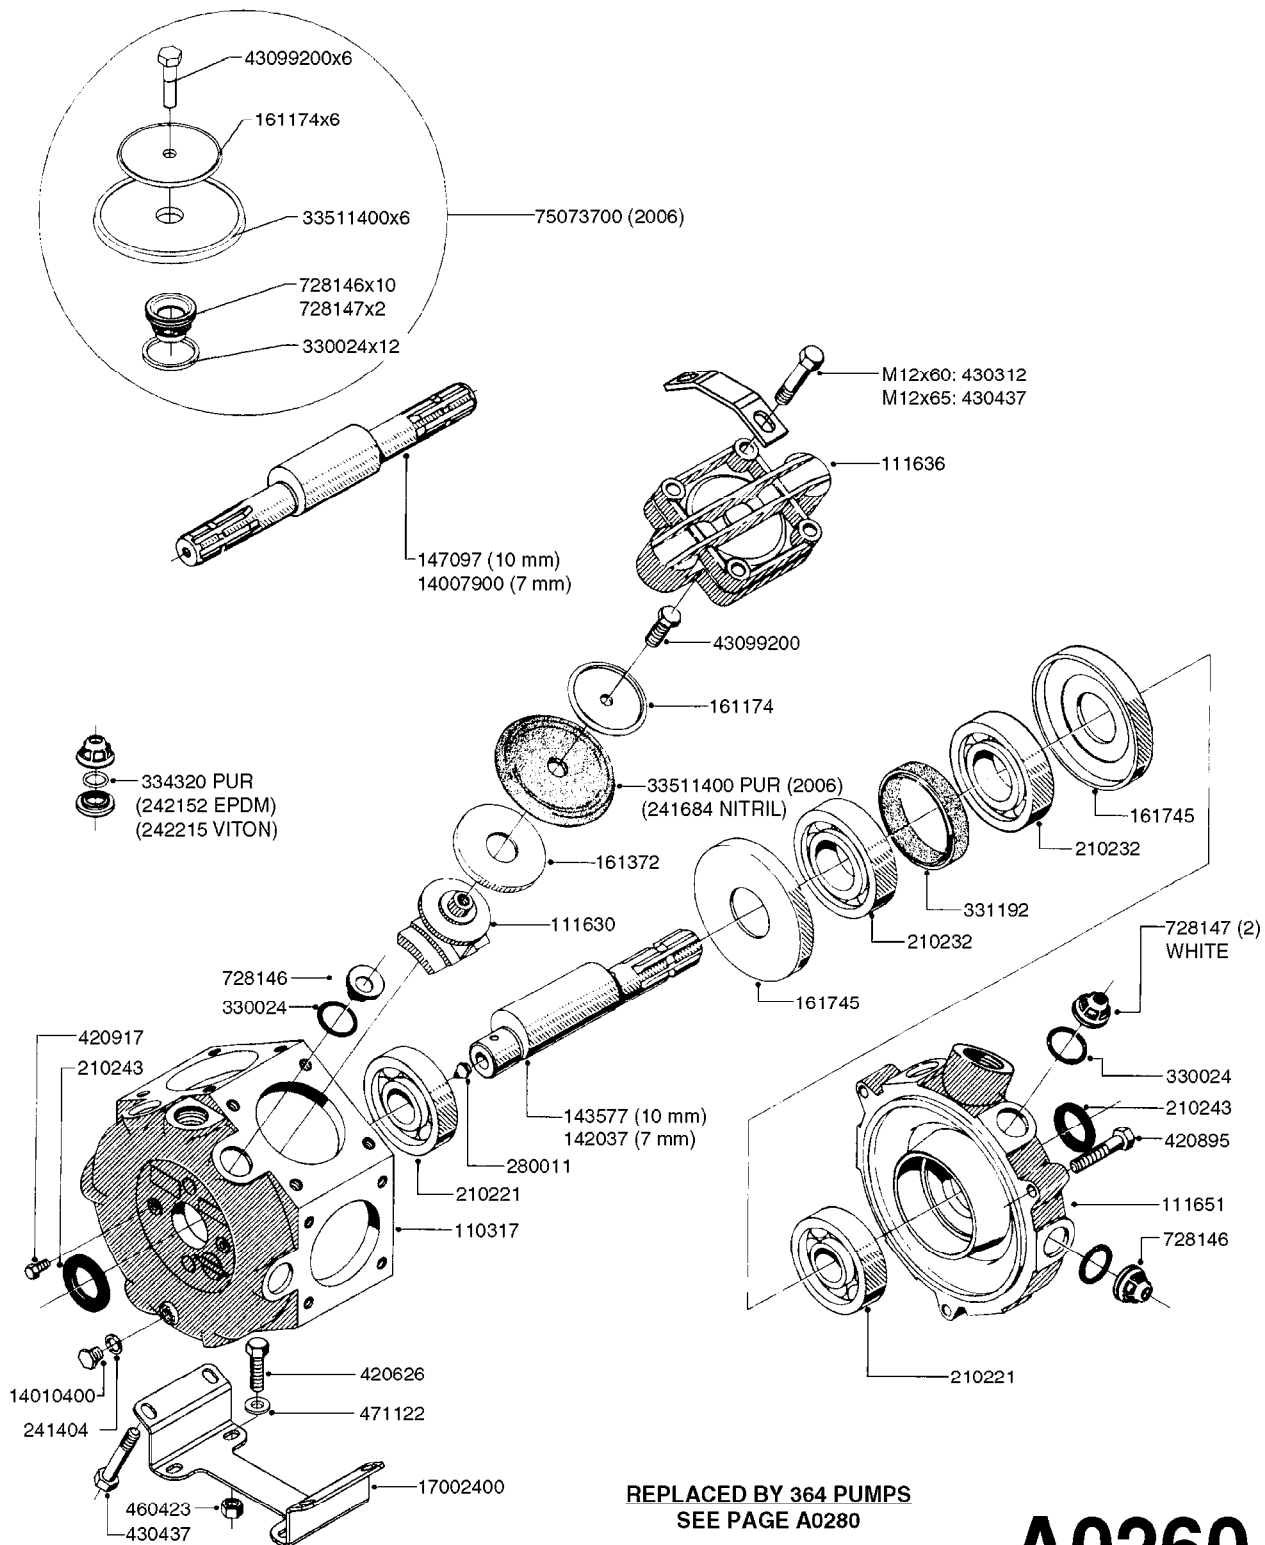

REPLACED BY 364 PUMPS
SEE PAGE A0280

A0260

PUMP - 363 W/MOUNTING BASE
A0260-HIN, 17:03:16

Page 1
Date 12.08.2020 8:52

parts-n°	order qty	description
110317	1	PUMP CASING MODEL 360/361 PNTD
111630	1	CONNECTING ROD 363/364-10 PUMP
111636	1	VALVE COVER 363 HEAVY DUTY
111651	1	CASTING F.363 1.5" PUMP(FRONT)
142037	1	CRANK SHAFT 361-20
143577	1	CRANK SHAFT F.363/462/463-10mm
147097	1	CRANK SHAFT 363-463/10 THROUGH
161174	1	DIAPHRAGM DISC SS 361/363/364 PUMP
161372	1	DIAPHRAGM BACKING DISC,320-361
161745	1	METAL SPACER F.363/463
210221	1	BEARING BALL 6407
210232	1	BEARING BALL 6310
210243	1	SEAL OIL 35 X 47 X 7
241404	1	DOWTY SEAL 1/4"
241684	1	DEICER PARTS: DIAPHRAGM MODEL 361 NITRIL
242152	1	O-RING D18.2X3 EPDM
242215	1	O-RING D18X3 VITON
280011	1	GREASE NIPPLE 1/8" SAE H TR
330024	1	O-RING D41,1/D34.5 X 3,5
331192	1	SPACER, MODEL 361/363
334320	1	O-RING D18X3 POLYURETHANE
420626	1	BOLT HEX 8.8 DEL M10X20 FT
420895	1	BOLT HEX 8.8 RAW M10X60
420917	1	BOLT HEX 8.8 RAW M8X12 FT
430312	1	BOLT HEX 8.8 M12X60
430437	1	BOLT HEX 8.8 RAW M12X65
460423	1	NUT HEX M10X1.50 LOCK DIN985A2 SS
471122	1	WASHER, M10, Ø20/10.5X 2.0, SS
728146	1	VALVE FOR 361(726890/707932)
728147	1	VALVE FOR 361 WHITE WITH HOLE
14007900	1	CRANK 363/462/463-7mm 540/THRU
14010400	1	PLUG 1/4" BSP
17002400	1	FOOT F. 36X PUMP, RED
33511400	1	DIAPHRAGM PUMP 361/361/363/364 PUR
43099200	1	BOLT HEX SS M12 X 30 DIN933 A4
75073700	1	PUMP KIT 361/363 "06"