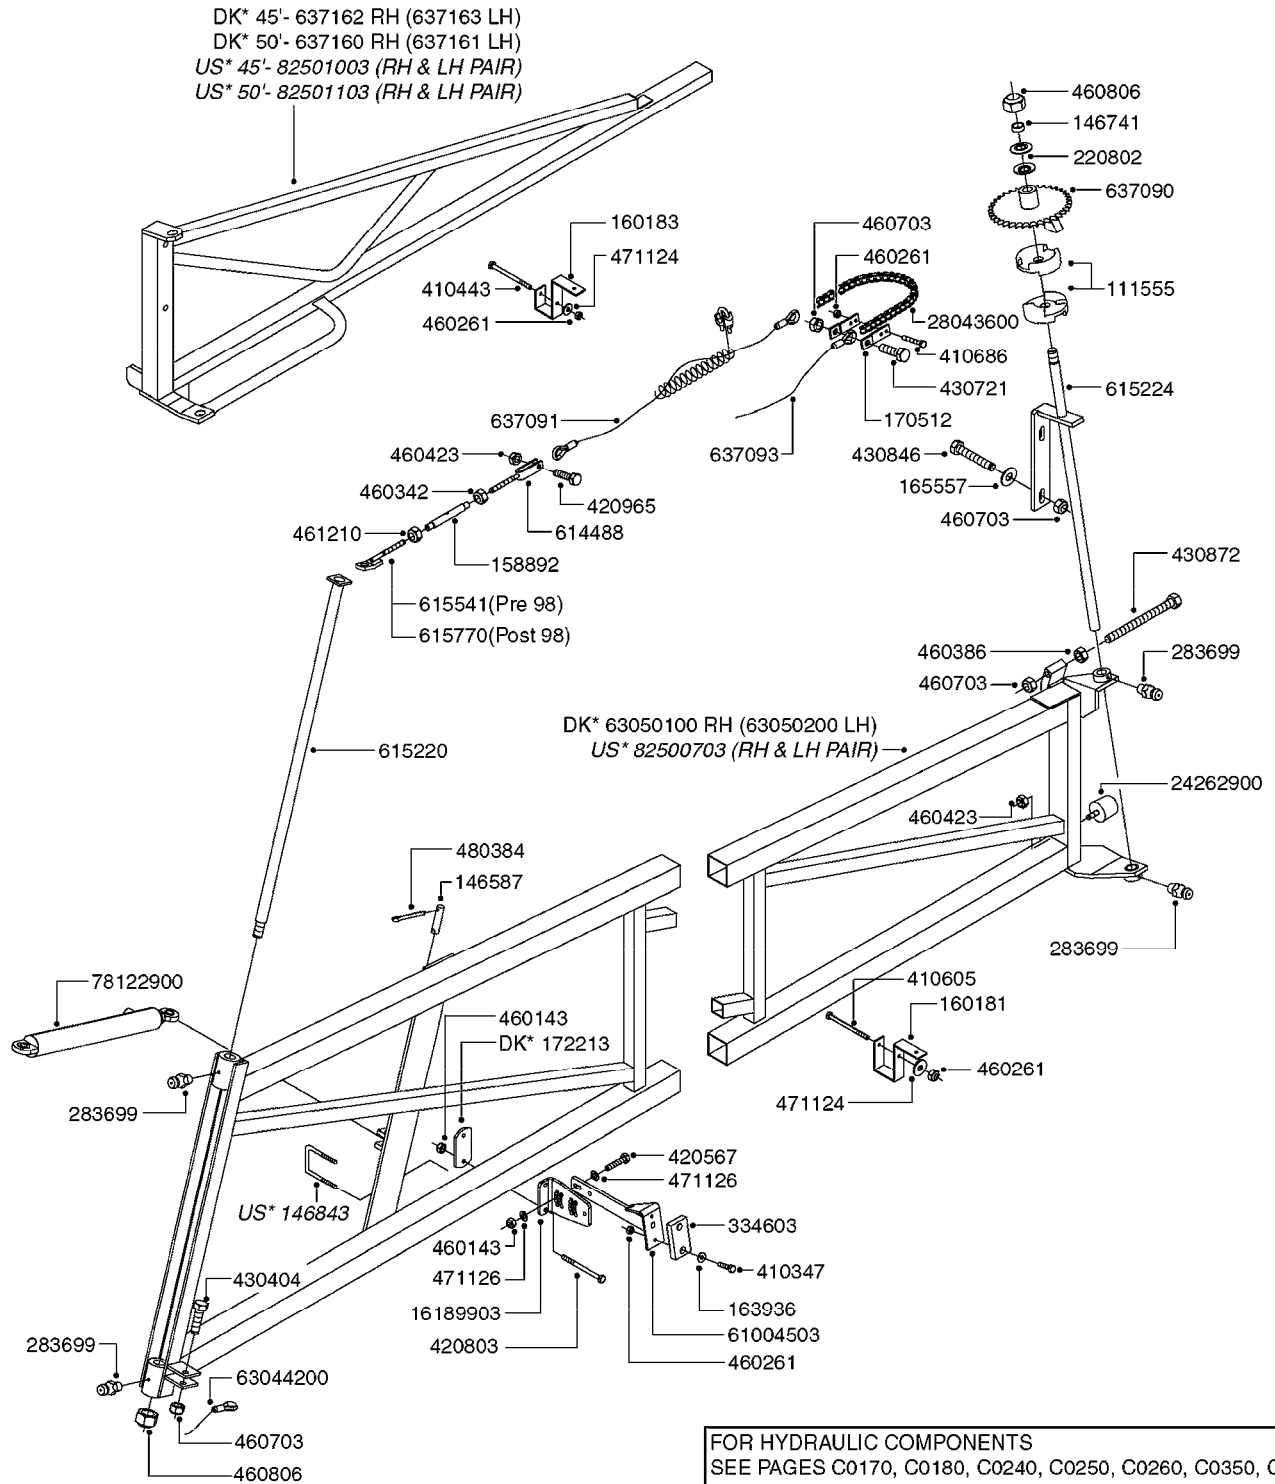

FOR HYDRAULIC COMPONENTS
 SEE PAGES C0170, C0180, C0240, C0250, C0260, C0350, C0360

D0260

DK* = DENMARK STEEL PARTS
 US* = NORTH AMERICAN STEEL PARTS

BOOM EAGLE WINGS 45' 50'
D0260-HIN, 01:01:16

Page 1

Date 12.08.2020 8:52