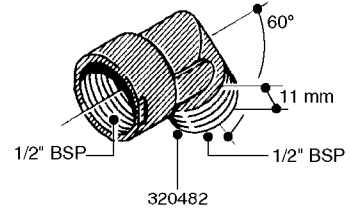

FITTINGS - HEXAGON NIPPLES
L0030-HIN, 01:01:16

Page 0
Date 12.08.2020 8:53

L0030

FITTINGS - HEXAGON NIPPLES
L0030-HIN, 01:01:16

Page 1
Date 12.08.2020 8:53

parts-n°	order qty	description
10015303	1	FITT.PO.HN 1.00X1.00 M1000
10425003	1	FITT.PO.HN 1.25X1.00 MCPHEE
320132	1	FITT.DK HN 1" BSP
320176	1	FITT.DK HN 3/8"X1/2" BSP
320445	1	FITT.DK HN 1/4"X3/8" BSP
320655	1	FITT.DK HN 1/2"-1/2" BSP
320692	1	FITT.DK HN 3/8'BSPX1/4'NPT
320703	1	FITT.DK HN 3/8BSP X1/2 &1/4NPT
320725	1	FITT.DK NIPPLE 3/8"-3/8" BSP
320902	1	FITT.DK HN 3/8'X 1/4' BSP
390232	1	FITT.DK HN 1-1/2' X 1-1/4' BSP
390276	1	FITT.DK HN 1'BSP