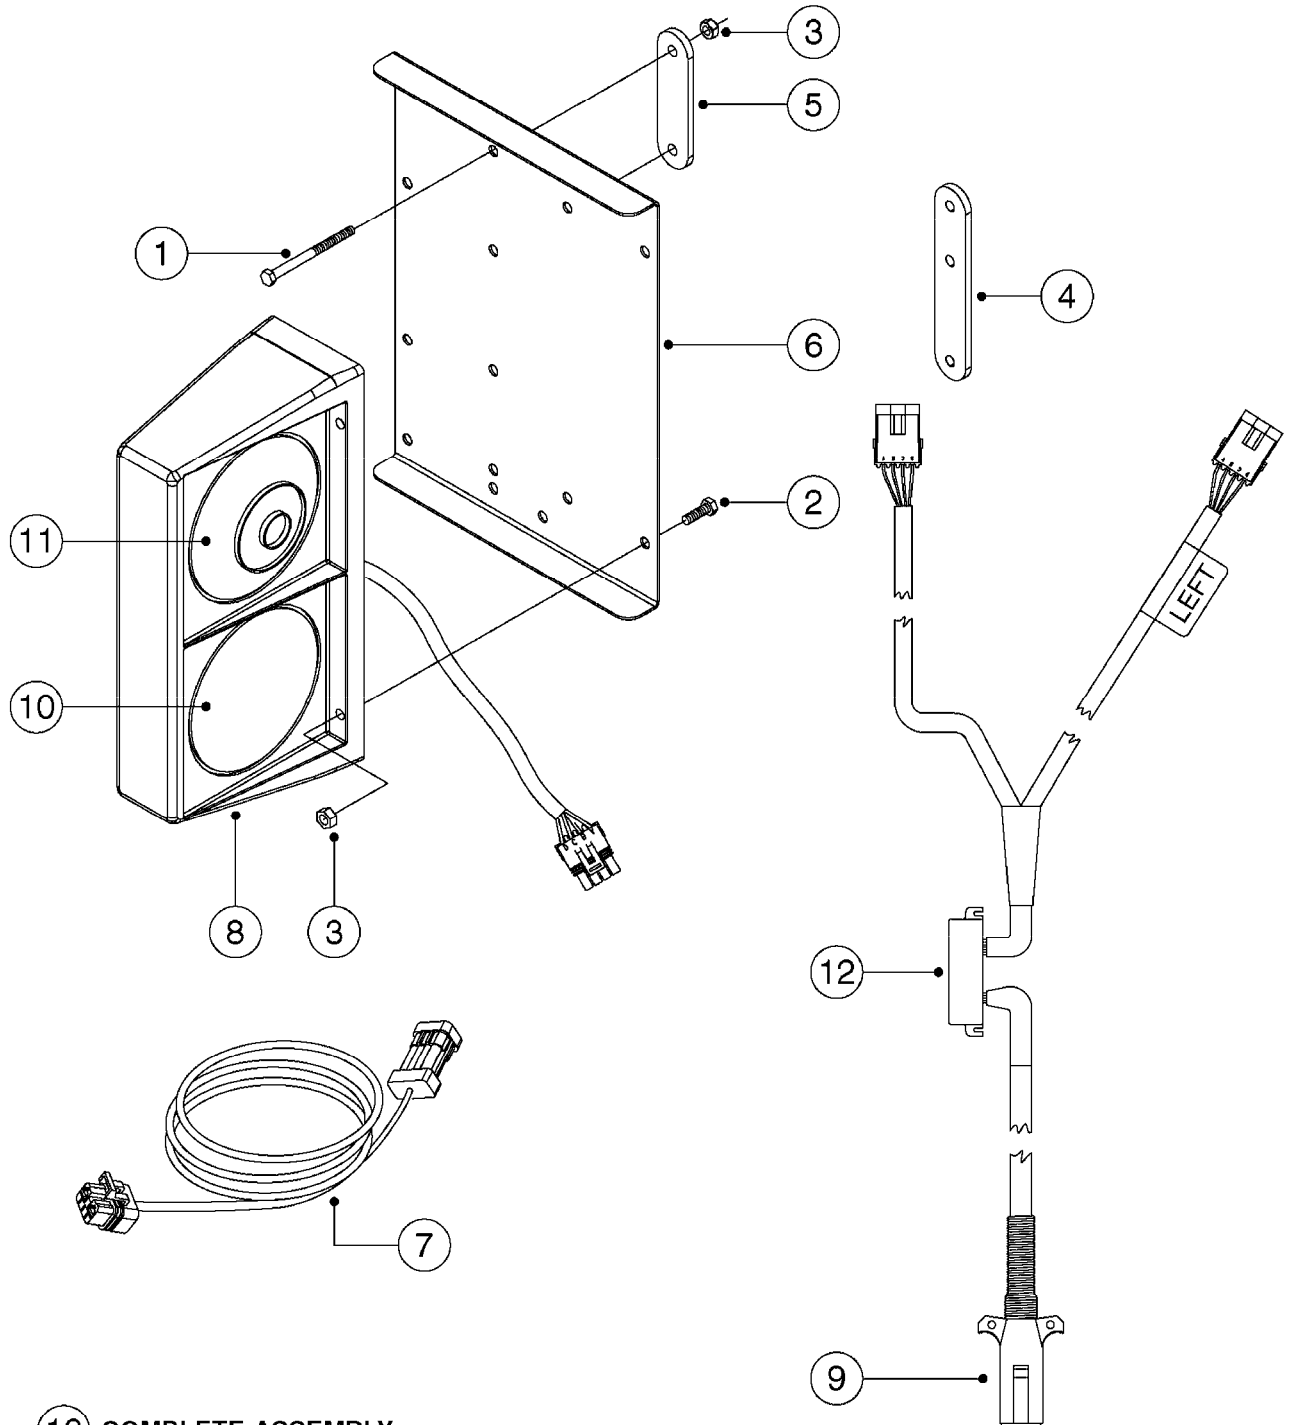

13 COMPLETE ASSEMBLY

COMPLETE ASSEMBLIES
WHOLEGOODS ITEMS

M0160

TRAFFIC LIGHT KIT
M0160-HIN, 13:08:19

Page 1
Date 12.08.2020 8:53

Pos.	parts-n°	order qty	description
1	410266	1	BOLT HEX 8.8 DEL M6X120
1	410421	1	BOLT HEX M6X110 DIN931-A2 SS
1	410524	1	BOLT HEX 8.8 DEL M6X100
1	410605	1	BOLT HEX 8.8 DEL M6X80
2	410362	1	BOLT HEX 8.8 SS M6X20
3	460261	1	NUT HEX M6X1.00 LOCK DIN985 A2 SS
4	16022303	1	BRACKET 100MM TUBE
5	16022403	1	BRACKET 60MM TUBE
6	16025603	1	BRACKET TAIL LIGHT DUAL LAMP
7	26004703	1	HARNESS 13' EXT 4 WIRE WP
8	26004903	1	TAIL LIGHT GREEN WIRE LH
8	26005003	1	TAIL LIGHT YELLOW WIRE RH
9	26005103	1	PLUG 7-PIN AG TAIL LIGHT
10	26005403	1	LENS BLACK BEFORE 2009
10	26017003	1	LENS RED
11	26016903	1	LENS AMBER
12	26032703	1	HARNESS COMPLETE, TAIL LIGHT, 2013
13	83308603	1	TRAFFIC LIGHT KIT