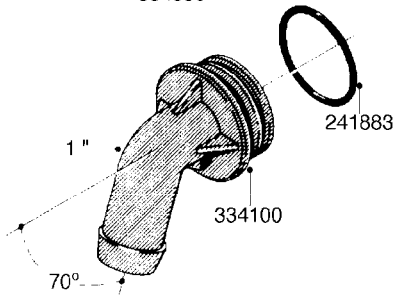

L0080

FITTINGS - S-53
L0080-HIN, 12:09:17

Page 1

Date 12.08.2020 8:53

Pos.	parts-n°	order qty	description
1	145995	1	FITT.DK S-53 FORK
2	241973	1	O-RING Ø3 X 44.2 70 SHORES NITRIL NITRIL (BLACK)
2	242353	1	O-RING 3 X 44.2 VITON VITON (BROWN)
3	242109	1	O-RING D32.2x3.0 NITRIL (BLACK)
3	242354	1	O-RING D32.2X3.0 VITON VITON (BROWN)
4	322103	1	FITT.DK S-53 BULKHEAD
5	322107	1	FITT.DK S-53 BULKHEAD NUT
6	322110	1	FITT.DK S-53 ELB. 1/2" BSP
7	322352	1	FITT.DK S-53 TEE
8	334229	1	FITT.DK S-53 STR.3/4"
9	334260	1	GASKET F. S-53 BULKHEAD
10	334564	1	FITT.DK S-67 TO S-53 ADAPTER
11	391100	1	FITT.DK S-53THREAD INS.1/2"BSP
12	726463	1	FITT.DK S53 BULKHEAD W/GASKET
13	726552	1	FIT.DK S-53X90 1/2" BSP,O-RING
14	726556	1	FITT.DK S-53 HB 1/2" W/O-RING
15	726558	1	FITT.DK S53 STR. 3/4" W.ORING
16	726559	1	FITT DK. S-53 HB 1" W/O-RING
17	726568	1	FITT.DK.S-53 HB 1/2"90 W/O-RING
18	726570	1	FITT.DK S-53 ELB.3/4" W.ORING
19	726571	1	FITT.DK S-53 ELB.1", W ORING
20	726578	1	FITT.DK S53 PLUG WITH O-RING
21	728561	1	FITT.DK. S67M - S53F REDUCER