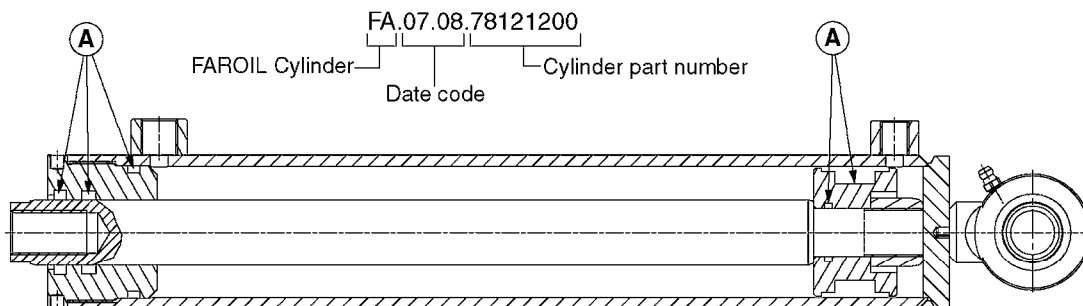

HYDRAULICS - CYLINDERS
C0020-HIN, 01:01:16

Page 3

Date 12.08.2020 8:52

parts-n°	order qty	description
63039300 78100003	1 1	CYLINDER ROD F.781132 CYL. PARA-LIFT CM+750 W/STOP

Check cylinder barrel for stamped part number.