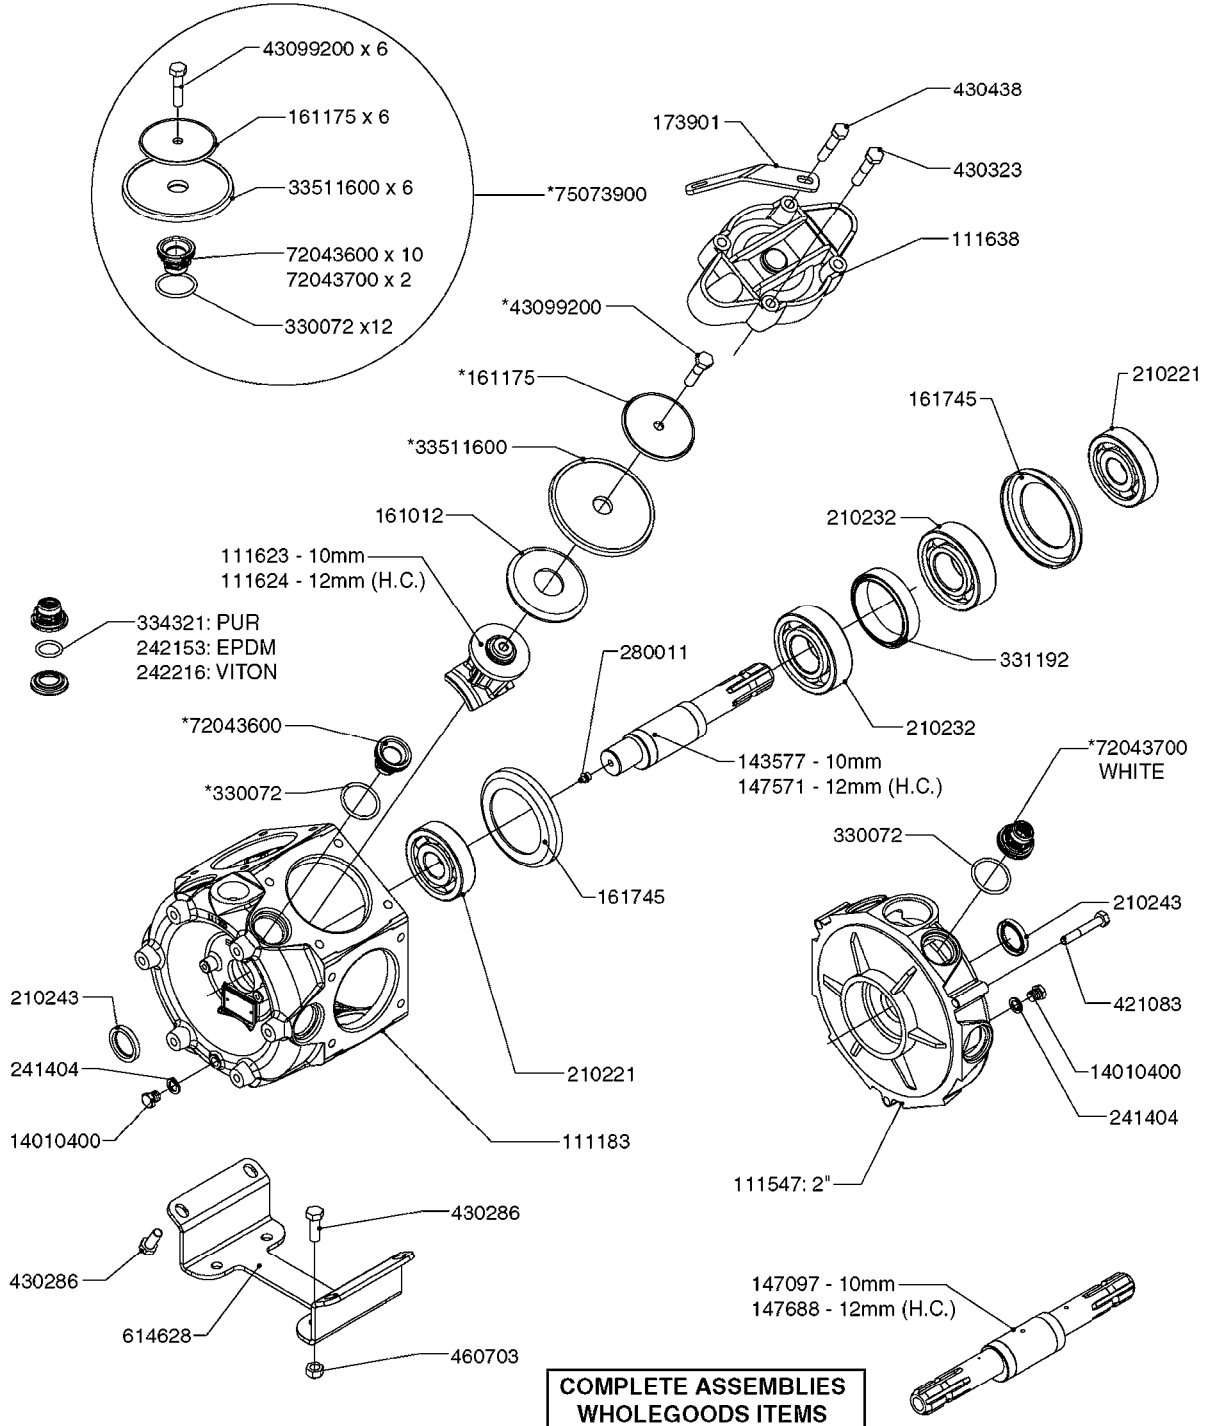

PUMP REPAIR KIT

**COMPLETE ASSEMBLIES
WHOLEGOODS ITEMS**

COMPLETE PUMPS

- 821587 - 463/10 2" W/THROUGH SHAFT (540 RPM)
- 82166300 - 463/12 2" (540 RPM H.C. INLINE PORTS)
- 463/12 2" (540 RPM H.C. OFFSET PORTS) REPLACED BY 82168700 (PAGE A0350)

A0330

PUMP - 463 W/ MOUNTING BASE
A0330-HIN, 01:01:16

Page 1
Date 12.08.2020 8:52

parts-n°	order qty	description
111183	1	PUMP CASTING 460-463 (PAINTED)
111547	1	PUMP FRONT 460-463-2' (PAINT)
111623	1	CONNECTING ROD 463/10MM
111624	1	CONNECTING ROD 463/12MM
111638	1	VALVE COVER 463 HC+1000 VERS.
143577	1	CRANK SHAFT F.363/462/463-10mm
147097	1	CRANK SHAFT 363-463/10 THROUGH
147571	1	CRANK SHAFT F.463-12mm
147688	1	CRANK SHAFT 462/12 THROUGH
161012	1	DIAPHRAGM BACKING DISC F. 463
161175	1	DIAPHRAGM DISC 463/464 PUMP
161745	1	METAL SPACER F.363/463
173901	1	LIFT STRAP F.PUMP 463
210221	1	BEARING BALL 6407
210232	1	BEARING BALL 6310
210243	1	SEAL OIL 35 X 47 X 7
241404	1	DOWTY SEAL 1/4"
242153	1	O-RING D26X4 EPDM
242216	1	O-RING VITON F/1202/1302/462
280011	1	GREASE NIPPLE 1/8' SAE H TR
330072	1	O-RING D53.5/D45.5X4
331192	1	SPACER, MODEL 361/363
334321	1	O-RING POLY. 34.0x26.0x4.0
421083	1	BOLT HEX 8.8 DEL M10X65
430286	1	BOLT HEX 8.8 DEL M12X30 FT
430323	1	BOLT HEX 8.8 DEL M12X60
430438	1	BOLT HEX 8.8 DEL M12X65
460703	1	NUT HEX M12X1.75 LOCK DIN985A2 SS
614628	1	FOOT F. 46X PUMP, RED
821587	1	PUMP 463/10 THROUGH SHAFT TWNF
14010400	1	PLUG 1/4" BSP
33511600	1	DIAPHRAGM PUMP 463/464 PUMP PUR
43099200	1	BOLT HEX SS M12 X 30 DIN933 A4
72043600	1	VALVE FOR 462/463
72043700	1	VALVE FOR 462/463 W.VENT HOLE
75073900	1	PUMP KIT 460/463 "06"
82166300	1	PUMP 464-12-MED-2-540
82168700	1	PUMP 464-12 540 OFFSET PORTS