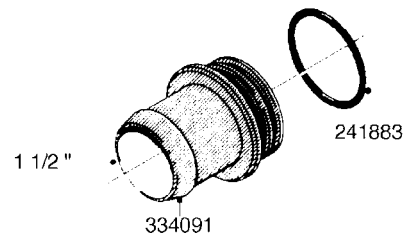

L0080

FITTINGS - S-53
L0080-HIN, 12:09:17

Page 1

Date 12.08.2020 8:53

Pos.	parts-n°	order qty	description
1	145995	1	FITT.DK S-53 FORK
2	241973	1	O-RING Ø3 X 44.2 70 SHORES NITRIL NITRIL (BLACK)
2	242353	1	O-RING 3 X 44.2 VITON VITON (BROWN)
3	242109	1	O-RING D32.2x3.0 NITRIL (BLACK)
3	242354	1	O-RING D32.2X3.0 VITON VITON (BROWN)
4	322103	1	FITT.DK S-53 BULKHEAD
5	322107	1	FITT.DK S-53 BULKHEAD NUT
6	322110	1	FITT.DK S-53 ELB. 1/2" BSP
7	322352	1	FITT.DK S-53 TEE
8	334229	1	FITT.DK S-53 STR.3/4"
9	334260	1	GASKET F. S-53 BULKHEAD
10	334564	1	FITT.DK S-67 TO S-53 ADAPTER
11	391100	1	FITT.DK S-53THREAD INS.1/2"BSP
12	726463	1	FITT.DK S53 BULKHEAD W/GASKET
13	726552	1	FIT.DK S-53X90 1/2" BSP,O-RING
14	726556	1	FITT.DK S-53 HB 1/2" W/O-RING
15	726558	1	FITT.DK S53 STR. 3/4" W.ORING
16	726559	1	FITT DK. S-53 HB 1" W/O-RING
17	726568	1	FITT.DK.S-53 HB 1/2"90 W/O-RING
18	726570	1	FITT.DK S-53 ELB.3/4" W.ORING
19	726571	1	FITT.DK S-53 ELB.1", W ORING
20	726578	1	FITT.DK S53 PLUG WITH O-RING
21	728561	1	FITT.DK. S67M - S53F REDUCER