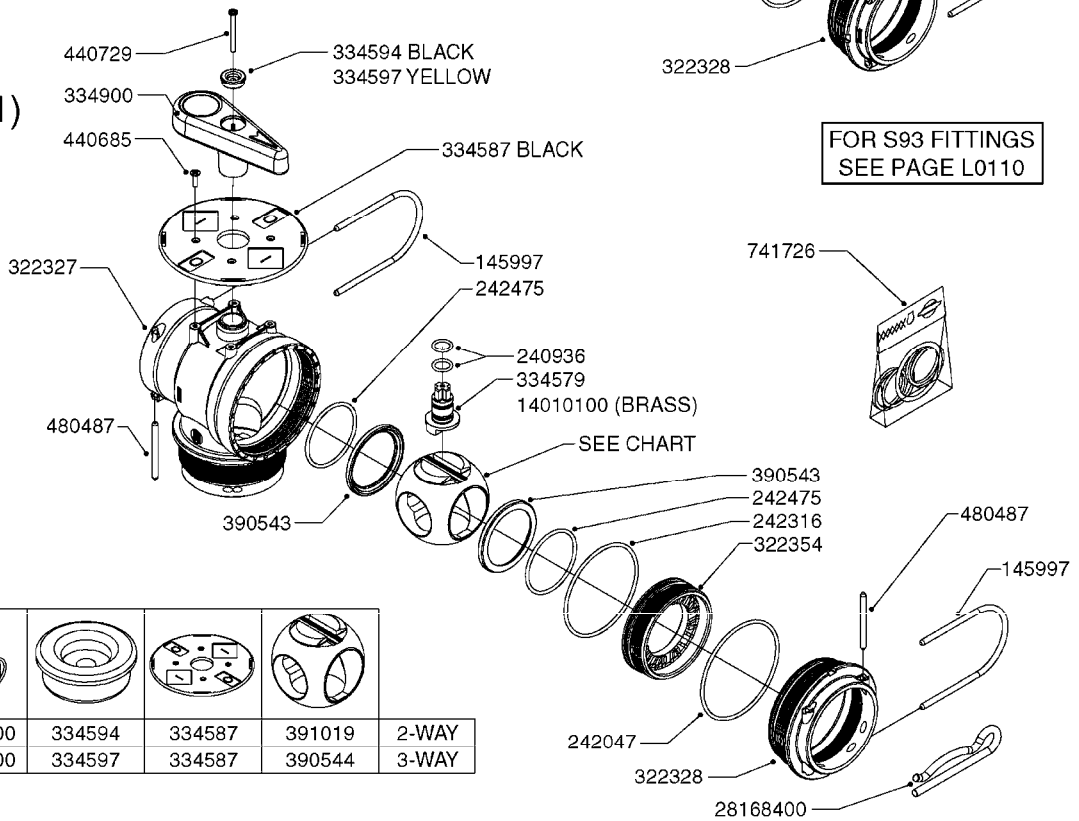

S93 (01)

				2-WAY
				3-WAY

FOR S93 FITTINGS
SEE PAGE L0110

B0530