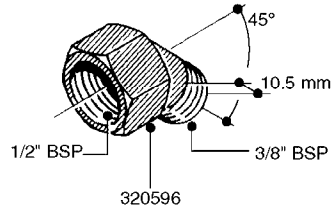

FITTINGS - HEXAGON NIPPLES
L0030-HIN, 01:01:16

Page 0
Date 12.08.2020 8:53

L0030

FITTINGS - HEXAGON NIPPLES
L0030-HIN, 01:01:16

Page 1
Date 12.08.2020 8:53

parts-n°	order qty	description
10015303	1	FITT.PO.HN 1.00X1.00 M1000
10425003	1	FITT.PO.HN 1.25X1.00 MCPHEE
320132	1	FITT.DK HN 1" BSP
320176	1	FITT.DK HN 3/8"X1/2" BSP
320445	1	FITT.DK HN 1/4"X3/8" BSP
320655	1	FITT.DK HN 1/2"-1/2" BSP
320692	1	FITT.DK HN 3/8'BSPX1/4'NPT
320703	1	FITT.DK HN 3/8BSP X1/2 &1/4NPT
320725	1	FITT.DK NIPPLE 3/8"-3/8" BSP
320902	1	FITT.DK HN 3/8'X 1/4' BSP
390232	1	FITT.DK HN 1-1/2' X 1-1/4' BSP
390276	1	FITT.DK HN 1'BSP