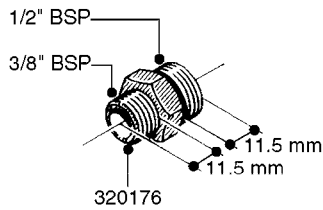

FITTINGS - HEXAGON NIPPLES
L0030-HIN, 01:01:16

Page 0
Date 12.08.2020 8:53

L0030

FITTINGS - HEXAGON NIPPLES
L0030-HIN, 01:01:16

Page 1
Date 12.08.2020 8:53

parts-n°	order qty	description
10015303	1	FITT.PO.HN 1.00X1.00 M1000
10425003	1	FITT.PO.HN 1.25X1.00 MCPHEE
320132	1	FITT.DK HN 1" BSP
320176	1	FITT.DK HN 3/8"X1/2" BSP
320445	1	FITT.DK HN 1/4"X3/8" BSP
320655	1	FITT.DK HN 1/2"-1/2" BSP
320692	1	FITT.DK HN 3/8'BSPX1/4'NPT
320703	1	FITT.DK HN 3/8BSP X1/2 &1/4NPT
320725	1	FITT.DK NIPPLE 3/8"-3/8" BSP
320902	1	FITT.DK HN 3/8'X 1/4' BSP
390232	1	FITT.DK HN 1-1/2' X 1-1/4' BSP
390276	1	FITT.DK HN 1'BSP