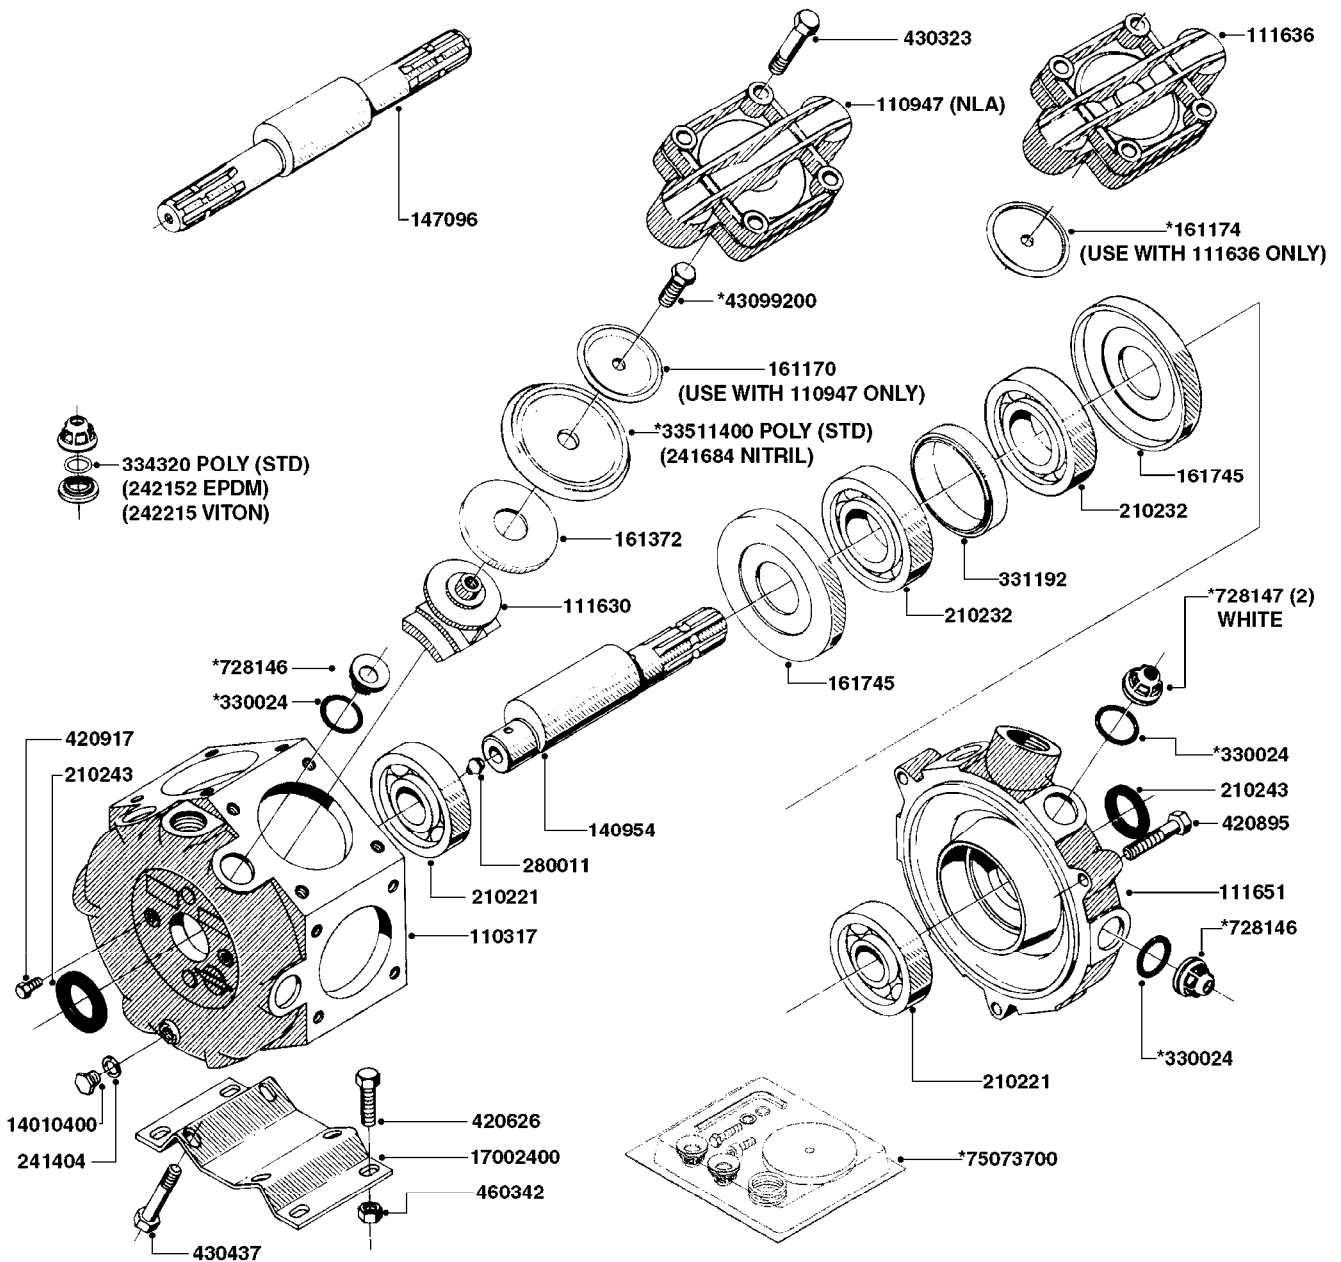

REPLACED BY 364 PUMPS
SEE PAGE A0280

A0250

PUMP - 361 W/MOUNTING BASE
A0250-HIN, 17:03:16

Page 1
Date 12.08.2020 9:14

parts-n°	order qty	description
110317	1	PUMP CASING MODEL 360/361 PNTD
110947	1	VALVE COVER MDL 361 (PAINTED)
111630	1	CONNECTING ROD 363/364-10 PUMP
111636	1	VALVE COVER 363 HEAVY DUTY
111651	1	CASTING F.363 1.5" PUMP(FRONT)
140954	1	CRANK SHAFT MODEL 360/361
147096	1	CRANK SHAFT 361/9.5 THROUGH
161170	1	DIAPH UPPER DISC, 321/361/363
161174	1	DIAPHRAGM DISC SS 361/363/364 PUMP
161372	1	DIAPHRAGM BACKING DISC,320-361
161745	1	METAL SPACER F.363/463
210221	1	BEARING BALL 6407
210232	1	BEARING BALL 6310
210243	1	SEAL OIL 35 X 47 X 7
241404	1	DOWTY SEAL 1/4"
241684	1	DEICER PARTS: DIAPHRAGM MODEL 361 NITRIL
242152	1	O-RING D18.2X3 EPDM
242215	1	O-RING D18X3 VITON
280011	1	GREASE NIPPLE 1/8' SAE H TR
330024	1	O-RING D41,1/D34.5 X 3,5
331192	1	SPACER, MODEL 361/363
334320	1	O-RING D18X3 POLYURETHANE
420626	1	BOLT HEX 8.8 DEL M10X20 FT
420895	1	BOLT HEX 8.8 RAW M10X60
420917	1	BOLT HEX 8.8 RAW M8X12 FT
430323	1	BOLT HEX 8.8 DEL M12X60
430437	1	BOLT HEX 8.8 RAW M12X65
460342	1	NUT HEX M10 DEL DIN934
728146	1	VALVE FOR 361(726890/707932)
728147	1	VALVE FOR 361 WHITE WITH HOLE
14010400	1	PLUG 1/4" BSP
17002400	1	FOOT F. 36X PUMP, RED
33511400	1	DIAPHRAGM PUMP 361/361/363/364 PUR
43099200	1	BOLT HEX SS M12 X 30 DIN933 A4
75073700	1	PUMP KIT 361/363 "06"