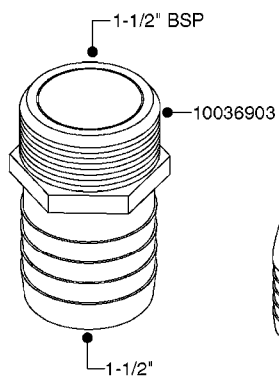

L0050

parts-n°	order qty	description
242594	1	O-RING D14 X 1.78 SCH.70-EPDM
320294	1	FITT.DK TEE 3/8X3/8HB X1/2"BSP
320305	1	FITT.DK HB 3/4'- 3/4' BSP
320386	1	FITT.DK TEE 3/8X3/8HB X3/8"BSP
320397	1	FITT.DK ELB 3/8"HB X 3/8" BSP
320401	1	FITT.DK TEE 1/2X1/2HB X1/2"BSP
320412	1	FITT.DK TEE 1/2X1/2HB X3/8'BSP
320423	1	FITT.DK ELB 1/2'HB X 3/8' BSP
320891	1	FITT.DK HB 3/8'- 3/8' BSP
320972	1	FITT.DK HB 5/16'- 1/4' BSP
322046	1	FITT.DK TEE 1/2X1/2HB X3/4'BSP
322048	1	FITT.DK TEE 3/4X3/4HB X3/4'BSP
330595	1	O-RING D24.6/D20X2.1 -3/4"
333137	1	FITT.DK CONN.1/2" F.NOZZ. DOUB
333141	1	FITT.DK CONN.1/2" F.NOZZ.SING
334041	1	FITT.DK CONN.3/4' F.NOZZ. SING
334042	1	FITT.DK CONN.3/4' F.NOZZ. DOUB
334195	1	FITT.DK ELB. 3/4"HB X 3/4"HB
10012103	1	FITT.PO.HB 1.25X1.50 IMB1012
10014003	1	FITT.PO.HB 1.25X1.25 IMB1010
10036903	1	FITT.PO.HB 1.50X1.50 IMB1212
28019303	1	FITTING HB ELB 3/4NPT-3/4HOSE
61016500	1	HOSE TAIL 3/4" 90°+RG CAP 3/4"
72026700	1	NOZZLE TUBE ADAPTER W/O-RING