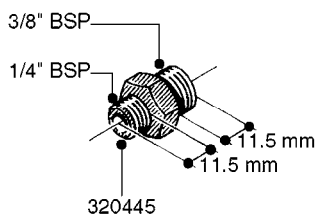

L0030

FITTINGS - HEXAGON NIPPLES
L0030-HIN, 01:01:16

Page 1
Date 12.08.2020 9:15

parts-n°	order qty	description
10015303	1	FITT.PO.HN 1.00X1.00 M1000
10425003	1	FITT.PO.HN 1.25X1.00 MCPHEE
320132	1	FITT.DK HN 1" BSP
320176	1	FITT.DK HN 3/8"X1/2" BSP
320445	1	FITT.DK HN 1/4"X3/8" BSP
320655	1	FITT.DK HN 1/2"-1/2" BSP
320692	1	FITT.DK HN 3/8'BSPX1/4'NPT
320703	1	FITT.DK HN 3/8BSP X1/2 &1/4NPT
320725	1	FITT.DK NIPPLE 3/8"-3/8" BSP
320902	1	FITT.DK HN 3/8'X 1/4' BSP
390232	1	FITT.DK HN 1-1/2' X 1-1/4' BSP
390276	1	FITT.DK HN 1'BSP