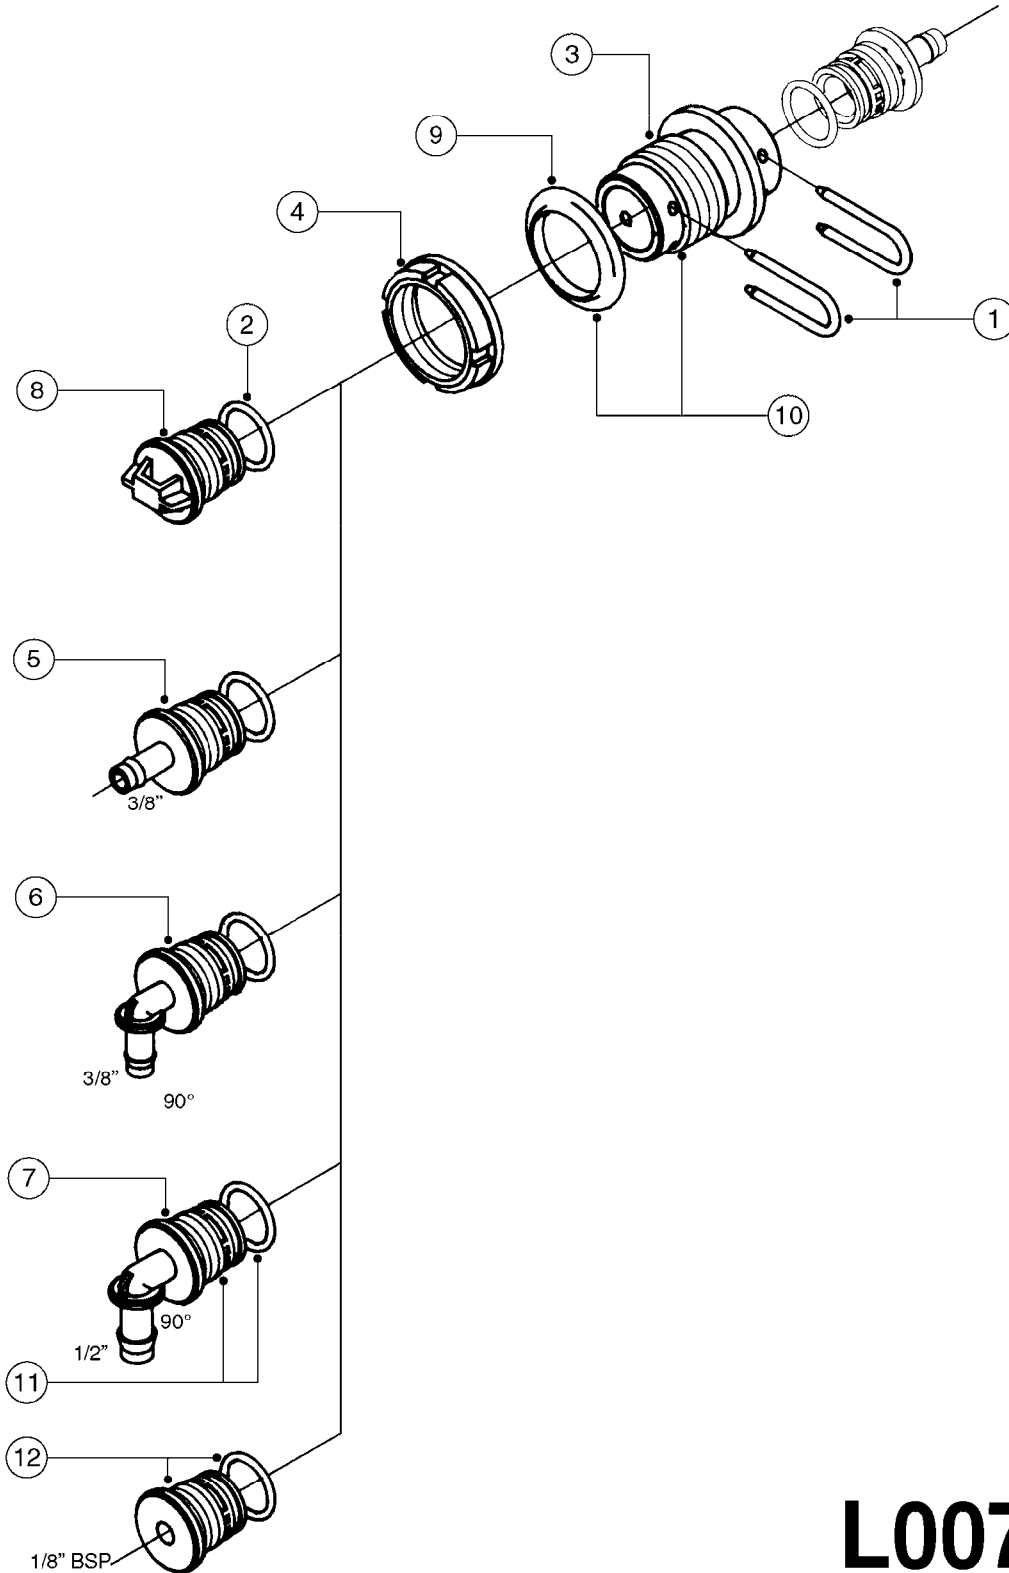

L0070

FITTINGS - S-40
L0070-HIN, 13:09:17

Page 1

Date 12.08.2020 9:15

Pos.	parts-n°	order qty	description
1	145994	1	FITT.DK S-40 FORK
2	242108	1	O-RING 3 X 19,2 70SH NITRIL NITRIL (BLACK)
2	242355	1	O-RING D19.2X3.0 VITON F.S-40 VITON (BROWN)
3	322102	1	FITT.DK S-40 BULKHEAD
4	322106	1	FITT.DK S-40 BULKHEAD NUT
5	334225	1	FITT.DK S-40 STR.3/8"
6	334237	1	FITT.DK S-40 ELB.3/8"
7	334238	1	FITT.DK S-40 ELB.1/2"
8	334248	1	FITT.DK S-40 PLUG
9	334259	1	GASKET F. S-40 BULKHEAD
10	726462	1	FITT. S40 BULKHEAD W.GASKET
11	726567	1	FITT.DK S-40 ELB.1/2" W.O-RING
12	726693	1	FITT.DK S-40 PLUG 1/8BSP ORING