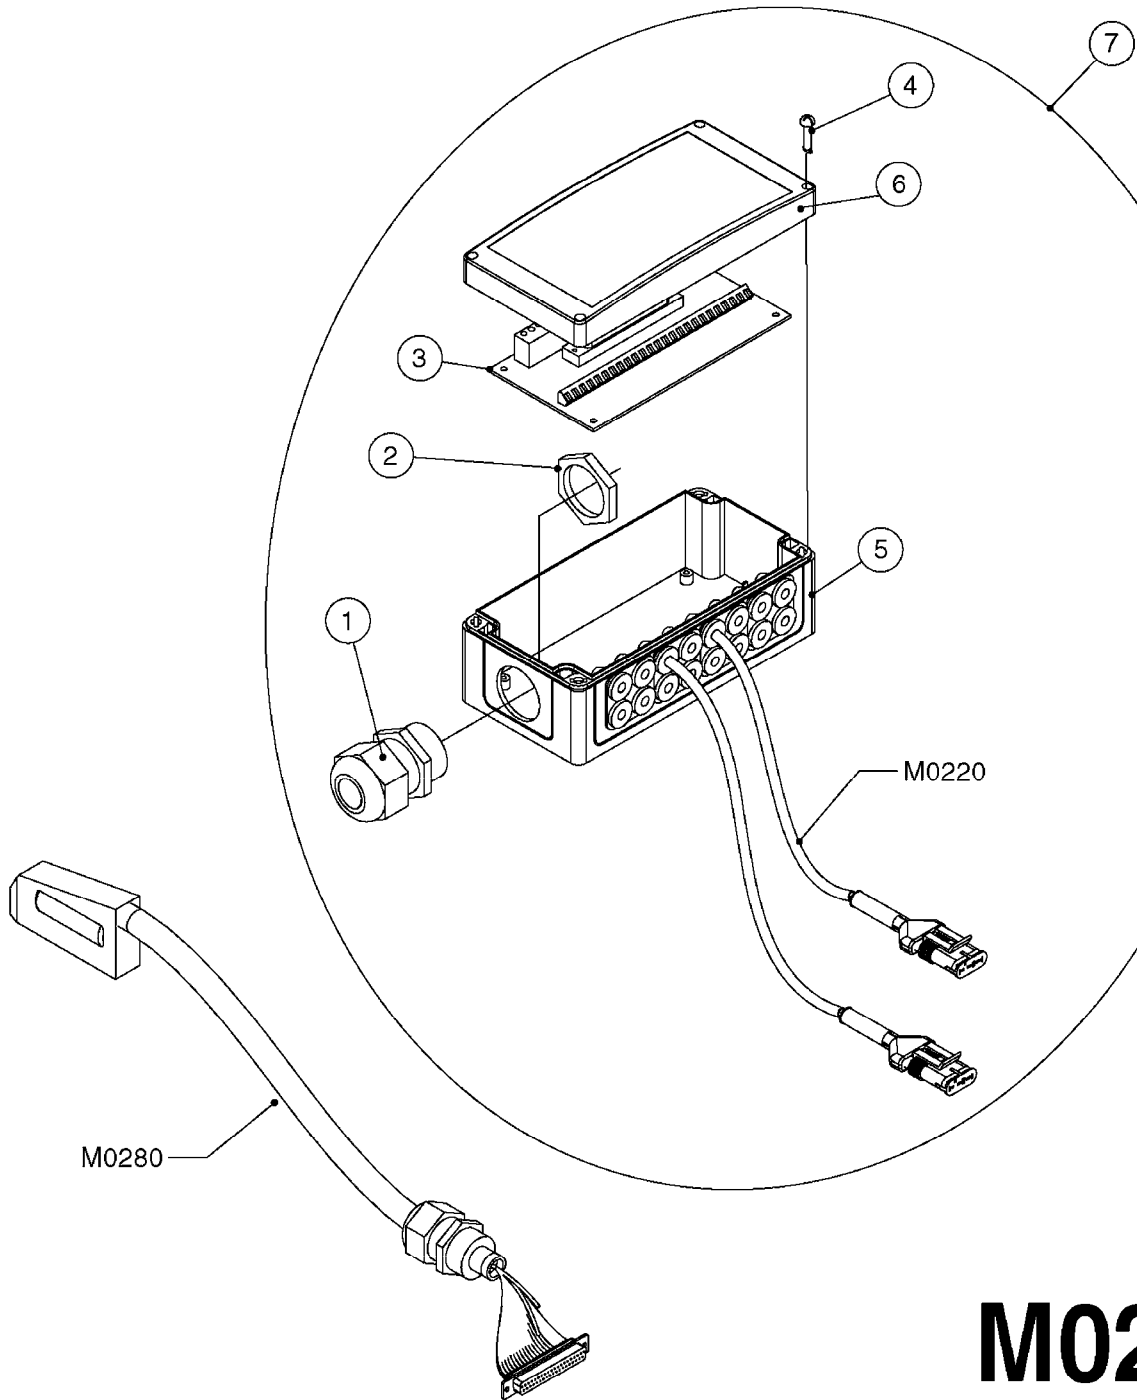

M0230

JUNCTION BOX - LIQUID
M0230-HIN, 01:01:16

Page 1
Date 12.08.2020 9:15

Pos.	parts-n°	order qty	description
1	262106	1	BULKHEAD F. CABLE 6.5-14 BLACK
2	262107	1	NUT F. BULKHEAD CABLE GRAY
3	26004800	1	CIRCUIT BD SEC VLV NCM 13SEC 13 SECTION
3	72173900	1	CIRCUIT BD SEC VLV 39PIN 9SEC 9 SECTION
4	28082100	1	SCREW F. BOX LID 1/4" L=20
5	33508700	1	BOX BOTTOM 160X80X40 BLACK 1-HOLE
6	33508800	1	LID 160X80X15 BLK W/SCREWS
7	72115400	1	CONNECTION BOX F. OP. UNIT SV9