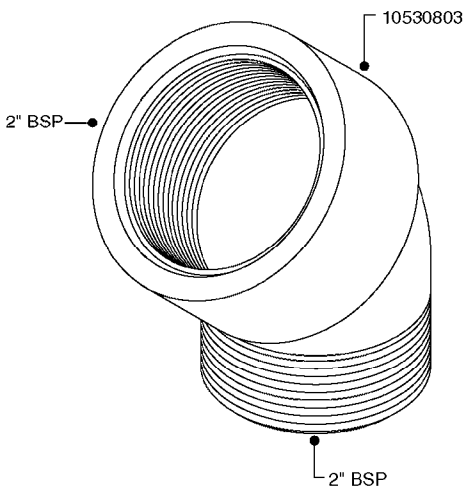

L0030

FITTINGS - HEXAGON NIPPLES
L0030-HIN, 01:01:16

Page 1
Date 12.08.2020 9:15

parts-n°	order qty	description
10015303	1	FITT.PO.HN 1.00X1.00 M1000
10425003	1	FITT.PO.HN 1.25X1.00 MCPHEE
320132	1	FITT.DK HN 1" BSP
320176	1	FITT.DK HN 3/8"X1/2" BSP
320445	1	FITT.DK HN 1/4"X3/8" BSP
320655	1	FITT.DK HN 1/2"-1/2" BSP
320692	1	FITT.DK HN 3/8'BSPX1/4'NPT
320703	1	FITT.DK HN 3/8BSP X1/2 &1/4NPT
320725	1	FITT.DK NIPPLE 3/8"-3/8" BSP
320902	1	FITT.DK HN 3/8'X 1/4' BSP
390232	1	FITT.DK HN 1-1/2' X 1-1/4' BSP
390276	1	FITT.DK HN 1'BSP