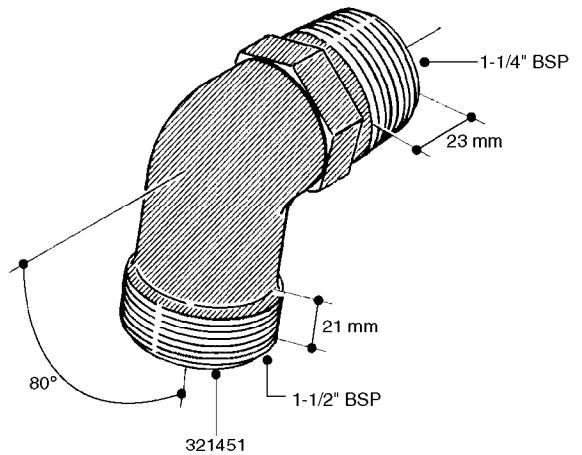

L0030

FITTINGS - HEXAGON NIPPLES
L0030-HIN, 01:01:16

Page 1
Date 12.08.2020 9:15

parts-n°	order qty	description
10015303	1	FITT.PO.HN 1.00X1.00 M1000
10425003	1	FITT.PO.HN 1.25X1.00 MCPHEE
320132	1	FITT.DK HN 1" BSP
320176	1	FITT.DK HN 3/8"X1/2" BSP
320445	1	FITT.DK HN 1/4"X3/8" BSP
320655	1	FITT.DK HN 1/2"-1/2" BSP
320692	1	FITT.DK HN 3/8'BSPX1/4'NPT
320703	1	FITT.DK HN 3/8BSP X1/2 &1/4NPT
320725	1	FITT.DK NIPPLE 3/8"-3/8" BSP
320902	1	FITT.DK HN 3/8'X 1/4' BSP
390232	1	FITT.DK HN 1-1/2' X 1-1/4' BSP
390276	1	FITT.DK HN 1'BSP