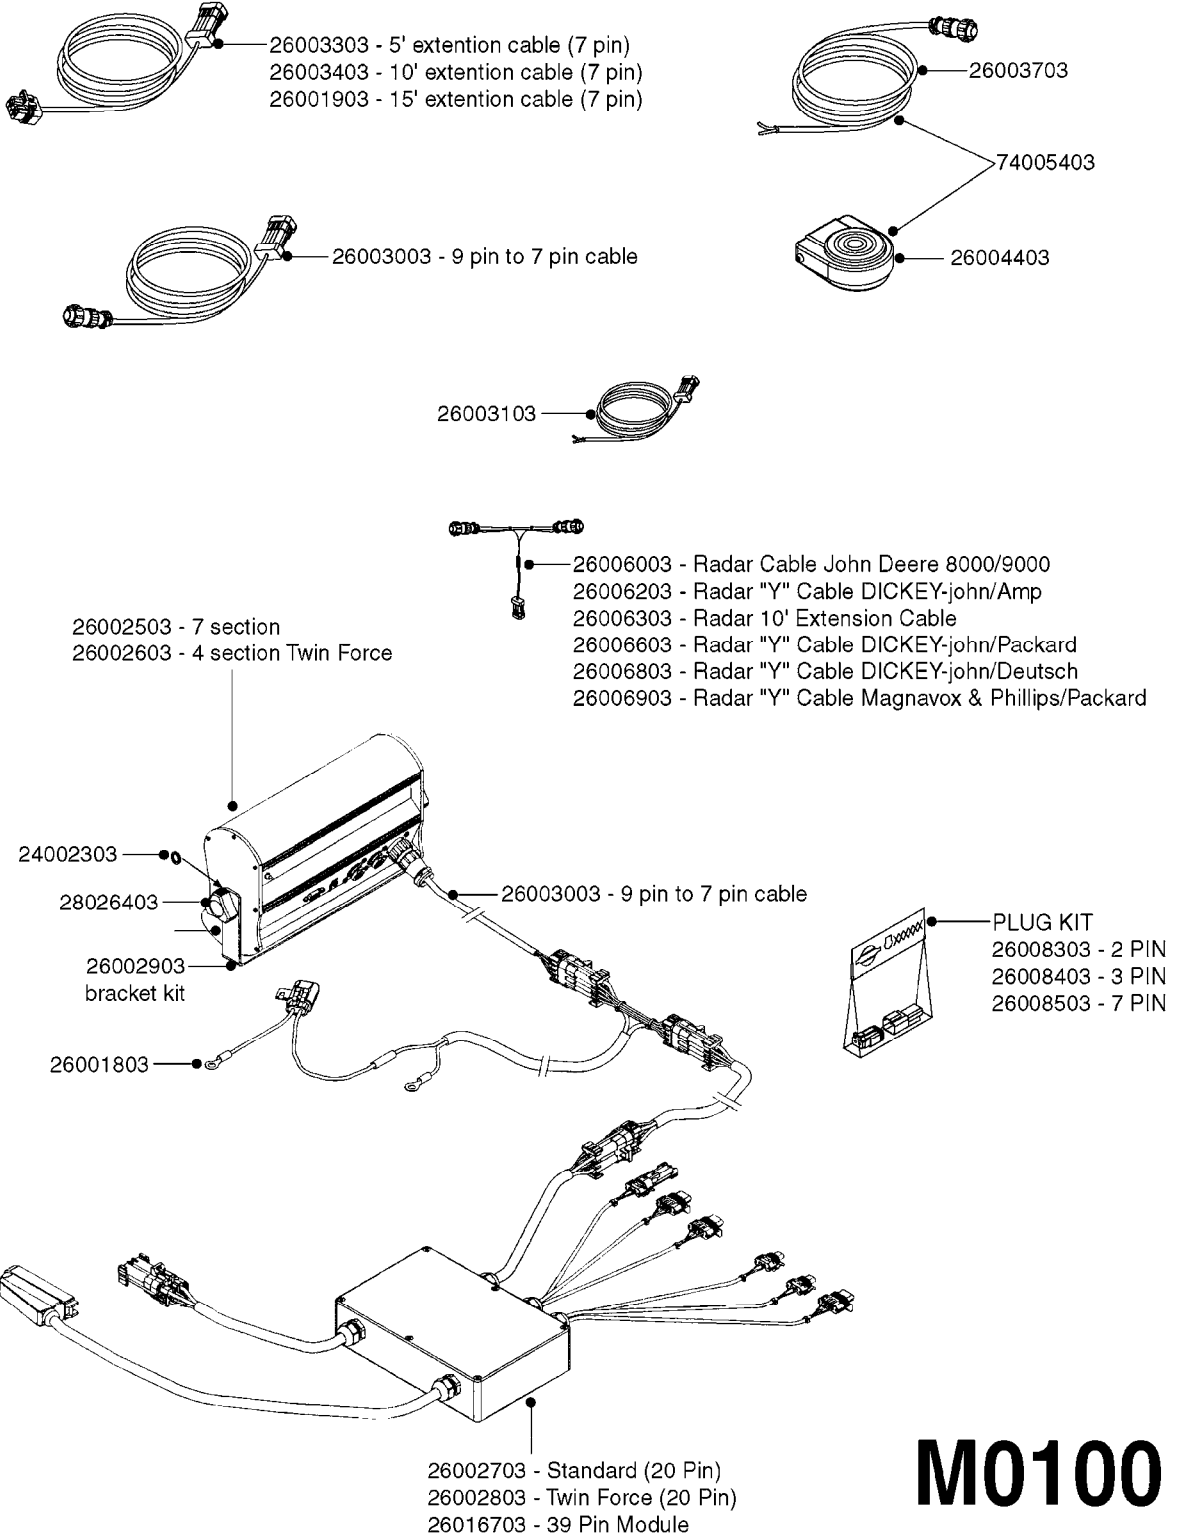

M0100

MUSTANG 3500 CONTROLLER
M0100-HIN, 01:01:16

Page 1
Date 12.08.2020 9:15

parts-n°	order qty	description
24002303	1	WASHER, RUBBER
26001803	1	POWER CABLE
26001903	1	15' 7-PIN EXTENSION CABLE
26002503	1	MUSTANG 3500/7 CONSOLE
26002603	1	MUSTANG 3500/4/TF CONSOLE
26002703	1	MUSTANG 3500/20PIN SC MODULE
26002803	1	MUSTANG 3500/20PIN TF SC MODUL
26002903	1	MUSTANG 3500 CONSOLE MNT KIT
26003003	1	MUSTANG 3500 CONSOLE CABLE
26003103	1	MUSTANG 3500/7 SC MOD CNECT KT
26003303	1	MUSTANG/FM 5FT 7PIN EXT CABLE
26003403	1	MUSTANG/FM 10FT 7PIN EXT CABLE
26003703	1	MUSTANG RUN/HOLD ADAPT CABLE
26004403	1	SWITCH, FOOT
26006003	1	MUSTANG RADR CBLE JD 8000/9000
26006203	1	MUSTANG RDR "Y" CABLE DCKY-JHN
26006303	1	MUSTANG RDR EXTNSN CABLE 10FT
26006603	1	MUSTANG RDR"Y"CABLE D-J PACKRD
26006803	1	MUSTANG RDR"Y"CABLE D-J DEUTS.
26006903	1	MUSTANG RDR"Y"CABLE MAG.PHILIP
26008303	1	MICRO TRAK PLUG KIT - 2 PIN
26008403	1	MICRO TRAK PLUG KIT - 3 PIN
26008503	1	MICRO TRAK PLUG KIT - 7 PIN
26016703	1	MUSTANG 3500/39PIN SC MODULE
28026403	1	KNOB, MUSTANG CONSOLE MOUNT
74005403	1	FOOT SWITCH FOR MUSTANG 3500