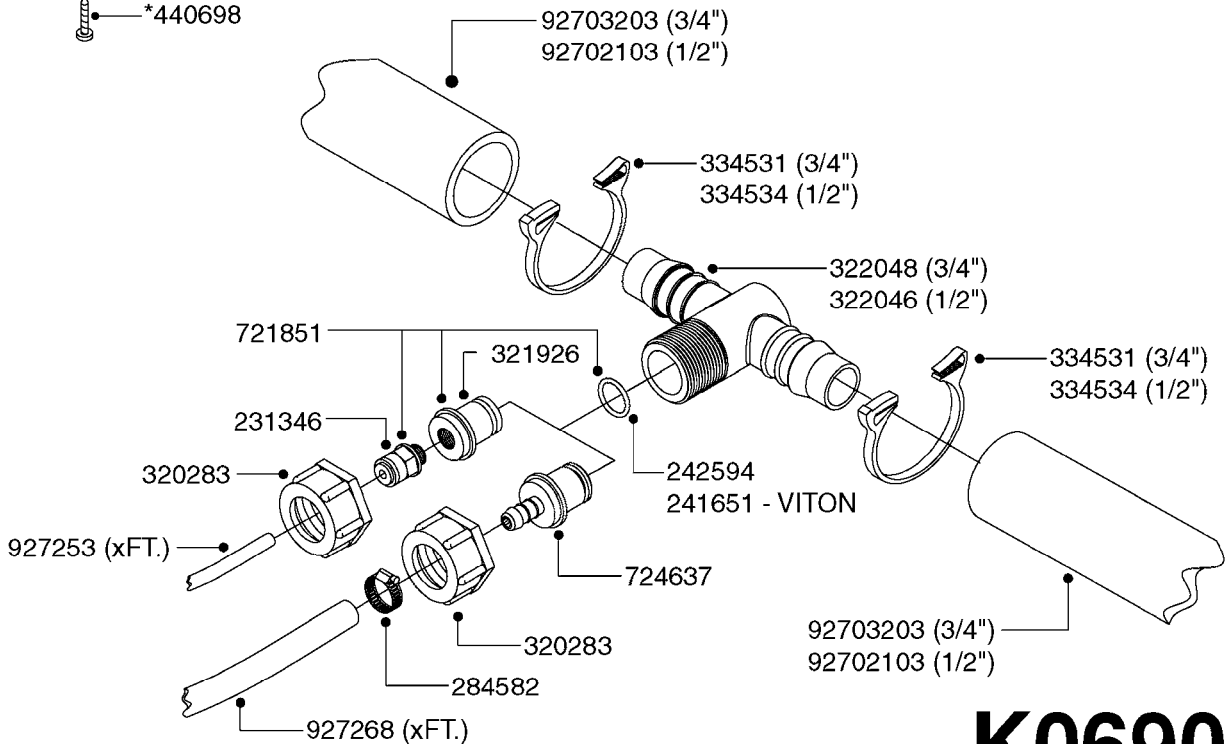

COMPLETE ASSEMBLIES
WHOLEGOODS ITEMS

70043903 - COMPLETE ASSEMBLY

K0680

REMOTE GAUGE-ESC SPRAYERS-4"
K0680-HIN, 01:01:16

Page 1
Date 12.08.2020 9:14

parts-n°	order qty	description
145632	1	FITT.DK HB 1/4' BRASS F.GUAGE
146210	1	NUT 1/4'BSP BRASS
282391	1	CLAMP HOSE CRIMP 5/16'
320972	1	FITT.DK HB 5/16'- 1/4' BSP
330396	1	O-RING D11.2/D6.6X3.2
421046	1	BOLT HEX M8X25/25 A2 SS DIN933
460143	1	LOCK NUT M8 SST A2 DIN985
927268	1	HOSE BLUE PVC X 1/4 X 0012"
10028603	1	WASHER LOCK 5/16'
10428003	1	BKT. FOR ESC GAUGE KIT
28026103	1	GAUGE 200PSI/BR,4",1/4"BSP-BTM
70043903	1	*GAUGE KIT,4" OP UNIT INFEILD