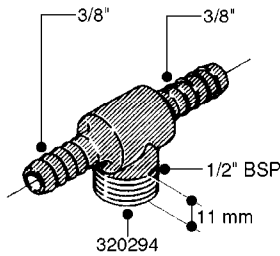

L0050

parts-n°	order qty	description
242594	1	O-RING D14 X 1.78 SCH.70-EPDM
320294	1	FITT.DK TEE 3/8X3/8HB X1/2"BSP
320305	1	FITT.DK HB 3/4'- 3/4' BSP
320386	1	FITT.DK TEE 3/8X3/8HB X3/8"BSP
320397	1	FITT.DK ELB 3/8"HB X 3/8" BSP
320401	1	FITT.DK TEE 1/2X1/2HB X1/2"BSP
320412	1	FITT.DK TEE 1/2X1/2HB X3/8'BSP
320423	1	FITT.DK ELB 1/2'HB X 3/8' BSP
320891	1	FITT.DK HB 3/8'- 3/8' BSP
320972	1	FITT.DK HB 5/16'- 1/4' BSP
322046	1	FITT.DK TEE 1/2X1/2HB X3/4'BSP
322048	1	FITT.DK TEE 3/4X3/4HB X3/4'BSP
330595	1	O-RING D24.6/D20X2.1 -3/4"
333137	1	FITT.DK CONN.1/2" F.NOZZ. DOUB
333141	1	FITT.DK CONN.1/2" F.NOZZ.SING
334041	1	FITT.DK CONN.3/4' F.NOZZ. SING
334042	1	FITT.DK CONN.3/4' F.NOZZ. DOUB
334195	1	FITT.DK ELB. 3/4"HB X 3/4"HB
10012103	1	FITT.PO.HB 1.25X1.50 IMB1012
10014003	1	FITT.PO.HB 1.25X1.25 IMB1010
10036903	1	FITT.PO.HB 1.50X1.50 IMB1212
28019303	1	FITTING HB ELB 3/4NPT-3/4HOSE
61016500	1	HOSE TAIL 3/4" 90°+RG CAP 3/4"
72026700	1	NOZZLE TUBE ADAPTER W/O-RING