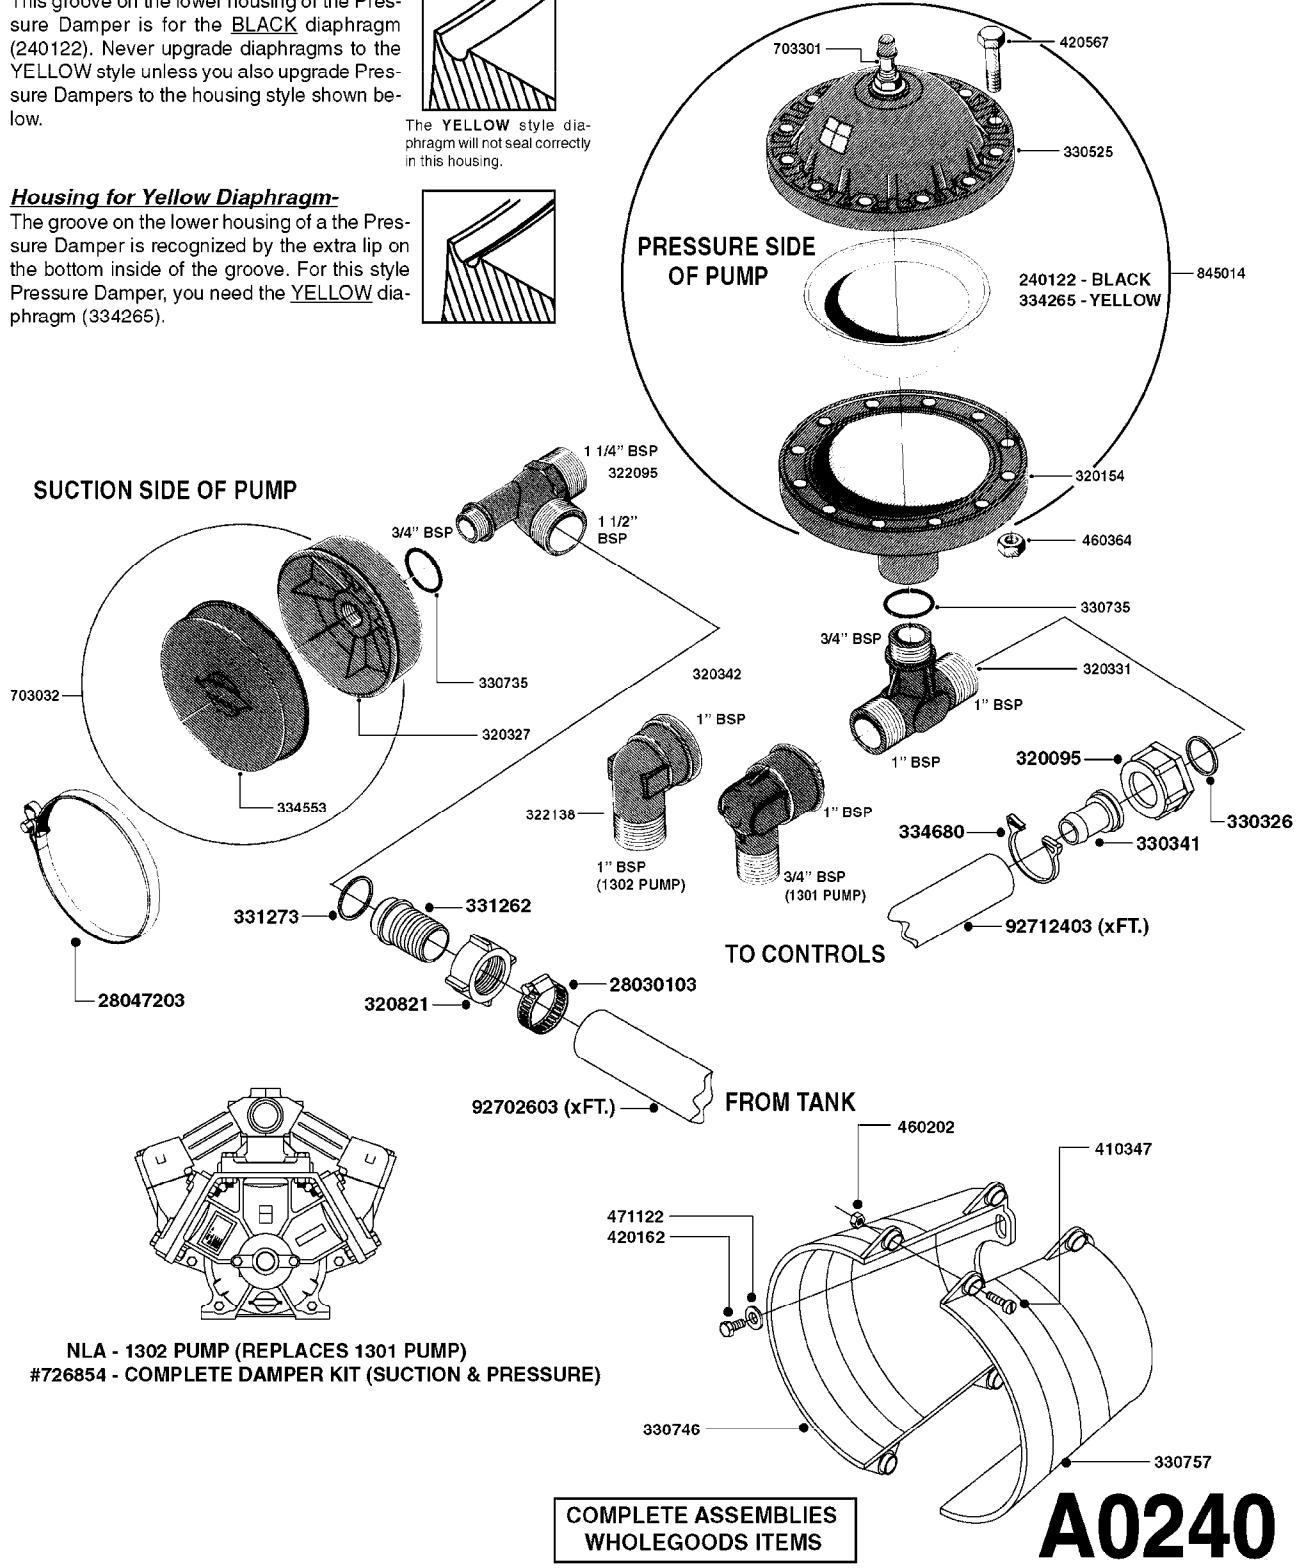

Housing for Yellow Diaphragm:

The groove on the lower housing of a the Pressure Damper is recognized by the extra lip on the bottom inside of the groove. For this style Pressure Damper, you need the YELLOW diaphragm (334265).