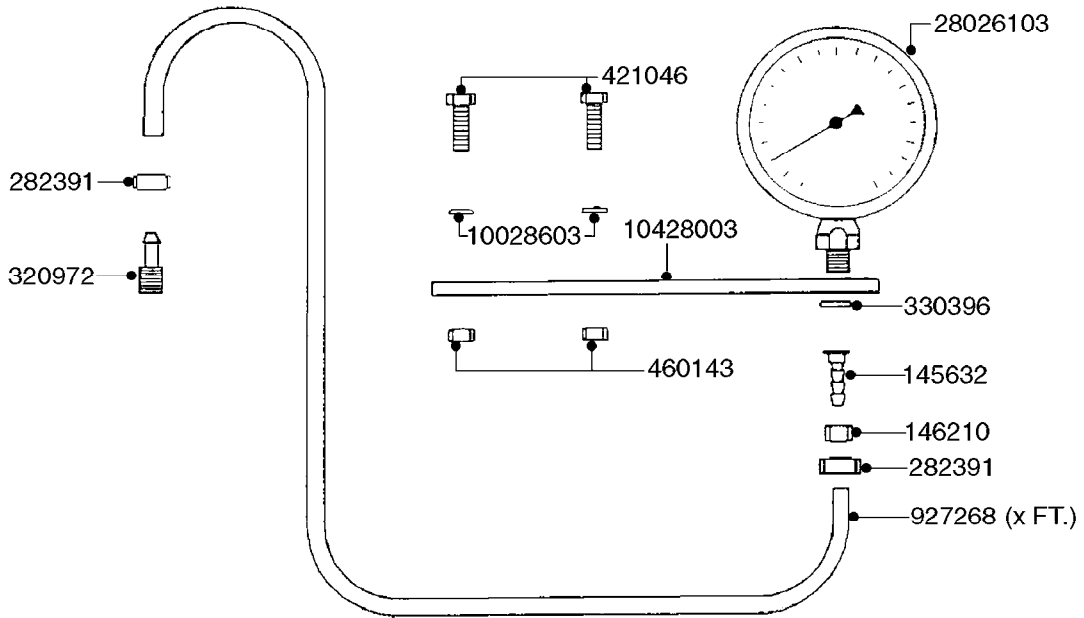

COMPLETE ASSEMBLIES
WHOLEGOODS ITEMS

70043903 - COMPLETE ASSEMBLY

K0680

REMOTE GAUGE-ESC SPRAYERS-4"
K0680-HIN, 01:01:16

Page 1
Date 12.08.2020 9:14

parts-n°	order qty	description
145632	1	FITT.DK HB 1/4' BRASS F.GUAGE
146210	1	NUT 1/4'BSP BRASS
282391	1	CLAMP HOSE CRIMP 5/16'
320972	1	FITT.DK HB 5/16'- 1/4' BSP
330396	1	O-RING D11.2/D6.6X3.2
421046	1	BOLT HEX M8X25/25 A2 SS DIN933
460143	1	LOCK NUT M8 SST A2 DIN985
927268	1	HOSE BLUE PVC X 1/4 X 0012"
10028603	1	WASHER LOCK 5/16'
10428003	1	BKT. FOR ESC GAUGE KIT
28026103	1	GAUGE 200PSI/BR,4",1/4"BSP-BTM
70043903	1	*GAUGE KIT,4" OP UNIT INFEILD