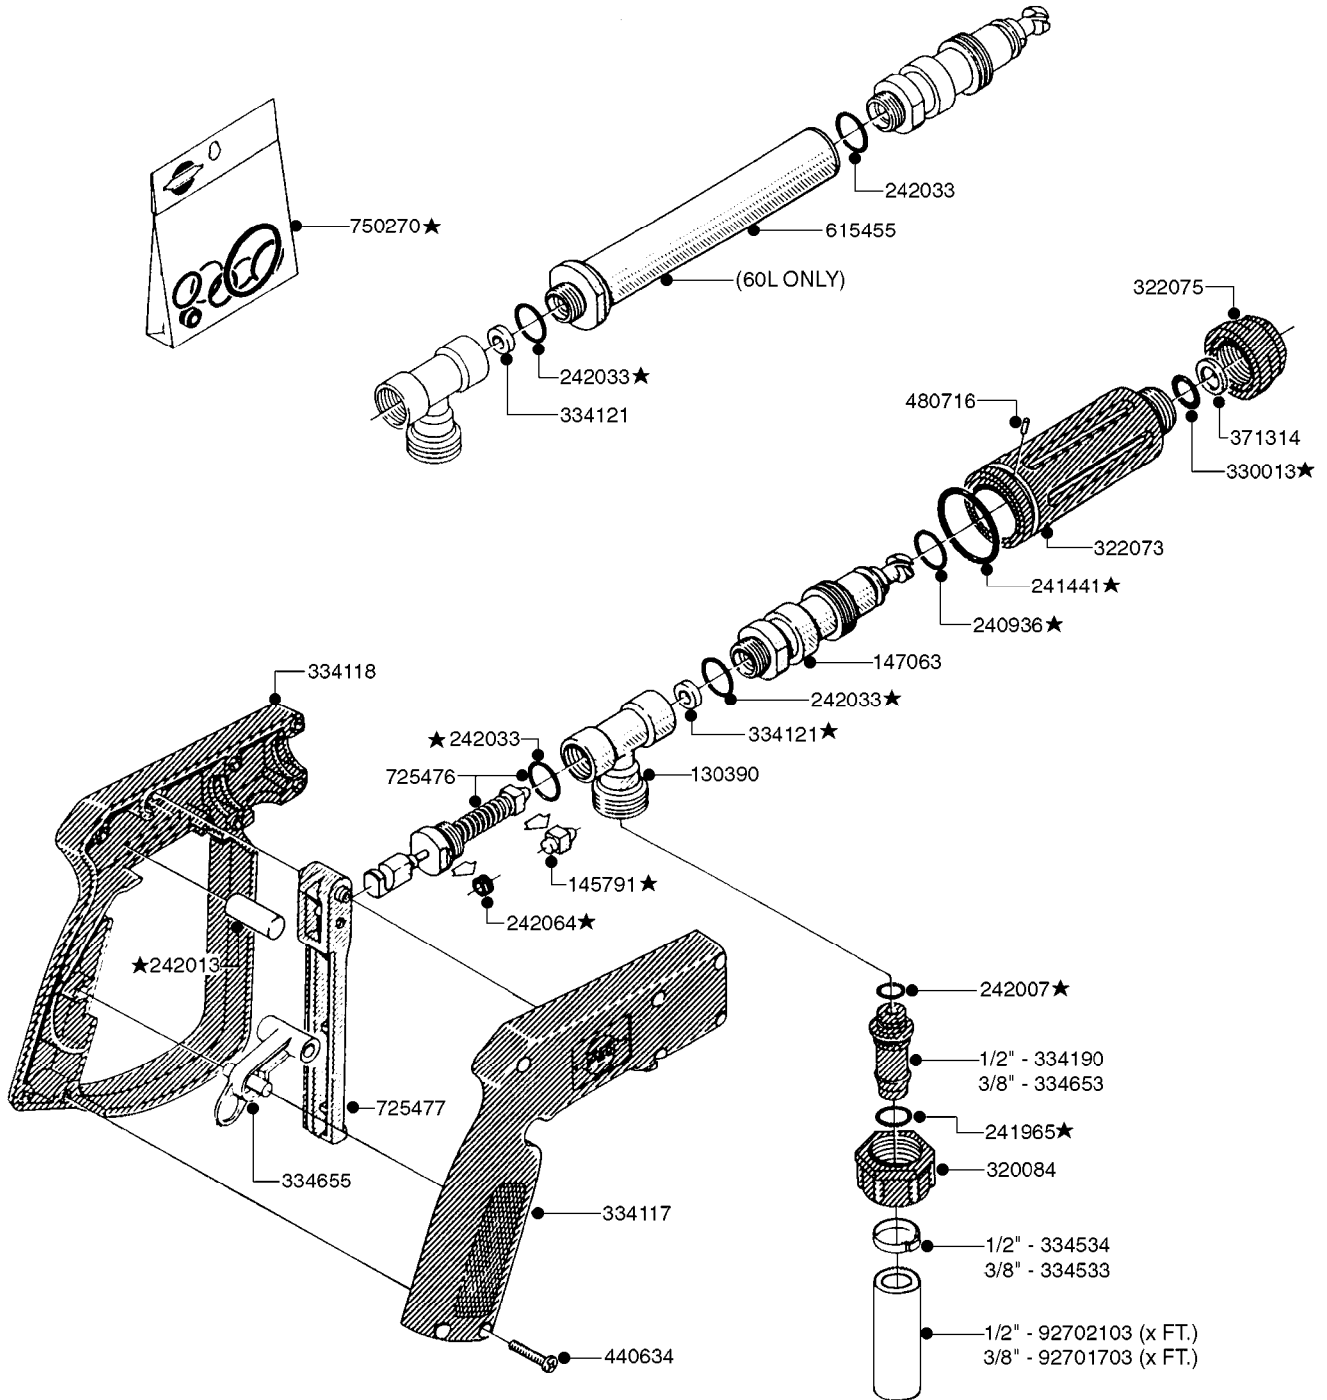

COMPLETE ASSEMBLY:
843197 - 60L
843196 - 60S

COMPLETE ASSEMBLIES
WHOLEGOODS ITEMS

K0480

HANDGUN TYPE 60S/60L POST 95
K0480-HIN, 01:01:16

Page 1

Date 12.08.2020 9:14

parts-n°	order qty	description
130390	1	TEE 3/8'X 1/2' BSP F.TYPE 60S
145791	1	CONE FOR ON/OFF
147063	1	SWIRL F.SPRAY GUN TYPE 60
240936	1	O-RING D13.3X2.4 NITRIL
241441	1	O-RING D29.3X3
241965	1	O-RING Ø12.1 X 1.6 NITRILE
242007	1	O-RING Ø9.1 X 1.6 NITRILE
242013	1	SPRING RUBBER F/TRIGGER
242033	1	O-RING Ø14.1 X 1.6 NITRILE
242064	1	SLEEVE RUBBER 3X8X4MM
320084	1	FITT.DK NUT 1/2" BSP
322073	1	HOUSING F.SWIRL TYPE 60S H.G.
322075	1	HOUSING F. NOZZLE
330013	1	O-RING 2.5 X 10 PUR
334117	1	HANDLE PIECE RIGHT F.60S/60L
334118	1	HANDLE PIECE LEFT F.60S/60L
334121	1	SEAT FOR ON-OFF TYPE
334190	1	FITT.DK HB 1/2' F. PISTOL 60S
334533	1	CLAMP HOSE PLASTIC 3/8"
334534	1	CLAMP HOSE PLASTIC 1/2"
334653	1	FITT.DK HB 3/8' F.HANDGUN
334655	1	TRIGGER SAFETY F.60S/60L GUN
371314	1	NOZZLE CERAMIC 1099-20
440634	1	SCREW 5/8"
480716	1	PIN D3X6 STAINLESS
615455	1	TUBE F.LANCE TYPE 60L
725476	1	SPINDLE
725477	1	TRIGGER
750270	1	GASKET KIT F.SPRAY GUN
843196	1	SPRAY GUN KIT TYPE 60 SHORT
843197	1	HANDGUN KIT TYPE 60 LONG
92701703	1	HOSE R X3/8" X300PSI WP X0012"
92702103	1	HOSE R X1/2" X300PSI WP X0012"