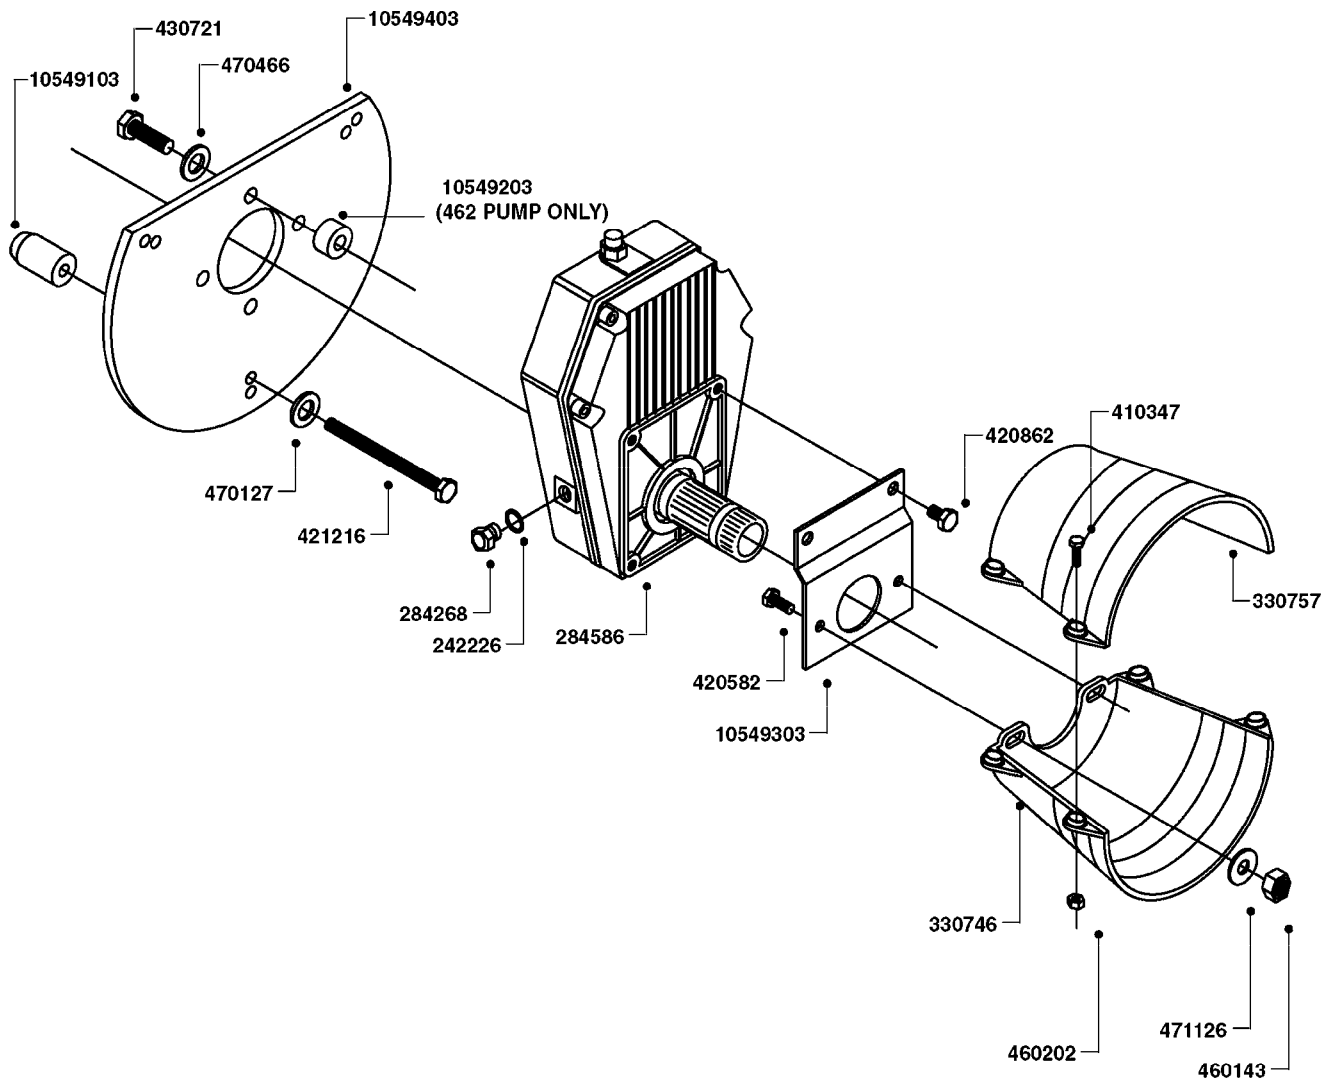

GEAR LUBE REQUIREMENT
SAE 90 GEAR LUBE
(FILL TO SIGHT GAUGE CENTER)

COMPLETE ASSEMBLIES
WHOLEGOODS ITEMS

A0480

GEAR DRIVE 1000RPM 361-3/460-3
A0480-HIN, 01:01:16

Page 1
Date 12.08.2020 9:14

parts-n°	order qty	description
242226	1	SEAL WASHER F.BOTTOM PLUG
284140	1	GASKET SET FOR GEAR ML52 1/3
284267	1	BOTTOM PLUG F. GEAR ML52
284268	1	LEVEL INDICATOR GEAR ML 52
284571	1	SHAFT F.ML52
284586	1	GEAR BOX 1000 RPM
284808	1	HOUSING F.ML52 GEARBOX
284810	1	BEARING INNER ML52 GEARBOX
284811	1	SNAP-RING OUTER 46X2
284812	1	BEARING OUTER ML52 GEARBOX
284813	1	ENDCOVER F.ML52 GEARBOX
284814	1	SCREW F.END COVER ML52 GEARBOX
285633	1	BOTTOM PLUG F.M7 GEAR
330746	1	GUARD PTO LOWER PART
330757	1	GUARD PTO UPPER PART
410347	1	SCREW M6X20 8.8
420626	1	BOLT HEX 8.8 DEL M10X20 FT
460202	1	NUT HEX M6
460423	1	NUT HEX M10X1.50 LOCK DIN985A2 SS
471122	1	WASHER, M10, Ø20/10.5X 2.0, SS
10151603	1	BOLT HEX 7/16 NC GR.2 01.50'
10213003	1	NUT HEX NC (NYLON LOCK) 7/16"
10549503	1	GEAR BOX KIT 1000 RPM LESS G/B