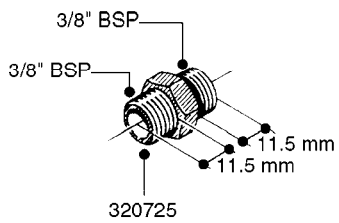

L0030

FITTINGS - HEXAGON NIPPLES
L0030-HIN, 01:01:16

Page 1
Date 12.08.2020 9:15

parts-n°	order qty	description
10015303	1	FITT.PO.HN 1.00X1.00 M1000
10425003	1	FITT.PO.HN 1.25X1.00 MCPHEE
320132	1	FITT.DK HN 1" BSP
320176	1	FITT.DK HN 3/8"X1/2" BSP
320445	1	FITT.DK HN 1/4"X3/8" BSP
320655	1	FITT.DK HN 1/2"-1/2" BSP
320692	1	FITT.DK HN 3/8'BSPX1/4'NPT
320703	1	FITT.DK HN 3/8BSP X1/2 &1/4NPT
320725	1	FITT.DK NIPPLE 3/8"-3/8" BSP
320902	1	FITT.DK HN 3/8'X 1/4' BSP
390232	1	FITT.DK HN 1-1/2' X 1-1/4' BSP
390276	1	FITT.DK HN 1'BSP