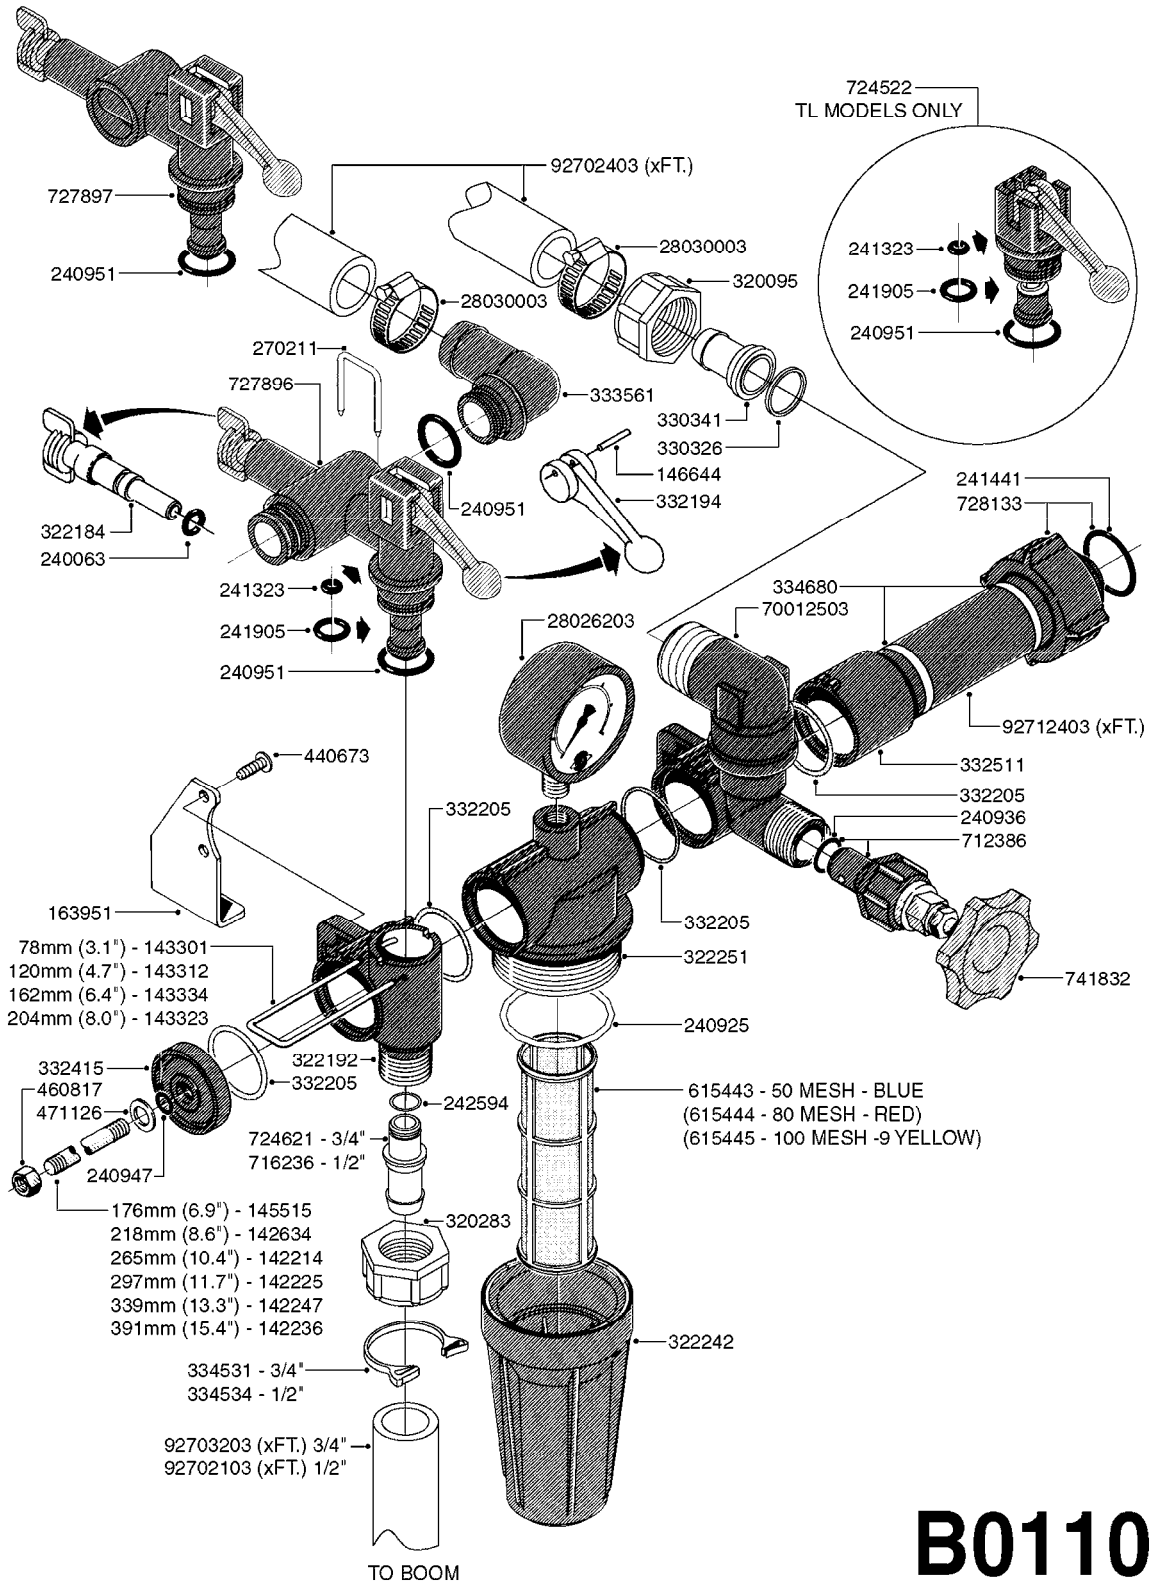

B0110

BK-180 BOOM VALVES-MAN.POST 00
B0110-HIN, 11:12:17

Page 1
Date 12.08.2020 9:14

parts-n°	order qty	description
142214	1	STUD BOLT - M8X265, 3 SECTION
142225	1	STUD BOLT 8 X 299 - 6 MODULS
142236	1	STUD BOLT 8 X 381 - 8 MODULS
142247	1	STUD BOLT 8 X 341 - 7 MODULS
142634	1	STUD BOLT M8 X 213 - 4 MODULS
143301	1	LOCK CLAMP 78 MM
143312	1	LOCK CLAMP 120 MM
143323	1	LOCK CLAMP 204 MM
143334	1	LOCK CLAMP 162 MM
145515	1	STUD BOLT M8 X 176MM
146644	1	PIN D3X19 STAINLESS
163951	1	MOUNT BRACKET FOR BK180 SECTIO
240063	1	O-RING D14.1/9.3 X 2.4
240925	1	O-RING D49.5X3 NITRIL
240936	1	O-RING D13.3X2.4 NITRIL
240947	1	O-RING D7.3X2.4 NITRIL
240951	1	O-RING D21.2X3 NITRIL
241323	1	O-RING D5.3X2.4 NITRIL
241441	1	O-RING D29.3X3
241905	1	O-RING 12,3X2,4 VITON DKR.1,05
242594	1	O-RING D14 X 1.78 SCH.70-EPDM
270211	1	FITT.DK S25 FORK L=37.5
320095	1	FITT.DK NUT 1" BSP
320283	1	FITT.DK NUT 3/4"BSP
322184	1	SCREW F.ADJUSTING CONST.PRESS.
322192	1	HOUSING F.DISTRIBUTOR
322242	1	FILTER BOWL / IN-LINE
322251	1	HOUSING F.FILTER MOUNT BK/EC
330326	1	O-RING D30/D24X2 F.1"NUT
330341	1	FITT.DK HB 1" F. 1" NUT
332194	1	DISTRIBUTION HANDLE
332205	1	O-RING D43/39XD2
332415	1	COVER
332511	1	FITT.DK END CAP 1"HB F.BK180
333561	1	FITT.DK ELB.1" EC RETURN
334531	1	CLAMP HOSE PLASTIC 3/4"
334534	1	CLAMP HOSE PLASTIC 1/2"
334680	1	CLAMP HOSE PLASTIC 1"
440673	1	SCREW F.PLASTIC 5X12 SS
460817	1	NUT HEX M8 STAINLESS DIN 934
471126	1	WASHER, M8, Ø16/ 8.4X 1.6, SS
615443	1	FILTER ELEM.50 MESH BLUE
615444	1	FILTER ELEM.80 MESH RED
615445	1	FILTER ELEM.100 MESH YELLOW
712386	1	PRESSURE REGULATOR COMPL. H-M
716236	1	FITT.DK HB 1/2" ASSY. F. 3/4"
724522	1	DISTR.OVER PART W.OUV PR 83 BK
724621	1	FITT.DK HB 3/4"ASSY F.3/4" NUT
727896	1	HOUSING UPPER F.CONST.PRESS.
727897	1	HOUSING UPPER PART END PC.BK92
728133	1	CONNECTING PART F.BK OPR.UNIT
741832	1	HANDLE REPLACEMENT F/330632
28026203	1	GAUGE 200PSI/BR,2.5"1/4BSP-BTM
28030003	1	CLAMP HOSE GEAR P1" 6716
70012503	1	HOUSING FOR HARDI-MATIC VALVE
92702103	1	HOSE R X1/2" X300PSI WP X0012"
92702403	1	HOSE PVC SUCT GRAY 1"
92703203	1	HOSE R X3/4" X300PSI WP X0012"
92712403	1	HOSE R X1" X300PSI WP X0012"