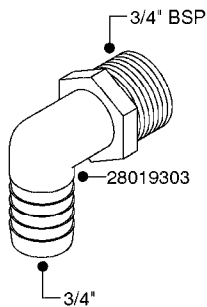

L0050

parts-n°	order qty	description
242594	1	O-RING D14 X 1.78 SCH.70-EPDM
320294	1	FITT.DK TEE 3/8X3/8HB X1/2"BSP
320305	1	FITT.DK HB 3/4'- 3/4' BSP
320386	1	FITT.DK TEE 3/8X3/8HB X3/8"BSP
320397	1	FITT.DK ELB 3/8"HB X 3/8" BSP
320401	1	FITT.DK TEE 1/2X1/2HB X1/2"BSP
320412	1	FITT.DK TEE 1/2X1/2HB X3/8'BSP
320423	1	FITT.DK ELB 1/2'HB X 3/8' BSP
320891	1	FITT.DK HB 3/8'- 3/8' BSP
320972	1	FITT.DK HB 5/16'- 1/4' BSP
322046	1	FITT.DK TEE 1/2X1/2HB X3/4'BSP
322048	1	FITT.DK TEE 3/4X3/4HB X3/4'BSP
330595	1	O-RING D24.6/D20X2.1 -3/4"
333137	1	FITT.DK CONN.1/2" F.NOZZ. DOUB
333141	1	FITT.DK CONN.1/2" F.NOZZ.SING
334041	1	FITT.DK CONN.3/4' F.NOZZ. SING
334042	1	FITT.DK CONN.3/4' F.NOZZ. DOUB
334195	1	FITT.DK ELB. 3/4"HB X 3/4"HB
10012103	1	FITT.PO.HB 1.25X1.50 IMB1012
10014003	1	FITT.PO.HB 1.25X1.25 IMB1010
10036903	1	FITT.PO.HB 1.50X1.50 IMB1212
28019303	1	FITTING HB ELB 3/4NPT-3/4HOSE
61016500	1	HOSE TAIL 3/4" 90°+RG CAP 3/4"
72026700	1	NOZZLE TUBE ADAPTER W/O-RING