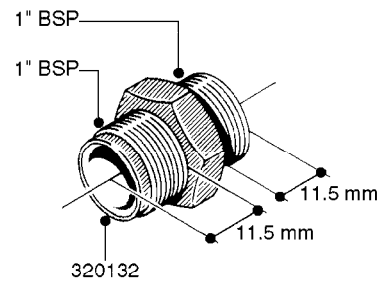

L0030

FITTINGS - HEXAGON NIPPLES
L0030-HIN, 01:01:16

Page 1
Date 12.08.2020 9:15

parts-n°	order qty	description
10015303	1	FITT.PO.HN 1.00X1.00 M1000
10425003	1	FITT.PO.HN 1.25X1.00 MCPHEE
320132	1	FITT.DK HN 1" BSP
320176	1	FITT.DK HN 3/8"X1/2" BSP
320445	1	FITT.DK HN 1/4"X3/8" BSP
320655	1	FITT.DK HN 1/2"-1/2" BSP
320692	1	FITT.DK HN 3/8'BSPX1/4'NPT
320703	1	FITT.DK HN 3/8BSP X1/2 &1/4NPT
320725	1	FITT.DK NIPPLE 3/8"-3/8" BSP
320902	1	FITT.DK HN 3/8'X 1/4' BSP
390232	1	FITT.DK HN 1-1/2' X 1-1/4' BSP
390276	1	FITT.DK HN 1'BSP