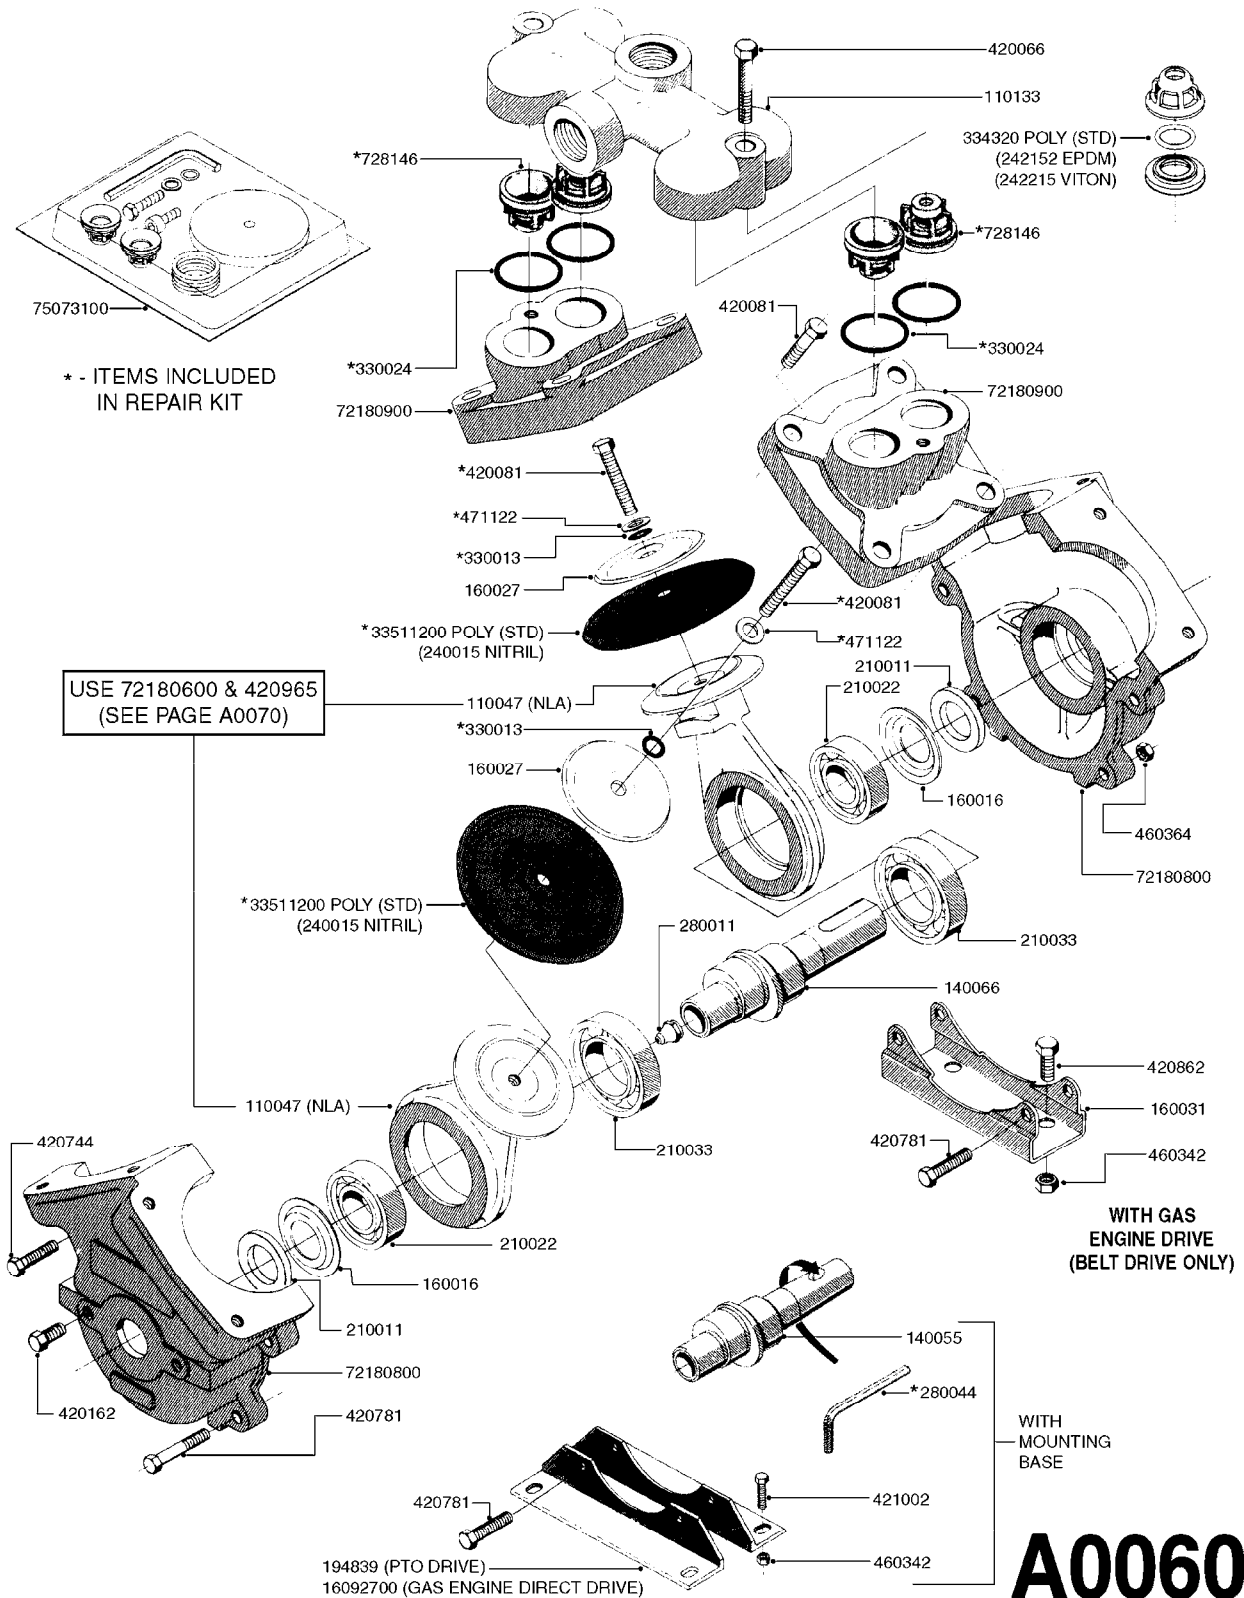

* - ITEMS INCLUDED
IN REPAIR KIT

USE 72180600 & 420965
(SEE PAGE A0070)

PUMP - 600
A0060-HIN, 01:01:16

Page 1
Date 12.08.2020 9:14

parts-n°	order qty	description
110047	1	CONN.ROD MOD.500-600 72180600
110133	1	VALVE CHAMBER MOD 600 PAINTED
140055	1	CRANK SHAFT, MODEL 600
140066	1	CRANK SHAFT, MODEL 600/4
160016	1	DUST PLATE
160027	1	DIAPHRAGM UPPER DISC 500-600
160031	1	BASE PLATE MODEL 500-600
194839	1	ANGLE IRON FOOT, M 500-600 RED
210011	1	SEAL FELT D39/23 X 4
210022	1	BEARING BALL 6205
210033	1	BEARING BALL 6007
240015	1	DIAPHRAGM MODEL 500-600 NITRIL
242152	1	O-RING D18.2X3 EPDM
242215	1	O-RING D18X3 VITON
280011	1	GREASE NIPPLE 1/8" SAE H TR
280044	1	KEY HEXAGON W6 3/16"
330013	1	O-RING 2.5 X 10 PUR
330024	1	O-RING D41,1/D34.5 X 3,5
334320	1	O-RING D18X3 POLYURETHANE
420066	1	BOLT HEX 8.8 DEL 3/8"X50MM
420081	1	BOLT HEX 8.8 DEL 3/8"X40MM
420162	1	BOLT HEX 8.8 DEL 3/8"x15MM
420744	1	BOLT HEX 8.8 DEL M8X40
420781	1	BOLT HEX 8.8 DEL M8X50
420862	1	BOLT HEX 8.8 DEL M10X16 FT
420965	1	M10X40 MACHINE SCREW STAINLESS
421002	1	BOLT HEX 8.8 DEL M10X30 FT DIN933
460342	1	NUT HEX M10 DEL DIN934
460364	1	NUT HU M8 A2 SS DIN934
471122	1	WASHER, M10, Ø20/10.5X 2.0, SS
728146	1	VALVE FOR 361(726890/707932)
16092700	1	PUMP MOUNT PLATE TALL 500/600
33511200	1	DIAPHRAGM 500-603 PUR 2006
72180600	1	CONNECTING ROD FOR 503-603 M10
72180800	1	PUMP HOUSING 603 RED W/BOLTS
72180900	1	DIAPHRAGM COVER MOD. 600
75073100	1	PUMP KIT 600 "06"