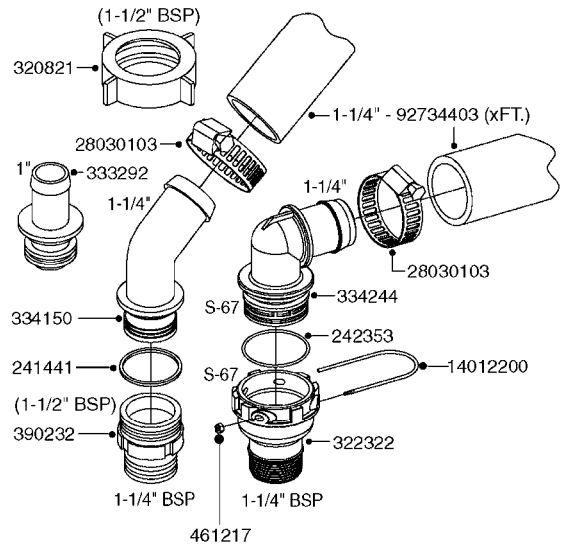

PRESSURE SIDE OF PUMP