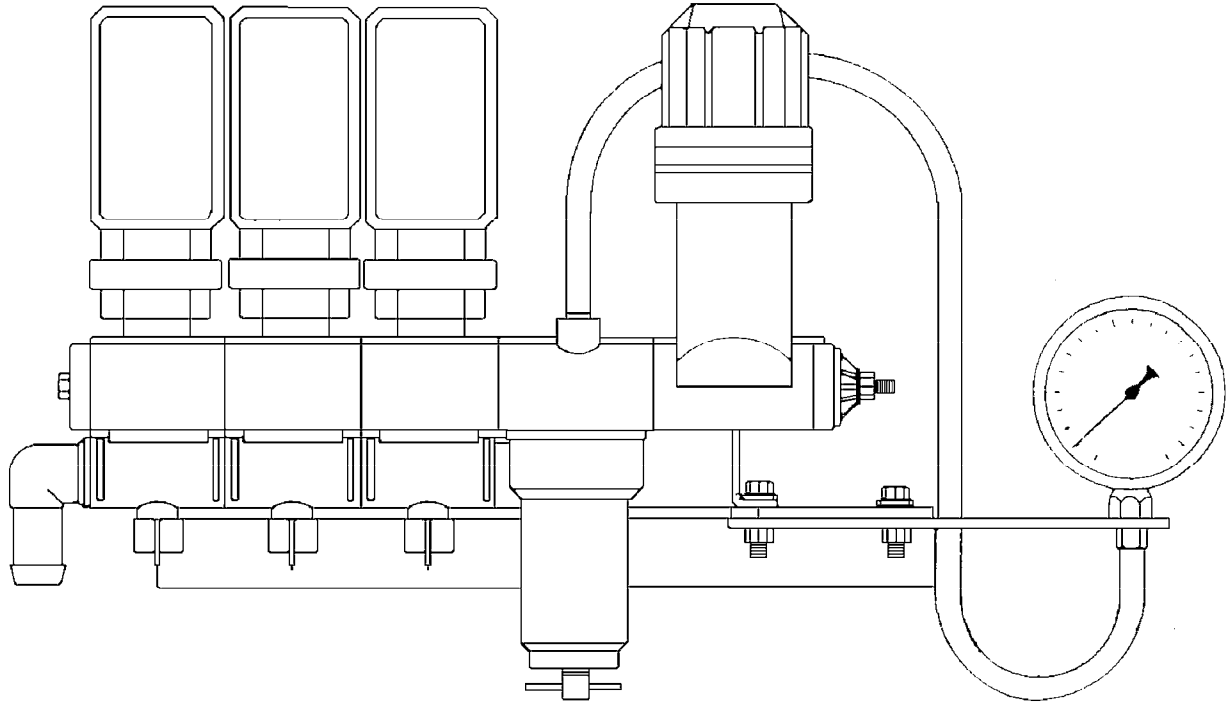

COMPLETE ASSEMBLIES
WHOLEGOODS ITEMS

70043903 - COMPLETE ASSEMBLY

K0680

REMOTE GAUGE-ESC SPRAYERS-4"
K0680-HIN, 01:01:16

Page 1
Date 12.08.2020 9:14

parts-n°	order qty	description
145632	1	FITT.DK HB 1/4' BRASS F.GUAGE
146210	1	NUT 1/4'BSP BRASS
282391	1	CLAMP HOSE CRIMP 5/16'
320972	1	FITT.DK HB 5/16'- 1/4' BSP
330396	1	O-RING D11.2/D6.6X3.2
421046	1	BOLT HEX M8X25/25 A2 SS DIN933
460143	1	LOCK NUT M8 SST A2 DIN985
927268	1	HOSE BLUE PVC X 1/4 X 0012"
10028603	1	WASHER LOCK 5/16'
10428003	1	BKT. FOR ESC GAUGE KIT
28026103	1	GAUGE 200PSI/BR,4",1/4"BSP-BTM
70043903	1	*GAUGE KIT,4" OP UNIT INFEILD