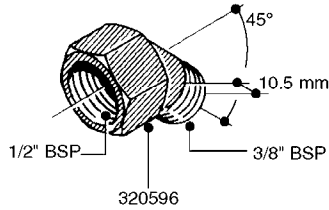

L0030

FITTINGS - HEXAGON NIPPLES
L0030-HIN, 01:01:16

Page 1
Date 12.08.2020 9:15

parts-n°	order qty	description
10015303	1	FITT.PO.HN 1.00X1.00 M1000
10425003	1	FITT.PO.HN 1.25X1.00 MCPHEE
320132	1	FITT.DK HN 1" BSP
320176	1	FITT.DK HN 3/8"X1/2" BSP
320445	1	FITT.DK HN 1/4"X3/8" BSP
320655	1	FITT.DK HN 1/2"-1/2" BSP
320692	1	FITT.DK HN 3/8'BSPX1/4'NPT
320703	1	FITT.DK HN 3/8BSP X1/2 &1/4NPT
320725	1	FITT.DK NIPPLE 3/8"-3/8" BSP
320902	1	FITT.DK HN 3/8'X 1/4' BSP
390232	1	FITT.DK HN 1-1/2' X 1-1/4' BSP
390276	1	FITT.DK HN 1'BSP