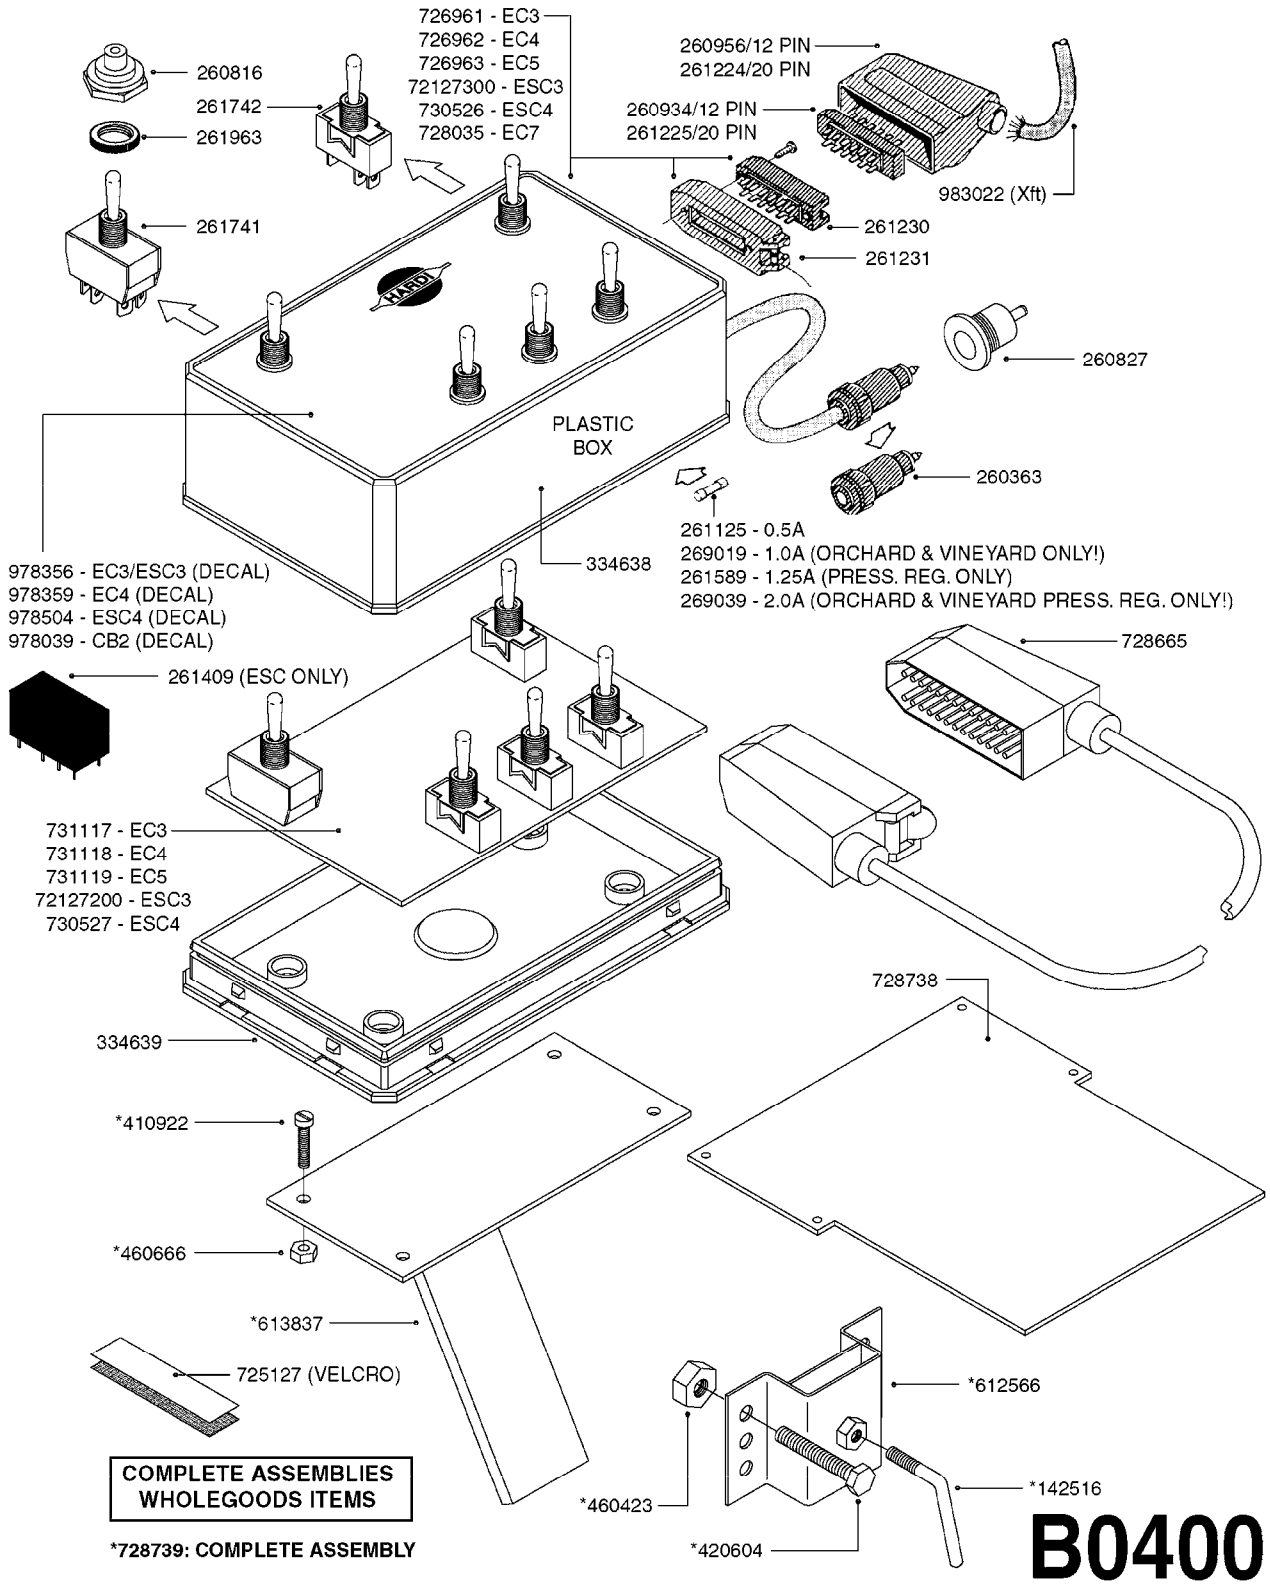

*728739: COMPLETE ASSEMBLY (NLA)

COMPLETE ASSEMBLIES
WHOLEGOODS ITEMS

B0390

CONTROL BOX F/EC+EC-SC
B0390-HIN, 01:01:16

Page 1
Date 12.08.2020 9:14

parts-n°	order qty	description
142516	1	SCREW SET M10 BENT F. LOCKING
260363	1	PLUG 2 POLE 12V
260794	1	SWITCH F.PRESS ADJ.EC CONTROL
260816	1	CAP W/RUBBER BOOT F.EC SWITCH
260827	1	PLUG F.EC ATTACHMENTS
260864	1	SWITCH F.HY BOOM CONTROL BOX
260923	1	PLUG INSERT 12 POLE FEMALE
260934	1	PLUG INSERT 12 POLE MALE
260945	1	PLUG HOUSE 12 POLE FEMALE
260956	1	PLUG HOUSE 12 POL.MALE
261066	1	SWITCH 2 POLE
261125	1	FUSE 5 X 20 500mA
261224	1	PLUG HOUSING F/20 POLE MALE
261225	1	PLUG INSERT 20 POLE MALE
261230	1	PLUG INSERT 20 POLE FEMALE
261231	1	PLUG HOUSING 20 POLE FEMALE
410922	1	CYL.SKR 8.8 DEL M4X20 RST
411006	1	SCREW M4X40 SLOTTED
420604	1	BOLT HEX 8.8 DEL M10X25 FT DIN933
460423	1	NUT HEX M10X1.50 LOCK DIN985A2 SS
460666	1	NUT HEX M4
612566	1	MOUNT BRACKET F.FAN CABLE ASSY
613837	1	MOUNT PLATE FOR EC CONTROL BOX
725006	1	CIRCUIT BOARD 4 VALVE
725014	1	CONTROL BOX EC 4 SEC./12 PIN
725056	1	PRINTED CIRC.W SW 3WAY 726961
726961	1	CONTROL BOX EC 3 SEC./20 PIN
726962	1	CONTROL BOX EC 4 SEC./20 PIN
727376	1	CIRCUIT BOARD F.ESC 3 BANK
728072	1	CABLE,20-PIN,6M EC/4
728073	1	CABLE,20-PIN,6M, EC/3
728075	1	CABLE F.CONTROL BOX 5M EC/3
728665	1	CABLE EXT.-QUICK ATTACH 20 PIN
728666	1	CABLE-QUICK ATTACH 12 PIN
728738	1	DOUB.CONT.BOX & OR F/M PLATE
728739	1	IN CAB CONTROL MOUNT KIT
729721	1	CONTROL BOX ESC3
983022	1	WIRE 12 x 0.5 x 2MM x 12"
10297303	1	CIRCUIT BOARD FOR T.M.S.
10411203	1	RELAY T-82