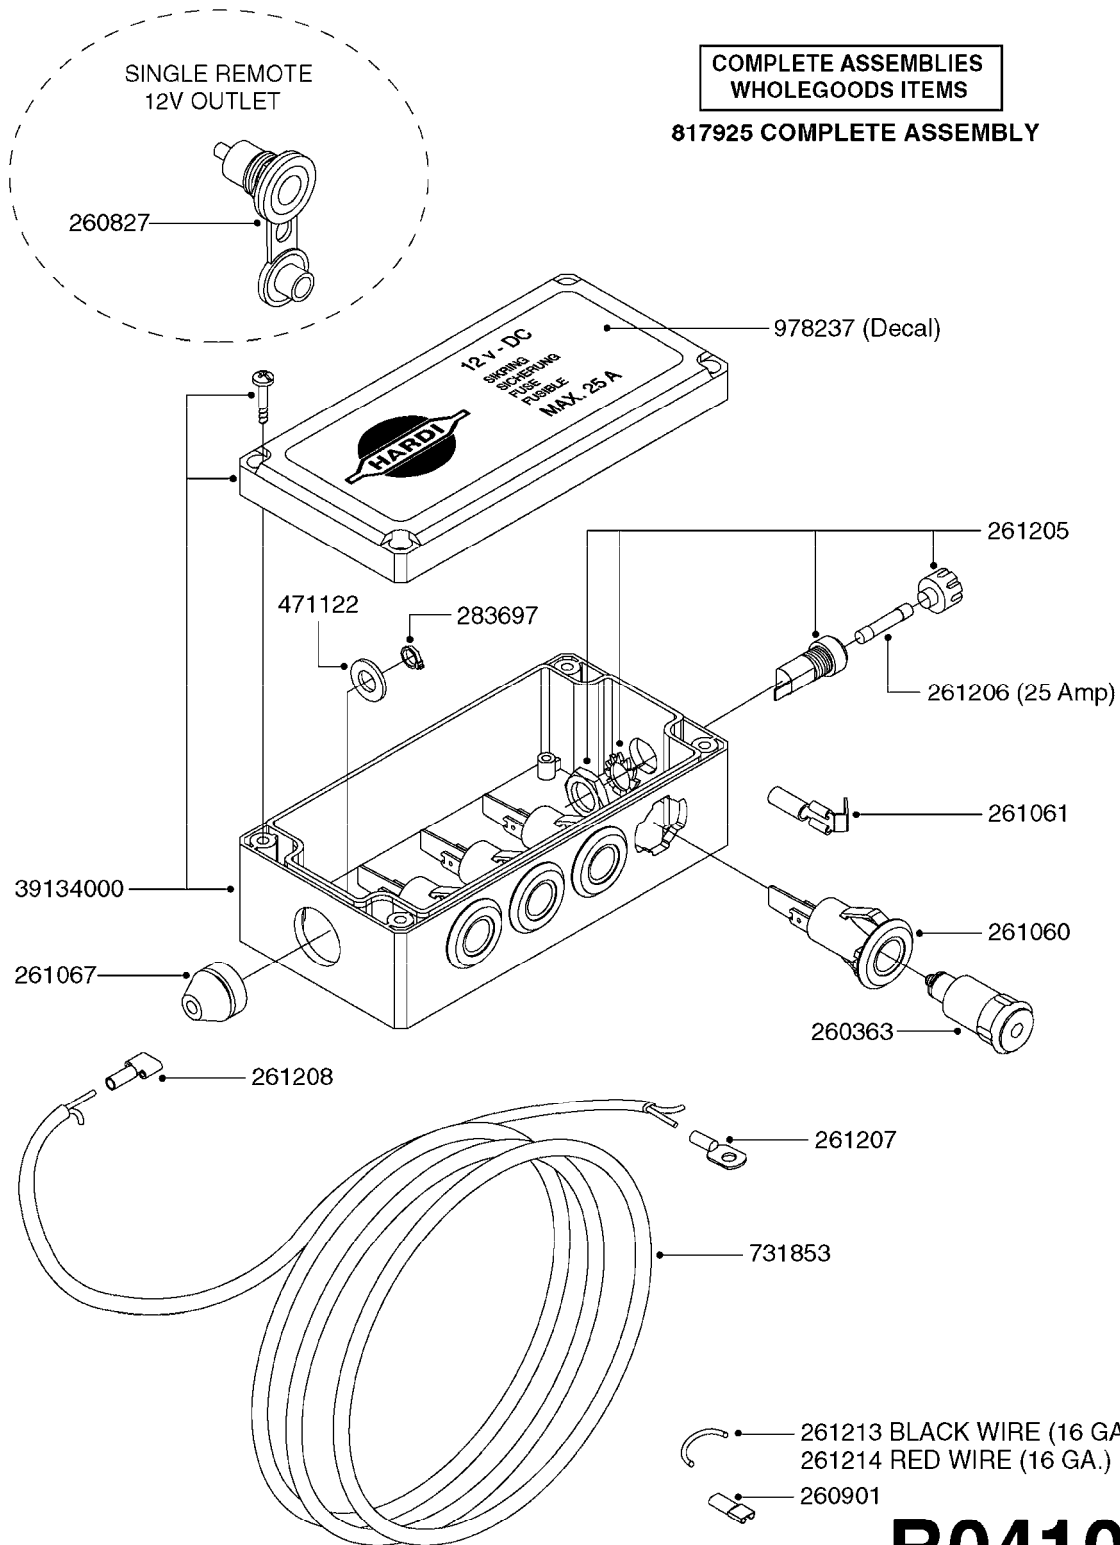

12 VOLT OUTLET BOX
B0410-HIN, 01:01:16

Page 0
Date 12.08.2020 9:14

12 VOLT OUTLET BOX
B0410-HIN, 01:01:16

Page 1
Date 12.08.2020 9:14

parts-n°	order qty	description
260363	1	PLUG 2 POLE 12V
260827	1	PLUG F.EC ATTACHMENTS
260901	1	SPADE F.ELEC CONN.1.5MM BLUE
261060	1	PLUG F.EC ATTACHMENTS
261061	1	SPADE F.ELEC.2 WAY CONNECTOR
261067	1	GROMMET 10-14 GREY
261205	1	FUSE HOLDER
261206	1	FUSE 25 A
261207	1	ELECTRIC CONNECTOR 4MM
261208	1	SPADE F.ELEC.CONNECTOR 4MM
261213	1	WIRE 6.4MM BLACK
261214	1	WIRE 6.4MM RED
283697	1	TIESTRAP 200MM
471122	1	WASHER, M10, Ø20/10.5X 2.0, SS
731853	1	CABLE 2X4MM L=138"
817925	1	OUTLET BOX 12 VOLT ELEC.
978237	1	DECAL OUTLET BOX
39134000	1	BOX, COMPLETE, 12V POWER BOX