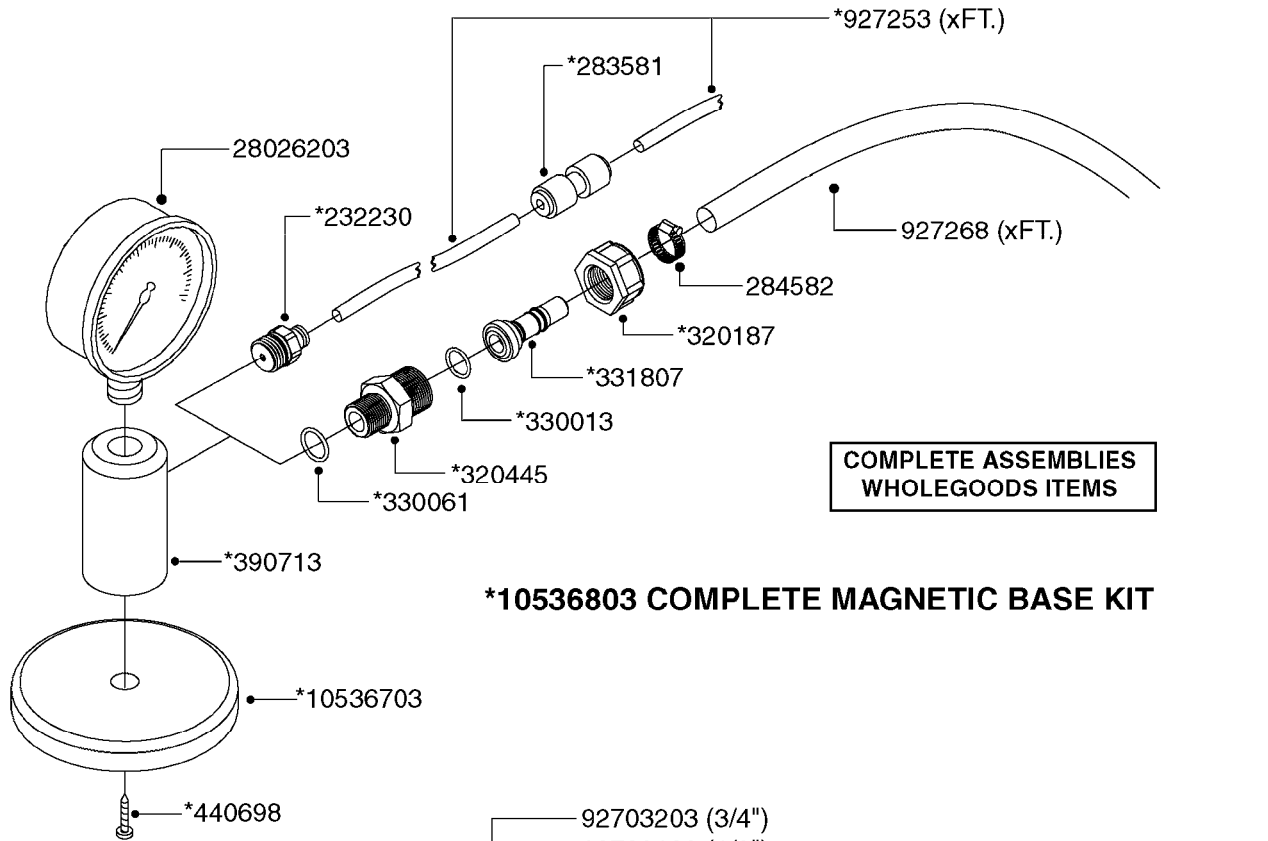

K0690

REMOTE GAUGE-MAGNETIC BASE KIT
K0690-HIN, 01:01:16

Page 1
Date 12.08.2020 9:15

parts-n°	order qty	description
231346	1	QUICK COUPLER 1/8"BSP X 4 MM
232230	1	QUICK COUPLER 1/4"BSP X 4 MM
241651	1	O-RING D14.0X3.0 NITRIL
242594	1	O-RING D14 X 1.78 SCH.70-EPDM
283581	1	HOSE CONNECTOR STR. F.4MM PE
284582	1	CLAMP HOSE GEAR - 5/16"
320187	1	FITT.DK CAP 3/8" BSP BLACK
320283	1	FITT.DK NUT 3/4"BSP
320445	1	FITT.DK HN 1/4"X3/8" BSP
321926	1	FITTING BSP3/4"-1/8"
322046	1	FITT.DK TEE 1/2X1/2HB X3/4'BSP
322048	1	FITT.DK TEE 3/4X3/4HB X3/4'BSP
330013	1	O-RING 2.5 X 10 PUR
330061	1	O-RING D16/D11X2,5
331807	1	FITT.DK HB 5/16" F.3/8" NUT
334531	1	CLAMP HOSE PLASTIC 3/4"
334534	1	CLAMP HOSE PLASTIC 1/2"
390713	1	GAUGE ADAPTOR 1/4" BSP
440698	1	SCREW F.PLASTIC 6X18 SS HEXHD
721851	1	SCREW PLUG W/QUICK FIT
724637	1	FITT.DK HB 5/16' F. 3/4" COMP.
927253	1	RED AIR HOSE, Ø4/2 1810 E
927268	1	HOSE BLUE PVC X 1/4 X 0012"
10536703	1	MAGNETIC BASE D3,2'/90LB
10536803	1	MAGNETIC BASE KIT F.GAUGE
28026203	1	GAUGE 200PSI/BR,2.5"1/4BSP-BTM
92702103	1	HOSE R X1/2" X300PSI WP X0012"
92703203	1	HOSE R X3/4" X300PSI WP X0012"