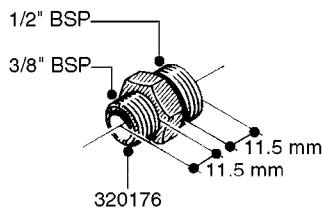

L0030

FITTINGS - HEXAGON NIPPLES
L0030-HIN, 01:01:16

Page 1
Date 12.08.2020 9:15

parts-n°	order qty	description
10015303	1	FITT.PO.HN 1.00X1.00 M1000
10425003	1	FITT.PO.HN 1.25X1.00 MCPHEE
320132	1	FITT.DK HN 1" BSP
320176	1	FITT.DK HN 3/8"X1/2" BSP
320445	1	FITT.DK HN 1/4"X3/8" BSP
320655	1	FITT.DK HN 1/2"-1/2" BSP
320692	1	FITT.DK HN 3/8'BSPX1/4'NPT
320703	1	FITT.DK HN 3/8BSP X1/2 &1/4NPT
320725	1	FITT.DK NIPPLE 3/8"-3/8" BSP
320902	1	FITT.DK HN 3/8'X 1/4' BSP
390232	1	FITT.DK HN 1-1/2' X 1-1/4' BSP
390276	1	FITT.DK HN 1'BSP