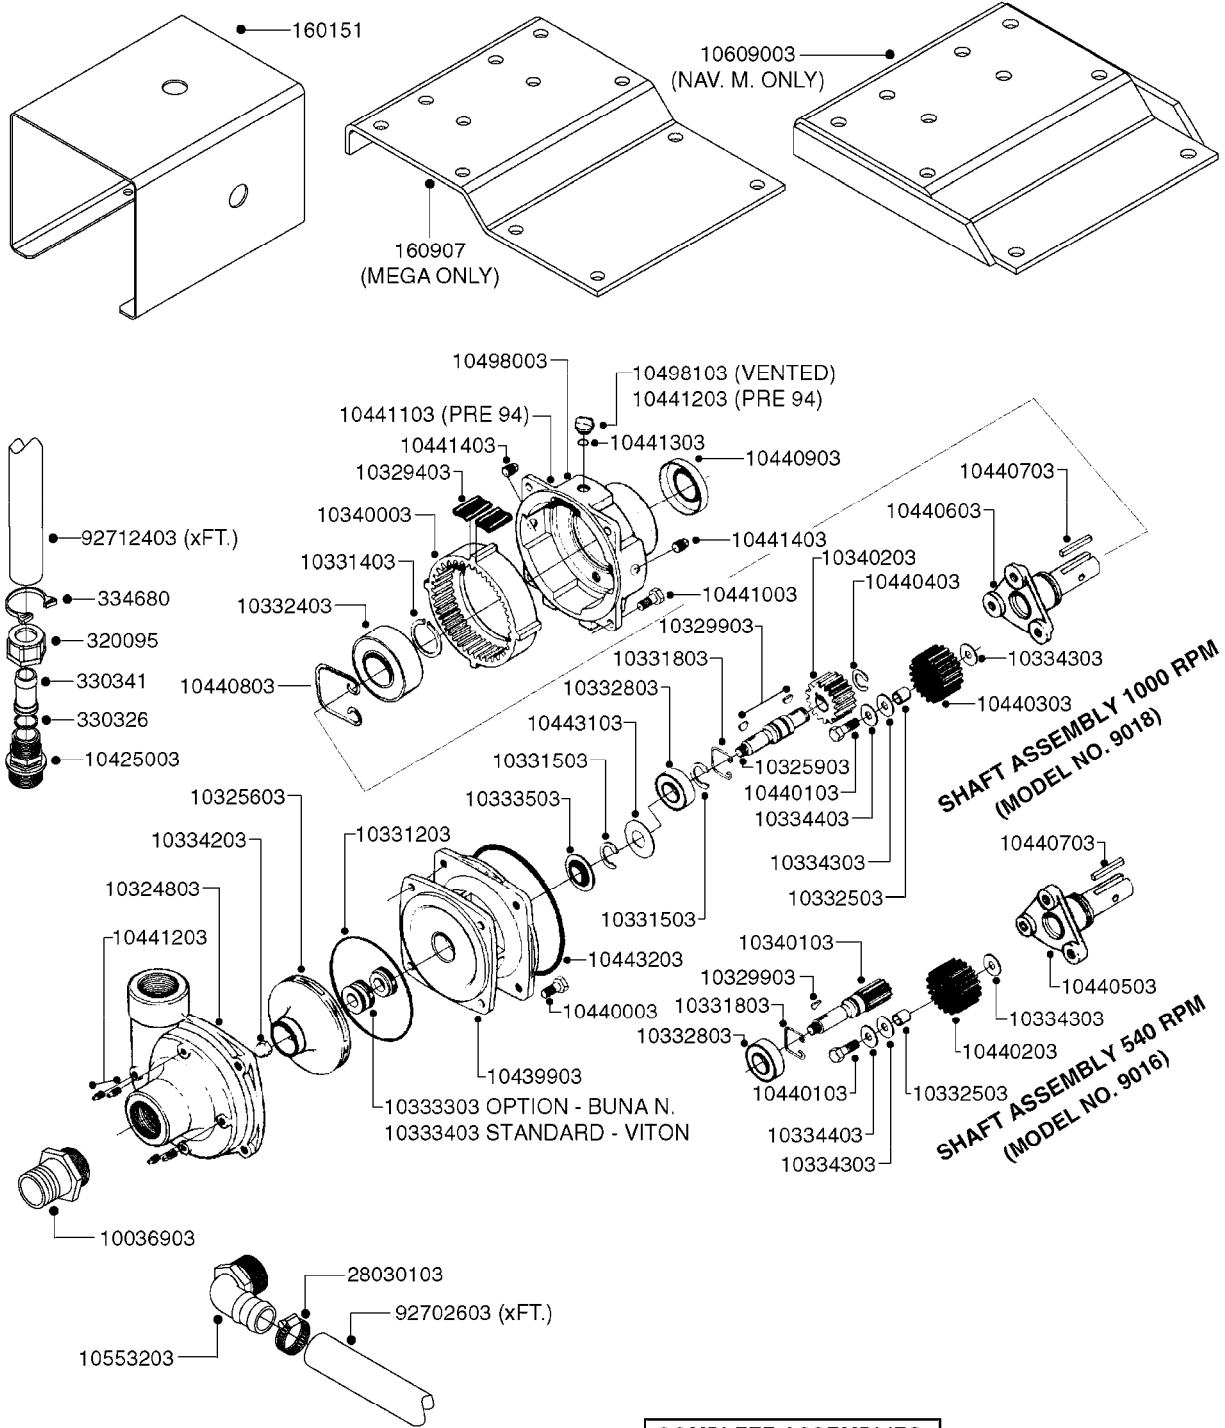

COMPLETE ASSEMBLIES
WHOLEGOODS ITEMS

COMPLETE PUMPS
10012903 - 9016C 540 RPM
10013103 - 9018C 1000RPM

Gear lube requirement: 6fl. oz. 80W90 Oil

A0470

PUMP 9016/9018 HYPRO CENT.
A0470-HIN, 01:01:16

Page 1
Date 12.08.2020 9:14

parts-n°	order qty	description
10012903	1	PUMP HYPRO C9016 540 RPM 90023
10013103	1	PUMP HYPRO 9018C CENT.1000 RPM
10036903	1	FITT.PO.HB 1.50X1.50 IMB1212
10324803	1	PUMP CASING
10325603	1	IMPELLER NYLON
10325903	1	IMPELLER SHAFT
10329403	1	CUSHION BUMPER
10329903	1	KEY WOODRUFF
10331203	1	O-RING
10331403	1	RING RETAINING
10331503	1	SNAP-RING
10331803	1	RING RETAINING
10332403	1	BEARING BALL
10332503	1	BEARING INNER RACE
10332803	1	BEARING BALL
10333303	1	SEAL KIT F. HYPRO 9016/18 BUNA
10333403	1	SEAL KIT F.HYPRO 9016/18 VITON
10333503	1	BEARING SHIELD & OIL SEAL
10334203	1	NUT HEX CAP HYPRO PUMP
10334303	1	WASHER 32OD X 19ID X 2.5TK PLA
10334403	1	WASHER 32OD X13ID X 1.5
10340003	1	RING GEAR
10340103	1	PINION GEARED IMPELLER SHAFT
10340203	1	SUN GEAR
10425003	1	FITT.PO.HN 1.25X1.00 MCPHEE
10439903	1	MOUNTING FLANGE ADAPTOR
10440003	1	SCREW HEX HEAD CAP
10440103	1	SCREW HEX HEAD CAP
10440203	1	GEAR W BGRS.540 RPM (DRIVER)
10440303	1	GEAR W BGRS. 1000 RPM (DRIVER)
10440403	1	RING RETAINER HYPRO 1K CENT.
10440503	1	DRIVER HUB 540 RPM
10440603	1	DRIVER HUB 1000 RPM
10440703	1	KEY SQ 1/4"x1-1/2"
10440803	1	RING RETAINER
10440903	1	OIL SEAL
10441003	1	SCREW HEX HEAD CAP
10441103	1	GEAR CASING
10441203	1	OIL FILL PLUG
10441303	1	O-RING
10441403	1	OIL PLUG
10443103	1	WASHER SEAL (PAPER)
10443203	1	O-RING
10498003	1	CASTING F.HYPRO 9016/18 (GEAR)
10498103	1	PLUG F.HYPRO GEAR CASTING 9016
10553203	1	FITT.PO.EL 1.5X1.5 HB BLACK
10609003	1	PUMP BASE HYPRO NAV.
160151	1	SHEILD FOR 9016 PUMP ESC
160907	1	MOUNT PLATE F.CENT.PUMP MEGA
28030103	1	CLAMP HOSE GEAR P5/4-S1.5"6724
320095	1	FITT.DK NUT 1" BSP
330326	1	O-RING D30/D24X2 F.1"NUT
330341	1	FITT.DK HB 1" F. 1" NUT
334680	1	CLAMP HOSE PLASTIC 1"
92702603	1	HOSE PVC SUCT GRAY 1-1/2"
92712403	1	HOSE R X1" X300PSI WP X0012"