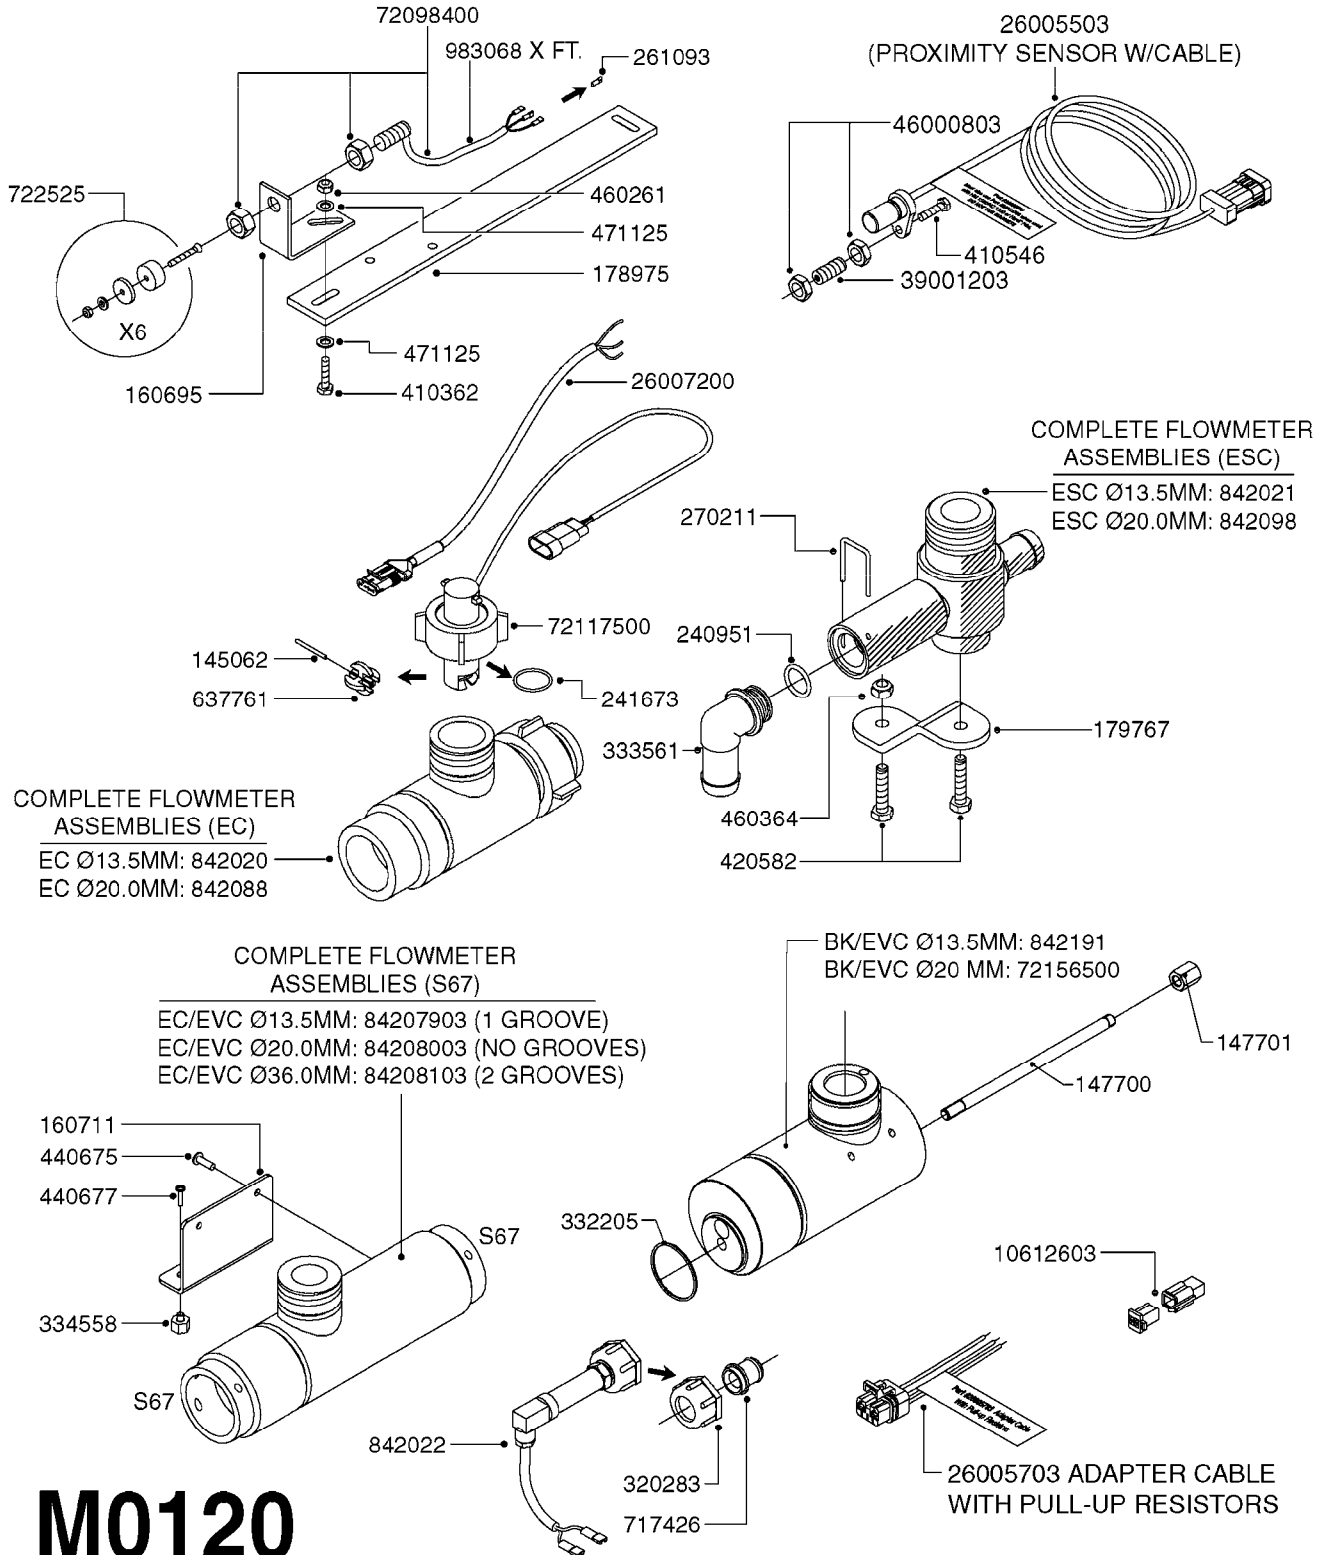

M0120

parts-n°	order qty	description
145062	1	ROTOR SHAFT
147700	1	STUD BOLT M8 X 158MM
147701	1	NUT HEX M8 STAINLESS L=16
160695	1	BRACKET F.SENSOR
160711	1	BRACKET FOR FLOW METER
178975	1	MOUNT BRACKET F. SPEED SENSOR
179767	1	FLOW SENSOR MOUNTING BRACKET
240951	1	O-RING D21.2X3 NITRIL
241673	1	O-RING D22.1X1.6
261093	1	SPADE F.ELEC.WIRE DK 2.8X0.8
270211	1	FITT.DK S25 FORK L=37.5
320283	1	FITT.DK NUT 3/4"BSP
332205	1	O-RING D43/39XD2
333561	1	FITT.DK ELB.1" EC RETURN
334558	1	NUT HEX PLASTIC INSERT
410362	1	BOLT HEX 8.8 SS M6X20
410546	1	BOLT HEX M6X12 A2 SS DIN933
420582	1	BOLT HEX 8.8 DEL M8X20 FT A2
440675	1	SCREW F. PLASTIC 5X16 SS
440677	1	SCREW F. PLASTIC 5X20 SS
460261	1	NUT HEX M6X1.00 LOCK DIN985 A2 SS
460364	1	NUT HU M8 A2 SS DIN934
471125	1	WASHER M6U 6.4X14X1.2,A2 SS
637761	1	ROTOR F.FLOWMETER - PILOT
717426	1	FITT.DK REDUC 1/4"BSP F.3/4"N
722525	1	MONITOR MAGNETS SET OF 8PCS
842020	1	HP FLOW METER EC 2-30 GPM
842021	1	HP FLOW METER ESC 2-30 GPM
842022	1	HP PRESS. TRANSDUCER 0-150 PSI
842088	1	HP FLOW METER EC 4-70 GPM
842098	1	HP FLOW METER ESC 4-70 GPM
842191	1	HP FLOW METER BK/EVC 2-30 GPM
983068	1	ELEC. CABLE 3 WIRE X .25MM HP
10612603	1	KIT PLUG 6 PIN F.PILOT MONITOR
26005503	1	SPEED SENSOR/CABLE ASSY PROX
26005703	1	*SPEED SENS ADPT CBLE W PULLUP
26007200	1	CABLE 3POL AMP FEMALE L13M
39001203	1	THREAD PLST 1/2-13UNCXM6X1L=1"
46000803	1	NUT, 1/2-13 THIN
72098400	1	SPEED SENSOR W/CABLE 10000MM
72117500	1	FLOW SENSOR - M.AMP L=1M
72156500	1	HP FLOW METER PIN 4-70 GPM 20Ø
84207903	1	FLOW METER,2-30 GPM,S67,CAL
84208003	1	FLOW METER,4-70 GPM,S67,CAL
84208103	1	FLOW METER,20-160 GPM,S67,CAL