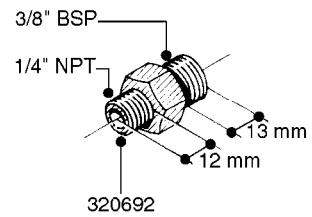

L0030

FITTINGS - HEXAGON NIPPLES
L0030-HIN, 01:01:16

Page 1
Date 12.08.2020 9:15

parts-n°	order qty	description
10015303	1	FITT.PO.HN 1.00X1.00 M1000
10425003	1	FITT.PO.HN 1.25X1.00 MCPHEE
320132	1	FITT.DK HN 1" BSP
320176	1	FITT.DK HN 3/8"X1/2" BSP
320445	1	FITT.DK HN 1/4"X3/8" BSP
320655	1	FITT.DK HN 1/2"-1/2" BSP
320692	1	FITT.DK HN 3/8'BSPX1/4'NPT
320703	1	FITT.DK HN 3/8BSP X1/2 &1/4NPT
320725	1	FITT.DK NIPPLE 3/8"-3/8" BSP
320902	1	FITT.DK HN 3/8'X 1/4' BSP
390232	1	FITT.DK HN 1-1/2' X 1-1/4' BSP
390276	1	FITT.DK HN 1'BSP