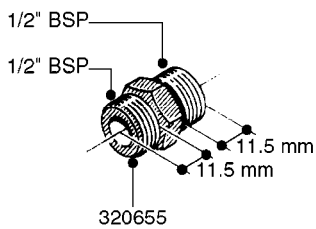

L0030

FITTINGS - HEXAGON NIPPLES
L0030-HIN, 01:01:16

Page 1
Date 12.08.2020 9:15

parts-n°	order qty	description
10015303	1	FITT.PO.HN 1.00X1.00 M1000
10425003	1	FITT.PO.HN 1.25X1.00 MCPHEE
320132	1	FITT.DK HN 1" BSP
320176	1	FITT.DK HN 3/8"X1/2" BSP
320445	1	FITT.DK HN 1/4"X3/8" BSP
320655	1	FITT.DK HN 1/2"-1/2" BSP
320692	1	FITT.DK HN 3/8'BSPX1/4'NPT
320703	1	FITT.DK HN 3/8BSP X1/2 &1/4NPT
320725	1	FITT.DK NIPPLE 3/8"-3/8" BSP
320902	1	FITT.DK HN 3/8'X 1/4' BSP
390232	1	FITT.DK HN 1-1/2' X 1-1/4' BSP
390276	1	FITT.DK HN 1'BSP