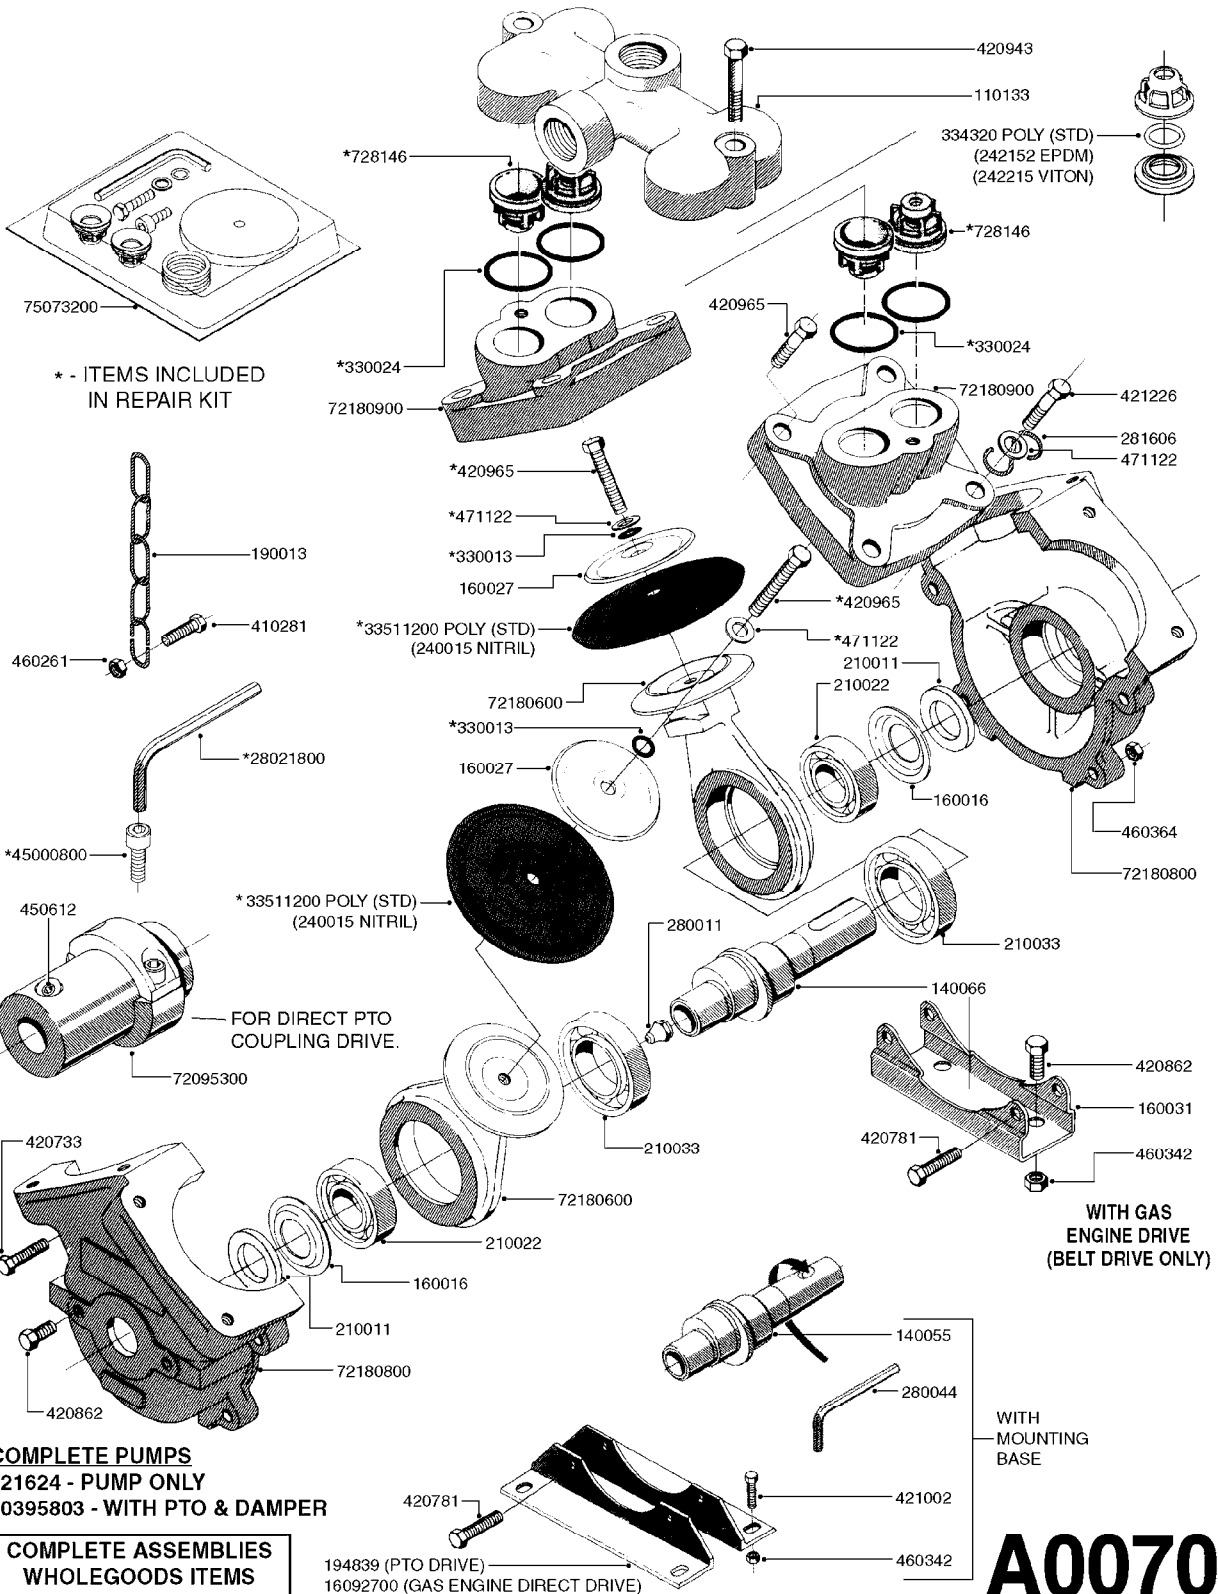

PUMP - 603
A0070-HIN, 01:01:16

COMPLETE PUMPS
821624 - PUMP ONLY
10395803 - WITH PTO & DAMPER

COMPLETE ASSEMBLIES
WHOLEGOODS ITEMS

A0070

PUMP - 603
A0070-HIN, 01:01:16

Page 1
Date 12.08.2020 9:14

parts-n°	order qty	description
110133	1	VALVE CHAMBER MOD 600 PAINTED
140055	1	CRANK SHAFT, MODEL 600
140066	1	CRANK SHAFT, MODEL 600/4
160016	1	DUST PLATE
160027	1	DIAPHRAGM UPPER DISC 500-600
160031	1	BASE PLATE MODEL 500-600
190013	1	CHAIN 35XL=800
194839	1	ANGLE IRON FOOT, M 500-600 RED
210011	1	SEAL FELT D39/23 X 4
210022	1	BEARING BALL 6205
210033	1	BEARING BALL 6007
240015	1	DIAPHRAGM MODEL 500-600 NITRIL
242152	1	O-RING D18.2X3 EPDM
242215	1	O-RING D18X3 VITON
280011	1	GREASE NIPPLE 1/8" SAE H TR
280044	1	KEY HEXAGON W6 3/16"
281606	1	S-HOOK GALVANIZED
330013	1	O-RING 2.5 X 10 PUR
330024	1	O-RING D41,1/D34.5 X 3,5
334320	1	O-RING D18X3 POLYURETHANE
410281	1	BOLT HEX 8.8 DEL M6X25 DIN933 A2
420733	1	BOLT HEX 8.8 DEL M8X40
420781	1	BOLT HEX 8.8 DEL M8X50
420862	1	BOLT HEX 8.8 DEL M10X16 FT
420943	1	BOLT HEX 8.8 DEL M10X50
420965	1	M10X40 MACHINE SCREW STAINLESS
421002	1	BOLT HEX 8.8 DEL M10X30 FT DIN933
421226	1	BOLT HEX 8.8 DEL M10X45
450612	1	SCREW M10X16 POINTED
460261	1	NUT HEX M6X1.00 LOCK DIN985 A2 SS
460342	1	NUT HEX M10 DEL DIN934
460364	1	NUT HU M8 A2 SS DIN934
471122	1	WASHER, M10, Ø20/10.5X 2.0, SS
728146	1	VALVE FOR 361(726890/707932)
821624	1	PUMP 603/7 W. FOOT TAPERED SHA
10395803	1	PUMP 603 C/W PTO 540 RPM
16092700	1	PUMP MOUNT PLATE TALL 500/600
28021800	1	KEY HEXAGON 8MM FOR M10
33511200	1	DIAPHRAGM 500-603 PUR 2006
45000800	1	BOLT ROUND M10X25
72095300	1	COUPLING 1-3/8" X 25, PAINTED
72180600	1	CONNECTING ROD FOR 503-603 M10
72180800	1	PUMP HOUSING 603 RED W/BOLTS
72180900	1	DIAPHRAGM COVER MOD. 600
75073200	1	PUMP KIT 603mm 06