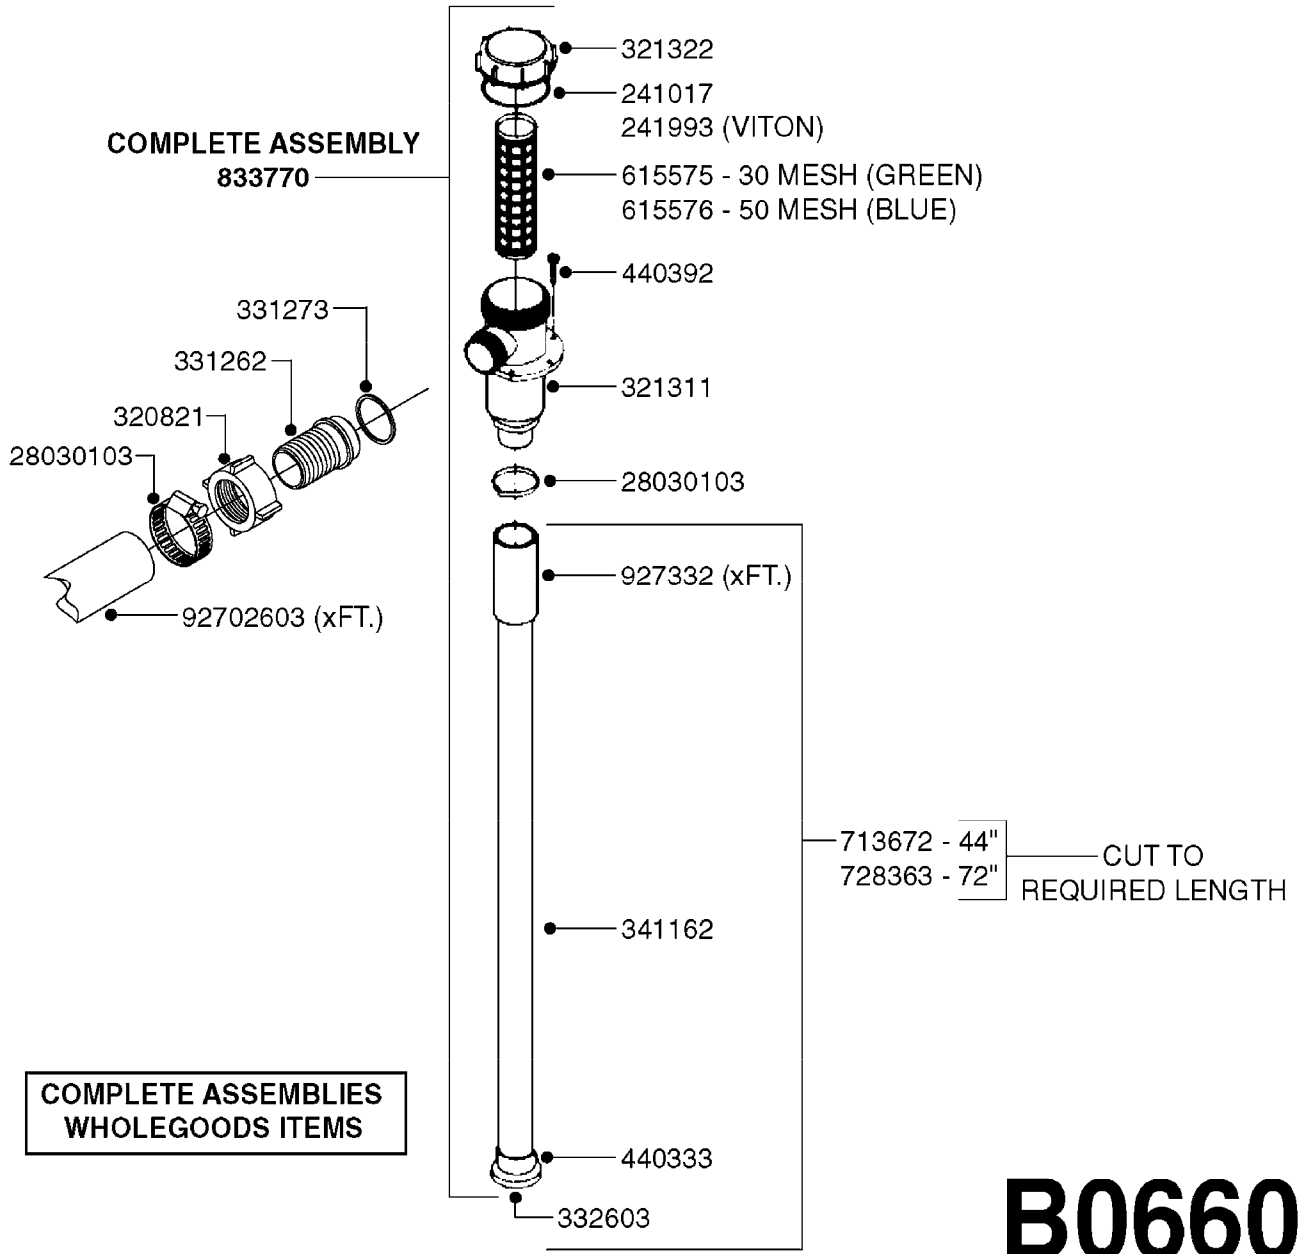

TOP SUCTION ASSEMBLY-SCREW CAP
B0660-HIN, 01:01:16

Page 1
Date 12.08.2020 9:14

parts-n°	order qty	description
241017	1	O-RING D74,5X3 NITRIL
241993	1	O-RING 74.5 X 3MM VIT/241017
320821	1	FITT.DK NUT 1-1/2" BSP
321311	1	FILTER BODY S 80 X 4
321322	1	SCREW CAP F. S80 X 4
331262	1	FITT.DK HB 1-1/2" F. 1-1/2"NUT
331273	1	O-RING D44/D38X2 F.1-1/2"
332603	1	CAP F. SUCTION TUBE
341162	1	SUCTION TUBE F.650
440333	1	SCREW 3.5 X 9.5 SS
440392	1	SCREW 6.3 X 25.0 DIN7981C TORX
615575	1	FILTER F.TOP SUCT.30 MESH GRN.
615576	1	FILTER F.TOP SUCT.50 MESH BLUE
713672	1	SUCTION TUBE L=44"
728363	1	SUCTION TUBE ASSY.L=72"
833770	1	TOP SUCTION KIT 300/500
927332	1	HOSE R X 28 BAR X 40MM X 0012"
28030103	1	CLAMP HOSE GEAR P5/4-S1.5"6724
92702603	1	HOSE PVC SUCT GRAY 1-1/2"