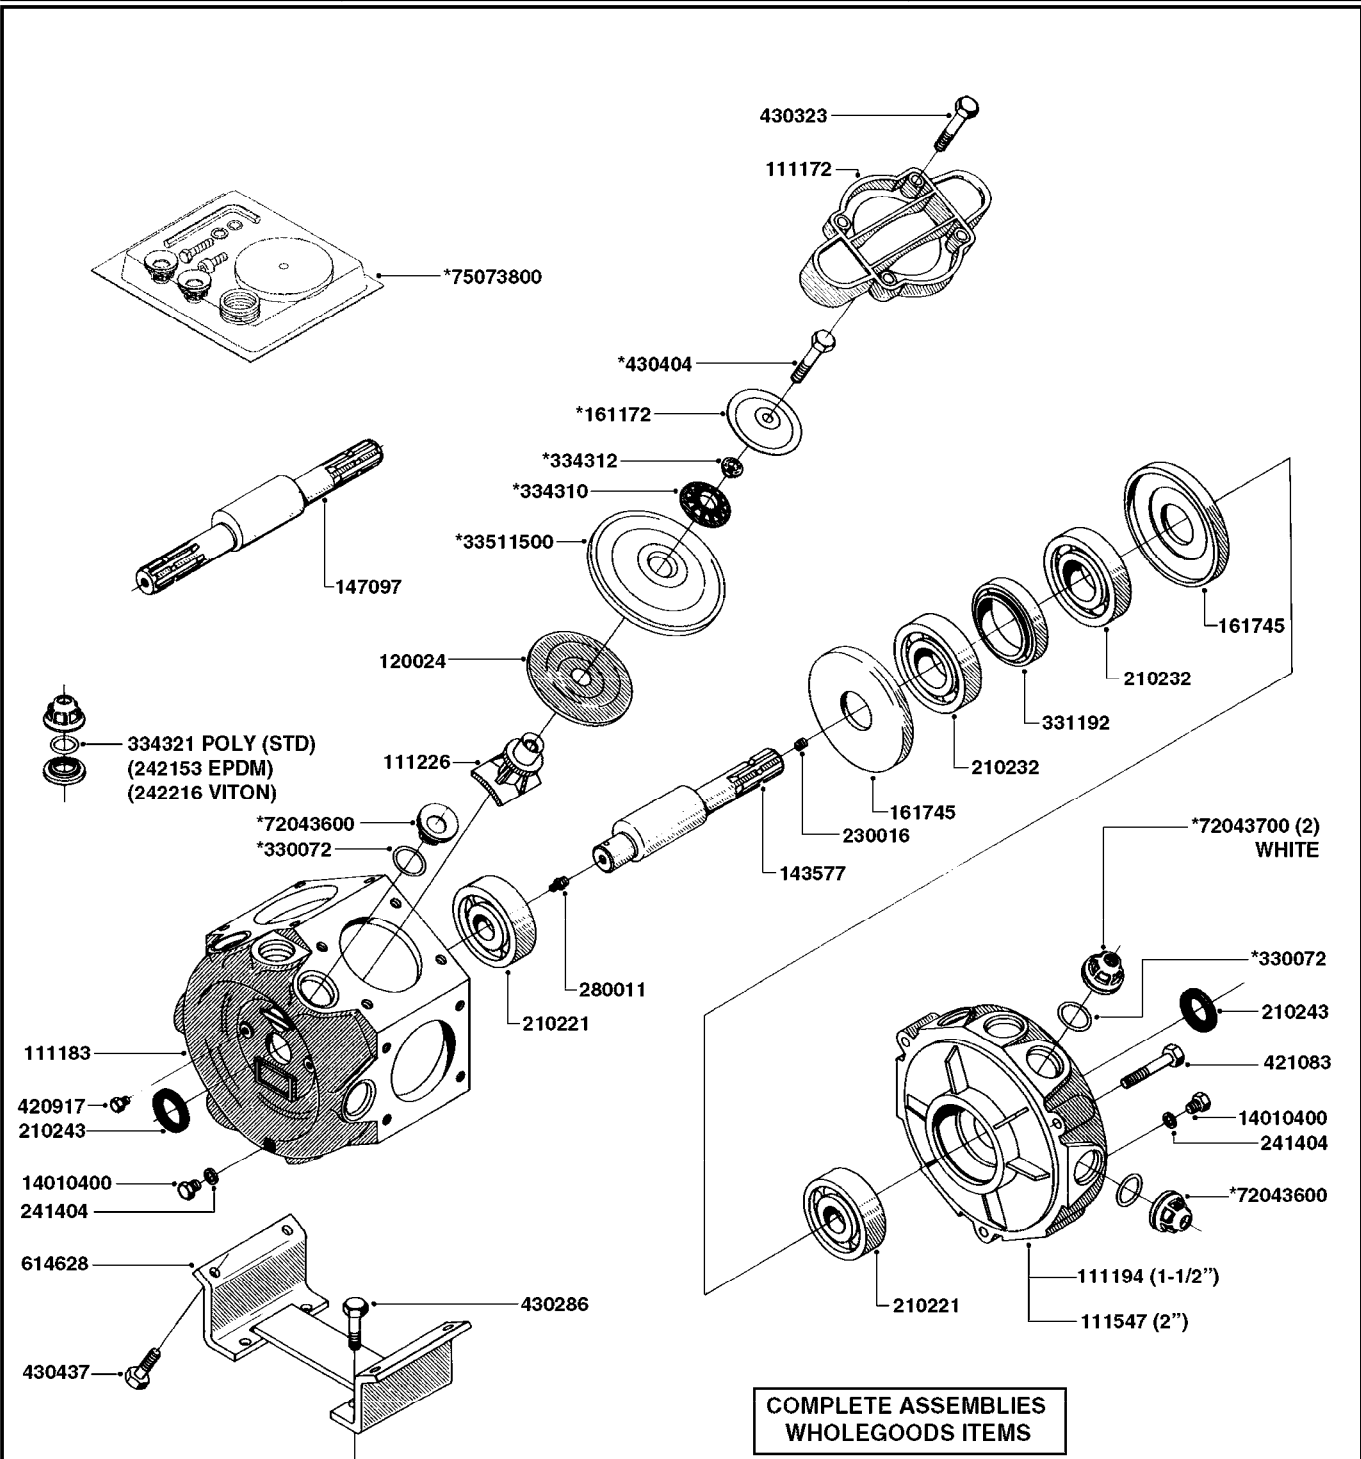

COMPLETE ASSEMBLIES
WHOLEGOODS ITEMS

COMPLETE PUMP
(NLA) REPLACED BY 464 PUMP (SEE PAGE A0350)

A0320

PUMP - 462 W/MOUNTING BASE
A0320-HIN, 01:01:16

Page 1
Date 12.08.2020 9:14

parts-n°	order qty	description
111172	1	VALVE CHAMBER 460 (PAINTED)
111183	1	PUMP CASTING 460-463 (PAINTED)
111194	1	PUMP CASTING FT.460 (PAINTED)
111226	1	CONNECTING ROD MODEL 460
111547	1	PUMP FRONT 460-463-2' (PAINT)
120024	1	DIAPHRAGM BACK DISC 1200-1300
143577	1	CRANK SHAFT F.363/462/463-10mm
147097	1	CRANK SHAFT 363-463/10 THROUGH
161172	1	DIAPHRAGM DISC F. 1203/1303
161745	1	METAL SPACER F.363/463
210221	1	BEARING BALL 6407
210232	1	BEARING BALL 6310
210243	1	SEAL OIL 35 X 47 X 7
230016	1	PLUG 1/8' BSP TYPE P
241404	1	DOWTY SEAL 1/4"
242153	1	O-RING D26X4 EPDM
242216	1	O-RING VITON F/1202/1302/462
280011	1	GREASE NIPPLE 1/8' SAE H TR
330072	1	O-RING D53.5/D45.5X4
331192	1	SPACER, MODEL 361/363
334310	1	NYLON WASHER 1202/1302/462
334312	1	PLASTIC SPACER F/462
334321	1	O-RING POLY. 34.0x26.0x4.0
420917	1	BOLT HEX 8.8 RAW M8X12 FT
421083	1	BOLT HEX 8.8 DEL M10X65
430286	1	BOLT HEX 8.8 DEL M12X30 FT
430323	1	BOLT HEX 8.8 DEL M12X60
430404	1	BOLT HEX 8.8 DEL M12X50
430437	1	BOLT HEX 8.8 RAW M12X65
460703	1	NUT HEX M12X1.75 LOCK DIN985A2 SS
614628	1	FOOT F. 46X PUMP, RED
14010400	1	PLUG 1/4" BSP
33511500	1	DIAPHRAGM 462 PUR 2006
72043600	1	VALVE FOR 462/463
72043700	1	VALVE FOR 462/463 W.VENT HOLE
75073800	1	PUMP KIT 461/462 "06"