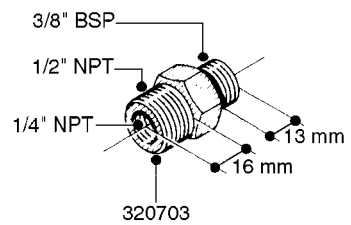

L0030

FITTINGS - HEXAGON NIPPLES
L0030-HIN, 01:01:16

Page 1
Date 12.08.2020 9:15

parts-n°	order qty	description
10015303	1	FITT.PO.HN 1.00X1.00 M1000
10425003	1	FITT.PO.HN 1.25X1.00 MCPHEE
320132	1	FITT.DK HN 1" BSP
320176	1	FITT.DK HN 3/8"X1/2" BSP
320445	1	FITT.DK HN 1/4"X3/8" BSP
320655	1	FITT.DK HN 1/2"-1/2" BSP
320692	1	FITT.DK HN 3/8'BSPX1/4'NPT
320703	1	FITT.DK HN 3/8BSP X1/2 &1/4NPT
320725	1	FITT.DK NIPPLE 3/8"-3/8" BSP
320902	1	FITT.DK HN 3/8'X 1/4' BSP
390232	1	FITT.DK HN 1-1/2' X 1-1/4' BSP
390276	1	FITT.DK HN 1'BSP