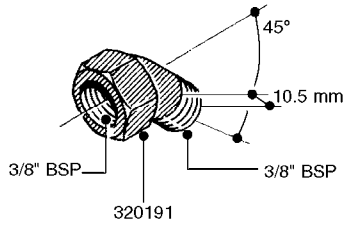

L0030

FITTINGS - HEXAGON NIPPLES
L0030-HIN, 01:01:16

Page 1
Date 12.08.2020 9:15

parts-n°	order qty	description
10015303	1	FITT.PO.HN 1.00X1.00 M1000
10425003	1	FITT.PO.HN 1.25X1.00 MCPHEE
320132	1	FITT.DK HN 1" BSP
320176	1	FITT.DK HN 3/8"X1/2" BSP
320445	1	FITT.DK HN 1/4"X3/8" BSP
320655	1	FITT.DK HN 1/2"-1/2" BSP
320692	1	FITT.DK HN 3/8'BSPX1/4'NPT
320703	1	FITT.DK HN 3/8BSP X1/2 &1/4NPT
320725	1	FITT.DK NIPPLE 3/8"-3/8" BSP
320902	1	FITT.DK HN 3/8'X 1/4' BSP
390232	1	FITT.DK HN 1-1/2' X 1-1/4' BSP
390276	1	FITT.DK HN 1'BSP