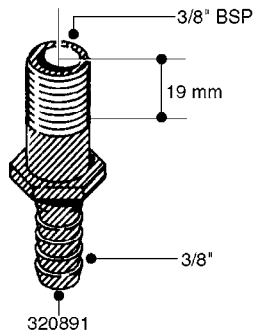

L0050

parts-n°	order qty	description
242594	1	O-RING D14 X 1.78 SCH.70-EPDM
320294	1	FITT.DK TEE 3/8X3/8HB X1/2"BSP
320305	1	FITT.DK HB 3/4'- 3/4' BSP
320386	1	FITT.DK TEE 3/8X3/8HB X3/8"BSP
320397	1	FITT.DK ELB 3/8"HB X 3/8" BSP
320401	1	FITT.DK TEE 1/2X1/2HB X1/2"BSP
320412	1	FITT.DK TEE 1/2X1/2HB X3/8'BSP
320423	1	FITT.DK ELB 1/2'HB X 3/8' BSP
320891	1	FITT.DK HB 3/8'- 3/8' BSP
320972	1	FITT.DK HB 5/16'- 1/4' BSP
322046	1	FITT.DK TEE 1/2X1/2HB X3/4'BSP
322048	1	FITT.DK TEE 3/4X3/4HB X3/4'BSP
330595	1	O-RING D24.6/D20X2.1 -3/4"
333137	1	FITT.DK CONN.1/2" F.NOZZ. DOUB
333141	1	FITT.DK CONN.1/2" F.NOZZ.SING
334041	1	FITT.DK CONN.3/4' F.NOZZ. SING
334042	1	FITT.DK CONN.3/4' F.NOZZ. DOUB
334195	1	FITT.DK ELB. 3/4"HB X 3/4"HB
10012103	1	FITT.PO.HB 1.25X1.50 IMB1012
10014003	1	FITT.PO.HB 1.25X1.25 IMB1010
10036903	1	FITT.PO.HB 1.50X1.50 IMB1212
28019303	1	FITTING HB ELB 3/4NPT-3/4HOSE
61016500	1	HOSE TAIL 3/4" 90°+RG CAP 3/4"
72026700	1	NOZZLE TUBE ADAPTER W/O-RING