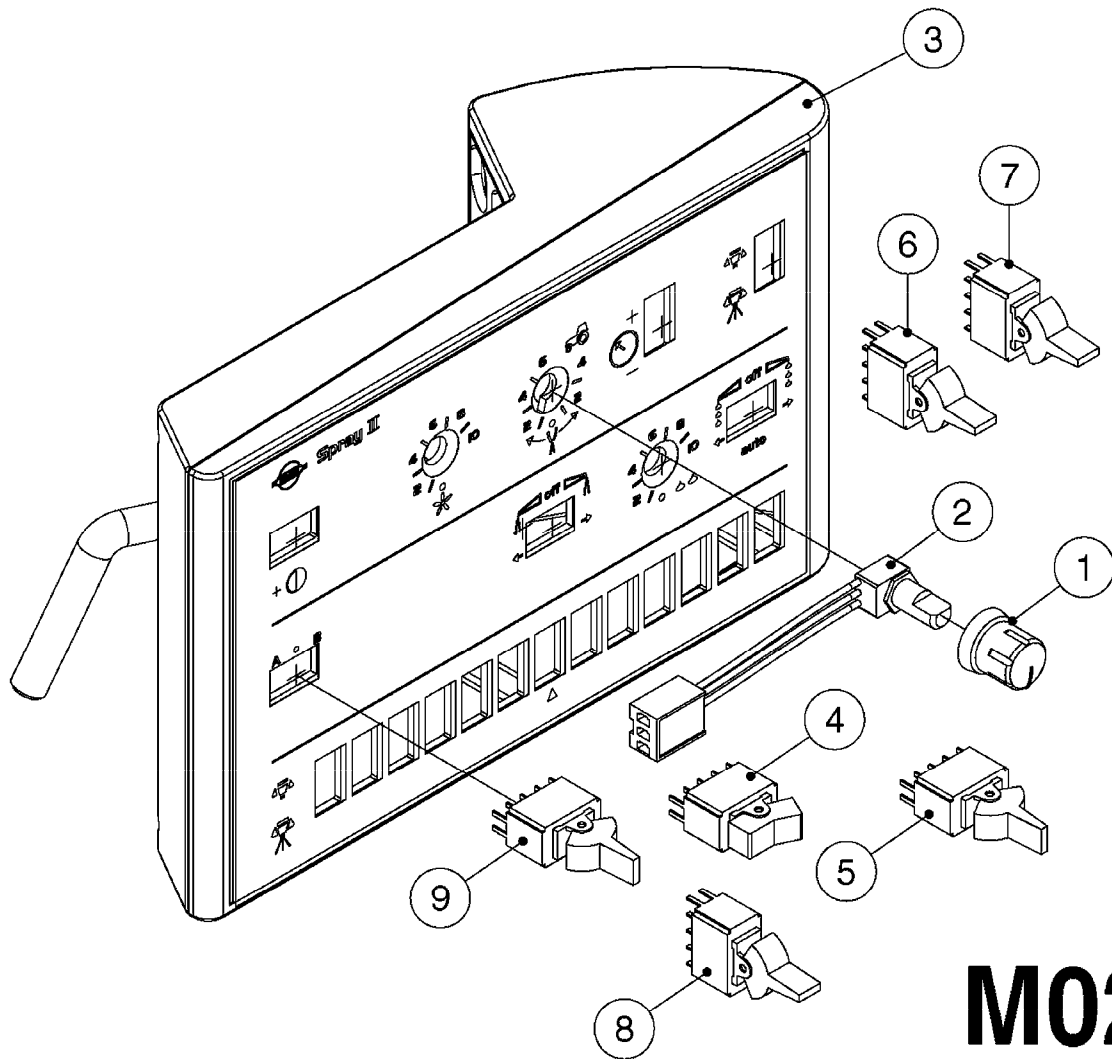

M0200

SPRAYBOX II
M0200-HIN, 23:06:16

Page 1
Date 12.08.2020 9:15

Pos.	parts-n°	order qty	description
1	26000400	1	KNOB F.FOAM ADJUST HC5500
2	26005300	1	POT.METER F. SPRAYBOX II
3	26010200	1	CONTROL BOX 2SEC, SPRAY BOX II
3	26010300	1	CONTROL BOX 3SEC, SPRAY BOX II
3	26010400	1	CONTROL BOX 4SEC, SPRAY BOX II
3	26010500	1	CONTROL BOX 5SEC, SPRAY BOX II
3	26010600	1	CONTROL BOX 6SEC, SPRAY BOX II
3	26010700	1	CONTROL BOX 7SEC, SPRAY BOX II
3	26010800	1	CONTROL BOX 8SEC, SPRAY BOX II
3	26010900	1	CONTROL BOX 9SEC, SPRAYBOX II
3	26011000	1	SPRAY CONT. II EVC 4 SEC. HAZ
3	26011100	1	SPRAY CONT. II EVC 5 SEC. HAZ
3	26011200	1	SPRAY CONT. II EVC 6 SEC. HAZ
3	26011300	1	SPRAY CONT. II EVC 7 SEC. HAZ
3	26013600	1	CONTROL BOX 13SEC, SPRAYBOX II
4	26020200	1	SWITCH ON-ON SP ROCKER RED
5	26020300	1	SWITCH ON-OFF-ON SP BLACK
6	26020400	1	SWITCH MOM-OFF-MOM SP YELLOW
7	26020600	1	SWITCH ON-ON SP GREEN
8	26020800	1	SWITCH ON-ON DP GREEN
9	26021000	1	SWITCH ON-OFF-ON DP BLACK