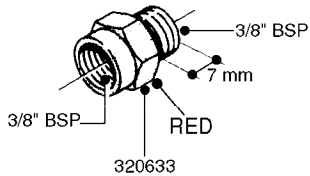

L0030

FITTINGS - HEXAGON NIPPLES
L0030-HIN, 01:01:16

Page 1
Date 12.08.2020 9:15

parts-n°	order qty	description
10015303	1	FITT.PO.HN 1.00X1.00 M1000
10425003	1	FITT.PO.HN 1.25X1.00 MCPHEE
320132	1	FITT.DK HN 1" BSP
320176	1	FITT.DK HN 3/8"X1/2" BSP
320445	1	FITT.DK HN 1/4"X3/8" BSP
320655	1	FITT.DK HN 1/2"-1/2" BSP
320692	1	FITT.DK HN 3/8'BSPX1/4'NPT
320703	1	FITT.DK HN 3/8BSP X1/2 &1/4NPT
320725	1	FITT.DK NIPPLE 3/8"-3/8" BSP
320902	1	FITT.DK HN 3/8'X 1/4' BSP
390232	1	FITT.DK HN 1-1/2' X 1-1/4' BSP
390276	1	FITT.DK HN 1'BSP