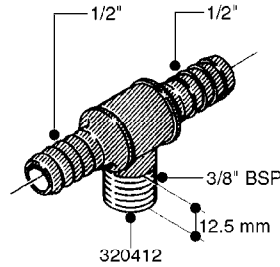

L0050

parts-n°	order qty	description
242594	1	O-RING D14 X 1.78 SCH.70-EPDM
320294	1	FITT.DK TEE 3/8X3/8HB X1/2"BSP
320305	1	FITT.DK HB 3/4'- 3/4' BSP
320386	1	FITT.DK TEE 3/8X3/8HB X3/8"BSP
320397	1	FITT.DK ELB 3/8"HB X 3/8" BSP
320401	1	FITT.DK TEE 1/2X1/2HB X1/2"BSP
320412	1	FITT.DK TEE 1/2X1/2HB X3/8'BSP
320423	1	FITT.DK ELB 1/2'HB X 3/8' BSP
320891	1	FITT.DK HB 3/8'- 3/8' BSP
320972	1	FITT.DK HB 5/16'- 1/4' BSP
322046	1	FITT.DK TEE 1/2X1/2HB X3/4'BSP
322048	1	FITT.DK TEE 3/4X3/4HB X3/4'BSP
330595	1	O-RING D24.6/D20X2.1 -3/4"
333137	1	FITT.DK CONN.1/2" F.NOZZ. DOUB
333141	1	FITT.DK CONN.1/2" F.NOZZ.SING
334041	1	FITT.DK CONN.3/4' F.NOZZ. SING
334042	1	FITT.DK CONN.3/4' F.NOZZ. DOUB
334195	1	FITT.DK ELB. 3/4"HB X 3/4"HB
10012103	1	FITT.PO.HB 1.25X1.50 IMB1012
10014003	1	FITT.PO.HB 1.25X1.25 IMB1010
10036903	1	FITT.PO.HB 1.50X1.50 IMB1212
28019303	1	FITTING HB ELB 3/4NPT-3/4HOSE
61016500	1	HOSE TAIL 3/4" 90°+RG CAP 3/4"
72026700	1	NOZZLE TUBE ADAPTER W/O-RING