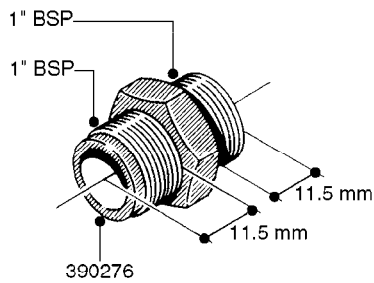

L0030

FITTINGS - HEXAGON NIPPLES
L0030-HIN, 01:01:16

Page 1
Date 12.08.2020 9:15

parts-n°	order qty	description
10015303	1	FITT.PO.HN 1.00X1.00 M1000
10425003	1	FITT.PO.HN 1.25X1.00 MCPHEE
320132	1	FITT.DK HN 1" BSP
320176	1	FITT.DK HN 3/8"X1/2" BSP
320445	1	FITT.DK HN 1/4"X3/8" BSP
320655	1	FITT.DK HN 1/2"-1/2" BSP
320692	1	FITT.DK HN 3/8'BSPX1/4'NPT
320703	1	FITT.DK HN 3/8BSP X1/2 &1/4NPT
320725	1	FITT.DK NIPPLE 3/8"-3/8" BSP
320902	1	FITT.DK HN 3/8'X 1/4' BSP
390232	1	FITT.DK HN 1-1/2' X 1-1/4' BSP
390276	1	FITT.DK HN 1'BSP