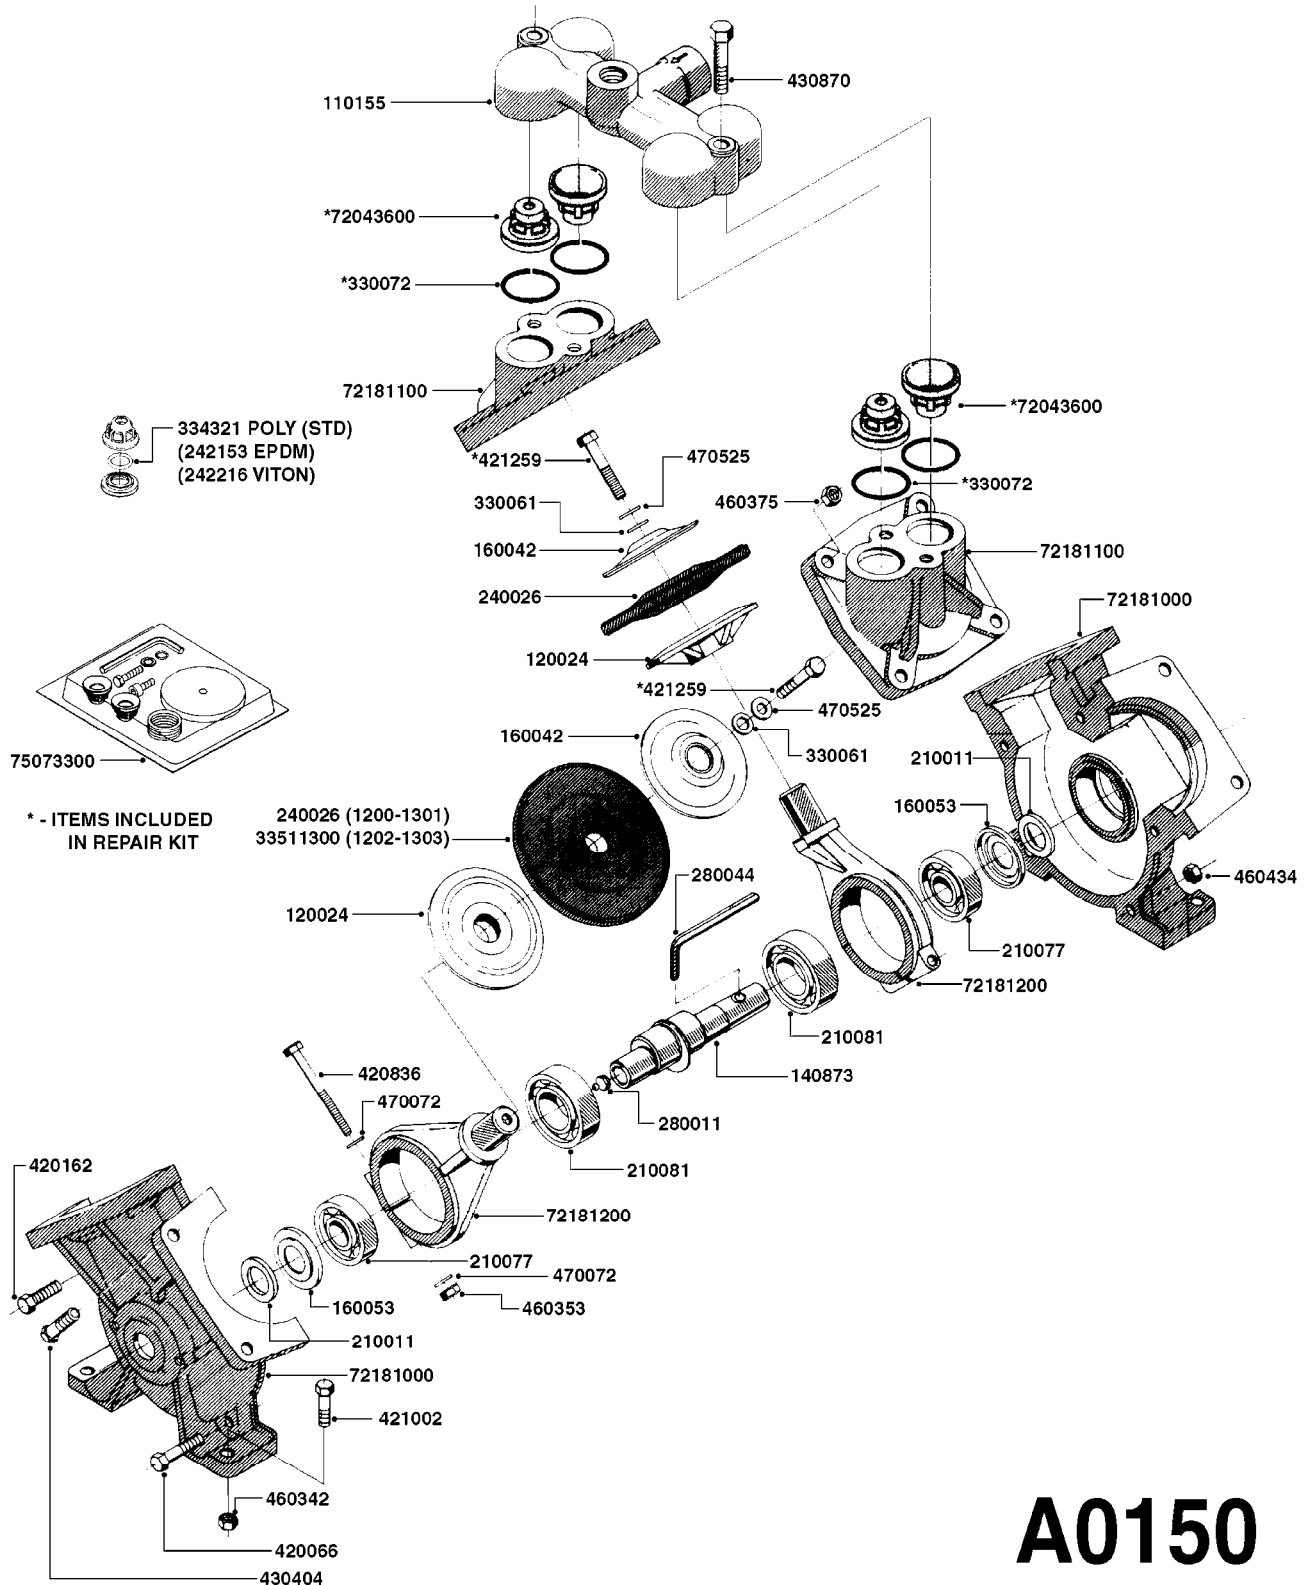

PUMP - 1200 W/ MOUNTING BASE
A0150-HIN, 27:04:17

Page 1
Date 12.08.2020 9:14

parts-n°	order qty	description
110155	1	VALVE CHAMBER F. 1200 PUMP
120024	1	DIAPHRAGM BACK DISC 1200-1300
140873	1	CRANK SHAFT MODEL 1202-9MM
160042	1	DIAPHRAGM UPPER DISC 1200-1300
160053	1	DUST PLATE
210011	1	SEAL FELT D39/23 X 4
210077	1	BEARING BALL 6305
210081	1	BEARING BALL 6307
240026	1	DIAPHRAGM MODEL 1200/1301
242153	1	O-RING D26X4 EPDM
242216	1	O-RING VITON F/1202/1302/462
280011	1	GREASE NIPPLE 1/8' SAE H TR
280044	1	KEY HEXAGON W6 3/16'
330061	1	O-RING D16/D11X2,5
330072	1	O-RING D53.5/D45.5X4
334321	1	O-RING POLY. 34.0x26.0x4.0
420066	1	BOLT HEX 8.8 DEL 3/8"X50MM
420162	1	BOLT HEX 8.8 DEL 3/8"x15MM
420836	1	BOLT HEX 8.8 RAW M8X85
421002	1	BOLT HEX 8.8 DEL M10X30 FT DIN933
421259	1	BOLT HEX UNC7/16"x2.25" 18-8SS
430404	1	BOLT HEX 8.8 DEL M12X50
430870	1	BOLT HEX 8.8 DEL M12X55 FT
460342	1	NUT HEX M10 DEL DIN934
460353	1	NUT HEX M8 BLACK
460375	1	NUT HEX M12 BLACK
460434	1	NUT HEX 3/8' NC BLACK
470072	1	WASHER D15/D8X.5 LOCK
470525	1	WASHER D19/D11.5X2.5
33511300	1	DIAPHRAGM 1202-1303 POLY 2006
72043600	1	VALVE FOR 462/463
72181000	1	HOUSING, PUMP, 1203 RED
72181100	1	DIAPHRAGM COVER 1203/1303+BLTS
72181200	1	CONNECTING ROD FOR 1203 W/M12
75073300	1	PUMP KIT 1200/1202 "06"