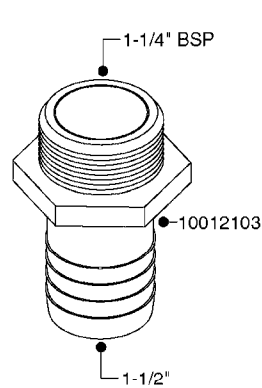

L0050

parts-n°	order qty	description
242594	1	O-RING D14 X 1.78 SCH.70-EPDM
320294	1	FITT.DK TEE 3/8X3/8HB X1/2"BSP
320305	1	FITT.DK HB 3/4'- 3/4' BSP
320386	1	FITT.DK TEE 3/8X3/8HB X3/8"BSP
320397	1	FITT.DK ELB 3/8"HB X 3/8" BSP
320401	1	FITT.DK TEE 1/2X1/2HB X1/2"BSP
320412	1	FITT.DK TEE 1/2X1/2HB X3/8'BSP
320423	1	FITT.DK ELB 1/2'HB X 3/8' BSP
320891	1	FITT.DK HB 3/8'- 3/8' BSP
320972	1	FITT.DK HB 5/16'- 1/4' BSP
322046	1	FITT.DK TEE 1/2X1/2HB X3/4'BSP
322048	1	FITT.DK TEE 3/4X3/4HB X3/4'BSP
330595	1	O-RING D24.6/D20X2.1 -3/4"
333137	1	FITT.DK CONN.1/2" F.NOZZ. DOUB
333141	1	FITT.DK CONN.1/2" F.NOZZ.SING
334041	1	FITT.DK CONN.3/4' F.NOZZ. SING
334042	1	FITT.DK CONN.3/4' F.NOZZ. DOUB
334195	1	FITT.DK ELB. 3/4"HB X 3/4"HB
10012103	1	FITT.PO.HB 1.25X1.50 IMB1012
10014003	1	FITT.PO.HB 1.25X1.25 IMB1010
10036903	1	FITT.PO.HB 1.50X1.50 IMB1212
28019303	1	FITTING HB ELB 3/4NPT-3/4HOSE
61016500	1	HOSE TAIL 3/4" 90°+RG CAP 3/4"
72026700	1	NOZZLE TUBE ADAPTER W/O-RING