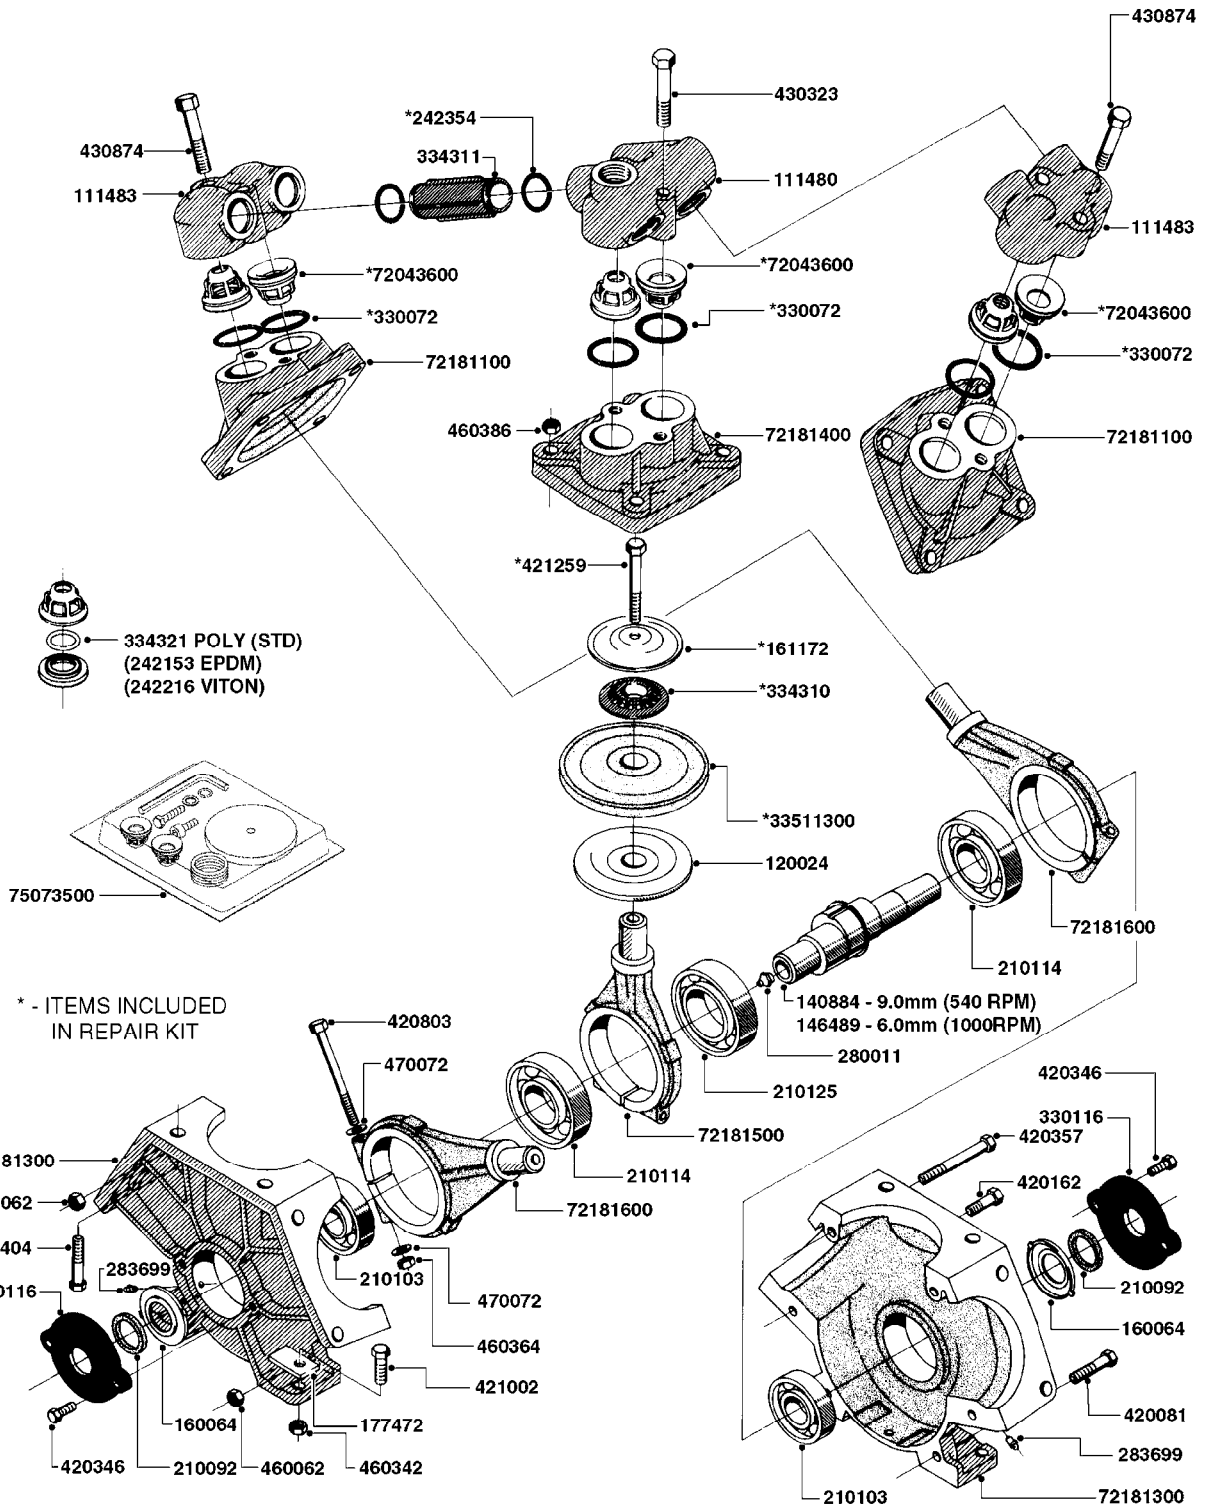

A0220

PUMP - 1302 W/ MOUNTING BASE
A0220-HIN, 27:04:17

Page 1
Date 12.08.2020 9:14

parts-n°	order qty	description
111480	1	VALVE HEAD 1302 CENTER
111483	1	VALVE HEAD SIDE 1302
120024	1	DIAPHRAGM BACK DISC 1200-1300
140884	1	CRANK SHAFT MODEL 1300-9
146489	1	CRANK SHAFT MODEL 1302-6MM
160064	1	DUST PLATE
161172	1	DIAPHRAGM DISC F. 1203/1303
177472	1	BRACKET 25 X 5
210092	1	SEAL FELT D43/30X5
210103	1	BEARING BALL 6306
210114	1	BEARING BALL 6308
210125	1	BEARING BALL 6210
242153	1	O-RING D26X4 EPDM
242216	1	O-RING VITON F/1202/1302/462
242354	1	O-RING D32.2X3.0 VITON
280011	1	GREASE NIPPLE 1/8" SAE H TR
283699	1	GREASE NIPPLE M6X1
330072	1	O-RING D53.5/D45.5X4
330116	1	SEAL RETAINER, MODEL 1300
334310	1	NYLON WASHER 1202/1302/462
334311	1	CONNECTION PIPE INLET MOD.1302
334321	1	O-RING POLY. 34.0x26.0x4.0
420081	1	BOLT HEX 8.8 DEL 3/8"X40MM
420162	1	BOLT HEX 8.8 DEL 3/8"X15MM
420346	1	BOLT HEX 8.8 DEL 3/8"X 25MM
420357	1	BOLT HEX 8.8 RAW 3/8"X85MM
420803	1	BOLT HEX 8.8 DEL M8X90
421002	1	BOLT HEX 8.8 DEL M10X30 FT DIN933
421259	1	BOLT HEX UNC7/16"x2.25" 18-8SS
430323	1	BOLT HEX 8.8 DEL M12X60
430404	1	BOLT HEX 8.8 DEL M12X50
430874	1	SCREW SET 8.8 DEL M12X70 FT
460062	1	NUT HEX 3/8" GALV.
460342	1	NUT HEX M10 DEL DIN934
460364	1	NUT HU M8 A2 SS DIN934
460386	1	NUT HEX M12X1.75
470072	1	WASHER D15/D8X.5 LOCK
33511300	1	DIAPHRAGM 1202-1303 POLY 2006
72043600	1	VALVE FOR 462/463
72181100	1	DIAPHRAGM COVER 1203/1303+BLTS
72181300	1	PUMP CASTING 1300 RED W/BOLTS
72181400	1	DIAPHRAGM COVER 1303 W/BOLTS
72181500	1	CONNECTING ROD, CENTER 1303
72181600	1	CONNECTING ROD, SIDE MOD.1300
75073500	1	PUMP KIT 1300/1302 "06"