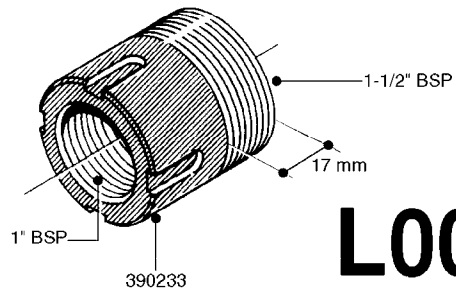

L0030

FITTINGS - HEXAGON NIPPLES
L0030-HIN, 01:01:16

Page 1
Date 12.08.2020 9:15

parts-n°	order qty	description
10015303	1	FITT.PO.HN 1.00X1.00 M1000
10425003	1	FITT.PO.HN 1.25X1.00 MCPHEE
320132	1	FITT.DK HN 1" BSP
320176	1	FITT.DK HN 3/8"X1/2" BSP
320445	1	FITT.DK HN 1/4"X3/8" BSP
320655	1	FITT.DK HN 1/2"-1/2" BSP
320692	1	FITT.DK HN 3/8'BSPX1/4'NPT
320703	1	FITT.DK HN 3/8BSP X1/2 &1/4NPT
320725	1	FITT.DK NIPPLE 3/8"-3/8" BSP
320902	1	FITT.DK HN 3/8'X 1/4' BSP
390232	1	FITT.DK HN 1-1/2' X 1-1/4' BSP
390276	1	FITT.DK HN 1'BSP