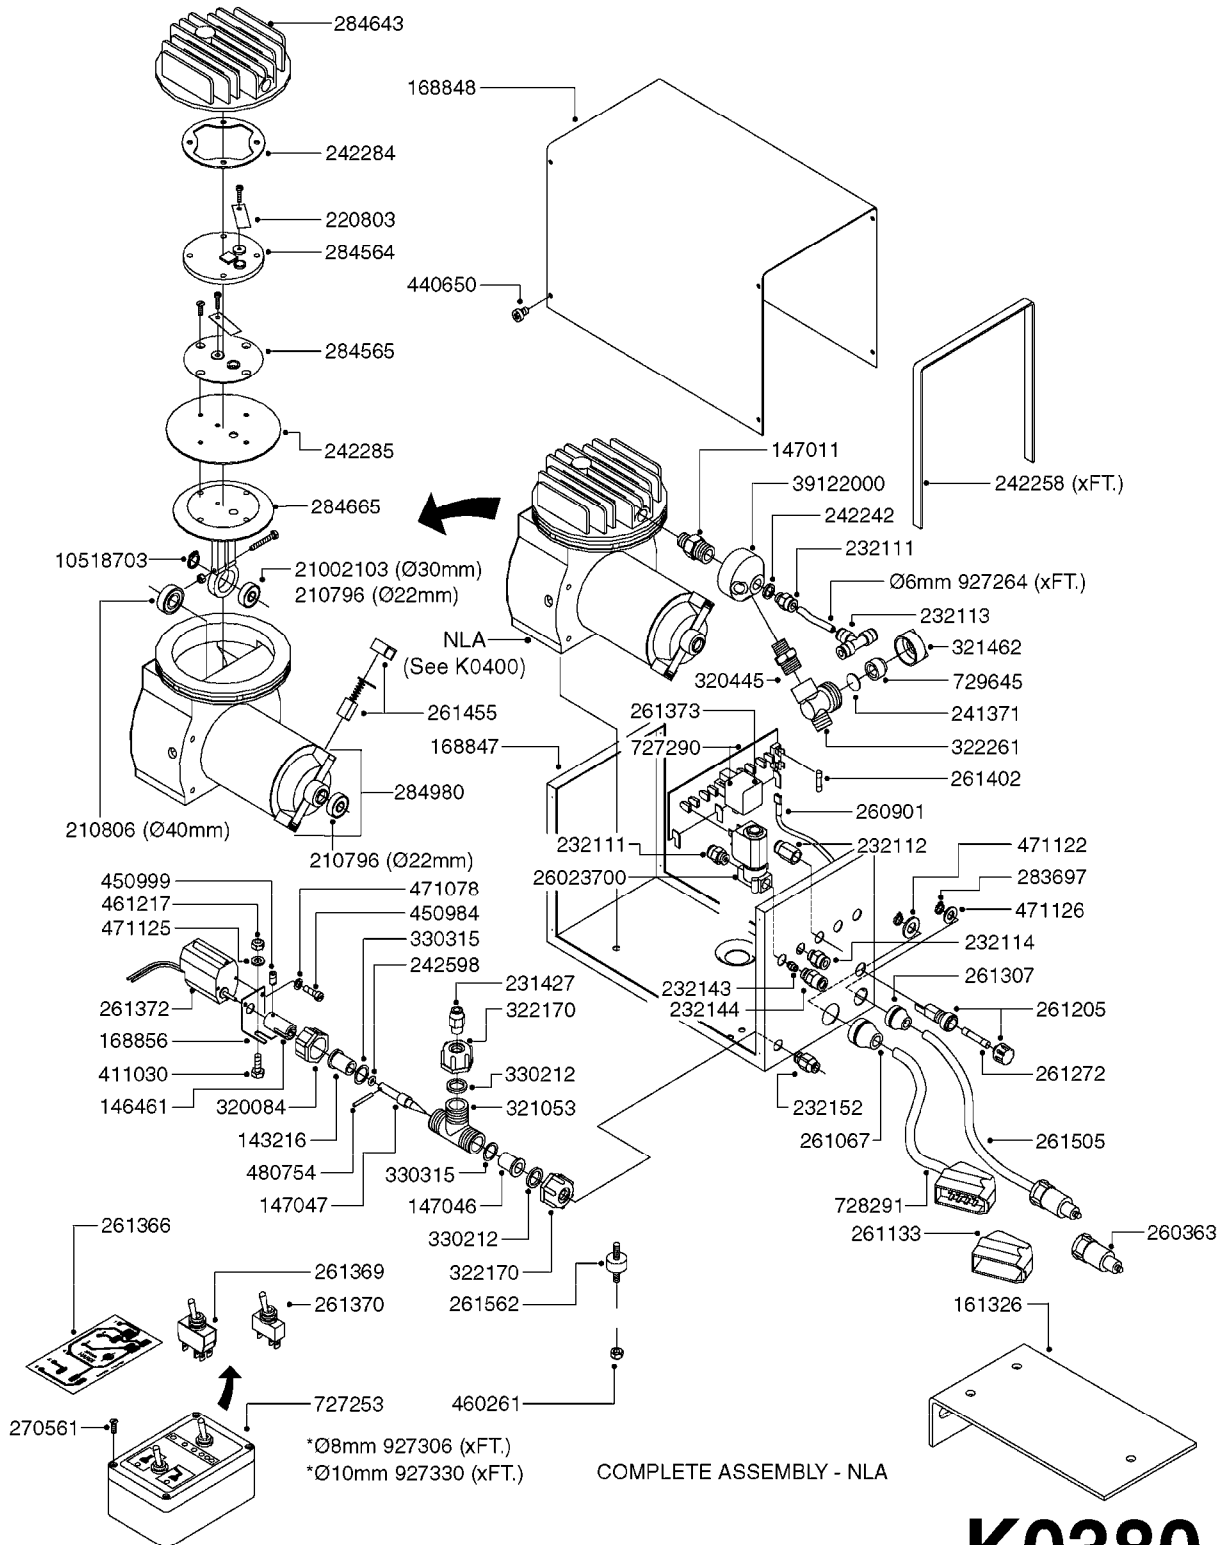

K0380

FOAM MARKER COMPRESSOR POST 94
K0380-HIN, 17:03:16

Page 1
Date 12.08.2020 9:14

parts-n°	order qty	description
143216	1	BUSHING THREAD F.FOAM MARKER
146461	1	COUPLER F.THROTTLE VALVE
147011	1	HEX NIPPLE 3/8'X1/4'BSP BRASS
147046	1	SEAT FOR THROTTLE VALVE
147047	1	SPINDLE FOR THROTTLE VALVE
161326	1	MOUNT BKT. F. FOAM COMP.BOX 98
168847	1	ENCLOSURE LOWER F.MARKER
168848	1	COVER F. FOAM MARKER
168856	1	MOUNT FOR GEAR MOTOR
210796	1	BEARING BALL D22/D8 X 7 608ZZ
210806	1	BEARING BALL D40/D17X12MM
220803	1	VALVE F. COMPRESSOR
231427	1	COUPLER 1/8'THREAD X6MM HOSE
232111	1	QUICK COUPLER 6MM X 1/8 EXT.
232112	1	QUICK COUPLER 6MM 1/8 INT.
232113	1	QUICK COUPLER 6MM T-PIECE
232114	1	COUPLER 1/8" THREADX8MM HOSE
232143	1	REDUCER 1/4'INT-1/8'EXT
232144	1	QUICK COUPLER 10MM X 1/4 EXT
232152	1	QUICK COUPLER 8MMX1/8 EXT.LONG
241371	1	DIAPHRAGM F.NO-DRIP,VULC
242242	1	O-RING F.AIR HOSE FITTING
242258	1	TRIM 3X10 SELF ADHESIVE 0012"
242284	1	HEAD GASKET F. COMPRESSOR
242285	1	DIAPHRAGM F. F/M COMP.
242598	1	O-RING D7.0 X 2.5 NITRIL
260363	1	PLUG 2 POLE 12V
260901	1	SPADE F.ELEC CONN.1.5MM BLUE
261067	1	GROMMET 10-14 GREY
261133	1	PLUG HOUSING F.8 POLE PLUG
261205	1	FUSE HOLDER
261272	1	FUSE 10A D6X32 MM
261307	1	GROMMET 7-10 BLACK
261366	1	CIRCUIT BOARD F.F/M CONTROL
261369	1	SWITCH 2 WAY 12V SPRING RETURN
261370	1	SWITCH 2 WAY 12V
261372	1	GEAR MOTOR BOSCH 13RPM
261373	1	RELAY 12V/30W
261402	1	FUSE 3.15A SLOW BURN
261455	1	BRUSH KIT-FOAM MARKER MOTOR
261505	1	CABLE 2X4MM L8000MM
261562	1	RUBBER DAMPER 2XM6X25
270561	1	SCREW W/SPRING ASSY. (QTY 1)
283697	1	TIESTRAP 200MM
284564	1	PLATE F.COMPRESSOR HEAD
284565	1	PLATE F.COMPRESSOR HEAD
284643	1	COMPRESSOR HEAD F.FOAM MARKER
284665	1	CONNECTING ROD F.COMPRESSOR
284980	1	FLANGE REAR F. F.M.COMPRESSOR
320084	1	FITT.DK NUT 1/2" BSP
320445	1	FITT.DK HN 1/4"X3/8" BSP
321053	1	FITT.DK TEE 1/2 X1/2 X1/2" BSP
321462	1	CAP F.NO-DRIP ASSY.
322170	1	FITT.DK NUT 1/2"x 1/8"F BSP
322261	1	HOUSING F.SAFETY VALVE 3/8"
330212	1	O-RING D19/D14X2.4 F.1/2"NUT
330315	1	O-RING D18.4/D13X.6
411030	1	BOLT HEX M5X10
440650	1	SCREW 3.5x13 STAINLESS
450984	1	BOLT HEX M2.5X8 SLOTTED
450999	1	SCREW SET M3X8