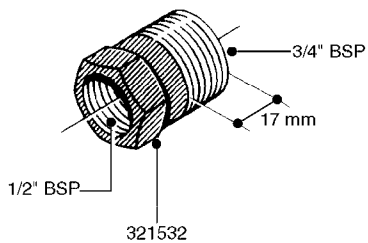

L0030

FITTINGS - HEXAGON NIPPLES
L0030-HIN, 01:01:16

Page 1
Date 12.08.2020 9:15

parts-n°	order qty	description
10015303	1	FITT.PO.HN 1.00X1.00 M1000
10425003	1	FITT.PO.HN 1.25X1.00 MCPHEE
320132	1	FITT.DK HN 1" BSP
320176	1	FITT.DK HN 3/8"X1/2" BSP
320445	1	FITT.DK HN 1/4"X3/8" BSP
320655	1	FITT.DK HN 1/2"-1/2" BSP
320692	1	FITT.DK HN 3/8'BSPX1/4'NPT
320703	1	FITT.DK HN 3/8BSP X1/2 &1/4NPT
320725	1	FITT.DK NIPPLE 3/8"-3/8" BSP
320902	1	FITT.DK HN 3/8'X 1/4' BSP
390232	1	FITT.DK HN 1-1/2' X 1-1/4' BSP
390276	1	FITT.DK HN 1'BSP