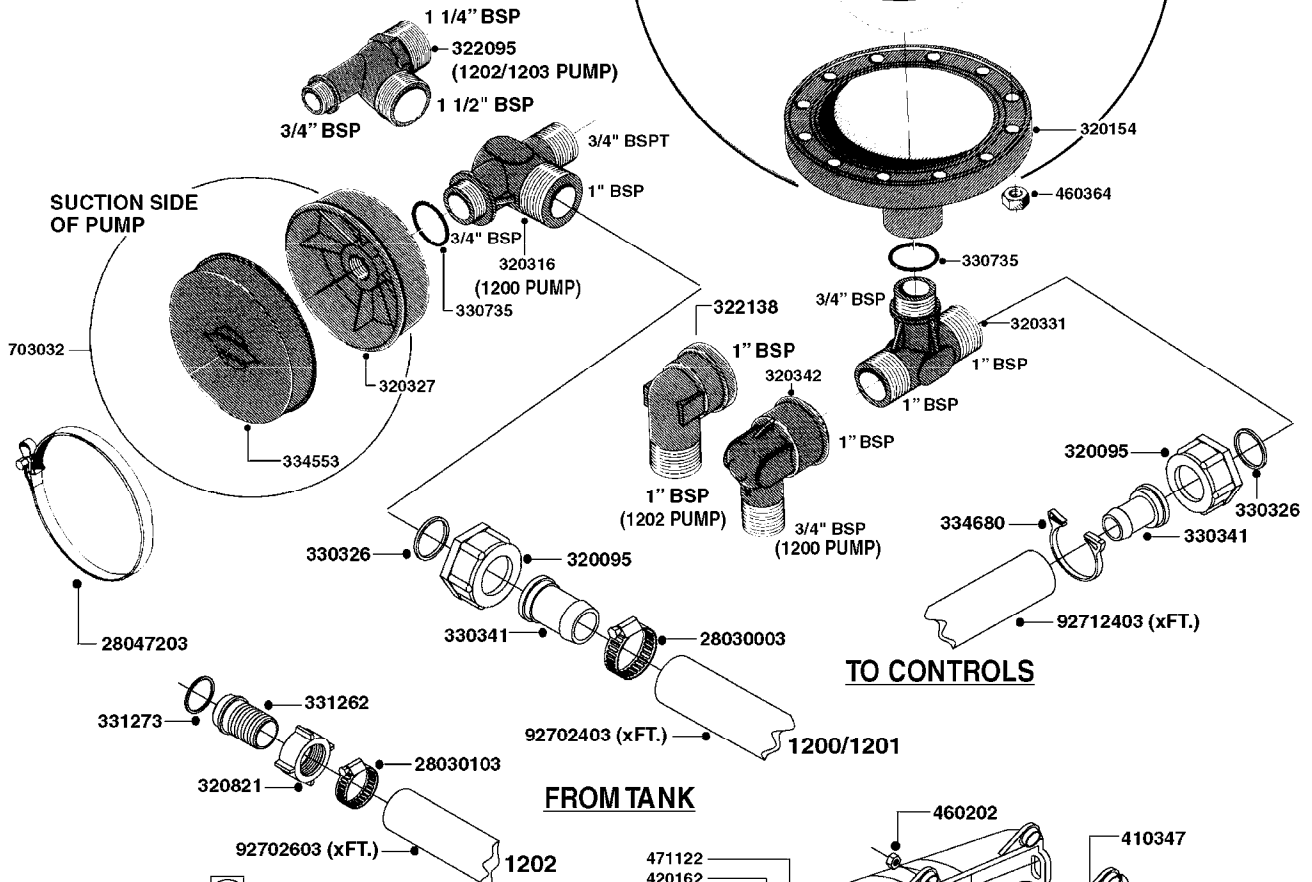

SUCTION SIDE OF PUMP