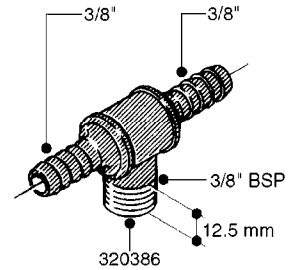

L0050

parts-n°	order qty	description
242594	1	O-RING D14 X 1.78 SCH.70-EPDM
320294	1	FITT.DK TEE 3/8X3/8HB X1/2"BSP
320305	1	FITT.DK HB 3/4'- 3/4' BSP
320386	1	FITT.DK TEE 3/8X3/8HB X3/8"BSP
320397	1	FITT.DK ELB 3/8"HB X 3/8" BSP
320401	1	FITT.DK TEE 1/2X1/2HB X1/2"BSP
320412	1	FITT.DK TEE 1/2X1/2HB X3/8'BSP
320423	1	FITT.DK ELB 1/2'HB X 3/8' BSP
320891	1	FITT.DK HB 3/8'- 3/8' BSP
320972	1	FITT.DK HB 5/16'- 1/4' BSP
322046	1	FITT.DK TEE 1/2X1/2HB X3/4'BSP
322048	1	FITT.DK TEE 3/4X3/4HB X3/4'BSP
330595	1	O-RING D24.6/D20X2.1 -3/4"
333137	1	FITT.DK CONN.1/2" F.NOZZ. DOUB
333141	1	FITT.DK CONN.1/2" F.NOZZ.SING
334041	1	FITT.DK CONN.3/4' F.NOZZ. SING
334042	1	FITT.DK CONN.3/4' F.NOZZ. DOUB
334195	1	FITT.DK ELB. 3/4"HB X 3/4"HB
10012103	1	FITT.PO.HB 1.25X1.50 IMB1012
10014003	1	FITT.PO.HB 1.25X1.25 IMB1010
10036903	1	FITT.PO.HB 1.50X1.50 IMB1212
28019303	1	FITTING HB ELB 3/4NPT-3/4HOSE
61016500	1	HOSE TAIL 3/4" 90°+RG CAP 3/4"
72026700	1	NOZZLE TUBE ADAPTER W/O-RING