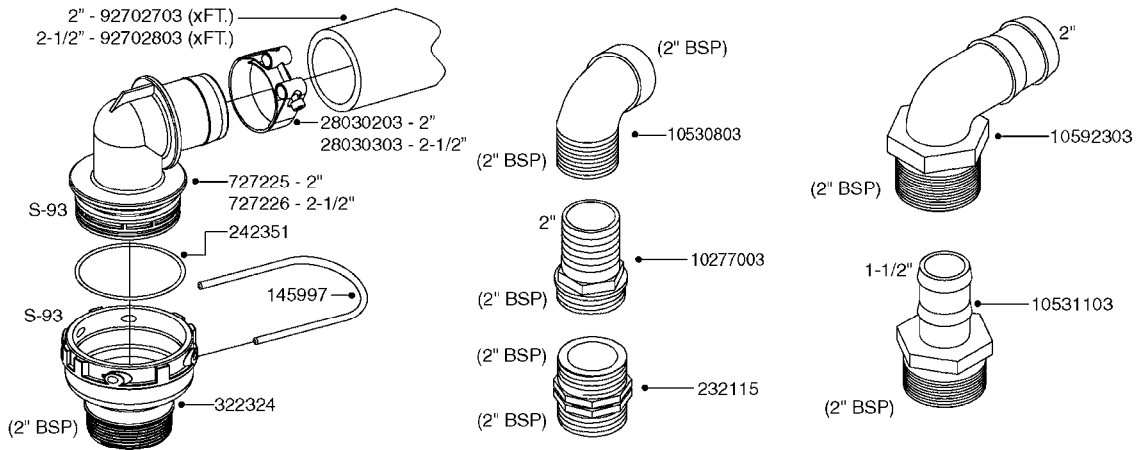

SUCTION SIDE OF PUMP (WITH 2" SUCTION PORT)

COMPLETE PUMP
(NLA) REPLACED BY 464 PUMP (SEE PAGE A0350)

A0390