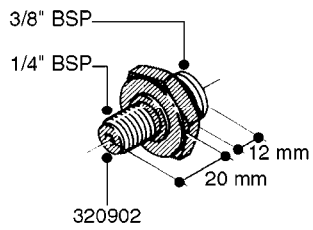

L0030

FITTINGS - HEXAGON NIPPLES
L0030-HIN, 01:01:16

Page 1
Date 12.08.2020 9:15

parts-n°	order qty	description
10015303	1	FITT.PO.HN 1.00X1.00 M1000
10425003	1	FITT.PO.HN 1.25X1.00 MCPHEE
320132	1	FITT.DK HN 1" BSP
320176	1	FITT.DK HN 3/8"X1/2" BSP
320445	1	FITT.DK HN 1/4"X3/8" BSP
320655	1	FITT.DK HN 1/2"-1/2" BSP
320692	1	FITT.DK HN 3/8'BSPX1/4'NPT
320703	1	FITT.DK HN 3/8BSP X1/2 &1/4NPT
320725	1	FITT.DK NIPPLE 3/8"-3/8" BSP
320902	1	FITT.DK HN 3/8'X 1/4' BSP
390232	1	FITT.DK HN 1-1/2' X 1-1/4' BSP
390276	1	FITT.DK HN 1'BSP