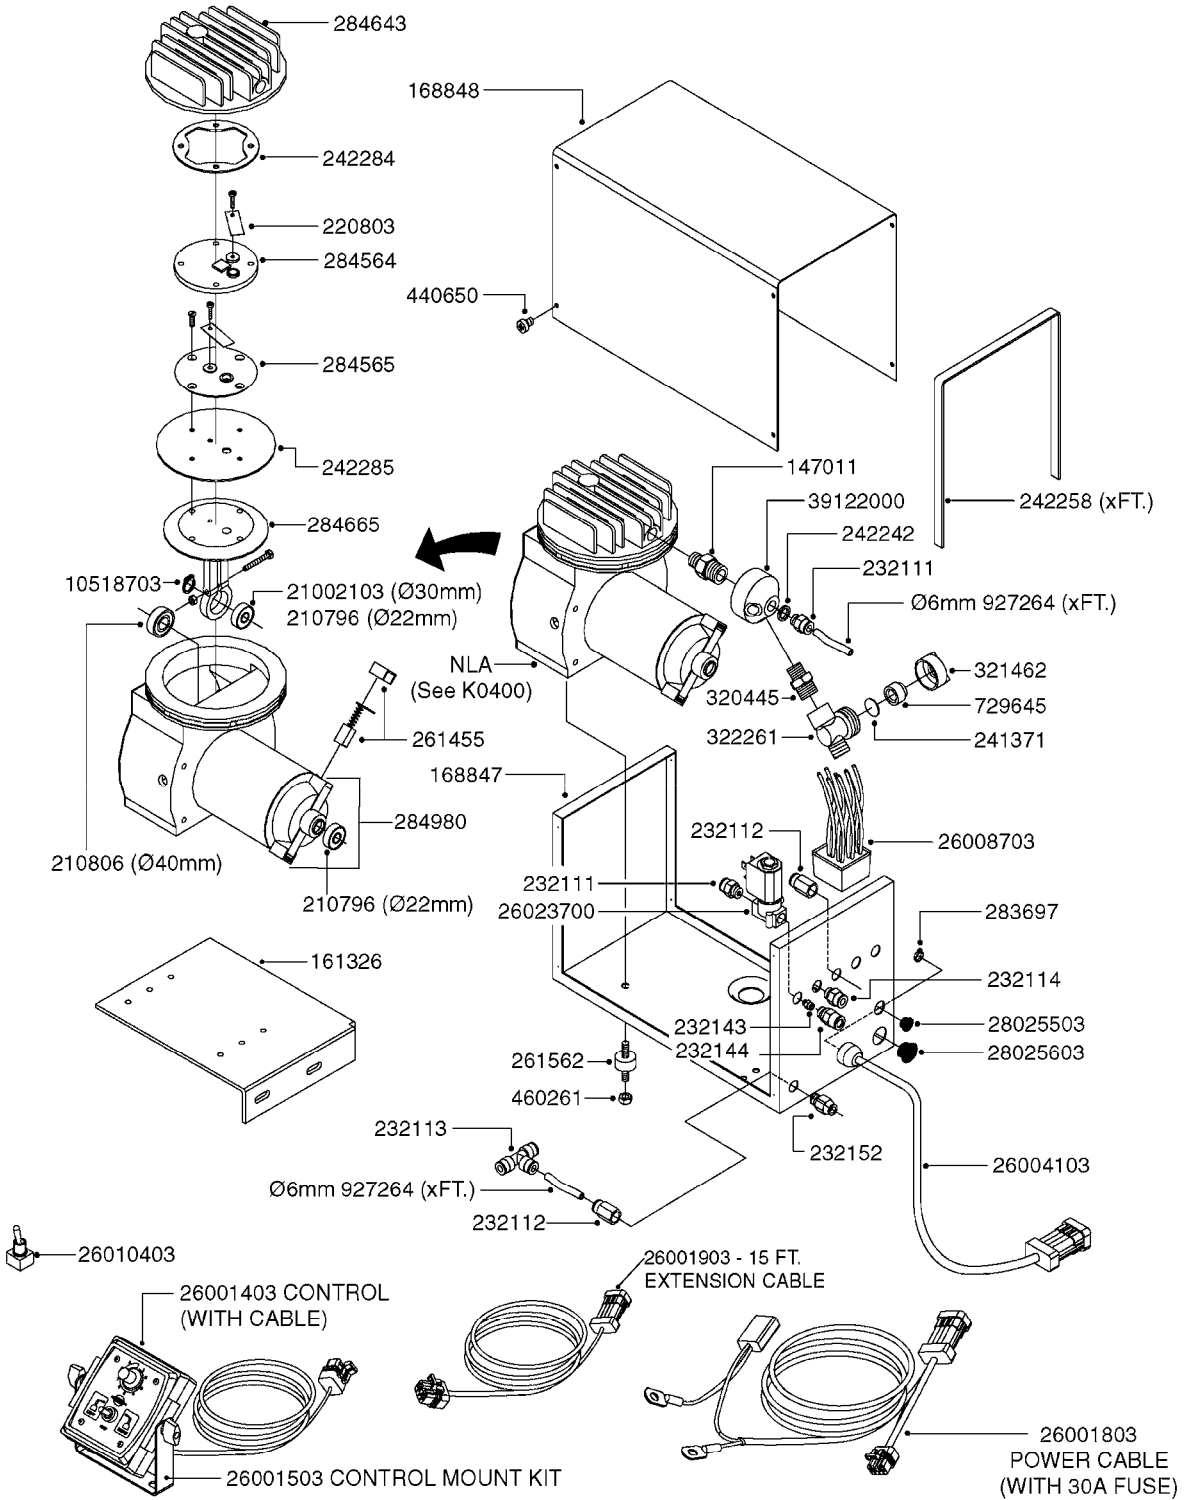

K0390

*Ø8mm 927306 (xFT.)
*Ø10mm 927330 (xFT.)

70019403 - COMPLETE ASSEMBLY

FOAM MARKER COMPRESSOR 2002
K0390-HIN, 01:01:16

Page 1
Date 12.08.2020 9:14

parts-n°	order qty	description
147011	1	HEX NIPPLE 3/8'X1/4'BSP BRASS
161326	1	MOUNT BKT. F. FOAM COMP.BOX 98
168847	1	ENCLOSURE LOWER F.MARKER
168848	1	COVER F. FOAM MARKER
210796	1	BEARING BALL D22/D8 X 7 608ZZ
210806	1	BEARING BALL D40/D17X12MM
220803	1	VALVE F. COMPRESSOR
232111	1	QUICK COUPLER 6MM X 1/8 EXT.
232112	1	QUICK COUPLER 6MM 1/8 INT.
232113	1	QUICK COUPLER 6MM T-PIECE
232114	1	COUPLER 1/8" THREADX8MM HOSE
232143	1	REDUCER 1/4'INT-1/8'EXT
232144	1	QUICK COUPLER 10MM X 1/4 EXT
232152	1	QUICK COUPLER 8MMX1/8 EXT.LONG
241371	1	DIAPHRAGM F.NO-DRIP,VULC
242242	1	O-RING F.AIR HOSE FITTING
242258	1	TRIM 3X10 SELF ADHESIVE 0012"
242284	1	HEAD GASKET F. COMPRESSOR
242285	1	DIAPHRAGM F. F/M COMP.
261455	1	BRUSH KIT-FOAM MARKER MOTOR
261562	1	RUBBER DAMPER 2XM6X25
283697	1	TIESTRAP 200MM
284564	1	PLATE F.COMPRESSOR HEAD
284565	1	PLATE F.COMPRESSOR HEAD
284643	1	COMPRESSOR HEAD F.FOAM MARKER
284665	1	CONNECTING ROD F.COMPRESSOR
284980	1	FLANGE REAR F. F.M.COMPRESSOR
320445	1	FITT.DK HN 1/4"X3/8" BSP
321462	1	CAP F.NO-DRIP ASSY.
322261	1	HOUSING F.SAFETY VALVE 3/8"
440650	1	SCREW 3.5x13 STAINLESS
460261	1	NUT HEX M6X1.00 LOCK DIN985 A2 SS
729645	1	NON-DRIP SPRING ASSY.GREEN 10
927264	1	HOSE R X PE D6/D4 X 0012"
927306	1	HOSE R X PE D8/D6 X 0012"BLACK
927330	1	HOSE R X PE D10/D8 X 012"BLACK
10518703	1	SNAP-RING OUTER 8X1
21002103	1	BEARING, 6200 2ZJEM (SKF)
26001403	1	HC FOAM MARKR CONSOLE VS3.0.00
26001503	1	HC FOAM MARKER CONSOLE MT.KIT
26001803	1	POWER CABLE
26001903	1	15' 7-PIN EXTENSION CABLE
26004103	1	FOAM MARKER CNTRL MOD CABL STD
26008703	1	FOAM MARKER CONTROL SCII
26010403	1	TOGGLE SWITCH MICRO-TRAK F.M.
26023700	1	SOLENOID VAL 12V 1/8' FLO '07
28025503	1	PLUG F.DRILLED HOLE 1/2"
28025603	1	PLUG F.DRILLED HOLE 3/4"
39122000	1	DISTR.HOUSING F.FOAM MARKER'07
70019403	1	FOAM MARKER COMPRESSOR KIT STD