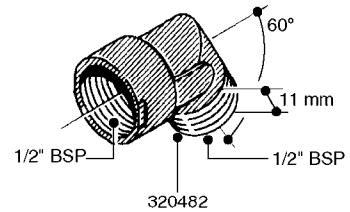

L0030

FITTINGS - HEXAGON NIPPLES
L0030-HIN, 01:01:16

Page 1
Date 12.08.2020 9:15

parts-n°	order qty	description
10015303	1	FITT.PO.HN 1.00X1.00 M1000
10425003	1	FITT.PO.HN 1.25X1.00 MCPHEE
320132	1	FITT.DK HN 1" BSP
320176	1	FITT.DK HN 3/8"X1/2" BSP
320445	1	FITT.DK HN 1/4"X3/8" BSP
320655	1	FITT.DK HN 1/2"-1/2" BSP
320692	1	FITT.DK HN 3/8'BSPX1/4'NPT
320703	1	FITT.DK HN 3/8BSP X1/2 &1/4NPT
320725	1	FITT.DK NIPPLE 3/8"-3/8" BSP
320902	1	FITT.DK HN 3/8'X 1/4' BSP
390232	1	FITT.DK HN 1-1/2' X 1-1/4' BSP
390276	1	FITT.DK HN 1'BSP