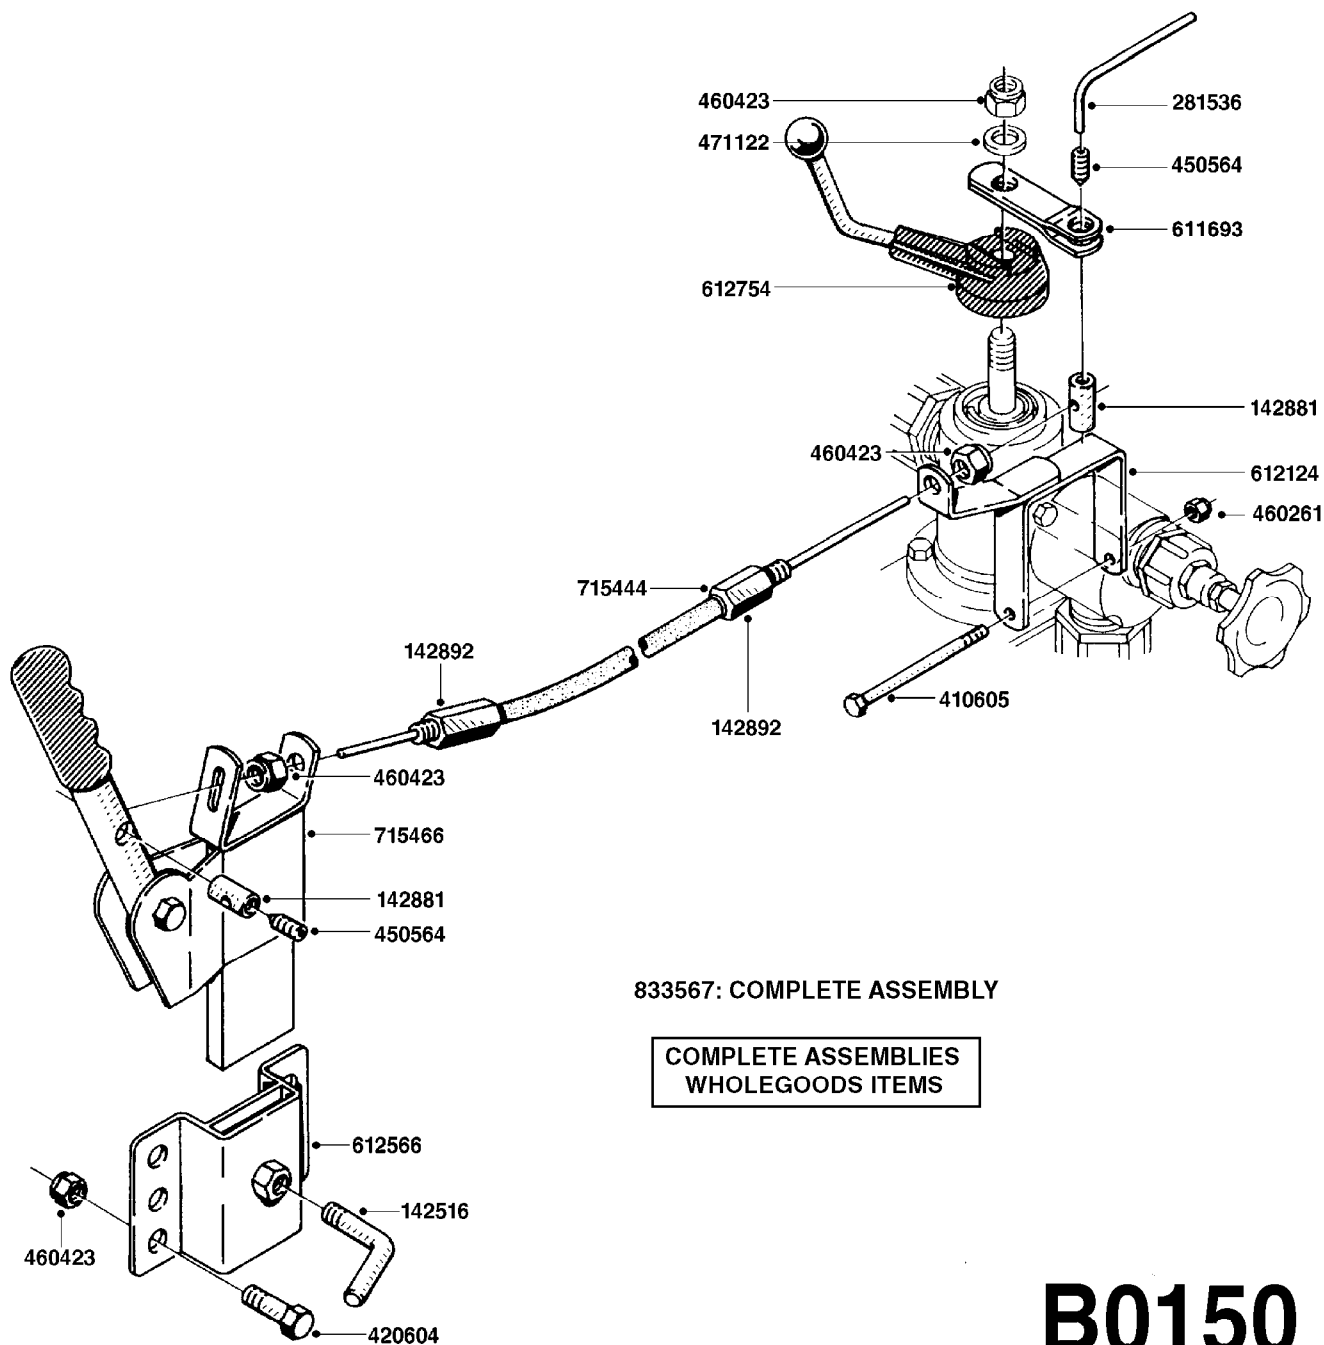

B0150

BK-180 REMOTE CONTROL CABLE
B0150-HIN, 01:01:16

Page 1

Date 12.08.2020 9:14

parts-n°	order qty	description
142516	1	SCREW SET M10 BENT F. LOCKING
142881	1	WIRE HOLDER FOR REMOTE CONTROL
142892	1	END NIPPLE F.REMOTE CABLE
281536	1	ALLEN WRENCH 3MM
410605	1	BOLT HEX 8.8 DEL M6X80
420604	1	BOLT HEX 8.8 DEL M10X25 FT DIN933
450564	1	SCREW M6X12 ALLEN
460261	1	NUT HEX M6X1.00 LOCK DIN985 A2 SS
460423	1	NUT HEX M10X1.50 LOCK DIN985A2 SS
471122	1	WASHER, M10, Ø20/10.5X 2.0, SS
611693	1	ARM FOR REMOTE CONTROL BK180
612124	1	BRACKET FOR OP.UNIT F REM.CTR
612566	1	MOUNT BRACKET F.FAN CABLE ASSY
612754	1	HANDLE FOR REMOTE CONTROL
715444	1	REMOTE CONTROL CABLE L=2000
715466	1	MOUNTING PLATE
833567	1	REMOTE CONTROL ON/OFF BK 180