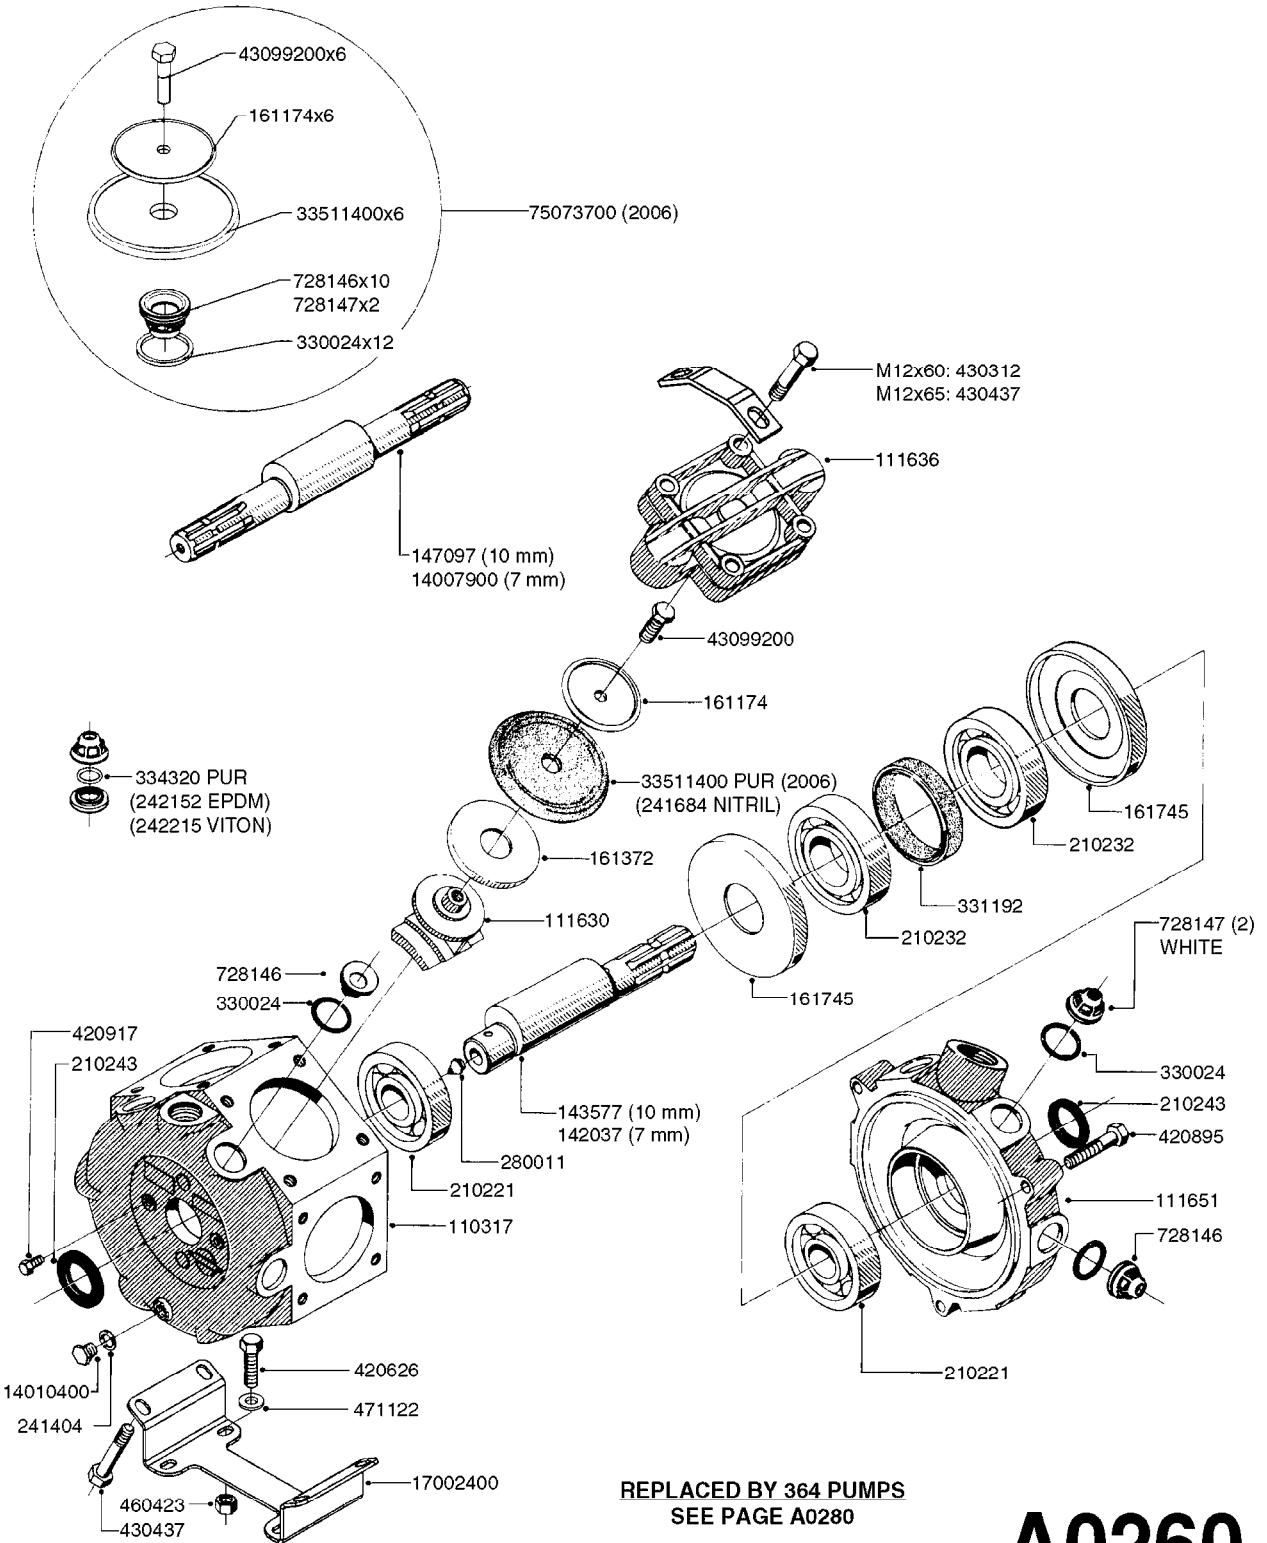

REPLACED BY 364 PUMPS
SEE PAGE A0280

A0260

PUMP - 363 W/MOUNTING BASE
A0260-HIN, 17:03:16

Page 1
Date 12.08.2020 9:14

parts-n°	order qty	description
110317	1	PUMP CASING MODEL 360/361 PNTD
111630	1	CONNECTING ROD 363/364-10 PUMP
111636	1	VALVE COVER 363 HEAVY DUTY
111651	1	CASTING F.363 1.5" PUMP(FRONT)
142037	1	CRANK SHAFT 361-20
143577	1	CRANK SHAFT F.363/462/463-10mm
147097	1	CRANK SHAFT 363-463/10 THROUGH
161174	1	DIAPHRAGM DISC SS 361/363/364 PUMP
161372	1	DIAPHRAGM BACKING DISC,320-361
161745	1	METAL SPACER F.363/463
210221	1	BEARING BALL 6407
210232	1	BEARING BALL 6310
210243	1	SEAL OIL 35 X 47 X 7
241404	1	DOWTY SEAL 1/4"
241684	1	DEICER PARTS: DIAPHRAGM MODEL 361 NITRIL
242152	1	O-RING D18.2X3 EPDM
242215	1	O-RING D18X3 VITON
280011	1	GREASE NIPPLE 1/8" SAE H TR
330024	1	O-RING D41,1/D34.5 X 3,5
331192	1	SPACER, MODEL 361/363
334320	1	O-RING D18X3 POLYURETHANE
420626	1	BOLT HEX 8.8 DEL M10X20 FT
420895	1	BOLT HEX 8.8 RAW M10X60
420917	1	BOLT HEX 8.8 RAW M8X12 FT
430312	1	BOLT HEX 8.8 M12X60
430437	1	BOLT HEX 8.8 RAW M12X65
460423	1	NUT HEX M10X1.50 LOCK DIN985A2 SS
471122	1	WASHER, M10, Ø20/10.5X 2.0, SS
728146	1	VALVE FOR 361(726890/707932)
728147	1	VALVE FOR 361 WHITE WITH HOLE
14007900	1	CRANK 363/462/463-7mm 540/THRU
14010400	1	PLUG 1/4" BSP
17002400	1	FOOT F. 36X PUMP, RED
33511400	1	DIAPHRAGM PUMP 361/361/363/364 PUR
43099200	1	BOLT HEX SS M12 X 30 DIN933 A4
75073700	1	PUMP KIT 361/363 "06"