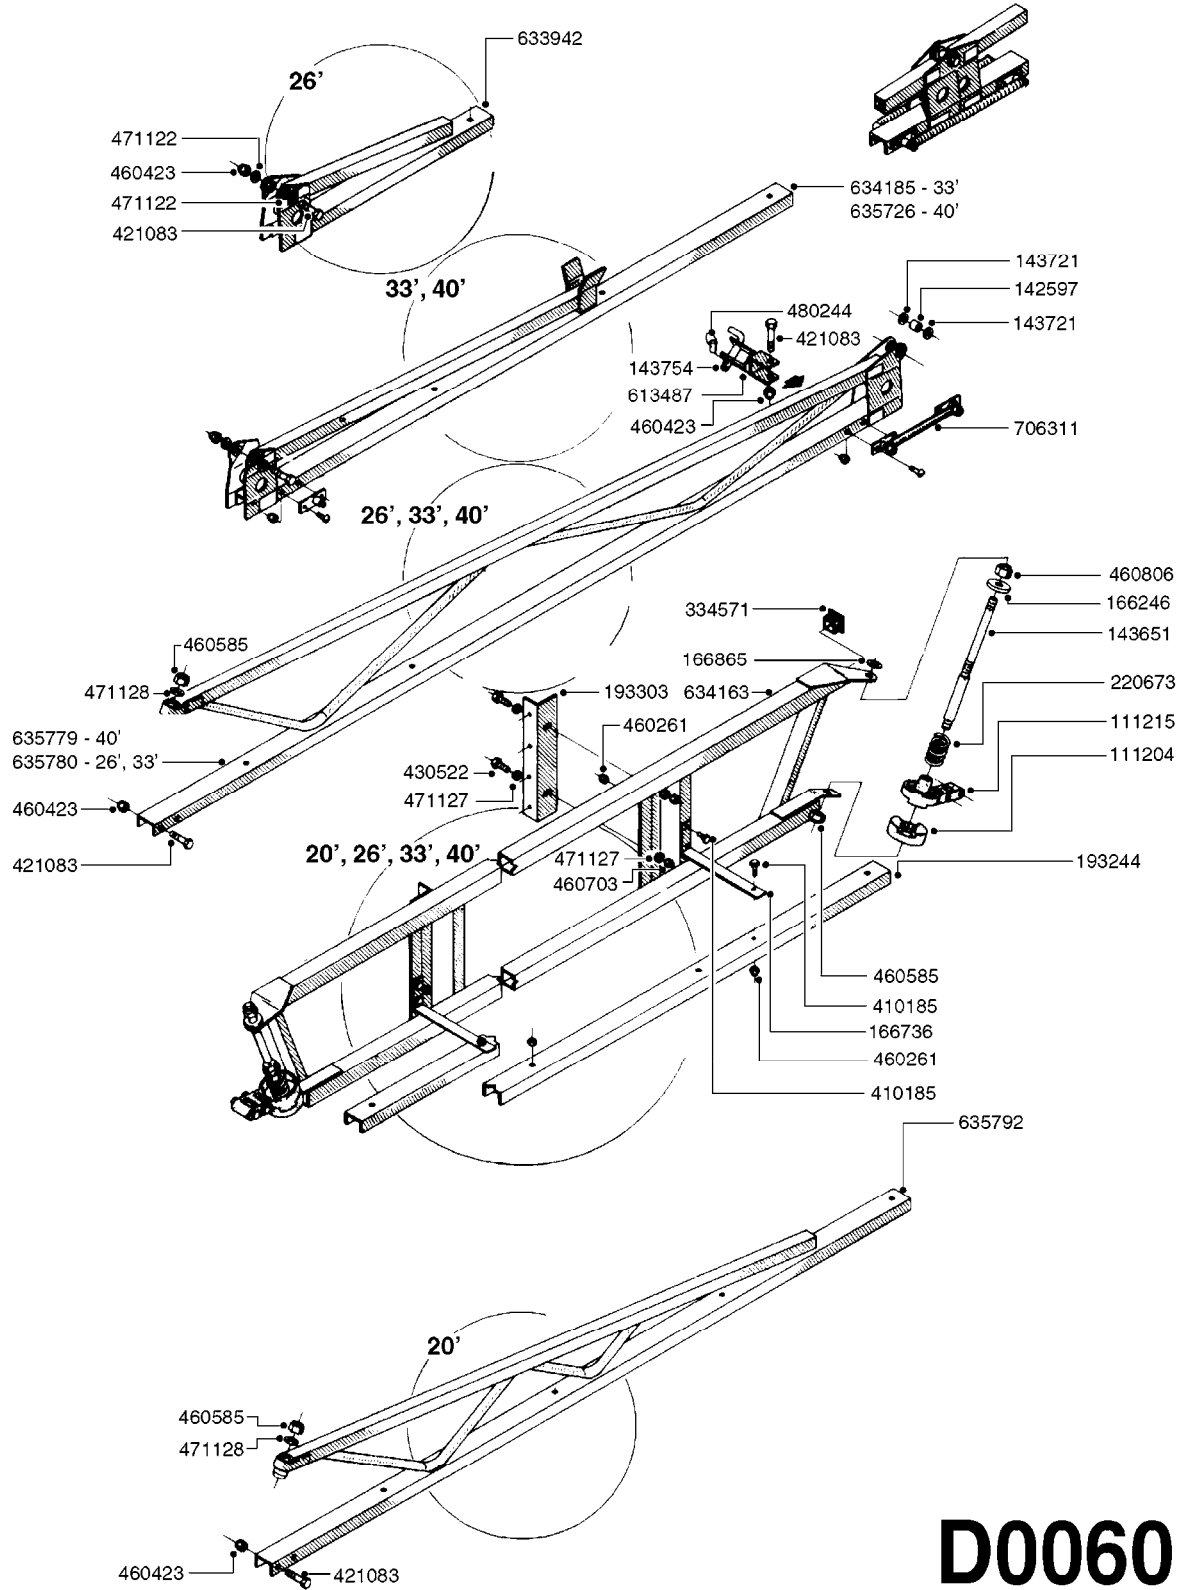

BOOM - SB 20' 26' 33' 40'
D0060-HIN, 18:12:19

Page 0
Date 12.08.2020 9:14

BOOM - SB 20' 26' 33' 40'
D0060-HIN, 18:12:19

Page 1
Date 12.08.2020 9:14

parts-n°	order qty	description
111204	1	CLAW CLUTCH/LOWER D80
111215	1	CLAW CLUTCH/UPPER D80
142597	1	DISTANCE TUBE
143651	1	AXLE M20/M16 L=355 F/BREAKAWAY
143721	1	FRICITION DISC FOR BOOM D30
143754	1	PIN D10 X 56
166246	1	WASHER CUP D53 F.SPRING
166736	1	CLAMP FOR SB BOOM
166865	1	WASHER D35/D25X2
193244	1	NOZZLE TRACK 6-8-10 M SB
193303	1	SUPPORTING ARM FOR SB BOOM
220673	1	SPRING F.PIVOT 100 X 51
334571	1	PLUG 40x40x2 F.SQ.TUBE
410185	1	BOLT HEX 8.8 DEL M6X16
421083	1	BOLT HEX 8.8 DEL M10X65
430522	1	BOLT HEX 8.8 DEL M12X25 FT
460261	1	NUT HEX M6X1.00 LOCK DIN985 A2 SS
460423	1	NUT HEX M10X1.50 LOCK DIN985A2 SS
460585	1	LOCKING NUT M16 DIN985 A2 SS
460703	1	NUT HEX M12X1.75 LOCK DIN985A2 SS
460806	1	NUT HEX M20X2.50 LOCK DIN985A2 SS
471122	1	WASHER, M10, Ø20/10.5X 2.0, SS
471127	1	WASHER, M12, Ø24/13X24X2.5 SS
471128	1	WASHER, M16, Ø30/17.0X 3.0, SS
480244	1	PIN SNAP D4.5
613487	1	TRANSPORT FITTINGS FOR SB BOOM
633942	1	OUTER BOOM WING 26', 28' SB
634163	1	CENTER SECTION - 20',26',33'
634185	1	BOOM WING OUTER PART 33' SB
635726	1	BOOM WING OUTER PART 40' SB
635779	1	INNER WING SECTION 40' SB
635780	1	INNER WING SEC. 26',28',33'SB
635792	1	BOOM WING - 20',21'SB-BOOM
706311	1	SPRING WITH HAND-GRIB