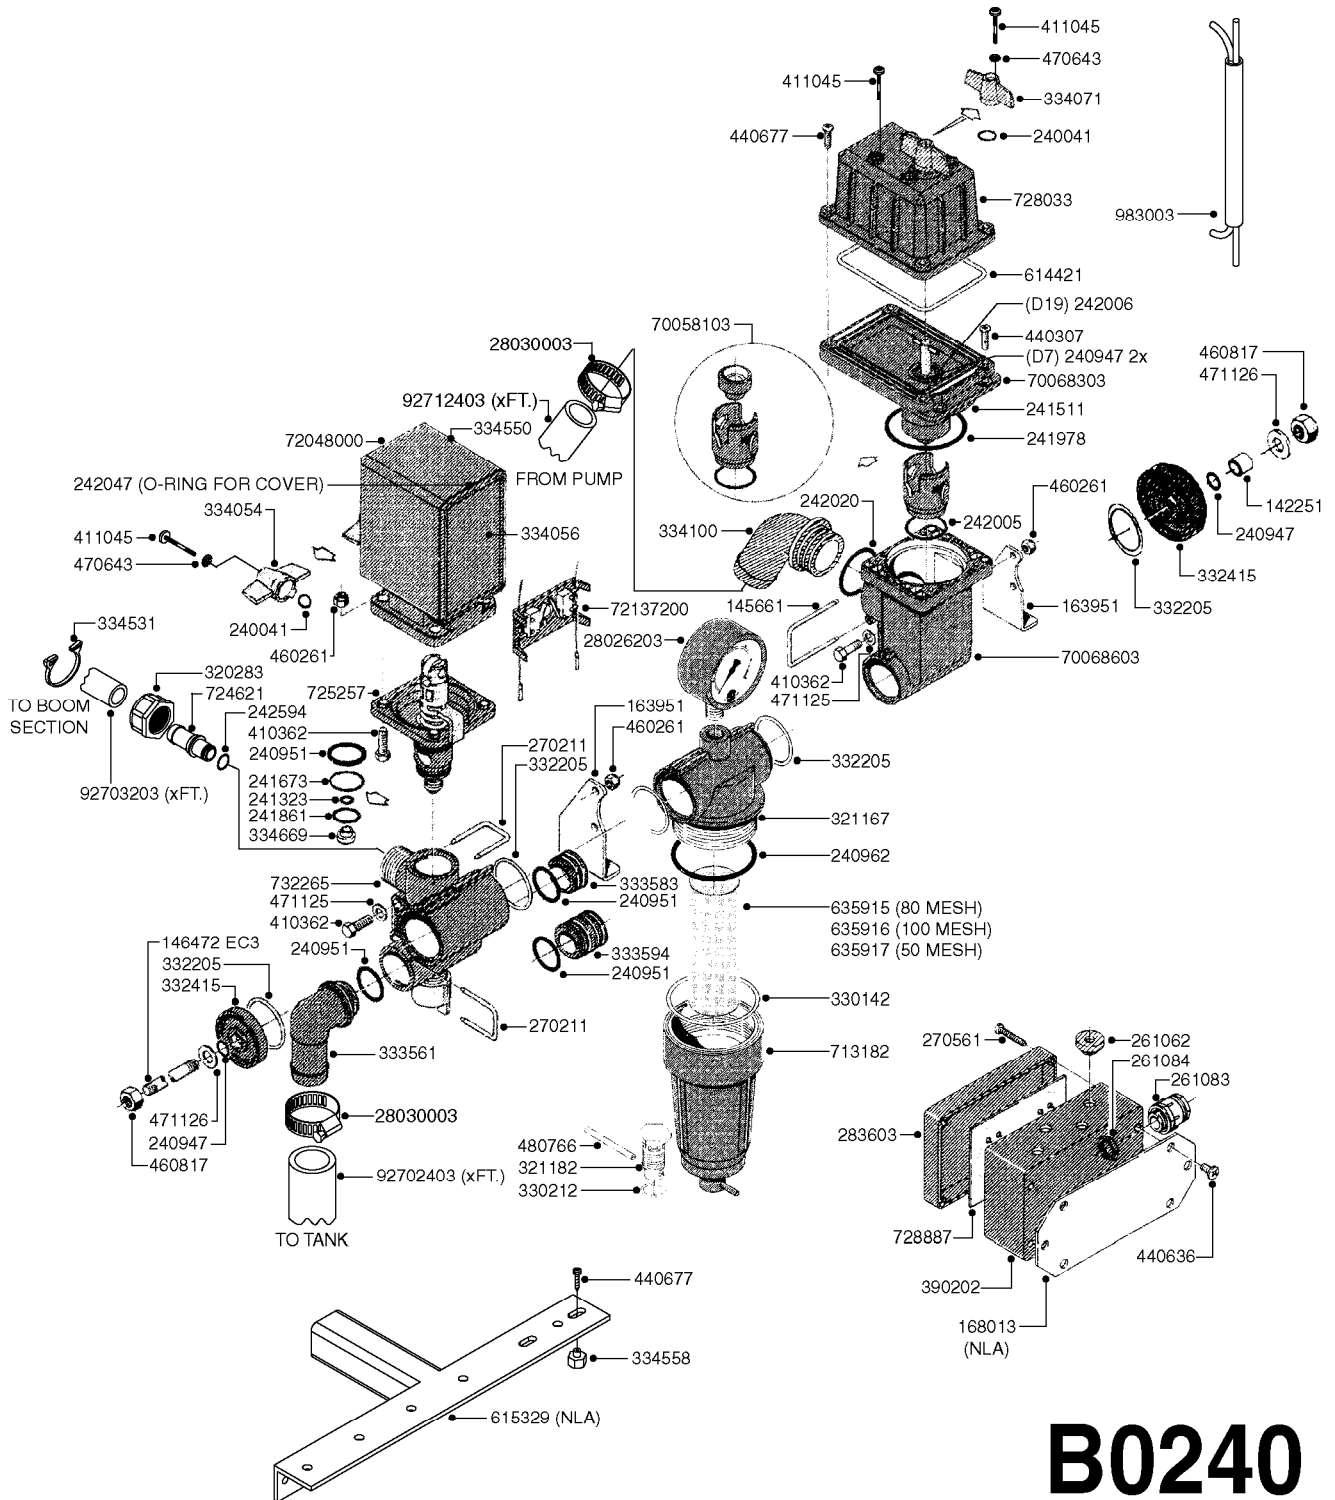

B0150

BK-180 REMOTE CONTROL CABLE
B0150-HIN, 01:01:16

Page 1

Date 12.08.2020 9:14

parts-n°	order qty	description
142516	1	SCREW SET M10 BENT F. LOCKING
142881	1	WIRE HOLDER FOR REMOTE CONTROL
142892	1	END NIPPLE F.REMOTE CABLE
281536	1	ALLEN WRENCH 3MM
410605	1	BOLT HEX 8.8 DEL M6X80
420604	1	BOLT HEX 8.8 DEL M10X25 FT DIN933
450564	1	SCREW M6X12 ALLEN
460261	1	NUT HEX M6X1.00 LOCK DIN985 A2 SS
460423	1	NUT HEX M10X1.50 LOCK DIN985A2 SS
471122	1	WASHER, M10, Ø20/10.5X 2.0, SS
611693	1	ARM FOR REMOTE CONTROL BK180
612124	1	BRACKET FOR OP.UNIT F REM.CTR
612566	1	MOUNT BRACKET F.FAN CABLE ASSY
612754	1	HANDLE FOR REMOTE CONTROL
715444	1	REMOTE CONTROL CABLE L=2000
715466	1	MOUNTING PLATE
833567	1	REMOTE CONTROL ON/OFF BK 180