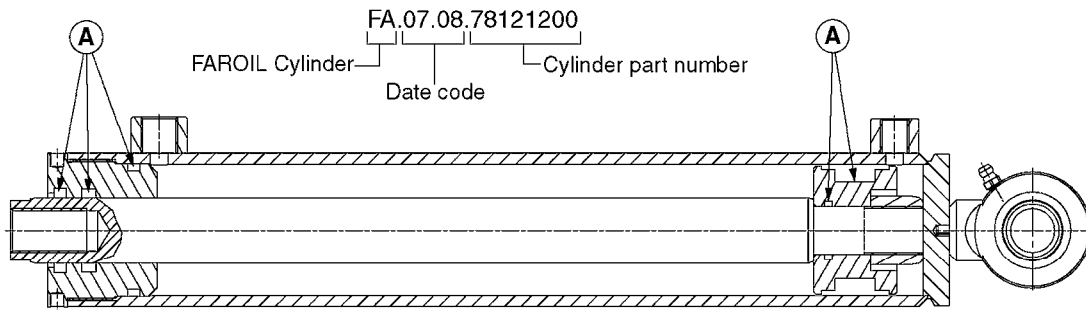

Check cylinder barrel for stamped part number.