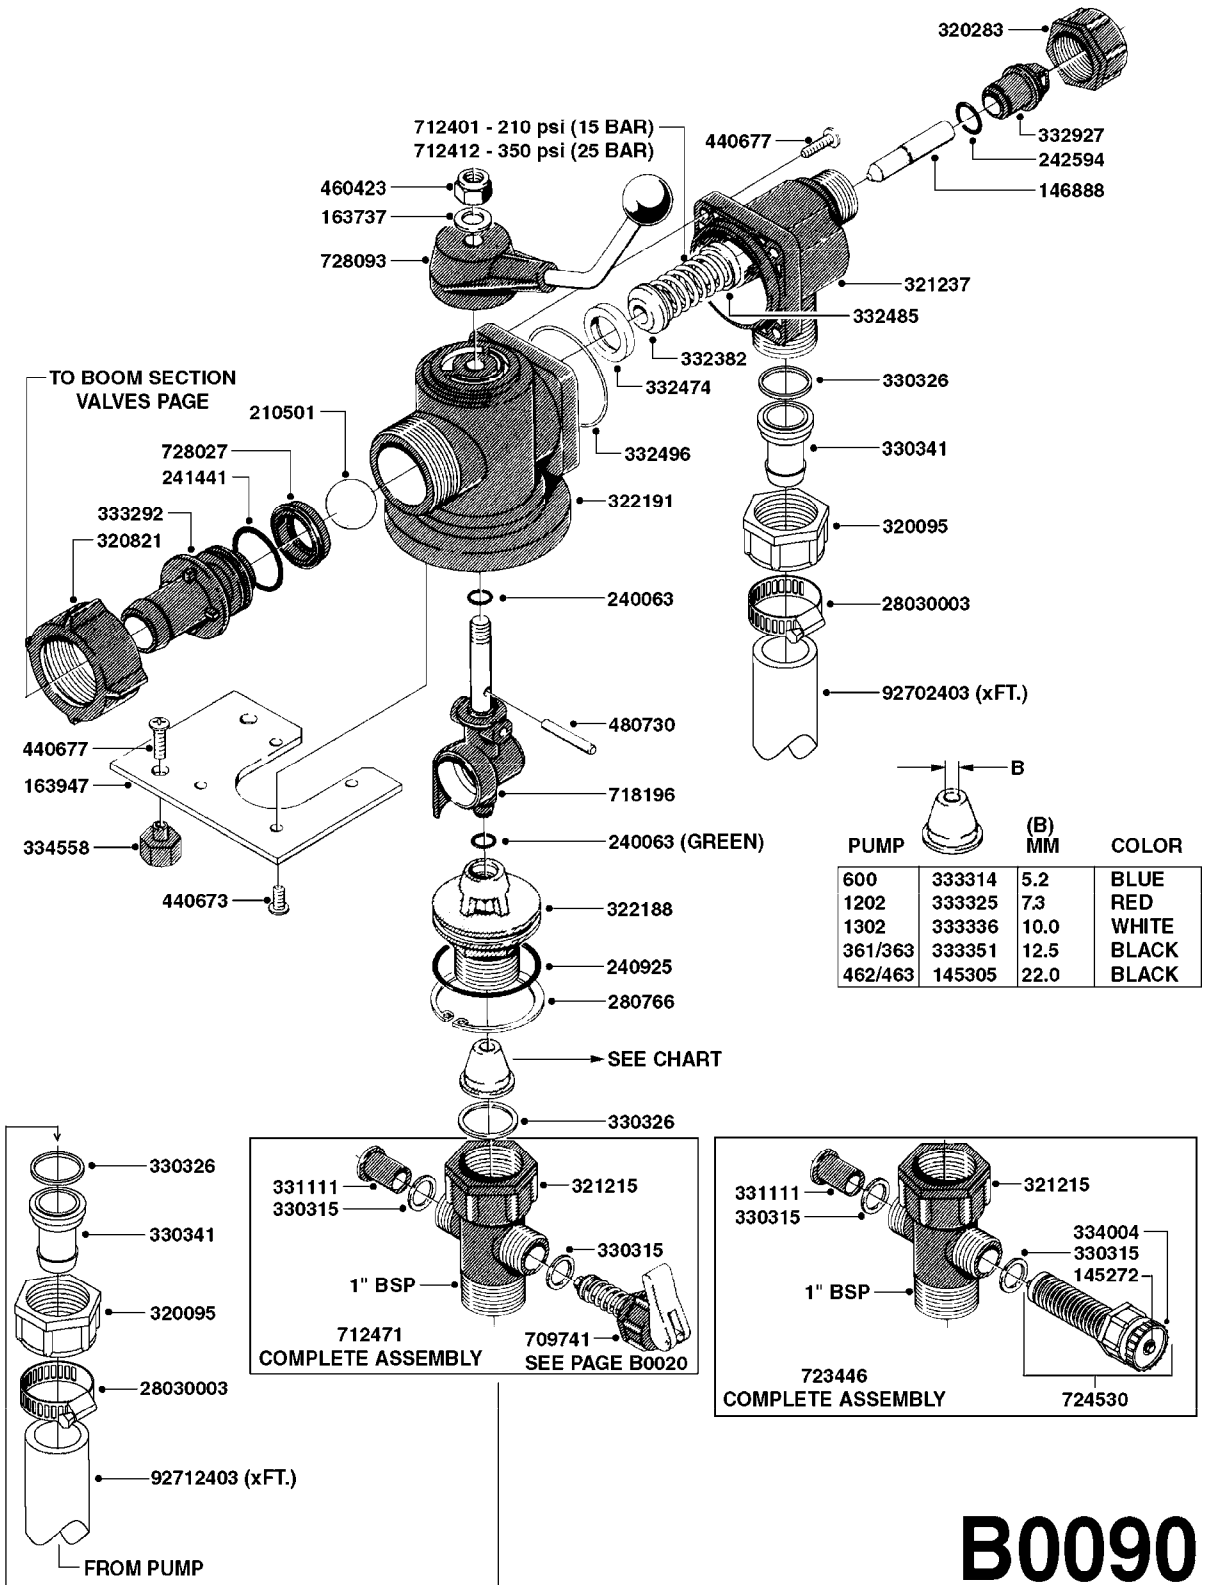

B0090

BK-180 MASTER VALVE-MAN.POST94
B0090-HIN, 30:08:16

Page 1
Date 12.08.2020 9:14

parts-n°	order qty	description
145272	1	INSERT F.AGIT.THUMBWHEEL BRASS
145305	1	NOZZLE F.OP.UNIT PUMP 462
146888	1	PIN 10 X 57MM STAINLESS
163737	1	WASHER D15.5/D10.5X1
163947	1	FITTING FOR BK 180
210501	1	BALL PLASTIC D25
240063	1	O-RING D14.1/9.3 X 2.4
240925	1	O-RING D49.5X3 NITRIL
241441	1	O-RING D29.3X3
242594	1	O-RING D14 X 1.78 SCH.70-EPDM
280766	1	SNAP-RING INNER 55X2 DIN 472
320095	1	FITT.DK NUT 1" BSP
320283	1	FITT.DK NUT 3/4"BSP
320821	1	FITT.DK NUT 1-1/2" BSP
321215	1	FITT.DK HOUSING F. AGITATION
321237	1	PRESSURE REGULATOR HOUSE BK180
322188	1	BOTTOM PIECE F.BALL EC
322191	1	HOUSING F.BALL (OPERATING UNIT)
330315	1	O-RING D18.4/D13X.6
330326	1	O-RING D30/D24X2 F.1"NUT
330341	1	FITT.DK HB 1" F. 1" NUT
331111	1	VALVE SEAT FOR 1/2" DISTRIBUT.
332382	1	VALVE CONE D25,7
332474	1	SEAT FOR OPERATING UNIT BALL
332485	1	SPRING GUIDE
332496	1	O-RING D58/54X2
332927	1	FITT.DK PLUG F. NOZZLE TUBE
333292	1	FITT.DK HB 1"O'RING F.1-1/2"
333314	1	NOZZ.RESTRICTOR 600 BLUE
333325	1	NOZZ.RESTRICTOR 1202 RED
333336	1	NOZZ.RESTRICTOR 1302 WHITE
333351	1	NOZZ.RESTRICTOR 361 BLACK
334004	1	WHEEL F.AGITATION W/O INSERT
334558	1	NUT HEX PLASTIC INSERT
440673	1	SCREW F.PLASTIC 5X12 SS
440677	1	SCREW F. PLASTIC 5X20 SS
460423	1	NUT HEX M10X1.50 LOCK DIN985A2 SS
480730	1	SPRING DOWEL PIN 5X30 SST
709741	1	VALVE ASSY. 1/2" FLIP LEVER
712401	1	RELIEF VALVE ASSY. 12BAR
712412	1	RELIEF VALVE ASSY. 25BAR
712471	1	AGITATION VALVE ASSY. ON/OFF
718196	1	BALL VALVE HOUSING ASSEMBLY
723446	1	AGITATION VALVE ASSY. ADJUST.
724530	1	THUMB WHEEL FOR AGITATION
728027	1	BUSHING WITH SEAT
728093	1	HANDLE WITH BALL
28030003	1	CLAMP HOSE GEAR P1" 6716
92702403	1	HOSE PVC SUCT GRAY 1"
92712403	1	HOSE R X1" X300PSI WP X0012"