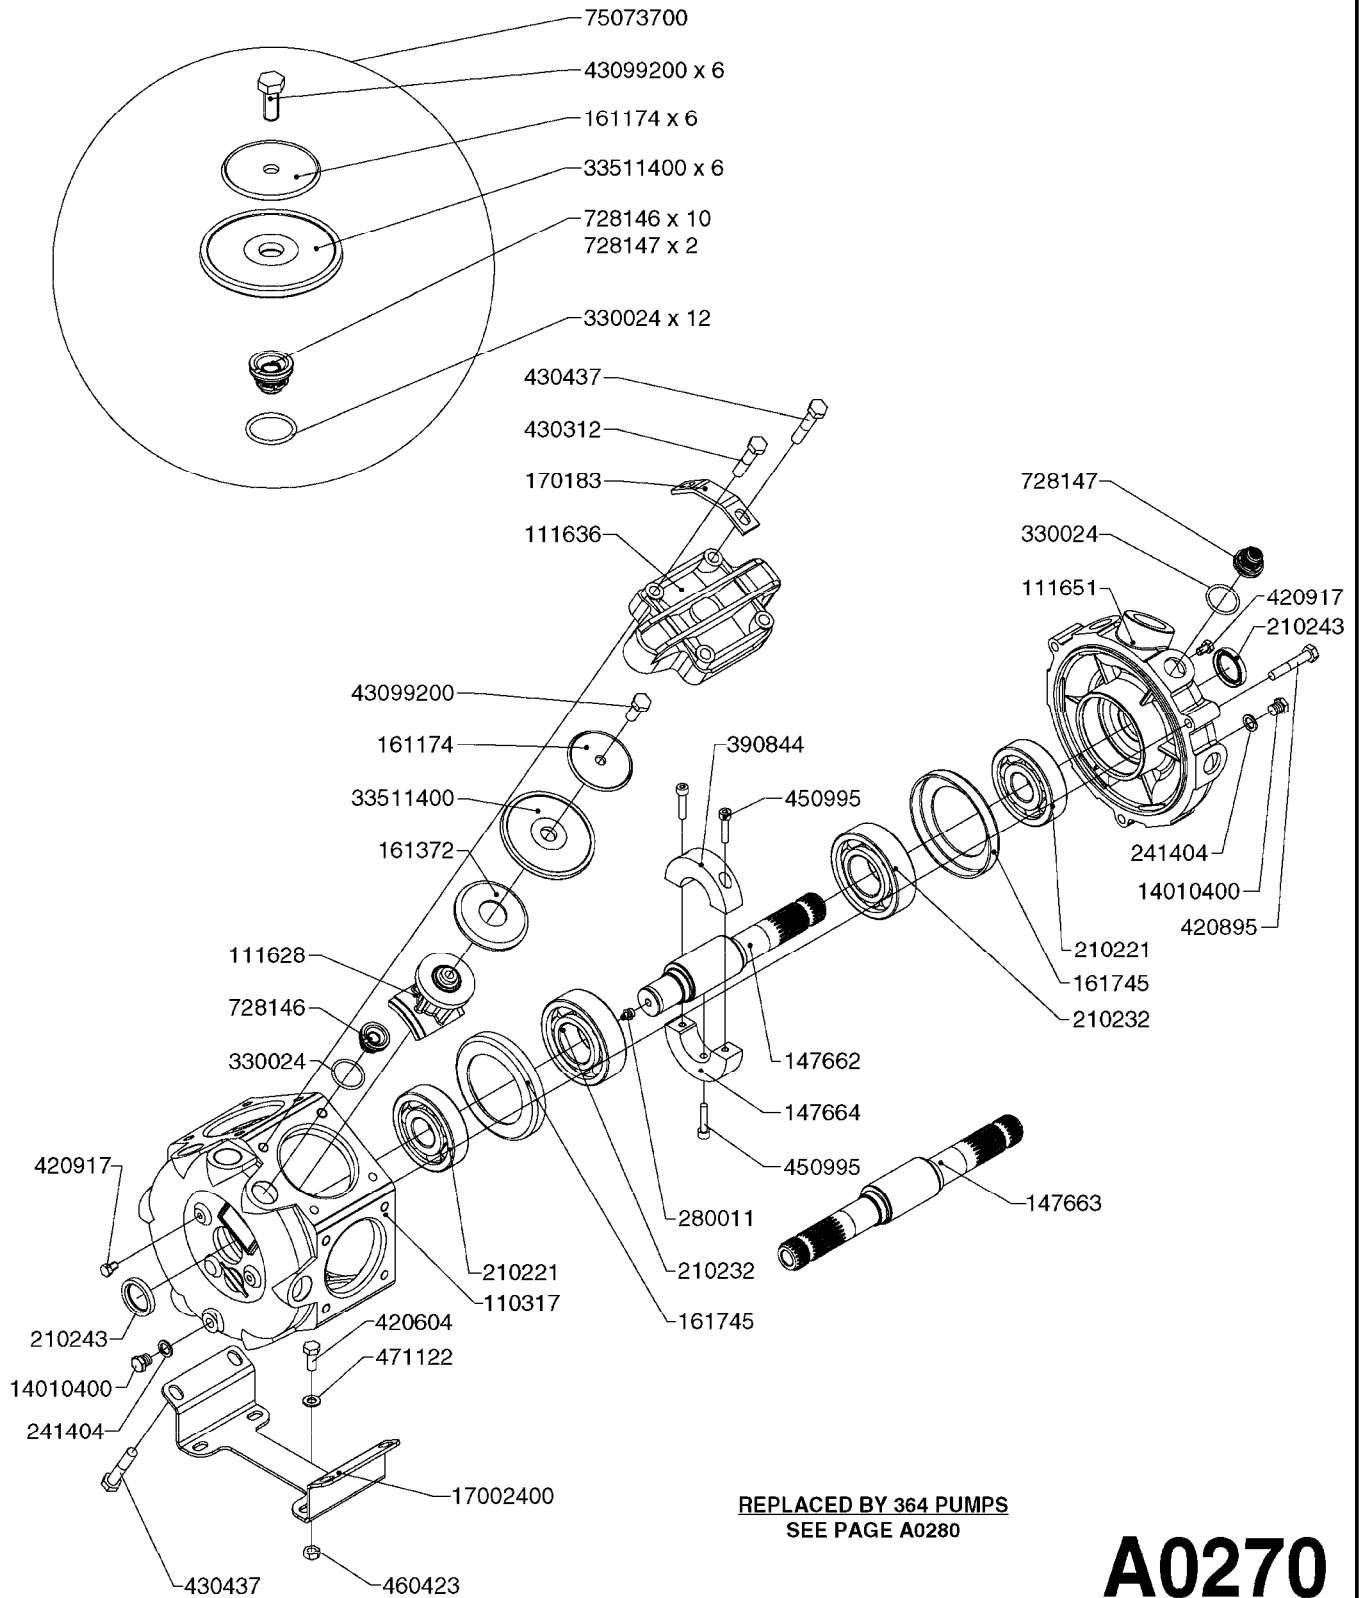

PUMP - 363/1000 RPM W/MOUNTING
A0270-HIN, 17:03:16

Page 1
Date 12.08.2020 9:14

parts-n°	order qty	description
110317	1	PUMP CASING MODEL 360/361 PNTD
111628	1	CONNECTING ROD 363/5.5 PUMP
111636	1	VALVE COVER 363 HEAVY DUTY
111651	1	CASTING F.363 1.5" PUMP(FRONT)
147662	1	CRANK SHAFT F.363/463-5.5MM
147663	1	CRANK SHAFT 363/463-5.5 THROUG
147664	1	COUNTERBALANCE 363/463 WEIGHT
161174	1	DIAPHRAGM DISC SS 361/363/364 PUMP
161372	1	DIAPHRAGM BACKING DISC,320-361
161745	1	METAL SPACER F.363/463
170183	1	LIFT STRAP F.PUMP 360/361/462
210221	1	BEARING BALL 6407
210232	1	BEARING BALL 6310
210243	1	SEAL OIL 35 X 47 X 7
241404	1	DOWTY SEAL 1/4"
280011	1	GREASE NIPPLE 1/8' SAE H TR
330024	1	O-RING D41,1/D34.5 X 3,5
390844	1	COUNTERBALANCE 363/463 POM
420604	1	BOLT HEX 8.8 DEL M10X25 FT DIN933
420895	1	BOLT HEX 8.8 RAW M10X60
420917	1	BOLT HEX 8.8 RAW M8X12 FT
430312	1	BOLT HEX 8.8 M12X60
430437	1	BOLT HEX 8.8 RAW M12X65
450995	1	BOLT ALLEN M8X30 DIN 912 RAW
460423	1	NUT HEX M10X1.50 LOCK DIN985A2 SS
471122	1	WASHER, M10, Ø20/10.5X 2.0, SS
728146	1	VALVE FOR 361(726890/707932)
728147	1	VALVE FOR 361 WHITE WITH HOLE
14010400	1	PLUG 1/4" BSP
17002400	1	FOOT F. 36X PUMP, RED
33511400	1	DIAPHRAGM PUMP 361/361/363/364 PUR
43099200	1	BOLT HEX SS M12 X 30 DIN933 A4
75073700	1	PUMP KIT 361/363 "06"