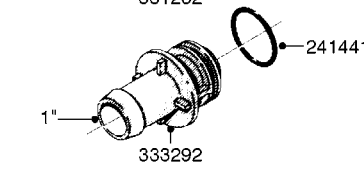

L0010

parts-n°	order qty	description
240085	1	O-RING D13,1/8,3X02,4 NITRIL
241441	1	O-RING D29.3X3
242594	1	O-RING D14 X 1.78 SCH.70-EPDM
320084	1	FITT.DK NUT 1/2" BSP
320095	1	FITT.DK NUT 1" BSP
320117	1	FITT.DK CONN.1/2"BSP F. 1" CAP
320187	1	FITT.DK CAP 3/8" BSP BLACK
320283	1	FITT.DK NUT 3/4"BSP
320821	1	FITT.DK NUT 1-1/2" BSP
321495	1	FITT.DK REDUC 1/4'BSP F.3/4'NT
321576	1	FITT.DK CONN 1/2"BSP F.3/4"NUT
330013	1	O-RING 2.5 X 10 PUR
330212	1	O-RING D19/D14X2.4 F.1/2"NUT
330326	1	O-RING D30/D24X2 F.1"NUT
330341	1	FITT.DK HB 1" F. 1" NUT
330595	1	O-RING D24.6/D20X2.1 -3/4"
330665	1	FITT.DK HB 3/4"F.1" NUT
330676	1	FITT.DK HB 3/8" F. 1/2" NUT
330687	1	FITT.DK HB 1/2" F. 1/2" NUT
330691	1	FITT.DK HB 3/4'F.3/4' NUT
330783	1	FITT.DK HB 3/8"F.3/8" NUT
331262	1	FITT.DK HB 1-1/2" F. 1-1/2"NUT
331273	1	O-RING D44/D38X2 F.1-1/2"
331446	1	FITT.DK HB 1" F.1-1/2" NUT
331807	1	FITT.DK HB 5/16" F.3/8" NUT
332286	1	FITT.DK HB 1/2" F. 3/4" NUT
332905	1	FITT.DK HB 1/2" F. 3/4" CAP
332927	1	FITT.DK PLUG F. NOZZLE TUBE
333292	1	FITT.DK HB 1"O'RING F.1-1/2"
333664	1	FITT.DK HB 5/16' F. 1/2' NUT
334044	1	FITT.DK HB 3/4' F. 3/4' CAP
334059	1	FITT.DK EL 1" 110 DEG.F.1-1/2"
334123	1	FITT.DK HB 1-1/4"O-RNG F.1-1/2"
334150	1	FITT.DK HB 1-1/4" 110 F.1-1/2"
390542	1	PLUG WASHER FOR 3/4'CAP NUT
716236	1	FITT.DK HB 1/2" ASSY. F. 3/4"
716413	1	FITT.DK PLUG ASSY. F.NOZ TUBE
717426	1	FITT.DK REDUC 1/4"BSP F.3/4"N
720856	1	FITT.DK 1/2'BSP ASSY.F.3/4'NUT
724621	1	FITT.DK HB 3/4"ASSY F.3/4" NUT