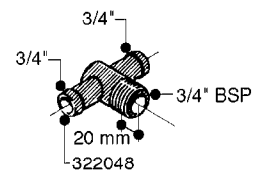

L0050

parts-n°	order qty	description
242594	1	O-RING D14 X 1.78 SCH.70-EPDM
320294	1	FITT.DK TEE 3/8X3/8HB X1/2"BSP
320305	1	FITT.DK HB 3/4'- 3/4' BSP
320386	1	FITT.DK TEE 3/8X3/8HB X3/8"BSP
320397	1	FITT.DK ELB 3/8"HB X 3/8" BSP
320401	1	FITT.DK TEE 1/2X1/2HB X1/2"BSP
320412	1	FITT.DK TEE 1/2X1/2HB X3/8'BSP
320423	1	FITT.DK ELB 1/2'HB X 3/8' BSP
320891	1	FITT.DK HB 3/8'- 3/8' BSP
320972	1	FITT.DK HB 5/16'- 1/4' BSP
322046	1	FITT.DK TEE 1/2X1/2HB X3/4'BSP
322048	1	FITT.DK TEE 3/4X3/4HB X3/4'BSP
330595	1	O-RING D24.6/D20X2.1 -3/4"
333137	1	FITT.DK CONN.1/2" F.NOZZ. DOUB
333141	1	FITT.DK CONN.1/2" F.NOZZ.SING
334041	1	FITT.DK CONN.3/4' F.NOZZ. SING
334042	1	FITT.DK CONN.3/4' F.NOZZ. DOUB
334195	1	FITT.DK ELB. 3/4"HB X 3/4"HB
10012103	1	FITT.PO.HB 1.25X1.50 IMB1012
10014003	1	FITT.PO.HB 1.25X1.25 IMB1010
10036903	1	FITT.PO.HB 1.50X1.50 IMB1212
28019303	1	FITTING HB ELB 3/4NPT-3/4HOSE
61016500	1	HOSE TAIL 3/4" 90°+RG CAP 3/4"
72026700	1	NOZZLE TUBE ADAPTER W/O-RING