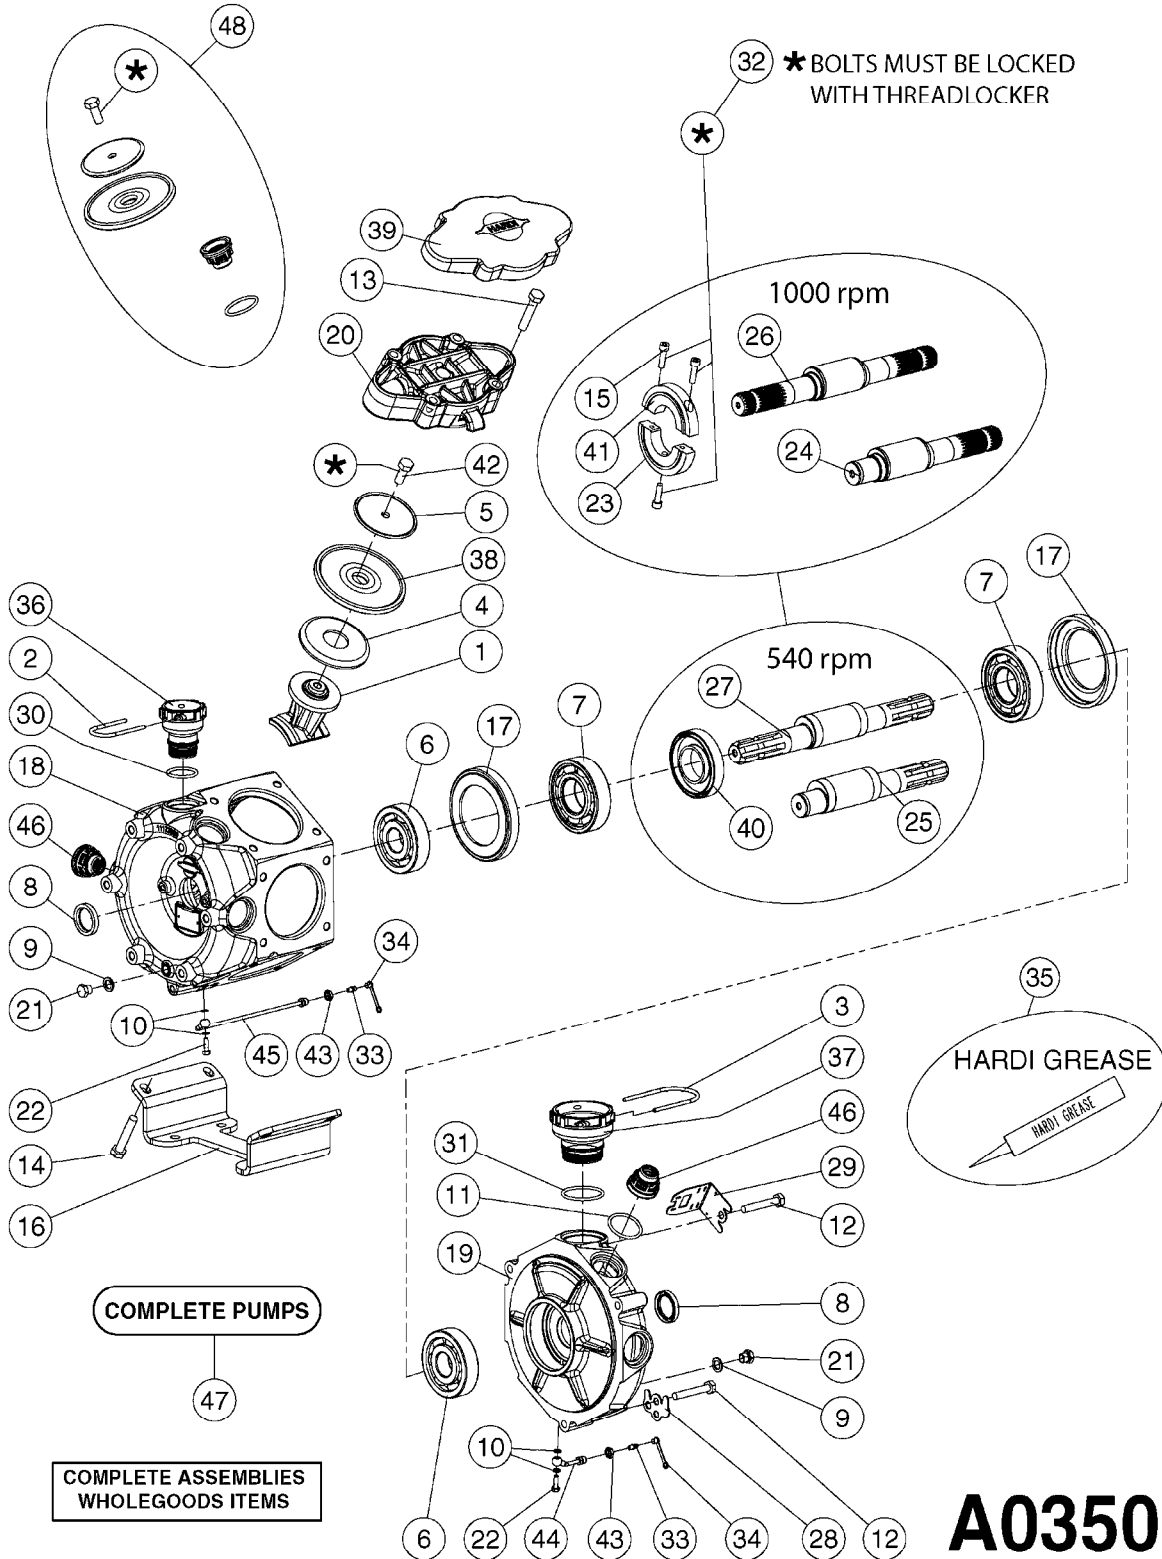

PUMP - 464 540/1000 RPM
A0350-HIN, 23:04:19

Page 1

Date 12.08.2020 9:14

Pos.	parts-n°	order qty	description
1	111622	1	CONNECTING ROD 463/5.5MM
1	111623	1	CONNECTING ROD 463/10MM
1	111624	1	CONNECTING ROD 463/12MM
1	111645	1	CONNECTING ROD 463/6.5MM
2	145996	1	FITT.DK S-67 FORK
3	145997	1	FITT.DK S-93 FORK
4	161012	1	DIAPHRAGM BACKING DISC F. 463
5	161175	1	DIAPHRAGM DISC 463/464 PUMP
6	210221	1	BEARING BALL 6407
7	210232	1	BEARING BALL 6310
8	210243	1	SEAL OIL 35 X 47 X 7
9	241404	1	DOWTY SEAL 1/4"
10	242374	1	WASHER Ø10/Ø6X1 COPPER
11	330072	1	O-RING D53.5/D45.5X4
12	421072	1	BOLT HEX 8.8 RAW M10X65
13	430312	1	BOLT HEX 8.8 M12X60
14	430438	1	BOLT HEX 8.8 DEL M12X65
15	450995	1	BOLT ALLEN M8X30 DIN 912 RAW
16	614628	1	FOOT F. 46X PUMP, RED
16	16410800	1	PUMP BASE 463/464 BLACK
17	11171900	1	CONROD RING 364/464 MACHINED
18	11172200	1	PUMP HOUSE 464 MACHINED 5/4" BSP RED
19	11172600	1	FRONTPART 464 MACHINED 2" BSP RED
20	11173000	1	VALVE COVER.463/464 MACHINED RED
21	14010400	1	PLUG 1/4" BSP
22	14120400	1	BANJOBOLT M6 X 19
23	14120700	1	COUNTERWEIGHT 364/464-1000
24	14137300	1	CRANKSHAFT 364/464-5.5 1000
24	14137400	1	CRANKSHAFT 364/464-6.5 1000
25	14137600	1	CRANKSHAFT 364/464-10
25	14137700	1	CRANKSHAFT 464-12
26	14137900	1	CRANKSHAFT 364/464-5.5 GG 1000
26	14138000	1	CRANKSHAFT 364/464-6.5 GG 1000
27	14138200	1	CRANKSHAFT 364/464-10 GG
27	14138300	1	CRANKSHAFT 464-12 GG
28	16383000	1	GREASE NIPPLE PLATE 464
29	16390600	1	BRACKET FOR RPM SENSOR
30	24266600	1	O-RING D 38,0 X 4,0 70SH.NITR
31	24266800	1	O-RING D 54,0 X 4,0 70SH.NITR
32	28045503	1	LOCTITE 262 .5ML (.017oz.)
33	28163300	1	GREASE NIPPLE H1 M6X1 DIN 7412
34	28163400	1	CAP F. GREASENIPPLE YELLOW M6X1
35	28164600	1	HARDI PUMP GREASE S3 V550L 1
36	32242200	1	FITTING S67 5/4" KON. RG 2014
37	32242400	1	FITTING S93 2" KON. RG 2014
38	33511600	1	DIAPHRAGM PUMP 463/464 PUMP PUR
39	33524000	1	COVER PLASTIC 464 PUMP
40	33527200	1	GREASE SPLIT 364/464
41	39136200	1	HALFPART 364/464-1000
42	43099200	1	BOLT HEX SS M12 X 30 DIN933 A4
43	46134000	1	NUT HEX M10x1 H=2.3 NV=14 ELZIN
44	61097000	1	BANJOTUBE SHORT 464 COMPL.
45	61097100	1	BANJOTUBE LONG 464 COMPL.
46	72043600	1	VALVE FOR 462/463
47	72993500	1	PUMP 464-12-540, CM
47	72993600	1	PUMP 464-6.5 MED-2-1000
47	82168100	1	PUMP 464-5.5 THROUGH SHAFT 1000RPM
47	82168200	1	PUMP 464-10 2" SUCT. 540RPM
47	82168500	1	PUMP 464-12 2" SUCT. 540 RPM
47	82168700	1	PUMP 464-12 540 OFFSET PORTS
47	82168800	1	PUMP 464 6.5 1000 OFFSET PORTS