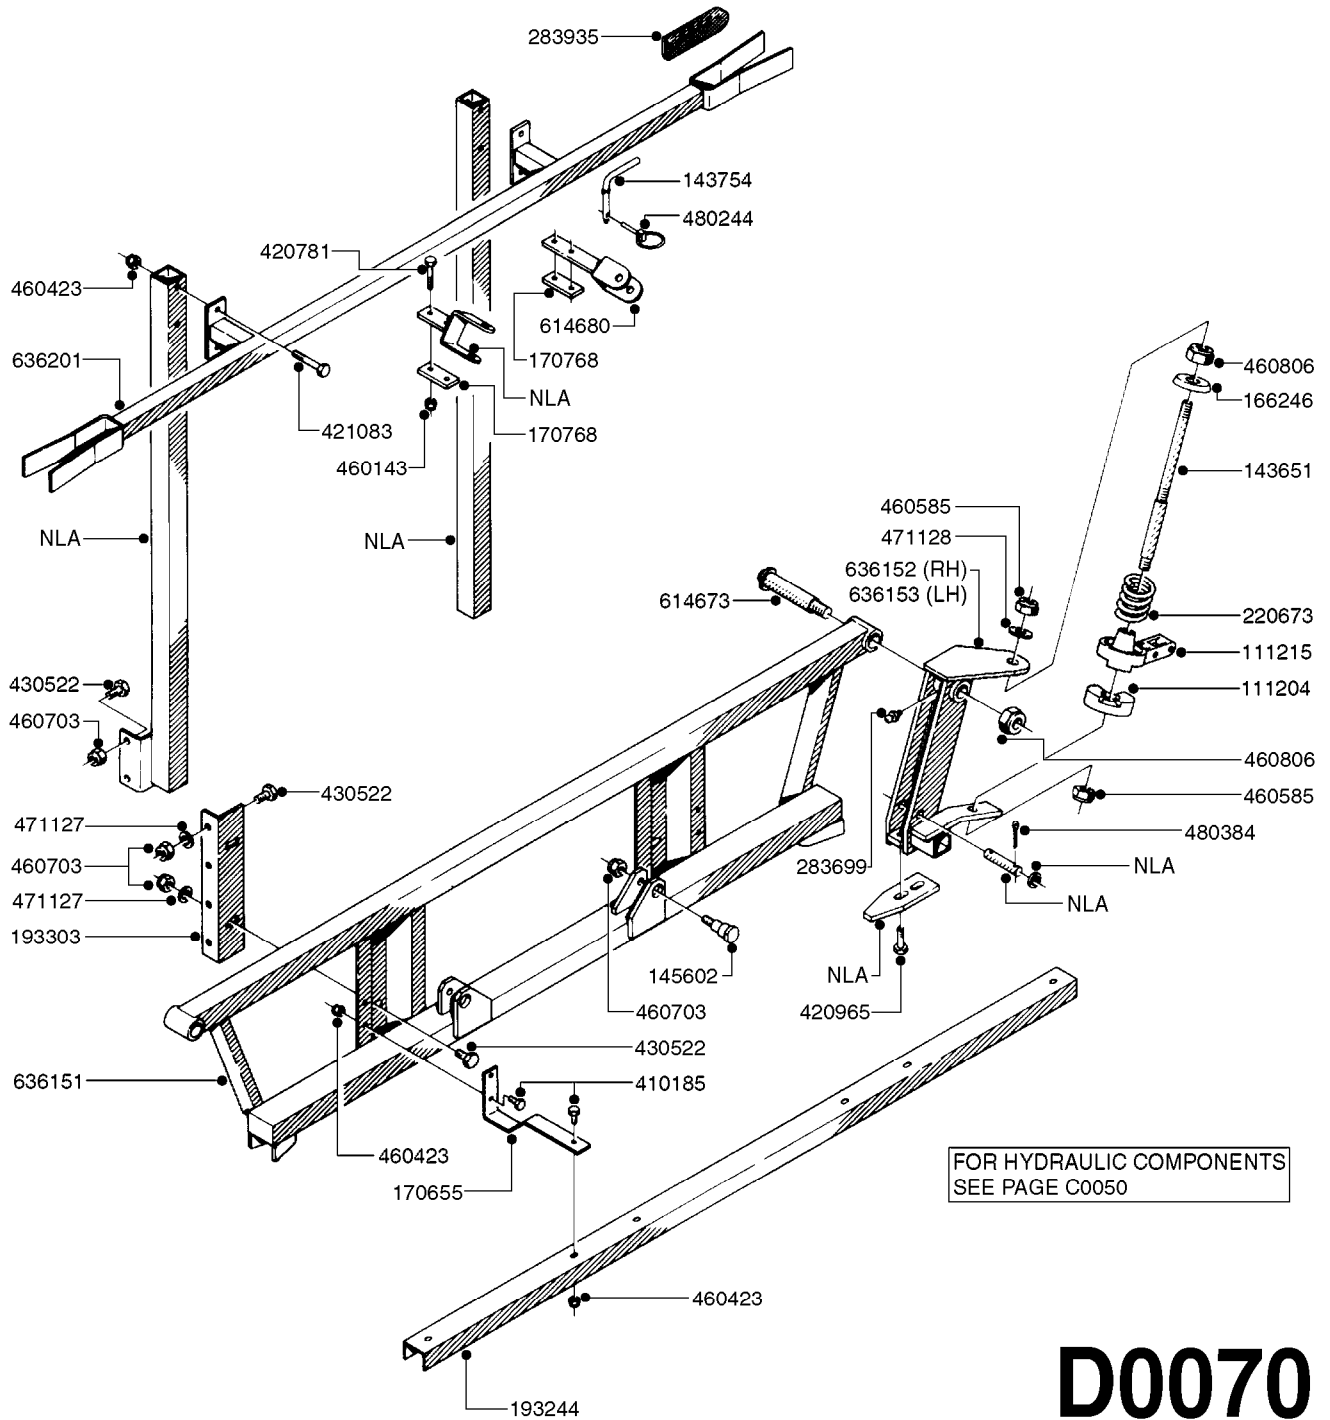

BOOM - SB 20' 26' 33' 40'
D0060-HIN, 18:12:19

Page 0
Date 12.08.2020 9:14

D0060

BOOM - SB 20' 26' 33' 40'
D0060-HIN, 18:12:19

Page 1
Date 12.08.2020 9:14

parts-n°	order qty	description
111204	1	CLAW CLUTCH/LOWER D80
111215	1	CLAW CLUTCH/UPPER D80
142597	1	DISTANCE TUBE
143651	1	AXLE M20/M16 L=355 F/BREAKAWAY
143721	1	FRICITION DISC FOR BOOM D30
143754	1	PIN D10 X 56
166246	1	WASHER CUP D53 F.SPRING
166736	1	CLAMP FOR SB BOOM
166865	1	WASHER D35/D25X2
193244	1	NOZZLE TRACK 6-8-10 M SB
193303	1	SUPPORTING ARM FOR SB BOOM
220673	1	SPRING F.PIVOT 100 X 51
334571	1	PLUG 40x40x2 F.SQ.TUBE
410185	1	BOLT HEX 8.8 DEL M6X16
421083	1	BOLT HEX 8.8 DEL M10X65
430522	1	BOLT HEX 8.8 DEL M12X25 FT
460261	1	NUT HEX M6X1.00 LOCK DIN985 A2 SS
460423	1	NUT HEX M10X1.50 LOCK DIN985A2 SS
460585	1	LOCKING NUT M16 DIN985 A2 SS
460703	1	NUT HEX M12X1.75 LOCK DIN985A2 SS
460806	1	NUT HEX M20X2.50 LOCK DIN985A2 SS
471122	1	WASHER, M10, Ø20/10.5X 2.0, SS
471127	1	WASHER, M12, Ø24/13X24X2.5 SS
471128	1	WASHER, M16, Ø30/17.0X 3.0, SS
480244	1	PIN SNAP D4.5
613487	1	TRANSPORT FITTINGS FOR SB BOOM
633942	1	OUTER BOOM WING 26', 28' SB
634163	1	CENTER SECTION - 20',26',33'
634185	1	BOOM WING OUTER PART 33' SB
635726	1	BOOM WING OUTER PART 40' SB
635779	1	INNER WING SECTION 40' SB
635780	1	INNER WING SEC. 26',28',33'SB
635792	1	BOOM WING - 20',21'SB-BOOM
706311	1	SPRING WITH HAND-GRIB