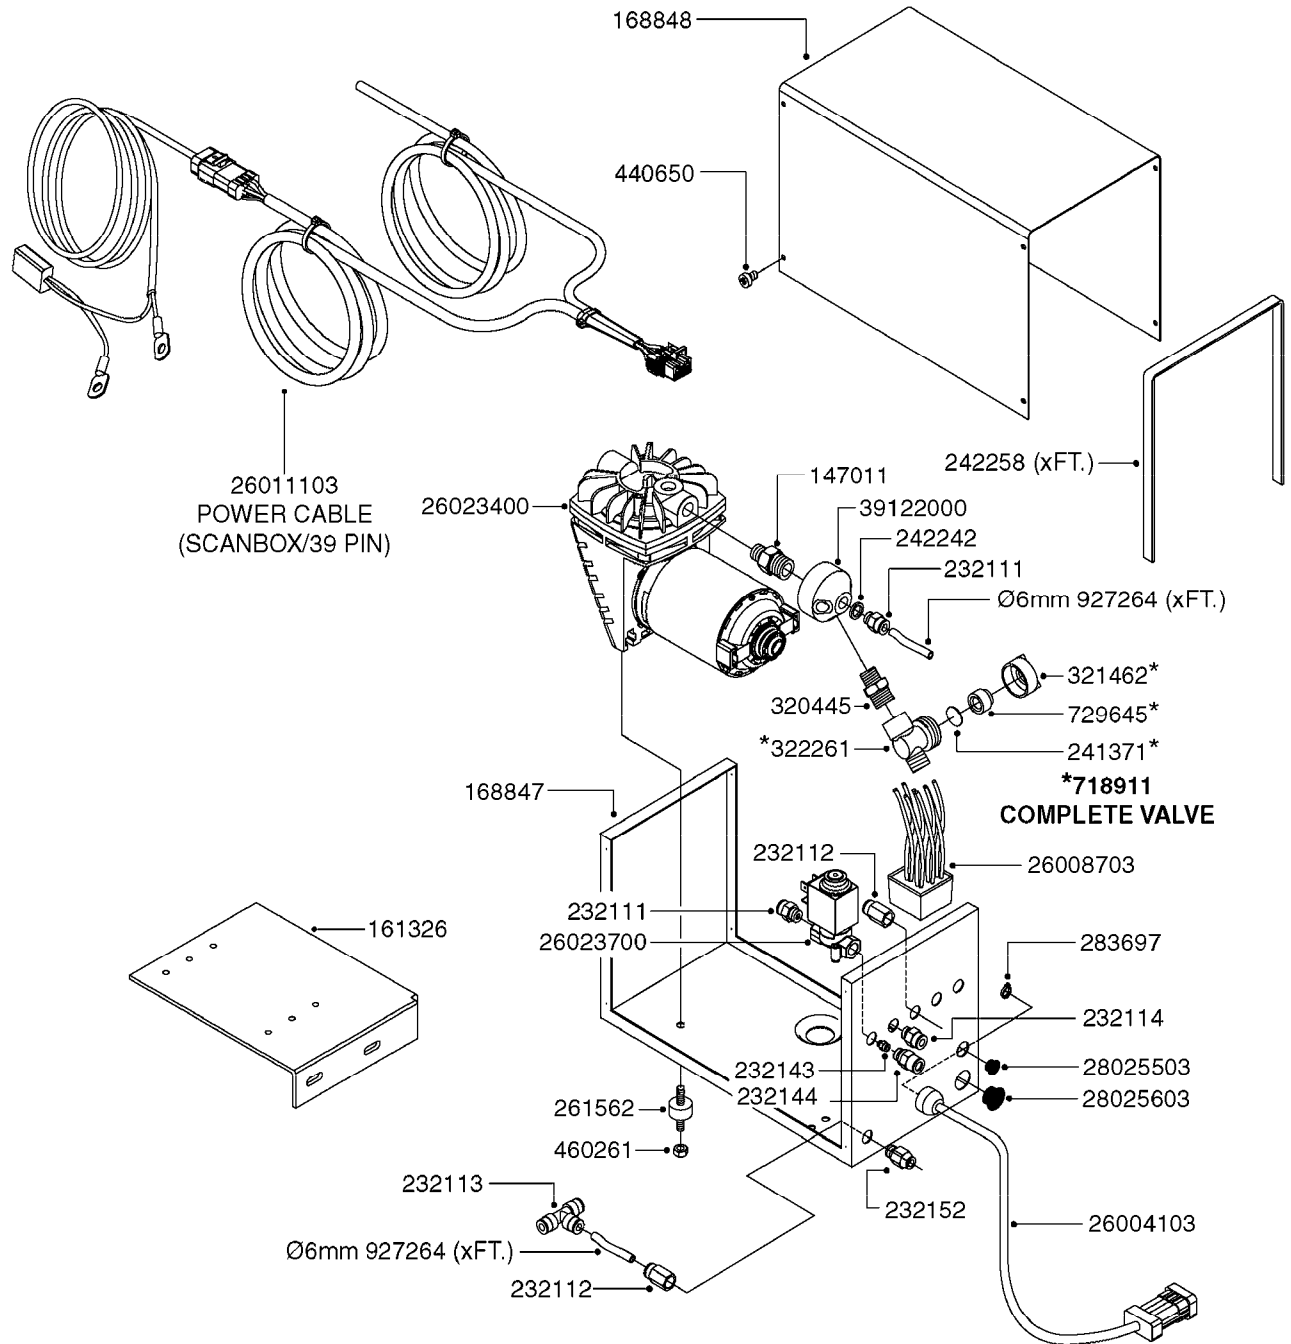

K0400

*Ø8mm 927306 (xFT.)
*Ø10mm 927330 (xFT.)

70062503 - COMPLETE ASSEMBLY

FOAM MARKER COMPRESSOR 2007
K0400-HIN, 01:01:16

Page 1
Date 12.08.2020 9:14

parts-n°	order qty	description
147011	1	HEX NIPPLE 3/8'X1/4'BSP BRASS
161326	1	MOUNT BKT. F. FOAM COMP.BOX 98
168847	1	ENCLOSURE LOWER F.MARKER
168848	1	COVER F. FOAM MARKER
232111	1	QUICK COUPLER 6MM X 1/8 EXT.
232112	1	QUICK COUPLER 6MM 1/8 INT.
232113	1	QUICK COUPLER 6MM T-PIECE
232114	1	COUPLER 1/8" THREADX8MM HOSE
232143	1	REDUCER 1/4'INT-1/8'EXT
232144	1	QUICK COUPLER 10MM X 1/4 EXT
232152	1	QUICK COUPLER 8MMX1/8 EXT.LONG
241371	1	DIAPHRAGM F.NO-DRIP,VULC
242242	1	O-RING F.AIR HOSE FITTING
242258	1	TRIM 3X10 SELF ADHESIVE 0012"
261562	1	RUBBER DAMPER 2XM6X25
283697	1	TIESTRAP 200MM
320445	1	FITT.DK HN 1/4"X3/8" BSP
321462	1	CAP F.NO-DRIP ASSY.
322261	1	HOUSING F.SAFETY VALVE 3/8"
440650	1	SCREW 3.5x13 STAINLESS
460261	1	NUT HEX M6X1.00 LOCK DIN985 A2 SS
718911	1	VALVE (SAFETY) F.MARKER
729645	1	NON-DRIP SPRING ASSY.GREEN 10
927264	1	HOSE R X PE D6/D4 X 0012"
927306	1	HOSE R X PE D8/D6 X 0012"BLACK
927330	1	HOSE R X PE D10/D8 X 012"BLACK
26004103	1	FOAM MARKER CNTRL MOD CABL STD
26008703	1	FOAM MARKER CONTROL SCII
26011103	1	FOAMER POWER/CONTROL CABLE 39P
26023400	1	COMPRESSOR F.FOAM MARKER CM40
26023700	1	SOLENOID VAL 12V 1/8' FLO '07
28025503	1	PLUG F.DRILLED HOLE 1/2"
28025603	1	PLUG F.DRILLED HOLE 3/4"
39122000	1	DISTR.HOUSING F.FOAM MARKER'07
70062503	1	FOAM MARKER COMPRESSOR,STD,39P