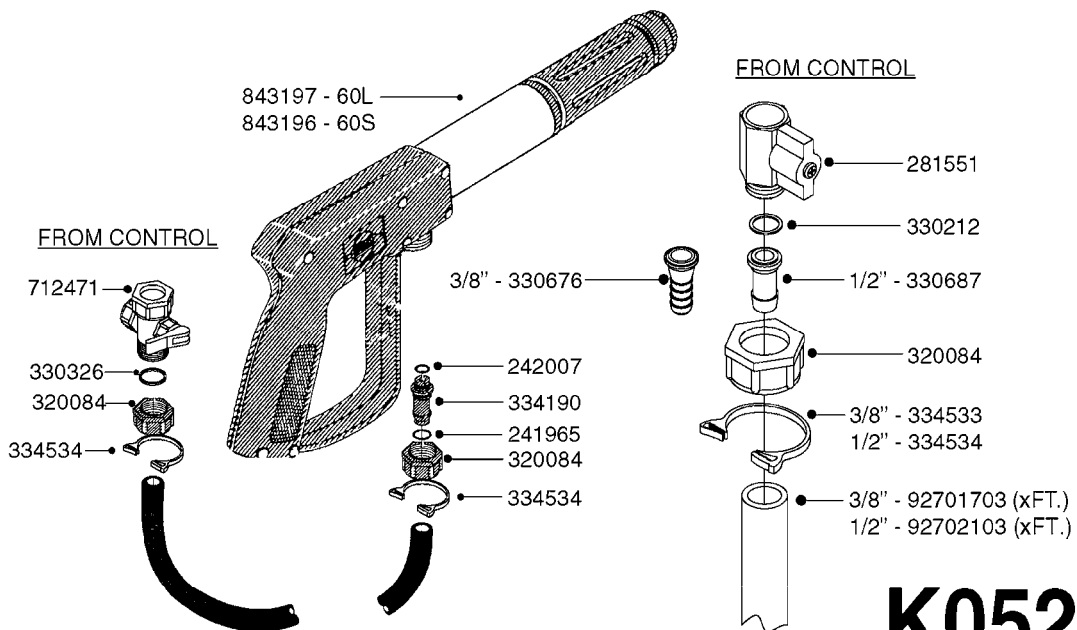

K0520

HOSE WRAPS
K0520-HIN, 05:12:19

Page 1
Date 12.08.2020 9:14

parts-n°	order qty	description
241965	1	O-RING Ø12.1 X 1.6 NITRILE
242007	1	O-RING Ø9.1 X 1.6 NITRILE
281551	1	BALL VALVE 1/2"
320084	1	FITT.DK NUT 1/2" BSP
330212	1	O-RING D19/D14X2.4 F.1/2"NUT
330326	1	O-RING D30/D24X2 F.1"NUT
330676	1	FITT.DK HB 3/8" F. 1/2" NUT
330687	1	FITT.DK HB 1/2" F. 1/2" NUT
334190	1	FITT.DK HB 1/2' F. PISTOL 60S
334533	1	CLAMP HOSE PLASTIC 3/8"
334534	1	CLAMP HOSE PLASTIC 1/2"
636223	1	POST 12 VOLT TR30
712471	1	AGITATION VALVE ASSY. ON/OFF
843196	1	SPRAY GUN KIT TYPE 60 SHORT
843197	1	HANDGUN KIT TYPE 60 LONG
10013403	1	BOLT HEX 3/8-16X1 1/4 HCS Z5
10013503	1	NUT HEX NC 3/8"
10178903	1	WRAP HOSE SIDE MOUNT PLATE
10179003	1	WRAP HOSE BOTTOM PLATE MOUNT
10179403	1	WRAP WELDMENT FOR HI101789
10179503	1	WRAP WELDMENT FOR HI101790
10225603	1	BKT.FOR HOSE WRAP MOUNT NL NK
10225703	1	WRAP HOSE BDL.BOTTOM PLATE
92701703	1	HOSE R X3/8" X300PSI WP X0012"
92702103	1	HOSE R X1/2" X300PSI WP X0012"