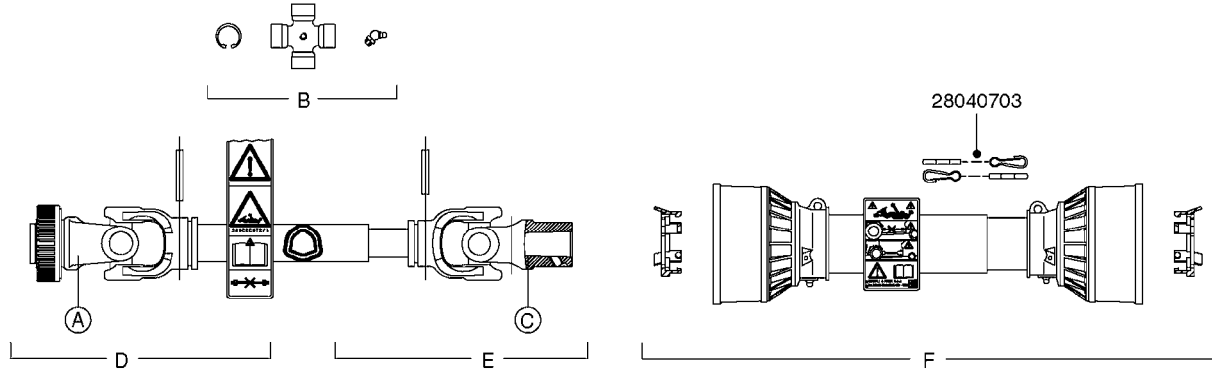

10549503 - KIT WITHOUT GEARBOX
10549603 - COMPLETE KIT WITH GEARBOX

COMPLETE ASSEMBLIES
WHOLEGOODS ITEMS

A0490

GEAR BOX KIT 1000 RPM
A0490-HIN, 01:01:16

Page 1

Date 12.08.2020 9:14

parts-n°	order qty	description
10549103	1	BUSHING D28/D10.5X50
10549203	1	BUSHING D28/D12.5X16
10549303	1	MOUNT PLATE PTO COVER 1000 RPM
10549403	1	MOUNT PLATE F.G/BOX 1000 PRM
10549503	1	GEAR BOX KIT 1000 RPM LESS G/B
10549603	1	GEAR BOX KIT 1000 RPM 361/462
242226	1	SEAL WASHER F.BOTTOM PLUG
284268	1	LEVEL INDICATOR GEAR ML 52
284586	1	GEAR BOX 1000 RPM
330746	1	GUARD PTO LOWER PART
330757	1	GUARD PTO UPPER PART
410347	1	SCREW M6X20 8.8
420582	1	BOLT HEX 8.8 DEL M8X20 FT A2
420862	1	BOLT HEX 8.8 DEL M10X16 FT
421216	1	BOLT HEX 8.8 DEL M10X130
430721	1	BOLT HEX 8.8 DEL M12X40 FT
460143	1	LOCK NUT M8 SST A2 DIN985
460202	1	NUT HEX M6
470127	1	WASHER D15D10X2 M10 LOCK
470466	1	WASHER D21.1/D12.2X2.5 LOCK
471126	1	WASHER, M8, Ø16/ 8.4X 1.6, SS