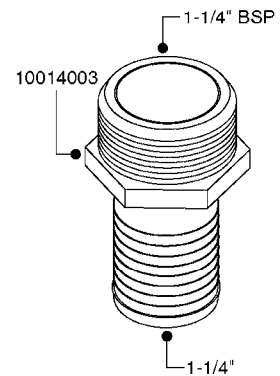

L0050

parts-n°	order qty	description
242594	1	O-RING D14 X 1.78 SCH.70-EPDM
320294	1	FITT.DK TEE 3/8X3/8HB X1/2"BSP
320305	1	FITT.DK HB 3/4'- 3/4' BSP
320386	1	FITT.DK TEE 3/8X3/8HB X3/8"BSP
320397	1	FITT.DK ELB 3/8"HB X 3/8" BSP
320401	1	FITT.DK TEE 1/2X1/2HB X1/2"BSP
320412	1	FITT.DK TEE 1/2X1/2HB X3/8'BSP
320423	1	FITT.DK ELB 1/2'HB X 3/8' BSP
320891	1	FITT.DK HB 3/8'- 3/8' BSP
320972	1	FITT.DK HB 5/16'- 1/4' BSP
322046	1	FITT.DK TEE 1/2X1/2HB X3/4'BSP
322048	1	FITT.DK TEE 3/4X3/4HB X3/4'BSP
330595	1	O-RING D24.6/D20X2.1 -3/4"
333137	1	FITT.DK CONN.1/2" F.NOZZ. DOUB
333141	1	FITT.DK CONN.1/2" F.NOZZ.SING
334041	1	FITT.DK CONN.3/4' F.NOZZ. SING
334042	1	FITT.DK CONN.3/4' F.NOZZ. DOUB
334195	1	FITT.DK ELB. 3/4"HB X 3/4"HB
10012103	1	FITT.PO.HB 1.25X1.50 IMB1012
10014003	1	FITT.PO.HB 1.25X1.25 IMB1010
10036903	1	FITT.PO.HB 1.50X1.50 IMB1212
28019303	1	FITTING HB ELB 3/4NPT-3/4HOSE
61016500	1	HOSE TAIL 3/4" 90°+RG CAP 3/4"
72026700	1	NOZZLE TUBE ADAPTER W/O-RING