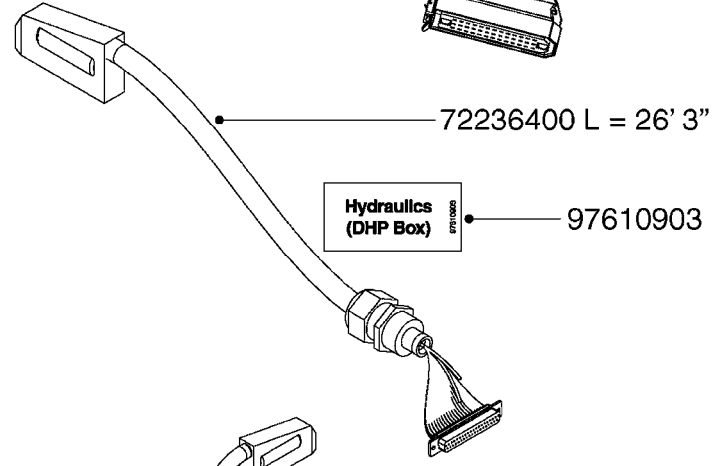

M0280

39 PIN CABLES
M0280-HIN, 28:03:17

Page 1
Date 12.08.2020 9:15

parts-n°	order qty	description
262158	1	PLUG INSERT 39 POLE MALE
262159	1	PLUG INSERT 39 POLE FEMALE
262160	1	PLUG HOUSING 39 POLE FEMALE
262161	1	PLUG HOUSING F/39 POLE MALE
440634	1	SCREW 5/8"
440732	1	PT SCREW 35X12B Z5452 ELZ
14034200	1	CODE BRACKET FOR 39 PIN CABLE
26003900	1	WIRE 37-39 PIN EVC, 6.6'
26004200	1	WIRE 37-39 PIN EVC, 57.4'
26008400	1	WIRE 39-PIN 24 WIRE L=8M
26011903	1	WIRE 39-39 POLE EXT. 3660MM
28027500	1	WIRE 37-39 PIN EVC, 37.7'
28028700	1	WIRE 37-39 PIN EVC, 45.9'
28028800	1	WIRE 37-39 PIN EVC, 16.4'
28028900	1	WIRE 37-39 PIN EVC, 26.2'
72236400	1	DAH CONN. WIRE/TRACTOR L=8M
97610803	1	DECAL-SRAY BOX 39-PIN
97610903	1	DECAL-HYDRAULIC BOX 39-PIN