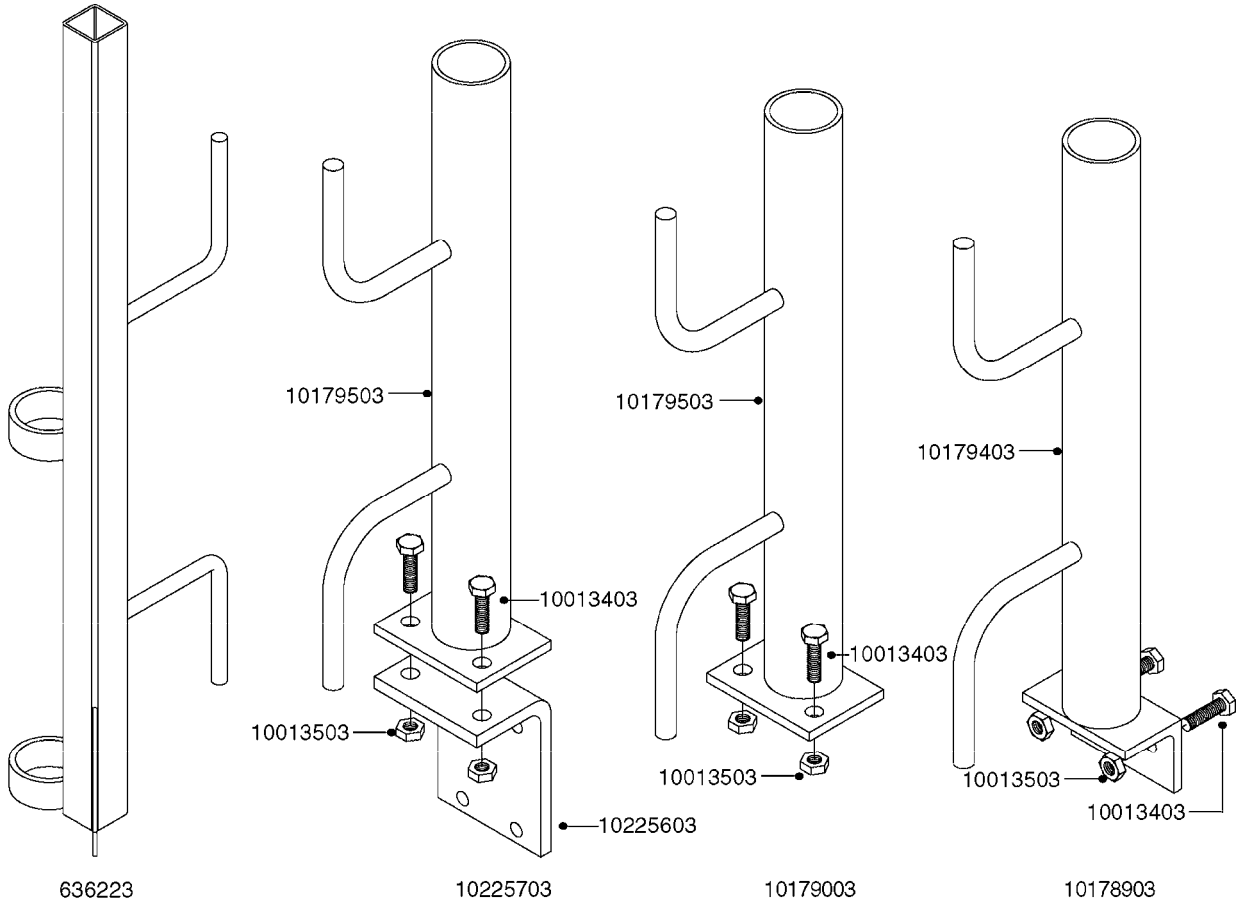

K0520

HOSE WRAPS
K0520-HIN, 05:12:19

Page 1
Date 12.08.2020 9:14

parts-n°	order qty	description
241965	1	O-RING Ø12.1 X 1.6 NITRILE
242007	1	O-RING Ø9.1 X 1.6 NITRILE
281551	1	BALL VALVE 1/2"
320084	1	FITT.DK NUT 1/2" BSP
330212	1	O-RING D19/D14X2.4 F.1/2"NUT
330326	1	O-RING D30/D24X2 F.1"NUT
330676	1	FITT.DK HB 3/8" F. 1/2" NUT
330687	1	FITT.DK HB 1/2" F. 1/2" NUT
334190	1	FITT.DK HB 1/2' F. PISTOL 60S
334533	1	CLAMP HOSE PLASTIC 3/8"
334534	1	CLAMP HOSE PLASTIC 1/2"
636223	1	POST 12 VOLT TR30
712471	1	AGITATION VALVE ASSY. ON/OFF
843196	1	SPRAY GUN KIT TYPE 60 SHORT
843197	1	HANDGUN KIT TYPE 60 LONG
10013403	1	BOLT HEX 3/8-16X1 1/4 HCS Z5
10013503	1	NUT HEX NC 3/8"
10178903	1	WRAP HOSE SIDE MOUNT PLATE
10179003	1	WRAP HOSE BOTTOM PLATE MOUNT
10179403	1	WRAP WELDMENT FOR HI101789
10179503	1	WRAP WELDMENT FOR HI101790
10225603	1	BKT.FOR HOSE WRAP MOUNT NL NK
10225703	1	WRAP HOSE BDL.BOTTOM PLATE
92701703	1	HOSE R X3/8" X300PSI WP X0012"
92702103	1	HOSE R X1/2" X300PSI WP X0012"