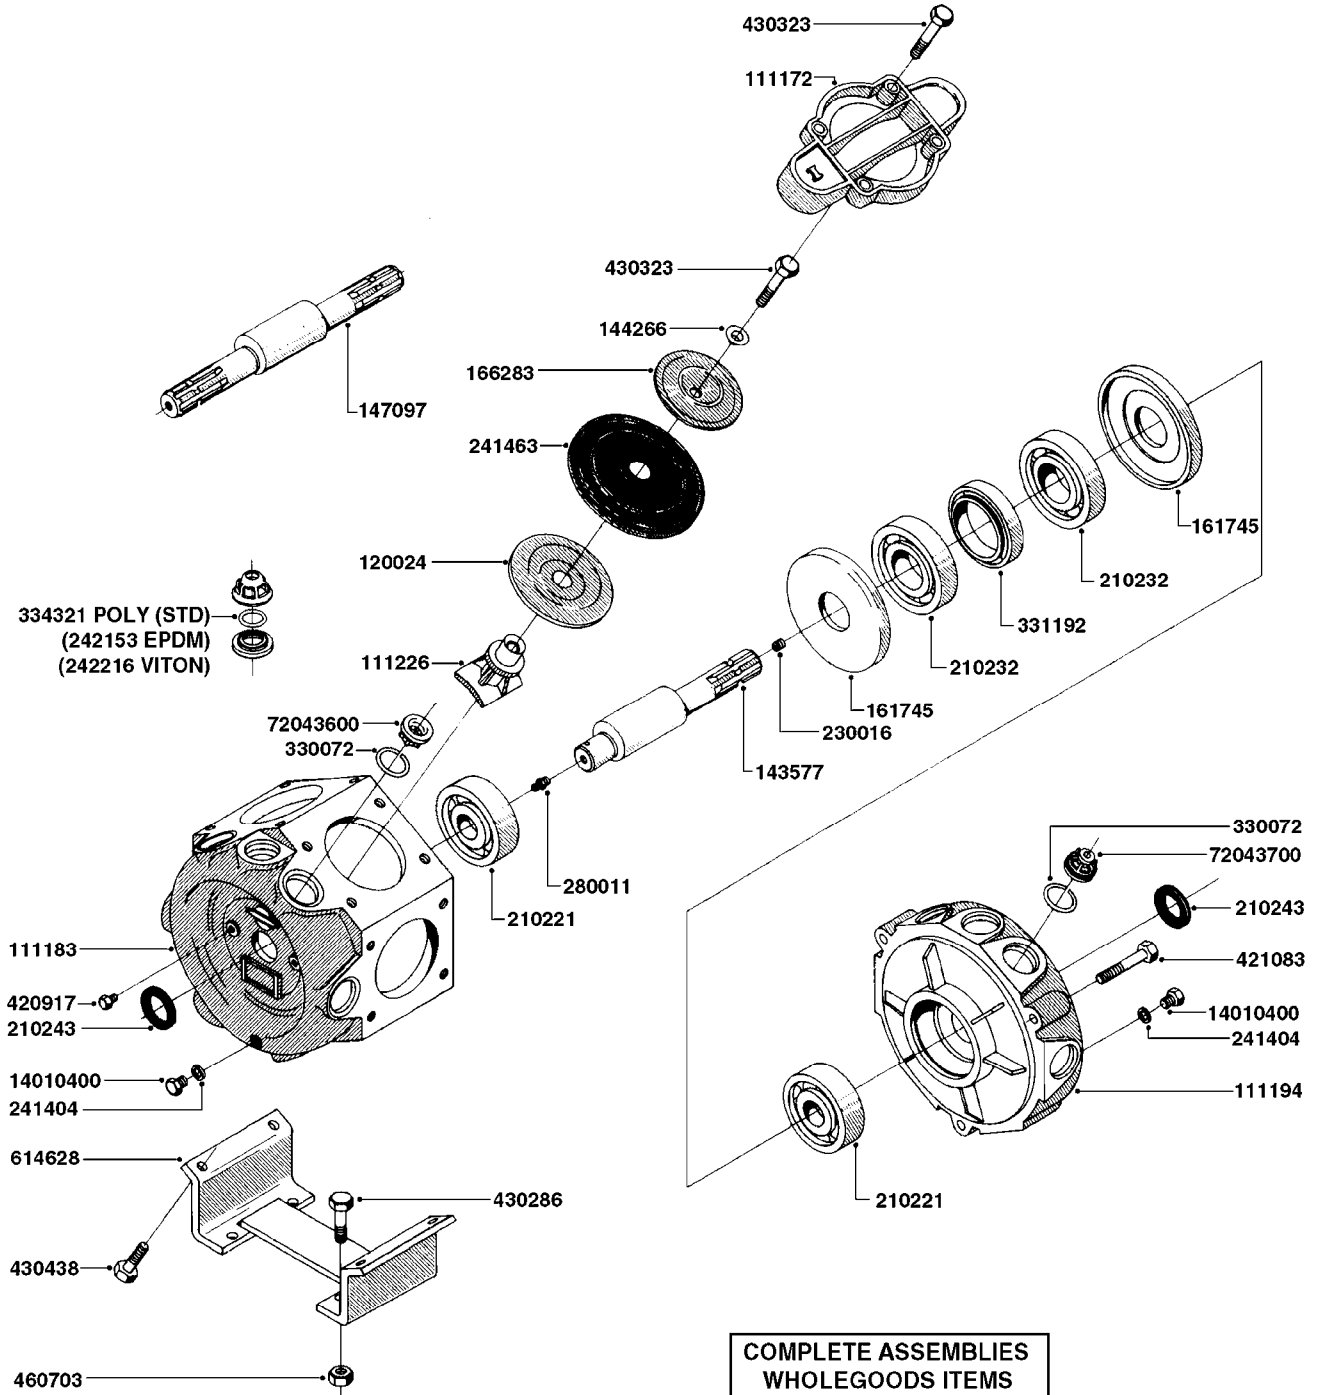

COMPLETE PUMP
(NLA) REPLACED BY 464 PUMP (SEE PAGE A0350)

A0310

PUMP - 460 W/MOUNTING BASE
A0310-HIN, 01:01:16

Page 1
Date 12.08.2020 9:14

parts-n°	order qty	description
111172	1	VALVE CHAMBER 460 (PAINTED)
111183	1	PUMP CASTING 460-463 (PAINTED)
111194	1	PUMP CASTING FT.460 (PAINTED)
111226	1	CONNECTING ROD MODEL 460
120024	1	DIAPHRAGM BACK DISC 1200-1300
143577	1	CRANK SHAFT F.363/462/463-10mm
144266	1	WASHER FOR 460 PUMP
147097	1	CRANK SHAFT 363-463/10 THROUGH
161745	1	METAL SPACER F.363/463
166283	1	DIAPHRAGM UPPER DISC MOD. 460
210221	1	BEARING BALL 6407
210232	1	BEARING BALL 6310
210243	1	SEAL OIL 35 X 47 X 7
230016	1	PLUG 1/8' BSP TYPE P
241404	1	DOWTY SEAL 1/4"
241463	1	DIAPHRAGM MODEL 460
242153	1	O-RING D26X4 EPDM
242216	1	O-RING VITON F/1202/1302/462
280011	1	GREASE NIPPLE 1/8' SAE H TR
330072	1	O-RING D53.5/D45.5X4
331192	1	SPACER, MODEL 361/363
334321	1	O-RING POLY. 34.0x26.0x4.0
420917	1	BOLT HEX 8.8 RAW M8X12 FT
421083	1	BOLT HEX 8.8 DEL M10X65
430286	1	BOLT HEX 8.8 DEL M12X30 FT
430323	1	BOLT HEX 8.8 DEL M12X60
430438	1	BOLT HEX 8.8 DEL M12X65
460703	1	NUT HEX M12X1.75 LOCK DIN985A2 SS
614628	1	FOOT F. 46X PUMP, RED
14010400	1	PLUG 1/4" BSP
72043600	1	VALVE FOR 462/463
72043700	1	VALVE FOR 462/463 W.VENT HOLE