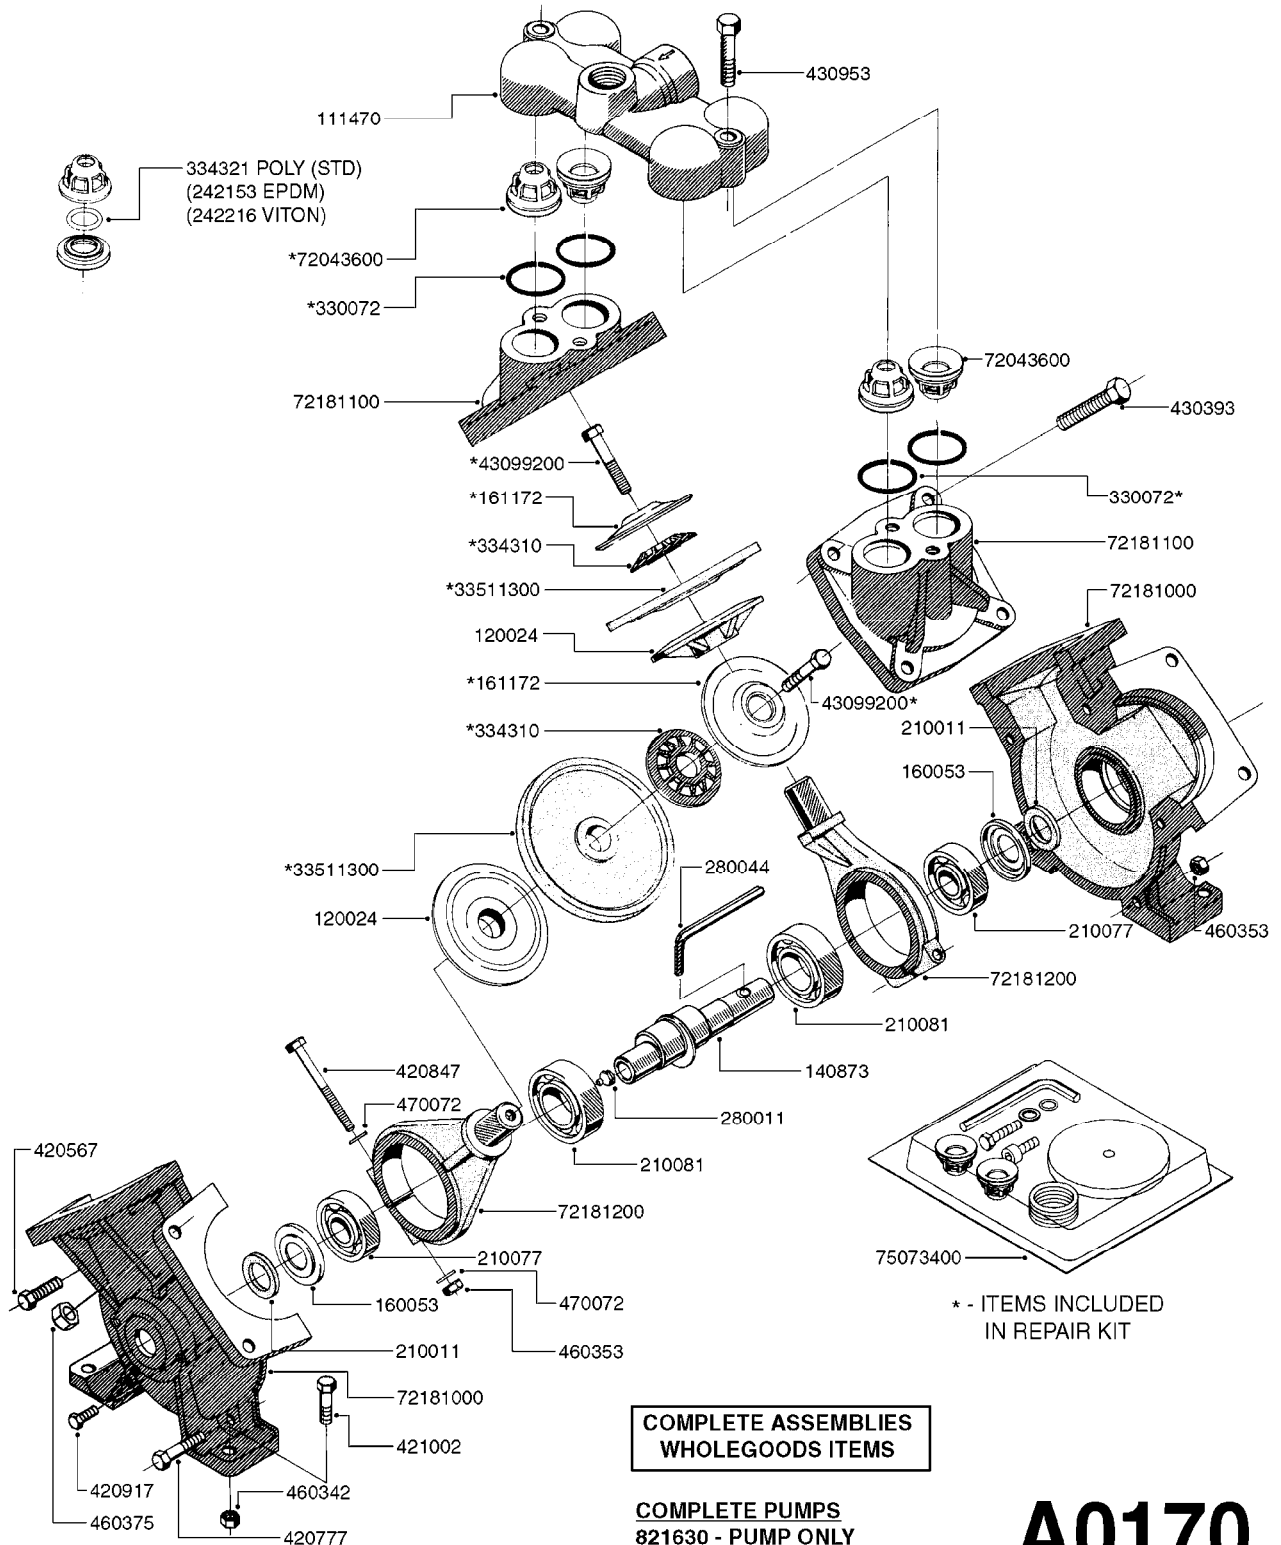

COMPLETE ASSEMBLIES
WHOLEGOODS ITEMS

COMPLETE PUMPS
821630 - PUMP ONLY
10396003 - WITH PTO & DAMPER

A0170

PUMP - 1203 W/MOUNTING BASE
A0170-HIN, 01:01:16

Page 1
Date 12.08.2020 9:14

parts-n°	order qty	description
111470	1	VALVE CHAMBER 1202
120024	1	DIAPHRAGM BACK DISC 1200-1300
140873	1	CRANK SHAFT MODEL 1202-9MM
160053	1	DUST PLATE
161172	1	DIAPHRAGM DISC F. 1203/1303
210011	1	SEAL FELT D39/23 X 4
210077	1	BEARING BALL 6305
210081	1	BEARING BALL 6307
242153	1	O-RING D26X4 EPDM
242216	1	O-RING VITON F/1202/1302/462
280011	1	GREASE NIPPLE 1/8" SAE H TR
280044	1	KEY HEXAGON W6 3/16"
330072	1	O-RING D53.5/D45.5X4
334310	1	NYLON WASHER 1202/1302/462
334321	1	O-RING POLY. 34.0x26.0x4.0
420567	1	BOLT HEX 8.8 DEL M8X30 FT
420777	1	BOLT HEX 8.8 RAW M8X50
420847	1	BOLT HEX 8.8 DEL M8X85
420917	1	BOLT HEX 8.8 RAW M8X12 FT
421002	1	BOLT HEX 8.8 DEL M10X30 FT DIN933
430393	1	BOLT HEX 8.8 RAW M12X50
430953	1	BOLT, M12 X 55 8.8
460342	1	NUT HEX M10 DEL DIN934
460353	1	NUT HEX M8 BLACK
460375	1	NUT HEX M12 BLACK
470072	1	WASHER D15/D8X.5 LOCK
821630	1	PUMP 1203/9 540RPM
10396003	1	PUMP 1203 C/W PTO 540 RPM
33511300	1	DIAPHRAGM 1202-1303 POLY 2006
43099200	1	BOLT HEX SS M12 X 30 DIN933 A4
72043600	1	VALVE FOR 462/463
72181000	1	HOUSING, PUMP, 1203 RED
72181100	1	DIAPHRAGM COVER 1203/1303+BLTS
72181200	1	CONNECTING ROD FOR 1203 W/M12
75073400	1	PUMP KIT 1203 MM "06"