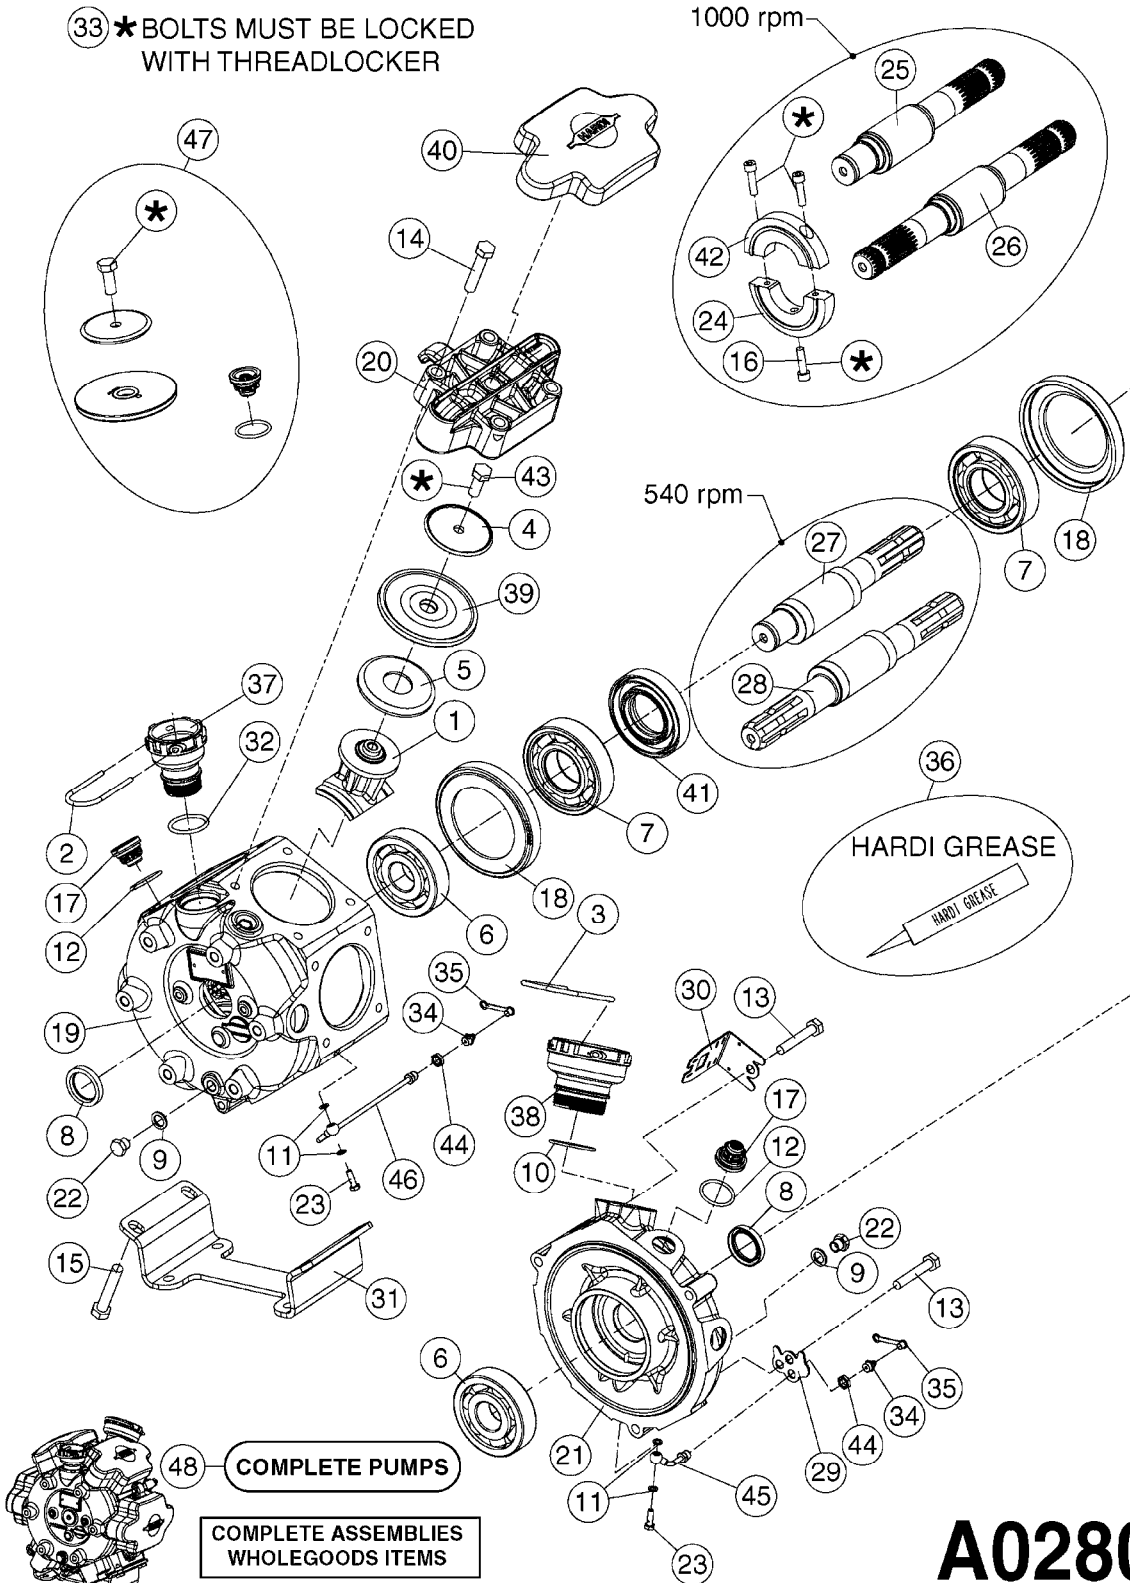

33 *BOLTS MUST BE LOCKED WITH THREADLOCKER

1000 rpm

540 rpm

HARDI GREASE

PUMP - 364 540/1000 RPM
A0280-HIN, 07:05:20

Page 1

Date 12.08.2020 9:14

Pos.	parts-n°	order qty	description
1	111622	1	CONNECTING ROD 463/5.5MM
1	111628	1	CONNECTING ROD 363/5.5 PUMP
1	111629	1	CONNECTING ROD 363/364-7 PUMP
1	111630	1	CONNECTING ROD 363/364-10 PUMP
2	145996	1	FITT.DK S-67 FORK
3	145997	1	FITT.DK S-93 FORK
4	161174	1	DIAPHRAGM DISC SS 361/363/364 PUMP
5	161372	1	DIAPHRAGM BACKING DISC,320-361
6	210221	1	BEARING BALL 6407
7	210232	1	BEARING BALL 6310
8	210243	1	SEAL OIL 35 X 47 X 7
9	241404	1	DOWTY SEAL 1/4"
10	242225	1	O-RING D45.0 X 4.0 RUBBER
11	242374	1	WASHER Ø10/Ø6X1 COPPER
12	330024	1	O-RING D41,1/D34.5 X 3,5
13	420895	1	BOLT HEX 8.8 RAW M10X60
14	430312	1	BOLT HEX 8.8 M12X60
15	430438	1	BOLT HEX 8.8 DEL M12X65
16	450995	1	BOLT ALLEN M8X30 DIN 912 RAW
17	728146	1	VALVE FOR 361(726890/707932)
18	11171900	1	CONROD RING 364/464 MACHINED
19	11172000	1	PUMP HOUSE 364 MACHINED 5/4" BSP RED
20	11172800	1	VALVE COVER 363/364 MACHINED RED
21	11173200	1	FRONTPART 364, 1½" BSP RED
22	14010400	1	PLUG 1/4" BSP
23	14120400	1	BANJOBOLT M6 X 19
24	14120700	1	COUNTERWEIGHT 364/464-1000
25	14137300	1	CRANKSHAFT 364/464-5.5 1000
26	14137900	1	CRANKSHAFT 364/464-5.5 GG 1000
27	14137500	1	CRANKSHAFT 364-07
27	14137600	1	CRANKSHAFT 364/464-10
28	14138100	1	CRANKSHAFT 364-7.0 GG
28	14138200	1	CRANKSHAFT 364/464-10 GG
29	16382900	1	GREASE NIPPLE PLATE, 364
30	16390600	1	BRACKET FOR RPM SENSOR
31	16410700	1	PUMP BASE 363/364 BLACK
31	17002400	1	FOOT F. 36X PUMP, RED
32	24266600	1	O-RING D 38,0 X 4,0 70SH.NITR
33	28045503	1	LOCTITE 262 .5ML (.017oz.)
34	28163300	1	GREASE NIPPLE H1 M6X1 DIN 7412
35	28163400	1	CAP F. GREASENIPPLE YELLOW M6X1
36	28164600	1	HARDI PUMP GREASE S3 V550L 1
37	32242200	1	FITTING S67 5/4" KON. RG 2014
38	32242300	1	NIPPLE S93 1,5' KON.RG 2014
39	33511400	1	DIAPHRAGM PUMP 361/361/363/364 PUR
40	33524300	1	COVER PLASTIC 364 PUMP
41	33527200	1	GREASE SPLIT 364/464
42	39136200	1	HALFPART 364/464-1000
43	43099200	1	BOLT HEX SS M12 X 30 DIN933 A4
44	46134000	1	NUT HEX M10x1 H=2.3 NV=14 ELZIN
45	61096800	1	BANJOTUBE SHORT 364 COMPL.
46	61096900	1	BANJOTUBE LONG 364 COMPL.
47	75585900	1	PUMP KIT 364
48	82169500	1	PUMP 364-5.5-MED-1000
48	82169700	1	PUMP 364-5.5-MOD2-1000-OSP
48	82170000	1	PUMP 364-10-STD-540 FK
48	82170300	1	PUMP 364-10-MOD-540-GG THROUGH SHAFT
48	82170400	1	PUMP 364-10-MOD-540-OSP