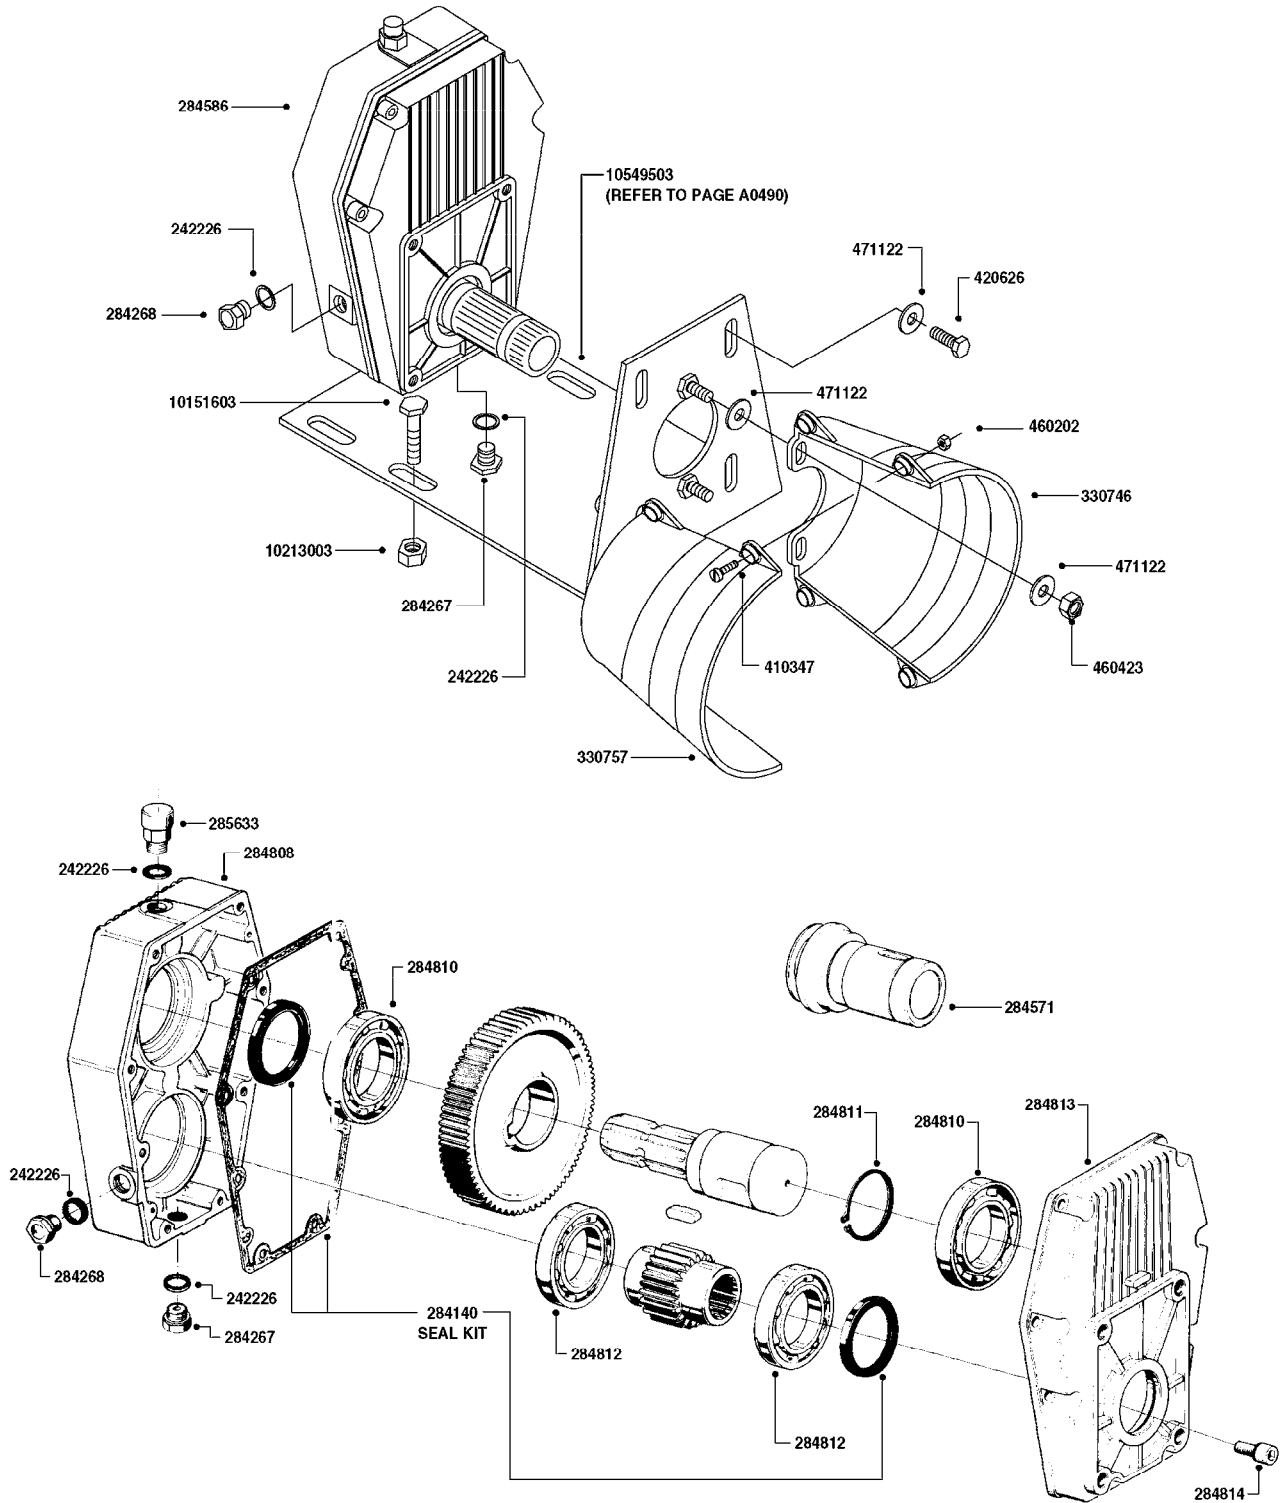

GEAR LUBE REQUIREMENT
SAE 90 GEAR LUBE
(FILL TO SIGHT GAUGE CENTER)

COMPLETE ASSEMBLIES
WHOLEGOODS ITEMS

A0480

GEAR DRIVE 1000RPM 361-3/460-3
A0480-HIN, 01:01:16

Page 1
Date 12.08.2020 9:14

parts-n°	order qty	description
242226	1	SEAL WASHER F.BOTTOM PLUG
284140	1	GASKET SET FOR GEAR ML52 1/3
284267	1	BOTTOM PLUG F. GEAR ML52
284268	1	LEVEL INDICATOR GEAR ML 52
284571	1	SHAFT F.ML52
284586	1	GEAR BOX 1000 RPM
284808	1	HOUSING F.ML52 GEARBOX
284810	1	BEARING INNER ML52 GEARBOX
284811	1	SNAP-RING OUTER 46X2
284812	1	BEARING OUTER ML52 GEARBOX
284813	1	ENDCOVER F.ML52 GEARBOX
284814	1	SCREW F.END COVER ML52 GEARBOX
285633	1	BOTTOM PLUG F.M7 GEAR
330746	1	GUARD PTO LOWER PART
330757	1	GUARD PTO UPPER PART
410347	1	SCREW M6X20 8.8
420626	1	BOLT HEX 8.8 DEL M10X20 FT
460202	1	NUT HEX M6
460423	1	NUT HEX M10X1.50 LOCK DIN985A2 SS
471122	1	WASHER, M10, Ø20/10.5X 2.0, SS
10151603	1	BOLT HEX 7/16 NC GR.2 01.50'
10213003	1	NUT HEX NC (NYLON LOCK) 7/16"
10549503	1	GEAR BOX KIT 1000 RPM LESS G/B