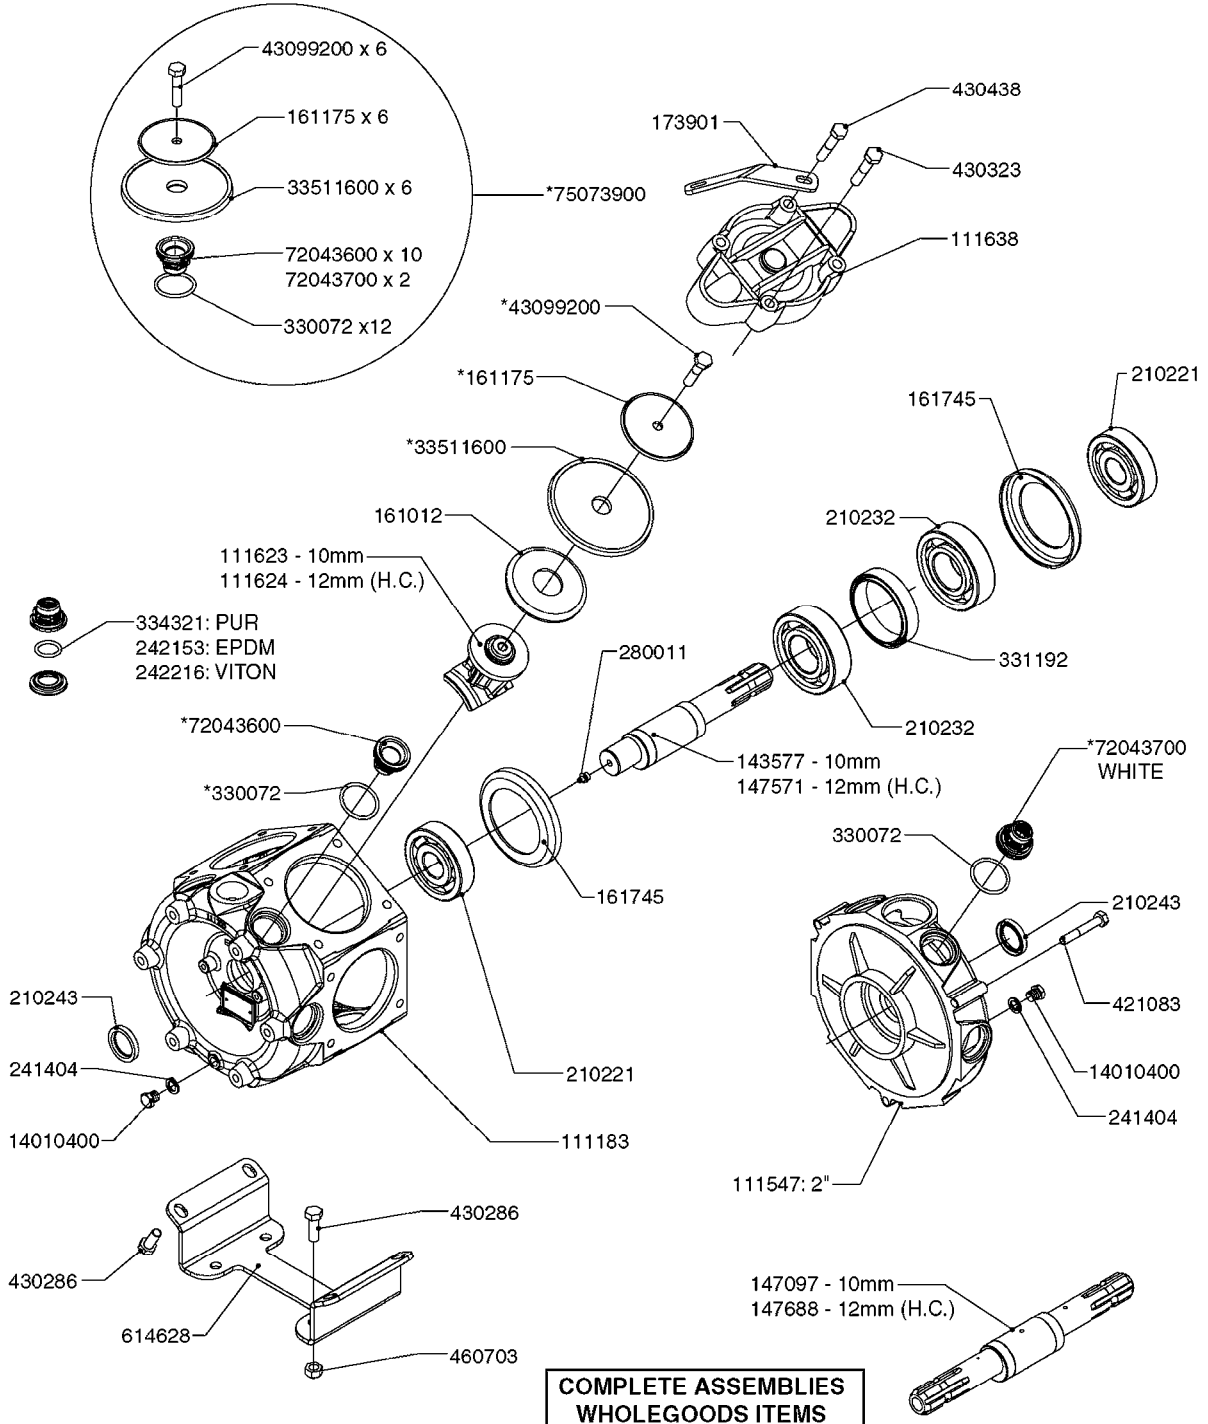

PUMP REPAIR KIT

**COMPLETE ASSEMBLIES
WHOLEGOODS ITEMS**

COMPLETE PUMPS

- 821587 - 463/10 2" W/THROUGH SHAFT (540 RPM)
- 82166300 - 463/12 2" (540 RPM H.C. INLINE PORTS)
- 463/12 2" (540 RPM H.C. OFFSET PORTS) REPLACED BY 82168700 (PAGE A0350)

A0330

PUMP - 463 W/ MOUNTING BASE
A0330-HIN, 01:01:16

Page 1
Date 12.08.2020 9:14

parts-n°	order qty	description
111183	1	PUMP CASTING 460-463 (PAINTED)
111547	1	PUMP FRONT 460-463-2' (PAINT)
111623	1	CONNECTING ROD 463/10MM
111624	1	CONNECTING ROD 463/12MM
111638	1	VALVE COVER 463 HC+1000 VERS.
143577	1	CRANK SHAFT F.363/462/463-10mm
147097	1	CRANK SHAFT 363-463/10 THROUGH
147571	1	CRANK SHAFT F.463-12mm
147688	1	CRANK SHAFT 462/12 THROUGH
161012	1	DIAPHRAGM BACKING DISC F. 463
161175	1	DIAPHRAGM DISC 463/464 PUMP
161745	1	METAL SPACER F.363/463
173901	1	LIFT STRAP F.PUMP 463
210221	1	BEARING BALL 6407
210232	1	BEARING BALL 6310
210243	1	SEAL OIL 35 X 47 X 7
241404	1	DOWTY SEAL 1/4"
242153	1	O-RING D26X4 EPDM
242216	1	O-RING VITON F/1202/1302/462
280011	1	GREASE NIPPLE 1/8' SAE H TR
330072	1	O-RING D53.5/D45.5X4
331192	1	SPACER, MODEL 361/363
334321	1	O-RING POLY. 34.0x26.0x4.0
421083	1	BOLT HEX 8.8 DEL M10X65
430286	1	BOLT HEX 8.8 DEL M12X30 FT
430323	1	BOLT HEX 8.8 DEL M12X60
430438	1	BOLT HEX 8.8 DEL M12X65
460703	1	NUT HEX M12X1.75 LOCK DIN985A2 SS
614628	1	FOOT F. 46X PUMP, RED
821587	1	PUMP 463/10 THROUGH SHAFT TWNF
14010400	1	PLUG 1/4" BSP
33511600	1	DIAPHRAGM PUMP 463/464 PUMP PUR
43099200	1	BOLT HEX SS M12 X 30 DIN933 A4
72043600	1	VALVE FOR 462/463
72043700	1	VALVE FOR 462/463 W.VENT HOLE
75073900	1	PUMP KIT 460/463 "06"
82166300	1	PUMP 464-12-MED-2-540
82168700	1	PUMP 464-12 540 OFFSET PORTS