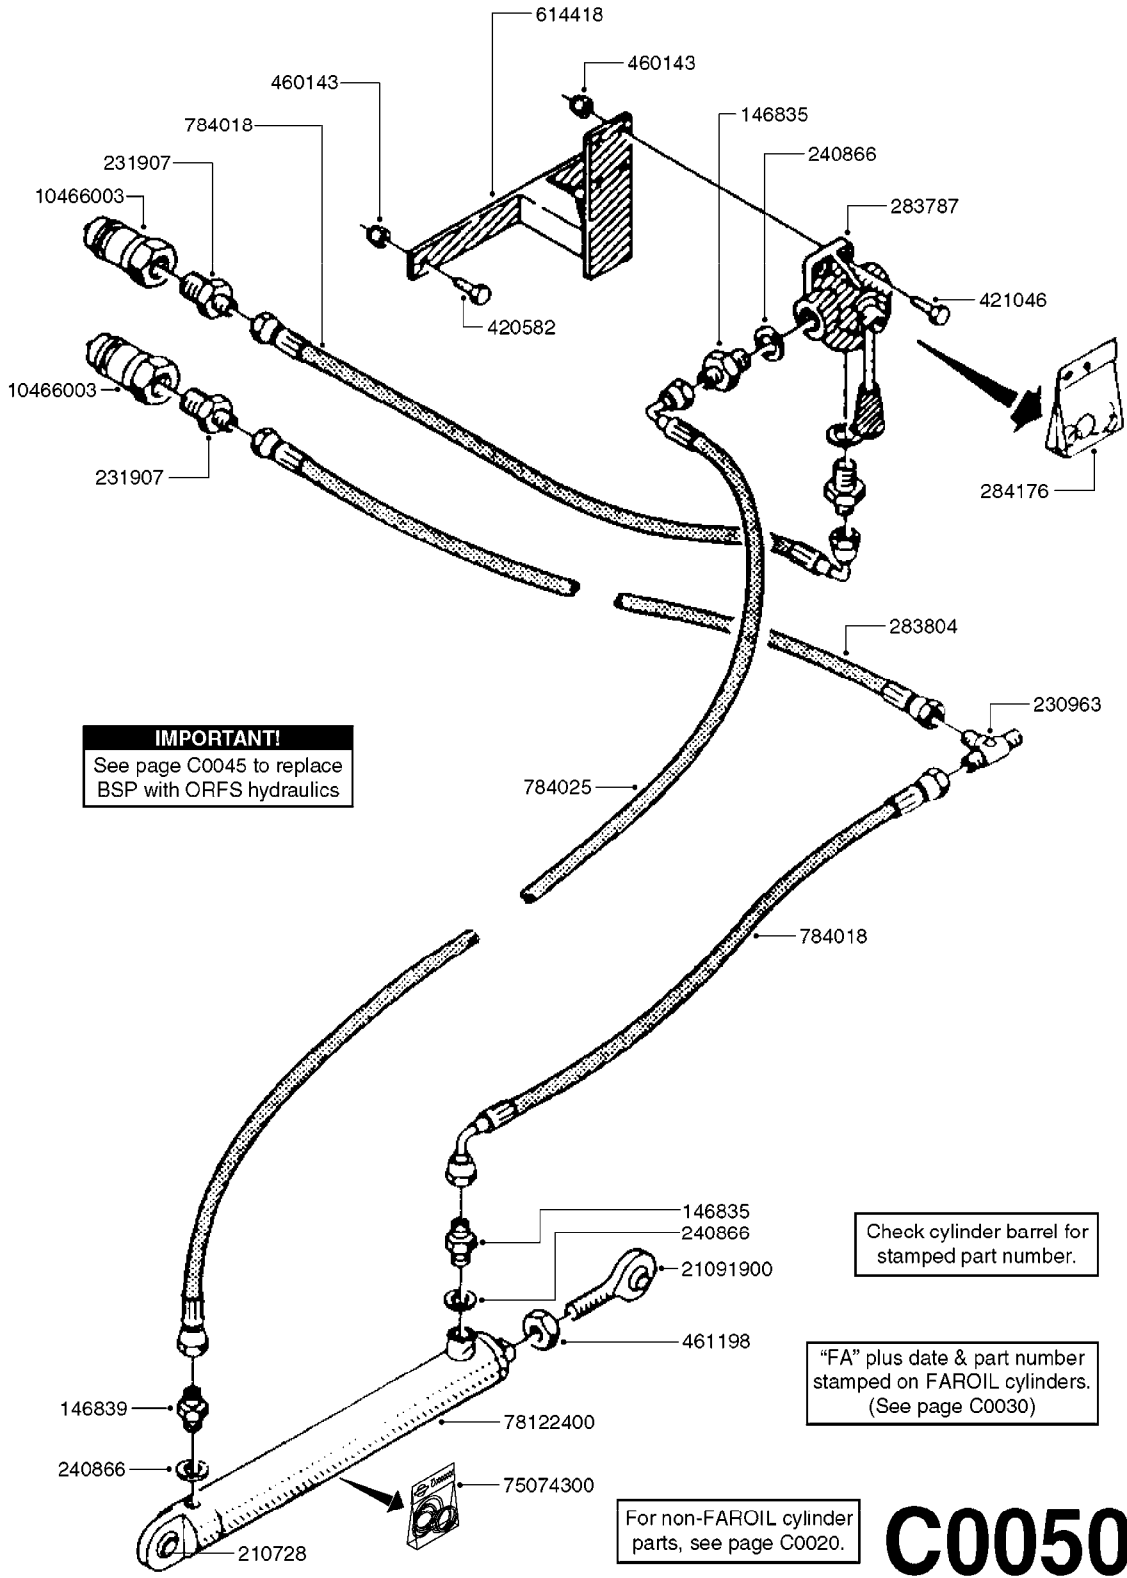

C0045

HYDRAULICS - BSP TO ORFS
C0045-HIN, 24:03:16

Page 1

Date 12.08.2020 9:14

Pos.	parts-n°	order qty	description
1	10466003	1	COUPLER PIONEER 8010-04 1/2NPT
2	231907	1	HEX NIPPLE 1/4"BSP X 1/2"NPT
2	231906	1	HEX NIPPLE 3/8"BSP X 1/2"NPT
2	147132	1	HEX NIPPLE 1/2"X1/2" BSP DEL
3	230311	1	QUICK COUPLING 1/2"
4	241356	1	DOWTYSEAL 1/2"
5	23234800	1	HEX NIPPLE 1/2"-9/16" ORFS FITTING FOR 1/4" HOSE
5	23234900	1	HEX NIPPLE 1/2"-11/16" ORFS FITTING FOR 3/8" HOSE
5	23235300	1	HEX NIPPLE 1/2"-13/16" ORFS FITTING FOR 1/2" HOSE
6	242102	1	O-RING Ø9.25X1.78 NITRIL 90SH
6	24263200	1	O-RING Ø7.66X1.78 NITRIL 90SH
6	24263300	1	O-RING Ø12.42X1.78 NITRIL 90SH
6	24263400	1	O-RING Ø18.77X1.78 NITRIL 90SH
7	67002403	1	CHART - BSP TO ORFS HOSES
8	67002503	1	CHART - BSP TO ORFS FITTINGS