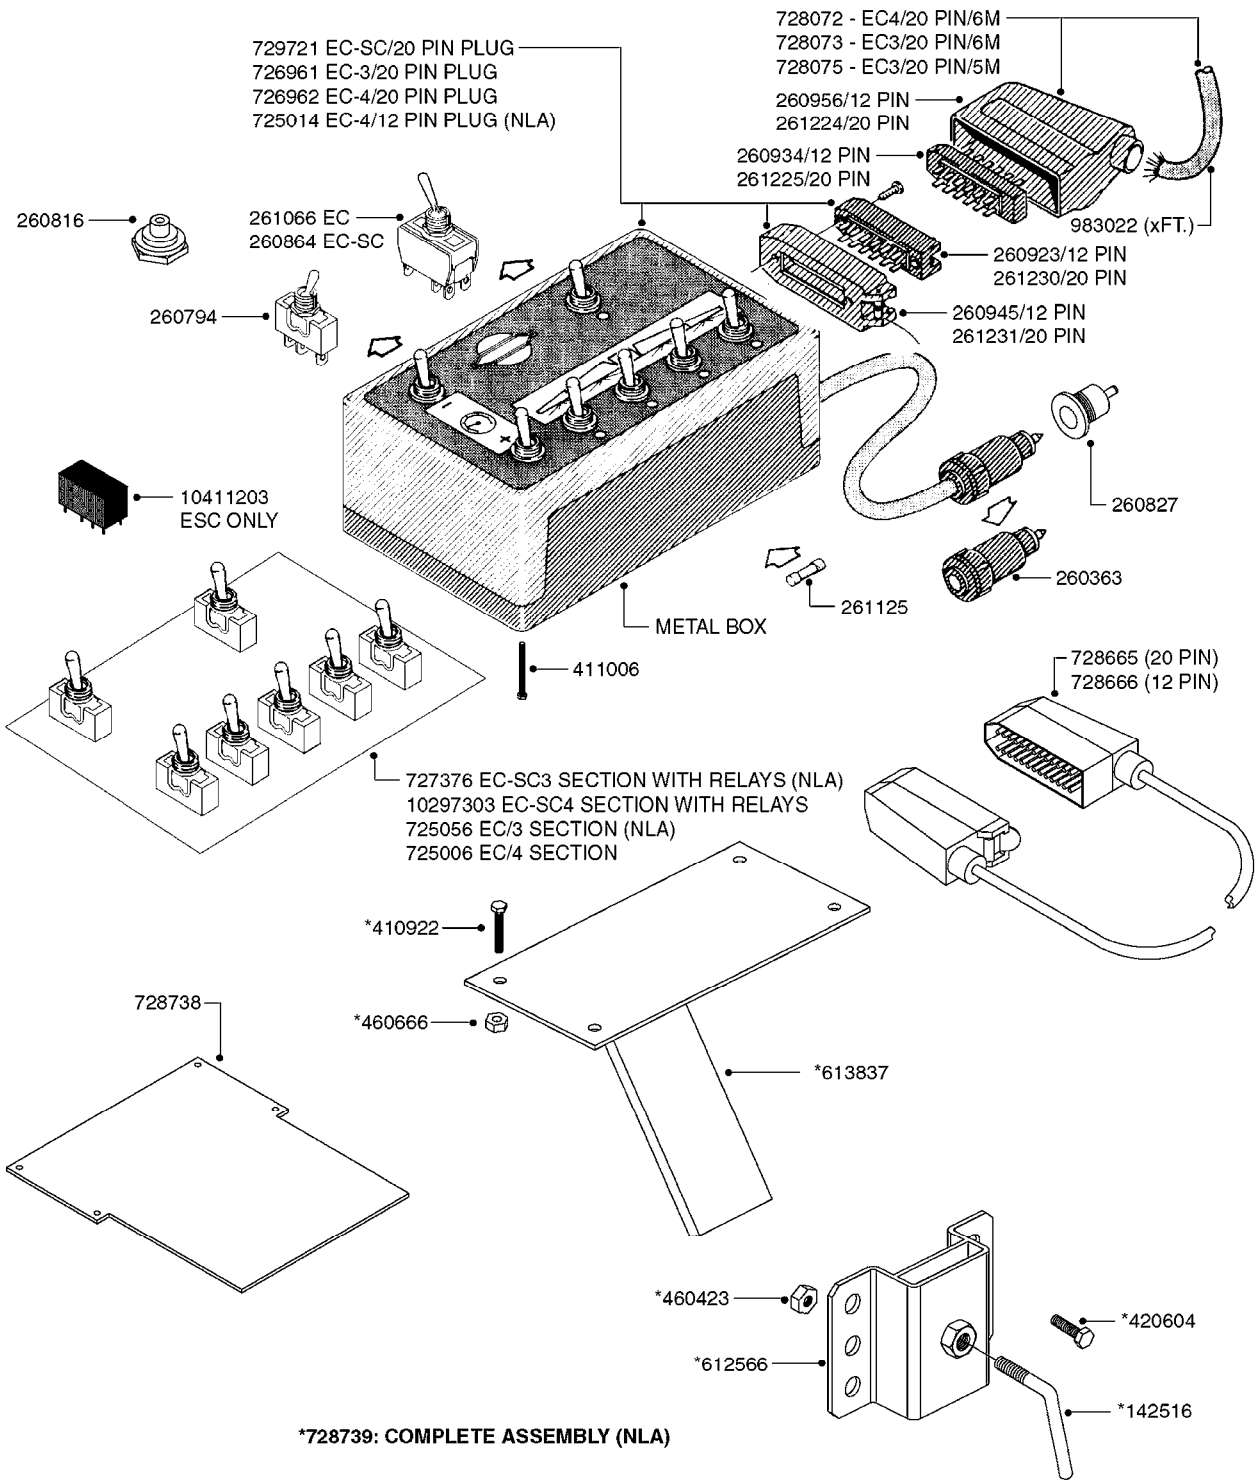

*728739: COMPLETE ASSEMBLY (NLA)

COMPLETE ASSEMBLIES
WHOLEGOODS ITEMS

B0390

CONTROL BOX F/EC+EC-SC
B0390-HIN, 01:01:16

Page 1
Date 12.08.2020 9:14

parts-n°	order qty	description
142516	1	SCREW SET M10 BENT F. LOCKING
260363	1	PLUG 2 POLE 12V
260794	1	SWITCH F.PRESS ADJ.EC CONTROL
260816	1	CAP W/RUBBER BOOT F.EC SWITCH
260827	1	PLUG F.EC ATTACHMENTS
260864	1	SWITCH F.HY BOOM CONTROL BOX
260923	1	PLUG INSERT 12 POLE FEMALE
260934	1	PLUG INSERT 12 POLE MALE
260945	1	PLUG HOUSE 12 POLE FEMALE
260956	1	PLUG HOUSE 12 POL.MALE
261066	1	SWITCH 2 POLE
261125	1	FUSE 5 X 20 500mA
261224	1	PLUG HOUSING F/20 POLE MALE
261225	1	PLUG INSERT 20 POLE MALE
261230	1	PLUG INSERT 20 POLE FEMALE
261231	1	PLUG HOUSING 20 POLE FEMALE
410922	1	CYL.SKR 8.8 DEL M4X20 RST
411006	1	SCREW M4X40 SLOTTED
420604	1	BOLT HEX 8.8 DEL M10X25 FT DIN933
460423	1	NUT HEX M10X1.50 LOCK DIN985A2 SS
460666	1	NUT HEX M4
612566	1	MOUNT BRACKET F.FAN CABLE ASSY
613837	1	MOUNT PLATE FOR EC CONTROL BOX
725006	1	CIRCUIT BOARD 4 VALVE
725014	1	CONTROL BOX EC 4 SEC./12 PIN
725056	1	PRINTED CIRC.W SW 3WAY 726961
726961	1	CONTROL BOX EC 3 SEC./20 PIN
726962	1	CONTROL BOX EC 4 SEC./20 PIN
727376	1	CIRCUIT BOARD F.ESC 3 BANK
728072	1	CABLE,20-PIN,6M EC/4
728073	1	CABLE,20-PIN,6M, EC/3
728075	1	CABLE F.CONTROL BOX 5M EC/3
728665	1	CABLE EXT.-QUICK ATTACH 20 PIN
728666	1	CABLE-QUICK ATTACH 12 PIN
728738	1	DOUB.CONT.BOX & OR F/M PLATE
728739	1	IN CAB CONTROL MOUNT KIT
729721	1	CONTROL BOX ESC3
983022	1	WIRE 12 x 0.5 x 2MM x 12"
10297303	1	CIRCUIT BOARD FOR T.M.S.
10411203	1	RELAY T-82