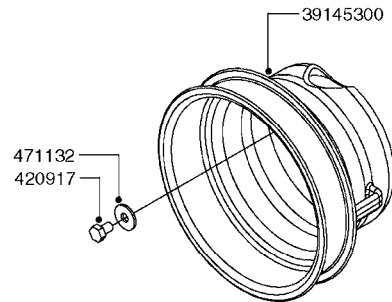

SUCTION SIDE OF PUMP (WITH 2" SUCTION PORT)

COMPLETE PUMP
(NLA) REPLACED BY 464 PUMP (SEE PAGE A0350)

A0390