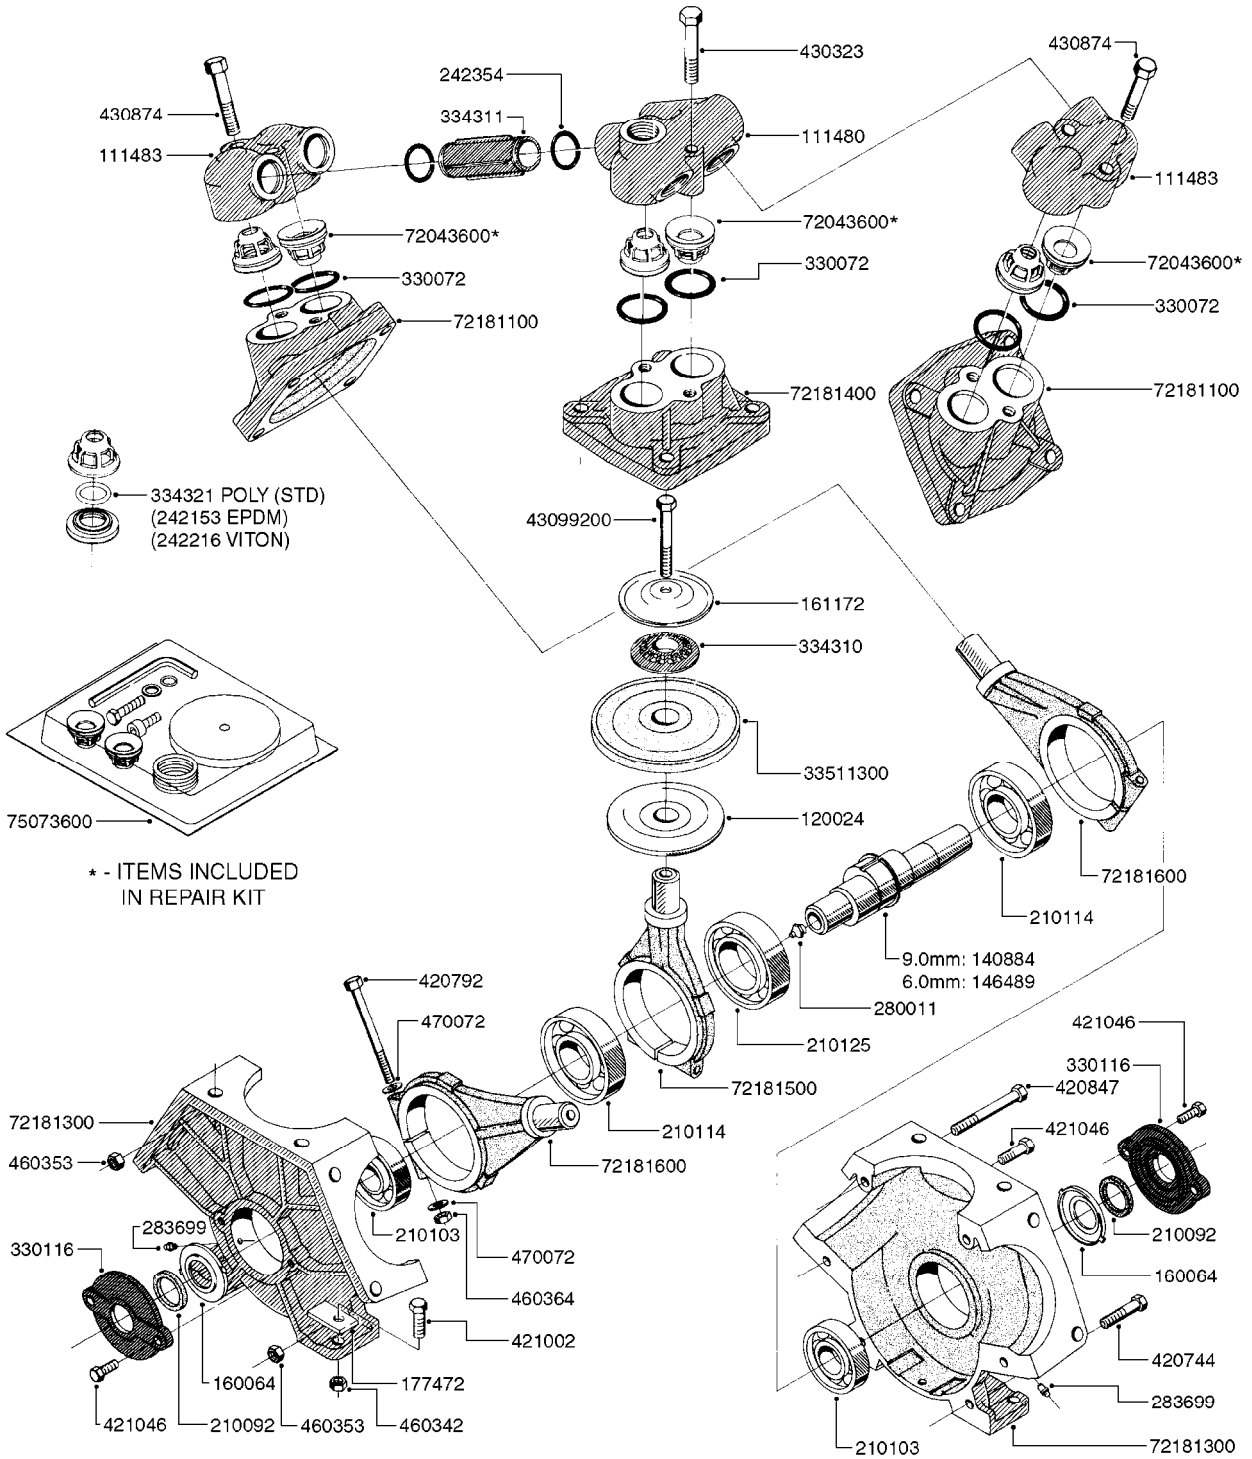

COMPLETE PUMPS
821635 - PUMP ONLY
10396203 - WITH PTO & DAMPER

COMPLETE ASSEMBLIES
WHOLEGOODS ITEMS

A0230

PUMP - 1303 W/ MOUNTING BASE
A0230-HIN, 01:01:16

Page 1

Date 12.08.2020 9:14

parts-n°	order qty	description
111480	1	VALVE HEAD 1302 CENTER
111483	1	VALVE HEAD SIDE 1302
120024	1	DIAPHRAGM BACK DISC 1200-1300
140884	1	CRANK SHAFT MODEL 1300-9
146489	1	CRANK SHAFT MODEL 1302-6MM
160064	1	DUST PLATE
161172	1	DIAPHRAGM DISC F. 1203/1303
177472	1	BRACKET 25 X 5
210092	1	SEAL FELT D43/30X5
210103	1	BEARING BALL 6306
210114	1	BEARING BALL 6308
210125	1	BEARING BALL 6210
242153	1	O-RING D26X4 EPDM
242216	1	O-RING VITON F/1202/1302/462
242354	1	O-RING D32.2X3.0 VITON
280011	1	GREASE NIPPLE 1/8" SAE H TR
283699	1	GREASE NIPPLE M6X1
330072	1	O-RING D53.5/D45.5X4
330116	1	SEAL RETAINER, MODEL 1300
334310	1	NYLON WASHER 1202/1302/462
334311	1	CONNECTION PIPE INLET MOD.1302
334321	1	O-RING POLY. 34.0x26.0x4.0
420744	1	BOLT HEX 8.8 DEL M8X40
420792	1	BOLT HEX 8.8 RAW M8X95
420847	1	BOLT HEX 8.8 DEL M8X85
421002	1	BOLT HEX 8.8 DEL M10X30 FT DIN933
421046	1	BOLT HEX M8X25/25 A2 SS DIN933
430323	1	BOLT HEX 8.8 DEL M12X60
430874	1	SCREW SET 8.8 DEL M12X70 FT
460342	1	NUT HEX M10 DEL DIN934
460353	1	NUT HEX M8 BLACK
460364	1	NUT HU M8 A2 SS DIN934
470072	1	WASHER D15/D8X.5 LOCK
821635	1	PUMP 1303/9 540RPM
10396203	1	PUMP 1303 C/W PTO 540 RPM
33511300	1	DIAPHRAGM 1202-1303 POLY 2006
43099200	1	BOLT HEX SS M12 X 30 DIN933 A4
72043600	1	VALVE FOR 462/463
72181100	1	DIAPHRAGM COVER 1203/1303+BLTS
72181300	1	PUMP CASTING 1300 RED W/BOLTS
72181400	1	DIAPHRAGM COVER 1303 W/BOLTS
72181500	1	CONNECTING ROD, CENTER 1303
72181600	1	CONNECTING ROD, SIDE MOD.1300
75073600	1	PUMP KIT 1303 MM "06"