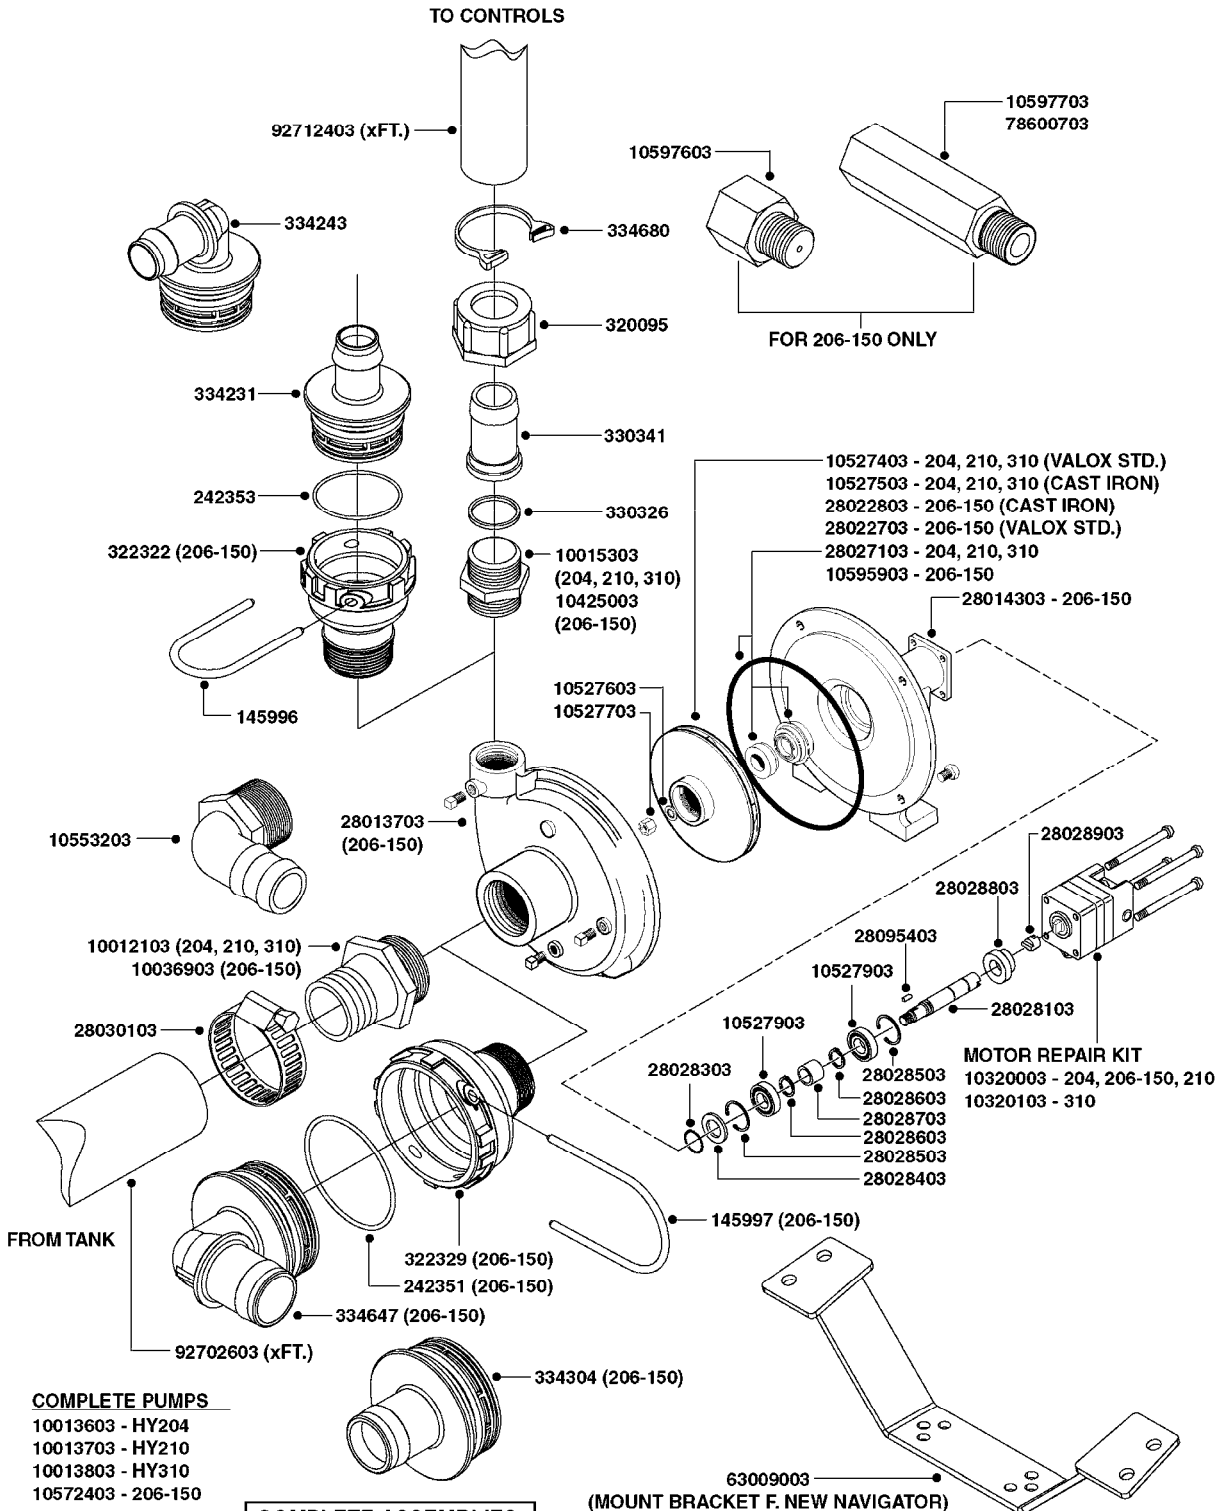

A0420

PUMP-204,206-150,210,310 ACE
A0420-HIN, 02:05:16

Page 1

Date 12.08.2020 9:14

parts-n°	order qty	description
145996	1	FITT.DK S-67 FORK
145997	1	FITT.DK S-93 FORK
242351	1	O-RING D69.5X3.0 VITON F.S-93
242353	1	O-RING 3 X 44.2 VITON
320095	1	FITT.DK NUT 1" BSP
322322	1	FITT.DK S-67 X 1-1/4"BSP MALE
322329	1	FITT.DK S-93 X 1-1/2"BSP MALE2
330326	1	O-RING D30/D24X2 F.1"NUT
330341	1	FITT.DK HB 1" F. 1" NUT
334231	1	FITT.DK S-67 STR.1"
334243	1	FITT.DK S-67 ELB.1"
334304	1	FITT.DK S-93 STR.1-1/2" PVC
334647	1	FITT.DK S93 ELB 1-1/2" 90 PVC
334680	1	CLAMP HOSE PLASTIC 1"
10012103	1	FITT.PO.HB 1.25X1.50 IMB1012
10013603	1	PUMP ACE HY 204
10013703	1	PUMP ACE HY 210
10013803	1	PUMP ACE HY 310
10015303	1	FITT.PO.HN 1.00X1.00 M1000
10036903	1	FITT.PO.HB 1.50X1.50 IMB1212
10320003	1	MOTOR REPAIRKIT ACE204,206,210
10320103	1	MOTOR REPAIR KIT ACE 304,310
10425003	1	FITT.PO.HN 1.25X1.00 MCPHEE
10527403	1	IMPELLER VALOX F.ACE PUMP
10527503	1	IMPELLER CASTIRON F.ACE PUMP
10527603	1	WASHER 3/8' F.ACE PUMP
10527703	1	NUT HEX NF 3/8 F.ACE PUMP
10527903	1	BEARING F.ACE PUMP (#40870)
10553203	1	FITT.PO.EL 1.5X1.5 HB BLACK
10572403	1	PUMP ACE HY 206 SERIES 150
10595903	1	REPAIR KIT ACE 206-150
10597603	1	ORIFACE RESTRICTOR F. ACE 206
10597703	1	FITT, HYD FLOW FUSE ACE 206OLD
28013703	1	PUMP HOUSING FRONT ACE 206-150
28014303	1	PUMP HOUSING W.FEET 206-150
28022703	1	IMPELLER THERMOPLASTIC
28022803	1	IMPELLER CAST IRON
28027103	1	REPAIR KIT ACE 204,210,304,310
28028103	1	SHAFT 5/8"DIA.1/2"KEYWAY SS
28028303	1	O-RING, SHAFT SEAL
28028403	1	SLINGER
28028503	1	SNAP RING - INTERNAL
28028603	1	SNAP RING - EXTERNAL
28028703	1	SPACER FOR SHAFT
28028803	1	SEAL SUPPORT SPACER 200 SERIES
28028903	1	COUPLING FOR HYDRAULIC MOTOR
28030103	1	CLAMP HOSE GEAR P5/4-S1.5"6724
28095403	1	KEY F.IMPELLER 1/8"X1/8"X1/2"
63009003	1	CENTRIFUGAL PUMP BRACKET
78600703	1	FITT, HYD FLOW FUSE ACE 206N
92702603	1	HOSE PVC SUCT GRAY 1-1/2"
92712403	1	HOSE R X1" X300PSI WP X0012"