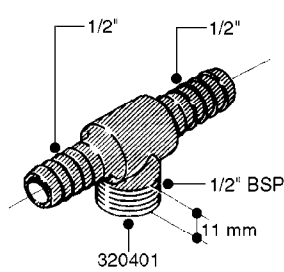

L0050

parts-n°	order qty	description
242594	1	O-RING D14 X 1.78 SCH.70-EPDM
320294	1	FITT.DK TEE 3/8X3/8HB X1/2"BSP
320305	1	FITT.DK HB 3/4'- 3/4' BSP
320386	1	FITT.DK TEE 3/8X3/8HB X3/8"BSP
320397	1	FITT.DK ELB 3/8"HB X 3/8" BSP
320401	1	FITT.DK TEE 1/2X1/2HB X1/2"BSP
320412	1	FITT.DK TEE 1/2X1/2HB X3/8'BSP
320423	1	FITT.DK ELB 1/2'HB X 3/8' BSP
320891	1	FITT.DK HB 3/8'- 3/8' BSP
320972	1	FITT.DK HB 5/16'- 1/4' BSP
322046	1	FITT.DK TEE 1/2X1/2HB X3/4'BSP
322048	1	FITT.DK TEE 3/4X3/4HB X3/4'BSP
330595	1	O-RING D24.6/D20X2.1 -3/4"
333137	1	FITT.DK CONN.1/2" F.NOZZ. DOUB
333141	1	FITT.DK CONN.1/2" F.NOZZ.SING
334041	1	FITT.DK CONN.3/4' F.NOZZ. SING
334042	1	FITT.DK CONN.3/4' F.NOZZ. DOUB
334195	1	FITT.DK ELB. 3/4"HB X 3/4"HB
10012103	1	FITT.PO.HB 1.25X1.50 IMB1012
10014003	1	FITT.PO.HB 1.25X1.25 IMB1010
10036903	1	FITT.PO.HB 1.50X1.50 IMB1212
28019303	1	FITTING HB ELB 3/4NPT-3/4HOSE
61016500	1	HOSE TAIL 3/4" 90°+RG CAP 3/4"
72026700	1	NOZZLE TUBE ADAPTER W/O-RING