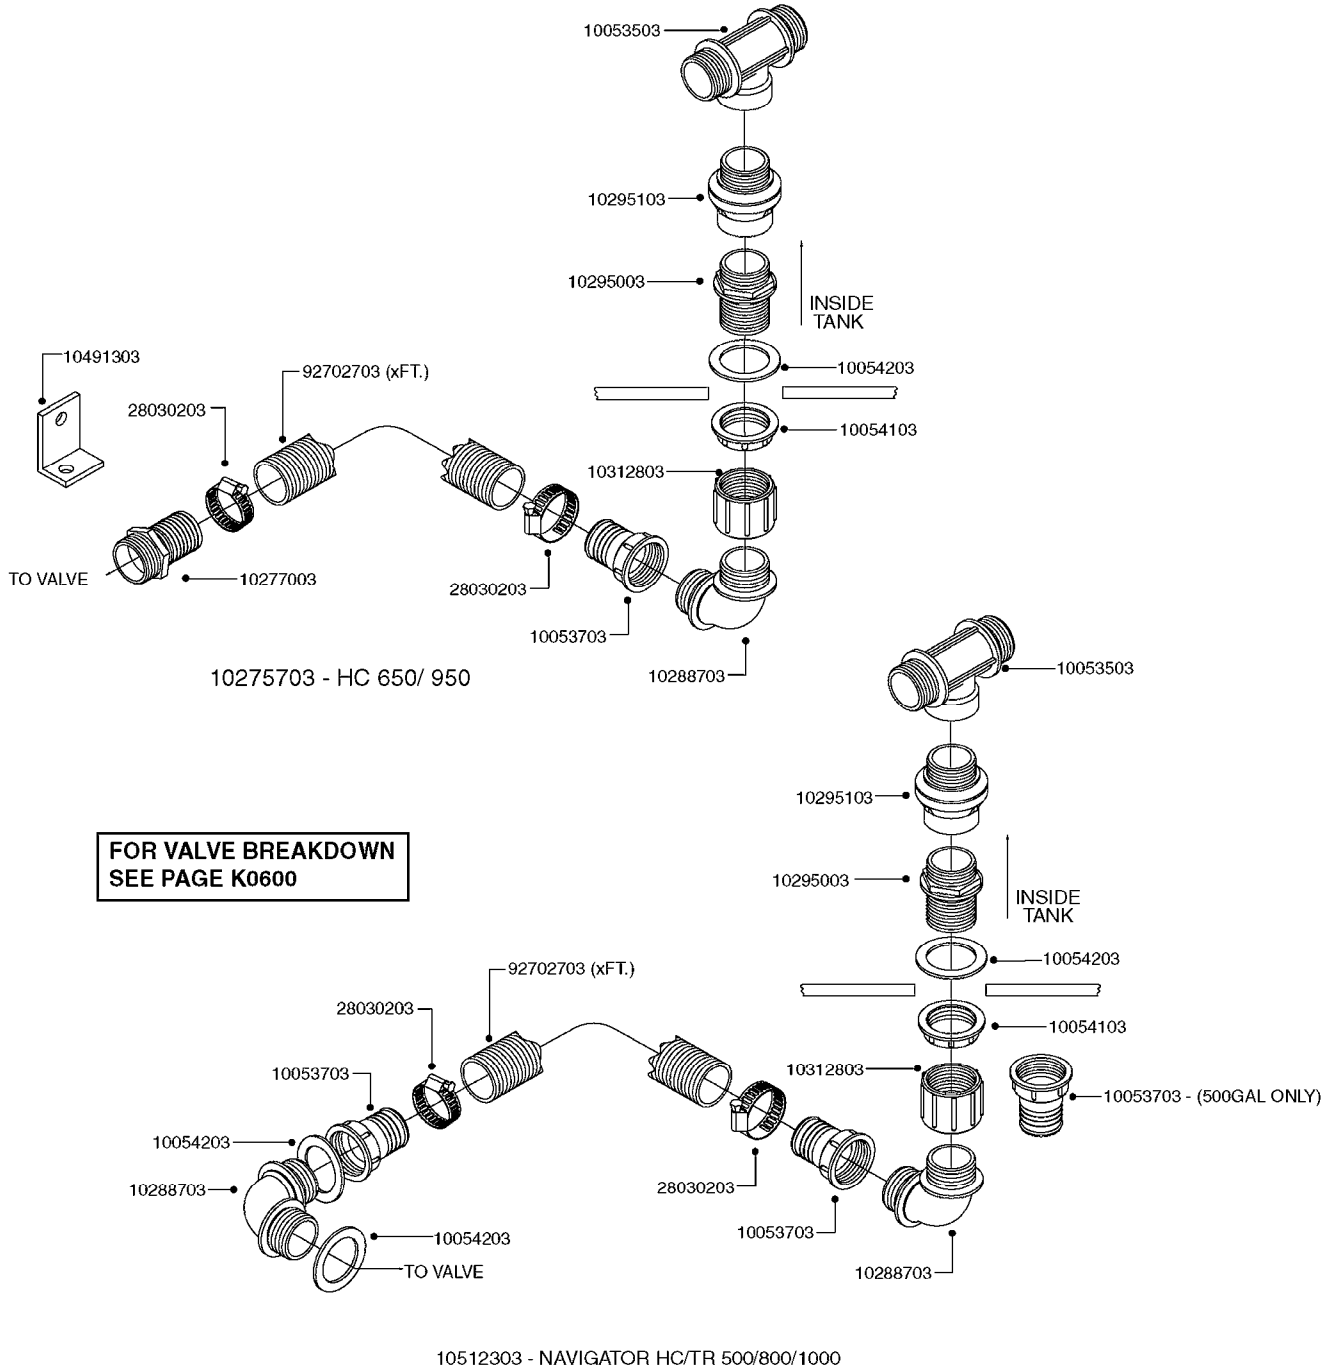

K0580

COMPLETE ASSEMBLIES
WHOLEGOODS ITEMS

QUICKFILL-PLMBNG SYS-TRLR SPYR
K0580-HIN, 01:01:16

Page 1
Date 12.08.2020 9:14

parts-n°	order qty	description
10053503	1	FITT.PO.TEE 2"MX2"FX2"M BSP
10053703	1	FITT.PO.HB STR. 2"BSP #4411
10054103	1	FITT.PO.NUT 2" BSP JAMB MCPHEE
10054203	1	GASKET F. 2" FITTINGS RUBBER
10275703	1	*QUICK FILL KIT 650/950M
10277003	1	FITT.PO.HB 2.00X2.00 MCPHEE
10288703	1	FITT.PO.EL 2MX2M 90 DEG MCPHEE
10295003	1	FITT.PO.HN 2' 250071
10295103	1	FOOT VALVE 2"
10312803	1	FITT.PO.BU 2' X 2'
10491303	1	ANGLE FOR HC950 QUICK FILL
10512303	1	QUICK FILL KIT NAV. (DON'T ORD)
28030203	1	CLAMP HOSE T-BOLT S2" 235-67
92702703	1	HOSE PVC SUCT GRAY 2"