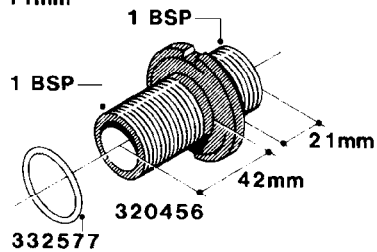

**L0030**

FITTINGS - HEXAGON NIPPLES  
L0030-HIN, 01:01:16

Page 1  
Date 12.08.2020 8:05

parts-n°	order qty	description
10015303	1	FITT.PO.HN 1.00X1.00 M1000
10425003	1	FITT.PO.HN 1.25X1.00 MCPHEE
320132	1	FITT.DK HN 1" BSP
320176	1	FITT.DK HN 3/8"X1/2" BSP
320445	1	FITT.DK HN 1/4"X3/8" BSP
320655	1	FITT.DK HN 1/2"-1/2" BSP
320692	1	FITT.DK HN 3/8'BSPX1/4'NPT
320703	1	FITT.DK HN 3/8BSP X1/2 &1/4NPT
320725	1	FITT.DK NIPPLE 3/8"-3/8" BSP
320902	1	FITT.DK HN 3/8'X 1/4' BSP
390232	1	FITT.DK HN 1-1/2' X 1-1/4' BSP
390276	1	FITT.DK HN 1'BSP

**L0040**

FITTINGS - NIPPLES & ELBOWS  
L0040-HIN, 01:01:16

Page 1

Date 12.08.2020 8:05

parts-n°	order qty	description
10530803	1	FITT.PO.SE 2.00X2.00 45 DEG.
320191	1	FITT.DK ELB 3/8' BSP 45 DEGREE
320482	1	FITT.DK ELB. 1/2" BSP 60 DEG.
320596	1	FITT.DK ELB 3/8'-1/2'BSP 45DEG
320607	1	FITT.DK HN 3/8M X 3/8F BSP LNG
320633	1	FITT.DK HN 3/8"M X 3/8"F BSP
321451	1	FITT.DK ELB.1-1/2 X1-1/4 80DEG
321532	1	FITT.DK REDUC 3/4' X 1/2' BSP
390233	1	FITT.DK REDUC 1-1/2" X 1" BSP

**L0050**

parts-n°	order qty	description
242594	1	O-RING D14 X 1.78 SCH.70-EPDM
320294	1	FITT.DK TEE 3/8X3/8HB X1/2"BSP
320305	1	FITT.DK HB 3/4'- 3/4' BSP
320386	1	FITT.DK TEE 3/8X3/8HB X3/8"BSP
320397	1	FITT.DK ELB 3/8"HB X 3/8" BSP
320401	1	FITT.DK TEE 1/2X1/2HB X1/2"BSP
320412	1	FITT.DK TEE 1/2X1/2HB X3/8'BSP
320423	1	FITT.DK ELB 1/2'HB X 3/8' BSP
320891	1	FITT.DK HB 3/8'- 3/8' BSP
320972	1	FITT.DK HB 5/16'- 1/4' BSP
322046	1	FITT.DK TEE 1/2X1/2HB X3/4'BSP
322048	1	FITT.DK TEE 3/4X3/4HB X3/4'BSP
330595	1	O-RING D24.6/D20X2.1 -3/4"
333137	1	FITT.DK CONN.1/2" F.NOZZ. DOUB
333141	1	FITT.DK CONN.1/2" F.NOZZ.SING
334041	1	FITT.DK CONN.3/4' F.NOZZ. SING
334042	1	FITT.DK CONN.3/4' F.NOZZ. DOUB
334195	1	FITT.DK ELB. 3/4"HB X 3/4"HB
10012103	1	FITT.PO.HB 1.25X1.50 IMB1012
10014003	1	FITT.PO.HB 1.25X1.25 IMB1010
10036903	1	FITT.PO.HB 1.50X1.50 IMB1212
28019303	1	FITTING HB ELB 3/4NPT-3/4HOSE
61016500	1	HOSE TAIL 3/4" 90°+RG CAP 3/4"
72026700	1	NOZZLE TUBE ADAPTER W/O-RING