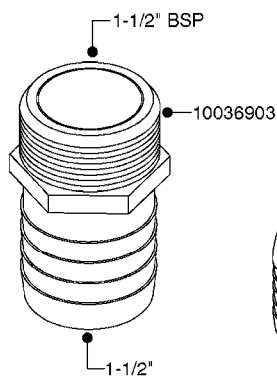

**L0030**

FITTINGS - HEXAGON NIPPLES  
L0030-HIN, 01:01:16

Page 1  
Date 12.08.2020 8:05

parts-n°	order qty	description
10015303	1	FITT.PO.HN 1.00X1.00 M1000
10425003	1	FITT.PO.HN 1.25X1.00 MCPHEE
320132	1	FITT.DK HN 1" BSP
320176	1	FITT.DK HN 3/8"X1/2" BSP
320445	1	FITT.DK HN 1/4"X3/8" BSP
320655	1	FITT.DK HN 1/2"-1/2" BSP
320692	1	FITT.DK HN 3/8'BSPX1/4'NPT
320703	1	FITT.DK HN 3/8BSP X1/2 &1/4NPT
320725	1	FITT.DK NIPPLE 3/8"-3/8" BSP
320902	1	FITT.DK HN 3/8'X 1/4' BSP
390232	1	FITT.DK HN 1-1/2' X 1-1/4' BSP
390276	1	FITT.DK HN 1'BSP

**L0040**

FITTINGS - NIPPLES & ELBOWS  
L0040-HIN, 01:01:16

Page 1

Date 12.08.2020 8:05

parts-n°	order qty	description
10530803	1	FITT.PO.SE 2.00X2.00 45 DEG.
320191	1	FITT.DK ELB 3/8' BSP 45 DEGREE
320482	1	FITT.DK ELB. 1/2" BSP 60 DEG.
320596	1	FITT.DK ELB 3/8'-1/2'BSP 45DEG
320607	1	FITT.DK HN 3/8M X 3/8F BSP LNG
320633	1	FITT.DK HN 3/8"M X 3/8"F BSP
321451	1	FITT.DK ELB.1-1/2 X1-1/4 80DEG
321532	1	FITT.DK REDUC 3/4' X 1/2' BSP
390233	1	FITT.DK REDUC 1-1/2" X 1" BSP

**L0050**

parts-n°	order qty	description
242594	1	O-RING D14 X 1.78 SCH.70-EPDM
320294	1	FITT.DK TEE 3/8X3/8HB X1/2"BSP
320305	1	FITT.DK HB 3/4'- 3/4' BSP
320386	1	FITT.DK TEE 3/8X3/8HB X3/8"BSP
320397	1	FITT.DK ELB 3/8"HB X 3/8" BSP
320401	1	FITT.DK TEE 1/2X1/2HB X1/2"BSP
320412	1	FITT.DK TEE 1/2X1/2HB X3/8'BSP
320423	1	FITT.DK ELB 1/2'HB X 3/8' BSP
320891	1	FITT.DK HB 3/8'- 3/8' BSP
320972	1	FITT.DK HB 5/16'- 1/4' BSP
322046	1	FITT.DK TEE 1/2X1/2HB X3/4'BSP
322048	1	FITT.DK TEE 3/4X3/4HB X3/4'BSP
330595	1	O-RING D24.6/D20X2.1 -3/4"
333137	1	FITT.DK CONN.1/2" F.NOZZ. DOUB
333141	1	FITT.DK CONN.1/2" F.NOZZ.SING
334041	1	FITT.DK CONN.3/4' F.NOZZ. SING
334042	1	FITT.DK CONN.3/4' F.NOZZ. DOUB
334195	1	FITT.DK ELB. 3/4"HB X 3/4"HB
10012103	1	FITT.PO.HB 1.25X1.50 IMB1012
10014003	1	FITT.PO.HB 1.25X1.25 IMB1010
10036903	1	FITT.PO.HB 1.50X1.50 IMB1212
28019303	1	FITTING HB ELB 3/4NPT-3/4HOSE
61016500	1	HOSE TAIL 3/4" 90°+RG CAP 3/4"
72026700	1	NOZZLE TUBE ADAPTER W/O-RING