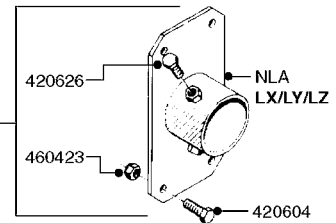

**COMPLETE ASSEMBLIES  
WHOLEGOODS ITEMS**

COMPLETE ASSEMBLY  
833768

COMPLETE ASSEMBLY:  
 818377 - 160' x 3/8" (50m) HOSE REEL  
 818381 - 320' X 3/8" (100m) HOSE REEL