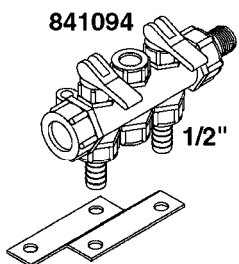

**A0410**

PUMP - SYSTEM 12 VOLT F/ES30  
A0410-HIN, 01:01:16

Page 1

Date 12.08.2020 8:05

parts-n°	order qty	description
261272	1	FUSE 10A D6X32 MM
320084	1	FITT.DK NUT 1/2" BSP
320095	1	FITT.DK NUT 1" BSP
320117	1	FITT.DK CONN.1/2"BSP F. 1" CAP
320272	1	FITT.DK CAPNUT 3/8' BSP
320386	1	FITT.DK TEE 3/8X3/8HB X3/8"BSP
320423	1	FITT.DK ELB 1/2'HB X 3/8' BSP
321307	1	FITT.DK NUT 1/2" BSP JAMB
330212	1	O-RING D19/D14X2.4 F.1/2"NUT
330326	1	O-RING D30/D24X2 F.1"NUT
330676	1	FITT.DK HB 3/8" F. 1/2" NUT
330687	1	FITT.DK HB 1/2" F. 1/2" NUT
332592	1	O-RING D26/D20X3
334533	1	CLAMP HOSE PLASTIC 3/8"
334534	1	CLAMP HOSE PLASTIC 1/2"
720556	1	SAFETY VALVE FOR ATV SPRAYER
725512	1	SPRING W/SEAT
927269	1	HOSE R X PVC X 1/2 X 0012"
10131403	1	SWITCH 12V 10 AMP TOGGLE
10131603	1	CLIPS ALLIGATOR 12V
10134203	1	1 FT. 16/2 SJTW ELECT. CABLE
10244503	1	PUMP 12 VOLT FLOJET 2100-573
26001303	1	FUSE HOLDER - INLINE
92701703	1	HOSE R X3/8" X300PSI WP X0012"

SEE  
PAGE  
B0020

**B0030**

parts-n°	order qty	description
146644	1	PIN D3X19 STAINLESS
160167	1	MOUNTING PLATE LP
160171	1	MOUNTING PLATE NK
241323	1	O-RING D5.3X2.4 NITRIL
320047	1	FITT.DK CAPNUT 1/2" BSP
320073	1	DISTRIBUTOR HOUSING 1/2"
320084	1	FITT.DK NUT 1/2" BSP
320095	1	FITT.DK NUT 1" BSP
320106	1	FITT.DK CAPNUT 1" BSP
320117	1	FITT.DK CONN.1/2"BSP F. 1" CAP
330212	1	O-RING D19/D14X2.4 F.1/2"NUT
330293	1	VALVE SEAT WITH 3/8" HOSE TAIL
330304	1	VALVE CONE D14
330315	1	O-RING D18.4/D13X.6
330326	1	O-RING D30/D24X2 F.1"NUT
330337	1	HANDLE F. FLIP VALVE
331122	1	VALVE SEAT WITH 1/2" HOSE TAIL
334533	1	CLAMP HOSE PLASTIC 3/8"
334534	1	CLAMP HOSE PLASTIC 1/2"
420582	1	BOLT HEX 8.8 DEL M8X20 FT A2
420626	1	BOLT HEX 8.8 DEL M10X20 FT
460342	1	NUT HEX M10 DEL DIN934
460364	1	NUT HU M8 A2 SS DIN934
702634	1	DIST.HOUSING ASSEMBLY (2-VALVE)
709741	1	VALVE ASSY. 1/2" FLIP LEVER
841072	1	DISTRIBUT. VALVE 1/2" NK
841094	1	DISTRIBUT. VALVE 1/2" LP,BL
92701703	1	HOSE R X3/8" X300PSI WP X0012"
92702103	1	HOSE R X1/2" X300PSI WP X0012"