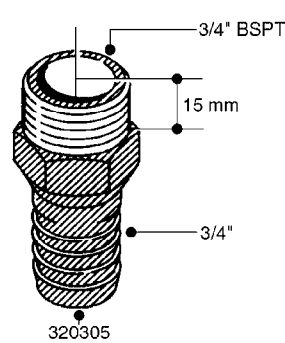

**L0030**

FITTINGS - HEXAGON NIPPLES  
L0030-HIN, 01:01:16

Page 1  
Date 12.08.2020 8:05

parts-n°	order qty	description
10015303	1	FITT.PO.HN 1.00X1.00 M1000
10425003	1	FITT.PO.HN 1.25X1.00 MCPHEE
320132	1	FITT.DK HN 1" BSP
320176	1	FITT.DK HN 3/8"X1/2" BSP
320445	1	FITT.DK HN 1/4"X3/8" BSP
320655	1	FITT.DK HN 1/2"-1/2" BSP
320692	1	FITT.DK HN 3/8'BSPX1/4'NPT
320703	1	FITT.DK HN 3/8BSP X1/2 &1/4NPT
320725	1	FITT.DK NIPPLE 3/8"-3/8" BSP
320902	1	FITT.DK HN 3/8'X 1/4' BSP
390232	1	FITT.DK HN 1-1/2' X 1-1/4' BSP
390276	1	FITT.DK HN 1'BSP

**L0040**

FITTINGS - NIPPLES & ELBOWS  
L0040-HIN, 01:01:16

Page 1

Date 12.08.2020 8:05

parts-n°	order qty	description
10530803	1	FITT.PO.SE 2.00X2.00 45 DEG.
320191	1	FITT.DK ELB 3/8' BSP 45 DEGREE
320482	1	FITT.DK ELB. 1/2" BSP 60 DEG.
320596	1	FITT.DK ELB 3/8'-1/2'BSP 45DEG
320607	1	FITT.DK HN 3/8M X 3/8F BSP LNG
320633	1	FITT.DK HN 3/8"M X 3/8"F BSP
321451	1	FITT.DK ELB.1-1/2 X1-1/4 80DEG
321532	1	FITT.DK REDUC 3/4' X 1/2' BSP
390233	1	FITT.DK REDUC 1-1/2" X 1" BSP

**L0050**

parts-n°	order qty	description
242594	1	O-RING D14 X 1.78 SCH.70-EPDM
320294	1	FITT.DK TEE 3/8X3/8HB X1/2"BSP
320305	1	FITT.DK HB 3/4'- 3/4' BSP
320386	1	FITT.DK TEE 3/8X3/8HB X3/8"BSP
320397	1	FITT.DK ELB 3/8"HB X 3/8" BSP
320401	1	FITT.DK TEE 1/2X1/2HB X1/2"BSP
320412	1	FITT.DK TEE 1/2X1/2HB X3/8'BSP
320423	1	FITT.DK ELB 1/2'HB X 3/8' BSP
320891	1	FITT.DK HB 3/8'- 3/8' BSP
320972	1	FITT.DK HB 5/16'- 1/4' BSP
322046	1	FITT.DK TEE 1/2X1/2HB X3/4'BSP
322048	1	FITT.DK TEE 3/4X3/4HB X3/4'BSP
330595	1	O-RING D24.6/D20X2.1 -3/4"
333137	1	FITT.DK CONN.1/2" F.NOZZ. DOUB
333141	1	FITT.DK CONN.1/2" F.NOZZ.SING
334041	1	FITT.DK CONN.3/4' F.NOZZ. SING
334042	1	FITT.DK CONN.3/4' F.NOZZ. DOUB
334195	1	FITT.DK ELB. 3/4"HB X 3/4"HB
10012103	1	FITT.PO.HB 1.25X1.50 IMB1012
10014003	1	FITT.PO.HB 1.25X1.25 IMB1010
10036903	1	FITT.PO.HB 1.50X1.50 IMB1212
28019303	1	FITTING HB ELB 3/4NPT-3/4HOSE
61016500	1	HOSE TAIL 3/4" 90°+RG CAP 3/4"
72026700	1	NOZZLE TUBE ADAPTER W/O-RING