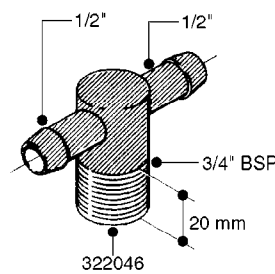

**L0030**

FITTINGS - HEXAGON NIPPLES  
L0030-HIN, 01:01:16

Page 1  
Date 12.08.2020 8:05

parts-n°	order qty	description
10015303	1	FITT.PO.HN 1.00X1.00 M1000
10425003	1	FITT.PO.HN 1.25X1.00 MCPHEE
320132	1	FITT.DK HN 1" BSP
320176	1	FITT.DK HN 3/8"X1/2" BSP
320445	1	FITT.DK HN 1/4"X3/8" BSP
320655	1	FITT.DK HN 1/2"-1/2" BSP
320692	1	FITT.DK HN 3/8'BSPX1/4'NPT
320703	1	FITT.DK HN 3/8BSP X1/2 &1/4NPT
320725	1	FITT.DK NIPPLE 3/8"-3/8" BSP
320902	1	FITT.DK HN 3/8'X 1/4' BSP
390232	1	FITT.DK HN 1-1/2' X 1-1/4' BSP
390276	1	FITT.DK HN 1'BSP

**L0040**

FITTINGS - NIPPLES & ELBOWS  
L0040-HIN, 01:01:16

Page 1

Date 12.08.2020 8:05

parts-n°	order qty	description
10530803	1	FITT.PO.SE 2.00X2.00 45 DEG.
320191	1	FITT.DK ELB 3/8' BSP 45 DEGREE
320482	1	FITT.DK ELB. 1/2" BSP 60 DEG.
320596	1	FITT.DK ELB 3/8'-1/2'BSP 45DEG
320607	1	FITT.DK HN 3/8M X 3/8F BSP LNG
320633	1	FITT.DK HN 3/8"M X 3/8"F BSP
321451	1	FITT.DK ELB.1-1/2 X1-1/4 80DEG
321532	1	FITT.DK REDUC 3/4' X 1/2' BSP
390233	1	FITT.DK REDUC 1-1/2" X 1" BSP

**L0050**

parts-n°	order qty	description
242594	1	O-RING D14 X 1.78 SCH.70-EPDM
320294	1	FITT.DK TEE 3/8X3/8HB X1/2"BSP
320305	1	FITT.DK HB 3/4'- 3/4' BSP
320386	1	FITT.DK TEE 3/8X3/8HB X3/8"BSP
320397	1	FITT.DK ELB 3/8"HB X 3/8" BSP
320401	1	FITT.DK TEE 1/2X1/2HB X1/2"BSP
320412	1	FITT.DK TEE 1/2X1/2HB X3/8'BSP
320423	1	FITT.DK ELB 1/2'HB X 3/8' BSP
320891	1	FITT.DK HB 3/8'- 3/8' BSP
320972	1	FITT.DK HB 5/16'- 1/4' BSP
322046	1	FITT.DK TEE 1/2X1/2HB X3/4'BSP
322048	1	FITT.DK TEE 3/4X3/4HB X3/4'BSP
330595	1	O-RING D24.6/D20X2.1 -3/4"
333137	1	FITT.DK CONN.1/2" F.NOZZ. DOUB
333141	1	FITT.DK CONN.1/2" F.NOZZ.SING
334041	1	FITT.DK CONN.3/4' F.NOZZ. SING
334042	1	FITT.DK CONN.3/4' F.NOZZ. DOUB
334195	1	FITT.DK ELB. 3/4"HB X 3/4"HB
10012103	1	FITT.PO.HB 1.25X1.50 IMB1012
10014003	1	FITT.PO.HB 1.25X1.25 IMB1010
10036903	1	FITT.PO.HB 1.50X1.50 IMB1212
28019303	1	FITTING HB ELB 3/4NPT-3/4HOSE
61016500	1	HOSE TAIL 3/4" 90°+RG CAP 3/4"
72026700	1	NOZZLE TUBE ADAPTER W/O-RING