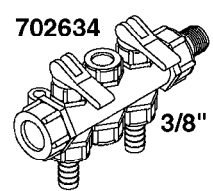

**A0410**

PUMP - SYSTEM 12 VOLT F/ES30  
A0410-HIN, 01:01:16

Page 1

Date 12.08.2020 8:05

parts-n°	order qty	description
261272	1	FUSE 10A D6X32 MM
320084	1	FITT.DK NUT 1/2" BSP
320095	1	FITT.DK NUT 1" BSP
320117	1	FITT.DK CONN.1/2"BSP F. 1" CAP
320272	1	FITT.DK CAPNUT 3/8' BSP
320386	1	FITT.DK TEE 3/8X3/8HB X3/8"BSP
320423	1	FITT.DK ELB 1/2'HB X 3/8' BSP
321307	1	FITT.DK NUT 1/2" BSP JAMB
330212	1	O-RING D19/D14X2.4 F.1/2"NUT
330326	1	O-RING D30/D24X2 F.1"NUT
330676	1	FITT.DK HB 3/8" F. 1/2" NUT
330687	1	FITT.DK HB 1/2" F. 1/2" NUT
332592	1	O-RING D26/D20X3
334533	1	CLAMP HOSE PLASTIC 3/8"
334534	1	CLAMP HOSE PLASTIC 1/2"
720556	1	SAFETY VALVE FOR ATV SPRAYER
725512	1	SPRING W/SEAT
927269	1	HOSE R X PVC X 1/2 X 0012"
10131403	1	SWITCH 12V 10 AMP TOGGLE
10131603	1	CLIPS ALLIGATOR 12V
10134203	1	1 FT. 16/2 SJTW ELECT. CABLE
10244503	1	PUMP 12 VOLT FLOJET 2100-573
26001303	1	FUSE HOLDER - INLINE
92701703	1	HOSE R X3/8" X300PSI WP X0012"

SEE  
PAGE  
B0020

**B0030**

parts-n°	order qty	description
146644	1	PIN D3X19 STAINLESS
160167	1	MOUNTING PLATE LP
160171	1	MOUNTING PLATE NK
241323	1	O-RING D5.3X2.4 NITRIL
320047	1	FITT.DK CAPNUT 1/2" BSP
320073	1	DISTRIBUTOR HOUSING 1/2"
320084	1	FITT.DK NUT 1/2" BSP
320095	1	FITT.DK NUT 1" BSP
320106	1	FITT.DK CAPNUT 1" BSP
320117	1	FITT.DK CONN.1/2"BSP F. 1" CAP
330212	1	O-RING D19/D14X2.4 F.1/2"NUT
330293	1	VALVE SEAT WITH 3/8" HOSE TAIL
330304	1	VALVE CONE D14
330315	1	O-RING D18.4/D13X.6
330326	1	O-RING D30/D24X2 F.1"NUT
330337	1	HANDLE F. FLIP VALVE
331122	1	VALVE SEAT WITH 1/2" HOSE TAIL
334533	1	CLAMP HOSE PLASTIC 3/8"
334534	1	CLAMP HOSE PLASTIC 1/2"
420582	1	BOLT HEX 8.8 DEL M8X20 FT A2
420626	1	BOLT HEX 8.8 DEL M10X20 FT
460342	1	NUT HEX M10 DEL DIN934
460364	1	NUT HU M8 A2 SS DIN934
702634	1	DIST.HOUSING ASSEMBLY (2-VALVE)
709741	1	VALVE ASSY. 1/2" FLIP LEVER
841072	1	DISTRIBUT. VALVE 1/2" NK
841094	1	DISTRIBUT. VALVE 1/2" LP,BL
92701703	1	HOSE R X3/8" X300PSI WP X0012"
92702103	1	HOSE R X1/2" X300PSI WP X0012"