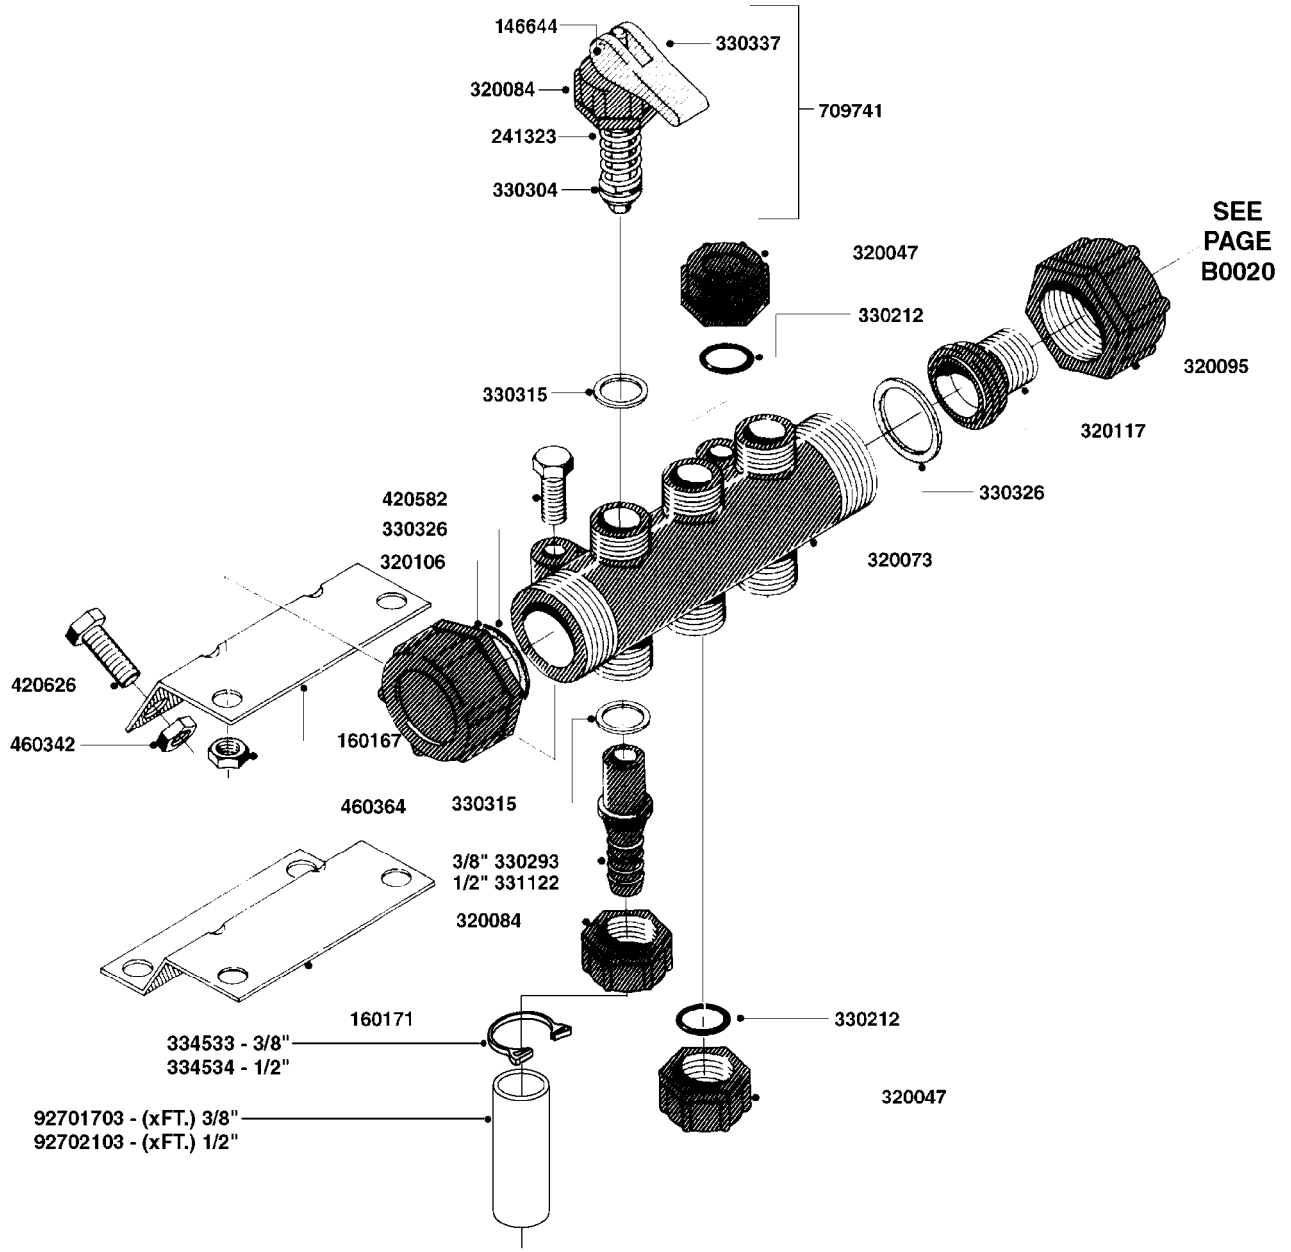

**A0410**

PUMP - SYSTEM 12 VOLT F/ES30  
A0410-HIN, 01:01:16

Page 1

Date 12.08.2020 8:05

parts-n°	order qty	description
261272	1	FUSE 10A D6X32 MM
320084	1	FITT.DK NUT 1/2" BSP
320095	1	FITT.DK NUT 1" BSP
320117	1	FITT.DK CONN.1/2"BSP F. 1" CAP
320272	1	FITT.DK CAPNUT 3/8' BSP
320386	1	FITT.DK TEE 3/8X3/8HB X3/8"BSP
320423	1	FITT.DK ELB 1/2'HB X 3/8' BSP
321307	1	FITT.DK NUT 1/2" BSP JAMB
330212	1	O-RING D19/D14X2.4 F.1/2"NUT
330326	1	O-RING D30/D24X2 F.1"NUT
330676	1	FITT.DK HB 3/8" F. 1/2" NUT
330687	1	FITT.DK HB 1/2" F. 1/2" NUT
332592	1	O-RING D26/D20X3
334533	1	CLAMP HOSE PLASTIC 3/8"
334534	1	CLAMP HOSE PLASTIC 1/2"
720556	1	SAFETY VALVE FOR ATV SPRAYER
725512	1	SPRING W/SEAT
927269	1	HOSE R X PVC X 1/2 X 0012"
10131403	1	SWITCH 12V 10 AMP TOGGLE
10131603	1	CLIPS ALLIGATOR 12V
10134203	1	1 FT. 16/2 SJTW ELECT. CABLE
10244503	1	PUMP 12 VOLT FLOJET 2100-573
26001303	1	FUSE HOLDER - INLINE
92701703	1	HOSE R X3/8" X300PSI WP X0012"

SEE  
PAGE  
B0020

**B0030**

parts-n°	order qty	description
146644	1	PIN D3X19 STAINLESS
160167	1	MOUNTING PLATE LP
160171	1	MOUNTING PLATE NK
241323	1	O-RING D5.3X2.4 NITRIL
320047	1	FITT.DK CAPNUT 1/2" BSP
320073	1	DISTRIBUTOR HOUSING 1/2"
320084	1	FITT.DK NUT 1/2" BSP
320095	1	FITT.DK NUT 1" BSP
320106	1	FITT.DK CAPNUT 1" BSP
320117	1	FITT.DK CONN.1/2"BSP F. 1" CAP
330212	1	O-RING D19/D14X2.4 F.1/2"NUT
330293	1	VALVE SEAT WITH 3/8" HOSE TAIL
330304	1	VALVE CONE D14
330315	1	O-RING D18.4/D13X.6
330326	1	O-RING D30/D24X2 F.1"NUT
330337	1	HANDLE F. FLIP VALVE
331122	1	VALVE SEAT WITH 1/2" HOSE TAIL
334533	1	CLAMP HOSE PLASTIC 3/8"
334534	1	CLAMP HOSE PLASTIC 1/2"
420582	1	BOLT HEX 8.8 DEL M8X20 FT A2
420626	1	BOLT HEX 8.8 DEL M10X20 FT
460342	1	NUT HEX M10 DEL DIN934
460364	1	NUT HU M8 A2 SS DIN934
702634	1	DIST.HOUSING ASSEMBLY (2-VALVE)
709741	1	VALVE ASSY. 1/2" FLIP LEVER
841072	1	DISTRIBUT. VALVE 1/2" NK
841094	1	DISTRIBUT. VALVE 1/2" LP,BL
92701703	1	HOSE R X3/8" X300PSI WP X0012"
92702103	1	HOSE R X1/2" X300PSI WP X0012"