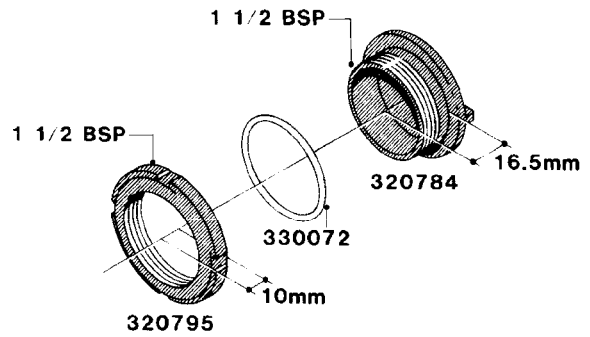

**L0030**

FITTINGS - HEXAGON NIPPLES  
L0030-HIN, 01:01:16

Page 1  
Date 12.08.2020 8:05

parts-n°	order qty	description
10015303	1	FITT.PO.HN 1.00X1.00 M1000
10425003	1	FITT.PO.HN 1.25X1.00 MCPHEE
320132	1	FITT.DK HN 1" BSP
320176	1	FITT.DK HN 3/8"X1/2" BSP
320445	1	FITT.DK HN 1/4"X3/8" BSP
320655	1	FITT.DK HN 1/2"-1/2" BSP
320692	1	FITT.DK HN 3/8'BSPX1/4'NPT
320703	1	FITT.DK HN 3/8BSP X1/2 &1/4NPT
320725	1	FITT.DK NIPPLE 3/8"-3/8" BSP
320902	1	FITT.DK HN 3/8'X 1/4' BSP
390232	1	FITT.DK HN 1-1/2' X 1-1/4' BSP
390276	1	FITT.DK HN 1'BSP

**L0040**

FITTINGS - NIPPLES & ELBOWS  
L0040-HIN, 01:01:16

Page 1

Date 12.08.2020 8:05

parts-n°	order qty	description
10530803	1	FITT.PO.SE 2.00X2.00 45 DEG.
320191	1	FITT.DK ELB 3/8' BSP 45 DEGREE
320482	1	FITT.DK ELB. 1/2" BSP 60 DEG.
320596	1	FITT.DK ELB 3/8'-1/2'BSP 45DEG
320607	1	FITT.DK HN 3/8M X 3/8F BSP LNG
320633	1	FITT.DK HN 3/8"M X 3/8"F BSP
321451	1	FITT.DK ELB.1-1/2 X1-1/4 80DEG
321532	1	FITT.DK REDUC 3/4' X 1/2' BSP
390233	1	FITT.DK REDUC 1-1/2" X 1" BSP

**L0050**

parts-n°	order qty	description
242594	1	O-RING D14 X 1.78 SCH.70-EPDM
320294	1	FITT.DK TEE 3/8X3/8HB X1/2"BSP
320305	1	FITT.DK HB 3/4'- 3/4' BSP
320386	1	FITT.DK TEE 3/8X3/8HB X3/8"BSP
320397	1	FITT.DK ELB 3/8"HB X 3/8" BSP
320401	1	FITT.DK TEE 1/2X1/2HB X1/2"BSP
320412	1	FITT.DK TEE 1/2X1/2HB X3/8'BSP
320423	1	FITT.DK ELB 1/2'HB X 3/8' BSP
320891	1	FITT.DK HB 3/8'- 3/8' BSP
320972	1	FITT.DK HB 5/16'- 1/4' BSP
322046	1	FITT.DK TEE 1/2X1/2HB X3/4'BSP
322048	1	FITT.DK TEE 3/4X3/4HB X3/4'BSP
330595	1	O-RING D24.6/D20X2.1 -3/4"
333137	1	FITT.DK CONN.1/2" F.NOZZ. DOUB
333141	1	FITT.DK CONN.1/2" F.NOZZ.SING
334041	1	FITT.DK CONN.3/4' F.NOZZ. SING
334042	1	FITT.DK CONN.3/4' F.NOZZ. DOUB
334195	1	FITT.DK ELB. 3/4"HB X 3/4"HB
10012103	1	FITT.PO.HB 1.25X1.50 IMB1012
10014003	1	FITT.PO.HB 1.25X1.25 IMB1010
10036903	1	FITT.PO.HB 1.50X1.50 IMB1212
28019303	1	FITTING HB ELB 3/4NPT-3/4HOSE
61016500	1	HOSE TAIL 3/4" 90°+RG CAP 3/4"
72026700	1	NOZZLE TUBE ADAPTER W/O-RING