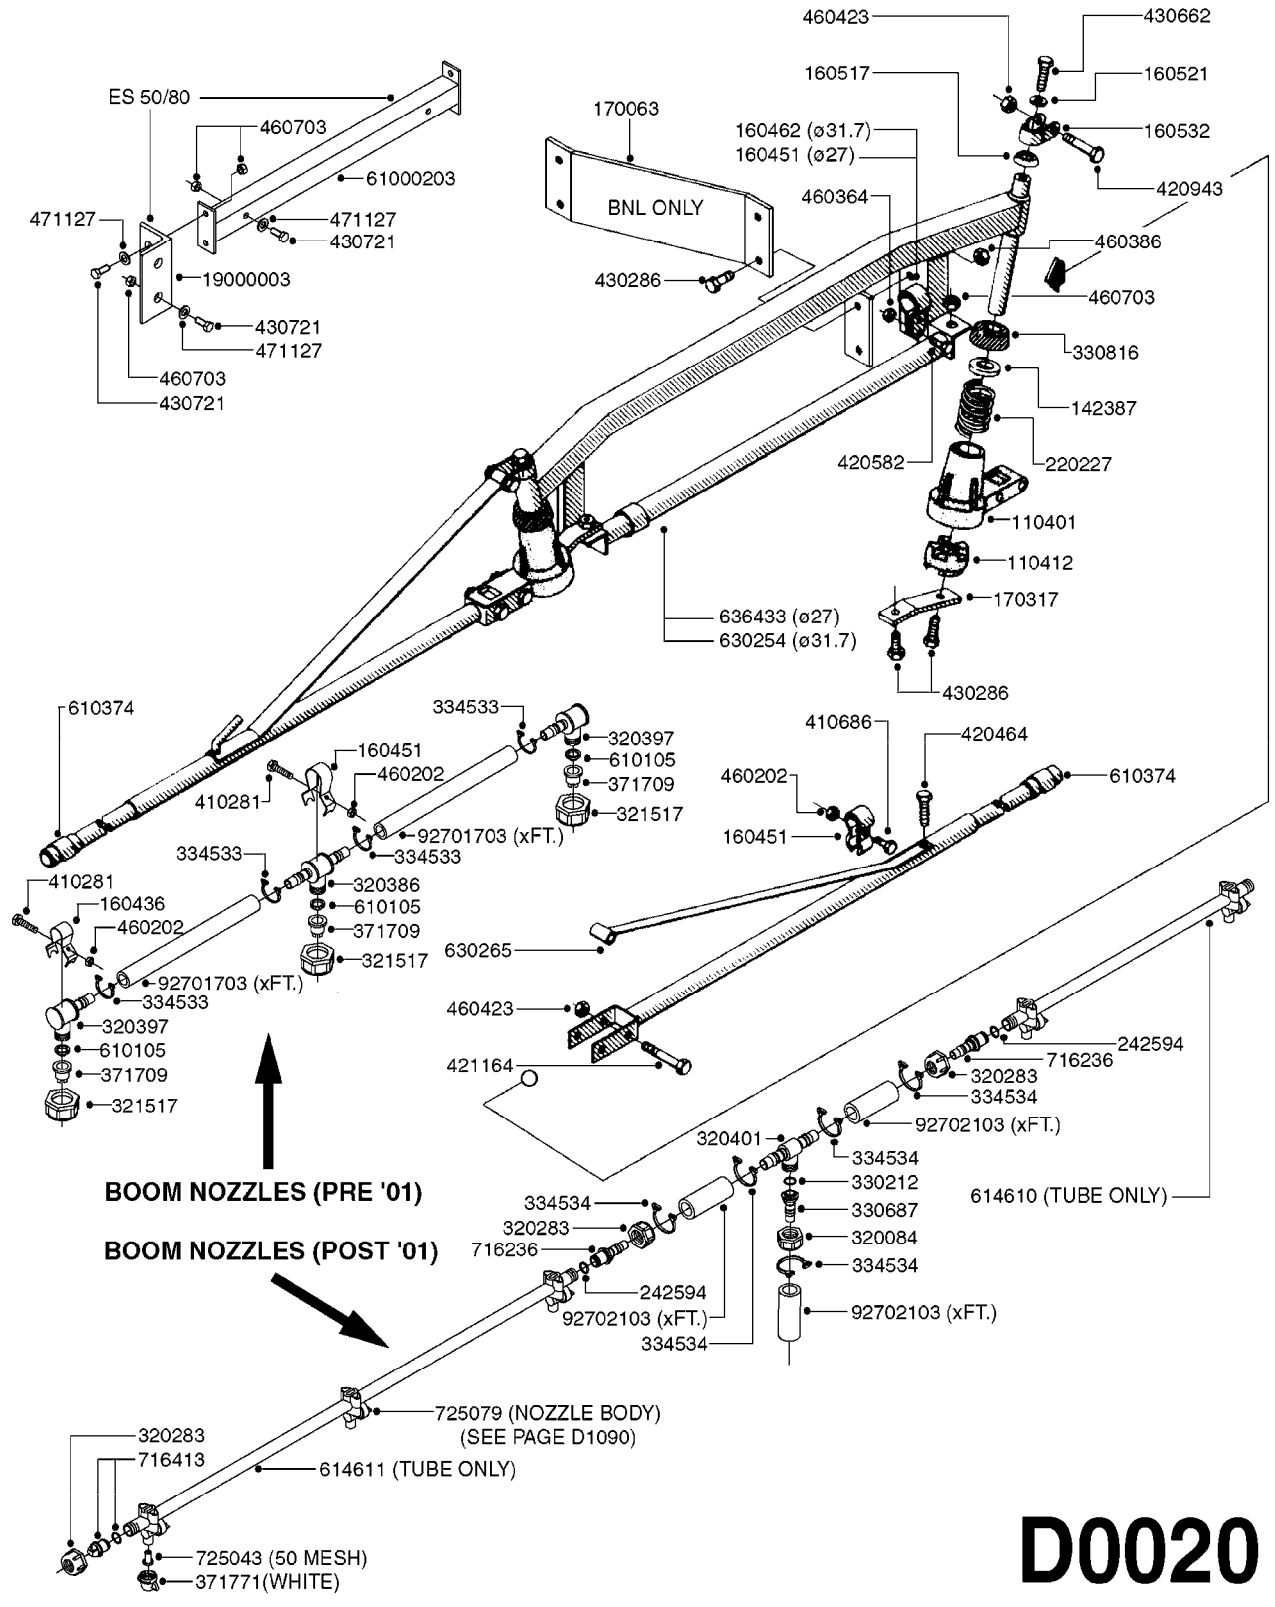

BOOM - 14' HD
D0020-HIN, 19:08:19

BOOM - 14' HD
D0020-HIN, 19:08:19

Page 1
Date 12.08.2020 8:05

parts-n°	order qty	description
110401	1	SPRING HOUSING STD BOOM
110412	1	CLUTCH STANDARD BOOM
142387	1	WASHER D40D23X5
160436	1	PIPE BRANCH HOLDER D22,2
160451	1	PIPE BRANCH HOLDER D25,4
160462	1	PIPE BRANCH HOLDER D31,7
160517	1	SPACER COLLAR, STANDARD BOM
160521	1	WASHER D30.5/D13X2
160532	1	CLAMP SWIVEL F. BOOM 14'H.D.
170063	1	SUPPORT BRKT.(USE-#725434 kit)
170317	1	CROSSBAR FOR BOOM WINE II
220227	1	SPRING FOR PIVOT
242594	1	O-RING D14 X 1.78 SCH.70-EPDM
320084	1	FITT.DK NUT 1/2" BSP
320283	1	FITT.DK NUT 3/4"BSP
320386	1	FITT.DK TEE 3/8X3/8HB X3/8"BSP
320397	1	FITT.DK ELB 3/8"HB X 3/8" BSP
320401	1	FITT.DK TEE 1/2X1/2HB X1/2"BSP
321517	1	FITT.DK CAP 3/8" BSP WHITE
330212	1	O-RING D19/D14X2.4 F.1/2"NUT
330687	1	FITT.DK HB 1/2" F. 1/2" NUT
330816	1	DUST COVER PLASTIC/STD.BOOM
334533	1	CLAMP HOSE PLASTIC 3/8"
334534	1	CLAMP HOSE PLASTIC 1/2"
371709	1	NOZZLE ISO F-03-110 BLUE
371771	1	NOZZLE ISO CT F-08-110 WHITE
410281	1	BOLT HEX 8.8 DEL M6X25 DIN933 A2
410686	1	BOLT HEX 8.8 DEL M6X30
420464	1	BOLT HEX 8.8 DEL 3/8'X20MM
420582	1	BOLT HEX 8.8 DEL M8X20 FT A2
420943	1	BOLT HEX 8.8 DEL M10X50
421164	1	BOLT HEX 8.8 DEL M10X70
430286	1	BOLT HEX 8.8 DEL M12X30 FT
430662	1	BOLT HEX 8.8 DEL M12X20 FT
430721	1	BOLT HEX 8.8 DEL M12X40 FT
460202	1	NUT HEX M6
460364	1	NUT HU M8 A2 SS DIN934
460386	1	NUT HEX M12X1.75
460423	1	NUT HEX M10X1.50 LOCK DIN985A2 SS
460703	1	NUT HEX M12X1.75 LOCK DIN985A2 SS
471127	1	WASHER, M12, Ø24/13X24X2.5 SS
610105	1	NOZZLE FILTER
610374	1	BOOM WING OUT.SECTION (WINE11)
614610	1	NOZZLE TUBE 2 HOLE L-24"/SP20"
614611	1	NOZZLE TUBE 3 HOLE L-44"/SP20"
630265	1	BOOM WING 14' BOOM
636433	1	CENTER SECTION 14' BOOM D27.0
716236	1	FITT.DK HB 1/2" ASSY. F. 3/4"
716413	1	FITT.DK PLUG ASSY. F.NOZ TUBE
725043	1	SCREEN 50 MESH W.GASKET,BLUE
725079	1	NOZZLE ASSY.SING.SNAP-FIT GREN
19000003	1	MOUNT ANGLE BRACKET ES50/80
61000203	1	MOUNT BRACKET F.14' BOOM
92701703	1	HOSE R X3/8" X300PSI WP X0012"
92702103	1	HOSE R X1/2" X300PSI WP X0012"