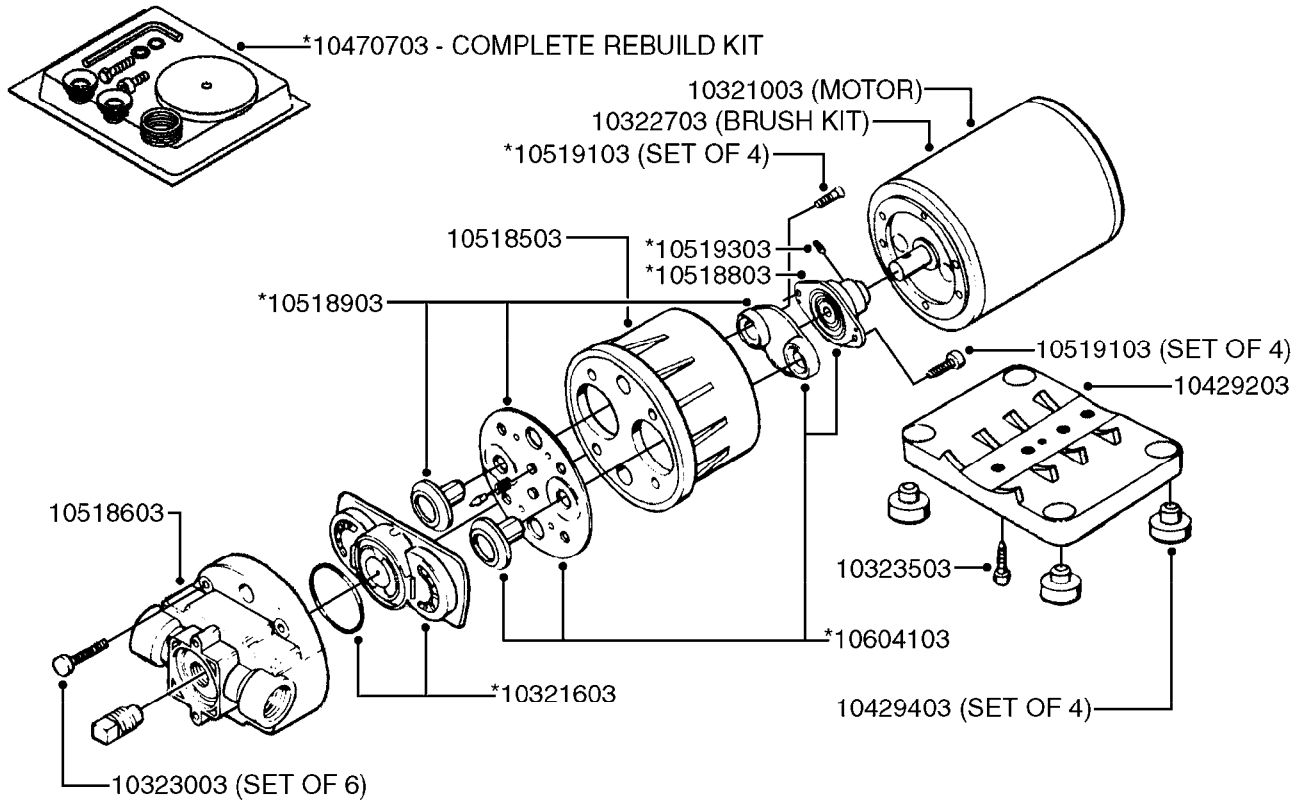

Agroparts: [www.HARDI-INTERNATIONAL.com](http://www.HARDI-INTERNATIONAL.com)

SM Skid Mount 12 Volt

Country-Code 11

Date 12.08.2020 8:05

main group	page-n°	date	description
Pumps	A0400-HIN	19:02:20	PUMP - FLO JET 12 VOLT
Controls, Filters, Valves	A0410-HIN	01:01:16	PUMP - SYSTEM 12 VOLT F/ES30
Booms, Nozzle Bodies & Tubes	B0030-HIN	01:01:16	DISTRIBUTION VALVE - MANUAL
	D0020-HIN	19:08:19	BOOM - 14' HD
	D1000-HIN	01:01:16	BOOM-NOZZLES 110° FLAT FAN ISO
	D1010-HIN	01:01:16	BOOM-NOZZLES 110° LOWDRIFT ISO
	D1020-HIN	01:01:16	BOOM-NOZZLES 80° FLAT FAN ISO
	D1030-HIN	28:11:17	BOOM-NOZZLE CAPS AND FILTERS
	D1040-HIN	01:01:16	BOOM-NOZZLES INJET
	D1050-HIN	01:01:16	BOOM-NOZZLES MINIDRIFT
	D1060-HIN	01:01:16	BOOM-NOZZLES QUINTASTREAM
	D1080-HIN	01:01:16	NOZZLE BODIES-THREADED
	D1090-HIN	01:01:16	NOZZLE BODIES-SNAP FIT
	D1100-HIN	01:01:16	DOUBLE NOZZLE HOLDER-SNAP FIT
Estate Sprayers	I0110-HIN	01:01:16	SM 50/80 TANK & FRAME
Special equipment, Extras	K0480-HIN	01:01:16	HANDGUN TYPE 60S/60L POST 95
	K0490-HIN	01:01:16	HOSE REEL ASSEMBLIES
	K0520-HIN	05:12:19	HOSE WRAPS
	K0560-HIN	01:01:16	PRESSURE GAUGES
Fittings	L0010-HIN	01:01:16	FITTINGS-CAP NUTS & HOSE BARBS
	L0020-HIN	01:01:16	FITTINGS-T-PIECES,CAPS & ELBOWS
	L0030-HIN	01:01:16	FITTINGS - HEXAGON NIPPLES
	L0040-HIN	01:01:16	FITTINGS - NIPPLES & ELBOWS
	L0050-HIN	01:01:16	FITTINGS - HOSE CONNECTORS
	L0060-HIN	01:01:16	FITTINGS - BULKHEAD
	L0120-HIN	17:10:19	BULK HOSE
	L0130-HIN	16:10:19	HOSE CLAMPS