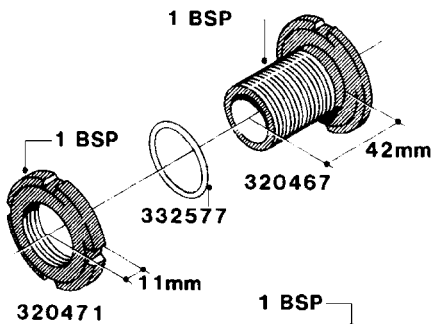

**L0030**

FITTINGS - HEXAGON NIPPLES  
L0030-HIN, 01:01:16

Page 1  
Date 12.08.2020 8:05

parts-n°	order qty	description
10015303	1	FITT.PO.HN 1.00X1.00 M1000
10425003	1	FITT.PO.HN 1.25X1.00 MCPHEE
320132	1	FITT.DK HN 1" BSP
320176	1	FITT.DK HN 3/8"X1/2" BSP
320445	1	FITT.DK HN 1/4"X3/8" BSP
320655	1	FITT.DK HN 1/2"-1/2" BSP
320692	1	FITT.DK HN 3/8'BSPX1/4'NPT
320703	1	FITT.DK HN 3/8BSP X1/2 &1/4NPT
320725	1	FITT.DK NIPPLE 3/8"-3/8" BSP
320902	1	FITT.DK HN 3/8'X 1/4' BSP
390232	1	FITT.DK HN 1-1/2' X 1-1/4' BSP
390276	1	FITT.DK HN 1'BSP

**L0040**

FITTINGS - NIPPLES & ELBOWS  
L0040-HIN, 01:01:16

Page 1

Date 12.08.2020 8:05

parts-n°	order qty	description
10530803	1	FITT.PO.SE 2.00X2.00 45 DEG.
320191	1	FITT.DK ELB 3/8' BSP 45 DEGREE
320482	1	FITT.DK ELB. 1/2" BSP 60 DEG.
320596	1	FITT.DK ELB 3/8'-1/2'BSP 45DEG
320607	1	FITT.DK HN 3/8M X 3/8F BSP LNG
320633	1	FITT.DK HN 3/8"M X 3/8"F BSP
321451	1	FITT.DK ELB.1-1/2 X1-1/4 80DEG
321532	1	FITT.DK REDUC 3/4' X 1/2' BSP
390233	1	FITT.DK REDUC 1-1/2" X 1" BSP

**L0050**

parts-n°	order qty	description
242594	1	O-RING D14 X 1.78 SCH.70-EPDM
320294	1	FITT.DK TEE 3/8X3/8HB X1/2"BSP
320305	1	FITT.DK HB 3/4'- 3/4' BSP
320386	1	FITT.DK TEE 3/8X3/8HB X3/8"BSP
320397	1	FITT.DK ELB 3/8"HB X 3/8" BSP
320401	1	FITT.DK TEE 1/2X1/2HB X1/2"BSP
320412	1	FITT.DK TEE 1/2X1/2HB X3/8'BSP
320423	1	FITT.DK ELB 1/2'HB X 3/8' BSP
320891	1	FITT.DK HB 3/8'- 3/8' BSP
320972	1	FITT.DK HB 5/16'- 1/4' BSP
322046	1	FITT.DK TEE 1/2X1/2HB X3/4'BSP
322048	1	FITT.DK TEE 3/4X3/4HB X3/4'BSP
330595	1	O-RING D24.6/D20X2.1 -3/4"
333137	1	FITT.DK CONN.1/2" F.NOZZ. DOUB
333141	1	FITT.DK CONN.1/2" F.NOZZ.SING
334041	1	FITT.DK CONN.3/4' F.NOZZ. SING
334042	1	FITT.DK CONN.3/4' F.NOZZ. DOUB
334195	1	FITT.DK ELB. 3/4"HB X 3/4"HB
10012103	1	FITT.PO.HB 1.25X1.50 IMB1012
10014003	1	FITT.PO.HB 1.25X1.25 IMB1010
10036903	1	FITT.PO.HB 1.50X1.50 IMB1212
28019303	1	FITTING HB ELB 3/4NPT-3/4HOSE
61016500	1	HOSE TAIL 3/4" 90°+RG CAP 3/4"
72026700	1	NOZZLE TUBE ADAPTER W/O-RING