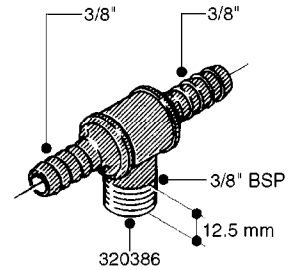

**L0030**

FITTINGS - HEXAGON NIPPLES  
L0030-HIN, 01:01:16

Page 1  
Date 12.08.2020 8:05

parts-n°	order qty	description
10015303	1	FITT.PO.HN 1.00X1.00 M1000
10425003	1	FITT.PO.HN 1.25X1.00 MCPHEE
320132	1	FITT.DK HN 1" BSP
320176	1	FITT.DK HN 3/8"X1/2" BSP
320445	1	FITT.DK HN 1/4"X3/8" BSP
320655	1	FITT.DK HN 1/2"-1/2" BSP
320692	1	FITT.DK HN 3/8'BSPX1/4'NPT
320703	1	FITT.DK HN 3/8BSP X1/2 &1/4NPT
320725	1	FITT.DK NIPPLE 3/8"-3/8" BSP
320902	1	FITT.DK HN 3/8'X 1/4' BSP
390232	1	FITT.DK HN 1-1/2' X 1-1/4' BSP
390276	1	FITT.DK HN 1'BSP

**L0040**

FITTINGS - NIPPLES & ELBOWS  
L0040-HIN, 01:01:16

Page 1

Date 12.08.2020 8:05

parts-n°	order qty	description
10530803	1	FITT.PO.SE 2.00X2.00 45 DEG.
320191	1	FITT.DK ELB 3/8' BSP 45 DEGREE
320482	1	FITT.DK ELB. 1/2" BSP 60 DEG.
320596	1	FITT.DK ELB 3/8'-1/2'BSP 45DEG
320607	1	FITT.DK HN 3/8M X 3/8F BSP LNG
320633	1	FITT.DK HN 3/8"M X 3/8"F BSP
321451	1	FITT.DK ELB.1-1/2 X1-1/4 80DEG
321532	1	FITT.DK REDUC 3/4' X 1/2' BSP
390233	1	FITT.DK REDUC 1-1/2" X 1" BSP

**L0050**

parts-n°	order qty	description
242594	1	O-RING D14 X 1.78 SCH.70-EPDM
320294	1	FITT.DK TEE 3/8X3/8HB X1/2"BSP
320305	1	FITT.DK HB 3/4'- 3/4' BSP
320386	1	FITT.DK TEE 3/8X3/8HB X3/8"BSP
320397	1	FITT.DK ELB 3/8"HB X 3/8" BSP
320401	1	FITT.DK TEE 1/2X1/2HB X1/2"BSP
320412	1	FITT.DK TEE 1/2X1/2HB X3/8'BSP
320423	1	FITT.DK ELB 1/2'HB X 3/8' BSP
320891	1	FITT.DK HB 3/8'- 3/8' BSP
320972	1	FITT.DK HB 5/16'- 1/4' BSP
322046	1	FITT.DK TEE 1/2X1/2HB X3/4'BSP
322048	1	FITT.DK TEE 3/4X3/4HB X3/4'BSP
330595	1	O-RING D24.6/D20X2.1 -3/4"
333137	1	FITT.DK CONN.1/2" F.NOZZ. DOUB
333141	1	FITT.DK CONN.1/2" F.NOZZ.SING
334041	1	FITT.DK CONN.3/4' F.NOZZ. SING
334042	1	FITT.DK CONN.3/4' F.NOZZ. DOUB
334195	1	FITT.DK ELB. 3/4"HB X 3/4"HB
10012103	1	FITT.PO.HB 1.25X1.50 IMB1012
10014003	1	FITT.PO.HB 1.25X1.25 IMB1010
10036903	1	FITT.PO.HB 1.50X1.50 IMB1212
28019303	1	FITTING HB ELB 3/4NPT-3/4HOSE
61016500	1	HOSE TAIL 3/4" 90°+RG CAP 3/4"
72026700	1	NOZZLE TUBE ADAPTER W/O-RING