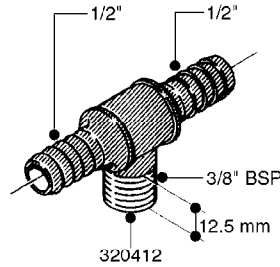

**L0030**

FITTINGS - HEXAGON NIPPLES  
L0030-HIN, 01:01:16

Page 1  
Date 12.08.2020 8:05

parts-n°	order qty	description
10015303	1	FITT.PO.HN 1.00X1.00 M1000
10425003	1	FITT.PO.HN 1.25X1.00 MCPHEE
320132	1	FITT.DK HN 1" BSP
320176	1	FITT.DK HN 3/8"X1/2" BSP
320445	1	FITT.DK HN 1/4"X3/8" BSP
320655	1	FITT.DK HN 1/2"-1/2" BSP
320692	1	FITT.DK HN 3/8'BSPX1/4'NPT
320703	1	FITT.DK HN 3/8BSP X1/2 &1/4NPT
320725	1	FITT.DK NIPPLE 3/8"-3/8" BSP
320902	1	FITT.DK HN 3/8'X 1/4' BSP
390232	1	FITT.DK HN 1-1/2' X 1-1/4' BSP
390276	1	FITT.DK HN 1'BSP

**L0040**

FITTINGS - NIPPLES & ELBOWS  
L0040-HIN, 01:01:16

Page 1

Date 12.08.2020 8:05

parts-n°	order qty	description
10530803	1	FITT.PO.SE 2.00X2.00 45 DEG.
320191	1	FITT.DK ELB 3/8' BSP 45 DEGREE
320482	1	FITT.DK ELB. 1/2" BSP 60 DEG.
320596	1	FITT.DK ELB 3/8'-1/2'BSP 45DEG
320607	1	FITT.DK HN 3/8M X 3/8F BSP LNG
320633	1	FITT.DK HN 3/8"M X 3/8"F BSP
321451	1	FITT.DK ELB.1-1/2 X1-1/4 80DEG
321532	1	FITT.DK REDUC 3/4' X 1/2' BSP
390233	1	FITT.DK REDUC 1-1/2" X 1" BSP

**L0050**

parts-n°	order qty	description
242594	1	O-RING D14 X 1.78 SCH.70-EPDM
320294	1	FITT.DK TEE 3/8X3/8HB X1/2"BSP
320305	1	FITT.DK HB 3/4'- 3/4' BSP
320386	1	FITT.DK TEE 3/8X3/8HB X3/8"BSP
320397	1	FITT.DK ELB 3/8"HB X 3/8" BSP
320401	1	FITT.DK TEE 1/2X1/2HB X1/2"BSP
320412	1	FITT.DK TEE 1/2X1/2HB X3/8'BSP
320423	1	FITT.DK ELB 1/2'HB X 3/8' BSP
320891	1	FITT.DK HB 3/8'- 3/8' BSP
320972	1	FITT.DK HB 5/16'- 1/4' BSP
322046	1	FITT.DK TEE 1/2X1/2HB X3/4'BSP
322048	1	FITT.DK TEE 3/4X3/4HB X3/4'BSP
330595	1	O-RING D24.6/D20X2.1 -3/4"
333137	1	FITT.DK CONN.1/2" F.NOZZ. DOUB
333141	1	FITT.DK CONN.1/2" F.NOZZ.SING
334041	1	FITT.DK CONN.3/4' F.NOZZ. SING
334042	1	FITT.DK CONN.3/4' F.NOZZ. DOUB
334195	1	FITT.DK ELB. 3/4"HB X 3/4"HB
10012103	1	FITT.PO.HB 1.25X1.50 IMB1012
10014003	1	FITT.PO.HB 1.25X1.25 IMB1010
10036903	1	FITT.PO.HB 1.50X1.50 IMB1212
28019303	1	FITTING HB ELB 3/4NPT-3/4HOSE
61016500	1	HOSE TAIL 3/4" 90°+RG CAP 3/4"
72026700	1	NOZZLE TUBE ADAPTER W/O-RING