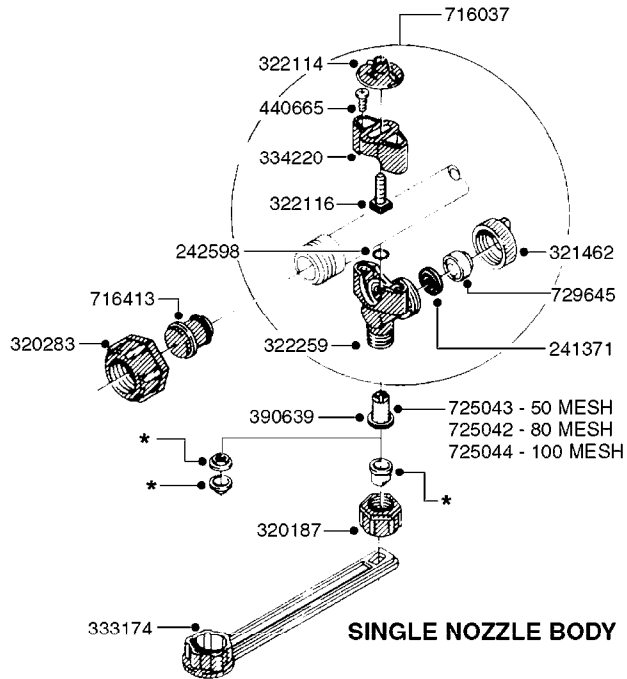

NOZZLE BODIES - THREADED  
D1080-HIN, 01:01:16