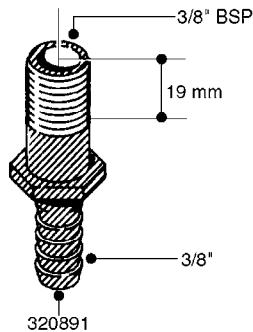

**L0030**

FITTINGS - HEXAGON NIPPLES  
L0030-HIN, 01:01:16

Page 1  
Date 12.08.2020 8:05

parts-n°	order qty	description
10015303	1	FITT.PO.HN 1.00X1.00 M1000
10425003	1	FITT.PO.HN 1.25X1.00 MCPHEE
320132	1	FITT.DK HN 1" BSP
320176	1	FITT.DK HN 3/8"X1/2" BSP
320445	1	FITT.DK HN 1/4"X3/8" BSP
320655	1	FITT.DK HN 1/2"-1/2" BSP
320692	1	FITT.DK HN 3/8'BSPX1/4'NPT
320703	1	FITT.DK HN 3/8BSP X1/2 &1/4NPT
320725	1	FITT.DK NIPPLE 3/8"-3/8" BSP
320902	1	FITT.DK HN 3/8'X 1/4' BSP
390232	1	FITT.DK HN 1-1/2' X 1-1/4' BSP
390276	1	FITT.DK HN 1'BSP

**L0040**

FITTINGS - NIPPLES & ELBOWS  
L0040-HIN, 01:01:16

Page 1

Date 12.08.2020 8:05

parts-n°	order qty	description
10530803	1	FITT.PO.SE 2.00X2.00 45 DEG.
320191	1	FITT.DK ELB 3/8' BSP 45 DEGREE
320482	1	FITT.DK ELB. 1/2" BSP 60 DEG.
320596	1	FITT.DK ELB 3/8'-1/2'BSP 45DEG
320607	1	FITT.DK HN 3/8M X 3/8F BSP LNG
320633	1	FITT.DK HN 3/8"M X 3/8"F BSP
321451	1	FITT.DK ELB.1-1/2 X1-1/4 80DEG
321532	1	FITT.DK REDUC 3/4' X 1/2' BSP
390233	1	FITT.DK REDUC 1-1/2" X 1" BSP

**L0050**

parts-n°	order qty	description
242594	1	O-RING D14 X 1.78 SCH.70-EPDM
320294	1	FITT.DK TEE 3/8X3/8HB X1/2"BSP
320305	1	FITT.DK HB 3/4'- 3/4' BSP
320386	1	FITT.DK TEE 3/8X3/8HB X3/8"BSP
320397	1	FITT.DK ELB 3/8"HB X 3/8" BSP
320401	1	FITT.DK TEE 1/2X1/2HB X1/2"BSP
320412	1	FITT.DK TEE 1/2X1/2HB X3/8'BSP
320423	1	FITT.DK ELB 1/2'HB X 3/8' BSP
320891	1	FITT.DK HB 3/8'- 3/8' BSP
320972	1	FITT.DK HB 5/16'- 1/4' BSP
322046	1	FITT.DK TEE 1/2X1/2HB X3/4'BSP
322048	1	FITT.DK TEE 3/4X3/4HB X3/4'BSP
330595	1	O-RING D24.6/D20X2.1 -3/4"
333137	1	FITT.DK CONN.1/2" F.NOZZ. DOUB
333141	1	FITT.DK CONN.1/2" F.NOZZ.SING
334041	1	FITT.DK CONN.3/4' F.NOZZ. SING
334042	1	FITT.DK CONN.3/4' F.NOZZ. DOUB
334195	1	FITT.DK ELB. 3/4"HB X 3/4"HB
10012103	1	FITT.PO.HB 1.25X1.50 IMB1012
10014003	1	FITT.PO.HB 1.25X1.25 IMB1010
10036903	1	FITT.PO.HB 1.50X1.50 IMB1212
28019303	1	FITTING HB ELB 3/4NPT-3/4HOSE
61016500	1	HOSE TAIL 3/4" 90°+RG CAP 3/4"
72026700	1	NOZZLE TUBE ADAPTER W/O-RING