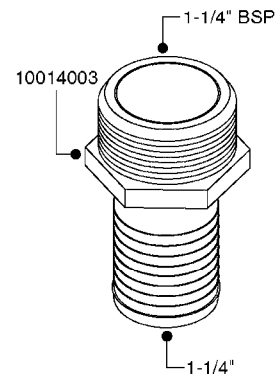

**L0030**

FITTINGS - HEXAGON NIPPLES  
L0030-HIN, 01:01:16

Page 1  
Date 12.08.2020 8:05

parts-n°	order qty	description
10015303	1	FITT.PO.HN 1.00X1.00 M1000
10425003	1	FITT.PO.HN 1.25X1.00 MCPHEE
320132	1	FITT.DK HN 1" BSP
320176	1	FITT.DK HN 3/8"X1/2" BSP
320445	1	FITT.DK HN 1/4"X3/8" BSP
320655	1	FITT.DK HN 1/2"-1/2" BSP
320692	1	FITT.DK HN 3/8'BSPX1/4'NPT
320703	1	FITT.DK HN 3/8BSP X1/2 &1/4NPT
320725	1	FITT.DK NIPPLE 3/8"-3/8" BSP
320902	1	FITT.DK HN 3/8'X 1/4' BSP
390232	1	FITT.DK HN 1-1/2' X 1-1/4' BSP
390276	1	FITT.DK HN 1'BSP

**L0040**

FITTINGS - NIPPLES & ELBOWS  
L0040-HIN, 01:01:16

Page 1

Date 12.08.2020 8:05

parts-n°	order qty	description
10530803	1	FITT.PO.SE 2.00X2.00 45 DEG.
320191	1	FITT.DK ELB 3/8' BSP 45 DEGREE
320482	1	FITT.DK ELB. 1/2" BSP 60 DEG.
320596	1	FITT.DK ELB 3/8'-1/2'BSP 45DEG
320607	1	FITT.DK HN 3/8M X 3/8F BSP LNG
320633	1	FITT.DK HN 3/8"M X 3/8"F BSP
321451	1	FITT.DK ELB.1-1/2 X1-1/4 80DEG
321532	1	FITT.DK REDUC 3/4' X 1/2' BSP
390233	1	FITT.DK REDUC 1-1/2" X 1" BSP

**L0050**

parts-n°	order qty	description
242594	1	O-RING D14 X 1.78 SCH.70-EPDM
320294	1	FITT.DK TEE 3/8X3/8HB X1/2"BSP
320305	1	FITT.DK HB 3/4'- 3/4' BSP
320386	1	FITT.DK TEE 3/8X3/8HB X3/8"BSP
320397	1	FITT.DK ELB 3/8"HB X 3/8" BSP
320401	1	FITT.DK TEE 1/2X1/2HB X1/2"BSP
320412	1	FITT.DK TEE 1/2X1/2HB X3/8'BSP
320423	1	FITT.DK ELB 1/2'HB X 3/8' BSP
320891	1	FITT.DK HB 3/8'- 3/8' BSP
320972	1	FITT.DK HB 5/16'- 1/4' BSP
322046	1	FITT.DK TEE 1/2X1/2HB X3/4'BSP
322048	1	FITT.DK TEE 3/4X3/4HB X3/4'BSP
330595	1	O-RING D24.6/D20X2.1 -3/4"
333137	1	FITT.DK CONN.1/2" F.NOZZ. DOUB
333141	1	FITT.DK CONN.1/2" F.NOZZ.SING
334041	1	FITT.DK CONN.3/4' F.NOZZ. SING
334042	1	FITT.DK CONN.3/4' F.NOZZ. DOUB
334195	1	FITT.DK ELB. 3/4"HB X 3/4"HB
10012103	1	FITT.PO.HB 1.25X1.50 IMB1012
10014003	1	FITT.PO.HB 1.25X1.25 IMB1010
10036903	1	FITT.PO.HB 1.50X1.50 IMB1212
28019303	1	FITTING HB ELB 3/4NPT-3/4HOSE
61016500	1	HOSE TAIL 3/4" 90°+RG CAP 3/4"
72026700	1	NOZZLE TUBE ADAPTER W/O-RING