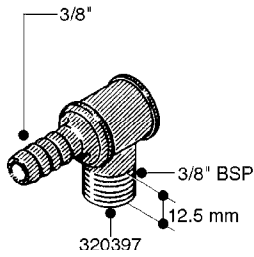

**L0030**

FITTINGS - HEXAGON NIPPLES  
L0030-HIN, 01:01:16

Page 1  
Date 12.08.2020 8:05

parts-n°	order qty	description
10015303	1	FITT.PO.HN 1.00X1.00 M1000
10425003	1	FITT.PO.HN 1.25X1.00 MCPHEE
320132	1	FITT.DK HN 1" BSP
320176	1	FITT.DK HN 3/8"X1/2" BSP
320445	1	FITT.DK HN 1/4"X3/8" BSP
320655	1	FITT.DK HN 1/2"-1/2" BSP
320692	1	FITT.DK HN 3/8'BSPX1/4'NPT
320703	1	FITT.DK HN 3/8BSP X1/2 &1/4NPT
320725	1	FITT.DK NIPPLE 3/8"-3/8" BSP
320902	1	FITT.DK HN 3/8'X 1/4' BSP
390232	1	FITT.DK HN 1-1/2' X 1-1/4' BSP
390276	1	FITT.DK HN 1'BSP

**L0040**

FITTINGS - NIPPLES & ELBOWS  
L0040-HIN, 01:01:16

Page 1

Date 12.08.2020 8:05

parts-n°	order qty	description
10530803	1	FITT.PO.SE 2.00X2.00 45 DEG.
320191	1	FITT.DK ELB 3/8' BSP 45 DEGREE
320482	1	FITT.DK ELB. 1/2" BSP 60 DEG.
320596	1	FITT.DK ELB 3/8'-1/2'BSP 45DEG
320607	1	FITT.DK HN 3/8M X 3/8F BSP LNG
320633	1	FITT.DK HN 3/8"M X 3/8"F BSP
321451	1	FITT.DK ELB.1-1/2 X1-1/4 80DEG
321532	1	FITT.DK REDUC 3/4' X 1/2' BSP
390233	1	FITT.DK REDUC 1-1/2" X 1" BSP

**L0050**

parts-n°	order qty	description
242594	1	O-RING D14 X 1.78 SCH.70-EPDM
320294	1	FITT.DK TEE 3/8X3/8HB X1/2"BSP
320305	1	FITT.DK HB 3/4'- 3/4' BSP
320386	1	FITT.DK TEE 3/8X3/8HB X3/8"BSP
320397	1	FITT.DK ELB 3/8"HB X 3/8" BSP
320401	1	FITT.DK TEE 1/2X1/2HB X1/2"BSP
320412	1	FITT.DK TEE 1/2X1/2HB X3/8'BSP
320423	1	FITT.DK ELB 1/2'HB X 3/8' BSP
320891	1	FITT.DK HB 3/8'- 3/8' BSP
320972	1	FITT.DK HB 5/16'- 1/4' BSP
322046	1	FITT.DK TEE 1/2X1/2HB X3/4'BSP
322048	1	FITT.DK TEE 3/4X3/4HB X3/4'BSP
330595	1	O-RING D24.6/D20X2.1 -3/4"
333137	1	FITT.DK CONN.1/2" F.NOZZ. DOUB
333141	1	FITT.DK CONN.1/2" F.NOZZ.SING
334041	1	FITT.DK CONN.3/4' F.NOZZ. SING
334042	1	FITT.DK CONN.3/4' F.NOZZ. DOUB
334195	1	FITT.DK ELB. 3/4"HB X 3/4"HB
10012103	1	FITT.PO.HB 1.25X1.50 IMB1012
10014003	1	FITT.PO.HB 1.25X1.25 IMB1010
10036903	1	FITT.PO.HB 1.50X1.50 IMB1212
28019303	1	FITTING HB ELB 3/4NPT-3/4HOSE
61016500	1	HOSE TAIL 3/4" 90°+RG CAP 3/4"
72026700	1	NOZZLE TUBE ADAPTER W/O-RING