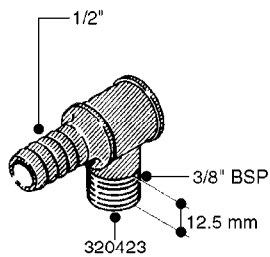

**L0030**

FITTINGS - HEXAGON NIPPLES  
L0030-HIN, 01:01:16

Page 1  
Date 12.08.2020 8:05

parts-n°	order qty	description
10015303	1	FITT.PO.HN 1.00X1.00 M1000
10425003	1	FITT.PO.HN 1.25X1.00 MCPHEE
320132	1	FITT.DK HN 1" BSP
320176	1	FITT.DK HN 3/8"X1/2" BSP
320445	1	FITT.DK HN 1/4"X3/8" BSP
320655	1	FITT.DK HN 1/2"-1/2" BSP
320692	1	FITT.DK HN 3/8'BSPX1/4'NPT
320703	1	FITT.DK HN 3/8BSP X1/2 &1/4NPT
320725	1	FITT.DK NIPPLE 3/8"-3/8" BSP
320902	1	FITT.DK HN 3/8'X 1/4' BSP
390232	1	FITT.DK HN 1-1/2' X 1-1/4' BSP
390276	1	FITT.DK HN 1'BSP

**L0040**

FITTINGS - NIPPLES & ELBOWS  
L0040-HIN, 01:01:16

Page 1

Date 12.08.2020 8:05

parts-n°	order qty	description
10530803	1	FITT.PO.SE 2.00X2.00 45 DEG.
320191	1	FITT.DK ELB 3/8' BSP 45 DEGREE
320482	1	FITT.DK ELB. 1/2" BSP 60 DEG.
320596	1	FITT.DK ELB 3/8'-1/2'BSP 45DEG
320607	1	FITT.DK HN 3/8M X 3/8F BSP LNG
320633	1	FITT.DK HN 3/8"M X 3/8"F BSP
321451	1	FITT.DK ELB.1-1/2 X1-1/4 80DEG
321532	1	FITT.DK REDUC 3/4' X 1/2' BSP
390233	1	FITT.DK REDUC 1-1/2" X 1" BSP

**L0050**

parts-n°	order qty	description
242594	1	O-RING D14 X 1.78 SCH.70-EPDM
320294	1	FITT.DK TEE 3/8X3/8HB X1/2"BSP
320305	1	FITT.DK HB 3/4'- 3/4' BSP
320386	1	FITT.DK TEE 3/8X3/8HB X3/8"BSP
320397	1	FITT.DK ELB 3/8"HB X 3/8" BSP
320401	1	FITT.DK TEE 1/2X1/2HB X1/2"BSP
320412	1	FITT.DK TEE 1/2X1/2HB X3/8'BSP
320423	1	FITT.DK ELB 1/2'HB X 3/8' BSP
320891	1	FITT.DK HB 3/8'- 3/8' BSP
320972	1	FITT.DK HB 5/16'- 1/4' BSP
322046	1	FITT.DK TEE 1/2X1/2HB X3/4'BSP
322048	1	FITT.DK TEE 3/4X3/4HB X3/4'BSP
330595	1	O-RING D24.6/D20X2.1 -3/4"
333137	1	FITT.DK CONN.1/2" F.NOZZ. DOUB
333141	1	FITT.DK CONN.1/2" F.NOZZ.SING
334041	1	FITT.DK CONN.3/4' F.NOZZ. SING
334042	1	FITT.DK CONN.3/4' F.NOZZ. DOUB
334195	1	FITT.DK ELB. 3/4"HB X 3/4"HB
10012103	1	FITT.PO.HB 1.25X1.50 IMB1012
10014003	1	FITT.PO.HB 1.25X1.25 IMB1010
10036903	1	FITT.PO.HB 1.50X1.50 IMB1212
28019303	1	FITTING HB ELB 3/4NPT-3/4HOSE
61016500	1	HOSE TAIL 3/4" 90°+RG CAP 3/4"
72026700	1	NOZZLE TUBE ADAPTER W/O-RING