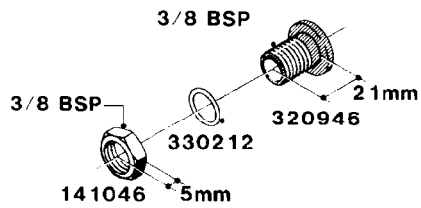

**L0030**

FITTINGS - HEXAGON NIPPLES  
L0030-HIN, 01:01:16

Page 1  
Date 12.08.2020 8:05

parts-n°	order qty	description
10015303	1	FITT.PO.HN 1.00X1.00 M1000
10425003	1	FITT.PO.HN 1.25X1.00 MCPHEE
320132	1	FITT.DK HN 1" BSP
320176	1	FITT.DK HN 3/8"X1/2" BSP
320445	1	FITT.DK HN 1/4"X3/8" BSP
320655	1	FITT.DK HN 1/2"-1/2" BSP
320692	1	FITT.DK HN 3/8'BSPX1/4'NPT
320703	1	FITT.DK HN 3/8BSP X1/2 &1/4NPT
320725	1	FITT.DK NIPPLE 3/8"-3/8" BSP
320902	1	FITT.DK HN 3/8'X 1/4' BSP
390232	1	FITT.DK HN 1-1/2' X 1-1/4' BSP
390276	1	FITT.DK HN 1'BSP

**L0040**

FITTINGS - NIPPLES & ELBOWS  
L0040-HIN, 01:01:16

Page 1

Date 12.08.2020 8:05

parts-n°	order qty	description
10530803	1	FITT.PO.SE 2.00X2.00 45 DEG.
320191	1	FITT.DK ELB 3/8' BSP 45 DEGREE
320482	1	FITT.DK ELB. 1/2" BSP 60 DEG.
320596	1	FITT.DK ELB 3/8'-1/2'BSP 45DEG
320607	1	FITT.DK HN 3/8M X 3/8F BSP LNG
320633	1	FITT.DK HN 3/8"M X 3/8"F BSP
321451	1	FITT.DK ELB.1-1/2 X1-1/4 80DEG
321532	1	FITT.DK REDUC 3/4' X 1/2' BSP
390233	1	FITT.DK REDUC 1-1/2" X 1" BSP

**L0050**

parts-n°	order qty	description
242594	1	O-RING D14 X 1.78 SCH.70-EPDM
320294	1	FITT.DK TEE 3/8X3/8HB X1/2"BSP
320305	1	FITT.DK HB 3/4'- 3/4' BSP
320386	1	FITT.DK TEE 3/8X3/8HB X3/8"BSP
320397	1	FITT.DK ELB 3/8"HB X 3/8" BSP
320401	1	FITT.DK TEE 1/2X1/2HB X1/2"BSP
320412	1	FITT.DK TEE 1/2X1/2HB X3/8'BSP
320423	1	FITT.DK ELB 1/2'HB X 3/8' BSP
320891	1	FITT.DK HB 3/8'- 3/8' BSP
320972	1	FITT.DK HB 5/16'- 1/4' BSP
322046	1	FITT.DK TEE 1/2X1/2HB X3/4'BSP
322048	1	FITT.DK TEE 3/4X3/4HB X3/4'BSP
330595	1	O-RING D24.6/D20X2.1 -3/4"
333137	1	FITT.DK CONN.1/2" F.NOZZ. DOUB
333141	1	FITT.DK CONN.1/2" F.NOZZ.SING
334041	1	FITT.DK CONN.3/4' F.NOZZ. SING
334042	1	FITT.DK CONN.3/4' F.NOZZ. DOUB
334195	1	FITT.DK ELB. 3/4"HB X 3/4"HB
10012103	1	FITT.PO.HB 1.25X1.50 IMB1012
10014003	1	FITT.PO.HB 1.25X1.25 IMB1010
10036903	1	FITT.PO.HB 1.50X1.50 IMB1212
28019303	1	FITTING HB ELB 3/4NPT-3/4HOSE
61016500	1	HOSE TAIL 3/4" 90°+RG CAP 3/4"
72026700	1	NOZZLE TUBE ADAPTER W/O-RING