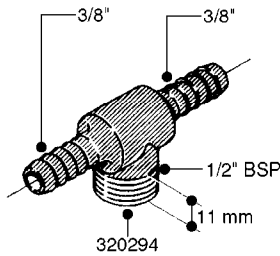

**L0030**

FITTINGS - HEXAGON NIPPLES  
L0030-HIN, 01:01:16

Page 1  
Date 12.08.2020 8:05

parts-n°	order qty	description
10015303	1	FITT.PO.HN 1.00X1.00 M1000
10425003	1	FITT.PO.HN 1.25X1.00 MCPHEE
320132	1	FITT.DK HN 1" BSP
320176	1	FITT.DK HN 3/8"X1/2" BSP
320445	1	FITT.DK HN 1/4"X3/8" BSP
320655	1	FITT.DK HN 1/2"-1/2" BSP
320692	1	FITT.DK HN 3/8'BSPX1/4'NPT
320703	1	FITT.DK HN 3/8BSP X1/2 &1/4NPT
320725	1	FITT.DK NIPPLE 3/8"-3/8" BSP
320902	1	FITT.DK HN 3/8'X 1/4' BSP
390232	1	FITT.DK HN 1-1/2' X 1-1/4' BSP
390276	1	FITT.DK HN 1'BSP

**L0040**

FITTINGS - NIPPLES & ELBOWS  
L0040-HIN, 01:01:16

Page 1

Date 12.08.2020 8:05

parts-n°	order qty	description
10530803	1	FITT.PO.SE 2.00X2.00 45 DEG.
320191	1	FITT.DK ELB 3/8' BSP 45 DEGREE
320482	1	FITT.DK ELB. 1/2" BSP 60 DEG.
320596	1	FITT.DK ELB 3/8'-1/2'BSP 45DEG
320607	1	FITT.DK HN 3/8M X 3/8F BSP LNG
320633	1	FITT.DK HN 3/8"M X 3/8"F BSP
321451	1	FITT.DK ELB.1-1/2 X1-1/4 80DEG
321532	1	FITT.DK REDUC 3/4' X 1/2' BSP
390233	1	FITT.DK REDUC 1-1/2" X 1" BSP

**L0050**

parts-n°	order qty	description
242594	1	O-RING D14 X 1.78 SCH.70-EPDM
320294	1	FITT.DK TEE 3/8X3/8HB X1/2"BSP
320305	1	FITT.DK HB 3/4'- 3/4' BSP
320386	1	FITT.DK TEE 3/8X3/8HB X3/8"BSP
320397	1	FITT.DK ELB 3/8"HB X 3/8" BSP
320401	1	FITT.DK TEE 1/2X1/2HB X1/2"BSP
320412	1	FITT.DK TEE 1/2X1/2HB X3/8'BSP
320423	1	FITT.DK ELB 1/2'HB X 3/8' BSP
320891	1	FITT.DK HB 3/8'- 3/8' BSP
320972	1	FITT.DK HB 5/16'- 1/4' BSP
322046	1	FITT.DK TEE 1/2X1/2HB X3/4'BSP
322048	1	FITT.DK TEE 3/4X3/4HB X3/4'BSP
330595	1	O-RING D24.6/D20X2.1 -3/4"
333137	1	FITT.DK CONN.1/2" F.NOZZ. DOUB
333141	1	FITT.DK CONN.1/2" F.NOZZ.SING
334041	1	FITT.DK CONN.3/4' F.NOZZ. SING
334042	1	FITT.DK CONN.3/4' F.NOZZ. DOUB
334195	1	FITT.DK ELB. 3/4"HB X 3/4"HB
10012103	1	FITT.PO.HB 1.25X1.50 IMB1012
10014003	1	FITT.PO.HB 1.25X1.25 IMB1010
10036903	1	FITT.PO.HB 1.50X1.50 IMB1212
28019303	1	FITTING HB ELB 3/4NPT-3/4HOSE
61016500	1	HOSE TAIL 3/4" 90°+RG CAP 3/4"
72026700	1	NOZZLE TUBE ADAPTER W/O-RING