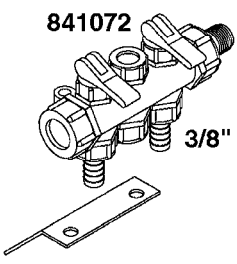

**A0410**

PUMP - SYSTEM 12 VOLT F/ES30  
A0410-HIN, 01:01:16

Page 1

Date 12.08.2020 8:05

parts-n°	order qty	description
261272	1	FUSE 10A D6X32 MM
320084	1	FITT.DK NUT 1/2" BSP
320095	1	FITT.DK NUT 1" BSP
320117	1	FITT.DK CONN.1/2"BSP F. 1" CAP
320272	1	FITT.DK CAPNUT 3/8' BSP
320386	1	FITT.DK TEE 3/8X3/8HB X3/8"BSP
320423	1	FITT.DK ELB 1/2'HB X 3/8' BSP
321307	1	FITT.DK NUT 1/2" BSP JAMB
330212	1	O-RING D19/D14X2.4 F.1/2"NUT
330326	1	O-RING D30/D24X2 F.1"NUT
330676	1	FITT.DK HB 3/8" F. 1/2" NUT
330687	1	FITT.DK HB 1/2" F. 1/2" NUT
332592	1	O-RING D26/D20X3
334533	1	CLAMP HOSE PLASTIC 3/8"
334534	1	CLAMP HOSE PLASTIC 1/2"
720556	1	SAFETY VALVE FOR ATV SPRAYER
725512	1	SPRING W/SEAT
927269	1	HOSE R X PVC X 1/2 X 0012"
10131403	1	SWITCH 12V 10 AMP TOGGLE
10131603	1	CLIPS ALLIGATOR 12V
10134203	1	1 FT. 16/2 SJTW ELECT. CABLE
10244503	1	PUMP 12 VOLT FLOJET 2100-573
26001303	1	FUSE HOLDER - INLINE
92701703	1	HOSE R X3/8" X300PSI WP X0012"

SEE  
PAGE  
B0020

**B0030**

parts-n°	order qty	description
146644	1	PIN D3X19 STAINLESS
160167	1	MOUNTING PLATE LP
160171	1	MOUNTING PLATE NK
241323	1	O-RING D5.3X2.4 NITRIL
320047	1	FITT.DK CAPNUT 1/2" BSP
320073	1	DISTRIBUTOR HOUSING 1/2"
320084	1	FITT.DK NUT 1/2" BSP
320095	1	FITT.DK NUT 1" BSP
320106	1	FITT.DK CAPNUT 1" BSP
320117	1	FITT.DK CONN.1/2"BSP F. 1" CAP
330212	1	O-RING D19/D14X2.4 F.1/2"NUT
330293	1	VALVE SEAT WITH 3/8" HOSE TAIL
330304	1	VALVE CONE D14
330315	1	O-RING D18.4/D13X.6
330326	1	O-RING D30/D24X2 F.1"NUT
330337	1	HANDLE F. FLIP VALVE
331122	1	VALVE SEAT WITH 1/2" HOSE TAIL
334533	1	CLAMP HOSE PLASTIC 3/8"
334534	1	CLAMP HOSE PLASTIC 1/2"
420582	1	BOLT HEX 8.8 DEL M8X20 FT A2
420626	1	BOLT HEX 8.8 DEL M10X20 FT
460342	1	NUT HEX M10 DEL DIN934
460364	1	NUT HU M8 A2 SS DIN934
702634	1	DIST.HOUSING ASSEMBLY (2-VALVE)
709741	1	VALVE ASSY. 1/2" FLIP LEVER
841072	1	DISTRIBUT. VALVE 1/2" NK
841094	1	DISTRIBUT. VALVE 1/2" LP,BL
92701703	1	HOSE R X3/8" X300PSI WP X0012"
92702103	1	HOSE R X1/2" X300PSI WP X0012"