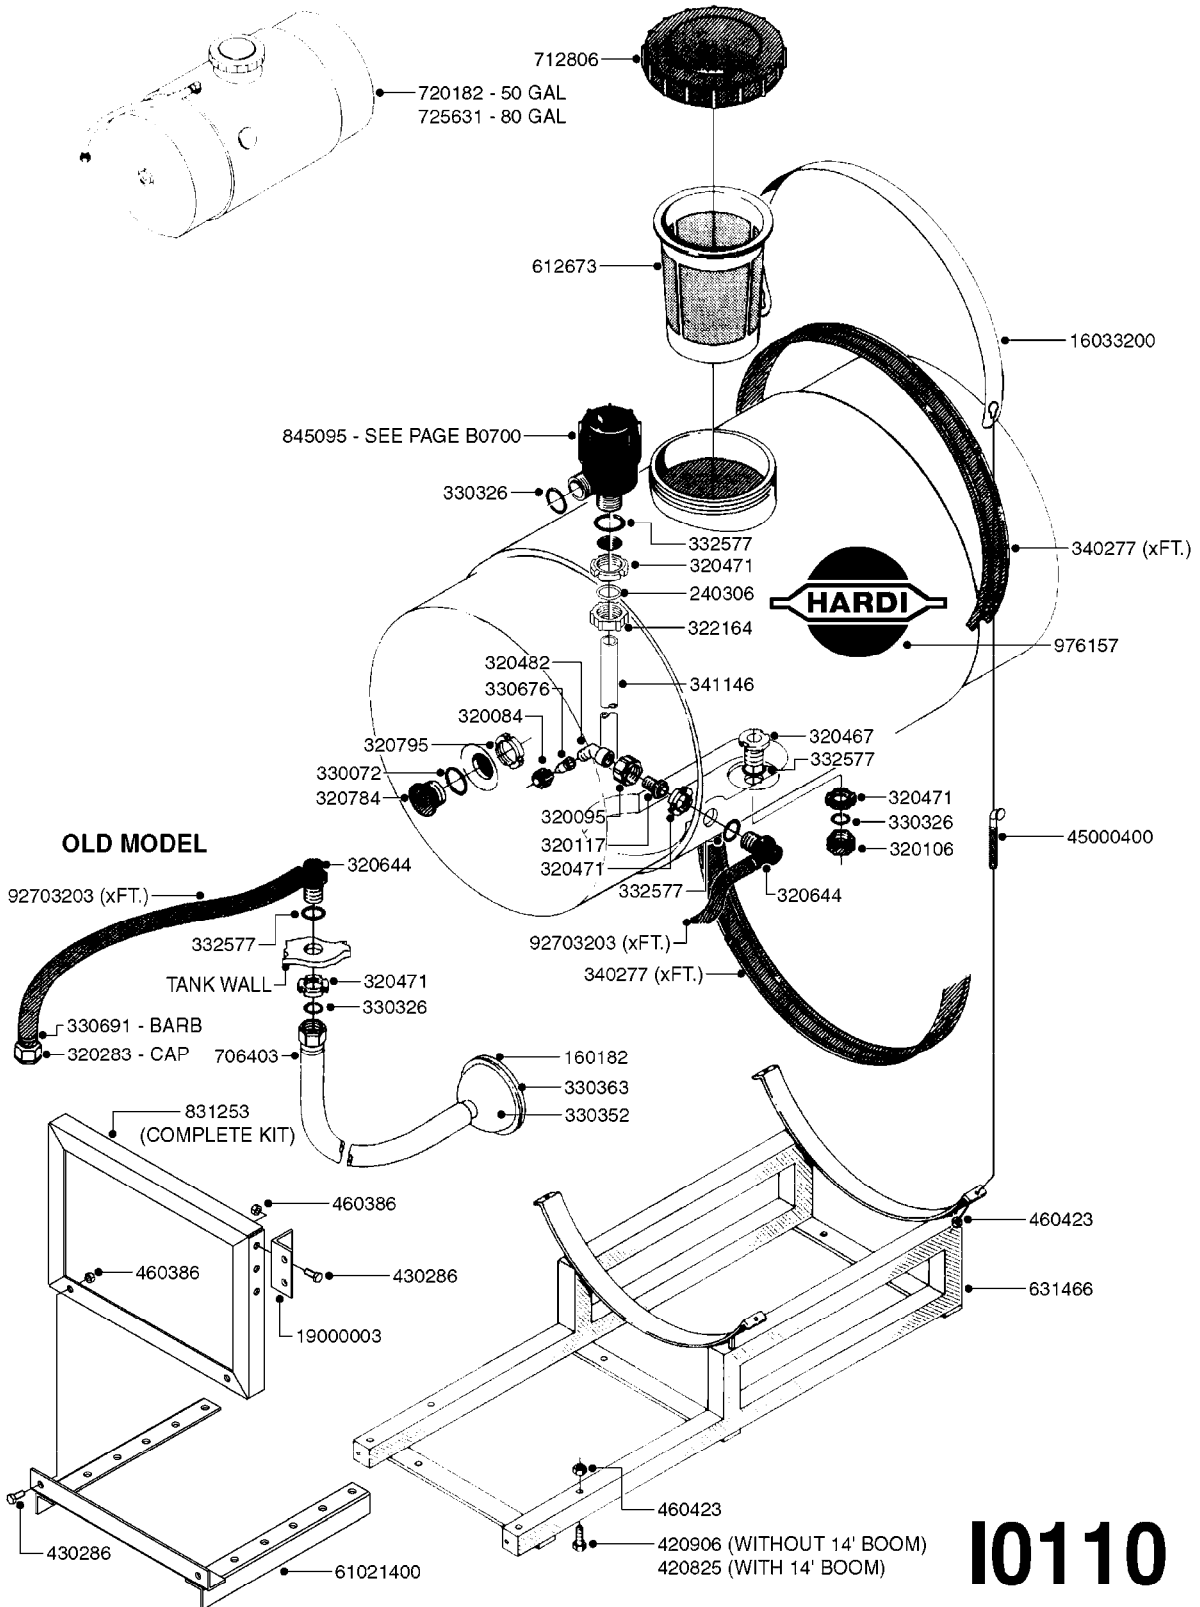

SM 50/80 TANK & FRAME
I0110-HIN, 01:01:16

Page 1
Date 12.08.2020 8:05

parts-n°	order qty	description
160182	1	FILTER SCREEN
240306	1	O-RING D29/D21X4
320084	1	FITT.DK NUT 1/2" BSP
320095	1	FITT.DK NUT 1" BSP
320106	1	FITT.DK CAPNUT 1" BSP
320117	1	FITT.DK CONN.1/2"BSP F. 1" CAP
320283	1	FITT.DK NUT 3/4"BSP
320467	1	FITT.DK BULKHEAD 1"BSP SINGLE
320471	1	FITT.DK NUT 1" BSP JAMB
320482	1	FITT.DK ELB. 1/2" BSP 60 DEG.
320644	1	FITT.DK ELB.3/4"HB X 1" BSP
320784	1	FITT.DK CAP 1-1/2" BSP
320795	1	FITT.DK NUT 1-1/2" BSP JAMB
322164	1	FITT.DK CAP 1' SPECIAL
330072	1	O-RING D53.5/D45.5X4
330326	1	O-RING D30/D24X2 F.1"NUT
330352	1	FOAM DROP HOUSING
330363	1	RETAINER FILTER GAUGE
330676	1	FITT.DK HB 3/8" F. 1/2" NUT
330691	1	FITT.DK HB 3/4'F.3/4' NUT
332577	1	O-RING D38/D30X4 F.1" PUR.
340277	1	TANK PACKING - 40mm WIDE x 12"
341146	1	SUCTION TUBE L=640MM/45DEG
420825	1	BOLT HEX 8.8 DEL M10X65
420906	1	BOLT HEX 8.8 DEL M10X60
430286	1	BOLT HEX 8.8 DEL M12X30 FT
460386	1	NUT HEX M12X1.75
460423	1	NUT HEX M10X1.50 LOCK DIN985A2 SS
612673	1	FILTER BASKET F. ES30/ES53
631466	1	FRAME F. SM53/80 SPRAYER
706403	1	HOSE ASSY. SUCTION F.ESSTATE SP
712806	1	TANK LID WITH VENT S226 RED
720182	1	TANK 50 GAL. ES/SM
725631	1	TANK 80 GAL. SM
831253	1	REAR BOOM MT.FOR ATV/ES80
845095	1	FILTER COMPLETE
976157	1	DECAL COMPANY (4.4" X 4.6")
16033200	1	TANK STRAP L=1150MM
19000003	1	MOUNT ANGLE BRACKET ES50/80
45000400	1	T-BOLT SPECIAL F.TANK STRAP ES
61021400	1	BKT. BOOM MOUNT SM53/80 US
92703203	1	HOSE R X3/4" X300PSI WP X0012"