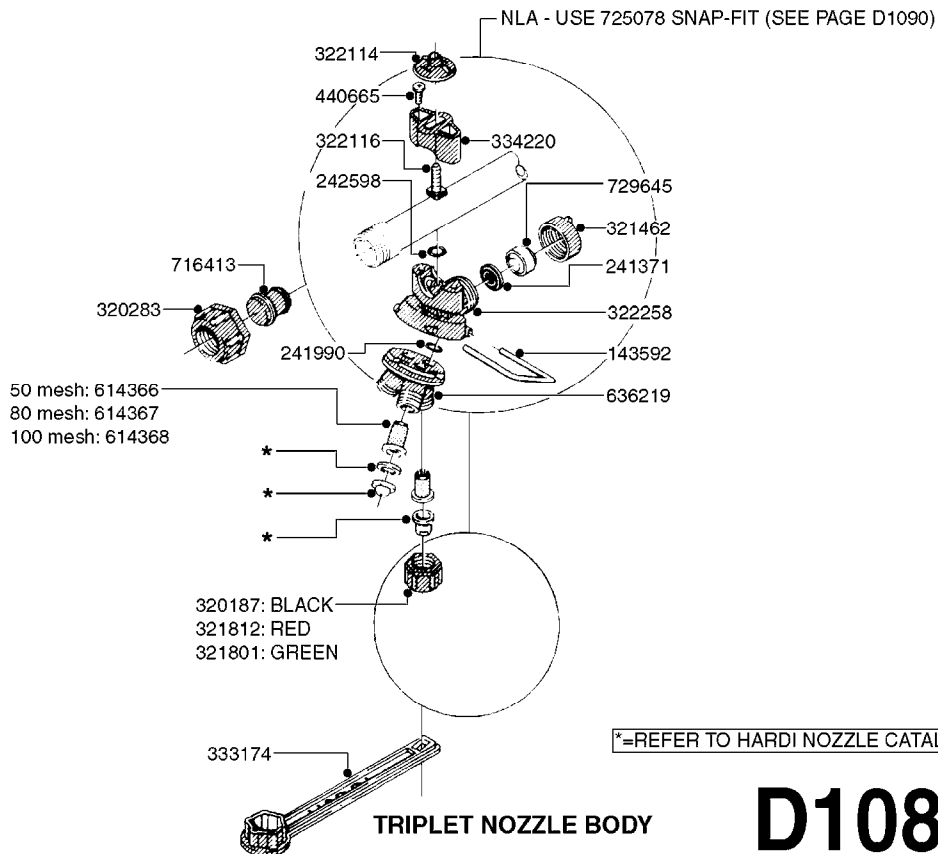

NOZZLE BODIES - THREADED  
D1080-HIN, 01:01:16