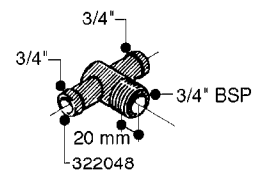

**L0030**

FITTINGS - HEXAGON NIPPLES  
L0030-HIN, 01:01:16

Page 1  
Date 12.08.2020 8:05

parts-n°	order qty	description
10015303	1	FITT.PO.HN 1.00X1.00 M1000
10425003	1	FITT.PO.HN 1.25X1.00 MCPHEE
320132	1	FITT.DK HN 1" BSP
320176	1	FITT.DK HN 3/8"X1/2" BSP
320445	1	FITT.DK HN 1/4"X3/8" BSP
320655	1	FITT.DK HN 1/2"-1/2" BSP
320692	1	FITT.DK HN 3/8'BSPX1/4'NPT
320703	1	FITT.DK HN 3/8BSP X1/2 &1/4NPT
320725	1	FITT.DK NIPPLE 3/8"-3/8" BSP
320902	1	FITT.DK HN 3/8'X 1/4' BSP
390232	1	FITT.DK HN 1-1/2' X 1-1/4' BSP
390276	1	FITT.DK HN 1'BSP

**L0040**

FITTINGS - NIPPLES & ELBOWS  
L0040-HIN, 01:01:16

Page 1

Date 12.08.2020 8:05

parts-n°	order qty	description
10530803	1	FITT.PO.SE 2.00X2.00 45 DEG.
320191	1	FITT.DK ELB 3/8' BSP 45 DEGREE
320482	1	FITT.DK ELB. 1/2" BSP 60 DEG.
320596	1	FITT.DK ELB 3/8'-1/2'BSP 45DEG
320607	1	FITT.DK HN 3/8M X 3/8F BSP LNG
320633	1	FITT.DK HN 3/8"M X 3/8"F BSP
321451	1	FITT.DK ELB.1-1/2 X1-1/4 80DEG
321532	1	FITT.DK REDUC 3/4' X 1/2' BSP
390233	1	FITT.DK REDUC 1-1/2" X 1" BSP

**L0050**

parts-n°	order qty	description
242594	1	O-RING D14 X 1.78 SCH.70-EPDM
320294	1	FITT.DK TEE 3/8X3/8HB X1/2"BSP
320305	1	FITT.DK HB 3/4'- 3/4' BSP
320386	1	FITT.DK TEE 3/8X3/8HB X3/8"BSP
320397	1	FITT.DK ELB 3/8"HB X 3/8" BSP
320401	1	FITT.DK TEE 1/2X1/2HB X1/2"BSP
320412	1	FITT.DK TEE 1/2X1/2HB X3/8'BSP
320423	1	FITT.DK ELB 1/2'HB X 3/8' BSP
320891	1	FITT.DK HB 3/8'- 3/8' BSP
320972	1	FITT.DK HB 5/16'- 1/4' BSP
322046	1	FITT.DK TEE 1/2X1/2HB X3/4'BSP
322048	1	FITT.DK TEE 3/4X3/4HB X3/4'BSP
330595	1	O-RING D24.6/D20X2.1 -3/4"
333137	1	FITT.DK CONN.1/2" F.NOZZ. DOUB
333141	1	FITT.DK CONN.1/2" F.NOZZ.SING
334041	1	FITT.DK CONN.3/4' F.NOZZ. SING
334042	1	FITT.DK CONN.3/4' F.NOZZ. DOUB
334195	1	FITT.DK ELB. 3/4"HB X 3/4"HB
10012103	1	FITT.PO.HB 1.25X1.50 IMB1012
10014003	1	FITT.PO.HB 1.25X1.25 IMB1010
10036903	1	FITT.PO.HB 1.50X1.50 IMB1212
28019303	1	FITTING HB ELB 3/4NPT-3/4HOSE
61016500	1	HOSE TAIL 3/4" 90°+RG CAP 3/4"
72026700	1	NOZZLE TUBE ADAPTER W/O-RING