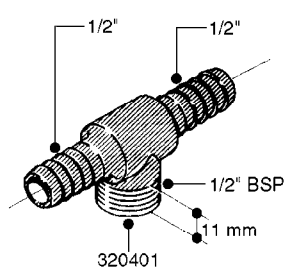

**L0030**

FITTINGS - HEXAGON NIPPLES  
L0030-HIN, 01:01:16

Page 1  
Date 12.08.2020 8:05

parts-n°	order qty	description
10015303	1	FITT.PO.HN 1.00X1.00 M1000
10425003	1	FITT.PO.HN 1.25X1.00 MCPHEE
320132	1	FITT.DK HN 1" BSP
320176	1	FITT.DK HN 3/8"X1/2" BSP
320445	1	FITT.DK HN 1/4"X3/8" BSP
320655	1	FITT.DK HN 1/2"-1/2" BSP
320692	1	FITT.DK HN 3/8'BSPX1/4'NPT
320703	1	FITT.DK HN 3/8BSP X1/2 &1/4NPT
320725	1	FITT.DK NIPPLE 3/8"-3/8" BSP
320902	1	FITT.DK HN 3/8'X 1/4' BSP
390232	1	FITT.DK HN 1-1/2' X 1-1/4' BSP
390276	1	FITT.DK HN 1'BSP

**L0040**

FITTINGS - NIPPLES & ELBOWS  
L0040-HIN, 01:01:16

Page 1

Date 12.08.2020 8:05

parts-n°	order qty	description
10530803	1	FITT.PO.SE 2.00X2.00 45 DEG.
320191	1	FITT.DK ELB 3/8' BSP 45 DEGREE
320482	1	FITT.DK ELB. 1/2" BSP 60 DEG.
320596	1	FITT.DK ELB 3/8'-1/2'BSP 45DEG
320607	1	FITT.DK HN 3/8M X 3/8F BSP LNG
320633	1	FITT.DK HN 3/8"M X 3/8"F BSP
321451	1	FITT.DK ELB.1-1/2 X1-1/4 80DEG
321532	1	FITT.DK REDUC 3/4' X 1/2' BSP
390233	1	FITT.DK REDUC 1-1/2" X 1" BSP

**L0050**

parts-n°	order qty	description
242594	1	O-RING D14 X 1.78 SCH.70-EPDM
320294	1	FITT.DK TEE 3/8X3/8HB X1/2"BSP
320305	1	FITT.DK HB 3/4'- 3/4' BSP
320386	1	FITT.DK TEE 3/8X3/8HB X3/8"BSP
320397	1	FITT.DK ELB 3/8"HB X 3/8" BSP
320401	1	FITT.DK TEE 1/2X1/2HB X1/2"BSP
320412	1	FITT.DK TEE 1/2X1/2HB X3/8'BSP
320423	1	FITT.DK ELB 1/2'HB X 3/8' BSP
320891	1	FITT.DK HB 3/8'- 3/8' BSP
320972	1	FITT.DK HB 5/16'- 1/4' BSP
322046	1	FITT.DK TEE 1/2X1/2HB X3/4'BSP
322048	1	FITT.DK TEE 3/4X3/4HB X3/4'BSP
330595	1	O-RING D24.6/D20X2.1 -3/4"
333137	1	FITT.DK CONN.1/2" F.NOZZ. DOUB
333141	1	FITT.DK CONN.1/2" F.NOZZ.SING
334041	1	FITT.DK CONN.3/4' F.NOZZ. SING
334042	1	FITT.DK CONN.3/4' F.NOZZ. DOUB
334195	1	FITT.DK ELB. 3/4"HB X 3/4"HB
10012103	1	FITT.PO.HB 1.25X1.50 IMB1012
10014003	1	FITT.PO.HB 1.25X1.25 IMB1010
10036903	1	FITT.PO.HB 1.50X1.50 IMB1212
28019303	1	FITTING HB ELB 3/4NPT-3/4HOSE
61016500	1	HOSE TAIL 3/4" 90°+RG CAP 3/4"
72026700	1	NOZZLE TUBE ADAPTER W/O-RING