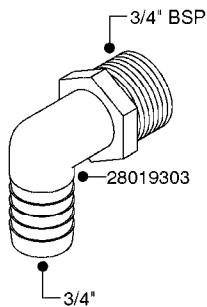

**L0030**

FITTINGS - HEXAGON NIPPLES  
L0030-HIN, 01:01:16

Page 1  
Date 12.08.2020 8:05

parts-n°	order qty	description
10015303	1	FITT.PO.HN 1.00X1.00 M1000
10425003	1	FITT.PO.HN 1.25X1.00 MCPHEE
320132	1	FITT.DK HN 1" BSP
320176	1	FITT.DK HN 3/8"X1/2" BSP
320445	1	FITT.DK HN 1/4"X3/8" BSP
320655	1	FITT.DK HN 1/2"-1/2" BSP
320692	1	FITT.DK HN 3/8'BSPX1/4'NPT
320703	1	FITT.DK HN 3/8BSP X1/2 &1/4NPT
320725	1	FITT.DK NIPPLE 3/8"-3/8" BSP
320902	1	FITT.DK HN 3/8'X 1/4' BSP
390232	1	FITT.DK HN 1-1/2' X 1-1/4' BSP
390276	1	FITT.DK HN 1'BSP

**L0040**

FITTINGS - NIPPLES & ELBOWS  
L0040-HIN, 01:01:16

Page 1

Date 12.08.2020 8:05

parts-n°	order qty	description
10530803	1	FITT.PO.SE 2.00X2.00 45 DEG.
320191	1	FITT.DK ELB 3/8' BSP 45 DEGREE
320482	1	FITT.DK ELB. 1/2" BSP 60 DEG.
320596	1	FITT.DK ELB 3/8'-1/2'BSP 45DEG
320607	1	FITT.DK HN 3/8M X 3/8F BSP LNG
320633	1	FITT.DK HN 3/8"M X 3/8"F BSP
321451	1	FITT.DK ELB.1-1/2 X1-1/4 80DEG
321532	1	FITT.DK REDUC 3/4' X 1/2' BSP
390233	1	FITT.DK REDUC 1-1/2" X 1" BSP

**L0050**

parts-n°	order qty	description
242594	1	O-RING D14 X 1.78 SCH.70-EPDM
320294	1	FITT.DK TEE 3/8X3/8HB X1/2"BSP
320305	1	FITT.DK HB 3/4'- 3/4' BSP
320386	1	FITT.DK TEE 3/8X3/8HB X3/8"BSP
320397	1	FITT.DK ELB 3/8"HB X 3/8" BSP
320401	1	FITT.DK TEE 1/2X1/2HB X1/2"BSP
320412	1	FITT.DK TEE 1/2X1/2HB X3/8'BSP
320423	1	FITT.DK ELB 1/2'HB X 3/8' BSP
320891	1	FITT.DK HB 3/8'- 3/8' BSP
320972	1	FITT.DK HB 5/16'- 1/4' BSP
322046	1	FITT.DK TEE 1/2X1/2HB X3/4'BSP
322048	1	FITT.DK TEE 3/4X3/4HB X3/4'BSP
330595	1	O-RING D24.6/D20X2.1 -3/4"
333137	1	FITT.DK CONN.1/2" F.NOZZ. DOUB
333141	1	FITT.DK CONN.1/2" F.NOZZ.SING
334041	1	FITT.DK CONN.3/4' F.NOZZ. SING
334042	1	FITT.DK CONN.3/4' F.NOZZ. DOUB
334195	1	FITT.DK ELB. 3/4"HB X 3/4"HB
10012103	1	FITT.PO.HB 1.25X1.50 IMB1012
10014003	1	FITT.PO.HB 1.25X1.25 IMB1010
10036903	1	FITT.PO.HB 1.50X1.50 IMB1212
28019303	1	FITTING HB ELB 3/4NPT-3/4HOSE
61016500	1	HOSE TAIL 3/4" 90°+RG CAP 3/4"
72026700	1	NOZZLE TUBE ADAPTER W/O-RING