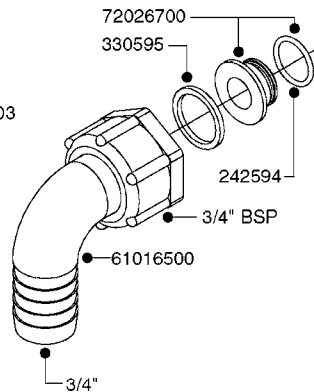

**L0030**

FITTINGS - HEXAGON NIPPLES  
L0030-HIN, 01:01:16

Page 1  
Date 12.08.2020 8:05

parts-n°	order qty	description
10015303	1	FITT.PO.HN 1.00X1.00 M1000
10425003	1	FITT.PO.HN 1.25X1.00 MCPHEE
320132	1	FITT.DK HN 1" BSP
320176	1	FITT.DK HN 3/8"X1/2" BSP
320445	1	FITT.DK HN 1/4"X3/8" BSP
320655	1	FITT.DK HN 1/2"-1/2" BSP
320692	1	FITT.DK HN 3/8'BSPX1/4'NPT
320703	1	FITT.DK HN 3/8BSP X1/2 &1/4NPT
320725	1	FITT.DK NIPPLE 3/8"-3/8" BSP
320902	1	FITT.DK HN 3/8'X 1/4' BSP
390232	1	FITT.DK HN 1-1/2' X 1-1/4' BSP
390276	1	FITT.DK HN 1'BSP

**L0040**

FITTINGS - NIPPLES & ELBOWS  
L0040-HIN, 01:01:16

Page 1

Date 12.08.2020 8:05

parts-n°	order qty	description
10530803	1	FITT.PO.SE 2.00X2.00 45 DEG.
320191	1	FITT.DK ELB 3/8' BSP 45 DEGREE
320482	1	FITT.DK ELB. 1/2" BSP 60 DEG.
320596	1	FITT.DK ELB 3/8'-1/2'BSP 45DEG
320607	1	FITT.DK HN 3/8M X 3/8F BSP LNG
320633	1	FITT.DK HN 3/8"M X 3/8"F BSP
321451	1	FITT.DK ELB.1-1/2 X1-1/4 80DEG
321532	1	FITT.DK REDUC 3/4' X 1/2' BSP
390233	1	FITT.DK REDUC 1-1/2" X 1" BSP

**L0050**

parts-n°	order qty	description
242594	1	O-RING D14 X 1.78 SCH.70-EPDM
320294	1	FITT.DK TEE 3/8X3/8HB X1/2"BSP
320305	1	FITT.DK HB 3/4'- 3/4' BSP
320386	1	FITT.DK TEE 3/8X3/8HB X3/8"BSP
320397	1	FITT.DK ELB 3/8"HB X 3/8" BSP
320401	1	FITT.DK TEE 1/2X1/2HB X1/2"BSP
320412	1	FITT.DK TEE 1/2X1/2HB X3/8'BSP
320423	1	FITT.DK ELB 1/2'HB X 3/8' BSP
320891	1	FITT.DK HB 3/8'- 3/8' BSP
320972	1	FITT.DK HB 5/16'- 1/4' BSP
322046	1	FITT.DK TEE 1/2X1/2HB X3/4'BSP
322048	1	FITT.DK TEE 3/4X3/4HB X3/4'BSP
330595	1	O-RING D24.6/D20X2.1 -3/4"
333137	1	FITT.DK CONN.1/2" F.NOZZ. DOUB
333141	1	FITT.DK CONN.1/2" F.NOZZ.SING
334041	1	FITT.DK CONN.3/4' F.NOZZ. SING
334042	1	FITT.DK CONN.3/4' F.NOZZ. DOUB
334195	1	FITT.DK ELB. 3/4"HB X 3/4"HB
10012103	1	FITT.PO.HB 1.25X1.50 IMB1012
10014003	1	FITT.PO.HB 1.25X1.25 IMB1010
10036903	1	FITT.PO.HB 1.50X1.50 IMB1212
28019303	1	FITTING HB ELB 3/4NPT-3/4HOSE
61016500	1	HOSE TAIL 3/4" 90°+RG CAP 3/4"
72026700	1	NOZZLE TUBE ADAPTER W/O-RING