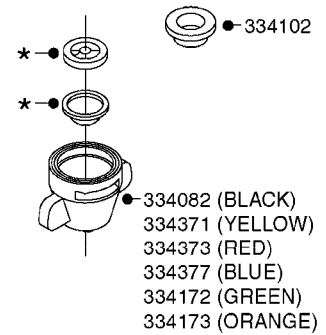

TRIPLET NOZZLE BODY

D1090

*=REFER TO HARDI NOZZLE CATALOG