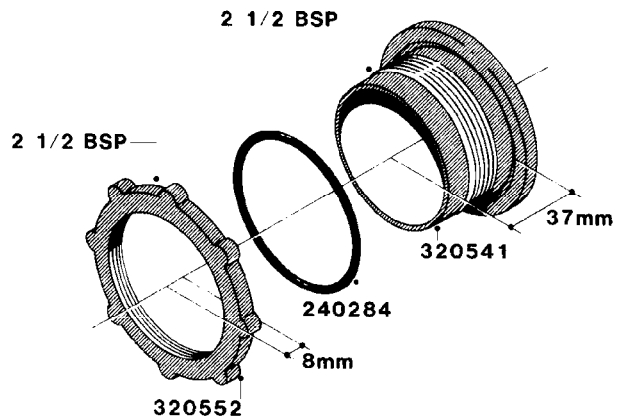

**L0030**

FITTINGS - HEXAGON NIPPLES  
L0030-HIN, 01:01:16

Page 1  
Date 12.08.2020 8:05

parts-n°	order qty	description
10015303	1	FITT.PO.HN 1.00X1.00 M1000
10425003	1	FITT.PO.HN 1.25X1.00 MCPHEE
320132	1	FITT.DK HN 1" BSP
320176	1	FITT.DK HN 3/8"X1/2" BSP
320445	1	FITT.DK HN 1/4"X3/8" BSP
320655	1	FITT.DK HN 1/2"-1/2" BSP
320692	1	FITT.DK HN 3/8'BSPX1/4'NPT
320703	1	FITT.DK HN 3/8BSP X1/2 &1/4NPT
320725	1	FITT.DK NIPPLE 3/8"-3/8" BSP
320902	1	FITT.DK HN 3/8'X 1/4' BSP
390232	1	FITT.DK HN 1-1/2' X 1-1/4' BSP
390276	1	FITT.DK HN 1'BSP

**L0040**

FITTINGS - NIPPLES & ELBOWS  
L0040-HIN, 01:01:16

Page 1

Date 12.08.2020 8:05

parts-n°	order qty	description
10530803	1	FITT.PO.SE 2.00X2.00 45 DEG.
320191	1	FITT.DK ELB 3/8' BSP 45 DEGREE
320482	1	FITT.DK ELB. 1/2" BSP 60 DEG.
320596	1	FITT.DK ELB 3/8'-1/2'BSP 45DEG
320607	1	FITT.DK HN 3/8M X 3/8F BSP LNG
320633	1	FITT.DK HN 3/8"M X 3/8"F BSP
321451	1	FITT.DK ELB.1-1/2 X1-1/4 80DEG
321532	1	FITT.DK REDUC 3/4' X 1/2' BSP
390233	1	FITT.DK REDUC 1-1/2" X 1" BSP

**L0050**

parts-n°	order qty	description
242594	1	O-RING D14 X 1.78 SCH.70-EPDM
320294	1	FITT.DK TEE 3/8X3/8HB X1/2"BSP
320305	1	FITT.DK HB 3/4'- 3/4' BSP
320386	1	FITT.DK TEE 3/8X3/8HB X3/8"BSP
320397	1	FITT.DK ELB 3/8"HB X 3/8" BSP
320401	1	FITT.DK TEE 1/2X1/2HB X1/2"BSP
320412	1	FITT.DK TEE 1/2X1/2HB X3/8'BSP
320423	1	FITT.DK ELB 1/2'HB X 3/8' BSP
320891	1	FITT.DK HB 3/8'- 3/8' BSP
320972	1	FITT.DK HB 5/16'- 1/4' BSP
322046	1	FITT.DK TEE 1/2X1/2HB X3/4'BSP
322048	1	FITT.DK TEE 3/4X3/4HB X3/4'BSP
330595	1	O-RING D24.6/D20X2.1 -3/4"
333137	1	FITT.DK CONN.1/2" F.NOZZ. DOUB
333141	1	FITT.DK CONN.1/2" F.NOZZ.SING
334041	1	FITT.DK CONN.3/4' F.NOZZ. SING
334042	1	FITT.DK CONN.3/4' F.NOZZ. DOUB
334195	1	FITT.DK ELB. 3/4"HB X 3/4"HB
10012103	1	FITT.PO.HB 1.25X1.50 IMB1012
10014003	1	FITT.PO.HB 1.25X1.25 IMB1010
10036903	1	FITT.PO.HB 1.50X1.50 IMB1212
28019303	1	FITTING HB ELB 3/4NPT-3/4HOSE
61016500	1	HOSE TAIL 3/4" 90°+RG CAP 3/4"
72026700	1	NOZZLE TUBE ADAPTER W/O-RING