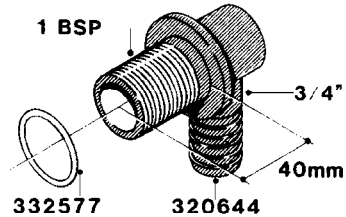

**L0030**

FITTINGS - HEXAGON NIPPLES  
L0030-HIN, 01:01:16

Page 1  
Date 12.08.2020 8:05

parts-n°	order qty	description
10015303	1	FITT.PO.HN 1.00X1.00 M1000
10425003	1	FITT.PO.HN 1.25X1.00 MCPHEE
320132	1	FITT.DK HN 1" BSP
320176	1	FITT.DK HN 3/8"X1/2" BSP
320445	1	FITT.DK HN 1/4"X3/8" BSP
320655	1	FITT.DK HN 1/2"-1/2" BSP
320692	1	FITT.DK HN 3/8'BSPX1/4'NPT
320703	1	FITT.DK HN 3/8BSP X1/2 &1/4NPT
320725	1	FITT.DK NIPPLE 3/8"-3/8" BSP
320902	1	FITT.DK HN 3/8'X 1/4' BSP
390232	1	FITT.DK HN 1-1/2' X 1-1/4' BSP
390276	1	FITT.DK HN 1'BSP

**L0040**

FITTINGS - NIPPLES & ELBOWS  
L0040-HIN, 01:01:16

Page 1

Date 12.08.2020 8:05

parts-n°	order qty	description
10530803	1	FITT.PO.SE 2.00X2.00 45 DEG.
320191	1	FITT.DK ELB 3/8' BSP 45 DEGREE
320482	1	FITT.DK ELB. 1/2" BSP 60 DEG.
320596	1	FITT.DK ELB 3/8'-1/2'BSP 45DEG
320607	1	FITT.DK HN 3/8M X 3/8F BSP LNG
320633	1	FITT.DK HN 3/8"M X 3/8"F BSP
321451	1	FITT.DK ELB.1-1/2 X1-1/4 80DEG
321532	1	FITT.DK REDUC 3/4' X 1/2' BSP
390233	1	FITT.DK REDUC 1-1/2" X 1" BSP

**L0050**

parts-n°	order qty	description
242594	1	O-RING D14 X 1.78 SCH.70-EPDM
320294	1	FITT.DK TEE 3/8X3/8HB X1/2"BSP
320305	1	FITT.DK HB 3/4'- 3/4' BSP
320386	1	FITT.DK TEE 3/8X3/8HB X3/8"BSP
320397	1	FITT.DK ELB 3/8"HB X 3/8" BSP
320401	1	FITT.DK TEE 1/2X1/2HB X1/2"BSP
320412	1	FITT.DK TEE 1/2X1/2HB X3/8'BSP
320423	1	FITT.DK ELB 1/2'HB X 3/8' BSP
320891	1	FITT.DK HB 3/8'- 3/8' BSP
320972	1	FITT.DK HB 5/16'- 1/4' BSP
322046	1	FITT.DK TEE 1/2X1/2HB X3/4'BSP
322048	1	FITT.DK TEE 3/4X3/4HB X3/4'BSP
330595	1	O-RING D24.6/D20X2.1 -3/4"
333137	1	FITT.DK CONN.1/2" F.NOZZ. DOUB
333141	1	FITT.DK CONN.1/2" F.NOZZ.SING
334041	1	FITT.DK CONN.3/4' F.NOZZ. SING
334042	1	FITT.DK CONN.3/4' F.NOZZ. DOUB
334195	1	FITT.DK ELB. 3/4"HB X 3/4"HB
10012103	1	FITT.PO.HB 1.25X1.50 IMB1012
10014003	1	FITT.PO.HB 1.25X1.25 IMB1010
10036903	1	FITT.PO.HB 1.50X1.50 IMB1212
28019303	1	FITTING HB ELB 3/4NPT-3/4HOSE
61016500	1	HOSE TAIL 3/4" 90°+RG CAP 3/4"
72026700	1	NOZZLE TUBE ADAPTER W/O-RING