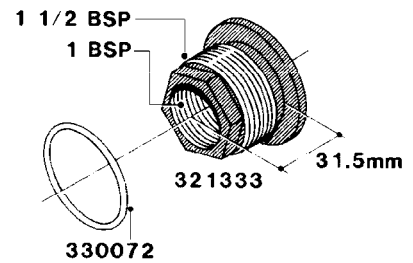

**L0030**

FITTINGS - HEXAGON NIPPLES  
L0030-HIN, 01:01:16

Page 1  
Date 12.08.2020 8:05

parts-n°	order qty	description
10015303	1	FITT.PO.HN 1.00X1.00 M1000
10425003	1	FITT.PO.HN 1.25X1.00 MCPHEE
320132	1	FITT.DK HN 1" BSP
320176	1	FITT.DK HN 3/8"X1/2" BSP
320445	1	FITT.DK HN 1/4"X3/8" BSP
320655	1	FITT.DK HN 1/2"-1/2" BSP
320692	1	FITT.DK HN 3/8'BSPX1/4'NPT
320703	1	FITT.DK HN 3/8BSP X1/2 &1/4NPT
320725	1	FITT.DK NIPPLE 3/8"-3/8" BSP
320902	1	FITT.DK HN 3/8'X 1/4' BSP
390232	1	FITT.DK HN 1-1/2' X 1-1/4' BSP
390276	1	FITT.DK HN 1'BSP

**L0040**

FITTINGS - NIPPLES & ELBOWS  
L0040-HIN, 01:01:16

Page 1

Date 12.08.2020 8:05

parts-n°	order qty	description
10530803	1	FITT.PO.SE 2.00X2.00 45 DEG.
320191	1	FITT.DK ELB 3/8' BSP 45 DEGREE
320482	1	FITT.DK ELB. 1/2" BSP 60 DEG.
320596	1	FITT.DK ELB 3/8'-1/2'BSP 45DEG
320607	1	FITT.DK HN 3/8M X 3/8F BSP LNG
320633	1	FITT.DK HN 3/8"M X 3/8"F BSP
321451	1	FITT.DK ELB.1-1/2 X1-1/4 80DEG
321532	1	FITT.DK REDUC 3/4' X 1/2' BSP
390233	1	FITT.DK REDUC 1-1/2" X 1" BSP

**L0050**

parts-n°	order qty	description
242594	1	O-RING D14 X 1.78 SCH.70-EPDM
320294	1	FITT.DK TEE 3/8X3/8HB X1/2"BSP
320305	1	FITT.DK HB 3/4'- 3/4' BSP
320386	1	FITT.DK TEE 3/8X3/8HB X3/8"BSP
320397	1	FITT.DK ELB 3/8"HB X 3/8" BSP
320401	1	FITT.DK TEE 1/2X1/2HB X1/2"BSP
320412	1	FITT.DK TEE 1/2X1/2HB X3/8'BSP
320423	1	FITT.DK ELB 1/2'HB X 3/8' BSP
320891	1	FITT.DK HB 3/8'- 3/8' BSP
320972	1	FITT.DK HB 5/16'- 1/4' BSP
322046	1	FITT.DK TEE 1/2X1/2HB X3/4'BSP
322048	1	FITT.DK TEE 3/4X3/4HB X3/4'BSP
330595	1	O-RING D24.6/D20X2.1 -3/4"
333137	1	FITT.DK CONN.1/2" F.NOZZ. DOUB
333141	1	FITT.DK CONN.1/2" F.NOZZ.SING
334041	1	FITT.DK CONN.3/4' F.NOZZ. SING
334042	1	FITT.DK CONN.3/4' F.NOZZ. DOUB
334195	1	FITT.DK ELB. 3/4"HB X 3/4"HB
10012103	1	FITT.PO.HB 1.25X1.50 IMB1012
10014003	1	FITT.PO.HB 1.25X1.25 IMB1010
10036903	1	FITT.PO.HB 1.50X1.50 IMB1212
28019303	1	FITTING HB ELB 3/4NPT-3/4HOSE
61016500	1	HOSE TAIL 3/4" 90°+RG CAP 3/4"
72026700	1	NOZZLE TUBE ADAPTER W/O-RING