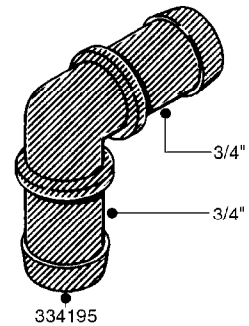

**L0030**

FITTINGS - HEXAGON NIPPLES  
L0030-HIN, 01:01:16

Page 1  
Date 12.08.2020 8:05

parts-n°	order qty	description
10015303	1	FITT.PO.HN 1.00X1.00 M1000
10425003	1	FITT.PO.HN 1.25X1.00 MCPHEE
320132	1	FITT.DK HN 1" BSP
320176	1	FITT.DK HN 3/8"X1/2" BSP
320445	1	FITT.DK HN 1/4"X3/8" BSP
320655	1	FITT.DK HN 1/2"-1/2" BSP
320692	1	FITT.DK HN 3/8'BSPX1/4'NPT
320703	1	FITT.DK HN 3/8BSP X1/2 &1/4NPT
320725	1	FITT.DK NIPPLE 3/8"-3/8" BSP
320902	1	FITT.DK HN 3/8'X 1/4' BSP
390232	1	FITT.DK HN 1-1/2' X 1-1/4' BSP
390276	1	FITT.DK HN 1'BSP

**L0040**

FITTINGS - NIPPLES & ELBOWS  
L0040-HIN, 01:01:16

Page 1

Date 12.08.2020 8:05

parts-n°	order qty	description
10530803	1	FITT.PO.SE 2.00X2.00 45 DEG.
320191	1	FITT.DK ELB 3/8' BSP 45 DEGREE
320482	1	FITT.DK ELB. 1/2" BSP 60 DEG.
320596	1	FITT.DK ELB 3/8'-1/2'BSP 45DEG
320607	1	FITT.DK HN 3/8M X 3/8F BSP LNG
320633	1	FITT.DK HN 3/8"M X 3/8"F BSP
321451	1	FITT.DK ELB.1-1/2 X1-1/4 80DEG
321532	1	FITT.DK REDUC 3/4' X 1/2' BSP
390233	1	FITT.DK REDUC 1-1/2" X 1" BSP

**L0050**

parts-n°	order qty	description
242594	1	O-RING D14 X 1.78 SCH.70-EPDM
320294	1	FITT.DK TEE 3/8X3/8HB X1/2"BSP
320305	1	FITT.DK HB 3/4'- 3/4' BSP
320386	1	FITT.DK TEE 3/8X3/8HB X3/8"BSP
320397	1	FITT.DK ELB 3/8"HB X 3/8" BSP
320401	1	FITT.DK TEE 1/2X1/2HB X1/2"BSP
320412	1	FITT.DK TEE 1/2X1/2HB X3/8'BSP
320423	1	FITT.DK ELB 1/2'HB X 3/8' BSP
320891	1	FITT.DK HB 3/8'- 3/8' BSP
320972	1	FITT.DK HB 5/16'- 1/4' BSP
322046	1	FITT.DK TEE 1/2X1/2HB X3/4'BSP
322048	1	FITT.DK TEE 3/4X3/4HB X3/4'BSP
330595	1	O-RING D24.6/D20X2.1 -3/4"
333137	1	FITT.DK CONN.1/2" F.NOZZ. DOUB
333141	1	FITT.DK CONN.1/2" F.NOZZ.SING
334041	1	FITT.DK CONN.3/4' F.NOZZ. SING
334042	1	FITT.DK CONN.3/4' F.NOZZ. DOUB
334195	1	FITT.DK ELB. 3/4"HB X 3/4"HB
10012103	1	FITT.PO.HB 1.25X1.50 IMB1012
10014003	1	FITT.PO.HB 1.25X1.25 IMB1010
10036903	1	FITT.PO.HB 1.50X1.50 IMB1212
28019303	1	FITTING HB ELB 3/4NPT-3/4HOSE
61016500	1	HOSE TAIL 3/4" 90°+RG CAP 3/4"
72026700	1	NOZZLE TUBE ADAPTER W/O-RING