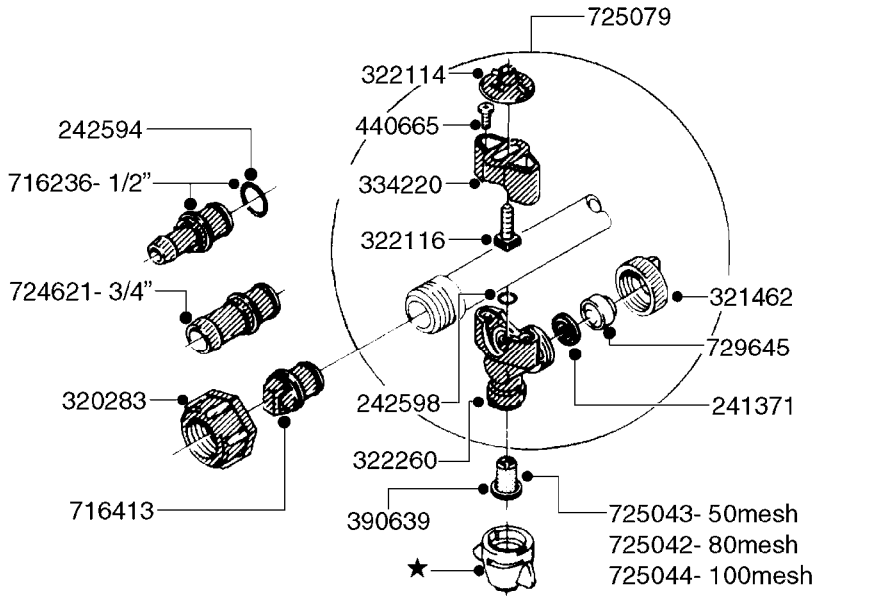

# D1080

NOZZLE BODIES-THREADED  
D1080-HIN, 01:01:16

Page 1

Date 12.08.2020 8:05

parts-n°	order qty	description
143592	1	LOCK CLAMP FOR TRIPLET
241371	1	DIAPHRAGM F.NO-DRIP,VULC
241990	1	O-RING D9.3 X 2.4 VITON
242598	1	O-RING D7.0 X 2.5 NITRIL
320187	1	FITT.DK CAP 3/8" BSP BLACK
320283	1	FITT.DK NUT 3/4"BSP
321462	1	CAP F.NO-DRIP ASSY.
321801	1	FITT.DK CAP 3/8' BSP GREEN
321812	1	FITT.DK CAP 3/8' BSP RED
322114	1	NUT PLASTIC F.NOZZ.H
322116	1	BOLT PLASTIC F.NOZZ.H.
322258	1	HOUSING F.TRIPLET
322259	1	HOUSING LOWER NOZZLE SNGL 3/8"
333174	1	NOZZLE ALIGNMENT KEY
334220	1	YOKE, UPPER NOZZLE BODY
390639	1	O-RING F.NOZZLE FILTER
440665	1	SCREW M4.2X16 STAINLESS
614366	1	FILTER 50 MESH F.NOZZLE BLUE
614367	1	FILTER 80 MESH F.NOZZLE RED
614368	1	FILTER 100 MESH F.NOZZLE YEL.
636219	1	THREADED TURN PLATE F TRIPLET
716037	1	NOZZLE BODY THREADED COMPLETE
716413	1	FITT.DK PLUG ASSY. F.NOZ TUBE
725042	1	SCREEN 80 MESH W.GASKET, RED
725043	1	SCREEN 50 MESH W.GASKET,BLUE
725044	1	SCREEN 100 MESH W.GASKET,YELLO
725078	1	SNAP-FIT TRIPLET W/O NOZZ HOLD
729645	1	NON-DRIP SPRING ASSY.GREEN 10