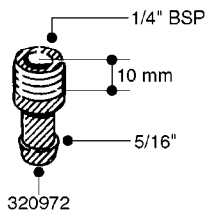

**L0030**

FITTINGS - HEXAGON NIPPLES  
L0030-HIN, 01:01:16

Page 1  
Date 12.08.2020 8:05

parts-n°	order qty	description
10015303	1	FITT.PO.HN 1.00X1.00 M1000
10425003	1	FITT.PO.HN 1.25X1.00 MCPHEE
320132	1	FITT.DK HN 1" BSP
320176	1	FITT.DK HN 3/8"X1/2" BSP
320445	1	FITT.DK HN 1/4"X3/8" BSP
320655	1	FITT.DK HN 1/2"-1/2" BSP
320692	1	FITT.DK HN 3/8'BSPX1/4'NPT
320703	1	FITT.DK HN 3/8BSP X1/2 &1/4NPT
320725	1	FITT.DK NIPPLE 3/8"-3/8" BSP
320902	1	FITT.DK HN 3/8'X 1/4' BSP
390232	1	FITT.DK HN 1-1/2' X 1-1/4' BSP
390276	1	FITT.DK HN 1'BSP

**L0040**

FITTINGS - NIPPLES & ELBOWS  
L0040-HIN, 01:01:16

Page 1

Date 12.08.2020 8:05

parts-n°	order qty	description
10530803	1	FITT.PO.SE 2.00X2.00 45 DEG.
320191	1	FITT.DK ELB 3/8' BSP 45 DEGREE
320482	1	FITT.DK ELB. 1/2" BSP 60 DEG.
320596	1	FITT.DK ELB 3/8'-1/2'BSP 45DEG
320607	1	FITT.DK HN 3/8M X 3/8F BSP LNG
320633	1	FITT.DK HN 3/8"M X 3/8"F BSP
321451	1	FITT.DK ELB.1-1/2 X1-1/4 80DEG
321532	1	FITT.DK REDUC 3/4' X 1/2' BSP
390233	1	FITT.DK REDUC 1-1/2" X 1" BSP

**L0050**

parts-n°	order qty	description
242594	1	O-RING D14 X 1.78 SCH.70-EPDM
320294	1	FITT.DK TEE 3/8X3/8HB X1/2"BSP
320305	1	FITT.DK HB 3/4'- 3/4' BSP
320386	1	FITT.DK TEE 3/8X3/8HB X3/8"BSP
320397	1	FITT.DK ELB 3/8"HB X 3/8" BSP
320401	1	FITT.DK TEE 1/2X1/2HB X1/2"BSP
320412	1	FITT.DK TEE 1/2X1/2HB X3/8'BSP
320423	1	FITT.DK ELB 1/2'HB X 3/8' BSP
320891	1	FITT.DK HB 3/8'- 3/8' BSP
320972	1	FITT.DK HB 5/16'- 1/4' BSP
322046	1	FITT.DK TEE 1/2X1/2HB X3/4'BSP
322048	1	FITT.DK TEE 3/4X3/4HB X3/4'BSP
330595	1	O-RING D24.6/D20X2.1 -3/4"
333137	1	FITT.DK CONN.1/2" F.NOZZ. DOUB
333141	1	FITT.DK CONN.1/2" F.NOZZ.SING
334041	1	FITT.DK CONN.3/4' F.NOZZ. SING
334042	1	FITT.DK CONN.3/4' F.NOZZ. DOUB
334195	1	FITT.DK ELB. 3/4"HB X 3/4"HB
10012103	1	FITT.PO.HB 1.25X1.50 IMB1012
10014003	1	FITT.PO.HB 1.25X1.25 IMB1010
10036903	1	FITT.PO.HB 1.50X1.50 IMB1212
28019303	1	FITTING HB ELB 3/4NPT-3/4HOSE
61016500	1	HOSE TAIL 3/4" 90°+RG CAP 3/4"
72026700	1	NOZZLE TUBE ADAPTER W/O-RING