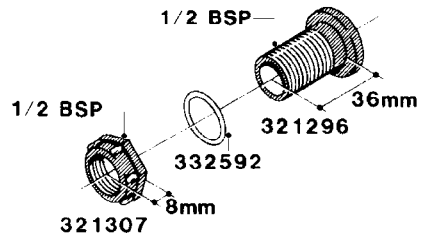

**L0030**

FITTINGS - HEXAGON NIPPLES  
L0030-HIN, 01:01:16

Page 1  
Date 12.08.2020 8:05

parts-n°	order qty	description
10015303	1	FITT.PO.HN 1.00X1.00 M1000
10425003	1	FITT.PO.HN 1.25X1.00 MCPHEE
320132	1	FITT.DK HN 1" BSP
320176	1	FITT.DK HN 3/8"X1/2" BSP
320445	1	FITT.DK HN 1/4"X3/8" BSP
320655	1	FITT.DK HN 1/2"-1/2" BSP
320692	1	FITT.DK HN 3/8'BSPX1/4'NPT
320703	1	FITT.DK HN 3/8BSP X1/2 &1/4NPT
320725	1	FITT.DK NIPPLE 3/8"-3/8" BSP
320902	1	FITT.DK HN 3/8'X 1/4' BSP
390232	1	FITT.DK HN 1-1/2' X 1-1/4' BSP
390276	1	FITT.DK HN 1'BSP

**L0040**

FITTINGS - NIPPLES & ELBOWS  
L0040-HIN, 01:01:16

Page 1

Date 12.08.2020 8:05

parts-n°	order qty	description
10530803	1	FITT.PO.SE 2.00X2.00 45 DEG.
320191	1	FITT.DK ELB 3/8' BSP 45 DEGREE
320482	1	FITT.DK ELB. 1/2" BSP 60 DEG.
320596	1	FITT.DK ELB 3/8'-1/2'BSP 45DEG
320607	1	FITT.DK HN 3/8M X 3/8F BSP LNG
320633	1	FITT.DK HN 3/8"M X 3/8"F BSP
321451	1	FITT.DK ELB.1-1/2 X1-1/4 80DEG
321532	1	FITT.DK REDUC 3/4' X 1/2' BSP
390233	1	FITT.DK REDUC 1-1/2" X 1" BSP

**L0050**

parts-n°	order qty	description
242594	1	O-RING D14 X 1.78 SCH.70-EPDM
320294	1	FITT.DK TEE 3/8X3/8HB X1/2"BSP
320305	1	FITT.DK HB 3/4'- 3/4' BSP
320386	1	FITT.DK TEE 3/8X3/8HB X3/8"BSP
320397	1	FITT.DK ELB 3/8"HB X 3/8" BSP
320401	1	FITT.DK TEE 1/2X1/2HB X1/2"BSP
320412	1	FITT.DK TEE 1/2X1/2HB X3/8'BSP
320423	1	FITT.DK ELB 1/2'HB X 3/8' BSP
320891	1	FITT.DK HB 3/8'- 3/8' BSP
320972	1	FITT.DK HB 5/16'- 1/4' BSP
322046	1	FITT.DK TEE 1/2X1/2HB X3/4'BSP
322048	1	FITT.DK TEE 3/4X3/4HB X3/4'BSP
330595	1	O-RING D24.6/D20X2.1 -3/4"
333137	1	FITT.DK CONN.1/2" F.NOZZ. DOUB
333141	1	FITT.DK CONN.1/2" F.NOZZ.SING
334041	1	FITT.DK CONN.3/4' F.NOZZ. SING
334042	1	FITT.DK CONN.3/4' F.NOZZ. DOUB
334195	1	FITT.DK ELB. 3/4"HB X 3/4"HB
10012103	1	FITT.PO.HB 1.25X1.50 IMB1012
10014003	1	FITT.PO.HB 1.25X1.25 IMB1010
10036903	1	FITT.PO.HB 1.50X1.50 IMB1212
28019303	1	FITTING HB ELB 3/4NPT-3/4HOSE
61016500	1	HOSE TAIL 3/4" 90°+RG CAP 3/4"
72026700	1	NOZZLE TUBE ADAPTER W/O-RING