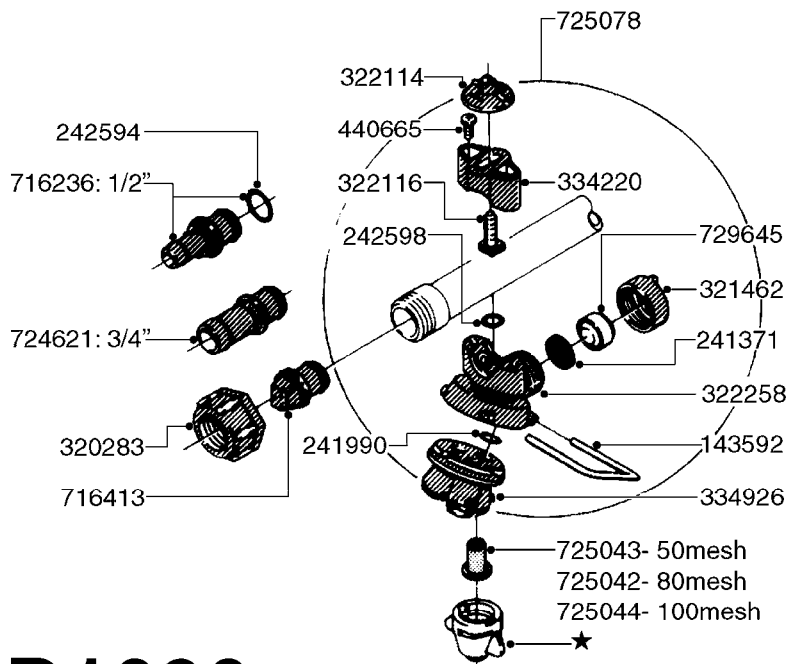

TRIPLET NOZZLE BODY

D1090

*=REFER TO HARDI NOZZLE CATALOG