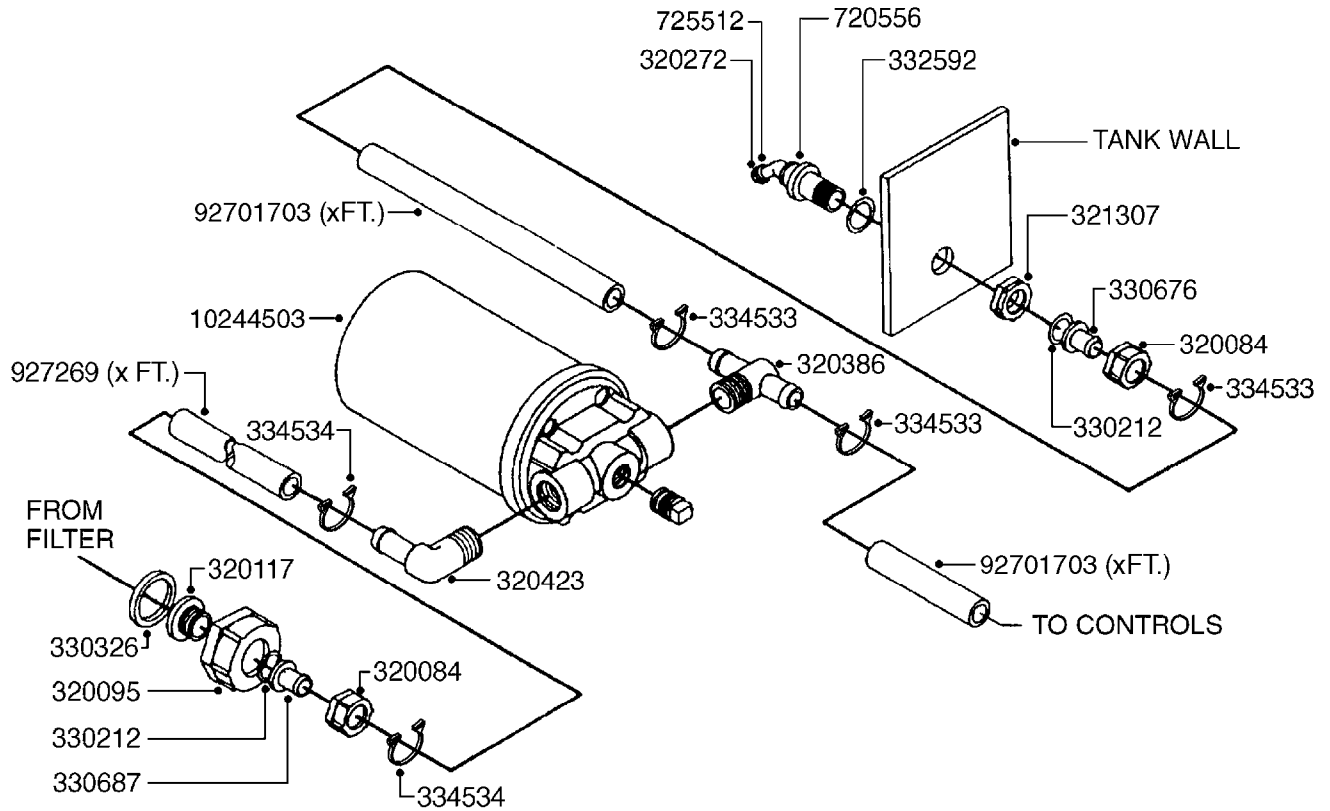

# A0400

10244503 - MODEL 2100 - 573 (SHOWN)

PUMP - FLO JET 12 VOLT  
A0400-HIN, 19:02:20

Page 1  
Date 12.08.2020 8:05

parts-n°	order qty	description
10244503	1	PUMP 12 VOLT FLOJET 2100-573
10321003	1	MOTOR 12 VOLT F. FLOJET PUMP
10321603	1	CHECK VALVE ASSY F. FLOJET
10322703	1	BRUSH KIT F. FLOJET PUMP MTR
10323003	1	SCREW M4X25 PHILLIPS SET OF 6
10323503	1	SCREWS F. BASEPLATE FLOJET
10429203	1	PUMP BASE F.FLOJET PUMP 2100
10429403	1	GROMMET SET OF 4 F.FLOJET
10470703	1	PUMP REPAIR KIT F.FLOJET 2100
10518503	1	PUMP HOUSING FLOJET Ø2100-573
10518603	1	PUMP HEAD FLOJET PUMP 2100-573
10518803	1	BEARING & CAM FLOJET 2100-573
10518903	1	DIAPHRAGM KIT F.FLOJET 2100-573
10519103	1	SCREWS (4) FLOJET 2100-573
10519303	1	SET SCREW F.CAM FLJET 2100-573
10604103	1	KIT CAM BEARING/DIA. 2100-573