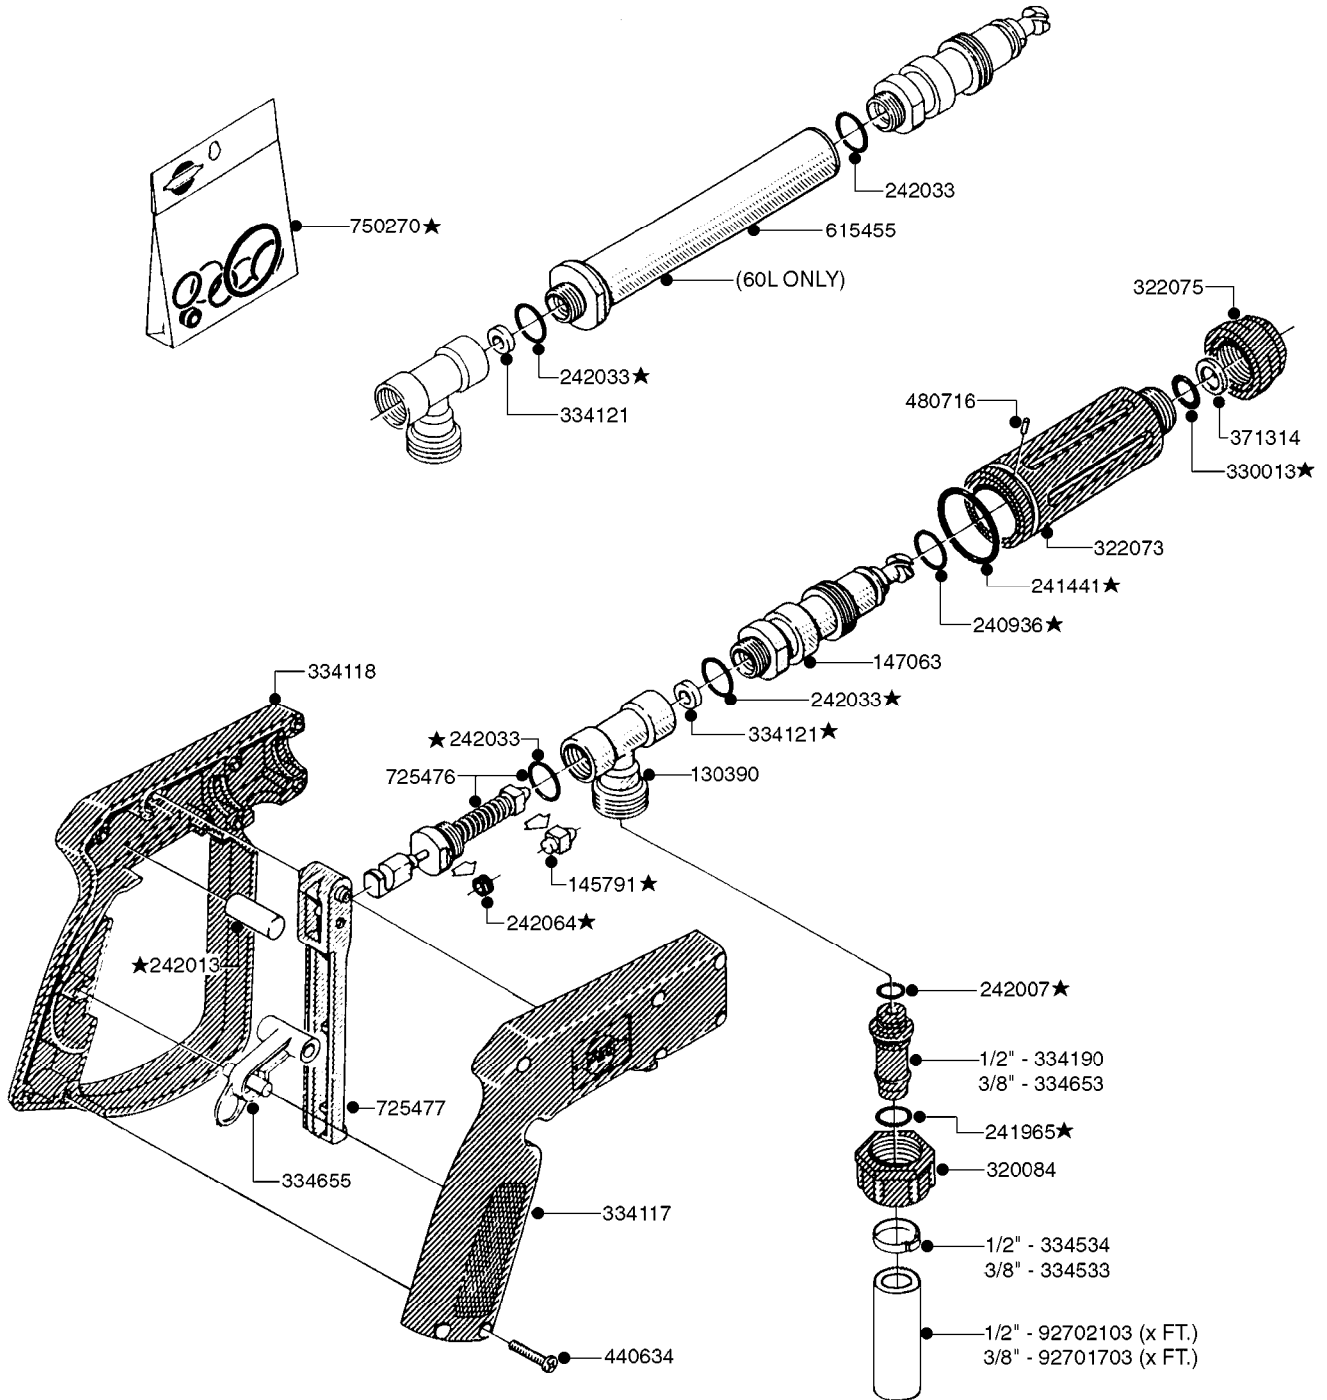

COMPLETE ASSEMBLY:
843197 - 60L
843196 - 60S

COMPLETE ASSEMBLIES
WHOLEGOODS ITEMS

K0480

HANDGUN TYPE 60S/60L POST 95
K0480-HIN, 01:01:16

Page 1

Date 12.08.2020 8:05

parts-n°	order qty	description
130390	1	TEE 3/8'X 1/2' BSP F.TYPE 60S
145791	1	CONE FOR ON/OFF
147063	1	SWIRL F.SPRAY GUN TYPE 60
240936	1	O-RING D13.3X2.4 NITRIL
241441	1	O-RING D29.3X3
241965	1	O-RING Ø12.1 X 1.6 NITRILE
242007	1	O-RING Ø9.1 X 1.6 NITRILE
242013	1	SPRING RUBBER F/TRIGGER
242033	1	O-RING Ø14.1 X 1.6 NITRILE
242064	1	SLEEVE RUBBER 3X8X4MM
320084	1	FITT.DK NUT 1/2" BSP
322073	1	HOUSING F.SWIRL TYPE 60S H.G.
322075	1	HOUSING F. NOZZLE
330013	1	O-RING 2.5 X 10 PUR
334117	1	HANDLE PIECE RIGHT F.60S/60L
334118	1	HANDLE PIECE LEFT F.60S/60L
334121	1	SEAT FOR ON-OFF TYPE
334190	1	FITT.DK HB 1/2' F. PISTOL 60S
334533	1	CLAMP HOSE PLASTIC 3/8"
334534	1	CLAMP HOSE PLASTIC 1/2"
334653	1	FITT.DK HB 3/8' F.HANDGUN
334655	1	TRIGGER SAFETY F.60S/60L GUN
371314	1	NOZZLE CERAMIC 1099-20
440634	1	SCREW 5/8"
480716	1	PIN D3X6 STAINLESS
615455	1	TUBE F.LANCE TYPE 60L
725476	1	SPINDLE
725477	1	TRIGGER
750270	1	GASKET KIT F.SPRAY GUN
843196	1	SPRAY GUN KIT TYPE 60 SHORT
843197	1	HANDGUN KIT TYPE 60 LONG
92701703	1	HOSE R X3/8" X300PSI WP X0012"
92702103	1	HOSE R X1/2" X300PSI WP X0012"