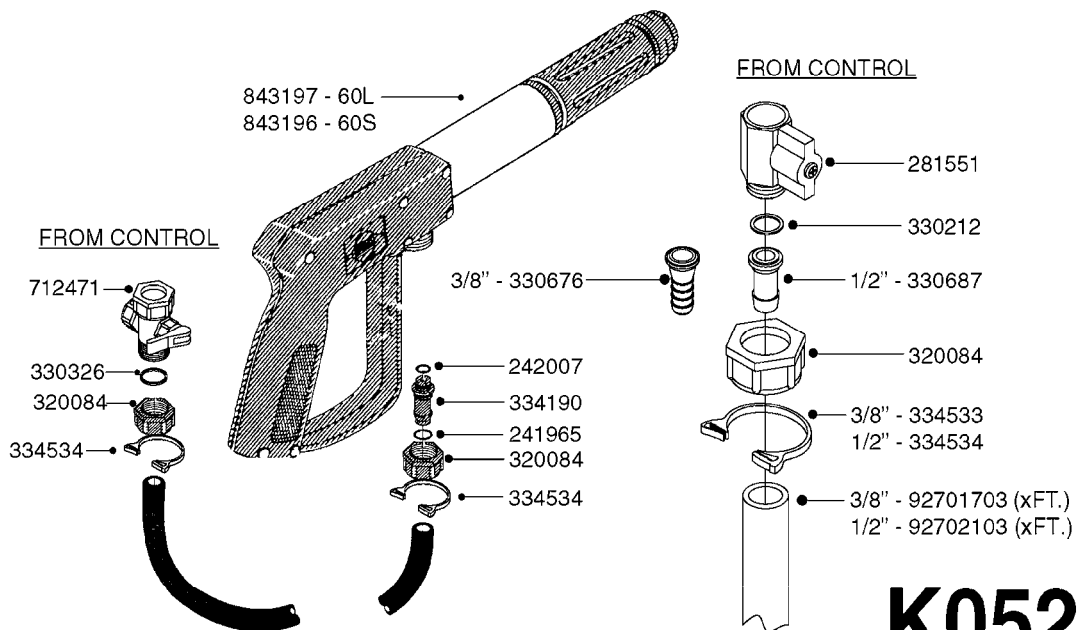

**COMPLETE ASSEMBLIES  
WHOLEGOODS ITEMS**

COMPLETE ASSEMBLY  
833768

COMPLETE ASSEMBLY:  
 818377 - 160' x 3/8" (50m) HOSE REEL  
 818381 - 320' X 3/8" (100m) HOSE REEL

# K0490

HOSE REEL ASSEMBLIES  
K0490-HIN, 01:01:16

Page 1

Date 12.08.2020 8:05

parts-n°	order qty	description
143684	1	BUSHING F. HOSE REEL
143706	1	SPACER TUBE F. 275' HOSE REEL
145925	1	NIPPLE M10 M6
146314	1	UNION BUSHING F.HOSE REEL
146315	1	RING FOR HOSE REEL
146487	1	SPACER ROD F/HOSE REEL 225mm
160311	1	WASHER D30/D20.4X2
241474	1	O-RING NITRIL
281072	1	SNAP-RING OUTER 20X1.20
282155	1	CLIP F.TUBE SUPPORT
320655	1	FITT.DK HN 1/2"-1/2" BSP
320821	1	FITT.DK NUT 1-1/2" BSP
330212	1	O-RING D19/D14X2.4 F.1/2"NUT
333443	1	BUSHING F. HOSE REEL
420604	1	BOLT HEX 8.8 DEL M10X25 FT DIN933
420626	1	BOLT HEX 8.8 DEL M10X20 FT
420862	1	BOLT HEX 8.8 DEL M10X16 FT
430286	1	BOLT HEX 8.8 DEL M12X30 FT
460423	1	NUT HEX M10X1.50 LOCK DIN985A2 SS
460703	1	NUT HEX M12X1.75 LOCK DIN985A2 SS
613207	1	CENTER TUBE FOR 164'HOSE REEL
613211	1	HOSE REEL NK 80/105
613292	1	CENTER TUBE 100 MM
633824	1	SIDE FOR HOSE REEL
633835	1	OUTER TUBE NK 300-600
633846	1	FITTING FOR HOSE REEL TR2/TR3
633905	1	BRKTS. HOSE REEL SM210
637986	1	CLAMP FITTING HOSE REEL
719073	1	HANDLE ASSY. F. HOSE REEL
719084	1	SWIVEL F.HOSE REEL
719121	1	HOSE 1/2'X2500M NUT
719401	1	CLIPS F.PISTOL ASSY.
725618	1	CLIP WHITE PLASTIC SNAP TYPE
818377	1	REEL FOR HOSE 160' X 3/8"
818381	1	REEL FOR HOSE 320' X 3/8'
818801	1	BKT.HOSE REEL MOUNT NL/NK/BOOM
818845	1	BKT.HOSE REEL SM210
833768	1	HOLDER F. HOSE REEL
834764	1	BKT.HOSE REEL MOUNT ESTATE SPR
61021400	1	BKT. BOOM MOUNT SM53/80 US