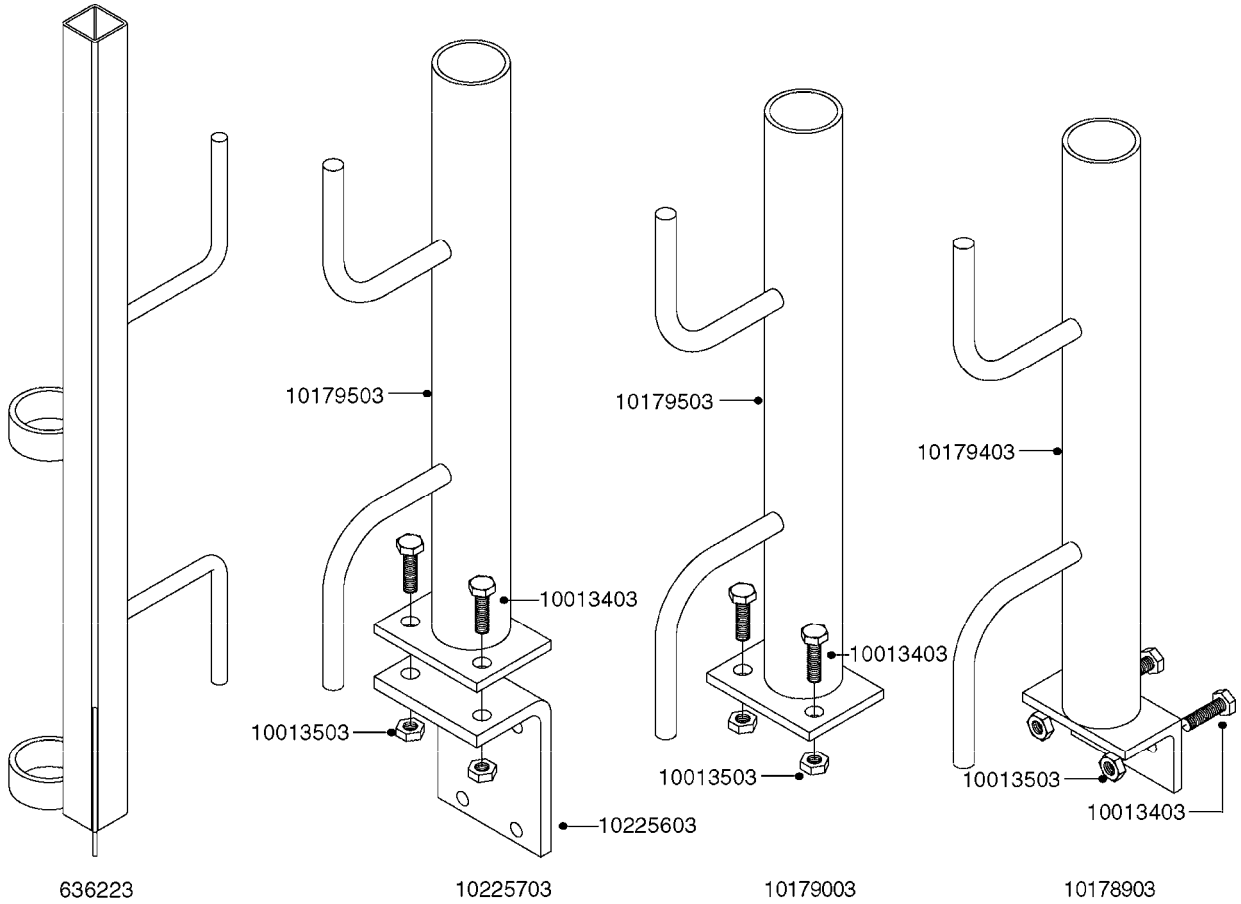

**COMPLETE ASSEMBLIES  
WHOLEGOODS ITEMS**

COMPLETE ASSEMBLY  
833768

COMPLETE ASSEMBLY:  
 818377 - 160' x 3/8" (50m) HOSE REEL  
 818381 - 320' X 3/8" (100m) HOSE REEL

# K0490

HOSE REEL ASSEMBLIES  
K0490-HIN, 01:01:16

Page 1

Date 12.08.2020 8:05

parts-n°	order qty	description
143684	1	BUSHING F. HOSE REEL
143706	1	SPACER TUBE F. 275' HOSE REEL
145925	1	NIPPLE M10 M6
146314	1	UNION BUSHING F.HOSE REEL
146315	1	RING FOR HOSE REEL
146487	1	SPACER ROD F/HOSE REEL 225mm
160311	1	WASHER D30/D20.4X2
241474	1	O-RING NITRIL
281072	1	SNAP-RING OUTER 20X1.20
282155	1	CLIP F.TUBE SUPPORT
320655	1	FITT.DK HN 1/2"-1/2" BSP
320821	1	FITT.DK NUT 1-1/2" BSP
330212	1	O-RING D19/D14X2.4 F.1/2"NUT
333443	1	BUSHING F. HOSE REEL
420604	1	BOLT HEX 8.8 DEL M10X25 FT DIN933
420626	1	BOLT HEX 8.8 DEL M10X20 FT
420862	1	BOLT HEX 8.8 DEL M10X16 FT
430286	1	BOLT HEX 8.8 DEL M12X30 FT
460423	1	NUT HEX M10X1.50 LOCK DIN985A2 SS
460703	1	NUT HEX M12X1.75 LOCK DIN985A2 SS
613207	1	CENTER TUBE FOR 164'HOSE REEL
613211	1	HOSE REEL NK 80/105
613292	1	CENTER TUBE 100 MM
633824	1	SIDE FOR HOSE REEL
633835	1	OUTER TUBE NK 300-600
633846	1	FITTING FOR HOSE REEL TR2/TR3
633905	1	BRKTS. HOSE REEL SM210
637986	1	CLAMP FITTING HOSE REEL
719073	1	HANDLE ASSY. F. HOSE REEL
719084	1	SWIVEL F.HOSE REEL
719121	1	HOSE 1/2'X2500M NUT
719401	1	CLIPS F.PISTOL ASSY.
725618	1	CLIP WHITE PLASTIC SNAP TYPE
818377	1	REEL FOR HOSE 160' X 3/8"
818381	1	REEL FOR HOSE 320' X 3/8'
818801	1	BKT.HOSE REEL MOUNT NL/NK/BOOM
818845	1	BKT.HOSE REEL SM210
833768	1	HOLDER F. HOSE REEL
834764	1	BKT.HOSE REEL MOUNT ESTATE SPR
61021400	1	BKT. BOOM MOUNT SM53/80 US