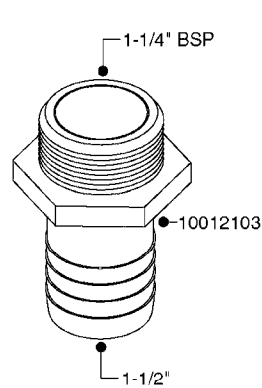

**L0030**

FITTINGS - HEXAGON NIPPLES  
L0030-HIN, 01:01:16

Page 1  
Date 12.08.2020 8:05

parts-n°	order qty	description
10015303	1	FITT.PO.HN 1.00X1.00 M1000
10425003	1	FITT.PO.HN 1.25X1.00 MCPHEE
320132	1	FITT.DK HN 1" BSP
320176	1	FITT.DK HN 3/8"X1/2" BSP
320445	1	FITT.DK HN 1/4"X3/8" BSP
320655	1	FITT.DK HN 1/2"-1/2" BSP
320692	1	FITT.DK HN 3/8'BSPX1/4'NPT
320703	1	FITT.DK HN 3/8BSP X1/2 &1/4NPT
320725	1	FITT.DK NIPPLE 3/8"-3/8" BSP
320902	1	FITT.DK HN 3/8'X 1/4' BSP
390232	1	FITT.DK HN 1-1/2' X 1-1/4' BSP
390276	1	FITT.DK HN 1'BSP

**L0040**

FITTINGS - NIPPLES & ELBOWS  
L0040-HIN, 01:01:16

Page 1

Date 12.08.2020 8:05

parts-n°	order qty	description
10530803	1	FITT.PO.SE 2.00X2.00 45 DEG.
320191	1	FITT.DK ELB 3/8' BSP 45 DEGREE
320482	1	FITT.DK ELB. 1/2" BSP 60 DEG.
320596	1	FITT.DK ELB 3/8'-1/2'BSP 45DEG
320607	1	FITT.DK HN 3/8M X 3/8F BSP LNG
320633	1	FITT.DK HN 3/8"M X 3/8"F BSP
321451	1	FITT.DK ELB.1-1/2 X1-1/4 80DEG
321532	1	FITT.DK REDUC 3/4' X 1/2' BSP
390233	1	FITT.DK REDUC 1-1/2" X 1" BSP

**L0050**

parts-n°	order qty	description
242594	1	O-RING D14 X 1.78 SCH.70-EPDM
320294	1	FITT.DK TEE 3/8X3/8HB X1/2"BSP
320305	1	FITT.DK HB 3/4'- 3/4' BSP
320386	1	FITT.DK TEE 3/8X3/8HB X3/8"BSP
320397	1	FITT.DK ELB 3/8"HB X 3/8" BSP
320401	1	FITT.DK TEE 1/2X1/2HB X1/2"BSP
320412	1	FITT.DK TEE 1/2X1/2HB X3/8'BSP
320423	1	FITT.DK ELB 1/2'HB X 3/8' BSP
320891	1	FITT.DK HB 3/8'- 3/8' BSP
320972	1	FITT.DK HB 5/16'- 1/4' BSP
322046	1	FITT.DK TEE 1/2X1/2HB X3/4'BSP
322048	1	FITT.DK TEE 3/4X3/4HB X3/4'BSP
330595	1	O-RING D24.6/D20X2.1 -3/4"
333137	1	FITT.DK CONN.1/2" F.NOZZ. DOUB
333141	1	FITT.DK CONN.1/2" F.NOZZ.SING
334041	1	FITT.DK CONN.3/4' F.NOZZ. SING
334042	1	FITT.DK CONN.3/4' F.NOZZ. DOUB
334195	1	FITT.DK ELB. 3/4"HB X 3/4"HB
10012103	1	FITT.PO.HB 1.25X1.50 IMB1012
10014003	1	FITT.PO.HB 1.25X1.25 IMB1010
10036903	1	FITT.PO.HB 1.50X1.50 IMB1212
28019303	1	FITTING HB ELB 3/4NPT-3/4HOSE
61016500	1	HOSE TAIL 3/4" 90°+RG CAP 3/4"
72026700	1	NOZZLE TUBE ADAPTER W/O-RING