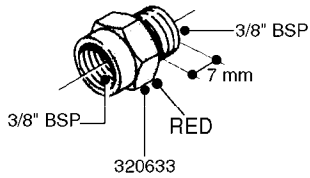

FITTINGS - HEXAGON NIPPLES  
L0030-HIN, 01:01:16

Page 0  
Date 03.11.2017 22:42

**L0030**

FITTINGS - HEXAGON NIPPLES  
L0030-HIN, 01:01:16

Page 1  
Date 03.11.2017 22:42

parts-n°	order qty	description
10015303	1	FITT.PO.HN 1.00X1.00 M1000
10425003	1	FITT.PO.HN 1.25X1.00 MCPHEE
320132	1	FITT.DK HN 1" BSP
320176	1	FITT.DK HN 3/8"X1/2" BSP
320445	1	FITT.DK HN 1/4"X3/8" BSP
320655	1	FITT.DK HN 1/2"-1/2" BSP
320692	1	FITT.DK HN 3/8'BSPX1/4'NPT
320703	1	FITT.DK HN 3/8BSP X1/2 &1/4NPT
320725	1	FITT.DK NIPPLE 3/8"-3/8" BSP
320902	1	FITT.DK HN 3/8'X 1/4' BSP
390232	1	FITT.DK HN 1-1/2' X 1-1/4' BSP
390276	1	FITT.DK HN 1'BSP