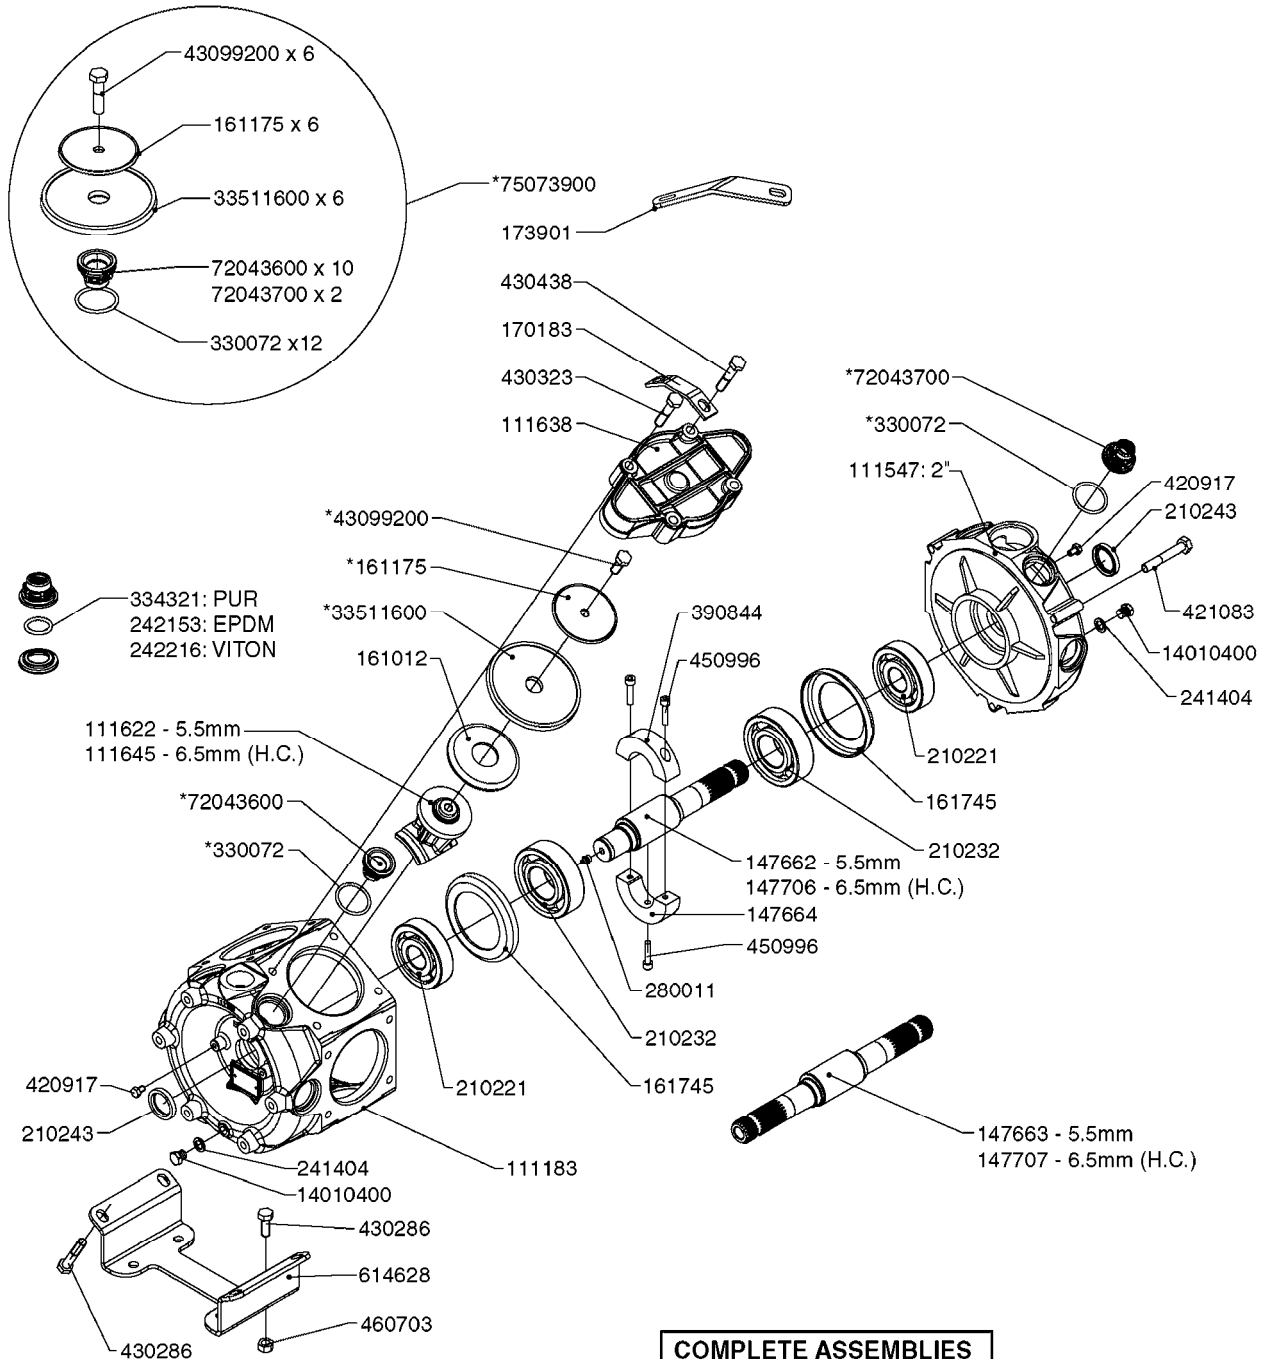

**COMPLETE ASSEMBLIES
WHOLEGOODS ITEMS**

COMPLETE PUMPS

- 821585 - 463/5.5 W/THROUGH SHAFT (1000 RPM)
- 821587 - 463/10 W/THROUGH SHAFT (540 RPM)
- 82169400 - 464/6.5 (1000 RPM - H.C. INLINE PORTS)
- 72293300 - 463/6.5 W/THROUGH SHAFT (1000 RPM)
- 463/12 (540 RPM H.C. OFFSET PORTS) REPLACED BY 82168700 (PAGE A0350)
- 463/6.5 (1000 RPM H.C. OFFSET PORTS) REPLACED BY 82168800 (PAGE A0350)

A0340