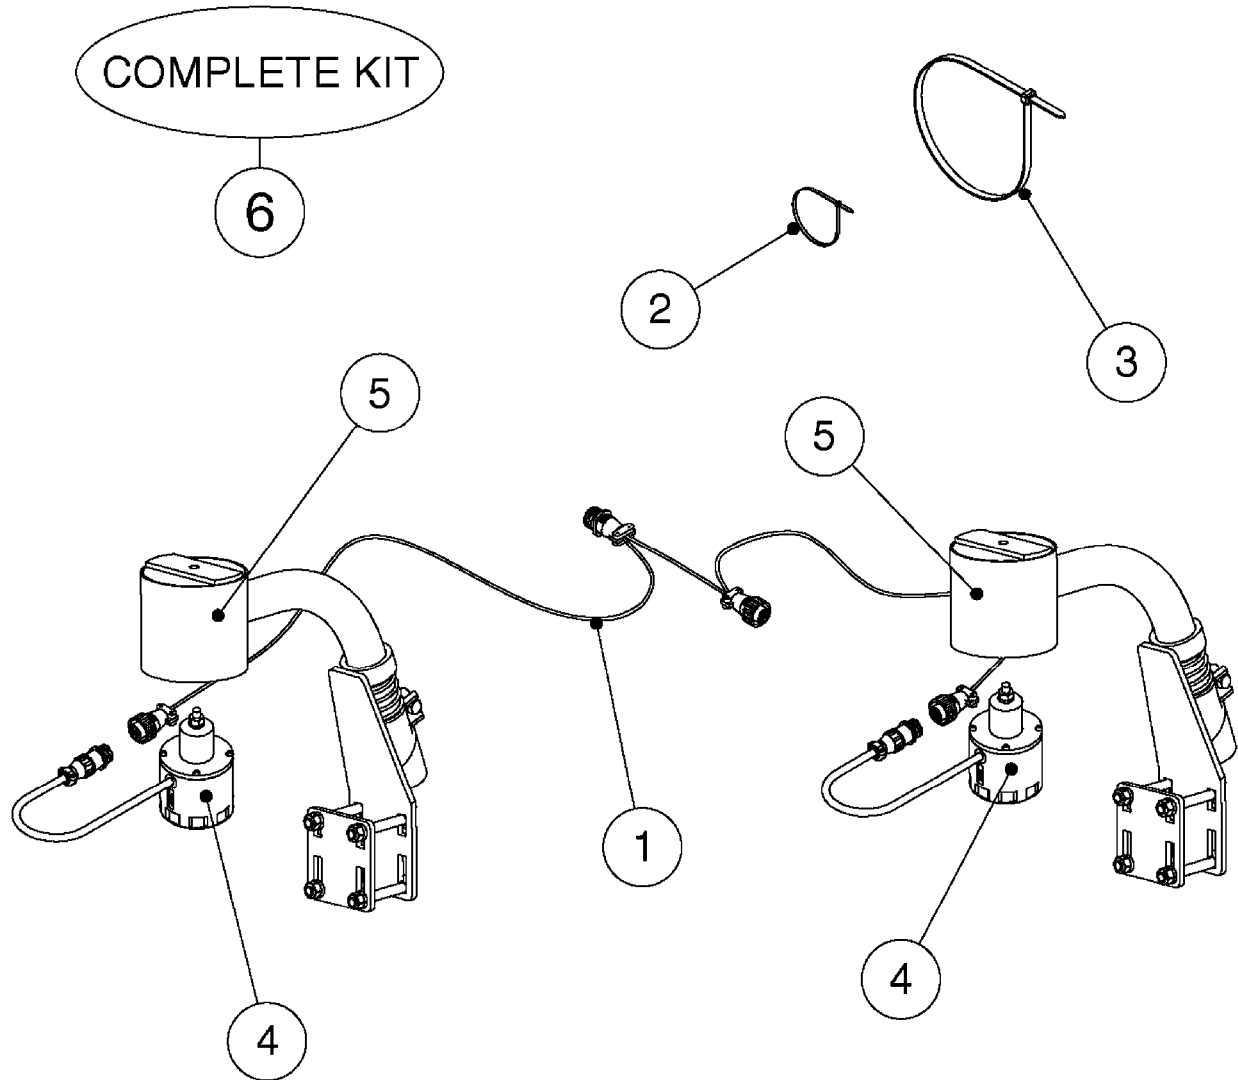

# M0300

NORAC VARIABLE RATE VALVE UC4  
M0300-HIN, 01:01:16

Page 1

Date 03.11.2017 22:43

Pos.	parts-n°	order qty	description
1	28048803	1	NORAC CHECK VALVE
2	28048903	1	NORAC PROP VALVE
2	28055803	1	3-PIN CONNECTORS/HIRSCHMAN NORAC SOLENOID - DEUTSCH CONN. 2-PIN CONNECTORS/DEUTSCH
3	28049403	1	NORAC CHECK VALVE
4	28056403	1	COIL, NORAC, PROP, DIN
5	28056503	1	COIL, NORAC, PROP, DEUTSCH
6	28066803	1	NORAC FILTER CAP W/O-RING
7	28066903	1	NORAC SEAL KIT F.28049403
8	28067003	1	NORAC SEAL KIT F.28048803
9	28068103	1	NORAC HEX CAPSCREW 10-24X2 SS
10	28068203	1	NORAC O-RING F.SOLENOID VALVE
11	28074903	1	NORAC COIL NUT AND O-RING
12	75076900	1	NORAC FILTER ELEMENT KIT
13	78216100	1	NORAC VALVE BLOCK COMP, DEUTSCH CON. COMPLETE W/2-PIN DEUTSCH SOLENOIDS
14	78603300	1	NORAC ONE WAY ORIFICE, .047"