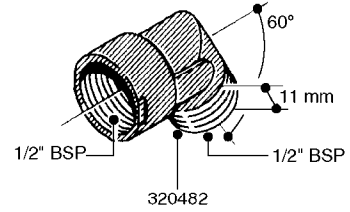

FITTINGS - HEXAGON NIPPLES  
L0030-HIN, 01:01:16

Page 0  
Date 03.11.2017 22:42

**L0030**

FITTINGS - HEXAGON NIPPLES  
L0030-HIN, 01:01:16

Page 1  
Date 03.11.2017 22:42

parts-n°	order qty	description
10015303	1	FITT.PO.HN 1.00X1.00 M1000
10425003	1	FITT.PO.HN 1.25X1.00 MCPHEE
320132	1	FITT.DK HN 1" BSP
320176	1	FITT.DK HN 3/8"X1/2" BSP
320445	1	FITT.DK HN 1/4"X3/8" BSP
320655	1	FITT.DK HN 1/2"-1/2" BSP
320692	1	FITT.DK HN 3/8'BSPX1/4'NPT
320703	1	FITT.DK HN 3/8BSP X1/2 &1/4NPT
320725	1	FITT.DK NIPPLE 3/8"-3/8" BSP
320902	1	FITT.DK HN 3/8'X 1/4' BSP
390232	1	FITT.DK HN 1-1/2' X 1-1/4' BSP
390276	1	FITT.DK HN 1'BSP