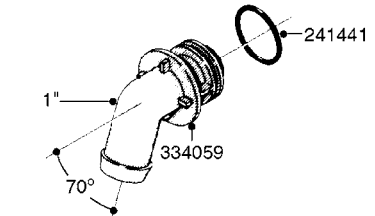

**K0690**

REMOTE GAUGE-MAGNETIC BASE KIT  
K0690-HIN, 01:01:16

Page 1

Date 03.11.2017 22:42

parts-n°	order qty	description
231346	1	QUICK COUPLER 1/8"BSP X 4 MM
232230	1	QUICK COUPLER 1/4"BSP X 4 MM
241651	1	O-RING D14.0X3.0 NITRIL
242594	1	O-RING D14 X 1.78 SCH.70-EPDM
283581	1	HOSE CONNECTOR STR. F.4MM PE
284582	1	CLAMP HOSE GEAR - 5/16"
320187	1	FITT.DK CAP 3/8" BSP BLACK
320283	1	FITT.DK NUT 3/4"BSP
320445	1	FITT.DK HN 1/4"X3/8" BSP
321926	1	FITT.DK REDUC 1/8"BSP F.3/4"N
322046	1	FITT.DK TEE 1/2X1/2HB X3/4'BSP
322048	1	FITT.DK TEE 3/4X3/4HB X3/4'BSP
330013	1	O-RING D15/D10X2.5 F.3/8"NUT
330061	1	O-RING D16/D11X2,5
331807	1	FITT.DK HB 5/16" F.3/8" NUT
334531	1	CLAMP HOSE PLASTIC 3/4"
334534	1	CLAMP HOSE PLASTIC 1/2"
390713	1	GAUGE ADAPTOR 1/4" BSP
440698	1	SCREW F.PLASTIC 6X18 SS HEXHD
721851	1	SCREW PLUG W/QUICK FIT
724637	1	FITT.DK HB 5/16' F. 3/4" COMP.
927253	1	AIR HOSE, DIAMETER 4MM
927268	1	HOSE R X PVC X 1/4 X 0012"
10536703	1	MAGNETIC BASE D3,2'/90LB
10536803	1	MAGNETIC BASE KIT F.GAUGE
28026203	1	GAUGE 200PSI/BR,2.5"1/4BSP-BTM
92702103	1	HOSE R X1/2" X300PSI WP X0012"
92703203	1	HOSE R X3/4" X300PSI WP X0012"