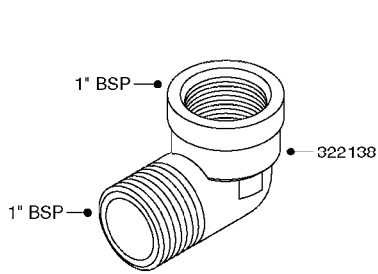

L0020

FITTINGS-T-PIECES, CAPS & ELBOWS
L0020-HIN, 01:01:16

Page 1
Date 03.11.2017 22:42

parts-n°	order qty	description
10053603	1	FITT. CAPNUT 2"BSP 5601
10194303	1	CAP BLANK 1 1/2 MCPHEE 210060
320047	1	FITT.DK CAPNUT 1/2" BSP
320106	1	FITT.DK CAPNUT 1" BSP
320272	1	FITT.DK CAPNUT 3/8" BSP
320316	1	FITT.DK TEE 3/4" X3/4" X1"BSP
320331	1	FITT.DK TEE 1" - 1" - 3/4" BSP
320342	1	FITT.DK EL 3/4"M X 1"F BSP
320563	1	FITT.DK 3 WAY 1/2" 110 DEG.
320677	1	NO LONGER AVAILABLE
320961	1	FITT.DK CAPNUT 1-1/2" BSP
321053	1	FITT.DK TEE 1/2 X1/2 X1/2" BSP
322072	1	FITT.DK TEE 3/8'X3/8'X3/8' BSP
322095	1	FITT.DK TEE 1-1/2 X1-1/4 X3/4" BSP
322138	1	FITT.DK ELB 1"M X 1"F BSP
330013	1	O-RING D15/D10X2.5 F.3/8"NUT
330212	1	O-RING D19/D14X2.4 F.1/2"NUT
330326	1	O-RING D30/D24X2 F.1"NUT
331273	1	O-RING D44/D38X2 F.1-1/2"