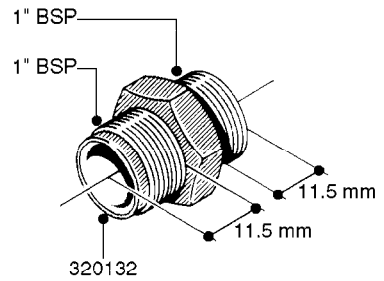

FITTINGS - HEXAGON NIPPLES  
L0030-HIN, 01:01:16

Page 0  
Date 03.11.2017 22:42

**L0030**

FITTINGS - HEXAGON NIPPLES  
L0030-HIN, 01:01:16

Page 1  
Date 03.11.2017 22:42

parts-n°	order qty	description
10015303	1	FITT.PO.HN 1.00X1.00 M1000
10425003	1	FITT.PO.HN 1.25X1.00 MCPHEE
320132	1	FITT.DK HN 1" BSP
320176	1	FITT.DK HN 3/8"X1/2" BSP
320445	1	FITT.DK HN 1/4"X3/8" BSP
320655	1	FITT.DK HN 1/2"-1/2" BSP
320692	1	FITT.DK HN 3/8'BSPX1/4'NPT
320703	1	FITT.DK HN 3/8BSP X1/2 &1/4NPT
320725	1	FITT.DK NIPPLE 3/8"-3/8" BSP
320902	1	FITT.DK HN 3/8'X 1/4' BSP
390232	1	FITT.DK HN 1-1/2' X 1-1/4' BSP
390276	1	FITT.DK HN 1'BSP