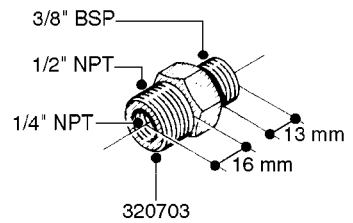

FITTINGS - HEXAGON NIPPLES  
L0030-HIN, 01:01:16

Page 0  
Date 03.11.2017 22:42

**L0030**

FITTINGS - HEXAGON NIPPLES  
L0030-HIN, 01:01:16

Page 1  
Date 03.11.2017 22:42

parts-n°	order qty	description
10015303	1	FITT.PO.HN 1.00X1.00 M1000
10425003	1	FITT.PO.HN 1.25X1.00 MCPHEE
320132	1	FITT.DK HN 1" BSP
320176	1	FITT.DK HN 3/8"X1/2" BSP
320445	1	FITT.DK HN 1/4"X3/8" BSP
320655	1	FITT.DK HN 1/2"-1/2" BSP
320692	1	FITT.DK HN 3/8'BSPX1/4'NPT
320703	1	FITT.DK HN 3/8BSP X1/2 &1/4NPT
320725	1	FITT.DK NIPPLE 3/8"-3/8" BSP
320902	1	FITT.DK HN 3/8'X 1/4' BSP
390232	1	FITT.DK HN 1-1/2' X 1-1/4' BSP
390276	1	FITT.DK HN 1'BSP