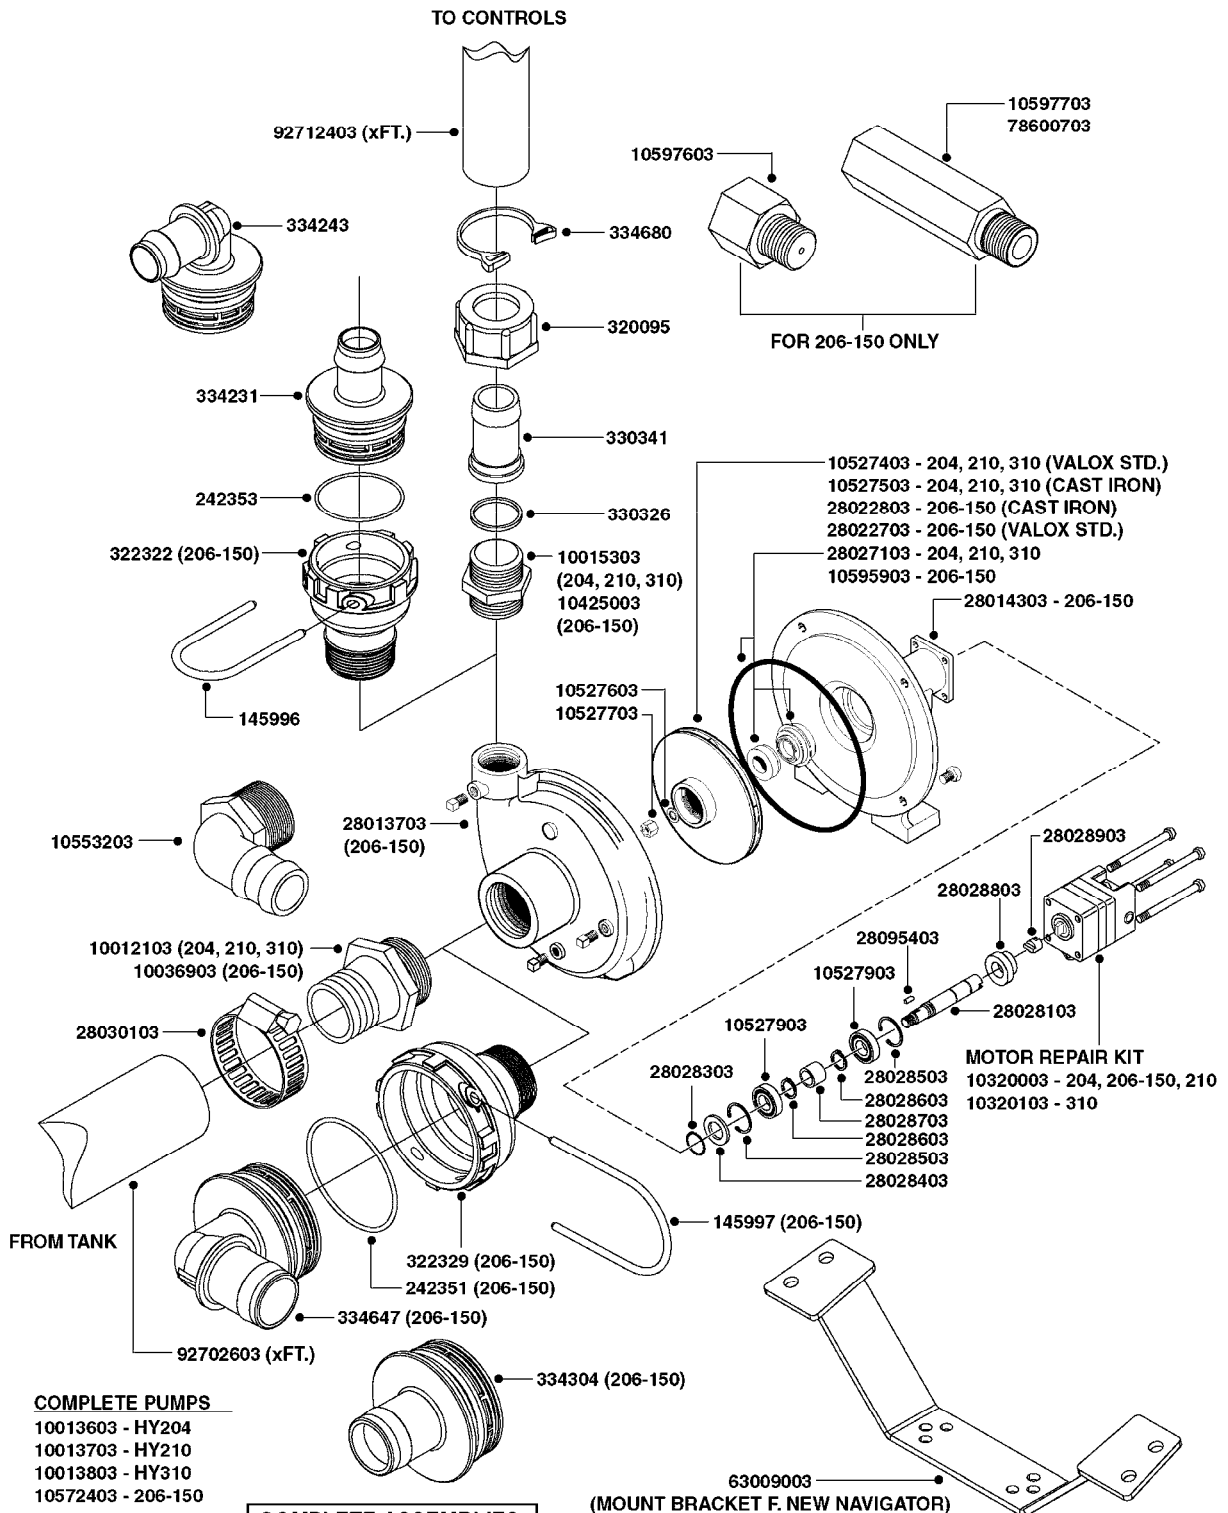

1. **COMPLETE PUMPS**
2. 10013603 - HY204
   - 10013703 - HY210
   - 10013803 - HY310
   - 10572403 - 206-150

COMPLETE ASSEMBLIES
WHOLEGOODS ITEMS

A0420

PUMP-204,206-150,210,310 ACE
A0420-HIN, 02:05:16

Page 1

Date 03.11.2017 22:42

parts-n°	order qty	description
145996	1	FITT.DK S-67 FORK
145997	1	FITT.DK S-93 FORK
242351	1	O-RING D69.5X3.0 VITON F.S-93
242353	1	O-RING D44.2X3.0 VITON F.S-67
320095	1	FITT.DK NUT 1" BSP
322322	1	FITT.DK S-67 X 1-1/4"BSP MALE
322329	1	FITT.DK S-93 X 1-1/2"BSP MALE2
330326	1	O-RING D30/D24X2 F.1"NUT
330341	1	FITT.DK HB 1" F. 1" NUT
334231	1	HOSE TAIL S67 STRAIGHT 1"
334243	1	HOSE TAIL 90° S67 1"
334304	1	FITT.DK S-93 STR.1-1/2" PVC
334647	1	FITT.DK S93 ELB 1-1/2" 90 PVC
334680	1	CLAMP HOSE PLASTIC 1"
10012103	1	FITT.PO.HB 1.25X1.50 IMB1012
10013603	1	PUMP ACE HY 204
10013703	1	PUMP ACE HY 210
10013803	1	PUMP ACE HY 310
10015303	1	FITT.PO.HN 1.00X1.00 M1000
10036903	1	FITT.PO.HB 1.50X1.50 IMB1212
10320003	1	MOTOR REPAIRKIT ACE204,206,210
10320103	1	MOTOR REPAIR KIT ACE 304,310
10425003	1	FITT.PO.HN 1.25X1.00 MCPHEE
10527403	1	IMPELLER VALOX F.ACE PUMP
10527503	1	IMPELLER CASTIRON F.ACE PUMP
10527603	1	WASHER 3/8' F.ACE PUMP
10527703	1	NUT HEX NF 3/8 F.ACE PUMP
10527903	1	BEARING F.ACE PUMP (#40870)
10553203	1	FITT.PO.EL 1.5X1.5 HB BLACK
10572403	1	PUMP ACE HY 206 SERIES 150
10595903	1	REPAIR KIT ACE 206-150
10597603	1	ORIFACE RESTRICTOR F. ACE 206
10597703	1	FITT, HYD FLOW FUSE ACE 206OLD
28013703	1	PUMP HOUSING FRONT ACE 206-150
28014303	1	PUMP HOUSING W.FEET 206-150
28022703	1	IMPELLER THERMOPLASTIC
28022803	1	IMPELLER CAST IRON
28027103	1	REPAIR KIT ACE 204,210,304,310
28028103	1	SHAFT 5/8"DIA.1/2"KEYWAY SS
28028303	1	O-RING, SHAFT SEAL
28028403	1	SLINGER
28028503	1	SNAP RING - INTERNAL
28028603	1	SNAP RING - EXTERNAL
28028703	1	SPACER FOR SHAFT
28028803	1	SEAL SUPPORT SPACER 200 SERIES
28028903	1	COUPLING FOR HYDRAULIC MOTOR
28030103	1	CLAMP HOSE GEAR P5/4-S1.5"6724
28095403	1	KEY F.IMPELLER 1/8"X1/8"X1/2"
63009003	1	CENTRIFUGAL PUMP BRACKET
78600703	1	FITT, HYD FLOW FUSE ACE 206N
92702603	1	HOSE PVC SUCT GRAY 1-1/2"
92712403	1	HOSE R X1" X300PSI WP X0012"