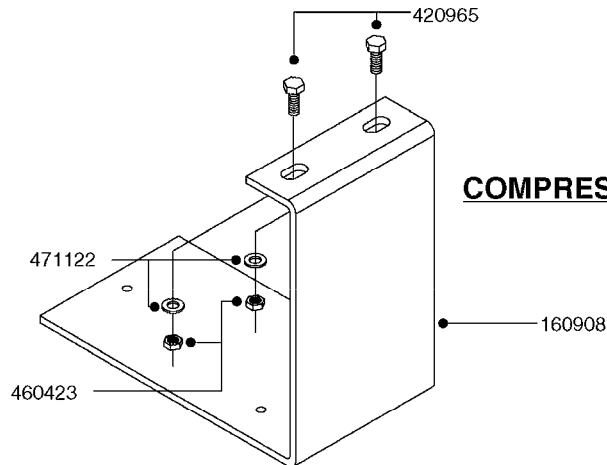

COMPRESSOR MOUNT- MEGA

K0420