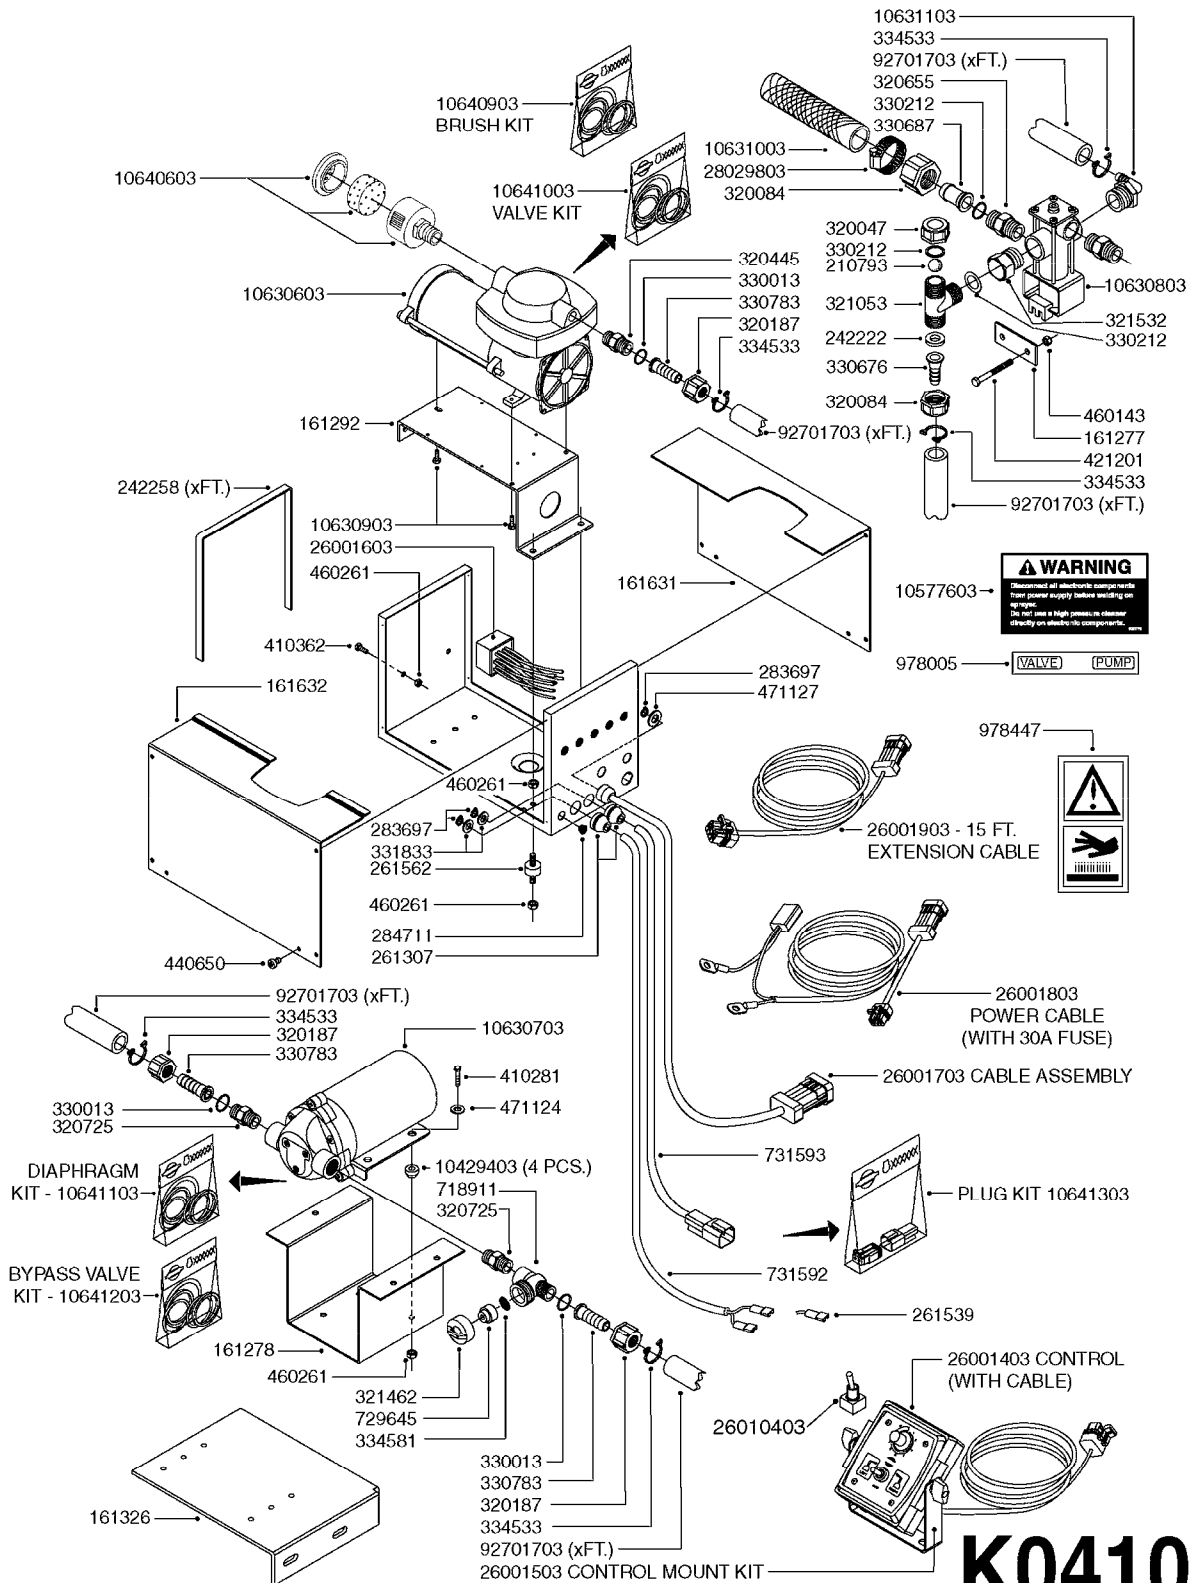

# K0400

\*Ø8mm 927306 (xFT.)  
\*Ø10mm 927330 (xFT.)

70062503 - COMPLETE ASSEMBLY

FOAM MARKER COMPRESSOR 2007  
K0400-HIN, 01:01:16

Page 1  
Date 03.11.2017 22:42

parts-n°	order qty	description
147011	1	HEX NIPPLE 3/8'X1/4'BSP BRASS
161326	1	MOUNT BKT. F. FOAM COMP.BOX 98
168847	1	ENCLOSURE LOWER F.MARKER
168848	1	COVER F. FOAM MARKER
232111	1	QUICK COUPLER 6MM X 1/8 EXT.
232112	1	QUICK COUPLER 6MM 1/8 INT.
232113	1	QUICK COUPLER 6MM T-PIECE
232114	1	COUPLER 1/8" THREADX8MM HOSE
232143	1	REDUCER 1/4'INT-1/8'EXT
232144	1	QUICK COUPLER 10MM X 1/4 EXT
232152	1	QUICK COUPLER 8MMX1/8 EXT.LONG
241371	1	DIAPHRAGM, NO-DRIP alt 241371
242242	1	O-RING F.AIR HOSE FITTING
242258	1	TRIM 3X10 SELF ADHESIVE 0012"
261562	1	RUBBER DAMPER 2XM6X25
283697	1	TIESTRAP 200MM
320445	1	FITT.DK HN 1/4"X3/8" BSP
321462	1	CAP F.NO-DRIP ASSY.
322261	1	HOUSING F.SAFETY VALVE 3/8"
440650	1	SCREW 3.5x13 STAINLESS
460261	1	NUT HEX M6X1.00 LOCK DIN985 A2 SS
718911	1	VALVE (SAFETY) F.MARKER
729645	1	NON-DRIP SPRING ASSY.GREEN 10
927264	1	HOSE R X PE D6/D4 X 0012"
927306	1	HOSE R X PE D8/D6 X 0012"BLACK
927330	1	HOSE R X PE D10/D8 X 012"BLACK
26004103	1	FOAM MARKER CNTRL MOD CABL STD
26008703	1	FOAM MARKER CONTROL SCII
26011103	1	FOAMER POWER/CONTROL CABLE 39P
26023400	1	COMPRESSOR F.FOAM MARKER CM40
26023700	1	SOLENOID VAL 12V 1/8' FLO '07
28025503	1	PLUG F.DRILLED HOLE 1/2"
28025603	1	PLUG F.DRILLED HOLE 3/4"
39122000	1	DISTR.HOUSING F.FOAM MARKER'07
70062503	1	FOAM MARKER COMPRESSOR,STD,39P