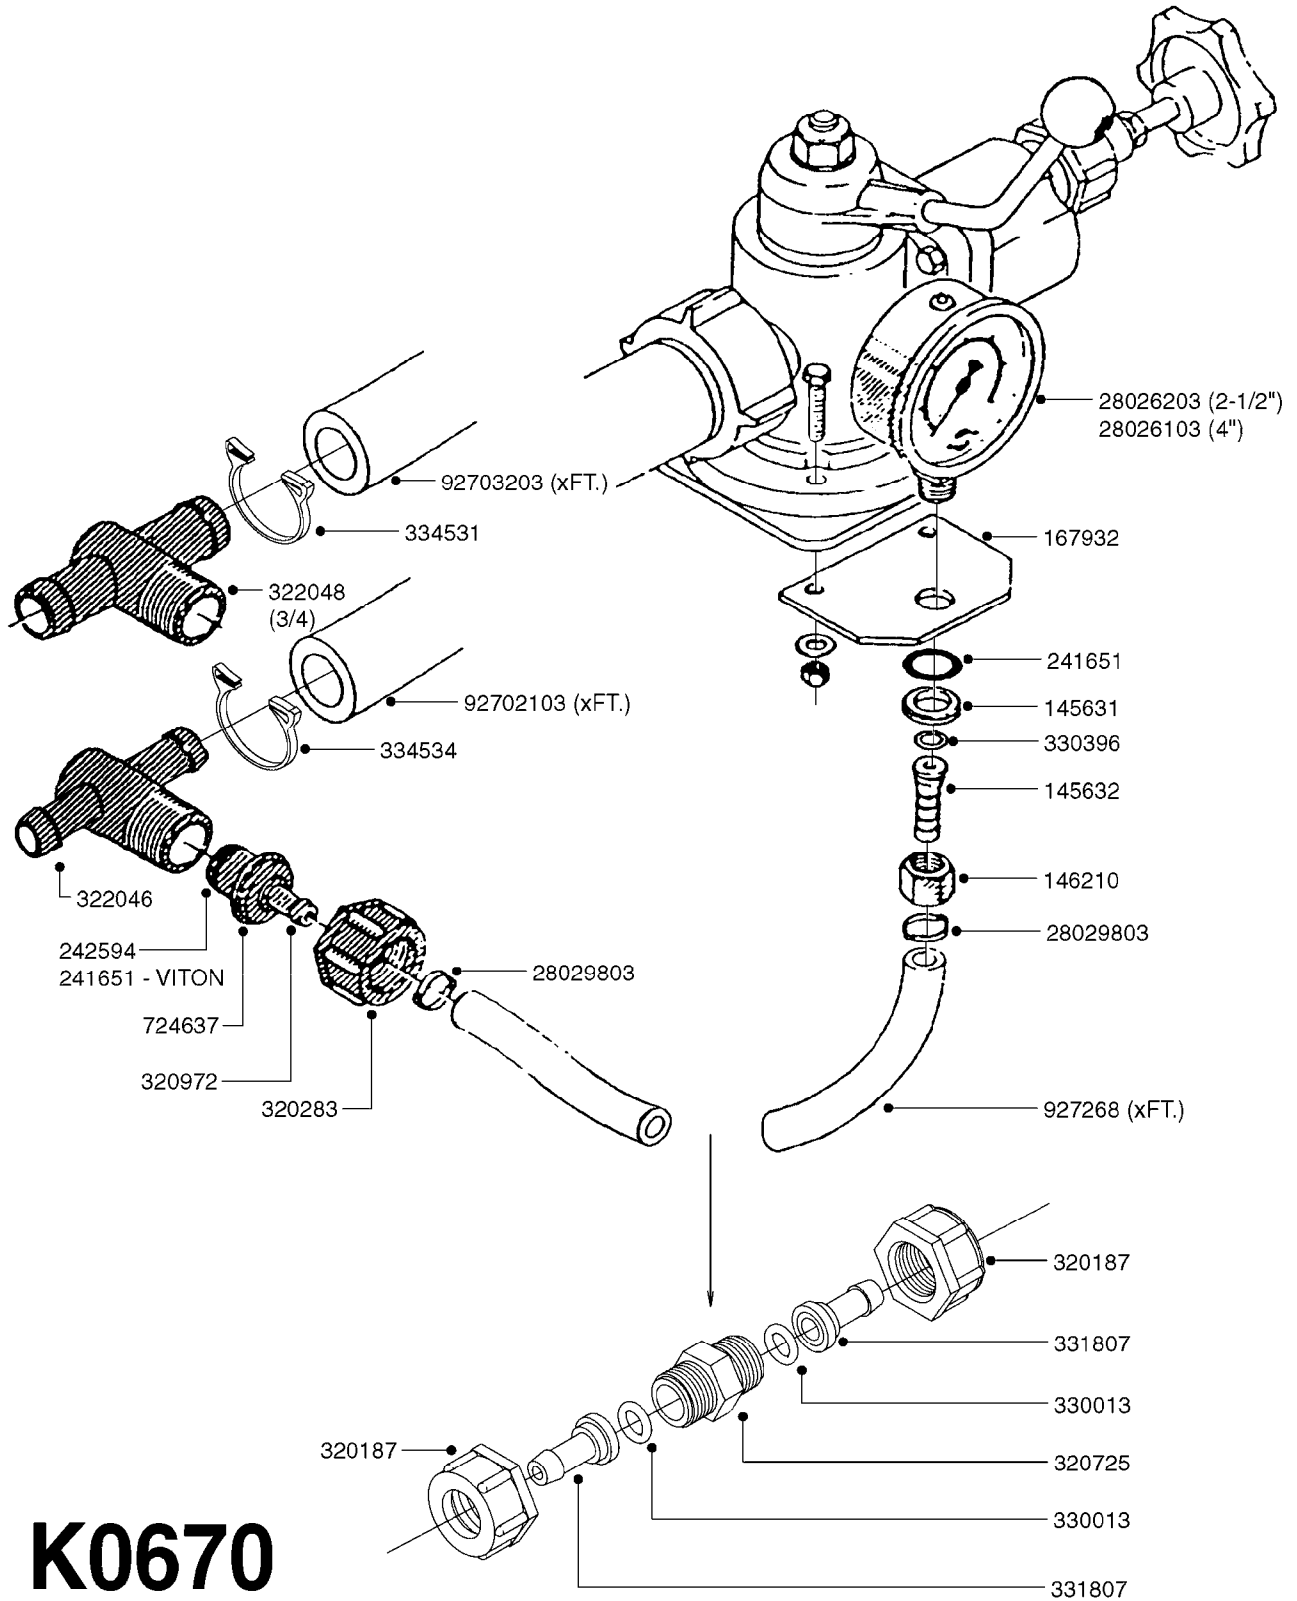

K0670

REMOTE GAUGE-BK 180 & EC
K0670-HIN, 01:01:16

Page 1
Date 03.11.2017 22:42

parts-n°	order qty	description
145631	1	WASHER D21.5/D13.5X2.5 BRASS
145632	1	FITT.DK HB 1/4' BRASS F.GUAGE
146210	1	NUT 1/4'BSP BRASS
167932	1	MTG. BRACKET (PRESSURE GAUGE)
241651	1	O-RING D14.0X3.0 NITRIL
242594	1	O-RING D14 X 1.78 SCH.70-EPDM
320187	1	FITT.DK CAP 3/8" BSP BLACK
320283	1	FITT.DK NUT 3/4"BSP
320725	1	FITT.DK NIPPLE 3/8"-3/8" BSP
320972	1	FITT.DK HB 5/16'- 1/4' BSP
322046	1	FITT.DK TEE 1/2X1/2HB X3/4'BSP
322048	1	FITT.DK TEE 3/4X3/4HB X3/4'BSP
330013	1	O-RING D15/D10X2.5 F.3/8"NUT
330396	1	O-RING D11.2/D6.6X3.2
331807	1	FITT.DK HB 5/16" F.3/8" NUT
334531	1	CLAMP HOSE PLASTIC 3/4"
334534	1	CLAMP HOSE PLASTIC 1/2"
724637	1	FITT.DK HB 5/16' F. 3/4" COMP.
927268	1	HOSE R X PVC X 1/4 X 0012"
28026103	1	GAUGE 200PSI/BR,4",1/4"BSP-BTM
28026203	1	GAUGE 200PSI/BR,2.5"1/4BSP-BTM
28029803	1	CLAMP HOSE GEAR P1/2" 6708
92702103	1	HOSE R X1/2" X300PSI WP X0012"
92703203	1	HOSE R X3/4" X300PSI WP X0012"