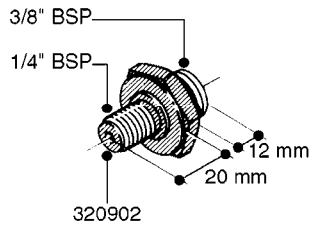

FITTINGS - HEXAGON NIPPLES  
L0030-HIN, 01:01:16

Page 0  
Date 03.11.2017 22:42

**L0030**

FITTINGS - HEXAGON NIPPLES  
L0030-HIN, 01:01:16

Page 1  
Date 03.11.2017 22:42

parts-n°	order qty	description
10015303	1	FITT.PO.HN 1.00X1.00 M1000
10425003	1	FITT.PO.HN 1.25X1.00 MCPHEE
320132	1	FITT.DK HN 1" BSP
320176	1	FITT.DK HN 3/8"X1/2" BSP
320445	1	FITT.DK HN 1/4"X3/8" BSP
320655	1	FITT.DK HN 1/2"-1/2" BSP
320692	1	FITT.DK HN 3/8'BSPX1/4'NPT
320703	1	FITT.DK HN 3/8BSP X1/2 &1/4NPT
320725	1	FITT.DK NIPPLE 3/8"-3/8" BSP
320902	1	FITT.DK HN 3/8'X 1/4' BSP
390232	1	FITT.DK HN 1-1/2' X 1-1/4' BSP
390276	1	FITT.DK HN 1'BSP