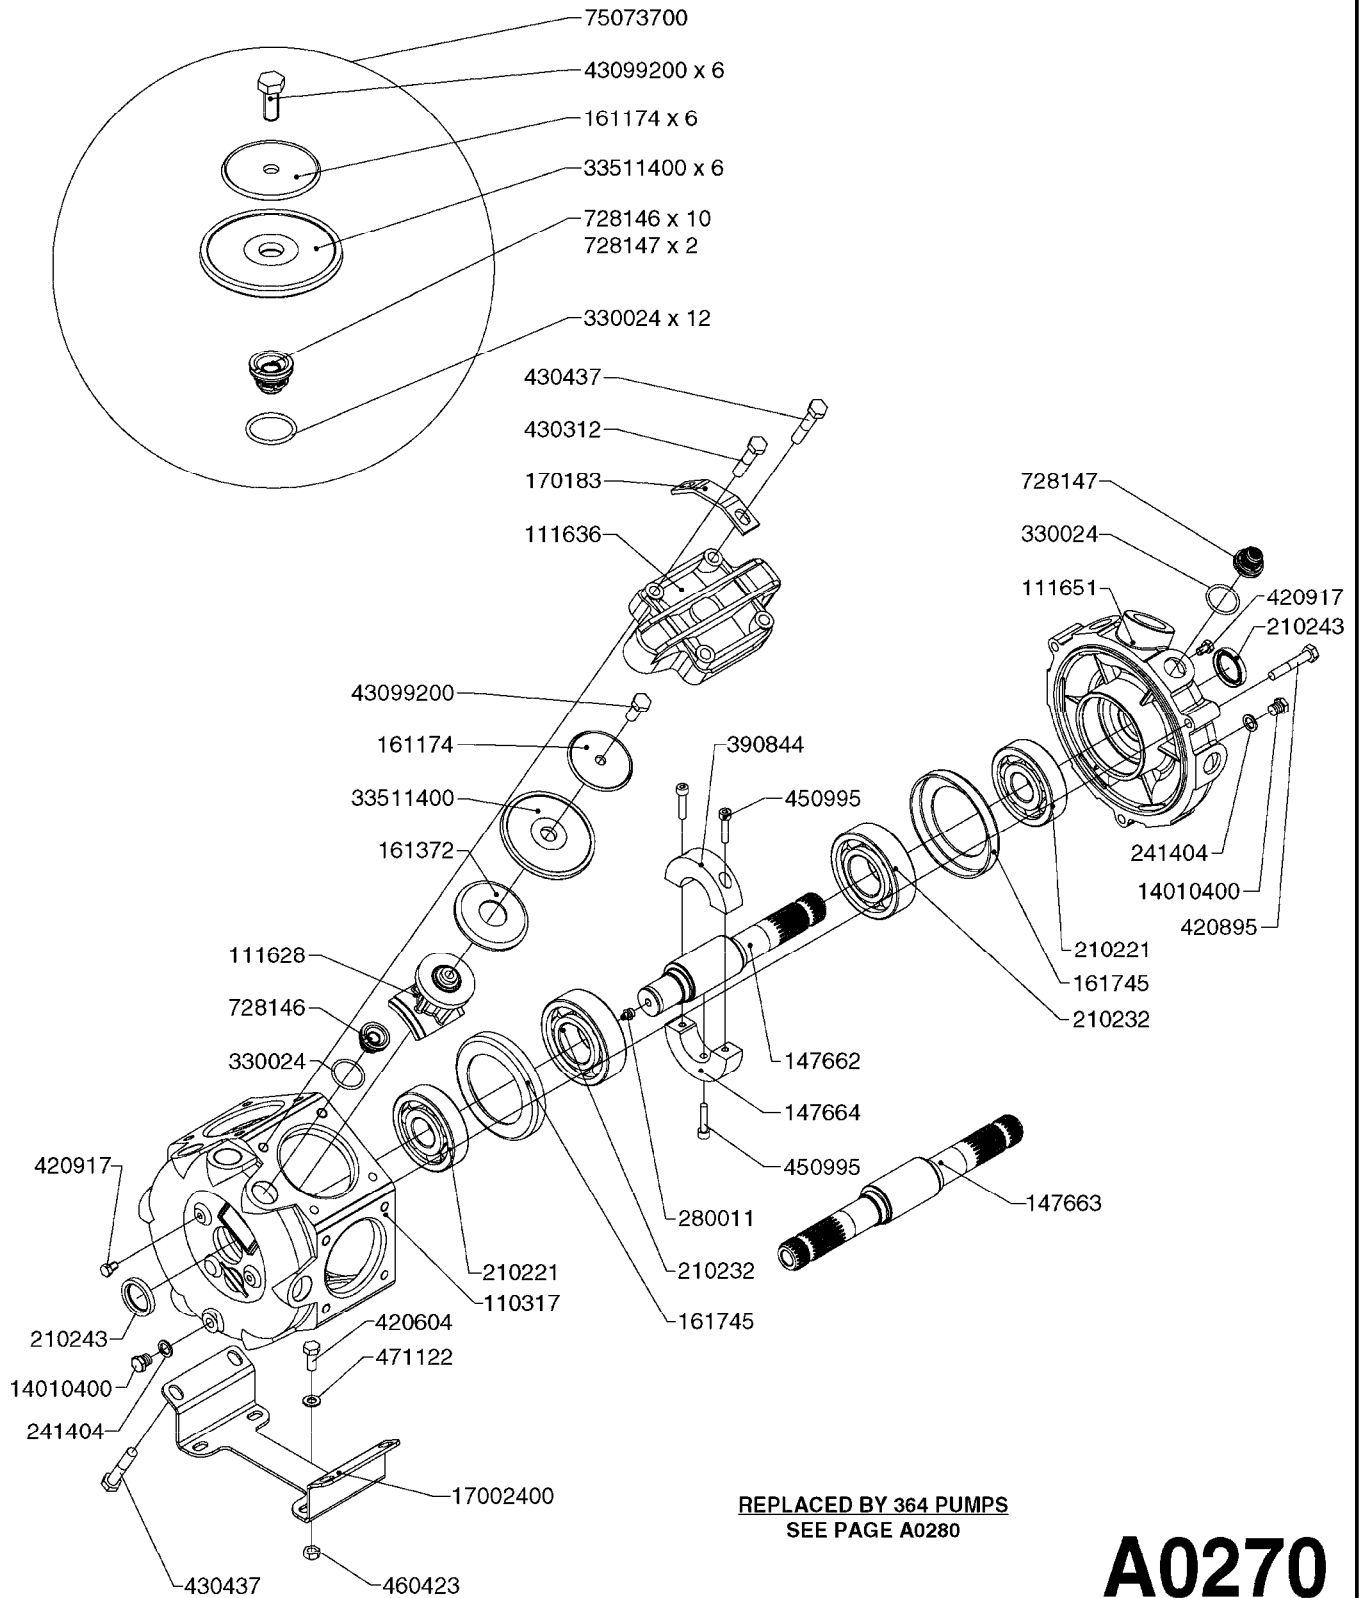

REPLACED BY 364 PUMPS
SEE PAGE A0280

A0270

PUMP - 363/1000 RPM W/MOUNTING
A0270-HIN, 17:03:16

Page 1
Date 03.11.2017 22:42

parts-n°	order qty	description
110317	1	PUMP CASING MODEL 360/361 PNTD
111628	1	CONNECTING ROD 363/5.5 PUMP
111636	1	VALVE COVER 363 HEAVY DUTY
111651	1	CASTING F.363 1.5" PUMP(FRONT)
147662	1	CRANK SHAFT F.363/463-5.5MM
147663	1	CRANK SHAFT 363/463-5.5 THROUG
147664	1	COUNTERBALANCE 363/463 WEIGHT
161174	1	DIAPHRAGM DISC SS 361/363/364 PUMP
161372	1	DIAPHRAGM BACKING DISC,320-361
161745	1	METAL SPACER F.363/463
170183	1	LIFT STRAP F.PUMP 360/361/462
210221	1	BEARING BALL 6407
210232	1	BEARING BALL 6310
210243	1	SEAL OIL 35 X 47 X 7
241404	1	DOWTY SEAL 1/4"
280011	1	GREASE NIPPLE 1/8' SAE H TR
330024	1	O-RING D41,1/D34.5 X 3,5
390844	1	COUNTERBALANCE 363/463 POM
420604	1	BOLT HEX 8.8 DEL M10X25 FT DIN933
420895	1	BOLT HEX 8.8 RAW M10X60
420917	1	BOLT HEX 8.8 RAW M8X12 FT
430312	1	BOLT HEX 8.8 RAW M12X60
430437	1	BOLT HEX 8.8 RAW M12X65
450995	1	BOLT ALLEN M8X30 DIN 912 RAW
460423	1	NUT HEX M10X1.50 LOCK DIN985A2 SS
471122	1	WASHER, M10, Ø20/10.5X 2.0, SS
728146	1	VALVE FOR 361(726890/707932)
728147	1	VALVE FOR 361 WHITE WITH HOLE
14010400	1	PLUG 1/4" BSP
17002400	1	FOOT F. 36X PUMP, RED
33511400	1	DIAPHRAGM PUMP 361/361/363/364 PUR
43099200	1	BOLT HEX SS M12 X 30 DIN933 A4
75073700	1	PUMP KIT 361/363 "06"