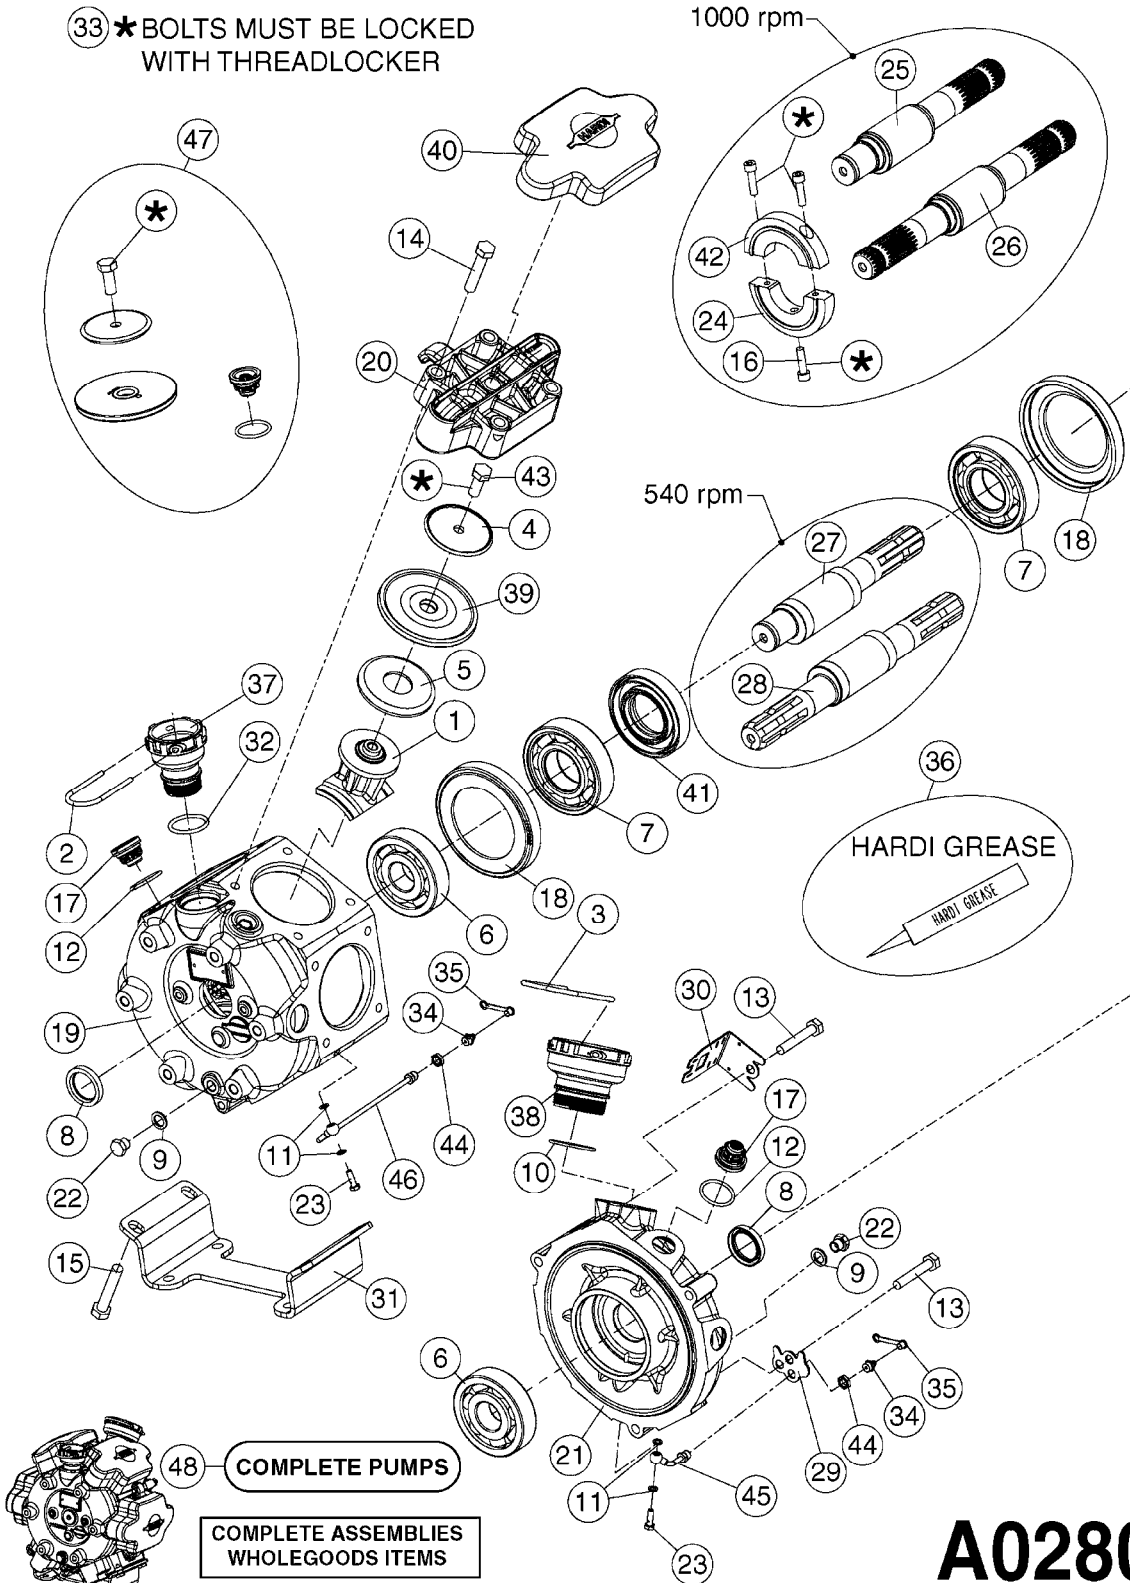

33 \*BOLTS MUST BE LOCKED WITH THREADLOCKER

1000 rpm

540 rpm

HARDI GREASE

**A0280**

PUMP - 364 540/1000 RPM  
A0280-HIN, 21:02:17

Page 1

Date 03.11.2017 22:42