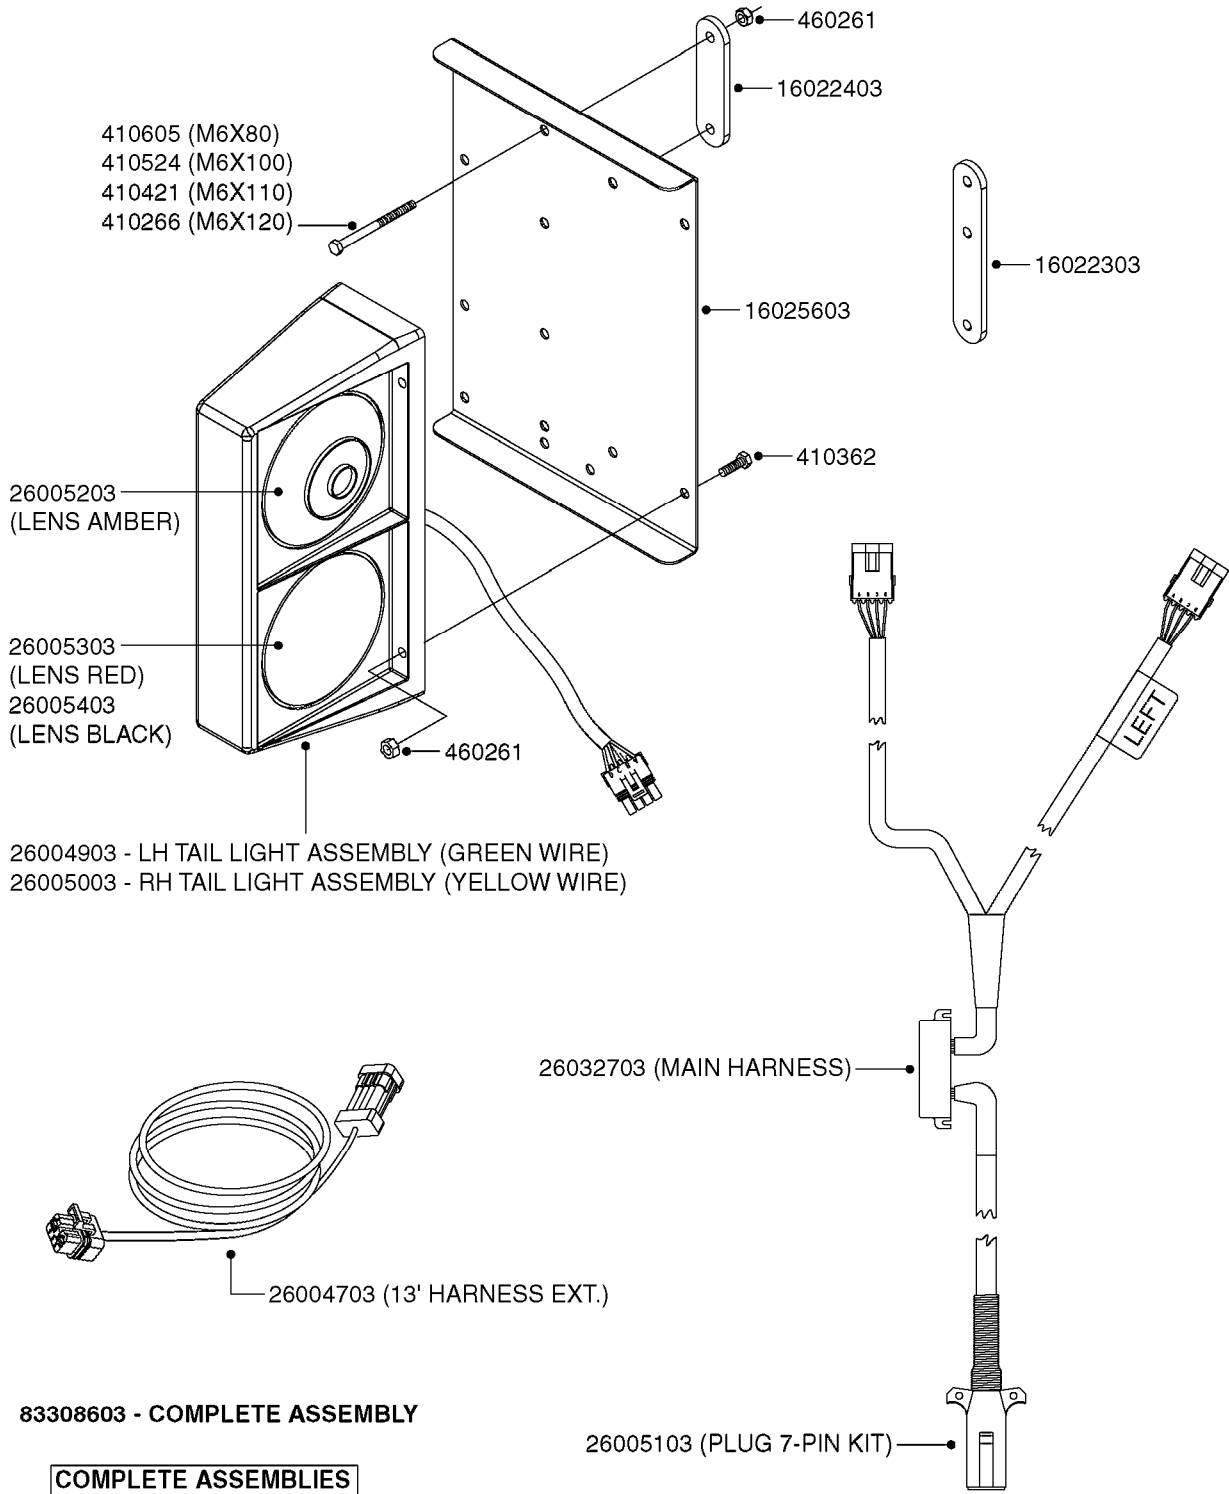

**L0130**

HOSE CLAMPS  
L0130-HIN, 01:01:16

Page 1  
Date 03.11.2017 22:43

parts-n°	order qty	description
334531	1	CLAMP HOSE PLASTIC 3/4"
334533	1	CLAMP HOSE PLASTIC 3/8"
334534	1	CLAMP HOSE PLASTIC 1/2"
334680	1	CLAMP HOSE PLASTIC 1"
334686	1	CLAMP HOSE PLASTIC 5/16"
341291	1	RUBBER HOSE CLAMP COVER 130MM
341292	1	RUBBER HOSE CLAMP COVER 180MM
341301	1	RUBBER HOSE CLAMP COVER 230MM
28029803	1	CLAMP HOSE GEAR P1/2" 6708
28029903	1	CLAMP HOSE GEAR P3/4"-S1" 6712
28030003	1	CLAMP HOSE GEAR P1" 6716
28030103	1	CLAMP HOSE GEAR P5/4-S1.5"6724
28030203	1	CLAMP HOSE T-BOLT S2" 235-67
28030303	1	CLAMP HOSE T-BOLT S2.5" 235-76
28030403	1	CLAMP HOSE T-BOLT S3" 235-82