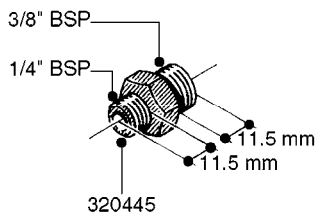

FITTINGS - HEXAGON NIPPLES  
L0030-HIN, 01:01:16

Page 0  
Date 03.11.2017 22:42

**L0030**

FITTINGS - HEXAGON NIPPLES  
L0030-HIN, 01:01:16

Page 1  
Date 03.11.2017 22:42

parts-n°	order qty	description
10015303	1	FITT.PO.HN 1.00X1.00 M1000
10425003	1	FITT.PO.HN 1.25X1.00 MCPHEE
320132	1	FITT.DK HN 1" BSP
320176	1	FITT.DK HN 3/8"X1/2" BSP
320445	1	FITT.DK HN 1/4"X3/8" BSP
320655	1	FITT.DK HN 1/2"-1/2" BSP
320692	1	FITT.DK HN 3/8'BSPX1/4'NPT
320703	1	FITT.DK HN 3/8BSP X1/2 &1/4NPT
320725	1	FITT.DK NIPPLE 3/8"-3/8" BSP
320902	1	FITT.DK HN 3/8'X 1/4' BSP
390232	1	FITT.DK HN 1-1/2' X 1-1/4' BSP
390276	1	FITT.DK HN 1'BSP