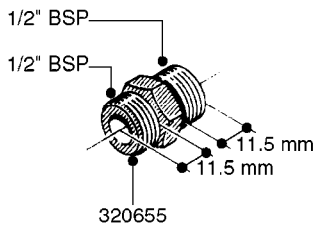

FITTINGS - HEXAGON NIPPLES  
L0030-HIN, 01:01:16

Page 0  
Date 03.11.2017 22:42

**L0030**

FITTINGS - HEXAGON NIPPLES  
L0030-HIN, 01:01:16

Page 1  
Date 03.11.2017 22:42

parts-n°	order qty	description
10015303	1	FITT.PO.HN 1.00X1.00 M1000
10425003	1	FITT.PO.HN 1.25X1.00 MCPHEE
320132	1	FITT.DK HN 1" BSP
320176	1	FITT.DK HN 3/8"X1/2" BSP
320445	1	FITT.DK HN 1/4"X3/8" BSP
320655	1	FITT.DK HN 1/2"-1/2" BSP
320692	1	FITT.DK HN 3/8'BSPX1/4'NPT
320703	1	FITT.DK HN 3/8BSP X1/2 &1/4NPT
320725	1	FITT.DK NIPPLE 3/8"-3/8" BSP
320902	1	FITT.DK HN 3/8'X 1/4' BSP
390232	1	FITT.DK HN 1-1/2' X 1-1/4' BSP
390276	1	FITT.DK HN 1'BSP