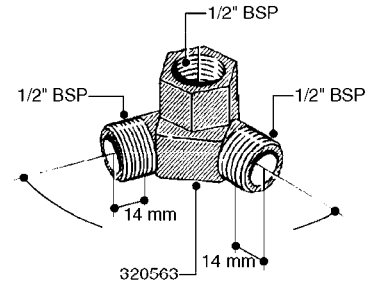

L0020

FITTINGS-T-PIECES, CAPS & ELBOWS
L0020-HIN, 01:01:16

Page 1
Date 03.11.2017 22:42

parts-n°	order qty	description
10053603	1	FITT. CAPNUT 2"BSP 5601
10194303	1	CAP BLANK 1 1/2 MCPHEE 210060
320047	1	FITT.DK CAPNUT 1/2" BSP
320106	1	FITT.DK CAPNUT 1" BSP
320272	1	FITT.DK CAPNUT 3/8" BSP
320316	1	FITT.DK TEE 3/4" X3/4" X1"BSP
320331	1	FITT.DK TEE 1" - 1" - 3/4" BSP
320342	1	FITT.DK EL 3/4"M X 1"F BSP
320563	1	FITT.DK 3 WAY 1/2" 110 DEG.
320677	1	NO LONGER AVAILABLE
320961	1	FITT.DK CAPNUT 1-1/2" BSP
321053	1	FITT.DK TEE 1/2 X1/2 X1/2" BSP
322072	1	FITT.DK TEE 3/8'X3/8'X3/8' BSP
322095	1	FITT.DK TEE 1-1/2 X1-1/4 X3/4" BSP
322138	1	FITT.DK ELB 1"M X 1"F BSP
330013	1	O-RING D15/D10X2.5 F.3/8"NUT
330212	1	O-RING D19/D14X2.4 F.1/2"NUT
330326	1	O-RING D30/D24X2 F.1"NUT
331273	1	O-RING D44/D38X2 F.1-1/2"