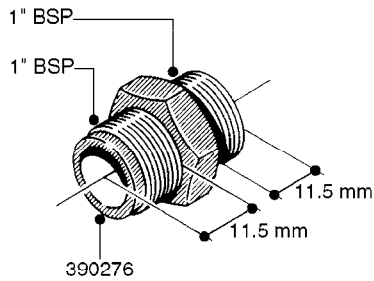

FITTINGS - HEXAGON NIPPLES  
L0030-HIN, 01:01:16

Page 0  
Date 03.11.2017 22:42

**L0030**

FITTINGS - HEXAGON NIPPLES  
L0030-HIN, 01:01:16

Page 1  
Date 03.11.2017 22:42

parts-n°	order qty	description
10015303	1	FITT.PO.HN 1.00X1.00 M1000
10425003	1	FITT.PO.HN 1.25X1.00 MCPHEE
320132	1	FITT.DK HN 1" BSP
320176	1	FITT.DK HN 3/8"X1/2" BSP
320445	1	FITT.DK HN 1/4"X3/8" BSP
320655	1	FITT.DK HN 1/2"-1/2" BSP
320692	1	FITT.DK HN 3/8'BSPX1/4'NPT
320703	1	FITT.DK HN 3/8BSP X1/2 &1/4NPT
320725	1	FITT.DK NIPPLE 3/8"-3/8" BSP
320902	1	FITT.DK HN 3/8'X 1/4' BSP
390232	1	FITT.DK HN 1-1/2' X 1-1/4' BSP
390276	1	FITT.DK HN 1'BSP