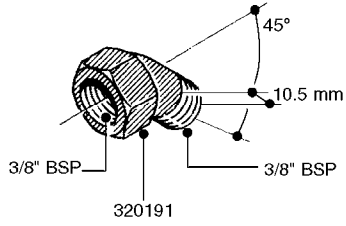

FITTINGS - HEXAGON NIPPLES  
L0030-HIN, 01:01:16

Page 0  
Date 03.11.2017 22:42

**L0030**

FITTINGS - HEXAGON NIPPLES  
L0030-HIN, 01:01:16

Page 1  
Date 03.11.2017 22:42

parts-n°	order qty	description
10015303	1	FITT.PO.HN 1.00X1.00 M1000
10425003	1	FITT.PO.HN 1.25X1.00 MCPHEE
320132	1	FITT.DK HN 1" BSP
320176	1	FITT.DK HN 3/8"X1/2" BSP
320445	1	FITT.DK HN 1/4"X3/8" BSP
320655	1	FITT.DK HN 1/2"-1/2" BSP
320692	1	FITT.DK HN 3/8'BSPX1/4'NPT
320703	1	FITT.DK HN 3/8BSP X1/2 &1/4NPT
320725	1	FITT.DK NIPPLE 3/8"-3/8" BSP
320902	1	FITT.DK HN 3/8'X 1/4' BSP
390232	1	FITT.DK HN 1-1/2' X 1-1/4' BSP
390276	1	FITT.DK HN 1'BSP