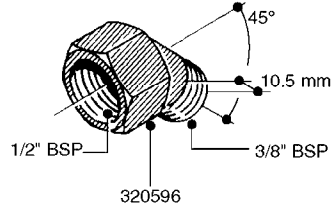

FITTINGS - HEXAGON NIPPLES  
L0030-HIN, 01:01:16

Page 0  
Date 03.11.2017 22:42

**L0030**

FITTINGS - HEXAGON NIPPLES  
L0030-HIN, 01:01:16

Page 1  
Date 03.11.2017 22:42

parts-n°	order qty	description
10015303	1	FITT.PO.HN 1.00X1.00 M1000
10425003	1	FITT.PO.HN 1.25X1.00 MCPHEE
320132	1	FITT.DK HN 1" BSP
320176	1	FITT.DK HN 3/8"X1/2" BSP
320445	1	FITT.DK HN 1/4"X3/8" BSP
320655	1	FITT.DK HN 1/2"-1/2" BSP
320692	1	FITT.DK HN 3/8'BSPX1/4'NPT
320703	1	FITT.DK HN 3/8BSP X1/2 &1/4NPT
320725	1	FITT.DK NIPPLE 3/8"-3/8" BSP
320902	1	FITT.DK HN 3/8'X 1/4' BSP
390232	1	FITT.DK HN 1-1/2' X 1-1/4' BSP
390276	1	FITT.DK HN 1'BSP