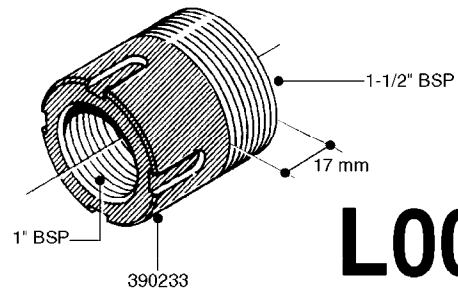

FITTINGS - HEXAGON NIPPLES  
L0030-HIN, 01:01:16

Page 0  
Date 03.11.2017 22:42

**L0030**

FITTINGS - HEXAGON NIPPLES  
L0030-HIN, 01:01:16

Page 1  
Date 03.11.2017 22:42

parts-n°	order qty	description
10015303	1	FITT.PO.HN 1.00X1.00 M1000
10425003	1	FITT.PO.HN 1.25X1.00 MCPHEE
320132	1	FITT.DK HN 1" BSP
320176	1	FITT.DK HN 3/8"X1/2" BSP
320445	1	FITT.DK HN 1/4"X3/8" BSP
320655	1	FITT.DK HN 1/2"-1/2" BSP
320692	1	FITT.DK HN 3/8'BSPX1/4'NPT
320703	1	FITT.DK HN 3/8BSP X1/2 &1/4NPT
320725	1	FITT.DK NIPPLE 3/8"-3/8" BSP
320902	1	FITT.DK HN 3/8'X 1/4' BSP
390232	1	FITT.DK HN 1-1/2' X 1-1/4' BSP
390276	1	FITT.DK HN 1'BSP