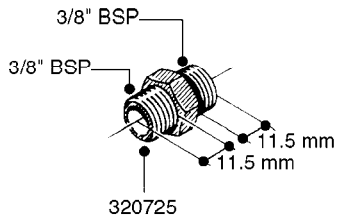

FITTINGS - HEXAGON NIPPLES  
L0030-HIN, 01:01:16

Page 0  
Date 03.11.2017 22:42

**L0030**

FITTINGS - HEXAGON NIPPLES  
L0030-HIN, 01:01:16

Page 1  
Date 03.11.2017 22:42

parts-n°	order qty	description
10015303	1	FITT.PO.HN 1.00X1.00 M1000
10425003	1	FITT.PO.HN 1.25X1.00 MCPHEE
320132	1	FITT.DK HN 1" BSP
320176	1	FITT.DK HN 3/8"X1/2" BSP
320445	1	FITT.DK HN 1/4"X3/8" BSP
320655	1	FITT.DK HN 1/2"-1/2" BSP
320692	1	FITT.DK HN 3/8'BSPX1/4'NPT
320703	1	FITT.DK HN 3/8BSP X1/2 &1/4NPT
320725	1	FITT.DK NIPPLE 3/8"-3/8" BSP
320902	1	FITT.DK HN 3/8'X 1/4' BSP
390232	1	FITT.DK HN 1-1/2' X 1-1/4' BSP
390276	1	FITT.DK HN 1'BSP