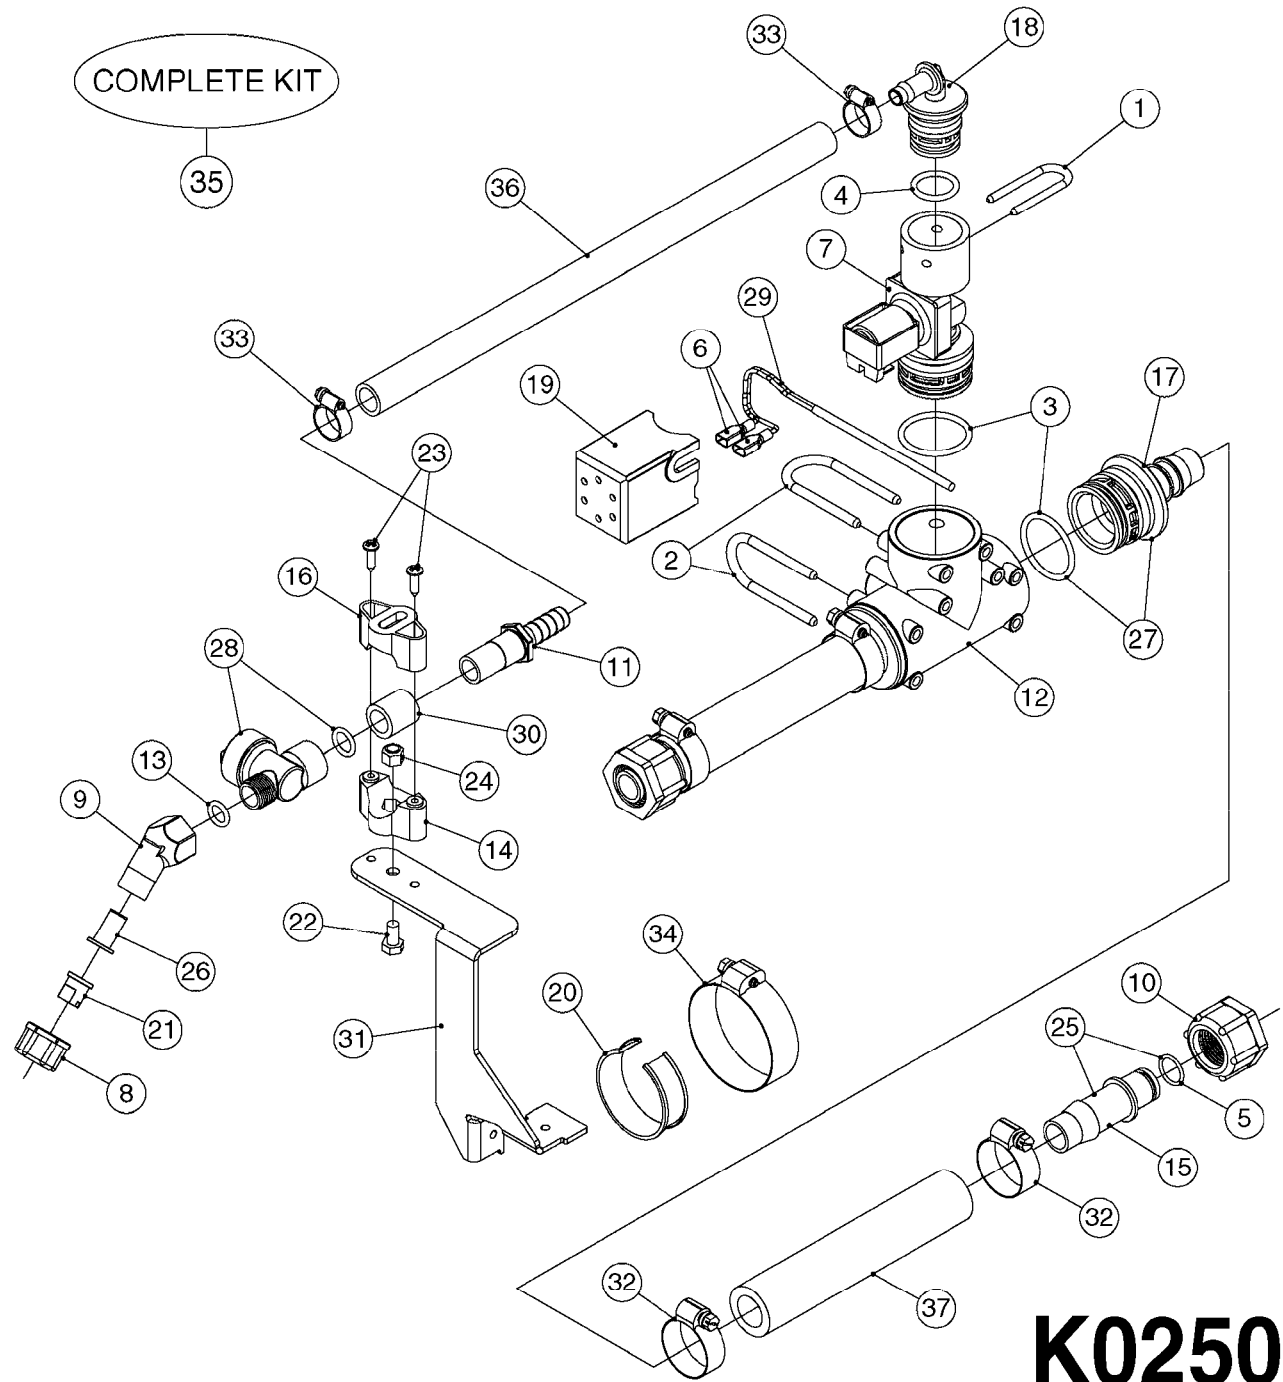

K0250

ELECTRIC END NOZZLE KIT '09
K0250-HIN, 01:01:16

Page 1
Date 03.11.2017 22:42

Pos.	parts-n°	order qty	description
1	145994	1	FITT.DK S-40 FORK
2	145995	1	FITT.DK S-53 FORK
3	242354	1	O-RING D32.2X3.0 VITON F.S-53
4	242355	1	O-RING D19.2X3.0 VITON F.S-40
5	242594	1	O-RING D14 X 1.78 SCH.70-EPDM
6	261539	1	SPADE F.ELEC CONNEX BLUE INSUL
7	262104	1	VALVE, SOLENOID, S53/S40
8	320187	1	FITT.DK CAP 3/8" BSP BLACK
9	320191	1	FITT.DK ELB 3/8' BSP 45 DEGREE
10	320283	1	FITT.DK NUT 3/4"BSP
11	320891	1	FITT.DK HB 3/8'- 3/8' BSP
12	322352	1	FITT.DK S-53 TEE
13	330013	1	O-RING D15/D10X2.5 F.3/8"NUT
14	333012	1	NOZZLE HOLD. UPPER PART
15	334044	1	FITT.DK HB 3/4' F. 3/4' CAP
16	334220	1	YOKE, UPPER NOZZLE BODY
17	334229	1	FITT.DK S-53 STR.3/4"
18	334237	1	FITT.DK S-40 ELB.3/8"
19	334965	1	COVER FOR S53 SOLENOID VALVE
20	341291	1	RUBBER HOSE CLAMP COVER 130MM
21	370392	1	NOZZLE END FAN 1850-G 300
22	410546	1	SCREW HEX M6X12 A2 SS DIN933
23	440665	1	SCREW M4.2X16 STAINLESS
24	460261	1	NUT HEX M6X1.00 LOCK DIN985 A2 SS
25	724621	1	FITT.DK HB 3/4"ASSY F.3/4" NUT
26	725042	1	SCREEN 80 MESH W.GASKET, RED
27	726558	1	FITT.DK S53 STR. 3/4" W.ORING
28	729610	1	NOZZLE ASSY. NON DRIP 3/8 THRD
29	983087	1	ELEC. CABLE 2 WIRE X 0.75MM
30	10631003	1	HOSE R X CLEAR BRAID.X 1/2 12"
31	16110803	1	NOZZLE BRACKET VAR SPACINGS
32	28029903	1	CLAMP HOSE GEAR P3/4"-S1" 6712
33	28044903	1	CLAMP HOSE GEAR P3/8" 6706
34	28047003	1	CLAMP HOSE GEAR 30 X 50 6732
35	82613203	1	ELECTRIC END NOZZLE KIT 2009
36	92701703	1	HOSE R X3/8" X300PSI WP X0012"
37	92703203	1	HOSE R X3/4" X300PSI WP X0012"