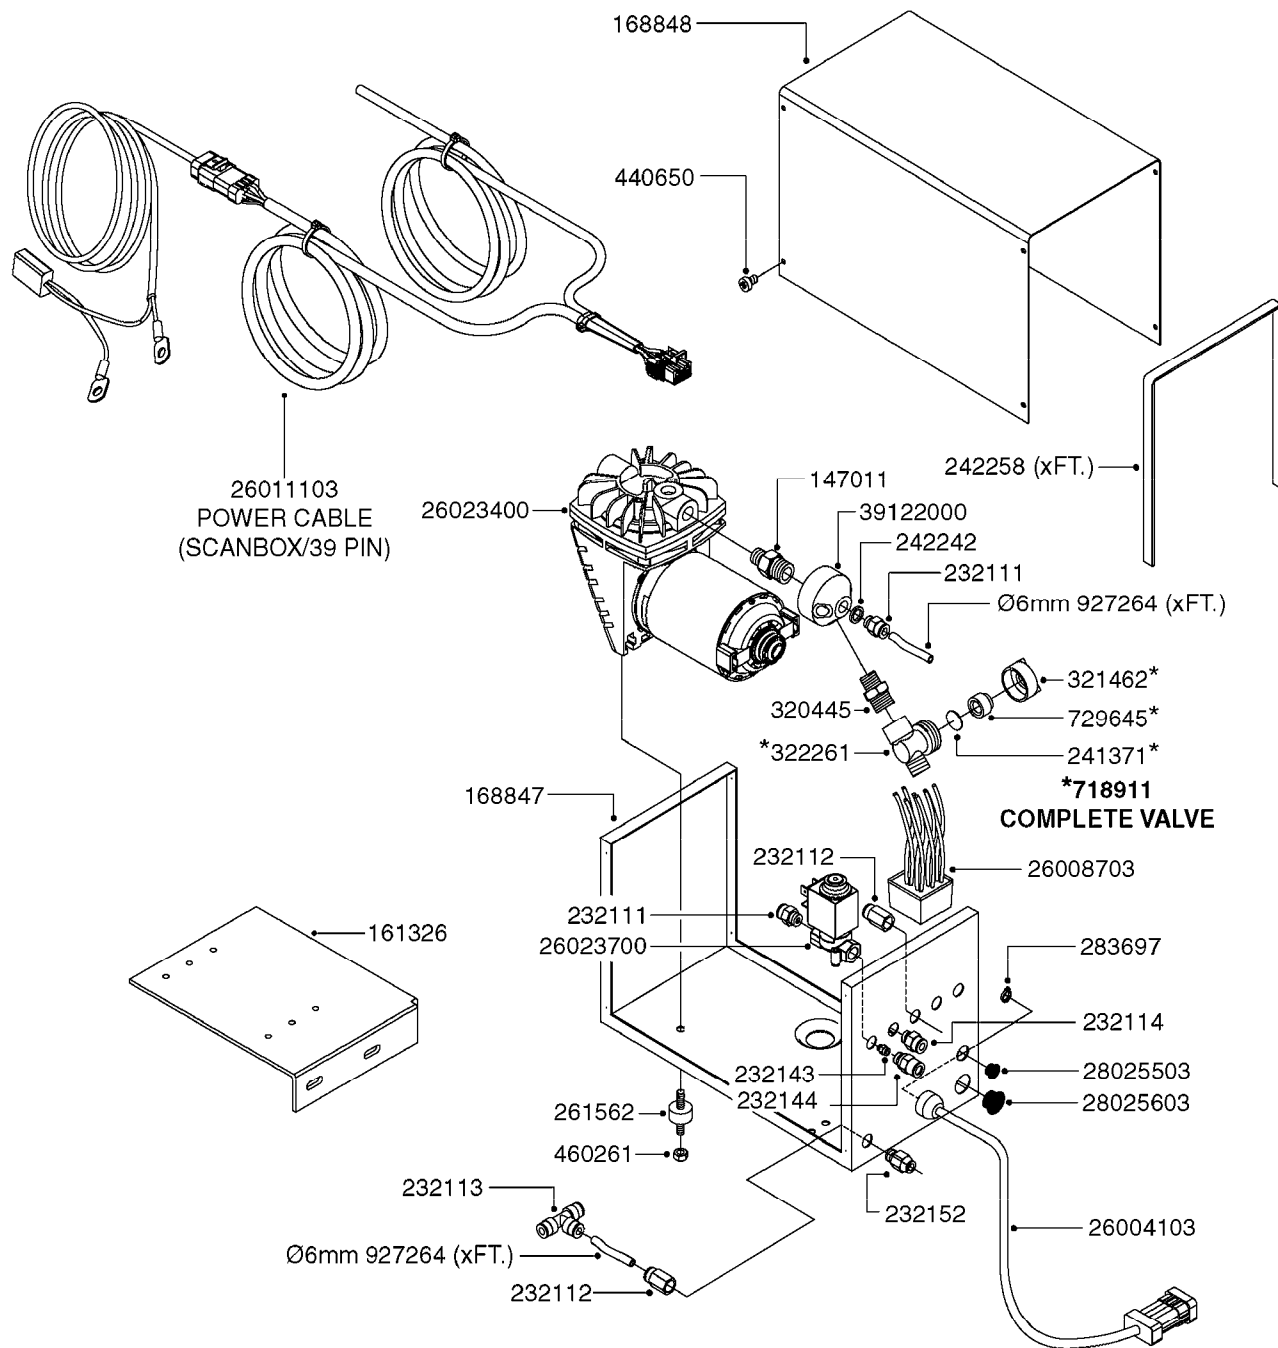

K0400

*Ø8mm 927306 (xFT.)
*Ø10mm 927330 (xFT.)

70062503 - COMPLETE ASSEMBLY

FOAM MARKER COMPRESSOR 2007
K0400-HIN, 01:01:16

Page 1
Date 03.11.2017 22:42

parts-n°	order qty	description
147011	1	HEX NIPPLE 3/8'X1/4'BSP BRASS
161326	1	MOUNT BKT. F. FOAM COMP.BOX 98
168847	1	ENCLOSURE LOWER F.MARKER
168848	1	COVER F. FOAM MARKER
232111	1	QUICK COUPLER 6MM X 1/8 EXT.
232112	1	QUICK COUPLER 6MM 1/8 INT.
232113	1	QUICK COUPLER 6MM T-PIECE
232114	1	COUPLER 1/8" THREADX8MM HOSE
232143	1	REDUCER 1/4'INT-1/8'EXT
232144	1	QUICK COUPLER 10MM X 1/4 EXT
232152	1	QUICK COUPLER 8MMX1/8 EXT.LONG
241371	1	DIAPHRAGM, NO-DRIP alt 241371
242242	1	O-RING F.AIR HOSE FITTING
242258	1	TRIM 3X10 SELF ADHESIVE 0012"
261562	1	RUBBER DAMPER 2XM6X25
283697	1	TIESTRAP 200MM
320445	1	FITT.DK HN 1/4"X3/8" BSP
321462	1	CAP F.NO-DRIP ASSY.
322261	1	HOUSING F.SAFETY VALVE 3/8"
440650	1	SCREW 3.5x13 STAINLESS
460261	1	NUT HEX M6X1.00 LOCK DIN985 A2 SS
718911	1	VALVE (SAFETY) F.MARKER
729645	1	NON-DRIP SPRING ASSY.GREEN 10
927264	1	HOSE R X PE D6/D4 X 0012"
927306	1	HOSE R X PE D8/D6 X 0012"BLACK
927330	1	HOSE R X PE D10/D8 X 012"BLACK
26004103	1	FOAM MARKER CNTRL MOD CABL STD
26008703	1	FOAM MARKER CONTROL SCII
26011103	1	FOAMER POWER/CONTROL CABLE 39P
26023400	1	COMPRESSOR F.FOAM MARKER CM40
26023700	1	SOLENOID VAL 12V 1/8' FLO '07
28025503	1	PLUG F.DRILLED HOLE 1/2"
28025603	1	PLUG F.DRILLED HOLE 3/4"
39122000	1	DISTR.HOUSING F.FOAM MARKER'07
70062503	1	FOAM MARKER COMPRESSOR,STD,39P