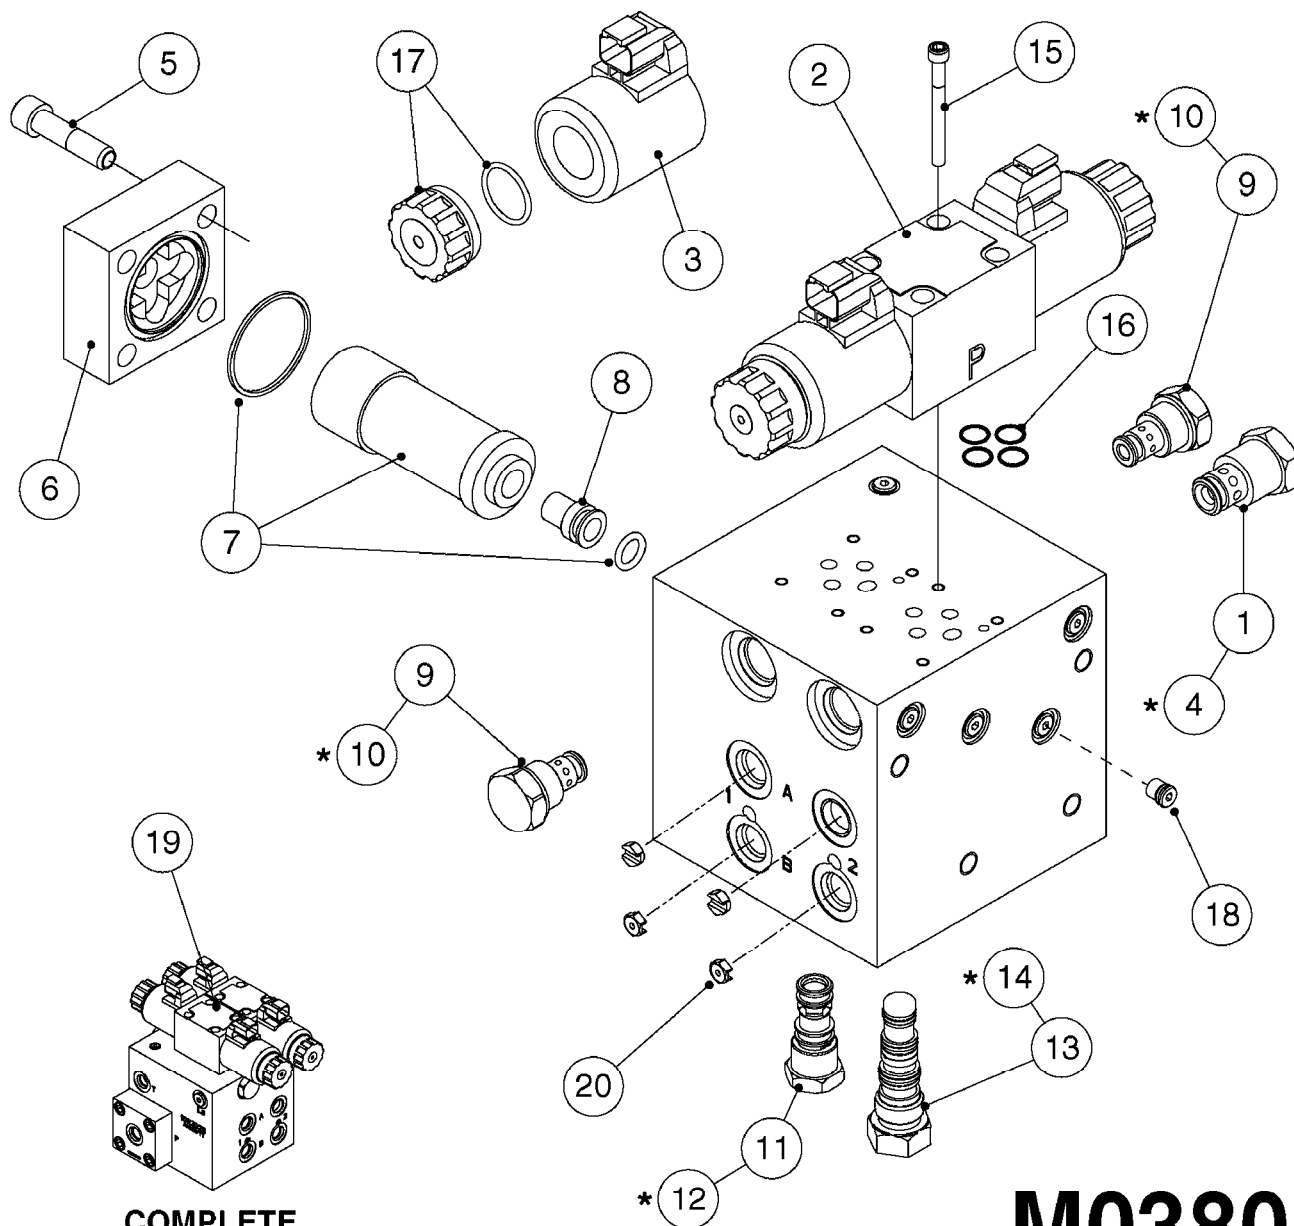

**COMPLETE
ASSEMBLY**

*SEAL KITS

M0380

NORAC VAR. RATE VALVE UC4/UC5
M0380-HIN, 01:01:16

Page 1

Date 03.11.2017 22:43

Pos.	parts-n°	order qty	description
1	28049403	1	NORAC CHECK VALVE
2	28055803	1	NORAC SOLENOID - DEUTSCH CONN.
3	28056503	1	COIL, NORAC, PROP, DEUTSCH
4	28066903	1	NORAC SEAL KIT F.28049403
5	28067103	1	NORAC HEX CAPSCREW 3/8X1-1/4"
6	28067203	1	NORAC FILTER CAP - 4 BOLT
7	28067303	1	NORAC FILTER ELEMENT KIT UC5
8	28067403	1	NORAC VALVE FILTER INSERT
9	28067503	1	NORAC CHECK VALVE C-8-2
10	28067603	1	NORAC SEAL KIT F.28067503
11	28067703	1	NORAC CHECK VALVE C-8-3
12	28067803	1	NORAC SEAL KIT F.28067703
13	28067903	1	NORAC CHECK VALVE C-8-4
14	28068003	1	NORAC SEAL KIT F.28067903
15	28068103	1	NORAC HEX CAPSCREW 10-24X2 SS
16	28068203	1	NORAC O-RING F.SOLENOID VALVE
17	28074903	1	NORAC COIL NUT AND O-RING
18	28089903	1	NORAC PLUG#2 SAE ZERO-LEAK
19	78216100	1	NORAC VALVE BLOCK COMP, DEUTSCH CON.
20	78603300	1	NORAC ONE WAY ORIFICE, .047"