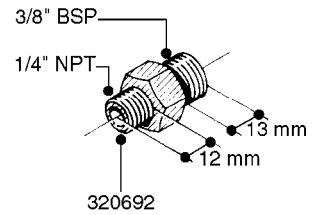

FITTINGS - HEXAGON NIPPLES  
L0030-HIN, 01:01:16

Page 0  
Date 03.11.2017 22:42

**L0030**

FITTINGS - HEXAGON NIPPLES  
L0030-HIN, 01:01:16

Page 1  
Date 03.11.2017 22:42

parts-n°	order qty	description
10015303	1	FITT.PO.HN 1.00X1.00 M1000
10425003	1	FITT.PO.HN 1.25X1.00 MCPHEE
320132	1	FITT.DK HN 1" BSP
320176	1	FITT.DK HN 3/8"X1/2" BSP
320445	1	FITT.DK HN 1/4"X3/8" BSP
320655	1	FITT.DK HN 1/2"-1/2" BSP
320692	1	FITT.DK HN 3/8'BSPX1/4'NPT
320703	1	FITT.DK HN 3/8BSP X1/2 &1/4NPT
320725	1	FITT.DK NIPPLE 3/8"-3/8" BSP
320902	1	FITT.DK HN 3/8'X 1/4' BSP
390232	1	FITT.DK HN 1-1/2' X 1-1/4' BSP
390276	1	FITT.DK HN 1'BSP