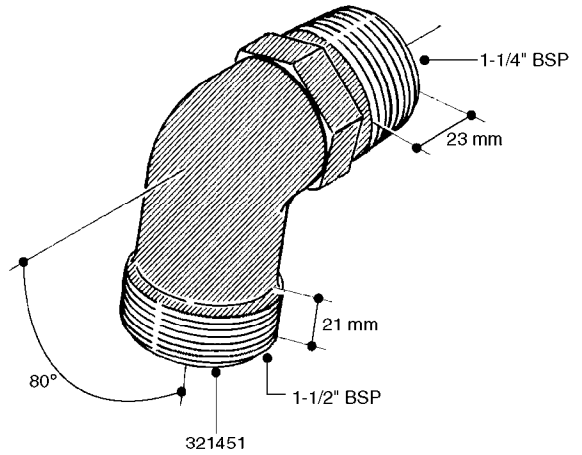

FITTINGS - HEXAGON NIPPLES  
L0030-HIN, 01:01:16

Page 0  
Date 03.11.2017 22:42

**L0030**

FITTINGS - HEXAGON NIPPLES  
L0030-HIN, 01:01:16

Page 1  
Date 03.11.2017 22:42

parts-n°	order qty	description
10015303	1	FITT.PO.HN 1.00X1.00 M1000
10425003	1	FITT.PO.HN 1.25X1.00 MCPHEE
320132	1	FITT.DK HN 1" BSP
320176	1	FITT.DK HN 3/8"X1/2" BSP
320445	1	FITT.DK HN 1/4"X3/8" BSP
320655	1	FITT.DK HN 1/2"-1/2" BSP
320692	1	FITT.DK HN 3/8'BSPX1/4'NPT
320703	1	FITT.DK HN 3/8BSP X1/2 &1/4NPT
320725	1	FITT.DK NIPPLE 3/8"-3/8" BSP
320902	1	FITT.DK HN 3/8'X 1/4' BSP
390232	1	FITT.DK HN 1-1/2' X 1-1/4' BSP
390276	1	FITT.DK HN 1'BSP