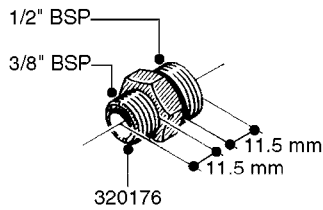

FITTINGS - HEXAGON NIPPLES  
L0030-HIN, 01:01:16

Page 0  
Date 03.11.2017 22:42

**L0030**

FITTINGS - HEXAGON NIPPLES  
L0030-HIN, 01:01:16

Page 1  
Date 03.11.2017 22:42

parts-n°	order qty	description
10015303	1	FITT.PO.HN 1.00X1.00 M1000
10425003	1	FITT.PO.HN 1.25X1.00 MCPHEE
320132	1	FITT.DK HN 1" BSP
320176	1	FITT.DK HN 3/8"X1/2" BSP
320445	1	FITT.DK HN 1/4"X3/8" BSP
320655	1	FITT.DK HN 1/2"-1/2" BSP
320692	1	FITT.DK HN 3/8'BSPX1/4'NPT
320703	1	FITT.DK HN 3/8BSP X1/2 &1/4NPT
320725	1	FITT.DK NIPPLE 3/8"-3/8" BSP
320902	1	FITT.DK HN 3/8'X 1/4' BSP
390232	1	FITT.DK HN 1-1/2' X 1-1/4' BSP
390276	1	FITT.DK HN 1'BSP