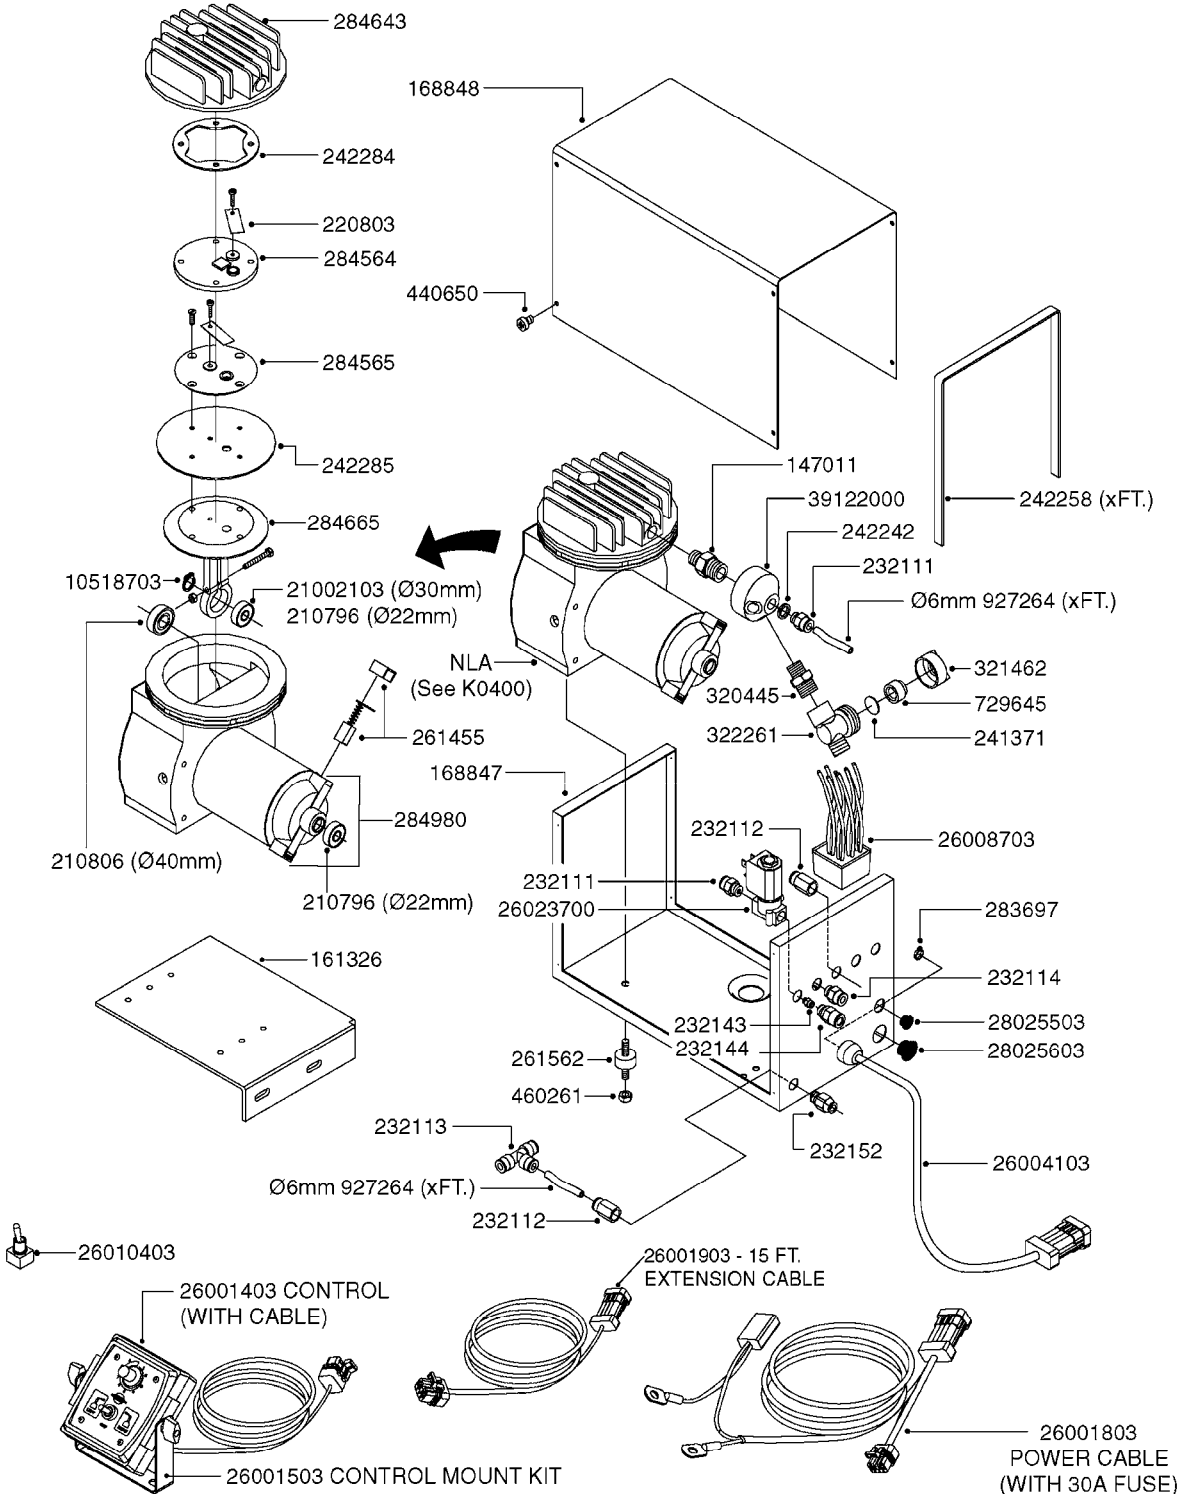

K0390

*Ø8mm 927306 (xFT.)
*Ø10mm 927330 (xFT.)

70019403 - COMPLETE ASSEMBLY

FOAM MARKER COMPRESSOR 2002
K0390-HIN, 01:01:16

Page 1
Date 03.11.2017 22:42

parts-n°	order qty	description
147011	1	HEX NIPPLE 3/8'X1/4'BSP BRASS
161326	1	MOUNT BKT. F. FOAM COMP.BOX 98
168847	1	ENCLOSURE LOWER F.MARKER
168848	1	COVER F. FOAM MARKER
210796	1	BEARING BALL D22/D8 X 7 608ZZ
210806	1	BEARING BALL D40/D17X12MM
220803	1	VALVE F. COMPRESSOR
232111	1	QUICK COUPLER 6MM X 1/8 EXT.
232112	1	QUICK COUPLER 6MM 1/8 INT.
232113	1	QUICK COUPLER 6MM T-PIECE
232114	1	COUPLER 1/8" THREADX8MM HOSE
232143	1	REDUCER 1/4'INT-1/8'EXT
232144	1	QUICK COUPLER 10MM X 1/4 EXT
232152	1	QUICK COUPLER 8MMX1/8 EXT.LONG
241371	1	DIAPHRAGM, NO-DRIP alt 241371
242242	1	O-RING F.AIR HOSE FITTING
242258	1	TRIM 3X10 SELF ADHESIVE 0012"
242284	1	HEAD GASKET F. COMPRESSOR
242285	1	DIAPHRAGM F. F/M COMP.
261455	1	BRUSH KIT-FOAM MARKER MOTOR
261562	1	RUBBER DAMPER 2XM6X25
283697	1	TIESTRAP 200MM
284564	1	PLATE F.COMPRESSOR HEAD
284565	1	PLATE F.COMPRESSOR HEAD
284643	1	COMPRESSOR HEAD F.FOAM MARKER
284665	1	CONNECTING ROD F.COMPRESSOR
284980	1	FLANGE REAR F. F.M.COMPRESSOR
320445	1	FITT.DK HN 1/4"X3/8" BSP
321462	1	CAP F.NO-DRIP ASSY.
322261	1	HOUSING F.SAFETY VALVE 3/8"
440650	1	SCREW 3.5x13 STAINLESS
460261	1	NUT HEX M6X1.00 LOCK DIN985 A2 SS
729645	1	NON-DRIP SPRING ASSY.GREEN 10
927264	1	HOSE R X PE D6/D4 X 0012"
927306	1	HOSE R X PE D8/D6 X 0012"BLACK
927330	1	HOSE R X PE D10/D8 X 012"BLACK
10518703	1	SNAP-RING OUTER 8X1
21002103	1	BEARING, 6200 2ZJEM (SKF)
26001403	1	HC FOAM MARKR CONSOLE VS3.0.00
26001503	1	HC FOAM MARKER CONSOLE MT.KIT
26001803	1	POWER CABLE
26001903	1	15' 7-PIN EXTENSION CABLE
26004103	1	FOAM MARKER CNTRL MOD CABL STD
26008703	1	FOAM MARKER CONTROL SCII
26010403	1	TOGGLE SWITCH MICRO-TRAK F.M.
26023700	1	SOLENOID VAL 12V 1/8' FLO '07
28025503	1	PLUG F.DRILLED HOLE 1/2"
28025603	1	PLUG F.DRILLED HOLE 3/4"
39122000	1	DISTR.HOUSING F.FOAM MARKER'07
70019403	1	FOAM MARKER COMPRESSOR KIT STD