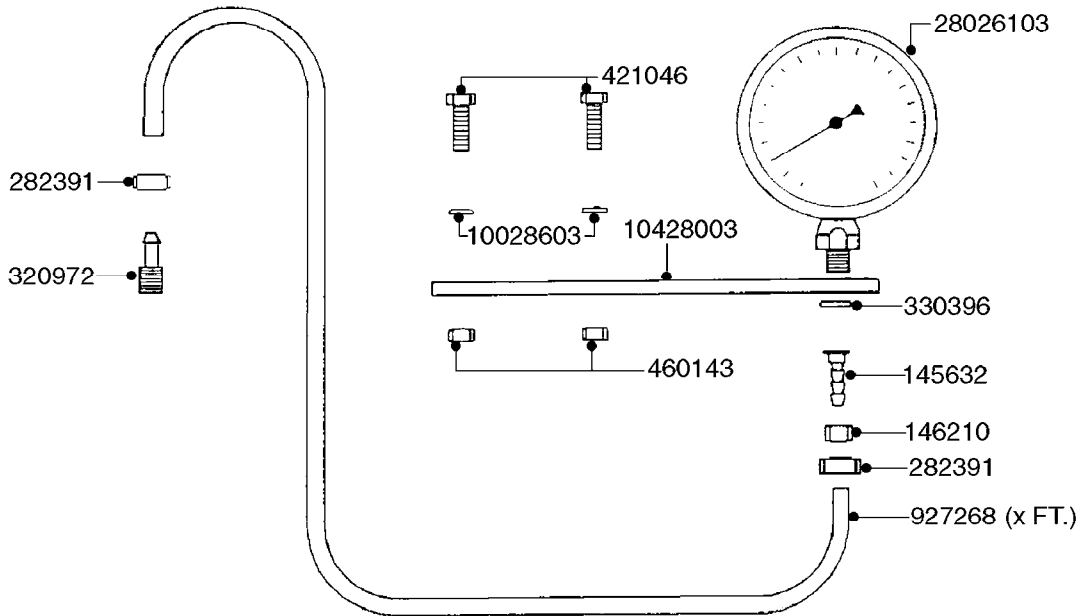

COMPLETE ASSEMBLIES
WHOLEGOODS ITEMS

70043903 - COMPLETE ASSEMBLY

K0680

REMOTE GAUGE-ESC SPRAYERS-4"
K0680-HIN, 01:01:16

Page 1
Date 03.11.2017 22:42

parts-n°	order qty	description
145632	1	FITT.DK HB 1/4' BRASS F.GUAGE
146210	1	NUT 1/4'BSP BRASS
282391	1	CLAMP HOSE CRIMP 5/16'
320972	1	FITT.DK HB 5/16'- 1/4' BSP
330396	1	O-RING D11.2/D6.6X3.2
421046	1	SCREW HEX M8X25/25 A2 SS DIN933
460143	1	NUT HEX M8X1.25 LOCK DIN985A2 SS
927268	1	HOSE R X PVC X 1/4 X 0012"
10028603	1	WASHER LOCK 5/16'
10428003	1	BKT. FOR ESC GAUGE KIT
28026103	1	GAUGE 200PSI/BR,4",1/4"BSP-BTM
70043903	1	*GAUGE KIT,4" OP UNIT INFEILD