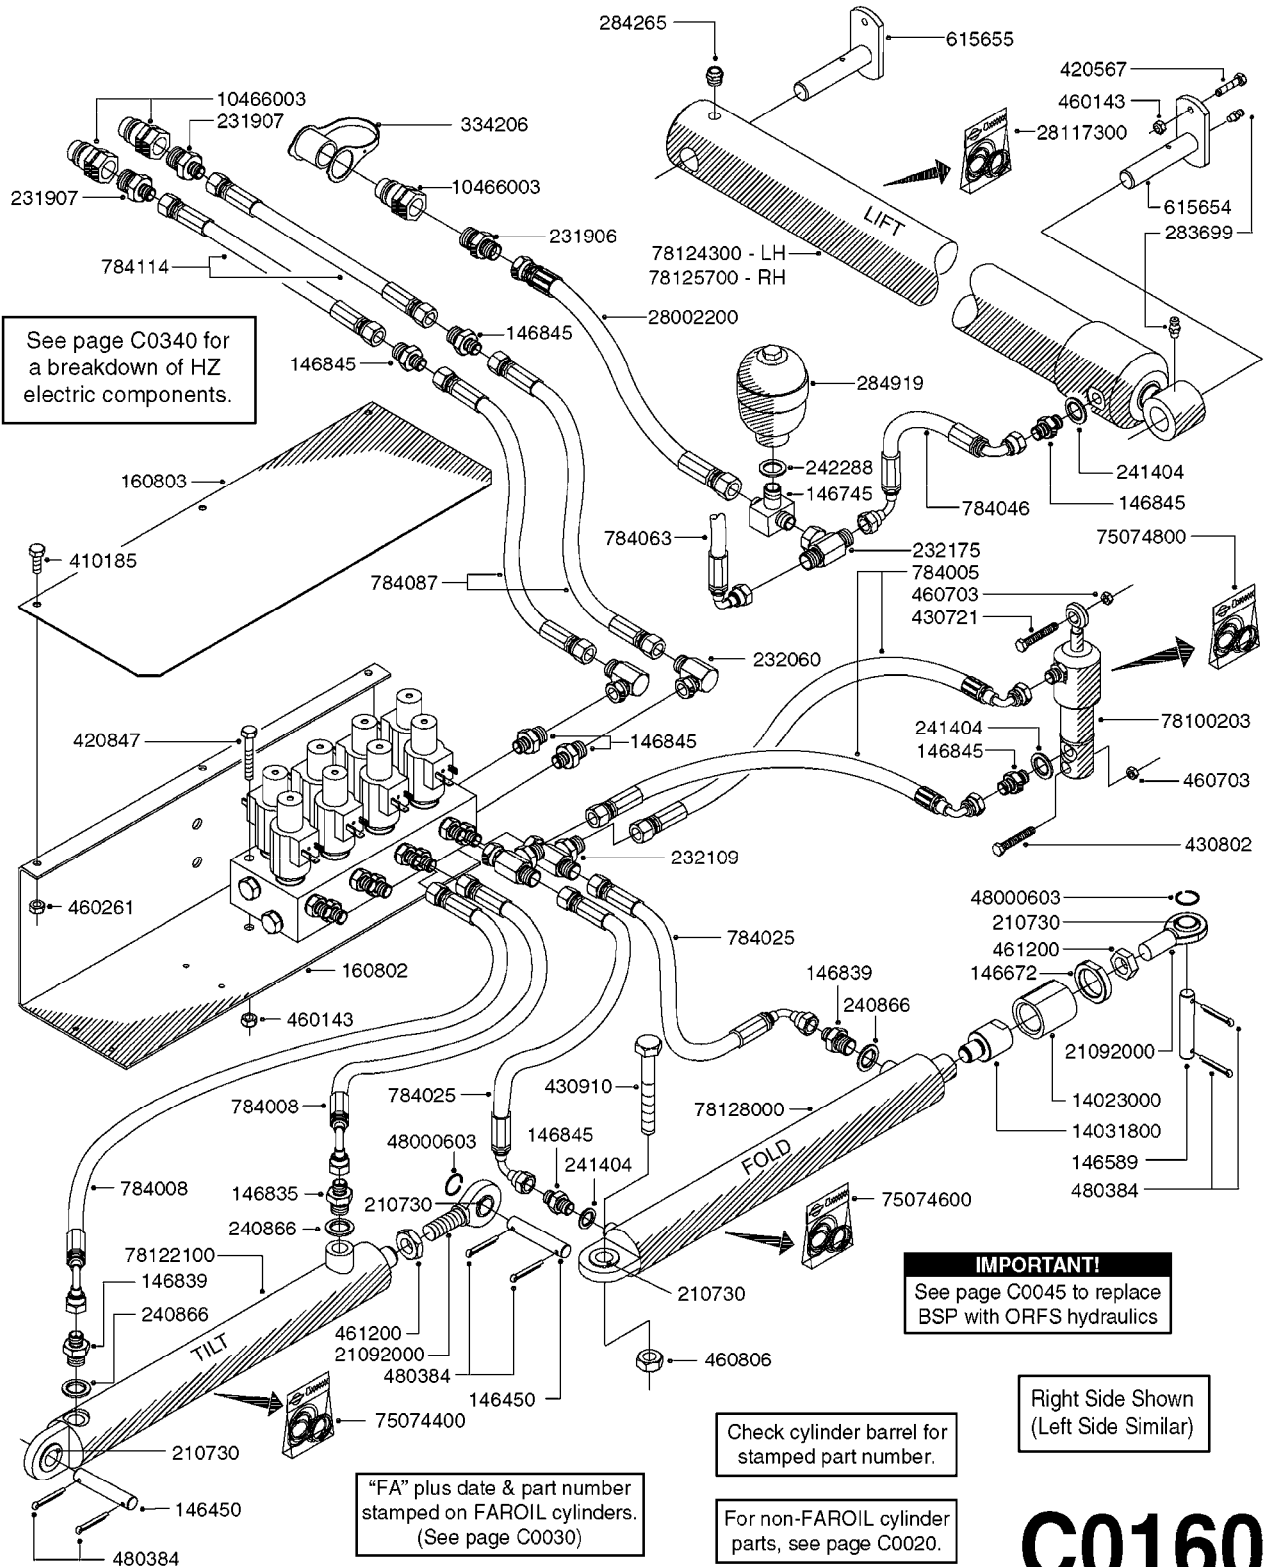

parts-n°	order qty	description
146450	1	PIN D19.8 X 75 WITH 2 X D5
146589	1	PIN D19.8 X 65
146672	1	NUT HEX LOCK F.ADJUSTER
146745	1	TEE BLOCK M18X1.5-3/8"X1/4"
146835	1	ADAPTEUR BSP 1/4" X 3/8"
146839	1	HEX NIPPLE 1/4"X3/8" BSP 0.7MM
146845	1	HEX NIPPLE 1/4"X1/4"
160802	1	MOUNT PLATE F.HYD SOLENOID'HZ'
160803	1	COVER PLATE F.HYD SOLENOID'HZ'
210730	1	BEARING F.LINK HEAD M20
231906	1	HEX NIPPLE 3/8"BSP X 1/2"NPT
231907	1	HEX NIPPLE 1/4"BSP X 1/2"NPT
232060	1	HY.ELBOW 1/4" BSP SWIVEL
232109	1	FITT.HY TEE 1/4'BSP UNION
232175	1	TEE 1/4"M X 1/4"F X 1/4"M BSP
240866	1	DOWTYSEAL 3/8"
241404	1	DOWTY SEAL 1/4"
242288	1	SEAL F. HYD ACCUMULATOR TWIN
283699	1	GREASE NIPPLE M6X1
284265	1	PLUG BREATHER 1/4" F/CYLINDER
284919	1	HYD. ACCUMULATOR F. CM875/1200
334206	1	DUST HOOD FOR HY-COUPLING
410185	1	BOLT HEX 8.8 DEL M6X16
420567	1	BOLT HEX 8.8 DEL M8X30 FT
420847	1	BOLT HEX 8.8 DEL M8X85
430721	1	BOLT HEX 8.8 DEL M12X40 FT
430802	1	BOLT HEX 8.8 DEL M12X75
430910	1	BOLT HEX 8.8 DEL M20X110
460143	1	NUT HEX M8X1.25 LOCK DIN985A2 SS
460261	1	NUT HEX M6X1.00 LOCK DIN985 A2 SS
460703	1	NUT HEX M12X1.75 LOCK DIN985A2 SS
460806	1	NUT HEX M20X2.50 LOCK DIN985A2 SS
461200	1	NUT HEX M20X1.5 JAMB.
480384	1	PIN COTTER 3/16 x 1-1/2"
615654	1	PIN D25 X 123 F. PARALIFT
615655	1	PIN D25 X 156 F. PARALIFT
784005	1	HOSE HY X 1/4 X 037.38"STR+ELB
784008	1	HOSE HY X 1/4" X 98.4"STR+ELB
784025	1	HOSE HY X 1/4" x 86.6"STR+ELB
784046	1	HOSE HY 1/4"x49.2"ELB+ELB/180°
784063	1	HOSE HY X 1/4 X 086.62"ELB+ELB
784087	1	HOSE HY X 1/4 X 126.00"STR+STR
784114	1	HOSE HY X 1/4 X 80.7" STR+STR
10466003	1	COUPLER PIONEER 8010-04 1/2NPT
14023000	1	BUSHING Ø50.0/36.0 L=52 DEL
14031800	1	ADAPTOR F.HY CYLINDER L=40
21092000	1	LINK HEAD M20 x D20 L=78 DELTA
28002200	1	HY HOSE 3/8" X 70.9" STR+STR
28117300	1	SEAL KIT 78120600/07/43
48000603	1	SNAP RING, Ø36X1.5 F.210730
75074400	1	SEAL KIT 78121800/21/44
75074600	1	SEAL KIT 78120500/49
75074800	1	SEAL KIT 78123400/42
78100203	1	CYL. D25/12-50/72531000 W/BSP ADAPT
78122100	1	CYLINDER DOUBLE D50/25-298
78124300	1	CYLINDER 60/25 X 635 DELTA L
78125700	1	CYLINDER 60/25 X 635 DELTA R
78128000	1	CYLINDER DOUB. D60/30 L=300 09