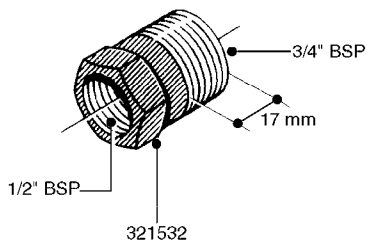

FITTINGS - HEXAGON NIPPLES  
L0030-HIN, 01:01:16

Page 0  
Date 03.11.2017 22:42

**L0030**

FITTINGS - HEXAGON NIPPLES  
L0030-HIN, 01:01:16

Page 1  
Date 03.11.2017 22:42

parts-n°	order qty	description
10015303	1	FITT.PO.HN 1.00X1.00 M1000
10425003	1	FITT.PO.HN 1.25X1.00 MCPHEE
320132	1	FITT.DK HN 1" BSP
320176	1	FITT.DK HN 3/8"X1/2" BSP
320445	1	FITT.DK HN 1/4"X3/8" BSP
320655	1	FITT.DK HN 1/2"-1/2" BSP
320692	1	FITT.DK HN 3/8'BSPX1/4'NPT
320703	1	FITT.DK HN 3/8BSP X1/2 &1/4NPT
320725	1	FITT.DK NIPPLE 3/8"-3/8" BSP
320902	1	FITT.DK HN 3/8'X 1/4' BSP
390232	1	FITT.DK HN 1-1/2' X 1-1/4' BSP
390276	1	FITT.DK HN 1'BSP