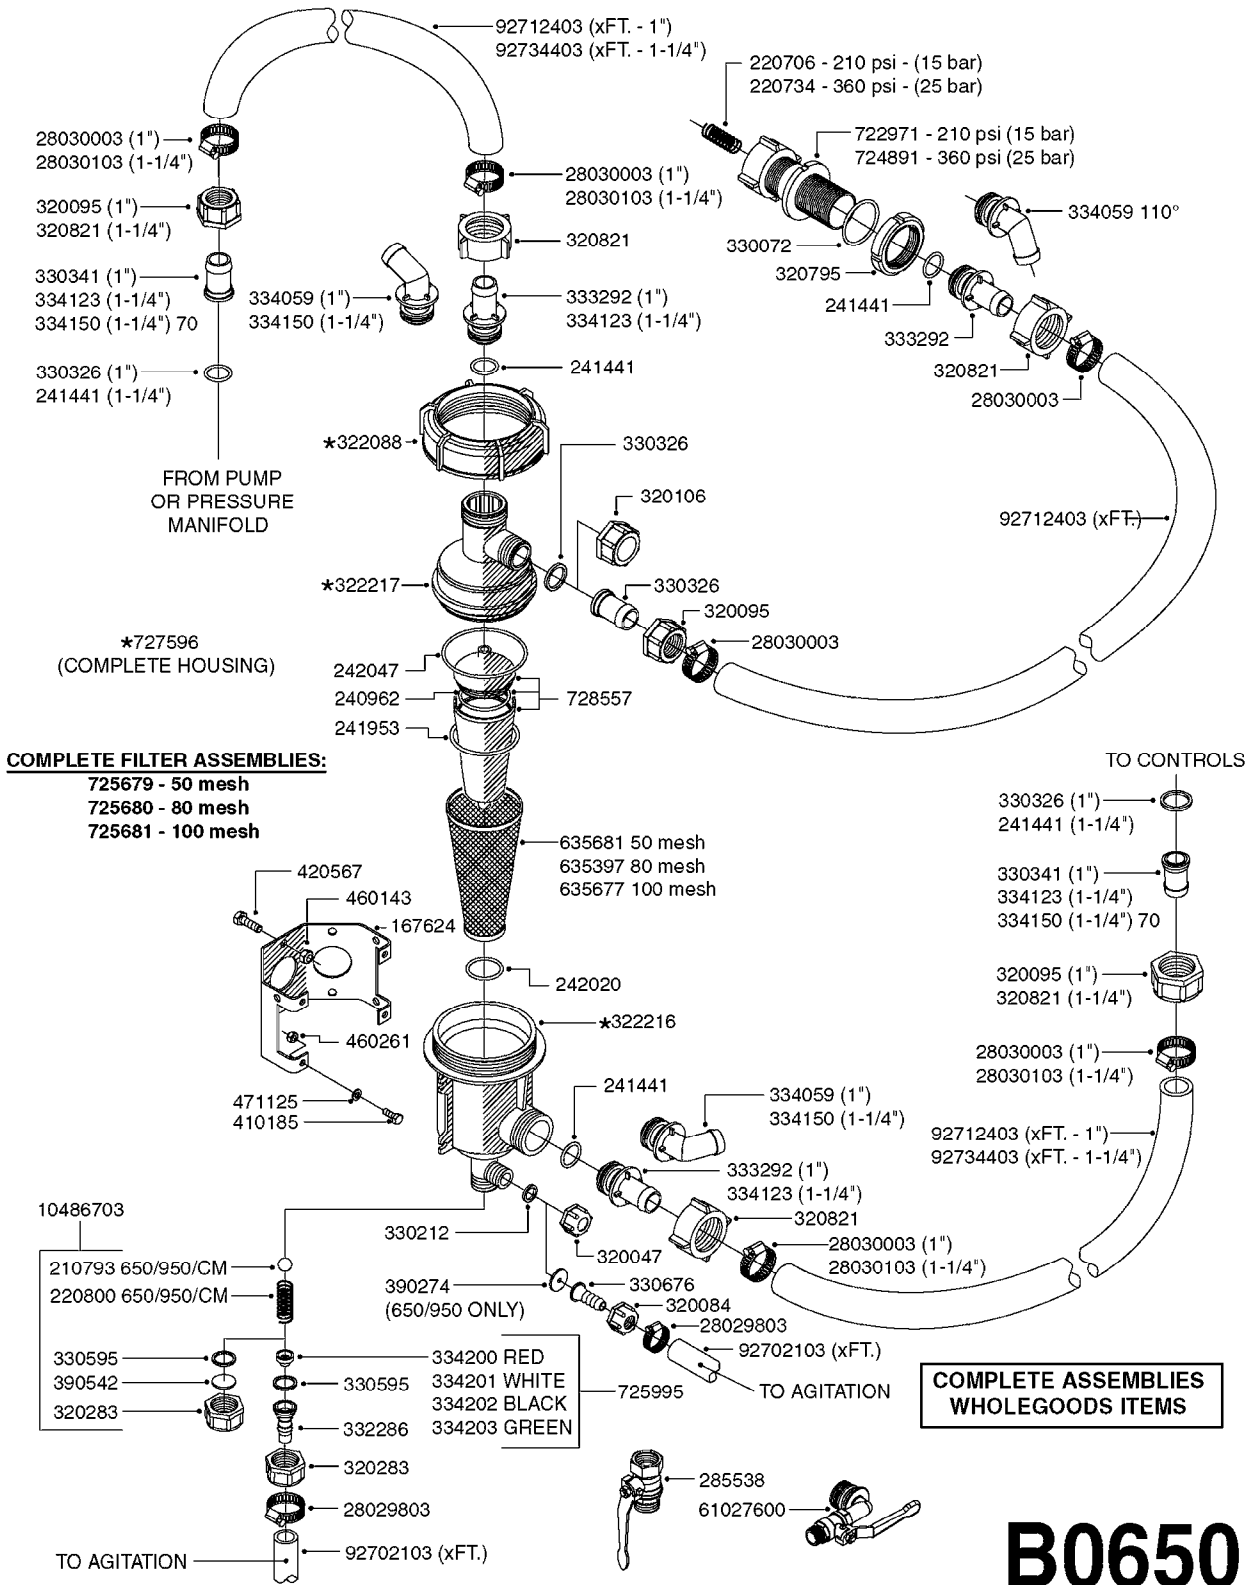

# B0640

CHECK VALVES - S67 (2011)  
B0640-HIN, 12:04:16

Page 1

Date 03.11.2017 22:42

Pos.	parts-n°	order qty	description
1	145996	1	FITT.DK S-67 FORK
2	242353	1	O-RING D44.2X3.0 VITON F.S-67
3	334231	1	HOSE TAIL S67 STRAIGHT 1"
3	334232	1	HOSE TAIL S67 1"1/4 STRAIGHT
4	72432400	1	FITT.DK S-67 CONNEC W.CHK SEAT
5	72819200	1	CHECK VALVE S67 2012 THREADED
6	72819300	1	CHECK VALVE S67 2012 NO THREAD