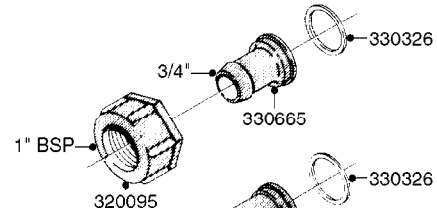

**K0690**

REMOTE GAUGE-MAGNETIC BASE KIT  
K0690-HIN, 01:01:16

Page 1

Date 03.11.2017 22:42

parts-n°	order qty	description
231346	1	QUICK COUPLER 1/8"BSP X 4 MM
232230	1	QUICK COUPLER 1/4"BSP X 4 MM
241651	1	O-RING D14.0X3.0 NITRIL
242594	1	O-RING D14 X 1.78 SCH.70-EPDM
283581	1	HOSE CONNECTOR STR. F.4MM PE
284582	1	CLAMP HOSE GEAR - 5/16"
320187	1	FITT.DK CAP 3/8" BSP BLACK
320283	1	FITT.DK NUT 3/4"BSP
320445	1	FITT.DK HN 1/4"X3/8" BSP
321926	1	FITT.DK REDUC 1/8"BSP F.3/4"N
322046	1	FITT.DK TEE 1/2X1/2HB X3/4'BSP
322048	1	FITT.DK TEE 3/4X3/4HB X3/4'BSP
330013	1	O-RING D15/D10X2.5 F.3/8"NUT
330061	1	O-RING D16/D11X2,5
331807	1	FITT.DK HB 5/16" F.3/8" NUT
334531	1	CLAMP HOSE PLASTIC 3/4"
334534	1	CLAMP HOSE PLASTIC 1/2"
390713	1	GAUGE ADAPTOR 1/4" BSP
440698	1	SCREW F.PLASTIC 6X18 SS HEXHD
721851	1	SCREW PLUG W/QUICK FIT
724637	1	FITT.DK HB 5/16' F. 3/4" COMP.
927253	1	AIR HOSE, DIAMETER 4MM
927268	1	HOSE R X PVC X 1/4 X 0012"
10536703	1	MAGNETIC BASE D3,2'/90LB
10536803	1	MAGNETIC BASE KIT F.GAUGE
28026203	1	GAUGE 200PSI/BR,2.5"1/4BSP-BTM
92702103	1	HOSE R X1/2" X300PSI WP X0012"
92703203	1	HOSE R X3/4" X300PSI WP X0012"