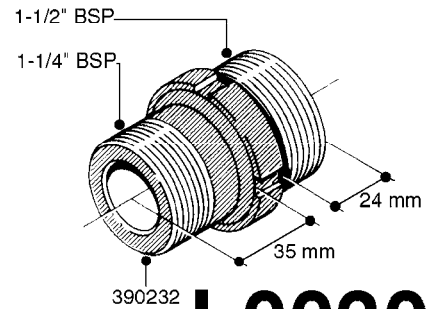

FITTINGS - HEXAGON NIPPLES
L0030-HIN, 01:01:16

Page 0
Date 03.11.2017 22:42

L0030