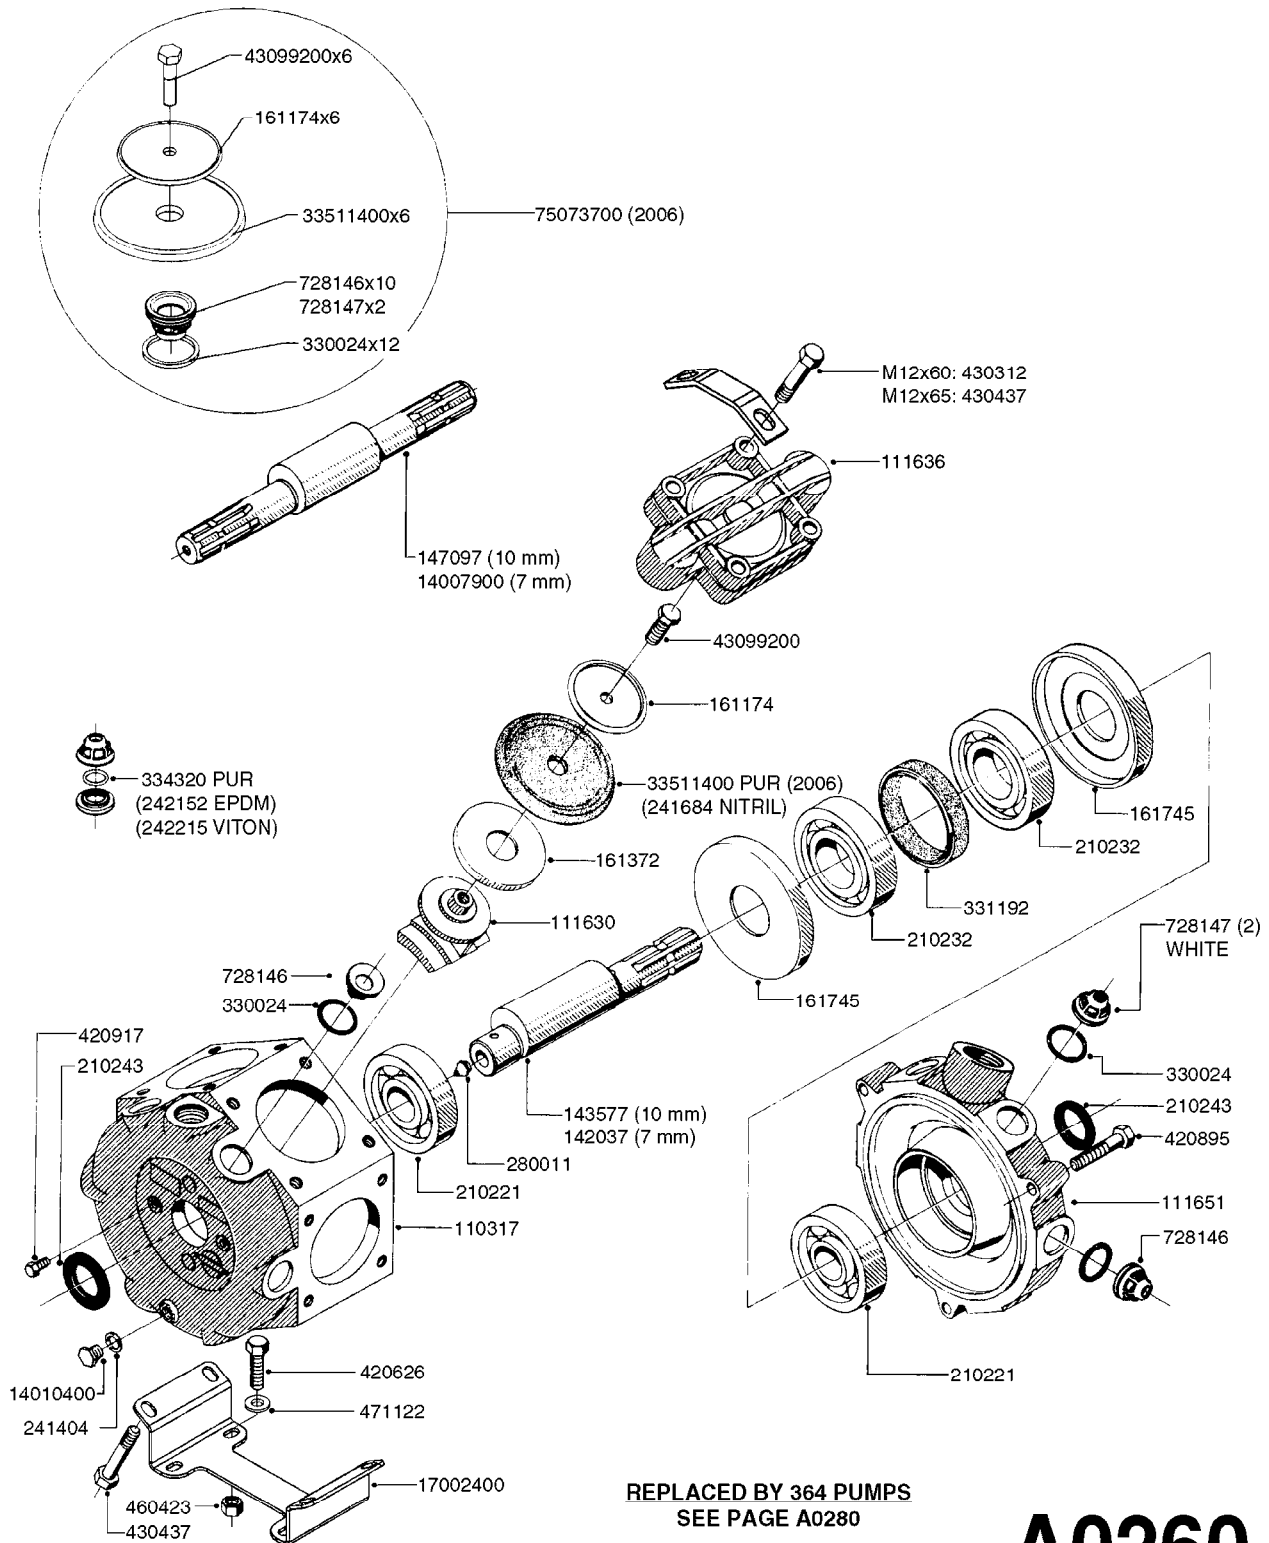

REPLACED BY 364 PUMPS
SEE PAGE A0280

A0260

PUMP - 363 W/MOUNTING BASE
A0260-HIN, 17:03:16

Page 1
Date 03.11.2017 22:42

parts-n°	order qty	description
110317	1	PUMP CASING MODEL 360/361 PNTD
111630	1	CONNECTING ROD 363/364-10 PUMP
111636	1	VALVE COVER 363 HEAVY DUTY
111651	1	CASTING F.363 1.5" PUMP(FRONT)
142037	1	CRANK SHAFT 361-20
143577	1	CRANK SHAFT F.363/462/463-10mm
147097	1	CRANK SHAFT 363-463/10 THROUGH
161174	1	DIAPHRAGM DISC SS 361/363/364 PUMP
161372	1	DIAPHRAGM BACKING DISC,320-361
161745	1	METAL SPACER F.363/463
210221	1	BEARING BALL 6407
210232	1	BEARING BALL 6310
210243	1	SEAL OIL 35 X 47 X 7
241404	1	DOWTY SEAL 1/4"
241684	1	DEICER PARTS: DIAPHRAGM MODEL 361 NITRIL
242152	1	O-RING D18.2X3 EPDM
242215	1	O-RING D18X3 VITON
280011	1	GREASE NIPPLE 1/8' SAE H TR
330024	1	O-RING D41,1/D34.5 X 3,5
331192	1	SPACER, MODEL 361/363
334320	1	O-RING D18X3 POLYURETHANE
420626	1	BOLT HEX 8.8 DEL M10X20 FT
420895	1	BOLT HEX 8.8 RAW M10X60
420917	1	BOLT HEX 8.8 RAW M8X12 FT
430312	1	BOLT HEX 8.8 RAW M12X60
430437	1	BOLT HEX 8.8 RAW M12X65
460423	1	NUT HEX M10X1.50 LOCK DIN985A2 SS
471122	1	WASHER, M10, Ø20/10.5X 2.0, SS
728146	1	VALVE FOR 361(726890/707932)
728147	1	VALVE FOR 361 WHITE WITH HOLE
14007900	1	CRANK 363/462/463-7mm 540/THRU
14010400	1	PLUG 1/4" BSP
17002400	1	FOOT F. 36X PUMP, RED
33511400	1	DIAPHRAGM PUMP 361/361/363/364 PUR
43099200	1	BOLT HEX SS M12 X 30 DIN933 A4
75073700	1	PUMP KIT 361/363 "06"