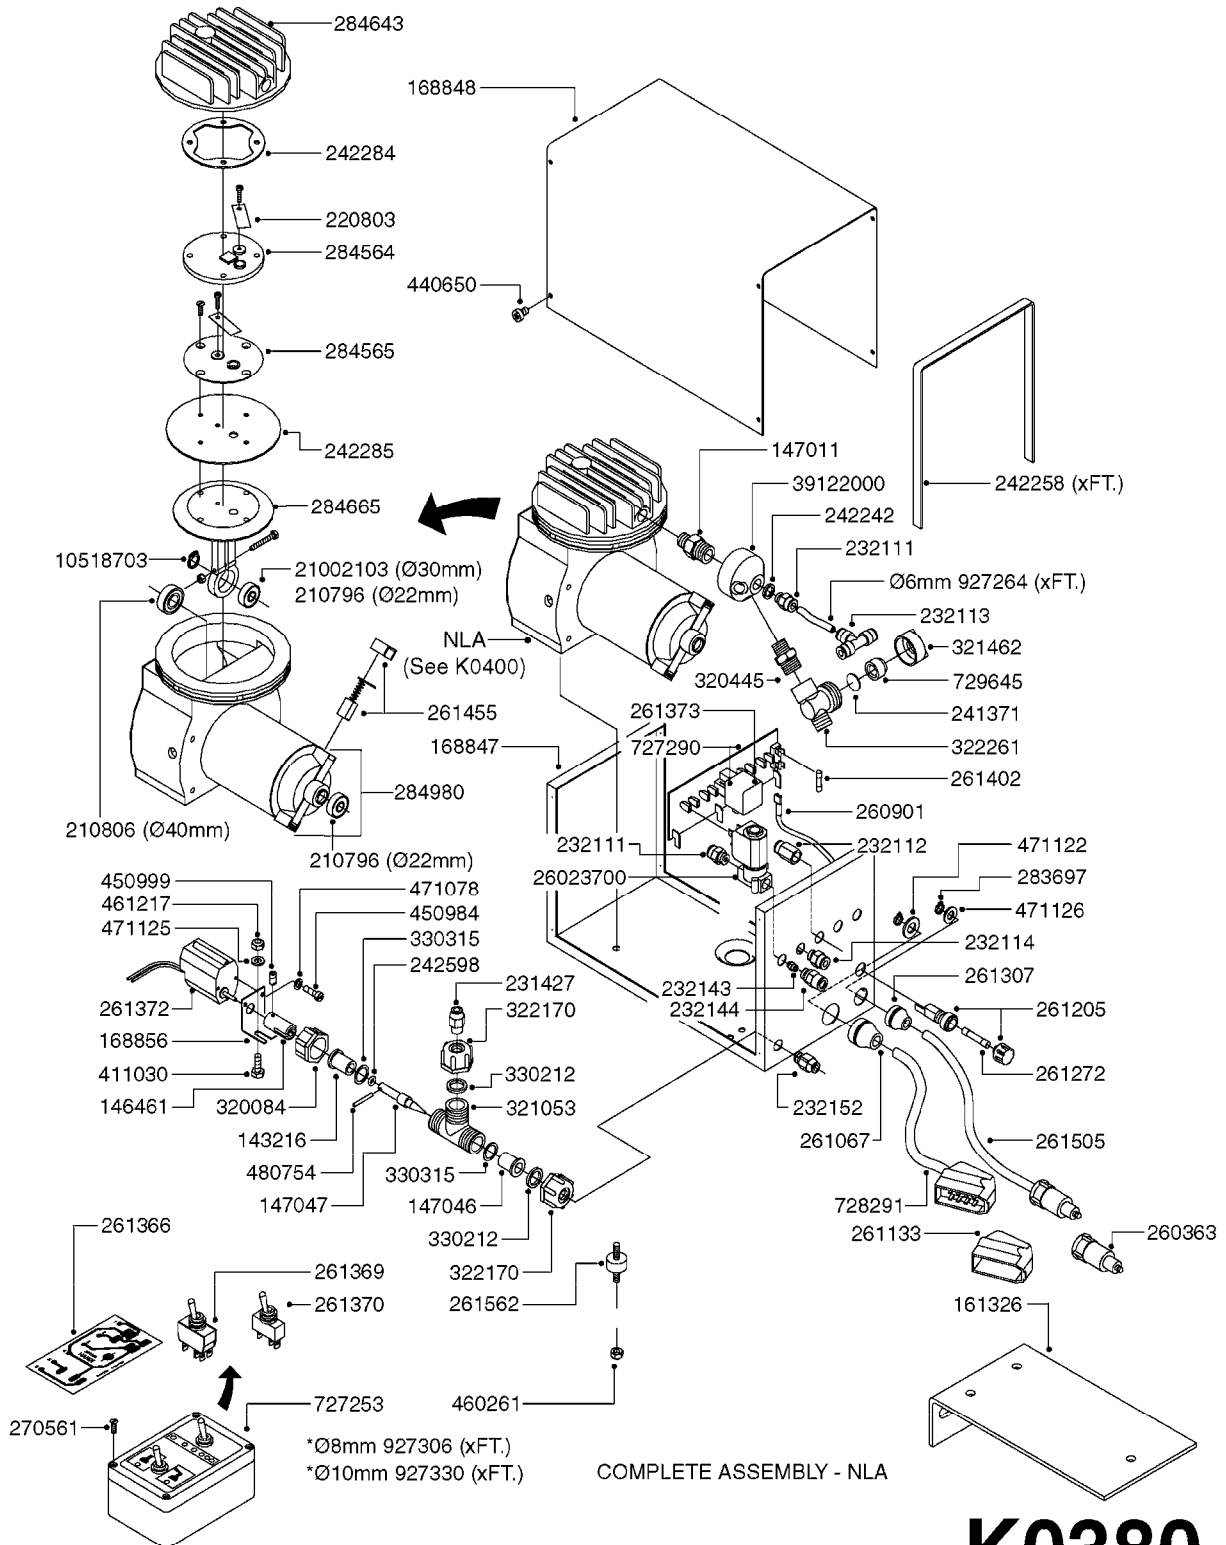

K0380

FOAM MARKER COMPRESSOR POST 94
K0380-HIN, 17:03:16

Page 1
Date 03.11.2017 22:42

parts-n°	order qty	description
143216	1	BUSHING THREAD F.FOAM MARKER
146461	1	COUPLER F.THROTTLE VALVE
147011	1	HEX NIPPLE 3/8'X1/4'BSP BRASS
147046	1	SEAT FOR THROTTLE VALVE
147047	1	SPINDLE FOR THROTTLE VALVE
161326	1	MOUNT BKT. F. FOAM COMP.BOX 98
168847	1	ENCLOSURE LOWER F.MARKER
168848	1	COVER F. FOAM MARKER
168856	1	MOUNT FOR GEAR MOTOR
210796	1	BEARING BALL D22/D8 X 7 608ZZ
210806	1	BEARING BALL D40/D17X12MM
220803	1	VALVE F. COMPRESSOR
231427	1	COUPLER 1/8'THREAD X6MM HOSE
232111	1	QUICK COUPLER 6MM X 1/8 EXT.
232112	1	QUICK COUPLER 6MM 1/8 INT.
232113	1	QUICK COUPLER 6MM T-PIECE
232114	1	COUPLER 1/8" THREADX8MM HOSE
232143	1	REDUCER 1/4'INT-1/8'EXT
232144	1	QUICK COUPLER 10MM X 1/4 EXT
232152	1	QUICK COUPLER 8MMX1/8 EXT.LONG
241371	1	DIAPHRAGM, NO-DRIP alt 241371
242242	1	O-RING F.AIR HOSE FITTING
242258	1	TRIM 3X10 SELF ADHESIVE 0012"
242284	1	HEAD GASKET F. COMPRESSOR
242285	1	DIAPHRAGM F. F/M COMP.
242598	1	O-RING D7.0 X 2.5 NITRIL
260363	1	PLUG 2 POLE 12V
260901	1	SPADE F.ELEC CONN.1.5MM BLUE
261067	1	GROMMET 10-14 GREY
261133	1	PLUG HOUSING F.8 POLE PLUG
261205	1	FUSE HOLDER
261272	1	FUSE 10A D6X32 MM
261307	1	GROMMET 7-10 BLACK
261366	1	CIRCUIT BOARD F.F/M CONTROL
261369	1	SWITCH 2 WAY 12V SPRING RETURN
261370	1	SWITCH 2 WAY 12V
261372	1	GEAR MOTOR BOSCH 13RPM
261373	1	RELAY 12V/30W
261402	1	FUSE 3.15A SLOW BURN
261455	1	BRUSH KIT-FOAM MARKER MOTOR
261505	1	CABLE 2X4MM L8000MM
261562	1	RUBBER DAMPER 2XM6X25
270561	1	SCREW W/SPRING ASSY. (QTY 1)
283697	1	TIESTRAP 200MM
284564	1	PLATE F.COMPRESSOR HEAD
284565	1	PLATE F.COMPRESSOR HEAD
284643	1	COMPRESSOR HEAD F.FOAM MARKER
284665	1	CONNECTING ROD F.COMPRESSOR
284980	1	FLANGE REAR F. F.M.COMPRESSOR
320084	1	FITT.DK NUT 1/2" BSP
320445	1	FITT.DK HN 1/4"X3/8" BSP
321053	1	FITT.DK TEE 1/2 X1/2 X1/2" BSP
321462	1	CAP F.NO-DRIP ASSY.
322170	1	FITT.DK NUT 1/2"x 1/8"F BSP
322261	1	HOUSING F.SAFETY VALVE 3/8"
330212	1	O-RING D19/D14X2.4 F.1/2"NUT
330315	1	O-RING D18.4/D13X.6
411030	1	BOLT HEX M5X10
440650	1	SCREW 3.5x13 STAINLESS
450984	1	BOLT HEX M2.5X8 SLOTTED
450999	1	SCREW SET M3X8