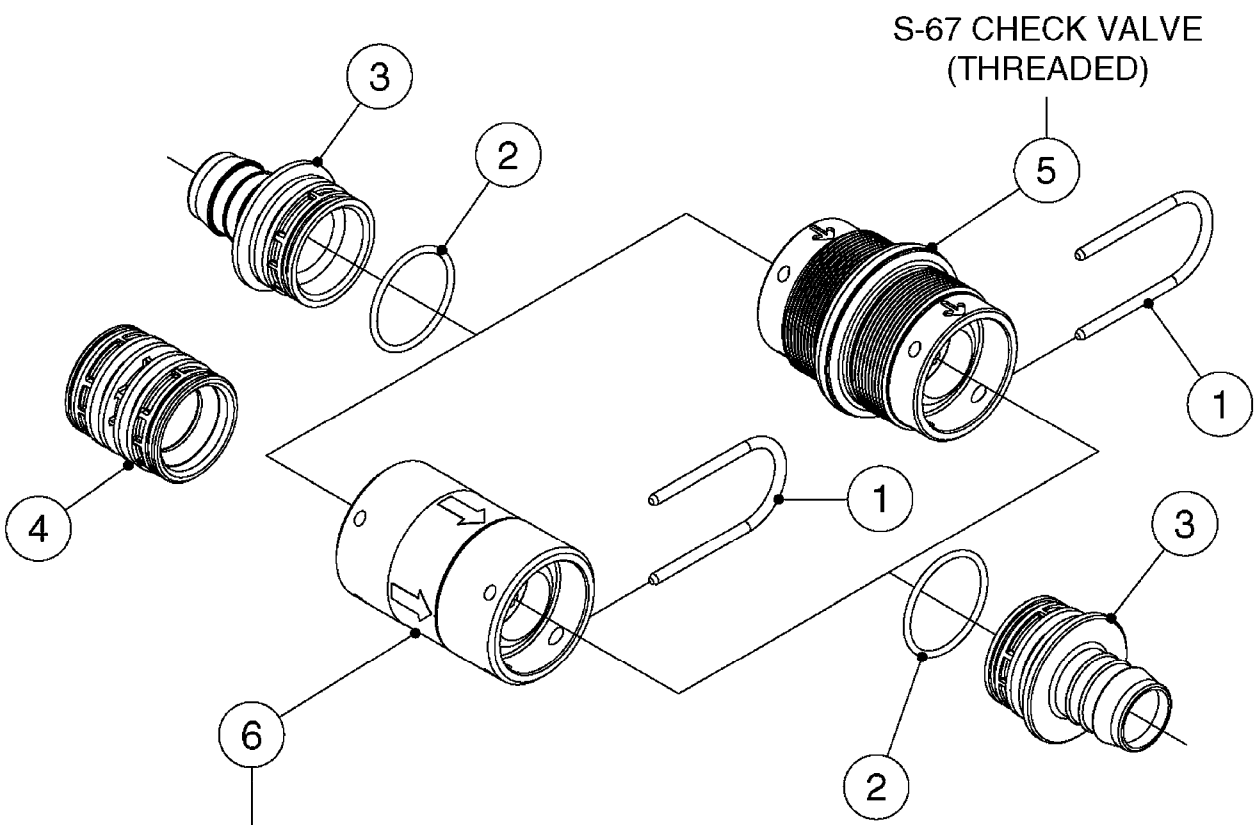

FOR FITTINGS AND  
HOSES, SEE SECTION L

**B0630**

CHECK VALVES - S67  
B0630-HIN, 01:01:16

Page 1

Date 03.11.2017 22:42

Pos.	parts-n°	order qty	description
1	145996	1	FITT.DK S-67 FORK
2	242353	1	O-RING D44.2X3.0 VITON F.S-67
3	242504	1	O-RING D35x2 NITRIL
4	322104	1	FITT.DK S-67 BULKHEAD
5	334231	1	HOSE TAIL S67 STRAIGHT 1"
5	334232	1	HOSE TAIL S67 1"1/4 STRAIGHT
6	14103100	1	SEAT F.CHECK VALVE D40.8 2010
7	72001803	1	CHCK VLV,S67, 2 X 1" HB COMPLETE IN-LINE CHECK VALVE FOR 1" HOSE
7	72206600	1	CHCK VLV,S67, 2 X 1.25" HB COMPLETE IN-LINE CHECK VALVE FOR 1-1/4" HOSE
8	72089900	1	CHECK VALVE S67 SUBASMBLY.2001
9	97800500	1	DECAL 230X28 BLACK ARROW