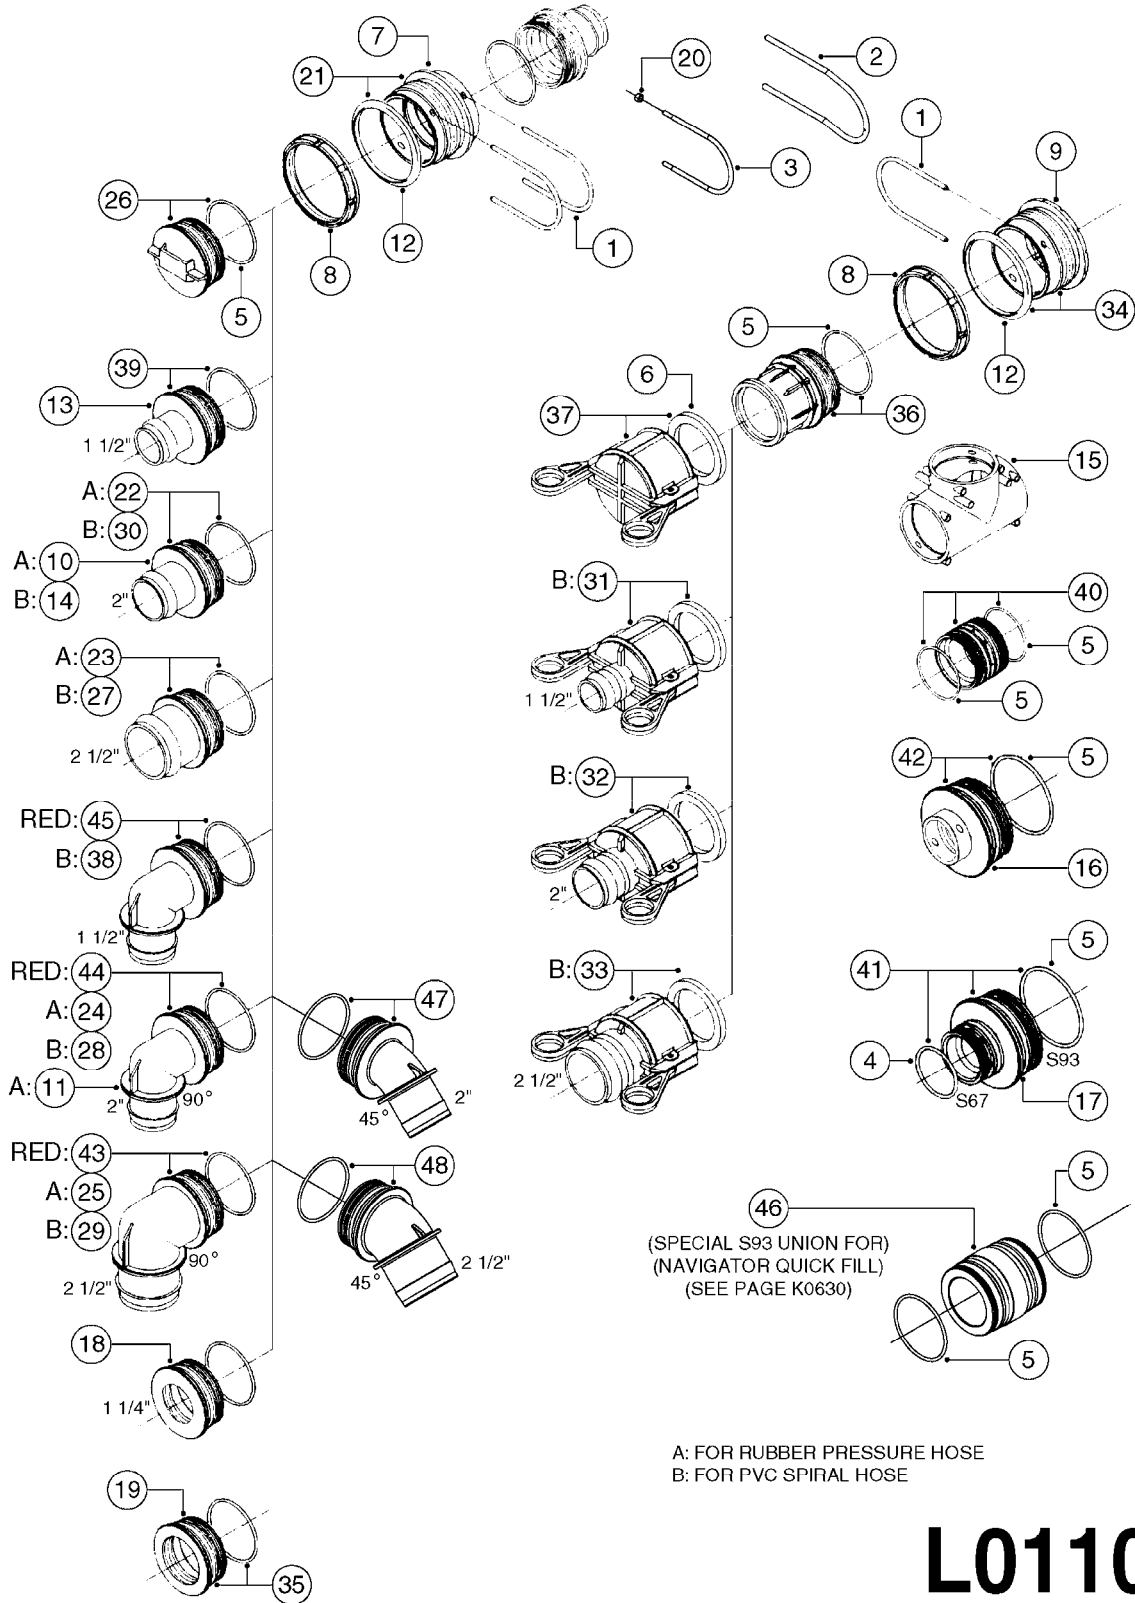

A: FOR RUBBER PRESSURE HOSE  
B: FOR PVC SPIRAL HOSE

**L0100**

FITTINGS - S-67  
L0100-HIN, 12:09:17

Page 1

Date 03.11.2017 22:43

Pos.	parts-n°	order qty	description
1	145996	1	FITT.DK S-67 FORK
2	241973	1	O-RING Ø3 X 44,2 70 SHORES NITRIL NITRIL (BLACK)
2	242353	1	O-RING D44.2X3.0 VITON F.S-67 VITON (BROWN)
3	242092	1	O-RING D69.5X3 NITRIL (BLACK)
3	242351	1	O-RING D69.5X3.0 VITON F.S-93 VITON (BROWN)
4	322104	1	FITT.DK S-67 BULKHEAD
5	322108	1	FITT.DK S-67 BULKHEAD NUT
6	322224	1	FITT.DK S-67 TEE
7	322325	1	FITT.DK S-67 X 1-1/2"BSP LONG
8	334231	1	HOSE TAIL S67 STRAIGHT 1"
9	334233	1	HOSE TAIL S67 1"1/2 STRAIGHT
10	334245	1	HOSE TAIL 90° S67 1"1/2
11	334261	1	GASKET F. S-67 BULKHEAD
12	334444	1	HOSE TAIL S67 1"1/2 STRAIGHT
13	334445	1	HOSE TAIL 90° S67 1"1/2
14	334564	1	FITT.DK S-67 TO S-53 ADAPTER
15	334573	1	CONNECTING PIECE S67-S67
16	334601	1	FITTING S93M- S67F
17	334634	1	FITT.DK ADAPTER S-93M S67M
18	461217	1	NUT HEX M5 LOCK
19	726464	1	FITTING S67 BULKHEAD WITH GASKET
20	726560	1	FITT.DK S-67 STR.1" W.O'RING
21	726561	1	FITT.DK S-67 STR.1-1/4" O'RING
22	726562	1	FITT.DK.S-67 HB 1-1/2"W.O-RING
23	726572	1	FITT.DK S-67 1" ELBOW 90 ASSY.
24	726573	1	FITT. S67 5/4" 90° W/O-RING
25	726574	1	FITT.DK S67X90,1.5HB PRESSURE
26	726579	1	FITT. S67 PLUG W/O-RING
27	726695	1	FITT.DK S-67 X 1"BSP W.ORING
28	727223	1	FITT.S67 1.5" STRAIT S W/ORING
29	727224	1	FITT.DK S67X90,1.5HB SUCTION
30	728526	1	FITT.DK S-67 CONNECT W. ORINGS
31	728527	1	ADAPTER S67M TO S93M W/ORING
32	728561	1	REDUCER S67M - S53F + O-RING
33	728562	1	FITTING S93M-S67F+O-RING
34	728578	1	FITT.DK S-67X1-1/2"BSP LG W/OR
35	14012200	1	FITT.DK S-67 FORK W/M5 THREADS
36	33509700	1	HOSE TAIL 45° S67 1"1/4
37	72433000	1	HOSE TAIL 45° S67 1" + O-RING FOR PRESSURE
38	72433100	1	FITT.DK S-67 45° 1-1/4"W/ORING
39	72433200	1	HOSE TAIL 45° S67 1"1/2+O-RING
40	72433400	1	FITT.S67 1-1/2" 45°BSP W/ORING