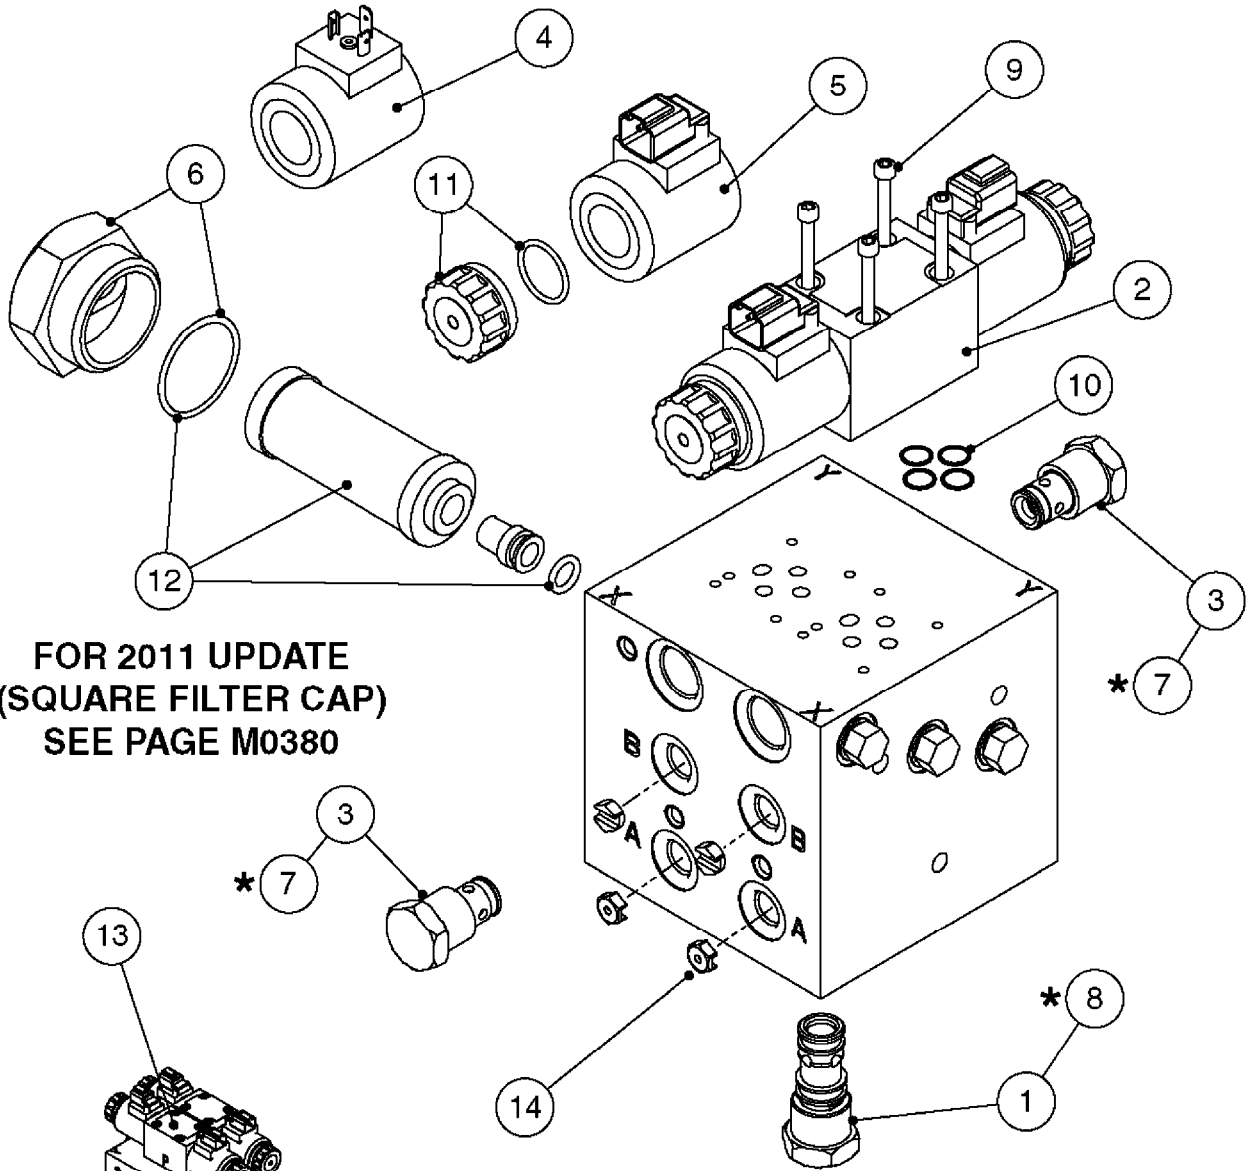

If unsure, pair of new style sensors works with all versions of UC4.

NORAC UC4 BOOM HEIGHT CONTROL  
M0290-HIN, 01:01:16

Page 1

Date 03.11.2017 22:43

Pos.	parts-n°	order qty	description
1	410443	1	BOLT HEX 8.8 DEL M6X70
1	410605	1	BOLT HEX 8.8 DEL M6X80
			SPB/SPC BOOM
2	460261	1	NUT HEX M6X1.00 LOCK DIN985 A2 SS
3	471124	1	WASHER L6U 6,4 X18 X 1.6 A2 SS
4	16128603	1	BRACKET F. SENSOR 60X60 TUBE
			SPB/SPC BOOM
4	16128703	1	BRACKET F. SENSOR 50x50 TUBE
			FORCE BOOM (FTZ)
5	26016303	1	CONNECTOR RING CPC #11 NORAC
6	26025903	1	NORAC UC4+ ROLL SENSOR W/TEMP.
			CONFIRM NORAC P/N 45000
7	26026003	1	NORAC UC4+ ROLL SENSOR
			CONFIRM NORAC P/N 45001
8	26026600	1	NORAC CABLE VAR.RT.VLV DIN
			3-PIN CONNECTORS/HIRSCHMAN
8	28055603	1	NORAC CABLE VAR.RT.VLV DEUTSCH
			2-PIN CONNECTORS/DEUTSCH
9	28049503	1	NORAC CABLE EXTENSION
10	28049603	1	NORAC POWER CABLE
11	28050303	1	NORAC RUBBER TOP&BOLT F.SENSOR DIA.30MMX30MMX8MM
12	28050703	1	NORAC UC4+ OPEN CTR. CABLE
13	28054303	1	PARALIFT INTERFACE CABLE NORAC
14	28055503	1	NORAC VALVE MOUNTING HARDWARE
15	28055703	1	NORAC VALVE CABLE ROLL PIGTAIL
16	28085900	1	SENSOR BRANCH CABLE NORAC
17	28086200	1	CAN NODE DUAL CABLE NORAC
18	28086300	1	UC4 DISPLAY PANEL NORAC
19	28086400	1	UC4 ULTRASOUND SENSOR NORAC
20	28086500	1	UC4 SENSOR MOUNTING BKT. NORAC
21	28086600	1	FOAM DISC F. SENSOR NORAC
22	70112503	1	UC4+ ROLL SENSOR KIT '11 HIN
			INCLUDES NORAC P/N 45000 & 45001
23	78216100	1	NORAC VALVE BLOCK COMP, DEUTSCH CON.