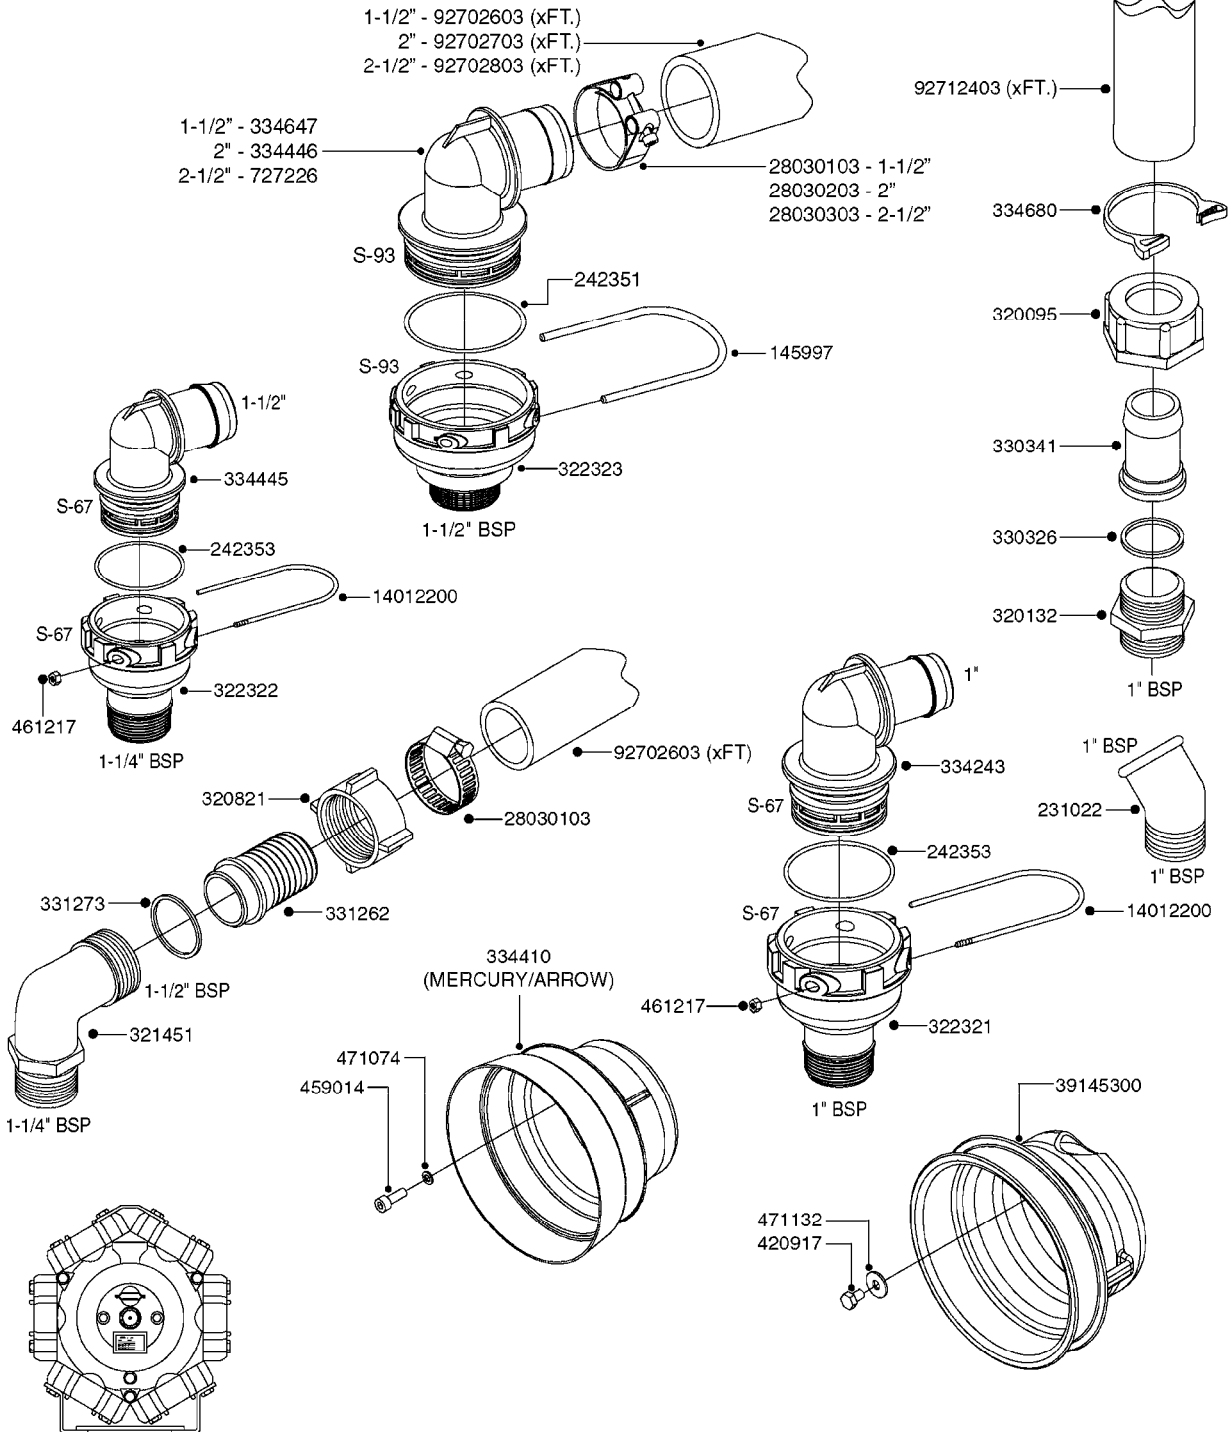

SUCTION SIDE OF PUMP

PRESSURE SIDE OF PUMP

COMPLETE PUMP
(NLA) REPLACED BY 364 PUMP (SEE PAGE A0280)

A0300

PUMP - 361/363 FITTINGS
A0300-HIN, 23:02:16

Page 1
Date 03.11.2017 22:42

parts-n°	order qty	description
145997	1	FITT.DK S-93 FORK
231022	1	FITT.DK ELB. 1' BSP GF 121
242351	1	O-RING D69.5X3.0 VITON F.S-93
242353	1	O-RING D44.2X3.0 VITON F.S-67
320095	1	FITT.DK NUT 1" BSP
320132	1	FITT.DK HN 1" BSP
320821	1	FITT.DK NUT 1-1/2" BSP
321451	1	FITT.DK ELB.1-1/2 X1-1/4 80DEG
322321	1	FITT.DK S-67 X 1"BSP MALE
322322	1	FITT.DK S-67 X 1-1/4"BSP MALE
322323	1	FITT.DK S-93 X 1-1/2"BSP MALE
330326	1	O-RING D30/D24X2 F.1"NUT
330341	1	FITT.DK HB 1" F. 1" NUT
331262	1	FITT.DK HB 1-1/2" F. 1-1/2"NUT
331273	1	O-RING D44/D38X2 F.1-1/2"
334243	1	HOSE TAIL 90° S67 1"
334410	1	PROTECTION PUM
334445	1	HOSE TAIL 90° S67 1"1/2
334446	1	FITT.DK S-93 ELB.2" PVC
334647	1	FITT.DK S93 ELB 1-1/2" 90 PVC
334680	1	CLAMP HOSE PLASTIC 1"
420917	1	BOLT HEX 8.8 RAW M8X12 FT
459014	1	ALLEN SCREW M8 X 15 GALV.DIN93
461217	1	NUT HEX M5 LOCK
471074	1	WASHER M8 ELZ
471132	1	WASHER D24/D8.4 X 2 SS
727226	1	FITT. S93 2-1/2" 90° S W/O-RING
14012200	1	FITT.DK S-67 FORK W/M5 THREADS
28030103	1	CLAMP HOSE GEAR P5/4-S1.5"6724
28030203	1	CLAMP HOSE T-BOLT S2" 235-67
28030303	1	CLAMP HOSE T-BOLT S2.5" 235-76
39145300	1	PTO SHIELD Ø203 4-POLET MACHINED
92702603	1	HOSE PVC SUCT GRAY 1-1/2"
92702703	1	HOSE PVC SUCT GRAY 2"
92702803	1	HOSE PVC SUCT GRAY 2.5"
92712403	1	HOSE R X1" X300PSI WP X0012"