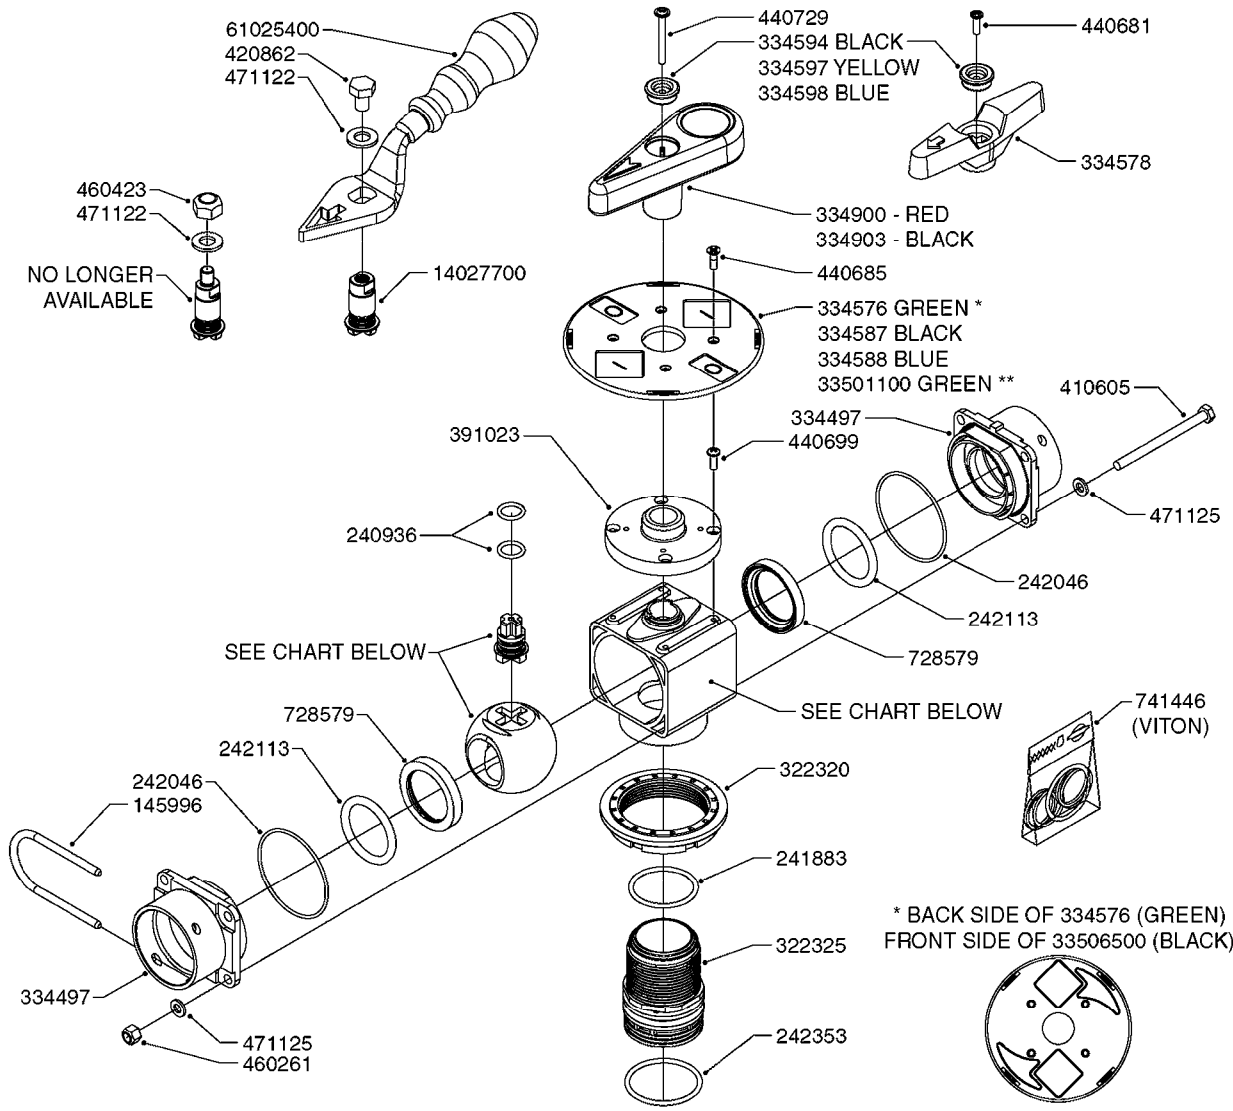

FOR S67 FITTINGS  
SEE PAGE L0100

**B0420**

MANIFOLD SYSTEM - PRESSURE  
B0420-HIN, 01:01:16

Page 1

Date 03.11.2017 22:42

parts-n°	order qty	description
145996	1	FITT.DK S-67 FORK
160353	1	BRACKET F.PRESSURE MANIFOLD
160918	1	BRACKET F. MANIFOLD CM
242353	1	O-RING D44.2X3.0 VITON F.S-67
322224	1	FITT.DK S-67 TEE
322320	1	NUT F.3 WAY VALVE S56
334250	1	STOPPER S67
334573	1	CONNECTING PIECE S67-S67
440675	1	SCREW F. PLASTIC 5X16 SS
841062	1	VALVE KIT S67 PRESS. MANIFOLD
841067	1	VALVE S67 PRESS.W/TEE MANIFOLD