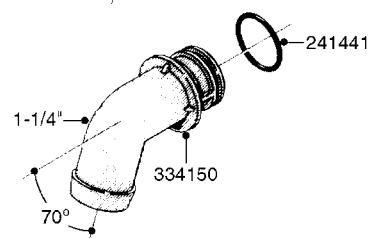

**K0690**

REMOTE GAUGE-MAGNETIC BASE KIT  
K0690-HIN, 01:01:16

Page 1

Date 03.11.2017 22:42

parts-n°	order qty	description
231346	1	QUICK COUPLER 1/8"BSP X 4 MM
232230	1	QUICK COUPLER 1/4"BSP X 4 MM
241651	1	O-RING D14.0X3.0 NITRIL
242594	1	O-RING D14 X 1.78 SCH.70-EPDM
283581	1	HOSE CONNECTOR STR. F.4MM PE
284582	1	CLAMP HOSE GEAR - 5/16"
320187	1	FITT.DK CAP 3/8" BSP BLACK
320283	1	FITT.DK NUT 3/4"BSP
320445	1	FITT.DK HN 1/4"X3/8" BSP
321926	1	FITT.DK REDUC 1/8"BSP F.3/4"N
322046	1	FITT.DK TEE 1/2X1/2HB X3/4'BSP
322048	1	FITT.DK TEE 3/4X3/4HB X3/4'BSP
330013	1	O-RING D15/D10X2.5 F.3/8"NUT
330061	1	O-RING D16/D11X2,5
331807	1	FITT.DK HB 5/16" F.3/8" NUT
334531	1	CLAMP HOSE PLASTIC 3/4"
334534	1	CLAMP HOSE PLASTIC 1/2"
390713	1	GAUGE ADAPTOR 1/4" BSP
440698	1	SCREW F.PLASTIC 6X18 SS HEXHD
721851	1	SCREW PLUG W/QUICK FIT
724637	1	FITT.DK HB 5/16' F. 3/4" COMP.
927253	1	AIR HOSE, DIAMETER 4MM
927268	1	HOSE R X PVC X 1/4 X 0012"
10536703	1	MAGNETIC BASE D3,2'/90LB
10536803	1	MAGNETIC BASE KIT F.GAUGE
28026203	1	GAUGE 200PSI/BR,2.5"1/4BSP-BTM
92702103	1	HOSE R X1/2" X300PSI WP X0012"
92703203	1	HOSE R X3/4" X300PSI WP X0012"