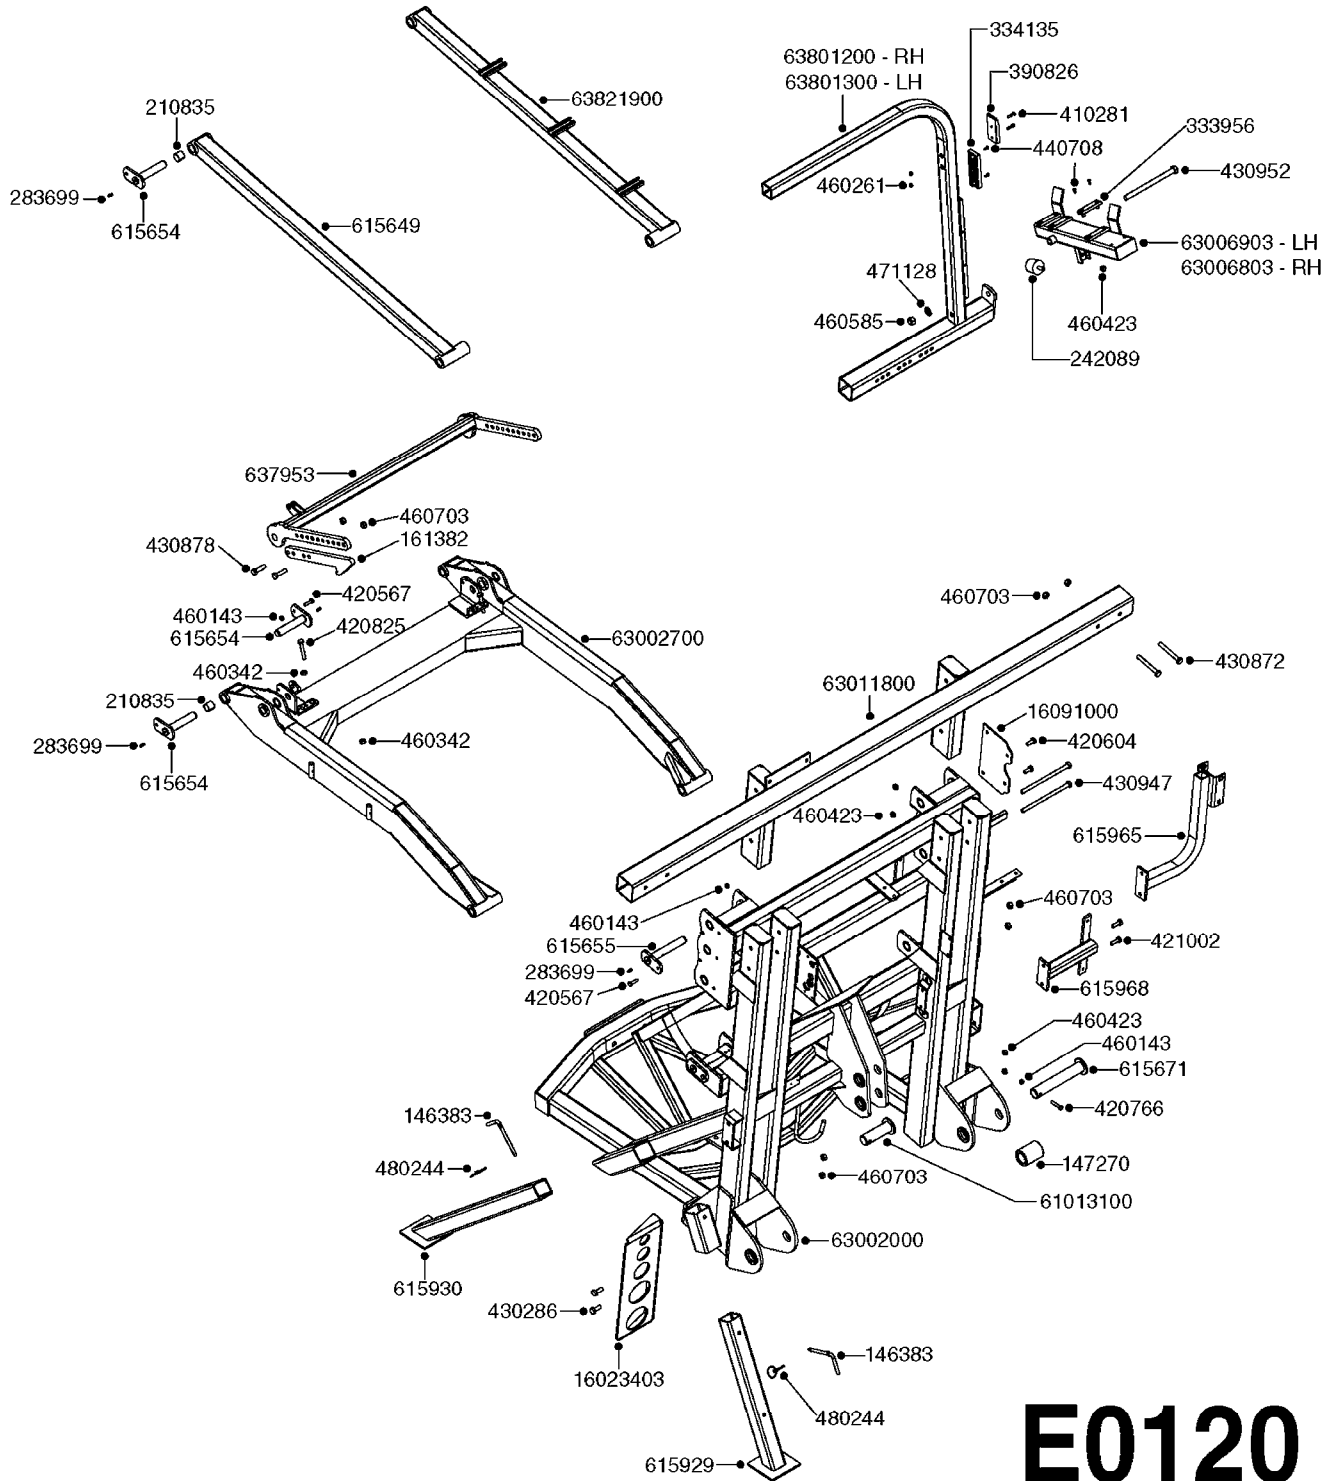

# D1110

NOZZLE TUBES & HOLDER-PLASTIC  
D1110-HIN, 01:01:16

Page 1

Date 03.11.2017 22:42

parts-n°	order qty	description
321484	1	BUSHING THREADED F.NOZZ.TUBE
322114	1	NUT PLASTIC F.NOZZ.H
322116	1	BOLT PLASTIC F.NOZZ.H.
334874	1	NOZZLE HOLDER - TOP HALF
612872	1	NOZZLE TUBE 2 HOLE L-24"/50CM
612883	1	NOZZLE TUBE 3 HOLE L-44"/50CM
612894	1	NOZZLE TUBE 4 HOLE L-64"/50CM
612905	1	NOZZLE TUBE 5 HOLE L-83.5"/50C
613767	1	NOZZLE TUBE 1 HOLE L-13.875"
614610	1	NOZZLE TUBE 2 HOLE L-24"/SP20"
614611	1	NOZZLE TUBE 3 HOLE L-44"/SP20"
614612	1	NOZZLE TUBE 4 HOLE L-64"/SP20"
614613	1	NOZZLE TUBE 5 HOLE L-83.5"/20"
614638	1	NOZZLE TUBE 1 HOLE L-4.125"
614647	1	NOZZLE TUBE L=600mm NO HOLES
614648	1	NOZZLE TUBE L=1100mm NO HOLES
614649	1	NOZZLE TUBE L=1600mm NO HOLES
614650	1	NOZZLE TUBE L=2100mm NO HOLES
615468	1	NOZZLE TUBE MARKED 1" 24"
615469	1	NOZZLE TUBE MARKED 1" 44"
615470	1	NOZZLE TUBE MARKED 1" 54"
615471	1	NOZZLE TUBE MARKED 1" 64"
615472	1	NOZZLE TUBE MARKED 1" 74"
615473	1	NOZZLE TUBE MARKED 1" 92"
741685	1	NOZZLE HOLDER COMPLETE/5 PCS
741688	1	NOZZLE HOLDER COMPLETE/10PCS
741730	1	CLAMP,NZLE BKT BAG OF 5 50X30
741733	1	CLAMP,NZLE BKT BAG OF 10 50X30
741734	1	CLAMP,NZLE BKT BAG OF 5 50X50
741737	1	CLAMP,NZLE BKT BAG OF 10 50X50
741738	1	CLAMP,NZLE BKT BAG OF 5 80X60
741741	1	CLAMP,NZLE BKT BAG OF 10 80x60
741778	1	CLAMP,NZL BKT BAG OF 10 100x60
16110803	1	NOZZLE BRACKET VAR SPACINGS
33487300	1	NOZZLE HOLDER - BOTTOM HALF