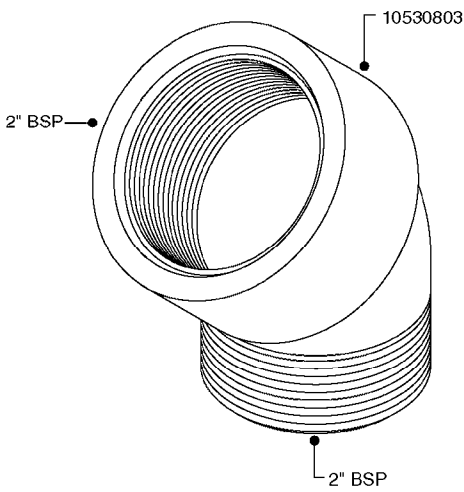

FITTINGS - HEXAGON NIPPLES  
L0030-HIN, 01:01:16

Page 0  
Date 03.11.2017 22:42

**L0030**

FITTINGS - HEXAGON NIPPLES  
L0030-HIN, 01:01:16

Page 1  
Date 03.11.2017 22:42

parts-n°	order qty	description
10015303	1	FITT.PO.HN 1.00X1.00 M1000
10425003	1	FITT.PO.HN 1.25X1.00 MCPHEE
320132	1	FITT.DK HN 1" BSP
320176	1	FITT.DK HN 3/8"X1/2" BSP
320445	1	FITT.DK HN 1/4"X3/8" BSP
320655	1	FITT.DK HN 1/2"-1/2" BSP
320692	1	FITT.DK HN 3/8'BSPX1/4'NPT
320703	1	FITT.DK HN 3/8BSP X1/2 &1/4NPT
320725	1	FITT.DK NIPPLE 3/8"-3/8" BSP
320902	1	FITT.DK HN 3/8'X 1/4' BSP
390232	1	FITT.DK HN 1-1/2' X 1-1/4' BSP
390276	1	FITT.DK HN 1'BSP