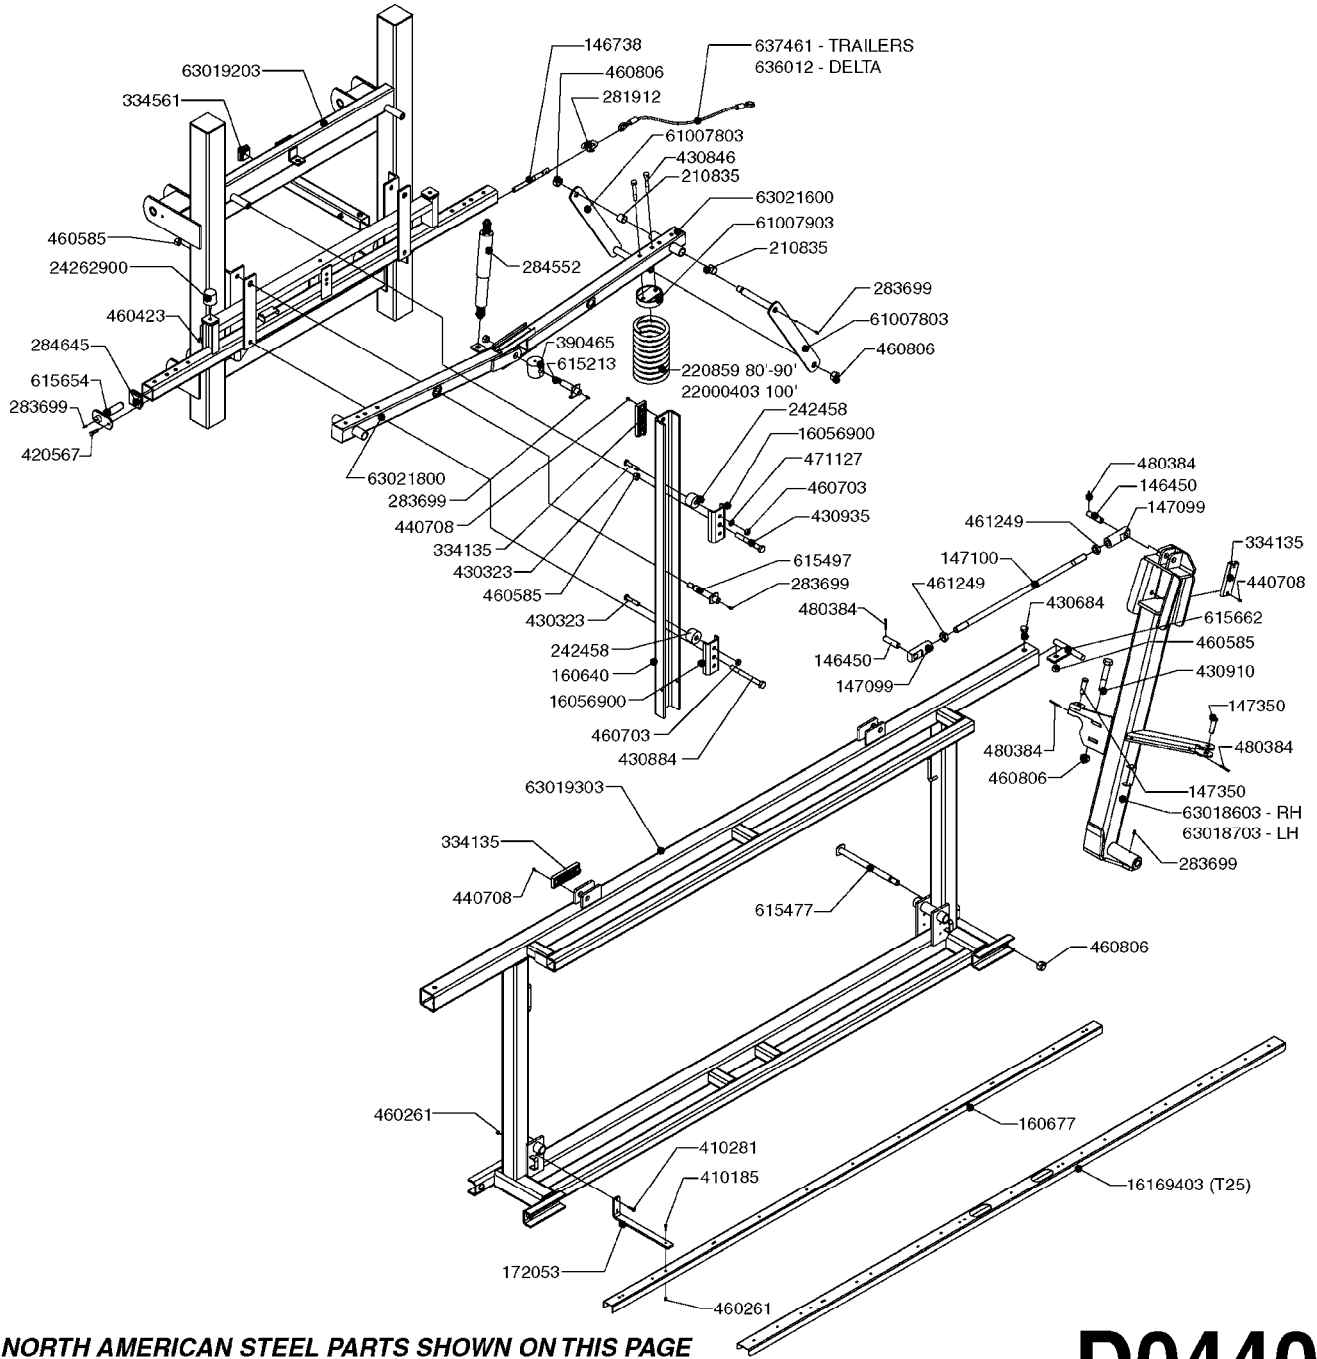

DK\* = DENMARK STEEL PARTS  
US\* = NORTH AMERICAN STEEL PARTS

**D0410**

BOOM - SPC OUTER WING 80-100'  
D0410-HIN, 01:01:16

Page 1  
Date 03.11.2017 22:42

parts-n°	order qty	description
111344	1	CLAW CLUTCH Ø100/Ø20,5 UNDER PART RED
111640	1	CLAW CLUTCH Ø100 TOP PART RED
145911	1	BUSHING FOR HY CYL 21M LZ
145912	1	BUSHING D19.8/D17.0X7MM
166246	1	WASHER CUP D53 F.SPRING
220771	1	SPRING D53/D43X100
283699	1	GREASE NIPPLE M6X1
322114	1	NUT PLASTIC F.NOZZ.H
322116	1	BOLT PLASTIC F.NOZZ.H.
334873	1	NOZZLE HOLDER - BOTTOM HALF
334874	1	NOZZLE HOLDER - TOP HALF
421083	1	BOLT HEX 8.8 DEL M10X65
430874	1	SCREW SET 8.8 DEL M12X70 FT
460386	1	NUT HEX M12X1.75
460423	1	NUT HEX M10X1.50 LOCK DIN985A2 SS
460585	1	LOCKING NUT M16 DIN985 A2 SS
460703	1	NUT HEX M12X1.75 LOCK DIN985A2 SS
460806	1	NUT HEX M20X2.50 LOCK DIN985A2 SS
461251	1	NUT HEX M20 X 2.5 JAMB
471122	1	WASHER, M10, Ø20/10.5X 2.0, SS
471127	1	WASHER Z12N 13X24X2,5 RST
615819	1	PIN
14016600	1	PIN F. LINK ARM / SPC
28015003	1	PANDUIT TIE STRAP, PKG. 25
61006200	1	ADJ. ARM F.BREAKAWAY FTZ
61010700	1	PIN F.HINGE 80-90'/SPC L=664
61024200	1	PIN F. PIVOT HINGE 100'/SPC
63008400	1	OUTERWING 90' RH / SPC
63008500	1	OUTERWING 90' LH / SPC
63009200	1	OUTERWING 100' LH / SPC
63009300	1	OUTERWING 100' RH / SPC
63010400	1	OUTERWING 80' LH / SPC
63010500	1	OUTERWING 80' RH / SPC
63018403	1	WING OUTER RH 100' SPC
63018503	1	WING OUTER LH 100' SPC
63019703	1	BREAKAWAY 2.5M SPC/FTZ
63019803	1	BREAKAWAY 3M SPC/FTZ
63828100	1	BREAKAWAY FTZ/SPC 2.5M, RED
63825000	1	BREAKAWAY FTZ/SPC 3.0M, RED
82500403	1	WING OUTER SET FPS 80' SPC
82500503	1	WING OUTER SET FPS 88-90' SPC