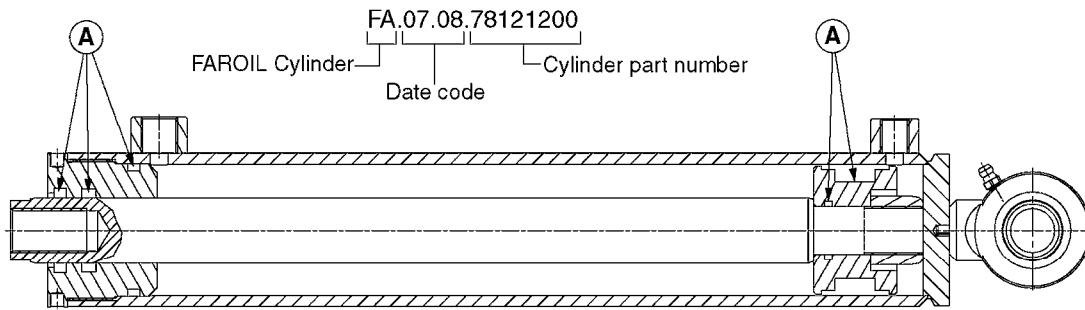

HYDRAULICS - CYLINDERS  
C0020-HIN, 01:01:16

Page 3

Date 03.11.2017 22:42

parts-n°	order qty	description
63039300 78100003	1 1	CYLINDER ROD F.781132 CYL. PARA-LIFT CM+750 W/STOP

Check cylinder barrel for stamped part number.