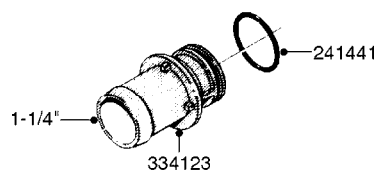

**K0690**

REMOTE GAUGE-MAGNETIC BASE KIT  
K0690-HIN, 01:01:16

Page 1

Date 03.11.2017 22:42

parts-n°	order qty	description
231346	1	QUICK COUPLER 1/8"BSP X 4 MM
232230	1	QUICK COUPLER 1/4"BSP X 4 MM
241651	1	O-RING D14.0X3.0 NITRIL
242594	1	O-RING D14 X 1.78 SCH.70-EPDM
283581	1	HOSE CONNECTOR STR. F.4MM PE
284582	1	CLAMP HOSE GEAR - 5/16"
320187	1	FITT.DK CAP 3/8" BSP BLACK
320283	1	FITT.DK NUT 3/4"BSP
320445	1	FITT.DK HN 1/4"X3/8" BSP
321926	1	FITT.DK REDUC 1/8"BSP F.3/4"N
322046	1	FITT.DK TEE 1/2X1/2HB X3/4'BSP
322048	1	FITT.DK TEE 3/4X3/4HB X3/4'BSP
330013	1	O-RING D15/D10X2.5 F.3/8"NUT
330061	1	O-RING D16/D11X2,5
331807	1	FITT.DK HB 5/16" F.3/8" NUT
334531	1	CLAMP HOSE PLASTIC 3/4"
334534	1	CLAMP HOSE PLASTIC 1/2"
390713	1	GAUGE ADAPTOR 1/4" BSP
440698	1	SCREW F.PLASTIC 6X18 SS HEXHD
721851	1	SCREW PLUG W/QUICK FIT
724637	1	FITT.DK HB 5/16' F. 3/4" COMP.
927253	1	AIR HOSE, DIAMETER 4MM
927268	1	HOSE R X PVC X 1/4 X 0012"
10536703	1	MAGNETIC BASE D3,2'/90LB
10536803	1	MAGNETIC BASE KIT F.GAUGE
28026203	1	GAUGE 200PSI/BR,2.5"1/4BSP-BTM
92702103	1	HOSE R X1/2" X300PSI WP X0012"
92703203	1	HOSE R X3/4" X300PSI WP X0012"