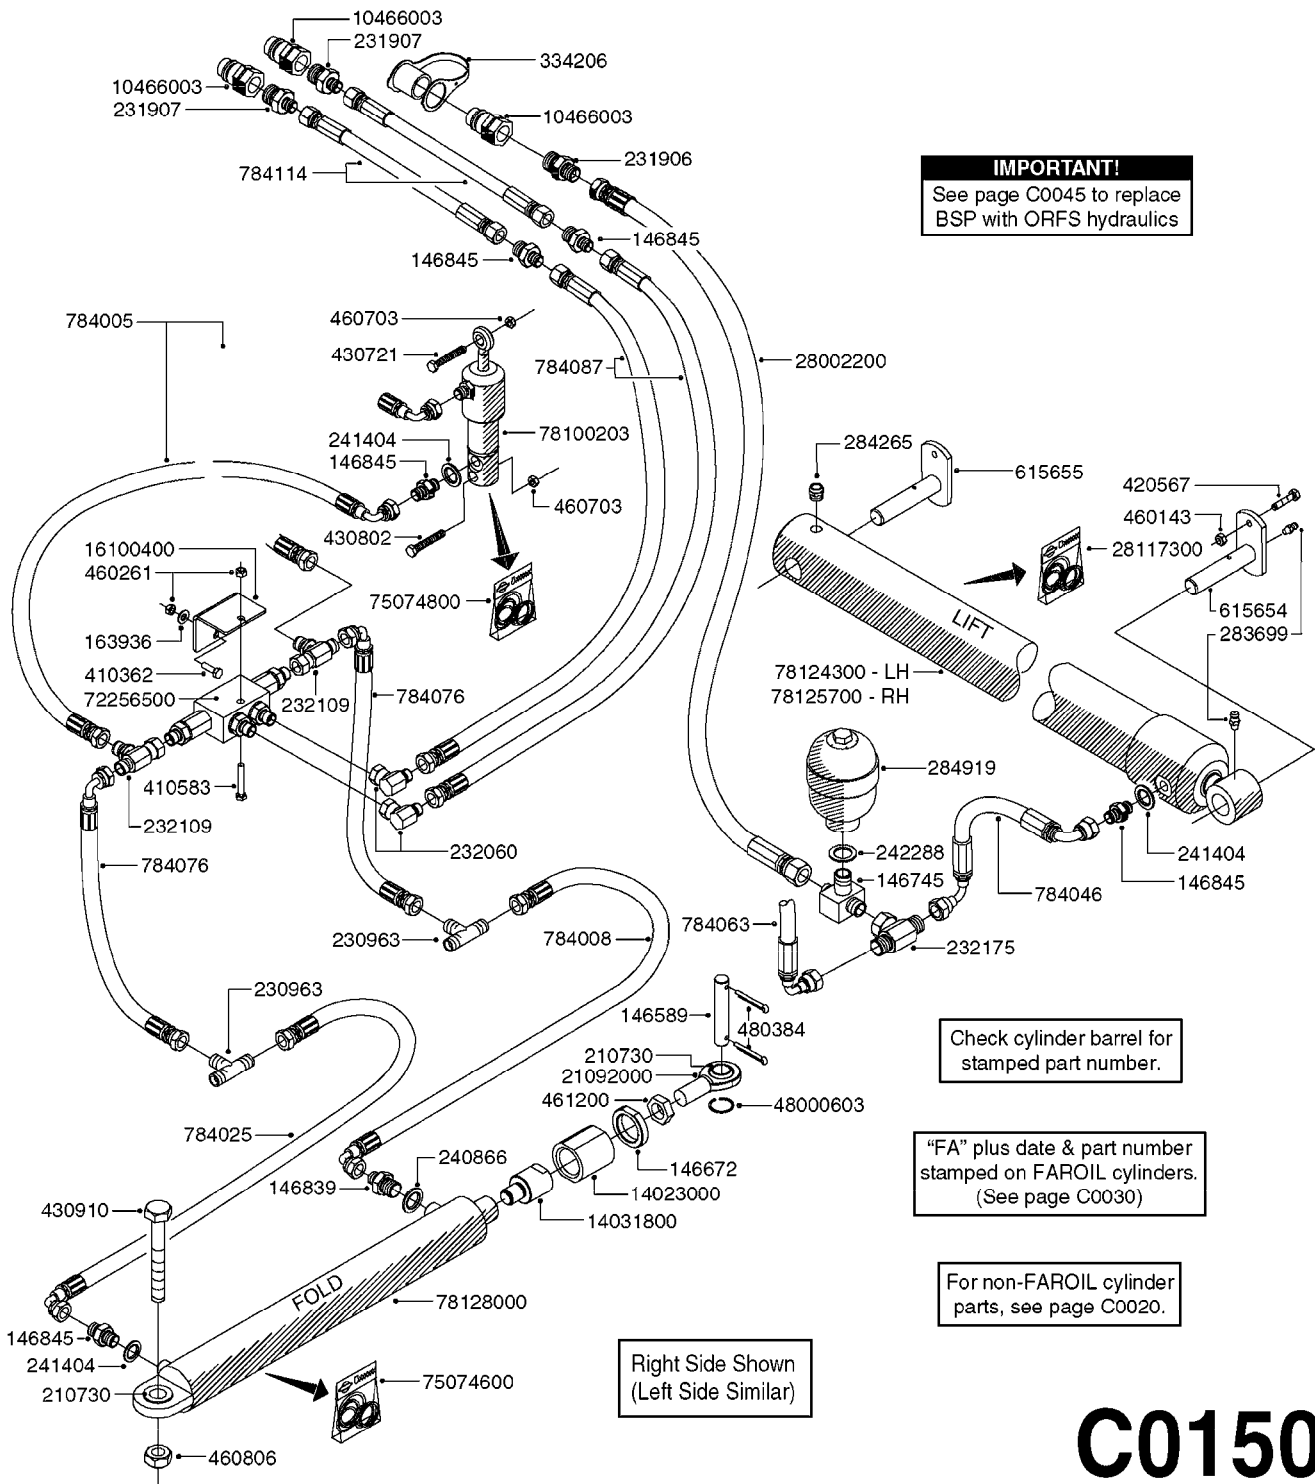

**C0045**

HYDRAULICS - BSP TO ORFS  
C0045-HIN, 24:03:16

Page 1

Date 03.11.2017 22:42

Pos.	parts-n°	order qty	description
1	10466003	1	COUPLER PIONEER 8010-04 1/2NPT
2	231907	1	HEX NIPPLE 1/4"BSP X 1/2"NPT
2	231906	1	HEX NIPPLE 3/8"BSP X 1/2"NPT
2	147132	1	HEX NIPPLE 1/2"X1/2" BSP DEL
3	230311	1	QUICK COUPLING 1/2"
4	241356	1	DOWTYSEAL 1/2"
5	23234800	1	HEX NIPPLE 1/2"-9/16" ORFS FITTING FOR 1/4" HOSE
5	23234900	1	HEX NIPPLE 1/2"-11/16" ORFS FITTING FOR 3/8" HOSE
5	23235300	1	HEX NIPPLE 1/2"-13/16" ORFS FITTING FOR 1/2" HOSE
6	242102	1	O-RING Ø9.25X1.78 NITRIL 90SH
6	24263200	1	O-RING Ø7.66X1.78 NITRIL 90SH
6	24263300	1	O-RING Ø12.42X1.78 NITRIL 90SH
6	24263400	1	O-RING Ø18.77X1.78 NITRIL 90SH
7	67002403	1	CHART - BSP TO ORFS HOSES
8	67002503	1	CHART - BSP TO ORFS FITTINGS