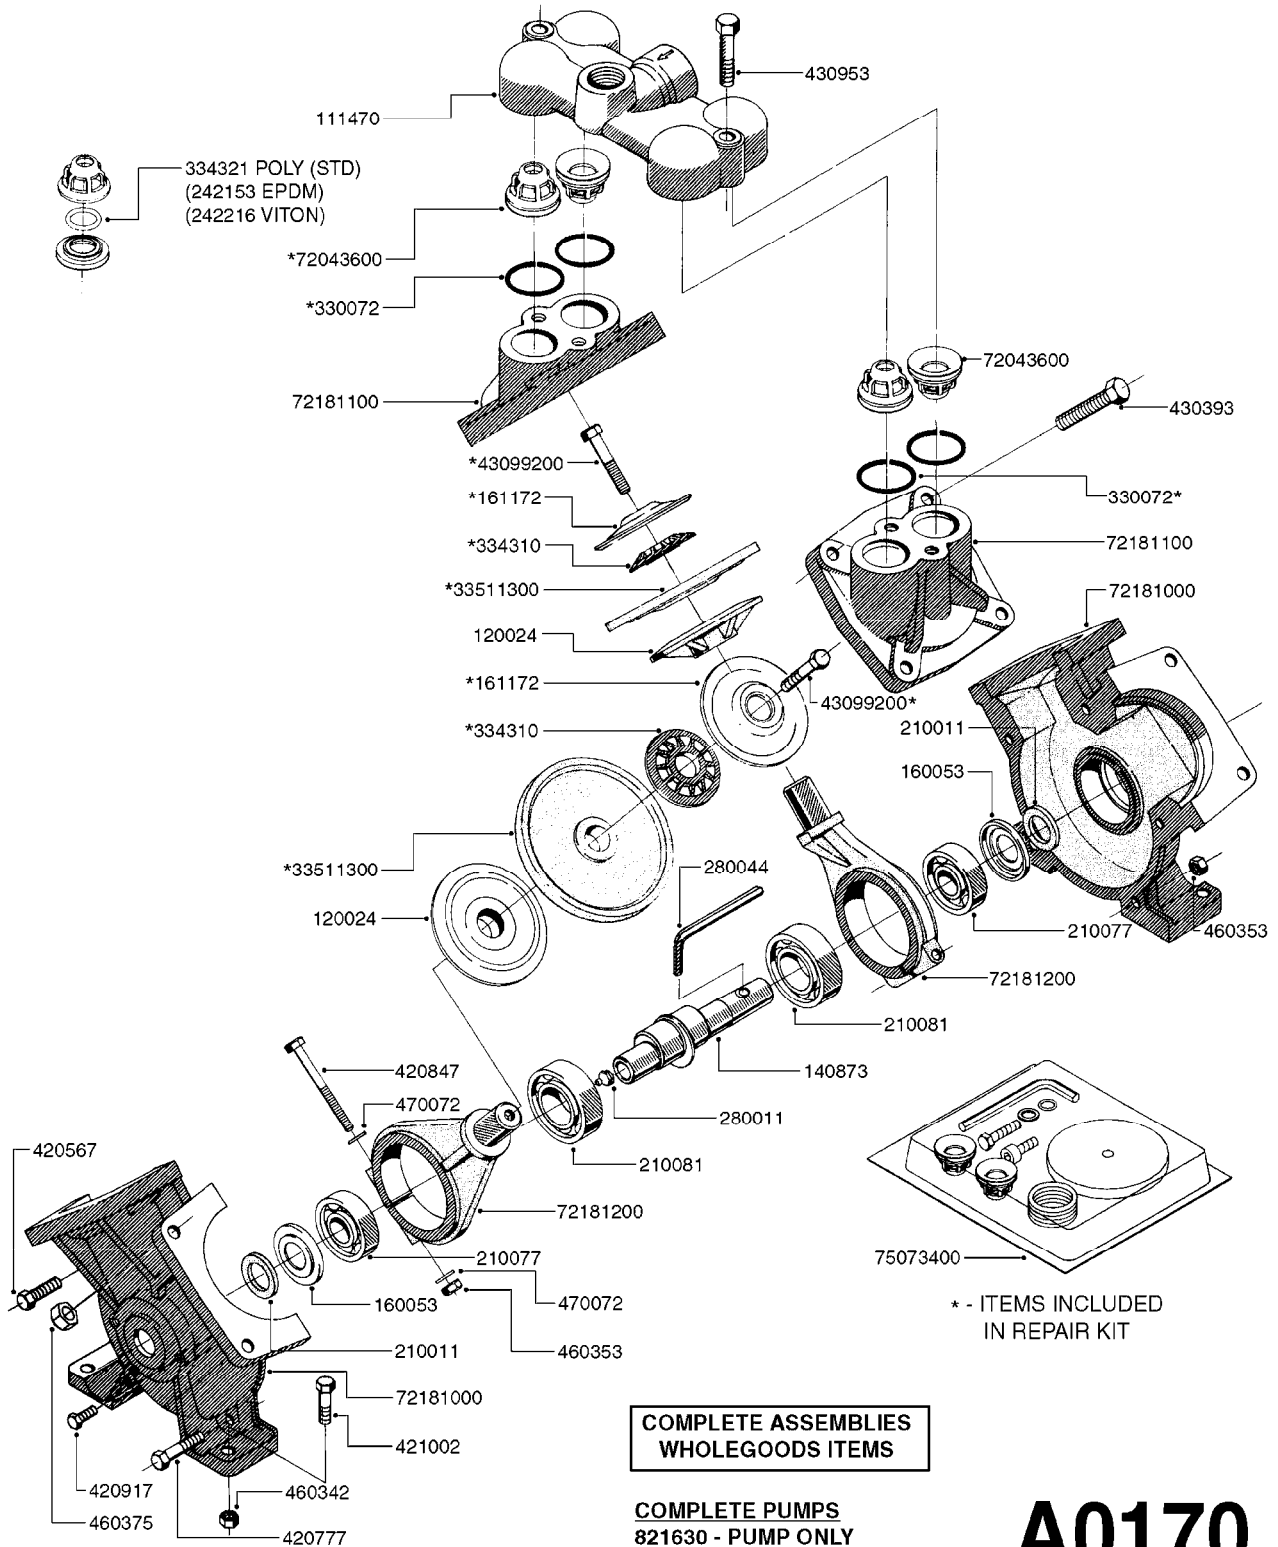

COMPLETE ASSEMBLIES
WHOLEGOODS ITEMS

COMPLETE PUMPS
821630 - PUMP ONLY
10396003 - WITH PTO & DAMPER

A0170

PUMP - 1203 W/MOUNTING BASE
A0170-HIN, 01:01:16

Page 1
Date 12.08.2020 11:15

parts-n°	order qty	description
111470	1	VALVE CHAMBER 1202
120024	1	DIAPHRAGM BACK DISC 1200-1300
140873	1	CRANK SHAFT MODEL 1202-9MM
160053	1	DUST PLATE
161172	1	DIAPHRAGM DISC F. 1203/1303
210011	1	SEAL FELT D39/23 X 4
210077	1	BEARING BALL 6305
210081	1	BEARING BALL 6307
242153	1	O-RING D26X4 EPDM
242216	1	O-RING VITON F/1202/1302/462
280011	1	GREASE NIPPLE 1/8" SAE H TR
280044	1	KEY HEXAGON W6 3/16"
330072	1	O-RING D53.5/D45.5X4
334310	1	NYLON WASHER 1202/1302/462
334321	1	O-RING POLY. 34.0x26.0x4.0
420567	1	BOLT HEX 8.8 DEL M8X30 FT
420777	1	BOLT HEX 8.8 RAW M8X50
420847	1	BOLT HEX 8.8 DEL M8X85
420917	1	BOLT HEX 8.8 RAW M8X12 FT
421002	1	BOLT HEX 8.8 DEL M10X30 FT DIN933
430393	1	BOLT HEX 8.8 RAW M12X50
430953	1	BOLT, M12 X 55 8.8
460342	1	NUT HEX M10 DEL DIN934
460353	1	NUT HEX M8 BLACK
460375	1	NUT HEX M12 BLACK
470072	1	WASHER D15/D8X.5 LOCK
821630	1	PUMP 1203/9 540RPM
10396003	1	PUMP 1203 C/W PTO 540 RPM
33511300	1	DIAPHRAGM 1202-1303 POLY 2006
43099200	1	BOLT HEX SS M12 X 30 DIN933 A4
72043600	1	VALVE FOR 462/463
72181000	1	HOUSING, PUMP, 1203 RED
72181100	1	DIAPHRAGM COVER 1203/1303+BLTS
72181200	1	CONNECTING ROD FOR 1203 W/M12
75073400	1	PUMP KIT 1203 MM "06"