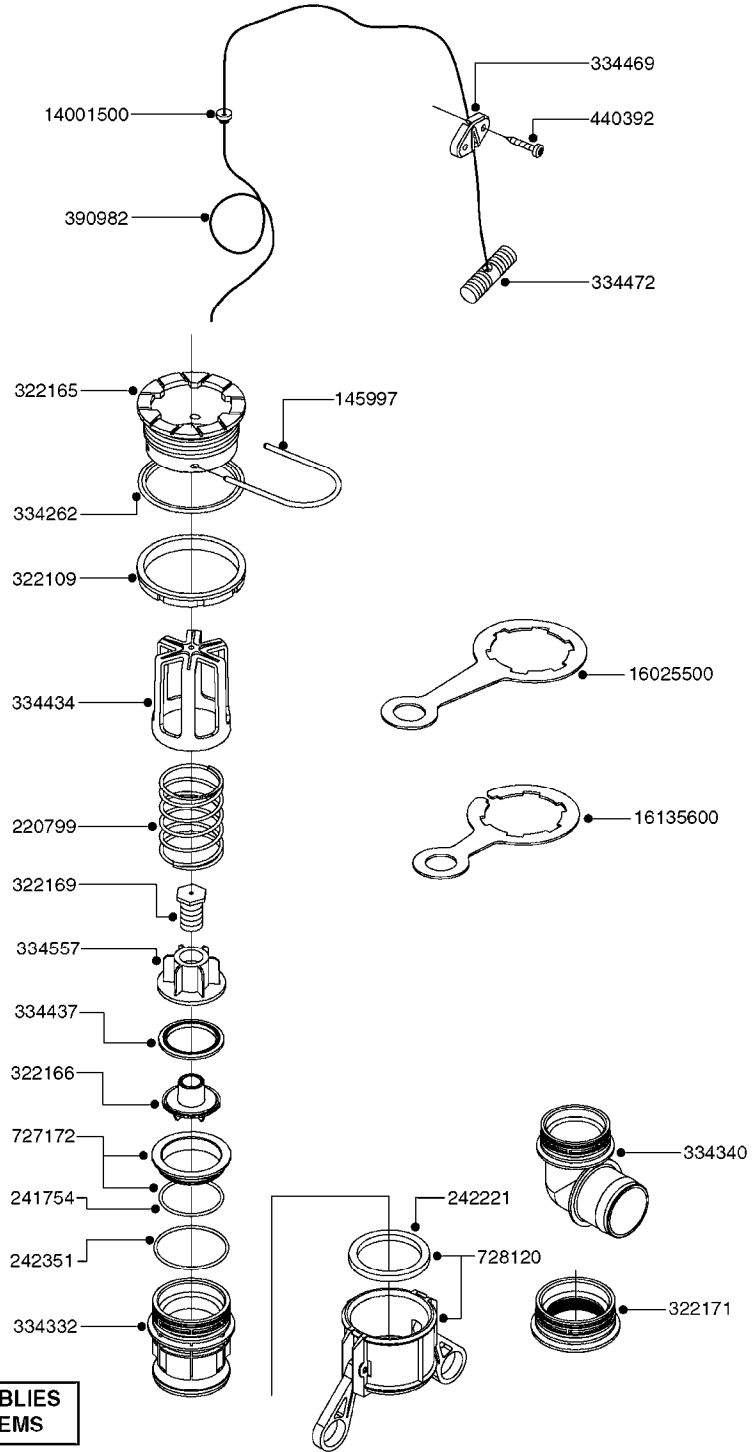

COMPLETE ASSEMBLIES
WHOLEGOODS ITEMS

727617 - COMPLETE ASSEMBLY (2" BSP THREADED FITTING & 126" CORD)
727742 - COMPLETE ASSEMBLY (2-1/2" ELBOW & 157.5" CORD)

K0180

DRAIN ASSEMBLY-PULL CORD TYPE
K0180-HIN, 01:01:16

Page 1

Date 12.08.2020 11:16

parts-n°	order qty	description
145997	1	FITT.DK S-93 FORK
220799	1	SPRING F.TOP DRAIN
241754	1	O-RING D59.5X3
242221	1	GASKET F. S-93 QUICK COUPLERS
242351	1	O-RING D69.5X3.0 VITON F.S-93
322109	1	FITT.DK S-93 BULKHEAD NUT
322165	1	FITT.DK S-93 BULKHEAD SINGLE
322166	1	VALVE FLAP LOWER PART
322169	1	CORD PLUG F.TOP DRAIN
322171	1	FITT.DK S-93 THREAD INS.2"BSP
334262	1	GASKET F.S-93 BULKHEAD
334332	1	FITT.DK S-93 MALE QUICK COUP.
334340	1	FITT.DK S-93 ELBOW 2.5"
334434	1	CAGE F.SPRING BOTTOM DRAIN ASY
334437	1	SEAL FOR VALVE FLAP
334469	1	CLEVIS F.CORD TOP DRAIN ASSY.
334472	1	HANDLE FOR TOP DRAIN
334557	1	SPRING SEAT TOP DRAIN
390982	1	CORD NYLON 4000MM
440392	1	SCREW 6.3 X 25.0 DIN7981C TORX
727172	1	FITT.DK S-93 SEAT INSERT
727617	1	FITT.DK S-93 BOTTOM VALVE 2'
727742	1	TOP DRAIN CORD TYPE
728120	1	QUICK COUPLER CAP F.S93 DRAIN
14001500	1	GROMMET F.TOP DRAIN CORD
16025500	1	TANK SPACER SIGHT GAUGE
16135600	1	GUIDE FOR SIGHT GAUGE NAV/NCM