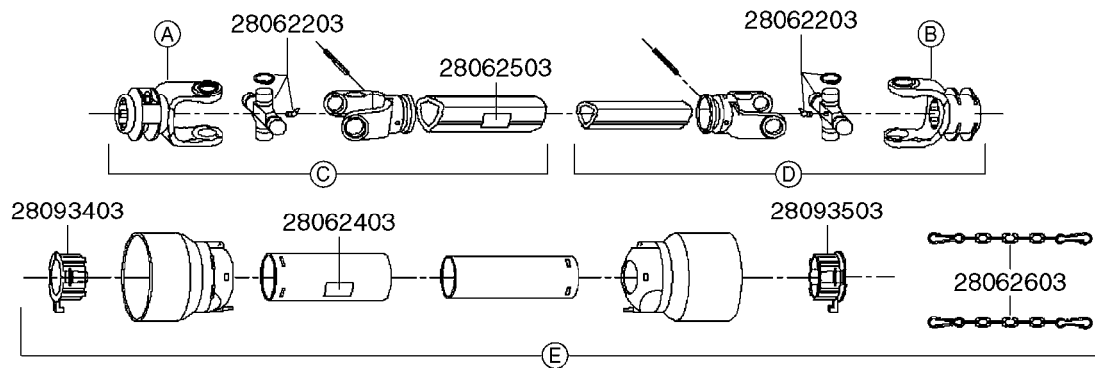

\* Changed in 2016 from 100 series to G-Series (see page A0600).

**A520**

PTO SHAFTS - BONDIOLI CENT.  
A0520-HIN, 23:10:18

Page 1  
Date 12.08.2020 11:16

parts-n°	order qty	description
289042	1	UNIV. JOINT 22x54mm
421024	1	BOLT HEX 8.8 DEL M8X60
450015	1	SCREW ALLAN 3/8'X5/8' BLACK
460143	1	LOCK NUT M8 SST A2 DIN985
28009803	1	PTO PIN TUBE RETAINER OUTER
28009903	1	PTO TUBE RETAINER INNER
28010103	1	PTO YOKE F.INNER TUBE CV PTO
28021403	1	PTO 1"STR/1-3/8" 6SPL B&P
28021503	1	PTO 1"STR/1-3/8" 21SPL B&P
28021603	1	PTO 1"STR/1-3/4" 20SPL B&P
28027903	1	PTO BALL LOCK.KIT F.1-3/8 YOKE
28040503	1	UNIV. JOINT 27x74.6mm
28040703	1	SAFETY CHAIN F.CV BLACK PTO
28041803	1	DECAL DANGER GUARD MISSING
28041903	1	DECAL DANGER ROT.DRIVELINE
28056703	1	PTO YOKE #1 1-3/8" X 6 SPLINE
28056803	1	PTO YOKE #1 1-3/8" X 21 SPLINE
28056903	1	PTO YOKE #4 1-3/4" X 20 SPLINE
28057003	1	PTO TUBE YOKE #1-G1 OUTER
28057103	1	PTO TUBE YOKE #4-G4 OUTER
28057203	1	PTO PIN TUBE RETAINER OUTER
28057303	1	PTO TUBE OUTER #1 745MM
28057403	1	PTO TUBE OUTER #4 720MM
28057503	1	PTO TUBE INNER #1 745MM
28057603	1	PTO TUBE INNER #4 720MM
28057703	1	PTO TUBE RETAINER INNER
28057803	1	PTO TUBE YOKE #1 Ø=1"
28057903	1	PTO TUBE YOKE #4 Ø=1"
28058003	1	PTO HALF SAFETY SHIELD OUTER
28058103	1	PTO HALF SAFETY SHIELD OUTER
28058203	1	PTO HALF SAFETY SHIELD INNER
28058303	1	PTO HALF SAFETY SHIELD INNER
28058403	1	PTO BALL LOCK.KIT F.1-3/4 YOKE
28058503	1	PTO TUBE YOKE #1-G1 INNER