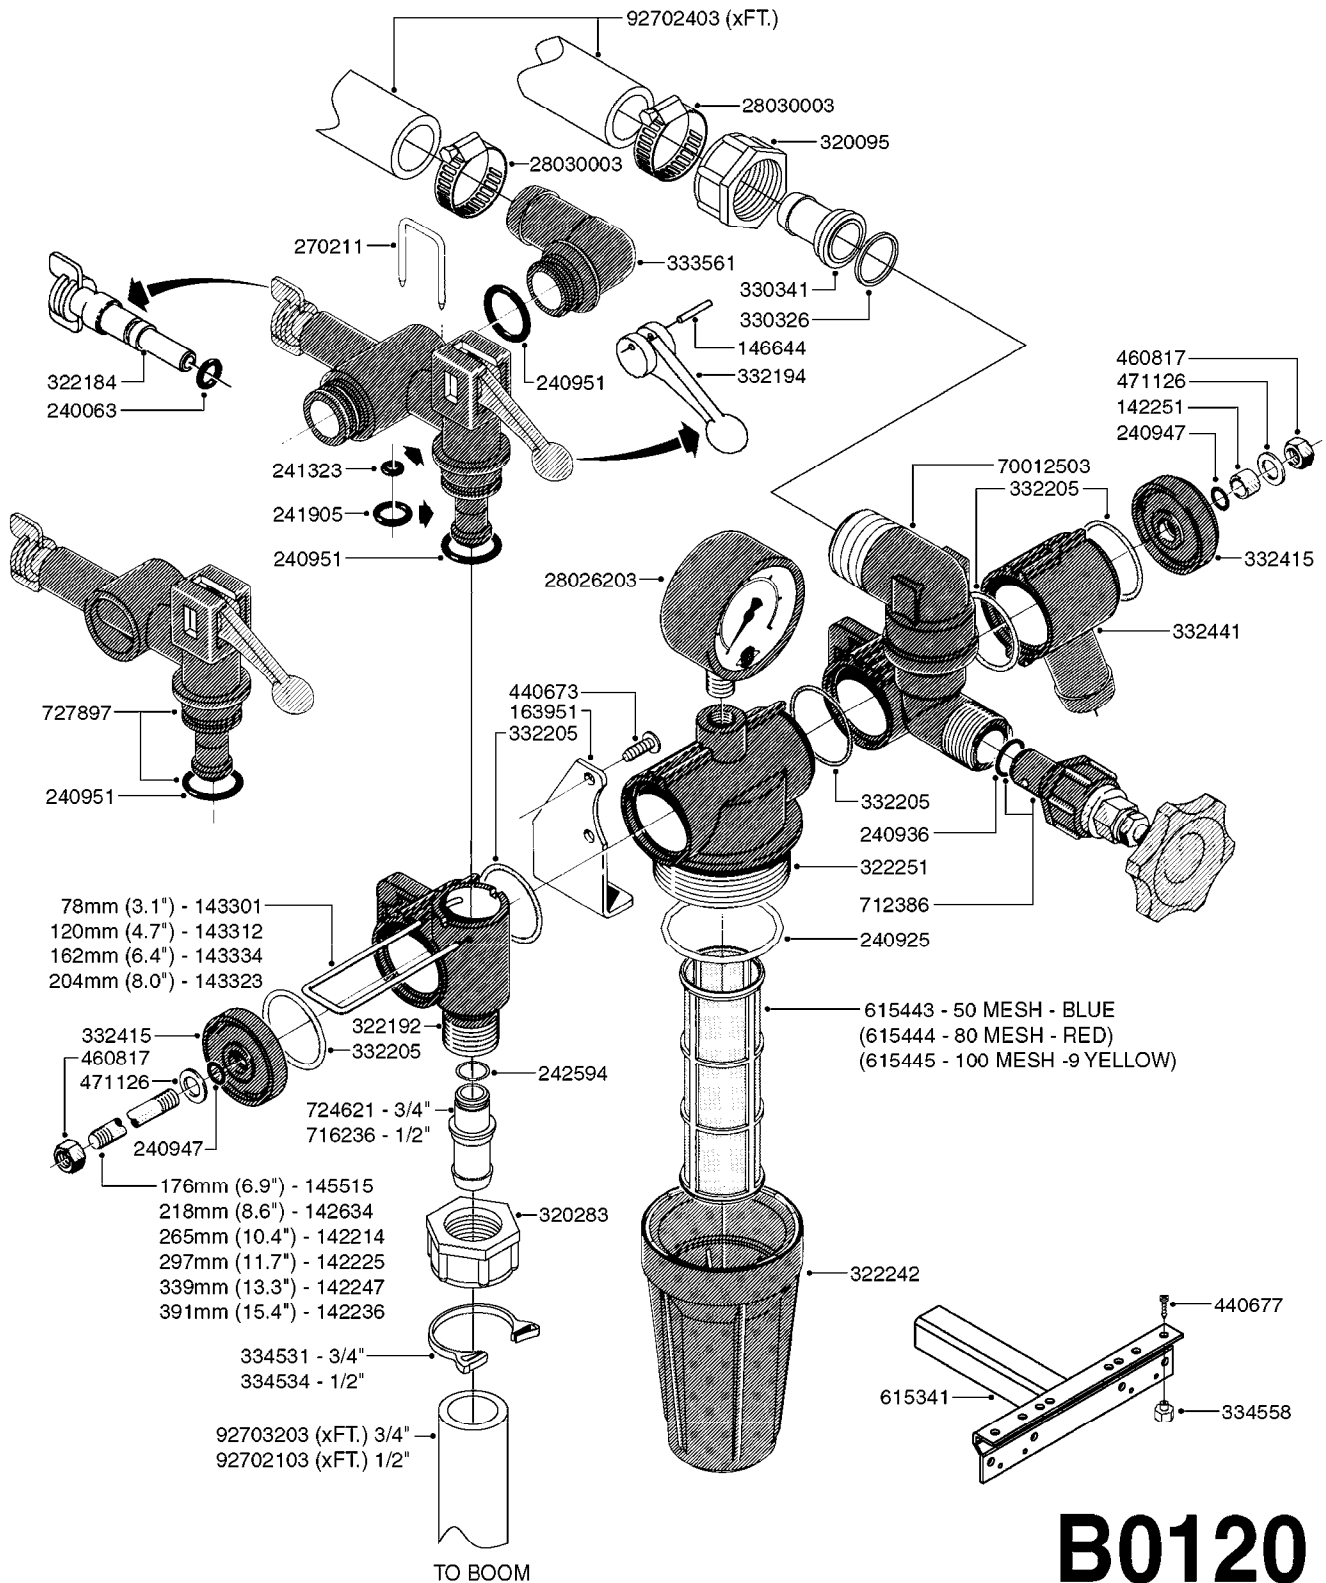

B0120

BK-180 VALVES F.LE/LE-SPV/LP
B0120-HIN, 01:01:16

Page 1
Date 12.08.2020 11:16

parts-n°	order qty	description
142214	1	STUD BOLT - M8X265, 3 SECTION
142225	1	STUD BOLT 8 X 299 - 6 MODULS
142236	1	STUD BOLT 8 X 381 - 8 MODULS
142247	1	STUD BOLT 8 X 341 - 7 MODULS
142251	1	BUSHING FOR LID
142634	1	STUD BOLT M8 X 213 - 4 MODULS
143301	1	LOCK CLAMP 78 MM
143312	1	LOCK CLAMP 120 MM
143323	1	LOCK CLAMP 204 MM
143334	1	LOCK CLAMP 162 MM
145515	1	STUD BOLT M8 X 176MM
146644	1	PIN D3X19 STAINLESS
163951	1	MOUNT BRACKET FOR BK180 SECTIO
240063	1	O-RING D14.1/9.3 X 2.4
240925	1	O-RING D49.5X3 NITRIL
240936	1	O-RING D13.3X2.4 NITRIL
240947	1	O-RING D7.3X2.4 NITRIL
240951	1	O-RING D21.2X3 NITRIL
241323	1	O-RING D5.3X2.4 NITRIL
241905	1	O-RING 12,3X2,4 VITON DKR.1,05
242594	1	O-RING D14 X 1.78 SCH.70-EPDM
270211	1	FITT.DK S25 FORK L=37.5
320095	1	FITT.DK NUT 1" BSP
320283	1	FITT.DK NUT 3/4"BSP
322184	1	SCREW F.ADJUSTING CONST.PRESS.
322192	1	HOUSING F.DISTRIBUTOR
322242	1	FILTER BOWL / IN-LINE
322251	1	HOUSING F.FILTER MOUNT BK/EC
330326	1	O-RING D30/D24X2 F.1"NUT
330341	1	FITT.DK HB 1" F. 1" NUT
332194	1	DISTRIBUTION HANDLE
332205	1	O-RING D43/39XD2
332415	1	COVER
332441	1	FITT.DK ELB 1" F.EC VALVE
333561	1	FITT.DK ELB.1" EC RETURN
334531	1	CLAMP HOSE PLASTIC 3/4"
334534	1	CLAMP HOSE PLASTIC 1/2"
334558	1	NUT HEX PLASTIC INSERT
440673	1	SCREW F.PLASTIC 5X12 SS
440677	1	SCREW F. PLASTIC 5X20 SS
460817	1	NUT HEX M8 STAINLESS DIN 934
471126	1	WASHER, M8, Ø16/ 8.4X 1.6, SS
615341	1	BRACKET F.BK 2,3&4 BANK VALVES
615443	1	FILTER ELEM.50 MESH BLUE
615444	1	FILTER ELEM.80 MESH RED
615445	1	FILTER ELEM.100 MESH YELLOW
712386	1	PRESSURE REGULATOR COMPL. H-M
716236	1	FITT.DK HB 1/2" ASSY. F. 3/4"
724621	1	FITT.DK HB 3/4"ASSY F.3/4" NUT
727897	1	HOUSING UPPER PART END PC.BK92
28026203	1	GAUGE 200PSI/BR,2.5"1/4BSP-BTM
28030003	1	CLAMP HOSE GEAR P1" 6716
70012503	1	HOUSING FOR HARDI-MATIC VALVE
92702103	1	HOSE R X1/2" X300PSI WP X0012"
92702403	1	HOSE PVC SUCT GRAY 1"
92703203	1	HOSE R X3/4" X300PSI WP X0012"