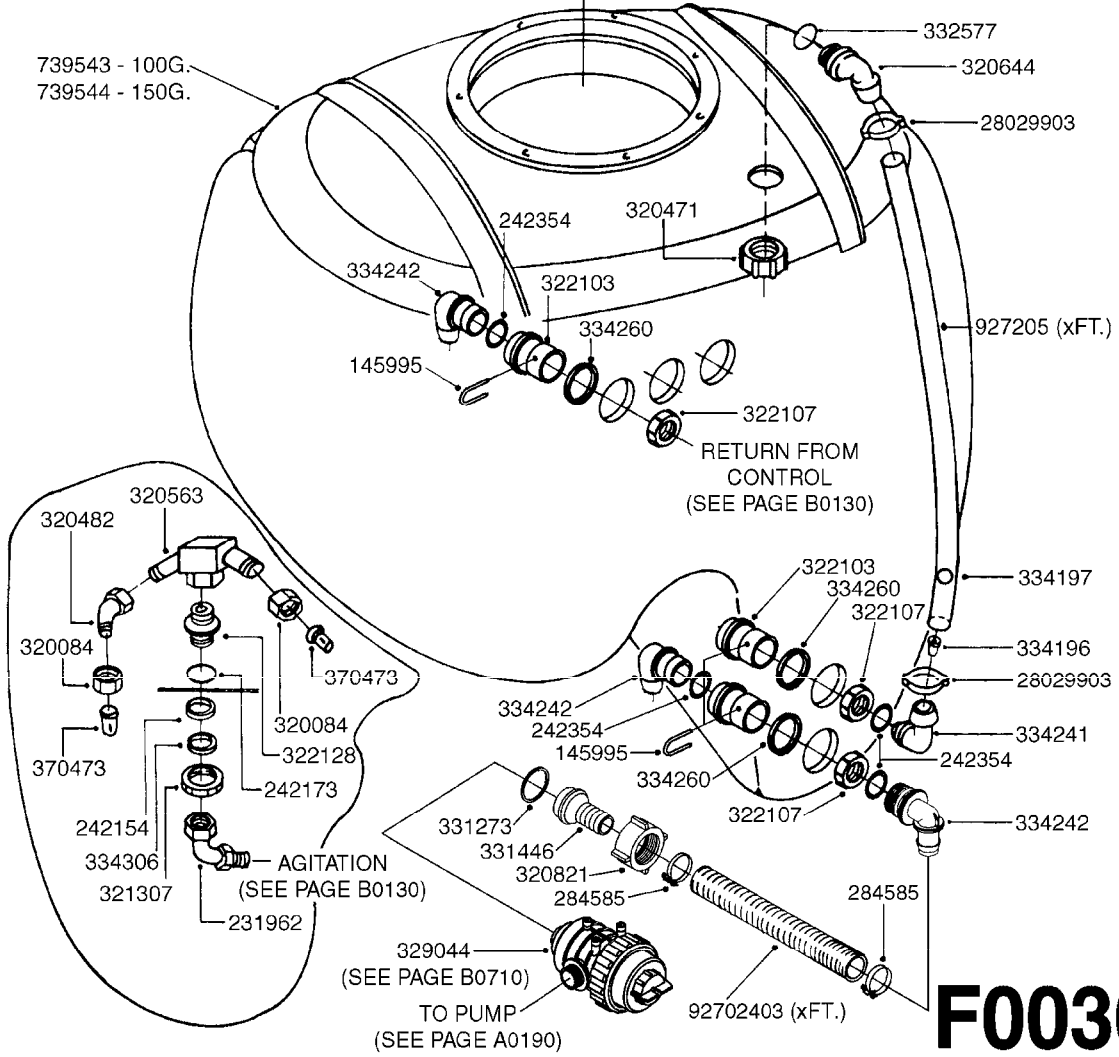

TANK - LE/LE-SPV/LP 100/150
F0030-HIN, 01:01:16

Page

0

Date

12.08.2020 11:16

976183 (DECAL)

10639003 (LE DECAL)
10639103 (LE-SPV DECAL)
10639203 (LP DECAL)
97600303 (CANNON DECAL)

739543 - 100G.
739544 - 150G.

For Top Drain
See Page K0180

F0030