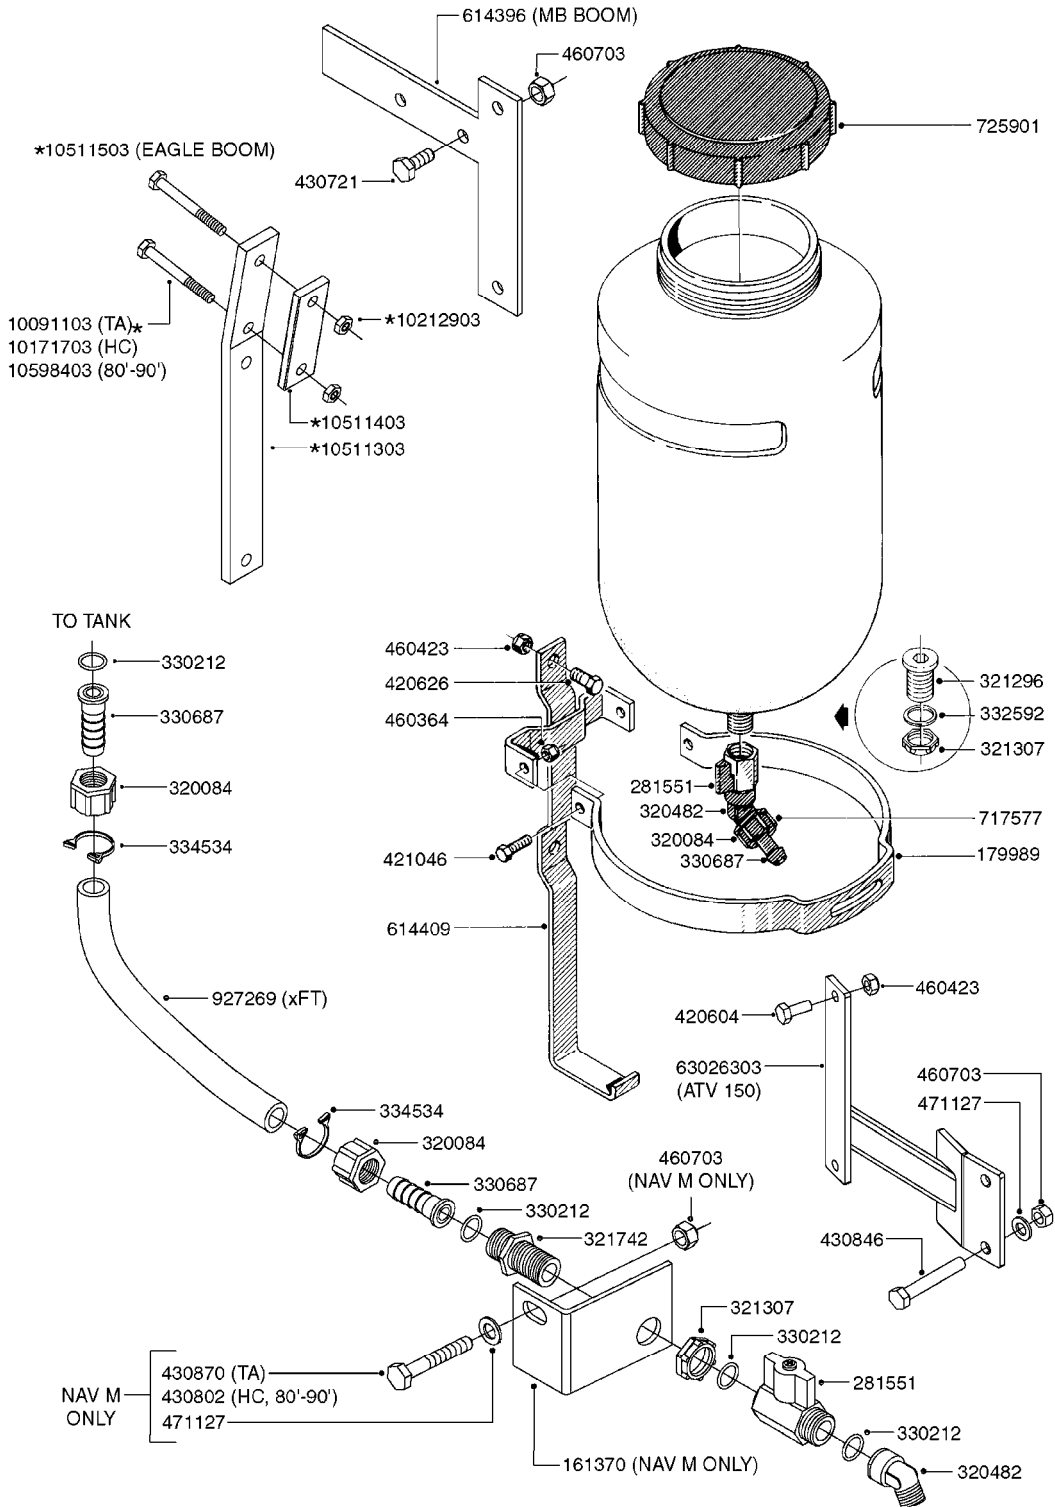

CLEAN WATER TANK
K0130-HIN, 01:01:16

COMPLETE TANK ASSY : 722072

K0130

CLEAN WATER TANK
K0130-HIN, 01:01:16

Page 1
Date 12.08.2020 11:16

parts-n°	order qty	description
161370	1	BKT.CLEAN WATER BOTT. VALVE
179989	1	BRKT. F. 3 GAL. TANK
281551	1	BALL VALVE 1/2"
320084	1	FITT.DK NUT 1/2" BSP
320482	1	FITT.DK ELB. 1/2" BSP 60 DEG.
321296	1	FITT.DK BULKHEAD 1/2" BSP SING
321307	1	FITT.DK NUT 1/2" BSP JAMB
321742	1	FITT.DK BULKHEAD 1/2' BSP
330212	1	O-RING D19/D14X2.4 F.1/2"NUT
330687	1	FITT.DK HB 1/2" F. 1/2" NUT
332592	1	O-RING D26/D20X3
334534	1	CLAMP HOSE PLASTIC 1/2"
420604	1	BOLT HEX 8.8 DEL M10X25 FT DIN933
420626	1	BOLT HEX 8.8 DEL M10X20 FT
421046	1	BOLT HEX M8X25/25 A2 SS DIN933
430721	1	BOLT HEX 8.8 DEL M12X40 FT
430802	1	BOLT HEX 8.8 DEL M12X75
430846	1	BOLT HEX 8.8 DEL M12X80
430870	1	BOLT HEX 8.8 DEL M12X55 FT
460364	1	NUT HU M8 A2 SS DIN934
460423	1	NUT HEX M10X1.50 LOCK DIN985A2 SS
460703	1	NUT HEX M12X1.75 LOCK DIN985A2 SS
471127	1	WASHER, M12, Ø24/13X24X2.5 SS
614396	1	CLEAN WATER BRACKET MB
614409	1	BRACKET FOR FOAM MARKER
717577	1	VALVE F.CLEAN WATER TANK
722072	1	CLEAN WATER TANK W FRAME & TAP
725901	1	LID F.WATER BOTTLE VENTED
927269	1	HOSE R X PVC X 1/2 X 0012"
10091103	1	BOLT HEX 3/8 NC GR.2 03.00'
10171703	1	BOLT HEX 3/8 NC GR.2 03.50"
10212903	1	NUT HEX NC (NYLON LOCK) 3/8"
10511303	1	FLATBAR L350/17DEG.CLEAN WATER
10511403	1	FLATBAR 104MM CLEAN WATER
10511503	1	BKT.CLEAN WATER MOUNT EAGLE
10598403	1	BOLT HEX HCS3/8-16 X 4 Z 5
63026303	1	CLEAN WATER TANK BRKT, ATV