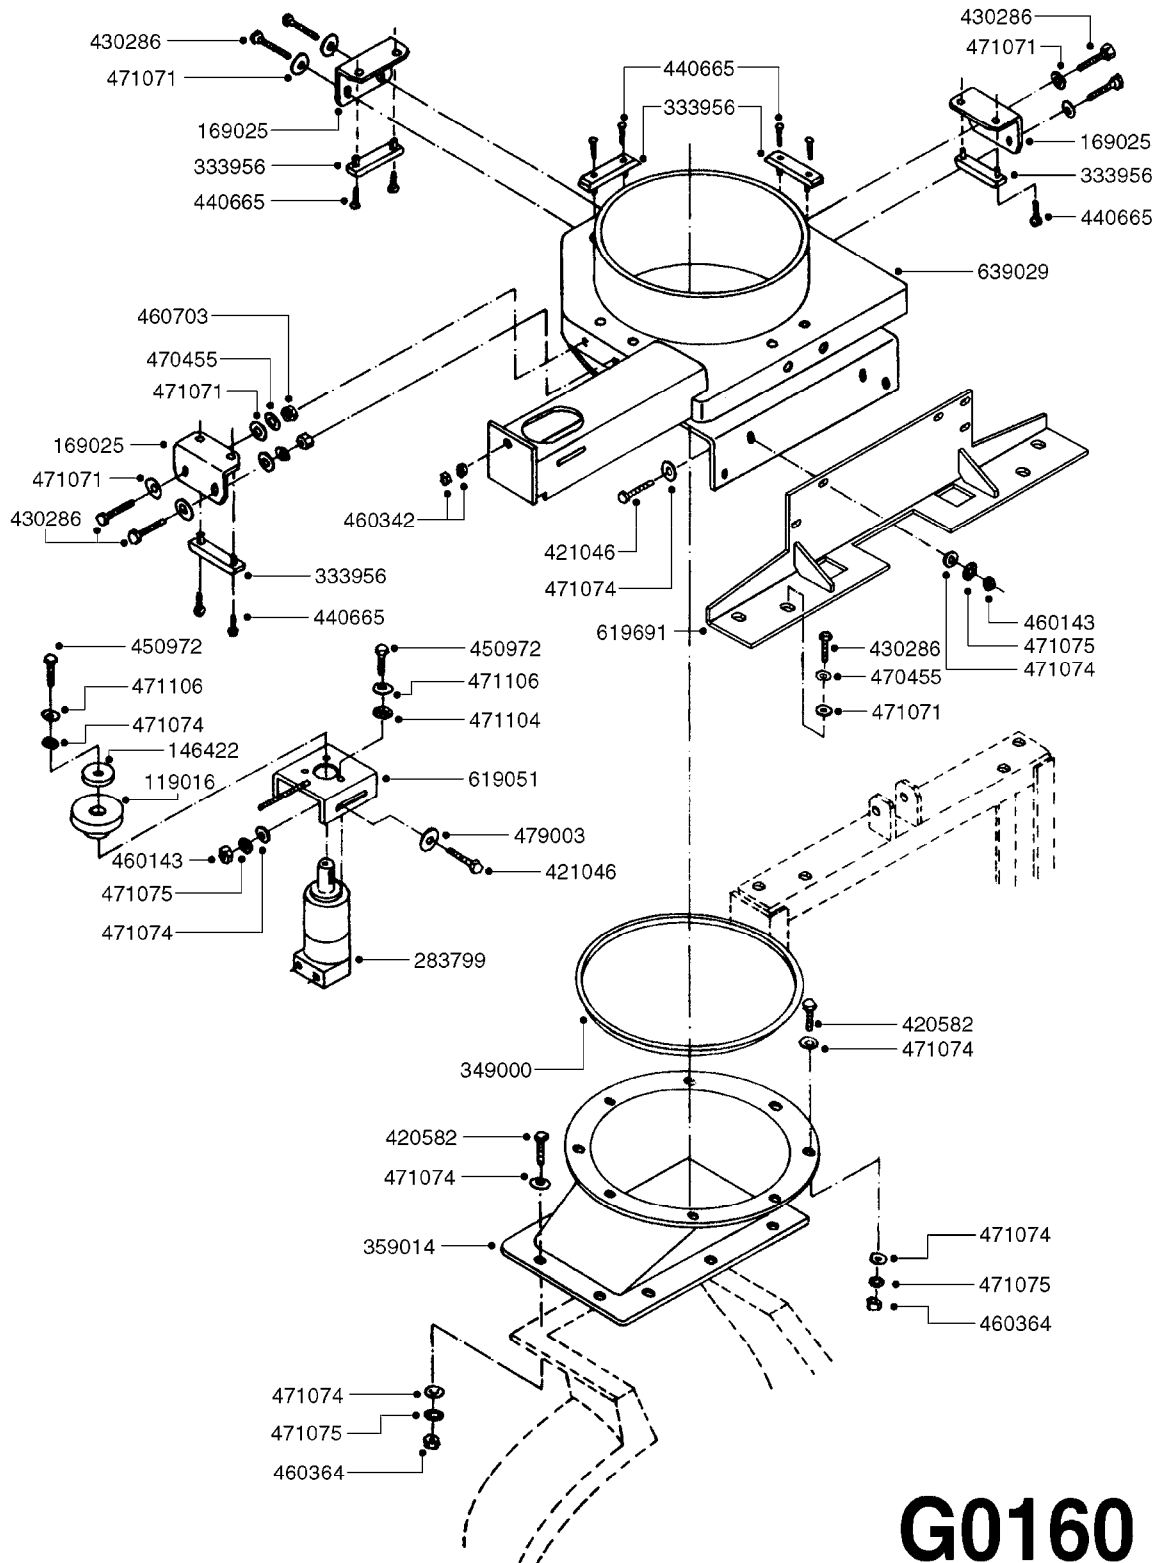

**G0150**

LP - FRAME F. OUTLETS  
G0150-HIN, 01:01:16

Page 1  
Date 12.08.2020 11:16

parts-n°	order qty	description
129032	1	CLAMP HALF F.TUBE EXTENSION
129139	1	CLAMP HALF F.TUBE EXTENSION
157096	1	TUBE 3/4"x700 SPOUT BRACKET
157097	1	EXTENSION ROD L=12"
249050	1	FRICTION WASHER D48X10X3.5
289305	1	TUBE PLUG D24
420965	1	M10X40 MACHINE SCREW STAINLESS
430286	1	BOLT HEX 8.8 DEL M12X30 FT
460342	1	NUT HEX M10 DEL DIN934
460423	1	NUT HEX M10X1.50 LOCK DIN985A2 SS
460703	1	NUT HEX M12X1.75 LOCK DIN985A2 SS
619063	1	HOLDER FOR EXTENSION
619382	1	LP FRAME BASE PLATE
619396	1	CURVED BRACKET F. LP FRAME
639045	1	BRACKET FOR SPOUT RH
639270	1	LP FRAME RH
639271	1	LP FRAME LH

24002503 - Ø 5" (125mm)

24002403 - Ø 4" (100mm)

259034 - Ø 5" (125mm) L=29-1/2" (750mm) PVC

259035 - Ø 4-3/8" (110mm) L=39-3/8" (1000mm) PVC

349012 - Ø 4" (100mm) L=37-3/8" (950mm) PVC

349026 - Ø 5-1/2" (140mm) / Ø 4-3/8" (110mm) PVC