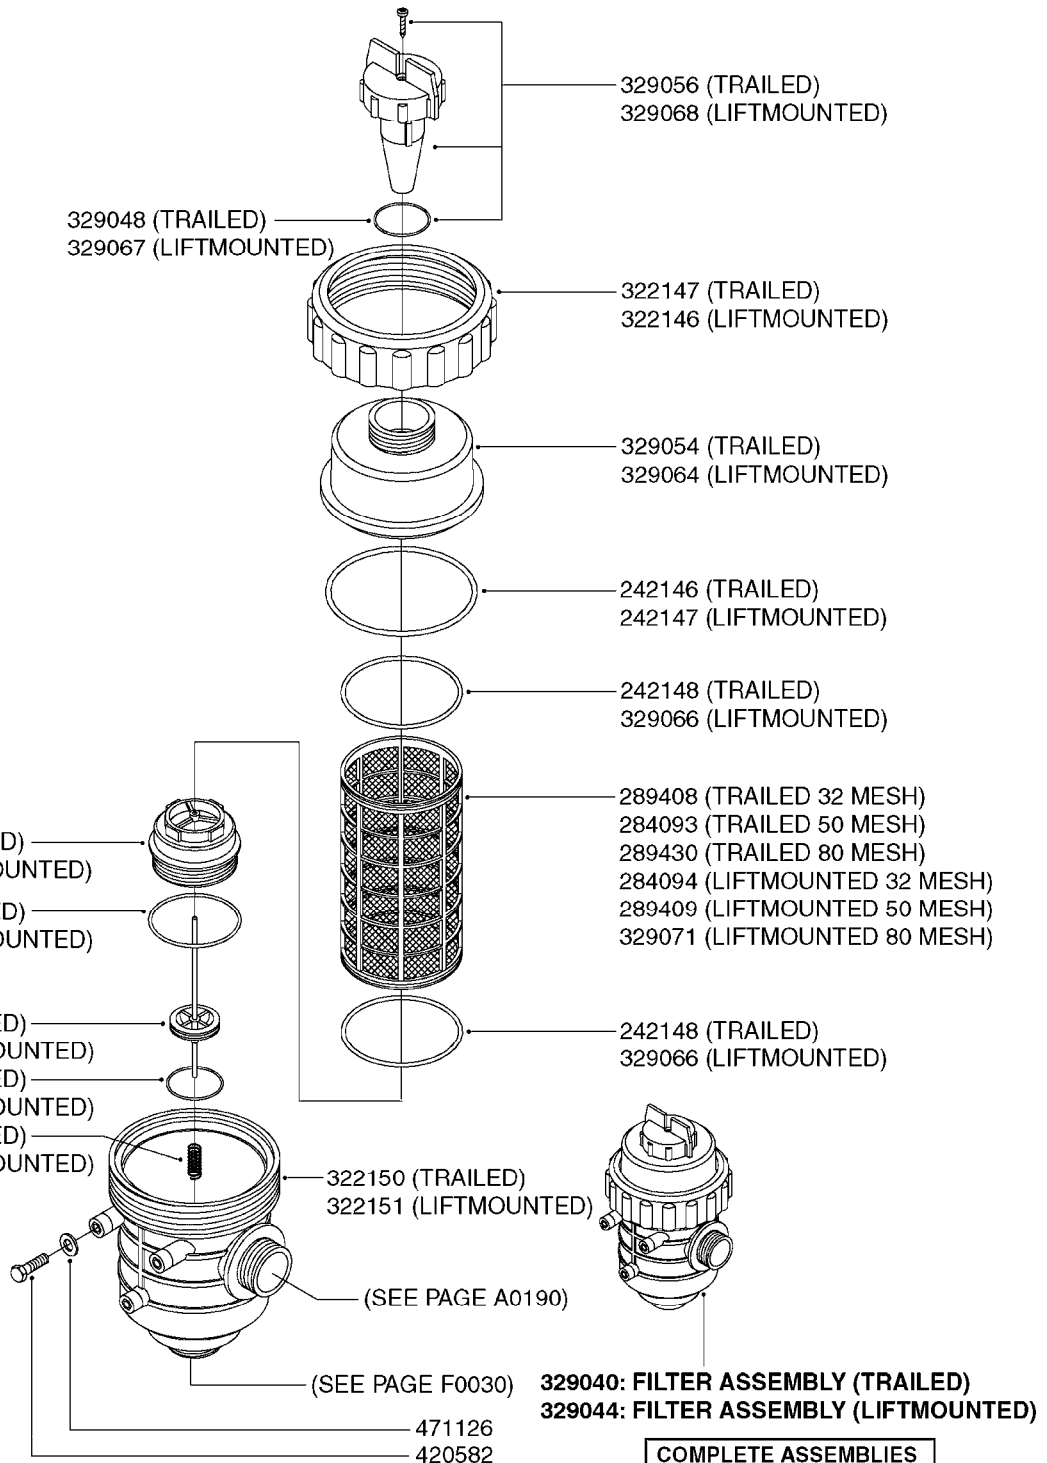

**B0130**

LE/LE-SPV/LP - PLUMBING BK-180  
B0130-HIN, 01:01:16

Page 1  
Date 12.08.2020 11:16

parts-n°	order qty	description
242109	1	O-RING D32.2x3.0
284585	1	CLAMP HOSE GEAR 1" MINI 020
320084	1	FITT.DK NUT 1/2" BSP
320095	1	FITT.DK NUT 1" BSP
321215	1	FITT.DK HOUSING F. AGITATION
330212	1	O-RING D19/D14X2.4 F.1/2"NUT
330315	1	O-RING D18.4/D13X.6
330326	1	O-RING D30/D24X2 F.1"NUT
330341	1	FITT.DK HB 1" F. 1" NUT
330687	1	FITT.DK HB 1/2" F. 1/2" NUT
331111	1	VALVE SEAT FOR 1/2" DISTRIBUT.
334242	1	FITT.DK S-53 ELB.1"
334534	1	CLAMP HOSE PLASTIC 1/2"
709741	1	VALVE ASSY. 1/2" FLIP LEVER
841053	1	OP.UNIT BK180/2 DIST.VALVES
92702103	1	HOSE R X1/2" X300PSI WP X0012"
92702403	1	HOSE PVC SUCT GRAY 1"
92712403	1	HOSE R X1" X300PSI WP X0012"

BK-180 REMOTE CONTROL CABLE  
B0150-HIN, 01:01:16

Page 1  
Date 12.08.2020 11:16

parts-n°	order qty	description
142516	1	SCREW SET M10 BENT F. LOCKING
142881	1	WIRE HOLDER FOR REMOTE CONTROL
142892	1	END NIPPLE F.REMOTE CABLE
281536	1	ALLEN WRENCH 3MM
410605	1	BOLT HEX 8.8 DEL M6X80
420604	1	BOLT HEX 8.8 DEL M10X25 FT DIN933
450564	1	SCREW M6X12 ALLEN
460261	1	NUT HEX M6X1.00 LOCK DIN985 A2 SS
460423	1	NUT HEX M10X1.50 LOCK DIN985A2 SS
471122	1	WASHER, M10, Ø20/10.5X 2.0, SS
611693	1	ARM FOR REMOTE CONTROL BK180
612124	1	BRACKET FOR OP.UNIT F REM.CTR
612566	1	MOUNT BRACKET F.FAN CABLE ASSY
612754	1	HANDLE FOR REMOTE CONTROL
715444	1	REMOTE CONTROL CABLE L=2000
715466	1	MOUNTING PLATE
833567	1	REMOTE CONTROL ON/OFF BK 180