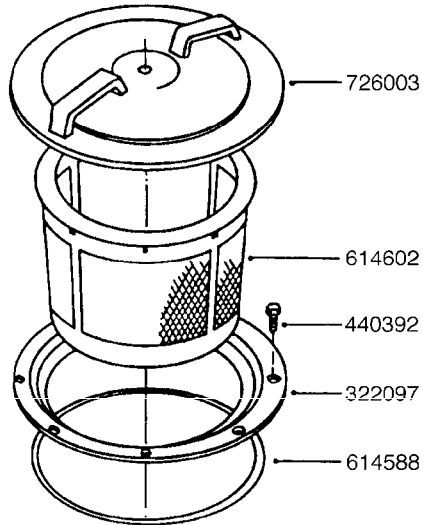

For Top Drain
See Page K0180