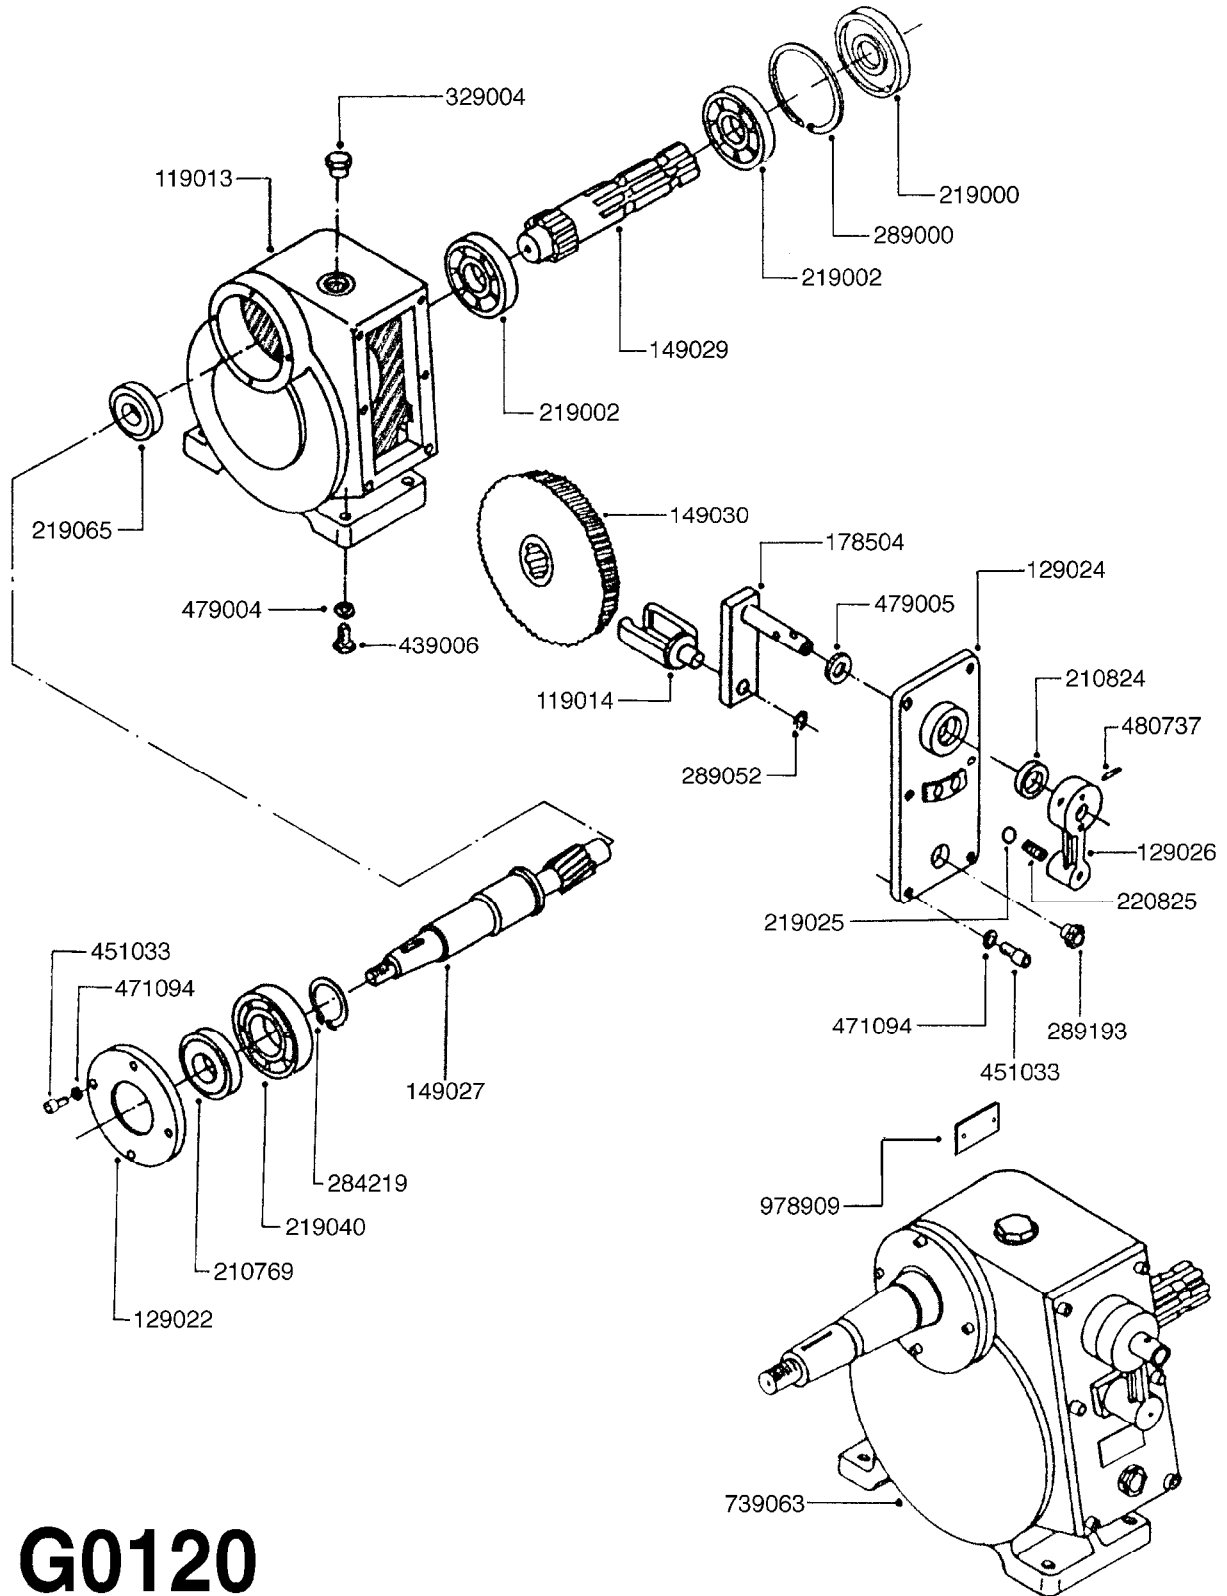

**F0040**

FRAME - LE/LE-SPV/LP 100/150  
F0040-HIN, 01:01:16

Page 1

Date 12.08.2020 11:16

parts-n°	order qty	description
169179	1	MOUNT BRKT SUCT. FILTER LE/LP
169383	1	BELT GUARD COVER PLATE LE-SPV
229021	1	SPRING F.STEP LE/LP
249068	1	RUBBER BLOCKS 63X63X29
289140	1	QUICK LOCK F.LE
340347	1	TANK STRAP PACK.40X750MM 29.5"
410362	1	BOLT HEX 8.8 SS M6X20
420567	1	BOLT HEX 8.8 DEL M8X30 FT
421236	1	BOLT HEX M10X25 GALV.
421252	1	SCREW M10X30 CAP
430286	1	BOLT HEX 8.8 DEL M12X30 FT
430721	1	BOLT HEX 8.8 DEL M12X40 FT
430846	1	BOLT HEX 8.8 DEL M12X80
430878	1	BOLT HEX 8.8 DEL M12X45 DIN931
430968	1	SCREW M12X80 CAP
460143	1	LOCK NUT M8 SST A2 DIN985
460261	1	NUT HEX M6X1.00 LOCK DIN985 A2 SS
460342	1	NUT HEX M10 DEL DIN934
460386	1	NUT HEX M12X1.75
460423	1	NUT HEX M10X1.50 LOCK DIN985A2 SS
460703	1	NUT HEX M12X1.75 LOCK DIN985A2 SS
471064	1	WASHER D7/D3.2X0.5 STAINLESS
471071	1	WASHER M12 GALV
471072	1	WASHER M10 EL2
471106	1	WASHER D6
471127	1	WASHER, M12, Ø24/13X24X2.5 SS
480742	1	PIN D8 SPLIT FOR TS
619150	1	BELT SHIELD LE-SPV LP
619151	1	BELT SHIELD LE-SPV LP
619153	1	PUMP BELT TIGHTENER
619428	1	STEP F.LE/LP
619446	1	STEP MOUNT BRACKET F.LE/LP
632247	1	POST F.OPERATING UNIT BK/LX-LY
639114	1	FRAME LEP 300-600 POLY
639125	1	TOP SUPPORT KIT-LE/LP
10443303	1	RIVET 1/8 DIA. X 3/8 LONG
16034100	1	TANK STRAP CM1200 L=65"