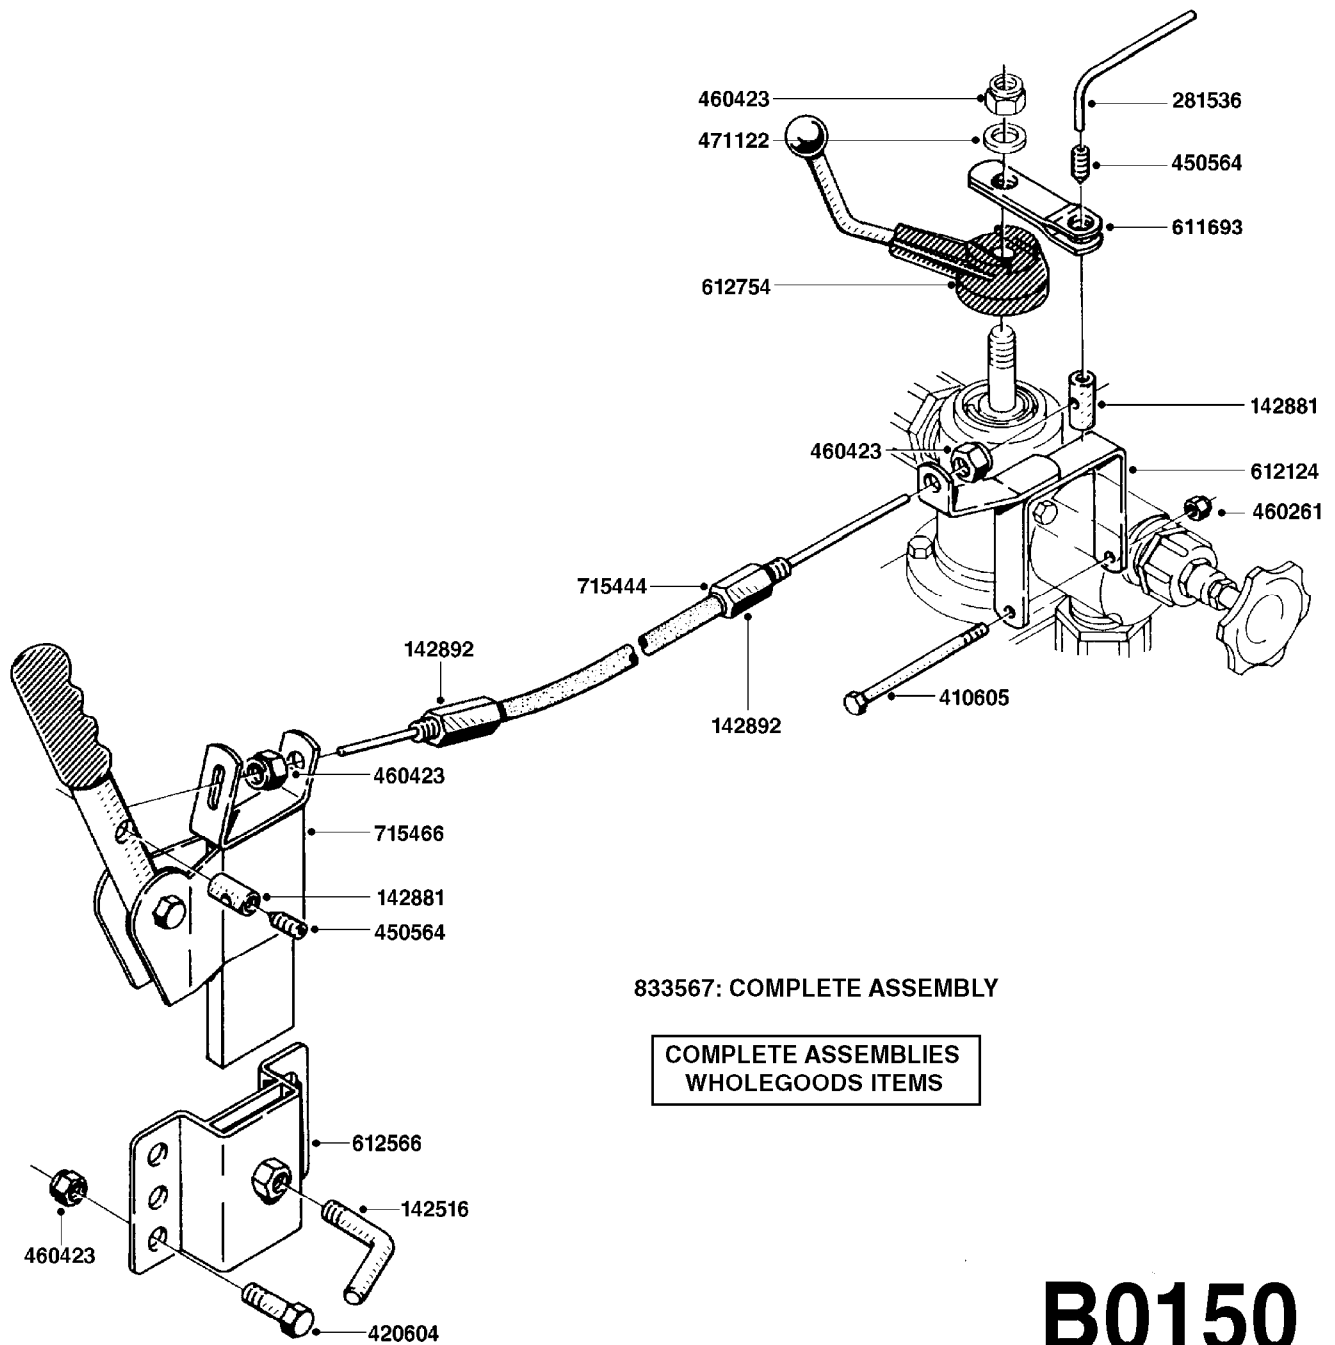

**B0130**

LE/LE-SPV/LP - PLUMBING BK-180  
B0130-HIN, 01:01:16

Page 1  
Date 12.08.2020 11:16

parts-n°	order qty	description
242109	1	O-RING D32.2x3.0
284585	1	CLAMP HOSE GEAR 1" MINI 020
320084	1	FITT.DK NUT 1/2" BSP
320095	1	FITT.DK NUT 1" BSP
321215	1	FITT.DK HOUSING F. AGITATION
330212	1	O-RING D19/D14X2.4 F.1/2"NUT
330315	1	O-RING D18.4/D13X.6
330326	1	O-RING D30/D24X2 F.1"NUT
330341	1	FITT.DK HB 1" F. 1" NUT
330687	1	FITT.DK HB 1/2" F. 1/2" NUT
331111	1	VALVE SEAT FOR 1/2" DISTRIBUT.
334242	1	FITT.DK S-53 ELB.1"
334534	1	CLAMP HOSE PLASTIC 1/2"
709741	1	VALVE ASSY. 1/2" FLIP LEVER
841053	1	OP.UNIT BK180/2 DIST.VALVES
92702103	1	HOSE R X1/2" X300PSI WP X0012"
92702403	1	HOSE PVC SUCT GRAY 1"
92712403	1	HOSE R X1" X300PSI WP X0012"

BK-180 REMOTE CONTROL CABLE  
B0150-HIN, 01:01:16

Page 1  
Date 12.08.2020 11:16

parts-n°	order qty	description
142516	1	SCREW SET M10 BENT F. LOCKING
142881	1	WIRE HOLDER FOR REMOTE CONTROL
142892	1	END NIPPLE F.REMOTE CABLE
281536	1	ALLEN WRENCH 3MM
410605	1	BOLT HEX 8.8 DEL M6X80
420604	1	BOLT HEX 8.8 DEL M10X25 FT DIN933
450564	1	SCREW M6X12 ALLEN
460261	1	NUT HEX M6X1.00 LOCK DIN985 A2 SS
460423	1	NUT HEX M10X1.50 LOCK DIN985A2 SS
471122	1	WASHER, M10, Ø20/10.5X 2.0, SS
611693	1	ARM FOR REMOTE CONTROL BK180
612124	1	BRACKET FOR OP.UNIT F REM.CTR
612566	1	MOUNT BRACKET F.FAN CABLE ASSY
612754	1	HANDLE FOR REMOTE CONTROL
715444	1	REMOTE CONTROL CABLE L=2000
715466	1	MOUNTING PLATE
833567	1	REMOTE CONTROL ON/OFF BK 180