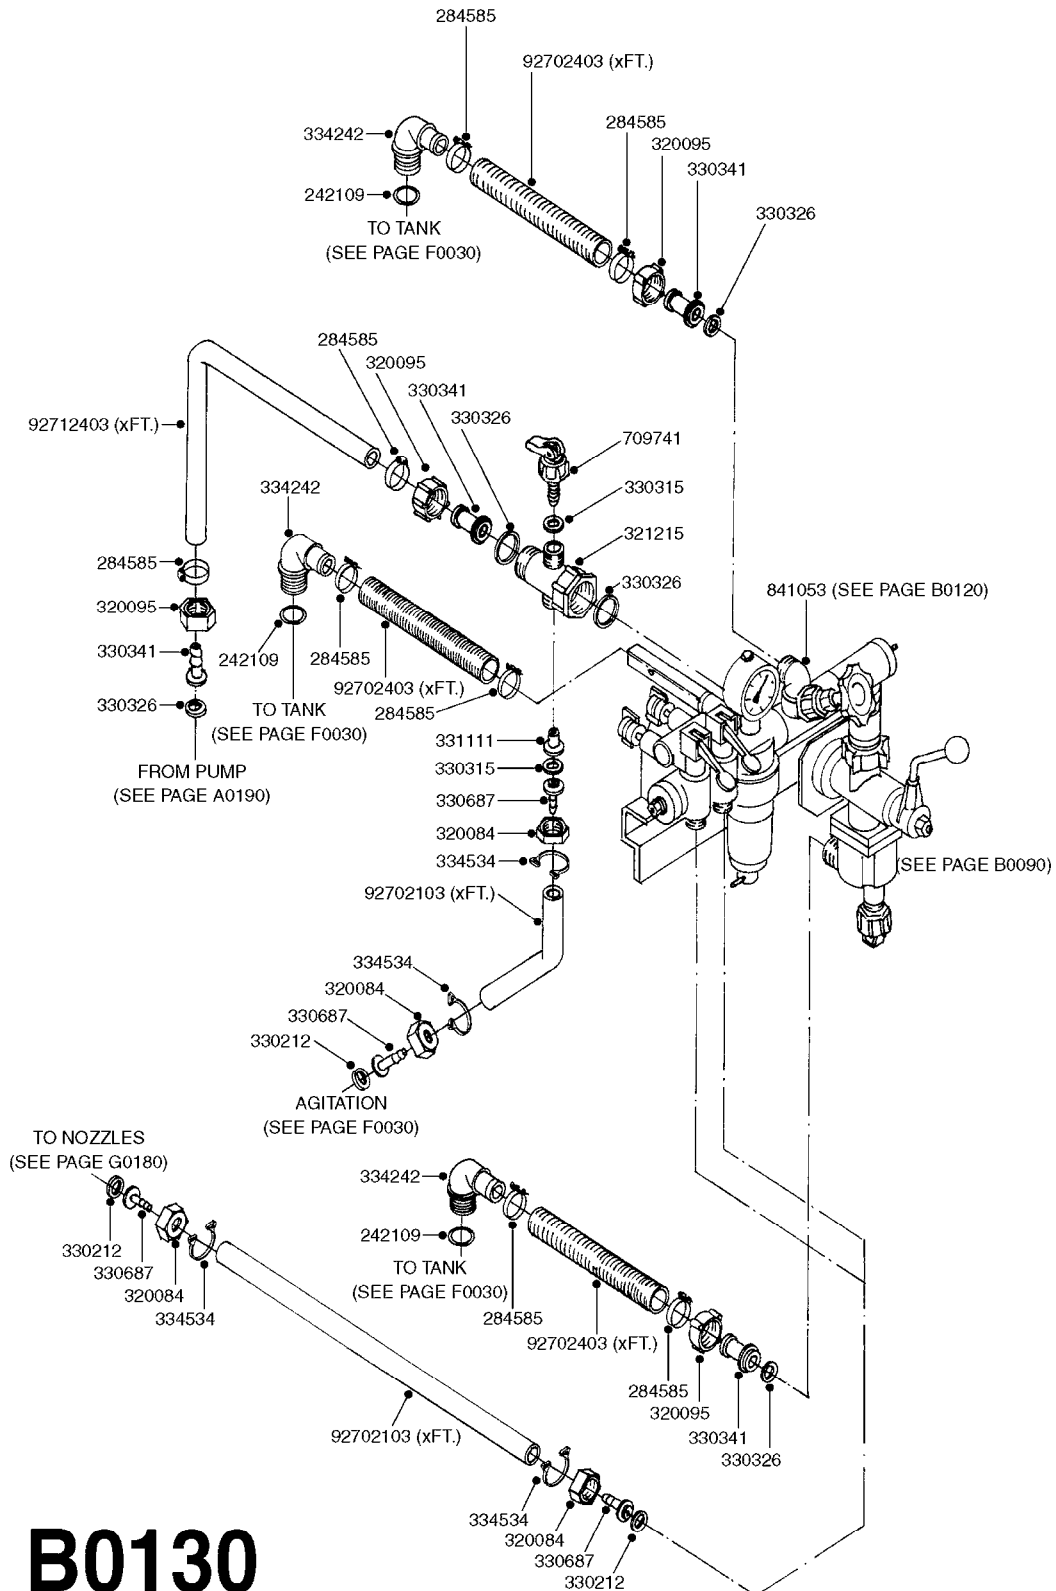

B0130

LE/LE-SPV/LP - PLUMBING BK-180
B0130-HIN, 01:01:16

Page 1
Date 12.08.2020 11:16

parts-n°	order qty	description
242109	1	O-RING D32.2x3.0
284585	1	CLAMP HOSE GEAR 1" MINI 020
320084	1	FITT.DK NUT 1/2" BSP
320095	1	FITT.DK NUT 1" BSP
321215	1	FITT.DK HOUSING F. AGITATION
330212	1	O-RING D19/D14X2.4 F.1/2"NUT
330315	1	O-RING D18.4/D13X.6
330326	1	O-RING D30/D24X2 F.1"NUT
330341	1	FITT.DK HB 1" F. 1" NUT
330687	1	FITT.DK HB 1/2" F. 1/2" NUT
331111	1	VALVE SEAT FOR 1/2" DISTRIBUT.
334242	1	FITT.DK S-53 ELB.1"
334534	1	CLAMP HOSE PLASTIC 1/2"
709741	1	VALVE ASSY. 1/2" FLIP LEVER
841053	1	OP.UNIT BK180/2 DIST.VALVES
92702103	1	HOSE R X1/2" X300PSI WP X0012"
92702403	1	HOSE PVC SUCT GRAY 1"
92712403	1	HOSE R X1" X300PSI WP X0012"