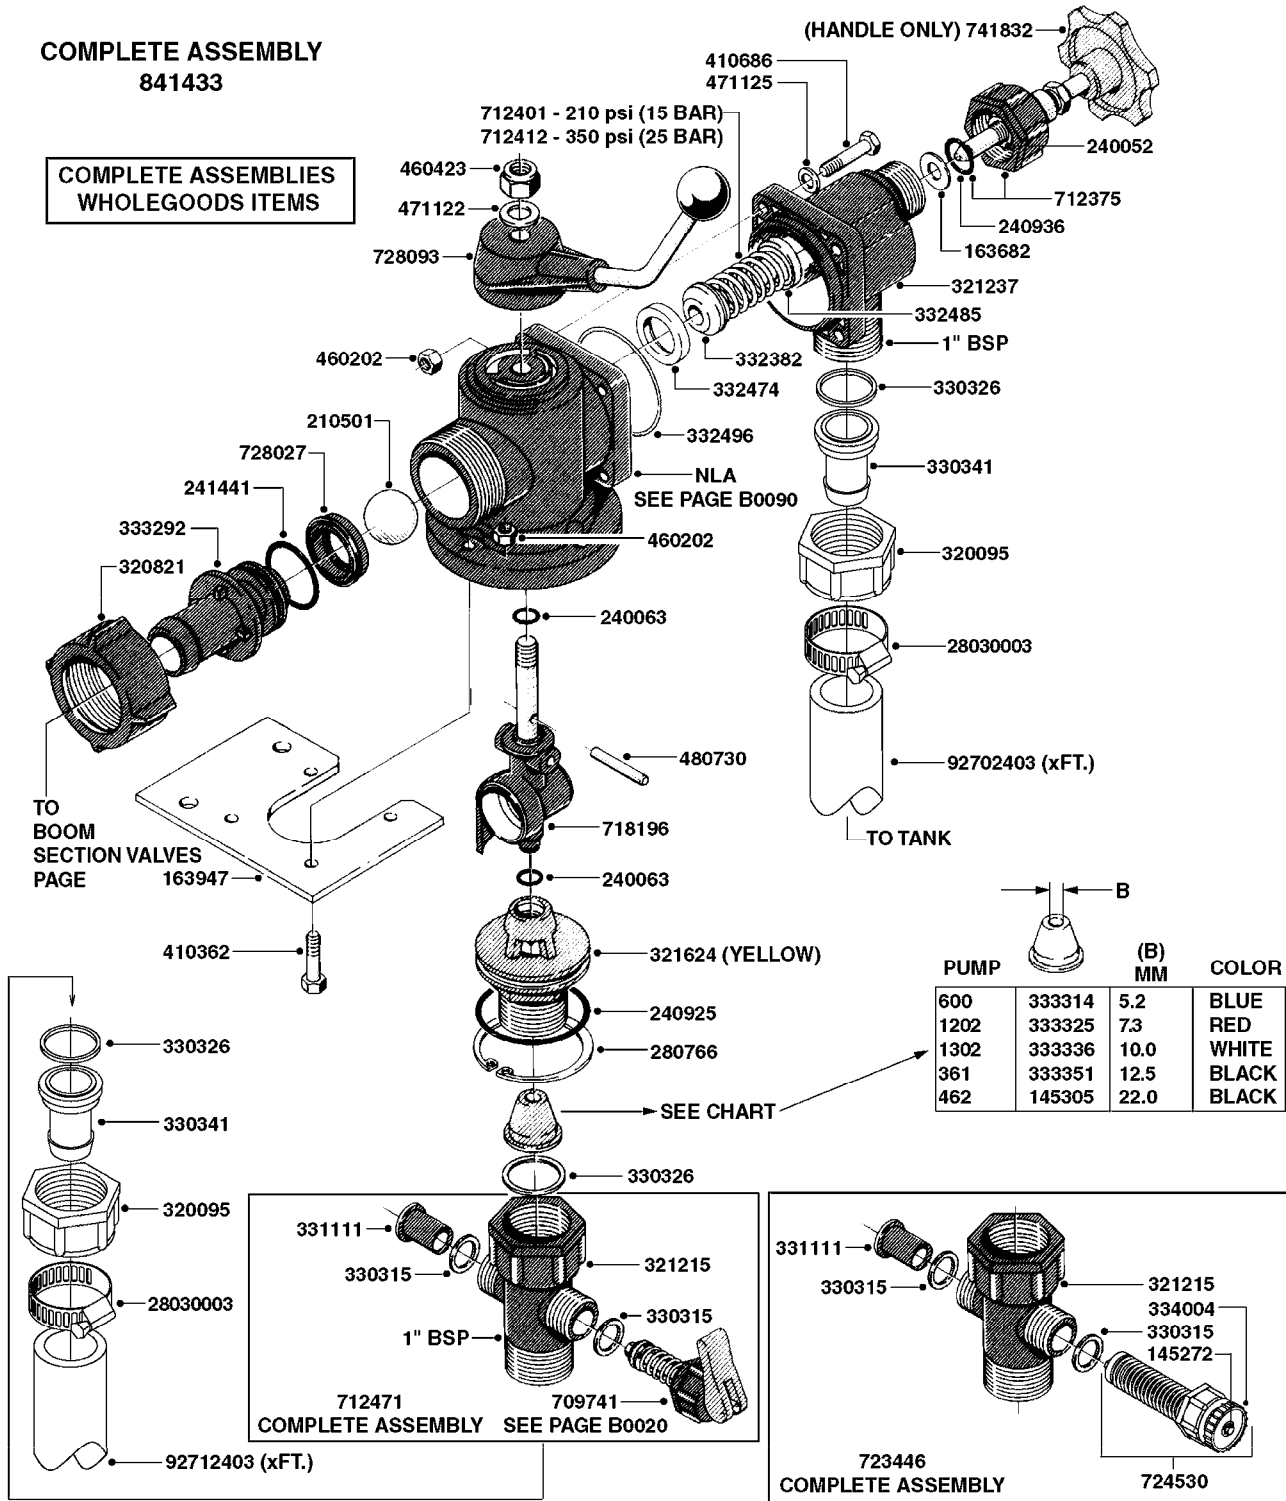

**COMPLETE ASSEMBLY
841433**

**COMPLETE ASSEMBLIES
WHOLEGOODS ITEMS**

BK-180 MASTER VALVE - MANUAL
B0080-HIN, 30:08:16

Page 1

Date 12.08.2020 11:16

parts-n°	order qty	description
145272	1	INSERT F.AGIT.THUMBWHEEL BRASS
145305	1	NOZZLE F.OP.UNIT PUMP 462
163682	1	WASHER D16X9,5 X 1
163947	1	FITTING FOR BK 180
210501	1	BALL PLASTIC D25
240052	1	BUSHING/PKNG D11,2/8,4 X 6
240063	1	O-RING D14.1/9.3 X 2.4
240925	1	O-RING D49.5X3 NITRIL
240936	1	O-RING D13.3X2.4 NITRIL
241441	1	O-RING D29.3X3
280766	1	SNAP-RING INNER 55X2 DIN 472
320095	1	FITT.DK NUT 1" BSP
320821	1	FITT.DK NUT 1-1/2" BSP
321215	1	FITT.DK HOUSING F. AGITATION
321237	1	PRESSURE REGULATOR HOUSE BK180
321624	1	BOTTOM PIECE F.BALL OPER.UNIT
330315	1	O-RING D18.4/D13X.6
330326	1	O-RING D30/D24X2 F.1"NUT
330341	1	FITT.DK HB 1" F. 1" NUT
331111	1	VALVE SEAT FOR 1/2" DISTRIBUT.
332382	1	VALVE CONE D25,7
332474	1	SEAT FOR OPERATING UNIT BALL
332485	1	SPRING GUIDE
332496	1	O-RING D58/54X2
333292	1	FITT.DK HB 1"O'RING F.1-1/2"
333314	1	NOZZ.RESTRICTOR 600 BLUE
333325	1	NOZZ.RESTRICTOR 1202 RED
333336	1	NOZZ.RESTRICTOR 1302 WHITE
333351	1	NOZZ.RESTRICTOR 361 BLACK
334004	1	WHEEL F.AGITATION W/O INSERT
410362	1	BOLT HEX 8.8 SS M6X20
410686	1	BOLT HEX 8.8 DEL M6X30
460202	1	NUT HEX M6
460423	1	NUT HEX M10X1.50 LOCK DIN985A2 SS
471122	1	WASHER, M10, Ø20/10.5X 2.0, SS
471125	1	WASHER M6U 6.4X14X1.2,A2 SS
480730	1	SPRING DOWEL PIN 5X30 SST
709741	1	VALVE ASSY. 1/2" FLIP LEVER
712375	1	PRESSURE REGULATOR COMPL.
712401	1	RELIEF VALVE ASSY. 12BAR
712412	1	RELIEF VALVE ASSY. 25BAR
712471	1	AGITATION VALVE ASSY. ON/OFF
718196	1	BALL VALVE HOUSING ASSEMBLY
723446	1	AGITATION VALVE ASSY. ADJUST.
724530	1	THUMB WHEEL FOR AGITATION
728027	1	BUSHING WITH SEAT
728093	1	HANDLE WITH BALL
741832	1	HANDLE REPLACEMENT F/330632
841433	1	BK 180 ARMATURE (1301)
28030003	1	CLAMP HOSE GEAR P1" 6716
92702403	1	HOSE PVC SUCT GRAY 1"
92712403	1	HOSE R X1" X300PSI WP X0012"