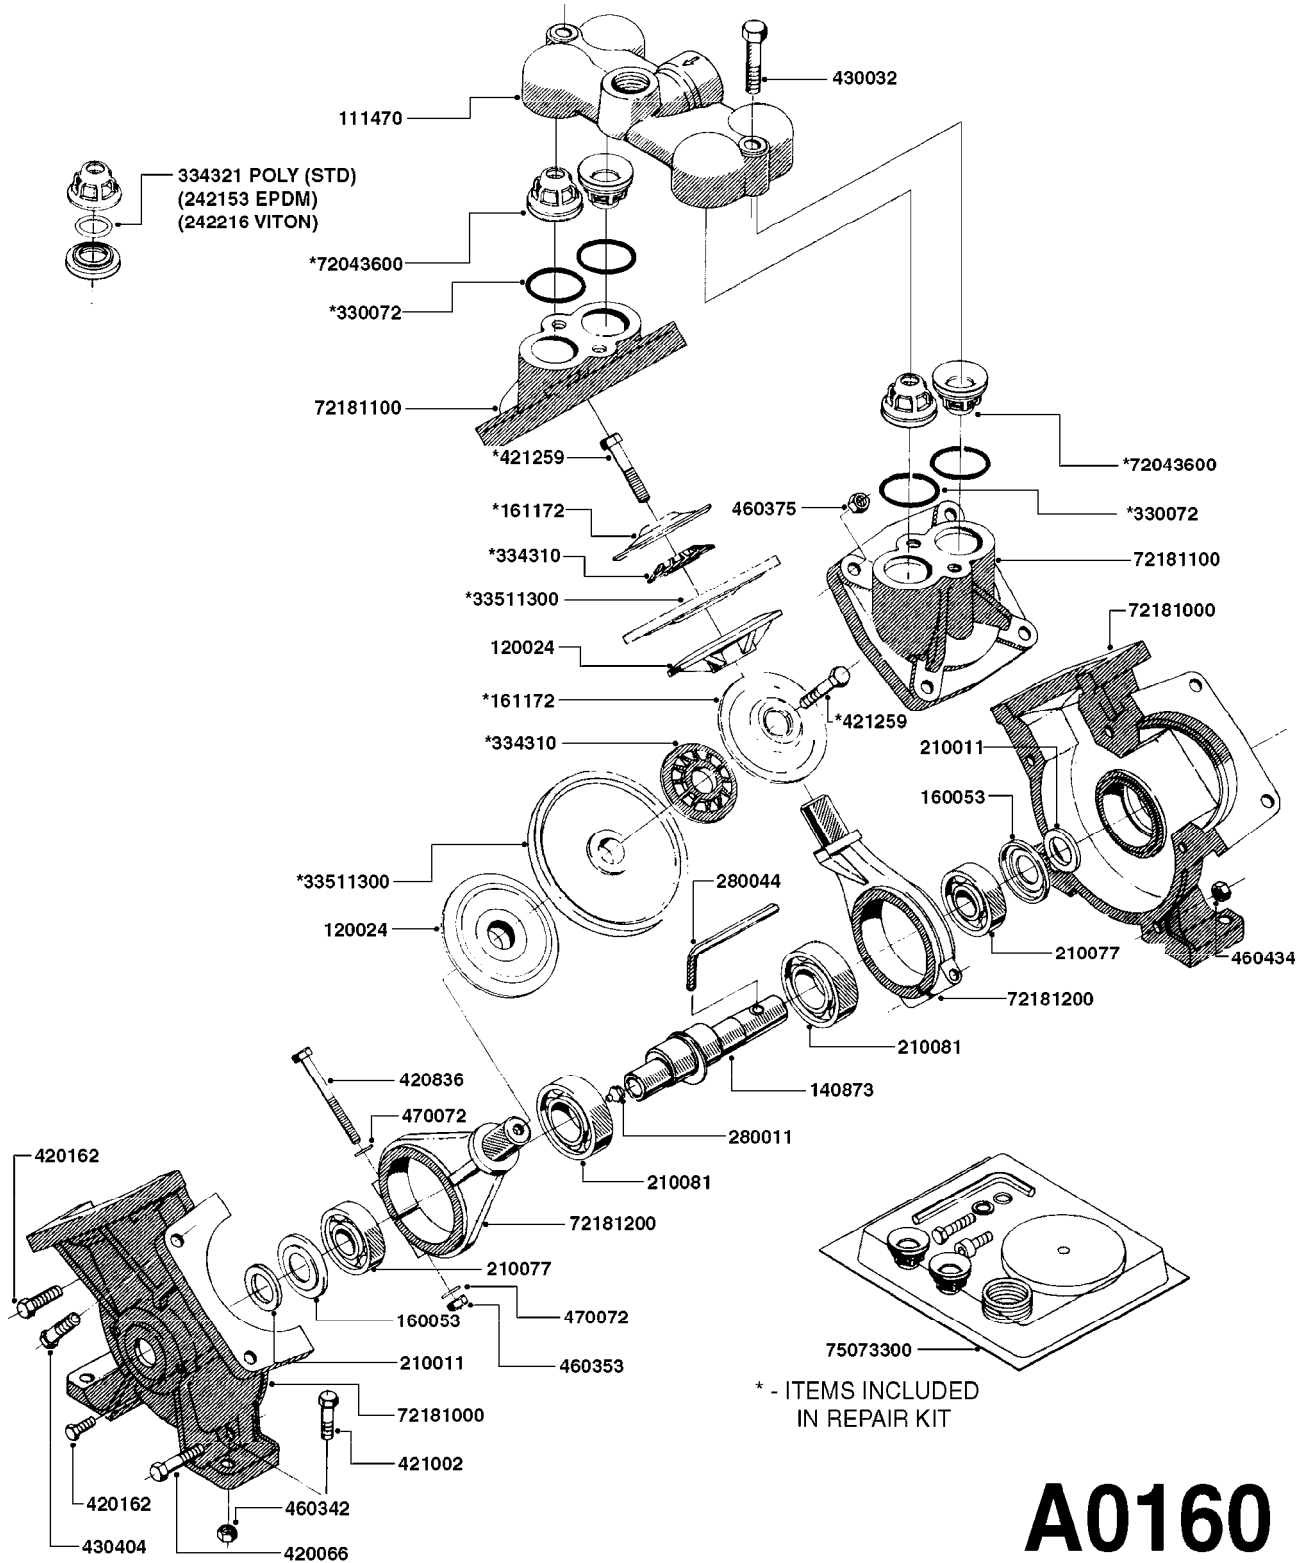

# A0160

PUMP - 1202 W/MOUNTING BASE  
A0160-HIN, 01:01:16

Page 1  
Date 12.08.2020 11:15

parts-n°	order qty	description
111470	1	VALVE CHAMBER 1202
120024	1	DIAPHRAGM BACK DISC 1200-1300
140873	1	CRANK SHAFT MODEL 1202-9MM
160053	1	DUST PLATE
161172	1	DIAPHRAGM DISC F. 1203/1303
210011	1	SEAL FELT D39/23 X 4
210077	1	BEARING BALL 6305
210081	1	BEARING BALL 6307
242153	1	O-RING D26X4 EPDM
242216	1	O-RING VITON F/1202/1302/462
280011	1	GREASE NIPPLE 1/8' SAE H TR
280044	1	KEY HEXAGON W6 3/16'
330072	1	O-RING D53.5/D45.5X4
334310	1	NYLON WASHER 1202/1302/462
334321	1	O-RING POLY. 34.0x26.0x4.0
420066	1	BOLT HEX 8.8 DEL 3/8"X50MM
420162	1	BOLT HEX 8.8 DEL 3/8"x15MM
420836	1	BOLT HEX 8.8 RAW M8X85
421002	1	BOLT HEX 8.8 DEL M10X30 FT DIN933
421259	1	BOLT HEX UNC7/16"x2.25" 18-8SS
430032	1	BOLT HEX 8.8 RAW 1/2'X55MM
430404	1	BOLT HEX 8.8 DEL M12X50
460342	1	NUT HEX M10 DEL DIN934
460353	1	NUT HEX M8 BLACK
460375	1	NUT HEX M12 BLACK
460434	1	NUT HEX 3/8' NC BLACK
470072	1	WASHER D15/D8X.5 LOCK
33511300	1	DIAPHRAGM 1202-1303 POLY 2006
72043600	1	VALVE FOR 462/463
72181000	1	HOUSING, PUMP, 1203 RED
72181100	1	DIAPHRAGM COVER 1203/1303+BLTS
72181200	1	CONNECTING ROD FOR 1203 W/M12
75073300	1	PUMP KIT 1200/1202 "06"