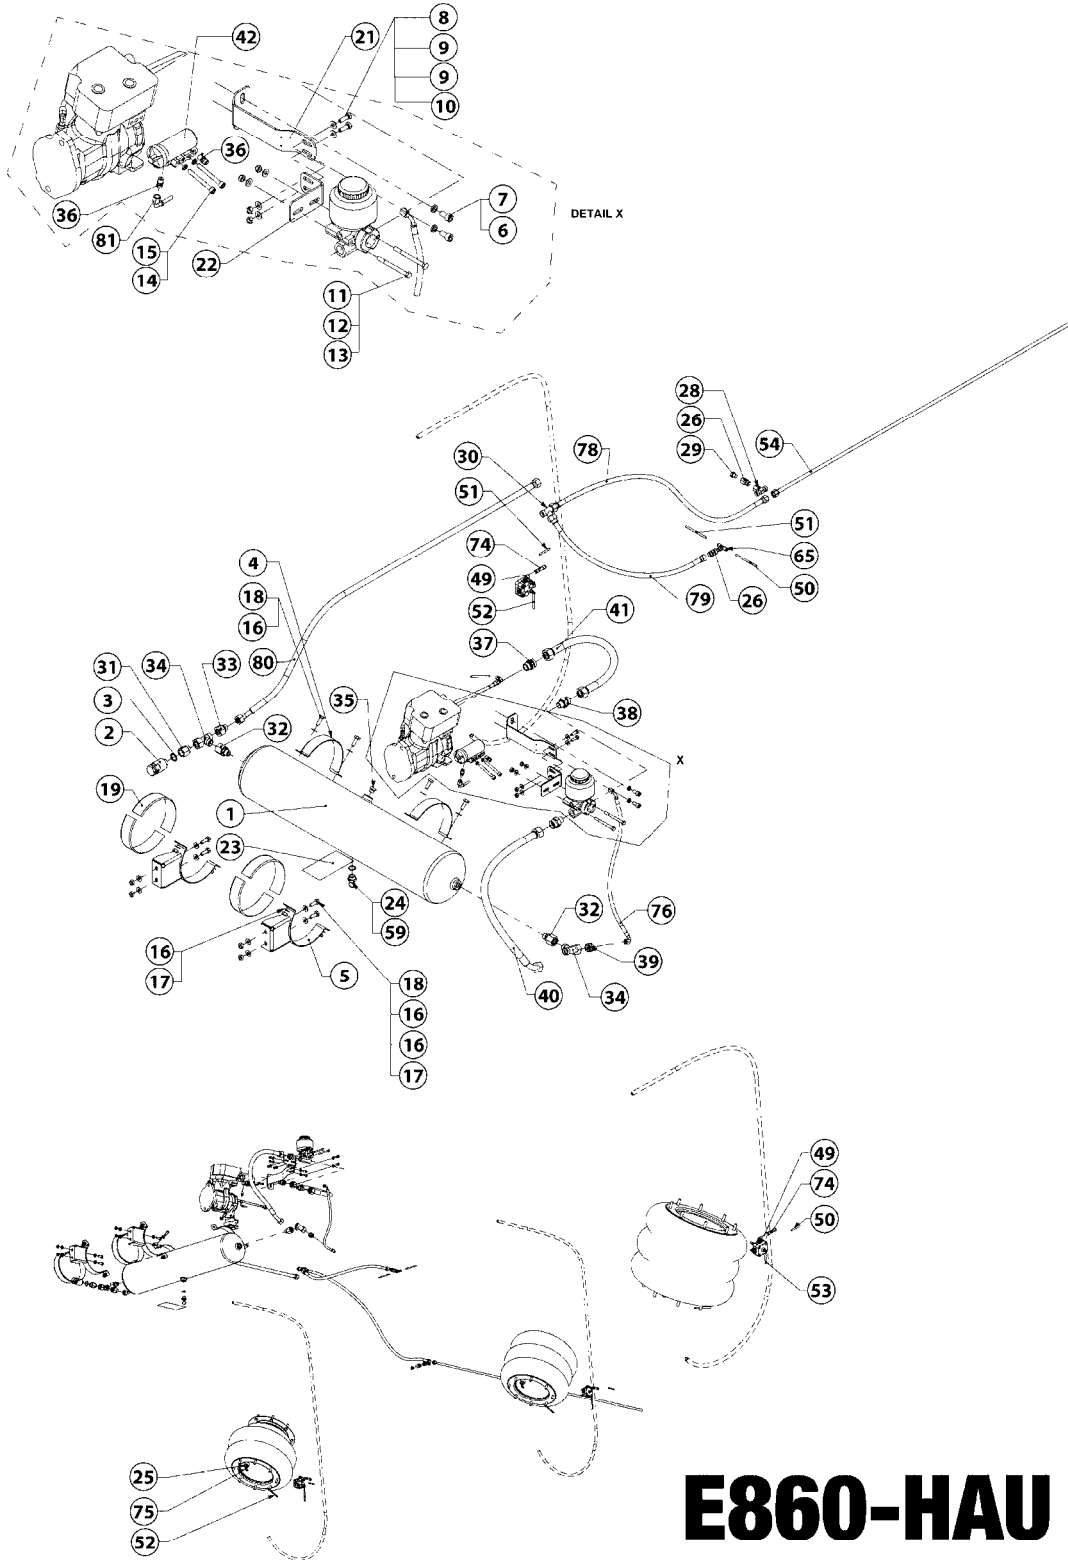

E860-HAU

Pos.	parts-n°	order qty	description
1	MA508026001	1	30L air tank
2	MA508027001	1	VALVE, SAFETY - 9.5 BAR
3	MA175101000	1	Bonded seal Ø21.7
4	MA242593000	1	Air tank clamp
5	MA242591000	1	Air tank clamp
6	MA703004007	1	Washer W10 ac 25516
7	MA701003107	1	BOLT CHC M10X20 ALLEN 8.8 DIN 913
8	MA701001074	1	BOLT H M8X25 8.8 ZB 933
9	MA703001054	1	WASHER M8 STEEL ZB
10	MA702008001	1	AUTO LOCKNUT M8 AC8 ZB 985
11	MA701001523	1	BOLT HEX M8X90 A2 931
12	MA703001053	1	WASHER M8 SS
13	MA702008016	1	LOCKNUT M8 A2 985
14	MA703004015	1	Washer W08 ac ZB 25516
15	MA701003214	1	Screw CHC M08x70 8.8 912
16	MA703001059	1	WASHERS M10 STEEL ZB
17	MA702008007	1	AUTO LOCKNUT M10 AC8 ZB 985
18	MA701001147	1	BOLT H M10X30 8.8 ZB 933
19	MA705016071	1	Rubber sole profiled seal
20	MA240497000	1	Alcohol Injector
21	MA245744000	1	Antifreeze engine bracket
22	MA245745000	1	Antifreeze bracket
23	MA250238000	1	Compress air circuit flush sticker
24	MA508028001	1	Flush cap 1/2 NPTF
25	MA710007001	1	UMFA 15.21 x JE 8.13
26	MA710051012	1	UMA 12 x B 8.13 L NS
28	MA710027009	1	TEE 12L DS
29	MA161606000	1	MALE PLUG FUEL BSPP 1/4"
30	MA710028011	1	TA 15L
31	MA710051010	1	UMA 18 x B 22x150 L NS
32	MA710004007	1	AA 18 x 15/21 L
33	MA710000006	1	ARA 18X15L.AS
34	MA710039006	1	TELA 18 EL x 18L DS
35	MA710533000	1	MALE PLUG BSPP 3/8"
36	MA710050003	1	UMCA 6 x NPT 1/8 L NS
37	MA710052026	1	UMA 22 x JE 27x200 L NS
38	MA710054011	1	UMA 22 x JE 22x150 L NS
39	MA710043004	1	UNION DOUBLE REDUIT 18 x 8 L NS
40	MA242642000	1	Tank air inlet flexible
41	MA242641000	1	Compressor air outlet flexible
42	MA508025001	1	Governor 100-120 PSI
43	MA238306015	1	Pneumatic pipe Ø6
49	MA238306009	1	Pneumatic pipe Ø6
50	MA238306005	1	Pneumatic pipe Ø6
51	MA238306006	1	Pneumatic pipe Ø6
52	MA238306007	1	Pneumatic pipe Ø6
53	MA238306008	1	Pneumatic pipe Ø6
54	MA242644000	1	Compress air rigid pipe Ø12
59	MA230124000	1	Copper seal 21x26x1,5 JC21
65	MA238929000	1	Tee 1/4 BSP Ø7
74	26058204	1	CHECK VALVE 1/4" MINI 23CV04 AIR BAG RUBICON
75	MA238817000	1	Elbow Pneumatic fitting
76	MA511301301	1	Flexible R2T6 6/8L
78	MA511331502	1	Flexible R2T10 12/15L
79	MA511331501	1	Flexible R2T10 12/15L
80	MA511340609	1	FLEXIBLE EFR15L R2T13 250b EFR15L 45°
81	MA511005039	1	Fitting 06 DIN20078N F06L 90°