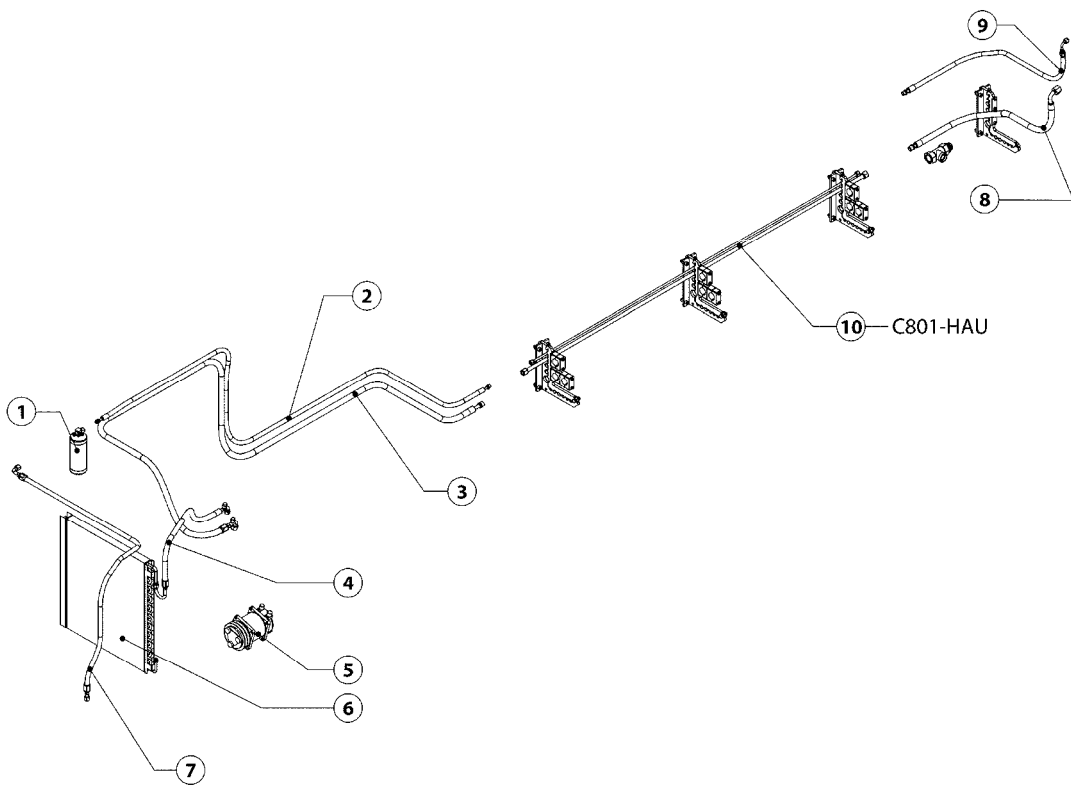

0810-HAU

CAB HEATING CIRCUIT - RUBICON
0810-HAU, 19:04:17

Page 1

Date 12.08.2020 8:23

Pos.	parts-n°	order qty	description
1	MA151655000	1	WORM GEAR CLAMP HOP14 Ø25/47
3	MA516001007-4	1	Heater water hose
4	MA516001007-5	1	Heater water hose
5	MA516001007-2	1	Heater water hose
6	MA516001007-3	1	Heater water hose