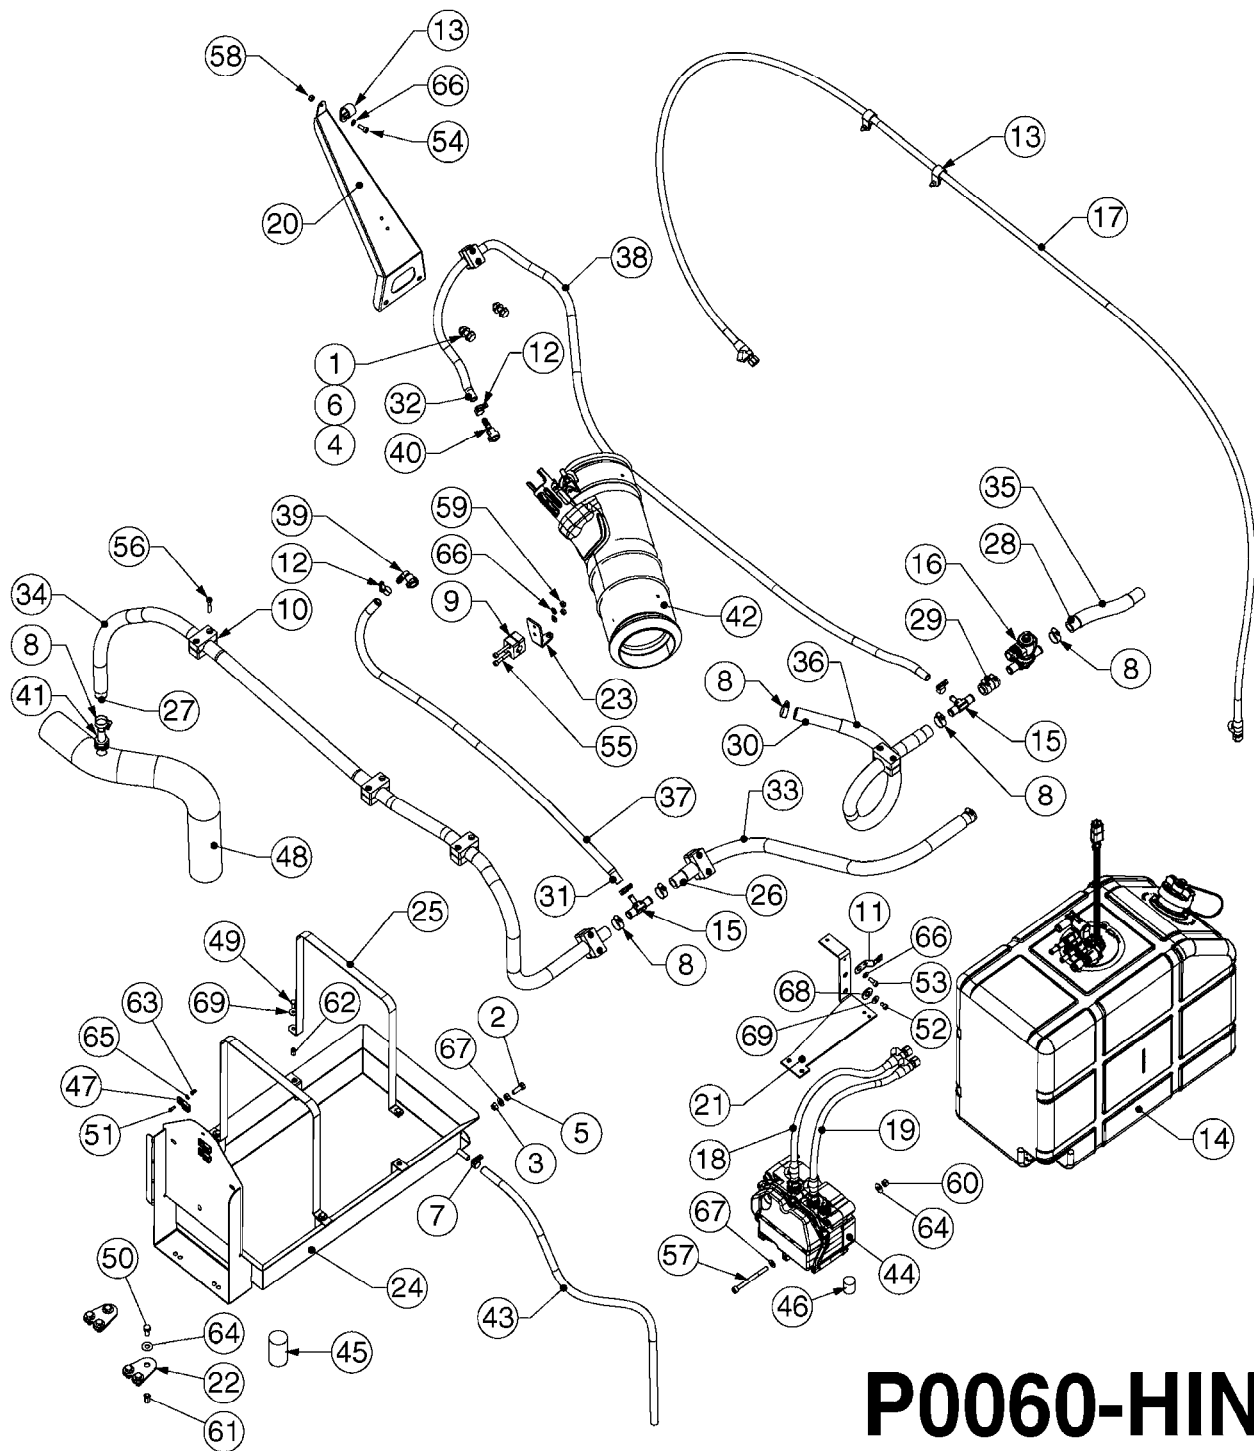

P0060-HIN

DEF CIRCUIT - RUBICON
P0060-HIN, 07:06:18

Page 1
Date 12.08.2020 8:23

Pos.	parts-n°	order qty	description
1	421002	1	BOLT HEX 8.8 DEL M10X30 FT DIN933
2	421046	1	BOLT HEX M8X25/25 A2 SS DIN933
3	460143	1	LOCK NUT M8 SST A2 DIN985
4	460423	1	NUT HEX M10X1.50 LOCK DIN985A2 SS
5	460817	1	NUT HEX M8 STAINLESS DIN 934
6	471122	1	WASHER, M10, Ø20/10.5X 2.0, SS
7	28029803	1	CLAMP HOSE GEAR P1/2" 6708
8	28030003	1	CLAMP HOSE GEAR P1" 6716
9	MA045974000	1	HYDAC HOSE HOLDER Ø16
10	MA161962000	1	HOSE HOLDER Ø28
11	MA176635000	1	MOUNTING CLIP DEUTSCH
12	MA236620000	1	CLAMP, GEAR, SS, BX8 08/16
13	MA238745000	1	CABLE HOLDER D20
14	MA242843000	1	TANK ASSY-DEL, 15 GALLON
15	MA242847000	1	TEE FITTING, BRASS
16	MA242848000	1	COOLANT CONTROL VALVE 12V 5/8" B
17	MA242850000	1	ADBLUE PRESSURE HOSE
18	MA242851000	1	ADBLUE SUCTION HOSE
19	MA242852000	1	ADBLUE RETURN HOSE
20	MA242854000	1	FRONT SUPPORT DEF MODULE
21	MA242857000	1	ELECTRIC VALVE SUPPORT / REV A
22	MA242858000	1	MOUNTING PLATE ADBLUE
23	MA242859000	1	ENGINE MT. PLATE ADBLUE
24	MA242860000	1	TANK SUPPORT (ADBLUE) / REV.:A
25	MA242861000	1	TANK STRAP (ADBLUE)
26	MA242862000	1	HOSE NO. 1 (ADBLUE GLYCOL)
27	MA242863000	1	HOSE NO. 2 (ADBLUE GLYCOL)
28	MA242864000	1	HOSE NO. 3 (ADBLUE GLYCOL)
29	MA242865000	1	HOSE NO. 4 (ADBLUE GLYCOL)
30	MA242866000	1	HOSE NO. 5 (ADBLUE GLYCOL)
31	MA242867000	1	HOSE NO. 6 (ADBLUE GLYCOL)
32	MA242868000	1	PIPE NO. 7 (ADBLUE GLYCOL)
33	MA242870000	1	SHEATH (HOSE NO. 1)
34	MA242871000	1	SHEATH (HOSE NO. 2)
35	MA242872000	1	SHEATH (HOSE NO. 3)
36	MA242873000	1	SHEATH (HOSE NO. 5)
37	MA242874000	1	SHEATH (HOSE NO. 6)
38	MA242875000	1	SHEATH (HOSE NO. 7)
39	MA242884000	1	90° CONNECTOR
40	MA242885000	1	0° CONNECTOR
41	MA242888000	1	HOSE BULKHEAD Ø16 (AFLEX P164235)
42	MA242891000	1	ADBLUE INJECTION LINE (CUMMINS)
43	MA242897000	1	OVERFLOW HOSE
44	MA242898000	1	DOSING PUMP (CUMMINS)
45	MA242916000	1	ADBLUE TANK FILTER 40 MICRON
46	MA242917000	1	ADBLUE T4 PUMP FILTER
47	MA243432000	1	DEUTSCH CONNECTOR BRACKET
48	MA516001030	1	WATER HOSE INTØ60
49	MA701001046	1	BOLT HEX M6X16 A2 933
50	MA701001071	1	BOLT HEX M8X20 A2 933
51	MA701003018	1	BOLT M4X12 ALLEN A2 912
52	MA701003052	1	BOLT M6X10 ALLEN A2 912
53	MA701003058	1	BOLT M6X16 ALLEN A2 912
54	MA701003061	1	SCREW SHC M6X20 A2 912
55	MA701003071	1	BOLT CHC M6X40 ALLEN 8.8 912
56	MA701003167	1	BOLT CHC M6X35 ALLEN EF A2 912
57	MA701003286	1	BOLT M8X90 ALLEN A2 912
58	MA702002015	1	NUT HEX M6 A2 934
59	MA702008011	1	AUTO LOCKNUT M6 AC8 ZB 986
60	MA702008016	1	LOCKNUT M8 A2 985
61	MA702017011	1	RIVET NUT M8