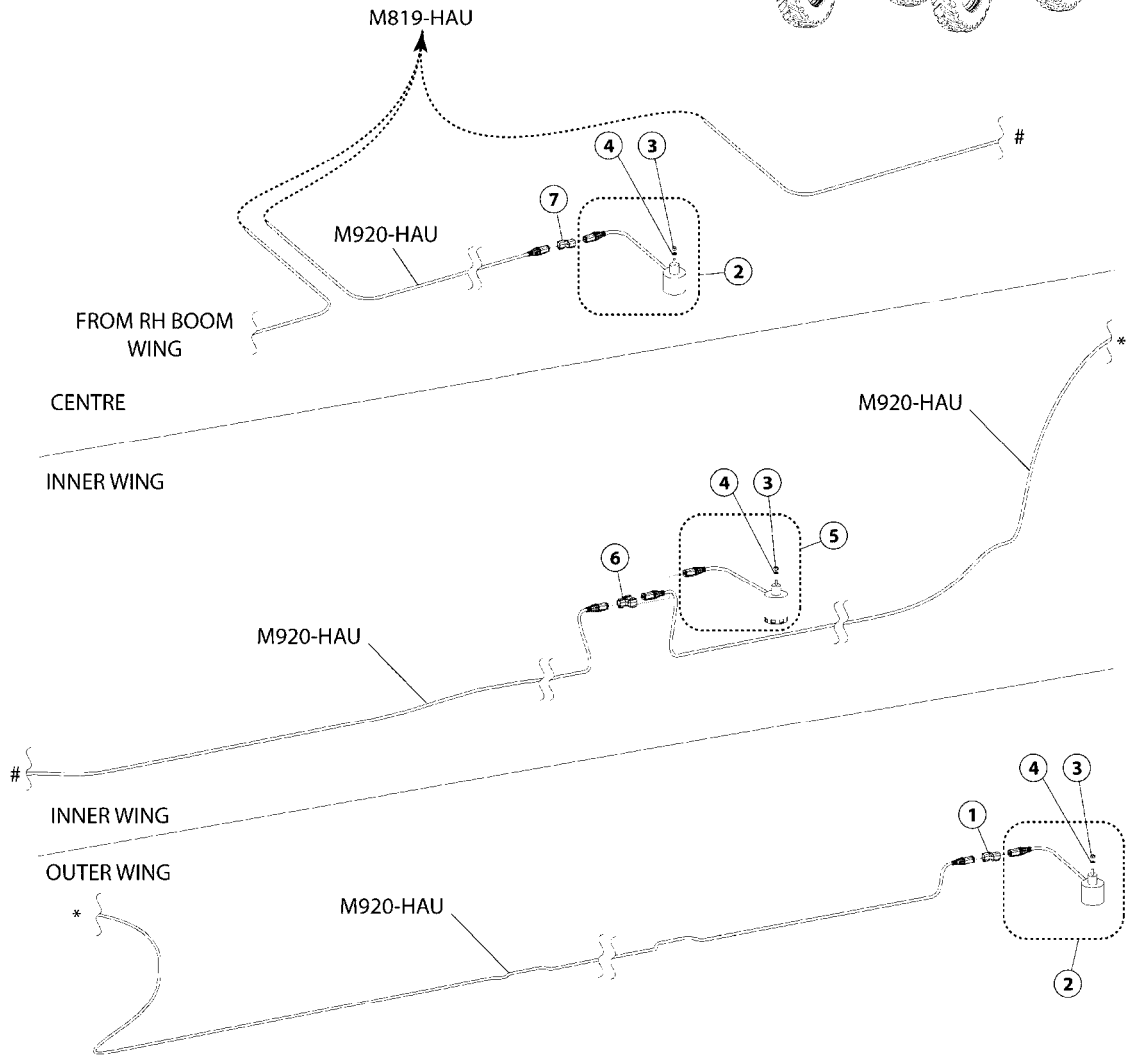

M818-HAU

RUBICON - CENTER & BOOM
NORAC SYSTEM
M818-HAU, 03:05:18

Page 1
Date 12.08.2020 8:23

Pos.	parts-n°	order qty	description
1	26044400	1	NORAC UC5 - UC7 COUPLER 2-WAY/TERM.
2	26043700	1	SENSOR, NORAC, UC5, ULTRASONIC
3	460143	1	LOCK NUT M8 SST A2 DIN985
4	471075	1	WASHER M8 LOCK
5	26078800	1	UC5 ULTRASONIC MAX SENSOR
6	26044100	1	UC5 - UC7 NETWORK COUPLER 3-WAY
7	26043800	1	NORAC UC5 - UC7 NETWORK COUPLER 2-WAY