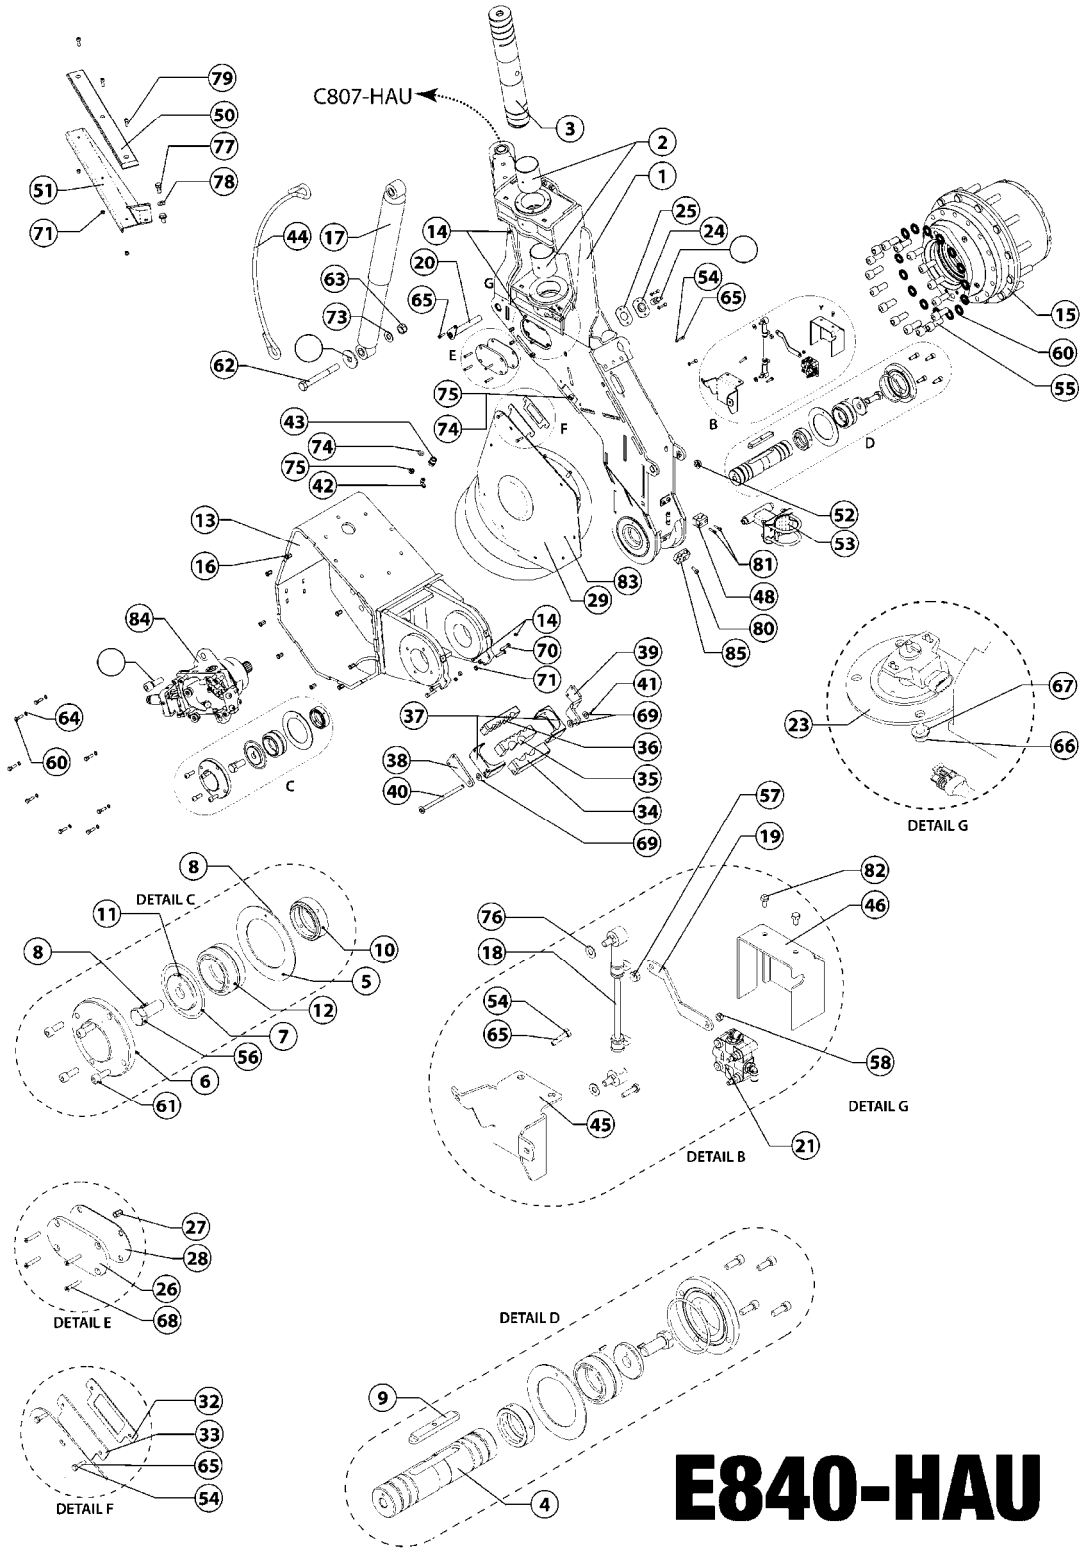

E840-HAU

DROP LEG FRONT RIGHT - RUBICON
E840-HAU, 22:11:17

Page

1

Date

12.08.2020

8:23

Pos.	parts-n°	order qty	description
1	MA252010000	1	Welded arm front right
2	MA246379000	1	Bearing
3	MA246781000	1	Pivot axis
4	MA246378000	1	Lever pivot axis
5	MA246381000	1	Bearing washer
6	MA246382000	1	Cap
7	MA230275000	1	O-ring 100x5 nbr70sh
8	MA704004015	1	PIN EL Ø5x015 Ac 1481
9	MA246383000	1	Key 18x11 LG 124
10	MA246384000	1	Ball bearing
11	MA246385000	1	Tightening washer
12	MA119017000	1	Radial spherical plain bearings GE60-D
13	MA246679000	1	Left rear/right front leg lever
14	MA709001008	1	Grease fitting M8x125
15	MA241650000	1	WHEEL DRIVE, BONFIGLIOLI
16	MA702017005	1	Blind rivet Nut M8
17	MA536001100	1	DAMPER, STROKE 381MM
18	MA246794000	1	Paralift link
19	MA246793000	1	Paralift bending plate
20	MA246782000	1	Dumper axis
21	MA248101000	1	Equipped leveling valve
23	MA246796000	1	Elobau sensor centering
24	MA246787000	1	Steering sensor electric shelth cleara
25	MA246790000	1	Electric shelth claerance seal
26	MA246780000	1	Steering sensor trap door
27	MA702017004	1	Rivet nut M6
28	MA246785000	1	Steering sensor trap door seal
29	MA508023002	1	AIRBAG, 16"x3, WITH INTERNAL STOP
32	MA246786000	1	Nut trap door seal
33	MA246784000	1	Nut trap door
34	MA239853000	1	Leg Down hydraulic hoses 1/3
35	MA239854000	1	Leg Down hydraulic hoses 2/3
36	MA239855000	1	Leg Down hydraulic hoses 3/3
37	MA239720000	1	Block nylon bended plate
38	MA239717000	1	Hose guide bracket
39	MA239718000	1	Hose guide bended plate
40	MA239719000	1	Flange shaft
41	MA704002010	1	PIN V Ø3,2x025 Ac ZB 93
42	MA238817000	1	Elbow Pneumatic fitting
43	MA710007001	1	UMFA 15.21 x JE 8.13
44	MA249074000	1	Stroke end rope
45	MA253010000	1	Right leveling valve bracket
46	MA253012000	1	Valve Right protection cover
48	MA161284000	1	Clamp
50	MA249116000	1	Nylon flexible bracket
51	MA249114000	1	Short right front flexible bracket
52	MA512004015	1	Flanged wrapped Bushing TU Ø20X23 LG
53	MA252019000	1	Equipped leg down flexible guide
54	MA703002006	1	Washers ext AZ06 ac ZB 27624
55	MA701003280	1	Screw CHc M20x050 10.9 ZB DIN 912
56	MA701001287	1	Screw H M20x050 8.8 933
57	MA702008016	1	LOCKNUT M8 A2 985
58	MA702008011	1	AUTO LOCKNUT M6 AC8 ZB 986
60	MA703005009	1	WASHER, SERRATED SAFETY LOCK, M20
61	MA701003110	1	BOLT CHC M10X30 ALLEN 8.8 DIN 913
62	MA701001316	1	Screw h m20x170 8.8 ZB 931
63	MA702008036	1	Auto locknut M20
64	MA703002024	1	Washer ext AZ08 ac ZB 27625
65	MA701001054	1	Screw H M06x025 8.8 ZB 933
66	MA701003196	1	Screw CHc M08x020 EF 8.8 912
67	MA703001054	1	WASHER M8 STEEL ZB