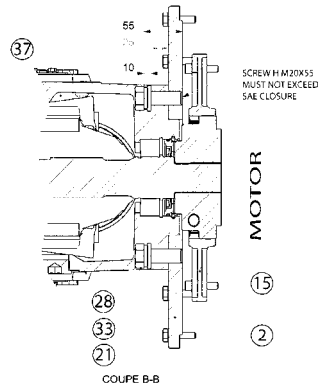

P800-HAU

ENGINE OUTLET RUBICON
P800-HAU, 30:01:17

Page 1
Date 12.08.2020 8:23

Pos.	parts-n°	order qty	description
1	MA504090006	1	H1-250 pump with breaking block
2	MA242585000	1	Closing plate SAE2
3	MA710055014	1	HYD fitting UNION MALE CYLINDRICAL 28
4	MA701003006	1	BOLT CHC 3/8"x1-1/4" UNC 12.9
5	MA161027000	1	Flange 1" 3000
6	MA701003010	1	BOLT CHC 7/16"x1-1/4" UNC 12.9
7	MA710070004	1	Flange MALE 28 L Straight x 40
8	MA233958000	1	Flange BRM 22L x 0° x 40
10	MA233023000	1	Half flange 1"1/4 3000 PSI
11	MA710070005	1	Flange BRM 15 L x 0° x 35
12	MA504020041	1	PUMP TRIPLE CORP RIGHT ROTATION 48/22/
13	MA710067001	1	HALF FLANGE 1-1/2" 6000 PSI
14	MA233657000	1	HYD fitting UNION MALE CYL. 10 x 9/16U
15	MA515010003	1	Accouplement Bowex 100-11.5'' FLE-PA
16	MA723050002	1	PRESSURE SENSOR, MBS 1250 0-600 BARS
17	MA710055009	1	HYD fitting UNION MALE CYL. 10 x 9/16U
18	MA710065000	1	ADAPTER FITT. 10X8.13 S CS
20	MA161290000	1	O-RING 32.92x3.53 NIT.88SH
21	MA703100002	1	Washer fab 36X21X6
22	MA705002036	1	O-RING 47.22x3.53 NIT 88SH
24	MA238187000	1	O-ring101,27x2,62NIT72sh
25	MA701003261	1	BOLT CHC M16X50 12.9 912
26	MA701003129	1	BOLT CHC M12X30 12.9 912
28	MA701001432	1	BOLT H M20X55 8.8 ZB 933
29	MA703002008	1	Washer ext AZ10 ac 27625
30	MA701003005	1	BOLT CHC 3/8"X1-1/2" UNC 12.9
31	MA701001151	1	Screw H M10x040 8.8 ZB 933
32	MA703100001	1	Washer fab 30X13X7
33	MA703004012	1	WASHER W20 AC 25516
34	MA703004008	1	Washer W12 ac 25516
35	MA701001173	1	BOLT M12x040 8.8 ZB 933
37	MA242746000	1	Rear Engine output (coupling and pumps)