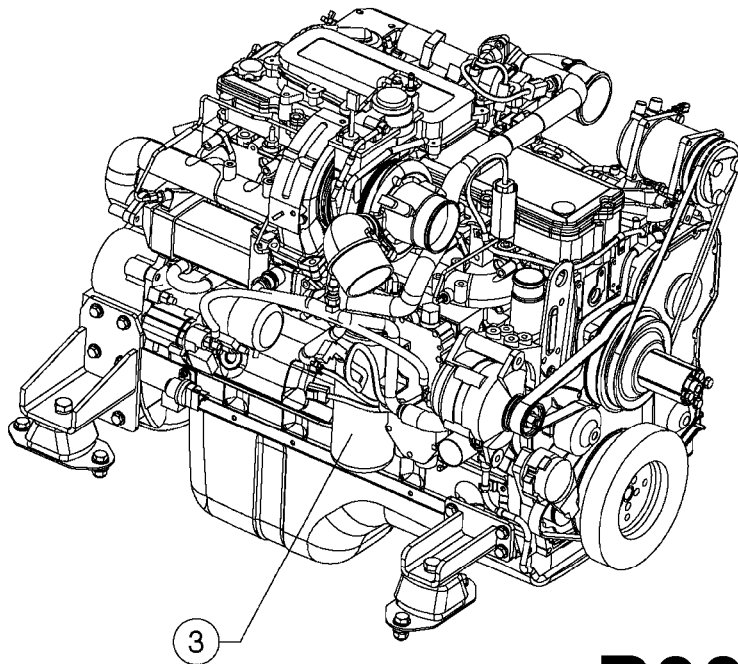

P0070-HIN

COOLANT HOSES - RUBICON
P0070-HIN, 19:06:18

Page 1

Date 12.08.2020 8:23

Pos.	parts-n°	order qty	description
1	471127	1	WASHER, M12, Ø24/13X24X2.5 SS
2	MA047868000	1	HOSE CLAMP Ø68/73
3	MA175198000	1	HOSE HANGER RSGU 1 75/15 W5
4	MA242566000	1	WATER PIPE WELDED
5	MA244880000	1	SUPPORT BRACKET
6	MA516001028	1	WATER HOSE INTØ60
7	MA516001029	1	WATER HOSE INTØ60
8	MA516001030	1	WATER HOSE INTØ60
9	MA516001031	1	COOLANT HOSE Ø22
10	MA701001056	1	BOLT HEX M6X30 8.8 ZB 931
11	MA701001382	1	BOLT HEX M12X55 8.8 ZB 931
12	MA702008002	1	LOCKNUT M6 A2 985
13	MA703001048	1	WASHER M6 SS
14	MA710533000	1	MALE PLUG BSPP 3/8"
15	MA715002007	1	HOSE CLAMP Ø25/40
16	MA715006010	1	HOSE CLAMP Ø64/67