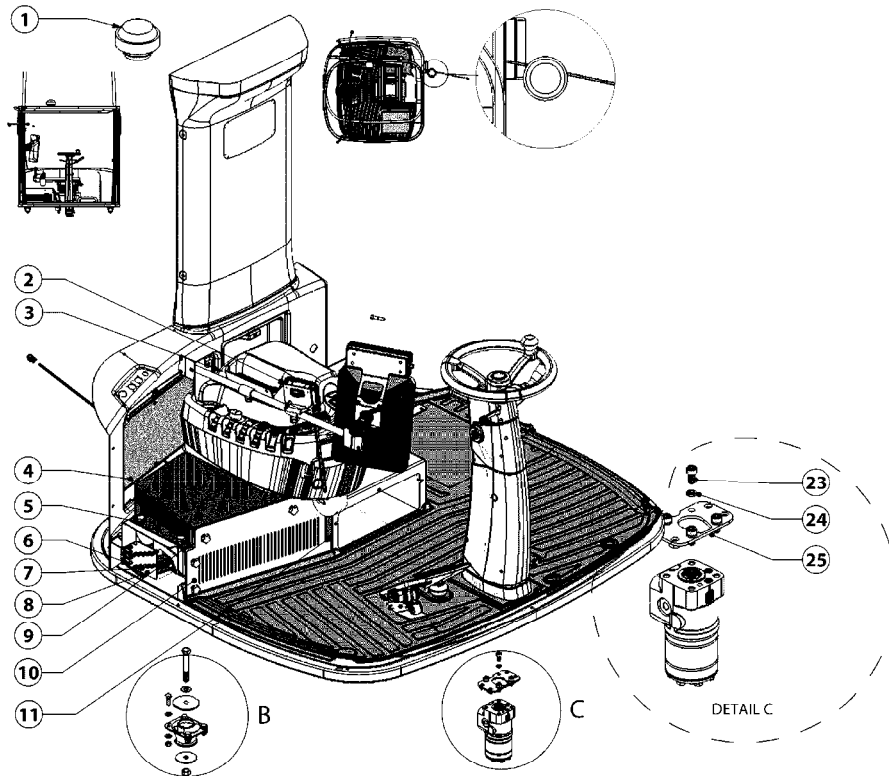

O800-HAU

CABIN - RUBICON
O800-HAU, 19:04:17

Page 1
Date 12.08.2020 8:23

Pos.	parts-n°	order qty	description
1	MA243778000	1	Antenna DGPS AG-Star
2	MA721000014	1	Sauer Monitor DP250
3	MA248231000	1	Control Panel Cab
4	MA248212000	1	Fuse and relay card material
5	MA232306000	1	PLASTIC HANDLE BOLT D32 M6X18
6	MA701003196	1	Screw CHc M08x020 EF 8.8 912
7	MA702017014	1	RIVET NUT M6
8	MA248262000	1	COVER SUPPORT / REV:B
9	MA248259000	1	ELECTRONICS COVER SCIAC CAB
10	MA248260000	1	FRONT ELECTRONICS COVER / REV:A
11	MA248261000	1	COVER SUPPORT / REV:A
13	MA248266000	1	CAB CONTROL BRACKET / REV:A
14	MA701001258	1	BOLT HEX M16X110 8.8 931
15	MA703001069	1	WASHER M16 STEEL ZB
16	MA248256000	1	SHOULDER WASHER
17	MA533001002	1	Cabin silent block
18	MA701001146	1	BOLT H M10X30 8.8 ZB 931
19	MA703001059	1	WASHERS M10 STEEL ZB
20	MA702008007	1	AUTO LOCKNUT M10 AC8 ZB 985
21	MA702008028	1	AUTO LOCKNUT M16 AC8 ZB 985
22	MA703100021	1	WASHER
23	MA701003107	1	BOLT CHC M10X20 ALLEN 8.8 DIN 913
24	MA703004007	1	Washer W10 ac 25516
25	MA248255000	1	ORBITROL ADAPTER SCIAC CAB
27	MA248269000	1	PLATE, ACCY BAR MOUNTING
29	MA248267000	1	SCREEN SUPPORT / REV:A