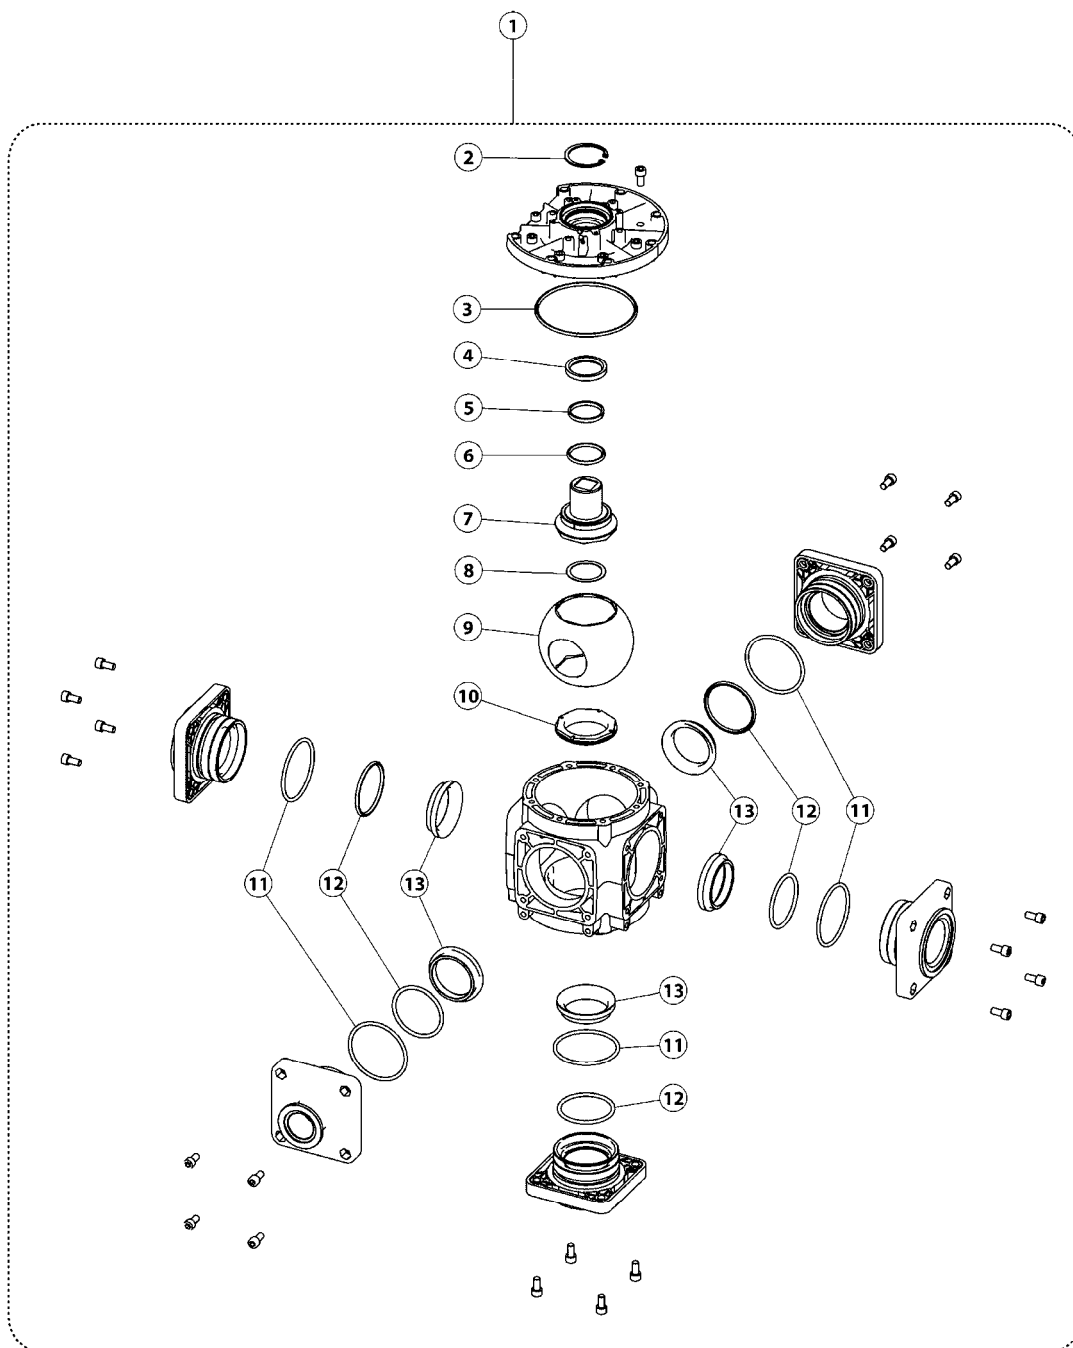

B820-HAU

POLMAC SUCTION VALVE MAIN BODY
B820-HAU, 18:12:18

Page 1
Date 12.08.2020 8:22

Pos.	parts-n°	order qty	description
1	28104604	1	POLMAC SUCTION VALVE ASSEMBLY - NO ACTUATOR
2	28102804	1	INTERNAL SNAP RING Ø65
3	24009701	1	O-RING 5.34 X 151.77 VITON 80016132
4	MA244139000	1	SEAL NBR73 50X65X8
5	278689	1	VALVE GUIDE RING WRI 50 80028700
6	248218	1	O-RING 5.34 X 50.17 VITON
7	27015401	1	BALL COUPLER Ø150 P0001136
8	278688	1	VALVE RING 62X50X1 104013PT
9	27015101	1	VALVE BALL SS D150-D70 P0002130
10	28102704	1	VALVE BALL SPACER RING (OCTAGONAL)
11	24009901	1	O-RING 5.34 X 94.62 VITON
12	24010001	1	O-RING 5.7 X 79.77 VITON 80034832
13	27015501	1	VALVE SEAT 3" P0001129