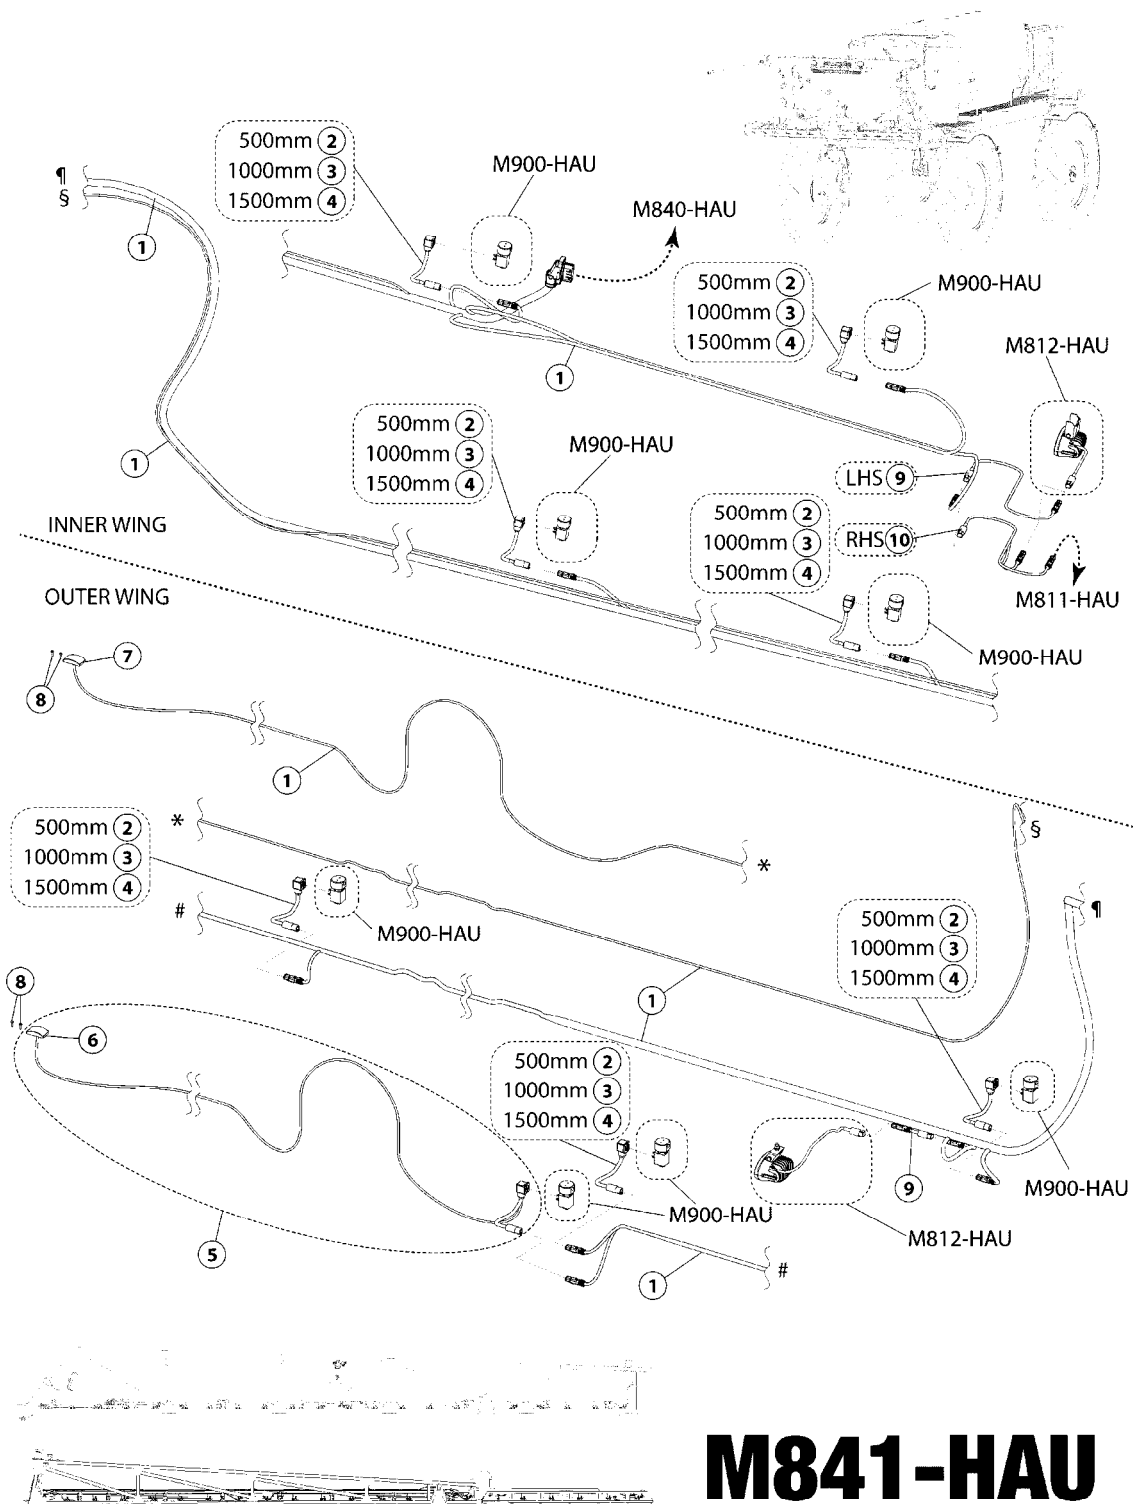

RUBICON RA BOOM ELECTRICAL
HARNESS
M841-HAU, 23:03:18

Page 1
Date 12.08.2020 8:23

Pos.	parts-n°	order qty	description
1	MA750008062	1	14 SECTION BOOM HARNESS
2	26121304	1	ACTIVEAIR SECTION VALVE CABLE 500MM
3	26121504	1	ACTIVEAIR SECTION VALVE CABLE 1000MM
4	26121404	1	ACTIVEAIR SECTION VALVE CABLE 1500MM
5	26055804	1	WIRING LOOM - RUBICON - RED MARKER LIGHT
6	26049704	1	L.E.D. MARKER LIGHT - RED
7	26049804	1	L.E.D. MARKER LIGHT - AMBER
8	43003704	1	SCREW 8X16 PAN HEAD TEK
9	26124804	1	HARNESS, BOOM EXTENSION HARNESS, RUBICON BLUE LIG
10	26124904	1	HARNESS, CENTRE EXTENSION HARNESS, RUBICON BLUE L