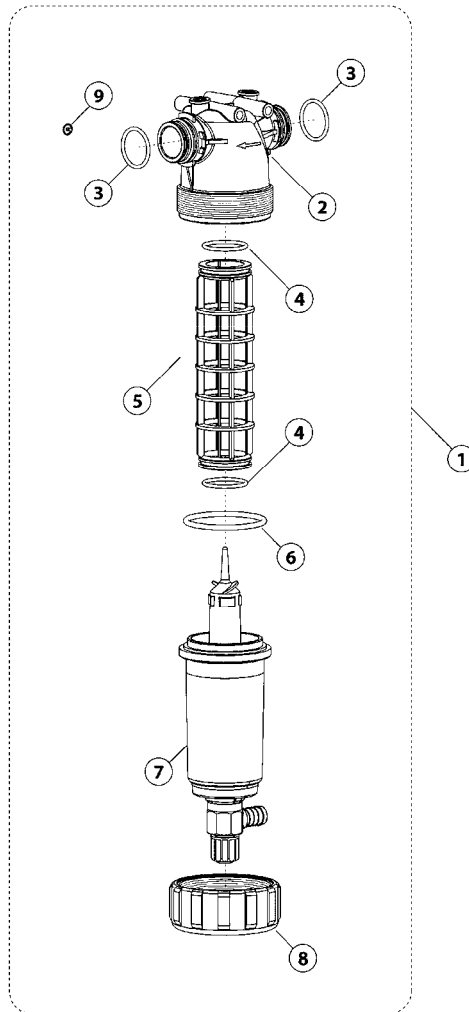

FILTER ARAG 32621D4 SERIES
B811-HAU, 23:03:18

Page 0

Date 12.08.2020 8:22

B811-HAU