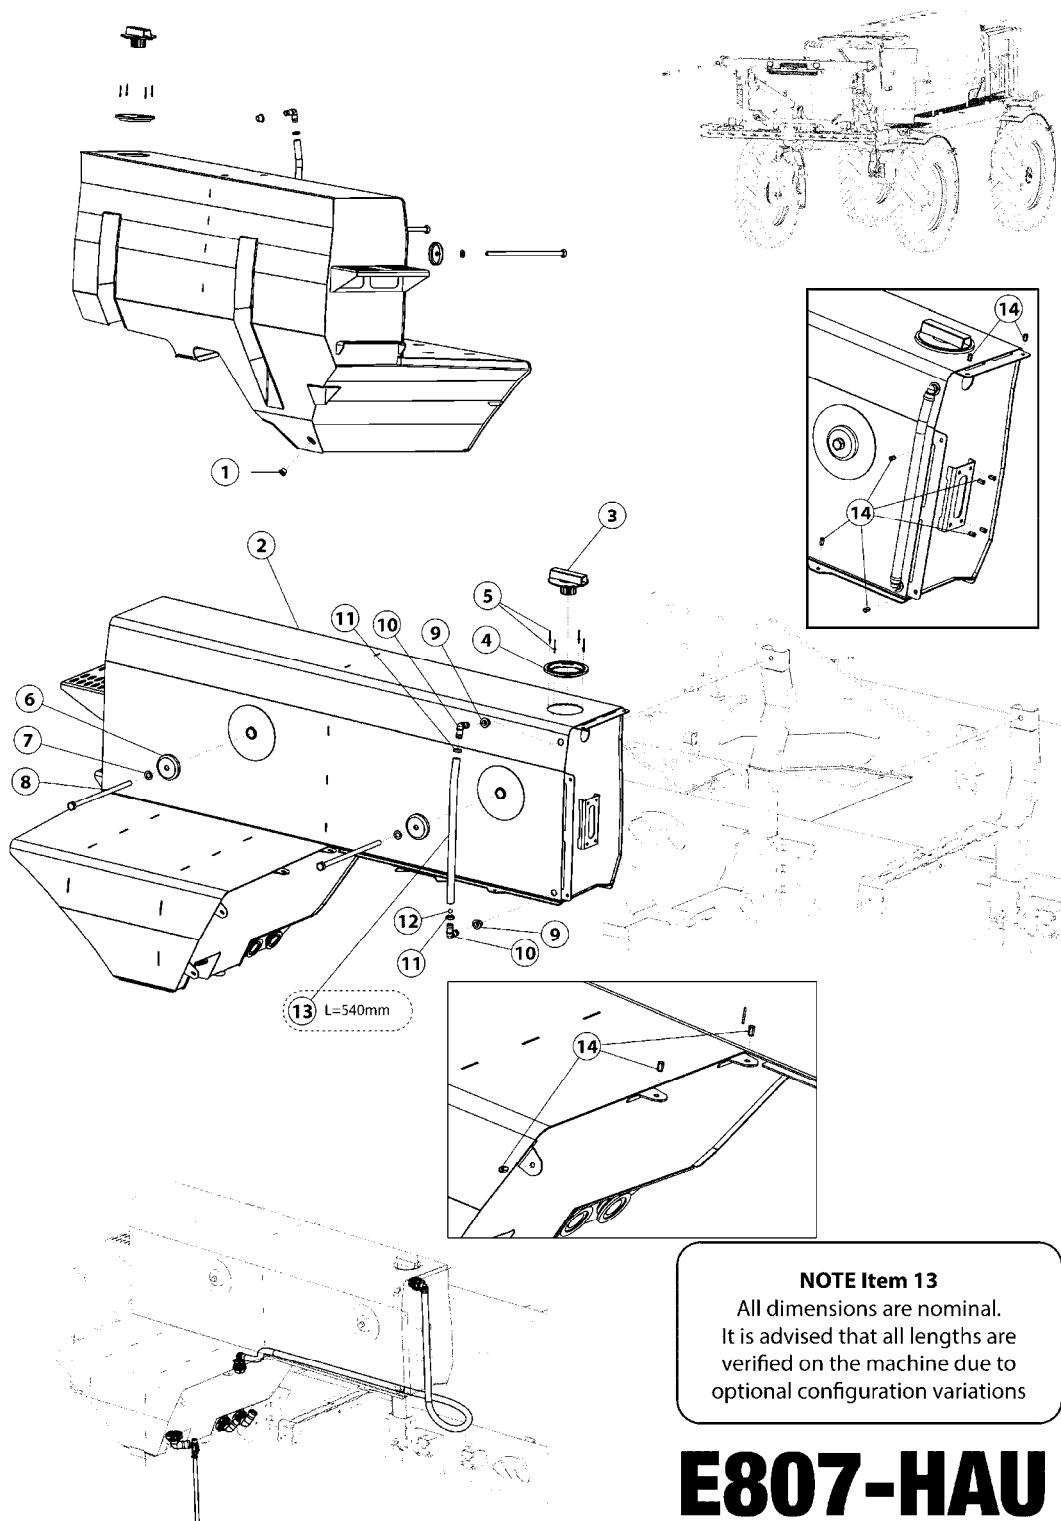

NOTE Item 13
All dimensions are nominal.
It is advised that all lengths are
verified on the machine due to
optional configuration variations

E807-HAU

RINSE TANK RUBICON
E807-HAU, 26:11:18

Page 1

Date 12.08.2020 8:22

Pos.	parts-n°	order qty	description
1	MA233630000	1	PLUG G1/2
2	63104704	1	RUBICON Rinse Tank - Spare Part
3	10052203	1	LID VENT ASSY
4	10619803	1	LID HOUSING TREADED F. 6'
5	48001104	1	POPRIVET-SS-STST5-4
6	16401504	1	CUP
7	471128	1	WASHER, M16, Ø30/17.0X 3.0, SS
8	43016004	1	BOLT M16X350 GRADE 8.8
9	24000304	1	TOP HAT GROMMET 19MM
10	33000504	1	ELBOW 19MM - 19MM
11	C24/8	1	NORMA COBRA CLAMPS C24/8
12	334197	1	BALL F. LIQUID LEV. INDICATOR
13	5913738	1	3/4''CLEAR - SIGHT TUBE H/DUTY
14	MA702017015	1	Hexagonal rivet nut M06 inox EP. 4-5.5