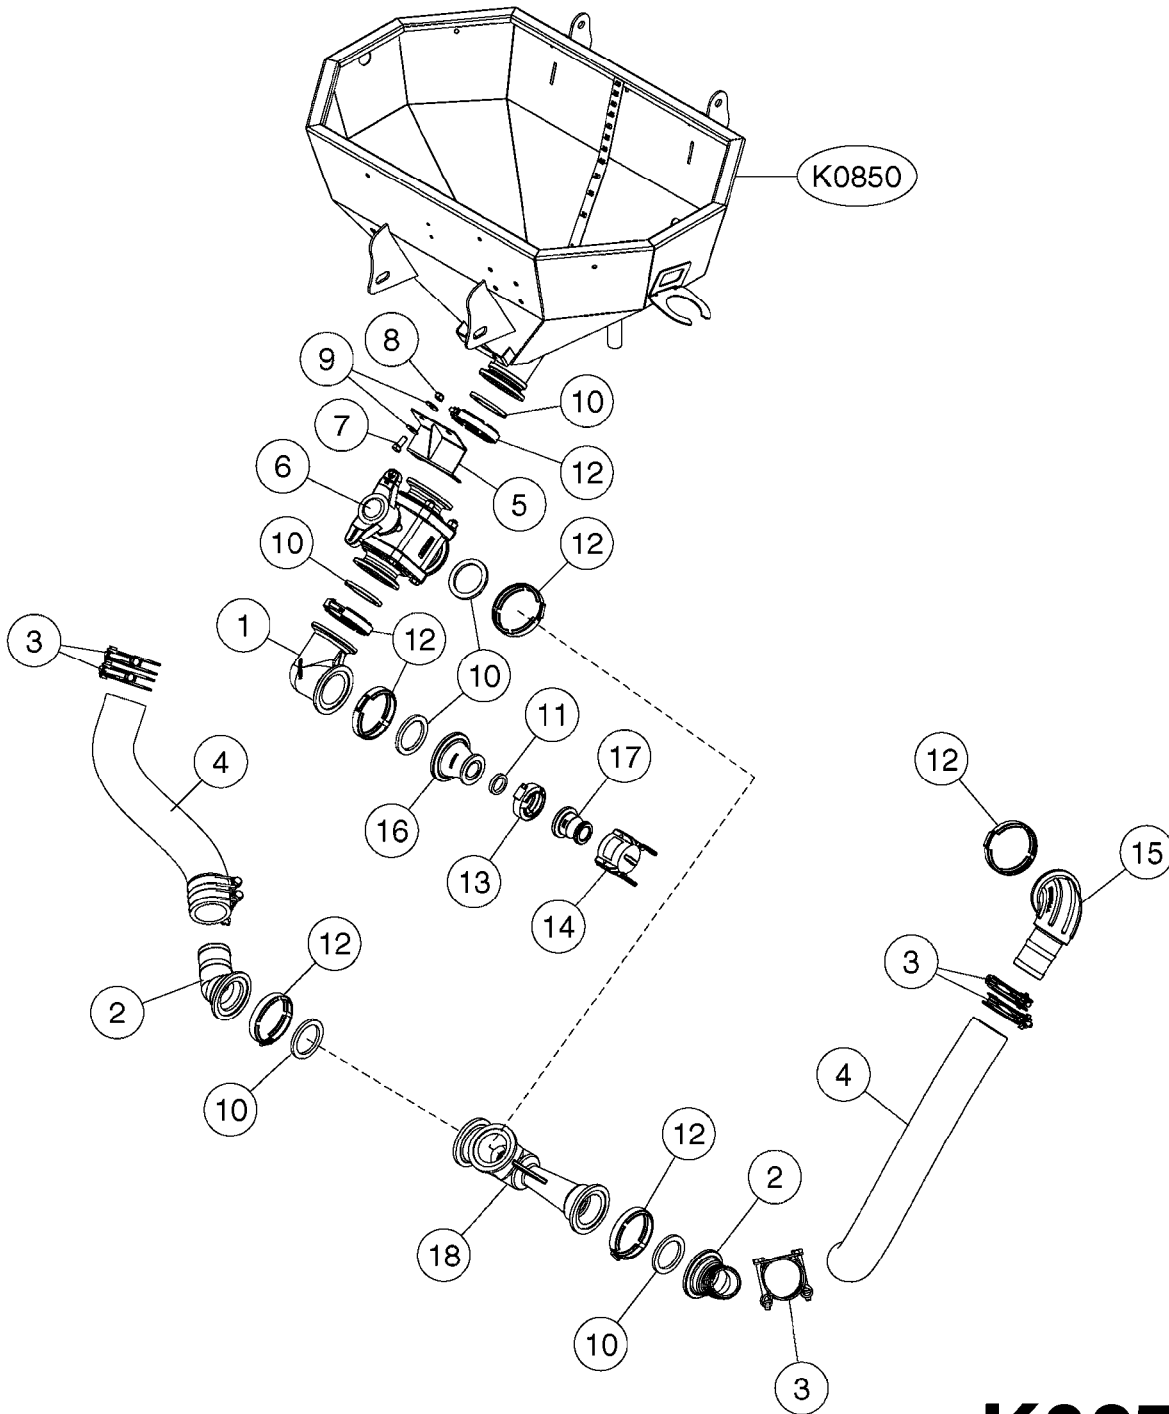

CHEM. FILLER RUBICON C
K0870-HIN, 03:05:18

CHEM.FILLER RUBICON C
K0870-HIN, 03:05:18

Page 1
Date 12.08.2020 8:23

Pos.	parts-n°	order qty	description
1	28091203	1	COUPLING, BANJO, 2", FLANGE, 90
2	28091303	1	FITT. BANJO, 2", 220F-45°, M220BRB45
3	MA237524000	1	DOUBLE WIRE HOSE CLAMP Ø63-68
4	MA240549000	1	HOSE Ø50X65 OSM II / REV.:A
5	MA251231000	1	SUPPORT F.LOWER CHEMFILL VALVE
6	MA534003019	1	VALVE 3-WAY 2" FP
7	MA701001071	1	BOLT HEX M8X20 A2 933
8	MA702008016	1	LOCKNUT M8 A2 985
9	MA703001006	1	WASHER L8 SS
10	MA705010002	1	GASKET F. 2" FP BANJO FLANGE VITON
11	MA705010005	1	GASKET F.1" BANJO FLANGE VITON
12	MA715011002	1	CLAMP F.2" FP BANJO FLANGE
13	MA715011004	1	CLAMP F.1" BANJO FLANGE
14	MA718000020	1	CAP F.MALE QUICK COUPLER 1"
15	MA718022019	1	FITT. 2" FP FLANGE - 2" HOSE
16	MA718023007	1	FITT. REDUCER 2" FP TO 1"
17	MA718024014	1	COUPLER, 1", MALE, FLANGED
18	MA718030001	1	MANIFOLD, INDUCTOR - FULL PORT, 2"