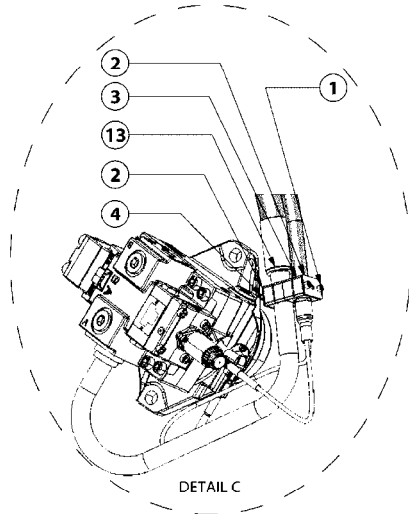

CHEM. FILLER RUBICON E
K0890-HIN, 10:05:18

K0890

CHEM.FILLER RUBICON E
K0890-HIN, 10:05:18

Page 1

Date 12.08.2020 8:23

Pos.	parts-n°	order qty	description
1	450402	1	BOLT HEX M6X50
2	460261	1	NUT HEX M6X1.00 LOCK DIN985 A2 SS
3	28030003	1	CLAMP HOSE GEAR P1" 6716
4	MA237151000	1	FITT.1/2" MALE
5	MA237210000	1	FITT. 3/4" FEMALE Ø20
6	MA237212000	1	FITT. 3/4" FEMALE 90° ELBOW
7	MA237254000	1	MALE TEE 20X20X20
8	MA237311000	1	TRESS NOBEL HOSE Ø28xØ19
9	MA237751000	1	2-WAY VALVE 3/4" - 1/2" F
10	MA237905000	1	O-RING 16X3 NITRIL 72 SH
11	MA247922009	1	SPACER SS
12	MA506004100	1	HOSE D12
13	MA534031001	1	M16 RINSE NOZZLE
14	MA702010006	1	M16 FLANGE NUT
15	MA718002004	1	HOSE CONNECTOR ELBOW D12
16	MA718013017	1	SINGLE MALE UNION
17	MA718017013	1	QUICK COUPLER TEE D12
18	MA718028001	1	FITT. 3/4" M/F 90° ELBOW