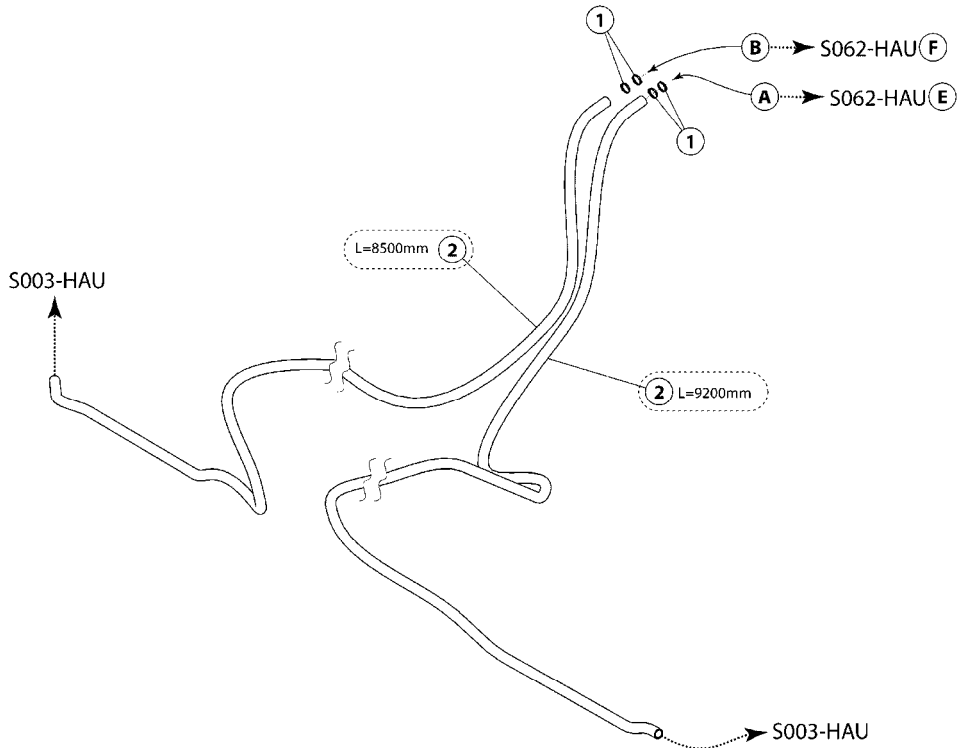

RUBICON - MAIN BOOM FLUID FEEDS
S005-HAU, 26:11:18

Page	0
Date	12.08.2020 8:22

NOTE Item 2
All dimensions are nominal.
It is advised that all lengths are verified on the machine due to optional configuration variations

S005-HAU