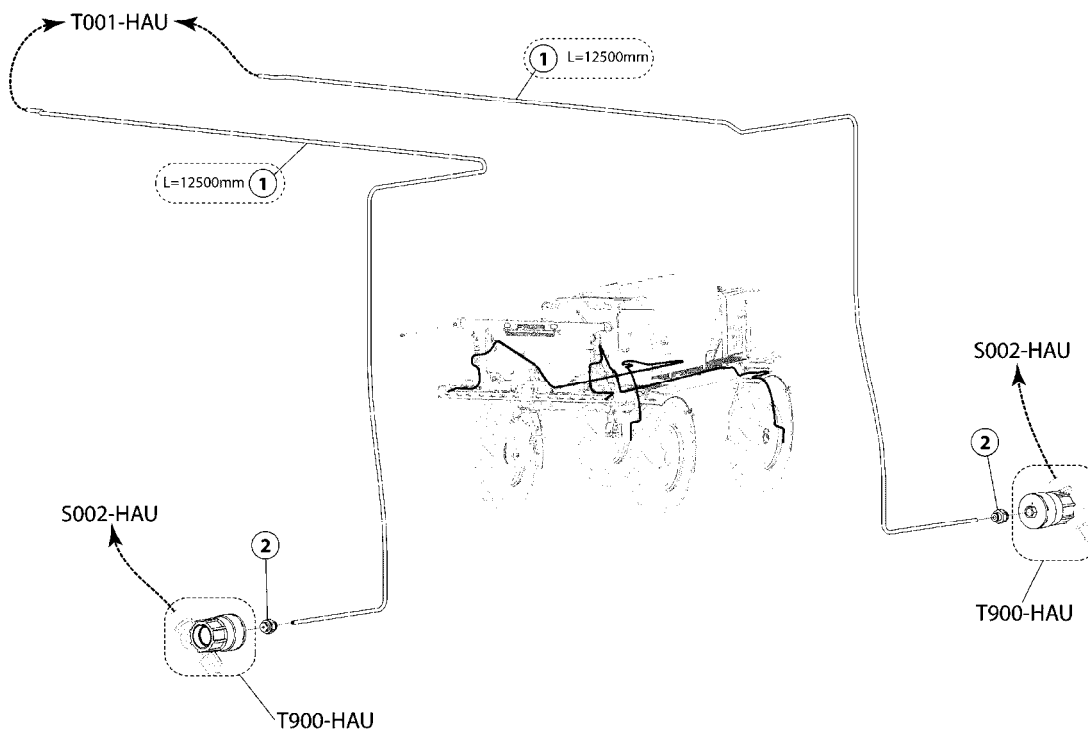

NOTE Item 1
All dimensions are nominal.
It is advised that all lengths are verified on the machine due to optional configuraton variations