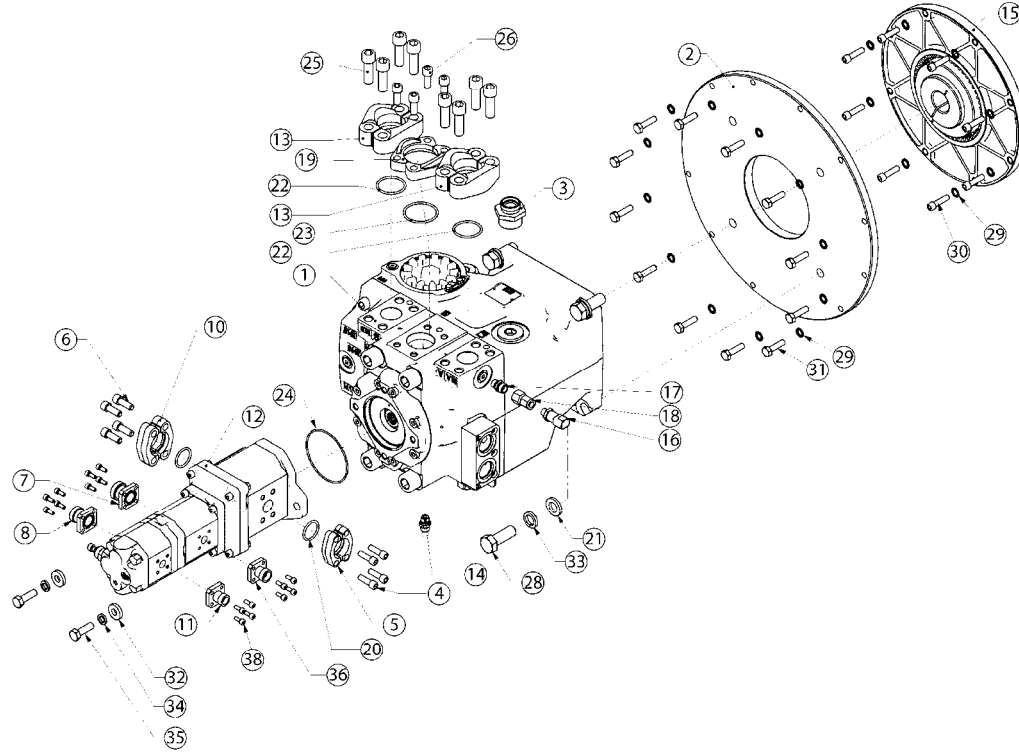

P800-HAU

ENGINE OUTLET RUBICON
P800-HAU, 30:01:17

Page 1
Date 12.08.2020 8:23

Pos.	parts-n°	order qty	description
1	MA504090006	1	H1-250 pump with breaking block
2	MA242585000	1	Closing plate SAE2
3	MA710055014	1	HYD fitting UNION MALE CYLINDRICAL 28
4	MA701003006	1	BOLT CHC 3/8"x1-1/4" UNC 12.9
5	MA161027000	1	Flange 1" 3000
6	MA701003010	1	BOLT CHC 7/16"x1-1/4" UNC 12.9
7	MA710070004	1	Flange MALE 28 L Straight x 40
8	MA233958000	1	Flange BRM 22L x 0° x 40
10	MA233023000	1	Half flange 1"1/4 3000 PSI
11	MA710070005	1	Flange BRM 15 L x 0° x 35
12	MA504020041	1	PUMP TRIPLE CORP RIGHT ROTATION 48/22/
13	MA710067001	1	HALF FLANGE 1-1/2" 6000 PSI
14	MA233657000	1	HYD fitting UNION MALE CYL. 10 x 9/16U
15	MA515010003	1	Accouplement Bowex 100-11.5'' FLE-PA
16	MA723050002	1	PRESSURE SENSOR, MBS 1250 0-600 BARS
17	MA710055009	1	HYD fitting UNION MALE CYL. 10 x 9/16U
18	MA710065000	1	ADAPTER FITT. 10X8.13 S CS
20	MA161290000	1	O-RING 32.92x3.53 NIT.88SH
21	MA703100002	1	Washer fab 36X21X6
22	MA705002036	1	O-RING 47.22x3.53 NIT 88SH
24	MA238187000	1	O-ring101,27x2,62NIT72sh
25	MA701003261	1	BOLT CHC M16X50 12.9 912
26	MA701003129	1	BOLT CHC M12X30 12.9 912
28	MA701001432	1	BOLT H M20X55 8.8 ZB 933
29	MA703002008	1	Washer ext AZ10 ac 27625
30	MA701003005	1	BOLT CHC 3/8"X1-1/2" UNC 12.9
31	MA701001151	1	Screw H M10x040 8.8 ZB 933
32	MA703100001	1	Washer fab 30X13X7
33	MA703004012	1	WASHER W20 AC 25516
34	MA703004008	1	Washer W12 ac 25516
35	MA701001173	1	BOLT M12x040 8.8 ZB 933
37	MA242746000	1	Rear Engine output (coupling and pumps)