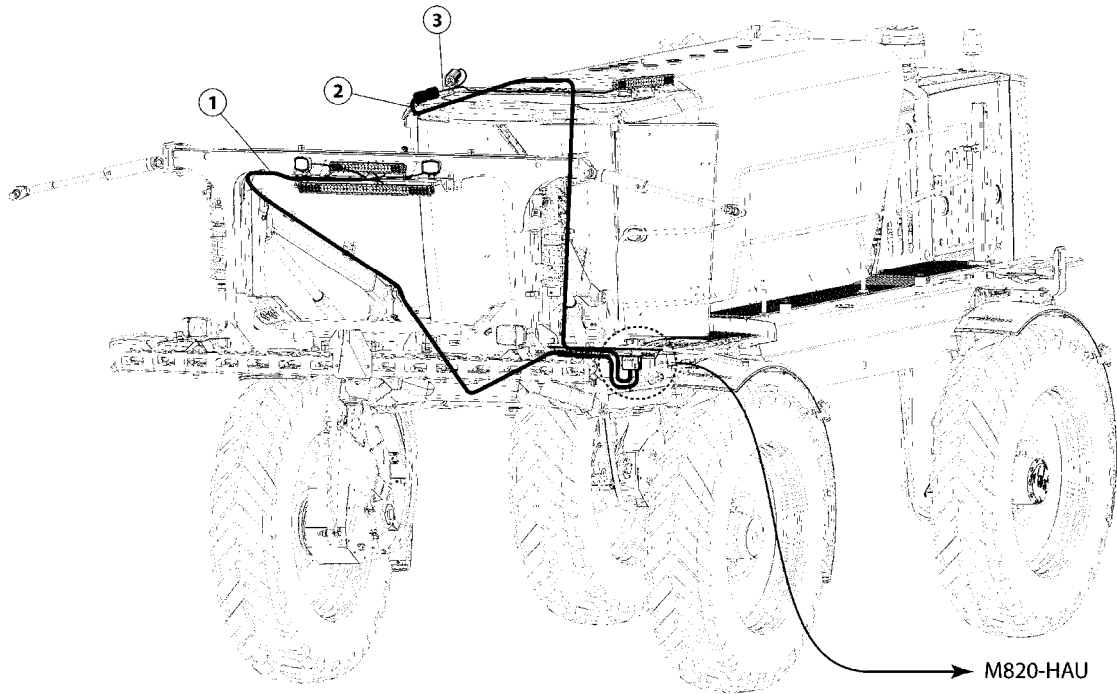

M813-HAU

CENTER & ROOF LIGHTING
HARNESSES - RUBICON
M813-HAU, 12:01:18

Page 1
Date 12.08.2020 8:23

Pos.	parts-n°	order qty	description
1	26054604	1	RUBICON: MAIN WORK AND DRIVING LIGHT HARNESS
2	26056404	1	WIRING LOOM - RUBICON - CABIN ROOF LIGHTING - 02
3	26055604	1	WIRING LOOM - RUBICON - CABIN ROOF LIGHTING - 01