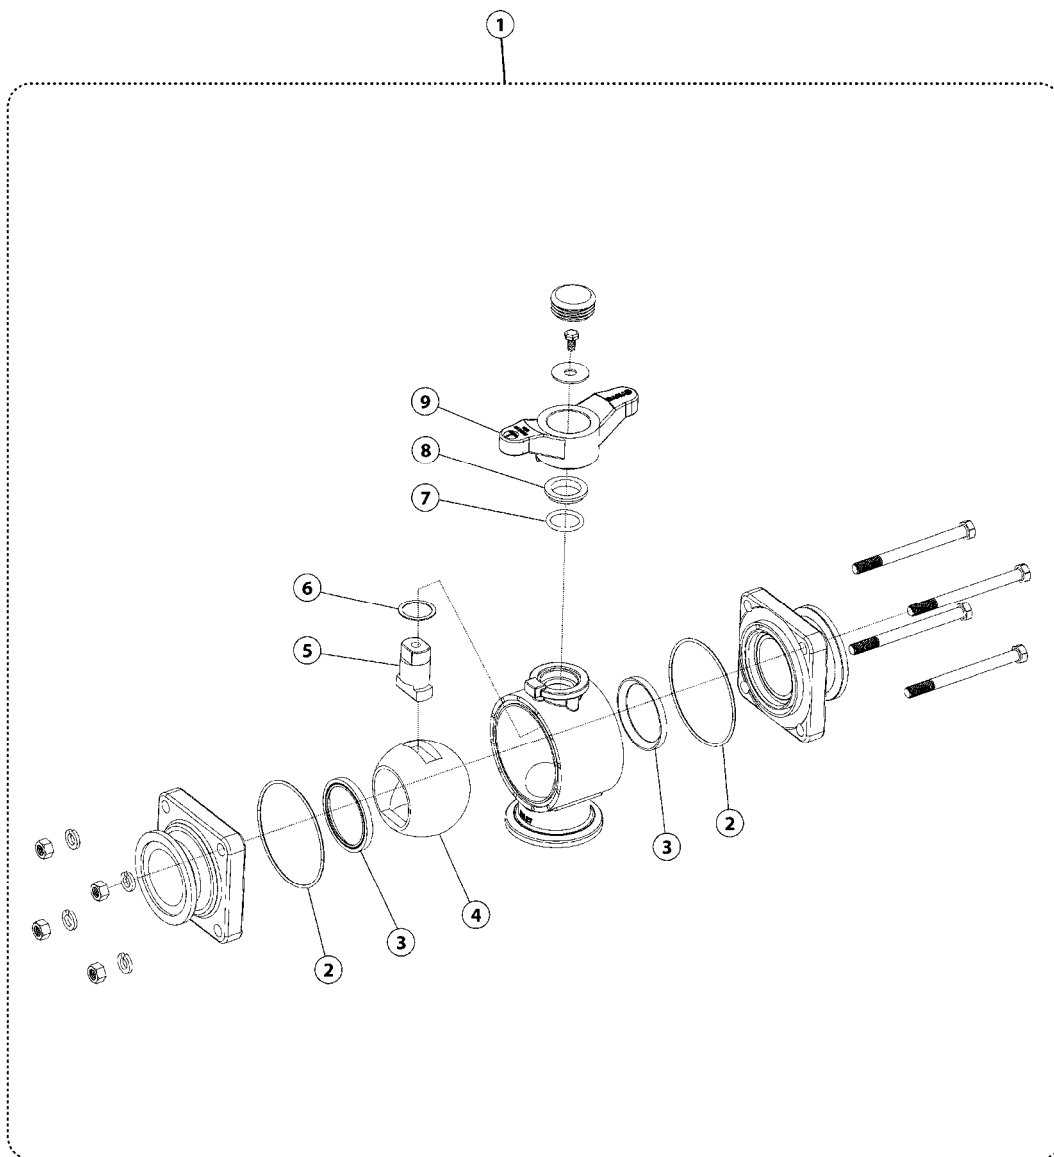

BANJO FLANGED 2" 3-WAY FULL
PORT VALVE
B815-HAU, 23:07:18

Page 0

Date 12.08.2020 8:22

B815-HAU