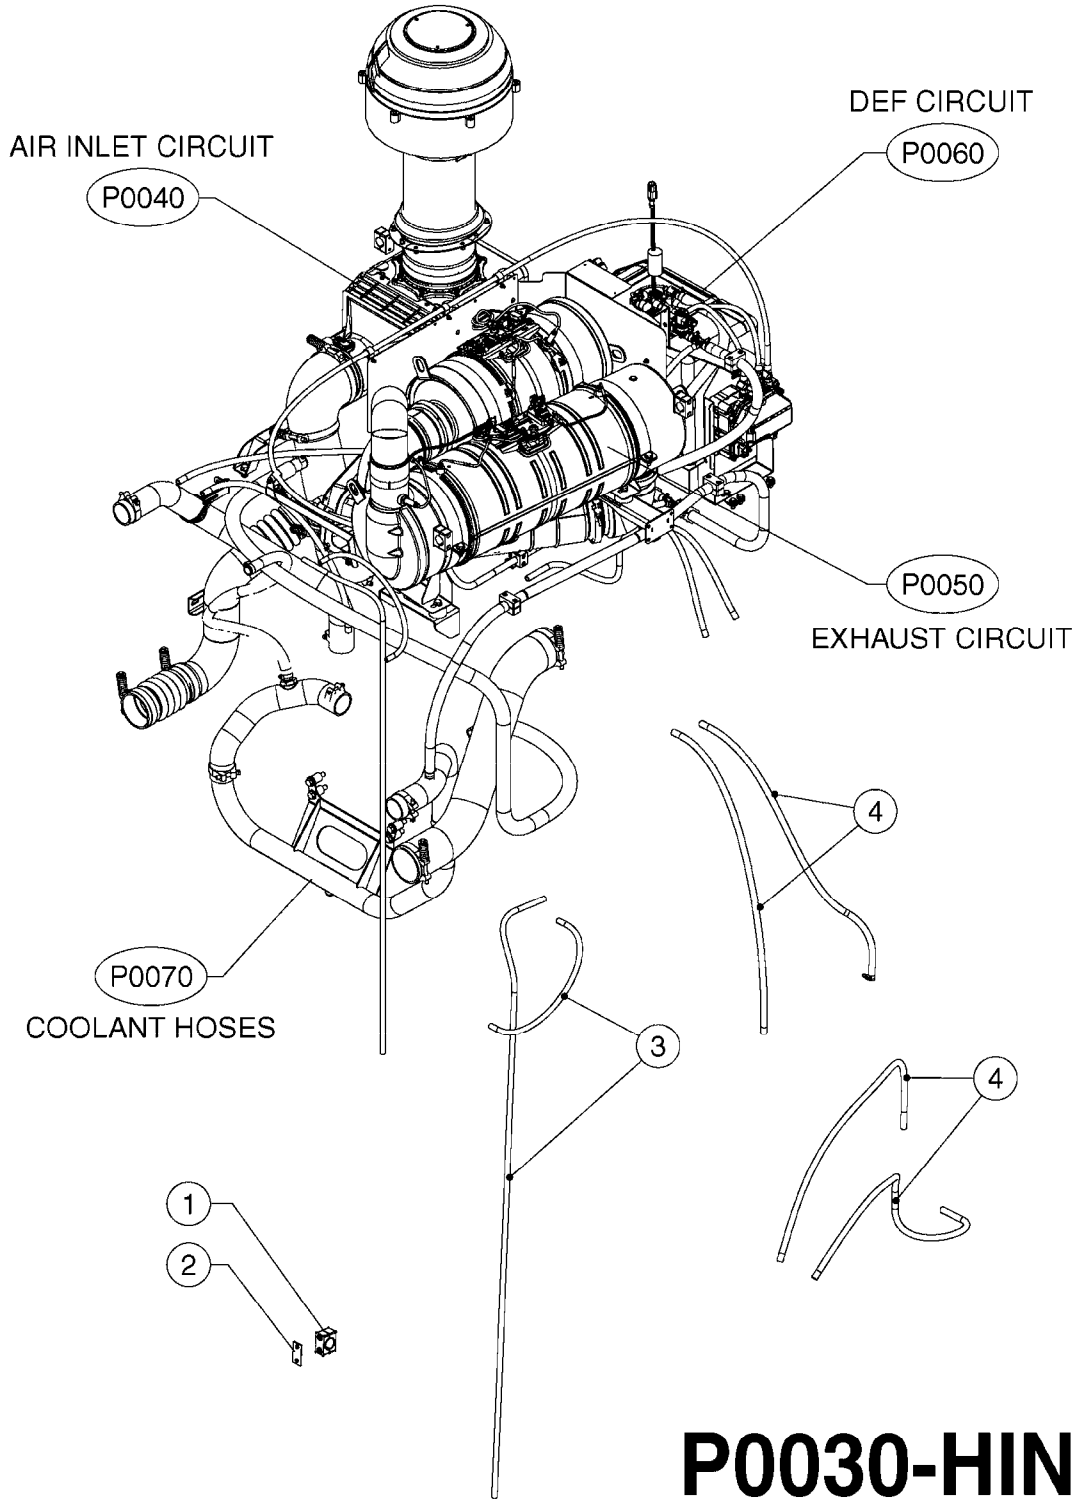

P0030-HIN

AIR - EXHAUST - DEF CIRCUITS
P0030-HIN, 22:05:18

Page 1

Date 12.08.2020 8:23

Pos.	parts-n°	order qty	description
1	MA161266000	1	MOUNTING CLAMP Ø30
2	MA161376000	1	WELDED PLATE SP4
3	MA516001005	1	COOLANT HOSE DN8
4	MA516001006	1	COOLANT HOSE DN10