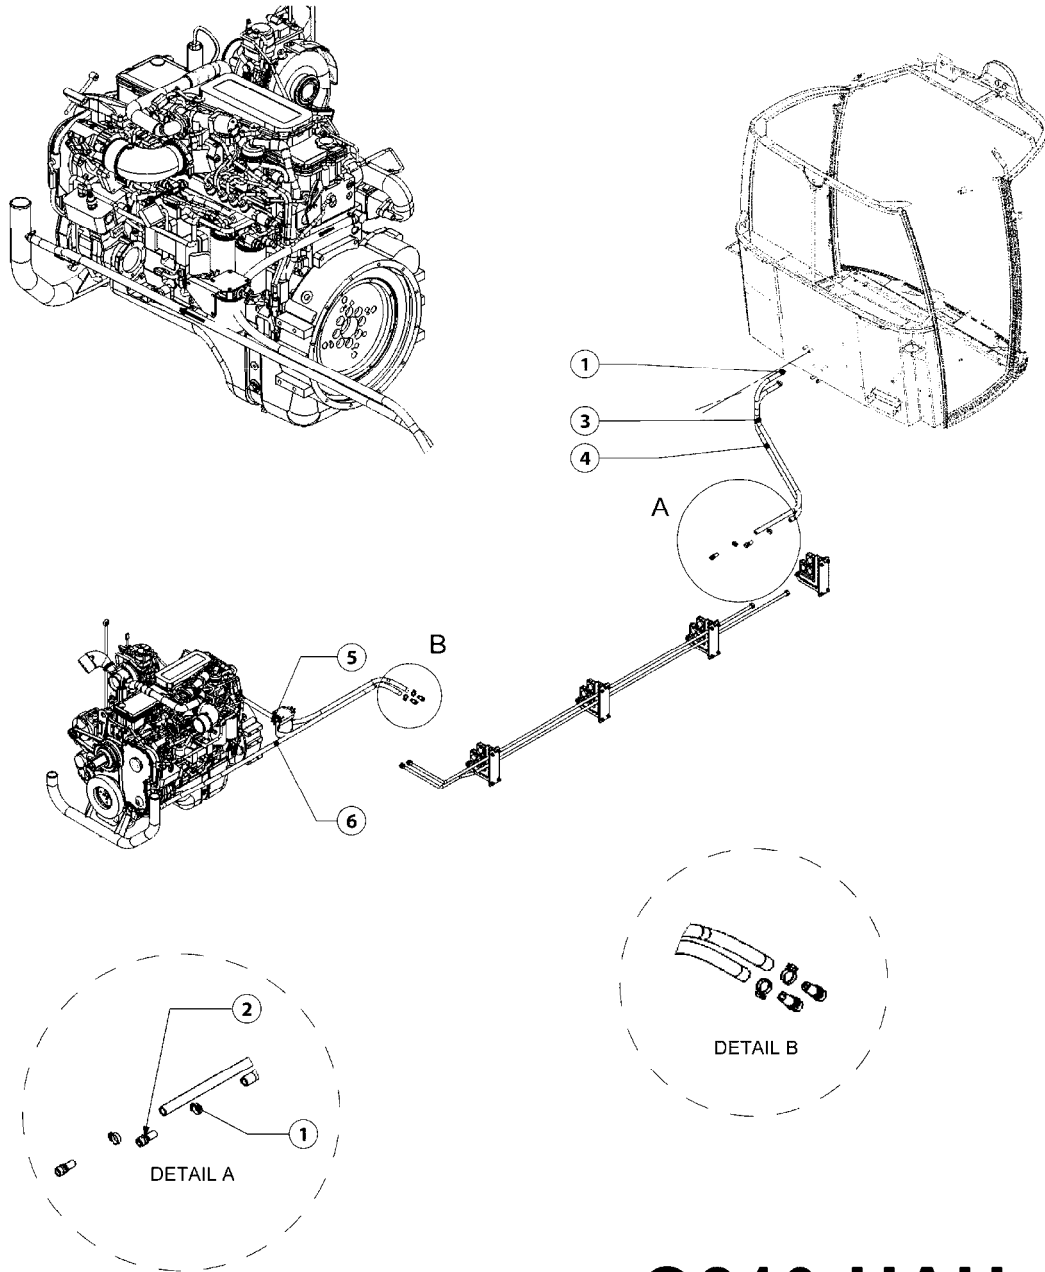

0810-HAU

CAB HEATING CIRCUIT - RUBICON
0810-HAU, 19:04:17

Page 1

Date 12.08.2020 8:23

Pos.	parts-n°	order qty	description
1	MA151655000	1	WORM GEAR CLAMP HOP14 Ø25/47
3	MA516001007-4	1	Heater water hose
4	MA516001007-5	1	Heater water hose
5	MA516001007-2	1	Heater water hose
6	MA516001007-3	1	Heater water hose