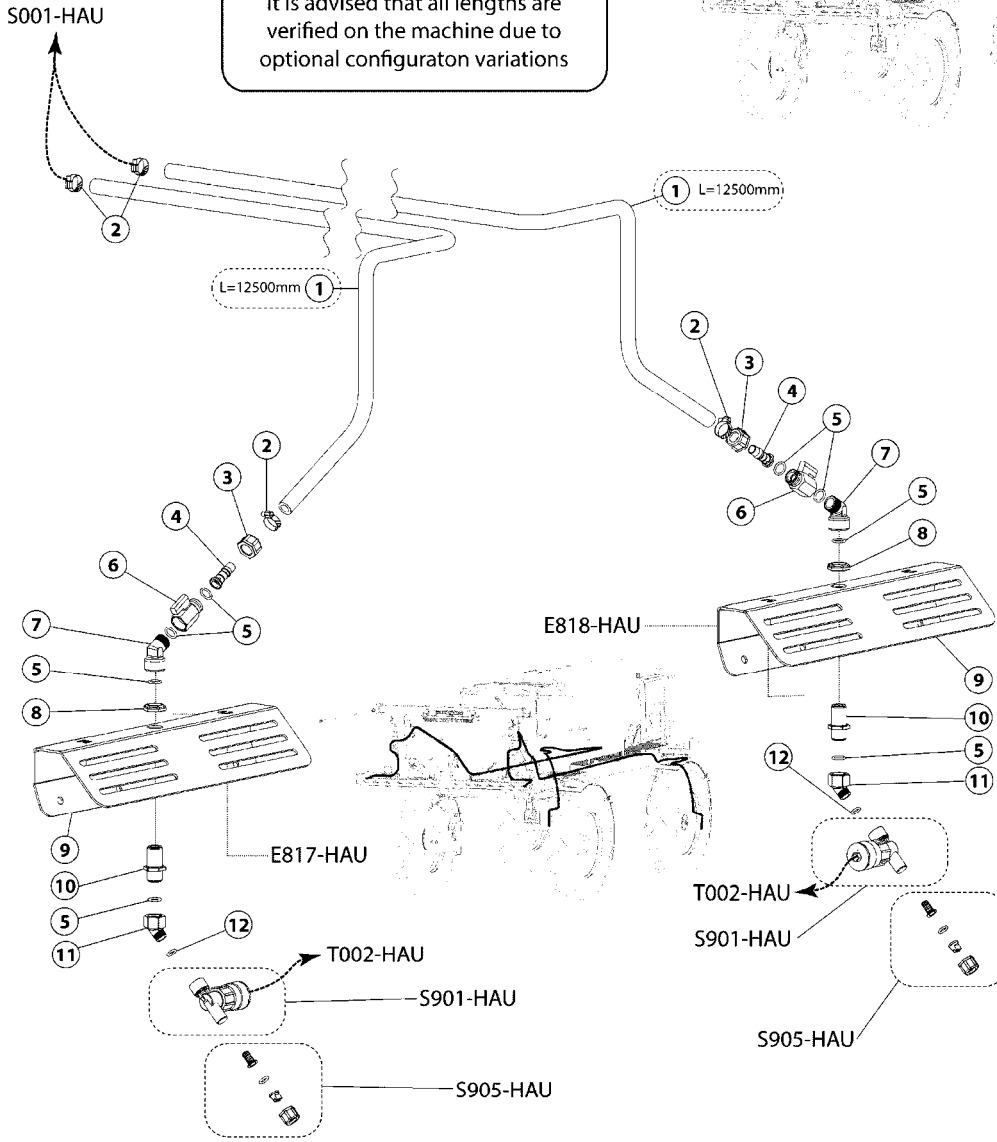

NOTE Item 1
All dimensions are nominal.
It is advised that all lengths are
verified on the machine due to
optional configuraton variations