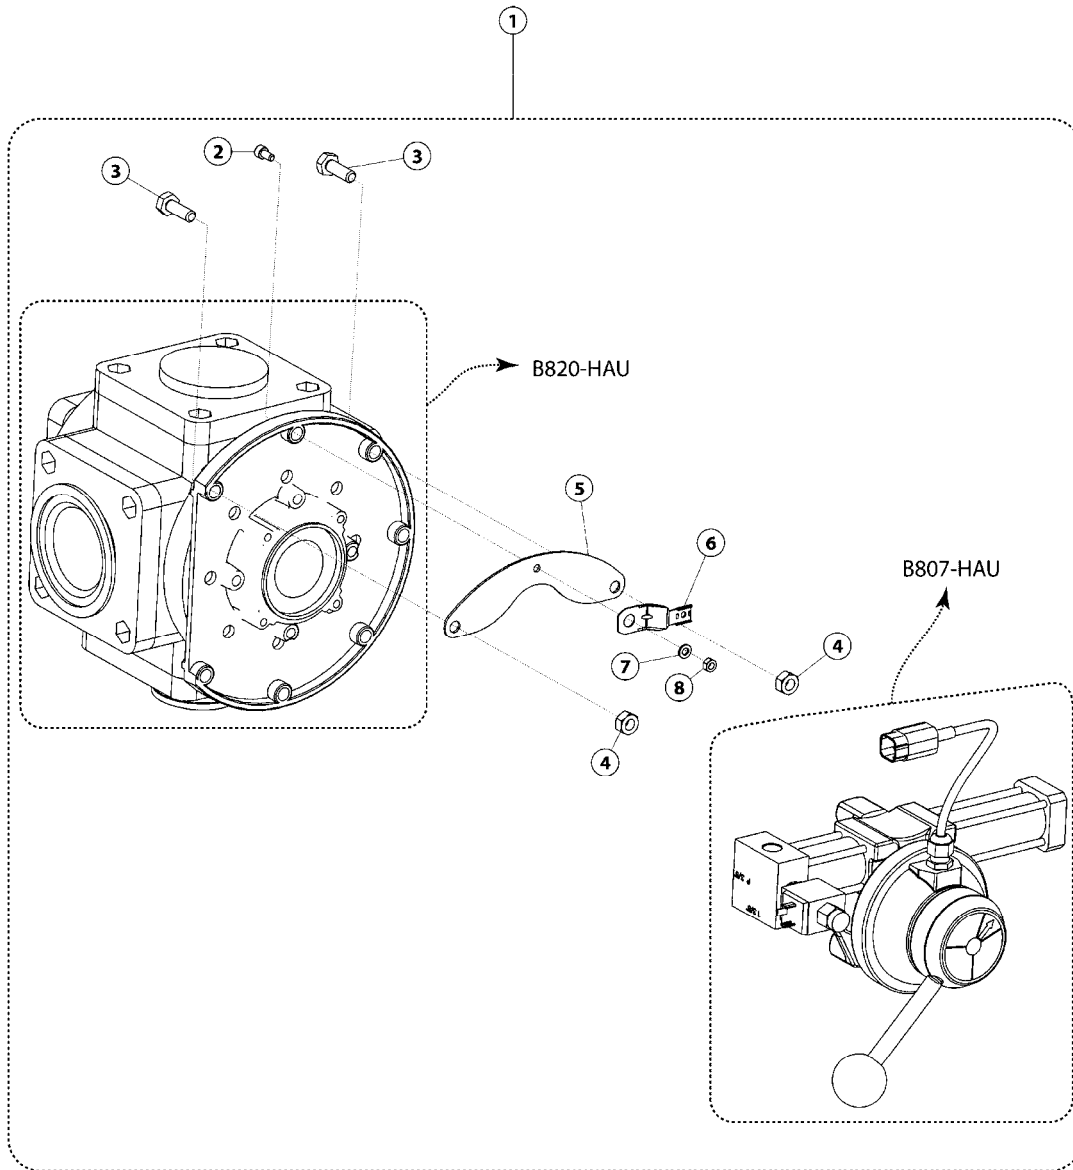

B801-HAU

SUCTION VALVE - RUBICON
B801-HAU, 23:11:18

Page 1

Date 12.08.2020 8:22

Pos.	parts-n°	order qty	description
1	MA534002004	1	MOTORIZED 5-WAY VALVE 3"
2	MA701003054	1	SCREW CHC M6 X 12 8.8 912
3	MA701001148	1	BOLT H M10X30 A2 931
4	MA702008019	1	AUTO LOCKNUT M10 A2 985
5	MA251068000	1	MOTORIZED VALVE CONNECTOR BRACKET
6	MA176635000	1	MOUNTING CLIP DEUTSCH
7	MA703001131	1	WASHER M6 SS A2
8	MA702008002	1	LOCKNUT M6 A2 985