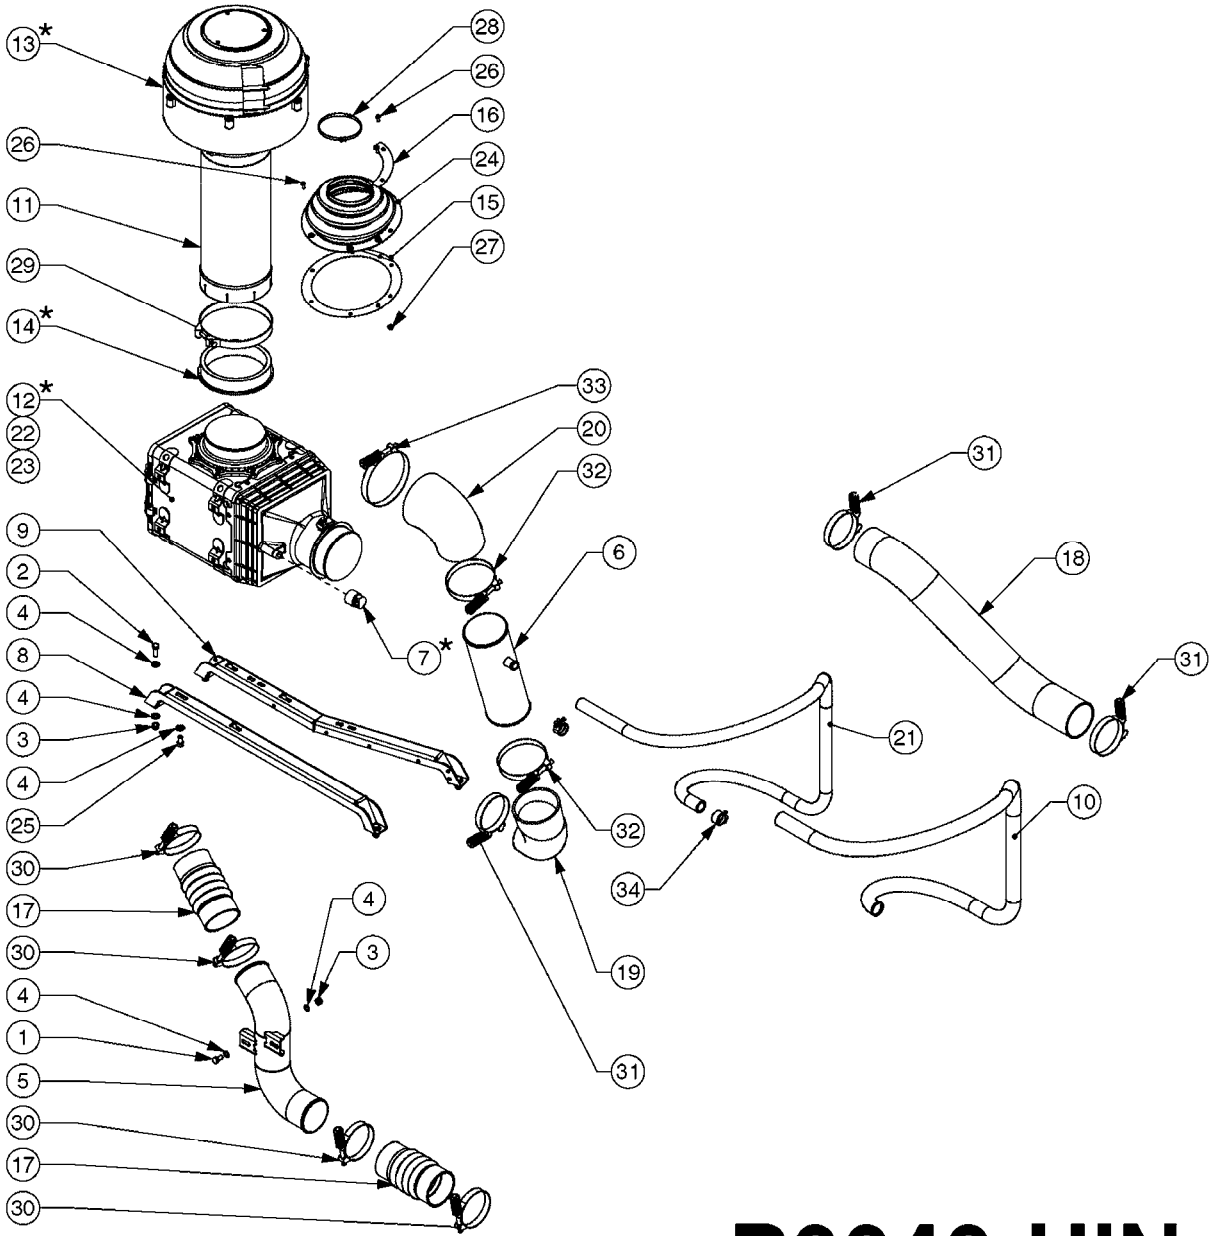

* SUPPLIED WITH CUMMINS T4 ENGINE

P0040-HIN

ENGINE AIR FILTER - RUBICON
P0040-HIN, 23:05:18

Page 1

Date 12.08.2020 8:23

Pos.	parts-n°	order qty	description
1	420626	1	BOLT HEX 8.8 DEL M10X20 FT
2	421002	1	BOLT HEX 8.8 DEL M10X30 FT DIN933
3	460423	1	NUT HEX M10X1.50 LOCK DIN985A2 SS
4	471122	1	WASHER, M10, Ø20/10.5X 2.0, SS
5	MA242589000	1	AIR INTAKE PIPE REV. B
6	MA242590000	1	SLEEVE D102 RIGHT REV. B
7	MA242603000	1	FILTER CLOGGING SENSOR
8	MA242660000	1	AIR FILTER SUPPORT - LEFT
9	MA242661000	1	AIR FILTER SUPPORT - RIGHT
10	MA242892000	1	HOSE PROTECTOR
11	MA242899000	1	ADAPTER 8" F / 8" M AIR FILTER
12	MA242900000	1	RUBICON T4 AIR FILTER (CUMMINS)
13	MA242901000	1	CYCLONE RUBICON T4 (CUMMINS)
14	MA242902000	1	T4 RUBBER SLEEVE (CUMMINS)
15	MA245983000	1	AIR FILTER CONNECTION WASHER
16	MA245984000	1	AIR FILTER JUNCTION SEGMENT
17	MA516002036	1	SILICONE CORRUGATED SLEEVE D100
18	MA516002041	1	AIR HOSE ID 101.6 REV. A
19	MA516002049	1	AIR ELBOW 90° COBRA REDUCER
20	MA516002050	1	AIR ELBOW 90° D1552/127
21	MA516003002	1	COMPRESSOR VACUUM HOSE T4
22	MA520003001	1	AIR FILTER PRIMARY CARTRIDGE 'RUBICON'
23	MA520003002	1	AIR FILTER SAFETY CARTRIDGE
24	MA532001007	1	BELLOWS REV. B
25	MA701003107	1	BOLT CHC M10X20 ALLEN 8.8 DIN 913
26	MA701021001	1	BOLT TBHC M6X16 A2 7380
27	MA702010007	1	FLANGE NUT M6 A2 6923 NYLOCK
28	MA715002001	1	CLAMP BX8 120-140
29	MA715006013	1	SPRING LOADED CLAMP D188/200 SS
30	MA715006020	1	SPRING LOADED CLAMP
31	MA715006021	1	SPRING LOADED CLAMP
32	MA715006022	1	SPRING LOADED CLAMP
33	MA715006023	1	SPRING LOADED CLAMP
34	MA715006024	1	HOSE CLAMP