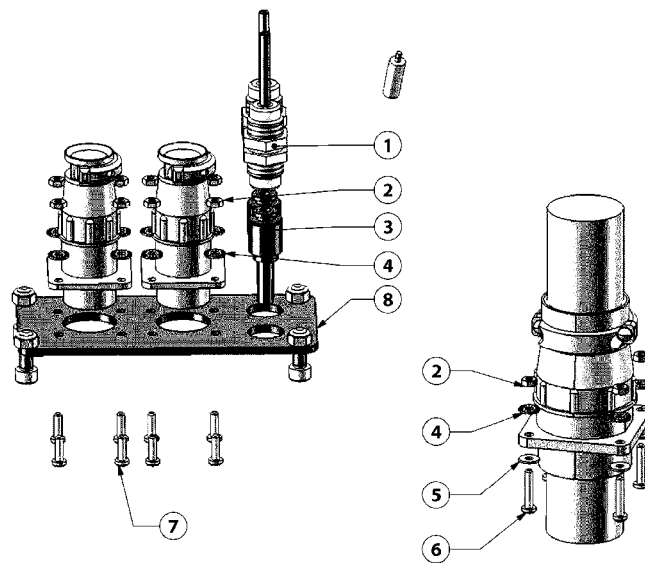

O802-HAU

ENGINE CONTROL CONSOLE -
RUBICON
O802-HAU, 19:04:17

Page 1
Date 12.08.2020 8:23

Pos.	parts-n°	order qty	description
1	MA508018002	1	One-touch Fitting Ø6
2	MA702002008	1	Nut H M03 ac8 ZB 934
3	MA238319000	1	Pneumatic restrictor Ø6 - Ø4
4	MA703002021	1	Washer ext AZ03 ac ZB 27624
5	MA703001040	1	Washer plate M03 steel ZB
6	MA701010004	1	Screw CS M03x016 4.8 ZB 84
7	MA701010003	1	Screw CS M03x010 4.8 ZB 84
8	MA248163000	1	CPC and air connector material