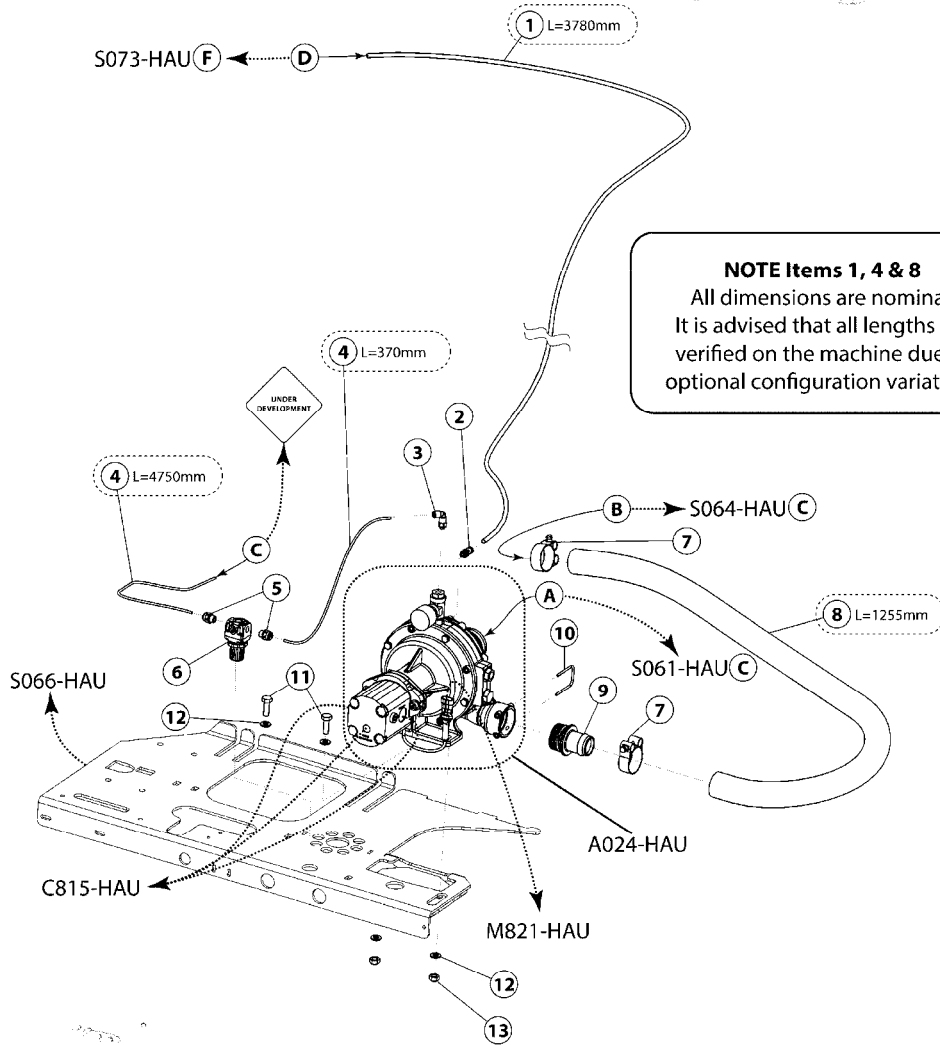

S063-HAU

RUBICON - FLUID PACK MAIN
PUMP ASSEMBLY
S063-HAU, 27:11:18

Page 1
Date 12.08.2020 8:22

Pos.	parts-n°	order qty	description
1	5913701RD	1	TUBE POLY-8MM RED
2	232114	1	COUPLER 1/8" THREADX8MM HOSE
3	MA238305000	1	CONNECTOR, SWIVEL 90° 1/8" X Ø4
4	MA238304000	1	HOSE, PE, Ø4/2 X 12", BLUE
5	MA508005005	1	FITT. STR. ADAPTER 1/4" G Ø4
6	MA508006000	1	AIR PRESSURE REGULATOR ACE HARDI
7	MA715006001	1	JOINT BOLT CLAMP Ø48/51
8	MA240469000	1	HOSE Ø38X51 R4 D.38X50 / REV.:A
9	MA718014022	1	FITT. STR. S67 Ø40
10	MA718026005	1	S-67 "U" PIN
11	421002	1	BOLT HEX 8.8 DEL M10X30 FT DIN933
12	471122	1	WASHER, M10, Ø20/10.5X 2.0, SS
13	460423	1	NUT HEX M10X1.50 LOCK DIN985A2 SS