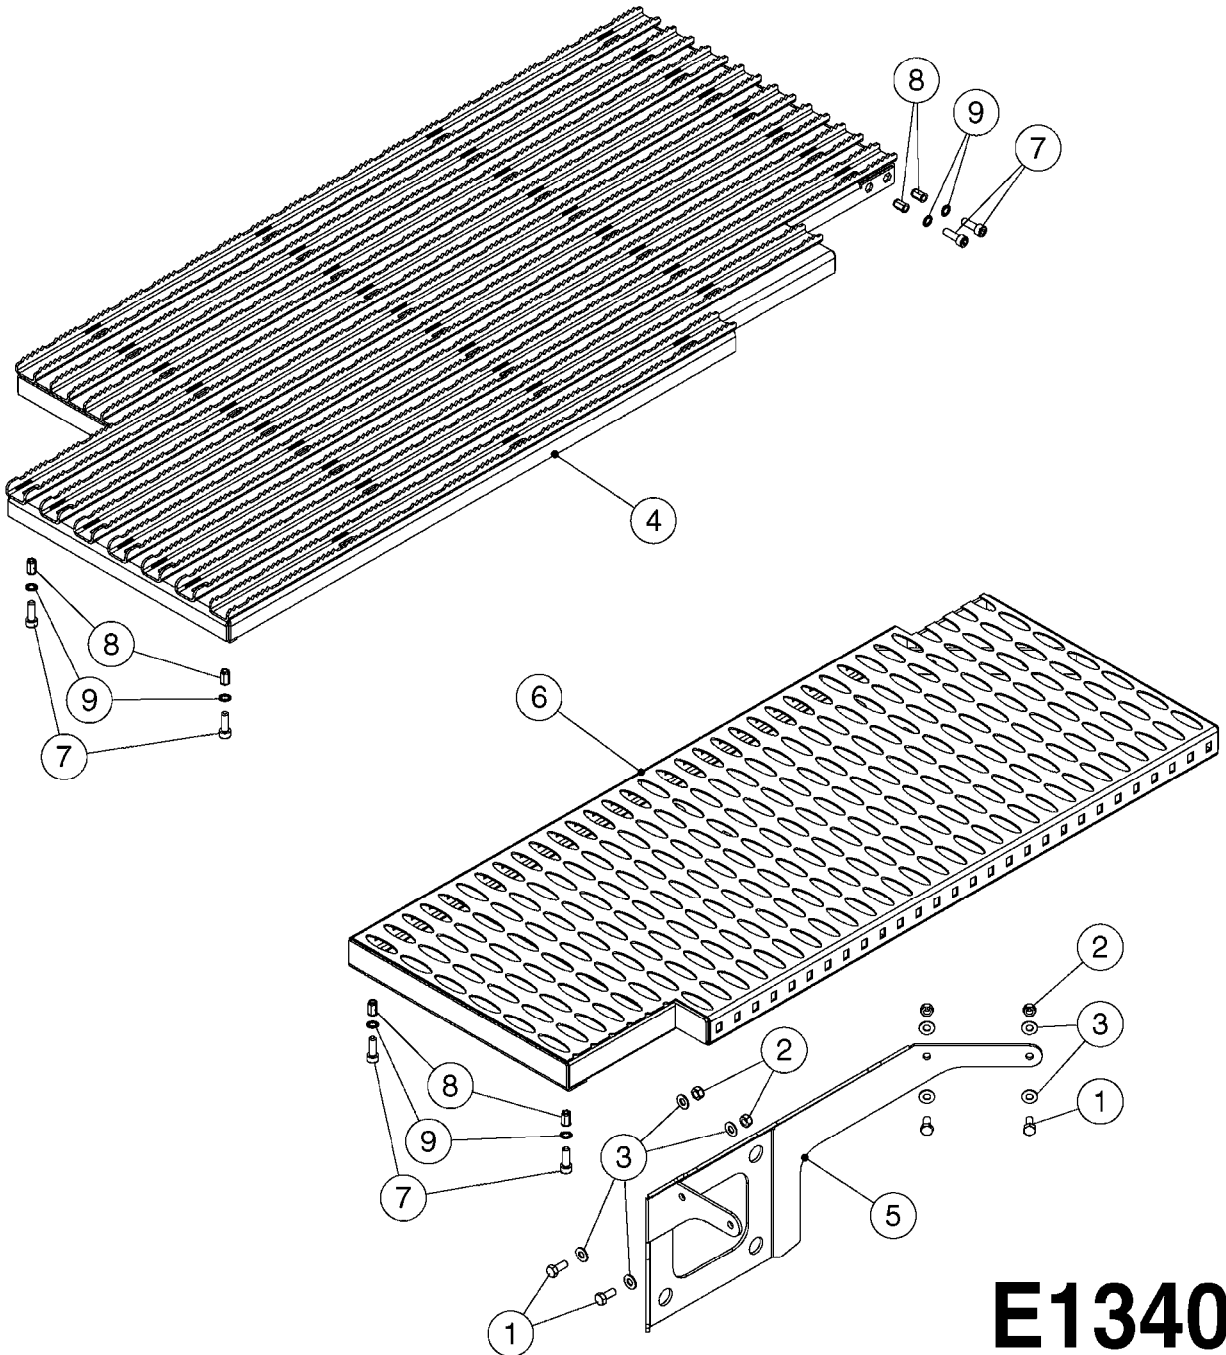

* Position of gauge in housing

E1330

PLATFORM/FUEL TANK - RUBICON
E1330-HIN, 14:08:18

Page 1

Date 12.08.2020 8:23

Pos.	parts-n°	order qty	description
1	278924	1	FUEL TANK PLASTIC CAP
2	410185	1	BOLT HEX 8.8 DEL M6X16
3	430939	1	BOLT M12X50 STAINLESS
4	438052	1	BOLT HEX 8.8 DEL M16X150
5	460585	1	LOCKING NUT M16 DIN985 A2 SS
6	460703	1	NUT HEX M12X1.75 LOCK DIN985A2 SS
7	460747	1	NUT HEX M24 LOCK
8	471125	1	WASHER M6U 6.4X14X1.2,A2 SS
9	471127	1	WASHER, M12, Ø24/13X24X2.5 SS
10	471130	1	WASHER, M24, Ø44/25.0X 4.0, SS
11	MA161369000	1	MOUNTING CLAMP Ø40
12	MA161606000	1	MALE PLUG FUEL BSPP 1/4"
13	MA233630000	1	PLUG G1/2
14	MA234310000	1	FUEL LEVEL SENDER
15	MA237114000	1	O-RING Ø94X3
16	MA242655000	1	RUBICON - FUEL TANK BRACKET
17	MA242658000	1	RUBICON GAUGE COVER
18	MA242666000	1	RUBICON FUEL TANK
19	MA245864000	1	WASHER 5MM Ø62/Ø34 /NYLON
20	MA245865000	1	RUBBER 728 X115 X 8.5MM
21	MA245973000	1	HANDRAIL - LEFT HAND - RUBICON
22	MA701003028	1	BOLT CHC M5X16 ALLEN A2 912
23	MA701003278	1	BOLT CHC M6X80 ALLEN A2 DIN 912
24	MA702008002	1	LOCKNUT M6 A2 985
25	MA703001048	1	WASHER M6 SS
26	MA705016073	1	RUBBER PROFILE L=150
26	MA705016075	1	RUBBER PROFILE L=210
27	MA715010004	1	MOUNTING CLAMP PLATE Ø40