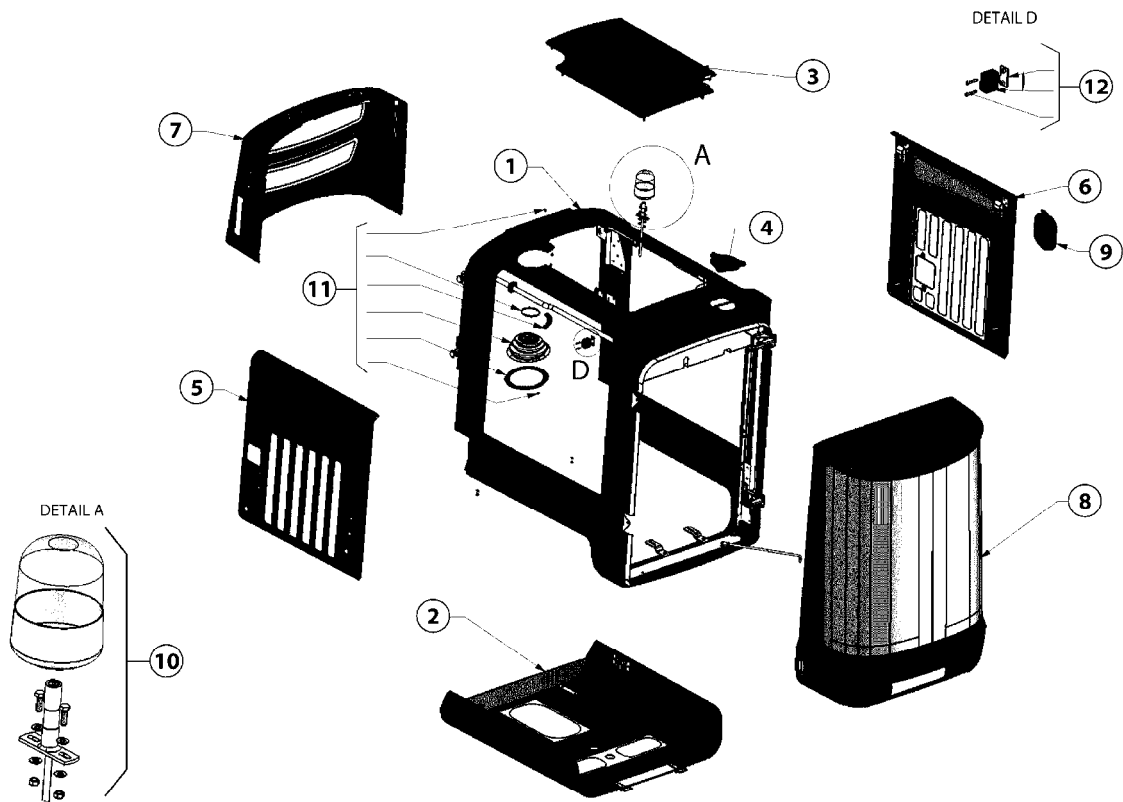

E810-HAU

ENGINE HOOD RUBICON
E810-HAU, 27:01:17

Page 1

Date 12.08.2020 8:22

Pos.	parts-n°	order qty	description
1	MA245776000	1	Equipped Framework
2	MA245779000	1	Equipped down cover
3	MA245780000	1	Equipped top cover
4	MA245820000	1	Equipped top cover
5	MA245778000	1	Equipped left cover
6	MA245777000	1	Equipped right cover
7	MA245782000	1	Equipped front cover
8	MA245781000	1	Equipped rear cover
9	MA253092000	1	Trap door
10	MA243781000	1	Engine cover electric material
12	MA242748000	1	Engine Equipment Tier 3A AUSTRALIA