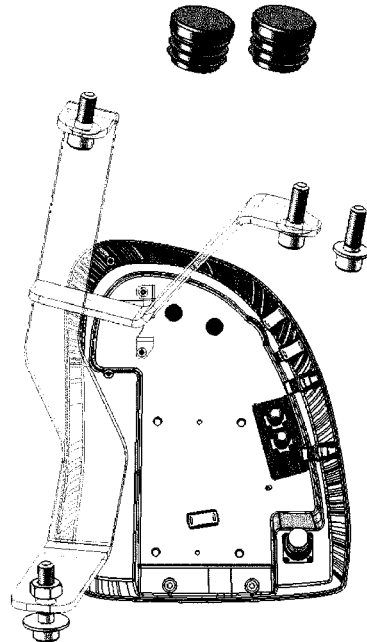

O802-HAU

ENGINE CONTROL CONSOLE -
RUBICON
O802-HAU, 19:04:17

Page 1
Date 12.08.2020 8:23

Pos.	parts-n°	order qty	description
1	MA508018002	1	One-touch Fitting Ø6
2	MA702002008	1	Nut H M03 ac8 ZB 934
3	MA238319000	1	Pneumatic restrictor Ø6 - Ø4
4	MA703002021	1	Washer ext AZ03 ac ZB 27624
5	MA703001040	1	Washer plate M03 steel ZB
6	MA701010004	1	Screw CS M03x016 4.8 ZB 84
7	MA701010003	1	Screw CS M03x010 4.8 ZB 84
8	MA248163000	1	CPC and air connector material