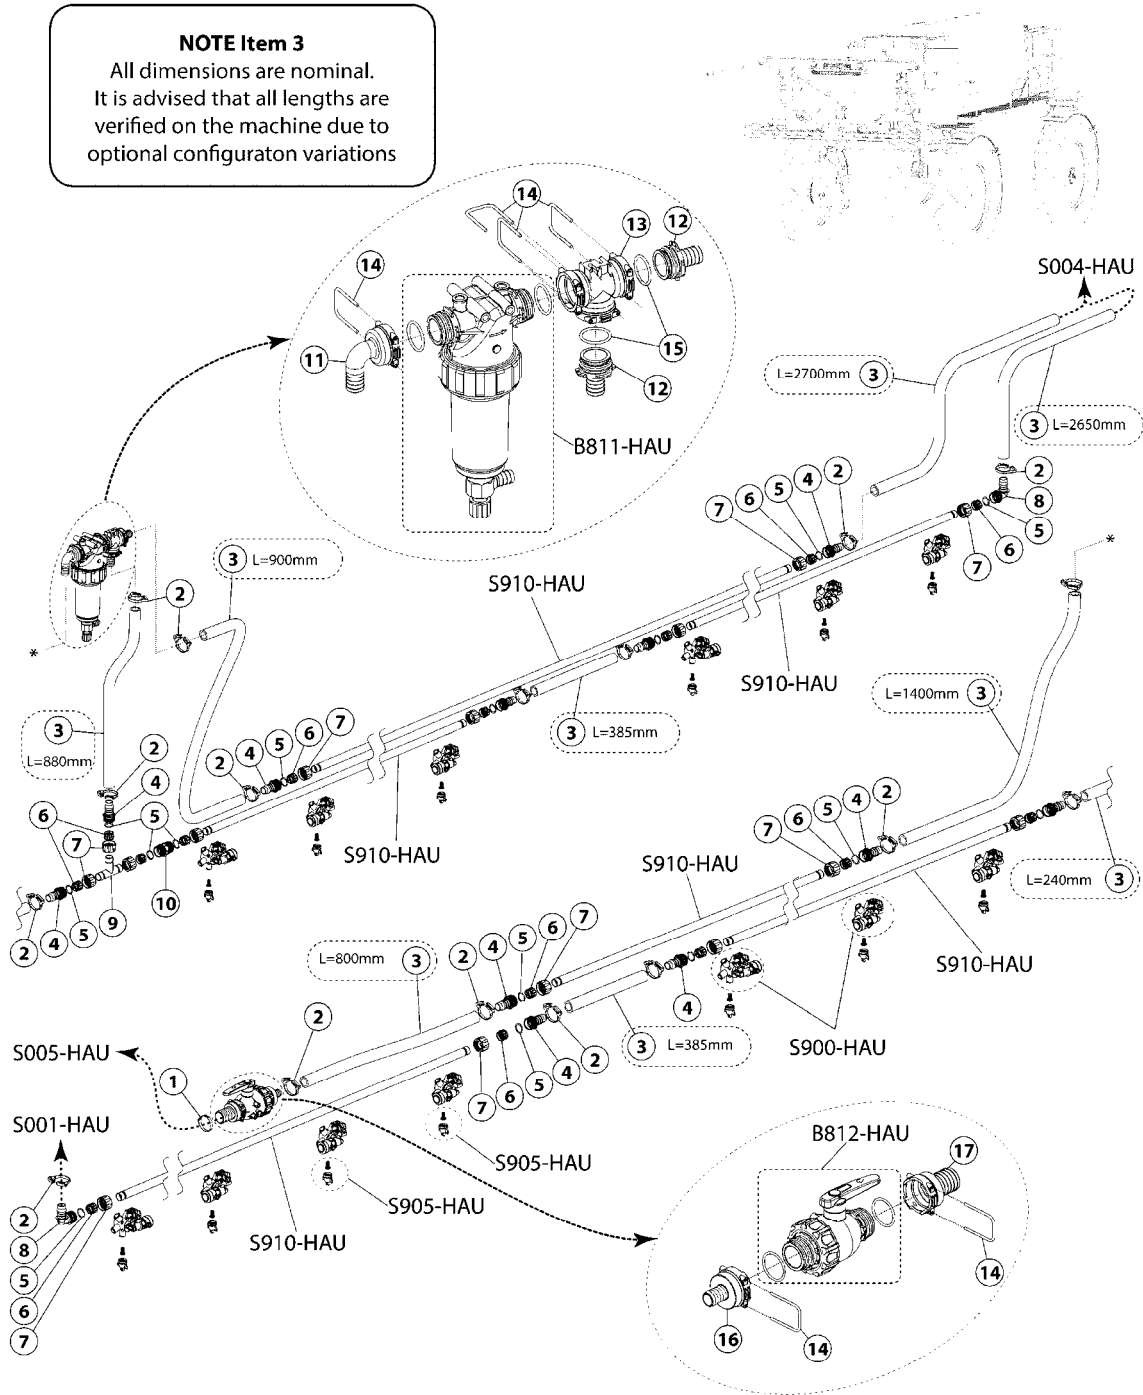

NOTE Item 3
All dimensions are nominal.
It is advised that all lengths are verified on the machine due to optional configuraton variations

RUBICON - RA INNER WING FLUID
SYSTEM
S003-HAU, 28:02:18

Page 1
Date 12.08.2020 8:22

Pos.	parts-n°	order qty	description
1	5914249	1	WORM DRIVE CLAMP 32-50MM
2	334680	1	CLAMP HOSE PLASTIC 1"
3	927124	1	HOSE R X 60 BAR X 1 X 0012"
4	32238900	1	FITT.DK HB 1" ST T25
5	24263000	1	O-RING Ø24.4 X 3.1 NITRIL SH70
6	33515500	1	FITT.DK NUT LOCK RING T25
7	32239700	1	FITT.DK NUT T25
8	32239200	1	FITT.DK HB 1" 90° T25
9	33516100	1	FITT.DK TEE 3 X Ø25 T25
10	32239500	1	FITT.DK UNION CONNECTOR T25
11	33001604	1	ELBOW 90° 1" T5F
12	33001804	1	HOSE TAIL 1" T5 M
13	33001504	1	TEE FITTING T5F-T5F-T5F
14	14599004	1	U-PIN T5
15	24001104	1	O RING T5 3.53X36.10 NBR70
16	33001904	1	HOSE TAIL 1" T6 F
17	33002004	1	HOSE TAIL 1 1/2" T6 F