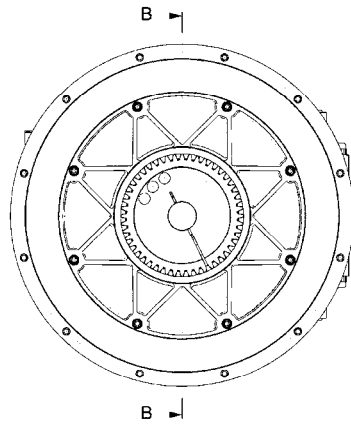

P800-HAU

ENGINE OUTLET RUBICON
P800-HAU, 30:01:17

Page 1
Date 12.08.2020 8:23

Pos.	parts-n°	order qty	description
1	MA504090006	1	H1-250 pump with breaking block
2	MA242585000	1	Closing plate SAE2
3	MA710055014	1	HYD fitting UNION MALE CYLINDRICAL 28
4	MA701003006	1	BOLT CHC 3/8"x1-1/4" UNC 12.9
5	MA161027000	1	Flange 1" 3000
6	MA701003010	1	BOLT CHC 7/16"x1-1/4" UNC 12.9
7	MA710070004	1	Flange MALE 28 L Straight x 40
8	MA233958000	1	Flange BRM 22L x 0° x 40
10	MA233023000	1	Half flange 1"1/4 3000 PSI
11	MA710070005	1	Flange BRM 15 L x 0° x 35
12	MA504020041	1	PUMP TRIPLE CORP RIGHT ROTATION 48/22/
13	MA710067001	1	HALF FLANGE 1-1/2" 6000 PSI
14	MA233657000	1	HYD fitting UNION MALE CYL. 10 x 9/16U
15	MA515010003	1	Accouplement Bowex 100-11.5'' FLE-PA
16	MA723050002	1	PRESSURE SENSOR, MBS 1250 0-600 BARS
17	MA710055009	1	HYD fitting UNION MALE CYL. 10 x 9/16U
18	MA710065000	1	ADAPTER FITT. 10X8.13 S CS
20	MA161290000	1	O-RING 32.92x3.53 NIT.88SH
21	MA703100002	1	Washer fab 36X21X6
22	MA705002036	1	O-RING 47.22x3.53 NIT 88SH
24	MA238187000	1	O-ring101,27x2,62NIT72sh
25	MA701003261	1	BOLT CHC M16X50 12.9 912
26	MA701003129	1	BOLT CHC M12X30 12.9 912
28	MA701001432	1	BOLT H M20X55 8.8 ZB 933
29	MA703002008	1	Washer ext AZ10 ac 27625
30	MA701003005	1	BOLT CHC 3/8"X1-1/2" UNC 12.9
31	MA701001151	1	Screw H M10x040 8.8 ZB 933
32	MA703100001	1	Washer fab 30X13X7
33	MA703004012	1	WASHER W20 AC 25516
34	MA703004008	1	Washer W12 ac 25516
35	MA701001173	1	BOLT M12x040 8.8 ZB 933
37	MA242746000	1	Rear Engine output (coupling and pumps)