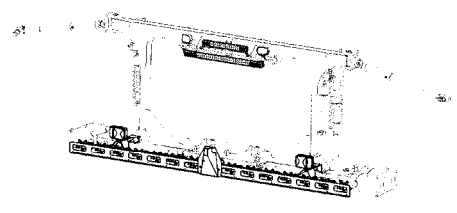

M811-HAU

CENTER LIGHT ASSEMBLY -
RUBICON
M811-HAU, 18:01:18

Page 1
Date 12.08.2020 8:23

Pos.	parts-n°	order qty	description
1	26049104	1	L.E.D. LIGHT BAR - 24"
2	72388804	1	L.E.D. FLOODBEAM - 4800 LUMEN - ASSEMBLY
3	26049004	1	L.E.D. LIGHT BAR - 42"
4	421046	1	BOLT HEX M8X25/25 A2 SS DIN933
5	471132	1	WASHER D24/D8.4 X 2 SS
6	471127	1	WASHER, M12, Ø24/13X24X2.5 SS
7	460703	1	NUT HEX M12X1.75 LOCK DIN985A2 SS
8	63089304	1	LIGHTING MOUNT ASSEMBLY - CENTRE - RUBICON
9	460143	1	LOCK NUT M8 SST A2 DIN985
10	MA243416000	1	Left working light w/ Deutsch connecto
11	470455	1	WASHER D12 SPRING
12	MA243415000	1	Right working light w/ Deutsch connect
13	15097304	1	15097304
14	480804	1	RIVET Ø4.8x14.5
15	26125104	1	L.E.D. BLUE STRIP LIGHT L=2900