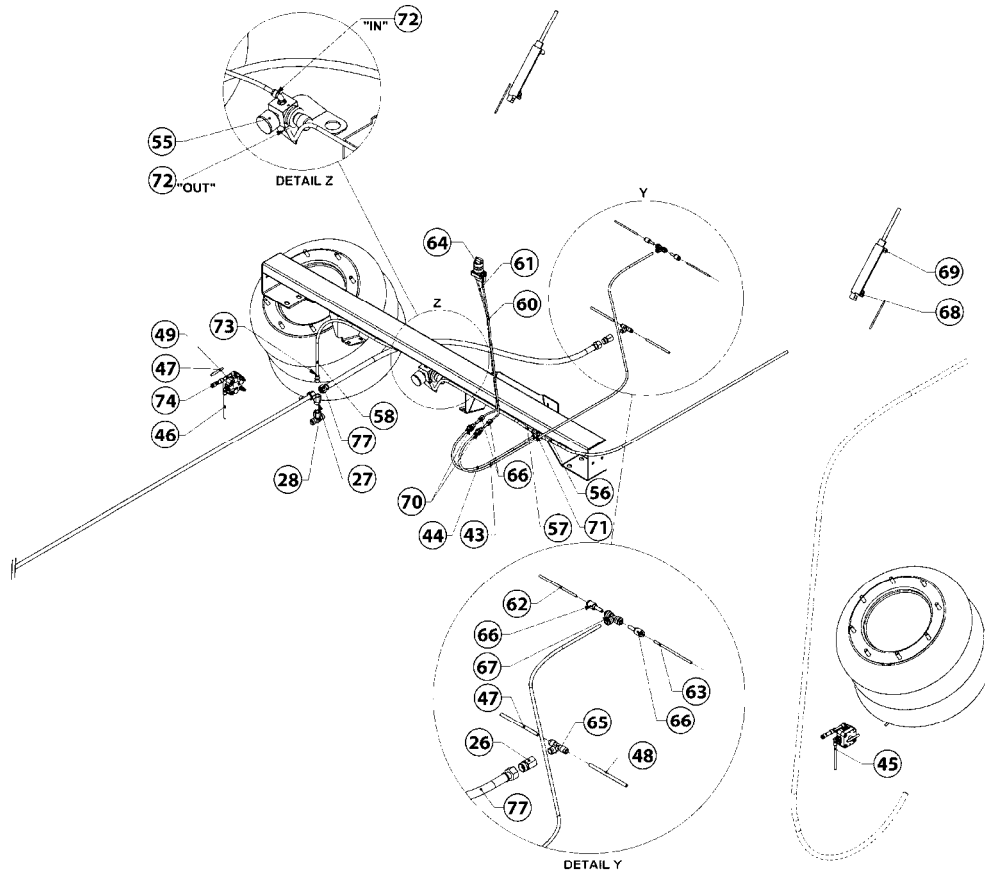

E861-HAU

AIR CIRCUIT COMPONENTS -
RUBICON
E861-HAU, 21:03:17

Page 1
Date 12.08.2020 8:23

Pos.	parts-n°	order qty	description
26	MA710051012	1	UMA 12 x B 8.13 L NS
27	MA710045000	1	ADAPTER FITT. UFA 12X8.13 L NS
28	MA710027009	1	TEE 12L DS
43	MA238306015	1	Pneumatic pipe Ø6
44	MA238306014	1	Pneumatic pipe Ø6
45	MA238306013	1	Pneumatic pipe Ø6
46	MA238306012	1	Pneumatic pipe Ø6
47	MA238306011	1	Pneumatic pipe Ø6
47	MA238306011	1	Pneumatic pipe Ø6
48	MA238306010	1	Pneumatic pipe Ø6
49	MA238306009	1	Pneumatic pipe Ø6
55	MA244921000	1	AIR REGULATOR 0.5-8 BAR
56	MA238308011	1	Pneumatic pipe Ø8
57	MA238308010	1	Pneumatic pipe Ø8
58	MA238308009	1	Pneumatic pipe Ø8
60	MA238304013	1	Pneumatic pipe Ø4
61	MA238304012	1	Pneumatic pipe Ø4
62	MA238304011	1	Pneumatic pipe Ø4
63	MA238304010	1	Pneumatic pipe Ø4
64	MA238684000	1	FRONT LIFT LOCK SWITCH
65	MA238929000	1	Tee 1/4 BSP Ø7
66	MA238319000	1	Pneumatic restrictor Ø6 - Ø4
66	MA238319000	1	Pneumatic restrictor Ø6 - Ø4
68	MA238819000	1	Fitting air elbow 90 Ø4
70	MA508018002	1	One-touch Fitting Ø6
71	MA508015001	1	FITT. TEE Ø8-6-8
72	MA508014001	1	L fitting MALE Ø6 BSP ORIENTABLE
73	MA238804000	1	Fitting straight Ø8 G1/4
74	26058204	1	CHECK VALVE 1/4" MINI 23CV04 AIR BAG RUBICON
77	MA511330908	1	Flexible R2T10 12L