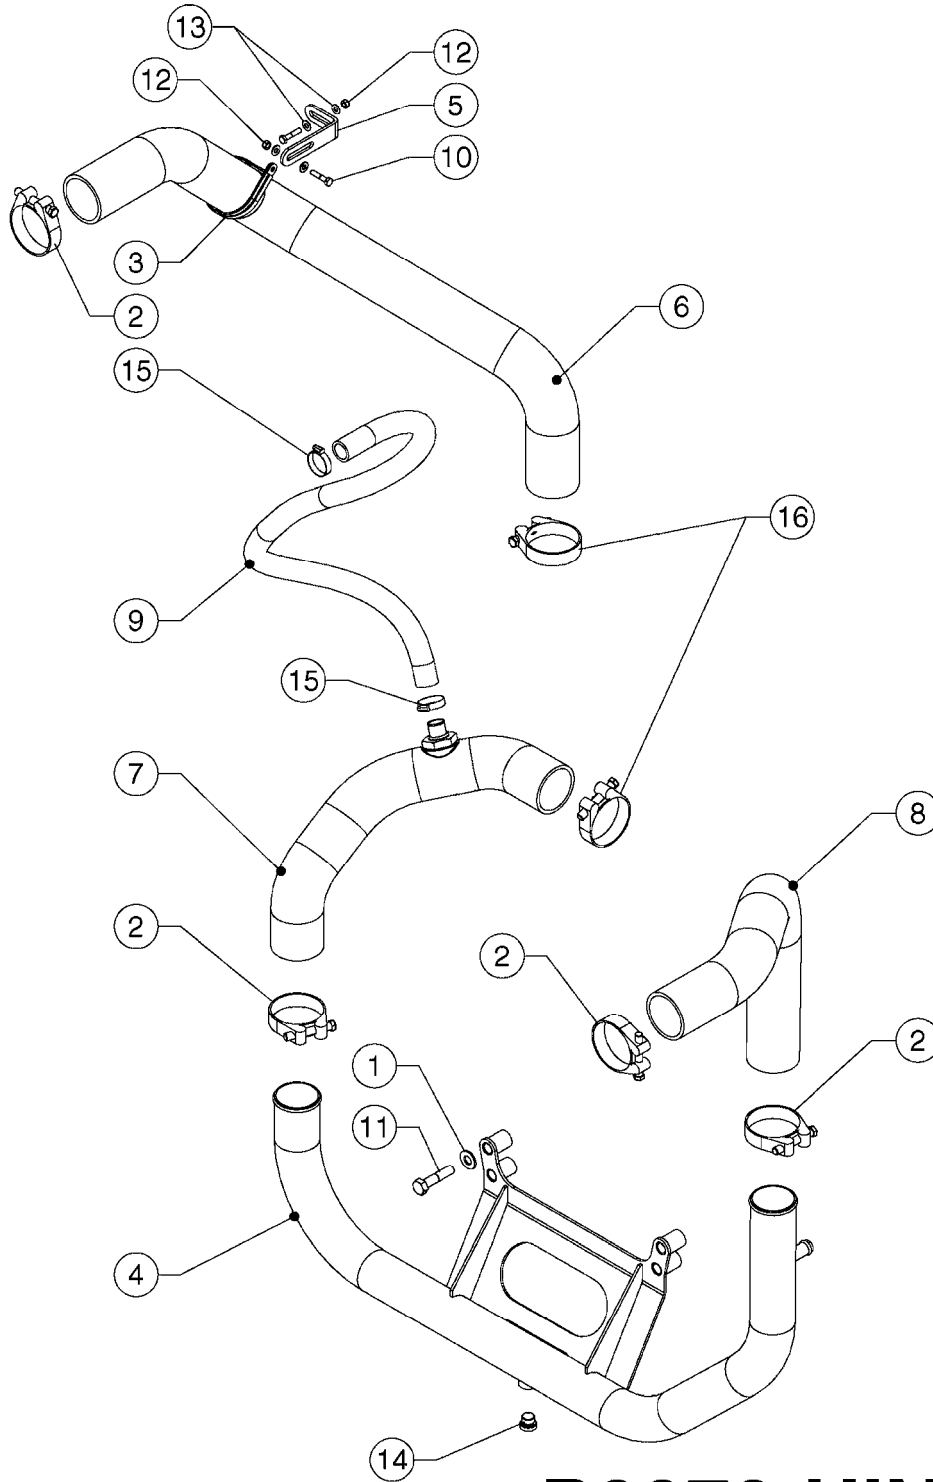

P0070-HIN

COOLANT HOSES - RUBICON
P0070-HIN, 19:06:18

Page 1

Date 12.08.2020 8:23

Pos.	parts-n°	order qty	description
1	471127	1	WASHER, M12, Ø24/13X24X2.5 SS
2	MA047868000	1	HOSE CLAMP Ø68/73
3	MA175198000	1	HOSE HANGER RSGU 1 75/15 W5
4	MA242566000	1	WATER PIPE WELDED
5	MA244880000	1	SUPPORT BRACKET
6	MA516001028	1	WATER HOSE INTØ60
7	MA516001029	1	WATER HOSE INTØ60
8	MA516001030	1	WATER HOSE INTØ60
9	MA516001031	1	COOLANT HOSE Ø22
10	MA701001056	1	BOLT HEX M6X30 8.8 ZB 931
11	MA701001382	1	BOLT HEX M12X55 8.8 ZB 931
12	MA702008002	1	LOCKNUT M6 A2 985
13	MA703001048	1	WASHER M6 SS
14	MA710533000	1	MALE PLUG BSPP 3/8"
15	MA715002007	1	HOSE CLAMP Ø25/40
16	MA715006010	1	HOSE CLAMP Ø64/67