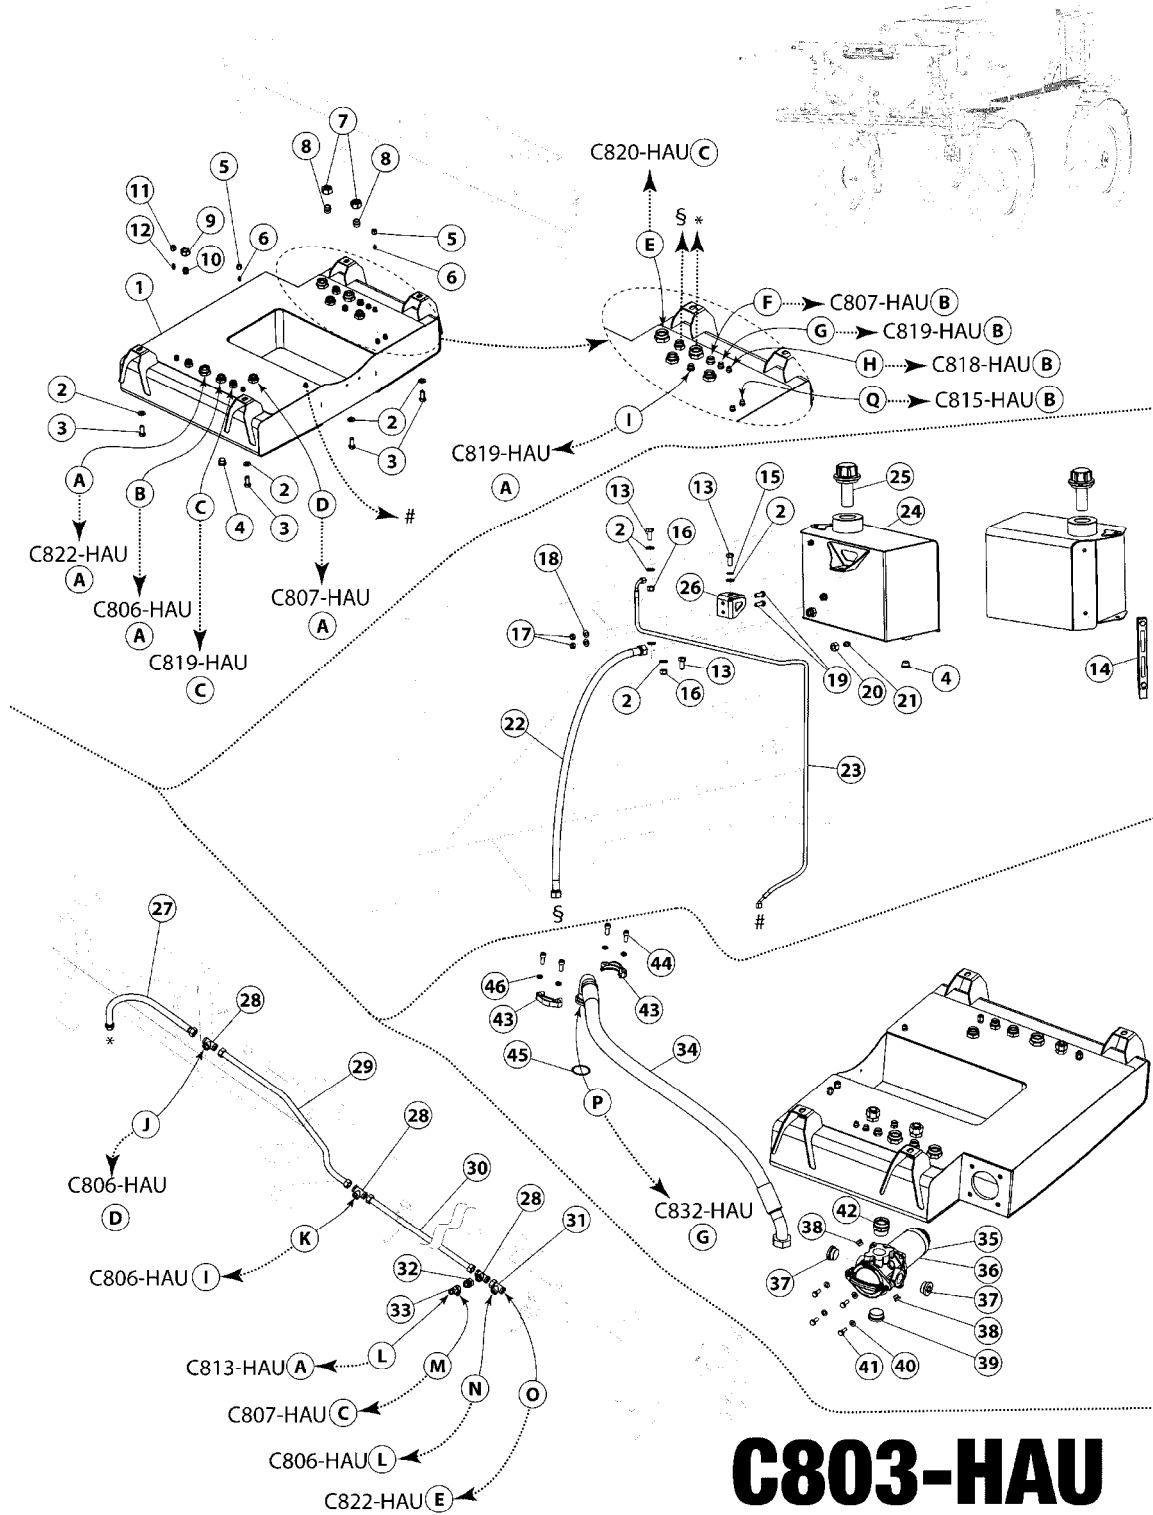

UPPER HYDRAULIC OIL TANK -
RUBICON
C803-HAU, 02:09:19

Page 1
Date 12.08.2020 8:22

Pos.	parts-n°	order qty	description
1	MA239805000	1	HYDRAULIC OIL TANK
2	MA703001069	1	WASHER M16 STEEL ZB
3	MA701001231	1	BOLT M16X40 8.8 ZB 933
4	MA151335000	1	PLUG 20/27
5	MA710024003	1	NUT, 10 L/S
6	MA710026000	1	PLUG, 10 L/S
7	MA710024011	1	MA710024011
8	MA710026005	1	MA710026005
9	MA710024008	1	MA710024008
10	MA710026004	1	MA710026004
11	MA710024004	1	MA710024004
12	MA710026001	1	MA710026001
13	MA701001462	1	BOLT M16X35 8.8 ZB 931
14	MA175131000	1	LEVEL GAUGE
15	MA703002027	1	WASHER TOOTH LOCK EXT AZ16 AC ZB 276
16	MA702008028	1	AUTO LOCKNUT M16 AC8 ZB 985
17	MA702008021	1	LOCKNUT M12 AC8 ZB 985
18	MA703001023	1	WASHER M12 STEEL ZB
19	MA701001427	1	BOLT M12x35 8.8 ZB 933
20	MA710024005	1	MA710024005
21	MA710026002	1	MA710026002
22	MA511362001	1	MA511362001
23	MA511320704	1	MA511320704
24	MA239825000	1	TOP HYDRAULIC OIL TANK
25	MA161970000	1	PRESSURIZED FILLING CAP
26	MA246994000	1	TOP OIL TANK BRACKET
27	MA511381903	1	HY.HO. 1-1/4" L=870 STR-STR
28	MA710028009	1	TA 35L AS
29	MA239797000	1	HYDRAULIC PIPE Ø35 L=1365
30	MA239788000	1	HYDRAULIC PIPE Ø35 L=2650
31	MA710039011	1	MA710039011
32	MA710000021	1	FITT. ADAPTER 35X28 L AS
33	MA710039010	1	MA710039010
34	MA511760201	1	HY.HO.1-1/2"L=1295 90°-45°
35	MA520001011	1	SUCTION FILTER 180L-MIN
36	MA520001012	1	HYD. SUCTION FILTER CATRIDGE
37	MA710533004	1	PLUG MALE CYLINDRICAL BSPP 1-1/4"
38	MA710533000	1	MALE PLUG BSPP 3/8"
39	MA710533005	1	PLUG MALE CYLINDRICAL BSPP 1-1/2"
40	MA703001039	1	WASHER M10 SS
41	MA701001148	1	BOLT H M10X30 A2 931
42	MA710052016	1	UNION MALE 42 x 1"1/2 BSPP L
43	MA045131000	1	MA045131000
44	MA701003262	1	MA701003262
45	MA045137000	1	MA045137000
46	MA703004008	1	Washer W12 ac 25516