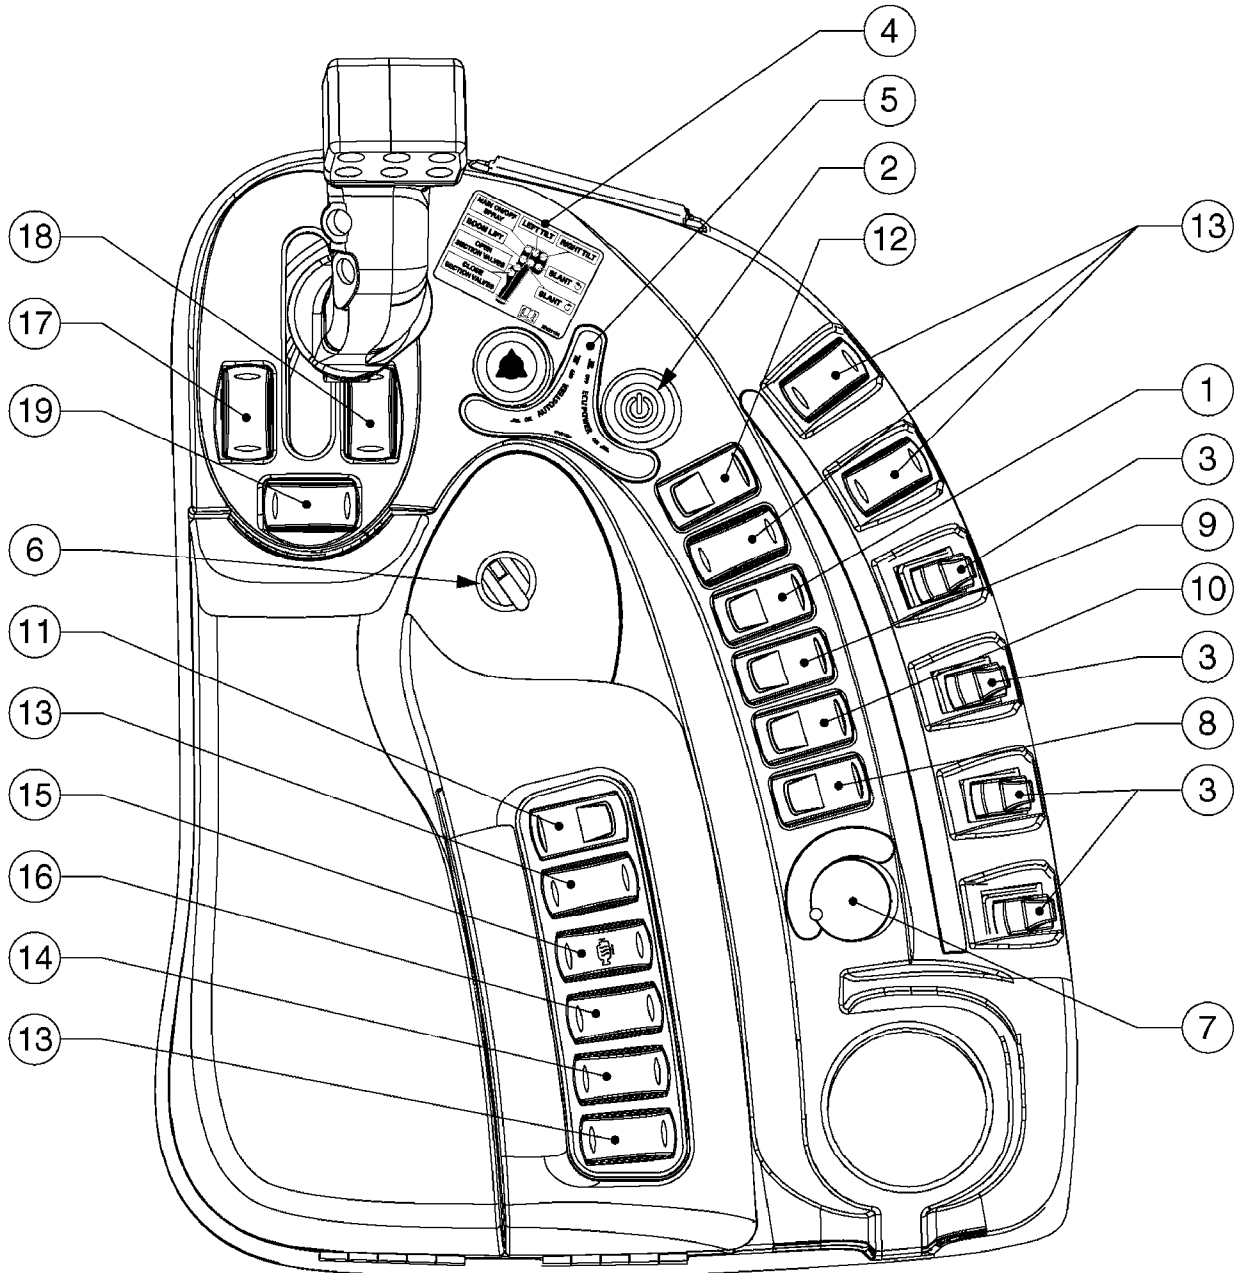

NORAC CABLES
M920-HAU, 03:05:18

Page 0

Date 12.08.2020 8:23

	14AWG	18AWG
1m	●	●
3m	●	
5m	●	
10m	●	
15m	●	
20m		●
25m		●

M920-HAU

NORAC CABLES
M920-HAU, 03:05:18

Page 1
Date 12.08.2020 8:23

Pos.	parts-n°	order qty	description
1	26047100	1	CABLE UC5 NETWORK 14 AWG 1M
2	26049900	1	CABLE UC5 NETWORK 14 AWG 3M
3	26051100	1	CABLE UC5 NETWORK 14 AWG 5M
4	28016804	1	CABLE UC5 NETWORK 14 AWG 10M
5	26051300	1	CABLE UC5 NETWORK 14 AWG 15M
6	26044200	1	CABLE UC5 - UC7 NETWORK 18 AWG 20M
7	26044104	1	CABLE UC5 NETWORK 18AWG 25M
8	28029604	1	CABLE UC5 NETWORK 18AWG 1M