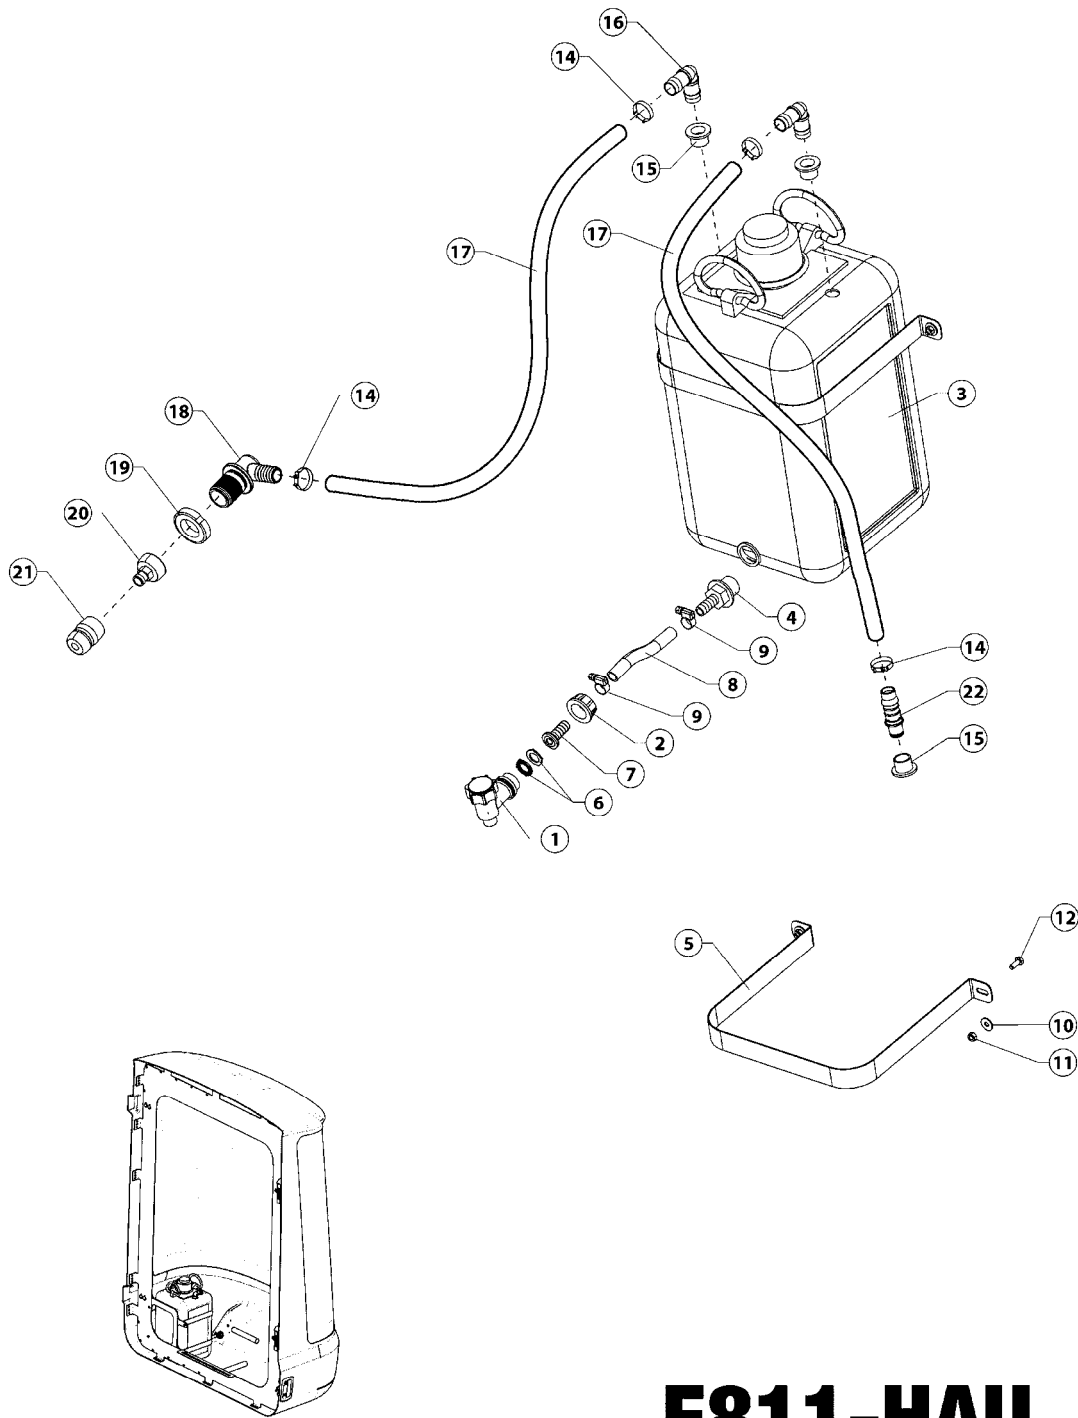

E811-HAU

WASH HAND TANK RUBICON
E811-HAU, 23:05:17

Page 1

Date 12.08.2020 8:22

Pos.	parts-n°	order qty	description
1	MA013057000	1	TAP HANDWASH TANK RUBICON
2	MA239074000	1	Nut fitting 3/4"
3	MA238324000	1	HANDWASH TANK 20L
4	MA240591000	1	Fitting straight MALE 3/4"
5	MA245954000	1	HANDWASH TANK STRAP
6	MA237295000	1	Gasket
7	MA718014004	1	13mm Flat Seat Hose Barb for 3/4" Nut
8	MA245957000	1	Pipe Ø12X16
9	MA236620000	1	CLAMP, GEAR, SS, BX8 08/16
10	MA703001131	1	WASHER M6 SS A2
11	MA702008002	1	LOCKNUT M6 A2 985
12	MA701001046	1	BOLT HEX M6X16 A2 933
14	C24/8	1	NORMA COBRA CLAMPS C24/8
15	24000304	1	TOP HAT GROMMET 19MM
16	33000504	1	ELBOW 19MM - 19MM
17	5913738	1	3/4''CLEAR - SIGHT TUBE H/DUTY
18	320644	1	FITT.DK ELB.3/4''HB X 1" BSP
19	320471	1	FITT.DK NUT 1" BSP JAMB
20	28089804	1	GARDEN HOSE QUICK-CONN.12MM BRASS MALE
21	28089904	1	GARDEN HOSE QUICK-CONN.12MM BRASS FEMALE
22	334044	1	FITT.DK HB 3/4' F. 3/4' CAP