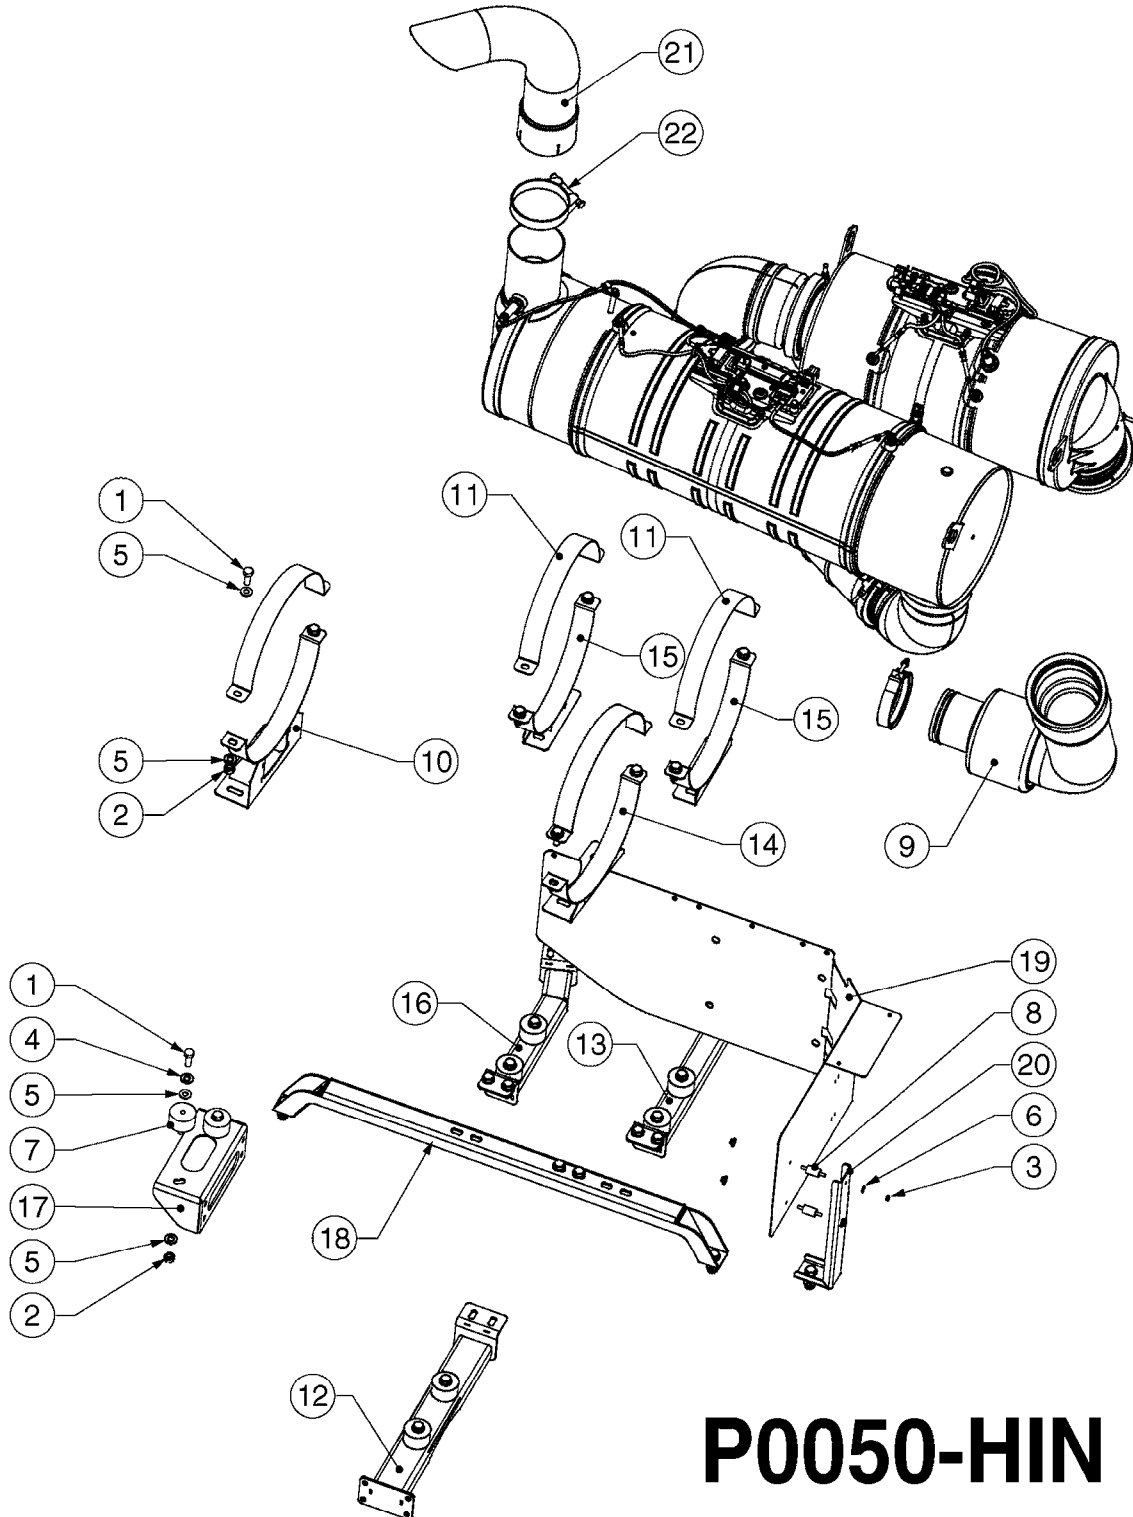

P0050-HIN

EXHAUST CIRCUIT - RUBICON
P0050-HIN, 29:05:18

Page 1

Date 12.08.2020 8:23

Pos.	parts-n°	order qty	description
1	421002	1	BOLT HEX 8.8 DEL M10X30 FT DIN933
2	460423	1	NUT HEX M10X1.50 LOCK DIN985A2 SS
3	461217	1	NUT HEX M5 LOCK
4	470046	1	WASHER D18D11X1 LOCK
5	471122	1	WASHER, M10, Ø20/10.5X 2.0, SS
6	471123	1	WASHER, M5, Ø10/ 5.3X 1.0, SS
7	MA151317000	1	RUBBER SPACER
8	MA162111000	1	COMBO SUSPENSION STUD
9	MA242651000	1	EXHAUST PIPE SS / REV. C
10	MA242831000	1	SCR REAR SUPPORT T4
11	MA242831003	1	SCR/DOC TOP STRAP T4
12	MA242832000	1	ENGINE MOUNT T4 / REV. B
13	MA242834000	1	EXHAUST SUPPORT POST T4
14	MA242835000	1	SCR FRONT SUPPORT T4
15	MA242837000	1	DOC SUPPORT T4
16	MA242838000	1	EXHAUST SUPPORT BEAM T4
17	MA242840000	1	EXHAUST SUPPORT 3B/4
18	MA242841000	1	SUPPORT F.AIR FILTER
19	MA242879000	1	EXHAUST CIRCUIT SHIELD T4
20	MA242880000	1	EXHAUST SHIELD BRACKET
21	MA242955000	1	EXHAUST PIPE
22	MA507003019	1	EXHAUST TUBE CLAMP