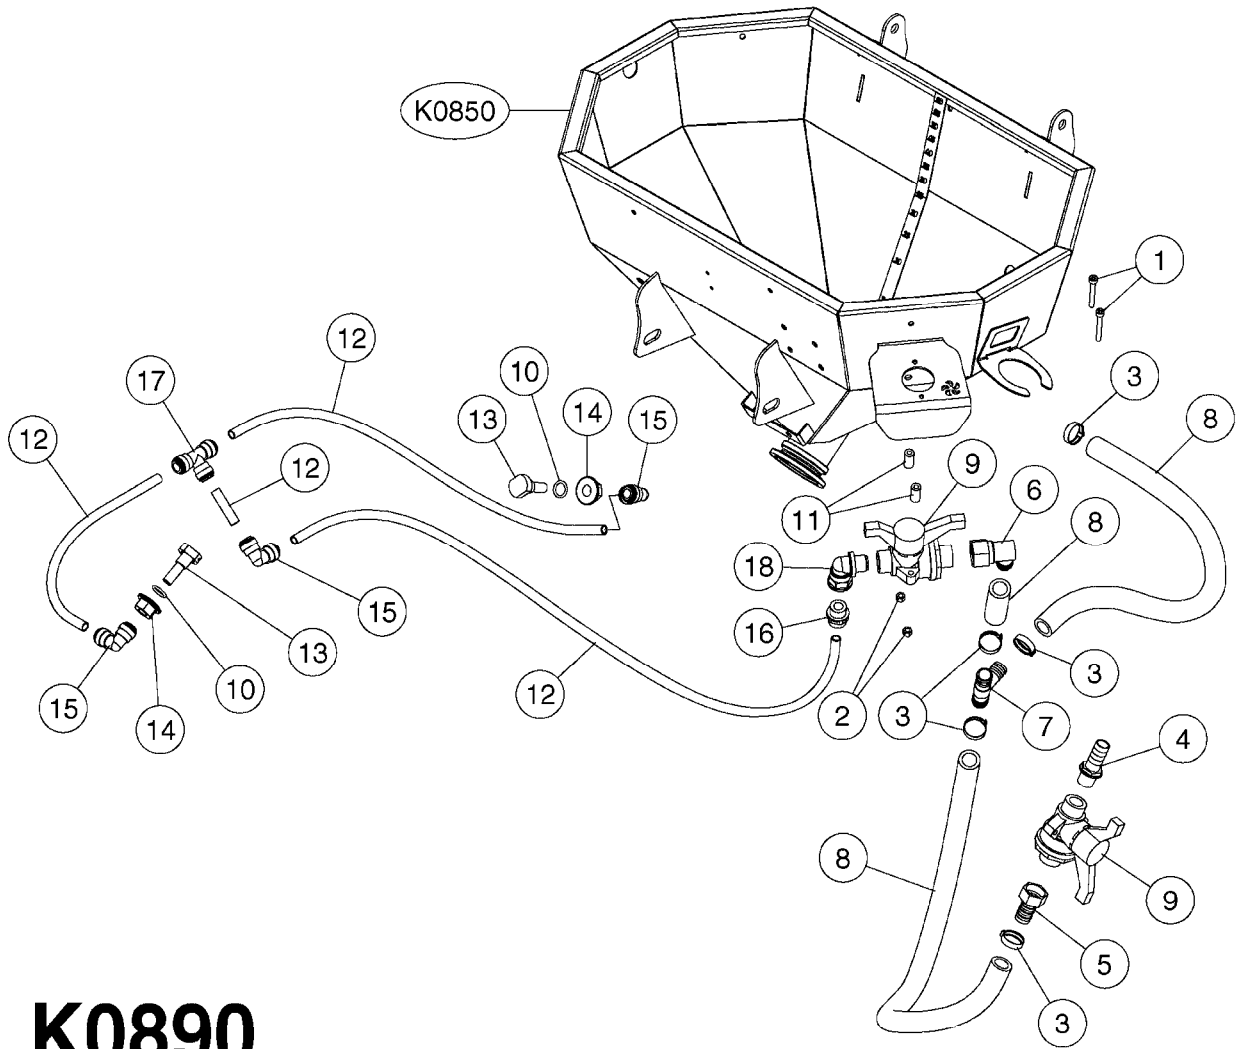

CHEM. FILLER RUBICON E
K0890-HIN, 10:05:18

K0890