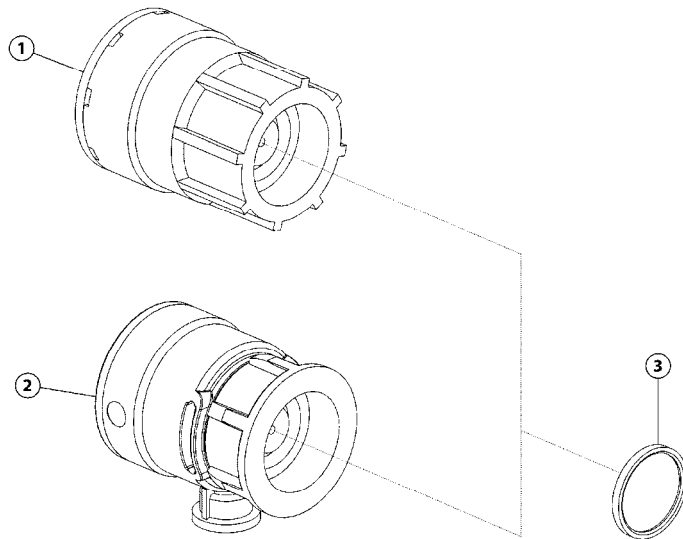

T900-HAU

PNEUMATIC NOZZLE ACTUATORS
T900-HAU, 27:02:18

Page 1
Date 12.08.2020 8:22

Pos.	parts-n°	order qty	description
1	288474	1	AIR ACTUATOR + MEMBRANE
2	28060101	1	AIR ACTUATOR PUR
3	24022601	1	RED DIAPHRAGM VULKOKAN