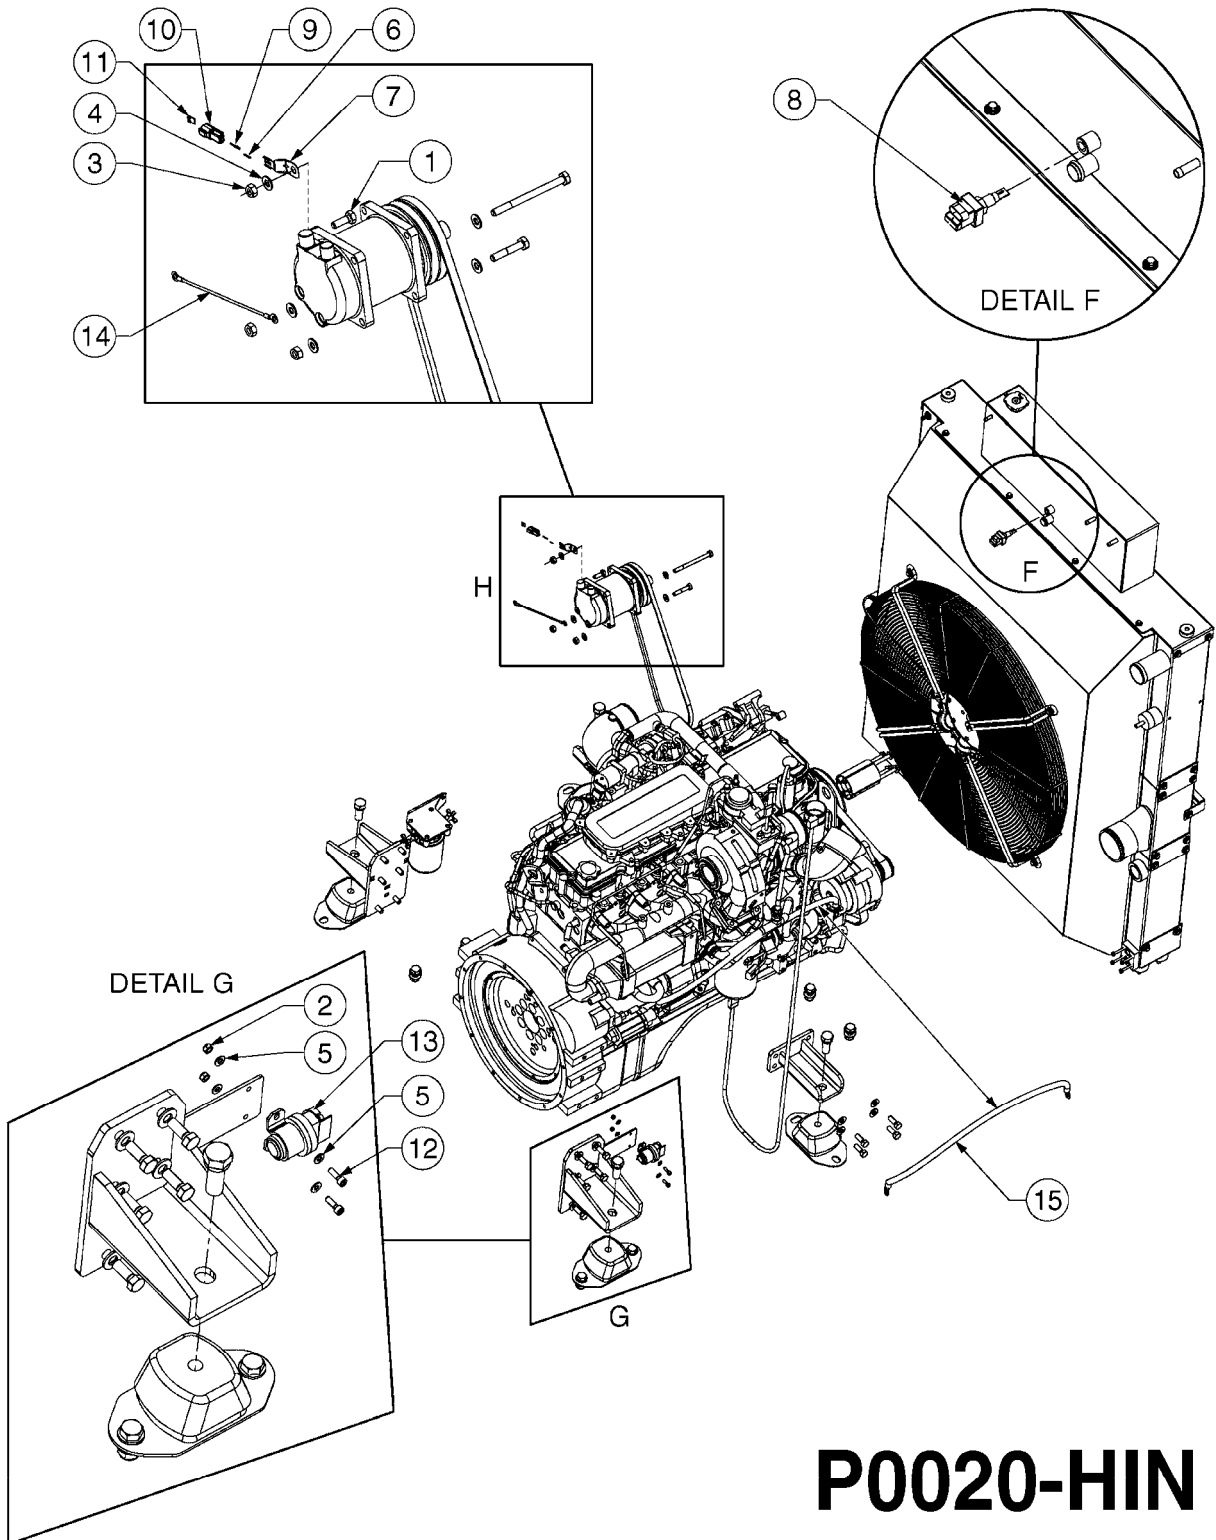

P0020-HIN

ENGINE COMPONENTS RUBICON
P0020-HIN, 17:05:18

Page 1
Date 12.08.2020 8:23

Pos.	parts-n°	order qty	description
1	421002	1	BOLT HEX 8.8 DEL M10X30 FT DIN933
2	460261	1	NUT HEX M6X1.00 LOCK DIN985 A2 SS
3	460423	1	NUT HEX M10X1.50 LOCK DIN985A2 SS
4	471122	1	WASHER, M10, Ø20/10.5X 2.0, SS
5	471125	1	WASHER M6U 6.4X14X1.2,A2 SS
6	MA176493000	1	RESTRICTOR SIZE 21
7	MA176635000	1	MOUNTING CLIP DEUTSCH
8	MA242604000	1	RADIATOR LEVEL SENSOR
9	MA243142000	1	MALE CONTACTOR SIZE 16
10	MA243147000	1	DT04-2P WIRING HARNESS
11	MA243148000	1	DEUTSCH W2P WEDGELOCK - DT2
12	MA701003061	1	SCREW SHC M6X20 A2 912
13	MA727012001	1	START RELAY
14	MA750004026	1	GROUND WIRE F.AIR COND.CLUTCH
15	MA750008015	1	ALTERNATOR CHARGING CABLE