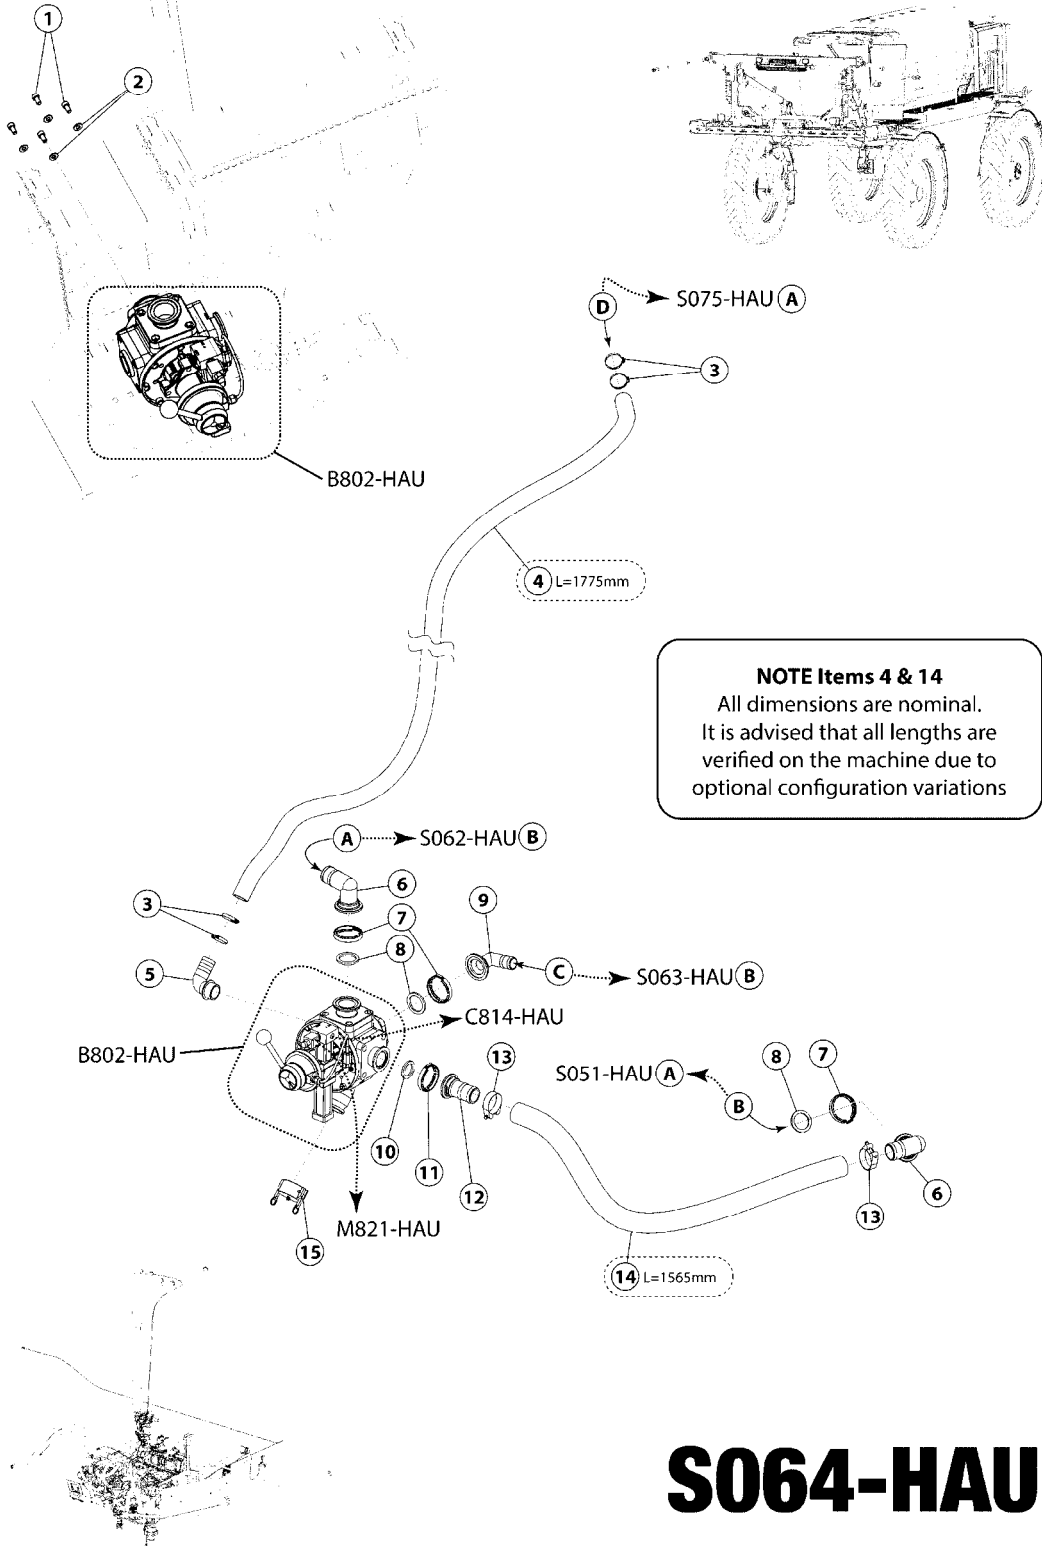

NOTE Items 4 & 14
All dimensions are nominal.
It is advised that all lengths are
verified on the machine due to
optional configuration variations

S064-HAU

RUBICON - FLUID PACK PRESSURE
VALVE ASSEMBLY
S064-HAU, 27:11:18

Page 1

Date 12.08.2020 8:22

Pos.	parts-n°	order qty	description
1	MA701003176	1	BOLT CHC M10 X 20 ALLEN EF A2 912
2	MA703001039	1	WASHER M10 SS
3	5914249	1	WORM DRIVE CLAMP 32-50MM
4	MA240469000	1	HOSE Ø38X51 R4 D.38X50 / REV.:A
5	MA718010001	1	FITT. ELBOW 90° 1-1/2" M Ø40
6	MA718022012	1	FITT.2" FLANGE 90° ELBOW 1-1/2"
7	MA715011002	1	CLAMP F.2" FP BANJO FLANGE
8	MA705010002	1	GASKET F. 2" FP BANJO FLANGE VITON
9	MA718022008	1	FITT.2" FP FLANGE X 2" 90° ELBOW
10	MA705010003	1	GASKET F. 2" BANJO FLANGE VITON
11	MA715011003	1	CLAMP F.2" BANJO FLANGE
12	MA718024008	1	FITT.HOSE 2" DN50
13	MA715006025	1	CLAMP HOSE Ø60/63 INOX (MPSC4060)
14	MA240549000	1	HOSE Ø50X65 OSM II / REV.:A
15	MA718000004	1	FAST COUPLING 2" CAP ARAG