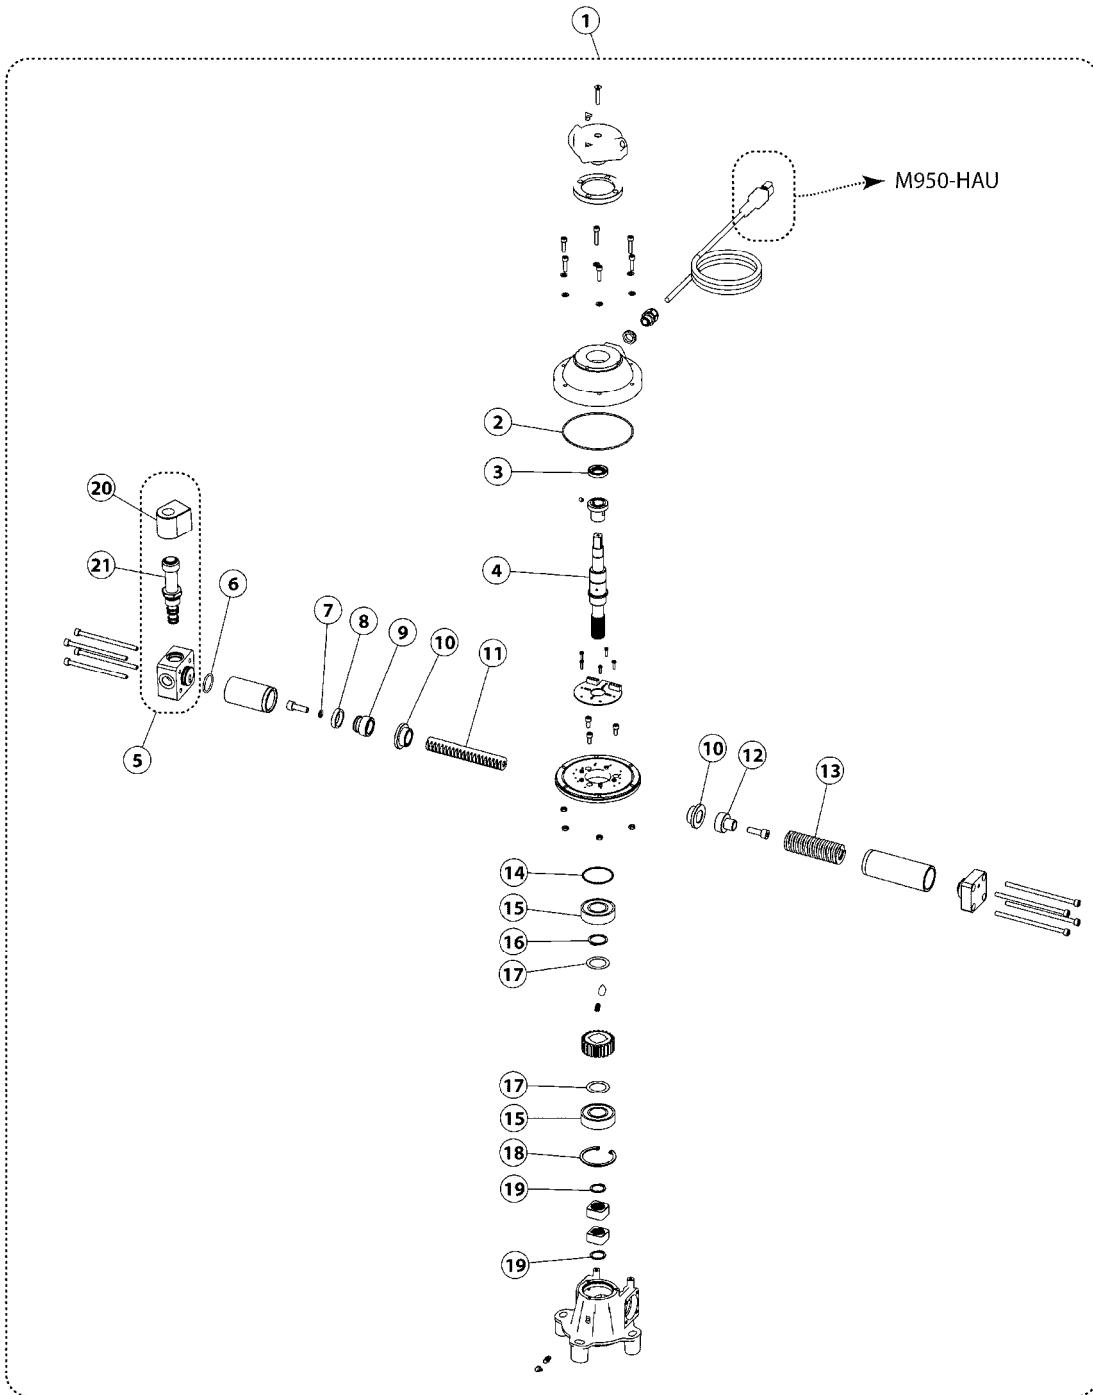

BYPASS VALVE - RUBICON
B806-HAU, 26:11:18

Page 0

Date 12.08.2020 8:22

B806-HAU

BYPASS VALVE - RUBICON
B806-HAU, 26:11:18

Page 1

Date 12.08.2020 8:22

Pos.	parts-n°	order qty	description
1	MA534004018	1	3 WAY VALVE BANJO
2	28099304	1	ELECTRIC VALVE ACTUATOR ON/OFF
3	28009204	1	BANJO CLAMP 100SERIES-FC100
4	28098704	1	ELECTRIC VALVE WEEP HOLE FILTER
5	28098904	1	2" FP TOP LOAD STEM
6	28094904	1	VALVE BODY O-RING
7	28099004	1	2" FP VE SEAT TFM
8	28099204	1	3" FP VE 3-WAY SS BALL