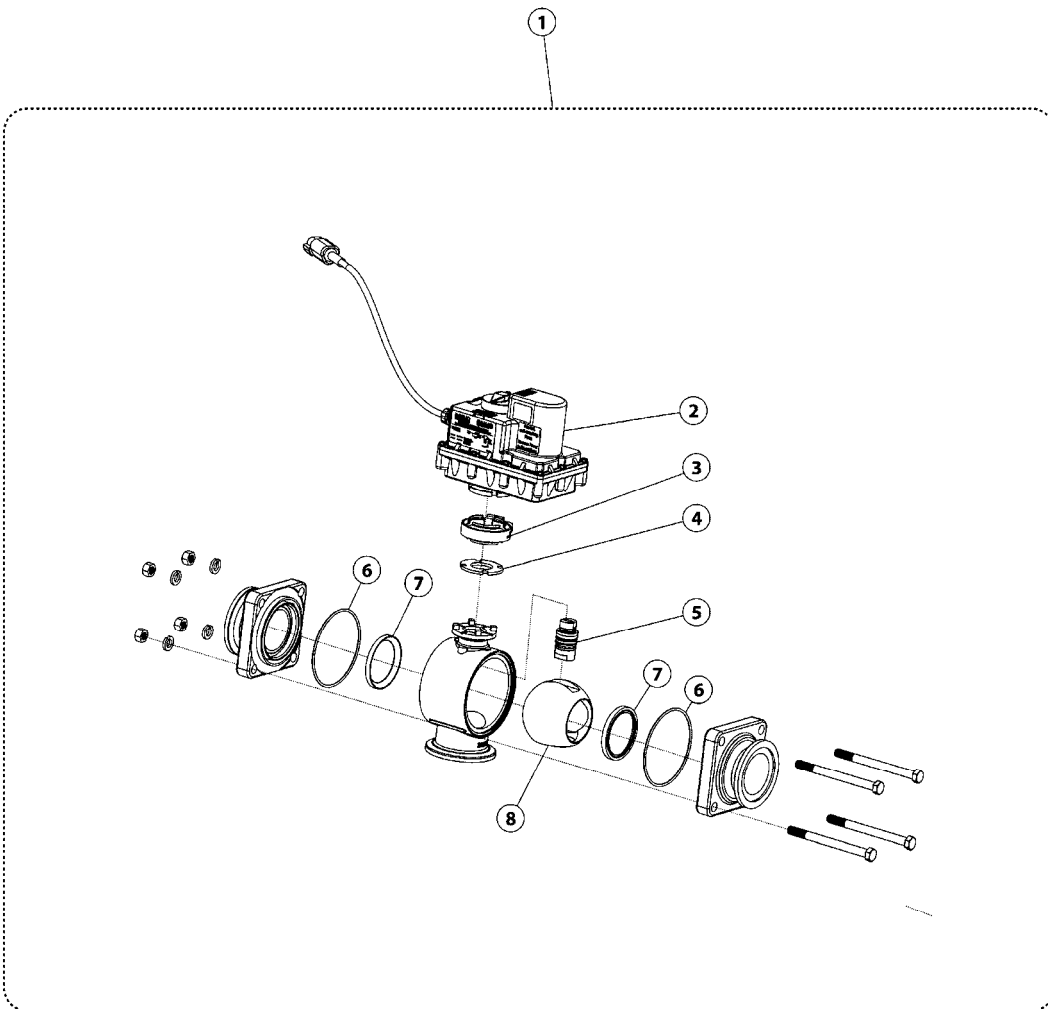

B804-HAU

REGULATION VALVE - RUBICON
B804-HAU, 23:11:18

Page 1

Date 12.08.2020 8:22

Pos.	parts-n°	order qty	description
1	MA251355000	1	VALVE 5340090001 W/WIRING HARNESS
2	28098604	1	REGULATION VALVE ELECTRIC MOTOR
3	28009204	1	BANJO CLAMP 100SERIES-FC100
4	28098704	1	ELECTRIC VALVE WEEP HOLE FILTER
5	28098904	1	2" FP TOP LOAD STEM
6	28094904	1	VALVE BODY O-RING
7	28099004	1	2" FP VE SEAT TFM
8	28098804	1	2" FP ELECTRIC VALVE HOLLOW BALL SS

RINSE VALVE - RUBICON
B805-HAU, 26:11:18

B805-HAU

RINSE VALVE - RUBICON
B805-HAU, 26:11:18

Page 1

Date 12.08.2020 8:22

Pos.	parts-n°	order qty	description
1	MA534004008	1	RINSE VALVE WITH CONNECTION
2	28105504	1	O-RING 4081 NBR
3	28105604	1	LIP SEAL Ø20/28 FKM
4	28104904	1	SPACER RING 30X20X1
5	28105004	1	O- RING 156 VITON
6	28105104	1	O- RING 119 VITON
7	28104804	1	1¼" VALVE BALL& STEM
8	28105404	1	O-RING 4150 VITON
9	28105304	1	O-RING 4118 VITON
10	28105204	1	1¼" VALVE BALL SEAT
11	MA702008016	1	LOCKNUT M8 A2 985
12	MA702008002	1	LOCKNUT M6 A2 985
13	MA251069000	1	RINSE VALVE CONNECTOR BRACKET
14	MA176635000	1	MOUNTING CLIP DEUTSCH
15	MA701003058	1	BOLT M6X16 ALLEN A2 912
16	MA701001071	1	BOLT HEX M8X20 A2 933

BYPASS VALVE - RUBICON
B806-HAU, 26:11:18

Page 0

Date 12.08.2020 8:22

B806-HAU

BYPASS VALVE - RUBICON
B806-HAU, 26:11:18

Page 1

Date 12.08.2020 8:22

Pos.	parts-n°	order qty	description
1	MA534004018	1	3 WAY VALVE BANJO
2	28099304	1	ELECTRIC VALVE ACTUATOR ON/OFF
3	28009204	1	BANJO CLAMP 100SERIES-FC100
4	28098704	1	ELECTRIC VALVE WEEP HOLE FILTER
5	28098904	1	2" FP TOP LOAD STEM
6	28094904	1	VALVE BODY O-RING
7	28099004	1	2" FP VE SEAT TFM
8	28099204	1	3" FP VE 3-WAY SS BALL