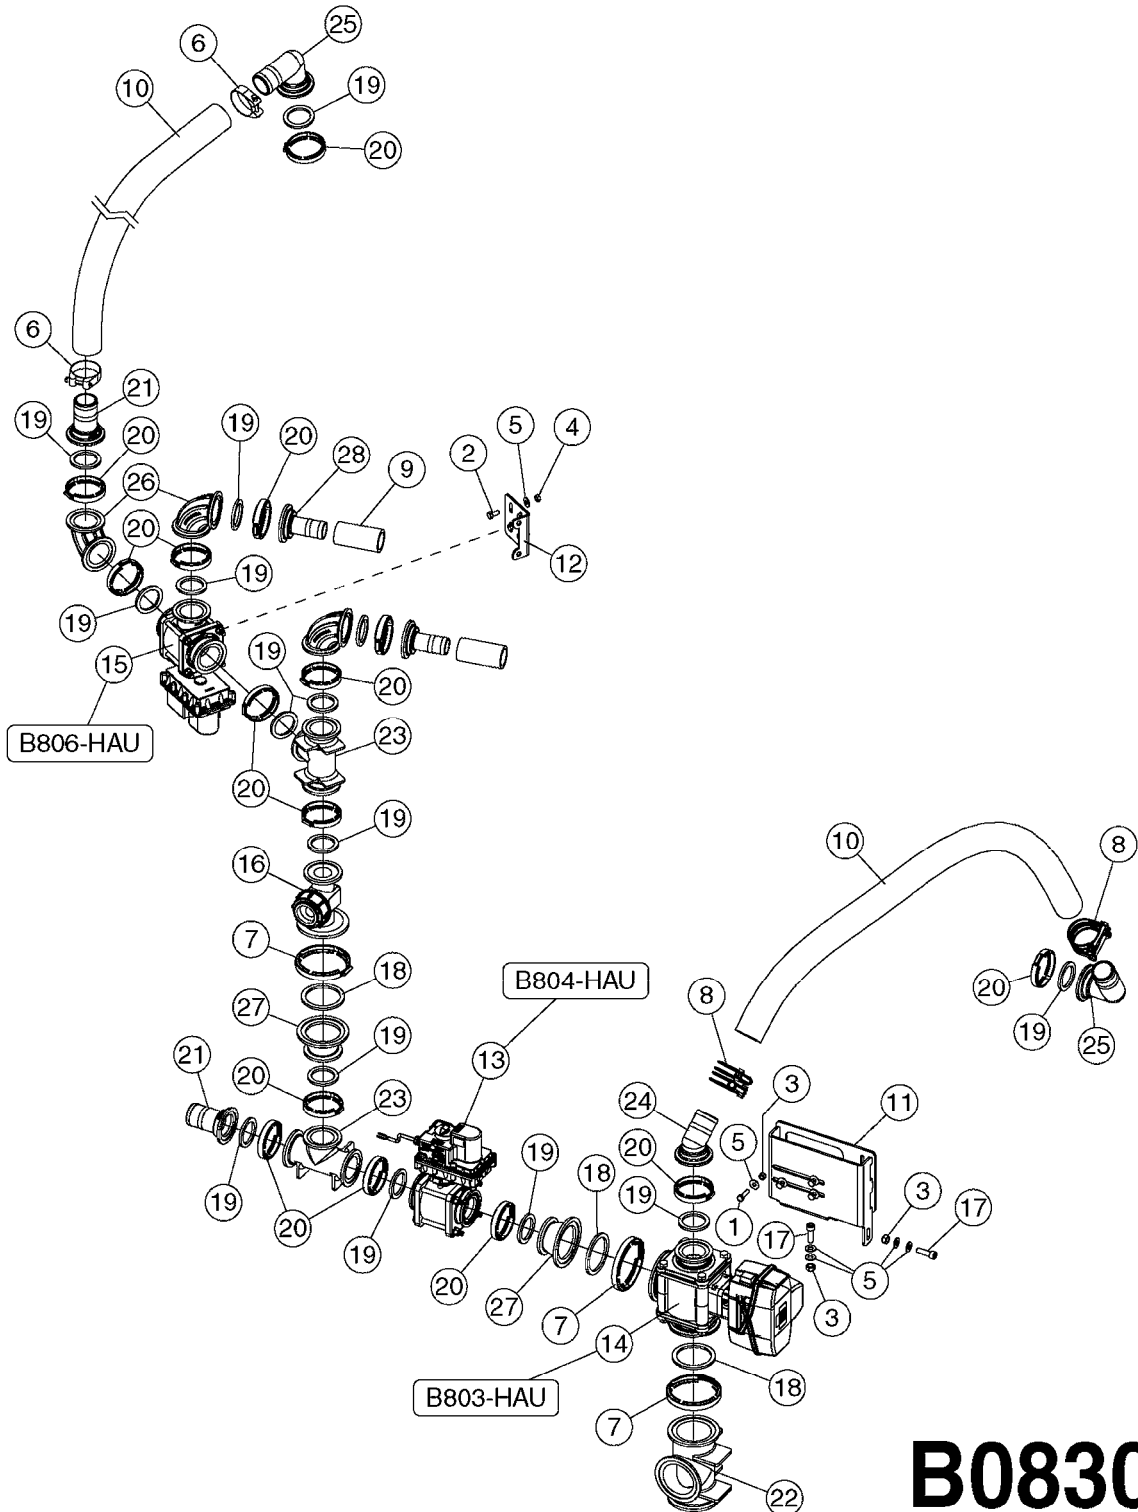

B0830

FLUID OUTLET VALVES - RUBICON
B0830-HIN, 23:01:19

Page 1
Date 12.08.2020 8:22

Pos.	parts-n°	order qty	description
1	420567	1	BOLT HEX 8.8 DEL M8X30 FT
2	420582	1	BOLT HEX 8.8 DEL M8X20 FT A2
3	460143	1	LOCK NUT M8 SST A2 DIN985
4	460817	1	NUT HEX M8 STAINLESS DIN 934
5	471126	1	WASHER, M8, Ø16/ 8.4X 1.6, SS
6	28030203	1	CLAMP HOSE T-BOLT S2" 235-67
7	28034203	1	CLAMP F. 3" BANJO FLANGE
8	MA237524000	1	DOUBLE WIRE HOSE CLAMP Ø63-68
9	MA240469000	1	HOSE Ø38X51 R4 D.38X50 / REV.:A
10	MA240549000	1	HOSE Ø50X65 OSM II / REV.:A
11	MA249037000	1	MOTORIZED VALVE SUPPORT / REV:A
12	MA251100000	1	VALVE MT. BKT. ADJ. / REV:B
13	MA251355000	1	VALVE 5340090001 W/WIRING HARNESS
14	MA534004003	1	VALVE, BALL - 3 WAY
15	MA534004018	1	3 WAY VALVE BANJO
16	MA534007001	1	FLOW METER RAPID CHECK PLUS 1"1/2 - CO
17	MA701003168	1	BOLT CHC M10X35 EF A2 DIN 912
18	MA705010001	1	GASKET F. 3" BANJO FLANGE VITON
19	MA705010002	1	GASKET F. 2" FP BANJO FLANGE VITON
20	MA715011002	1	CLAMP F.2" FP BANJO FLANGE
21	MA718014024	1	2" FP MANIFOLD HOSE BARB
22	MA718017003	1	TEE 3" FLANGE
23	MA718017004	1	TEE 2" FP FLANGE
24	MA718022007	1	FITT.45° ELBOW FLANGE 2" FP DN50
25	MA718022008	1	FITT.2" FP FLANGE X 2" 90° ELBOW
26	MA718022017	1	FITT. 90° SWEEP 2" FP FLANGE
27	MA718023001	1	3" X 2" REDUCER FLANGE
28	MA718024002	1	FITT. 2" FP FLANGE DN40