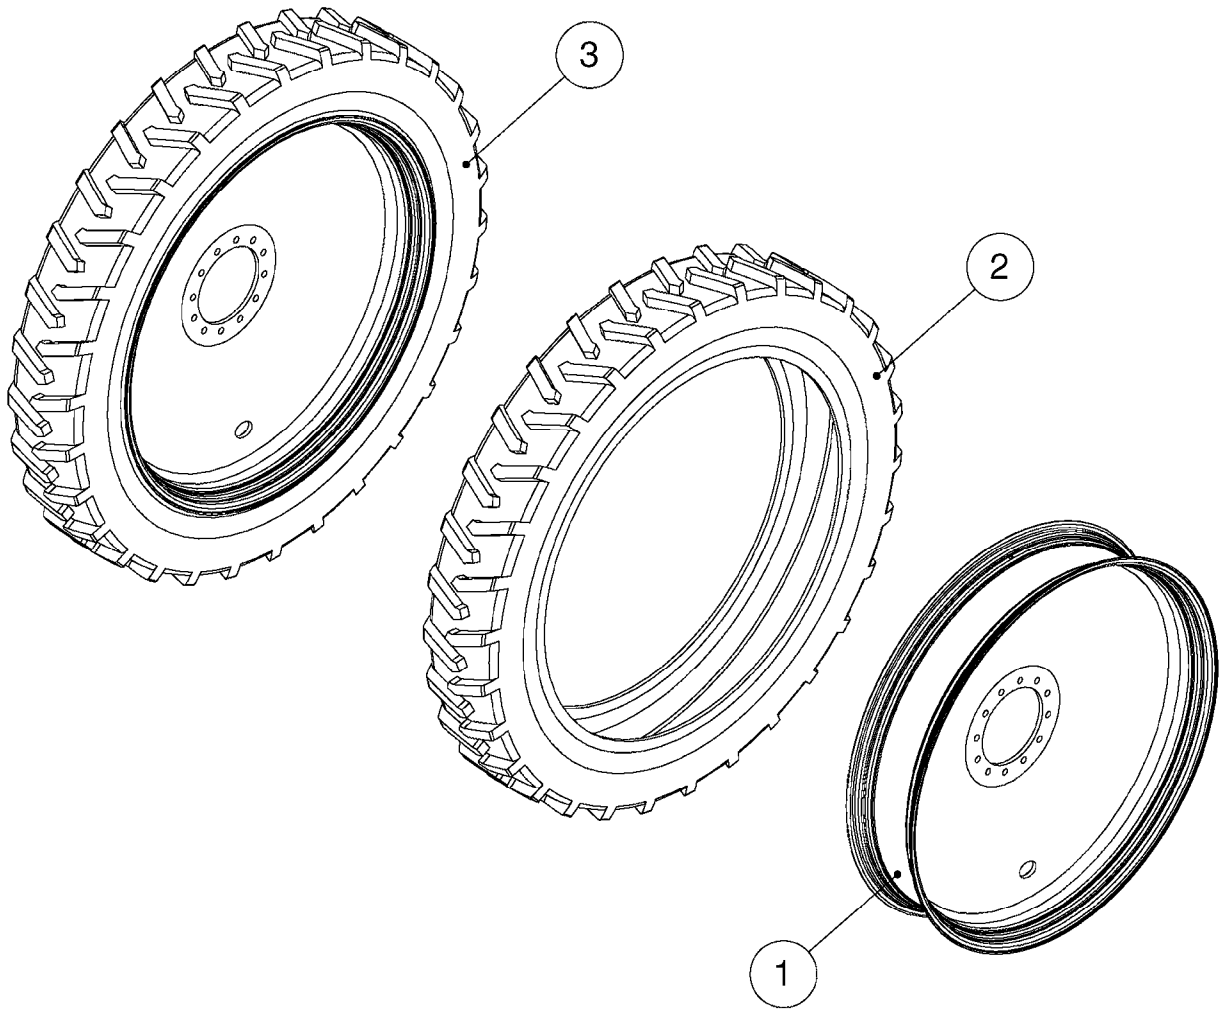

WHEELS FOR RUBICON
E1320-HIN, 09:07:18

Page 0

Date 12.08.2020 8:23

E1320