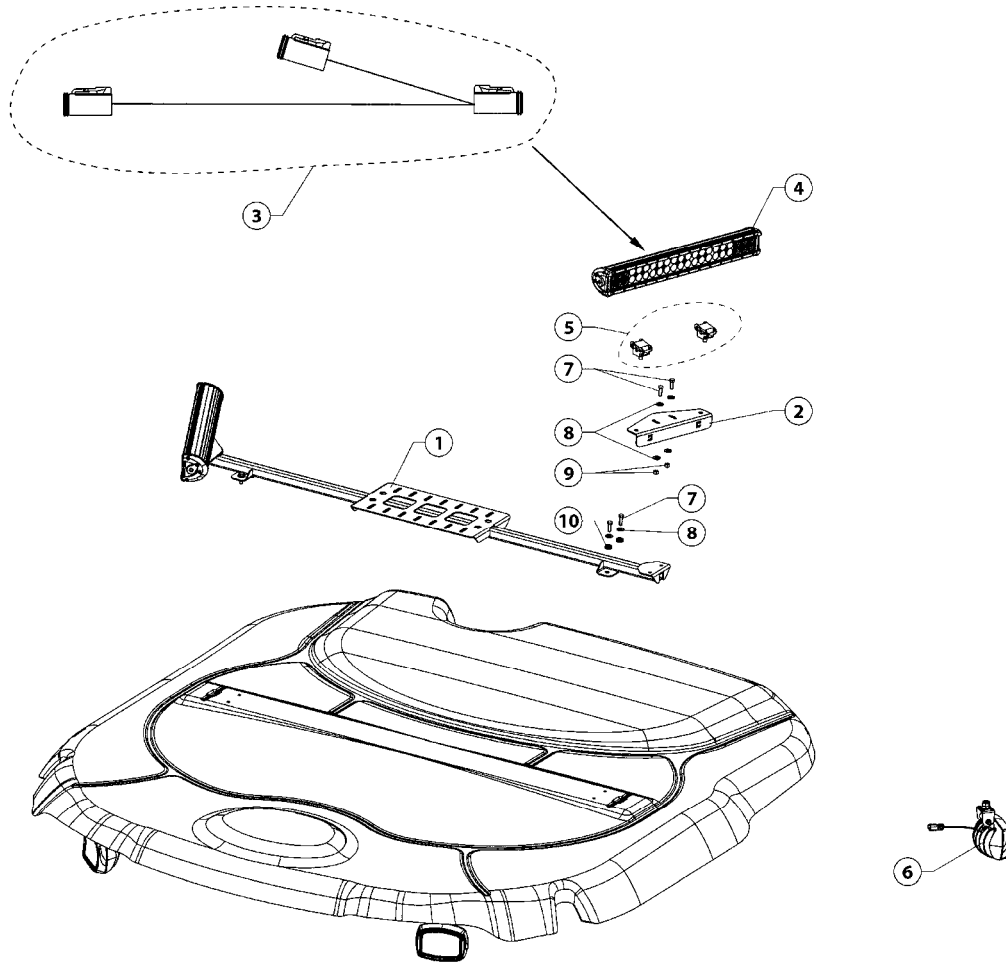

M805-HAU

ENGINE CHASSIS ELECTRICAL
EQUIPMENT - RUBICON
M805-HAU, 19:04:17

Page 1

Date 12.08.2020 8:23

Pos.	parts-n°	order qty	description
1	MA701003075	1	Screw CHc M06x050 8.8 ZB 912
2	MA161888000	1	BOLT M6X50 AF MODULE 5 STAUFF
3	MA161369000	1	MOUNTING CLAMP Ø40
4	MA750008026	1	Equipped battery isolator
5	MA246470000	1	Engine case skeleton
6	MA702008016	1	LOCKNUT M8 A2 985
7	MA703001053	1	WASHER M8 SS
8	MA702008001	1	AUTO LOCKNUT M8 AC8 ZB 985
9	MA703001007	1	Washer plate L08 steel ZB
10	MA750008014	1	From battery to starter ground cable
11	MA243697000	1	BATTERY 12V 230Ah
12	MA701001093	1	Screw H M08x060 A2 933
13	MA243707000	1	Contactors bracket
14	MA243704000	1	Switch on-off
15	MA703001046	1	WASHER M5 SS
16	MA701003032	1	Screw CHc M05x025 A2 912
17	MA701016001	1	Screw H autoperc ST4,8x16
18	MA750008027	1	PLUG F.ON/OFF SWITCH / REV.:A
19	MA702008004	1	LOCKNUT, M5 A2 985
20	MA750008034	1	ENGINE LIGHT SWITCH
21	MA243585000	1	ARROW SYMBOL SWITCH
22	MA701001074	1	BOLT H M8X25 8.8 ZB 933
23	MA750008012	1	From battery to isolator cable