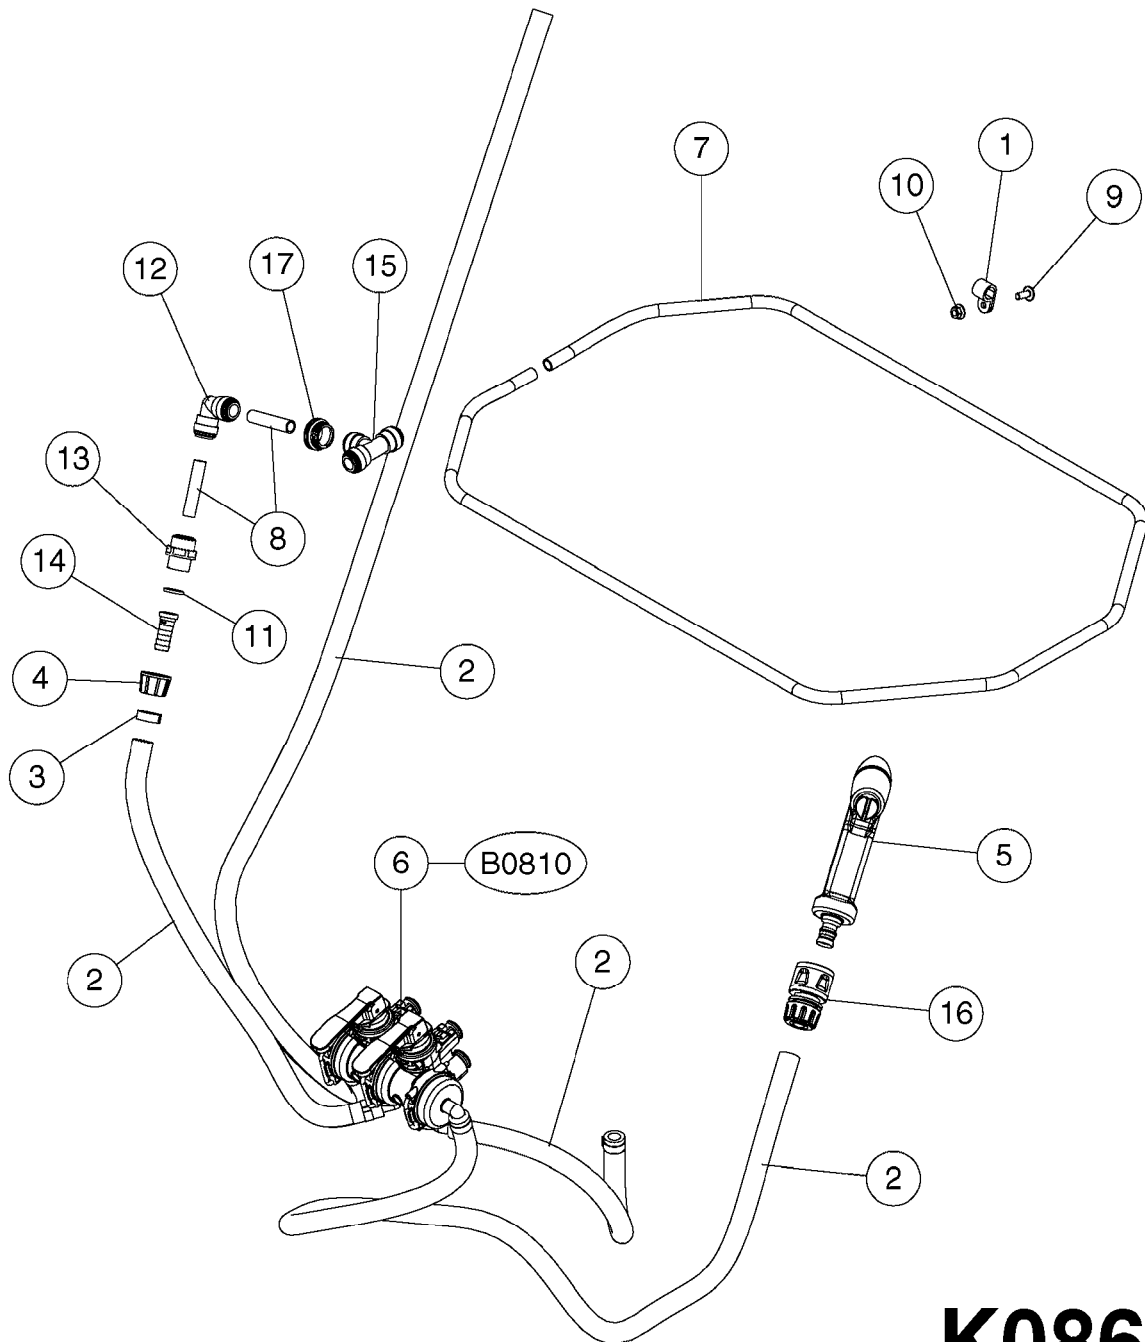

CHEM. FILLER RUBICON B
K0860-HIN, 10:07:18

Page	0
Date	12.08.2020 8:23

CHEM.FILLER RUBICON B
K0860-HIN, 10:07:18

Page 1

Date 12.08.2020 8:23

Pos.	parts-n°	order qty	description
1	MA162949000	1	TUBE FASTENER
2	MA237313000	1	TRESS NOBEL HOSE Ø20X12
3	MA237726000	1	CLICK CLAMP N°86-195
4	MA237734000	1	PLASTIC NUT D20
5	MA244982003	1	RINSE GUN
6	MA247992000	1	MANUAL INDUCTION VALVE
7	MA247997000	1	RINSING TUBE, HOPPER
8	MA506004100	1	HOSE D12
9	MA701022004	1	BOLT RLS M6X16 A2 25 129
10	MA702010001	1	FLANGE NUT M06 A2 6923
11	MA705010008	1	FLAT GASKET G1/2"
12	MA718002004	1	HOSE CONNECTOR ELBOW D12
13	MA718013017	1	SINGLE MALE UNION
14	MA718014019	1	FITT.G1/2" STR.
15	MA718017013	1	QUICK COUPLER TEE D12
16	MA718031001	1	QUICK COUPLER W/VALVE
17	MA722001007	1	ADJUSTABLE THREAD GUIDE D22