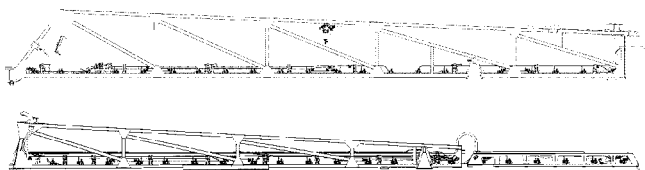

M818-HAU

RUBICON - CENTER & BOOM
NORAC SYSTEM
M818-HAU, 03:05:18

Page 1
Date 12.08.2020 8:23

Pos.	parts-n°	order qty	description
1	26044400	1	NORAC UC5 - UC7 COUPLER 2-WAY/TERM.
2	26043700	1	SENSOR, NORAC, UC5, ULTRASONIC
3	460143	1	LOCK NUT M8 SST A2 DIN985
4	471075	1	WASHER M8 LOCK
5	26078800	1	UC5 ULTRASONIC MAX SENSOR
6	26044100	1	UC5 - UC7 NETWORK COUPLER 3-WAY
7	26043800	1	NORAC UC5 - UC7 NETWORK COUPLER 2-WAY