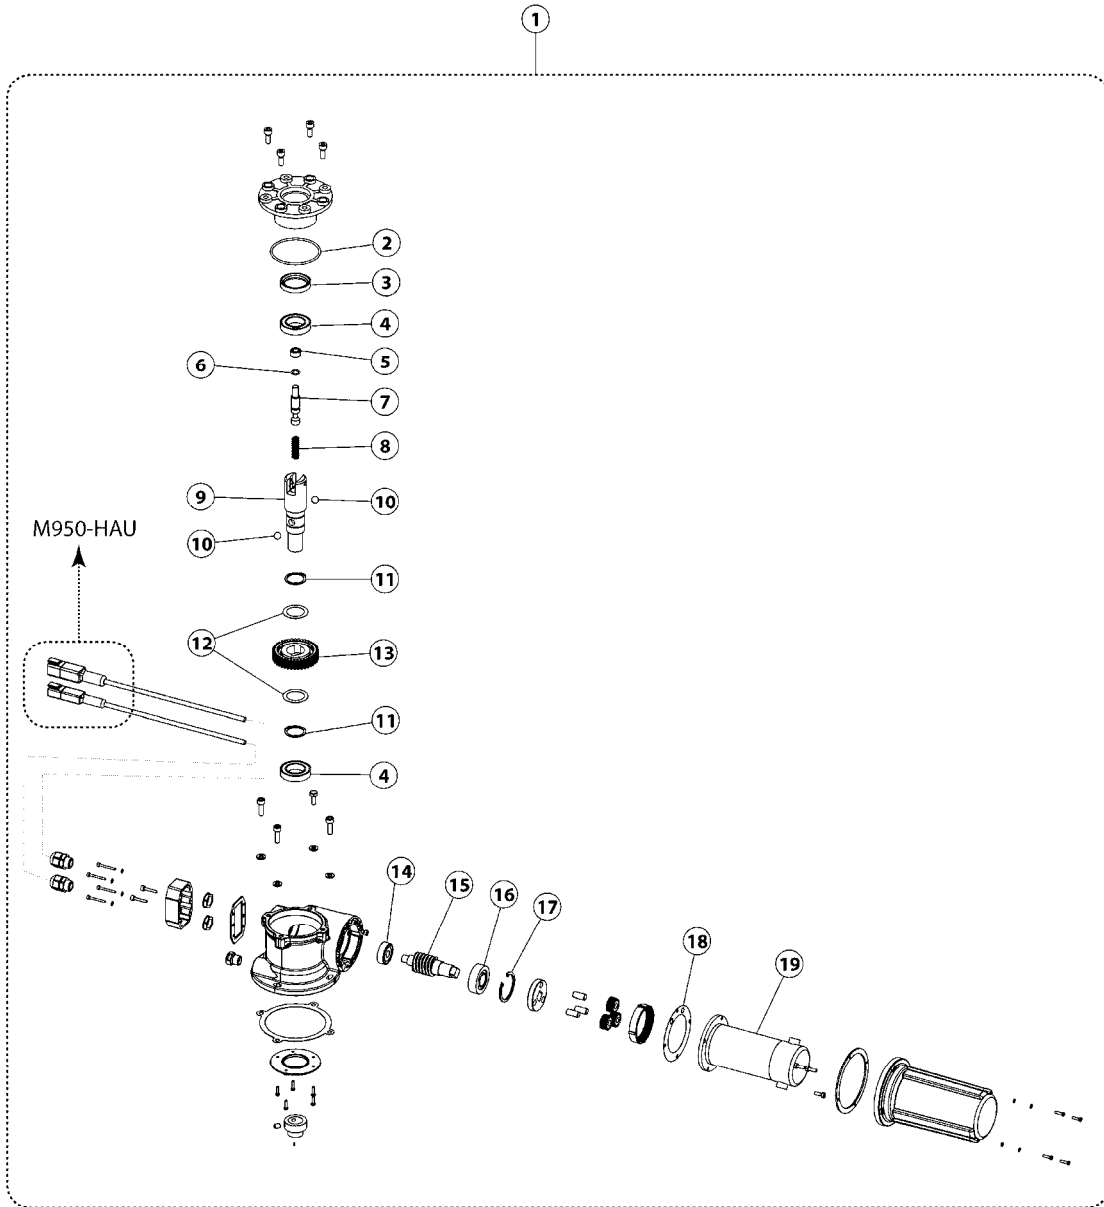

B822-HAU

POLMAC VALVE ELECTRIC ACTUATOR
B822-HAU, 18:12:18

Page 1

Date 12.08.2020 8:22

Pos.	parts-n°	order qty	description
1	28107304	1	ELECTRIC VALVE ACTUATOR - COMPLETE 4 POSITION
2	28107004	1	'O' RING 3256
3	28106304	1	SEAL NBR73 30x42x7 gp
4	28106204	1	BEARING 61905/2RS 25x42x9
5	28106804	1	MOTOR DISCONNECT PIN FERRULE
6	28107104	1	'O' RING 108
7	28106404	1	MOTOR DISENGAGE PIN
8	28106704	1	MOTOR DISCONNECT PIN SPRING
9	28106104	1	1¼" DRIVE SHAFT
10	28106504	1	3/8" BALL BEARING
11	28103604	1	EXTERNAL SNAP RING Ø25
12	28103404	1	WASHER 25.2X35X0.5
13	28105704	1	DRIVE GEAR (PLASTIC)
14	28105904	1	BEARING 7200BE OBLIQUE 10x30-9
15	28105804	1	WORM DRIVE
16	28106004	1	BEARING 7203BE OBLIQUE 17x40-12
17	28106604	1	INTERNAL CIRCLIP Ø40
18	28106904	1	MOTOR GASKET 60W Ø80 sp 0.3
19	28107204	1	MOTOR 12VDC/4A/2000rpm Ø54