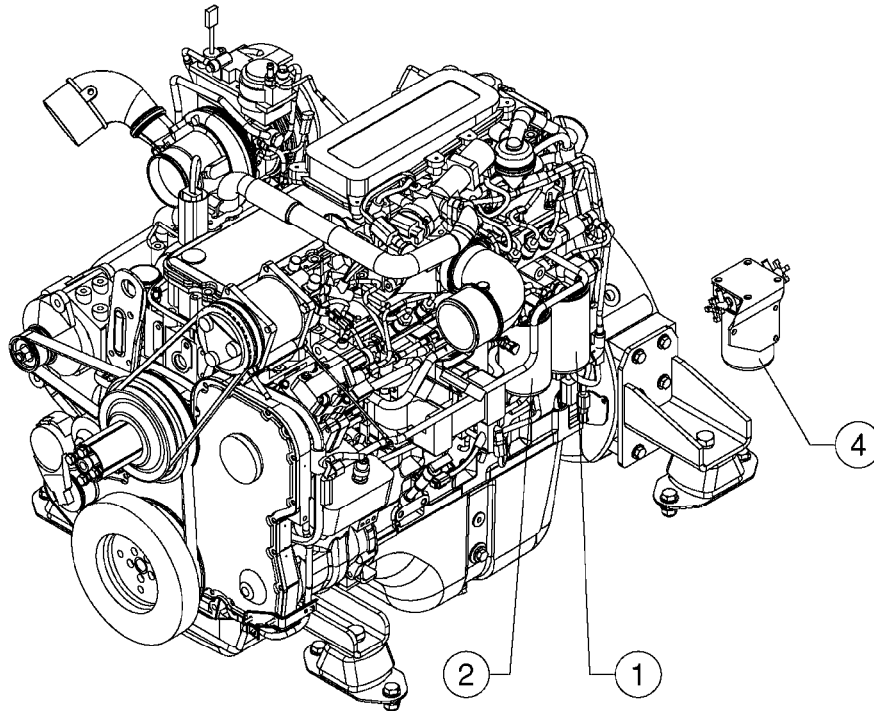

P0070-HIN

COOLANT HOSES - RUBICON
P0070-HIN, 19:06:18

Page 1

Date 12.08.2020 8:23

Pos.	parts-n°	order qty	description
1	471127	1	WASHER, M12, Ø24/13X24X2.5 SS
2	MA047868000	1	HOSE CLAMP Ø68/73
3	MA175198000	1	HOSE HANGER RSGU 1 75/15 W5
4	MA242566000	1	WATER PIPE WELDED
5	MA244880000	1	SUPPORT BRACKET
6	MA516001028	1	WATER HOSE INTØ60
7	MA516001029	1	WATER HOSE INTØ60
8	MA516001030	1	WATER HOSE INTØ60
9	MA516001031	1	COOLANT HOSE Ø22
10	MA701001056	1	BOLT HEX M6X30 8.8 ZB 931
11	MA701001382	1	BOLT HEX M12X55 8.8 ZB 931
12	MA702008002	1	LOCKNUT M6 A2 985
13	MA703001048	1	WASHER M6 SS
14	MA710533000	1	MALE PLUG BSPP 3/8"
15	MA715002007	1	HOSE CLAMP Ø25/40
16	MA715006010	1	HOSE CLAMP Ø64/67