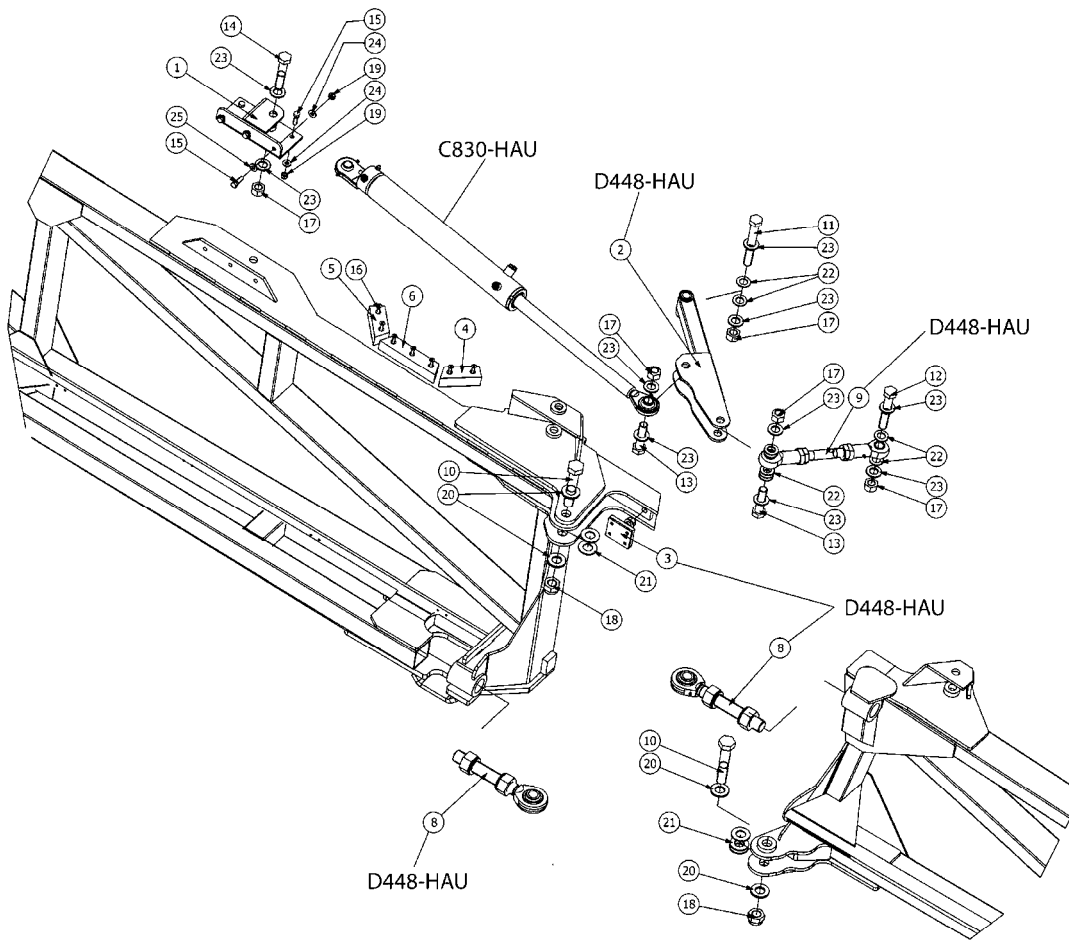

RA INNER/1ST OUTER
D442-HAU, 06:11:17

Page 0

Date 12.08.2020 8:22

D442-HAU