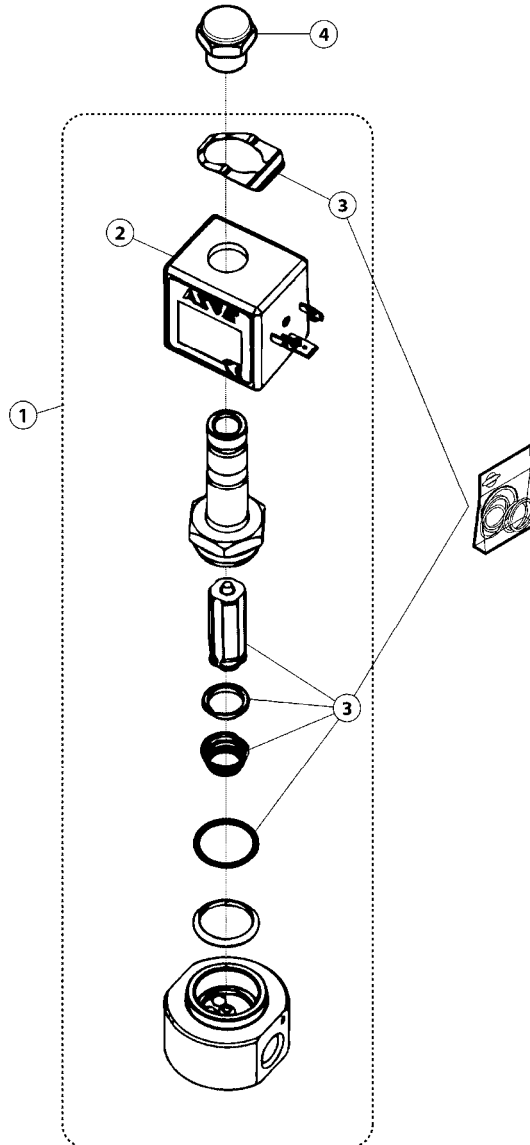

SOLENOID VALVE ASCO
M900-HAU, 23:03:18

Page 0

Date 12.08.2020 8:23

M900-HAU