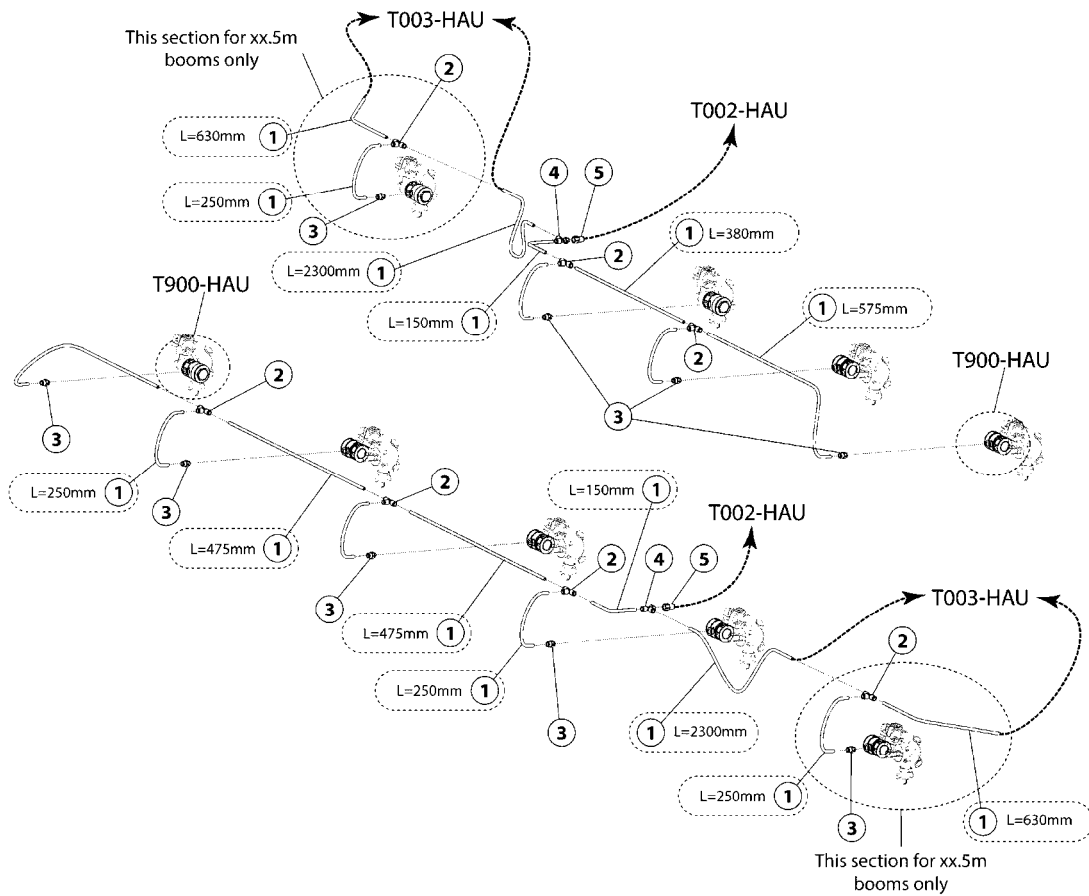

NOTE Item 1
All dimensions are nominal.
It is advised that all lengths are verified on the machine due to optional configuraton variations