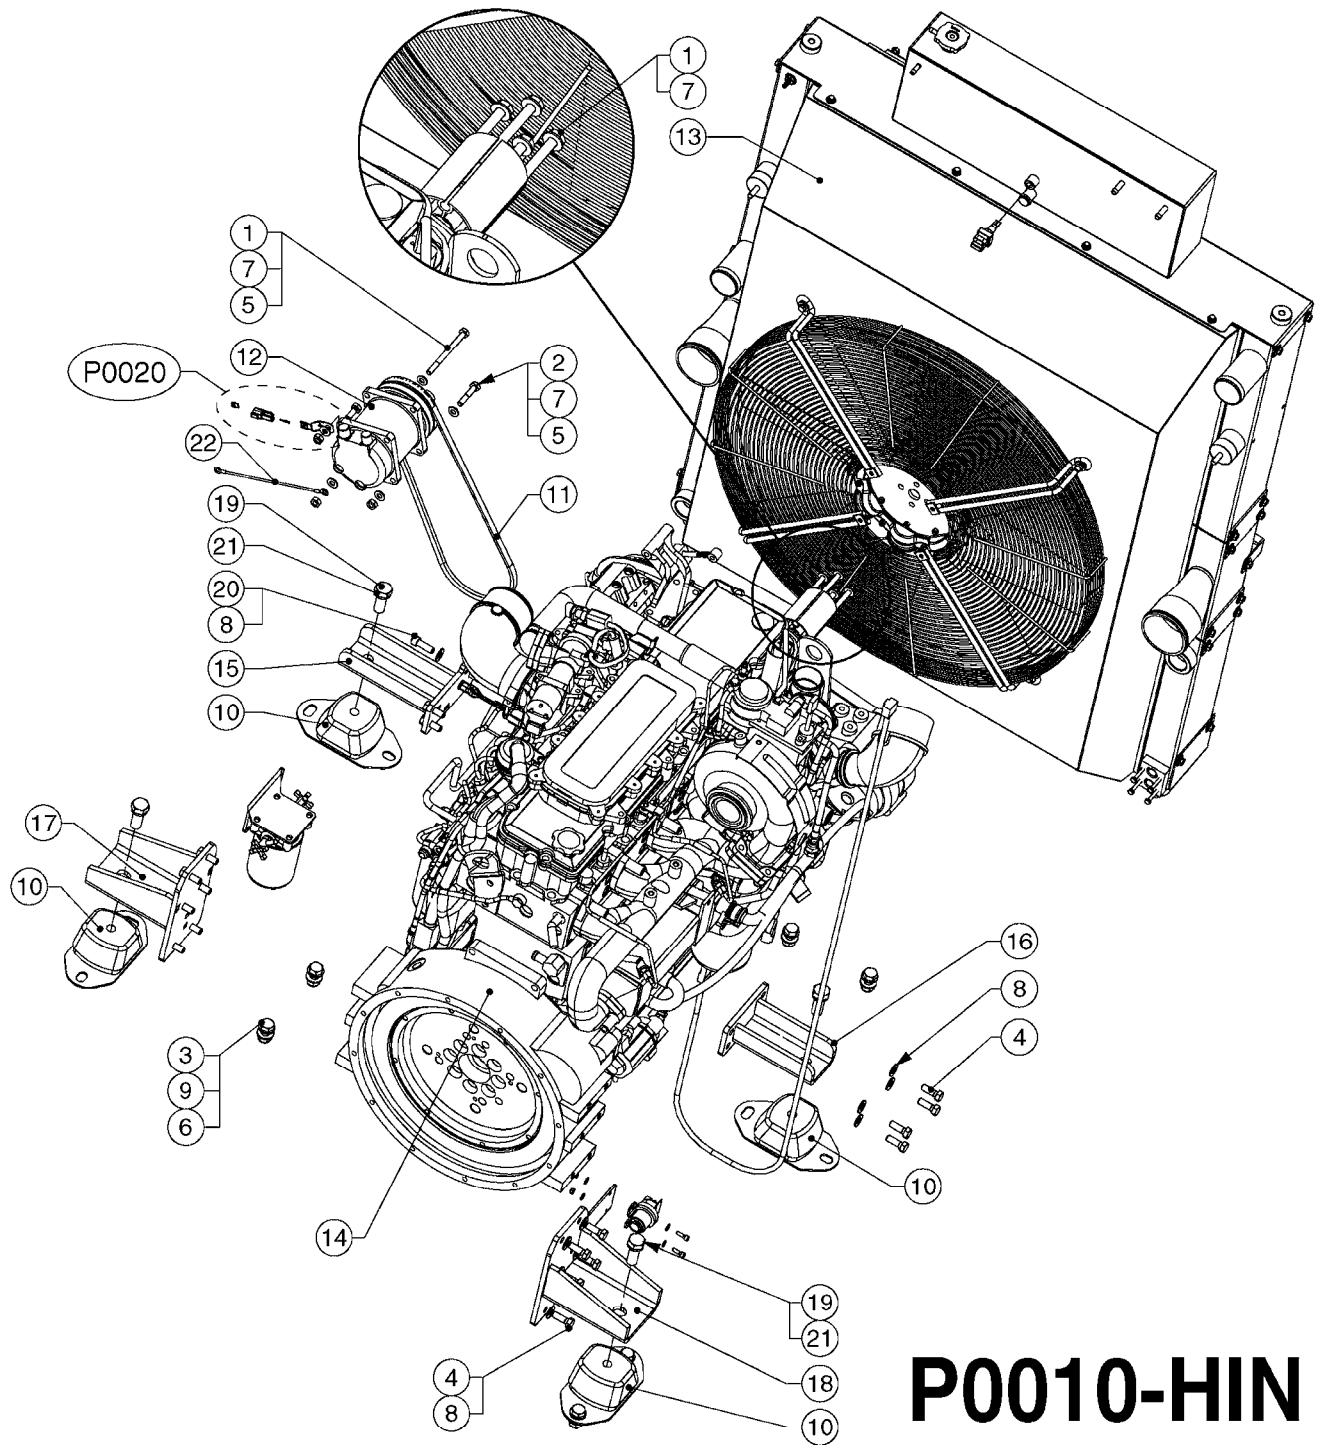

ENGINE RUBICON
P0010-HIN, 17:05:18

Page 1
Date 12.08.2020 8:23

Pos.	parts-n°	order qty	description
1	421216	1	BOLT HEX 8.8 DEL M10X130
2	421224	1	BOLT HEX 8.8 DEL M10X55
3	430581	1	BOLT HEX 8.8 DEL M16X40 FT
4	439014	1	BOLT HEX 8.8 DEL M12X35
5	460423	1	NUT HEX M10X1.50 LOCK DIN985A2 SS
6	460585	1	LOCKING NUT M16 DIN985 A2 SS
7	471122	1	WASHER, M10, Ø20/10.5X 2.0, SS
8	471127	1	WASHER, M12, Ø24/13X24X2.5 SS
9	471128	1	WASHER, M16, Ø30/17.0X 3.0, SS
10	MA151311000	1	RUBBER MOUNT
11	MA151980000	1	BELT A 47 1/2
12	MA232378000	1	AIR CONDITIONER COMPRESSOR
13	MA242524000	1	INTERCHANGER 3 IN 1
14	MA242789000	1	ENGINE QSL 8.9 CUMMINS T4
15	MA246473000	1	LEFT REAR ENGINE BRACKET
16	MA246474000	1	RIGHT REAR ENGINE BRACKET
17	MA246854000	1	FRONT ENGINE BRACKET
18	MA249110000	1	FRONT ENGINE BRACKET
19	MA701001432	1	BOLT H M20X55 8.8 ZB 933
20	MA701003240	1	BOLT ALLEN HEAD M12X35 8.8 ZB 912
21	MA703004012	1	WASHER W20 AC 25516
22	MA750004026	1	GROUND WIRE F.AIR COND.CLUTCH