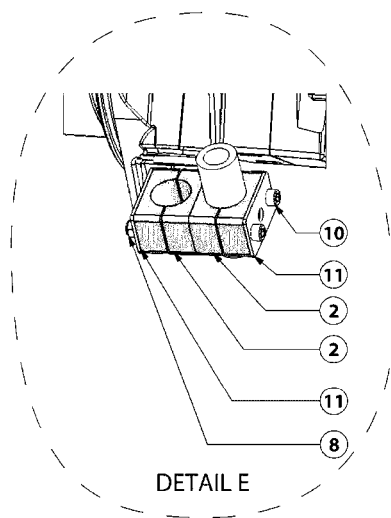

M801-HAU

FRONT ADJ.TRACK ELECTRICAL -
RUBICON
M801-HAU, 19:04:17

Page 1
Date 12.08.2020 8:23

Pos.	parts-n°	order qty	description
1	MA702010007	1	FLANGE NUT M6 A2 6923 NYLOCK
2	MA161302000	1	CLAMP, MOUNTING, D25
3	MA750008022	1	Left front hydraulic motor harness
4	MA750008021	1	Right front hydraulic motor harness
5	MA702008016	1	LOCKNUT M8 A2 985
6	MA703001053	1	WASHER M8 SS
7	MA510122006	1	MOTOR H1 110 CC
8	MA702008002	1	LOCKNUT M6 A2 985
9	MA701003226	1	Screw CHc M06x045 A2 912
10	MA701003278	1	BOLT CHC M6X80 ALLEN A2 DIN 912
11	MA715010002	1	Mounting clamp protecting plate d20
12	MA701001071	1	BOLT HEX M8X20 A2 933