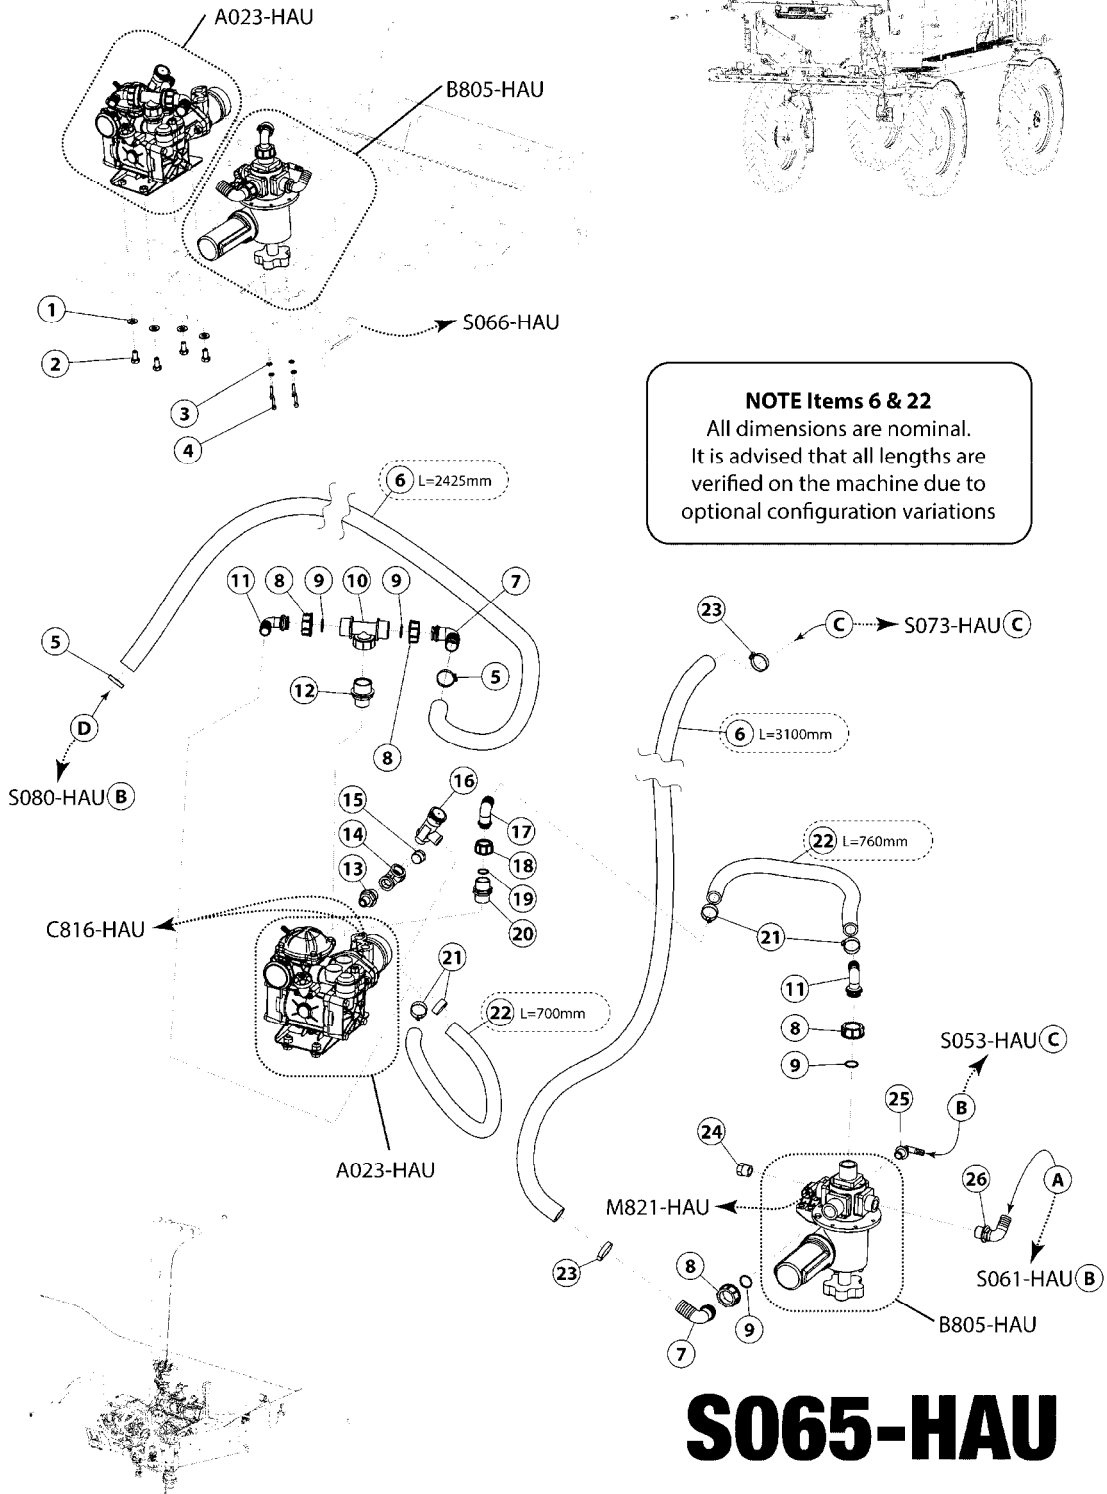

NOTE Items 6 & 22
All dimensions are nominal.
It is advised that all lengths are
verified on the machine due to
optional configuration variations

S065-HAU

RUBICON - FLUID PACK CLEAN
WATER/RINSE PUMP AND VA
S065-HAU, 27:11:18

Page 1
Date 12.08.2020 8:22

Pos.	parts-n°	order qty	description
1	MA703001111	1	WASHER M12 SS
2	MA701001164	1	BOLT HEX M12X25 A2 933
3	MA703001048	1	WASHER M6 SS
4	MA701003069	1	BOLT CHC M6X30 ALLEN A2 912
5	5914248	1	WORM DRIVE CLAMP25-40MM
6	MA240475000	1	HOSE Ø30X40 R4 D.30X40 / REV.:A
7	MA237199000	1	90° ANGLE CONNECTION
8	MA237220000	1	PLASTIC NUT 1-1/4"
9	MA237226000	1	O-RING 26.64X2.62 NITRIL
10	MA718017006	1	TEE 1-1/4" MFM
11	MA718011029	1	1-1/4" 90° ELBOW D25
12	MA237234000	1	NIPPLE 1-1/4" TO 1" REDUCING
13	MA238624000	1	FITT.REDOC.3/4"M-1/2"M
14	MA247744000	1	TEE G 3/4" FFF
15	MA247789000	1	CONICAL CAP G3/4"
16	MA251189000	1	RELIEF VALVE 145 PSI
17	MA718011002	1	1" 90° ELBOW D25
18	MA718005001	1	PLASTIC NUT 1"
19	MA230689000	1	O-RING 20.92 X 2.62
20	MA718007002	1	FITT. THREADED NIPPLE G1"
21	MA715009001	1	CLICK CLAMP N°86-195 Ø25
22	MA244525000	1	HOSE Ø25 X 12"
23	MA715002007	1	HOSE CLAMP Ø25/40
24	MA237320000	1	REAR JET CAP 3/4"
25	MA237205000	1	1/2" MALE 90° ELBOW D13
26	MA718010010	1	3/4" MALE 90° ELBOW D25