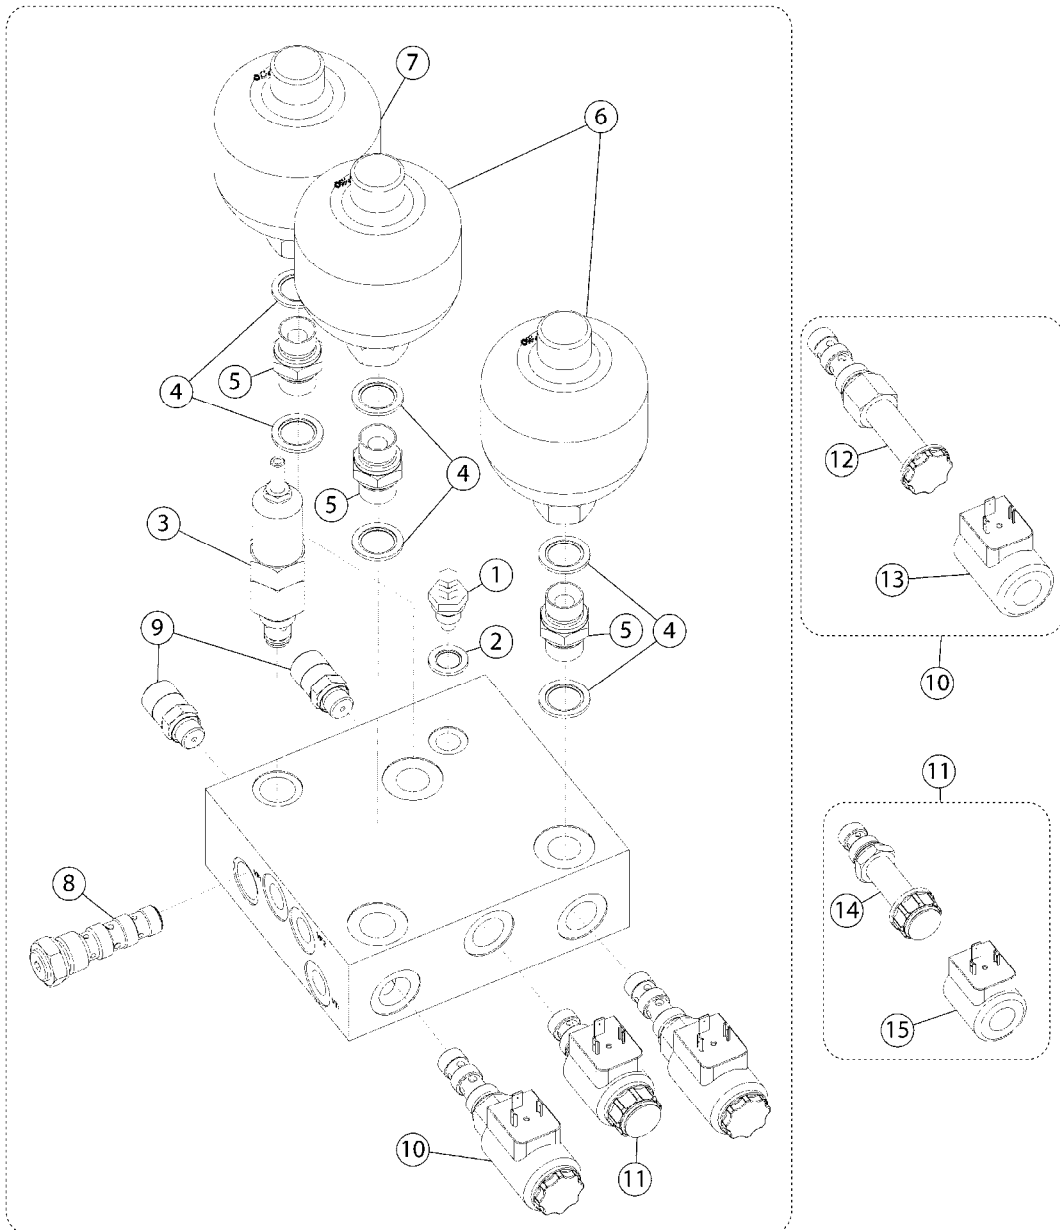

TR5-B3-TDZ-RA
Main fold hydraulics block
01/2016 -->

- 16 3 Solenoid Valve Block
- 17 2 Solenoid Valve Block - No item 11

C247-HAU