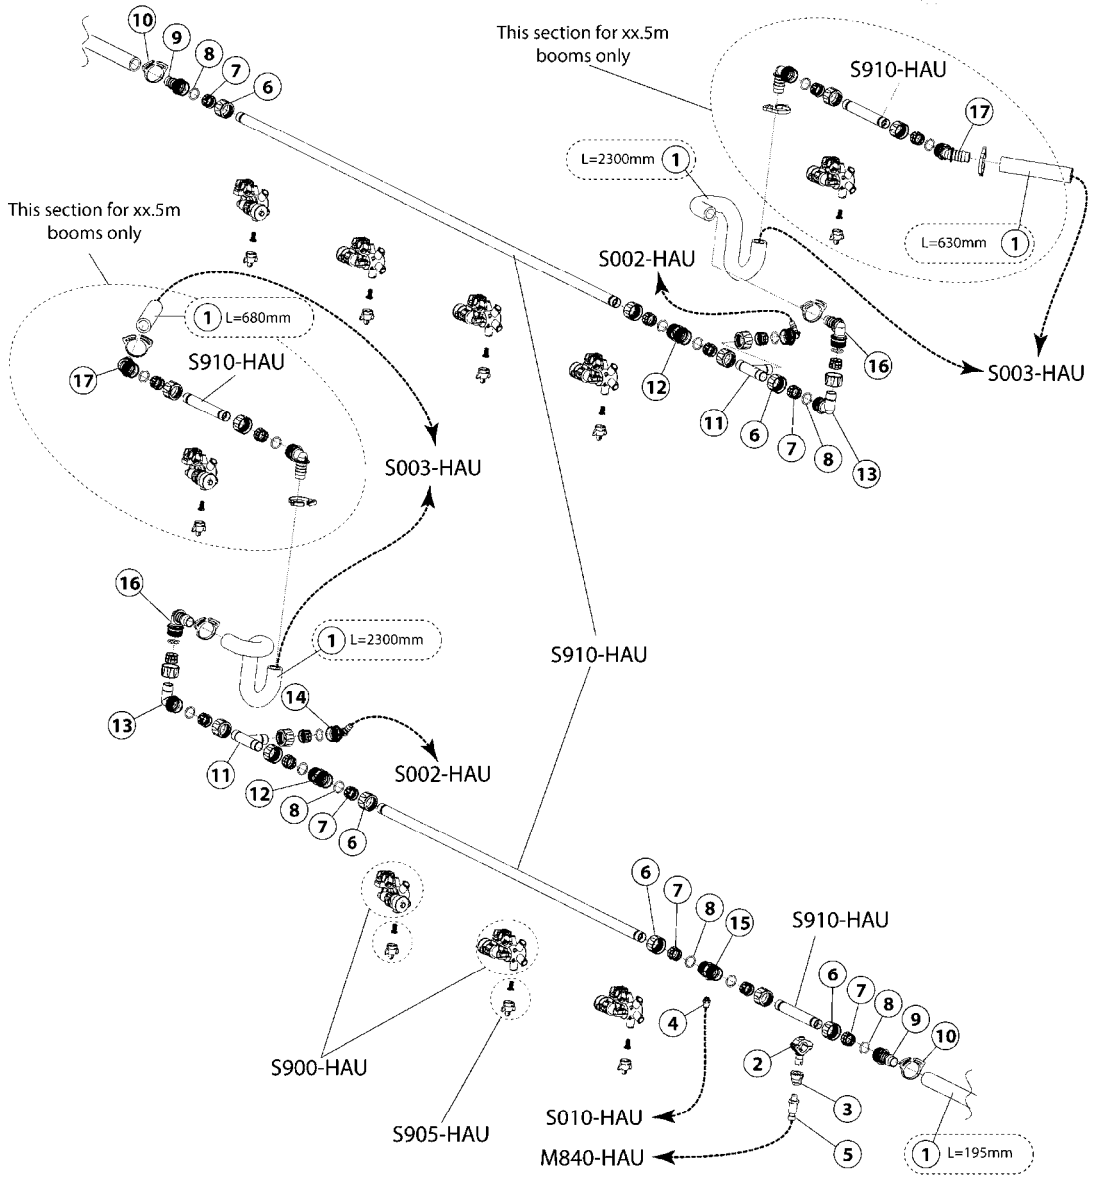

NOTE Item 1
All dimensions are nominal.
It is advised that all lengths are
verified on the machine due to
optional configuraton variations

S001-HAU