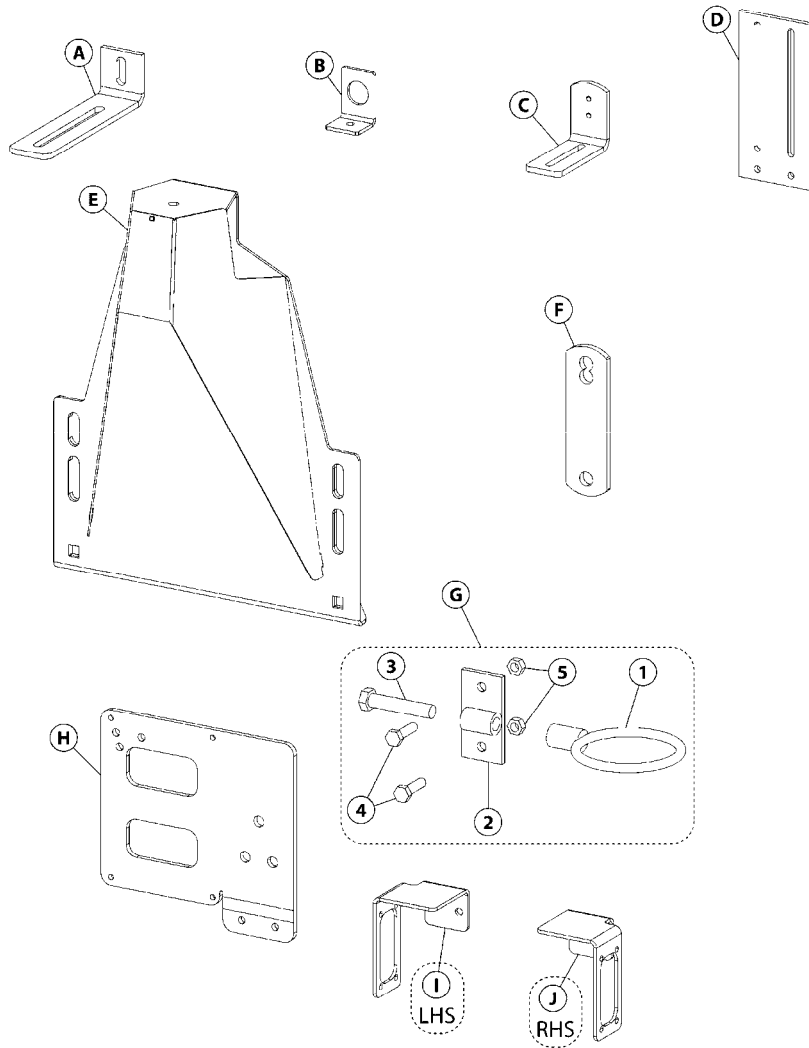

BOOM CENTER SPRAY BAR
ASSEMBLY- RUBICON
D804-HAU, 12:01:18

Page 1
Date 12.08.2020 8:22

Pos.	parts-n°	order qty	description
1	63089404	1	CENTRE SPRAY RAIL - SUPPORT - CENTRE - NORAC
2	63089604	1	CENTRE SPRAY RAIL - SUPPORT - LEFT
3	63089504	1	CENTRE SPRAY RAIL - SUPPORT - RIGHT
4	MA701003226	1	Screw CHc M06x045 A2 912
5	471124	1	WASHER, M6, Ø18/ 6.4X 1.6, SS
6	16380204	1	PLATE 3 X 1778 X 208 / 2 BENDS
7	16380304	1	PLATE 3 X 1778 X 208 / 2 BENDS
8	MA161302000	1	CLAMP, MOUNTING, D25
9	786830	1	PLATE
10	410362	1	BOLT HEX 8.8 SS M6X20
11	460261	1	NUT HEX M6X1.00 LOCK DIN985 A2 SS

Please contact HARDI spare parts

L900-HAU