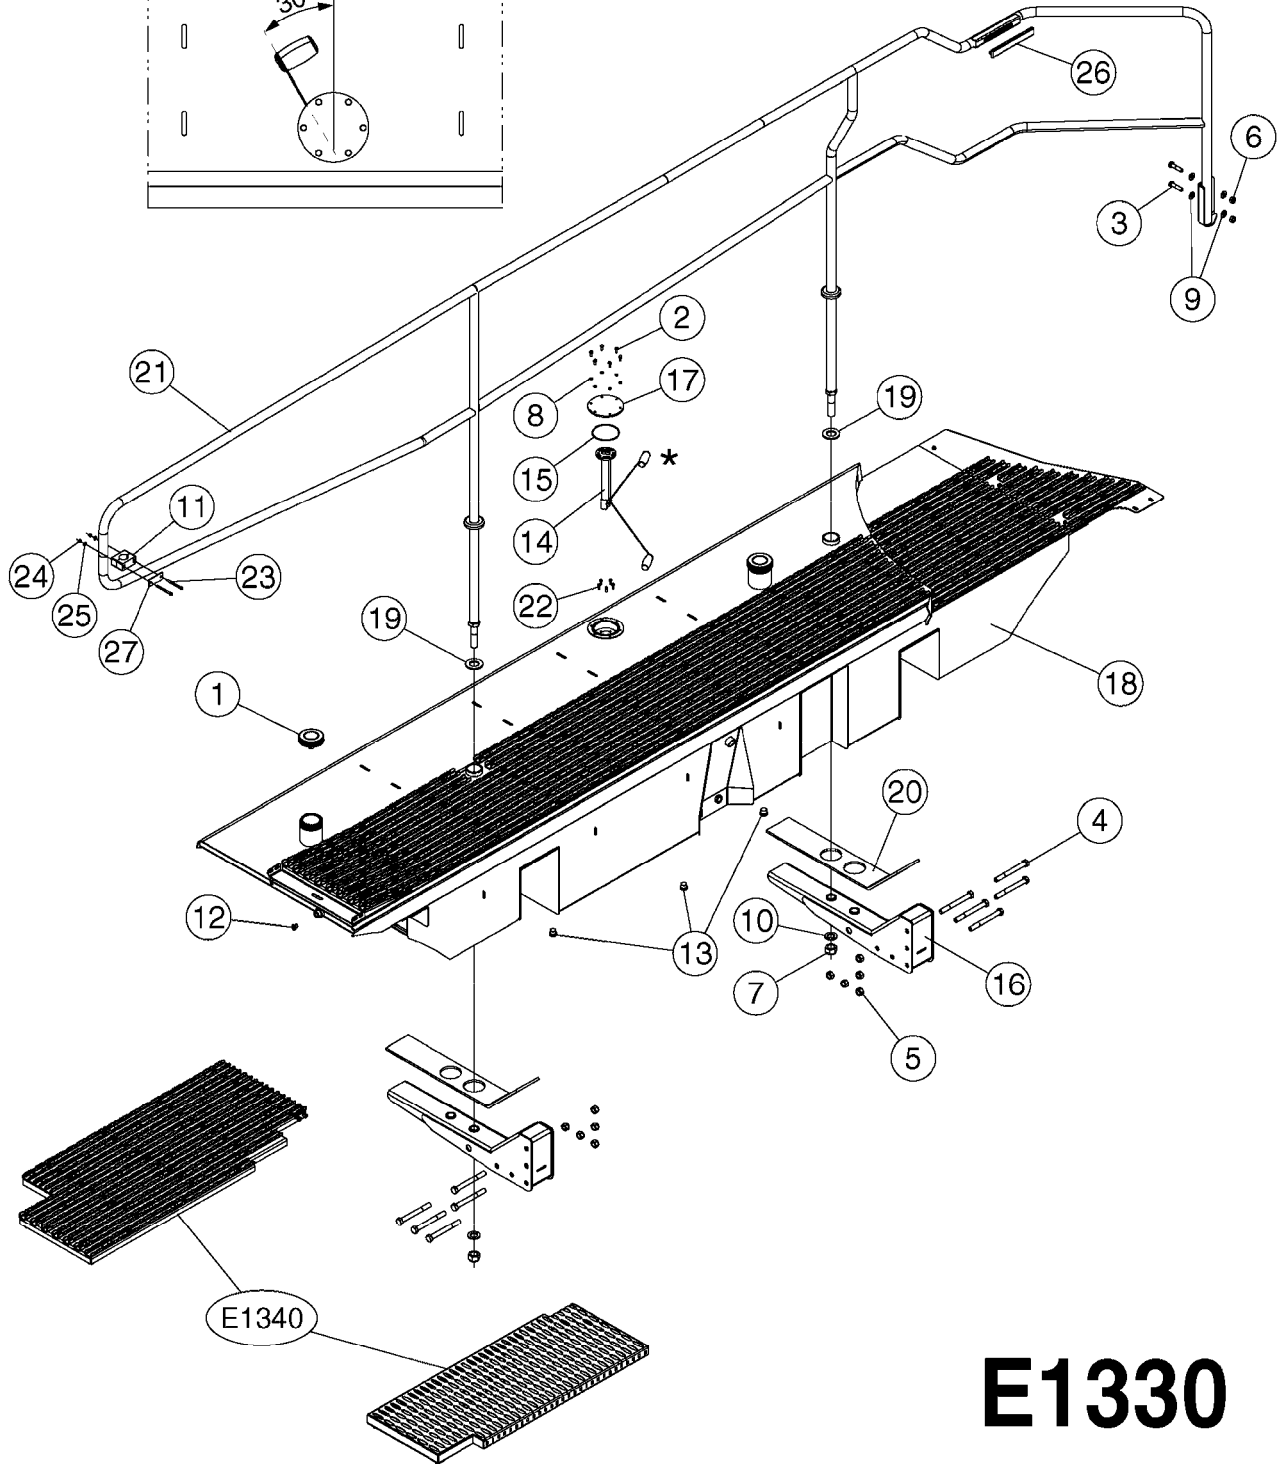

* Position of gauge in housing

PLATFORM/FUEL TANK - RUBICON
E1330-HIN, 14:08:18

Page 1

Date 12.08.2020 8:23

Pos.	parts-n°	order qty	description
1	278924	1	FUEL TANK PLASTIC CAP
2	410185	1	BOLT HEX 8.8 DEL M6X16
3	430939	1	BOLT M12X50 STAINLESS
4	438052	1	BOLT HEX 8.8 DEL M16X150
5	460585	1	LOCKING NUT M16 DIN985 A2 SS
6	460703	1	NUT HEX M12X1.75 LOCK DIN985A2 SS
7	460747	1	NUT HEX M24 LOCK
8	471125	1	WASHER M6U 6.4X14X1.2,A2 SS
9	471127	1	WASHER, M12, Ø24/13X24X2.5 SS
10	471130	1	WASHER, M24, Ø44/25.0X 4.0, SS
11	MA161369000	1	MOUNTING CLAMP Ø40
12	MA161606000	1	MALE PLUG FUEL BSPP 1/4"
13	MA233630000	1	PLUG G1/2
14	MA234310000	1	FUEL LEVEL SENDER
15	MA237114000	1	O-RING Ø94X3
16	MA242655000	1	RUBICON - FUEL TANK BRACKET
17	MA242658000	1	RUBICON GAUGE COVER
18	MA242666000	1	RUBICON FUEL TANK
19	MA245864000	1	WASHER 5MM Ø62/Ø34 /NYLON
20	MA245865000	1	RUBBER 728 X115 X 8.5MM
21	MA245973000	1	HANDRAIL - LEFT HAND - RUBICON
22	MA701003028	1	BOLT CHC M5X16 ALLEN A2 912
23	MA701003278	1	BOLT CHC M6X80 ALLEN A2 DIN 912
24	MA702008002	1	LOCKNUT M6 A2 985
25	MA703001048	1	WASHER M6 SS
26	MA705016073	1	RUBBER PROFILE L=150
26	MA705016075	1	RUBBER PROFILE L=210
27	MA715010004	1	MOUNTING CLAMP PLATE Ø40