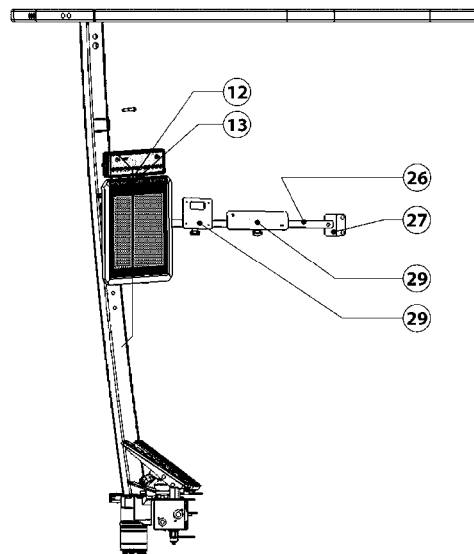

O800-HAU

CABIN - RUBICON
O800-HAU, 19:04:17

Page 1
Date 12.08.2020 8:23

Pos.	parts-n°	order qty	description
1	MA243778000	1	Antenna DGPS AG-Star
2	MA721000014	1	Sauer Monitor DP250
3	MA248231000	1	Control Panel Cab
4	MA248212000	1	Fuse and relay card material
5	MA232306000	1	PLASTIC HANDLE BOLT D32 M6X18
6	MA701003196	1	Screw CHc M08x020 EF 8.8 912
7	MA702017014	1	RIVET NUT M6
8	MA248262000	1	COVER SUPPORT / REV:B
9	MA248259000	1	ELECTRONICS COVER SCIAC CAB
10	MA248260000	1	FRONT ELECTRONICS COVER / REV:A
11	MA248261000	1	COVER SUPPORT / REV:A
13	MA248266000	1	CAB CONTROL BRACKET / REV:A
14	MA701001258	1	BOLT HEX M16X110 8.8 931
15	MA703001069	1	WASHER M16 STEEL ZB
16	MA248256000	1	SHOULDER WASHER
17	MA533001002	1	Cabin silent block
18	MA701001146	1	BOLT H M10X30 8.8 ZB 931
19	MA703001059	1	WASHERS M10 STEEL ZB
20	MA702008007	1	AUTO LOCKNUT M10 AC8 ZB 985
21	MA702008028	1	AUTO LOCKNUT M16 AC8 ZB 985
22	MA703100021	1	WASHER
23	MA701003107	1	BOLT CHC M10X20 ALLEN 8.8 DIN 913
24	MA703004007	1	Washer W10 ac 25516
25	MA248255000	1	ORBITROL ADAPTER SCIAC CAB
27	MA248269000	1	PLATE, ACCY BAR MOUNTING
29	MA248267000	1	SCREEN SUPPORT / REV:A