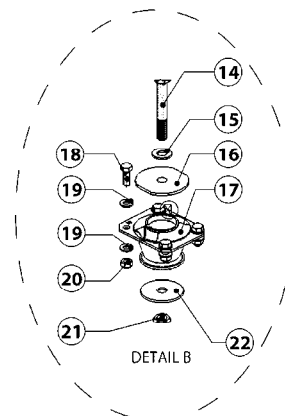

O800-HAU

CABIN - RUBICON
O800-HAU, 19:04:17

Page 1
Date 12.08.2020 8:23

Pos.	parts-n°	order qty	description
1	MA243778000	1	Antenna DGPS AG-Star
2	MA721000014	1	Sauer Monitor DP250
3	MA248231000	1	Control Panel Cab
4	MA248212000	1	Fuse and relay card material
5	MA232306000	1	PLASTIC HANDLE BOLT D32 M6X18
6	MA701003196	1	Screw CHc M08x020 EF 8.8 912
7	MA702017014	1	RIVET NUT M6
8	MA248262000	1	COVER SUPPORT / REV:B
9	MA248259000	1	ELECTRONICS COVER SCIAC CAB
10	MA248260000	1	FRONT ELECTRONICS COVER / REV:A
11	MA248261000	1	COVER SUPPORT / REV:A
13	MA248266000	1	CAB CONTROL BRACKET / REV:A
14	MA701001258	1	BOLT HEX M16X110 8.8 931
15	MA703001069	1	WASHER M16 STEEL ZB
16	MA248256000	1	SHOULDER WASHER
17	MA533001002	1	Cabin silent block
18	MA701001146	1	BOLT H M10X30 8.8 ZB 931
19	MA703001059	1	WASHERS M10 STEEL ZB
20	MA702008007	1	AUTO LOCKNUT M10 AC8 ZB 985
21	MA702008028	1	AUTO LOCKNUT M16 AC8 ZB 985
22	MA703100021	1	WASHER
23	MA701003107	1	BOLT CHC M10X20 ALLEN 8.8 DIN 913
24	MA703004007	1	Washer W10 ac 25516
25	MA248255000	1	ORBITROL ADAPTER SCIAC CAB
27	MA248269000	1	PLATE, ACCY BAR MOUNTING
29	MA248267000	1	SCREEN SUPPORT / REV:A