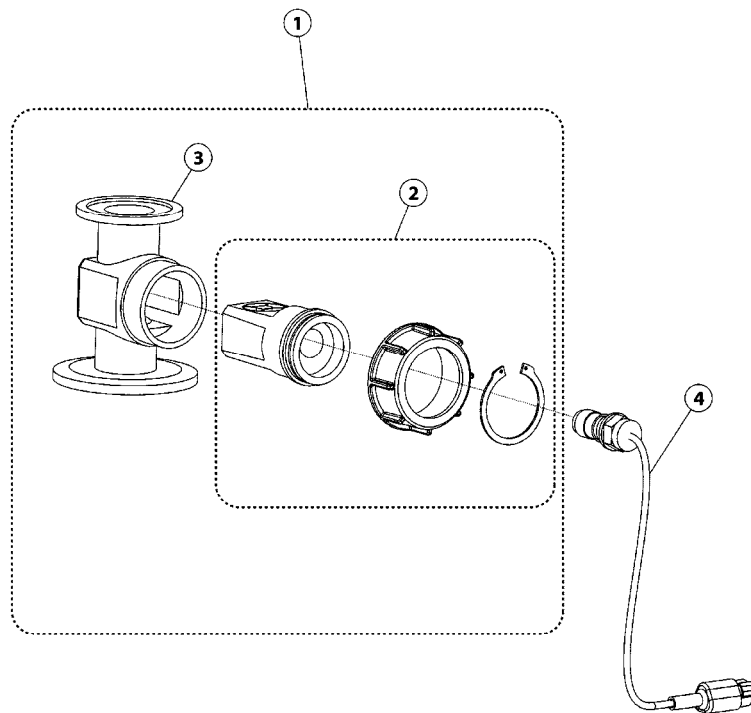

FLOWMETER - RUBICON
B818-HAU, 26:11:18

B818-HAU