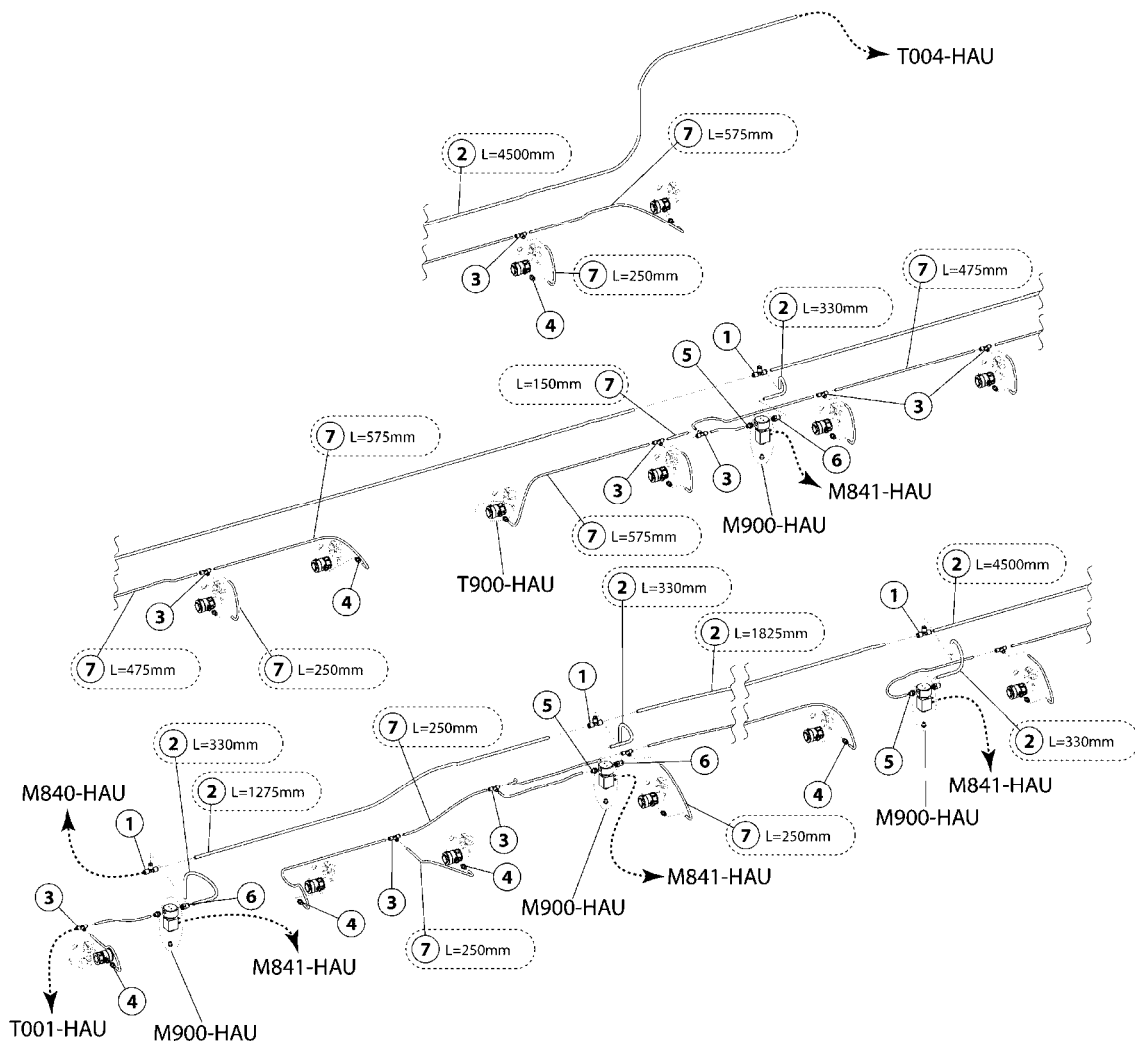

RUBICON - RA INNER WING
PNEUMATIC SYSTEM
T003-HAU, 23:03:18

Page

0

Date

12.08.2020

8:22

NOTE Items 2 & 7
All dimensions are nominal.
It is advised that all lengths are
verified on the machine due to
optional configuraton variations

T003-HAU