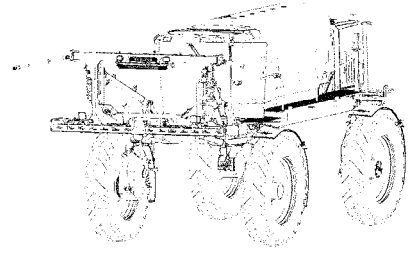

M813-HAU

CENTER & ROOF LIGHTING
HARNESSES - RUBICON
M813-HAU, 12:01:18

Page 1
Date 12.08.2020 8:23

Pos.	parts-n°	order qty	description
1	26054604	1	RUBICON: MAIN WORK AND DRIVING LIGHT HARNESS
2	26056404	1	WIRING LOOM - RUBICON - CABIN ROOF LIGHTING - 02
3	26055604	1	WIRING LOOM - RUBICON - CABIN ROOF LIGHTING - 01