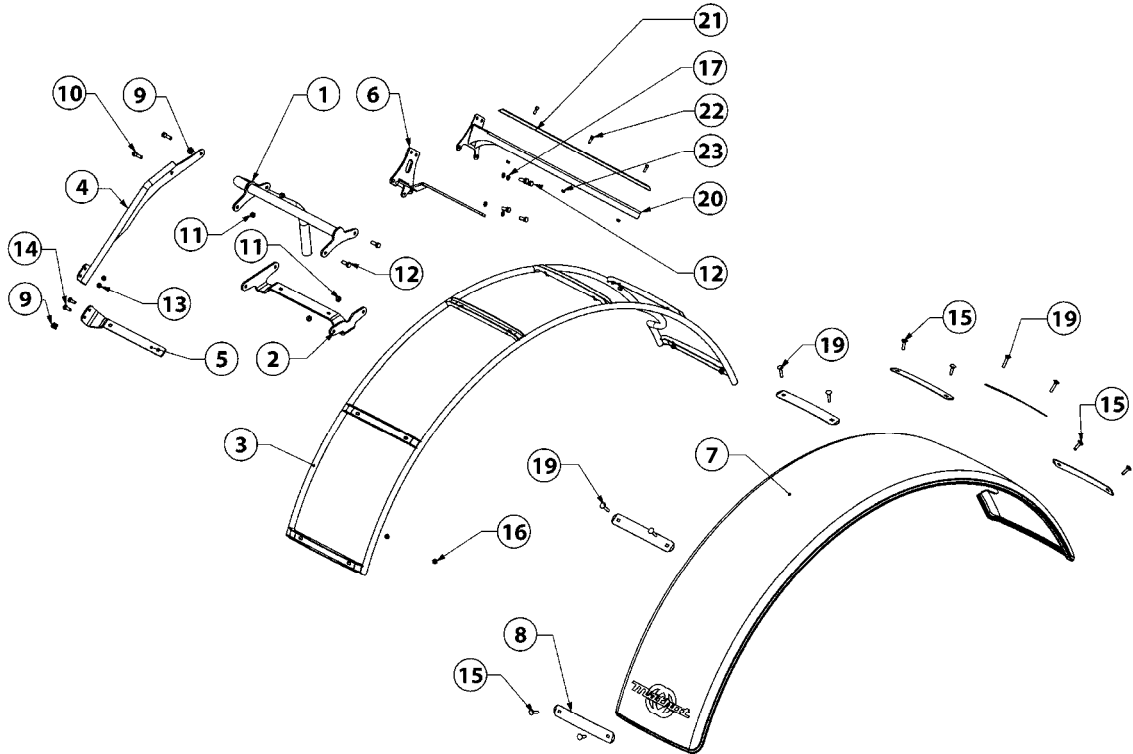

FRONT RIGHT MUDGUARD
E819-HAU, 26:04:17