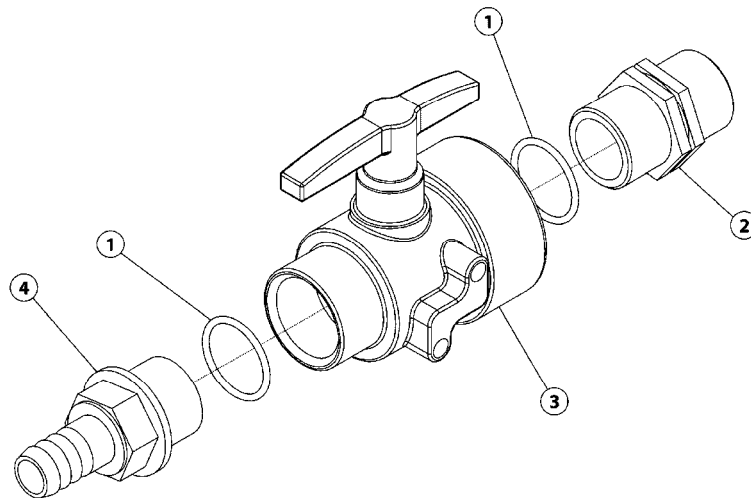

SUCTION FILTER DRAIN VALVE -
RUBICON
B809-HAU, 19:04:17

Page	0
Date	12.08.2020 8:22

B809-HAU