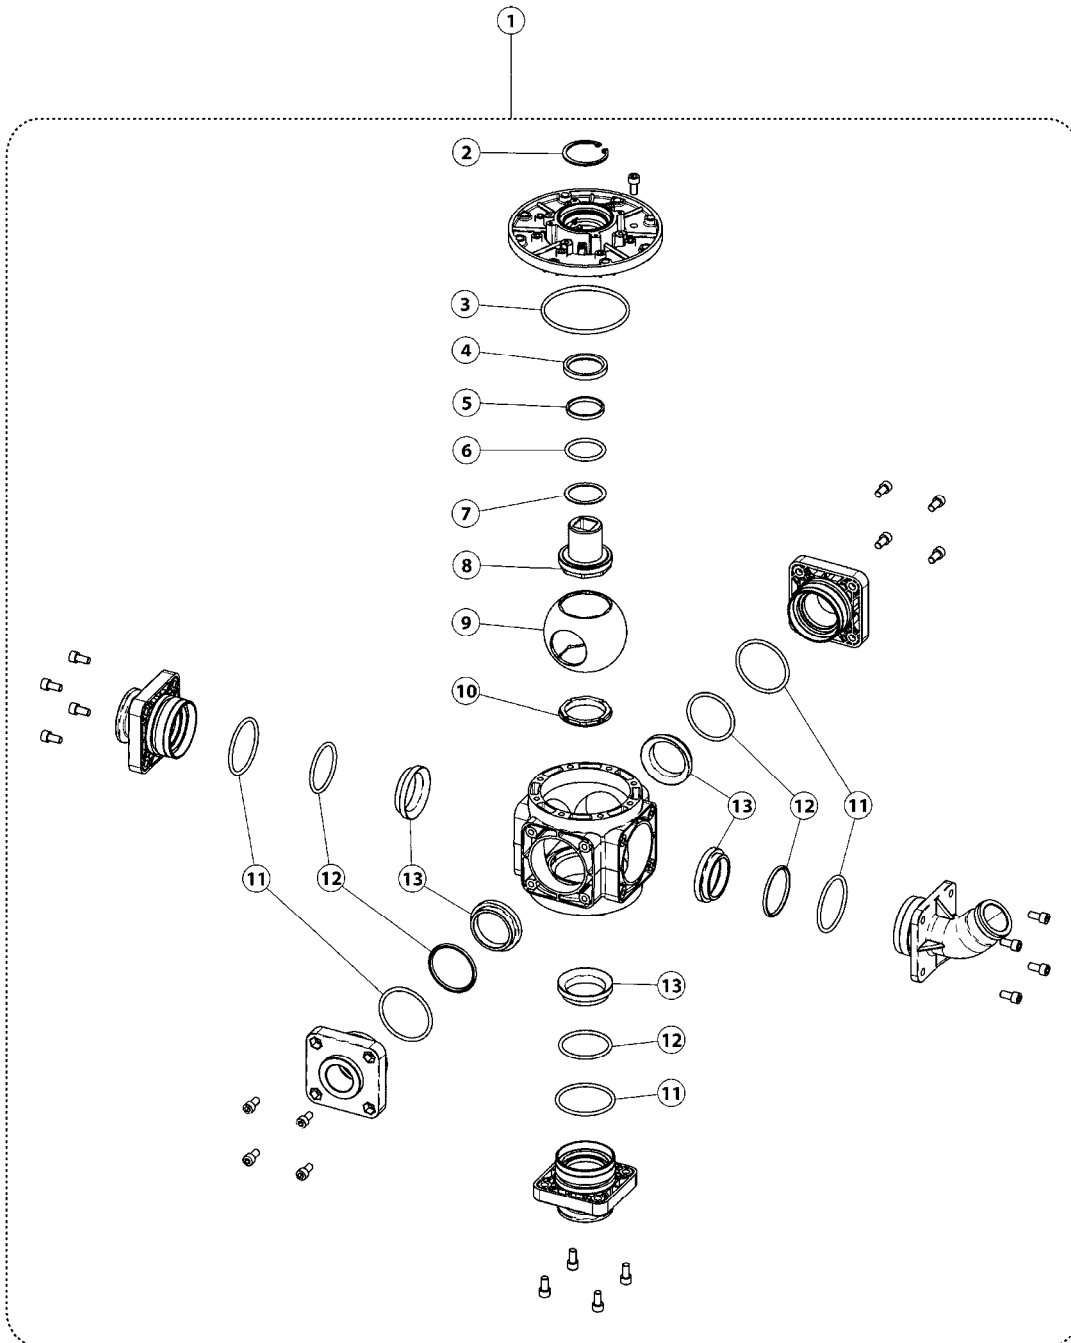

B821-HAU

POLMAC PRESSURE VALVE MAIN
BODY
B821-HAU, 18:12:18

Page 1
Date 12.08.2020 8:22

Pos.	parts-n°	order qty	description
1	28104704	1	POLMAC PRESSURE VALVE ASSEMBLY - NO ACTUATOR
2	28102804	1	INTERNAL SNAP RING Ø65
3	248219	1	O-RING 5,34 X 120,65 VITON 80012332
4	MA244139000	1	SEAL NBR73 50X65X8
5	278689	1	VALVE GUIDE RING WRI 50 80028700
6	248218	1	O-RING 5.34 X 50.17 VITON
7	27053701	1	ANNEAU 62X50X1,5 VANN 104046PT
8	27015301	1	MANCHON SPERE INOX D124
9	27001201	1	SST BALL Ø124-Ø60 P0002132
10	28103004	1	2½" VALVE BALL SPACER RING (OCTAGONAL)
11	248223	1	BAGUE R 5,34 X 78,74 80012432
12	28102904	1	'O' RING 6275 VITON
13	278693	1	GARNITURE VANNE 2 1/2 104123PT