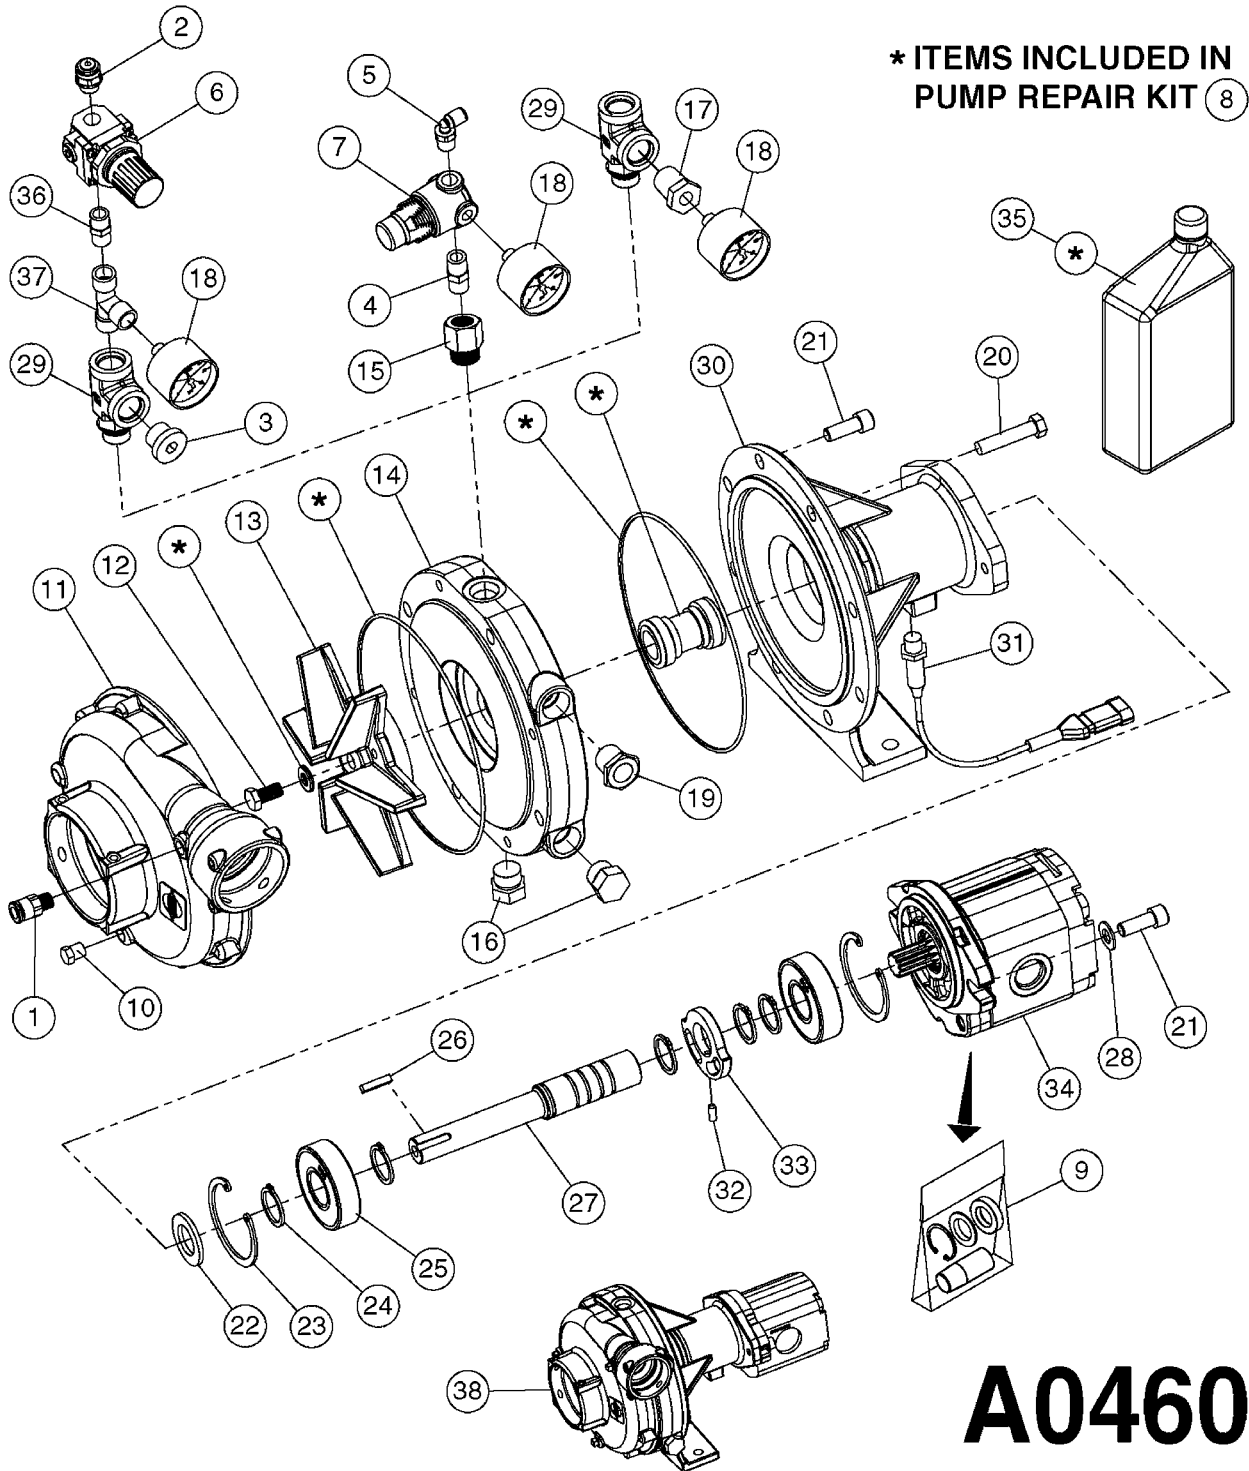

A0460

PUMP - 650 ACE CENTRIFUGAL SP
A0460-HIN, 25:07:18

Page 1

Date 12.08.2020 8:22

Pos.	parts-n°	order qty	description
1	232152	1	QUICK COUPLER 8MMX1/8 EXT.LONG
2	288660	1	FITTING G1/4"-Ø4 mm
3	786890	1	PLUG M18X1.5 ORA3C W/GASKET
4	23004203	1	FITT 1/4" NPTF-1/4" NPTF UNION
5	23005803	1	FITT, 1/4" NPT X 6MM 90 PTC
6	28024901	1	AIR PRESSURE REGULATOR 1/4" BSP 0.5-10B
7	28065303	1	REGULATOR 1/4", 30PSI, PARKER
8	28066503	1	PUMP REPAIR KIT ACE 650
9	28066603	1	MOTOR REPAIR KIT ACE 650
10	28068303	1	PLUG 1/8" NPT SS
11	28068403	1	PUMP HOUSING FRONT ACE 650
12	28068503	1	CAP SCREW 3/8" X 3/4" SS
13	28068603	1	IMPELLER, WETSEAL SS ACE 650
14	28068703	1	SEAL PLATE SS ACE 650
15	28068803	1	ADAPTER #8 SAE X 1/4" FNPT
16	28069003	1	PLUG #8 SAE X 1/8" FNPT
17	28069103	1	ADAPTER #8 SAE X 1/8" FNPT
18	28069203	1	PRESS.GAUGE 0-60 PSI 1/8" NPT
19	28069303	1	SIGHT GAUGE #8 SAE W/FLOAT
20	28069503	1	CAP SCREW 3/8" X 2"
21	28069603	1	CAP SCREW 3/8" X 1"
22	28069703	1	SLINGER 1.5" X 7/8"
23	28069803	1	SNAP RING INTERNAL, FRAME
24	28069903	1	SNAP RING EXTERNAL, SHAFT
25	28070003	1	BEARING F.ACE 650 PUMP
26	28070103	1	KEY 0.188 X 0.188 X 0.875
27	28070203	1	SHAFT 11T FEMALE SPLINE SS
28	28070503	1	WASHER 3/8" SS
29	28072103	1	TEE MALE #8 SAE
30	28072203	1	PUMP HOUSING REAR ACE 650CDRPM
31	28072303	1	SENSOR, RPM, ACE 650
32	28072403	1	SET SCREW 10-24 X 1/2"
33	28072503	1	STONE WHEEL, SINGLE TOOTH
34	28072603	1	HYDRAULIC MOTOR W/CASE DRAIN
35	29004303	1	ACE 650, BARRIER FLUID 32oz
36	RA15AA7259	1	STRAIGHT FITTING BSP1/4" 0121-1313
37	RA15AA7260	1	T PIECE, F-F-F, BSP1/4"
38	28059003	1	PUMP ACE FMCWS-650-HARDI-CD-SS SARITOR, RUBICON
38	28086303	1	PUMP ACE FMCWS-650-HARDI-PRESIDIO PRESIDIO