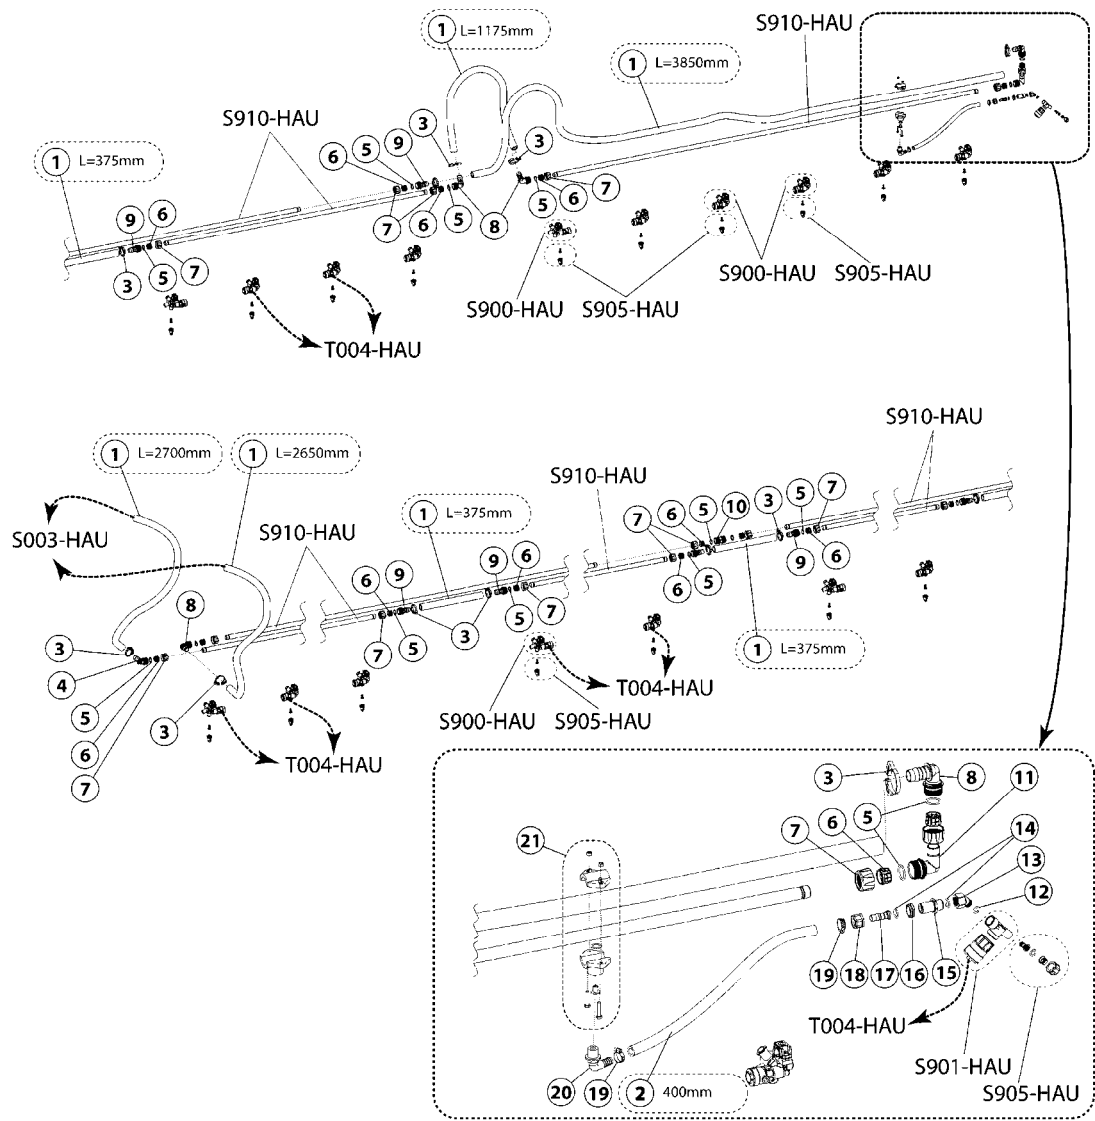

NOTE Items 1 & 2
All dimensions are nominal.
It is advised that all lengths are verified on the machine due to optional configuraton variations