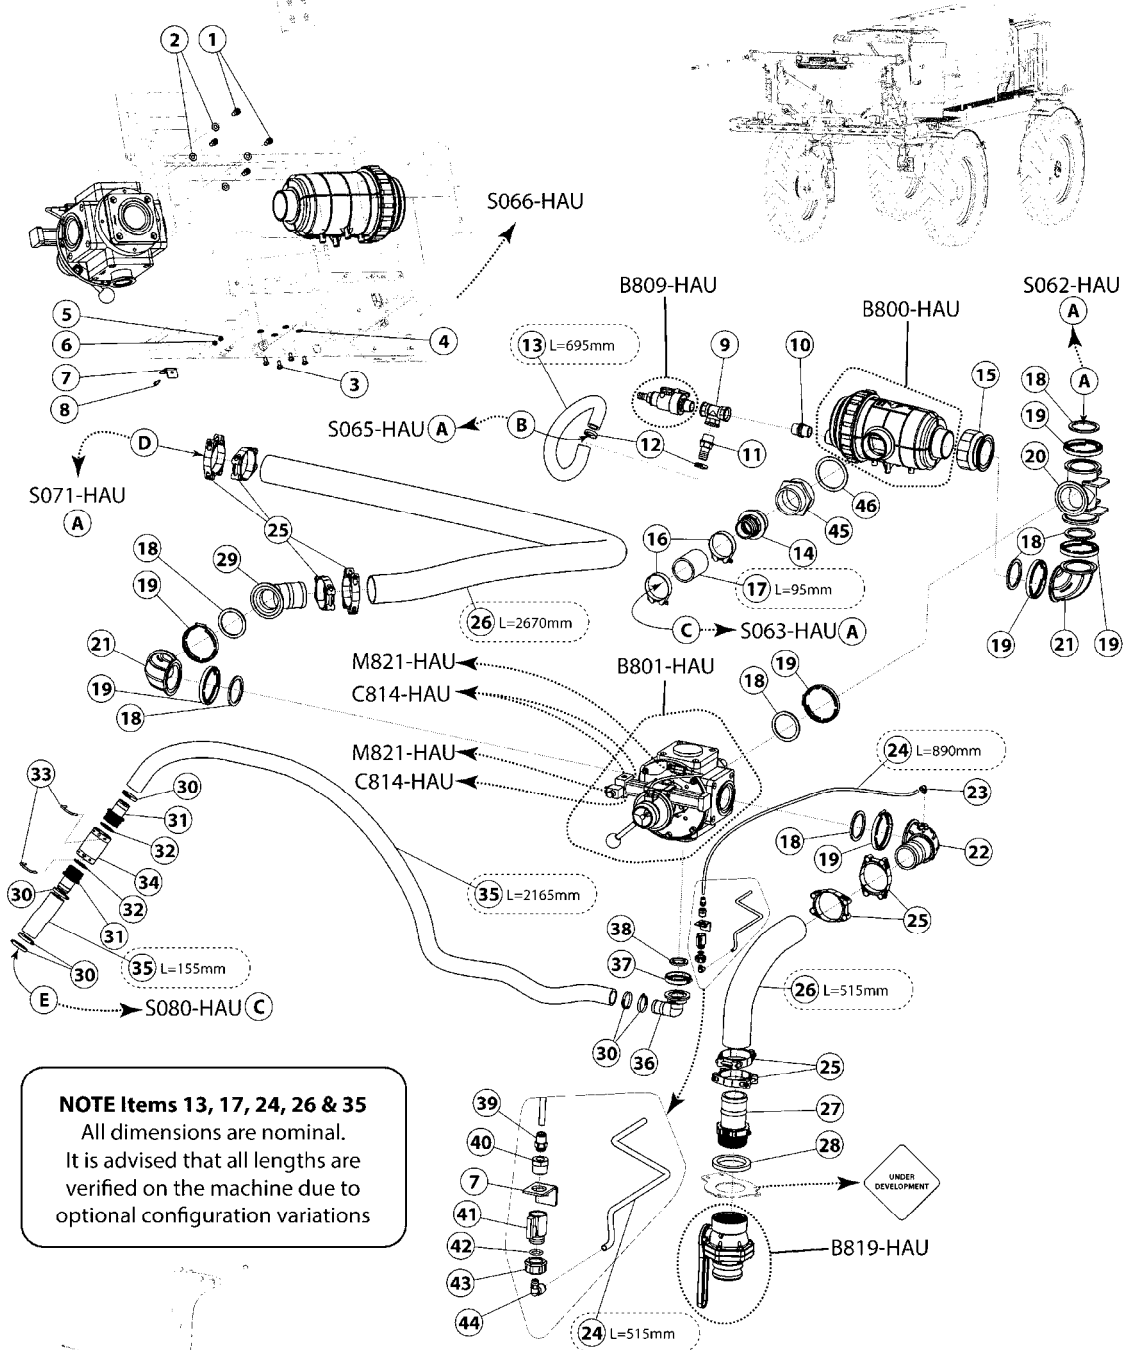

S061-HAU

RUBICON - FLUID PACK SUCTION
VALVE AND FILTER
S061-HAU, 26:11:18

Page 1

Date 12.08.2020 8:22

Pos.	parts-n°	order qty	description
1	MA701003176	1	BOLT CHC M10 X 20 ALLEN EF A2 912
2	MA703001039	1	WASHER M10 SS
3	MA701001067	1	BOLT M8X16 A2 933
4	MA703001053	1	WASHER M8 SS
5	460261	1	NUT HEX M6X1.00 LOCK DIN985 A2 SS
6	471125	1	WASHER M6U 6.4X14X1.2,A2 SS
7	16092004	1	PLATE 3 X 73 X 32/D2
8	410362	1	BOLT HEX 8.8 SS M6X20
9	MA238664000	1	FITT.TEE FEMALE 1"
10	MA718007002	1	FITT. THREADED NIPPLE G1"
11	MA718013002	1	FITT.1" BSP MALE X 25MM HOSE TAIL
12	5914248	1	WORM DRIVE CLAMP25-40MM
13	927124	1	HOSE R X 60 BAR X 1 X 0012"
14	MA251211000	1	FITT.STR.MALE G2-1/2" DN60
15	MA244630000	1	FITTING BJ113 - 3" BSP
16	MA046397000	1	CLAMP HOSE BOLT S2.5" Ø74/79
17	927725	1	HOSE VACUPRESS SE Ø63 12 BAR
18	MA705010001	1	GASKET F. 3" BANJO FLANGE VITON
19	MA715011001	1	CLAMP F.3" BANJO FLANGE
20	MA718017003	1	TEE 3" FLANGE
21	MA718022018	1	FITT.ELBOW 90° COUPLING 3" SWEEP
22	28098204	1	FITT.ELBOW 90° FLANGE 3" SWEEP WITH 1/4" PORT
23	5914231	1	1/4''X 8MM TUBEFIT ELBOW
24	5913701RD	1	TUBE POLY-8MM RED
25	MA715006017	1	JOINT BOLT CLAMP
26	92701504	1	HOSE 76MM (3") CLEAR PLUTONE W WIRE HELIX
27	28059804	1	BANJO 3"NPT M X 3" TAIL HB300
28	39005604	1	NYLON DISC Ø118/Ø90 L=12.75
29	28091104	1	BANJO 3IN FLANGE X 3IN HB-45°
30	5914249	1	WORM DRIVE CLAMP 32-50MM
31	334444	1	FITT.DK S-67 STR.1-1/2" PVC
32	242353	1	O-RING 3 X 44.2 VITON
33	145996	1	FITT.DK S-67 FORK
34	72819300	1	CHECK VALVE S67 2012 NO THREAD
35	927146	1	HOSE R X PVC X 1-1/2 X 0012"
36	MA718022016	1	FITT.ELBOW 90° FLANGE 2" DN38
37	MA715011003	1	CLAMP F.2" BANJO FLANGE
38	MA705010003	1	GASKET F. 2" BANJO FLANGE VITON
39	5914201	1	1/4''X 8MM TUBEFIT
40	5914101	1	FITT. 1/2''-1/4'' REDUCER
41	281551	1	BALL VALVE 1/2"
42	330212	1	O-RING D19/D14X2.4 F.1/2"NUT
43	322170	1	FITT.DK NUT 1/2"x 1/8"F BSP
44	5904270-7	1	ELBOW 1/8'X8MM
45	MA718025003	1	GEOLINE REDUCER 3"BSPF - 2-1/2"BSPF THR
46	MA705010004	1	FLAT GASKET 90X110X3.5