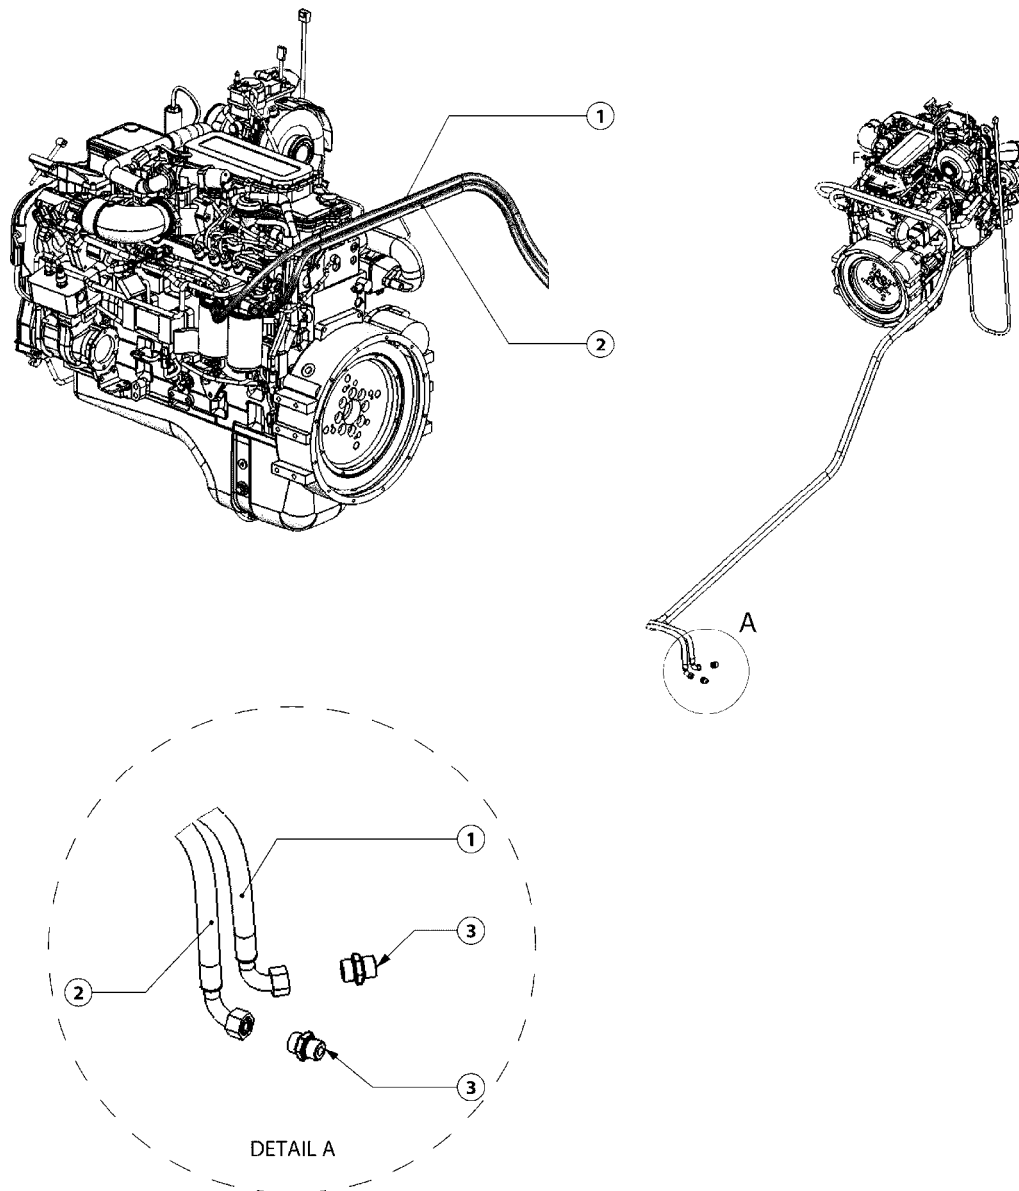

P808-HAU

FUEL CIRCUIT - RUBICON
P808-HAU, 19:04:17

Page 1

Date 12.08.2020 8:23

Pos.	parts-n°	order qty	description
1	MA511640202	1	FLEXIBLE RETOUR GO
2	MA511640201	1	Gasoil suction flexible
3	MA710052006	1	ADAPTER UMA 15 X JE 15.21 L NS