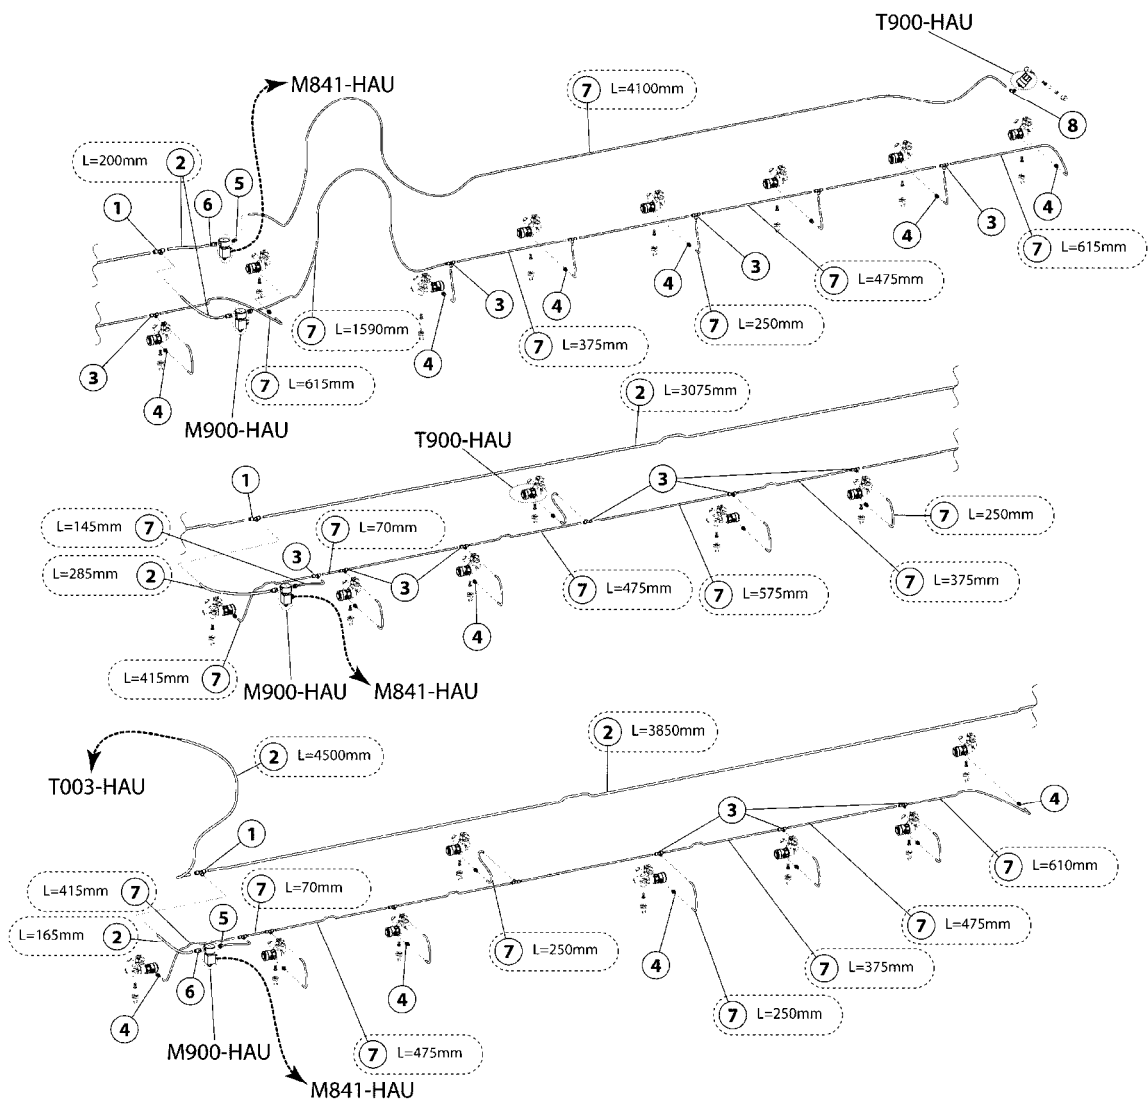

NOTE Items 2 & 7
All dimensions are nominal.
It is advised that all lengths are
verified on the machine due to
optional configuraton variations