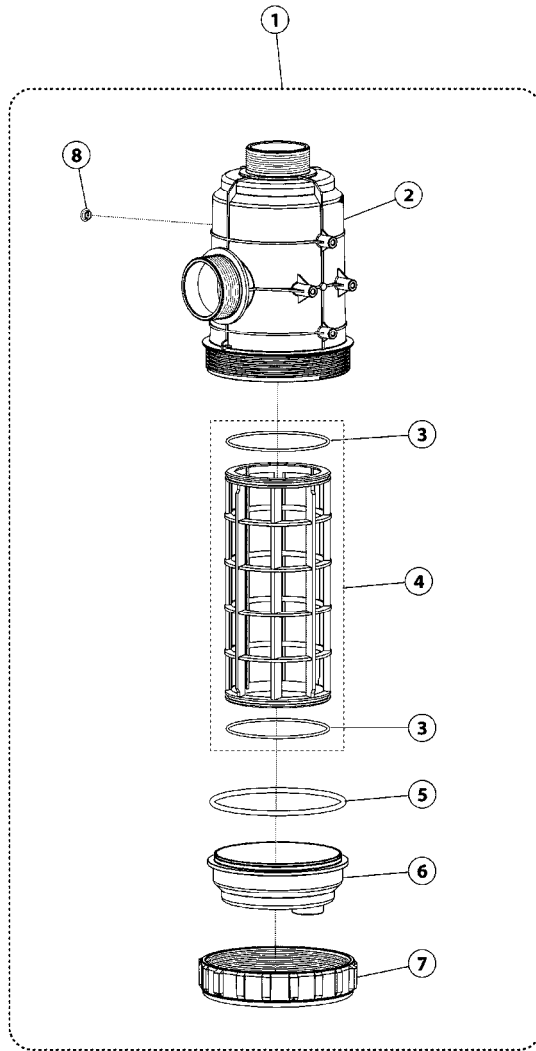

SUCTION FILTER - RUBICON
B800-HAU, 23:11:18

B800-HAU