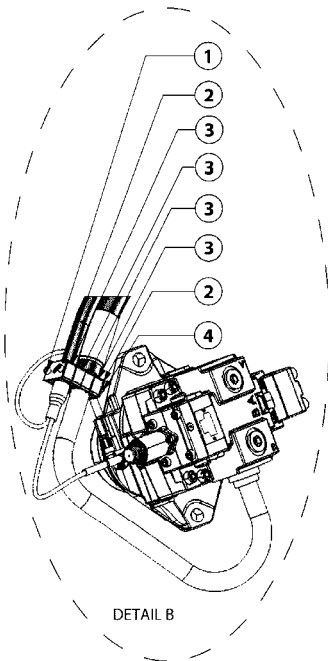

CHEM. FILLER RUBICON E
K0890-HIN, 10:05:18

K0890

CHEM.FILLER RUBICON E
K0890-HIN, 10:05:18

Page 1

Date 12.08.2020 8:23

Pos.	parts-n°	order qty	description
1	450402	1	BOLT HEX M6X50
2	460261	1	NUT HEX M6X1.00 LOCK DIN985 A2 SS
3	28030003	1	CLAMP HOSE GEAR P1" 6716
4	MA237151000	1	FITT.1/2" MALE
5	MA237210000	1	FITT. 3/4" FEMALE Ø20
6	MA237212000	1	FITT. 3/4" FEMALE 90° ELBOW
7	MA237254000	1	MALE TEE 20X20X20
8	MA237311000	1	TRESS NOBEL HOSE Ø28xØ19
9	MA237751000	1	2-WAY VALVE 3/4" - 1/2" F
10	MA237905000	1	O-RING 16X3 NITRIL 72 SH
11	MA247922009	1	SPACER SS
12	MA506004100	1	HOSE D12
13	MA534031001	1	M16 RINSE NOZZLE
14	MA702010006	1	M16 FLANGE NUT
15	MA718002004	1	HOSE CONNECTOR ELBOW D12
16	MA718013017	1	SINGLE MALE UNION
17	MA718017013	1	QUICK COUPLER TEE D12
18	MA718028001	1	FITT. 3/4" M/F 90° ELBOW