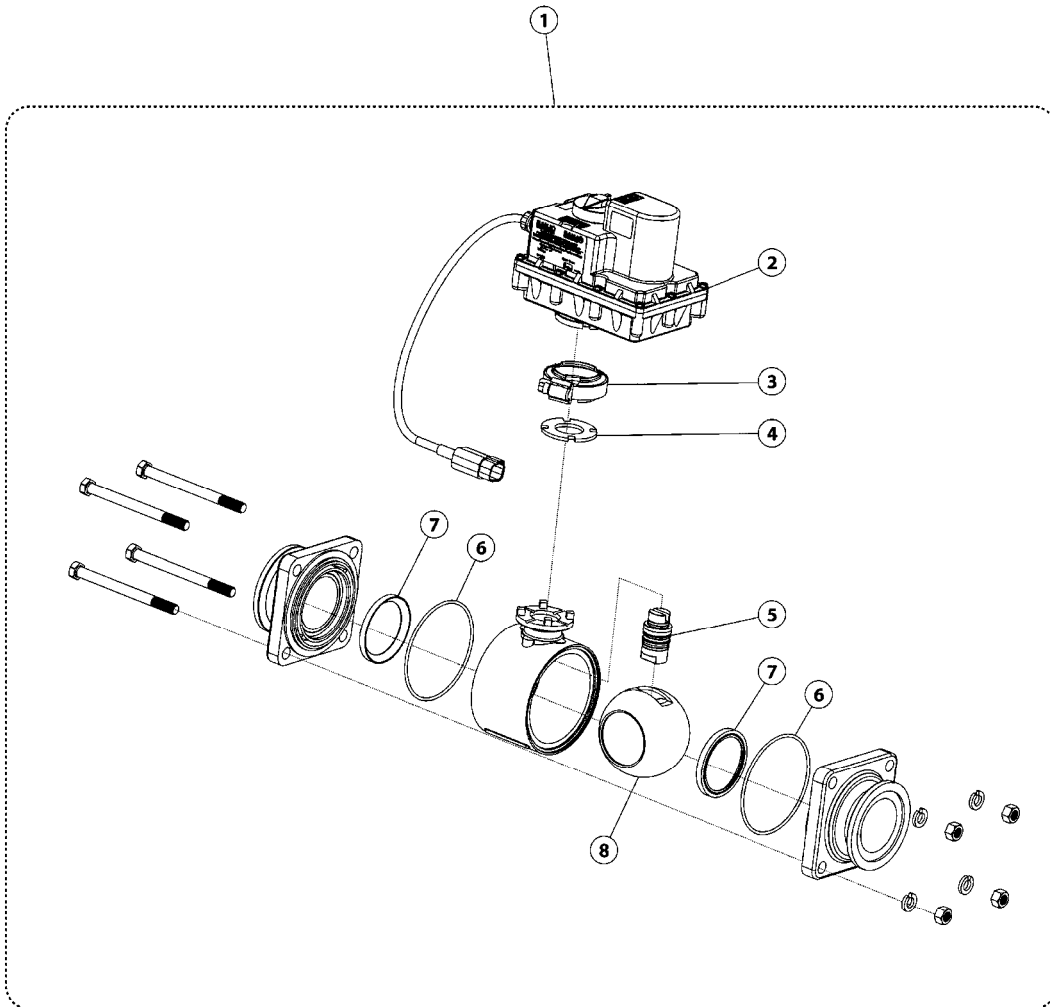

B803-HAU

FLUID OUTLET VALVES -RUBICON
B803-HAU, 23:11:18

Page 1

Date 12.08.2020 8:22

Pos.	parts-n°	order qty	description
1	MA534004003	1	VALVE, BALL - 3 WAY
2	26079601	1	VALVE MOTOR 1:1384
3	28101104	1	BOLT M6X25 SS
4	28101004	1	MOTOR CLAMP KIT
5	24027401	1	O-RING 2.62 X 71.12 VITON
6	28100904	1	VALVE BALL SEAT
7	24027301	1	O-RING 3.53 X 69.85 VITON
8	24027201	1	O-RING 3.53 X 110.7 VITON
9	28100804	1	VALVE BALL STAINLESS STEEL
10	248193	1	O-RING 2.62 X 22.2 VITON
11	28100704	1	RING FOR VALVE STEM
12	28100604	1	ELECTRIC VALVE STEM

B804-HAU

REGULATION VALVE - RUBICON
B804-HAU, 23:11:18

Page 1

Date 12.08.2020 8:22

Pos.	parts-n°	order qty	description
1	MA251355000	1	VALVE 5340090001 W/WIRING HARNESS
2	28098604	1	REGULATION VALVE ELECTRIC MOTOR
3	28009204	1	BANJO CLAMP 100SERIES-FC100
4	28098704	1	ELECTRIC VALVE WEEP HOLE FILTER
5	28098904	1	2" FP TOP LOAD STEM
6	28094904	1	VALVE BODY O-RING
7	28099004	1	2" FP VE SEAT TFM
8	28098804	1	2" FP ELECTRIC VALVE HOLLOW BALL SS