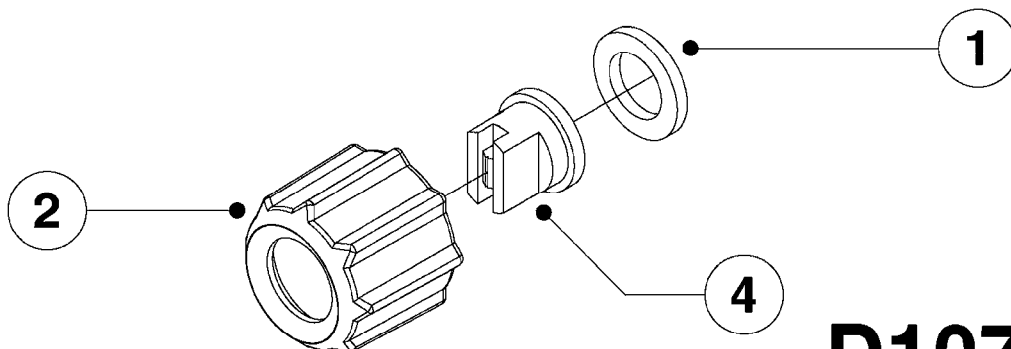

main group	page-n°	date	description
Booms, Nozzle Bodies & Tubes	D1070-HIN	01:01:16	NOZZLES - HANDHELD SPRAYERS
Hand-operated Sprayers	J0010-HIN	01:01:16	HAND HELD SPRAYER C5/8 PRE 04
	J0020-HIN	01:01:16	HAND HELD SPRAYER C5/8 POST 04
	J0050-HIN	01:01:16	SPRAY WAND FOR HAND HELD SPRYR
	J0060-HIN	01:01:16	HAND GUN F.HAND-HELD SPRAYER
	J0070-HIN	09:06:16	TRIGGER VALVE ASSEMBLY '00
	J0080-HIN	01:01:16	SPRY SHIELDS FOR HND-HLD SPRYR
	J0090-HIN	01:01:16	SPRY SHIELDS F.HND-HLD SPRY 01
	J0100-HIN	01:01:16	SPRAY BOOM FOR HAND-HELD SPRYR
	J0110-HIN	01:01:16	SPRAY BOOM 2,3,4 NOZZLES '01
	J0120-HIN	01:01:16	TELESCOPIC SPRAY WAND