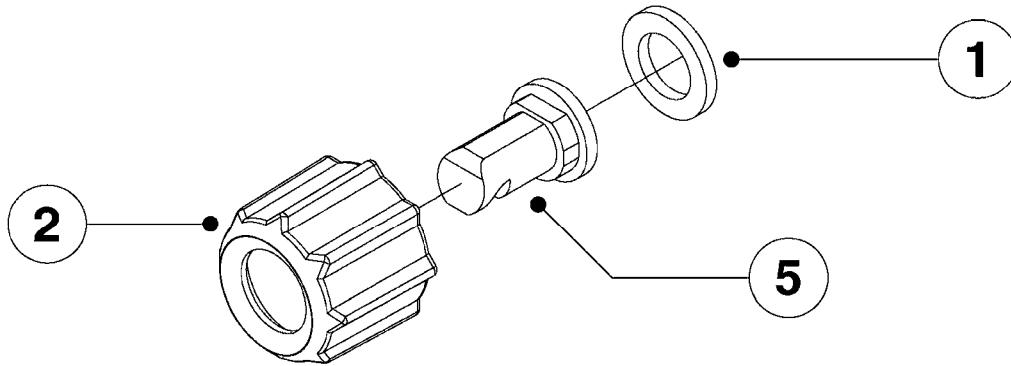

main group	page-n°	date	description
Booms, Nozzle Bodies & Tubes	D1070-HIN	01:01:16	NOZZLES - HANDHELD SPRAYERS
Hand-operated Sprayers	J0010-HIN	01:01:16	HAND HELD SPRAYER C5/8 PRE 04
	J0020-HIN	01:01:16	HAND HELD SPRAYER C5/8 POST 04
	J0050-HIN	01:01:16	SPRAY WAND FOR HAND HELD SPRYR
	J0060-HIN	01:01:16	HAND GUN F.HAND-HELD SPRAYER
	J0070-HIN	09:06:16	TRIGGER VALVE ASSEMBLY '00
	J0080-HIN	01:01:16	SPRY SHIELDS FOR HND-HLD SPRYR
	J0090-HIN	01:01:16	SPRY SHIELDS F.HND-HLD SPRY 01
	J0100-HIN	01:01:16	SPRAY BOOM FOR HAND-HELD SPRYR
	J0110-HIN	01:01:16	SPRAY BOOM 2,3,4 NOZZLES '01
	J0120-HIN	01:01:16	TELESCOPIC SPRAY WAND