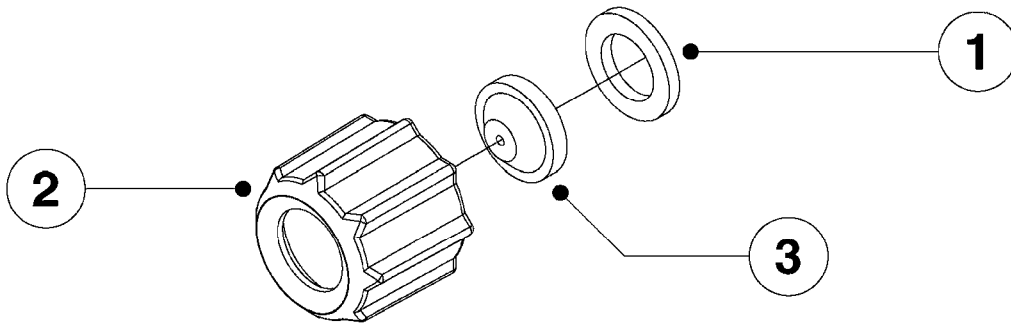

main group	page-n°	date	description
Booms, Nozzle Bodies & Tubes	D1070-HIN	01:01:16	NOZZLES - HANDHELD SPRAYERS
Hand-operated Sprayers	J0010-HIN	01:01:16	HAND HELD SPRAYER C5/8 PRE 04
	J0020-HIN	01:01:16	HAND HELD SPRAYER C5/8 POST 04
	J0050-HIN	01:01:16	SPRAY WAND FOR HAND HELD SPRYR
	J0060-HIN	01:01:16	HAND GUN F.HAND-HELD SPRAYER
	J0070-HIN	09:06:16	TRIGGER VALVE ASSEMBLY '00
	J0080-HIN	01:01:16	SPRY SHIELDS FOR HND-HLD SPRYR
	J0090-HIN	01:01:16	SPRY SHIELDS F.HND-HLD SPRY 01
	J0100-HIN	01:01:16	SPRAY BOOM FOR HAND-HELD SPRYR
	J0110-HIN	01:01:16	SPRAY BOOM 2,3,4 NOZZLES '01
	J0120-HIN	01:01:16	TELESCOPIC SPRAY WAND