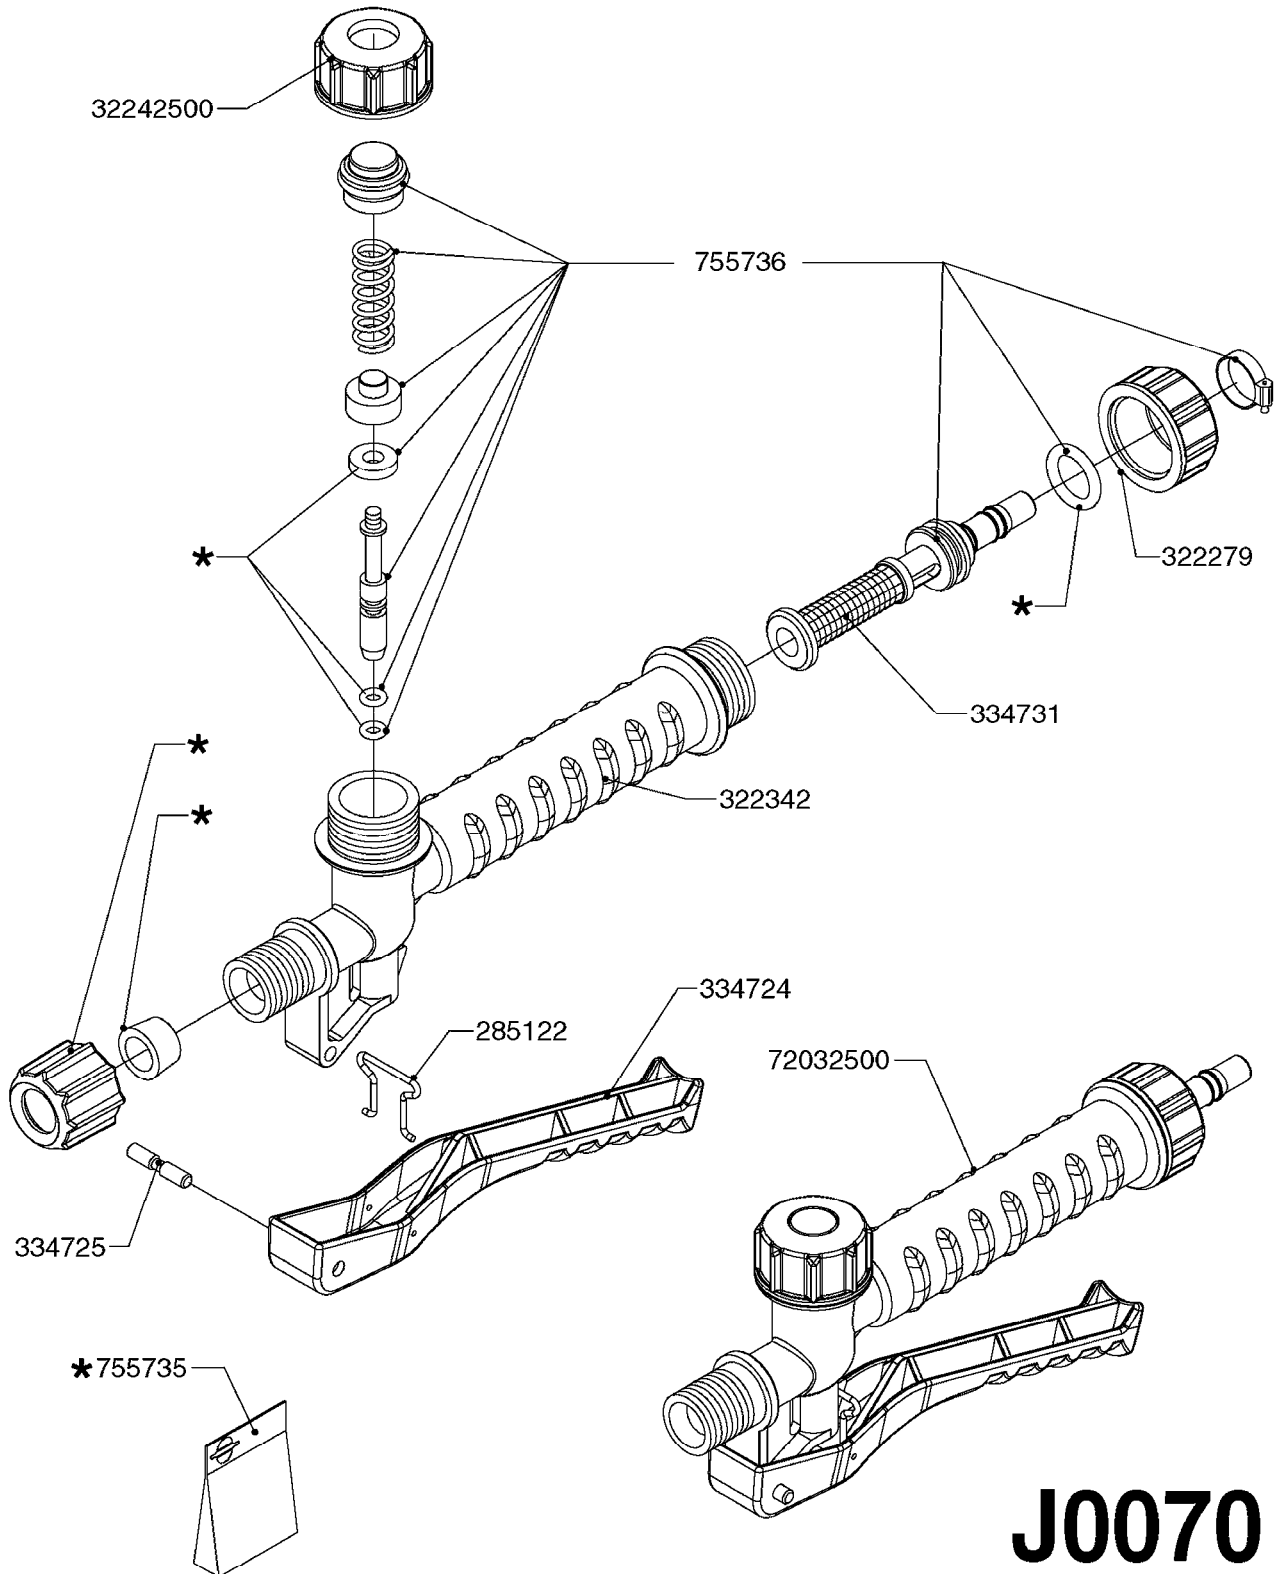

J0070

TRIGGER VALVE ASSEMBLY '00
J0070-HIN, 09:06:16

Page 1

Date 06.11.2017 10:46

parts-n°	order qty	description
285122	1	WIRE CLIP FOR TRIGGER LEVER
322279	1	TRIGGER CAP
322342	1	VALVE CASING FOR LANCE
334724	1	TRIGGER VALVE LEVER
334725	1	PLASTIC PIN
334731	1	FILTER W/HOSE BARB
755735	1	SERVICE PARTS PACK BP15/20
755736	1	TRIGGER VALVE PACK see72032500
32242500	1	NUT FOR LANCE GREY
72032500	1	PLAST.TRIGGER UNIT