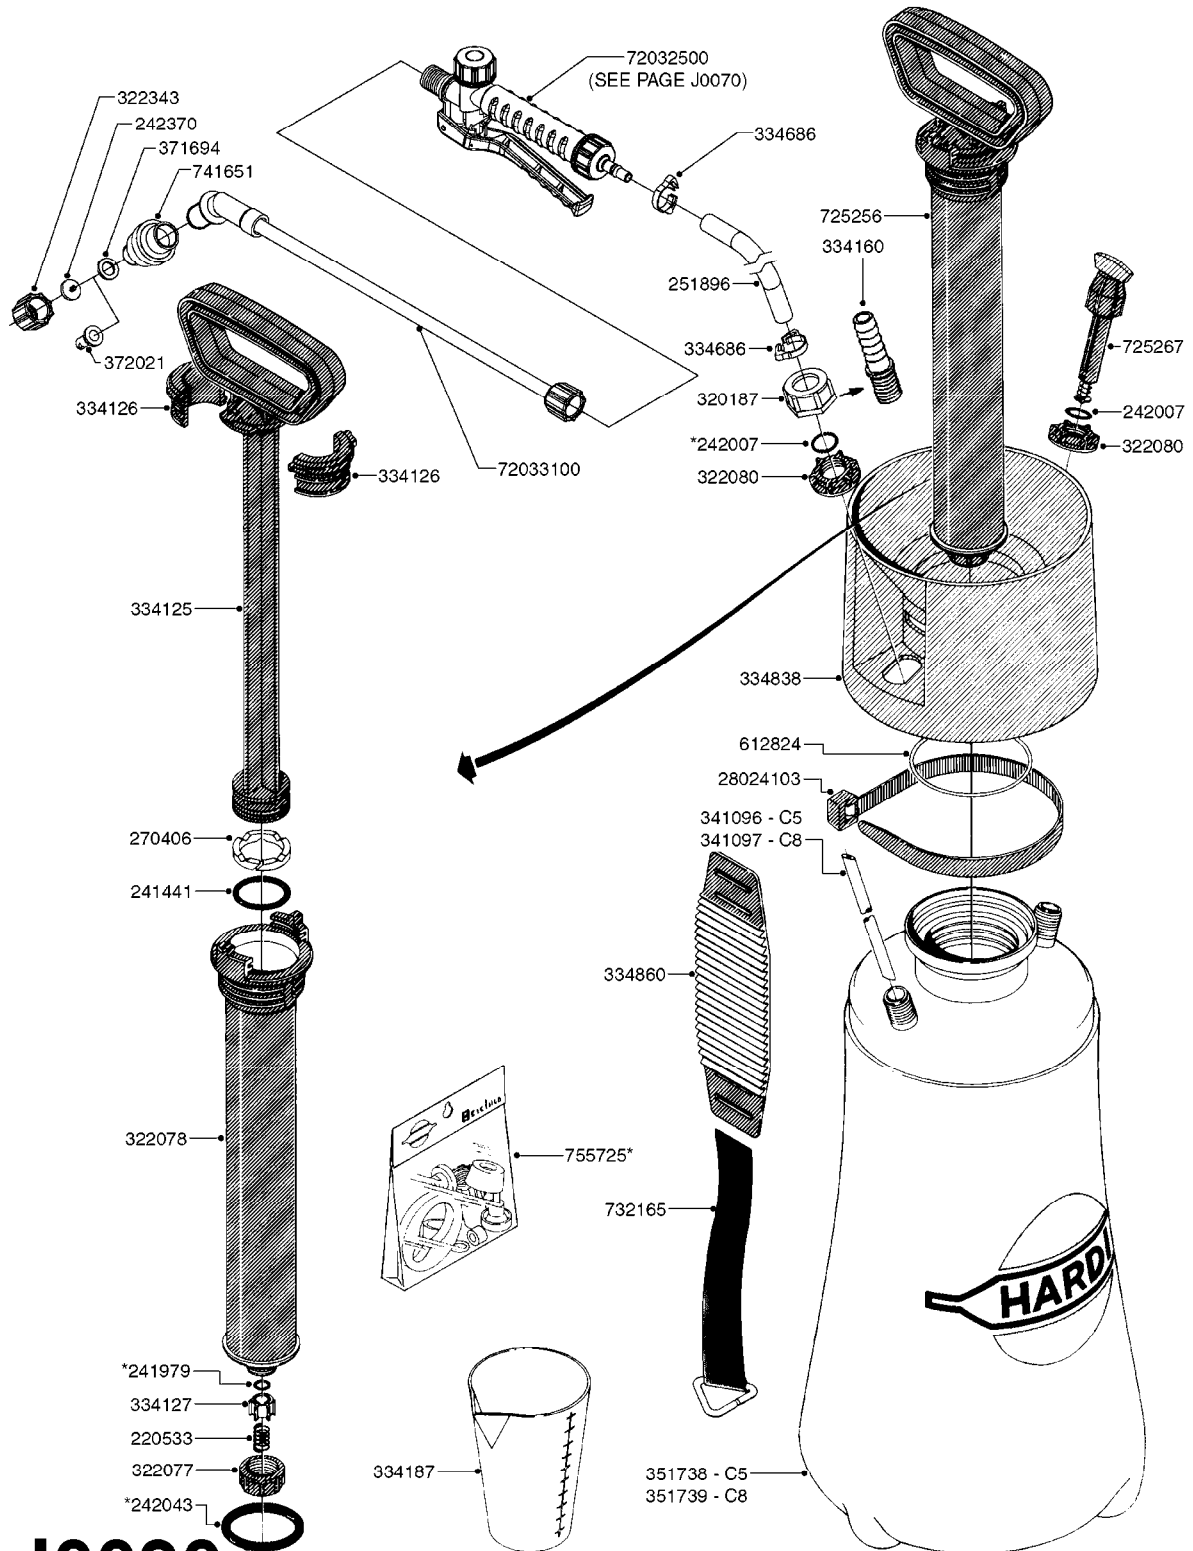

J0010

HAND HELD SPRAYER C5/8 PRE 04
J0010-HIN, 01:01:16

Page 1

Date 06.11.2017 10:46

parts-n°	order qty	description
220533	1	SPRING PRESSURE 9.1X15
241441	1	O-RING D29.3X3
241979	1	O-RING 6.6 X 6.6
242007	1	O-RING D9.1X1.6
242519	1	O-RING 49.2 X 5.7 - VITON
270406	1	RING FELT
320187	1	FITT.DK CAP 3/8" BSP BLACK
322077	1	UNION NUT FOR PUMP CYLINDER
322078	1	PUMP CYLINDER
322080	1	NUT 3/8' BSP (FINGER)
330061	1	O-RING D16/D11X2,5
330595	1	O-RING D24.6/D20X2.1 -3/4"
332076	1	CONE INSERT F. ALUMINUM LANCE
333701	1	FILTER W/HOSE BARB
334125	1	PUMP HANDLE F. COMP.SPRAYER
334126	1	GUIDE BUSHING HALF
334127	1	CONE FOR PUMP
334129	1	TANK COVER C5/C8
334160	1	HOSE PIPE BRANCH 5/16'
334187	1	CUP 250ML
334860	1	SHOULDER PAD
341096	1	SUCTION HOSE D7 X 450 C5
341097	1	SUCTION HOSE D7 X 560 C8
351738	1	TANK 5 L F. C5 SPRAYER
351739	1	TANK 8 L F. C8 SPRAYER
370031	1	NOZZLE CONE JET 1553-12
370064	1	NOZZLE CONE JET 1553-18
370134	1	NOZZLE SWIRL 1554-GREY
370661	1	NOZZLE FLAT FAN 4110-12
611531	1	ALU-LANCE TUBE ASSEM. 700 LNCE
611682	1	ALU-LANCE TUBE ASSEMBLED 500 M
612824	1	GASKET FOR TANK COVER C5/C8
710684	1	VALVE ASSY. F. ALUMINUM LANCE
725256	1	PUMP F.C5/C8 COMP.SPRAYER
725267	1	SAFETY VALVE F.COMP.SPRAYERS
725758	1	HOSE ASSY. F. C5/C8
725796	1	KIT SPARE PARTS F. 5+8
726441	1	SHOULDER STRAP F.COMP. SPRAYER
843146	1	LANCE 700 MM ALU.F.5/16'HOSE
28025203	1	TIE STRAP L=23" x W=1/2"