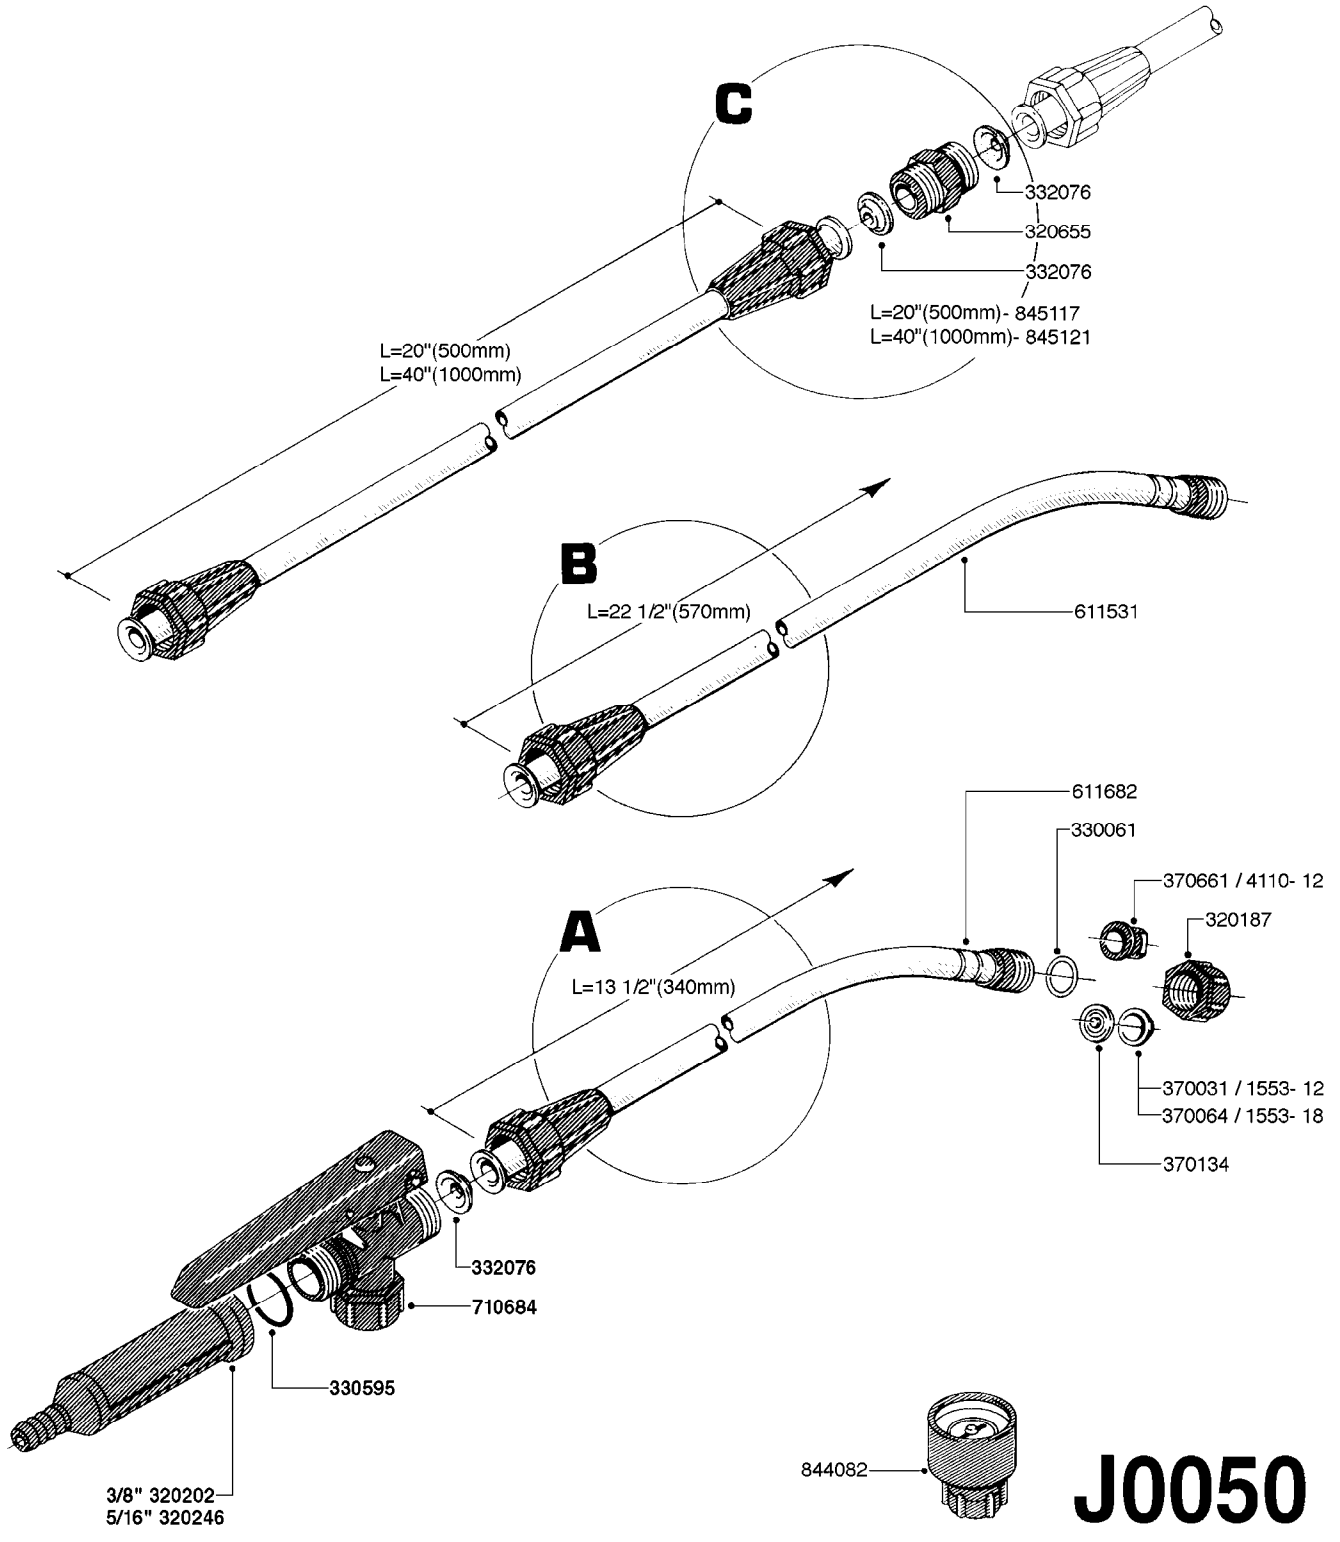

J0050

SPRAY WAND FOR HAND HELD SPRYR
J0050-HIN, 01:01:16

Page 1

Date 06.11.2017 10:46

parts-n°	order qty	description
320187	1	FITT.DK CAP 3/8" BSP BLACK
320202	1	HANDLE WITH 3/8' HOSE CONNECT.
320246	1	HANDLE 5/16' HOSE CONNECTOR
320655	1	FITT.DK HN 1/2"-1/2" BSP
330061	1	O-RING D16/D11X2,5
330595	1	O-RING D24.6/D20X2.1 -3/4"
332076	1	CONE INSERT F. ALUMINUM LANCE
370031	1	NOZZLE CONE JET 1553-12
370064	1	NOZZLE CONE JET 1553-18
370134	1	NOZZLE SWIRL 1554-GREY
370661	1	NOZZLE FLAT FAN 4110-12
611531	1	ALU-LANCE TUBE ASSEM. 700 LNCE
611682	1	ALU-LANCE TUBE ASSEMBLED 500 M
710684	1	VALVE ASSY. F. ALUMINUM LANCE
844082	1	GAUGE 1.5'BR REAR PSI140BAR10
845117	1	HANDGUN LANCE EXT.20' RY2/K15
845121	1	HANDGUN LANCE EXT.40'K15/Ry2