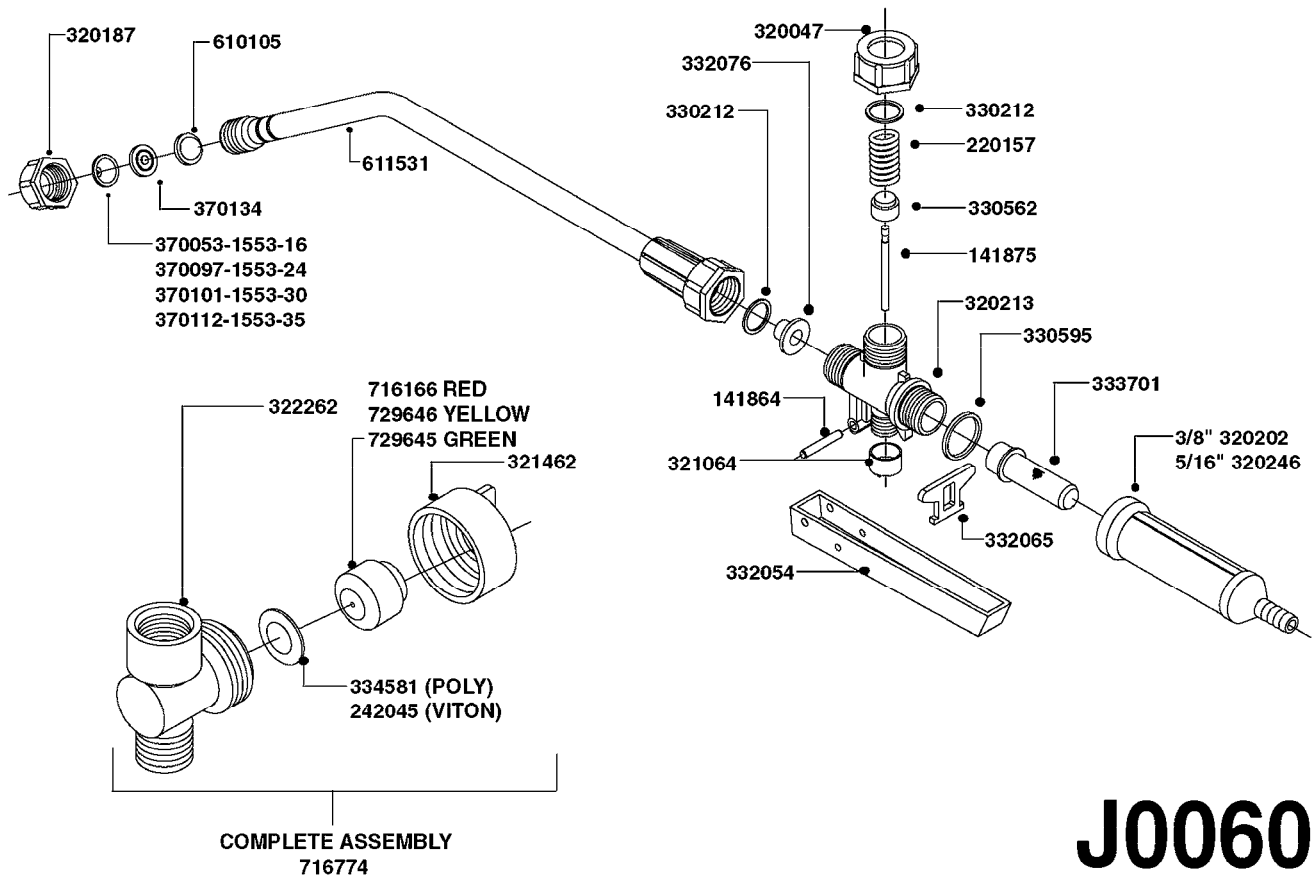

J0020

HAND HELD SPRAYER C5/8 POST 04
J0020-HIN, 01:01:16

Page 1
Date 06.11.2017 10:46

parts-n°	order qty	description
220533	1	SPRING PRESSURE 9.1X15
241441	1	O-RING D29.3X3
241979	1	O-RING 6.6 X 6.6
242007	1	O-RING D9.1X1.6
242043	1	O-RING 49.2 X 5.7
242370	1	BACKING WASHER
251896	1	HOSE ASSY. 5/16" PVC L=1300MM
270406	1	RING FELT
320187	1	FITT.DK CAP 3/8" BSP BLACK
322077	1	UNION NUT FOR PUMP CYLINDER
322078	1	PUMP CYLINDER
322080	1	NUT 3/8" BSP (FINGER)
322343	1	NOZZLE CAP M18 X 1.5 - 1999
334125	1	PUMP HANDLE F. COMP.SPRAYER
334126	1	GUIDE BUSHING HALF
334127	1	CONE FOR PUMP
334160	1	HOSE PIPE BRANCH 5/16'
334187	1	CUP 250ML
334686	1	CLAMP HOSE PLASTIC 5/16'
334838	1	TANK COVER C5/C8 BLUE MAXI
334860	1	SHOULDER PAD
341096	1	SUCTION HOSE D7 X 450 C5
341097	1	SUCTION HOSE D7 X 560 C8
351738	1	TANK 5 L F. C5 SPRAYER
351739	1	TANK 8 L F. C8 SPRAYER
371694	1	HOLLOW CONE SPRAY TIP, YELLOW
372021	1	NOZZLE REFLEX GREEN AN 1.2
612824	1	GASKET FOR TANK COVER C5/C8
725256	1	PUMP F.C5/C8 COMP.SPRAYER
725267	1	SAFETY VALVE F.COMP.SPRAYERS
732165	1	SHOULDER STRAP F.C5/C8
741651	1	FLUID CONTROL VALVE 15 PSI
755725	1	SERVICE KIT C5-C8-CP5
28024103	1	TIE STRAP L=8" x W=3/16"
72032500	1	PLAST.TRIGGER UNIT
72033100	1	PLASTIC WAND 15"

J0050

SPRAY WAND FOR HAND HELD SPRYR
J0050-HIN, 01:01:16

Page 1

Date 06.11.2017 10:46

parts-n°	order qty	description
320187	1	FITT.DK CAP 3/8" BSP BLACK
320202	1	HANDLE WITH 3/8' HOSE CONNECT.
320246	1	HANDLE 5/16' HOSE CONNECTOR
320655	1	FITT.DK HN 1/2"-1/2" BSP
330061	1	O-RING D16/D11X2,5
330595	1	O-RING D24.6/D20X2.1 -3/4"
332076	1	CONE INSERT F. ALUMINUM LANCE
370031	1	NOZZLE CONE JET 1553-12
370064	1	NOZZLE CONE JET 1553-18
370134	1	NOZZLE SWIRL 1554-GREY
370661	1	NOZZLE FLAT FAN 4110-12
611531	1	ALU-LANCE TUBE ASSEM. 700 LNCE
611682	1	ALU-LANCE TUBE ASSEMBLED 500 M
710684	1	VALVE ASSY. F. ALUMINUM LANCE
844082	1	GAUGE 1.5'BR REAR PSI140BAR10
845117	1	HANDGUN LANCE EXT.20' RY2/K15
845121	1	HANDGUN LANCE EXT.40'K15/Ry2