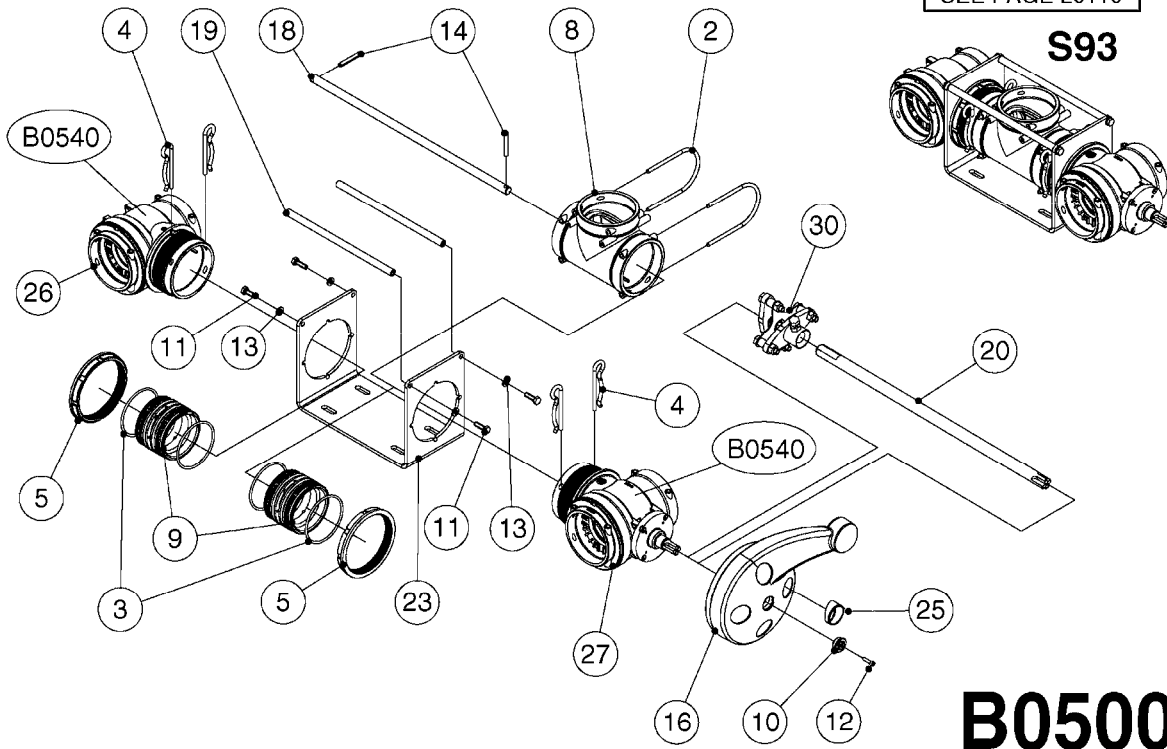

FOR S93 FITTINGS
SEE PAGE L0110

S93