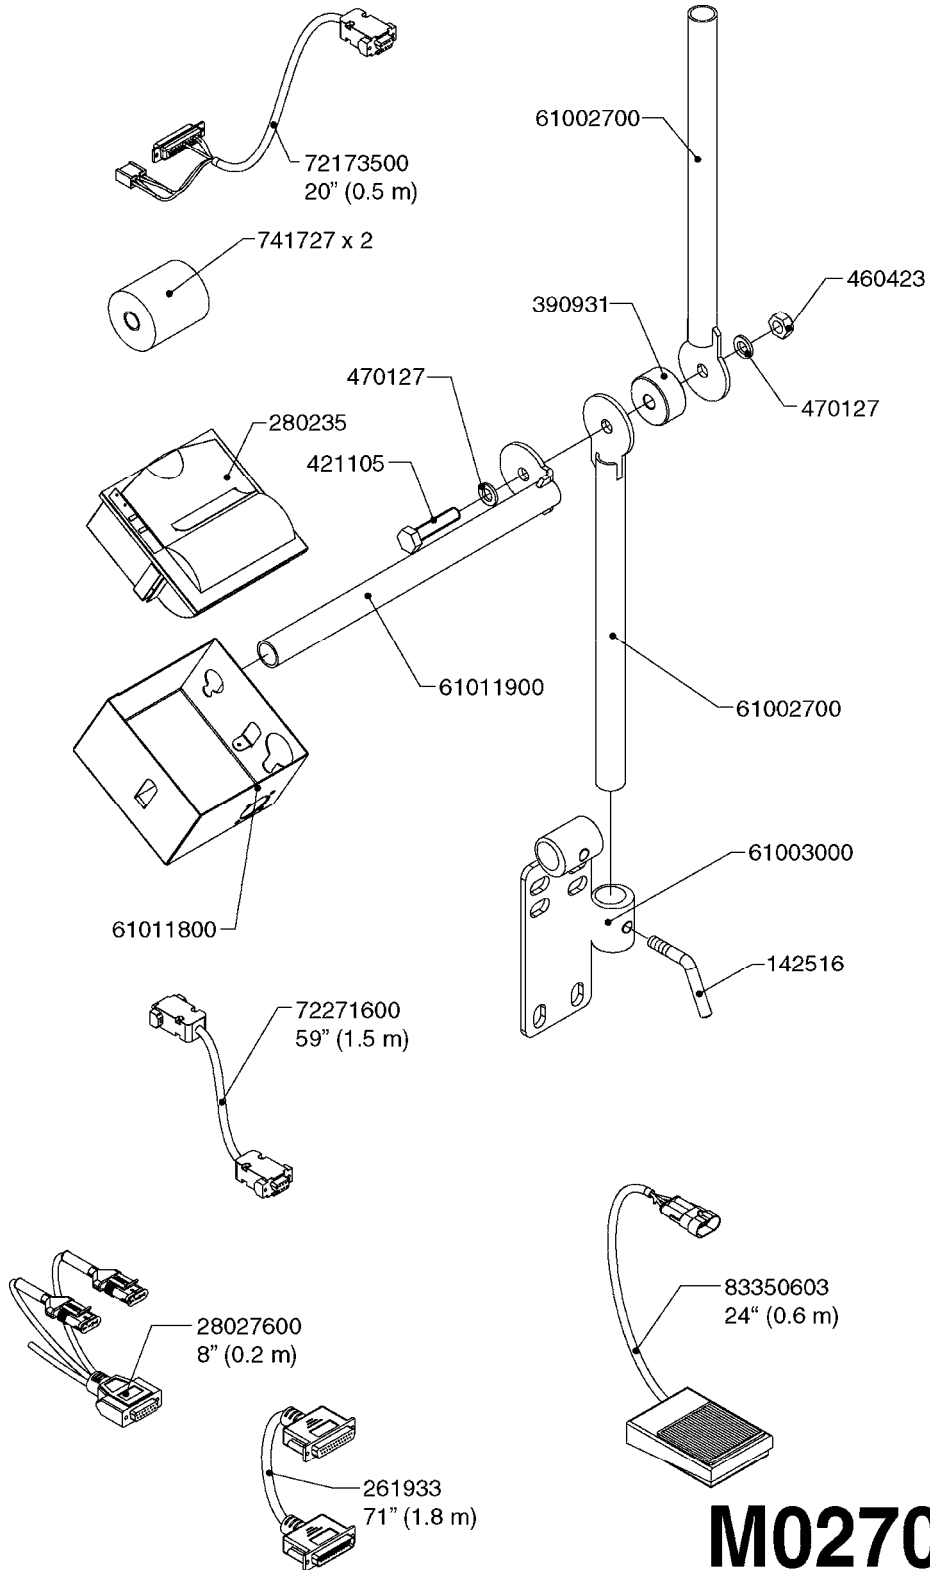

JOB COM AND BREAK OUT
M0250-HIN, 01:01:16

Page 1

Date 16.03.2016 13:20

Pos.	parts-n°	order qty	description
1	391095	1	BOX COMPL. 300X300X135 DRILLED
2	440673	1	SCREW F.PLASTIC 5X12 SS
3	16132400	1	PLATE 1.5X270X270/JOB COMPUTER
4	26004600	1	PLUG F.DRILLED HOLE 21MM
5	26004700	1	PLUG F.DRILLED HOLE 13.5MM
6	26005100	1	CONNECTOR FOR PCB, PLASTIC
7	26005500	1	PCB BREAKOUT BOX EL BOX CM"05"
8	26013800	1	CABLE HC6500 JOB COM TO CABIN
9	26016700	1	JOB COM PCB HW2.1 FOR HC6500
9	72289900	1	JOB COM PCB COMMANDER 44/6600
9	72369300	1	JOB COM PCB NCM44/6600 REFURB.
10	26029200	1	DAH PCB F. JOB COM NCM '09
11	28048600	1	FUSE AUTO 15 AMP.
12	28091400	1	FINGER SCREW F.BOX 300X300X135