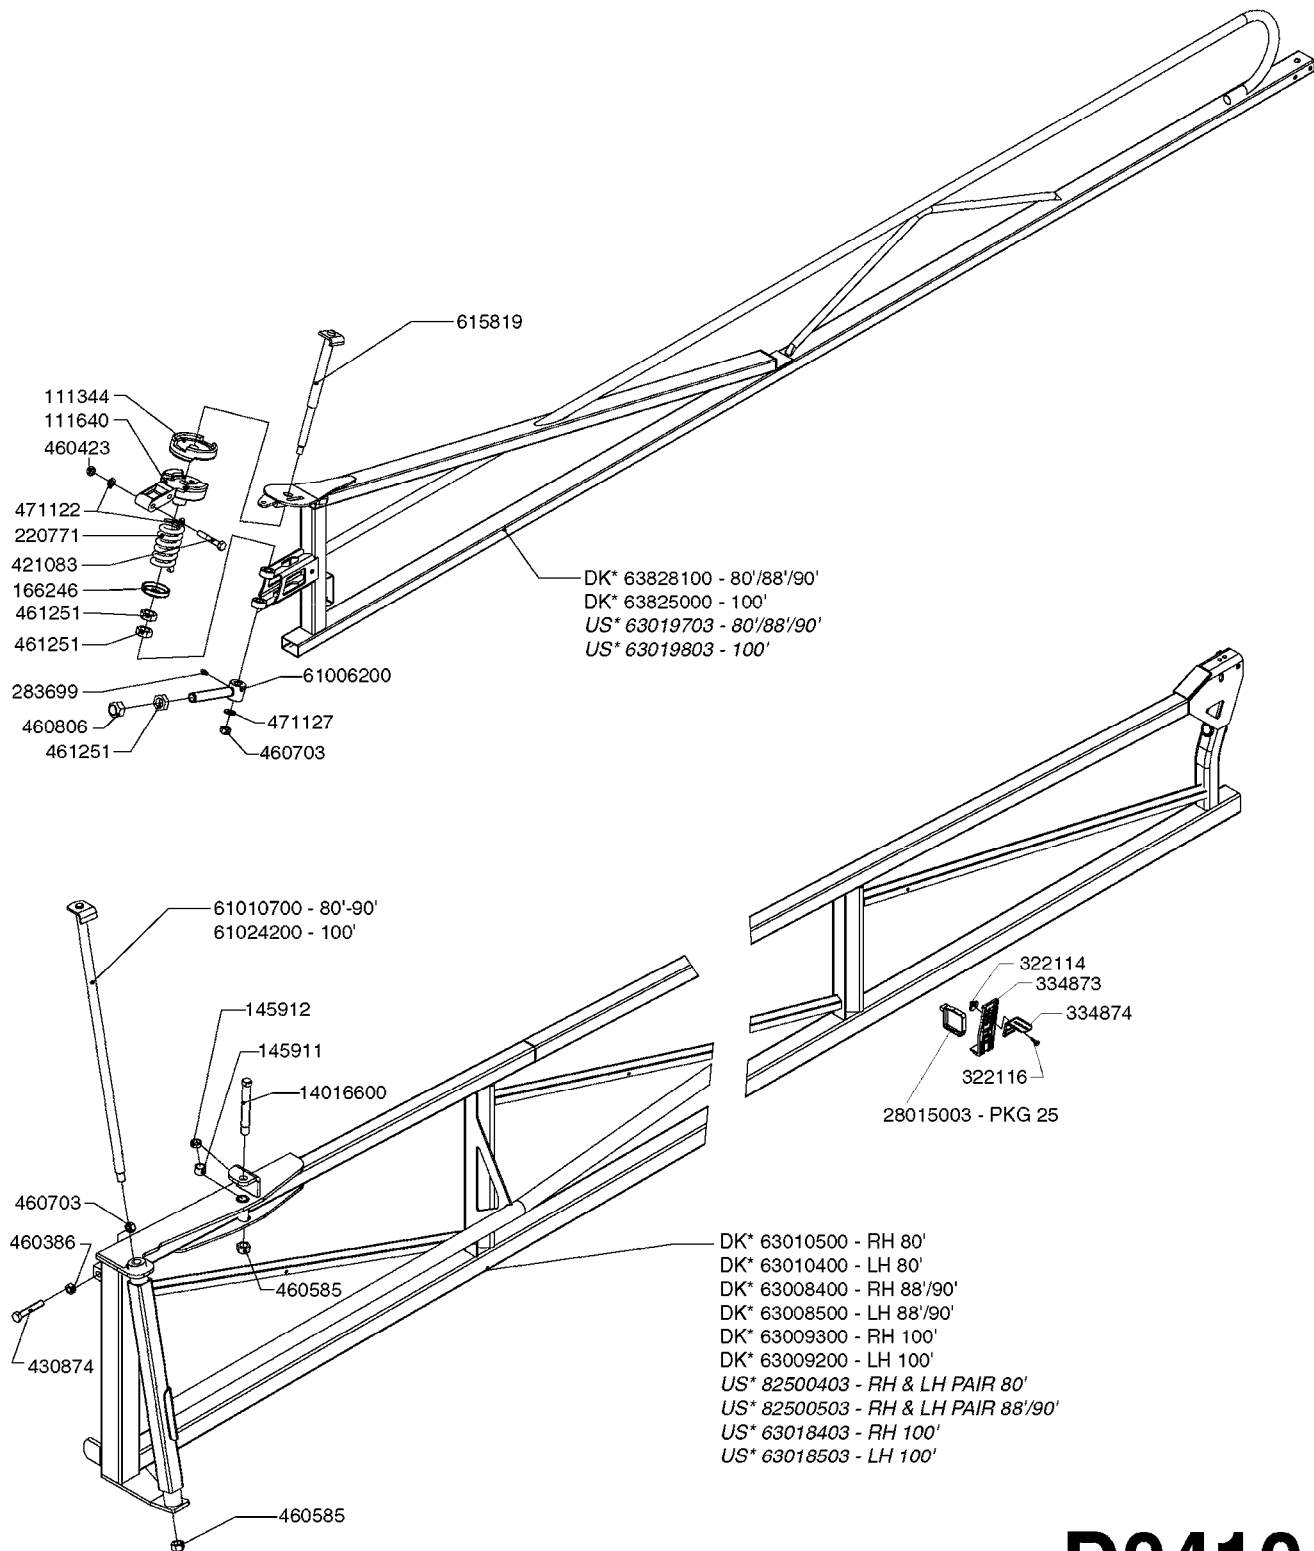

DK* = DENMARK STEEL PARTS
US* = NORTH AMERICAN STEEL PARTS

D0410

BOOM - SPC OUTER WING 80-100'
D0410-HIN, 01:01:16

Page 1
Date 16.03.2016 13:19

parts-n°	order qty	description
111344	1	CLAW CLUTCH LOWER (21MM)
111640	1	CLAW CLUTCH MOVING PART D100
145911	1	BUSHING FOR HY CYL 21M LZ
145912	1	BUSHING D19.8/D17.0X7MM
166246	1	WASHER CUP D53 F.SPRING
220771	1	SPRING D53/D43X100
283699	1	GREASE NIPPLE M6X1
322114	1	NUT PLASTIC F.NOZZ.H
322116	1	BOLT PLASTIC F.NOZZ.H.
334873	1	NOZZLE HOLDER - BOTTOM HALF
334874	1	NOZZLE HOLDER - TOP HALF
421083	1	BOLT HEX 8.8 DEL M10X65
430874	1	SCREW SET 8.8 DEL M12X70 FT
460386	1	NUT HEX M12X1.75
460423	1	NUT HEX M10X1.5 LOCK
460585	1	NUT HEX M16X2 LOCK
460703	1	NUT HEX M12X1.75 LOCK DIN985
460806	1	NUT HEX M20X2.5 LOCK
461251	1	NUT HEX M20 X 2.5 JAMB
471122	1	WASHER, M10, Ø20/10.5X 2.0, SS
471127	1	WASHER, M12, Ø24/13.0X 2.5, SS
615819	1	PIN
14016600	1	PIN F. LINK ARM / SPC
28015003	1	PANDUIT TIE STRAP, PKG. 25
61006200	1	ADJ. ARM F.BREAKAWAY FTZ
61010700	1	PIN F.HINGE 80-90'/SPC L=664
61024200	1	PIN F. PIVOT HINGE 100'/SPC
63008400	1	OUTERWING 90' RH / SPC
63008500	1	OUTERWING 90' LH / SPC
63009200	1	OUTERWING 100' LH / SPC
63009300	1	OUTERWING 100' RH / SPC
63010400	1	OUTERWING 80' LH / SPC
63010500	1	OUTERWING 80' RH / SPC
63018403	1	WING OUTER RH 100' SPC
63018503	1	WING OUTER LH 100' SPC
63019703	1	BREAKAWAY 2.5M SPC/FTZ
63019803	1	BREAKAWAY 3M SPC/FTZ
63828100	1	BREAKAWAY FTZ/SPC 2.5M, RED
63825000	1	BREAKAWAY FTZ/SPC 3.0M, RED
82500403	1	WING OUTER SET FPS 80' SPC
82500503	1	WING OUTER SET FPS 88-90' SPC