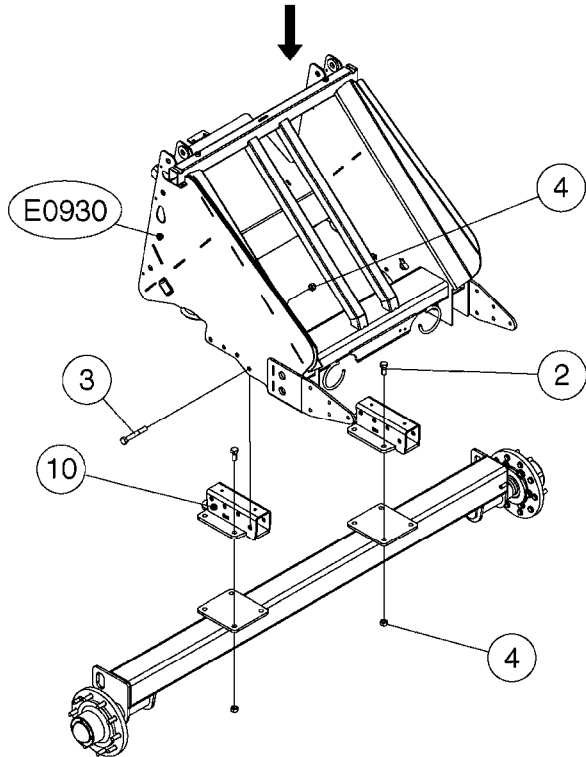

NON SUSPENDED
AXLE SYSTEM

SUSPENDED
AXLE SYSTEM

E0940