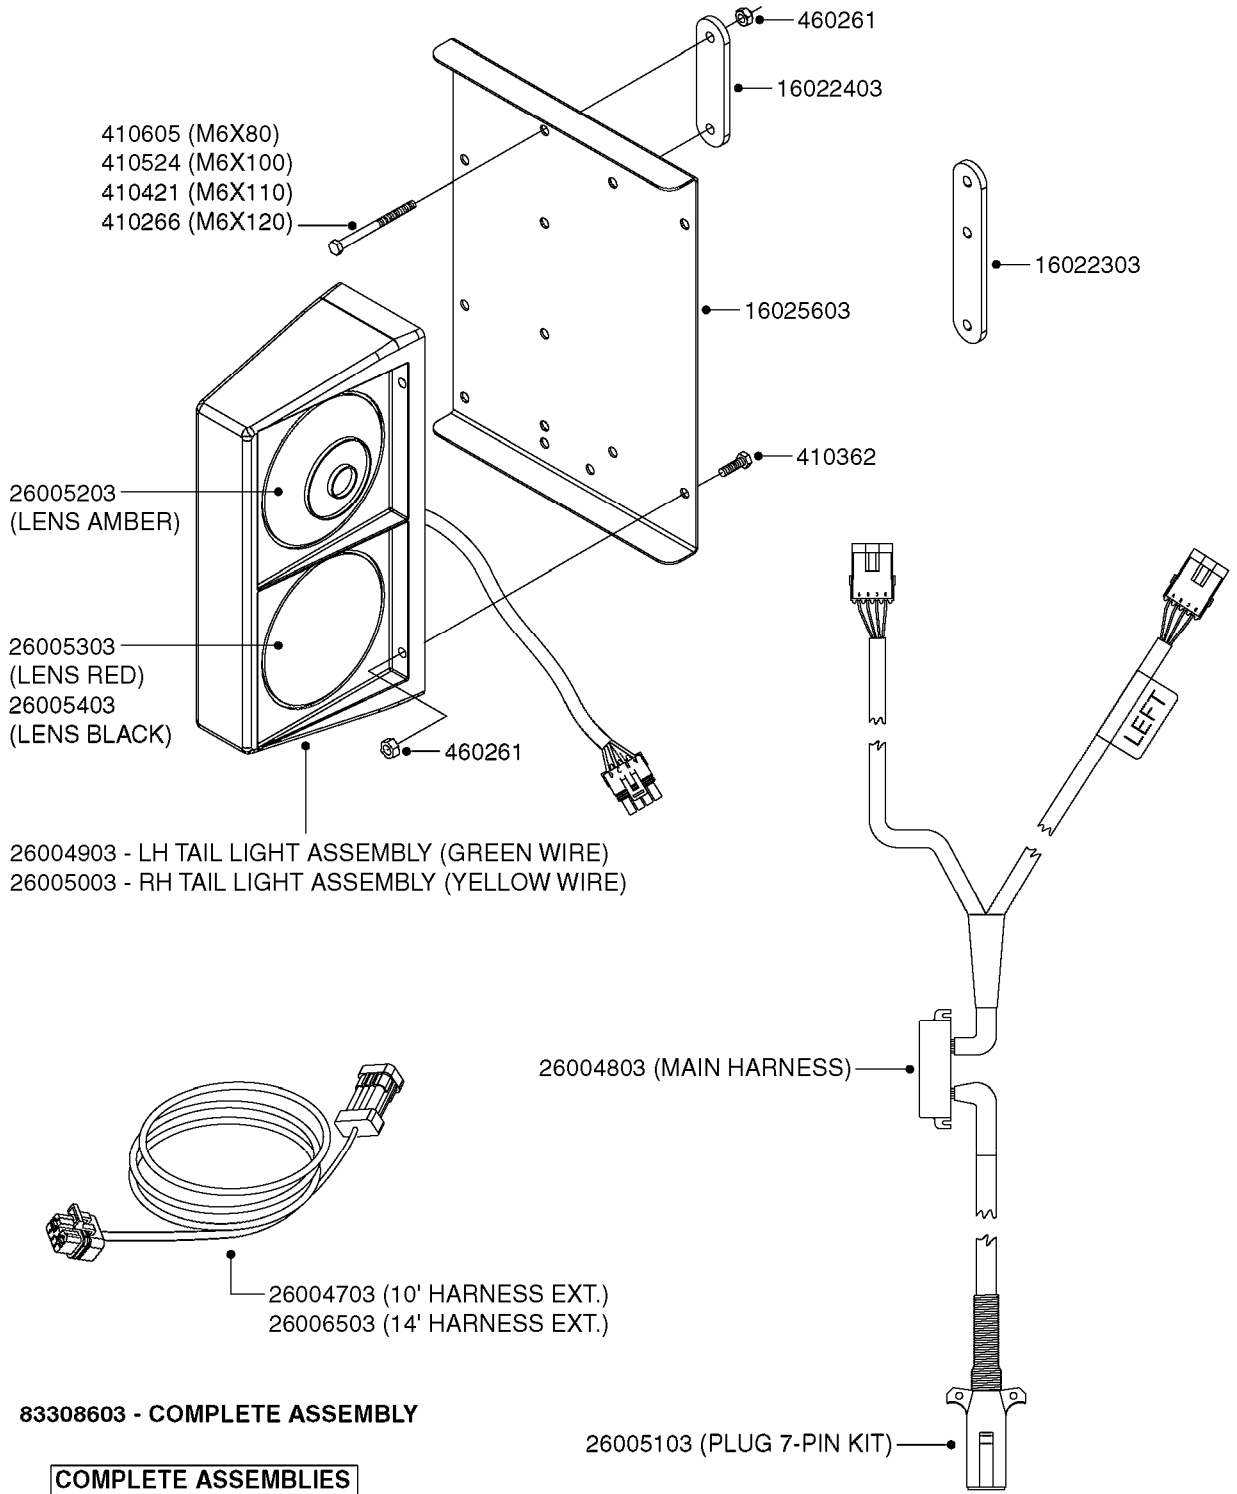

TRAFFIC LIGHT KIT
M0160-HIN, 01:01:16

Page 0
Date 16.03.2016 13:20

83308603 - COMPLETE ASSEMBLY

COMPLETE ASSEMBLIES
WHOLEGOODS ITEMS

M0160

TRAFFIC LIGHT KIT
M0160-HIN, 01:01:16

Page 1
Date 16.03.2016 13:20

parts-n°	order qty	description
410266	1	BOLT HEX 8.8 DEL M6X120
410362	1	BOLT HEX 8.8 SS M6X20 FT
410421	1	BOLT HEX M6X110 DIN931-A2 SS
410524	1	BOLT HEX 8.8 DEL M6X100
410605	1	BOLT HEX 8.8 DEL M6X80
460261	1	NUT HEX M6X1 LOCK A2 DIN985
16022303	1	BRACKET 100MM TUBE
16022403	1	BRACKET 60MM TUBE
16025603	1	BRACKET TAIL LIGHT DUAL LAMP
26004703	1	HARNESS 13' EXT 4 WIRE WP
26004803	1	HARNESS MAIN TAIL LIGHT
26004903	1	TAIL LIGHT GREEN WIRE LH
26005003	1	TAIL LIGHT YELLOW WIRE RH
26005103	1	PLUG 7-PIN AG TAIL LIGHT
26005203	1	LENS AMBER BEFORE 2009
26005303	1	LENS RED BEFORE 2009
26005403	1	LENS BLACK BEFORE 2009
26006503	1	HARNESS 14' EXT 4 WIRE WP
83308603	1	TRAFFIC LIGHT KIT