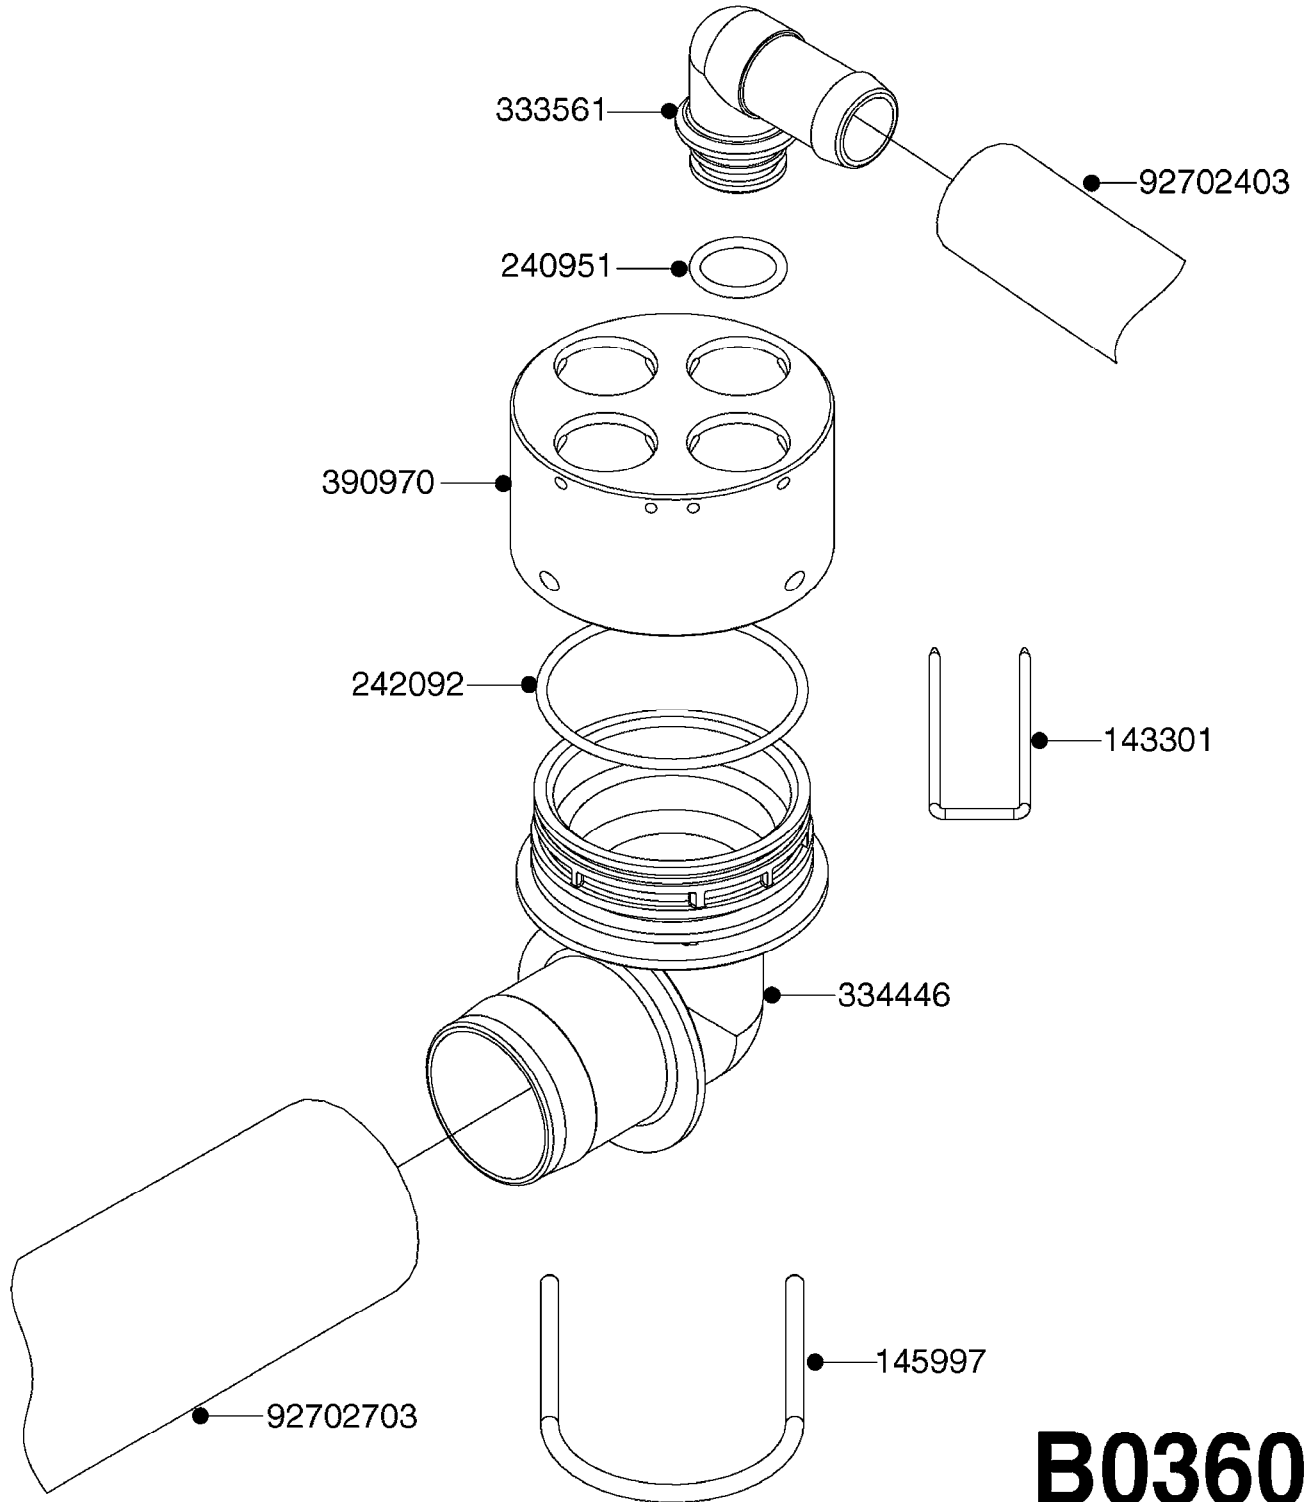

B0360

EC RETURN MANIFOLD
B0360-HIN, 01:01:16

Page 1

Date 16.03.2016 13:18

parts-n°	order qty	description
143301	1	LOCK CLAMP 78 MM
145997	1	FITT.DK S-93 FORK
240951	1	O-RING D21.2X3 NITRIL
242092	1	O-RING D69.5X3 (Use-242351)
333561	1	FITT.DK ELB.1" EC RETURN
334446	1	FITT.DK S-93 ELB.2" PVC
390970	1	DISTRIBUTOR S93 4XD27
92702403	1	HOSE PVC SUCT GRAY 1"
92702703	1	HOSE PVC SUCT GRAY 2"