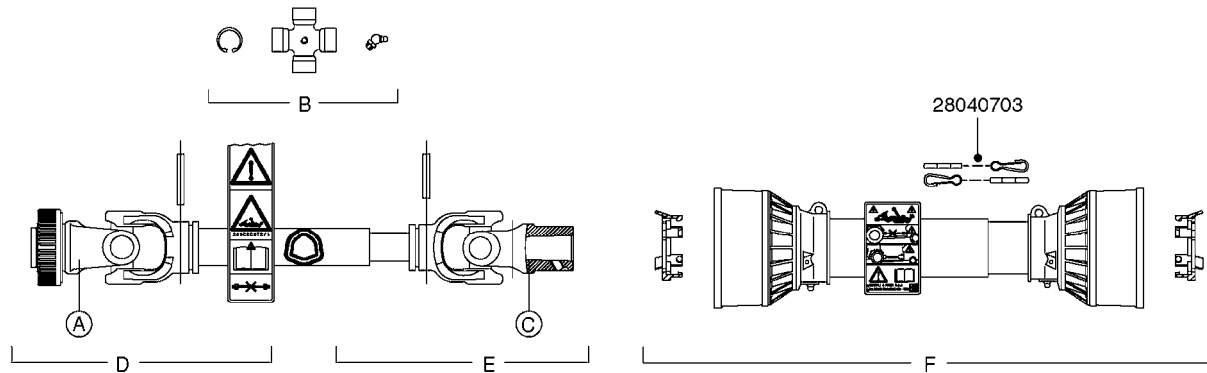

A0390

PUMP - 460/462/463 FITTINGS
A0390-HIN, 01:01:16

Page 1

Date 16.03.2016 13:18

parts-n°	order qty	description
145997	1	FITT.DK S-93 FORK
232115	1	FITT HEX NIPPLE 2'-2' BSP
241441	1	O-RING D29.3X3
242020	1	O-RING 39.2 X 3 VITON
242351	1	O-RING D69.5X3.0 VITON F.S-93
242353	1	O-RING D44.2X3.0 VITON F.S-67
320821	1	FITT.DK NUT 1-1/2" BSP
322066	1	FITT.DK S-56 NUT
322322	1	FITT.DK S-67 X 1-1/4"BSP MALE
322323	1	FITT.DK S-93 X 1-1/2"BSP MALE
322324	1	FITT.DK S-93 X 2"BSP MALE
330746	1	GUARD PTO LOWER PART SHORT
330757	1	GUARD PTO UPPER PART SHORT
333292	1	FITT.DK HB 1"O'RING F.1-1/2"
334099	1	FITT.DK S-61 ELB.1-1/2"110 DEG
334150	1	FITT.DK HB 1-1/4" 110 F.1-1/2"
334244	1	FITT.DK S-67 ELB.1-1/4"
334340	1	FITT.DK S-93 ELBOW 2.5"
334446	1	FITT.DK S-93 ELB.2" PVC
334647	1	FITT.DK S93 ELB 1-1/2" 90 PVC
390231	1	FITT.DK NIPPLE 1-1/2 X S56
390232	1	FITT.DK HN 1-1/2' X 1-1/4' BSP
410347	1	SCREW M6X20 8.8
420162	1	BOLT HEX 8.8 DEL 3/8"x15MM
460202	1	NUT HEX M6
461217	1	NUT HEX M5 LOCK
471122	1	WASHER, M10, Ø20/10.5X 2.0, SS
821585	1	PUMP 463/5.5 THRGH SHAFT 1000R
821587	1	PUMP 463/10 THROUGH SHAFT TWNF
10277003	1	FITT.PO.HB 2.00X2.00 MCPHEE
10530803	1	FITT.PO.SE 2.00X2.00 45 DEG.
10531103	1	FITT.PO.HB 2.00"NPT X 1.50"HOS
10592303	1	FITT.PO.HB 2.00X 2.00BSP 90DEG
14012200	1	FITT.DK S-67 FORK W/M5 THREADS
28030103	1	CLAMP HOSE GEAR P5/4-S1.5"6724
28030203	1	CLAMP HOSE T-BOLT S2" 235-67
28030303	1	CLAMP HOSE T-BOLT S2.5" 235-76
72293300	1	PUMP 463/6.5 MED-2-1000-GG
82168700	1	PUMP 464/12/540 OFFSET PORTS
82168800	1	PUMP 464/6.5/1000 OFFSET PORTS
82169400	1	PUMP 464-6.5-STD-2-1000 FK
92702603	1	HOSE PVC SUCT GRAY 1-1/2"
92702703	1	HOSE PVC SUCT GRAY 2"
92702803	1	HOSE PVC SUCT GRAY 2.5"
92734403	1	HOSE R X5/4" X200PSI WP X0012"