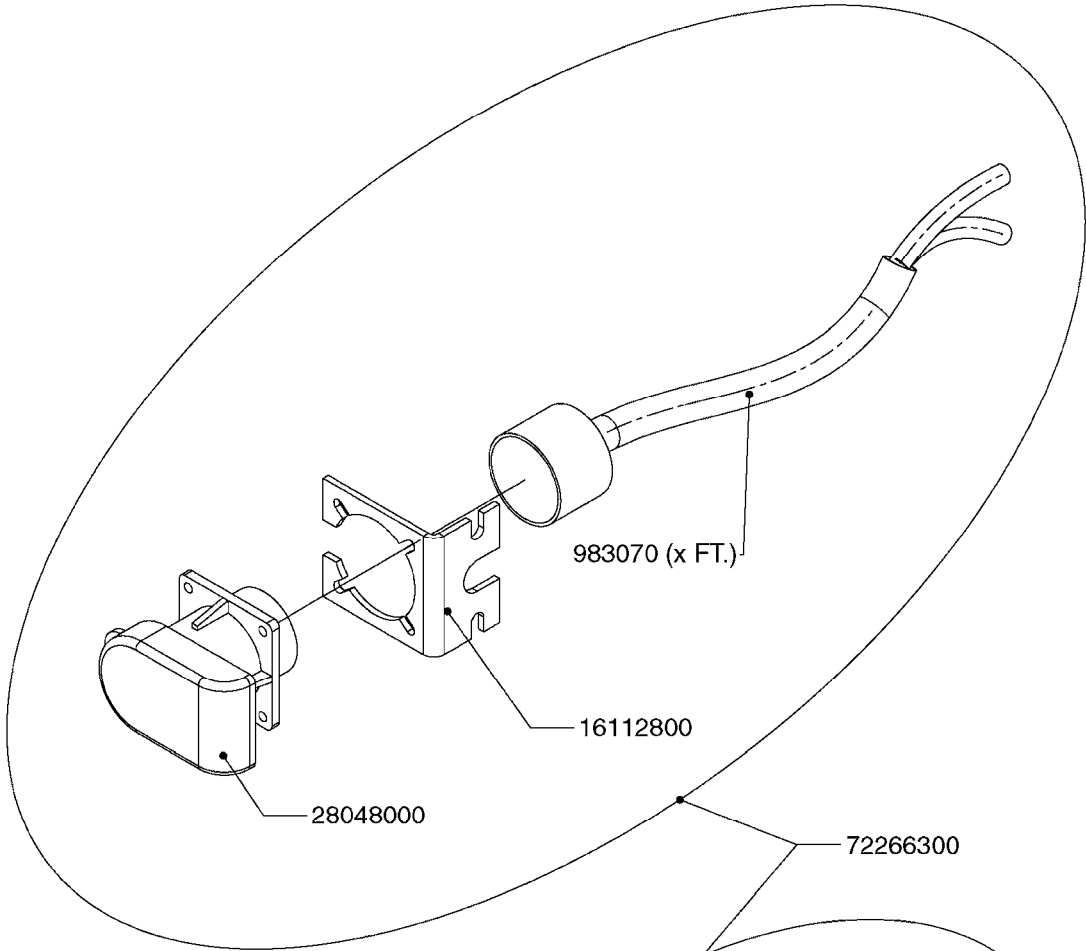

POWER SUPPLY CABLES
M0240-HIN, 01:01:16

Page 0

Date 16.03.2016 13:20