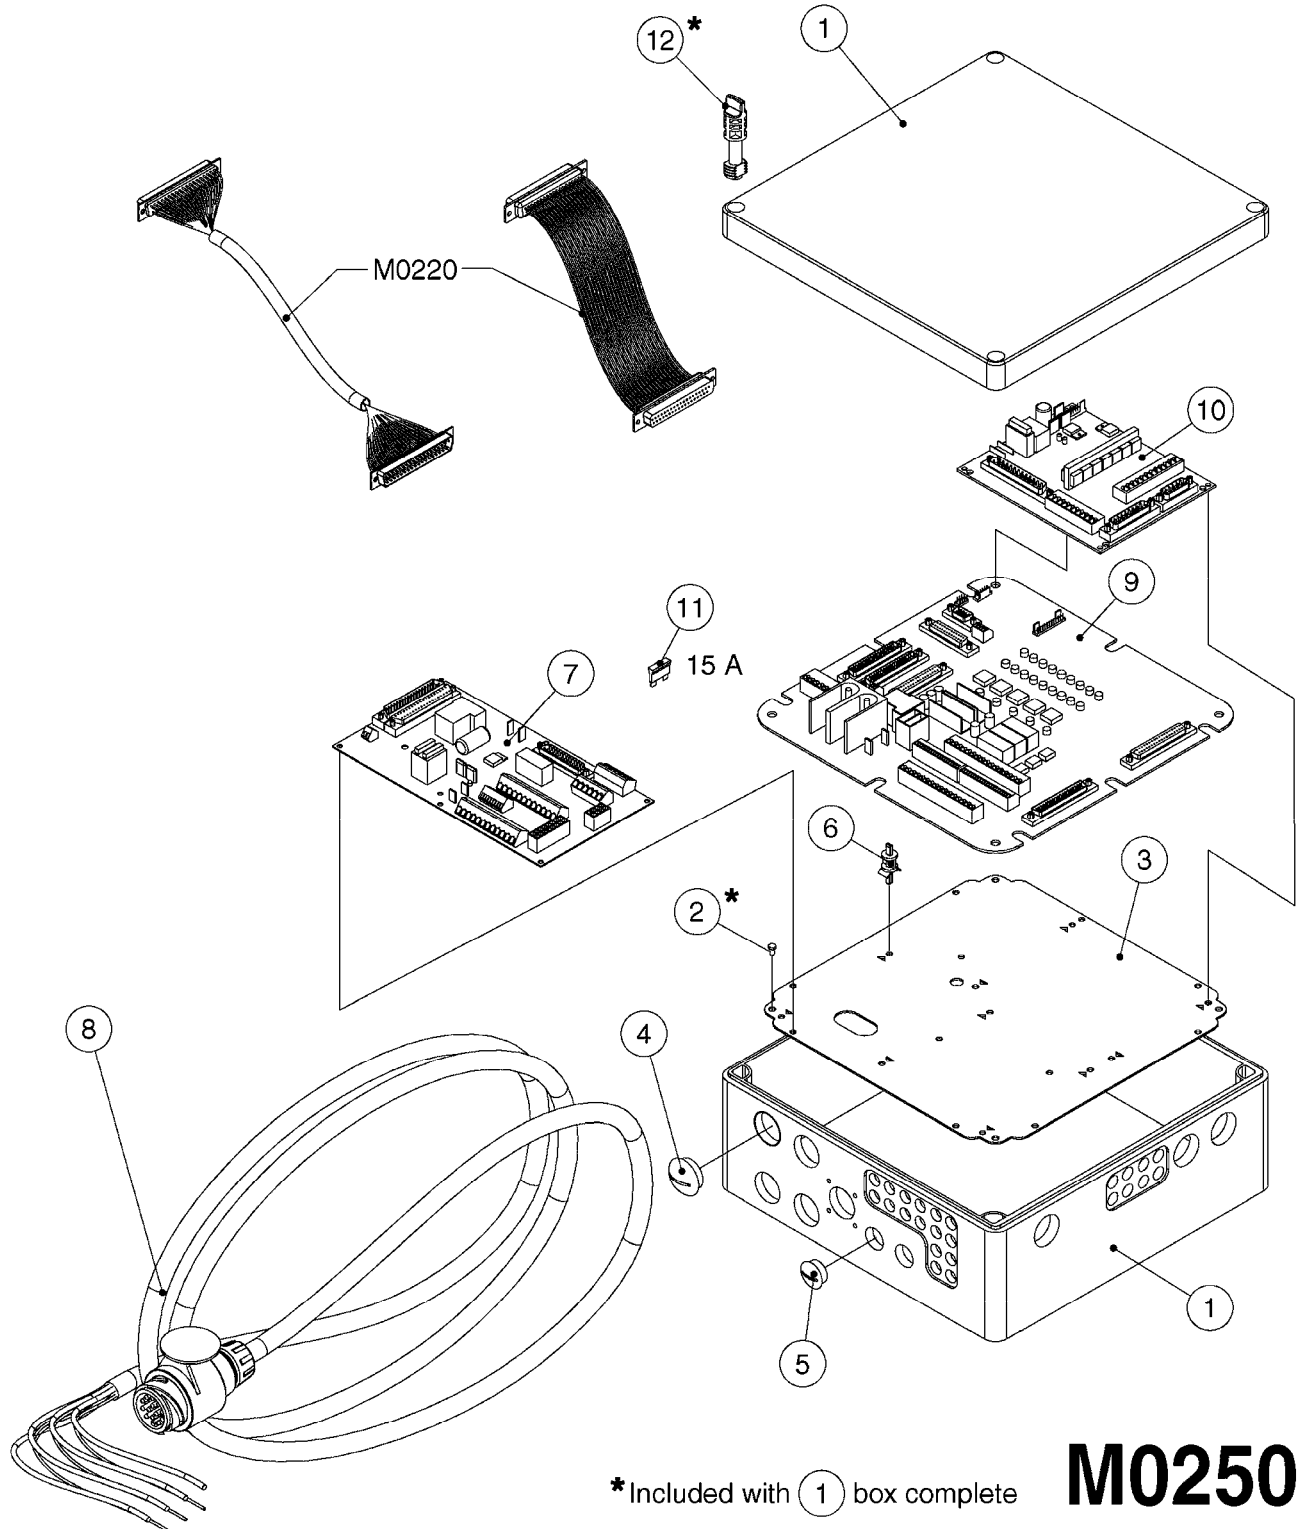

JOB COM AND BREAK OUT
M0250-HIN, 01:01:16

Page 1

Date 16.03.2016 13:20

Pos.	parts-n°	order qty	description
1	391095	1	BOX COMPL. 300X300X135 DRILLED
2	440673	1	SCREW F.PLASTIC 5X12 SS
3	16132400	1	PLATE 1.5X270X270/JOB COMPUTER
4	26004600	1	PLUG F.DRILLED HOLE 21MM
5	26004700	1	PLUG F.DRILLED HOLE 13.5MM
6	26005100	1	CONNECTOR FOR PCB, PLASTIC
7	26005500	1	PCB BREAKOUT BOX EL BOX CM"05"
8	26013800	1	CABLE HC6500 JOB COM TO CABIN
9	26016700	1	JOB COM PCB HW2.1 FOR HC6500
9	72289900	1	JOB COM PCB COMMANDER 44/6600
9	72369300	1	JOB COM PCB NCM44/6600 REFURB.
10	26029200	1	DAH PCB F. JOB COM NCM '09
11	28048600	1	FUSE AUTO 15 AMP.
12	28091400	1	FINGER SCREW F.BOX 300X300X135