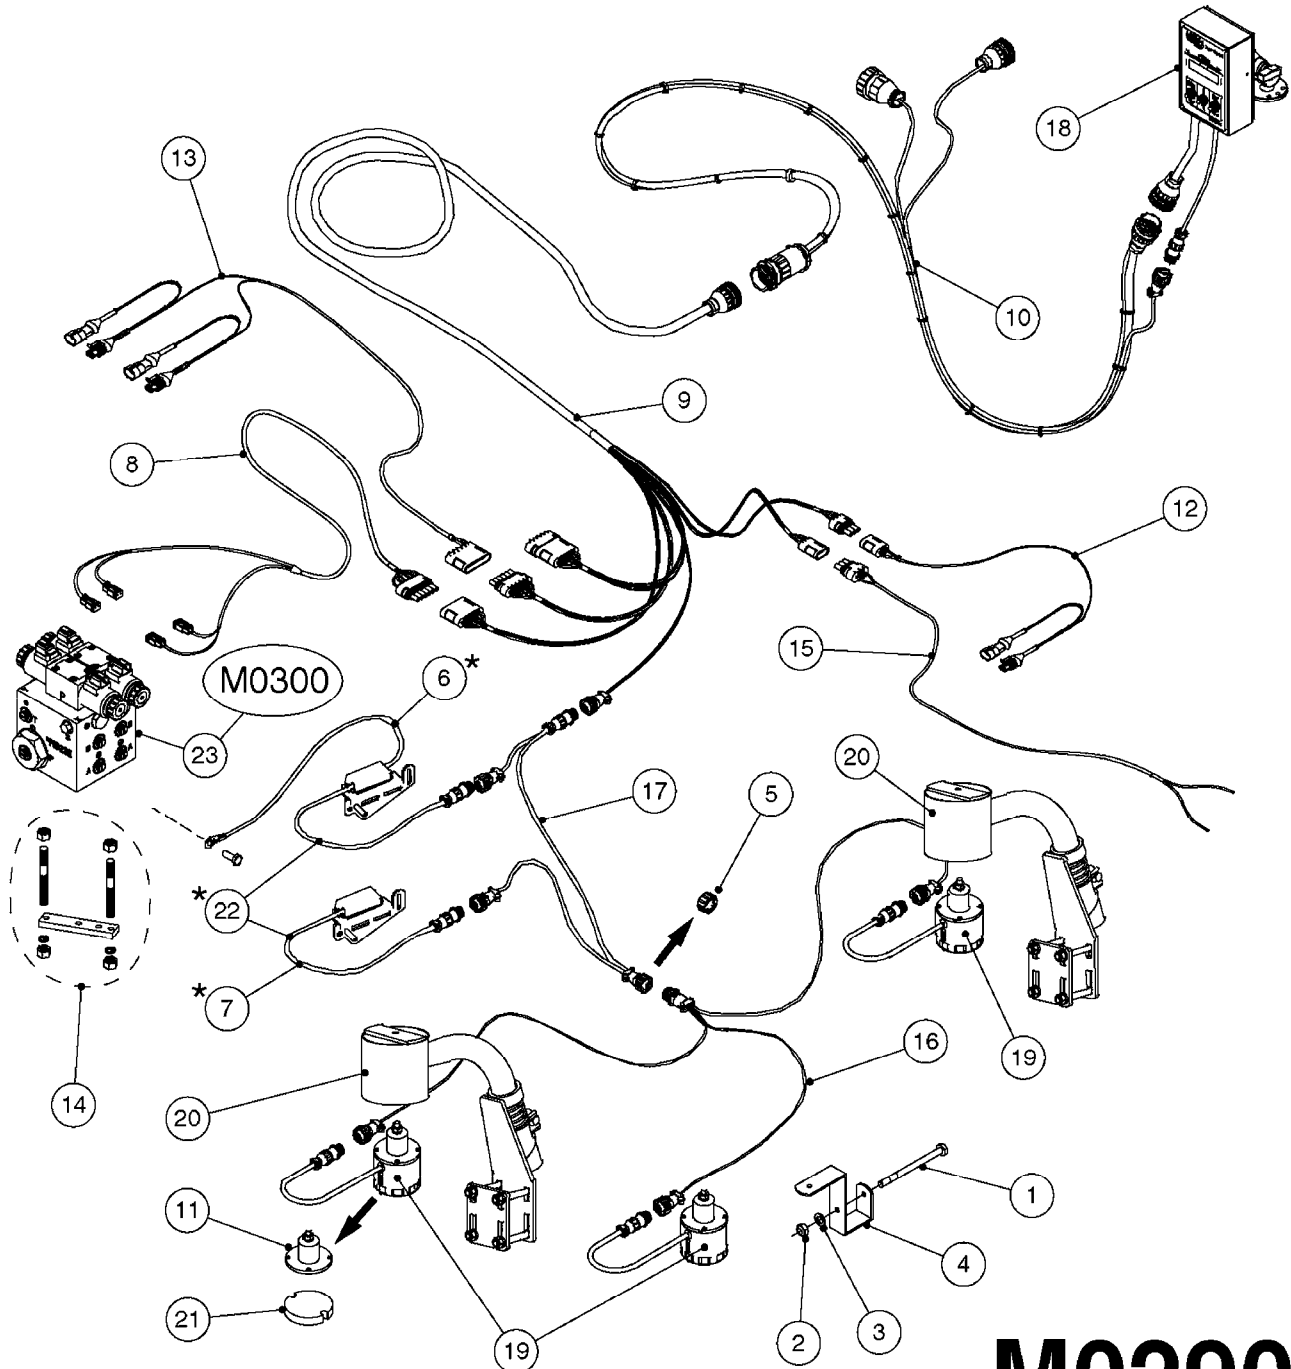

LIQUID SYSTEM

HYDRAULIC SYSTEM

* Note orientation of bracket
1 = Liquid system
2 = Hydraulic system

M0280

39 PIN CABLES
M0280-HIN, 01:01:16

Page 1

Date 16.03.2016 13:20

parts-n°	order qty	description
262158	1	PLUG INSERT 39 POLE MALE
262159	1	PLUG INSERT 39 POLE FEMALE
262160	1	PLUG HOUSING 39 POLE FEMALE
262161	1	PLUG HOUSING F/39 POLE MALE
440634	1	SCREW 5/8"
440732	1	PT SCREW 35X12B Z5452 ELZ
14034200	1	CODE BRACKET FOR 39 PIN CABLE
26003900	1	WIRE 37-39 PIN EVC, 6.6'
26004200	1	WIRE 37-39 PIN EVC, 57.4'
26008400	1	WIRE 39-PIN 24 WIRE L=8M
28027500	1	WIRE 37-39 PIN EVC, 37.7'
28028700	1	WIRE 37-39 PIN EVC, 45.9'
28028800	1	WIRE 37-39 PIN EVC, 16.4'
28028900	1	WIRE 37-39 PIN EVC, 26.2'
72236400	1	DAH CONN. WIRE/TRACTOR L=8M
97610803	1	DECAL-SRAY BOX 39-PIN
97610903	1	DECAL-HYDRAULIC BOX 39-PIN