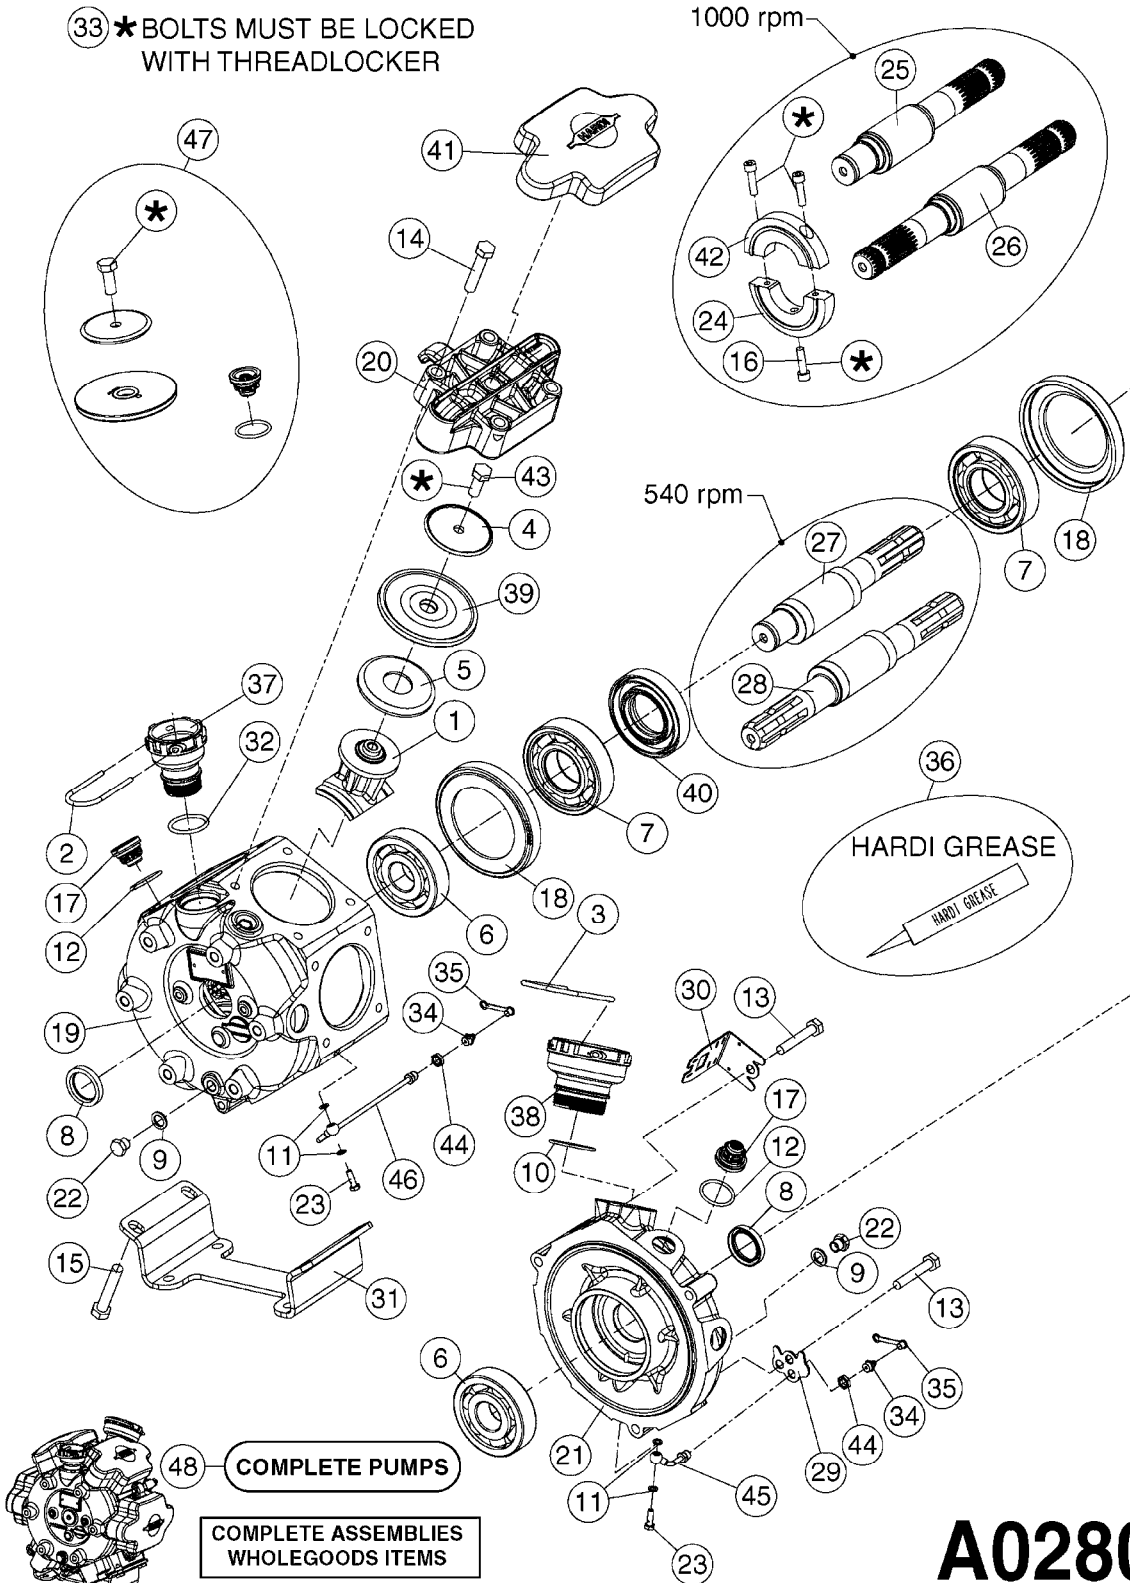

33 * BOLTS MUST BE LOCKED WITH THREADLOCKER

1000 rpm

540 rpm

HARDI GREASE

A0280

PUMP - 364 540/1000 RPM
A0280-HIN, 16:02:16

Page

1