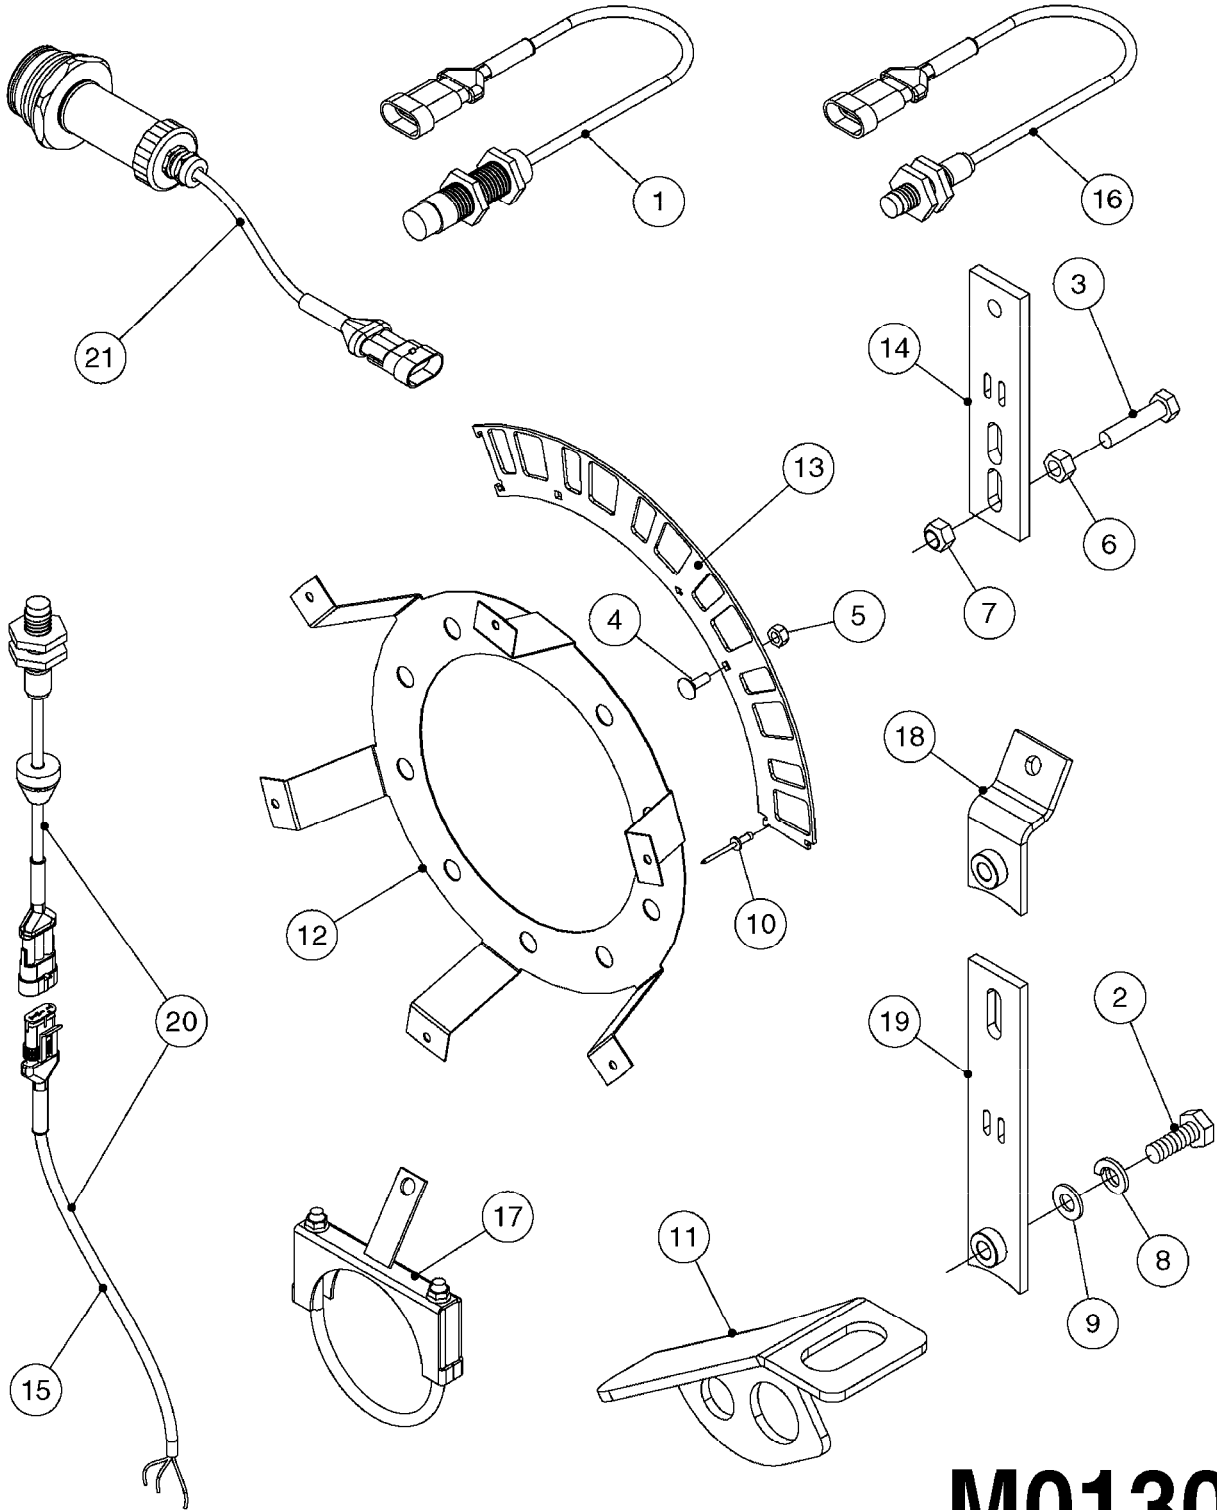

M0130

COMMON SENSORS AND BRACKETS
M0130-HIN, 01:01:16

Page 1

Date 16.03.2016 13:20

Pos.	parts-n°	order qty	description
1	285855	1	SENSOR INDUCTIVE M18 W/WIRE
2	430286	1	BOLT HEX 8.8 DEL M12X30 FT
3	430870	1	BOLT HEX 8.8 DEL M12X55 FT
4	440695	1	BOLT CARRIAGE M8X25
5	460143	1	NUT HEX M8 LOCK A2 DIN985
6	460386	1	NUT HEX M12X1.75
7	460703	1	NUT HEX M12X1.75 LOCK DIN985
8	470466	1	WASHER D21.1/D12.2X2.5 LOCK
9	471127	1	WASHER, M12, Ø24/13.0X 2.5, SS
10	480804	1	RIVET Ø4.8x14.5
11	16020300	1	BRACKET FOR SPEED SENSOR
12	16094703	1	WHEEL SENSOR MT BKT
13	16138203	1	SPEED SENSOR RING NCM 2009 1/3
14	16138403	1	PLATE F. SPEED SENSOR
15	26006100	1	CABLE L = 5.00M, AMP, MALE, 3P
16	28047500	1	SPEED SENSOR HM
17	61000603	1	SPEED SNS MNT CLAMP F/DLS 4.5"
18	61010703	1	SPEED SENSOR BKT NCM NON-S OLD
19	61015803	1	SPEED SENSOR BKT NCM 2010
20	72050100	1	TWIN RPM SENSOR HN
21	72534000	1	TANK LEVEL ELEC SENSOR KIT 9M