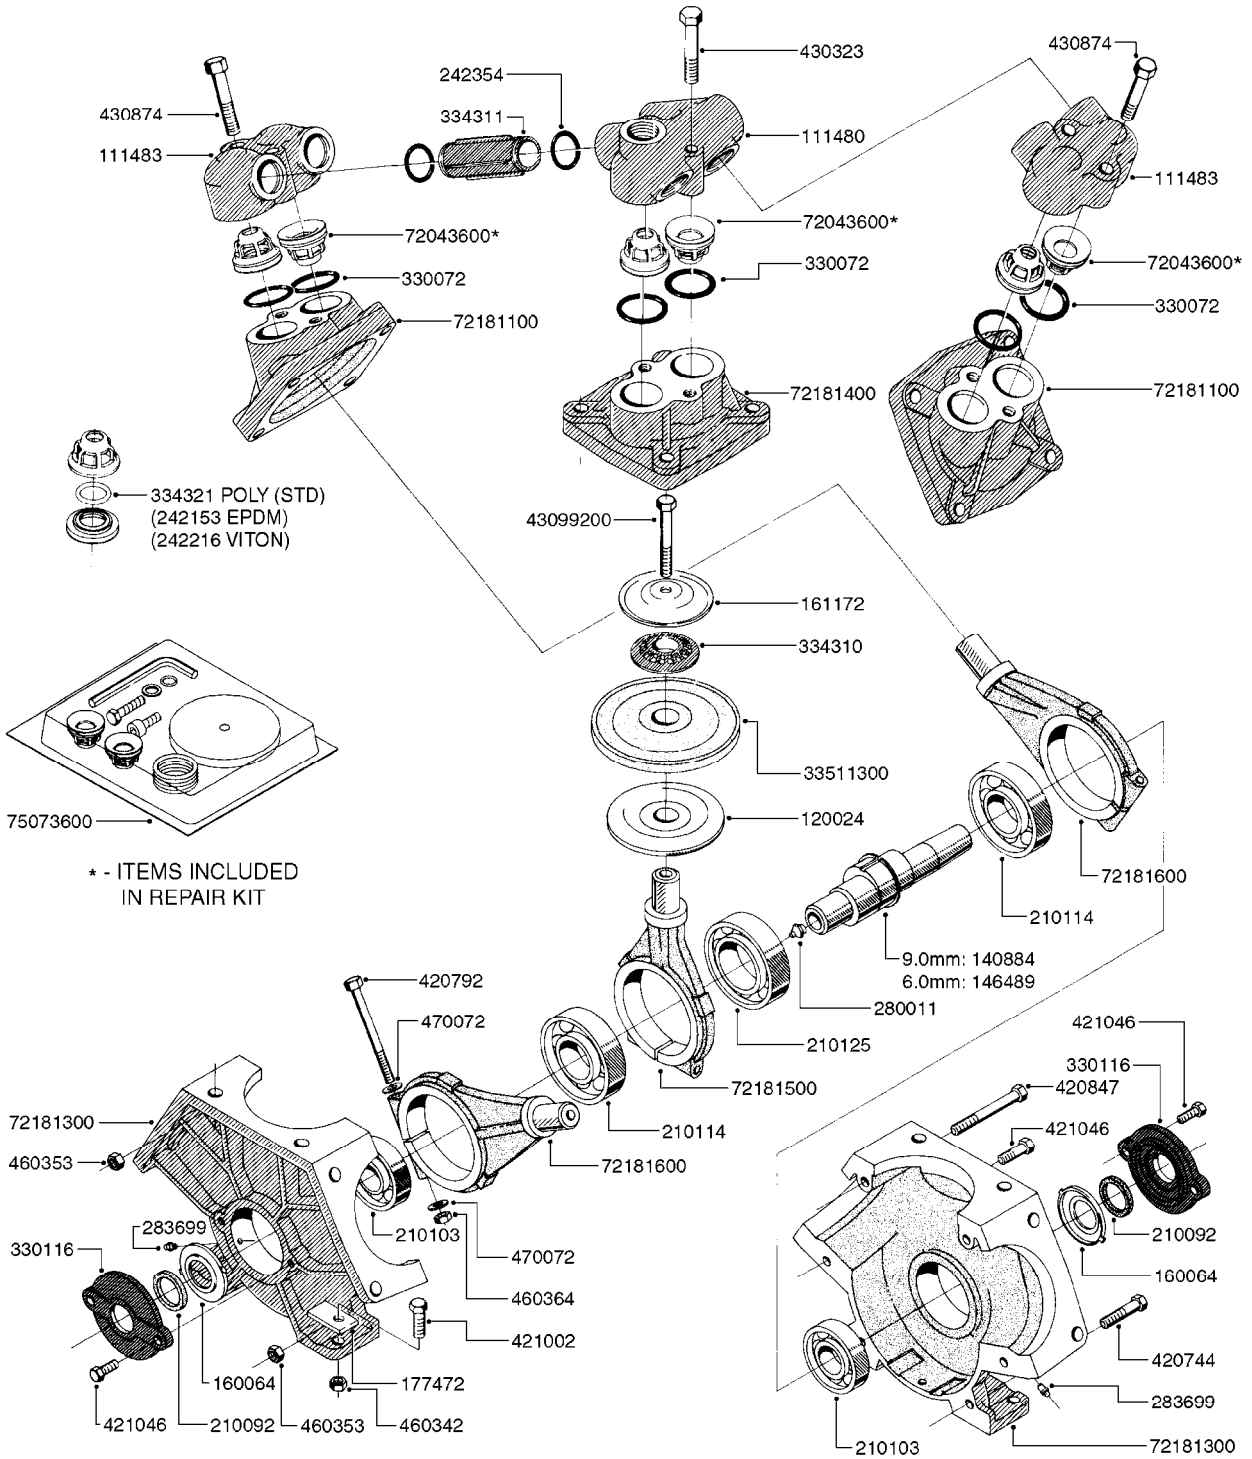

COMPLETE PUMPS
821635 - PUMP ONLY
10396203 - WITH PTO & DAMPER

COMPLETE ASSEMBLIES
WHOLEGOODS ITEMS

A0230

PUMP - 1303 W/ MOUNTING BASE
A0230-HIN, 01:01:16

Page 1
Date 16.03.2016 13:18

parts-n°	order qty	description
111480	1	VALVE HEAD 1302 CENTER
111483	1	VALVE HEAD SIDE 1302
120024	1	DIAPHRAGM BACK DISC 1200-1300
140884	1	CRANK SHAFT MODEL 1300-9
146489	1	CRANK SHAFT MODEL 1302-6MM
160064	1	DUST PLATE
161172	1	DIAPHRAGM DISC F. 1203/1303
177472	1	BRACKET 25 X 5
210092	1	SEAL FELT D43/30X5
210103	1	BEARING BALL 6306
210114	1	BEARING BALL 6308
210125	1	BEARING BALL 6210
242153	1	O-RING D26X4 EPDM
242216	1	O-RING VITON F/1202/1302/462
242354	1	O-RING D32.2X3.0 VITON F.S-53
280011	1	GREASE NIPPLE 3/8" SAE H TR
283699	1	GREASE NIPPLE M6X1
330072	1	O-RING D53.5/D45.5X4
330116	1	SEAL RETAINER, MODEL 1300
334310	1	NYLON WASHER 1202/1302/462
334311	1	CONNECTION PIPE INLET MOD.1302
334321	1	O-RING POLY. 34.0x26.0x4.0
420744	1	BOLT HEX 8.8 DEL M8X40
420792	1	BOLT HEX 8.8 RAW M8X95
420847	1	BOLT HEX 8.8 DEL M8X85
421002	1	BOLT HEX 8.8 DEL M10X30 FT DIN933
421046	1	BOLT HEX 8.8 DEL M8X25 FT A2 DIN933
430323	1	BOLT HEX 8.8 DEL M12X60
430874	1	SCREW SET 8.8 DEL M12X70 FT
460342	1	NUT HEX M10 DEL DIN934
460353	1	NUT HEX M8 BLACK
460364	1	NUT HEX M8 GALV.
470072	1	WASHER D15/D8X.5 LOCK
821635	1	PUMP 1303/9 540RPM
10396203	1	PUMP 1303 C/W PTO 540 RPM
33511300	1	DIAPHRAGM 1202-1303 POLY 2006
43099200	1	BOLT HEX SS M12 X 30 DIN933 A4
72043600	1	VALVE FOR 462/463
72181100	1	DIAPHRAGM COVER 1203/1303+BLTS
72181300	1	PUMP CASTING 1300 RED W/BOLTS
72181400	1	DIAPHRAGM COVER 1303 W/BOLTS
72181500	1	CONNECTING ROD, CENTER 1303
72181600	1	CONNECTING ROD, SIDE MOD.1300
75073600	1	PUMP KIT 1303 MM "06"