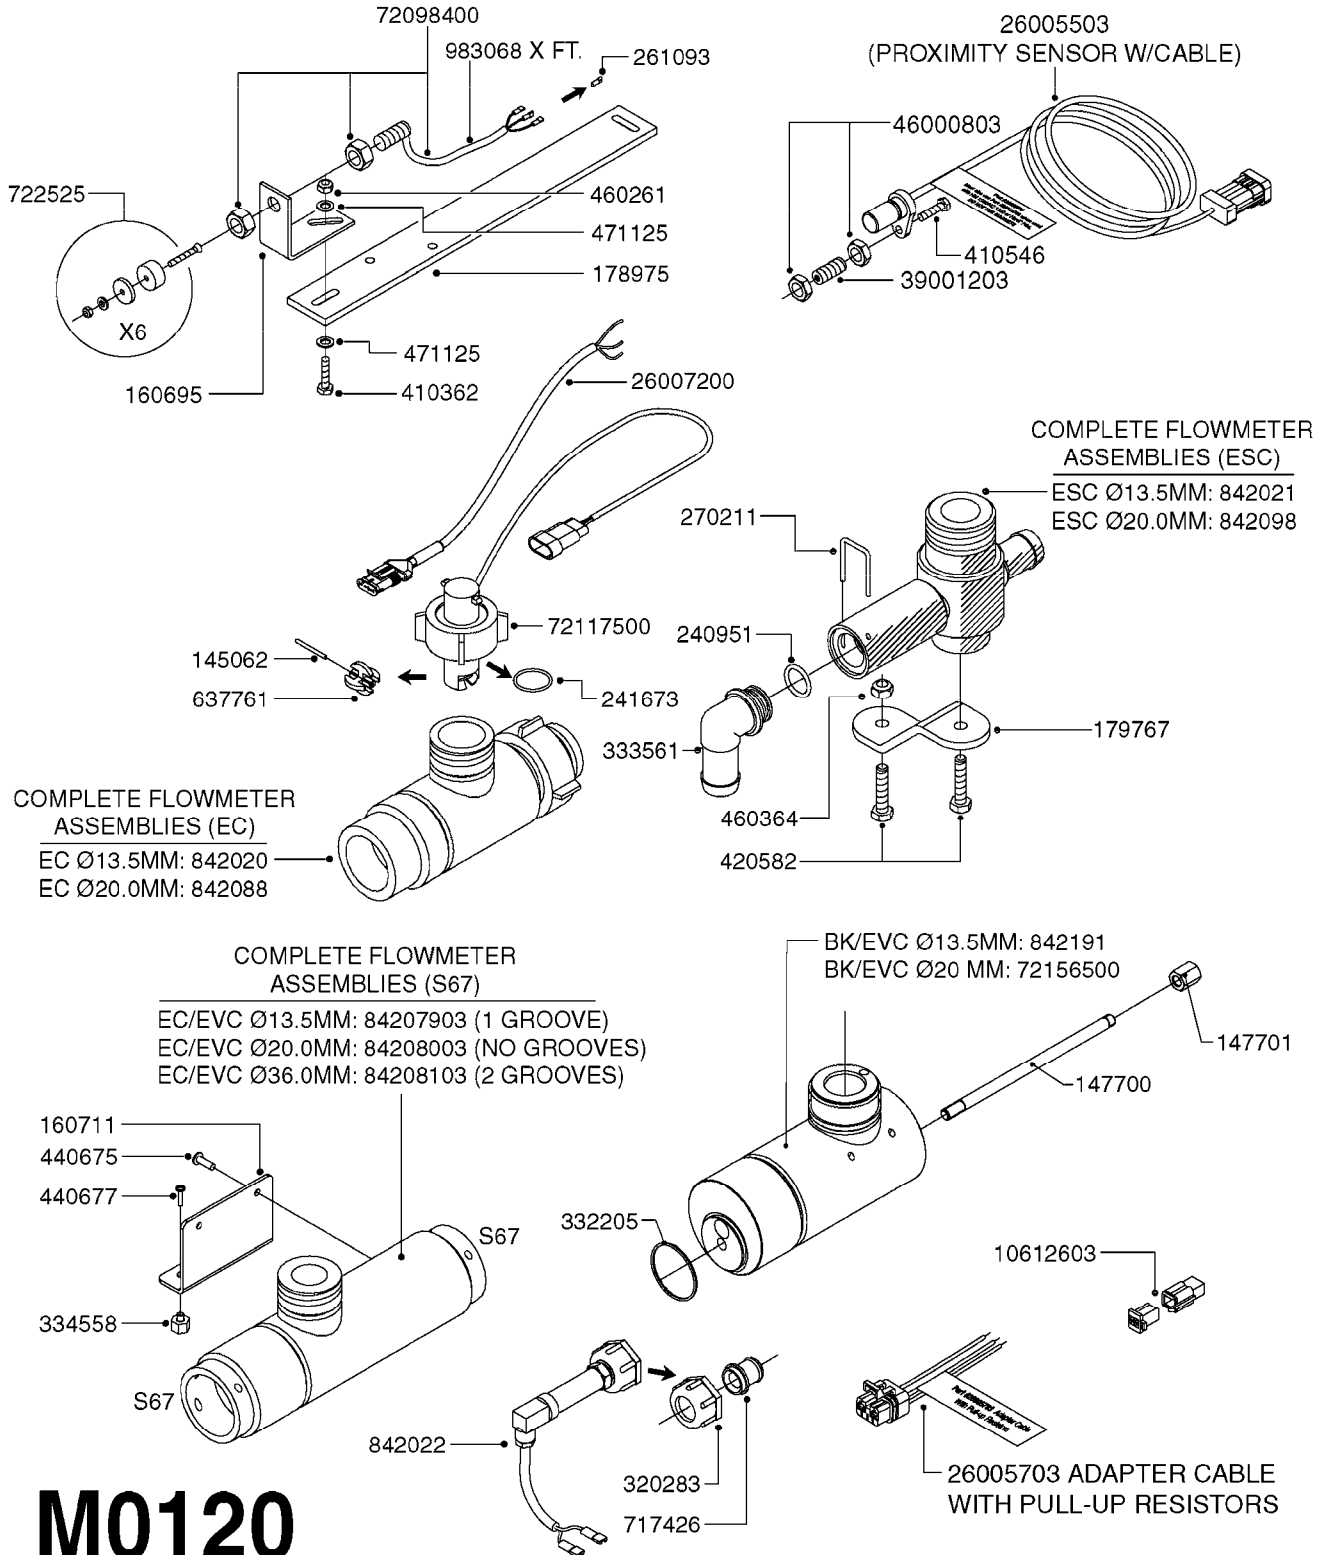

M0090

HC 2500/HM1500 DISPLAY/SCANBOX
M0090-HIN, 01:01:16

Page 1

Date 16.03.2016 13:20

parts-n°	order qty	description
142516	1	SCREW SET M10 BENT F. LOCKING
161411	1	MT.BRK. HC2500/HM1500 DISPLAY
26018300	1	ADAPTOR 2500 FOR SPRAYBOX II 39-PIN/REPLACES SCANBOX
260363	1	PLUG 2 POLE 12V
260827	1	PLUG F.EC ATTACHMENTS
261060	1	PLUG F.EC ATTACHMENTS
261589	1	FUSE 5 X 20 1.25 AMP
26176203	1	FUSE 5.0A QUICK-ACT.
261933	1	CABLE W/PLUG 2X25 L=71"
261934	1	CABLE W/PLUG 18X0.5MM L=79"
261935	1	SWITCH 2 POLE
261937	1	CIRCUIT BOARD F. SCANBOX
262099	1	PLUG SOCKET 3-POLE 2.5/3
450902	1	BOLT ALLEN HEAD M4 X 16MM
471055	1	WASHER D4.1/7.6 X 0.9
61029900	1	BRACKET FOR HC2500
731613	1	DISPLAY HC2500 NEW
731983	1	DISPLAY HM1500 REFURBISHED
732095	1	DISPLAY HM1500 NEW
732096	1	SCANBOX F.HM1500/HC2500
741580	1	PLUG 3-POLE 2.5/3
978045	1	DECAL QUICK GUIDE 1500/2500
978097	1	DECAL QUICK GUIDE 1500/2500 FR