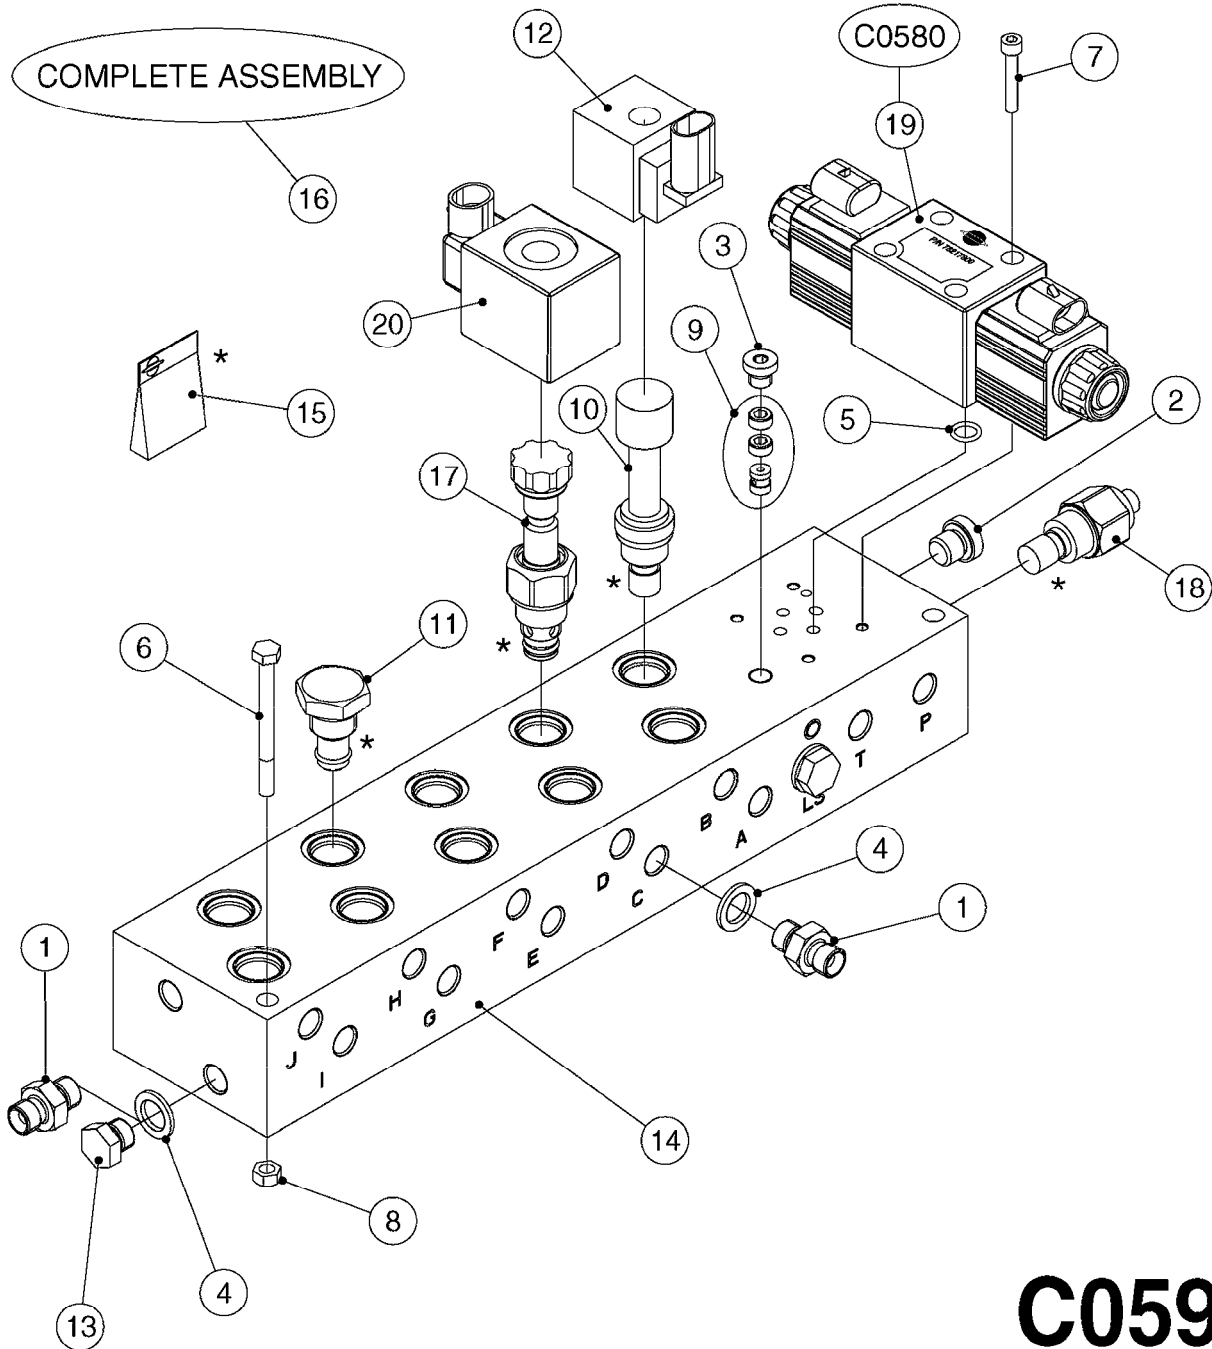

C0590

HYD.BLOCK EAGLE/FORCE 2012
C0590-HIN, 01:01:16

Page 1

Date 16.03.2016 13:19

Pos.	parts-n°	order qty	description
1	146845	1	HEX NIPPLE 1/4"x1/4"
1	146851	1	HEX NIPPLE 1/4"x1/4" 0.7MM
1	23234500	1	HEX NIPPLE 1/4" - 9/16"
2	231103	1	PLUG 1/4" BSP, O-RING 08BPUP04
3	231987	1	PLUG 1/8" BSP W/GASKET
4	241404	1	DOWTY SEAL 1/4"
5	242102	1	O-RING Ø9.25X1.78 NITRIL 90SH
6	420847	1	BOLT HEX 8.8 DEL M8X85
7	450964	1	SCREW M5X30 F.CYLINDER
8	460143	1	NUT HEX M8 LOCK A2 DIN985
9	782124	1	SWITCH VALVE OUTS.1/8" 5000PSI
10	782129	1	SOLENOID VALVE 25L, 3/4"NC
11	782131	1	BLIND PLUG F.3/4" CARTR.VALVE
12	782135	1	SOLENOID W. AMP F.VALVE 782129
13	14010400	1	PLUG 1/4" BSP
14	14098600	1	HYD. BLOCK SPC/FTZ 3/4" 2010
15	75083900	1	SEAL KIT F. 782129/78215500 * UNIVERSAL KIT FOR VALVE OR PLUG
16	70084403	1	HYD. BLOCK, 5P, FOLD/FLOW
17	78215500	1	HY SOLENOID VALVE 40L 3/4"NC
18	78216800	1	FLOW REGULATING VALVE, 3/4"
19	78217800	1	MAGNET VLV.MD1L-S3/10N-D12K8DT
20	78602100	1	MAGNET M.AMP/DIODE KIT 08