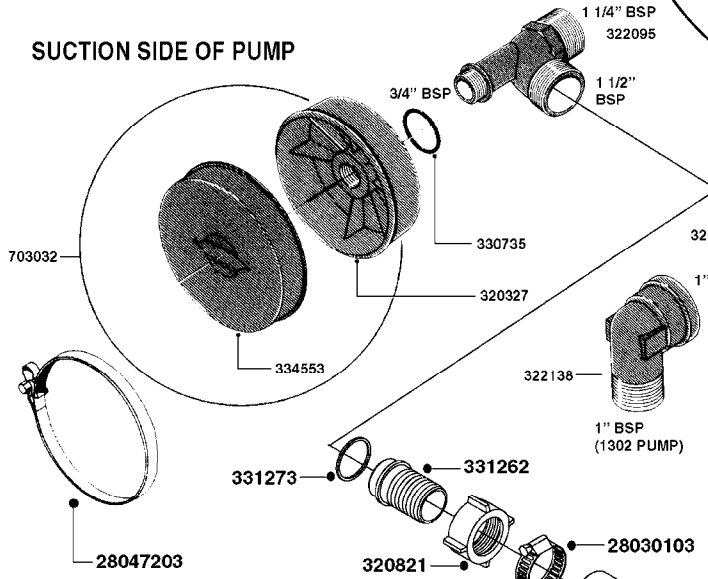

PRESSURE SIDE OF PUMP

SUCTION SIDE OF PUMP

TO CONTROLS

FROM TANK

NLA - 1302 PUMP (REPLACES 1301 PUMP)
#726854 - COMPLETE DAMPER KIT (SUCTION & PRESSURE)

COMPLETE ASSEMBLIES
WHOLEGOODS ITEMS

A0240

PUMP - 1301/1302 FITTINGS
A0240-HIN, 01:01:16