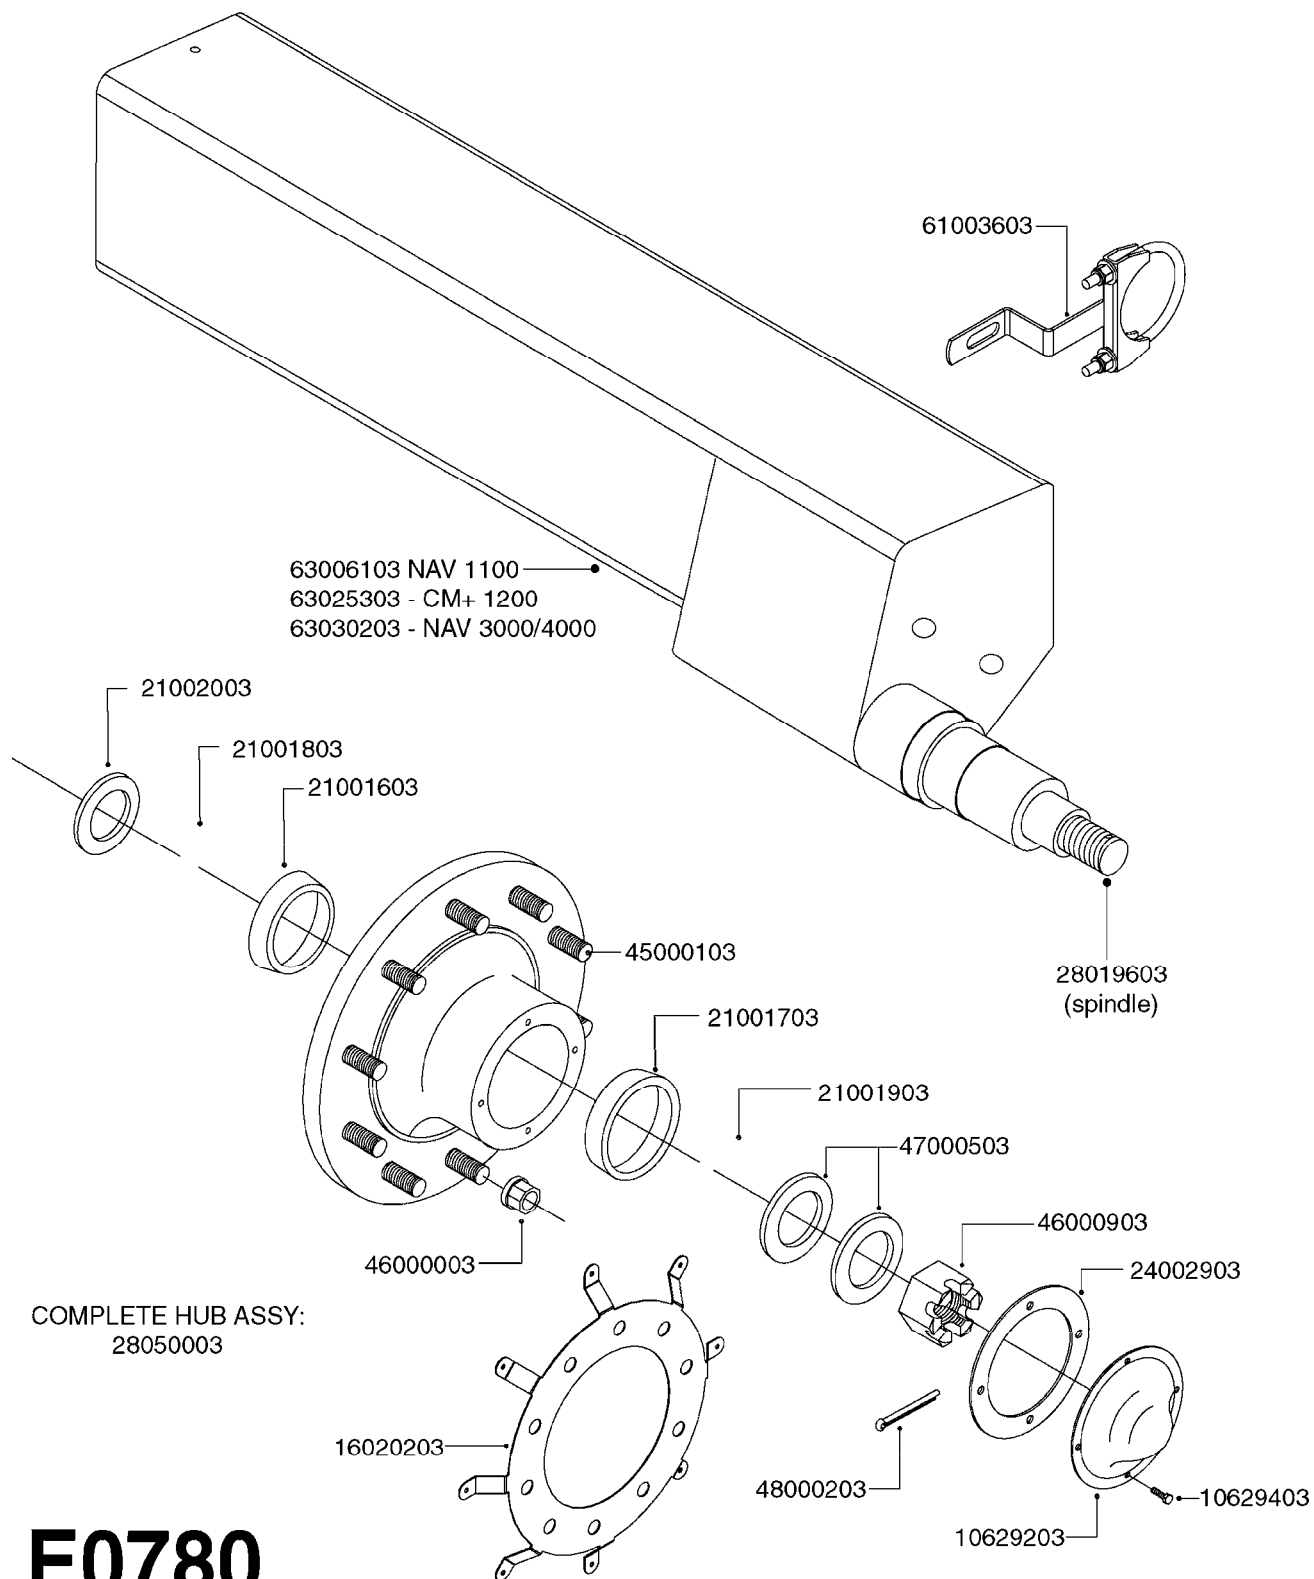

HUB ASSEMBLY F.3-1/2" SPINDLE
E0780-HIN, 01:01:16

Page 1

Date 16.03.2016 13:19

parts-n°	order qty	description
10629203	1	DUST CAP F.10 BOLT HUB 3.5"
10629403	1	BOLT HEX 5/16 NC GR.2 00.50"
16020203	1	WHEEL SENSOR MAGNET MNT 10BLT
21001603	1	BEARING INN CUP 873 HUB 33462
21001703	1	BEARING OUT CUP 873 HUB 453A
21001803	1	BEARING INN CONE 873 HUB 33275
21001903	1	BEARING OUT CONE 873 HUB 460
21002003	1	SEAL GREASE P602127
24002903	1	GASKET F. HUB 3.5" HUB ASSY
28019603	1	SPINDLE, 3.50 X 17.375 CRS
28050003	1	HUB F 3.5" 873 15000# PACKAGE
45000103	1	BOLT, WHEEL STUD 3/4-16X2 3/4
46000003	1	NUT HEX NF 3/4" FLANGED F.HUB
46000903	1	NUT CSTL 1-1/4"NF 3-1/2" SPNDL
47000503	1	WASHER, SPNDL 3.5" 1.31x3 .16T
48000203	1	PIN, COTTER 7/32" X 3.00"
61003603	1	SPEED SNS MNT CLAMP 3.5" SP
63006103	1	AXLE INSERT W/M NAV. 1100
63025303	1	AXLE INSRT CM+1200W.SPDL 71-82
63030203	1	AXLE ADJ 60-120 INSERT NAV DBL