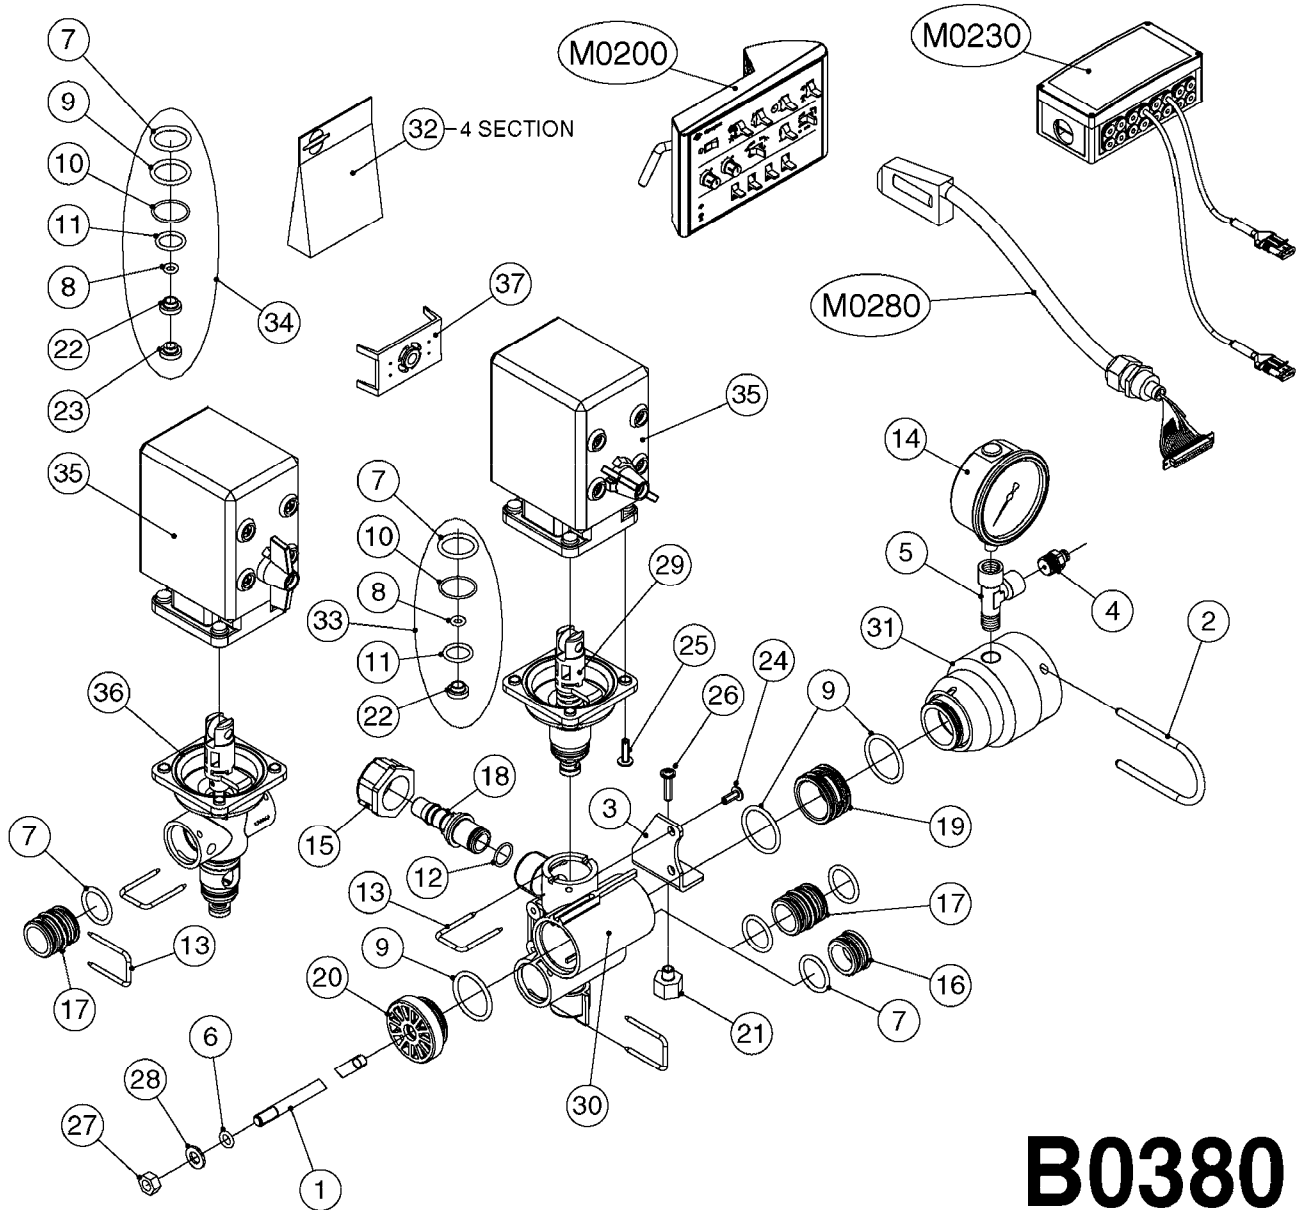

B0370

PRESSURE REGULATOR - S93 06
B0370-HIN, 01:01:16

Page 1

Date 16.03.2016 13:18

Pos.	parts-n°	order qty	description
1	145996	1	FITT.DK S-67 FORK
2	145997	1	FITT.DK S-93 FORK
3	147767	1	PIN 5Ø X 60 S-93 DOUBLE CLAMP
4	440677	1	SCREW F. PLASTIC 5X20 SS
5	440695	1	BOLT CARRIAGE M8X25
6	440698	1	SCREW F.PLASTIC 6X18 SS HEXHD
7	460143	1	NUT HEX M8 LOCK A2 DIN985
8	16244000	1	BRACKET FOR REG. NAV, PAINTED NAVIGATOR PLATFORM BRACKET
9	33510800	1	HOUSING F.PRESS.REG.S67/S93
10	44076200	1	PT TORNILLO 50X16 WN5451 rsf t
11	72374200	1	MOTOR HOUS.REG.1:150 ENCODER
12	72425500	1	REGULATOR S67/S93 CROSS-DRILL
12	72678700	1	REGULATOR S67/S93 CROSS-DRILL CERAMIC COMPONENTS
13	72481600	1	BAG W. CONSOLE&SPINDLE COMPL
14	72678900	1	BAG W.CONE/CYL/GASKET CERAMIC CERAMIC COMPONENTS
14	74190800	1	BAG W.CONE/CYL. AND GASKET
15	74187500	1	SWITCH 5A PRESS.REG REP.KIT 08