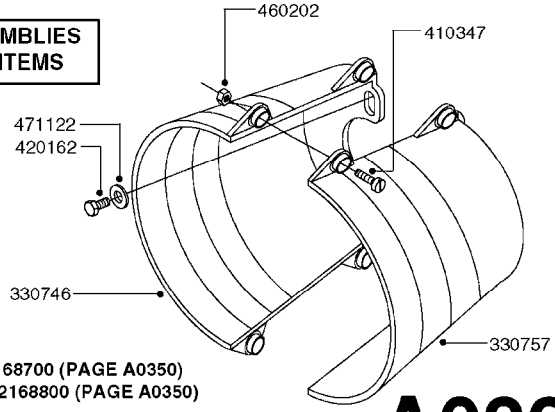

SUCTION SIDE OF PUMP (WITH 1-1/2" SUCTION PORT)

PRESSURE SIDE OF PUMP

SUCTION SIDE OF PUMP (WITH 2" SUCTION PORT)

**COMPLETE ASSEMBLIES
WHOLEGOODS ITEMS**

- 821585 - 463/5.5 W/THROUGH SHAFT (1000 RPM)
- 821587 - 463/10 W/THROUGH SHAFT (540 RPM)
- 82169400 - 464/6.5 (1000 RPM H.C. INLINE PORTS)
- 72293300 - 463/6.5 W/THROUGH SHAFT (1000 RPM)
- 463/12 (540 RPM H.C. OFFSET PORTS) REPLACED BY 82168700 (PAGE A0350)
- 463/6.5 (1000 RPM H.C. OFFSET PORTS) REPLACED BY 82168800 (PAGE A0350)