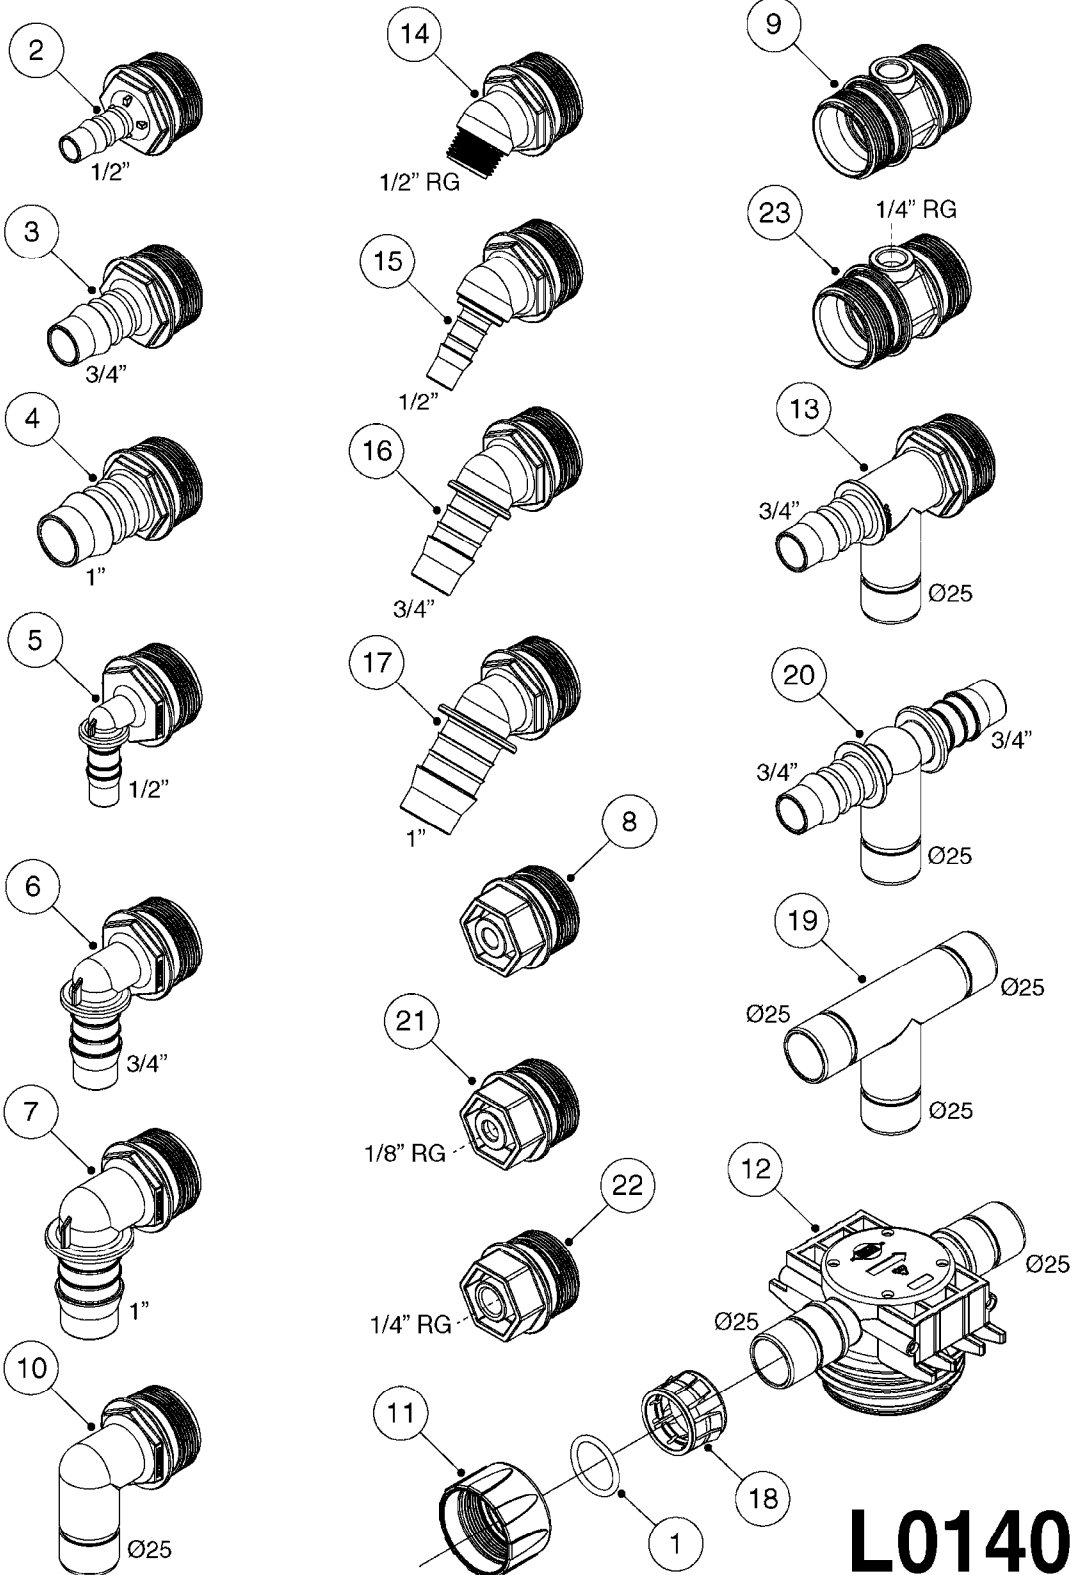

L0130

HOSE CLAMPS
L0130-HIN, 01:01:16

Page 1

Date 16.03.2016 13:20

parts-n°	order qty	description
334531	1	CLAMP HOSE PLASTIC 3/4"
334533	1	CLAMP HOSE PLASTIC 3/8"
334534	1	CLAMP HOSE PLASTIC 1/2"
334680	1	CLAMP HOSE PLASTIC 1"
334686	1	CLAMP HOSE PLASTIC 5/16"
341291	1	RUBBER HOSE CLAMP COVER 130MM
341292	1	RUBBER HOSE CLAMP COVER 180MM
341301	1	RUBBER HOSE CLAMP COVER 230MM
28029803	1	CLAMP HOSE GEAR P1/2" 6708
28029903	1	CLAMP HOSE GEAR P3/4"-S1" 6712
28030003	1	CLAMP HOSE GEAR P1" 6716
28030103	1	CLAMP HOSE GEAR P5/4-S1.5"6724
28030203	1	CLAMP HOSE T-BOLT S2" 235-67
28030303	1	CLAMP HOSE T-BOLT S2.5" 235-76
28030403	1	CLAMP HOSE T-BOLT S3" 235-82