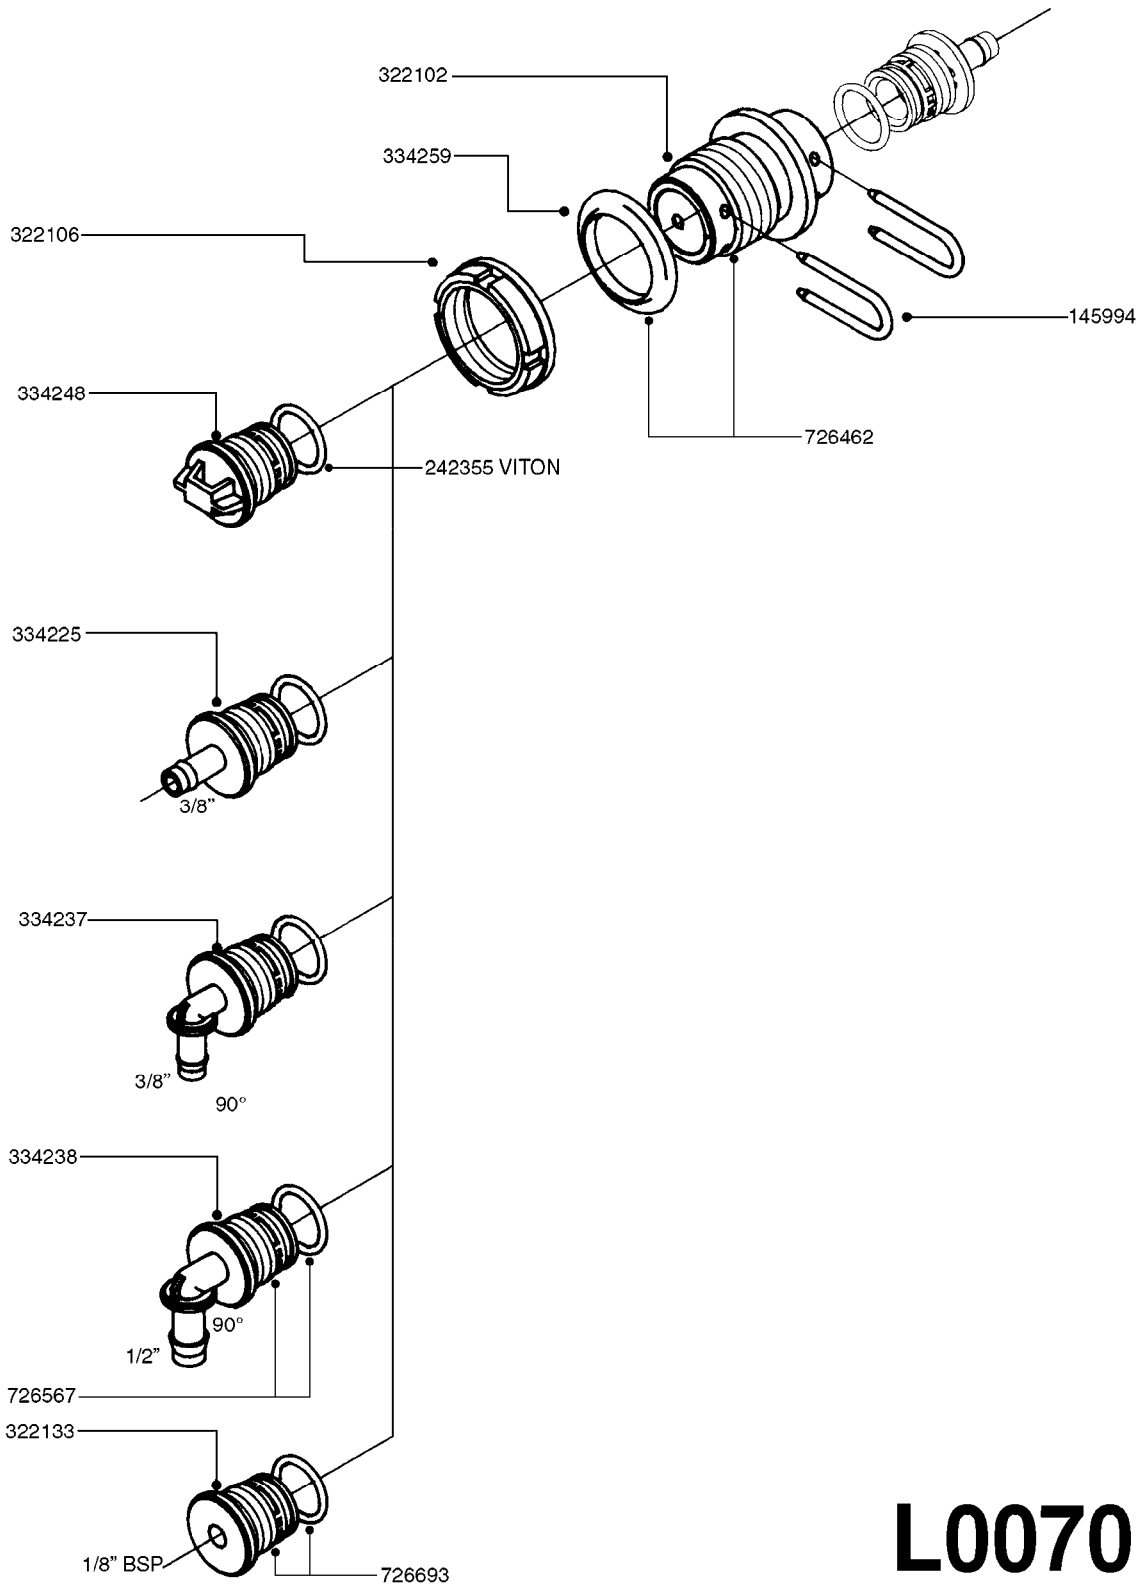

L0070

FITTINGS - S-40
L0070-HIN, 01:01:16

Page 1

Date 16.03.2016 13:20

parts-n°	order qty	description
145994	1	FITT.DK S-40 FORK
242355	1	O-RING D19.2X3.0 VITON F.S-40
322102	1	FITT.DK S-40 BULKHEAD
322106	1	FITT.DK S-40 BULKHEAD NUT
322133	1	FITT.DK S-40 PLUG W 1/8 THREAD
334225	1	FITT.DK S-40 STR.3/8'
334237	1	FITT.DK S-40 ELB.3/8'
334238	1	FITT.DK S-40 ELB.1/2'
334248	1	FITT.DK S-40 PLUG
334259	1	GASKET F. S-40 BULKHEAD
726462	1	FITT. S40 BULHEAD W. GASKET
726567	1	FITT.DK S-40 ELB.1/2" W.ORING
726693	1	FITT.DK S-40 PLUG 1/8BSP ORING