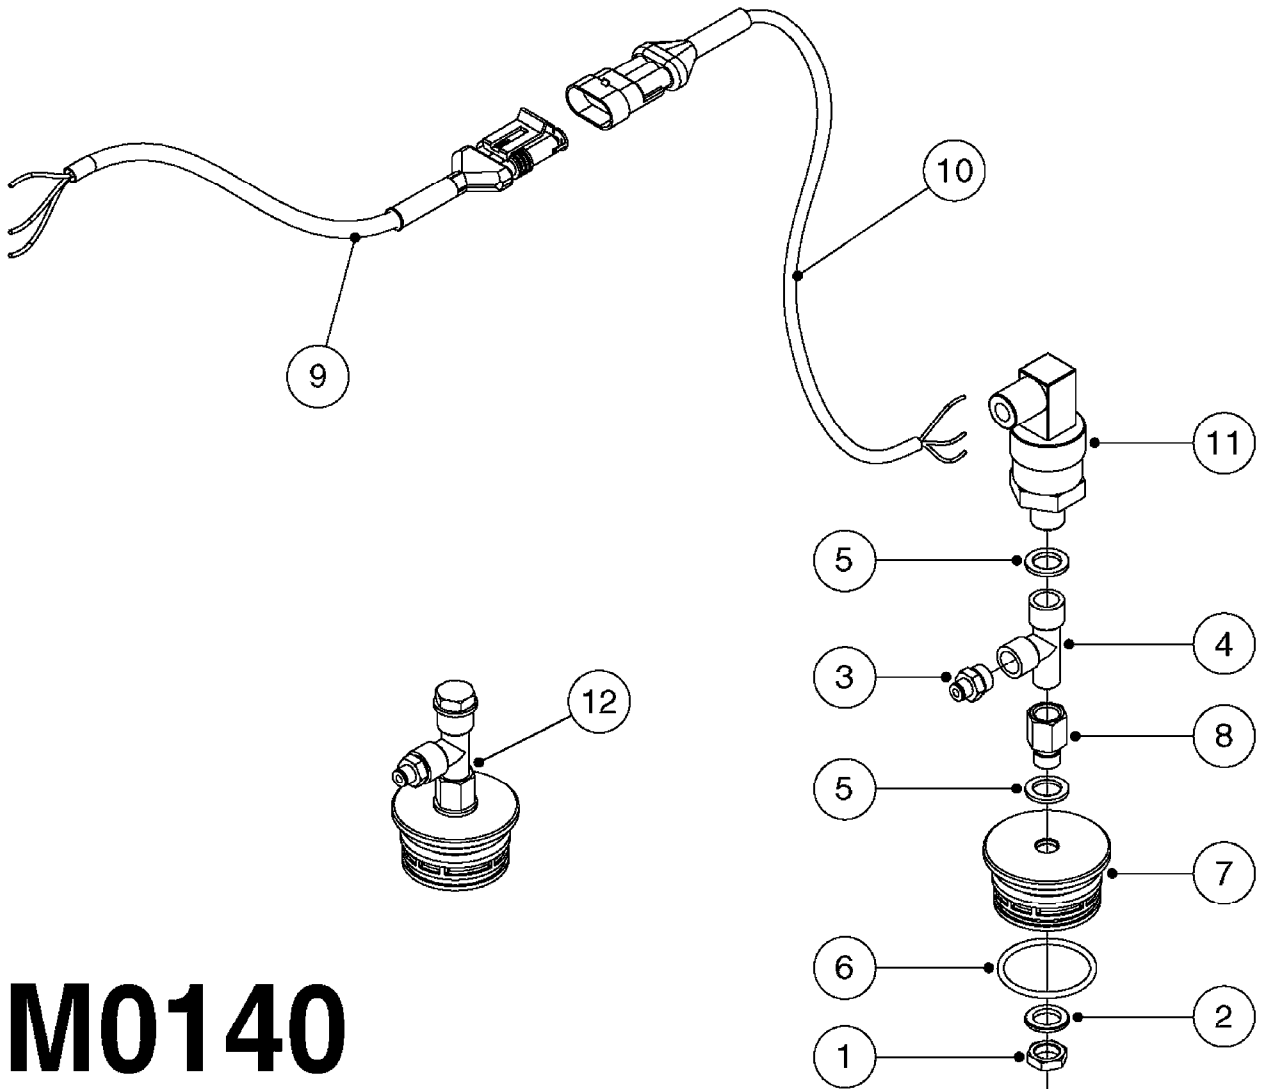

PRESSURE SENSOR - AMP
M0140-HIN, 01:01:16

M0140