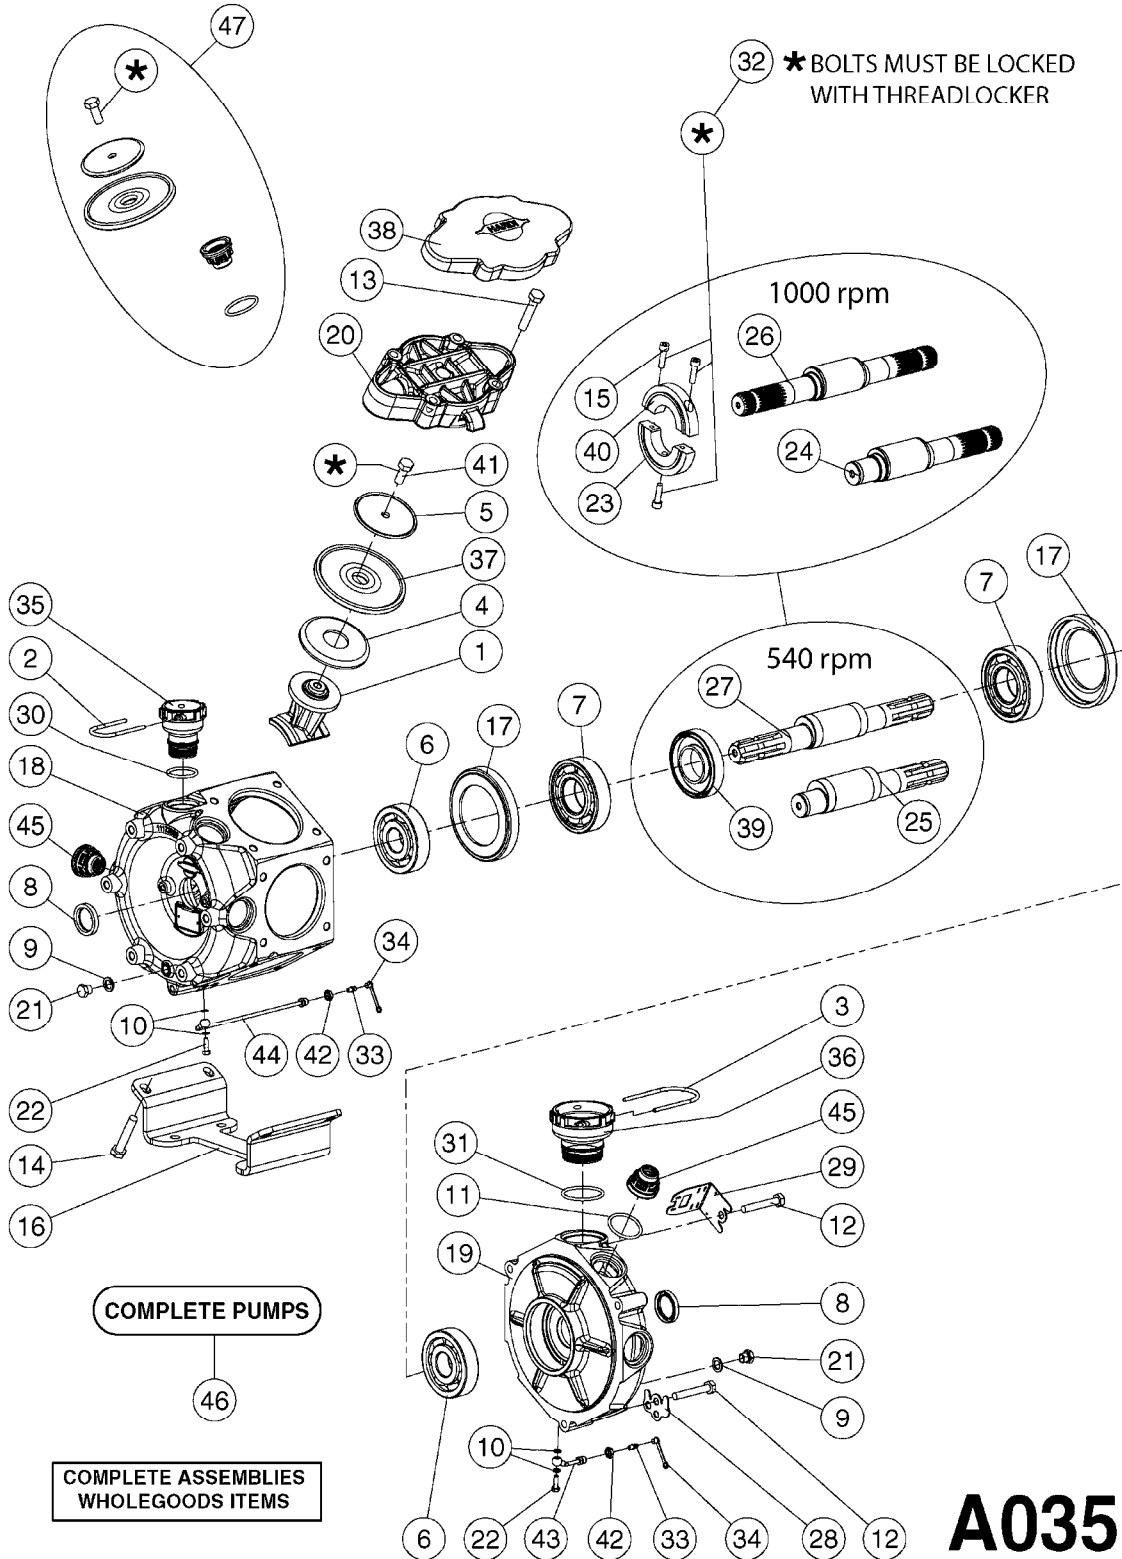

PUMP - 464 540/1000 RPM
A0350-HIN, 01:01:16

Page 1

Date 16.03.2016 13:18

Pos.	parts-n°	order qty	description
1	111622	1	CONNECTING ROD 463/5.5MM
1	111623	1	CONNECTING ROD 463/10MM
1	111624	1	CONNECTING ROD 463/12MM
1	111645	1	CONNECTING ROD 463/6.5MM
2	145996	1	FITT.DK S-67 FORK
3	145997	1	FITT.DK S-93 FORK
4	161012	1	DIAPHRAGM BACKING DISC F. 463
5	161175	1	DIAPHRAGM DISC F. 463 PUMP
6	210221	1	BEARING BALL 6407
7	210232	1	BEARING BALL 6310
8	210243	1	SEAL OIL 35 X 47 X 7
9	241404	1	DOWTY SEAL 1/4"
10	242374	1	WASHER Ø10/Ø6X1 COPPER
11	330072	1	O-RING D53.5/D45.5X4
12	421072	1	BOLT HEX 8.8 RAW M10X65
13	430312	1	BOLT HEX 8.8 RAW M12X60
14	430437	1	BOLT HEX 8.8 RAW M12X65
15	450995	1	BOLT ALLEN M8X30 DIN 912 RAW
16	614628	1	FOOT FOR PUMP 460-463 PAINTED
17	11171900	1	METAL SPACER F. 364/464 MACHINED
18	11172200	1	PUMP HOUSE 464 MACHINED 5/4" BSP RED
19	11172600	1	FRONTPART 464 MACHINED 2" BSP RED
20	11173000	1	VALVE COVER.464 MACHINED RED
21	14010400	1	PLUG 1/4" BSP
22	14120400	1	BANJOBOLT M6 X 19
23	14120700	1	COUNTERWEIGHT 364/464-1000
24	14137300	1	CRANKSHAFT 364/464-5.5 1000
24	14137400	1	CRANKSHAFT 364/464-6.5 1000
25	14137600	1	CRANKSHAFT 364/464-10
25	14137700	1	CRANKSHAFT 464-12
26	14137900	1	CRANKSHAFT 364/464-5.5 GG 1000
26	14138000	1	CRANKSHAFT 364/464-6.5 GG 1000
27	14138200	1	CRANKSHAFT 364/464-10 GG
27	14138300	1	CRANKSHAFT 464-12 GG
28	16383000	1	GREASE NIPPLE PLATE 464
29	16390600	1	BRACKET FOR RPM SENSOR
30	24266600	1	O-RING D 38,0 X 4,0 70SH.NITR
31	24266800	1	O-RING D 54,0 X 4,0 70SH.NITR
32	28045503	1	LOCTITE 262 .5ML (.017oz.)
33	28163300	1	GREASE NIPPLE H1 M6X1 DIN 7412
34	28163400	1	CAP F. GREASENIPPLE YELLOW M6X1
35	32242200	1	FITTING S67 5/4" KON. RG 2014
36	32242400	1	FITTING S93 2" KON. RG 2014
37	33511600	1	DIAPHRAGM PUMP 463/464 PUMP PUR
38	33524000	1	COVER PLASTIC 464 PUMP
39	33524200	1	DISTANCE RING/GREASE SPLIT
40	39136200	1	HALFPART 364/464-1000
41	43099200	1	BOLT HEX SS M12 X 30 DIN933 A4
42	46134000	1	NUT HEX M10x1 H=2.3 NV=14 ELZIN
43	61097000	1	BANJOTUBE SHORT 464 COMPL.
44	61097100	1	BANJOTUBE LONG 464 COMPL.
45	72043600	1	VALVE FOR 462/463
46	72993500	1	PUMP 464/12-540, CM
46	72993600	1	PUMP 464/6.5 MED-2-1000
46	82168700	1	PUMP 464/12/540 OFFSET PORTS
46	82168800	1	PUMP 464/6.5/1000 OFFSET PORTS
46	82169000	1	PUMP 464/10-MOD-2-540
47	75586000	1	PUMP KIT 464