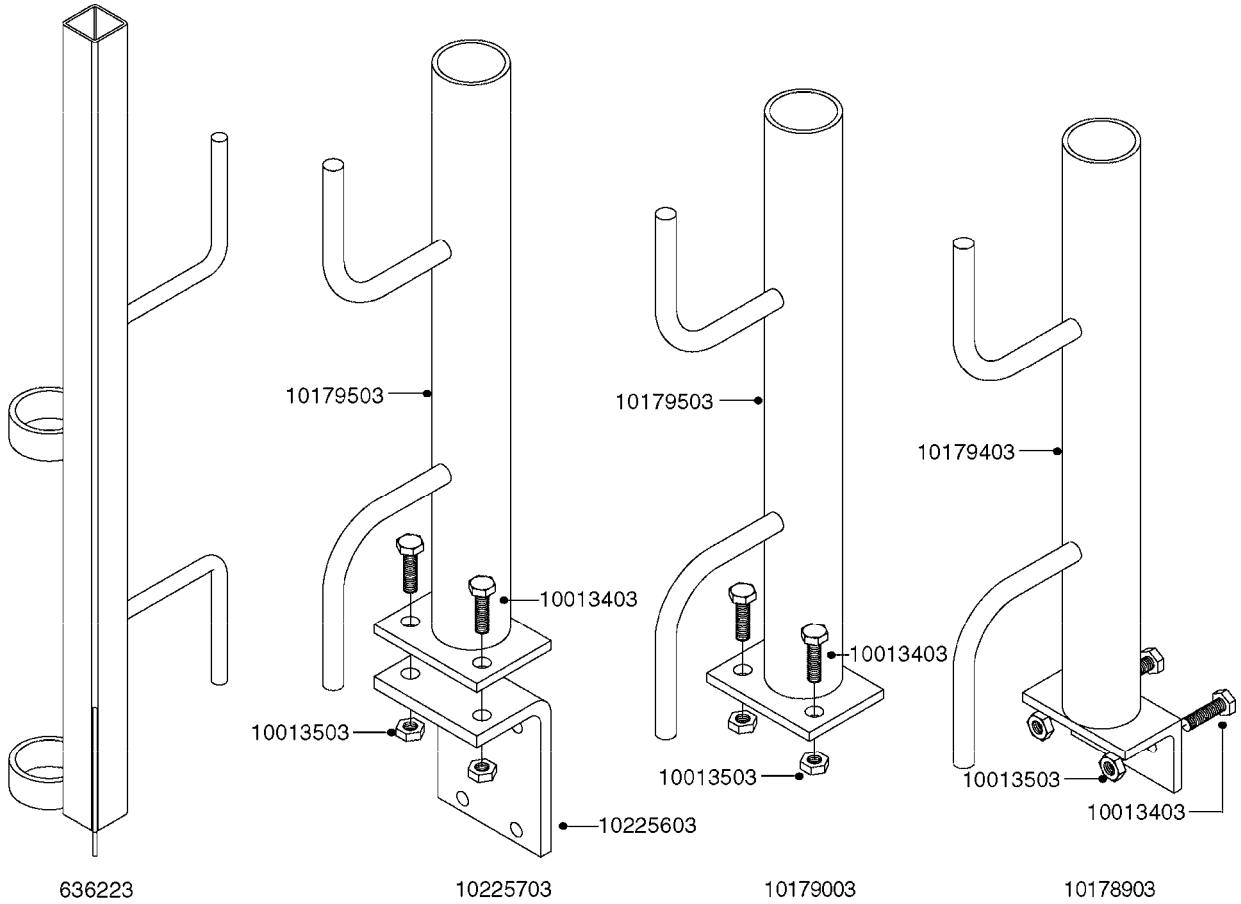

HOSE WRAPS
K0520-HIN, 01:01:16

Page 1
Date 16.03.2016 13:19

parts-n°	order qty	description
241965	1	O-RING 12.1 X 1.6
242007	1	O-RING D9.1X1.6
281551	1	BALL VALVE 1/2"
320084	1	FITT.DK NUT 1/2" BSP
330212	1	O-RING D19/D14X2.4 F.1/2"NUT
330326	1	O-RING D30/D24X2 F.1"NUT
330687	1	FITT.DK HB 1/2" F. 1/2" NUT
334190	1	FITT.DK HB 1/2' F. PISTOL 60S
334531	1	CLAMP HOSE PLASTIC 3/4"
636223	1	POST 12 VOLT TR30
712471	1	AGITATION VALVE ASSY. ON/OFF
843196	1	GUN, MODEL 60S
843197	1	HANDGUN KIT TYPE 60 LONG
10013403	1	BOLT HEX 3/8-16X1 1/4 HCS Z5
10013503	1	NUT HEX NC 3/8"
10178903	1	WRAP HOSE SIDE MOUNT PLATE
10179003	1	WRAP HOSE BOTTOM PLATE MOUNT
10179403	1	WRAP WELDMENT FOR HI101789
10179503	1	WRAP WELDMENT FOR HI101790
10225603	1	BKT.FOR HOSE WRAP MOUNT NL NK
10225703	1	WRAP HOSE BDL.BOTTOM PLATE
92702103	1	HOSE R X1/2" X300PSI WP X0012"