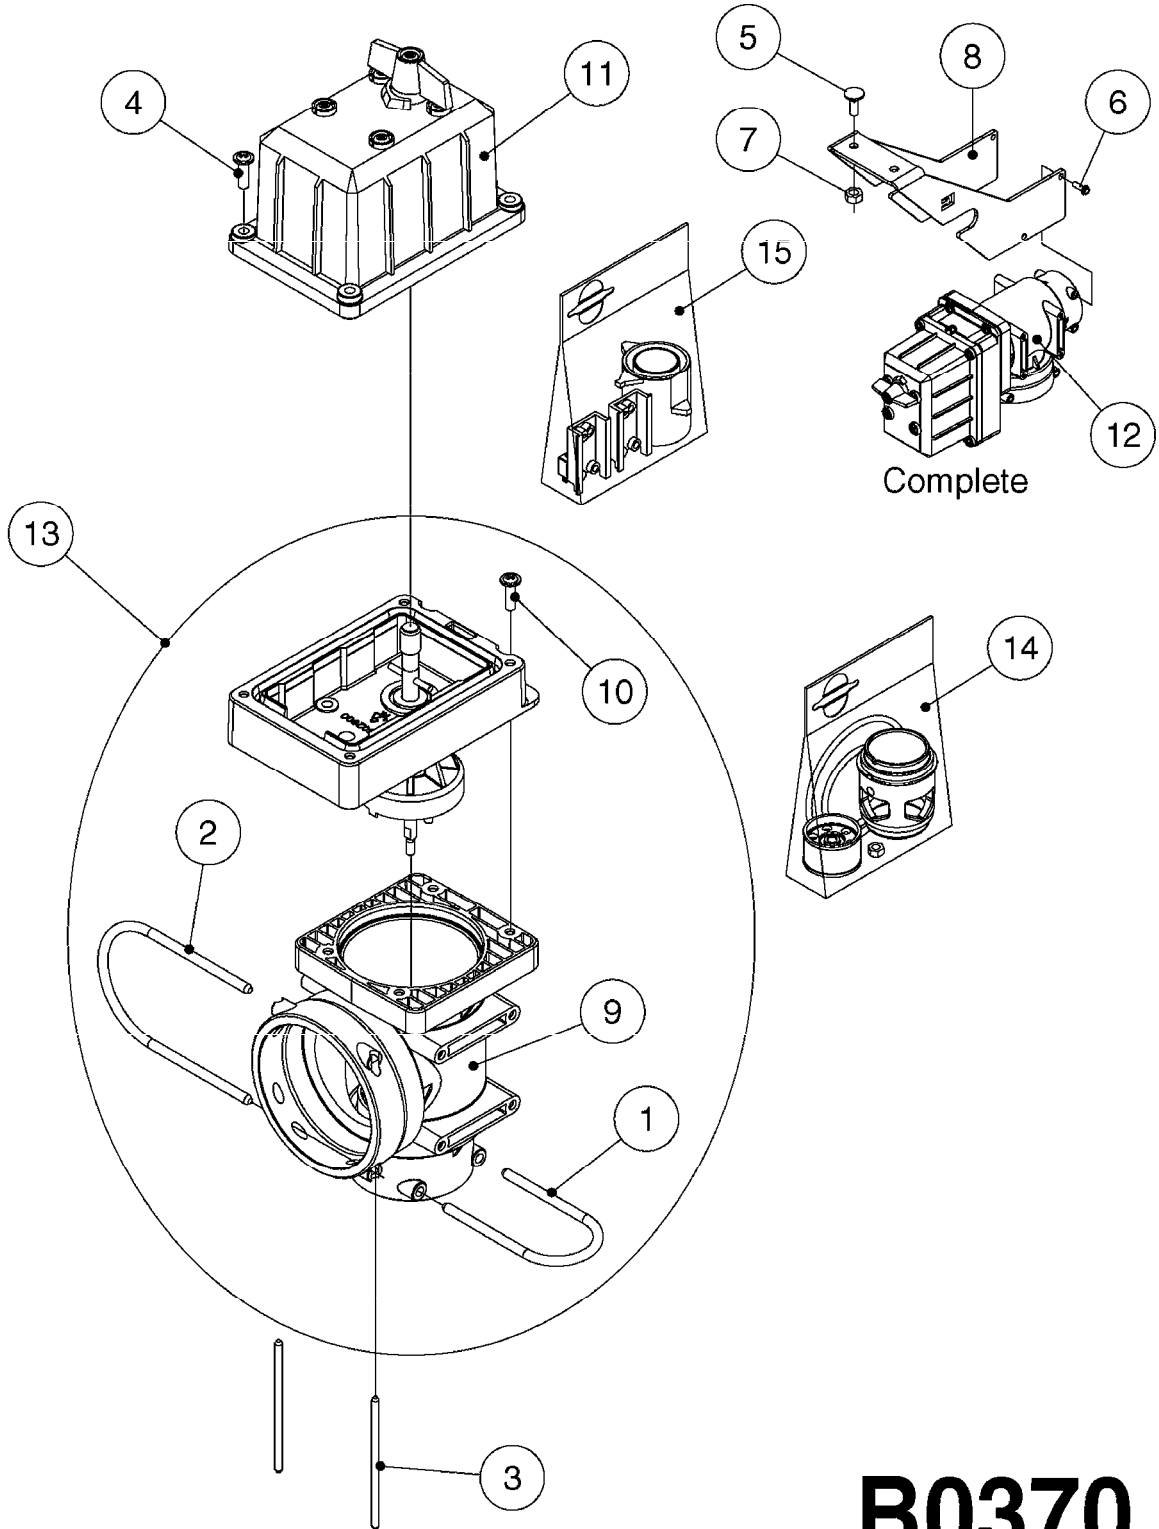

B0370

PRESSURE REGULATOR - S93 06
B0370-HIN, 01:01:16

Page 1

Date 16.03.2016 13:18

Pos.	parts-n°	order qty	description
1	145996	1	FITT.DK S-67 FORK
2	145997	1	FITT.DK S-93 FORK
3	147767	1	PIN 5Ø X 60 S-93 DOUBLE CLAMP
4	440677	1	SCREW F. PLASTIC 5X20 SS
5	440695	1	BOLT CARRIAGE M8X25
6	440698	1	SCREW F.PLASTIC 6X18 SS HEXHD
7	460143	1	NUT HEX M8 LOCK A2 DIN985
8	16244000	1	BRACKET FOR REG. NAV, PAINTED NAVIGATOR PLATFORM BRACKET
9	33510800	1	HOUSING F.PRESS.REG.S67/S93
10	44076200	1	PT TORNILLO 50X16 WN5451 rsf t
11	72374200	1	MOTOR HOUS.REG.1:150 ENCODER
12	72425500	1	REGULATOR S67/S93 CROSS-DRILL
12	72678700	1	REGULATOR S67/S93 CROSS-DRILL CERAMIC COMPONENTS
13	72481600	1	BAG W. CONSOLE&SPINDLE COMPL
14	72678900	1	BAG W.CONE/CYL/GASKET CERAMIC CERAMIC COMPONENTS
14	74190800	1	BAG W.CONE/CYL. AND GASKET
15	74187500	1	SWITCH 5A PRESS.REG REP.KIT 08