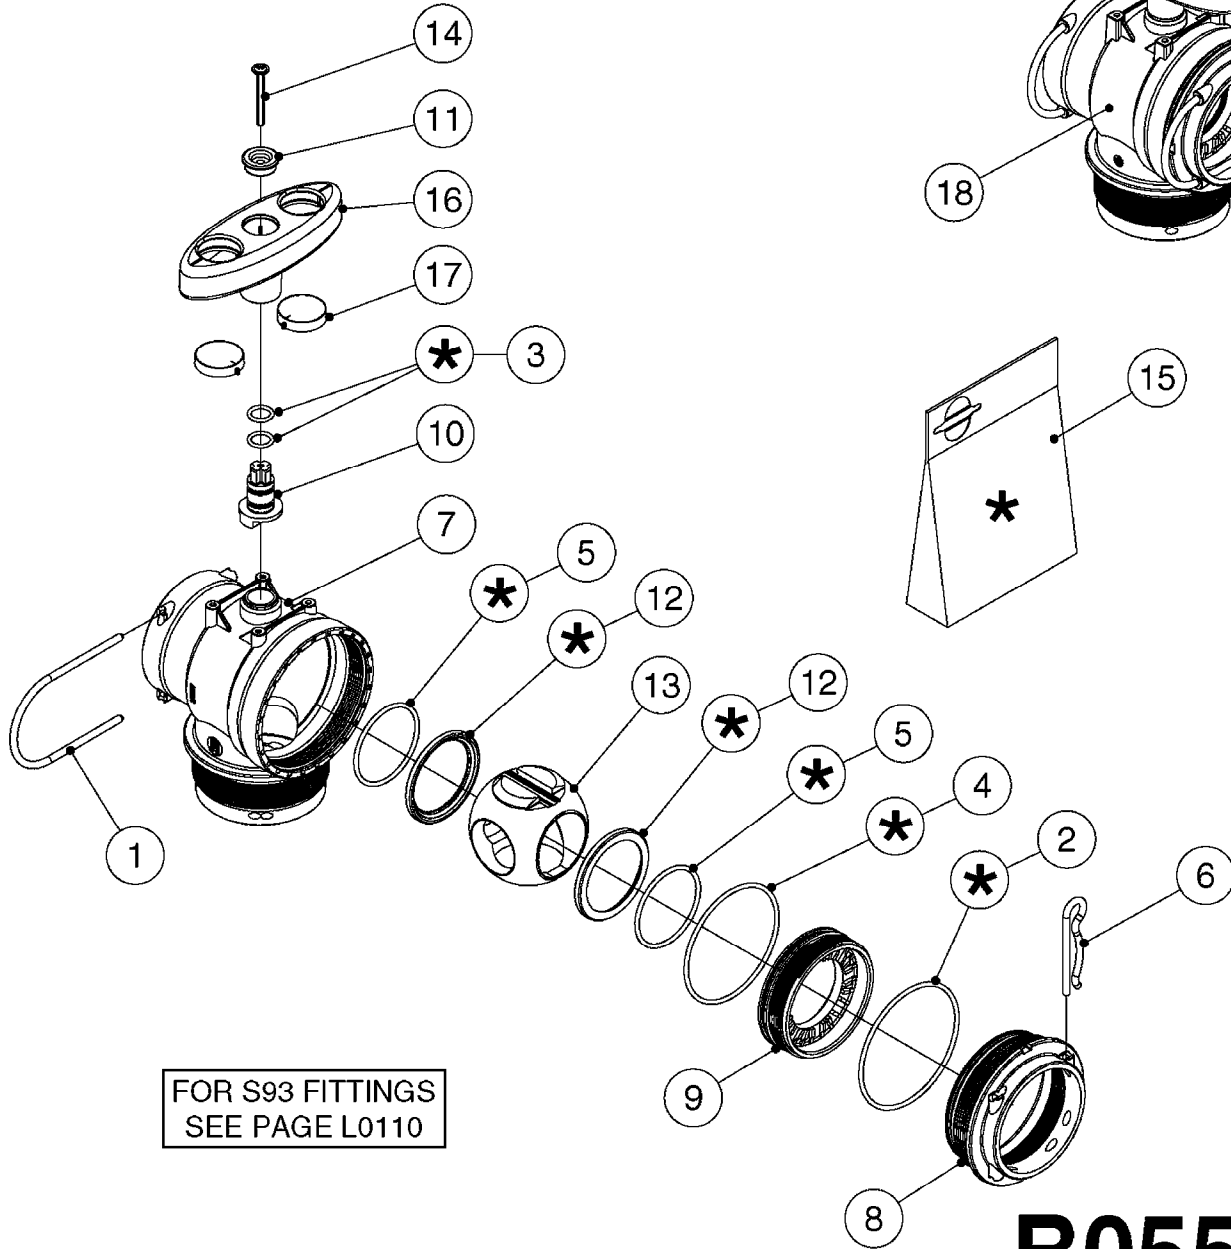

S93 (07)

MANIFOLD - S93 VALVE (07)
B0550-HIN, 01:01:16

Page 1

Date 16.03.2016 13:18

Pos.	parts-n°	order qty	description
1	145997	1	FITT.DK S-93 FORK
2	242047	1	O-RING 89.5 X 3.0 VITON
3	242449	1	O'RING D13.3 x 2.4 VITON
4	242450	1	O-RING D84.5X3.0 VITON
5	242475	1	O'RING D56.52x5.33 SH70-VITON
6	285791	1	HAIR PIN S93/S67
7	322327	1	HOUSING, VALVE, S93, 220 PSI
8	322328	1	END CAP F. VALVE S-93
9	322354	1	THRUST PLATE F.3-WAY VALVES-93
10	334579	1	SPINDLE F.3 WAY VALVE S-93
11	334594	1	PLUG F. VALVE HANDLE BLACK
12	390543	1	SEAT F. BALL 3-WAY VALVE S-93
13	390544	1	BALL F.3 WAY S93 VLVE/SUCT.MAN
13	391019	1	BALL F.2 WAY S93 SMART VALVE
14	440729	1	SCREW F. PLASTIC 4MM X40LG SS
15	741726	1	REPAIR KIT F.S93 VALVE VIT.'02
16	33514400	1	HANDLE FOR 2 ICONS 07
17	33514500	1	PLUG FOR HANDLE ,2 ICONS
18	72518800	1	QUICK FILL VALVE 2008 NAV
18	72518900	1	VALVE-S93-G.NAV