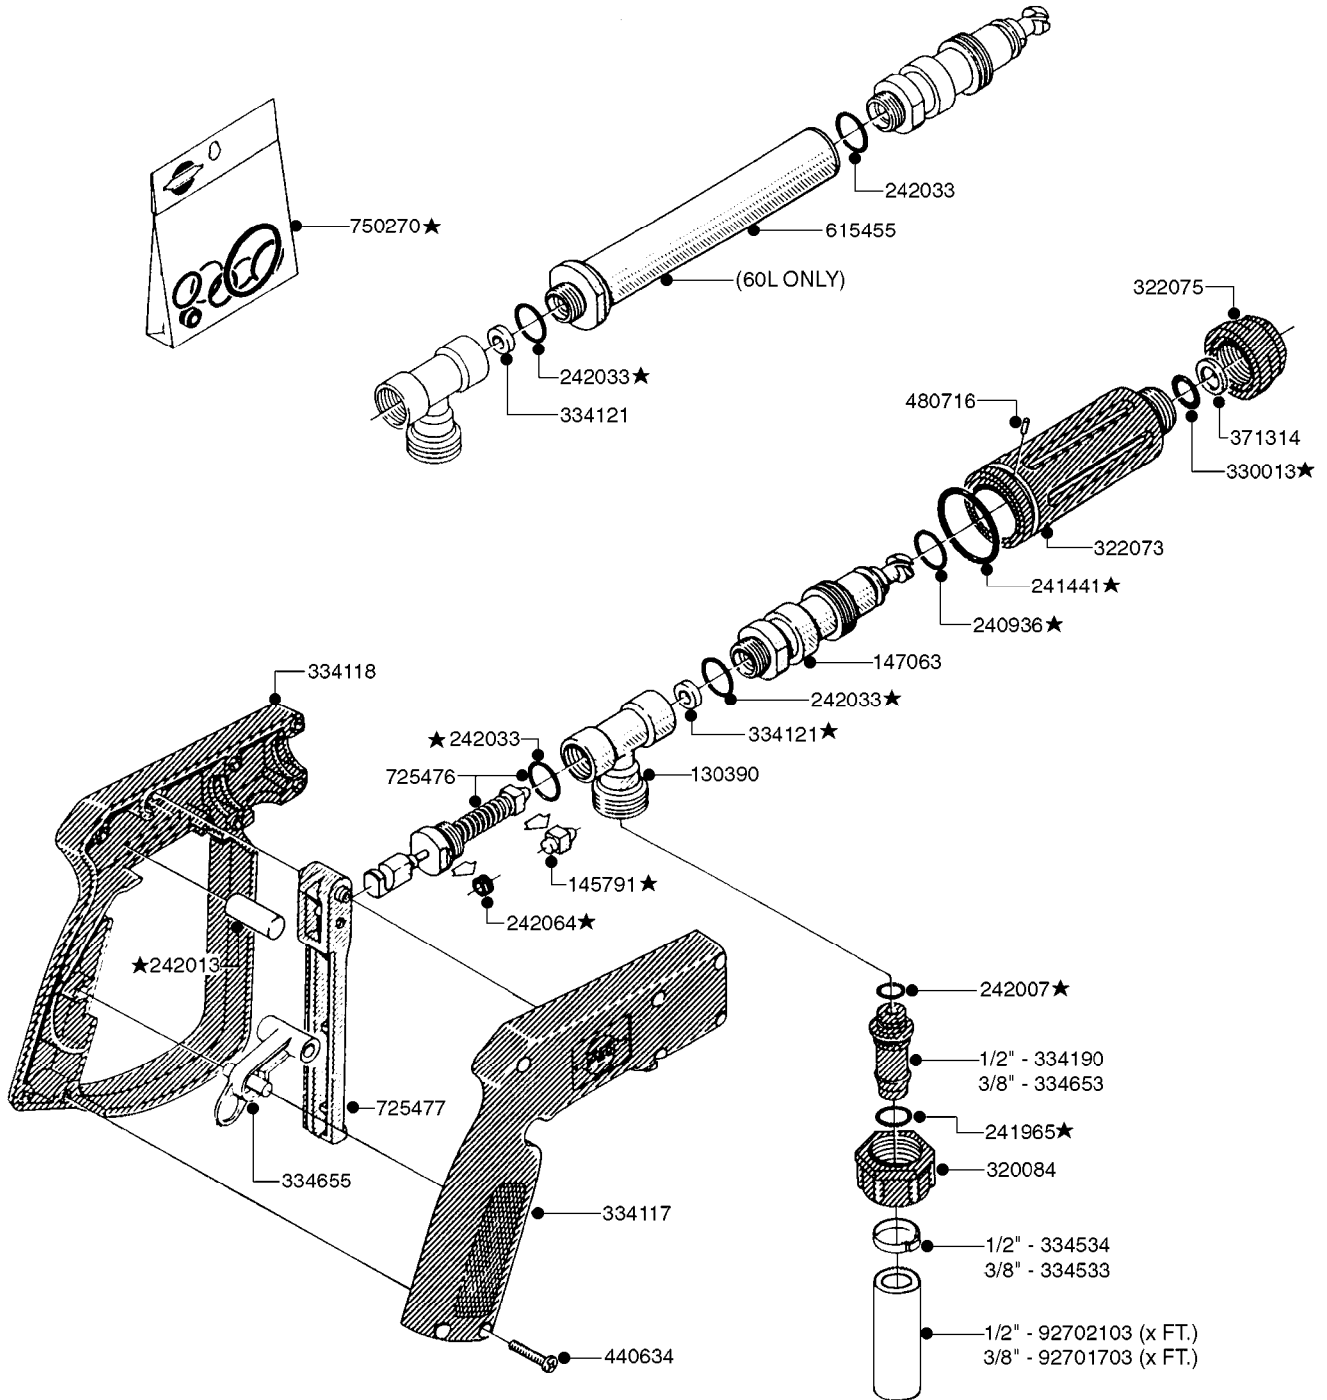

COMPLETE ASSEMBLY:
843197 - 60L
843196 - 60S

COMPLETE ASSEMBLIES
WHOLEGOODS ITEMS

K0480

HANDGUN TYPE 60S/60L POST 95
K0480-HIN, 01:01:16

Page 1

Date 16.03.2016 13:19

parts-n°	order qty	description
130390	1	TEE 3/8'X 1/2' BSP F.TYPE 60S
145791	1	CONE FOR ON/OFF
147063	1	SWIRL F.SPRAY GUN TYPE 60
240936	1	O-RING D13.3X2.4 NITRIL
241441	1	O-RING D29.3X3
241965	1	O-RING 12.1 X 1.6
242007	1	O-RING D9.1X1.6
242013	1	SPRING RUBBER F/TRIGGER
242033	1	O-RING
242064	1	SLEEVE RUBBER 3X8X4MM
320084	1	FITT.DK NUT 1/2" BSP
322073	1	HOUSING F.SWIRL TYPE 60S H.G.
322075	1	HOUSING F. NOZZLE
330013	1	O-RING D15/D10X2.5 F.3/8"NUT
334117	1	HANDLE PIECE RIGHT F.60S/60L
334118	1	HANDLE PIECE LEFT F.60S/60L
334121	1	SEAT FOR ON-OFF TYPE
334190	1	FITT.DK HB 1/2' F. PISTOL 60S
334533	1	CLAMP HOSE PLASTIC 3/8"
334534	1	CLAMP HOSE PLASTIC 1/2"
334653	1	FITT.DK HB 3/8' F.HANDGUN
334655	1	TRIGGER SAFETY F.60S/60L GUN
371314	1	NOZZLE CERAMIC 1099-20
440634	1	SCREW 5/8"
480716	1	PIN D3X6 STAINLESS
615455	1	TUBE F.LANCE TYPE 60L
725476	1	SPINDLE
725477	1	TRIGGER
750270	1	GASKET KIT F.SPRAY GUN
843196	1	GUN, MODEL 60S
843197	1	HANDGUN KIT TYPE 60 LONG
92701703	1	HOSE R X3/8" X300PSI WP X0012"
92702103	1	HOSE R X1/2" X300PSI WP X0012"