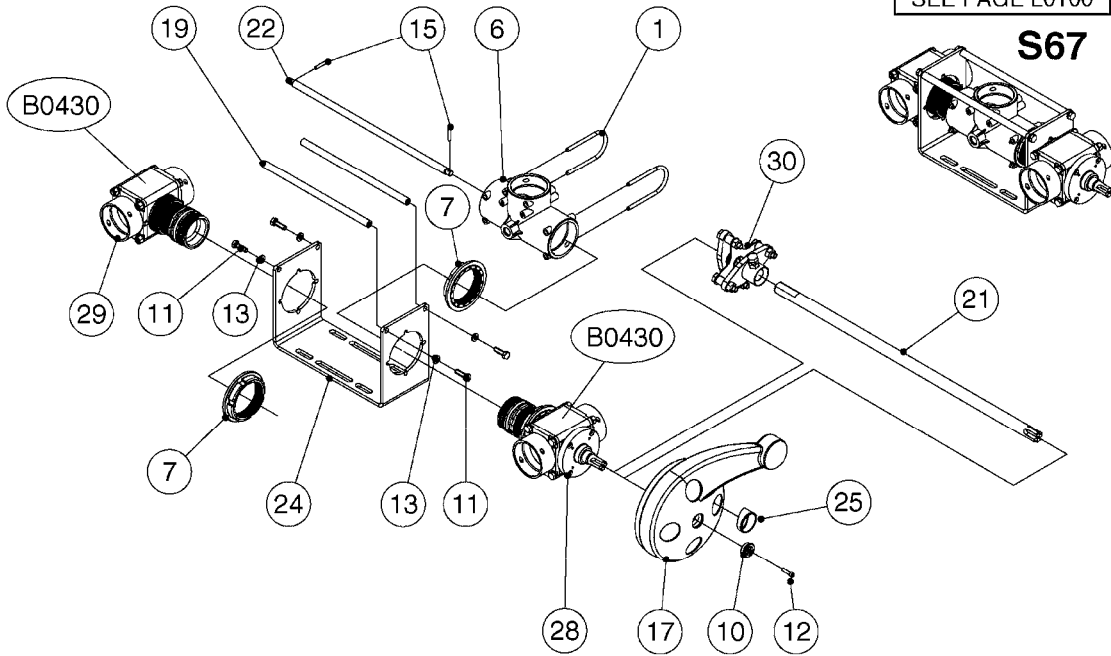

FOR S67 FITTINGS
SEE PAGE L0100

S67