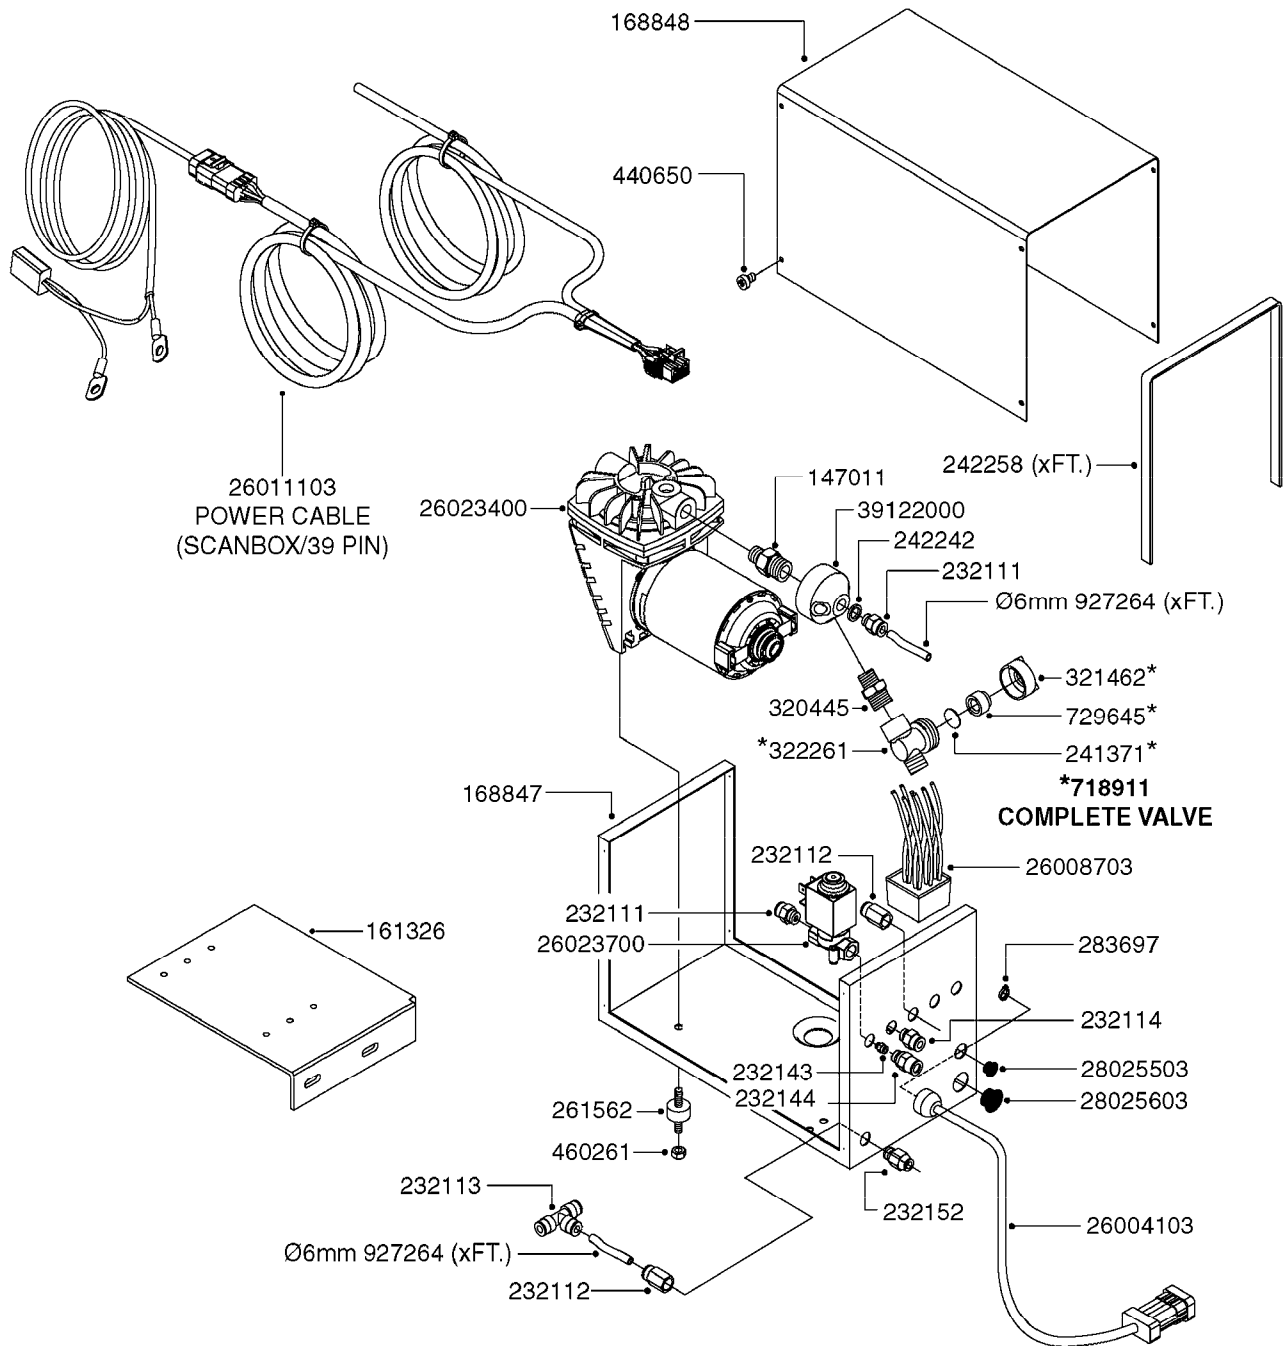

K0400

*Ø8mm 927306 (xFT.)
*Ø10mm 927330 (xFT.)

70062503 - COMPLETE ASSEMBLY

FOAM MARKER COMPRESSOR 2007
K0400-HIN, 01:01:16

Page 1
Date 16.03.2016 13:19

parts-n°	order qty	description
147011	1	HEX NIPPLE 3/8'X1/4'BSP BRASS
161326	1	MOUNT BKT. F. FOAM COMP.BOX 98
168847	1	ENCLOSURE LOWER F.MARKER
168848	1	COVER F. FOAM MARKER
232111	1	QUICK COUPLER 6MM X 1/8 EXT.
232112	1	QUICK COUPLER 6MM 1/8 INT.
232113	1	QUICK COUPLER 6MM T-PIECE
232114	1	COUPLER 1/8" THREADX8MM HOSE
232143	1	REDUCER 1/4'INT-1/8'EXT
232144	1	QUICK COUPLER 10MM X 1/4 EXT
232152	1	QUICK COUPLER 8MMX1/8 EXT.LONG
241371	1	DIAPHRAGM, NO-DRIP alt 241371
242242	1	O-RING F.AIR HOSE FITTING
242258	1	TRIM 3X10 SELF ADHESIVE 0012"
261562	1	RUBBER DAMPER 2XM6X25
283697	1	TIESTRAP 200MM
320445	1	FITT.DK HN 1/4"X3/8" BSP
321462	1	CAP F.NO-DRIP ASSY.
322261	1	HOUSING F.SAFETY VALVE 3/8"
440650	1	SCREW 3.5x13 STAINLESS
460261	1	NUT HEX M6X1 LOCK A2 DIN985
718911	1	VALVE (SAFETY) F.MARKER
729645	1	NON-DRIP SPRING ASSY.GREEN 10
927264	1	HOSE R X PE D6/D4 X 0012"
927306	1	HOSE R X PE D8/D6 X 0012"BLACK
927330	1	HOSE R X PE D10/D8 X 012"BLACK
26004103	1	FOAM MARKER CNTRL MOD CABL STD
26008703	1	FOAM MARKER CONTROL SCII
26011103	1	FOAMER POWER/CONTROL CABLE 39P
26023400	1	COMPRESSOR F.FOAM MARKER CM40
26023700	1	SOLENOID VAL 12V 1/8' FLO '07
28025503	1	PLUG F.DRILLED HOLE 1/2"
28025603	1	PLUG F.DRILLED HOLE 3/4"
39122000	1	DISTR.HOUSING F.FOAM MARKER'07
70062503	1	FOAM MARKER COMPRESSOR,STD,39P