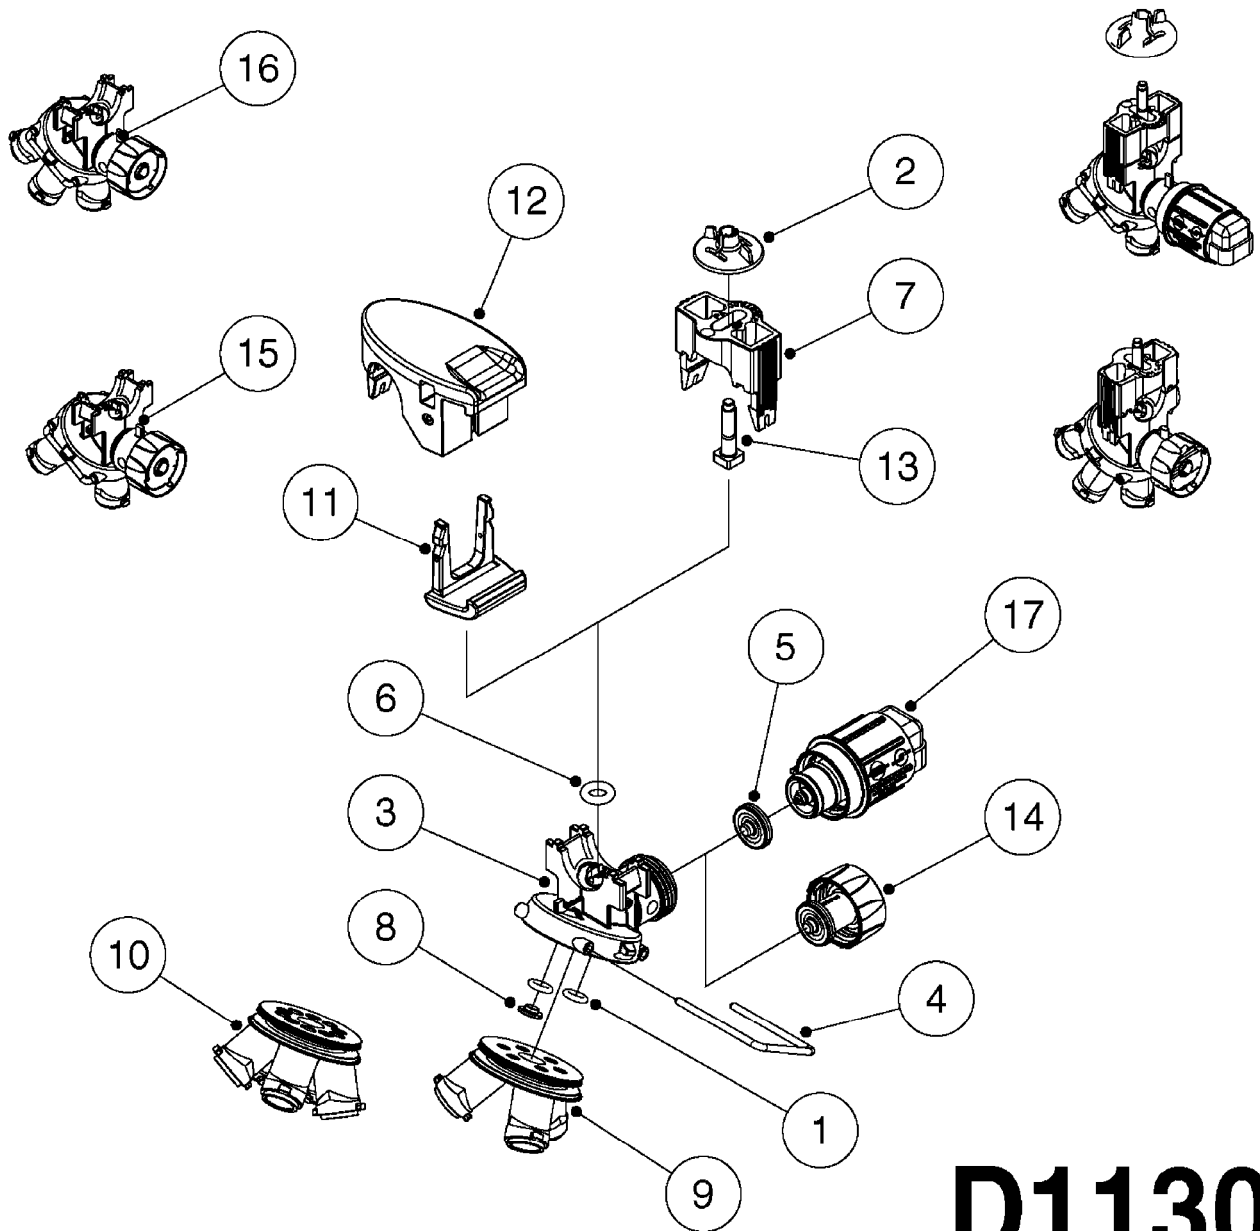

BLANK TUBES: 614647 - 23-3/4" 614648 - 43-1/4" 614649 - 63" 614650 - 82-1/2"	DIMPLED TUBES: 615468 - 24-1/2" 615471 - 64" 615469 - 44" 615472 - 74-1/4" 615470 - 54-1/8" 615473 - 92"
---	---

D1110

parts-n°	order qty	description
321484	1	BUSHING THREADED F.NOZZ.TUBE
322114	1	NUT PLASTIC F.NOZZ.H
322116	1	BOLT PLASTIC F.NOZZ.H.
334874	1	NOZZLE HOLDER - TOP HALF
612872	1	NOZZLE TUBE 2 HOLE L-24"/50CM
612883	1	NOZZLE TUBE 3 HOLE L-44"/50CM
612894	1	NOZZLE TUBE 4 HOLE L-64"/50CM
612905	1	NOZZLE TUBE 5 HOLE L-83.5"/50C
613767	1	NOZZLE TUBE 1 HOLE L-13.875"
614610	1	NOZZLE TUBE 2 HOLE L-24"/SP20"
614611	1	NOZZLE TUBE 3 HOLE L-44"/SP20"
614612	1	NOZZLE TUBE 4 HOLE L-64"/SP20"
614613	1	NOZZLE TUBE 5 HOLE L-83.5"/20"
614638	1	NOZZLE TUBE 1 HOLE L-4.125"
614647	1	NOZZLE TUBE L=600mm NO HOLES
614648	1	NOZZLE TUBE L=1100mm NO HOLES
614649	1	NOZZLE TUBE L=1600mm NO HOLES
614650	1	NOZZLE TUBE L=2100mm NO HOLES
615468	1	NOZZLE TUBE MARKED 1" 24"
615469	1	NOZZLE TUBE MARKED 1" 44"
615470	1	NOZZLE TUBE MARKED 1" 54"
615471	1	NOZZLE TUBE MARKED 1" 64"
615472	1	NOZZLE TUBE MARKED 1" 74"
615473	1	NOZZLE TUBE MARKED 1" 92"
741685	1	NOZZLE HOLDER COMPLETE/5 PCS
741688	1	NOZZLE HOLDER COMPLETE/10PCS
741730	1	CLAMP,NZLE BKT BAG OF 5 50X30
741733	1	CLAMP,NZLE BKT BAG OF 10 50X30
741734	1	CLAMP,NZLE BKT BAG OF 5 50X50
741737	1	CLAMP,NZLE BKT BAG OF 10 50X50
741738	1	CLAMP,NZLE BKT BAG OF 5 80X60
741741	1	CLAMP,NZLE BKT BAG OF 10 80x60
741778	1	CLAMP,NZL BKT BAG OF 10 100x60
16110803	1	NOZZLE BRACKET VAR SPACINGS
33487300	1	NOZZLE HOLDER - BOTTOM HALF