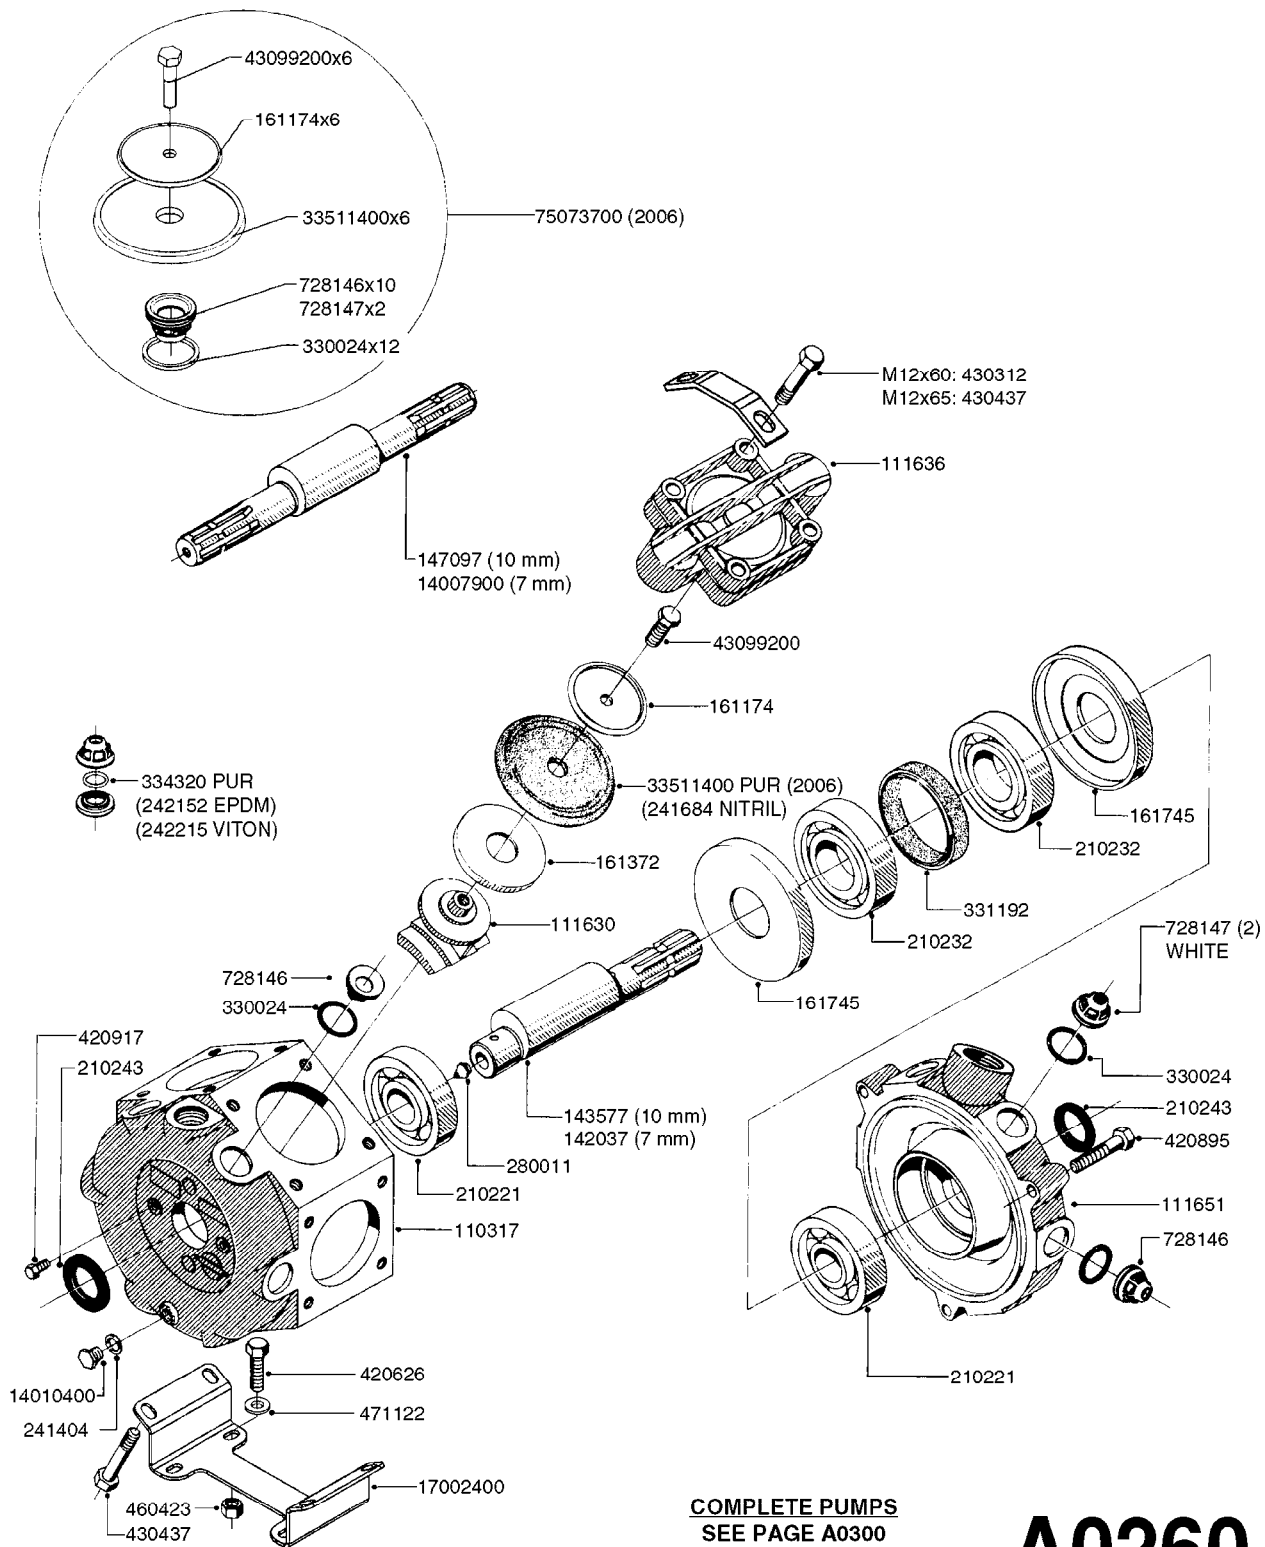

COMPLETE PUMPS
SEE PAGE A0300

A0260

PUMP - 363 W/MOUNTING BASE
A0260-HIN, 01:01:16

Page 1

Date 16.03.2016 13:18

parts-n°	order qty	description
110317	1	PUMP CASING MODEL 360/361 PNTD
111630	1	CONNECTING ROD 363/364-10 PUMP
111636	1	VALVE COVER 363 HEAVY DUTY
111651	1	CASTING F.363 1.5" PUMP(FRONT)
142037	1	CRANK SHAFT 361-20
143577	1	CRANK SHAFT F.363/462/463-10mm
147097	1	CRANK SHAFT 363-463/10 THROUGH
161174	1	DIAPHRAGM DISC SS 361/363/364 PUMP
161372	1	DIAPHRAGM BACKING DISC,320-361
161745	1	METAL SPACER F.363/463
210221	1	BEARING BALL 6407
210232	1	BEARING BALL 6310
210243	1	SEAL OIL 35 X 47 X 7
241404	1	DOWTY SEAL 1/4"
241684	1	DIAPHRAGM MODEL 361 NITRIL
242152	1	O-RING D18.2X3 EPDM
242215	1	O-RING D18X3 VITON
280011	1	GREASE NIPPLE 3/8' SAE H TR
330024	1	O-RING D41,1/D34.5 X 3,5
331192	1	SPACER, MODEL 361/363
334320	1	O-RING D18X3 POLYURETHANE
420626	1	BOLT HEX 8.8 DEL M10X20 FT
420895	1	BOLT HEX 8.8 RAW M10X60
420917	1	BOLT HEX 8.8 RAW M8X12 FT
430312	1	BOLT HEX 8.8 RAW M12X60
430437	1	BOLT HEX 8.8 RAW M12X65
460423	1	NUT HEX M10X1.5 LOCK
471122	1	WASHER, M10, Ø20/10.5X 2.0, SS
728146	1	VALVE FOR 361(726890/707932)
728147	1	VALVE FOR 361 WHITE WITH HOLE
14007900	1	CRANK 363/462/463-7mm 540/THRU
14010400	1	PLUG 1/4" BSP
17002400	1	FOOT F/363 PUMP (PAINTED)
33511400	1	DIAPHRAGM PUMP 361/361/363/364 PUR
43099200	1	BOLT HEX SS M12 X 30 DIN933 A4
75073700	1	PUMP KIT 361/363 "06"