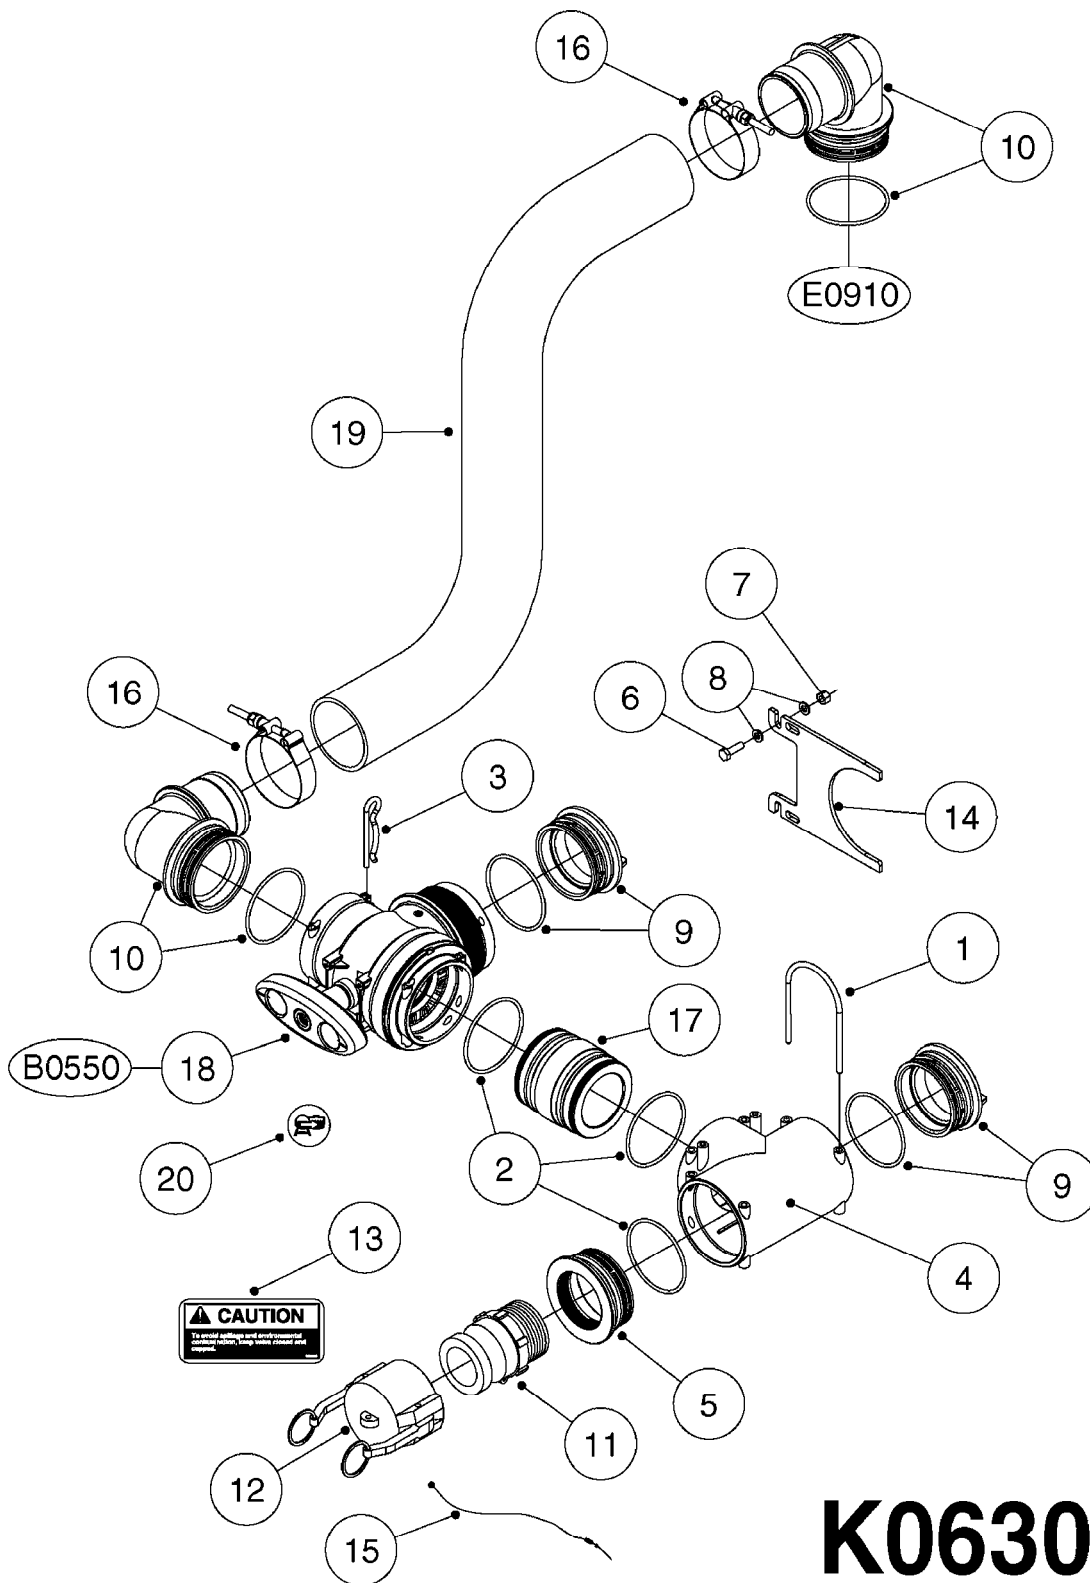

K0630

QUICKFILL - NAV3000/3500/4000
K0630-HIN, 01:01:16

Page 1

Date 16.03.2016 13:19

Pos.	parts-n°	order qty	description
1	145997	1	FITT.DK S-93 FORK
2	242351	1	O-RING D69.5X3.0 VITON F.S-93
3	285791	1	HAIR PIN S93/S67
4	334545	1	FITT.DK S-93 TEE
5	390721	1	FITT.DK S-93 PLUG W/2'NPT THRE
6	410362	1	BOLT HEX 8.8 SS M6X20 FT
7	460261	1	NUT HEX M6X1 LOCK A2 DIN985
8	471125	1	WASHER, M6, Ø12/ 6.4X 1.6, SS
9	726580	1	FITT. S93 PLUG W/O-RING
10	727226	1	FITT. S93 2-1/2" 90° S W/O-RIN
11	10530903	1	QUICK COUPLER MALE 2'
12	10531003	1	CAP F.MALE QUICK COUPLER 2"
13	10533303	1	DECAL CAUTION-LEAK Q.FILL ENG
14	16223600	1	BRACKET F. NAV. QUICKFILL
15	24001203	1	RBR LANYARD 11" F.QCK FILL CAP
16	28030303	1	CLAMP HOSE T-BOLT S2.5" 235-76
17	39121700	1	FITT.DK S93 ADAP LG MALE MALE
18	72518800	1	QUICK FILL VALVE 2008 NAV
19	92702803	1	HOSE PVC SUCT GRAY 2.5"
20	97822100	1	DECAL QUICK FILL NAV 3000/4000