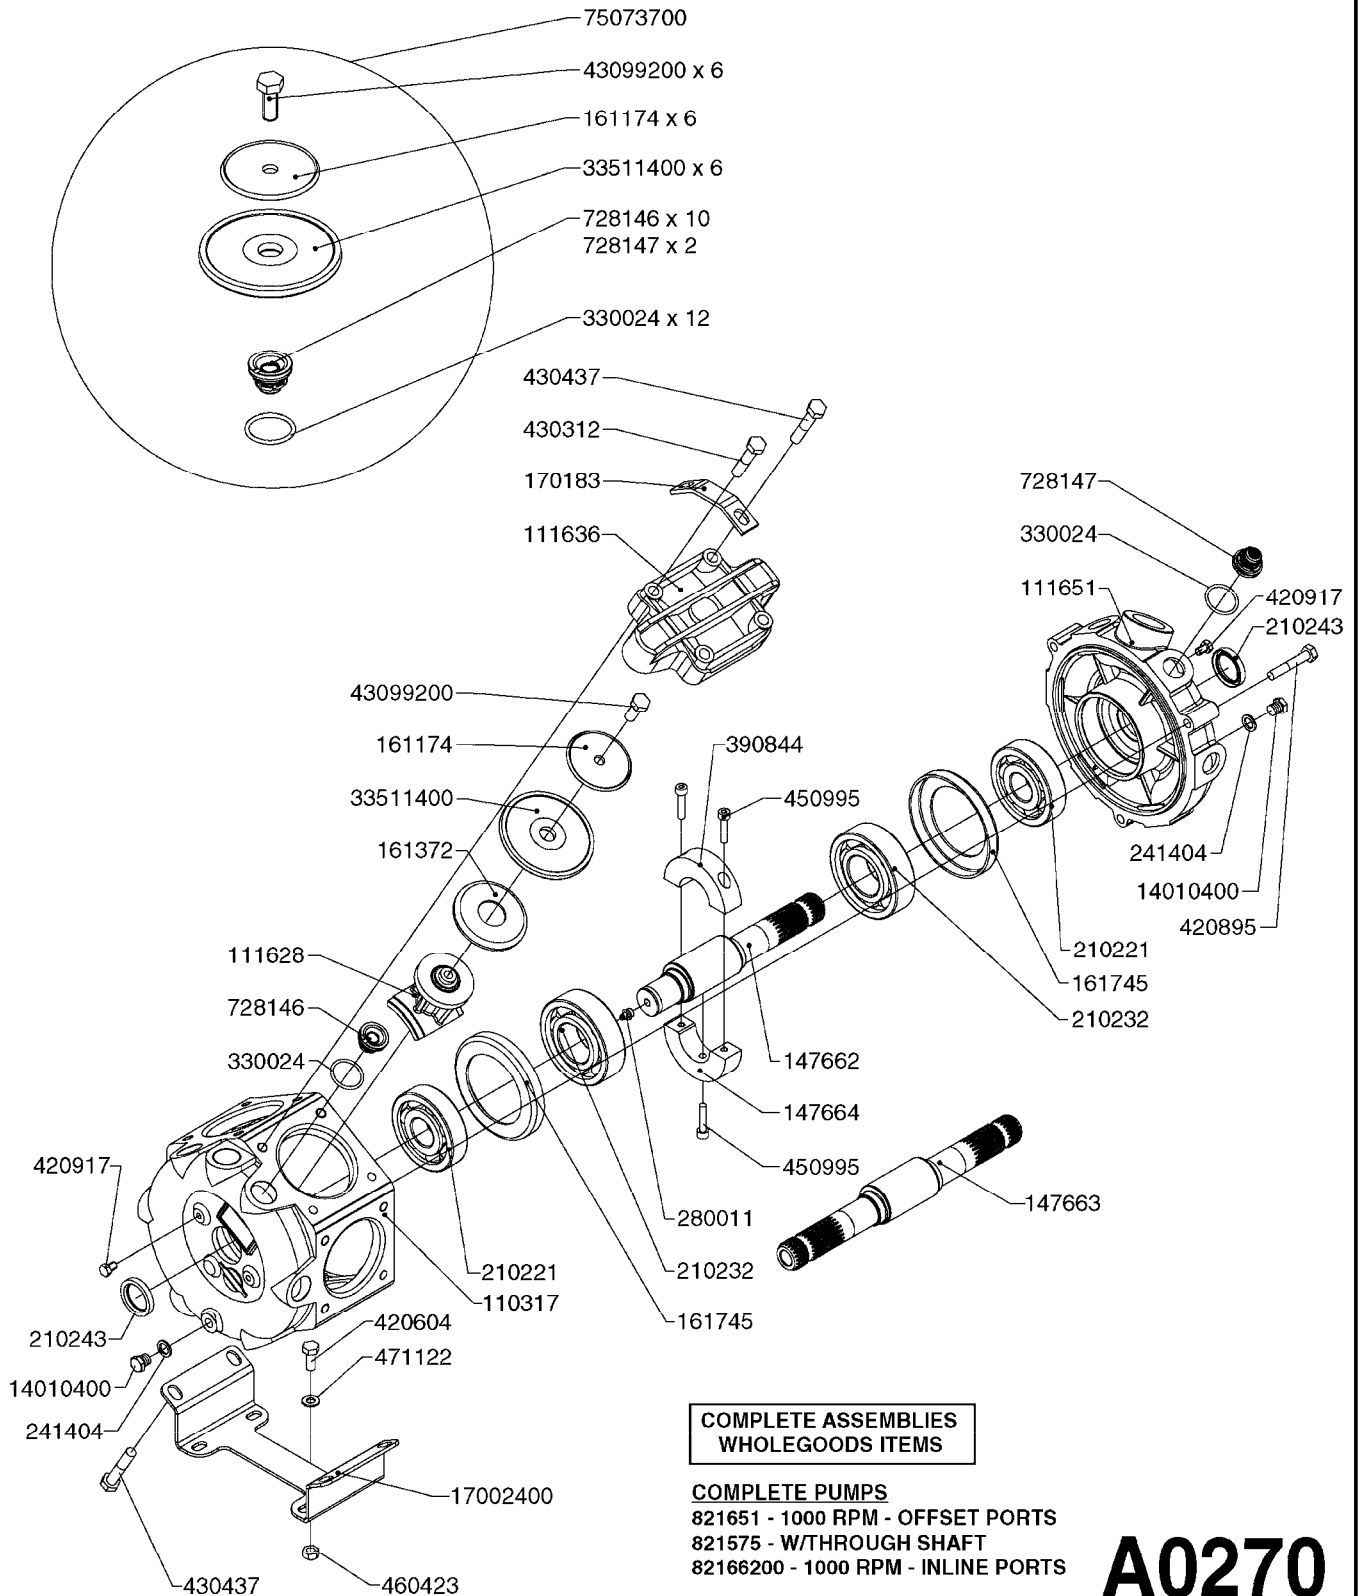

A0270

PUMP - 363/1000 RPM W/MOUNTING
A0270-HIN, 01:01:16

Page 1

Date 16.03.2016 13:18

parts-n°	order qty	description
110317	1	PUMP CASING MODEL 360/361 PNTD
111628	1	CONNECTING ROD 363/5.5 PUMP
111636	1	VALVE COVER 363 HEAVY DUTY
111651	1	CASTING F.363 1.5" PUMP (FRONT)
147662	1	CRANK SHAFT F.363/463-5.5MM
147663	1	CRANK SHAFT 363/463-5.5 THROUG
147664	1	COUNTERBALANCE 363/463 WEIGHT
161174	1	DIAPHRAGM DISC SS 361/363/364 PUMP
161372	1	DIAPHRAGM BACKING DISC,320-361
161745	1	METAL SPACER F.363/463
170183	1	LIFT STRAP F.PUMP 360/361/462
210221	1	BEARING BALL 6407
210232	1	BEARING BALL 6310
210243	1	SEAL OIL 35 X 47 X 7
241404	1	DOWTY SEAL 1/4"
280011	1	GREASE NIPPLE 3/8' SAE H TR
330024	1	O-RING D41,1/D34.5 X 3,5
390844	1	COUNTERBALANCE 363/463 POM
420604	1	BOLT HEX 8.8 DEL M10X25 FT DIN933
420895	1	BOLT HEX 8.8 RAW M10X60
420917	1	BOLT HEX 8.8 RAW M8X12 FT
430312	1	BOLT HEX 8.8 RAW M12X60
430437	1	BOLT HEX 8.8 RAW M12X65
450995	1	BOLT ALLEN M8X30 DIN 912 RAW
460423	1	NUT HEX M10X1.5 LOCK
471122	1	WASHER, M10, Ø20/10.5X 2.0, SS
728146	1	VALVE FOR 361(726890/707932)
728147	1	VALVE FOR 361 WHITE WITH HOLE
821575	1	PUMP 363/5.5 THROUGH SHAFT
821651	1	PUMP 363/5.5/1000 OSP
14010400	1	PLUG 1/4" BSP
17002400	1	FOOT F/363 PUMP (PAINTED)
33511400	1	DIAPHRAGM PUMP 361/361/363/364 PUR
43099200	1	BOLT HEX SS M12 X 30 DIN933 A4
75073700	1	PUMP KIT 361/363 "06"
82166200	1	PUMP 363/5.5 1.5"SUC 1000RPM