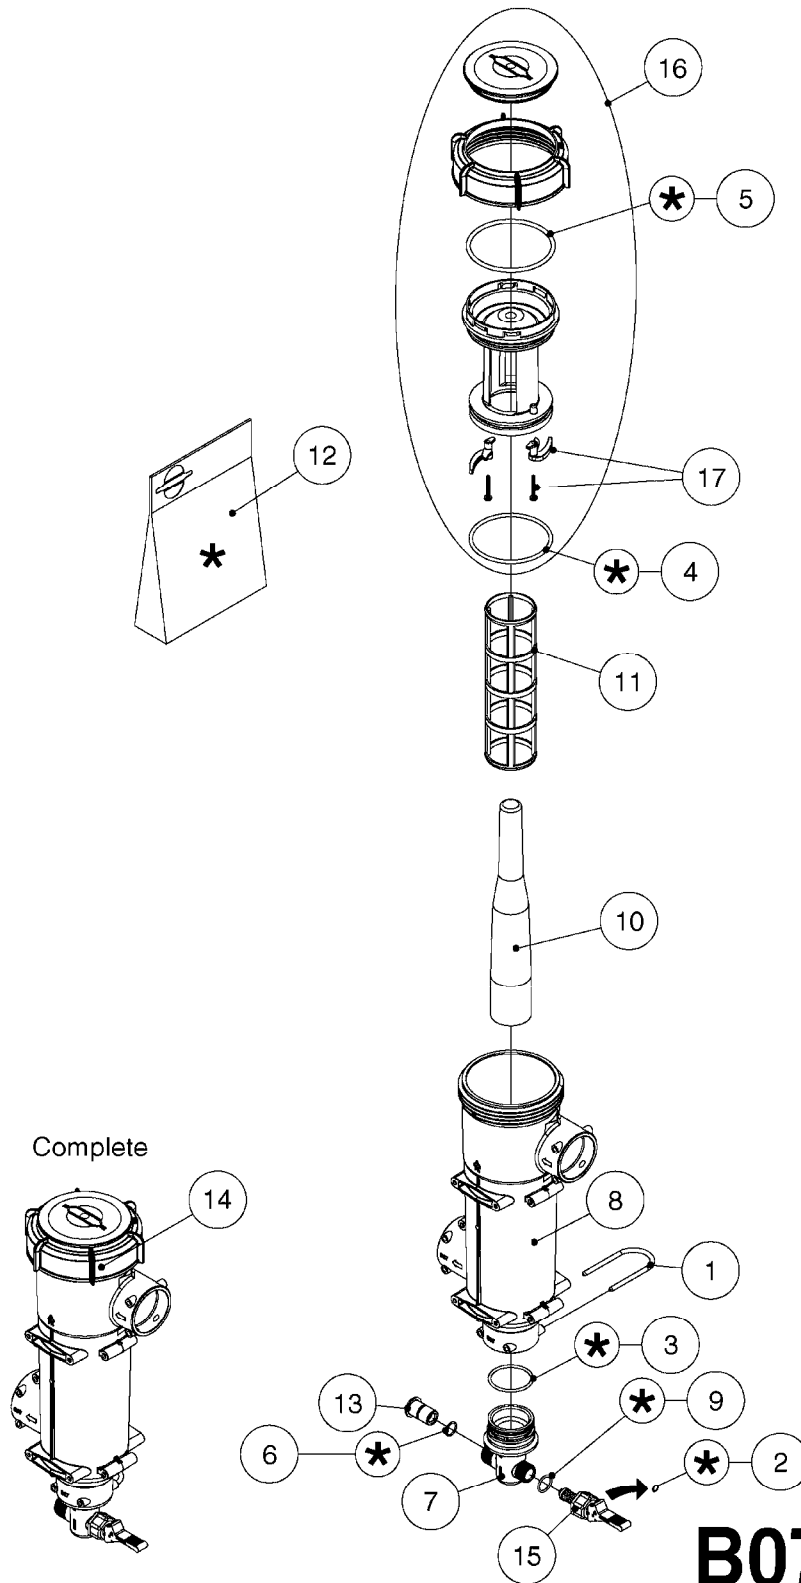

B0720

EASY CLEAN FILTER
B0720-HIN, 01:01:16

Page 1

Date 16.03.2016 13:18

Pos.	parts-n°	order qty	description
1	140766	1	NUT 1/2" BSP
2	145997	1	FITT.DK S-93 FORK
3	231346	1	QUICK COUPLER 1/8"BSP X 4 MM
4	240936	1	O-RING D13.3X2.4 NITRIL
5	242570	1	O-RING D150.0 x5.0 SH70 VITON
6	242572	1	RUBBER BELT Ø160x1.5 B=60 EPDM
7	242573	1	O-RING Ø104.14X5.33SH70 NITRIL
8	242593	1	GASKET Ø8/Ø5x1 (PA) 266N-M5X1
9	320047	1	FITT.DK CAPNUT 1/2" BSP
10	322356	1	EASYCLEAN FILTER HOUSING
11	322357	1	CAP F. COUPLER EASYCLEAN FILTE
12	330212	1	O-RING D19/D14X2.4 F.1/2"NUT
13	391090	1	BALL F. EASYCLEAN FILTER ON/OF
14	391091	1	SEAL F. BALL EASYCLEAN FILTER
15	440698	1	SCREW F.PLASTIC 6X18 SS HEXHD
16	727133	1	FITT. S93 2-1/2" STR. S W/O-RI
17	727226	1	FITT. S93 2-1/2" 90° S W/O-RIN
18	741826	1	SEAL KIT F. EASYCLEAN FILTER
19	927253	1	AIR HOSE, DIAMETER 4MM
20	14055400	1	FITT.DK REDUC 1/2"x1/8"x1/4"BS
21	14117700	1	SPINDLE S93 L46 NV13 SS
22	24260100	1	O-RING Ø88.0X5.0 SH70 VITON
23	24260700	1	O-RING Ø101.19X3.53 SH70 VITON
24	28030303	1	CLAMP HOSE T-BOLT S2.5" 235-76
25	28053400	1	GAUGE VACUUM SUCT. FILTER NCM
26	28054300	1	QUICK COUPLER 1/8"BSP/Ø4 FEMAL
27	33503200	1	HOSE COUPLER F. EASYCLEAN FILT
28	33503600	1	FILTER CARRIER F. EASYCLEAN
29	72072900	1	FITT.S93 2-1/2" 45°PVC W/ORING
30	72270600	1	LID ASSM. EASYCLEAN FILTER
31	72278800	1	FILTER 30 MESH GREEN D110/284
31	72278900	1	FILTER 50 MESH BLUE D110/284
31	72279000	1	FILTER 80 MESH RED D110/284
32	72318900	1	EASYCLEAN FILTER COMPL.
33	74192800	1	FILTER LOCK PARTS - EASYCLEAN
34	92702803	1	HOSE PVC SUCT GRAY 2.5"