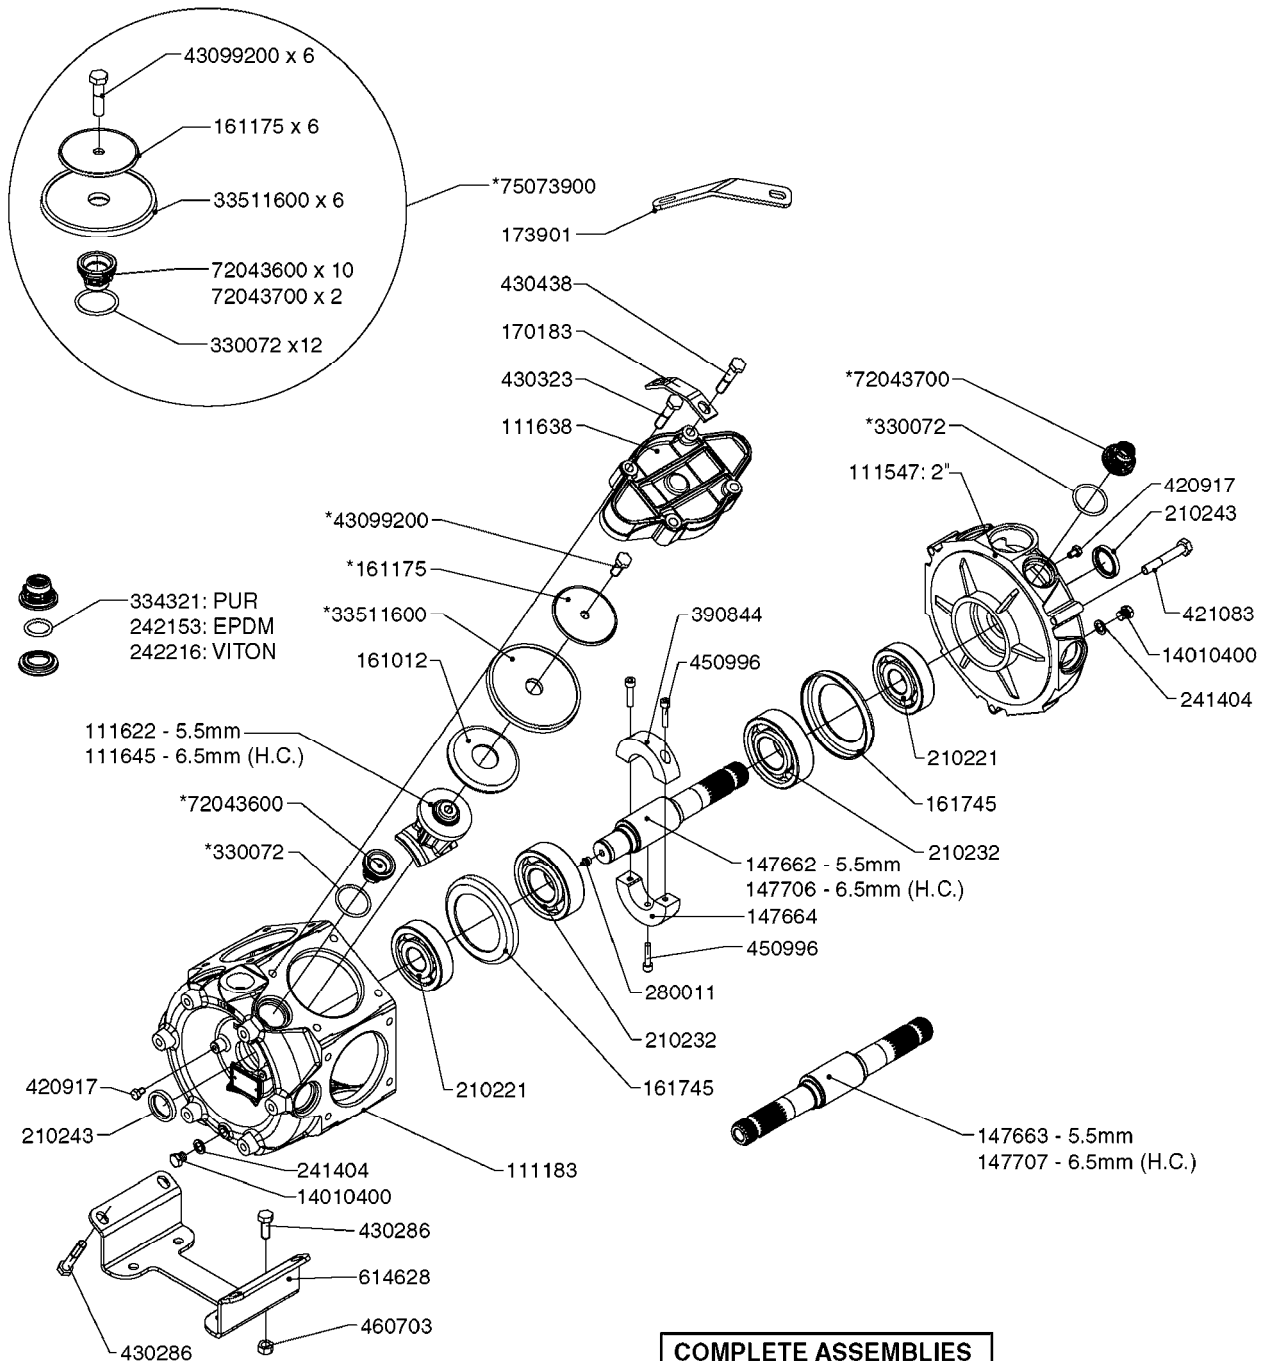

**COMPLETE ASSEMBLIES
WHOLEGOODS ITEMS**

COMPLETE PUMPS

- 821585 - 463/5.5 W/THROUGH SHAFT (1000 RPM)
- 821587 - 463/10 W/THROUGH SHAFT (540 RPM)
- 82169400 - 464/6.5 (1000 RPM - H.C. INLINE PORTS)
- 72293300 - 463/6.5 W/THROUGH SHAFT (1000 RPM)
- 463/12 (540 RPM H.C. OFFSET PORTS) REPLACED BY 82168700 (PAGE A0350)
- 463/6.5 (1000 RPM H.C. OFFSET PORTS) REPLACED BY 82168800 (PAGE A0350)

A0340