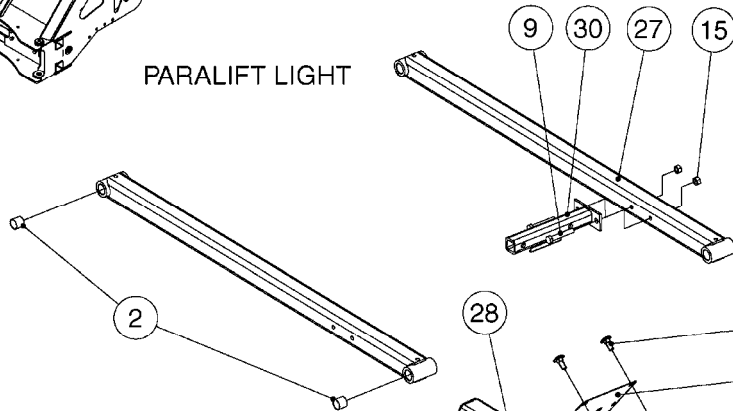

PARALIFT HEAVY DUTY