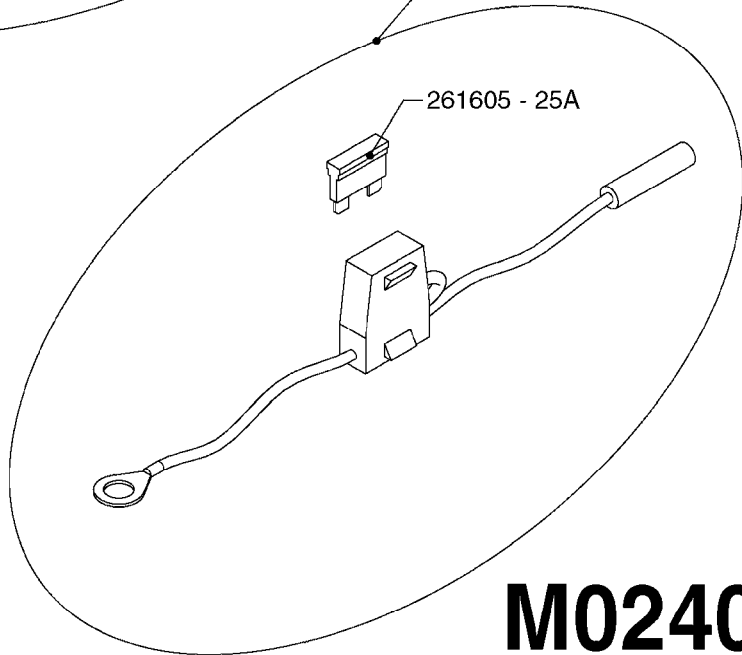

POWER SUPPLY CABLES
M0240-HIN, 01:01:16

Page 0

Date 16.03.2016 13:20