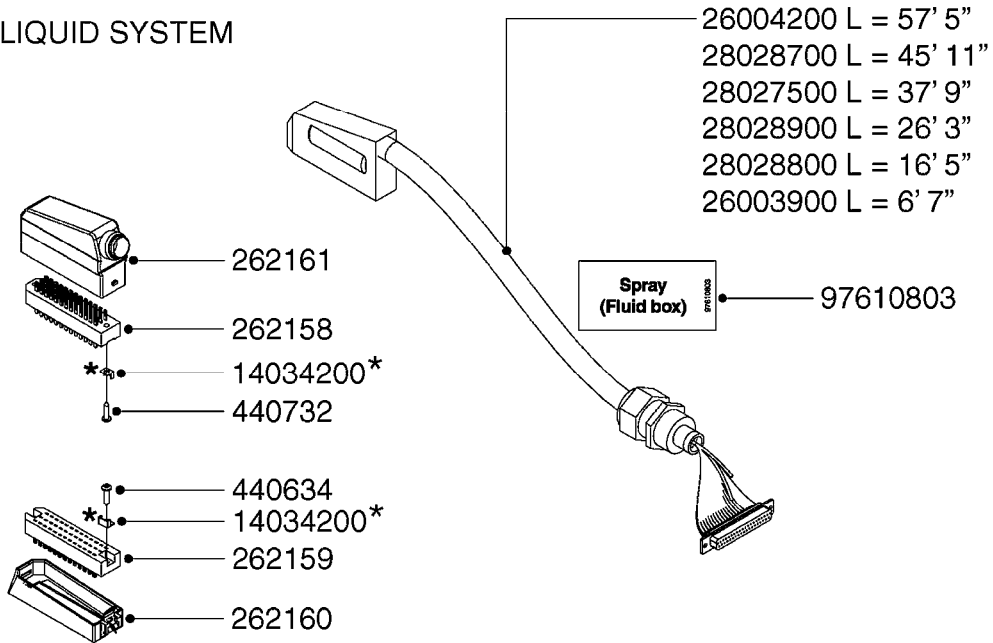

LIQUID SYSTEM