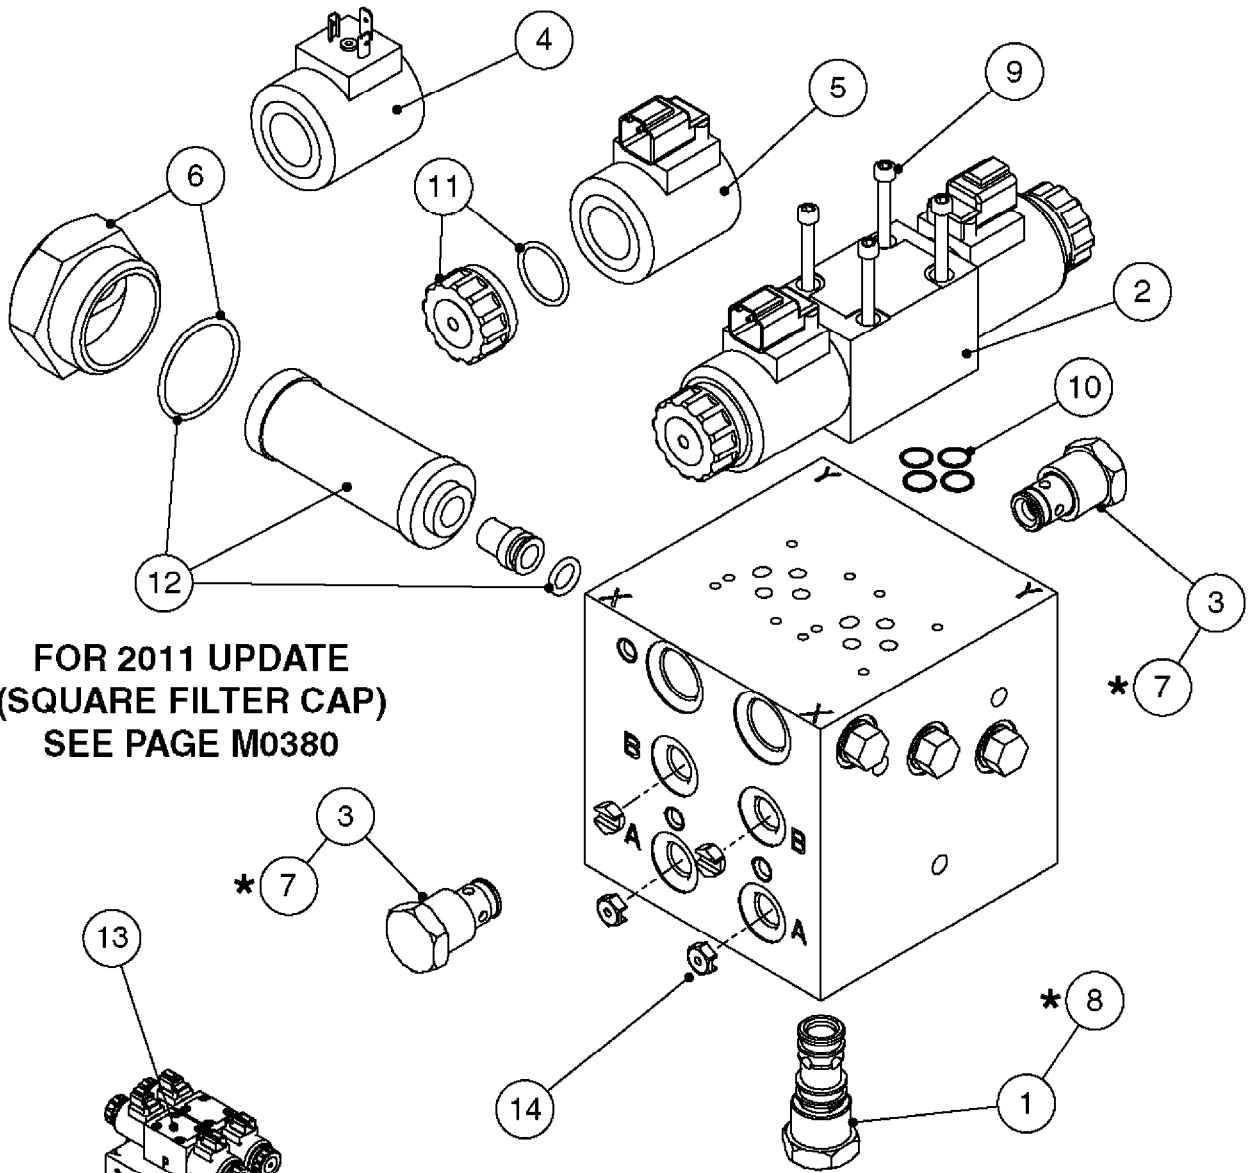

If unsure, pair of new style sensors works with all versions of UC4.

NORAC UC4 BOOM HEIGHT CONTROL
M0290-HIN, 01:01:16

Page 1

Date 16.03.2016 13:20

Pos.	parts-n°	order qty	description
1	410443	1	BOLT HEX 8.8 DEL M6X70
1	410605	1	BOLT HEX 8.8 DEL M6X80
			SPB/SPC BOOM
2	460261	1	NUT HEX M6X1 LOCK A2 DIN985
3	471124	1	WASHER, M6, Ø18/ 6.4X 1.6, SS
4	16128603	1	BRACKET F. SENSOR 60X60 TUBE
			SPB/SPC BOOM
4	16128703	1	BRACKET F. SENSOR 50x50 TUBE
			FORCE BOOM (FTZ)
5	26016303	1	CONNECTOR RING CPC #11 NORAC
6	26025903	1	NORAC UC4+ ROLL SENSOR W/TEMP.
			CONFIRM NORAC P/N 45000
7	26026003	1	NORAC UC4+ ROLL SENSOR
			CONFIRM NORAC P/N 45001
8	26026600	1	NORAC CABLE VAR.RT.VLV DIN
			3-PIN CONNECTORS/HIRSCHMAN
8	28055603	1	NORAC CABLE VAR.RT.VLV DEUTSCH
			2-PIN CONNECTORS/DEUTSCH
9	28049503	1	NORAC CABLE EXTENSION
10	28049603	1	NORAC POWER CABLE
11	28050303	1	NORAC RUBBER TOP&BOLT F.SENSOR
12	28050703	1	NORAC UC4+ OPEN CTR. CABLE
13	28054303	1	PARALIFT INTERFACE CABLE NORAC
14	28055503	1	NORAC VALVE MOUNTING HARDWARE
15	28055703	1	NORAC VALVE CABLE ROLL PIGTAIL
16	28085900	1	SENSOR BRANCH CABLE NORAC
17	28086200	1	CAN NODE DUAL CABLE NORAC
18	28086300	1	UC4 DISPLAY PANEL NORAC
19	28086400	1	UC4 ULTRASOUND SENSOR NORAC
20	28086500	1	UC4 SENSOR MOUNTING BKT. NORAC
21	28086600	1	FOAM DISC F. SENSOR NORAC
22	70112503	1	UC4+ ROLL SENSOR KIT '11 HIN
			INCLUDES NORAC P/N 45000 & 45001
23	78216100	1	NORAC VALVE BLOCK COMP, DEUTSCH CON.