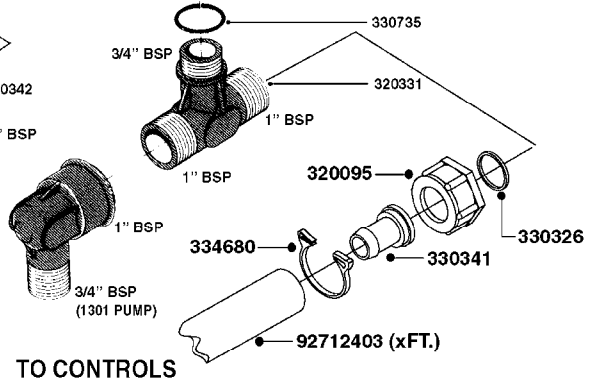

PRESSURE SIDE OF PUMP

SUCTION SIDE OF PUMP

TO CONTROLS

FROM TANK

NLA - 1302 PUMP (REPLACES 1301 PUMP)
#726854 - COMPLETE DAMPER KIT (SUCTION & PRESSURE)

COMPLETE ASSEMBLIES
WHOLEGOODS ITEMS

A0240

PUMP - 1301/1302 FITTINGS
A0240-HIN, 01:01:16