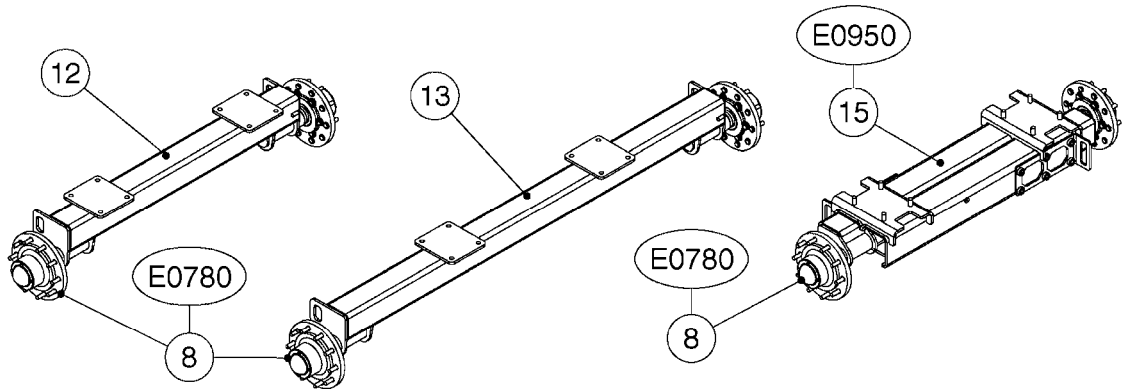

NON SUSPENDED
AXLE SYSTEM

SUSPENDED
AXLE SYSTEM