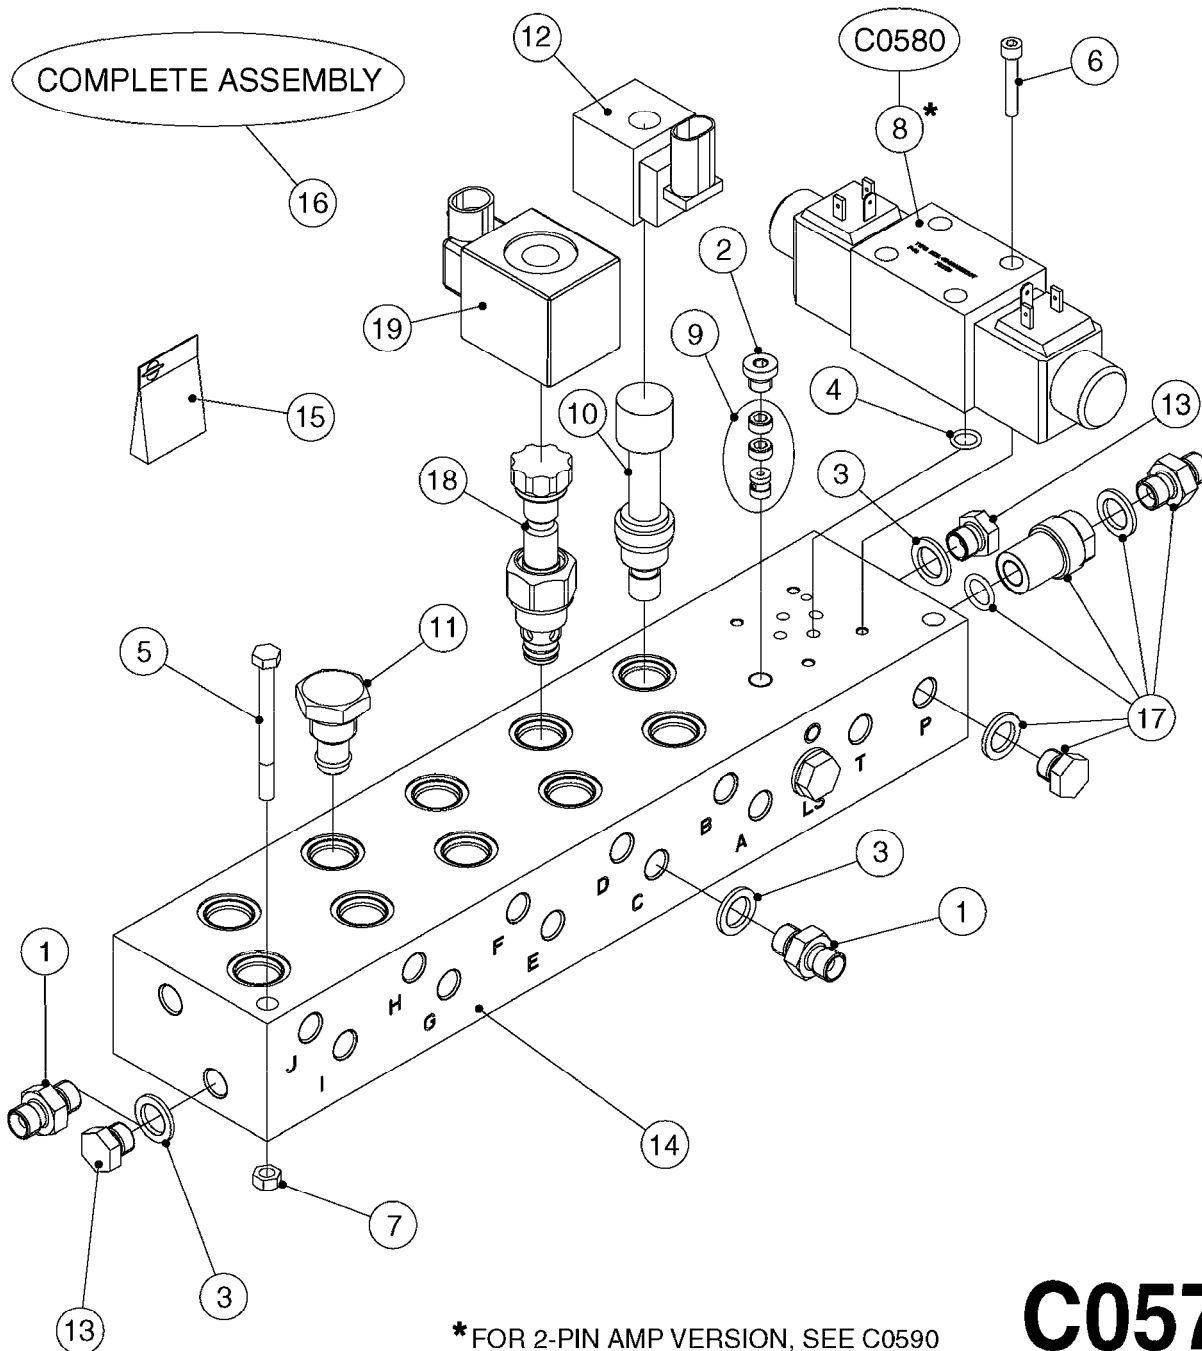

* FOR 2-PIN AMP VERSION, SEE C0590

C0570

HYD.BLOCK EAGLE/FORCE PRE 2012
C0570-HIN, 01:01:16

Page 1
Date 16.03.2016 13:19

Pos.	parts-n°	order qty	description
1	146845	1	HEX NIPPLE 1/4"x1/4"
1	146851	1	HEX NIPPLE 1/4"x1/4" 0.7MM
1	147498	1	HEX NIPPLE 1/4"-1/4" 1.2mm
2	231987	1	PLUG 1/8' BSP W/GASKET
3	241404	1	DOWTY SEAL 1/4"
4	242102	1	O-RING Ø9.25X1.78 NITRIL 90SH
5	420847	1	BOLT HEX 8.8 DEL M8X85
6	450964	1	SCREW M5X30 F.CYLINDER
7	460143	1	NUT HEX M8 LOCK A2 DIN985
8	782116	1	MAGNET VLV.MD1L-S3/10N-D12K1/P
9	782124	1	SWITCH VALVE OUTS.1/8" 5000PSI
10	782129	1	SOLENOID VALVE 25L, 3/4"NC
11	782131	1	BLIND PLUG F.3/4" CARTR.VALVE
12	782135	1	SOLENOID W. AMP F.VALVE 782129
13	14010400	1	PLUG 1/4" BSP
14	14098600	1	HYD. BLOCK SPC/FTZ 3/4" 2010
15	28047800	1	SEAL KIT F.782129
15	75083900	1	SEAL KIT F. 782129/78215500
16	72679100	1	HY.BLOCK BOOM HYDR. FTZ 2010
17	74191700	1	ADJ. FLOW VALVE REPAIR KIT DHP
18	78215500	1	HY SOLENOID VALVE 40L 3/4"NC
19	78602100	1	MAGNET M.AMP/DIODE KIT 08