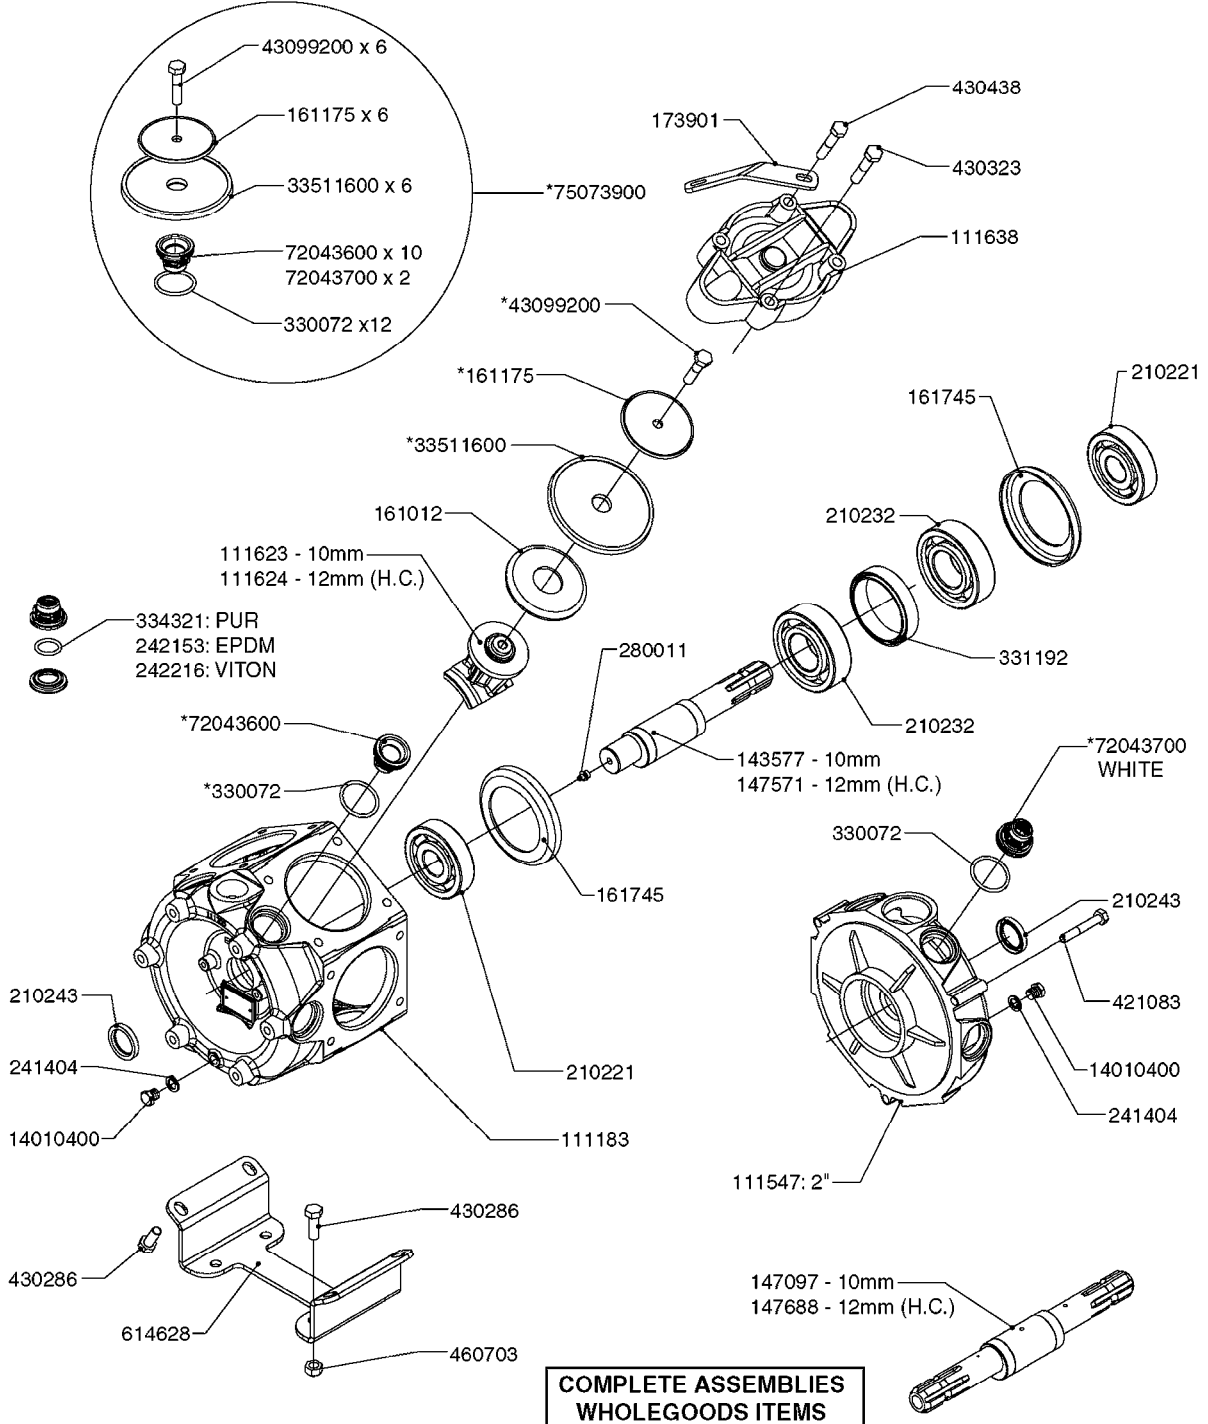

PUMP REPAIR KIT

**COMPLETE ASSEMBLIES
WHOLEGOODS ITEMS**

COMPLETE PUMPS

- 821587 - 463/10 2" W/THROUGH SHAFT (540 RPM)
- 82166300 - 463/12 2" (540 RPM H.C. INLINE PORTS)
- 463/12 2" (540 RPM H.C. OFFSET PORTS) REPLACED BY 82168700 (PAGE A0350)

A0330

PUMP - 463 W/ MOUNTING BASE
A0330-HIN, 01:01:16

Page 1

Date 16.03.2016 13:18

parts-n°	order qty	description
111183	1	PUMP CASTING 460-463 (PAINTED)
111547	1	PUMP FRONT 460-463-2' (PAINT)
111623	1	CONNECTING ROD 463/10MM
111624	1	CONNECTING ROD 463/12MM
111638	1	VALVE COVER 463 HC+1000 VERS.
143577	1	CRANK SHAFT F.363/462/463-10mm
147097	1	CRANK SHAFT 363-463/10 THROUGH
147571	1	CRANK SHAFT F.463-12mm
147688	1	CRANK SHAFT 462/12 THROUGH
161012	1	DIAPHRAGM BACKING DISC F. 463
161175	1	DIAPHRAGM DISC F. 463 PUMP
161745	1	METAL SPACER F.363/463
173901	1	LIFT STRAP F.PUMP 463
210221	1	BEARING BALL 6407
210232	1	BEARING BALL 6310
210243	1	SEAL OIL 35 X 47 X 7
241404	1	DOWTY SEAL 1/4"
242153	1	O-RING D26X4 EPDM
242216	1	O-RING VITON F/1202/1302/462
280011	1	GREASE NIPPLE 3/8' SAE H TR
330072	1	O-RING D53.5/D45.5X4
331192	1	SPACER, MODEL 361/363
334321	1	O-RING POLY. 34.0x26.0x4.0
421083	1	BOLT HEX 8.8 DEL M10X65
430286	1	BOLT HEX 8.8 DEL M12X30 FT
430323	1	BOLT HEX 8.8 DEL M12X60
430438	1	BOLT HEX 8.8 DEL M12X65
460703	1	NUT HEX M12X1.75 LOCK DIN985
614628	1	FOOT FOR PUMP 460-463 PAINTED
821587	1	PUMP 463/10 THROUGH SHAFT TWNF
14010400	1	PLUG 1/4" BSP
33511600	1	DIAPHRAGM PUMP 463/464 PUMP PUR
43099200	1	BOLT HEX SS M12 X 30 DIN933 A4
72043600	1	VALVE FOR 462/463
72043700	1	VALVE FOR 462/463 W.VENT HOLE
75073900	1	PUMP KIT 463 "06"
82166300	1	PUMP 463-12 2"SUC 540RPM
82168700	1	PUMP 464/12/540 OFFSET PORTS