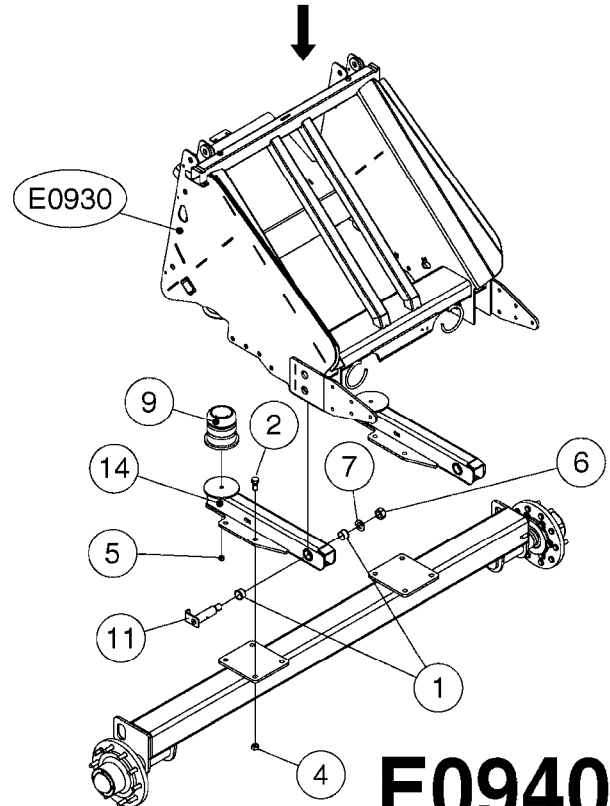

NON SUSPENDED
AXLE SYSTEM

SUSPENDED
AXLE SYSTEM

E0940