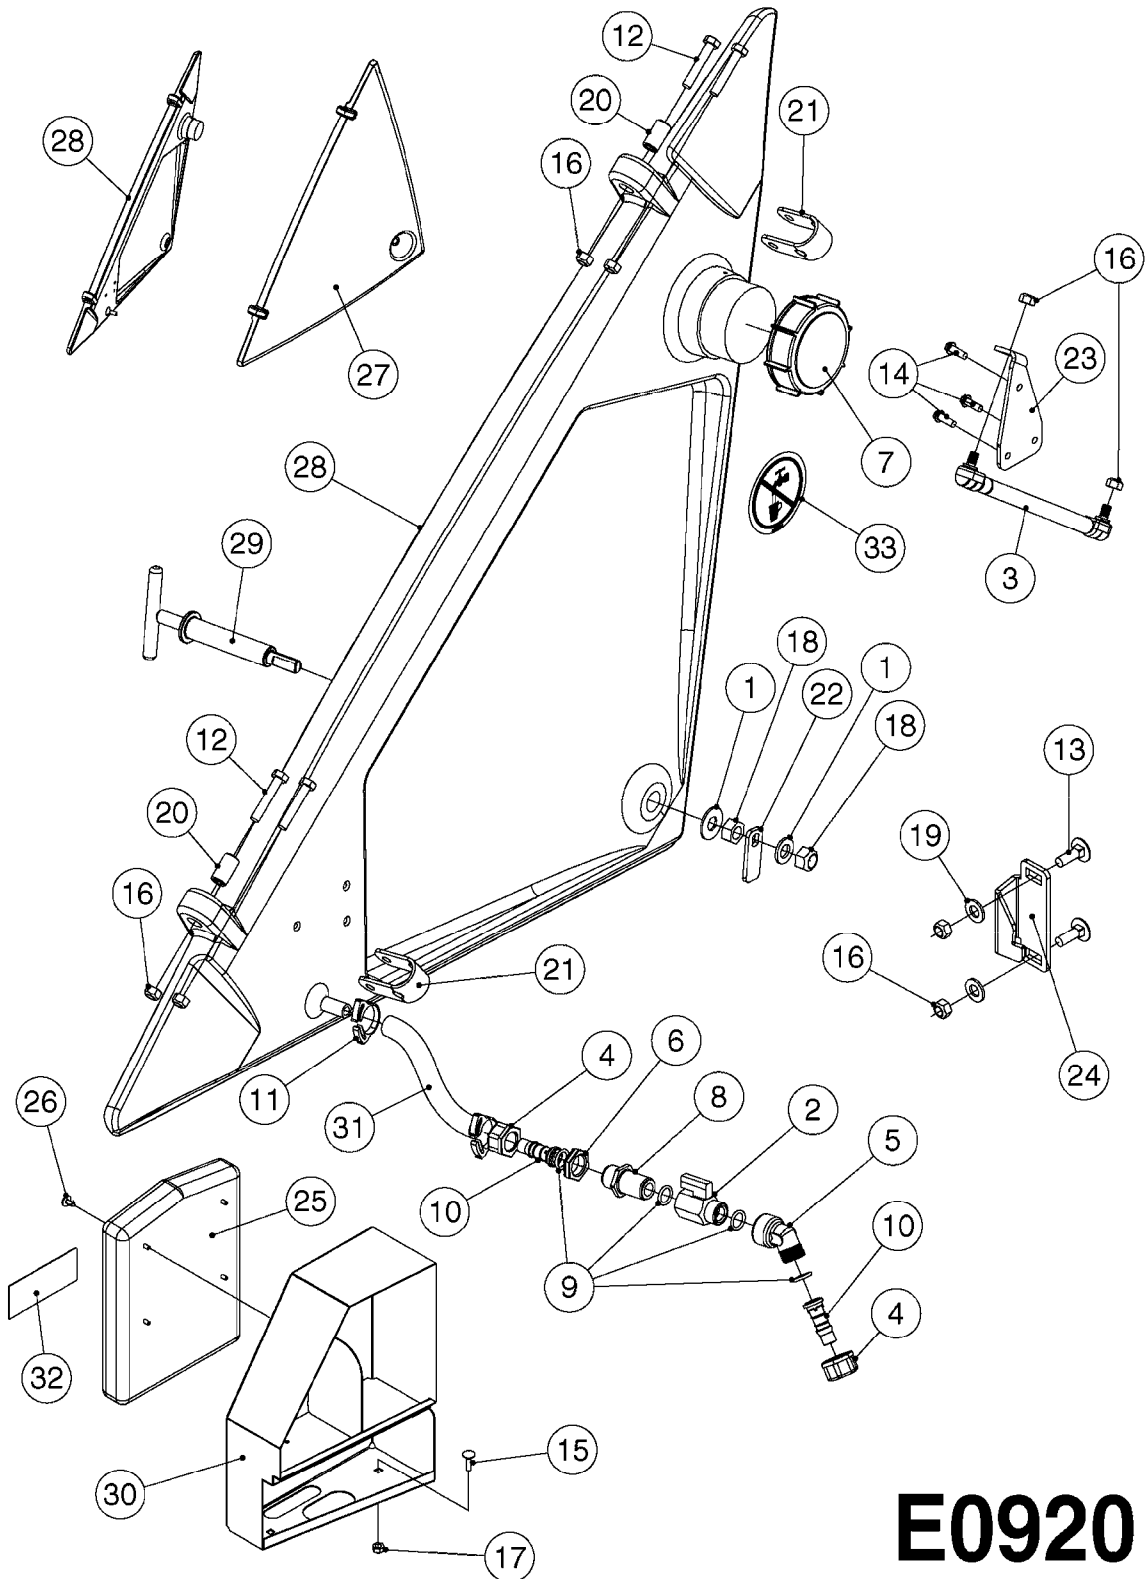

E0920

LOCKER & CLEAN WATER TANK NAV
E0920-HIN, 01:01:16

Page 1
Date 16.03.2016 13:19

Pos.	parts-n°	order qty	description
1	160521	1	WASHER D30.5/D13X2
2	281551	1	BALL VALVE 1/2"
3	285793	1	GAS CYLINDER
4	320084	1	FITT.DK NUT 1/2" BSP
5	320482	1	FITT.DK ELB. 1/2" BSP 60 DEG.
6	321307	1	FITT.DK NUT 1/2" BSP JAMB
7	321322	1	SCREW CAP F. S80 X 4
8	321742	1	FITT.DK BULKHEAD 1/2' BSP
9	330212	1	O-RING D19/D14X2.4 F.1/2"NUT
10	330687	1	FITT.DK HB 1/2" F. 1/2" NUT
11	334534	1	CLAMP HOSE PLASTIC 1/2"
12	420766	1	BOLT HEX 8.8 DEL M8X45
13	440695	1	BOLT CARRIAGE M8X25
14	440698	1	SCREW F.PLASTIC 6X18 SS HEXHD
15	440737	1	BOLT CARRIAGE M10x25 SS
16	460143	1	NUT HEX M8 LOCK A2 DIN985
17	460423	1	NUT HEX M10X1.5 LOCK
18	460703	1	NUT HEX M12X1.75 LOCK DIN985
19	471122	1	WASHER, M10, Ø20/10.5X 2.0, SS
20	14072600	1	BUSHING FOR NAV SHIELD
21	16213600	1	U-CLAMP FOR NAVIGATOR
22	16215900	1	LOCKING DEVICE F.SIDE SHIELD
23	16225500	1	BRACKET F.GAS CYLINDER NAV.
24	16226300	1	PLATE, LOCK CHEEK NAV LEFT,RAW FOR LEFT SIDE SHIELD (NOT SHOWN)
24	16226500	1	PLATE, LOCK CHEEK NV RIGHT,RAW FOR RIGHT SIDE SHIELD (SHOWN)
25	29003003	1	MANUAL HOLDER, FLAT
26	29003103	1	PLASTIC PUSH RIVET, 1/4" HOLE
27	35179100	1	SIDE SHIELD L. NAVIGATOR
28	35180000	1	SIDE SHIELD CLEAN WATER R.NAV
29	61049000	1	HANDLE FOR SIDE SHIELD
30	63062300	1	SAFETYLOCKER NAVIGATOR PAINTED
31	92702103	1	HOSE R X1/2" X300PSI WP X0012"
32	97607503	1	DECAL-OPERATOR'S MANUAL (LRG.)
33	97802300	1	DECAL - NOT DRINKING WATER D60