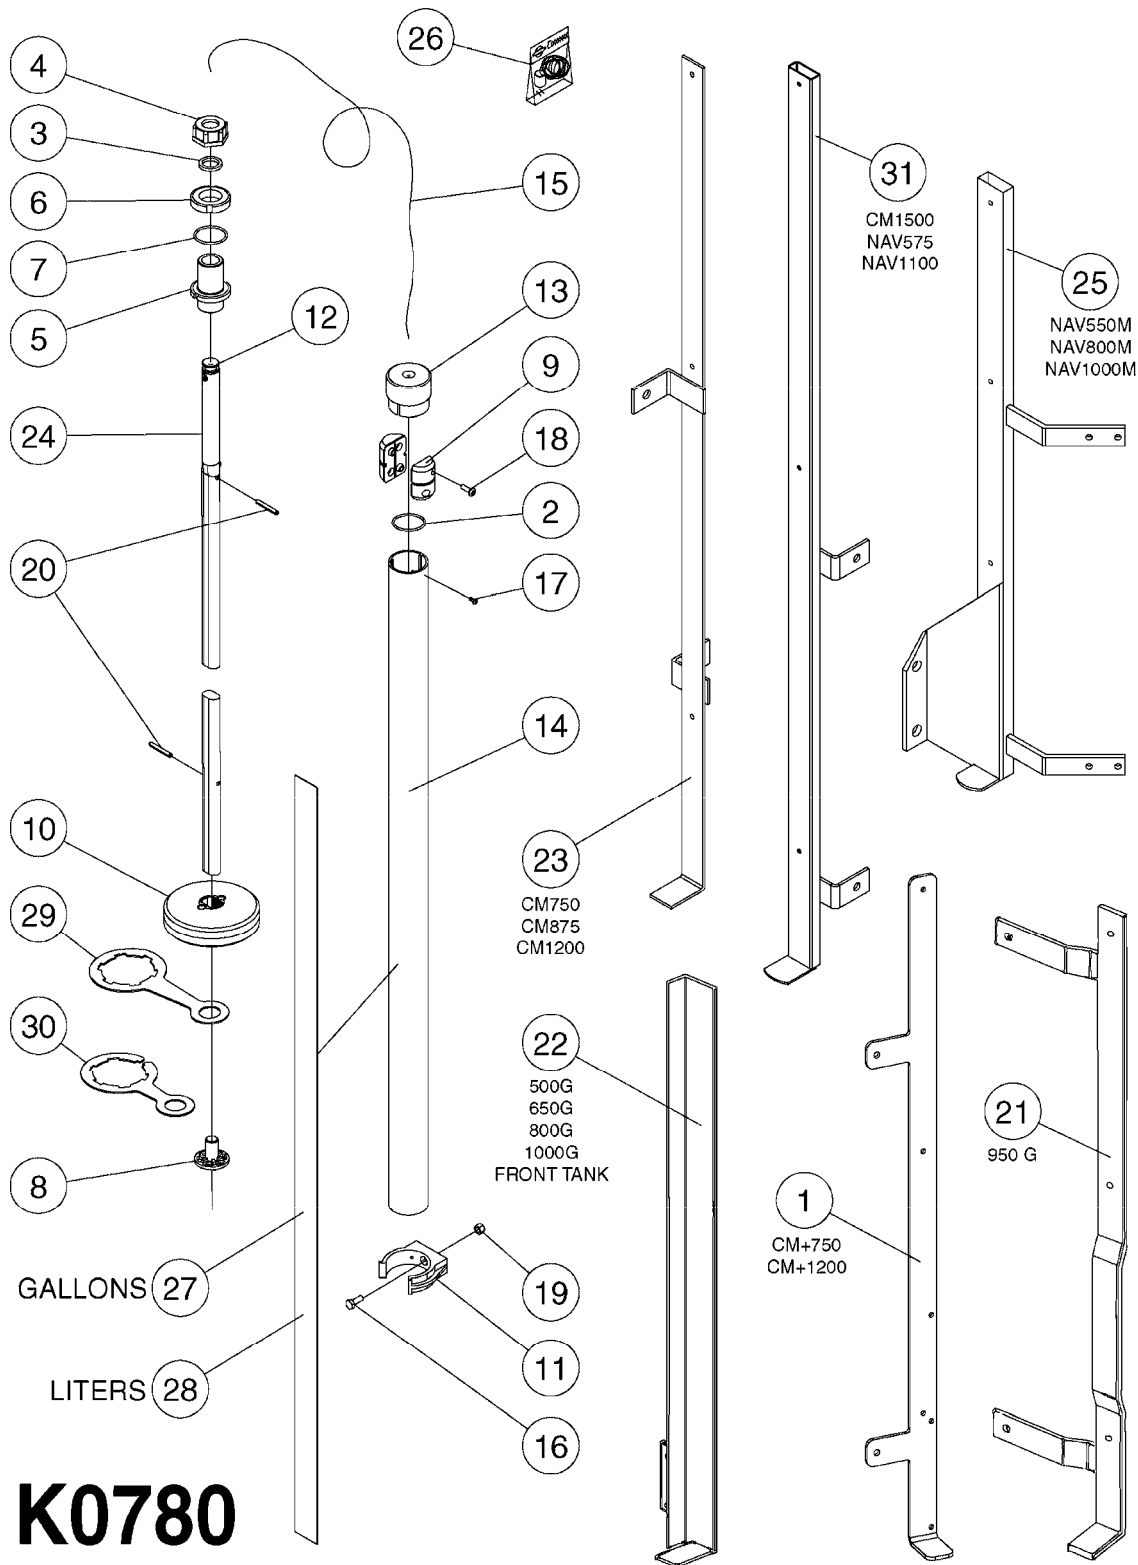

SIGHT GAUGE - REMOTE
K0780-HIN, 01:01:16

Page 1
Date 16.03.2016 13:20

Pos.	parts-n°	order qty	description
1	161950	1	SIGHT GAUGE MT BKT CM+ 750/120
2	242262	1	O-RING D31X3 VITON
3	242309	1	SEAL Ø22 ID Ø30 OD X 4 HIGH
4	320095	1	FITT.DK NUT 1" BSP
5	320456	1	FITT.DK BULKHEAD 1"BSP DOUBLE
6	320471	1	FITT.DK NUT 1" BSP JAMB
7	332577	1	O-RING D38/D30X4 F.1" PUR.
8	333864	1	GUIDE F. SAFETY VALVE SPRING
9	334513	1	MARKER HALF SIGHT GAUGE
10	334515	1	FLOATER FOR LIQUID LEVEL
11	334523	1	PIPE HOLDER D51.5
12	334849	1	SIGHT GAUGE GUIDE F. SS TUBE
13	334850	1	GUIDE F. SIGHT GAUGE TUBE TOP
14	34000703	1	TUBE F. DRY GAUGE L=1200 BENT RANGER 2200
14	341202	1	TUBE F.SIGHT GAUGE L=40"
14	341204	1	SIGHT GAUGE TUBE L=59"
14	341273	1	TUBE F.SIGHT GAUGE L=65"
14	341283	1	TUBE F.SIGHT GAUGE L=72"
14	341307	1	TUBE F.SIGHT GAUGE L=75" NCM 4400
14	341339	1	TUBE F.SIGHT GAUGE L=82" NCM 6600
14	341340	1	TUBE F.SIGHT GAUGE L=94" (2382) NCM 9000
15	28034100	1	CABLE F.LIQUID LEVEL IND.L=5M
15	390487	1	CORD NYLON/SIGHT GAUGE 4500mm
16	410185	1	BOLT HEX 8.8 DEL M6X16 A2
16	410362	1	BOLT HEX 8.8 SS M6X20 FT
17	440663	1	SCREW 3/8" NR4 STAINLESS
18	440677	1	SCREW F. PLASTIC 5X20 SS
19	460261	1	NUT HEX M6X1 LOCK A2 DIN985
20	480717	1	PIN D5 X 40 STAINLESS
20	480730	1	PIN ROLL 5X30 STAINLESS STEEL
21	615197	1	BKT.SIGHT GAUGE HC950
22	615308	1	BRACKET FOR SIGHT TUBE
23	615941	1	SIGHT GAUGE MOUNT BRACKET CM
24	61022100	1	GUIDE TUBE F NP1100/CM1500
24	61022600	1	GUIDE TUBE F.FLOATER NAV 575G NAV 575 & RANGER 2200
24	61036700	1	GUIDE TUBE F.FLOAT NCM 4400 NCM 4400 & NAV 4000
24	61038600	1	GUIDE TUBE F.FLOAT NCM 9000
24	61038700	1	GUIDE TUBE F.FLOAT NCM 6600
24	615942	1	GUIDE TUBE F.FLOATER CM1200G
24	615943	1	GUIDE TUBE F.FLOATER CM875G
24	615944	1	GUIDE TUBE F.FLOTR 750G 1695mm
24	615945	1	GUIDE TUBE F.FLOATER NAV 3000 NAV 3000 & HC650
24	615947	1	GUIDE TUBE F.FLOATER TR 500G NAV 3000 & HC650
24	615948	1	GUIDE TUBE F.FLOATER MEGA 350G
24	615949	1	GUIDE TUBE F.FLOATER MEGA 230G
24	615951	1	GUIDE TUBE F.FLOATER NAV800G
24	615952	1	GUIDE TUBE F.FLOATER NAV1000G
24	615954	1	GUIDE TUBE F. FLOATER F.T.250G
24	615955	1	GUIDE TUBE F.FLOATER FT.350G
24	615957	1	GUIDE TUBE F.FLOATER NAV.550G
25	637998	1	MANIFOLD BKT. NAVIGATOR
26	741527	1	SIGHT GAUGE KIT SS WIRE '98
27	10637303	1	DECAL SCALE F.270G MISTBLOWER