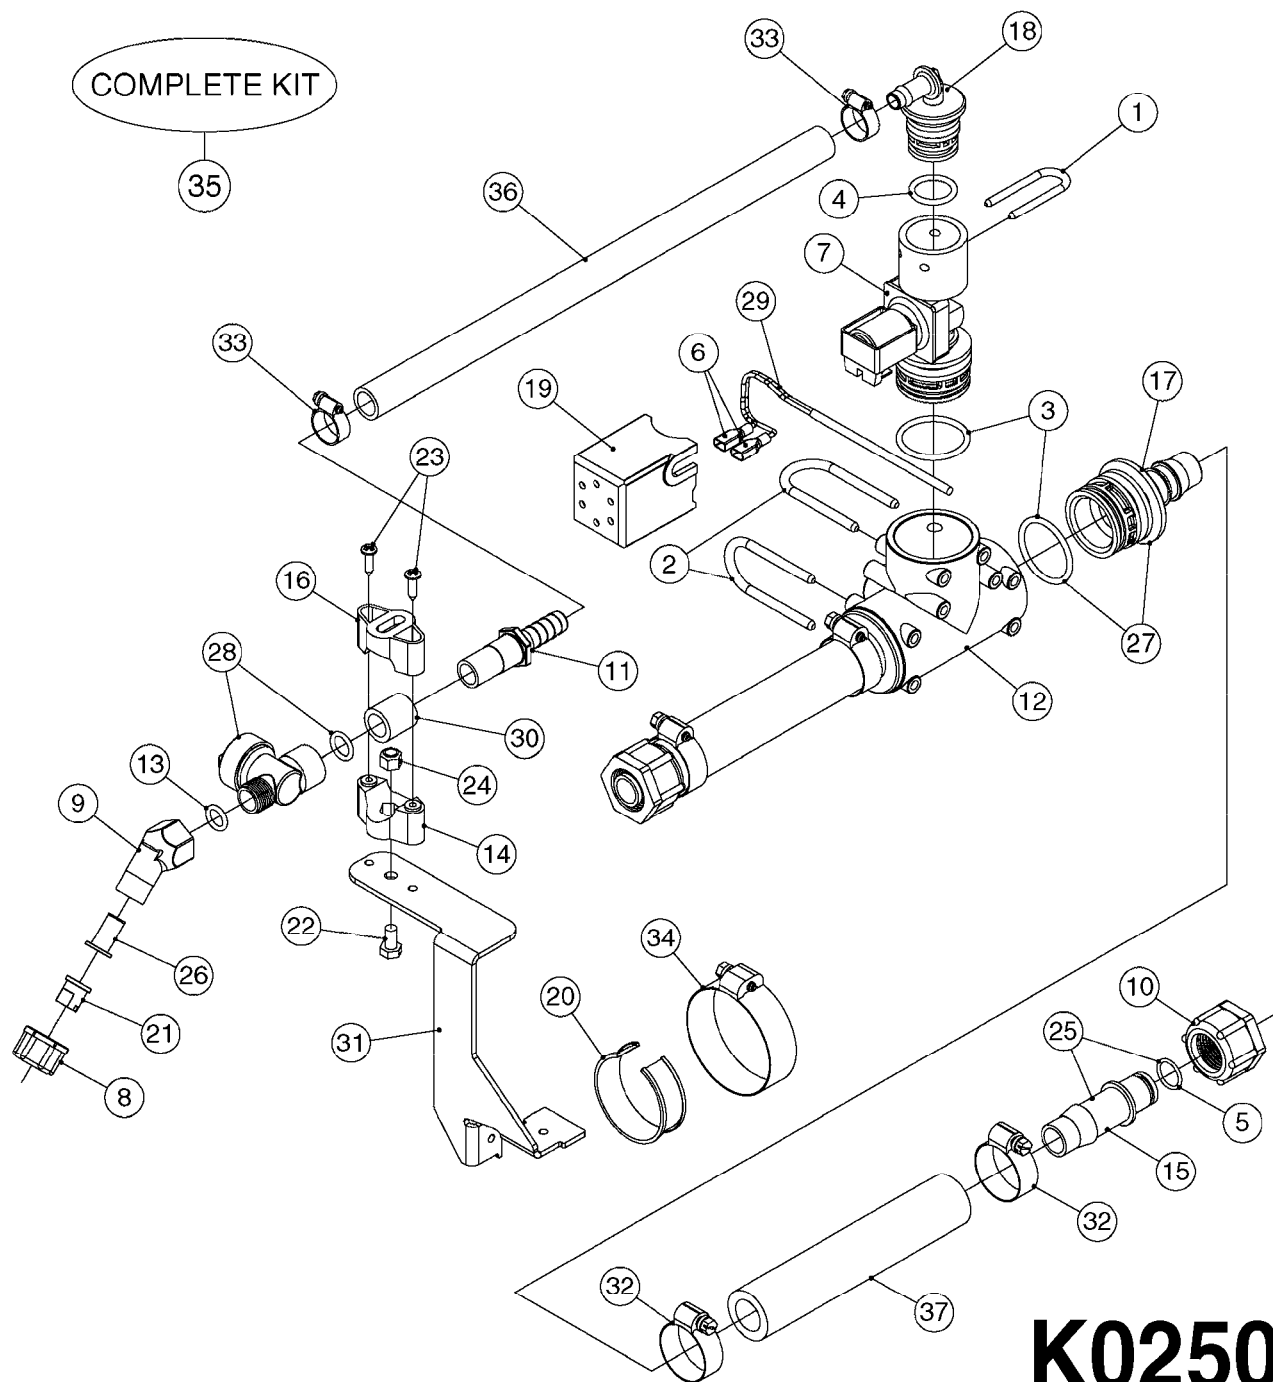

K0250

ELECTRIC END NOZZLE KIT '09
K0250-HIN, 01:01:16

Page 1
Date 16.03.2016 13:19

Pos.	parts-n°	order qty	description
1	145994	1	FITT.DK S-40 FORK
2	145995	1	FITT.DK S-53 FORK
3	242354	1	O-RING D32.2X3.0 VITON F.S-53
4	242355	1	O-RING D19.2X3.0 VITON F.S-40
5	242594	1	O-RING D14 X 1.78 SCH.70-EPDM
6	261539	1	SPADE F.ELEC CONNEX BLUE INSUL
7	262104	1	VALVE, SOLENOID, S53/S40
8	320187	1	FITT.DK CAP 3/8" BSP BLACK
9	320191	1	FITT.DK ELB 3/8' BSP 45 DEGREE
10	320283	1	FITT.DK NUT 3/4"BSP
11	320891	1	FITT.DK HB 3/8'- 3/8' BSP
12	322352	1	FITT.DK S-53 TEE
13	330013	1	O-RING D15/D10X2.5 F.3/8"NUT
14	333012	1	NOZZLE HOLD. UPPER PART
15	334044	1	FITT.DK HB 3/4' F. 3/4' CAP
16	334220	1	YOKE, UPPER NOZZLE BODY
17	334229	1	FITT.DK S-53 STR.3/4"
18	334237	1	FITT.DK S-40 ELB.3/8'
19	334965	1	COVER FOR S53 SOLENOID VALVE
20	341291	1	RUBBER HOSE CLAMP COVER 130MM
21	370392	1	NOZZLE END FAN 1850-G 300
22	410546	1	BOLT HEX SS M6X12 FT
23	440665	1	SCREW M4.2X16 STAINLESS
24	460261	1	NUT HEX M6X1 LOCK A2 DIN985
25	724621	1	FITT.DK HB 3/4"ASSY F.3/4" NUT
26	725042	1	SCREEN 80 MESH W.GASKET, RED
27	726558	1	FITT.DK S53 STR. 3/4" W. ORING
28	729610	1	NOZZLE ASSY. NON DRIP 3/8 THRD
29	983087	1	ELEC. CABLE 2 WIRE X 0.75MM
30	10631003	1	HOSE R X CLEAR BRAID.X 1/2 12"
31	16110803	1	NOZZLE BRACKET VAR SPACINGS
32	28029903	1	CLAMP HOSE GEAR P3/4"-S1" 6712
33	28044903	1	CLAMP HOSE GEAR P3/8" 6706
34	28047003	1	CLAMP HOSE GEAR 30 X 50 6732
35	82613203	1	ELECTRIC END NOZZLE KIT 2009
36	92701703	1	HOSE R X3/8" X300PSI WP X0012"
37	92703203	1	HOSE R X3/4" X300PSI WP X0012"