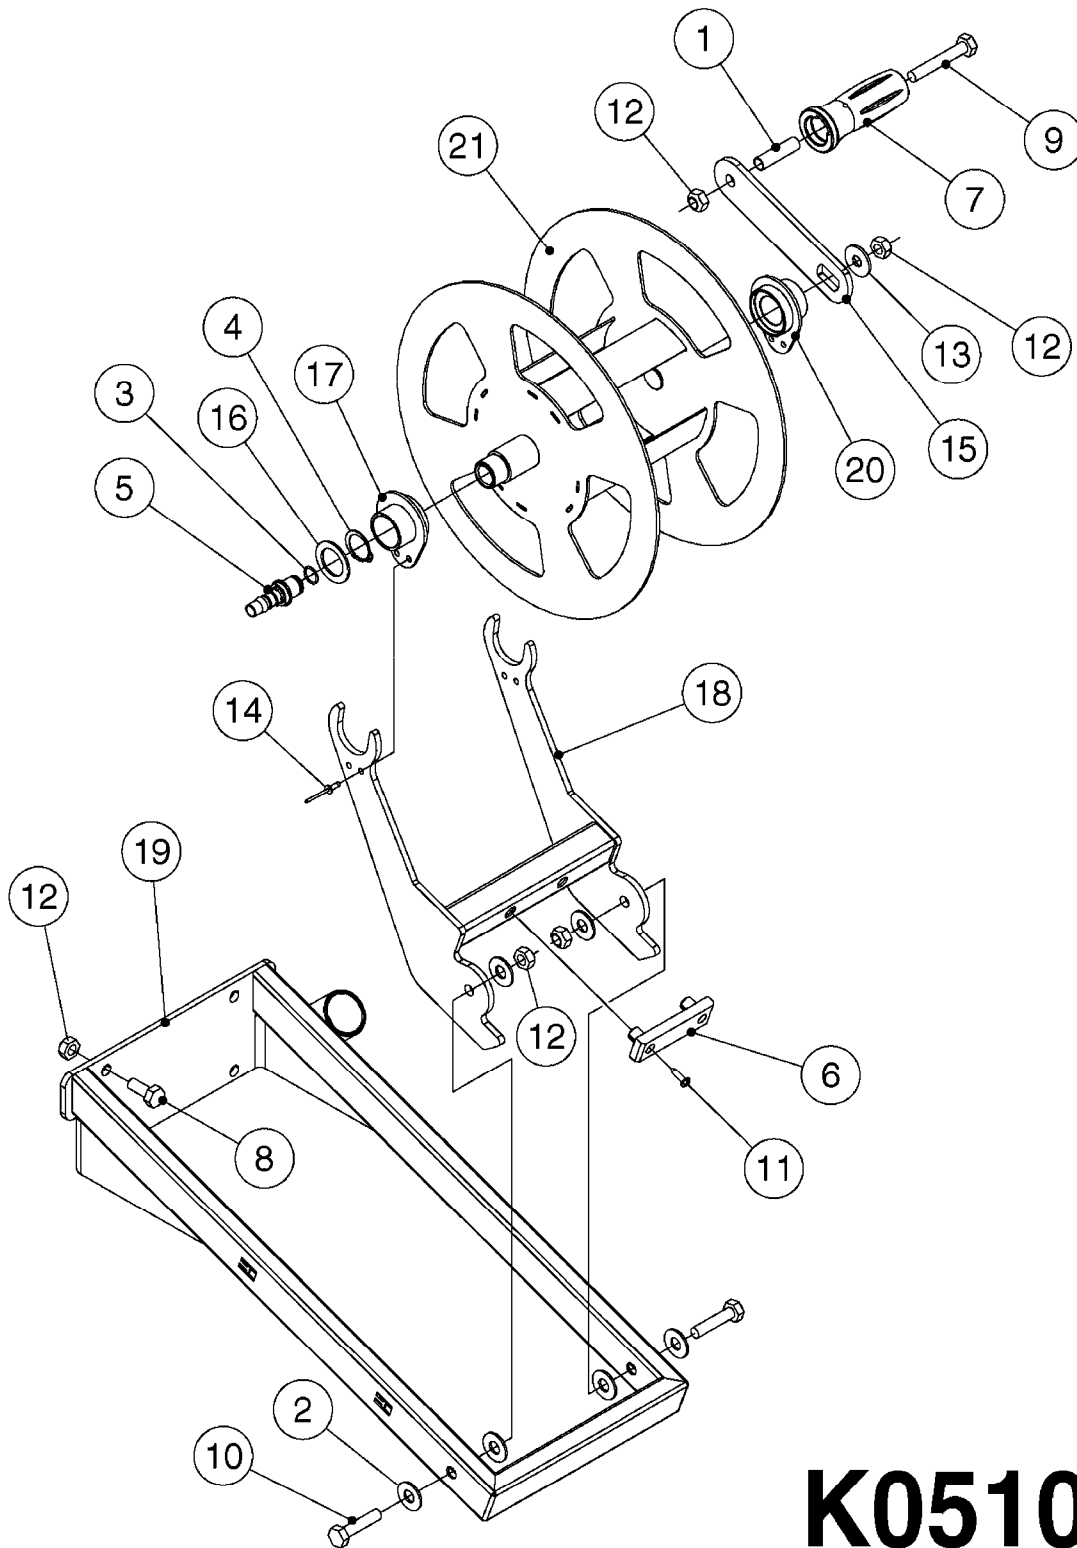

K0510

HOSE REEL - NAVIGATOR
K0510-HIN, 01:01:16

Page 1

Date 16.03.2016 13:19

Pos.	parts-n°	order qty	description
1	159912	1	BUSHING 12.0/10.2 - 45.5
2	165557	1	WASHER D28.0/D12.2X2.0 SS
3	242003	1	O-RING D14.1X1.6 VITON
4	281982	1	SNAP-RING OUTER 26X1.2 DIN4711
5	332905	1	FITT.DK HB 1/2" F. 3/4" CAP
6	333956	1	SLIDE SHOE 91X25X10
7	334104	1	GRIP
8	420604	1	BOLT HEX 8.8 DEL M10X25 FT DIN933
9	421083	1	BOLT HEX 8.8 DEL M10X65
10	421226	1	BOLT HEX 8.8 DEL M10X45
11	440665	1	SCREW M4.2X16 STAINLESS
12	460423	1	NUT HEX M10X1.5 LOCK
13	471140	1	WASHER D30/D10.5X2.5 STAINLESS
14	480804	1	RIVET Ø4.8x14.5
15	16118400	1	ARM FOR HANDLE ON HOSE REEL
16	16127500	1	WASHER D40.0/27.0/2.0/RED
17	61048300	1	AXLE LOCK F.HOSE REEL
18	61048700	1	HOSE REEL TILT ARM - NAVIGATOR
19	61048900	1	BRACKET FOR HOSE REEL NAV
20	61050300	1	AXLE LOCK F.HOSE REEL
21	63036500	1	HOSE REEL FOR HOSE