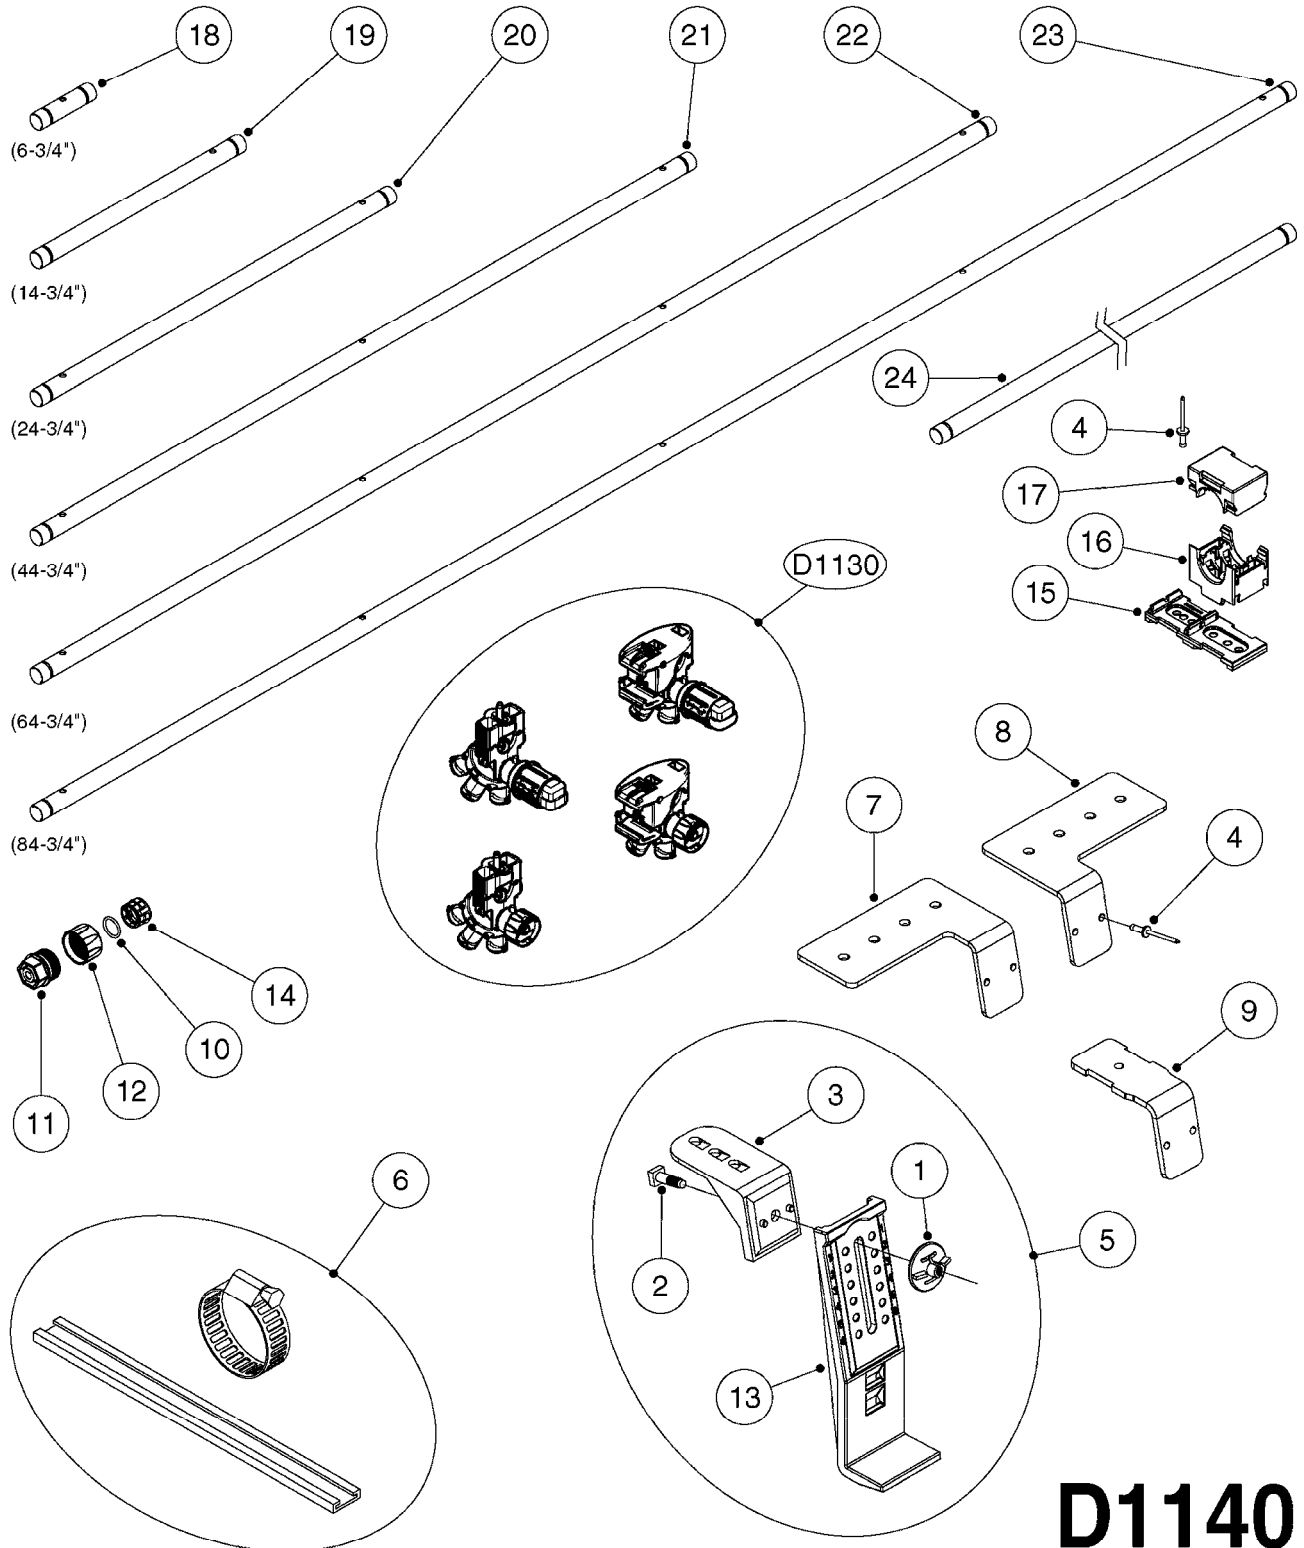

NOZZLE TUBES - PLASTIC T25
D1140-HIN, 01:01:16

Page 1
Date 16.03.2016 13:19

Pos.	parts-n°	order qty	description
1	322114	1	NUT PLASTIC F.NOZZ.H
2	322116	1	BOLT PLASTIC F.NOZZ.H.
3	334874	1	NOZZLE HOLDER - TOP HALF
4	480804	1	RIVET Ø4.8x14.5
5	741685	1	NOZZLE HOLDER COMPLETE/5 PCS
5	741688	1	NOZZLE HOLDER COMPLETE/10PCS
6	741730	1	CLAMP,NZLE BKT BAG OF 5 50X30
6	741733	1	CLAMP,NZLE BKT BAG OF 10 50X30
6	741734	1	CLAMP,NZLE BKT BAG OF 5 50X50
6	741737	1	CLAMP,NZLE BKT BAG OF 10 50X50
6	741738	1	CLAMP,NZLE BKT BAG OF 5 80X60
6	741741	1	CLAMP,NZLE BKT BAG OF 10 80x60
6	741778	1	CLAMP,NZL BKT BAG OF 10 100x60
7	16162503	1	BRACKET,NOZZLE OFFSET,R,BLACK
8	16163003	1	BRACKET,NOZZLE OFFSET,L,BLACK
9	16380800	1	BRACKET, NOZZLE DUMMY, T25
10	24263000	1	O-RING Ø24.4 X 3.1 NITRIL SH70
11	32239300	1	FITT.DK CAP T25
12	32239700	1	FITT.DK NUT T25
13	33487300	1	NOZZLE HOLDER - BOTTOM HALF
14	33515500	1	FITT.DK NUT LOCK RING T25
15	33517900	1	SOCKET F. PIPE HOLDER
16	33518000	1	PIPE HOLDER BETWEEN Ø25
17	33518100	1	PIPE HOLDER TOP Ø25
18	34141700	1	NOZ.TUBE-PP, T25 X 171,1-HOLE
19	34141800	1	NOZ.TUBE-PP, T25 X 374,1-HOLE
20	34141900	1	NOZ.TUBE-PP, T25 X 628,2-20"
21	34142000	1	NOZ.TUBE-PP, T25 X 1136,3-20"
22	34142100	1	NOZ.TUBE-PP, T25 X 1644,4-20"
23	34142200	1	NOZ.TUBE-PP, T25 X 2152,5-20"
24	34145400	1	FEED TUBE-PP, T25 X 1270
24	34146900	1	FEED TUBE-PP, T25 X 1970
24	34148000	1	FEED TUBE-PP, T25 X 2470
24	34148200	1	FEED TUBE-PP, T25 X 2570
24	34148800	1	FEED TUBE-PP, T25 X 2820
24	34149600	1	FEED TUBE-PP, T25 X 3170
24	34150400	1	FEED TUBE-PP, T25 X 3570
24	34150700	1	FEED TUBE-PP, T25 X 3670
24	34150800	1	FEED TUBE-PP, T25 X 3720