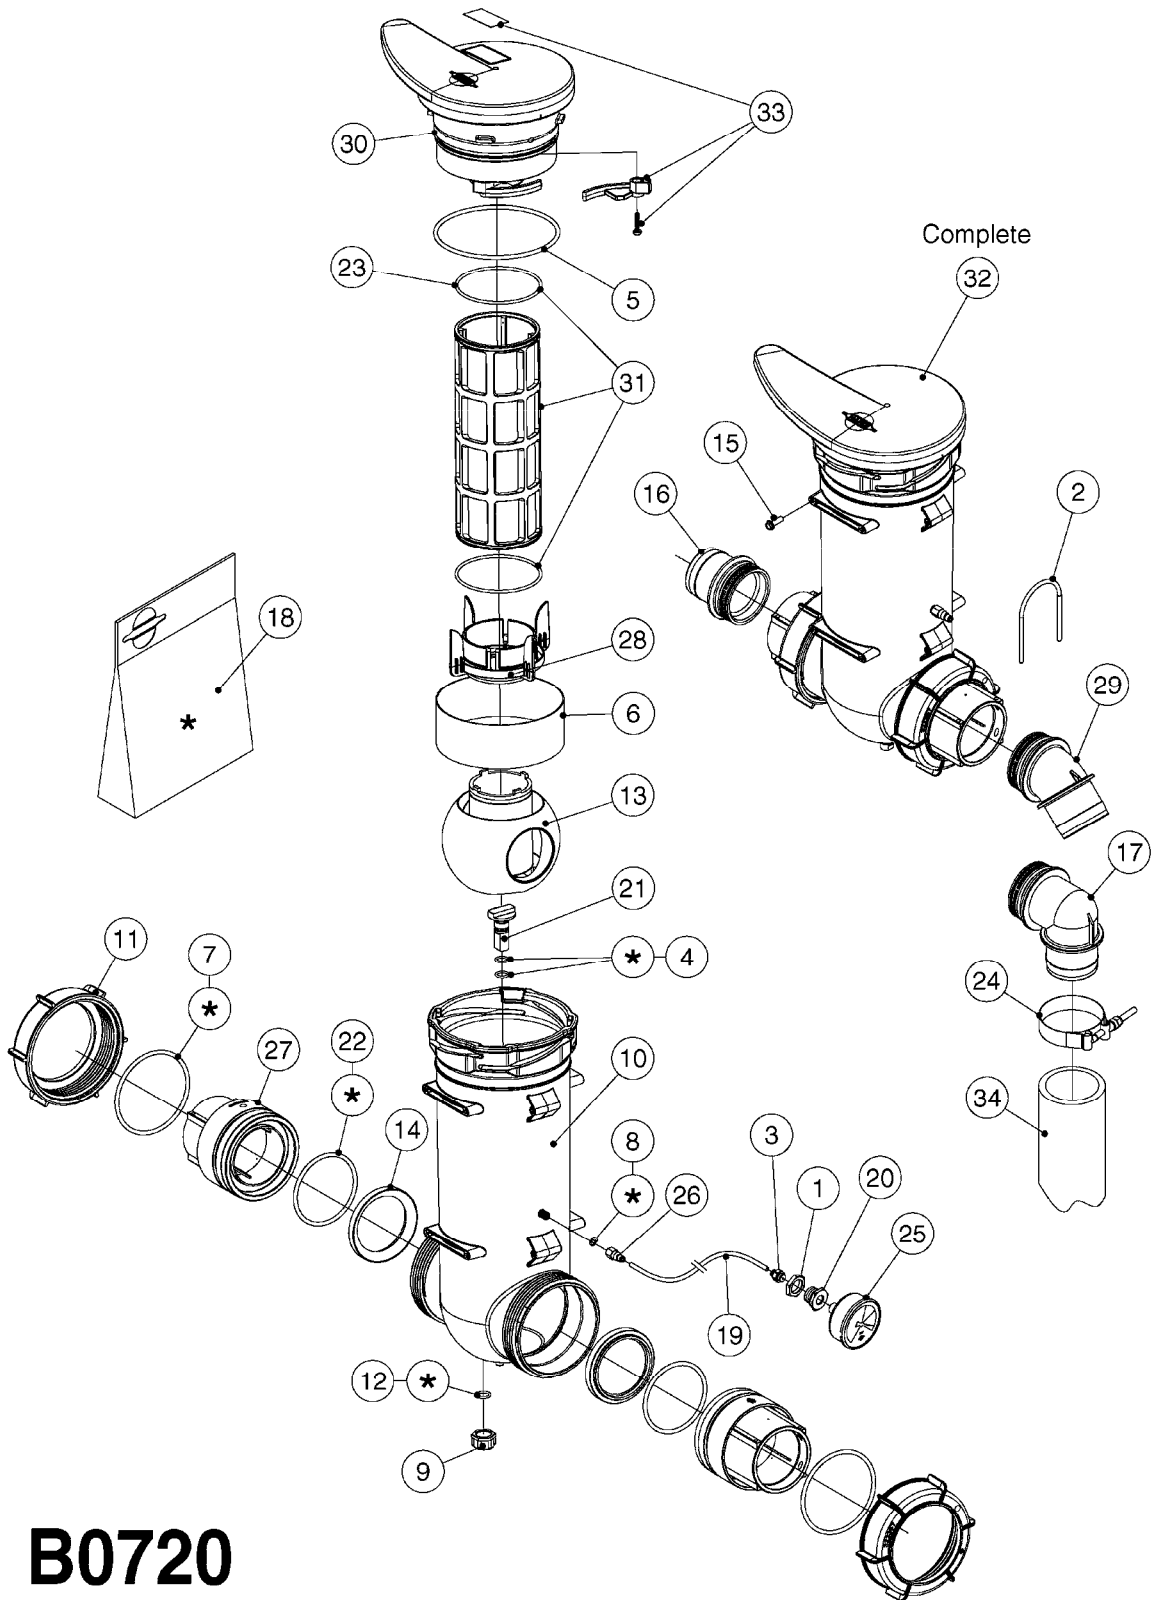

B0720

EASY CLEAN FILTER
B0720-HIN, 01:01:16

Page 1

Date 16.03.2016 13:18

Pos.	parts-n°	order qty	description
1	140766	1	NUT 1/2" BSP
2	145997	1	FITT.DK S-93 FORK
3	231346	1	QUICK COUPLER 1/8"BSP X 4 MM
4	240936	1	O-RING D13.3X2.4 NITRIL
5	242570	1	O-RING D150.0 x5.0 SH70 VITON
6	242572	1	RUBBER BELT Ø160x1.5 B=60 EPDM
7	242573	1	O-RING Ø104.14X5.33SH70 NITRIL
8	242593	1	GASKET Ø8/Ø5x1 (PA) 266N-M5X1
9	320047	1	FITT.DK CAPNUT 1/2" BSP
10	322356	1	EASYCLEAN FILTER HOUSING
11	322357	1	CAP F. COUPLER EASYCLEAN FILTE
12	330212	1	O-RING D19/D14X2.4 F.1/2"NUT
13	391090	1	BALL F. EASYCLEAN FILTER ON/OF
14	391091	1	SEAL F. BALL EASYCLEAN FILTER
15	440698	1	SCREW F.PLASTIC 6X18 SS HEXHD
16	727133	1	FITT. S93 2-1/2" STR. S W/O-RI
17	727226	1	FITT. S93 2-1/2" 90° S W/O-RIN
18	741826	1	SEAL KIT F. EASYCLEAN FILTER
19	927253	1	AIR HOSE, DIAMETER 4MM
20	14055400	1	FITT.DK REDUC 1/2"x1/8"x1/4"BS
21	14117700	1	SPINDLE S93 L46 NV13 SS
22	24260100	1	O-RING Ø88.0X5.0 SH70 VITON
23	24260700	1	O-RING Ø101.19X3.53 SH70 VITON
24	28030303	1	CLAMP HOSE T-BOLT S2.5" 235-76
25	28053400	1	GAUGE VACUUM SUCT. FILTER NCM
26	28054300	1	QUICK COUPLER 1/8"BSP/Ø4 FEMAL
27	33503200	1	HOSE COUPLER F. EASYCLEAN FILT
28	33503600	1	FILTER CARRIER F. EASYCLEAN
29	72072900	1	FITT.S93 2-1/2" 45°PVC W/ORING
30	72270600	1	LID ASSM. EASYCLEAN FILTER
31	72278800	1	FILTER 30 MESH GREEN D110/284
31	72278900	1	FILTER 50 MESH BLUE D110/284
31	72279000	1	FILTER 80 MESH RED D110/284
32	72318900	1	EASYCLEAN FILTER COMPL.
33	74192800	1	FILTER LOCK PARTS - EASYCLEAN
34	92702803	1	HOSE PVC SUCT GRAY 2.5"