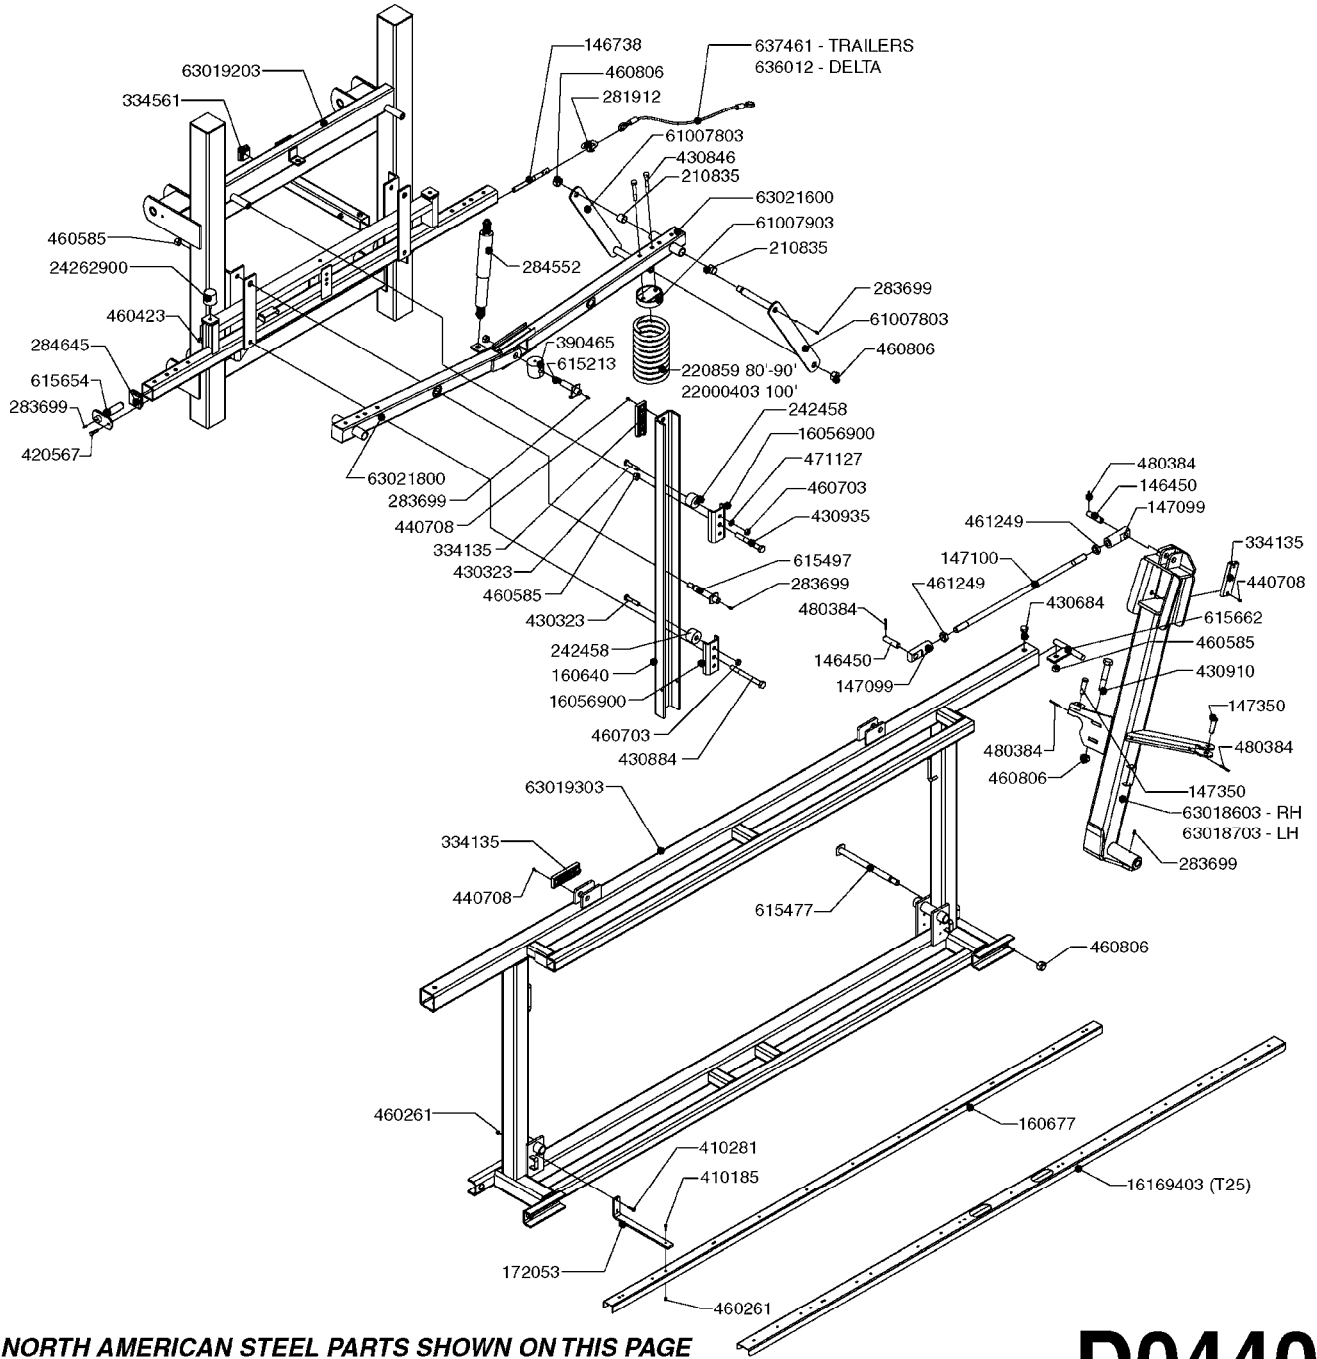

DK* = DENMARK STEEL PARTS
US* = NORTH AMERICAN STEEL PARTS

D0410

BOOM - SPC OUTER WING 80-100'
D0410-HIN, 01:01:16

Page 1
Date 16.03.2016 13:19

parts-n°	order qty	description
111344	1	CLAW CLUTCH LOWER (21MM)
111640	1	CLAW CLUTCH MOVING PART D100
145911	1	BUSHING FOR HY CYL 21M LZ
145912	1	BUSHING D19.8/D17.0X7MM
166246	1	WASHER CUP D53 F.SPRING
220771	1	SPRING D53/D43X100
283699	1	GREASE NIPPLE M6X1
322114	1	NUT PLASTIC F.NOZZ.H
322116	1	BOLT PLASTIC F.NOZZ.H.
334873	1	NOZZLE HOLDER - BOTTOM HALF
334874	1	NOZZLE HOLDER - TOP HALF
421083	1	BOLT HEX 8.8 DEL M10X65
430874	1	SCREW SET 8.8 DEL M12X70 FT
460386	1	NUT HEX M12X1.75
460423	1	NUT HEX M10X1.5 LOCK
460585	1	NUT HEX M16X2 LOCK
460703	1	NUT HEX M12X1.75 LOCK DIN985
460806	1	NUT HEX M20X2.5 LOCK
461251	1	NUT HEX M20 X 2.5 JAMB
471122	1	WASHER, M10, Ø20/10.5X 2.0, SS
471127	1	WASHER, M12, Ø24/13.0X 2.5, SS
615819	1	PIN
14016600	1	PIN F. LINK ARM / SPC
28015003	1	PANDUIT TIE STRAP, PKG. 25
61006200	1	ADJ. ARM F.BREAKAWAY FTZ
61010700	1	PIN F.HINGE 80-90'/SPC L=664
61024200	1	PIN F. PIVOT HINGE 100'/SPC
63008400	1	OUTERWING 90' RH / SPC
63008500	1	OUTERWING 90' LH / SPC
63009200	1	OUTERWING 100' LH / SPC
63009300	1	OUTERWING 100' RH / SPC
63010400	1	OUTERWING 80' LH / SPC
63010500	1	OUTERWING 80' RH / SPC
63018403	1	WING OUTER RH 100' SPC
63018503	1	WING OUTER LH 100' SPC
63019703	1	BREAKAWAY 2.5M SPC/FTZ
63019803	1	BREAKAWAY 3M SPC/FTZ
63828100	1	BREAKAWAY FTZ/SPC 2.5M, RED
63825000	1	BREAKAWAY FTZ/SPC 3.0M, RED
82500403	1	WING OUTER SET FPS 80' SPC
82500503	1	WING OUTER SET FPS 88-90' SPC