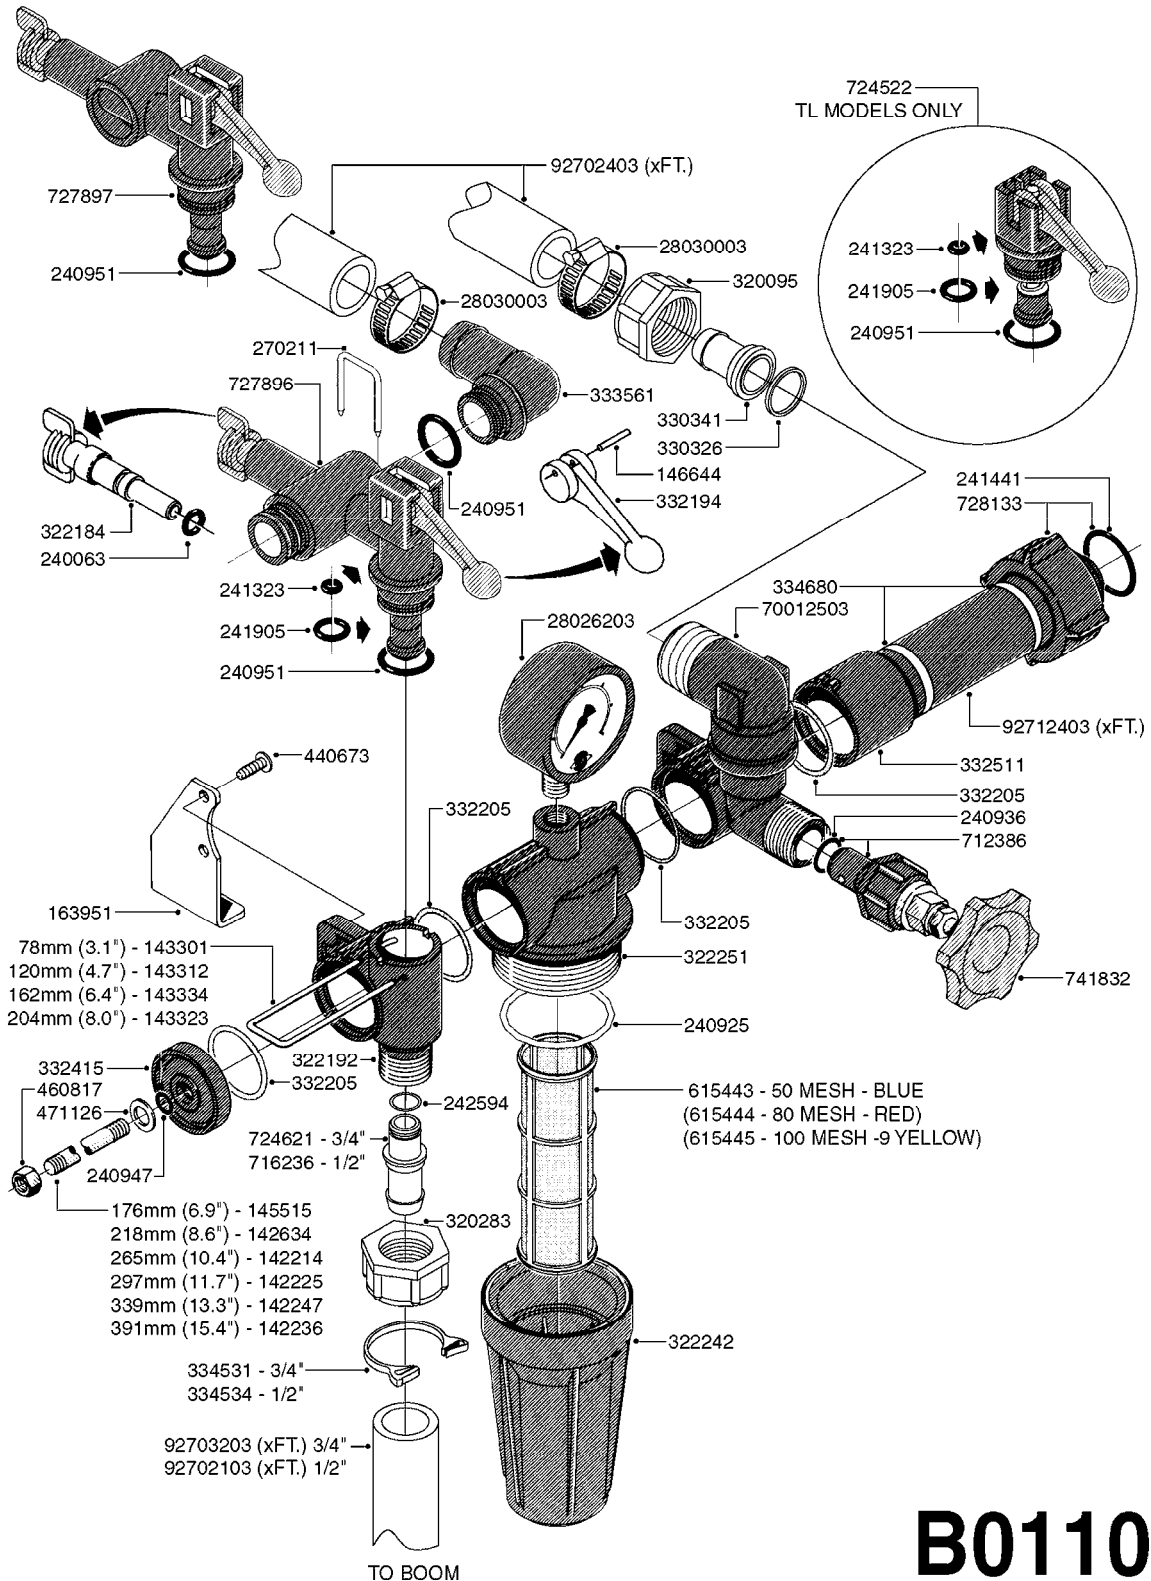

B0110

BK-180 BOOM VALVES-MAN.POST 00
B0110-HIN, 11:12:17

Page 1
Date 12.08.2020 8:33

parts-n°	order qty	description
142214	1	STUD BOLT - M8X265, 3 SECTION
142225	1	STUD BOLT 8 X 299 - 6 MODULS
142236	1	STUD BOLT 8 X 381 - 8 MODULS
142247	1	STUD BOLT 8 X 341 - 7 MODULS
142634	1	STUD BOLT M8 X 213 - 4 MODULS
143301	1	LOCK CLAMP 78 MM
143312	1	LOCK CLAMP 120 MM
143323	1	LOCK CLAMP 204 MM
143334	1	LOCK CLAMP 162 MM
145515	1	STUD BOLT M8 X 176MM
146644	1	PIN D3X19 STAINLESS
163951	1	MOUNT BRACKET FOR BK180 SECTIO
240063	1	O-RING D14.1/9.3 X 2.4
240925	1	O-RING D49.5X3 NITRIL
240936	1	O-RING D13.3X2.4 NITRIL
240947	1	O-RING D7.3X2.4 NITRIL
240951	1	O-RING D21.2X3 NITRIL
241323	1	O-RING D5.3X2.4 NITRIL
241441	1	O-RING D29.3X3
241905	1	O-RING 12,3X2,4 VITON DKR.1,05
242594	1	O-RING D14 X 1.78 SCH.70-EPDM
270211	1	FITT.DK S25 FORK L=37.5
320095	1	FITT.DK NUT 1" BSP
320283	1	FITT.DK NUT 3/4"BSP
322184	1	SCREW F.ADJUSTING CONST.PRESS.
322192	1	HOUSING F.DISTRIBUTOR
322242	1	FILTER BOWL / IN-LINE
322251	1	HOUSING F.FILTER MOUNT BK/EC
330326	1	O-RING D30/D24X2 F.1"NUT
330341	1	FITT.DK HB 1" F. 1" NUT
332194	1	DISTRIBUTION HANDLE
332205	1	O-RING D43/39XD2
332415	1	COVER
332511	1	FITT.DK END CAP 1"HB F.BK180
333561	1	FITT.DK ELB.1" EC RETURN
334531	1	CLAMP HOSE PLASTIC 3/4"
334534	1	CLAMP HOSE PLASTIC 1/2"
334680	1	CLAMP HOSE PLASTIC 1"
440673	1	SCREW F.PLASTIC 5X12 SS
460817	1	NUT HEX M8 STAINLESS DIN 934
471126	1	WASHER, M8, Ø16/ 8.4X 1.6, SS
615443	1	FILTER ELEM.50 MESH BLUE
615444	1	FILTER ELEM.80 MESH RED
615445	1	FILTER ELEM.100 MESH YELLOW
712386	1	PRESSURE REGULATOR COMPL. H-M
716236	1	FITT.DK HB 1/2" ASSY. F. 3/4"
724522	1	DISTR.OVER PART W.OUV PR 83 BK
724621	1	FITT.DK HB 3/4"ASSY F.3/4" NUT
727896	1	HOUSING UPPER F.CONST.PRESS.
727897	1	HOUSING UPPER PART END PC.BK92
728133	1	CONNECTING PART F.BK OPR.UNIT
741832	1	HANDLE REPLACEMENT F/330632
28026203	1	GAUGE 200PSI/BR,2.5"1/4BSP-BTM
28030003	1	CLAMP HOSE GEAR P1" 6716
70012503	1	HOUSING FOR HARDI-MATIC VALVE
92702103	1	HOSE R X1/2" X300PSI WP X0012"
92702403	1	HOSE PVC SUCT GRAY 1"
92703203	1	HOSE R X3/4" X300PSI WP X0012"
92712403	1	HOSE R X1" X300PSI WP X0012"