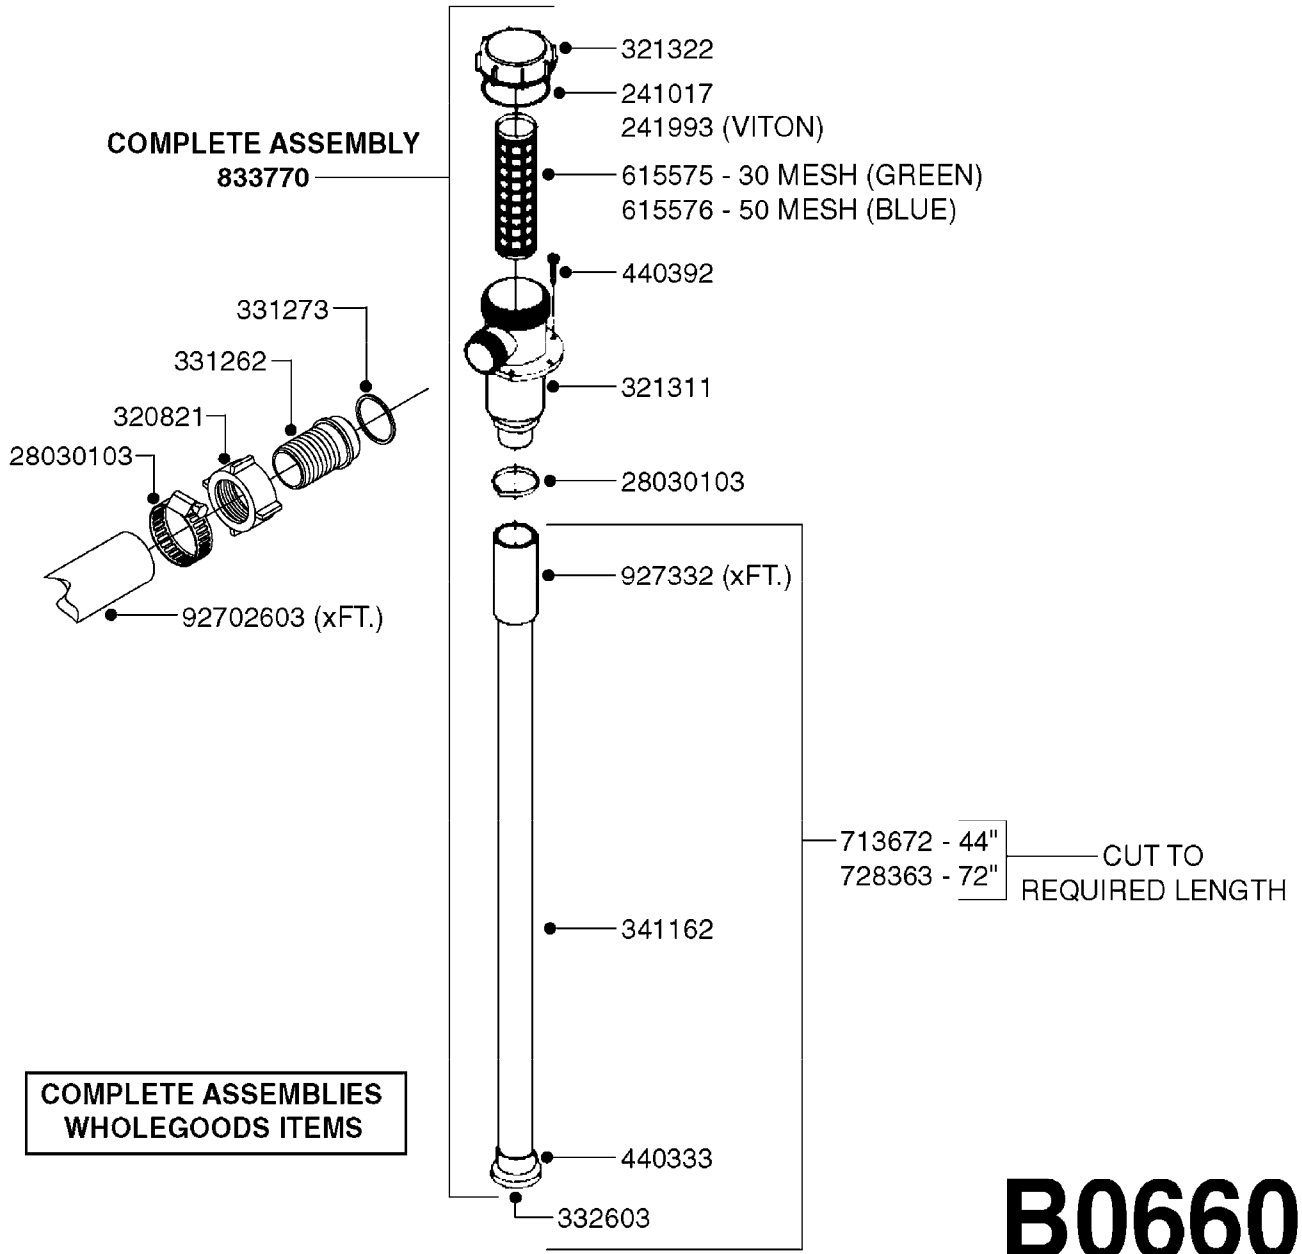

B0660

TOP SUCTION ASSEMBLY-SCREW CAP
B0660-HIN, 01:01:16

Page 1
Date 12.08.2020 8:33

parts-n°	order qty	description
241017	1	O-RING D74,5X3 NITRIL
241993	1	O-RING 74.5 X 3MM VIT/241017
320821	1	FITT.DK NUT 1-1/2" BSP
321311	1	FILTER BODY S 80 X 4
321322	1	SCREW CAP F. S80 X 4
331262	1	FITT.DK HB 1-1/2" F. 1-1/2"NUT
331273	1	O-RING D44/D38X2 F.1-1/2"
332603	1	CAP F. SUCTION TUBE
341162	1	SUCTION TUBE F.650
440333	1	SCREW 3.5 X 9.5 SS
440392	1	SCREW 6.3 X 25.0 DIN7981C TORX
615575	1	FILTER F.TOP SUCT.30 MESH GRN.
615576	1	FILTER F.TOP SUCT.50 MESH BLUE
713672	1	SUCTION TUBE L=44"
728363	1	SUCTION TUBE ASSY.L=72"
833770	1	TOP SUCTION KIT 300/500
927332	1	HOSE R X 28 BAR X 40MM X 0012"
28030103	1	CLAMP HOSE GEAR P5/4-S1.5"6724
92702603	1	HOSE PVC SUCT GRAY 1-1/2"