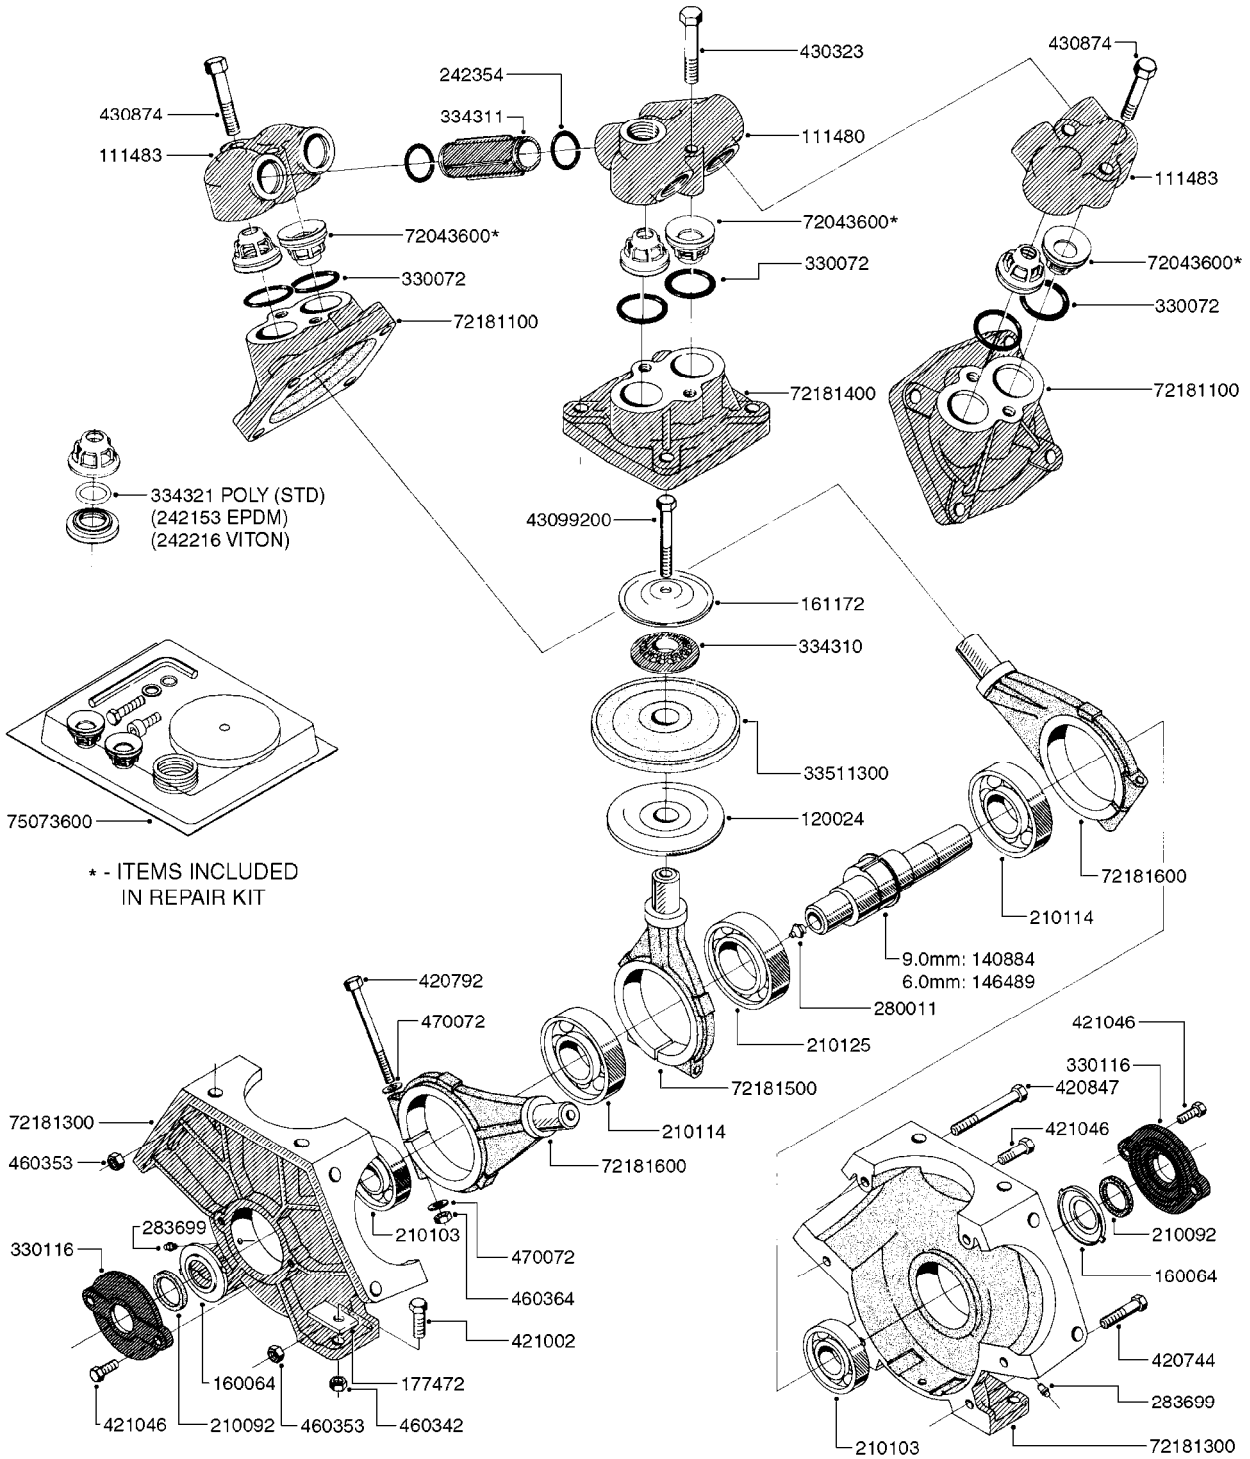

A0220

PUMP - 1302 W/ MOUNTING BASE
A0220-HIN, 27:04:17

Page 1

Date 12.08.2020 8:33

parts-n°	order qty	description
111480	1	VALVE HEAD 1302 CENTER
111483	1	VALVE HEAD SIDE 1302
120024	1	DIAPHRAGM BACK DISC 1200-1300
140884	1	CRANK SHAFT MODEL 1300-9
146489	1	CRANK SHAFT MODEL 1302-6MM
160064	1	DUST PLATE
161172	1	DIAPHRAGM DISC F. 1203/1303
177472	1	BRACKET 25 X 5
210092	1	SEAL FELT D43/30X5
210103	1	BEARING BALL 6306
210114	1	BEARING BALL 6308
210125	1	BEARING BALL 6210
242153	1	O-RING D26X4 EPDM
242216	1	O-RING VITON F/1202/1302/462
242354	1	O-RING D32.2X3.0 VITON
280011	1	GREASE NIPPLE 1/8" SAE H TR
283699	1	GREASE NIPPLE M6X1
330072	1	O-RING D53.5/D45.5X4
330116	1	SEAL RETAINER, MODEL 1300
334310	1	NYLON WASHER 1202/1302/462
334311	1	CONNECTION PIPE INLET MOD.1302
334321	1	O-RING POLY. 34.0x26.0x4.0
420081	1	BOLT HEX 8.8 DEL 3/8"X40MM
420162	1	BOLT HEX 8.8 DEL 3/8"X15MM
420346	1	BOLT HEX 8.8 DEL 3/8"X 25MM
420357	1	BOLT HEX 8.8 RAW 3/8"X85MM
420803	1	BOLT HEX 8.8 DEL M8X90
421002	1	BOLT HEX 8.8 DEL M10X30 FT DIN933
421259	1	BOLT HEX UNC7/16"x2.25" 18-8SS
430323	1	BOLT HEX 8.8 DEL M12X60
430404	1	BOLT HEX 8.8 DEL M12X50
430874	1	SCREW SET 8.8 DEL M12X70 FT
460062	1	NUT HEX 3/8" GALV.
460342	1	NUT HEX M10 DEL DIN934
460364	1	NUT HU M8 A2 SS DIN934
460386	1	NUT HEX M12X1.75
470072	1	WASHER D15/D8X.5 LOCK
33511300	1	DIAPHRAGM 1202-1303 POLY 2006
72043600	1	VALVE FOR 462/463
72181100	1	DIAPHRAGM COVER 1203/1303+BLTS
72181300	1	PUMP CASTING 1300 RED W/BOLTS
72181400	1	DIAPHRAGM COVER 1303 W/BOLTS
72181500	1	CONNECTING ROD, CENTER 1303
72181600	1	CONNECTING ROD, SIDE MOD.1300
75073500	1	PUMP KIT 1300/1302 "06"