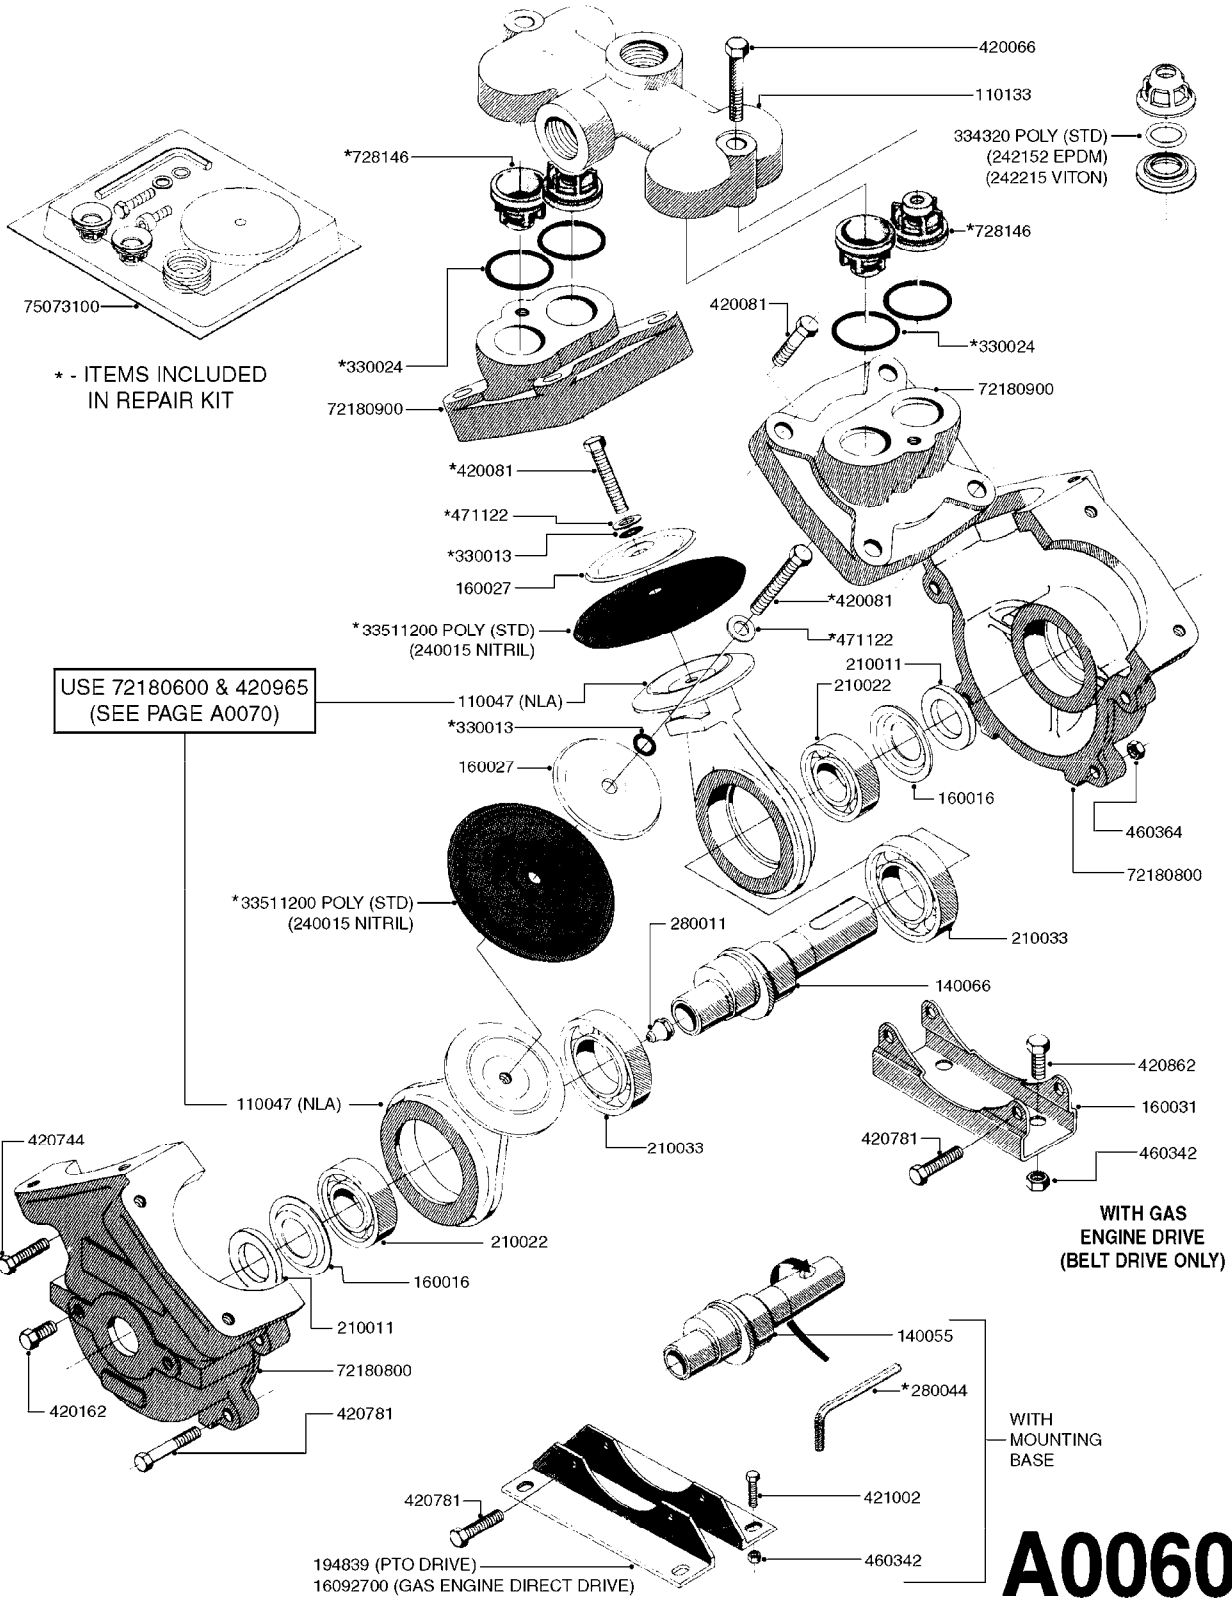

PUMP - 600
A0060-HIN, 01:01:16

Page 1
Date 12.08.2020 8:33

parts-n°	order qty	description
110047	1	CONN.ROD MOD.500-600 72180600
110133	1	VALVE CHAMBER MOD 600 PAINTED
140055	1	CRANK SHAFT, MODEL 600
140066	1	CRANK SHAFT, MODEL 600/4
160016	1	DUST PLATE
160027	1	DIAPHRAGM UPPER DISC 500-600
160031	1	BASE PLATE MODEL 500-600
194839	1	ANGLE IRON FOOT, M 500-600 RED
210011	1	SEAL FELT D39/23 X 4
210022	1	BEARING BALL 6205
210033	1	BEARING BALL 6007
240015	1	DIAPHRAGM MODEL 500-600 NITRIL
242152	1	O-RING D18.2X3 EPDM
242215	1	O-RING D18X3 VITON
280011	1	GREASE NIPPLE 1/8" SAE H TR
280044	1	KEY HEXAGON W6 3/16"
330013	1	O-RING 2.5 X 10 PUR
330024	1	O-RING D41,1/D34.5 X 3,5
334320	1	O-RING D18X3 POLYURETHANE
420066	1	BOLT HEX 8.8 DEL 3/8"X50MM
420081	1	BOLT HEX 8.8 DEL 3/8"X40MM
420162	1	BOLT HEX 8.8 DEL 3/8"x15MM
420744	1	BOLT HEX 8.8 DEL M8X40
420781	1	BOLT HEX 8.8 DEL M8X50
420862	1	BOLT HEX 8.8 DEL M10X16 FT
420965	1	M10X40 MACHINE SCREW STAINLESS
421002	1	BOLT HEX 8.8 DEL M10X30 FT DIN933
460342	1	NUT HEX M10 DEL DIN934
460364	1	NUT HU M8 A2 SS DIN934
471122	1	WASHER, M10, Ø20/10.5X 2.0, SS
728146	1	VALVE FOR 361(726890/707932)
16092700	1	PUMP MOUNT PLATE TALL 500/600
33511200	1	DIAPHRAGM 500-603 PUR 2006
72180600	1	CONNECTING ROD FOR 503-603 M10
72180800	1	PUMP HOUSING 603 RED W/BOLTS
72180900	1	DIAPHRAGM COVER MOD. 600
75073100	1	PUMP KIT 600 "06"