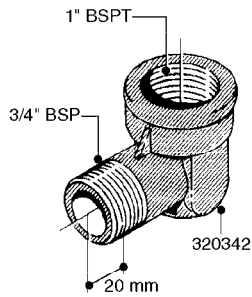

L0020

FITTINGS-T-PIECES, CAPS & ELBOWS
L0020-HIN, 01:01:16

Page 1
Date 12.08.2020 8:34

parts-n°	order qty	description
10053603	1	FITT. CAPNUT 2"BSP 5601
10194303	1	CAP BLANK 1 1/2 MCPHEE 210060
320047	1	FITT.DK CAPNUT 1/2" BSP
320106	1	FITT.DK CAPNUT 1" BSP
320272	1	FITT.DK CAPNUT 3/8" BSP
320316	1	FITT.DK TEE 3/4" X3/4" X1"BSP
320331	1	FITT.DK TEE 1" - 1" - 3/4" BSP
320342	1	FITT.DK EL 3/4"M X 1"F BSP
320563	1	FITT.DK 3 WAY 1/2" 110 DEG.
320677	1	NO LONGER AVAILABLE
320961	1	FITT.DK CAPNUT 1-1/2" BSP
321053	1	FITT.DK TEE 1/2 X1/2 X1/2" BSP
322072	1	FITT.DK TEE 3/8'X3/8'X3/8' BSP
322095	1	FITT.DK TEE 1-1/2 X1-1/4 X3/4" BSP
322138	1	FITT.DK ELB 1"M X 1"F BSP
330013	1	O-RING 2.5 X 10 PUR
330212	1	O-RING D19/D14X2.4 F.1/2"NUT
330326	1	O-RING D30/D24X2 F.1"NUT
331273	1	O-RING D44/D38X2 F.1-1/2"