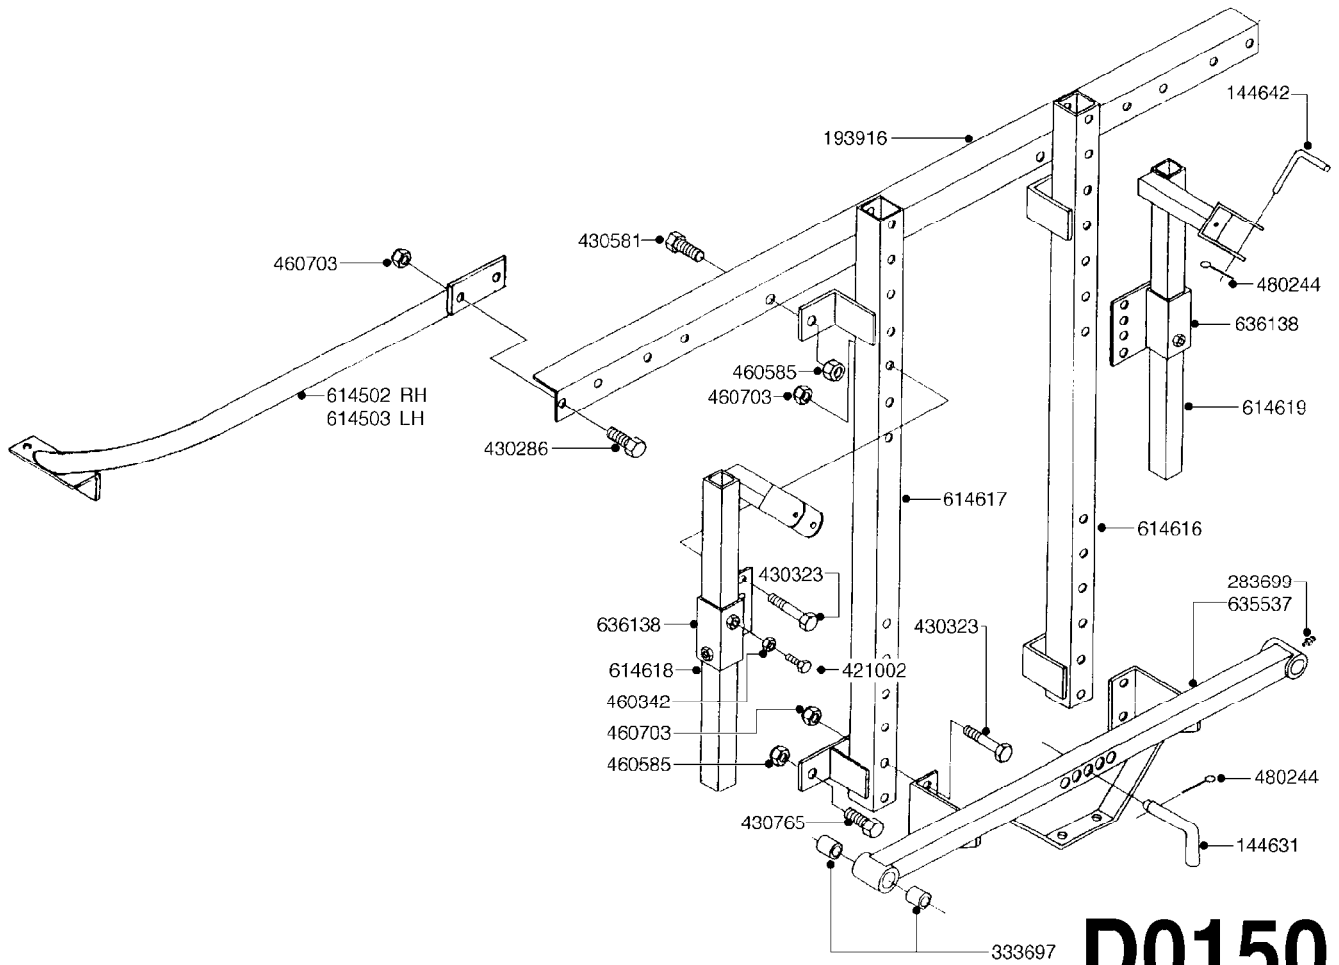

BOOM - MB H-FRAME ML-TRAILER
D0150-HIN, 01:01:16

Page	0
Date	12.08.2020 8:33

D0150