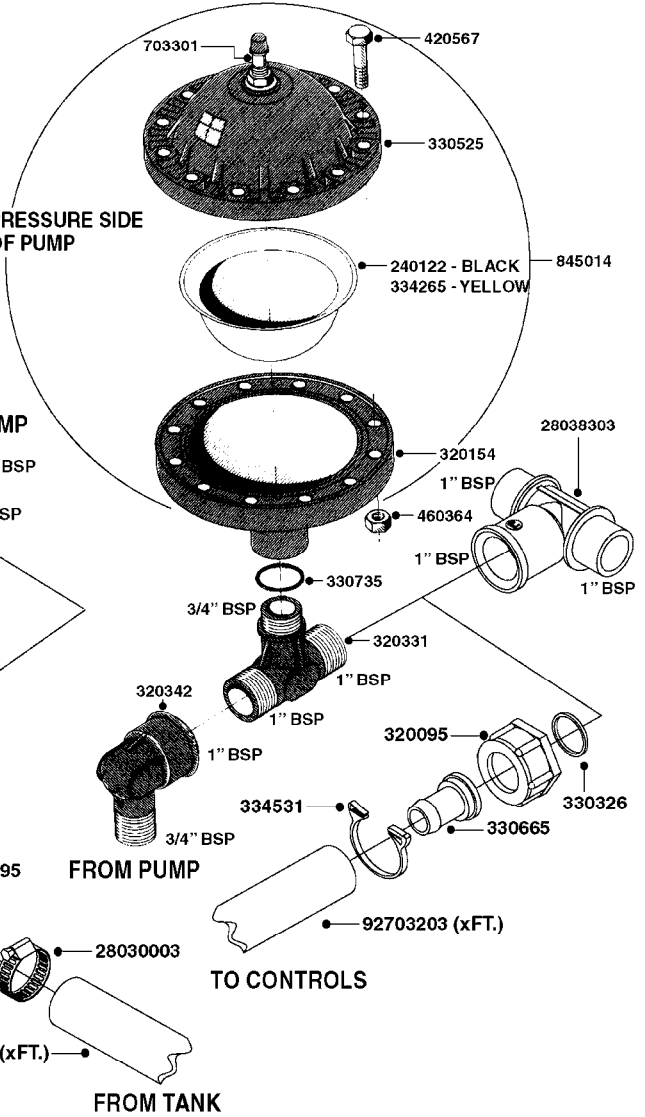

PRESSURE SIDE OF PUMP