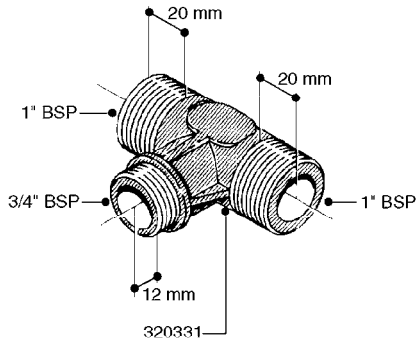

L0020

FITTINGS-T-PIECES, CAPS & ELBOWS
L0020-HIN, 01:01:16

Page 1
Date 12.08.2020 8:34

parts-n°	order qty	description
10053603	1	FITT. CAPNUT 2"BSP 5601
10194303	1	CAP BLANK 1 1/2 MCPHEE 210060
320047	1	FITT.DK CAPNUT 1/2" BSP
320106	1	FITT.DK CAPNUT 1" BSP
320272	1	FITT.DK CAPNUT 3/8" BSP
320316	1	FITT.DK TEE 3/4" X3/4" X1"BSP
320331	1	FITT.DK TEE 1" - 1" - 3/4" BSP
320342	1	FITT.DK EL 3/4"M X 1"F BSP
320563	1	FITT.DK 3 WAY 1/2" 110 DEG.
320677	1	NO LONGER AVAILABLE
320961	1	FITT.DK CAPNUT 1-1/2" BSP
321053	1	FITT.DK TEE 1/2 X1/2 X1/2" BSP
322072	1	FITT.DK TEE 3/8'X3/8'X3/8' BSP
322095	1	FITT.DK TEE 1-1/2 X1-1/4 X3/4" BSP
322138	1	FITT.DK ELB 1"M X 1"F BSP
330013	1	O-RING 2.5 X 10 PUR
330212	1	O-RING D19/D14X2.4 F.1/2"NUT
330326	1	O-RING D30/D24X2 F.1"NUT
331273	1	O-RING D44/D38X2 F.1-1/2"