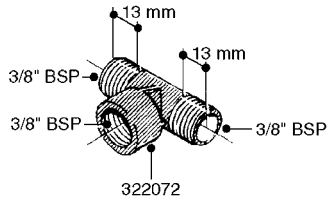

L0020

FITTINGS-T-PIECES, CAPS & ELBOWS
L0020-HIN, 01:01:16

Page 1
Date 12.08.2020 8:34

parts-n°	order qty	description
10053603	1	FITT. CAPNUT 2"BSP 5601
10194303	1	CAP BLANK 1 1/2 MCPHEE 210060
320047	1	FITT.DK CAPNUT 1/2" BSP
320106	1	FITT.DK CAPNUT 1" BSP
320272	1	FITT.DK CAPNUT 3/8" BSP
320316	1	FITT.DK TEE 3/4" X3/4" X1"BSP
320331	1	FITT.DK TEE 1" - 1" - 3/4" BSP
320342	1	FITT.DK EL 3/4"M X 1"F BSP
320563	1	FITT.DK 3 WAY 1/2" 110 DEG.
320677	1	NO LONGER AVAILABLE
320961	1	FITT.DK CAPNUT 1-1/2" BSP
321053	1	FITT.DK TEE 1/2 X1/2 X1/2" BSP
322072	1	FITT.DK TEE 3/8'X3/8'X3/8' BSP
322095	1	FITT.DK TEE 1-1/2 X1-1/4 X3/4" BSP
322138	1	FITT.DK ELB 1"M X 1"F BSP
330013	1	O-RING 2.5 X 10 PUR
330212	1	O-RING D19/D14X2.4 F.1/2"NUT
330326	1	O-RING D30/D24X2 F.1"NUT
331273	1	O-RING D44/D38X2 F.1-1/2"