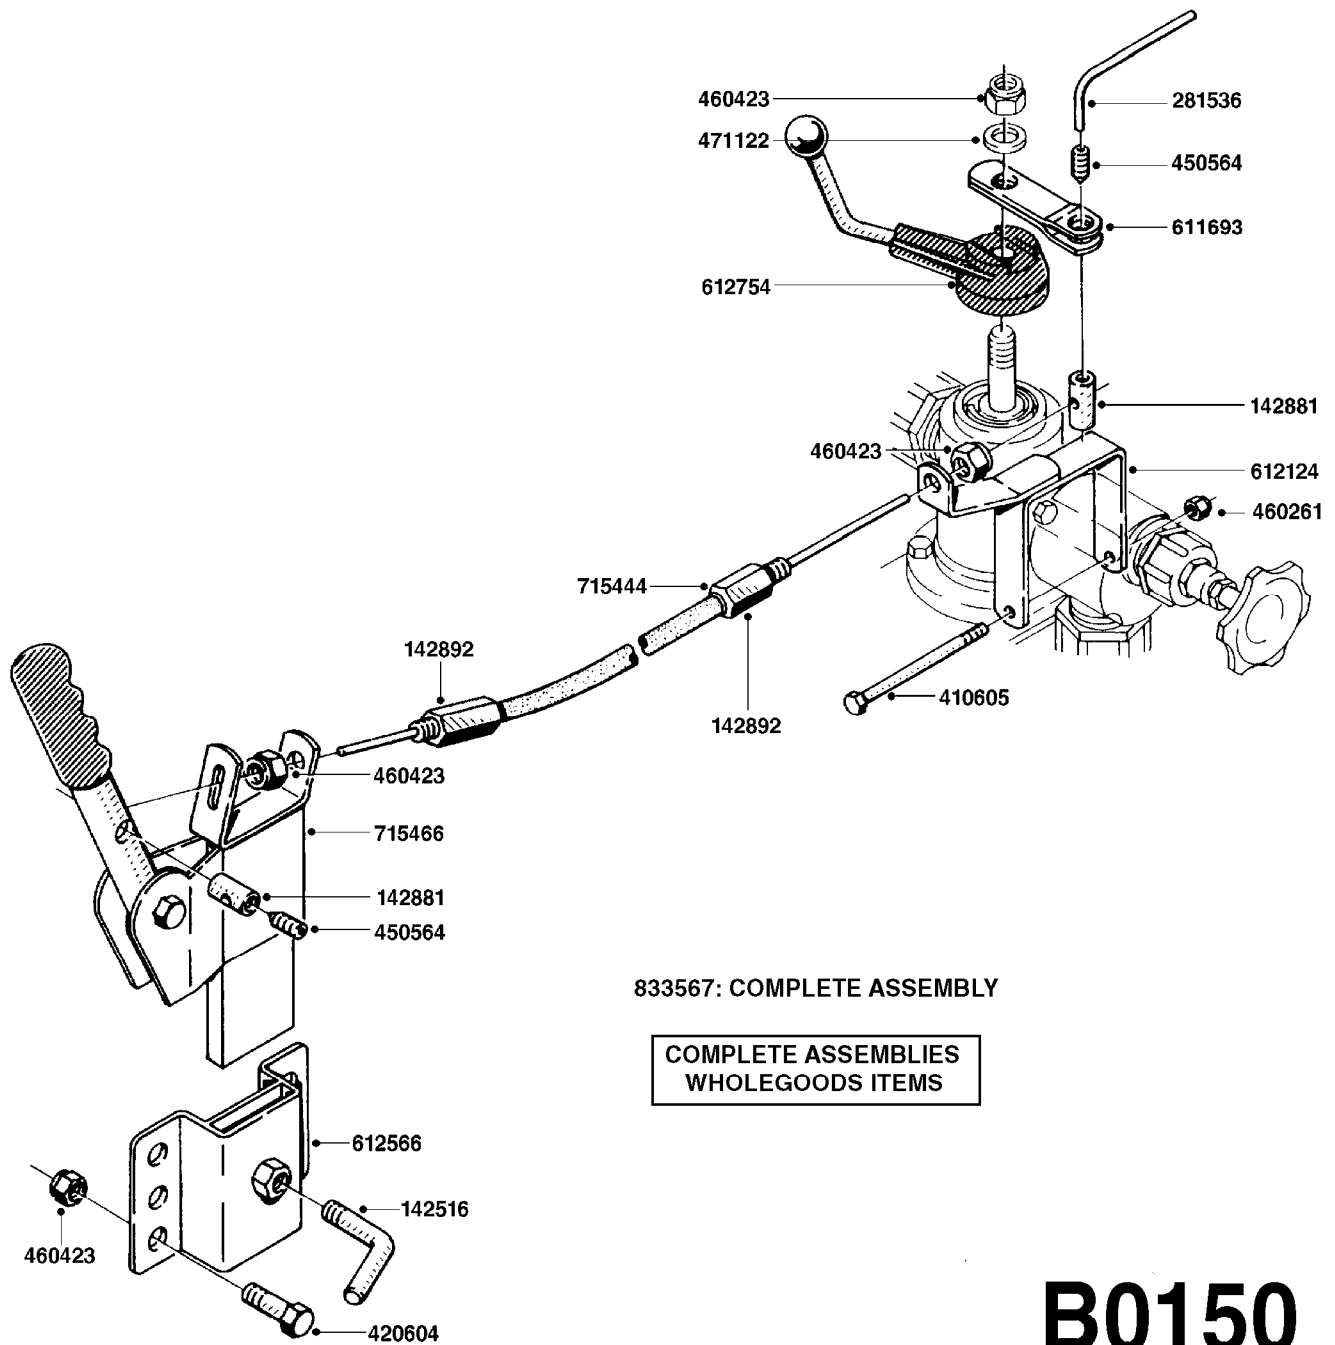

BK-180 REMOTE CONTROL CABLE
B0150-HIN, 01:01:16

Page 1
Date 12.08.2020 8:33

parts-n°	order qty	description
142516	1	SCREW SET M10 BENT F. LOCKING
142881	1	WIRE HOLDER FOR REMOTE CONTROL
142892	1	END NIPPLE F.REMOTE CABLE
281536	1	ALLEN WRENCH 3MM
410605	1	BOLT HEX 8.8 DEL M6X80
420604	1	BOLT HEX 8.8 DEL M10X25 FT DIN933
450564	1	SCREW M6X12 ALLEN
460261	1	NUT HEX M6X1.00 LOCK DIN985 A2 SS
460423	1	NUT HEX M10X1.50 LOCK DIN985A2 SS
471122	1	WASHER, M10, Ø20/10.5X 2.0, SS
611693	1	ARM FOR REMOTE CONTROL BK180
612124	1	BRACKET FOR OP.UNIT F REM.CTR
612566	1	MOUNT BRACKET F.FAN CABLE ASSY
612754	1	HANDLE FOR REMOTE CONTROL
715444	1	REMOTE CONTROL CABLE L=2000
715466	1	MOUNTING PLATE
833567	1	REMOTE CONTROL ON/OFF BK 180