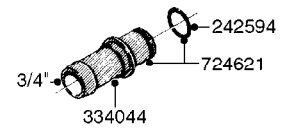

L0010

parts-n°	order qty	description
240085	1	O-RING D13,1/8,3X02,4 NITRIL
241441	1	O-RING D29.3X3
242594	1	O-RING D14 X 1.78 SCH.70-EPDM
320084	1	FITT.DK NUT 1/2" BSP
320095	1	FITT.DK NUT 1" BSP
320117	1	FITT.DK CONN.1/2"BSP F. 1" CAP
320187	1	FITT.DK CAP 3/8" BSP BLACK
320283	1	FITT.DK NUT 3/4"BSP
320821	1	FITT.DK NUT 1-1/2" BSP
321495	1	FITT.DK REDUC 1/4'BSP F.3/4'NT
321576	1	FITT.DK CONN 1/2"BSP F.3/4"NUT
330013	1	O-RING 2.5 X 10 PUR
330212	1	O-RING D19/D14X2.4 F.1/2"NUT
330326	1	O-RING D30/D24X2 F.1"NUT
330341	1	FITT.DK HB 1" F. 1" NUT
330595	1	O-RING D24.6/D20X2.1 -3/4"
330665	1	FITT.DK HB 3/4"F.1" NUT
330676	1	FITT.DK HB 3/8" F. 1/2" NUT
330687	1	FITT.DK HB 1/2" F. 1/2" NUT
330691	1	FITT.DK HB 3/4'F.3/4' NUT
330783	1	FITT.DK HB 3/8"F.3/8" NUT
331262	1	FITT.DK HB 1-1/2" F. 1-1/2"NUT
331273	1	O-RING D44/D38X2 F.1-1/2"
331446	1	FITT.DK HB 1" F.1-1/2" NUT
331807	1	FITT.DK HB 5/16" F.3/8" NUT
332286	1	FITT.DK HB 1/2" F. 3/4" NUT
332905	1	FITT.DK HB 1/2" F. 3/4" CAP
332927	1	FITT.DK PLUG F. NOZZLE TUBE
333292	1	FITT.DK HB 1"O'RING F.1-1/2"
333664	1	FITT.DK HB 5/16' F. 1/2' NUT
334044	1	FITT.DK HB 3/4' F. 3/4' CAP
334059	1	FITT.DK EL 1" 110 DEG.F.1-1/2"
334123	1	FITT.DK HB 1-1/4"O-RNG F.1-1/2"
334150	1	FITT.DK HB 1-1/4" 110 F.1-1/2"
390542	1	PLUG WASHER FOR 3/4'CAP NUT
716236	1	FITT.DK HB 1/2" ASSY. F. 3/4"
716413	1	FITT.DK PLUG ASSY. F.NOZ TUBE
717426	1	FITT.DK REDUC 1/4"BSP F.3/4"N
720856	1	FITT.DK 1/2'BSP ASSY.F.3/4'NUT
724621	1	FITT.DK HB 3/4"ASSY F.3/4" NUT