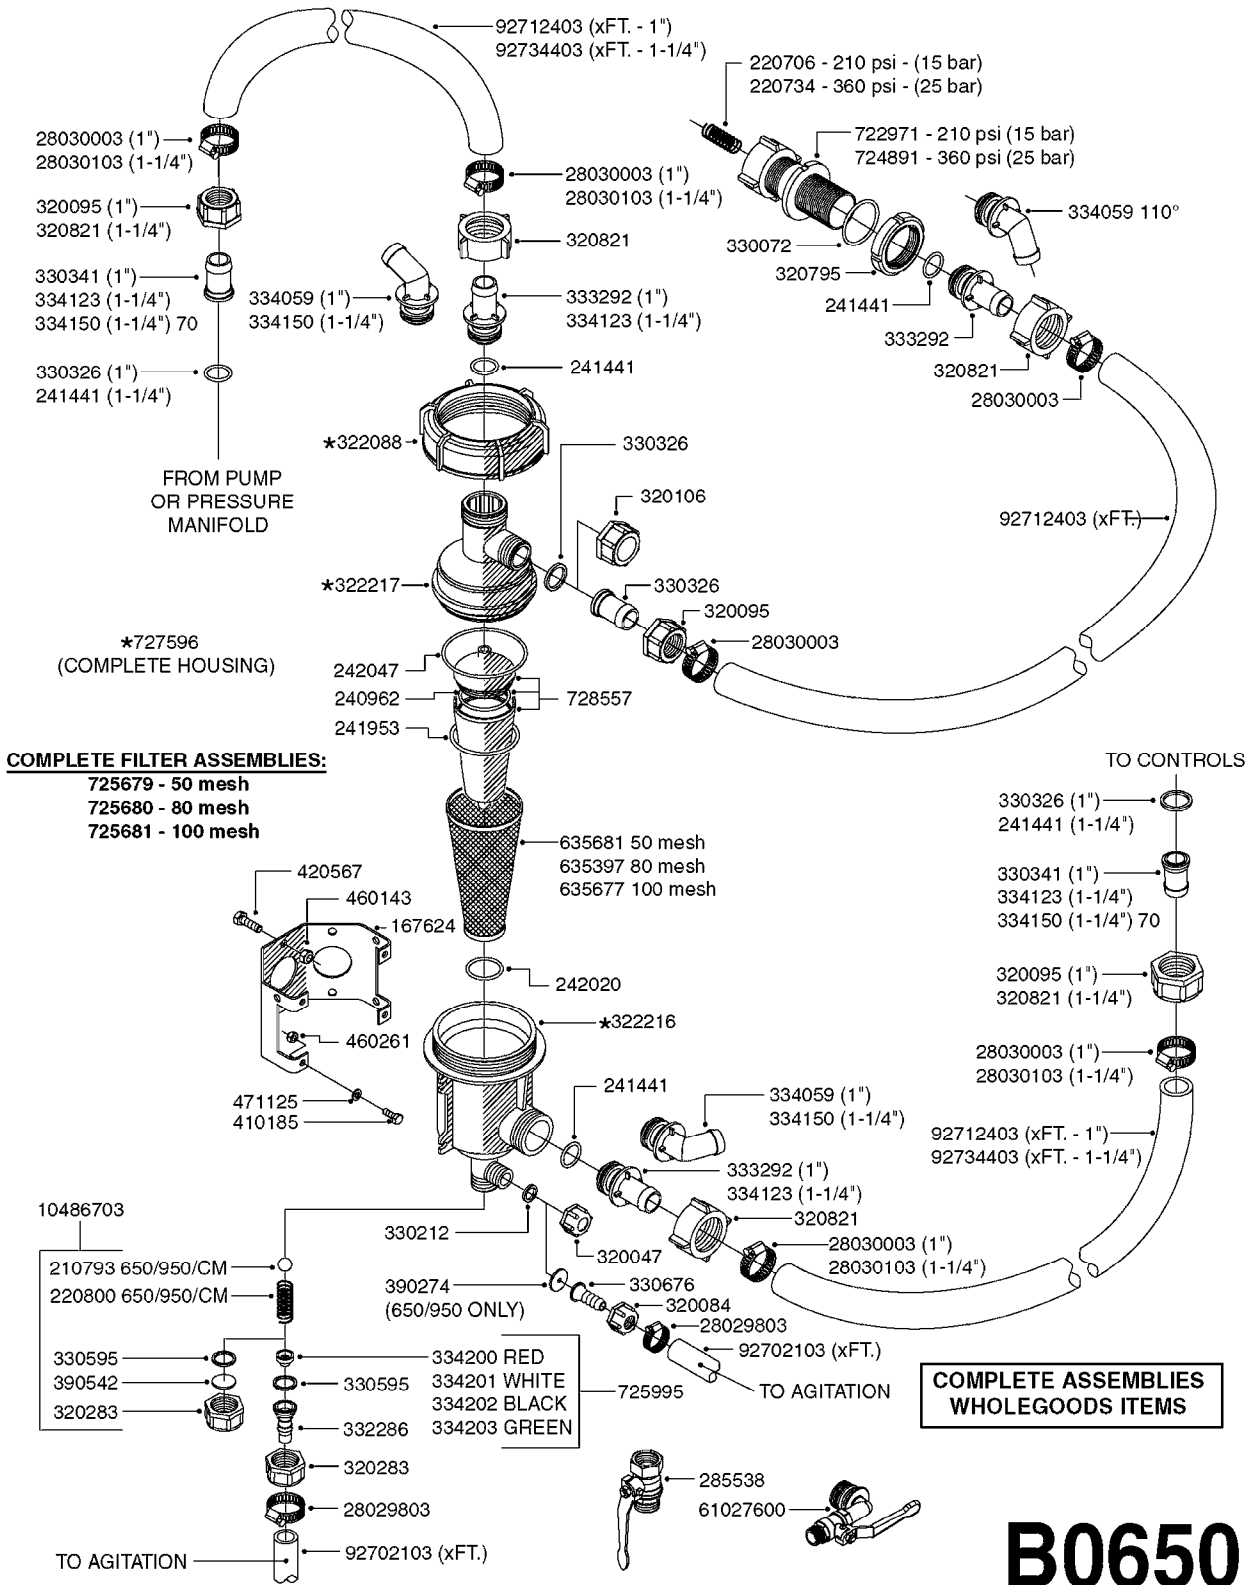

B0650

SELF CLEANING FILTER-SCREW TOP
B0650-HIN, 01:01:16

Page 1
Date 12.08.2020 8:33

parts-n°	order qty	description
10486703	1	KIT F.UPDATING SCF
167624	1	MOUNT BRACKET F. SCF
210793	1	BALL F.SCF
220706	1	SPRING SCF 12 BAR
220734	1	SPRING SCF 25 BAR
220800	1	SPRING F.SCF
240962	1	O-RING D57,2X3 NITRIL
241441	1	O-RING D29.3X3
241953	1	O-RING D73,03X3,53 VITON
242020	1	O-RING 39.2 X 3 VITON
242047	1	O-RING 89.5 X 3.0 VITON
28029803	1	CLAMP HOSE GEAR P1/2" 6708
28030003	1	CLAMP HOSE GEAR P1" 6716
28030103	1	CLAMP HOSE GEAR P5/4-S1.5"6724
285538	1	BALL VALVE 3/4" BSP
320047	1	FITT.DK CAPNUT 1/2" BSP
320084	1	FITT.DK NUT 1/2" BSP
320095	1	FITT.DK NUT 1" BSP
320106	1	FITT.DK CAPNUT 1" BSP
320283	1	FITT.DK NUT 3/4"BSP
320795	1	FITT.DK NUT 1-1/2" BSP JAMB
320821	1	FITT.DK NUT 1-1/2" BSP
322088	1	NUT LARGE F.SCF BODY
322216	1	SCF HOUSING (THREADED) F.GROVE
322217	1	SCF TOP (THREADED) W/GROVE
330072	1	O-RING D53.5/D45.5X4
330212	1	O-RING D19/D14X2.4 F.1/2"NUT
330326	1	O-RING D30/D24X2 F.1"NUT
330341	1	FITT.DK HB 1" F. 1" NUT
330595	1	O-RING D24.6/D20X2.1 -3/4"
330676	1	FITT.DK HB 3/8" F. 1/2" NUT
332286	1	FITT.DK HB 1/2" F. 3/4" NUT
333292	1	FITT.DK HB 1"O'RING F.1-1/2"
334059	1	FITT.DK EL 1" 110 DEG.F.1-1/2"
334123	1	FITT.DK HB 1-1/4"O-RNG F.1-1/2"
334150	1	FITT.DK HB 1-1/4" 110 F.1-1/2"
334200	1	ORFICE 3MM FOR SCF RED
334201	1	ORFICE 4MM FOR SCF WHITE
334202	1	ORFICE 5MM FOR SCF BLACK
334203	1	ORFICE 6MM FOR SCF GREEN
390274	1	ORIFICE ID4.0/18/1.5
390542	1	PLUG WASHER FOR 3/4'CAP NUT
410185	1	BOLT HEX 8.8 DEL M6X16
420567	1	BOLT HEX 8.8 DEL M8X30 FT
460143	1	LOCK NUT M8 SST A2 DIN985
460261	1	NUT HEX M6X1.00 LOCK DIN985 A2 SS
471125	1	WASHER M6U 6.4X14X1.2,A2 SS
61027600	1	VALVE 1/2"BSP ASSY S5390
635397	1	SCREEN SCF 80 MESH
635677	1	SCREEN SCF 100 MESH
635681	1	SCREEN SCF 50 MESH
722971	1	SAFETY VALVE SCF 217PSI (15BAR)
724891	1	SAFETY VALVE SCF 25 BAR
725679	1	SCF ASSY.50 W/THREADED TOP CAP
725680	1	SCF ASSY.80 W/THREADED TOP CAP
725681	1	SCF ASSY.100 W/THREADED CAP
725995	1	BAG FOR SCF
727596	1	SCF HOUSING COMPLETE
728557	1	CONE F.SCF RED
92702103	1	HOSE R X1/2" X300PSI WP X0012"
92712403	1	HOSE R X1" X300PSI WP X0012"