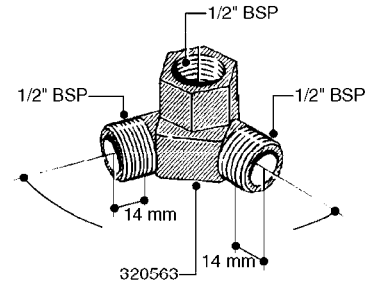

L0020

FITTINGS-T-PIECES, CAPS & ELBOWS
L0020-HIN, 01:01:16

Page 1
Date 12.08.2020 8:34

parts-n°	order qty	description
10053603	1	FITT. CAPNUT 2"BSP 5601
10194303	1	CAP BLANK 1 1/2 MCPHEE 210060
320047	1	FITT.DK CAPNUT 1/2" BSP
320106	1	FITT.DK CAPNUT 1" BSP
320272	1	FITT.DK CAPNUT 3/8" BSP
320316	1	FITT.DK TEE 3/4" X3/4" X1"BSP
320331	1	FITT.DK TEE 1" - 1" - 3/4" BSP
320342	1	FITT.DK EL 3/4"M X 1"F BSP
320563	1	FITT.DK 3 WAY 1/2" 110 DEG.
320677	1	NO LONGER AVAILABLE
320961	1	FITT.DK CAPNUT 1-1/2" BSP
321053	1	FITT.DK TEE 1/2 X1/2 X1/2" BSP
322072	1	FITT.DK TEE 3/8'X3/8'X3/8' BSP
322095	1	FITT.DK TEE 1-1/2 X1-1/4 X3/4" BSP
322138	1	FITT.DK ELB 1"M X 1"F BSP
330013	1	O-RING 2.5 X 10 PUR
330212	1	O-RING D19/D14X2.4 F.1/2"NUT
330326	1	O-RING D30/D24X2 F.1"NUT
331273	1	O-RING D44/D38X2 F.1-1/2"