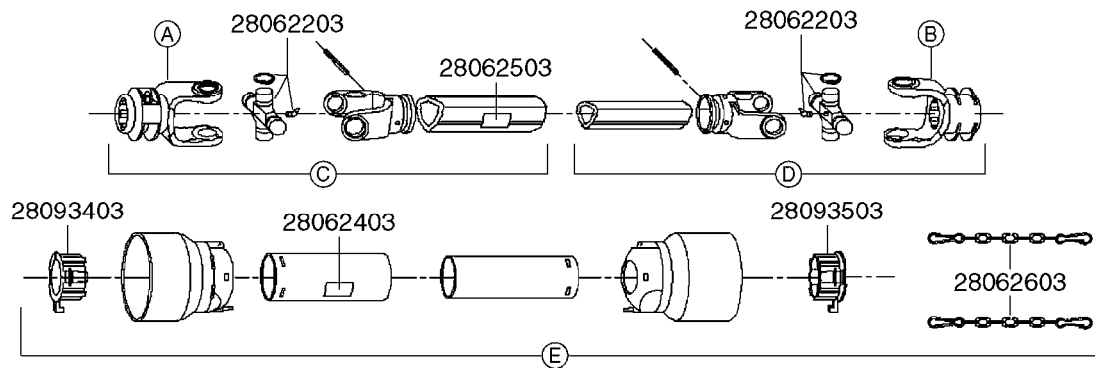

* Changed in 2016 from 100 series to G-Series (see page A0600).

A520

PTO SHAFTS - BONDIOLI CENT.
A0520-HIN, 23:10:18

Page 1
Date 12.08.2020 8:33

parts-n°	order qty	description
289042	1	UNIV. JOINT 22x54mm
421024	1	BOLT HEX 8.8 DEL M8X60
450015	1	SCREW ALLAN 3/8'X5/8' BLACK
460143	1	LOCK NUT M8 SST A2 DIN985
28009803	1	PTO PIN TUBE RETAINER OUTER
28009903	1	PTO TUBE RETAINER INNER
28010103	1	PTO YOKE F.INNER TUBE CV PTO
28021403	1	PTO 1"STR/1-3/8" 6SPL B&P
28021503	1	PTO 1"STR/1-3/8" 21SPL B&P
28021603	1	PTO 1"STR/1-3/4" 20SPL B&P
28027903	1	PTO BALL LOCK.KIT F.1-3/8 YOKE
28040503	1	UNIV. JOINT 27x74.6mm
28040703	1	SAFETY CHAIN F.CV BLACK PTO
28041803	1	DECAL DANGER GUARD MISSING
28041903	1	DECAL DANGER ROT.DRIVELINE
28056703	1	PTO YOKE #1 1-3/8" X 6 SPLINE
28056803	1	PTO YOKE #1 1-3/8" X 21 SPLINE
28056903	1	PTO YOKE #4 1-3/4" X 20 SPLINE
28057003	1	PTO TUBE YOKE #1-G1 OUTER
28057103	1	PTO TUBE YOKE #4-G4 OUTER
28057203	1	PTO PIN TUBE RETAINER OUTER
28057303	1	PTO TUBE OUTER #1 745MM
28057403	1	PTO TUBE OUTER #4 720MM
28057503	1	PTO TUBE INNER #1 745MM
28057603	1	PTO TUBE INNER #4 720MM
28057703	1	PTO TUBE RETAINER INNER
28057803	1	PTO TUBE YOKE #1 Ø=1"
28057903	1	PTO TUBE YOKE #4 Ø=1"
28058003	1	PTO HALF SAFETY SHIELD OUTER
28058103	1	PTO HALF SAFETY SHIELD OUTER
28058203	1	PTO HALF SAFETY SHIELD INNER
28058303	1	PTO HALF SAFETY SHIELD INNER
28058403	1	PTO BALL LOCK.KIT F.1-3/4 YOKE
28058503	1	PTO TUBE YOKE #1-G1 INNER