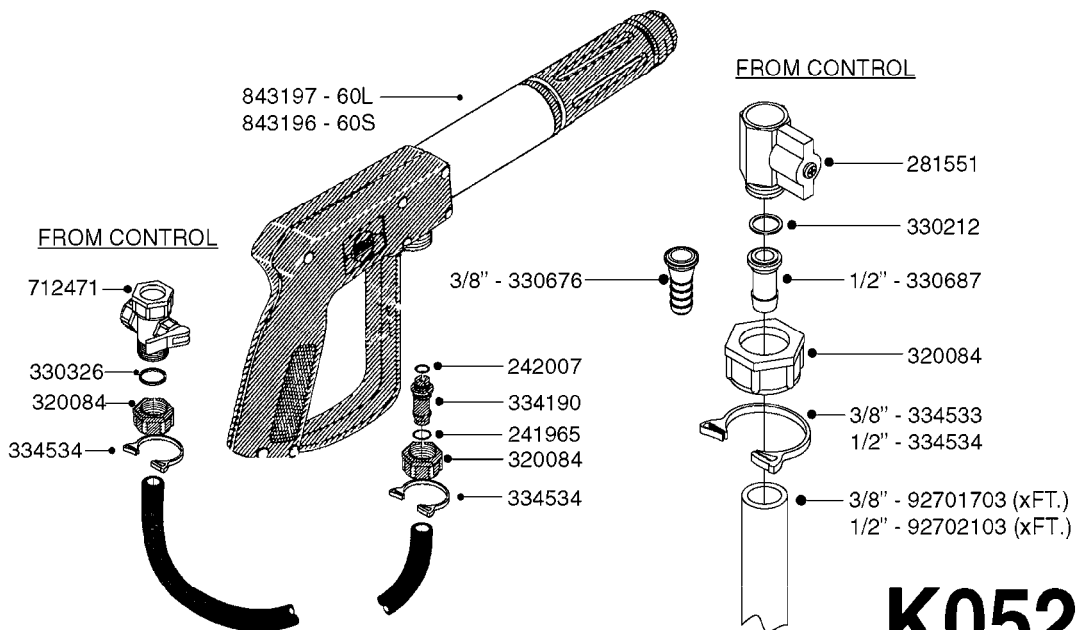

K0520

HOSE WRAPS
K0520-HIN, 05:12:19

Page 1
Date 12.08.2020 8:34

parts-n°	order qty	description
241965	1	O-RING Ø12.1 X 1.6 NITRILE
242007	1	O-RING Ø9.1 X 1.6 NITRILE
281551	1	BALL VALVE 1/2"
320084	1	FITT.DK NUT 1/2" BSP
330212	1	O-RING D19/D14X2.4 F.1/2"NUT
330326	1	O-RING D30/D24X2 F.1"NUT
330676	1	FITT.DK HB 3/8" F. 1/2" NUT
330687	1	FITT.DK HB 1/2" F. 1/2" NUT
334190	1	FITT.DK HB 1/2' F. PISTOL 60S
334533	1	CLAMP HOSE PLASTIC 3/8"
334534	1	CLAMP HOSE PLASTIC 1/2"
636223	1	POST 12 VOLT TR30
712471	1	AGITATION VALVE ASSY. ON/OFF
843196	1	SPRAY GUN KIT TYPE 60 SHORT
843197	1	HANDGUN KIT TYPE 60 LONG
10013403	1	BOLT HEX 3/8-16X1 1/4 HCS Z5
10013503	1	NUT HEX NC 3/8"
10178903	1	WRAP HOSE SIDE MOUNT PLATE
10179003	1	WRAP HOSE BOTTOM PLATE MOUNT
10179403	1	WRAP WELDMENT FOR HI101789
10179503	1	WRAP WELDMENT FOR HI101790
10225603	1	BKT.FOR HOSE WRAP MOUNT NL NK
10225703	1	WRAP HOSE BDL.BOTTOM PLATE
92701703	1	HOSE R X3/8" X300PSI WP X0012"
92702103	1	HOSE R X1/2" X300PSI WP X0012"