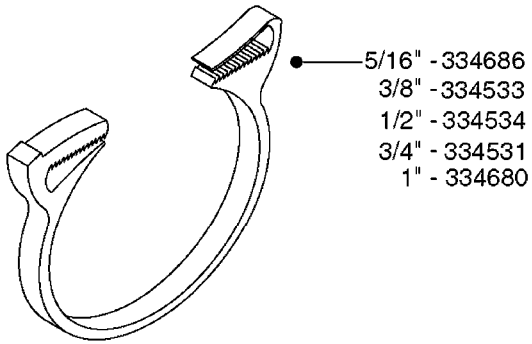

I.D.	PART # (ONE FOOT)	
3/8" 1/2" 3/4" 1" 1-1/4" 1-1/2"	92701703 92702103 92703203 92712403 92734403 92736503	 <p>RUBBER HOSE</p>
5/16" 3/8" 1/4" 1/2" 3/4"	927281 927284 927268 927269 927270	 <p>PVC HOSE</p>
1" 1-1/4" 1-1/2" 2" 2-1/2"	92702403 92738900 92702603 92702703 92702803	 <p>PVC SPIRAL SUCTION HOSE, GRAY</p>
3/4" 1-1/4"	927205 92703503	 <p>CLEAR HOSE, SMOOTH</p>
1/2" 3/4"	10631003 927231	 <p>PVC HOSE, CLEAR, REINFORCED</p>
4mm 6mm 8mm 10mm .25" .38"	927253 RED 927264 RED 927306 BLACK 927330 BLACK 92703303 BLACK 92703403 BLACK	 <p>PVC AIR HOSE, SMOOTH</p>

HOSE CLAMPS
L0130-HIN, 16:10:19

Hose Size	Pressure	Suction	Clamp Code
5/16"	284582		-
3/8"	28044903		6706
1/2"	28029803		6708
3/4"	28029903		6712
1"	28030003	28029903	6716
1-1/4"	28030103		6724
1-1/2"		28030103	6724
2"		28030203	235-67
2-1/2"		28030303	235-74
3"		28030403	235-87