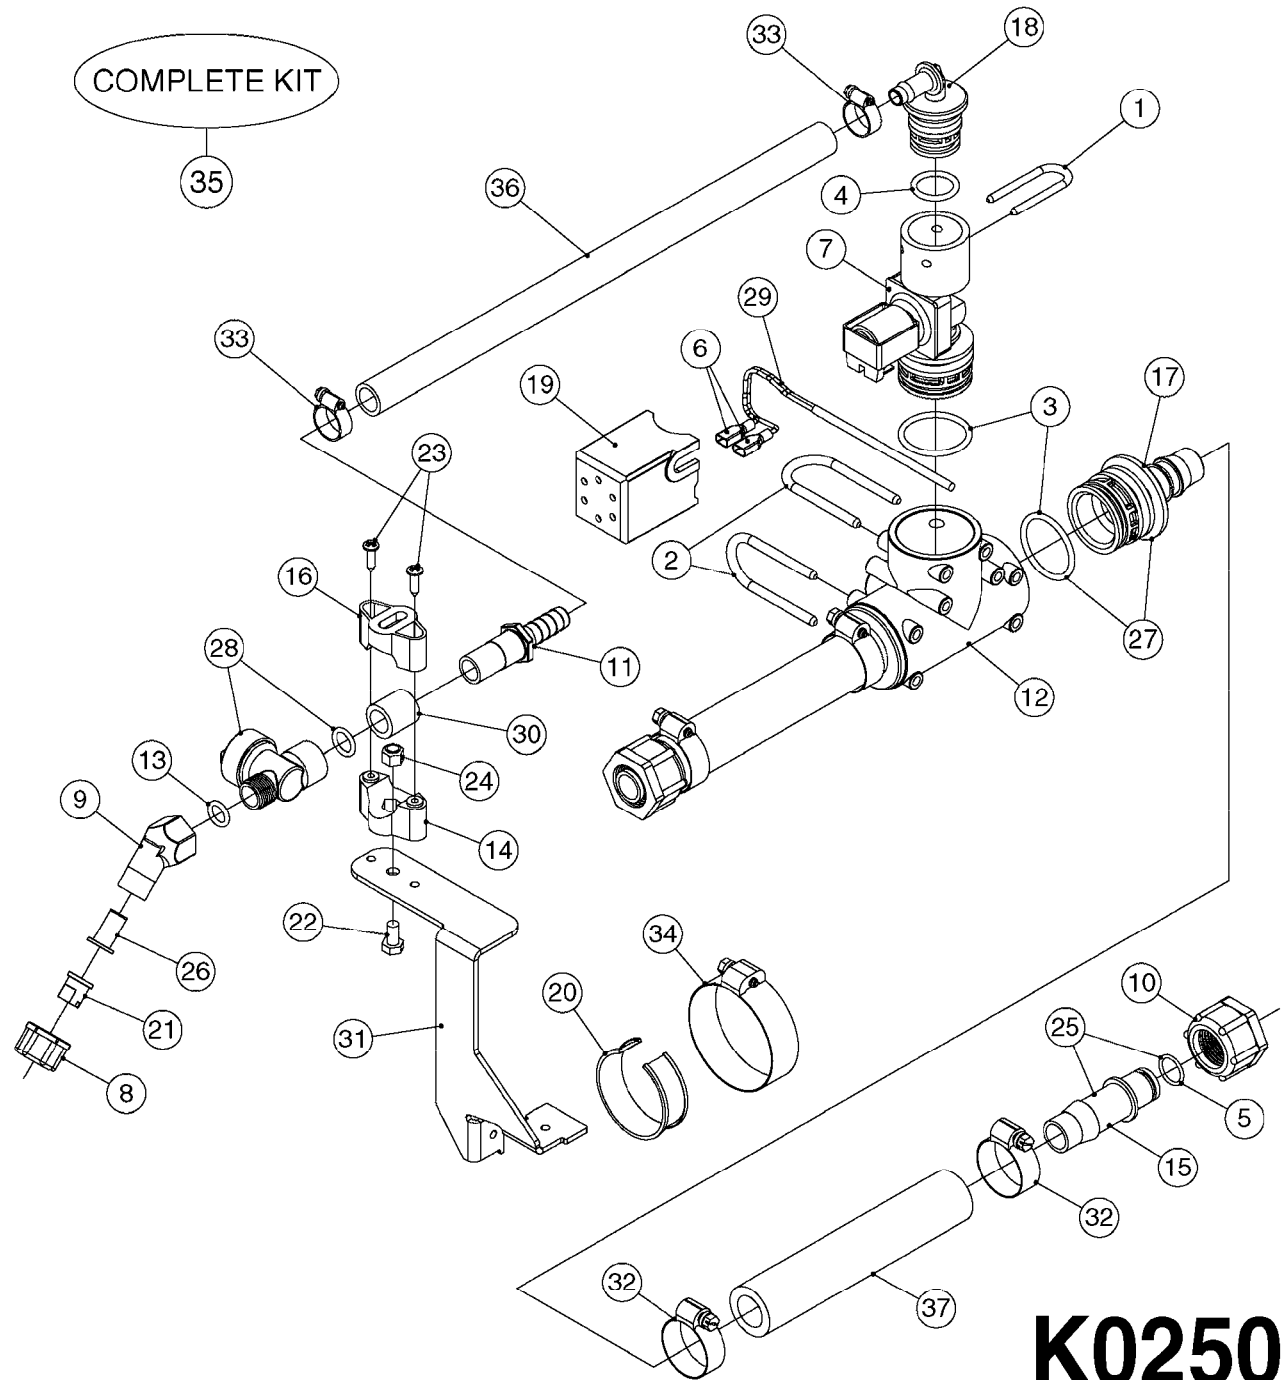

K0250

ELECTRIC END NOZZLE KIT '09
K0250-HIN, 01:01:16

Page 1
Date 12.08.2020 8:34

Pos.	parts-n°	order qty	description
1	145994	1	FITT.DK S-40 FORK
2	145995	1	FITT.DK S-53 FORK
3	242354	1	O-RING D32.2X3.0 VITON
4	242355	1	O-RING D19.2X3.0 VITON F.S-40
5	242594	1	O-RING D14 X 1.78 SCH.70-EPDM
6	261539	1	SPADE F.ELEC CONNEX BLUE INSUL
7	262104	1	VALVE, SOLENOID, S53/S40
8	320187	1	FITT.DK CAP 3/8" BSP BLACK
9	320191	1	FITT.DK ELB 3/8' BSP 45 DEGREE
10	320283	1	FITT.DK NUT 3/4"BSP
11	320891	1	FITT.DK HB 3/8'- 3/8' BSP
12	322352	1	FITT.DK S-53 TEE
13	330013	1	O-RING 2.5 X 10 PUR
14	333012	1	NOZZLE HOLD. UPPER PART
15	334044	1	FITT.DK HB 3/4' F. 3/4' CAP
16	334220	1	YOKE, UPPER NOZZLE BODY
17	334229	1	FITT.DK S-53 STR.3/4"
18	334237	1	FITT.DK S-40 ELB.3/8"
19	334965	1	COVER FOR S53 SOLENOID VALVE
20	341291	1	RUBBER HOSE CLAMP COVER 130MM
21	370392	1	NOZZLE END FAN 1850-G 300
22	410546	1	BOLT HEX M6X12 A2 SS DIN933
23	440665	1	SCREW M4.2X16 STAINLESS
24	460261	1	NUT HEX M6X1.00 LOCK DIN985 A2 SS
25	724621	1	FITT.DK HB 3/4"ASSY F.3/4" NUT
26	725042	1	SCREEN 80 MESH W.GASKET, RED
27	726558	1	FITT.DK S53 STR. 3/4" W.ORING
28	729610	1	NOZZLE ASSY. NON DRIP 3/8 THRD
29	983087	1	ELEC. CABLE 2 WIRE X 0.75MM
30	10631003	1	HOSE R X CLEAR BRAID.X 1/2 12"
31	16110803	1	NOZZLE BRACKET VAR SPACINGS
32	28029903	1	CLAMP HOSE GEAR P3/4"-S1" 6712
33	28044903	1	CLAMP HOSE GEAR P3/8" 6706
34	28047003	1	CLAMP HOSE GEAR 30 X 50 6732
35	82613203	1	ELECTRIC END NOZZLE KIT 2009
36	92701703	1	HOSE R X3/8" X300PSI WP X0012"
37	92703203	1	HOSE R X3/4" X300PSI WP X0012"