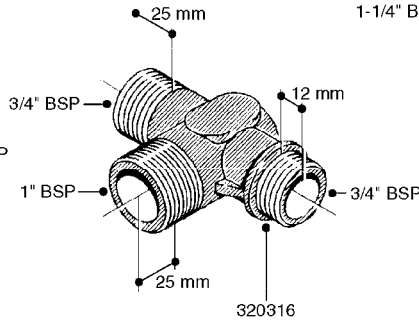

L0020

FITTINGS-T-PIECES, CAPS & ELBOWS
L0020-HIN, 01:01:16

Page 1
Date 12.08.2020 8:34

parts-n°	order qty	description
10053603	1	FITT. CAPNUT 2"BSP 5601
10194303	1	CAP BLANK 1 1/2 MCPHEE 210060
320047	1	FITT.DK CAPNUT 1/2" BSP
320106	1	FITT.DK CAPNUT 1" BSP
320272	1	FITT.DK CAPNUT 3/8" BSP
320316	1	FITT.DK TEE 3/4" X3/4" X1"BSP
320331	1	FITT.DK TEE 1" - 1" - 3/4" BSP
320342	1	FITT.DK EL 3/4"M X 1"F BSP
320563	1	FITT.DK 3 WAY 1/2" 110 DEG.
320677	1	NO LONGER AVAILABLE
320961	1	FITT.DK CAPNUT 1-1/2" BSP
321053	1	FITT.DK TEE 1/2 X1/2 X1/2" BSP
322072	1	FITT.DK TEE 3/8'X3/8'X3/8' BSP
322095	1	FITT.DK TEE 1-1/2 X1-1/4 X3/4" BSP
322138	1	FITT.DK ELB 1"M X 1"F BSP
330013	1	O-RING 2.5 X 10 PUR
330212	1	O-RING D19/D14X2.4 F.1/2"NUT
330326	1	O-RING D30/D24X2 F.1"NUT
331273	1	O-RING D44/D38X2 F.1-1/2"