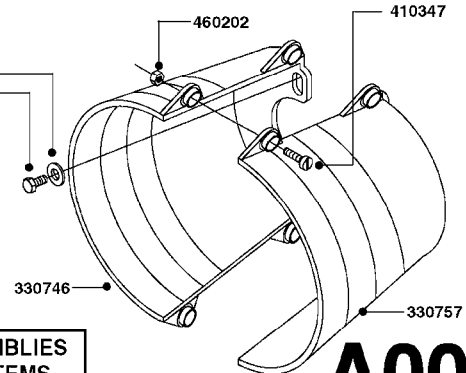

#725970 COMPLETE DAMPER KIT (SUCTION & PRESSURE)

PRESSURE SIDE OF PUMP

FROM PUMP

TO CONTROLS

FROM TANK

- 821623 - 600 WITH COUPLER
- 821624 - 600 W/ MOUNTING BASE
- 821625 - 600 GAS DRIVEN - BELT DRIVE

COMPLETE ASSEMBLIES
WHOLEGOODS ITEMS

A0080

PUMP - 600 FITTINGS
A0080-HIN, 01:01:16

Page 1

Date 12.08.2020 8:33

parts-n°	order qty	description
240122	1	DIAPHRAGM FOR PRES.DAMP.NITRIL
320095	1	FITT.DK NUT 1" BSP
320154	1	AIR BOTTLE, BOTTOM PART
320316	1	FITT.DK TEE 3/4" X3/4" X1"BSP
320327	1	HOUSING F. SUCTION AIR BOTTLE
320331	1	FITT.DK TEE 1" - 1" - 3/4" BSP
320342	1	FITT.DK EL 3/4"M X 1"F BSP
322095	1	FITT.DK TEE 1-1/2 X1-1/4 X3/4" BSP
330326	1	O-RING D30/D24X2 F.1"NUT
330341	1	FITT.DK HB 1" F. 1" NUT
330525	1	AIR BOTTLE, TOP HALF
330665	1	FITT.DK HB 3/4"F.1" NUT
330735	1	O-RING D30/D26X2
330746	1	GUARD PTO LOWER PART
330757	1	GUARD PTO UPPER PART
334265	1	DIAPHRAGM F. PRESS DAMP.
334531	1	CLAMP HOSE PLASTIC 3/4"
334553	1	DIAPHRAGM F.SUCTION AIR BOTTLE
410347	1	SCREW M6X20 8.8
420162	1	BOLT HEX 8.8 DEL 3/8"x15MM
420567	1	BOLT HEX 8.8 DEL M8X30 FT
460202	1	NUT HEX M6
460364	1	NUT HU M8 A2 SS DIN934
471122	1	WASHER, M10, Ø20/10.5X 2.0, SS
703032	1	SUCTION AIR BOTTLE 3/4" COMPL.
703301	1	VALVE FOR AIR BOTTLE
725970	1	DAMPER KIT 600
821623	1	PUMP 603/7 W COUPLING
821624	1	PUMP 603/7 W. FOOT TAPERED SHA
821625	1	PUMP 603/4 800RPM STRIGHT SHAF
845014	1	AIR BOTTLE COMPLETE HJ73
28030003	1	CLAMP HOSE GEAR P1" 6716
28034903	1	FITTING, REDUCER, 1-1/4"-3/4"
28038303	1	FITTING, TEE 2X1"BSPM/1"BSPF
28047203	1	CLAMP HOSE GEAR 60 X 80 6756
92702403	1	HOSE PVC SUCT GRAY 1"
92703203	1	HOSE R X3/4" X300PSI WP X0012"