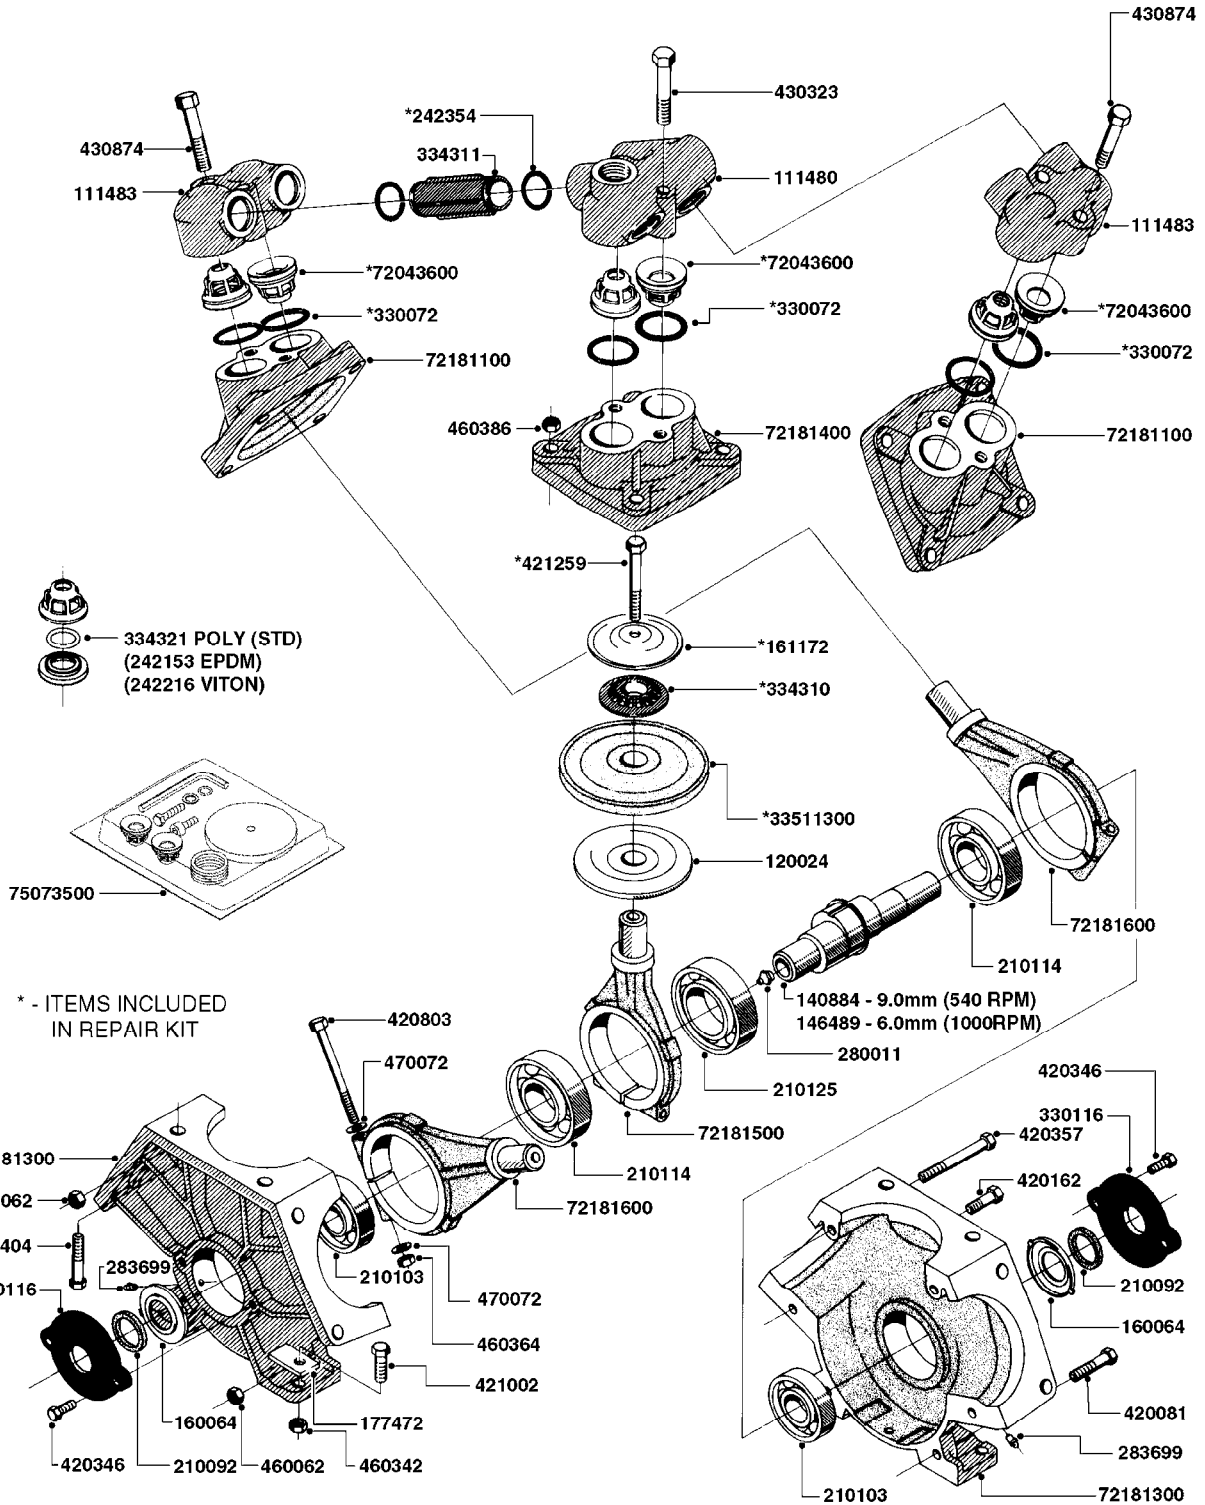

A0220

PUMP - 1302 W/ MOUNTING BASE
A0220-HIN, 27:04:17

Page 1

Date 12.08.2020 8:33

parts-n°	order qty	description
111480	1	VALVE HEAD 1302 CENTER
111483	1	VALVE HEAD SIDE 1302
120024	1	DIAPHRAGM BACK DISC 1200-1300
140884	1	CRANK SHAFT MODEL 1300-9
146489	1	CRANK SHAFT MODEL 1302-6MM
160064	1	DUST PLATE
161172	1	DIAPHRAGM DISC F. 1203/1303
177472	1	BRACKET 25 X 5
210092	1	SEAL FELT D43/30X5
210103	1	BEARING BALL 6306
210114	1	BEARING BALL 6308
210125	1	BEARING BALL 6210
242153	1	O-RING D26X4 EPDM
242216	1	O-RING VITON F/1202/1302/462
242354	1	O-RING D32.2X3.0 VITON
280011	1	GREASE NIPPLE 1/8" SAE H TR
283699	1	GREASE NIPPLE M6X1
330072	1	O-RING D53.5/D45.5X4
330116	1	SEAL RETAINER, MODEL 1300
334310	1	NYLON WASHER 1202/1302/462
334311	1	CONNECTION PIPE INLET MOD.1302
334321	1	O-RING POLY. 34.0x26.0x4.0
420081	1	BOLT HEX 8.8 DEL 3/8"X40MM
420162	1	BOLT HEX 8.8 DEL 3/8"X15MM
420346	1	BOLT HEX 8.8 DEL 3/8"X 25MM
420357	1	BOLT HEX 8.8 RAW 3/8"X85MM
420803	1	BOLT HEX 8.8 DEL M8X90
421002	1	BOLT HEX 8.8 DEL M10X30 FT DIN933
421259	1	BOLT HEX UNC7/16"x2.25" 18-8SS
430323	1	BOLT HEX 8.8 DEL M12X60
430404	1	BOLT HEX 8.8 DEL M12X50
430874	1	SCREW SET 8.8 DEL M12X70 FT
460062	1	NUT HEX 3/8" GALV.
460342	1	NUT HEX M10 DEL DIN934
460364	1	NUT HU M8 A2 SS DIN934
460386	1	NUT HEX M12X1.75
470072	1	WASHER D15/D8X.5 LOCK
33511300	1	DIAPHRAGM 1202-1303 POLY 2006
72043600	1	VALVE FOR 462/463
72181100	1	DIAPHRAGM COVER 1203/1303+BLTS
72181300	1	PUMP CASTING 1300 RED W/BOLTS
72181400	1	DIAPHRAGM COVER 1303 W/BOLTS
72181500	1	CONNECTING ROD, CENTER 1303
72181600	1	CONNECTING ROD, SIDE MOD.1300
75073500	1	PUMP KIT 1300/1302 "06"