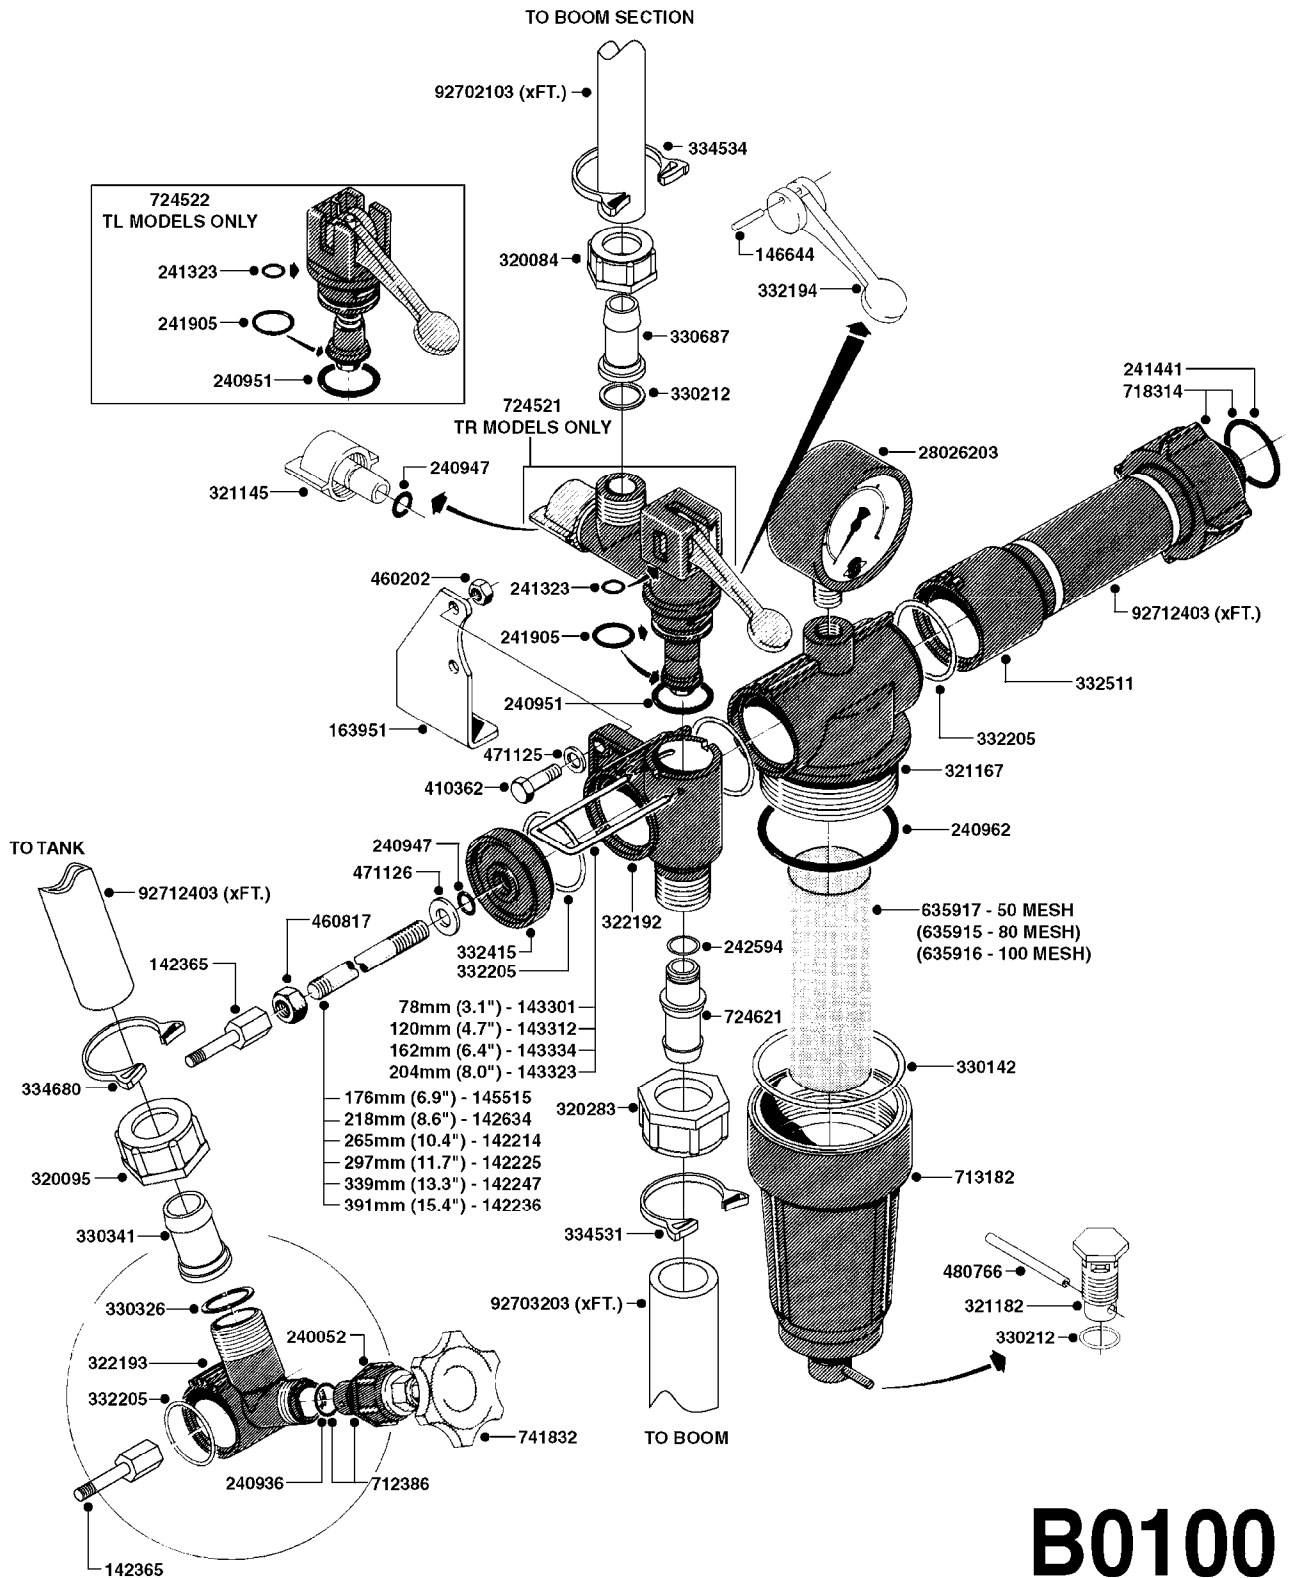

B0100

BK-180 BOOM VALVES-MAN.PRE 00
B0100-HIN, 01:01:16

Page 1
Date 12.08.2020 8:33

parts-n°	order qty	description
142214	1	STUD BOLT - M8X265, 3 SECTION
142225	1	STUD BOLT 8 X 299 - 6 MODULS
142236	1	STUD BOLT 8 X 381 - 8 MODULS
142247	1	STUD BOLT 8 X 341 - 7 MODULS
142365	1	EXTENSION BOLT F/HARDI MATIC
142634	1	STUD BOLT M8 X 213 - 4 MODULS
143301	1	LOCK CLAMP 78 MM
143312	1	LOCK CLAMP 120 MM
143323	1	LOCK CLAMP 204 MM
143334	1	LOCK CLAMP 162 MM
145515	1	STUD BOLT M8 X 176MM
146644	1	PIN D3X19 STAINLESS
163951	1	MOUNT BRACKET FOR BK180 SECTIO
240052	1	BUSHING/PKNG D11,2/8,4 X 6
240936	1	O-RING D13.3X2.4 NITRIL
240947	1	O-RING D7.3X2.4 NITRIL
240951	1	O-RING D21.2X3 NITRIL
240962	1	O-RING D57,2X3 NITRIL
241323	1	O-RING D5.3X2.4 NITRIL
241441	1	O-RING D29.3X3
241905	1	O-RING 12,3X2,4 VITON DKR.1,05
242594	1	O-RING D14 X 1.78 SCH.70-EPDM
320084	1	FITT.DK NUT 1/2" BSP
320095	1	FITT.DK NUT 1" BSP
320283	1	FITT.DK NUT 3/4"BSP
321145	1	CAP 1/2" RG FOR CONST.PRESSURE
321167	1	FILTER HOUSE S 63 X 4
321182	1	DRAIN PLUG F. FILTER 3/8 BSP
322192	1	HOUSING F.DISTRIBUTOR
322193	1	HOUSING F.HARDIMATIC BK93
330142	1	O-RING D69X2
330212	1	O-RING D19/D14X2.4 F.1/2"NUT
330326	1	O-RING D30/D24X2 F.1"NUT
330341	1	FITT.DK HB 1" F. 1" NUT
330687	1	FITT.DK HB 1/2" F. 1/2" NUT
332194	1	DISTRIBUTION HANDLE
332205	1	O-RING D43/39XD2
332415	1	COVER
332511	1	FITT.DK END CAP 1"HB F.BK180
334531	1	CLAMP HOSE PLASTIC 3/4"
334534	1	CLAMP HOSE PLASTIC 1/2"
334680	1	CLAMP HOSE PLASTIC 1"
410362	1	BOLT HEX 8.8 SS M6X20
460202	1	NUT HEX M6
460817	1	NUT HEX M8 STAINLESS DIN 934
471125	1	WASHER M6U 6.4X14X1.2,A2 SS
471126	1	WASHER, M8, Ø16/ 8.4X 1.6, SS
480766	1	ROLL PIN D4 X 50 STAINLESS
635915	1	SCREEN BK180, 80 MESH
635916	1	SCREEN BK180, 100 MESH
635917	1	SCREEN BK180, 50 MESH
712386	1	PRESSURE REGULATOR COMPL. H-M
713182	1	FILTER CAP WITH DRAIN SCREW
718314	1	CONN. DISTRIB.AND OP.UNIT
724521	1	DISTR.UPPER PART W.EQ.PRESSURE
724522	1	DISTR.OVER PART W.OUV PR 83 BK
724621	1	FITT.DK HB 3/4"ASSY F.3/4" NUT
741832	1	HANDLE REPLACEMENT F/330632
28026203	1	GAUGE 200PSI/BR,2.5"1/4BSP-BTM
92702103	1	HOSE R X1/2" X300PSI WP X0012"
92703203	1	HOSE R X3/4" X300PSI WP X0012"