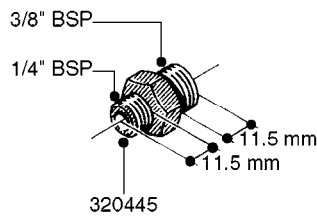

L0030

FITTINGS - HEXAGON NIPPLES
L0030-HIN, 01:01:16

Page 1
Date 12.08.2020 8:34

parts-n°	order qty	description
10015303	1	FITT.PO.HN 1.00X1.00 M1000
10425003	1	FITT.PO.HN 1.25X1.00 MCPHEE
320132	1	FITT.DK HN 1" BSP
320176	1	FITT.DK HN 3/8"X1/2" BSP
320445	1	FITT.DK HN 1/4"X3/8" BSP
320655	1	FITT.DK HN 1/2"-1/2" BSP
320692	1	FITT.DK HN 3/8'BSPX1/4'NPT
320703	1	FITT.DK HN 3/8BSP X1/2 &1/4NPT
320725	1	FITT.DK NIPPLE 3/8"-3/8" BSP
320902	1	FITT.DK HN 3/8'X 1/4' BSP
390232	1	FITT.DK HN 1-1/2' X 1-1/4' BSP
390276	1	FITT.DK HN 1'BSP