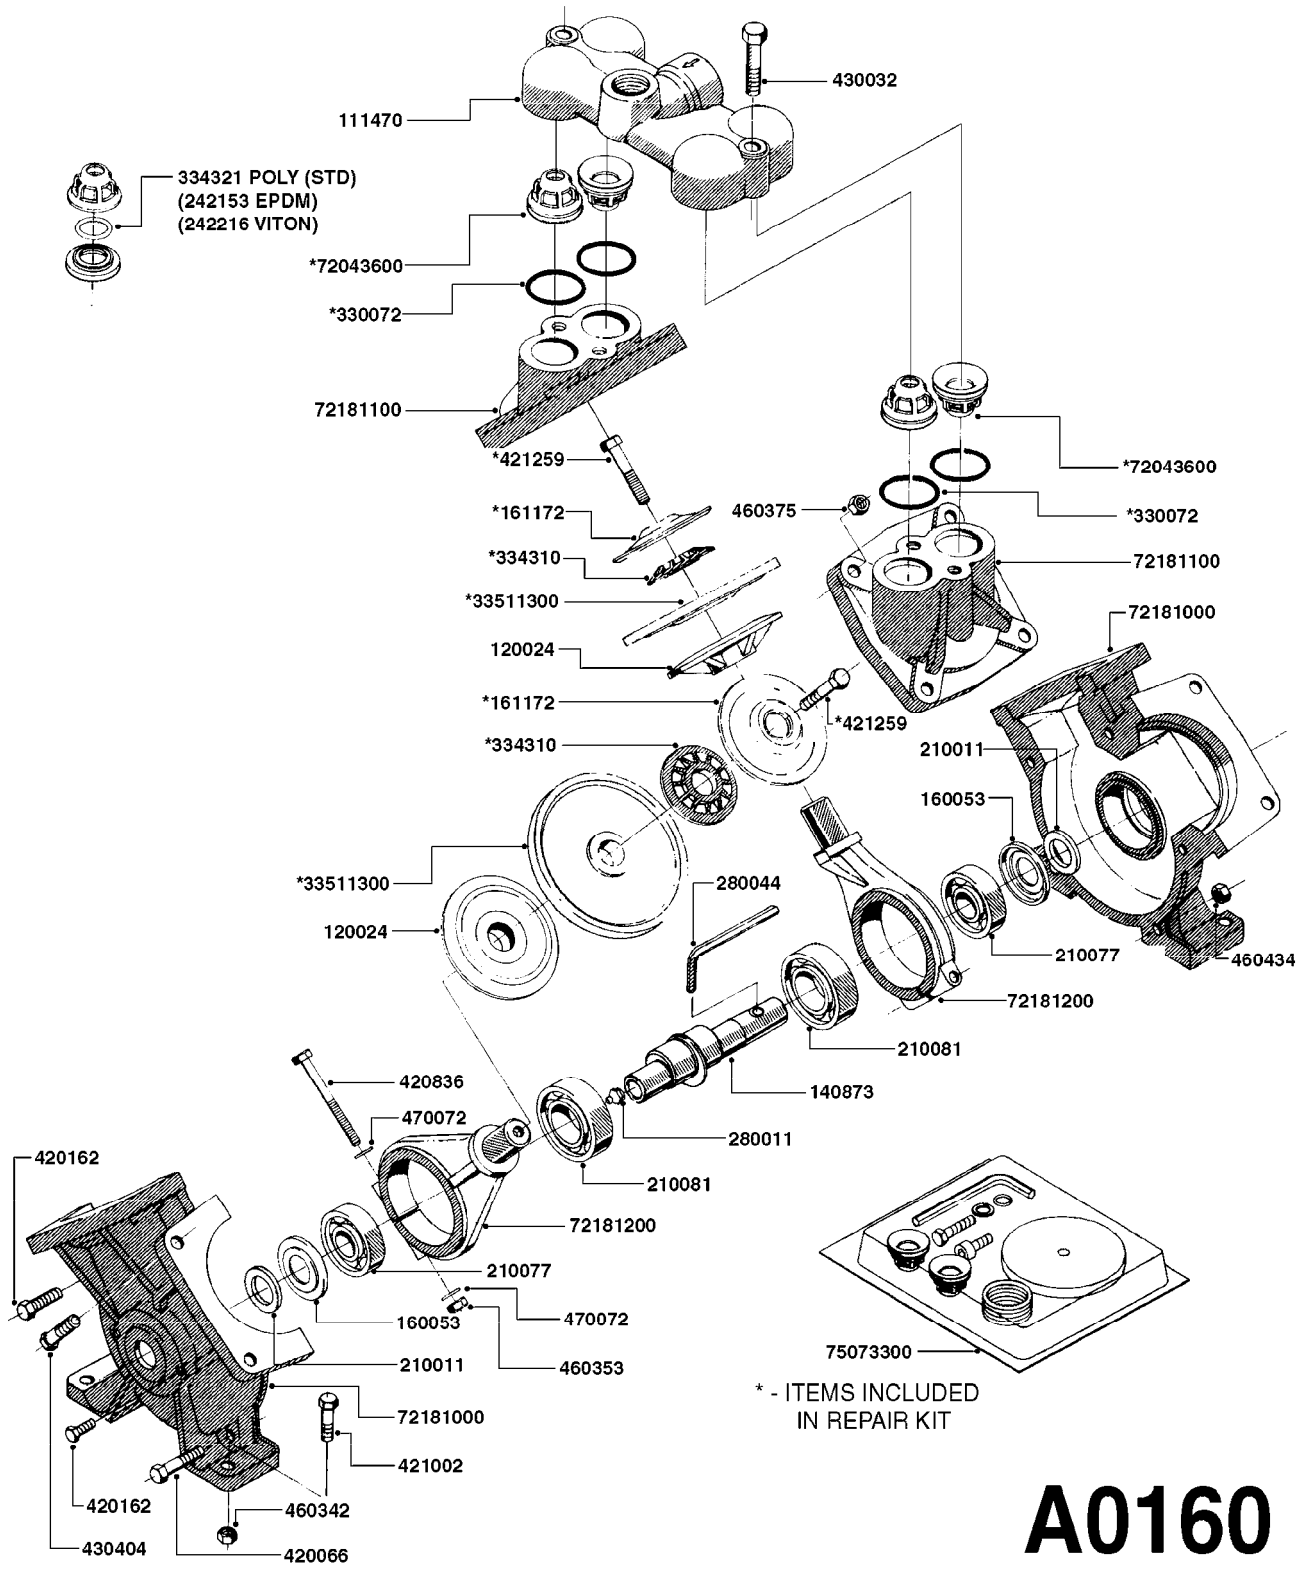

PUMP - 1202 W/MOUNTING BASE
A0160-HIN, 01:01:16

Page 1
Date 12.08.2020 8:33

parts-n°	order qty	description
111470	1	VALVE CHAMBER 1202
120024	1	DIAPHRAGM BACK DISC 1200-1300
140873	1	CRANK SHAFT MODEL 1202-9MM
160053	1	DUST PLATE
161172	1	DIAPHRAGM DISC F. 1203/1303
210011	1	SEAL FELT D39/23 X 4
210077	1	BEARING BALL 6305
210081	1	BEARING BALL 6307
242153	1	O-RING D26X4 EPDM
242216	1	O-RING VITON F/1202/1302/462
280011	1	GREASE NIPPLE 1/8' SAE H TR
280044	1	KEY HEXAGON W6 3/16'
330072	1	O-RING D53.5/D45.5X4
334310	1	NYLON WASHER 1202/1302/462
334321	1	O-RING POLY. 34.0x26.0x4.0
420066	1	BOLT HEX 8.8 DEL 3/8"X50MM
420162	1	BOLT HEX 8.8 DEL 3/8"x15MM
420836	1	BOLT HEX 8.8 RAW M8X85
421002	1	BOLT HEX 8.8 DEL M10X30 FT DIN933
421259	1	BOLT HEX UNC7/16"x2.25" 18-8SS
430032	1	BOLT HEX 8.8 RAW 1/2'X55MM
430404	1	BOLT HEX 8.8 DEL M12X50
460342	1	NUT HEX M10 DEL DIN934
460353	1	NUT HEX M8 BLACK
460375	1	NUT HEX M12 BLACK
460434	1	NUT HEX 3/8' NC BLACK
470072	1	WASHER D15/D8X.5 LOCK
33511300	1	DIAPHRAGM 1202-1303 POLY 2006
72043600	1	VALVE FOR 462/463
72181000	1	HOUSING, PUMP, 1203 RED
72181100	1	DIAPHRAGM COVER 1203/1303+BLTS
72181200	1	CONNECTING ROD FOR 1203 W/M12
75073300	1	PUMP KIT 1200/1202 "06"