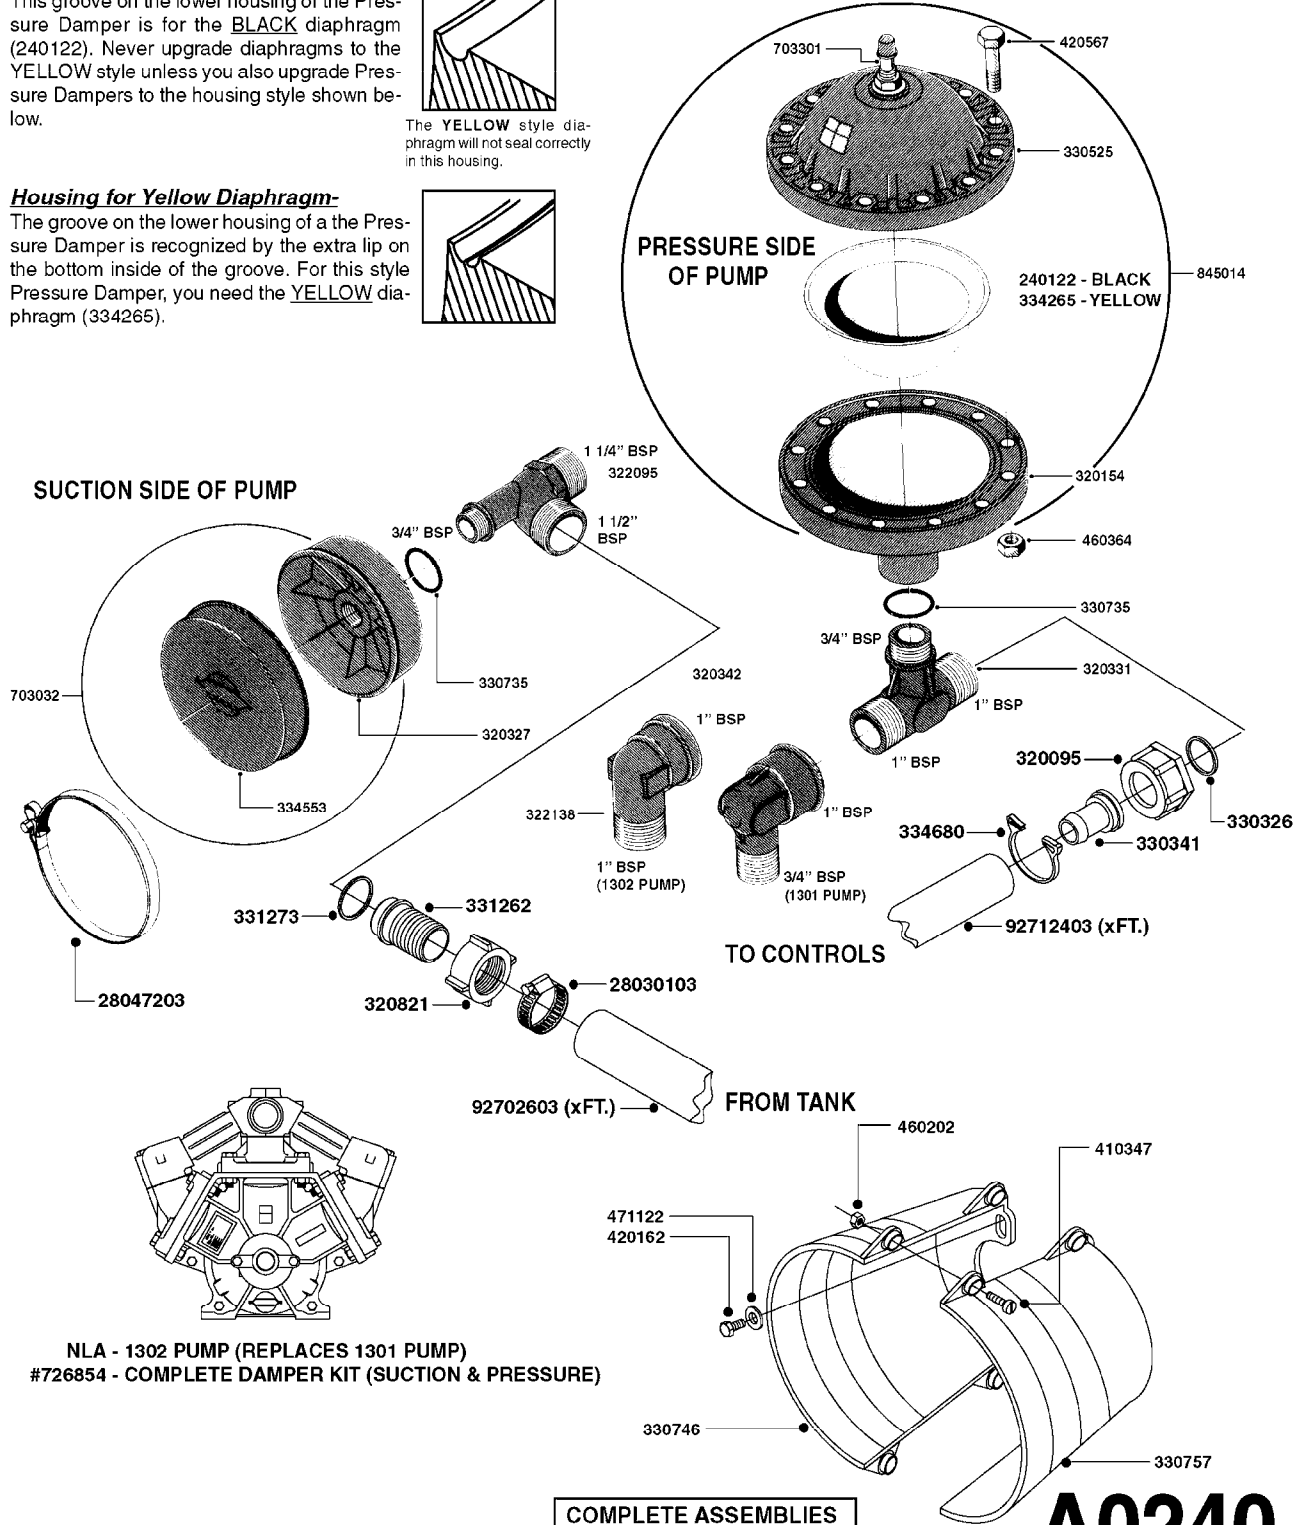

Housing for Yellow Diaphragm:

The groove on the lower housing of a the Pressure Damper is recognized by the extra lip on the bottom inside of the groove. For this style Pressure Damper, you need the YELLOW diaphragm (334265).