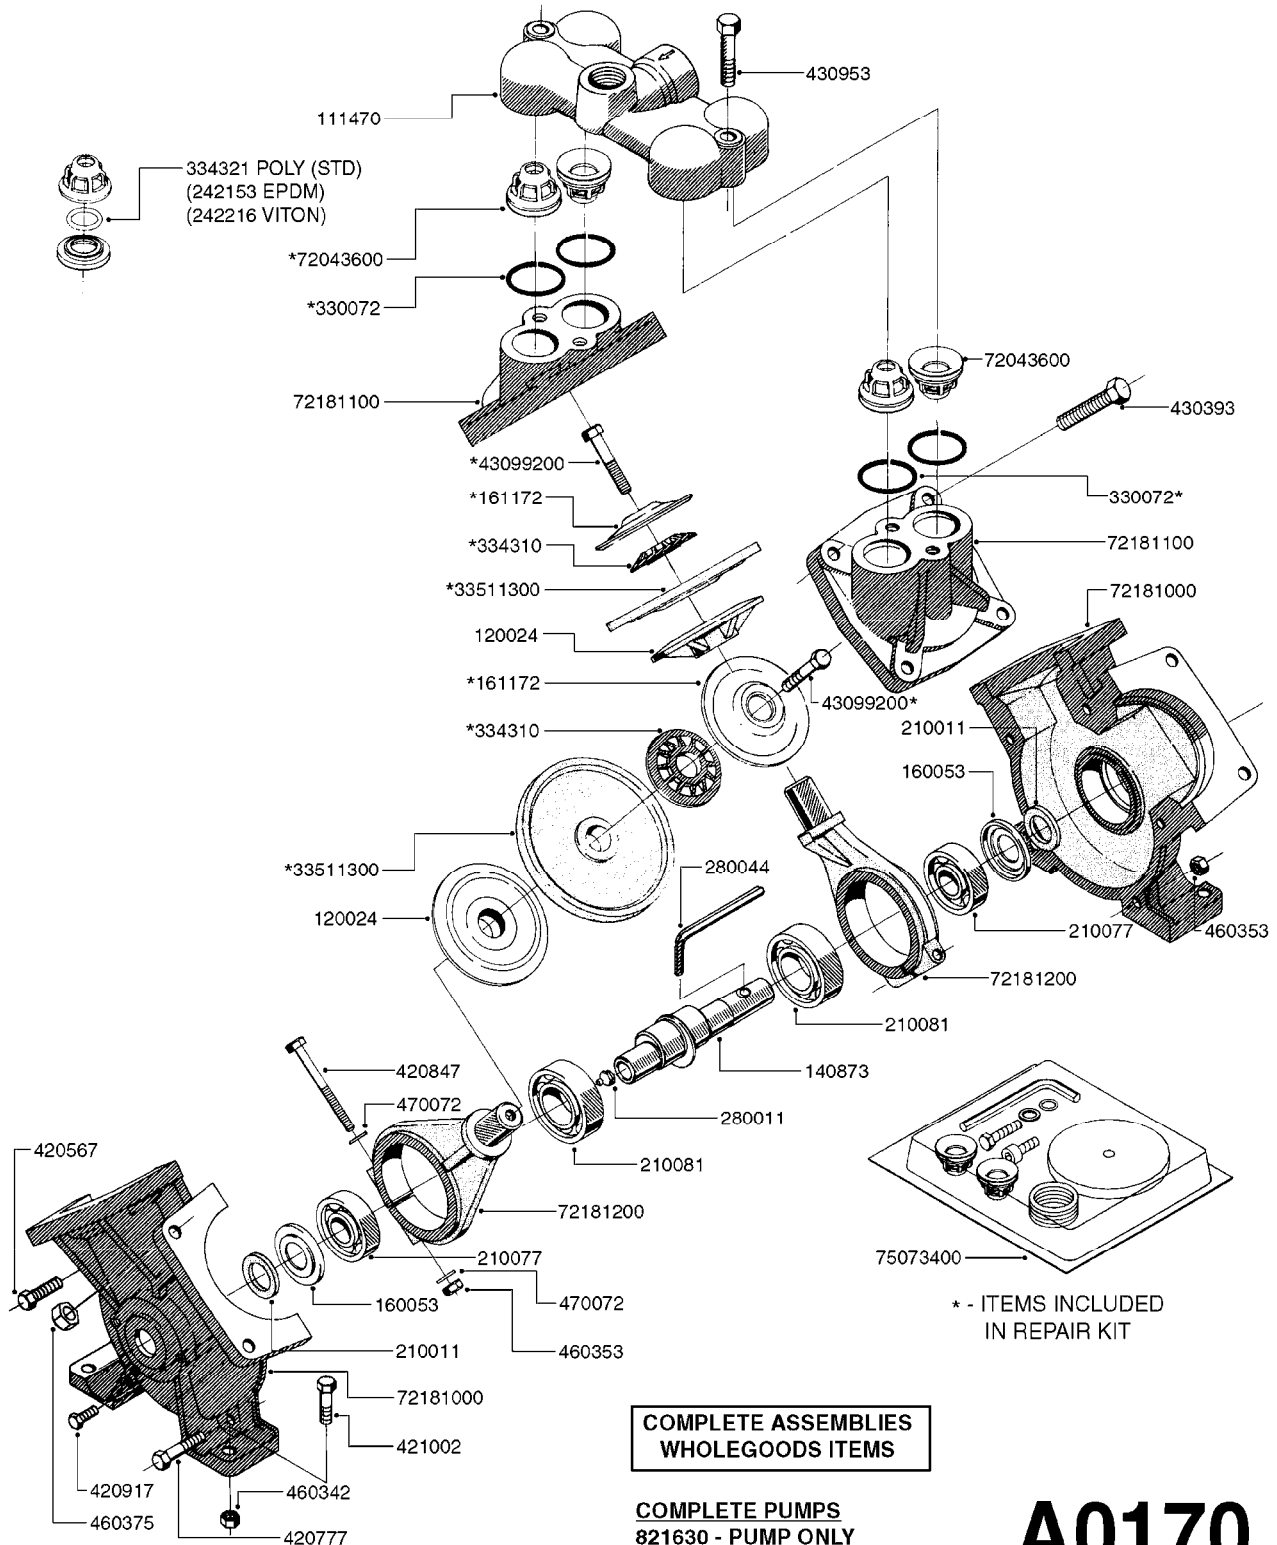

COMPLETE ASSEMBLIES
WHOLEGOODS ITEMS

COMPLETE PUMPS
821630 - PUMP ONLY
10396003 - WITH PTO & DAMPER

A0170

PUMP - 1203 W/MOUNTING BASE
A0170-HIN, 01:01:16

Page 1
Date 12.08.2020 8:33

parts-n°	order qty	description
111470	1	VALVE CHAMBER 1202
120024	1	DIAPHRAGM BACK DISC 1200-1300
140873	1	CRANK SHAFT MODEL 1202-9MM
160053	1	DUST PLATE
161172	1	DIAPHRAGM DISC F. 1203/1303
210011	1	SEAL FELT D39/23 X 4
210077	1	BEARING BALL 6305
210081	1	BEARING BALL 6307
242153	1	O-RING D26X4 EPDM
242216	1	O-RING VITON F/1202/1302/462
280011	1	GREASE NIPPLE 1/8" SAE H TR
280044	1	KEY HEXAGON W6 3/16"
330072	1	O-RING D53.5/D45.5X4
334310	1	NYLON WASHER 1202/1302/462
334321	1	O-RING POLY. 34.0x26.0x4.0
420567	1	BOLT HEX 8.8 DEL M8X30 FT
420777	1	BOLT HEX 8.8 RAW M8X50
420847	1	BOLT HEX 8.8 DEL M8X85
420917	1	BOLT HEX 8.8 RAW M8X12 FT
421002	1	BOLT HEX 8.8 DEL M10X30 FT DIN933
430393	1	BOLT HEX 8.8 RAW M12X50
430953	1	BOLT, M12 X 55 8.8
460342	1	NUT HEX M10 DEL DIN934
460353	1	NUT HEX M8 BLACK
460375	1	NUT HEX M12 BLACK
470072	1	WASHER D15/D8X.5 LOCK
821630	1	PUMP 1203/9 540RPM
10396003	1	PUMP 1203 C/W PTO 540 RPM
33511300	1	DIAPHRAGM 1202-1303 POLY 2006
43099200	1	BOLT HEX SS M12 X 30 DIN933 A4
72043600	1	VALVE FOR 462/463
72181000	1	HOUSING, PUMP, 1203 RED
72181100	1	DIAPHRAGM COVER 1203/1303+BLTS
72181200	1	CONNECTING ROD FOR 1203 W/M12
75073400	1	PUMP KIT 1203 MM "06"