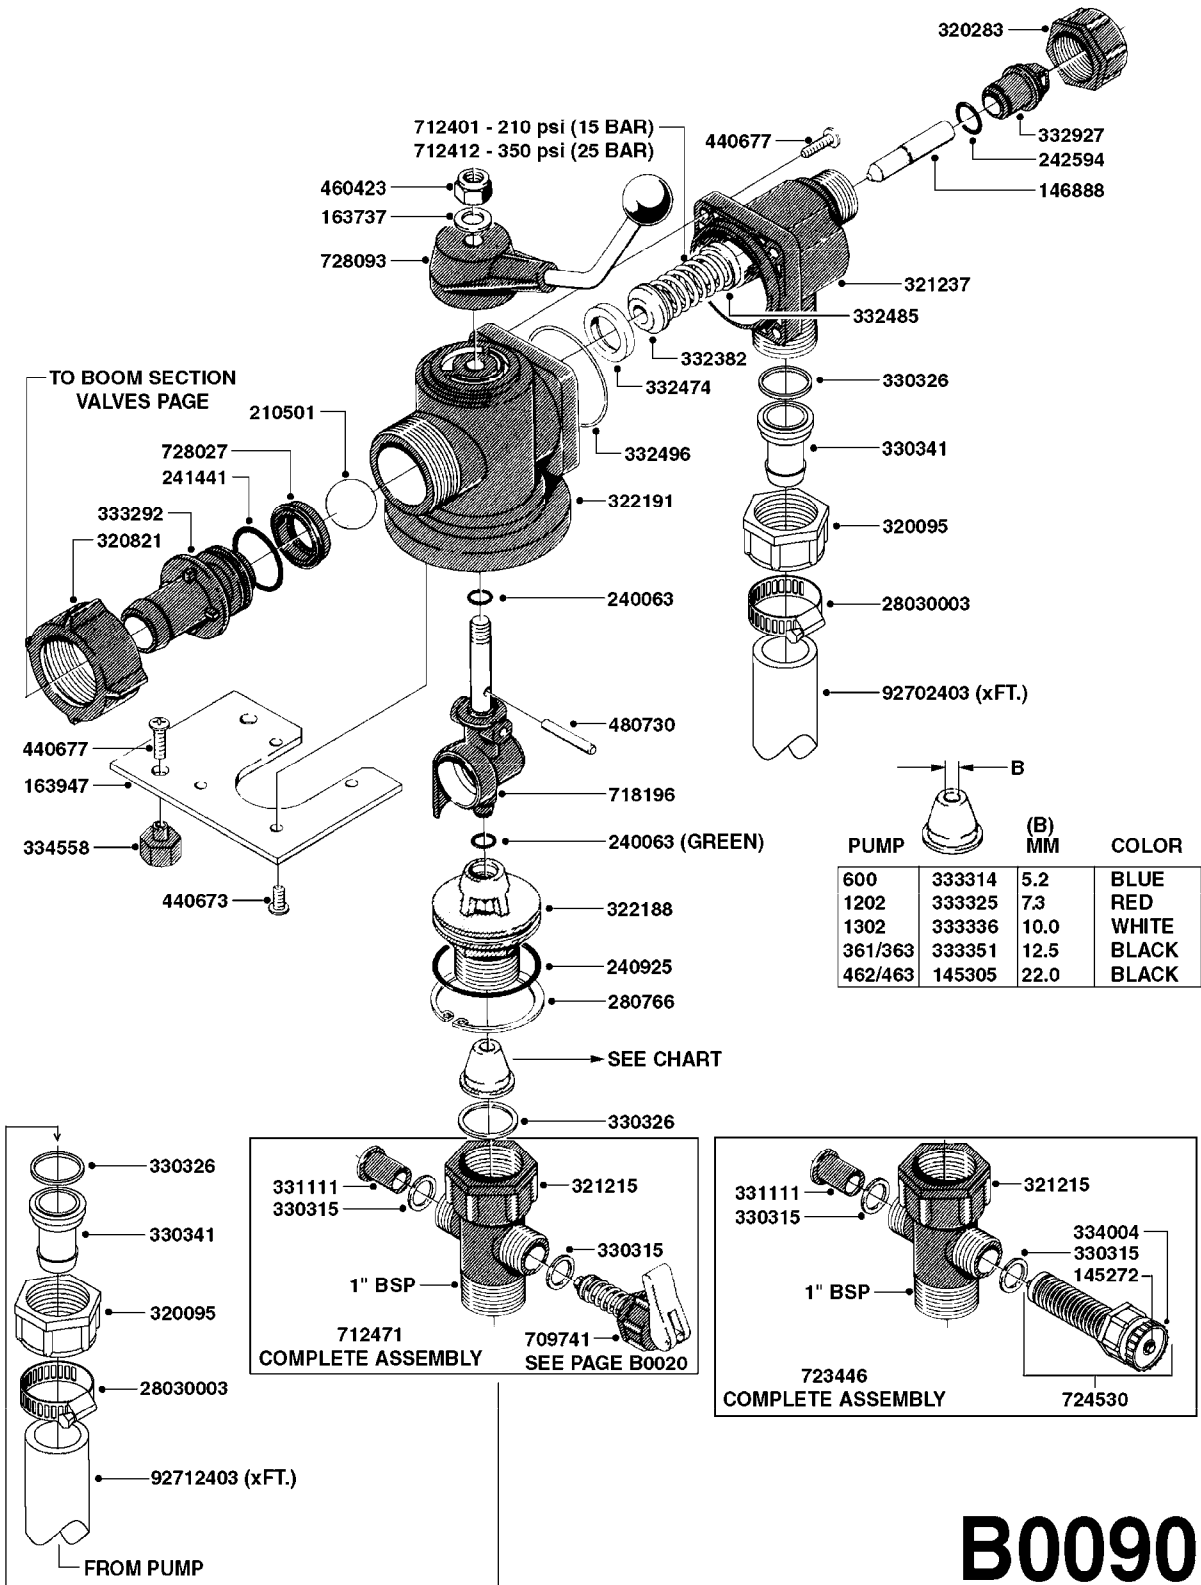

B0090

BK-180 MASTER VALVE-MAN.POST94
B0090-HIN, 30:08:16

Page 1
Date 12.08.2020 8:33

parts-n°	order qty	description
145272	1	INSERT F.AGIT.THUMBWHEEL BRASS
145305	1	NOZZLE F.OP.UNIT PUMP 462
146888	1	PIN 10 X 57MM STAINLESS
163737	1	WASHER D15.5/D10.5X1
163947	1	FITTING FOR BK 180
210501	1	BALL PLASTIC D25
240063	1	O-RING D14.1/9.3 X 2.4
240925	1	O-RING D49.5X3 NITRIL
241441	1	O-RING D29.3X3
242594	1	O-RING D14 X 1.78 SCH.70-EPDM
280766	1	SNAP-RING INNER 55X2 DIN 472
320095	1	FITT.DK NUT 1" BSP
320283	1	FITT.DK NUT 3/4"BSP
320821	1	FITT.DK NUT 1-1/2" BSP
321215	1	FITT.DK HOUSING F. AGITATION
321237	1	PRESSURE REGULATOR HOUSE BK180
322188	1	BOTTOM PIECE F.BALL EC
322191	1	HOUSING F.BALL (OPERATING UNIT)
330315	1	O-RING D18.4/D13X.6
330326	1	O-RING D30/D24X2 F.1"NUT
330341	1	FITT.DK HB 1" F. 1" NUT
331111	1	VALVE SEAT FOR 1/2" DISTRIBUT.
332382	1	VALVE CONE D25,7
332474	1	SEAT FOR OPERATING UNIT BALL
332485	1	SPRING GUIDE
332496	1	O-RING D58/54X2
332927	1	FITT.DK PLUG F. NOZZLE TUBE
333292	1	FITT.DK HB 1"O'RING F.1-1/2"
333314	1	NOZZ.RESTRICTOR 600 BLUE
333325	1	NOZZ.RESTRICTOR 1202 RED
333336	1	NOZZ.RESTRICTOR 1302 WHITE
333351	1	NOZZ.RESTRICTOR 361 BLACK
334004	1	WHEEL F.AGITATION W/O INSERT
334558	1	NUT HEX PLASTIC INSERT
440673	1	SCREW F.PLASTIC 5X12 SS
440677	1	SCREW F. PLASTIC 5X20 SS
460423	1	NUT HEX M10X1.50 LOCK DIN985A2 SS
480730	1	SPRING DOWEL PIN 5X30 SST
709741	1	VALVE ASSY. 1/2" FLIP LEVER
712401	1	RELIEF VALVE ASSY. 12BAR
712412	1	RELIEF VALVE ASSY. 25BAR
712471	1	AGITATION VALVE ASSY. ON/OFF
718196	1	BALL VALVE HOUSING ASSEMBLY
723446	1	AGITATION VALVE ASSY. ADJUST.
724530	1	THUMB WHEEL FOR AGITATION
728027	1	BUSHING WITH SEAT
728093	1	HANDLE WITH BALL
28030003	1	CLAMP HOSE GEAR P1" 6716
92702403	1	HOSE PVC SUCT GRAY 1"
92712403	1	HOSE R X1" X300PSI WP X0012"