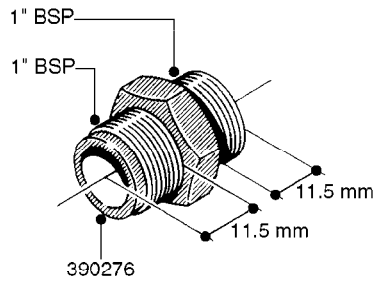

L0030

FITTINGS - HEXAGON NIPPLES
L0030-HIN, 01:01:16

Page 1
Date 12.08.2020 8:34

parts-n°	order qty	description
10015303	1	FITT.PO.HN 1.00X1.00 M1000
10425003	1	FITT.PO.HN 1.25X1.00 MCPHEE
320132	1	FITT.DK HN 1" BSP
320176	1	FITT.DK HN 3/8"X1/2" BSP
320445	1	FITT.DK HN 1/4"X3/8" BSP
320655	1	FITT.DK HN 1/2"-1/2" BSP
320692	1	FITT.DK HN 3/8'BSPX1/4'NPT
320703	1	FITT.DK HN 3/8BSP X1/2 &1/4NPT
320725	1	FITT.DK NIPPLE 3/8"-3/8" BSP
320902	1	FITT.DK HN 3/8'X 1/4' BSP
390232	1	FITT.DK HN 1-1/2' X 1-1/4' BSP
390276	1	FITT.DK HN 1'BSP