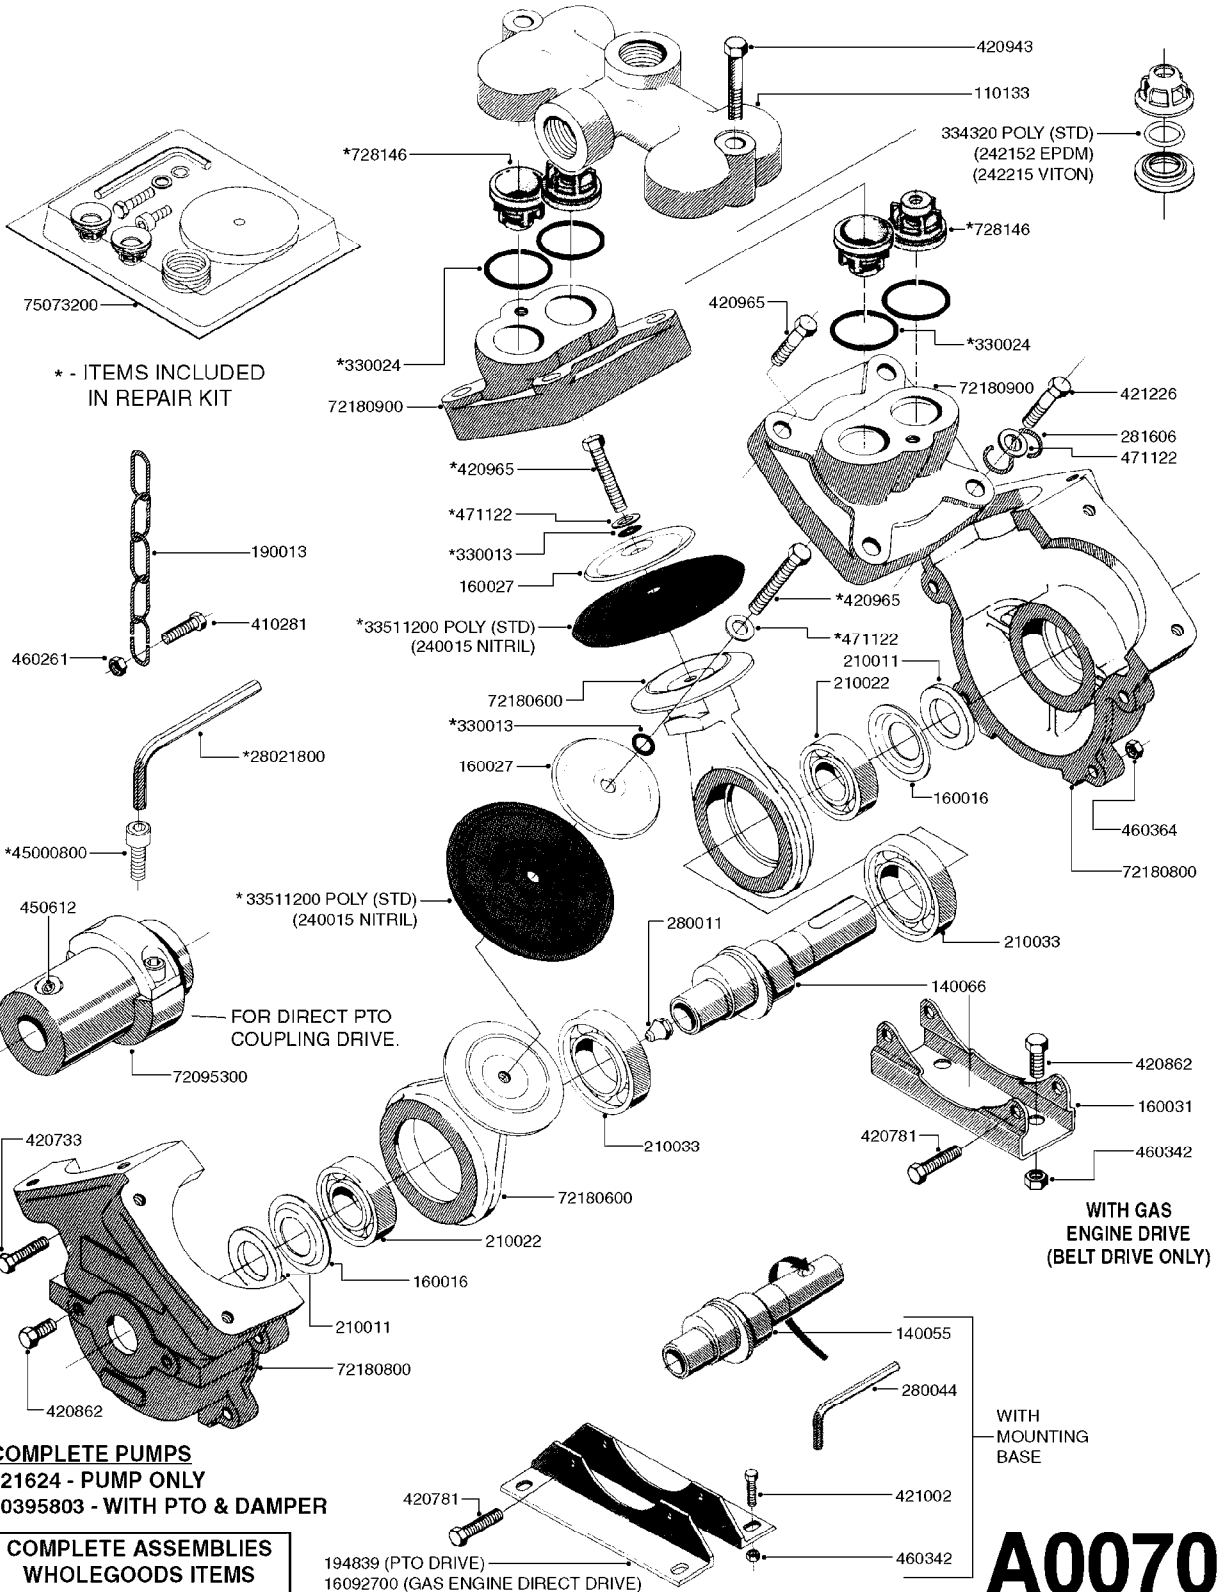

PUMP - 603
A0070-HIN, 01:01:16

COMPLETE PUMPS
821624 - PUMP ONLY
10395803 - WITH PTO & DAMPER

COMPLETE ASSEMBLIES
WHOLEGOODS ITEMS

A0070

PUMP - 603
A0070-HIN, 01:01:16

Page 1
Date 12.08.2020 8:33

parts-n°	order qty	description
110133	1	VALVE CHAMBER MOD 600 PAINTED
140055	1	CRANK SHAFT, MODEL 600
140066	1	CRANK SHAFT, MODEL 600/4
160016	1	DUST PLATE
160027	1	DIAPHRAGM UPPER DISC 500-600
160031	1	BASE PLATE MODEL 500-600
190013	1	CHAIN 35XL=800
194839	1	ANGLE IRON FOOT, M 500-600 RED
210011	1	SEAL FELT D39/23 X 4
210022	1	BEARING BALL 6205
210033	1	BEARING BALL 6007
240015	1	DIAPHRAGM MODEL 500-600 NITRIL
242152	1	O-RING D18.2X3 EPDM
242215	1	O-RING D18X3 VITON
280011	1	GREASE NIPPLE 1/8" SAE H TR
280044	1	KEY HEXAGON W6 3/16"
281606	1	S-HOOK GALVANIZED
330013	1	O-RING 2.5 X 10 PUR
330024	1	O-RING D41,1/D34.5 X 3,5
334320	1	O-RING D18X3 POLYURETHANE
410281	1	BOLT HEX 8.8 DEL M6X25 DIN933 A2
420733	1	BOLT HEX 8.8 DEL M8X40
420781	1	BOLT HEX 8.8 DEL M8X50
420862	1	BOLT HEX 8.8 DEL M10X16 FT
420943	1	BOLT HEX 8.8 DEL M10X50
420965	1	M10X40 MACHINE SCREW STAINLESS
421002	1	BOLT HEX 8.8 DEL M10X30 FT DIN933
421226	1	BOLT HEX 8.8 DEL M10X45
450612	1	SCREW M10X16 POINTED
460261	1	NUT HEX M6X1.00 LOCK DIN985 A2 SS
460342	1	NUT HEX M10 DEL DIN934
460364	1	NUT HU M8 A2 SS DIN934
471122	1	WASHER, M10, Ø20/10.5X 2.0, SS
728146	1	VALVE FOR 361(726890/707932)
821624	1	PUMP 603/7 W. FOOT TAPERED SHA
10395803	1	PUMP 603 C/W PTO 540 RPM
16092700	1	PUMP MOUNT PLATE TALL 500/600
28021800	1	KEY HEXAGON 8MM FOR M10
33511200	1	DIAPHRAGM 500-603 PUR 2006
45000800	1	BOLT ROUND M10X25
72095300	1	COUPLING 1-3/8" X 25, PAINTED
72180600	1	CONNECTING ROD FOR 503-603 M10
72180800	1	PUMP HOUSING 603 RED W/BOLTS
72180900	1	DIAPHRAGM COVER MOD. 600
75073200	1	PUMP KIT 603mm 06