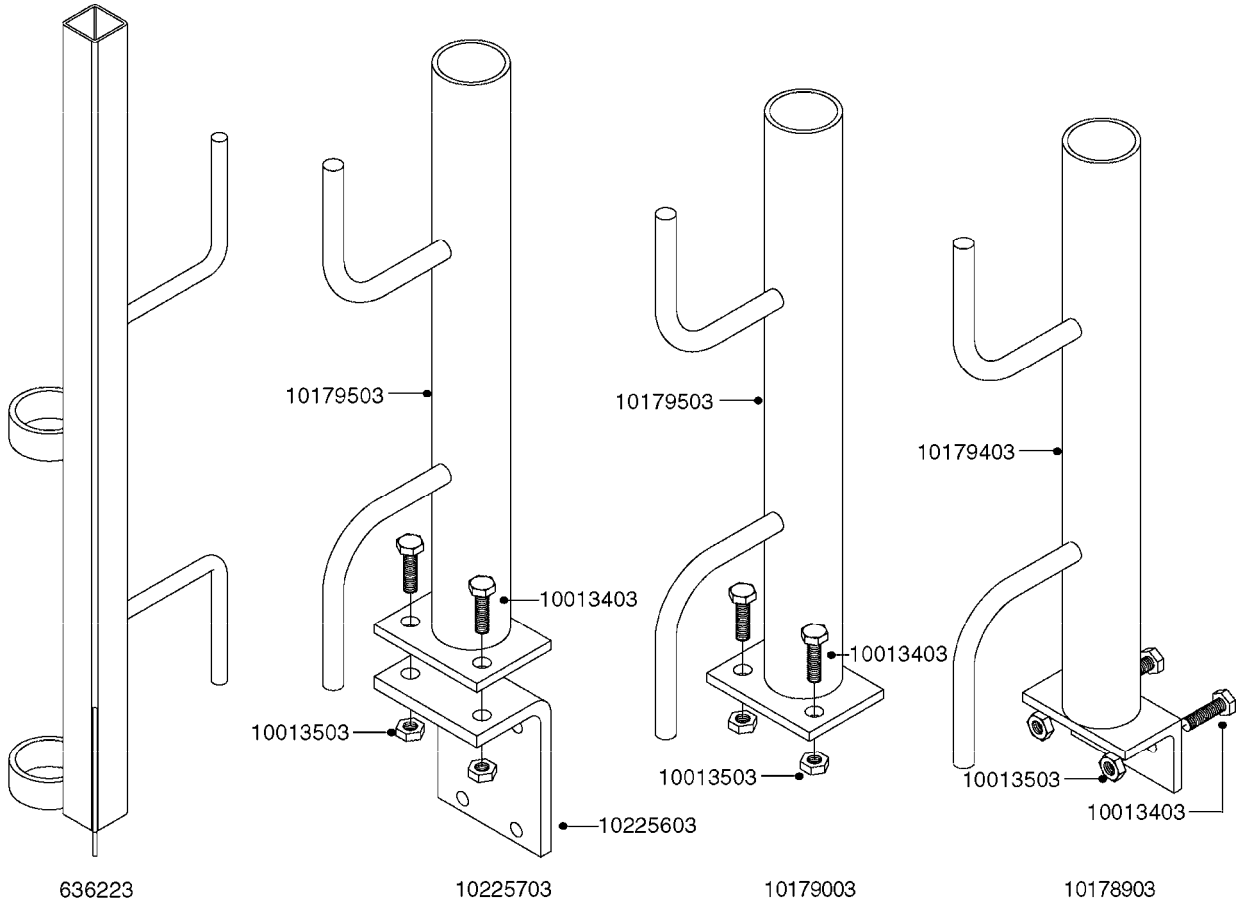

**COMPLETE ASSEMBLIES
WHOLEGOODS ITEMS**

COMPLETE ASSEMBLY:
818377 - 160' x 3/8" (50m) HOSE REEL
818381 - 320' X 3/8" (100m) HOSE REEL

K0490

HOSE REEL ASSEMBLIES
K0490-HIN, 01:01:16

Page 1
Date 12.08.2020 8:34

parts-n°	order qty	description
143684	1	BUSHING F. HOSE REEL
143706	1	SPACER TUBE F. 275' HOSE REEL
145925	1	NIPPLE M10 M6
146314	1	UNION BUSHING F.HOSE REEL
146315	1	RING FOR HOSE REEL
146487	1	SPACER ROD F/HOSE REEL 225mm
160311	1	WASHER D30/D20.4X2
241474	1	O-RING NITRIL
281072	1	SNAP-RING OUTER 20X1.20
282155	1	CLIP F.TUBE SUPPORT
320655	1	FITT.DK HN 1/2"-1/2" BSP
320821	1	FITT.DK NUT 1-1/2" BSP
330212	1	O-RING D19/D14X2.4 F.1/2"NUT
333443	1	BUSHING F. HOSE REEL
420604	1	BOLT HEX 8.8 DEL M10X25 FT DIN933
420626	1	BOLT HEX 8.8 DEL M10X20 FT
420862	1	BOLT HEX 8.8 DEL M10X16 FT
430286	1	BOLT HEX 8.8 DEL M12X30 FT
460423	1	NUT HEX M10X1.50 LOCK DIN985A2 SS
460703	1	NUT HEX M12X1.75 LOCK DIN985A2 SS
613207	1	CENTER TUBE FOR 164'HOSE REEL
613211	1	HOSE REEL NK 80/105
613292	1	CENTER TUBE 100 MM
633824	1	SIDE FOR HOSE REEL
633835	1	OUTER TUBE NK 300-600
633846	1	FITTING FOR HOSE REEL TR2/TR3
633905	1	BRKTS. HOSE REEL SM210
637986	1	CLAMP FITTING HOSE REEL
719073	1	HANDLE ASSY. F. HOSE REEL
719084	1	SWIVEL F.HOSE REEL
719121	1	HOSE 1/2'X2500M NUT
719401	1	CLIPS F.PISTOL ASSY.
725618	1	CLIP WHITE PLASTIC SNAP TYPE
818377	1	REEL FOR HOSE 160' X 3/8"
818381	1	REEL FOR HOSE 320' X 3/8'
818801	1	BKT.HOSE REEL MOUNT NL/NK/BOOM
818845	1	BKT.HOSE REEL SM210
833768	1	HOLDER F. HOSE REEL
834764	1	BKT.HOSE REEL MOUNT ESTATE SPR
61021400	1	BKT. BOOM MOUNT SM53/80 US