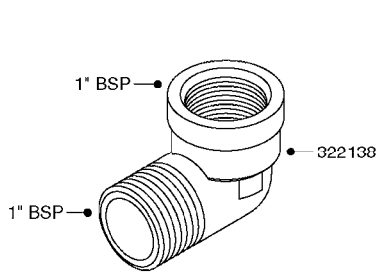

L0020

FITTINGS-T-PIECES, CAPS & ELBOWS
L0020-HIN, 01:01:16

Page 1
Date 12.08.2020 8:34

parts-n°	order qty	description
10053603	1	FITT. CAPNUT 2"BSP 5601
10194303	1	CAP BLANK 1 1/2 MCPHEE 210060
320047	1	FITT.DK CAPNUT 1/2" BSP
320106	1	FITT.DK CAPNUT 1" BSP
320272	1	FITT.DK CAPNUT 3/8" BSP
320316	1	FITT.DK TEE 3/4" X3/4" X1"BSP
320331	1	FITT.DK TEE 1" - 1" - 3/4" BSP
320342	1	FITT.DK EL 3/4"M X 1"F BSP
320563	1	FITT.DK 3 WAY 1/2" 110 DEG.
320677	1	NO LONGER AVAILABLE
320961	1	FITT.DK CAPNUT 1-1/2" BSP
321053	1	FITT.DK TEE 1/2 X1/2 X1/2" BSP
322072	1	FITT.DK TEE 3/8'X3/8'X3/8' BSP
322095	1	FITT.DK TEE 1-1/2 X1-1/4 X3/4" BSP
322138	1	FITT.DK ELB 1"M X 1"F BSP
330013	1	O-RING 2.5 X 10 PUR
330212	1	O-RING D19/D14X2.4 F.1/2"NUT
330326	1	O-RING D30/D24X2 F.1"NUT
331273	1	O-RING D44/D38X2 F.1-1/2"