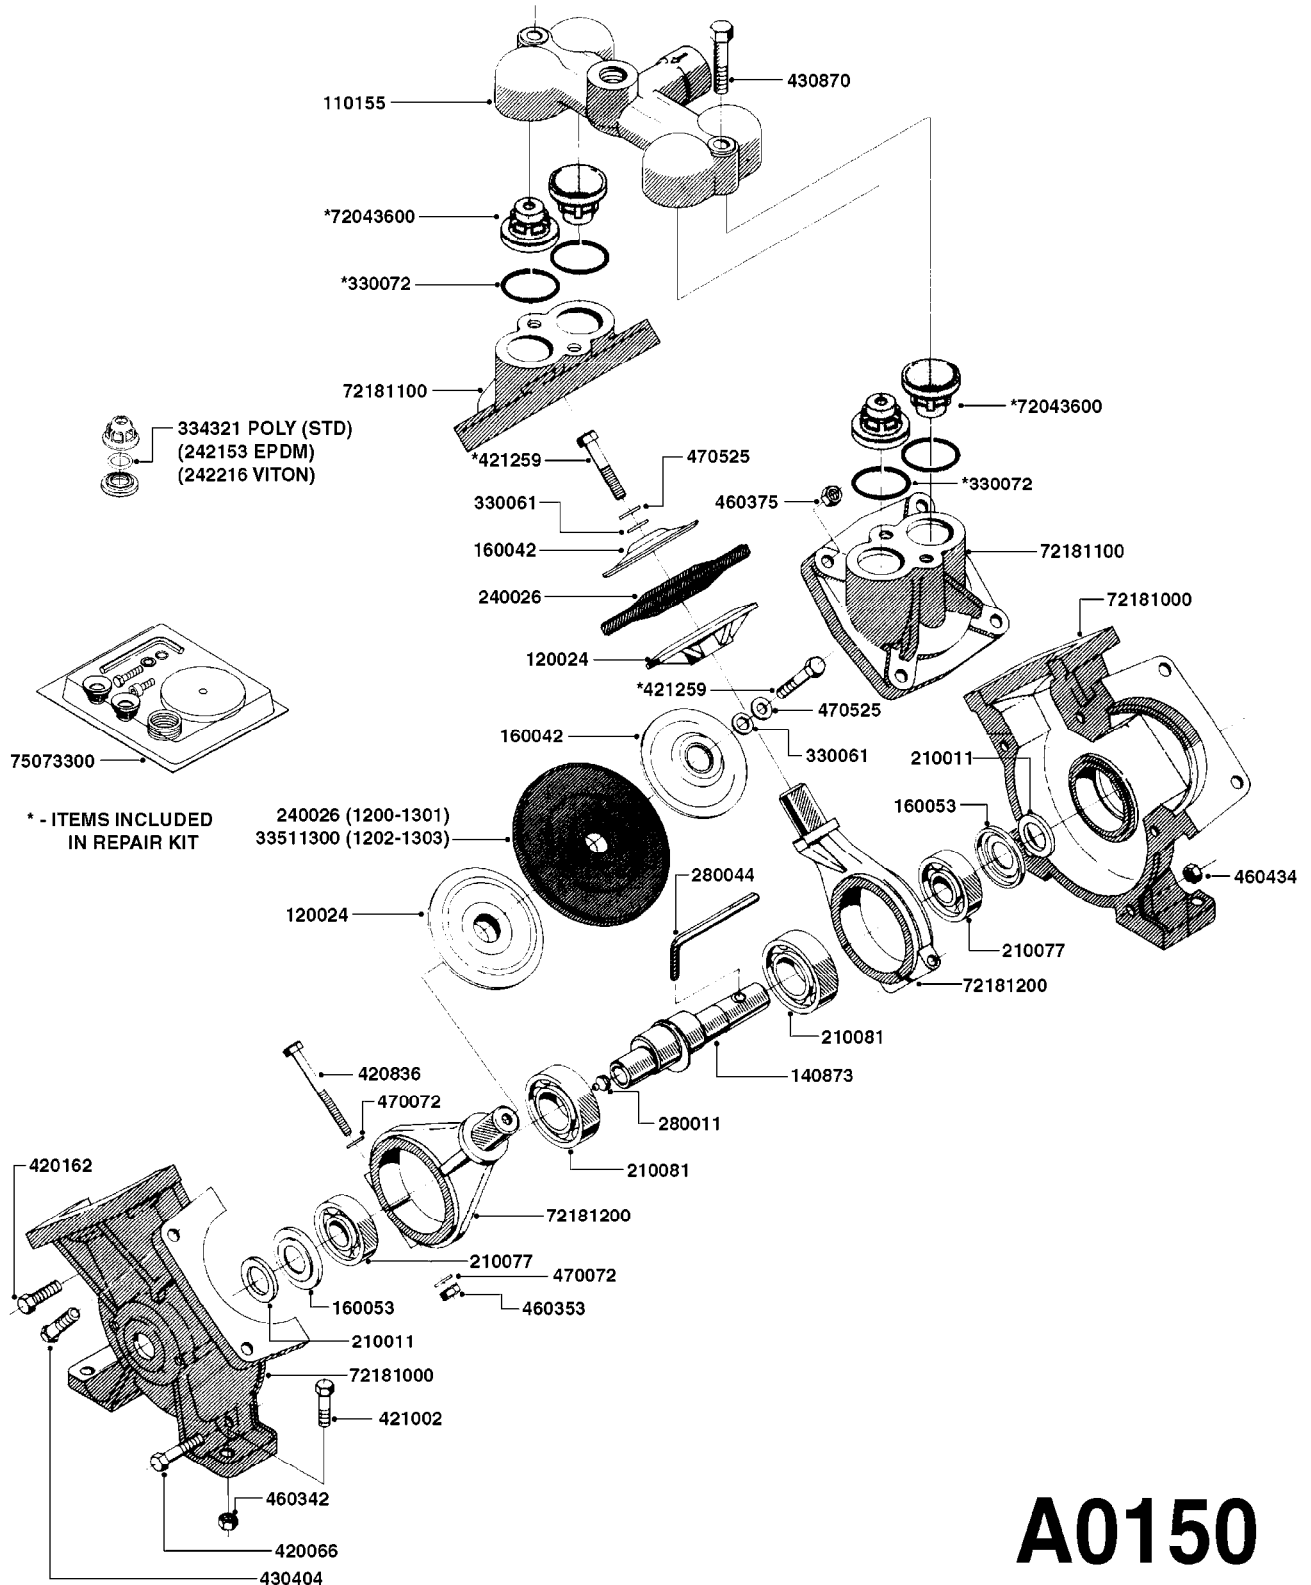

PUMP - 1200 W/ MOUNTING BASE
A0150-HIN, 27:04:17

Page 1
Date 12.08.2020 8:33

parts-n°	order qty	description
110155	1	VALVE CHAMBER F. 1200 PUMP
120024	1	DIAPHRAGM BACK DISC 1200-1300
140873	1	CRANK SHAFT MODEL 1202-9MM
160042	1	DIAPHRAGM UPPER DISC 1200-1300
160053	1	DUST PLATE
210011	1	SEAL FELT D39/23 X 4
210077	1	BEARING BALL 6305
210081	1	BEARING BALL 6307
240026	1	DIAPHRAGM MODEL 1200/1301
242153	1	O-RING D26X4 EPDM
242216	1	O-RING VITON F/1202/1302/462
280011	1	GREASE NIPPLE 1/8' SAE H TR
280044	1	KEY HEXAGON W6 3/16'
330061	1	O-RING D16/D11X2,5
330072	1	O-RING D53.5/D45.5X4
334321	1	O-RING POLY. 34.0x26.0x4.0
420066	1	BOLT HEX 8.8 DEL 3/8"X50MM
420162	1	BOLT HEX 8.8 DEL 3/8"x15MM
420836	1	BOLT HEX 8.8 RAW M8X85
421002	1	BOLT HEX 8.8 DEL M10X30 FT DIN933
421259	1	BOLT HEX UNC7/16"x2.25" 18-8SS
430404	1	BOLT HEX 8.8 DEL M12X50
430870	1	BOLT HEX 8.8 DEL M12X55 FT
460342	1	NUT HEX M10 DEL DIN934
460353	1	NUT HEX M8 BLACK
460375	1	NUT HEX M12 BLACK
460434	1	NUT HEX 3/8' NC BLACK
470072	1	WASHER D15/D8X.5 LOCK
470525	1	WASHER D19/D11.5X2.5
33511300	1	DIAPHRAGM 1202-1303 POLY 2006
72043600	1	VALVE FOR 462/463
72181000	1	HOUSING, PUMP, 1203 RED
72181100	1	DIAPHRAGM COVER 1203/1303+BLTS
72181200	1	CONNECTING ROD FOR 1203 W/M12
75073300	1	PUMP KIT 1200/1202 "06"