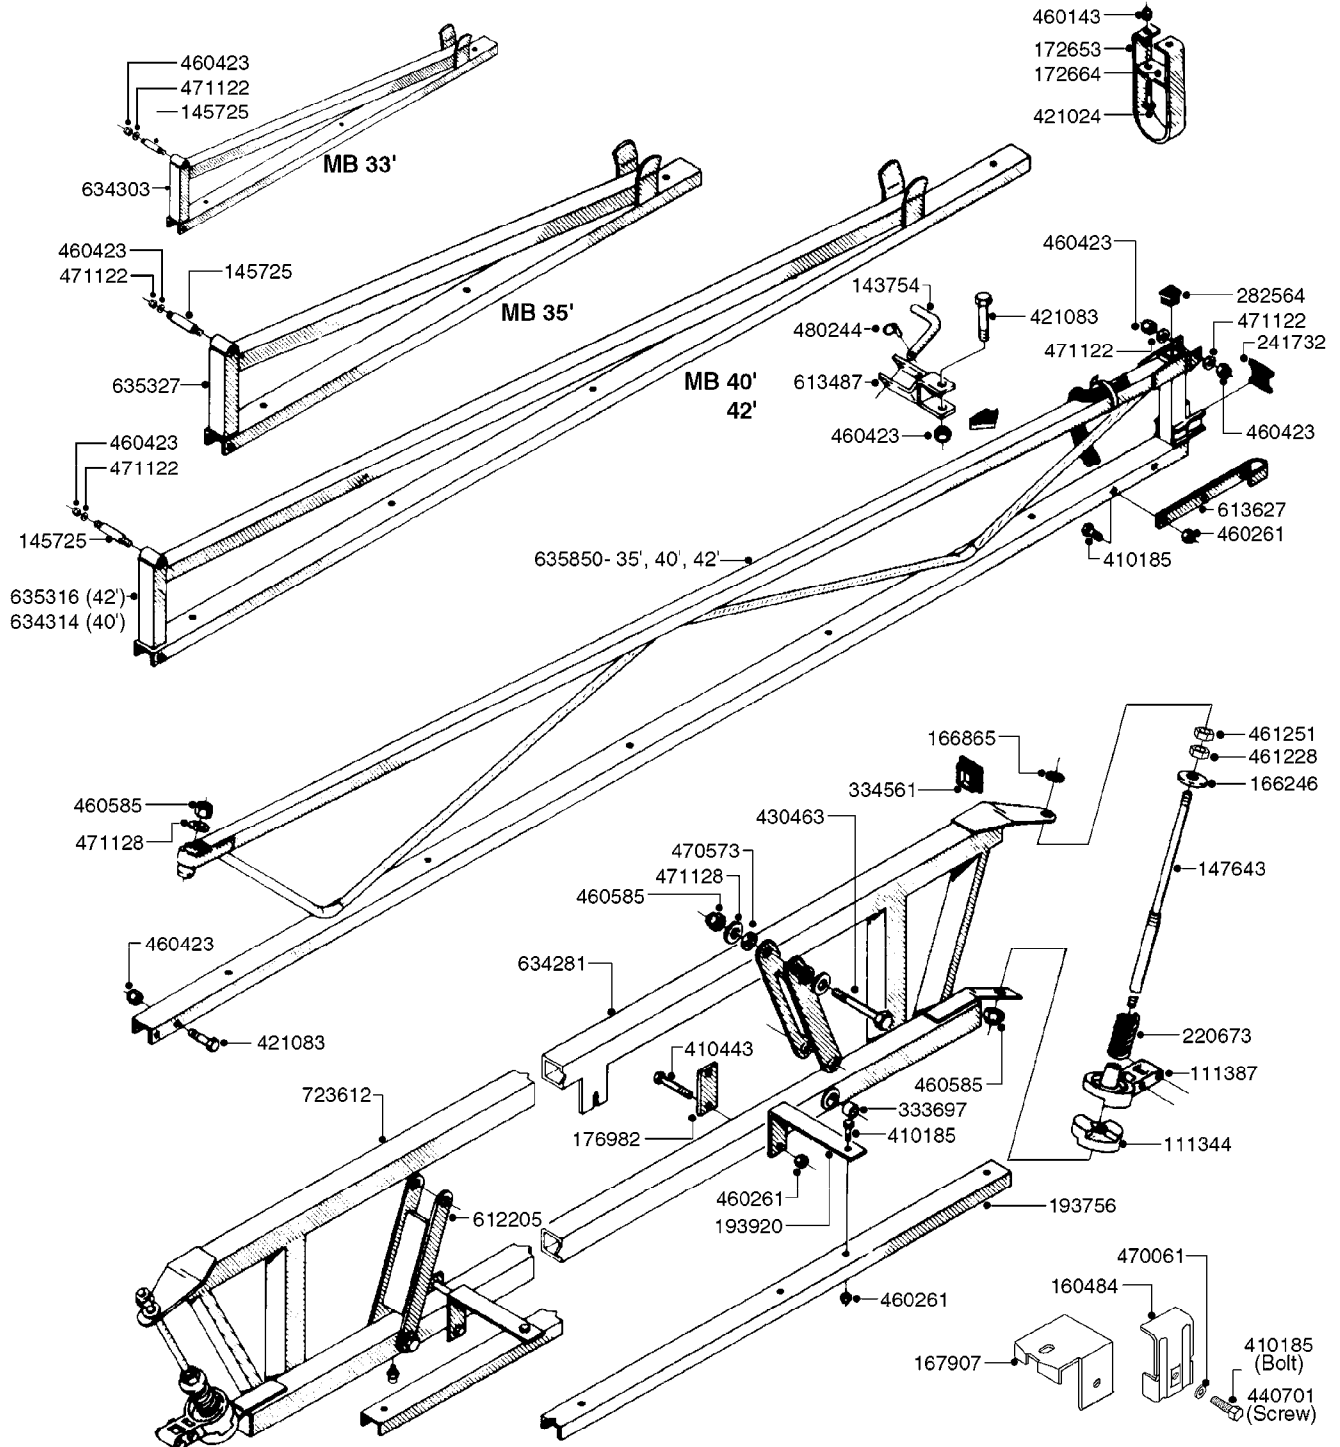

BOOM - MB 35' 40' 42'
D0130-HIN, 26:07:16

Page	0
Date	12.08.2020 8:33

BOOM - MB 35' 40' 42'
D0130-HIN, 26:07:16

Page 1

Date 12.08.2020 8:33

parts-n°	order qty	description
111344	1	CLAW CLUTCH Ø100/Ø20,5 UNDER PART RED
111387	1	CLAW CLUTCH D100 UPPER PART
143754	1	PIN D10 X 56
145725	1	PIN FOR 12 MB BOOM
147643	1	AXLE F.BM BRKQWY. W. ZERT L=426
160484	1	WIRE GUIDE FOR DROP-LEG
166246	1	WASHER CUP D53 F.SPRING
166865	1	WASHER D35/D25X2
167907	1	NOZZ. HOLD. KIT F/ADJ. BOOM
172653	1	WING TIP GUARD
172664	1	FLATBAR BACKING PLATE
176982	1	RETAINING PLATE
193756	1	TRACK MB 10,6/12,6M
193920	1	BRACKET F.NOZZLE TRACK
220673	1	SPRING F.PIVOT 100 X 51
241732	1	RUBBER STOP FOR MB
282564	1	PLUG 35MM SQ.BLACK
333697	1	BUSHING D22/D16x25
334561	1	PLUG 50x50x2 F.SQ.TUBE
410185	1	BOLT HEX 8.8 DEL M6X16
410443	1	BOLT HEX 8.8 DEL M6X70
421024	1	BOLT HEX 8.8 DEL M8X60
421083	1	BOLT HEX 8.8 DEL M10X65
430463	1	BOLT HEX 8.8 DEL M16X110
440701	1	SCREW NO.14 3/4" PLATED
460143	1	LOCK NUT M8 SST A2 DIN985
460261	1	NUT HEX M6X1.00 LOCK DIN985 A2 SS
460423	1	NUT HEX M10X1.50 LOCK DIN985A2 SS
460585	1	LOCKING NUT M16 DIN985 A2 SS
461228	1	NUT HEX M20
461251	1	NUT HEX M20 X 2.5 JAMB
470061	1	WASHER D11/D7X0.5 LOCK
470573	1	WASHER D29/D17X2 SPRING BLACK
471122	1	WASHER, M10, Ø20/10.5X 2.0, SS
471128	1	WASHER, M16, Ø30/17.0X 3.0, SS
480244	1	PIN SNAP D4.5
612205	1	TRAPEZE ARM,WELDED
613487	1	TRANSPORT FITTINGS FOR SB BOOM
613627	1	LOCK STRAP FOR MB BOOM
634281	1	BOOM CENTER MB 35/40/42
634303	1	BOOM WING OUTER 33' MB L=47'
634314	1	BOOM WING OUTER 40', 45' MB
635316	1	BOOM WING OUTER MB42
635327	1	BOOM WING OUTER 35'MB L=58.5"
635850	1	BOOM WING INNER MB35/40/42
723612	1	CENTER PART MB BOOM