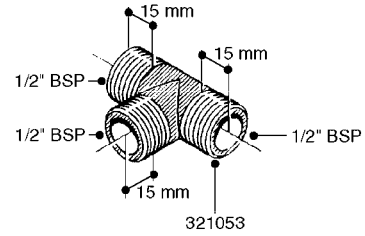

L0020

FITTINGS-T-PIECES, CAPS & ELBOWS
L0020-HIN, 01:01:16

Page 1
Date 12.08.2020 8:34

parts-n°	order qty	description
10053603	1	FITT. CAPNUT 2"BSP 5601
10194303	1	CAP BLANK 1 1/2 MCPHEE 210060
320047	1	FITT.DK CAPNUT 1/2" BSP
320106	1	FITT.DK CAPNUT 1" BSP
320272	1	FITT.DK CAPNUT 3/8" BSP
320316	1	FITT.DK TEE 3/4" X3/4" X1"BSP
320331	1	FITT.DK TEE 1" - 1" - 3/4" BSP
320342	1	FITT.DK EL 3/4"M X 1"F BSP
320563	1	FITT.DK 3 WAY 1/2" 110 DEG.
320677	1	NO LONGER AVAILABLE
320961	1	FITT.DK CAPNUT 1-1/2" BSP
321053	1	FITT.DK TEE 1/2 X1/2 X1/2" BSP
322072	1	FITT.DK TEE 3/8'X3/8'X3/8' BSP
322095	1	FITT.DK TEE 1-1/2 X1-1/4 X3/4" BSP
322138	1	FITT.DK ELB 1"M X 1"F BSP
330013	1	O-RING 2.5 X 10 PUR
330212	1	O-RING D19/D14X2.4 F.1/2"NUT
330326	1	O-RING D30/D24X2 F.1"NUT
331273	1	O-RING D44/D38X2 F.1-1/2"