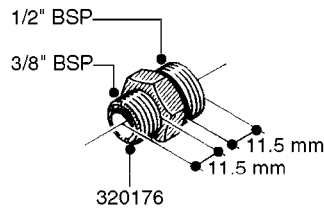

L0030

FITTINGS - HEXAGON NIPPLES
L0030-HIN, 01:01:16

Page 1
Date 12.08.2020 8:34

parts-n°	order qty	description
10015303	1	FITT.PO.HN 1.00X1.00 M1000
10425003	1	FITT.PO.HN 1.25X1.00 MCPHEE
320132	1	FITT.DK HN 1" BSP
320176	1	FITT.DK HN 3/8"X1/2" BSP
320445	1	FITT.DK HN 1/4"X3/8" BSP
320655	1	FITT.DK HN 1/2"-1/2" BSP
320692	1	FITT.DK HN 3/8'BSPX1/4'NPT
320703	1	FITT.DK HN 3/8BSP X1/2 &1/4NPT
320725	1	FITT.DK NIPPLE 3/8"-3/8" BSP
320902	1	FITT.DK HN 3/8'X 1/4' BSP
390232	1	FITT.DK HN 1-1/2' X 1-1/4' BSP
390276	1	FITT.DK HN 1'BSP