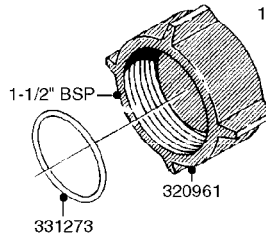

L0020

FITTINGS-T-PIECES, CAPS & ELBOWS
L0020-HIN, 01:01:16

Page 1
Date 12.08.2020 8:34

parts-n°	order qty	description
10053603	1	FITT. CAPNUT 2"BSP 5601
10194303	1	CAP BLANK 1 1/2 MCPHEE 210060
320047	1	FITT.DK CAPNUT 1/2" BSP
320106	1	FITT.DK CAPNUT 1" BSP
320272	1	FITT.DK CAPNUT 3/8" BSP
320316	1	FITT.DK TEE 3/4" X3/4" X1"BSP
320331	1	FITT.DK TEE 1" - 1" - 3/4" BSP
320342	1	FITT.DK EL 3/4"M X 1"F BSP
320563	1	FITT.DK 3 WAY 1/2" 110 DEG.
320677	1	NO LONGER AVAILABLE
320961	1	FITT.DK CAPNUT 1-1/2" BSP
321053	1	FITT.DK TEE 1/2 X1/2 X1/2" BSP
322072	1	FITT.DK TEE 3/8'X3/8'X3/8' BSP
322095	1	FITT.DK TEE 1-1/2 X1-1/4 X3/4" BSP
322138	1	FITT.DK ELB 1"M X 1"F BSP
330013	1	O-RING 2.5 X 10 PUR
330212	1	O-RING D19/D14X2.4 F.1/2"NUT
330326	1	O-RING D30/D24X2 F.1"NUT
331273	1	O-RING D44/D38X2 F.1-1/2"