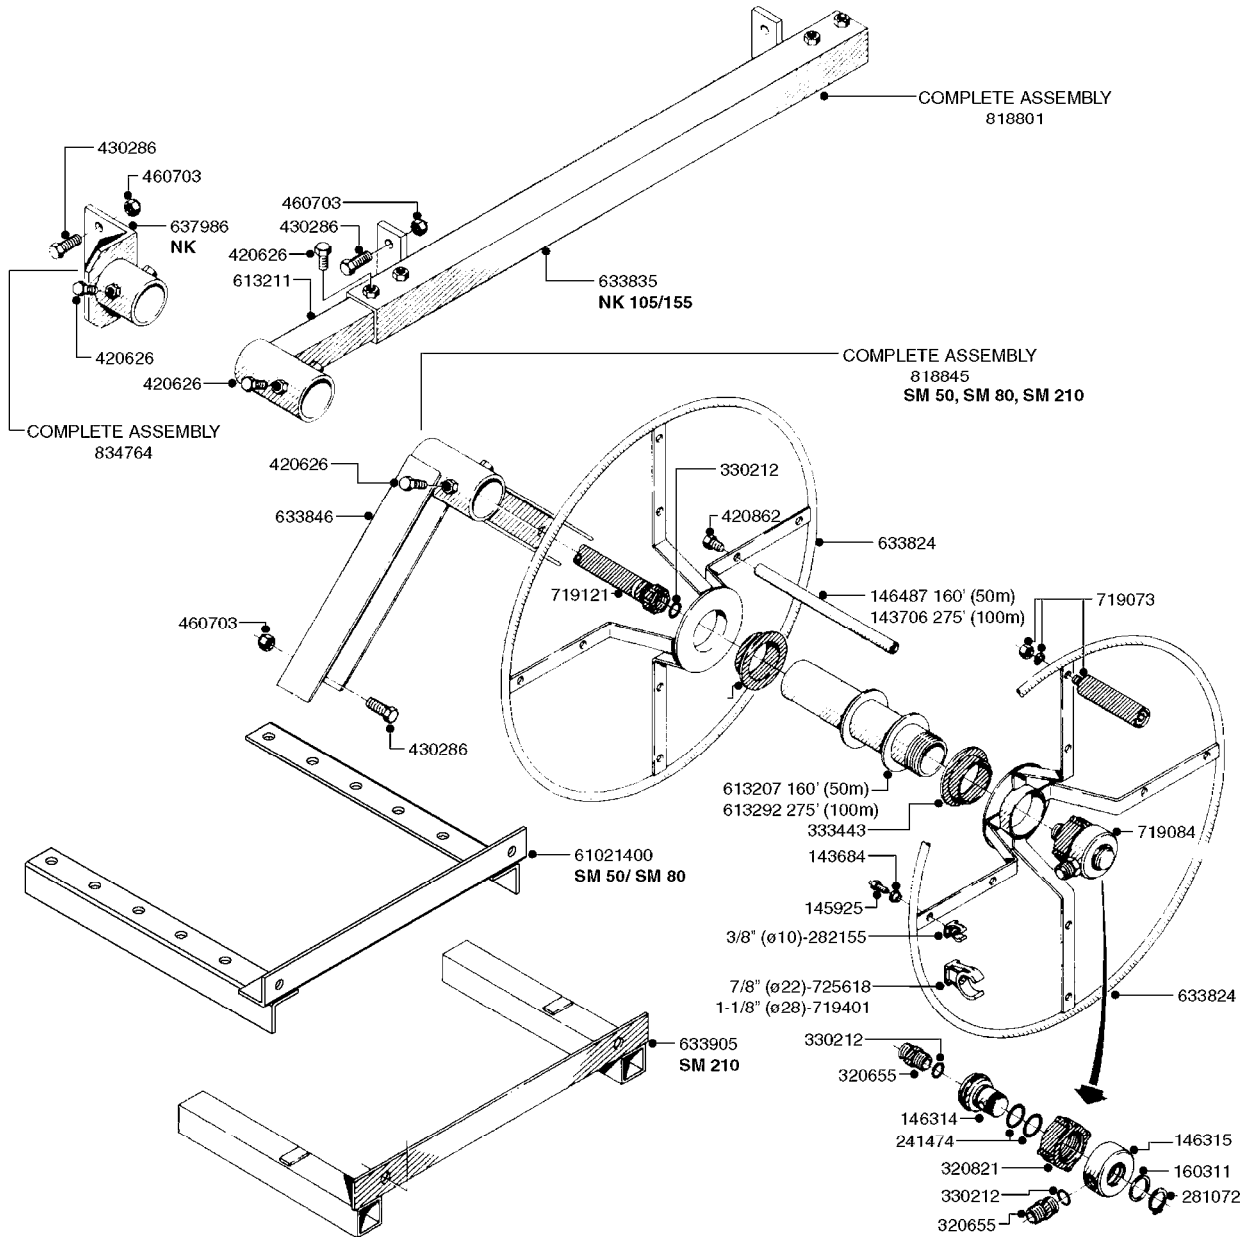

**COMPLETE ASSEMBLIES
WHOLEGOODS ITEMS**

COMPLETE ASSEMBLY:
818377 - 160' x 3/8" (50m) HOSE REEL
818381 - 320' X 3/8" (100m) HOSE REEL

K0490

HOSE REEL ASSEMBLIES
K0490-HIN, 01:01:16

Page 1
Date 12.08.2020 8:34