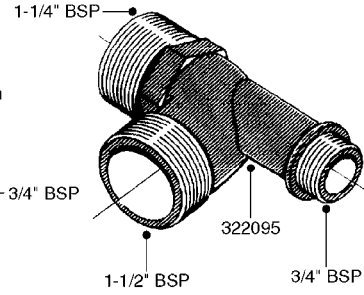

L0020

FITTINGS-T-PIECES, CAPS & ELBOWS
L0020-HIN, 01:01:16

Page 1
Date 12.08.2020 8:34

parts-n°	order qty	description
10053603	1	FITT. CAPNUT 2"BSP 5601
10194303	1	CAP BLANK 1 1/2 MCPHEE 210060
320047	1	FITT.DK CAPNUT 1/2" BSP
320106	1	FITT.DK CAPNUT 1" BSP
320272	1	FITT.DK CAPNUT 3/8" BSP
320316	1	FITT.DK TEE 3/4" X3/4" X1"BSP
320331	1	FITT.DK TEE 1" - 1" - 3/4" BSP
320342	1	FITT.DK EL 3/4"M X 1"F BSP
320563	1	FITT.DK 3 WAY 1/2" 110 DEG.
320677	1	NO LONGER AVAILABLE
320961	1	FITT.DK CAPNUT 1-1/2" BSP
321053	1	FITT.DK TEE 1/2 X1/2 X1/2" BSP
322072	1	FITT.DK TEE 3/8'X3/8'X3/8' BSP
322095	1	FITT.DK TEE 1-1/2 X1-1/4 X3/4" BSP
322138	1	FITT.DK ELB 1"M X 1"F BSP
330013	1	O-RING 2.5 X 10 PUR
330212	1	O-RING D19/D14X2.4 F.1/2"NUT
330326	1	O-RING D30/D24X2 F.1"NUT
331273	1	O-RING D44/D38X2 F.1-1/2"