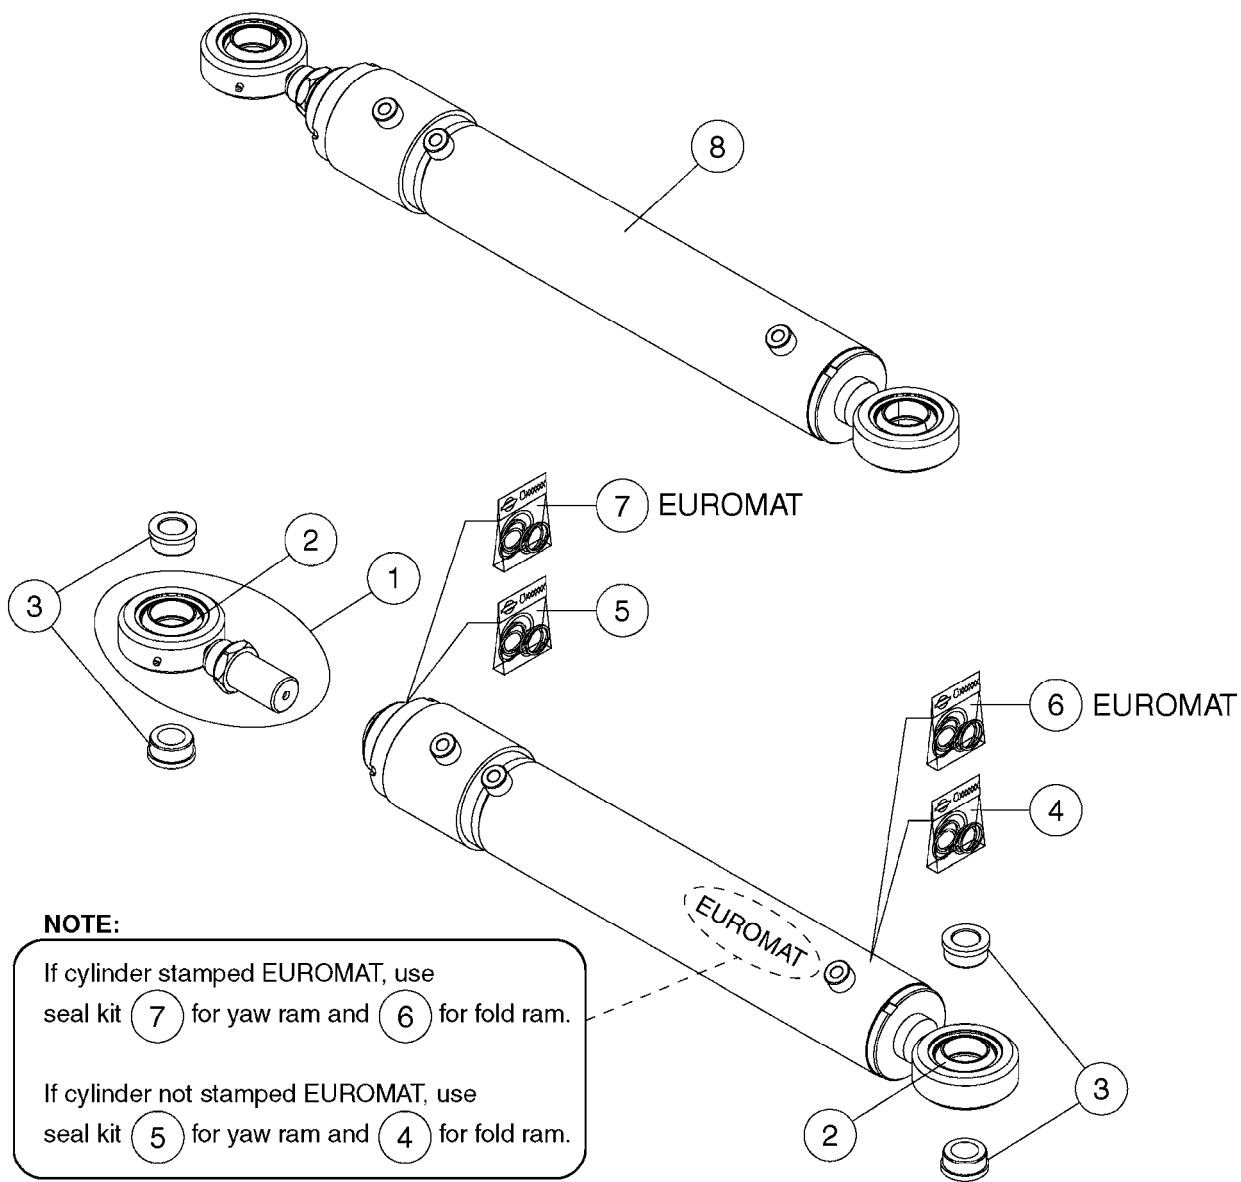

CANNOT MIX SOLENOID VALVES AND COILS  
IF IN DOUBT, ORDER COMPLETE SET (4)

CURRENT STYLE (2018)

OLD STYLES (PRE 2018)

**C0910**

HYDRAULIC SOLENOIDS  
C0910-HIN, 13:05:19

Page 1

Date 12.08.2020 8:24

Pos.	parts-n°	order qty	description
1	782129	1	SOLENOID VALVE 25L, 3/4"NC
2	782135	1	SOLENOID W. AMP F.VALVE 782129
3	28100800	1	SEAL KIT F. 782129/78215500 PRE 2018 ONLY
4	75586600	1	SOLENOID VALVE NC, + COIL
5	78215500	1	HY SOLENOID VALVE 40L 3/4"NC
6	78222700	1	COIL W. AMP
7	78222800	1	SOLENOID VALVE NC, DOUBLE LOCK
8	78602100	1	MAGNET M.AMP/DIODE KIT 08