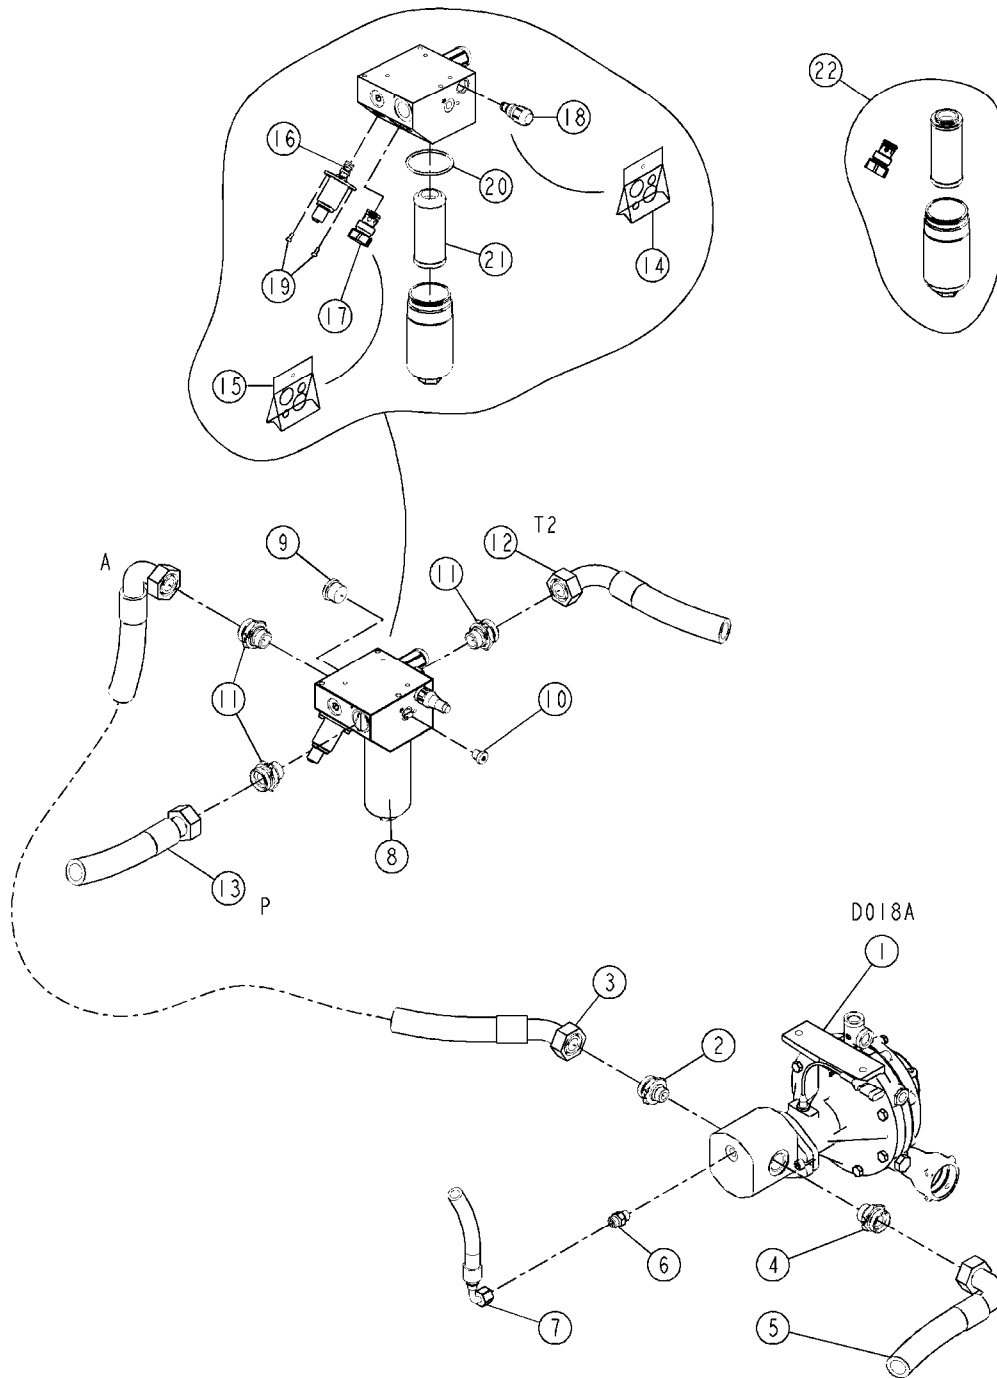

F166A

Pos.	parts-n°	order qty	description
1	28059003	1	PUMP ACE FMCWS-650-HARDI-CD-SS
2	78619101	1	HEX NIPPLE #10ORB-28L/M36X2 (DIN24)
3	78566701	1	HY.HO. 2TA25+E24F45+E24F90 L940
4	78609001	1	HEX NIPPLE #12ORB-28L/M36X2 (DIN 24)
5	78549601	1	HY.HO.2TA25+E24F90 0° L1140
6	78618701	1	HEX NIPPLE # 6ORB-11/16"
7	78521601	1	HY.HO.1TA8 ORFS11/16F90+F90 L=1050 Vers nourrice réservoir /to tank manifold -->n°56073
7	78565401	1	HY.HO. 1TA8 ORFS11/16F90+F90 L995 Vers nourrice réservoir /to tank manifold n°56074-->
8	78201601	1	HYD CONTROL FOR FLUID PUMP
9	78602301	1	HYD.FIT. PLUG 3/4"
10	78605301	1	PLUG 1/4"
11	78618901	1	HEX NIPPLE 3/4" - 28/M36X2 DIN 24
12	78520001	1	HYD HOSE 2TA25+E24F90 0° L2000 Vers nourrice réfrigérant /to cooling manifold -->n°56073
12	78566801	1	HY.HO. 2TA25+E24F90 0° L1780 Vers nourrice réfrigérant /to cooling manifold n°56074-->
13	78516501	1	HYDRAULIC HOSE 2TA25+E24D+B45 L1520 Vers pompe 44cm3 /to pump 44cm3 -->n°56073
13	78566901	1	HY.HO. 2TA25+E24F45 260° L1500 Vers pompe 44cm3 /to pump 44cm3 n°56074-->
14	24017201	1	LIMITER SEAL KIT 1663-KIT-01-A
15	24017301	1	VALVE SEAL KIT 1656-KIT-01-A Jusqu'au/until n°56430
16	27038601	1	PROPORT.VALV. F.FLOW REG.BLOC, FLUID PUMP
17	27038701	1	REGULAT.VALVE 7BAR 2191-ENS-A Jusqu'au/until n°56430
17	27076001	1	REGULATOR VALVE CAP A partir du/from n°56431
18	27038501	1	PRESSURE LIMITER 0-320 BAR
19	458083	1	SCREW CHC M 4-10 8.8 INOX DIN912
20	248280	1	SEAL KIT FMM050 0205314 BUNA
21	782856	1	FILTER CARTRIDGE HP 050-2A10N Jusqu'au/until n°56430
21	78210601	1	FILTER CARTRIDGE HP 050-3A 10N 20B A partir du/from n°56431
22	78210501	1	KIT FILTRATION T3 BLOC 2238/3441 Modification machine avant/before n°56431