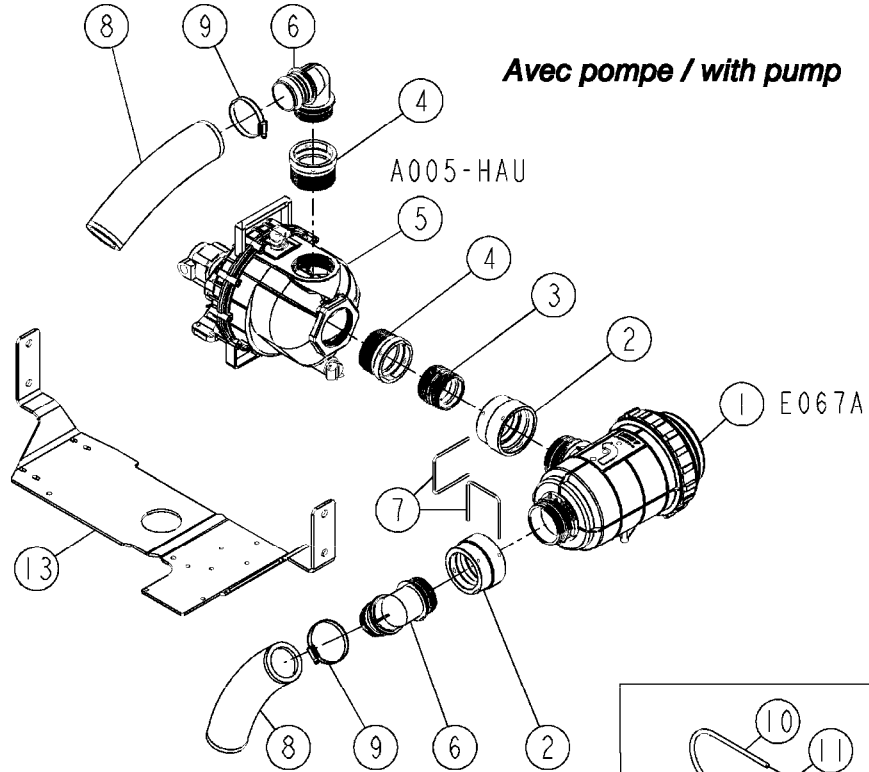

SERIAL 319H2 SUCTION FILTER  
E067A, 15:09:11

Page 0

Date 12.08.2020 8:24

E067A

SERIAL 319H2 SUCTION FILTER  
E067A, 15:09:11

Page 1

Date 12.08.2020 8:24

Pos.	parts-n°	order qty	description
1	24008001	1	O-RING 3,53 x 82,14 VITON
2	27013801	1	FILTER BODY T9 319190.010
3	24008401	1	O-RING 3.53 X 136.1 335000.060V
4	27013701	1	FILTER ELEMENT 32MESH-500MICRONS
5	24008501	1	O RING 6.99 X 174.6
6	27013901	1	FILTER BOWL FOR 28020301
7	27014001	1	FILTER NUT FOR 28020301
8	28020301	1	SUCTION FILTER 32 MESH T9