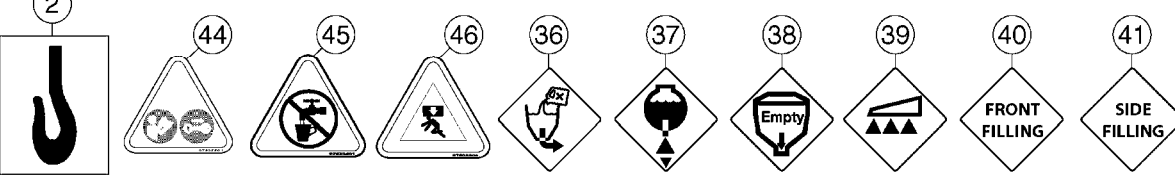

DECALS - SARITOR  
K0158-HIN, 16:07:19

K0158

Pos.	parts-n°	order qty	description
1	978436	1	DECAL - WARNING! SERVICE
2	978439	1	DECAL LIFT
3	978441	1	DECAL - WARNING CRUSHING
4	978442	1	DECAL - FALLING OFF PLATFORM
5	978444	1	DECAL - WARNING ENGINE FAN
6	978445	1	DECAL - WARNING SQUEEZING HAND
7	978447	1	DECAL - HOT SURFACE
8	10532503	1	DECAL WARNING-FLUID HAZ. ENG
9	10532903	1	DECAL CAUTION-TANK DRAIN ENG
10	10533003	1	DECAL DANGER-OV.HEAD LINE ENG
11	10533103	1	DECAL CAUTION-GENR. LABEL ENG
12	10533203	1	DECAL WARNING-CHEMICALS ENG
13	10533303	1	DECAL CAUTION-LEAK Q.FILL ENG
14	10533403	1	DECAL DANGER-AXLE ADJUST ENG
15	10577603	1	DECAL 'DO NOT WELD' H.P. ENG.
16	10616103	1	DECAL 'DANGER-PARALIFT' ENG
17	97607803	1	DECAL HARDI CONTACT INFO ENGLISH
18	97615603	1	DECAL S/G SARITOR 4000 (GAL)
18	97615803	1	DECAL S/G SARITOR 5000 (GAL)
19	97615703	1	DECAL S/G SARITOR 4000 (LITER)
19	97822801	1	DECAL, SIGHT GUAGE, MAIN TANK, 5000L, SARITOR
20	97617003	1	DECAL - HARDI 3D LOGO F.TANK 335 X 210
21	97617103	1	DECAL - SPEED 30 MPH
22	97618503	1	DECAL - CAUTION SPEED LIMIT
23	97618603	1	DECAL - CAUTION POWER LINES (35)
24	97803801	1	DECAL, FUEL TANK, SARITOR
25	97812901	1	DECAL CLEAN WATER TANK
26	97813001	1	DECAL - ACCESS TANK FORBIDDEN
27	97813101	1	DECAL - MAX. HEIGHT 4M
28	97815401	1	DECAL PLATFORM/TRACK SPRAY CENTER
29	97815500	1	DECAL 5000 LEFT TANK SARITOR
30	97815501	1	DECAL - MODE SELECTOR SPRAY CENTER
31	97815600	1	DECAL 5000 RIGHT TANK SARITOR
32	97816201	1	DECAL EXTERNAL FLUID BOX SARITOR
33	97819601	1	STICKER, CHECK AIRLINE OIL
34	97820601	1	DECAL SARITOR LEFT HOOD SARITOR
35	97820701	1	DECAL SARITOR RIGHT HOOD SARITOR
36	97821501	1	DECAL TURBOFILL SARITOR
37	97821901	1	DECAL SUCTION/FILLING UP FLUSH TANK
38	97822101	1	DECAL EMPTY TURBOFILLER
39	97822201	1	DECAL SPRAY/BOOM
40	97822301	1	DECAL - FRONT FILL SARITOR
41	97822401	1	DECAL SIDE FILLING SARITOR
42	97823201	1	DECAL CAUTION SPRAY AREA
43	97823301	1	DECAL CAUTION TURBOFILLER
44	97823501	1	DECAL CAUTION CONTACT
45	97823601	1	DECAL CAUTION NON-DRINKABLE WATER
46	97823701	1	DECAL CAUTION CRUSHING
47	97823801	1	DECAL CAUTION TANK
48	97823901	1	DECAL CAUTION WHEEL
49	97825101	1	DECAL MANUAL RELEASE PARK BRAKE HOOD SARITOR
50	97825401	1	DECAL OPEN/CLOSE HOOD SARITOR
51	97825800	1	DECAL SARITOR RIGHT TANK SARITOR
52	97825900	1	DECAL SARITOR LEFT TANK SARITOR
53	97825901	1	DECAL, FUSE PANEL, MAIN PCB, SARITOR
54	97826000	1	LABEL - TERRA FORCE
55	97826300	1	HARDI LOGO STICKER, FRONT HOOD
56	97826800	1	DECAL HARDI LOGO STEERING WHEEL
57	97832401	1	DECAL - PURGE SPRAY PUMP
58	97832501	1	DECAL - LUBRICATION POINTS
59	97837600	1	HARDI LOGO Ø282X450 F.METAL/ PLASTIC 3D