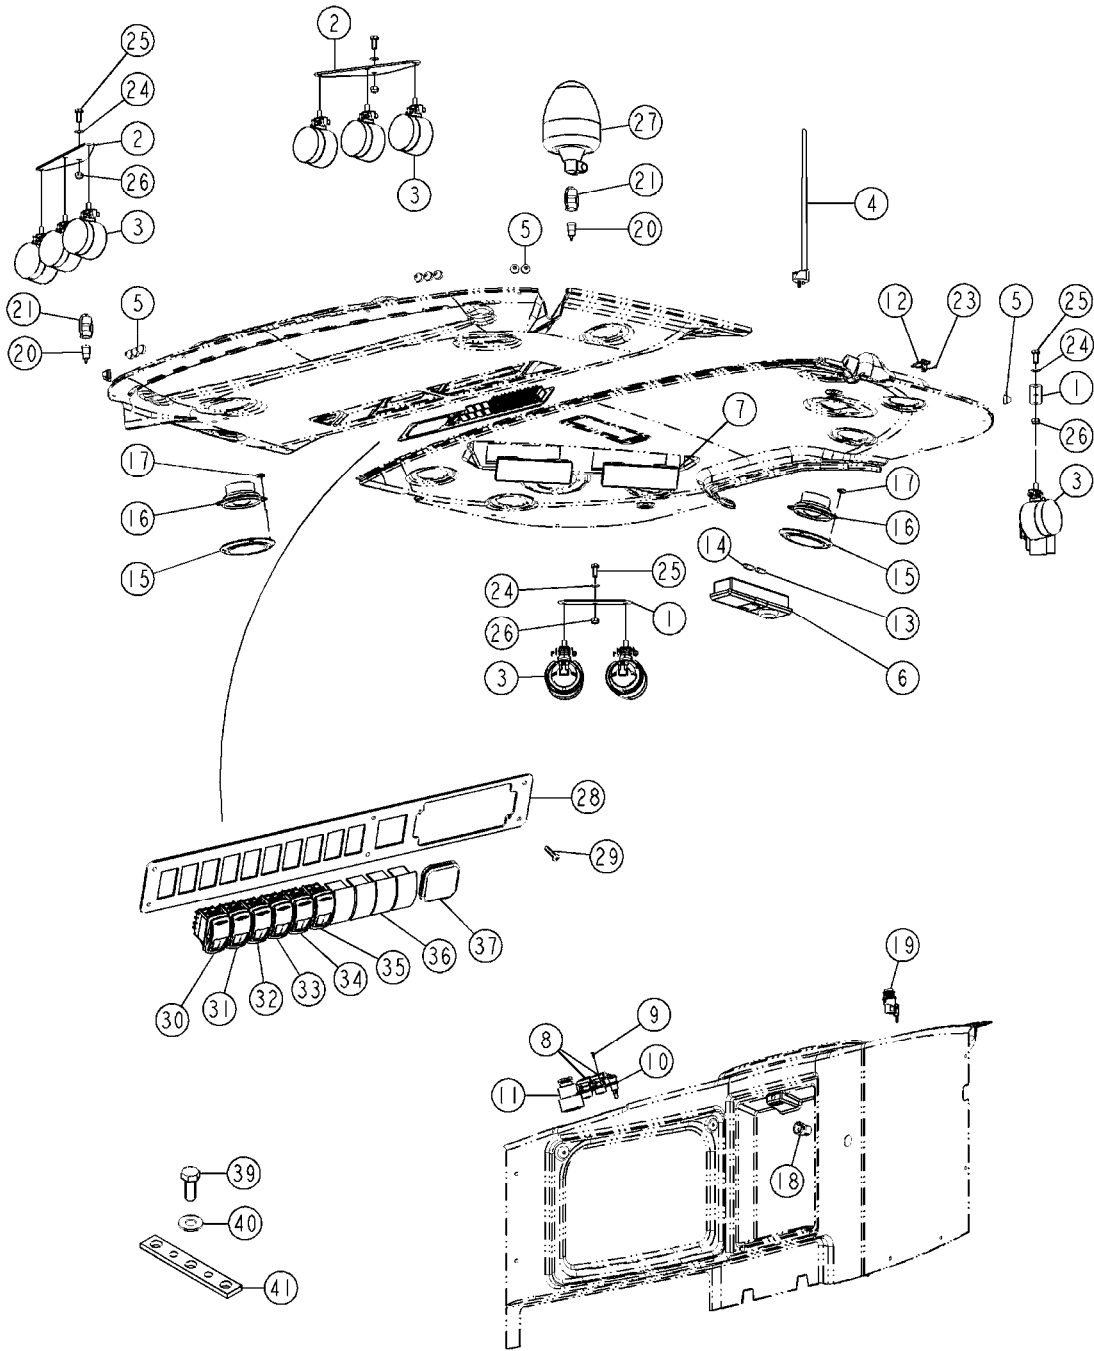

J019A-9

ELECTRIC-SIAC WIDE CAB
J019A-9, 06:09:16

Page 1
Date 12.08.2020 8:25

Pos.	parts-n°	order qty	description
3	26074101	1	HALOGEN CAB LIGHT
4	27027501	1	ANTENNA AM/FM SAR-H CAB
6	26058901	1	CEILING LAMP 547422420
8	26090801	1	POWER SOCKET
10	26090701	1	SOCKET 2-PIN 12V
12	26074001	1	DOOR LIGHT SWITCH
18	26090901	1	CIGARETTE LIGHTER BODY
19	26091501	1	CIGARETTE LIGHTER
20	26091801	1	BEACON SOCKET DIN
21	26091901	1	BEACON RUBBER CAP
26	460423	1	NUT HEX M10X1.50 LOCK DIN985A2 SS
27	26042401	1	BEACON LIGHT
29	458066	1	BOLT CS M4-20 A2 DIN84
30	26019701	1	ROCKER SWITCH ON-ON-ON GREEN LED KR44A
30	26019901	1	WIPER ROCKER SWITCH ACTUATOR
31	26015601	1	ROCKER SWITCH MOM-OFF GREEN-RED LED
31	26019801	1	WINDSCREEN WASHER SWITCH ACTUATOR
32	26015701	1	ROCKER SWITCH ON-OFF GREEN-RED LED
32	26020101	1	FRONT LIGHT SWITCH ACTUATOR
33	26015701	1	ROCKER SWITCH ON-OFF GREEN-RED LED
33	26020901	1	REAR WORKING LIGHT SWITCH ACTUATOR
34	26015701	1	ROCKER SWITCH ON-OFF GREEN-RED LED
34	26020201	1	BOOM LIGHT SWITCH ACTUATOR
35	26015701	1	ROCKER SWITCH ON-OFF GREEN-RED LED
35	26020001	1	BEACON SWITCH ACTUATOR
36	26023001	1	BLACK APEM KR SHUTTER
39	42000701	1	SCREW HM 8-25/25 DIN933 BRASS
40	47000501	1	WASHER M8 8.4X18X1.5 NFE25-513 BRASS
41	12000701	1	COPPER BAR 15X4 L90