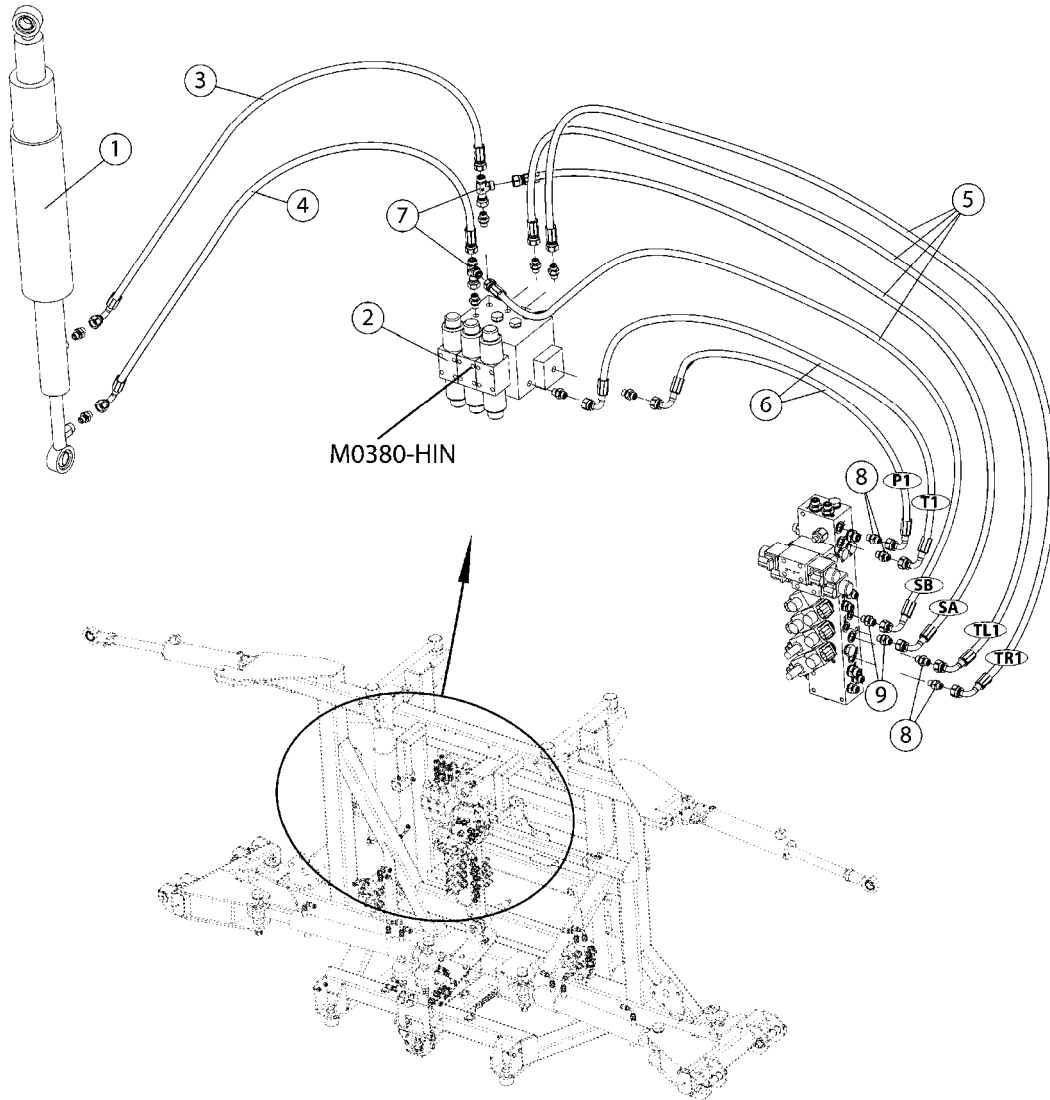

AutoTerrian hydraulics