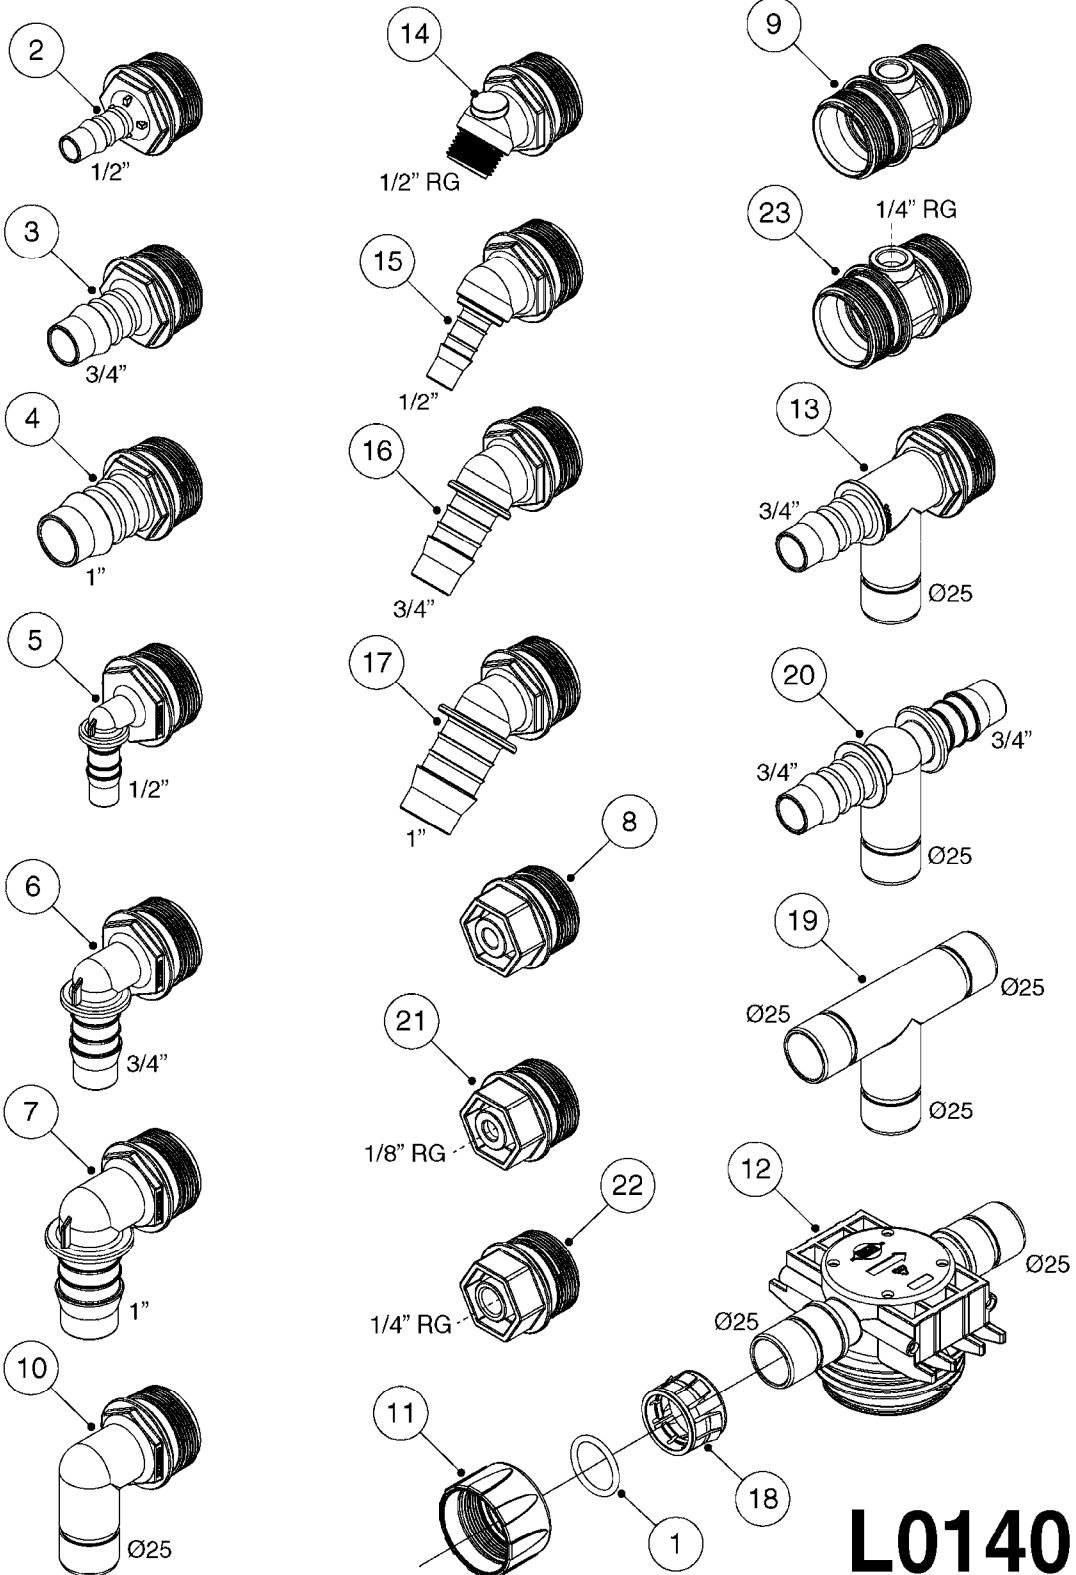

**L0130**

HOSE CLAMPS  
L0130-HIN, 16:10:19

Page 1  
Date 12.08.2020 8:25

parts-n°	order qty	description
284582	1	CLAMP HOSE GEAR - 5/16"
334531	1	CLAMP HOSE PLASTIC 3/4"
334533	1	CLAMP HOSE PLASTIC 3/8"
334534	1	CLAMP HOSE PLASTIC 1/2"
334680	1	CLAMP HOSE PLASTIC 1"
334686	1	CLAMP HOSE PLASTIC 5/16"
341291	1	RUBBER HOSE CLAMP COVER 130MM
341292	1	RUBBER HOSE CLAMP COVER 180MM
341301	1	RUBBER HOSE CLAMP COVER 230MM
28029803	1	CLAMP HOSE GEAR P1/2" 6708
28029903	1	CLAMP HOSE GEAR P3/4"-S1" 6712
28030003	1	CLAMP HOSE GEAR P1" 6716
28030103	1	CLAMP HOSE GEAR P5/4-S1.5" 6724
28030203	1	CLAMP HOSE T-BOLT S2" 235-67
28030303	1	CLAMP HOSE T-BOLT S2.5" 235-76
28030403	1	CLAMP HOSE T-BOLT S3" 235-82
28044903	1	CLAMP HOSE GEAR P3/8" 6706