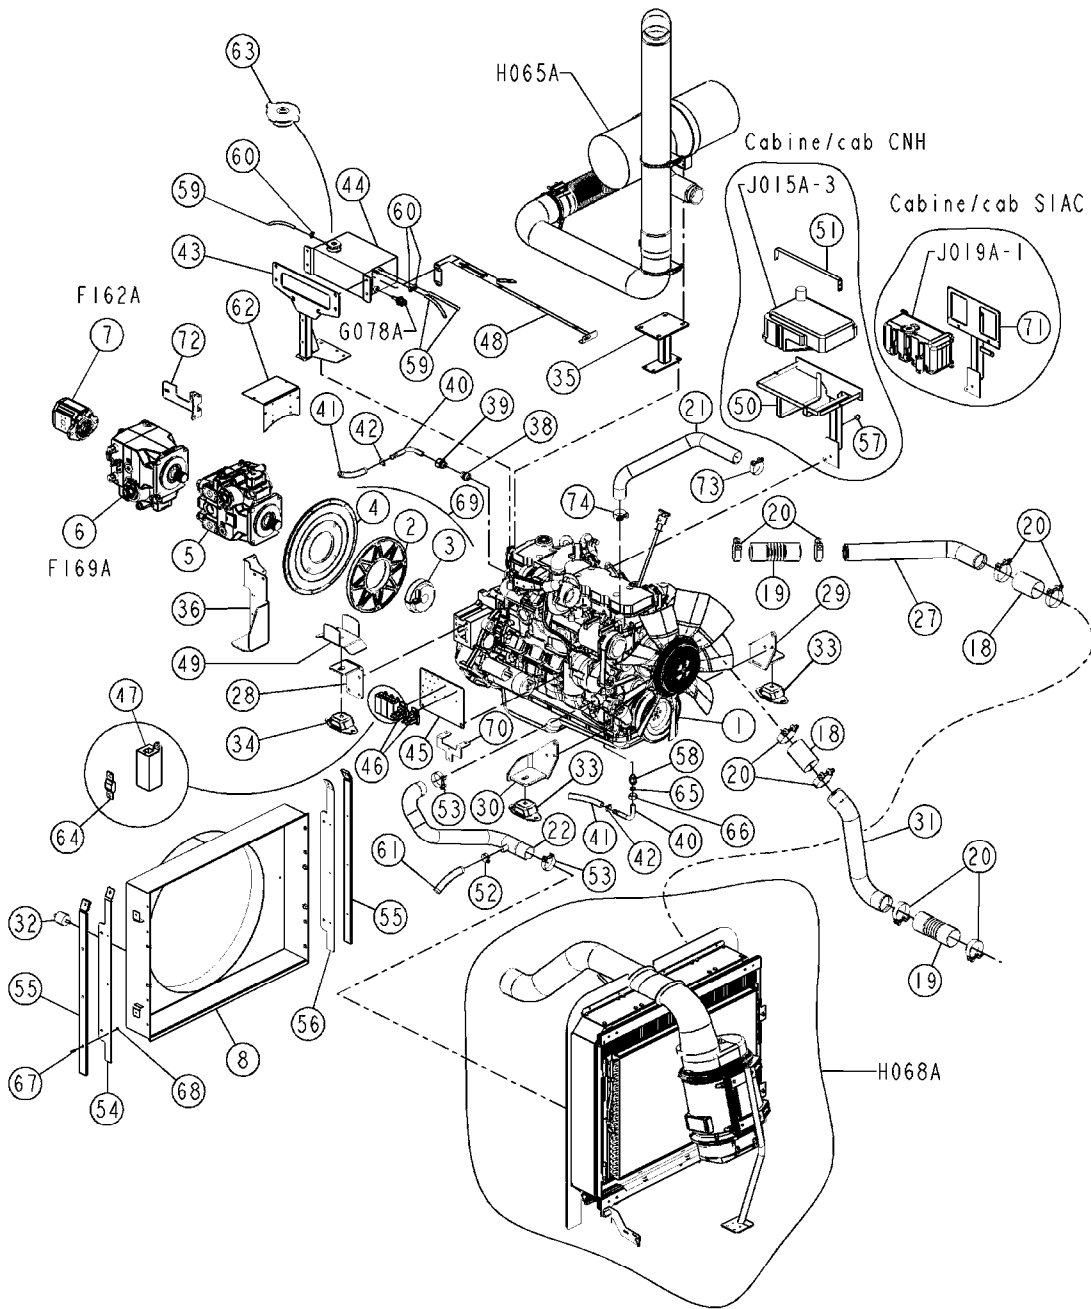

75
Pièces de rechange moteur /
engine spare parts

Pos.	parts-n°	order qty	description
1	28080301	1	ENGINE CUMMINS QSB 6.7 T3A 300 HP
5	78307201	1	PRIMARY HYD PUMP H1, 115cm3, VALVE 210 BAR
6	78307101	1	SECONDARY HYD PUMP H1, 115cm3, VALVE 210 BAR
7	78303901	1	GEAR PUMP, 44CC, DRTE, SARITOR
8	63030101	1	FAN CASE Ø700 SARITOR
18	24002801	1	REINF. SILICON CHARGE AIR COOLER HOSE, L120,3"
19	24002901	1	REINF. SILICON CHARG AIR COOLER HOSE, L215, 3"
20	288827	1	HOSE CLAMP W5 80-85
21	24002601	1	RADIATOR HOSE, WATER, UPPER, SARITOR
22	24002701	1	RADIATOR HOSE, WATER, LOWER, SARITOR
27	63030001	1	TUBE INTERCOOLER UPPER SARITOR
28	16421001	1	BRACKET REAR R/L ENGINE SARITOR
29	61011301	1	BRACKET FRONT LEFT ENGINE SARITOR
30	61011201	1	BRACKET FRONT RIGHT ENGINE SARITOR
31	63030201	1	INTERCOOLER LOWER PIPE, SARITOR
32	248217	1	VIBRATION ISOLATOR A5045 55NR
33	24002401	1	VIBRATION ISOLATOR 55SH 100021
34	248097	1	VIBRATION ISOLATOR 75SH 100021
35	63055501	1	BRACKET EXHAUST PIPE 5" SARITOR
36	16581501	1	FUEL/WATER BRACKET, SARITOR
38	78605101	1	UNION GE22LM OMDA3C
39	78605001	1	FITTING RED.2218LA3C
40	618067	1	ELBOW HIGH TEMP.F.ENGINE
41	927712	1	HOSE Ø16X24 PVC GREY BLUE 20 BAR
42	28059201	1	HOSE CLAMP W5 23-25
43	63039401	1	BRACKET RADIATOR EXPANSION TANK SARITOR
44	28016501	1	FLUID EXPANSION TANK 7L 3050 0042
45	16449101	1	MEGAFUSE-RELAY BRACKET, ENGINE, SARITOR
46	26013701	1	PREHEATING RELAY 3916301
47	26012301	1	FUSE MEGAFUSE 02681001ZXT A
48	16480301	1	EXPANSION TANK HOSE GUIDE, SARITOR
49	16426001	1	GUIDE F.HYD HOSES SARITOR
50	63058001	1	BRACKET WINDSHIELD WASHER TANK SARITOR
51	16528201	1	WINDSHIELD WASHER TANK BRACKET, CNH CAB, SARITOR
52	28059301	1	HOSE CLAMP W5 32-35
53	28058901	1	HOSE CLAMP W5 64-67
54	16636701	1	BRACKET LEFT SLIDE PAD HOOD SARITOR A partir du/from n°55647
55	39011101	1	SLIDE COVER SARITOR A partir du/from n°55647
56	16636601	1	BRACKET RIGHT SLIDE PAD HOOD SARITOR A partir du/from n°55647
57	288776	1	RIVET 043888 BLACK
58	14008401	1	FITTING M16X1,5-M26X1,5/24°
59	927705	1	HOSE Ø6X12 10 BAR 61638
60	278236	1	CLAMP 12X9 0116.6350
61	927721	1	HOSE Ø22 4BAR DIN73411-A
62	16613501	1	BRACKET HYDRAULIC HOSE ROUTING REAR ENGINE SARITOR
63	28003901	1	EXPANSION CAP 1 BAR
64	26012501	1	0298100 A 100A FUSE MEGAFUSE Cabine/cab CNH
64	26012401	1	0298150 A 150A FUSE MEGAFUSE Cabine/cab SIAC
65	78638901	1	RING DPR18L
66	78639001	1	NUT 18L M26X1,5
67	458080	1	SCREW FS M 6-25 SS DIN963 A partir du/from n°55647
68	460261	1	NUT HEX M6X1.00 LOCK DIN985 A2 SS
69	28008101	1	COUPLING BOWEX 80 11,5" FLE-PA
70	16669001	1	RELAY STARTER BRACKET SARITOR A partir du/from n°55733