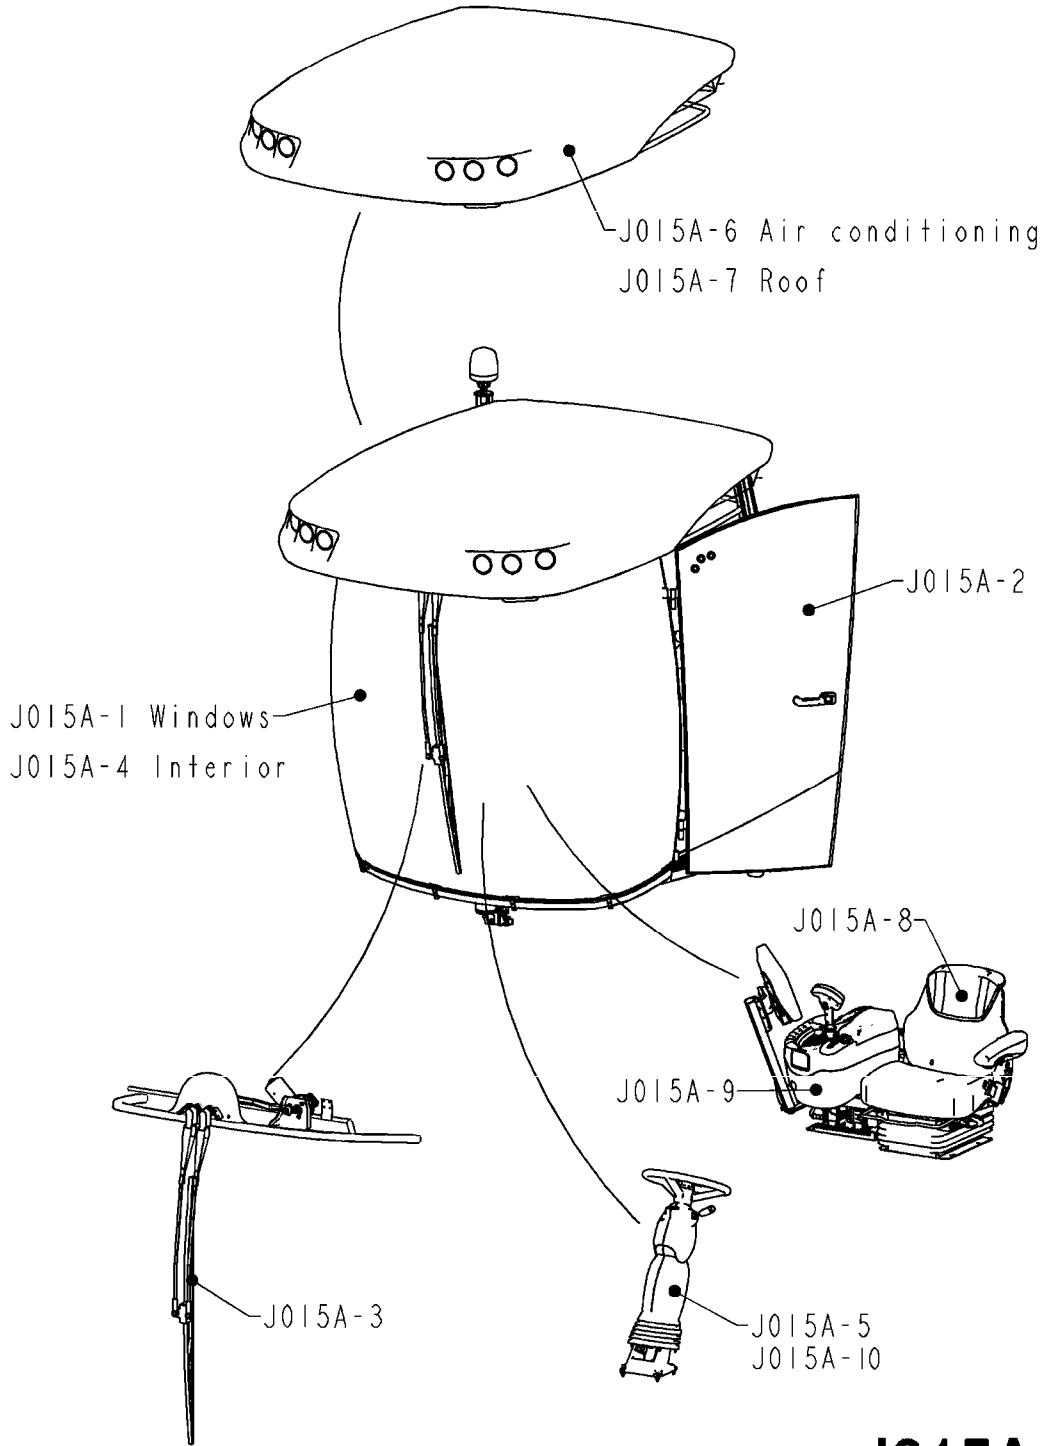

Pos.	parts-n°	order qty	description
1	148095	1	FITTING G1/4'-Ø12
2	248022	1	O-RING 3.53 X 32.92 16PA77
3	430878	1	BOLT HEX 8.8 DEL M12X45 DIN931
4	786766	1	1/2 FLANGE DN 1" 6000PSI PH75
5	14001801	1	HEX NIPPLE 1-1/16" ORB - 12S (DIN24)
6	14008901	1	HEX NIPPLE 11/16" - 1/4" - 1MM
7	24003901	1	O-RING, 192.00 X 3.00, N-KKM80D
8	26006801	1	PRESSURE TRANSMITTER, 0-600B, TYPE MBS 1250
9	28008001	1	GEARBOX 609W2VB
9	28103703	1	GEARBOX 609W2VB REFURB. (REFURBISHED 28008001 GEARBOX)
10	28011101	1	GEARBOX 609W2VB WITH DYNAMIC BRAKE
10	28103803	1	GEARBOX 609W2VB W.DYNAM.BRAKE REFURB. (REFURBISHED 28011101 GEARBOX)
10	28103903	1	GEARBOX 609W2VB+BRAKE HYD REFURB. (REFURBISHED 28011101ES GEARBOX)
11	78303701	1	MOTOR H1B, 110CC
12	78504701	1	HYD HOSE, HP, X CROSS, SP MA, SARITOR TO SECONDARY PUMP "MA"
13	78516701	1	HYD HOSE, HP, PP A, TEE 30S, SARITOR TO PRIMARY PUMP "A"
14	78516801	1	HYD HOSE, HP, SP B, TEE 30S, SARITOR TO SECONDARY PUMP "B"
15	78517001	1	HYD HOSE, HP, L/RRM A/B, TEE PP A/SP A, SARITOR
16	78517101	1	HYD HOSE, HP, L/RRM B/A, TEE PP B/SP B, SARITOR
17	78517401	1	HYD.HOSE = L4130 TO PARKING BRAKE TEE
18	78517501	1	HYD HOSE FL.1TA8 ORFS 11/16FD+F45 L4270 TO PARKING BRAKE TEE
19	78519001	1	HY.HO.2TA20 ORFS1"7/16F90 L=7120 TO COOLING MANIFOLD
20	78519101	1	HY.HO.1-7/16"L= 7920\TO COOLING MANIFOLD
21	78519501	1	HYD HOSE, HP, SP A, TEE 30S, SARITOR TO SECONDARY PUMP "A"
22	78519601	1	HYD HOSE, HP, PP B, TEE 30S, SARITOR TO PRIMARY PUMP "B"
23	78524201	1	HYD HOSE, HP, X CROSS, RFM MB, SARITOR
24	78524301	1	HYD HOSE, HP, L/RFM A/B, TEE SP A/PP A, SARITOR
25	78524401	1	HYD HOSE, HP, L/RFM B/A, TEE SP B/PP B, SARITOR
26	78526201	1	HY.HO.2TA20 ORFS1"7/16FD+F90 L4520 TO COOLING MANIFOLD
27	78526301	1	HYD.HOSE = L4170 TO COOLING MANIFOLD
28	78526501	1	HY.HO.1TA8 ORFS 11/16FD+F45 L=3560 TO DYNAMIC BRAKE TEE
29	78529201	1	HY.HO.11/16"L= 5800 STR-45° TO PARKING BRAKE TEE
30	78615101	1	HEX NIPPLE 1/4" - 11/16"
31	78615701	1	HYD. FIT. TEE DIN24 M42X2.00 (30S)
32	78615801	1	PRESSURE GAUGE M16X2 DIN2353
33	78617301	1	HYD. FIT. TEE M-F-M 12S (DIN24)
34	78617501	1	HEX NIPPLE 1-7/16" - 1-1/16" ORB
35	78620901	1	HYD.FIT. M CROSS DIN24 M20X1.50 (12S)
36	78625101	1	HYD. FIT. 90 M-F 12S (DIN24)

J015A