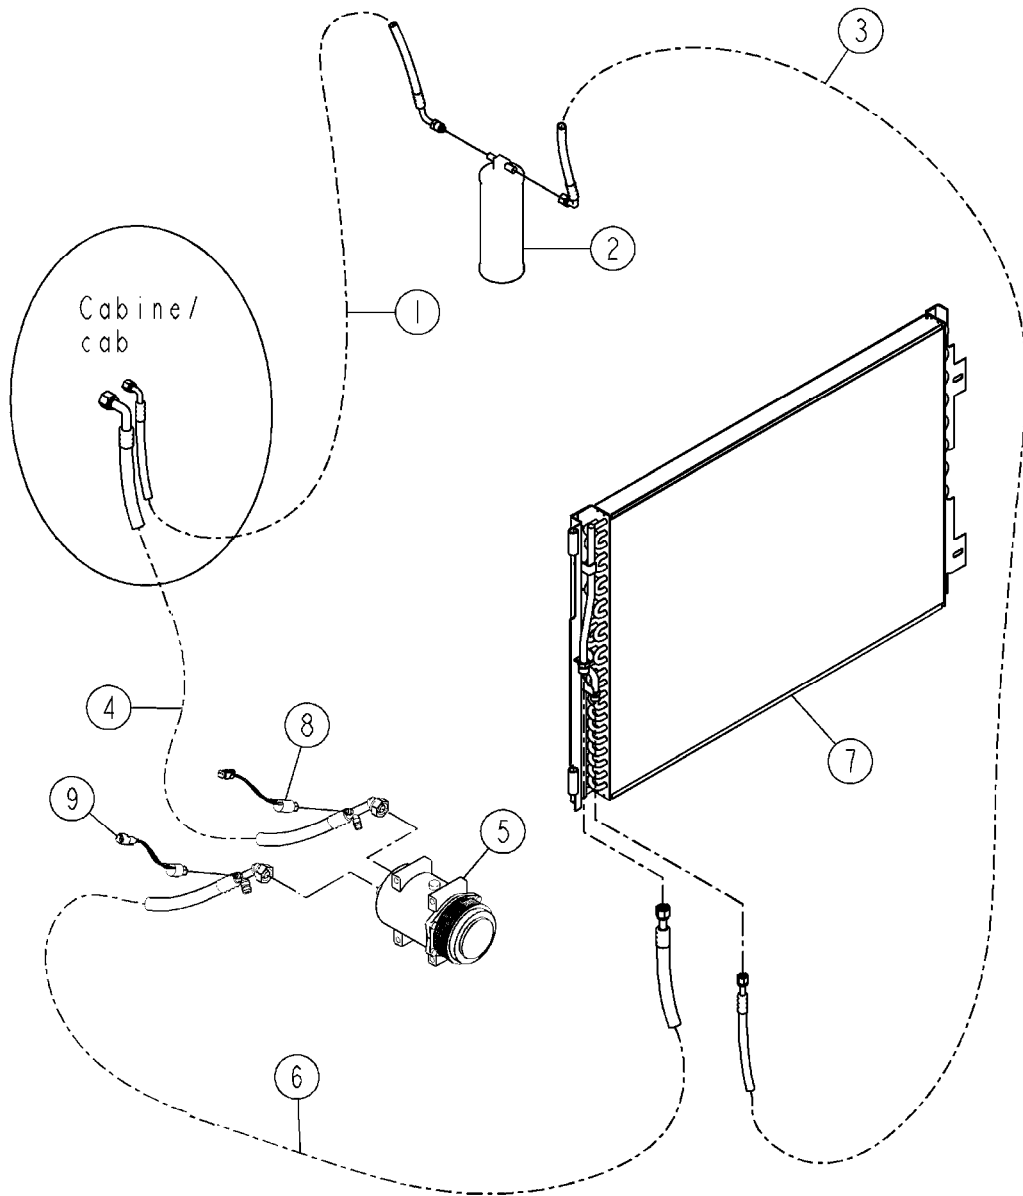

J016A

AIRCONDITIONNING CIRCUIT FOR
CNH CAB SARITOR
J016A, 28:04:14

Page 1
Date 12.08.2020 8:25

Pos.	parts-n°	order qty	description
1	27010201	1	A/C HOSE, DRIER-CONDENSER, CNH CAB
2	27019401	1	FILTER DIER AIR CONDITIONING
3	27010101	1	HOSE, A/C, CONDENSER/DRIER, SARITOR
4	27010301	1	HOSE, A/C, CAB/COMPRESSOR, SARITOR
5	26050201	1	AIR CONDITIONNING COMPRESSOR
6	27010001	1	HOSE, A/C, COMPRESSOR/CONDENSER, SARITOR
7	27029101	1	CONDENSOR FOR AIR CONDITIONER
8	27038901	1	A/C HIGH PRESSURE SWITCH, CNH, SARITOR 87366051
9	27038801	1	A/C LOW PRESSURE SWITCH, CNH, SARITOR 87366050