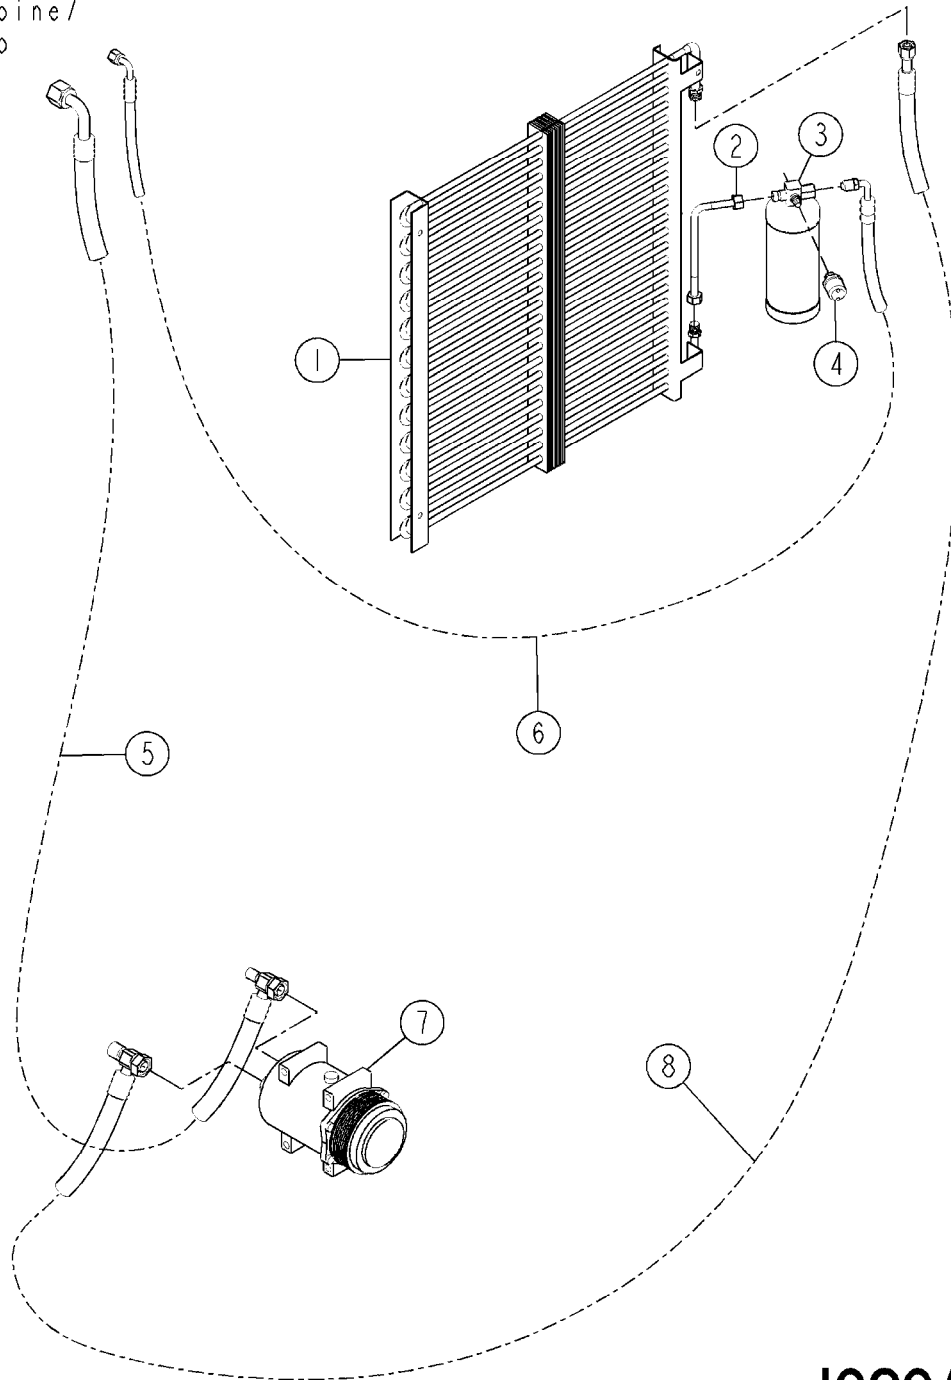

Cabine/
cab