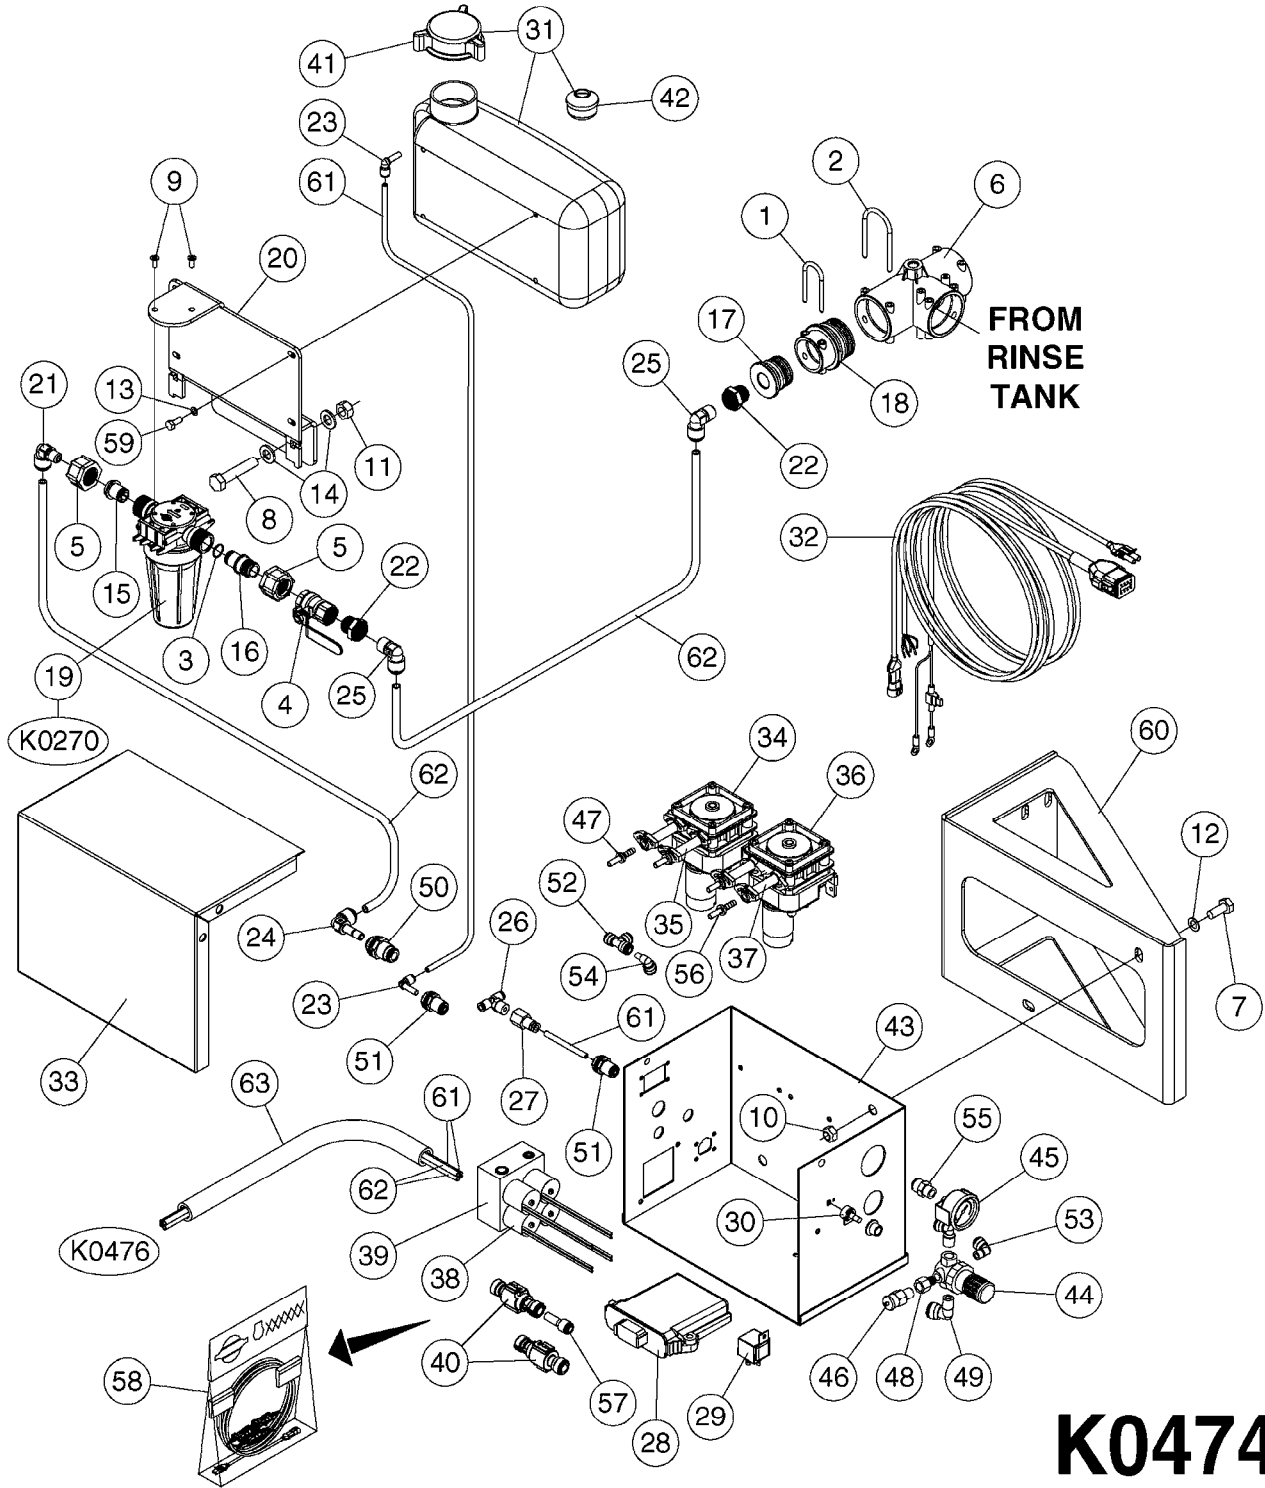

K0474

FOAM MARKER - RICHWAY SP
K0474-HIN, 29:09:16

Page 1

Date 12.08.2020 8:24

Pos.	parts-n°	order qty	description
1	145995	1	FITT.DK S-53 FORK
2	145996	1	FITT.DK S-67 FORK
3	242594	1	O-RING D14 X 1.78 SCH.70-EPDM
4	284227	1	BALL VALVE 1/2"FEMALE THREADS
5	320283	1	FITT.DK NUT 3/4"BSP
6	322224	1	FITT.DK S-67 TEE
7	420604	1	BOLT HEX 8.8 DEL M10X25 FT DIN933
8	430323	1	BOLT HEX 8.8 DEL M12X60
9	440673	1	SCREW F.PLASTIC 5X12 SS
10	460423	1	NUT HEX M10X1.50 LOCK DIN985A2 SS
11	460703	1	NUT HEX M12X1.75 LOCK DIN985A2 SS
12	470127	1	WASHER D15D10X2 M10 LOCK
13	470901	1	WASHER D11.8/D6.1X1.6 SS LOCK
14	471127	1	WASHER, M12, Ø24/13X24X2.5 SS
15	717426	1	FITT.DK REDUC 1/4"BSP F.3/4"N
16	720856	1	FITT.DK 1/2'BSP ASSY.F.3/4'NUT
17	726694	1	PLUG,S53,1/2"FBSP THD W.ORING
18	728561	1	FITT.DK. S67M - S53F REDUCER
19	845219	1	FILTER IN-LINE 3/4'80 MESH OML
20	16182903	1	BRACKET, FOAM CONCENTRATE TANK, PR
21	23004703	1	FITT, 1/4"NPT-3/8"90-PTC
22	23004803	1	FITT, 1/2"MPT-3/8"FPT REDUCER
23	23004903	1	FITT, 1/4"PLUG-IN-1/4"90-PTC
24	23005003	1	FITT, 3/8"PLUG-IN-3/8"90-PTC
25	23005103	1	FITT, 3/8"NPT-3/8"90-PTC
26	23007403	1	FITT, 1/4'' NPT M X 6MM TEE PTC
27	23007503	1	FITT, 1/4'' NPT F X 1/4'' STR PTC
28	26029503	1	MODULE, CONTROL, FOAM MARKER, RICHWAY
29	26029603	1	RELAY, 12VDC, RICHWAY
30	26029703	1	POTENTIOMETER, FOAM MARKER, RICHWAY
31	28064703	1	FOAM MARKER CONC. TANK,RICHWAY COMPLETE TANK ASSEMBLY
32	28064803	1	FOAM MARKER CONT.CABLE,RICHWAY
33	28086503	1	STEEL LID, FOAM MARKER, RICHWAY
34	28086603	1	WATER PUMP, FOAM MARKER, RICHWAY
35	28086703	1	1/4" PUMP TUBE, WATER, FOAM MARKER, RICHWAY
36	28086803	1	CONCENTRATE PUMP, FOAM MARKER, RICHWAY
37	28086903	1	1/8" PUMP TUBE, CONCENTRATE, FOAM MARKER, RICHWAY
38	28087003	1	2-WAY SOLENOID VALVE, FOAM MARKER, RICHWAY
39	28087103	1	RHD-VTD SOLENOID BLOCK, FOAM MARKER, RICHWAY
40	28087403	1	3/8" CHECK VALVE, FOAM MARKER, RICHWAY
41	28087603	1	1 GALLON TANK CAP, FOAM MARKER, RICHWAY INCLUDED WITH TANK ASSEMBLY
42	28087703	1	1 GALLON TANK SCREEN, FOAM MARKER, RICHWAY INCLUDED WITH TANK ASSEMBLY
43	28088703	1	STEEL BODY, SP FOAM MARKER, RICHWAY
44	28088803	1	AIR REGULATOR, FOAM MARKER, RICHWAY
45	28088903	1	GAUGE 0-30 PSI, RICHWAY
46	28089003	1	PRESSURE RELIEF VALVE, 20 PSI, RICHWAY
47	28094103	1	FITT.1/4" STEM X 1/4" HOSE BARB
48	28095603	1	1/8"M X 1/4"F REDUCER
49	28095703	1	1/4"M X 3/8"T ELBOW
50	28095803	1	3/8"T BULKHEAD
51	28095903	1	1/4"T BULKHEAD
52	28096003	1	1/4"T TEE
53	28096103	1	1/8"M X 1/4"T ELBOW
54	28096203	1	1/4" STEM X 1/4"T ELBOW
55	28096303	1	1/8"F X 1/4"T STRAIGHT
56	28096403	1	1/4" STEM X 3/16" HB
57	28096503	1	3/8" STEM X 1/4"T