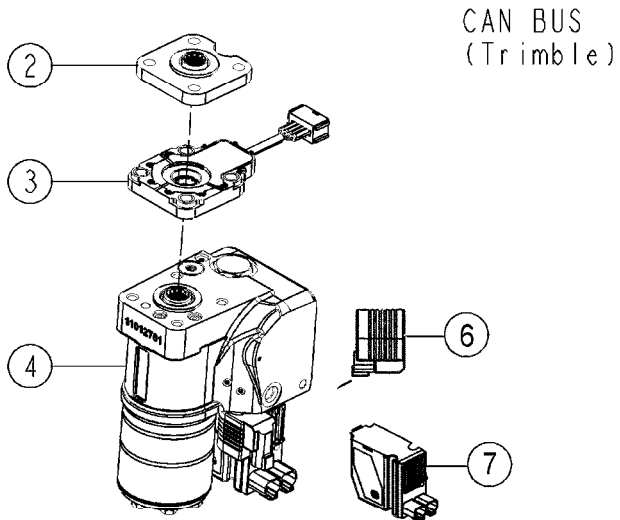

SPRAY CIRCUIT - SARITOR  
B0770-HIN, 28:01:19

Page 2  
Date 12.08.2020 8:24

Pos.	parts-n°	order qty	description
49	5914055	1	3
			8X12MM ELBOW
50	10530903	1	QUICK COUPLER MALE 2"
51	10531003	1	CAP F.MALE QUICK COUPLER 2"
52	14012601	1	SPACER Ø16,5X24X30 L18
53	14103100	1	SEAT F.CHECK VALVE D40.8 2010
54	16134100	1	BRACKET. HAND GUN HOLDER NCM
55	16528301	1	BRACKET AGITATION VALVE (72867700)
56	24001203	1	RBR LANYARD 11" F.QCK FILL CAP
57	26120004	1	PUMP FLOJET 3531501A TRIPLEX
58	28027101	1	GAS SPRING 650N D20/8 STROKE=100
59	28029703	1	CAP F.MALE QUICK COUPLER 3"
60	28029803	1	CLAMP HOSE GEAR P1/2" 6708
61	28029903	1	CLAMP HOSE GEAR P3/4"-S1" 6712
62	28030003	1	CLAMP HOSE GEAR P1" 6716
63	28030103	1	CLAMP HOSE GEAR P5/4-S1.5"6724
64	28030303	1	CLAMP HOSE T-BOLT S2.5" 235-76
65	28034103	1	BALL VALVE BANJO 3" FLG.xMALE
66	28034203	1	CLAMP F. 3" BANJO FLANGE
67	28034303	1	GASKET F. 3" BANJO FLANGE
68	28059003	1	PUMP ACE FMCWS-650-HARDI-CD-SS
69	28168400	1	HAIRPIN Ø5 S67/S93
70	35000701	1	SIDE SHIELD FLUID SYSTEM SARITOR
71	39009601	1	FITT. 3" FLANGE X 2 1/2" W/ 3/8" NPT THREAD
72	44076200	1	SCREW WN5451 5X16 SS TORX
73	61028401	1	BRACKET ARM F. SIDE FILLING SARITOR
74	63052701	1	BRACKET SIDE SHIELD FLUID SYSTEM SARITOR
75	63053001	1	BRACKET FLUID SYSTEM ASSEMBLY SARITOR
76	72082300	1	VALVE 2 WAY MANUAL Ø50 S93
77	72089900	1	CHECK VALVE S67 SUBASMBLY.2001
78	72281200	1	CYCLONE FILT.COMP. 80 MSH S67
79	72283400	1	EJECTOR HOUSING ASSEMBLED
80	72340300	1	EJECTOR MIXING PIPE
81	72815700	1	S93 EL. VALVE 90DEG SWITCH
82	72815900	1	S67 EL. VALVE 180DEG SWITCH
83	72867700	1	S67 EL. AGITATION VALVE HALL SENSOR "11" HE
84	75012001	1	KIT F.SARITOR SPRAY HOOD
85	92702103	1	HOSE R X1/2" X300PSI WP X0012"
86	92702603	1	HOSE PVC SUCT GRAY 1-1/2"
87	92702803	1	HOSE PVC SUCT GRAY 2.5"
88	92703203	1	HOSE R X3/4" X300PSI WP X0012"
89	92712403	1	HOSE R X1" X300PSI WP X0012"
90	92736503	1	HOSE R X1.5" X200PSI WP X0012"
91	97800500	1	DECAL 230X28 BLACK ARROW