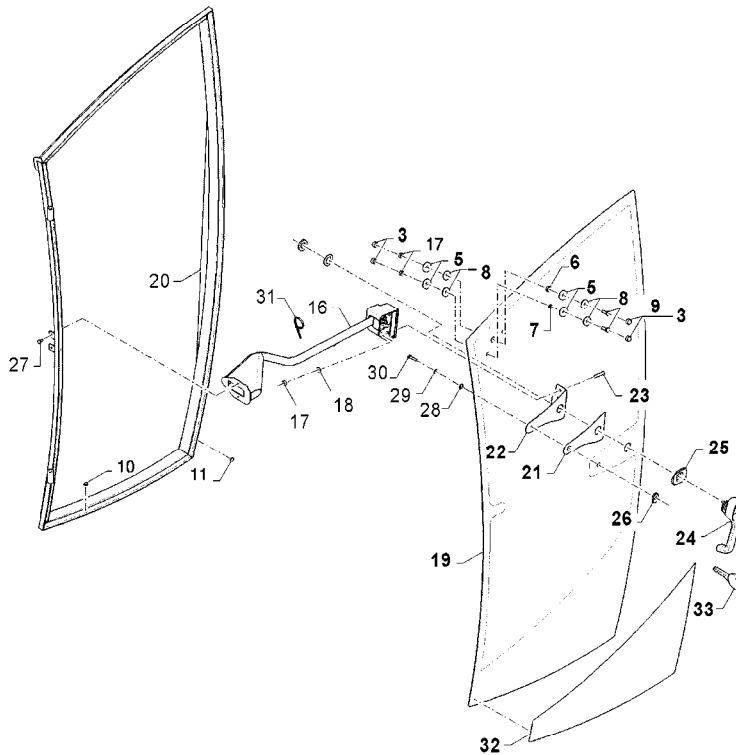

DOORS-CNH CAB SARITOR
J015A-2, 14:01:14