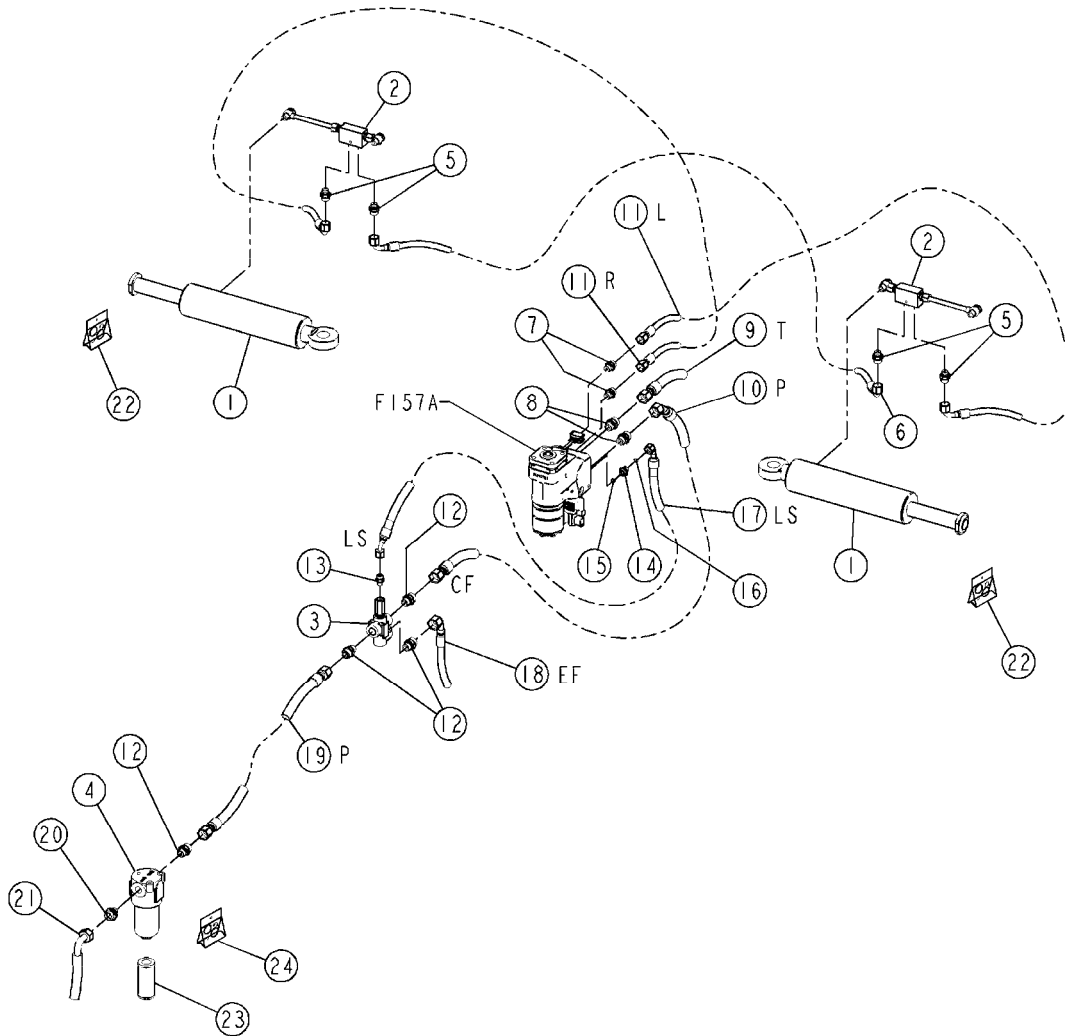

F164A

STEERING HYDRAULIC SARITOR
F164A, 20:03:14

Page 1
Date 12.08.2020 8:24

Pos.	parts-n°	order qty	description
1	78101101	1	CYLINDER, DE 80/40X245 RO-TT STEERING, SARITOR
2	782857	1	VALVE COMPLETE ARDP6-750
3	78201901	1	PRIORITY VALVE, OLS 80, DYNAMIC 7B, SARITOR
4	782855	1	FILTER FMM050 2 BAC A 10 N P02
5	78618801	1	HEX NIPPLE 3/8" - 13/16"
6	78526001	1	HYDRAULIC HOSE 1TA10 ORFS13/16F90 L3780
7	78617601	1	UNION MALE ORFS-DN10-12L/ISO
8	78619601	1	UNION MALE ORFS-DN12-15L
9	78501401	1	HY.HO. ORFS1" FD+FD L720
9	78565201	1	Vers nourrice réservoir /to tank manifold -->n°56073 HY.HO. 1TA12 ORFS1" FD+F45 L880
10	78501201	1	Vers nourrice réservoir /to tank manifold n°56074--> HYDRAULIC HOSE 1TA12 ORFS1" FD+F45 L1460
10	78522601	1	Jusqu'au/until n°56073 HYDRAULIC HOSE 1TA12 ORFS1" FD+F45 L1120
11	78526101	1	A partir du/from n°56074 HYDRAULIC HOSE 1TA10 ORFS13/16FD+F90 L1960
12	78617001	1	HEX NIPPLE 1/2" - 1"
13	78615101	1	HEX NIPPLE 1/4" - 11/16"
14	14001901	1	HEX NIPPLE M12X1.50-11/16"
15	24005201	1	O-RING, D9.8 F. HYD. FIT. M12X1,5
16	24005501	1	O-RING ORFS 1,78 X 9,25
17	78505201	1	HY.HO. 1TA8 ORFS11/16 FD+F90 L1080
18	78513701	1	HYDRAULIC HOSE 1TA12 ORFS1" F90+F90 L400
19	78510601	1	Vers 2eme valve de priorité rep.P /to second prior HYDRAULIC HOSE 1TA12 ORFS1" FD+FD L225
19	78547701	1	Jusqu'au/until n°56073 HY.HO.1TA12 ORFS1" FD+F45 L350
20	78612401	1	A partir du/from n°56074 FITTING GE18LR OMDA3C
21	78523501	1	HY.HO.1TA16+E24FD+E2F90 L=450 Vers croix limiteur pression /to cross relief valv
22	24003301	1	SEAL KIT, CYLINDER 80/40
23	76004901	1	SERVICE FILTER KIT100HRS SARITOR
23	76005001	1	COMPLETE FILTER KIT SERVICE SARITOR
23	76007901	1	FILTER KIT HYDAC 100HRS. SARITOR
23	76008001	1	COMPLETE FILTER KIT HYDAC SARITOR
23	782856	1	FILTER CARTRIDGE HP 050-2A10N
24	248280	1	SEAL KIT FMM050 0205314 BUNA