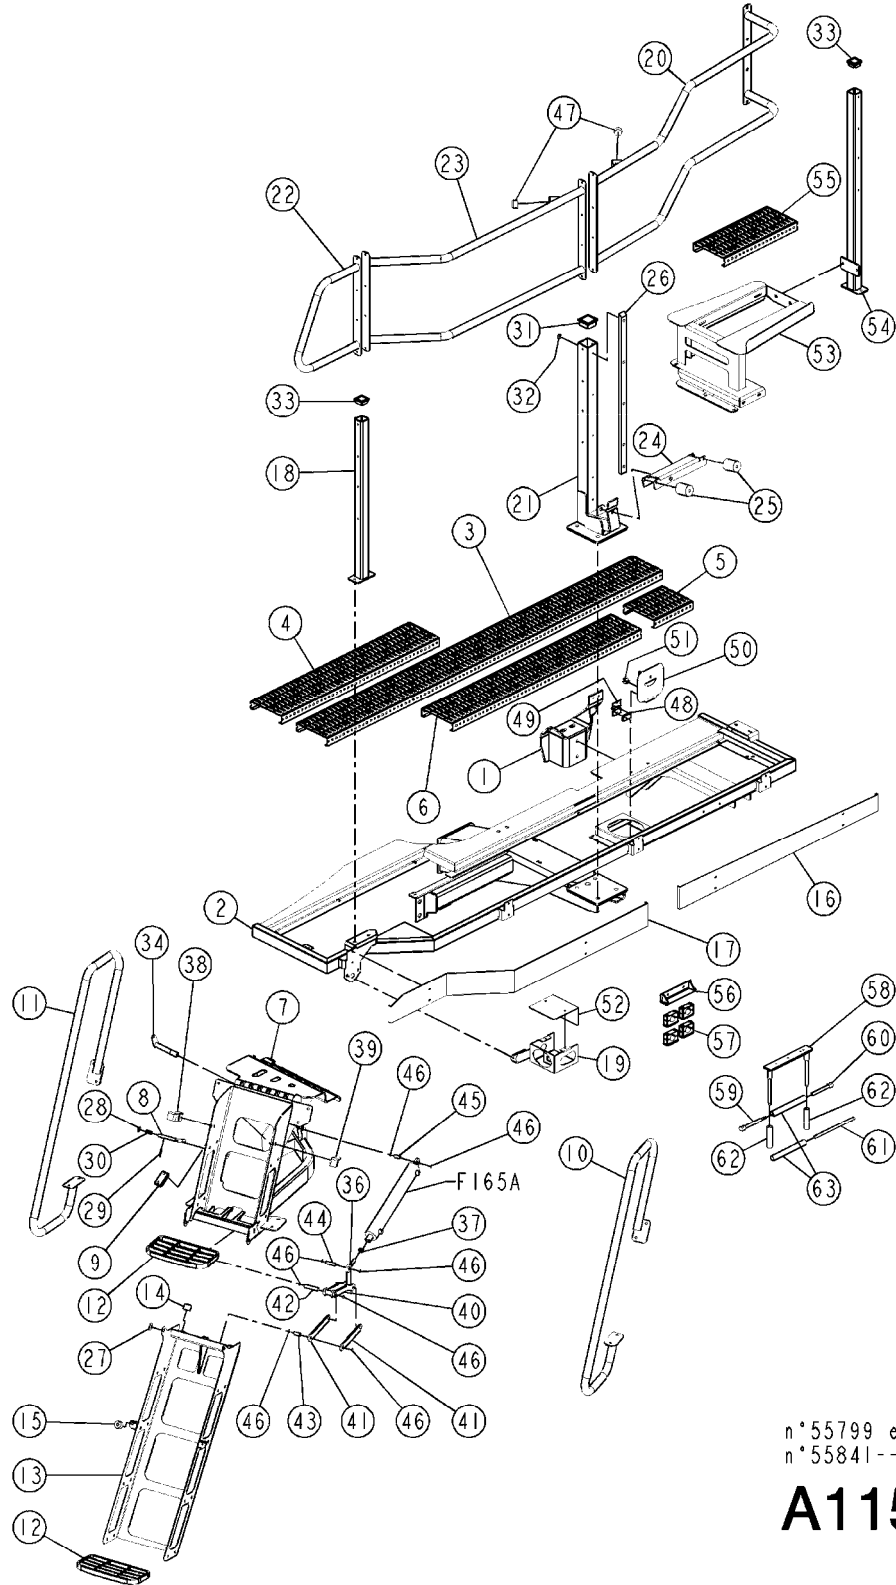

-->n°55840  
sauf/except n°55799

**A115A**

PLATFORM SARITOR  
A115A, 02:02:16

Page 1  
Date 12.08.2020 8:24

Pos.	parts-n°	order qty	description
1	63050801	1	BRACKET FOR F/L SUSPENSION TANK FRAME SARITOR
2	63050501	1	PLATFORM CNH SARITOR
3	19000701	1	GRID, PLATFORM, L3300, SARITOR
4	19000301	1	GRID, PLATFORM, L1230, SARITOR
5	19000201	1	GRID, PLATFORM, L1020, SARITOR
6	19000401	1	GRID, PLATFORM, L1470, SARITOR
7	63050601	1	LADDER, TOP PART, SARITOR
8	145401	1	PAWL
9	334603	1	RUBBER STOP 86X48X15
10	61025301	1	HAND RAIL, LADDER, RIGHT, SARITOR
11	61026501	1	HAND RAIL, LADDER, LEFT, SARITOR
12	28016001	1	STEP, LADDER
13	63036401	1	LADDER, BOTTOM PART, SARITOR
14	39004501	1	BUMPER STOP RUBBER D40X7 L32, LADDER, SARITOR
15	16523201	1	SHIELD, PLATFORM, REAR, SARITOR
16	16523101	1	SHIELD, PLATFORM, FRONT, SARITOR
17	63056201	1	BRACKET FRONT LEFT LIGHT SARITOR REV2
18	61028301	1	BRACKET, HAND RAIL, PLATFORM, SARITOR
19	63056301	1	HAND RAIL, PLATFORM, REAR, SARITOR
20	63063201	1	BRACKET, TRANSP.BOOM, LEFT, PLATFORM, SARITOR
21	63056601	1	CENTRAL HAND RAIL, CNH CAB, SARITOR
22	61028501	1	HAND RAIL, PLATFORM, FRONT, SARITOR
23	16426601	1	BRACKET, TRANSP.REST BOOM, SARITOR
24	39001801	1	ROLLER FOR TRANSPORT, POM
25	39007801	1	PAD, PLASTIC, 40X20X1017, TRANSP.BKT, L., SARITOR
26	39006001	1	WASHER D21/D40X2
27	471128	1	WASHER, M16, Ø30/17.0X 3.0, SS
28	480730	1	SPRING DOWEL PIN 5X30 SST
29	220820	1	SPRING D20.5/2.0 0-50MM
30	28026001	1	PLUG EP700 80X80X4-6
31	288666	1	CLEAR PLASTIC PLUG, GPN 300 F21
32	288780	1	PLASTIC PLUG SQUARE 60 BLACK
33	61029301	1	PIN Ø25 L165 FRONT FILLING SARITOR
35	210879	1	LINK HEAD M16 x D17
36	461198	1	NUT HEX M16X2 JAMB
37	16554201	1	BRACKET, LEFT, BUMPER, LADDER, SARITOR
38	16554301	1	BRACKET, RIGHT, BUMPER, LADDER, SARITOR
39	63057401	1	ROD, FLAT, CURVED, LADDER, SARITOR
40	16554101	1	ROD, FLAT, STR, LADDER, SARITOR
41	14013101	1	PIN Ø17 L93
42	14013201	1	PIN Ø16.8 L42
43	14013301	1	PIN Ø16.8 L66
44	14013401	1	PIN Ø16.8 L38
45	28029101	1	CIRCLIP, OUTER, D17, LADDER, SARITOR
46	240844	1	RUBBER STOP Ø39X32
47	16611401	1	SHIM, PLATFORM, SARITOR
48	288590	1	HINGE, SET OF 2, PLATFORM (55021.10)
49	16611301	1	LID, HAND WASH TANK, PLATFORM, SARITOR
50	288645	1	TERRY CLIP 051955.050162
51	16239001	1	COVER F.FRONT LIGHT BRACKET, SARITOR
56	240844	1	RUBBER STOP Ø39X32