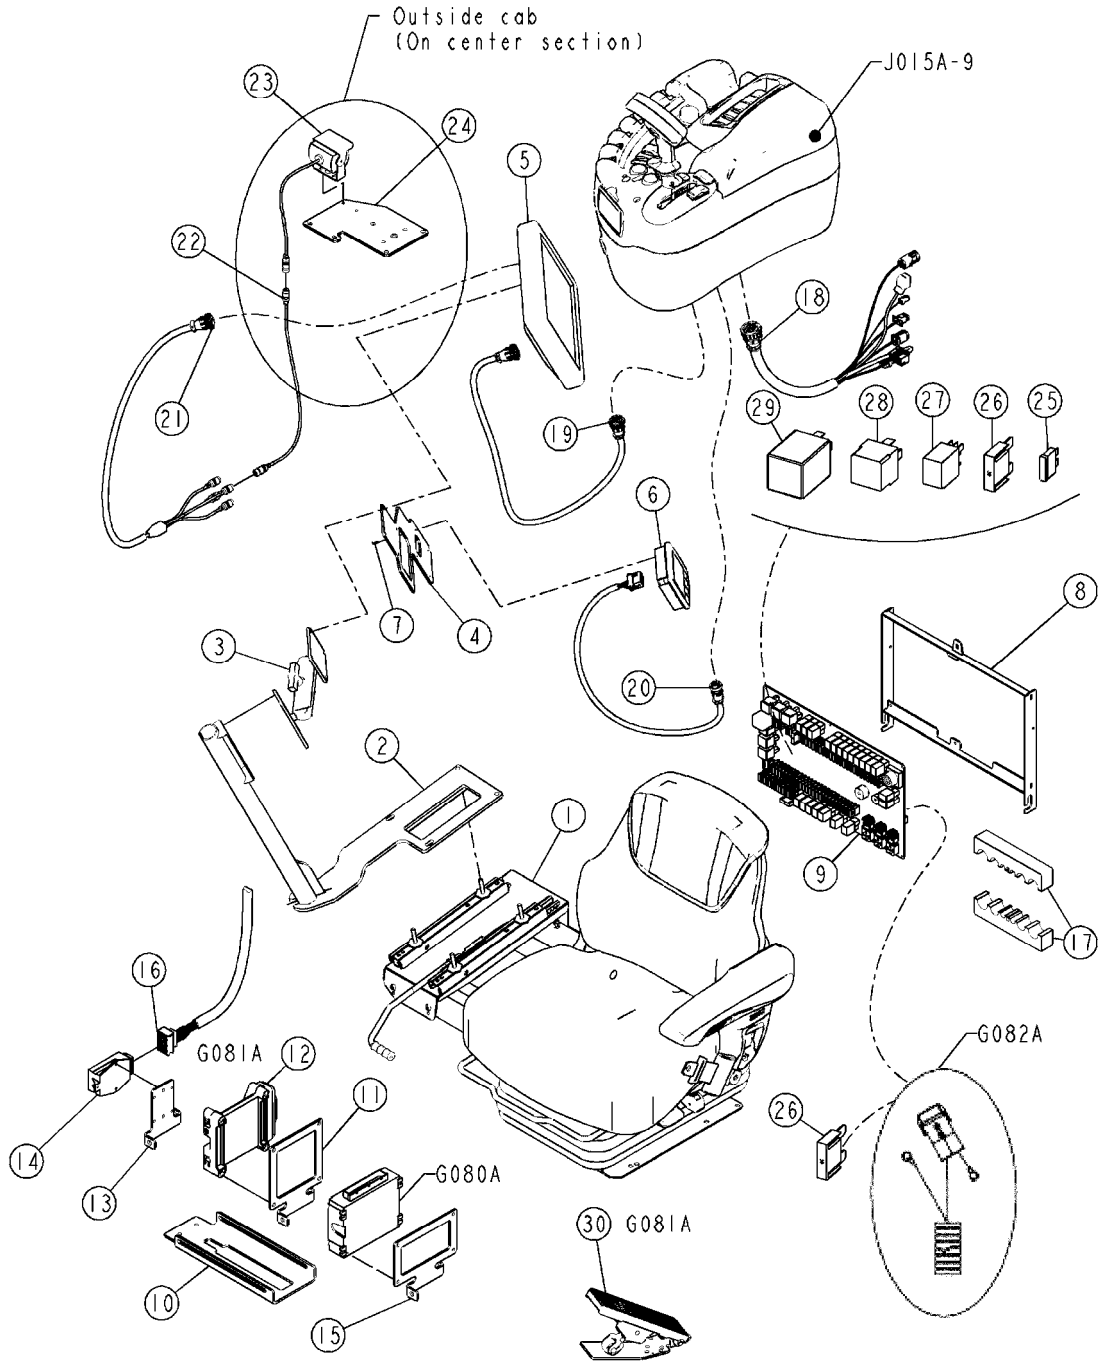

ROOF-CN H CAB SARITOR  
J015A-7, 17:11:15

**J015A-7**

ROOF-CNH CAB SARITOR  
J015A-7, 17:11:15

Page 1  
Date 12.08.2020 8:25

Pos.	parts-n°	order qty	description
2	27043101	1	CABIN ROOF CANOPY CNH
4	27035401	1	FAN OUTLET 84400419
6	26058501	1	DOME LIGHT 82022833
14	27027501	1	ANTENNA AM/FM SAR-H CAB
			Prévoir une vis/provide a screw CHC M5-60/60 DIN91
15	35001401	1	RED ROOF FOR CAB
16	24013301	1	CAB ROOF SEAL L5.5M 82036366
17	26099501	1	ROOF LIGHT
17	26052401	1	BULB H9 12V 65W 811492
18	16530101	1	ROOF ACCESS HATCH SARITOR
19	288688	1	HANDLE PP M643/180 B-M8
20	27016301	1	DUST FILTER (SIAC, RECTANGULAR)
21	24011901	1	FOAM, ADHESIVE, 10X10
22	16530201	1	BRACKET, AIR FILTER, ROOF CAB V2, SARITOR
23	458020	1	BOLT KNURLED M8X25 57025
24	27087001	1	HINGE F. ROOF CNH CAB
25	27087101	1	HINGE F. ROOF CNH CAB
26	27086901	1	HINGE PIN F. ROOF CNH CAB
31	27050701	1	INS. PANEL ROOF SARITOR 84317122
32	27050801	1	INS. PANEL ROOF SARITOR 84317123
33	27050901	1	INS. PANEL ROOF SARITOR 84317124
34	27051001	1	INS. PANEL ROOF SARITOR 84317125
35	27051101	1	INS. PANEL ROOF SARITOR 84317126
			A partir du/from cab serial D800
35	27051201	1	INS. PANEL ROOF SARITOR 84465657
36	27051301	1	INS. PANEL ROOF SARITOR 84389399
			A partir du/from cab serial D784
37	26097201	1	WIRE HARNESS FOR CAB LIGHTS
			S/N before C619
37	26097301	1	WIRE HARNESS FOR CAB LIGHTS
			S/N after D620