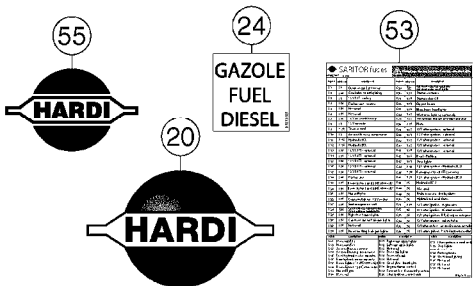

DECALS - SARITOR  
K0158-HIN, 16:07:19

K0158

Pos.	parts-n°	order qty	description
1	978436	1	DECAL - WARNING! SERVICE
2	978439	1	DECAL LIFT
3	978441	1	DECAL - WARNING CRUSHING
4	978442	1	DECAL - FALLING OFF PLATFORM
5	978444	1	DECAL - WARNING ENGINE FAN
6	978445	1	DECAL - WARNING SQUEEZING HAND
7	978447	1	DECAL - HOT SURFACE
8	10532503	1	DECAL WARNING-FLUID HAZ. ENG
9	10532903	1	DECAL CAUTION-TANK DRAIN ENG
10	10533003	1	DECAL DANGER-OV.HEAD LINE ENG
11	10533103	1	DECAL CAUTION-GENR. LABEL ENG
12	10533203	1	DECAL WARNING-CHEMICALS ENG
13	10533303	1	DECAL CAUTION-LEAK Q.FILL ENG
14	10533403	1	DECAL DANGER-AXLE ADJUST ENG
15	10577603	1	DECAL 'DO NOT WELD' H.P. ENG.
16	10616103	1	DECAL 'DANGER-PARALIFT' ENG
17	97607803	1	DECAL HARDI CONTACT INFO ENGLISH
18	97615603	1	DECAL S/G SARITOR 4000 (GAL)
18	97615803	1	DECAL S/G SARITOR 5000 (GAL)
19	97615703	1	DECAL S/G SARITOR 4000 (LITER)
19	97822801	1	DECAL, SIGHT GUAGE, MAIN TANK, 5000L, SARITOR
20	97617003	1	DECAL - HARDI 3D LOGO F.TANK 335 X 210
21	97617103	1	DECAL - SPEED 30 MPH
22	97618503	1	DECAL - CAUTION SPEED LIMIT
23	97618603	1	DECAL - CAUTION POWER LINES (35)
24	97803801	1	DECAL, FUEL TANK, SARITOR
25	97812901	1	DECAL CLEAN WATER TANK
26	97813001	1	DECAL - ACCESS TANK FORBIDDEN
27	97813101	1	DECAL - MAX. HEIGHT 4M
28	97815401	1	DECAL PLATFORM/TRACK SPRAY CENTER
29	97815500	1	DECAL 5000 LEFT TANK SARITOR
30	97815501	1	DECAL - MODE SELECTOR SPRAY CENTER
31	97815600	1	DECAL 5000 RIGHT TANK SARITOR
32	97816201	1	DECAL EXTERNAL FLUID BOX SARITOR
33	97819601	1	STICKER, CHECK AIRLINE OIL
34	97820601	1	DECAL SARITOR LEFT HOOD SARITOR
35	97820701	1	DECAL SARITOR RIGHT HOOD SARITOR
36	97821501	1	DECAL TURBOFILL SARITOR
37	97821901	1	DECAL SUCTION/FILLING UP FLUSH TANK
38	97822101	1	DECAL EMPTY TURBOFILLER
39	97822201	1	DECAL SPRAY/BOOM
40	97822301	1	DECAL - FRONT FILL SARITOR
41	97822401	1	DECAL SIDE FILLING SARITOR
42	97823201	1	DECAL CAUTION SPRAY AREA
43	97823301	1	DECAL CAUTION TURBOFILLER
44	97823501	1	DECAL CAUTION CONTACT
45	97823601	1	DECAL CAUTION NON-DRINKABLE WATER
46	97823701	1	DECAL CAUTION CRUSHING
47	97823801	1	DECAL CAUTION TANK
48	97823901	1	DECAL CAUTION WHEEL
49	97825101	1	DECAL MANUAL RELEASE PARK BRAKE HOOD SARITOR
50	97825401	1	DECAL OPEN/CLOSE HOOD SARITOR
51	97825800	1	DECAL SARITOR RIGHT TANK SARITOR
52	97825900	1	DECAL SARITOR LEFT TANK SARITOR
53	97825901	1	DECAL, FUSE PANEL, MAIN PCB, SARITOR
54	97826000	1	LABEL - TERRA FORCE
55	97826300	1	HARDI LOGO STICKER, FRONT HOOD
56	97826800	1	DECAL HARDI LOGO STEERING WHEEL
57	97832401	1	DECAL - PURGE SPRAY PUMP
58	97832501	1	DECAL - LUBRICATION POINTS
59	97837600	1	HARDI LOGO Ø282X450 F.METAL/ PLASTIC 3D