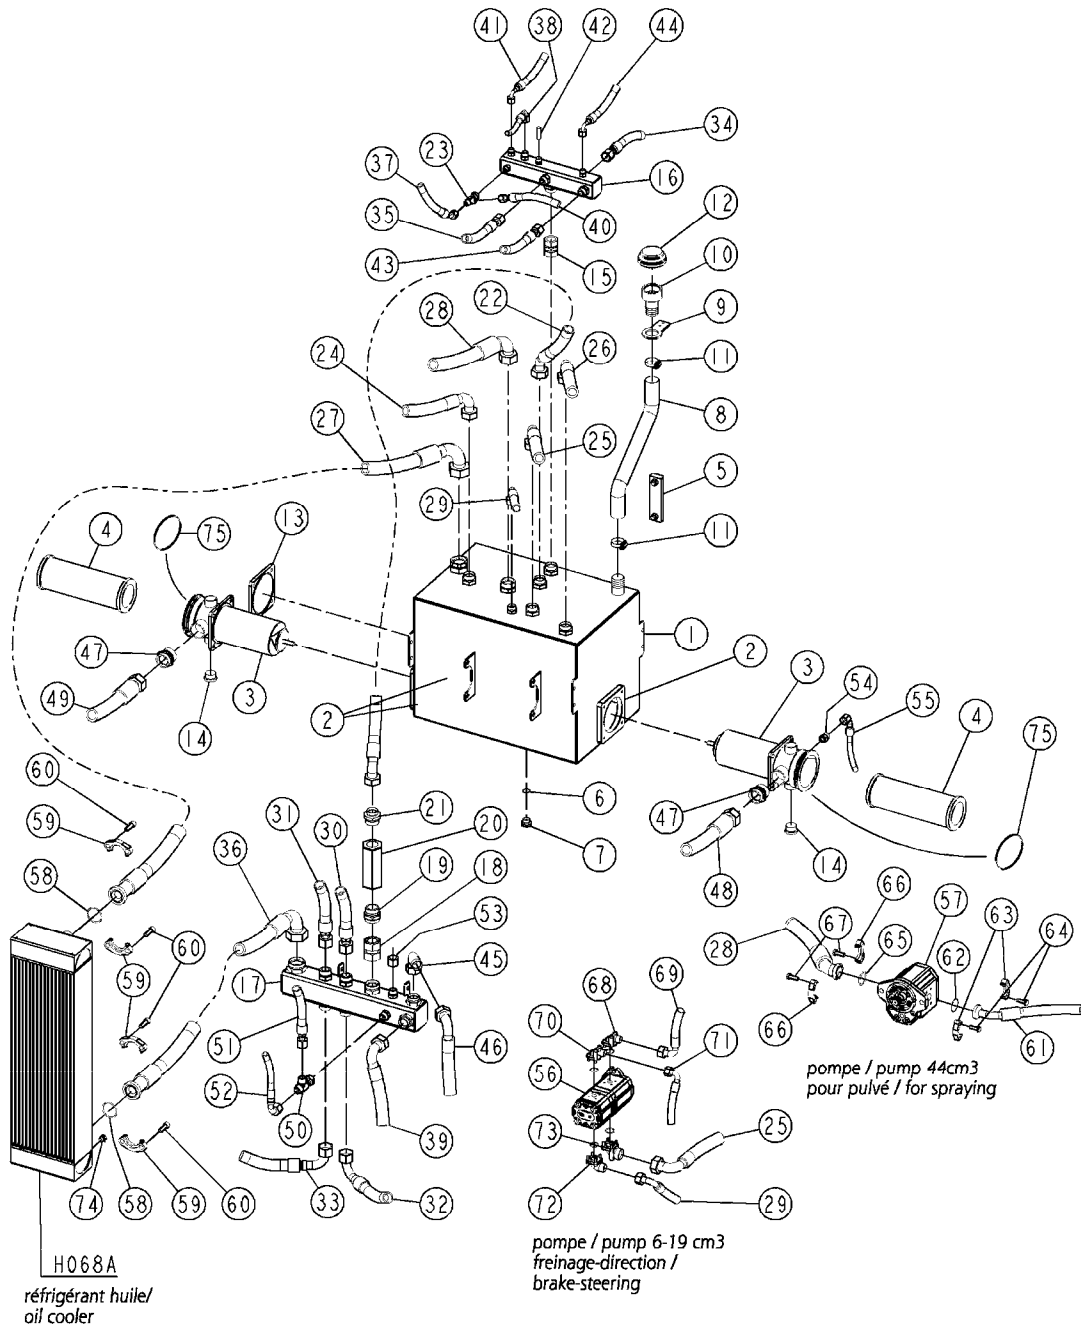

HYD. FOLD CYLINDER TDZ
C0930-HIN, 21:08:19

Page 1

Date 12.08.2020 8:24

Pos.	parts-n°	order qty	description
1	21002803	1	SWIVEL TIE ROD END M36 W.JAM NUT
2	21006904	1	ARTICULATED BEARING W CIRCLIPS (FOR 21002803)
3	21056204	1	BUSHING REDUCTION Ø40/Ø30.2 L=22
4	75000704	1	SEAL KIT F.CYL 78513204 (DE80/45C380)
5	75000804	1	SEAL KIT F.CYL 78513204 (SE70C40)
6	75000904	1	SEAL KIT F.CYL 78513204 (DE80/45C380)
7	75001004	1	SEAL KIT F.CYL 78513204 (SE70C40)
8	78513204	1	CYLINDER 80/45 L= 380 WITH DAMP

--> n°55646

F162A