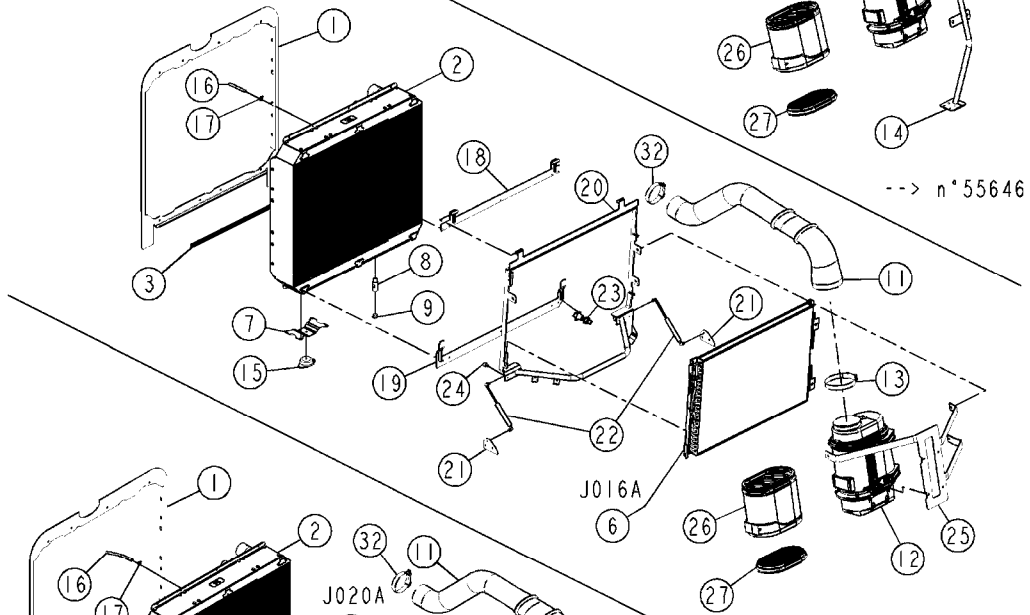

--> n°55646