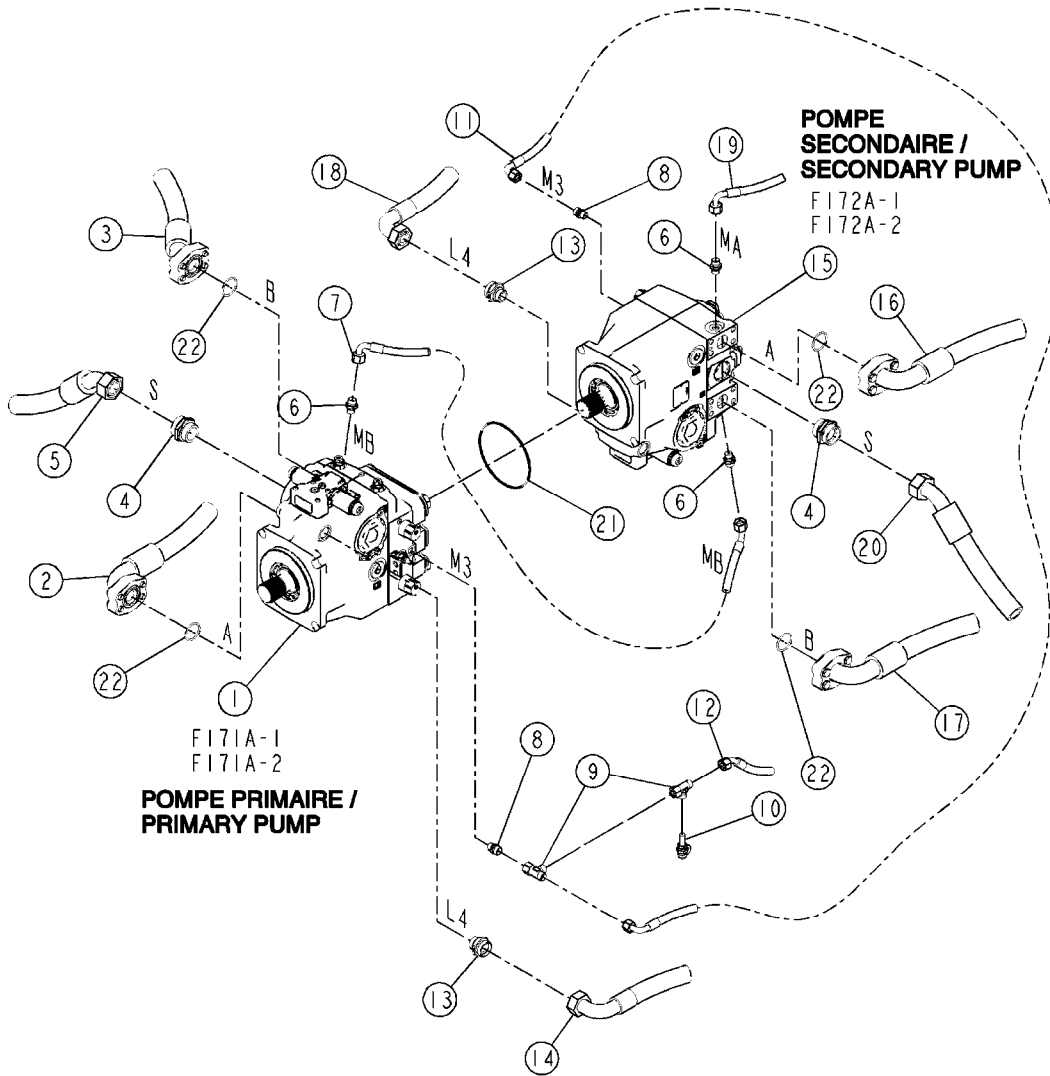

**A0460**

PUMP - 650 ACE CENTRIFUGAL SP  
A0460-HIN, 25:07:18

Page 1

Date 12.08.2020 8:24

Pos.	parts-n°	order qty	description
1	232152	1	QUICK COUPLER 8MMX1/8 EXT.LONG
2	288660	1	FITTING G1/4"-Ø4 mm
3	786890	1	PLUG M18X1.5 ORA3C W/GASKET
4	23004203	1	FITT 1/4" NPTF-1/4" NPTF UNION
5	23005803	1	FITT, 1/4" NPT X 6MM 90 PTC
6	28024901	1	AIR PRESSURE REGULATOR 1/4" BSP 0.5-10B
7	28065303	1	REGULATOR 1/4", 30PSI, PARKER
8	28066503	1	PUMP REPAIR KIT ACE 650
9	28066603	1	MOTOR REPAIR KIT ACE 650
10	28068303	1	PLUG 1/8" NPT SS
11	28068403	1	PUMP HOUSING FRONT ACE 650
12	28068503	1	CAP SCREW 3/8" X 3/4" SS
13	28068603	1	IMPELLER, WETSEAL SS ACE 650
14	28068703	1	SEAL PLATE SS ACE 650
15	28068803	1	ADAPTER #8 SAE X 1/4" FNPT
16	28069003	1	PLUG #8 SAE X 1/8" FNPT
17	28069103	1	ADAPTER #8 SAE X 1/8" FNPT
18	28069203	1	PRESS.GAUGE 0-60 PSI 1/8" NPT
19	28069303	1	SIGHT GAUGE #8 SAE W/FLOAT
20	28069503	1	CAP SCREW 3/8" X 2"
21	28069603	1	CAP SCREW 3/8" X 1"
22	28069703	1	SLINGER 1.5" X 7/8"
23	28069803	1	SNAP RING INTERNAL, FRAME
24	28069903	1	SNAP RING EXTERNAL, SHAFT
25	28070003	1	BEARING F.ACE 650 PUMP
26	28070103	1	KEY 0.188 X 0.188 X 0.875
27	28070203	1	SHAFT 11T FEMALE SPLINE SS
28	28070503	1	WASHER 3/8" SS
29	28072103	1	TEE MALE #8 SAE
30	28072203	1	PUMP HOUSING REAR ACE 650CDRPM
31	28072303	1	SENSOR, RPM, ACE 650
32	28072403	1	SET SCREW 10-24 X 1/2"
33	28072503	1	STONE WHEEL, SINGLE TOOTH
34	28072603	1	HYDRAULIC MOTOR W/CASE DRAIN
35	29004303	1	ACE 650, BARRIER FLUID 32oz
36	RA15AA7259	1	STRAIGHT FITTING BSP1/4" 0121-1313
37	RA15AA7260	1	T PIECE, F-F-F, BSP1/4"
38	28059003	1	PUMP ACE FMCWS-650-HARDI-CD-SS SARITOR, RUBICON
38	28086303	1	PUMP ACE FMCWS-650-HARDI-PRESIDIO PRESIDIO