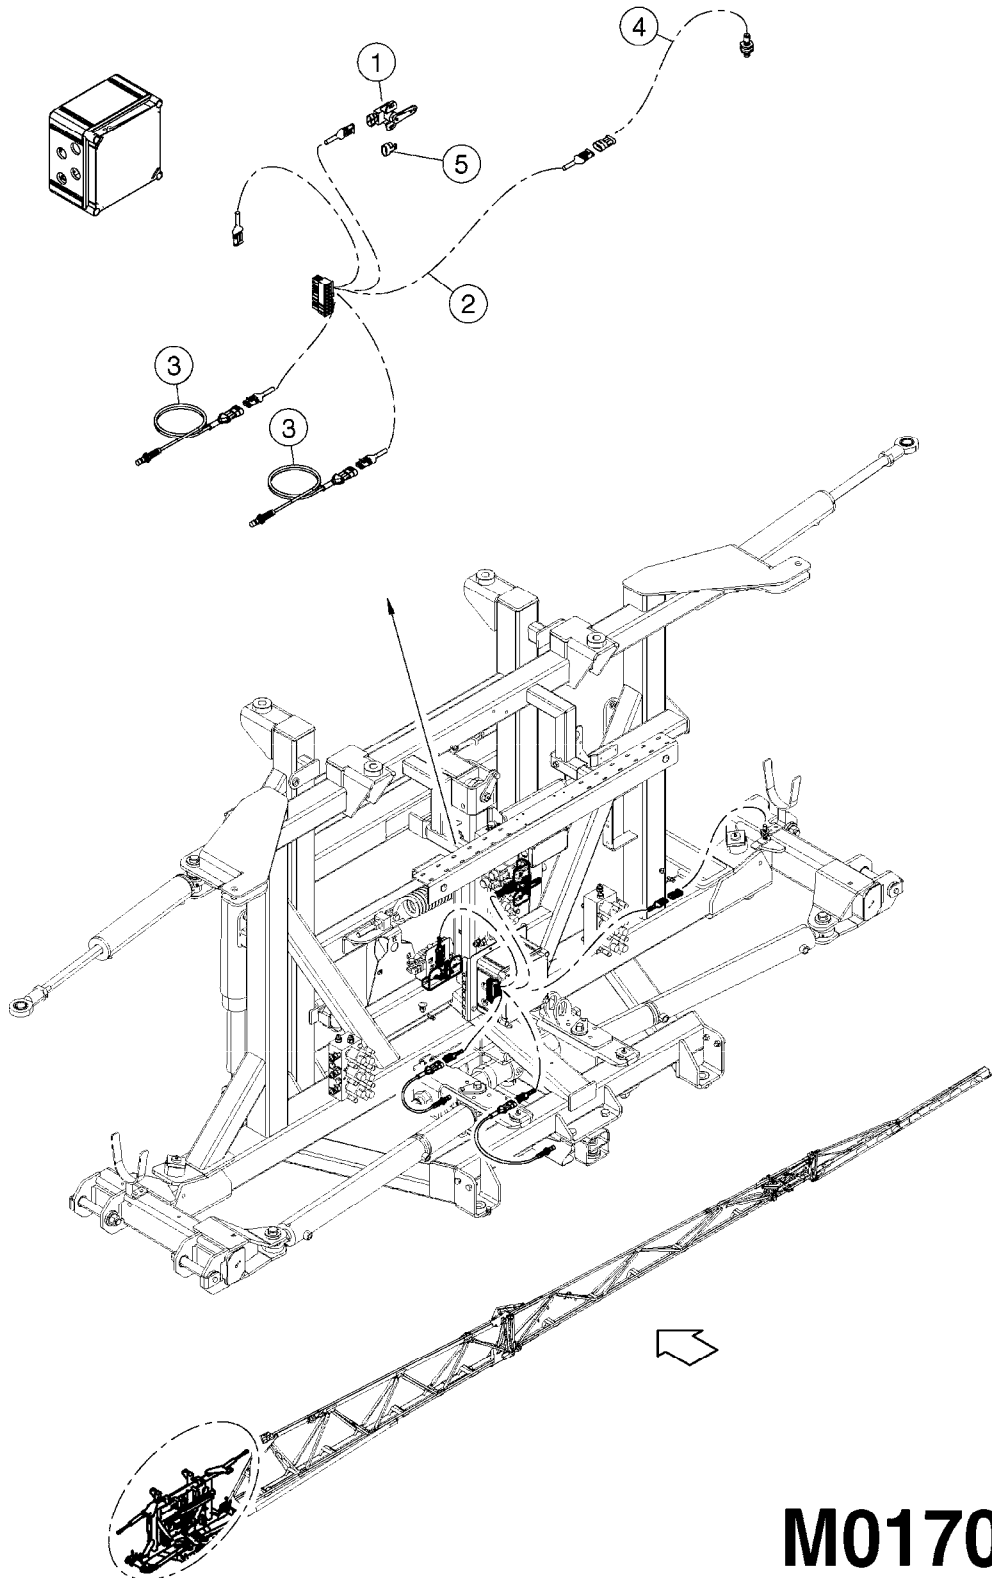

M0170

TERRA FORCE BOOM SENSORS
M0170-HIN, 04:12:17

Page 1

Date 12.08.2020 8:25

Pos.	parts-n°	order qty	description
1	26005800	1	ANGLE SENSOR 120° 0.5-4.5 VDC + LEVER
2	26034400	1	CABLE SENSOR TO HY JUNCBOX TDZ
3	28102400	1	INDUCTIVE SENSOR M12 F. CYL.
4	28129300	1	INDUCTIVE SENSOR UNSHIELDED M12 L=1M SD=8MM
5	33520500	1	CAP, AMP, 3P, FEMALE