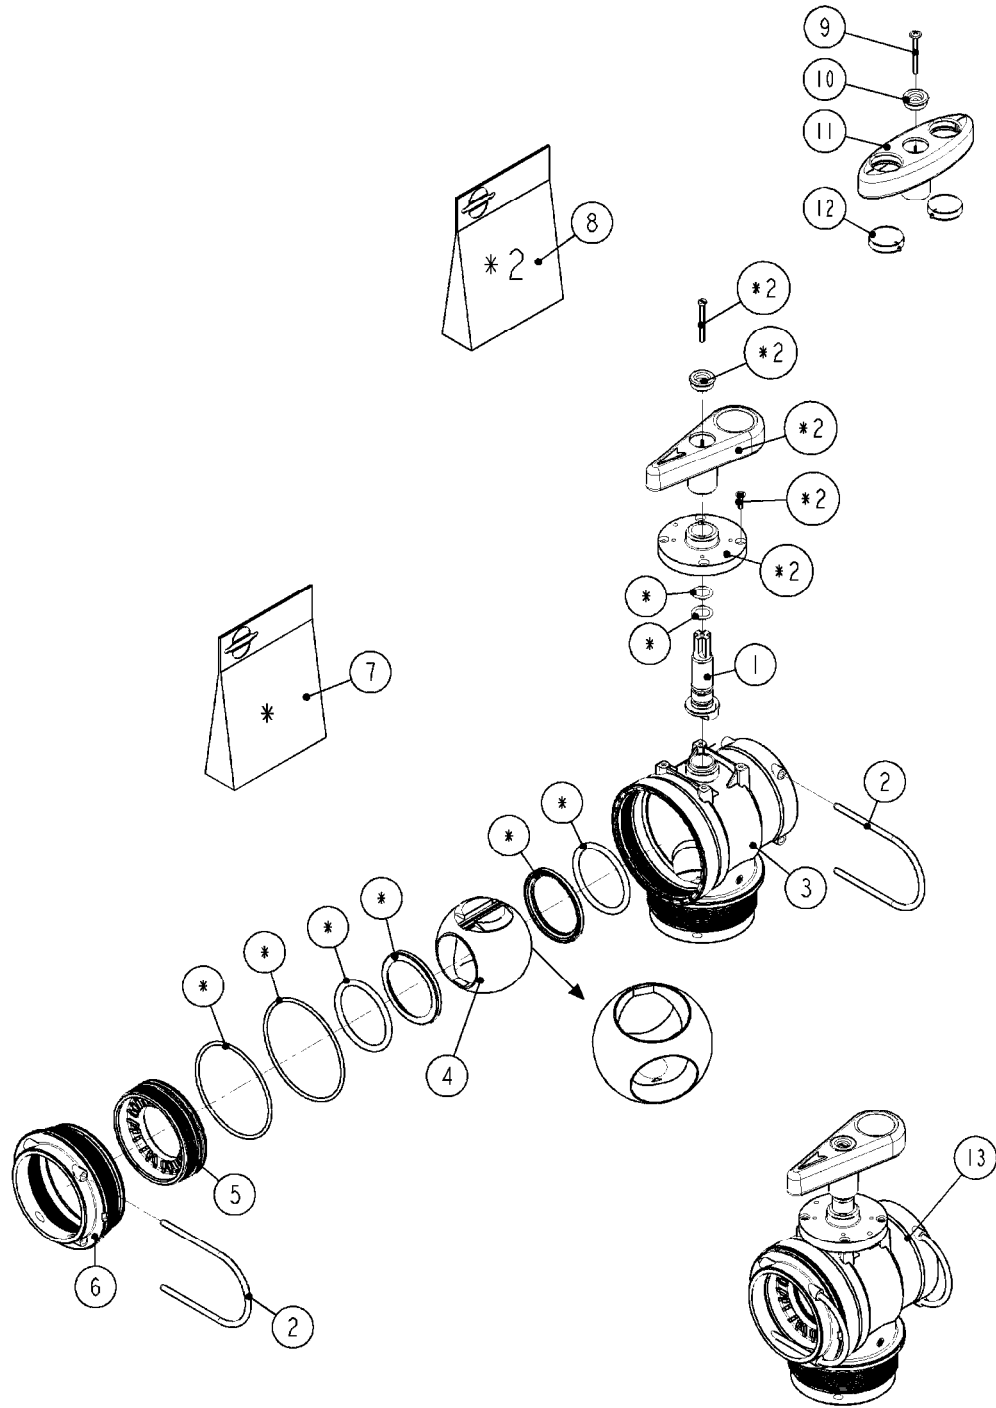

S93 SUCTION VALVE 05
B410-HIA, 07:05:20

Page 0
Date 12.08.2020 8:24

S93 SUCTION VALVE 05
B410-HIA, 07:05:20

Page 1

Date 12.08.2020 8:24

Pos.	parts-n°	order qty	description
1	14039700	1	DRIVER
2	145997	1	FITT.DK S-93 FORK
3	322349	1	HOUSING F.3WAY VALVE-93 322327
4	390544	1	BALL FOR S93 VALVE, 3 HOLES
5	322354	1	THRUST PLATE F.3-WAY VALVES-93
6	322218	1	END CAP F.VALVE S-93
7	741726	1	REPAIR KIT F.S93 VALVE VIT.'02
8	741831	1	HANDLE KIT S93 SUCTION VALVE
9	440729	1	SCREW F. PLASTIC 4MM X40LG SS
10	334594	1	PLUG F.VALVE HANDLE BLACK
11	33514400	1	HANDLE FOR 2 ICONS 07
12	33514500	1	PLUG FOR HANDLE ,2 ICONS
13	72293600	1	VALVE-S93-FILLING-ON/OFF