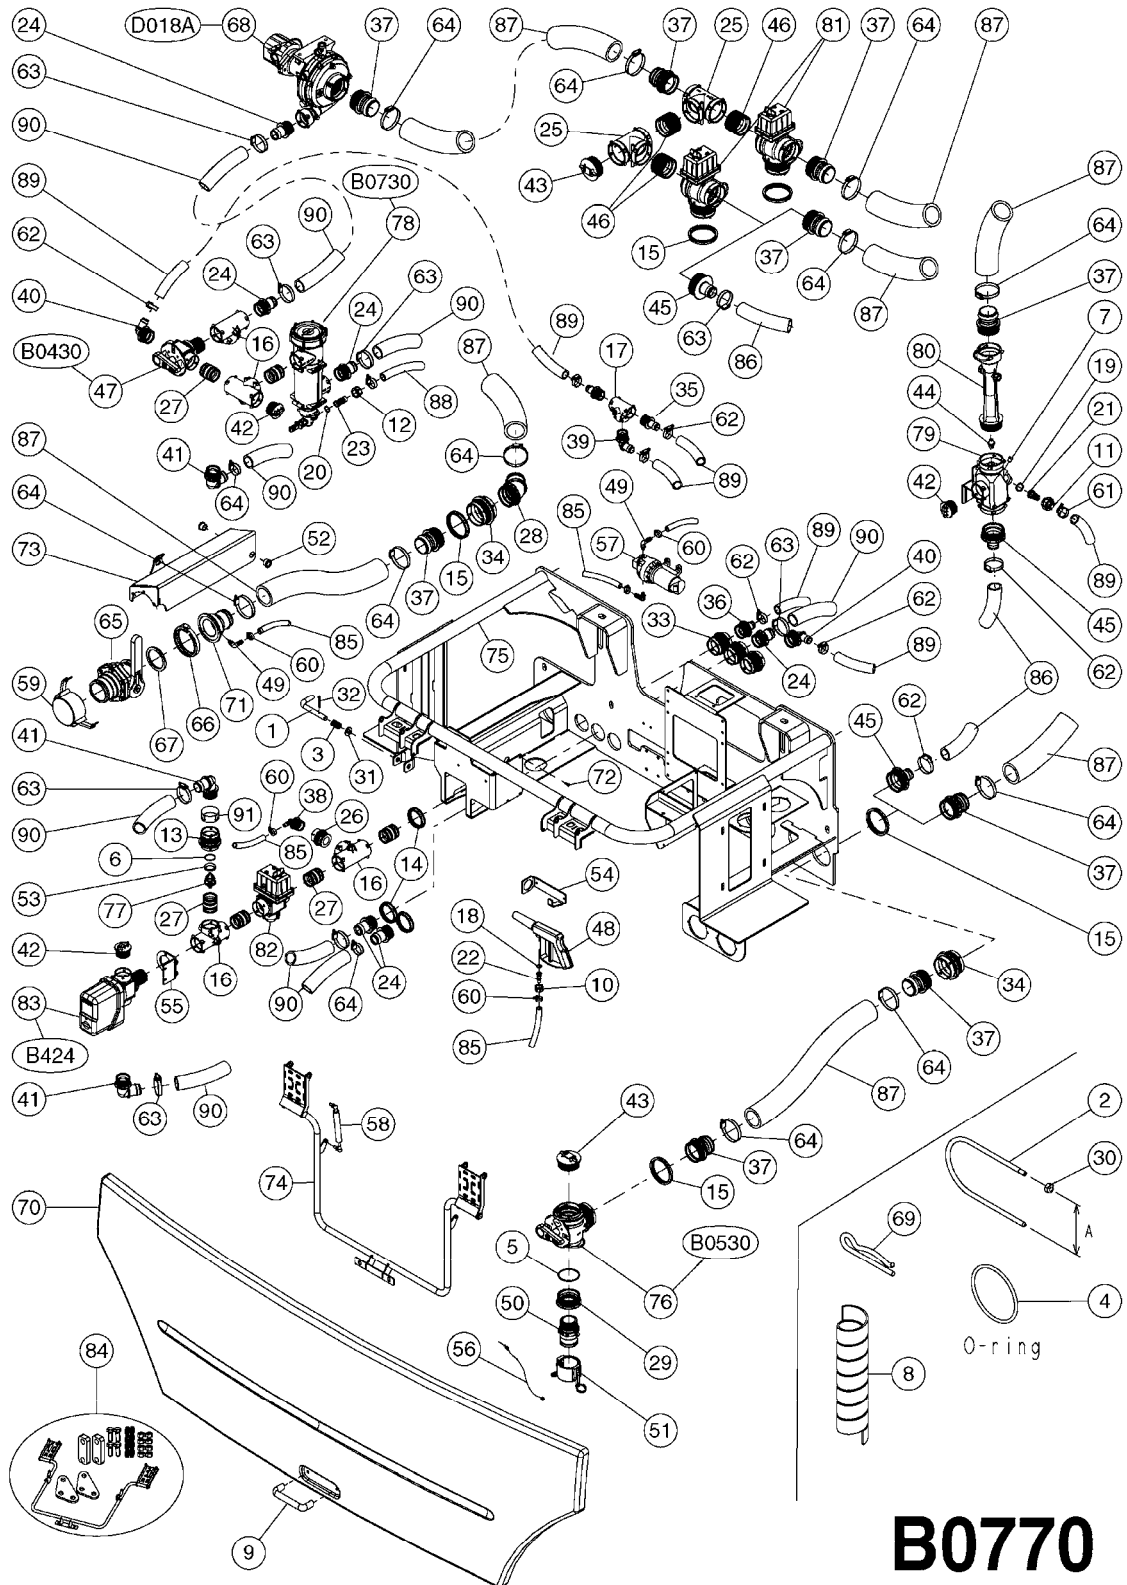

B0770

SPRAY CIRCUIT - SARITOR
B0770-HIN, 28:01:19

Page 1
Date 12.08.2020 8:24

Pos.	parts-n°	order qty	description
1	145401	1	PAWL
2	145995	1	FITT.DK S-53 FORK A=29mm
2	145996	1	FITT.DK S-67 FORK A=42mm
2	145997	1	FITT.DK S-93 FORK A=68mm
2	147774	1	FITT.DK S-93 FORK W. M5 THREAD A=68mm
3	220820	1	SPRING D20.5/2.0 0-50MM
4	242053	1	O-RING 3 X 44.2 90SH NITRIL S67
4	242354	1	O-RING D32.2X3.0 VITON S53
4	24011701	1	O-RING R3.42x63.09 FKM70 S93
5	242351	1	O-RING D69.5X3.0 VITON F.S-93
6	242504	1	O-RING D35x2 NITRIL
7	285126	1	PLUG 1/4' BSP PLASTIC
8	288107	1	SPIRAL WRAP.GS16X2 Ø50 BLACK
8	288109	1	SPIRAL WRAP.GS16X2 Ø30 BLACK
9	288688	1	HANDLE PP M643/180 B-M8
10	320084	1	FITT.DK NUT 1/2" BSP
11	320095	1	FITT.DK NUT 1" BSP
12	320283	1	FITT.DK NUT 3/4"BSP
13	322104	1	FITT.DK S-67 BULKHEAD
14	322108	1	FITT.DK S-67 BULKHEAD NUT
15	322109	1	FITT.DK S-93 BULKHEAD NUT
16	322224	1	FITT.DK S-67 TEE
17	322352	1	FITT.DK S-53 TEE
18	330212	1	O-RING D19/D14X2.4 F.1/2"NUT
19	330326	1	O-RING D30/D24X2 F.1"NUT
20	330595	1	O-RING D24.6/D20X2.1 -3/4"
21	330665	1	FITT.DK HB 3/4"F.1" NUT
22	330687	1	FITT.DK HB 1/2" F. 1/2" NUT
23	330691	1	FITT.DK HB 3/4'F.3/4' NUT
24	334233	1	FITT.DK S-67 STR.1-1/2" RUBBER
25	334545	1	FITT.DK S-93 TEE
26	334564	1	FITT.DK S-67 TO S-53 ADAPTER
27	334573	1	FITT.DK S-67 CONNECTOR
28	334882	1	FITT.DK S-93 ELB 2-1/2"45D RUB
29	390721	1	FITT.DK S-93 PLUG W/2" NPT THRE
30	468035	1	NUT HEX M5 A2 LOCK DIN 985
31	478039	1	WASHER M16U 16.5X32XX3 SST
32	480384	1	PIN COTTER 3/16 x 1-1/2"
33	726464	1	FITT.DK S-67 BULKHEAD W/GASKET
34	726465	1	FITT.DK S-93 BULKHEAD W/GASKET
35	726559	1	FITT DK. S-53 HB 1" W/O-RING
36	726560	1	FITT.DK S-67 STR.1" W.O'RING
37	726564	1	HOSE TAIL 2-1/2" W.O-RING
38	726568	1	FITT.DK.S-53 HB 1/2"90 W/O-RING
39	726571	1	FITT.DK S-53 ELB.1", W ORING
40	726572	1	FITT.DK S-67 1" ELBOW 90 ASSY.
41	726574	1	FITT.DK S67X90,1.5HB PRESSURE
42	726579	1	FITT. S67 PLUG W/O-RING
43	726580	1	FITT. S93 PLUG W/O-RING
44	727268	1	POWER NOZZLE 462 YELLOW
45	728523	1	FITT.DK S-93 STR.1-1/2" W.O-RING
46	728525	1	FITT. S93 CONNECTOR W/O-RINGS
47	728391	1	VALVE S67 PRESSURE MANIFOLD
48	843196	1	SPRAY GUN KIT TYPE 60 SHORT