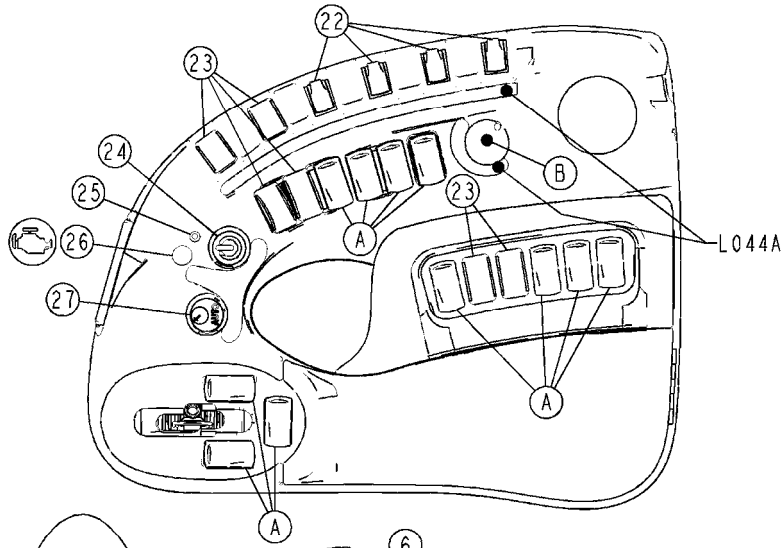

J015A-9

Pos.	parts-n°	order qty	description
2	28047701	1	DASHBOARD PLATFORM
5	27012801	1	COVER, SPRAY CENTER, BLANK
8	16772501	1	DASHBOARD PCB BRACKET, HARDI
9	268175	1	SPACER M3 10/6/6 606686
10	26035100	1	HC 6401 PCBA ISO HW 2.1
11	468056	1	NUT HEX M3-.5 DIN982 LOCK SS
12	26007901	1	OPERATING PART 10123-COM-A
13	61014101	1	LEVER FOR GRIP HANDLE SARITOR
14	478065	1	WASHER AZ10 EXTERNAL TEETH DELTA DIN6798A
15	468039	1	NUT H LOW M10CL04 DIN439B DAC
16	26032900	1	HC 6301 GRIP 4 ISO
16	26033000	1	HC 6301 GRIP 6 ISO
16	26033100	1	HC 6301 GRIP 7 ISO
16	26033200	1	HC 6301 GRIP 8 ISO
16	26033300	1	HC 6301 GRIP 9 ISO
16	26033400	1	HC 6301 GRIP 13 ISO
16	26034800	1	HC 6301 GRIP 10 ISO
16	26036300	1	HC 6301 GRIP 12 ISO
17	16483301	1	CONSOLE CONNECT.PLATE SAR
18	61047601	1	GRIP LEVER BRACKET V2
18	75008001	1	GRIP LEVER BRACKET KIT
19	478063	1	WASHER AZ6 EXTERNAL TEETH SS A2 DIN6798A
20	45003001	1	SCREW CHC M 6-16 CL8.8 DRIL-SP
21	26023401	1	EASYDRIVE DASHBOARD HARNESS Jusqu'au/until n°56306
21	76014301	1	DASHBOARD HARNESS SARITOR A partir du/from n°56307
22	26019201	1	TOGGLE SWITCH MOM-OFF-MOM
23	26023001	1	BLACK APEM KR SHUTTER
24	26017601	1	PUSH BUTTON - POWER JOBCOM
24	28023201	1	BLANKING PLUG Ø25,5X30,6 L11,5
25	76008901	1	LED, RED, ON JOBCOM, ASM, SARITOR
26	76006101	1	RED LED LIGHT + MOLEX CONN.
27	26017501	1	PUSH BUTTON CONTROL AUTO D10FP002_A9 A
27	28023201	1	BLANKING PLUG Ø25,5X30,6 L11,5
29	26015801	1	ROCKER SWITCH MOM-OFF-MOM GREEN-GREEN LED
29	26019501	1	ROCKER SWITCH MOM-OFF-MOM GREEN-RED LED
30	26014001	1	AGITATION SWITCH ACTUATOR
31	26014201	1	RINSING NOZZLE SWITCH ACTUATOR
32	26014301	1	RINSING TANK VALVE SWITCH ACTUATOR
33	26015001	1	RPM ENGINE SWITCH ACTUATOR
34	26017801	1	REGULATION PUMP +/- SWITCH ACTUATOR
35	26014901	1	LOCKING BOOM SWITCH ACTUATOR
36	26021301	1	3 FOLDS, 1ST RIGHT ARM SWITCH ACTUATOR
37	26021501	1	2ND ARM SWITCH ACTUATOR
38	26021701	1	3RD ARM SWITCH ACTUATOR
39	26017901	1	PUMP CONTROL SWITCH ACTUATOR
40	26014101	1	MAIN TANK SUCTION SWITCH ACTUATOR
41	26024301	1	ADJUSTABLE TRACK HARNESS SARITOR
42	26054401	1	CENTER SECTION SWITCH ACTUATOR
43	26066601	1	9 PT.CONNECTOR FEMALE 5.08
44	26074401	1	ROTARY SWITCH KNOB - CAP Se monte aussi sur les anciennes versions/can also be installed on old versions
45	26074201	1	ROTARY SWITCH KNOB - BODY Se monte aussi sur les anciennes versions/can also be installed on old versions
46	26074301	1	ROTARY SWITCH KNOB - INDICATOR Se monte aussi sur les anciennes versions/can also be installed on old versions