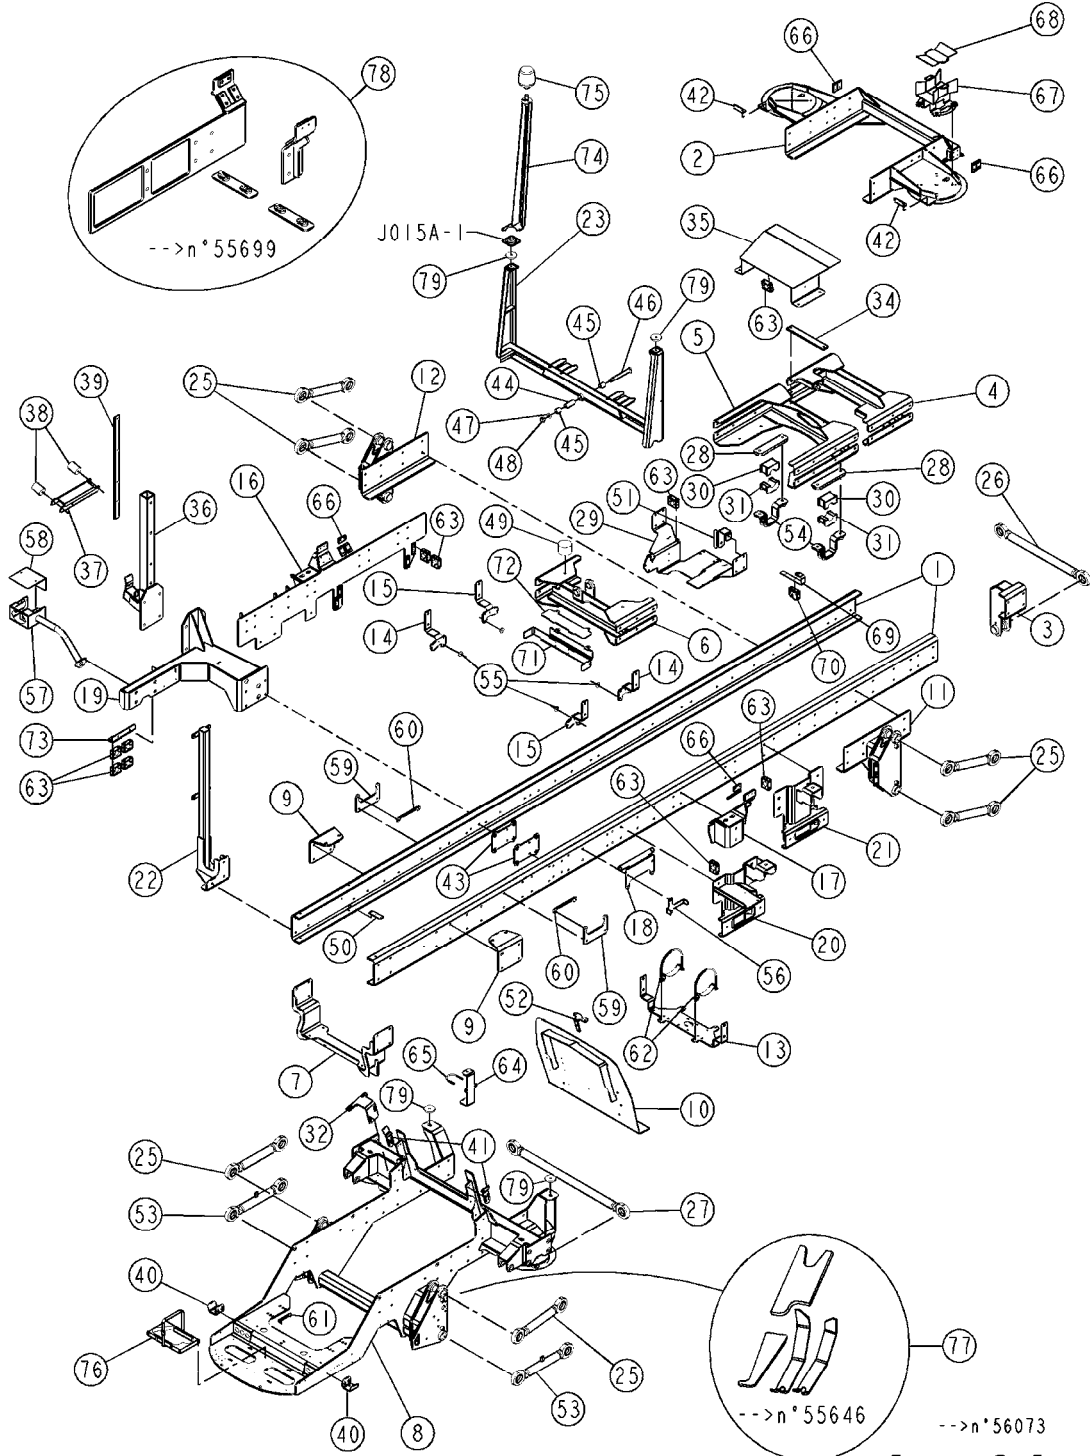

FRAME SARITOR
A113A, 18:11:15

FRAME SARITOR
A113A, 18:11:15

Page 1

Date 12.08.2020 8:24

Pos.	parts-n°	order qty	description
1	16415901	1	MAIN BEAM, FRAME, SARITOR
2	63028201	1	REAR CROSS BAR SAR
3	63066501	1	BRACKET, PANHARD ROD, REAR, SARITOR, REV2
4	63028701	1	REAR FRAME BEAM SAR
5	63028801	1	REAR INTERM.FRAME SAR
6	63028901	1	MID FRAME BEAM SAR
7	63030901	1	BRACKET FRONT ANTI-VIBRATION MOUNT ENGINE SARITOR
8	63029301	1	FRONT CROSS BAR RADIATOR CNH SARITOR
8	63077001	1	FRONT CROSS BAR RADIATOR CNH SARITOR Jusqu'au /until n°55646 A partir du /from n°55647
9	16421101	1	BRACKET REAR ANTI-VIBRATION MOUNT ENGINE SARITOR
10	63029901	1	BRACKET, SEPARATE FRONT CAB/ENGINE, SARITOR
11	63028601	1	LEFT REAR FRAME PIVOT SAR
12	63028501	1	RIGHT REAR FRAME PIVOT SARITOR
13	16429701	1	BRACKET AIR TANK SARITOR
14	16431301	1	BRACKET LEFT HYD TANK 100L SARITOR
15	16431401	1	BRACKET RIGHT HYD TANK 100L
16	63052201	1	PLATE, INTERFACE TOOLBOX & FUEL TANK, SARITOR
17	63050801	1	BRACKET FOR F/L SUSPENSION TANK FRAME SARITOR
18	16478001	1	BRACKET, HYD. MANIFOLD 3 STATIONS, SARITOR
19	63049701	1	BRACKET, TRANSP.Boom, R, FRAME, SARITOR REV2
20	63052801	1	BRACKET FRONT FLUID SYSTEM FRAME SARITOR
21	63052901	1	BRACKET REAR FLUID SYSTEM FRAME SARITOR
22	63071001	1	BRACKET EXHAUST PIPE 5" END LINE SARITOR REV 2 à partir du/from n°55269
23	63030801	1	BRACKET REAR CAB CNH SARITOR
25	61010101	1	AXLE ROD LINK AXLE, L505
26	61010001	1	PANHARD ROD, REAR, SARITOR
27	61009901	1	PANHARD ROD, FRONT, SARITOR
28	16424901	1	SHIM F.ROLL BAR SARITOR
29	16538101	1	BRACKET BANJO PUMP/FILTER & FLOW REG SARITOR
29	16624501	1	Jusqu'au/until n°55731 BANJO PUMP BRACKET V2 SARITOR A partir du/from n°55732
30	24004001	1	LOWER HALF SILENT BLOCK ROLL BAR
31	24003401	1	UPPER HALF SILENT BLOCK ROLL BAR
32	61035701	1	BRACKET EXHAUST PIPE ELBOW SARITOR
34	39003501	1	PLASTIC SHIM 12X50X375
35	61014601	1	CHAIR REST TANK SAR
36	63053501	1	BRACKET, TRANSP.Boom, R, SARITOR REV2
36	63080301	1	Jusqu'au /until n°55665 BRACKET, TRANSP.Boom,R, SARITOR V2 A partir du /from n°55666
37	16426601	1	BRACKET, TRANSP.REST BOOM, SARITOR
38	39001801	1	ROLLER FOR TRANSPORT, POM
39	39005901	1	PAD, PLASTIC 40X20X1140, TRANSP.BKT, R., SARITOR
39	39011701	1	Jusqu'au /until n°55665 PAD, PLASTIC, 40X20X914, TRANSP.BKT, R., SARITOR A partir du /from n°55666
40	16642501	1	FRONT STOP F.HOOD SAR A partir du/from n°55647
41	61043201	1	REAR HOOD STOP SAR
42	16646401	1	BRACKET, HEIGHT CONTROL VALVE, SARITOR A partir du /from n°55647
43	16601101	1	PLATE, NUT HOLDER, FRAME, SARITOR
44	39001001	1	SUPPORT BUSHING CAB Ø25X34 L=86
45	16646401	1	BRACKET, HEIGHT CONTROL VALVE, SARITOR A partir du/from n°55700
45	39000901	1	BUSHING CAB Ø25X34 L=40
46	61013801	1	PIN Ø25 L200 M20