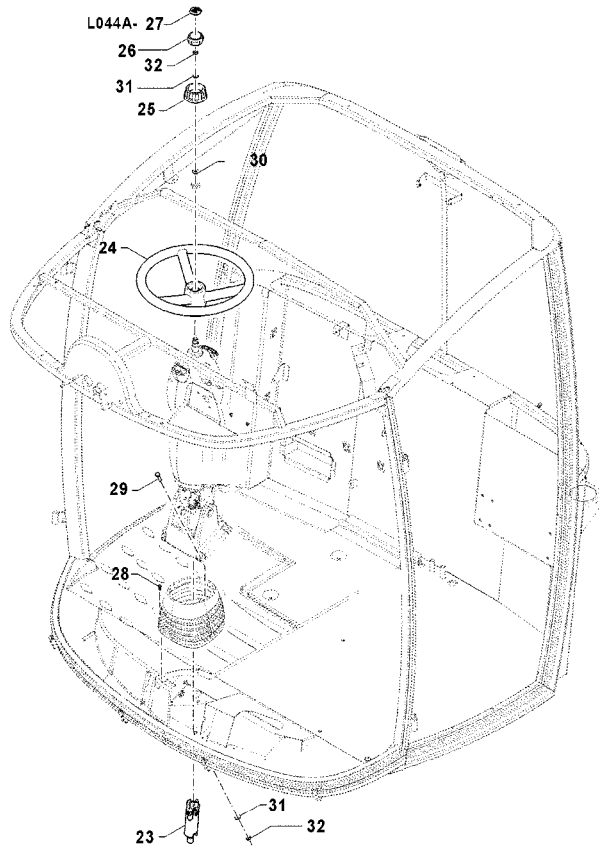

STEERING COLUMN-CNH CAB
SARITOR
J015A-5, 19:11:15

Page	0
Date	12.08.2020 8:25