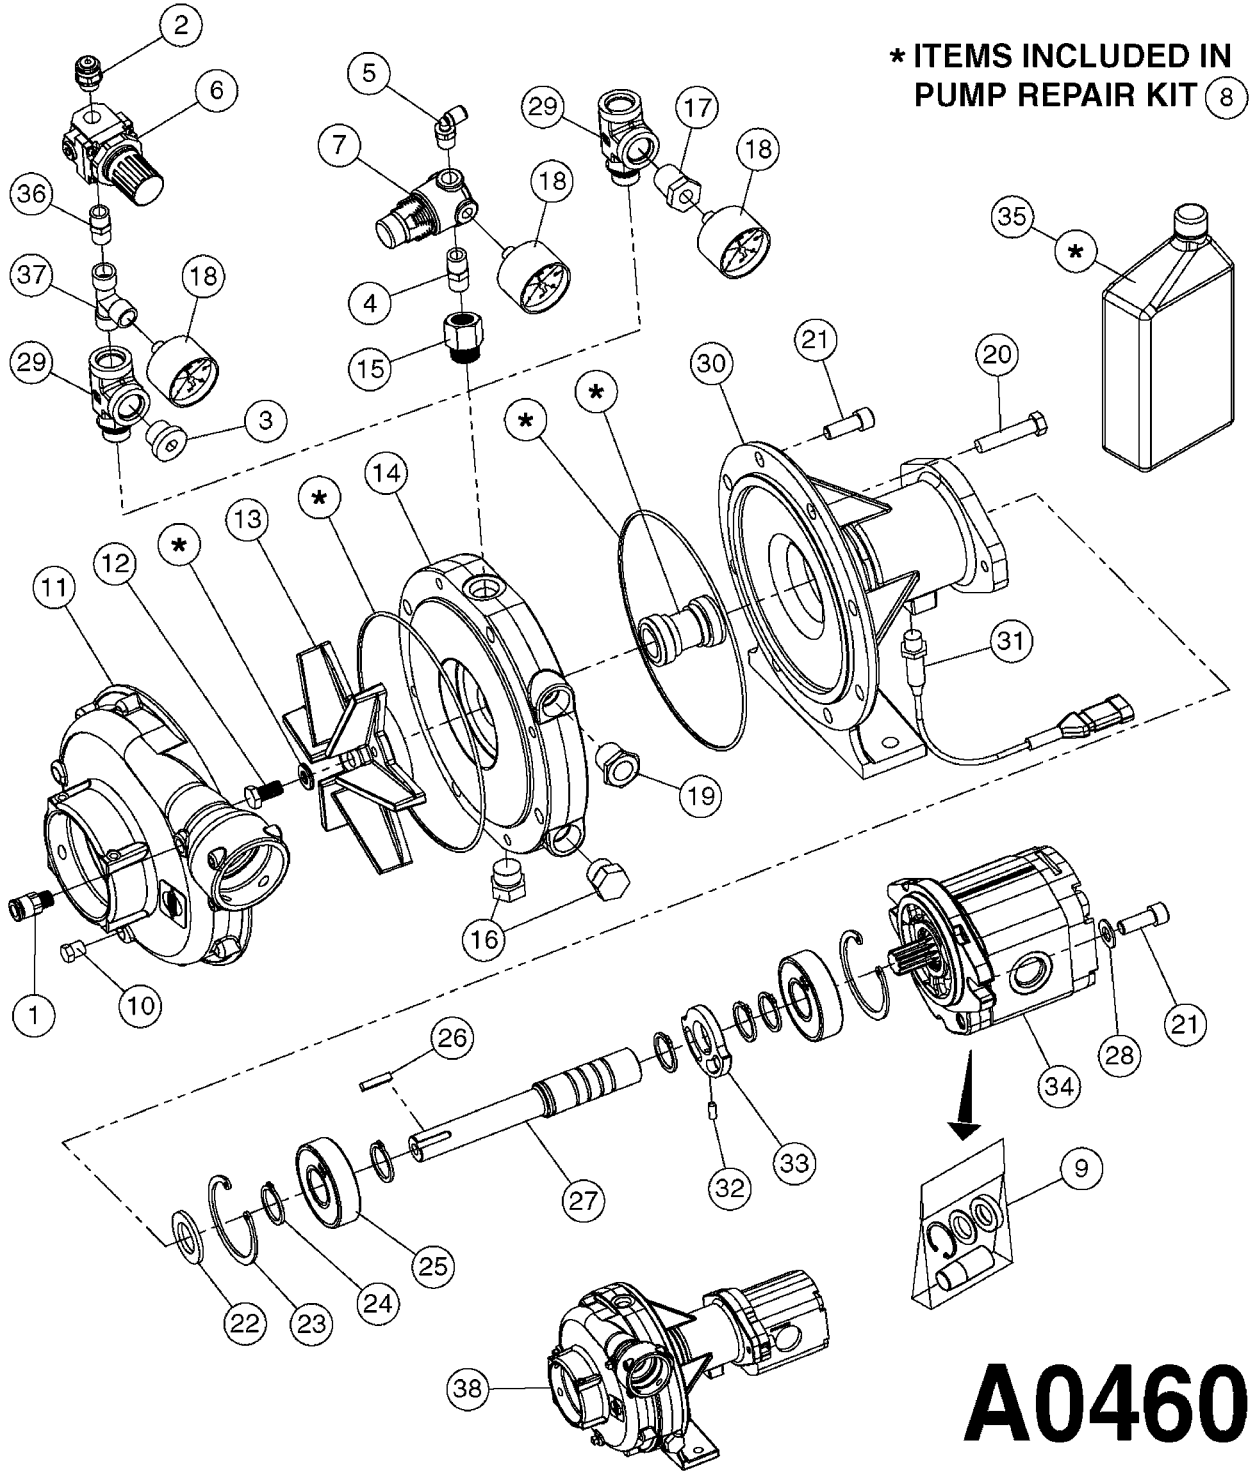

A0460

PUMP - 650 ACE CENTRIFUGAL SP
A0460-HIN, 25:07:18

Page 1

Date 12.08.2020 8:24

Pos.	parts-n°	order qty	description
1	232152	1	QUICK COUPLER 8MMX1/8 EXT.LONG
2	288660	1	FITTING G1/4"-Ø4 mm
3	786890	1	PLUG M18X1.5 ORA3C W/GASKET
4	23004203	1	FITT 1/4" NPTF-1/4" NPTF UNION
5	23005803	1	FITT, 1/4" NPT X 6MM 90 PTC
6	28024901	1	AIR PRESSURE REGULATOR 1/4" BSP 0.5-10B
7	28065303	1	REGULATOR 1/4", 30PSI, PARKER
8	28066503	1	PUMP REPAIR KIT ACE 650
9	28066603	1	MOTOR REPAIR KIT ACE 650
10	28068303	1	PLUG 1/8" NPT SS
11	28068403	1	PUMP HOUSING FRONT ACE 650
12	28068503	1	CAP SCREW 3/8" X 3/4" SS
13	28068603	1	IMPELLER, WETSEAL SS ACE 650
14	28068703	1	SEAL PLATE SS ACE 650
15	28068803	1	ADAPTER #8 SAE X 1/4" FNPT
16	28069003	1	PLUG #8 SAE X 1/8" FNPT
17	28069103	1	ADAPTER #8 SAE X 1/8" FNPT
18	28069203	1	PRESS.GAUGE 0-60 PSI 1/8" NPT
19	28069303	1	SIGHT GAUGE #8 SAE W/FLOAT
20	28069503	1	CAP SCREW 3/8" X 2"
21	28069603	1	CAP SCREW 3/8" X 1"
22	28069703	1	SLINGER 1.5" X 7/8"
23	28069803	1	SNAP RING INTERNAL, FRAME
24	28069903	1	SNAP RING EXTERNAL, SHAFT
25	28070003	1	BEARING F.ACE 650 PUMP
26	28070103	1	KEY 0.188 X 0.188 X 0.875
27	28070203	1	SHAFT 11T FEMALE SPLINE SS
28	28070503	1	WASHER 3/8" SS
29	28072103	1	TEE MALE #8 SAE
30	28072203	1	PUMP HOUSING REAR ACE 650CDRPM
31	28072303	1	SENSOR, RPM, ACE 650
32	28072403	1	SET SCREW 10-24 X 1/2"
33	28072503	1	STONE WHEEL, SINGLE TOOTH
34	28072603	1	HYDRAULIC MOTOR W/CASE DRAIN
35	29004303	1	ACE 650, BARRIER FLUID 32oz
36	RA15AA7259	1	STRAIGHT FITTING BSP1/4" 0121-1313
37	RA15AA7260	1	T PIECE, F-F-F, BSP1/4"
38	28059003	1	PUMP ACE FMCWS-650-HARDI-CD-SS SARITOR, RUBICON
38	28086303	1	PUMP ACE FMCWS-650-HARDI-PRESIDIO PRESIDIO