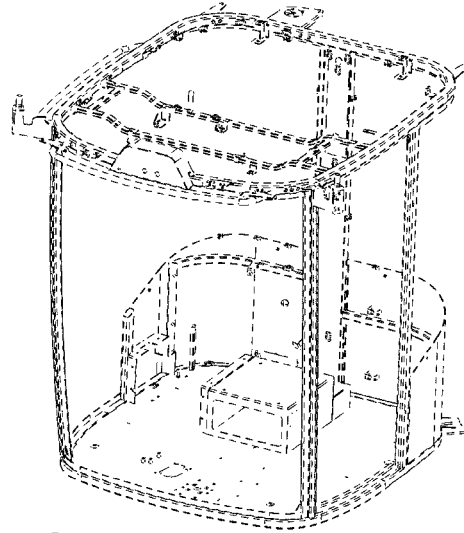

WIPER-SIAC WIDE CAB
J019A-1, 20:07:16

Page 0

Date 12.08.2020 8:25