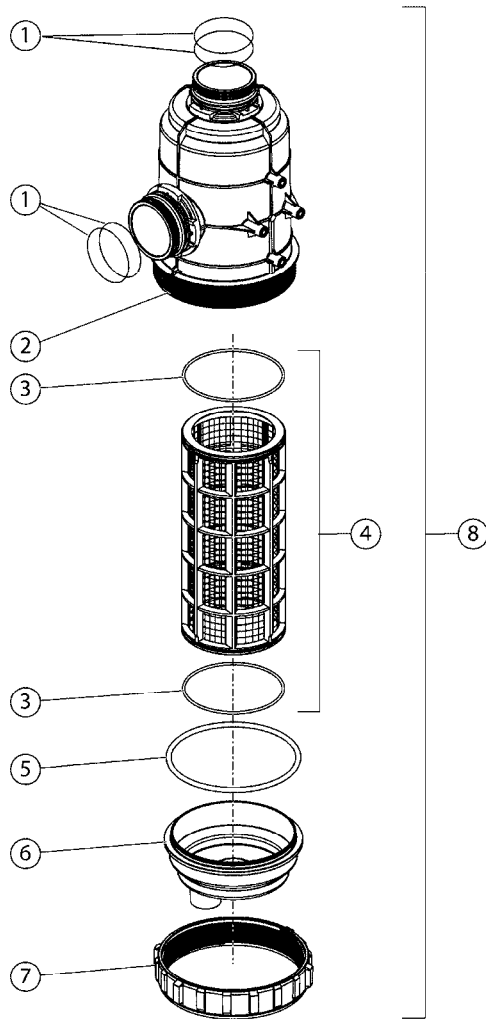

SERIAL 319H2 SUCTION FILTER
E067A, 15:09:11

Page 0

Date 12.08.2020 8:24

E067A