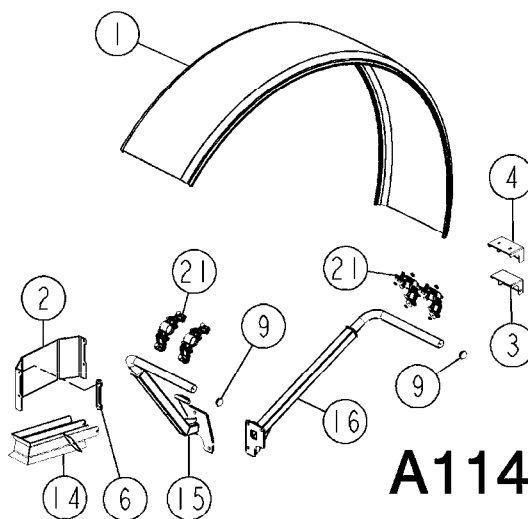

GARDE-BOUE AVANT DROIT /
FRONT RIGHT MUDGUARD

GARDE-BOUE AVANT GAUCHE /
FRONT LEFT MUDGUARD