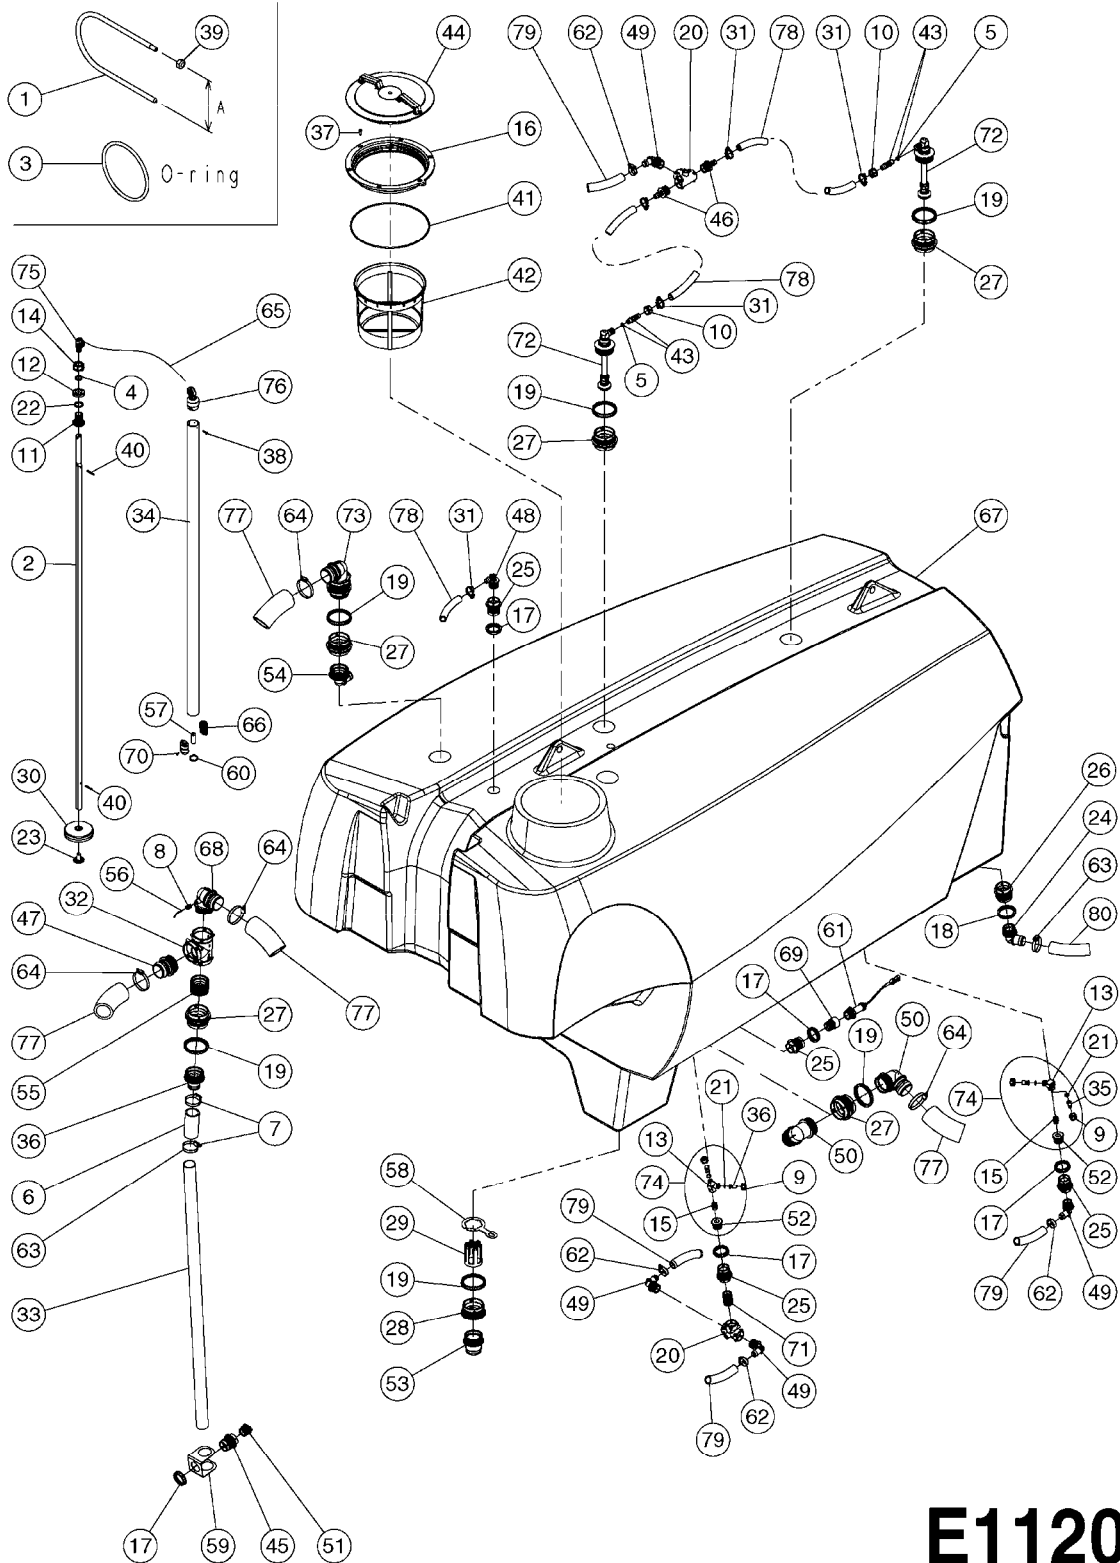

E1120

TANK - SARITOR 4000/5000
E1120-HIN, 17:07:19

Page 1

Date 12.08.2020 8:24

Pos.	parts-n°	order qty	description
1	145995	1	FITT.DK S-53 FORK
1	145996	1	FITT.DK S-67 FORK
1	145997	1	FITT.DK S-93 FORK
1	147774	1	FITT.DK S-93 FORK W. M5 THREAD
2	152547	1	ROD F.FLOAT SAR4000 1970mm
2	15028800	1	ROD F. FLOAT CM6000/7000/SAR5000
3	242053	1	O-RING 3 X 44.2 90SH NITRIL
3	242354	1	O-RING D32.2X3.0 VITON
3	24011701	1	O-RING R3.42x63.09 FKM70
4	242309	1	SEAL Ø22 ID Ø30 OD X 4 HIGH
5	242594	1	O-RING D14 X 1.78 SCH.70-EPDM
6	251884	1	HOSE 2" SUCTION L=5" (120MM)
7	284724	1	CLAMP HOSE GEAR D52-70
8	288660	1	FITTING G1/4"-Ø4 mm
9	320084	1	FITT.DK NUT 1/2" BSP
10	320283	1	FITT.DK NUT 3/4"BSP
11	320467	1	FITT.DK BULKHEAD 1"BSP SINGLE
12	320471	1	FITT.DK NUT 1" BSP JAMB
13	320563	1	FITT.DK 3 WAY 1/2" 110 DEG.
14	320574	1	FITT.DK NUT 1" BSP SPECIAL
15	320655	1	FITT.DK HN 1/2"-1/2" BSP
16	322097	1	THREADED RING F. LID
17	322107	1	FITT.DK S-53 BULKHEAD NUT
18	322108	1	FITT.DK S-67 BULKHEAD NUT
19	322109	1	FITT.DK S-93 BULKHEAD NUT
20	322352	1	FITT.DK S-53 TEE
21	330212	1	O-RING D19/D14X2.4 F.1/2"NUT
22	332577	1	O-RING D38/D30X4 F.1" PUR.
23	333864	1	GUIDE F. SAFETY VALVE SPRING
24	334245	1	FITT.DK S-67 ELB. 1-1/2"RUBBER
25	334260	1	GASKET F. S-53 BULKHEAD
26	334261	1	GASKET F. S-67 BULKHEAD
26	726464	1	FITT.DK S-67 BULKHEAD W/GASKET
27	334262	1	GASKET F.S-93 BULKHEAD
27	726465	1	FITT.DK S-93 BULKHEAD W/GASKET
28	334262	1	GASKET F.S-93 BULKHEAD
28	727339	1	FITT. S93 DRAIN BULKHEAD W/O-R
29	334434	1	CAGE F.SPRING BOTTOM DRAIN ASY
30	334515	1	FLOATER FOR LIQUID LEVEL
31	334531	1	CLAMP HOSE PLASTIC 3/4"
32	334545	1	FITT.DK S-93 TEE
33	341235	1	TUBE, SUCTION-2", L=1900MM CUT TO LENGTH
34	341273	1	TUBE F.SIGHT GAUGE L=65" CUT TO 1552MM
35	370495	1	NOZZLE INJECTOR 5066-3.0
36	390691	1	FITT.DK S-93 STR.2"PVC DRILLED
37	440392	1	SCREW 6.3 X 25.0 DIN7981C TORX
38	440677	1	SCREW F. PLASTIC 5X20 SS
39	468035	1	NUT HEX M5 A2 LOCK DIN 985
40	480717	1	PIN E 5X40 SST
41	614588	1	SEAL F. LID
42	614602	1	FILTER BASKET
43	724621	1	FITT.DK HB 3/4"ASSY F.3/4" NUT
44	726003	1	LID F. TANK
45	726463	1	FITT.DK S53 BULKHEAD W/GASKET
46	726558	1	FITT.DK S53 STR. 3/4" W. ORING
47	726564	1	HOSE TAIL 2-1/2" W.O-RING
48	726570	1	FITT.DK S-53 ELB.3/4" W. ORING
49	726571	1	FITT.DK S-53 ELB.1", W ORING
50	726576	1	FITT. DK S-93 2-1/2" 90°