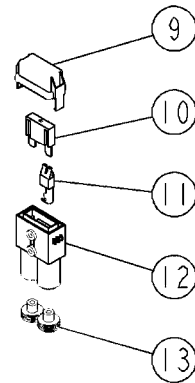

Coupe batterie/
battery switch

G079A