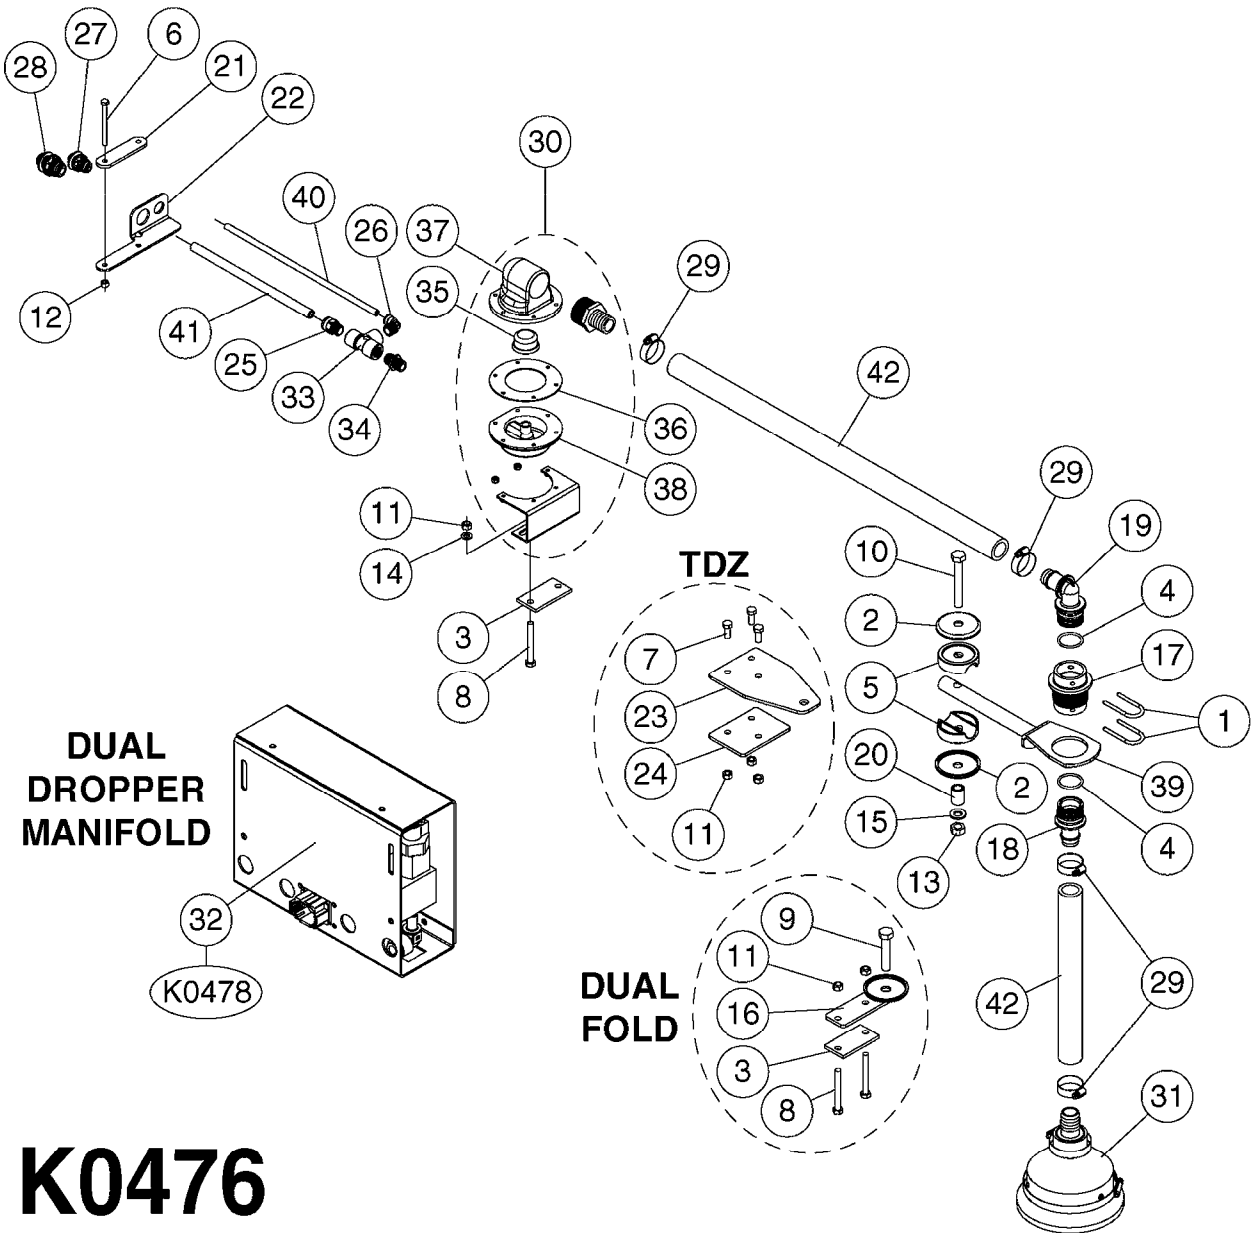

K0476

FOAM MARKER - DROPPER RICHWAY
K0476-HIN, 26:02:18

Page 1

Date 12.08.2020 8:25

Pos.	parts-n°	order qty	description
1	145995	1	FITT.DK S-53 FORK
2	160775	1	WASHER F. FRICTION PLATE
3	172664	1	FLATBAR BACKING PLATE
4	242109	1	O-RING D32.2x3.0
4	242354	1	O-RING D32.2X3.0 VITON
5	330831	1	FRICTION PLATE
6	410605	1	BOLT HEX 8.8 DEL M6X80
7	420582	1	BOLT HEX 8.8 DEL M8X20 FT A2
8	421201	1	BOLT HEX 8.8 DEL M8X70
9	430323	1	BOLT HEX 8.8 DEL M12X60
10	430924	1	BOLT HEX 8.8 DEL M12 X 85
11	460143	1	LOCK NUT M8 SST A2 DIN985
12	460261	1	NUT HEX M6X1.00 LOCK DIN985 A2 SS
13	460703	1	NUT HEX M12X1.75 LOCK DIN985A2 SS
14	471126	1	WASHER, M8, Ø16/ 8.4X 1.6, SS
15	471127	1	WASHER, M12, Ø24/13X24X2.5 SS
16	611671	1	BREAK AWAY HOLDER F-MARKER
17	726463	1	FITT.DK S53 BULKHEAD W/GASKET
18	726559	1	FITT DK. S-53 HB 1" W/O-RING
19	726571	1	FITT.DK S-53 ELB.1", W ORING
20	14103900	1	BUSHING Ø19/Ø13 L=26.5 SPC/FTZ BOOMS ONLY
21	16022403	1	BRACKET 60MM TUBE
22	16162903	1	BRKT, FOAM LINE DISCONNECT
23	16169803	1	BRACKET, TDZ FOAM MARKER MOUNT
24	16170003	1	PLATE, TDZ FOAM MARKER MOUNT BACKER
25	23004303	1	FITT, 3/8"NPT-3/8"TUBE-PTC
26	23004403	1	FITT, 3/8"NPT-1/4"90-PTC
27	23004503	1	FITT, BULKHEAD-1/4" TUBE-PTC
28	23004603	1	FITT, BULKHEAD-3/8" TUBE-PTC
29	28030003	1	CLAMP HOSE GEAR P1" 6716
30	28064903	1	FOAMHEAD ASSEMBLY, RICHWAY
31	28065003	1	COLLECTOR HEAD ASSY, RICHWAY
32	28065103	1	DUAL DROP MANIFOLD, RICHWAY
33	28066303	1	FITT, BANJO, 3/8" TEE
34	28066403	1	FITT, BANJO, 3/8"-3/8" STR NIP
35	28087803	1	3/8" FOAMHEAD SCREEN, FOAM MARKER, RICHWAY
36	28087903	1	FOAMHEAD GASKET, FOAM MARKER, RICHWAY
37	28088003	1	FOAMHEAD TOP HOUSING, FOAM MARKER, RICHWAY
38	28088103	1	FOAMHEAD BOTTOM HOUSING, FOAM MARKER, RICHWAY
39	61065900	1	BRACKET FOR FOAM DROPPER, S53
40	92703303	1	HOSE LLDPE .25"X.17"X12" BLACK
41	92703403	1	HOSE LLDPE .38"X.25"X12" BLACK
42	92712403	1	HOSE R X1" X300PSI WP X0012"