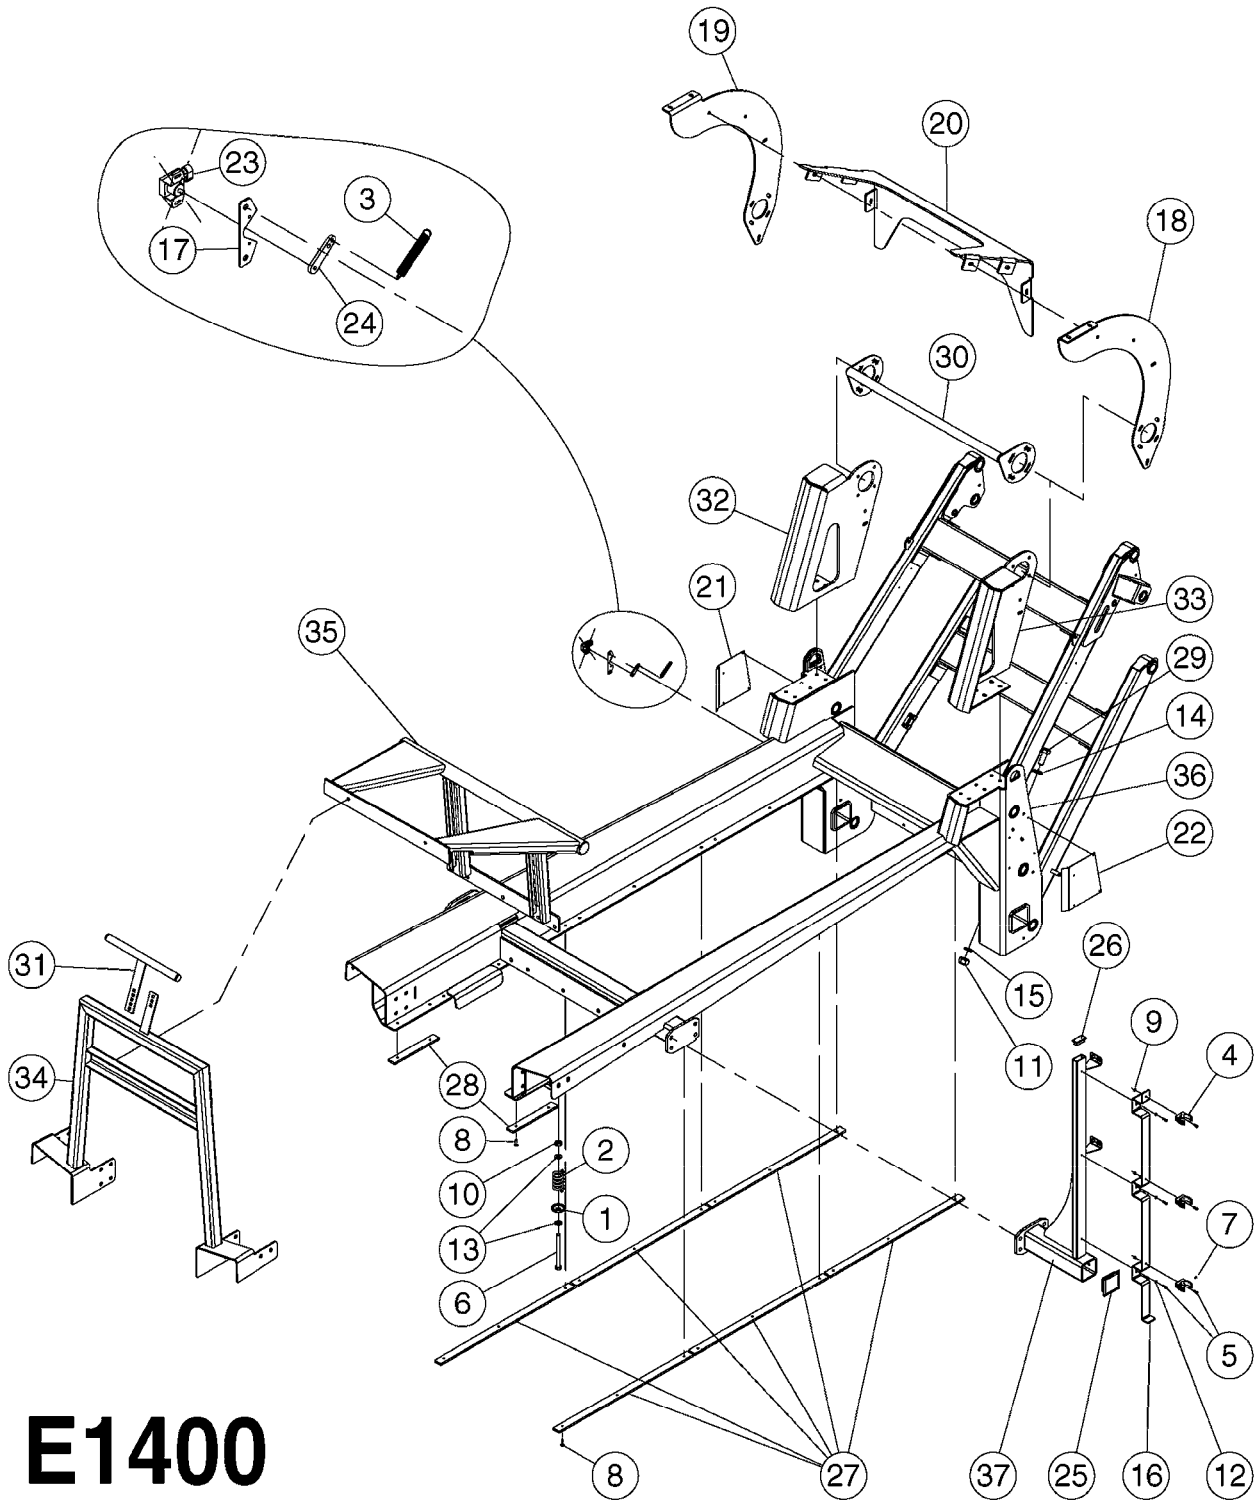

E1400

SARITOR TANK FRAME
E1400-HIN, 17:07:19

Page 1
Date 12.08.2020 8:24

Pos.	parts-n°	order qty	description
1	166246	1	WASHER CUP D53 F.SPRING
2	220673	1	SPRING F.PIVOT 100 X 51
3	220947	1	SPRING D13.0/1,2 L=90 RST
4	334523	1	PIPE HOLDER Ø51.5
5	410362	1	BOLT HEX 8.8 SS M6X20
6	430946	1	BOLT HEX M16 x 180 8.8 DEL
7	440663	1	SCREW 3/8" NR4 STAINLESS
8	458032	1	BOLT M8X30 8.8 DIN7991D SS
9	460261	1	NUT HEX M6X1.00 LOCK DIN985 A2 SS
10	460585	1	LOCKING NUT M16 DIN985 A2 SS
11	460747	1	NUT HEX M24 LOCK
12	470901	1	WASHER D11.8/D6.1X1.6 SS LOCK
13	478039	1	WASHER M16U 16.5X32XX3 SST
14	478041	1	WASHER D25/D50X4 SS A2
15	478079	1	PAIR OF WASHERS NL24 25.3X39X3.4
16	16220903	1	BKT SIGHT GAUGE SARITOR
17	16610101	1	BRACKET ANGULAR SENSOR PARALIFT SARITOR FROM #55647
18	16633401	1	LATERAL LEFT BRACKET, PARADYME, SARITOR
19	16633501	1	LATERAL RIGHT BRACKET, PARADYME, SARITOR
20	16633601	1	CENTER BRACKET, PARADYME, SARITOR
21	16645801	1	PLATE, PROTEC, TANK FRAME, REAR/R, SARITOR
22	16645901	1	PLATE, PROTEC, TANK FRAME, REAR/L, SARITOR
23	26005700	1	ANGLE SENSOR 70° 0.5-4.5 VDC + LEVER
24	26005800	1	ANGLE SENSOR 120° 0.5-4.5 VDC + LEVER
25	28022101	1	PROT. PLUG EP700 100.100x5-8
26	28032801	1	PROT. PLUG EP600 LR60.30X3
27	39001101	1	TANK REST SHIM - SAR.FRAME
28	39010601	1	TANK REST SHIM L=290 SAR FROM #55700
29	43000501	1	BOLT HEX M24X60 DAC 8.8 DIN933
30	61012101	1	TANK BRACE BAR SARITOR
31	61012401	1	FRONT TANK SUPPORT FOR SARITOR
32	61013601	1	BRACKET, MAIN TANK HOLDER, REAR R, SARITOR
33	61013701	1	BRACKET, MAIN TANK HOLDER, REAR L, SARITOR
34	63033201	1	BRACKET, TANKS, FRONT, SARITOR
35	63033301	1	BRACKET FLUSH TANK SARITOR
36	63033401	1	TANK CARRIER FRAME SAR UNTIL #55093
36	63062701	1	TANK CARRIER FRAME SAR V2 FROM #55094 TO #55646
36	63066901	1	TANK CARRIER FRAME SAR V3 FROM #55647
37	63036101	1	BRACKET SIGHT GAUGE TANK SARITOR