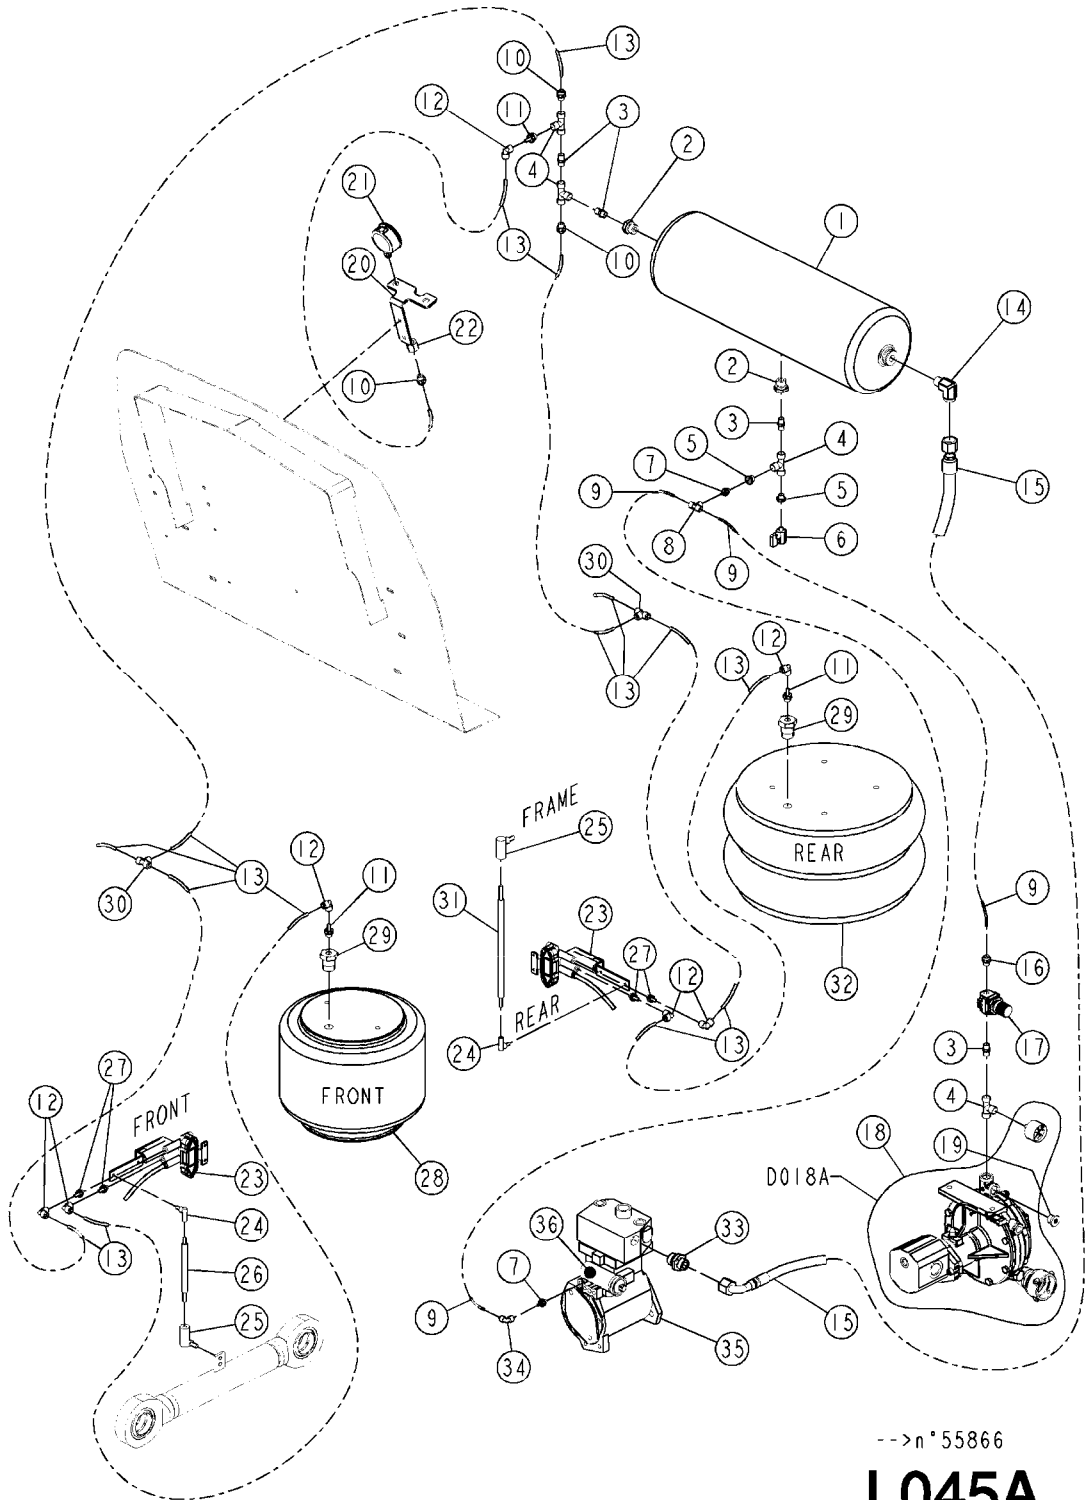

-->n°55866

**L045A**

Pos.	parts-n°	order qty	description
1	28013001	1	AIR TANK 20 LITERS Ø200
2	RA10AA7147	1	FITTING RI 1/2"1/4"A3C
3	RA15AA7259	1	STRAIGHT FITTING BSP1/4" 0121-1313
4	RA15AA7260	1	T PIECE, F-F-F, BSP1/4"
5	RA15AA7232	1	STRAIGHT FITTING BSP1/4"M-1/8"F 0168.13.10
6	RO02AA7239	1	VALVE MF 1/8" REF.0401.04.10
7	RA15AA7240	1	STRAIGHT FITTING Ø4mm-BSP1/8"
8	288801	1	FITTING TEE Ø4 PM0204E
9	981722	1	AIR HOSE, BLACK, D4X2.7
10	RA15AA7234	1	MALE SIMPLE UNION Ø6mm-BSP1/4" PM010612E
11	RA15AA7237	1	STRAIGHT FITTING Ø6mm-BSP1/4"
12	RA15AA7235	1	ELBOW Ø6 PM0306E
13	981721	1	AIR HOSE, BLACK, Ø6X4
14	78618001	1	FITTING
15	78519201	1	HY.HO.1/2"L= 3350 1"STR-1"90
16	288660	1	FITTING G1/4"-Ø4 mm
17	28024901	1	AIR PRESSURE REGULATOR 1/4" BSP 0.5-10B
18	28059003	1	PUMP ACE FMCWS-650-HARDI-CD-SS
19	#	1	#
20	16596301	1	Non disponible/not available
21	284269	1	PRESSURE GAUGE BRACKET, SARITOR
21	284277	1	PRESSURE GAUGE 0-8-16 BAR Ø2,5" 1/4"
22	148429	1	GAUGE 2.5"SS BOTT.PSI200
23	28009701	1	FITTING 1/4" - 1/4" BSP FEMALE
24	28010601	1	HEIGHT CONTROL VALVE, 1/4" NPT
25	28010801	1	BALL JOINT, HEYD CS10M6 RIGHT
26	14000701	1	BALL JOINT, 8C M8X125 LEFT
27	28010001	1	LINK Ø12 M6-M8G L163,5
28	28028201	1	STRAIGHT FITTING Ø6mm-BSP1/8"
29	14013501	1	AIR BAG, FRONT, W01-358-9062
30	288548	1	HYD. FIT. M-F 3/4" - 1/4"
31	14012201	1	FITTING TEE Ø6 PM0204E
31	14021401	1	HEIGHT CONTROL VALVE LINK Ø12 M6-M8G L258,6 Jusqu'au /until n°55617
32	28028101	1	HEIGHT CONTROL VALVE LINK Ø12 M6-M8G L308,6 A partir du /from n°55618
33	14001601	1	CONVOLUTED AIR SPRING, 2 BELLOWS W01-358-7271
34	RA15AA7236	1	HEX NIPPLE M27X2/ORFS-UNF 1"
35	27040701	1	ELBOW Ø4 PM0304E
36	24021101	1	AIR COMPRESSOR
36	27040501	1	AIR REGULATOR GASKET
		1	AIR COMPRESSOR REGULATOR