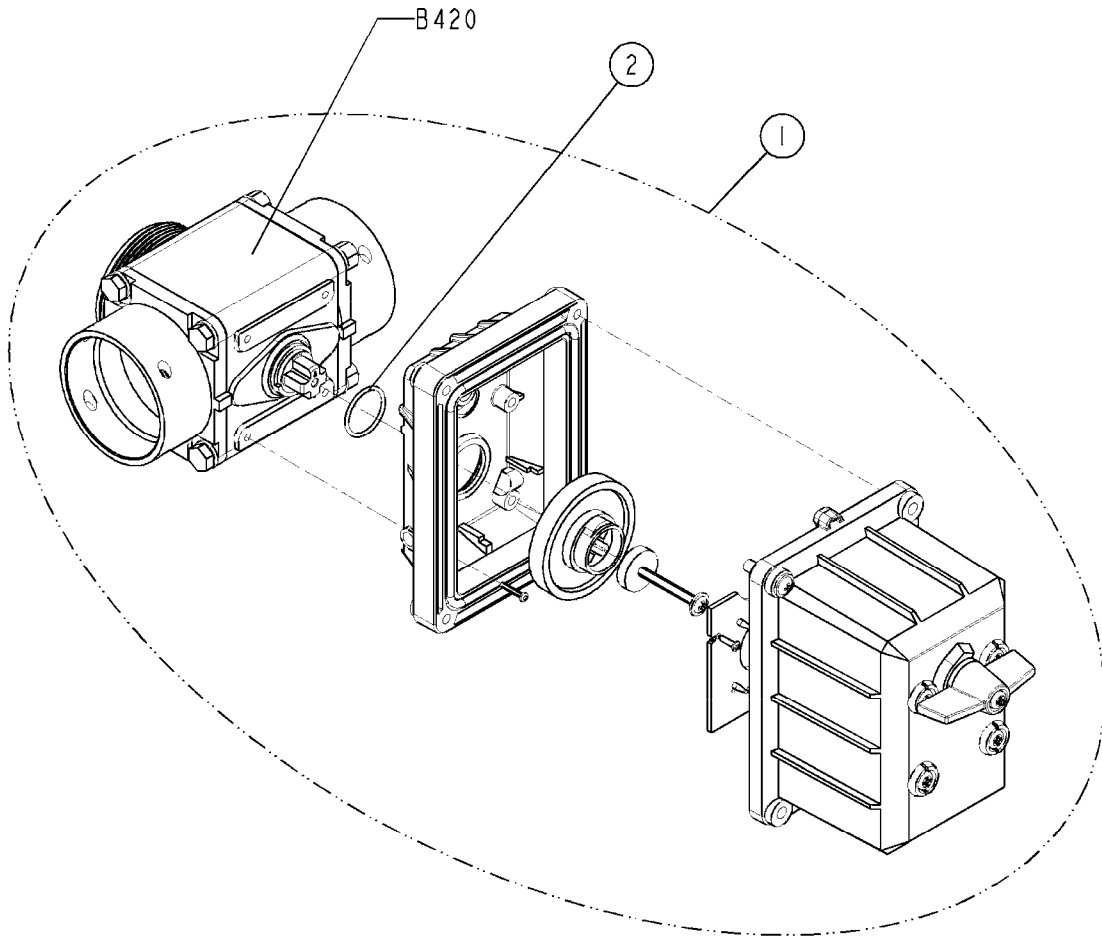

CM11 MAIN SPRAY VALVE S67
M318-HIA, 07:01:13

M318