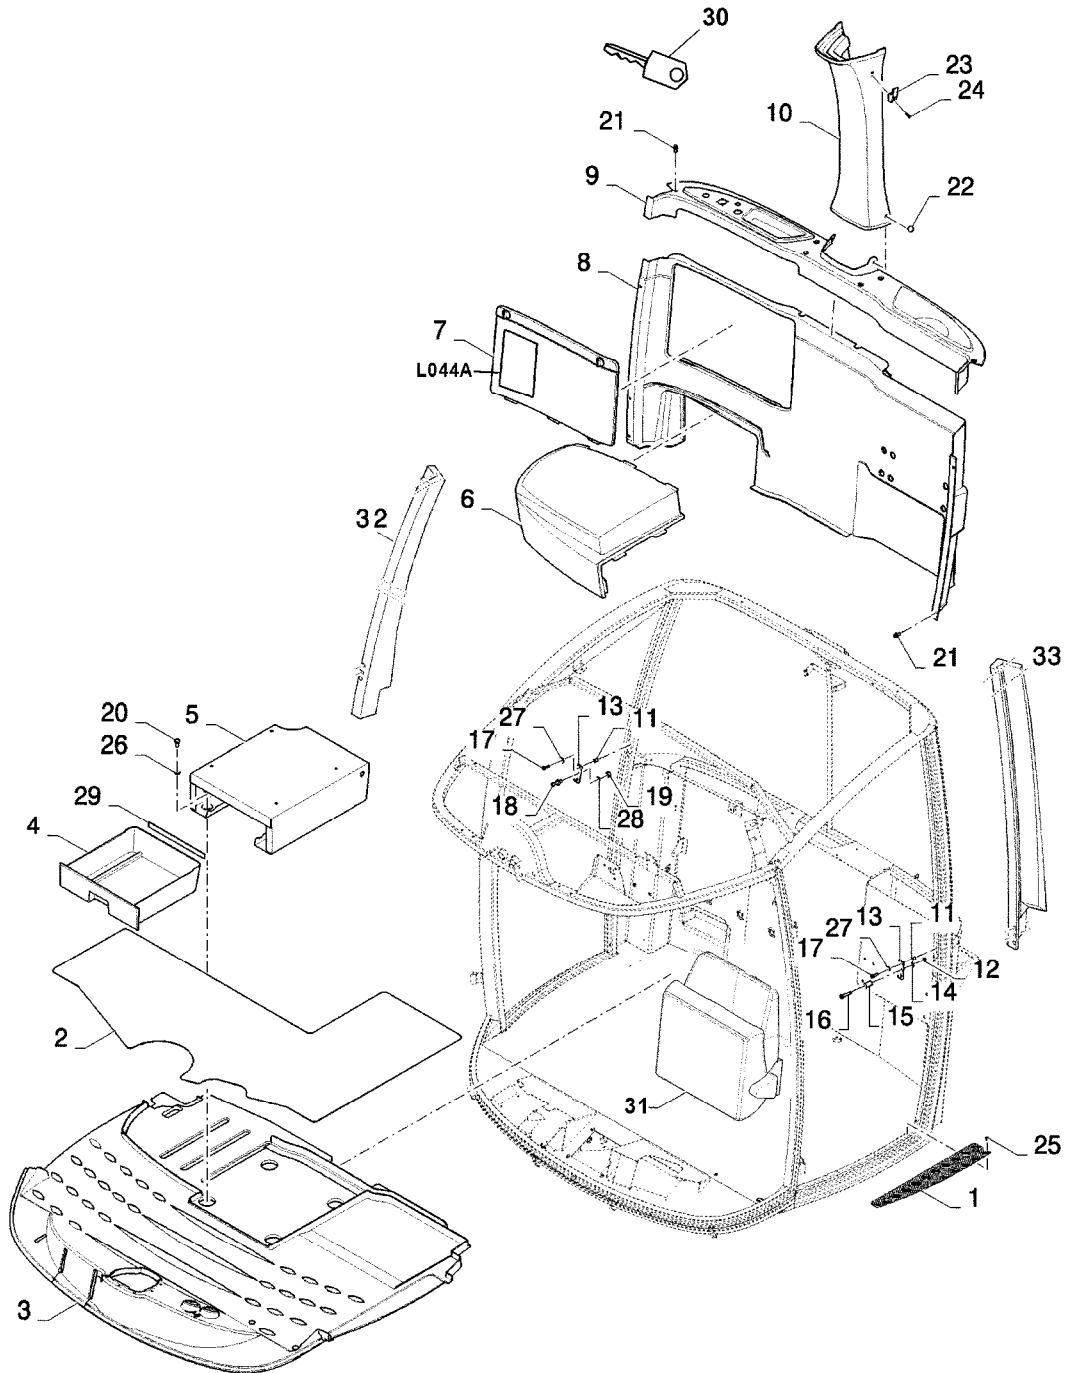

J015A-4

TRIMMING-SEAT-CNH CAB SARITOR
J015A-4, 14:10:15

Page 1

Date 12.08.2020 8:25

Pos.	parts-n°	order qty	description
3	27037601	1	CAB CARPET 84458124
6	27042701	1	HOUSING, ELEC., CNH CAB, SARITOR
7	27040901	1	REAR TRAP, CNH CAB, VERSION 1
7	27073801	1	FLANGE BOLT
8	27042801	1	REAR CAB TRIM
10	27042901	1	CABLE GUIDE REAR CAB CNH
30	27049201	1	CABIN DOOR KEY 86502201
32	27056901	1	FILTER COVER BACK RH SIDE SAR-H
33	27057401	1	LEFT INSULATING PANEL