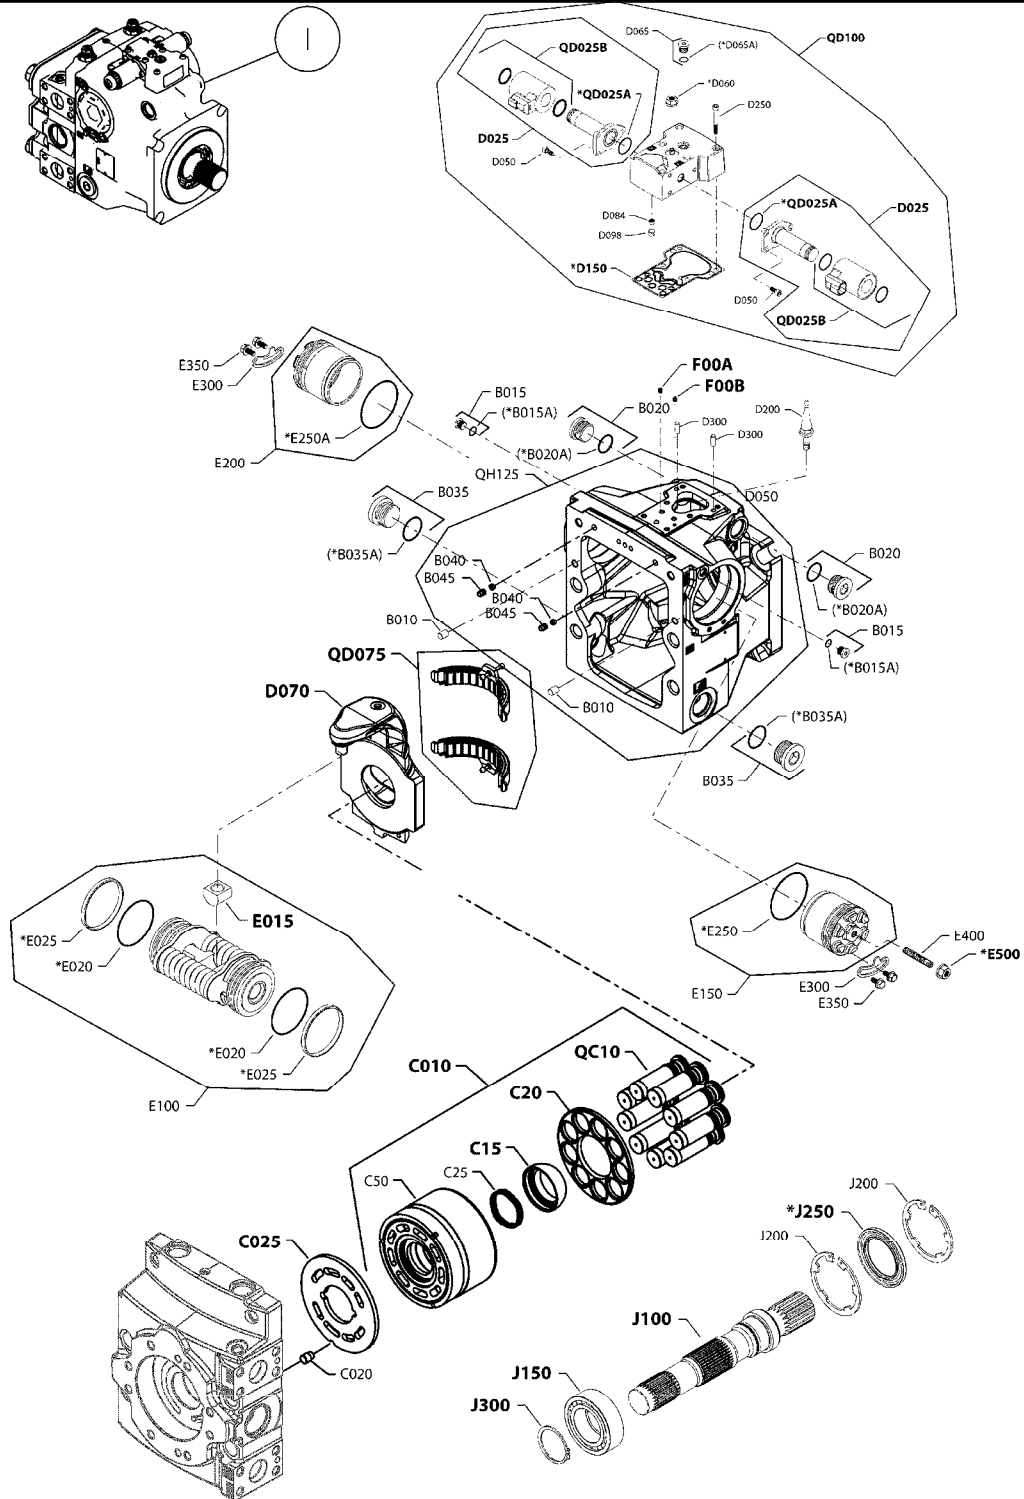

**F171A-1**

HYDRAULIC MOTOR VALVES  
F171A-1, 14:05:14

Page 1  
Date 12.08.2020 8:24

Pos.	parts-n°	order qty	description
1	78307201	1	PRIMARY HYD PUMP H1, 115cm3, VALVE 210 BAR
1	76016101	1	PRIMARY HYD PUMP H1, 115cm3, RELIEF VALVE 140 BAR Alpha 5000
J250	24002301	1	OIL SEAL RING J250 110224711
D150	24006001	1	GASKET H1 6TRS 140876
QD100	26039101	1	SERVO CONTROL EDC H1P DT04