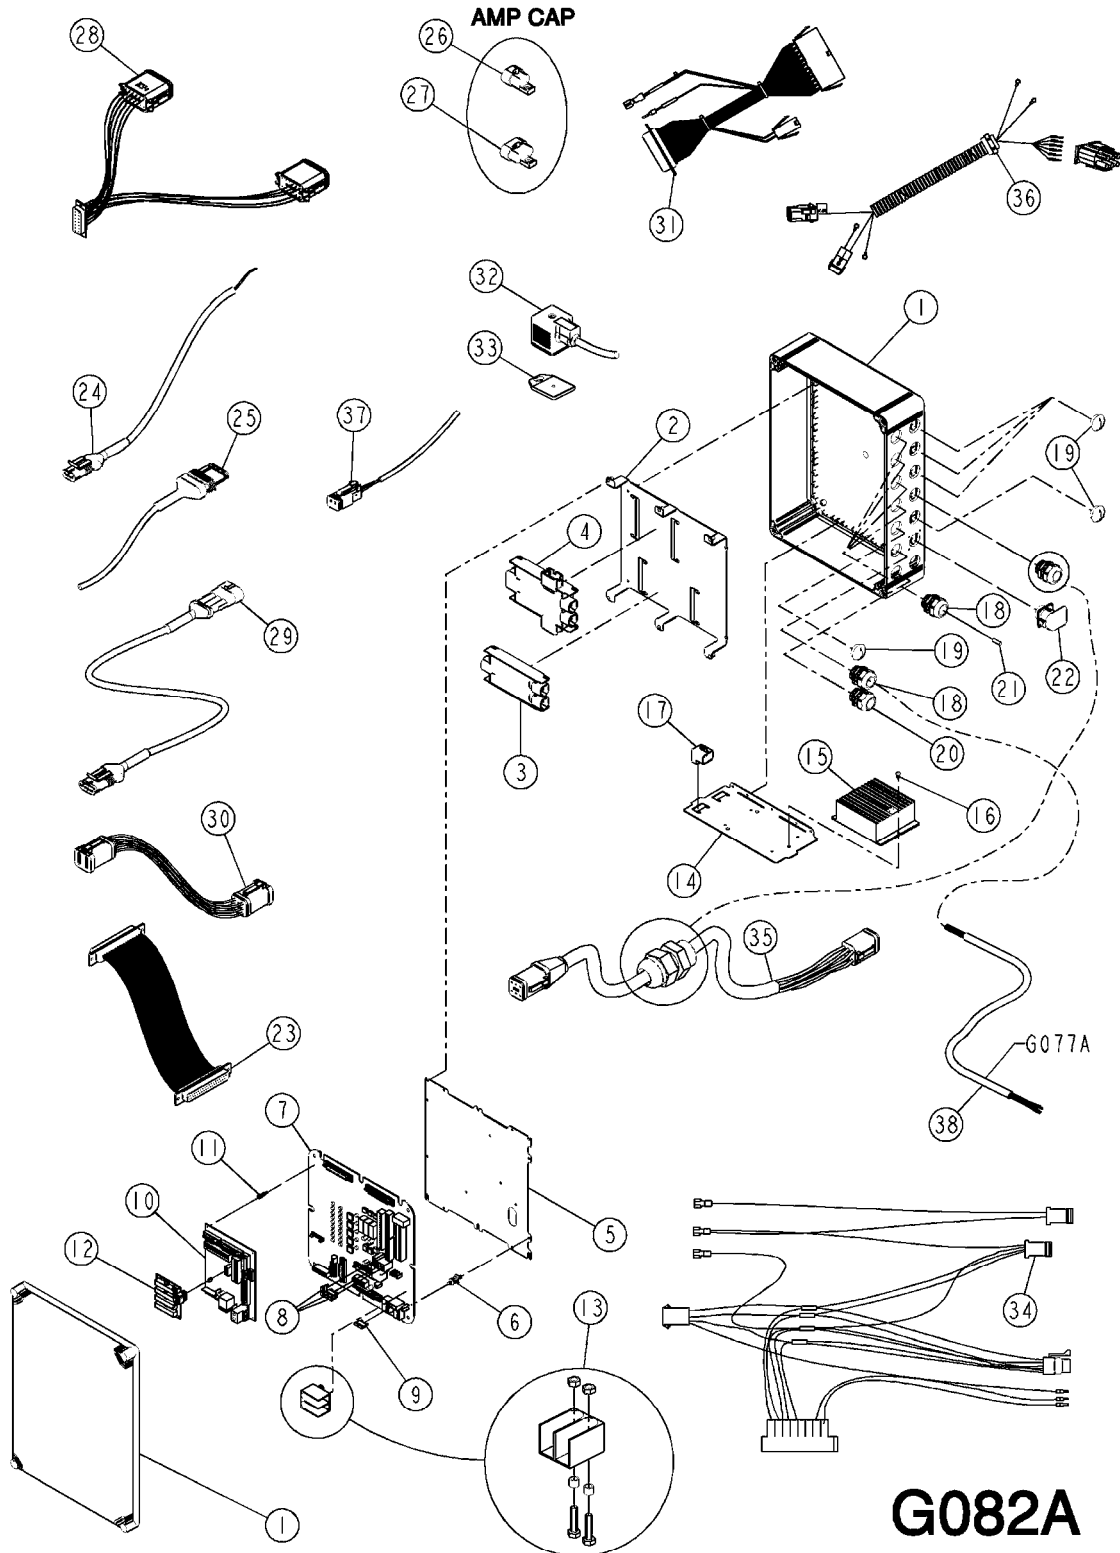

JOB COM SARITOR  
G082A, 21:05:14

Page 1  
Date 12.08.2020 8:25

Pos.	parts-n°	order qty	description
3	26043400	1	NORAC UC5 CONTROLLER MODULE
4	26043600	1	MODULE, INPUT, NORAC UC5
6	26005100	1	CONNECTOR FOR PCB, PLASTIC
7	26042200	1	JOB COM PCB ASSY HW3.0
8	28048500	1	FUSE 10A ATOF SERIES
9	28048600	1	FULE 15A ATOF SERIES
10	26029200	1	DAH PCB F. JOB COM NCM '09
11	268648	1	SPACER M3X15X5X8X8 MS NI
12	26031100	1	PCB ASSY. FOR NORAC INTERFACE
13	74192100	1	JOB COM POWER CONNECTED KIT
15	26031200	1	C2C ISOBUS BRIDGE 16PIN STW
17	26032700	1	ACTIVE ISOBUS TERMINATOR
19	26004600	1	PLUG F.DRILLED HOLE 21MM
20	26022800	1	BULKHEAD F. CABLE 15-18 BLACK
22	28048000	1	PLUG 3-POL DIN 9680 FEM.CHASS
23	26005900	1	WIRE 37/37 POLE DAH/JOB COM
24	26045900	1	CABLE L = 1.25M, AMP, MALE, 2P
24	26046000	1	CABLE AMP SS 2P FEMA L=2000MM
24	26046100	1	CABLE L = 3.00M, AMP, MALE, 2P
25	26046300	1	CABLE L = 1.25M, AMP, MALE, 3P
25	26046400	1	CABLE AMP SS 3P FEMA L=2000MM
25	26046600	1	CABLE AMP SS 3P FEMA L=4000MM
26	33520400	1	CAP, AMP, 2P, FEMALE
27	33520500	1	CAP, AMP, 3P, FEMALE
28	26039300	1	CABLE, DAH UC5 INPUT MODULE
29	26049000	1	CABLE L = 0.25M, AMP, PULL-UP, 3P
30	26039100	1	CABLE, DT06 6P FEMALE L=300MM
32	72801800	1	CABLE BANJO PUMP SARITOR
33	16619801	1	CAP F. VALVE CONNECTOR Sans pompe Banjo /without banjo pump
34	26052500	1	CABLE, ISO SP JC-C2C-UC5, HW3.X
35	26049600	1	CABLE UC5 DT06 FEMA. JC L=8.5M
36	26025901	1	HARNESS, JOB COM, SARITOR jusqu'au/until n°56466-avec fusible 30A/with fuse 30A
36	26080001	1	JOB COM HARNESS SARITOR V2 A partir du/from n°56467-cabine classe 4/cab cat 4
38	98300101	1	CABLE 6X1 <sup>2</sup> COLORED WIRE YCY3P100