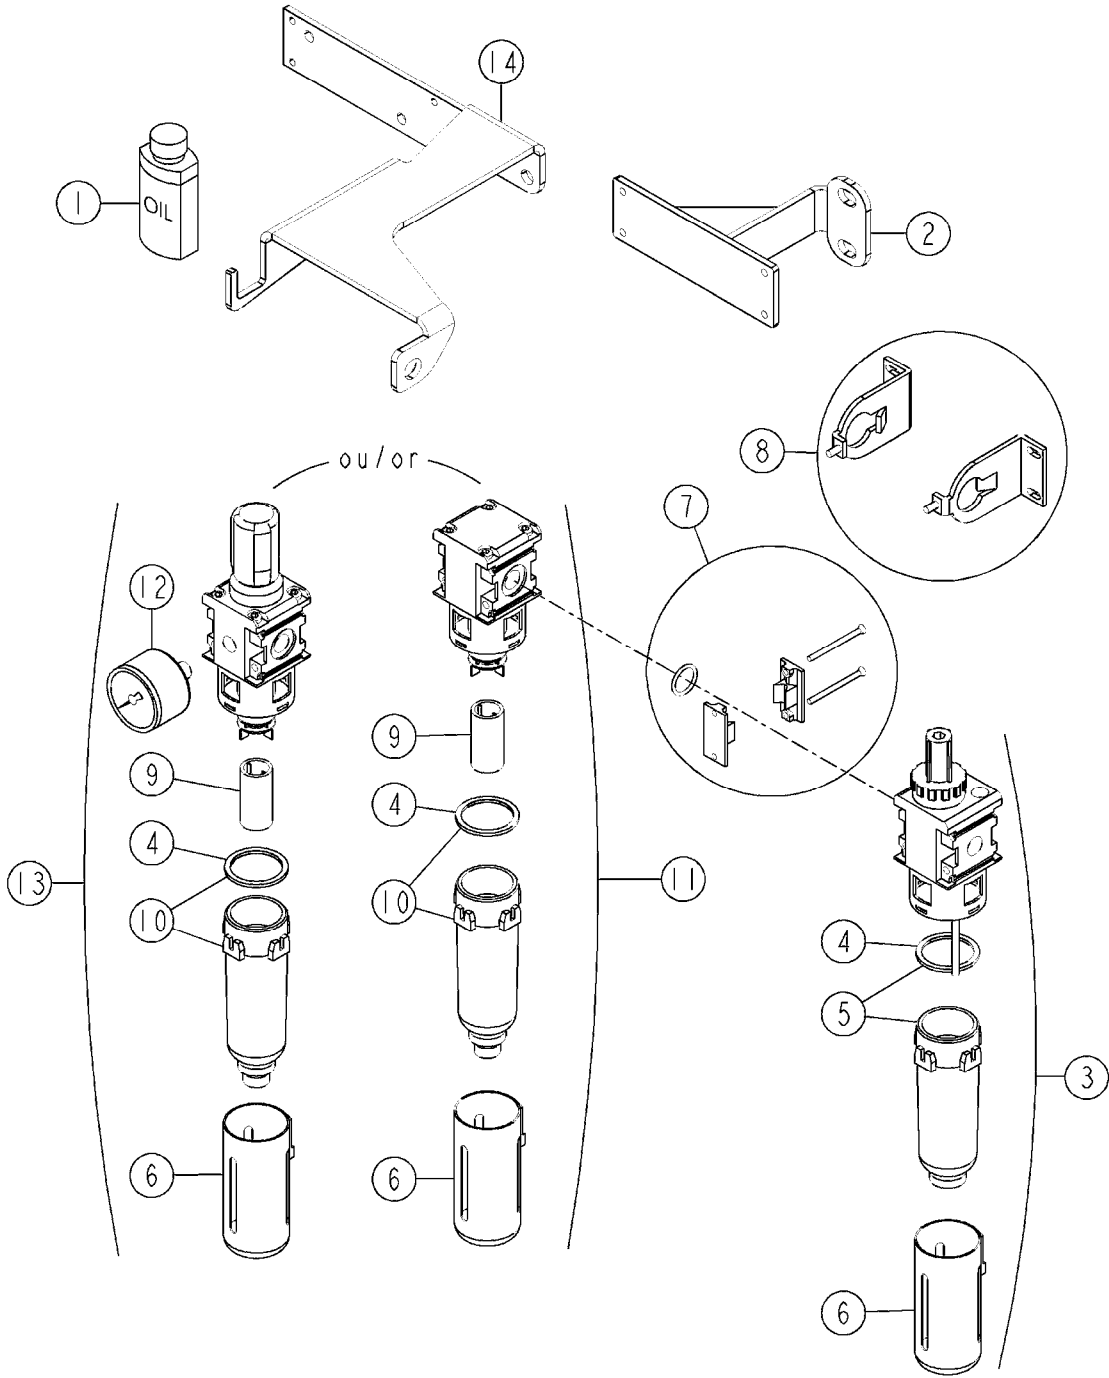

L014A

OIL FILTER AND OILER
L014A, 12:03:14

Page 1
Date 12.08.2020 8:24

Pos.	parts-n°	order qty	description
1	758201	1	PNEUMATIC OIL BOTTLE 60ML
2	61070301	1	DRIER BRACKET LPA5/6
3	288443	1	AIR OILER, MODULAiR 107
4	24002101	1	OILER FILTER SEAL 97802490
5	278565	1	OILER HOUSING + SEAL 97802093
6	278571	1	PROTECTOR BOWL+LOCK 97802068
7	288442	1	SET OF 2 BRACKETS MODULAiR 107
8	288444	1	MOUNTING SET, MODULAiR 107
9	278569	1	FILTER CARTRIDGE 500 MESH
10	278564	1	FILTER HOUSING + SEAL
11	288441	1	FILTER, MODULAiR 107
12	27074801	1	GAUGE 0-12 BAR 1/8 Ø40
13	28053201	1	FILTER/REGULATOR MONOBLOC MODULAIR 107
14	16721401	1	AIR GUN-FILTER-DEHYDRATOR BRACKET LPA2