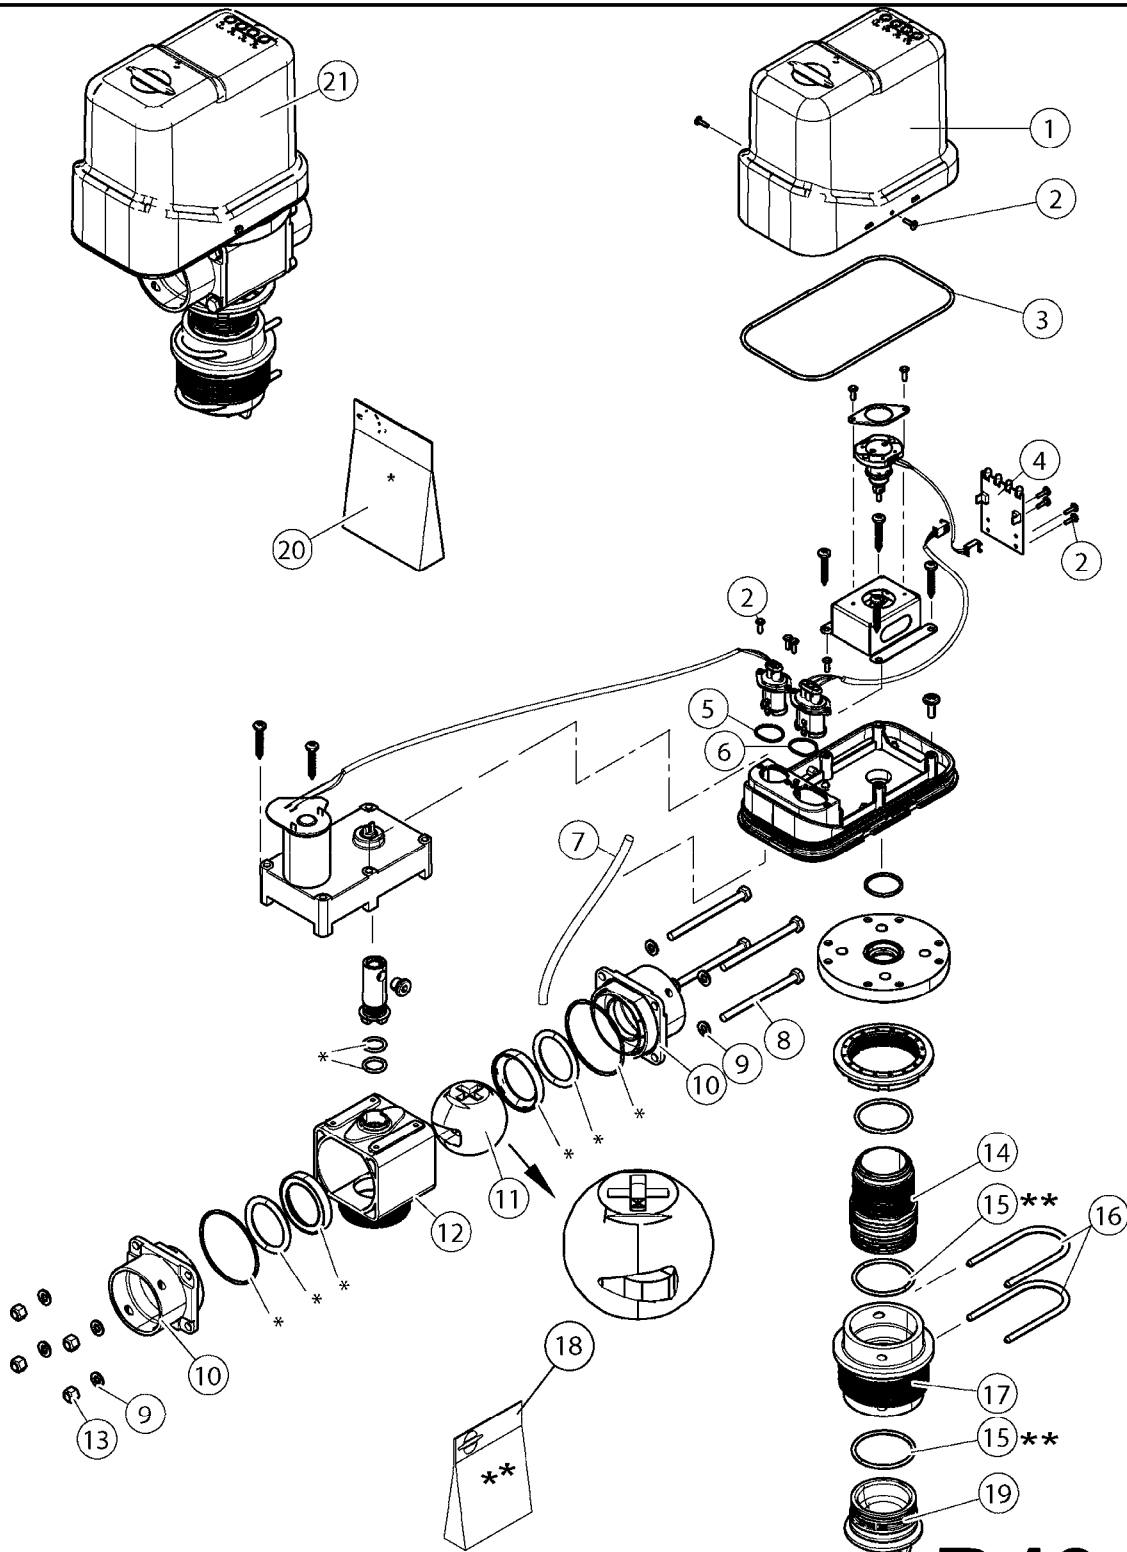

S67 VALVE  
B420-HIA, 29:07:15

I Valve

**B420**

S67 VALVE  
B420-HIA, 29:07:15

Page 1

Date 12.08.2020 8:24

Pos.	parts-n°	order qty	description
1	74193000	1	REPAIR KIT FOR S67 VALVE
2	460261	1	NUT HEX M6X1.00 LOCK DIN985 A2 SS
3	471125	1	WASHER M6U 6.4X14X1.2,A2 SS
4	334497	1	END COVER 3 WAY VALVE S-67
5	39135100	1	S67 HOUSING MACHINED (322230)
6	440729	1	SCREW F. PLASTIC 4MM X40LG SS
7	14118500	1	SPINDLE S67 L23 CROSS BRASS
8	390262	1	BALL F. 2 WAY VALVE
9	410605	1	BOLT HEX 8.8 DEL M6X80