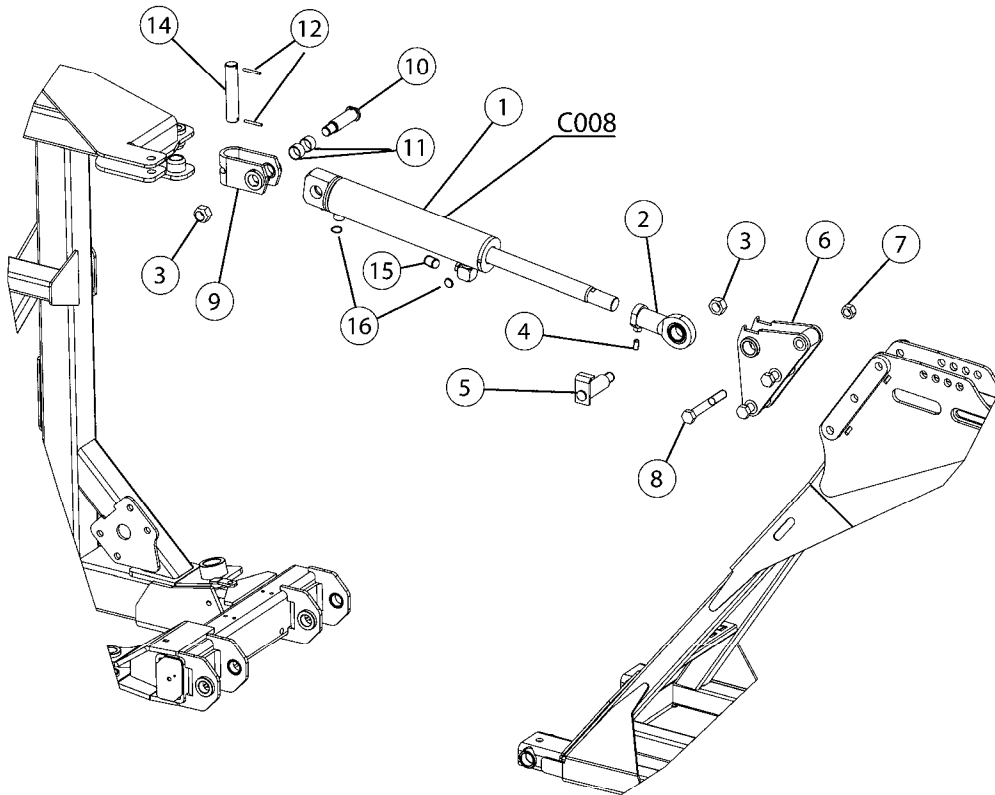

NOTE: This page is only for TDZ centre with tilt cylinder 78131800.
Check the number stamp on cylinder before ordering spare parts.

NOTE: If part number on cylinder is 78128100 refer to
spare part page D319 and D321

D324-HAU

TDZ BOOM TILT/CENTER CONN.
D324-HAU, 06:05:15

Page 1

Date 12.08.2020 8:24

Pos.	parts-n°	order qty	description
1	78131800	1	CYLINDER 80/40-300/ TILT TDZ
2	21091000	1	LINK HEAD M36 X 2 X Ø35
3	460747	1	NUT HEX M24 LOCK
4	45005100	1	SET SCREW M12X20 DIN 915
5	61078400	1	PIN Ø35/M24 L=92 DELTA
6	63120300	1	TILT CYL. CONSOLE NORAC, TDZ, RED
7	460806	1	NUT HEX M20X2.50 LOCK DIN985A2 SS
8	430902	1	BOLT HEX 8.8 M20X150
9	63065304	1	SWIVEL PART F. TILT TDZ, RAW, HAU
10	14057100	1	PIN Ø30/M24 L=89 DELTA
11	210858	1	BUSHING 034/30 L=20
12	480733	1	PIN D6 X 40
14	14096400	1	PIN D30/6 L= 154
15	146790	1	PLUG 3/8" RG L=20 SS
16	240866	1	DOWTYSEAL 3/8"