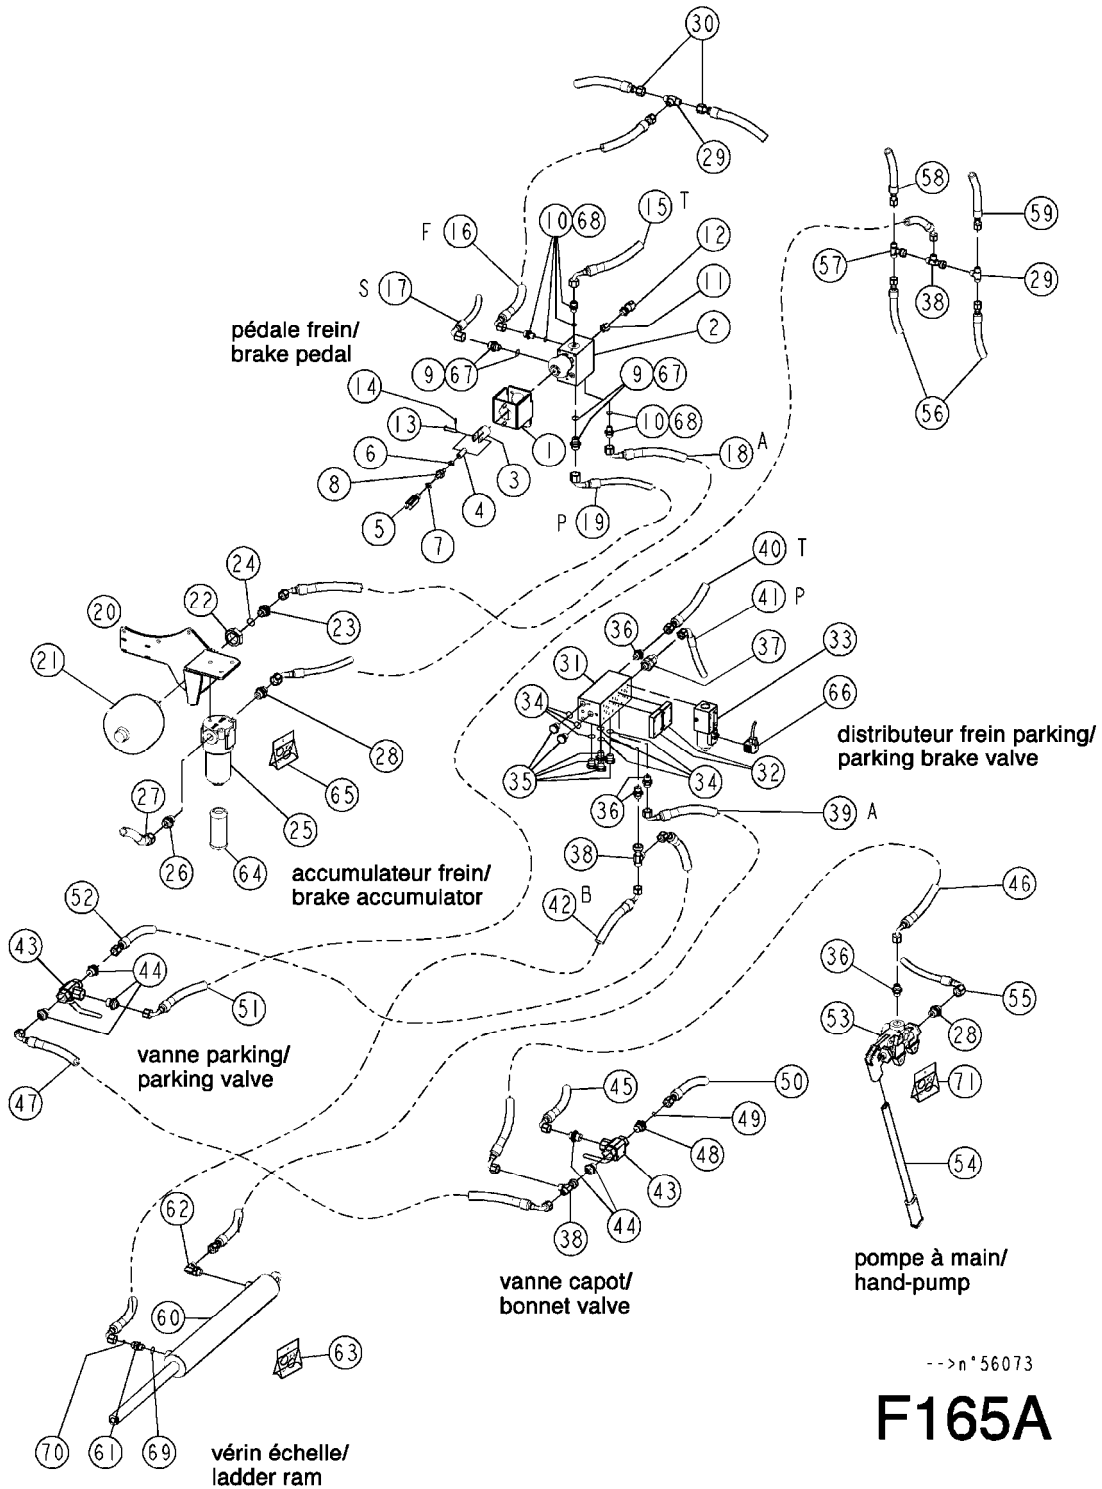

-->n°56073

F165A

Pos.	parts-n°	order qty	description
1	63035501	1	BRACKET PARKING BRAKE BLOC SARITOR
2	78202701	1	BRAKE VALVE VB-110-540-41-015040000 Taraudé M8x125 à partir du/threaded M8x125 from serial n°55542
3	14005001	1	BRAKE PEDAL CLEVIS M22F SARITOR Jusqu'au/until n°55541
3	14020801	1	BRAKE PEDAL CLEVIS M8 SARITOR A partir du/from serial n°55542
4	14004901	1	BRAKE PEDAL PIVOT
6	468012	1	NUT M8 LEFT THREAD SS DIN934
7	460364	1	NUT HU M8 A2 SS DIN934
8	14005101	1	BRAKE PEDAL ROD M8 SARITOR
9	14005301	1	HEX NIPPLE 13/16" - M18X1.50M
9	24006901	1	O-RING R1, 78X12,42 90SH F.13/16" ORFS
10	14005201	1	HEX NIPPLE M14X1.50-11/16"
11	14014501	1	HYD. FIT. F-M 1/4"-M10X1.00
12	26020701	1	PRESSURE TRANSMITTER 0-160B MBS1250
15	78498801	1	HY.HO. ORFS11/16F90+F45 L=530 Vers nourrice réservoir /to tank manifold
16	78499201	1	HY.HO. ORFS11/16 FD+F90 L=720
17	78500501	1	HY.HO. ORFS13/16F90+F90 L=570 Vers nourrice réservoir /to tank manifold
18	78498701	1	HY.HO. ORFS11/16F90+F45 L=1235
19	78500601	1	HY.HO. ORFS13/16F90+F45L=1290
20	16434401	1	BRACKET PRESSURE FILTER F.6CC PUMP & ACCU SARITOR
21	782843	1	ACCUMULATOR ELM 1,4-180/90/CF/80
22	14000801	1	NUT HEX JAM M33X1.5 DAC RIGHT THREAD
23	14001701	1	HEX NIPPLE M22X1.50-11/16"
24	24005401	1	O-RING D19.6 F.HYD.FIT. M22X1,5
25	782855	1	FILTER FMM050 2 BAC A 10 N P02
26	78606401	1	FITTING, GE15LREDOMDA3C
27	78500701	1	HOSE PUMP 6CC TO FILTER L=790 Vers pompe 6cm3 /to pump 6cm3
28	78617201	1	HEX NIPPLE 13/16"-1/2"
29	78616701	1	HYD. FIT. TEE M-M-M 11/16"
30	78526501	1	HY.HO.1TA8 ORFS 11/16FD+F45 L=3560 Vers moteurs roues avant /to front wheel motors
31	148037	1	HYD. MANIFOLD BLOC 3 STATIONS
32	782834	1	CLOSING PLATE F. HYD. MANIFOLD HIPF3
33	26037901	1	SOLENOID SDHE SP-COE-14DC/10
33	78203401	1	DIRECTIONAL CONTROL VALVE 4/2, SDHE 0630/2-x14DC
34	218044	1	DOWTY SEAL BS BSP RB00-06 3/8
35	786888	1	PLUG 3/8" BSP
36	78615001	1	NIPPLE ORFS UNF11/16"-BSP3/8"
37	78202601	1	CHECK VALVE 12L - 3/8 "A
38	78614601	1	HYD. FITTING TEE M-M-F 11/16"
39	78522001	1	HY.HO.1TA8 ORFS11/16 FD+F90 L=2930
40	78499301	1	HY.HO. ORFS11/16FD+F90 L=810 Vers nourrice réservoir /to tank manifold
41	78500001	1	HY.HO. E24F45+E24F90 L=1360 Vers té pompes H1 /to H1 pumps tee
42	78523701	1	HYDRAULIC HOSE 1TA8 ORFS11/16F90+F90 L3340
43	78204101	1	3 WAY BALL VALVE L 1/2BSPP W/2XM6 HOLES
44	78617701	1	HEX NIPPLE 11/16"-1/2"
45	78528301	1	HY.HO.1TA8 ORFS11/16F90+F90 L=2360 Vers té vérin capot /to bonnet ram tee
46	78528001	1	HY.HO.1TA8 ORFS11/16F90+F90 L=730
47	78528601	1	HY.HO.1TA8 ORFS11/16 F90+F90 L=835
48	14007501	1	HEX NIPPLE 1/2"-11/16" 1MM
49	24005501	1	O-RING ORFS 1,78 X 9,25