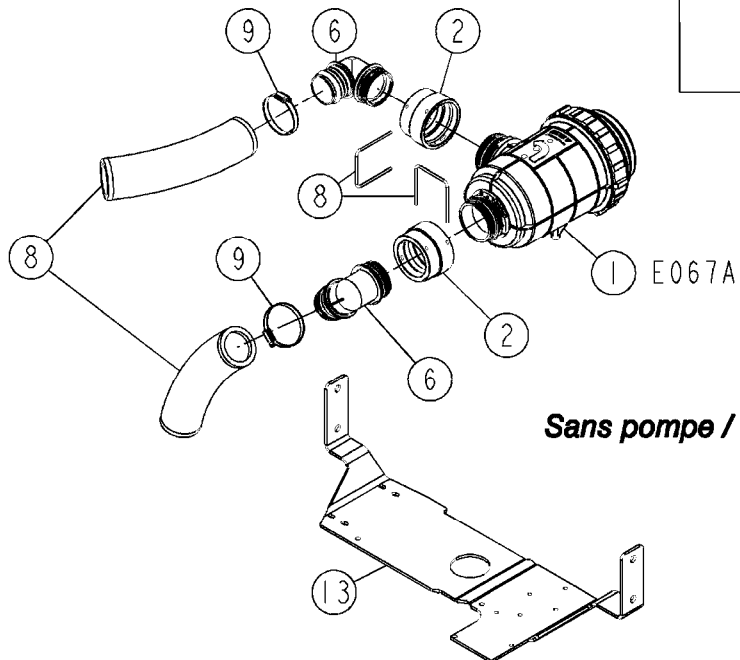

SERIAL 319H2 SUCTION FILTER  
E067A, 15:09:11

Page 0

Date 12.08.2020 8:24

E067A

SERIAL 319H2 SUCTION FILTER  
E067A, 15:09:11

Page 1

Date 12.08.2020 8:24

Pos.	parts-n°	order qty	description
1	24008001	1	O-RING 3,53 x 82,14 VITON
2	27013801	1	FILTER BODY T9 319190.010
3	24008401	1	O-RING 3.53 X 136.1 335000.060V
4	27013701	1	FILTER ELEMENT 32MESH-500MICRONS
5	24008501	1	O RING 6.99 X 174.6
6	27013901	1	FILTER BOWL FOR 28020301
7	27014001	1	FILTER NUT FOR 28020301
8	28020301	1	SUCTION FILTER 32 MESH T9