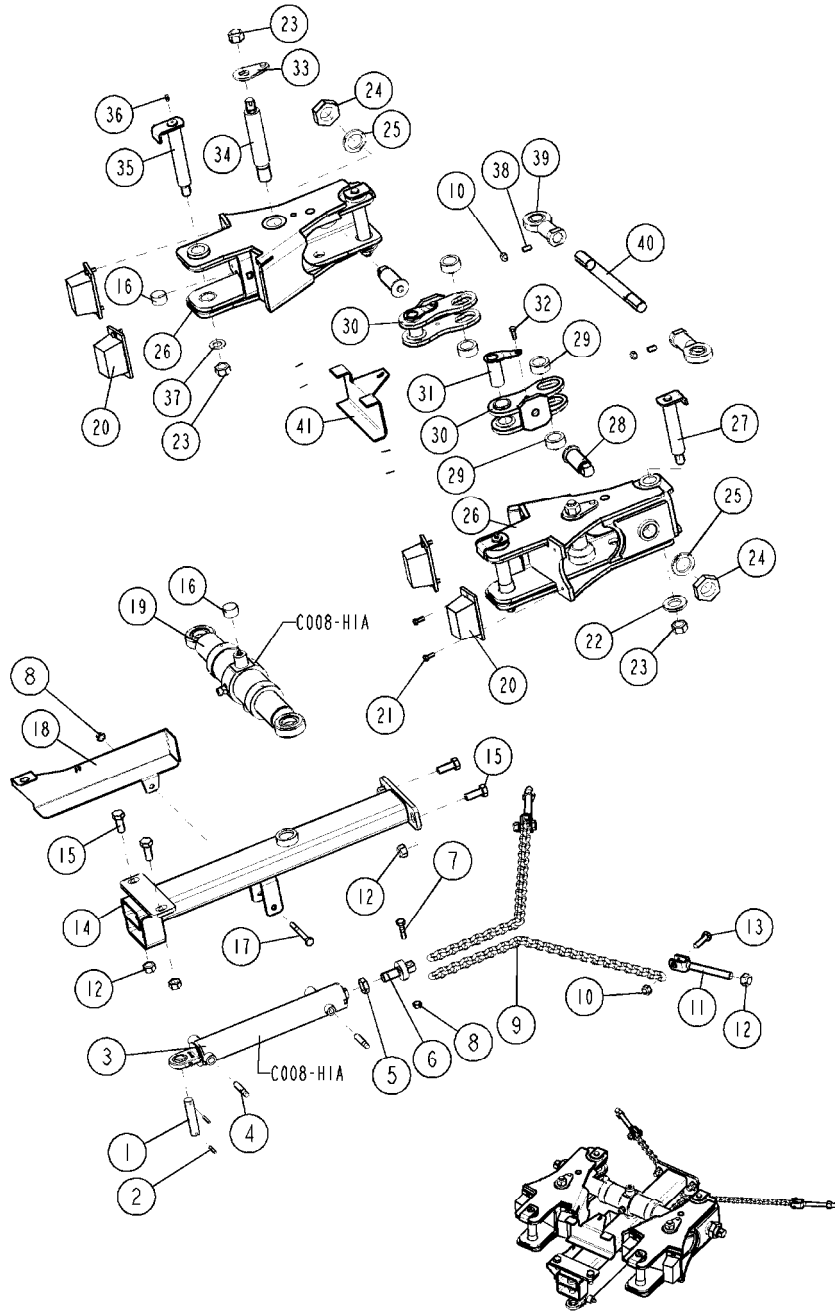

TDZ CENTER YAW 2014
D335-HIA, 10:03:16

Page 0
Date 12.08.2020 8:24