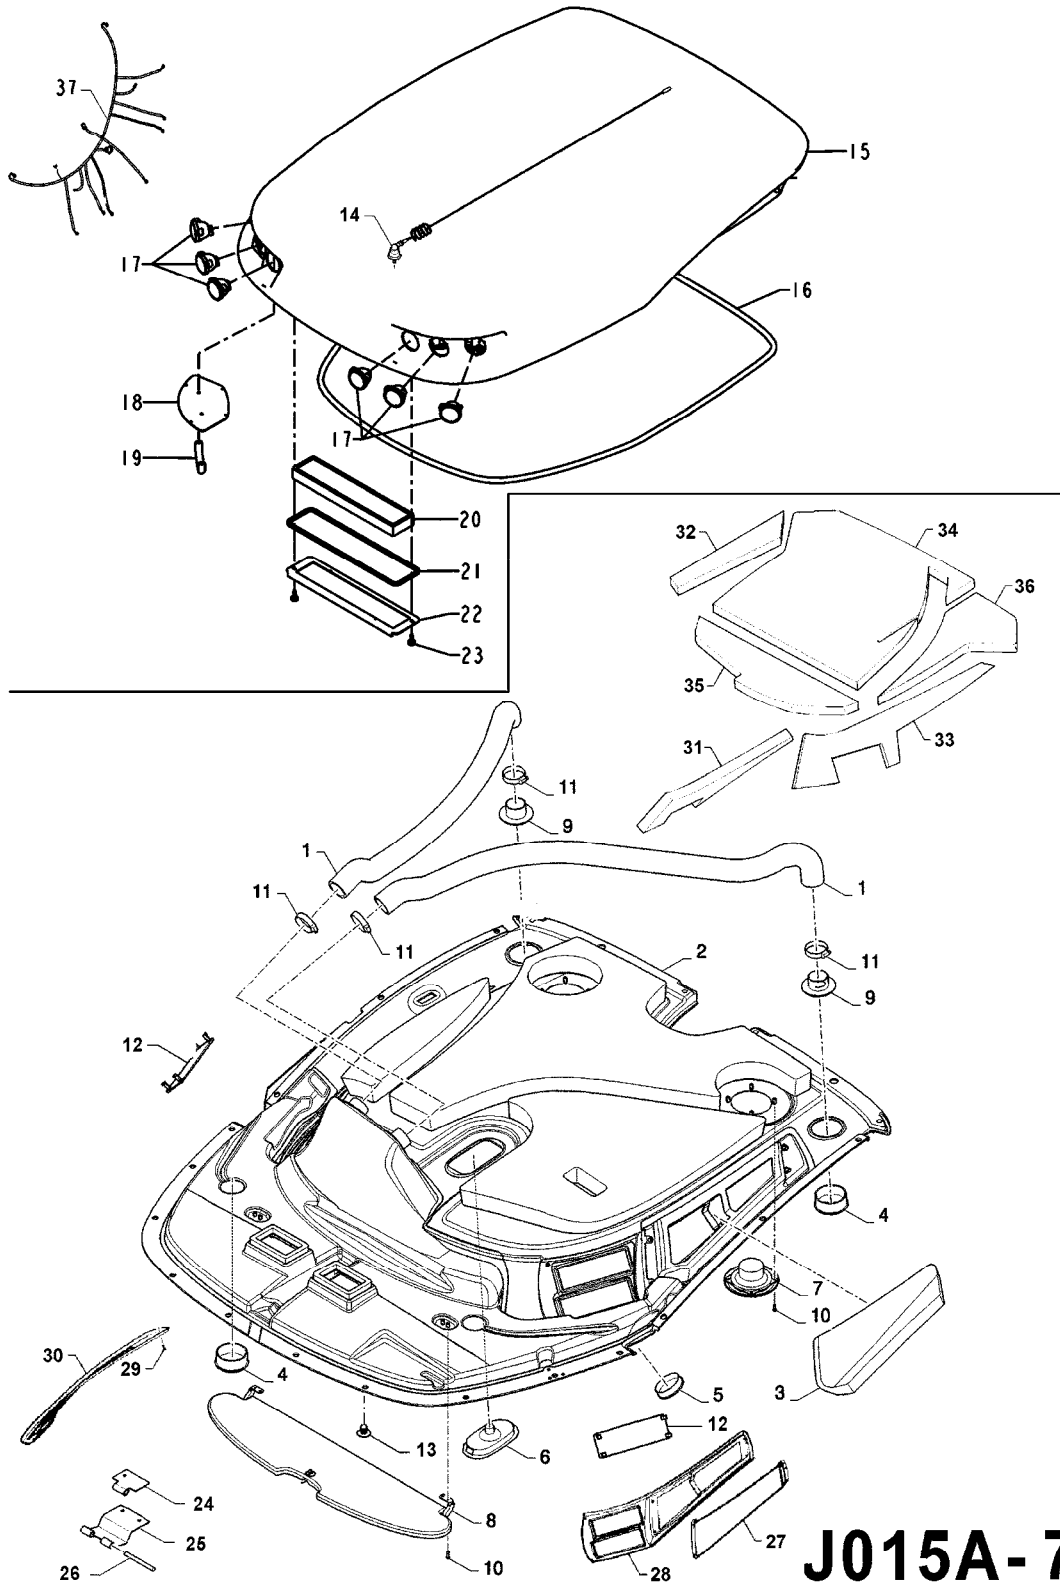

ROOF-CN H CAB SARITOR  
J015A-7, 17:11:15

**J015A-7**

ROOF-CNH CAB SARITOR  
J015A-7, 17:11:15

Page 1  
Date 12.08.2020 8:25

Pos.	parts-n°	order qty	description
2	27043101	1	CABIN ROOF CANOPY CNH
4	27035401	1	FAN OUTLET 84400419
6	26058501	1	DOME LIGHT 82022833
14	27027501	1	ANTENNA AM/FM SAR-H CAB
			Prévoir une vis/provide a screw CHC M5-60/60 DIN91
15	35001401	1	RED ROOF FOR CAB
16	24013301	1	CAB ROOF SEAL L5.5M 82036366
17	26099501	1	ROOF LIGHT
17	26052401	1	BULB H9 12V 65W 811492
18	16530101	1	ROOF ACCESS HATCH SARITOR
19	288688	1	HANDLE PP M643/180 B-M8
20	27016301	1	DUST FILTER (SIAC, RECTANGULAR)
21	24011901	1	FOAM, ADHESIVE, 10X10
22	16530201	1	BRACKET, AIR FILTER, ROOF CAB V2, SARITOR
23	458020	1	BOLT KNURLED M8X25 57025
24	27087001	1	HINGE F. ROOF CNH CAB
25	27087101	1	HINGE F. ROOF CNH CAB
26	27086901	1	HINGE PIN F. ROOF CNH CAB
31	27050701	1	INS. PANEL ROOF SARITOR 84317122
32	27050801	1	INS. PANEL ROOF SARITOR 84317123
33	27050901	1	INS. PANEL ROOF SARITOR 84317124
34	27051001	1	INS. PANEL ROOF SARITOR 84317125
35	27051101	1	INS. PANEL ROOF SARITOR 84317126
			A partir du/from cab serial D800
35	27051201	1	INS. PANEL ROOF SARITOR 84465657
36	27051301	1	INS. PANEL ROOF SARITOR 84389399
			A partir du/from cab serial D784
37	26097201	1	WIRE HARNESS FOR CAB LIGHTS
			S/N before C619
37	26097301	1	WIRE HARNESS FOR CAB LIGHTS
			S/N after D620