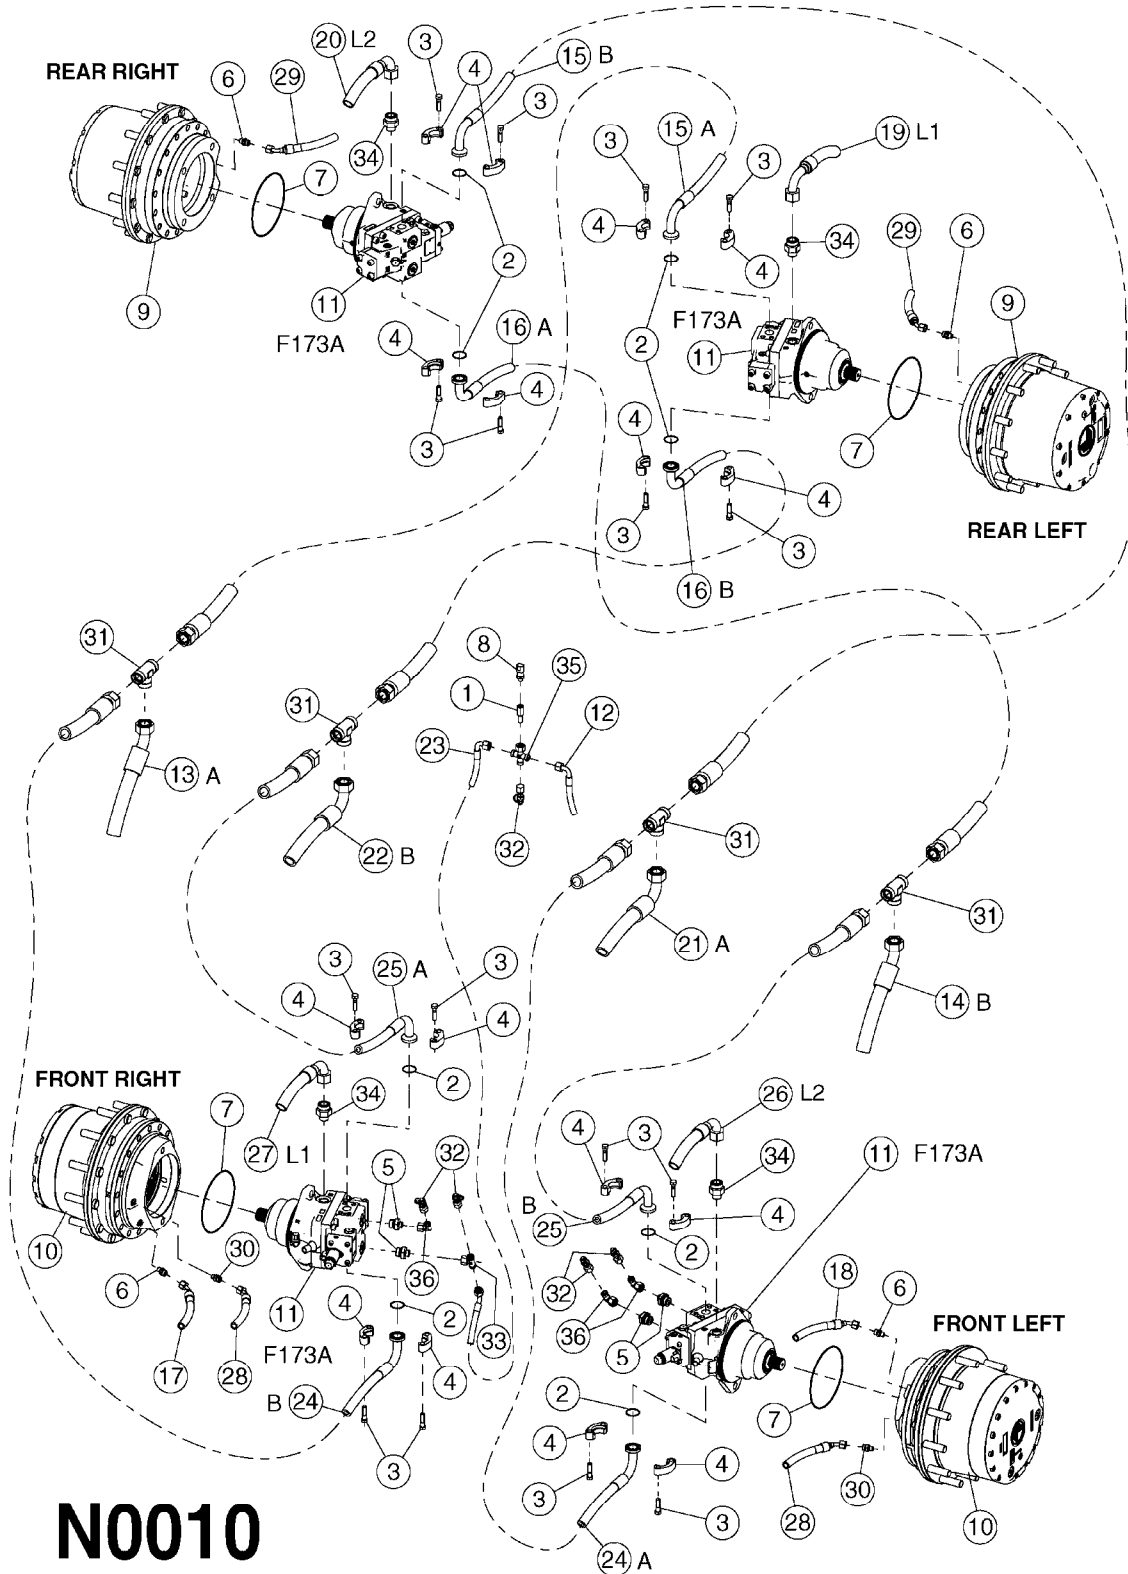

Valve S67/S93 with motor  
M324-HIA, 12:06:14

**M324**

Valve S67/S93 with motor  
M324-HIA, 12:06:14

Page 1

Date 12.08.2020 8:25

Pos.	parts-n°	order qty	description
1	72815700	1	S93 EL. VALVE 90DEG SWITCH
1	72815900	1	S67 EL. VALVE 180DEG SWITCH
2	242006	1	O-RING D22/D19 X 1.5