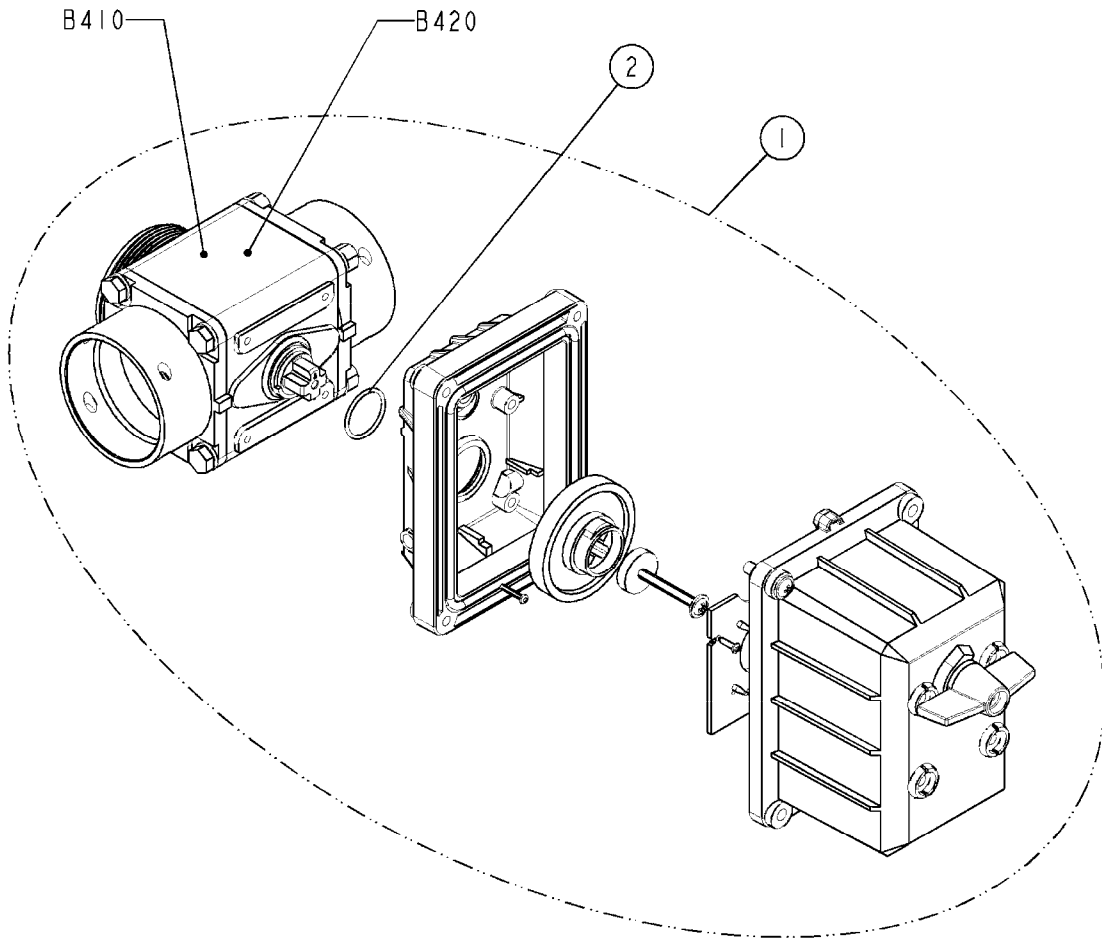

Valve S67/S93 with motor  
M324-HIA, 12:06:14

**M324**

Valve S67/S93 with motor  
M324-HIA, 12:06:14

Page 1

Date 12.08.2020 8:25

Pos.	parts-n°	order qty	description
1	72815700	1	S93 EL. VALVE 90DEG SWITCH
1	72815900	1	S67 EL. VALVE 180DEG SWITCH
2	242006	1	O-RING D22/D19 X 1.5