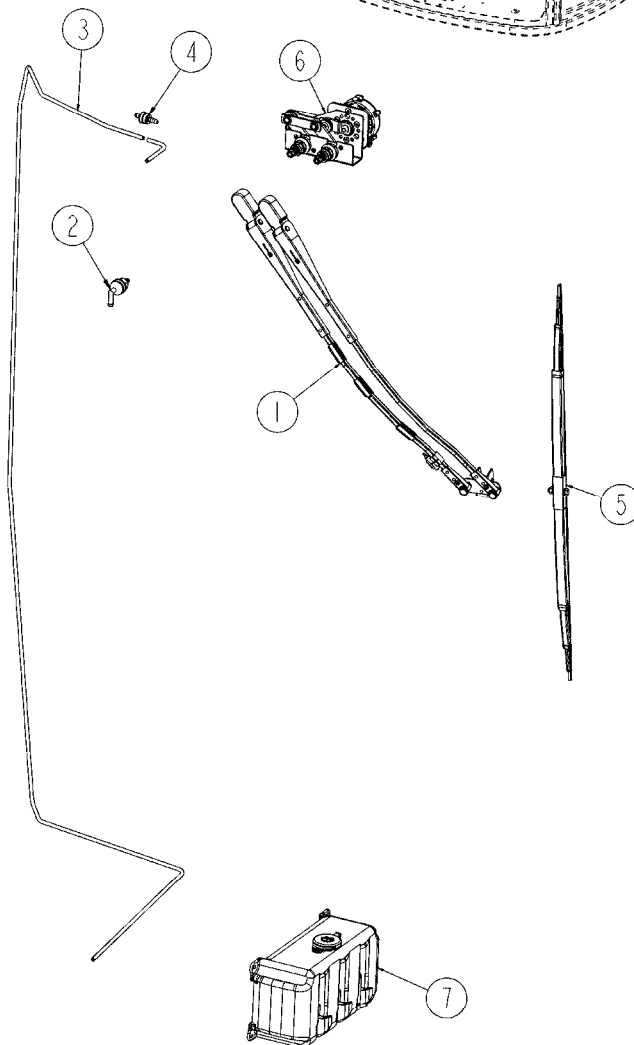

WIPER-SIAC WIDE CAB
J019A-1, 20:07:16

Page 0

Date 12.08.2020 8:25