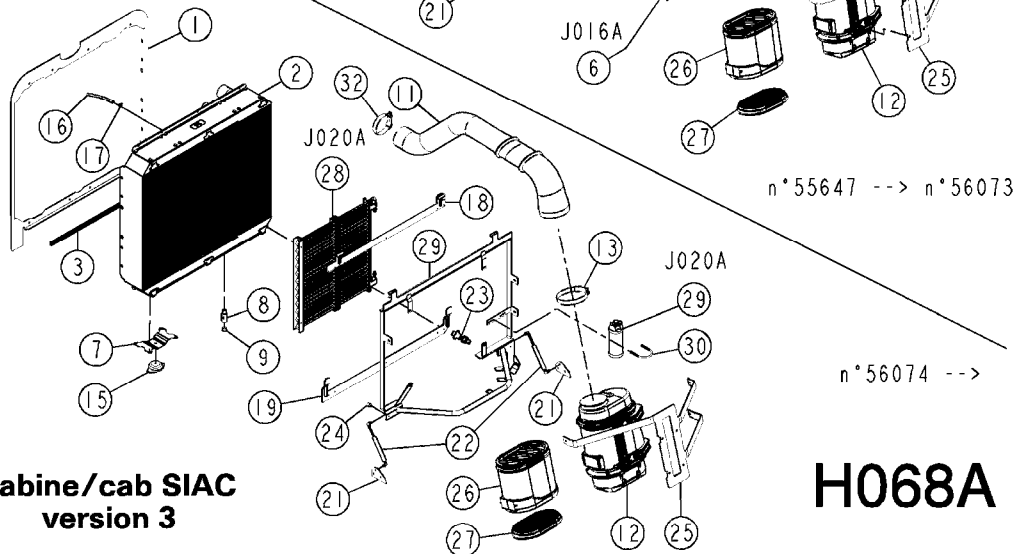

n°55647 --> n°56073

n°56074 -->

H068A