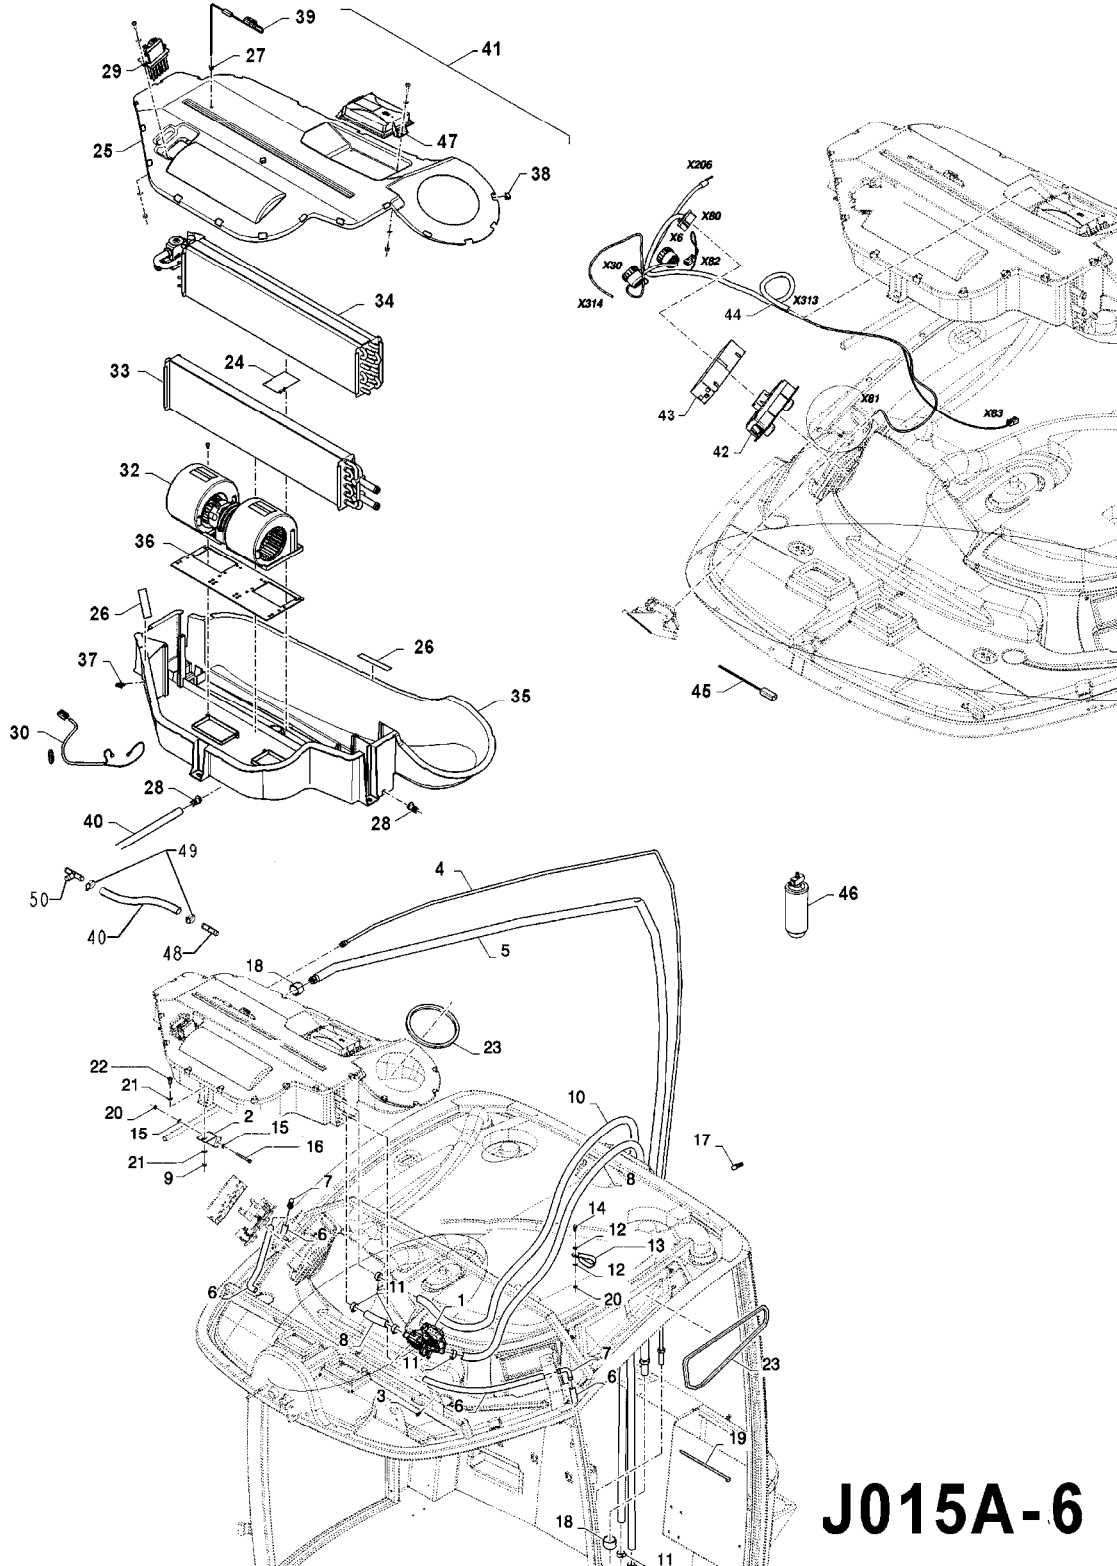

J015A-6

A/C-HEATING-CNH CAB SARITOR
J015A-6, 19:05:15

Page 1

Date 12.08.2020 8:25

Pos.	parts-n°	order qty	description
1	26052701	1	HEATING ELEC VALVE, HVAC, 12V, CNH CAB
23	24013301	1	CAB ROOF SEAL L5.5M 82036366
25	27046501	1	UPPER A/C COVER CAB CNH
29	26062701	1	AIR COND.CONNECTOR CAB CNH
32	26063001	1	CABIN FAN CNH
33	27028801	1	RADIATOR HEATER AIRCO AUTO
34	27028901	1	EVAPORATOR
37	27079401	1	DRAIN ELBOW
39	26062801	1	AIR COND.SENSOR CAB CNH
40	927708	1	HOSE Ø15X19 PVC TRANSP 2 BAR
41	27046601	1	A/C KIT CAB CNH
42	26052801	1	Comprenant/including : items 24-25-26-27-28-29-30- HEATING MODULE
44	26057801	1	HEATING HARNESS CAB CNH
45	26100401	1	A/C SENSOR FOR CNH CAB
46	27019401	1	FILTER DIER AIR CONDITIONING
47	26046801	1	A/C CONTROL UNIT
48	28039101	1	FITTING - RIGHT 13MM
49	288664	1	CLAMP S10-16/9 C7W1
50	28039001	1	FITTING - TEE 13MM