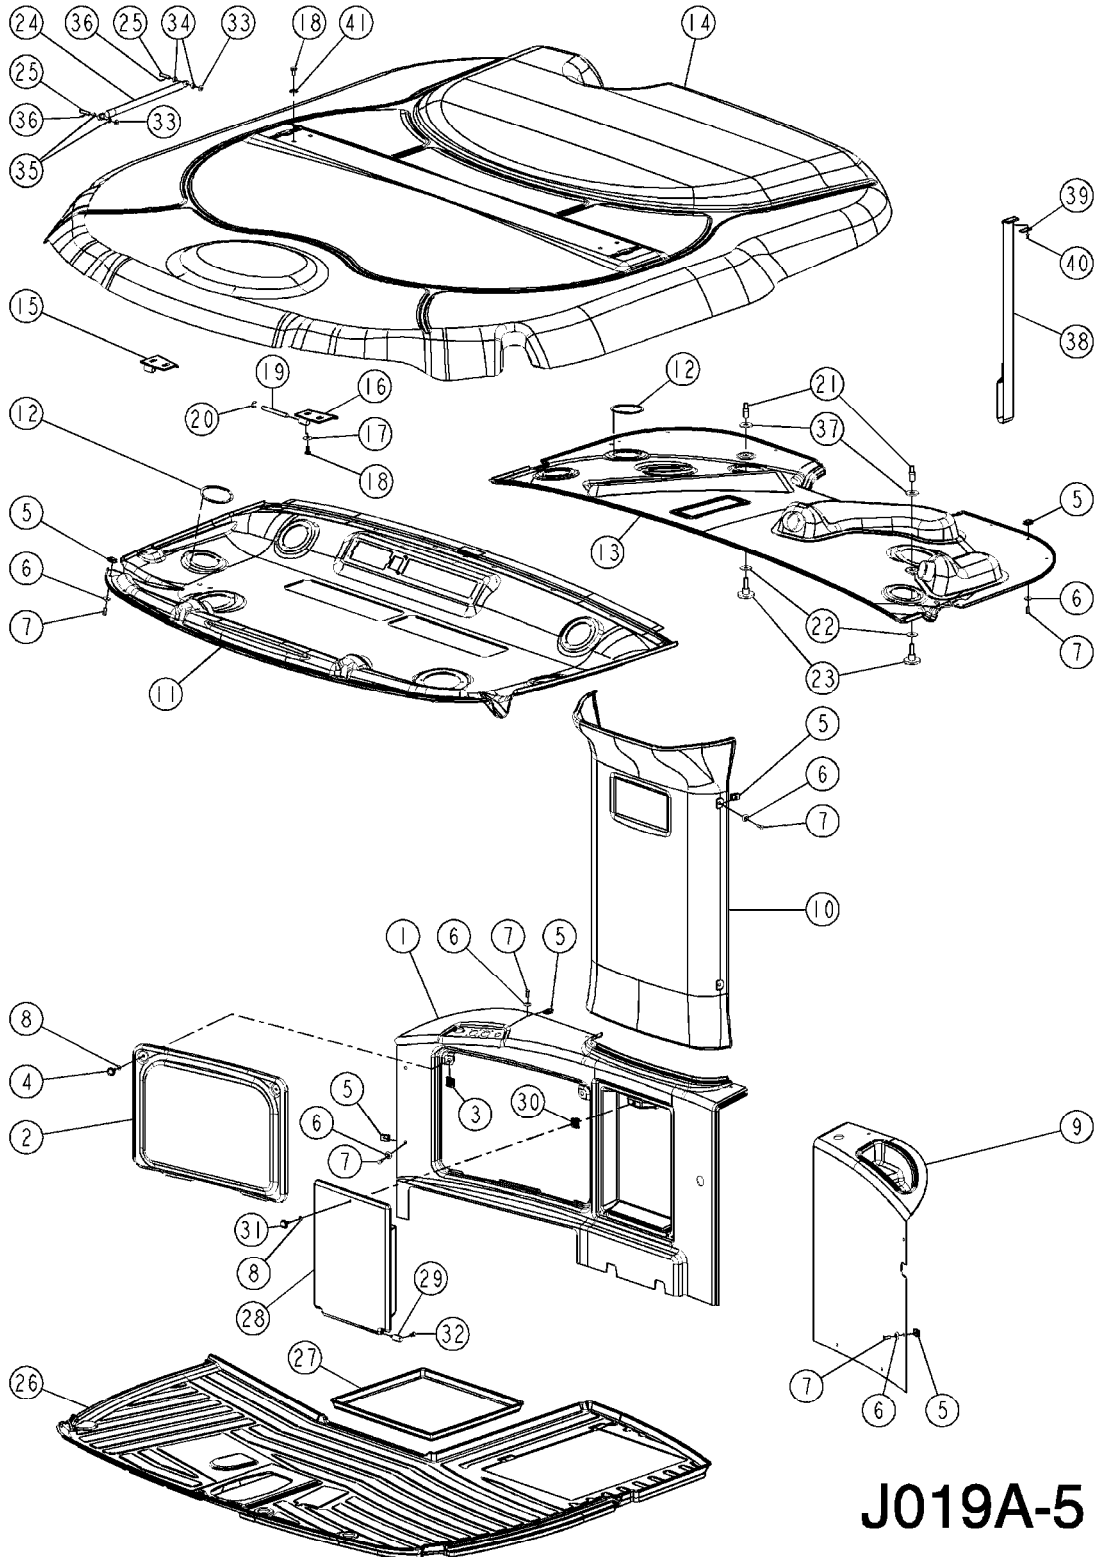

J019A-5

TRIMMING-SIAC WIDE CAB
J019A-5, 02:09:16

Page 1

Date 12.08.2020 8:25

Pos.	parts-n°	order qty	description
1	27067401	1	RIGHT REAR COVER
5	27025401	1	CLASP M6 101516AA
6	27082601	1	NYLON WASHER
7	458111	1	SCREW FBS M6-20 INOX DIN964
9	27067501	1	LEFT REAR COVER
11	27067201	1	ROOF FRONT HEADLINER
13	27067301	1	ROOF REAR HEADLINER
14	27051601	1	RED ROOF FOR WIDE CAB
15	27025001	1	ROOF RIGHT HINGE 166425528
16	27024901	1	ROOF LEFT HINGE 166425529
17	47000001	1	WASHER L8U 8,4x22x1,5 A2 SS
18	428005	1	SCREW M8 X 16 DIN933 SS A2
19	27025101	1	ROOF HINGE PIN 166347879
22	RO14AW1807	1	WASHER L10N 11X27X2 Z BICHRO
23	27025301	1	ROOF KNOB 248342825
24	27066601	1	ROOF DAMPER
26	27067001	1	FLOORMAT
27	27067101	1	MAT UNDER SEAT DRAWER
28	27067601	1	DRAWER BOX
31	27049301	1	TRAP BUTTON N41339021