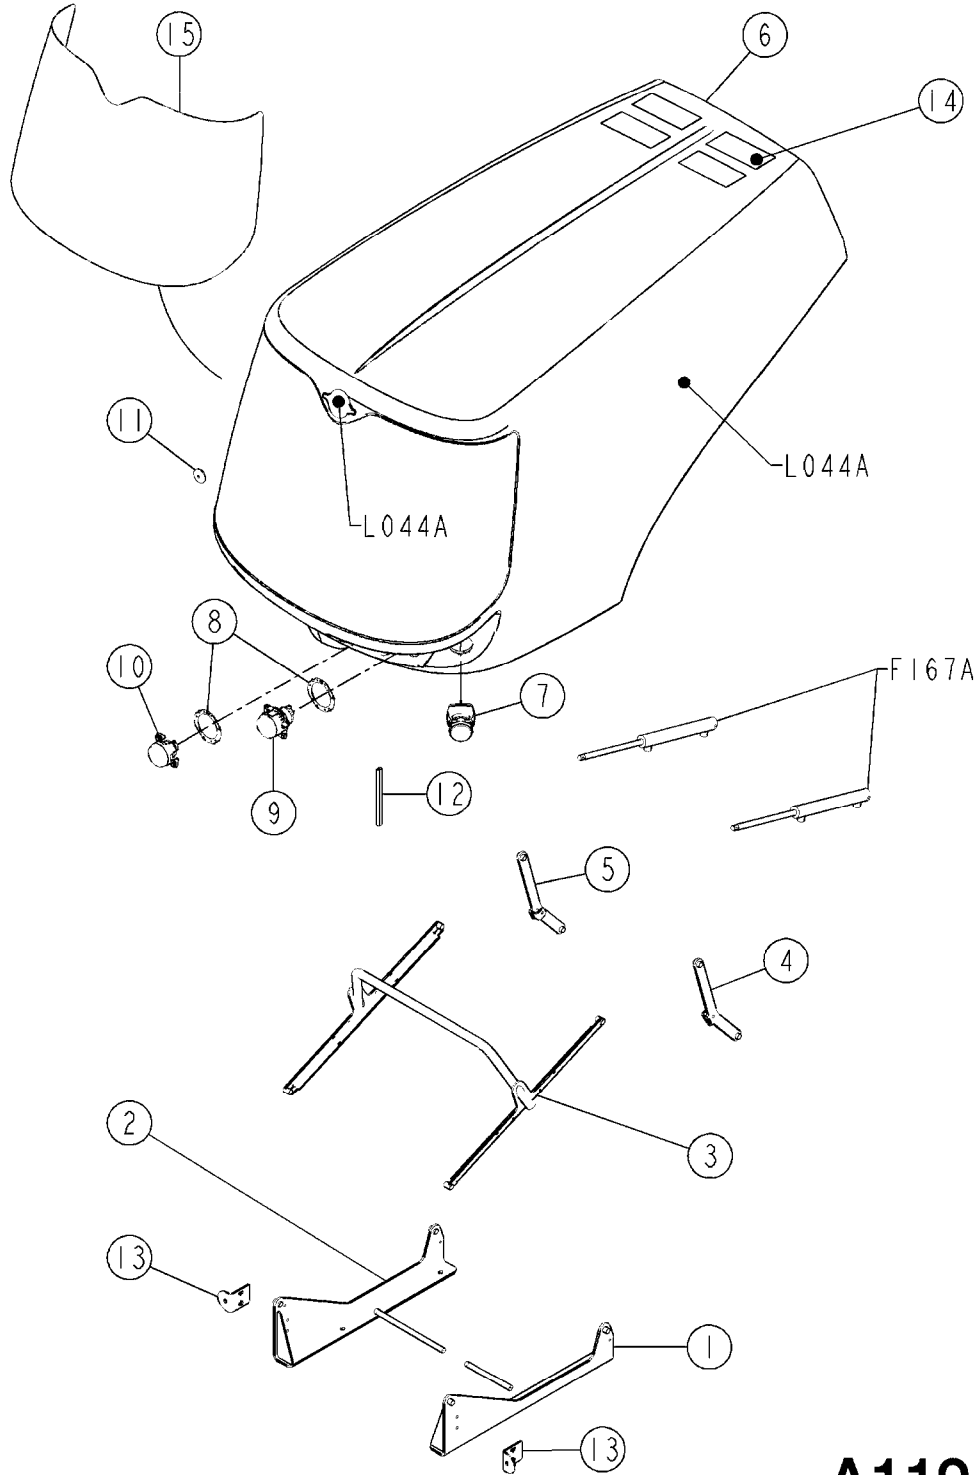

A119A

ENGINE HOOD SARITOR
A119A, 02:07:14

Page 1

Date 12.08.2020 8:24

Pos.	parts-n°	order qty	description
1	63034101	1	BRACKET LEFT HOOD SARITOR
2	63034201	1	BRACKET RIGHT HOOD SARITOR
3	63034001	1	LIFT LINK HOOD SARITOR
4	61021601	1	ROD F.SARITOR HOOD L.
5	61021701	1	ROD F.SARITOR HOOD R.
6	358275	1	HOOD
7	26011601	1	WORK LIGHT 1GO 996 176-061 HELLA 70 H9 CR
7	26011701	1	WORK LIGHT 1GO 996 276-287 HELLA 70 XENON LR
8	16568201	1	PLATE, INTERFACE SAE LIGHT, HOOD, SARITOR Only for SAE lights
9	26016101	1	LOW BEAM (ECE)
9	26044901	1	LOW BEAM LIGHT, SAE, SARITOR Only USA
10	26016201	1	HIGH BEAM LIGHT (ECE)
10	26045001	1	HIGH BEAM LIGHT, SAE, SARITOR Only USA
11	24007801	1	RUBBER GROMMET Ø24/32 M10-12-16
12	248182	1	PROTECTIVE SEAL 1011-22
13	16633301	1	BRACKET RADIATOR SAR A partir du /from n°55647
14	97817101	1	NON SLIP TAPE Longueur / Lenght = 350mm
15	27037501	1	ENGINE HOOD GRILL 358275