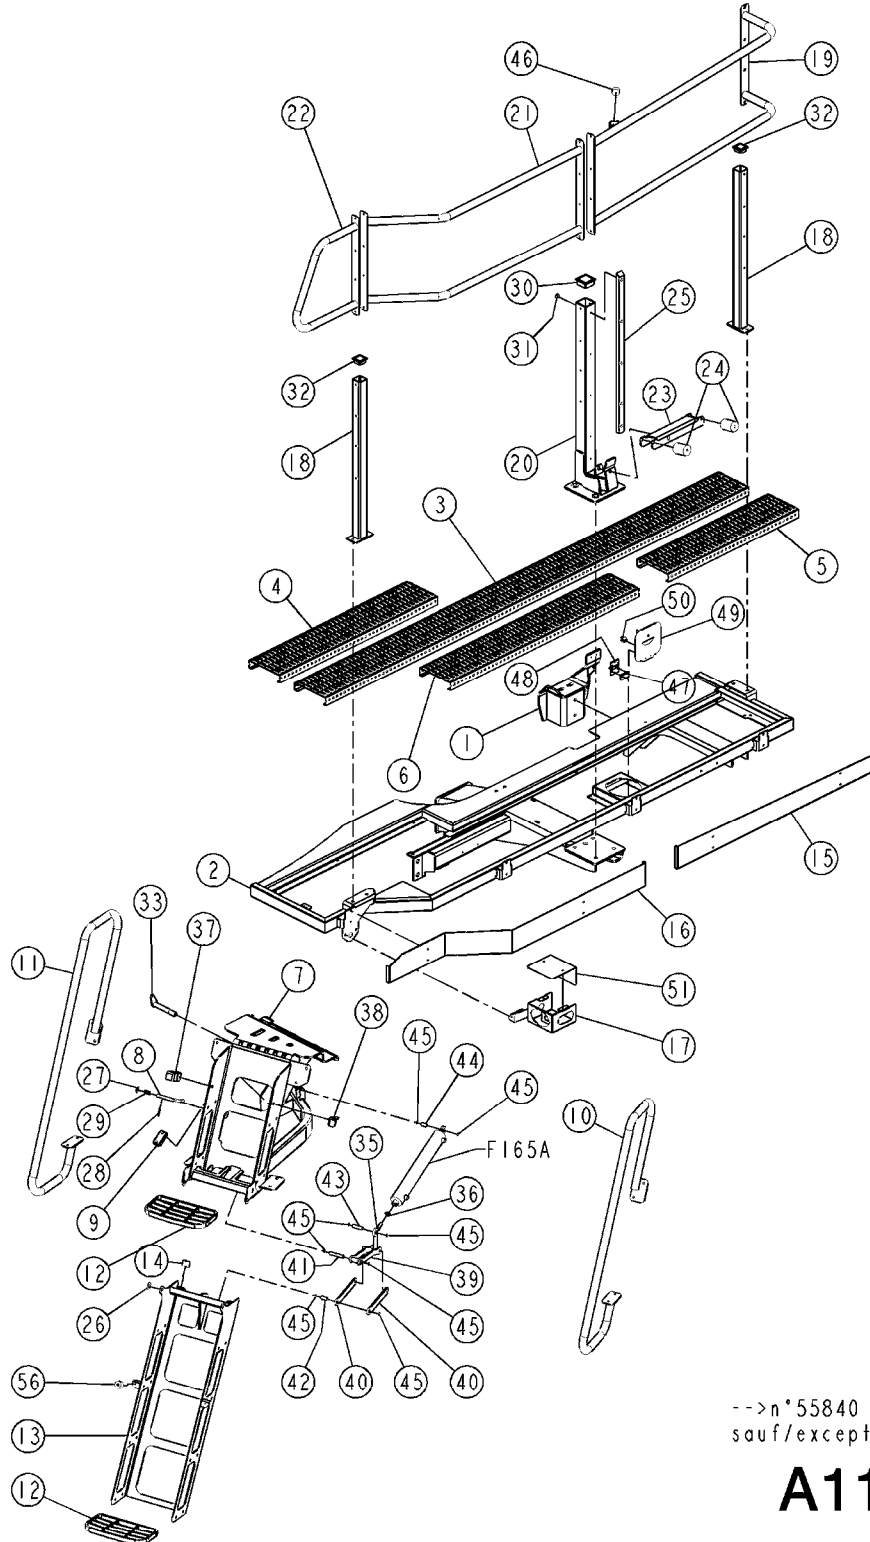

-->n°55840
sauf/except n°55799

A115A

PLATFORM SARITOR
A115A, 02:02:16

Page 1
Date 12.08.2020 8:24

Pos.	parts-n°	order qty	description
1	63050801	1	BRACKET FOR F/L SUSPENSION TANK FRAME SARITOR
2	63050501	1	PLATFORM CNH SARITOR
3	19000701	1	GRID, PLATFORM, L3300, SARITOR
4	19000301	1	GRID, PLATFORM, L1230, SARITOR
5	19000201	1	GRID, PLATFORM, L1020, SARITOR
6	19000401	1	GRID, PLATFORM, L1470, SARITOR
7	63050601	1	LADDER, TOP PART, SARITOR
8	145401	1	PAWL
9	334603	1	RUBBER STOP 86X48X15
10	61025301	1	HAND RAIL, LADDER, RIGHT, SARITOR
11	61026501	1	HAND RAIL, LADDER, LEFT, SARITOR
12	28016001	1	STEP, LADDER
13	63036401	1	LADDER, BOTTOM PART, SARITOR
14	39004501	1	BUMPER STOP RUBBER D40X7 L32, LADDER, SARITOR
15	16523201	1	SHIELD, PLATFORM, REAR, SARITOR
16	16523101	1	SHIELD, PLATFORM, FRONT, SARITOR
17	63056201	1	BRACKET FRONT LEFT LIGHT SARITOR REV2
18	61028301	1	BRACKET, HAND RAIL, PLATFORM, SARITOR
19	63056301	1	HAND RAIL, PLATFORM, REAR, SARITOR
20	63063201	1	BRACKET, TRANSP.BOOM, LEFT, PLATFORM, SARITOR
21	63056601	1	CENTRAL HAND RAIL, CNH CAB, SARITOR
22	61028501	1	HAND RAIL, PLATFORM, FRONT, SARITOR
23	16426601	1	BRACKET, TRANSP.REST BOOM, SARITOR
24	39001801	1	ROLLER FOR TRANSPORT, POM
25	39007801	1	PAD, PLASTIC, 40X20X1017, TRANSP.BKT, L., SARITOR
26	39006001	1	WASHER D21/D40X2
27	471128	1	WASHER, M16, Ø30/17.0X 3.0, SS
28	480730	1	SPRING DOWEL PIN 5X30 SST
29	220820	1	SPRING D20.5/2.0 0-50MM
30	28026001	1	PLUG EP700 80X80X4-6
31	288666	1	CLEAR PLASTIC PLUG, GPN 300 F21
32	288780	1	PLASTIC PLUG SQUARE 60 BLACK
33	61029301	1	PIN Ø25 L165 FRONT FILLING SARITOR
35	210879	1	LINK HEAD M16 x D17
36	461198	1	NUT HEX M16X2 JAMB
37	16554201	1	BRACKET, LEFT, BUMPER, LADDER, SARITOR
38	16554301	1	BRACKET, RIGHT, BUMPER, LADDER, SARITOR
39	63057401	1	ROD, FLAT, CURVED, LADDER, SARITOR
40	16554101	1	ROD, FLAT, STR, LADDER, SARITOR
41	14013101	1	PIN Ø17 L93
42	14013201	1	PIN Ø16.8 L42
43	14013301	1	PIN Ø16.8 L66
44	14013401	1	PIN Ø16.8 L38
45	28029101	1	CIRCLIP, OUTER, D17, LADDER, SARITOR
46	240844	1	RUBBER STOP Ø39X32
47	16611401	1	SHIM, PLATFORM, SARITOR
48	288590	1	HINGE, SET OF 2, PLATFORM (55021.10)
49	16611301	1	LID, HAND WASH TANK, PLATFORM, SARITOR
50	288645	1	TERRY CLIP 051955.050162
51	16239001	1	COVER F.FRONT LIGHT BRACKET, SARITOR
56	240844	1	RUBBER STOP Ø39X32