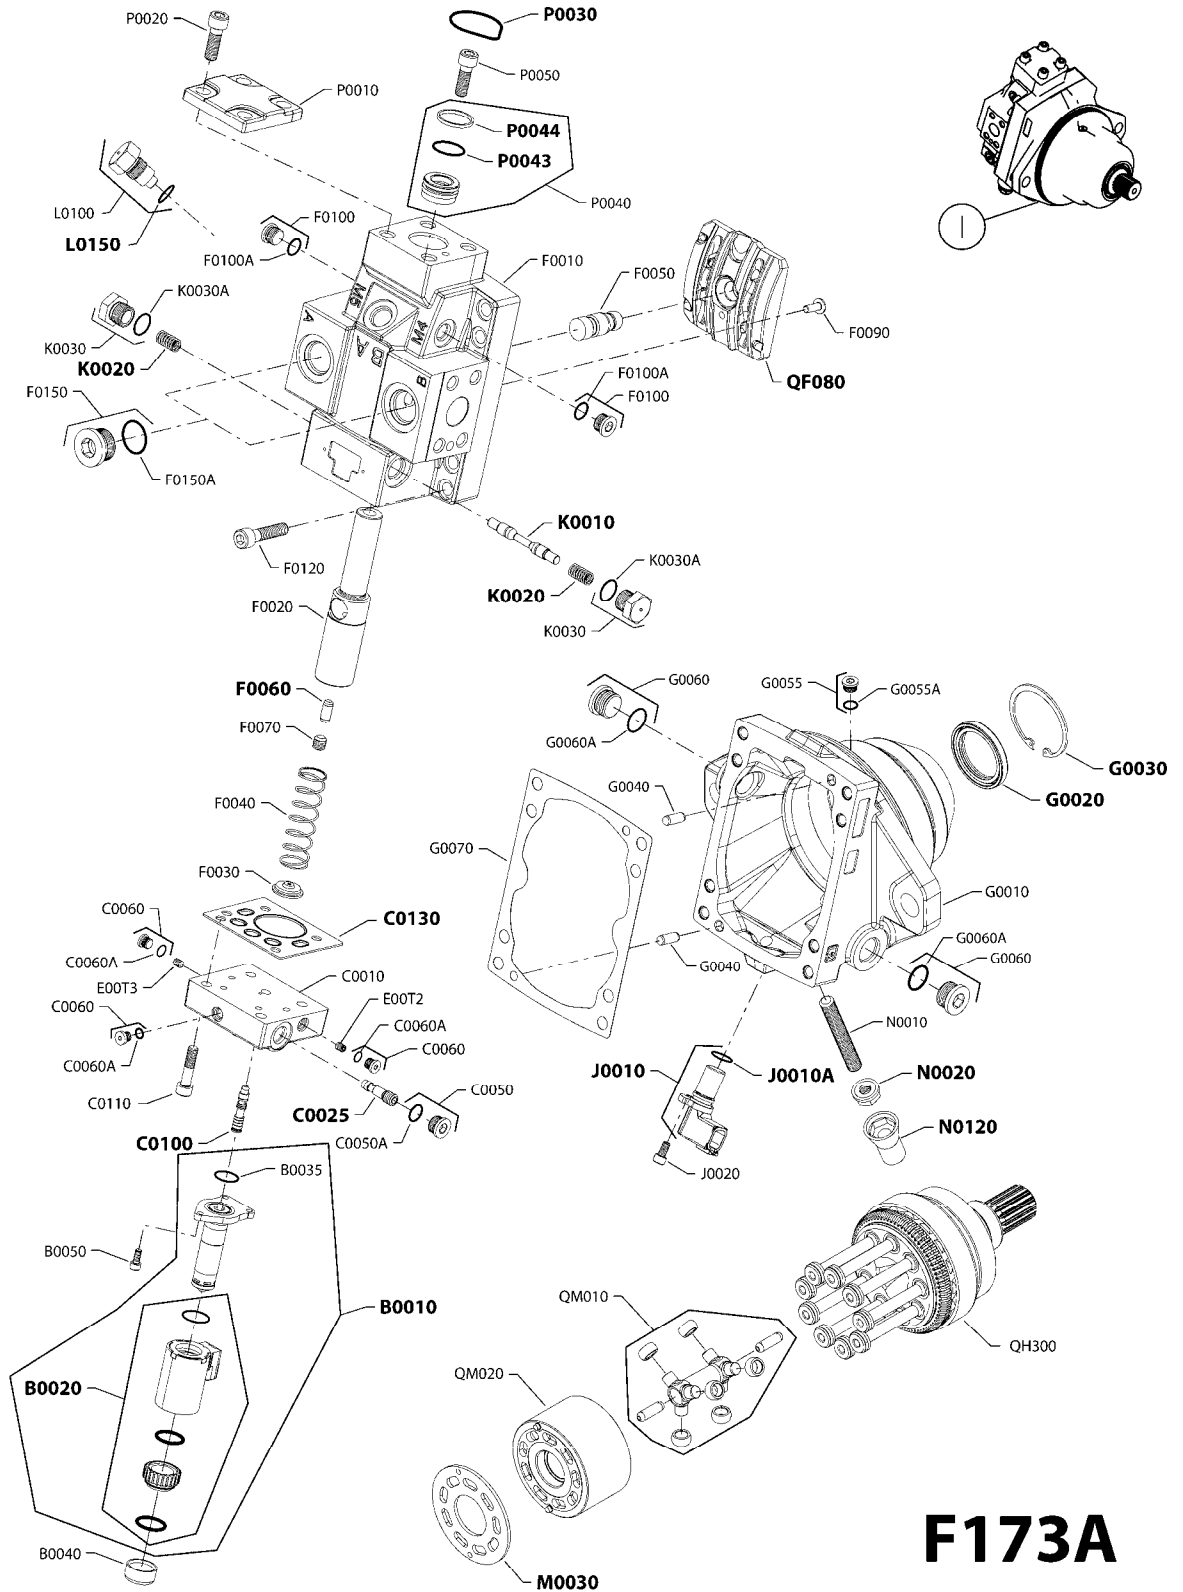

Pos.	parts-n°	order qty	description
48	78502601	1	HY.HO. TT32+E24FD+E24F45 L=810 Vers aspiration pompe secondaire H1/to suction H1 secondary pump
49	78502701	1	HY.HO. TT32+E24FD+E24F45 L980 Vers aspiration pompe primaire H1/to suction H1 primary pump
50	78621601	1	HYD FIT. TEE M-M-F 1"
51	78524001	1	HY.HO.ITA12 ORFS1'' FD+F90 L770 Vers bloc hydraulique "T"/to solenoid valve "T" -->n°56073
51	78565001	1	HY.HO.ITA12 ORFS1" F90+F90 L715 Vers bloc hydraulique "T"/to solenoid valve "T" n°56074-->
52	78524001	1	HY.HO.ITA12 ORFS1'' FD+F90 L770 Vers valve de priorité/to priority valve -->n°56073
52	78564901	1	HY.HO.ITA12 ORFS1" F90+F90 L890 A partir du/from n°56074
53	78620801	1	PLUG ORFS 1''
54	78616801	1	UNION M BSP1/4" - ORFS13/16"
55	78528201	1	HOSE Vers pompe manuelle/to manual pump -->n°56073
55	78549901	1	HY.HO. 1TA10 ORFS13/16F90+F90 L3040 Vers pompe manuelle/to manual pump n°56074-->
56	78307001	1	PUMP 6+19 SAE-A 11
57	78303901	1	GEAR PUMP, 44CC, DRTE, SARITOR
58	24013101	1	O-RING R3.53X47.22
59	78625701	1	1/2 FLANGE DN38 1 1/2 3000PSI
60	458091	1	SCREW CHC M 12-35/35 CL12.9 DELT
61	78516501	1	HYDRAULIC HOSE 2TA25+E24D+B45 L1520 Vers régulateur pompe pulvé Rep P/to spraying pump
62	248022	1	O-RING 3.53 X 32.92 16PA77
63	786845	1	1/2 FLANGE DN25 1 3000PSI
64	458103	1	BOLT H UNC3/8"X1"1/4 DELTA
65	248023	1	O-RING R 3.53 X 37.69 20PA77
66	786846	1	1/2 FLANGE DN32 1 1/4 3000PSI
67	458011	1	BOLT 7/16" X 1-1/4"
68	78613701	1	FLANGE CONNECTION 18L - SUCTION 19CC PUMP
69	78523401	1	HOSE PUMP 19CC TO RELIEF VALVE L=530 Vers té limiteur/to limiter tee -->n°56073
69	78566301	1	HY.HO.1TA16+E24F45+E24F90 L525 Vers té limiteur/to limiter tee n°56074-->
70	786807	1	FITTING XBPR35-15L-90°
71	78500701	1	HOSE PUMP 6CC TO FILTER L=790 Vers filtre HP/to HP filter -->n°56073
71	78533301	1	HY.HO.1TA12+E24FD+E24F90 L730 Vers filtre HP/to HP filter n°56074-->
72	786806	1	FITTING XBPR40-28L-90°
73	78623401	1	PLUG VSTI M14X1.5
75	RA10AA7147	1	FITTING RI 1/2"1/4"A3C
76	RA10AA7050	1	FITTING RI 3/8"1/8"A3C
77	78630801	1	VISUAL CLOGGING INDICATOR
79	218062	1	DOWTY SEAL BS BSP 1/2 - BOLT 13/16
80	78614801	1	FITING 90 DEG. DN16-18L-24 D35
81	248069	1	BLOCK ANTIVIBRATORY APA 2015
82	16700801	1	OIL FILLER SUPPORT SARITOR
83	63094001	1	FILLING TUBE-OIL TANK-SIAC CAB-SARITOR A partir du/from n°56233

F173A