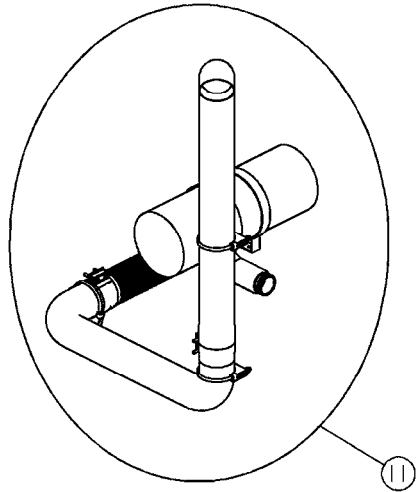

EXHAUST PIPE QSB6.7 SARITOR
H065A, 17:12:13

Page 0
Date 12.08.2020 8:25

H065A