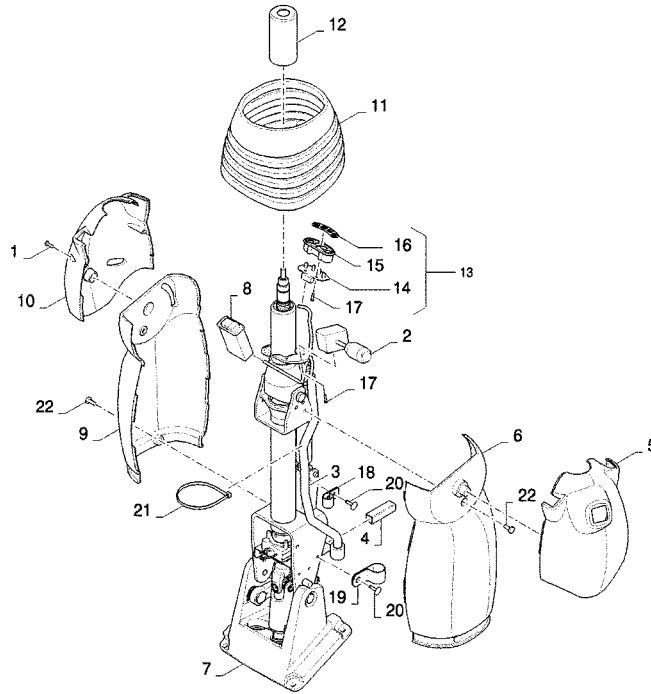

STEERING COLUMN-CNH CAB
SARITOR
J015A-5, 19:11:15

Page	0
Date	12.08.2020 8:25