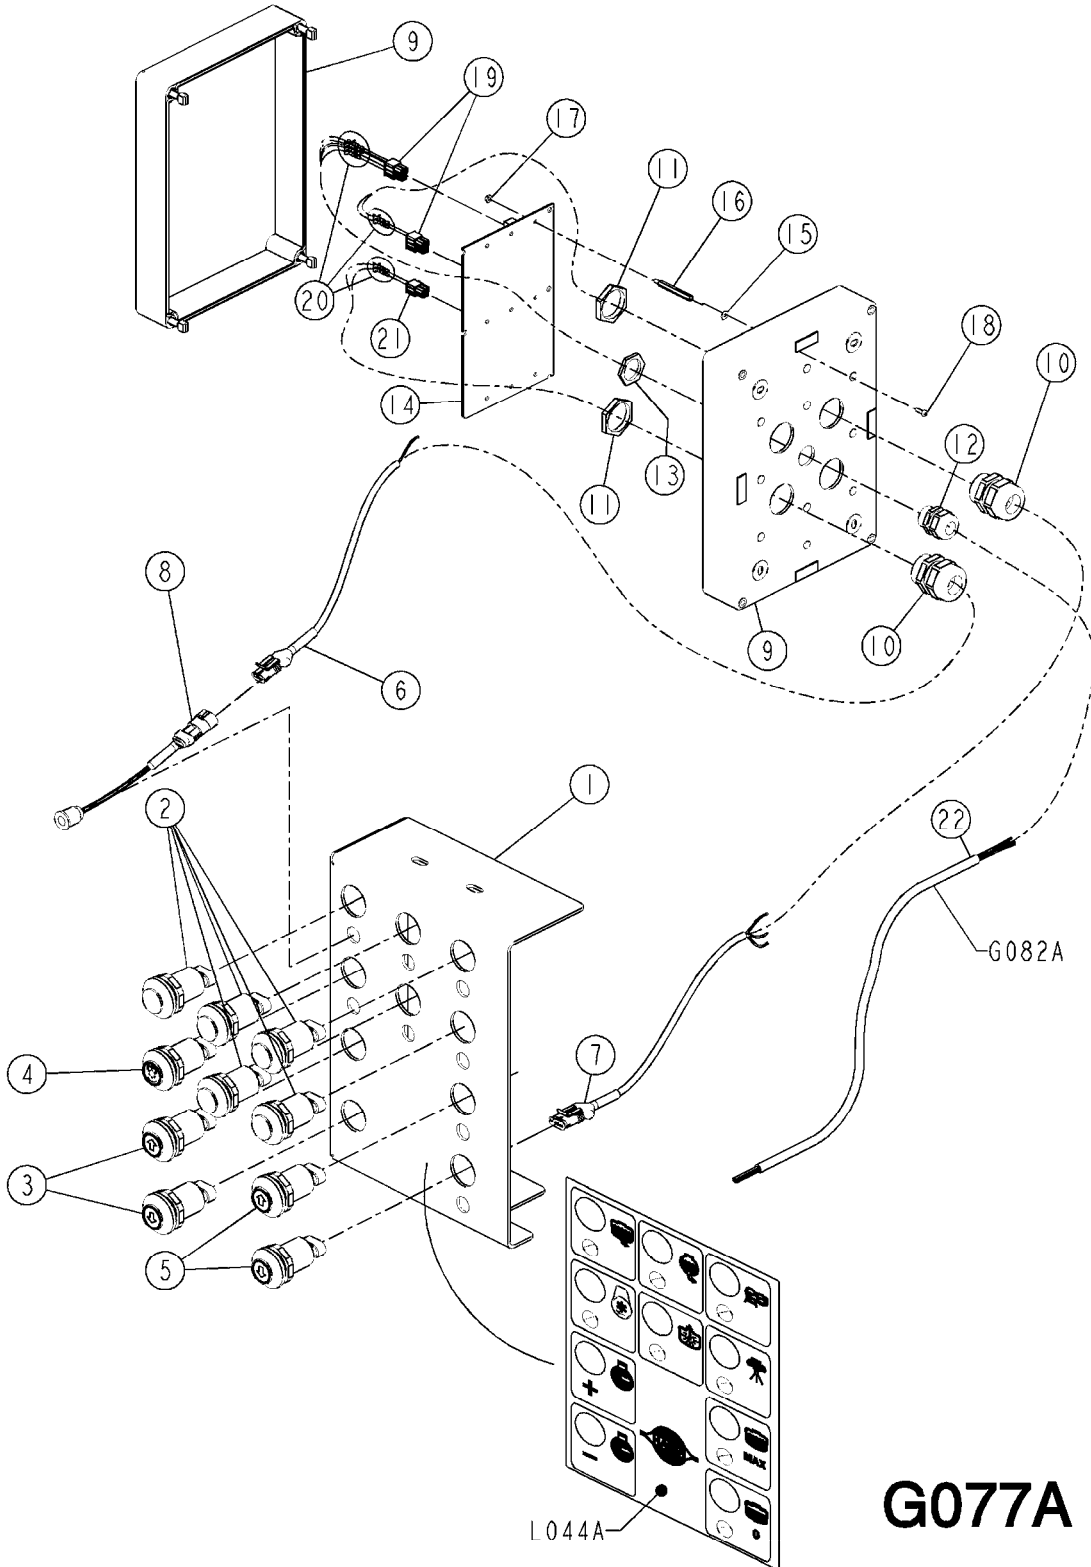

G076A

CARRIER ELECTRIC SARITOR  
G076A, 12:01:15

Page 1

Date 12.08.2020 8:25

Pos.	parts-n°	order qty	description
1	26011901	1	REAR TURN SIGNAL, ORANGE LED
2	26012001	1	REAR LIGHT STOP/POSITION RED LED
3	268731	1	SIDE INDICATOR LIGHT 2BM 008 355-007
4	268737	1	HEAD LIGHT WITH TURN INDICATOR LH (ECE)
5	268738	1	HEAD LIGHT WITH TURN INDICATOR RH (ECE)
6	268899	1	HORN 12V BIP/1
7	268045	1	BACK UP SIGNAL, 12V, 90DB 494-08872
8	26018501	1	FRAME HARNESS, SARITOR Fourni avec/provided with 13-14-15
9	26018701	1	LIGHT BUTTON EXT 145 101 BLUE LED 12V DC A
10	268433	1	MALE CONTACT 16X14 0460-215-16141
11	26026901	1	DEUTSCH CONNECTOR DT04-2P-W2P
12	26056301	1	HARNESS HOOD SARITOR US
12	26056401	1	HARNESS HOOD SARITOR EUR/AUS
13	26060701	1	HARNESS, FRONT LIGHT/TURN, SARITOR
14	26060901	1	HARNESS, STOP/TURN LIGHT, RL, SARITOR
15	26060801	1	HARNESS, STOP/TURN LIGHT, RR, SARITOR