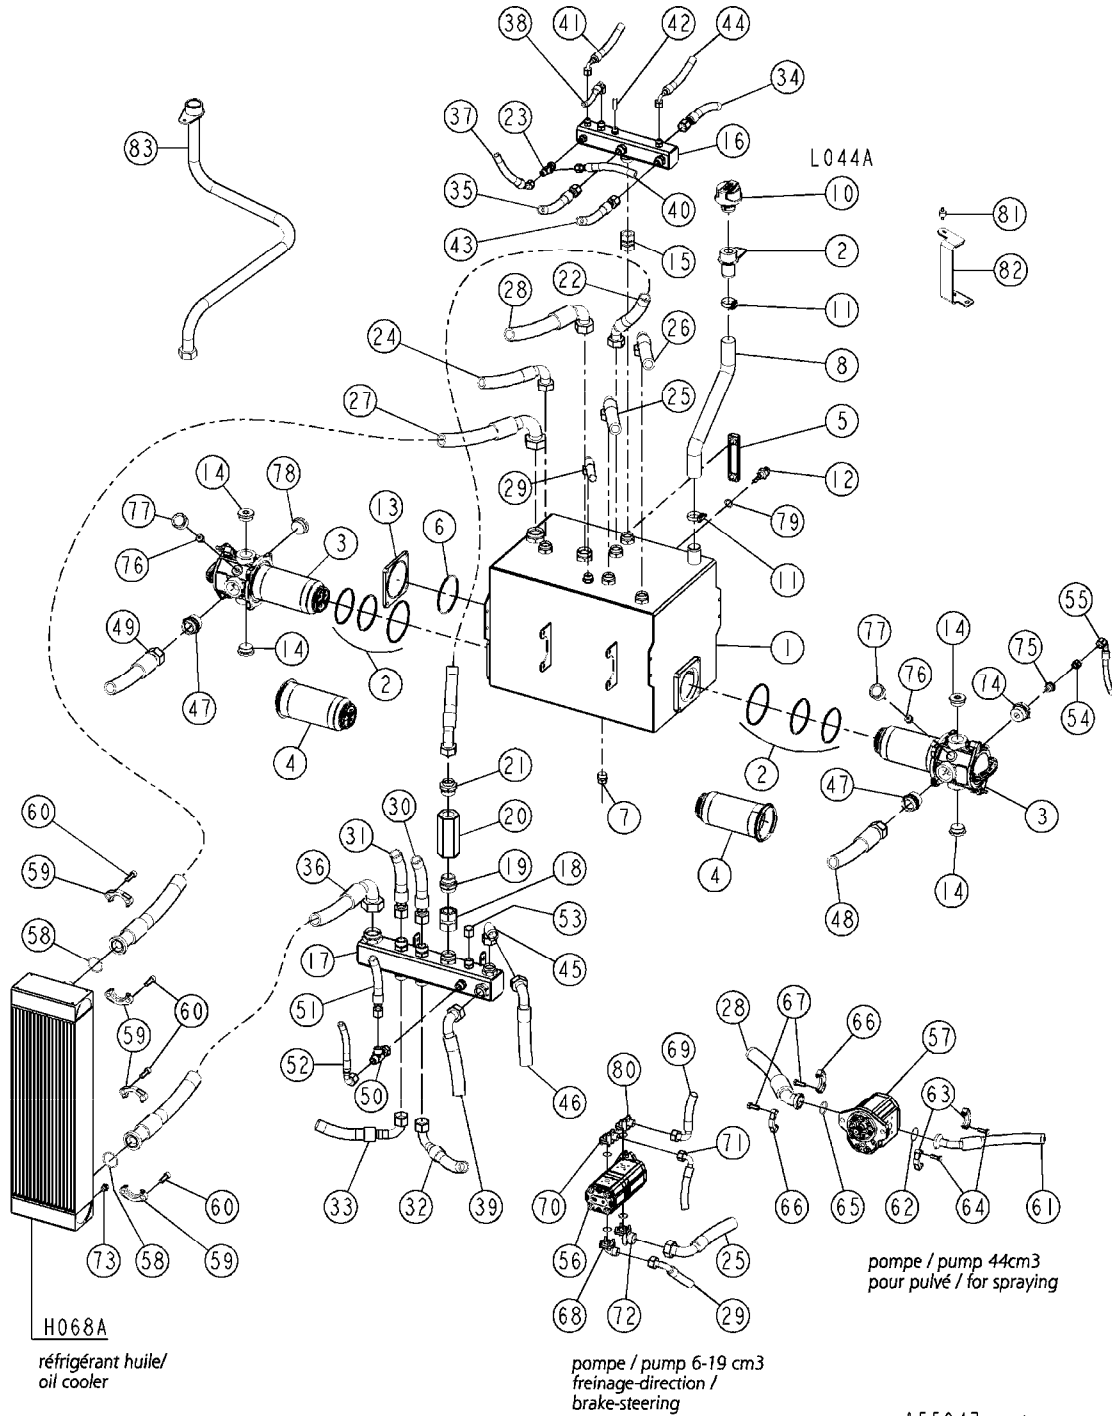

TANK-PUMP-COOLER SARITOR
F162A, 30:08:16

Page 2
Date 12.08.2020 8:24

Pos.	parts-n°	order qty	description
43	78505801	1	HY.HO.1 ",L= 560 STR-90°
44	78499301	1	Vers bloc bypass Rep A/to bypass solenoid valve "A" HY.HO. ORFS11/16FD+F90 L=810 Vers té bloc hydraulique/to solenoid valve tee
45	78607501	1	FITTING EW28LA3C
46	78549601	1	HY.HO.2TA25+E24F90 0° L1140 Vers moteur pompe pulvé "B"/to spraying pump motor "B"
47	78602601	1	UNION 1 1/2" EDZB
48	78502601	1	HY.HO. TT32+E24FD+E24F45 L=810 Vers aspiration pompe secondaire H1/to suction sec
49	78502701	1	HY.HO. TT32+E24FD+E24F45 L980 Vers aspiration pompe primaire H1/to suction prima
50	78621601	1	HYD FIT. TEE M-M-F 1"
51	78524001	1	HY.HO.ITA12 ORFS1'' FD+F90 L770 Vers bloc hydraulique Rep T/to solenoid valve "T"
52	78524001	1	HY.HO.ITA12 ORFS1'' FD+F90 L770 Vers valve de priorité/to priority valve
53	78620801	1	PLUG ORFS 1''
54	78616801	1	UNION M BSP1/4" - ORFS13/16"
55	78528201	1	HOSE Vers pompe manuelle/to manual pump
56	78307001	1	PUMP 6+19 SAE-A 11
57	78303901	1	GEAR PUMP, 44CC, DRTE, SARITOR
58	24013101	1	O-RING R3.53X47.22
59	78625701	1	1/2 FLANGE DN38 1 1/2 3000PSI
60	458091	1	SCREW CHC M 12-35/35 CL12.9 DELT
61	78516501	1	HYDRAULIC HOSE 2TA25+E24D+B45 L1520 Vers régulateur pompe pulvé Rep P/to spraying pump
62	248022	1	O-RING 3.53 X 32.92 16PA77
63	786845	1	1/2 FLANGE DN25 1 3000PSI
64	458103	1	BOLT H UNC3/8"X1"1/4 DELTA
65	248023	1	O-RING R 3.53 X 37.69 20PA77
66	786846	1	1/2 FLANGE DN32 1 1/4 3000PSI
67	458011	1	BOLT 7/16" X 1-1/4"
68	78614801	1	FITING 90 DEG. DN16-18L-24 D35
69	78623401	1	PLUG VSTI M14X1.5
70	786807	1	FITTING XBPR35-15L-90°
71	78500701	1	HOSE PUMP 6CC TO FILTER L=790 Vers filtre HP/to HP filter
72	78613701	1	FLANGE CONNECTION 18L - SUCTION 19CC PUMP
73	786806	1	FITTING XBPR40-28L-90°
74	78523401	1	HOSE PUMP 19CC TO RELIEF VALVE L=530 Vers té limiteur/to limiter tee
75	24012901	1	RING R 3 X 113 70NBR872, SUCTION FILTER, MP FILTRI

n° 55647 --->

F162B