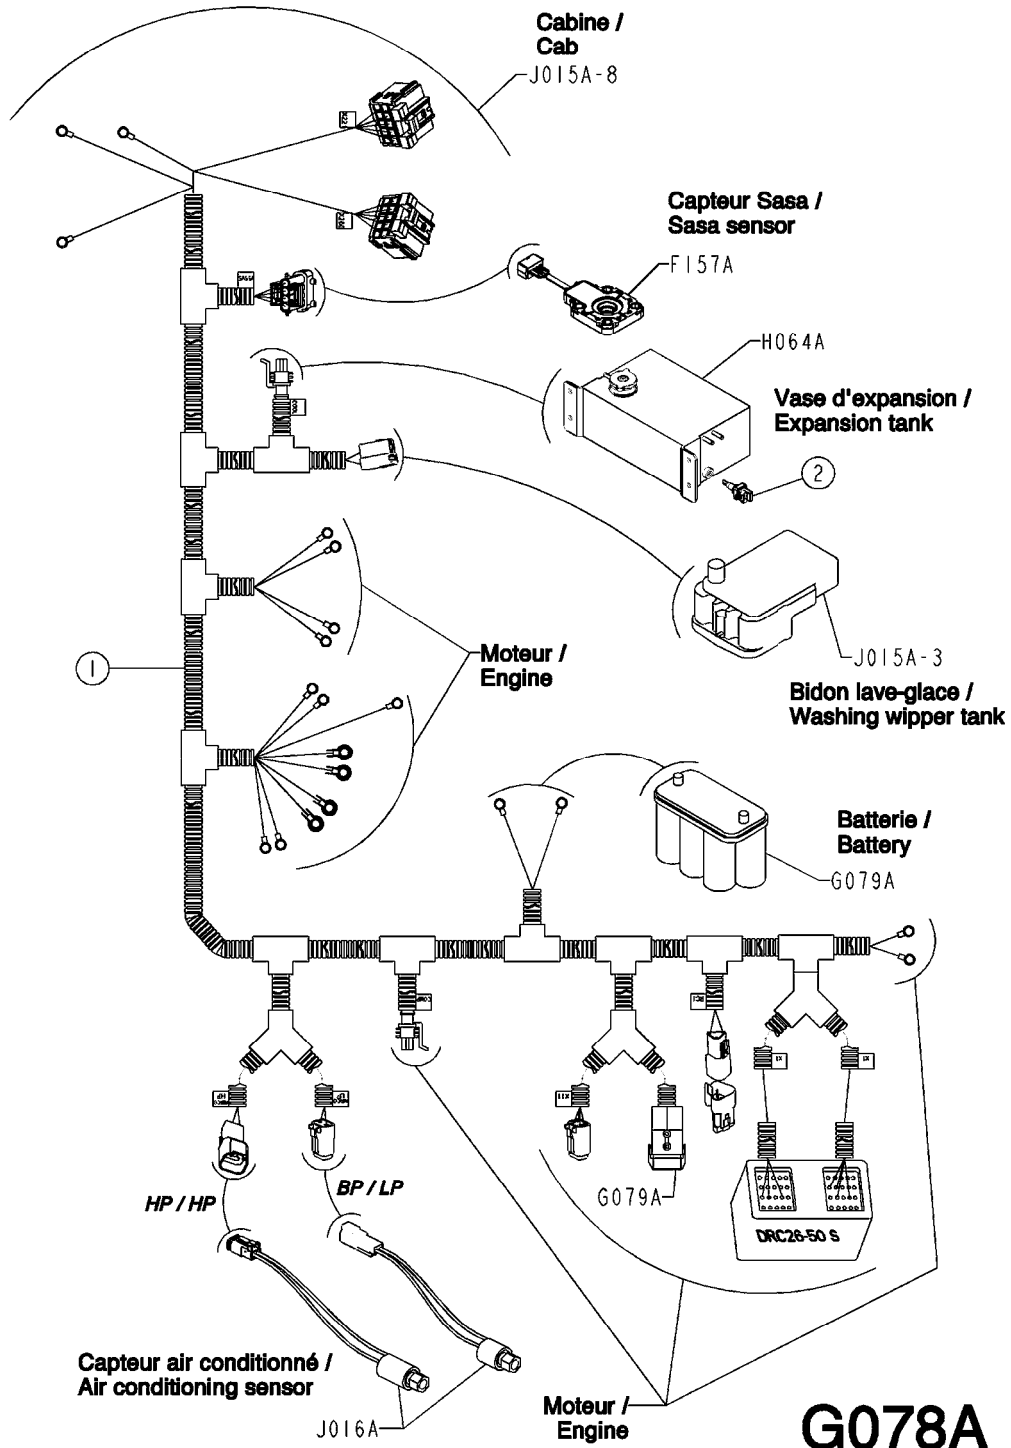

ENGINE HARNESS SARITOR
G078A, 13:04:15

Page 1

Date 12.08.2020 8:25

Pos.	parts-n°	order qty	description
1	26018601	1	HARNESS, ENGINE, SARITOR Jusqu'au/until n°56305
1	26064401	1	HARNESS, ENGINE, SARITOR SIAC A partir du/from n°56306
2	26033801	1	COOLANT LEVEL SENSOR 287276900