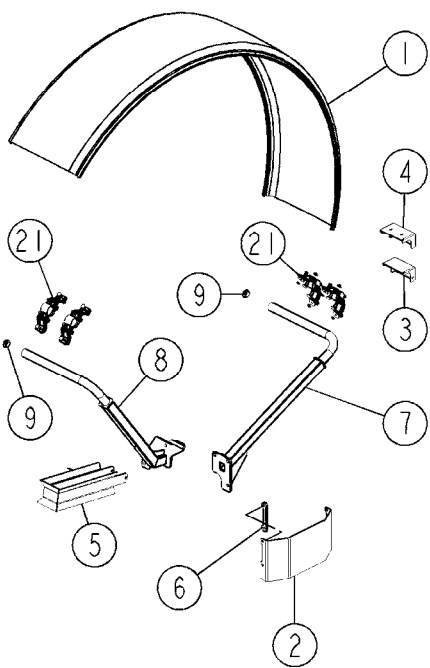

GARDE-BOUE ARRIERE DROIT /
REAR RIGHT MUDGUARD