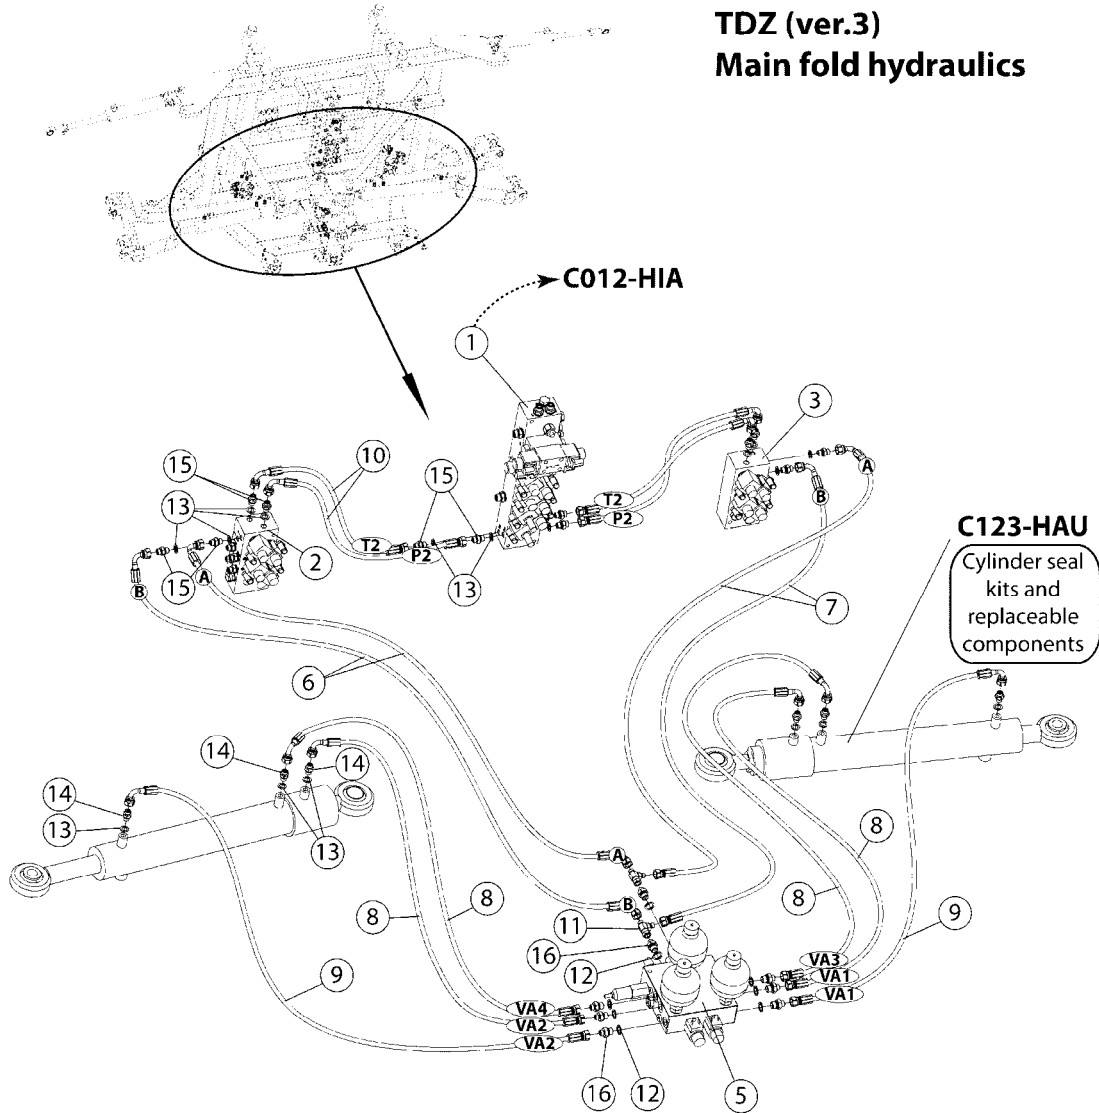

**TR5-B3
TDZ (ver.3)
Main fold hydraulics**

NOTE Item 5
For all components fitted to this hydraulic block (with the exception of the base) please refer to **C247-HAU.**

C243-HAU