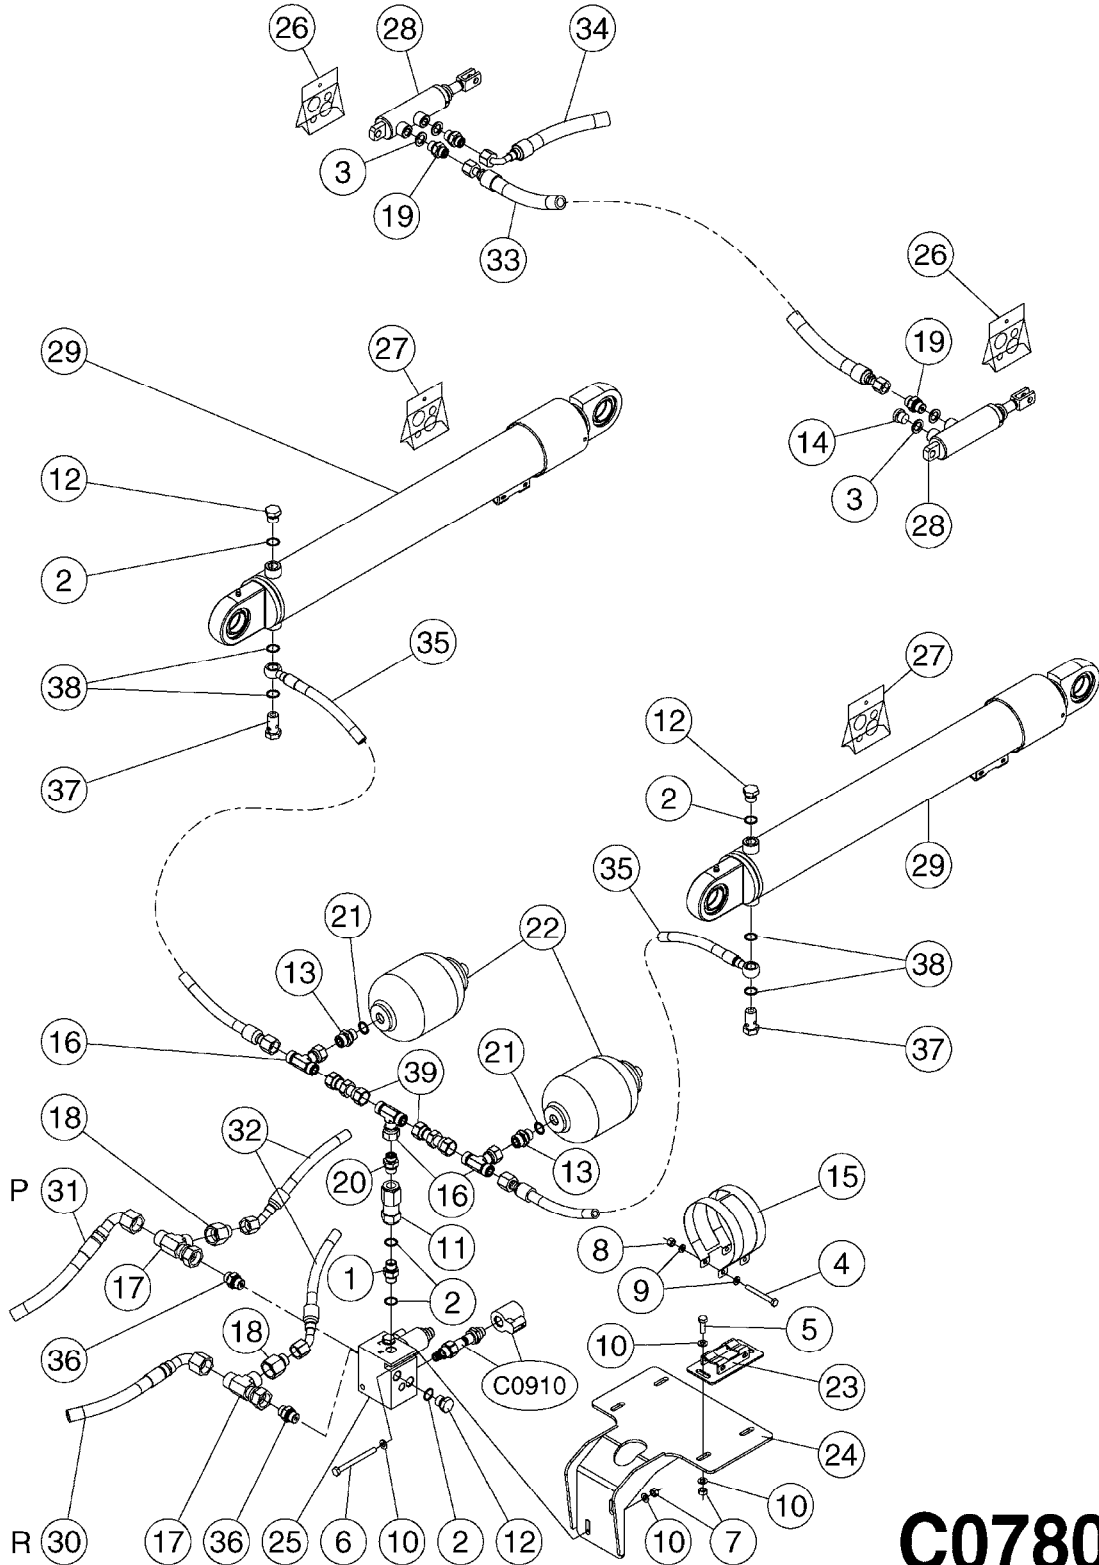

C0780

HYD PARALIFT SARITOR
C0780-HIN, 14:05:19

Page 1
Date 12.08.2020 8:24

Pos.	parts-n°	order qty	description
1	146836	1	HEX NIPPLE 3/8"X3/8" BSP
2	240866	1	DOWTYSEAL 3/8"
3	241404	1	DOWTY SEAL 1/4"
4	411008	1	BOLT HEX 8.8 DEL M6X55
5	420582	1	BOLT HEX 8.8 DEL M8X20 FT A2
6	420803	1	BOLT HEX 8.8 DEL M8X90
7	460143	1	LOCK NUT M8 SST A2 DIN985
8	460261	1	NUT HEX M6X1.00 LOCK DIN985 A2 SS
9	471125	1	WASHER M6U 6.4X14X1.2,A2 SS
10	471126	1	WASHER, M8, Ø16/ 8.4X 1.6, SS
11	782874	1	CHECK VALVE 80R 10/32
12	786888	1	PLUG 3/8" BSP
13	14005301	1	HEX NIPPLE 13/16" - M18X1.50M
13	242102	1	O-RING Ø9.25X1.78 NITRIL 90SH
14	14010400	1	PLUG 1/4" BSP
15	16277700	1	PLATE 1 X 100 X 291
16	23007103	1	13/16'' SWIVEL NUT BRANCH TEE
17	23007203	1	1'' SWIVEL NUT RUN TEE
18	23007303	1	FITT, HYD, REDUCER 1''F-13/16''M
18	24263300	1	O-RING Ø12.42X1.78 NITRIL 90SH
19	23234200	1	HEX NIPPLE 1/4"-11/16"
19	242102	1	O-RING Ø9.25X1.78 NITRIL 90SH
20	23236000	1	HEX NIPPLE 3/8"-13/16"
20	24263300	1	O-RING Ø12.42X1.78 NITRIL 90SH
21	24005301	1	O-RING D15.7 F. HYD. FIT. M18X1,5
22	28103700	1	ACCUMULATOR 170 BAR TDZ PARALI
23	61021403	1	ACCUMULATOR BRACKET, SARITOR
24	61021503	1	SUPPORT ACCU.BRKT, SARITOR
25	72286200	1	HYD. BLOCK COMP. PARA-LIFT NCM
26	75084500	1	SEAL KIT FOR 78127800
27	75084800	1	SEAL KIT FOR 78128200/78131200
28	78127800	1	HYDRAULIC CYLINDER 25-40
29	78131400	1	PLUNGE CYLINDER D70 L=838 2X35
30	78500901	1	HY.HO.ITA12 ORFS1'' F90+F90 L4160
31	78501001	1	HY.HO.ITA12 ORFS1'' F90+F90 L4230
32	78503903	1	HY.HO.3/8"L= 3750 #8/STR-#8/45°
33	78505001	1	HYDRAULIC HOSE 1TA8 ORFS 11/16FD L950
34	78522301	1	HYDRAULIC HOSE 1TA8 ORFS11/16 FD+F90 L1850
35	78546201	1	HYDRAULIC HOSE 1TA10 ORFS13/16F90+BA L1100
36	78617001	1	HEX NIPPLE 1/2" - 1"
37	78625301	1	HYD.BOLT 5691717
38	78625401	1	COPPER SEAL 6080017
39	78628601	1	ADAPTOR 13/16" 70.57.00.08