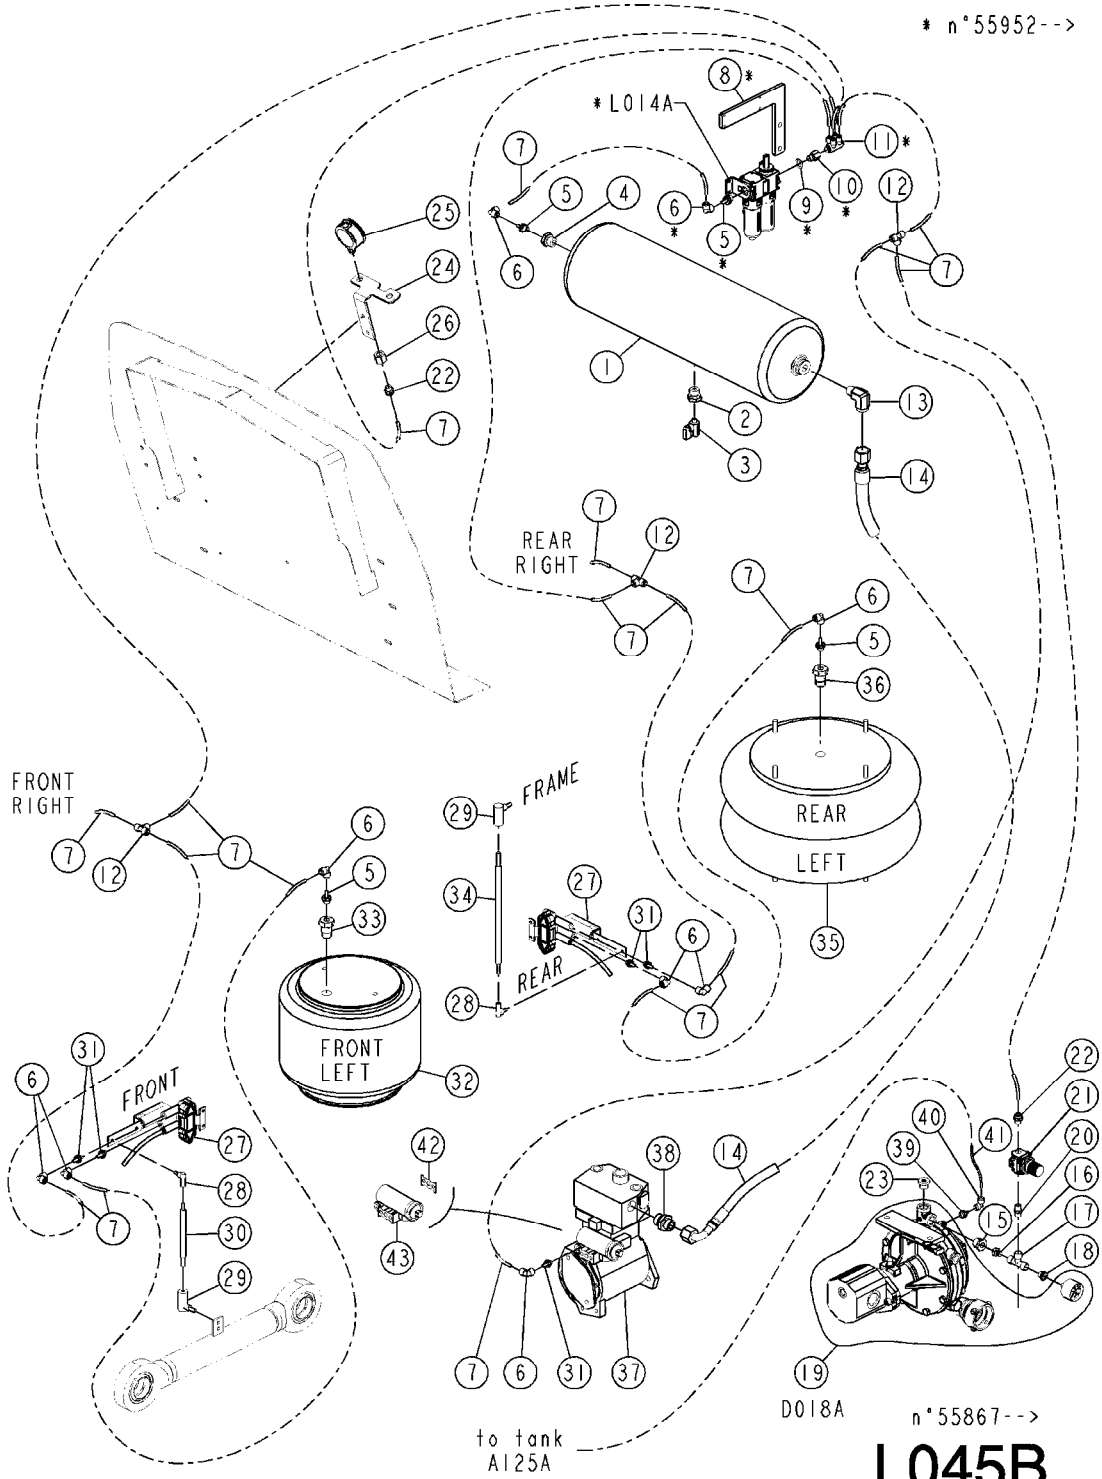

-->n°55866

**L045A**

Pos.	parts-n°	order qty	description
1	28013001	1	AIR TANK 20 LITERS Ø200
2	RA10AA7147	1	FITTING RI 1/2"1/4"A3C
3	RA15AA7259	1	STRAIGHT FITTING BSP1/4" 0121-1313
4	RA15AA7260	1	T PIECE, F-F-F, BSP1/4"
5	RA15AA7232	1	STRAIGHT FITTING BSP1/4"M-1/8"F 0168.13.10
6	RO02AA7239	1	VALVE MF 1/8" REF.0401.04.10
7	RA15AA7240	1	STRAIGHT FITTING Ø4mm-BSP1/8"
8	288801	1	FITTING TEE Ø4 PM0204E
9	981722	1	AIR HOSE, BLACK, D4X2.7
10	RA15AA7234	1	MALE SIMPLE UNION Ø6mm-BSP1/4" PM010612E
11	RA15AA7237	1	STRAIGHT FITTING Ø6mm-BSP1/4"
12	RA15AA7235	1	ELBOW Ø6 PM0306E
13	981721	1	AIR HOSE, BLACK, Ø6X4
14	78618001	1	FITTING
15	78519201	1	HY.HO.1/2"L= 3350 1"STR-1"90
16	288660	1	FITTING G1/4"-Ø4 mm
17	28024901	1	AIR PRESSURE REGULATOR 1/4" BSP 0.5-10B
18	28059003	1	PUMP ACE FMCWS-650-HARDI-CD-SS
19	#	1	#
20	16596301	1	Non disponible/not available
21	284269	1	PRESSURE GAUGE BRACKET, SARITOR
21	284277	1	PRESSURE GAUGE 0-8-16 BAR Ø2,5" 1/4"
22	148429	1	GAUGE 2.5"SS BOTT.PSI200
23	28009701	1	FITTING 1/4" - 1/4" BSP FEMALE
24	28010601	1	HEIGHT CONTROL VALVE, 1/4" NPT
25	28010801	1	BALL JOINT, HEYD CS10M6 RIGHT
26	14000701	1	BALL JOINT, 8C M8X125 LEFT
27	28010001	1	LINK Ø12 M6-M8G L163,5
28	28028201	1	STRAIGHT FITTING Ø6mm-BSP1/8"
29	14013501	1	AIR BAG, FRONT, W01-358-9062
30	288548	1	HYD. FIT. M-F 3/4" - 1/4"
31	14012201	1	FITTING TEE Ø6 PM0204E
31	14021401	1	HEIGHT CONTROL VALVE LINK Ø12 M6-M8G L258,6 Jusqu'au /until n°55617
32	28028101	1	HEIGHT CONTROL VALVE LINK Ø12 M6-M8G L308,6 A partir du /from n°55618
33	14001601	1	CONVOLUTED AIR SPRING, 2 BELLOWS W01-358-7271
34	RA15AA7236	1	HEX NIPPLE M27X2/ORFS-UNF 1"
35	27040701	1	ELBOW Ø4 PM0304E
36	24021101	1	AIR COMPRESSOR
36	27040501	1	AIR REGULATOR GASKET
		1	AIR COMPRESSOR REGULATOR