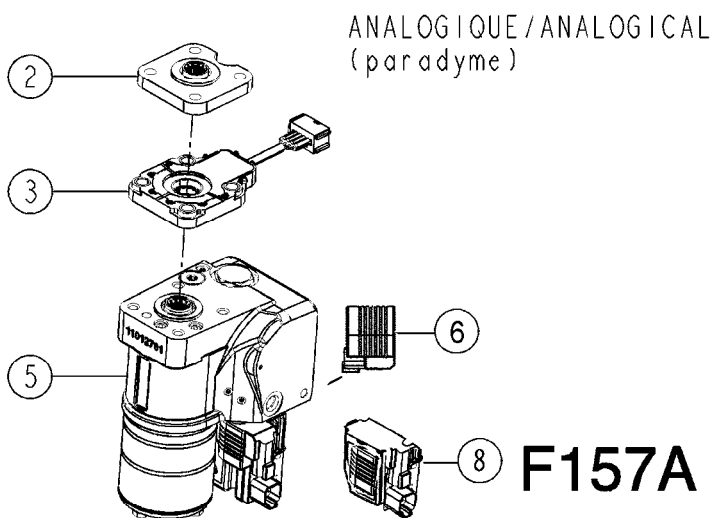

SPRAY CIRCUIT - SARITOR  
B0770-HIN, 28:01:19

Page 2  
Date 12.08.2020 8:24

Pos.	parts-n°	order qty	description
49	5914055	1	3
			8X12MM ELBOW
50	10530903	1	QUICK COUPLER MALE 2"
51	10531003	1	CAP F.MALE QUICK COUPLER 2"
52	14012601	1	SPACER Ø16,5X24X30 L18
53	14103100	1	SEAT F.CHECK VALVE D40.8 2010
54	16134100	1	BRACKET. HAND GUN HOLDER NCM
55	16528301	1	BRACKET AGITATION VALVE (72867700)
56	24001203	1	RBR LANYARD 11" F.QCK FILL CAP
57	26120004	1	PUMP FLOJET 3531501A TRIPLEX
58	28027101	1	GAS SPRING 650N D20/8 STROKE=100
59	28029703	1	CAP F.MALE QUICK COUPLER 3"
60	28029803	1	CLAMP HOSE GEAR P1/2" 6708
61	28029903	1	CLAMP HOSE GEAR P3/4"-S1" 6712
62	28030003	1	CLAMP HOSE GEAR P1" 6716
63	28030103	1	CLAMP HOSE GEAR P5/4-S1.5"6724
64	28030303	1	CLAMP HOSE T-BOLT S2.5" 235-76
65	28034103	1	BALL VALVE BANJO 3" FLG.xMALE
66	28034203	1	CLAMP F. 3" BANJO FLANGE
67	28034303	1	GASKET F. 3" BANJO FLANGE
68	28059003	1	PUMP ACE FMCWS-650-HARDI-CD-SS
69	28168400	1	HAIRPIN Ø5 S67/S93
70	35000701	1	SIDE SHIELD FLUID SYSTEM SARITOR
71	39009601	1	FITT. 3" FLANGE X 2 1/2" W/ 3/8" NPT THREAD
72	44076200	1	SCREW WN5451 5X16 SS TORX
73	61028401	1	BRACKET ARM F. SIDE FILLING SARITOR
74	63052701	1	BRACKET SIDE SHIELD FLUID SYSTEM SARITOR
75	63053001	1	BRACKET FLUID SYSTEM ASSEMBLY SARITOR
76	72082300	1	VALVE 2 WAY MANUAL Ø50 S93
77	72089900	1	CHECK VALVE S67 SUBASMBLY.2001
78	72281200	1	CYCLONE FILT.COMP. 80 MSH S67
79	72283400	1	EJECTOR HOUSING ASSEMBLED
80	72340300	1	EJECTOR MIXING PIPE
81	72815700	1	S93 EL. VALVE 90DEG SWITCH
82	72815900	1	S67 EL. VALVE 180DEG SWITCH
83	72867700	1	S67 EL. AGITATION VALVE HALL SENSOR "11" HE
84	75012001	1	KIT F.SARITOR SPRAY HOOD
85	92702103	1	HOSE R X1/2" X300PSI WP X0012"
86	92702603	1	HOSE PVC SUCT GRAY 1-1/2"
87	92702803	1	HOSE PVC SUCT GRAY 2.5"
88	92703203	1	HOSE R X3/4" X300PSI WP X0012"
89	92712403	1	HOSE R X1" X300PSI WP X0012"
90	92736503	1	HOSE R X1.5" X200PSI WP X0012"
91	97800500	1	DECAL 230X28 BLACK ARROW