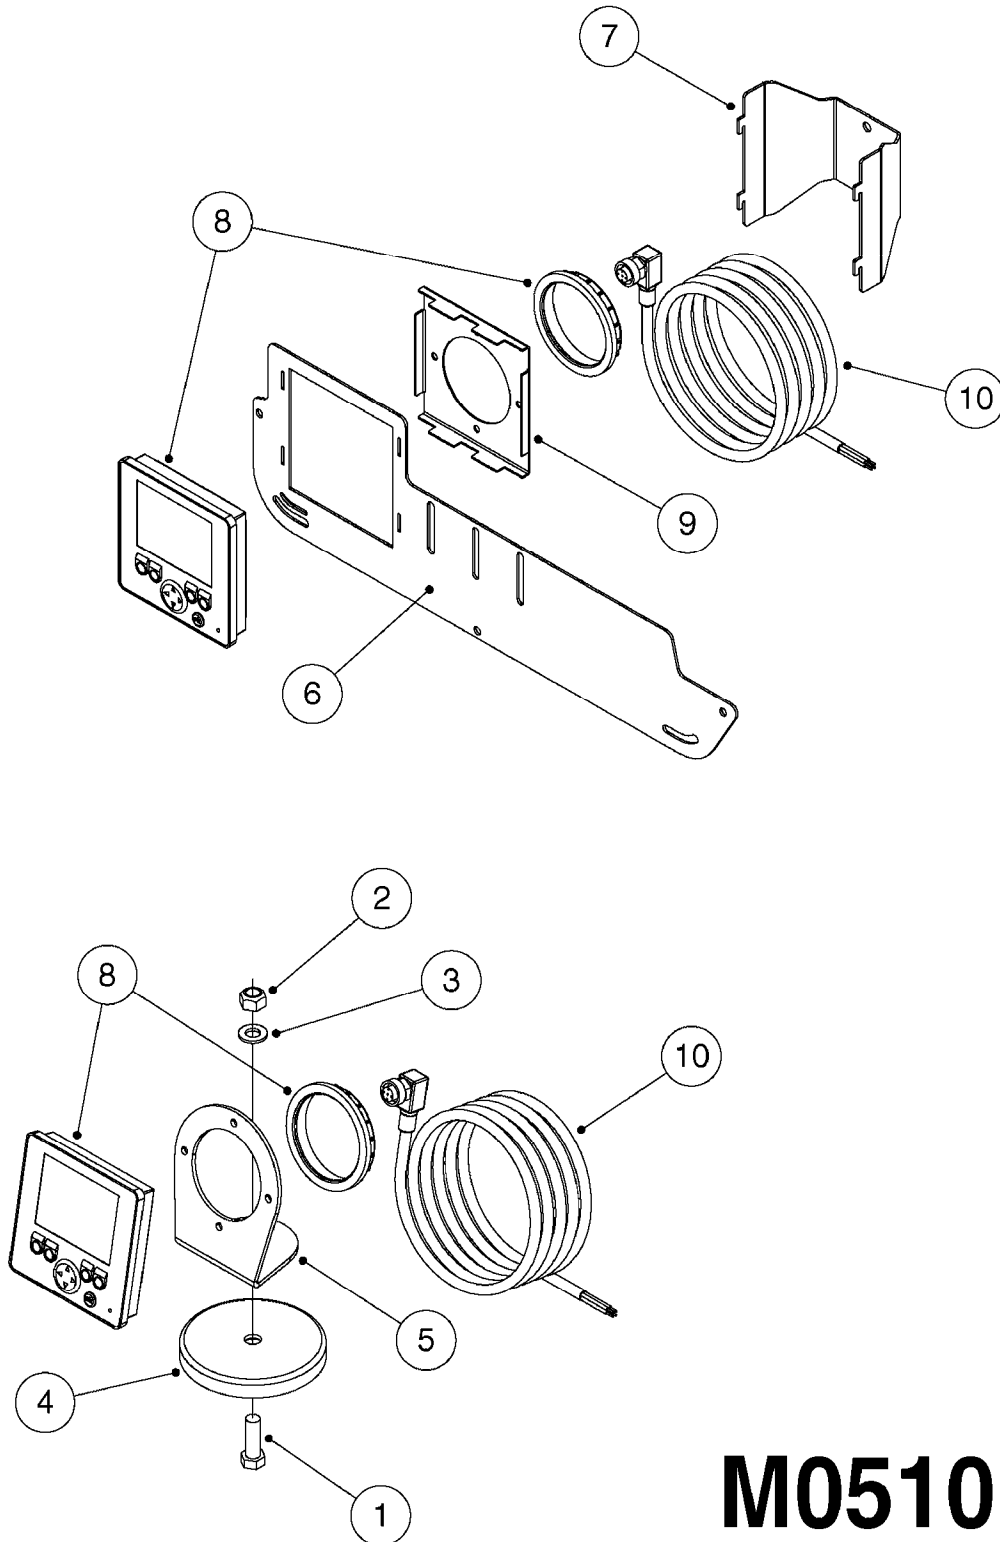

M0510

REMOTE TANK GAUGE DISPLAY
M0510-HIN, 19:06:19

Page 1
Date 12.08.2020 8:25

Pos.	parts-n°	order qty	description
1	421046	1	BOLT HEX M8X25/25 A2 SS DIN933
2	460143	1	LOCK NUT M8 SST A2 DIN985
3	471126	1	WASHER, M8, Ø16/ 8.4X 1.6, SS
4	10536703	1	MAGNETIC BASE D3,2'/90LB
5	16208803	1	BRACKET F. EL TANK GAUGE, MAG, RED
6	16210103	1	BRACKET F. EL TANK GAUGE, CM11, RED
7	16210303	1	BACK COVER F. EL TANK GAUGE, RED
8	26033603	1	DISPLAY, 2.8" HMI, IFM, 1-CAN
9	26033803	1	DISPLAY FITTING PANEL, IFM
10	26033903	1	CABLE, M12, 120 OHM, 5M, IFM