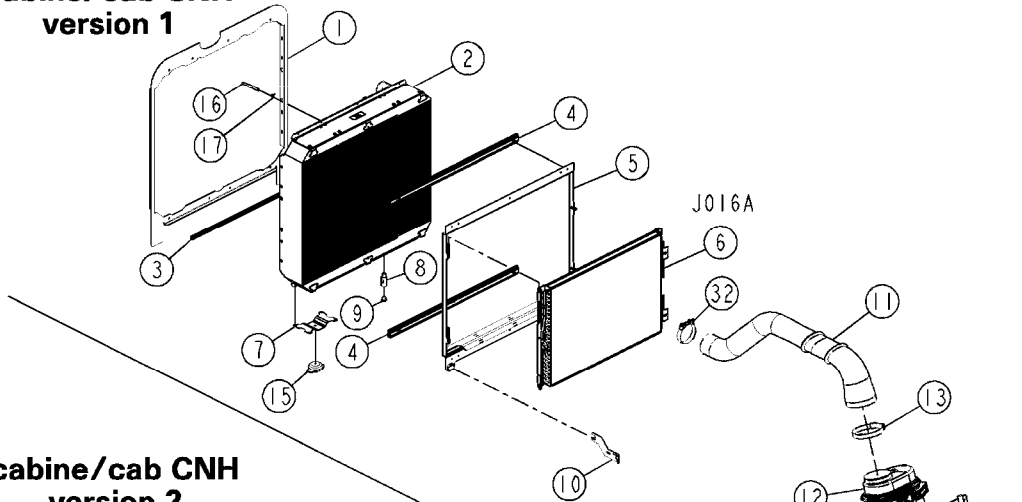

**cabine/cab CNH
version 1**

**cabine/cab CNH
version 2**