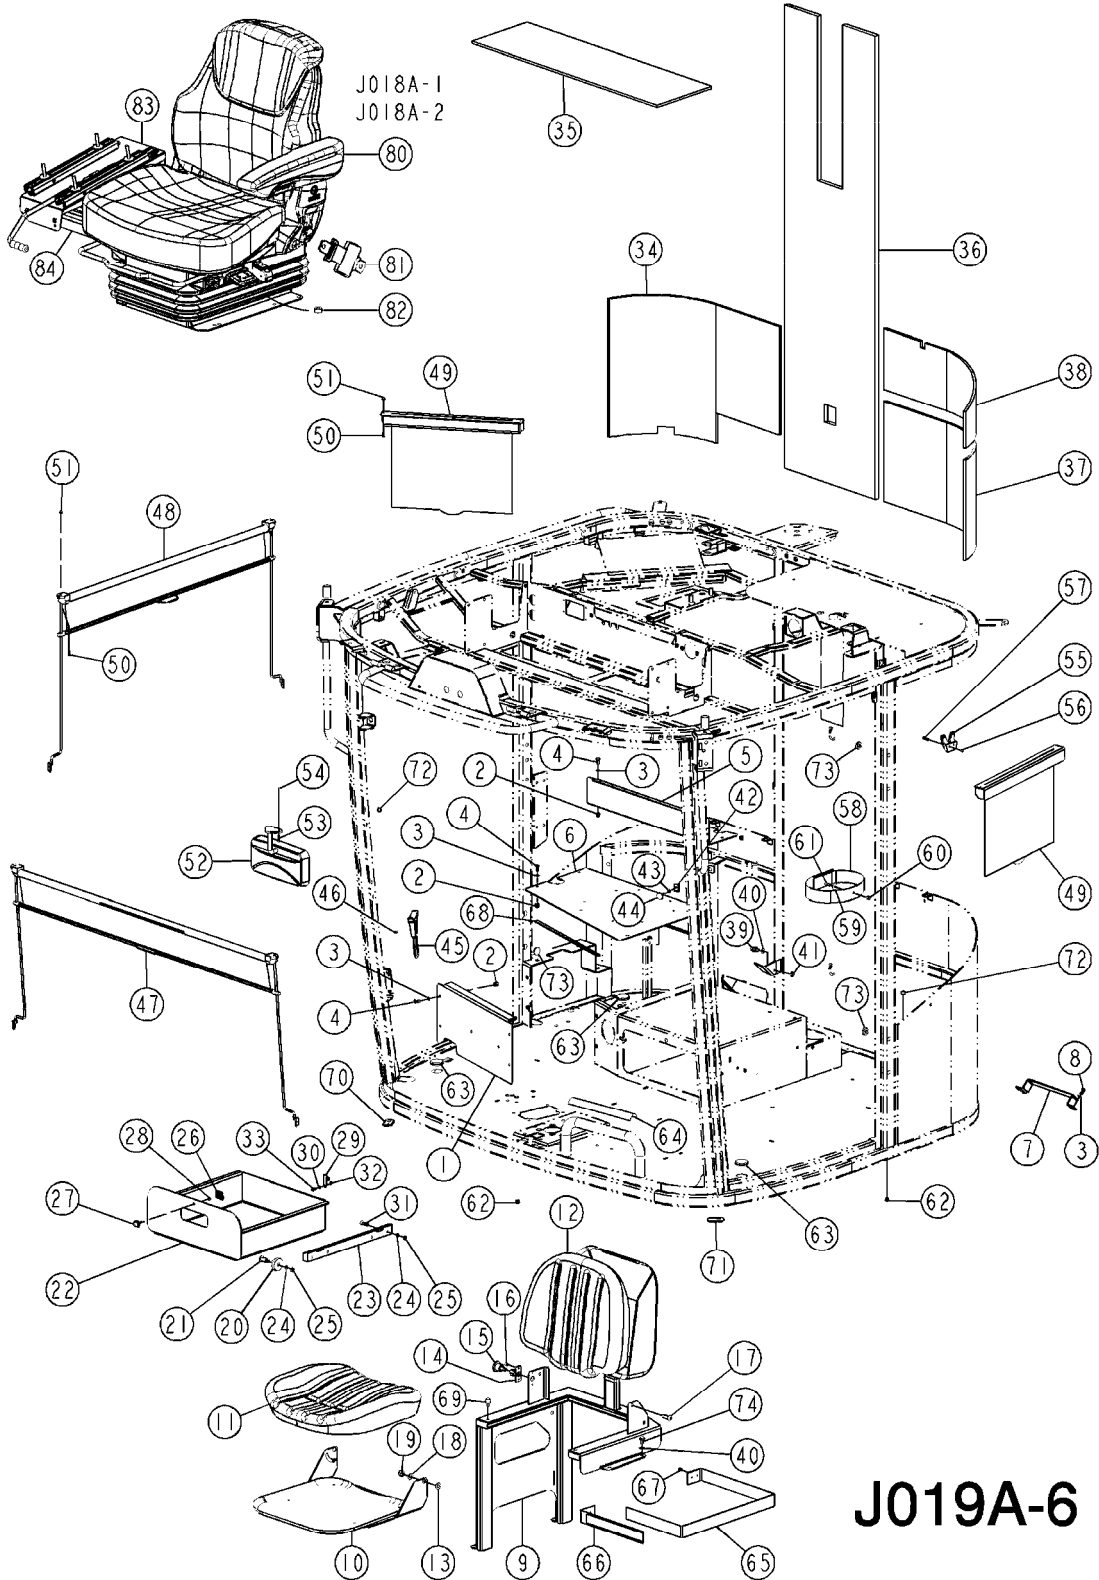

SEAT-SUNSHADE-SIAC WIDE CAB  
J019A-6, 29:08:16

Page 0  
Date 12.08.2020 8:25

J019A-6

SEAT-SUNSHADE-SIAC WIDE CAB  
J019A-6, 29:08:16

Page 1

Date 12.08.2020 8:25

Pos.	parts-n°	order qty	description
3	471125	1	WASHER M6U 6.4X14X1.2,A2 SS
7	27069701	1	REAR HOSES BRACKET
8	428005	1	SCREW M8 X 16 DIN933 SS A2
20	27060001	1	DRAWER ROLLER
21	27060201	1	DRAWER PIN
23	27060101	1	DRAWER GUIDE
24	471125	1	WASHER M6U 6.4X14X1.2,A2 SS
25	460261	1	NUT HEX M6X1.00 LOCK DIN985 A2 SS
27	27049301	1	TRAP BUTTON N41339021
30	478057	1	WASHER, M5, Ø15/ 5.3X 1.0, DIN9021, SS
31	45002901	1	SCREW FHC M6-30 DIN7991 SS A2
34	27059601	1	REAR RIGHT SOUND ABSORBING PANEL
35	27059501	1	UPPER SOUND ABSORBING PANEL
36	27059401	1	REAR SOUND ABSORBING PANEL
37	27059301	1	REAR LEFT LOWER SOUND ABSORBING PANEL
38	27059201	1	REAR LEFT UPPER SOUND ABSORBING PANEL
40	478040	1	WASHER M8U 8.25X18X1.5 SS A2
41	468059	1	NUT HU M 8 A2 DIN934
42	27025401	1	CLASP M6 101516AA
44	27059101	1	KNURLED KNOB M6X16
47	27059901	1	FRONT SUNVISOR
48	27059801	1	RIGHT SUNVISOR
49	27059701	1	REAR SUNVISOR
50	478074	1	WASHER D4.25/D14X0.8 SS A2
52	27030501	1	INNER CAB MIRROR
53	458058	1	SCREW CS M5X20 A2 SS DIN963
80	28045301	1	SEAT MSG95AL/731 12V MATRIX Avec ceinture de sécurité/xith seat belt
81	28026301	1	SAFETY BELT 1158625
82	14007201	1	SPACER Ø8,5X20 L10
83	27013101	1	DASHBOARD RAIL SUPPORT 1035492
84	27015001	1	TRAVERSE SUPPORT RAIL USINEE