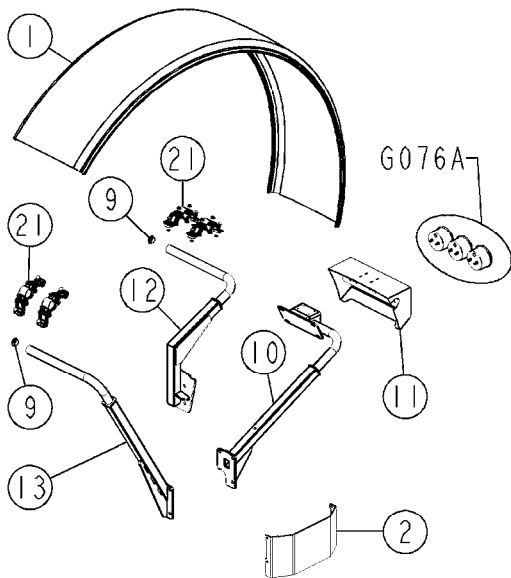

GARDE-BOUE ARRIERE GAUCHE /
REAR LEFT MUDGUARD