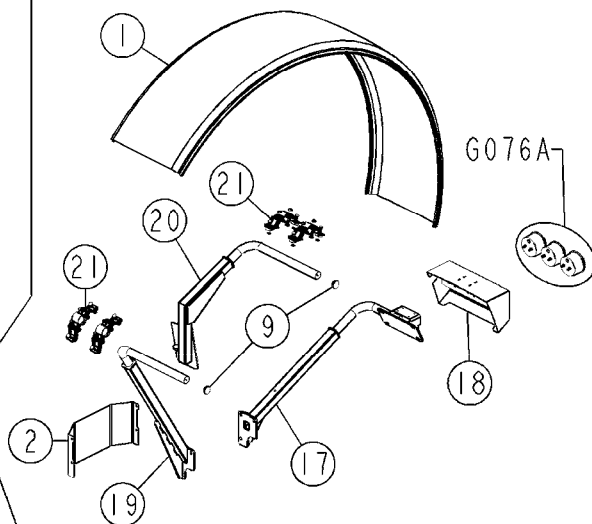

GARDE-BOUE ARRIERE DROIT /
REAR RIGHT MUDGUARD

GARDE-BOUE ARRIERE GAUCHE /
REAR LEFT MUDGUARD

A114A