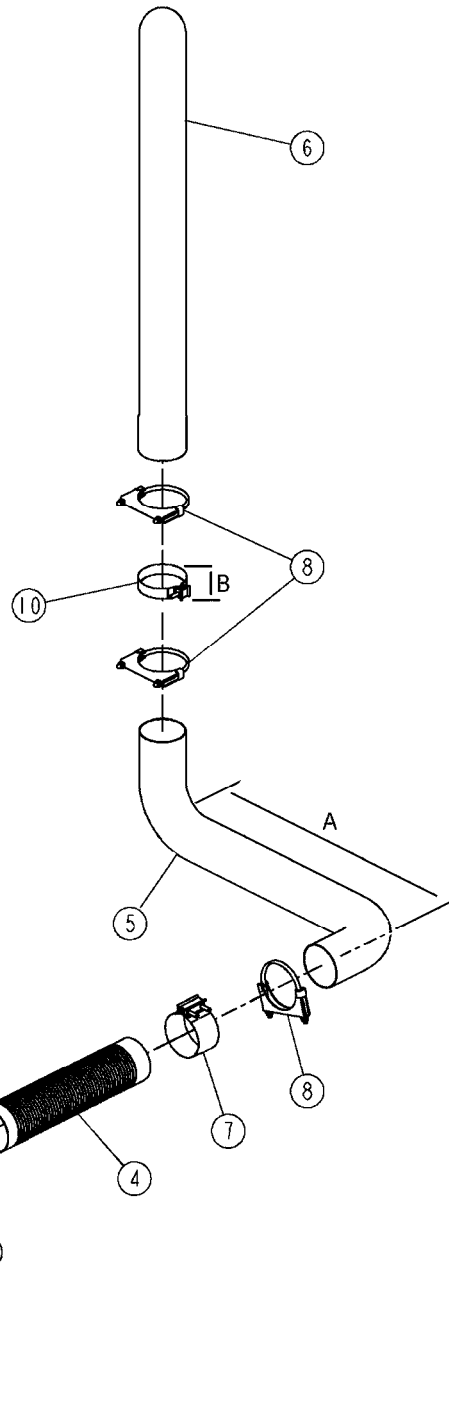

EXHAUST PIPE QSB6.7 SARITOR
H065A, 17:12:13

Page 0
Date 12.08.2020 8:25

H065A