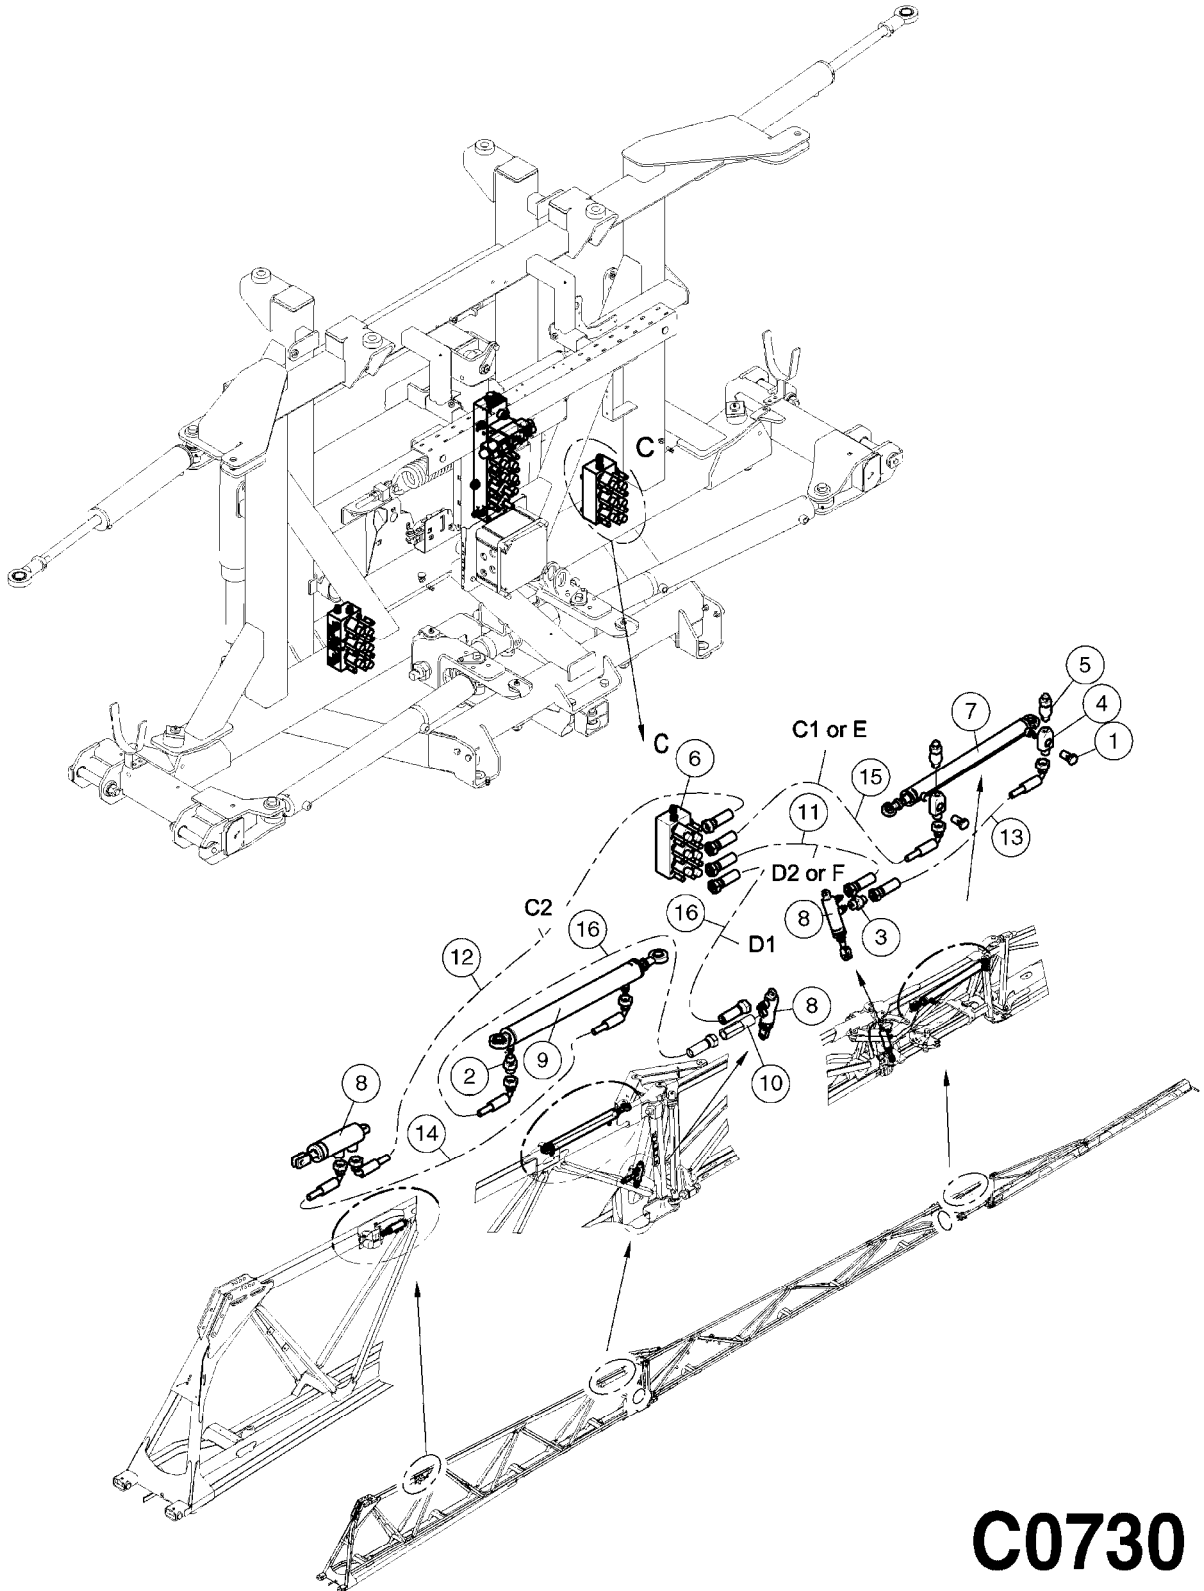

C0730

HYDRAULICS TDZ BOOM (A)
C0730-HIN, 16:07:19

Page 1

Date 12.08.2020 8:24

Pos.	parts-n°	order qty	description
1	232169	1	BANJO BOLT 1/4" BSP DELTA
2	23234100	1	HEX NIPPLE 1/4"-9/16" - 1.2mm
3	23234500	1	HEX NIPPLE 1/4" - 9/16"
4	23242500	1	BANJO FITT. 9/16" X 1/4" W/AIR
5	28076000	1	BLEED SCREW M8
6	72762200	1	HYD.BLOCK ASSY. 3 FUNC.RIGHT
6	72762300	1	HYD.BLOCK ASSY. 3 FUNC.LEFT
7	78127200	1	CYLINDER DOUB. D40/25 L=455
8	78127800	1	HYDRAULIC CYLINDER 25-40
9	78128700	1	CYLINDER DOUBLE D50/30 500
10	78216200	1	SEQUENCE VALVE 80 BAR
11	78500300	1	HY.HO.1/4"L= 1200 STR-90°
12	78501300	1	HY.HO.1/4"L= 4200 STR-90°
13	78507400	1	HY.HO.1/4"L= 900 STR-90°
14	78514200	1	HY.HO.1/4"L= 9400 STR-90°
15	78514700	1	HY.HO.1/4"L=15200 STR-90°
16	78515600	1	HY.HO.1/4"L= 8250 STR-STR