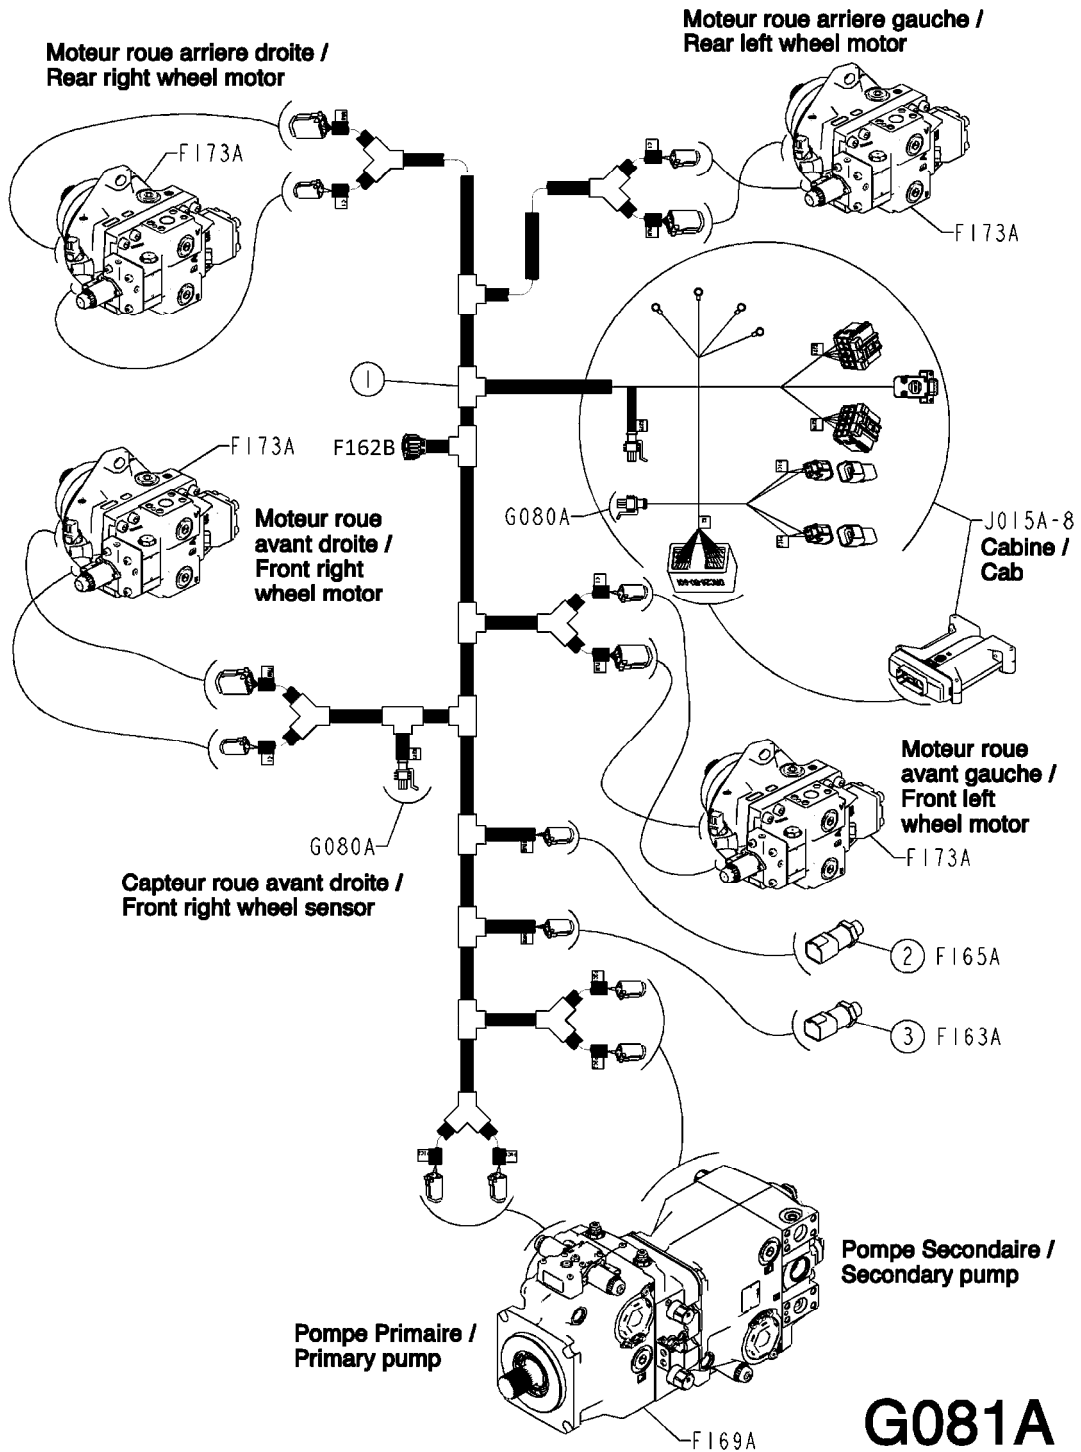

G081A

HYDRAULIC HARNESS SARITOR
G081A, 03:06:14

Page 1
Date 12.08.2020 8:25

Pos.	parts-n°	order qty	description
1	26018401	1	HYDRAULIC HARNESS SARITOR
2	26020701	1	PRESSURE TRANSMITTER 0-160B MBS1250
3	26006801	1	PRESSURE TRANSMITTER, 0-600B, TYPE MBS 1250