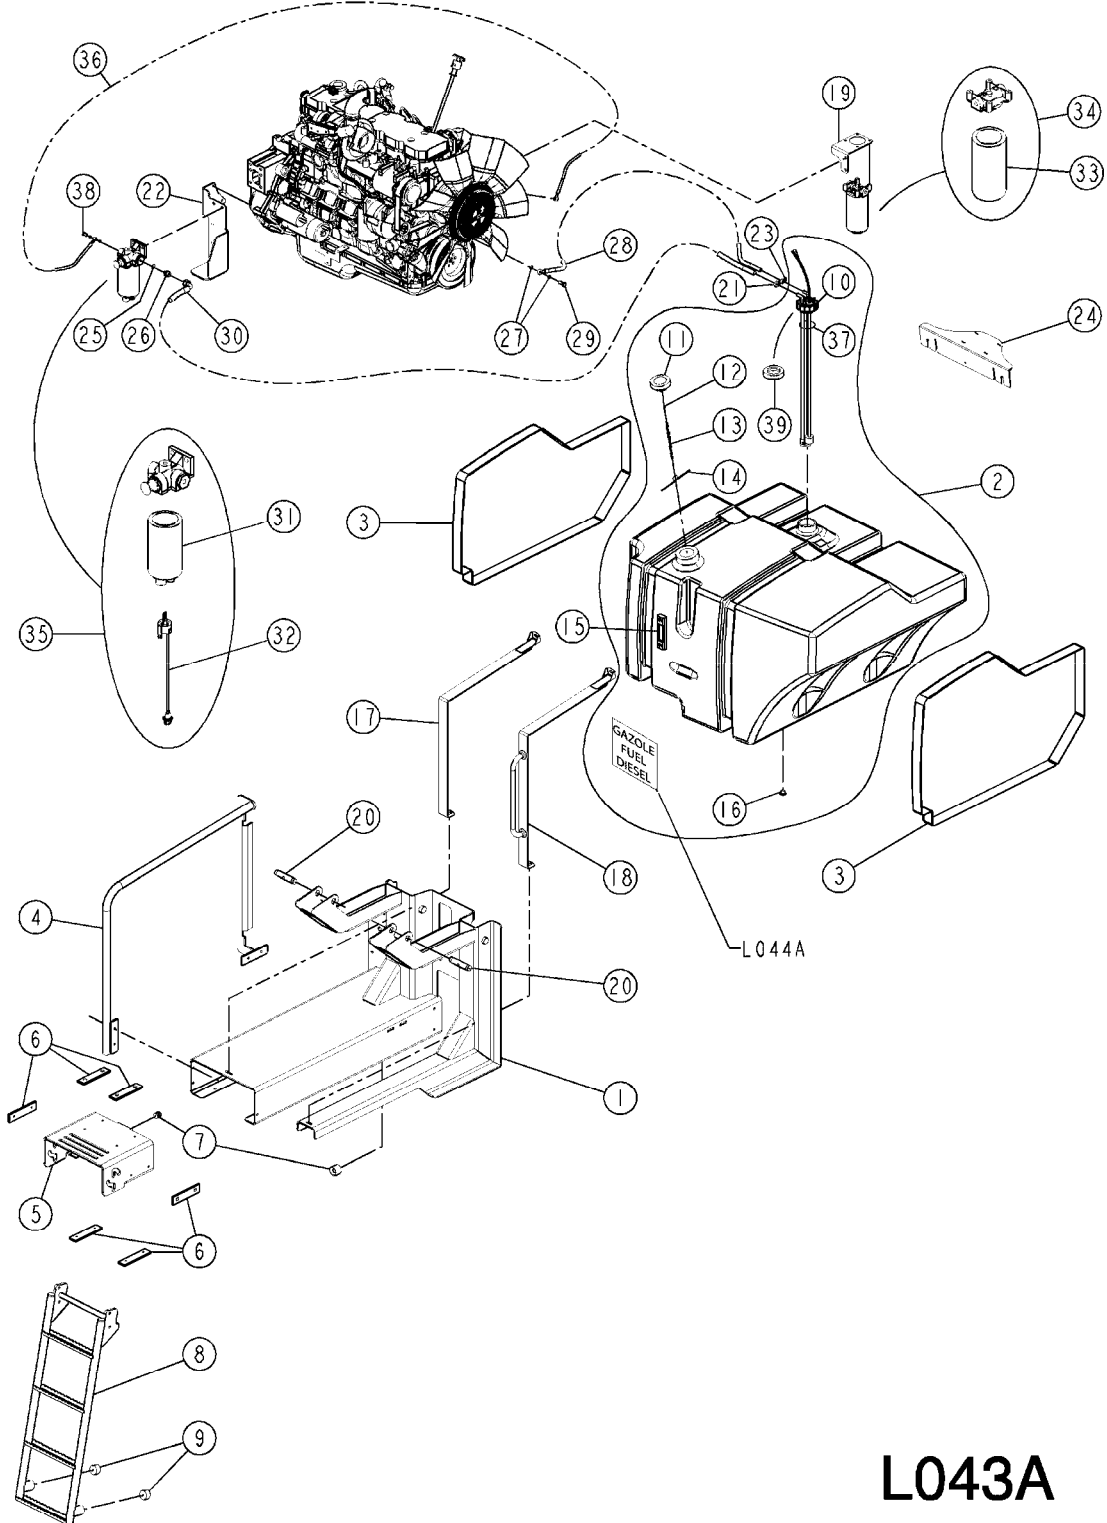

EXHAUST PIPE QSB6.7 SARITOR  
H065A, 17:12:13

Page 0  
Date 12.08.2020 8:25

**H065A**

EXHAUST PIPE QSB6.7 SARITOR  
H065A, 17:12:13

Page 1

Date 12.08.2020 8:25

Pos.	parts-n°	order qty	description
1	27032201	1	ENGINE/EXHAUST CONNECT.5" SS
2	27032301	1	MUFFLER, CUMMINS TIER3, SARITOR SS
3	27032601	1	EXHAUST CLAMP D254 5" SS
4	27032701	1	EXHAUST PIPE 5'' SS
5	27032401	1	EXHAUST PIPE 5" D127 V2 SS A=860mm
5	27034901	1	EXHAUST PIPE 5" D127 V1 A=1212mm
6	27032501	1	EXHAUST PIPE, OUTPUT, 5", Ø127, SARITOR SS
7	27032801	1	CLAMP EXAUST 5'' SS
8	27032901	1	EXHAUST COUPLER CLAMP SS
9	27033001	1	EXHAUST CLAMP SS
10	27032801	1	CLAMP EXAUST 5'' SS B=75mm
10	27035001	1	CLAMP, EXH.PIPE, H=31MM, 268-4050 SS B=31mm
11	28028301	1	COMPLETE EXHAUST PIPE 5" V2 SST SARITOR A=860mm
11	28041401	1	COMPLETE EXHAUST PIPE 5" V1 SARITOR A=1212mm