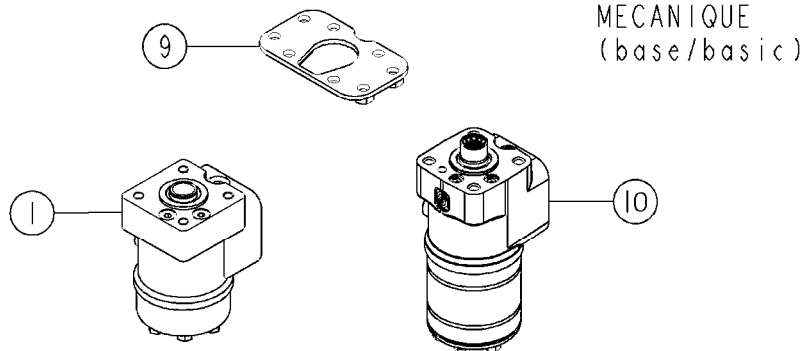

SPRAY CIRCUIT - SARITOR  
B0770-HIN, 28:01:19

Page 2  
Date 12.08.2020 8:24

Pos.	parts-n°	order qty	description
49	5914055	1	3
			8X12MM ELBOW
50	10530903	1	QUICK COUPLER MALE 2"
51	10531003	1	CAP F.MALE QUICK COUPLER 2"
52	14012601	1	SPACER Ø16,5X24X30 L18
53	14103100	1	SEAT F.CHECK VALVE D40.8 2010
54	16134100	1	BRACKET. HAND GUN HOLDER NCM
55	16528301	1	BRACKET AGITATION VALVE (72867700)
56	24001203	1	RBR LANYARD 11" F.QCK FILL CAP
57	26120004	1	PUMP FLOJET 3531501A TRIPLEX
58	28027101	1	GAS SPRING 650N D20/8 STROKE=100
59	28029703	1	CAP F.MALE QUICK COUPLER 3"
60	28029803	1	CLAMP HOSE GEAR P1/2" 6708
61	28029903	1	CLAMP HOSE GEAR P3/4"-S1" 6712
62	28030003	1	CLAMP HOSE GEAR P1" 6716
63	28030103	1	CLAMP HOSE GEAR P5/4-S1.5"6724
64	28030303	1	CLAMP HOSE T-BOLT S2.5" 235-76
65	28034103	1	BALL VALVE BANJO 3" FLG.xMALE
66	28034203	1	CLAMP F. 3" BANJO FLANGE
67	28034303	1	GASKET F. 3" BANJO FLANGE
68	28059003	1	PUMP ACE FMCWS-650-HARDI-CD-SS
69	28168400	1	HAIRPIN Ø5 S67/S93
70	35000701	1	SIDE SHIELD FLUID SYSTEM SARITOR
71	39009601	1	FITT. 3" FLANGE X 2 1/2" W/ 3/8" NPT THREAD
72	44076200	1	SCREW WN5451 5X16 SS TORX
73	61028401	1	BRACKET ARM F. SIDE FILLING SARITOR
74	63052701	1	BRACKET SIDE SHIELD FLUID SYSTEM SARITOR
75	63053001	1	BRACKET FLUID SYSTEM ASSEMBLY SARITOR
76	72082300	1	VALVE 2 WAY MANUAL Ø50 S93
77	72089900	1	CHECK VALVE S67 SUBASMBLY.2001
78	72281200	1	CYCLONE FILT.COMP. 80 MSH S67
79	72283400	1	EJECTOR HOUSING ASSEMBLED
80	72340300	1	EJECTOR MIXING PIPE
81	72815700	1	S93 EL. VALVE 90DEG SWITCH
82	72815900	1	S67 EL. VALVE 180DEG SWITCH
83	72867700	1	S67 EL. AGITATION VALVE HALL SENSOR "11" HE
84	75012001	1	KIT F.SARITOR SPRAY HOOD
85	92702103	1	HOSE R X1/2" X300PSI WP X0012"
86	92702603	1	HOSE PVC SUCT GRAY 1-1/2"
87	92702803	1	HOSE PVC SUCT GRAY 2.5"
88	92703203	1	HOSE R X3/4" X300PSI WP X0012"
89	92712403	1	HOSE R X1" X300PSI WP X0012"
90	92736503	1	HOSE R X1.5" X200PSI WP X0012"
91	97800500	1	DECAL 230X28 BLACK ARROW