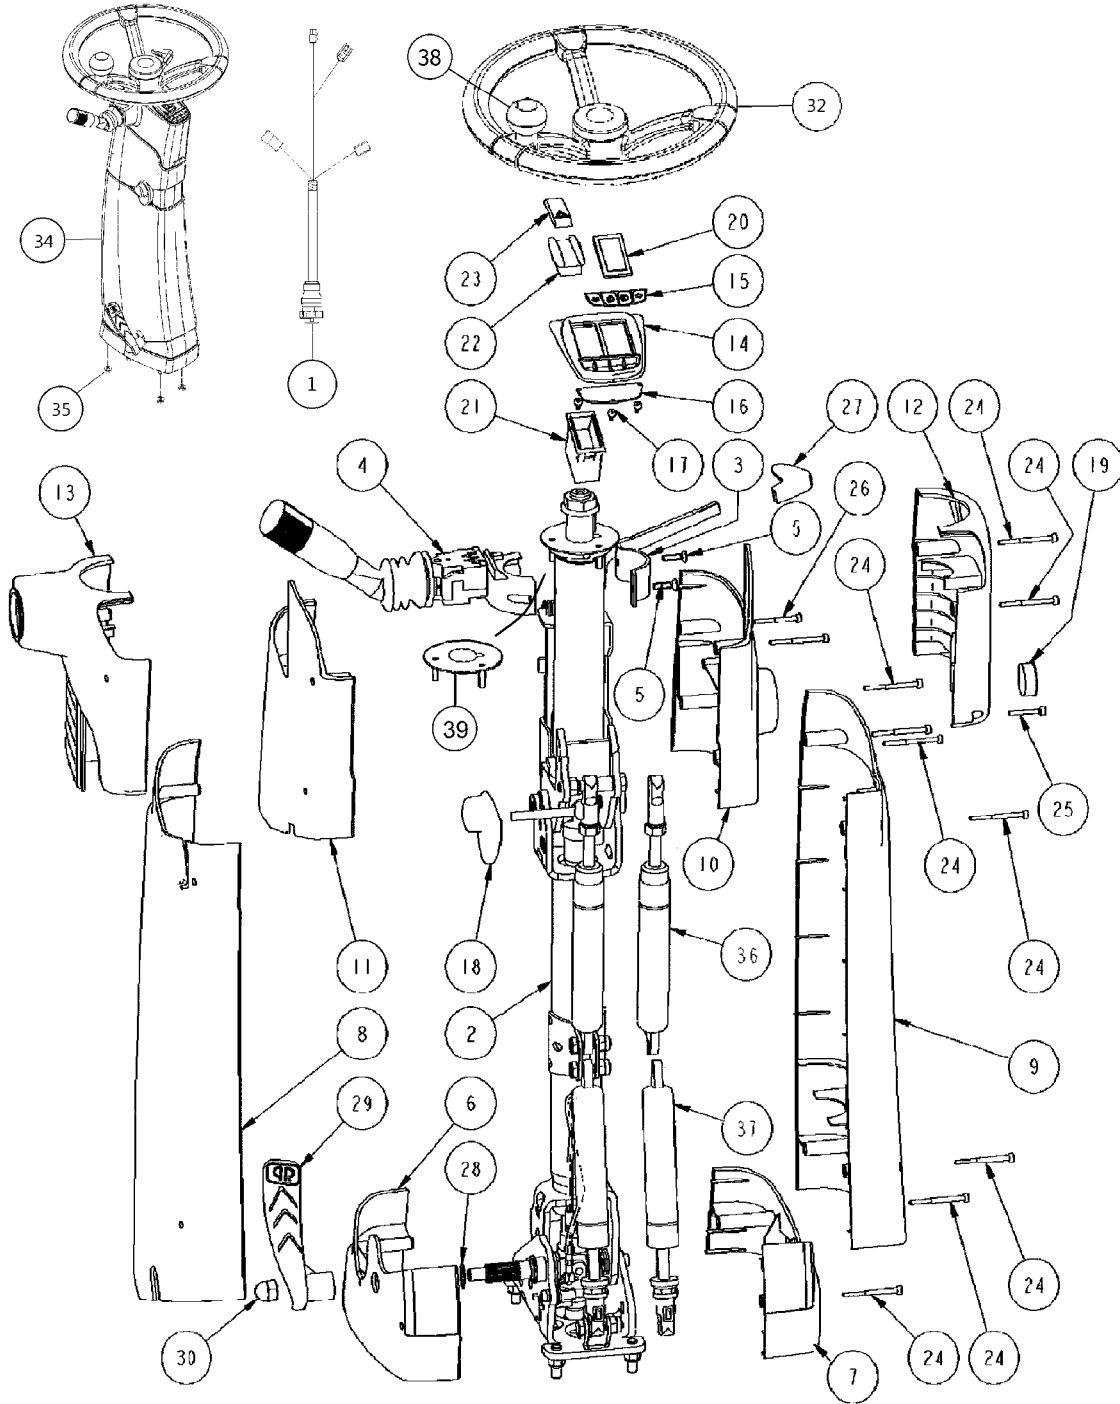

SEAT-SUNSHADE-SIAC WIDE CAB  
J019A-6, 29:08:16

Page 0  
Date 12.08.2020 8:25

J019A-6

SEAT-SUNSHADE-SIAC WIDE CAB  
J019A-6, 29:08:16

Page 1

Date 12.08.2020 8:25

Pos.	parts-n°	order qty	description
3	471125	1	WASHER M6U 6.4X14X1.2,A2 SS
7	27069701	1	REAR HOSES BRACKET
8	428005	1	SCREW M8 X 16 DIN933 SS A2
20	27060001	1	DRAWER ROLLER
21	27060201	1	DRAWER PIN
23	27060101	1	DRAWER GUIDE
24	471125	1	WASHER M6U 6.4X14X1.2,A2 SS
25	460261	1	NUT HEX M6X1.00 LOCK DIN985 A2 SS
27	27049301	1	TRAP BUTTON N41339021
30	478057	1	WASHER, M5, Ø15/ 5.3X 1.0, DIN9021, SS
31	45002901	1	SCREW FHC M6-30 DIN7991 SS A2
34	27059601	1	REAR RIGHT SOUND ABSORBING PANEL
35	27059501	1	UPPER SOUND ABSORBING PANEL
36	27059401	1	REAR SOUND ABSORBING PANEL
37	27059301	1	REAR LEFT LOWER SOUND ABSORBING PANEL
38	27059201	1	REAR LEFT UPPER SOUND ABSORBING PANEL
40	478040	1	WASHER M8U 8.25X18X1.5 SS A2
41	468059	1	NUT HU M 8 A2 DIN934
42	27025401	1	CLASP M6 101516AA
44	27059101	1	KNURLED KNOB M6X16
47	27059901	1	FRONT SUNVISOR
48	27059801	1	RIGHT SUNVISOR
49	27059701	1	REAR SUNVISOR
50	478074	1	WASHER D4.25/D14X0.8 SS A2
52	27030501	1	INNER CAB MIRROR
53	458058	1	SCREW CS M5X20 A2 SS DIN963
80	28045301	1	SEAT MSG95AL/731 12V MATRIX Avec ceinture de sécurité/xith seat belt
81	28026301	1	SAFETY BELT 1158625
82	14007201	1	SPACER Ø8,5X20 L10
83	27013101	1	DASHBOARD RAIL SUPPORT 1035492
84	27015001	1	TRAVERSE SUPPORT RAIL USINEE