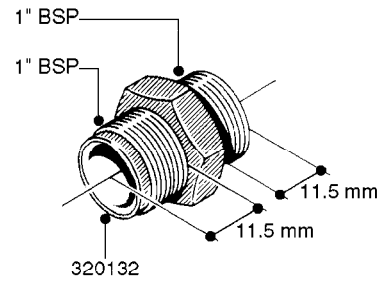

FITTINGS - HEXAGON NIPPLES
L0030-HIN, 01:01:16

Page 0
Date 12.08.2020 9:47

L0030