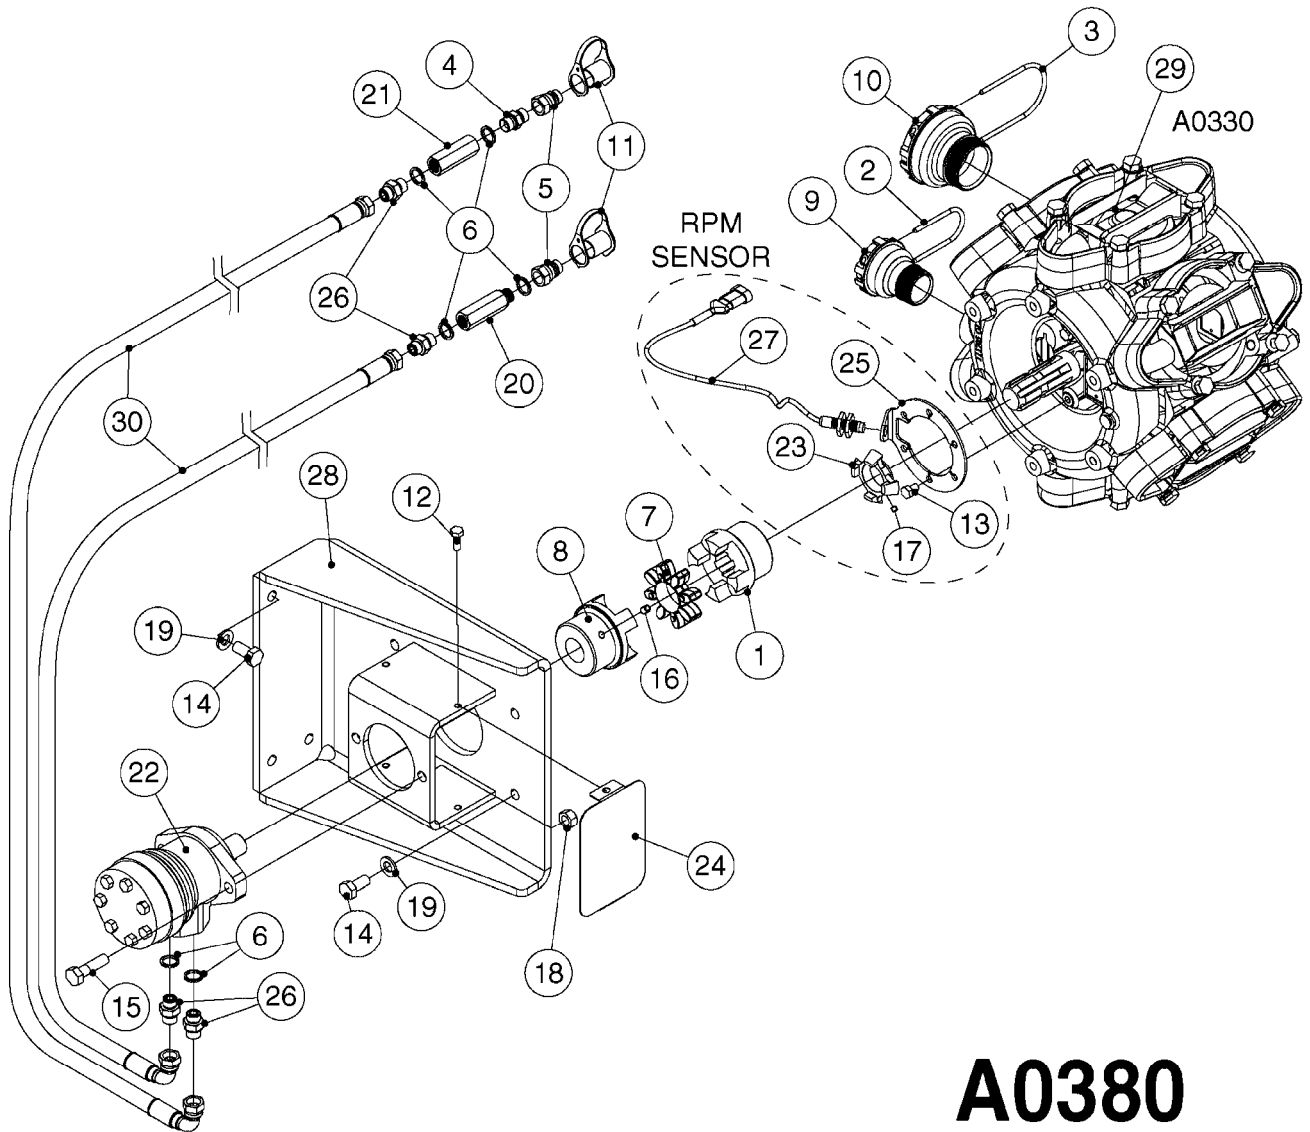

PUMP - 463 FLEX CAPACITY
A0380-HIN, 07:11:16

Page 1
Date 12.08.2020 9:47

Pos.	parts-n°	order qty	description
1	111438	1	HUB F.CLUTCH 361/460 PUMP
2	145996	1	FITT.DK S-67 FORK
3	145997	1	FITT.DK S-93 FORK
4	147132	1	HEX NIPPLE 1/2"X1/2" BSP DEL
5	230311	1	QUICK COUPLING 1/2"
6	241356	1	DOWTYSEAL 1/2"
7	283916	1	TOOTHED RIM FOR CLUTCH
8	284521	1	COUPLING HALF CYL.D25MM-KEY
9	322322	1	FITT.DK S-67 X 1-1/4"BSP MALE
10	322324	1	FITTING S93 FEMALE - BSP 2" MALE
11	334206	1	DUST HOOD FOR HY-COUPLING
12	420582	1	BOLT HEX 8.8 DEL M8X20 FT A2
13	420917	1	BOLT HEX 8.8 RAW M8X12 FT
14	430522	1	BOLT HEX 8.8 DEL M12X25 FT
15	430878	1	BOLT HEX 8.8 DEL M12X45 DIN931
16	450052	1	SCREW SET M8X10 BLACK ALLAN
17	450645	1	SCREW ALLAN M6 X 6 SS
18	460703	1	NUT HEX M12X1.75 LOCK DIN985A2 SS
19	471127	1	WASHER, M12, Ø24/13X24X2.5 SS
20	782153	1	PRESS. FLOW VALVE 1/2", 32L/MIN, PAINTED (BLACK)
21	782154	1	CHECK VALVE 284794 (BLACK)
22	783010	1	MOTOR HYDRAULIC OMR50, BLACK
23	14117800	1	ROTOR RPM SENSOR 4-POL
24	16154400	1	COVER PLATE F. FLEX PUMP MT., BLACK
25	16382700	1	PLATE 3 X 148 X 116 / BEND
26	23235300	1	HEX NIPPLE 1/2"-13/16"
27	28120200	1	INDUCTIVE SENSOR M12 0.25M CABLE
28	61038400	1	BRACKET FLEX PUMP MOUNT NCM, BLACK
29	72363900	1	PUMP 463/10-MOD-2-540
30	78571100	1	HOSE HY X 1/2" X 248" STR+ELB