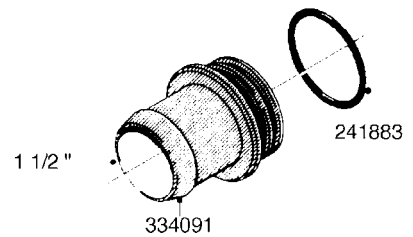

**L0080**

FITTINGS - S-53  
L0080-HIN, 12:09:17

Page 1

Date 12.08.2020 9:47

Pos.	parts-n°	order qty	description
1	145995	1	FITT.DK S-53 FORK
2	241973	1	O-RING Ø3 X 44.2 70 SHORES NITRIL NITRIL (BLACK)
2	242353	1	O-RING 3 X 44.2 VITON VITON (BROWN)
3	242109	1	O-RING D32.2x3.0 NITRIL (BLACK)
3	242354	1	O-RING D32.2X3.0 VITON VITON (BROWN)
4	322103	1	FITT.DK S-53 BULKHEAD
5	322107	1	FITT.DK S-53 BULKHEAD NUT
6	322110	1	FITT.DK S-53 ELB. 1/2" BSP
7	322352	1	FITT.DK S-53 TEE
8	334229	1	FITT.DK S-53 STR.3/4"
9	334260	1	GASKET F. S-53 BULKHEAD
10	334564	1	FITT.DK S-67 TO S-53 ADAPTER
11	391100	1	FITT.DK S-53THREAD INS.1/2"BSP
12	726463	1	FITT.DK S53 BULKHEAD W/GASKET
13	726552	1	FIT.DK S-53X90 1/2" BSP,O-RING
14	726556	1	FITT.DK S-53 HB 1/2" W/O-RING
15	726558	1	FITT.DK S53 STR. 3/4" W.ORING
16	726559	1	FITT DK. S-53 HB 1" W/O-RING
17	726568	1	FITT.DK.S-53 HB 1/2"90 W/O-RING
18	726570	1	FITT.DK S-53 ELB.3/4" W.ORING
19	726571	1	FITT.DK S-53 ELB.1", W ORING
20	726578	1	FITT.DK S53 PLUG WITH O-RING
21	728561	1	FITT.DK. S67M - S53F REDUCER