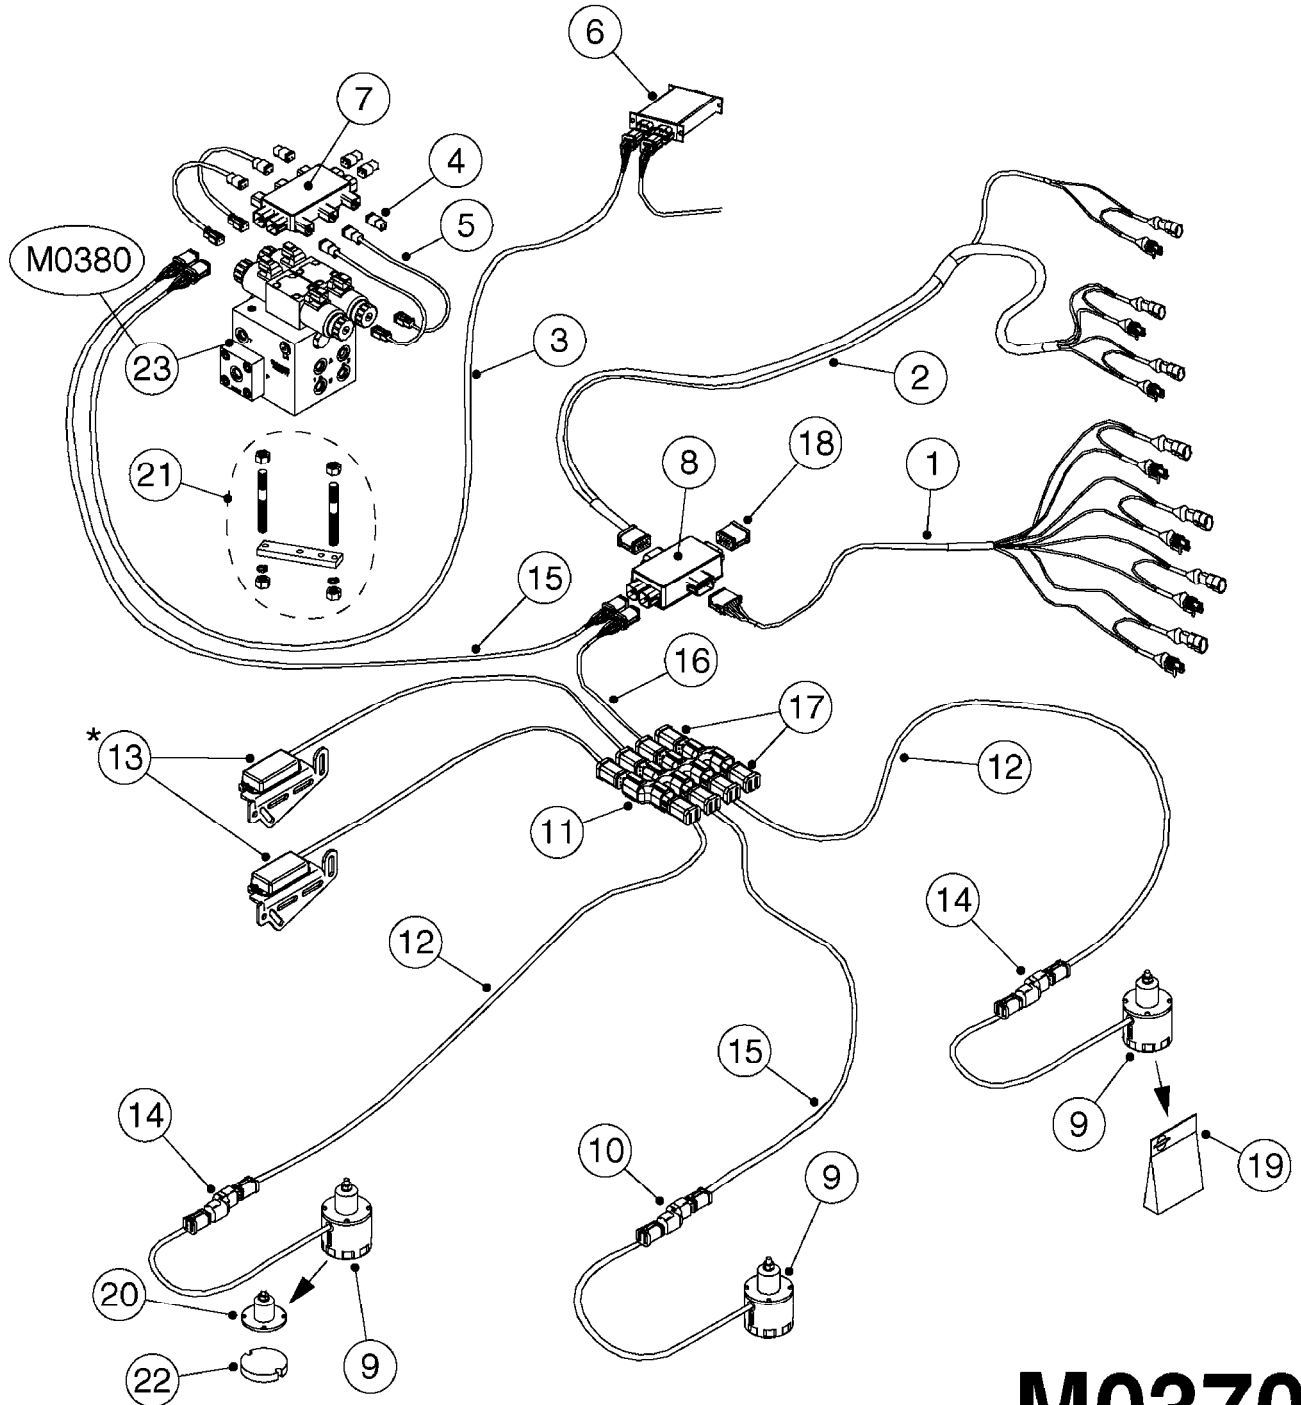

M0370

*CANNOT MIX OLD AND NEW STYLE ROLL SENSORS!

If replacing Norac P/N 43740, must replace both roll sensors with new style (13).
If unsure, new style (Norac P/N 43741) works with all versions of UC5.

NORAC UC5 BOOM HEIGHT CONTROL
M0370-HIN, 16:10:18

Page 1
Date 12.08.2020 9:48

Pos.	parts-n°	order qty	description
1	26022703	1	CABLE, INTERFACE, TILT, NORAC UC5
2	26023503	1	CABLE UC5 INTERFACE MAIN AMP
3	26032600	1	CABLE UC5 NETWORK 14 AWG 10M
4	26043000	1	NORAC UC5 NETWORK 2 PIN PLUG
5	26043300	1	CABLE UC5 VALVE 2PIN/2PIN DT
6	26043400	1	NORAC UC5 CONTROLLER MODULE
7	26043500	1	NORAC UC5 VALVE MODULE
8	26043600	1	MODULE, INPUT, NORAC UC5
9	26043700	1	SENSOR, NORAC, UC5, ULTRASONIC
10	26043800	1	NORAC UC5 - UC7 NETWORK COUPLER 2-WAY
11	26043900	1	NORAC UC5 - UC7 NETWORK COUPLER 8-WAY
12	26044200	1	CABLE UC5 - UC7 NETWORK 18 AWG 20M
13	26023803	1	NORAC UC5 ROLL SENSOR OLD STYLE NORAC P/N 43740
13	26044300	1	UC5 - UC7 ROLL SENSOR VER. 2 NEW STYLE NORAC P/N 43741
14	26044400	1	NORAC UC5 - UC7 COUPLER 2-WAY/TERM.
15	26047100	1	CABLE UC5 NETWORK 14 AWG 1M
16	26049900	1	CABLE UC5 NETWORK 14 AWG 3M
17	26057900	1	UC5 - UC7 NETWORK 6 PIN PLUG '13
18	26058000	1	NORAC UC5 - UC7 NETWORK 12-PIN PLUG
19	26084700	1	Mesh Kit Ultrasonic Sensor FOR 2018 AND NEWER SENSORS
19	28098003	1	MESH AND CLIP KIT, NORAC FOR PRE-2018 SENSORS
20	28050303	1	NORAC RUBBER TOP&BOLT F.SENSOR DIA.30MMX30MMX8MM
21	28055503	1	NORAC VALVE MOUNTING HARDWARE
22	28086600	1	FOAM DISC F. SENSOR NORAC
23	78216100	1	NORAC VALVE BLOCK COMP, DEUTSCH CON.