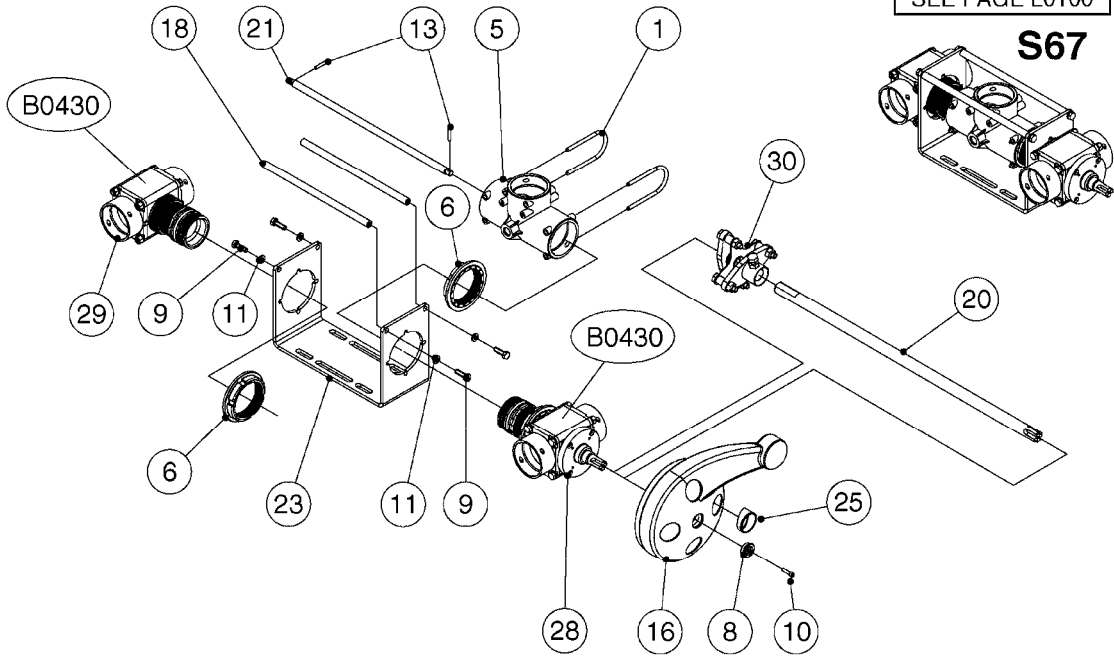

FOR S67 FITTINGS  
SEE PAGE L0100

**S67**

FOR S93 FITTINGS  
SEE PAGE L0110

**S93**

**B0500**

SMART VALVE S67 S93 (07)  
B0500-HIN, 28:01:19

Page 1  
Date 12.08.2020 9:47

Pos.	parts-n°	order qty	description
1	145996	1	FITT.DK S-67 FORK
2	145997	1	FITT.DK S-93 FORK
3	242351	1	O-RING D69.5X3.0 VITON F.S-93
4	322109	1	FITT.DK S-93 BULKHEAD NUT
5	322224	1	FITT.DK S-67 TEE
6	322320	1	NUT F.3 WAY VALVE S56
7	334545	1	FITT.DK S-93 TEE
8	334594	1	PLUG F.VALVE HANDLE BLACK
9	410362	1	BOLT HEX 8.8 SS M6X20
10	410922	1	CYL.SKR 8.8 DEL M4X20 RST
10	450902	1	BOLT ALLEN HEAD M4 X 16MM
11	471125	1	WASHER M6U 6.4X14X1.2,A2 SS
12	480733	1	PIN D6 X 40
13	480803	1	PIN Ø4 X 25
14	728525	1	FITT. S93 CONNECTOR W/O-RINGS
15	741844	1	VALVE HANDLE ASSY. SUCTION NCM
16	741845	1	VALVE HANDLE ASSY. PRESSUR NCM
17	14021500	1	SPINDLE F.S93 SMART VALVE
18	14022700	1	SPACER TUBE Ø10 L=212 SS
19	14038100	1	AXLE FOR SUCTION VALVE HANDLE
20	14038200	1	AXLE FOR PRESSURE VALVE HANDLE
21	14068700	1	SPINDLE,SMART VALVE S67 10MM
22	16059900	1	BRACKET 2 STK S93 SMART VALVE
23	16082300	1	BRACKET 2PCS S67 VALVE 15 BAR
24	28168400	1	HAIRPIN Ø5 S67/S93
25	33505200	1	PLUG FOR SMART VALVE HANDLE
26	72138000	1	VALVE S93 "V2" SMART VALVE
27	72138600	1	VALVE S93 "V3" SMART VALVE
28	72172100	1	VALVE S67 "V1" SMART VALVE
28	72538000	1	NCM 4400/6600 VALVE S67, LONG SPINDLE NAV 3000/4000
29	72172200	1	VALVE S67 "V2" SMART VALVE
30	72283000	1	AXLE JOINT F. SMARTVALVE HANDL