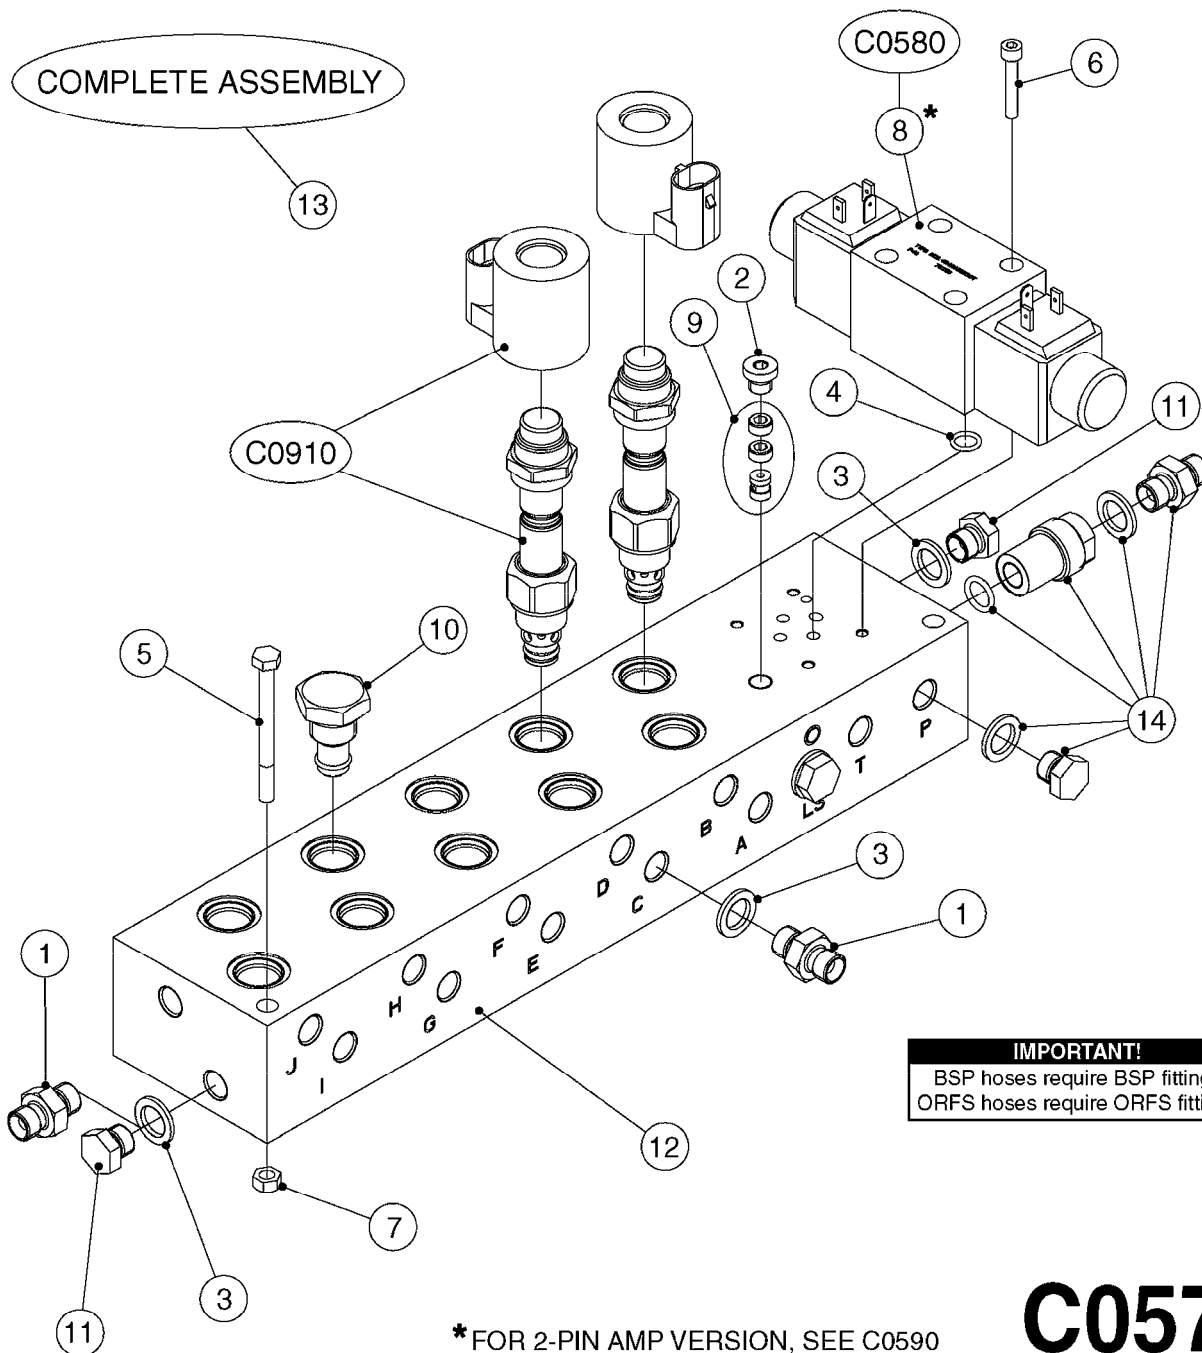

*FOR 2-PIN AMP VERSION, SEE C0590

C0570

HYD.BLOCK EAGLE/FORCE PRE 2012
C0570-HIN, 13:05:19

Page 1

Date 12.08.2020 9:47

Pos.	parts-n°	order qty	description
1	146845	1	HEX NIPPLE 1/4"x1/4" BSP
1	23234500	1	HEX NIPPLE 1/4" - 9/16" ORFS
1	146851	1	HEX NIPPLE 1/4"x1/4" 0.7MM BSP
1	23234700	1	HEX NIPPLE 1/4"-9/16" - 0.7mm ORFS
1	147498	1	HEX NIPPLE 1/4"-1/4" 1.2mm BSP
1	23234100	1	HEX NIPPLE 1/4"-9/16" - 1.2mm ORFS
2	231987	1	PLUG 1/8' BSP W/GASKET
3	241404	1	DOWTY SEAL 1/4"
4	242102	1	O-RING Ø9.25X1.78 NITRIL 90SH
5	420847	1	BOLT HEX 8.8 DEL M8X85
6	450964	1	SCREW M5X30 F.CYLINDER
7	460143	1	LOCK NUT M8 SST A2 DIN985
8	782116	1	HY SOLENOID VALVE MD1L-S3/10N-D12K1/P
9	782124	1	SWITCH VALVE OUTS.1/8" 5000PSI
10	782131	1	BLIND PLUG F.3/4" CARTR.VALVE
11	14010400	1	PLUG 1/4" BSP
12	14098600	1	HYD. BLOCK SPC/FTZ 3/4" 2010
13	72679100	1	HY.BLOCK BOOM HYDR. FTZ 2010
14	74191700	1	ADJ. FLOW VALVE REPAIR KIT DHP