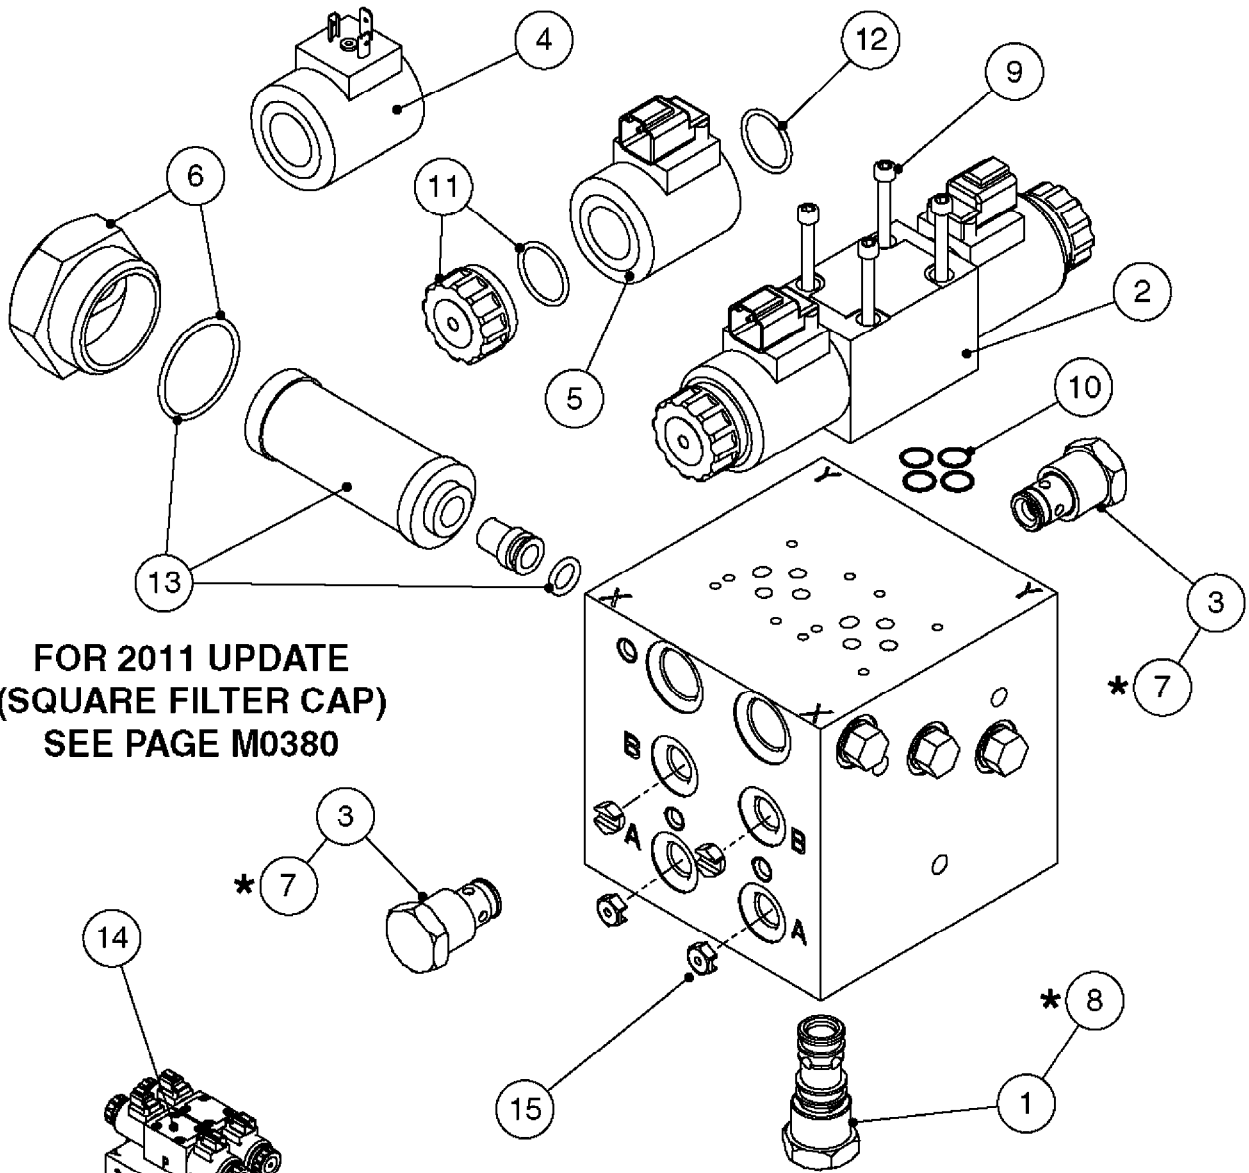

NORAC UC4 BOOM HEIGHT CONTROL
M0290-HIN, 01:01:16

Page 1
Date 12.08.2020 9:48

Pos.	parts-n°	order qty	description
1	410443	1	BOLT HEX 8.8 DEL M6X70
1	410605	1	BOLT HEX 8.8 DEL M6X80
2	460261	1	SPB/SPC BOOM
3	471124	1	NUT HEX M6X1.00 LOCK DIN985 A2 SS
4	16128603	1	WASHER, M6, Ø18/ 6.4X 1.6, SS
4	16128703	1	BRACKET F. SENSOR 60X60 TUBE SPB/SPC BOOM
5	26016303	1	BRACKET F. SENSOR 50x50 TUBE
6	26025903	1	FORCE BOOM (FTZ)
7	26026003	1	CONNECTOR RING CPC #11 NORAC
8	26026600	1	NORAC UC4+ ROLL SENSOR W/TEMP. CONFIRM NORAC P/N 45000
8	28055603	1	NORAC UC4+ ROLL SENSOR CONFIRM NORAC P/N 45001
9	28049503	1	NORAC CABLE VAR.RT.VLV DIN
10	28049603	1	3-PIN CONNECTORS/HIRSCHMAN
11	28050303	1	NORAC CABLE VAR.RT.VLV DEUTSCH
12	28050703	1	2-PIN CONNECTORS/DEUTSCH
13	28054303	1	NORAC CABLE EXTENSION
14	28055503	1	NORAC POWER CABLE
15	28055703	1	NORAC RUBBER TOP&BOLT F.SENSOR DIA.30MMX30MMX8MM
16	28085900	1	NORAC UC4+ OPEN CTR. CABLE
17	28086200	1	PARALIFT INTERFACE CABLE NORAC
18	28086300	1	NORAC VALVE MOUNTING HARDWARE
19	28086400	1	NORAC VALVE CABLE ROLL PIGTAIL
20	28086500	1	SENSOR BRANCH CABLE NORAC
21	28086600	1	CAN NODE DUAL CABLE NORAC
22	70112503	1	UC4 DISPLAY PANEL NORAC
23	78216100	1	UC4 ULTRASONIC SENSOR
			UC4 SENSOR MOUNTING BKT. NORAC
			FOAM DISC F. SENSOR NORAC
			UC4+ ROLL SENSOR KIT '11 HIN INCLUDES NORAC P/N 45000 & 45001
			NORAC VALVE BLOCK COMP, DEUTSCH CON.

FOR 2011 UPDATE
(SQUARE FILTER CAP)
SEE PAGE M0380

COMPLETE
ASSEMBLY

* SEAL KITS

M0300