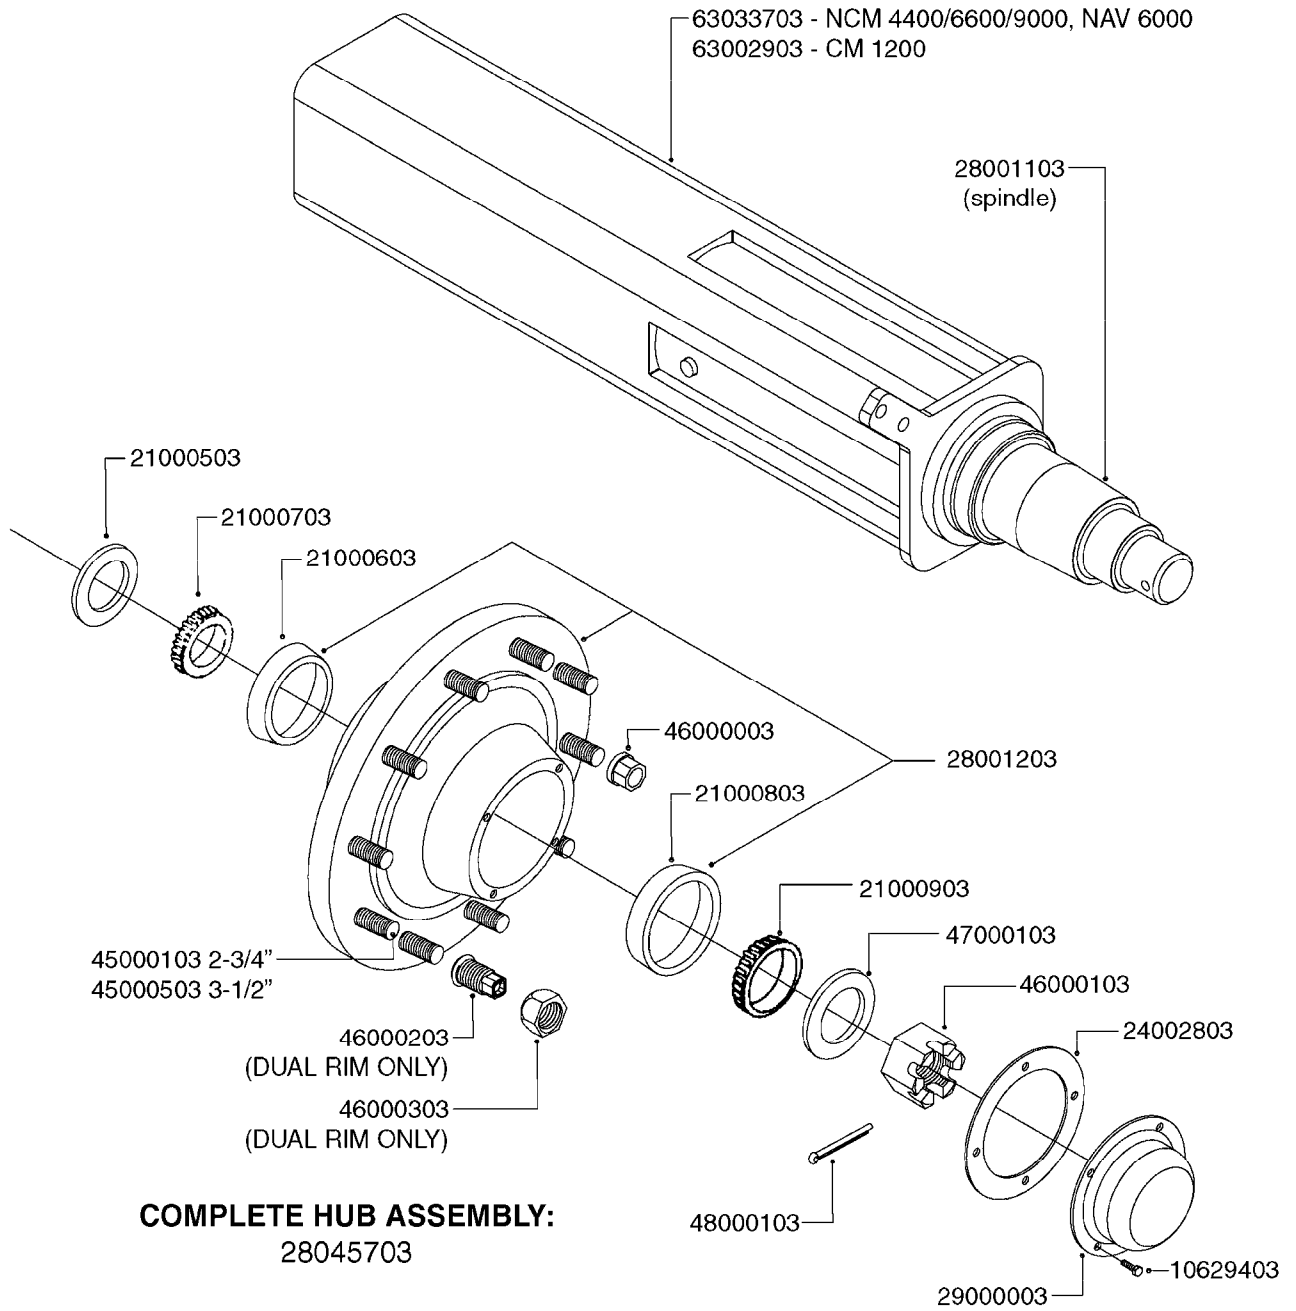

**COMPLETE HUB ASSEMBLY:**  
28045703

COMPLETE ASSEMBLIES  
WHOLEGOODS ITEMS

**E0790**

HUB ASSEMBLY F.4-1/2" SPINDLE  
E0790-HIN, 06:07:17

Page 1

Date 12.08.2020 9:47

parts-n°	order qty	description
10629403	1	BOLT HEX 5/16 NC GR.2 00.50"
21000503	1	SEAL,WHEEL CR43771
21000603	1	RACE, BEARING 3.5/1.5
21000703	1	BEARING, TAPPERED 3.5433/1.575
21000803	1	RACE, TAPERED BEARING
21000903	1	BEARING, TAPPERED, 2.75/1.510
24002803	1	GASKET F. HUB 4.5" HUB ASSY
28001103	1	SPINDLE 4.5"x 23" 20000LB
28001203	1	HUB, 20000LB W. BRG RACES
28045703	1	HUB ASSY 10-13.19-11.02 25000#
29000003	1	HUB CAP F. 881(20000LB) HUB
45000103	1	BOLT, WHEEL STUD 3/4-16X2 3/4
45000503	1	BOLT, WHEEL STUD 3/4-16X3 1/2
46000003	1	NUT HEX NF 3/4" FLANGED F.HUB
46000103	1	NUT, CASTLE, SPINDLE 2-12 UNF
46000203	1	NUT, BUD WHEEL, INNER, RH
46000303	1	NUT, BUD WHEEL, OUTER, RH
47000103	1	WASHER, SPNDL 4.5" 2.06x4 .25T
48000103	1	PIN, COTTER 5/16" X 5.25"
63002903	1	AXLE INSERT,72"-90"SUS CM 1200
63033703	1	AXLE INSERT NCM 44/66/9000