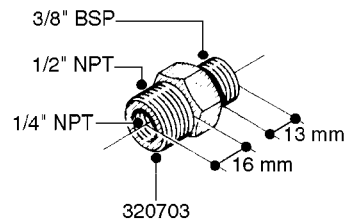

FITTINGS - HEXAGON NIPPLES  
L0030-HIN, 01:01:16

Page 0  
Date 12.08.2020 9:47

**L0030**

FITTINGS - HEXAGON NIPPLES  
L0030-HIN, 01:01:16

Page 1  
Date 12.08.2020 9:47

parts-n°	order qty	description
10015303	1	FITT.PO.HN 1.00X1.00 M1000
10425003	1	FITT.PO.HN 1.25X1.00 MCPHEE
320132	1	FITT.DK HN 1" BSP
320176	1	FITT.DK HN 3/8"X1/2" BSP
320445	1	FITT.DK HN 1/4"X3/8" BSP
320655	1	FITT.DK HN 1/2"-1/2" BSP
320692	1	FITT.DK HN 3/8'BSPX1/4'NPT
320703	1	FITT.DK HN 3/8BSP X1/2 &1/4NPT
320725	1	FITT.DK NIPPLE 3/8"-3/8" BSP
320902	1	FITT.DK HN 3/8'X 1/4' BSP
390232	1	FITT.DK HN 1-1/2' X 1-1/4' BSP
390276	1	FITT.DK HN 1'BSP