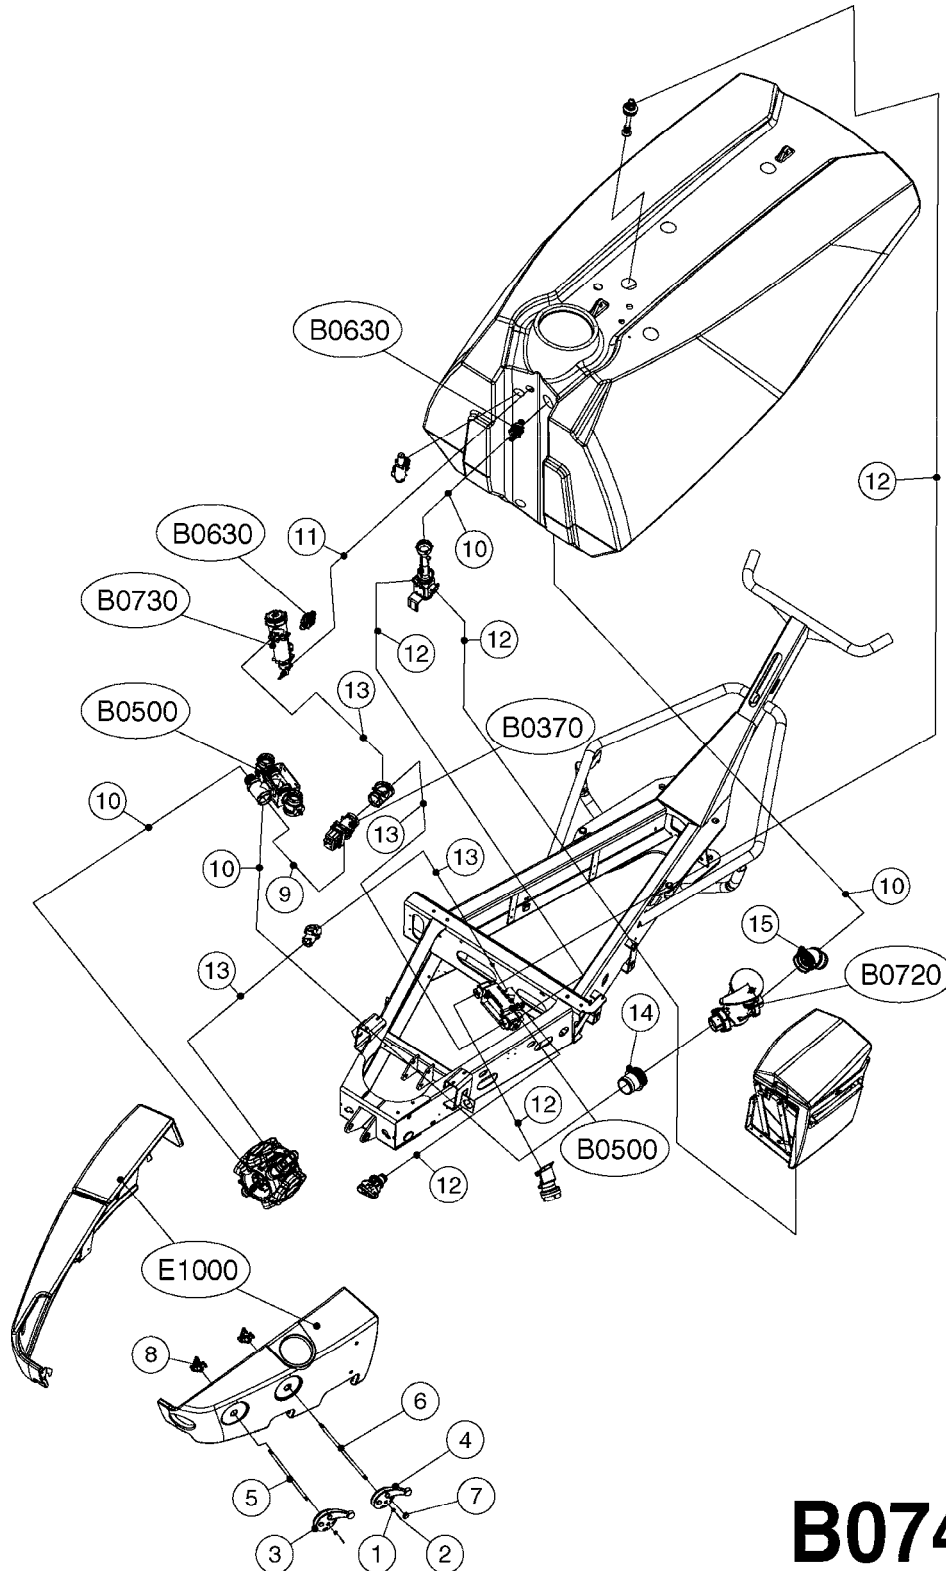

NCM 4400/6600 MANIFOLD
B0740-HIN, 01:01:16

NCM 4400/6600 MANIFOLD
B0740-HIN, 01:01:16

Page 1

Date 12.08.2020 9:47

Pos.	parts-n°	order qty	description
1	334594	1	PLUG F.VALVE HANDLE BLACK
2	411006	1	SCREW M4X40 SLOTTED
3	741844	1	VALVE HANDLE ASSY. SUCTION NCM
4	741845	1	VALVE HANDLE ASSY. PRESSUR NCM
5	14038100	1	AXLE FOR SUCTION VALVE HANDLE
6	14038200	1	AXLE FOR PRESSURE VALVE HANDLE
7	33505200	1	PLUG FOR SMART VALVE HANDLE
8	72283000	1	AXLE JOINT F. SMARTVALVE HANDL
9	92702703	1	HOSE PVC SUCT GRAY 2"
10	92702803	1	HOSE PVC SUCT GRAY 2.5"
11	92703203	1	HOSE R X3/4" X300PSI WP X0012"
12	92712403	1	HOSE R X1" X300PSI WP X0012"
13	92734403	1	HOSE R X5/4" X200PSI WP X0012"
14	727133	1	HOSETAIL S93 2"1/2 + O-RING
15	72072900	1	FITT. S93 2-1/2" 45° S W/O-RING