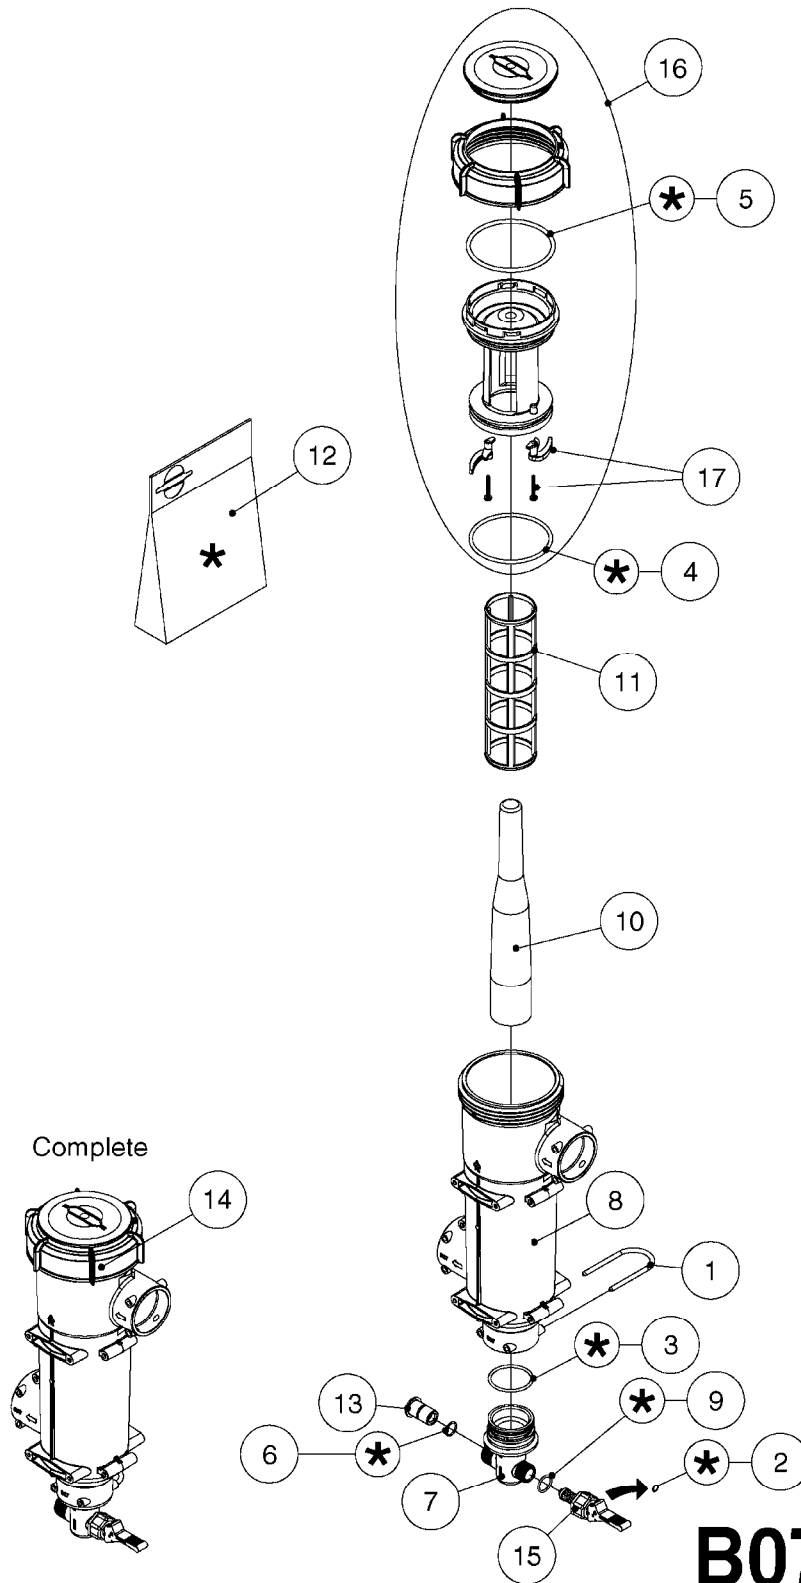

EASY CLEAN FILTER  
B0720-HIN, 01:01:16

**B0720**

EASY CLEAN FILTER  
B0720-HIN, 01:01:16

Page 1  
Date 12.08.2020 9:47

Pos.	parts-n°	order qty	description
1	140766	1	NUT 1/2" BSP
2	145997	1	FITT.DK S-93 FORK
3	231346	1	QUICK COUPLER 1/8"BSP X 4 MM
4	240936	1	O-RING D13.3X2.4 NITRIL
5	242570	1	O-RING D150.0 x5.0 SH70 VITON
6	242572	1	RUBBER BELT Ø160x1.5 B=60 EPDM
7	242573	1	O-RING Ø104.14X5.33SH70 NITRIL
8	242593	1	GASKET Ø8/Ø5x1 (PA) 266N-M5X1
9	320047	1	FITT.DK CAPNUT 1/2" BSP
10	322356	1	EASYCLEAN FILTER HOUSING
11	322357	1	CAP F. COUPLER EASYCLEAN FILTE
12	330212	1	O-RING D19/D14X2.4 F.1/2"NUT
13	391090	1	BALL F. EASYCLEAN FILTER ON/OF
14	391091	1	SEAL F. BALL EASYCLEAN FILTER
15	440698	1	SCREW F.PLASTIC 6X18 SS HEXHD
16	727133	1	HOSETAIL S93 2"1/2 + O-RING
17	727226	1	HOSETAIL S93 2"1/2 90°+O-RING
18	741826	1	SEAL KIT F. EASYCLEAN FILTER
19	927253	1	RED AIR HOSE, Ø4/2 1810 E
20	14055400	1	FITT.DK REDUC 1/2"x1/8"x1/4"BS
21	14117700	1	SPINDLE S93 L46 NV13 SS
22	24260100	1	O-RING Ø88.0X5.0 SH70 VITON
23	24260700	1	O-RING Ø101.19X3.53 SH70 VITON
24	28030303	1	CLAMP HOSE T-BOLT S2.5" 235-76
25	28053400	1	GAUGE VACUUM SUCT. FILTER NCM
26	28054300	1	QUICK COUPLER 1/8"BSP/Ø4 FEMAL
27	33503200	1	HOSE COUPLER F. EASYCLEAN FILT
28	33503600	1	FILTER CARRIER F. EASYCLEAN
29	72072900	1	FITT. S93 2-1/2" 45° S W/O-RING
30	72270600	1	LID ASSM. EASYCLEAN FILTER
31	72278800	1	FILTER 30 MESH GREEN D110/284
31	72278900	1	FILTER 50 MESH BLUE D110/284
31	72279000	1	FILTER 80 MESH RED D110/284
32	72318900	1	EASYCLEAN FILTER COMPL.
33	74192800	1	FILTER LOCK PARTS - EASYCLEAN
34	92702803	1	HOSE PVC SUCT GRAY 2.5"