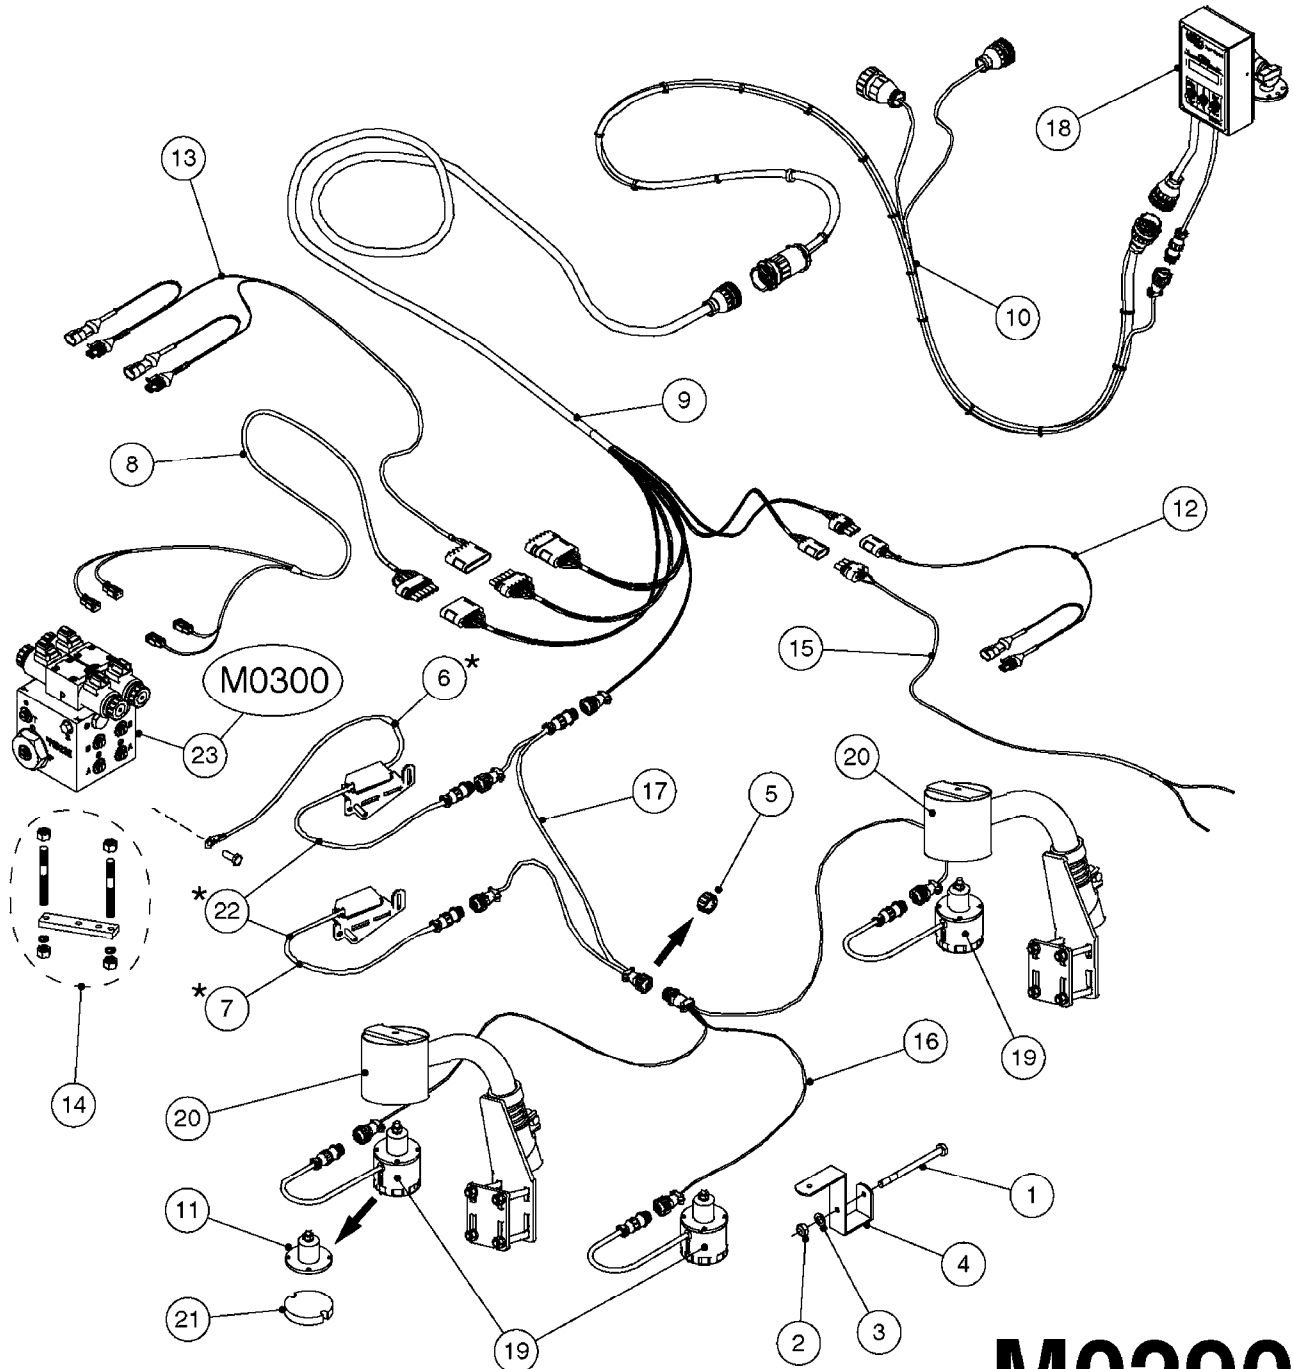

39 PIN CABLES
M0280-HIN, 28:03:17

Page 1
Date 12.08.2020 9:48

parts-n°	order qty	description
262158	1	PLUG INSERT 39 POLE MALE
262159	1	PLUG INSERT 39 POLE FEMALE
262160	1	PLUG HOUSING 39 POLE FEMALE
262161	1	PLUG HOUSING F/39 POLE MALE
440634	1	SCREW 5/8"
440732	1	PT SCREW 35X12B Z5452 ELZ
14034200	1	CODE BRACKET FOR 39 PIN CABLE
26003900	1	WIRE 37-39 PIN EVC, 6.6'
26004200	1	WIRE 37-39 PIN EVC, 57.4'
26008400	1	WIRE 39-PIN 24 WIRE L=8M
26011903	1	WIRE 39-39 POLE EXT. 3660MM
28027500	1	WIRE 37-39 PIN EVC, 37.7'
28028700	1	WIRE 37-39 PIN EVC, 45.9'
28028800	1	WIRE 37-39 PIN EVC, 16.4'
28028900	1	WIRE 37-39 PIN EVC, 26.2'
72236400	1	DAH CONN. WIRE/TRACTOR L=8M
97610803	1	DECAL-SRAY BOX 39-PIN
97610903	1	DECAL-HYDRAULIC BOX 39-PIN

M0290

*CANNOT MIX OLD AND NEW STYLE ROLL SENSORS!

If replacing Norac P/N 44641 or 44642, must use pair of new style sensors (22).

Only new style sensors sold separately; (6) (Norac P/N 45000), (7) (Norac P/N 45001).

If unsure, pair of new style sensors works with all versions of UC4.