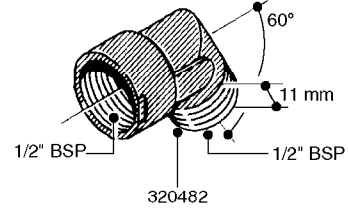

FITTINGS - HEXAGON NIPPLES  
L0030-HIN, 01:01:16

Page 0  
Date 12.08.2020 9:47

**L0030**

FITTINGS - HEXAGON NIPPLES  
L0030-HIN, 01:01:16

Page 1  
Date 12.08.2020 9:47

parts-n°	order qty	description
10015303	1	FITT.PO.HN 1.00X1.00 M1000
10425003	1	FITT.PO.HN 1.25X1.00 MCPHEE
320132	1	FITT.DK HN 1" BSP
320176	1	FITT.DK HN 3/8"X1/2" BSP
320445	1	FITT.DK HN 1/4"X3/8" BSP
320655	1	FITT.DK HN 1/2"-1/2" BSP
320692	1	FITT.DK HN 3/8'BSPX1/4'NPT
320703	1	FITT.DK HN 3/8BSP X1/2 &1/4NPT
320725	1	FITT.DK NIPPLE 3/8"-3/8" BSP
320902	1	FITT.DK HN 3/8'X 1/4' BSP
390232	1	FITT.DK HN 1-1/2' X 1-1/4' BSP
390276	1	FITT.DK HN 1'BSP