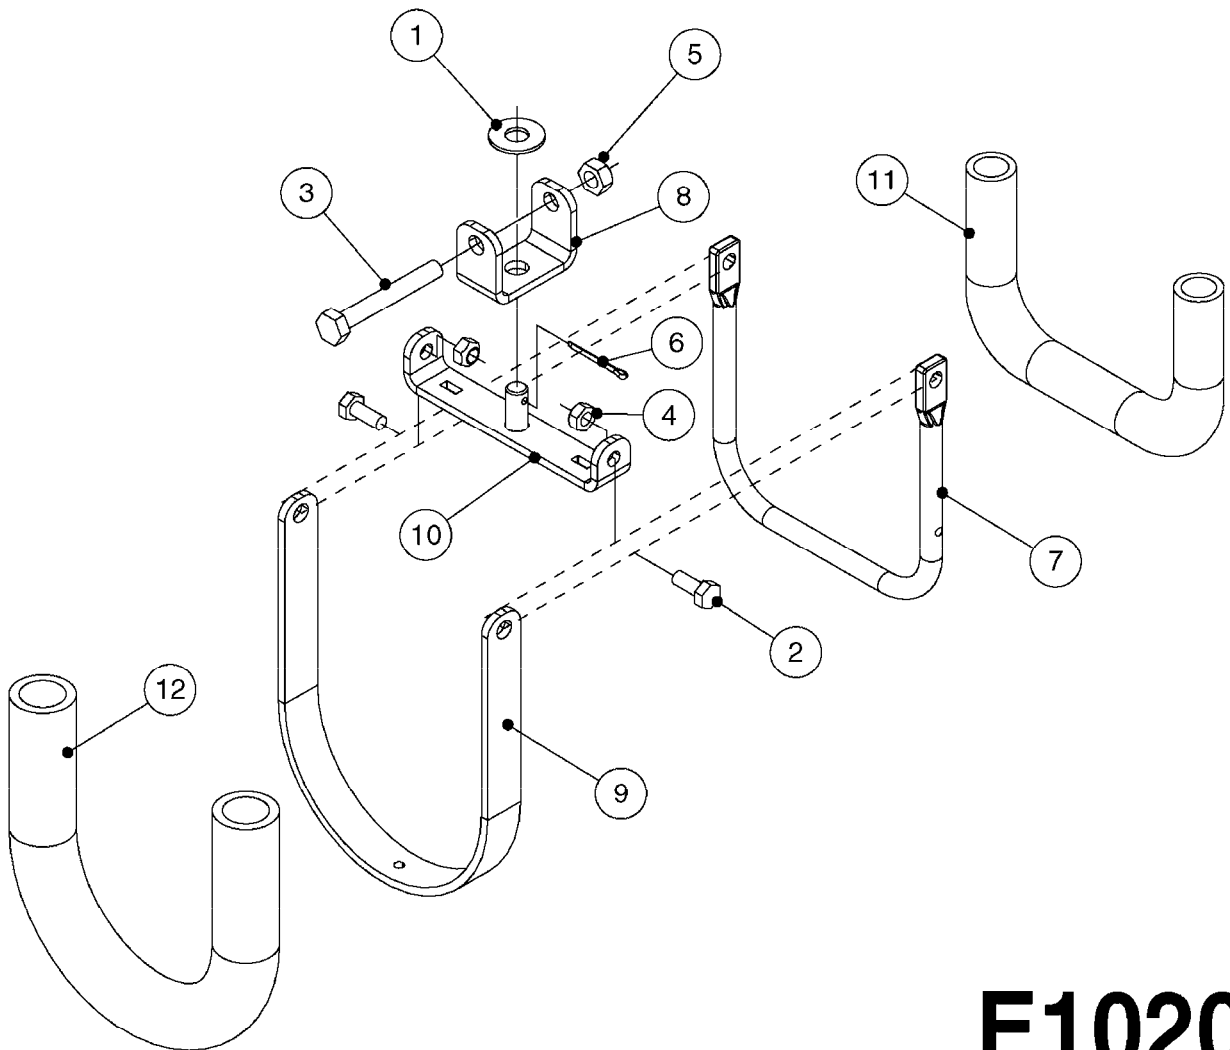

SWIVEL HOSE GUARD  
E1020-HIN, 17:11:16

**E1020**

SWIVEL HOSE GUARD  
E1020-HIN, 17:11:16

Page 1

Date 12.08.2020 9:47

Pos.	parts-n°	order qty	description
1	165557	1	WASHER D28.0/D12.2X2.0 SS
2	421046	1	BOLT HEX M8X25/25 A2 SS DIN933
3	421222	1	BOLT HEX 8.8 DEL M10X75 FT
4	460143	1	LOCK NUT M8 SST A2 DIN985
5	460423	1	NUT HEX M10X1.50 LOCK DIN985A2 SS
6	480126	1	PIN COTTER M4X30
7	15118200	1	HOSE & TUBE HOLDER NCM
8	16143600	1	HOSE AND CABLE HOLDER TOP
9	16160900	1	HOSE AND CABLE GUARD 160X502MM
9	16187700	1	HOSE AND CABLE GUARD 160X402MM
10	61042200	1	HOSE AND CABLE HOLDER PIVOT
11	92703203	1	HOSE R X3/4" X300PSI WP X0012"
12	92712403	1	HOSE R X1" X300PSI WP X0012"