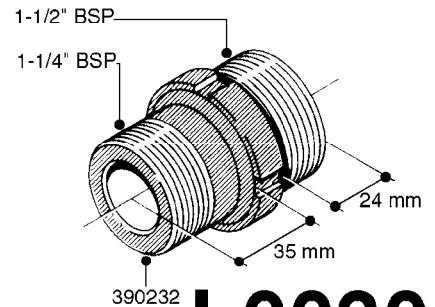

**L0020**

FITTINGS-T-PIECES, CAPS & ELBOWS  
L0020-HIN, 01:01:16

Page 1  
Date 12.08.2020 9:47

parts-n°	order qty	description
10053603	1	FITT. CAPNUT 2"BSP 5601
10194303	1	CAP BLANK 1 1/2 MCPHEE 210060
320047	1	FITT.DK CAPNUT 1/2" BSP
320106	1	FITT.DK CAPNUT 1" BSP
320272	1	FITT.DK CAPNUT 3/8" BSP
320316	1	FITT.DK TEE 3/4" X3/4" X1"BSP
320331	1	FITT.DK TEE 1" - 1" - 3/4" BSP
320342	1	FITT.DK EL 3/4"M X 1"F BSP
320563	1	FITT.DK 3 WAY 1/2" 110 DEG.
320677	1	NO LONGER AVAILABLE
320961	1	FITT.DK CAPNUT 1-1/2" BSP
321053	1	FITT.DK TEE 1/2 X1/2 X1/2" BSP
322072	1	FITT.DK TEE 3/8'X3/8'X3/8' BSP
322095	1	FITT.DK TEE 1-1/2 X1-1/4 X3/4" BSP
322138	1	FITT.DK ELB 1"M X 1"F BSP
330013	1	O-RING 2.5 X 10 PUR
330212	1	O-RING D19/D14X2.4 F.1/2"NUT
330326	1	O-RING D30/D24X2 F.1"NUT
331273	1	O-RING D44/D38X2 F.1-1/2"

FITTINGS - HEXAGON NIPPLES  
L0030-HIN, 01:01:16

Page 0  
Date 12.08.2020 9:47

**L0030**

FITTINGS - HEXAGON NIPPLES  
L0030-HIN, 01:01:16

Page 1  
Date 12.08.2020 9:47

parts-n°	order qty	description
10015303	1	FITT.PO.HN 1.00X1.00 M1000
10425003	1	FITT.PO.HN 1.25X1.00 MCPHEE
320132	1	FITT.DK HN 1" BSP
320176	1	FITT.DK HN 3/8"X1/2" BSP
320445	1	FITT.DK HN 1/4"X3/8" BSP
320655	1	FITT.DK HN 1/2"-1/2" BSP
320692	1	FITT.DK HN 3/8'BSPX1/4'NPT
320703	1	FITT.DK HN 3/8BSP X1/2 &1/4NPT
320725	1	FITT.DK NIPPLE 3/8"-3/8" BSP
320902	1	FITT.DK HN 3/8'X 1/4' BSP
390232	1	FITT.DK HN 1-1/2' X 1-1/4' BSP
390276	1	FITT.DK HN 1'BSP