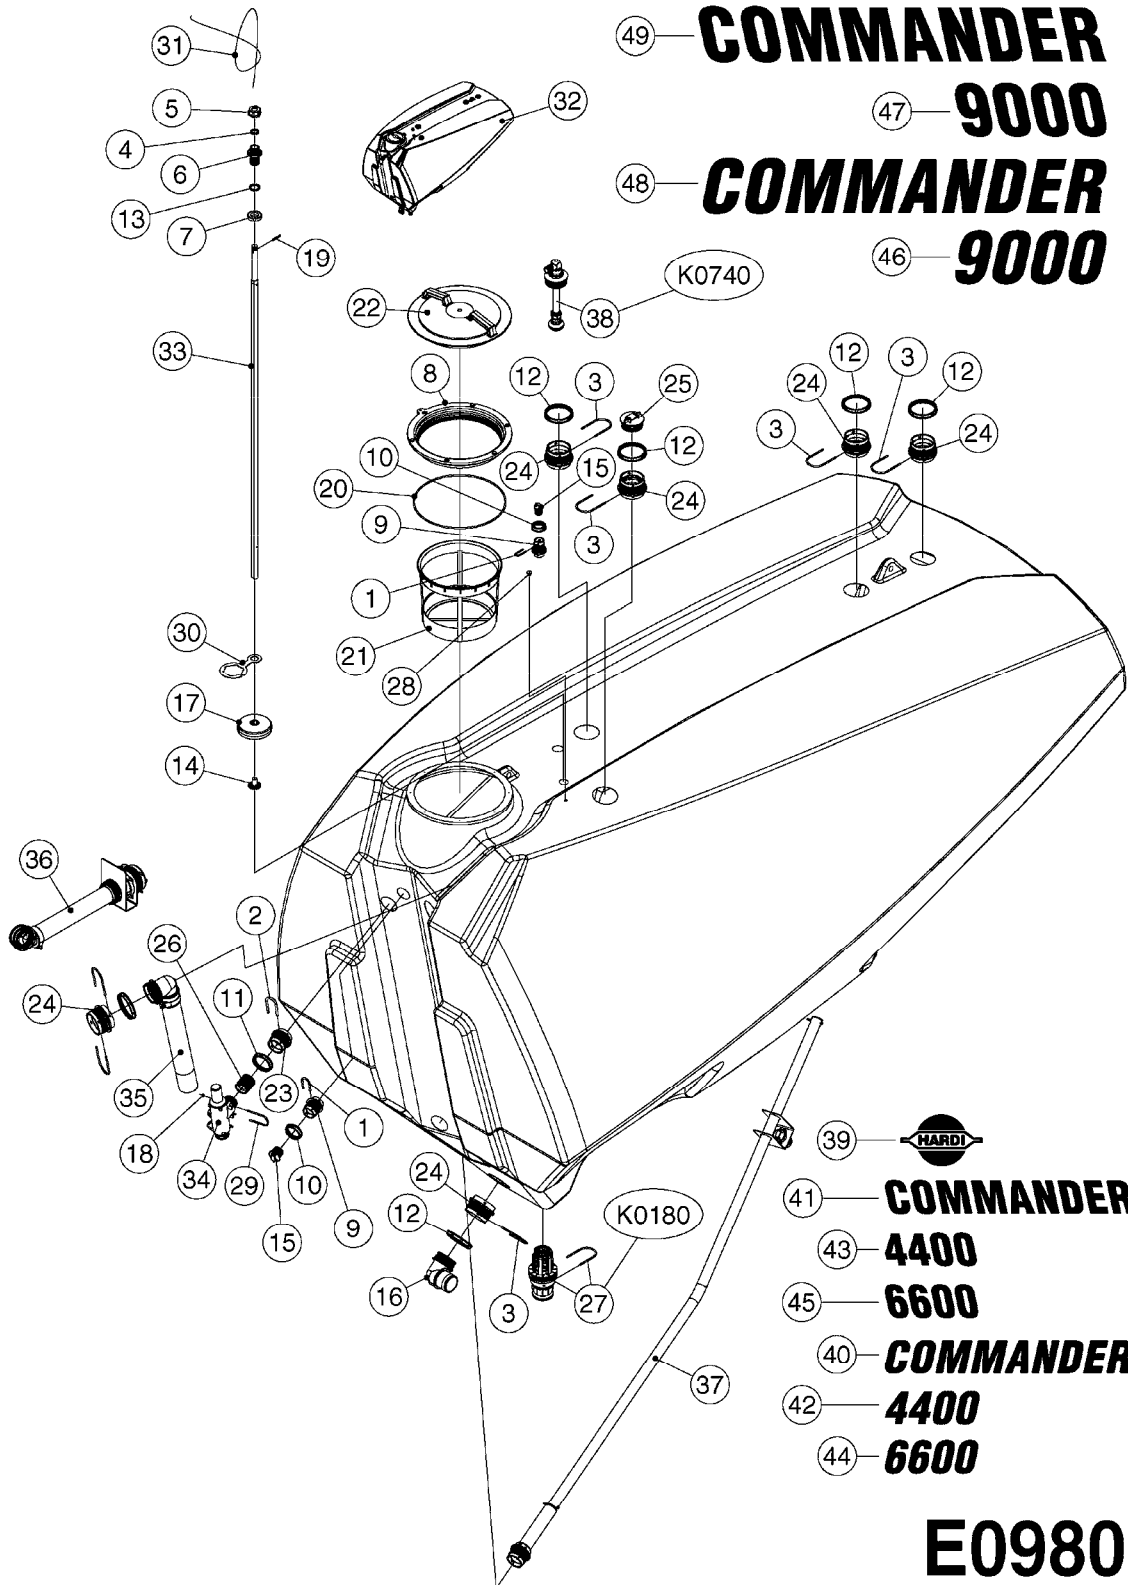

TANK NCM 4400/6600/9000
E0980-HIN, 01:01:16

TANK NCM 4400/6600/9000
E0980-HIN, 01:01:16

Pos.	parts-n°	order qty	description
1	145994	1	FITT.DK S-40 FORK
2	145996	1	FITT.DK S-67 FORK
3	145997	1	FITT.DK S-93 FORK
4	242309	1	SEAL Ø22 ID Ø30 OD X 4 HIGH
5	320095	1	FITT.DK NUT 1" BSP
6	320456	1	FITT.DK BULKHEAD 1"BSP DOUBLE
7	320471	1	FITT.DK NUT 1" BSP JAMB
8	322097	1	THREADED RING F. LID
9	322102	1	FITT.DK S-40 BULKHEAD
10	322106	1	FITT.DK S-40 BULKHEAD NUT
11	322108	1	FITT.DK S-67 BULKHEAD NUT
12	322109	1	FITT.DK S-93 BULKHEAD NUT
13	332577	1	O-RING D38/D30X4 F.1" PUR.
14	333864	1	GUIDE F. SAFETY VALVE SPRING
15	334248	1	FITT.DK S-40 PLUG
16	334340	1	FITT.DK S-93 ELBOW 2.5"
17	334515	1	FLOATER FOR LIQUID LEVEL
18	461217	1	NUT HEX M5 LOCK
19	480717	1	PIN E 5X40 SST
20	614588	1	SEAL F. LID
21	614602	1	FILTER BASKET
22	726003	1	LID F. TANK
23	726464	1	FITT.DK S-67 BULKHEAD W/GASKET
24	726465	1	FITT.DK S-93 BULKHEAD W/GASKET
25	726580	1	FITT. S93 PLUG W/O-RING
26	728526	1	FITT.DK S-67 CONNECT W/O-RINGS
27	730084	1	BOTTOM VALVE S93 2"RG-3M
28	14001500	1	GROMMET F.TOP DRAIN CORD
29	14012200	1	FITT.DK S-67 FORK W/M5 THREADS
30	16025500	1	TANK SPACER SIGHT GAUGE
31	28034100	1	CABLE F.LIQUID LEVEL IND. SS L=5M
32	35002004	1	TANK RAW 9000 NCM
32	73128700	1	TANK CM 4400 '15 ASSEMBLY
32	72265500	1	TANK NCM 6600 ASSEMBLY
33	61036700	1	GUIDE TUBE F.FLOATER, L=1850, NV4000/CM4400
33	61038600	1	GUIDE TUBE F.FLOAT NCM 9000
33	61038700	1	GUIDE TUBE F.FLOAT NCM 6600
34	72280300	1	SAFTY VALVE S67 15 BAR CM'05
35	72317500	1	SUCT. HOSE 2-1/2"X1100 S39/90
36	72317600	1	SUCT. HOSE 2"X900/S39-S93
37	72356900	1	PRESSURE AGITATION CM 6600
37	72538900	1	PRESSURE AGITATION CM 4400
38	72358000	1	TANK RINSE LOW MOD.ASSMBLY NCM
39	97811600	1	DECAL COMPANY 335MM X 210MM
40	97811700	1	DECAL COMMANDER LEFT HAND
41	97811800	1	DECAL COMMANDER RIGHT HAND
42	97812100	1	DECAL 4400 LEFT HAND
43	97812200	1	DECAL 4400 RIGHT HAND
44	97813800	1	DECAL 6600 LEFT HAND
45	97813900	1	DECAL 6600 RIGHT HAND
46	97815000	1	DECAL 9000 LEFT
47	97815100	1	DECAL 9000 RIGHT
48	97815200	1	DECAL COMMANDER LEFT 145%
49	97815300	1	DECAL COMMANDER RIGHT 145%