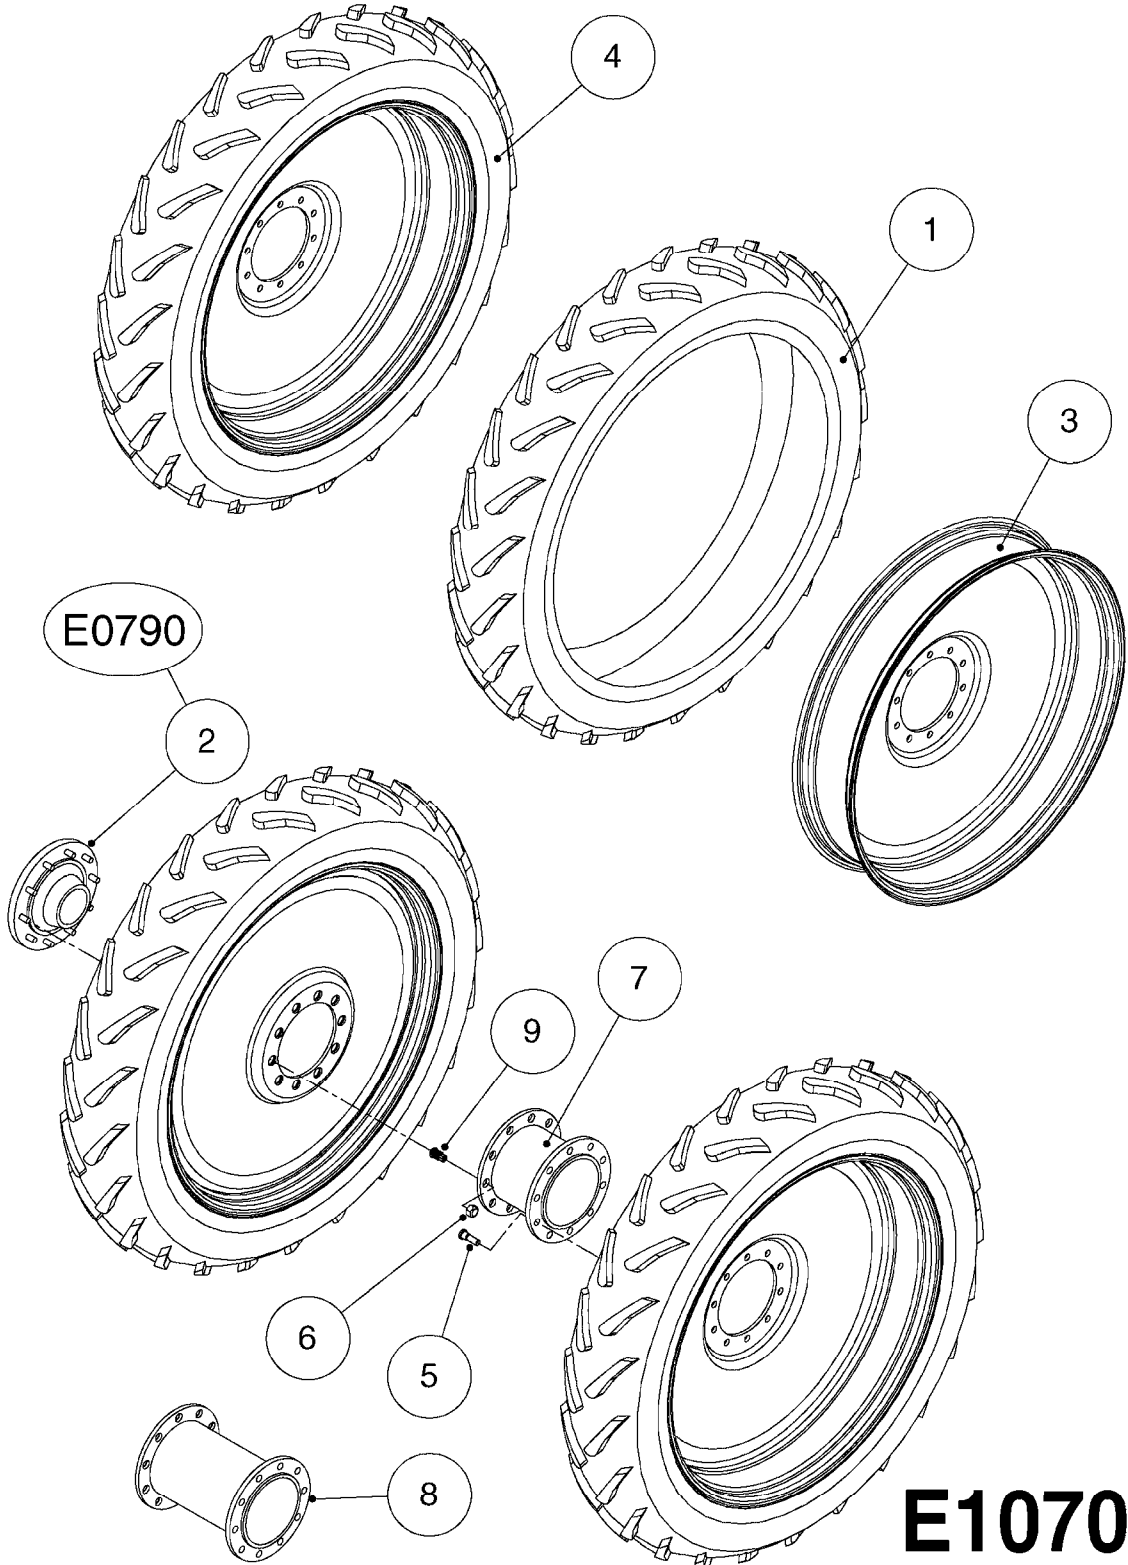

WHEELS FOR NEW COMMANDER
E1070-HIN, 01:01:16

Page 1
Date 12.08.2020 9:47

Pos.	parts-n°	order qty	description
1	10615703	1	TIRE 320 90R46' RAD.TL 357774
2	28045703	1	HUB ASSY 10-13.19-11.02 25000#
3	28007103	1	RIM,10x46,5.75NOS,13.189BC
4	28031203	1	TIRE ASSY. 320/90R50" HL R.H.
4	28031303	1	TIRE ASSY. 320/90R50" HL L.H.
4	28037603	1	TIRE ASSY.320/90R50" R.H. DUAL
4	28037703	1	TIRE ASSY.320/90R50" L.H. DUAL
4	28038603	1	TIRE 320/90R50" 161A8B HI LOAD
4	70006303	1	WHEEL ASM. 320/90R46 LH
4	70006703	1	WHEEL ASM. 320/90R46 RH
5	28034803	1	STUD 3/4"NF/5/8"KNURL L=2-5/8"
6	46000303	1	NUT, BUD WHEEL, OUTER, RH
7	61011203	1	DUAL SPACER 22" ROW 50" TIRE
8	61011303	1	DUAL SPACER 30" ROW 50" TIRE
9	46000203	1	NUT, BUD WHEEL, INNER, RH