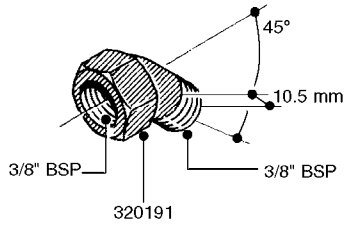

FITTINGS - HEXAGON NIPPLES  
L0030-HIN, 01:01:16

Page 0  
Date 12.08.2020 9:47

**L0030**

FITTINGS - HEXAGON NIPPLES  
L0030-HIN, 01:01:16

Page 1  
Date 12.08.2020 9:47

parts-n°	order qty	description
10015303	1	FITT.PO.HN 1.00X1.00 M1000
10425003	1	FITT.PO.HN 1.25X1.00 MCPHEE
320132	1	FITT.DK HN 1" BSP
320176	1	FITT.DK HN 3/8"X1/2" BSP
320445	1	FITT.DK HN 1/4"X3/8" BSP
320655	1	FITT.DK HN 1/2"-1/2" BSP
320692	1	FITT.DK HN 3/8'BSPX1/4'NPT
320703	1	FITT.DK HN 3/8BSP X1/2 &1/4NPT
320725	1	FITT.DK NIPPLE 3/8"-3/8" BSP
320902	1	FITT.DK HN 3/8'X 1/4' BSP
390232	1	FITT.DK HN 1-1/2' X 1-1/4' BSP
390276	1	FITT.DK HN 1'BSP