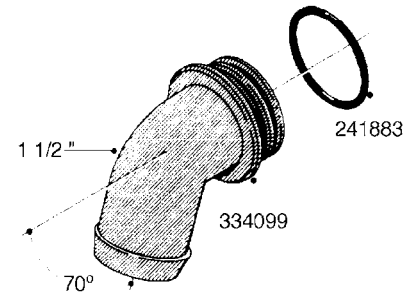

**L0080**

FITTINGS - S-53  
L0080-HIN, 12:09:17

Page 1

Date 12.08.2020 9:47

Pos.	parts-n°	order qty	description
1	145995	1	FITT.DK S-53 FORK
2	241973	1	O-RING Ø3 X 44.2 70 SHORES NITRIL NITRIL (BLACK)
2	242353	1	O-RING 3 X 44.2 VITON VITON (BROWN)
3	242109	1	O-RING D32.2x3.0 NITRIL (BLACK)
3	242354	1	O-RING D32.2X3.0 VITON VITON (BROWN)
4	322103	1	FITT.DK S-53 BULKHEAD
5	322107	1	FITT.DK S-53 BULKHEAD NUT
6	322110	1	FITT.DK S-53 ELB. 1/2" BSP
7	322352	1	FITT.DK S-53 TEE
8	334229	1	FITT.DK S-53 STR.3/4"
9	334260	1	GASKET F. S-53 BULKHEAD
10	334564	1	FITT.DK S-67 TO S-53 ADAPTER
11	391100	1	FITT.DK S-53THREAD INS.1/2"BSP
12	726463	1	FITT.DK S53 BULKHEAD W/GASKET
13	726552	1	FIT.DK S-53X90 1/2" BSP,O-RING
14	726556	1	FITT.DK S-53 HB 1/2" W/O-RING
15	726558	1	FITT.DK S53 STR. 3/4" W.ORING
16	726559	1	FITT DK. S-53 HB 1" W/O-RING
17	726568	1	FITT.DK.S-53 HB 1/2"90 W/O-RING
18	726570	1	FITT.DK S-53 ELB.3/4" W.ORING
19	726571	1	FITT.DK S-53 ELB.1", W ORING
20	726578	1	FITT.DK S53 PLUG WITH O-RING
21	728561	1	FITT.DK. S67M - S53F REDUCER