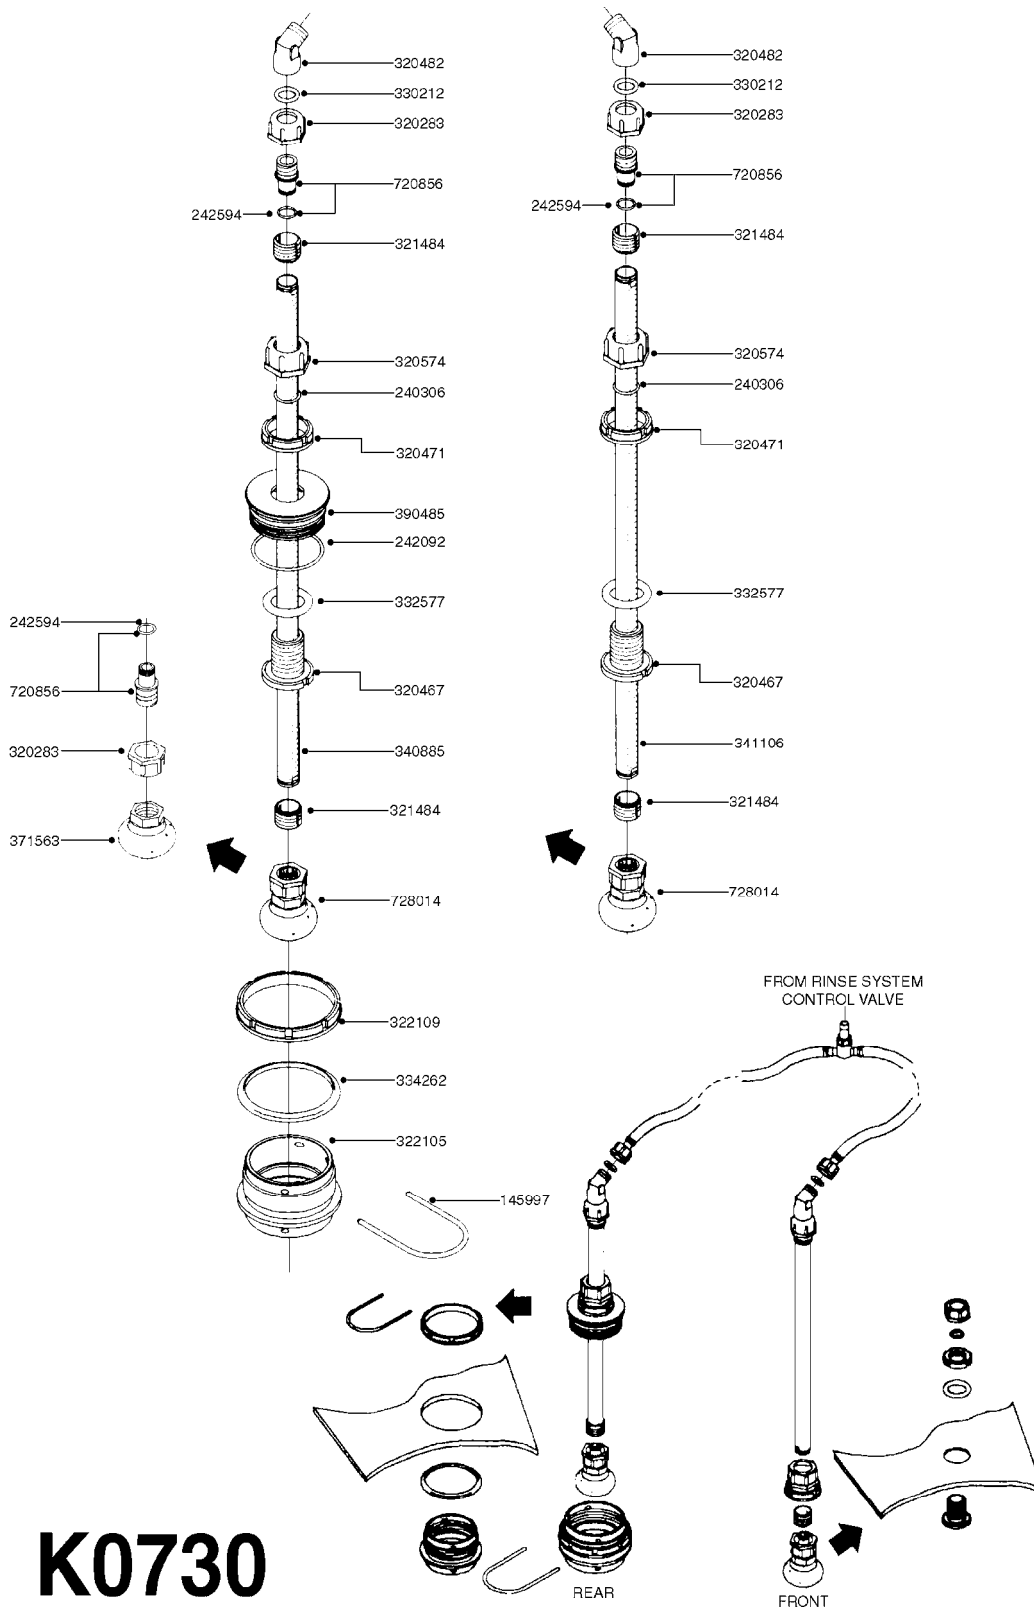

RINSE SYSTEM NOZZLES
K0730-HIN, 01:01:16

RINSE SYSTEM NOZZLES
K0730-HIN, 01:01:16

Page 1
Date 12.08.2020 9:47

parts-n°	order qty	description
145997	1	FITT.DK S-93 FORK
240306	1	O-RING D29/D21X4
242092	1	O-RING D69.5X3
242594	1	O-RING D14 X 1.78 SCH.70-EPDM
320283	1	FITT.DK NUT 3/4"BSP
320467	1	FITT.DK BULKHEAD 1"BSP SINGLE
320471	1	FITT.DK NUT 1" BSP JAMB
320482	1	FITT.DK ELB. 1/2" BSP 60 DEG.
320574	1	FITT.DK NUT 1" BSP SPECIAL
321484	1	BUSHING THREADED F.NOZZ.TUBE
322105	1	FITT.DK S-93 BULKHEAD DOUBLE
322109	1	FITT.DK S-93 BULKHEAD NUT
330212	1	O-RING D19/D14X2.4 F.1/2"NUT
332577	1	O-RING D38/D30X4 F.1" PUR.
334262	1	GASKET F.S-93 BULKHEAD
340885	1	TUBE F. RINSE NOZZLE L=600
341106	1	TUBE F.RINSE NOZZLE L=220
371563	1	NOZZLE FOR TANK RINSE
390485	1	FITT.DK S-93 PLUG W D34 HOLE
720856	1	FITT.DK 1/2'BSP ASSY.F.3/4'NUT
728014	1	RINSE NOZZLE MOUNTED