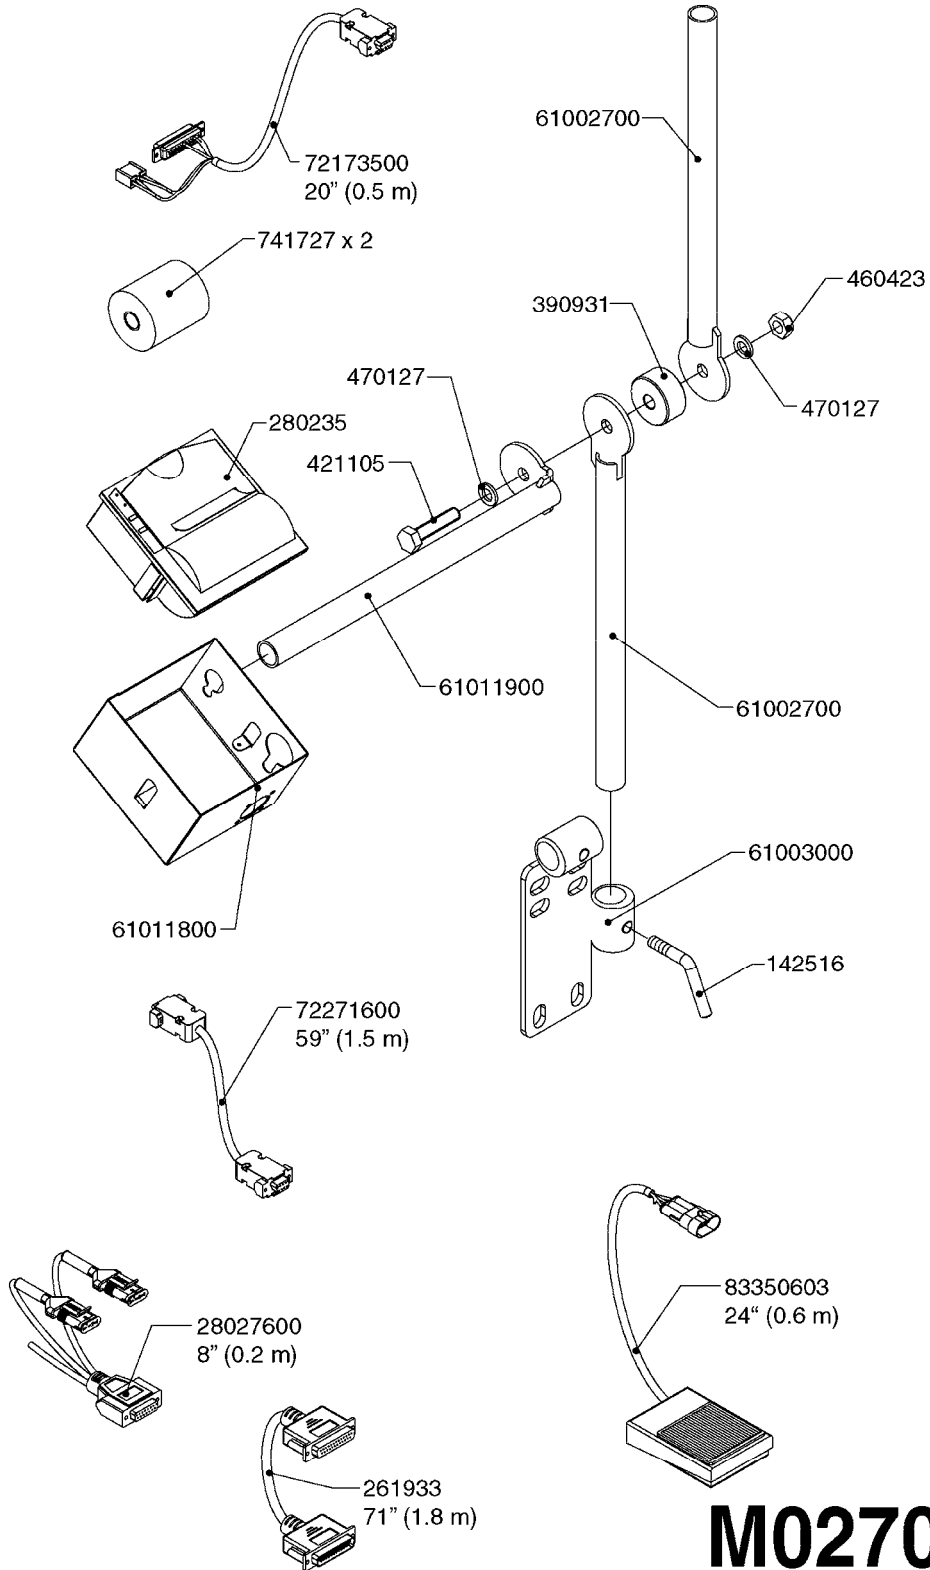

HC 5500 ACCESSORIES
M0270-HIN, 01:01:16

Page 1

Date 12.08.2020 9:48

parts-n°	order qty	description
142516	1	SCREW SET M10 BENT F. LOCKING
261933	1	CABLE W/PLUG 2X25 L=71"
280235	1	HARDI PRINTER WITH CLOCK
390931	1	PLASTIC SPACER D40XD11 L=20
421105	1	M10X45 MACHINE SCREW STAINLESS
460423	1	NUT HEX M10X1.50 LOCK DIN985A2 SS
470127	1	WASHER D15D10X2 M10 LOCK
741727	1	PAPER, THERMAL, HC5500 PRINTER
28027600	1	WIRE HC5500 AUX.
61002700	1	TUBE BRACKET F.TRACTOR MOUNT
61003000	1	BRACKET F.TRACTOR MOUNT
61011800	1	BOX FOR HARDI PRINTER
61011900	1	TUBE BRACKET F.TRACTOR MOUNT
72173500	1	WIRE F.PRINTER HC5500 L=20"
72271600	1	HC5500 COMMUNICATION CABLE
83350603	1	FOOT SWITCH HC5500 CONTROL