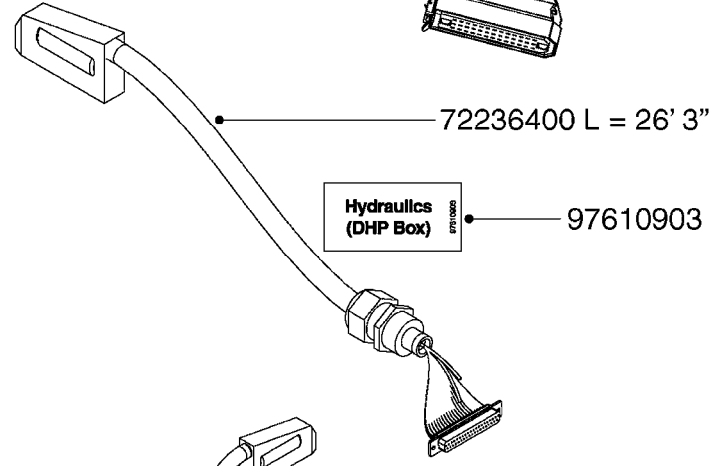

**M0280**

39 PIN CABLES  
M0280-HIN, 28:03:17

Page 1  
Date 12.08.2020 9:48

parts-n°	order qty	description
262158	1	PLUG INSERT 39 POLE MALE
262159	1	PLUG INSERT 39 POLE FEMALE
262160	1	PLUG HOUSING 39 POLE FEMALE
262161	1	PLUG HOUSING F/39 POLE MALE
440634	1	SCREW 5/8"
440732	1	PT SCREW 35X12B Z5452 ELZ
14034200	1	CODE BRACKET FOR 39 PIN CABLE
26003900	1	WIRE 37-39 PIN EVC, 6.6'
26004200	1	WIRE 37-39 PIN EVC, 57.4'
26008400	1	WIRE 39-PIN 24 WIRE L=8M
26011903	1	WIRE 39-39 POLE EXT. 3660MM
28027500	1	WIRE 37-39 PIN EVC, 37.7'
28028700	1	WIRE 37-39 PIN EVC, 45.9'
28028800	1	WIRE 37-39 PIN EVC, 16.4'
28028900	1	WIRE 37-39 PIN EVC, 26.2'
72236400	1	DAH CONN. WIRE/TRACTOR L=8M
97610803	1	DECAL-SRAY BOX 39-PIN
97610903	1	DECAL-HYDRAULIC BOX 39-PIN