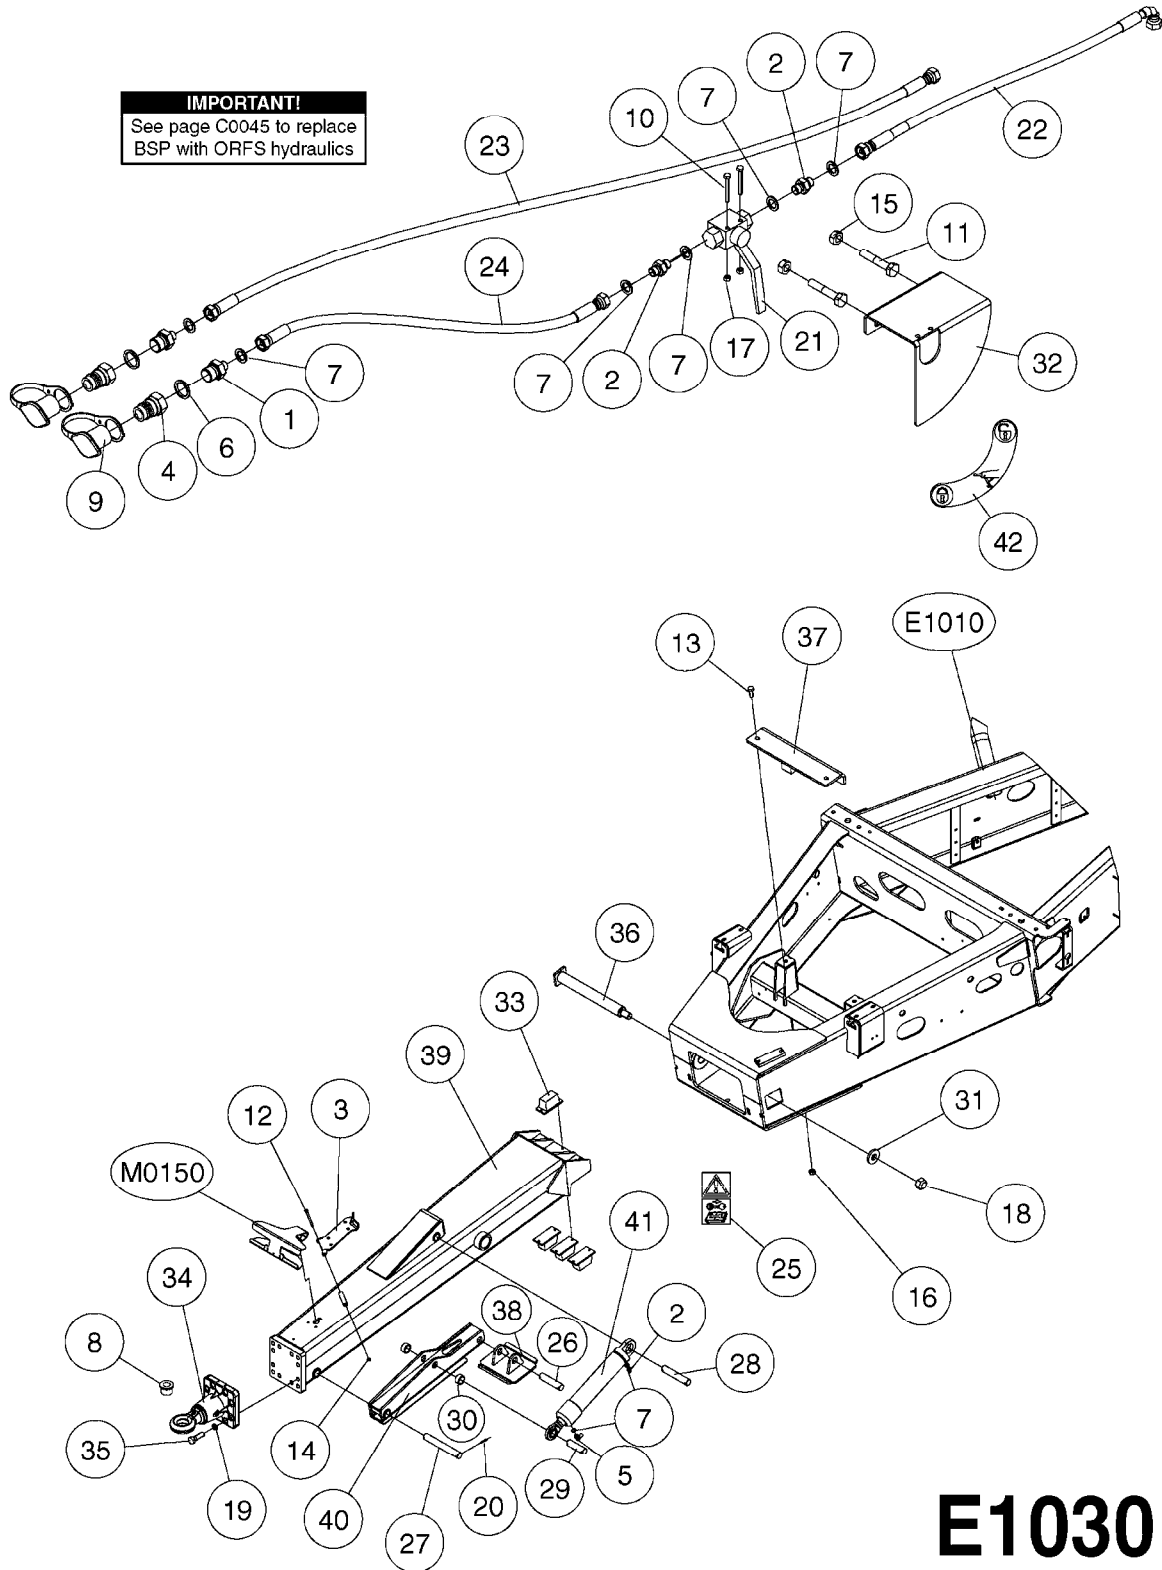

IMPORTANT!
See page C0045 to replace
BSP with ORFS hydraulics

HYD. DRAWBAR - NCM 6600
E1030-HIN, 07:02:19

Page 1

Date 12.08.2020 9:47

Pos.	parts-n°	order qty	description
1	146846	1	HEX NIPPLE 1/2" X 1/4"
2	146851	1	HEX NIPPLE 1/4"x1/4" 0.7MM
3	161923	1	SUPPORT PLATE F. PTO CM+
4	230311	1	QUICK COUPLING 1/2"
5	232294	1	HYD.FITTING 1/4"X1/4"
6	241356	1	DOWTYSEAL 1/2"
7	241404	1	DOWTY SEAL 1/4"
8	270608	1	BUSHING F. DRAWBAR NCM Ø50/Ø33
9	334206	1	DUST HOOD FOR HY-COUPLING
10	421142	1	BOLT HEX 8.8 DEL M5X40
11	421224	1	BOLT HEX 8.8 DEL M10X55
12	421232	1	BOLT HEX 8.8 DEL M8X110
13	430581	1	BOLT HEX 8.8 DEL M16X40 FT
14	460143	1	LOCK NUT M8 SST A2 DIN985
15	460423	1	NUT HEX M10X1.50 LOCK DIN985A2 SS
16	460585	1	LOCKING NUT M16 DIN985 A2 SS
17	461217	1	NUT HEX M5 LOCK
18	461316	1	NUT HEX LOCK M30X3.5 DIN 985
19	471180	1	LOCK WASHER NORDLOCK M20 ELZ
20	480733	1	PIN D6 X 40
21	781049	1	HYD. BALL VALVE
22	784001	1	HOSE HY X 1/4 X 067.00"STR+ELB
23	784143	1	HOSE HY X 1/4 X 138" STR+STR
24	784161	1	HOSE HY X 1/4 X 59" STR+STR
25	978436	1	DECAL - WARNING! SERVICE
26	14047100	1	PIN D30.0 L= 132 /D6.0
27	14047200	1	PIN D30.0 L= 223 /D6.0
28	14047300	1	PIN D30.0 L= 161 /D6.0
29	14047400	1	PIN D30.0 L= 104 /D6.0
30	15073000	1	THREADED PIPE 1-1/4" L=20
31	16155900	1	DISC D70.0/ 31.0X10.0/RED
32	16160000	1	PLATE F. HYD. VALVE CM66/9000
33	24267600	1	RUBBERSTOP 15/238 T=56 SS
34	28164100	1	SWIVEL HITCH D50/8 BOLT
35	43000803	1	BOLT HEX M20 X 70MM DEL - FT
36	61037800	1	PIN F. STEERING 6600
37	61038500	1	BRACKET FOR DRAWBAR NCM 6600
38	61039700	1	FOOT F. HYD. JACK NCM6600
39	63043900	1	DRAWBAR ADJUSTABLE CM6600
40	63045400	1	SUPPORT LEG HYD. JACK 6600
41	78134000	1	DOB.CYL.Ø70/40-322 TRACK LEFT '15
42	97814500	1	DECAL JACK STAND LOCK VALVE