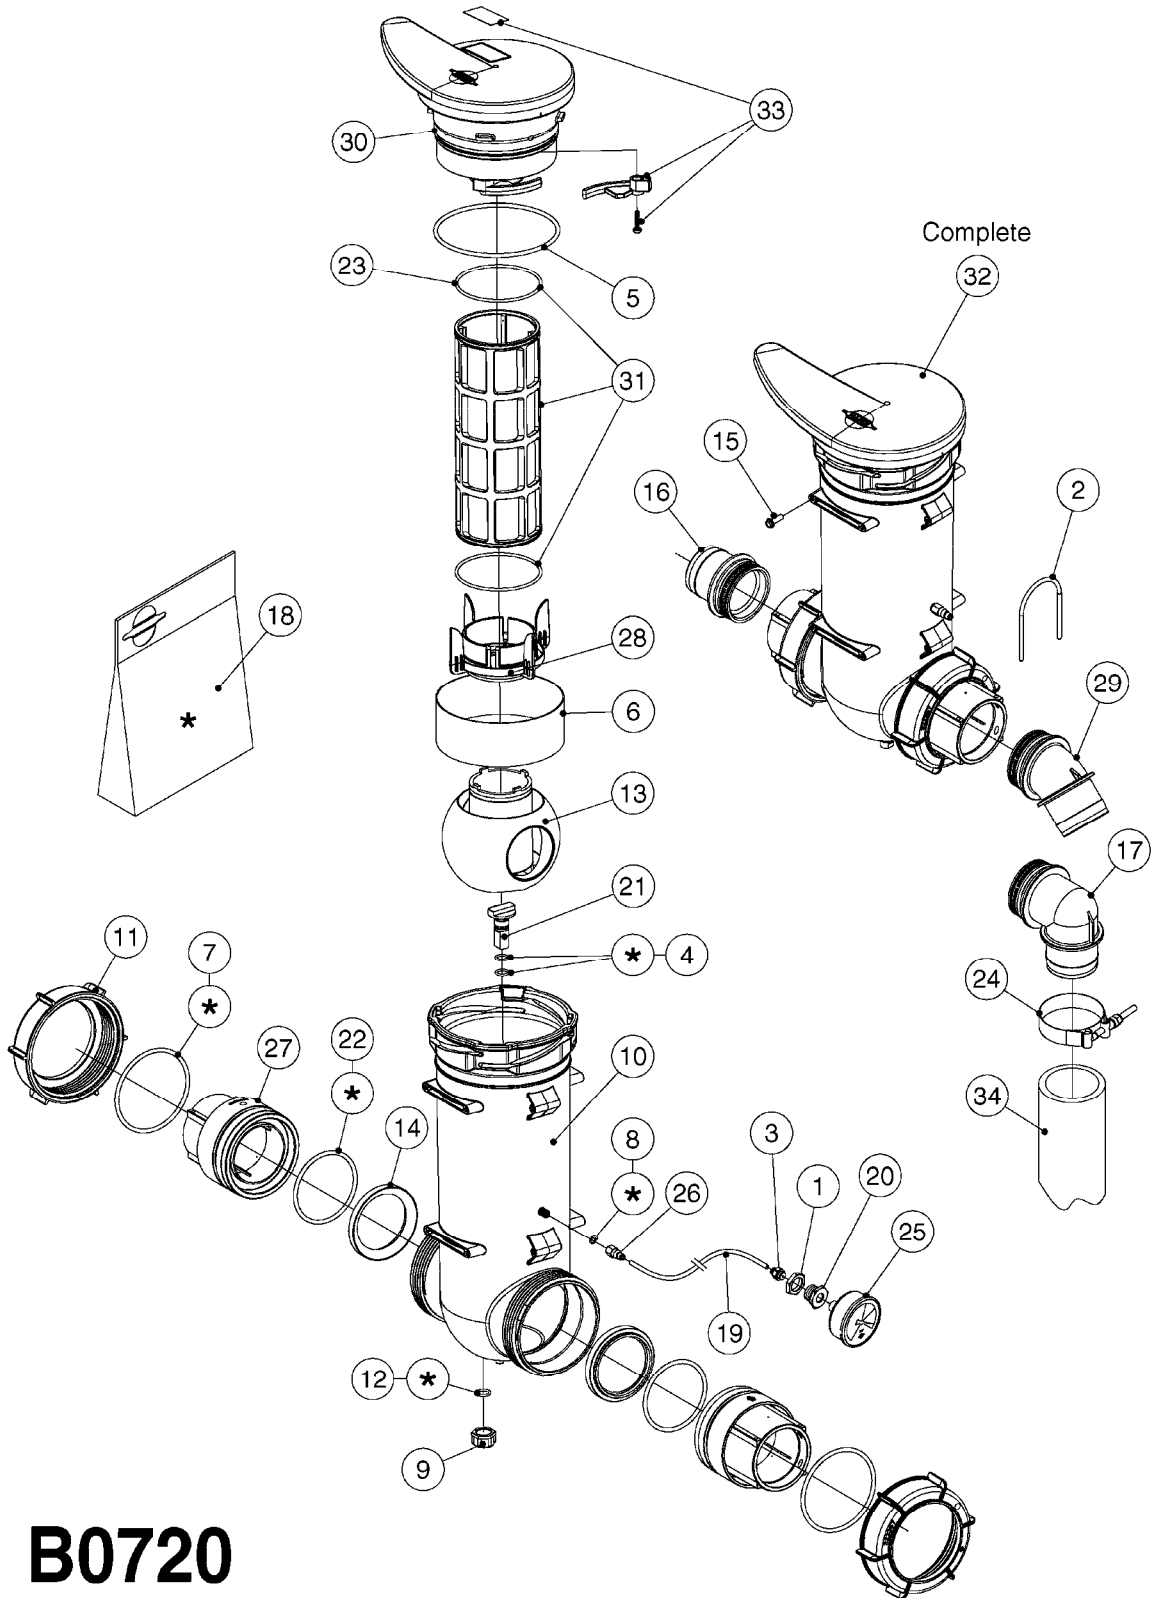

EASY CLEAN FILTER
B0720-HIN, 01:01:16

EASY CLEAN FILTER
B0720-HIN, 01:01:16

Page 1
Date 12.08.2020 9:47

Pos.	parts-n°	order qty	description
1	140766	1	NUT 1/2" BSP
2	145997	1	FITT.DK S-93 FORK
3	231346	1	QUICK COUPLER 1/8"BSP X 4 MM
4	240936	1	O-RING D13.3X2.4 NITRIL
5	242570	1	O-RING D150.0 x5.0 SH70 VITON
6	242572	1	RUBBER BELT Ø160x1.5 B=60 EPDM
7	242573	1	O-RING Ø104.14X5.33SH70 NITRIL
8	242593	1	GASKET Ø8/Ø5x1 (PA) 266N-M5X1
9	320047	1	FITT.DK CAPNUT 1/2" BSP
10	322356	1	EASYCLEAN FILTER HOUSING
11	322357	1	CAP F. COUPLER EASYCLEAN FILTE
12	330212	1	O-RING D19/D14X2.4 F.1/2"NUT
13	391090	1	BALL F. EASYCLEAN FILTER ON/OF
14	391091	1	SEAL F. BALL EASYCLEAN FILTER
15	440698	1	SCREW F.PLASTIC 6X18 SS HEXHD
16	727133	1	HOSETAIL S93 2"1/2 + O-RING
17	727226	1	HOSETAIL S93 2"1/2 90°+O-RING
18	741826	1	SEAL KIT F. EASYCLEAN FILTER
19	927253	1	RED AIR HOSE, Ø4/2 1810 E
20	14055400	1	FITT.DK REDUC 1/2"x1/8"x1/4"BS
21	14117700	1	SPINDLE S93 L46 NV13 SS
22	24260100	1	O-RING Ø88.0X5.0 SH70 VITON
23	24260700	1	O-RING Ø101.19X3.53 SH70 VITON
24	28030303	1	CLAMP HOSE T-BOLT S2.5" 235-76
25	28053400	1	GAUGE VACUUM SUCT. FILTER NCM
26	28054300	1	QUICK COUPLER 1/8"BSP/Ø4 FEMAL
27	33503200	1	HOSE COUPLER F. EASYCLEAN FILT
28	33503600	1	FILTER CARRIER F. EASYCLEAN
29	72072900	1	FITT. S93 2-1/2" 45° S W/O-RING
30	72270600	1	LID ASSM. EASYCLEAN FILTER
31	72278800	1	FILTER 30 MESH GREEN D110/284
31	72278900	1	FILTER 50 MESH BLUE D110/284
31	72279000	1	FILTER 80 MESH RED D110/284
32	72318900	1	EASYCLEAN FILTER COMPL.
33	74192800	1	FILTER LOCK PARTS - EASYCLEAN
34	92702803	1	HOSE PVC SUCT GRAY 2.5"