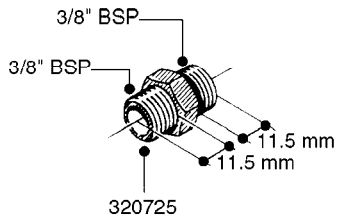

FITTINGS - HEXAGON NIPPLES
L0030-HIN, 01:01:16

Page 0
Date 12.08.2020 9:47

L0030