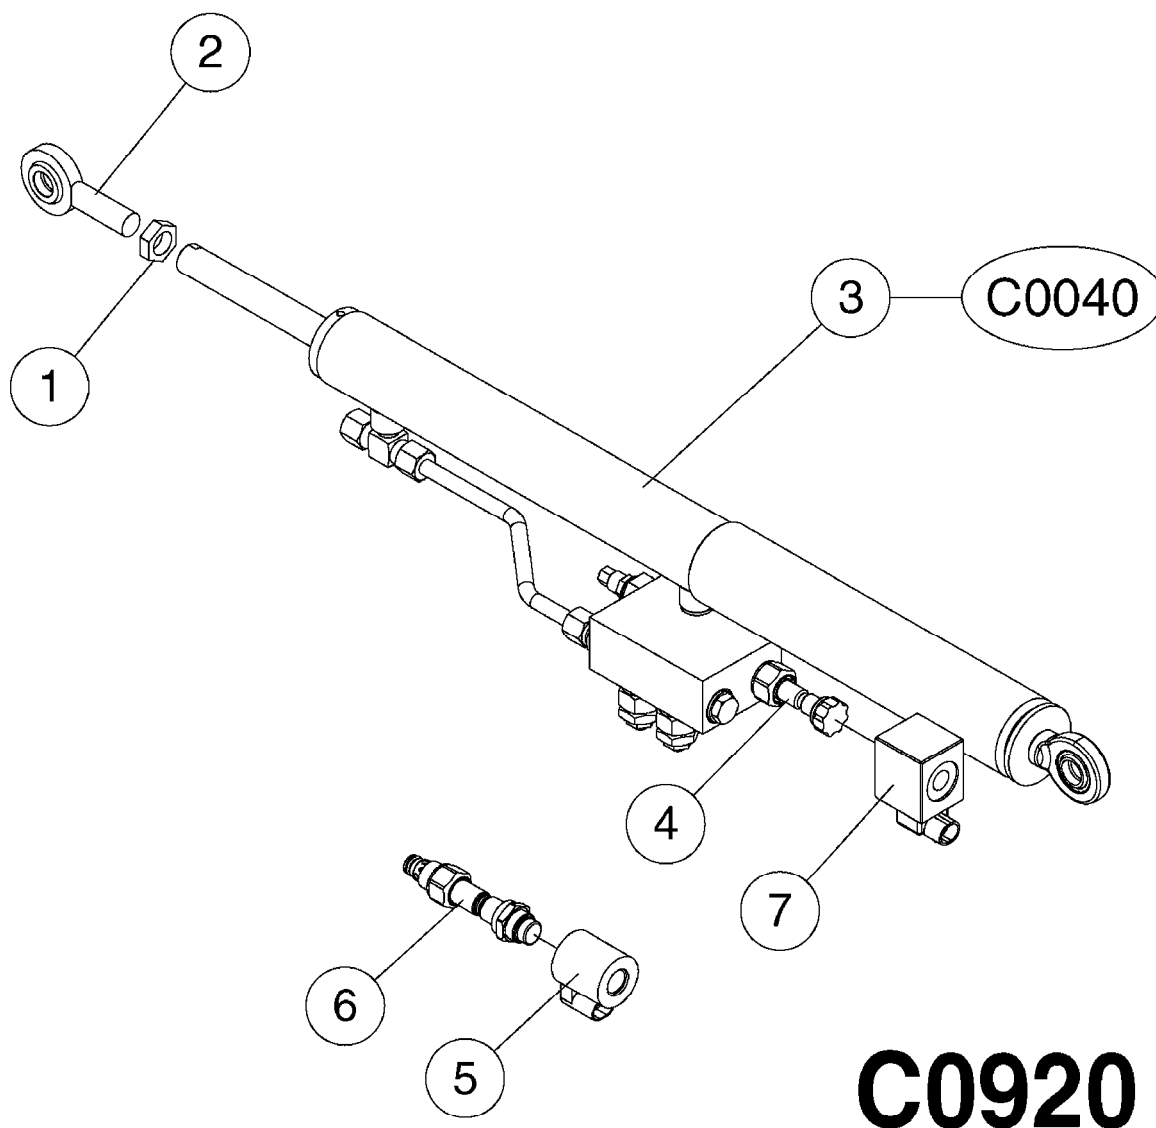

HYD. DAMPER, LOCKING CYLINDER
C0920-HIN, 05:06:19

Page 0

Date 12.08.2020 9:47

C0920