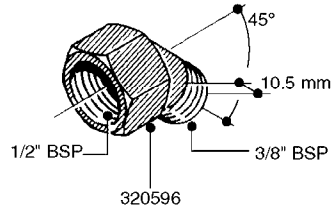

FITTINGS - HEXAGON NIPPLES  
L0030-HIN, 01:01:16

Page 0  
Date 12.08.2020 9:47

**L0030**

FITTINGS - HEXAGON NIPPLES  
L0030-HIN, 01:01:16

Page 1  
Date 12.08.2020 9:47

parts-n°	order qty	description
10015303	1	FITT.PO.HN 1.00X1.00 M1000
10425003	1	FITT.PO.HN 1.25X1.00 MCPHEE
320132	1	FITT.DK HN 1" BSP
320176	1	FITT.DK HN 3/8"X1/2" BSP
320445	1	FITT.DK HN 1/4"X3/8" BSP
320655	1	FITT.DK HN 1/2"-1/2" BSP
320692	1	FITT.DK HN 3/8'BSPX1/4'NPT
320703	1	FITT.DK HN 3/8BSP X1/2 &1/4NPT
320725	1	FITT.DK NIPPLE 3/8"-3/8" BSP
320902	1	FITT.DK HN 3/8'X 1/4' BSP
390232	1	FITT.DK HN 1-1/2' X 1-1/4' BSP
390276	1	FITT.DK HN 1'BSP