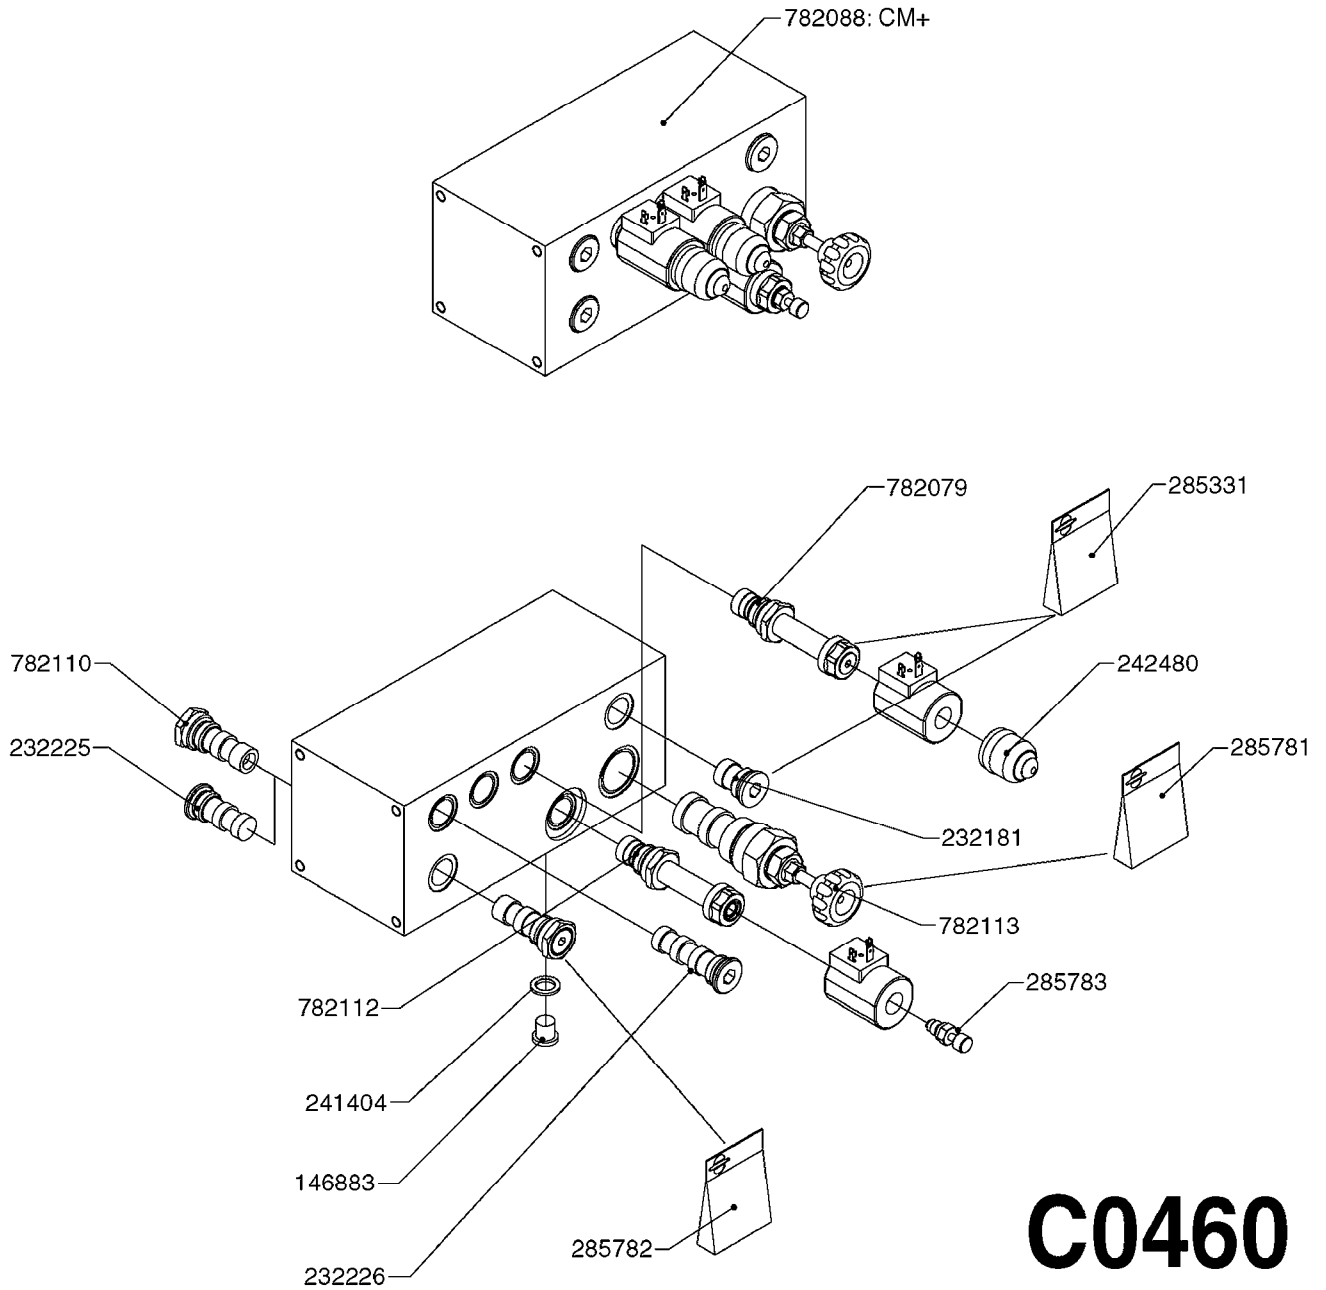

DAH VALVES (COMATROL) '9
C0460-HIN, 01:01:16

Page 1
Date 12.08.2020 9:47

parts-n°	order qty	description
146883	1	PLUG 1/4"RG NV=17 L=15 SS
232181	1	PLUG F DH HYD. VALVE
232225	1	PLUG NCS 06/3
232226	1	PLUG NCS 06/4
241404	1	DOWTY SEAL 1/4"
242480	1	DUST COVER F. HYD. VALVE
285331	1	SEAL KIT F. HZ HYD.SOLENOID 96
285781	1	SEAL KIT F.NCS 12/3
285782	1	SEAL KIT F.NCS 06/4
285783	1	BRASS VALVE F.EVH 06
782079	1	CARTRIDGE VALVE
782088	1	HY BLOCK CM+ TWIN
782110	1	NON RETURN VALVE F. STEERTRACK
782112	1	HY SOLENOID VALVE/MAG 12VDC
782113	1	FLOW REGULATOR VALVE