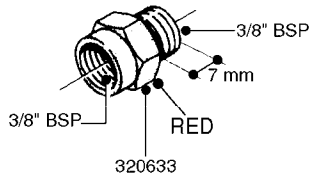

FITTINGS - HEXAGON NIPPLES  
L0030-HIN, 01:01:16

Page 0  
Date 12.08.2020 9:47

**L0030**

FITTINGS - HEXAGON NIPPLES  
L0030-HIN, 01:01:16

Page 1  
Date 12.08.2020 9:47

parts-n°	order qty	description
10015303	1	FITT.PO.HN 1.00X1.00 M1000
10425003	1	FITT.PO.HN 1.25X1.00 MCPHEE
320132	1	FITT.DK HN 1" BSP
320176	1	FITT.DK HN 3/8"X1/2" BSP
320445	1	FITT.DK HN 1/4"X3/8" BSP
320655	1	FITT.DK HN 1/2"-1/2" BSP
320692	1	FITT.DK HN 3/8'BSPX1/4'NPT
320703	1	FITT.DK HN 3/8BSP X1/2 &1/4NPT
320725	1	FITT.DK NIPPLE 3/8"-3/8" BSP
320902	1	FITT.DK HN 3/8'X 1/4' BSP
390232	1	FITT.DK HN 1-1/2' X 1-1/4' BSP
390276	1	FITT.DK HN 1'BSP