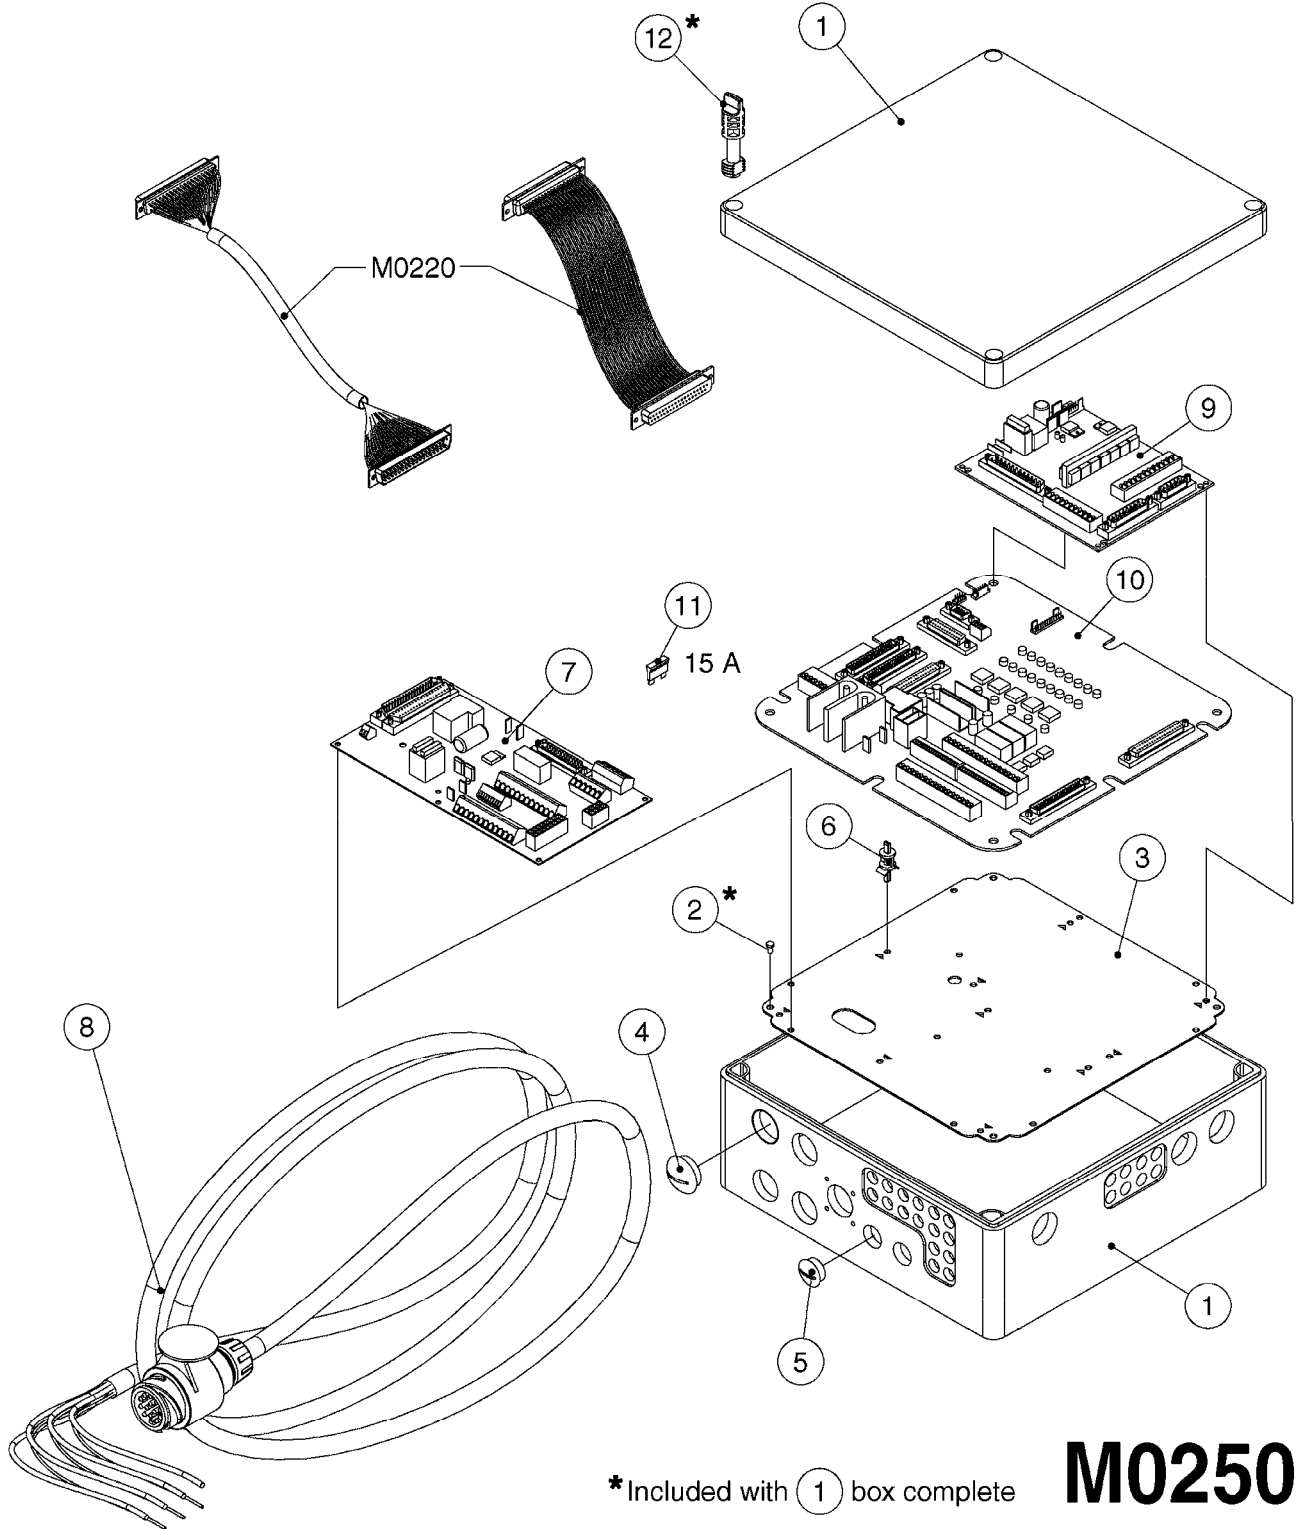

POWER SUPPLY CABLES  
M0240-HIN, 01:01:16

Page 0

Date 12.08.2020 9:48

**M0240**

POWER SUPPLY CABLES  
M0240-HIN, 01:01:16

Page 1

Date 12.08.2020 9:48

parts-n°	order qty	description
261605	1	Fuse 25A ATOF Series
983070	1	CABLE 2X6²
16112800	1	BRACKET F.12V POWER CABLE/PLUG
28048000	1	PLUG 3-POL DIN 9680 FEM.CHASS
72266300	1	CABLE 12VDC POWER F. TRACTOR