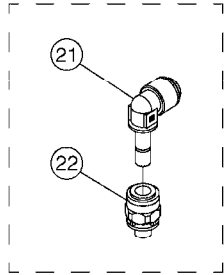

** RICHWAY FOAM MARKER FITTINGS