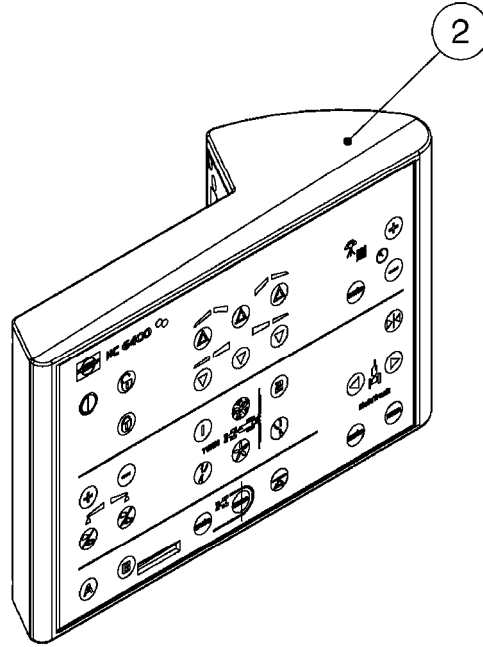

HC6400 SETBOX
M0330-HIN, 01:01:16

Page 0

Date 12.08.2020 9:48