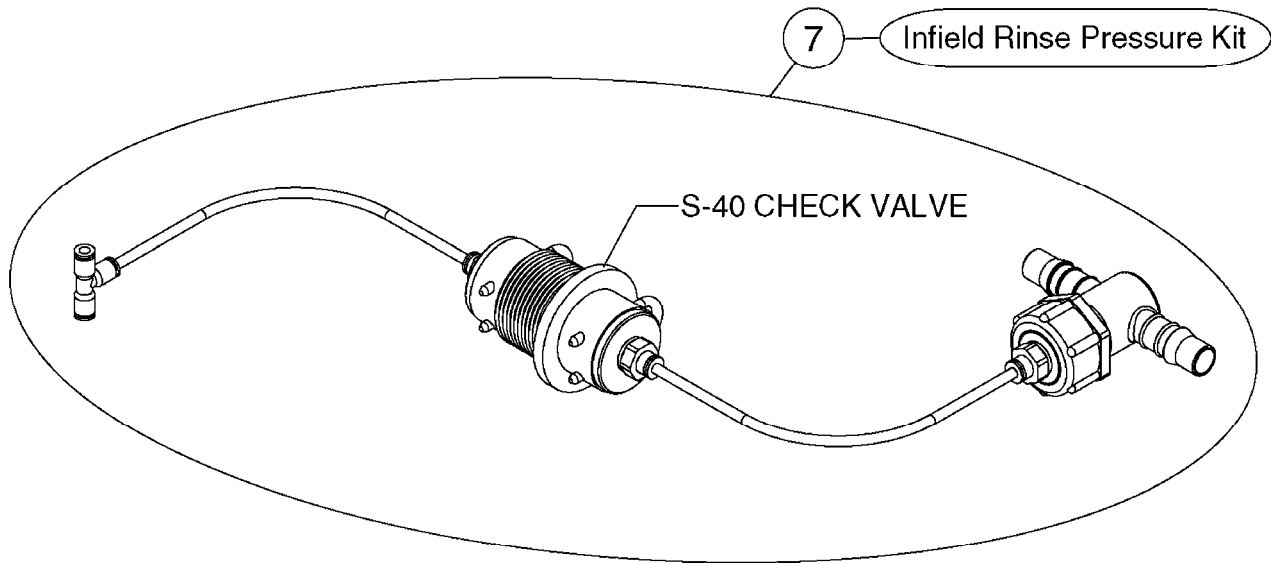

FOR S67 FITTINGS  
SEE PAGE L0100

**S67**

FOR S93 FITTINGS  
SEE PAGE L0110

**S93**

**B0500**

SMART VALVE S67 S93 (07)  
B0500-HIN, 28:01:19

Page 1  
Date 12.08.2020 9:47

Pos.	parts-n°	order qty	description
1	145996	1	FITT.DK S-67 FORK
2	145997	1	FITT.DK S-93 FORK
3	242351	1	O-RING D69.5X3.0 VITON F.S-93
4	322109	1	FITT.DK S-93 BULKHEAD NUT
5	322224	1	FITT.DK S-67 TEE
6	322320	1	NUT F.3 WAY VALVE S56
7	334545	1	FITT.DK S-93 TEE
8	334594	1	PLUG F.VALVE HANDLE BLACK
9	410362	1	BOLT HEX 8.8 SS M6X20
10	410922	1	CYL.SKR 8.8 DEL M4X20 RST
10	450902	1	BOLT ALLEN HEAD M4 X 16MM
11	471125	1	WASHER M6U 6.4X14X1.2,A2 SS
12	480733	1	PIN D6 X 40
13	480803	1	PIN Ø4 X 25
14	728525	1	FITT. S93 CONNECTOR W/O-RINGS
15	741844	1	VALVE HANDLE ASSY. SUCTION NCM
16	741845	1	VALVE HANDLE ASSY. PRESSUR NCM
17	14021500	1	SPINDLE F.S93 SMART VALVE
18	14022700	1	SPACER TUBE Ø10 L=212 SS
19	14038100	1	AXLE FOR SUCTION VALVE HANDLE
20	14038200	1	AXLE FOR PRESSURE VALVE HANDLE
21	14068700	1	SPINDLE,SMART VALVE S67 10MM
22	16059900	1	BRACKET 2 STK S93 SMART VALVE
23	16082300	1	BRACKET 2PCS S67 VALVE 15 BAR
24	28168400	1	HAIRPIN Ø5 S67/S93
25	33505200	1	PLUG FOR SMART VALVE HANDLE
26	72138000	1	VALVE S93 "V2" SMART VALVE
27	72138600	1	VALVE S93 "V3" SMART VALVE
28	72172100	1	VALVE S67 "V1" SMART VALVE
28	72538000	1	NCM 4400/6600 VALVE S67, LONG SPINDLE NAV 3000/4000
29	72172200	1	VALVE S67 "V2" SMART VALVE
30	72283000	1	AXLE JOINT F. SMARTVALVE HANDL