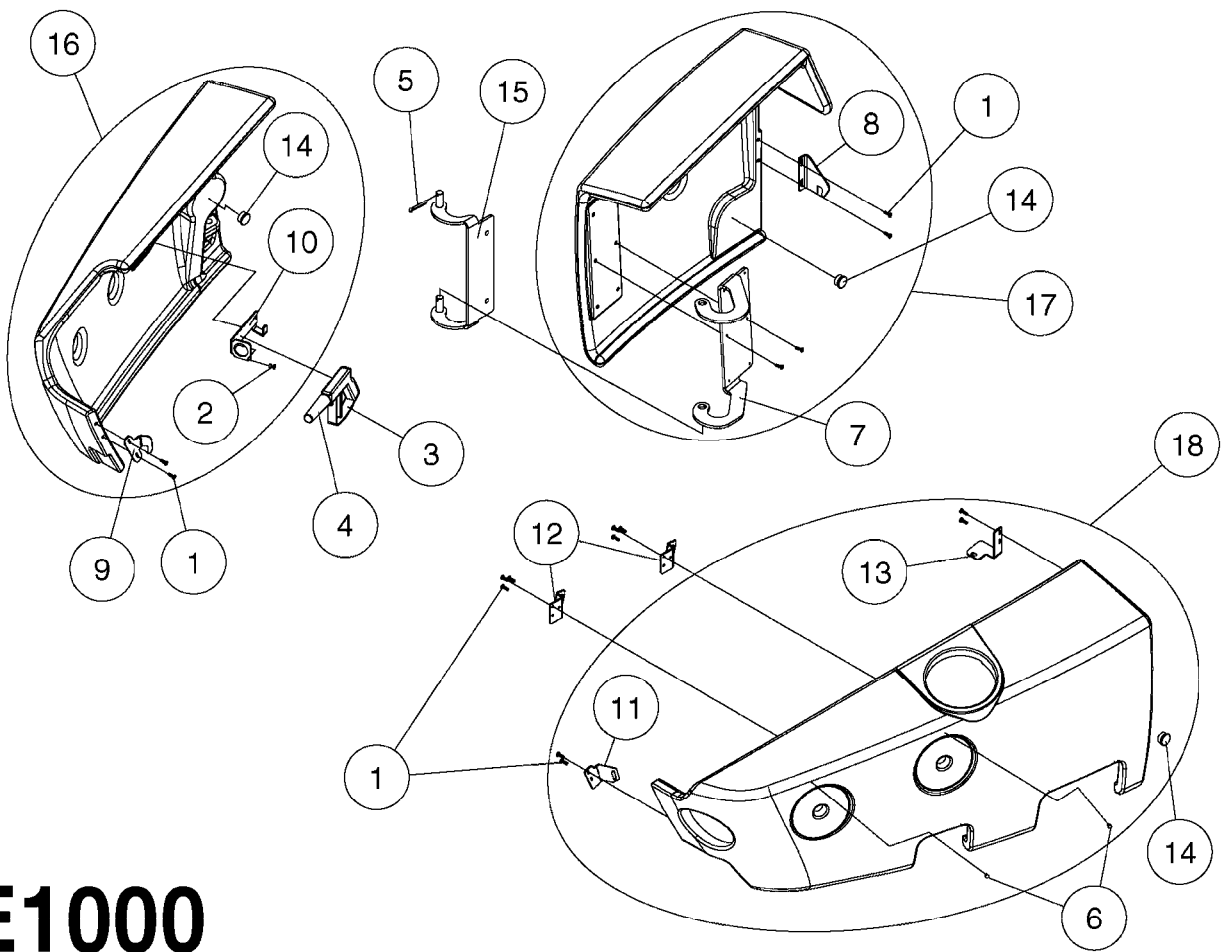

Complete

**E0990**

LOCKER & CLEAN WATER TANK NCM  
E0990-HIN, 15:05:19

Page 1  
Date 12.08.2020 9:47

Pos.	parts-n°	order qty	description
1	242474	1	SEAL 16X28XL=' LOCKER DOOR CM+
2	285793	1	GAS CYLINDER
3	334523	1	PIPE HOLDER Ø51.5
4	334850	1	GUIDE F. SIGHT GAUGE TUBE TOP
5	351766	1	SIDE SHIELD MOUNT RIGHT
6	351767	1	SIDE SHIELD MOUNT LEFT
7	430846	1	BOLT HEX 8.8 DEL M12X80
8	440718	1	BOLT CRG M10 X 65 DEL
9	460423	1	NUT HEX M10X1.50 LOCK DIN985A2 SS
10	460703	1	NUT HEX M12X1.75 LOCK DIN985A2 SS
11	480141	1	PIN COTTER M4X20
12	480809	1	BLIND RIVET, EMHART ACD616ASM
13	15057800	1	HANDLE F.LEFT SIDE LOCKER
14	16124500	1	DIVIDER F.LOCKER L.SIDE SHIELD
15	16124600	1	SHELF FLOOR-LEFT SIDE LOCKER
16	16124700	1	SHELF WALL-LEFT SIDE LOCKER
17	16126900	1	BRACKET F.DOOR-STORAGE LOCKER
18	16127300	1	SHELF FLOOR-RIGHT SIDE LOCKER
19	44075300	1	SCREW 3.5X9.5SS/X15 ISO 14585C
20	61033900	1	BRACKET F. SIDE PANEL R.H. NCM
21	61034000	1	BRACKET F. SIDE PANEL L.H. NCM
22	61037500	1	ADJUSTING BRACKET, BOTTOM NCM
23	63037800	1	BRACKET F.DOOR-STORAGE LOCKER
24	72280100	1	SIDE SHIELD RIGHT NCM COMPLETE
25	72280200	1	SIDE SHIELD LEFT+CLEAN W.TANK
26	72280600	1	CLEAN W.TANK LEFT SIDE NCM
27	72282800	1	SIGHT GAUGE W/SCALE NCM4400 LITER PRE'15 TUBE LENGTH = 75"
27	72357100	1	SIGHT GAUGE W/SCALE NCM6600 LITER
27	72358300	1	SIGHT GAUGE TUBE 85/90/10000 L=2382 BENT
27	72440100	1	SIGHT GAUGE W/SCALE,CM6600 GAL
27	72932100	1	SIGHT GAUGE TUBE W/DECAL CM4400/4500 GAL PRE'15 TUBE LENGTH = 75"
27	73125500	1	SIGHT GAUGE W/SCALE,CM4500 '15 LITER POST'15 TUBE LENGTH = 82"
27	73277500	1	SIGHT GAUGE W/SCALE,CM4500 '15 GAL POST'15 TUBE LENGTH = 82"
27	97610003	1	DECAL SIGHT GAUGE NCM 9000 GAL