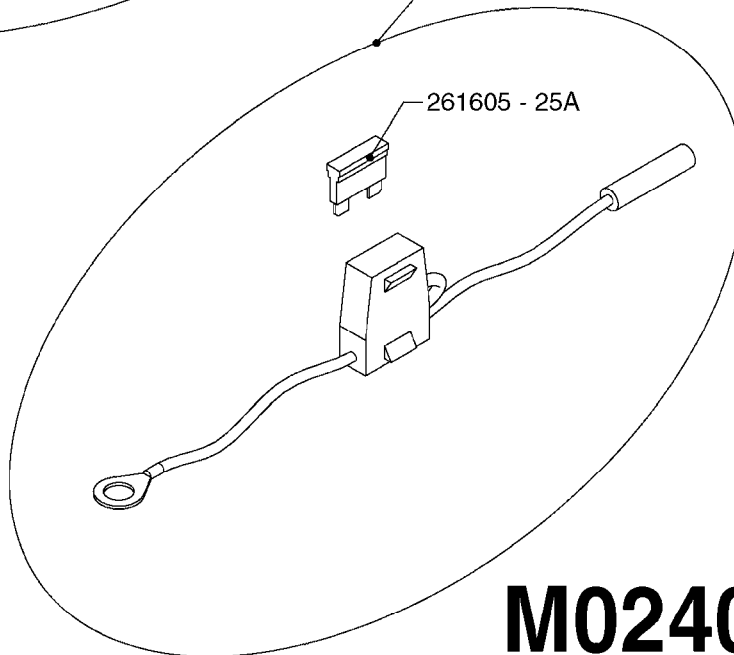

POWER SUPPLY CABLES  
M0240-HIN, 01:01:16

Page 0

Date 12.08.2020 9:48

**M0240**

POWER SUPPLY CABLES  
M0240-HIN, 01:01:16

Page 1

Date 12.08.2020 9:48

parts-n°	order qty	description
261605	1	Fuse 25A ATOF Series
983070	1	CABLE 2X6²
16112800	1	BRACKET F.12V POWER CABLE/PLUG
28048000	1	PLUG 3-POL DIN 9680 FEM.CHASS
72266300	1	CABLE 12VDC POWER F. TRACTOR