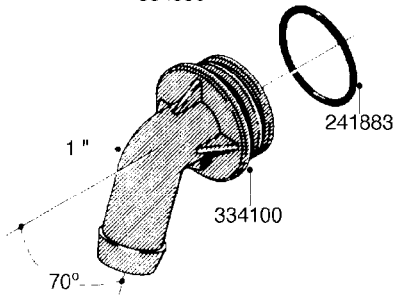

**L0080**

FITTINGS - S-53  
L0080-HIN, 12:09:17

Page 1

Date 12.08.2020 9:47

Pos.	parts-n°	order qty	description
1	145995	1	FITT.DK S-53 FORK
2	241973	1	O-RING Ø3 X 44.2 70 SHORES NITRIL NITRIL (BLACK)
2	242353	1	O-RING 3 X 44.2 VITON VITON (BROWN)
3	242109	1	O-RING D32.2x3.0 NITRIL (BLACK)
3	242354	1	O-RING D32.2X3.0 VITON VITON (BROWN)
4	322103	1	FITT.DK S-53 BULKHEAD
5	322107	1	FITT.DK S-53 BULKHEAD NUT
6	322110	1	FITT.DK S-53 ELB. 1/2" BSP
7	322352	1	FITT.DK S-53 TEE
8	334229	1	FITT.DK S-53 STR.3/4"
9	334260	1	GASKET F. S-53 BULKHEAD
10	334564	1	FITT.DK S-67 TO S-53 ADAPTER
11	391100	1	FITT.DK S-53THREAD INS.1/2"BSP
12	726463	1	FITT.DK S53 BULKHEAD W/GASKET
13	726552	1	FIT.DK S-53X90 1/2" BSP,O-RING
14	726556	1	FITT.DK S-53 HB 1/2" W/O-RING
15	726558	1	FITT.DK S53 STR. 3/4" W.ORING
16	726559	1	FITT DK. S-53 HB 1" W/O-RING
17	726568	1	FITT.DK.S-53 HB 1/2"90 W/O-RING
18	726570	1	FITT.DK S-53 ELB.3/4" W.ORING
19	726571	1	FITT.DK S-53 ELB.1", W ORING
20	726578	1	FITT.DK S53 PLUG WITH O-RING
21	728561	1	FITT.DK. S67M - S53F REDUCER