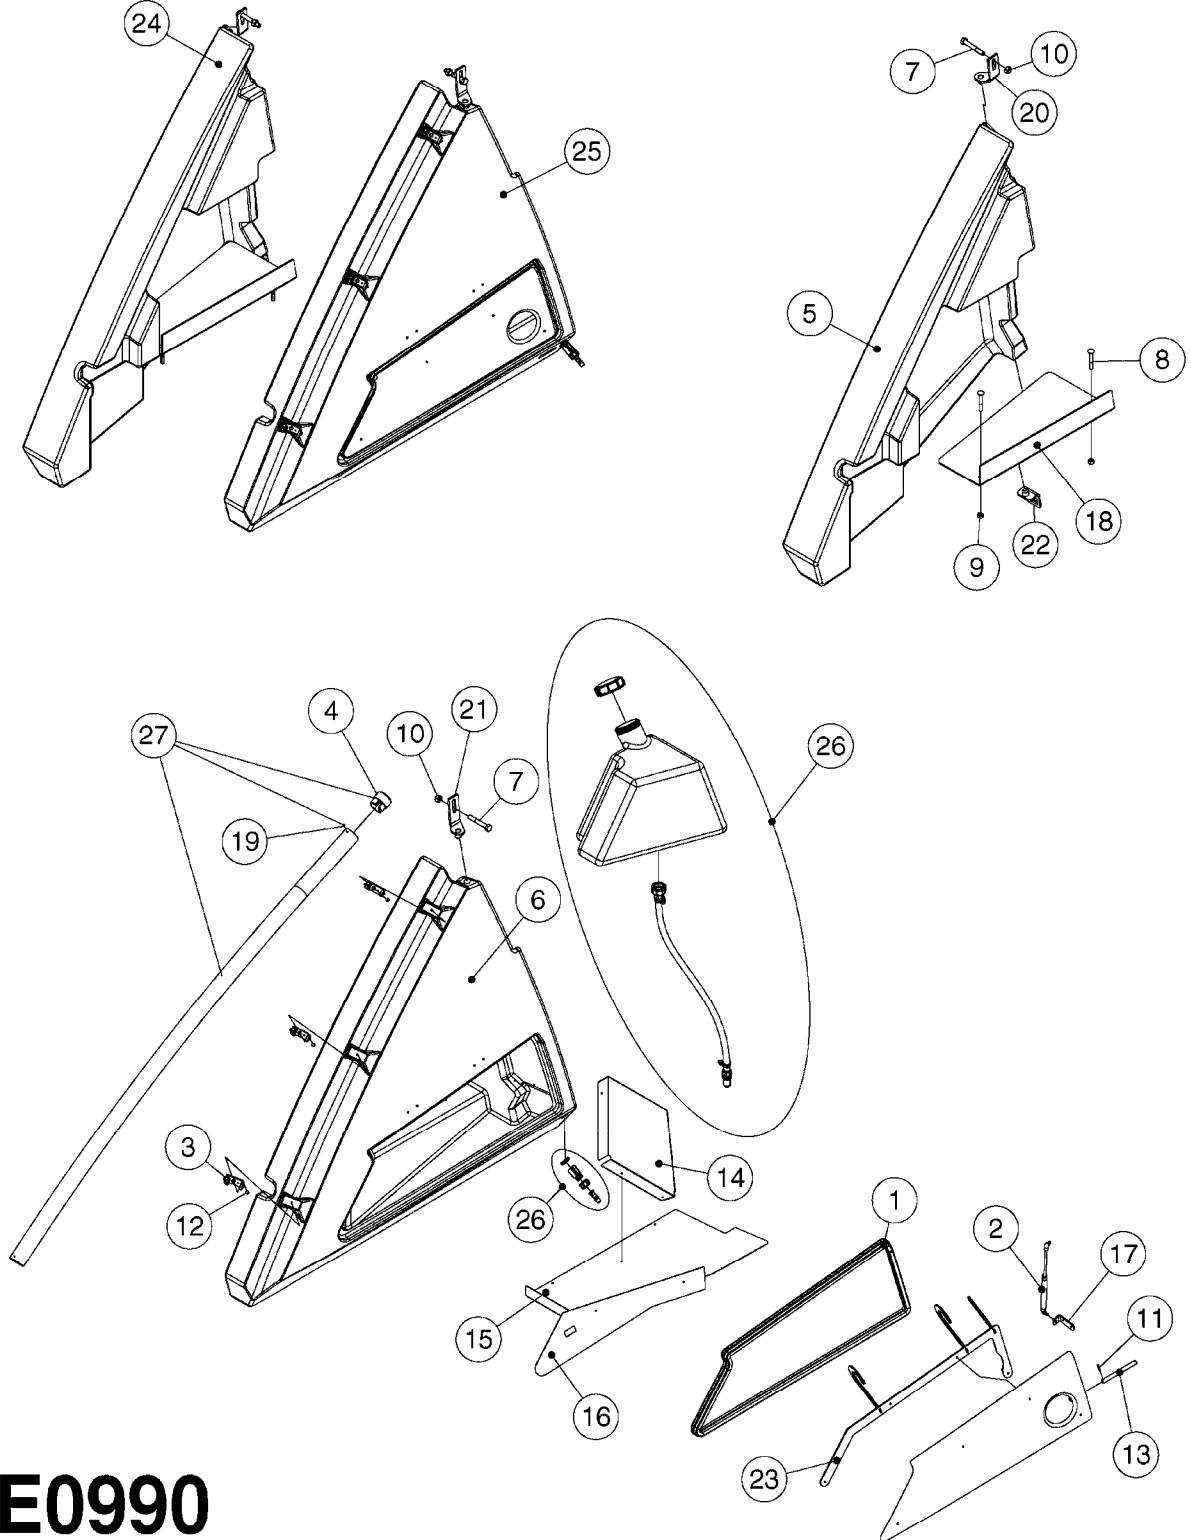

Complete

LOCKER & CLEAN WATER TANK NCM
E0990-HIN, 15:05:19

Page 1
Date 12.08.2020 9:47

Pos.	parts-n°	order qty	description
1	242474	1	SEAL 16X28XL=' LOCKER DOOR CM+
2	285793	1	GAS CYLINDER
3	334523	1	PIPE HOLDER Ø51.5
4	334850	1	GUIDE F. SIGHT GAUGE TUBE TOP
5	351766	1	SIDE SHIELD MOUNT RIGHT
6	351767	1	SIDE SHIELD MOUNT LEFT
7	430846	1	BOLT HEX 8.8 DEL M12X80
8	440718	1	BOLT CRG M10 X 65 DEL
9	460423	1	NUT HEX M10X1.50 LOCK DIN985A2 SS
10	460703	1	NUT HEX M12X1.75 LOCK DIN985A2 SS
11	480141	1	PIN COTTER M4X20
12	480809	1	BLIND RIVET, EMHART ACD616ASM
13	15057800	1	HANDLE F.LEFT SIDE LOCKER
14	16124500	1	DIVIDER F.LOCKER L.SIDE SHIELD
15	16124600	1	SHELF FLOOR-LEFT SIDE LOCKER
16	16124700	1	SHELF WALL-LEFT SIDE LOCKER
17	16126900	1	BRACKET F.DOOR-STORAGE LOCKER
18	16127300	1	SHELF FLOOR-RIGHT SIDE LOCKER
19	44075300	1	SCREW 3.5X9.5SS/X15 ISO 14585C
20	61033900	1	BRACKET F. SIDE PANEL R.H. NCM
21	61034000	1	BRACKET F. SIDE PANEL L.H. NCM
22	61037500	1	ADJUSTING BRACKET, BOTTOM NCM
23	63037800	1	BRACKET F.DOOR-STORAGE LOCKER
24	72280100	1	SIDE SHIELD RIGHT NCM COMPLETE
25	72280200	1	SIDE SHIELD LEFT+CLEAN W.TANK
26	72280600	1	CLEAN W.TANK LEFT SIDE NCM
27	72282800	1	SIGHT GAUGE W/SCALE NCM4400 LITER PRE'15 TUBE LENGTH = 75"
27	72357100	1	SIGHT GAUGE W/SCALE NCM6600 LITER
27	72358300	1	SIGHT GAUGE TUBE 85/90/10000 L=2382 BENT
27	72440100	1	SIGHT GAUGE W/SCALE,CM6600 GAL
27	72932100	1	SIGHT GAUGE TUBE W/DECAL CM4400/4500 GAL PRE'15 TUBE LENGTH = 75"
27	73125500	1	SIGHT GAUGE W/SCALE,CM4500 '15 LITER POST'15 TUBE LENGTH = 82"
27	73277500	1	SIGHT GAUGE W/SCALE,CM4500 '15 GAL POST'15 TUBE LENGTH = 82"
27	97610003	1	DECAL SIGHT GAUGE NCM 9000 GAL