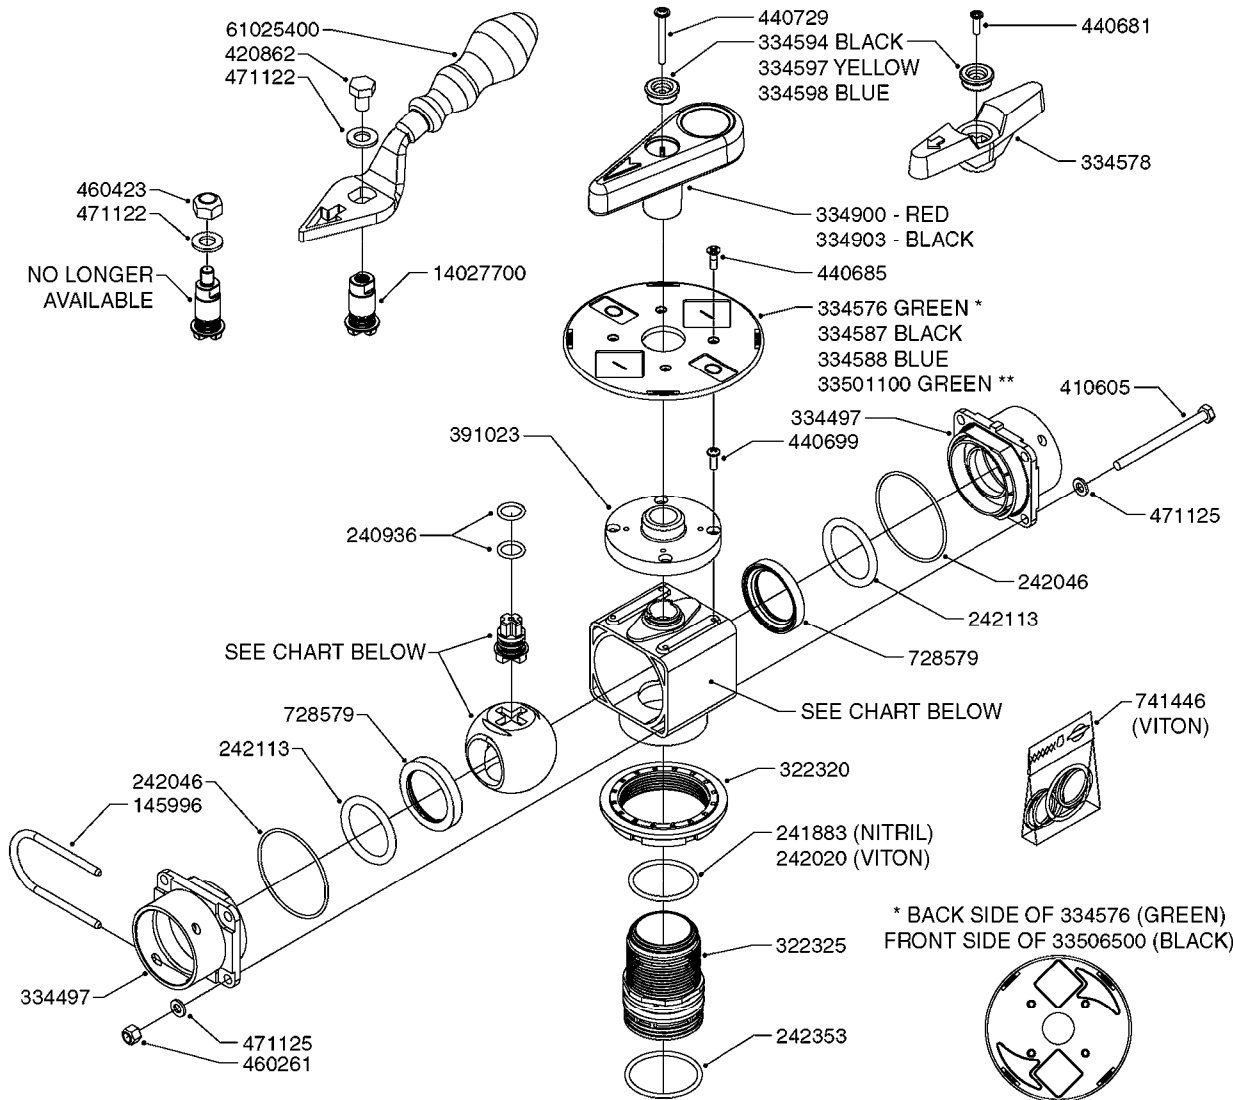

**B0370**

PRESSURE REGULATOR - S93 06  
B0370-HIN, 12:05:16

Page 1

Date 12.08.2020 9:47

Pos.	parts-n°	order qty	description
1	145996	1	FITT.DK S-67 FORK
2	145997	1	FITT.DK S-93 FORK
3	440677	1	SCREW F. PLASTIC 5X20 SS
4	440695	1	BOLT CARRIAGE M8X25
5	440698	1	SCREW F.PLASTIC 6X18 SS HEXHD
6	460143	1	LOCK NUT M8 SST A2 DIN985
7	480487	1	PIN M5X60 SLOTTED GALV
8	16244000	1	BRACKET FOR REG. NAV, PAINTED NAVIGATOR PLATFORM BRACKET
9	33510800	1	HOUSING F.PRESS.REG.S67/S93
10	44076200	1	SCREW WN5451 5X16 SS TORX
11	72374200	1	MOTOR HOUS.REG.1:150 ENCODER
12	72374300	1	REGUL S67/S93 ASSY W SS CONE
12	72425500	1	REGULATOR S67/S93 CROSS-DRILL
12	72678700	1	REGULATOR S67/S93 CROSS-DRILL CERAMIC COMPONENTS
13	72481600	1	BAG W. CONSOLE&SPINDLE COMPL
14	72678900	1	BAG W.CONE/CYL/GASKET CERAMIC CERAMIC COMPONENTS
14	74190800	1	BAG W.CONE/CYL. AND GASKET. SYNTAL
15	74187500	1	SWITCH 5A PRESS.REG REP.KIT 08