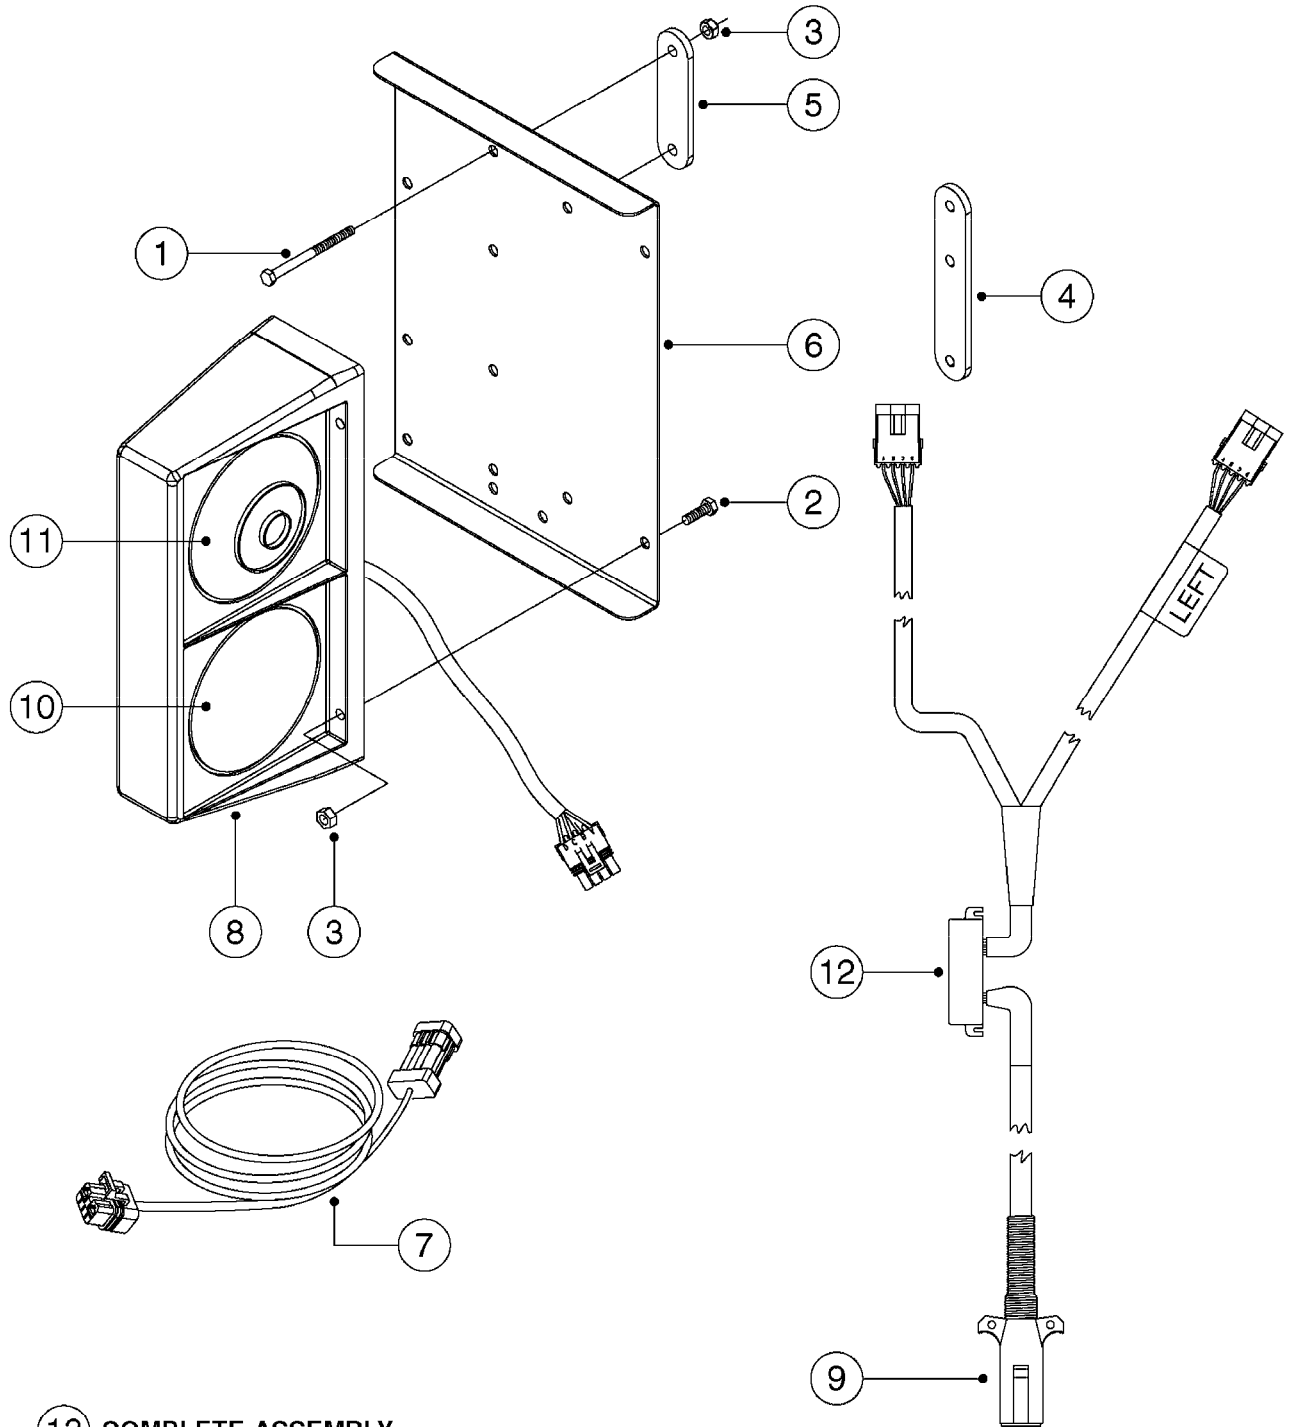

13 COMPLETE ASSEMBLY

COMPLETE ASSEMBLIES
WHOLEGOODS ITEMS

M0160

TRAFFIC LIGHT KIT
M0160-HIN, 13:08:19

Page 1
Date 12.08.2020 9:48

Pos.	parts-n°	order qty	description
1	410266	1	BOLT HEX 8.8 DEL M6X120
1	410421	1	BOLT HEX M6X110 DIN931-A2 SS
1	410524	1	BOLT HEX 8.8 DEL M6X100
1	410605	1	BOLT HEX 8.8 DEL M6X80
2	410362	1	BOLT HEX 8.8 SS M6X20
3	460261	1	NUT HEX M6X1.00 LOCK DIN985 A2 SS
4	16022303	1	BRACKET 100MM TUBE
5	16022403	1	BRACKET 60MM TUBE
6	16025603	1	BRACKET TAIL LIGHT DUAL LAMP
7	26004703	1	HARNESS 13' EXT 4 WIRE WP
8	26004903	1	TAIL LIGHT GREEN WIRE LH
8	26005003	1	TAIL LIGHT YELLOW WIRE RH
9	26005103	1	PLUG 7-PIN AG TAIL LIGHT
10	26005403	1	LENS BLACK BEFORE 2009
10	26017003	1	LENS RED
11	26016903	1	LENS AMBER
12	26032703	1	HARNESS COMPLETE, TAIL LIGHT, 2013
13	83308603	1	TRAFFIC LIGHT KIT