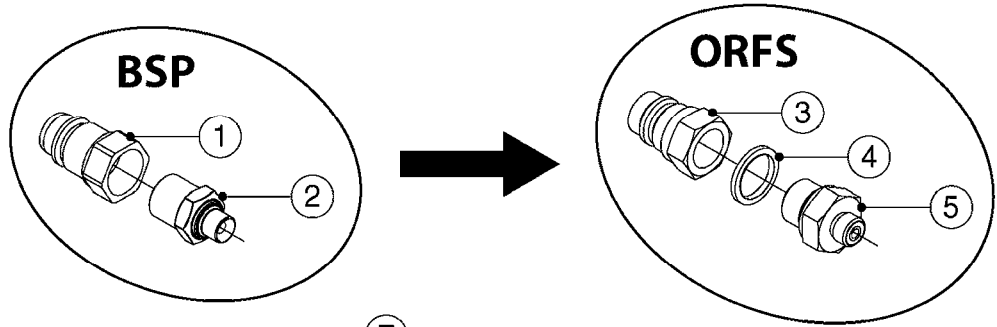

7

Part No.	Description	QTY	UNIT
1	NUT	1	EA
2	BSP FITTING	1	EA
3	NUT	1	EA
4	O-RING	1	EA
5	ORFS FITTING	1	EA

8

Part No.	Description	QTY	UNIT
1	NUT	1	EA
2	BSP FITTING	1	EA
3	NUT	1	EA
4	O-RING	1	EA
5	ORFS FITTING	1	EA

C0045