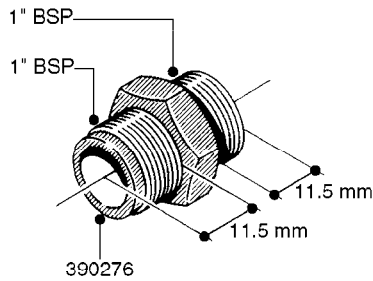

FITTINGS - HEXAGON NIPPLES  
L0030-HIN, 01:01:16

Page 0  
Date 12.08.2020 9:47

**L0030**

FITTINGS - HEXAGON NIPPLES  
L0030-HIN, 01:01:16

Page 1  
Date 12.08.2020 9:47

parts-n°	order qty	description
10015303	1	FITT.PO.HN 1.00X1.00 M1000
10425003	1	FITT.PO.HN 1.25X1.00 MCPHEE
320132	1	FITT.DK HN 1" BSP
320176	1	FITT.DK HN 3/8"X1/2" BSP
320445	1	FITT.DK HN 1/4"X3/8" BSP
320655	1	FITT.DK HN 1/2"-1/2" BSP
320692	1	FITT.DK HN 3/8'BSPX1/4'NPT
320703	1	FITT.DK HN 3/8BSP X1/2 &1/4NPT
320725	1	FITT.DK NIPPLE 3/8"-3/8" BSP
320902	1	FITT.DK HN 3/8'X 1/4' BSP
390232	1	FITT.DK HN 1-1/2' X 1-1/4' BSP
390276	1	FITT.DK HN 1'BSP