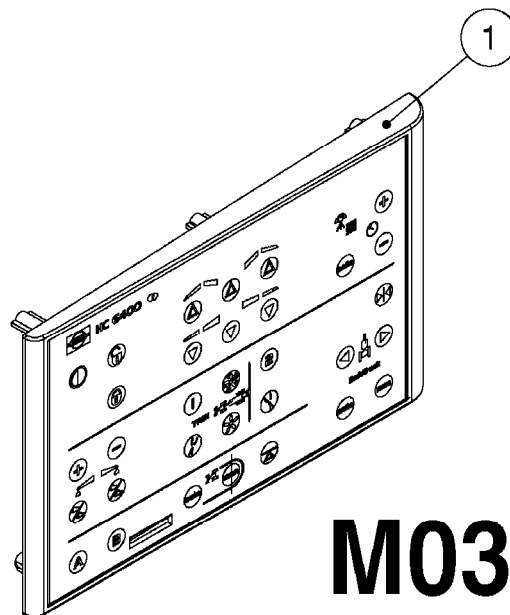

HC6400 SETBOX
M0330-HIN, 01:01:16

Page 0

Date 12.08.2020 9:48