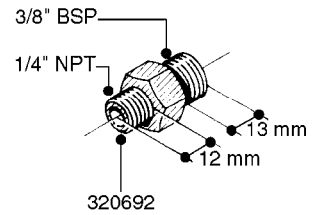

FITTINGS - HEXAGON NIPPLES  
L0030-HIN, 01:01:16

Page 0  
Date 12.08.2020 9:47

**L0030**

FITTINGS - HEXAGON NIPPLES  
L0030-HIN, 01:01:16

Page 1  
Date 12.08.2020 9:47

parts-n°	order qty	description
10015303	1	FITT.PO.HN 1.00X1.00 M1000
10425003	1	FITT.PO.HN 1.25X1.00 MCPHEE
320132	1	FITT.DK HN 1" BSP
320176	1	FITT.DK HN 3/8"X1/2" BSP
320445	1	FITT.DK HN 1/4"X3/8" BSP
320655	1	FITT.DK HN 1/2"-1/2" BSP
320692	1	FITT.DK HN 3/8'BSPX1/4'NPT
320703	1	FITT.DK HN 3/8BSP X1/2 &1/4NPT
320725	1	FITT.DK NIPPLE 3/8"-3/8" BSP
320902	1	FITT.DK HN 3/8'X 1/4' BSP
390232	1	FITT.DK HN 1-1/2' X 1-1/4' BSP
390276	1	FITT.DK HN 1'BSP