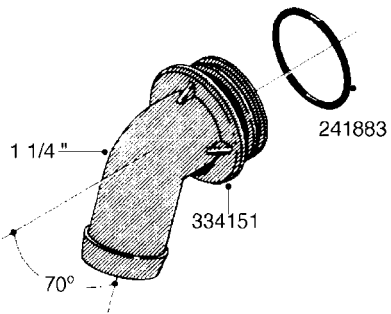

**L0080**

FITTINGS - S-53  
L0080-HIN, 12:09:17

Page 1

Date 12.08.2020 9:47

Pos.	parts-n°	order qty	description
1	145995	1	FITT.DK S-53 FORK
2	241973	1	O-RING Ø3 X 44.2 70 SHORES NITRIL NITRIL (BLACK)
2	242353	1	O-RING 3 X 44.2 VITON VITON (BROWN)
3	242109	1	O-RING D32.2x3.0 NITRIL (BLACK)
3	242354	1	O-RING D32.2X3.0 VITON VITON (BROWN)
4	322103	1	FITT.DK S-53 BULKHEAD
5	322107	1	FITT.DK S-53 BULKHEAD NUT
6	322110	1	FITT.DK S-53 ELB. 1/2" BSP
7	322352	1	FITT.DK S-53 TEE
8	334229	1	FITT.DK S-53 STR.3/4"
9	334260	1	GASKET F. S-53 BULKHEAD
10	334564	1	FITT.DK S-67 TO S-53 ADAPTER
11	391100	1	FITT.DK S-53THREAD INS.1/2"BSP
12	726463	1	FITT.DK S53 BULKHEAD W/GASKET
13	726552	1	FIT.DK S-53X90 1/2" BSP,O-RING
14	726556	1	FITT.DK S-53 HB 1/2" W/O-RING
15	726558	1	FITT.DK S53 STR. 3/4" W.ORING
16	726559	1	FITT DK. S-53 HB 1" W/O-RING
17	726568	1	FITT.DK.S-53 HB 1/2"90 W/O-RING
18	726570	1	FITT.DK S-53 ELB.3/4" W.ORING
19	726571	1	FITT.DK S-53 ELB.1", W ORING
20	726578	1	FITT.DK S53 PLUG WITH O-RING
21	728561	1	FITT.DK. S67M - S53F REDUCER