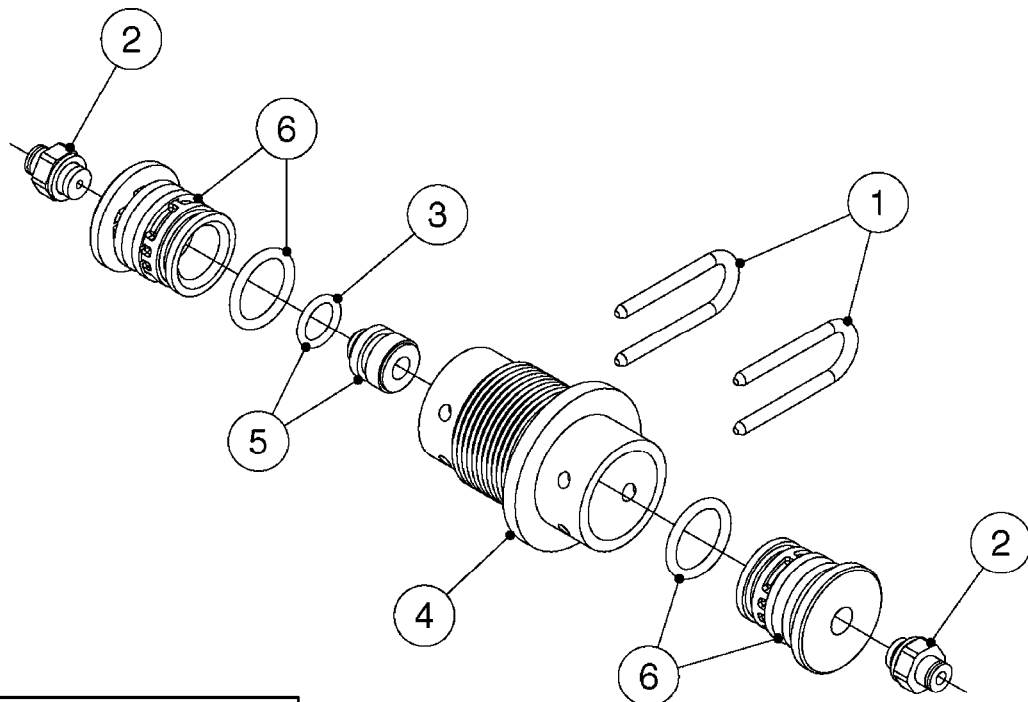

FOR S67 FITTINGS  
SEE PAGE L0100

**S67**

FOR S93 FITTINGS  
SEE PAGE L0110

**S93**

**B0500**

SMART VALVE S67 S93 (07)  
B0500-HIN, 28:01:19

Page 1  
Date 12.08.2020 9:47

Pos.	parts-n°	order qty	description
1	145996	1	FITT.DK S-67 FORK
2	145997	1	FITT.DK S-93 FORK
3	242351	1	O-RING D69.5X3.0 VITON F.S-93
4	322109	1	FITT.DK S-93 BULKHEAD NUT
5	322224	1	FITT.DK S-67 TEE
6	322320	1	NUT F.3 WAY VALVE S56
7	334545	1	FITT.DK S-93 TEE
8	334594	1	PLUG F.VALVE HANDLE BLACK
9	410362	1	BOLT HEX 8.8 SS M6X20
10	410922	1	CYL.SKR 8.8 DEL M4X20 RST
10	450902	1	BOLT ALLEN HEAD M4 X 16MM
11	471125	1	WASHER M6U 6.4X14X1.2,A2 SS
12	480733	1	PIN D6 X 40
13	480803	1	PIN Ø4 X 25
14	728525	1	FITT. S93 CONNECTOR W/O-RINGS
15	741844	1	VALVE HANDLE ASSY. SUCTION NCM
16	741845	1	VALVE HANDLE ASSY. PRESSUR NCM
17	14021500	1	SPINDLE F.S93 SMART VALVE
18	14022700	1	SPACER TUBE Ø10 L=212 SS
19	14038100	1	AXLE FOR SUCTION VALVE HANDLE
20	14038200	1	AXLE FOR PRESSURE VALVE HANDLE
21	14068700	1	SPINDLE,SMART VALVE S67 10MM
22	16059900	1	BRACKET 2 STK S93 SMART VALVE
23	16082300	1	BRACKET 2PCS S67 VALVE 15 BAR
24	28168400	1	HAIRPIN Ø5 S67/S93
25	33505200	1	PLUG FOR SMART VALVE HANDLE
26	72138000	1	VALVE S93 "V2" SMART VALVE
27	72138600	1	VALVE S93 "V3" SMART VALVE
28	72172100	1	VALVE S67 "V1" SMART VALVE
28	72538000	1	NCM 4400/6600 VALVE S67, LONG SPINDLE NAV 3000/4000
29	72172200	1	VALVE S67 "V2" SMART VALVE
30	72283000	1	AXLE JOINT F. SMARTVALVE HANDL