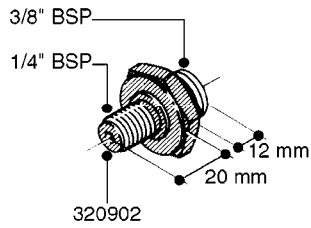

FITTINGS - HEXAGON NIPPLES  
L0030-HIN, 01:01:16

Page 0  
Date 12.08.2020 9:47

**L0030**

FITTINGS - HEXAGON NIPPLES  
L0030-HIN, 01:01:16

Page 1  
Date 12.08.2020 9:47

parts-n°	order qty	description
10015303	1	FITT.PO.HN 1.00X1.00 M1000
10425003	1	FITT.PO.HN 1.25X1.00 MCPHEE
320132	1	FITT.DK HN 1" BSP
320176	1	FITT.DK HN 3/8"X1/2" BSP
320445	1	FITT.DK HN 1/4"X3/8" BSP
320655	1	FITT.DK HN 1/2"-1/2" BSP
320692	1	FITT.DK HN 3/8'BSPX1/4'NPT
320703	1	FITT.DK HN 3/8BSP X1/2 &1/4NPT
320725	1	FITT.DK NIPPLE 3/8"-3/8" BSP
320902	1	FITT.DK HN 3/8'X 1/4' BSP
390232	1	FITT.DK HN 1-1/2' X 1-1/4' BSP
390276	1	FITT.DK HN 1'BSP