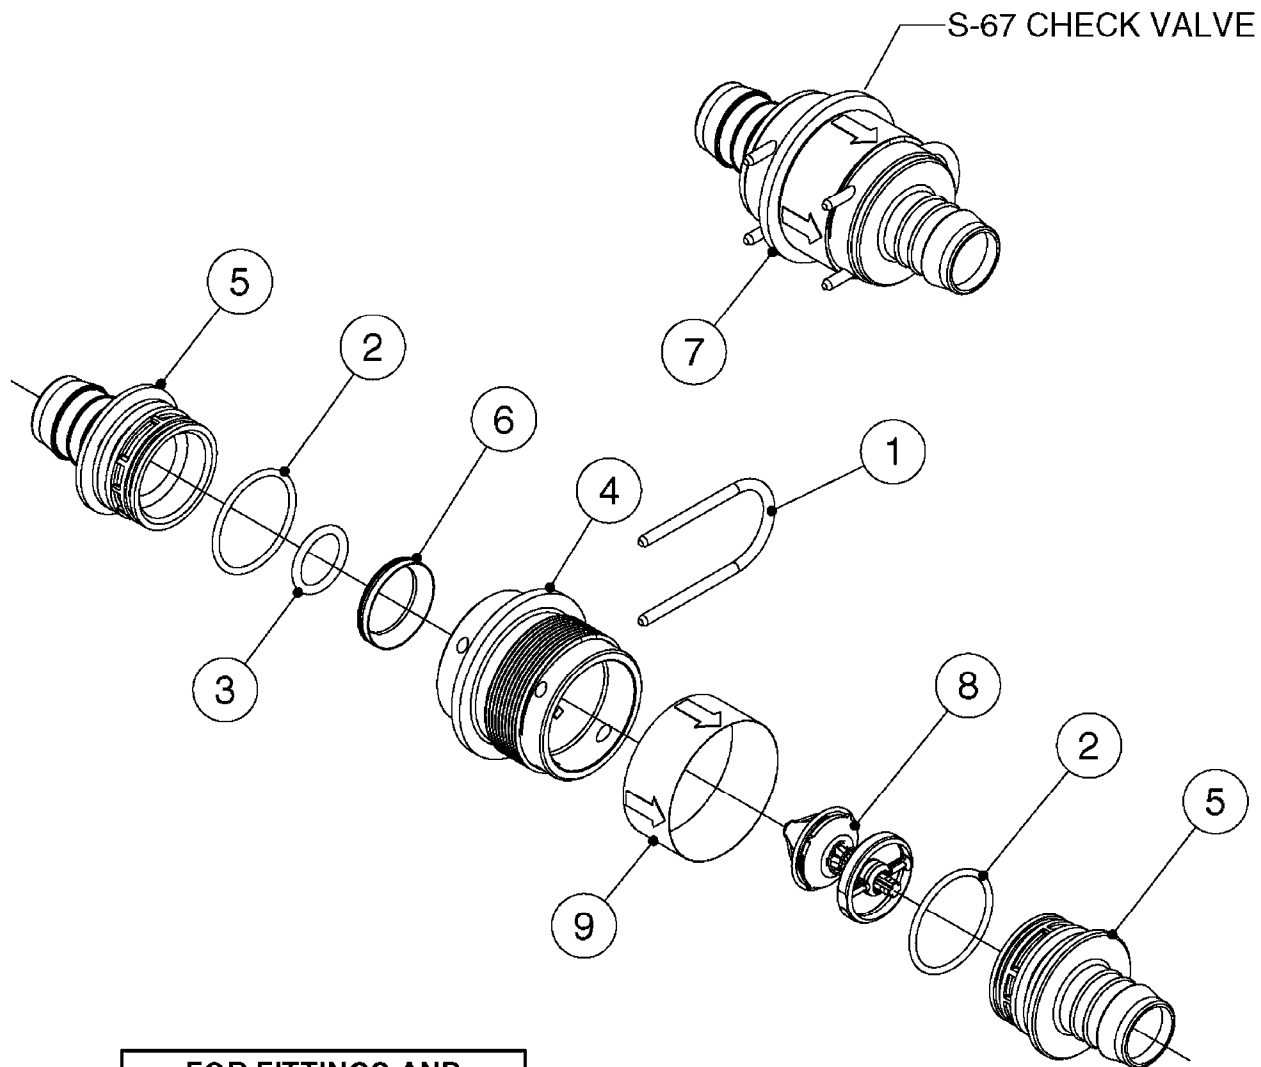

FOR FITTINGS AND
HOSES, SEE SECTION L

B0630

CHECK VALVES - S67
B0630-HIN, 31:07:19

Page 1
Date 12.08.2020 9:47

Pos.	parts-n°	order qty	description
1	145996	1	FITT.DK S-67 FORK
2	241973	1	O-RING Ø3 X 44.2 70 SHORES NITRIL
2	242353	1	O-RING 3 X 44.2 VITON
3	242504	1	O-RING D35x2 NITRIL
4	322104	1	FITT.DK S-67 BULKHEAD
5	334231	1	FITT.DK S-67 STR.1"
5	334232	1	FITT.DK S-67 STR.1-1/4"
5	334444	1	FITT.DK S-67 STR.1-1/2" PVC
6	14103100	1	SEAT F.CHECK VALVE D40.8 2010
7	70063603	1	VALVE, CHECK S67 1-1/2"
			COMPLETE IN-LINE CHECK VALVE FOR 1-1/2" HOSE
7	72001803	1	CHCK VLV,S67, 2 X 1" HB
			COMPLETE IN-LINE CHECK VALVE FOR 1" HOSE
7	72206600	1	CHCK VLV,S67, 2 X 1.25" HB
			COMPLETE IN-LINE CHECK VALVE FOR 1-1/4" HOSE
8	72089900	1	CHECK VALVE S67 SUBASMBLY.2001
9	97800500	1	DECAL 230X28 BLACK ARROW