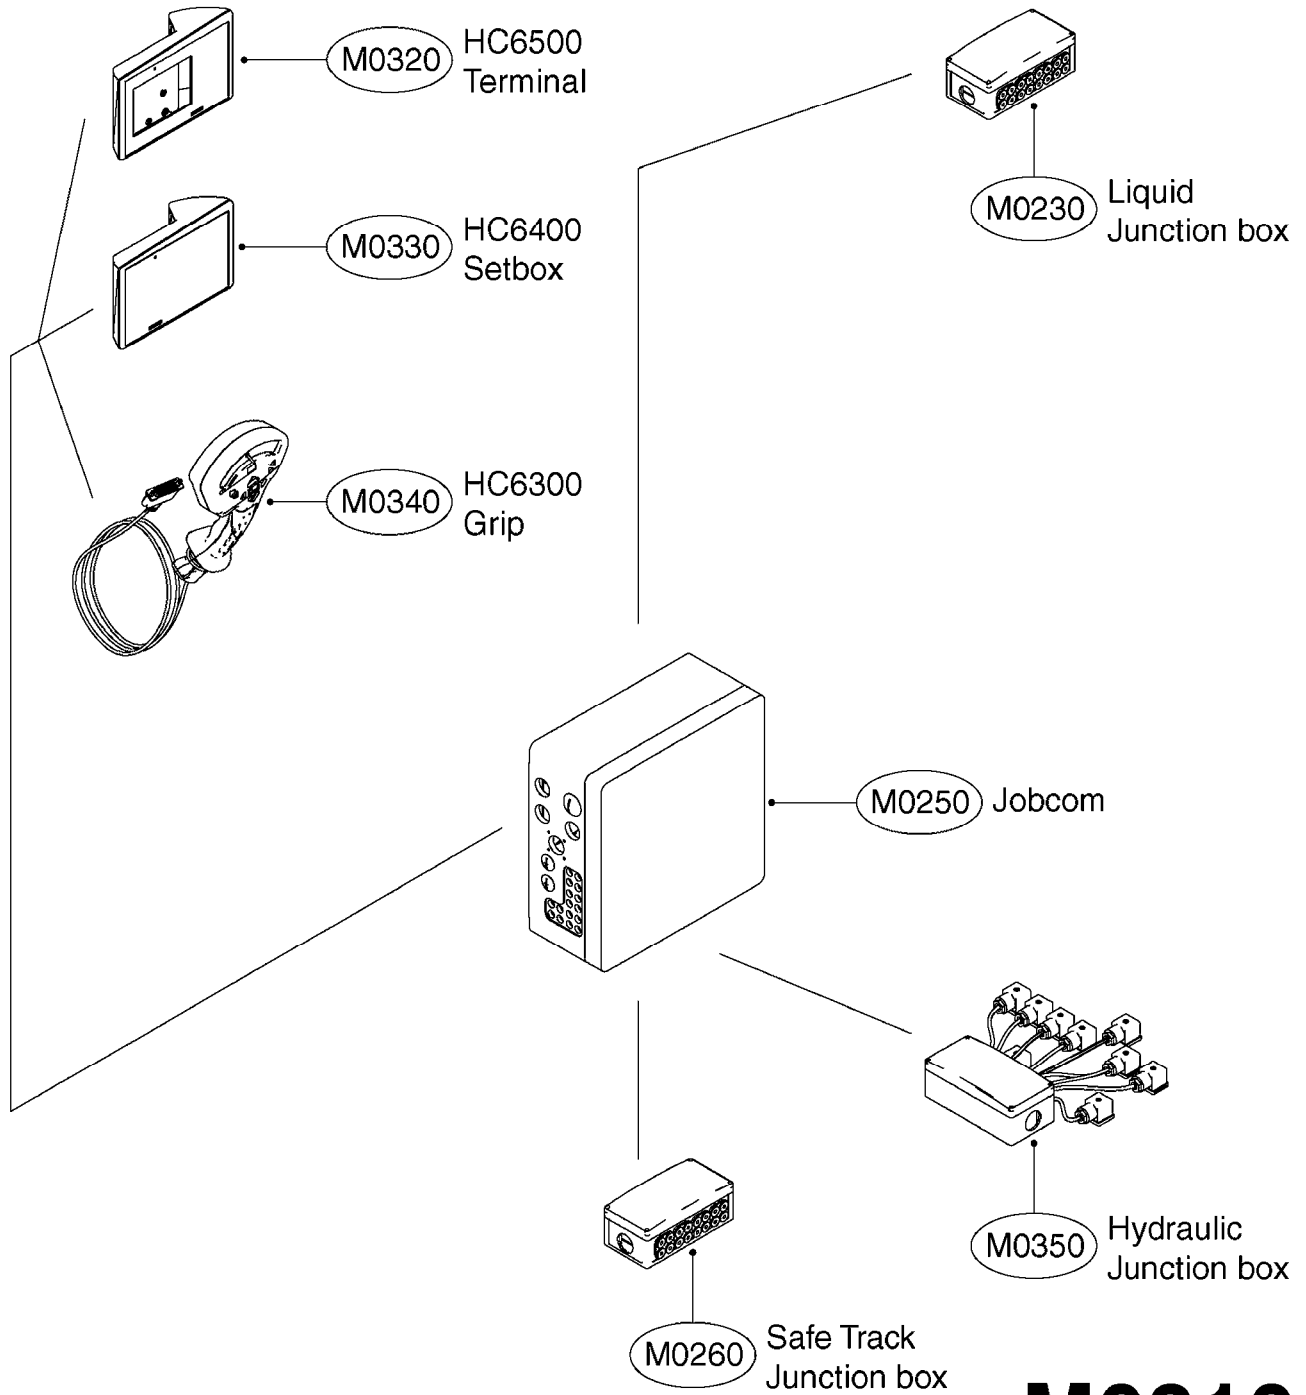

NORAC VARIABLE RATE VALVE UC4
M0300-HIN, 30:04:19

Page 1

Date 12.08.2020 9:48

Pos.	parts-n°	order qty	description
1	28048803	1	NORAC CHECK VALVE
2	28048903	1	NORAC PROP VALVE
2	28055803	1	3-PIN CONNECTORS/HIRSCHMAN NORAC SOLENOID - DEUTSCH CONN. 2-PIN CONNECTORS/DEUTSCH
3	28049403	1	NORAC CHECK VALVE
4	28056403	1	COIL, NORAC, PROP, DIN
5	28056503	1	COIL, NORAC, PROP, DEUTSCH
6	28066803	1	NORAC FILTER CAP W/O-RING
7	28066903	1	NORAC SEAL KIT F.28049403
8	28067003	1	NORAC SEAL KIT F.28048803
9	28068103	1	NORAC HEX CAPSCREW 10-24X2 SS
10	28068203	1	NORAC O-RING F.SOLENOID VALVE
11	28074903	1	NORAC COIL NUT AND O-RING
12	28103603	1	O-RING SOLENOID BODY SEAL NORAC
13	75076900	1	NORAC FILTER ELEMENT KIT
14	78216100	1	NORAC VALVE BLOCK COMP, DEUTSCH CON. COMPLETE W/2-PIN DEUTSCH SOLENOIDS
15	78603300	1	NORAC ONE WAY ORIFICE, .047"

M0310