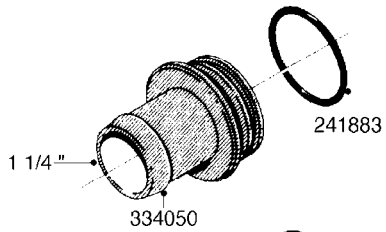

**L0080**

FITTINGS - S-53  
L0080-HIN, 12:09:17

Page 1

Date 12.08.2020 9:47

Pos.	parts-n°	order qty	description
1	145995	1	FITT.DK S-53 FORK
2	241973	1	O-RING Ø3 X 44.2 70 SHORES NITRIL NITRIL (BLACK)
2	242353	1	O-RING 3 X 44.2 VITON VITON (BROWN)
3	242109	1	O-RING D32.2x3.0 NITRIL (BLACK)
3	242354	1	O-RING D32.2X3.0 VITON VITON (BROWN)
4	322103	1	FITT.DK S-53 BULKHEAD
5	322107	1	FITT.DK S-53 BULKHEAD NUT
6	322110	1	FITT.DK S-53 ELB. 1/2" BSP
7	322352	1	FITT.DK S-53 TEE
8	334229	1	FITT.DK S-53 STR.3/4"
9	334260	1	GASKET F. S-53 BULKHEAD
10	334564	1	FITT.DK S-67 TO S-53 ADAPTER
11	391100	1	FITT.DK S-53THREAD INS.1/2"BSP
12	726463	1	FITT.DK S53 BULKHEAD W/GASKET
13	726552	1	FIT.DK S-53X90 1/2" BSP,O-RING
14	726556	1	FITT.DK S-53 HB 1/2" W/O-RING
15	726558	1	FITT.DK S53 STR. 3/4" W.ORING
16	726559	1	FITT DK. S-53 HB 1" W/O-RING
17	726568	1	FITT.DK.S-53 HB 1/2"90 W/O-RING
18	726570	1	FITT.DK S-53 ELB.3/4" W.ORING
19	726571	1	FITT.DK S-53 ELB.1", W ORING
20	726578	1	FITT.DK S53 PLUG WITH O-RING
21	728561	1	FITT.DK. S67M - S53F REDUCER