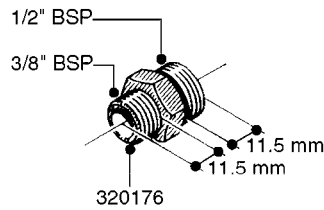

FITTINGS - HEXAGON NIPPLES  
L0030-HIN, 01:01:16

Page 0  
Date 12.08.2020 9:47

**L0030**

FITTINGS - HEXAGON NIPPLES  
L0030-HIN, 01:01:16

Page 1  
Date 12.08.2020 9:47

parts-n°	order qty	description
10015303	1	FITT.PO.HN 1.00X1.00 M1000
10425003	1	FITT.PO.HN 1.25X1.00 MCPHEE
320132	1	FITT.DK HN 1" BSP
320176	1	FITT.DK HN 3/8"X1/2" BSP
320445	1	FITT.DK HN 1/4"X3/8" BSP
320655	1	FITT.DK HN 1/2"-1/2" BSP
320692	1	FITT.DK HN 3/8'BSPX1/4'NPT
320703	1	FITT.DK HN 3/8BSP X1/2 &1/4NPT
320725	1	FITT.DK NIPPLE 3/8"-3/8" BSP
320902	1	FITT.DK HN 3/8'X 1/4' BSP
390232	1	FITT.DK HN 1-1/2' X 1-1/4' BSP
390276	1	FITT.DK HN 1'BSP