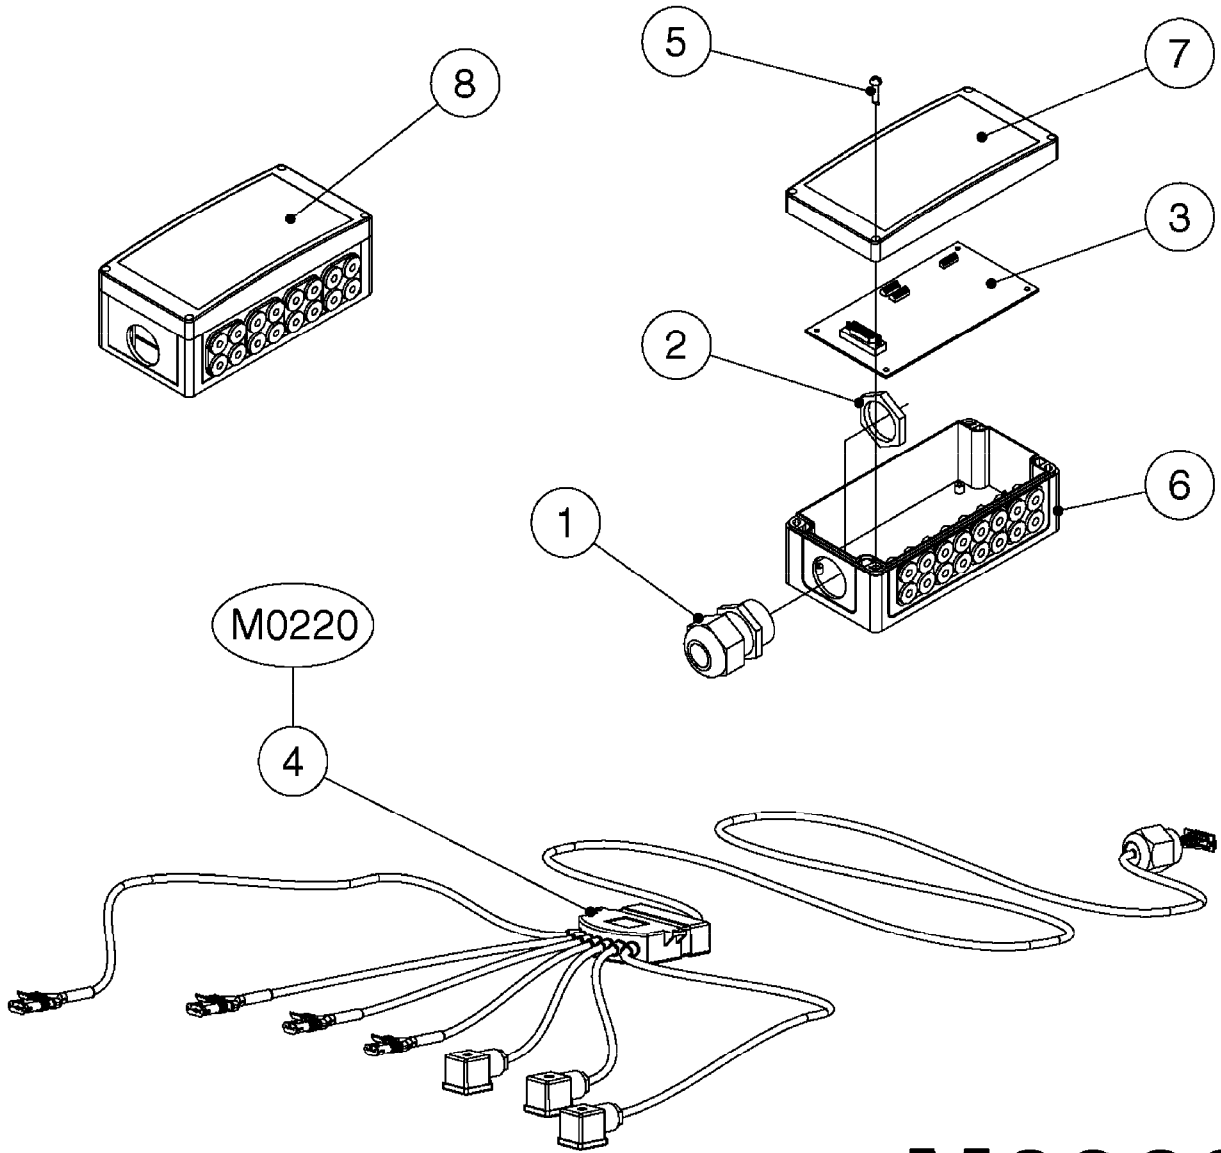

M0260

TRACK ASSEMBLE BOX NCM
M0260-HIN, 01:01:16

Page 1
Date 12.08.2020 9:48

Pos.	parts-n°	order qty	description
1	262106	1	BULKHEAD F. CABLE 6.5-14 BLACK
2	262107	1	NUT F. BULKHEAD CABLE GRAY
3	26007600	1	PCB F. TRACKING JUNC. BOX
4	26024000	1	CABLE SET FOR TRACK NCM
5	28082100	1	SCREW F. BOX LID 1/4" L=20
6	33508700	1	BOX BOTTOM 160X80X40 BLACK 1-HOLE
7	33508800	1	LID 160X80X15 BLK W/SCREWS
8	72311700	1	JUNCTION BOX F.STEERING NCM