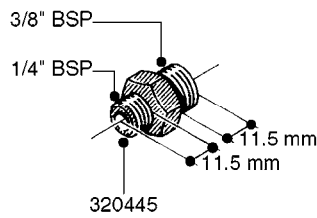

FITTINGS - HEXAGON NIPPLES  
L0030-HIN, 01:01:16

Page 0  
Date 12.08.2020 9:47

**L0030**

FITTINGS - HEXAGON NIPPLES  
L0030-HIN, 01:01:16

Page 1  
Date 12.08.2020 9:47

parts-n°	order qty	description
10015303	1	FITT.PO.HN 1.00X1.00 M1000
10425003	1	FITT.PO.HN 1.25X1.00 MCPHEE
320132	1	FITT.DK HN 1" BSP
320176	1	FITT.DK HN 3/8"X1/2" BSP
320445	1	FITT.DK HN 1/4"X3/8" BSP
320655	1	FITT.DK HN 1/2"-1/2" BSP
320692	1	FITT.DK HN 3/8'BSPX1/4'NPT
320703	1	FITT.DK HN 3/8BSP X1/2 &1/4NPT
320725	1	FITT.DK NIPPLE 3/8"-3/8" BSP
320902	1	FITT.DK HN 3/8'X 1/4' BSP
390232	1	FITT.DK HN 1-1/2' X 1-1/4' BSP
390276	1	FITT.DK HN 1'BSP