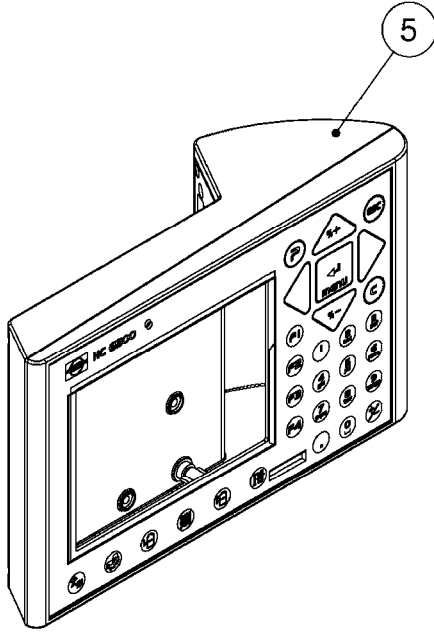

M0320

HC6500 TERMINAL AND CABLE
M0320-HIN, 01:01:16

Page 1

Date 12.08.2020 9:48

Pos.	parts-n°	order qty	description
1	26014000	1	HC6500 CABLE TO CABIN
2	26024300	1	DSUB PLUG TO PLUG COUPLER
3	26032800	1	HC 6500 CAB CABLE W/TERMINATOR
4	33507100	1	HC6500 DIS. FRONT BLACK/GREY
5	72365000	1	HC6500 TERMINAL