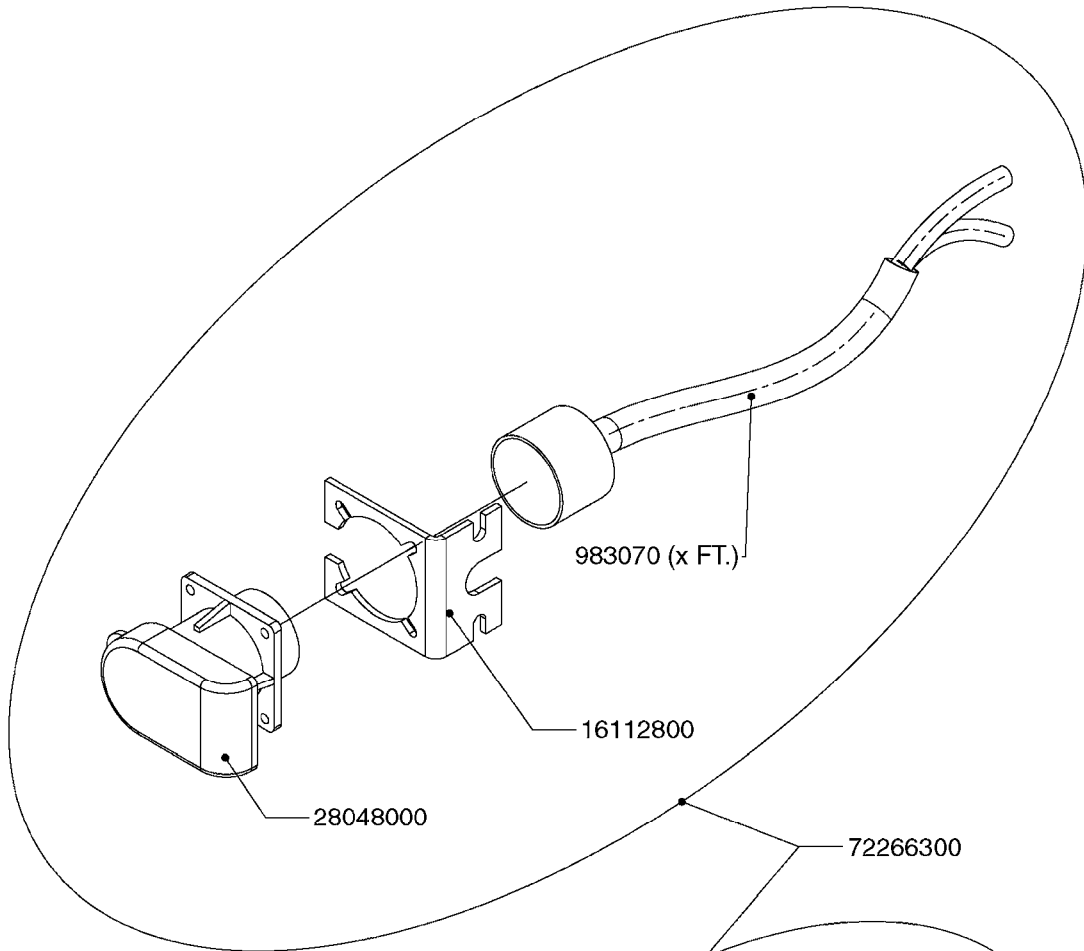

POWER SUPPLY CABLES
M0240-HIN, 01:01:16

Page 0

Date 12.08.2020 9:48