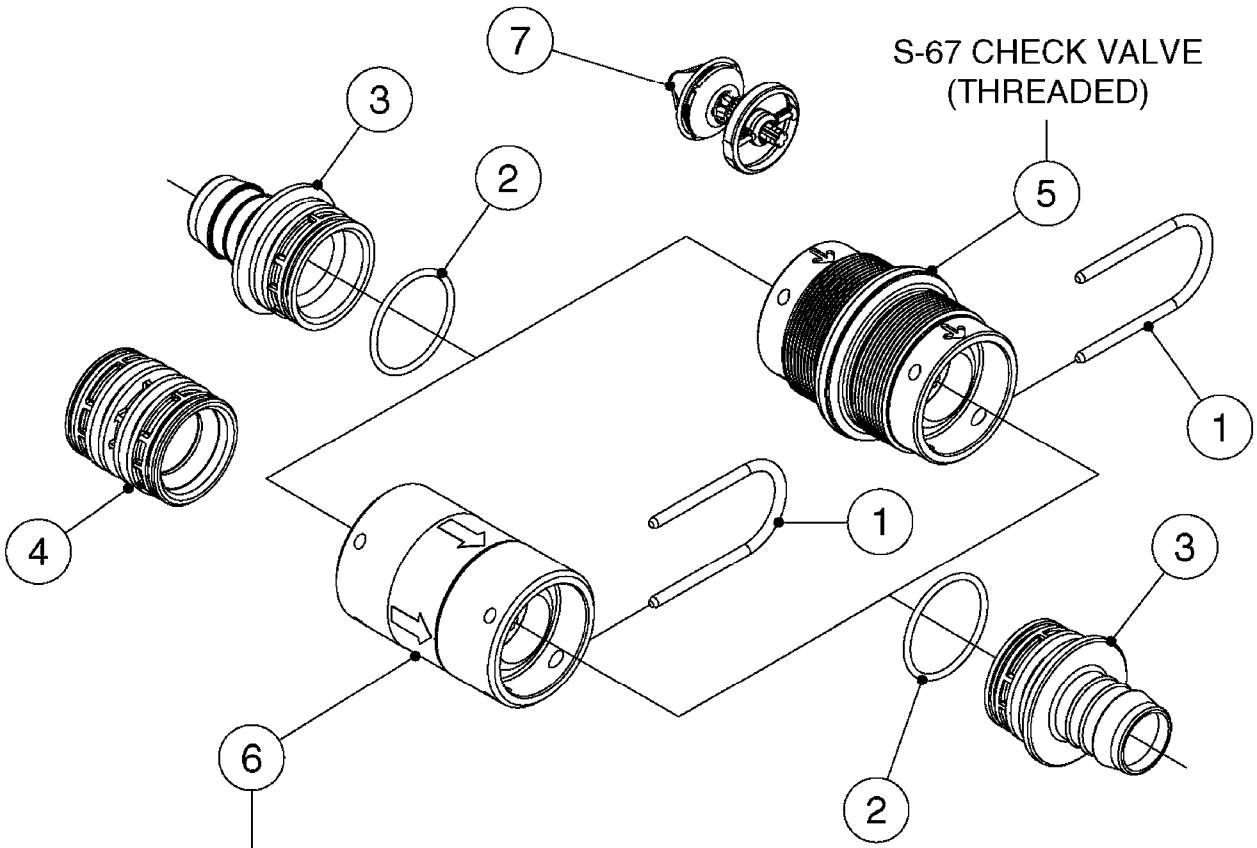

FOR FITTINGS AND  
HOSES, SEE SECTION L

**B0630**

CHECK VALVES - S67  
B0630-HIN, 31:07:19

Page 1  
Date 12.08.2020 9:47

Pos.	parts-n°	order qty	description
1	145996	1	FITT.DK S-67 FORK
2	241973	1	O-RING Ø3 X 44.2 70 SHORES NITRIL
2	242353	1	O-RING 3 X 44.2 VITON
3	242504	1	O-RING D35x2 NITRIL
4	322104	1	FITT.DK S-67 BULKHEAD
5	334231	1	FITT.DK S-67 STR.1"
5	334232	1	FITT.DK S-67 STR.1-1/4"
5	334444	1	FITT.DK S-67 STR.1-1/2" PVC
6	14103100	1	SEAT F.CHECK VALVE D40.8 2010
7	70063603	1	VALVE, CHECK S67 1-1/2"
			COMPLETE IN-LINE CHECK VALVE FOR 1-1/2" HOSE
7	72001803	1	CHCK VLV,S67, 2 X 1" HB
			COMPLETE IN-LINE CHECK VALVE FOR 1" HOSE
7	72206600	1	CHCK VLV,S67, 2 X 1.25" HB
			COMPLETE IN-LINE CHECK VALVE FOR 1-1/4" HOSE
8	72089900	1	CHECK VALVE S67 SUBASMBLY.2001
9	97800500	1	DECAL 230X28 BLACK ARROW