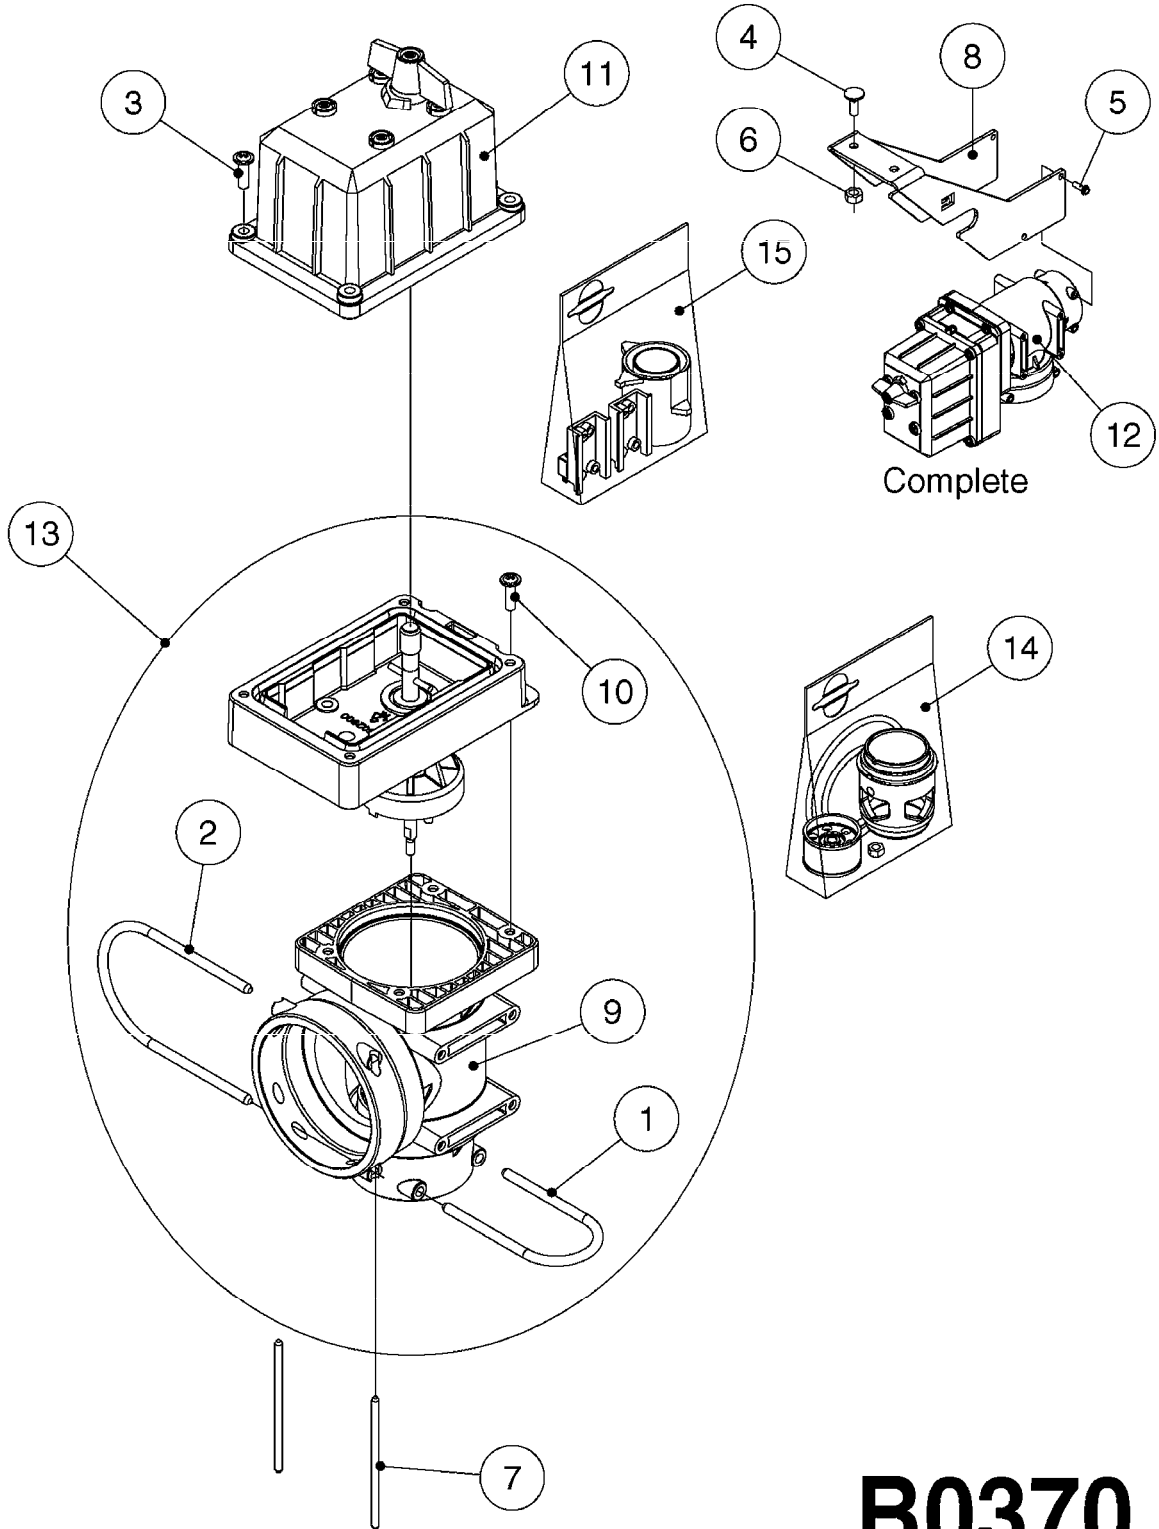

**B0320**

EFC BOOM VALVES  
B0320-HIN, 20:05:20

Page 1  
Date 12.08.2020 9:47

Pos.	parts-n°	order qty	description
1	145995	1	FITT.DK S-53 FORK
2	145996	1	FITT.DK S-67 FORK
3	242353	1	O-RING 3 X 44.2 VITON
4	242354	1	O-RING D32.2X3.0 VITON
5	270211	1	FITT.DK S25 FORK L=37.5
6	320106	1	FITT.DK CAPNUT 1" BSP
7	322224	1	FITT.DK S-67 TEE
8	322321	1	FITT.DK S-67 X 1"BSP MALE
9	330326	1	O-RING D30/D24X2 F.1"NUT
10	334564	1	FITT.DK S-67 TO S-53 ADAPTER
11	450902	1	BOLT ALLEN HEAD M4 X 16MM
12	741822	1	SEAL KIT - 1 SECTION (05)
13	755726	1	O-RING KIT F.EC/ESC SEC.VALVE
14	33500700	1	FITT.DK ADAPTER S-93F S67M
15	33502400	1	DISTRIBUTION HOUSING EFC
16	44076200	1	SCREW WN5451 5X16 SS TORX
17	61032700	1	BRACKET F. EFC SEC. VALVES < 7
17	61032800	1	BRACKET F. EFC SEC.VALVES <4>6
18	72048000	1	MOTOR, DISTRIBUTION 1:300
19	72114300	1	FITT. DK S-53 MALE MALE W.ORIN
20	72137200	1	MCROSWCH ASSY F.BOOM VLV 300:1
21	72233700	1	SECTION VALVE, EFC, 1:300
22	72267200	1	SPINDLE, BYPASS VALVE NCM
23	72284000	1	BYPASS VALVE, EFC, 1:300
24	72591700	1	SPINDLE SECT.W/O CONS.PRESSURE