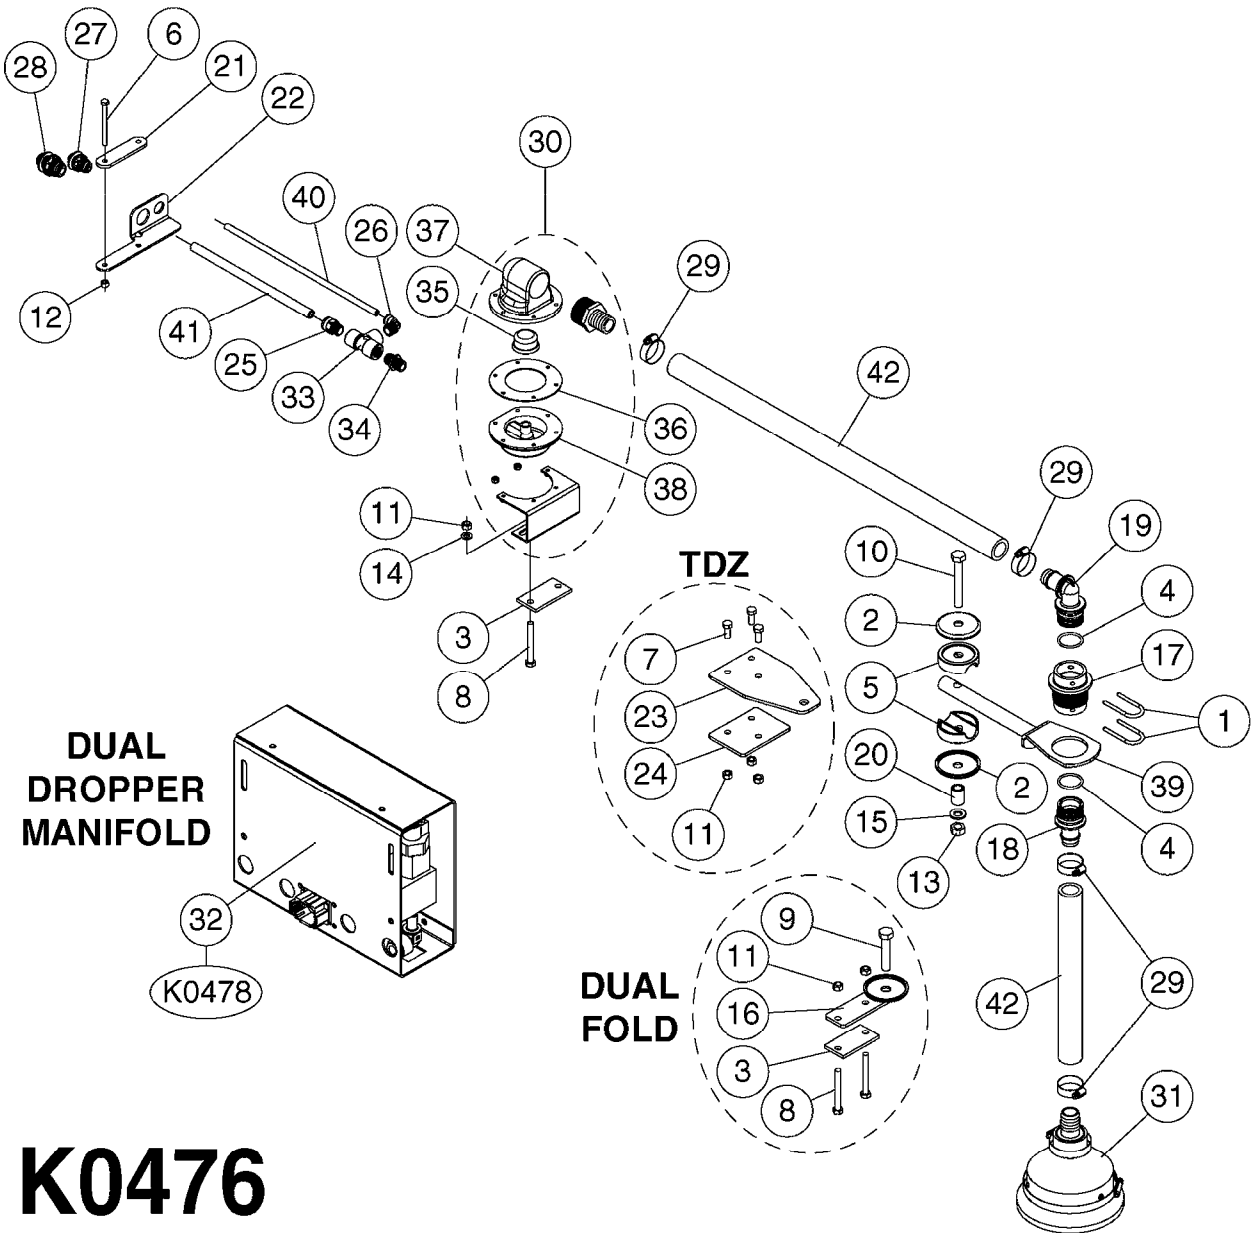

K0476

FOAM MARKER - DROPPER RICHWAY
K0476-HIN, 26:02:18

Page 1

Date 12.08.2020 9:47

Pos.	parts-n°	order qty	description
1	145995	1	FITT.DK S-53 FORK
2	160775	1	WASHER F. FRICTION PLATE
3	172664	1	FLATBAR BACKING PLATE
4	242109	1	O-RING D32.2x3.0
4	242354	1	O-RING D32.2X3.0 VITON
5	330831	1	FRICTION PLATE
6	410605	1	BOLT HEX 8.8 DEL M6X80
7	420582	1	BOLT HEX 8.8 DEL M8X20 FT A2
8	421201	1	BOLT HEX 8.8 DEL M8X70
9	430323	1	BOLT HEX 8.8 DEL M12X60
10	430924	1	BOLT HEX 8.8 DEL M12 X 85
11	460143	1	LOCK NUT M8 SST A2 DIN985
12	460261	1	NUT HEX M6X1.00 LOCK DIN985 A2 SS
13	460703	1	NUT HEX M12X1.75 LOCK DIN985A2 SS
14	471126	1	WASHER, M8, Ø16/ 8.4X 1.6, SS
15	471127	1	WASHER, M12, Ø24/13X24X2.5 SS
16	611671	1	BREAK AWAY HOLDER F-MARKER
17	726463	1	FITT.DK S53 BULKHEAD W/GASKET
18	726559	1	FITT DK. S-53 HB 1" W/O-RING
19	726571	1	FITT.DK S-53 ELB.1", W ORING
20	14103900	1	BUSHING Ø19/Ø13 L=26.5 SPC/FTZ BOOMS ONLY
21	16022403	1	BRACKET 60MM TUBE
22	16162903	1	BRKT, FOAM LINE DISCONNECT
23	16169803	1	BRACKET, TDZ FOAM MARKER MOUNT
24	16170003	1	PLATE, TDZ FOAM MARKER MOUNT BACKER
25	23004303	1	FITT, 3/8"NPT-3/8"TUBE-PTC
26	23004403	1	FITT, 3/8"NPT-1/4"90-PTC
27	23004503	1	FITT, BULKHEAD-1/4" TUBE-PTC
28	23004603	1	FITT, BULKHEAD-3/8" TUBE-PTC
29	28030003	1	CLAMP HOSE GEAR P1" 6716
30	28064903	1	FOAMHEAD ASSEMBLY, RICHWAY
31	28065003	1	COLLECTOR HEAD ASSY, RICHWAY
32	28065103	1	DUAL DROP MANIFOLD, RICHWAY
33	28066303	1	FITT, BANJO, 3/8" TEE
34	28066403	1	FITT, BANJO, 3/8"-3/8" STR NIP
35	28087803	1	3/8" FOAMHEAD SCREEN, FOAM MARKER, RICHWAY
36	28087903	1	FOAMHEAD GASKET, FOAM MARKER, RICHWAY
37	28088003	1	FOAMHEAD TOP HOUSING, FOAM MARKER, RICHWAY
38	28088103	1	FOAMHEAD BOTTOM HOUSING, FOAM MARKER, RICHWAY
39	61065900	1	BRACKET FOR FOAM DROPPER, S53
40	92703303	1	HOSE LLDPE .25"X.17"X12" BLACK
41	92703403	1	HOSE LLDPE .38"X.25"X12" BLACK
42	92712403	1	HOSE R X1" X300PSI WP X0012"