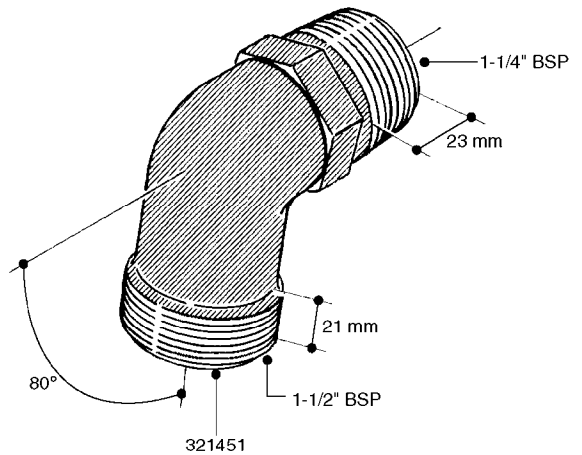

FITTINGS - HEXAGON NIPPLES  
L0030-HIN, 01:01:16

Page 0  
Date 12.08.2020 9:47

**L0030**

FITTINGS - HEXAGON NIPPLES  
L0030-HIN, 01:01:16

Page 1  
Date 12.08.2020 9:47

parts-n°	order qty	description
10015303	1	FITT.PO.HN 1.00X1.00 M1000
10425003	1	FITT.PO.HN 1.25X1.00 MCPHEE
320132	1	FITT.DK HN 1" BSP
320176	1	FITT.DK HN 3/8"X1/2" BSP
320445	1	FITT.DK HN 1/4"X3/8" BSP
320655	1	FITT.DK HN 1/2"-1/2" BSP
320692	1	FITT.DK HN 3/8'BSPX1/4'NPT
320703	1	FITT.DK HN 3/8BSP X1/2 &1/4NPT
320725	1	FITT.DK NIPPLE 3/8"-3/8" BSP
320902	1	FITT.DK HN 3/8'X 1/4' BSP
390232	1	FITT.DK HN 1-1/2' X 1-1/4' BSP
390276	1	FITT.DK HN 1'BSP