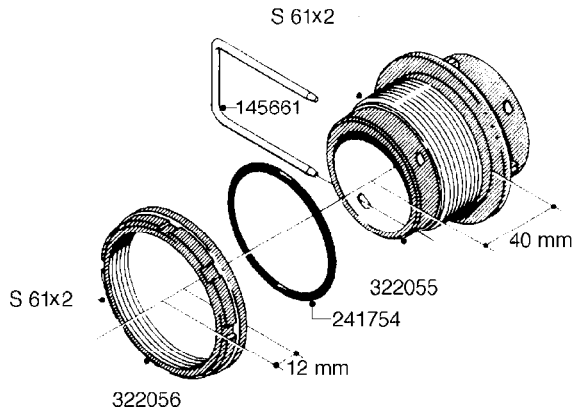

**L0080**

FITTINGS - S-53  
L0080-HIN, 12:09:17

Page 1

Date 12.08.2020 9:47

Pos.	parts-n°	order qty	description
1	145995	1	FITT.DK S-53 FORK
2	241973	1	O-RING Ø3 X 44.2 70 SHORES NITRIL NITRIL (BLACK)
2	242353	1	O-RING 3 X 44.2 VITON VITON (BROWN)
3	242109	1	O-RING D32.2x3.0 NITRIL (BLACK)
3	242354	1	O-RING D32.2X3.0 VITON VITON (BROWN)
4	322103	1	FITT.DK S-53 BULKHEAD
5	322107	1	FITT.DK S-53 BULKHEAD NUT
6	322110	1	FITT.DK S-53 ELB. 1/2" BSP
7	322352	1	FITT.DK S-53 TEE
8	334229	1	FITT.DK S-53 STR.3/4"
9	334260	1	GASKET F. S-53 BULKHEAD
10	334564	1	FITT.DK S-67 TO S-53 ADAPTER
11	391100	1	FITT.DK S-53THREAD INS.1/2"BSP
12	726463	1	FITT.DK S53 BULKHEAD W/GASKET
13	726552	1	FIT.DK S-53X90 1/2" BSP,O-RING
14	726556	1	FITT.DK S-53 HB 1/2" W/O-RING
15	726558	1	FITT.DK S53 STR. 3/4" W.ORING
16	726559	1	FITT DK. S-53 HB 1" W/O-RING
17	726568	1	FITT.DK.S-53 HB 1/2"90 W/O-RING
18	726570	1	FITT.DK S-53 ELB.3/4" W.ORING
19	726571	1	FITT.DK S-53 ELB.1", W ORING
20	726578	1	FITT.DK S53 PLUG WITH O-RING
21	728561	1	FITT.DK. S67M - S53F REDUCER