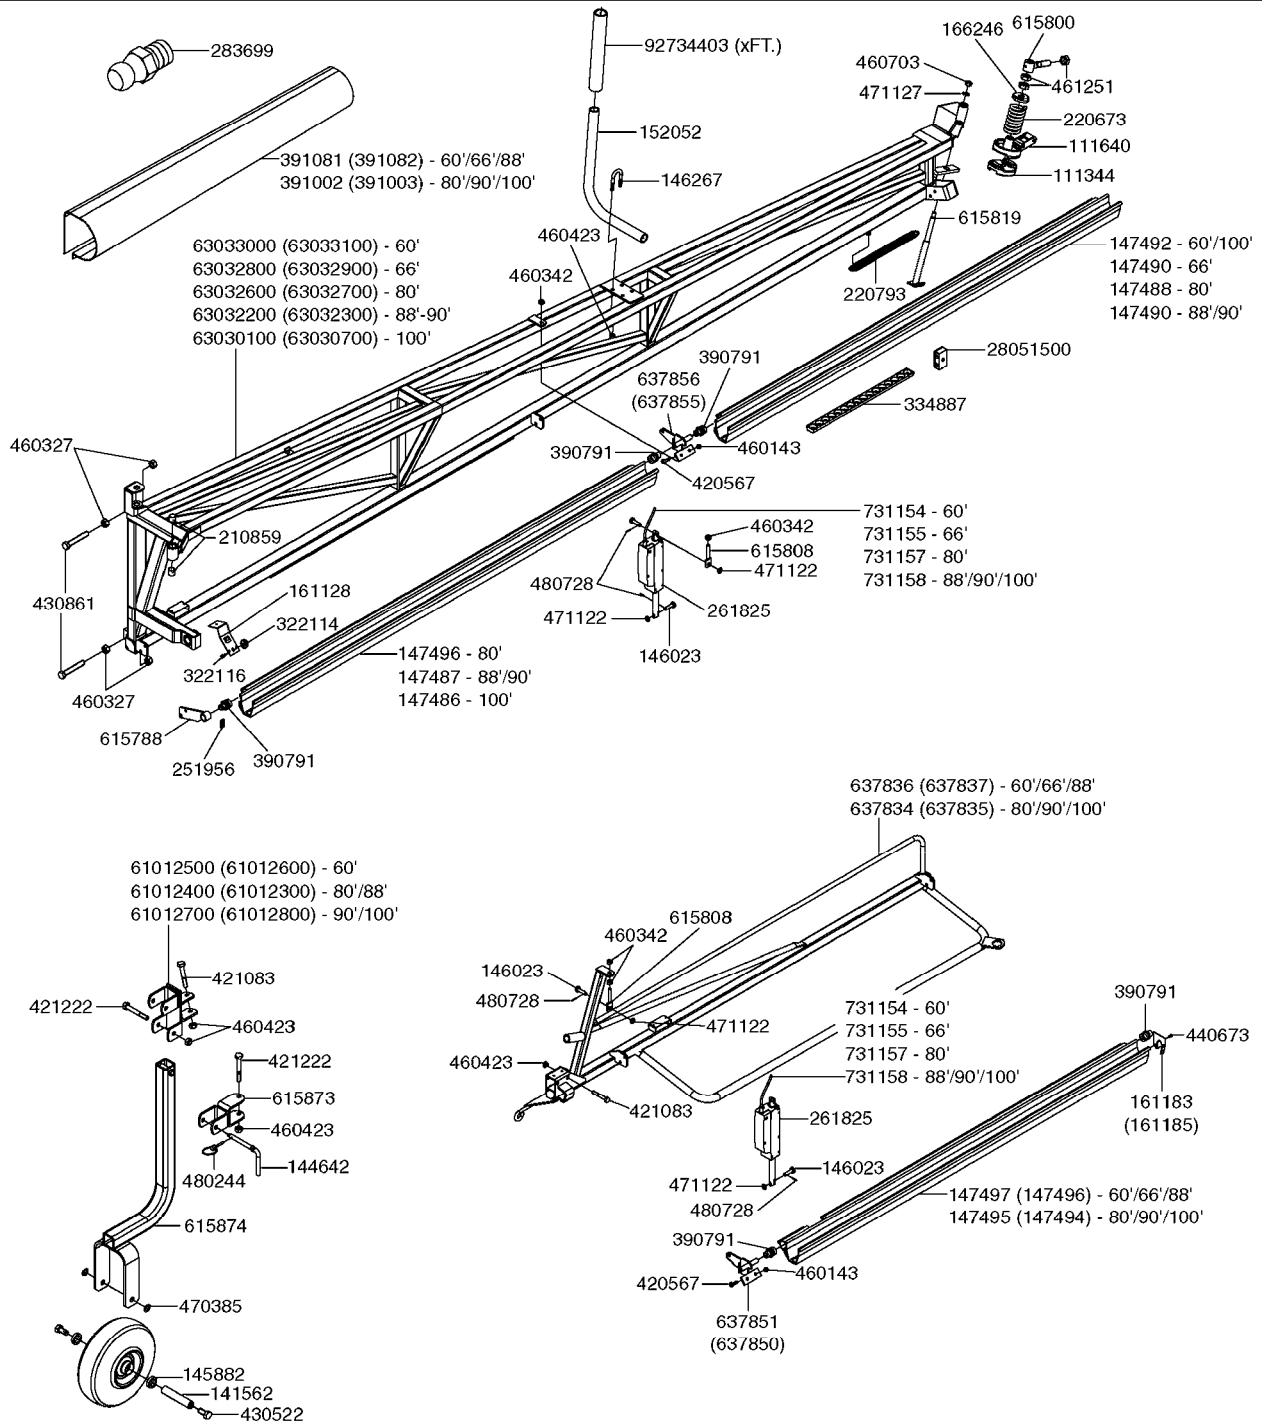

BOOM-TF INNER HAZ-WC 60'-100'  
D0660-HIN, 01:01:16

Page 2  
Date 12.08.2020 9:47

parts-n°	order qty	description
480728	1	PIN D3.2X20 SPLIT
615756	1	INDICATOR ARROW
615787	1	COUPLING F.AIRSLOT TWINF. LH
615788	1	BRACKET
615796	1	PIN D20 X M16 L=119MM
615808	1	ANCHOR ADJ.F.ACTUATOR
615820	1	PIN D20 X M16 L=127MM
616084	1	EYEBOLT LH TRD./ RH WING M24 EYEBOLT WITH L.H. THREADS FOR RIGHT WING
616085	1	EYEBOLT STD. TRD./ LH WING M24 EYEBOLT WITH STD. THREADS FOR LEFT WING
637850	1	BKT AIR SLOT RH
637855	1	BKT AIR SLOT LH
637856	1	BKT AIR SLOT RH
715444	1	REMOTE CONTROL CABLE L=2000
978503	1	DECAL TILT SCALE TWIN FORCE
981474	1	6MM ELASTIC CORD X M
981504	1	ELASTIC CORD 4MM
14008800	1	TURNBUCKLE L=200/M24X1.5
14011900	1	PIN M20 L=125/D30
14032200	1	AIR SLOT RAIL L=2995/D25
16112200	1	AIR DIFFUSER L=2365 L.H.
45003000	1	BOLT HEX M16X120 DIN912/DELTA
61008700	1	LINK EYE FORCE
61009200	1	EYEBOLT LH TRD./ LH WING M24 EYEBOLT WITH L.H. THREADS FOR LEFT WING
61009300	1	EYEBOLT STD.TRD. / RH WING M24 EYEBOLT WITH STD. THREADS FOR RIGHT WING
61030200	1	EXTENSION TWIN FORCE-ON CENTER
63030400	1	WING INNER HAZ 100' R.H.
63030800	1	WING INNER HAZ 100' L.H.
63032000	1	WING INNER HAZ 88'-90' R.H.
63032100	1	WING INNER HAZ 88'-90' L.H.
63032400	1	WING INNER HAZ 60'-80' R.H.
63032500	1	WING INNER HAZ 60'-80' L.H.
63118500	1	FOLDING ARM 1. FTZ / HAZ. R. RED FOLD ARM FOR RIGHT WING
63118800	1	FOLDING ARM 1. FTZ / HAZ. L RED FOLD ARM FOR LEFT WING