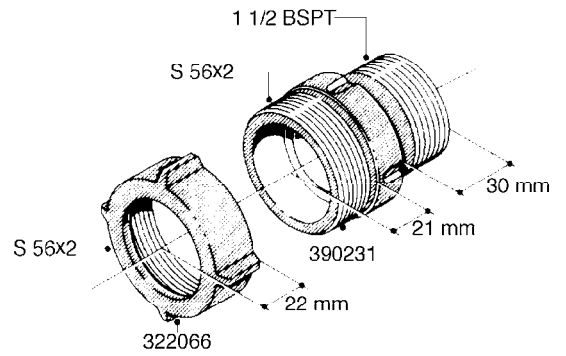

**L0080**

FITTINGS - S-53  
L0080-HIN, 12:09:17

Page 1

Date 12.08.2020 9:47

Pos.	parts-n°	order qty	description
1	145995	1	FITT.DK S-53 FORK
2	241973	1	O-RING Ø3 X 44.2 70 SHORES NITRIL NITRIL (BLACK)
2	242353	1	O-RING 3 X 44.2 VITON VITON (BROWN)
3	242109	1	O-RING D32.2x3.0 NITRIL (BLACK)
3	242354	1	O-RING D32.2X3.0 VITON VITON (BROWN)
4	322103	1	FITT.DK S-53 BULKHEAD
5	322107	1	FITT.DK S-53 BULKHEAD NUT
6	322110	1	FITT.DK S-53 ELB. 1/2" BSP
7	322352	1	FITT.DK S-53 TEE
8	334229	1	FITT.DK S-53 STR.3/4"
9	334260	1	GASKET F. S-53 BULKHEAD
10	334564	1	FITT.DK S-67 TO S-53 ADAPTER
11	391100	1	FITT.DK S-53THREAD INS.1/2"BSP
12	726463	1	FITT.DK S53 BULKHEAD W/GASKET
13	726552	1	FIT.DK S-53X90 1/2" BSP,O-RING
14	726556	1	FITT.DK S-53 HB 1/2" W/O-RING
15	726558	1	FITT.DK S53 STR. 3/4" W.ORING
16	726559	1	FITT DK. S-53 HB 1" W/O-RING
17	726568	1	FITT.DK.S-53 HB 1/2"90 W/O-RING
18	726570	1	FITT.DK S-53 ELB.3/4" W.ORING
19	726571	1	FITT.DK S-53 ELB.1", W ORING
20	726578	1	FITT.DK S53 PLUG WITH O-RING
21	728561	1	FITT.DK. S67M - S53F REDUCER