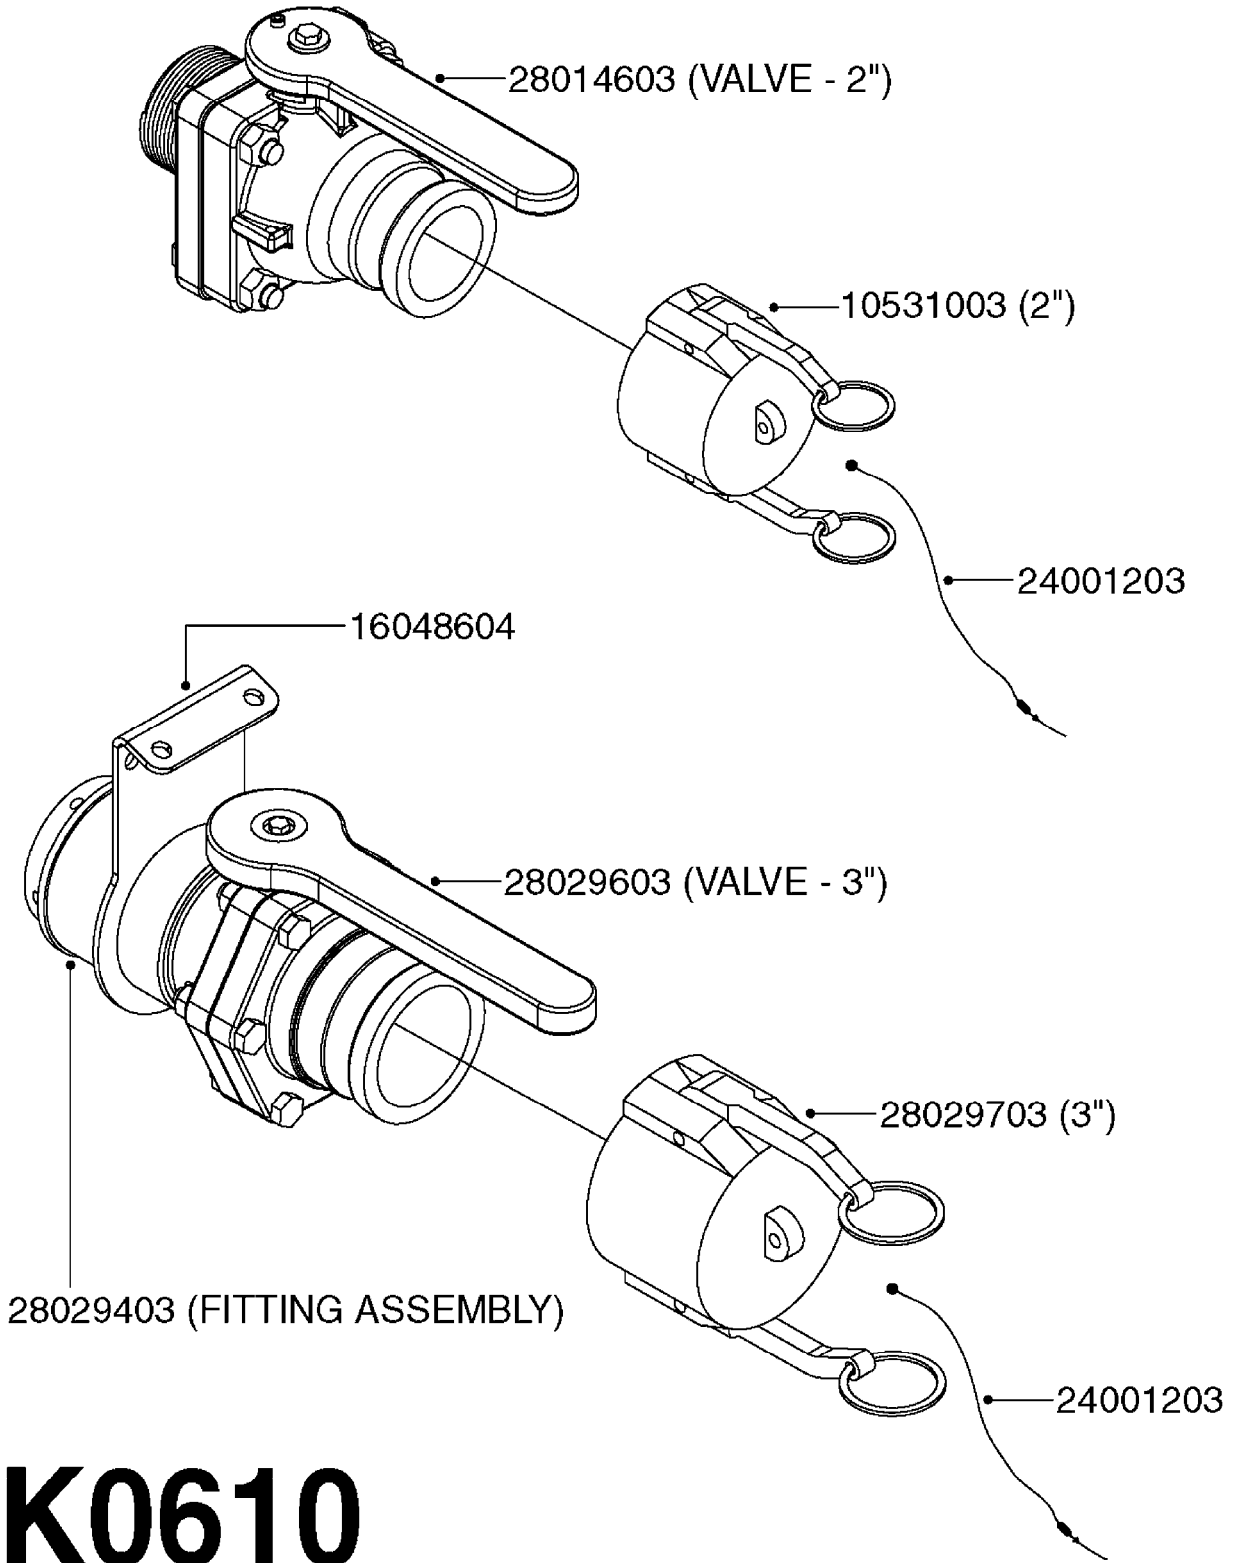

K0610

QUICKFILL-VALVES-BANJO 2" & 3"
K0610-HIN, 01:01:16

Page 1
Date 12.08.2020 9:47

parts-n°	order qty	description
10531003	1	CAP F.MALE QUICK COUPLER 2"
16048604	1	QUICK FILL BKT. NAV. 575-1100
24001203	1	RBR LANYARD 11" F.QCK FILL CAP
28014603	1	VALVE STUBBY 2" BANJO
28029403	1	3"NPT MALE X S93 FEMALE
28029603	1	VALVE STUBBY 3" BANJO
28029703	1	CAP F.MALE QUICK COUPLER 3"