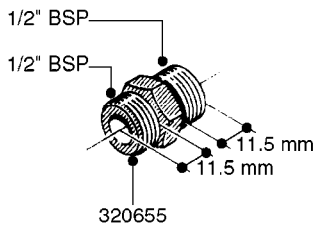

FITTINGS - HEXAGON NIPPLES  
L0030-HIN, 01:01:16

Page 0  
Date 12.08.2020 9:47

**L0030**

FITTINGS - HEXAGON NIPPLES  
L0030-HIN, 01:01:16

Page 1  
Date 12.08.2020 9:47

parts-n°	order qty	description
10015303	1	FITT.PO.HN 1.00X1.00 M1000
10425003	1	FITT.PO.HN 1.25X1.00 MCPHEE
320132	1	FITT.DK HN 1" BSP
320176	1	FITT.DK HN 3/8"X1/2" BSP
320445	1	FITT.DK HN 1/4"X3/8" BSP
320655	1	FITT.DK HN 1/2"-1/2" BSP
320692	1	FITT.DK HN 3/8'BSPX1/4'NPT
320703	1	FITT.DK HN 3/8BSP X1/2 &1/4NPT
320725	1	FITT.DK NIPPLE 3/8"-3/8" BSP
320902	1	FITT.DK HN 3/8'X 1/4' BSP
390232	1	FITT.DK HN 1-1/2' X 1-1/4' BSP
390276	1	FITT.DK HN 1'BSP