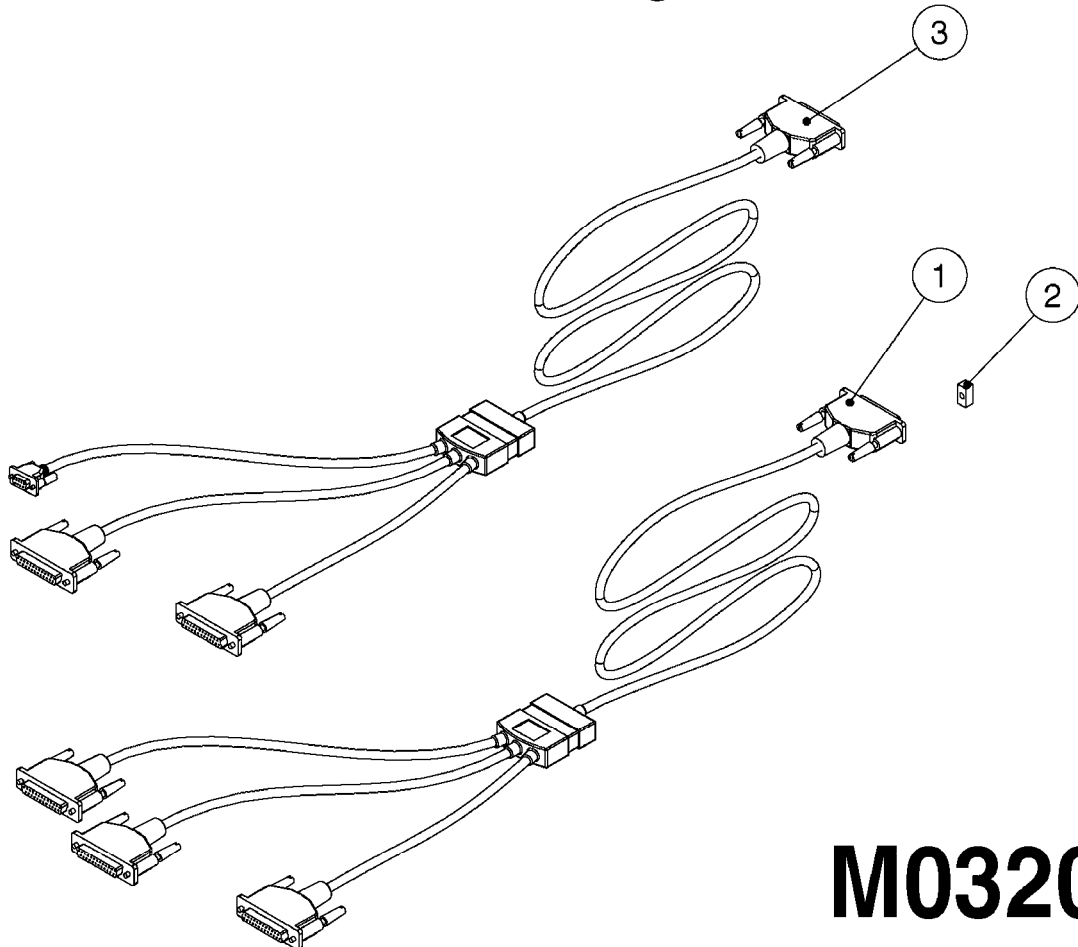

M0320

HC6500 TERMINAL AND CABLE
M0320-HIN, 01:01:16

Page 1

Date 12.08.2020 9:48

Pos.	parts-n°	order qty	description
1	26014000	1	HC6500 CABLE TO CABIN
2	26024300	1	DSUB PLUG TO PLUG COUPLER
3	26032800	1	HC 6500 CAB CABLE W/TERMINATOR
4	33507100	1	HC6500 DIS. FRONT BLACK/GREY
5	72365000	1	HC6500 TERMINAL