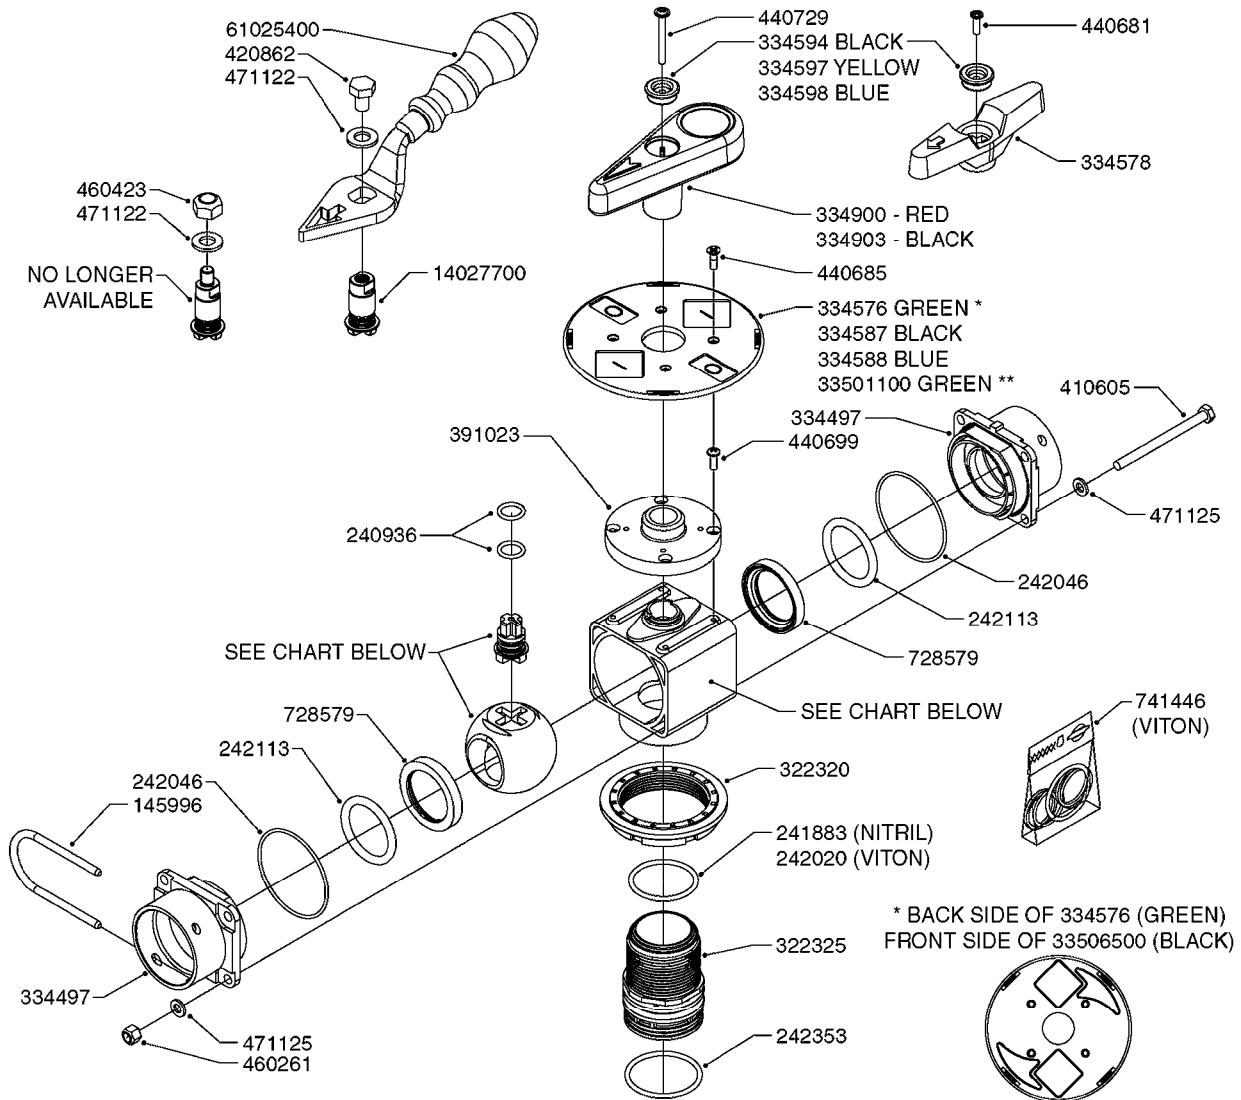

FOR S67 FITTINGS
SEE PAGE L0100

B0420

MANIFOLD SYSTEM - PRESSURE
B0420-HIN, 01:01:16

Page 1
Date 12.08.2020 9:37

parts-n°	order qty	description
145996	1	FITT.DK S-67 FORK
160353	1	BRACKET F.PRESSURE MANIFOLD
160918	1	BRACKET F. MANIFOLD CM
242353	1	O-RING 3 X 44.2 VITON
322224	1	FITT.DK S-67 TEE
322320	1	NUT F.3 WAY VALVE S56
334250	1	FITT.DK S-67 PLUG
334573	1	FITT.DK S-67 CONNECTOR
440675	1	SCREW F. PLASTIC 5X16 SS
841062	1	VALVE KIT S67 PRESS. MANIFOLD
841067	1	VALVE S67 PRESS.W/TEE MANIFOLD