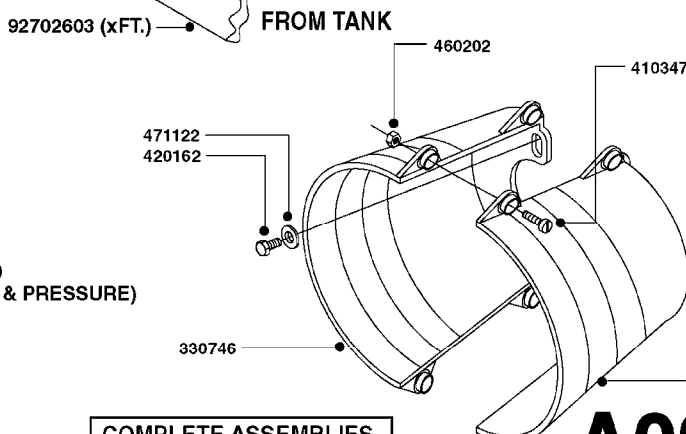

SUCTION SIDE OF PUMP

TO CONTROLS

NLA - 1302 PUMP (REPLACES 1301 PUMP)
#726854 - COMPLETE DAMPER KIT (SUCTION & PRESSURE)

FROM TANK

COMPLETE ASSEMBLIES
WHOLEGOODS ITEMS

A0240

PUMP - 1301/1302 FITTINGS
A0240-HIN, 01:01:16