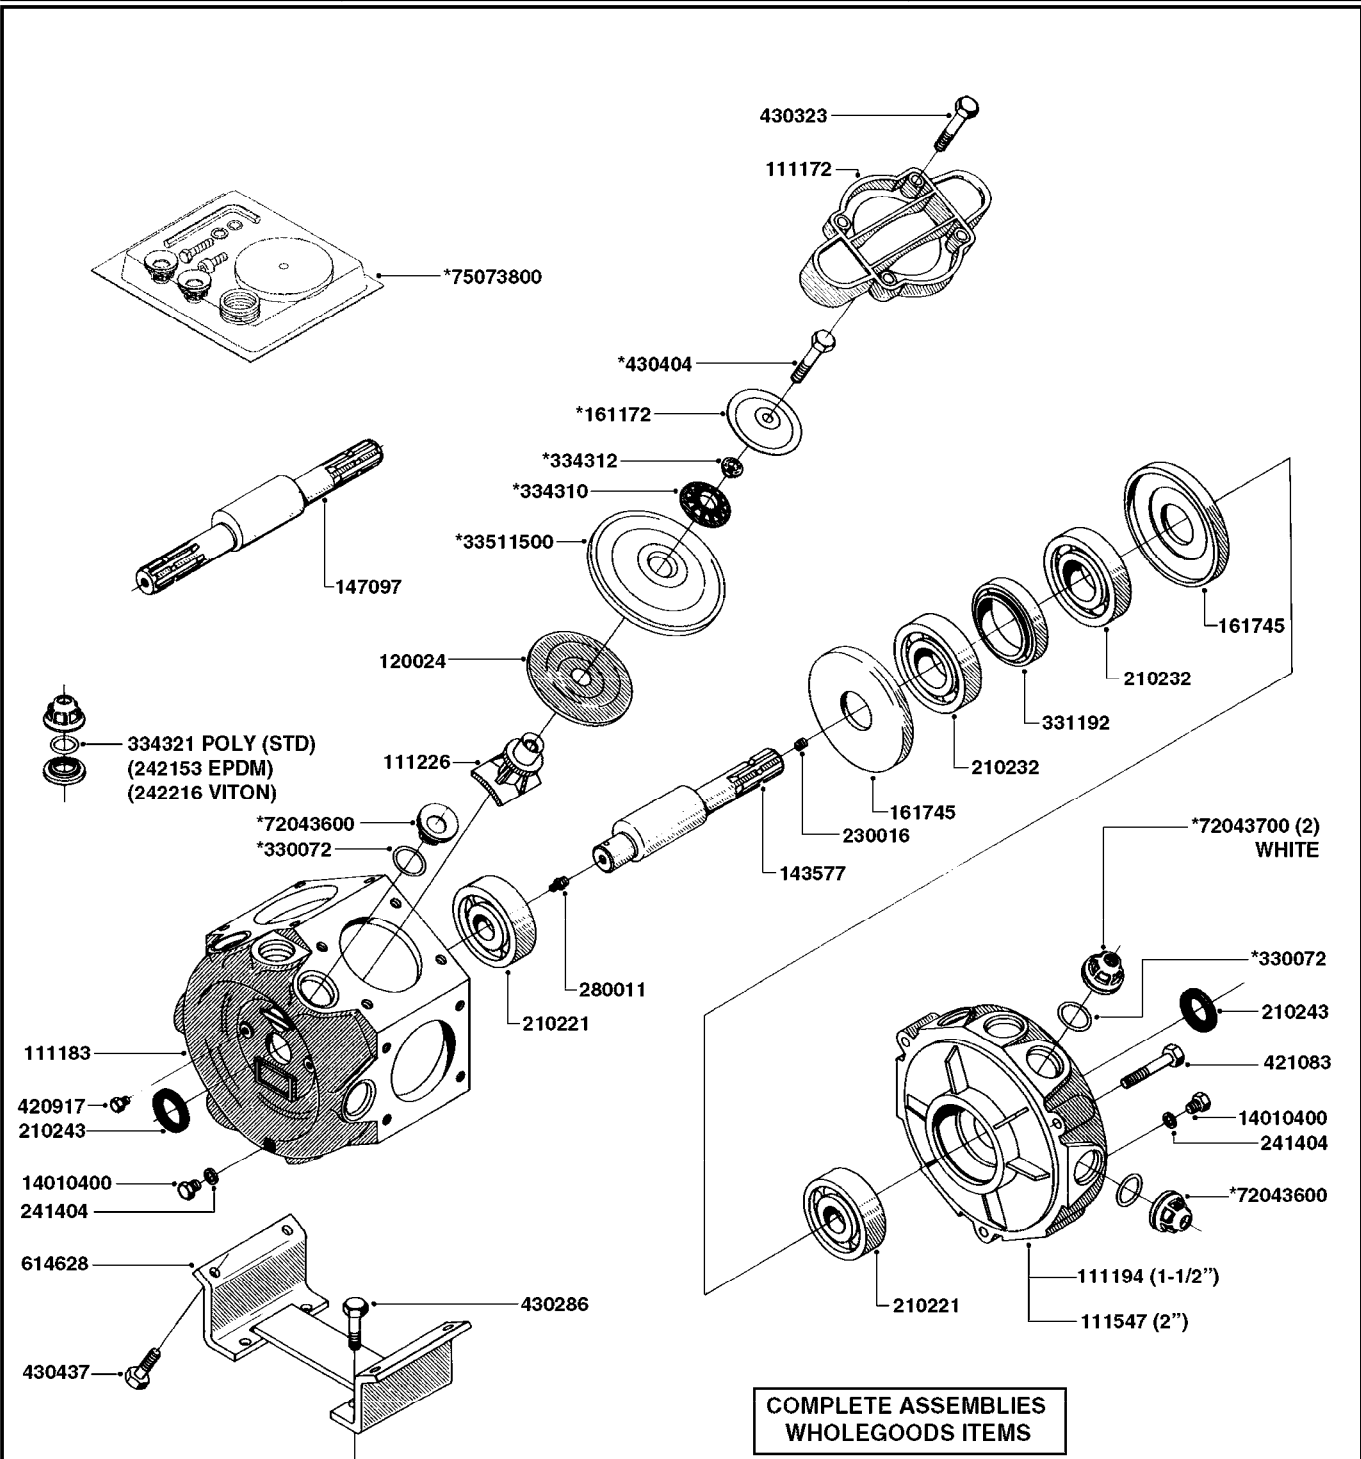

SUCTION SIDE OF PUMP

PRESSURE SIDE OF PUMP

COMPLETE PUMP
(NLA) REPLACED BY 364 PUMP (SEE PAGE A0280)

A0300

PUMP - 361/363 FITTINGS
A0300-HIN, 28:05:19

Page 1
Date 12.08.2020 9:37

parts-n°	order qty	description
145997	1	FITT.DK S-93 FORK
231022	1	FITT.DK ELB. 1' BSP GF 121
242351	1	O-RING D69.5X3.0 VITON F.S-93
242353	1	O-RING 3 X 44.2 VITON
320095	1	FITT.DK NUT 1" BSP
320132	1	FITT.DK HN 1" BSP
320821	1	FITT.DK NUT 1-1/2" BSP
321451	1	FITT.DK ELB.1-1/2 X1-1/4 80DEG
322321	1	FITT.DK S-67 X 1"BSP MALE
322322	1	FITT.DK S-67 X 1-1/4"BSP MALE
322323	1	FITT.DK S-93 X 1-1/2"BSP MALE
330326	1	O-RING D30/D24X2 F.1"NUT
330341	1	FITT.DK HB 1" F. 1" NUT
331262	1	FITT.DK HB 1-1/2" F. 1-1/2"NUT
331273	1	O-RING D44/D38X2 F.1-1/2"
334243	1	FITT.DK S-67 ELB.1"
334410	1	PROTECTION PUM
334445	1	FITT.DK S-67 ELB.1-1/2"
334647	1	FITT.DK S93 ELB 1-1/2" 90 PVC
334680	1	CLAMP HOSE PLASTIC 1"
420917	1	BOLT HEX 8.8 RAW M8X12 FT
459014	1	ALLEN SCREW M8 X 15 GALV.DIN93
461217	1	NUT HEX M5 LOCK
471074	1	WASHER M8 ELZ
471132	1	WASHER D24/D8.4 X 2 SS
727225	1	FITT.DK S-93 ELB.2'PVC W/ORING
727226	1	HOSETAIL S93 2"1/2 90°+O-RING
14012200	1	FITT.DK S-67 FORK W/M5 THREADS
28030103	1	CLAMP HOSE GEAR P5/4-S1.5"6724
28030203	1	CLAMP HOSE T-BOLT S2" 235-67
28030303	1	CLAMP HOSE T-BOLT S2.5" 235-76
39145300	1	PTO SHIELD Ø203 4-POLET MACHINED
92702603	1	HOSE PVC SUCT GRAY 1-1/2"
92702703	1	HOSE PVC SUCT GRAY 2"
92702803	1	HOSE PVC SUCT GRAY 2.5"
92712403	1	HOSE R X1" X300PSI WP X0012"