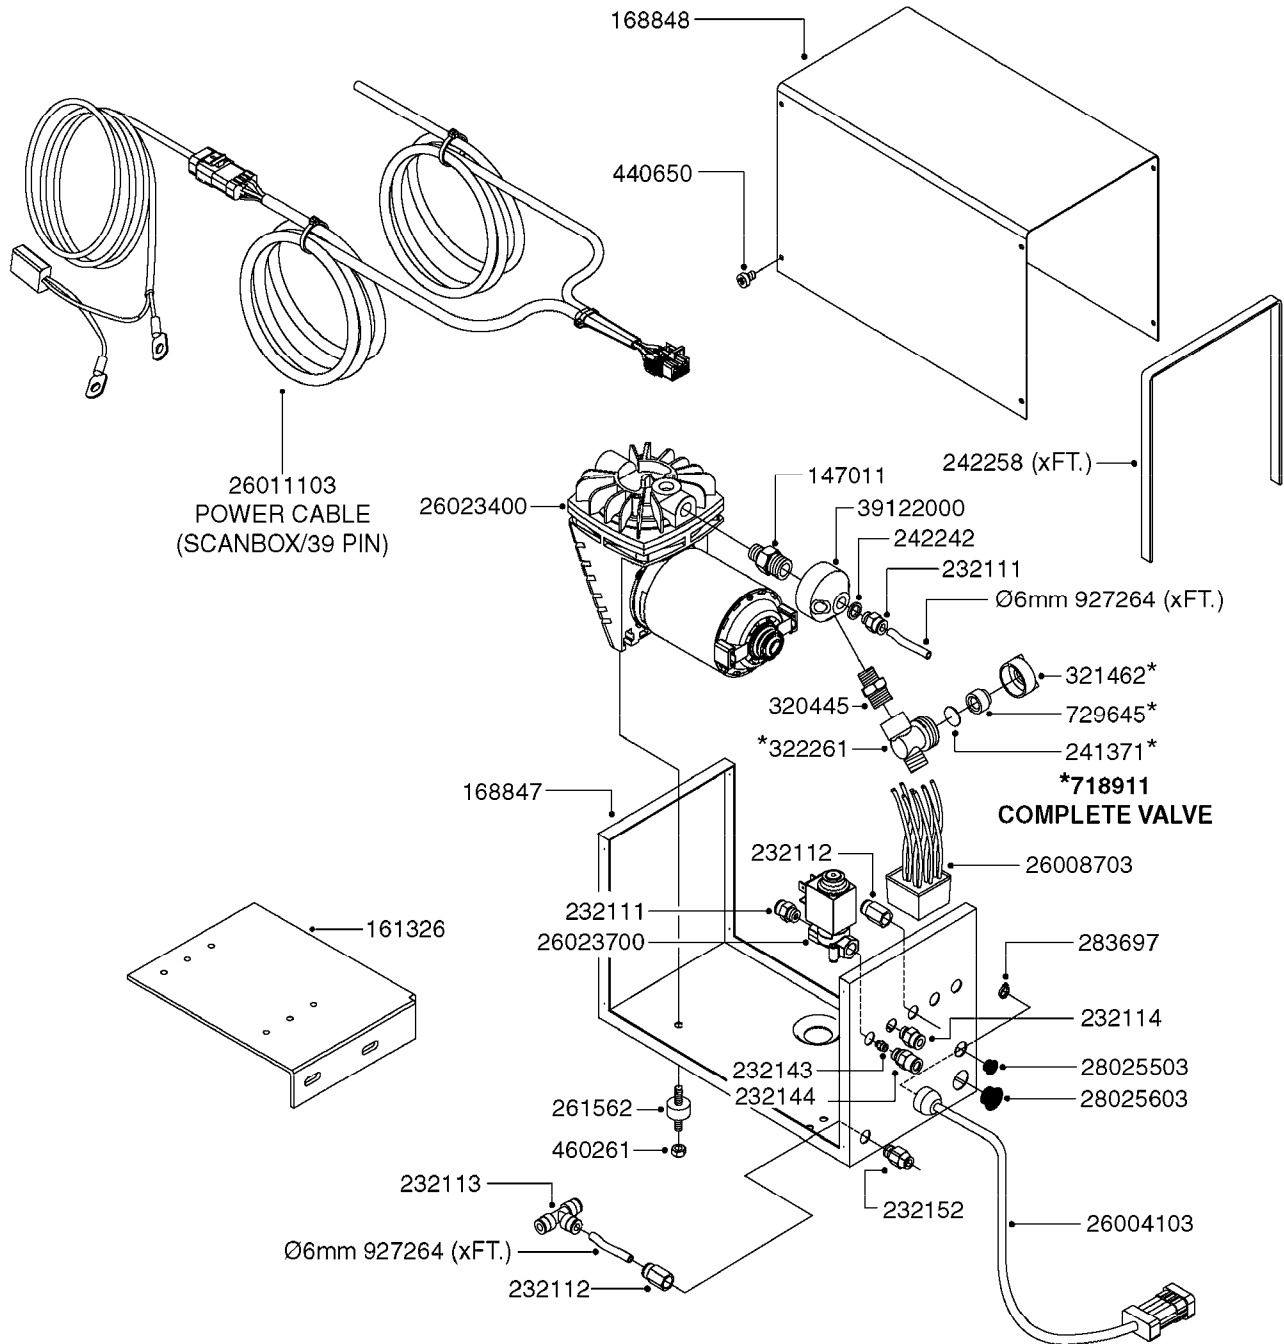

K0400

*Ø8mm 927306 (xFT.)
*Ø10mm 927330 (xFT.)

70062503 - COMPLETE ASSEMBLY

FOAM MARKER COMPRESSOR 2007
K0400-HIN, 01:01:16

Page 1
Date 12.08.2020 9:38

parts-n°	order qty	description
147011	1	HEX NIPPLE 3/8'X1/4'BSP BRASS
161326	1	MOUNT BKT. F. FOAM COMP.BOX 98
168847	1	ENCLOSURE LOWER F.MARKER
168848	1	COVER F. FOAM MARKER
232111	1	QUICK COUPLER 6MM X 1/8 EXT.
232112	1	QUICK COUPLER 6MM 1/8 INT.
232113	1	QUICK COUPLER 6MM T-PIECE
232114	1	COUPLER 1/8" THREADX8MM HOSE
232143	1	REDUCER 1/4'INT-1/8'EXT
232144	1	QUICK COUPLER 10MM X 1/4 EXT
232152	1	QUICK COUPLER 8MMX1/8 EXT.LONG
241371	1	DIAPHRAGM F.NO-DRIP,VULC
242242	1	O-RING F.AIR HOSE FITTING
242258	1	TRIM 3X10 SELF ADHESIVE 0012"
261562	1	RUBBER DAMPER 2XM6X25
283697	1	TIESTRAP 200MM
320445	1	FITT.DK HN 1/4"X3/8" BSP
321462	1	CAP F.NO-DRIP ASSY.
322261	1	HOUSING F.SAFETY VALVE 3/8"
440650	1	SCREW 3.5x13 STAINLESS
460261	1	NUT HEX M6X1.00 LOCK DIN985 A2 SS
718911	1	VALVE (SAFETY) F.MARKER
729645	1	NON-DRIP SPRING ASSY.GREEN 10
927264	1	HOSE R X PE D6/D4 X 0012"
927306	1	HOSE R X PE D8/D6 X 0012"BLACK
927330	1	HOSE R X PE D10/D8 X 012"BLACK
26004103	1	FOAM MARKER CNTRL MOD CABL STD
26008703	1	FOAM MARKER CONTROL SCII
26011103	1	FOAMER POWER/CONTROL CABLE 39P
26023400	1	COMPRESSOR F.FOAM MARKER CM40
26023700	1	SOLENOID VAL 12V 1/8' FLO '07
28025503	1	PLUG F.DRILLED HOLE 1/2"
28025603	1	PLUG F.DRILLED HOLE 3/4"
39122000	1	DISTR.HOUSING F.FOAM MARKER'07
70062503	1	FOAM MARKER COMPRESSOR,STD,39P