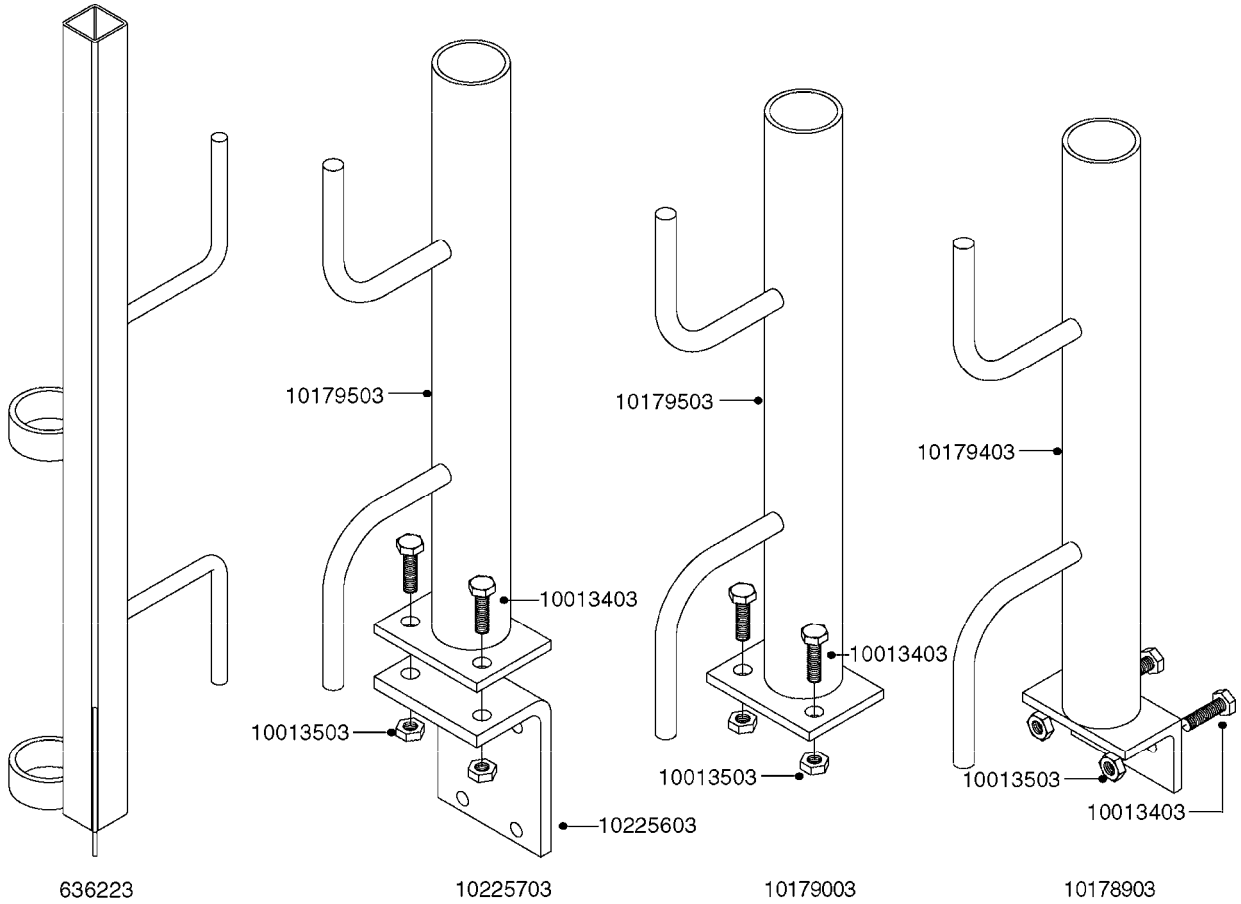

K0520

HOSE WRAPS
K0520-HIN, 05:12:19

Page 1

Date 12.08.2020 9:38

parts-n°	order qty	description
241965	1	O-RING Ø12.1 X 1.6 NITRILE
242007	1	O-RING Ø9.1 X 1.6 NITRILE
281551	1	BALL VALVE 1/2"
320084	1	FITT.DK NUT 1/2" BSP
330212	1	O-RING D19/D14X2.4 F.1/2"NUT
330326	1	O-RING D30/D24X2 F.1"NUT
330676	1	FITT.DK HB 3/8" F. 1/2" NUT
330687	1	FITT.DK HB 1/2" F. 1/2" NUT
334190	1	FITT.DK HB 1/2' F. PISTOL 60S
334533	1	CLAMP HOSE PLASTIC 3/8"
334534	1	CLAMP HOSE PLASTIC 1/2"
636223	1	POST 12 VOLT TR30
712471	1	AGITATION VALVE ASSY. ON/OFF
843196	1	SPRAY GUN KIT TYPE 60 SHORT
843197	1	HANDGUN KIT TYPE 60 LONG
10013403	1	BOLT HEX 3/8-16X1 1/4 HCS Z5
10013503	1	NUT HEX NC 3/8"
10178903	1	WRAP HOSE SIDE MOUNT PLATE
10179003	1	WRAP HOSE BOTTOM PLATE MOUNT
10179403	1	WRAP WELDMENT FOR HI101789
10179503	1	WRAP WELDMENT FOR HI101790
10225603	1	BKT.FOR HOSE WRAP MOUNT NL NK
10225703	1	WRAP HOSE BDL.BOTTOM PLATE
92701703	1	HOSE R X3/8" X300PSI WP X0012"
92702103	1	HOSE R X1/2" X300PSI WP X0012"