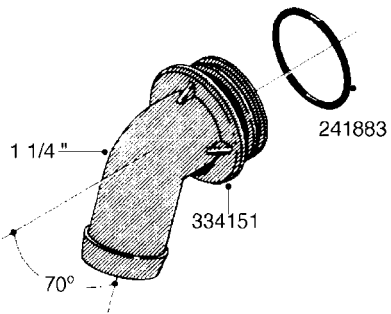

L0080

FITTINGS - S-53
L0080-HIN, 12:09:17

Page 1

Date 12.08.2020 9:38

Pos.	parts-n°	order qty	description
1	145995	1	FITT.DK S-53 FORK
2	241973	1	O-RING Ø3 X 44.2 70 SHORES NITRIL NITRIL (BLACK)
2	242353	1	O-RING 3 X 44.2 VITON VITON (BROWN)
3	242109	1	O-RING D32.2x3.0 NITRIL (BLACK)
3	242354	1	O-RING D32.2X3.0 VITON VITON (BROWN)
4	322103	1	FITT.DK S-53 BULKHEAD
5	322107	1	FITT.DK S-53 BULKHEAD NUT
6	322110	1	FITT.DK S-53 ELB. 1/2" BSP
7	322352	1	FITT.DK S-53 TEE
8	334229	1	FITT.DK S-53 STR.3/4"
9	334260	1	GASKET F. S-53 BULKHEAD
10	334564	1	FITT.DK S-67 TO S-53 ADAPTER
11	391100	1	FITT.DK S-53THREAD INS.1/2"BSP
12	726463	1	FITT.DK S53 BULKHEAD W/GASKET
13	726552	1	FIT.DK S-53X90 1/2" BSP,O-RING
14	726556	1	FITT.DK S-53 HB 1/2" W/O-RING
15	726558	1	FITT.DK S53 STR. 3/4" W.ORING
16	726559	1	FITT DK. S-53 HB 1" W/O-RING
17	726568	1	FITT.DK.S-53 HB 1/2"90 W/O-RING
18	726570	1	FITT.DK S-53 ELB.3/4" W.ORING
19	726571	1	FITT.DK S-53 ELB.1", W ORING
20	726578	1	FITT.DK S53 PLUG WITH O-RING
21	728561	1	FITT.DK. S67M - S53F REDUCER