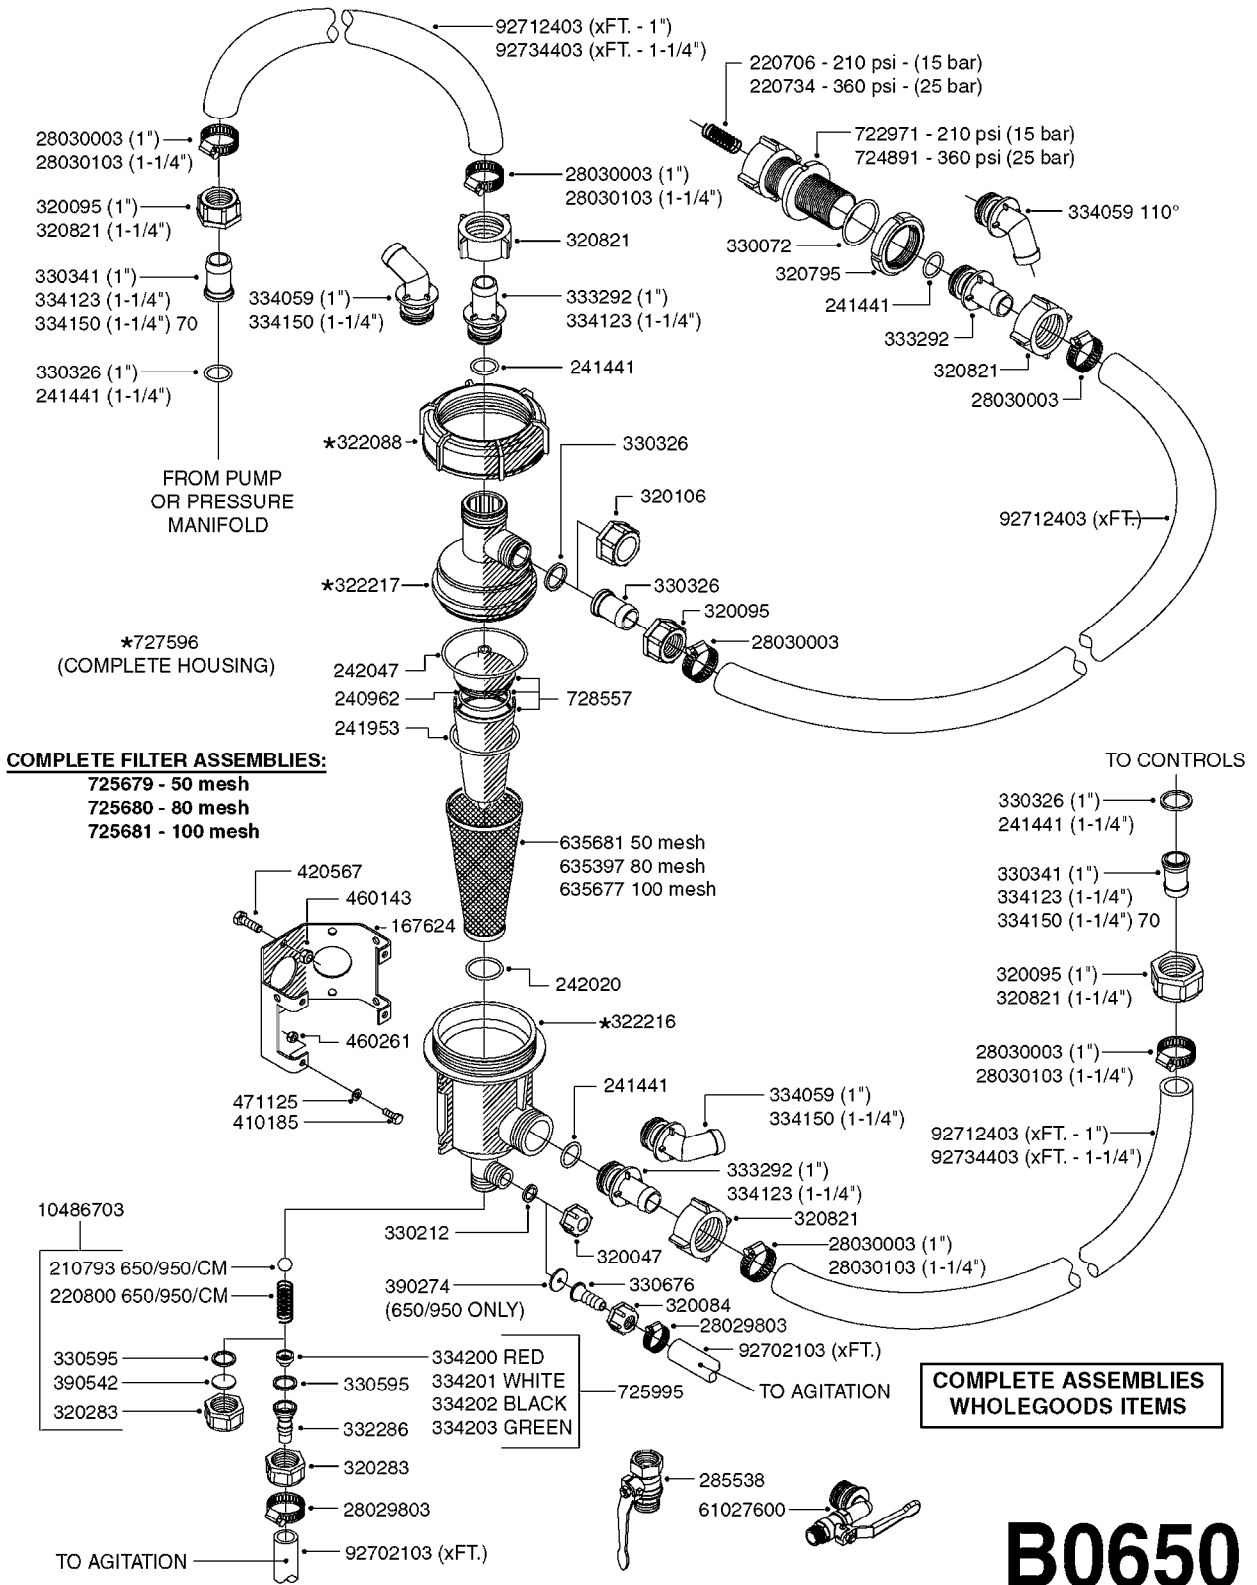

B0650

SELF CLEANING FILTER-SCREW TOP
B0650-HIN, 01:01:16

Page 1
Date 12.08.2020 9:37

parts-n°	order qty	description
10486703	1	KIT F.UPDATING SCF
167624	1	MOUNT BRACKET F. SCF
210793	1	BALL F.SCF
220706	1	SPRING SCF 12 BAR
220734	1	SPRING SCF 25 BAR
220800	1	SPRING F.SCF
240962	1	O-RING D57,2X3 NITRIL
241441	1	O-RING D29.3X3
241953	1	O-RING D73,03X3,53 VITON
242020	1	O-RING 39.2 X 3 VITON
242047	1	O-RING 89.5 X 3.0 VITON
28029803	1	CLAMP HOSE GEAR P1/2" 6708
28030003	1	CLAMP HOSE GEAR P1" 6716
28030103	1	CLAMP HOSE GEAR P5/4-S1.5"6724
285538	1	BALL VALVE 3/4" BSP
320047	1	FITT.DK CAPNUT 1/2" BSP
320084	1	FITT.DK NUT 1/2" BSP
320095	1	FITT.DK NUT 1" BSP
320106	1	FITT.DK CAPNUT 1" BSP
320283	1	FITT.DK NUT 3/4"BSP
320795	1	FITT.DK NUT 1-1/2" BSP JAMB
320821	1	FITT.DK NUT 1-1/2" BSP
322088	1	NUT LARGE F.SCF BODY
322216	1	SCF HOUSING (THREADED) F.GROVE
322217	1	SCF TOP (THREADED) W/GROVE
330072	1	O-RING D53.5/D45.5X4
330212	1	O-RING D19/D14X2.4 F.1/2"NUT
330326	1	O-RING D30/D24X2 F.1"NUT
330341	1	FITT.DK HB 1" F. 1" NUT
330595	1	O-RING D24.6/D20X2.1 -3/4"
330676	1	FITT.DK HB 3/8" F. 1/2" NUT
332286	1	FITT.DK HB 1/2" F. 3/4" NUT
333292	1	FITT.DK HB 1"O'RING F.1-1/2"
334059	1	FITT.DK EL 1" 110 DEG.F.1-1/2"
334123	1	FITT.DK HB 1-1/4"O-RNG F.1-1/2"
334150	1	FITT.DK HB 1-1/4" 110 F.1-1/2"
334200	1	ORFICE 3MM FOR SCF RED
334201	1	ORFICE 4MM FOR SCF WHITE
334202	1	ORFICE 5MM FOR SCF BLACK
334203	1	ORFICE 6MM FOR SCF GREEN
390274	1	ORIFICE ID4.0/18/1.5
390542	1	PLUG WASHER FOR 3/4'CAP NUT
410185	1	BOLT HEX 8.8 DEL M6X16
420567	1	BOLT HEX 8.8 DEL M8X30 FT
460143	1	LOCK NUT M8 SST A2 DIN985
460261	1	NUT HEX M6X1.00 LOCK DIN985 A2 SS
471125	1	WASHER M6U 6.4X14X1.2,A2 SS
61027600	1	VALVE 1/2"BSP ASSY S5390
635397	1	SCREEN SCF 80 MESH
635677	1	SCREEN SCF 100 MESH
635681	1	SCREEN SCF 50 MESH
722971	1	SAFETY VALVE SCF 217PSI (15BAR)
724891	1	SAFETY VALVE SCF 25 BAR
725679	1	SCF ASSY.50 W/THREADED TOP CAP
725680	1	SCF ASSY.80 W/THREADED TOP CAP
725681	1	SCF ASSY.100 W/THREADED CAP
725995	1	BAG FOR SCF
727596	1	SCF HOUSING COMPLETE
728557	1	CONE F.SCF RED
92702103	1	HOSE R X1/2" X300PSI WP X0012"
92712403	1	HOSE R X1" X300PSI WP X0012"