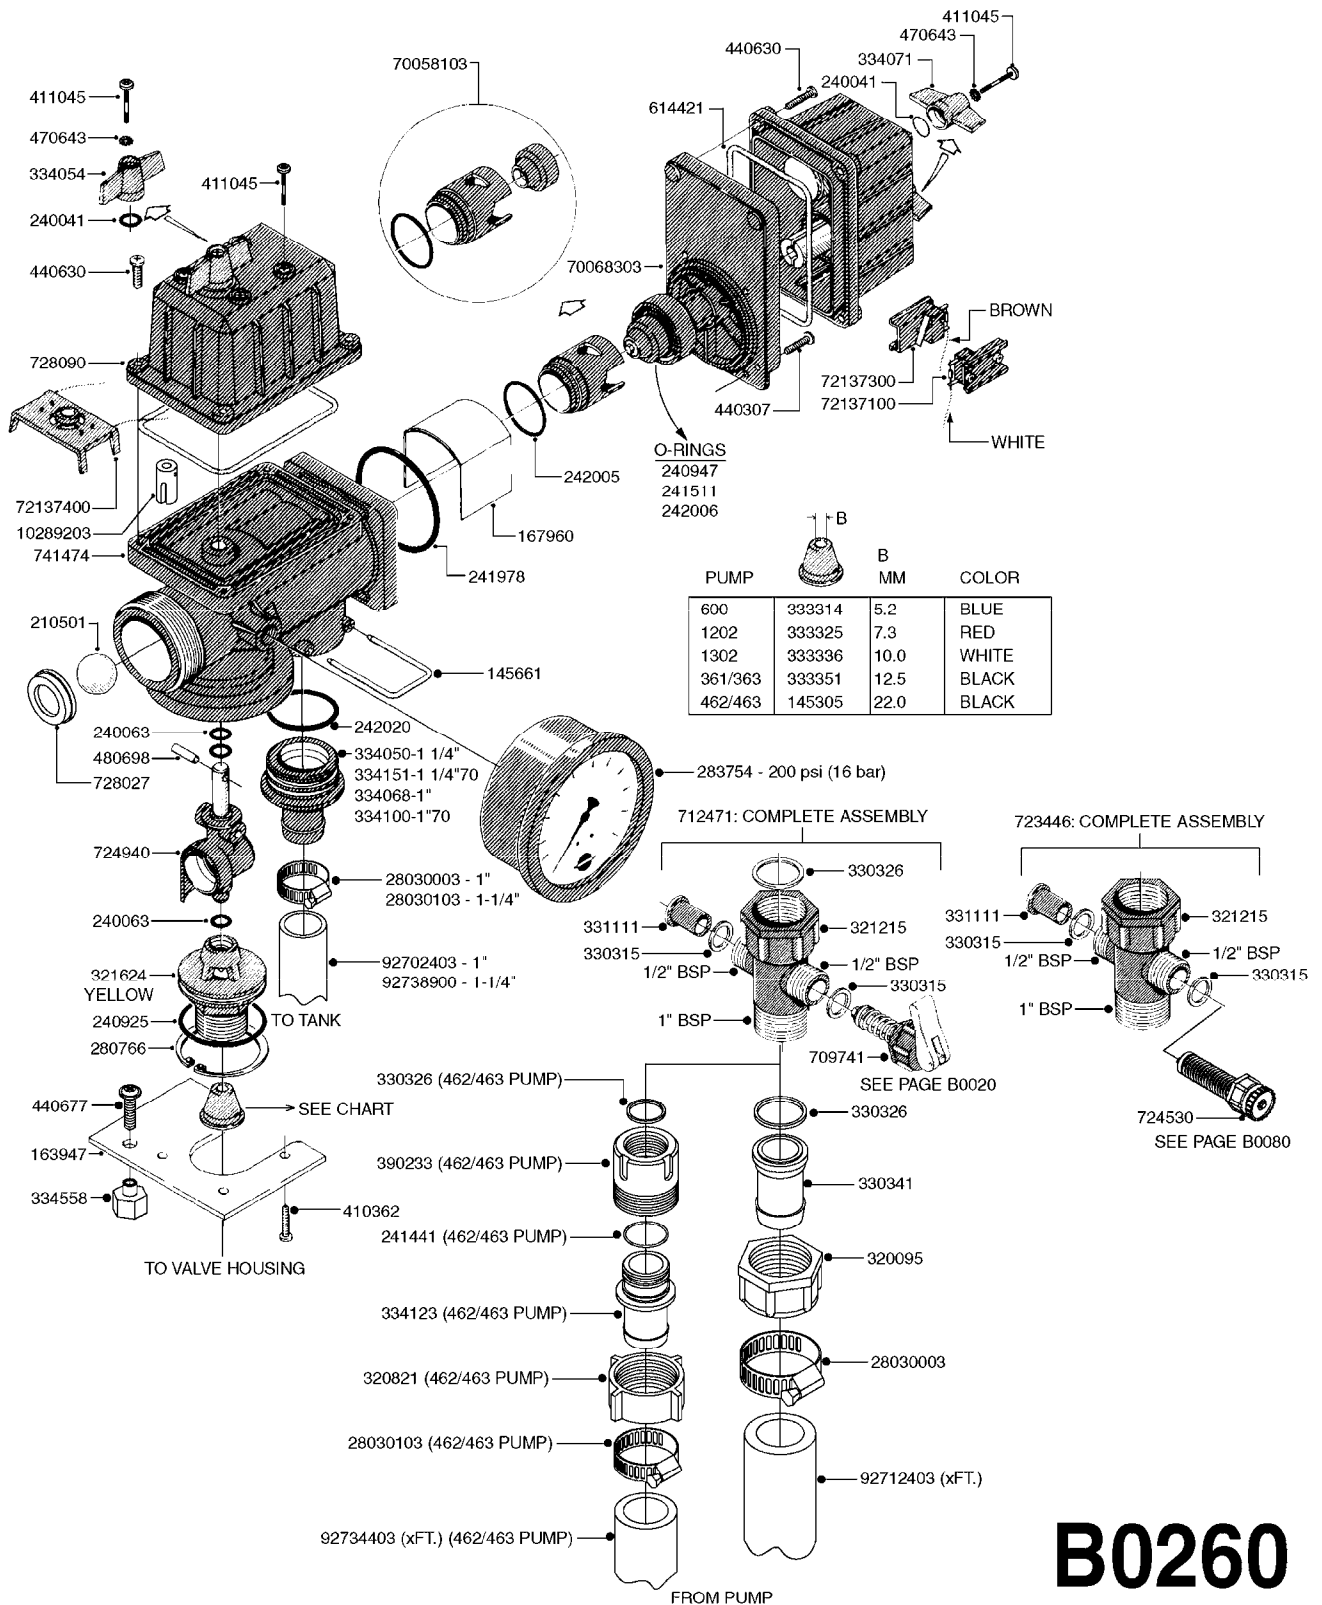

B0260

EC MASTER VALVE-ELEC. (RED GRP)
B0260-HIN, 05:10:17

Page 1
Date 12.08.2020 9:37

parts-n°	order qty	description
145305	1	NOZZLE F.OP.UNIT PUMP 462
145661	1	FITT.DK S-61 FORK
163947	1	FITTING FOR BK 180
167960	1	WEAR SHIELD EC CONTROL
210501	1	BALL PLASTIC D25
240041	1	O-RING D15.1/10.3 X 2.4
240063	1	O-RING D14.1/9.3 X 2.4
240925	1	O-RING D49.5X3 NITRIL
240947	1	O-RING D7.3X2.4 NITRIL
241441	1	O-RING D29.3X3
241511	1	O-RING D18X2
241978	1	O-RING 64.5X3.0
242005	1	O-RING D32.1X1.6 NITRIL
242006	1	O-RING D22/D19 X 1.5
242020	1	O-RING 39.2 X 3 VITON
280766	1	SNAP-RING INNER 55X2 DIN 472
283754	1	GAUGE 2.5'BR REAR PSI200 BAR16
320095	1	FITT.DK NUT 1" BSP
320821	1	FITT.DK NUT 1-1/2" BSP
321215	1	FITT.DK HOUSING F. AGITATION
321624	1	BOTTOM PIECE F.BALL OPER.UNIT
330315	1	O-RING D18.4/D13X.6
330326	1	O-RING D30/D24X2 F.1"NUT
330341	1	FITT.DK HB 1" F. 1" NUT
331111	1	VALVE SEAT FOR 1/2" DISTRIBUT.
333314	1	NOZZ.RESTRICTOR 600 BLUE
333325	1	NOZZ.RESTRICTOR 1202 RED
333336	1	NOZZ.RESTRICTOR 1302 WHITE
333351	1	NOZZ.RESTRICTOR 361 BLACK
334050	1	FITT.DK S-61 STR.1-1/4"
334054	1	GRIP F.MAN.OP.EC ON/OFF RED
334068	1	FITT.DK S-61 STR.1"
334071	1	GRIP F.MAN.OP.EC PRESS.REG.RED
334100	1	FITT.DK S-61 ELB.1" 110 DEG.
334123	1	FITT.DK HB 1-1/4"O-RNG F.1-1/2
334151	1	FITT.DK S-61 ELB.1-1/4"110 DEG
334558	1	NUT HEX PLASTIC INSERT
390233	1	FITT.DK REDUC 1-1/2" X 1" BSP
410362	1	BOLT HEX 8.8 SS M6X20
411045	1	SCREW M4 X 16MM STAINLESS
440307	1	SCREW SHEET-METAL 3/4" NO. 10
440630	1	SCREW 1"PLATED
440677	1	SCREW F. PLASTIC 5X20 SS
470643	1	WASHER LOCK
480698	1	PIN M5X16 SLOTTED
614421	1	GASKET F/MOTOR HOUSE-ON/OFF TR
709741	1	VALVE ASSY. 1/2" FLIP LEVER
712471	1	AGITATION VALVE ASSY. ON/OFF
723446	1	AGITATION VALVE ASSY. ADJUST.
724530	1	THUMB WHEEL FOR AGITATION
724940	1	BALL HOUSE MOUNTED - EC
725011	1	MOTOR UNIT F.PRES.REG.EC RED
728027	1	BUSHING WITH SEAT
728090	1	MOTOR UNIT F.ON/OFF EC GREEN
741474	1	OP.UNIT ON/OF/REG KIT W/322136
10289203	1	COUPLER FOR EC ELEC.CONTROL
28030003	1	CLAMP HOSE GEAR P1" 6716
28030103	1	CLAMP HOSE GEAR P5/4-S1.5"6724
70058103	1	REG. REPAIR KIT UNIVERSAL
70068303	1	BRKT. PLATE F/PRES. CONT.2XNUT
72137100	1	MCROSWCH ASSY F.PRSR REG WHT W