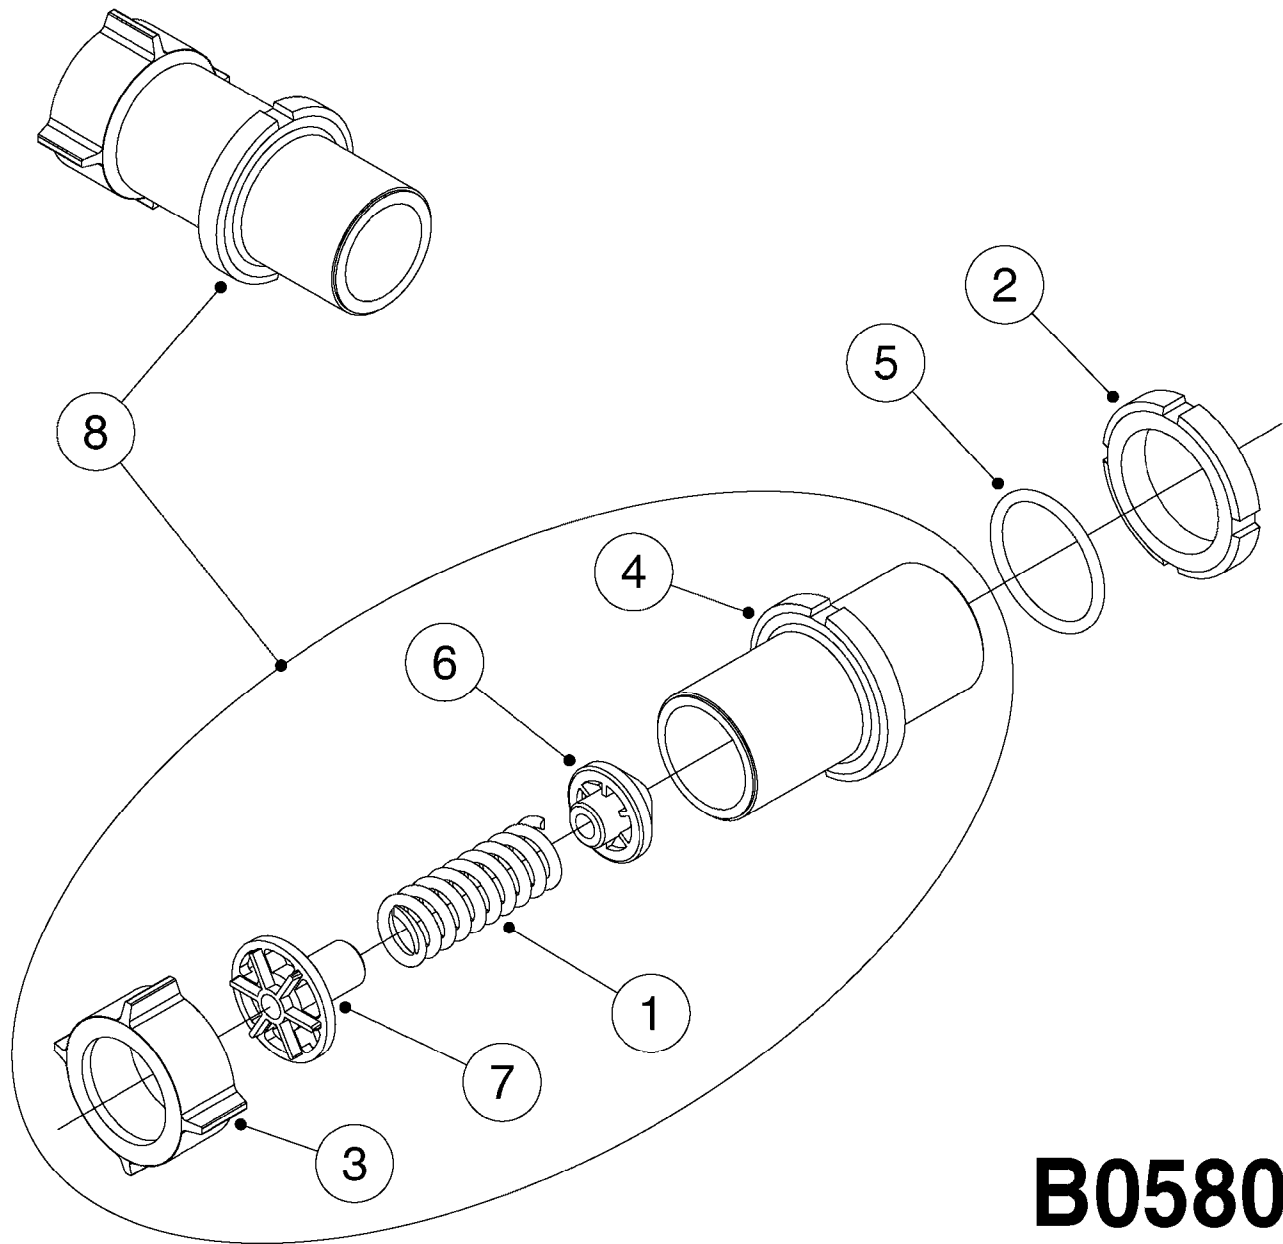

SMART VALVE-S93 MANIFOLD VALVE
B0540-HIN, 01:01:16

B0540

SMART VALVE-S93 MANIFOLD VALVE
B0540-HIN, 01:01:16

Page 1
Date 12.08.2020 9:37

parts-n°	order qty	description
145997	1	FITT.DK S-93 FORK
147767	1	PIN 5Ø X 60 S-93 DOUBLE CLAMP
240936	1	O-RING D13.3X2.4 NITRIL
242047	1	O-RING 89.5 X 3.0 VITON
242316	1	O-RING D84.5X3.0 NITRIL
242475	1	O'RING D56.52x5.33 SH70-VITON
322327	1	HOUSING, VALVE, S93, 220 PSI
322328	1	END CAP F.VALVE S-93
322354	1	THRUST PLATE F.3-WAY VALVES-93
390543	1	SEAT F.BALL 3-WAY VALVE S-93
391019	1	BALL F.2 WAY S93 SMART VALVE
391020	1	BALL F.3 WAY S93 SMART VALVE
391023	1	SMART VALVE MOUNTING BRACKET
420862	1	BOLT HEX 8.8 DEL M10X16 FT
440681	1	SCREW F. PLASTIC 4MM X 14LG SS
460423	1	NUT HEX M10X1.50 LOCK DIN985A2 SS
471122	1	WASHER, M10, Ø20/10.5X 2.0, SS
14010100	1	SPINDLE F.SMART VALVE S-93
14027800	1	SPINDLE F.SMART VALVE S-93
61025400	1	HANDLE SMART VALVE
72137900	1	VALVE S93 "V1" SMART VALVE
72138000	1	VALVE S93 "V2" SMART VALVE
72138600	1	VALVE S93 "V3" SMART VALVE
72142700	1	VALVE S93 "V4" SMART VALVE