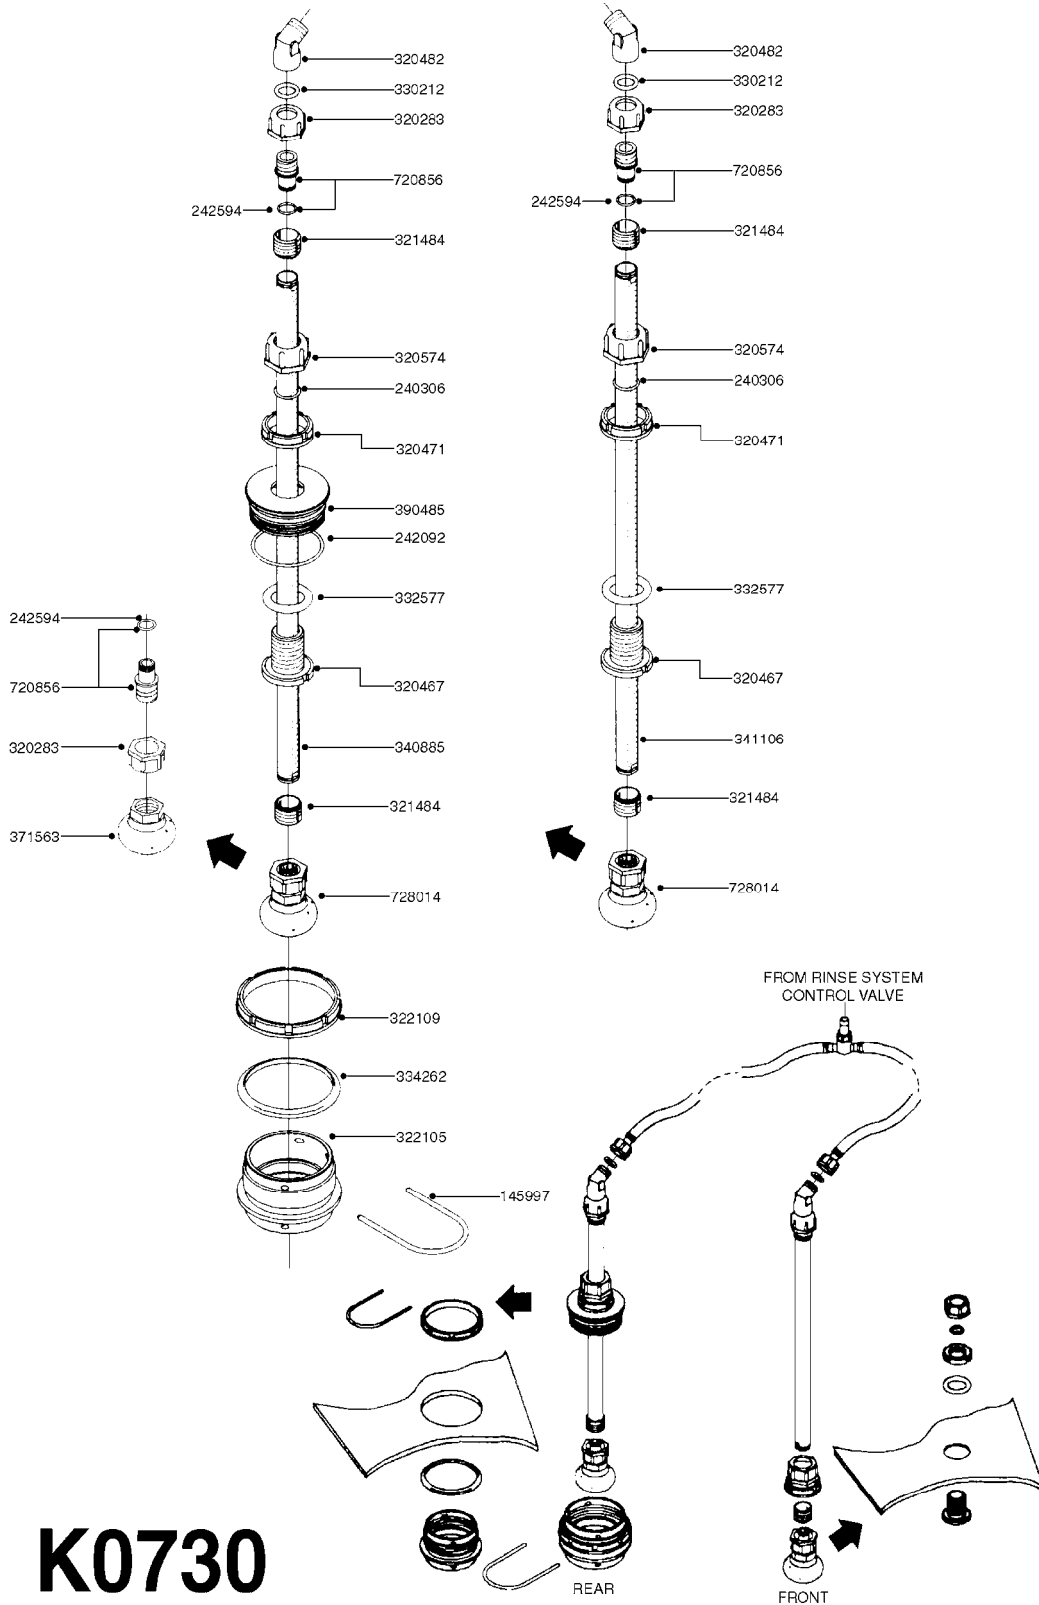

RINSE SYSTEM NOZZLES
K0730-HIN, 01:01:16

RINSE SYSTEM NOZZLES
K0730-HIN, 01:01:16

Page 1

Date 12.08.2020 9:38

parts-n°	order qty	description
145997	1	FITT.DK S-93 FORK
240306	1	O-RING D29/D21X4
242092	1	O-RING D69.5X3
242594	1	O-RING D14 X 1.78 SCH.70-EPDM
320283	1	FITT.DK NUT 3/4"BSP
320467	1	FITT.DK BULKHEAD 1"BSP SINGLE
320471	1	FITT.DK NUT 1" BSP JAMB
320482	1	FITT.DK ELB. 1/2" BSP 60 DEG.
320574	1	FITT.DK NUT 1" BSP SPECIAL
321484	1	BUSHING THREADED F.NOZZ.TUBE
322105	1	FITT.DK S-93 BULKHEAD DOUBLE
322109	1	FITT.DK S-93 BULKHEAD NUT
330212	1	O-RING D19/D14X2.4 F.1/2"NUT
332577	1	O-RING D38/D30X4 F.1" PUR.
334262	1	GASKET F.S-93 BULKHEAD
340885	1	TUBE F. RINSE NOZZLE L=600
341106	1	TUBE F.RINSE NOZZLE L=220
371563	1	NOZZLE FOR TANK RINSE
390485	1	FITT.DK S-93 PLUG W D34 HOLE
720856	1	FITT.DK 1/2'BSP ASSY.F.3/4'NUT
728014	1	RINSE NOZZLE MOUNTED