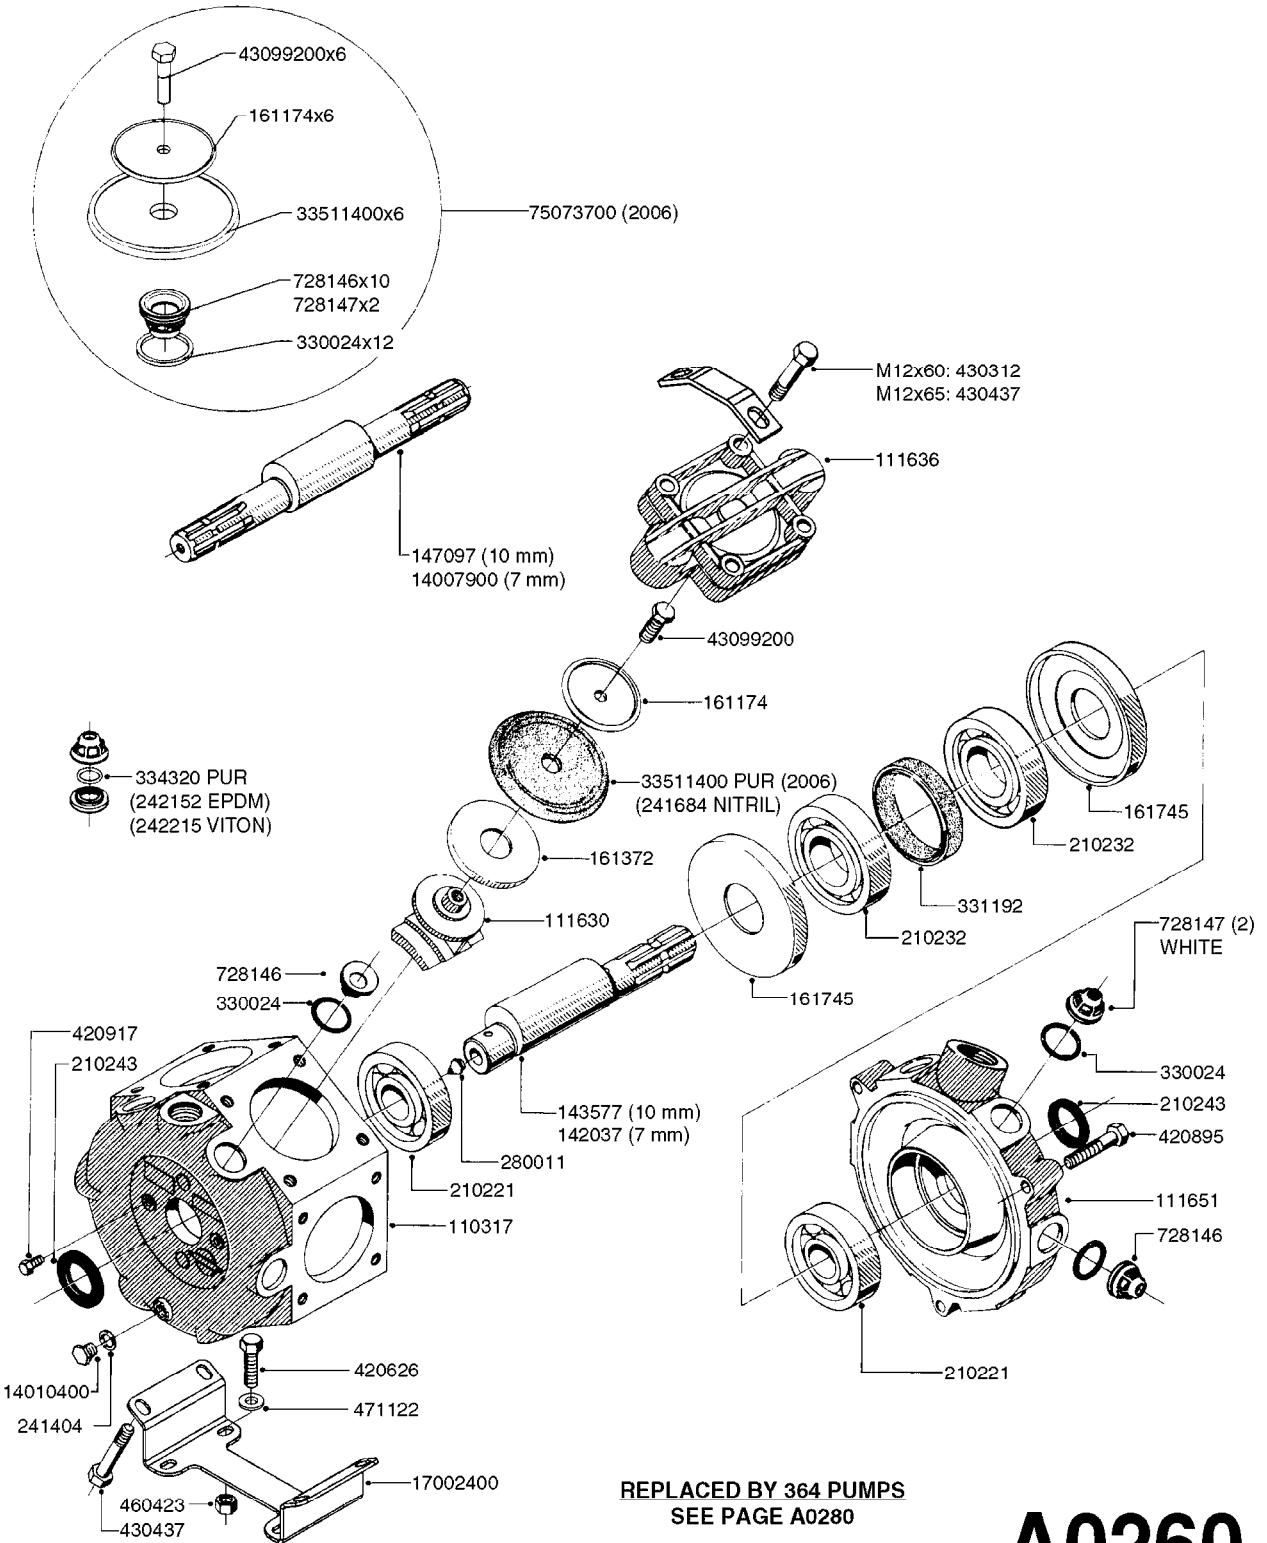

REPLACED BY 364 PUMPS
SEE PAGE A0280

A0250

PUMP - 361 W/MOUNTING BASE
A0250-HIN, 17:03:16

Page 1

Date 12.08.2020 9:37

parts-n°	order qty	description
110317	1	PUMP CASING MODEL 360/361 PNTD
110947	1	VALVE COVER MDL 361 (PAINTED)
111630	1	CONNECTING ROD 363/364-10 PUMP
111636	1	VALVE COVER 363 HEAVY DUTY
111651	1	CASTING F.363 1.5" PUMP(FRONT)
140954	1	CRANK SHAFT MODEL 360/361
147096	1	CRANK SHAFT 361/9.5 THROUGH
161170	1	DIAPH UPPER DISC, 321/361/363
161174	1	DIAPHRAGM DISC SS 361/363/364 PUMP
161372	1	DIAPHRAGM BACKING DISC,320-361
161745	1	METAL SPACER F.363/463
210221	1	BEARING BALL 6407
210232	1	BEARING BALL 6310
210243	1	SEAL OIL 35 X 47 X 7
241404	1	DOWTY SEAL 1/4"
241684	1	DEICER PARTS: DIAPHRAGM MODEL 361 NITRIL
242152	1	O-RING D18.2X3 EPDM
242215	1	O-RING D18X3 VITON
280011	1	GREASE NIPPLE 1/8' SAE H TR
330024	1	O-RING D41,1/D34.5 X 3,5
331192	1	SPACER, MODEL 361/363
334320	1	O-RING D18X3 POLYURETHANE
420626	1	BOLT HEX 8.8 DEL M10X20 FT
420895	1	BOLT HEX 8.8 RAW M10X60
420917	1	BOLT HEX 8.8 RAW M8X12 FT
430323	1	BOLT HEX 8.8 DEL M12X60
430437	1	BOLT HEX 8.8 RAW M12X65
460342	1	NUT HEX M10 DEL DIN934
728146	1	VALVE FOR 361(726890/707932)
728147	1	VALVE FOR 361 WHITE WITH HOLE
14010400	1	PLUG 1/4" BSP
17002400	1	FOOT F. 36X PUMP, RED
33511400	1	DIAPHRAGM PUMP 361/361/363/364 PUR
43099200	1	BOLT HEX SS M12 X 30 DIN933 A4
75073700	1	PUMP KIT 361/363 "06"