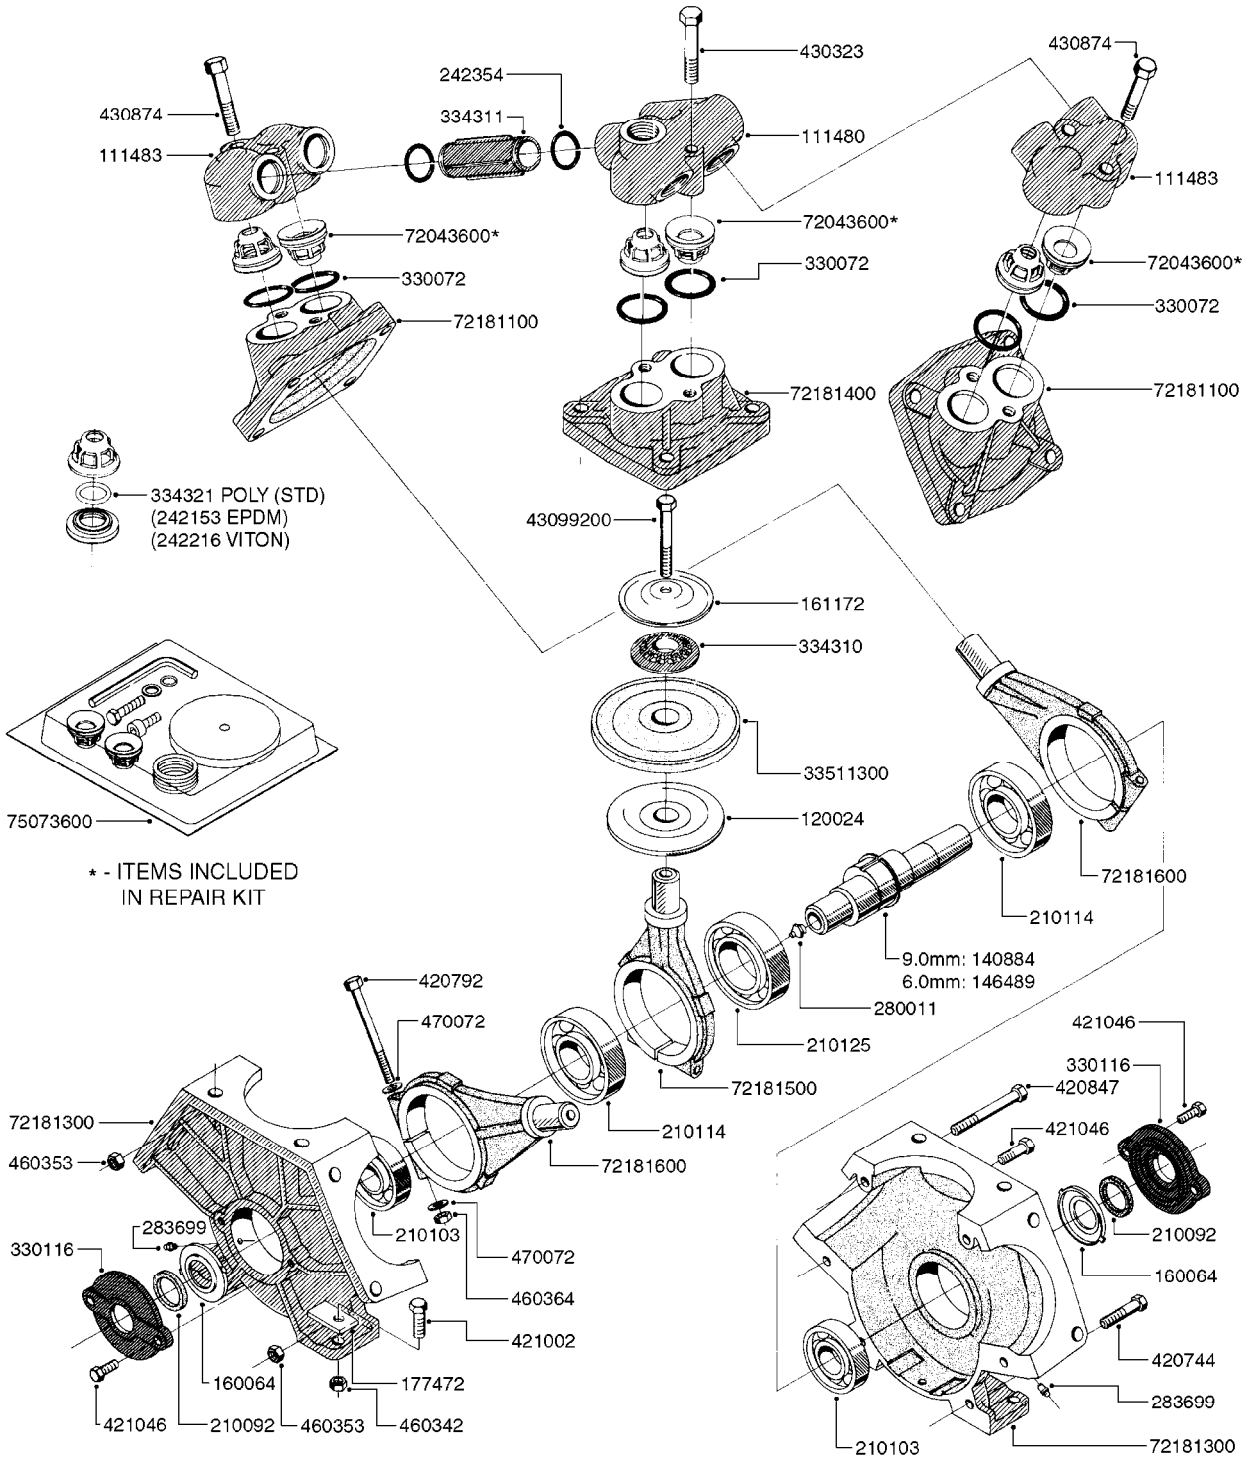

COMPLETE PUMPS
821635 - PUMP ONLY
10396203 - WITH PTO & DAMPER

COMPLETE ASSEMBLIES
WHOLEGOODS ITEMS

A0230

PUMP - 1303 W/ MOUNTING BASE
A0230-HIN, 01:01:16

Page 1

Date 12.08.2020 9:37

parts-n°	order qty	description
111480	1	VALVE HEAD 1302 CENTER
111483	1	VALVE HEAD SIDE 1302
120024	1	DIAPHRAGM BACK DISC 1200-1300
140884	1	CRANK SHAFT MODEL 1300-9
146489	1	CRANK SHAFT MODEL 1302-6MM
160064	1	DUST PLATE
161172	1	DIAPHRAGM DISC F. 1203/1303
177472	1	BRACKET 25 X 5
210092	1	SEAL FELT D43/30X5
210103	1	BEARING BALL 6306
210114	1	BEARING BALL 6308
210125	1	BEARING BALL 6210
242153	1	O-RING D26X4 EPDM
242216	1	O-RING VITON F/1202/1302/462
242354	1	O-RING D32.2X3.0 VITON
280011	1	GREASE NIPPLE 1/8" SAE H TR
283699	1	GREASE NIPPLE M6X1
330072	1	O-RING D53.5/D45.5X4
330116	1	SEAL RETAINER, MODEL 1300
334310	1	NYLON WASHER 1202/1302/462
334311	1	CONNECTION PIPE INLET MOD.1302
334321	1	O-RING POLY. 34.0x26.0x4.0
420744	1	BOLT HEX 8.8 DEL M8X40
420792	1	BOLT HEX 8.8 RAW M8X95
420847	1	BOLT HEX 8.8 DEL M8X85
421002	1	BOLT HEX 8.8 DEL M10X30 FT DIN933
421046	1	BOLT HEX M8X25/25 A2 SS DIN933
430323	1	BOLT HEX 8.8 DEL M12X60
430874	1	SCREW SET 8.8 DEL M12X70 FT
460342	1	NUT HEX M10 DEL DIN934
460353	1	NUT HEX M8 BLACK
460364	1	NUT HU M8 A2 SS DIN934
470072	1	WASHER D15/D8X.5 LOCK
821635	1	PUMP 1303/9 540RPM
10396203	1	PUMP 1303 C/W PTO 540 RPM
33511300	1	DIAPHRAGM 1202-1303 POLY 2006
43099200	1	BOLT HEX SS M12 X 30 DIN933 A4
72043600	1	VALVE FOR 462/463
72181100	1	DIAPHRAGM COVER 1203/1303+BLTS
72181300	1	PUMP CASTING 1300 RED W/BOLTS
72181400	1	DIAPHRAGM COVER 1303 W/BOLTS
72181500	1	CONNECTING ROD, CENTER 1303
72181600	1	CONNECTING ROD, SIDE MOD.1300
75073600	1	PUMP KIT 1303 MM "06"