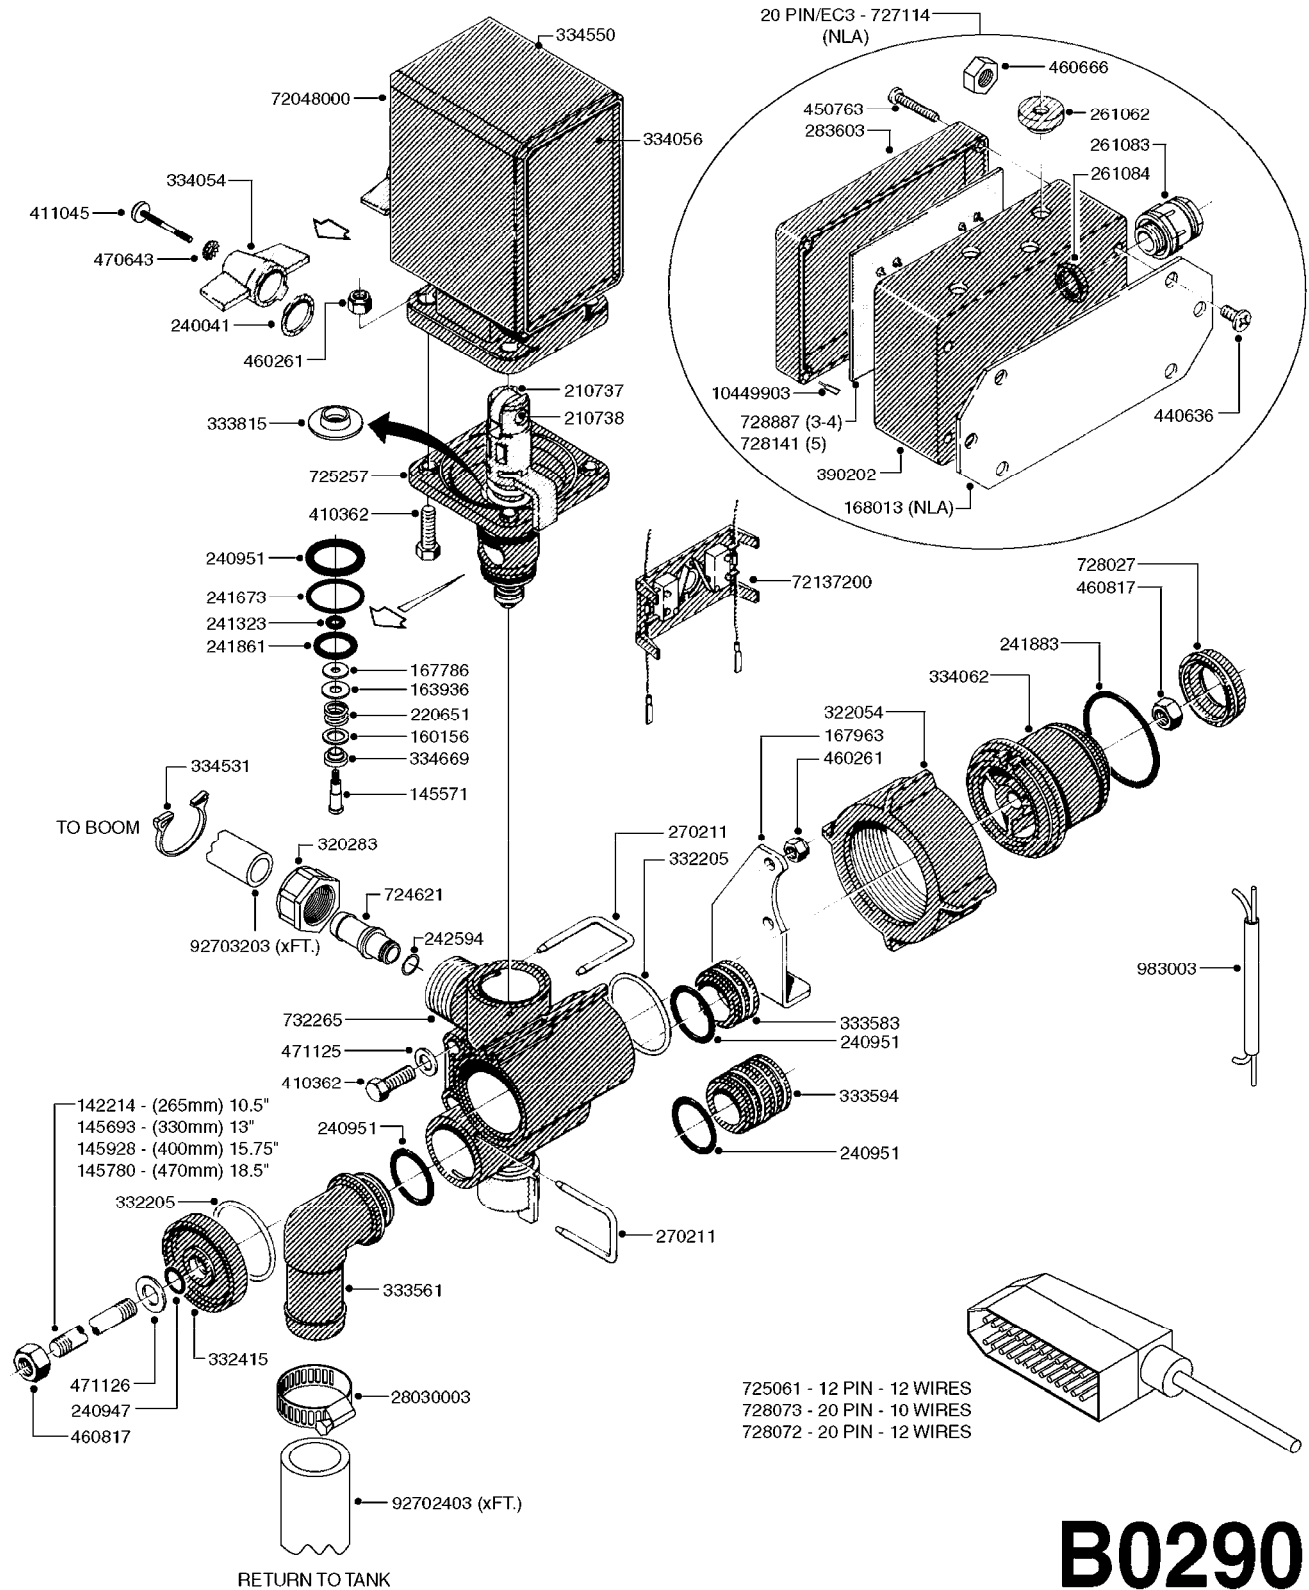

B0290

EC BOOM VALVE - ELEC. (RED GRP)
B0290-HIN, 01:01:16

Page 1
Date 12.08.2020 9:37

parts-n°	order qty	description
142214	1	STUD BOLT - M8X265, 3 SECTION
145571	1	STUD BOLT F/PNEUM. DISTRIBUTOR
145693	1	STUD BOLT - M8X330, 4 SECTION
145780	1	STUD BOLT - M8X470, 6 SECTION
145928	1	STUD BOLT - M8X400, 5 SECTION
160156	1	WASHER D14.1/D9.2X1 SS
163936	1	WASHER D15/D6.2X1
167786	1	WASHER D13/D4.2X1
167963	1	MOUNT BKT.F.EC BOOM SEC.
168013	1	MOUNT BRKT F.CONNECT BOX-NLA
210737	1	BEARING BALL D7 RSTO 5 TN
210738	1	PIN Ø7 L16
220651	1	SPRING PRESSURE D12.5/5
240041	1	O-RING D15.1/10.3 X 2.4
240947	1	O-RING D7.3X2.4 NITRIL
240951	1	O-RING D21.2X3 NITRIL
241323	1	O-RING D5.3X2.4 NITRIL
241673	1	O-RING D22.1X1.6
241861	1	O-RING D15.3X2.4 VITON
241883	1	O-RING 3 X 39.2 NITRIL
242594	1	O-RING D14 X 1.78 SCH.70-EPDM
261062	1	GROMMET
261083	1	GROMMET (PLASTIC)F.ELEC.CABLE
261084	1	NUT F.261083 GROMMET
270211	1	FITT.DK S25 FORK L=37.5
283603	1	LID F. SQ.BOX 120X80X15 MM
320283	1	FITT.DK NUT 3/4"BSP
322054	1	UNION NUT BLACK S61 x 2
332205	1	O-RING D43/39XD2
332415	1	COVER
333561	1	FITT.DK ELB.1" EC RETURN
333583	1	END PIECE FOR BYPASS
333594	1	CONNECTING PIECE F. BYPASS
333815	1	DISTANCE RING
334054	1	GRIP F.MAN.OP.EC ON/OFF RED
334056	1	COVER F/MOTOR HOUSE EC DIST.
334062	1	CONNECT. BRANCH F/EC OP. UNIT
334531	1	CLAMP HOSE PLASTIC 3/4"
334550	1	MOTOR HOUSE SECT VALVE
334669	1	VALVE CONE D14/D7-SH 63 WHITE
390202	1	CONN.BOX EC OPER.UNIT
410362	1	BOLT HEX 8.8 SS M6X20
411045	1	SCREW M4 X 16MM STAINLESS
440636	1	SCREW SHEET-METAL 1/2" NO 12
450763	1	SCREW M4X25
460261	1	NUT HEX M6X1.00 LOCK DIN985 A2 SS
460666	1	NUT HEX M4
460817	1	NUT HEX M8 STAINLESS DIN 934
470643	1	WASHER LOCK
471125	1	WASHER M6U 6.4X14X1.2,A2 SS
471126	1	WASHER, M8, Ø16/ 8.4X 1.6, SS
724621	1	FITT.DK HB 3/4"ASSY F.3/4" NUT
725061	1	CABLE - EC 12WIRE L=6000mm
725257	1	SPINDLE SECT. F/EC DISTRIBUTOR
727114	1	CONNECTOR BOX WITH CABLE
728027	1	BUSHING WITH SEAT
728072	1	CABLE,20-PIN,6M EC/4
728073	1	CABLE,20-PIN,6M, EC/3
728141	1	CIRCUIT BOARD F.EC7 CONN. BOX
728887	1	CIRCUIT BOARD EC CONTROL
732265	1	DISTRIB HOUSING W/CONST PR RED