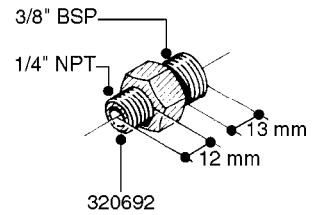

FITTINGS - HEXAGON NIPPLES
L0030-HIN, 01:01:16

L0030

FITTINGS - HEXAGON NIPPLES
L0030-HIN, 01:01:16

Page 1
Date 12.08.2020 9:38

parts-n°	order qty	description
10015303	1	FITT.PO.HN 1.00X1.00 M1000
10425003	1	FITT.PO.HN 1.25X1.00 MCPHEE
320132	1	FITT.DK HN 1" BSP
320176	1	FITT.DK HN 3/8"X1/2" BSP
320445	1	FITT.DK HN 1/4"X3/8" BSP
320655	1	FITT.DK HN 1/2"-1/2" BSP
320692	1	FITT.DK HN 3/8'BSPX1/4'NPT
320703	1	FITT.DK HN 3/8BSP X1/2 &1/4NPT
320725	1	FITT.DK NIPPLE 3/8"-3/8" BSP
320902	1	FITT.DK HN 3/8'X 1/4' BSP
390232	1	FITT.DK HN 1-1/2' X 1-1/4' BSP
390276	1	FITT.DK HN 1'BSP