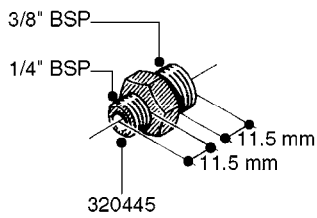

FITTINGS - HEXAGON NIPPLES
L0030-HIN, 01:01:16

L0030

FITTINGS - HEXAGON NIPPLES
L0030-HIN, 01:01:16

Page 1
Date 12.08.2020 9:38

parts-n°	order qty	description
10015303	1	FITT.PO.HN 1.00X1.00 M1000
10425003	1	FITT.PO.HN 1.25X1.00 MCPHEE
320132	1	FITT.DK HN 1" BSP
320176	1	FITT.DK HN 3/8"X1/2" BSP
320445	1	FITT.DK HN 1/4"X3/8" BSP
320655	1	FITT.DK HN 1/2"-1/2" BSP
320692	1	FITT.DK HN 3/8'BSPX1/4'NPT
320703	1	FITT.DK HN 3/8BSP X1/2 &1/4NPT
320725	1	FITT.DK NIPPLE 3/8"-3/8" BSP
320902	1	FITT.DK HN 3/8'X 1/4' BSP
390232	1	FITT.DK HN 1-1/2' X 1-1/4' BSP
390276	1	FITT.DK HN 1'BSP