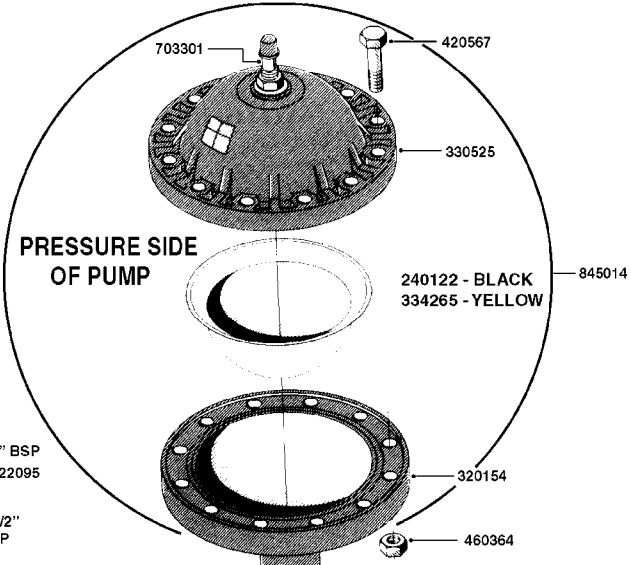

Housing for Black Diaphragm:

This groove on the lower housing of the Pressure Damper is for the BLACK diaphragm (240122). Never upgrade diaphragms to the YELLOW style unless you also upgrade Pressure Dampers to the housing style shown below.

The YELLOW style diaphragm will not seal correctly in this housing.

Housing for Yellow Diaphragm:

The groove on the lower housing of a the Pressure Damper is recognized by the extra lip on the bottom inside of the groove. For this style Pressure Damper, you need the YELLOW diaphragm (334265).

SUCTION SIDE OF PUMP

TO CONTROLS

FROM TANK

COMPLETE ASSEMBLIES
WHOLEGOODS ITEMS

A0240