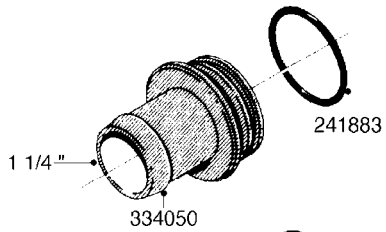

L0080

FITTINGS - S-53
L0080-HIN, 12:09:17

Page 1

Date 12.08.2020 9:38

Pos.	parts-n°	order qty	description
1	145995	1	FITT.DK S-53 FORK
2	241973	1	O-RING Ø3 X 44.2 70 SHORES NITRIL NITRIL (BLACK)
2	242353	1	O-RING 3 X 44.2 VITON VITON (BROWN)
3	242109	1	O-RING D32.2x3.0 NITRIL (BLACK)
3	242354	1	O-RING D32.2X3.0 VITON VITON (BROWN)
4	322103	1	FITT.DK S-53 BULKHEAD
5	322107	1	FITT.DK S-53 BULKHEAD NUT
6	322110	1	FITT.DK S-53 ELB. 1/2" BSP
7	322352	1	FITT.DK S-53 TEE
8	334229	1	FITT.DK S-53 STR.3/4"
9	334260	1	GASKET F. S-53 BULKHEAD
10	334564	1	FITT.DK S-67 TO S-53 ADAPTER
11	391100	1	FITT.DK S-53THREAD INS.1/2"BSP
12	726463	1	FITT.DK S53 BULKHEAD W/GASKET
13	726552	1	FIT.DK S-53X90 1/2" BSP,O-RING
14	726556	1	FITT.DK S-53 HB 1/2" W/O-RING
15	726558	1	FITT.DK S53 STR. 3/4" W.ORING
16	726559	1	FITT DK. S-53 HB 1" W/O-RING
17	726568	1	FITT.DK.S-53 HB 1/2"90 W/O-RING
18	726570	1	FITT.DK S-53 ELB.3/4" W.ORING
19	726571	1	FITT.DK S-53 ELB.1", W ORING
20	726578	1	FITT.DK S53 PLUG WITH O-RING
21	728561	1	FITT.DK. S67M - S53F REDUCER