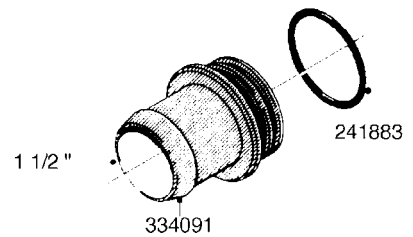

L0080

FITTINGS - S-53
L0080-HIN, 12:09:17

Page 1

Date 12.08.2020 9:38

Pos.	parts-n°	order qty	description
1	145995	1	FITT.DK S-53 FORK
2	241973	1	O-RING Ø3 X 44.2 70 SHORES NITRIL NITRIL (BLACK)
2	242353	1	O-RING 3 X 44.2 VITON VITON (BROWN)
3	242109	1	O-RING D32.2x3.0 NITRIL (BLACK)
3	242354	1	O-RING D32.2X3.0 VITON VITON (BROWN)
4	322103	1	FITT.DK S-53 BULKHEAD
5	322107	1	FITT.DK S-53 BULKHEAD NUT
6	322110	1	FITT.DK S-53 ELB. 1/2" BSP
7	322352	1	FITT.DK S-53 TEE
8	334229	1	FITT.DK S-53 STR.3/4"
9	334260	1	GASKET F. S-53 BULKHEAD
10	334564	1	FITT.DK S-67 TO S-53 ADAPTER
11	391100	1	FITT.DK S-53THREAD INS.1/2"BSP
12	726463	1	FITT.DK S53 BULKHEAD W/GASKET
13	726552	1	FIT.DK S-53X90 1/2" BSP,O-RING
14	726556	1	FITT.DK S-53 HB 1/2" W/O-RING
15	726558	1	FITT.DK S53 STR. 3/4" W.ORING
16	726559	1	FITT DK. S-53 HB 1" W/O-RING
17	726568	1	FITT.DK.S-53 HB 1/2"90 W/O-RING
18	726570	1	FITT.DK S-53 ELB.3/4" W.ORING
19	726571	1	FITT.DK S-53 ELB.1", W ORING
20	726578	1	FITT.DK S53 PLUG WITH O-RING
21	728561	1	FITT.DK. S67M - S53F REDUCER