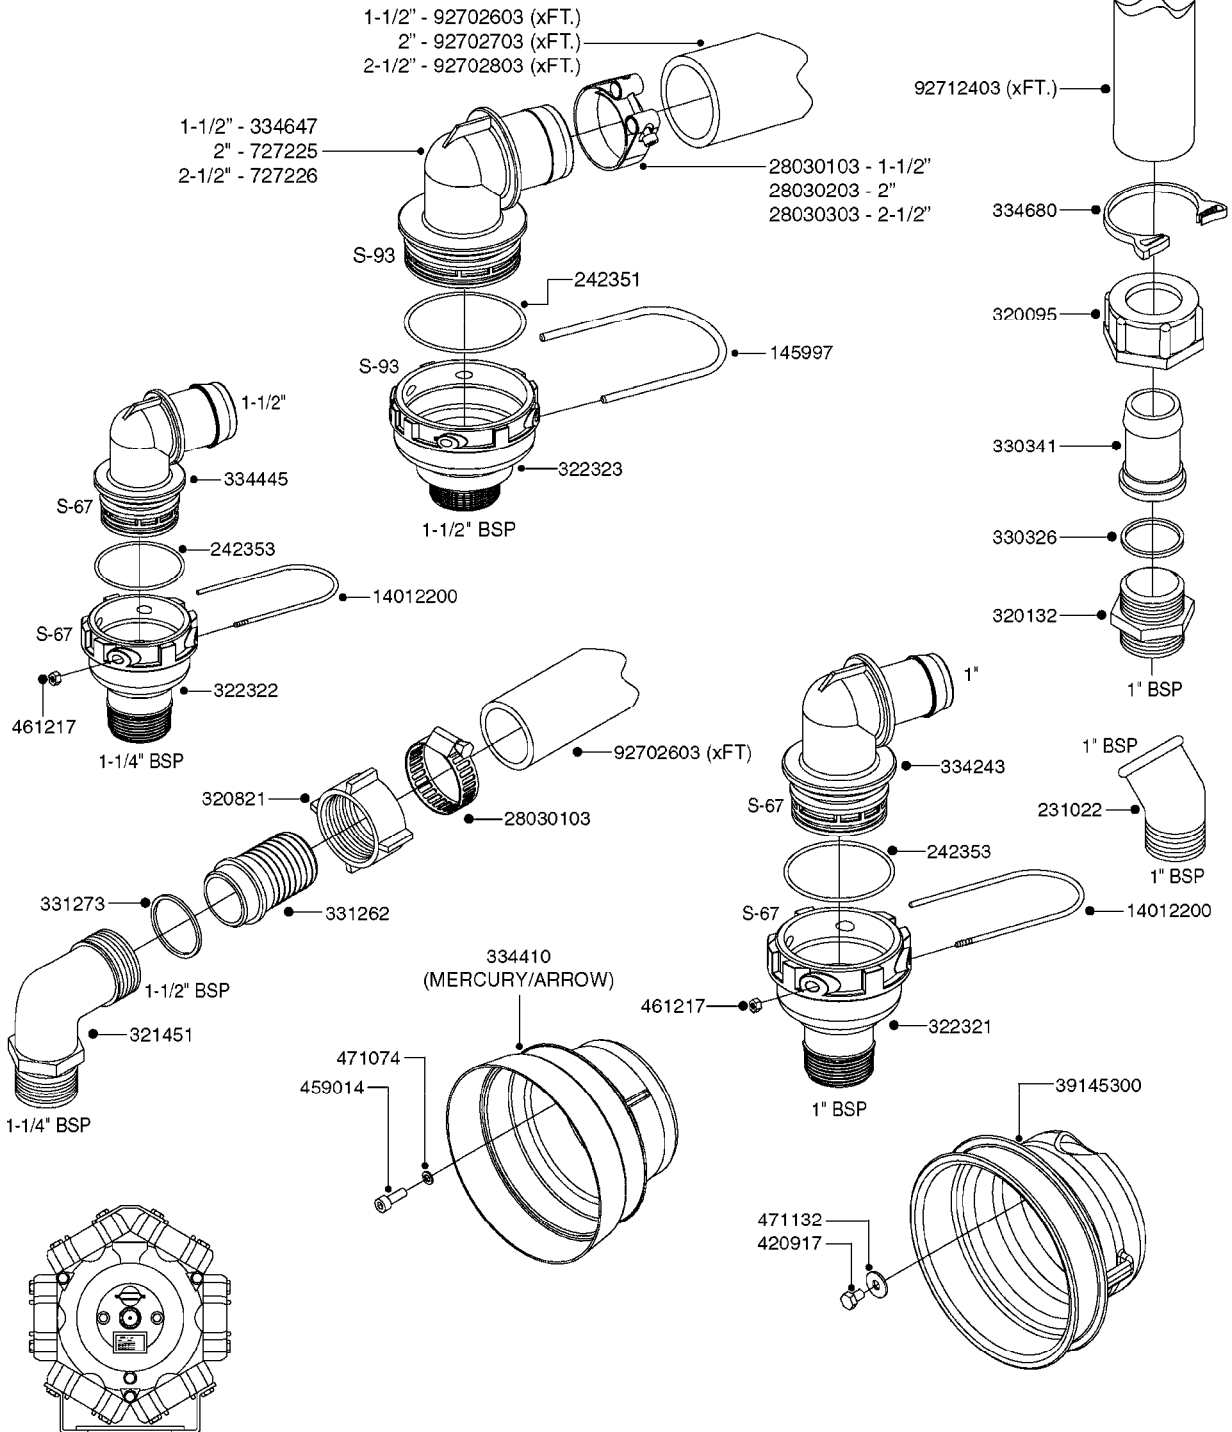

SUCTION SIDE OF PUMP

PRESSURE SIDE OF PUMP

COMPLETE PUMP
(NLA) REPLACED BY 364 PUMP (SEE PAGE A0280)

A0300

PUMP - 361/363 FITTINGS
A0300-HIN, 28:05:19

Page 1
Date 12.08.2020 9:37

parts-n°	order qty	description
145997	1	FITT.DK S-93 FORK
231022	1	FITT.DK ELB. 1' BSP GF 121
242351	1	O-RING D69.5X3.0 VITON F.S-93
242353	1	O-RING 3 X 44.2 VITON
320095	1	FITT.DK NUT 1" BSP
320132	1	FITT.DK HN 1" BSP
320821	1	FITT.DK NUT 1-1/2" BSP
321451	1	FITT.DK ELB.1-1/2 X1-1/4 80DEG
322321	1	FITT.DK S-67 X 1"BSP MALE
322322	1	FITT.DK S-67 X 1-1/4"BSP MALE
322323	1	FITT.DK S-93 X 1-1/2"BSP MALE
330326	1	O-RING D30/D24X2 F.1"NUT
330341	1	FITT.DK HB 1" F. 1" NUT
331262	1	FITT.DK HB 1-1/2" F. 1-1/2"NUT
331273	1	O-RING D44/D38X2 F.1-1/2"
334243	1	FITT.DK S-67 ELB.1"
334410	1	PROTECTION PUM
334445	1	FITT.DK S-67 ELB.1-1/2"
334647	1	FITT.DK S93 ELB 1-1/2" 90 PVC
334680	1	CLAMP HOSE PLASTIC 1"
420917	1	BOLT HEX 8.8 RAW M8X12 FT
459014	1	ALLEN SCREW M8 X 15 GALV.DIN93
461217	1	NUT HEX M5 LOCK
471074	1	WASHER M8 ELZ
471132	1	WASHER D24/D8.4 X 2 SS
727225	1	FITT.DK S-93 ELB.2'PVC W/ORING
727226	1	HOSETAIL S93 2"1/2 90°+O-RING
14012200	1	FITT.DK S-67 FORK W/M5 THREADS
28030103	1	CLAMP HOSE GEAR P5/4-S1.5"6724
28030203	1	CLAMP HOSE T-BOLT S2" 235-67
28030303	1	CLAMP HOSE T-BOLT S2.5" 235-76
39145300	1	PTO SHIELD Ø203 4-POLET MACHINED
92702603	1	HOSE PVC SUCT GRAY 1-1/2"
92702703	1	HOSE PVC SUCT GRAY 2"
92702803	1	HOSE PVC SUCT GRAY 2.5"
92712403	1	HOSE R X1" X300PSI WP X0012"