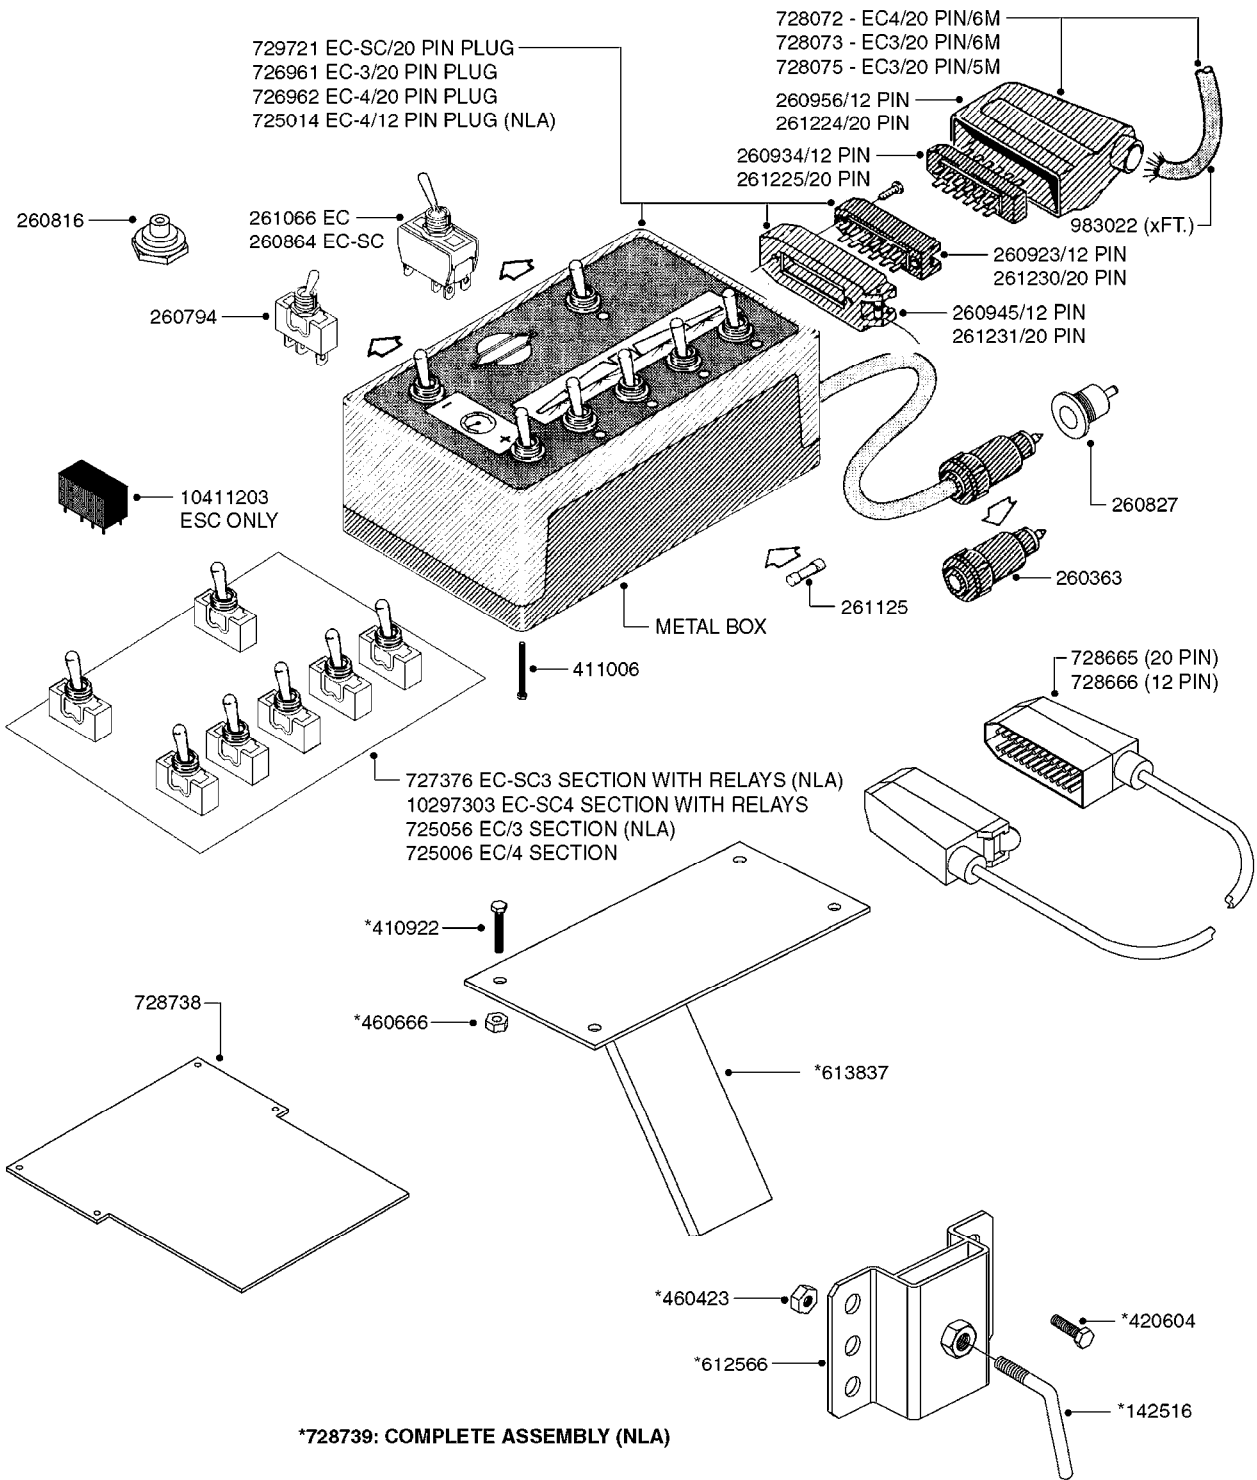

*728739: COMPLETE ASSEMBLY (NLA)

COMPLETE ASSEMBLIES
WHOLEGOODS ITEMS

B0390

CONTROL BOX F/EC+EC-SC
B0390-HIN, 01:01:16

Page 1

Date 12.08.2020 9:37

parts-n°	order qty	description
142516	1	SCREW SET M10 BENT F. LOCKING
260363	1	PLUG 2 POLE 12V
260794	1	SWITCH F.PRESS ADJ.EC CONTROL
260816	1	CAP W/RUBBER BOOT F.EC SWITCH
260827	1	PLUG F.EC ATTACHMENTS
260864	1	SWITCH F.HY BOOM CONTROL BOX
260923	1	PLUG INSERT 12 POLE FEMALE
260934	1	PLUG INSERT 12 POLE MALE
260945	1	PLUG HOUSE 12 POLE FEMALE
260956	1	PLUG HOUSE 12 POL.MALE
261066	1	SWITCH 2 POLE
261125	1	FUSE 5 X 20 500mA
261224	1	PLUG HOUSING F/20 POLE MALE
261225	1	PLUG INSERT 20 POLE MALE
261230	1	PLUG INSERT 20 POLE FEMALE
261231	1	PLUG HOUSING 20 POLE FEMALE
410922	1	CYL.SKR 8.8 DEL M4X20 RST
411006	1	SCREW M4X40 SLOTTED
420604	1	BOLT HEX 8.8 DEL M10X25 FT DIN933
460423	1	NUT HEX M10X1.50 LOCK DIN985A2 SS
460666	1	NUT HEX M4
612566	1	MOUNT BRACKET F.FAN CABLE ASSY
613837	1	MOUNT PLATE FOR EC CONTROL BOX
725006	1	CIRCUIT BOARD 4 VALVE
725014	1	CONTROL BOX EC 4 SEC./12 PIN
725056	1	PRINTED CIRC.W SW 3WAY 726961
726961	1	CONTROL BOX EC 3 SEC./20 PIN
726962	1	CONTROL BOX EC 4 SEC./20 PIN
727376	1	CIRCUIT BOARD F.ESC 3 BANK
728072	1	CABLE,20-PIN,6M EC/4
728073	1	CABLE,20-PIN,6M, EC/3
728075	1	CABLE F.CONTROL BOX 5M EC/3
728665	1	CABLE EXT.-QUICK ATTACH 20 PIN
728666	1	CABLE-QUICK ATTACH 12 PIN
728738	1	DOUB.CONT.BOX & OR F/M PLATE
728739	1	IN CAB CONTROL MOUNT KIT
729721	1	CONTROL BOX ESC3
983022	1	WIRE 12 x 0.5 x 2MM x 12"
10297303	1	CIRCUIT BOARD FOR T.M.S.
10411203	1	RELAY T-82