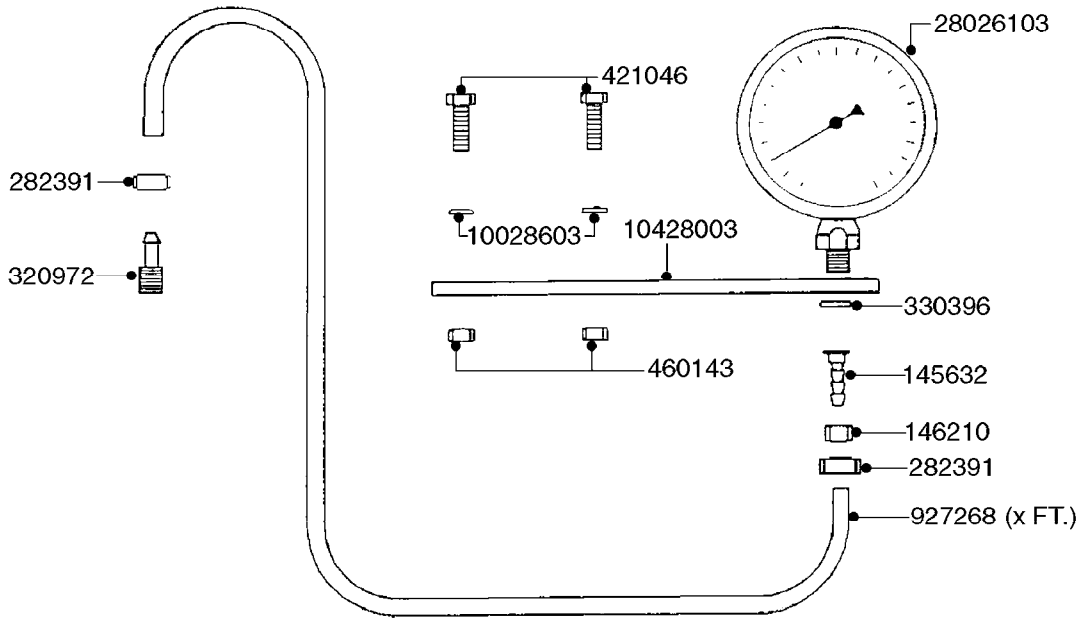

COMPLETE ASSEMBLIES
WHOLEGOODS ITEMS

70043903 - COMPLETE ASSEMBLY

K0680

REMOTE GAUGE-ESC SPRAYERS-4"
K0680-HIN, 01:01:16

Page 1

Date 12.08.2020 9:38

parts-n°	order qty	description
145632	1	FITT.DK HB 1/4' BRASS F.GUAGE
146210	1	NUT 1/4'BSP BRASS
282391	1	CLAMP HOSE CRIMP 5/16'
320972	1	FITT.DK HB 5/16'- 1/4' BSP
330396	1	O-RING D11.2/D6.6X3.2
421046	1	BOLT HEX M8X25/25 A2 SS DIN933
460143	1	LOCK NUT M8 SST A2 DIN985
927268	1	HOSE BLUE PVC X 1/4 X 0012"
10028603	1	WASHER LOCK 5/16'
10428003	1	BKT. FOR ESC GAUGE KIT
28026103	1	GAUGE 200PSI/BR,4",1/4"BSP-BTM
70043903	1	*GAUGE KIT,4" OP UNIT INFEILD