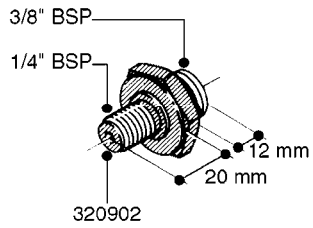

FITTINGS - HEXAGON NIPPLES
L0030-HIN, 01:01:16

L0030

FITTINGS - HEXAGON NIPPLES
L0030-HIN, 01:01:16

Page 1
Date 12.08.2020 9:38

parts-n°	order qty	description
10015303	1	FITT.PO.HN 1.00X1.00 M1000
10425003	1	FITT.PO.HN 1.25X1.00 MCPHEE
320132	1	FITT.DK HN 1" BSP
320176	1	FITT.DK HN 3/8"X1/2" BSP
320445	1	FITT.DK HN 1/4"X3/8" BSP
320655	1	FITT.DK HN 1/2"-1/2" BSP
320692	1	FITT.DK HN 3/8'BSPX1/4'NPT
320703	1	FITT.DK HN 3/8BSP X1/2 &1/4NPT
320725	1	FITT.DK NIPPLE 3/8"-3/8" BSP
320902	1	FITT.DK HN 3/8'X 1/4' BSP
390232	1	FITT.DK HN 1-1/2' X 1-1/4' BSP
390276	1	FITT.DK HN 1'BSP