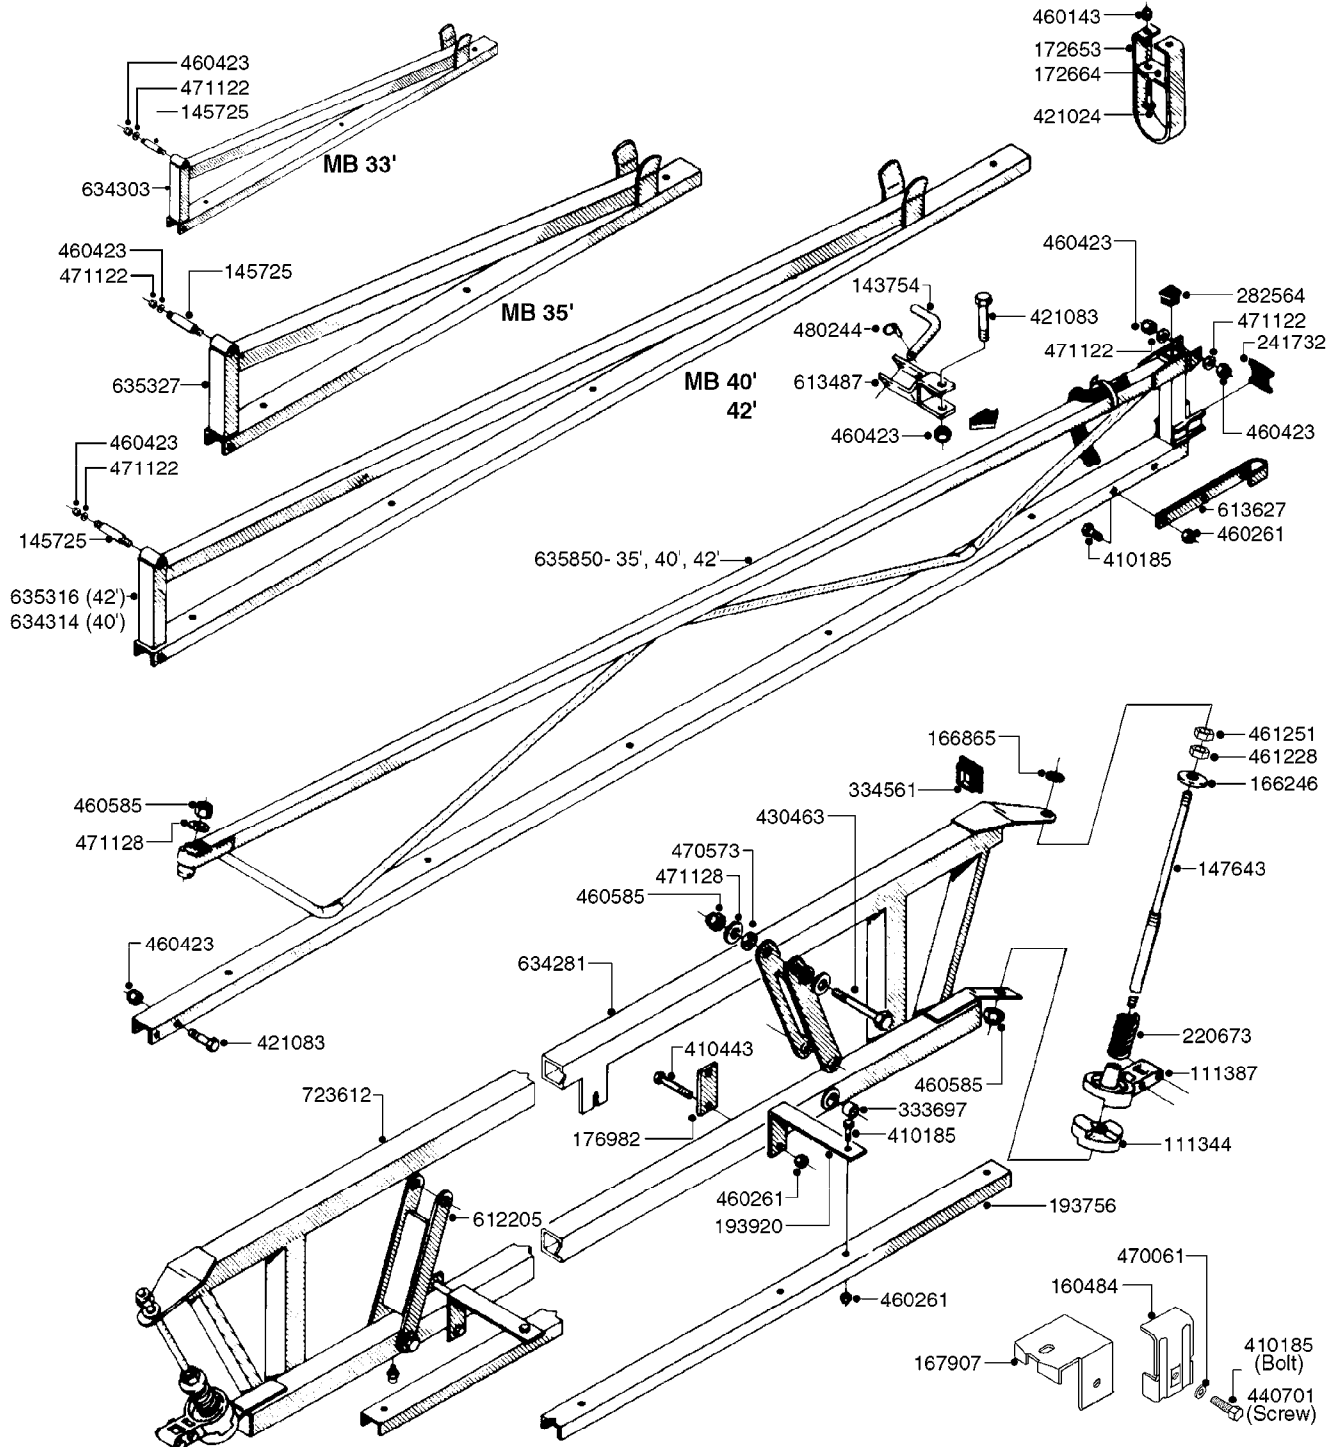

BOOM - MB 35' 40' 42'
D0130-HIN, 26:07:16

Page	0
Date	12.08.2020 9:37

BOOM - MB 35' 40' 42'
D0130-HIN, 26:07:16

Page 1
Date 12.08.2020 9:37

parts-n°	order qty	description
111344	1	CLAW CLUTCH Ø100/Ø20,5 UNDER PART RED
111387	1	CLAW CLUTCH D100 UPPER PART
143754	1	PIN D10 X 56
145725	1	PIN FOR 12 MB BOOM
147643	1	AXLE F.BM BRKWKY. W. ZERT L=426
160484	1	WIRE GUIDE FOR DROP-LEG
166246	1	WASHER CUP D53 F.SPRING
166865	1	WASHER D35/D25X2
167907	1	NOZZ. HOLD. KIT F/ADJ. BOOM
172653	1	WING TIP GUARD
172664	1	FLATBAR BACKING PLATE
176982	1	RETAINING PLATE
193756	1	TRACK MB 10,6/12,6M
193920	1	BRACKET F.NOZZLE TRACK
220673	1	SPRING F.PIVOT 100 X 51
241732	1	RUBBER STOP FOR MB
282564	1	PLUG 35MM SQ.BLACK
333697	1	BUSHING D22/D16x25
334561	1	PLUG 50x50x2 F.SQ.TUBE
410185	1	BOLT HEX 8.8 DEL M6X16
410443	1	BOLT HEX 8.8 DEL M6X70
421024	1	BOLT HEX 8.8 DEL M8X60
421083	1	BOLT HEX 8.8 DEL M10X65
430463	1	BOLT HEX 8.8 DEL M16X110
440701	1	SCREW NO.14 3/4" PLATED
460143	1	LOCK NUT M8 SST A2 DIN985
460261	1	NUT HEX M6X1.00 LOCK DIN985 A2 SS
460423	1	NUT HEX M10X1.50 LOCK DIN985A2 SS
460585	1	LOCKING NUT M16 DIN985 A2 SS
461228	1	NUT HEX M20
461251	1	NUT HEX M20 X 2.5 JAMB
470061	1	WASHER D11/D7X0.5 LOCK
470573	1	WASHER D29/D17X2 SPRING BLACK
471122	1	WASHER, M10, Ø20/10.5X 2.0, SS
471128	1	WASHER, M16, Ø30/17.0X 3.0, SS
480244	1	PIN SNAP D4.5
612205	1	TRAPEZE ARM,WELDED
613487	1	TRANSPORT FITTINGS FOR SB BOOM
613627	1	LOCK STRAP FOR MB BOOM
634281	1	BOOM CENTER MB 35/40/42
634303	1	BOOM WING OUTER 33' MB L=47'
634314	1	BOOM WING OUTER 40', 45' MB
635316	1	BOOM WING OUTER MB42
635327	1	BOOM WING OUTER 35'MB L=58.5"
635850	1	BOOM WING INNER MB35/40/42
723612	1	CENTER PART MB BOOM