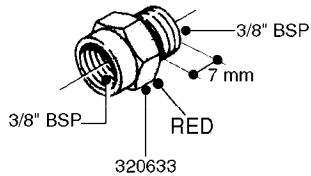

FITTINGS - HEXAGON NIPPLES
L0030-HIN, 01:01:16

L0030

FITTINGS - HEXAGON NIPPLES
L0030-HIN, 01:01:16

Page 1
Date 12.08.2020 9:38

parts-n°	order qty	description
10015303	1	FITT.PO.HN 1.00X1.00 M1000
10425003	1	FITT.PO.HN 1.25X1.00 MCPHEE
320132	1	FITT.DK HN 1" BSP
320176	1	FITT.DK HN 3/8"X1/2" BSP
320445	1	FITT.DK HN 1/4"X3/8" BSP
320655	1	FITT.DK HN 1/2"-1/2" BSP
320692	1	FITT.DK HN 3/8'BSPX1/4'NPT
320703	1	FITT.DK HN 3/8BSP X1/2 &1/4NPT
320725	1	FITT.DK NIPPLE 3/8"-3/8" BSP
320902	1	FITT.DK HN 3/8'X 1/4' BSP
390232	1	FITT.DK HN 1-1/2' X 1-1/4' BSP
390276	1	FITT.DK HN 1'BSP