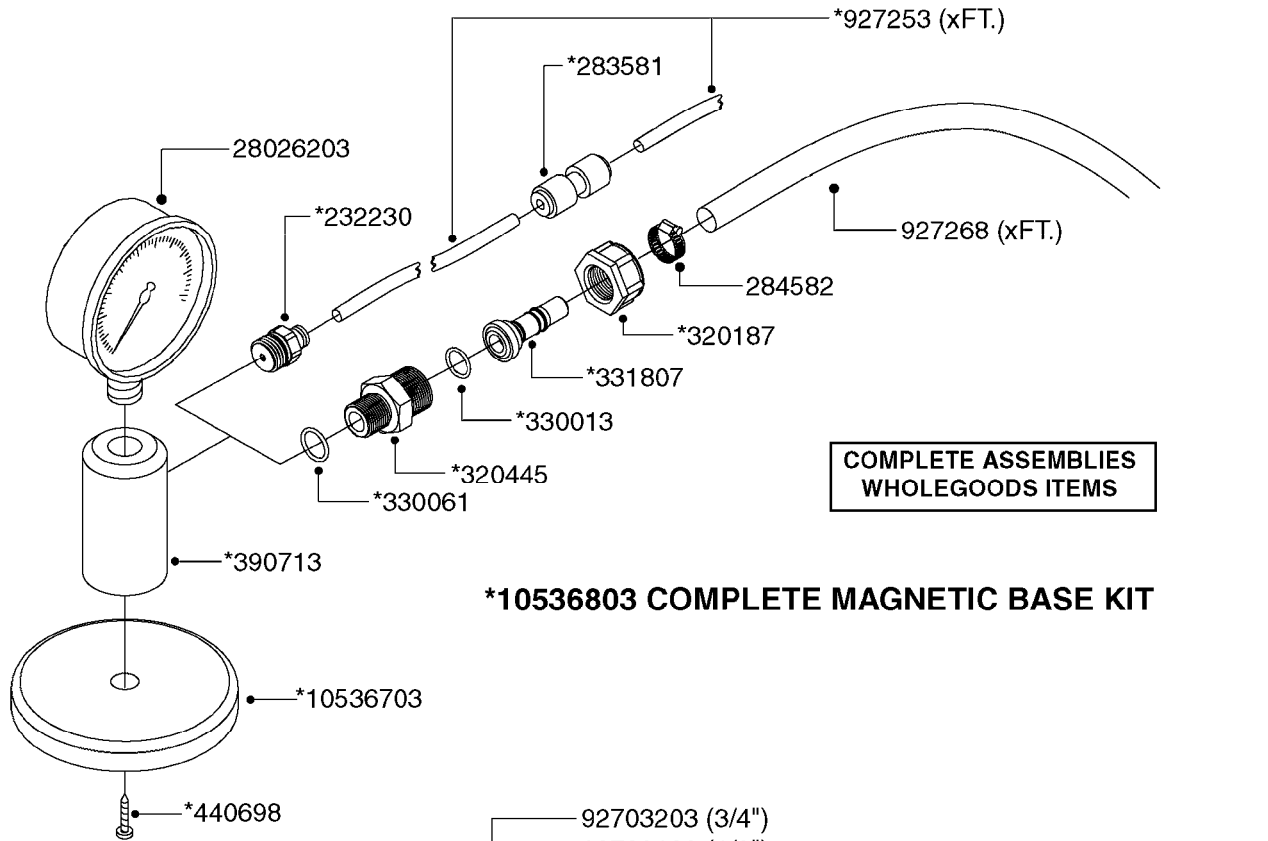

COMPLETE ASSEMBLIES
WHOLEGOODS ITEMS

70043903 - COMPLETE ASSEMBLY

K0680

REMOTE GAUGE-ESC SPRAYERS-4"
K0680-HIN, 01:01:16

Page 1

Date 12.08.2020 9:38

parts-n°	order qty	description
145632	1	FITT.DK HB 1/4' BRASS F.GUAGE
146210	1	NUT 1/4'BSP BRASS
282391	1	CLAMP HOSE CRIMP 5/16'
320972	1	FITT.DK HB 5/16'- 1/4' BSP
330396	1	O-RING D11.2/D6.6X3.2
421046	1	BOLT HEX M8X25/25 A2 SS DIN933
460143	1	LOCK NUT M8 SST A2 DIN985
927268	1	HOSE BLUE PVC X 1/4 X 0012"
10028603	1	WASHER LOCK 5/16'
10428003	1	BKT. FOR ESC GAUGE KIT
28026103	1	GAUGE 200PSI/BR,4",1/4"BSP-BTM
70043903	1	*GAUGE KIT,4" OP UNIT INFEILD