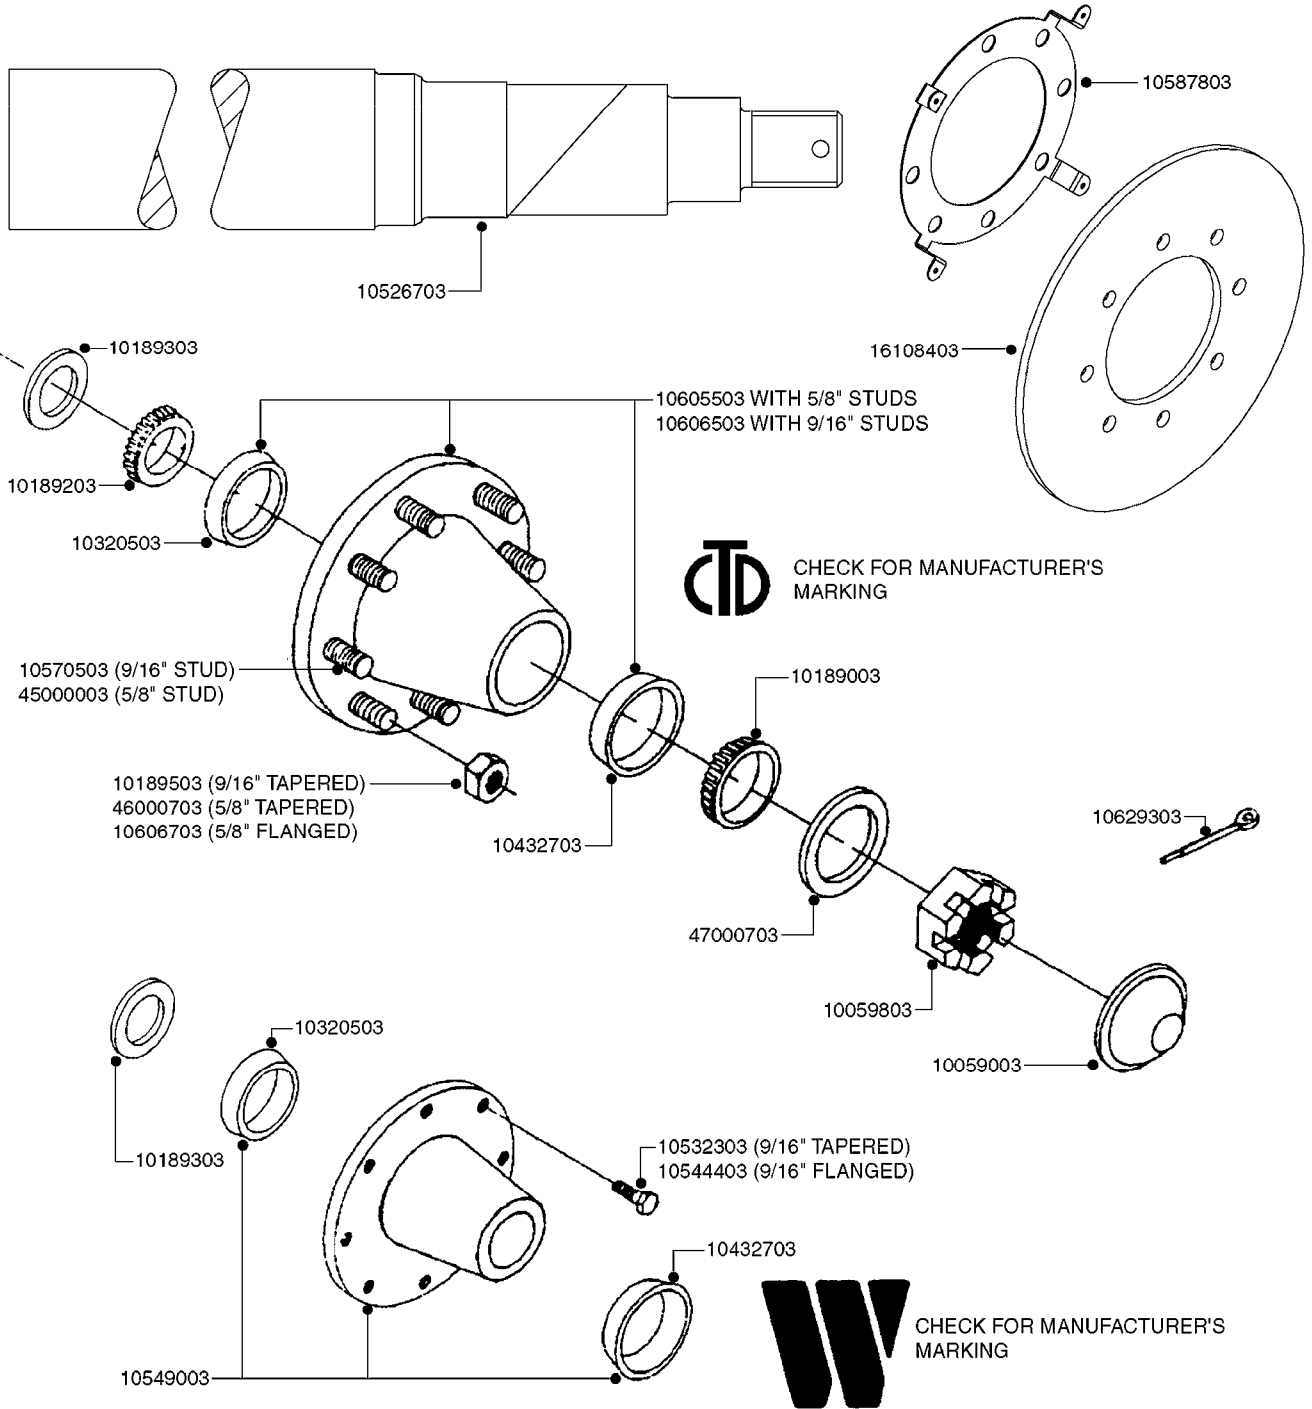

COMPLETE HUB W/BEARINGS:
10531903

**COMPLETE ASSEMBLIES
WHOLEGOODS ITEMS**

E0730

HUB ASSEMBLY F.2 1/8" SPINDLE
E0730-HIN, 01:01:16

Page 1
Date 12.08.2020 9:38

parts-n°	order qty	description
10058803	1	BEARING INNER CONE A25590
10058903	1	SEAL HUB A5E41
10059003	1	DUST CAP 800/1000 GAL A3C17
10059203	1	BOLT WHEEL 9/16"x1-1/4"UNF 90D
10059703	1	BEARING OUTER CONE A25877
10059803	1	NUT HEX NF 1"
10320203	1	BEARING INNER CUP1000GAL.TR/TA
10320303	1	BEARING OUTER CUP1000GAL.TR/TA
10531903	1	HUB ASSY.COMP.F.2-1/8" SPINDLE
10587803	1	MAG MNT F. SPEED SNS 8 BOLT
10629303	1	PIN, COTTER 3/16" X 2.25" LONG
28020103	1	SPINDLE 2.125 CRS 14" 811
47000703	1	WASHER, SPNDL 1.1" 1.06x2 .19T