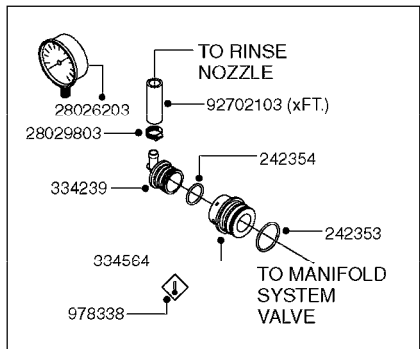

RINSE SYSTEM PLUMBING
K0750-HIN, 01:01:16

Page 0
Date 12.08.2020 9:38

RINSE SYSTEM- MANIFOLD SYSTEM

K0750