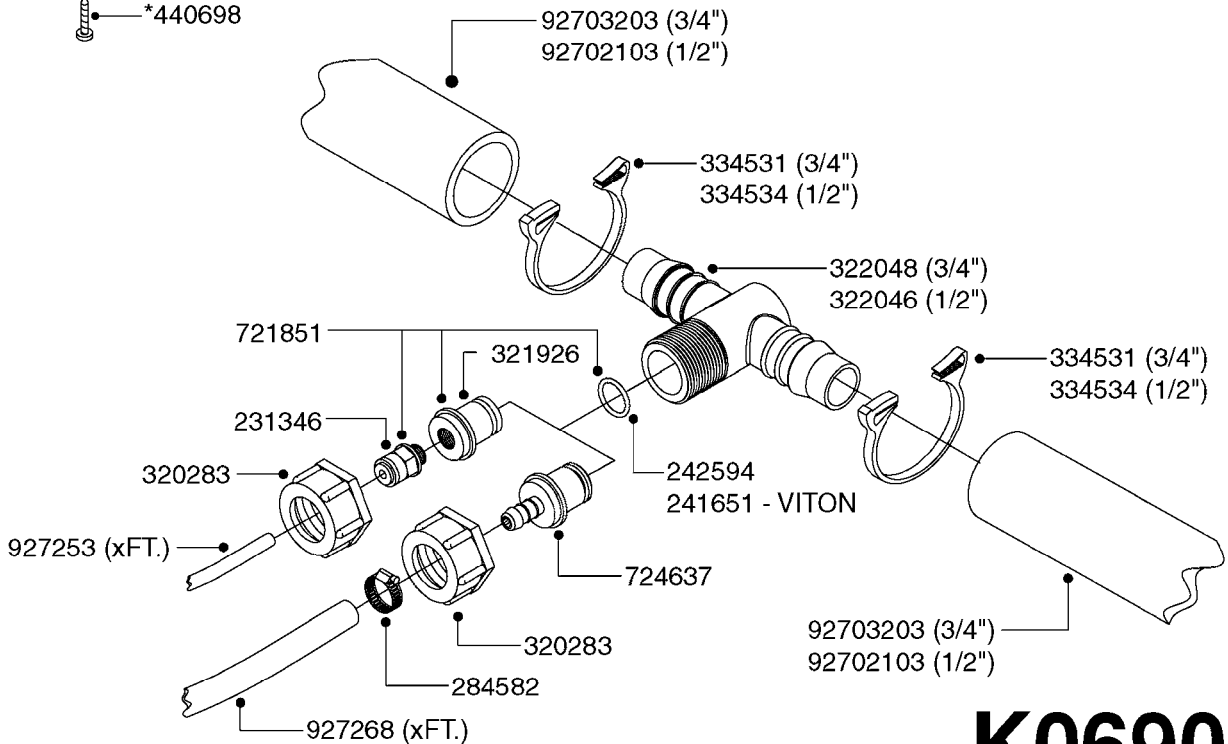

COMPLETE ASSEMBLIES
WHOLEGOODS ITEMS

70043903 - COMPLETE ASSEMBLY

K0680

REMOTE GAUGE-ESC SPRAYERS-4"
K0680-HIN, 01:01:16

Page 1

Date 12.08.2020 9:38

parts-n°	order qty	description
145632	1	FITT.DK HB 1/4' BRASS F.GUAGE
146210	1	NUT 1/4'BSP BRASS
282391	1	CLAMP HOSE CRIMP 5/16'
320972	1	FITT.DK HB 5/16'- 1/4' BSP
330396	1	O-RING D11.2/D6.6X3.2
421046	1	BOLT HEX M8X25/25 A2 SS DIN933
460143	1	LOCK NUT M8 SST A2 DIN985
927268	1	HOSE BLUE PVC X 1/4 X 0012"
10028603	1	WASHER LOCK 5/16'
10428003	1	BKT. FOR ESC GAUGE KIT
28026103	1	GAUGE 200PSI/BR,4",1/4"BSP-BTM
70043903	1	*GAUGE KIT,4" OP UNIT INFEILD