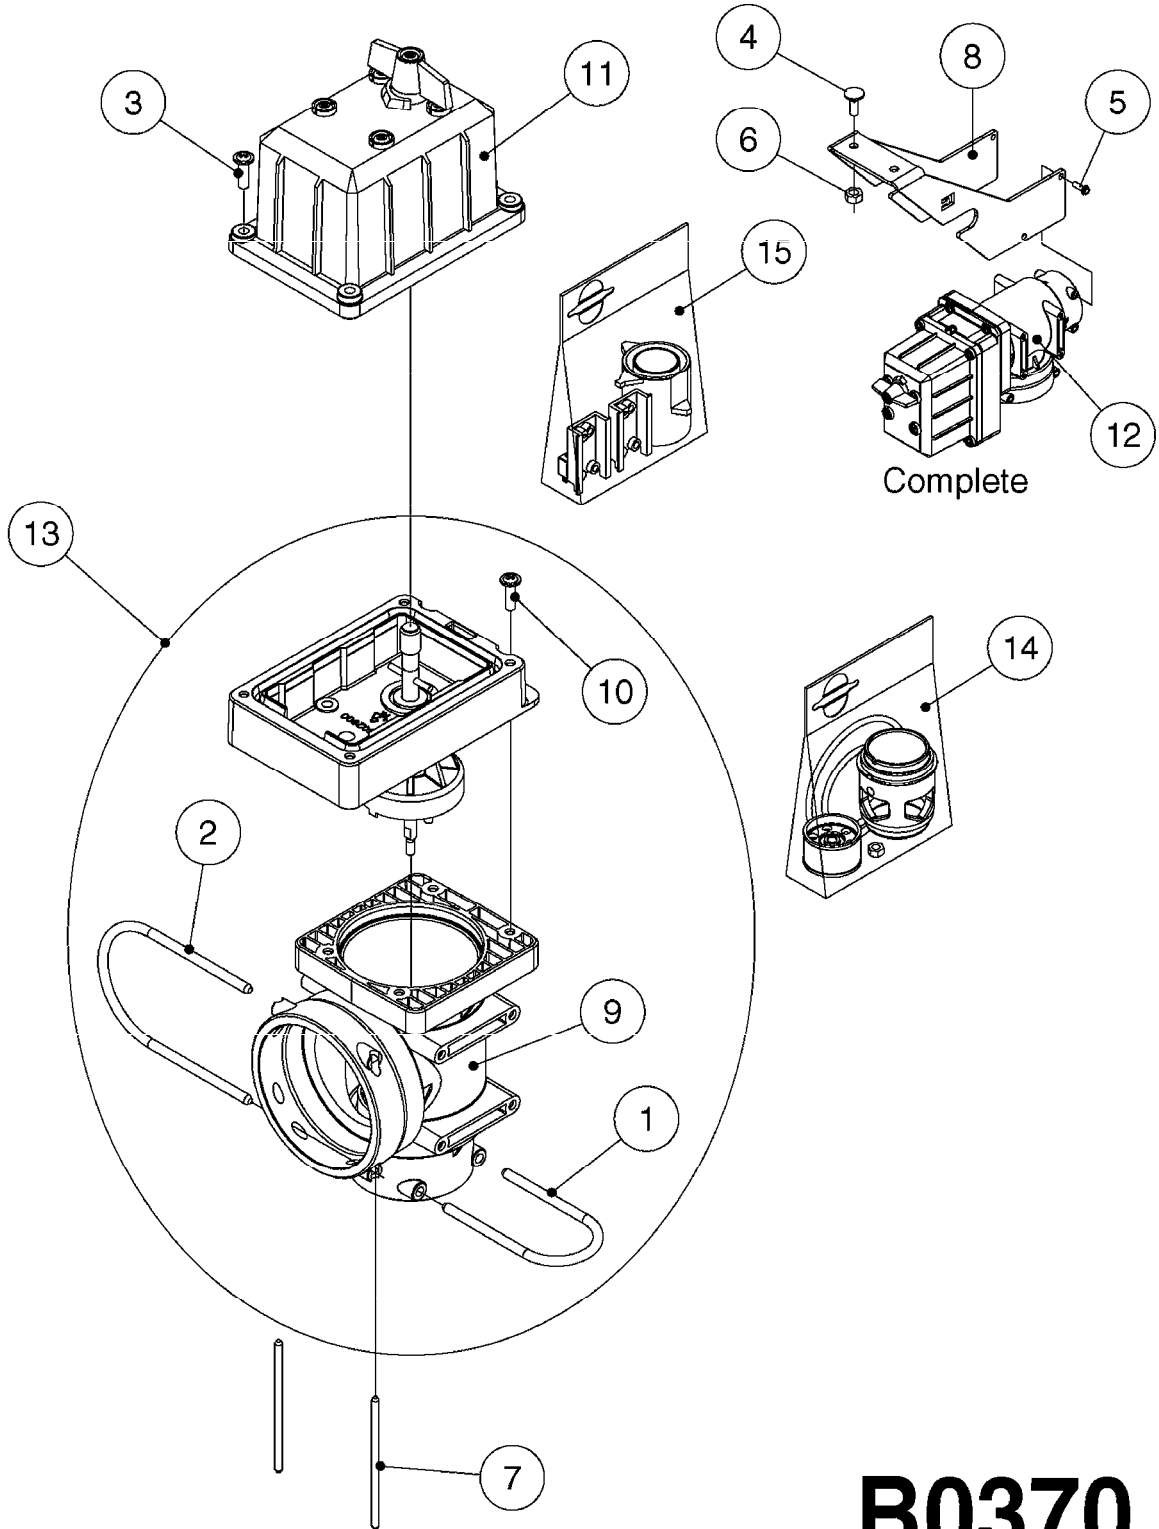

B0370

PRESSURE REGULATOR - S93 06
B0370-HIN, 12:05:16

Page 1

Date 12.08.2020 9:37

Pos.	parts-n°	order qty	description
1	145996	1	FITT.DK S-67 FORK
2	145997	1	FITT.DK S-93 FORK
3	440677	1	SCREW F. PLASTIC 5X20 SS
4	440695	1	BOLT CARRIAGE M8X25
5	440698	1	SCREW F.PLASTIC 6X18 SS HEXHD
6	460143	1	LOCK NUT M8 SST A2 DIN985
7	480487	1	PIN M5X60 SLOTTED GALV
8	16244000	1	BRACKET FOR REG. NAV, PAINTED NAVIGATOR PLATFORM BRACKET
9	33510800	1	HOUSING F.PRESS.REG.S67/S93
10	44076200	1	SCREW WN5451 5X16 SS TORX
11	72374200	1	MOTOR HOUS.REG.1:150 ENCODER
12	72374300	1	REGUL S67/S93 ASSY W SS CONE
12	72425500	1	REGULATOR S67/S93 CROSS-DRILL
12	72678700	1	REGULATOR S67/S93 CROSS-DRILL CERAMIC COMPONENTS
13	72481600	1	BAG W. CONSOLE&SPINDLE COMPL
14	72678900	1	BAG W.CONE/CYL/GASKET CERAMIC CERAMIC COMPONENTS
14	74190800	1	BAG W.CONE/CYL. AND GASKET. SYNTAL
15	74187500	1	SWITCH 5A PRESS.REG REP.KIT 08