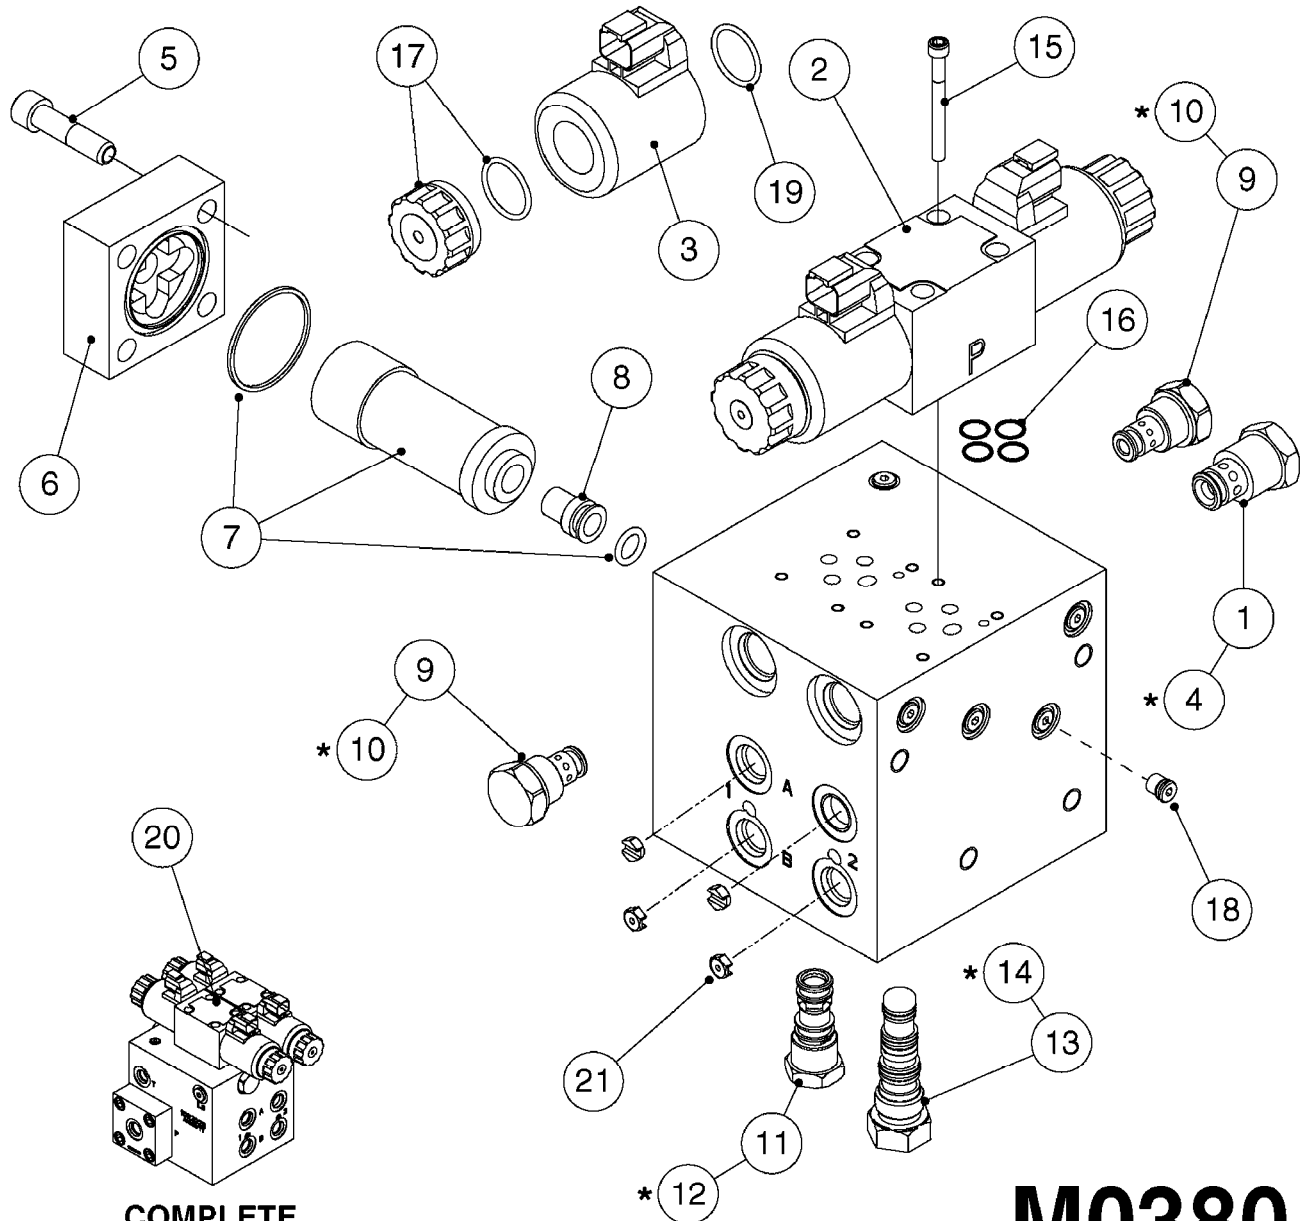

**COMPLETE
ASSEMBLY**

*SEAL KITS

M0380

NORAC VAR. RATE VALVE UC4/UC5
M0380-HIN, 30:04:19

Page 1

Date 12.08.2020 9:38

Pos.	parts-n°	order qty	description
1	28049403	1	NORAC CHECK VALVE
2	28055803	1	NORAC SOLENOID - DEUTSCH CONN.
3	28056503	1	COIL, NORAC, PROP, DEUTSCH
4	28066903	1	NORAC SEAL KIT F.28049403
5	28067103	1	NORAC HEX CAPSCREW 3/8X1-1/4"
6	28067203	1	NORAC FILTER CAP - 4 BOLT
7	28067303	1	KIT FILTER NORAC UC5 106285
8	28067403	1	NORAC VALVE FILTER INSERT
9	28067503	1	NORAC CHECK VALVE C-8-2
10	28067603	1	NORAC SEAL KIT F.28067503
11	28067703	1	NORAC CHECK VALVE C-8-3
12	28067803	1	NORAC SEAL KIT F.28067703
13	28067903	1	NORAC CHECK VALVE C-8-4
14	28068003	1	NORAC SEAL KIT F.28067903
15	28068103	1	NORAC HEX CAPSCREW 10-24X2 SS
16	28068203	1	NORAC O-RING F.SOLENOID VALVE
17	28074903	1	NORAC COIL NUT AND O-RING
18	28089903	1	NORAC PLUG#2 SAE ZERO-LEAK
19	28103603	1	O-RING SOLENOID BODY SEAL NORAC
20	78216100	1	NORAC VALVE BLOCK COMP, DEUTSCH CON.
21	78603300	1	NORAC ONE WAY ORIFICE, .047"