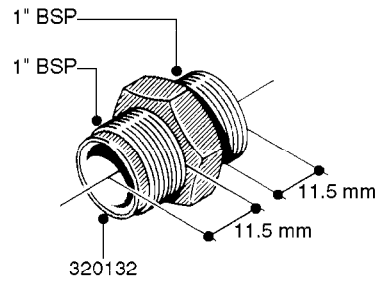

FITTINGS - HEXAGON NIPPLES
L0030-HIN, 01:01:16

L0030

FITTINGS - HEXAGON NIPPLES
L0030-HIN, 01:01:16

Page 1
Date 12.08.2020 9:38

parts-n°	order qty	description
10015303	1	FITT.PO.HN 1.00X1.00 M1000
10425003	1	FITT.PO.HN 1.25X1.00 MCPHEE
320132	1	FITT.DK HN 1" BSP
320176	1	FITT.DK HN 3/8"X1/2" BSP
320445	1	FITT.DK HN 1/4"X3/8" BSP
320655	1	FITT.DK HN 1/2"-1/2" BSP
320692	1	FITT.DK HN 3/8'BSPX1/4'NPT
320703	1	FITT.DK HN 3/8BSP X1/2 &1/4NPT
320725	1	FITT.DK NIPPLE 3/8"-3/8" BSP
320902	1	FITT.DK HN 3/8'X 1/4' BSP
390232	1	FITT.DK HN 1-1/2' X 1-1/4' BSP
390276	1	FITT.DK HN 1'BSP