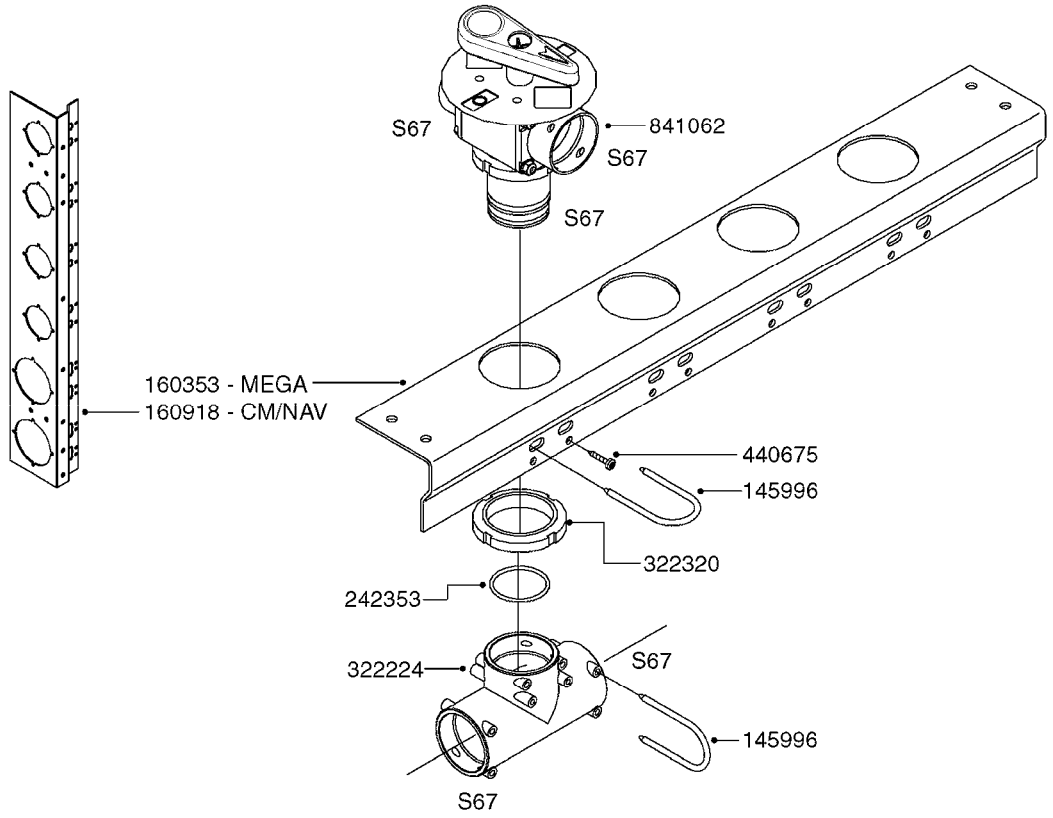

FOR S67 FITTINGS
SEE PAGE L0100

B0420