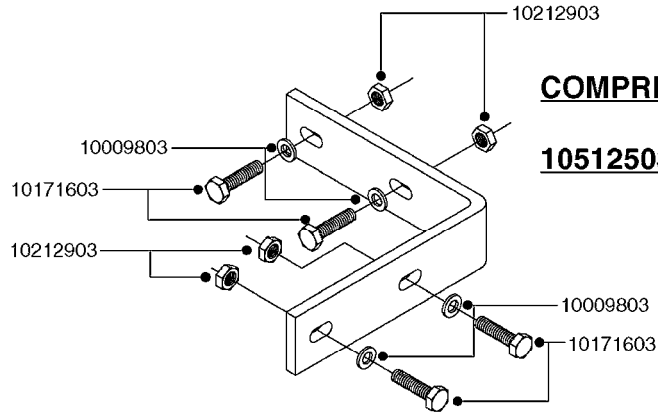

K0400

*Ø8mm 927306 (xFT.)
*Ø10mm 927330 (xFT.)

70062503 - COMPLETE ASSEMBLY

FOAM MARKER COMPRESSOR 2007
K0400-HIN, 01:01:16

Page 1
Date 12.08.2020 9:38

parts-n°	order qty	description
147011	1	HEX NIPPLE 3/8'X1/4'BSP BRASS
161326	1	MOUNT BKT. F. FOAM COMP.BOX 98
168847	1	ENCLOSURE LOWER F.MARKER
168848	1	COVER F. FOAM MARKER
232111	1	QUICK COUPLER 6MM X 1/8 EXT.
232112	1	QUICK COUPLER 6MM 1/8 INT.
232113	1	QUICK COUPLER 6MM T-PIECE
232114	1	COUPLER 1/8" THREADX8MM HOSE
232143	1	REDUCER 1/4'INT-1/8'EXT
232144	1	QUICK COUPLER 10MM X 1/4 EXT
232152	1	QUICK COUPLER 8MMX1/8 EXT.LONG
241371	1	DIAPHRAGM F.NO-DRIP,VULC
242242	1	O-RING F.AIR HOSE FITTING
242258	1	TRIM 3X10 SELF ADHESIVE 0012"
261562	1	RUBBER DAMPER 2XM6X25
283697	1	TIESTRAP 200MM
320445	1	FITT.DK HN 1/4"X3/8" BSP
321462	1	CAP F.NO-DRIP ASSY.
322261	1	HOUSING F.SAFETY VALVE 3/8"
440650	1	SCREW 3.5x13 STAINLESS
460261	1	NUT HEX M6X1.00 LOCK DIN985 A2 SS
718911	1	VALVE (SAFETY) F.MARKER
729645	1	NON-DRIP SPRING ASSY.GREEN 10
927264	1	HOSE R X PE D6/D4 X 0012"
927306	1	HOSE R X PE D8/D6 X 0012"BLACK
927330	1	HOSE R X PE D10/D8 X 012"BLACK
26004103	1	FOAM MARKER CNTRL MOD CABL STD
26008703	1	FOAM MARKER CONTROL SCII
26011103	1	FOAMER POWER/CONTROL CABLE 39P
26023400	1	COMPRESSOR F.FOAM MARKER CM40
26023700	1	SOLENOID VAL 12V 1/8' FLO '07
28025503	1	PLUG F.DRILLED HOLE 1/2"
28025603	1	PLUG F.DRILLED HOLE 3/4"
39122000	1	DISTR.HOUSING F.FOAM MARKER'07
70062503	1	FOAM MARKER COMPRESSOR,STD,39P