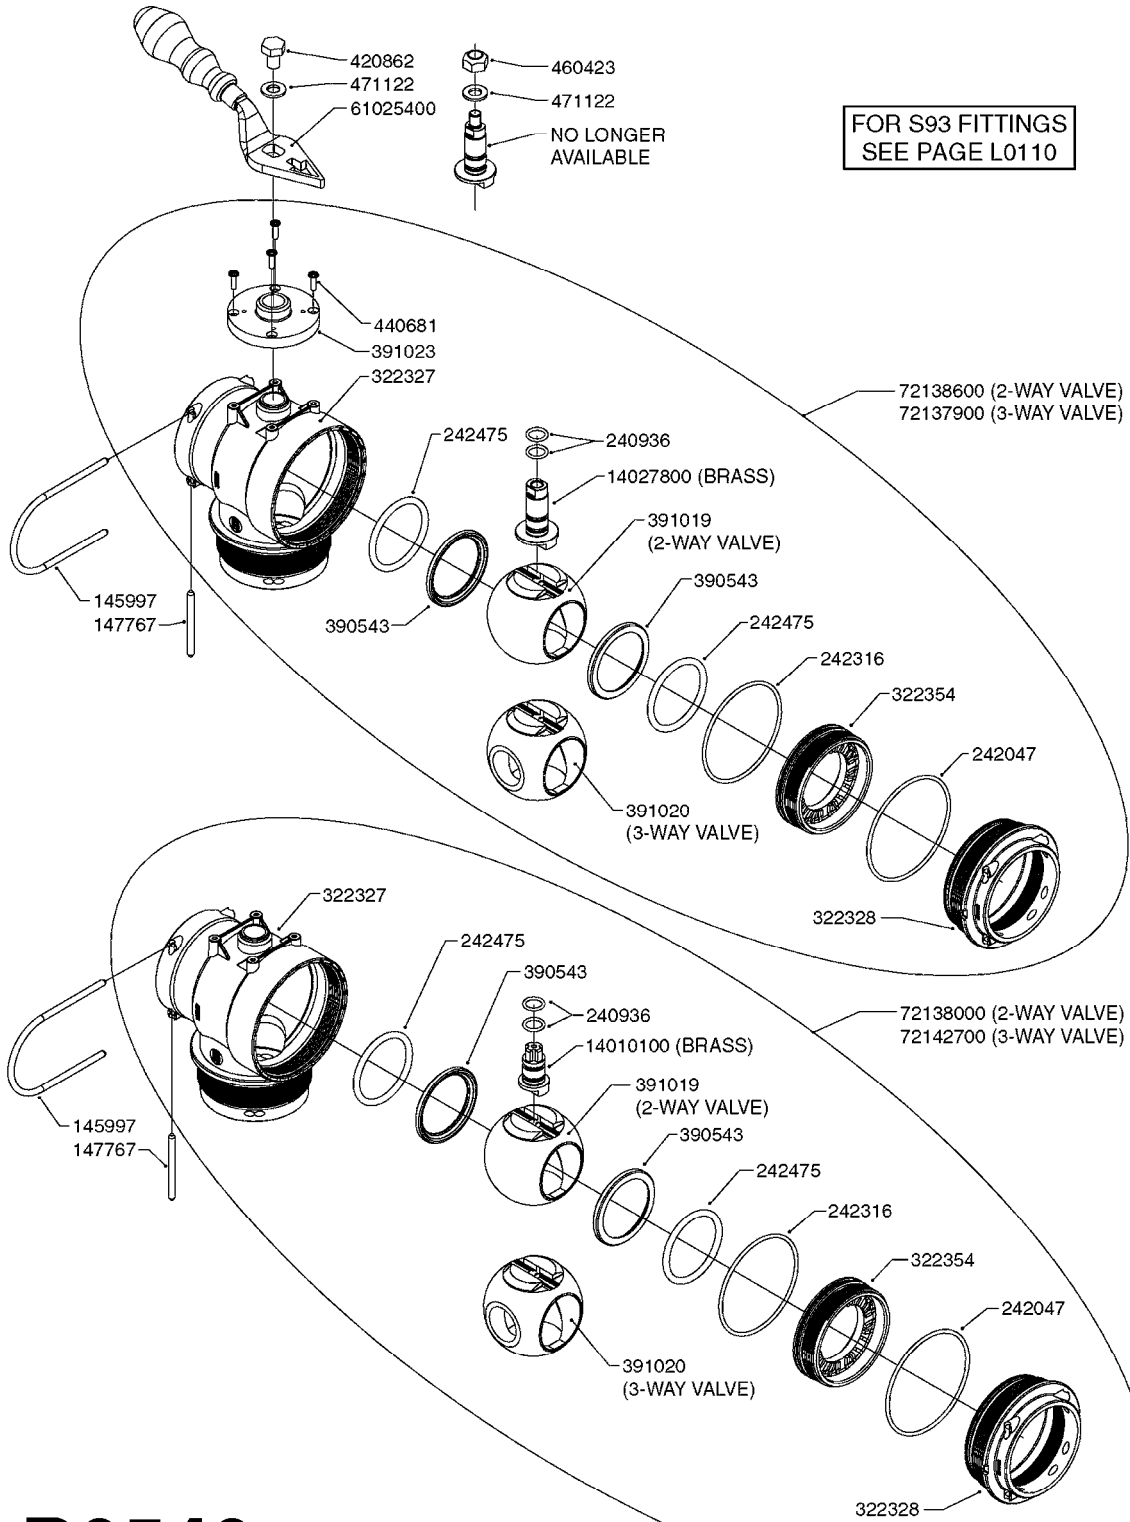

B0540

SMART VALVE-S93 MANIFOLD VALVE
B0540-HIN, 01:01:16

Page 1
Date 12.08.2020 9:37

parts-n°	order qty	description
145997	1	FITT.DK S-93 FORK
147767	1	PIN 5Ø X 60 S-93 DOUBLE CLAMP
240936	1	O-RING D13.3X2.4 NITRIL
242047	1	O-RING 89.5 X 3.0 VITON
242316	1	O-RING D84.5X3.0 NITRIL
242475	1	O'RING D56.52x5.33 SH70-VITON
322327	1	HOUSING, VALVE, S93, 220 PSI
322328	1	END CAP F.VALVE S-93
322354	1	THRUST PLATE F.3-WAY VALVES-93
390543	1	SEAT F.BALL 3-WAY VALVE S-93
391019	1	BALL F.2 WAY S93 SMART VALVE
391020	1	BALL F.3 WAY S93 SMART VALVE
391023	1	SMART VALVE MOUNTING BRACKET
420862	1	BOLT HEX 8.8 DEL M10X16 FT
440681	1	SCREW F. PLASTIC 4MM X 14LG SS
460423	1	NUT HEX M10X1.50 LOCK DIN985A2 SS
471122	1	WASHER, M10, Ø20/10.5X 2.0, SS
14010100	1	SPINDLE F.SMART VALVE S-93
14027800	1	SPINDLE F.SMART VALVE S-93
61025400	1	HANDLE SMART VALVE
72137900	1	VALVE S93 "V1" SMART VALVE
72138000	1	VALVE S93 "V2" SMART VALVE
72138600	1	VALVE S93 "V3" SMART VALVE
72142700	1	VALVE S93 "V4" SMART VALVE