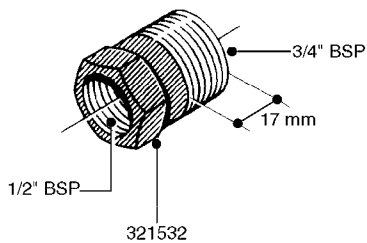

FITTINGS - HEXAGON NIPPLES
L0030-HIN, 01:01:16

L0030

FITTINGS - HEXAGON NIPPLES
L0030-HIN, 01:01:16

Page 1
Date 12.08.2020 9:38

parts-n°	order qty	description
10015303	1	FITT.PO.HN 1.00X1.00 M1000
10425003	1	FITT.PO.HN 1.25X1.00 MCPHEE
320132	1	FITT.DK HN 1" BSP
320176	1	FITT.DK HN 3/8"X1/2" BSP
320445	1	FITT.DK HN 1/4"X3/8" BSP
320655	1	FITT.DK HN 1/2"-1/2" BSP
320692	1	FITT.DK HN 3/8'BSPX1/4'NPT
320703	1	FITT.DK HN 3/8BSP X1/2 &1/4NPT
320725	1	FITT.DK NIPPLE 3/8"-3/8" BSP
320902	1	FITT.DK HN 3/8'X 1/4' BSP
390232	1	FITT.DK HN 1-1/2' X 1-1/4' BSP
390276	1	FITT.DK HN 1'BSP