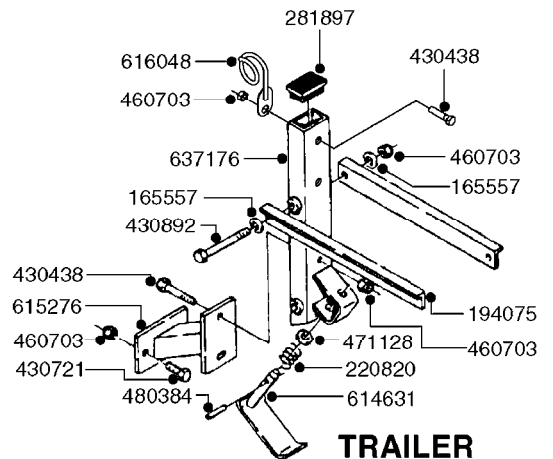

TRAILER

K0050