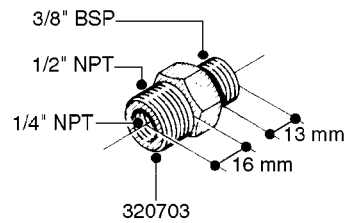

FITTINGS - HEXAGON NIPPLES
L0030-HIN, 01:01:16

L0030

FITTINGS - HEXAGON NIPPLES
L0030-HIN, 01:01:16

Page 1
Date 12.08.2020 9:38

parts-n°	order qty	description
10015303	1	FITT.PO.HN 1.00X1.00 M1000
10425003	1	FITT.PO.HN 1.25X1.00 MCPHEE
320132	1	FITT.DK HN 1" BSP
320176	1	FITT.DK HN 3/8"X1/2" BSP
320445	1	FITT.DK HN 1/4"X3/8" BSP
320655	1	FITT.DK HN 1/2"-1/2" BSP
320692	1	FITT.DK HN 3/8'BSPX1/4'NPT
320703	1	FITT.DK HN 3/8BSP X1/2 &1/4NPT
320725	1	FITT.DK NIPPLE 3/8"-3/8" BSP
320902	1	FITT.DK HN 3/8'X 1/4' BSP
390232	1	FITT.DK HN 1-1/2' X 1-1/4' BSP
390276	1	FITT.DK HN 1'BSP