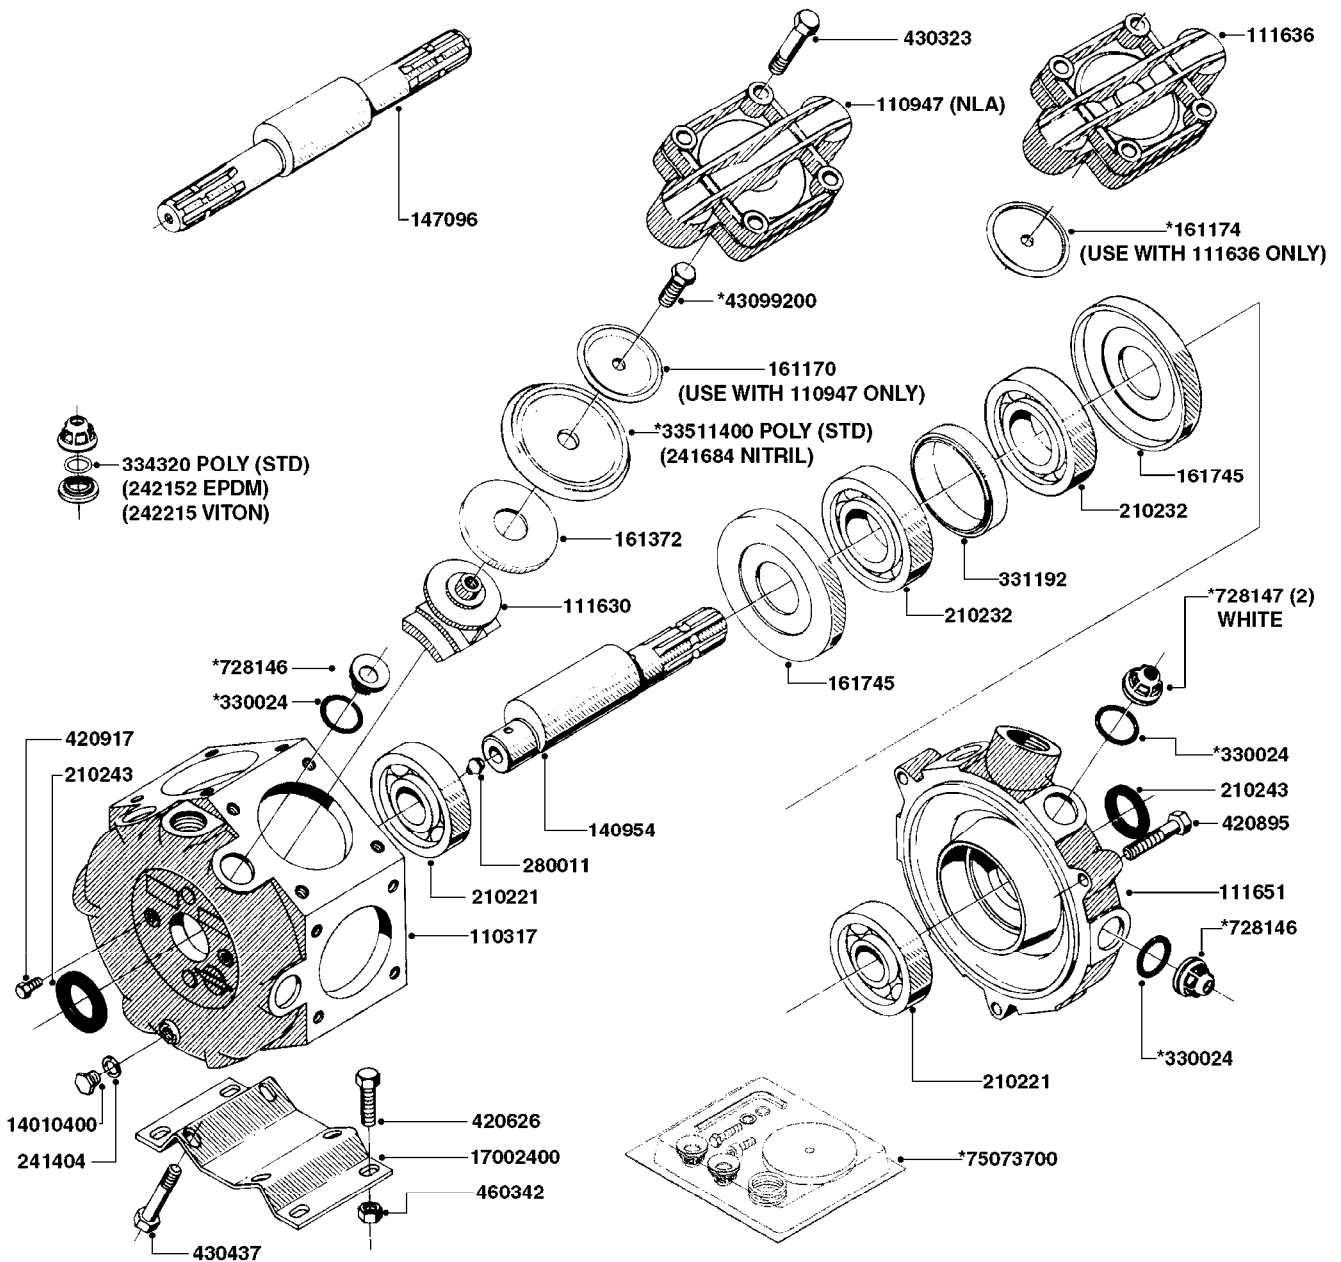

REPLACED BY 364 PUMPS
SEE PAGE A0280

A0250

PUMP - 361 W/MOUNTING BASE
A0250-HIN, 17:03:16

Page 1

Date 12.08.2020 9:37

parts-n°	order qty	description
110317	1	PUMP CASING MODEL 360/361 PNTD
110947	1	VALVE COVER MDL 361 (PAINTED)
111630	1	CONNECTING ROD 363/364-10 PUMP
111636	1	VALVE COVER 363 HEAVY DUTY
111651	1	CASTING F.363 1.5" PUMP(FRONT)
140954	1	CRANK SHAFT MODEL 360/361
147096	1	CRANK SHAFT 361/9.5 THROUGH
161170	1	DIAPH UPPER DISC, 321/361/363
161174	1	DIAPHRAGM DISC SS 361/363/364 PUMP
161372	1	DIAPHRAGM BACKING DISC,320-361
161745	1	METAL SPACER F.363/463
210221	1	BEARING BALL 6407
210232	1	BEARING BALL 6310
210243	1	SEAL OIL 35 X 47 X 7
241404	1	DOWTY SEAL 1/4"
241684	1	DEICER PARTS: DIAPHRAGM MODEL 361 NITRIL
242152	1	O-RING D18.2X3 EPDM
242215	1	O-RING D18X3 VITON
280011	1	GREASE NIPPLE 1/8' SAE H TR
330024	1	O-RING D41,1/D34.5 X 3,5
331192	1	SPACER, MODEL 361/363
334320	1	O-RING D18X3 POLYURETHANE
420626	1	BOLT HEX 8.8 DEL M10X20 FT
420895	1	BOLT HEX 8.8 RAW M10X60
420917	1	BOLT HEX 8.8 RAW M8X12 FT
430323	1	BOLT HEX 8.8 DEL M12X60
430437	1	BOLT HEX 8.8 RAW M12X65
460342	1	NUT HEX M10 DEL DIN934
728146	1	VALVE FOR 361(726890/707932)
728147	1	VALVE FOR 361 WHITE WITH HOLE
14010400	1	PLUG 1/4" BSP
17002400	1	FOOT F. 36X PUMP, RED
33511400	1	DIAPHRAGM PUMP 361/361/363/364 PUR
43099200	1	BOLT HEX SS M12 X 30 DIN933 A4
75073700	1	PUMP KIT 361/363 "06"