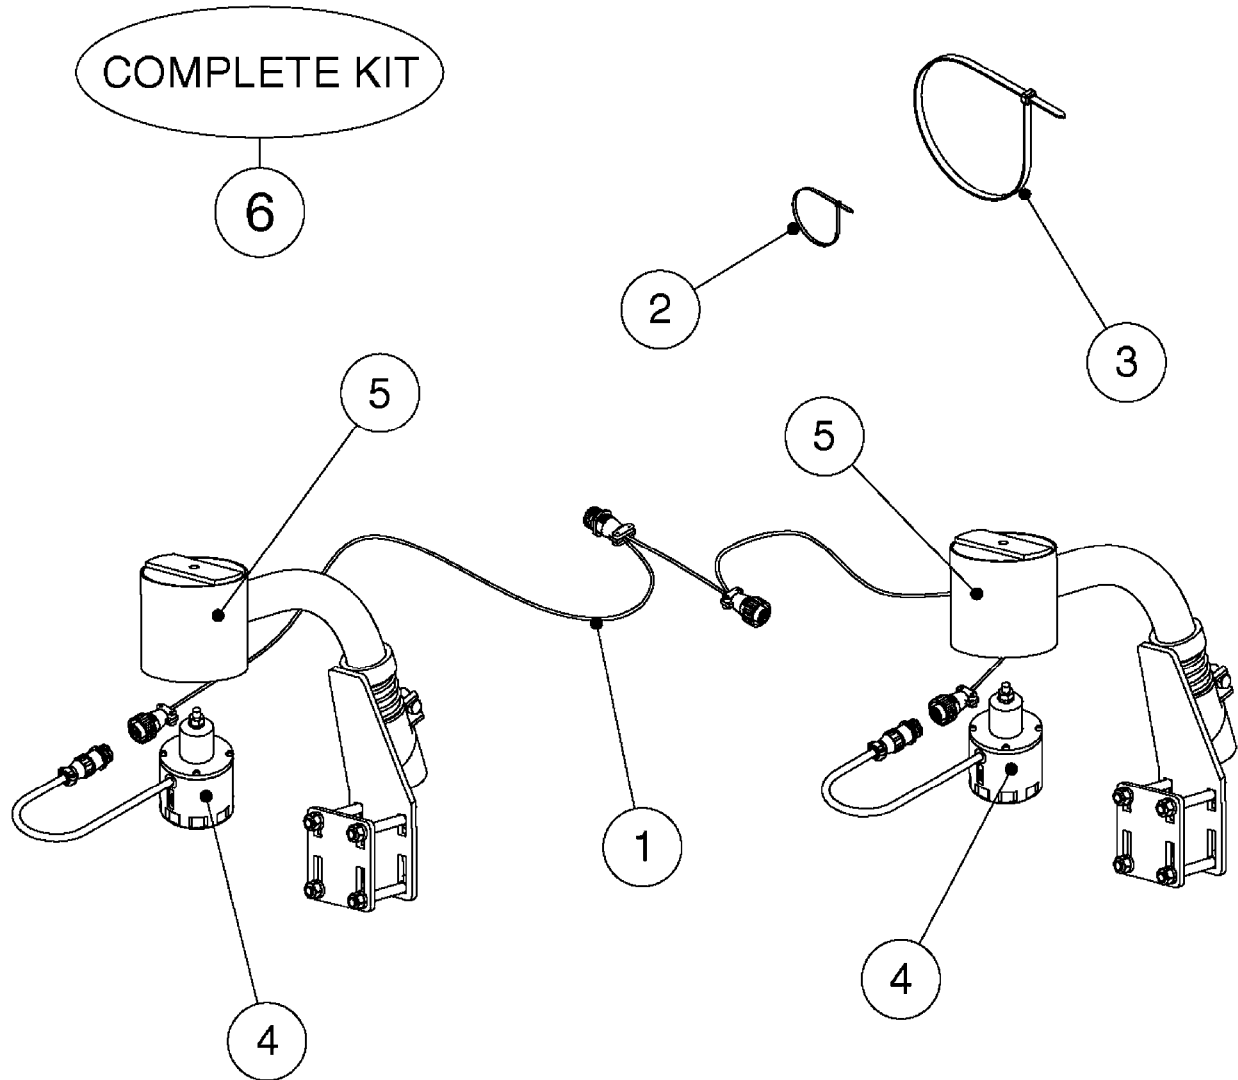

M0360

NORAC SEVERE TERRAIN KIT
M0360-HIN, 01:01:16

Page 1

Date 12.08.2020 9:38

Pos.	parts-n°	order qty	description
1	26030300	1	NORAC SEVERE TERRAIN CABLE
2	28024103	1	TIE STRAP L=8" x W=3/16"
3	28025203	1	TIE STRAP L=23" x W=1/2"
4	28086400	1	UC4 ULTRASONIC SENSOR
5	28086500	1	UC4 SENSOR MOUNTING BKT. NORAC
6	72591600	1	NORAC HC SEVERE TERRAIN KIT