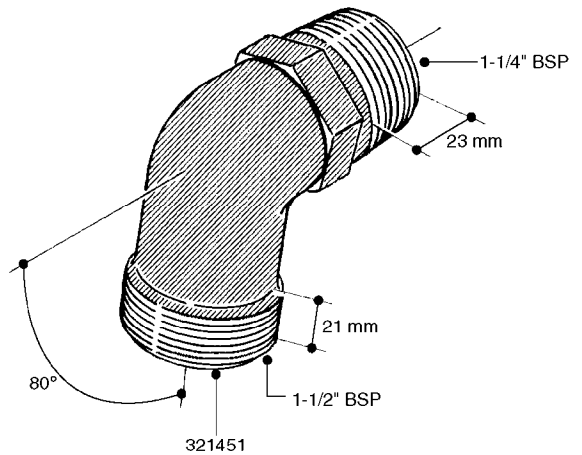

FITTINGS - HEXAGON NIPPLES
L0030-HIN, 01:01:16

L0030

FITTINGS - HEXAGON NIPPLES
L0030-HIN, 01:01:16

Page 1
Date 12.08.2020 9:38

parts-n°	order qty	description
10015303	1	FITT.PO.HN 1.00X1.00 M1000
10425003	1	FITT.PO.HN 1.25X1.00 MCPHEE
320132	1	FITT.DK HN 1" BSP
320176	1	FITT.DK HN 3/8"X1/2" BSP
320445	1	FITT.DK HN 1/4"X3/8" BSP
320655	1	FITT.DK HN 1/2"-1/2" BSP
320692	1	FITT.DK HN 3/8'BSPX1/4'NPT
320703	1	FITT.DK HN 3/8BSP X1/2 &1/4NPT
320725	1	FITT.DK NIPPLE 3/8"-3/8" BSP
320902	1	FITT.DK HN 3/8'X 1/4' BSP
390232	1	FITT.DK HN 1-1/2' X 1-1/4' BSP
390276	1	FITT.DK HN 1'BSP