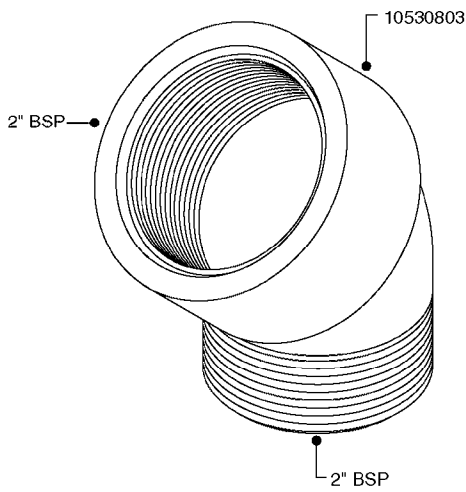

FITTINGS - HEXAGON NIPPLES
L0030-HIN, 01:01:16

L0030

FITTINGS - HEXAGON NIPPLES
L0030-HIN, 01:01:16

Page 1
Date 12.08.2020 9:38

parts-n°	order qty	description
10015303	1	FITT.PO.HN 1.00X1.00 M1000
10425003	1	FITT.PO.HN 1.25X1.00 MCPHEE
320132	1	FITT.DK HN 1" BSP
320176	1	FITT.DK HN 3/8"X1/2" BSP
320445	1	FITT.DK HN 1/4"X3/8" BSP
320655	1	FITT.DK HN 1/2"-1/2" BSP
320692	1	FITT.DK HN 3/8'BSPX1/4'NPT
320703	1	FITT.DK HN 3/8BSP X1/2 &1/4NPT
320725	1	FITT.DK NIPPLE 3/8"-3/8" BSP
320902	1	FITT.DK HN 3/8'X 1/4' BSP
390232	1	FITT.DK HN 1-1/2' X 1-1/4' BSP
390276	1	FITT.DK HN 1'BSP