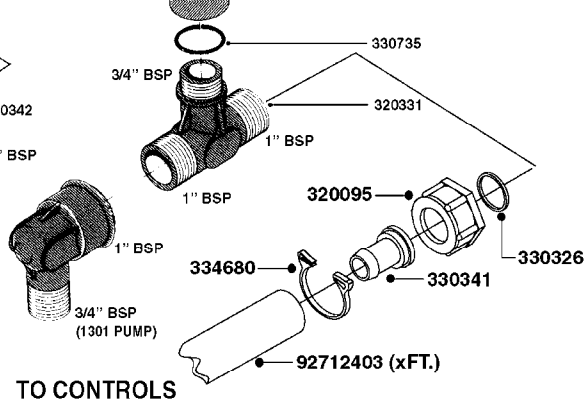

SUCTION SIDE OF PUMP

TO CONTROLS