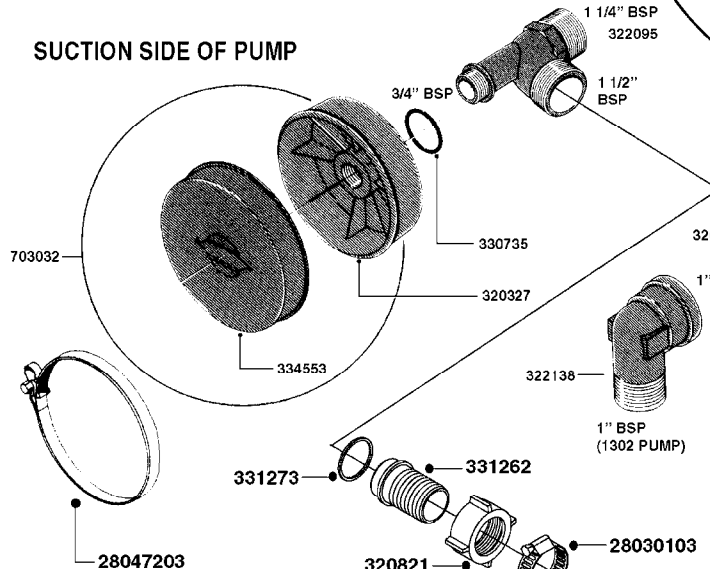

SUCTION SIDE OF PUMP

TO CONTROLS