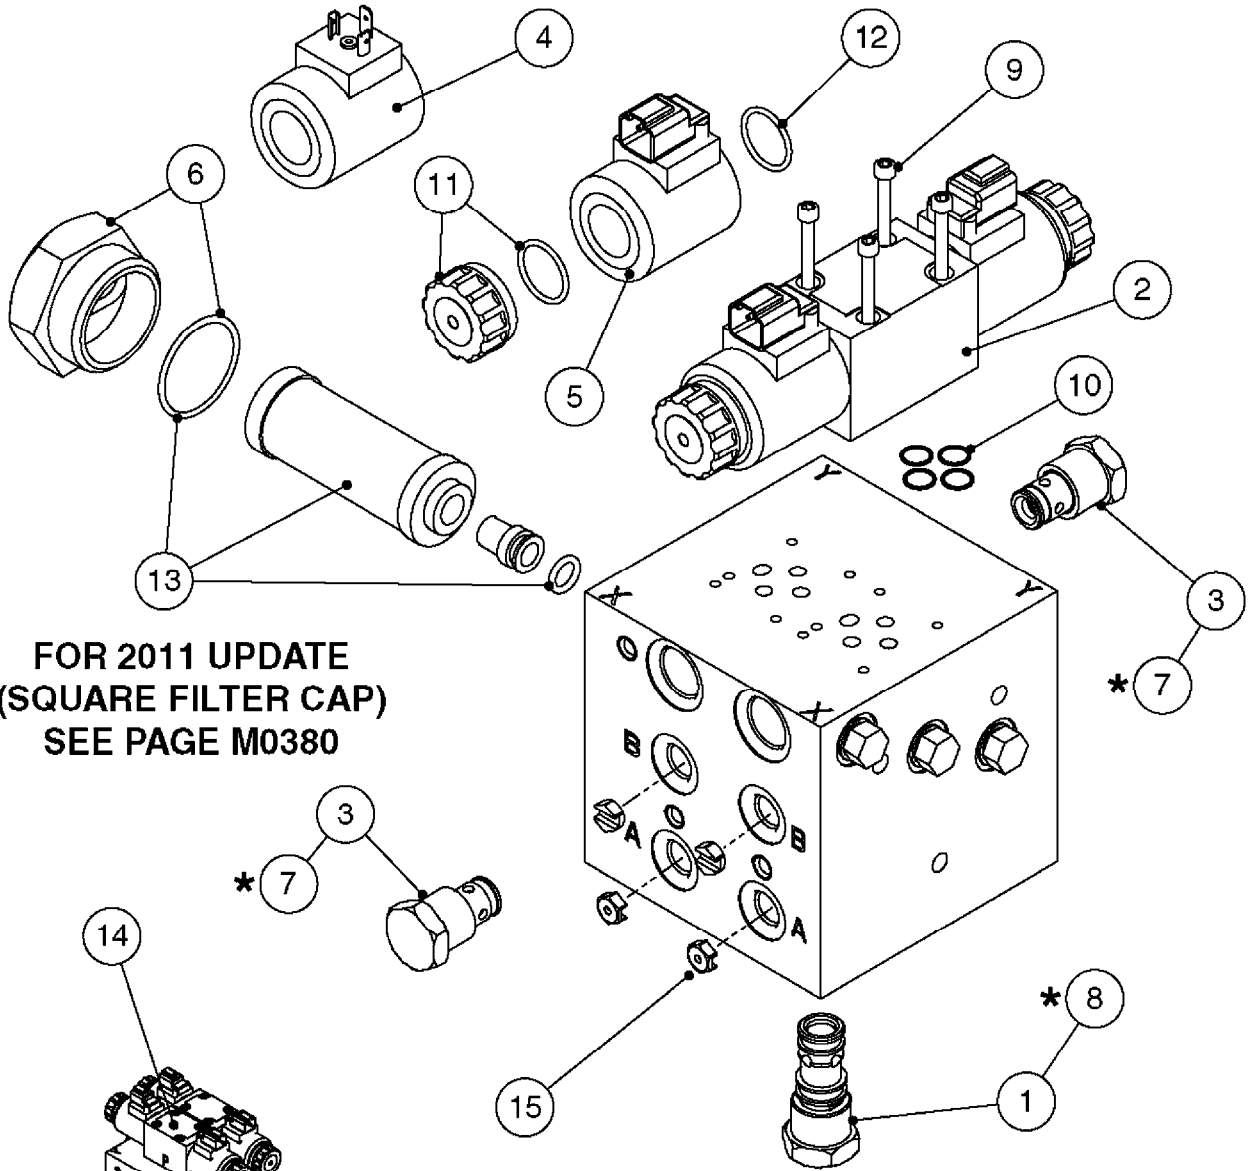

If unsure, pair of new style sensors works with all versions of UC4.

NORAC UC4 BOOM HEIGHT CONTROL
M0290-HIN, 01:01:16

Page 1
Date 12.08.2020 9:38

Pos.	parts-n°	order qty	description
1	410443	1	BOLT HEX 8.8 DEL M6X70
1	410605	1	BOLT HEX 8.8 DEL M6X80
2	460261	1	SPB/SPC BOOM
3	471124	1	NUT HEX M6X1.00 LOCK DIN985 A2 SS
4	16128603	1	WASHER, M6, Ø18/ 6.4X 1.6, SS
4	16128703	1	BRACKET F. SENSOR 60X60 TUBE SPB/SPC BOOM
5	26016303	1	BRACKET F. SENSOR 50x50 TUBE
6	26025903	1	FORCE BOOM (FTZ)
7	26026003	1	CONNECTOR RING CPC #11 NORAC
8	26026600	1	NORAC UC4+ ROLL SENSOR W/TEMP. CONFIRM NORAC P/N 45000
8	28055603	1	NORAC UC4+ ROLL SENSOR CONFIRM NORAC P/N 45001
9	28049503	1	NORAC CABLE VAR.RT.VLV DIN
10	28049603	1	3-PIN CONNECTORS/HIRSCHMAN
11	28050303	1	NORAC CABLE VAR.RT.VLV DEUTSCH
12	28050703	1	2-PIN CONNECTORS/DEUTSCH
13	28054303	1	NORAC CABLE EXTENSION
14	28055503	1	NORAC POWER CABLE
15	28055703	1	NORAC RUBBER TOP&BOLT F.SENSOR DIA.30MMX30MMX8MM
16	28085900	1	NORAC UC4+ OPEN CTR. CABLE
17	28086200	1	PARALIFT INTERFACE CABLE NORAC
18	28086300	1	NORAC VALVE MOUNTING HARDWARE
19	28086400	1	NORAC VALVE CABLE ROLL PIGTAIL
20	28086500	1	SENSOR BRANCH CABLE NORAC
21	28086600	1	CAN NODE DUAL CABLE NORAC
22	70112503	1	UC4 DISPLAY PANEL NORAC
23	78216100	1	UC4 ULTRASONIC SENSOR
			UC4 SENSOR MOUNTING BKT. NORAC
			FOAM DISC F. SENSOR NORAC
			UC4+ ROLL SENSOR KIT '11 HIN INCLUDES NORAC P/N 45000 & 45001
			NORAC VALVE BLOCK COMP, DEUTSCH CON.