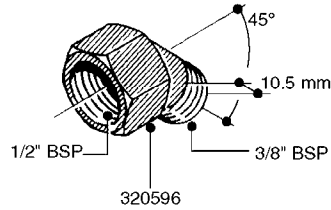

FITTINGS - HEXAGON NIPPLES
L0030-HIN, 01:01:16

L0030

FITTINGS - HEXAGON NIPPLES
L0030-HIN, 01:01:16

Page 1
Date 12.08.2020 9:38

parts-n°	order qty	description
10015303	1	FITT.PO.HN 1.00X1.00 M1000
10425003	1	FITT.PO.HN 1.25X1.00 MCPHEE
320132	1	FITT.DK HN 1" BSP
320176	1	FITT.DK HN 3/8"X1/2" BSP
320445	1	FITT.DK HN 1/4"X3/8" BSP
320655	1	FITT.DK HN 1/2"-1/2" BSP
320692	1	FITT.DK HN 3/8'BSPX1/4'NPT
320703	1	FITT.DK HN 3/8BSP X1/2 &1/4NPT
320725	1	FITT.DK NIPPLE 3/8"-3/8" BSP
320902	1	FITT.DK HN 3/8'X 1/4' BSP
390232	1	FITT.DK HN 1-1/2' X 1-1/4' BSP
390276	1	FITT.DK HN 1'BSP