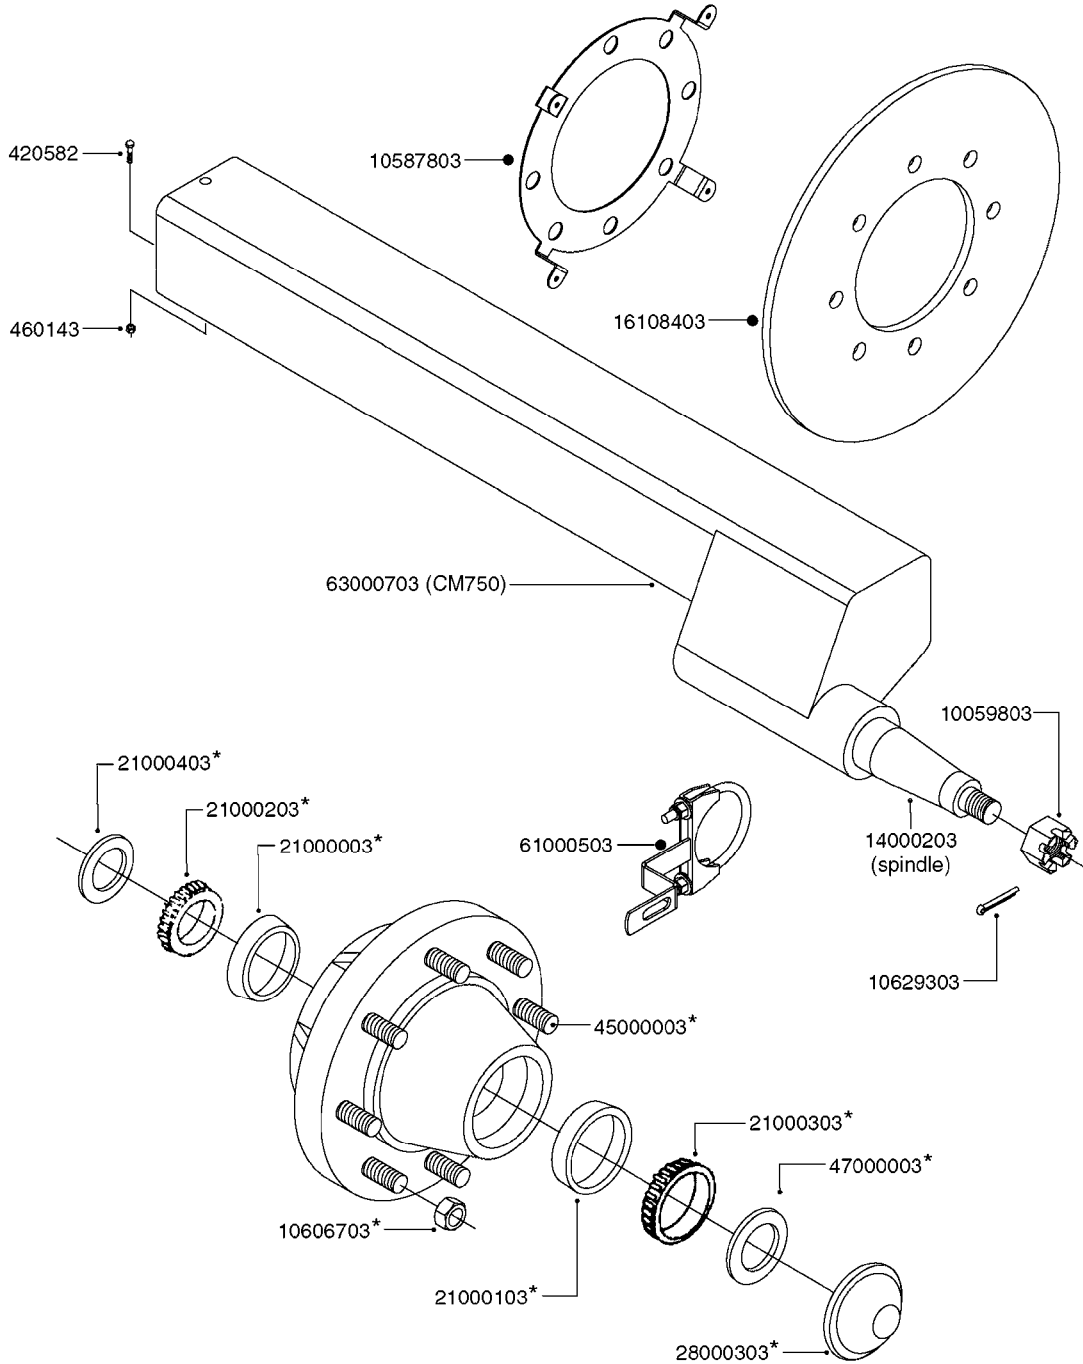

**TAPERED NUTS OR BOLTS
NEEDED FOR 12.4" X 24" RIMS ONLY**

E0740

HUB ASSEMBLY F.2 3/4" SPINDLE
E0740-HIN, 09:10:19

Page 1
Date 12.08.2020 9:38

parts-n°	order qty	description
10059003	1	DUST CAP 800/1000 GAL AEDC17
10059803	1	NUT HEX NF 1"
10189003	1	BEARING OUTER 800/1000 GAL.SA
10189203	1	BEARING INNER CONE 3780
10189303	1	SEAL OIL 800/1000 GAL.SA
10189503	1	NUT HEX NF 9/16 WHEEL STUD
10320503	1	BEARING INNER CUP F. 2-3/4"
10432703	1	BEARING OUTER CUP F. 2.3/4"
10526703	1	SPINDLE 2.75X15.75 W/NUT&WASH
10532303	1	BOLT WHEEL 9/16"UNF X 1-1/2"
10544403	1	BOLT HEX 9/16 NF GR.5 01.25FL
10549003	1	HUB ASSY. RED 2-3/4" W.9/16" THREAD
10570503	1	STUD F. HUB 9/16" x 2-1/4"
10587803	1	MAG MNT F. SPEED SNS 8 BOLT
10605503	1	HUB ASSY F.2-3/4" HUB 5/8"STUD
10606503	1	HUB ASSY.NAV550/800/1000 HC
10606703	1	NUT HEX NF 5/8" FLANGED F.STUD
10629303	1	PIN, COTTER 3/16" X 2.25" LONG
16108403	1	REINFORCEMENT RING 8-8-6 HUB FOR NON-REINFORCED 3/8" RIMS ONLY
45000003	1	STUD BOLT 5/8" X 2-1/2"
46000703	1	NUT TAPERED LUG 5/8-18
47000703	1	WASHER, SPNDL 1.1" 1.06x2 .19T