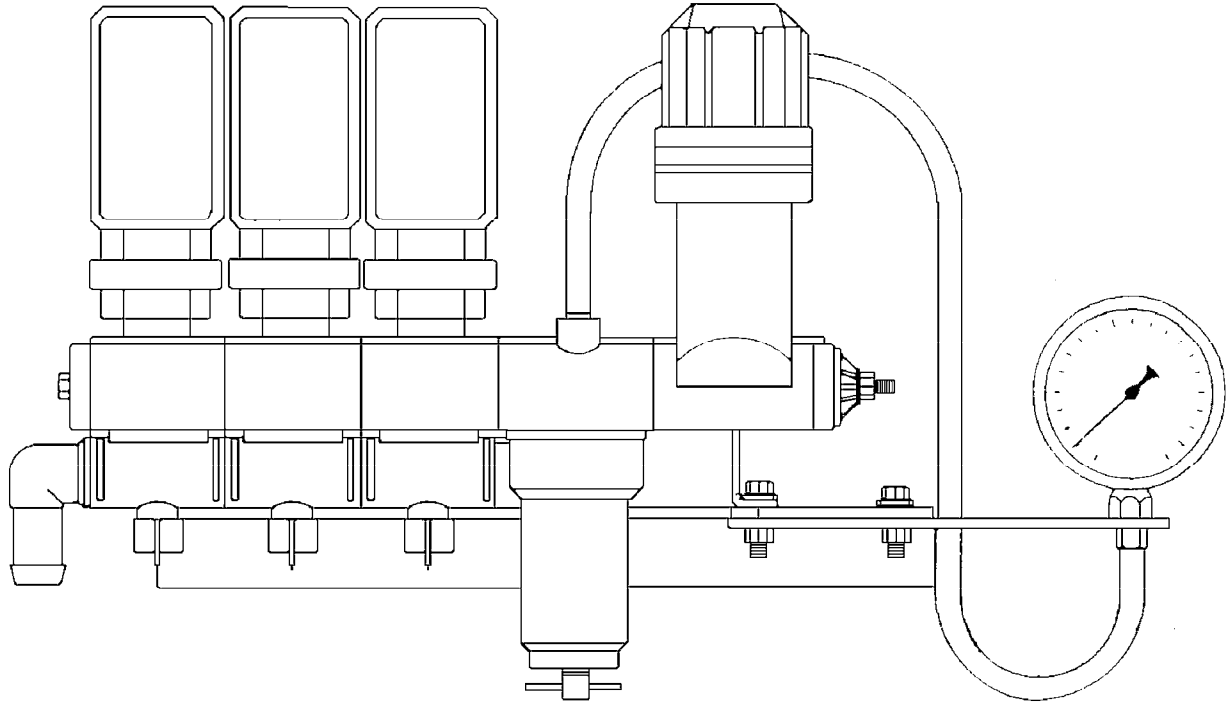

COMPLETE ASSEMBLIES
WHOLEGOODS ITEMS

70043903 - COMPLETE ASSEMBLY

K0680

REMOTE GAUGE-ESC SPRAYERS-4"
K0680-HIN, 01:01:16

Page 1

Date 12.08.2020 9:38

parts-n°	order qty	description
145632	1	FITT.DK HB 1/4' BRASS F.GUAGE
146210	1	NUT 1/4'BSP BRASS
282391	1	CLAMP HOSE CRIMP 5/16'
320972	1	FITT.DK HB 5/16'- 1/4' BSP
330396	1	O-RING D11.2/D6.6X3.2
421046	1	BOLT HEX M8X25/25 A2 SS DIN933
460143	1	LOCK NUT M8 SST A2 DIN985
927268	1	HOSE BLUE PVC X 1/4 X 0012"
10028603	1	WASHER LOCK 5/16'
10428003	1	BKT. FOR ESC GAUGE KIT
28026103	1	GAUGE 200PSI/BR,4",1/4"BSP-BTM
70043903	1	*GAUGE KIT,4" OP UNIT INFEILD