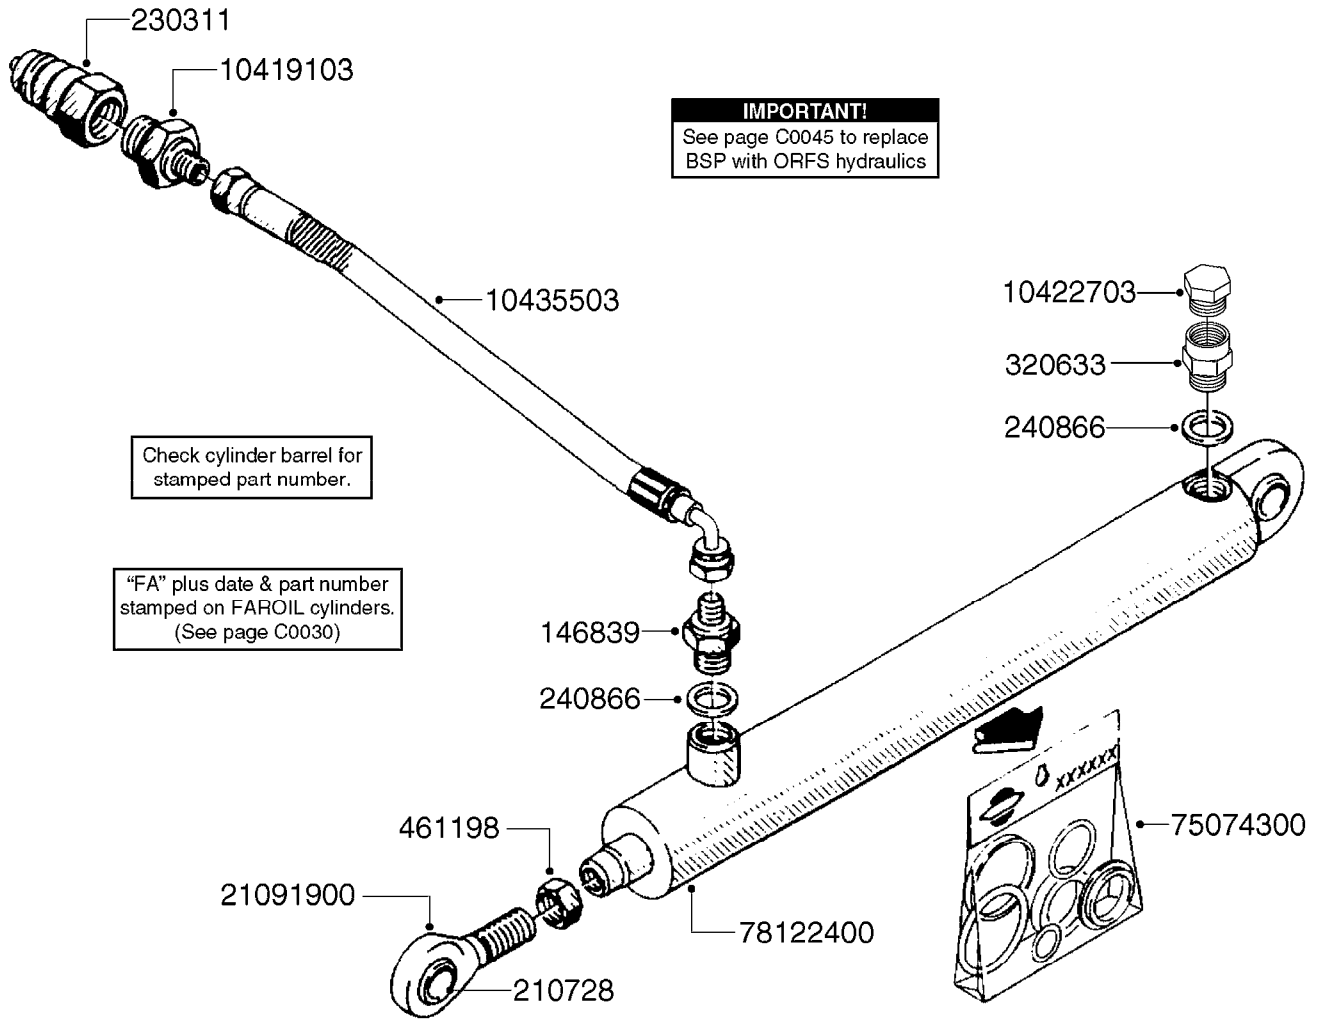

C0060

HYDRAULICS-MB BOOM LIFT CYLNR
C0060-HIN, 23:03:16

Page 1

Date 12.08.2020 9:37

parts-n°	order qty	description
143426	1	PIN 20x160mm F/HYD/CYL.
145176	1	PIN D19.8 X 60
146850	1	HEX NIPPLE 3/8"x3/8" - 1.8mm
231906	1	HEX NIPPLE 3/8"BSP X 1/2"NPT
240866	1	DOWTYSEAL 3/8"
284412	1	HOSE HY 3/8" X 315" STR+STR
480384	1	PIN COTTER 3/16 x 1-1/2"
10466003	1	COUPLER PIONEER 8010-04 1/2NPT
78120000	1	CYL.TELESOPING Ø50/40/25_1100