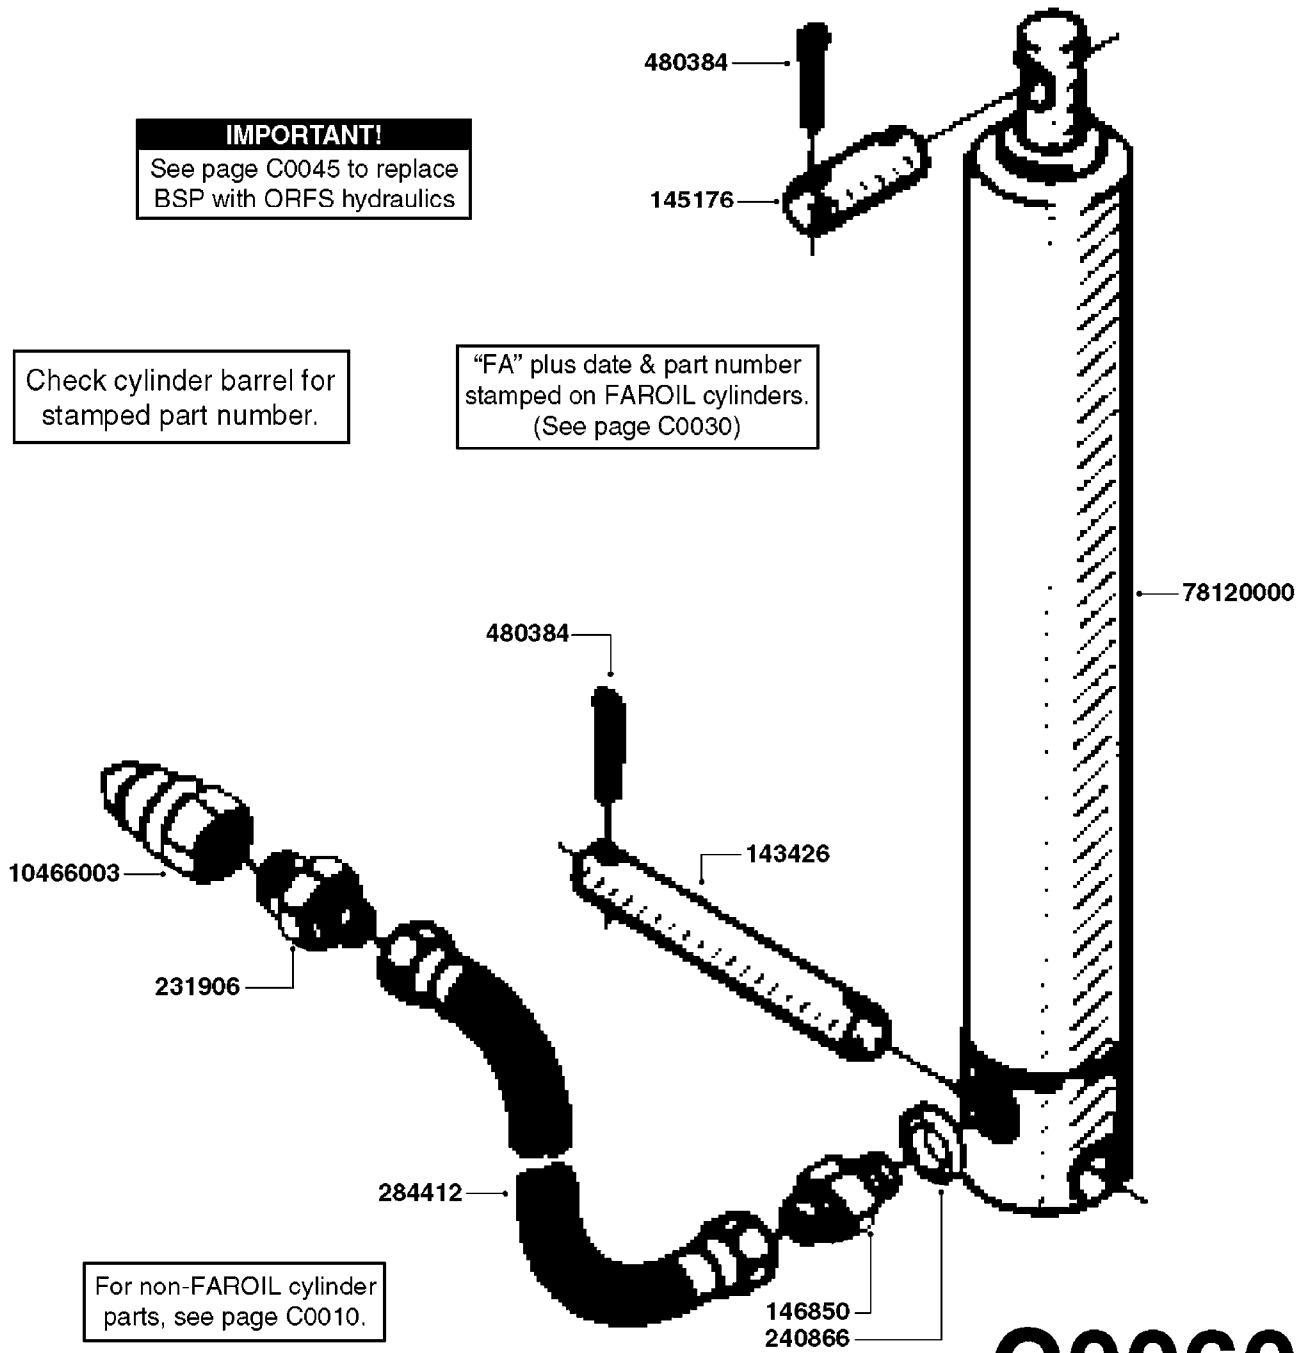

IMPORTANT!
See page C0045 to replace
BSP with ORFS hydraulics

Check cylinder barrel for
stamped part number.

"FA" plus date & part number
stamped on FAROIL cylinders.
(See page C0030)

HYDRAULICS-MB BOOM LIFT CYLNR
C0060-HIN, 23:03:16

Page 1

Date 12.08.2020 9:37

parts-n°	order qty	description
143426	1	PIN 20x160mm F/HYD/CYL.
145176	1	PIN D19.8 X 60
146850	1	HEX NIPPLE 3/8"x3/8" - 1.8mm
231906	1	HEX NIPPLE 3/8"BSP X 1/2"NPT
240866	1	DOWTYSEAL 3/8"
284412	1	HOSE HY 3/8" X 315" STR+STR
480384	1	PIN COTTER 3/16 x 1-1/2"
10466003	1	COUPLER PIONEER 8010-04 1/2NPT
78120000	1	CYL.TELESOPING Ø50/40/25_1100