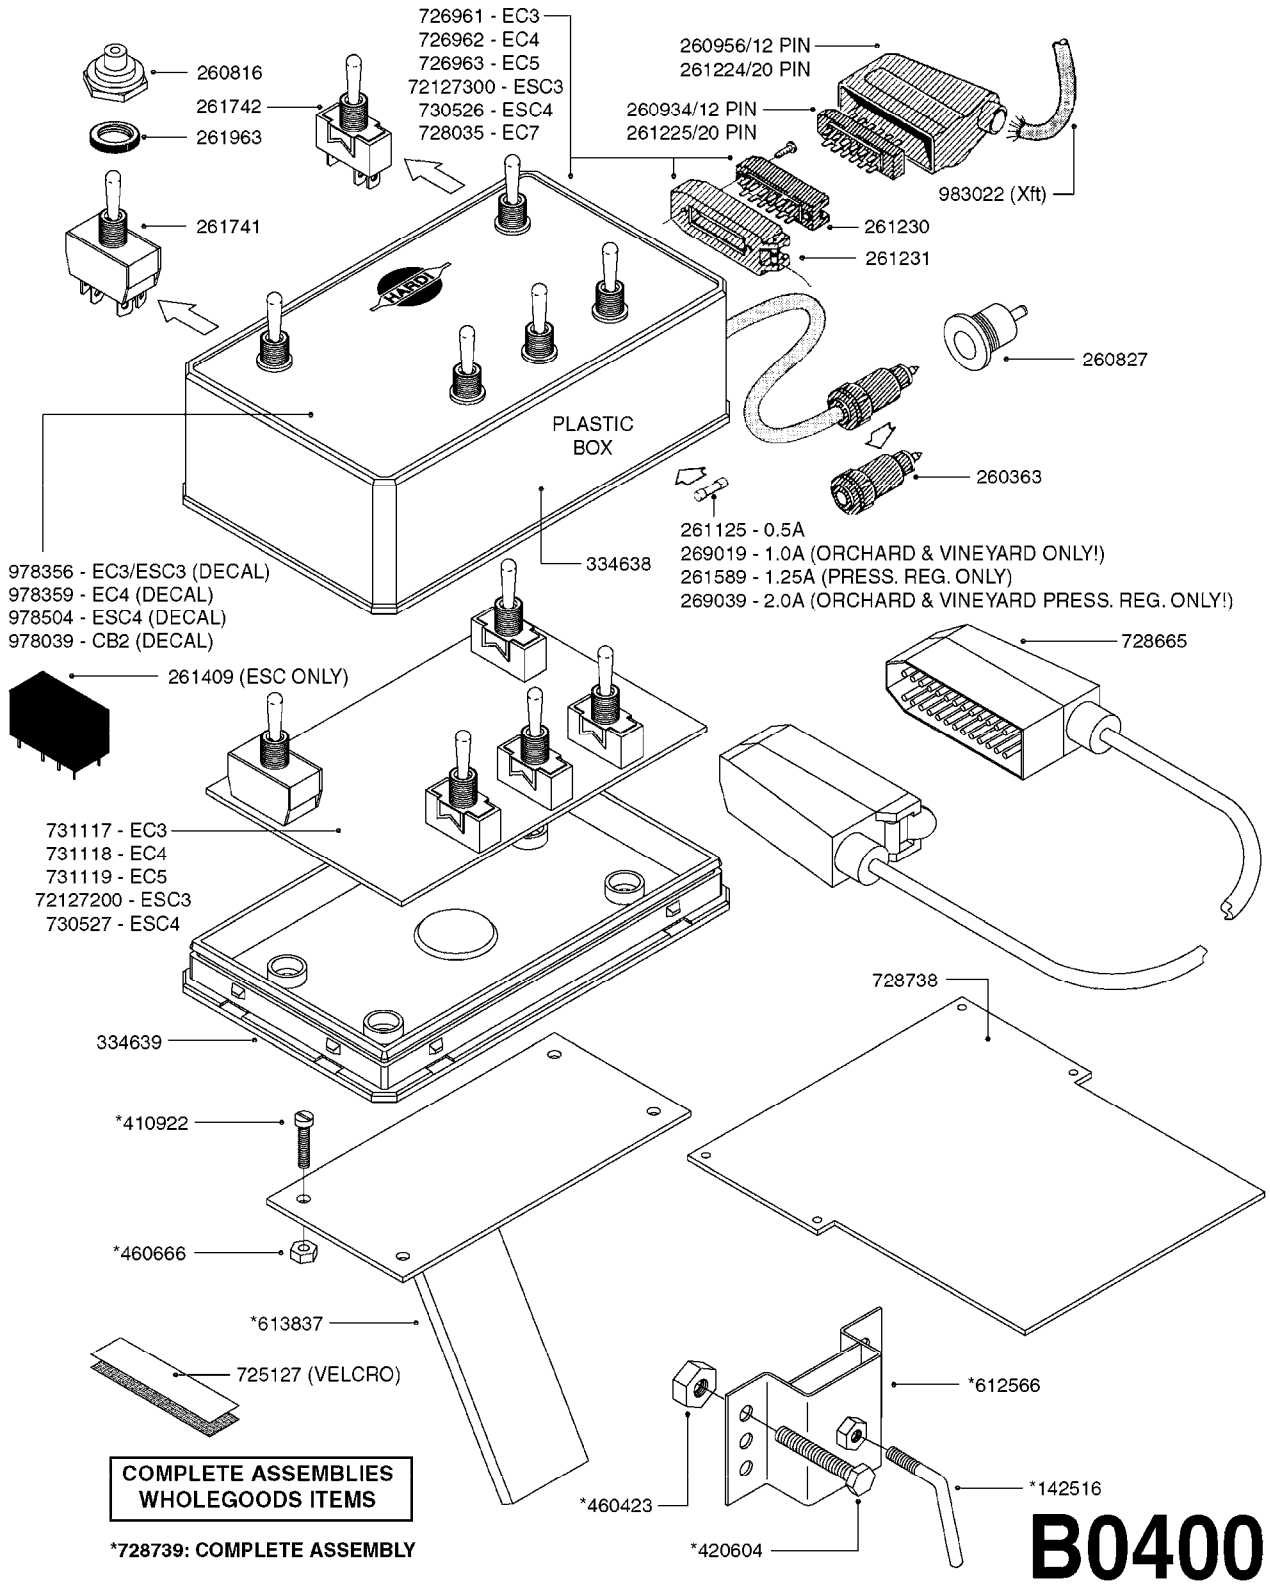

*728739: COMPLETE ASSEMBLY (NLA)

COMPLETE ASSEMBLIES
WHOLEGOODS ITEMS

B0390

CONTROL BOX F/EC+EC-SC
B0390-HIN, 01:01:16

Page 1

Date 12.08.2020 9:37

parts-n°	order qty	description
142516	1	SCREW SET M10 BENT F. LOCKING
260363	1	PLUG 2 POLE 12V
260794	1	SWITCH F.PRESS ADJ.EC CONTROL
260816	1	CAP W/RUBBER BOOT F.EC SWITCH
260827	1	PLUG F.EC ATTACHMENTS
260864	1	SWITCH F.HY BOOM CONTROL BOX
260923	1	PLUG INSERT 12 POLE FEMALE
260934	1	PLUG INSERT 12 POLE MALE
260945	1	PLUG HOUSE 12 POLE FEMALE
260956	1	PLUG HOUSE 12 POL.MALE
261066	1	SWITCH 2 POLE
261125	1	FUSE 5 X 20 500mA
261224	1	PLUG HOUSING F/20 POLE MALE
261225	1	PLUG INSERT 20 POLE MALE
261230	1	PLUG INSERT 20 POLE FEMALE
261231	1	PLUG HOUSING 20 POLE FEMALE
410922	1	CYL.SKR 8.8 DEL M4X20 RST
411006	1	SCREW M4X40 SLOTTED
420604	1	BOLT HEX 8.8 DEL M10X25 FT DIN933
460423	1	NUT HEX M10X1.50 LOCK DIN985A2 SS
460666	1	NUT HEX M4
612566	1	MOUNT BRACKET F.FAN CABLE ASSY
613837	1	MOUNT PLATE FOR EC CONTROL BOX
725006	1	CIRCUIT BOARD 4 VALVE
725014	1	CONTROL BOX EC 4 SEC./12 PIN
725056	1	PRINTED CIRC.W SW 3WAY 726961
726961	1	CONTROL BOX EC 3 SEC./20 PIN
726962	1	CONTROL BOX EC 4 SEC./20 PIN
727376	1	CIRCUIT BOARD F.ESC 3 BANK
728072	1	CABLE,20-PIN,6M EC/4
728073	1	CABLE,20-PIN,6M, EC/3
728075	1	CABLE F.CONTROL BOX 5M EC/3
728665	1	CABLE EXT.-QUICK ATTACH 20 PIN
728666	1	CABLE-QUICK ATTACH 12 PIN
728738	1	DOUB.CONT.BOX & OR F/M PLATE
728739	1	IN CAB CONTROL MOUNT KIT
729721	1	CONTROL BOX ESC3
983022	1	WIRE 12 x 0.5 x 2MM x 12"
10297303	1	CIRCUIT BOARD FOR T.M.S.
10411203	1	RELAY T-82