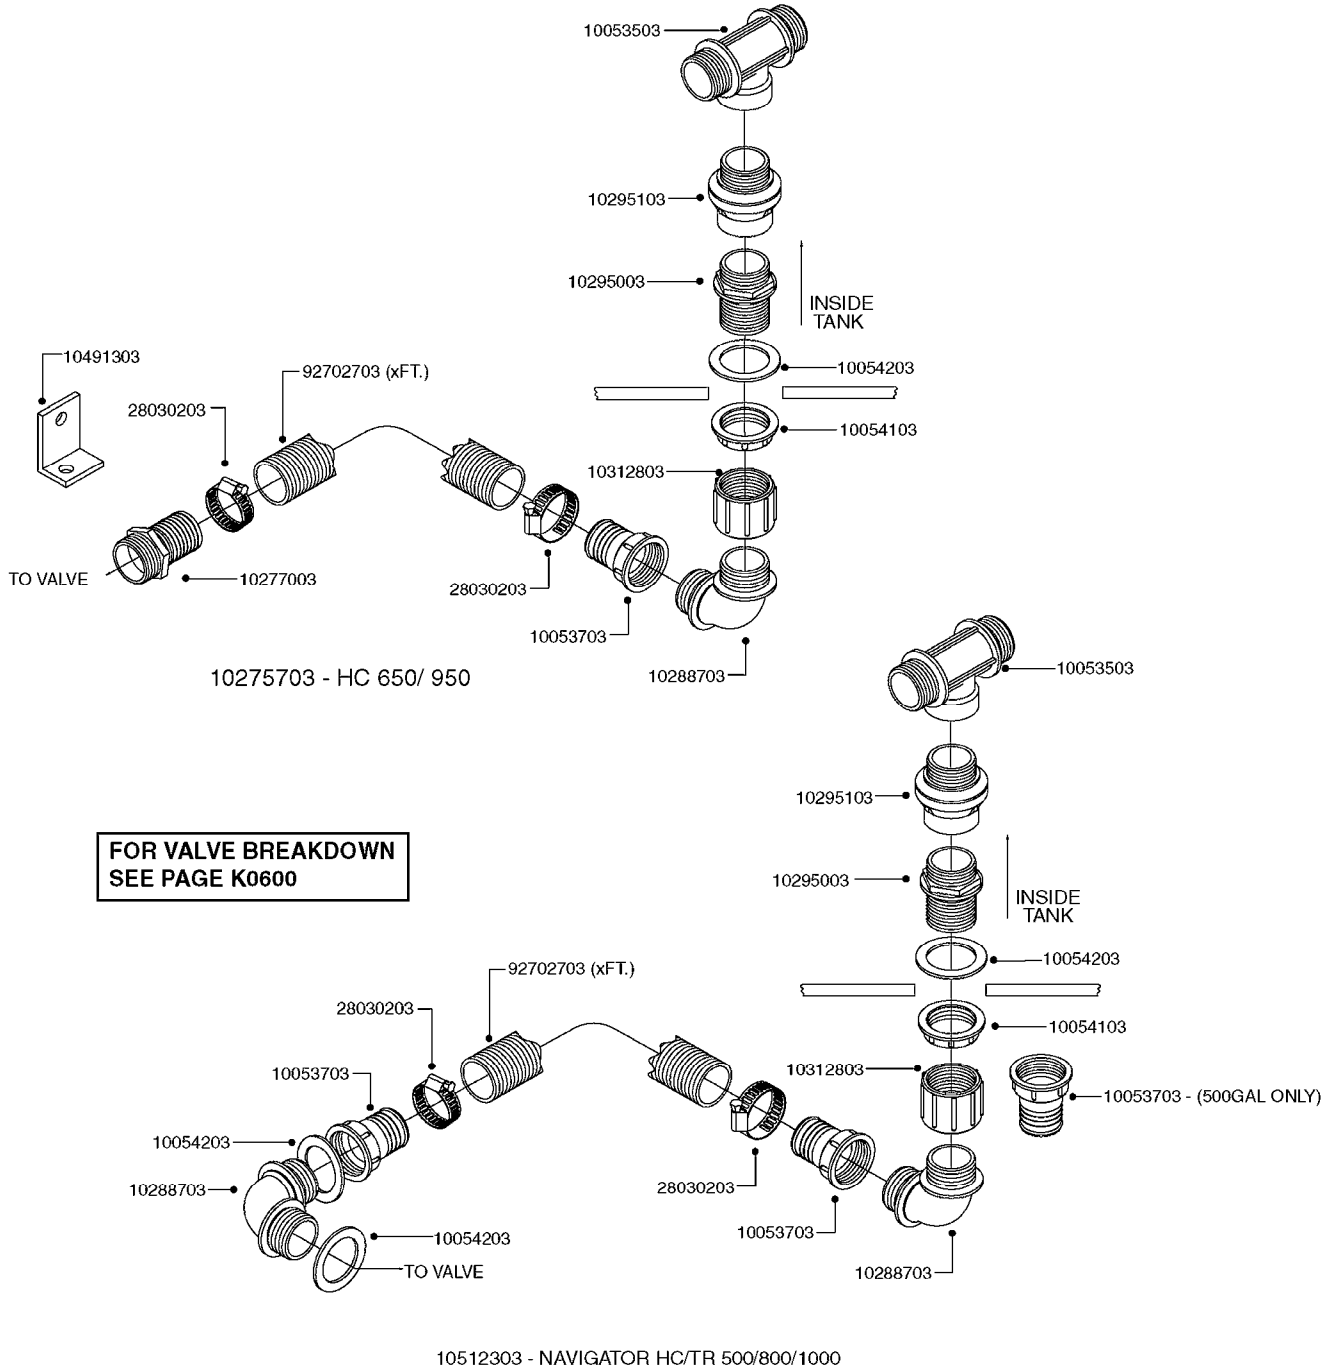

K0580

COMPLETE ASSEMBLIES
WHOLEGOODS ITEMS

QUICKFILL-PLMBNG SYS-TRLR SPYR
K0580-HIN, 01:01:16

Page 1
Date 12.08.2020 9:38

parts-n°	order qty	description
10053503	1	FITT.PO.TEE 2"MX2"FX2"M BSP
10053703	1	FITT.PO.HB STR. 2"BSP #4411
10054103	1	FITT.PO.NUT 2" BSP JAMB MCPHEE
10054203	1	GASKET F. 2" FITTINGS RUBBER
10275703	1	*QUICK FILL KIT 650/950M
10277003	1	FITT.PO.HB 2.00X2.00 MCPHEE
10288703	1	FITT.PO.EL 2MX2M 90 DEG MCPHEE
10295003	1	FITT.PO.HN 2' 250071
10295103	1	FOOT VALVE 2"
10312803	1	FITT.PO.BU 2' X 2'
10491303	1	ANGLE FOR HC950 QUICK FILL
10512303	1	QUICK FILL KIT NAV. (DON'T ORD)
28030203	1	CLAMP HOSE T-BOLT S2" 235-67
92702703	1	HOSE PVC SUCT GRAY 2"