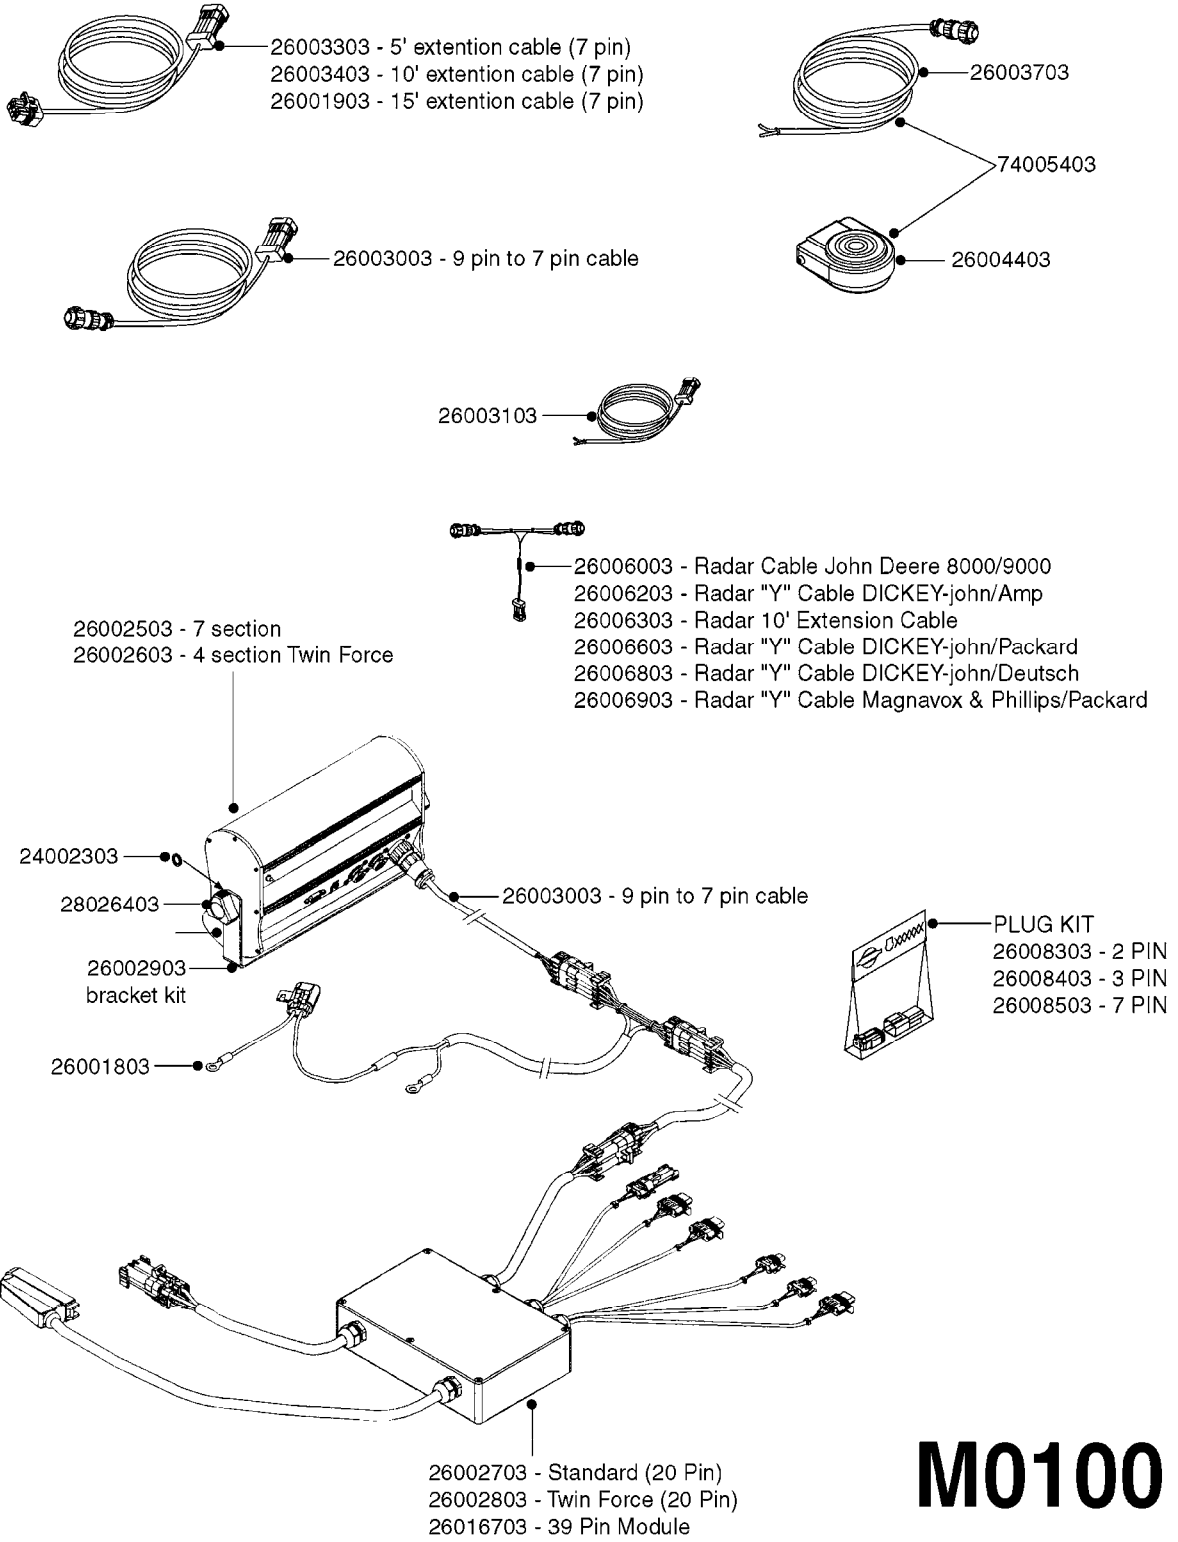

M0090

HC 2500/HM1500 DISPLAY/SCANBOX
M0090-HIN, 01:01:16

Page 1

Date 12.08.2020 9:38

parts-n°	order qty	description
142516	1	SCREW SET M10 BENT F. LOCKING
161411	1	MT.BRK. HC2500/HM1500 DISPLAY
26018300	1	ADAPTOR 2500 FOR SPRAYBOX II 39-PIN/REPLACES SCANBOX
260363	1	PLUG 2 POLE 12V
260827	1	PLUG F.EC ATTACHMENTS
261060	1	PLUG F.EC ATTACHMENTS
261589	1	FUSE 5 X 20 1.25 AMP
26176203	1	FUSE 5.0A QUICK-ACT.
261933	1	CABLE W/PLUG 2X25 L=71"
261934	1	CABLE W/PLUG 18X0.5MM L=79"
261935	1	SWITCH 2 POLE
261937	1	CIRCUIT BOARD F. SCANBOX
262099	1	PLUG SOCKET 3-POLE 2.5/3
450902	1	BOLT ALLEN HEAD M4 X 16MM
471055	1	WASHER D4.1/7.6 X 0.9
61029900	1	BRACKET FOR HC2500
731613	1	DISPLAY HC2500 NEW
731983	1	DISPLAY HM1500 REFURBISHED
732095	1	DISPLAY HM1500 NEW
732096	1	SCANBOX F.HM1500/HC2500
741580	1	PLUG 3-POLE 2.5/3
978045	1	DECAL QUICK GUIDE 1500/2500
978097	1	DECAL QUICK GUIDE 1500/2500 FR