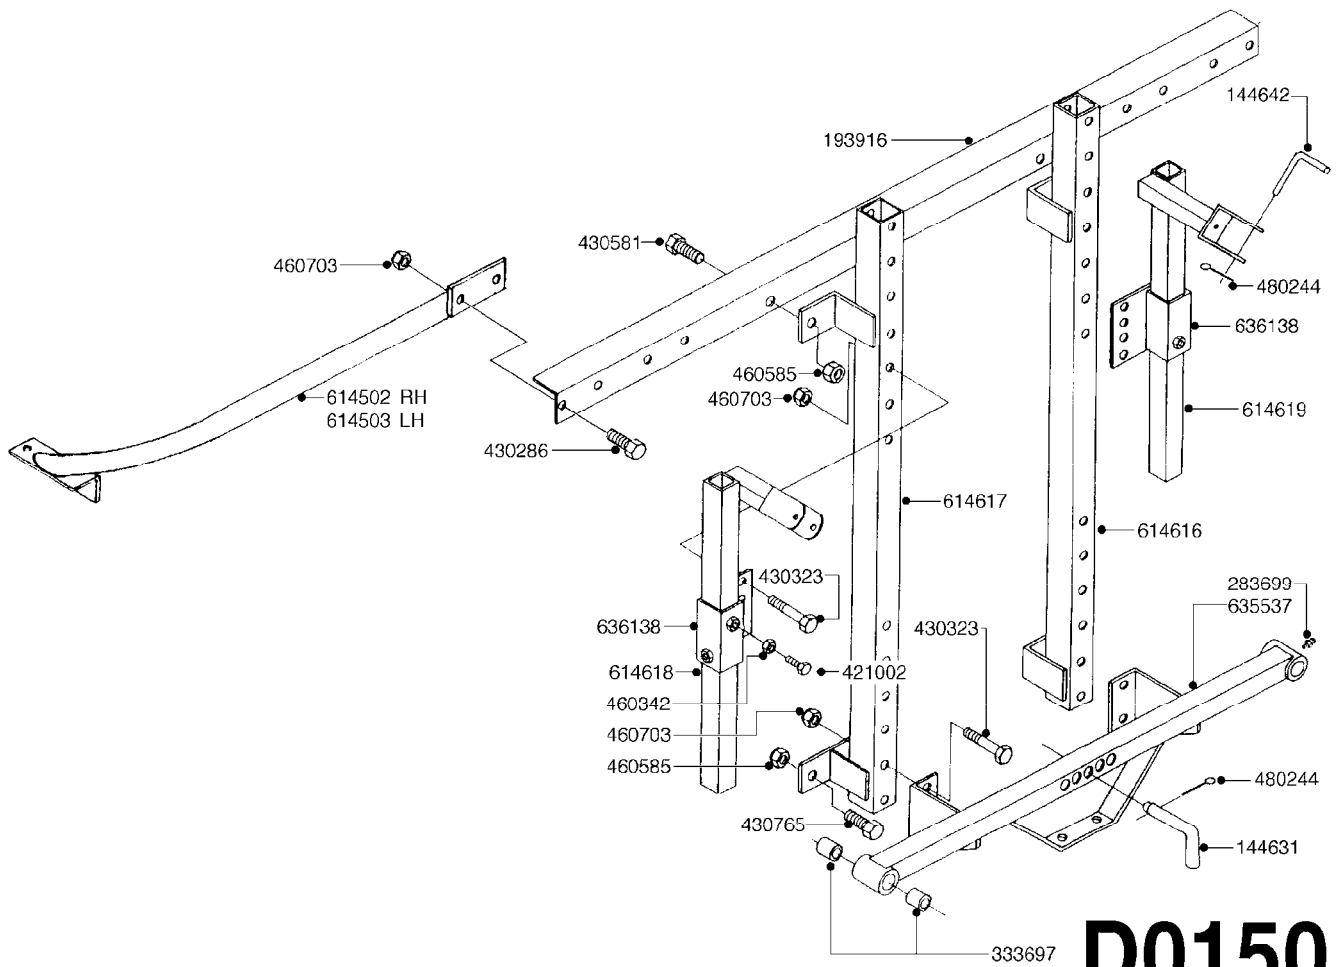

D0150

BOOM - MB H-FRAME ML-TRAILER
D0150-HIN, 01:01:16

Page 1

Date 12.08.2020 9:37

parts-n°	order qty	description
144631	1	LOCKING PAWL
144642	1	LOCKING PAWL D10X65MM
193916	1	ANGLE IRON FOR MB BOOM BKTS.
283699	1	GREASE NIPPLE M6X1
333697	1	BUSHING D22/D16x25
421002	1	BOLT HEX 8.8 DEL M10X30 FT DIN933
430286	1	BOLT HEX 8.8 DEL M12X30 FT
430323	1	BOLT HEX 8.8 DEL M12X60
430581	1	BOLT HEX 8.8 DEL M16X40 FT
430765	1	BOLT HEX 8.8 DEL M16X55
460342	1	NUT HEX M10 DEL DIN934
460585	1	LOCKING NUT M16 DIN985 A2 SS
460703	1	NUT HEX M12X1.75 LOCK DIN985A2 SS
480244	1	PIN SNAP D4.5
614502	1	INCLINED BRACE RIGHT CAN
614503	1	INCLINED BRACE LEFT CAN
614616	1	H FRAME TUBE TL RIGHT
614617	1	H FRAME TUBE TL LEFT
614618	1	TRANS BRKT. F/MB BOOM (SHORT)
614619	1	TRANS BRKT. F/MB BOOM (LONG)
635537	1	TRAPEZE FRAME
636138	1	BRACKET