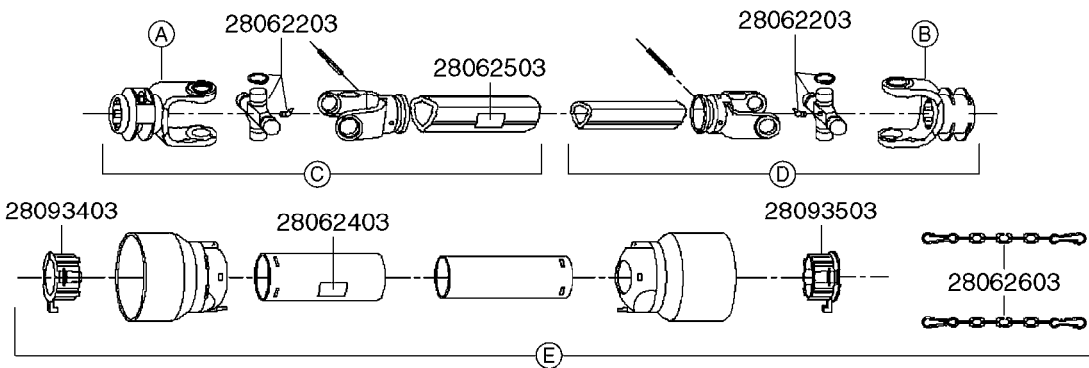

* Changed in 2016 from 100 series to G-Series (see page A0600).

A520

PTO SHAFTS - BONDIOLI CENT.
A0520-HIN, 23:10:18

Page 1
Date 12.08.2020 9:37

parts-n°	order qty	description
289042	1	UNIV. JOINT 22x54mm
421024	1	BOLT HEX 8.8 DEL M8X60
450015	1	SCREW ALLAN 3/8'X5/8' BLACK
460143	1	LOCK NUT M8 SST A2 DIN985
28009803	1	PTO PIN TUBE RETAINER OUTER
28009903	1	PTO TUBE RETAINER INNER
28010103	1	PTO YOKE F.INNER TUBE CV PTO
28021403	1	PTO 1"STR/1-3/8" 6SPL B&P
28021503	1	PTO 1"STR/1-3/8" 21SPL B&P
28021603	1	PTO 1"STR/1-3/4" 20SPL B&P
28027903	1	PTO BALL LOCK.KIT F.1-3/8 YOKE
28040503	1	UNIV. JOINT 27x74.6mm
28040703	1	SAFETY CHAIN F.CV BLACK PTO
28041803	1	DECAL DANGER GUARD MISSING
28041903	1	DECAL DANGER ROT.DRIVELINE
28056703	1	PTO YOKE #1 1-3/8" X 6 SPLINE
28056803	1	PTO YOKE #1 1-3/8" X 21 SPLINE
28056903	1	PTO YOKE #4 1-3/4" X 20 SPLINE
28057003	1	PTO TUBE YOKE #1-G1 OUTER
28057103	1	PTO TUBE YOKE #4-G4 OUTER
28057203	1	PTO PIN TUBE RETAINER OUTER
28057303	1	PTO TUBE OUTER #1 745MM
28057403	1	PTO TUBE OUTER #4 720MM
28057503	1	PTO TUBE INNER #1 745MM
28057603	1	PTO TUBE INNER #4 720MM
28057703	1	PTO TUBE RETAINER INNER
28057803	1	PTO TUBE YOKE #1 Ø=1"
28057903	1	PTO TUBE YOKE #4 Ø=1"
28058003	1	PTO HALF SAFETY SHIELD OUTER
28058103	1	PTO HALF SAFETY SHIELD OUTER
28058203	1	PTO HALF SAFETY SHIELD INNER
28058303	1	PTO HALF SAFETY SHIELD INNER
28058403	1	PTO BALL LOCK.KIT F.1-3/4 YOKE
28058503	1	PTO TUBE YOKE #1-G1 INNER