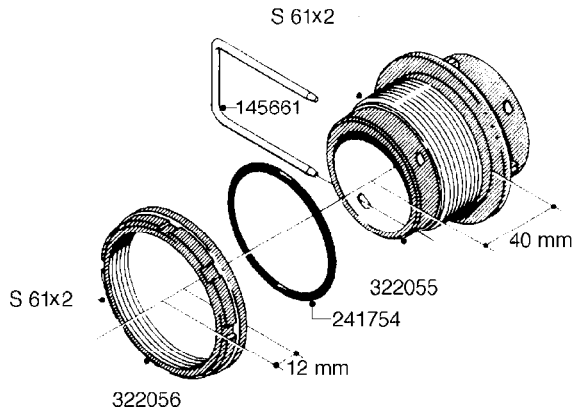

L0080

FITTINGS - S-53
L0080-HIN, 12:09:17

Page 1

Date 12.08.2020 9:38

Pos.	parts-n°	order qty	description
1	145995	1	FITT.DK S-53 FORK
2	241973	1	O-RING Ø3 X 44.2 70 SHORES NITRIL NITRIL (BLACK)
2	242353	1	O-RING 3 X 44.2 VITON VITON (BROWN)
3	242109	1	O-RING D32.2x3.0 NITRIL (BLACK)
3	242354	1	O-RING D32.2X3.0 VITON VITON (BROWN)
4	322103	1	FITT.DK S-53 BULKHEAD
5	322107	1	FITT.DK S-53 BULKHEAD NUT
6	322110	1	FITT.DK S-53 ELB. 1/2" BSP
7	322352	1	FITT.DK S-53 TEE
8	334229	1	FITT.DK S-53 STR.3/4"
9	334260	1	GASKET F. S-53 BULKHEAD
10	334564	1	FITT.DK S-67 TO S-53 ADAPTER
11	391100	1	FITT.DK S-53THREAD INS.1/2"BSP
12	726463	1	FITT.DK S53 BULKHEAD W/GASKET
13	726552	1	FIT.DK S-53X90 1/2" BSP,O-RING
14	726556	1	FITT.DK S-53 HB 1/2" W/O-RING
15	726558	1	FITT.DK S53 STR. 3/4" W.ORING
16	726559	1	FITT DK. S-53 HB 1" W/O-RING
17	726568	1	FITT.DK.S-53 HB 1/2"90 W/O-RING
18	726570	1	FITT.DK S-53 ELB.3/4" W.ORING
19	726571	1	FITT.DK S-53 ELB.1", W ORING
20	726578	1	FITT.DK S53 PLUG WITH O-RING
21	728561	1	FITT.DK. S67M - S53F REDUCER