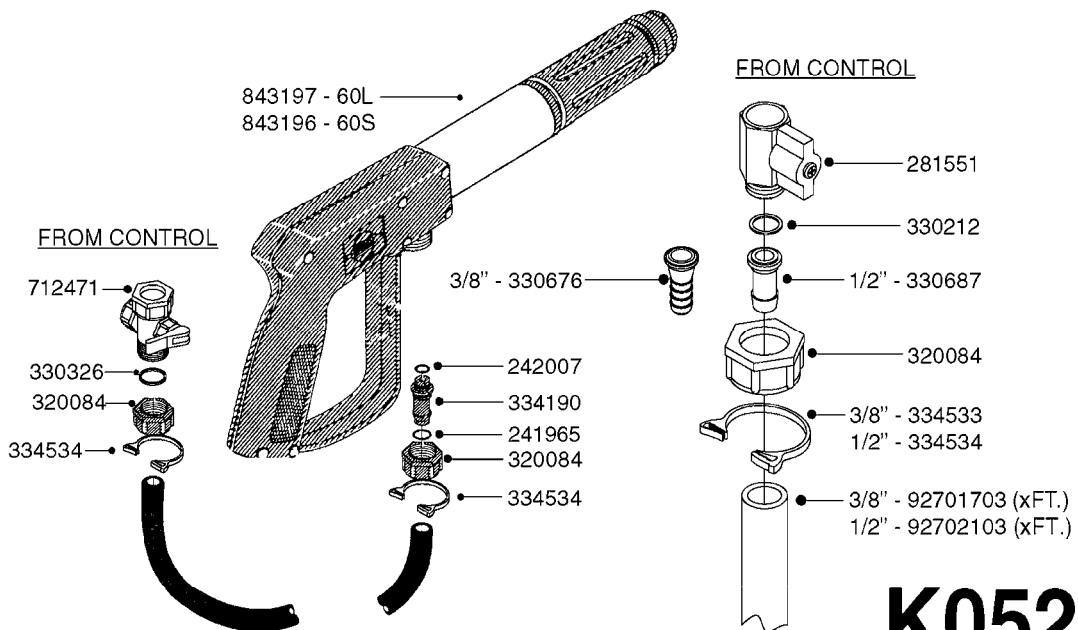

K0520

HOSE WRAPS
K0520-HIN, 05:12:19

Page 1

Date 12.08.2020 9:38

parts-n°	order qty	description
241965	1	O-RING Ø12.1 X 1.6 NITRILE
242007	1	O-RING Ø9.1 X 1.6 NITRILE
281551	1	BALL VALVE 1/2"
320084	1	FITT.DK NUT 1/2" BSP
330212	1	O-RING D19/D14X2.4 F.1/2"NUT
330326	1	O-RING D30/D24X2 F.1"NUT
330676	1	FITT.DK HB 3/8" F. 1/2" NUT
330687	1	FITT.DK HB 1/2" F. 1/2" NUT
334190	1	FITT.DK HB 1/2' F. PISTOL 60S
334533	1	CLAMP HOSE PLASTIC 3/8"
334534	1	CLAMP HOSE PLASTIC 1/2"
636223	1	POST 12 VOLT TR30
712471	1	AGITATION VALVE ASSY. ON/OFF
843196	1	SPRAY GUN KIT TYPE 60 SHORT
843197	1	HANDGUN KIT TYPE 60 LONG
10013403	1	BOLT HEX 3/8-16X1 1/4 HCS Z5
10013503	1	NUT HEX NC 3/8"
10178903	1	WRAP HOSE SIDE MOUNT PLATE
10179003	1	WRAP HOSE BOTTOM PLATE MOUNT
10179403	1	WRAP WELDMENT FOR HI101789
10179503	1	WRAP WELDMENT FOR HI101790
10225603	1	BKT.FOR HOSE WRAP MOUNT NL NK
10225703	1	WRAP HOSE BDL.BOTTOM PLATE
92701703	1	HOSE R X3/8" X300PSI WP X0012"
92702103	1	HOSE R X1/2" X300PSI WP X0012"