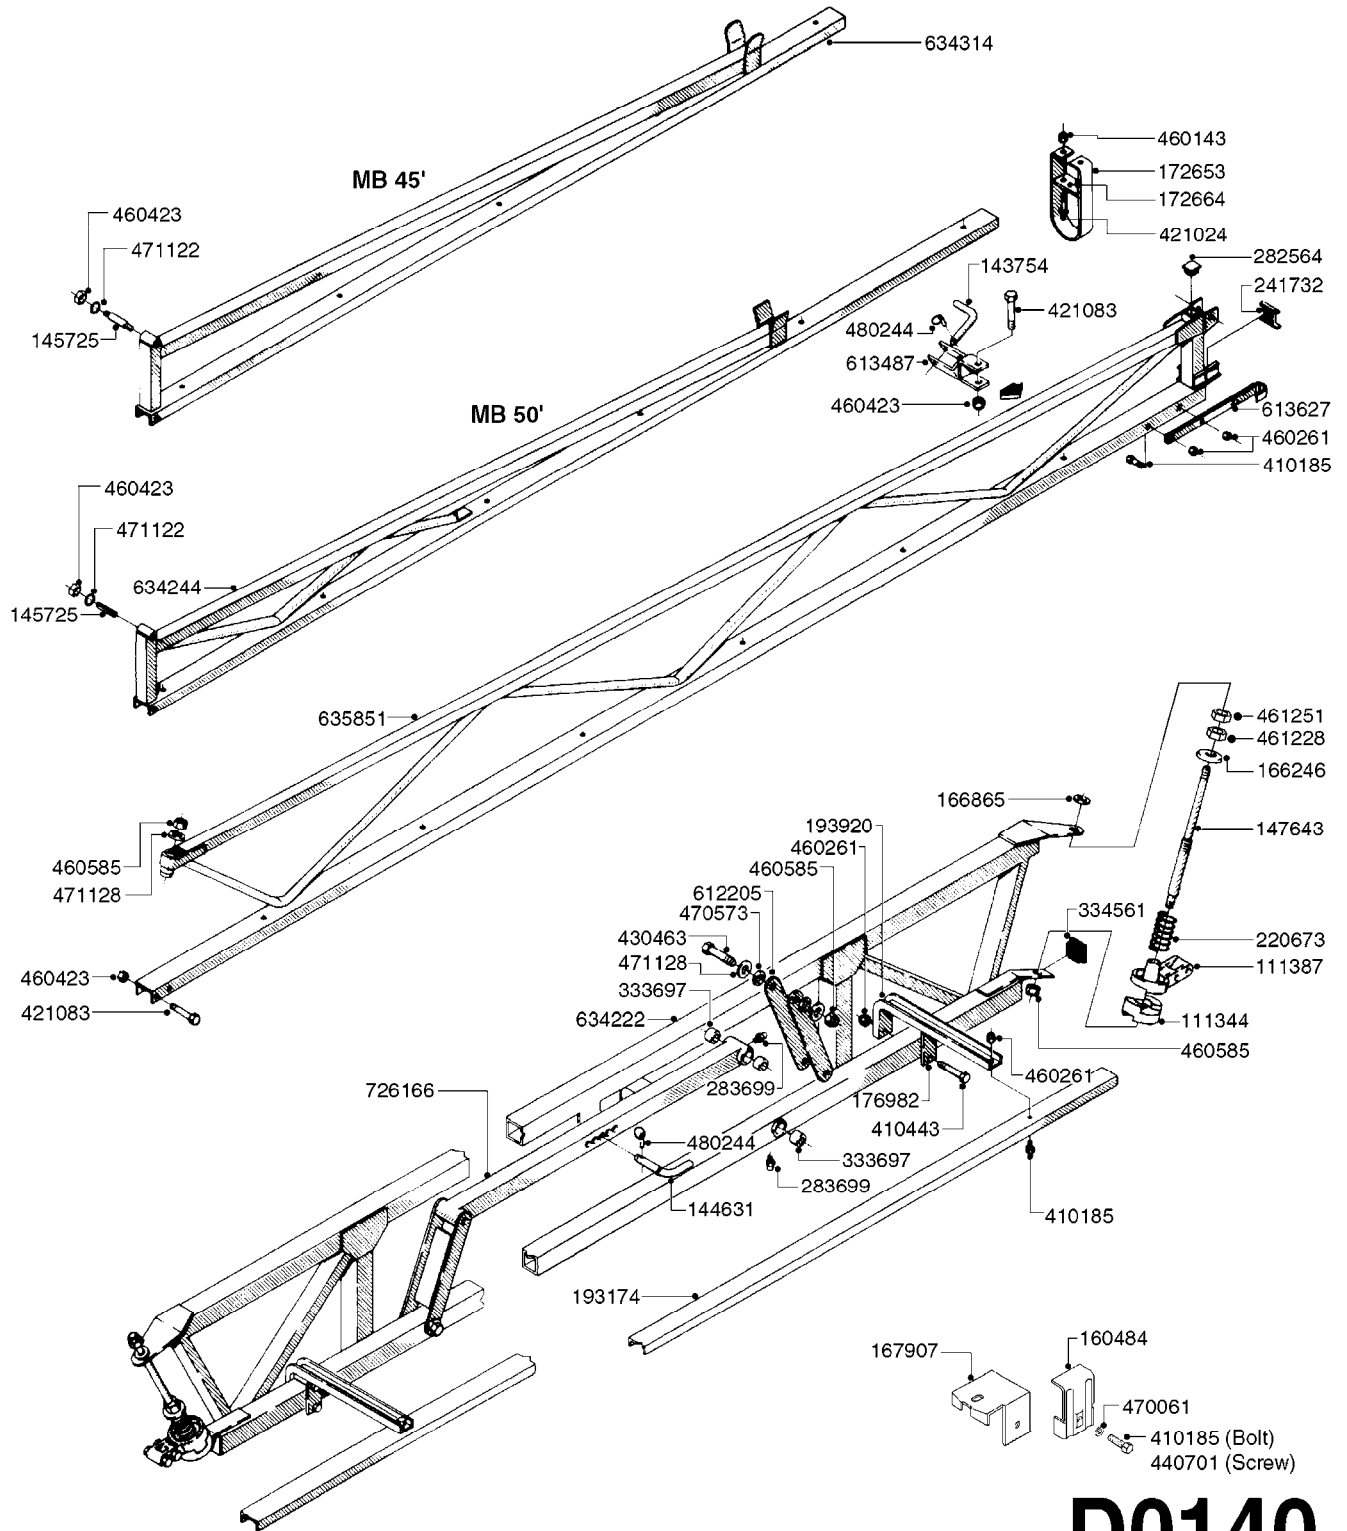

BOOM - MB 35' 40' 42'
D0130-HIN, 26:07:16

Page	0
Date	12.08.2020 9:37

D0130

BOOM - MB 35' 40' 42'
D0130-HIN, 26:07:16

Page 1
Date 12.08.2020 9:37

parts-n°	order qty	description
111344	1	CLAW CLUTCH Ø100/Ø20,5 UNDER PART RED
111387	1	CLAW CLUTCH D100 UPPER PART
143754	1	PIN D10 X 56
145725	1	PIN FOR 12 MB BOOM
147643	1	AXLE F.BM BRKWKY. W. ZERT L=426
160484	1	WIRE GUIDE FOR DROP-LEG
166246	1	WASHER CUP D53 F.SPRING
166865	1	WASHER D35/D25X2
167907	1	NOZZ. HOLD. KIT F/ADJ. BOOM
172653	1	WING TIP GUARD
172664	1	FLATBAR BACKING PLATE
176982	1	RETAINING PLATE
193756	1	TRACK MB 10,6/12,6M
193920	1	BRACKET F.NOZZLE TRACK
220673	1	SPRING F.PIVOT 100 X 51
241732	1	RUBBER STOP FOR MB
282564	1	PLUG 35MM SQ.BLACK
333697	1	BUSHING D22/D16x25
334561	1	PLUG 50x50x2 F.SQ.TUBE
410185	1	BOLT HEX 8.8 DEL M6X16
410443	1	BOLT HEX 8.8 DEL M6X70
421024	1	BOLT HEX 8.8 DEL M8X60
421083	1	BOLT HEX 8.8 DEL M10X65
430463	1	BOLT HEX 8.8 DEL M16X110
440701	1	SCREW NO.14 3/4" PLATED
460143	1	LOCK NUT M8 SST A2 DIN985
460261	1	NUT HEX M6X1.00 LOCK DIN985 A2 SS
460423	1	NUT HEX M10X1.50 LOCK DIN985A2 SS
460585	1	LOCKING NUT M16 DIN985 A2 SS
461228	1	NUT HEX M20
461251	1	NUT HEX M20 X 2.5 JAMB
470061	1	WASHER D11/D7X0.5 LOCK
470573	1	WASHER D29/D17X2 SPRING BLACK
471122	1	WASHER, M10, Ø20/10.5X 2.0, SS
471128	1	WASHER, M16, Ø30/17.0X 3.0, SS
480244	1	PIN SNAP D4.5
612205	1	TRAPEZE ARM,WELDED
613487	1	TRANSPORT FITTINGS FOR SB BOOM
613627	1	LOCK STRAP FOR MB BOOM
634281	1	BOOM CENTER MB 35/40/42
634303	1	BOOM WING OUTER 33' MB L=47'
634314	1	BOOM WING OUTER 40', 45' MB
635316	1	BOOM WING OUTER MB42
635327	1	BOOM WING OUTER 35'MB L=58.5"
635850	1	BOOM WING INNER MB35/40/42
723612	1	CENTER PART MB BOOM