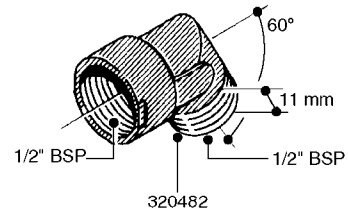

FITTINGS - HEXAGON NIPPLES
L0030-HIN, 01:01:16

L0030

FITTINGS - HEXAGON NIPPLES
L0030-HIN, 01:01:16

Page 1
Date 12.08.2020 9:38

parts-n°	order qty	description
10015303	1	FITT.PO.HN 1.00X1.00 M1000
10425003	1	FITT.PO.HN 1.25X1.00 MCPHEE
320132	1	FITT.DK HN 1" BSP
320176	1	FITT.DK HN 3/8"X1/2" BSP
320445	1	FITT.DK HN 1/4"X3/8" BSP
320655	1	FITT.DK HN 1/2"-1/2" BSP
320692	1	FITT.DK HN 3/8'BSPX1/4'NPT
320703	1	FITT.DK HN 3/8BSP X1/2 &1/4NPT
320725	1	FITT.DK NIPPLE 3/8"-3/8" BSP
320902	1	FITT.DK HN 3/8'X 1/4' BSP
390232	1	FITT.DK HN 1-1/2' X 1-1/4' BSP
390276	1	FITT.DK HN 1'BSP