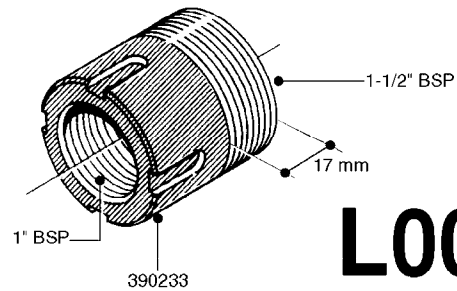

FITTINGS - HEXAGON NIPPLES
L0030-HIN, 01:01:16

L0030

FITTINGS - HEXAGON NIPPLES
L0030-HIN, 01:01:16

Page 1
Date 12.08.2020 9:38

parts-n°	order qty	description
10015303	1	FITT.PO.HN 1.00X1.00 M1000
10425003	1	FITT.PO.HN 1.25X1.00 MCPHEE
320132	1	FITT.DK HN 1" BSP
320176	1	FITT.DK HN 3/8"X1/2" BSP
320445	1	FITT.DK HN 1/4"X3/8" BSP
320655	1	FITT.DK HN 1/2"-1/2" BSP
320692	1	FITT.DK HN 3/8'BSPX1/4'NPT
320703	1	FITT.DK HN 3/8BSP X1/2 &1/4NPT
320725	1	FITT.DK NIPPLE 3/8"-3/8" BSP
320902	1	FITT.DK HN 3/8'X 1/4' BSP
390232	1	FITT.DK HN 1-1/2' X 1-1/4' BSP
390276	1	FITT.DK HN 1'BSP