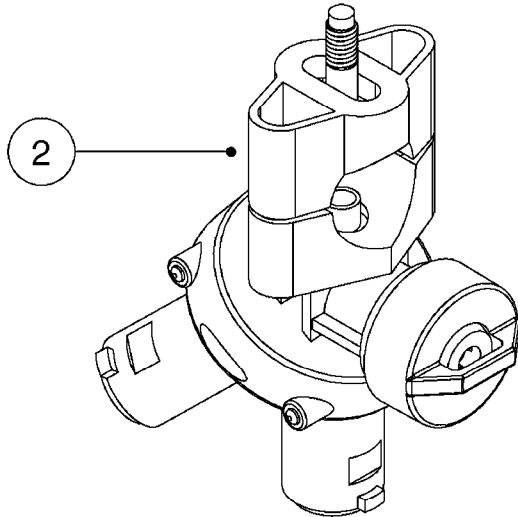

COMPLETE ASSEMBLY
WITH NOZZLES