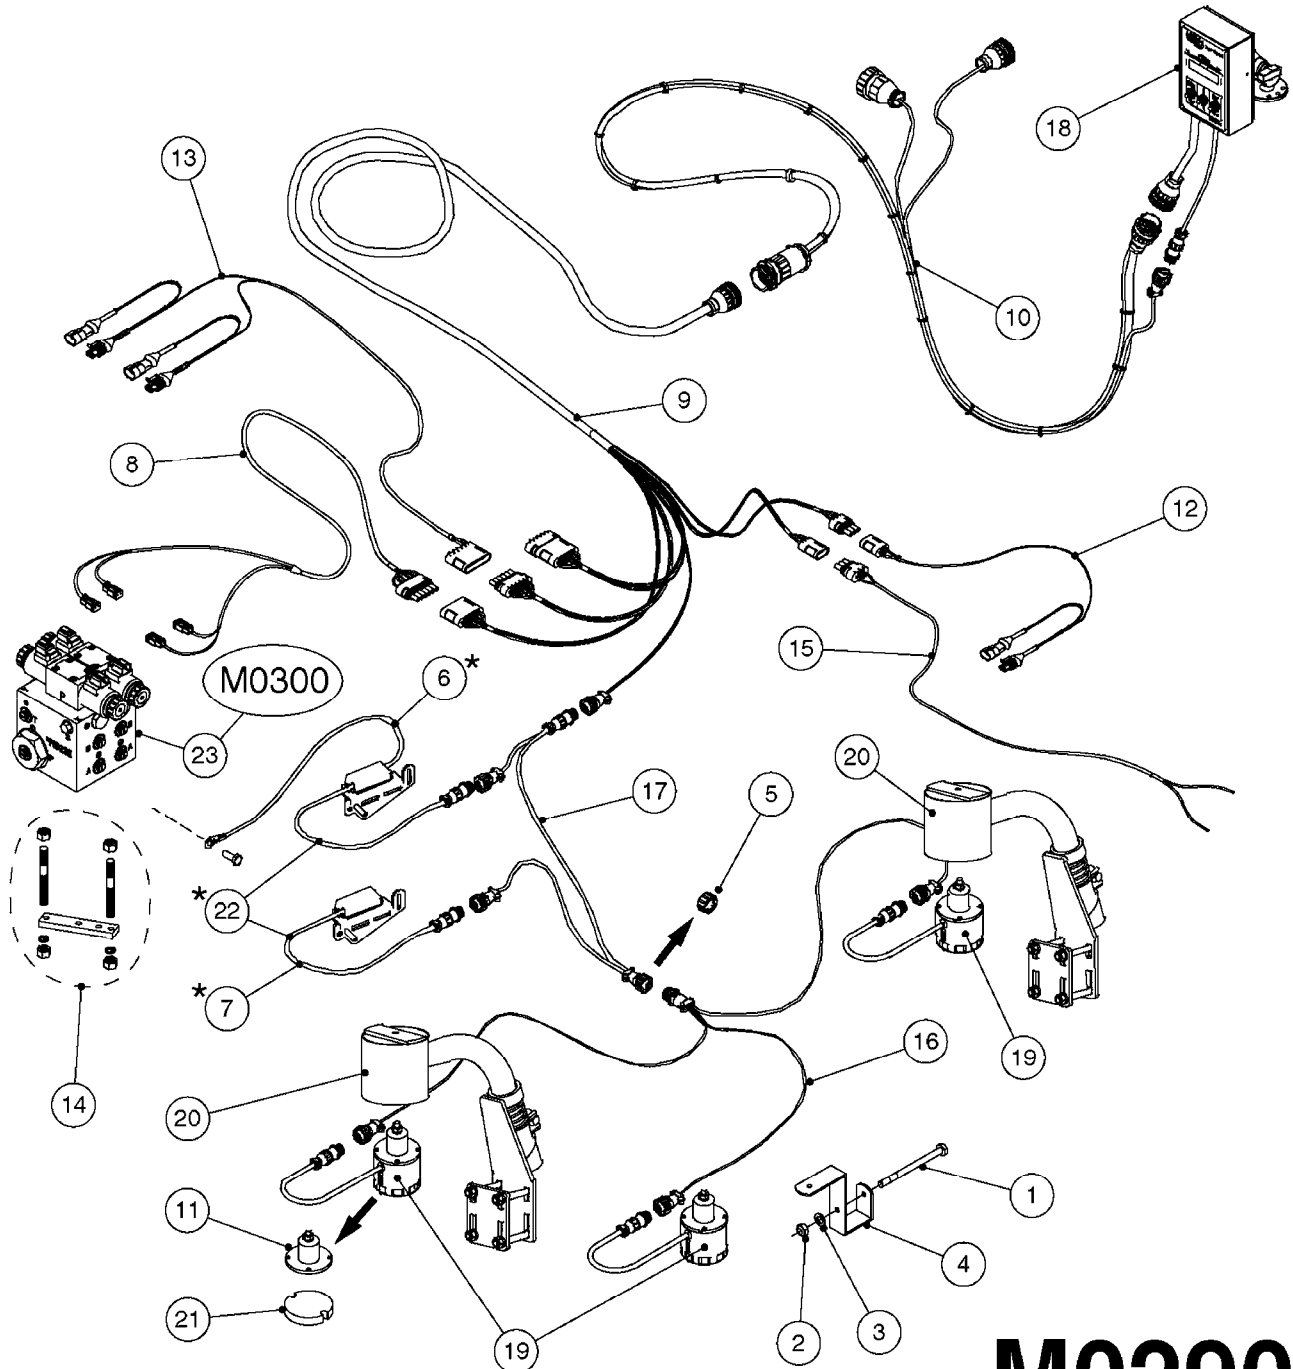

*CANNOT MIX OLD AND NEW STYLE ROLL SENSORS!

If replacing Norac P/N 44641 or 44642, must use pair of new style sensors (22).

Only new style sensors sold separately; (6) (Norac P/N 45000), (7) (Norac P/N 45001).

If unsure, pair of new style sensors works with all versions of UC4.

NORAC UC4 BOOM HEIGHT CONTROL
M0290-HIN, 01:01:16

Page 1
Date 12.08.2020 9:38

Pos.	parts-n°	order qty	description
1	410443	1	BOLT HEX 8.8 DEL M6X70
1	410605	1	BOLT HEX 8.8 DEL M6X80
2	460261	1	SPB/SPC BOOM
3	471124	1	NUT HEX M6X1.00 LOCK DIN985 A2 SS
4	16128603	1	WASHER, M6, Ø18/ 6.4X 1.6, SS
4	16128703	1	BRACKET F. SENSOR 60X60 TUBE SPB/SPC BOOM
5	26016303	1	BRACKET F. SENSOR 50x50 TUBE
6	26025903	1	FORCE BOOM (FTZ)
7	26026003	1	CONNECTOR RING CPC #11 NORAC
8	26026600	1	NORAC UC4+ ROLL SENSOR W/TEMP. CONFIRM NORAC P/N 45000
8	28055603	1	NORAC UC4+ ROLL SENSOR CONFIRM NORAC P/N 45001
9	28049503	1	NORAC CABLE VAR.RT.VLV DIN
10	28049603	1	3-PIN CONNECTORS/HIRSCHMAN
11	28050303	1	NORAC CABLE VAR.RT.VLV DEUTSCH
12	28050703	1	2-PIN CONNECTORS/DEUTSCH
13	28054303	1	NORAC CABLE EXTENSION
14	28055503	1	NORAC POWER CABLE
15	28055703	1	NORAC RUBBER TOP&BOLT F.SENSOR DIA.30MMX30MMX8MM
16	28085900	1	NORAC UC4+ OPEN CTR. CABLE
17	28086200	1	PARALIFT INTERFACE CABLE NORAC
18	28086300	1	NORAC VALVE MOUNTING HARDWARE
19	28086400	1	NORAC VALVE CABLE ROLL PIGTAIL
20	28086500	1	SENSOR BRANCH CABLE NORAC
21	28086600	1	CAN NODE DUAL CABLE NORAC
22	70112503	1	UC4 DISPLAY PANEL NORAC
23	78216100	1	UC4 ULTRASONIC SENSOR
			UC4 SENSOR MOUNTING BKT. NORAC
			FOAM DISC F. SENSOR NORAC
			UC4+ ROLL SENSOR KIT '11 HIN INCLUDES NORAC P/N 45000 & 45001
			NORAC VALVE BLOCK COMP, DEUTSCH CON.