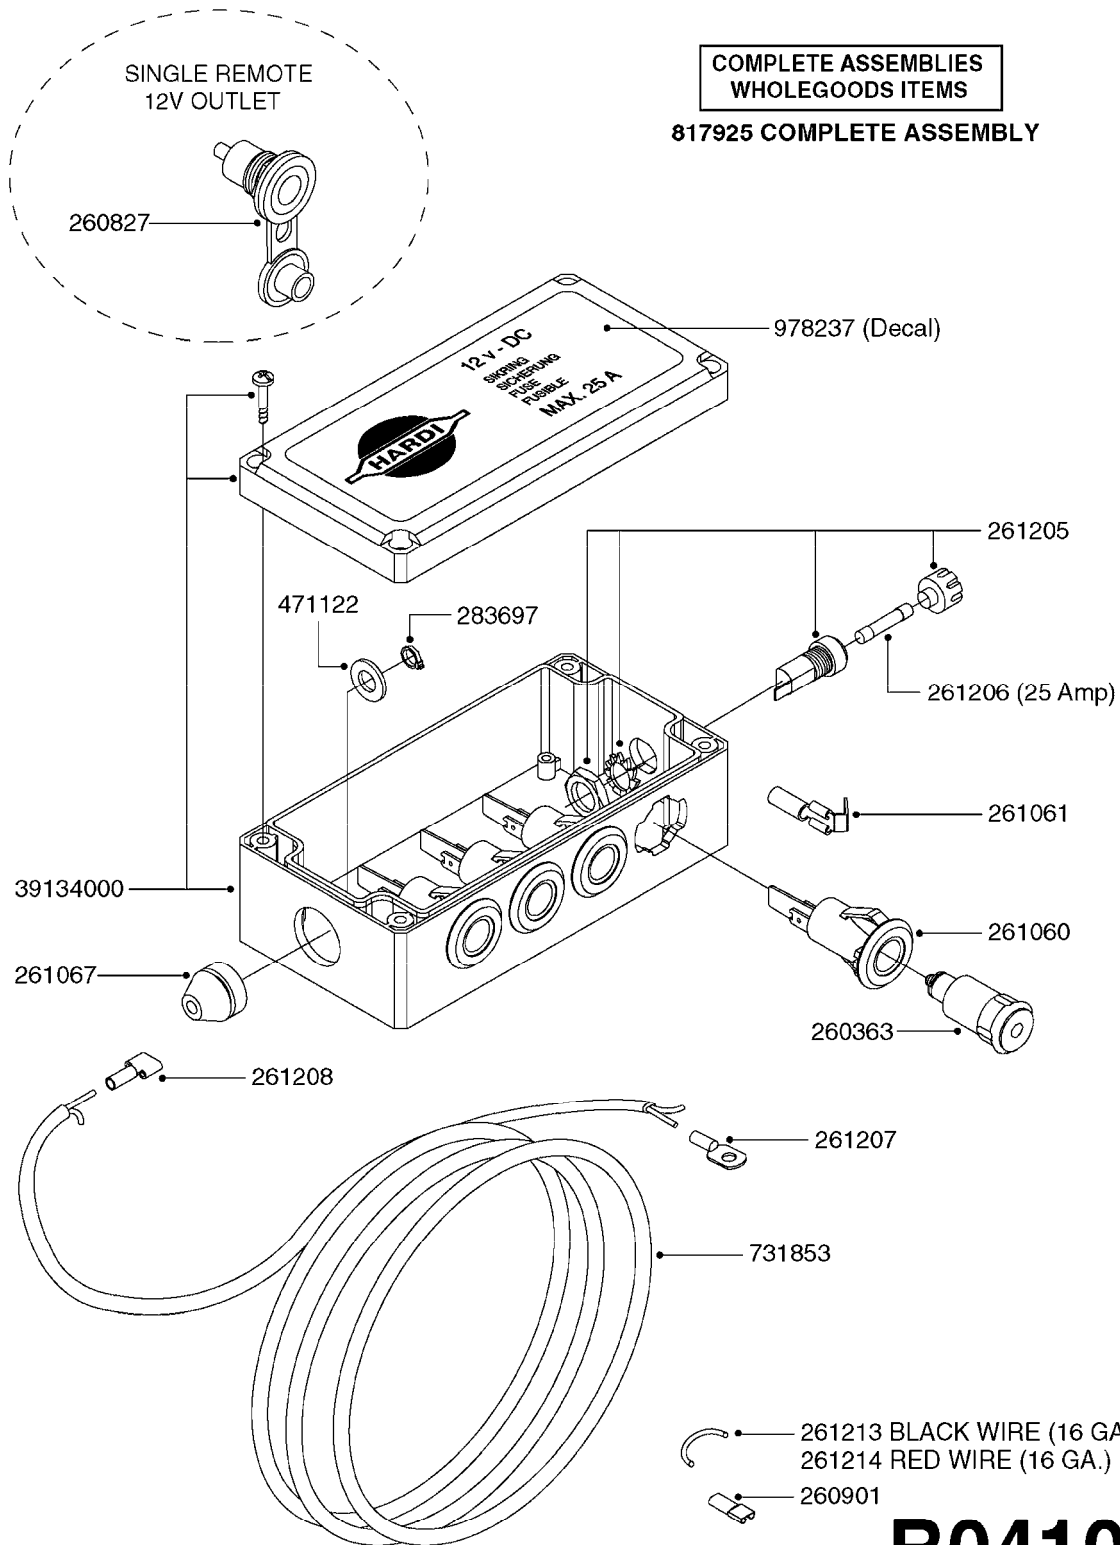

COMPLETE ASSEMBLIES
WHOLEGOODS ITEMS

*728739: COMPLETE ASSEMBLY

B0400

CONTROL BOX F/EC + ECSC POST96
B0400-HIN, 01:01:16

Page 1
Date 12.08.2020 9:37

parts-n°	order qty	description
142516	1	SCREW SET M10 BENT F. LOCKING
260363	1	PLUG 2 POLE 12V
260816	1	CAP W/RUBBER BOOT F.EC SWITCH
260827	1	PLUG F.EC ATTACHMENTS
260934	1	PLUG INSERT 12 POLE MALE
260956	1	PLUG HOUSE 12 POL.MALE
261125	1	FUSE 5 X 20 500mA
261224	1	PLUG HOUSING F/20 POLE MALE
261225	1	PLUG INSERT 20 POLE MALE
261230	1	PLUG INSERT 20 POLE FEMALE
261231	1	PLUG HOUSING 20 POLE FEMALE
261409	1	RELAY 12V F. ESC CNTRL BOX '96
261589	1	FUSE 5 X 20 1.25 AMP
261741	1	SWITCH 2 POLE 12V TOGGLE PRESS
261742	1	SWITCH 2 POLE 12V ON/OFF
261963	1	NUT F.EC SWITCH
269019	1	FUSE 5 X 20 1.0 AMP
269039	1	FUSE 5 X 20 2.0 AMP
334638	1	HOUSING F.EC PLASTIC BOX UPPER
334639	1	COVER F.EC PLASTIC BOX -LOWER
410922	1	CYL.SKR 8.8 DEL M4X20 RST
420604	1	BOLT HEX 8.8 DEL M10X25 FT DIN933
460423	1	NUT HEX M10X1.50 LOCK DIN985A2 SS
460666	1	NUT HEX M4
612566	1	MOUNT BRACKET F.FAN CABLE ASSY
613837	1	MOUNT PLATE FOR EC CONTROL BOX
725127	1	VELCRO KIT
726961	1	CONTROL BOX EC 3 SEC./20 PIN
726962	1	CONTROL BOX EC 4 SEC./20 PIN
726963	1	CONTROL BOX EC 5 SEC./20 PIN
728035	1	CONTROL BOX EC 7 SEC.
728665	1	CABLE EXT.-QUICK ATTACH 20 PIN
728738	1	DOUB.CONT.BOX & OR F/M PLATE
728739	1	IN CAB CONTROL MOUNT KIT
730526	1	CON BX 4SEC/20PIN alt72127400
730527	1	CIRCUIT B.ESC4 PLAST.W/SWITCH
731117	1	CIRCUIT B.EC3 PLASTIC W/SWITCH
731118	1	CIRCUIT B.EC4 PLASTIC W/SWITCH
731119	1	CIRCUIT B.EC5 PLASTIC W/SWITCH
978039	1	DECAL CONTROL BOX CB4 MISTBLOW
978356	1	DECAL CONTRL BOX EVC/ESC3 ABS
978359	1	DECAL CONTROL BOX EC4 ABS
978504	1	DECAL CONTROL BOX ESC4 ABS
983022	1	WIRE 12 x 0.5 x 2MM x 12"
72127200	1	CIRCUIT B.ESC3 PLAST.W/SWITCH
72127300	1	CONTROL BOX ESC 3 SEC./20 PIN