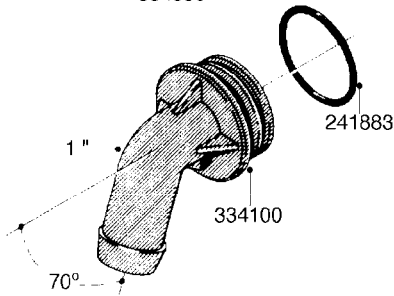

L0080

FITTINGS - S-53
L0080-HIN, 12:09:17

Page 1

Date 12.08.2020 9:38

Pos.	parts-n°	order qty	description
1	145995	1	FITT.DK S-53 FORK
2	241973	1	O-RING Ø3 X 44.2 70 SHORES NITRIL NITRIL (BLACK)
2	242353	1	O-RING 3 X 44.2 VITON VITON (BROWN)
3	242109	1	O-RING D32.2x3.0 NITRIL (BLACK)
3	242354	1	O-RING D32.2X3.0 VITON VITON (BROWN)
4	322103	1	FITT.DK S-53 BULKHEAD
5	322107	1	FITT.DK S-53 BULKHEAD NUT
6	322110	1	FITT.DK S-53 ELB. 1/2" BSP
7	322352	1	FITT.DK S-53 TEE
8	334229	1	FITT.DK S-53 STR.3/4"
9	334260	1	GASKET F. S-53 BULKHEAD
10	334564	1	FITT.DK S-67 TO S-53 ADAPTER
11	391100	1	FITT.DK S-53THREAD INS.1/2"BSP
12	726463	1	FITT.DK S53 BULKHEAD W/GASKET
13	726552	1	FIT.DK S-53X90 1/2" BSP,O-RING
14	726556	1	FITT.DK S-53 HB 1/2" W/O-RING
15	726558	1	FITT.DK S53 STR. 3/4" W.ORING
16	726559	1	FITT DK. S-53 HB 1" W/O-RING
17	726568	1	FITT.DK.S-53 HB 1/2"90 W/O-RING
18	726570	1	FITT.DK S-53 ELB.3/4" W.ORING
19	726571	1	FITT.DK S-53 ELB.1", W ORING
20	726578	1	FITT.DK S53 PLUG WITH O-RING
21	728561	1	FITT.DK. S67M - S53F REDUCER