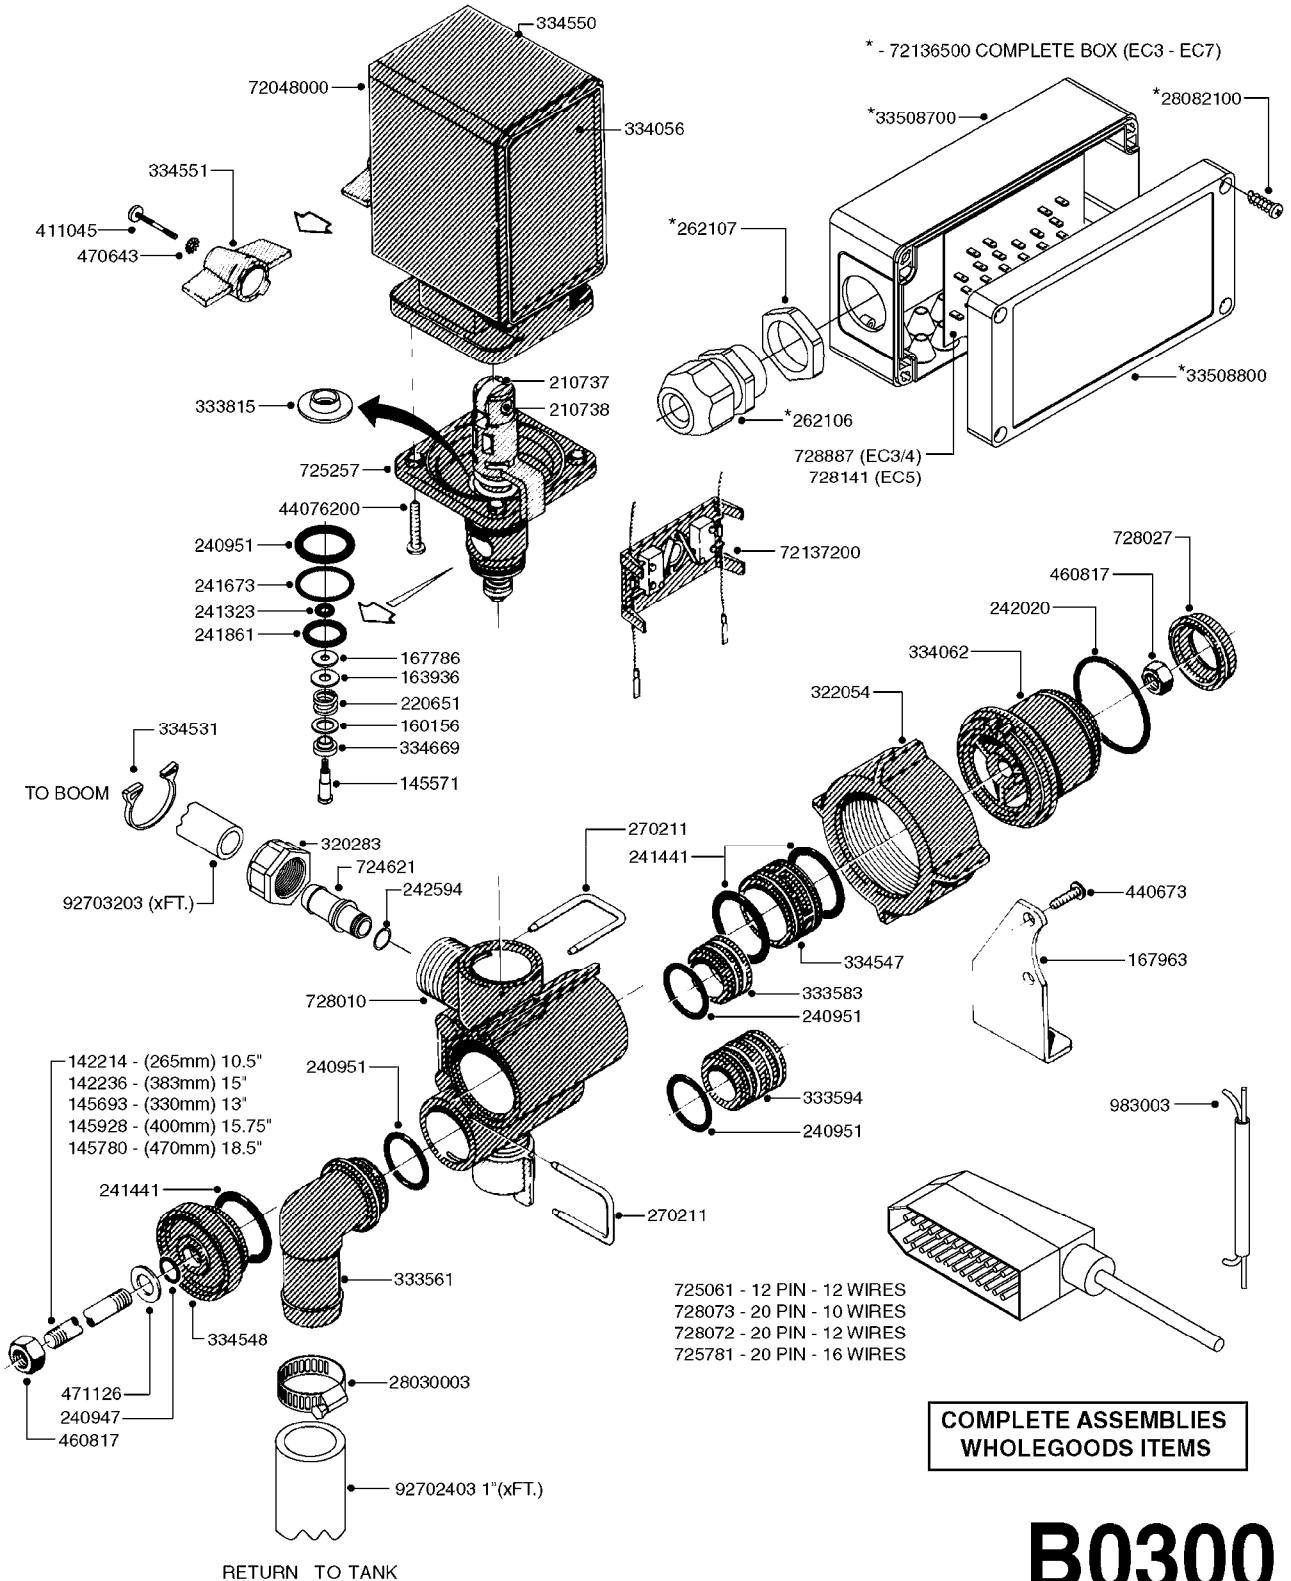

EC BOOM VALVE-ELEC.(GRN GRIP)
B0300-HIN, 01:01:16

Page 1
Date 12.08.2020 9:37

parts-n°	order qty	description
142214	1	STUD BOLT - M8X265, 3 SECTION
142236	1	STUD BOLT 8 X 381 - 8 MODULS
145571	1	STUD BOLT F/PNEUM. DISTRIBUTOR
145693	1	STUD BOLT - M8X330, 4 SECTION
145780	1	STUD BOLT - M8X470, 6 SECTION
145928	1	STUD BOLT - M8X400, 5 SECTION
160156	1	WASHER D14.1/D9.2X1 SS
163936	1	WASHER D15/D6.2X1
167786	1	WASHER D13/D4.2X1
167963	1	MOUNT BKT.F.EC BOOM SEC.
210737	1	BEARING BALL D7 RSTO 5 TN
210738	1	PIN Ø7 L16
220651	1	SPRING PRESSURE D12.5/5
240947	1	O-RING D7.3X2.4 NITRIL
240951	1	O-RING D21.2X3 NITRIL
241323	1	O-RING D5.3X2.4 NITRIL
241441	1	O-RING D29.3X3
241673	1	O-RING D22.1X1.6
241861	1	O-RING D15.3X2.4 VITON
242020	1	O-RING 39.2 X 3 VITON
242594	1	O-RING D14 X 1.78 SCH.70-EPDM
262106	1	BULKHEAD F. CABLE 6.5-14 BLACK
262107	1	NUT F. BULKHEAD CABLE GRAY
270211	1	FITT.DK S25 FORK L=37.5
320283	1	FITT.DK NUT 3/4"BSP
322054	1	UNION NUT BLACK S61 x 2
333561	1	FITT.DK ELB.1" EC RETURN
333583	1	END PIECE FOR BYPASS
333594	1	CONNECTING PIECE F. BYPASS
333815	1	DISTANCE RING
334056	1	COVER F/MOTOR HOUSE EC DIST.
334062	1	CONNECT. BRANCH F/EC OP. UNIT
334531	1	CLAMP HOSE PLASTIC 3/4"
334547	1	CONNECTING PIECE F. PRESSURE
334548	1	END COVER
334550	1	MOTOR HOUSE SECT VALVE
334551	1	GRIP F.MAN.OP.EC ON/OFF GREEN
334669	1	VALVE CONE D14/D7-SH 63 WHITE
411045	1	SCREW M4 X 16MM STAINLESS
440673	1	SCREW F.PLASTIC 5X12 SS
460817	1	NUT HEX M8 STAINLESS DIN 934
470643	1	WASHER LOCK
471126	1	WASHER, M8, Ø16/ 8.4X 1.6, SS
724621	1	FITT.DK HB 3/4"ASSY F.3/4" NUT
725061	1	CABLE - EC 12WIRE L=6000mm
725257	1	SPINDLE SECT. F/EC DISTRIBUTOR
725781	1	CONNECTING CABLE L=6000-AC 5
728010	1	DISTRIB HOUSING W/CONST PR GRN
728027	1	BUSHING WITH SEAT
728072	1	CABLE,20-PIN,6M EC/4
728073	1	CABLE,20-PIN,6M, EC/3
728141	1	CIRCUIT BOARD F.EC7 CONN. BOX
728887	1	CIRCUIT BOARD EC CONTROL
983003	1	CABLE ELEC.2X1MM WIRE BLACK EC
28030003	1	CLAMP HOSE GEAR P1" 6716
28082100	1	SCREW F. BOX LID 1/4" L=20
33508700	1	BOX BOTTOM 160X80X40 BLACK 1-HOLE
33508800	1	LID 160X80X15 BLK W/SCREWS
44076200	1	SCREW WN5451 5X16 SS TORX
72048000	1	MOTOR, DISTRIBUTION 1:300
72136500	1	UNIV. CONNECTION BOX F. EC