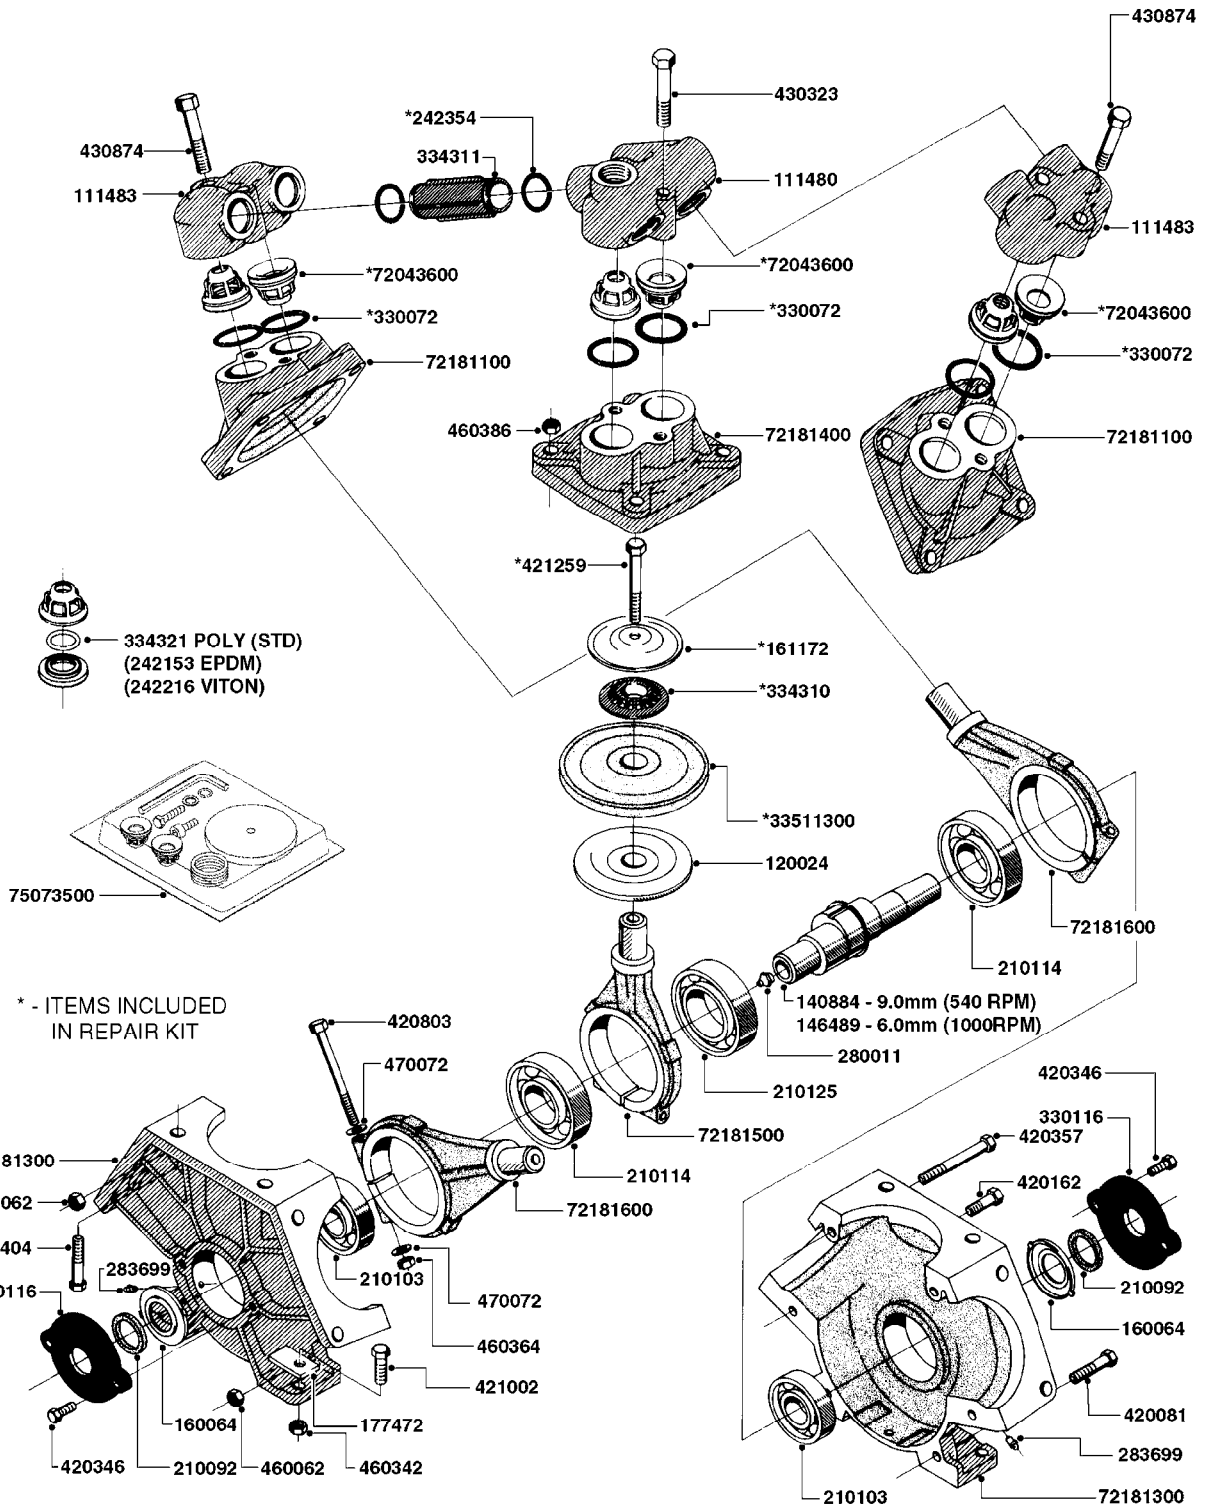

A0220

PUMP - 1302 W/ MOUNTING BASE
A0220-HIN, 27:04:17

Page 1
Date 12.08.2020 9:37

parts-n°	order qty	description
111480	1	VALVE HEAD 1302 CENTER
111483	1	VALVE HEAD SIDE 1302
120024	1	DIAPHRAGM BACK DISC 1200-1300
140884	1	CRANK SHAFT MODEL 1300-9
146489	1	CRANK SHAFT MODEL 1302-6MM
160064	1	DUST PLATE
161172	1	DIAPHRAGM DISC F. 1203/1303
177472	1	BRACKET 25 X 5
210092	1	SEAL FELT D43/30X5
210103	1	BEARING BALL 6306
210114	1	BEARING BALL 6308
210125	1	BEARING BALL 6210
242153	1	O-RING D26X4 EPDM
242216	1	O-RING VITON F/1202/1302/462
242354	1	O-RING D32.2X3.0 VITON
280011	1	GREASE NIPPLE 1/8" SAE H TR
283699	1	GREASE NIPPLE M6X1
330072	1	O-RING D53.5/D45.5X4
330116	1	SEAL RETAINER, MODEL 1300
334310	1	NYLON WASHER 1202/1302/462
334311	1	CONNECTION PIPE INLET MOD.1302
334321	1	O-RING POLY. 34.0x26.0x4.0
420081	1	BOLT HEX 8.8 DEL 3/8"X40MM
420162	1	BOLT HEX 8.8 DEL 3/8"X15MM
420346	1	BOLT HEX 8.8 DEL 3/8"X 25MM
420357	1	BOLT HEX 8.8 RAW 3/8"X85MM
420803	1	BOLT HEX 8.8 DEL M8X90
421002	1	BOLT HEX 8.8 DEL M10X30 FT DIN933
421259	1	BOLT HEX UNC7/16"x2.25" 18-8SS
430323	1	BOLT HEX 8.8 DEL M12X60
430404	1	BOLT HEX 8.8 DEL M12X50
430874	1	SCREW SET 8.8 DEL M12X70 FT
460062	1	NUT HEX 3/8" GALV.
460342	1	NUT HEX M10 DEL DIN934
460364	1	NUT HU M8 A2 SS DIN934
460386	1	NUT HEX M12X1.75
470072	1	WASHER D15/D8X.5 LOCK
33511300	1	DIAPHRAGM 1202-1303 POLY 2006
72043600	1	VALVE FOR 462/463
72181100	1	DIAPHRAGM COVER 1203/1303+BLTS
72181300	1	PUMP CASTING 1300 RED W/BOLTS
72181400	1	DIAPHRAGM COVER 1303 W/BOLTS
72181500	1	CONNECTING ROD, CENTER 1303
72181600	1	CONNECTING ROD, SIDE MOD.1300
75073500	1	PUMP KIT 1300/1302 "06"