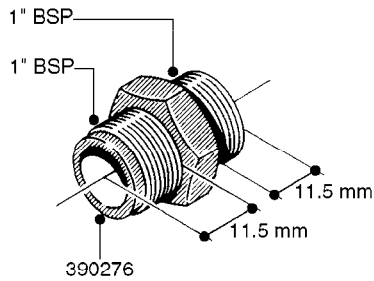

FITTINGS - HEXAGON NIPPLES
L0030-HIN, 01:01:16

L0030

FITTINGS - HEXAGON NIPPLES
L0030-HIN, 01:01:16

Page 1
Date 12.08.2020 9:38

parts-n°	order qty	description
10015303	1	FITT.PO.HN 1.00X1.00 M1000
10425003	1	FITT.PO.HN 1.25X1.00 MCPHEE
320132	1	FITT.DK HN 1" BSP
320176	1	FITT.DK HN 3/8"X1/2" BSP
320445	1	FITT.DK HN 1/4"X3/8" BSP
320655	1	FITT.DK HN 1/2"-1/2" BSP
320692	1	FITT.DK HN 3/8'BSPX1/4'NPT
320703	1	FITT.DK HN 3/8BSP X1/2 &1/4NPT
320725	1	FITT.DK NIPPLE 3/8"-3/8" BSP
320902	1	FITT.DK HN 3/8'X 1/4' BSP
390232	1	FITT.DK HN 1-1/2' X 1-1/4' BSP
390276	1	FITT.DK HN 1'BSP