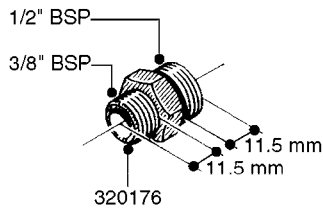

FITTINGS - HEXAGON NIPPLES
L0030-HIN, 01:01:16

L0030

FITTINGS - HEXAGON NIPPLES
L0030-HIN, 01:01:16

Page 1
Date 12.08.2020 9:38

parts-n°	order qty	description
10015303	1	FITT.PO.HN 1.00X1.00 M1000
10425003	1	FITT.PO.HN 1.25X1.00 MCPHEE
320132	1	FITT.DK HN 1" BSP
320176	1	FITT.DK HN 3/8"X1/2" BSP
320445	1	FITT.DK HN 1/4"X3/8" BSP
320655	1	FITT.DK HN 1/2"-1/2" BSP
320692	1	FITT.DK HN 3/8'BSPX1/4'NPT
320703	1	FITT.DK HN 3/8BSP X1/2 &1/4NPT
320725	1	FITT.DK NIPPLE 3/8"-3/8" BSP
320902	1	FITT.DK HN 3/8'X 1/4' BSP
390232	1	FITT.DK HN 1-1/2' X 1-1/4' BSP
390276	1	FITT.DK HN 1'BSP