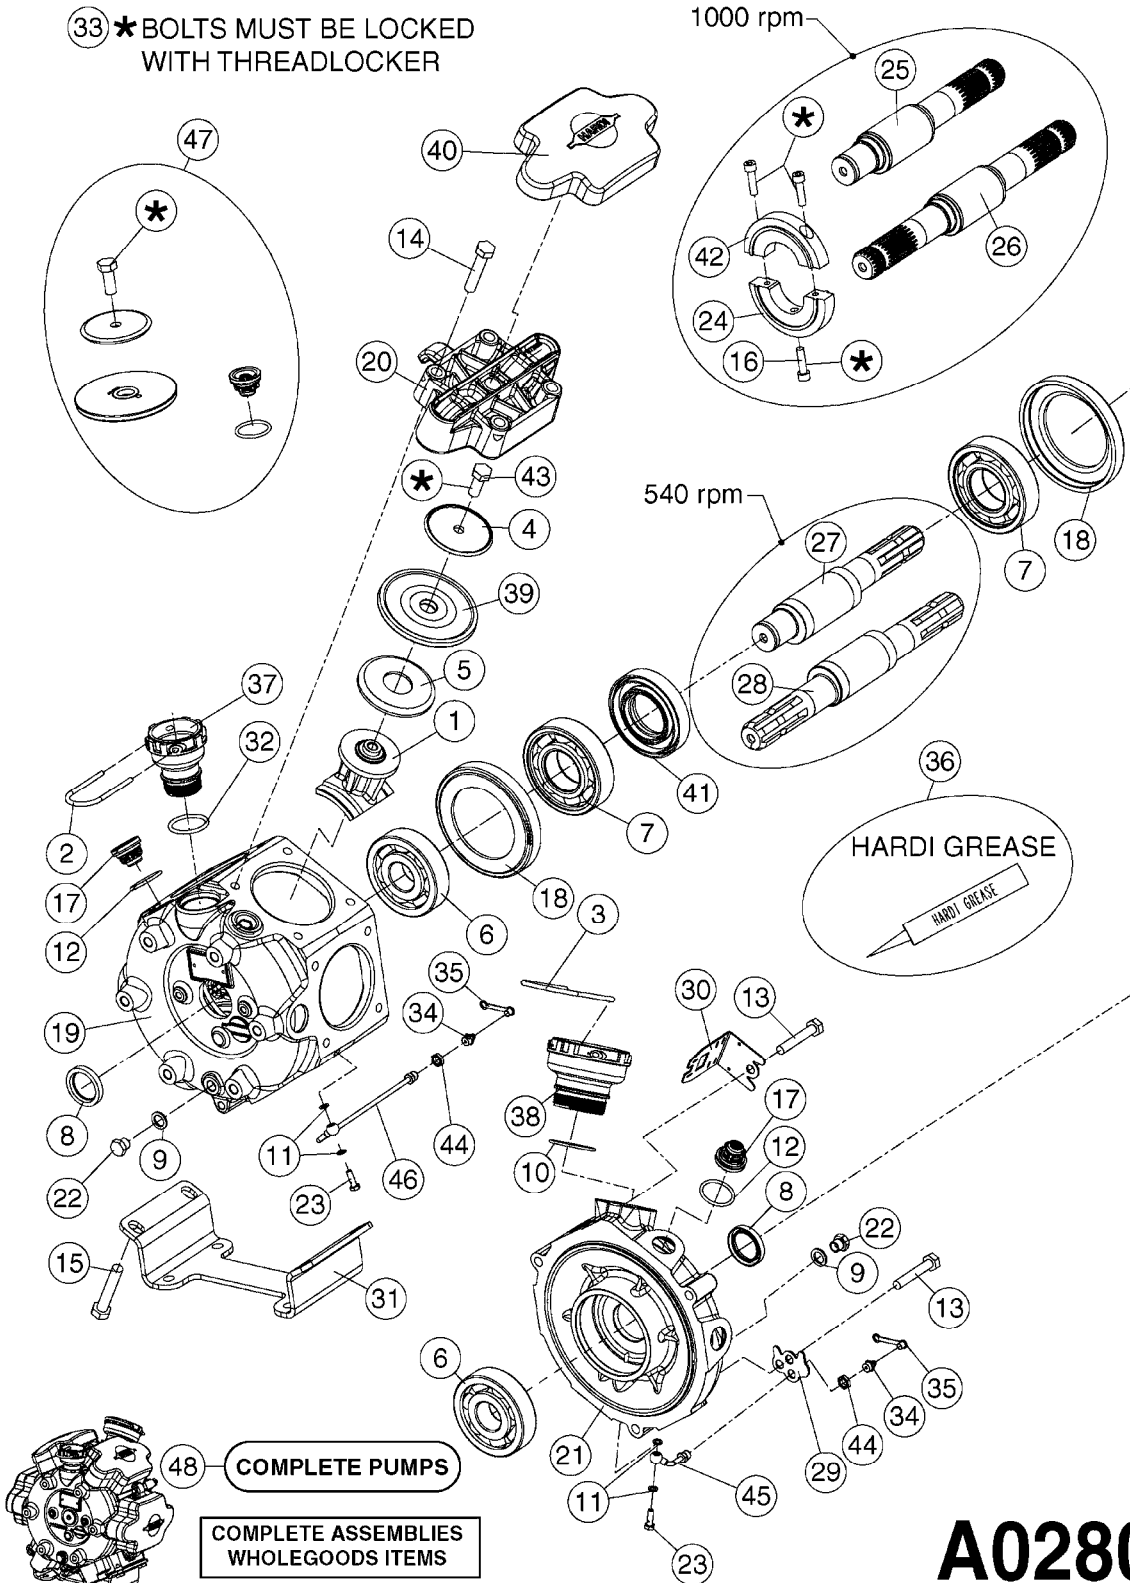

33 *BOLTS MUST BE LOCKED WITH THREADLOCKER

1000 rpm

540 rpm

HARDI GREASE

A0280

PUMP - 364 540/1000 RPM
A0280-HIN, 07:05:20

Page 1
Date 12.08.2020 9:37

Pos.	parts-n°	order qty	description
1	111622	1	CONNECTING ROD 463/5.5MM
1	111628	1	CONNECTING ROD 363/5.5 PUMP
1	111629	1	CONNECTING ROD 363/364-7 PUMP
1	111630	1	CONNECTING ROD 363/364-10 PUMP
2	145996	1	FITT.DK S-67 FORK
3	145997	1	FITT.DK S-93 FORK
4	161174	1	DIAPHRAGM DISC SS 361/363/364 PUMP
5	161372	1	DIAPHRAGM BACKING DISC,320-361
6	210221	1	BEARING BALL 6407
7	210232	1	BEARING BALL 6310
8	210243	1	SEAL OIL 35 X 47 X 7
9	241404	1	DOWTY SEAL 1/4"
10	242225	1	O-RING D45.0 X 4.0 RUBBER
11	242374	1	WASHER Ø10/Ø6X1 COPPER
12	330024	1	O-RING D41,1/D34.5 X 3,5
13	420895	1	BOLT HEX 8.8 RAW M10X60
14	430312	1	BOLT HEX 8.8 M12X60
15	430438	1	BOLT HEX 8.8 DEL M12X65
16	450995	1	BOLT ALLEN M8X30 DIN 912 RAW
17	728146	1	VALVE FOR 361(726890/707932)
18	11171900	1	CONROD RING 364/464 MACHINED
19	11172000	1	PUMP HOUSE 364 MACHINED 5/4" BSP RED
20	11172800	1	VALVE COVER 363/364 MACHINED RED
21	11173200	1	FRONTPART 364, 1½" BSP RED
22	14010400	1	PLUG 1/4" BSP
23	14120400	1	BANJOBOLT M6 X 19
24	14120700	1	COUNTERWEIGHT 364/464-1000
25	14137300	1	CRANKSHAFT 364/464-5.5 1000
26	14137900	1	CRANKSHAFT 364/464-5.5 GG 1000
27	14137500	1	CRANKSHAFT 364-07
27	14137600	1	CRANKSHAFT 364/464-10
28	14138100	1	CRANKSHAFT 364-7.0 GG
28	14138200	1	CRANKSHAFT 364/464-10 GG
29	16382900	1	GREASE NIPPLE PLATE, 364
30	16390600	1	BRACKET FOR RPM SENSOR
31	16410700	1	PUMP BASE 363/364 BLACK
31	17002400	1	FOOT F. 36X PUMP, RED
32	24266600	1	O-RING D 38,0 X 4,0 70SH.NITR
33	28045503	1	LOCTITE 262 .5ML (.017oz.)
34	28163300	1	GREASE NIPPLE H1 M6X1 DIN 7412
35	28163400	1	CAP F. GREASENIPPLE YELLOW M6X1
36	28164600	1	HARDI PUMP GREASE S3 V550L 1
37	32242200	1	FITTING S67 5/4" KON. RG 2014
38	32242300	1	NIPPLE S93 1,5' KON.RG 2014
39	33511400	1	DIAPHRAGM PUMP 361/361/363/364 PUR
40	33524300	1	COVER PLASTIC 364 PUMP
41	33527200	1	GREASE SPLIT 364/464
42	39136200	1	HALFPART 364/464-1000
43	43099200	1	BOLT HEX SS M12 X 30 DIN933 A4
44	46134000	1	NUT HEX M10x1 H=2.3 NV=14 ELZIN
45	61096800	1	BANJOTUBE SHORT 364 COMPL.
46	61096900	1	BANJOTUBE LONG 364 COMPL.
47	75585900	1	PUMP KIT 364
48	82169500	1	PUMP 364-5.5-MED-1000
48	82169700	1	PUMP 364-5.5-MOD2-1000-OSP
48	82170000	1	PUMP 364-10-STD-540 FK
48	82170300	1	PUMP 364-10-MOD-540-GG THROUGH SHAFT
48	82170400	1	PUMP 364-10-MOD-540-OSP