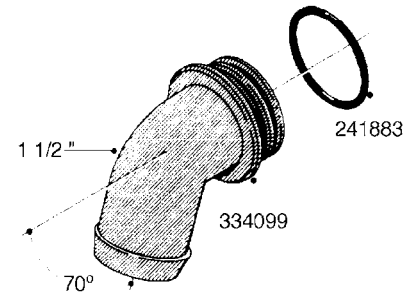

L0080

FITTINGS - S-53
L0080-HIN, 12:09:17

Page 1

Date 12.08.2020 9:38

Pos.	parts-n°	order qty	description
1	145995	1	FITT.DK S-53 FORK
2	241973	1	O-RING Ø3 X 44.2 70 SHORES NITRIL NITRIL (BLACK)
2	242353	1	O-RING 3 X 44.2 VITON VITON (BROWN)
3	242109	1	O-RING D32.2x3.0 NITRIL (BLACK)
3	242354	1	O-RING D32.2X3.0 VITON VITON (BROWN)
4	322103	1	FITT.DK S-53 BULKHEAD
5	322107	1	FITT.DK S-53 BULKHEAD NUT
6	322110	1	FITT.DK S-53 ELB. 1/2" BSP
7	322352	1	FITT.DK S-53 TEE
8	334229	1	FITT.DK S-53 STR.3/4"
9	334260	1	GASKET F. S-53 BULKHEAD
10	334564	1	FITT.DK S-67 TO S-53 ADAPTER
11	391100	1	FITT.DK S-53THREAD INS.1/2"BSP
12	726463	1	FITT.DK S53 BULKHEAD W/GASKET
13	726552	1	FIT.DK S-53X90 1/2" BSP,O-RING
14	726556	1	FITT.DK S-53 HB 1/2" W/O-RING
15	726558	1	FITT.DK S53 STR. 3/4" W.ORING
16	726559	1	FITT DK. S-53 HB 1" W/O-RING
17	726568	1	FITT.DK.S-53 HB 1/2"90 W/O-RING
18	726570	1	FITT.DK S-53 ELB.3/4" W.ORING
19	726571	1	FITT.DK S-53 ELB.1", W ORING
20	726578	1	FITT.DK S53 PLUG WITH O-RING
21	728561	1	FITT.DK. S67M - S53F REDUCER