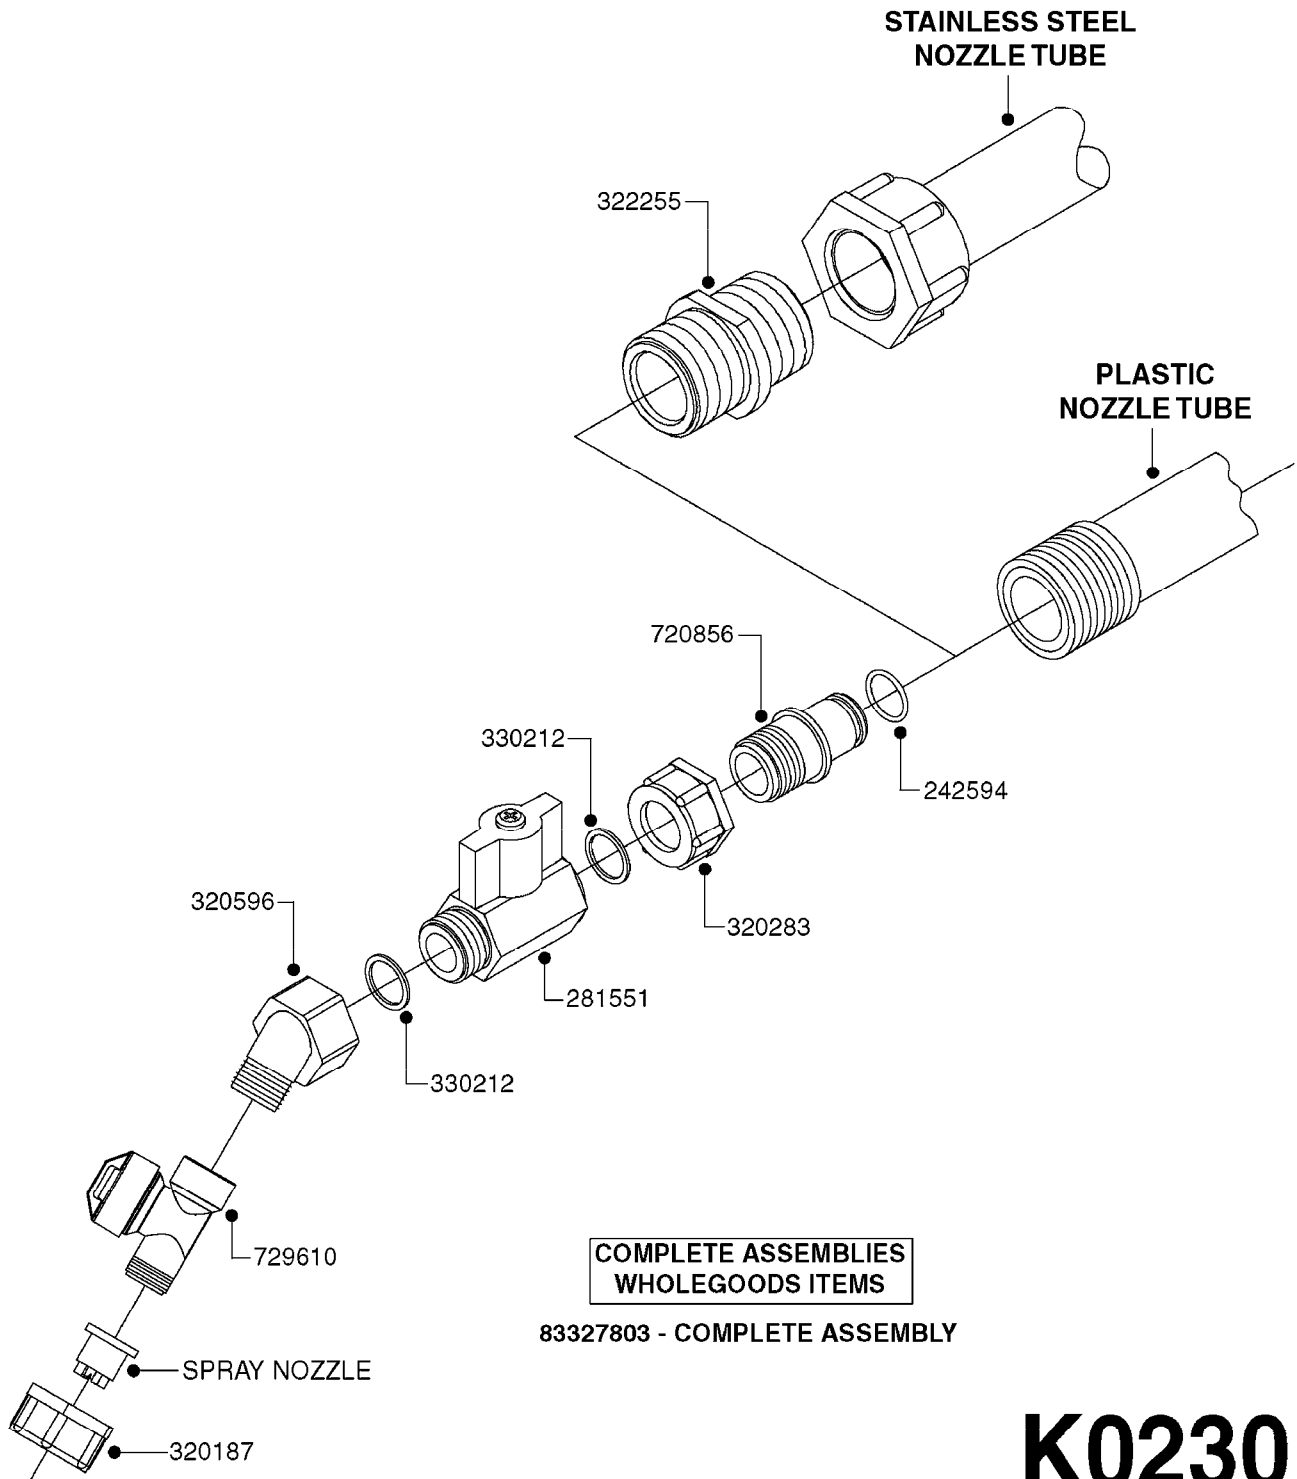

K0230

END NOZZLE KIT
K0230-HIN, 01:01:16

Page 1
Date 12.08.2020 9:38

parts-n°	order qty	description
242594	1	O-RING D14 X 1.78 SCH.70-EPDM
281551	1	BALL VALVE 1/2"
320187	1	FITT.DK CAP 3/8" BSP BLACK
320283	1	FITT.DK NUT 3/4"BSP
320596	1	FITT.DK ELB 3/8'-1/2'BSP 45DEG
322255	1	FITT.DK NIPPLE 3/4"X 3/4"
330212	1	O-RING D19/D14X2.4 F.1/2"NUT
720856	1	FITT.DK 1/2'BSP ASSY.F.3/4'NUT
729610	1	NOZZLE ASSY. NON DRIP 3/8 THRD
83327803	1	END NOZZLE KIT "04"