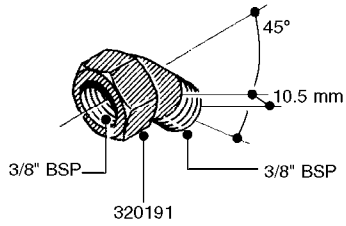

FITTINGS - HEXAGON NIPPLES
L0030-HIN, 01:01:16

L0030

FITTINGS - HEXAGON NIPPLES
L0030-HIN, 01:01:16

Page 1
Date 12.08.2020 9:38

parts-n°	order qty	description
10015303	1	FITT.PO.HN 1.00X1.00 M1000
10425003	1	FITT.PO.HN 1.25X1.00 MCPHEE
320132	1	FITT.DK HN 1" BSP
320176	1	FITT.DK HN 3/8"X1/2" BSP
320445	1	FITT.DK HN 1/4"X3/8" BSP
320655	1	FITT.DK HN 1/2"-1/2" BSP
320692	1	FITT.DK HN 3/8'BSPX1/4'NPT
320703	1	FITT.DK HN 3/8BSP X1/2 &1/4NPT
320725	1	FITT.DK NIPPLE 3/8"-3/8" BSP
320902	1	FITT.DK HN 3/8'X 1/4' BSP
390232	1	FITT.DK HN 1-1/2' X 1-1/4' BSP
390276	1	FITT.DK HN 1'BSP