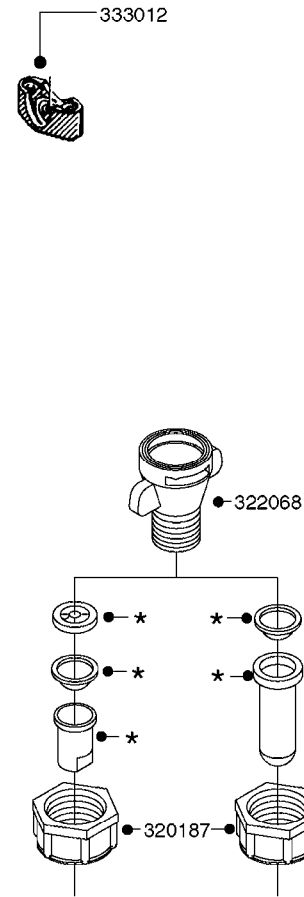

- 334082 (BLACK)
- 334371 (YELLOW)
- 334373 (RED)
- 334377 (BLUE)
- 334172 (GREEN)
- 334173 (ORANGE)