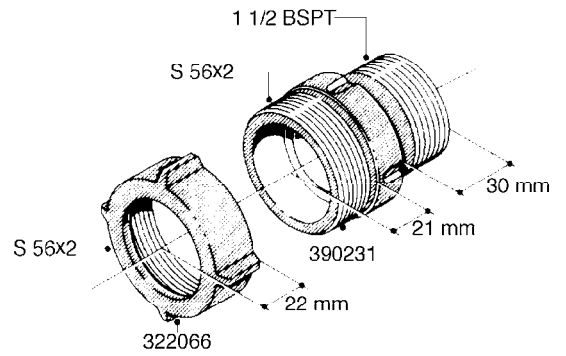

L0080

FITTINGS - S-53
L0080-HIN, 12:09:17

Page 1

Date 12.08.2020 9:38

Pos.	parts-n°	order qty	description
1	145995	1	FITT.DK S-53 FORK
2	241973	1	O-RING Ø3 X 44.2 70 SHORES NITRIL NITRIL (BLACK)
2	242353	1	O-RING 3 X 44.2 VITON VITON (BROWN)
3	242109	1	O-RING D32.2x3.0 NITRIL (BLACK)
3	242354	1	O-RING D32.2X3.0 VITON VITON (BROWN)
4	322103	1	FITT.DK S-53 BULKHEAD
5	322107	1	FITT.DK S-53 BULKHEAD NUT
6	322110	1	FITT.DK S-53 ELB. 1/2" BSP
7	322352	1	FITT.DK S-53 TEE
8	334229	1	FITT.DK S-53 STR.3/4"
9	334260	1	GASKET F. S-53 BULKHEAD
10	334564	1	FITT.DK S-67 TO S-53 ADAPTER
11	391100	1	FITT.DK S-53THREAD INS.1/2"BSP
12	726463	1	FITT.DK S53 BULKHEAD W/GASKET
13	726552	1	FIT.DK S-53X90 1/2" BSP,O-RING
14	726556	1	FITT.DK S-53 HB 1/2" W/O-RING
15	726558	1	FITT.DK S53 STR. 3/4" W.ORING
16	726559	1	FITT DK. S-53 HB 1" W/O-RING
17	726568	1	FITT.DK.S-53 HB 1/2"90 W/O-RING
18	726570	1	FITT.DK S-53 ELB.3/4" W.ORING
19	726571	1	FITT.DK S-53 ELB.1", W ORING
20	726578	1	FITT.DK S53 PLUG WITH O-RING
21	728561	1	FITT.DK. S67M - S53F REDUCER