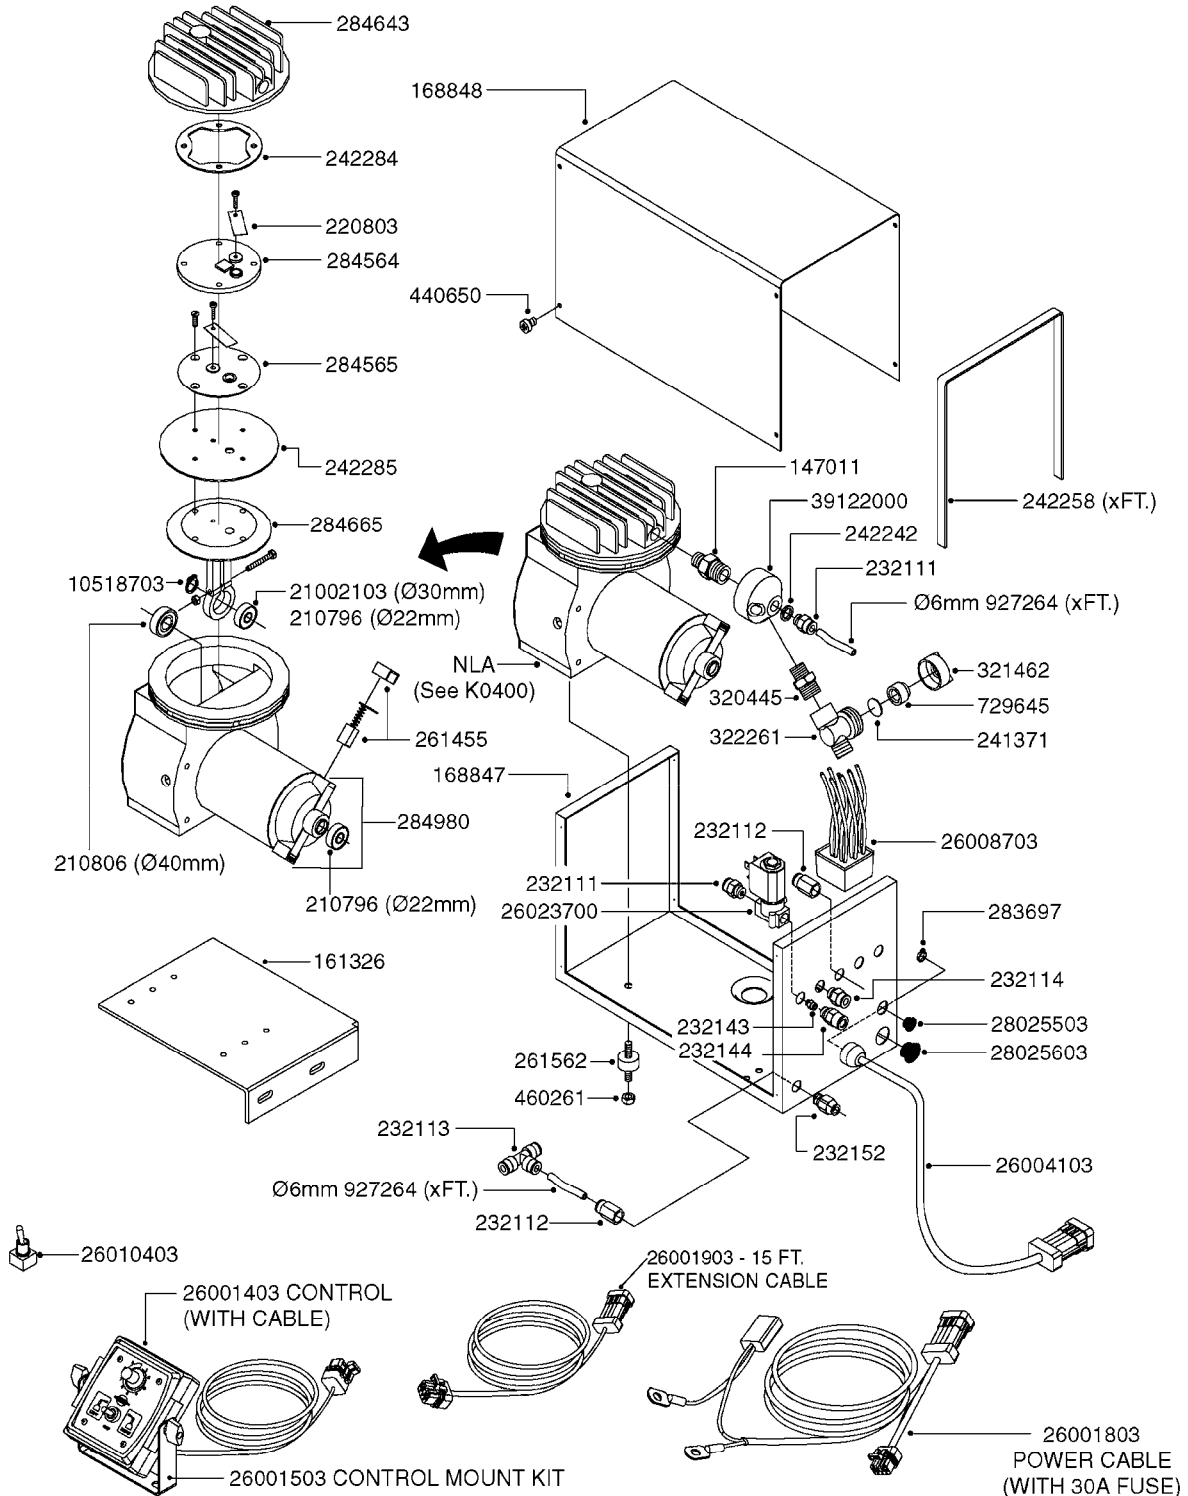

K0390

*Ø8mm 927306 (xFT.)
*Ø10mm 927330 (xFT.)

70019403 - COMPLETE ASSEMBLY

FOAM MARKER COMPRESSOR 2002
K0390-HIN, 01:01:16

Page 1

Date 12.08.2020 9:38

parts-n°	order qty	description
147011	1	HEX NIPPLE 3/8'X1/4'BSP BRASS
161326	1	MOUNT BKT. F. FOAM COMP.BOX 98
168847	1	ENCLOSURE LOWER F.MARKER
168848	1	COVER F. FOAM MARKER
210796	1	BEARING BALL D22/D8 X 7 608ZZ
210806	1	BEARING BALL D40/D17X12MM
220803	1	VALVE F. COMPRESSOR
232111	1	QUICK COUPLER 6MM X 1/8 EXT.
232112	1	QUICK COUPLER 6MM 1/8 INT.
232113	1	QUICK COUPLER 6MM T-PIECE
232114	1	COUPLER 1/8" THREADX8MM HOSE
232143	1	REDUCER 1/4'INT-1/8'EXT
232144	1	QUICK COUPLER 10MM X 1/4 EXT
232152	1	QUICK COUPLER 8MMX1/8 EXT.LONG
241371	1	DIAPHRAGM F.NO-DRIP,VULC
242242	1	O-RING F.AIR HOSE FITTING
242258	1	TRIM 3X10 SELF ADHESIVE 0012"
242284	1	HEAD GASKET F. COMPRESSOR
242285	1	DIAPHRAGM F. F/M COMP.
261455	1	BRUSH KIT-FOAM MARKER MOTOR
261562	1	RUBBER DAMPER 2XM6X25
283697	1	TIESTRAP 200MM
284564	1	PLATE F.COMPRESSOR HEAD
284565	1	PLATE F.COMPRESSOR HEAD
284643	1	COMPRESSOR HEAD F.FOAM MARKER
284665	1	CONNECTING ROD F.COMPRESSOR
284980	1	FLANGE REAR F. F.M.COMPRESSOR
320445	1	FITT.DK HN 1/4"X3/8" BSP
321462	1	CAP F.NO-DRIP ASSY.
322261	1	HOUSING F.SAFETY VALVE 3/8"
440650	1	SCREW 3.5x13 STAINLESS
460261	1	NUT HEX M6X1.00 LOCK DIN985 A2 SS
729645	1	NON-DRIP SPRING ASSY.GREEN 10
927264	1	HOSE R X PE D6/D4 X 0012"
927306	1	HOSE R X PE D8/D6 X 0012"BLACK
927330	1	HOSE R X PE D10/D8 X 012"BLACK
10518703	1	SNAP-RING OUTER 8X1
21002103	1	BEARING, 6200 2ZJEM (SKF)
26001403	1	HC FOAM MARKR CONSOLE VS3.0.00
26001503	1	HC FOAM MARKER CONSOLE MT.KIT
26001803	1	POWER CABLE
26001903	1	15' 7-PIN EXTENSION CABLE
26004103	1	FOAM MARKER CNTRL MOD CABL STD
26008703	1	FOAM MARKER CONTROL SCII
26010403	1	TOGGLE SWITCH MICRO-TRAK F.M.
26023700	1	SOLENOID VAL 12V 1/8' FLO '07
28025503	1	PLUG F.DRILLED HOLE 1/2"
28025603	1	PLUG F.DRILLED HOLE 3/4"
39122000	1	DISTR.HOUSING F.FOAM MARKER'07
70019403	1	FOAM MARKER COMPRESSOR KIT STD