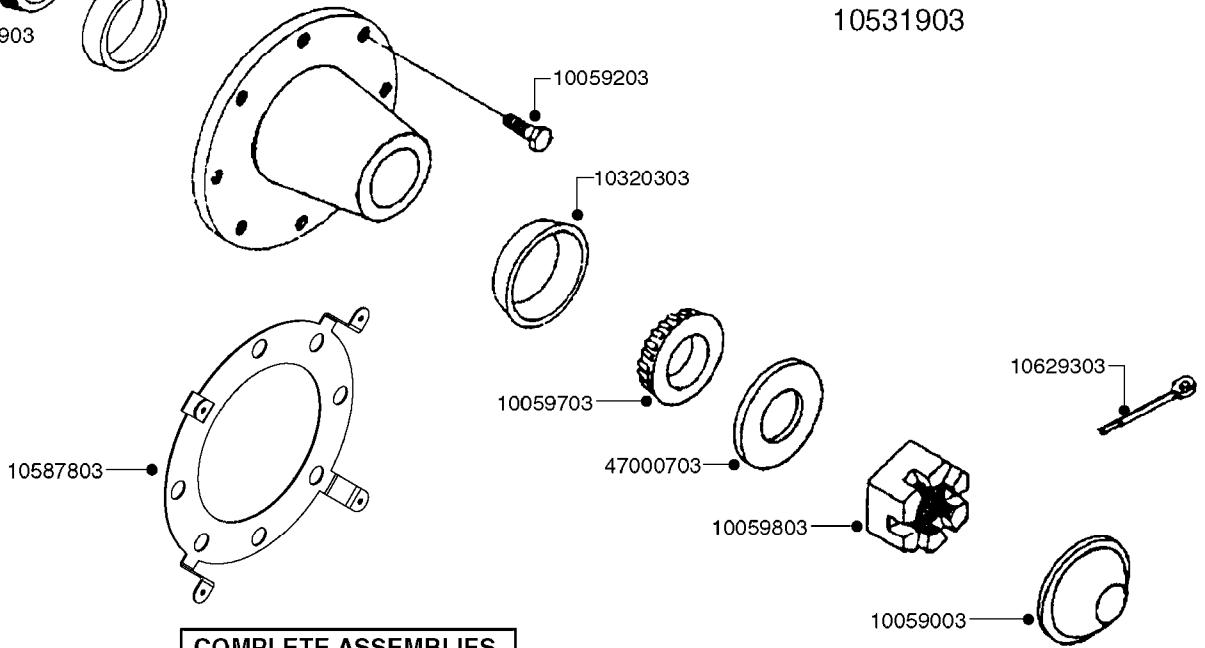

COMPLETE HUB W/BEARINGS:
10531903

**COMPLETE ASSEMBLIES
WHOLEGOODS ITEMS**

E0730

HUB ASSEMBLY F.2 1/8" SPINDLE
E0730-HIN, 01:01:16

Page 1
Date 12.08.2020 9:38

parts-n°	order qty	description
10058803	1	BEARING INNER CONE A25590
10058903	1	SEAL HUB A5E41
10059003	1	DUST CAP 800/1000 GAL A3C17
10059203	1	BOLT WHEEL 9/16"x1-1/4"UNF 90D
10059703	1	BEARING OUTER CONE A25877
10059803	1	NUT HEX NF 1"
10320203	1	BEARING INNER CUP1000GAL.TR/TA
10320303	1	BEARING OUTER CUP1000GAL.TR/TA
10531903	1	HUB ASSY.COMP.F.2-1/8" SPINDLE
10587803	1	MAG MNT F. SPEED SNS 8 BOLT
10629303	1	PIN, COTTER 3/16" X 2.25" LONG
28020103	1	SPINDLE 2.125 CRS 14" 811
47000703	1	WASHER, SPNDL 1.1" 1.06x2 .19T