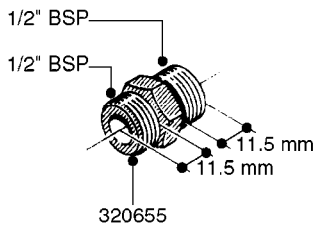

FITTINGS - HEXAGON NIPPLES
L0030-HIN, 01:01:16

L0030

FITTINGS - HEXAGON NIPPLES
L0030-HIN, 01:01:16

Page 1
Date 12.08.2020 9:38

parts-n°	order qty	description
10015303	1	FITT.PO.HN 1.00X1.00 M1000
10425003	1	FITT.PO.HN 1.25X1.00 MCPHEE
320132	1	FITT.DK HN 1" BSP
320176	1	FITT.DK HN 3/8"X1/2" BSP
320445	1	FITT.DK HN 1/4"X3/8" BSP
320655	1	FITT.DK HN 1/2"-1/2" BSP
320692	1	FITT.DK HN 3/8'BSPX1/4'NPT
320703	1	FITT.DK HN 3/8BSP X1/2 &1/4NPT
320725	1	FITT.DK NIPPLE 3/8"-3/8" BSP
320902	1	FITT.DK HN 3/8'X 1/4' BSP
390232	1	FITT.DK HN 1-1/2' X 1-1/4' BSP
390276	1	FITT.DK HN 1'BSP