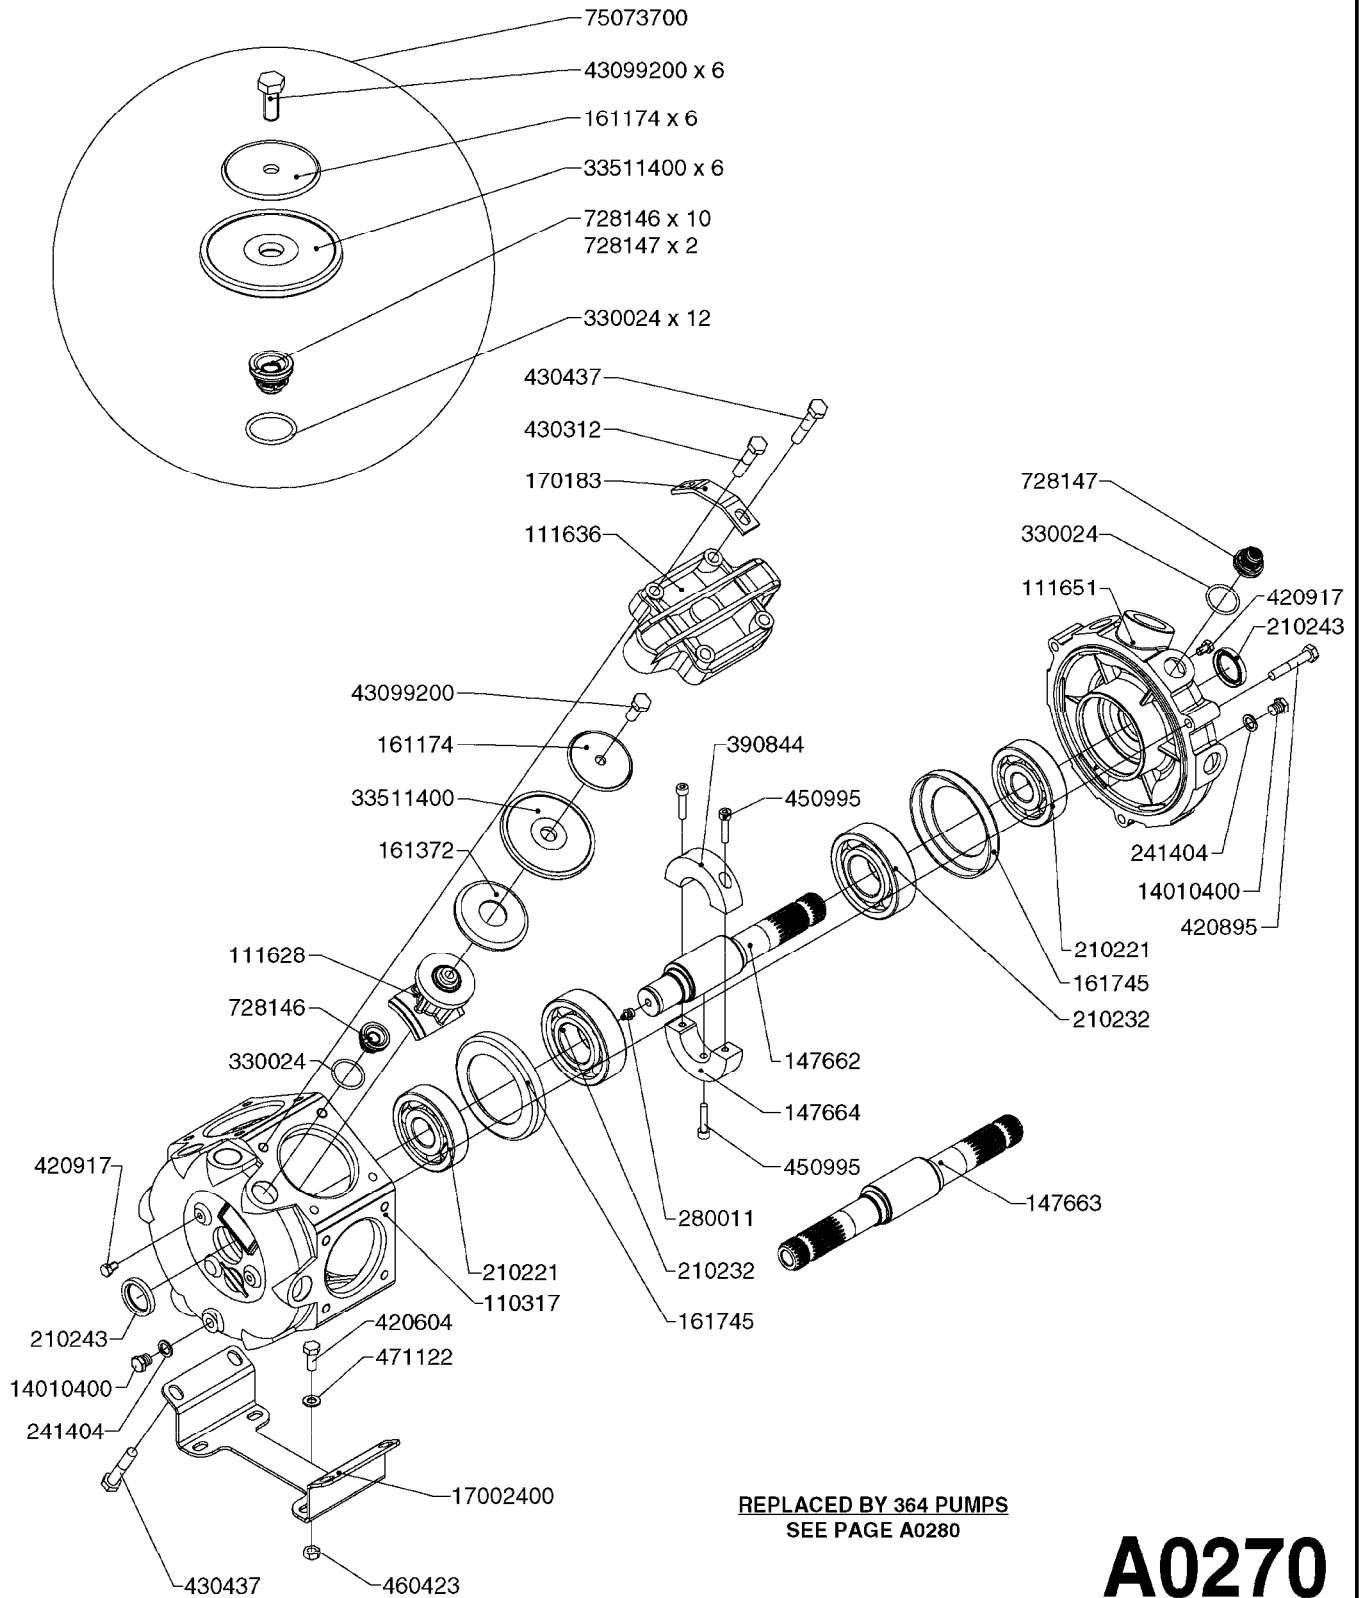

REPLACED BY 364 PUMPS
SEE PAGE A0280

A0260

PUMP - 363 W/MOUNTING BASE
A0260-HIN, 17:03:16

Page 1
Date 12.08.2020 9:37

parts-n°	order qty	description
110317	1	PUMP CASING MODEL 360/361 PNTD
111630	1	CONNECTING ROD 363/364-10 PUMP
111636	1	VALVE COVER 363 HEAVY DUTY
111651	1	CASTING F.363 1.5" PUMP(FRONT)
142037	1	CRANK SHAFT 361-20
143577	1	CRANK SHAFT F.363/462/463-10mm
147097	1	CRANK SHAFT 363-463/10 THROUGH
161174	1	DIAPHRAGM DISC SS 361/363/364 PUMP
161372	1	DIAPHRAGM BACKING DISC,320-361
161745	1	METAL SPACER F.363/463
210221	1	BEARING BALL 6407
210232	1	BEARING BALL 6310
210243	1	SEAL OIL 35 X 47 X 7
241404	1	DOWTY SEAL 1/4"
241684	1	DEICER PARTS: DIAPHRAGM MODEL 361 NITRIL
242152	1	O-RING D18.2X3 EPDM
242215	1	O-RING D18X3 VITON
280011	1	GREASE NIPPLE 1/8" SAE H TR
330024	1	O-RING D41,1/D34.5 X 3,5
331192	1	SPACER, MODEL 361/363
334320	1	O-RING D18X3 POLYURETHANE
420626	1	BOLT HEX 8.8 DEL M10X20 FT
420895	1	BOLT HEX 8.8 RAW M10X60
420917	1	BOLT HEX 8.8 RAW M8X12 FT
430312	1	BOLT HEX 8.8 M12X60
430437	1	BOLT HEX 8.8 RAW M12X65
460423	1	NUT HEX M10X1.50 LOCK DIN985A2 SS
471122	1	WASHER, M10, Ø20/10.5X 2.0, SS
728146	1	VALVE FOR 361(726890/707932)
728147	1	VALVE FOR 361 WHITE WITH HOLE
14007900	1	CRANK 363/462/463-7mm 540/THRU
14010400	1	PLUG 1/4" BSP
17002400	1	FOOT F. 36X PUMP, RED
33511400	1	DIAPHRAGM PUMP 361/361/363/364 PUR
43099200	1	BOLT HEX SS M12 X 30 DIN933 A4
75073700	1	PUMP KIT 361/363 "06"