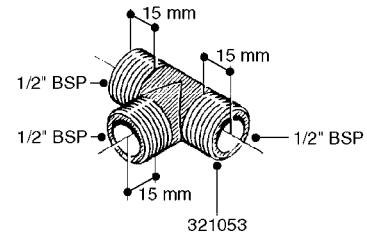

L0020

FITTINGS-T-PIECES, CAPS & ELBOWS
L0020-HIN, 01:01:16

Page 1
Date 16.03.2016 11:38

parts-n°	order qty	description
10053603	1	FITT. CAPNUT 2"BSP 5601
10194303	1	CAP BLANK 1 1/2 MCPHEE 210060
320047	1	FITT.DK CAPNUT 1/2" BSP
320106	1	FITT.DK CAPNUT 1" BSP
320272	1	FITT.DK CAPNUT 3/8" BSP
320316	1	FITT.DK TEE 3/4" X3/4" X1"BSP
320331	1	FITT.DK TEE 1" - 1" - 3/4" BSP
320342	1	FITT.DK EL 3/4"M X 1"F BSP
320563	1	FITT.DK 3 WAY 1/2" 110 DEG.
320677	1	NO LONGER AVAILABLE
320961	1	FITT.DK CAPNUT 1-1/2" BSP
321053	1	FITT.DK TEE 1/2 X1/2 X1/2" BSP
322072	1	FITT.DK TEE 3/8'X3/8'X3/8' BSP
322095	1	FITT.DK TEE 1-1/2 X1-1/4 X3/4" BSP
322138	1	FITT.DK ELB 1"M X 1"F BSP
330013	1	O-RING D15/D10X2.5 F.3/8"NUT
330212	1	O-RING D19/D14X2.4 F.1/2"NUT
330326	1	O-RING D30/D24X2 F.1"NUT
331273	1	O-RING D44/D38X2 F.1-1/2"