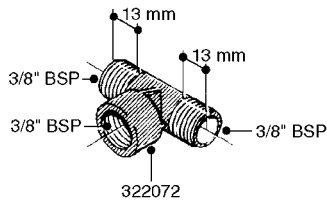

L0020

FITTINGS-T-PIECES, CAPS & ELBOWS
L0020-HIN, 01:01:16

Page 1
Date 16.03.2016 11:38

parts-n°	order qty	description
10053603	1	FITT. CAPNUT 2"BSP 5601
10194303	1	CAP BLANK 1 1/2 MCPHEE 210060
320047	1	FITT.DK CAPNUT 1/2" BSP
320106	1	FITT.DK CAPNUT 1" BSP
320272	1	FITT.DK CAPNUT 3/8" BSP
320316	1	FITT.DK TEE 3/4" X3/4" X1"BSP
320331	1	FITT.DK TEE 1" - 1" - 3/4" BSP
320342	1	FITT.DK EL 3/4"M X 1"F BSP
320563	1	FITT.DK 3 WAY 1/2" 110 DEG.
320677	1	NO LONGER AVAILABLE
320961	1	FITT.DK CAPNUT 1-1/2" BSP
321053	1	FITT.DK TEE 1/2 X1/2 X1/2" BSP
322072	1	FITT.DK TEE 3/8'X3/8'X3/8' BSP
322095	1	FITT.DK TEE 1-1/2 X1-1/4 X3/4" BSP
322138	1	FITT.DK ELB 1"M X 1"F BSP
330013	1	O-RING D15/D10X2.5 F.3/8"NUT
330212	1	O-RING D19/D14X2.4 F.1/2"NUT
330326	1	O-RING D30/D24X2 F.1"NUT
331273	1	O-RING D44/D38X2 F.1-1/2"