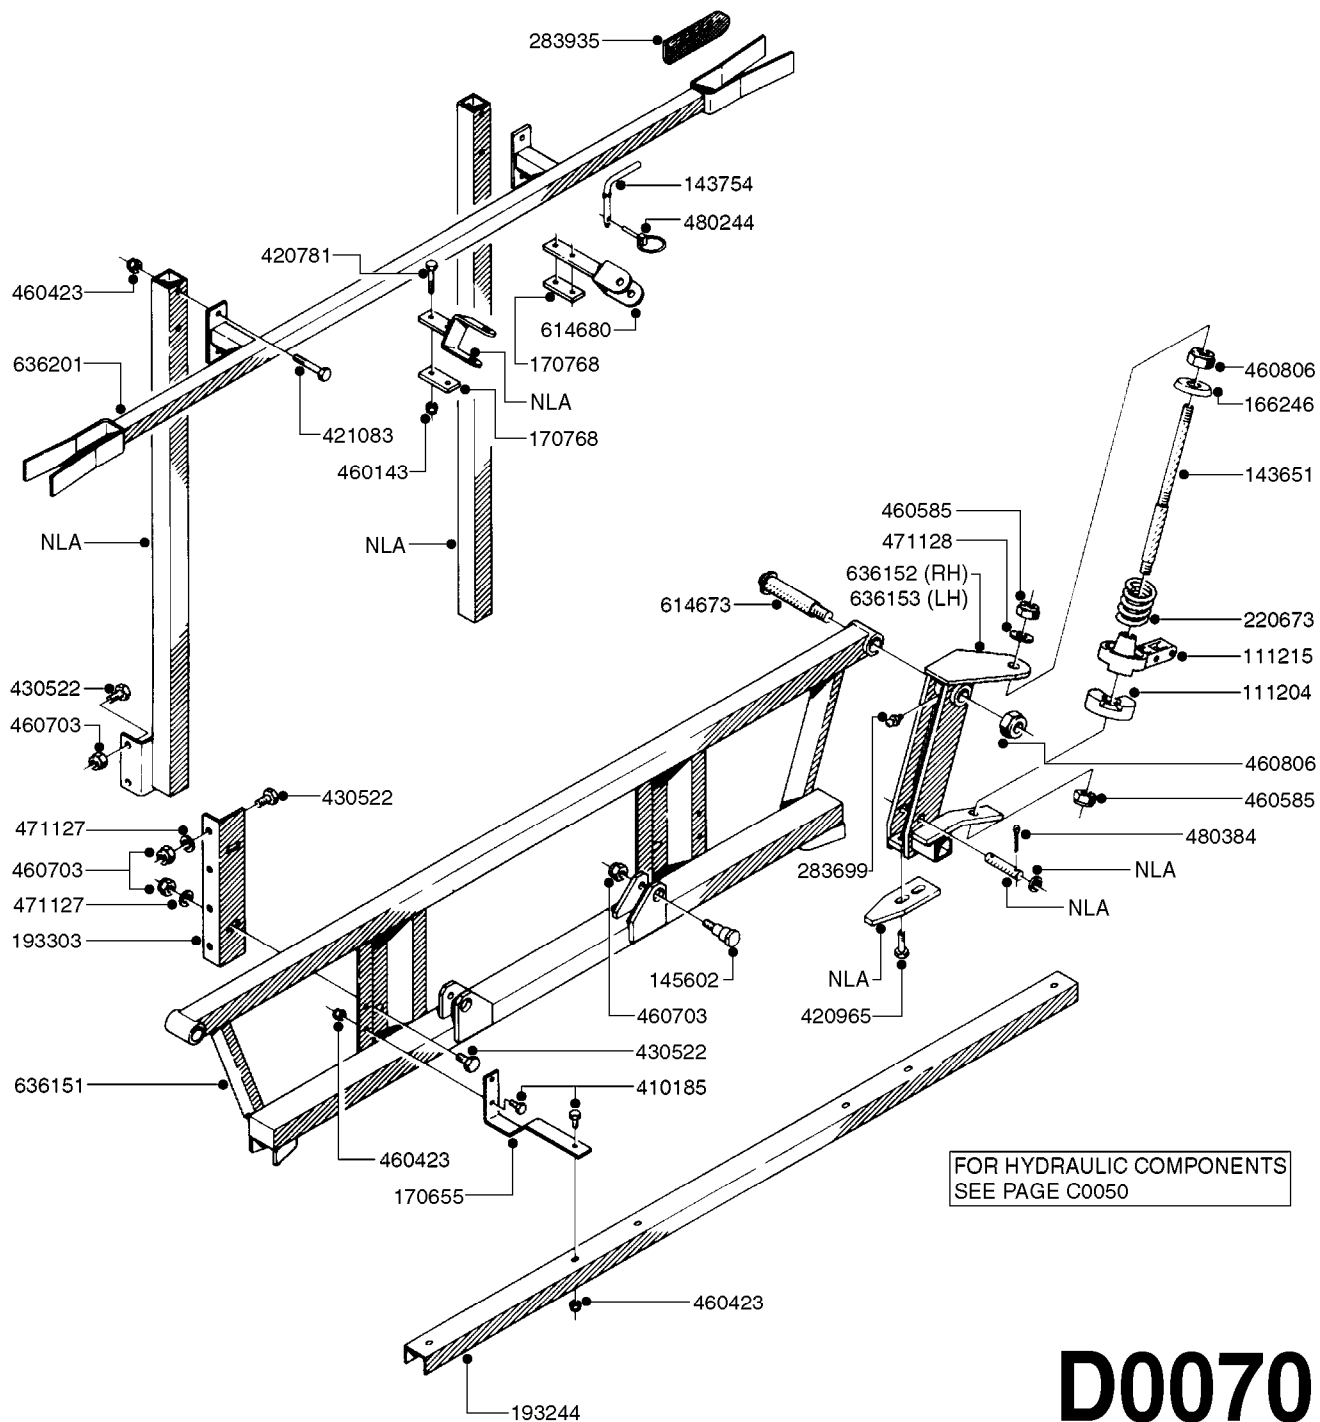

Date 16.03.2016 11:38

parts-n°	order qty	description
111204	1	CLAW CLUTCH/LOWER D80
111215	1	CLAW CLUTCH/UPPER D80
142597	1	DISTANCE TUBE
143651	1	AXLE M20/M16 L=355 F/BREAKAWAY
143721	1	FRICITION DISC FOR BOOM D30
143754	1	PIN D10 X 56
166246	1	WASHER CUP D53 F.SPRING
166736	1	CLAMP FOR SB BOOM
166865	1	WASHER D35/D25X2
193244	1	NOZZLE TRACK 6-8-10 M SB
193303	1	SUPPORTING ARM FOR SB BOOM
220673	1	SPRING F.PIVOT 100 X 51
334571	1	TAPON 40x40x2 EMBELLECEDOR
410185	1	BOLT HEX 8.8 DEL M6X16 A2
420906	1	BOLT HEX 8.8 DEL M10X60
421083	1	BOLT HEX 8.8 DEL M10X65
430522	1	BOLT HEX 8.8 DEL M12X25 FT
460261	1	NUT HEX M6X1 LOCK A2 DIN985
460423	1	NUT HEX M10X1.5 LOCK
460585	1	NUT HEX M16X2 LOCK
460703	1	NUT HEX M12X1.75 LOCK DIN985
460806	1	NUT HEX M20X2.5 LOCK
471122	1	WASHER, M10, Ø20/10.5X 2.0, SS
471127	1	WASHER, M12, Ø24/13.0X 2.5, SS
471128	1	WASHER, M16, Ø30/17.0X 3.0, SS
480244	1	PIN SNAP D4.5
613487	1	TRANSPORT FITTINGS FOR SB BOOM
633942	1	OUTER BOOM WING 26', 28' SB
634163	1	CENTER SECTION - 20',26',33'
634185	1	BOOM WING OUTER PART 33' SB
635780	1	INNER WING SEC. 26',28',33'SB
635792	1	BOOM WING - 20',21'SB-BOOM
706311	1	SPRING WITH HAND-GRIB