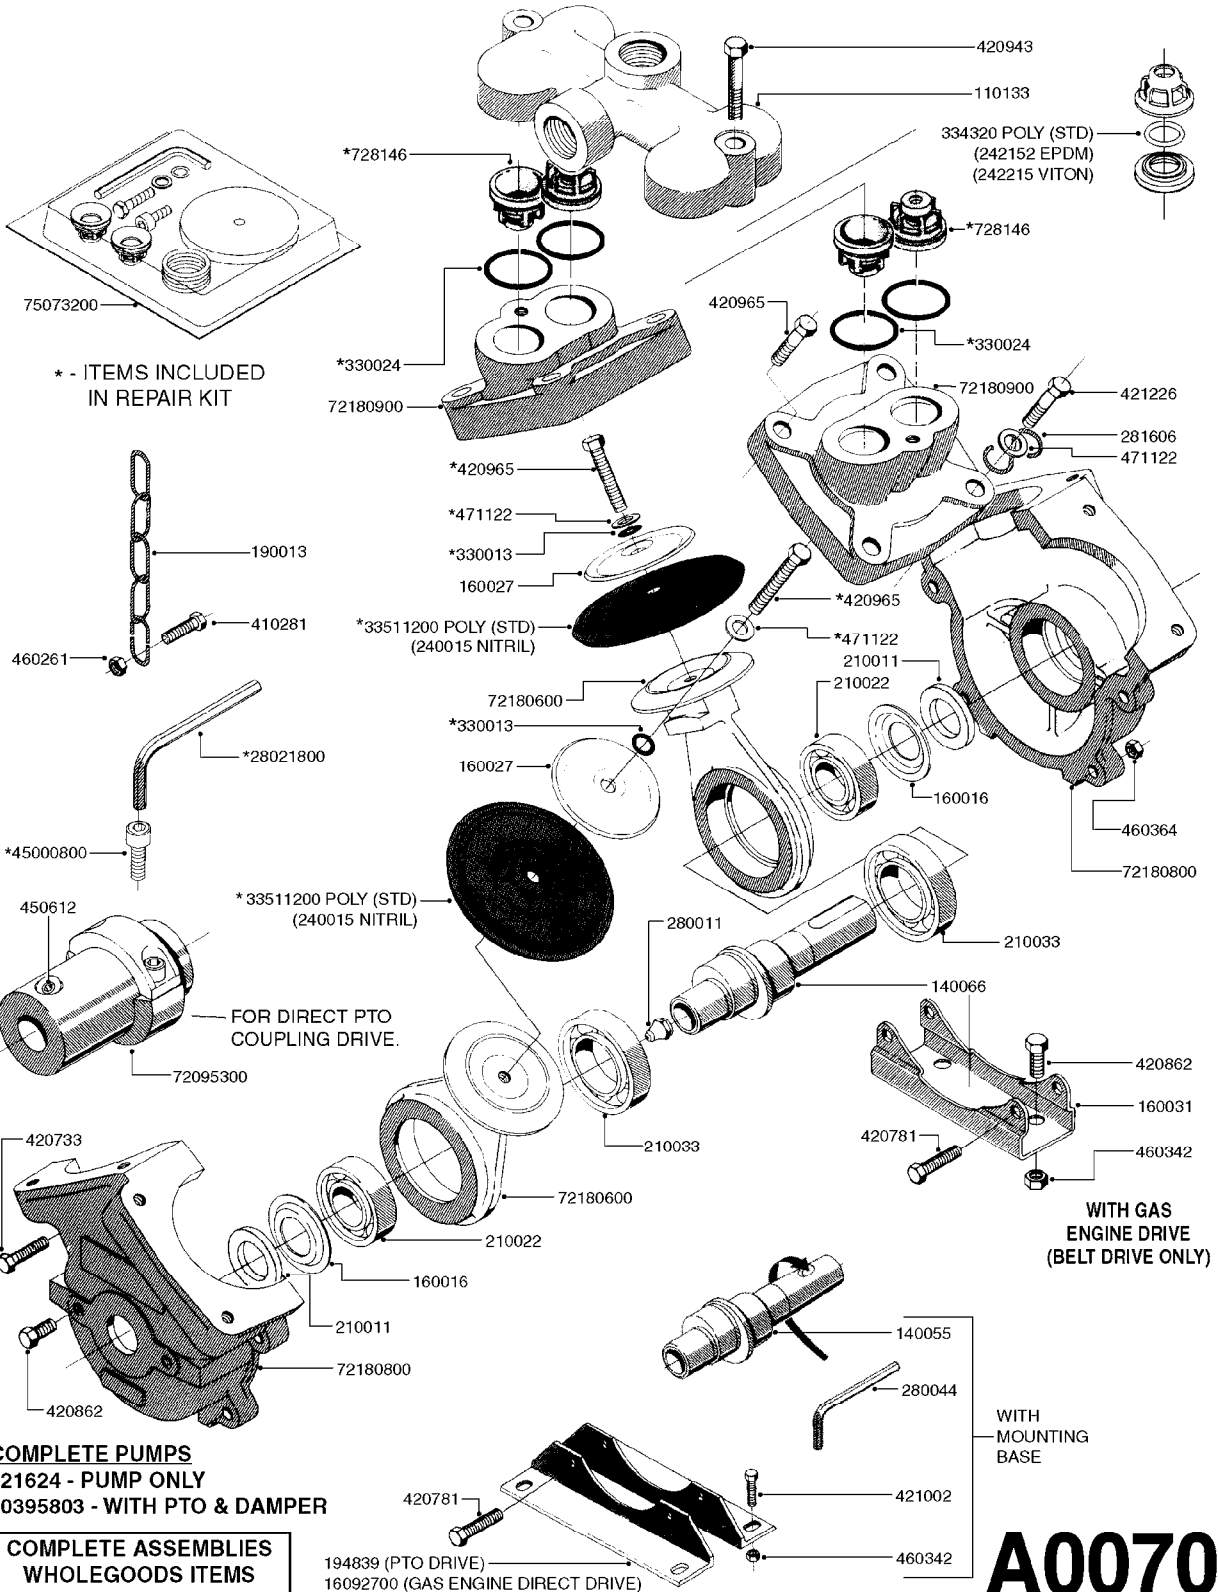

PUMP - 603
A0070-HIN, 01:01:16

COMPLETE PUMPS
821624 - PUMP ONLY
10395803 - WITH PTO & DAMPER

COMPLETE ASSEMBLIES
WHOLEGOODS ITEMS

A0070

PUMP - 603
A0070-HIN, 01:01:16

Page 1
Date 16.03.2016 11:38

parts-n°	order qty	description
110133	1	VALVE CHAMBER MOD 600 PAINTED
140055	1	CRANK SHAFT, MODEL 600
140066	1	CRANK SHAFT, MODEL 600/4
160016	1	DUST PLATE
160027	1	DIAPHRAGM UPPER DISC 500-600
160031	1	BASE PLATE MODEL 500-600
190013	1	CHAIN 35XL=800
194839	1	ANGLE IRON FOOT, M 500-600 RED
210011	1	SEAL FELT D39/23 X 4
210022	1	BEARING BALL 6205
210033	1	BEARING BALL 6007
240015	1	DIAPHRAGM MODEL 500-600 NITRIL
242152	1	O-RING D18.2X3 EPDM
242215	1	O-RING D18X3 VITON
280011	1	GREASE NIPPLE 3/8' SAE H TR
280044	1	KEY HEXAGON W6 3/16'
281606	1	S-HOOK GALVANIZED
330013	1	O-RING D15/D10X2.5 F.3/8"NUT
330024	1	O-RING D41,1/D34.5 X 3,5
334320	1	O-RING D18X3 POLYURETHANE
410281	1	BOLT HEX 8.8 DEL M6X25 DIN933 A2
420733	1	BOLT HEX 8.8 DEL M8X40
420781	1	BOLT HEX 8.8 DEL M8X50
420862	1	BOLT HEX 8.8 DEL M10X16 FT
420943	1	BOLT HEX 8.8 DEL M10X50
420965	1	M10X40 MACHINE SCREW STAINLESS
421002	1	BOLT HEX 8.8 DEL M10X30 FT DIN933
421226	1	BOLT HEX 8.8 DEL M10X45
450612	1	SCREW M10X16 POINTED
460261	1	NUT HEX M6X1 LOCK A2 DIN985
460342	1	NUT HEX M10 DEL DIN934
460364	1	NUT HEX M8 GALV.
471122	1	WASHER, M10, Ø20/10.5X 2.0, SS
728146	1	VALVE FOR 361(726890/707932)
821624	1	PUMP 603/7 W. FOOT TAPERED SHA
10395803	1	PUMP 603 C/W PTO 540 RPM
16092700	1	PUMP MOUNT PLATE TALL 500/600
28021800	1	KEY HEXAGON 8MM FOR M10
33511200	1	DIAPHRAGM 500-603 PUR 2006
45000800	1	BOLT ROUND M10X25
72095300	1	COUPLING 1-3/8' X 25, PAINTED
72180600	1	CONNECTING ROD FOR 503-603 M10
72180800	1	PUMP HOUSING 603 RED W/BOLTS
72180900	1	DIAPHRAGM COVER MOD. 600
75073200	1	PUMP KIT 603mm 06