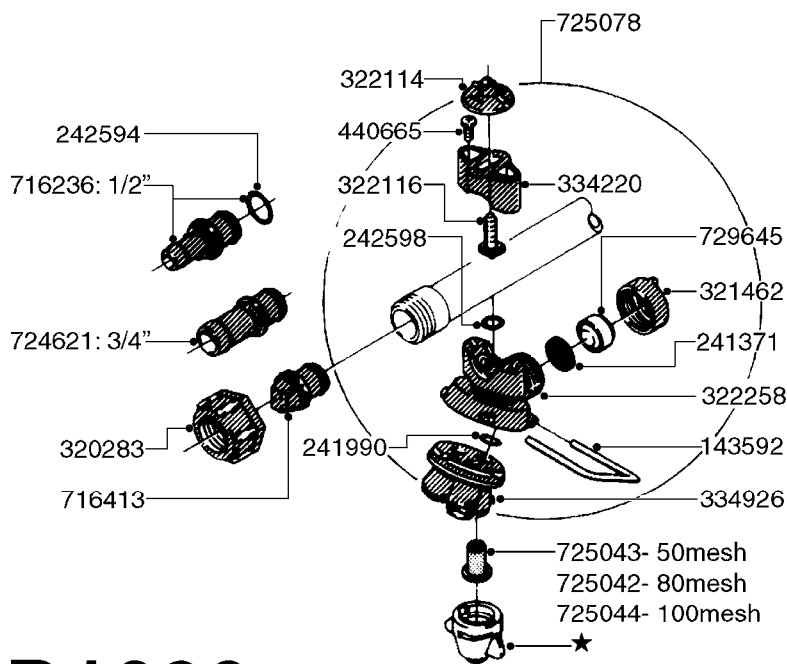

TRIPLET NOZZLE BODY

D1090

*=REFER TO HARDI NOZZLE CATALOG