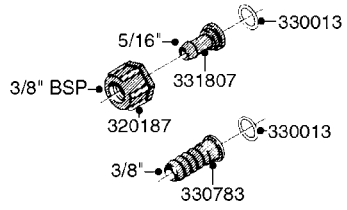

L0010

parts-n°	order qty	description
240085	1	O-RING D13,1/8,3X02,4 NITRIL
241441	1	O-RING D29.3X3
242594	1	O-RING D14 X 1.78 SCH.70-EPDM
320084	1	FITT.DK NUT 1/2" BSP
320095	1	FITT.DK NUT 1" BSP
320117	1	FITT.DK CONN.1/2"BSP F. 1" CAP
320187	1	FITT.DK CAP 3/8" BSP BLACK
320283	1	FITT.DK NUT 3/4"BSP
320821	1	FITT.DK NUT 1-1/2" BSP
321495	1	FITT.DK REDUC 1/4'BSP F.3/4'NT
321576	1	FITT.DK CONN 1/2"BSP F.3/4"NUT
330013	1	O-RING D15/D10X2.5 F.3/8"NUT
330212	1	O-RING D19/D14X2.4 F.1/2"NUT
330326	1	O-RING D30/D24X2 F.1"NUT
330341	1	FITT.DK HB 1" F. 1" NUT
330595	1	O-RING D24.6/D20X2.1 -3/4"
330665	1	3/4' HOSE TAIL F/1' CAP
330676	1	FITT.DK HB 3/8" F. 1/2" NUT
330687	1	FITT.DK HB 1/2" F. 1/2" NUT
330691	1	FITT.DK HB 3/4'F.3/4' NUT
330783	1	FITT.DK HB 3/8" F.3/8" NUT
331262	1	FITT.DK HB 1-1/2" F. 1-1/2"NUT
331273	1	O-RING D44/D38X2 F.1-1/2"
331446	1	FITT.DK HB 1" F.1-1/2" NUT
331807	1	FITT.DK HB 5/16" F.3/8" NUT
332286	1	FITT.DK HB 1/2" F. 3/4" NUT
332905	1	FITT.DK HB 1/2" F. 3/4" CAP
332927	1	PLUG F. NOZZLE TUBE 3/4'
333292	1	FITT.DK HB 1"O'RING F.1-1/2"
333664	1	FITT.DK HB 5/16' F. 1/2' NUT
334044	1	FITT.DK HB 3/4' F. 3/4' CAP
334059	1	FITT.DK EL 1" 110 DEG.F.1-1/2"
334123	1	FITT.DK HB 1-1/4"O-RNG F.1-1/2"
334150	1	FITT.DK HB 1-1/4" 110 F.1-1/2"
390542	1	PLUG WASHER FOR 3/4'CAP NUT
716236	1	FITT.DK HB 1/2" ASSY. F. 3/4"
716413	1	FITT.DK PLUG ASSY. F.NOZ TUBE
717426	1	FITT.DK REDUC 1/4"BSP F.3/4"N
720856	1	FITT.DK 1/2'BSP ASSY.F.3/4'NUT
724621	1	FITT.DK HB 3/4"ASSY F.3/4" NUT