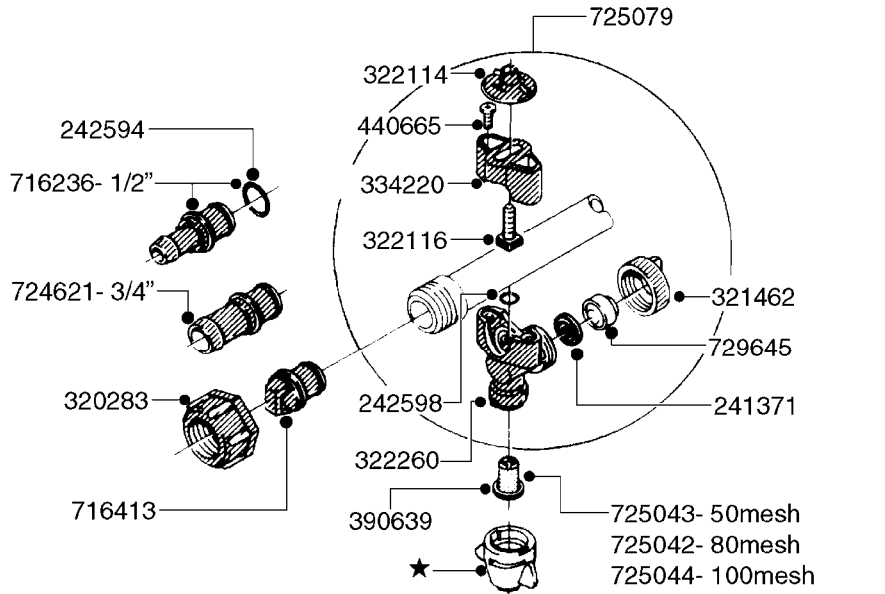

SINGLE NOZZLE BODY