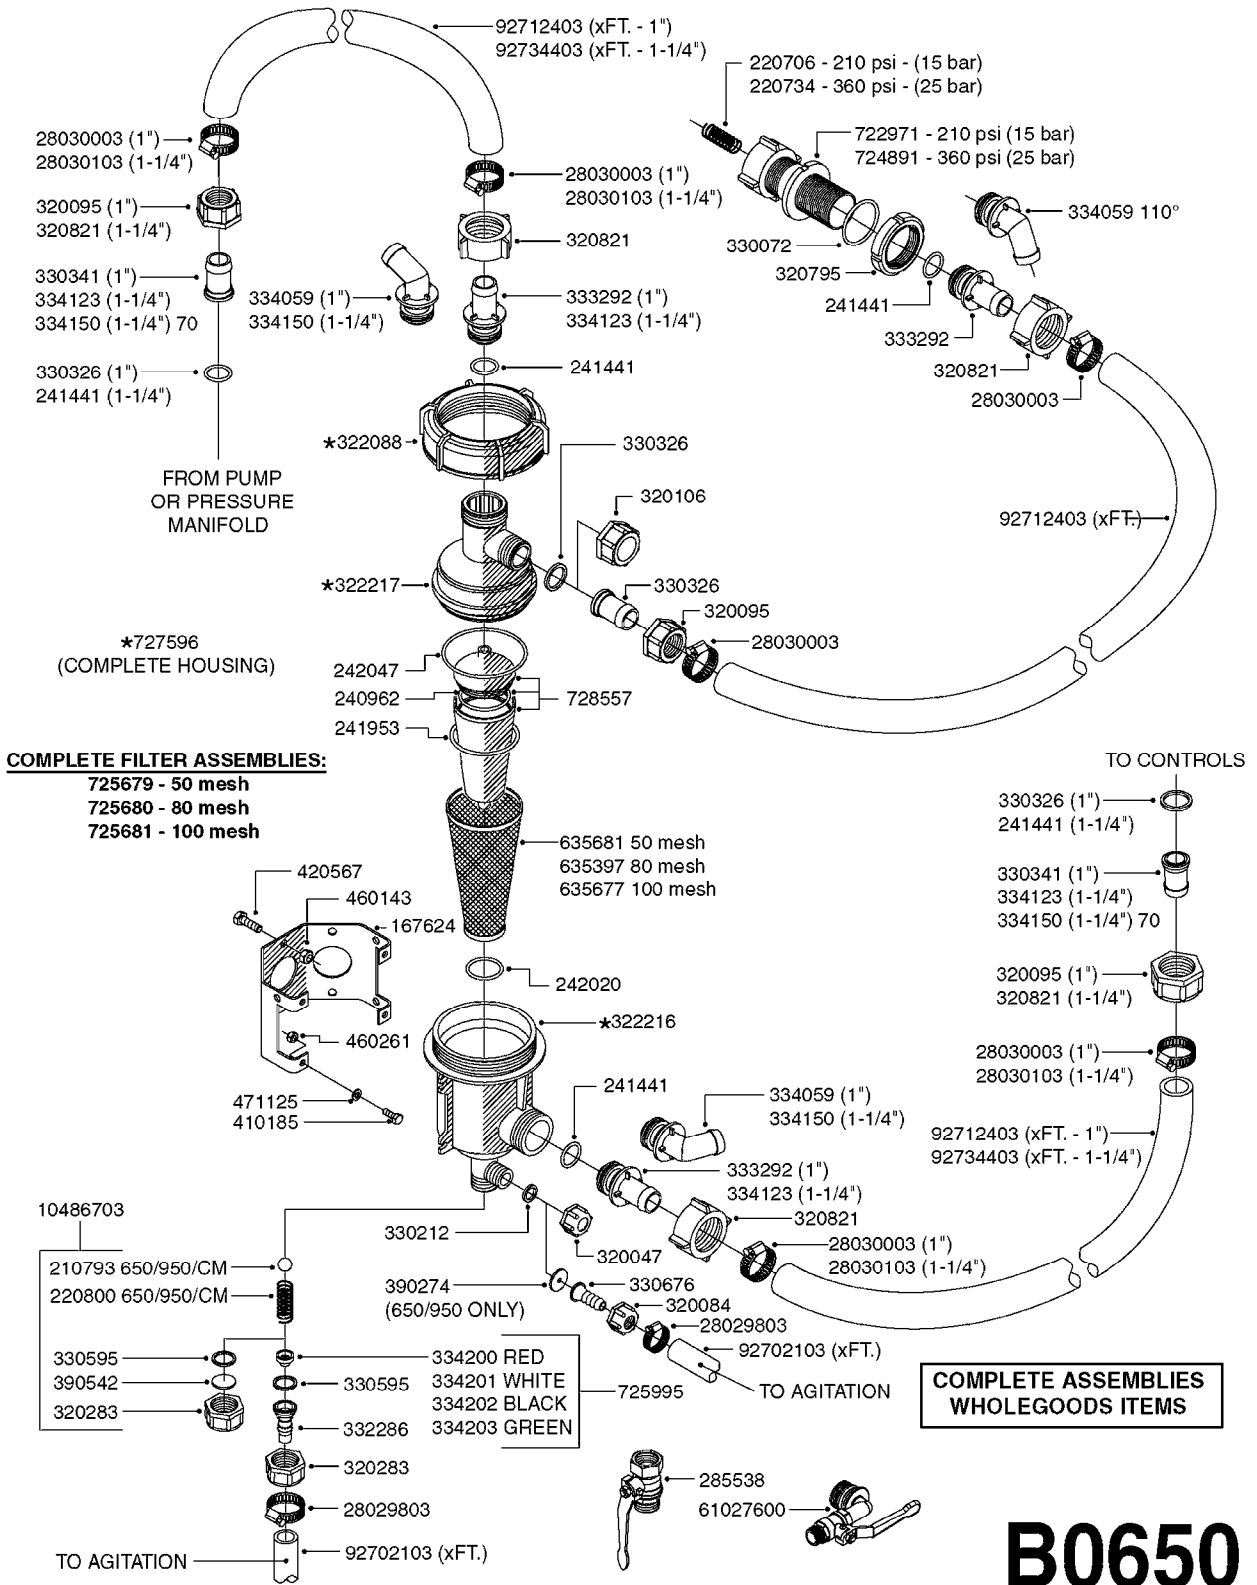

B0650

SELF CLEANING FILTER-SCREW TOP
B0650-HIN, 01:01:16

Page 1
Date 16.03.2016 11:38

parts-n°	order qty	description
10486703	1	KIT F.UPDATING SCF
167624	1	MOUNT BRACKET F. SCF
210793	1	BALL F.SCF
220706	1	SPRING SCF 12 BAR
220734	1	SPRING SCF 25 BAR
220800	1	SPRING F.SCF
240962	1	O-RING D57,2X3 NITRIL
241441	1	O-RING D29.3X3
241953	1	O-RING D73,03X3,53 VITON
242020	1	O-RING 39.2 X 3 VITON
242047	1	O-RING 89.5 X 3.0 VITON
28029803	1	CLAMP HOSE GEAR P1/2" 6708
28030003	1	CLAMP HOSE GEAR P1" 6716
28030103	1	CLAMP HOSE GEAR P5/4-S1.5"6724
285538	1	BALL VALVE 3/4" BSP
320047	1	FITT.DK CAPNUT 1/2" BSP
320084	1	FITT.DK NUT 1/2" BSP
320095	1	FITT.DK NUT 1" BSP
320106	1	FITT.DK CAPNUT 1" BSP
320283	1	FITT.DK NUT 3/4"BSP
320795	1	FITT.DK NUT 1-1/2" BSP JAMB
320821	1	FITT.DK NUT 1-1/2" BSP
322088	1	NUT LARGE F.SCF BODY
322216	1	SCF HOUSING (THREADED) F.GROVE
322217	1	SCF TOP (THREADED) W/GROVE
330072	1	O-RING D53.5/D45.5X4
330212	1	O-RING D19/D14X2.4 F.1/2"NUT
330326	1	O-RING D30/D24X2 F.1"NUT
330341	1	FITT.DK HB 1" F. 1" NUT
330595	1	O-RING D24.6/D20X2.1 -3/4"
330676	1	FITT.DK HB 3/8" F. 1/2" NUT
332286	1	FITT.DK HB 1/2" F. 3/4" NUT
333292	1	FITT.DK HB 1"O'RING F.1-1/2"
334059	1	FITT.DK EL 1" 110 DEG.F.1-1/2"
334123	1	FITT.DK HB 1-1/4"O-RNG F.1-1/2"
334150	1	FITT.DK HB 1-1/4" 110 F.1-1/2"
334200	1	ORFICE 3MM FOR SCF RED
334201	1	ORFICE 4MM FOR SCF WHITE
334202	1	ORFICE 5MM FOR SCF BLACK
334203	1	ORFICE 6MM FOR SCF GREEN
390274	1	ORIFICE ID4.0/18/1.5
390542	1	PLUG WASHER FOR 3/4'CAP NUT
410185	1	BOLT HEX 8.8 DEL M6X16 A2
420567	1	BOLT HEX 8.8 DEL M8X30 FT
460143	1	NUT HEX M8 LOCK A2 DIN985
460261	1	NUT HEX M6X1 LOCK A2 DIN985
471125	1	WASHER, M6, Ø12/ 6.4X 1.6, SS
61027600	1	VALVE 1/2"BSP ASSY S5390
635397	1	SCREEN SCF 80 MESH
635677	1	SCREEN SCF 100 MESH
635681	1	SCREEN SCF 50 MESH
722971	1	SAFETY VALVE SCF 217PSI (15BAR)
724891	1	SAFETY VALVE SCF 25 BAR
725679	1	SCF ASSY.50 W/THREADED TOP CAP
725680	1	SCF ASSY.80 W/THREADED TOP CAP
725681	1	SCF ASSY.100 W/THREADED CAP
725995	1	BAG FOR SCF
727596	1	SCF HOUSING COMPLETE
728557	1	CONE F.SCF RED
92702103	1	HOSE R X1/2" X300PSI WP X0012"
92712403	1	HOSE R X1" X300PSI WP X0012"