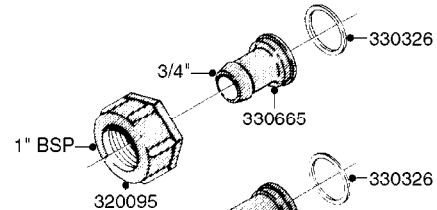

L0010

parts-n°	order qty	description
240085	1	O-RING D13,1/8,3X02,4 NITRIL
241441	1	O-RING D29.3X3
242594	1	O-RING D14 X 1.78 SCH.70-EPDM
320084	1	FITT.DK NUT 1/2" BSP
320095	1	FITT.DK NUT 1" BSP
320117	1	FITT.DK CONN.1/2"BSP F. 1" CAP
320187	1	FITT.DK CAP 3/8" BSP BLACK
320283	1	FITT.DK NUT 3/4"BSP
320821	1	FITT.DK NUT 1-1/2" BSP
321495	1	FITT.DK REDUC 1/4'BSP F.3/4'NT
321576	1	FITT.DK CONN 1/2"BSP F.3/4"NUT
330013	1	O-RING D15/D10X2.5 F.3/8"NUT
330212	1	O-RING D19/D14X2.4 F.1/2"NUT
330326	1	O-RING D30/D24X2 F.1"NUT
330341	1	FITT.DK HB 1" F. 1" NUT
330595	1	O-RING D24.6/D20X2.1 -3/4"
330665	1	3/4' HOSE TAIL F/1' CAP
330676	1	FITT.DK HB 3/8" F. 1/2" NUT
330687	1	FITT.DK HB 1/2" F. 1/2" NUT
330691	1	FITT.DK HB 3/4'F.3/4' NUT
330783	1	FITT.DK HB 3/8" F.3/8" NUT
331262	1	FITT.DK HB 1-1/2" F. 1-1/2"NUT
331273	1	O-RING D44/D38X2 F.1-1/2"
331446	1	FITT.DK HB 1" F.1-1/2" NUT
331807	1	FITT.DK HB 5/16" F.3/8" NUT
332286	1	FITT.DK HB 1/2" F. 3/4" NUT
332905	1	FITT.DK HB 1/2" F. 3/4" CAP
332927	1	PLUG F. NOZZLE TUBE 3/4'
333292	1	FITT.DK HB 1"O'RING F.1-1/2"
333664	1	FITT.DK HB 5/16' F. 1/2' NUT
334044	1	FITT.DK HB 3/4' F. 3/4' CAP
334059	1	FITT.DK EL 1" 110 DEG.F.1-1/2"
334123	1	FITT.DK HB 1-1/4"O-RNG F.1-1/2"
334150	1	FITT.DK HB 1-1/4" 110 F.1-1/2"
390542	1	PLUG WASHER FOR 3/4'CAP NUT
716236	1	FITT.DK HB 1/2" ASSY. F. 3/4"
716413	1	FITT.DK PLUG ASSY. F.NOZ TUBE
717426	1	FITT.DK REDUC 1/4"BSP F.3/4"N
720856	1	FITT.DK 1/2'BSP ASSY.F.3/4'NUT
724621	1	FITT.DK HB 3/4"ASSY F.3/4" NUT