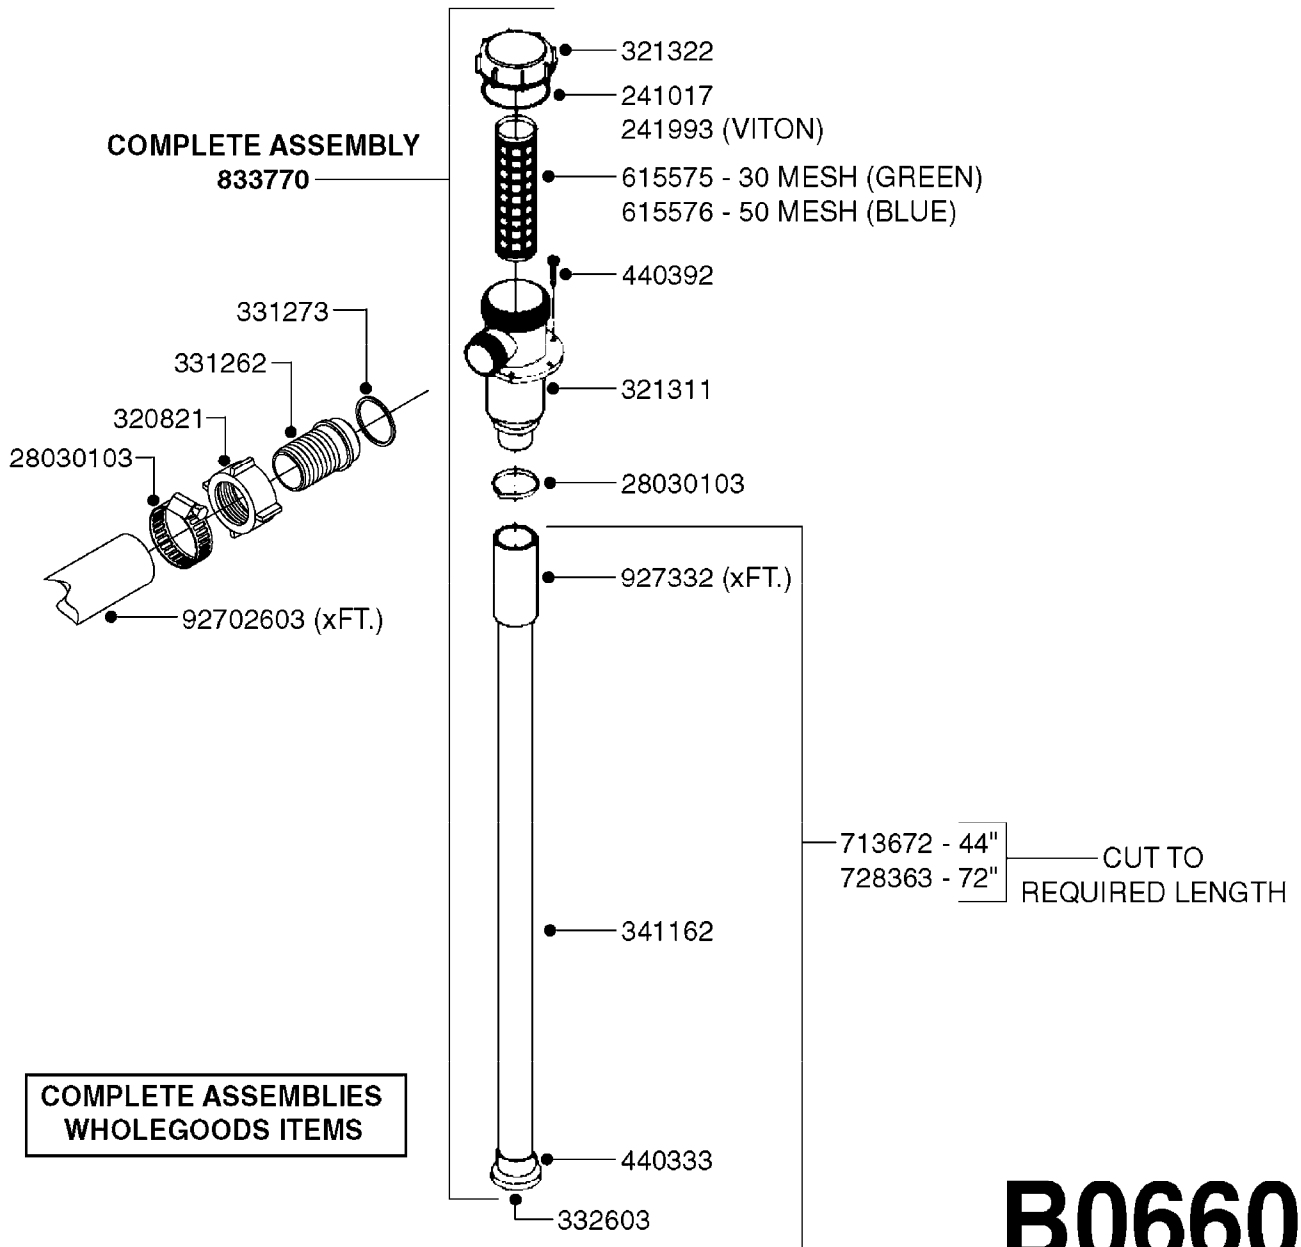

TOP SUCTION ASSEMBLY-SCREW CAP
B0660-HIN, 01:01:16

Page 1
Date 16.03.2016 11:38

parts-n°	order qty	description
241017	1	O-RING D74,5X3 NITRIL
241993	1	O-RING 74.5 X 3MM VIT/241017
320821	1	FITT.DK NUT 1-1/2" BSP
321311	1	FILTER BODY S 80 X 4
321322	1	SCREW CAP F. S80 X 4
331262	1	FITT.DK HB 1-1/2" F. 1-1/2"NUT
331273	1	O-RING D44/D38X2 F.1-1/2"
332603	1	CAP F. SUCTION TUBE
341162	1	SUCTION TUBE F.650
440333	1	SCREW 3.5 X 9.5 SS
440392	1	SCREW 6.3 X 25.0 DIN7981C TORX
615575	1	FILTER F.TOP SUCT.30 MESH GRN.
615576	1	FILTER F.TOP SUCT.50 MESH BLUE
713672	1	SUCTION TUBE L=44"
728363	1	SUCTION TUBE ASSY.L=72"
833770	1	TOP SUCTION KIT 300/500
927332	1	HOSE R X 28BAR X 40MM X 0012"
28030103	1	CLAMP HOSE GEAR P5/4-S1.5"6724
92702603	1	HOSE PVC SUCT GRAY 1-1/2"