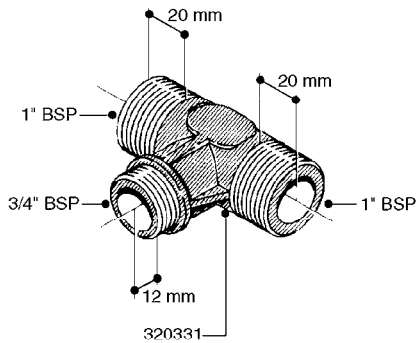

L0020

FITTINGS-T-PIECES, CAPS & ELBOWS
L0020-HIN, 01:01:16

Page 1
Date 16.03.2016 11:38

parts-n°	order qty	description
10053603	1	FITT. CAPNUT 2"BSP 5601
10194303	1	CAP BLANK 1 1/2 MCPHEE 210060
320047	1	FITT.DK CAPNUT 1/2" BSP
320106	1	FITT.DK CAPNUT 1" BSP
320272	1	FITT.DK CAPNUT 3/8" BSP
320316	1	FITT.DK TEE 3/4" X3/4" X1"BSP
320331	1	FITT.DK TEE 1" - 1" - 3/4" BSP
320342	1	FITT.DK EL 3/4"M X 1"F BSP
320563	1	FITT.DK 3 WAY 1/2" 110 DEG.
320677	1	NO LONGER AVAILABLE
320961	1	FITT.DK CAPNUT 1-1/2" BSP
321053	1	FITT.DK TEE 1/2 X1/2 X1/2" BSP
322072	1	FITT.DK TEE 3/8'X3/8'X3/8' BSP
322095	1	FITT.DK TEE 1-1/2 X1-1/4 X3/4" BSP
322138	1	FITT.DK ELB 1"M X 1"F BSP
330013	1	O-RING D15/D10X2.5 F.3/8"NUT
330212	1	O-RING D19/D14X2.4 F.1/2"NUT
330326	1	O-RING D30/D24X2 F.1"NUT
331273	1	O-RING D44/D38X2 F.1-1/2"