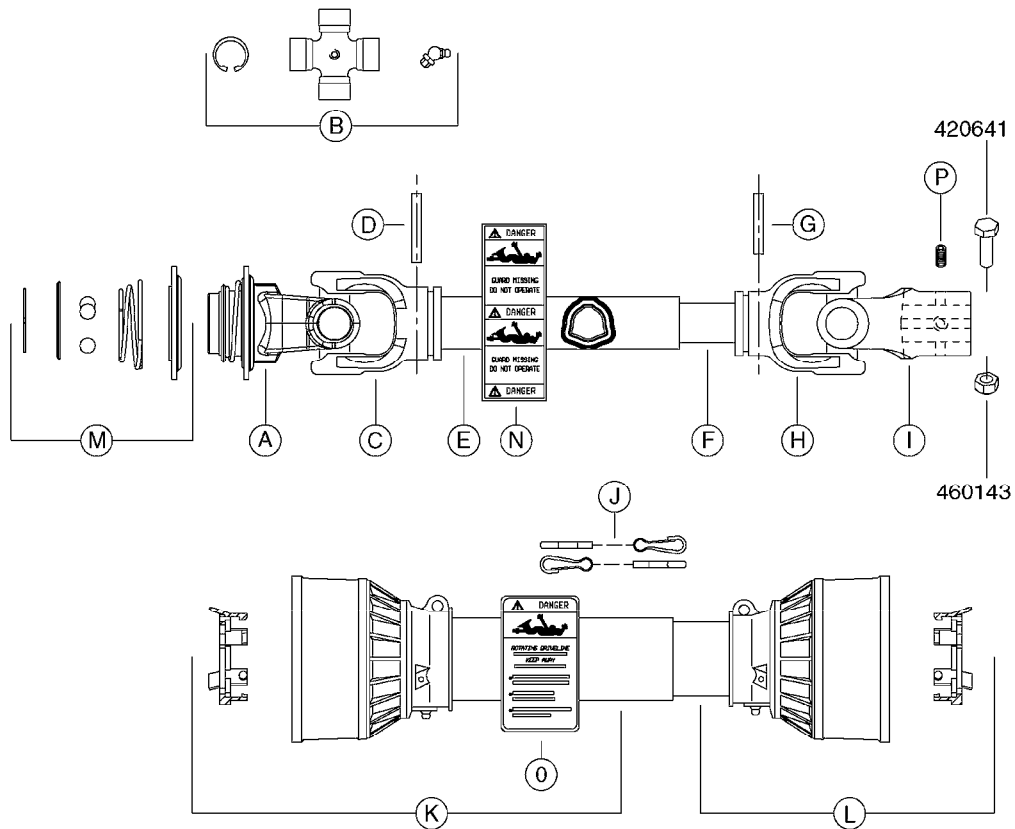

* Supplier changed in 2011 - see page A0580 for "AMA" PTO's (yellow and black shields).

A0510

PTO SHAFTS - BONDIOLI DIAPH.
A0510-HIN, 01:01:16

Page 1

Date 16.03.2016 11:38

parts-n°	order qty	description
284041	1	UNIV. JOINT 27x70mm
289040	1	PTO YOKE 1-3/8" X 6 SPLINE
289041	1	PTO YOKE 1-3/8" X 6 SPLINE
289042	1	UNIV. JOINT 22x54mm
289045	1	UNIV. JOINT 30.2x79.4mm
289049	1	PTO SHIELD COMPLETE F.829446
289050	1	PTO SHIELD COMPLETE F.829445
829445	1	PTO 1-3/8/6X1-3/8/6X810M AXIAL
829446	1	PTO SHAFT LE-SPV + LP ZE-P540
829480	1	PTO 1-3/8/21 x 1-3/8/21x1210MM
829482	1	PTO 1-3/8/6X25MM X 600MM 1202
829483	1	PTO 1-3/8/6X30MM x 610MM 1302
829484	1	PTO 1-3/8/6X1-3/8/6X575MM 361
829486	1	PTO 1-3/8/6X30MM X870MM 1302
829487	1	PTO 1-3/8/6X1-3/8/6X870MM 361
829490	1	PTO 1-3/8/6X30MM 1320MM 1302
829491	1	PTO 1-3/8/6X1' 610/913MM 9016
829502	1	PTO 1-3/8/6x1210/1745
28005200	1	PTO YOKE 1-3/8" X 21 SPLINE
28005400	1	PTO YOKE 1-3/8" X 6 SPLINE
28005800	1	PTO YOKE 1-3/8" X 21 SPLINE
28006000	1	PTO YOKE D25 CONE 3 DEG.
28006100	1	PTO YOKE D30 CONE 4 DEG.
28006200	1	PTO YOKE 1-3/8" X 6 SPLINE
28006300	1	PTO YOKE D1"
28006700	1	PTO HALF SHAFT - TRACTOR END
28006900	1	PTO HALF SHAFT - TRACTOR END
28007300	1	PTO INNER D1" (NO SHIELD)
28007500	1	PTO INNER D1" (NO SHIELD)
28007800	1	PTO INNER D1" (NO SHIELD)
28008100	1	PTO SHIELD COMPLETE
28008500	1	PTO HALF SHAFT - TRACTOR END
28008600	1	PTO SHIELD ASSY COMPLETE
28009403	1	UNIV. JOINT 27x74.6mm
28015103	1	PTO YOKE 1-3/8"X21 TWST OLD
28015203	1	UNIV. JOINT 23.8x61.3mm
28015303	1	PTO YOKE 1-3/8"X21 BALL COLLAR
28015403	1	PTO OUTER 1-3/8"X21 (NO SHIELD)
28015503	1	PTO INNER 1-3/8"X21 (NO SHIELD)
28015603	1	PTO SHIELD COMPLETE F.28020303
28015703	1	PTO YOKE 1-3/4"X20 SPL OUTER
28015803	1	PTO OUTER 1-3/4"X20 (NO SHIELD)
28015903	1	PTO INNER 1-3/8"X21 (NO SHIELD)
28016003	1	PTO SHIELD COMPLETE F.10465803
28016203	1	PTO OUTER 1-3/8"X6 (SHIELDED)
28016303	1	PTO INNER 1-3/8"X6 (NO SHIELD)
28016703	1	PTO OUTER 1-3/8"X6 (NO SHIELD)
28016803	1	PTO INNER 1-3/8"X6 (NO SHIELD)
28020203	1	PTO 1-3/4/20x1-3/8/21 BP L=860
28020303	1	PTO 1-3/8/21 x 1-3/8/21 B&P
28040603	1	PTO YOKE 1-3/8X21SPL BLACK
28040703	1	SAFETY CHAIN F.CV BLACK PTO
28068800	1	PTO YOKE 1-3/8" X 6 SPLINE
28069700	1	UNIV. JOINT STD1 SFT
28072800	1	PTO SHIELD COMPLETE L=1912 SFT
28073000	1	PTO YOKE 1-3/8" X 6 SPLINE