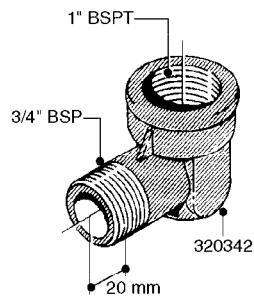

L0020

FITTINGS-T-PIECES, CAPS & ELBOWS
L0020-HIN, 01:01:16

Page 1
Date 16.03.2016 11:38

parts-n°	order qty	description
10053603	1	FITT. CAPNUT 2"BSP 5601
10194303	1	CAP BLANK 1 1/2 MCPHEE 210060
320047	1	FITT.DK CAPNUT 1/2" BSP
320106	1	FITT.DK CAPNUT 1" BSP
320272	1	FITT.DK CAPNUT 3/8" BSP
320316	1	FITT.DK TEE 3/4" X3/4" X1"BSP
320331	1	FITT.DK TEE 1" - 1" - 3/4" BSP
320342	1	FITT.DK EL 3/4"M X 1"F BSP
320563	1	FITT.DK 3 WAY 1/2" 110 DEG.
320677	1	NO LONGER AVAILABLE
320961	1	FITT.DK CAPNUT 1-1/2" BSP
321053	1	FITT.DK TEE 1/2 X1/2 X1/2" BSP
322072	1	FITT.DK TEE 3/8'X3/8'X3/8' BSP
322095	1	FITT.DK TEE 1-1/2 X1-1/4 X3/4" BSP
322138	1	FITT.DK ELB 1"M X 1"F BSP
330013	1	O-RING D15/D10X2.5 F.3/8"NUT
330212	1	O-RING D19/D14X2.4 F.1/2"NUT
330326	1	O-RING D30/D24X2 F.1"NUT
331273	1	O-RING D44/D38X2 F.1-1/2"