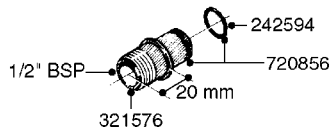

L0010

parts-n°	order qty	description
240085	1	O-RING D13,1/8,3X02,4 NITRIL
241441	1	O-RING D29.3X3
242594	1	O-RING D14 X 1.78 SCH.70-EPDM
320084	1	FITT.DK NUT 1/2" BSP
320095	1	FITT.DK NUT 1" BSP
320117	1	FITT.DK CONN.1/2"BSP F. 1" CAP
320187	1	FITT.DK CAP 3/8" BSP BLACK
320283	1	FITT.DK NUT 3/4"BSP
320821	1	FITT.DK NUT 1-1/2" BSP
321495	1	FITT.DK REDUC 1/4'BSP F.3/4'NT
321576	1	FITT.DK CONN 1/2"BSP F.3/4"NUT
330013	1	O-RING D15/D10X2.5 F.3/8"NUT
330212	1	O-RING D19/D14X2.4 F.1/2"NUT
330326	1	O-RING D30/D24X2 F.1"NUT
330341	1	FITT.DK HB 1" F. 1" NUT
330595	1	O-RING D24.6/D20X2.1 -3/4"
330665	1	3/4' HOSE TAIL F/1' CAP
330676	1	FITT.DK HB 3/8" F. 1/2" NUT
330687	1	FITT.DK HB 1/2" F. 1/2" NUT
330691	1	FITT.DK HB 3/4'F.3/4' NUT
330783	1	FITT.DK HB 3/8" F.3/8" NUT
331262	1	FITT.DK HB 1-1/2" F. 1-1/2"NUT
331273	1	O-RING D44/D38X2 F.1-1/2"
331446	1	FITT.DK HB 1" F.1-1/2" NUT
331807	1	FITT.DK HB 5/16" F.3/8" NUT
332286	1	FITT.DK HB 1/2" F. 3/4" NUT
332905	1	FITT.DK HB 1/2" F. 3/4" CAP
332927	1	PLUG F. NOZZLE TUBE 3/4'
333292	1	FITT.DK HB 1"O'RING F.1-1/2"
333664	1	FITT.DK HB 5/16' F. 1/2' NUT
334044	1	FITT.DK HB 3/4' F. 3/4' CAP
334059	1	FITT.DK EL 1" 110 DEG.F.1-1/2"
334123	1	FITT.DK HB 1-1/4"O-RNG F.1-1/2"
334150	1	FITT.DK HB 1-1/4" 110 F.1-1/2"
390542	1	PLUG WASHER FOR 3/4'CAP NUT
716236	1	FITT.DK HB 1/2" ASSY. F. 3/4"
716413	1	FITT.DK PLUG ASSY. F.NOZ TUBE
717426	1	FITT.DK REDUC 1/4"BSP F.3/4"N
720856	1	FITT.DK 1/2'BSP ASSY.F.3/4'NUT
724621	1	FITT.DK HB 3/4"ASSY F.3/4" NUT