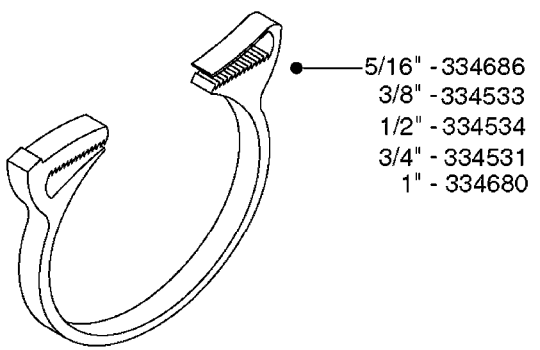

I.D.	PART # (ONE FOOT)	
3/8" 1/2" 3/4" 1" 1-1/4"	92701703 92702103 92703203 92712403 92734403	 <p>RUBBER HOSE SMOOTH, BLACK, TWO BLUE STRIPES</p>
5/16" 3/8" 1/4" 1/2" 3/4"	927281 927284 927268 927269 927270	 <p>PVC HOSE SHINY, BLACK, SMOOTH, TWO WHITE STRIPES</p>
1" 1-1/4" 1-1/2" 2" 2-1/2"	92702403 92738900 92702603 92702703 92702803	 <p>PVC SPIRAL SUCTION HOSE SHINY, RIBBED, GRAY</p>
3/4"	927205	 <p>PVC HOSE CLEAR, SMOOTH</p>
1/2" 3/4"	10631003 927231	 <p>PVC HOSE SMOOTH, CLEAR, REINFORCED WITH WHITE MESH</p>
4mm 6mm 8mm 10mm	927253 RED 927264 RED 927306 BLACK 927330 BLACK	 <p>PVC AIR HOSE SMOOTH</p>

L0120

BULK HOSE
L0120-HIN, 01:01:16

Page 1
Date 16.03.2016 11:38

parts-n°	order qty	description
927205	1	HOSE R X CLEAR X 3/4 X 0012"
927231	1	HOSE R X PVCX3/4 CLR/BRD 0012"
927253	1	AIR HOSE, DIAMETER 4MM
927264	1	HOSE R X PE D6/D4 X 0012"
927268	1	HOSE R X PVC X 1/4 X 0012"
927269	1	HOSE R X PVC X 1/2 X 0012"
927270	1	HOSE R X PVC X 3/4 X 0012"
927281	1	HOSE R X PVC X 5/16 X 0012"
927284	1	HOSE 3/8 PVC W/ INSERT
927306	1	HOSE R X PE D8/D6 X 0012"BLACK
927330	1	HOSE R X PE D10/D8 X 012"BLACK
10631003	1	HOSE R X CLEAR BRAID.X 1/2 12"
92701703	1	HOSE R X3/8" X300PSI WP X0012"
92702103	1	HOSE R X1/2" X300PSI WP X0012"
92702403	1	HOSE PVC SUCT GRAY 1"
92702603	1	HOSE PVC SUCT GRAY 1-1/2"
92702703	1	HOSE PVC SUCT GRAY 2"
92702803	1	HOSE PVC SUCT GRAY 2.5"
92703203	1	HOSE R X3/4" X300PSI WP X0012"
92712403	1	HOSE R X1" X300PSI WP X0012"
92734403	1	HOSE R X5/4" X200PSI WP X0012"
92738900	1	HOSE R X PVC X 1-1/4" 0012"

Hose Size	Pressure	Suction	Clamp Code
3/8"	28029803		6706
1/2"	28029803		6706
3/4"	28029903		6712
1"	28030003	28029903	6716
1-1/4"	28030103		6724
1-1/2"		28030103	6724
2"		28030203	235-67
2-1/2"		28030303	235-74
3"		28030403	235-82