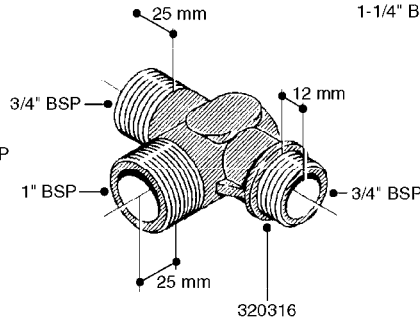

L0020

FITTINGS-T-PIECES, CAPS & ELBOWS
L0020-HIN, 01:01:16

Page 1
Date 16.03.2016 11:38

parts-n°	order qty	description
10053603	1	FITT. CAPNUT 2"BSP 5601
10194303	1	CAP BLANK 1 1/2 MCPHEE 210060
320047	1	FITT.DK CAPNUT 1/2" BSP
320106	1	FITT.DK CAPNUT 1" BSP
320272	1	FITT.DK CAPNUT 3/8" BSP
320316	1	FITT.DK TEE 3/4" X3/4" X1"BSP
320331	1	FITT.DK TEE 1" - 1" - 3/4" BSP
320342	1	FITT.DK EL 3/4"M X 1"F BSP
320563	1	FITT.DK 3 WAY 1/2" 110 DEG.
320677	1	NO LONGER AVAILABLE
320961	1	FITT.DK CAPNUT 1-1/2" BSP
321053	1	FITT.DK TEE 1/2 X1/2 X1/2" BSP
322072	1	FITT.DK TEE 3/8'X3/8'X3/8' BSP
322095	1	FITT.DK TEE 1-1/2 X1-1/4 X3/4" BSP
322138	1	FITT.DK ELB 1"M X 1"F BSP
330013	1	O-RING D15/D10X2.5 F.3/8"NUT
330212	1	O-RING D19/D14X2.4 F.1/2"NUT
330326	1	O-RING D30/D24X2 F.1"NUT
331273	1	O-RING D44/D38X2 F.1-1/2"