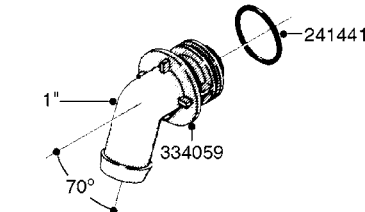

L0010

parts-n°	order qty	description
240085	1	O-RING D13,1/8,3X02,4 NITRIL
241441	1	O-RING D29.3X3
242594	1	O-RING D14 X 1.78 SCH.70-EPDM
320084	1	FITT.DK NUT 1/2" BSP
320095	1	FITT.DK NUT 1" BSP
320117	1	FITT.DK CONN.1/2"BSP F. 1" CAP
320187	1	FITT.DK CAP 3/8" BSP BLACK
320283	1	FITT.DK NUT 3/4"BSP
320821	1	FITT.DK NUT 1-1/2" BSP
321495	1	FITT.DK REDUC 1/4'BSP F.3/4'NT
321576	1	FITT.DK CONN 1/2"BSP F.3/4"NUT
330013	1	O-RING D15/D10X2.5 F.3/8"NUT
330212	1	O-RING D19/D14X2.4 F.1/2"NUT
330326	1	O-RING D30/D24X2 F.1"NUT
330341	1	FITT.DK HB 1" F. 1" NUT
330595	1	O-RING D24.6/D20X2.1 -3/4"
330665	1	3/4' HOSE TAIL F/1' CAP
330676	1	FITT.DK HB 3/8" F. 1/2" NUT
330687	1	FITT.DK HB 1/2" F. 1/2" NUT
330691	1	FITT.DK HB 3/4'F.3/4' NUT
330783	1	FITT.DK HB 3/8" F.3/8" NUT
331262	1	FITT.DK HB 1-1/2" F. 1-1/2"NUT
331273	1	O-RING D44/D38X2 F.1-1/2"
331446	1	FITT.DK HB 1" F.1-1/2" NUT
331807	1	FITT.DK HB 5/16" F.3/8" NUT
332286	1	FITT.DK HB 1/2" F. 3/4" NUT
332905	1	FITT.DK HB 1/2" F. 3/4" CAP
332927	1	PLUG F. NOZZLE TUBE 3/4'
333292	1	FITT.DK HB 1"O'RING F.1-1/2"
333664	1	FITT.DK HB 5/16' F. 1/2' NUT
334044	1	FITT.DK HB 3/4' F. 3/4' CAP
334059	1	FITT.DK EL 1" 110 DEG.F.1-1/2"
334123	1	FITT.DK HB 1-1/4"O-RNG F.1-1/2"
334150	1	FITT.DK HB 1-1/4" 110 F.1-1/2"
390542	1	PLUG WASHER FOR 3/4'CAP NUT
716236	1	FITT.DK HB 1/2" ASSY. F. 3/4"
716413	1	FITT.DK PLUG ASSY. F.NOZ TUBE
717426	1	FITT.DK REDUC 1/4"BSP F.3/4"N
720856	1	FITT.DK 1/2'BSP ASSY.F.3/4'NUT
724621	1	FITT.DK HB 3/4"ASSY F.3/4" NUT