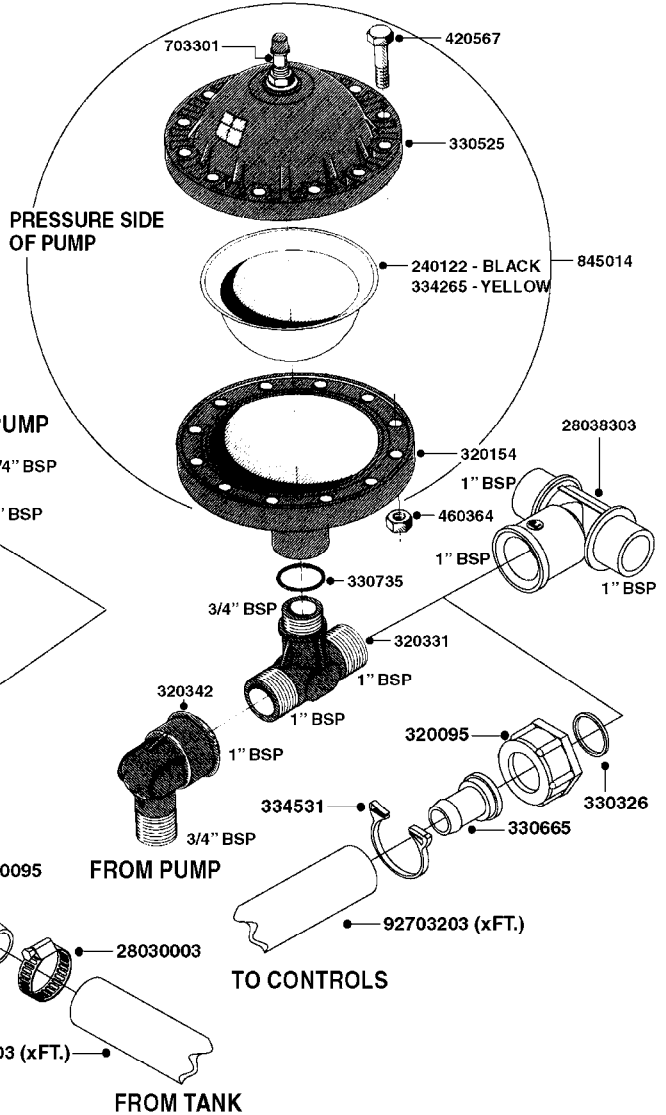

#725970 COMPLETE DAMPER KIT (SUCTION & PRESSURE)