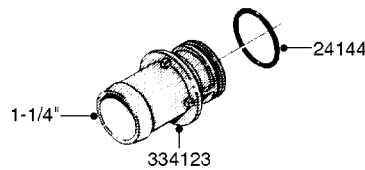

L0010

parts-n°	order qty	description
240085	1	O-RING D13,1/8,3X02,4 NITRIL
241441	1	O-RING D29.3X3
242594	1	O-RING D14 X 1.78 SCH.70-EPDM
320084	1	FITT.DK NUT 1/2" BSP
320095	1	FITT.DK NUT 1" BSP
320117	1	FITT.DK CONN.1/2"BSP F. 1" CAP
320187	1	FITT.DK CAP 3/8" BSP BLACK
320283	1	FITT.DK NUT 3/4"BSP
320821	1	FITT.DK NUT 1-1/2" BSP
321495	1	FITT.DK REDUC 1/4'BSP F.3/4'NT
321576	1	FITT.DK CONN 1/2"BSP F.3/4"NUT
330013	1	O-RING D15/D10X2.5 F.3/8"NUT
330212	1	O-RING D19/D14X2.4 F.1/2"NUT
330326	1	O-RING D30/D24X2 F.1"NUT
330341	1	FITT.DK HB 1" F. 1" NUT
330595	1	O-RING D24.6/D20X2.1 -3/4"
330665	1	3/4' HOSE TAIL F/1' CAP
330676	1	FITT.DK HB 3/8" F. 1/2" NUT
330687	1	FITT.DK HB 1/2" F. 1/2" NUT
330691	1	FITT.DK HB 3/4'F.3/4' NUT
330783	1	FITT.DK HB 3/8" F.3/8" NUT
331262	1	FITT.DK HB 1-1/2" F. 1-1/2"NUT
331273	1	O-RING D44/D38X2 F.1-1/2"
331446	1	FITT.DK HB 1" F.1-1/2" NUT
331807	1	FITT.DK HB 5/16" F.3/8" NUT
332286	1	FITT.DK HB 1/2" F. 3/4" NUT
332905	1	FITT.DK HB 1/2" F. 3/4" CAP
332927	1	PLUG F. NOZZLE TUBE 3/4'
333292	1	FITT.DK HB 1"O'RING F.1-1/2"
333664	1	FITT.DK HB 5/16' F. 1/2' NUT
334044	1	FITT.DK HB 3/4' F. 3/4' CAP
334059	1	FITT.DK EL 1" 110 DEG.F.1-1/2"
334123	1	FITT.DK HB 1-1/4"O-RNG F.1-1/2"
334150	1	FITT.DK HB 1-1/4" 110 F.1-1/2"
390542	1	PLUG WASHER FOR 3/4'CAP NUT
716236	1	FITT.DK HB 1/2" ASSY. F. 3/4"
716413	1	FITT.DK PLUG ASSY. F.NOZ TUBE
717426	1	FITT.DK REDUC 1/4"BSP F.3/4"N
720856	1	FITT.DK 1/2'BSP ASSY.F.3/4'NUT
724621	1	FITT.DK HB 3/4"ASSY F.3/4" NUT