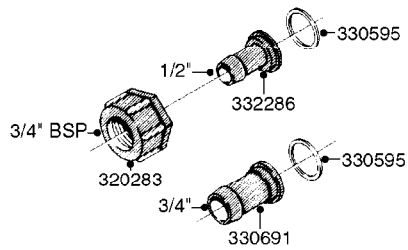

L0010

parts-n°	order qty	description
240085	1	O-RING D13,1/8,3X02,4 NITRIL
241441	1	O-RING D29.3X3
242594	1	O-RING D14 X 1.78 SCH.70-EPDM
320084	1	FITT.DK NUT 1/2" BSP
320095	1	FITT.DK NUT 1" BSP
320117	1	FITT.DK CONN.1/2"BSP F. 1" CAP
320187	1	FITT.DK CAP 3/8" BSP BLACK
320283	1	FITT.DK NUT 3/4"BSP
320821	1	FITT.DK NUT 1-1/2" BSP
321495	1	FITT.DK REDUC 1/4'BSP F.3/4'NT
321576	1	FITT.DK CONN 1/2"BSP F.3/4"NUT
330013	1	O-RING D15/D10X2.5 F.3/8"NUT
330212	1	O-RING D19/D14X2.4 F.1/2"NUT
330326	1	O-RING D30/D24X2 F.1"NUT
330341	1	FITT.DK HB 1" F. 1" NUT
330595	1	O-RING D24.6/D20X2.1 -3/4"
330665	1	3/4' HOSE TAIL F/1' CAP
330676	1	FITT.DK HB 3/8" F. 1/2" NUT
330687	1	FITT.DK HB 1/2" F. 1/2" NUT
330691	1	FITT.DK HB 3/4'F.3/4' NUT
330783	1	FITT.DK HB 3/8" F.3/8" NUT
331262	1	FITT.DK HB 1-1/2" F. 1-1/2"NUT
331273	1	O-RING D44/D38X2 F.1-1/2"
331446	1	FITT.DK HB 1" F.1-1/2" NUT
331807	1	FITT.DK HB 5/16" F.3/8" NUT
332286	1	FITT.DK HB 1/2" F. 3/4" NUT
332905	1	FITT.DK HB 1/2" F. 3/4" CAP
332927	1	PLUG F. NOZZLE TUBE 3/4'
333292	1	FITT.DK HB 1"O'RING F.1-1/2"
333664	1	FITT.DK HB 5/16' F. 1/2' NUT
334044	1	FITT.DK HB 3/4' F. 3/4' CAP
334059	1	FITT.DK EL 1" 110 DEG.F.1-1/2"
334123	1	FITT.DK HB 1-1/4"O-RNG F.1-1/2"
334150	1	FITT.DK HB 1-1/4" 110 F.1-1/2"
390542	1	PLUG WASHER FOR 3/4'CAP NUT
716236	1	FITT.DK HB 1/2" ASSY. F. 3/4"
716413	1	FITT.DK PLUG ASSY. F.NOZ TUBE
717426	1	FITT.DK REDUC 1/4"BSP F.3/4"N
720856	1	FITT.DK 1/2'BSP ASSY.F.3/4'NUT
724621	1	FITT.DK HB 3/4"ASSY F.3/4" NUT