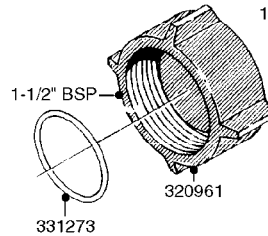

L0020

FITTINGS-T-PIECES, CAPS & ELBOWS
L0020-HIN, 01:01:16

Page 1
Date 16.03.2016 11:38

parts-n°	order qty	description
10053603	1	FITT. CAPNUT 2"BSP 5601
10194303	1	CAP BLANK 1 1/2 MCPHEE 210060
320047	1	FITT.DK CAPNUT 1/2" BSP
320106	1	FITT.DK CAPNUT 1" BSP
320272	1	FITT.DK CAPNUT 3/8" BSP
320316	1	FITT.DK TEE 3/4" X3/4" X1"BSP
320331	1	FITT.DK TEE 1" - 1" - 3/4" BSP
320342	1	FITT.DK EL 3/4"M X 1"F BSP
320563	1	FITT.DK 3 WAY 1/2" 110 DEG.
320677	1	NO LONGER AVAILABLE
320961	1	FITT.DK CAPNUT 1-1/2" BSP
321053	1	FITT.DK TEE 1/2 X1/2 X1/2" BSP
322072	1	FITT.DK TEE 3/8'X3/8'X3/8' BSP
322095	1	FITT.DK TEE 1-1/2 X1-1/4 X3/4" BSP
322138	1	FITT.DK ELB 1"M X 1"F BSP
330013	1	O-RING D15/D10X2.5 F.3/8"NUT
330212	1	O-RING D19/D14X2.4 F.1/2"NUT
330326	1	O-RING D30/D24X2 F.1"NUT
331273	1	O-RING D44/D38X2 F.1-1/2"