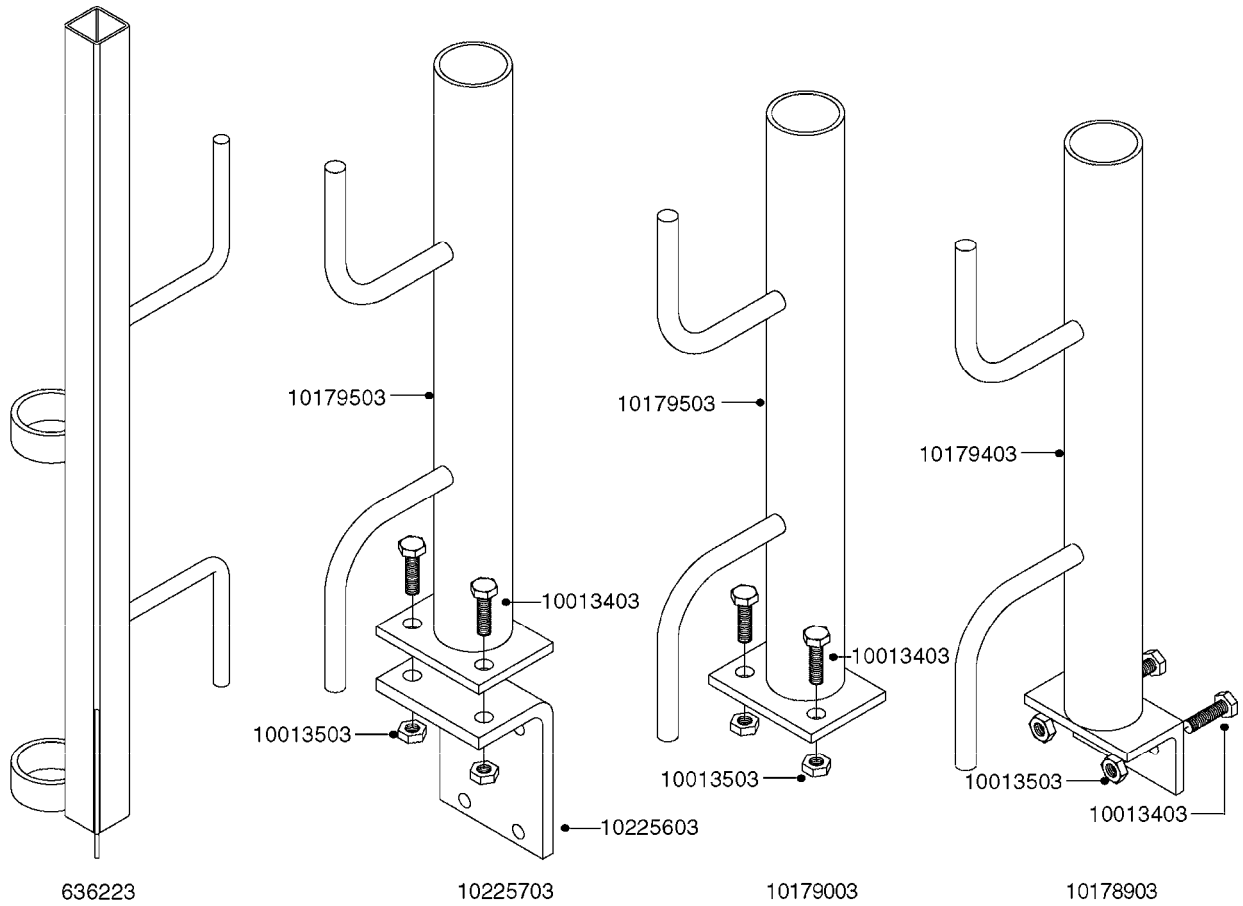

**COMPLETE ASSEMBLIES
WHOLEGOODS ITEMS**

COMPLETE ASSEMBLY
833768

COMPLETE ASSEMBLY:
818377 - 160' x 3/8" (50m) HOSE REEL
818381 - 320' X 3/8" (100m) HOSE REEL

K0490

HOSE REEL ASSEMBLIES
K0490-HIN, 01:01:16

Page 1

Date 16.03.2016 11:38

parts-n°	order qty	description
143684	1	BUSHING F. HOSE REEL
143706	1	SPACER TUBE F. 275' HOSE REEL
145925	1	NIPPLE M10 M6
146314	1	UNION BUSHING F.HOSE REEL
146315	1	RING FOR HOSE REEL
146487	1	SPACER ROD F/HOSE REEL 225mm
160311	1	WASHER D30/D20.4X2
241474	1	O-RING NITRIL
281072	1	SNAP-RING OUTER 20X1.20
282155	1	CLIP F.TUBE SUPPORT
320655	1	FITT.DK HN 1/2"-1/2" BSP
320821	1	FITT.DK NUT 1-1/2" BSP
330212	1	O-RING D19/D14X2.4 F.1/2"NUT
333443	1	BUSHING F. HOSE REEL
420604	1	BOLT HEX 8.8 DEL M10X25 FT DIN933
420626	1	BOLT HEX 8.8 DEL M10X20 FT
420862	1	BOLT HEX 8.8 DEL M10X16 FT
430286	1	BOLT HEX 8.8 DEL M12X30 FT
460423	1	NUT HEX M10X1.5 LOCK
460703	1	NUT HEX M12X1.75 LOCK DIN985
613207	1	CENTER TUBE FOR 164'HOSE REEL
613211	1	HOSE REEL NK 80/105
613292	1	CENTER TUBE 100 MM
633824	1	SIDE FOR HOSE REEL
633835	1	OUTER TUBE NK 300-600
633846	1	FITTING FOR HOSE REEL TR2/TR3
633905	1	BRKTS. HOSE REEL SM210
637986	1	CLAMP FITTING HOSE REEL
719073	1	HANDLE ASSY. F. HOSE REEL
719084	1	SWIVEL F.HOSE REEL
719121	1	HOSE 1/2'X2500M NUT
719401	1	CLIPS F.PISTOL ASSY.
725618	1	CLIP WHITE PLASTIC SNAP TYPE
818377	1	REEL FOR HOSE 160' X 3/8"
818381	1	REEL FOR HOSE 320' X 3/8'
818801	1	BKT.HOSE REEL MOUNT NL/NK/BOOM
818845	1	BKT.HOSE REEL SM210
833768	1	HOLDER F. HOSE REEL
834764	1	BKT.HOSE REEL MOUNT ESTATE SPR
61021400	1	BKT. BOOM MOUNT SM53/80 US