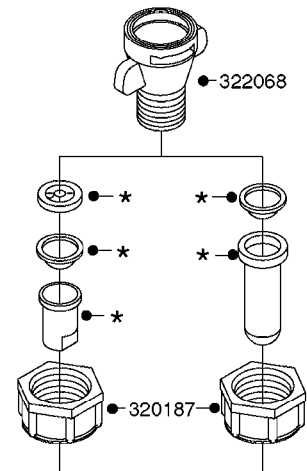

TRIPLET NOZZLE BODY

D1090

*=REFER TO HARDI NOZZLE CATALOG