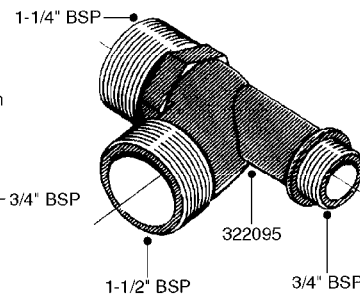

L0020

FITTINGS-T-PIECES, CAPS & ELBOWS
L0020-HIN, 01:01:16

Page 1
Date 16.03.2016 11:38

parts-n°	order qty	description
10053603	1	FITT. CAPNUT 2"BSP 5601
10194303	1	CAP BLANK 1 1/2 MCPHEE 210060
320047	1	FITT.DK CAPNUT 1/2" BSP
320106	1	FITT.DK CAPNUT 1" BSP
320272	1	FITT.DK CAPNUT 3/8" BSP
320316	1	FITT.DK TEE 3/4" X3/4" X1"BSP
320331	1	FITT.DK TEE 1" - 1" - 3/4" BSP
320342	1	FITT.DK EL 3/4"M X 1"F BSP
320563	1	FITT.DK 3 WAY 1/2" 110 DEG.
320677	1	NO LONGER AVAILABLE
320961	1	FITT.DK CAPNUT 1-1/2" BSP
321053	1	FITT.DK TEE 1/2 X1/2 X1/2" BSP
322072	1	FITT.DK TEE 3/8'X3/8'X3/8' BSP
322095	1	FITT.DK TEE 1-1/2 X1-1/4 X3/4" BSP
322138	1	FITT.DK ELB 1"M X 1"F BSP
330013	1	O-RING D15/D10X2.5 F.3/8"NUT
330212	1	O-RING D19/D14X2.4 F.1/2"NUT
330326	1	O-RING D30/D24X2 F.1"NUT
331273	1	O-RING D44/D38X2 F.1-1/2"