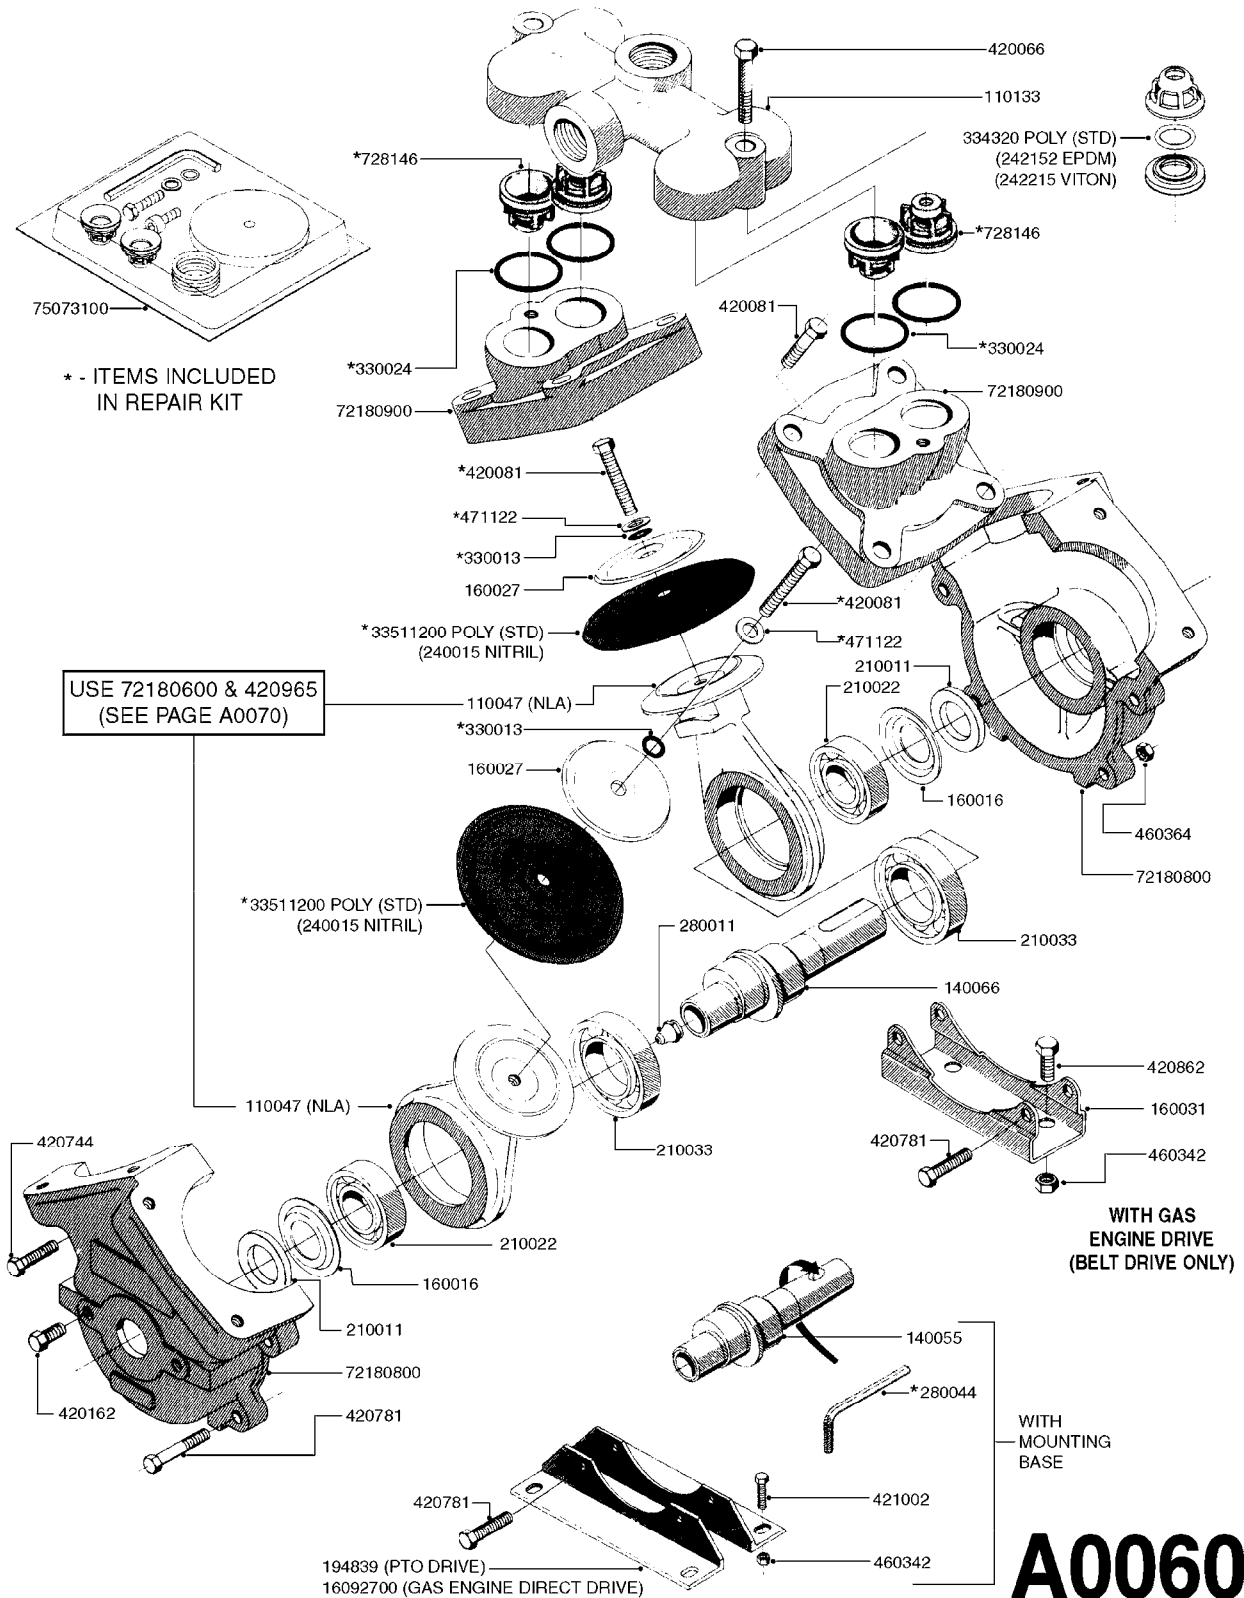

* - ITEMS INCLUDED
IN REPAIR KIT

USE 72180600 & 420965
(SEE PAGE A0070)

PUMP - 600
A0060-HIN, 01:01:16

Page 1
Date 16.03.2016 11:38

parts-n°	order qty	description
110047	1	CONN.ROD MOD.500-600 72180600
110133	1	VALVE CHAMBER MOD 600 PAINTED
140055	1	CRANK SHAFT, MODEL 600
140066	1	CRANK SHAFT, MODEL 600/4
160016	1	DUST PLATE
160027	1	DIAPHRAGM UPPER DISC 500-600
160031	1	BASE PLATE MODEL 500-600
194839	1	ANGLE IRON FOOT, M 500-600 RED
210011	1	SEAL FELT D39/23 X 4
210022	1	BEARING BALL 6205
210033	1	BEARING BALL 6007
240015	1	DIAPHRAGM MODEL 500-600 NITRIL
242152	1	O-RING D18.2X3 EPDM
242215	1	O-RING D18X3 VITON
280011	1	GREASE NIPPLE 3/8" SAE H TR
280044	1	KEY HEXAGON W6 3/16"
330013	1	O-RING D15/D10X2.5 F.3/8"NUT
330024	1	O-RING D41,1/D34.5 X 3,5
334320	1	O-RING D18X3 POLYURETHANE
420066	1	BOLT HEX 8.8 DEL 3/8"X50MM
420081	1	BOLT HEX 8.8 DEL 3/8"X40MM
420162	1	BOLT HEX 8.8 DEL 3/8"x15MM
420744	1	BOLT HEX 8.8 DEL M8X40
420781	1	BOLT HEX 8.8 DEL M8X50
420862	1	BOLT HEX 8.8 DEL M10X16 FT
420965	1	M10X40 MACHINE SCREW STAINLESS
421002	1	BOLT HEX 8.8 DEL M10X30 FT DIN933
460342	1	NUT HEX M10 DEL DIN934
460364	1	NUT HEX M8 GALV.
471122	1	WASHER, M10, Ø20/10.5X 2.0, SS
728146	1	VALVE FOR 361(726890/707932)
16092700	1	PUMP MOUNT PLATE TALL 500/600
33511200	1	DIAPHRAGM 500-603 PUR 2006
72180600	1	CONNECTING ROD FOR 503-603 M10
72180800	1	PUMP HOUSING 603 RED W/BOLTS
72180900	1	DIAPHRAGM COVER MOD. 600
75073100	1	PUMP KIT 600 "06"