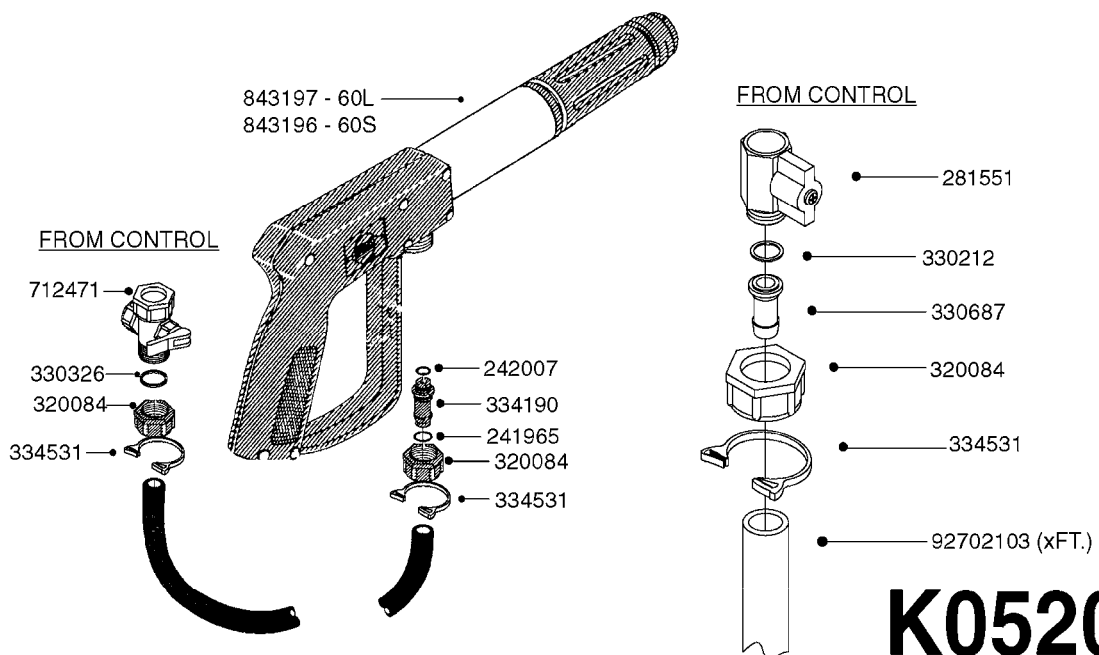

HOSE WRAPS
K0520-HIN, 01:01:16

Page 1

Date 16.03.2016 11:38

parts-n°	order qty	description
241965	1	O-RING 12.1 X 1.6
242007	1	O-RING D9.1X1.6
281551	1	BALL VALVE 1/2"
320084	1	FITT.DK NUT 1/2" BSP
330212	1	O-RING D19/D14X2.4 F.1/2"NUT
330326	1	O-RING D30/D24X2 F.1"NUT
330687	1	FITT.DK HB 1/2" F. 1/2" NUT
334190	1	FITT.DK HB 1/2' F. PISTOL 60S
334531	1	CLAMP HOSE PLASTIC 3/4"
636223	1	POST 12 VOLT TR30
712471	1	AGITATION VALVE ASSY. ON/OFF
843196	1	GUN, MODEL 60S
843197	1	HANDGUN KIT TYPE 60 LONG
10013403	1	BOLT HEX 3/8-16X1 1/4 HCS Z5
10013503	1	NUT HEX NC 3/8"
10178903	1	WRAP HOSE SIDE MOUNT PLATE
10179003	1	WRAP HOSE BOTTOM PLATE MOUNT
10179403	1	WRAP WELDMENT FOR HI101789
10179503	1	WRAP WELDMENT FOR HI101790
10225603	1	BKT.FOR HOSE WRAP MOUNT NL NK
10225703	1	WRAP HOSE BDL.BOTTOM PLATE
92702103	1	HOSE R X1/2" X300PSI WP X0012"