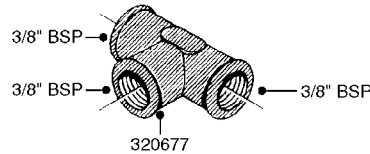

L0020

FITTINGS-T-PIECES, CAPS & ELBOWS
L0020-HIN, 01:01:16

Page 1
Date 16.03.2016 11:38

parts-n°	order qty	description
10053603	1	FITT. CAPNUT 2"BSP 5601
10194303	1	CAP BLANK 1 1/2 MCPHEE 210060
320047	1	FITT.DK CAPNUT 1/2" BSP
320106	1	FITT.DK CAPNUT 1" BSP
320272	1	FITT.DK CAPNUT 3/8" BSP
320316	1	FITT.DK TEE 3/4" X3/4" X1"BSP
320331	1	FITT.DK TEE 1" - 1" - 3/4" BSP
320342	1	FITT.DK EL 3/4"M X 1"F BSP
320563	1	FITT.DK 3 WAY 1/2" 110 DEG.
320677	1	NO LONGER AVAILABLE
320961	1	FITT.DK CAPNUT 1-1/2" BSP
321053	1	FITT.DK TEE 1/2 X1/2 X1/2" BSP
322072	1	FITT.DK TEE 3/8'X3/8'X3/8' BSP
322095	1	FITT.DK TEE 1-1/2 X1-1/4 X3/4" BSP
322138	1	FITT.DK ELB 1"M X 1"F BSP
330013	1	O-RING D15/D10X2.5 F.3/8"NUT
330212	1	O-RING D19/D14X2.4 F.1/2"NUT
330326	1	O-RING D30/D24X2 F.1"NUT
331273	1	O-RING D44/D38X2 F.1-1/2"