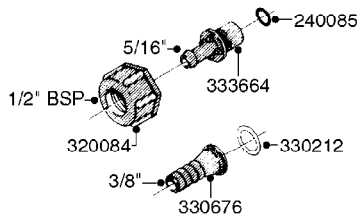

L0010

parts-n°	order qty	description
240085	1	O-RING D13,1/8,3X02,4 NITRIL
241441	1	O-RING D29.3X3
242594	1	O-RING D14 X 1.78 SCH.70-EPDM
320084	1	FITT.DK NUT 1/2" BSP
320095	1	FITT.DK NUT 1" BSP
320117	1	FITT.DK CONN.1/2"BSP F. 1" CAP
320187	1	FITT.DK CAP 3/8" BSP BLACK
320283	1	FITT.DK NUT 3/4"BSP
320821	1	FITT.DK NUT 1-1/2" BSP
321495	1	FITT.DK REDUC 1/4'BSP F.3/4'NT
321576	1	FITT.DK CONN 1/2"BSP F.3/4"NUT
330013	1	O-RING D15/D10X2.5 F.3/8"NUT
330212	1	O-RING D19/D14X2.4 F.1/2"NUT
330326	1	O-RING D30/D24X2 F.1"NUT
330341	1	FITT.DK HB 1" F. 1" NUT
330595	1	O-RING D24.6/D20X2.1 -3/4"
330665	1	3/4' HOSE TAIL F/1' CAP
330676	1	FITT.DK HB 3/8" F. 1/2" NUT
330687	1	FITT.DK HB 1/2" F. 1/2" NUT
330691	1	FITT.DK HB 3/4'F.3/4' NUT
330783	1	FITT.DK HB 3/8" F.3/8" NUT
331262	1	FITT.DK HB 1-1/2" F. 1-1/2"NUT
331273	1	O-RING D44/D38X2 F.1-1/2"
331446	1	FITT.DK HB 1" F.1-1/2" NUT
331807	1	FITT.DK HB 5/16" F.3/8" NUT
332286	1	FITT.DK HB 1/2" F. 3/4" NUT
332905	1	FITT.DK HB 1/2" F. 3/4" CAP
332927	1	PLUG F. NOZZLE TUBE 3/4'
333292	1	FITT.DK HB 1"O'RING F.1-1/2"
333664	1	FITT.DK HB 5/16' F. 1/2' NUT
334044	1	FITT.DK HB 3/4' F. 3/4' CAP
334059	1	FITT.DK EL 1" 110 DEG.F.1-1/2"
334123	1	FITT.DK HB 1-1/4"O-RNG F.1-1/2"
334150	1	FITT.DK HB 1-1/4" 110 F.1-1/2"
390542	1	PLUG WASHER FOR 3/4'CAP NUT
716236	1	FITT.DK HB 1/2" ASSY. F. 3/4"
716413	1	FITT.DK PLUG ASSY. F.NOZ TUBE
717426	1	FITT.DK REDUC 1/4"BSP F.3/4"N
720856	1	FITT.DK 1/2'BSP ASSY.F.3/4'NUT
724621	1	FITT.DK HB 3/4"ASSY F.3/4" NUT