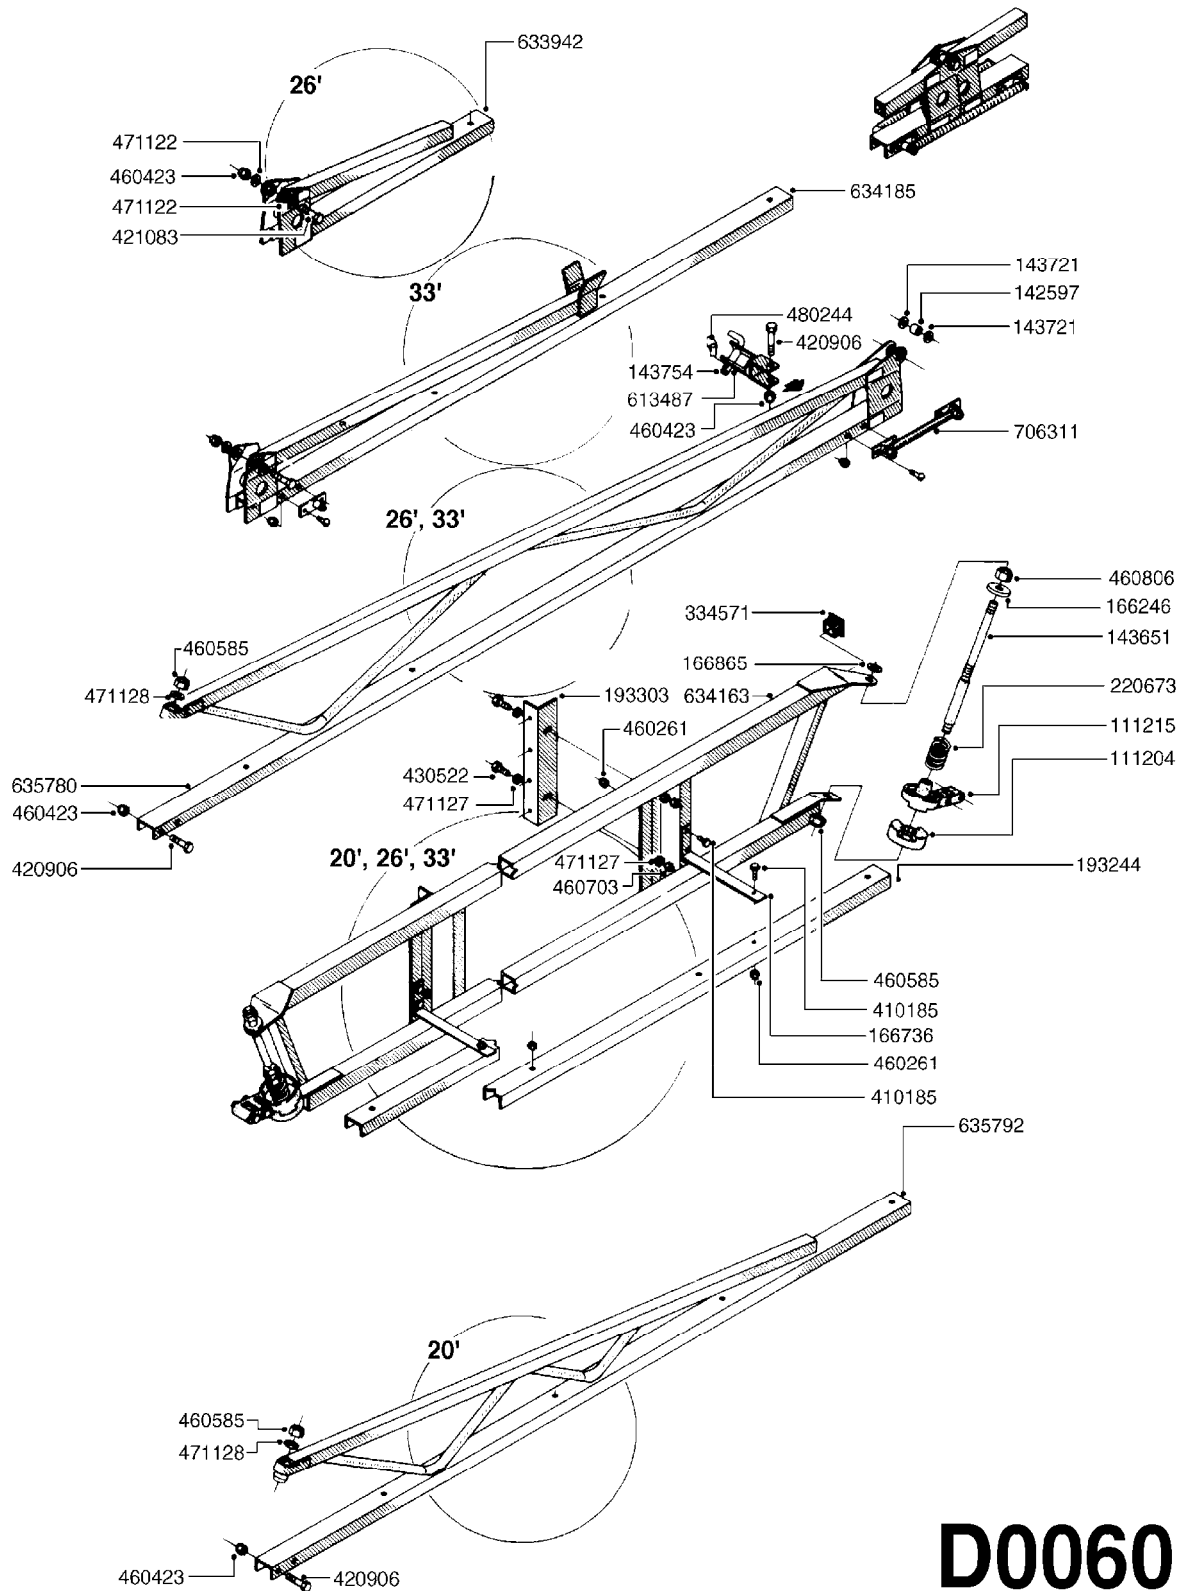

BOOM - SB 20' 26' 33'
D0060-HIN, 01:01:16

Page

0

Date

16.03.2016 11:38

BOOM - SB 20' 26' 33'
D0060-HIN, 01:01:16

Page 1

Date 16.03.2016 11:38

parts-n°	order qty	description
111204	1	CLAW CLUTCH/LOWER D80
111215	1	CLAW CLUTCH/UPPER D80
142597	1	DISTANCE TUBE
143651	1	AXLE M20/M16 L=355 F/BREAKAWAY
143721	1	FRICITION DISC FOR BOOM D30
143754	1	PIN D10 X 56
166246	1	WASHER CUP D53 F.SPRING
166736	1	CLAMP FOR SB BOOM
166865	1	WASHER D35/D25X2
193244	1	NOZZLE TRACK 6-8-10 M SB
193303	1	SUPPORTING ARM FOR SB BOOM
220673	1	SPRING F.PIVOT 100 X 51
334571	1	TAPON 40x40x2 EMBELLECEDOR
410185	1	BOLT HEX 8.8 DEL M6X16 A2
420906	1	BOLT HEX 8.8 DEL M10X60
421083	1	BOLT HEX 8.8 DEL M10X65
430522	1	BOLT HEX 8.8 DEL M12X25 FT
460261	1	NUT HEX M6X1 LOCK A2 DIN985
460423	1	NUT HEX M10X1.5 LOCK
460585	1	NUT HEX M16X2 LOCK
460703	1	NUT HEX M12X1.75 LOCK DIN985
460806	1	NUT HEX M20X2.5 LOCK
471122	1	WASHER, M10, Ø20/10.5X 2.0, SS
471127	1	WASHER, M12, Ø24/13.0X 2.5, SS
471128	1	WASHER, M16, Ø30/17.0X 3.0, SS
480244	1	PIN SNAP D4.5
613487	1	TRANSPORT FITTINGS FOR SB BOOM
633942	1	OUTER BOOM WING 26', 28' SB
634163	1	CENTER SECTION - 20',26',33'
634185	1	BOOM WING OUTER PART 33' SB
635780	1	INNER WING SEC. 26',28',33'SB
635792	1	BOOM WING - 20',21'SB-BOOM
706311	1	SPRING WITH HAND-GRIB