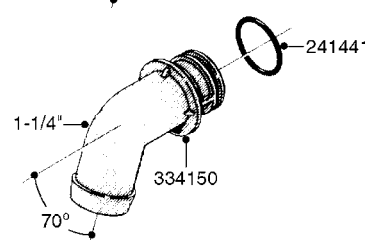

L0010

parts-n°	order qty	description
240085	1	O-RING D13,1/8,3X02,4 NITRIL
241441	1	O-RING D29.3X3
242594	1	O-RING D14 X 1.78 SCH.70-EPDM
320084	1	FITT.DK NUT 1/2" BSP
320095	1	FITT.DK NUT 1" BSP
320117	1	FITT.DK CONN.1/2"BSP F. 1" CAP
320187	1	FITT.DK CAP 3/8" BSP BLACK
320283	1	FITT.DK NUT 3/4"BSP
320821	1	FITT.DK NUT 1-1/2" BSP
321495	1	FITT.DK REDUC 1/4'BSP F.3/4'NT
321576	1	FITT.DK CONN 1/2"BSP F.3/4"NUT
330013	1	O-RING D15/D10X2.5 F.3/8"NUT
330212	1	O-RING D19/D14X2.4 F.1/2"NUT
330326	1	O-RING D30/D24X2 F.1"NUT
330341	1	FITT.DK HB 1" F. 1" NUT
330595	1	O-RING D24.6/D20X2.1 -3/4"
330665	1	3/4' HOSE TAIL F/1' CAP
330676	1	FITT.DK HB 3/8" F. 1/2" NUT
330687	1	FITT.DK HB 1/2" F. 1/2" NUT
330691	1	FITT.DK HB 3/4'F.3/4' NUT
330783	1	FITT.DK HB 3/8" F.3/8" NUT
331262	1	FITT.DK HB 1-1/2" F. 1-1/2"NUT
331273	1	O-RING D44/D38X2 F.1-1/2"
331446	1	FITT.DK HB 1" F.1-1/2" NUT
331807	1	FITT.DK HB 5/16" F.3/8" NUT
332286	1	FITT.DK HB 1/2" F. 3/4" NUT
332905	1	FITT.DK HB 1/2" F. 3/4" CAP
332927	1	PLUG F. NOZZLE TUBE 3/4'
333292	1	FITT.DK HB 1"O'RING F.1-1/2"
333664	1	FITT.DK HB 5/16' F. 1/2' NUT
334044	1	FITT.DK HB 3/4' F. 3/4' CAP
334059	1	FITT.DK EL 1" 110 DEG.F.1-1/2"
334123	1	FITT.DK HB 1-1/4"O-RNG F.1-1/2"
334150	1	FITT.DK HB 1-1/4" 110 F.1-1/2"
390542	1	PLUG WASHER FOR 3/4'CAP NUT
716236	1	FITT.DK HB 1/2" ASSY. F. 3/4"
716413	1	FITT.DK PLUG ASSY. F.NOZ TUBE
717426	1	FITT.DK REDUC 1/4"BSP F.3/4"N
720856	1	FITT.DK 1/2'BSP ASSY.F.3/4'NUT
724621	1	FITT.DK HB 3/4"ASSY F.3/4" NUT