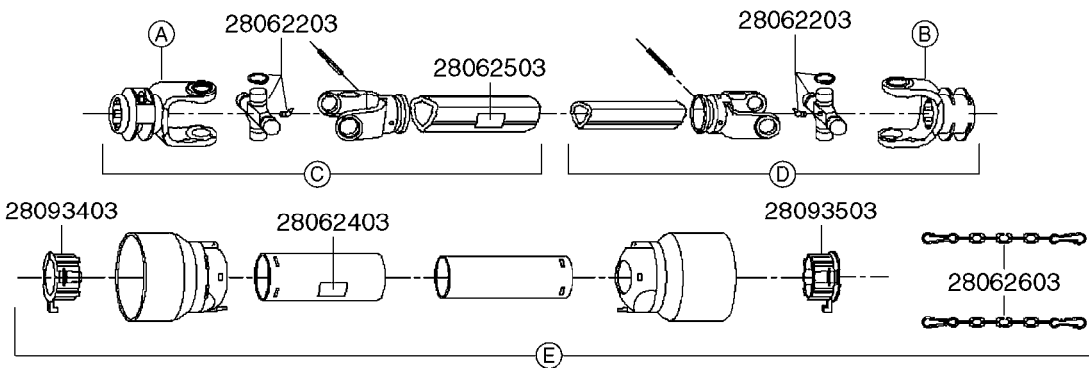

A0520

PTO SHAFTS - BONDIOLI CENT.
A0520-HIN, 01:01:16

Page 1

Date 16.03.2016 11:38

parts-n°	order qty	description
289042	1	UNIV. JOINT 22x54mm
420641	1	BOLT HEX 8.8 DEL M8X35
450015	1	SCREW ALLAN 3/8'X5/8' BLACK
460143	1	NUT HEX M8 LOCK A2 DIN985
28009803	1	PTO PIN TUBE RETAINER OUTER
28009903	1	PTO TUBE RETAINER INNER
28010103	1	PTO YOKE F.INNER TUBE CV PTO
28021403	1	PTO 1"STR/1-3/8" 6SPL B&P
28021503	1	PTO 1"STR/1-3/8" 21SPL B&P
28021603	1	PTO 1"STR/1-3/4" 20SPL B&P
28027903	1	PTO BALL LOCK.KIT F.1-3/8 YOKE
28040503	1	UNIV. JOINT 27x74.6mm
28040703	1	SAFETY CHAIN F.CV BLACK PTO
28041803	1	DECAL DANGER GUARD MISSING
28041903	1	DECAL DANGER ROT.DRIVELINE
28056703	1	PTO YOKE #1 1-3/8" X 6 SPLINE
28056803	1	PTO YOKE #1 1-3/8" X 21 SPLINE
28056903	1	PTO YOKE #4 1-3/8" X 20 SPLINE
28057003	1	PTO TUBE YOKE #1-G1 OUTER
28057103	1	PTO TUBE YOKE #4-G4 OUTER
28057203	1	PTO PIN TUBE RETAINER OUTER
28057303	1	PTO TUBE OUTER #1 745MM
28057403	1	PTO TUBE OUTER #4 720MM
28057503	1	PTO TUBE INNER #1 745MM
28057603	1	PTO TUBE INNER #4 720MM
28057703	1	PTO TUBE RETAINER INNER
28057803	1	PTO TUBE YOKE #1 Ø=1"
28057903	1	PTO TUBE YOKE #4 Ø=1"
28058003	1	PTO HALF SAFETY SHIELD OUTER
28058103	1	PTO HALF SAFETY SHIELD OUTER
28058203	1	PTO HALF SAFETY SHIELD INNER
28058303	1	PTO HALF SAFETY SHIELD INNER
28058403	1	PTO BALL LOCK.KIT F.1-3/4 YOKE
28058503	1	PTO TUBE YOKE #1-G1 INNER