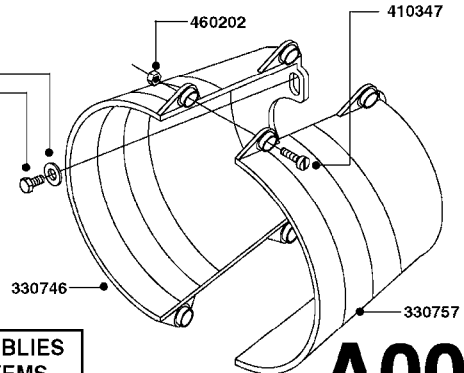

- 821623 - 600 WITH COUPLER
- 821624 - 600 W/ MOUNTING BASE
- 821625 - 600 GAS DRIVEN - BELT DRIVE

COMPLETE ASSEMBLIES
WHOLEGOODS ITEMS