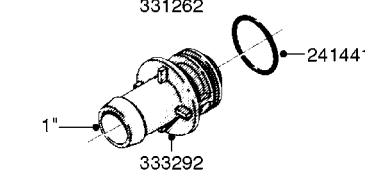

L0010

parts-n°	order qty	description
240085	1	O-RING D13,1/8,3X02,4 NITRIL
241441	1	O-RING D29.3X3
242594	1	O-RING D14 X 1.78 SCH.70-EPDM
320084	1	FITT.DK NUT 1/2" BSP
320095	1	FITT.DK NUT 1" BSP
320117	1	FITT.DK CONN.1/2"BSP F. 1" CAP
320187	1	FITT.DK CAP 3/8" BSP BLACK
320283	1	FITT.DK NUT 3/4"BSP
320821	1	FITT.DK NUT 1-1/2" BSP
321495	1	FITT.DK REDUC 1/4'BSP F.3/4'NT
321576	1	FITT.DK CONN 1/2"BSP F.3/4"NUT
330013	1	O-RING D15/D10X2.5 F.3/8"NUT
330212	1	O-RING D19/D14X2.4 F.1/2"NUT
330326	1	O-RING D30/D24X2 F.1"NUT
330341	1	FITT.DK HB 1" F. 1" NUT
330595	1	O-RING D24.6/D20X2.1 -3/4"
330665	1	3/4' HOSE TAIL F/1' CAP
330676	1	FITT.DK HB 3/8" F. 1/2" NUT
330687	1	FITT.DK HB 1/2" F. 1/2" NUT
330691	1	FITT.DK HB 3/4'F.3/4' NUT
330783	1	FITT.DK HB 3/8" F.3/8" NUT
331262	1	FITT.DK HB 1-1/2" F. 1-1/2"NUT
331273	1	O-RING D44/D38X2 F.1-1/2"
331446	1	FITT.DK HB 1" F.1-1/2" NUT
331807	1	FITT.DK HB 5/16" F.3/8" NUT
332286	1	FITT.DK HB 1/2" F. 3/4" NUT
332905	1	FITT.DK HB 1/2" F. 3/4" CAP
332927	1	PLUG F. NOZZLE TUBE 3/4'
333292	1	FITT.DK HB 1"O'RING F.1-1/2"
333664	1	FITT.DK HB 5/16' F. 1/2' NUT
334044	1	FITT.DK HB 3/4' F. 3/4' CAP
334059	1	FITT.DK EL 1" 110 DEG.F.1-1/2"
334123	1	FITT.DK HB 1-1/4"O-RNG F.1-1/2"
334150	1	FITT.DK HB 1-1/4" 110 F.1-1/2"
390542	1	PLUG WASHER FOR 3/4'CAP NUT
716236	1	FITT.DK HB 1/2" ASSY. F. 3/4"
716413	1	FITT.DK PLUG ASSY. F.NOZ TUBE
717426	1	FITT.DK REDUC 1/4"BSP F.3/4"N
720856	1	FITT.DK 1/2'BSP ASSY.F.3/4'NUT
724621	1	FITT.DK HB 3/4"ASSY F.3/4" NUT