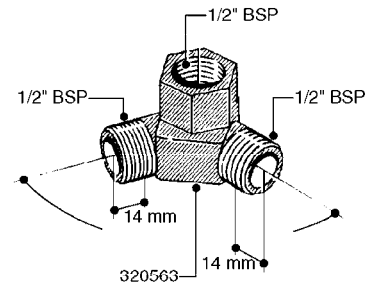

L0020

FITTINGS-T-PIECES, CAPS & ELBOWS
L0020-HIN, 01:01:16

Page 1
Date 16.03.2016 11:38

parts-n°	order qty	description
10053603	1	FITT. CAPNUT 2"BSP 5601
10194303	1	CAP BLANK 1 1/2 MCPHEE 210060
320047	1	FITT.DK CAPNUT 1/2" BSP
320106	1	FITT.DK CAPNUT 1" BSP
320272	1	FITT.DK CAPNUT 3/8" BSP
320316	1	FITT.DK TEE 3/4" X3/4" X1"BSP
320331	1	FITT.DK TEE 1" - 1" - 3/4" BSP
320342	1	FITT.DK EL 3/4"M X 1"F BSP
320563	1	FITT.DK 3 WAY 1/2" 110 DEG.
320677	1	NO LONGER AVAILABLE
320961	1	FITT.DK CAPNUT 1-1/2" BSP
321053	1	FITT.DK TEE 1/2 X1/2 X1/2" BSP
322072	1	FITT.DK TEE 3/8'X3/8'X3/8' BSP
322095	1	FITT.DK TEE 1-1/2 X1-1/4 X3/4" BSP
322138	1	FITT.DK ELB 1"M X 1"F BSP
330013	1	O-RING D15/D10X2.5 F.3/8"NUT
330212	1	O-RING D19/D14X2.4 F.1/2"NUT
330326	1	O-RING D30/D24X2 F.1"NUT
331273	1	O-RING D44/D38X2 F.1-1/2"