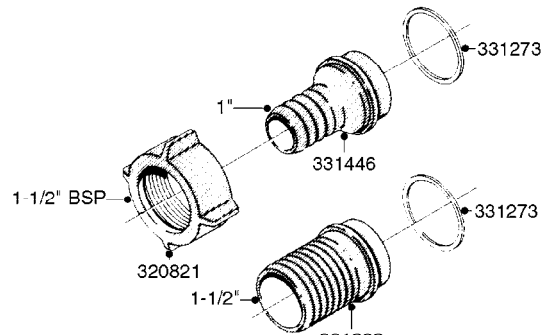

L0010

parts-n°	order qty	description
240085	1	O-RING D13,1/8,3X02,4 NITRIL
241441	1	O-RING D29.3X3
242594	1	O-RING D14 X 1.78 SCH.70-EPDM
320084	1	FITT.DK NUT 1/2" BSP
320095	1	FITT.DK NUT 1" BSP
320117	1	FITT.DK CONN.1/2"BSP F. 1" CAP
320187	1	FITT.DK CAP 3/8" BSP BLACK
320283	1	FITT.DK NUT 3/4"BSP
320821	1	FITT.DK NUT 1-1/2" BSP
321495	1	FITT.DK REDUC 1/4'BSP F.3/4'NT
321576	1	FITT.DK CONN 1/2"BSP F.3/4"NUT
330013	1	O-RING D15/D10X2.5 F.3/8"NUT
330212	1	O-RING D19/D14X2.4 F.1/2"NUT
330326	1	O-RING D30/D24X2 F.1"NUT
330341	1	FITT.DK HB 1" F. 1" NUT
330595	1	O-RING D24.6/D20X2.1 -3/4"
330665	1	3/4' HOSE TAIL F/1' CAP
330676	1	FITT.DK HB 3/8" F. 1/2" NUT
330687	1	FITT.DK HB 1/2" F. 1/2" NUT
330691	1	FITT.DK HB 3/4'F.3/4' NUT
330783	1	FITT.DK HB 3/8" F.3/8" NUT
331262	1	FITT.DK HB 1-1/2" F. 1-1/2"NUT
331273	1	O-RING D44/D38X2 F.1-1/2"
331446	1	FITT.DK HB 1" F.1-1/2" NUT
331807	1	FITT.DK HB 5/16" F.3/8" NUT
332286	1	FITT.DK HB 1/2" F. 3/4" NUT
332905	1	FITT.DK HB 1/2" F. 3/4" CAP
332927	1	PLUG F. NOZZLE TUBE 3/4'
333292	1	FITT.DK HB 1"O'RING F.1-1/2"
333664	1	FITT.DK HB 5/16' F. 1/2' NUT
334044	1	FITT.DK HB 3/4' F. 3/4' CAP
334059	1	FITT.DK EL 1" 110 DEG.F.1-1/2"
334123	1	FITT.DK HB 1-1/4"O-RNG F.1-1/2"
334150	1	FITT.DK HB 1-1/4" 110 F.1-1/2"
390542	1	PLUG WASHER FOR 3/4'CAP NUT
716236	1	FITT.DK HB 1/2" ASSY. F. 3/4"
716413	1	FITT.DK PLUG ASSY. F.NOZ TUBE
717426	1	FITT.DK REDUC 1/4"BSP F.3/4"N
720856	1	FITT.DK 1/2'BSP ASSY.F.3/4'NUT
724621	1	FITT.DK HB 3/4"ASSY F.3/4" NUT