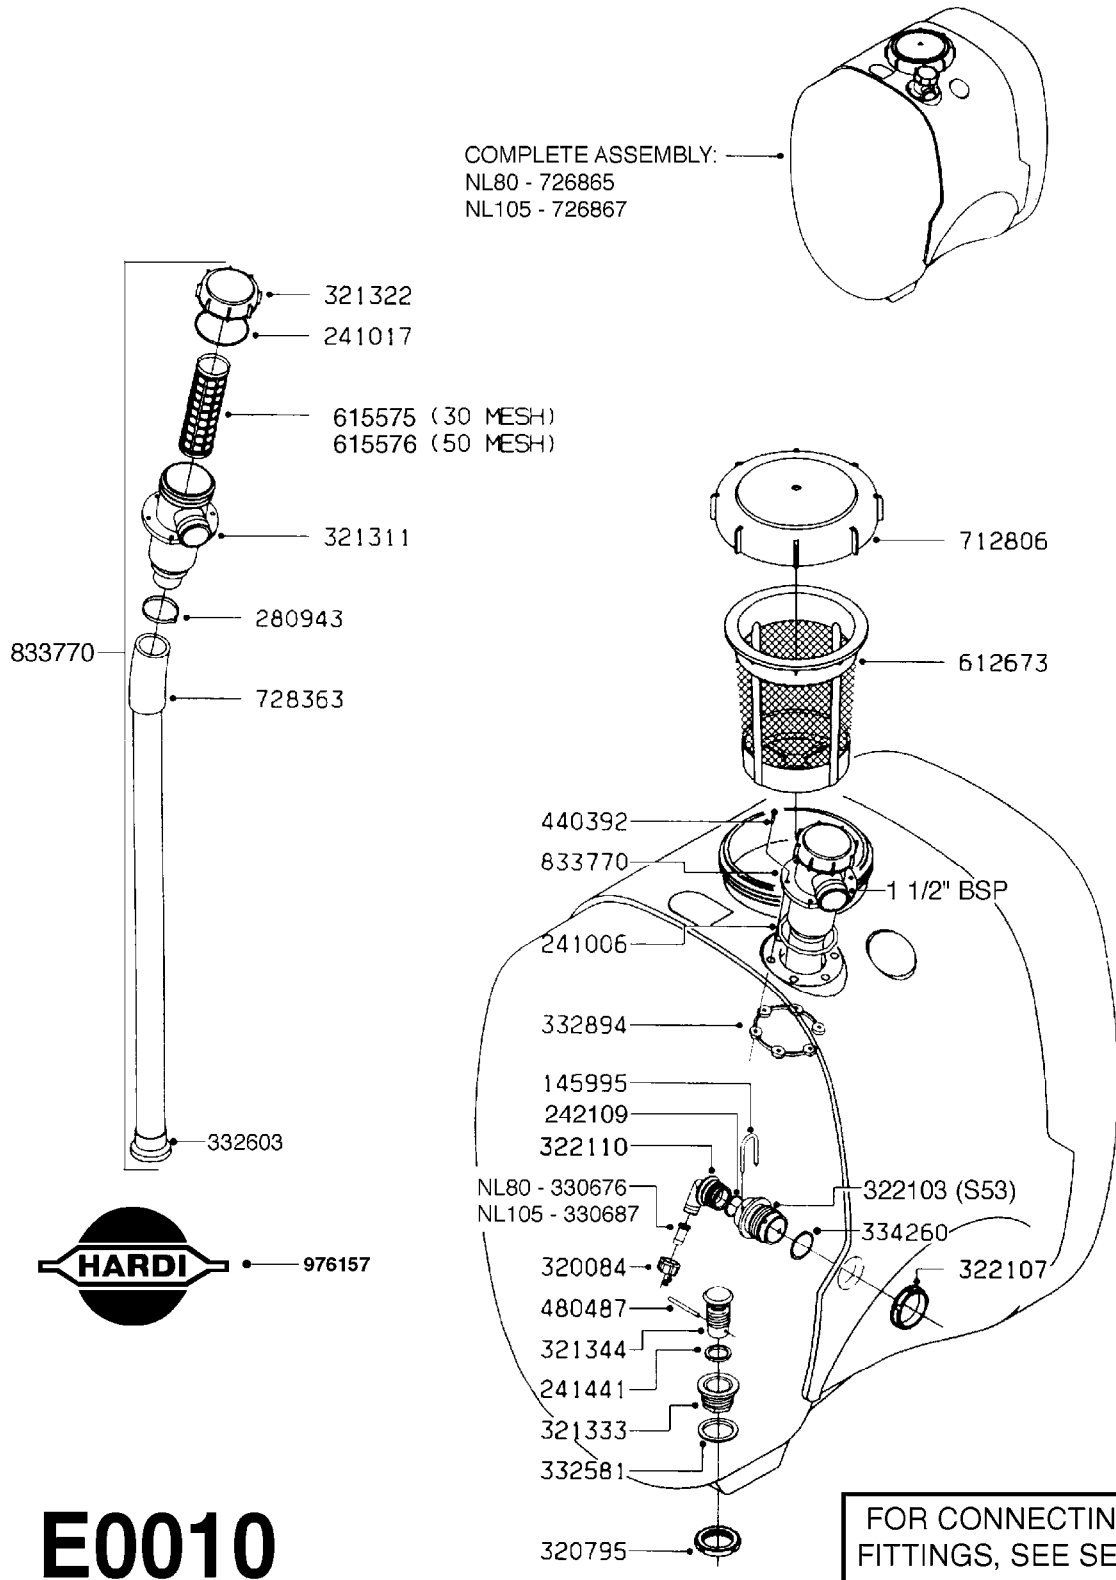

E0010

TANK - NL 80/105 (POST 92)
E0010-HIN, 01:01:16

Page 1
Date 16.03.2016 11:38

parts-n°	order qty	description
145995	1	FITT.DK S-53 FORK
241006	1	O-RING D79,2X5,7 NITRIL
241017	1	O-RING D74,5X3 NITRIL
241441	1	O-RING D29.3X3
242109	1	O-RING D32.2x3.0 (USE 242354)
280943	1	CLAMP HOSE GEAR 40-60
320084	1	FITT.DK NUT 1/2" BSP
320795	1	FITT.DK NUT 1-1/2" BSP JAMB
321311	1	FILTER BODY S 80 X 4
321322	1	SCREW CAP F. S80 X 4
321333	1	FITT.DK BULK 1-1/2" X 1"F BSP
321344	1	DRAIN SCREW 1" BSP RED
322103	1	FITT.DK S-53 BULKHEAD
322107	1	FITT.DK S-53 BULKHEAD NUT
322110	1	FITT.DK S-53 ELB. 1/2" BSP
330676	1	FITT.DK HB 3/8" F. 1/2" NUT
330687	1	FITT.DK HB 1/2" F. 1/2" NUT
332581	1	GASKET F. 1-1/2" BSP CAPNUT.
332603	1	CAP F. SUCTION TUBE
332894	1	RETAIN.RING FOR SUCTION FILTER
334260	1	GASKET F. S-53 BULKHEAD
440392	1	SCREW 6.3 X 25.0 DIN7981C TORX
480487	1	PIN M5X60 SLOTTED GALV
612673	1	FILTER BASKET F. ES30/ES53
615575	1	FILTER F.TOP SUCT.30 MESH GRN.
615576	1	FILTER F.TOP SUCT.50 MESH BLUE
712806	1	TANK LID WITH VENT S226 RED
726865	1	TANK NL 80
726867	1	TANK NL 105
728363	1	SUCTION TUBE ASSY.L=72"
833770	1	TOP SUCTION KIT 300/500
976157	1	DECAL COMPANY (4.4" X 4.6")