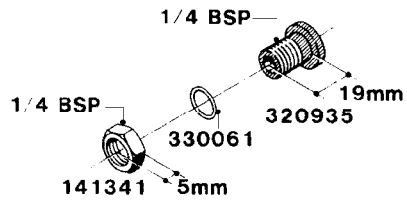

**L0040**

FITTINGS - NIPPLES & ELBOWS  
L0040-HIN, 01:01:16

Page 1  
Date 16.03.2016 14:11

parts-n°	order qty	description
10530803	1	FITT.PO.SE 2.00X2.00 45 DEG.
320191	1	FITT.DK ELB 3/8' BSP 45 DEGREE
320482	1	FITT.DK ELB. 1/2" BSP 60 DEG.
320596	1	FITT.DK ELB 3/8'-1/2'BSP 45DEG
320607	1	FITT.DK HN 3/8M X 3/8F BSP LNG
320633	1	FITT.DK HN 3/8"M X 3/8"F BSP
321451	1	FITT.DK ELB.1-1/2 X1-1/4 80DEG
321532	1	FITT.DK REDUC 3/4' X 1/2' BSP
390233	1	FITT.DK REDUC 1-1/2" X 1" BSP

**L0050**

FITTINGS - HOSE CONNECTORS  
L0050-HIN, 01:01:16

Page 1

Date 16.03.2016 14:11

parts-n°	order qty	description
242594	1	O-RING D14 X 1.78 SCH.70-EPDM
320294	1	FITT.DK TEE 3/8X3/8HB X1/2"BSP
320305	1	FITT.DK HB 3/4'- 3/4' BSP
320386	1	FITT.DK TEE 3/8X3/8HB X3/8"BSP
320397	1	FITT.DK ELB 3/8"HB X 3/8" BSP
320401	1	FITT.DK TEE 1/2X1/2HB X1/2"BSP
320412	1	FITT.DK TEE 1/2X1/2HB X3/8'BSP
320423	1	FITT.DK ELB 1/2'HB X 3/8' BSP
320891	1	FITT.DK HB 3/8'- 3/8' BSP
320972	1	FITT.DK HB 5/16'- 1/4' BSP
322046	1	FITT.DK TEE 1/2X1/2HB X3/4'BSP
322048	1	FITT.DK TEE 3/4X3/4HB X3/4'BSP
330595	1	O-RING D24.6/D20X2.1 -3/4"
333137	1	FITT.DK CONN.1/2" F.NOZZ. DOUB
333141	1	FITT.DK CONN.1/2" F.NOZZ.SING
334041	1	FITT.DK CONN.3/4' F.NOZZ. SING
334042	1	FITT.DK CONN.3/4' F.NOZZ. DOUB
334195	1	FITT.DK ELB. 3/4"HB X 3/4"HB
10012103	1	FITT.PO.HB 1.25X1.50 IMB1012
10014003	1	FITT.PO.HB 1.25X1.25 IMB1010
10036903	1	FITT.PO.HB 1.50X1.50 IMB1212
28019303	1	FITTING HB ELB 3/4NPT-3/4HOSE
61016500	1	HOSE TAIL 3/4" 90°+RG CAP 3/4"
72026700	1	NOZZLE TUBE ADAPTER W/O-RING