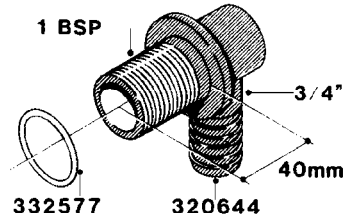

**L0040**

FITTINGS - NIPPLES & ELBOWS  
L0040-HIN, 01:01:16

Page 1  
Date 16.03.2016 14:11

parts-n°	order qty	description
10530803	1	FITT.PO.SE 2.00X2.00 45 DEG.
320191	1	FITT.DK ELB 3/8' BSP 45 DEGREE
320482	1	FITT.DK ELB. 1/2" BSP 60 DEG.
320596	1	FITT.DK ELB 3/8'-1/2'BSP 45DEG
320607	1	FITT.DK HN 3/8M X 3/8F BSP LNG
320633	1	FITT.DK HN 3/8"M X 3/8"F BSP
321451	1	FITT.DK ELB.1-1/2 X1-1/4 80DEG
321532	1	FITT.DK REDUC 3/4' X 1/2' BSP
390233	1	FITT.DK REDUC 1-1/2" X 1" BSP

**L0050**

FITTINGS - HOSE CONNECTORS  
L0050-HIN, 01:01:16

Page 1

Date 16.03.2016 14:11

parts-n°	order qty	description
242594	1	O-RING D14 X 1.78 SCH.70-EPDM
320294	1	FITT.DK TEE 3/8X3/8HB X1/2"BSP
320305	1	FITT.DK HB 3/4'- 3/4' BSP
320386	1	FITT.DK TEE 3/8X3/8HB X3/8"BSP
320397	1	FITT.DK ELB 3/8"HB X 3/8" BSP
320401	1	FITT.DK TEE 1/2X1/2HB X1/2"BSP
320412	1	FITT.DK TEE 1/2X1/2HB X3/8'BSP
320423	1	FITT.DK ELB 1/2'HB X 3/8' BSP
320891	1	FITT.DK HB 3/8'- 3/8' BSP
320972	1	FITT.DK HB 5/16'- 1/4' BSP
322046	1	FITT.DK TEE 1/2X1/2HB X3/4'BSP
322048	1	FITT.DK TEE 3/4X3/4HB X3/4'BSP
330595	1	O-RING D24.6/D20X2.1 -3/4"
333137	1	FITT.DK CONN.1/2" F.NOZZ. DOUB
333141	1	FITT.DK CONN.1/2" F.NOZZ.SING
334041	1	FITT.DK CONN.3/4' F.NOZZ. SING
334042	1	FITT.DK CONN.3/4' F.NOZZ. DOUB
334195	1	FITT.DK ELB. 3/4"HB X 3/4"HB
10012103	1	FITT.PO.HB 1.25X1.50 IMB1012
10014003	1	FITT.PO.HB 1.25X1.25 IMB1010
10036903	1	FITT.PO.HB 1.50X1.50 IMB1212
28019303	1	FITTING HB ELB 3/4NPT-3/4HOSE
61016500	1	HOSE TAIL 3/4" 90°+RG CAP 3/4"
72026700	1	NOZZLE TUBE ADAPTER W/O-RING