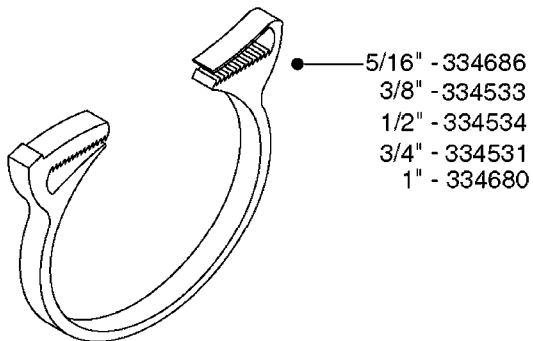

I.D.	PART # (ONE FOOT)	
3/8" 1/2" 3/4" 1" 1-1/4"	92701703 92702103 92703203 92712403 92734403	 <p>RUBBER HOSE SMOOTH, BLACK, TWO BLUE STRIPES</p>
5/16" 3/8" 1/4" 1/2" 3/4"	927281 927284 927268 927269 927270	 <p>PVC HOSE SHINY, BLACK, SMOOTH, TWO WHITE STRIPES</p>
1" 1-1/4" 1-1/2" 2" 2-1/2"	92702403 92738900 92702603 92702703 92702803	 <p>PVC SPIRAL SUCTION HOSE SHINY, RIBBED, GRAY</p>
3/4"	927205	 <p>PVC HOSE CLEAR, SMOOTH</p>
1/2" 3/4"	10631003 927231	 <p>PVC HOSE SMOOTH, CLEAR, REINFORCED WITH WHITE MESH</p>
4mm 6mm 8mm 10mm	927253 RED 927264 RED 927306 BLACK 927330 BLACK	 <p>PVC AIR HOSE SMOOTH</p>

**L0120**

BULK HOSE  
L0120-HIN, 01:01:16

Page 1  
Date 16.03.2016 14:11

parts-n°	order qty	description
927205	1	HOSE R X CLEAR X 3/4 X 0012"
927231	1	HOSE R X PVCX3/4 CLR/BRD 0012"
927253	1	AIR HOSE, DIAMETER 4MM
927264	1	HOSE R X PE D6/D4 X 0012"
927268	1	HOSE R X PVC X 1/4 X 0012"
927269	1	HOSE R X PVC X 1/2 X 0012"
927270	1	HOSE R X PVC X 3/4 X 0012"
927281	1	HOSE R X PVC X 5/16 X 0012"
927284	1	HOSE 3/8 PVC W/ INSERT
927306	1	HOSE R X PE D8/D6 X 0012"BLACK
927330	1	HOSE R X PE D10/D8 X 012"BLACK
10631003	1	HOSE R X CLEAR BRAID.X 1/2 12"
92701703	1	HOSE R X3/8" X300PSI WP X0012"
92702103	1	HOSE R X1/2" X300PSI WP X0012"
92702403	1	HOSE PVC SUCT GRAY 1"
92702603	1	HOSE PVC SUCT GRAY 1-1/2"
92702703	1	HOSE PVC SUCT GRAY 2"
92702803	1	HOSE PVC SUCT GRAY 2.5"
92703203	1	HOSE R X3/4" X300PSI WP X0012"
92712403	1	HOSE R X1" X300PSI WP X0012"
92734403	1	HOSE R X5/4" X200PSI WP X0012"
92738900	1	HOSE R X PVC X 1-1/4" 0012"

Hose Size	Pressure	Suction	Clamp Code
3/8"	28029803		6706
1/2"	28029803		6706
3/4"	28029903		6712
1"	28030003	28029903	6716
1-1/4"	28030103		6724
1-1/2"		28030103	6724
2"		28030203	235-67
2-1/2"		28030303	235-74
3"		28030403	235-82