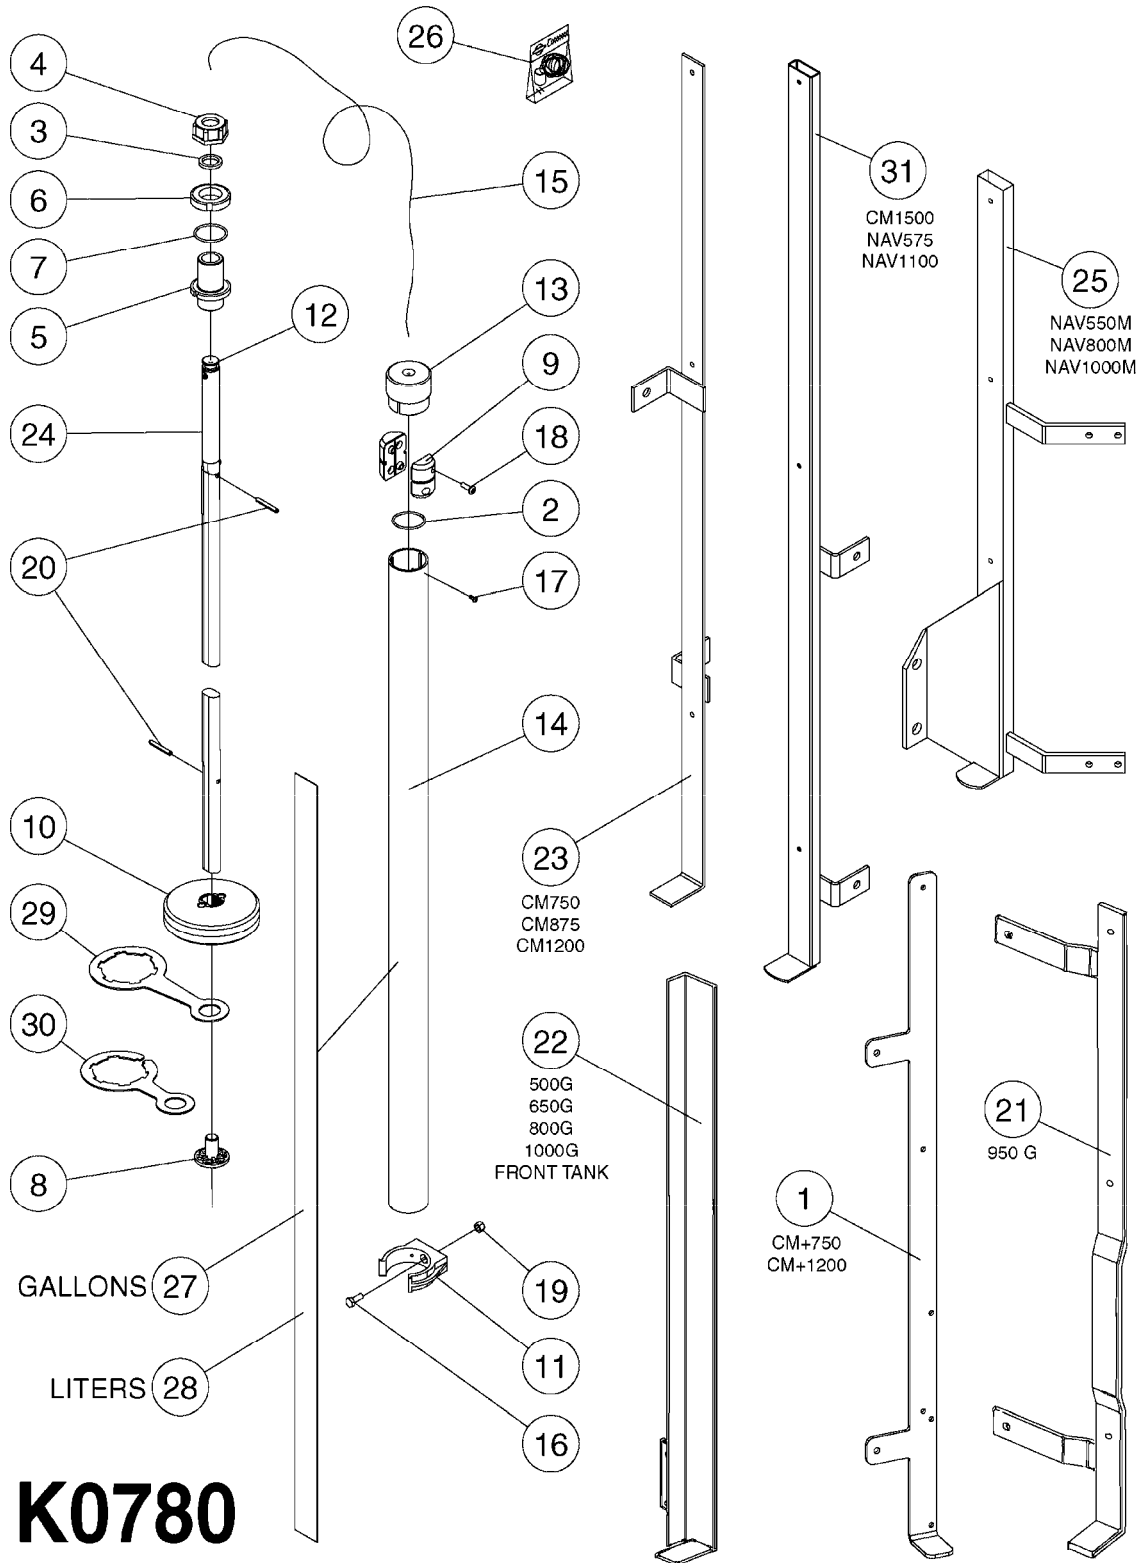

K0780

SIGHT GAUGE - REMOTE
K0780-HIN, 01:01:16

Page 1
Date 16.03.2016 14:11

Pos.	parts-n°	order qty	description
1	161950	1	SIGHT GAUGE MT BKT CM+ 750/120
2	242262	1	O-RING D31X3 VITON
3	242309	1	SEAL Ø22 ID Ø30 OD X 4 HIGH
4	320095	1	FITT.DK NUT 1" BSP
5	320456	1	FITT.DK BULKHEAD 1"BSP DOUBLE
6	320471	1	FITT.DK NUT 1" BSP JAMB
7	332577	1	O-RING D38/D30X4 F.1" PUR.
8	333864	1	GUIDE F. SAFETY VALVE SPRING
9	334513	1	MARKER HALF SIGHT GAUGE
10	334515	1	FLOATER FOR LIQUID LEVEL
11	334523	1	PIPE HOLDER D51.5
12	334849	1	SIGHT GAUGE GUIDE F. SS TUBE
13	334850	1	GUIDE F. SIGHT GAUGE TUBE TOP
14	34000703	1	TUBE F. DRY GAUGE L=1200 BENT RANGER 2200
14	341202	1	TUBE F.SIGHT GAUGE L=40"
14	341204	1	SIGHT GAUGE TUBE L=59"
14	341273	1	TUBE F.SIGHT GAUGE L=65"
14	341283	1	TUBE F.SIGHT GAUGE L=72"
14	341307	1	TUBE F.SIGHT GAUGE L=75" NCM 4400
14	341339	1	TUBE F.SIGHT GAUGE L=82" NCM 6600
14	341340	1	TUBE F.SIGHT GAUGE L=94" (2382) NCM 9000
15	28034100	1	CABLE F.LIQUID LEVEL IND.L=5M
15	390487	1	CORD NYLON/SIGHT GAUGE 4500mm
16	410185	1	BOLT HEX 8.8 DEL M6X16 A2
16	410362	1	BOLT HEX 8.8 SS M6X20 FT
17	440663	1	SCREW 3/8" NR4 STAINLESS
18	440677	1	SCREW F. PLASTIC 5X20 SS
19	460261	1	NUT HEX M6X1 LOCK A2 DIN985
20	480717	1	PIN D5 X 40 STAINLESS
20	480730	1	PIN ROLL 5X30 STAINLESS STEEL
21	615197	1	BKT.SIGHT GAUGE HC950
22	615308	1	BRACKET FOR SIGHT TUBE
23	615941	1	SIGHT GAUGE MOUNT BRACKET CM
24	61022100	1	GUIDE TUBE F NP1100/CM1500
24	61022600	1	GUIDE TUBE F.FLOATER NAV 575G NAV 575 & RANGER 2200
24	61036700	1	GUIDE TUBE F.FLOAT NCM 4400 NCM 4400 & NAV 4000
24	61038600	1	GUIDE TUBE F.FLOAT NCM 9000
24	61038700	1	GUIDE TUBE F.FLOAT NCM 6600
24	615942	1	GUIDE TUBE F.FLOATER CM1200G
24	615943	1	GUIDE TUBE F.FLOATER CM875G
24	615944	1	GUIDE TUBE F.FLOTR 750G 1695mm
24	615945	1	GUIDE TUBE F.FLOATER NAV 3000 NAV 3000 & HC650
24	615947	1	GUIDE TUBE F.FLOATER TR 500G NAV 3000 & HC650
24	615948	1	GUIDE TUBE F.FLOATER MEGA 350G
24	615949	1	GUIDE TUBE F.FLOATER MEGA 230G
24	615951	1	GUIDE TUBE F.FLOATER NAV800G
24	615952	1	GUIDE TUBE F.FLOATER NAV1000G
24	615954	1	GUIDE TUBE F. FLOATER F.T.250G
24	615955	1	GUIDE TUBE F.FLOATER FT.350G
24	615957	1	GUIDE TUBE F.FLOATER NAV.550G
25	637998	1	MANIFOLD BKT. NAVIGATOR
26	741527	1	SIGHT GAUGE KIT SS WIRE '98
27	10637303	1	DECAL SCALE F.270G MISTBLOWER