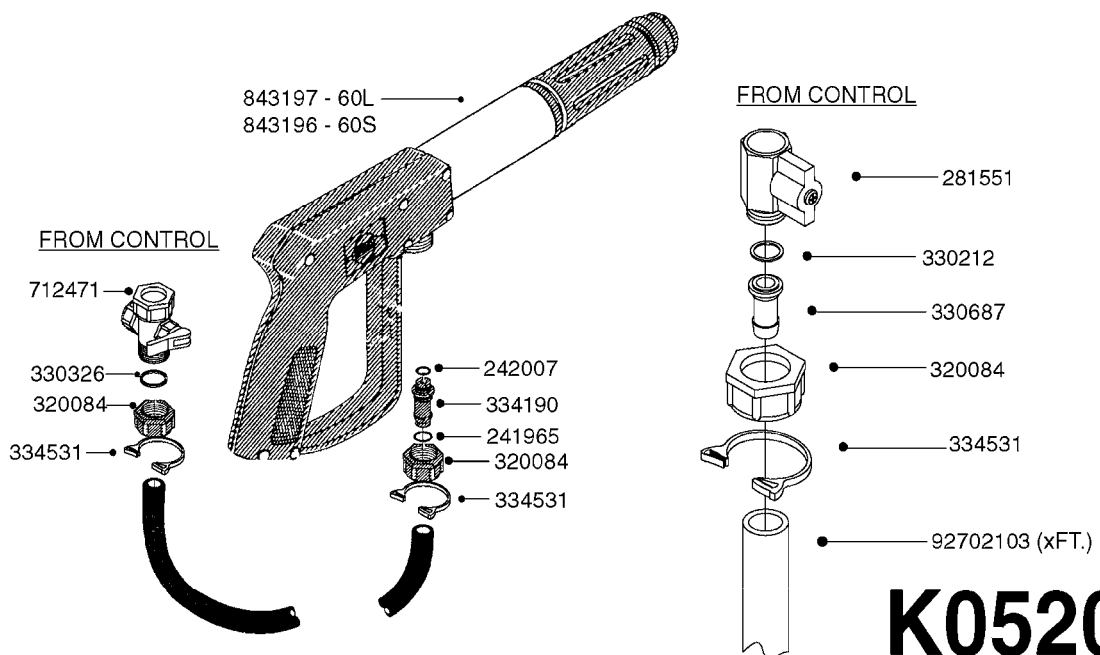

HOSE WRAPS
K0520-HIN, 01:01:16

Page 1
Date 16.03.2016 14:11

parts-n°	order qty	description
241965	1	O-RING 12.1 X 1.6
242007	1	O-RING D9.1X1.6
281551	1	BALL VALVE 1/2"
320084	1	FITT.DK NUT 1/2" BSP
330212	1	O-RING D19/D14X2.4 F.1/2"NUT
330326	1	O-RING D30/D24X2 F.1"NUT
330687	1	FITT.DK HB 1/2" F. 1/2" NUT
334190	1	FITT.DK HB 1/2' F. PISTOL 60S
334531	1	CLAMP HOSE PLASTIC 3/4"
636223	1	POST 12 VOLT TR30
712471	1	AGITATION VALVE ASSY. ON/OFF
843196	1	GUN, MODEL 60S
843197	1	HANDGUN KIT TYPE 60 LONG
10013403	1	BOLT HEX 3/8-16X1 1/4 HCS Z5
10013503	1	NUT HEX NC 3/8"
10178903	1	WRAP HOSE SIDE MOUNT PLATE
10179003	1	WRAP HOSE BOTTOM PLATE MOUNT
10179403	1	WRAP WELDMENT FOR HI101789
10179503	1	WRAP WELDMENT FOR HI101790
10225603	1	BKT.FOR HOSE WRAP MOUNT NL NK
10225703	1	WRAP HOSE BDL.BOTTOM PLATE
92702103	1	HOSE R X1/2" X300PSI WP X0012"