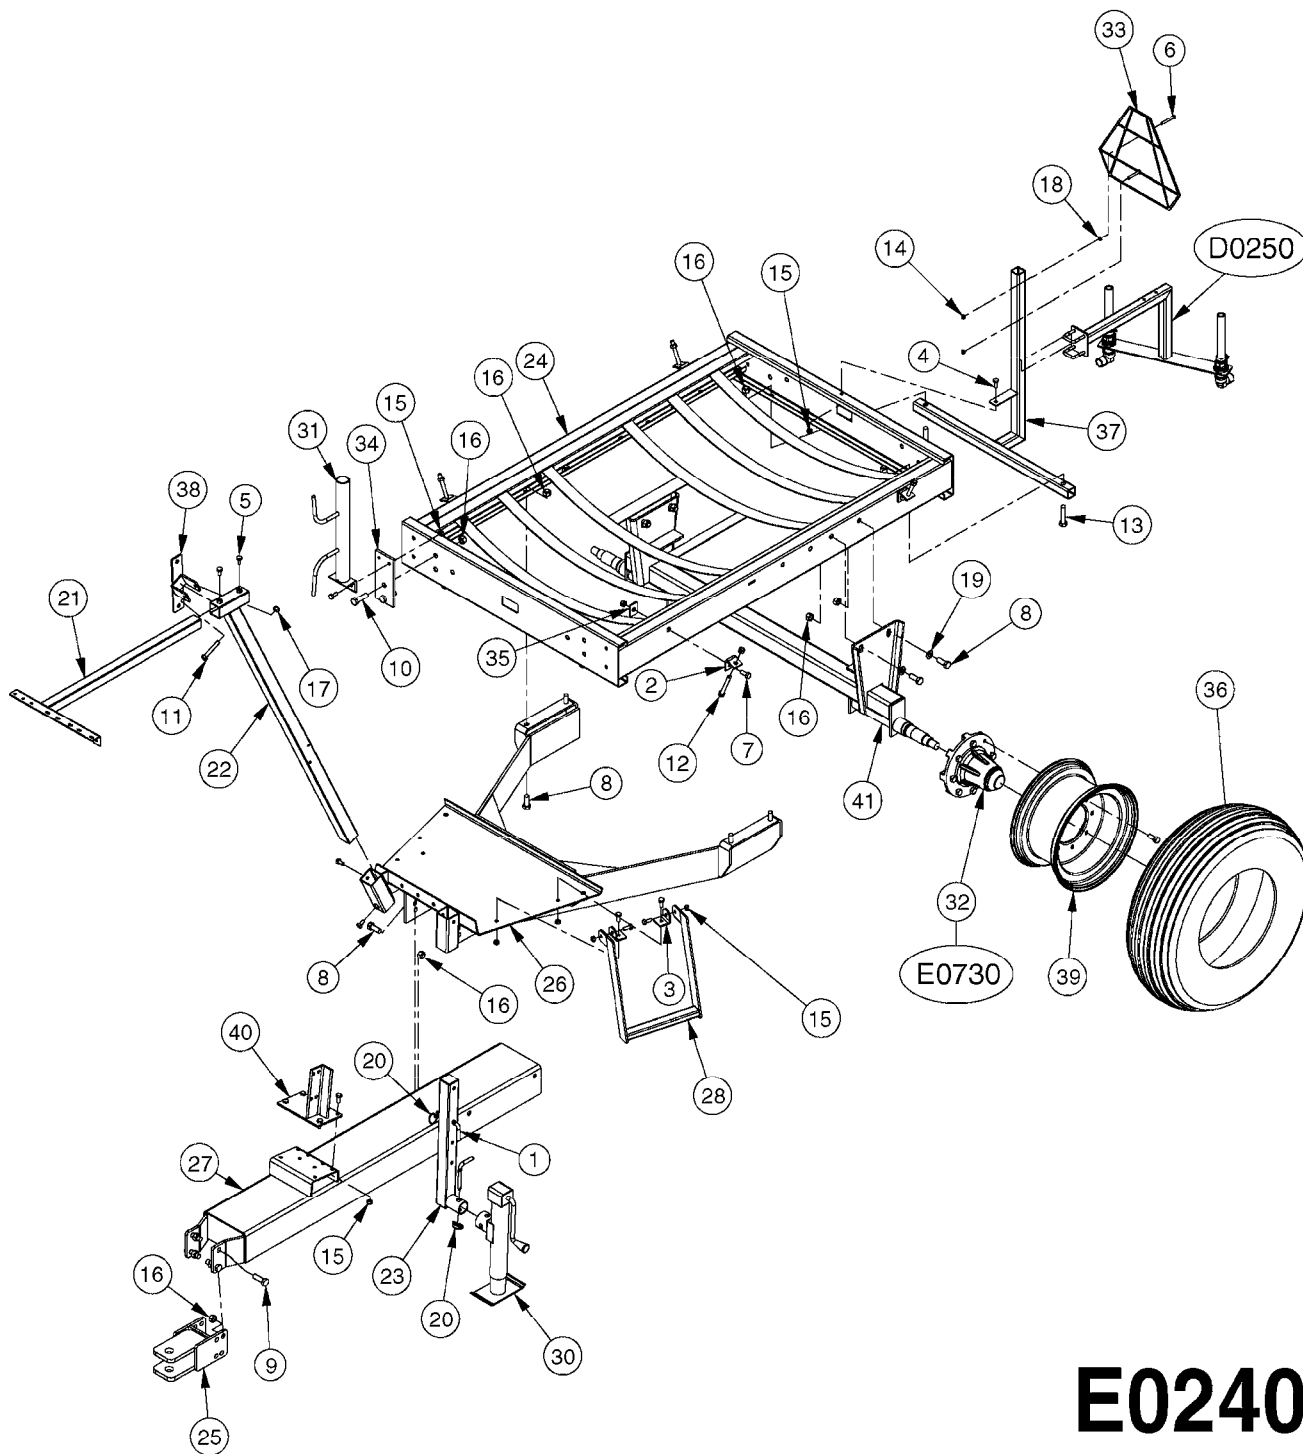

Pos.	parts-n°	order qty	description
1	142505	1	LOCKING PAWL 12 X 70MM
2	170185	1	ANGLE BRACKET F. TANKSTRAP
3	194025	1	BRACKET F.STEP HC650
4	420604	1	BOLT HEX 8.8 DEL M10X25 FT DIN933
5	420626	1	BOLT HEX 8.8 DEL M10X20 FT
6	421024	1	BOLT HEX 8.8 DEL M8X60
7	430286	1	BOLT HEX 8.8 DEL M12X30 FT
8	430581	1	BOLT HEX 8.8 DEL M16X40 FT
9	430637	1	BOLT HEX 8.8 DEL M16X50 FT
10	430765	1	BOLT HEX 8.8 DEL M16X55
11	430802	1	BOLT HEX 8.8 DEL M12X75
12	430872	1	BOLT HEX 8.8 DEL M12X100 FT
13	430915	1	BOLT HEX 8.8 DEL M16X70
14	460143	1	NUT HEX M8 LOCK A2 DIN985
15	460423	1	NUT HEX M10X1.5 LOCK
16	460585	1	NUT HEX M16X2 LOCK
17	460703	1	NUT HEX M12X1.75 LOCK DIN985
18	471126	1	WASHER, M8, Ø16/ 8.4X 1.6, SS
19	471128	1	WASHER, M16, Ø30/17.0X 3.0, SS
20	480244	1	PIN SNAP D4.5
21	614388	1	BRACKET FOR OPER. UNIT
22	614458	1	CONTROL POST BK TR/TL300/500
23	614461	1	JACK STAND ATTACHMENT
24	635907	1	FRAME F. TL/TR/ESC 300 PASTURE SPRAYER 300
24	635908	1	FRAME F. TR/ESC 500 PASTURE SPRAYER 550
25	635919	1	TONGUE CLEVIS TR300/500
26	635922	1	PLATFORM & A-FRAME TR300/500
27	635939	1	TONGUE FOR TR/TL300/500 SHORT
28	636027	1	STEP F.PLATFORM HC650
29	10059203	1	BOLT WHEEL 9/16"x1-1/4"UNF 90D
30	10061903	1	JACK F300/500/575 5000LB
31	10179403	1	WRAP WELDMENT FOR HI101789
32	10531903	1	HUB ASSY.COMP.F.2-1/8" SPINDLE
33	10602403	1	SMV SIGN MOUNT KIT
34	16057303	1	PLATE F.HANDGUN MNT.BRKT.F.PS
35	17002800	1	PLATE 5.0X35X50 /D16.2
36	24002103	1	TIRE 11LX15 12-PLY RIB
37	61005003	1	NOZZLE MOUNTING BRACKET PS300 PASTURE SPRAYER 300
37	63022203	1	NOZZLE MOUNTING BRACKET PS500 PASTURE SPRAYER 550
38	61005503	1	BRKT.F.CLEAN WATER TANK PS
39	61005603	1	RIM 15X8 8-BOLT
40	61008803	1	ACE PUMP BRACKET F. 300/500
41	70038003	1	AXLE ASSY. 300/500 PS