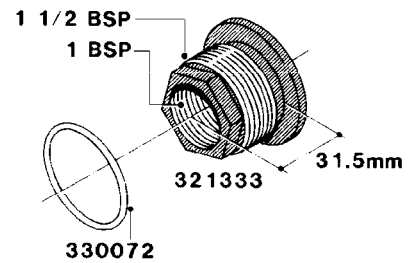

**L0040**

FITTINGS - NIPPLES & ELBOWS  
L0040-HIN, 01:01:16

Page 1  
Date 16.03.2016 14:11

parts-n°	order qty	description
10530803	1	FITT.PO.SE 2.00X2.00 45 DEG.
320191	1	FITT.DK ELB 3/8' BSP 45 DEGREE
320482	1	FITT.DK ELB. 1/2" BSP 60 DEG.
320596	1	FITT.DK ELB 3/8'-1/2'BSP 45DEG
320607	1	FITT.DK HN 3/8M X 3/8F BSP LNG
320633	1	FITT.DK HN 3/8"M X 3/8"F BSP
321451	1	FITT.DK ELB.1-1/2 X1-1/4 80DEG
321532	1	FITT.DK REDUC 3/4' X 1/2' BSP
390233	1	FITT.DK REDUC 1-1/2" X 1" BSP

**L0050**

FITTINGS - HOSE CONNECTORS  
L0050-HIN, 01:01:16

Page 1

Date 16.03.2016 14:11

parts-n°	order qty	description
242594	1	O-RING D14 X 1.78 SCH.70-EPDM
320294	1	FITT.DK TEE 3/8X3/8HB X1/2"BSP
320305	1	FITT.DK HB 3/4'- 3/4' BSP
320386	1	FITT.DK TEE 3/8X3/8HB X3/8"BSP
320397	1	FITT.DK ELB 3/8"HB X 3/8" BSP
320401	1	FITT.DK TEE 1/2X1/2HB X1/2"BSP
320412	1	FITT.DK TEE 1/2X1/2HB X3/8'BSP
320423	1	FITT.DK ELB 1/2'HB X 3/8' BSP
320891	1	FITT.DK HB 3/8'- 3/8' BSP
320972	1	FITT.DK HB 5/16'- 1/4' BSP
322046	1	FITT.DK TEE 1/2X1/2HB X3/4'BSP
322048	1	FITT.DK TEE 3/4X3/4HB X3/4'BSP
330595	1	O-RING D24.6/D20X2.1 -3/4"
333137	1	FITT.DK CONN.1/2" F.NOZZ. DOUB
333141	1	FITT.DK CONN.1/2" F.NOZZ.SING
334041	1	FITT.DK CONN.3/4' F.NOZZ. SING
334042	1	FITT.DK CONN.3/4' F.NOZZ. DOUB
334195	1	FITT.DK ELB. 3/4"HB X 3/4"HB
10012103	1	FITT.PO.HB 1.25X1.50 IMB1012
10014003	1	FITT.PO.HB 1.25X1.25 IMB1010
10036903	1	FITT.PO.HB 1.50X1.50 IMB1212
28019303	1	FITTING HB ELB 3/4NPT-3/4HOSE
61016500	1	HOSE TAIL 3/4" 90°+RG CAP 3/4"
72026700	1	NOZZLE TUBE ADAPTER W/O-RING