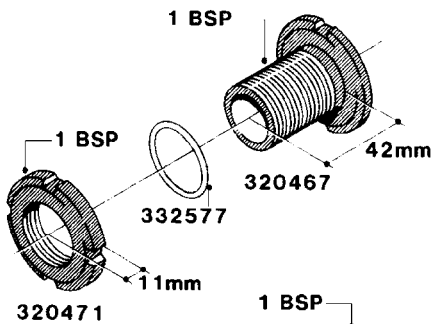

**L0040**

FITTINGS - NIPPLES & ELBOWS  
L0040-HIN, 01:01:16

Page 1  
Date 16.03.2016 14:11

parts-n°	order qty	description
10530803	1	FITT.PO.SE 2.00X2.00 45 DEG.
320191	1	FITT.DK ELB 3/8' BSP 45 DEGREE
320482	1	FITT.DK ELB. 1/2" BSP 60 DEG.
320596	1	FITT.DK ELB 3/8'-1/2'BSP 45DEG
320607	1	FITT.DK HN 3/8M X 3/8F BSP LNG
320633	1	FITT.DK HN 3/8"M X 3/8"F BSP
321451	1	FITT.DK ELB.1-1/2 X1-1/4 80DEG
321532	1	FITT.DK REDUC 3/4' X 1/2' BSP
390233	1	FITT.DK REDUC 1-1/2" X 1" BSP

**L0050**

FITTINGS - HOSE CONNECTORS  
L0050-HIN, 01:01:16

Page 1

Date 16.03.2016 14:11

parts-n°	order qty	description
242594	1	O-RING D14 X 1.78 SCH.70-EPDM
320294	1	FITT.DK TEE 3/8X3/8HB X1/2"BSP
320305	1	FITT.DK HB 3/4'- 3/4' BSP
320386	1	FITT.DK TEE 3/8X3/8HB X3/8"BSP
320397	1	FITT.DK ELB 3/8"HB X 3/8" BSP
320401	1	FITT.DK TEE 1/2X1/2HB X1/2"BSP
320412	1	FITT.DK TEE 1/2X1/2HB X3/8'BSP
320423	1	FITT.DK ELB 1/2'HB X 3/8' BSP
320891	1	FITT.DK HB 3/8'- 3/8' BSP
320972	1	FITT.DK HB 5/16'- 1/4' BSP
322046	1	FITT.DK TEE 1/2X1/2HB X3/4'BSP
322048	1	FITT.DK TEE 3/4X3/4HB X3/4'BSP
330595	1	O-RING D24.6/D20X2.1 -3/4"
333137	1	FITT.DK CONN.1/2" F.NOZZ. DOUB
333141	1	FITT.DK CONN.1/2" F.NOZZ.SING
334041	1	FITT.DK CONN.3/4' F.NOZZ. SING
334042	1	FITT.DK CONN.3/4' F.NOZZ. DOUB
334195	1	FITT.DK ELB. 3/4"HB X 3/4"HB
10012103	1	FITT.PO.HB 1.25X1.50 IMB1012
10014003	1	FITT.PO.HB 1.25X1.25 IMB1010
10036903	1	FITT.PO.HB 1.50X1.50 IMB1212
28019303	1	FITTING HB ELB 3/4NPT-3/4HOSE
61016500	1	HOSE TAIL 3/4" 90°+RG CAP 3/4"
72026700	1	NOZZLE TUBE ADAPTER W/O-RING