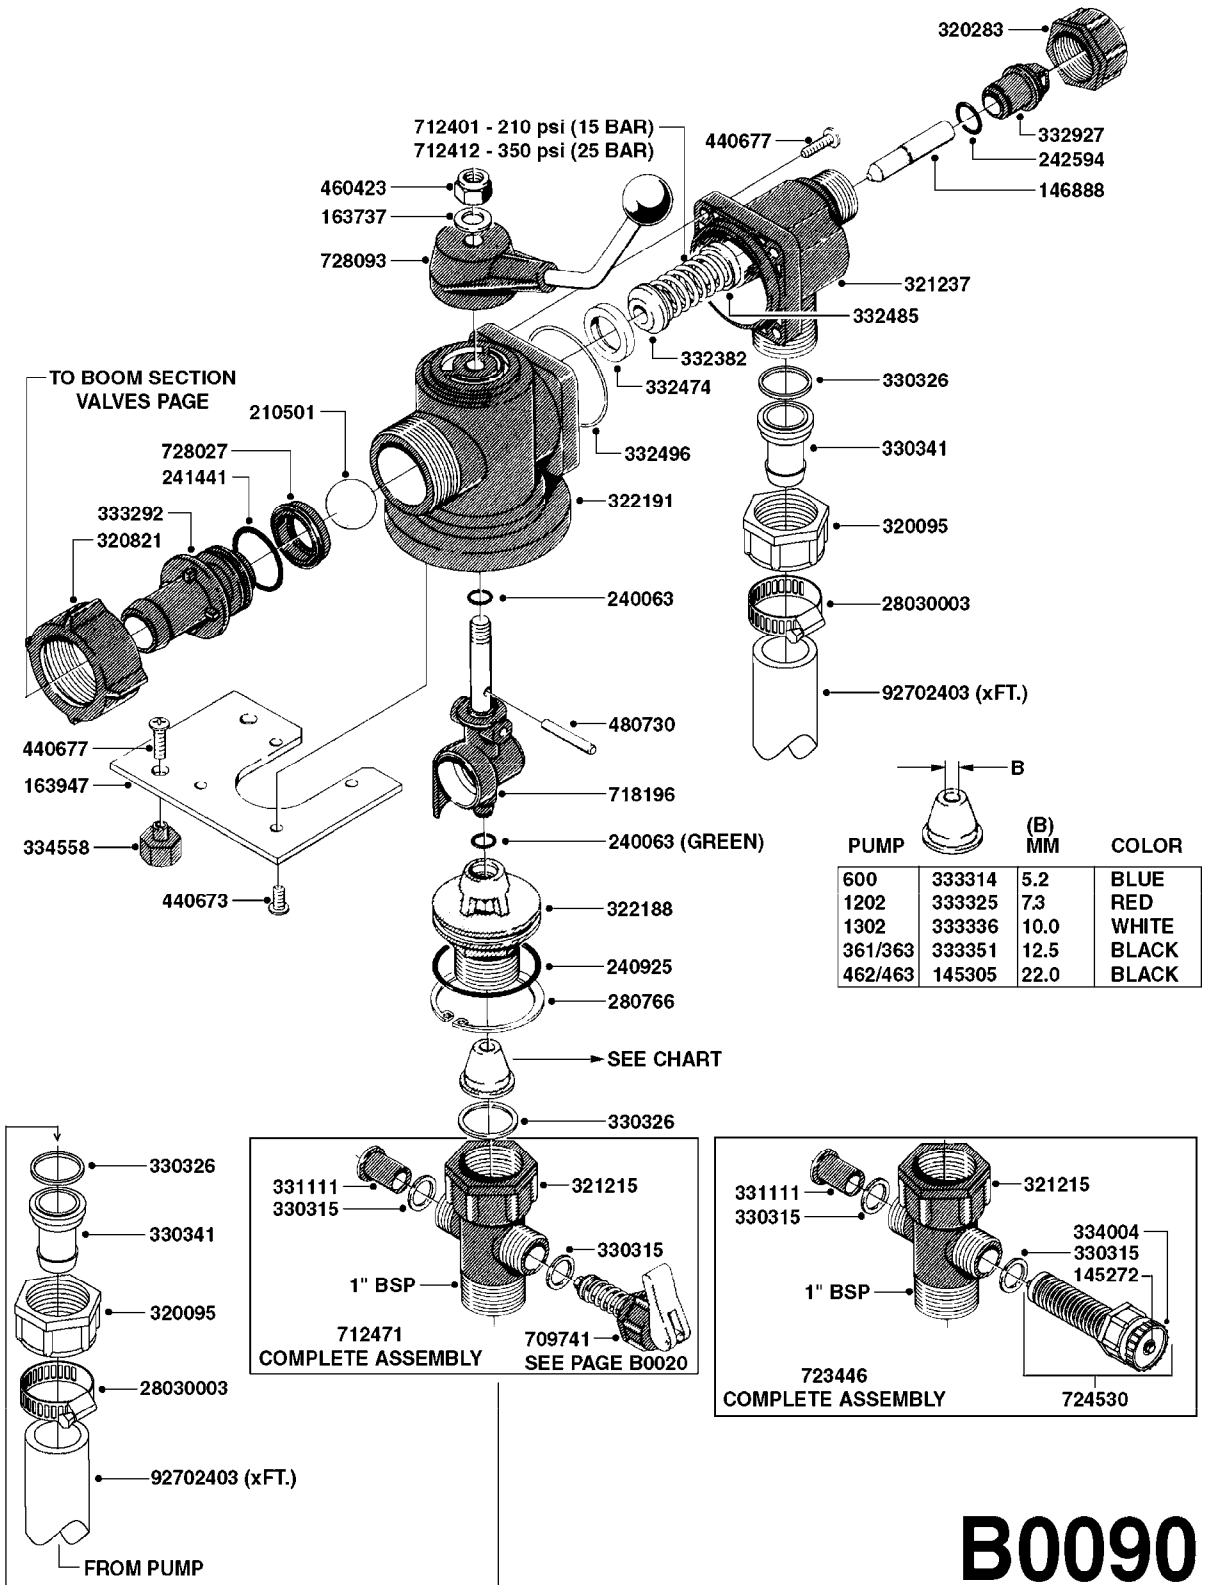

B0090

BK-180 MASTER VALVE-MAN.POST94
B0090-HIN, 01:01:16

Page 1
Date 16.03.2016 14:10

parts-n°	order qty	description
145272	1	INSERT F.AGIT.THUMBWHEEL BRASS
145305	1	NOZZLE F.OP.UNIT PUMP 462
146888	1	PIN 10 X 57MM STAINLESS
163737	1	WASHER D15.5/D10.5X1
163947	1	FITTING FOR BK 180
210501	1	BALL PLASTIC D25
240063	1	O-RING D14.1/9.3 X 2.4
240925	1	O-RING D49.5X3 NITRIL
241441	1	O-RING D29.3X3
242594	1	O-RING D14 X 1.78 SCH.70-EPDM
280766	1	SNAP-RING INNER 55X2 DIN 472
320095	1	FITT.DK NUT 1" BSP
320283	1	FITT.DK NUT 3/4"BSP
320821	1	FITT.DK NUT 1-1/2" BSP
321215	1	FITT.DK HOUSING F. AGITATION
321237	1	PRESSURE REGULATOR HOUSE BK180
322188	1	BOTTOM PIECE F.BALL EC
322191	1	HOUSING F.BALL (OPERATING UNIT)
330315	1	O-RING D18.4/D13X.6
330326	1	O-RING D30/D24X2 F.1"NUT
330341	1	FITT.DK HB 1" F. 1" NUT
331111	1	VALVE SEAT FOR 1/2" DISTRIBUT.
332382	1	VALVE CONE D25,7
332474	1	SEAT FOR OPERATING UNIT BALL
332485	1	SPRING GUIDE
332496	1	O-RING D58/54X2
332927	1	PLUG F. NOZZLE TUBE 3/4'
333292	1	FITT.DK HB 1"O'RING F.1-1/2"
333314	1	NOZZ.RESTRICTOR 600 BLUE
333325	1	NOZZ.RESTRICTOR 1202 RED
333336	1	NOZZ.RESTRICTOR 1302 WHITE
333351	1	NOZZ.RESTRICTOR 361 BLACK
334004	1	WHEEL F.AGITATION W/O INSERT
334558	1	NUT HEX PLASTIC INSERT
440673	1	SCREW F.PLASTIC 5X12 SS
440677	1	SCREW F. PLASTIC 5X20 SS
460423	1	NUT HEX M10X1.5 LOCK
480730	1	PIN ROLL 5X30 STAINLESS STEEL
709741	1	VALVE ASSY. 1/2" FLIP LEVER
712401	1	RELIEF VALVE ASSY. 12BAR
712412	1	RELIEF VALVE ASSY. 25BAR
712471	1	AGITATION VALVE ASSY. ON/OFF
718196	1	BALL VALVE HOUSING ASSEMBLY
723446	1	AGITATION VALVE ASSY. ADJUST.
724530	1	THUMB WHEEL FOR AGITATION
728027	1	BUSHING WITH SEAT
728093	1	HANDLE WITH BALL
28030003	1	CLAMP HOSE GEAR P1" 6716
92702403	1	HOSE PVC SUCT GRAY 1"