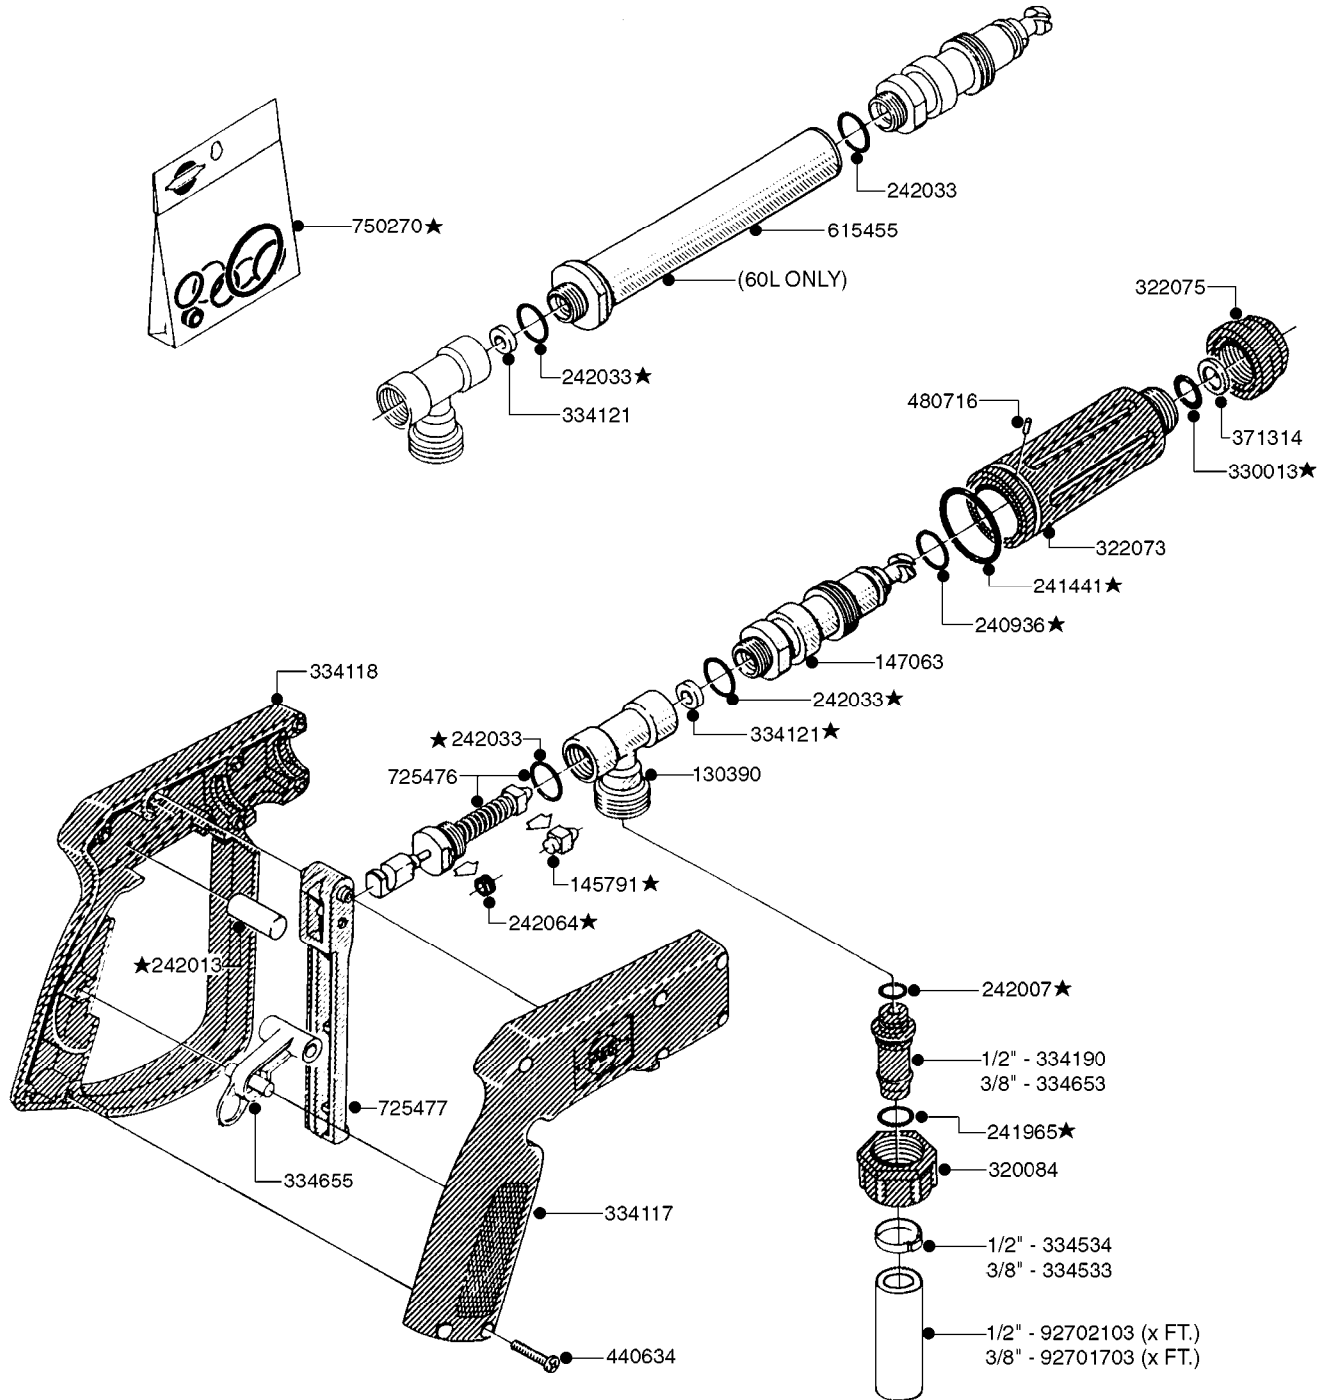

# A0430

PUMP - ACE 150 BELT DRIVE  
A0430-HIN, 01:01:16

Page 1  
Date 16.03.2016 14:10

parts-n°	order qty	description
420641	1	BOLT HEX 8.8 DEL M8X35
450015	1	SCREW ALLAN 3/8'X5/8' BLACK
460143	1	NUT HEX M8 LOCK A2 DIN985
10527803	1	KEY 1/8x1/8x1/2'F.ACE PUMP
21002203	1	BEARING, SEALED ACE BELT DRIVE
28022303	1	SHIELD KIT
28022403	1	OUTPUT SHAFT ACE BELT DR PUMP
28022503	1	BELT 600 RPM ACE PUMP
28022603	1	BELT 1000 RPM ACE PUMP
28022703	1	IMPELLER THERMOPLASTIC
28022803	1	IMPELLER CAST IRON
28022903	1	REPAIR KIT 600 RPM
28023003	1	REPAIR KIT 1000 RPM
28029203	1	11.6"P.D.X2"BORE PULLEY 600RPM
28029303	1	7.9"P.D.X2"BORE PULLEY 1000RPM

**K0190**

DRAIN ASSEMBLY-PULL CORD S67  
K0190-HIN, 01:01:16

Page 1

Date 16.03.2016 14:11

Pos.	parts-n°	order qty	description
1	145996	1	FITT.DK S-67 FORK
2	242504	1	O-RING D35x2 NITRIL
3	322108	1	FITT.DK S-67 BULKHEAD NUT
4	322132	1	FITT.DK S-67 THREAD INS.1'BSP
5	334261	1	GASKET F. S-67 BULKHEAD
6	334469	1	CLEVIS F.CORD TOP DRAIN ASSY.
7	334472	1	HANDLE FOR TOP DRAIN
8	390982	1	CORD NYLON 4000MM
9	391075	1	DRAIN BULKHEAD ,S-67
10	440392	1	SCREW 6.3 X 25.0 DIN7981C TORX
11	726572	1	FITT.DK S-67 1" ELBOW 90 ASSY.
12	741813	1	PARTS FOR S67 DRAIN
13	14001500	1	GROMMET F.TOP DRAIN CORD
14	14103100	1	SEAT F.CHECK VALVE D40.8 2010
15	72351400	1	DRAIN,S67 TOP
16	72351500	1	PLUNGER/CONE W. ORING S67DRAIN