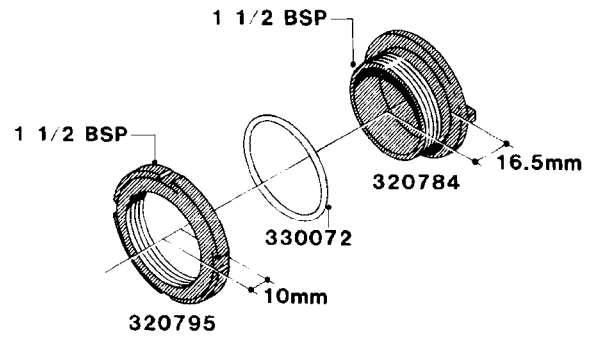

**L0040**

FITTINGS - NIPPLES & ELBOWS  
L0040-HIN, 01:01:16

Page 1  
Date 16.03.2016 14:11

parts-n°	order qty	description
10530803	1	FITT.PO.SE 2.00X2.00 45 DEG.
320191	1	FITT.DK ELB 3/8' BSP 45 DEGREE
320482	1	FITT.DK ELB. 1/2" BSP 60 DEG.
320596	1	FITT.DK ELB 3/8'-1/2'BSP 45DEG
320607	1	FITT.DK HN 3/8M X 3/8F BSP LNG
320633	1	FITT.DK HN 3/8"M X 3/8"F BSP
321451	1	FITT.DK ELB.1-1/2 X1-1/4 80DEG
321532	1	FITT.DK REDUC 3/4' X 1/2' BSP
390233	1	FITT.DK REDUC 1-1/2" X 1" BSP

**L0050**

FITTINGS - HOSE CONNECTORS  
L0050-HIN, 01:01:16

Page 1

Date 16.03.2016 14:11

parts-n°	order qty	description
242594	1	O-RING D14 X 1.78 SCH.70-EPDM
320294	1	FITT.DK TEE 3/8X3/8HB X1/2"BSP
320305	1	FITT.DK HB 3/4'- 3/4' BSP
320386	1	FITT.DK TEE 3/8X3/8HB X3/8"BSP
320397	1	FITT.DK ELB 3/8"HB X 3/8" BSP
320401	1	FITT.DK TEE 1/2X1/2HB X1/2"BSP
320412	1	FITT.DK TEE 1/2X1/2HB X3/8'BSP
320423	1	FITT.DK ELB 1/2'HB X 3/8' BSP
320891	1	FITT.DK HB 3/8'- 3/8' BSP
320972	1	FITT.DK HB 5/16'- 1/4' BSP
322046	1	FITT.DK TEE 1/2X1/2HB X3/4'BSP
322048	1	FITT.DK TEE 3/4X3/4HB X3/4'BSP
330595	1	O-RING D24.6/D20X2.1 -3/4"
333137	1	FITT.DK CONN.1/2" F.NOZZ. DOUB
333141	1	FITT.DK CONN.1/2" F.NOZZ.SING
334041	1	FITT.DK CONN.3/4' F.NOZZ. SING
334042	1	FITT.DK CONN.3/4' F.NOZZ. DOUB
334195	1	FITT.DK ELB. 3/4"HB X 3/4"HB
10012103	1	FITT.PO.HB 1.25X1.50 IMB1012
10014003	1	FITT.PO.HB 1.25X1.25 IMB1010
10036903	1	FITT.PO.HB 1.50X1.50 IMB1212
28019303	1	FITTING HB ELB 3/4NPT-3/4HOSE
61016500	1	HOSE TAIL 3/4" 90°+RG CAP 3/4"
72026700	1	NOZZLE TUBE ADAPTER W/O-RING