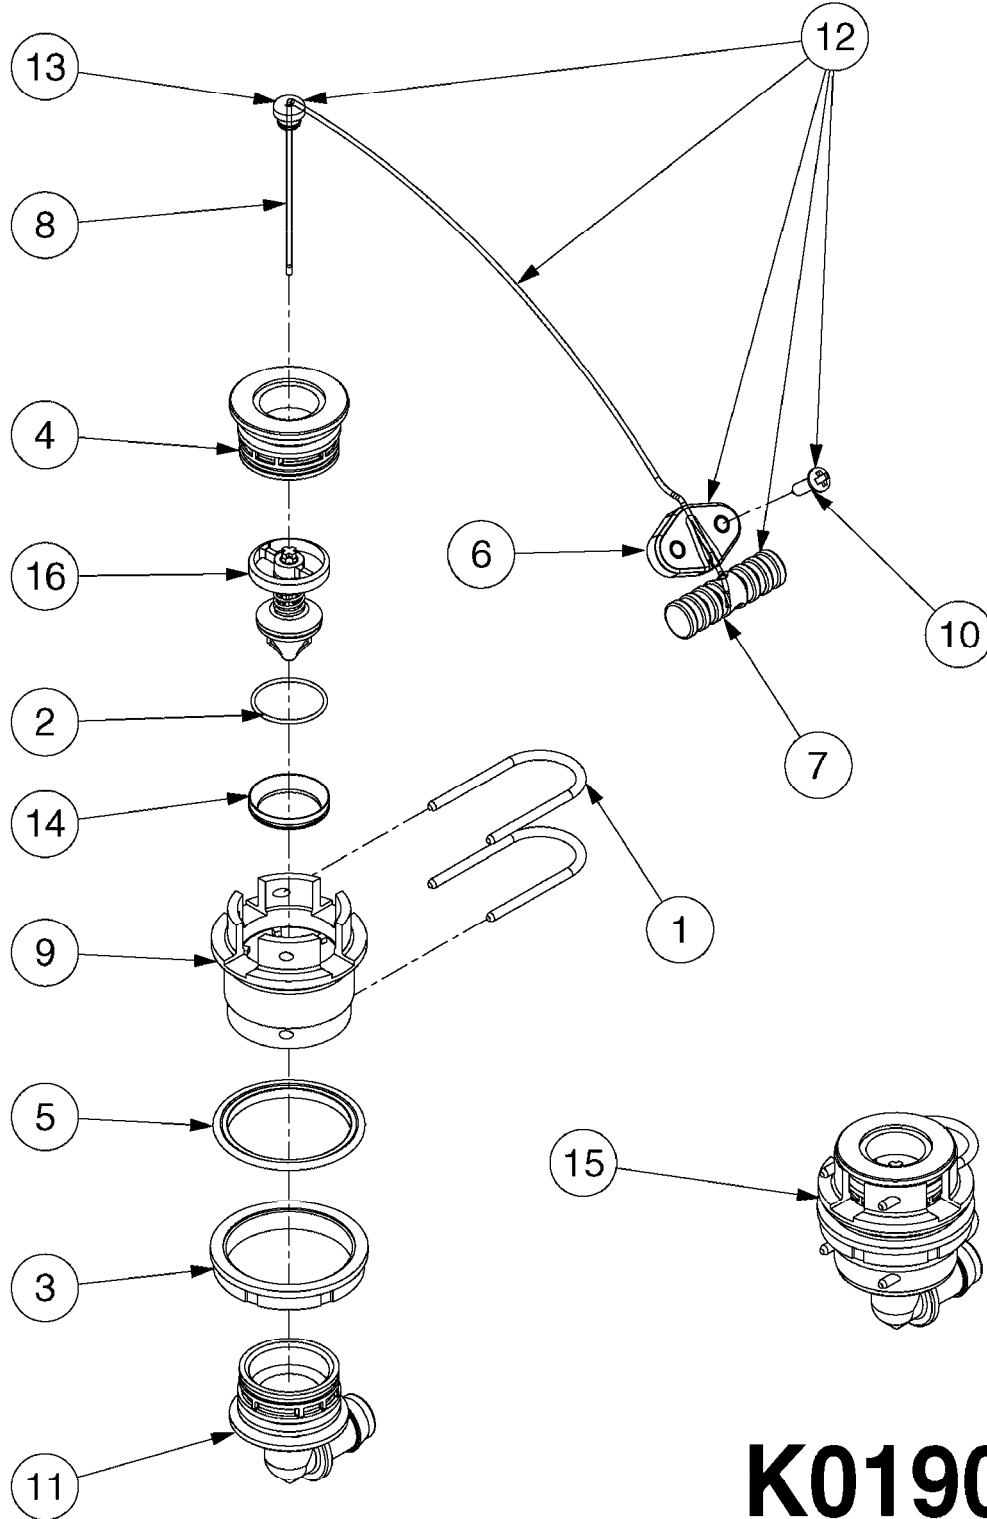

K0190

DRAIN ASSEMBLY-PULL CORD S67
K0190-HIN, 01:01:16

Page 1

Date 16.03.2016 14:11

Pos.	parts-n°	order qty	description
1	145996	1	FITT.DK S-67 FORK
2	242504	1	O-RING D35x2 NITRIL
3	322108	1	FITT.DK S-67 BULKHEAD NUT
4	322132	1	FITT.DK S-67 THREAD INS.1'BSP
5	334261	1	GASKET F. S-67 BULKHEAD
6	334469	1	CLEVIS F.CORD TOP DRAIN ASSY.
7	334472	1	HANDLE FOR TOP DRAIN
8	390982	1	CORD NYLON 4000MM
9	391075	1	DRAIN BULKHEAD ,S-67
10	440392	1	SCREW 6.3 X 25.0 DIN7981C TORX
11	726572	1	FITT.DK S-67 1" ELBOW 90 ASSY.
12	741813	1	PARTS FOR S67 DRAIN
13	14001500	1	GROMMET F.TOP DRAIN CORD
14	14103100	1	SEAT F.CHECK VALVE D40.8 2010
15	72351400	1	DRAIN,S67 TOP
16	72351500	1	PLUNGER/CONE W. ORING S67DRAIN