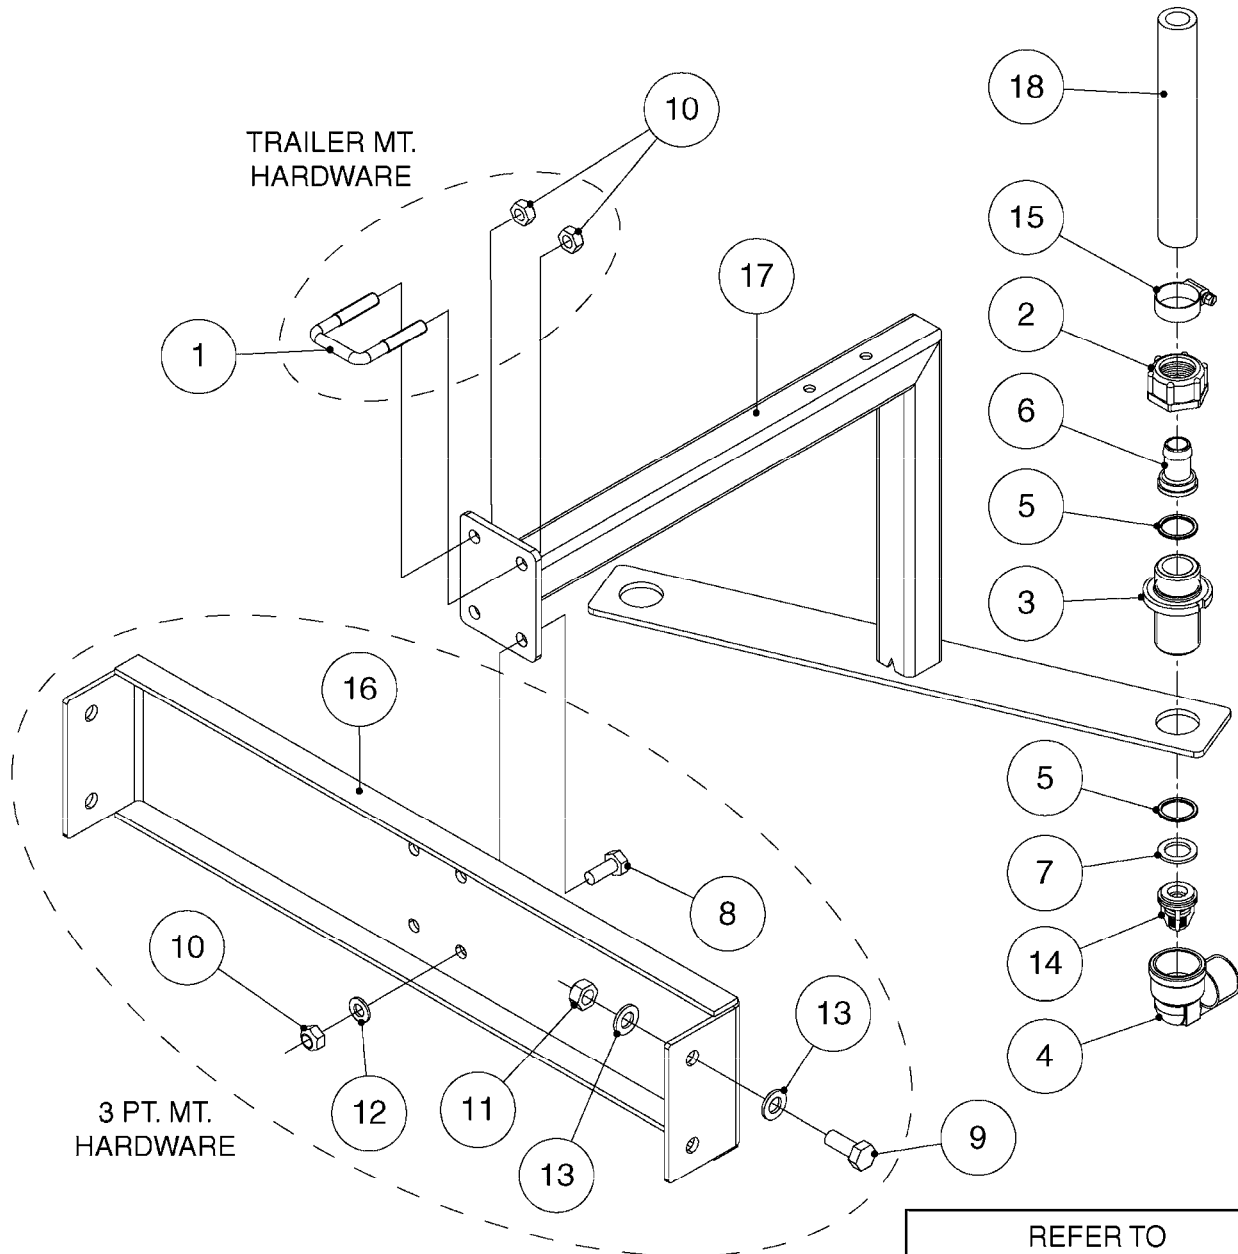

D0250

REFER TO
HARDI® NOZZLE CATALOG
FOR GIANT END NOZZLES

PASTURE BOOM NOZZLE BRACKET
D0250-HIN, 01:01:16

Page 1

Date 16.03.2016 14:11

Pos.	parts-n°	order qty	description
1	143161	1	BOLT U M10 40X40
2	320095	1	FITT.DK NUT 1" BSP
3	320456	1	FITT.DK BULKHEAD 1"BSP DOUBLE
4	322138	1	FITT.DK ELB 1"M X 1"F BSP
5	330326	1	O-RING D30/D24X2 F.1"NUT
6	330665	1	3/4' HOSE TAIL F/1' CAP
7	331483	1	WASHER RY-2
8	420604	1	BOLT HEX 8.8 DEL M10X25 FT DIN933
9	430286	1	BOLT HEX 8.8 DEL M12X30 FT
10	460423	1	NUT HEX M10X1.5 LOCK
11	460703	1	NUT HEX M12X1.75 LOCK DIN985
12	471122	1	WASHER, M10, Ø20/10.5X 2.0, SS
13	471127	1	WASHER, M12, Ø24/13.0X 2.5, SS
14	724144	1	VALVE F/BIII X/L, 29mmx35mm
15	28029903	1	CLAMP HOSE GEAR P3/4"-S1" 6712
16	61006603	1	BOOM SUPPORT BRACKET PS105/155
17	63015303	1	NZL.BRKT.F.PASTURE SPRAYER
18	92703203	1	HOSE R X3/4" X300PSI WP X0012"