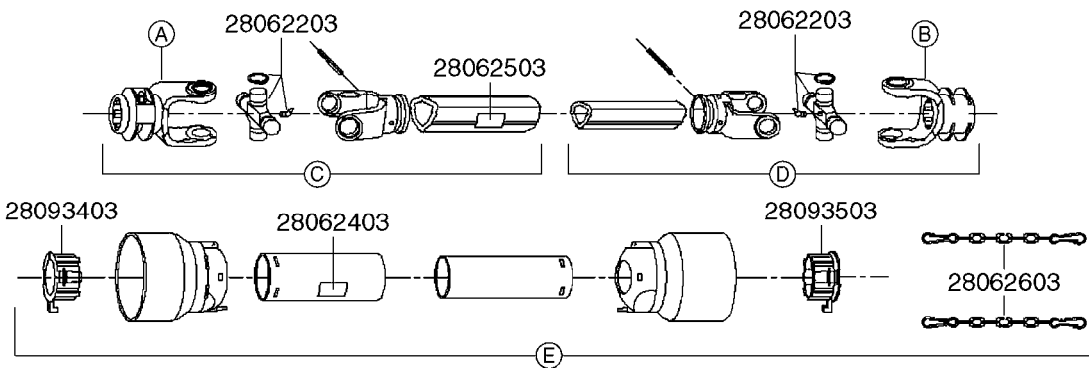

**A0520**

PTO SHAFTS - BONDIOLI CENT.  
A0520-HIN, 01:01:16

Page 1  
Date 16.03.2016 14:10

parts-n°	order qty	description
289042	1	UNIV. JOINT 22x54mm
420641	1	BOLT HEX 8.8 DEL M8X35
450015	1	SCREW ALLAN 3/8'X5/8' BLACK
460143	1	NUT HEX M8 LOCK A2 DIN985
28009803	1	PTO PIN TUBE RETAINER OUTER
28009903	1	PTO TUBE RETAINER INNER
28010103	1	PTO YOKE F.INNER TUBE CV PTO
28021403	1	PTO 1"STR/1-3/8" 6SPL B&P
28021503	1	PTO 1"STR/1-3/8" 21SPL B&P
28021603	1	PTO 1"STR/1-3/4" 20SPL B&P
28027903	1	PTO BALL LOCK.KIT F.1-3/8 YOKE
28040503	1	UNIV. JOINT 27x74.6mm
28040703	1	SAFETY CHAIN F.CV BLACK PTO
28041803	1	DECAL DANGER GUARD MISSING
28041903	1	DECAL DANGER ROT.DRIVELINE
28056703	1	PTO YOKE #1 1-3/8" X 6 SPLINE
28056803	1	PTO YOKE #1 1-3/8" X 21 SPLINE
28056903	1	PTO YOKE #4 1-3/8" X 20 SPLINE
28057003	1	PTO TUBE YOKE #1-G1 OUTER
28057103	1	PTO TUBE YOKE #4-G4 OUTER
28057203	1	PTO PIN TUBE RETAINER OUTER
28057303	1	PTO TUBE OUTER #1 745MM
28057403	1	PTO TUBE OUTER #4 720MM
28057503	1	PTO TUBE INNER #1 745MM
28057603	1	PTO TUBE INNER #4 720MM
28057703	1	PTO TUBE RETAINER INNER
28057803	1	PTO TUBE YOKE #1 Ø=1"
28057903	1	PTO TUBE YOKE #4 Ø=1"
28058003	1	PTO HALF SAFETY SHIELD OUTER
28058103	1	PTO HALF SAFETY SHIELD OUTER
28058203	1	PTO HALF SAFETY SHIELD INNER
28058303	1	PTO HALF SAFETY SHIELD INNER
28058403	1	PTO BALL LOCK.KIT F.1-3/4 YOKE
28058503	1	PTO TUBE YOKE #1-G1 INNER