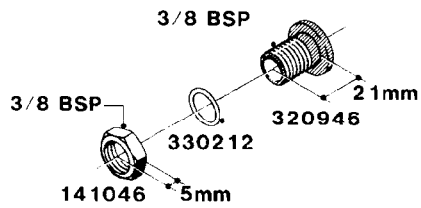

**L0040**

FITTINGS - NIPPLES & ELBOWS  
L0040-HIN, 01:01:16

Page 1  
Date 16.03.2016 14:11

parts-n°	order qty	description
10530803	1	FITT.PO.SE 2.00X2.00 45 DEG.
320191	1	FITT.DK ELB 3/8' BSP 45 DEGREE
320482	1	FITT.DK ELB. 1/2" BSP 60 DEG.
320596	1	FITT.DK ELB 3/8'-1/2'BSP 45DEG
320607	1	FITT.DK HN 3/8M X 3/8F BSP LNG
320633	1	FITT.DK HN 3/8"M X 3/8"F BSP
321451	1	FITT.DK ELB.1-1/2 X1-1/4 80DEG
321532	1	FITT.DK REDUC 3/4' X 1/2' BSP
390233	1	FITT.DK REDUC 1-1/2" X 1" BSP

**L0050**

FITTINGS - HOSE CONNECTORS  
L0050-HIN, 01:01:16

Page 1

Date 16.03.2016 14:11

parts-n°	order qty	description
242594	1	O-RING D14 X 1.78 SCH.70-EPDM
320294	1	FITT.DK TEE 3/8X3/8HB X1/2"BSP
320305	1	FITT.DK HB 3/4'- 3/4' BSP
320386	1	FITT.DK TEE 3/8X3/8HB X3/8"BSP
320397	1	FITT.DK ELB 3/8"HB X 3/8" BSP
320401	1	FITT.DK TEE 1/2X1/2HB X1/2"BSP
320412	1	FITT.DK TEE 1/2X1/2HB X3/8'BSP
320423	1	FITT.DK ELB 1/2'HB X 3/8' BSP
320891	1	FITT.DK HB 3/8'- 3/8' BSP
320972	1	FITT.DK HB 5/16'- 1/4' BSP
322046	1	FITT.DK TEE 1/2X1/2HB X3/4'BSP
322048	1	FITT.DK TEE 3/4X3/4HB X3/4'BSP
330595	1	O-RING D24.6/D20X2.1 -3/4"
333137	1	FITT.DK CONN.1/2" F.NOZZ. DOUB
333141	1	FITT.DK CONN.1/2" F.NOZZ.SING
334041	1	FITT.DK CONN.3/4' F.NOZZ. SING
334042	1	FITT.DK CONN.3/4' F.NOZZ. DOUB
334195	1	FITT.DK ELB. 3/4"HB X 3/4"HB
10012103	1	FITT.PO.HB 1.25X1.50 IMB1012
10014003	1	FITT.PO.HB 1.25X1.25 IMB1010
10036903	1	FITT.PO.HB 1.50X1.50 IMB1212
28019303	1	FITTING HB ELB 3/4NPT-3/4HOSE
61016500	1	HOSE TAIL 3/4" 90°+RG CAP 3/4"
72026700	1	NOZZLE TUBE ADAPTER W/O-RING