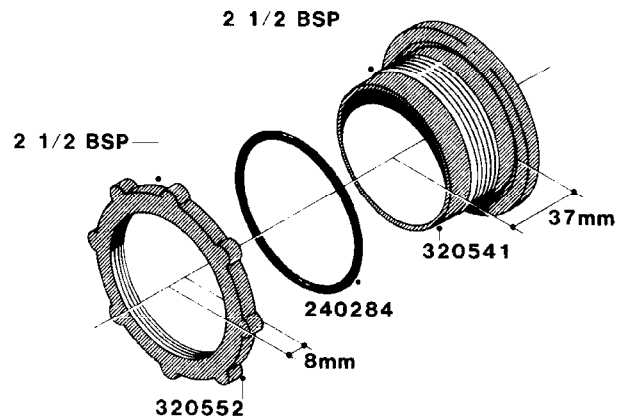

**L0040**

FITTINGS - NIPPLES & ELBOWS  
L0040-HIN, 01:01:16

Page 1  
Date 16.03.2016 14:11

parts-n°	order qty	description
10530803	1	FITT.PO.SE 2.00X2.00 45 DEG.
320191	1	FITT.DK ELB 3/8' BSP 45 DEGREE
320482	1	FITT.DK ELB. 1/2" BSP 60 DEG.
320596	1	FITT.DK ELB 3/8'-1/2'BSP 45DEG
320607	1	FITT.DK HN 3/8M X 3/8F BSP LNG
320633	1	FITT.DK HN 3/8"M X 3/8"F BSP
321451	1	FITT.DK ELB.1-1/2 X1-1/4 80DEG
321532	1	FITT.DK REDUC 3/4' X 1/2' BSP
390233	1	FITT.DK REDUC 1-1/2" X 1" BSP

**L0050**

FITTINGS - HOSE CONNECTORS  
L0050-HIN, 01:01:16

Page 1

Date 16.03.2016 14:11

parts-n°	order qty	description
242594	1	O-RING D14 X 1.78 SCH.70-EPDM
320294	1	FITT.DK TEE 3/8X3/8HB X1/2"BSP
320305	1	FITT.DK HB 3/4'- 3/4' BSP
320386	1	FITT.DK TEE 3/8X3/8HB X3/8"BSP
320397	1	FITT.DK ELB 3/8"HB X 3/8" BSP
320401	1	FITT.DK TEE 1/2X1/2HB X1/2"BSP
320412	1	FITT.DK TEE 1/2X1/2HB X3/8'BSP
320423	1	FITT.DK ELB 1/2'HB X 3/8' BSP
320891	1	FITT.DK HB 3/8'- 3/8' BSP
320972	1	FITT.DK HB 5/16'- 1/4' BSP
322046	1	FITT.DK TEE 1/2X1/2HB X3/4'BSP
322048	1	FITT.DK TEE 3/4X3/4HB X3/4'BSP
330595	1	O-RING D24.6/D20X2.1 -3/4"
333137	1	FITT.DK CONN.1/2" F.NOZZ. DOUB
333141	1	FITT.DK CONN.1/2" F.NOZZ.SING
334041	1	FITT.DK CONN.3/4' F.NOZZ. SING
334042	1	FITT.DK CONN.3/4' F.NOZZ. DOUB
334195	1	FITT.DK ELB. 3/4"HB X 3/4"HB
10012103	1	FITT.PO.HB 1.25X1.50 IMB1012
10014003	1	FITT.PO.HB 1.25X1.25 IMB1010
10036903	1	FITT.PO.HB 1.50X1.50 IMB1212
28019303	1	FITTING HB ELB 3/4NPT-3/4HOSE
61016500	1	HOSE TAIL 3/4" 90°+RG CAP 3/4"
72026700	1	NOZZLE TUBE ADAPTER W/O-RING