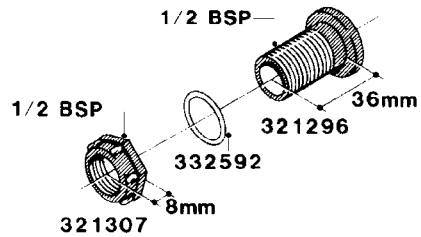

**L0040**

FITTINGS - NIPPLES & ELBOWS  
L0040-HIN, 01:01:16

Page 1  
Date 16.03.2016 14:11

parts-n°	order qty	description
10530803	1	FITT.PO.SE 2.00X2.00 45 DEG.
320191	1	FITT.DK ELB 3/8' BSP 45 DEGREE
320482	1	FITT.DK ELB. 1/2" BSP 60 DEG.
320596	1	FITT.DK ELB 3/8'-1/2'BSP 45DEG
320607	1	FITT.DK HN 3/8M X 3/8F BSP LNG
320633	1	FITT.DK HN 3/8"M X 3/8"F BSP
321451	1	FITT.DK ELB.1-1/2 X1-1/4 80DEG
321532	1	FITT.DK REDUC 3/4' X 1/2' BSP
390233	1	FITT.DK REDUC 1-1/2" X 1" BSP

**L0050**

FITTINGS - HOSE CONNECTORS  
L0050-HIN, 01:01:16

Page 1

Date 16.03.2016 14:11

parts-n°	order qty	description
242594	1	O-RING D14 X 1.78 SCH.70-EPDM
320294	1	FITT.DK TEE 3/8X3/8HB X1/2"BSP
320305	1	FITT.DK HB 3/4'- 3/4' BSP
320386	1	FITT.DK TEE 3/8X3/8HB X3/8"BSP
320397	1	FITT.DK ELB 3/8"HB X 3/8" BSP
320401	1	FITT.DK TEE 1/2X1/2HB X1/2"BSP
320412	1	FITT.DK TEE 1/2X1/2HB X3/8'BSP
320423	1	FITT.DK ELB 1/2'HB X 3/8' BSP
320891	1	FITT.DK HB 3/8'- 3/8' BSP
320972	1	FITT.DK HB 5/16'- 1/4' BSP
322046	1	FITT.DK TEE 1/2X1/2HB X3/4'BSP
322048	1	FITT.DK TEE 3/4X3/4HB X3/4'BSP
330595	1	O-RING D24.6/D20X2.1 -3/4"
333137	1	FITT.DK CONN.1/2" F.NOZZ. DOUB
333141	1	FITT.DK CONN.1/2" F.NOZZ.SING
334041	1	FITT.DK CONN.3/4' F.NOZZ. SING
334042	1	FITT.DK CONN.3/4' F.NOZZ. DOUB
334195	1	FITT.DK ELB. 3/4"HB X 3/4"HB
10012103	1	FITT.PO.HB 1.25X1.50 IMB1012
10014003	1	FITT.PO.HB 1.25X1.25 IMB1010
10036903	1	FITT.PO.HB 1.50X1.50 IMB1212
28019303	1	FITTING HB ELB 3/4NPT-3/4HOSE
61016500	1	HOSE TAIL 3/4" 90°+RG CAP 3/4"
72026700	1	NOZZLE TUBE ADAPTER W/O-RING