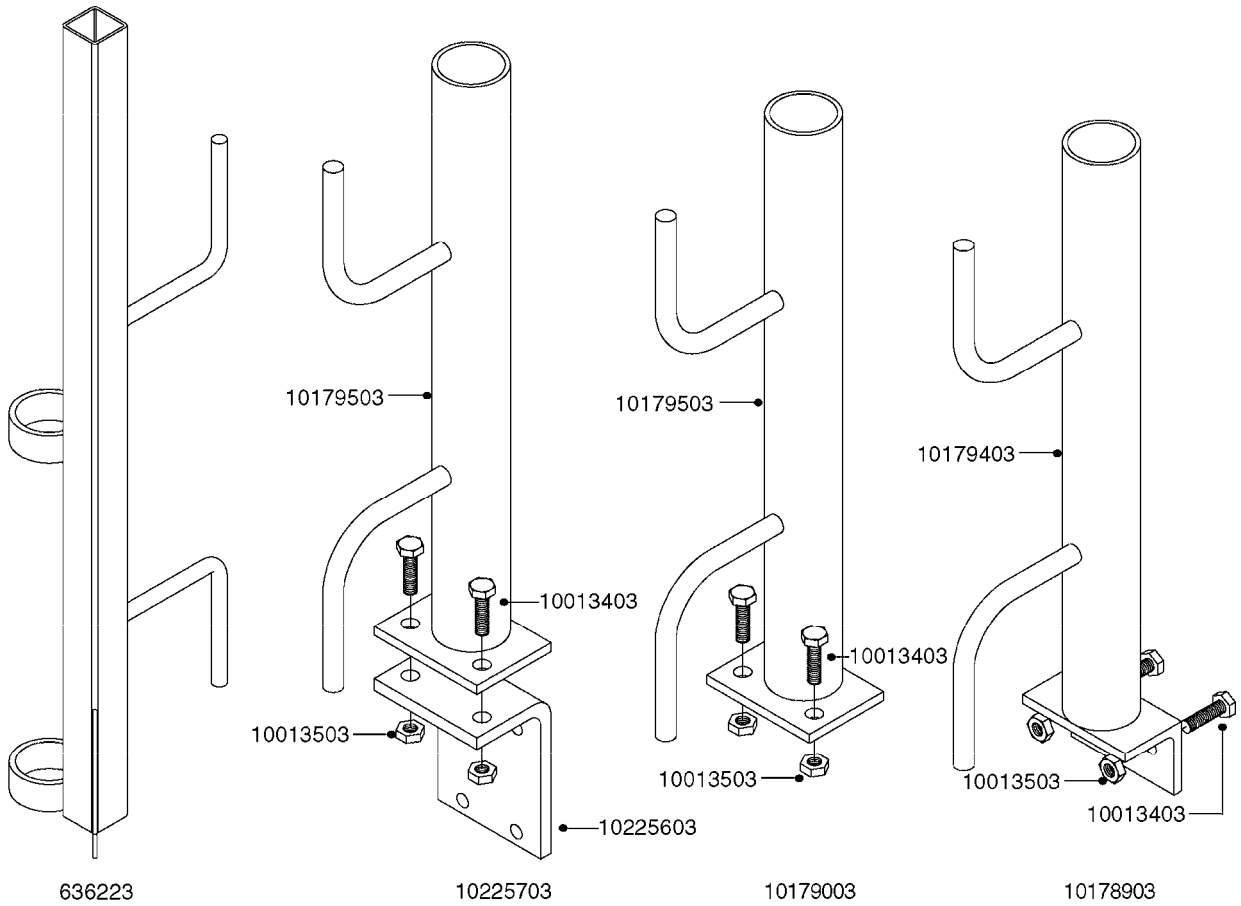

HOSE WRAPS  
K0520-HIN, 01:01:16

Page 1  
Date 16.03.2016 14:11

parts-n°	order qty	description
241965	1	O-RING 12.1 X 1.6
242007	1	O-RING D9.1X1.6
281551	1	BALL VALVE 1/2"
320084	1	FITT.DK NUT 1/2" BSP
330212	1	O-RING D19/D14X2.4 F.1/2"NUT
330326	1	O-RING D30/D24X2 F.1"NUT
330687	1	FITT.DK HB 1/2" F. 1/2" NUT
334190	1	FITT.DK HB 1/2' F. PISTOL 60S
334531	1	CLAMP HOSE PLASTIC 3/4"
636223	1	POST 12 VOLT TR30
712471	1	AGITATION VALVE ASSY. ON/OFF
843196	1	GUN, MODEL 60S
843197	1	HANDGUN KIT TYPE 60 LONG
10013403	1	BOLT HEX 3/8-16X1 1/4 HCS Z5
10013503	1	NUT HEX NC 3/8"
10178903	1	WRAP HOSE SIDE MOUNT PLATE
10179003	1	WRAP HOSE BOTTOM PLATE MOUNT
10179403	1	WRAP WELDMENT FOR HI101789
10179503	1	WRAP WELDMENT FOR HI101790
10225603	1	BKT.FOR HOSE WRAP MOUNT NL NK
10225703	1	WRAP HOSE BDL.BOTTOM PLATE
92702103	1	HOSE R X1/2" X300PSI WP X0012"