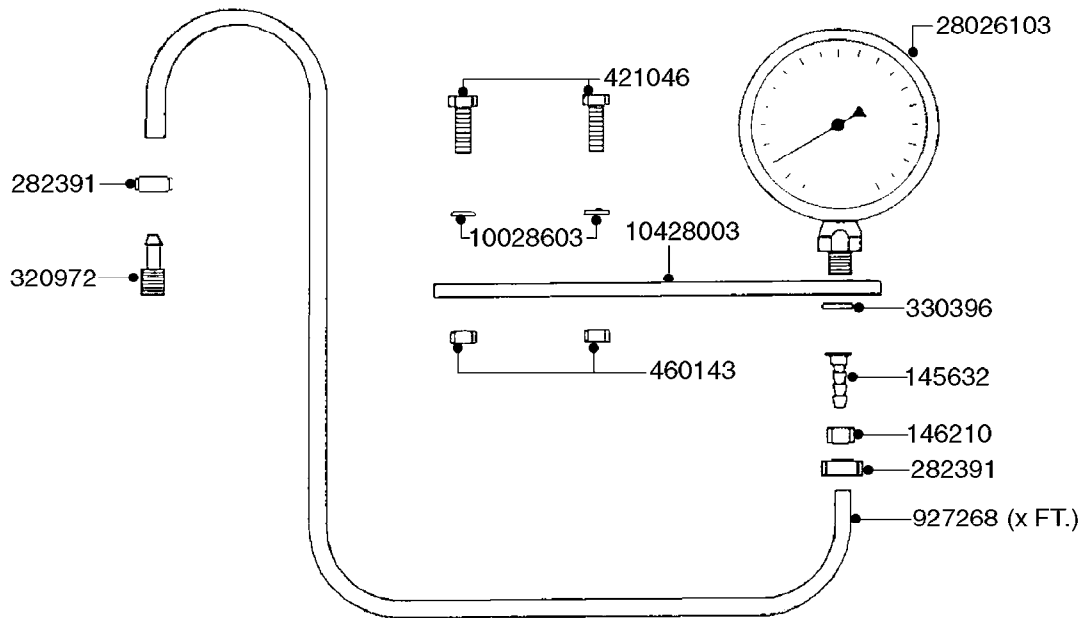

# A0430

PUMP - ACE 150 BELT DRIVE  
A0430-HIN, 01:01:16

Page 1  
Date 16.03.2016 14:10

parts-n°	order qty	description
420641	1	BOLT HEX 8.8 DEL M8X35
450015	1	SCREW ALLAN 3/8'X5/8' BLACK
460143	1	NUT HEX M8 LOCK A2 DIN985
10527803	1	KEY 1/8x1/8x1/2'F.ACE PUMP
21002203	1	BEARING, SEALED ACE BELT DRIVE
28022303	1	SHIELD KIT
28022403	1	OUTPUT SHAFT ACE BELT DR PUMP
28022503	1	BELT 600 RPM ACE PUMP
28022603	1	BELT 1000 RPM ACE PUMP
28022703	1	IMPELLER THERMOPLASTIC
28022803	1	IMPELLER CAST IRON
28022903	1	REPAIR KIT 600 RPM
28023003	1	REPAIR KIT 1000 RPM
28029203	1	11.6"P.D.X2"BORE PULLEY 600RPM
28029303	1	7.9"P.D.X2"BORE PULLEY 1000RPM

**PARTS FOR VALVES  
NO LONGER AVAILABLE**

**K0600**

QUICKFILL-VALVES-2"  
K0600-HIN, 01:01:16

Page 1

Date 16.03.2016 14:11

Pos.	parts-n°	order qty	description
1	420582	1	BOLT HEX 8.8 DEL M8X20 FT A2
2	430765	1	BOLT HEX 8.8 DEL M16X55
3	460585	1	NUT HEX M16X2 LOCK
4	10002503	1	NUT HEX NC 1/2"
5	10004603	1	WASHER LOCK 1/2"
6	10013503	1	NUT HEX NC 3/8"
7	10056803	1	BOLT HEX 5/8 NC GR.5 01.50"
8	10101103	1	BOLT HEX 1/2 NC GR.2 03.50"
9	10297903	1	BKT.QUICK FILL TR/HC
10	10520803	1	QUICK FILL BRACKET
11	10520903	1	BALL VALVE 2" HYPRO
12	10530903	1	QUICK COUPLER MALE 2'
13	10531003	1	CAP F.MALE QUICK COUPLER 2"
14	10534203	1	BRACKET F.QUICKFILL HC650/950
15	46001003	1	NUT HEX 5/8"-11 NYLOCK