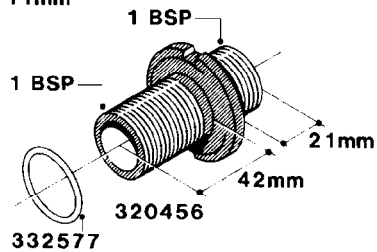

**L0040**

FITTINGS - NIPPLES & ELBOWS  
L0040-HIN, 01:01:16

Page 1  
Date 16.03.2016 14:11

parts-n°	order qty	description
10530803	1	FITT.PO.SE 2.00X2.00 45 DEG.
320191	1	FITT.DK ELB 3/8' BSP 45 DEGREE
320482	1	FITT.DK ELB. 1/2" BSP 60 DEG.
320596	1	FITT.DK ELB 3/8'-1/2'BSP 45DEG
320607	1	FITT.DK HN 3/8M X 3/8F BSP LNG
320633	1	FITT.DK HN 3/8"M X 3/8"F BSP
321451	1	FITT.DK ELB.1-1/2 X1-1/4 80DEG
321532	1	FITT.DK REDUC 3/4' X 1/2' BSP
390233	1	FITT.DK REDUC 1-1/2" X 1" BSP

**L0050**

FITTINGS - HOSE CONNECTORS  
L0050-HIN, 01:01:16

Page 1

Date 16.03.2016 14:11

parts-n°	order qty	description
242594	1	O-RING D14 X 1.78 SCH.70-EPDM
320294	1	FITT.DK TEE 3/8X3/8HB X1/2"BSP
320305	1	FITT.DK HB 3/4'- 3/4' BSP
320386	1	FITT.DK TEE 3/8X3/8HB X3/8"BSP
320397	1	FITT.DK ELB 3/8"HB X 3/8" BSP
320401	1	FITT.DK TEE 1/2X1/2HB X1/2"BSP
320412	1	FITT.DK TEE 1/2X1/2HB X3/8'BSP
320423	1	FITT.DK ELB 1/2'HB X 3/8' BSP
320891	1	FITT.DK HB 3/8'- 3/8' BSP
320972	1	FITT.DK HB 5/16'- 1/4' BSP
322046	1	FITT.DK TEE 1/2X1/2HB X3/4'BSP
322048	1	FITT.DK TEE 3/4X3/4HB X3/4'BSP
330595	1	O-RING D24.6/D20X2.1 -3/4"
333137	1	FITT.DK CONN.1/2" F.NOZZ. DOUB
333141	1	FITT.DK CONN.1/2" F.NOZZ.SING
334041	1	FITT.DK CONN.3/4' F.NOZZ. SING
334042	1	FITT.DK CONN.3/4' F.NOZZ. DOUB
334195	1	FITT.DK ELB. 3/4"HB X 3/4"HB
10012103	1	FITT.PO.HB 1.25X1.50 IMB1012
10014003	1	FITT.PO.HB 1.25X1.25 IMB1010
10036903	1	FITT.PO.HB 1.50X1.50 IMB1212
28019303	1	FITTING HB ELB 3/4NPT-3/4HOSE
61016500	1	HOSE TAIL 3/4" 90°+RG CAP 3/4"
72026700	1	NOZZLE TUBE ADAPTER W/O-RING