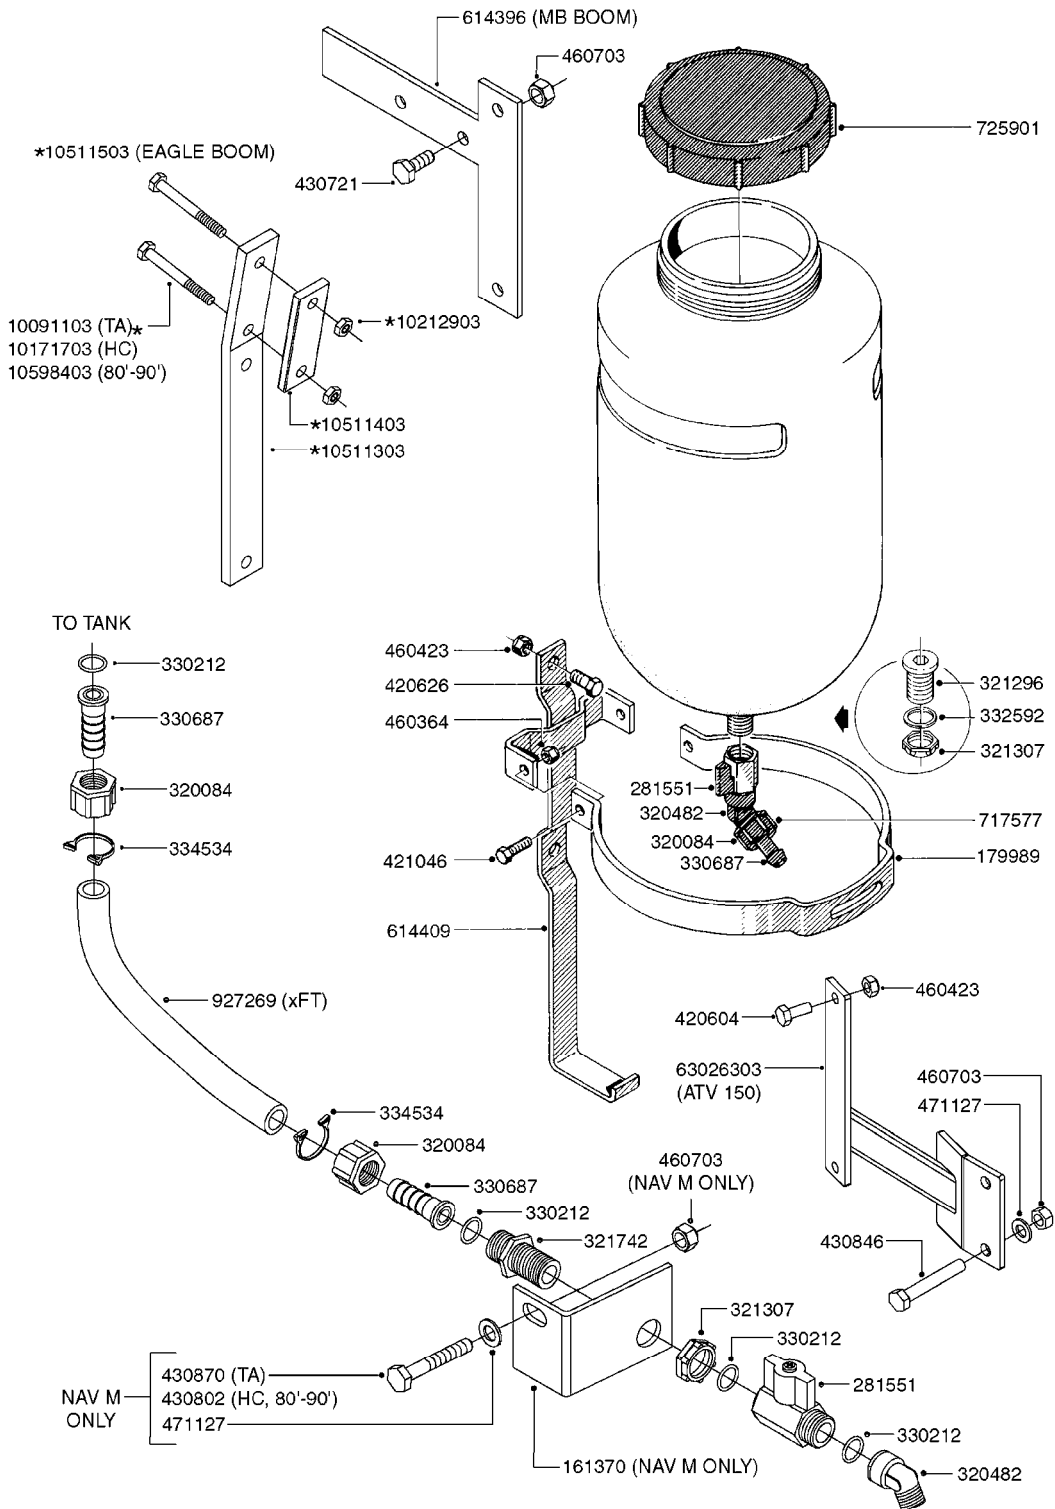

CLEAN WATER TANK
K0130-HIN, 01:01:16

COMPLETE TANK ASSY : 722072

K0130

CLEAN WATER TANK
K0130-HIN, 01:01:16

Page 1
Date 16.03.2016 14:11

parts-n°	order qty	description
161370	1	BKT.CLEAN WATER BOTT. VALVE
179989	1	BRKT. F. 3 GAL. TANK
281551	1	BALL VALVE 1/2"
320084	1	FITT.DK NUT 1/2" BSP
320482	1	FITT.DK ELB. 1/2" BSP 60 DEG.
321296	1	FITT.DK BULKHEAD 1/2" BSP SING
321307	1	FITT.DK NUT 1/2" BSP JAMB
321742	1	FITT.DK BULKHEAD 1/2' BSP
330212	1	O-RING D19/D14X2.4 F.1/2"NUT
330687	1	FITT.DK HB 1/2" F. 1/2" NUT
332592	1	O-RING D26/D20X3
334534	1	CLAMP HOSE PLASTIC 1/2"
420604	1	BOLT HEX 8.8 DEL M10X25 FT DIN933
420626	1	BOLT HEX 8.8 DEL M10X20 FT
421046	1	BOLT HEX 8.8 DEL M8X25 FT A2 DIN933
430721	1	BOLT HEX 8.8 DEL M12X40 FT
430802	1	BOLT HEX 8.8 DEL M12X75
430846	1	BOLT HEX 8.8 DEL M12X80
430870	1	BOLT HEX 8.8 DEL M12X55 FT
460364	1	NUT HEX M8 GALV.
460423	1	NUT HEX M10X1.5 LOCK
460703	1	NUT HEX M12X1.75 LOCK DIN985
471127	1	WASHER, M12, Ø24/13.0X 2.5, SS
614396	1	CLEAN WATER BRACKET MB
614409	1	BRACKET FOR FOAM MARKER
717577	1	VALVE F.CLEAN WATER TANK
722072	1	CLEAN WATER TANK W FRAME & TAP
725901	1	LID F.WATER BOTTLE VENTED
927269	1	HOSE R X PVC X 1/2 X 0012"
10091103	1	BOLT HEX 3/8 NC GR.2 03.00'
10171703	1	BOLT HEX 3/8 NC GR.2 03.50"
10212903	1	NUT HEX NC (NYLON LOCK) 3/8"
10511303	1	FLATBAR L350/17DEG.CLEAN WATER
10511403	1	FLATBAR 104MM CLEAN WATER
10511503	1	BKT.CLEAN WATER MOUNT EAGLE
10598403	1	BOLT HEX HCS3/8-16 X 4 Z 5
63026303	1	CLEAN WATER TANK BRKT, ATV