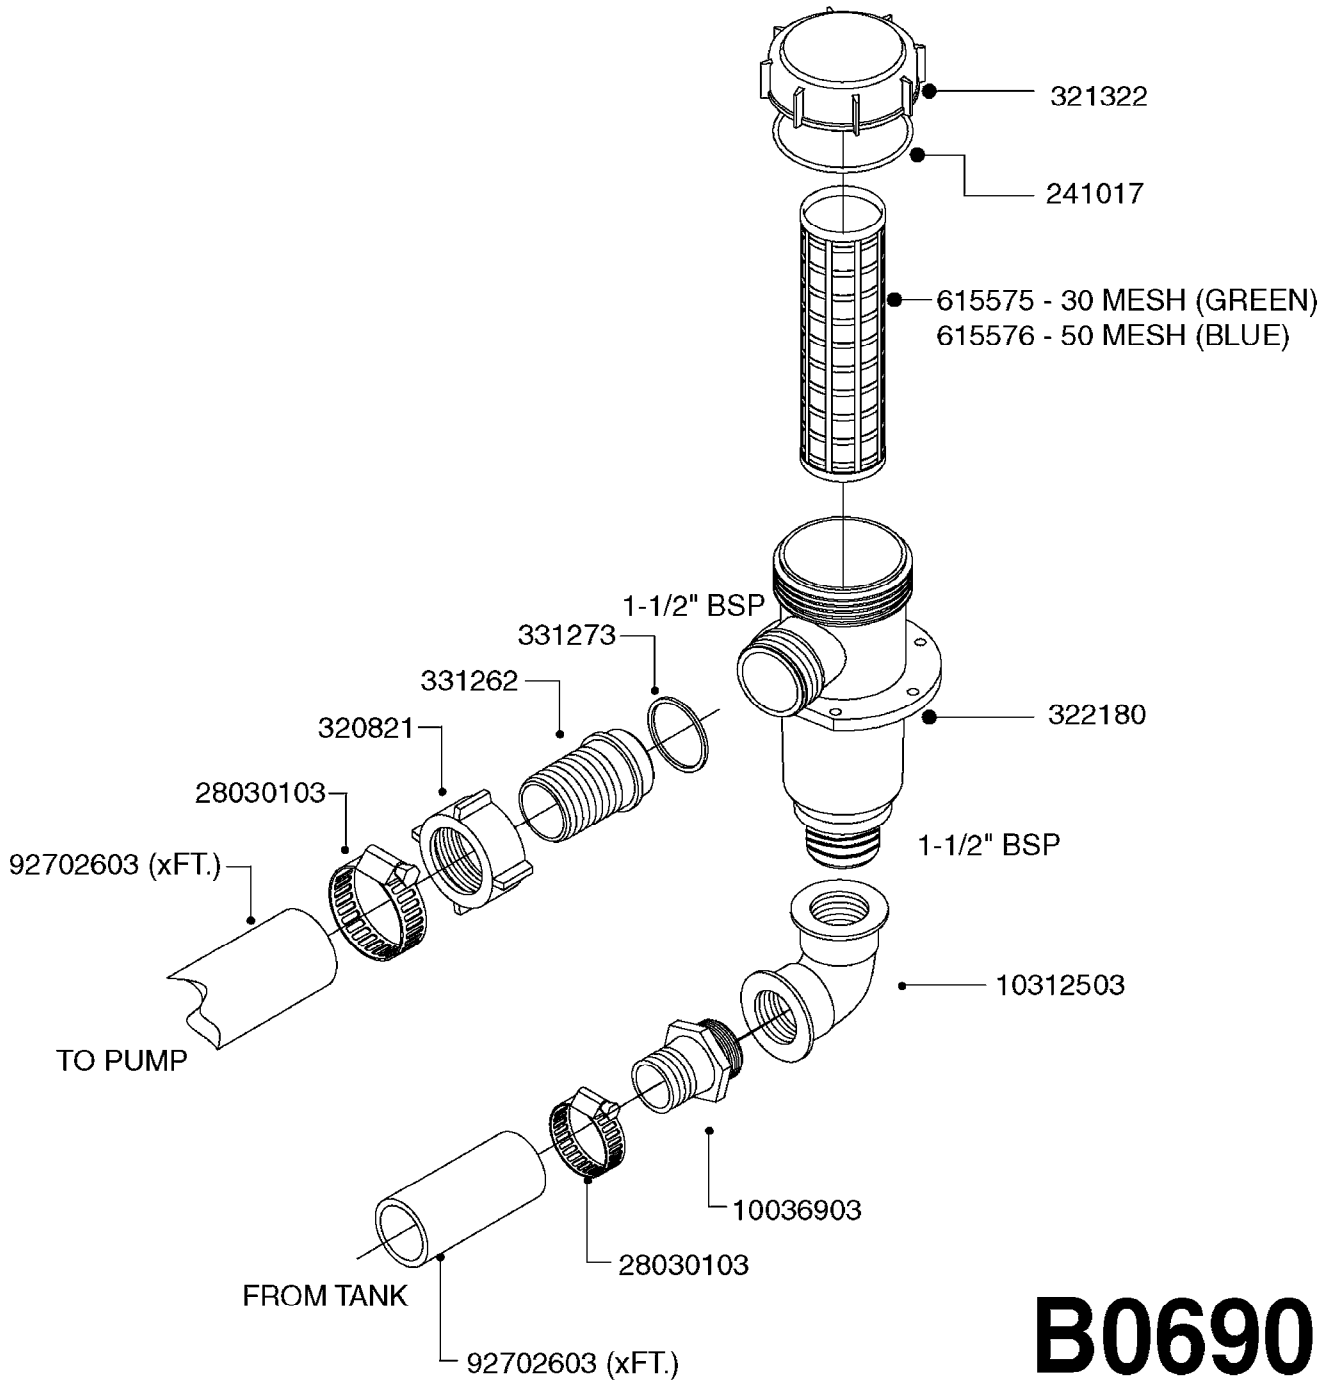

SUCTION FILTER CENTRIFUGAL
B0690-HIN, 01:01:16

Page 1

Date 16.03.2016 14:10

parts-n°	order qty	description
241017	1	O-RING D74,5X3 NITRIL
320821	1	FITT.DK NUT 1-1/2" BSP
321322	1	SCREW CAP F. S80 X 4
322180	1	SUCT.FILLER HOUSING W.1-1/2BSP
331262	1	FITT.DK HB 1-1/2" F. 1-1/2"NUT
331273	1	O-RING D44/D38X2 F.1-1/2"
615575	1	FILTER F.TOP SUCT.30 MESH GRN.
615576	1	FILTER F.TOP SUCT.50 MESH BLUE
10036903	1	FITT.PO.HB 1.50X1.50 IMB1212
10312503	1	FITT.PO.EL 1.5X1.5 FEMALE
28030103	1	CLAMP HOSE GEAR P5/4-S1.5"6724
92702603	1	HOSE PVC SUCT GRAY 1-1/2"