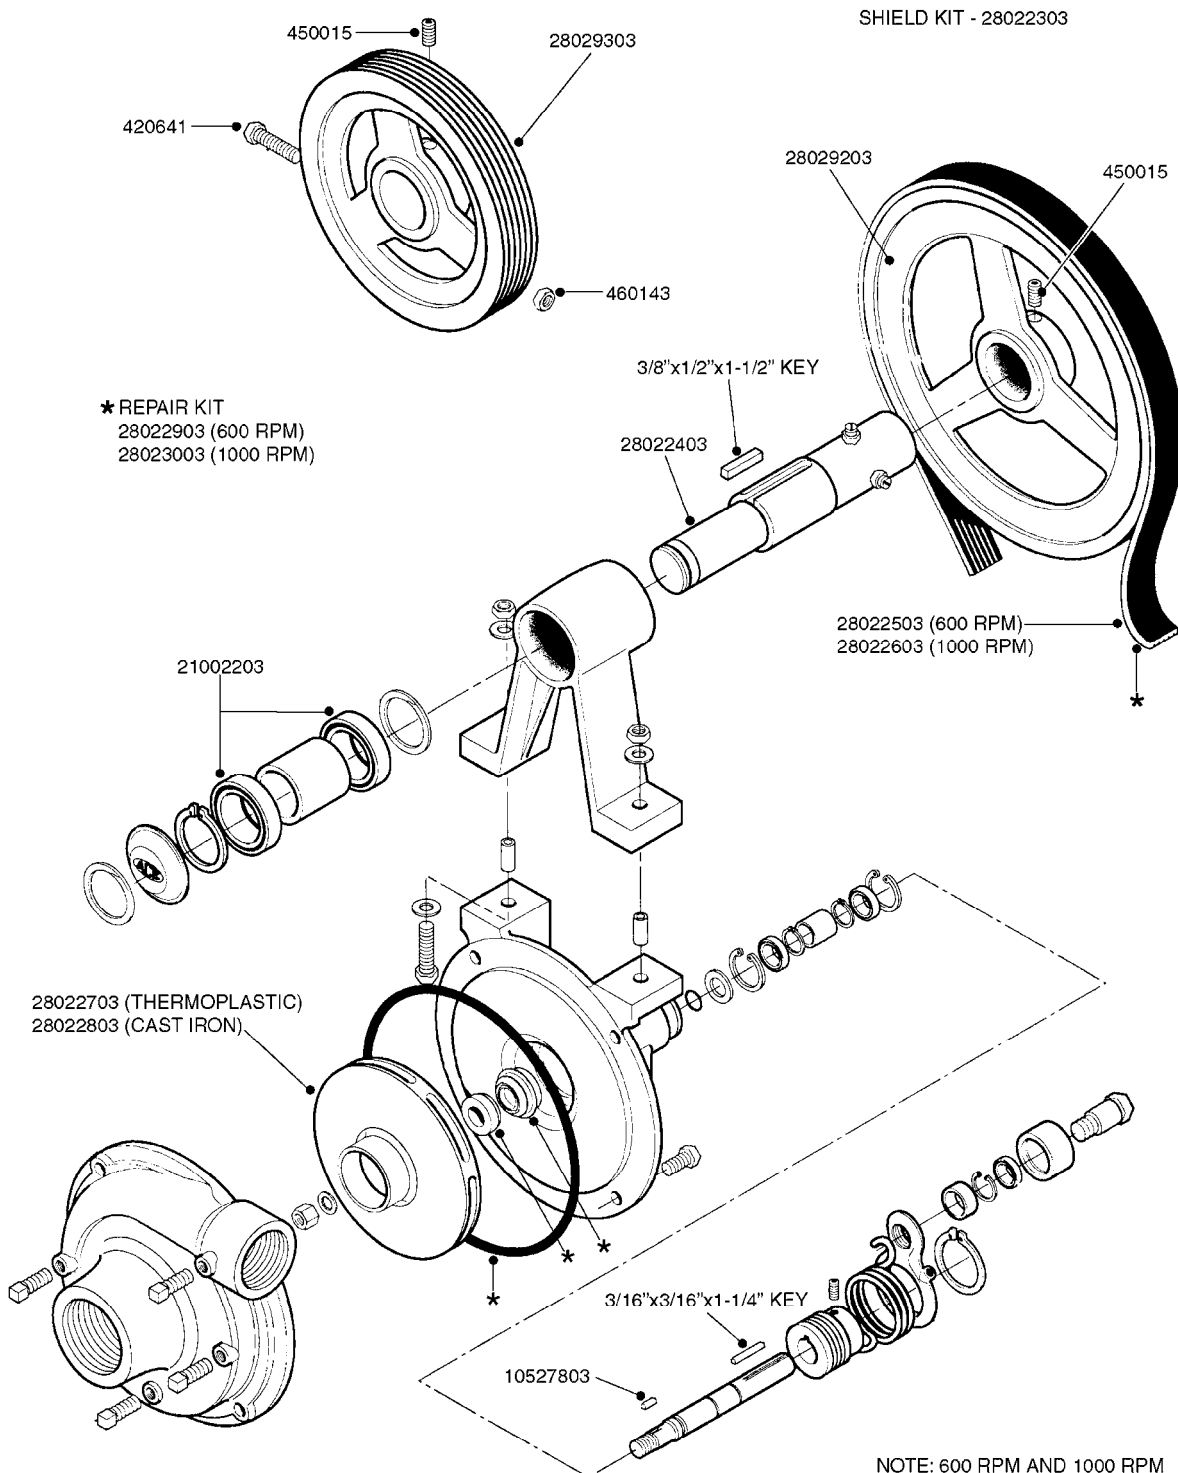

NOTE: 600 RPM AND 1000 RPM
PUMPS HAVE 1" INPUT SHAFT

A0430

PUMP - ACE 150 BELT DRIVE
A0430-HIN, 01:01:16

Page 1
Date 16.03.2016 14:10

parts-n°	order qty	description
420641	1	BOLT HEX 8.8 DEL M8X35
450015	1	SCREW ALLAN 3/8'X5/8' BLACK
460143	1	NUT HEX M8 LOCK A2 DIN985
10527803	1	KEY 1/8x1/8x1/2'F.ACE PUMP
21002203	1	BEARING, SEALED ACE BELT DRIVE
28022303	1	SHIELD KIT
28022403	1	OUTPUT SHAFT ACE BELT DR PUMP
28022503	1	BELT 600 RPM ACE PUMP
28022603	1	BELT 1000 RPM ACE PUMP
28022703	1	IMPELLER THERMOPLASTIC
28022803	1	IMPELLER CAST IRON
28022903	1	REPAIR KIT 600 RPM
28023003	1	REPAIR KIT 1000 RPM
28029203	1	11.6"P.D.X2"BORE PULLEY 600RPM
28029303	1	7.9"P.D.X2"BORE PULLEY 1000RPM