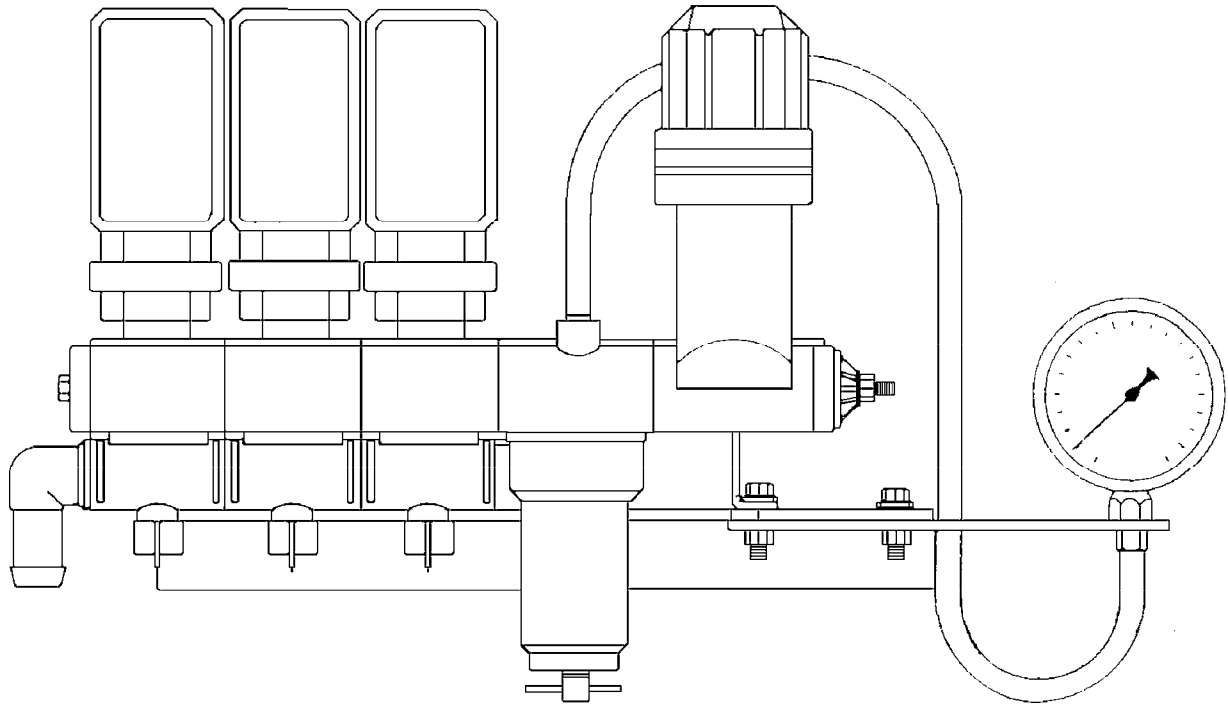

COMPLETE ASSEMBLIES
WHOLEGOODS ITEMS

70043903 - COMPLETE ASSEMBLY

K0680

REMOTE GAUGE-ESC SPRAYERS-4"
K0680-HIN, 01:01:16

Page 1
Date 16.03.2016 14:11

parts-n°	order qty	description
145632	1	FITT.DK HB 1/4' BRASS F.GUAGE
146210	1	NUT 1/4'BSP BRASS
282391	1	CLAMP HOSE CRIMP 5/16'
320972	1	FITT.DK HB 5/16'- 1/4' BSP
330396	1	O-RING D11.2/D6.6X3.2
421046	1	BOLT HEX 8.8 DEL M8X25 FT A2 DIN933
460143	1	NUT HEX M8 LOCK A2 DIN985
927268	1	HOSE R X PVC X 1/4 X 0012"
10028603	1	WASHER LOCK 5/16'
10428003	1	BKT. FOR ESC GAUGE KIT
28026103	1	GAUGE 200PSI/BR,4",1/4"BSP-BTM
70043903	1	*GAUGE KIT,4" OP UNIT INFEILD