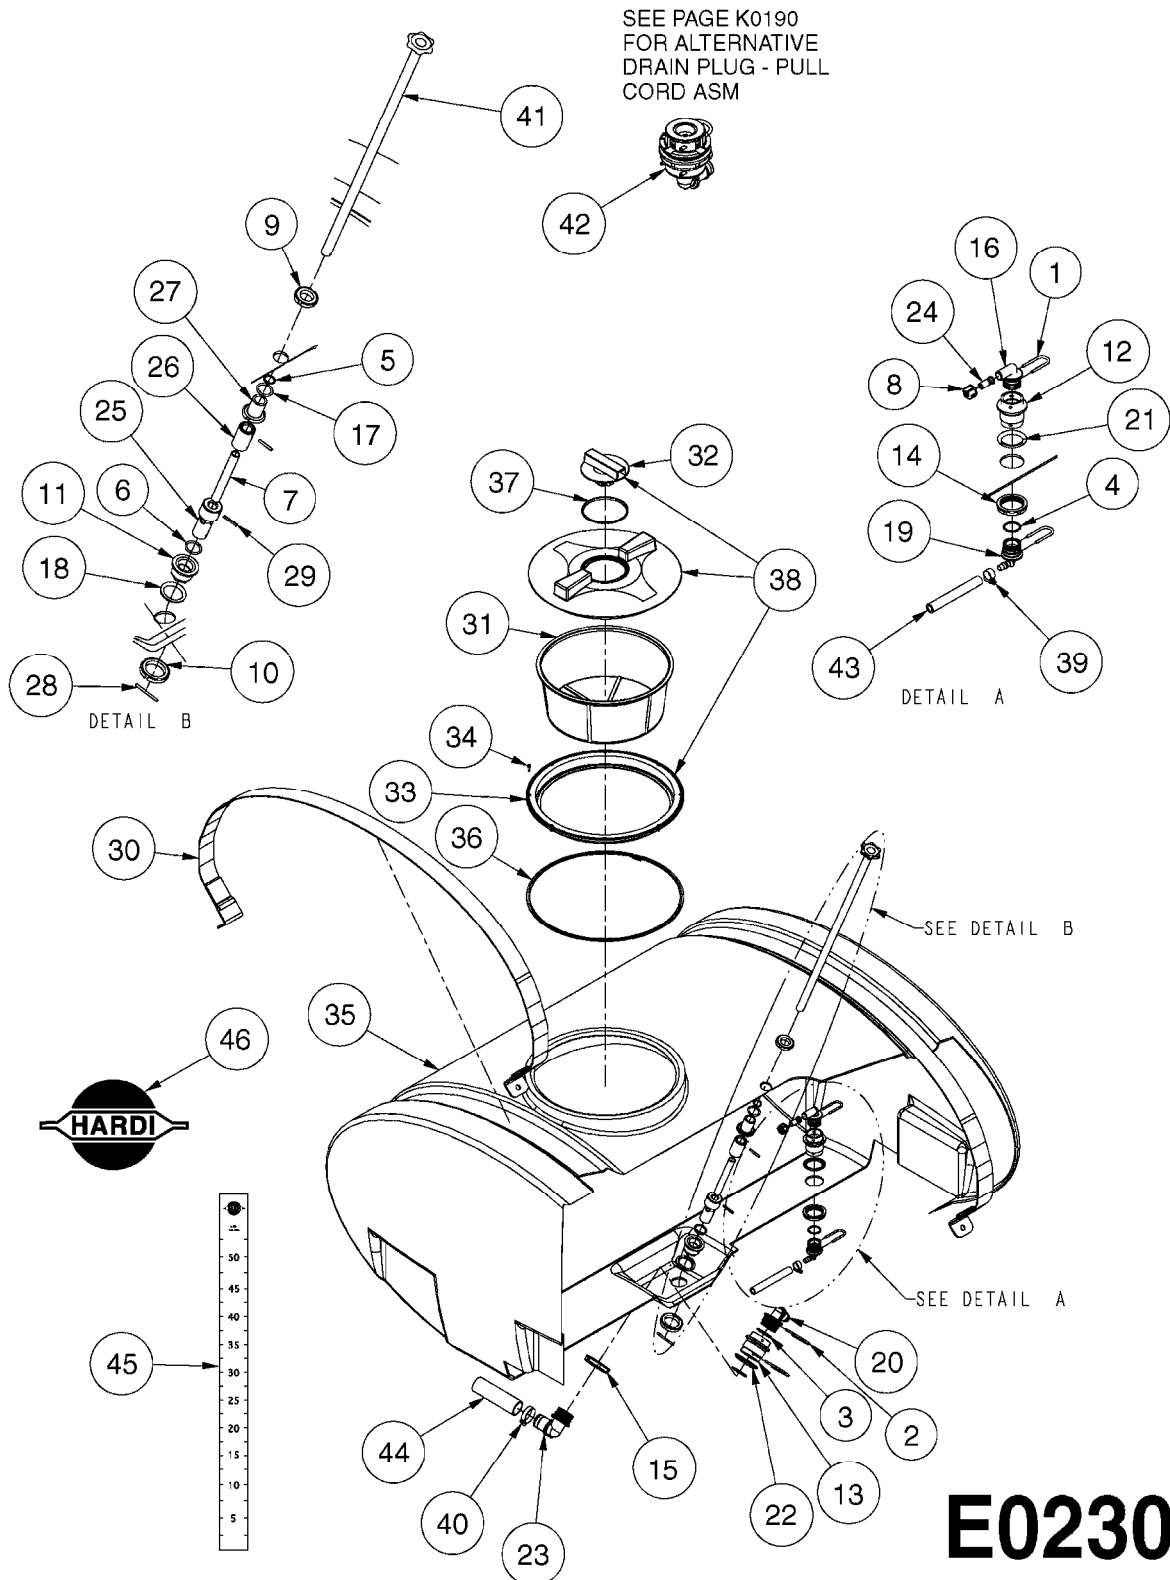

# A0430

PUMP - ACE 150 BELT DRIVE  
A0430-HIN, 01:01:16

Page 1  
Date 16.03.2016 14:10

parts-n°	order qty	description
420641	1	BOLT HEX 8.8 DEL M8X35
450015	1	SCREW ALLAN 3/8'X5/8' BLACK
460143	1	NUT HEX M8 LOCK A2 DIN985
10527803	1	KEY 1/8x1/8x1/2'F.ACE PUMP
21002203	1	BEARING, SEALED ACE BELT DRIVE
28022303	1	SHIELD KIT
28022403	1	OUTPUT SHAFT ACE BELT DR PUMP
28022503	1	BELT 600 RPM ACE PUMP
28022603	1	BELT 1000 RPM ACE PUMP
28022703	1	IMPELLER THERMOPLASTIC
28022803	1	IMPELLER CAST IRON
28022903	1	REPAIR KIT 600 RPM
28023003	1	REPAIR KIT 1000 RPM
28029203	1	11.6"P.D.X2"BORE PULLEY 600RPM
28029303	1	7.9"P.D.X2"BORE PULLEY 1000RPM

**D0250**

REFER TO  
HARDI® NOZZLE CATALOG  
FOR GIANT END NOZZLES

PASTURE BOOM NOZZLE BRACKET  
D0250-HIN, 01:01:16

Page 1

Date 16.03.2016 14:11

Pos.	parts-n°	order qty	description
1	143161	1	BOLT U M10 40X40
2	320095	1	FITT.DK NUT 1" BSP
3	320456	1	FITT.DK BULKHEAD 1"BSP DOUBLE
4	322138	1	FITT.DK ELB 1"M X 1"F BSP
5	330326	1	O-RING D30/D24X2 F.1"NUT
6	330665	1	3/4' HOSE TAIL F/1' CAP
7	331483	1	WASHER RY-2
8	420604	1	BOLT HEX 8.8 DEL M10X25 FT DIN933
9	430286	1	BOLT HEX 8.8 DEL M12X30 FT
10	460423	1	NUT HEX M10X1.5 LOCK
11	460703	1	NUT HEX M12X1.75 LOCK DIN985
12	471122	1	WASHER, M10, Ø20/10.5X 2.0, SS
13	471127	1	WASHER, M12, Ø24/13.0X 2.5, SS
14	724144	1	VALVE F/BIII X/L, 29mmx35mm
15	28029903	1	CLAMP HOSE GEAR P3/4"-S1" 6712
16	61006603	1	BOOM SUPPORT BRACKET PS105/155
17	63015303	1	NZL.BRKT.F.PASTURE SPRAYER
18	92703203	1	HOSE R X3/4" X300PSI WP X0012"