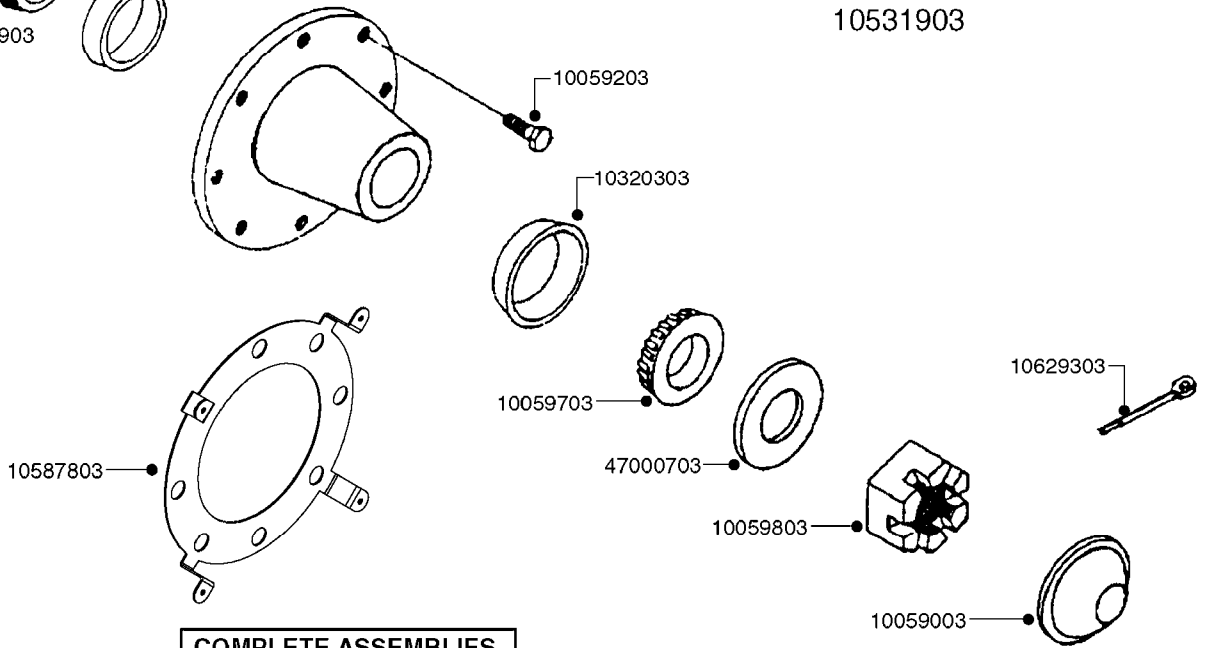

# A0430

PUMP - ACE 150 BELT DRIVE  
A0430-HIN, 01:01:16

Page 1  
Date 16.03.2016 14:10

parts-n°	order qty	description
420641	1	BOLT HEX 8.8 DEL M8X35
450015	1	SCREW ALLAN 3/8'X5/8' BLACK
460143	1	NUT HEX M8 LOCK A2 DIN985
10527803	1	KEY 1/8x1/8x1/2'F.ACE PUMP
21002203	1	BEARING, SEALED ACE BELT DRIVE
28022303	1	SHIELD KIT
28022403	1	OUTPUT SHAFT ACE BELT DR PUMP
28022503	1	BELT 600 RPM ACE PUMP
28022603	1	BELT 1000 RPM ACE PUMP
28022703	1	IMPELLER THERMOPLASTIC
28022803	1	IMPELLER CAST IRON
28022903	1	REPAIR KIT 600 RPM
28023003	1	REPAIR KIT 1000 RPM
28029203	1	11.6"P.D.X2"BORE PULLEY 600RPM
28029303	1	7.9"P.D.X2"BORE PULLEY 1000RPM

**COMPLETE HUB W/BEARINGS:**  
10531903

**COMPLETE ASSEMBLIES  
WHOLEGOODS ITEMS**

**E0730**

HUB ASSEMBLY F.2 1/8" SPINDLE  
E0730-HIN, 01:01:16

Page 1

Date 16.03.2016 14:11

parts-n°	order qty	description
10058803	1	BEARING INNER CONE A25590
10058903	1	SEAL HUB ASE41
10059003	1	DUST CAP 800/1000 GAL EDC17
10059203	1	BOLT WHEEL 9/16"x1-1/4"UNF 90D
10059703	1	BEARING OUTER CONE A25877
10059803	1	NUT HEX NF 1"
10320203	1	BEARING INNER CUP1000GAL.TR/TA
10320303	1	BEARING OUTER CUP1000GAL.TR/TA
10531903	1	HUB ASSY.COMP.F.2-1/8" SPINDLE
10587803	1	MAG MNT F. SPEED SNS 8 BOLT
10629303	1	PIN, COTTER 7/32" X 1.75" LONG
28020103	1	SPINDLE 2.125 CRS 14" 811
47000703	1	WASHER, SPNDL 1.1" 1.06x2 .19T