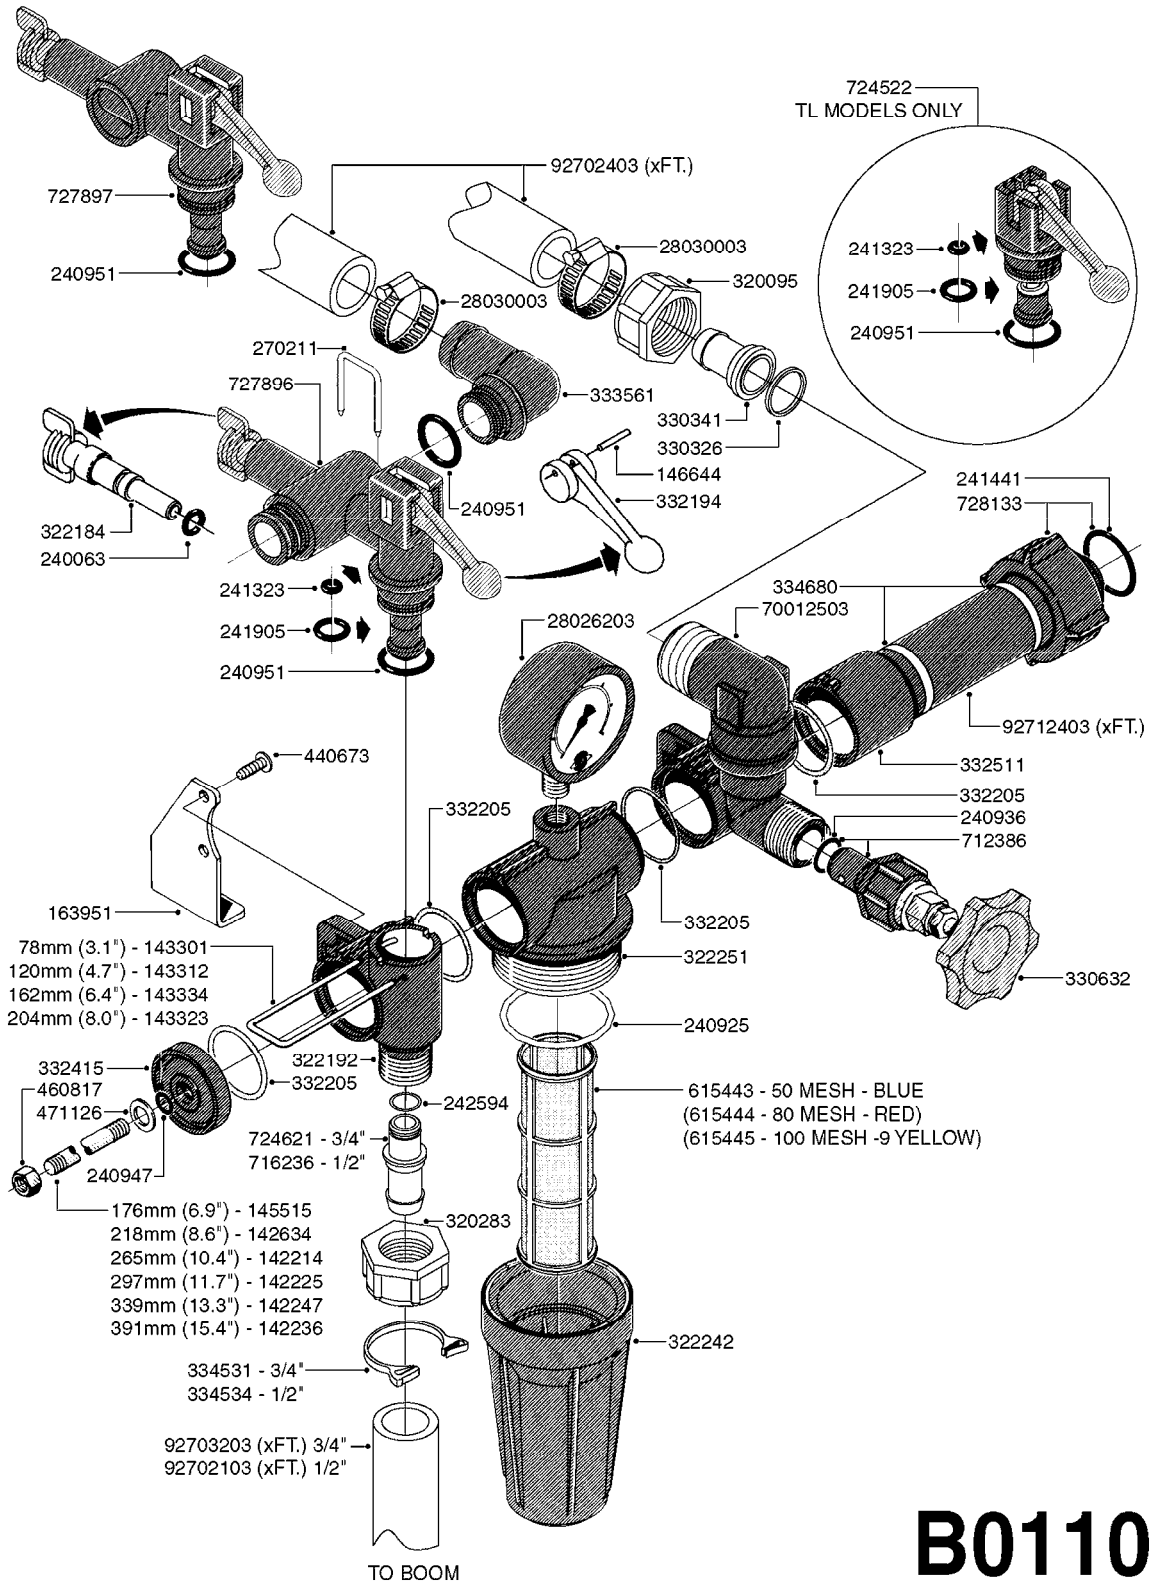

B0110

BK-180 BOOM VALVES-MAN.POST 00
B0110-HIN, 01:01:16

Page 1
Date 16.03.2016 14:10

parts-n°	order qty	description
142214	1	STUD BOLT - M8X265, 3 SECTION
142225	1	STUD BOLT 8 X 299 - 6 MODULS
142236	1	STUD BOLT 8 X 381 - 8 MODULS
142247	1	STUD BOLT 8 X 341 - 7 MODULS
142634	1	STUD BOLT M8 X 213 - 4 MODULS
143301	1	LOCK CLAMP 78 MM
143312	1	LOCK CLAMP 120 MM
143323	1	LOCK CLAMP 204 MM
143334	1	LOCK CLAMP 162 MM
145515	1	STUD BOLT M8 X 176MM
146644	1	PIN D3X19 STAINLESS
163951	1	MOUNT BRACKET FOR BK180 SECTIO
240063	1	O-RING D14.1/9.3 X 2.4
240925	1	O-RING D49.5X3 NITRIL
240936	1	O-RING D13.3X2.4 NITRIL
240947	1	O-RING D7.3X2.4 NITRIL
240951	1	O-RING D21.2X3 NITRIL
241323	1	O-RING D5.3X2.4 NITRIL
241441	1	O-RING D29.3X3
241905	1	O-RING 12,3X2,4 VITON DKR.1,05
242594	1	O-RING D14 X 1.78 SCH.70-EPDM
270211	1	FITT.DK S25 FORK L=37.5
320095	1	FITT.DK NUT 1" BSP
320283	1	FITT.DK NUT 3/4"BSP
322184	1	SCREW F.ADJUSTING CONST.PRESS.
322192	1	HOUSING F.DISTRIBUTOR
322242	1	FILTER BOWL / IN-LINE
322251	1	HOUSING F.FILTER MOUNT BK/EC
330326	1	O-RING D30/D24X2 F.1"NUT
330341	1	FITT.DK HB 1" F. 1" NUT
330632	1	REGULATING HANDLE
332194	1	DISTRIBUTION HANDLE
332205	1	O-RING D43/39XD2
332415	1	COVER
332511	1	FITT.DK END CAP 1"HB F.BK180
333561	1	FITT.DK ELB.1" EC RETURN
334531	1	CLAMP HOSE PLASTIC 3/4"
334534	1	CLAMP HOSE PLASTIC 1/2"
334680	1	CLAMP HOSE PLASTIC 1"
440673	1	SCREW F.PLASTIC 5X12 SS
460817	1	NUT HEX M8 STAINLESS DIN 934
471126	1	WASHER, M8, Ø16/ 8.4X 1.6, SS
615443	1	FILTER ELEM.50 MESH BLUE
615444	1	FILTER ELEM.80 MESH RED
615445	1	FILTER ELEM.100 MESH YELLOW
712386	1	PRESSURE REGULATOR COMPL. H-M
716236	1	FITT.DK HB 1/2" ASSY. F. 3/4"
724522	1	DISTR.OVER PART W.OUV PR 83 BK
724621	1	FITT.DK HB 3/4"ASSY F.3/4" NUT
727896	1	HOUSING UPPER F.CONST.PRESS.
727897	1	HOUSING UPPER PART END PC.BK92
728133	1	CONNECTING PART F.BK OPR.UNIT
28026203	1	GAUGE 200PSI/BR,2.5"1/4BSP-BTM
28030003	1	CLAMP HOSE GEAR P1" 6716
70012503	1	HOUSING FOR HARDI-MATIC VALVE
92702103	1	HOSE R X1/2" X300PSI WP X0012"
92702403	1	HOSE PVC SUCT GRAY 1"
92703203	1	HOSE R X3/4" X300PSI WP X0012"
92712403	1	HOSE R X1" X300PSI WP X0012"