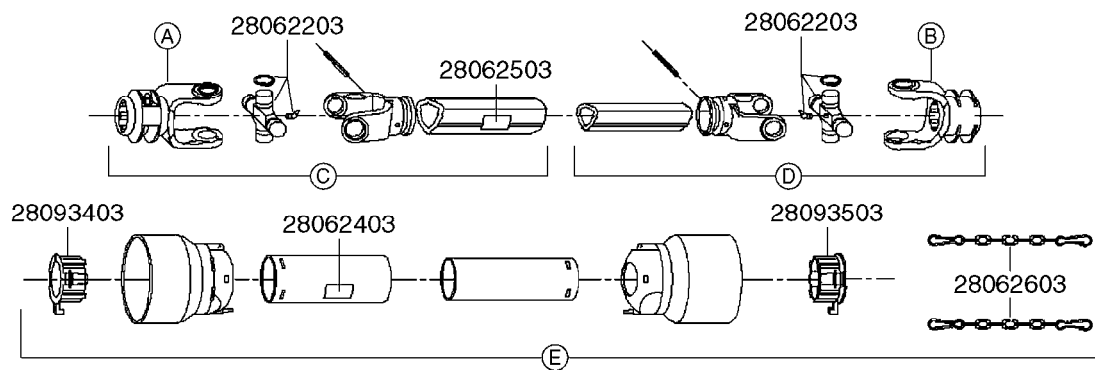

**A0520**

PTO SHAFTS - BONDIOLI CENT.  
A0520-HIN, 01:01:16

Page 1

Date 16.03.2016 14:21

parts-n°	order qty	description
289042	1	UNIV. JOINT 22x54mm
420641	1	BOLT HEX 8.8 DEL M8X35
450015	1	SCREW ALLAN 3/8'X5/8' BLACK
460143	1	NUT HEX M8 LOCK A2 DIN985
28009803	1	PTO PIN TUBE RETAINER OUTER
28009903	1	PTO TUBE RETAINER INNER
28010103	1	PTO YOKE F.INNER TUBE CV PTO
28021403	1	PTO 1"STR/1-3/8" 6SPL B&P
28021503	1	PTO 1"STR/1-3/8" 21SPL B&P
28021603	1	PTO 1"STR/1-3/4" 20SPL B&P
28027903	1	PTO BALL LOCK.KIT F.1-3/8 YOKE
28040503	1	UNIV. JOINT 27x74.6mm
28040703	1	SAFETY CHAIN F.CV BLACK PTO
28041803	1	DECAL DANGER GUARD MISSING
28041903	1	DECAL DANGER ROT.DRIVELINE
28056703	1	PTO YOKE #1 1-3/8" X 6 SPLINE
28056803	1	PTO YOKE #1 1-3/8" X 21 SPLINE
28056903	1	PTO YOKE #4 1-3/8" X 20 SPLINE
28057003	1	PTO TUBE YOKE #1-G1 OUTER
28057103	1	PTO TUBE YOKE #4-G4 OUTER
28057203	1	PTO PIN TUBE RETAINER OUTER
28057303	1	PTO TUBE OUTER #1 745MM
28057403	1	PTO TUBE OUTER #4 720MM
28057503	1	PTO TUBE INNER #1 745MM
28057603	1	PTO TUBE INNER #4 720MM
28057703	1	PTO TUBE RETAINER INNER
28057803	1	PTO TUBE YOKE #1 Ø=1"
28057903	1	PTO TUBE YOKE #4 Ø=1"
28058003	1	PTO HALF SAFETY SHIELD OUTER
28058103	1	PTO HALF SAFETY SHIELD OUTER
28058203	1	PTO HALF SAFETY SHIELD INNER
28058303	1	PTO HALF SAFETY SHIELD INNER
28058403	1	PTO BALL LOCK.KIT F.1-3/4 YOKE
28058503	1	PTO TUBE YOKE #1-G1 INNER