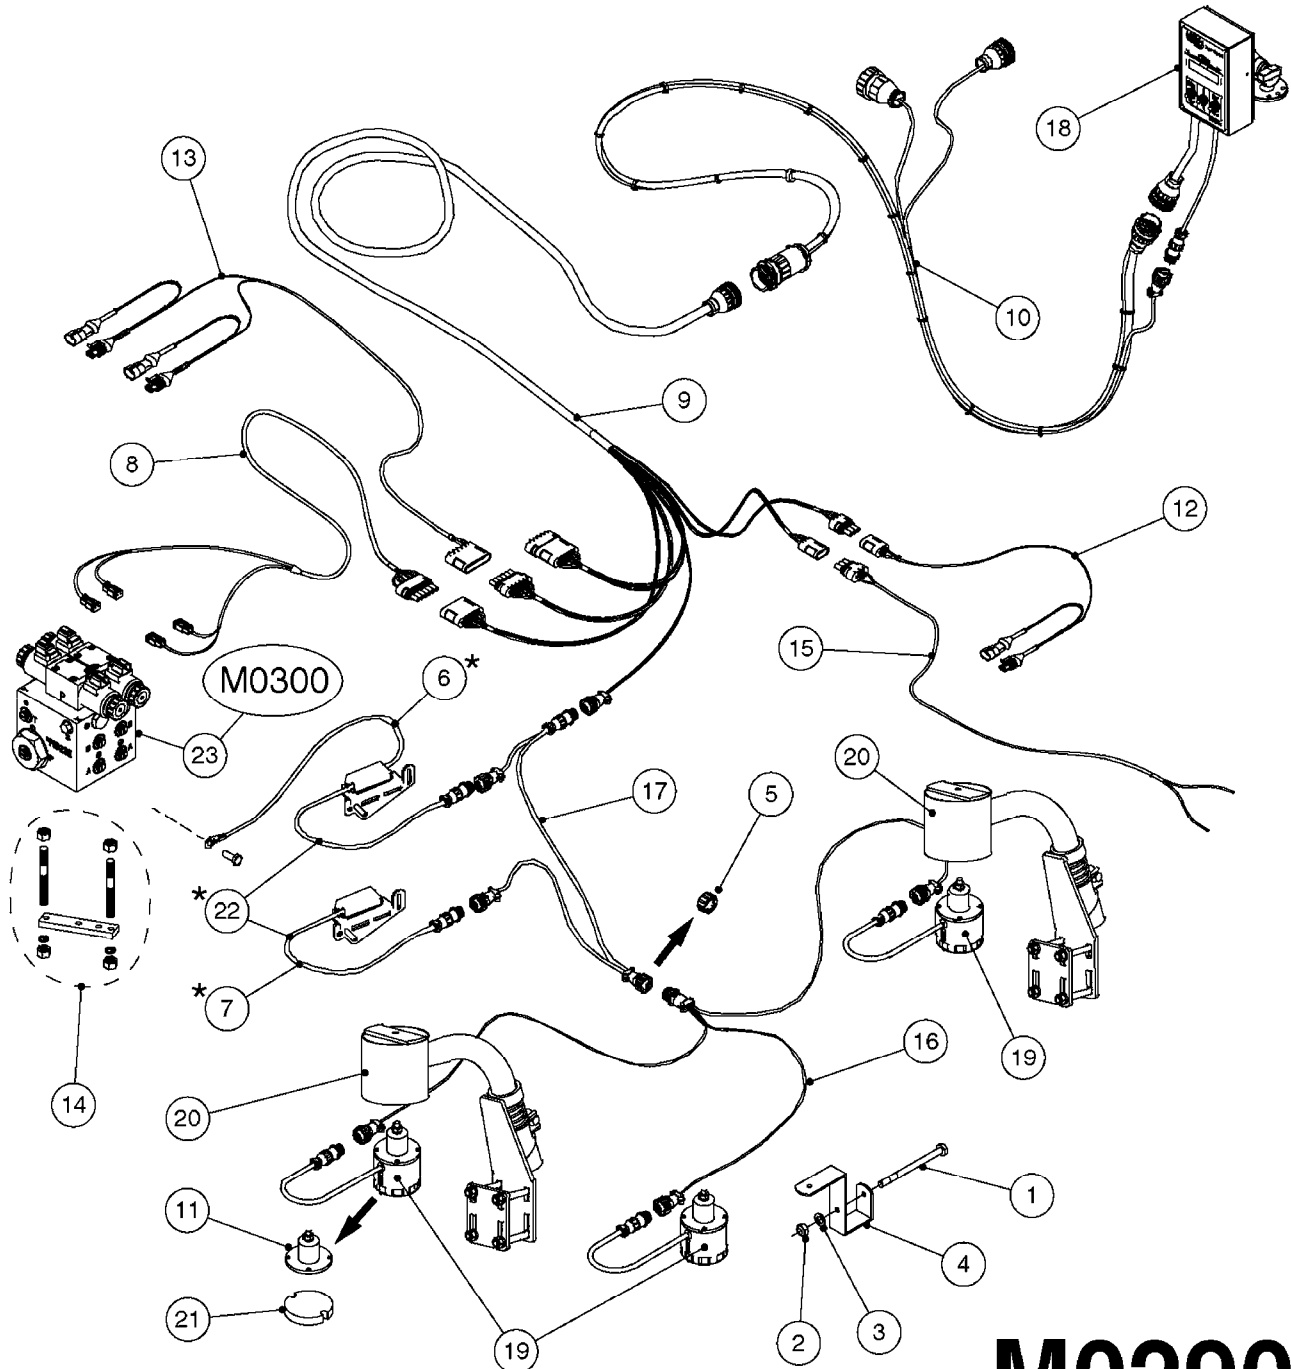

# M0280

39 PIN CABLES  
M0280-HIN, 01:01:16

Page 1

Date 16.03.2016 14:22

parts-n°	order qty	description
262158	1	PLUG INSERT 39 POLE MALE
262159	1	PLUG INSERT 39 POLE FEMALE
262160	1	PLUG HOUSING 39 POLE FEMALE
262161	1	PLUG HOUSING F/39 POLE MALE
440634	1	SCREW 5/8"
440732	1	PT SCREW 35X12B Z5452 ELZ
14034200	1	CODE BRACKET FOR 39 PIN CABLE
26003900	1	WIRE 37-39 PIN EVC, 6.6'
26004200	1	WIRE 37-39 PIN EVC, 57.4'
26008400	1	WIRE 39-PIN 24 WIRE L=8M
28027500	1	WIRE 37-39 PIN EVC, 37.7'
28028700	1	WIRE 37-39 PIN EVC, 45.9'
28028800	1	WIRE 37-39 PIN EVC, 16.4'
28028900	1	WIRE 37-39 PIN EVC, 26.2'
72236400	1	DAH CONN. WIRE/TRACTOR L=8M
97610803	1	DECAL-SRAY BOX 39-PIN
97610903	1	DECAL-HYDRAULIC BOX 39-PIN