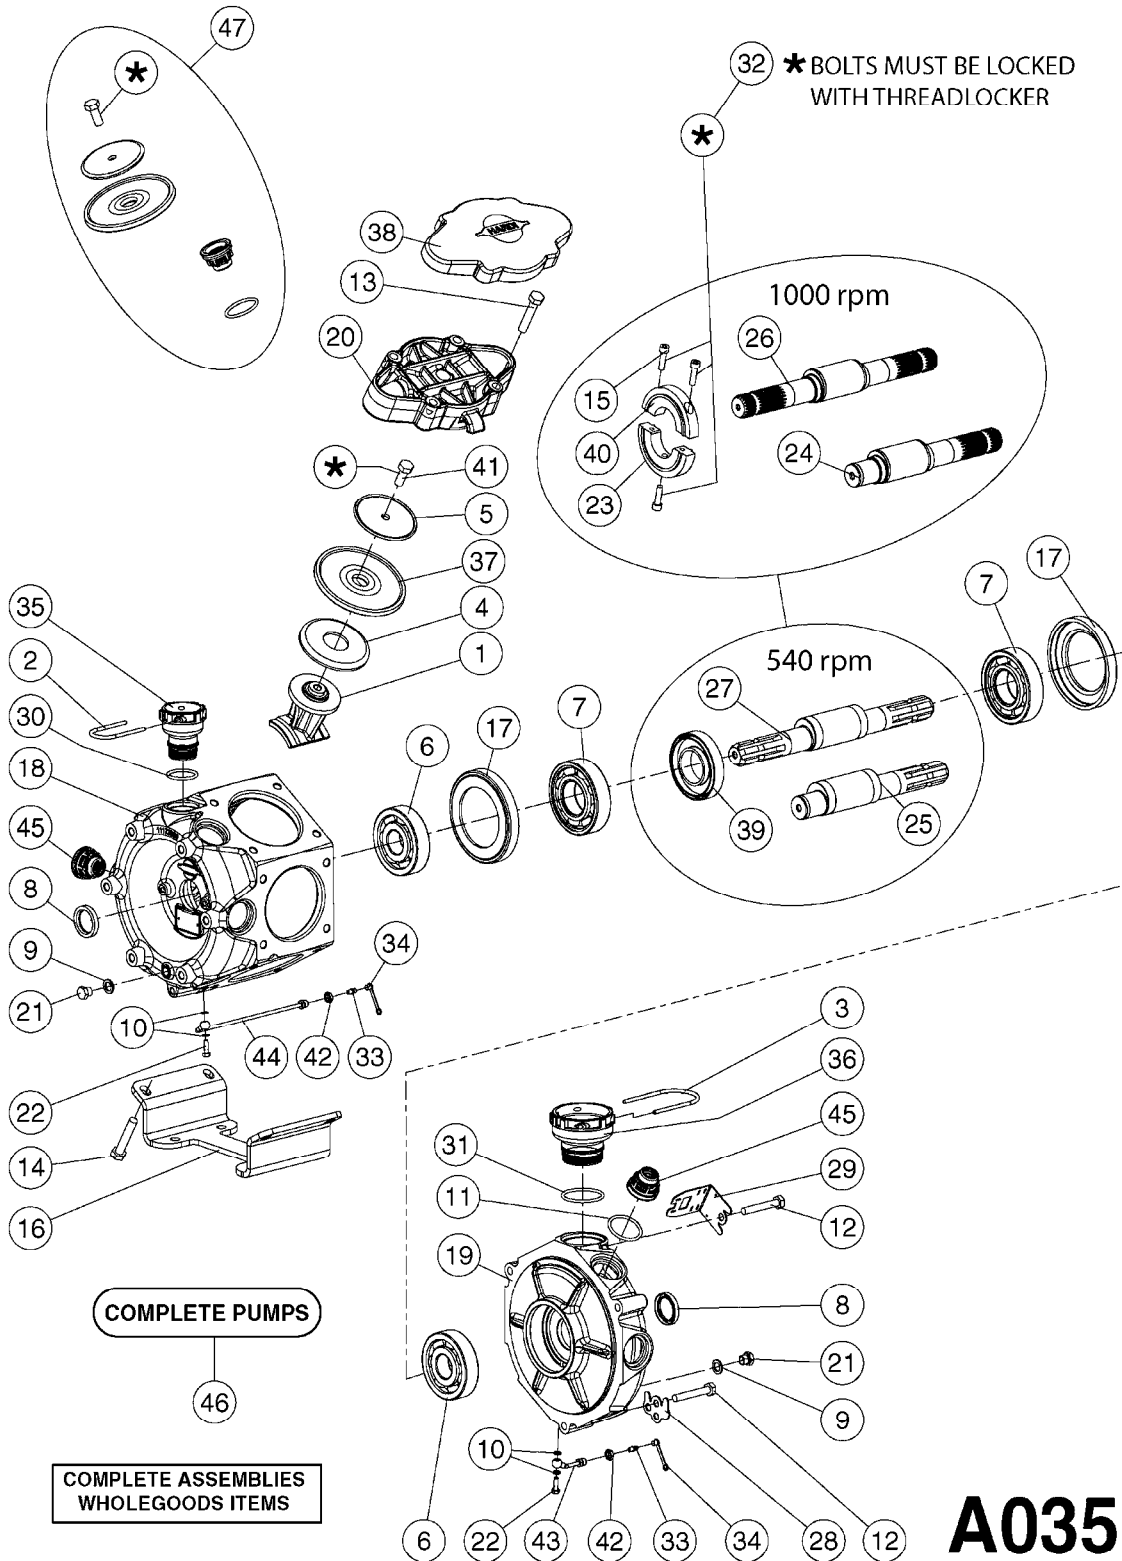

PUMP - 464 540/1000 RPM
A0350-HIN, 01:01:16

Page 1

Date 16.03.2016 14:20

Pos.	parts-n°	order qty	description
1	111622	1	CONNECTING ROD 463/5.5MM
1	111623	1	CONNECTING ROD 463/10MM
1	111624	1	CONNECTING ROD 463/12MM
1	111645	1	CONNECTING ROD 463/6.5MM
2	145996	1	FITT.DK S-67 FORK
3	145997	1	FITT.DK S-93 FORK
4	161012	1	DIAPHRAGM BACKING DISC F. 463
5	161175	1	DIAPHRAGM DISC F. 463 PUMP
6	210221	1	BEARING BALL 6407
7	210232	1	BEARING BALL 6310
8	210243	1	SEAL OIL 35 X 47 X 7
9	241404	1	DOWTY SEAL 1/4"
10	242374	1	WASHER Ø10/Ø6X1 COPPER
11	330072	1	O-RING D53.5/D45.5X4
12	421072	1	BOLT HEX 8.8 RAW M10X65
13	430312	1	BOLT HEX 8.8 RAW M12X60
14	430437	1	BOLT HEX 8.8 RAW M12X65
15	450995	1	BOLT ALLEN M8X30 DIN 912 RAW
16	614628	1	FOOT FOR PUMP 460-463 PAINTED
17	11171900	1	METAL SPACER F. 364/464 MACHINED
18	11172200	1	PUMP HOUSE 464 MACHINED 5/4" BSP RED
19	11172600	1	FRONTPART 464 MACHINED 2" BSP RED
20	11173000	1	VALVE COVER.464 MACHINED RED
21	14010400	1	PLUG 1/4" BSP
22	14120400	1	BANJOBOLT M6 X 19
23	14120700	1	COUNTERWEIGHT 364/464-1000
24	14137300	1	CRANKSHAFT 364/464-5.5 1000
24	14137400	1	CRANKSHAFT 364/464-6.5 1000
25	14137600	1	CRANKSHAFT 364/464-10
25	14137700	1	CRANKSHAFT 464-12
26	14137900	1	CRANKSHAFT 364/464-5.5 GG 1000
26	14138000	1	CRANKSHAFT 364/464-6.5 GG 1000
27	14138200	1	CRANKSHAFT 364/464-10 GG
27	14138300	1	CRANKSHAFT 464-12 GG
28	16383000	1	GREASE NIPPLE PLATE 464
29	16390600	1	BRACKET FOR RPM SENSOR
30	24266600	1	O-RING D 38,0 X 4,0 70SH.NITR
31	24266800	1	O-RING D 54,0 X 4,0 70SH.NITR
32	28045503	1	LOCTITE 262 .5ML (.017oz.)
33	28163300	1	GREASE NIPPLE H1 M6X1 DIN 7412
34	28163400	1	CAP F. GREASENIPPLE YELLOW M6X1
35	32242200	1	FITTING S67 5/4" KON. RG 2014
36	32242400	1	FITTING S93 2" KON. RG 2014
37	33511600	1	DIAPHRAGM PUMP 463/464 PUMP PUR
38	33524000	1	COVER PLASTIC 464 PUMP
39	33524200	1	DISTANCE RING/GREASE SPLIT
40	39136200	1	HALFPART 364/464-1000
41	43099200	1	BOLT HEX SS M12 X 30 DIN933 A4
42	46134000	1	NUT HEX M10x1 H=2.3 NV=14 ELZIN
43	61097000	1	BANJOTUBE SHORT 464 COMPL.
44	61097100	1	BANJOTUBE LONG 464 COMPL.
45	72043600	1	VALVE FOR 462/463
46	72993500	1	PUMP 464/12-540, CM
46	72993600	1	PUMP 464/6.5 MED-2-1000
46	82168700	1	PUMP 464/12/540 OFFSET PORTS
46	82168800	1	PUMP 464/6.5/1000 OFFSET PORTS
46	82169000	1	PUMP 464/10-MOD-2-540
47	75586000	1	PUMP KIT 464