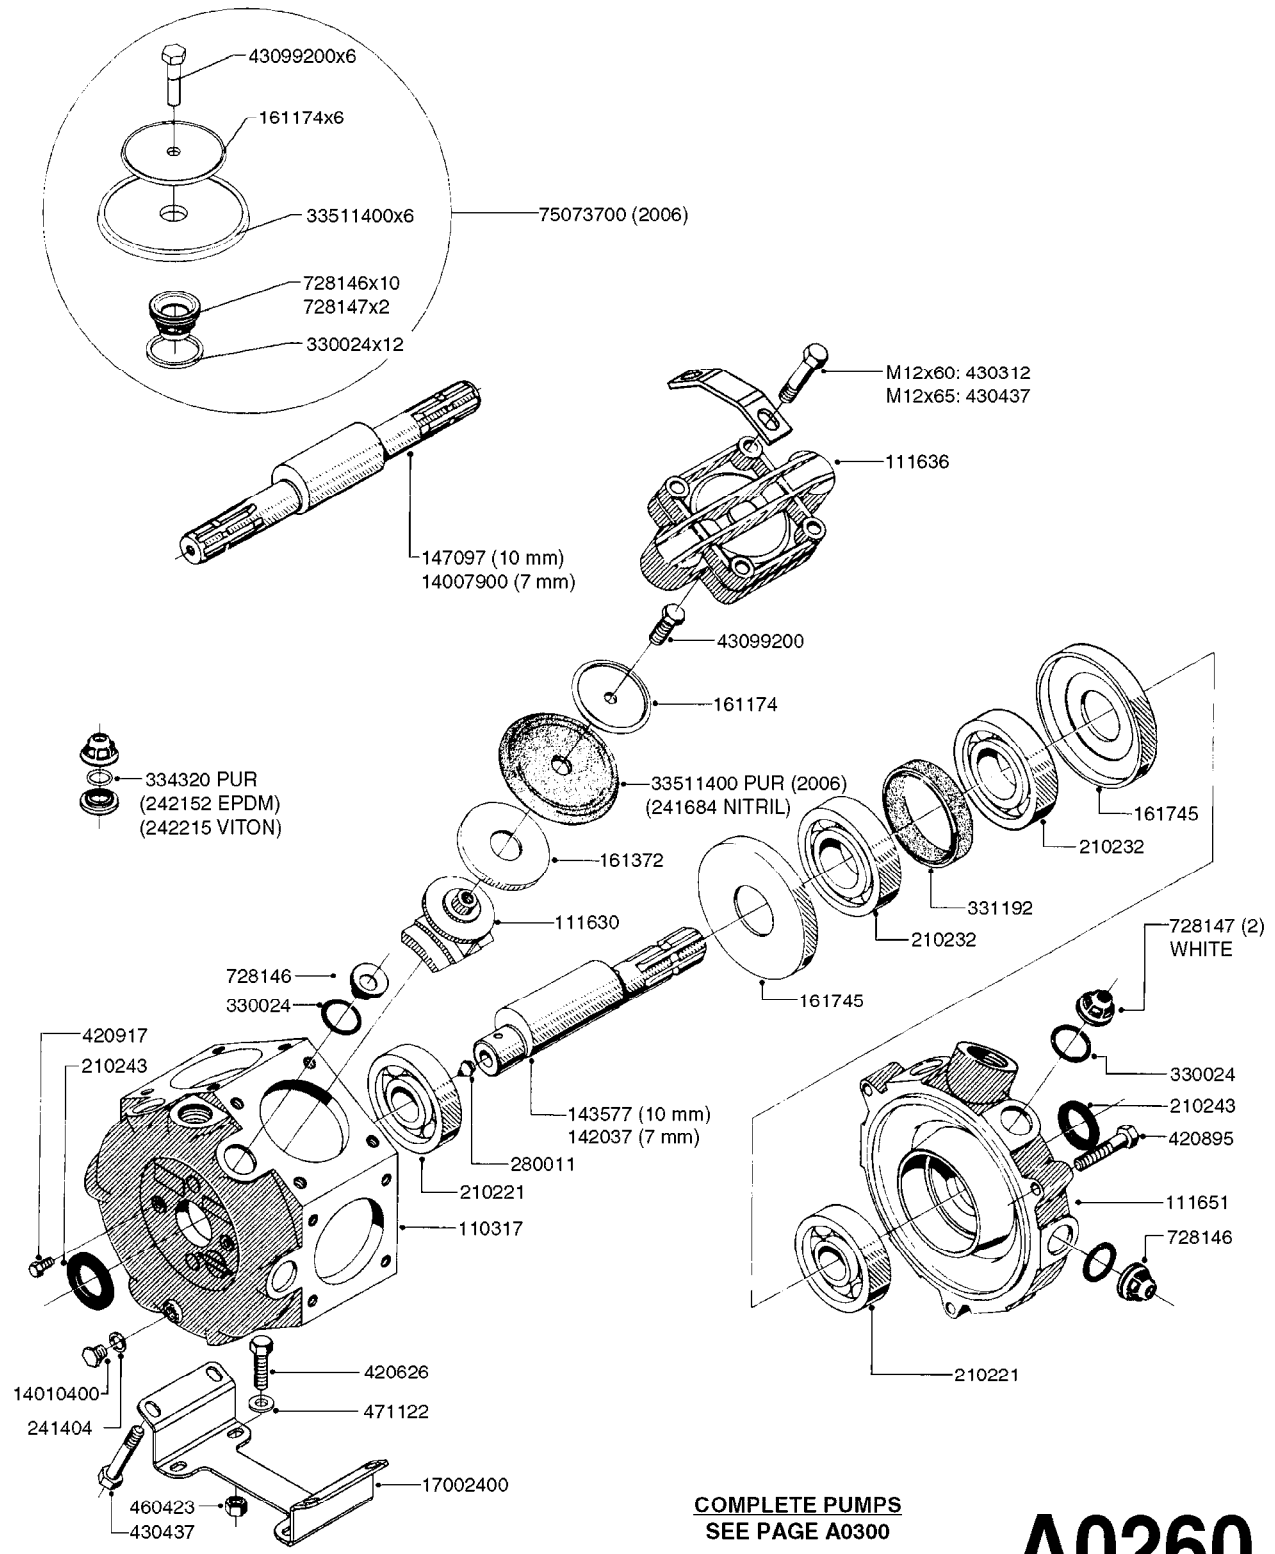

COMPLETE PUMPS
SEE PAGE A0300

A0260

PUMP - 363 W/MOUNTING BASE
A0260-HIN, 01:01:16

Page 1

Date 16.03.2016 14:20

parts-n°	order qty	description
110317	1	PUMP CASING MODEL 360/361 PNTD
111630	1	CONNECTING ROD 363/364-10 PUMP
111636	1	VALVE COVER 363 HEAVY DUTY
111651	1	CASTING F.363 1.5" PUMP(FRONT)
142037	1	CRANK SHAFT 361-20
143577	1	CRANK SHAFT F.363/462/463-10mm
147097	1	CRANK SHAFT 363-463/10 THROUGH
161174	1	DIAPHRAGM DISC SS 361/363/364 PUMP
161372	1	DIAPHRAGM BACKING DISC,320-361
161745	1	METAL SPACER F.363/463
210221	1	BEARING BALL 6407
210232	1	BEARING BALL 6310
210243	1	SEAL OIL 35 X 47 X 7
241404	1	DOWTY SEAL 1/4"
241684	1	DIAPHRAGM MODEL 361 NITRIL
242152	1	O-RING D18.2X3 EPDM
242215	1	O-RING D18X3 VITON
280011	1	GREASE NIPPLE 3/8" SAE H TR
330024	1	O-RING D41,1/D34.5 X 3,5
331192	1	SPACER, MODEL 361/363
334320	1	O-RING D18X3 POLYURETHANE
420626	1	BOLT HEX 8.8 DEL M10X20 FT
420895	1	BOLT HEX 8.8 RAW M10X60
420917	1	BOLT HEX 8.8 RAW M8X12 FT
430312	1	BOLT HEX 8.8 RAW M12X60
430437	1	BOLT HEX 8.8 RAW M12X65
460423	1	NUT HEX M10X1.5 LOCK
471122	1	WASHER, M10, Ø20/10.5X 2.0, SS
728146	1	VALVE FOR 361(726890/707932)
728147	1	VALVE FOR 361 WHITE WITH HOLE
14007900	1	CRANK 363/462/463-7mm 540/THRU
14010400	1	PLUG 1/4" BSP
17002400	1	FOOT F/363 PUMP (PAINTED)
33511400	1	DIAPHRAGM PUMP 361/361/363/364 PUR
43099200	1	BOLT HEX SS M12 X 30 DIN933 A4
75073700	1	PUMP KIT 361/363 "06"