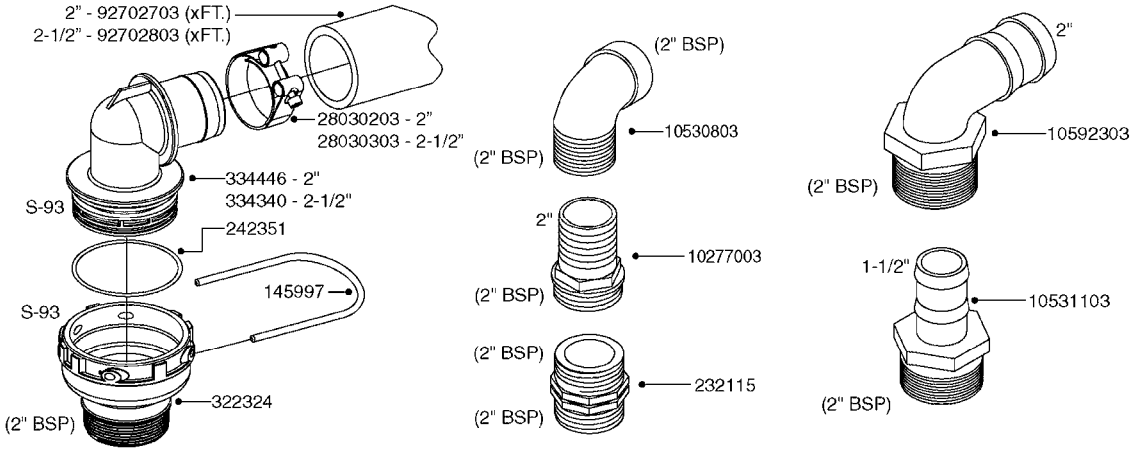

**SUCTION SIDE OF PUMP (WITH 1-1/2" SUCTION PORT)**

**PRESSURE SIDE OF PUMP**

**SUCTION SIDE OF PUMP (WITH 2" SUCTION PORT)**

**COMPLETE ASSEMBLIES  
WHOLEGOODS ITEMS**

- 821585 - 463/5.5 W/THROUGH SHAFT (1000 RPM)
- 821587 - 463/10 W/THROUGH SHAFT (540 RPM)
- 82169400 - 464/6.5 (1000 RPM H.C. INLINE PORTS)
- 72293300 - 463/6.5 W/THROUGH SHAFT (1000 RPM)
- 463/12 (540 RPM H.C. OFFSET PORTS) REPLACED BY 82168700 (PAGE A0350)
- 463/6.5 (1000 RPM H.C. OFFSET PORTS) REPLACED BY 82168800 (PAGE A0350)