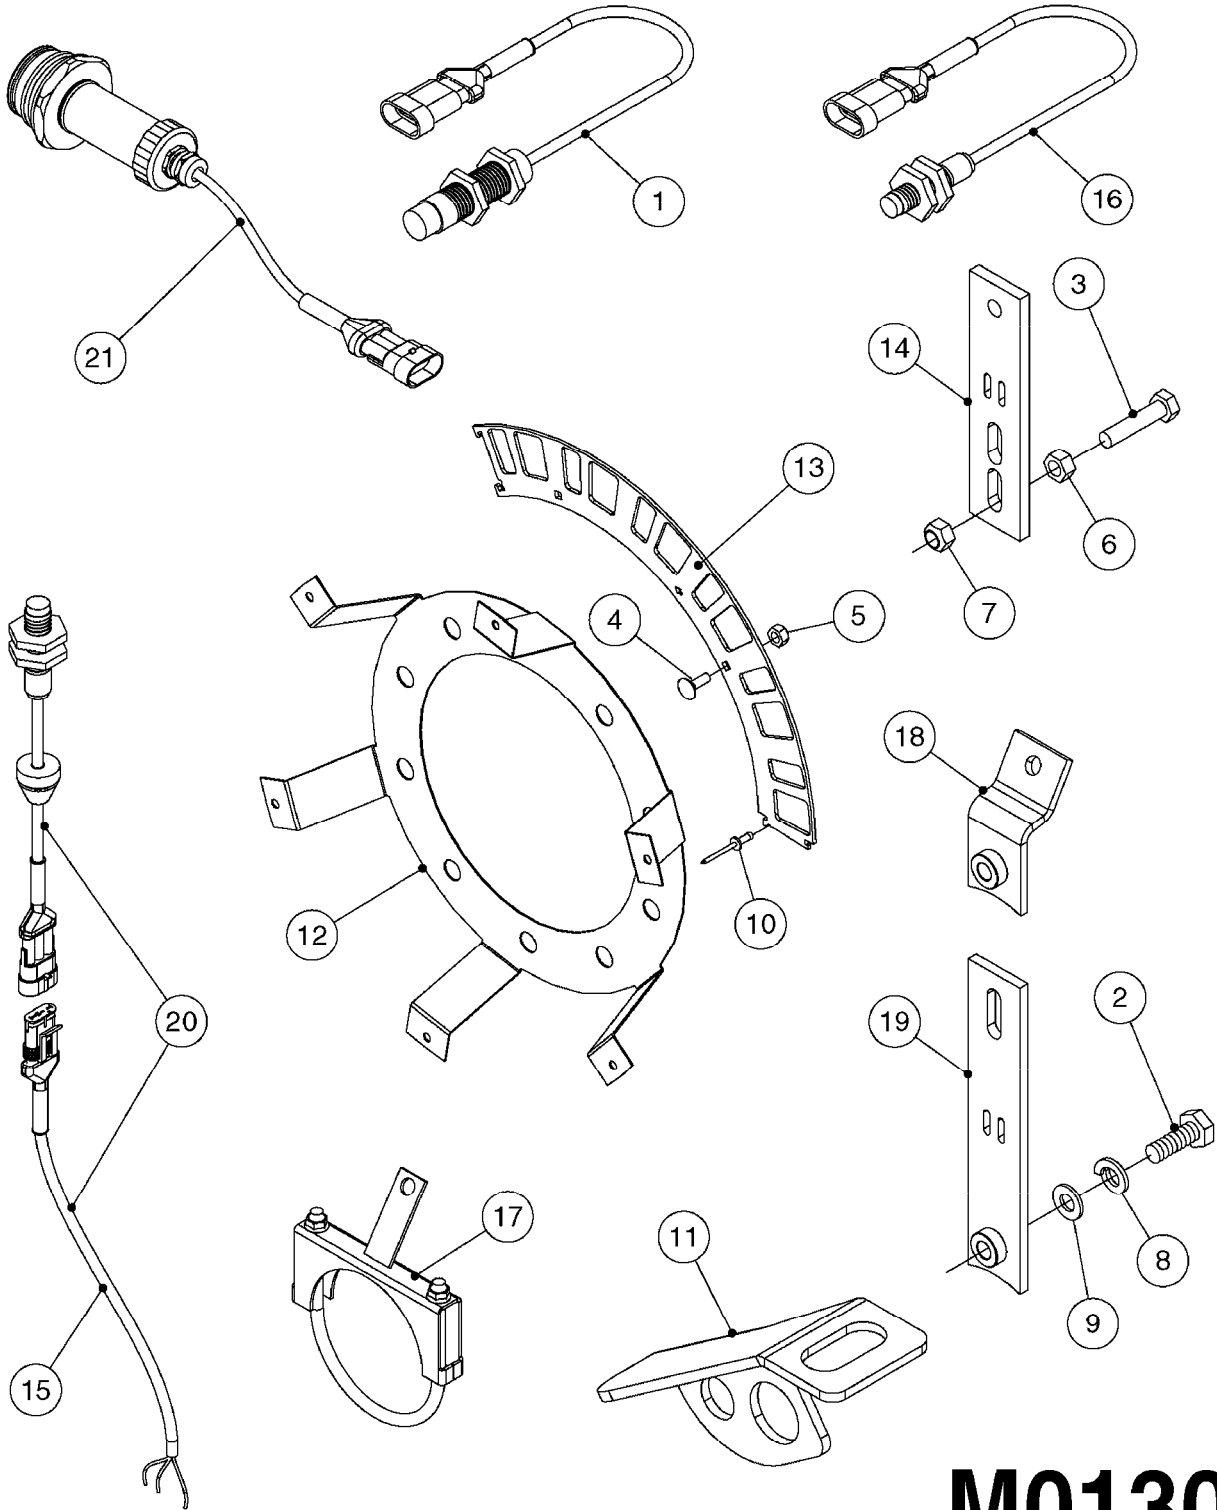

M0130

COMMON SENSORS AND BRACKETS
M0130-HIN, 01:01:16

Page 1

Date 16.03.2016 14:22

Pos.	parts-n°	order qty	description
1	285855	1	SENSOR INDUCTIVE M18 W/WIRE
2	430286	1	BOLT HEX 8.8 DEL M12X30 FT
3	430870	1	BOLT HEX 8.8 DEL M12X55 FT
4	440695	1	BOLT CARRIAGE M8X25
5	460143	1	NUT HEX M8 LOCK A2 DIN985
6	460386	1	NUT HEX M12X1.75
7	460703	1	NUT HEX M12X1.75 LOCK DIN985
8	470466	1	WASHER D21.1/D12.2X2.5 LOCK
9	471127	1	WASHER, M12, Ø24/13.0X 2.5, SS
10	480804	1	RIVET Ø4.8x14.5
11	16020300	1	BRACKET FOR SPEED SENSOR
12	16094703	1	WHEEL SENSOR MT BKT
13	16138203	1	SPEED SENSOR RING NCM 2009 1/3
14	16138403	1	PLATE F. SPEED SENSOR
15	26006100	1	CABLE L = 5.00M, AMP, MALE, 3P
16	28047500	1	SPEED SENSOR HM
17	61000603	1	SPEED SNS MNT CLAMP F/DLS 4.5"
18	61010703	1	SPEED SENSOR BKT NCM NON-S OLD
19	61015803	1	SPEED SENSOR BKT NCM 2010
20	72050100	1	TWIN RPM SENSOR HN
21	72534000	1	TANK LEVEL ELEC SENSOR KIT 9M