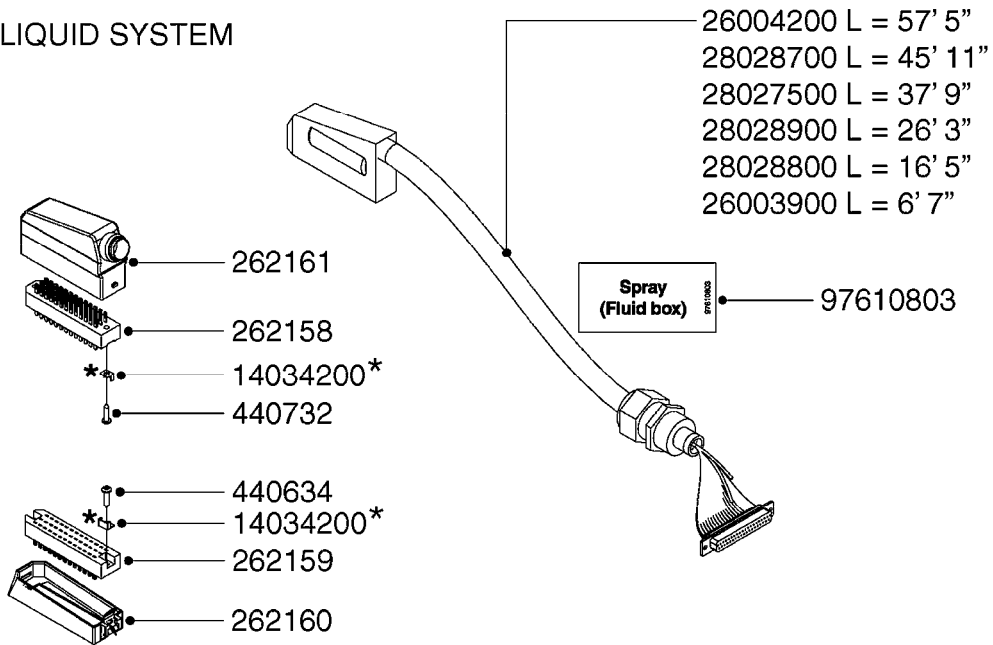

LIQUID SYSTEM