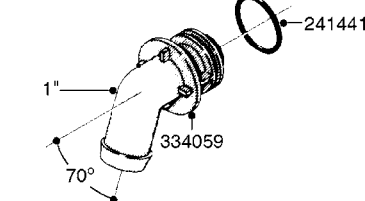

L0010

parts-n°	order qty	description
240085	1	O-RING D13,1/8,3X02,4 NITRIL
241441	1	O-RING D29.3X3
242594	1	O-RING D14 X 1.78 SCH.70-EPDM
320084	1	FITT.DK NUT 1/2" BSP
320095	1	FITT.DK NUT 1" BSP
320117	1	FITT.DK CONN.1/2"BSP F. 1" CAP
320187	1	FITT.DK CAP 3/8" BSP BLACK
320283	1	FITT.DK NUT 3/4"BSP
320821	1	FITT.DK NUT 1-1/2" BSP
321495	1	FITT.DK REDUC 1/4'BSP F.3/4'NT
321576	1	FITT.DK CONN 1/2"BSP F.3/4"NUT
330013	1	O-RING D15/D10X2.5 F.3/8"NUT
330212	1	O-RING D19/D14X2.4 F.1/2"NUT
330326	1	O-RING D30/D24X2 F.1"NUT
330341	1	FITT.DK HB 1" F. 1" NUT
330595	1	O-RING D24.6/D20X2.1 -3/4"
330665	1	3/4' HOSE TAIL F/1' CAP
330676	1	FITT.DK HB 3/8" F. 1/2" NUT
330687	1	FITT.DK HB 1/2" F. 1/2" NUT
330691	1	FITT.DK HB 3/4'F.3/4' NUT
330783	1	FITT.DK HB 3/8" F.3/8" NUT
331262	1	FITT.DK HB 1-1/2" F. 1-1/2"NUT
331273	1	O-RING D44/D38X2 F.1-1/2"
331446	1	FITT.DK HB 1" F.1-1/2" NUT
331807	1	FITT.DK HB 5/16" F.3/8" NUT
332286	1	FITT.DK HB 1/2" F. 3/4" NUT
332905	1	FITT.DK HB 1/2" F. 3/4" CAP
332927	1	PLUG F. NOZZLE TUBE 3/4'
333292	1	FITT.DK HB 1"O'RING F.1-1/2"
333664	1	FITT.DK HB 5/16' F. 1/2' NUT
334044	1	FITT.DK HB 3/4' F. 3/4' CAP
334059	1	FITT.DK EL 1" 110 DEG.F.1-1/2"
334123	1	FITT.DK HB 1-1/4"O-RNG F.1-1/2"
334150	1	FITT.DK HB 1-1/4" 110 F.1-1/2"
390542	1	PLUG WASHER FOR 3/4'CAP NUT
716236	1	FITT.DK HB 1/2" ASSY. F. 3/4"
716413	1	FITT.DK PLUG ASSY. F.NOZ TUBE
717426	1	FITT.DK REDUC 1/4"BSP F.3/4"N
720856	1	FITT.DK 1/2'BSP ASSY.F.3/4'NUT
724621	1	FITT.DK HB 3/4"ASSY F.3/4" NUT