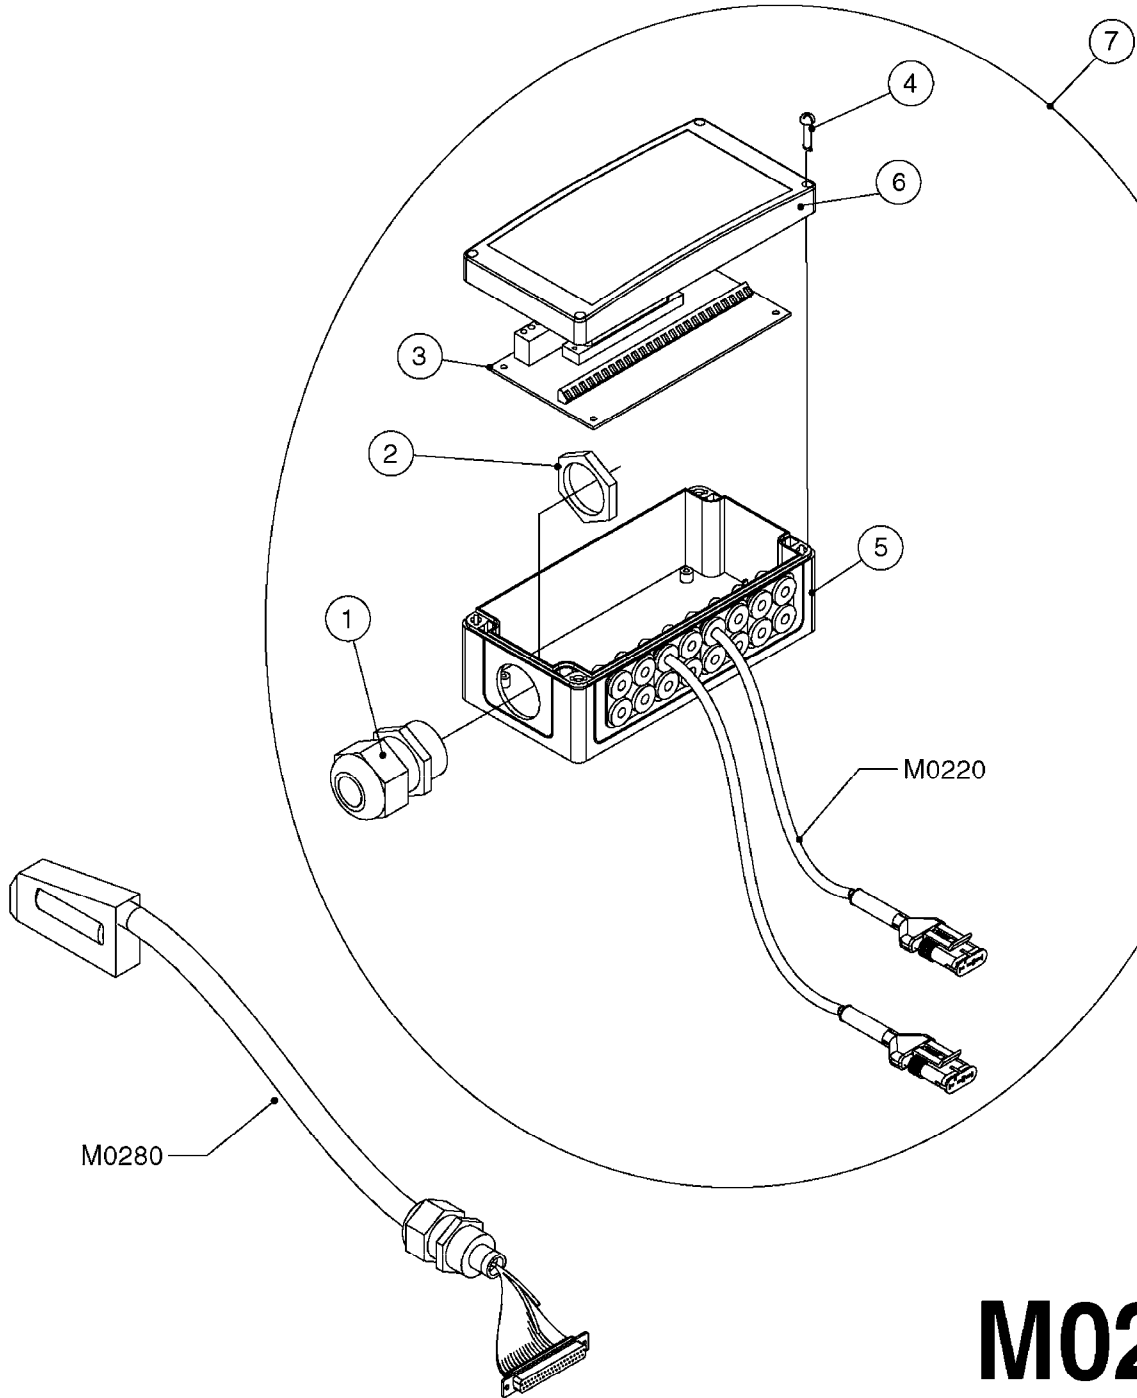

**M0220**

CABLES  
M0220-HIN, 01:01:16

Page 1  
Date 16.03.2016 14:22

Pos.	parts-n°	order qty	description
1	26005900	1	WIRE 37/37 POLE DAH/JOB COM
2	26006200	1	CABLE L = 4.50M, AMP, MALE, 2P
2	26006300	1	CABLE L = 0.50M, AMP, MALE, 2P
2	26006400	1	CABLE L = 0.75M, AMP, MALE, 2P
2	26006500	1	CABLE L = 1.50M, AMP, MALE, 2P
2	26006600	1	CABLE L = 9.00M, AMP, MALE, 2P
3	26006700	1	CABLE L = 0.12M, AMP, FEMALE, 2P
4	26006800	1	CABLE L = 1.00M, AMP, FEMALE, 2P
5	26006000	1	CABLE L = 1.50M, AMP, MALE, 3P
5	26006100	1	CABLE L = 5.00M, AMP, MALE, 3P
5	26007000	1	CABLE L = 0.20M, AMP, MALE, 3P
5	26007100	1	CABLE L = 9.00M, AMP, MALE, 3P
5	26007200	1	CABLE L = 13.00M, AMP, MALE, 3P
6	26007300	1	CABLE L = 1.00M, AMP, FEMALE, 3P
7	26007400	1	CABLE L = 3.00M, AMP, EXT, 3P
7	26009800	1	CABLE L = 0.50M, AMP, EXT, 2P
8	26004900	1	CABLE FEM/MALE 37P L=9.5M
9	26007500	1	CABLE FEM/FEM 15P L=3.5M
10	262150	1	SCREW ASSM.FOR D-SUB PLUG
11	72450600	1	CAP F. AMP SUPER SEAL 2P PLUG
12	72450700	1	CAP F. AMP SUPER SEAL 3P PLUG
13	72450800	1	CAP F. AMP SUPER SEAL 4P PLUG