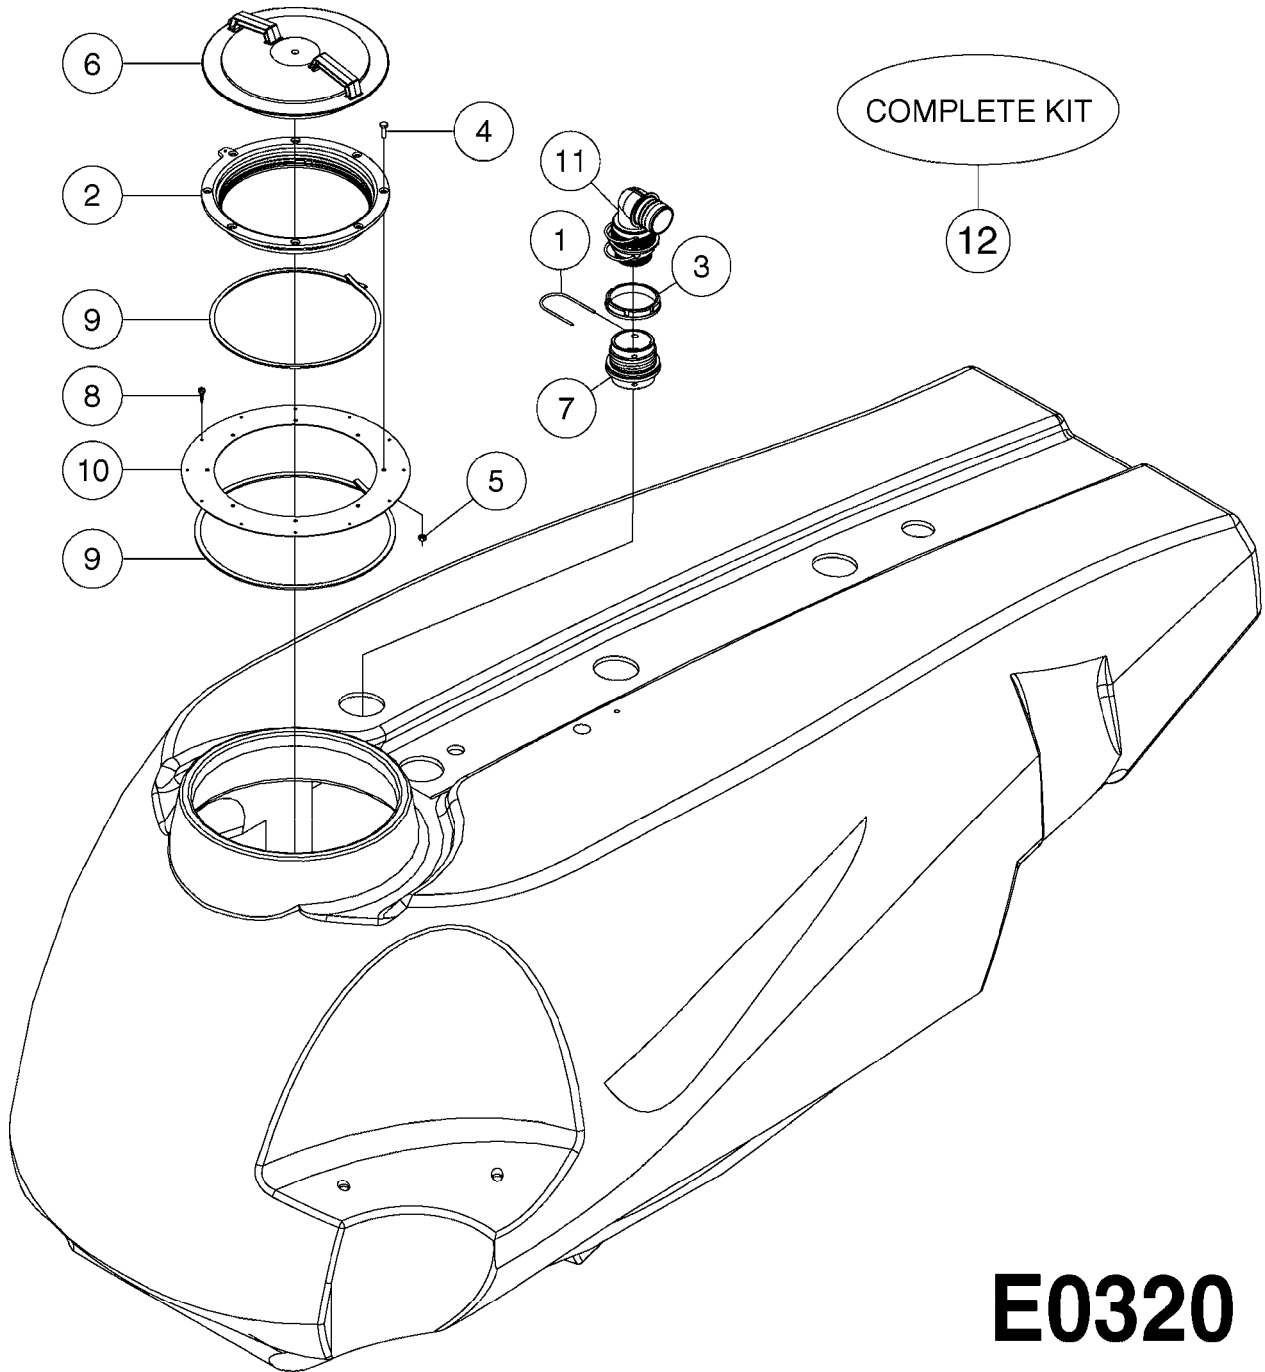

SEVERE TERRAIN LID CONV. KIT
E0320-HIN, 01:01:16

Page 1

Date 16.03.2016 14:21

Pos.	parts-n°	order qty	description
1	145997	1	FITT.DK S-93 FORK
2	322097	1	THREADED RING F. LID
3	322109	1	FITT.DK S-93 BULKHEAD NUT
4	410546	1	BOLT HEX SS M6X12 FT
5	460261	1	NUT HEX M6X1 LOCK A2 DIN985
6	726003	1	LID F. TANK
7	726465	1	FITT.DK S-93 BULKHEAD W/GASKET
8	10054503	1	SCREW 3/4" SELF TAPPING
9	10064203	1	SET SEALING SPONGE 1 Ft BULK
10	16134303	1	LID MOUNTING RING SS
11	72374800	1	TANK VENT S93 2-1/2" NAV/NCM
12	83351203	1	LID, SEVERE TERRAIN KIT 16"ADPT