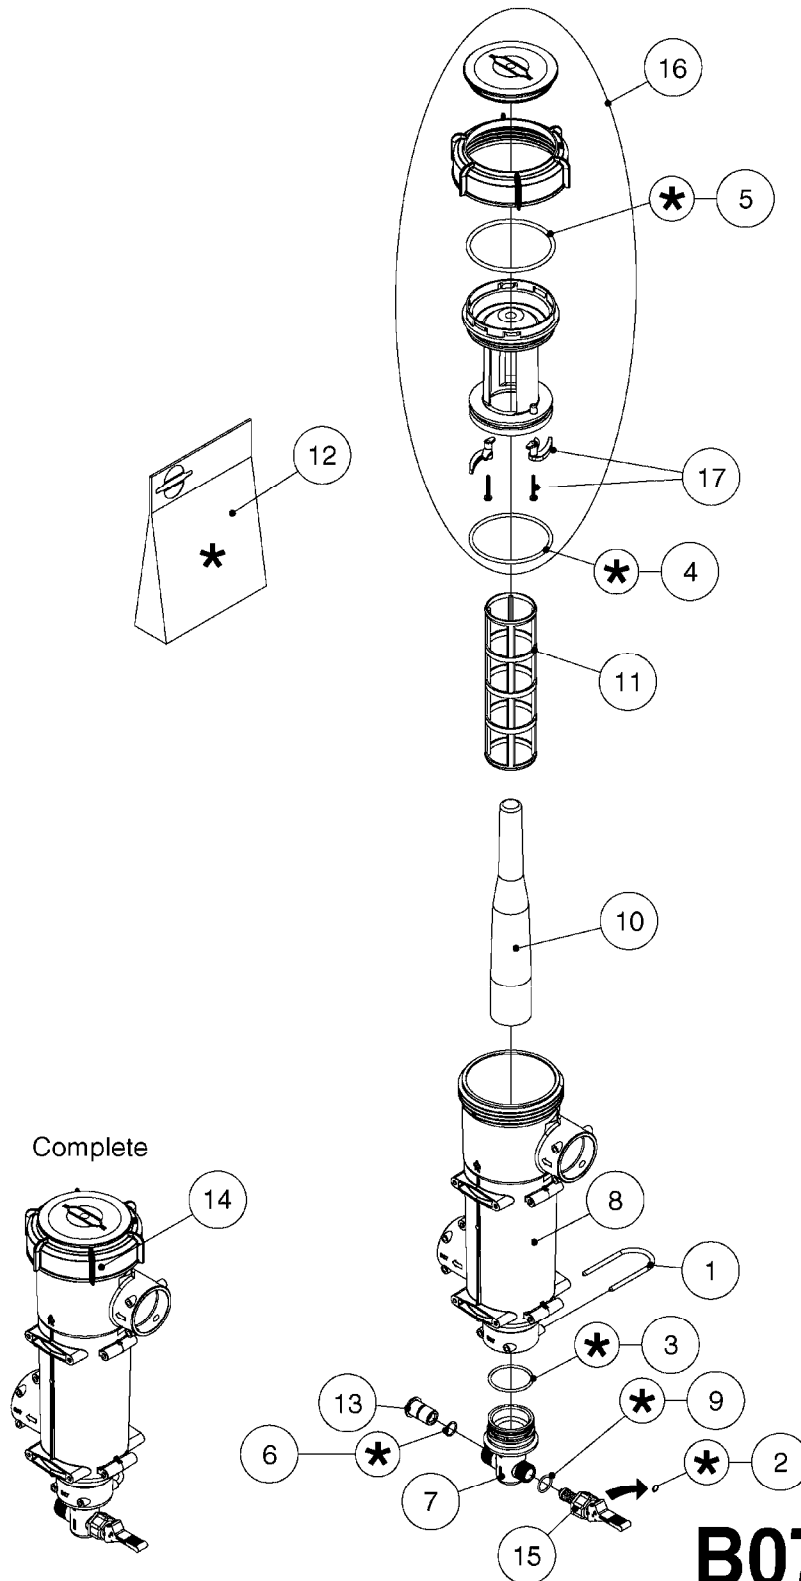

B0730

PRESSURE FILTER - CYCLONE
B0730-HIN, 01:01:16

Page 1

Date 16.03.2016 14:21

Pos.	parts-n°	order qty	description
1	145996	1	FITT.DK S-67 FORK
2	241323	1	O-RING D5.3X2.4 NITRIL
3	242353	1	O-RING D44.2X3.0 VITON F.S-67
4	242565	1	O-RING Ø 85 X 4.0 SH70 VITON
5	242577	1	O-RING Ø 86 X 4.5 SH70 VITON
6	242594	1	O-RING D14 X 1.78 SCH.70-EPDM
7	322358	1	T-PIECE S67-1/2"-3/4"
8	322359	1	CYCLONE FILTER HOUSING
9	330315	1	O-RING D18.4/D13X.6
10	391093	1	CONE F. CYCLONE FILTER
11	61036000	1	FILTER ELEM.S93,100 MSH-YELLOW
11	615416	1	FILTER ELEM.S93,50 MESH-BLUE
11	72557200	1	FILTER ELEM.S93,80# CYCLONE
12	741827	1	SEAL KIT CYCLONE FILTER
13	39127500	1	VALVE SEAT
14	72281200	1	CYCLONE FILT.COMP. 80 MSH S67
14	72316500	1	CYCLONE FILT.COMP.50 MSH S67
14	72316600	1	CYCLONE FILT.COMP.100 MSH S67
15	72281300	1	VALVE BOOSTER/ON/OFF CYCLONE F
16	72352200	1	LID COMPLETE F. CYCLONE FILTER
17	74192900	1	FILTER LOCK PARTS - CYCLONE