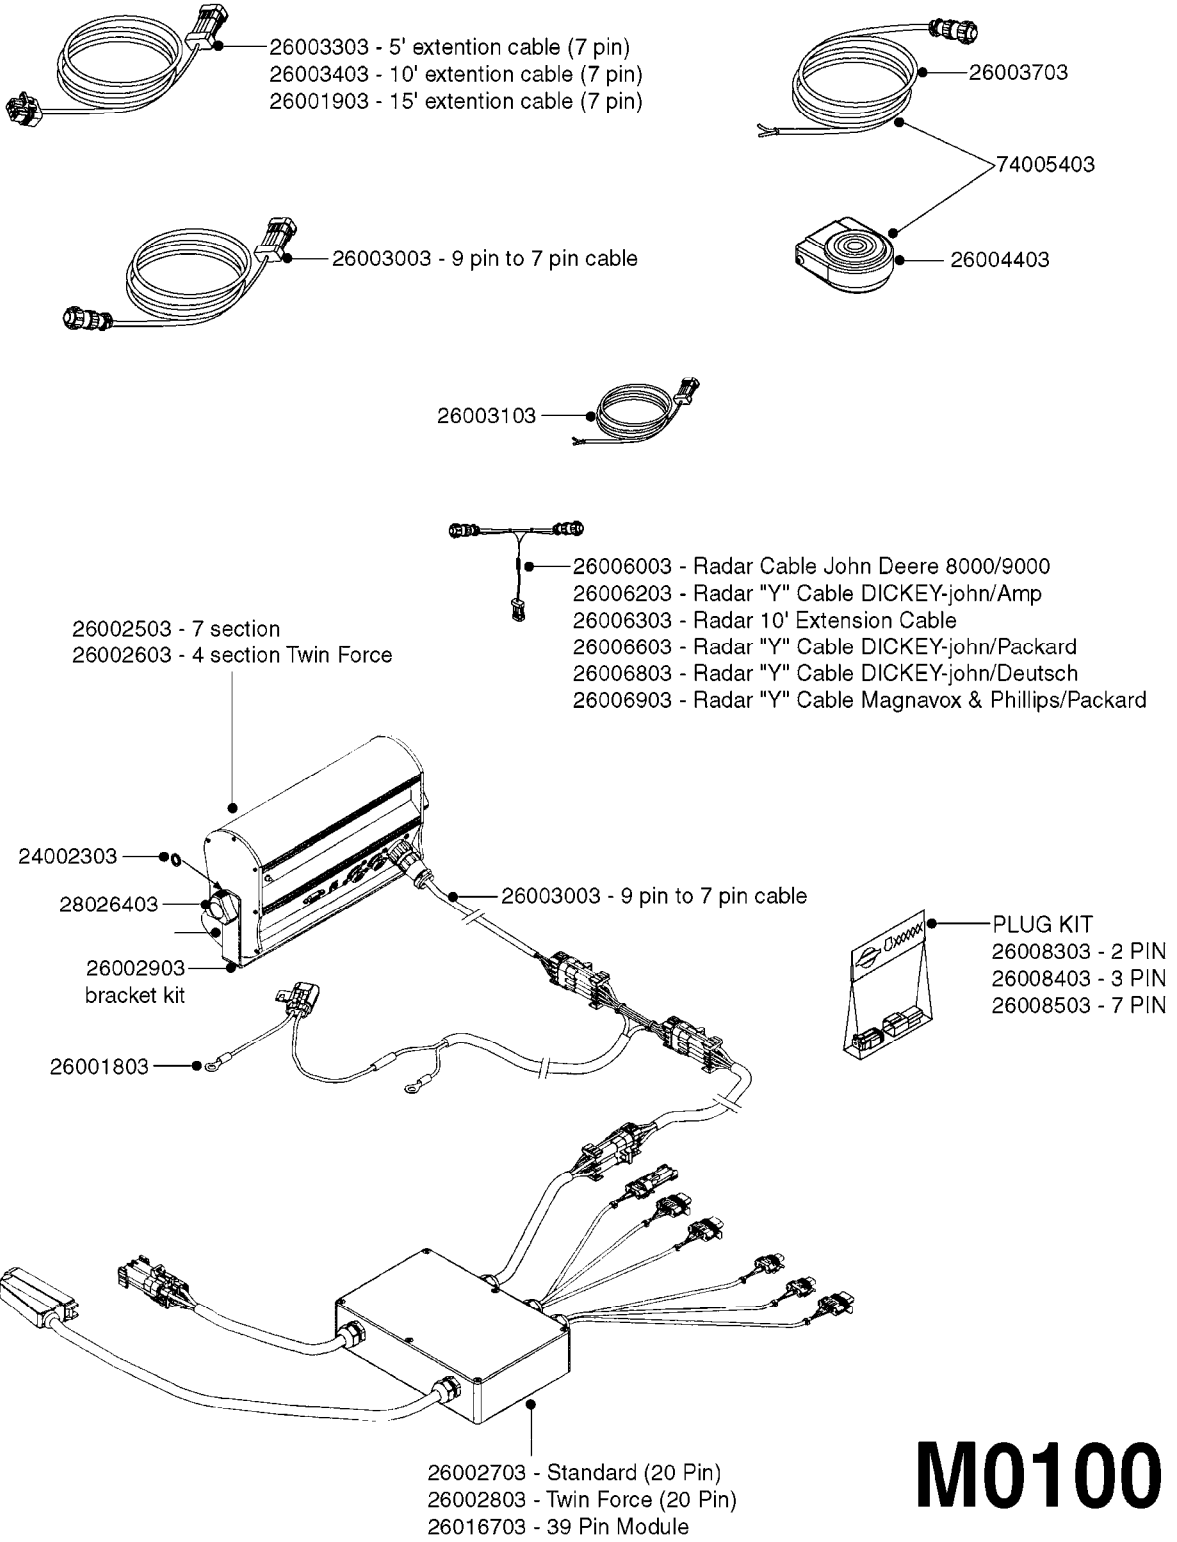

M0100

MUSTANG 3500 CONTROLLER
M0100-HIN, 01:01:16

Page 1
Date 16.03.2016 14:22

parts-n°	order qty	description
24002303	1	WASHER, RUBBER
26001803	1	POWER CABLE
26001903	1	15' 7-PIN EXTENSION CABLE
26002503	1	MUSTANG 3500/7 CONSOLE
26002603	1	MUSTANG 3500/4/TF CONSOLE
26002703	1	MUSTANG 3500/20PIN SC MODULE
26002803	1	MUSTANG 3500/20PIN TF SC MODUL
26002903	1	MUSTANG 3500 CONSOLE MNT KIT
26003003	1	MUSTANG 3500 CONSOLE CABLE
26003103	1	MUSTANG 3500/7 SC MOD CNECT KT
26003303	1	MUSTANG/FM 5FT 7PIN EXT CABLE
26003403	1	MUSTANG/FM 10FT 7PIN EXT CABLE
26003703	1	MUSTANG RUN/HOLD ADAPT CABLE
26004403	1	SWITCH, FOOT
26006003	1	MUSTANG RADR CBLE JD 8000/9000
26006203	1	MUSTANG RDR "Y" CABLE DCKY-JHN
26006303	1	MUSTANG RDR EXTNSN CABLE 10FT
26006603	1	MUSTANG RDR"Y"CABLE D-J PACKRD
26006803	1	MUSTANG RDR"Y"CABLE D-J DEUTS.
26006903	1	MUSTANG RDR"Y"CABLE MAG.PHILIP
26008303	1	MICRO TRAK PLUG KIT - 2 PIN
26008403	1	MICRO TRAK PLUG KIT - 3 PIN
26008503	1	MICRO TRAK PLUG KIT - 7 PIN
26016703	1	MUSTANG 3500/39PIN SC MODULE
28026403	1	KNOB, MUSTANG CONSOLE MOUNT
74005403	1	FOOT SWITCH FOR MUSTANG 3500