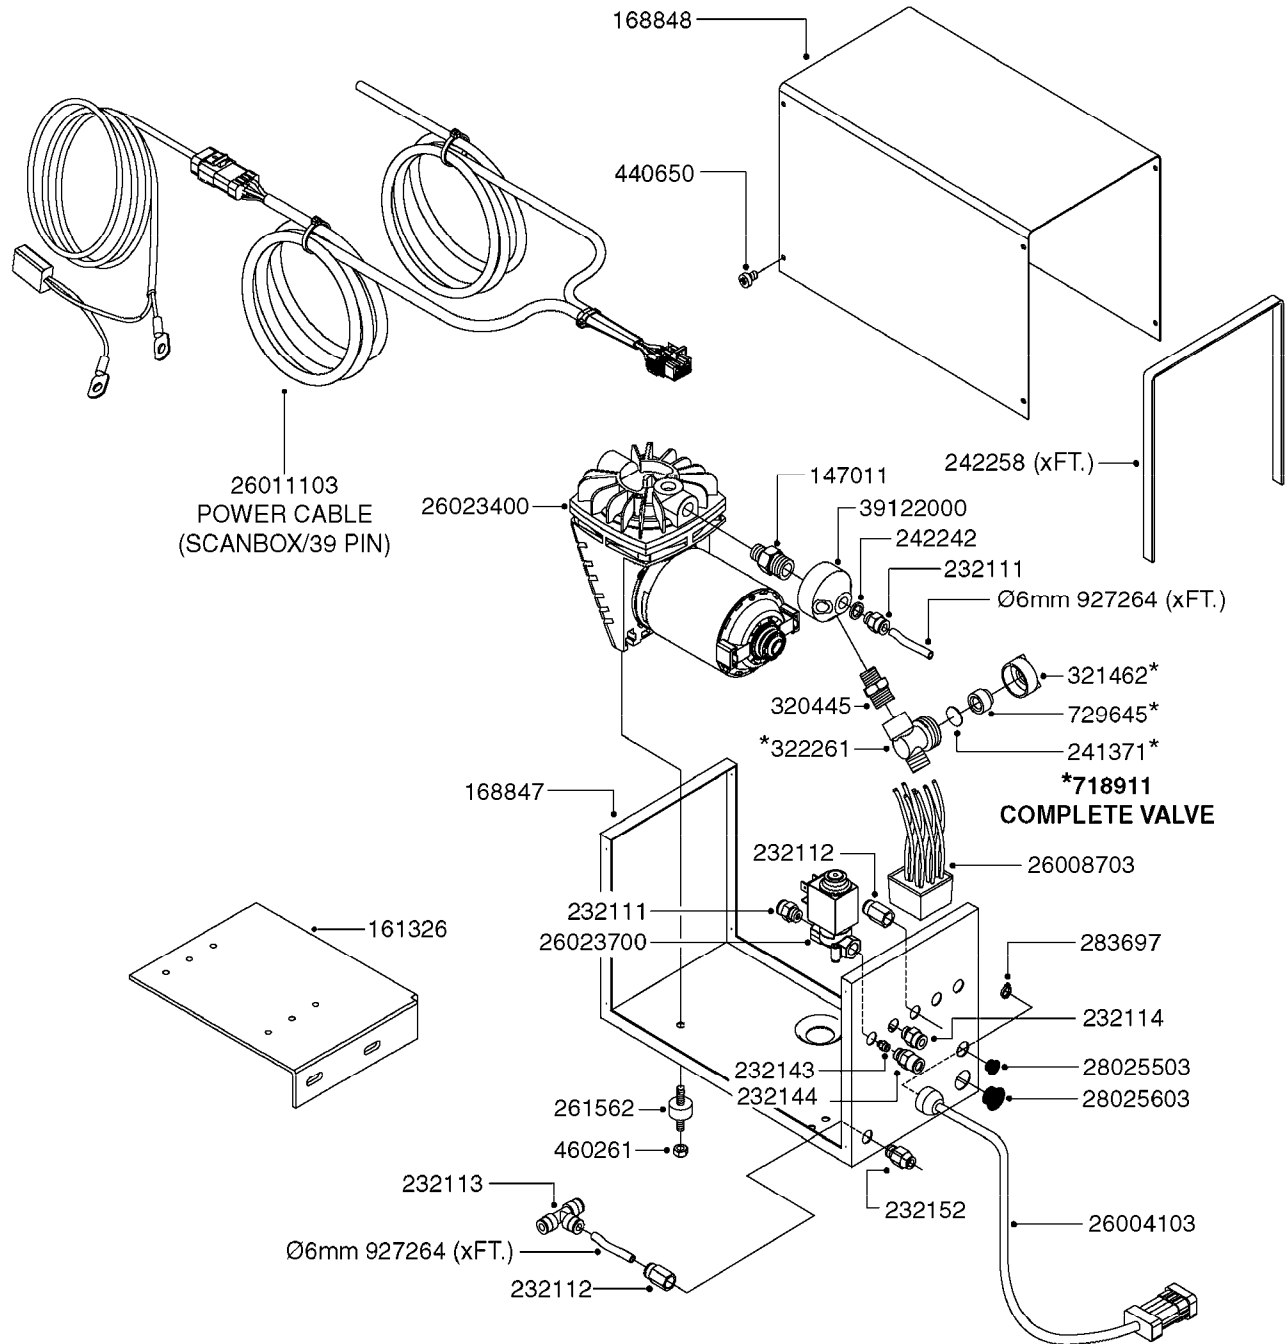

K0400

*Ø8mm 927306 (xFT.)
*Ø10mm 927330 (xFT.)

70062503 - COMPLETE ASSEMBLY

FOAM MARKER COMPRESSOR 2007
K0400-HIN, 01:01:16

Page 1
Date 16.03.2016 14:21

parts-n°	order qty	description
147011	1	HEX NIPPLE 3/8'X1/4'BSP BRASS
161326	1	MOUNT BKT. F. FOAM COMP.BOX 98
168847	1	ENCLOSURE LOWER F.MARKER
168848	1	COVER F. FOAM MARKER
232111	1	QUICK COUPLER 6MM X 1/8 EXT.
232112	1	QUICK COUPLER 6MM 1/8 INT.
232113	1	QUICK COUPLER 6MM T-PIECE
232114	1	COUPLER 1/8" THREADX8MM HOSE
232143	1	REDUCER 1/4'INT-1/8'EXT
232144	1	QUICK COUPLER 10MM X 1/4 EXT
232152	1	QUICK COUPLER 8MMX1/8 EXT.LONG
241371	1	DIAPHRAGM, NO-DRIP alt 241371
242242	1	O-RING F.AIR HOSE FITTING
242258	1	TRIM 3X10 SELF ADHESIVE 0012"
261562	1	RUBBER DAMPER 2XM6X25
283697	1	TIESTRAP 200MM
320445	1	FITT.DK HN 1/4"X3/8" BSP
321462	1	CAP F.NO-DRIP ASSY.
322261	1	HOUSING F.SAFETY VALVE 3/8"
440650	1	SCREW 3.5x13 STAINLESS
460261	1	NUT HEX M6X1 LOCK A2 DIN985
718911	1	VALVE (SAFETY) F.MARKER
729645	1	NON-DRIP SPRING ASSY.GREEN 10
927264	1	HOSE R X PE D6/D4 X 0012"
927306	1	HOSE R X PE D8/D6 X 0012"BLACK
927330	1	HOSE R X PE D10/D8 X 012"BLACK
26004103	1	FOAM MARKER CNTRL MOD CABL STD
26008703	1	FOAM MARKER CONTROL SCII
26011103	1	FOAMER POWER/CONTROL CABLE 39P
26023400	1	COMPRESSOR F.FOAM MARKER CM40
26023700	1	SOLENOID VAL 12V 1/8' FLO '07
28025503	1	PLUG F.DRILLED HOLE 1/2"
28025603	1	PLUG F.DRILLED HOLE 3/4"
39122000	1	DISTR.HOUSING F.FOAM MARKER'07
70062503	1	FOAM MARKER COMPRESSOR,STD,39P