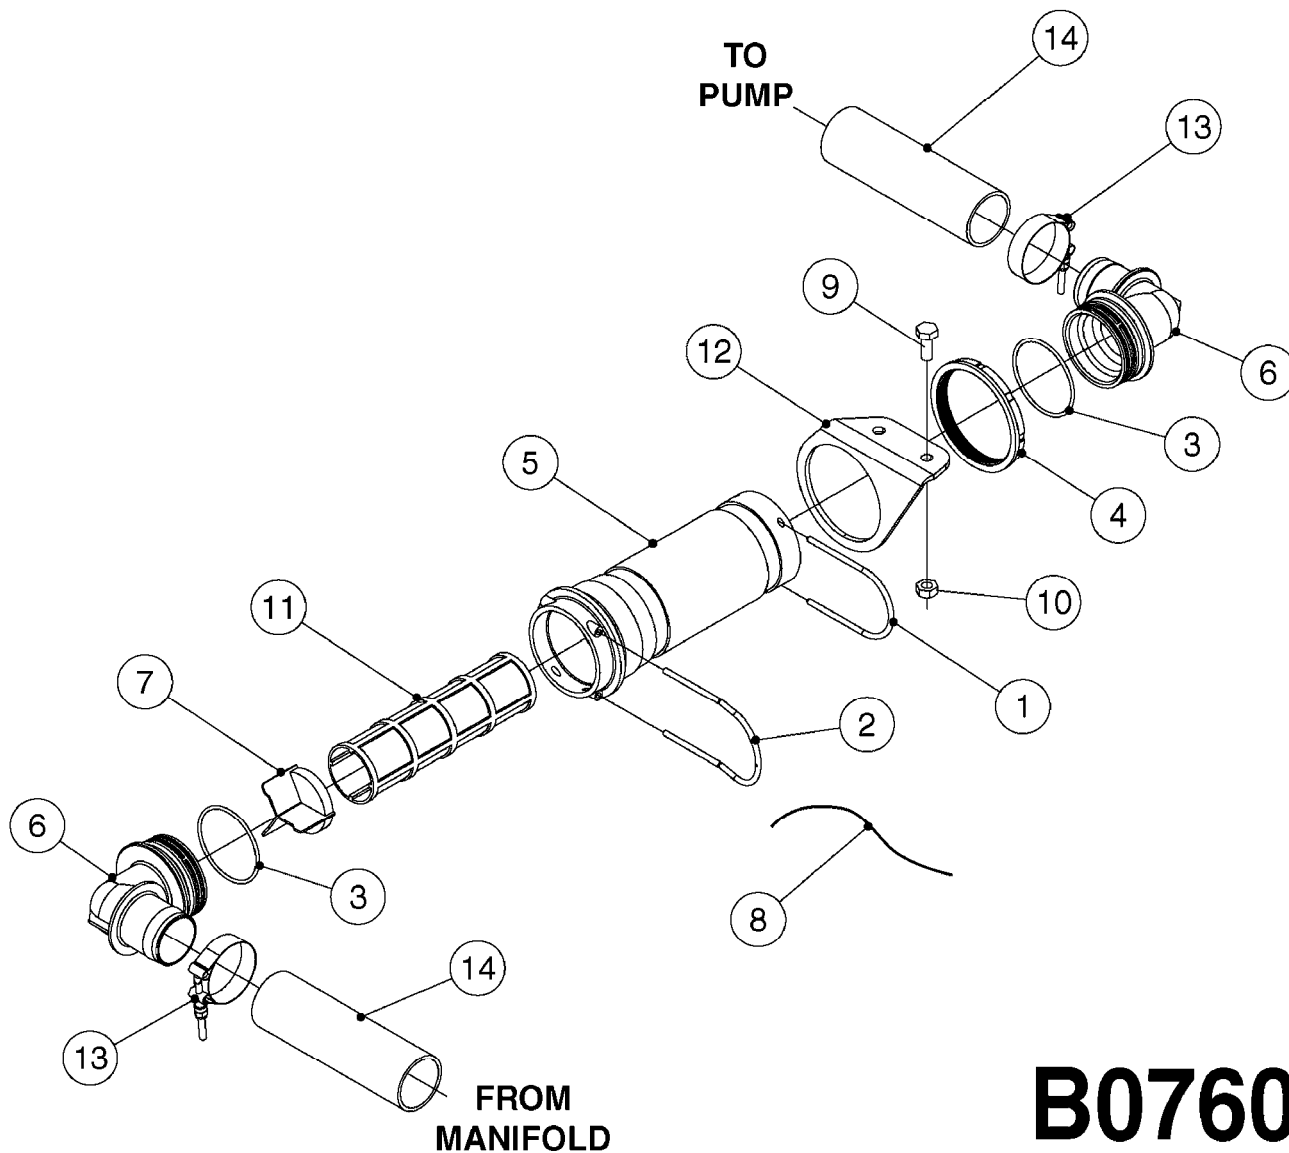

B0760

SUCTION FILTER - RANGER
B0760-HIN, 01:01:16

Page 1
Date 16.03.2016 14:21

Pos.	parts-n°	order qty	description
1	145997	1	FITT.DK S-93 FORK
2	147115	1	FITT.DK S-93 FORK SPECIAL
3	242351	1	O-RING D69.5X3.0 VITON F.S-93
4	322109	1	FITT.DK S-93 BULKHEAD NUT
5	322227	1	HOUSING F.FILTER S-93 2"
6	334446	1	FITT.DK S-93 ELB.2" PVC
7	334605	1	VANE F.TOP SUCTION FILTER
8	390509	1	*STRING POLYESTER D1 X 325MM
9	420604	1	BOLT HEX 8.8 DEL M10X25 FT DIN933
10	460423	1	NUT HEX M10X1.5 LOCK
11	615415	1	FILTER ELEM.S93,30 MESH-GREEN
11	615416	1	FILTER ELEM.S93,50 MESH-BLUE
11	615417	1	FILTER ELEM.S93,80 MESH-RED
12	16029503	1	PLATE 5.0X114X160/BOW/HOLE D94
13	28030203	1	CLAMP HOSE T-BOLT S2" 235-67
14	92702703	1	HOSE PVC SUCT GRAY 2"