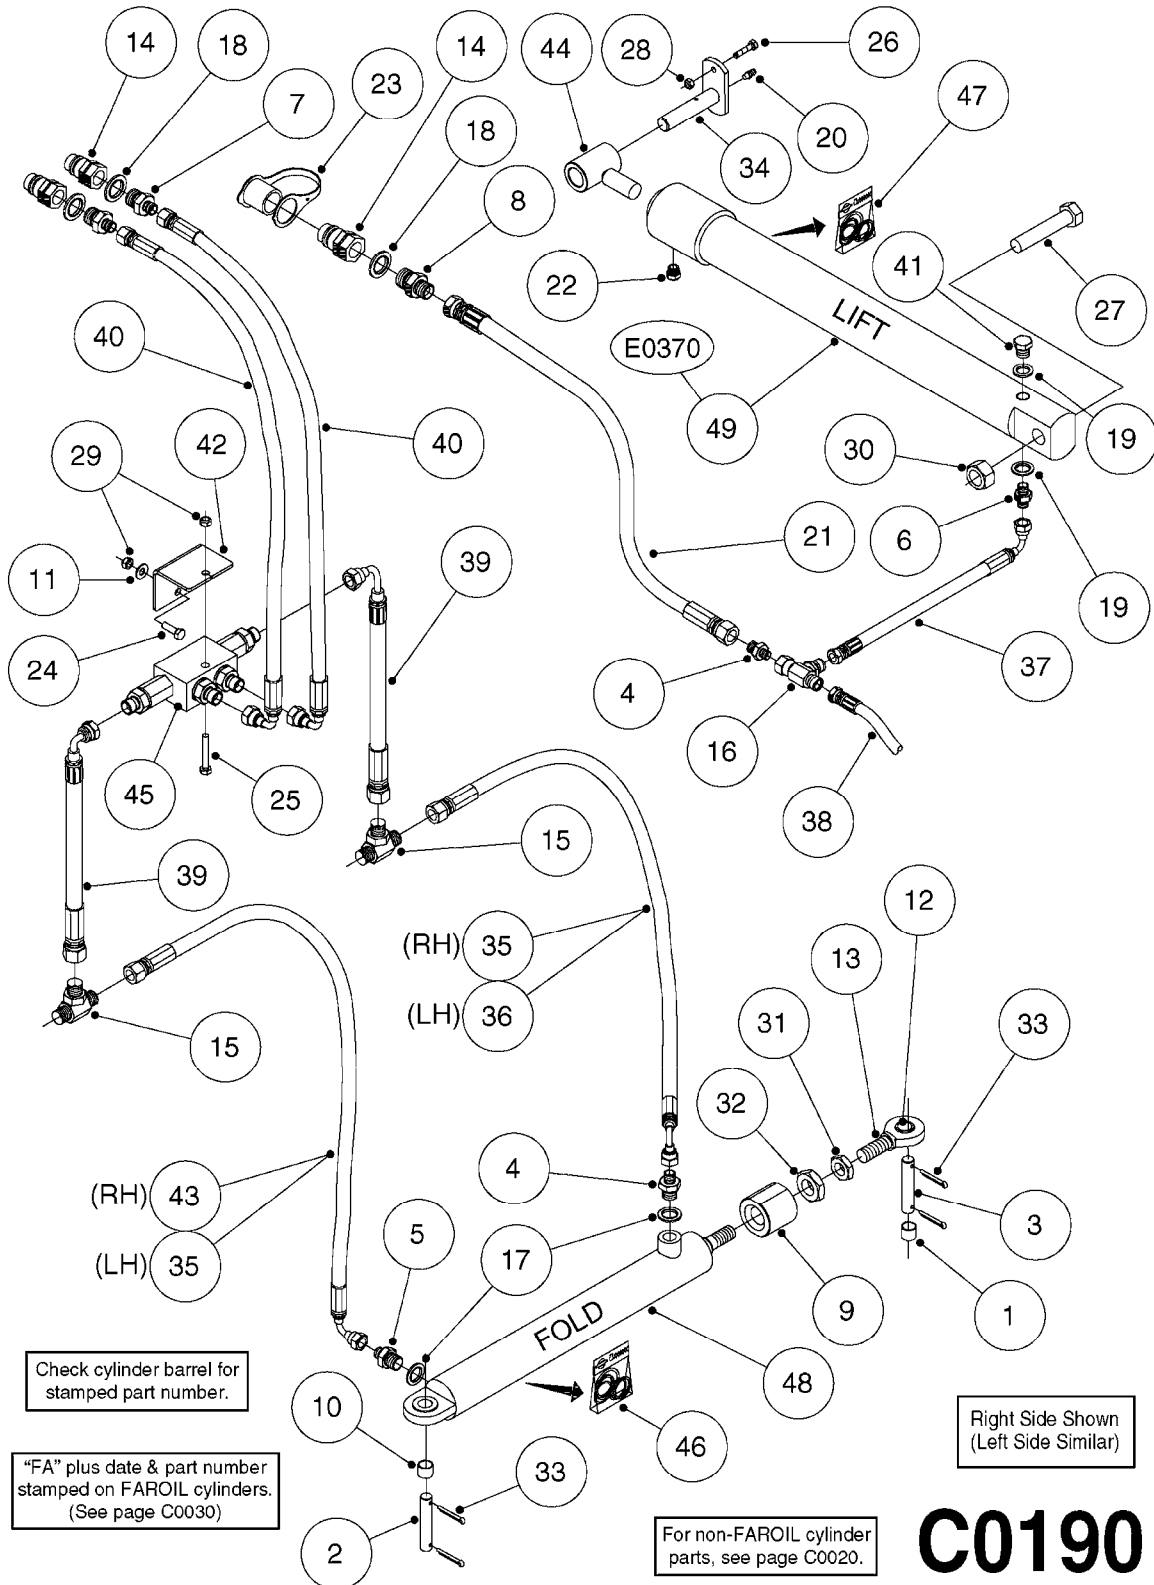

Check cylinder barrel for stamped part number.

"FA" plus date & part number stamped on FAROIL cylinders. (See page C0030)

Right Side Shown (Left Side Similar)

For non-FAROIL cylinder parts, see page C0020.

C0190

HYDRAULICS-EAG.HY 45-66'RANGER
C0190-HIN, 01:01:16

Page

1

Date

16.03.2016 14:21

Pos.	parts-n°	order qty	description
1	145912	1	BUSHING D19.8/D17.0X7MM
2	146324	1	SHAFT D16.8 L102/2 X 5
3	146587	1	PIN D16.8 X 65
4	146835	1	HEX NIPPLE 1/4" - 3/8" BSP
5	146839	1	HEX NIPPLE 1/4"X3/8" BSP 0.7MM
6	146845	1	HEX NIPPLE 1/4"X1/4"
7	146846	1	HEX NIPPLE 1/2" X 1/4"
8	146847	1	HEX NIPPLE 1/2"X3/8"
9	146992	1	BUSHING F.CYLINDER
10	151872	1	BUSHING D22.0/18.0 10MM
11	163936	1	WASHER D15/D6.2X1
12	210728	1	BEARING F.LINK HEAD M17
13	210879	1	LINK HEAD M16 x D17
14	230311	1	QUICK COUPLING 1/2"
15	230963	1	TEE 1/4"M X 1/4"M X 1/4"M BSP
16	232109	1	FITT.HY TEE 1/4'BSP UNION
17	240866	1	DOWTYSEAL 3/8"
18	241356	1	DOWTYSEAL 1/2"
19	241404	1	DOWTY SEAL 1/4"
20	283699	1	GREASE NIPPLE M6X1
21	284257	1	HYDRAULIC HOSE 3/8"L=6150
22	284265	1	PLUG BREATHER 1/4" F/CYLINDER
23	334206	1	DUST HOOD FOR HY-COUPLING
24	410362	1	BOLT HEX 8.8 SS M6X20 FT
25	410583	1	BOLT HEX 8.8 DEL M6X40
26	420567	1	BOLT HEX 8.8 DEL M8X30 FT
27	430918	1	M20X100 DIN 931-8.8 DEL
28	460143	1	NUT HEX M8 LOCK A2 DIN985
29	460261	1	NUT HEX M6X1 LOCK A2 DIN985
30	460806	1	NUT HEX M20X2.5 LOCK
31	461198	1	NUT HEX M16X2 JAMB
32	461249	1	NUT HEX M22X1.5
33	480384	1	PIN COTTER 3/16 x 1-1/2"
34	615654	1	PIN D25 X 123 F. PARALIFT
35	784001	1	HOSE HY X 1/4 X 067.00"STR+ELB
36	784019	1	HOSE HY X 1/4 X 078.75"STR+ELB
37	784037	1	HOSE HY X 1/4" x 130"STR+ELB
38	784069	1	HOSE HY X 1/4 X 90.5" STR+ELB
39	784076	1	HOSE, HY, 1/4" L=8.5" STR-ELB
40	784078	1	HOSE HY X 1/4 X 417.33"STR+ELB
41	14010400	1	PLUG 1/4" BSP
42	16100400	1	PLATE 3 X 60 X 91 HY BLOCK MT
43	28449403	1	HOSE HY X1/4X057.08"STR+ELB
44	61011803	1	EYE BOLT
45	72256500	1	DOUB.PILOT STEERED COUNT.VALVE
46	75075000	1	SEAL KIT 78122600/27/28/29
47	75075200	1	SEAL KIT 78120900/14/50
48	78122900	1	CYLINDER 40/22X300MM RED
49	78128800	1	CYLINDER, D50/30-500