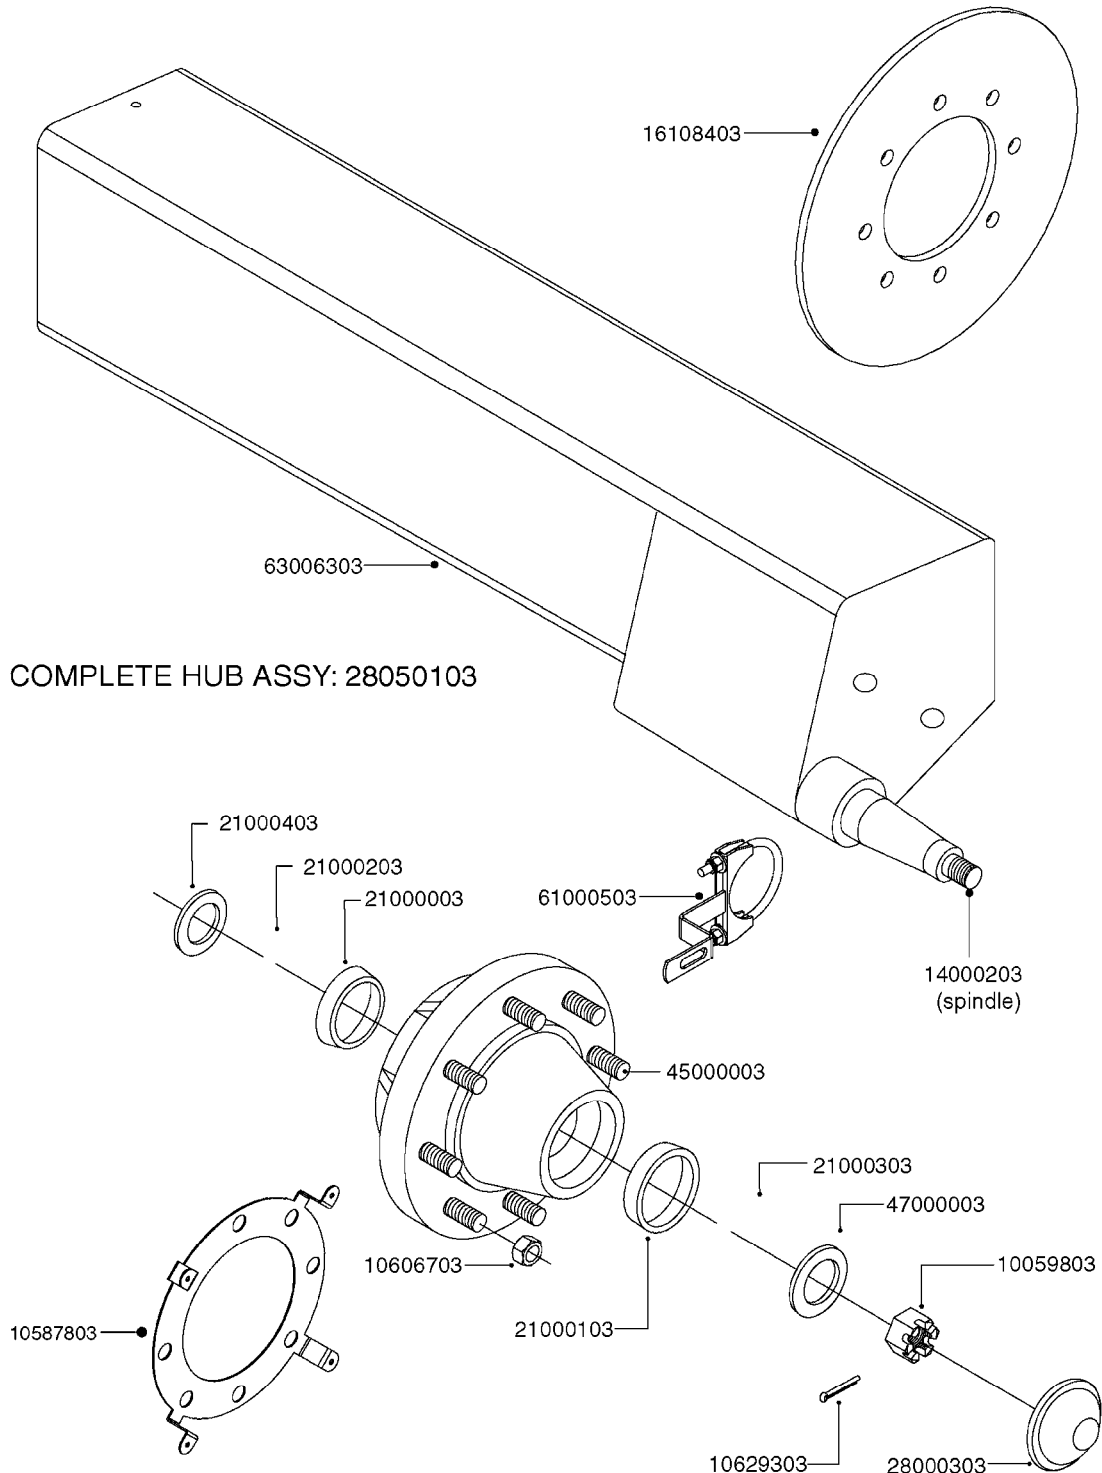

COMPLETE HUB ASSY: 28050103

E0760

HUB ASSY 3" SPINDLE NAV 575
E0760-HIN, 01:01:16

Page 1
Date 16.03.2016 14:21

parts-n°	order qty	description
10059803	1	NUT HEX NF 1"
10587803	1	MAG MNT F. SPEED SNS 8 BOLT
10606703	1	NUT HEX NF 5/8" FLANGED F.STUD
10629303	1	PIN, COTTER 7/32" X 1.75" LONG
14000203	1	SPINDLE 3" X 16" W/NUT &WASHER
16108403	1	REINFORCEMENT RING 8-8-6 HUB FOR NON-REINFORCED 3/8" RIMS ONLY
21000003	1	BEARING INNER CUP #382A
21000103	1	BEARING OUTER CUP #LM501310
21000203	1	BEARING INNER CONE #387AS
21000303	1	BEARING OUTER CONE #LM501349
21000403	1	SEAL GREASE #CR29968
28000303	1	DUST CAP #1609
28050103	1	HUB F 3" 758 7500# PACKAGE
45000003	1	STUD BOLT 5/8" X 2-1/2"
47000003	1	WASHER SPNDL 3" 1.12X2.1 .25TK
61000503	1	SPEED SNS MNT CLAMP - 3"
63006303	1	AXLE INSERT W/M SUS. 575 NAV