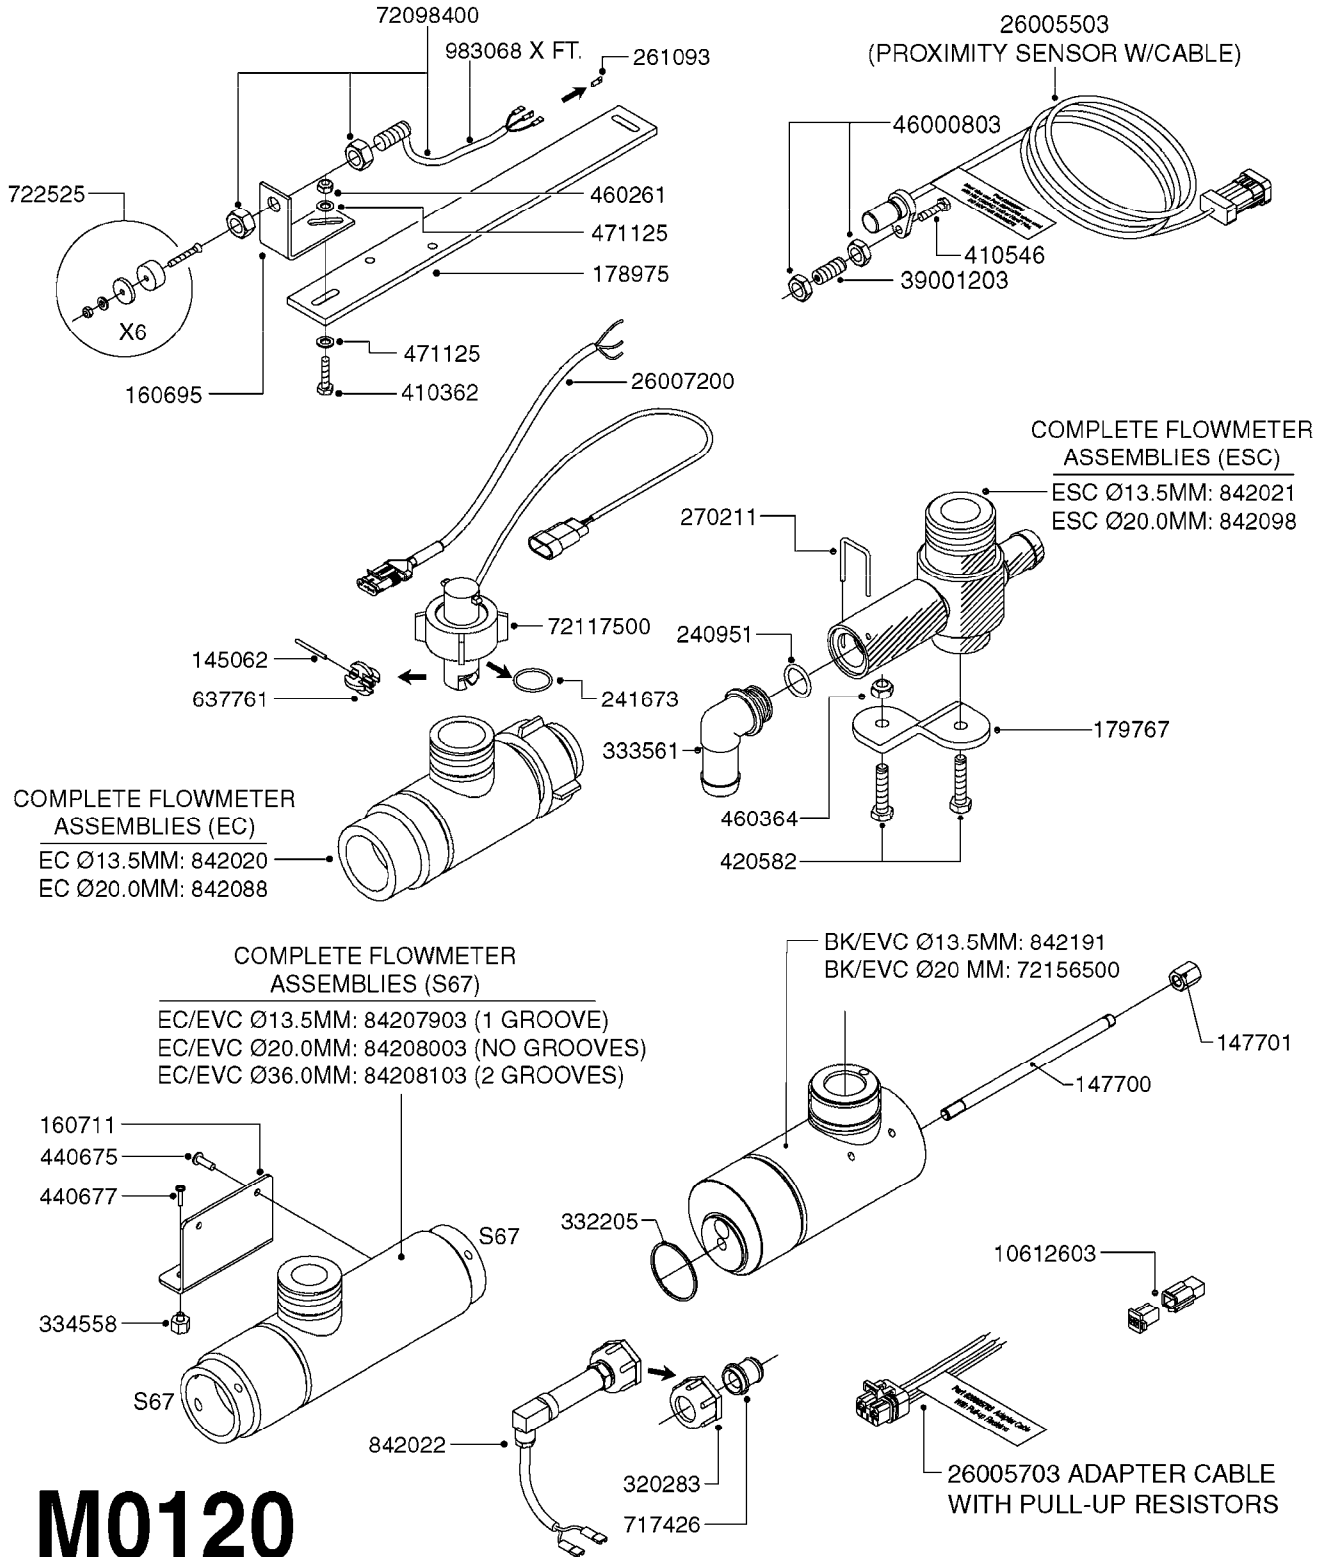

M0120

parts-n°	order qty	description
145062	1	ROTOR SHAFT
147700	1	STUD BOLT M8 X 158MM
147701	1	NUT HEX M8 STAINLESS L=16
160695	1	BRACKET F.SENSOR
160711	1	BRACKET FOR FLOW METER
178975	1	MOUNT BRACKET F. SPEED SENSOR
179767	1	FLOW SENSOR MOUNTING BRACKET
240951	1	O-RING D21.2X3 NITRIL
241673	1	O-RING D22.1X1.6
261093	1	SPADE F.ELEC.WIRE DK 2.8X0.8
270211	1	FITT.DK S25 FORK L=37.5
320283	1	FITT.DK NUT 3/4"BSP
332205	1	O-RING D43/39XD2
333561	1	FITT.DK ELB.1" EC RETURN
334558	1	NUT HEX PLASTIC INSERT
410362	1	BOLT HEX 8.8 SS M6X20 FT
410546	1	BOLT HEX SS M6X12 FT
420582	1	BOLT HEX 8.8 DEL M8X20 FT A2
440675	1	SCREW F. PLASTIC 5X16 SS
440677	1	SCREW F. PLASTIC 5X20 SS
460261	1	NUT HEX M6X1 LOCK A2 DIN985
460364	1	NUT HEX M8 GALV.
471125	1	WASHER, M6, Ø12/ 6.4X 1.6, SS
637761	1	ROTOR F.FLOWMETER - PILOT
717426	1	FITT.DK REDUC 1/4"BSP F.3/4"N
722525	1	MONITOR MAGNETS SET OF 8PCS
842020	1	HP FLOW METER EC 2-30 GPM
842021	1	HP FLOW METER ESC 2-30 GPM
842022	1	HP PRESS. TRANSDUCER 0-150 PSI
842088	1	HP FLOW METER EC 4-70 GPM
842098	1	HP FLOW METER ESC 4-70 GPM
842191	1	HP FLOW METER BK/EVC 2-30 GPM
983068	1	ELEC. CABLE 3 WIRE X .25MM HP
10612603	1	KIT PLUG 6 PIN F.PILOT MONITOR
26005503	1	SPEED SENSOR/CABLE ASSY PROX
26005703	1	*SPEED SENS ADPT CBLE W PULLUP
26007200	1	CABLE L =13.00M, AMP, MALE, 3P
39001203	1	THREAD PLST 1/2-13UNCXM6X1L=1"
46000803	1	NUT, 1/2-13 THIN
72098400	1	SPEED SENSOR W/CABLE 10000MM
72117500	1	FLOW SENSOR - M.AMP L=1M
72156500	1	HP FLOW METER PIN 4-70 GPM 20Ø
84207903	1	FLOW METER,2-30 GPM,S67,CAL
84208003	1	FLOW METER,4-70 GPM,S67,CAL
84208103	1	FLOW METER,20-160 GPM,S67,CAL