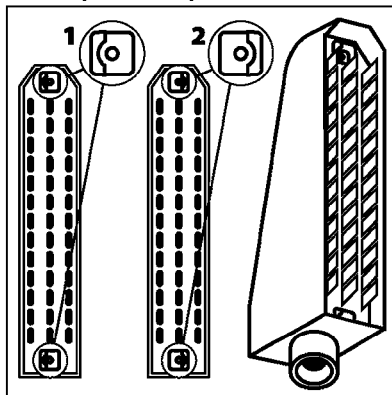

HYDRAULIC SYSTEM

* Note orientation of bracket
1 = Liquid system
2 = Hydraulic system