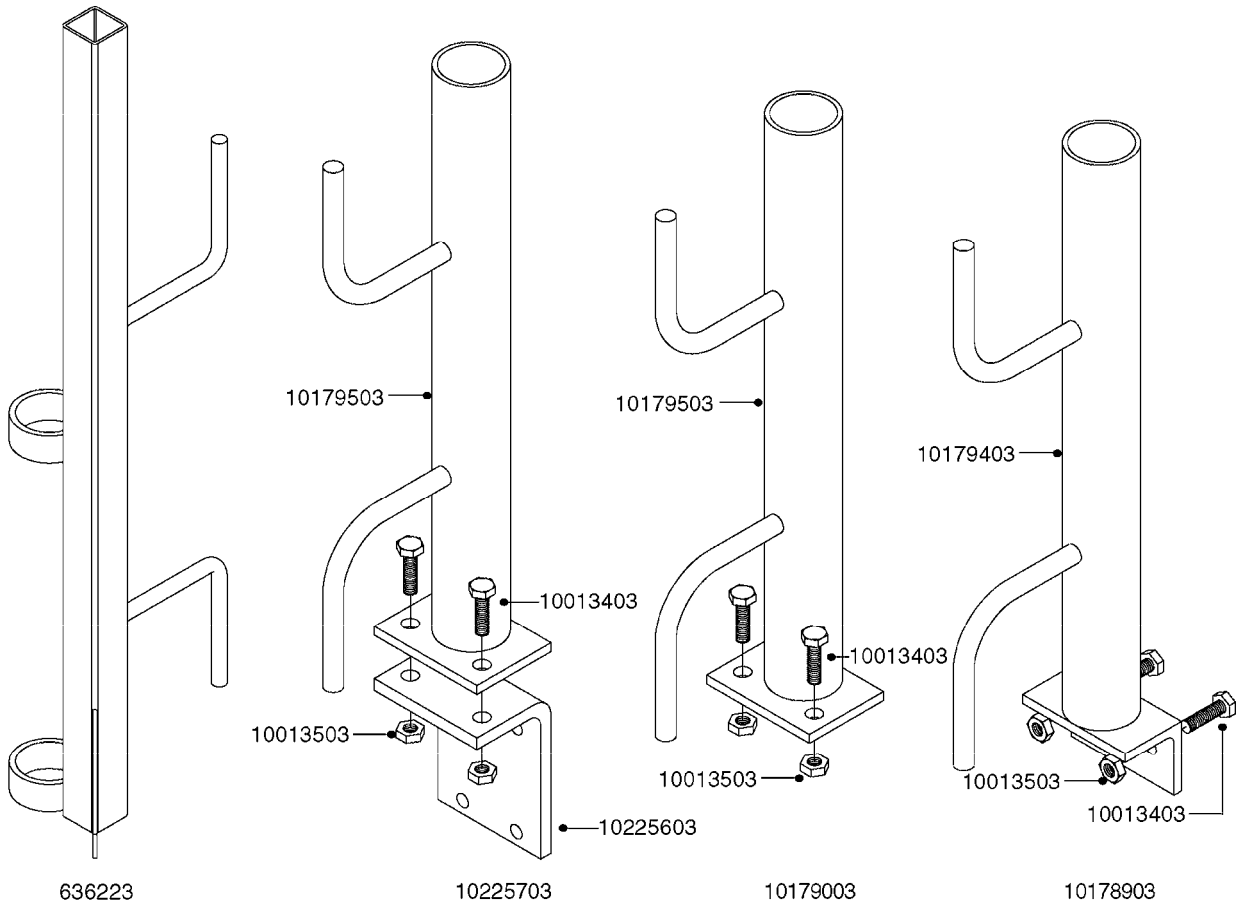

HOSE WRAPS  
K0520-HIN, 01:01:16

Page 1  
Date 16.03.2016 14:21

parts-n°	order qty	description
241965	1	O-RING 12.1 X 1.6
242007	1	O-RING D9.1X1.6
281551	1	BALL VALVE 1/2"
320084	1	FITT.DK NUT 1/2" BSP
330212	1	O-RING D19/D14X2.4 F.1/2"NUT
330326	1	O-RING D30/D24X2 F.1"NUT
330687	1	FITT.DK HB 1/2" F. 1/2" NUT
334190	1	FITT.DK HB 1/2' F. PISTOL 60S
334531	1	CLAMP HOSE PLASTIC 3/4"
636223	1	POST 12 VOLT TR30
712471	1	AGITATION VALVE ASSY. ON/OFF
843196	1	GUN, MODEL 60S
843197	1	HANDGUN KIT TYPE 60 LONG
10013403	1	BOLT HEX 3/8-16X1 1/4 HCS Z5
10013503	1	NUT HEX NC 3/8"
10178903	1	WRAP HOSE SIDE MOUNT PLATE
10179003	1	WRAP HOSE BOTTOM PLATE MOUNT
10179403	1	WRAP WELDMENT FOR HI101789
10179503	1	WRAP WELDMENT FOR HI101790
10225603	1	BKT.FOR HOSE WRAP MOUNT NL NK
10225703	1	WRAP HOSE BDL.BOTTOM PLATE
92702103	1	HOSE R X1/2" X300PSI WP X0012"