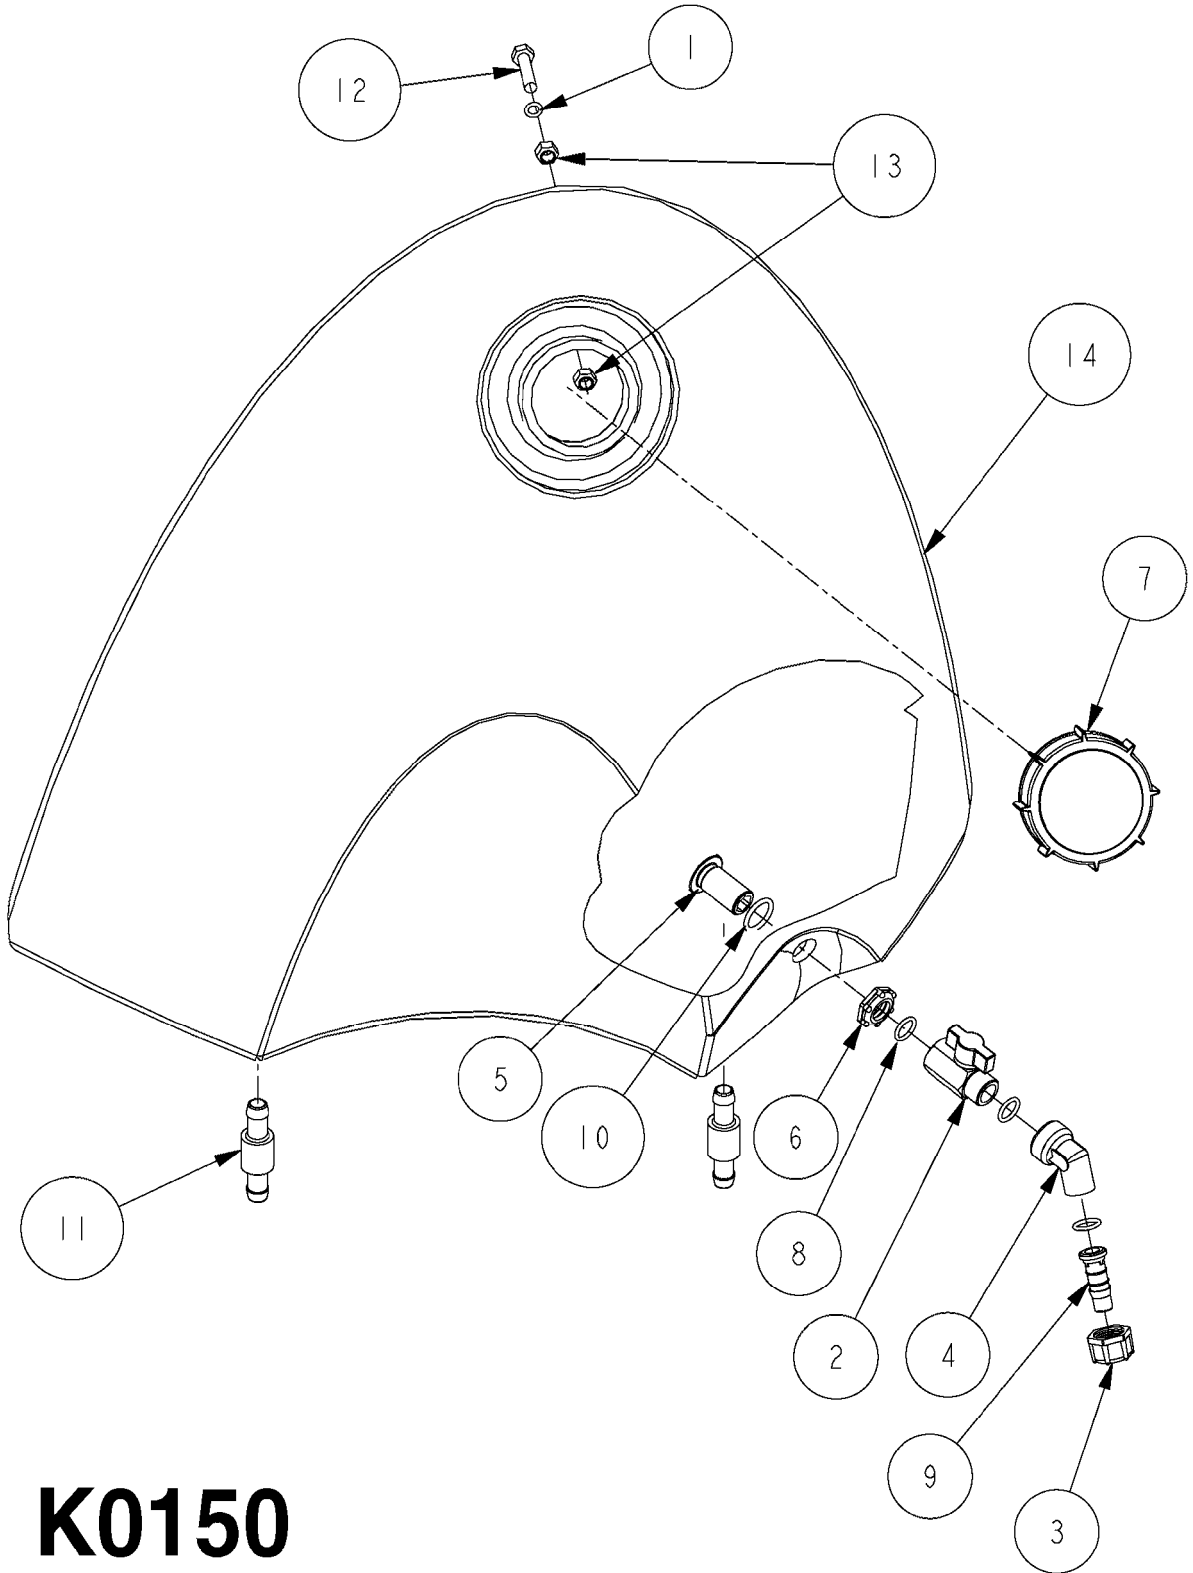

K0150

CLEAN WATER TANK - RANGER
K0150-HIN, 01:01:16

Page 1

Date 16.03.2016 14:21

Pos.	parts-n°	order qty	description
1	240947	1	O-RING D7.3X2.4 NITRIL
2	281551	1	BALL VALVE 1/2"
3	320084	1	FITT.DK NUT 1/2" BSP
4	320482	1	FITT.DK ELB. 1/2" BSP 60 DEG.
5	321296	1	FITT.DK BULKHEAD 1/2" BSP SING
6	321307	1	FITT.DK NUT 1/2" BSP JAMB
7	321322	1	SCREW CAP F. S80 X 4
8	330212	1	O-RING D19/D14X2.4 F.1/2"NUT
9	330687	1	FITT.DK HB 1/2" F. 1/2" NUT
10	332592	1	O-RING D26/D20X3
11	333137	1	FITT.DK CONN.1/2" F.NOZZ. DOUB
12	420641	1	BOLT HEX 8.8 DEL M8X35
13	460143	1	NUT HEX M8 LOCK A2 DIN985
14	35003503	1	TANK, HAND WASH 20L RG PRE 08