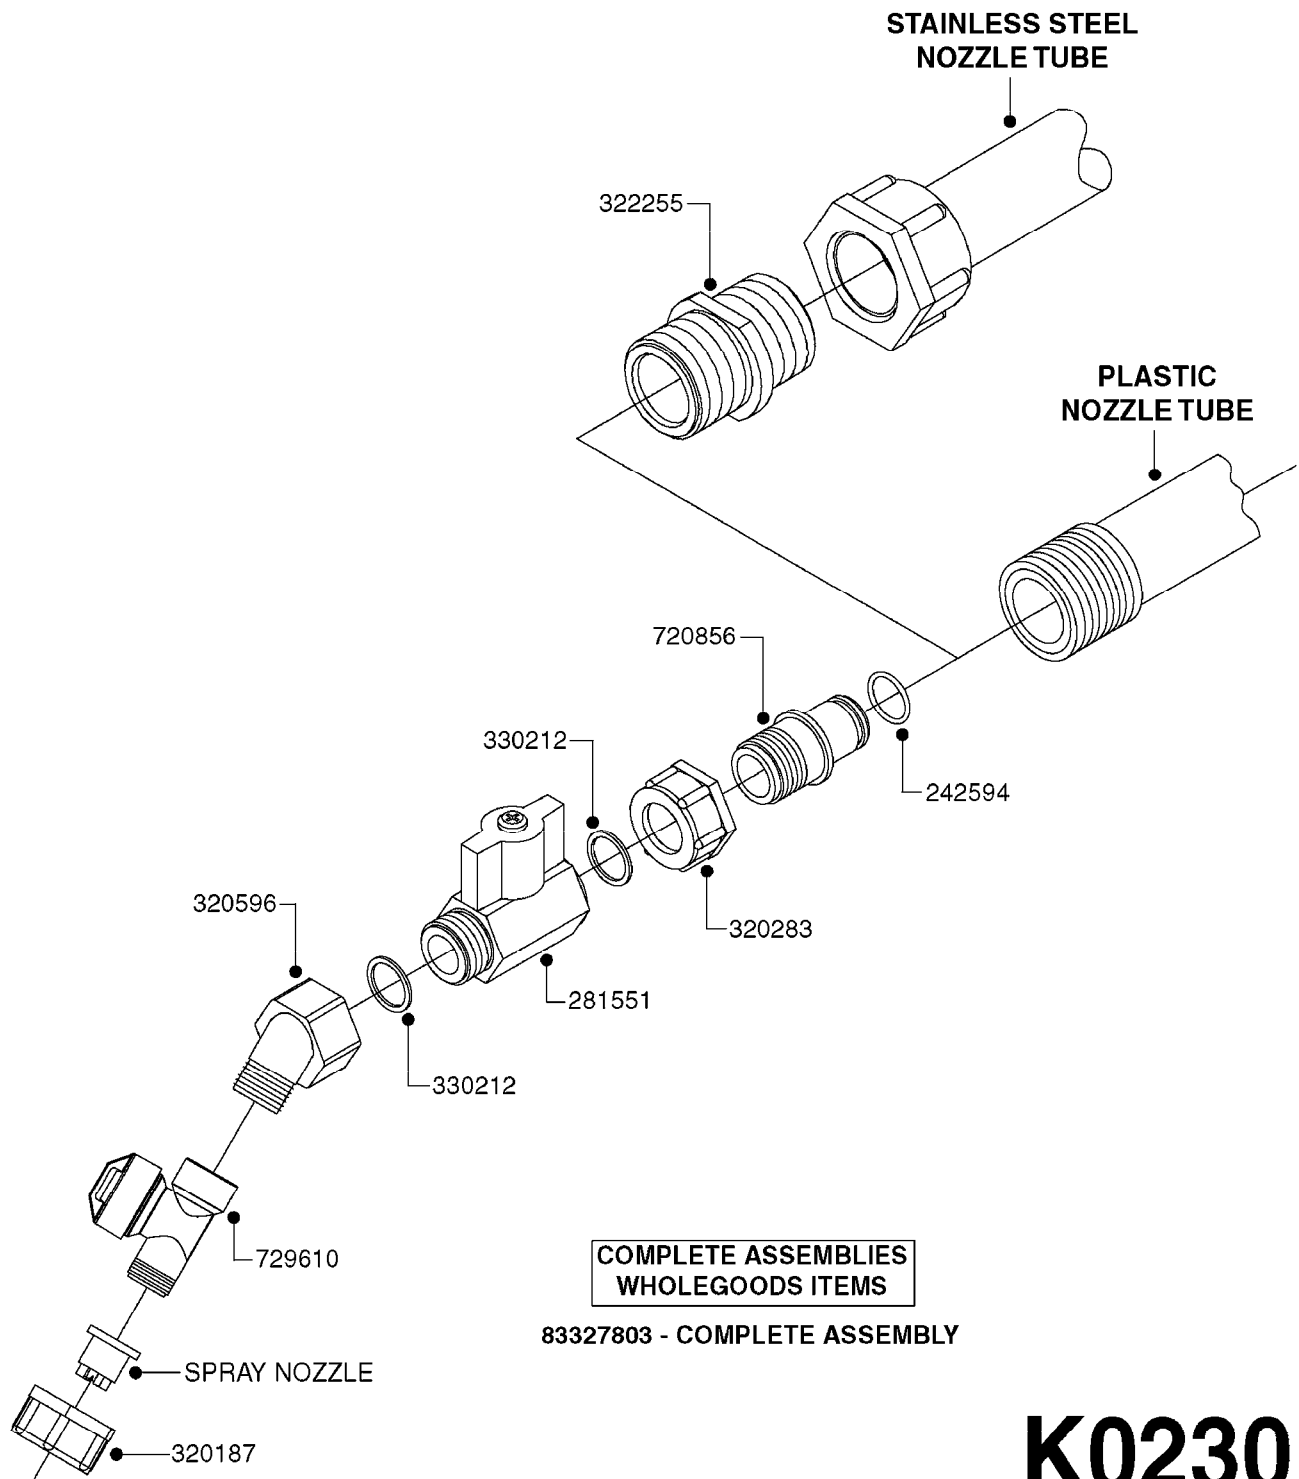

K0230

END NOZZLE KIT
K0230-HIN, 01:01:16

Page 1

Date 16.03.2016 14:21

parts-n°	order qty	description
242594	1	O-RING D14 X 1.78 SCH.70-EPDM
281551	1	BALL VALVE 1/2"
320187	1	FITT.DK CAP 3/8" BSP BLACK
320283	1	FITT.DK NUT 3/4"BSP
320596	1	FITT.DK ELB 3/8'-1/2'BSP 45DEG
322255	1	FITT.DK NIPPLE 3/4"X 3/4"
330212	1	O-RING D19/D14X2.4 F.1/2"NUT
720856	1	FITT.DK 1/2'BSP ASSY.F.3/4'NUT
729610	1	NOZZLE ASSY. NON DRIP 3/8 THRD
83327803	1	END NOZZLE KIT "04"