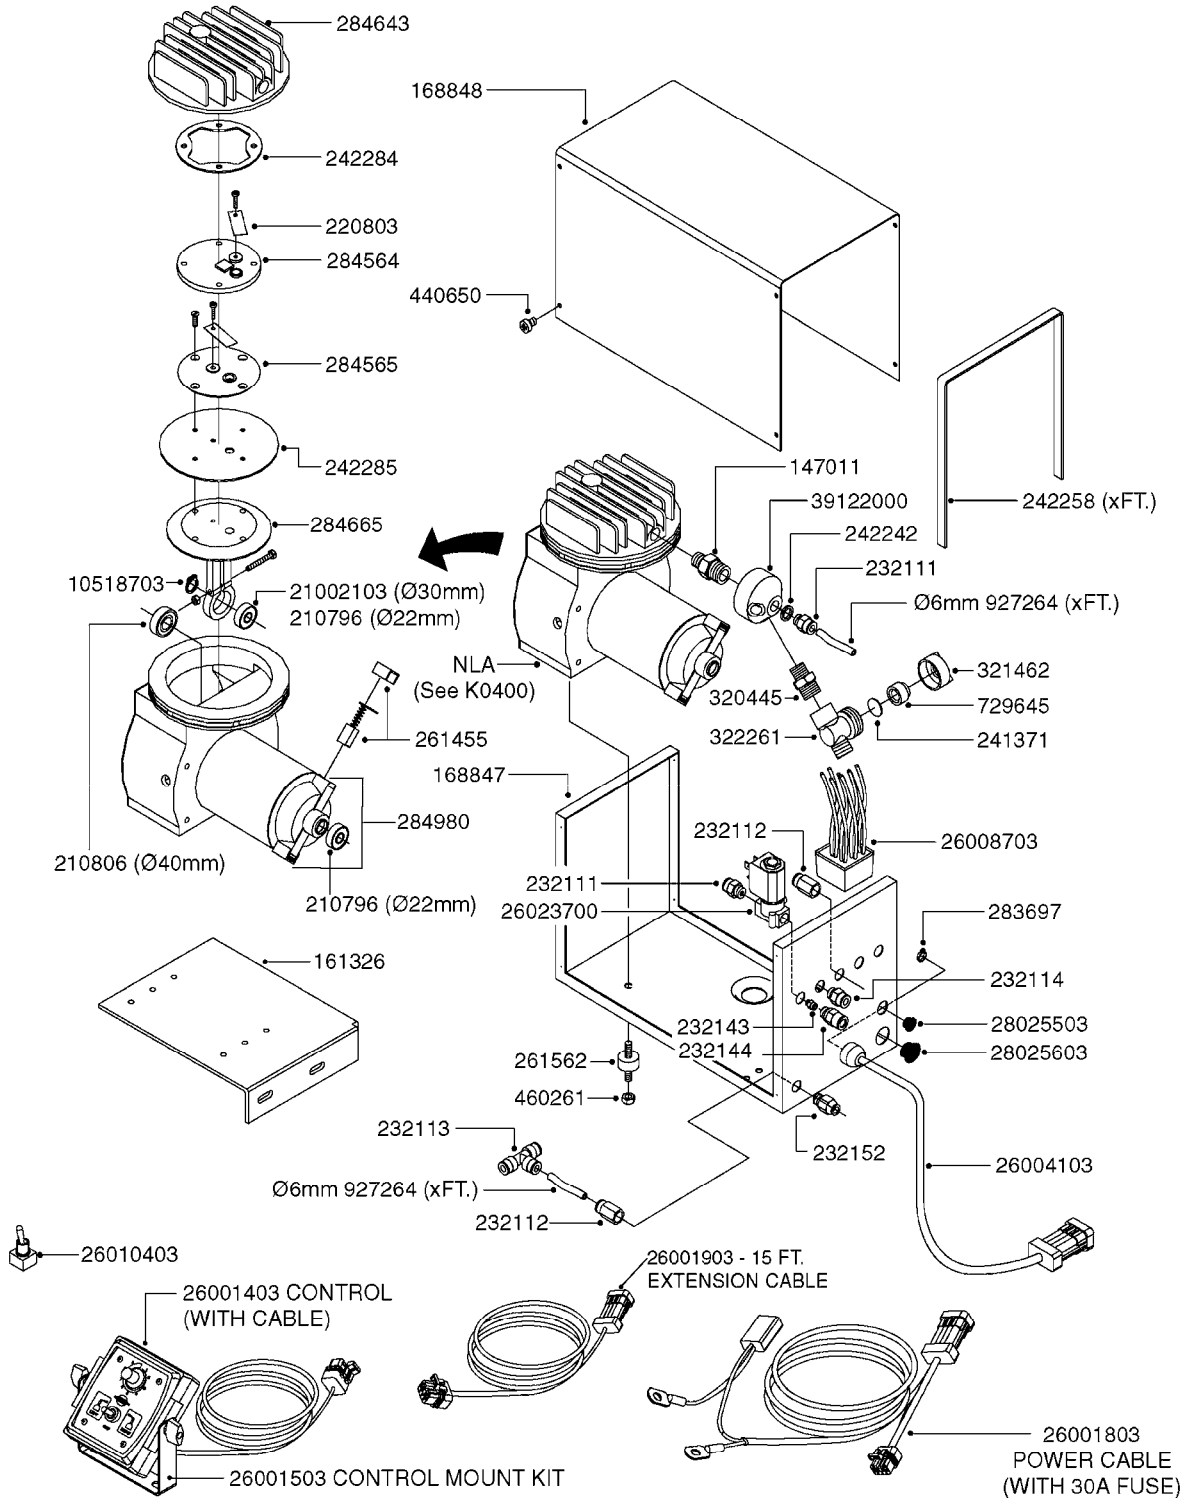

FOR HOSES AND HOSE  
CLAMPS, SEE L0120 & L0130

**K0360**

FLUSH SYSTEM - RANGER  
K0360-HIN, 01:01:16

Page 1

Date 16.03.2016 14:21

Pos.	parts-n°	order qty	description
1	145995	1	FITT.DK S-53 FORK
2	145996	1	FITT.DK S-67 FORK
3	145996	1	FITT.DK S-67 FORK
			S-67 MODELS WITHOUT THREADED CAP (15)
3	145997	1	FITT.DK S-93 FORK
			S-93 MODELS WITH THREADED CAP (15)
4	242351	1	O-RING D69.5X3.0 VITON F.S-93
			S-93 MODELS WITH THREADED CAP (15)
4	242353	1	O-RING D44.2X3.0 VITON F.S-67
			S-67 MODELS WITHOUT THREADED CAP (15)
5	322107	1	FITT.DK S-53 BULKHEAD NUT
6	322108	1	FITT.DK S-67 BULKHEAD NUT
7	322108	1	FITT.DK S-67 BULKHEAD NUT
			S-67 MODELS WITHOUT THREADED CAP (15)
7	322109	1	FITT.DK S-93 BULKHEAD NUT
			S-93 MODELS WITH THREADED CAP (15)
8	322337	1	FITT.DK S-93 ELB.2"BSP 45D
			S-93 MODELS WITH THREADED CAP (15)
8	334250	1	FITT.DK S-67 PLUG
			S-67 MODELS WITHOUT THREADED CAP (15)
9	726463	1	FITT.DK S53 BULKHEAD W/GASKET
10	726464	1	FITT.DK S-67 BULKHEAD W/GASKET
11	726464	1	FITT.DK S-67 BULKHEAD W/GASKET
			S-67 MODELS WITHOUT THREADED CAP (15)
11	726465	1	FITT.DK S-93 BULKHEAD W/GASKET
			S-93 MODELS WITH THREADED CAP (15)
12	726578	1	FITT.DK S53 PLUG WITH O-RING
13	727224	1	FITT.DK S67X90,1.5HB SUCTION
14	10052203	1	LID VENT ASSY
15	10053603	1	FITT. CAPNUT 2"BSP 5601
16	10064203	1	SET SEALING SPONGE 1 Ft BULK
17	10102203	1	GASKET F.16" LID BREATHER
18	10619703	1	SCREW SS #6x3/4' SELF TAPPING
19	10619803	1	LID HOUSING TREADED F. 6'
20	35003903	1	TANK, FLUSH 250L RANGER DK PIG