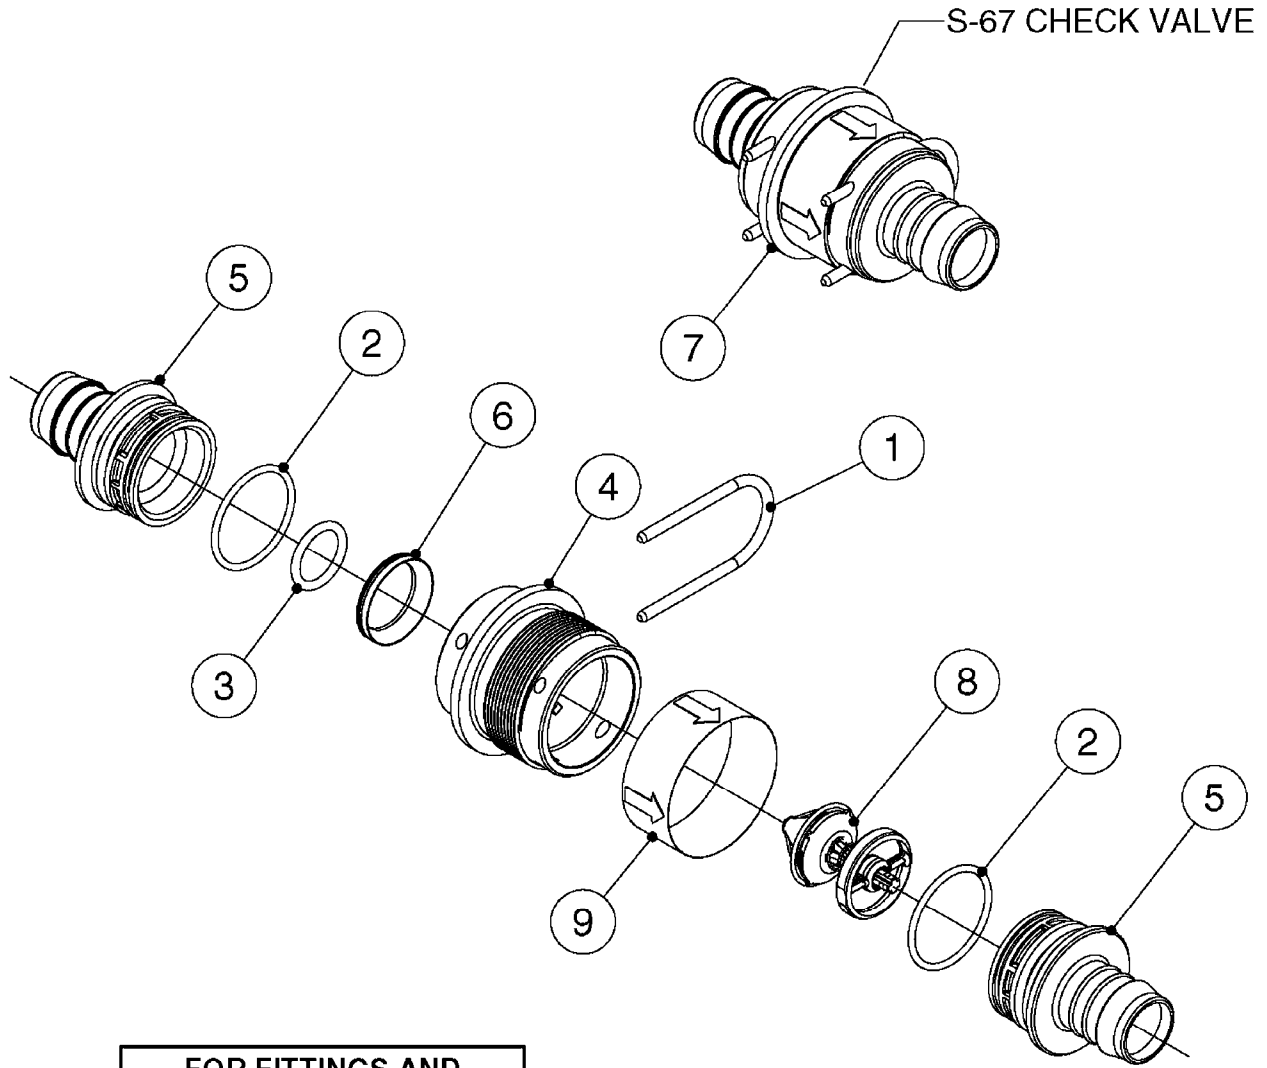

FOR FITTINGS AND
HOSES, SEE SECTION L

B0630

CHECK VALVES - S67
B0630-HIN, 01:01:16

Page 1

Date 16.03.2016 14:21

Pos.	parts-n°	order qty	description
1	145996	1	FITT.DK S-67 FORK
2	242353	1	O-RING D44.2X3.0 VITON F.S-67
3	242504	1	O-RING D35x2 NITRIL
4	322104	1	FITT.DK S-67 BULKHEAD
5	334231	1	FITT.DK S-67 STR.1'
5	334232	1	FITT.DK S-67 STR.1-1/4'
6	14103100	1	SEAT F.CHECK VALVE D40.8 2010
7	72001803	1	CHCK VLV,S67, 2 X 1" HB COMPLETE IN-LINE CHECK VALVE FOR 1" HOSE
7	72206600	1	CHCK VLV,S67, 2 X 1.25" HB COMPLETE IN-LINE CHECK VALVE FOR 1-1/4" HOSE
8	72089900	1	CHECK VALVE S67 SUBASMBLY.2001
9	97800500	1	DECAL 230X28 BLACK ARROW