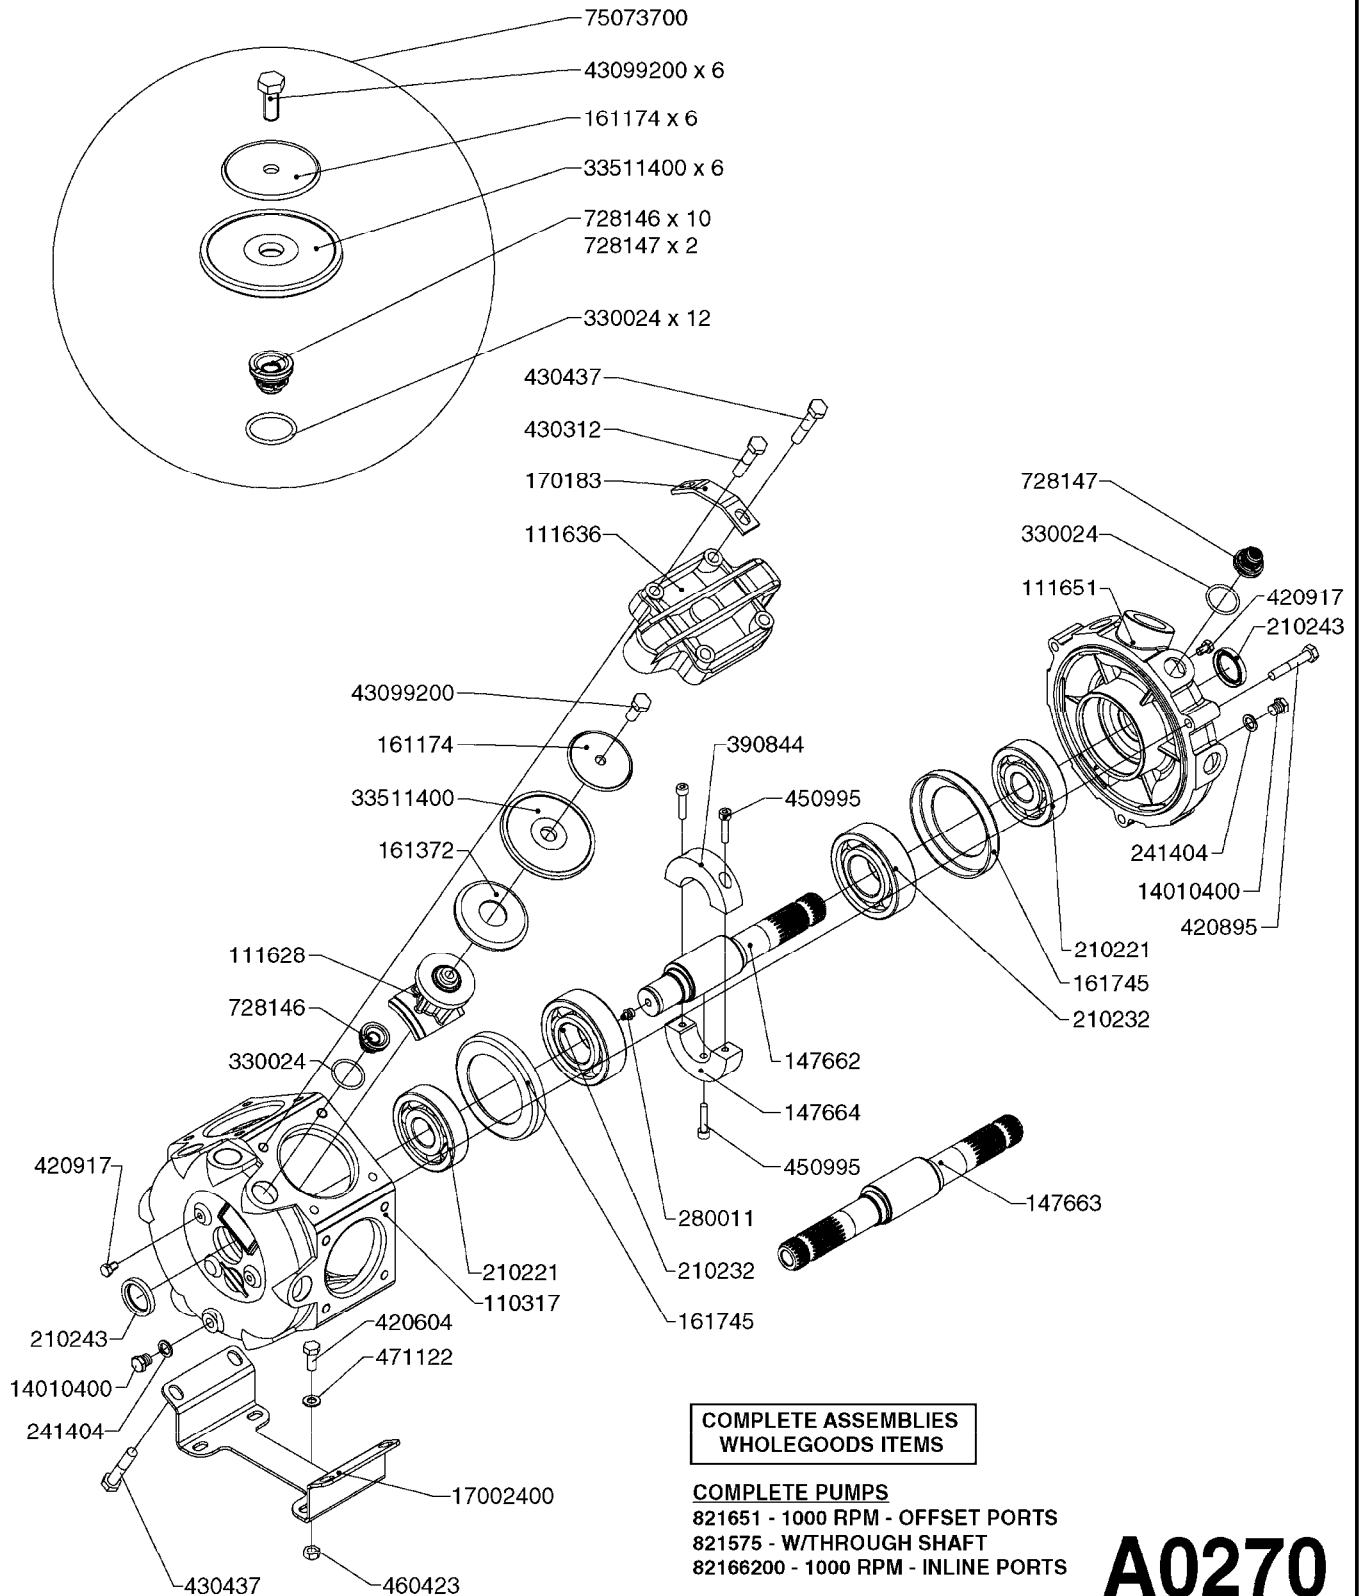

PUMP - 363/1000 RPM W/MOUNTING
A0270-HIN, 01:01:16

parts-n°	order qty	description
110317	1	PUMP CASING MODEL 360/361 PNTD
111628	1	CONNECTING ROD 363/5.5 PUMP
111636	1	VALVE COVER 363 HEAVY DUTY
111651	1	CASTING F.363 1.5" PUMP (FRONT)
147662	1	CRANK SHAFT F.363/463-5.5MM
147663	1	CRANK SHAFT 363/463-5.5 THROUG
147664	1	COUNTERBALANCE 363/463 WEIGHT
161174	1	DIAPHRAGM DISC SS 361/363/364 PUMP
161372	1	DIAPHRAGM BACKING DISC,320-361
161745	1	METAL SPACER F.363/463
170183	1	LIFT STRAP F.PUMP 360/361/462
210221	1	BEARING BALL 6407
210232	1	BEARING BALL 6310
210243	1	SEAL OIL 35 X 47 X 7
241404	1	DOWTY SEAL 1/4"
280011	1	GREASE NIPPLE 3/8' SAE H TR
330024	1	O-RING D41,1/D34.5 X 3,5
390844	1	COUNTERBALANCE 363/463 POM
420604	1	BOLT HEX 8.8 DEL M10X25 FT DIN933
420895	1	BOLT HEX 8.8 RAW M10X60
420917	1	BOLT HEX 8.8 RAW M8X12 FT
430312	1	BOLT HEX 8.8 RAW M12X60
430437	1	BOLT HEX 8.8 RAW M12X65
450995	1	BOLT ALLEN M8X30 DIN 912 RAW
460423	1	NUT HEX M10X1.5 LOCK
471122	1	WASHER, M10, Ø20/10.5X 2.0, SS
728146	1	VALVE FOR 361(726890/707932)
728147	1	VALVE FOR 361 WHITE WITH HOLE
821575	1	PUMP 363/5.5 THROUGH SHAFT
821651	1	PUMP 363/5.5/1000 OSP
14010400	1	PLUG 1/4" BSP
17002400	1	FOOT F/363 PUMP (PAINTED)
33511400	1	DIAPHRAGM PUMP 361/361/363/364 PUR
43099200	1	BOLT HEX SS M12 X 30 DIN933 A4
75073700	1	PUMP KIT 361/363 "06"
82166200	1	PUMP 363/5.5 1.5"SUC 1000RPM