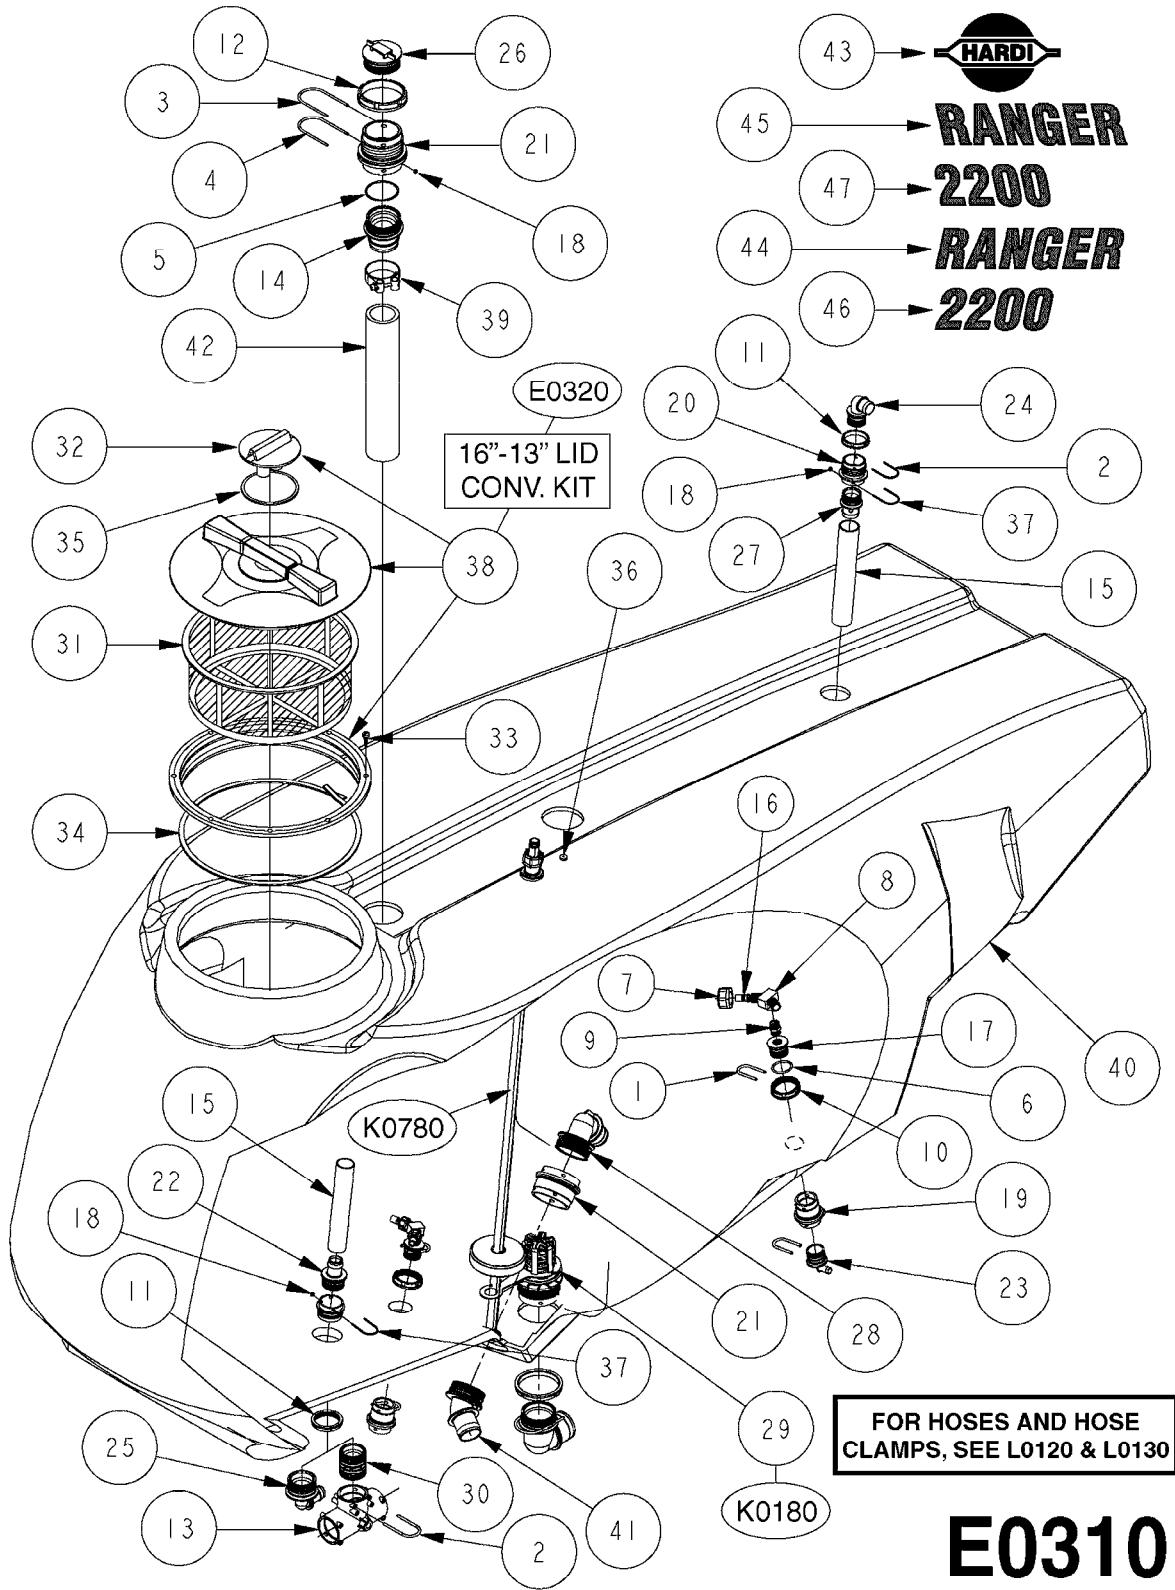

# D1110

NOZZLE TUBES & HOLDER-PLASTIC  
D1110-HIN, 01:01:16

Page 1

Date 16.03.2016 14:21

parts-n°	order qty	description
321484	1	BUSHING THREADED F.NOZZ.TUBE
322114	1	NUT PLASTIC F.NOZZ.H
322116	1	BOLT PLASTIC F.NOZZ.H.
334874	1	NOZZLE HOLDER - TOP HALF
612872	1	NOZZLE TUBE 2 HOLE L-24"/50CM
612883	1	NOZZLE TUBE 3 HOLE L-44"/50CM
612894	1	NOZZLE TUBE 4 HOLE L-64"/50CM
612905	1	NOZZLE TUBE 5 HOLE L-83.5"/50C
613767	1	NOZZLE TUBE 1 HOLE L-13.875"
614610	1	NOZZLE TUBE 2 HOLE L-24"/SP20"
614611	1	NOZZLE TUBE 3 HOLE L-44"/SP20"
614612	1	NOZZLE TUBE 4 HOLE L-64"/SP20"
614613	1	NOZZLE TUBE 5 HOLE L-83.5"/20"
614638	1	NOZZLE TUBE 1 HOLE L-4.125"
614647	1	NOZZLE TUBE L=600mm NO HOLES
614648	1	NOZZLE TUBE L=1100mm NO HOLES
614649	1	NOZZLE TUBE L=1600mm NO HOLES
614650	1	NOZZLE TUBE L=2100mm NO HOLES
615468	1	NOZZLE TUBE MARKED 1" 24"
615469	1	NOZZLE TUBE MARKED 1" 44"
615470	1	NOZZLE TUBE MARKED 1" 54"
615471	1	NOZZLE TUBE MARKED 1" 64"
615472	1	NOZZLE TUBE MARKED 1" 74"
615473	1	NOZZLE TUBE MARKED 1" 92"
741685	1	NOZZLE HOLDER COMPLETE/5 PCS
741688	1	NOZZLE HOLDER COMPLETE/10PCS
741730	1	CLAMP,NZLE BKT BAG OF 5 50X30
741733	1	CLAMP,NZLE BKT BAG OF 10 50X30
741734	1	CLAMP,NZLE BKT BAG OF 5 50X50
741737	1	CLAMP,NZLE BKT BAG OF 10 50X50
741738	1	CLAMP,NZLE BKT BAG OF 5 80X60
741741	1	CLAMP,NZLE BKT BAG OF 10 80x60
741778	1	CLAMP,NZL BKT BAG OF 10 100x60
16110803	1	NOZZLE BRACKET VAR SPACINGS
33487300	1	NOZZLE HOLDER - BOTTOM HALF