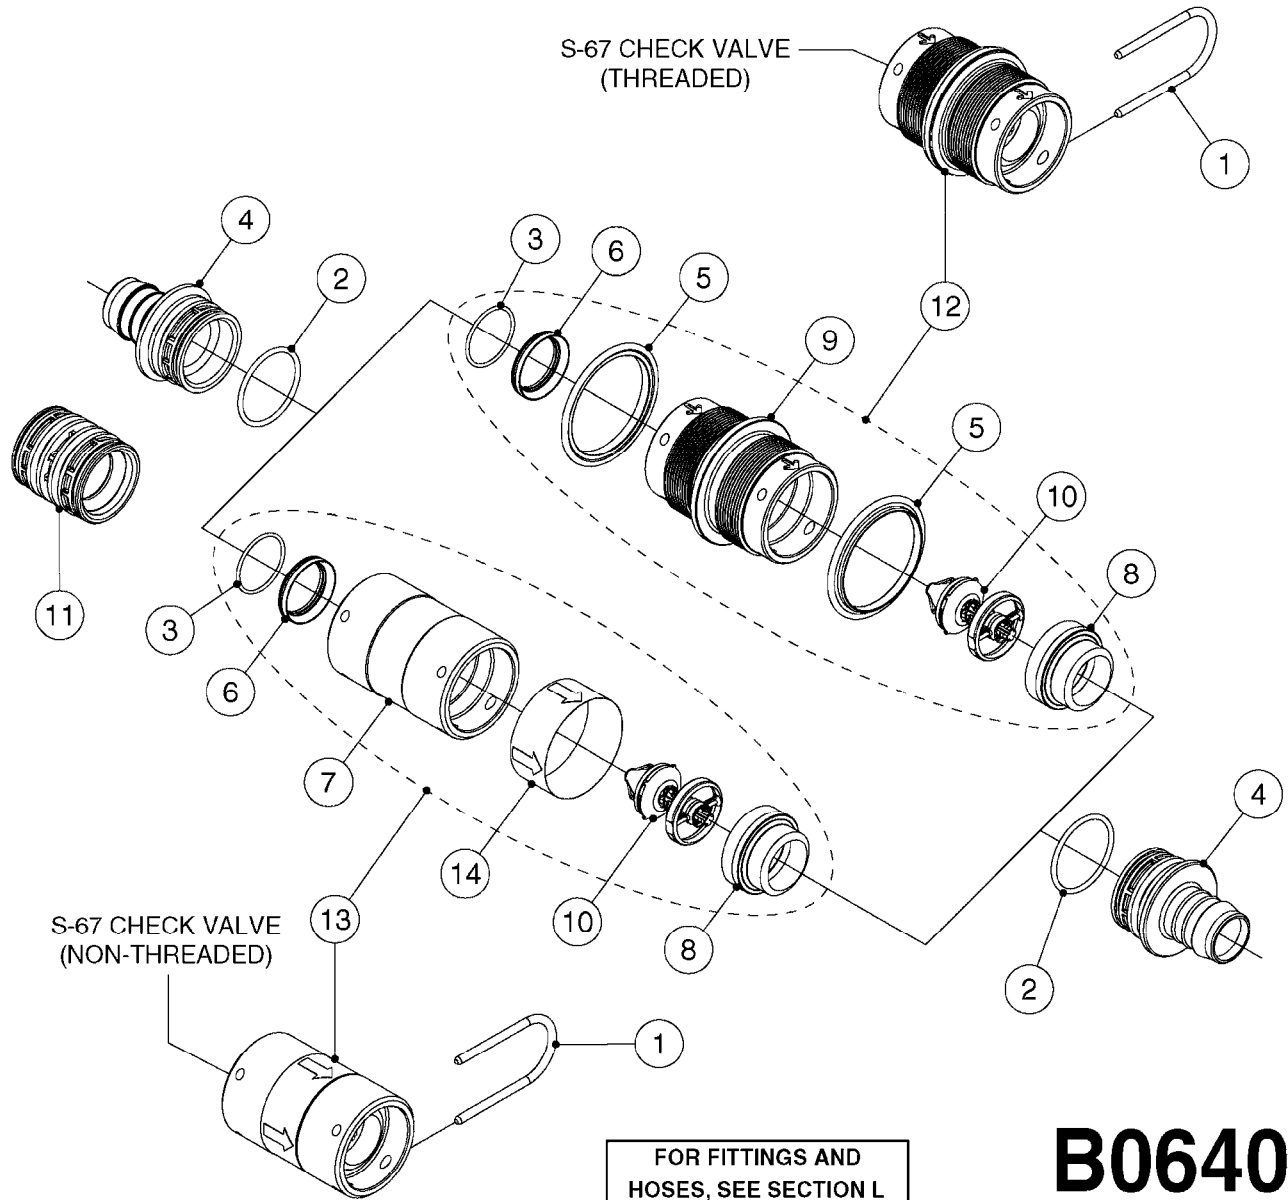

FOR FITTINGS AND  
HOSES, SEE SECTION L

**B0630**

CHECK VALVES - S67  
B0630-HIN, 01:01:16

Page 1

Date 16.03.2016 14:21

Pos.	parts-n°	order qty	description
1	145996	1	FITT.DK S-67 FORK
2	242353	1	O-RING D44.2X3.0 VITON F.S-67
3	242504	1	O-RING D35x2 NITRIL
4	322104	1	FITT.DK S-67 BULKHEAD
5	334231	1	FITT.DK S-67 STR.1'
5	334232	1	FITT.DK S-67 STR.1-1/4'
6	14103100	1	SEAT F.CHECK VALVE D40.8 2010
7	72001803	1	CHCK VLV,S67, 2 X 1" HB COMPLETE IN-LINE CHECK VALVE FOR 1" HOSE
7	72206600	1	CHCK VLV,S67, 2 X 1.25" HB COMPLETE IN-LINE CHECK VALVE FOR 1-1/4" HOSE
8	72089900	1	CHECK VALVE S67 SUBASMBLY.2001
9	97800500	1	DECAL 230X28 BLACK ARROW