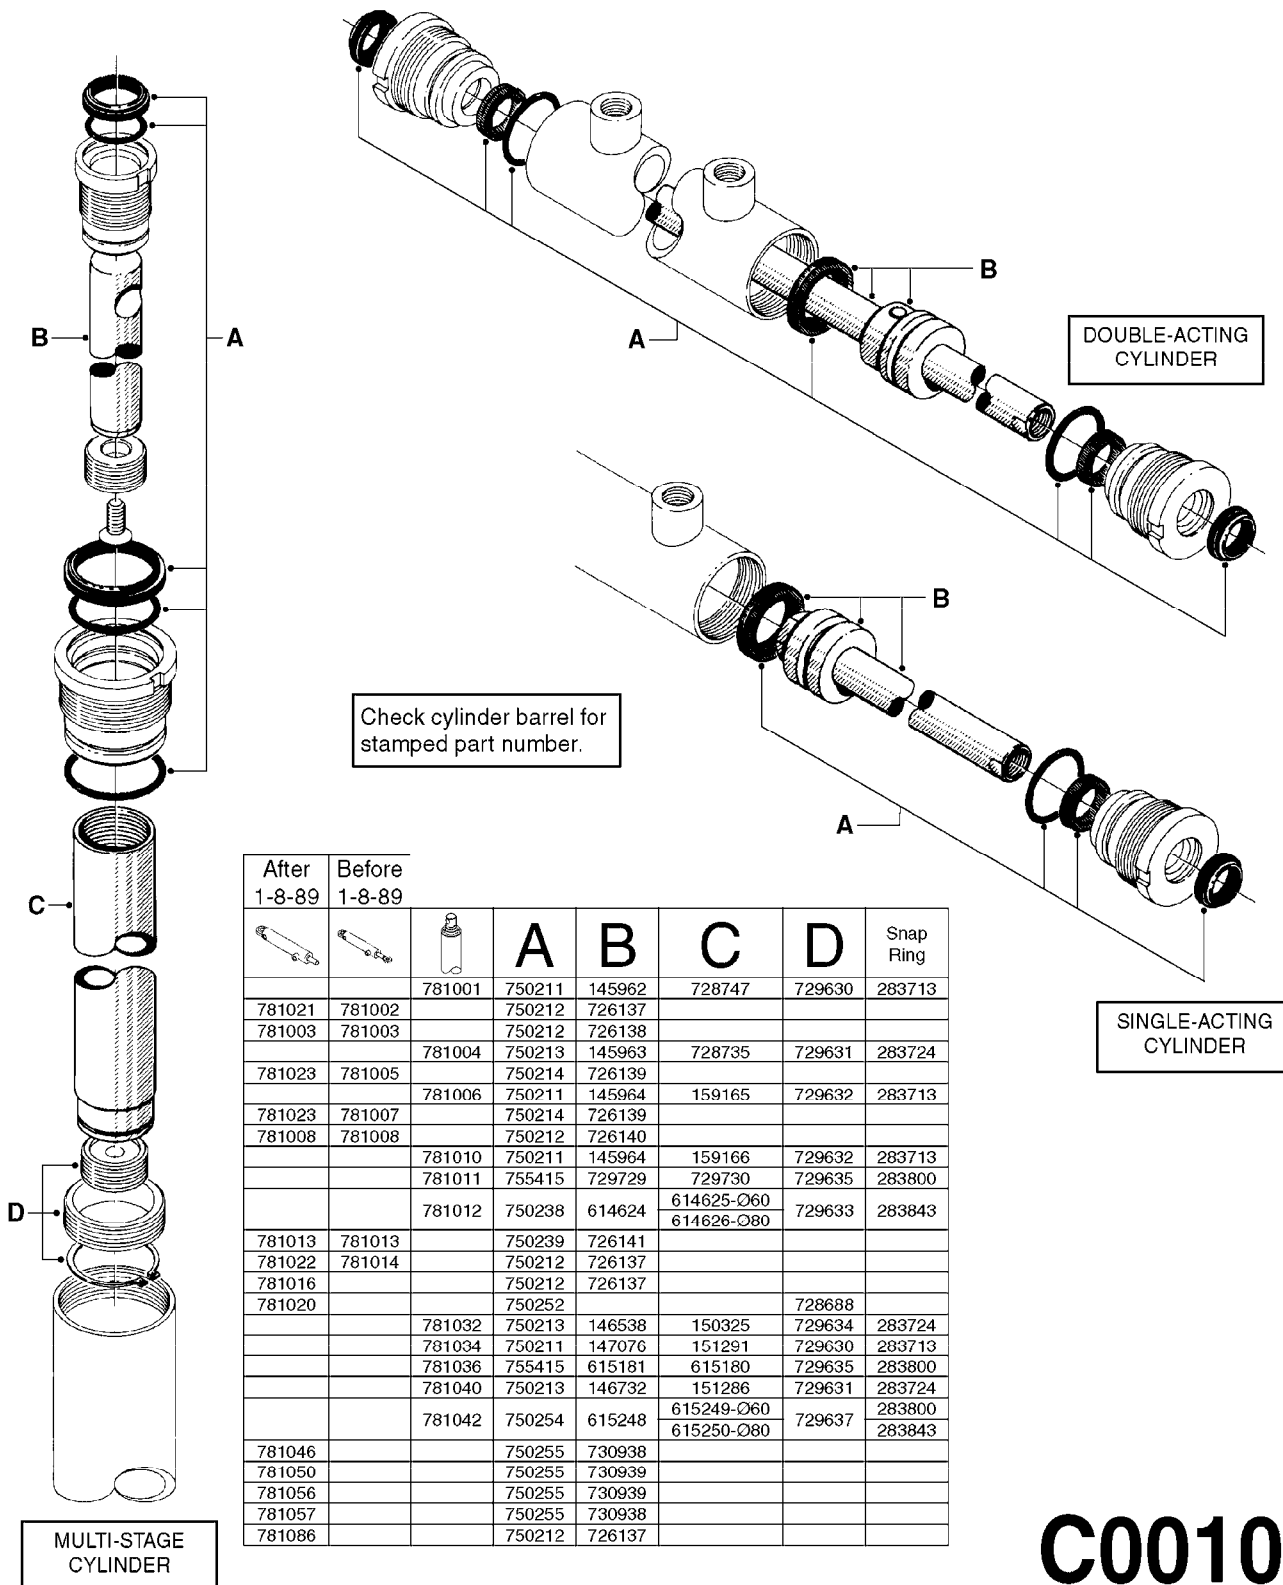

After 1-8-89	Before 1-8-89		A	B	C	D	Snap Ring	
			781001	750211	145962	728747	729630	283713
781021	781002			750212	726137			
781003	781003			750212	726138			
			781004	750213	145963	728735	729631	283724
781023	781005			750214	726139			
			781006	750211	145964	159165	729632	283713
781023	781007			750214	726139			
781008	781008			750212	726140			
			781010	750211	145964	159166	729632	283713
			781011	755415	729729	729730	729635	283800
			781012	750238	614624	614625-Ø60 614626-Ø80	729633	283843
781013	781013			750239	726141			
781022	781014			750212	726137			
781016				750212	726137			
781020				750252			728688	
			781032	750213	146538	150325	729634	283724
			781034	750211	147076	151291	729630	283713
			781036	755415	615181	615180	729635	283800
			781040	750213	146732	151286	729631	283724
			781042	750254	615248	615249-Ø60 615250-Ø80	729637	283800 283843
781046				750255	730938			
781050				750255	730939			
781056				750255	730939			
781057				750255	730938			
781086				750212	726137			

C0010