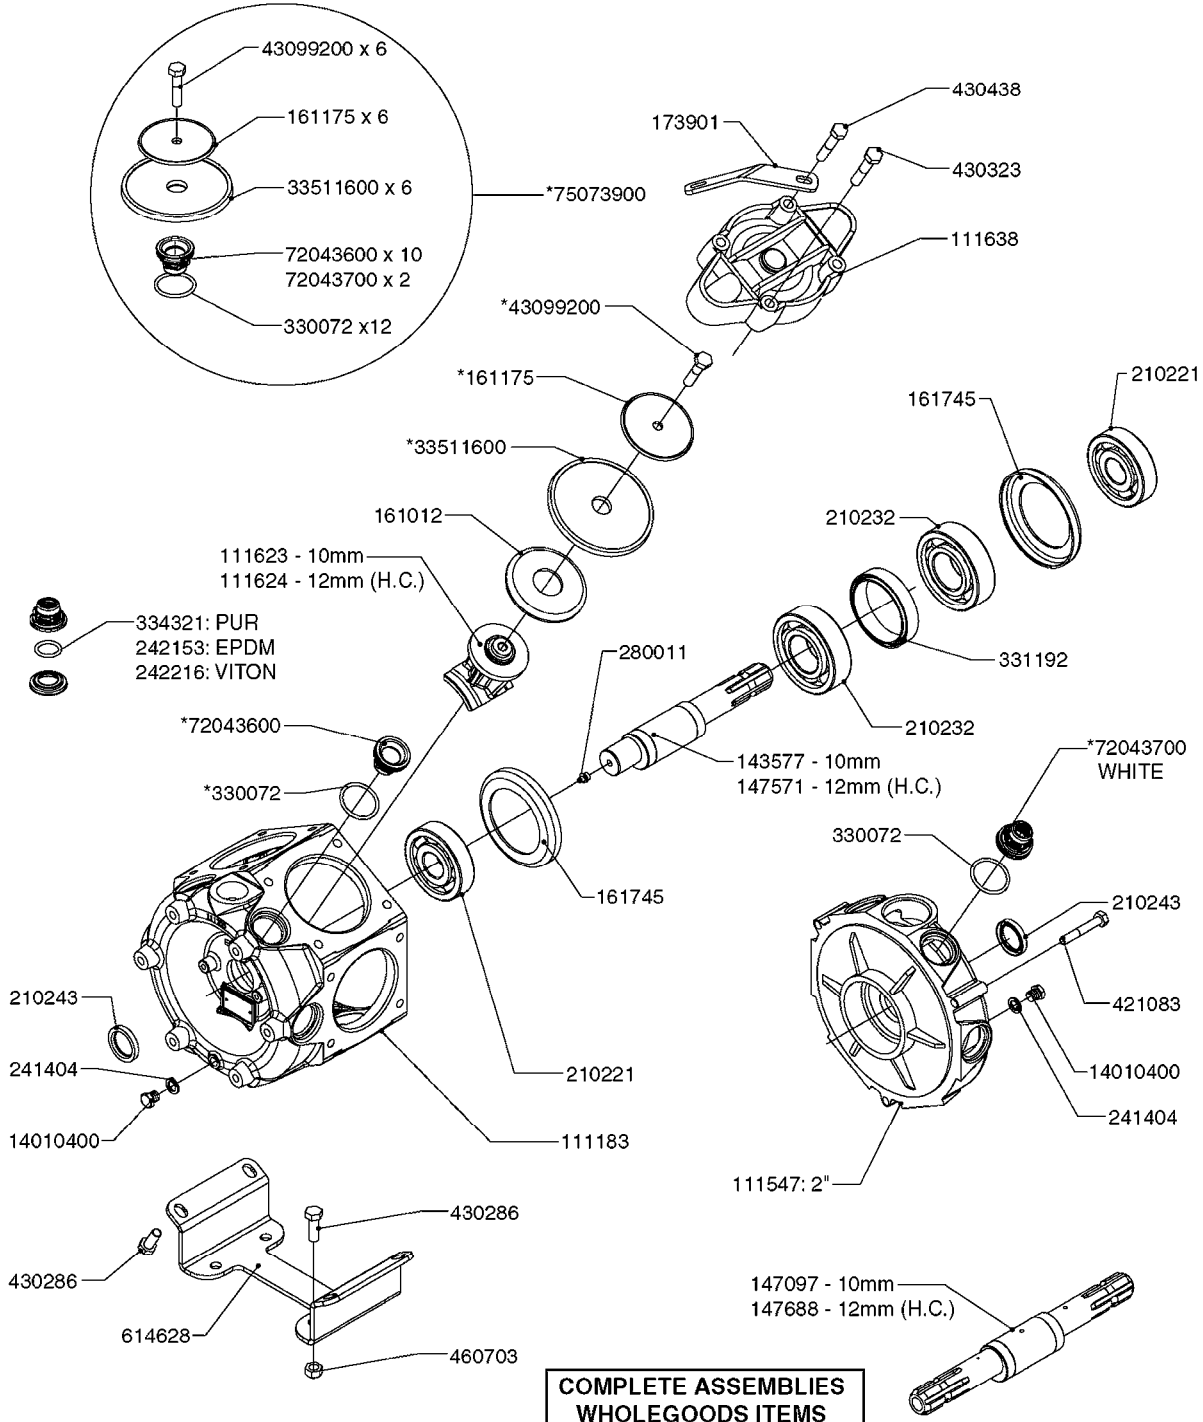

PUMP REPAIR KIT

**COMPLETE ASSEMBLIES
WHOLEGOODS ITEMS**

COMPLETE PUMPS

- 821587 - 463/10 2" W/THROUGH SHAFT (540 RPM)
- 82166300 - 463/12 2" (540 RPM H.C. INLINE PORTS)
- 463/12 2" (540 RPM H.C. OFFSET PORTS) REPLACED BY 82168700 (PAGE A0350)

A0330

PUMP - 463 W/ MOUNTING BASE
A0330-HIN, 01:01:16

Page 1
Date 16.03.2016 14:20

parts-n°	order qty	description
111183	1	PUMP CASTING 460-463 (PAINTED)
111547	1	PUMP FRONT 460-463-2' (PAINT)
111623	1	CONNECTING ROD 463/10MM
111624	1	CONNECTING ROD 463/12MM
111638	1	VALVE COVER 463 HC+1000 VERS.
143577	1	CRANK SHAFT F.363/462/463-10mm
147097	1	CRANK SHAFT 363-463/10 THROUGH
147571	1	CRANK SHAFT F.463-12mm
147688	1	CRANK SHAFT 462/12 THROUGH
161012	1	DIAPHRAGM BACKING DISC F. 463
161175	1	DIAPHRAGM DISC F. 463 PUMP
161745	1	METAL SPACER F.363/463
173901	1	LIFT STRAP F.PUMP 463
210221	1	BEARING BALL 6407
210232	1	BEARING BALL 6310
210243	1	SEAL OIL 35 X 47 X 7
241404	1	DOWTY SEAL 1/4"
242153	1	O-RING D26X4 EPDM
242216	1	O-RING VITON F/1202/1302/462
280011	1	GREASE NIPPLE 3/8' SAE H TR
330072	1	O-RING D53.5/D45.5X4
331192	1	SPACER, MODEL 361/363
334321	1	O-RING POLY. 34.0x26.0x4.0
421083	1	BOLT HEX 8.8 DEL M10X65
430286	1	BOLT HEX 8.8 DEL M12X30 FT
430323	1	BOLT HEX 8.8 DEL M12X60
430438	1	BOLT HEX 8.8 DEL M12X65
460703	1	NUT HEX M12X1.75 LOCK DIN985
614628	1	FOOT FOR PUMP 460-463 PAINTED
821587	1	PUMP 463/10 THROUGH SHAFT TWNF
14010400	1	PLUG 1/4" BSP
33511600	1	DIAPHRAGM PUMP 463/464 PUMP PUR
43099200	1	BOLT HEX SS M12 X 30 DIN933 A4
72043600	1	VALVE FOR 462/463
72043700	1	VALVE FOR 462/463 W.VENT HOLE
75073900	1	PUMP KIT 463 "06"
82166300	1	PUMP 463-12 2"SUC 540RPM
82168700	1	PUMP 464/12/540 OFFSET PORTS