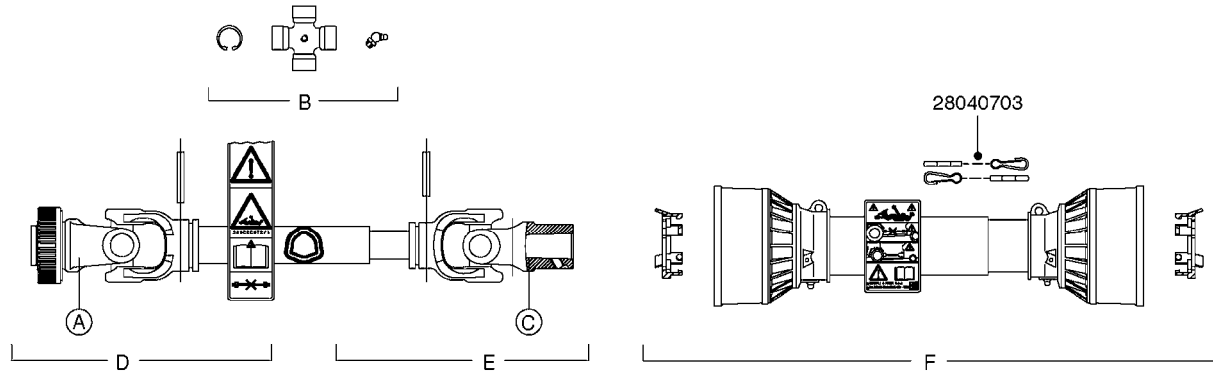

**A0390**

PUMP - 460/462/463 FITTINGS  
A0390-HIN, 01:01:16

Page 1  
Date 16.03.2016 14:20

parts-n°	order qty	description
145997	1	FITT.DK S-93 FORK
232115	1	FITT HEX NIPPLE 2'-2' BSP
241441	1	O-RING D29.3X3
242020	1	O-RING 39.2 X 3 VITON
242351	1	O-RING D69.5X3.0 VITON F.S-93
242353	1	O-RING D44.2X3.0 VITON F.S-67
320821	1	FITT.DK NUT 1-1/2" BSP
322066	1	FITT.DK S-56 NUT
322322	1	FITT.DK S-67 X 1-1/4"BSP MALE
322323	1	FITT.DK S-93 X 1-1/2"BSP MALE
322324	1	FITT.DK S-93 X 2"BSP MALE
330746	1	GUARD PTO LOWER PART SHORT
330757	1	GUARD PTO UPPER PART SHORT
333292	1	FITT.DK HB 1"O'RING F.1-1/2"
334099	1	FITT.DK S-61 ELB.1-1/2"110 DEG
334150	1	FITT.DK HB 1-1/4" 110 F.1-1/2"
334244	1	FITT.DK S-67 ELB.1-1/4"
334340	1	FITT.DK S-93 ELBOW 2.5"
334446	1	FITT.DK S-93 ELB.2" PVC
334647	1	FITT.DK S93 ELB 1-1/2" 90 PVC
390231	1	FITT.DK NIPPLE 1-1/2 X S56
390232	1	FITT.DK HN 1-1/2' X 1-1/4' BSP
410347	1	SCREW M6X20 8.8
420162	1	BOLT HEX 8.8 DEL 3/8"x15MM
460202	1	NUT HEX M6
461217	1	NUT HEX M5 LOCK
471122	1	WASHER, M10, Ø20/10.5X 2.0, SS
821585	1	PUMP 463/5.5 THRGH SHAFT 1000R
821587	1	PUMP 463/10 THROUGH SHAFT TWNF
10277003	1	FITT.PO.HB 2.00X2.00 MCPHEE
10530803	1	FITT.PO.SE 2.00X2.00 45 DEG.
10531103	1	FITT.PO.HB 2.00"NPT X 1.50"HOS
10592303	1	FITT.PO.HB 2.00X 2.00BSP 90DEG
14012200	1	FITT.DK S-67 FORK W/M5 THREADS
28030103	1	CLAMP HOSE GEAR P5/4-S1.5"6724
28030203	1	CLAMP HOSE T-BOLT S2" 235-67
28030303	1	CLAMP HOSE T-BOLT S2.5" 235-76
72293300	1	PUMP 463/6.5 MED-2-1000-GG
82168700	1	PUMP 464/12/540 OFFSET PORTS
82168800	1	PUMP 464/6.5/1000 OFFSET PORTS
82169400	1	PUMP 464-6.5-STD-2-1000 FK
92702603	1	HOSE PVC SUCT GRAY 1-1/2"
92702703	1	HOSE PVC SUCT GRAY 2"
92702803	1	HOSE PVC SUCT GRAY 2.5"
92734403	1	HOSE R X5/4" X200PSI WP X0012"