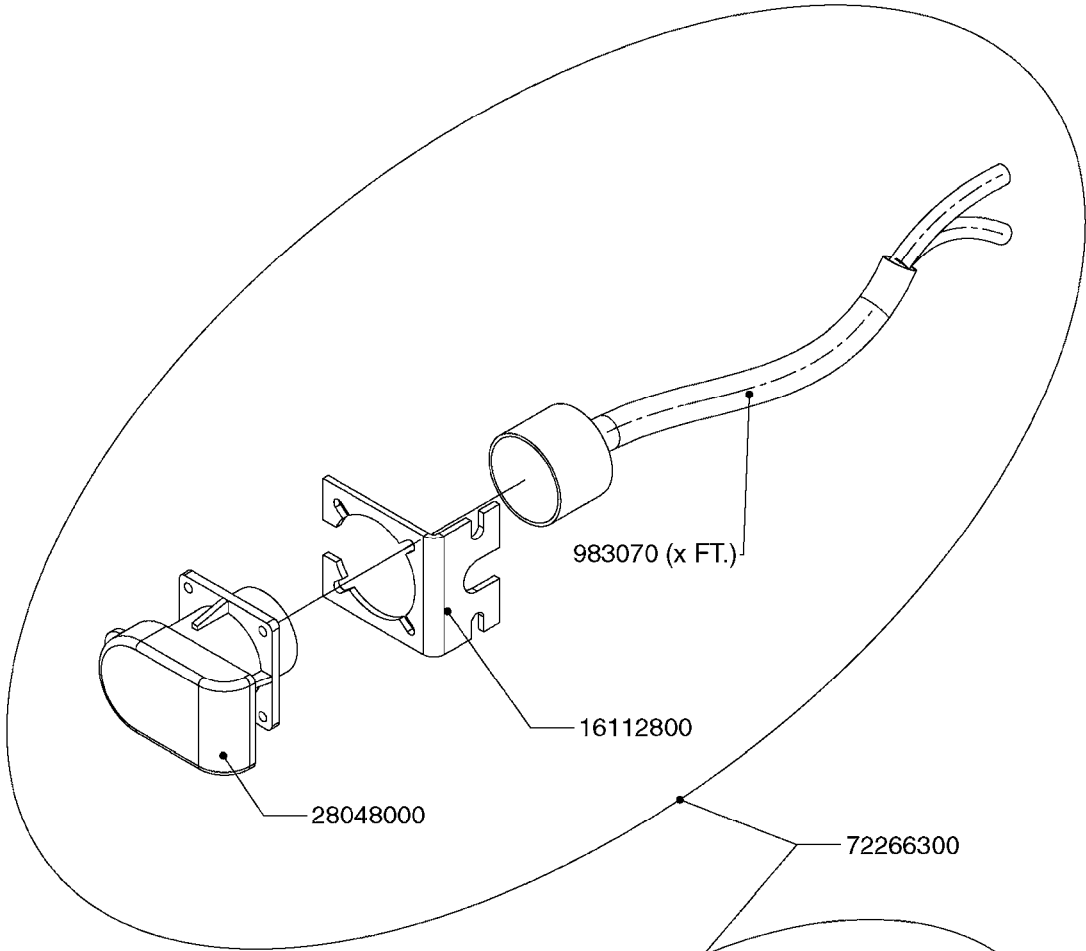

POWER SUPPLY CABLES
M0240-HIN, 01:01:16

Page 0

Date 16.03.2016 14:22