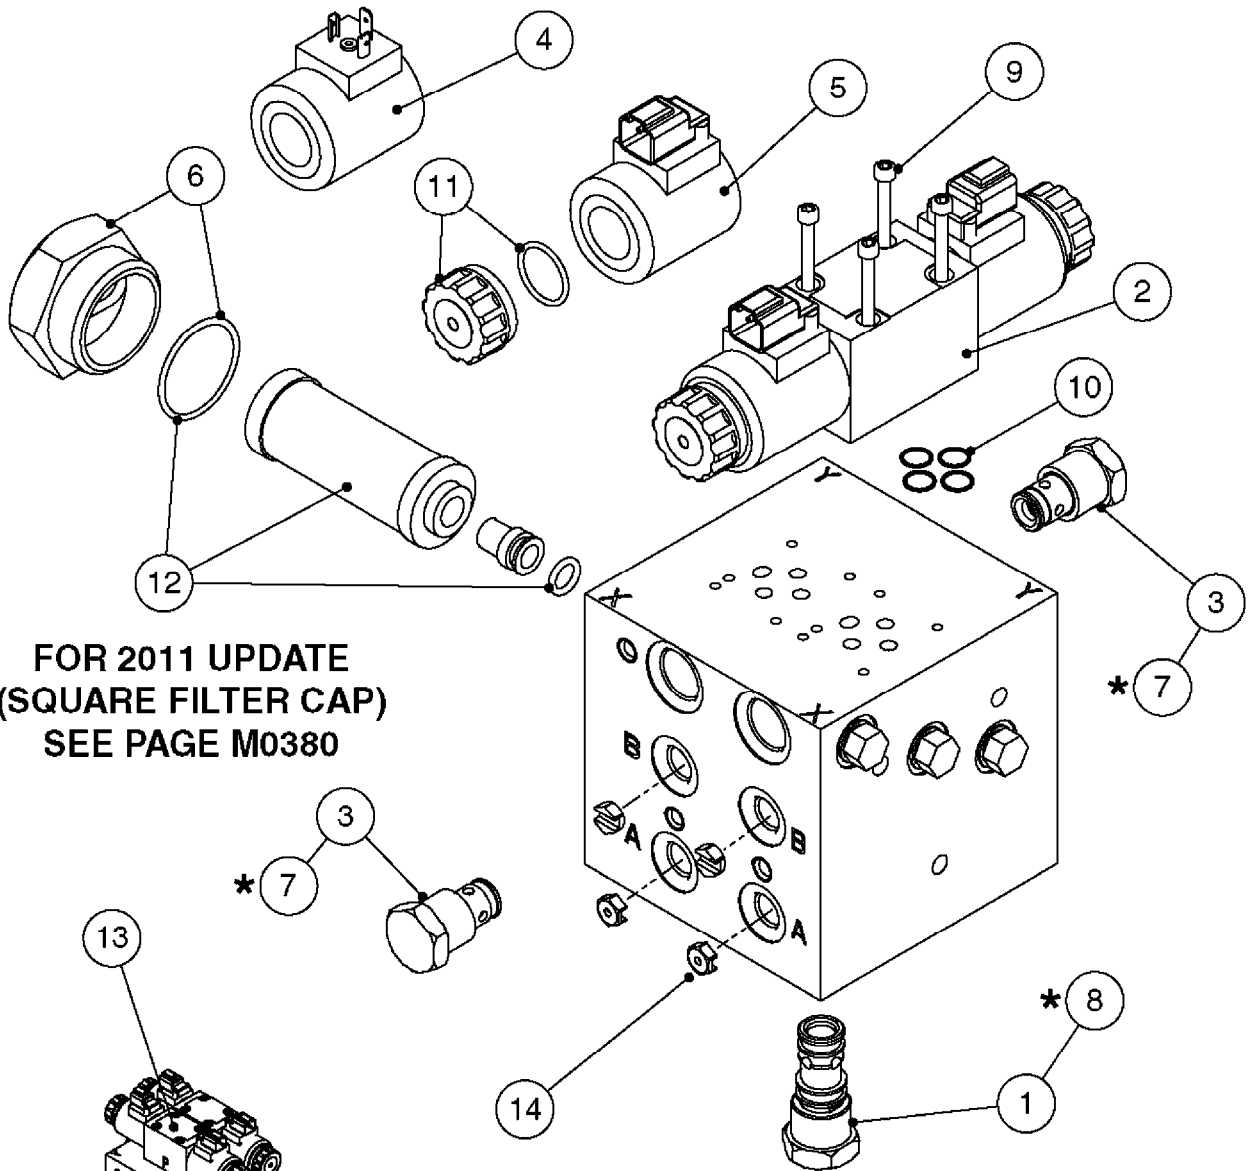

FOR 2011 UPDATE
(SQUARE FILTER CAP)
SEE PAGE M0380

COMPLETE
ASSEMBLY

* SEAL KITS

M0300

NORAC VARIABLE RATE VALVE UC4
M0300-HIN, 01:01:16

Page 1

Date 16.03.2016 14:22

Pos.	parts-n°	order qty	description
1	28048803	1	NORAC CHECK VALVE
2	28048903	1	NORAC PROP VALVE
2	28055803	1	3-PIN CONNECTORS/HIRSCHMAN NORAC SOLENOID - DEUTSCH CONN. 2-PIN CONNECTORS/DEUTSCH
3	28049403	1	NORAC CHECK VALVE
4	28056403	1	COIL, NORAC, PROP, DIN
5	28056503	1	COIL, NORAC, PROP, DEUTSCH
6	28066803	1	NORAC FILTER CAP W/O-RING
7	28066903	1	NORAC SEAL KIT F.28049403
8	28067003	1	NORAC SEAL KIT F.28048803
9	28068103	1	NORAC HEX CAPSCREW 10-24X2 SS
10	28068203	1	NORAC O-RING F.SOLENOID VALVE
11	28074903	1	NORAC COIL NUT AND O-RING
12	75076900	1	NORAC FILTER ELEMENT KIT
13	78216100	1	NORAC VALVE BLOCK COMP, DEUTSCH CON. COMPLETE W/2-PIN DEUTSCH SOLENOIDS
14	78603300	1	NORAC ONE WAY ORIFICE, .047"