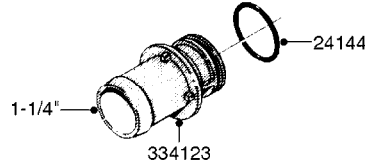

L0010

parts-n°	order qty	description
240085	1	O-RING D13,1/8,3X02,4 NITRIL
241441	1	O-RING D29.3X3
242594	1	O-RING D14 X 1.78 SCH.70-EPDM
320084	1	FITT.DK NUT 1/2" BSP
320095	1	FITT.DK NUT 1" BSP
320117	1	FITT.DK CONN.1/2"BSP F. 1" CAP
320187	1	FITT.DK CAP 3/8" BSP BLACK
320283	1	FITT.DK NUT 3/4"BSP
320821	1	FITT.DK NUT 1-1/2" BSP
321495	1	FITT.DK REDUC 1/4'BSP F.3/4'NT
321576	1	FITT.DK CONN 1/2"BSP F.3/4"NUT
330013	1	O-RING D15/D10X2.5 F.3/8"NUT
330212	1	O-RING D19/D14X2.4 F.1/2"NUT
330326	1	O-RING D30/D24X2 F.1"NUT
330341	1	FITT.DK HB 1" F. 1" NUT
330595	1	O-RING D24.6/D20X2.1 -3/4"
330665	1	3/4' HOSE TAIL F/1' CAP
330676	1	FITT.DK HB 3/8" F. 1/2" NUT
330687	1	FITT.DK HB 1/2" F. 1/2" NUT
330691	1	FITT.DK HB 3/4'F.3/4' NUT
330783	1	FITT.DK HB 3/8" F.3/8" NUT
331262	1	FITT.DK HB 1-1/2" F. 1-1/2"NUT
331273	1	O-RING D44/D38X2 F.1-1/2"
331446	1	FITT.DK HB 1" F.1-1/2" NUT
331807	1	FITT.DK HB 5/16" F.3/8" NUT
332286	1	FITT.DK HB 1/2" F. 3/4" NUT
332905	1	FITT.DK HB 1/2" F. 3/4" CAP
332927	1	PLUG F. NOZZLE TUBE 3/4'
333292	1	FITT.DK HB 1"O'RING F.1-1/2"
333664	1	FITT.DK HB 5/16' F. 1/2' NUT
334044	1	FITT.DK HB 3/4' F. 3/4' CAP
334059	1	FITT.DK EL 1" 110 DEG.F.1-1/2"
334123	1	FITT.DK HB 1-1/4"O-RNG F.1-1/2"
334150	1	FITT.DK HB 1-1/4" 110 F.1-1/2"
390542	1	PLUG WASHER FOR 3/4'CAP NUT
716236	1	FITT.DK HB 1/2" ASSY. F. 3/4"
716413	1	FITT.DK PLUG ASSY. F.NOZ TUBE
717426	1	FITT.DK REDUC 1/4"BSP F.3/4"N
720856	1	FITT.DK 1/2'BSP ASSY.F.3/4'NUT
724621	1	FITT.DK HB 3/4"ASSY F.3/4" NUT