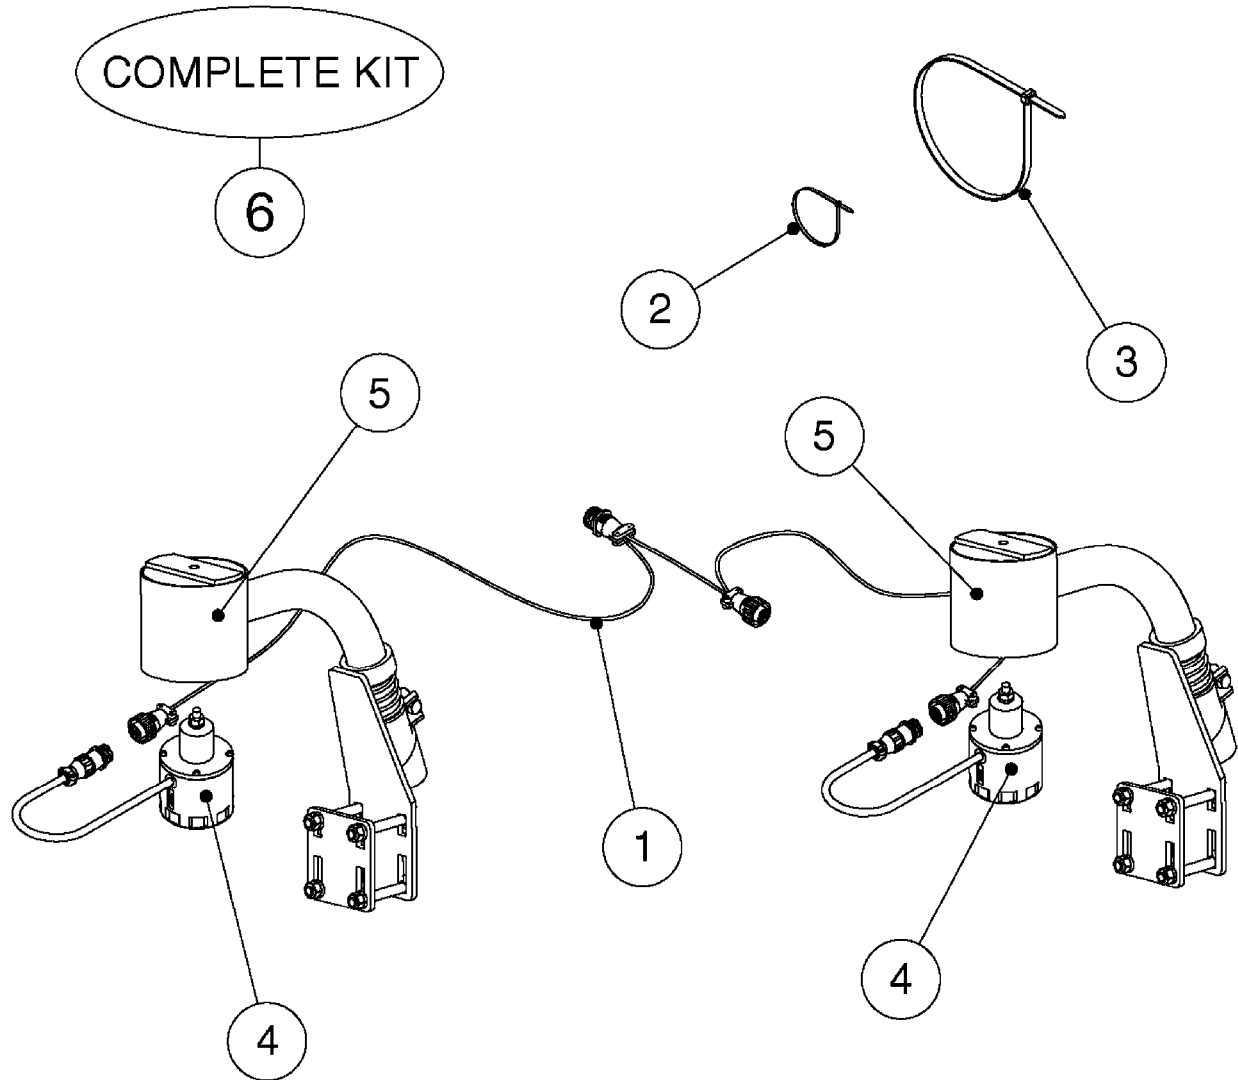

M0360

NORAC SEVERE TERRAIN KIT
M0360-HIN, 01:01:16

Page 1

Date 16.03.2016 14:22

Pos.	parts-n°	order qty	description
1	26030300	1	NORAC SEVERE TERRAIN CABLE
2	28024103	1	TIE STRAP L=8" x W=3/16"
3	28025203	1	TIE STRAP L=23" x W=1/2"
4	28086400	1	UC4 ULTRASOUND SENSOR NORAC
5	28086500	1	UC4 SENSOR MOUNTING BKT. NORAC
6	72591600	1	NORAC HC SEVERE TERRAIN KIT