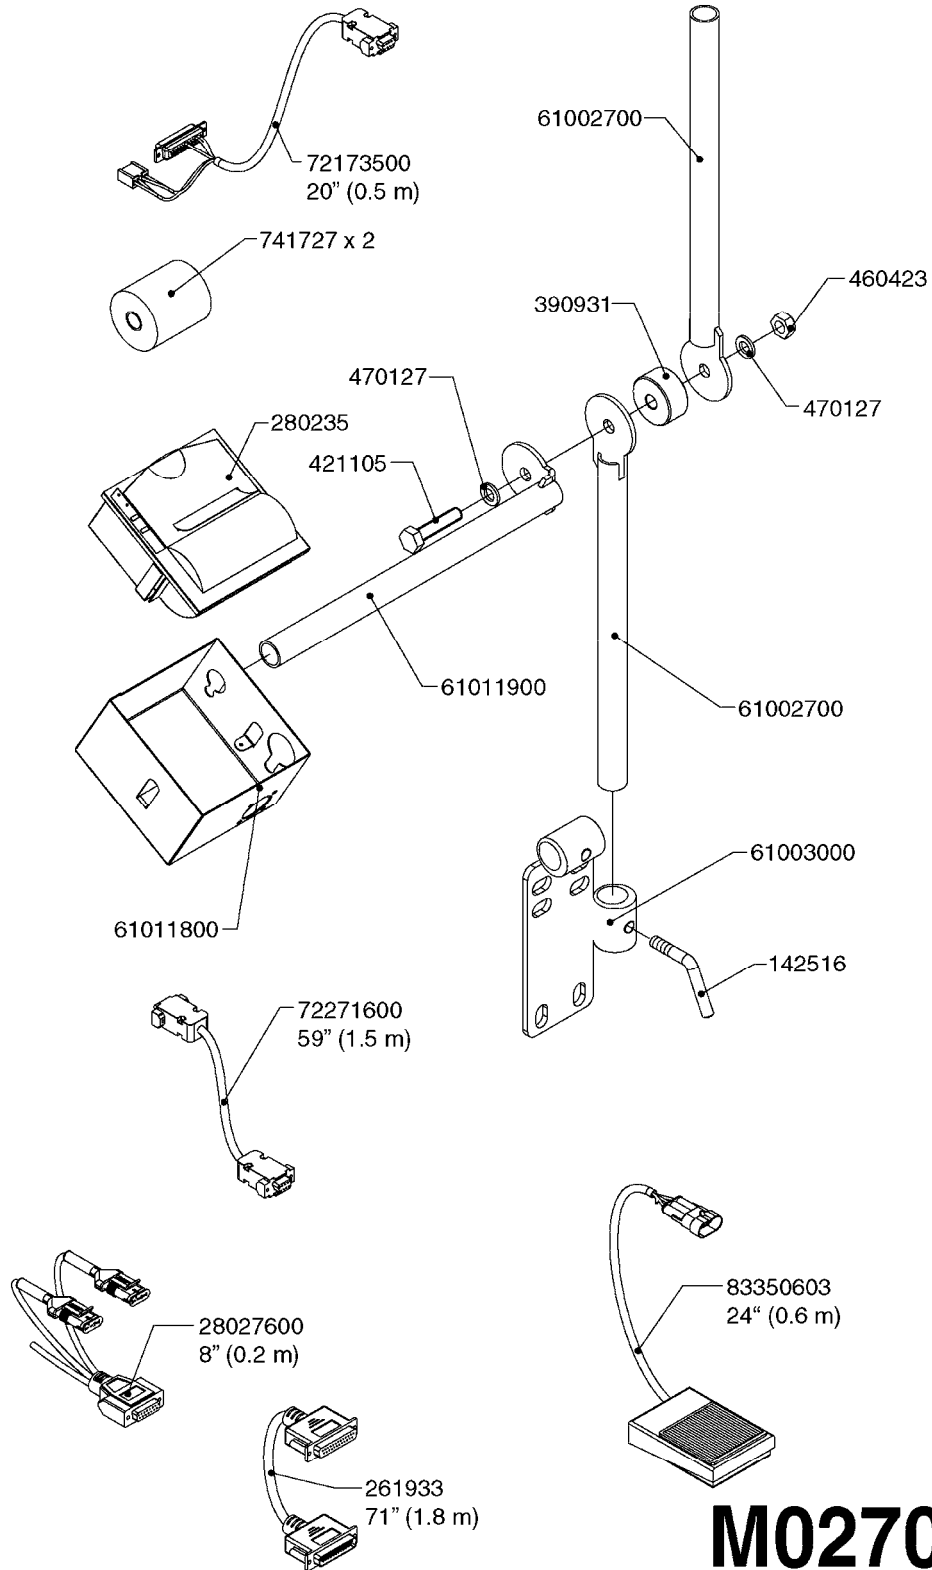

HC 5500 ACCESSORIES  
M0270-HIN, 01:01:16

Page 1

Date 16.03.2016 14:22

parts-n°	order qty	description
142516	1	SCREW SET M10 BENT F. LOCKING
261933	1	CABLE W/PLUG 2X25 L=71"
280235	1	HARDI PRINTER WITH CLOCK
390931	1	PLASTIC SPACER D40XD11 L=20
421105	1	M10X45 MACHINE SCREW STAINLESS
460423	1	NUT HEX M10X1.5 LOCK
470127	1	WASHER D15D10X2 M10 LOCK
741727	1	PAPER, THERMAL, HC5500 PRINTER
28027600	1	WIRE HC5500 AUX.
61002700	1	TUBE BRACKET F.TRACTOR MOUNT
61003000	1	BRACKET F.TRACTOR MOUNT
61011800	1	BOX FOR HARDI PRINTER
61011900	1	TUBE BRACKET F.TRACTOR MOUNT
72173500	1	WIRE F.PRINTER HC5500 L=20"
72271600	1	HC5500 COMMUNICATION CABLE
83350603	1	FOOT SWITCH HC5500 CONTROL