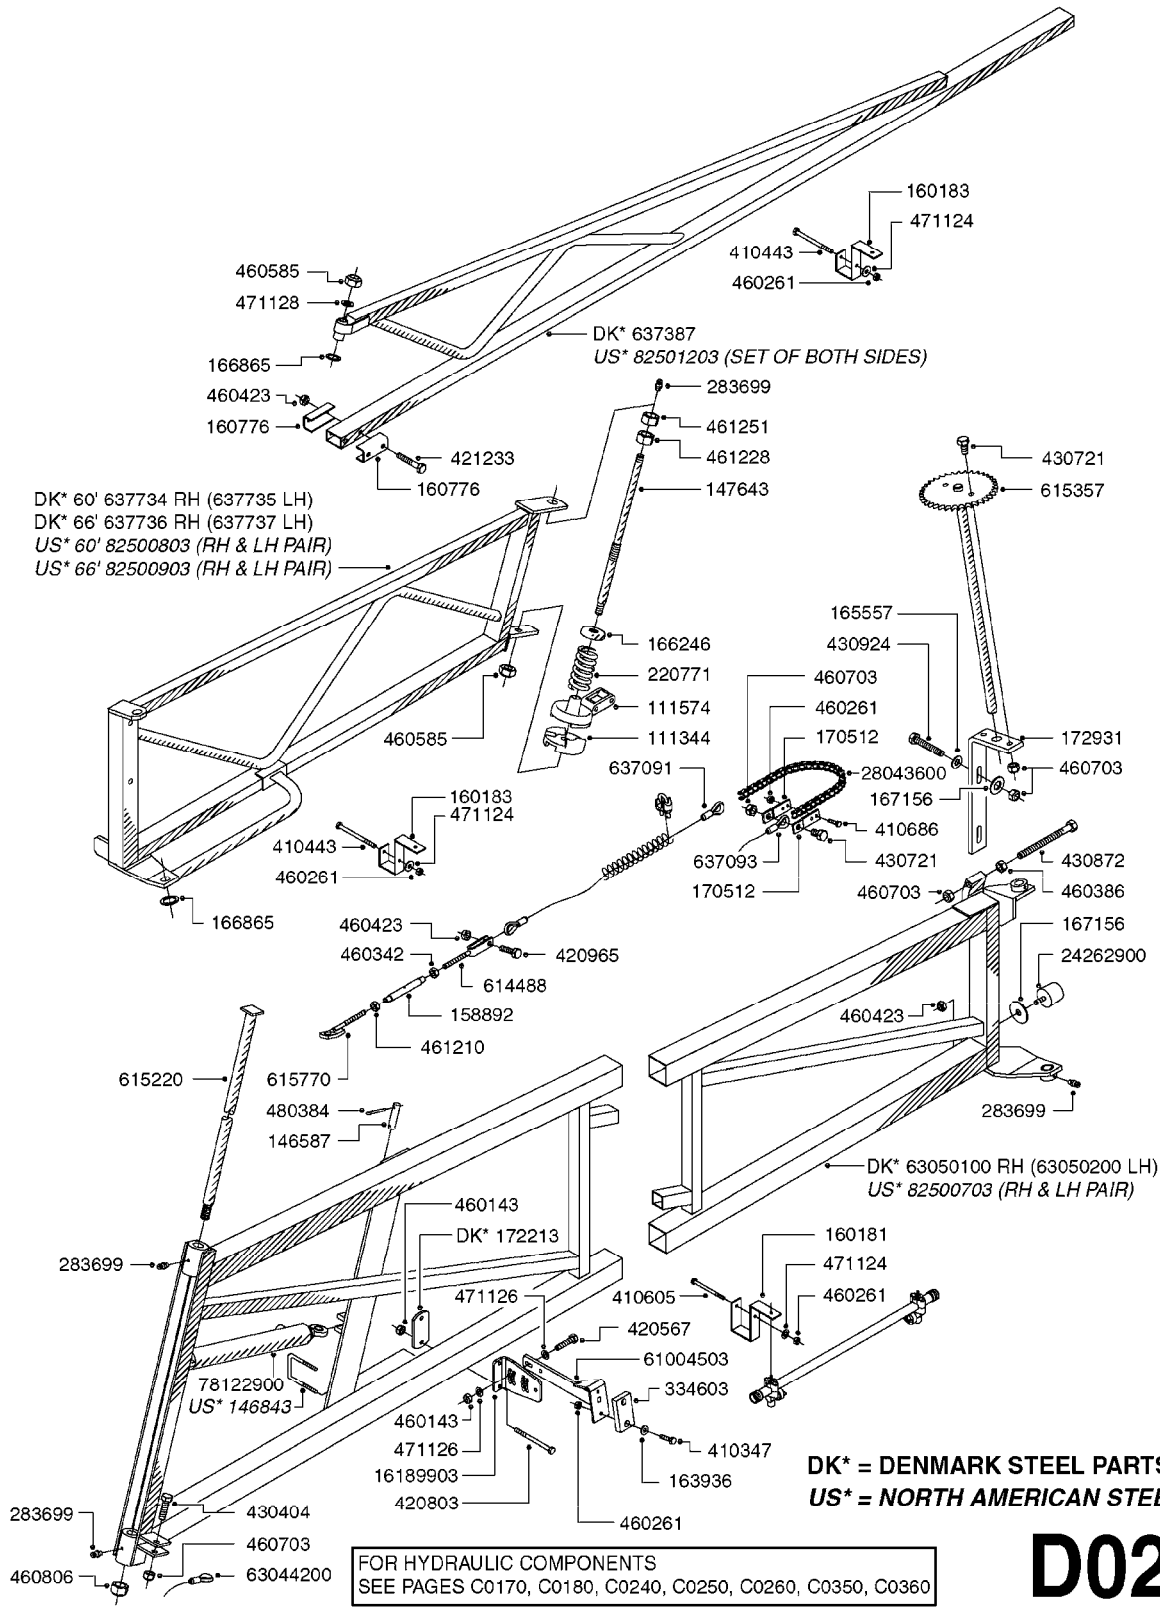

DK* = DENMARK STEEL PARTS
US* = NORTH AMERICAN STEEL PARTS

FOR HYDRAULIC COMPONENTS
SEE PAGES C0170, C0180, C0240, C0250, C0260, C0350, C0360

D0270

BOOM EAGLE WINGS 60' 66'
D0270-HIN, 01:01:16

Page 1
Date 16.03.2016 14:21

parts-n°	order qty	description
111344	1	CLAW CLUTCH LOWER (21MM)
111574	1	CLAW CLUTCH D100 UP. (MACH)
146587	1	PIN D16.8 X 65
146843	1	BOLT U M8 F.60 x 60
147643	1	AXLE F.BM BRKWKY. W. ZERT L=426
158892	1	TURN BUCKLE HOUS
160181	1	CLAMP NOZZLE TUBE 60X60
160183	1	CLAMP NOZZLE TUBE 50X30
160776	1	U-CHANNEL F.3PT.
163936	1	WASHER D15/D6.2X1
165557	1	WASHER D28.0/D12.2X2.0 SS
166246	1	WASHER CUP D53 F.SPRING
166865	1	WASHER D35/D25X2
167156	1	WASHER D46.5/D12.4X2.5
170512	1	ASSEMBLY BRACKET FOR CHAIN
172213	1	FLAT BAR F.Boom STRAP
172931	1	FLAT STEEL 15X50
220771	1	SPRING D53/D43X100
283699	1	GREASE NIPPLE M6X1
334603	1	RUBBER STOP 86X48X15
410347	1	SCREW M6X20 8.8
410443	1	BOLT HEX 8.8 DEL M6X70
410605	1	BOLT HEX 8.8 DEL M6X80
410686	1	BOLT HEX 8.8 DEL M6X30
420567	1	BOLT HEX 8.8 DEL M8X30 FT
420803	1	BOLT HEX 8.8 DEL M8X90
420965	1	M10X40 MACHINE SCREW STAINLESS
421233	1	BOLT HEX 8.8 10.9 DEL M10X70
430404	1	BOLT HEX 8.8 DEL M12X50
430721	1	BOLT HEX 8.8 DEL M12X40 FT
430872	1	BOLT HEX 8.8 DEL M12X100 FT
430924	1	BOLT HEX 8.8 DEL M12 X 85
460143	1	NUT HEX M8 LOCK A2 DIN985
460261	1	NUT HEX M6X1 LOCK A2 DIN985
460342	1	NUT HEX M10 DEL DIN934
460386	1	NUT HEX M12X1.75
460423	1	NUT HEX M10X1.5 LOCK
460585	1	NUT HEX M16X2 LOCK
460703	1	NUT HEX M12X1.75 LOCK DIN985
460806	1	NUT HEX M20X2.5 LOCK
461210	1	NUT HEX M10X1.5 L.THREAD
461228	1	NUT HEX M20
461251	1	NUT HEX M20 X 2.5 JAMB
471124	1	WASHER, M6, Ø18/ 6.4X 1.6, SS
471126	1	WASHER, M8, Ø16/ 8.4X 1.6, SS
471128	1	WASHER, M16, Ø30/17.0X 3.0, SS
480384	1	PIN COTTER 3/16 x 1-1/2"
614488	1	FORK/ R.THREAD 10mmX144mm
615220	1	PIN 25 X 910 FOR EAGLE
615357	1	SHAFT W.SPROCKET EAGLE 60'3PT
615770	1	ANCHOR F.EAGLE CABLE
637091	1	CABLE FRONT EAGLE D7X2895
637093	1	CABLE REAR 5 X 3100MM EAGLE
637387	1	BOOM WING BRKWAY E. 60-90'
637734	1	BOOM WING OUT. 60'R.EAG 97
637735	1	BOOM WING OUT. 60'L.EAG 97
637736	1	BOOM WING OUT. 66'R.EAG 97
637737	1	BOOM WING OUT. 66'L.EAG 97
16189903	1	PLATE F, EAGLE STOPARM
24262900	1	RUBBER STOP D50X40 M10X33
28043600	1	CHAIN 5/8X810MM (51 LINKS)