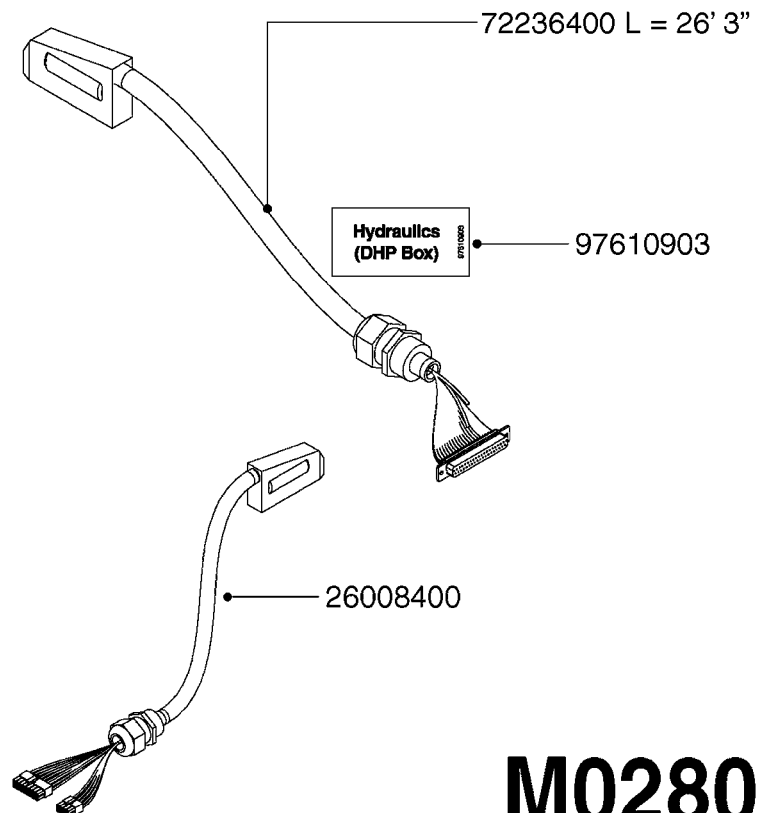

HYDRAULIC SYSTEM

* Note orientation of bracket
1 = Liquid system
2 = Hydraulic system