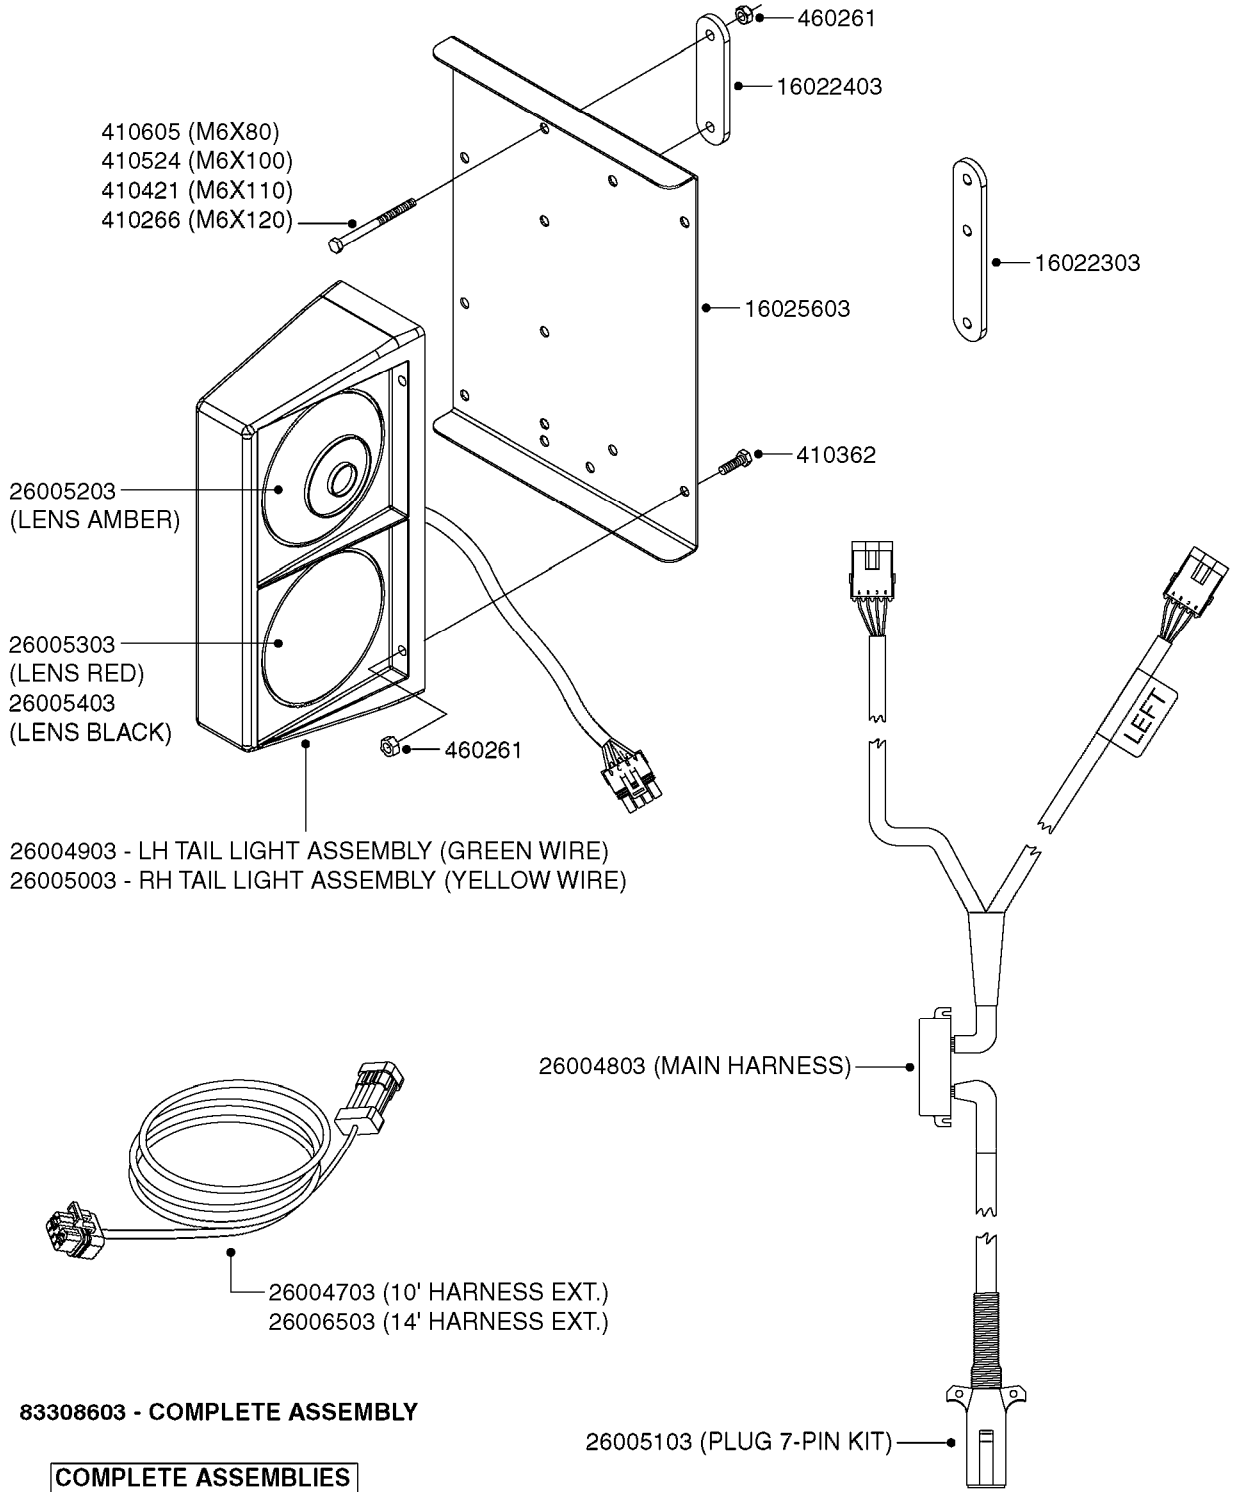

TRAFFIC LIGHT KIT
M0160-HIN, 01:01:16

Page 0
Date 16.03.2016 14:22

83308603 - COMPLETE ASSEMBLY

COMPLETE ASSEMBLIES
WHOLEGOODS ITEMS

M0160

TRAFFIC LIGHT KIT
M0160-HIN, 01:01:16

Page 1
Date 16.03.2016 14:22

parts-n°	order qty	description
410266	1	BOLT HEX 8.8 DEL M6X120
410362	1	BOLT HEX 8.8 SS M6X20 FT
410421	1	BOLT HEX M6X110 DIN931-A2 SS
410524	1	BOLT HEX 8.8 DEL M6X100
410605	1	BOLT HEX 8.8 DEL M6X80
460261	1	NUT HEX M6X1 LOCK A2 DIN985
16022303	1	BRACKET 100MM TUBE
16022403	1	BRACKET 60MM TUBE
16025603	1	BRACKET TAIL LIGHT DUAL LAMP
26004703	1	HARNESS 13' EXT 4 WIRE WP
26004803	1	HARNESS MAIN TAIL LIGHT
26004903	1	TAIL LIGHT GREEN WIRE LH
26005003	1	TAIL LIGHT YELLOW WIRE RH
26005103	1	PLUG 7-PIN AG TAIL LIGHT
26005203	1	LENS AMBER BEFORE 2009
26005303	1	LENS RED BEFORE 2009
26005403	1	LENS BLACK BEFORE 2009
26006503	1	HARNESS 14' EXT 4 WIRE WP
83308603	1	TRAFFIC LIGHT KIT