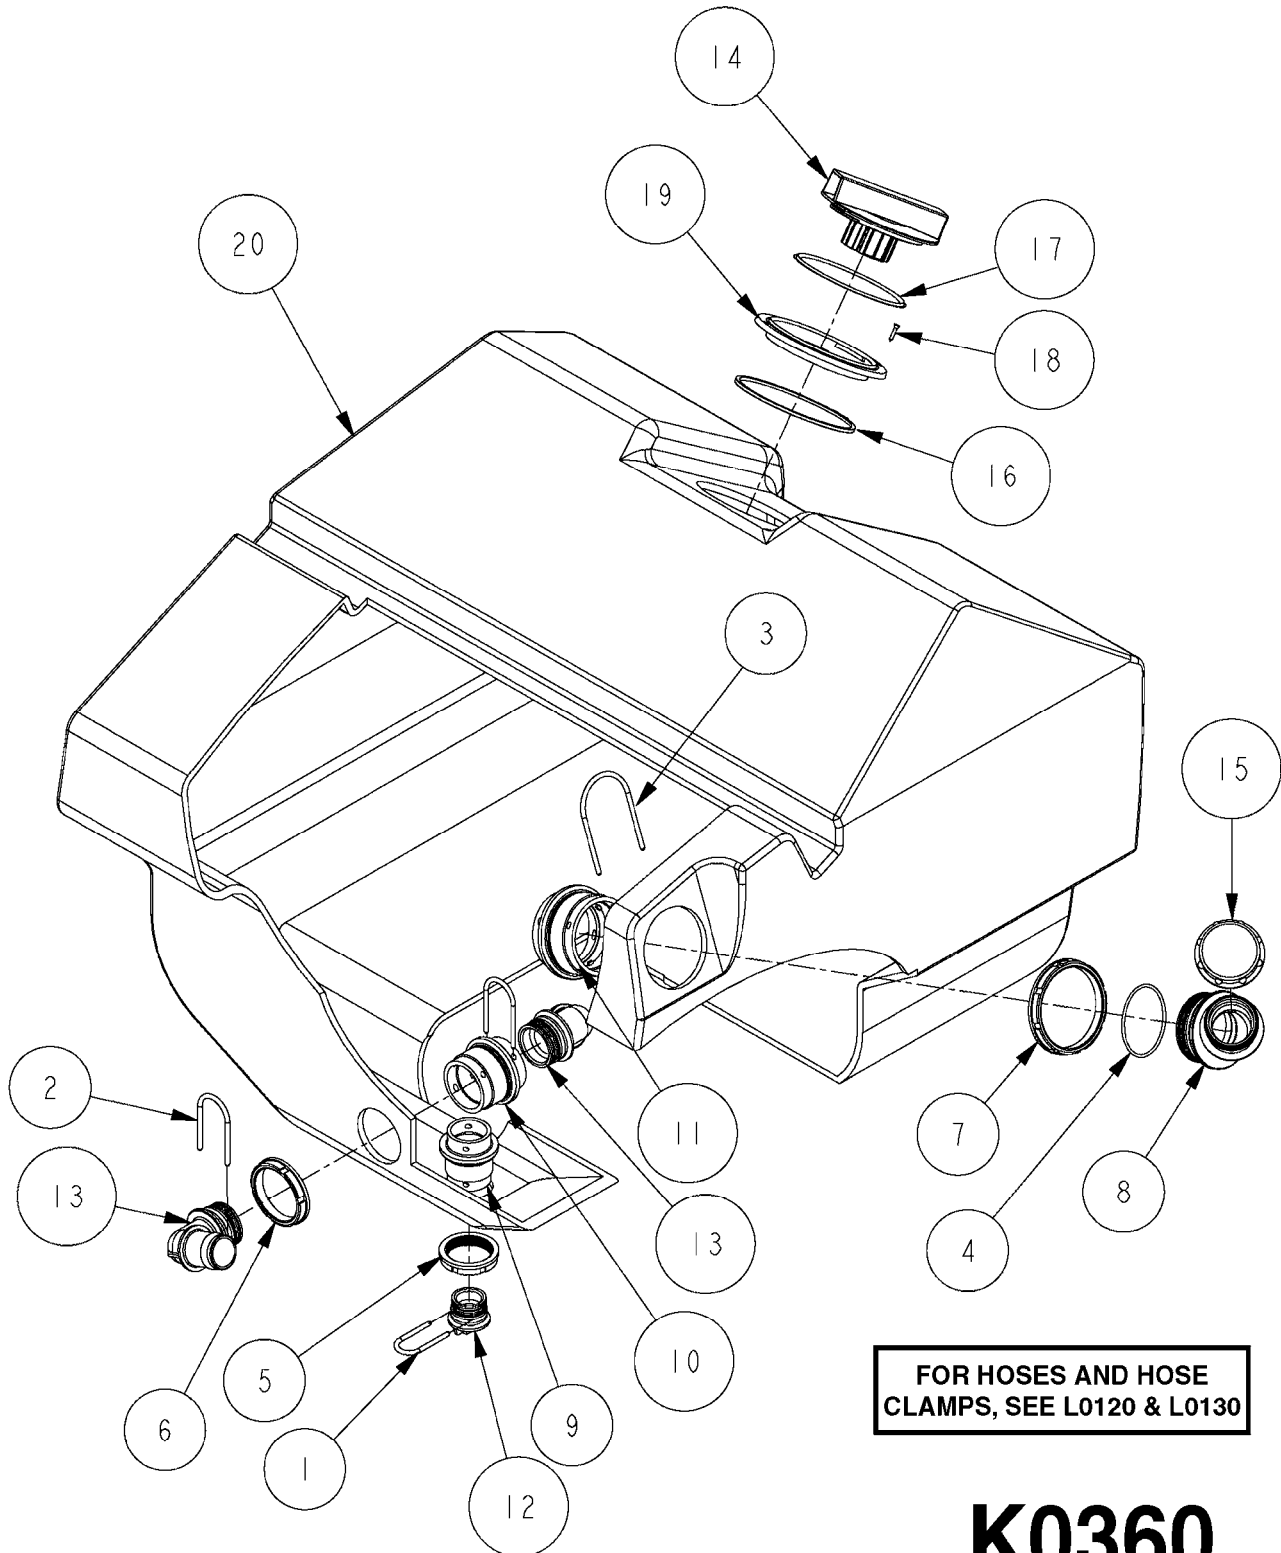

FOR HOSES AND HOSE
CLAMPS, SEE L0120 & L0130

K0360

FLUSH SYSTEM - RANGER
K0360-HIN, 01:01:16

Page 1

Date 16.03.2016 14:21

Pos.	parts-n°	order qty	description
1	145995	1	FITT.DK S-53 FORK
2	145996	1	FITT.DK S-67 FORK
3	145996	1	FITT.DK S-67 FORK
			S-67 MODELS WITHOUT THREADED CAP (15)
3	145997	1	FITT.DK S-93 FORK
			S-93 MODELS WITH THREADED CAP (15)
4	242351	1	O-RING D69.5X3.0 VITON F.S-93
			S-93 MODELS WITH THREADED CAP (15)
4	242353	1	O-RING D44.2X3.0 VITON F.S-67
			S-67 MODELS WITHOUT THREADED CAP (15)
5	322107	1	FITT.DK S-53 BULKHEAD NUT
6	322108	1	FITT.DK S-67 BULKHEAD NUT
7	322108	1	FITT.DK S-67 BULKHEAD NUT
			S-67 MODELS WITHOUT THREADED CAP (15)
7	322109	1	FITT.DK S-93 BULKHEAD NUT
			S-93 MODELS WITH THREADED CAP (15)
8	322337	1	FITT.DK S-93 ELB.2"BSP 45D
			S-93 MODELS WITH THREADED CAP (15)
8	334250	1	FITT.DK S-67 PLUG
			S-67 MODELS WITHOUT THREADED CAP (15)
9	726463	1	FITT.DK S53 BULKHEAD W/GASKET
10	726464	1	FITT.DK S-67 BULKHEAD W/GASKET
11	726464	1	FITT.DK S-67 BULKHEAD W/GASKET
			S-67 MODELS WITHOUT THREADED CAP (15)
11	726465	1	FITT.DK S-93 BULKHEAD W/GASKET
			S-93 MODELS WITH THREADED CAP (15)
12	726578	1	FITT.DK S53 PLUG WITH O-RING
13	727224	1	FITT.DK S67X90,1.5HB SUCTION
14	10052203	1	LID VENT ASSY
15	10053603	1	FITT. CAPNUT 2"BSP 5601
16	10064203	1	SET SEALING SPONGE 1 Ft BULK
17	10102203	1	GASKET F.16" LID BREATHER
18	10619703	1	SCREW SS #6x3/4' SELF TAPPING
19	10619803	1	LID HOUSING TREADED F. 6'
20	35003903	1	TANK, FLUSH 250L RANGER DK PIG