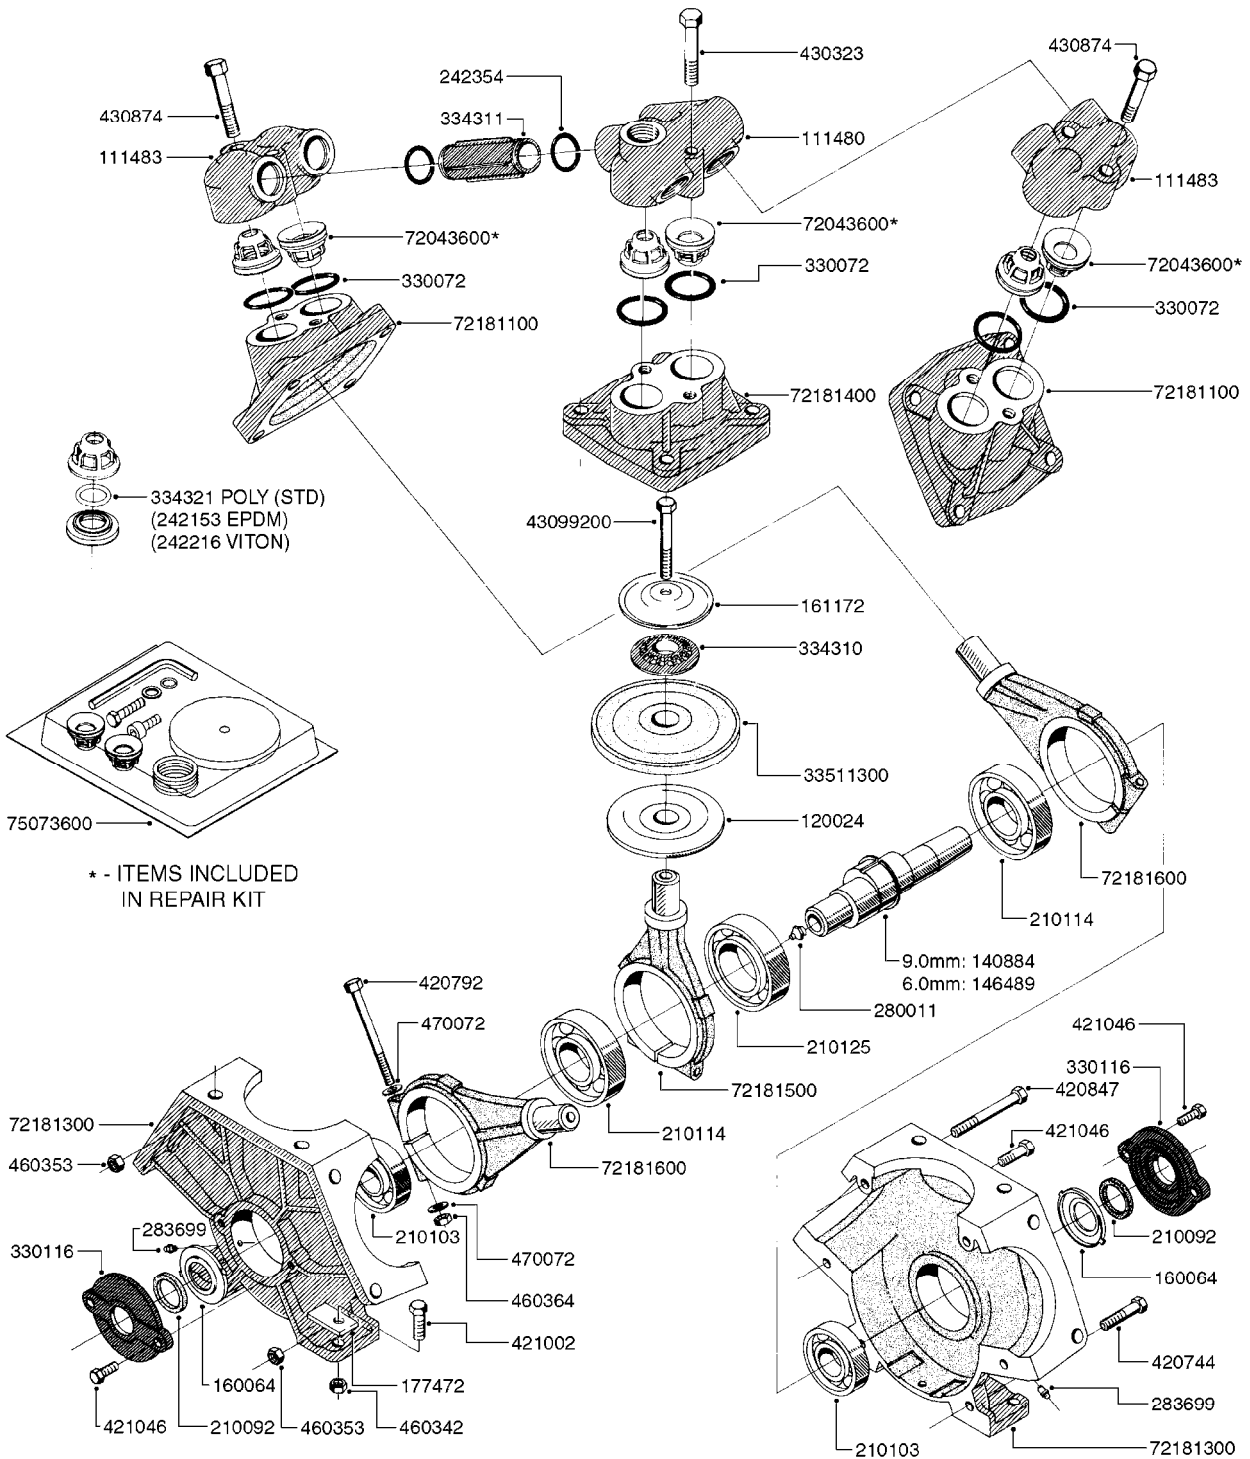

COMPLETE PUMPS
821635 - PUMP ONLY
10396203 - WITH PTO & DAMPER

COMPLETE ASSEMBLIES
WHOLEGOODS ITEMS

A0230

PUMP - 1303 W/ MOUNTING BASE
A0230-HIN, 01:01:16

Page 1

Date 16.03.2016 14:20

parts-n°	order qty	description
111480	1	VALVE HEAD 1302 CENTER
111483	1	VALVE HEAD SIDE 1302
120024	1	DIAPHRAGM BACK DISC 1200-1300
140884	1	CRANK SHAFT MODEL 1300-9
146489	1	CRANK SHAFT MODEL 1302-6MM
160064	1	DUST PLATE
161172	1	DIAPHRAGM DISC F. 1203/1303
177472	1	BRACKET 25 X 5
210092	1	SEAL FELT D43/30X5
210103	1	BEARING BALL 6306
210114	1	BEARING BALL 6308
210125	1	BEARING BALL 6210
242153	1	O-RING D26X4 EPDM
242216	1	O-RING VITON F/1202/1302/462
242354	1	O-RING D32.2X3.0 VITON F.S-53
280011	1	GREASE NIPPLE 3/8" SAE H TR
283699	1	GREASE NIPPLE M6X1
330072	1	O-RING D53.5/D45.5X4
330116	1	SEAL RETAINER, MODEL 1300
334310	1	NYLON WASHER 1202/1302/462
334311	1	CONNECTION PIPE INLET MOD.1302
334321	1	O-RING POLY. 34.0x26.0x4.0
420744	1	BOLT HEX 8.8 DEL M8X40
420792	1	BOLT HEX 8.8 RAW M8X95
420847	1	BOLT HEX 8.8 DEL M8X85
421002	1	BOLT HEX 8.8 DEL M10X30 FT DIN933
421046	1	BOLT HEX 8.8 DEL M8X25 FT A2 DIN933
430323	1	BOLT HEX 8.8 DEL M12X60
430874	1	SCREW SET 8.8 DEL M12X70 FT
460342	1	NUT HEX M10 DEL DIN934
460353	1	NUT HEX M8 BLACK
460364	1	NUT HEX M8 GALV.
470072	1	WASHER D15/D8X.5 LOCK
821635	1	PUMP 1303/9 540RPM
10396203	1	PUMP 1303 C/W PTO 540 RPM
33511300	1	DIAPHRAGM 1202-1303 POLY 2006
43099200	1	BOLT HEX SS M12 X 30 DIN933 A4
72043600	1	VALVE FOR 462/463
72181100	1	DIAPHRAGM COVER 1203/1303+BLTS
72181300	1	PUMP CASTING 1300 RED W/BOLTS
72181400	1	DIAPHRAGM COVER 1303 W/BOLTS
72181500	1	CONNECTING ROD, CENTER 1303
72181600	1	CONNECTING ROD, SIDE MOD.1300
75073600	1	PUMP KIT 1303 MM "06"