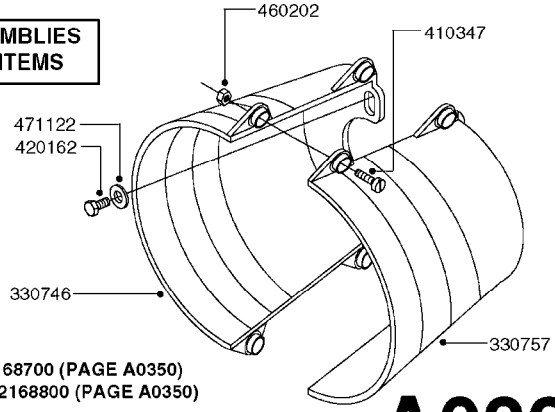

**SUCTION SIDE OF PUMP (WITH 1-1/2" SUCTION PORT)**

**PRESSURE SIDE OF PUMP**

**SUCTION SIDE OF PUMP (WITH 2" SUCTION PORT)**

**COMPLETE ASSEMBLIES  
WHOLEGOODS ITEMS**

- 821585 - 463/5.5 W/THROUGH SHAFT (1000 RPM)
- 821587 - 463/10 W/THROUGH SHAFT (540 RPM)
- 82169400 - 464/6.5 (1000 RPM H.C. INLINE PORTS)
- 72293300 - 463/6.5 W/THROUGH SHAFT (1000 RPM)
- 463/12 (540 RPM H.C. OFFSET PORTS) REPLACED BY 82168700 (PAGE A0350)
- 463/6.5 (1000 RPM H.C. OFFSET PORTS) REPLACED BY 82168800 (PAGE A0350)