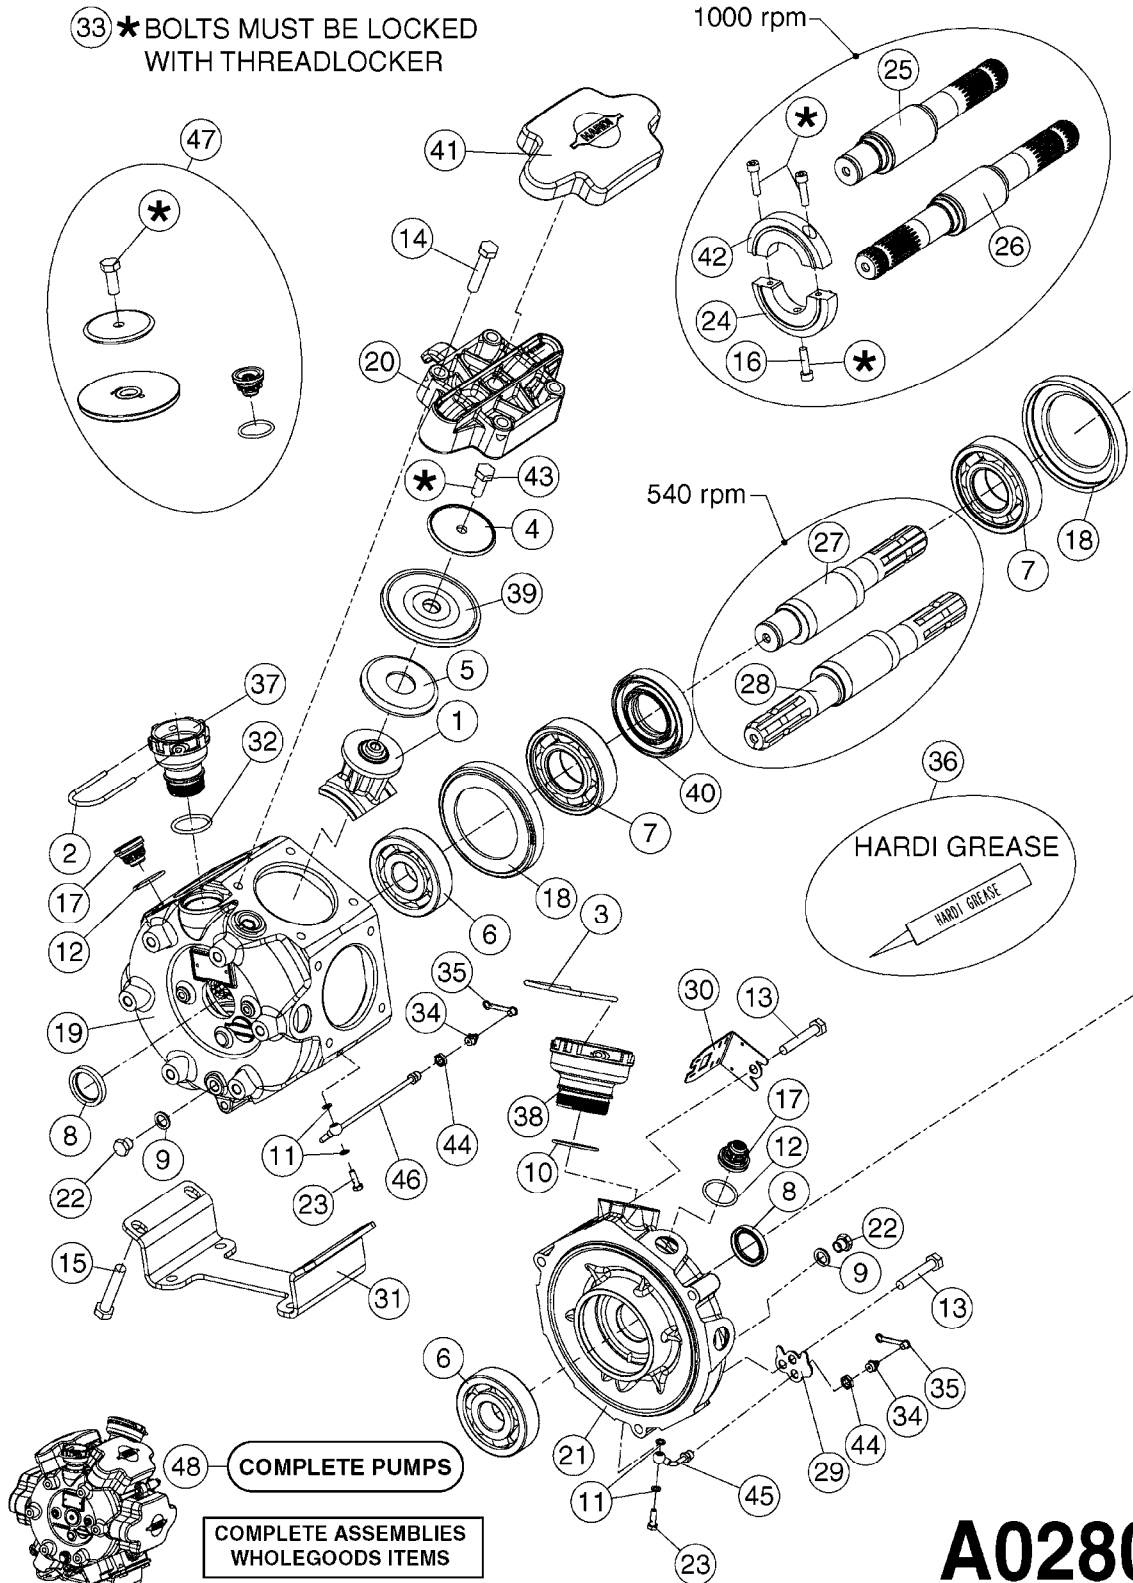

33 * BOLTS MUST BE LOCKED WITH THREADLOCKER

1000 rpm

540 rpm

PUMP - 364 540/1000 RPM
A0280-HIN, 16:02:16

Page 1

Date 16.03.2016 14:20

Pos.	parts-n°	order qty	description
1	111622	1	CONNECTING ROD 463/5.5MM
1	111628	1	CONNECTING ROD 363/5.5 PUMP
1	111629	1	CONNECTING ROD 363/364-7 PUMP
1	111630	1	CONNECTING ROD 363/364-10 PUMP
2	145996	1	FITT.DK S-67 FORK
3	145997	1	FITT.DK S-93 FORK
4	161174	1	DIAPHRAGM DISC SS 361/363/364 PUMP
5	161372	1	DIAPHRAGM BACKING DISC,320-361
6	210221	1	BEARING BALL 6407
7	210232	1	BEARING BALL 6310
8	210243	1	SEAL OIL 35 X 47 X 7
9	241404	1	DOWTY SEAL 1/4"
10	242225	1	O-RING D45.0 X 4.0 RUBBER
11	242374	1	WASHER Ø10/Ø6X1 COPPER
12	330024	1	O-RING D41,1/D34.5 X 3,5
13	420895	1	BOLT HEX 8.8 RAW M10X60
14	430312	1	BOLT HEX 8.8 RAW M12X60
15	430437	1	BOLT HEX 8.8 RAW M12X65
16	450995	1	BOLT ALLEN M8X30 DIN 912 RAW
17	728146	1	VALVE FOR 361(726890/707932)
18	11171900	1	METAL SPACER F. 364/464 MACHINED
19	11172000	1	PUMP HOUSE 364 MACHINED 5/4" BSP RED
20	11172800	1	VALVE COVER 364 MACHINED RED
21	11173200	1	FRONTPART 364, 1½" BSP RED
22	14010400	1	PLUG 1/4" BSP
23	14120400	1	BANJOBOLT M6 X 19
24	14120700	1	COUNTERWEIGHT 364/464-1000
25	14137300	1	CRANKSHAFT 364/464-5.5 1000
26	14137900	1	CRANKSHAFT 364/464-5.5 GG 1000
27	14137600	1	CRANKSHAFT 364/464-10
28	14138200	1	CRANKSHAFT 364/464-10 GG
29	16382900	1	GREASE NIPPLE PLATE, 364
30	16390600	1	BRACKET FOR RPM SENSOR
31	17002400	1	FOOT F/363 PUMP (PAINTED)
32	24266600	1	O-RING D 38,0 X 4,0 70SH.NITR
33	28045503	1	LOCTITE 262 .5ML (.017oz.)
34	28163300	1	GREASE NIPPLE H1 M6X1 DIN 7412
35	28163400	1	CAP F. GREASENIPPLE YELLOW M6X1
36	28164600	1	HARDI PUMP GREASE S3 V550L 1
37	32242200	1	FITTING S67 5/4" KON. RG 2014
38	32242300	1	NIPPLE S93 1,5' KON.RG 2014
39	33511400	1	DIAPHRAGM PUMP 361/361/363/364 PUR
40	33524200	1	DISTANCE RING/GREASE SPLIT
41	33524300	1	COVER PLASTIC 364 PUMP
42	39136200	1	HALFPART 364/464-1000
43	43099200	1	BOLT HEX SS M12 X 30 DIN933 A4
44	46134000	1	NUT HEX M10x1 H=2.3 NV=14 ELZIN
45	61096800	1	BANJOTUBE SHORT 364 COMPL.
46	61096900	1	BANJOTUBE LONG 364 COMPL.
47	75585900	1	PUMP KIT 364
48	82168100	1	PUMP 464/5.5 THROUGH SHAFT 1000RPM
48	82169500	1	PUMP 364-5.5-MED-1000
48	82169700	1	PUMP 364-5.5-MOD2-1000-120-AUS
48	82170000	1	PUMP 364-10-STD-540
48	82170300	1	PUMP 364-10-MOD-540-GG
48	82170400	1	PUMP 364-10-MOD-540-120