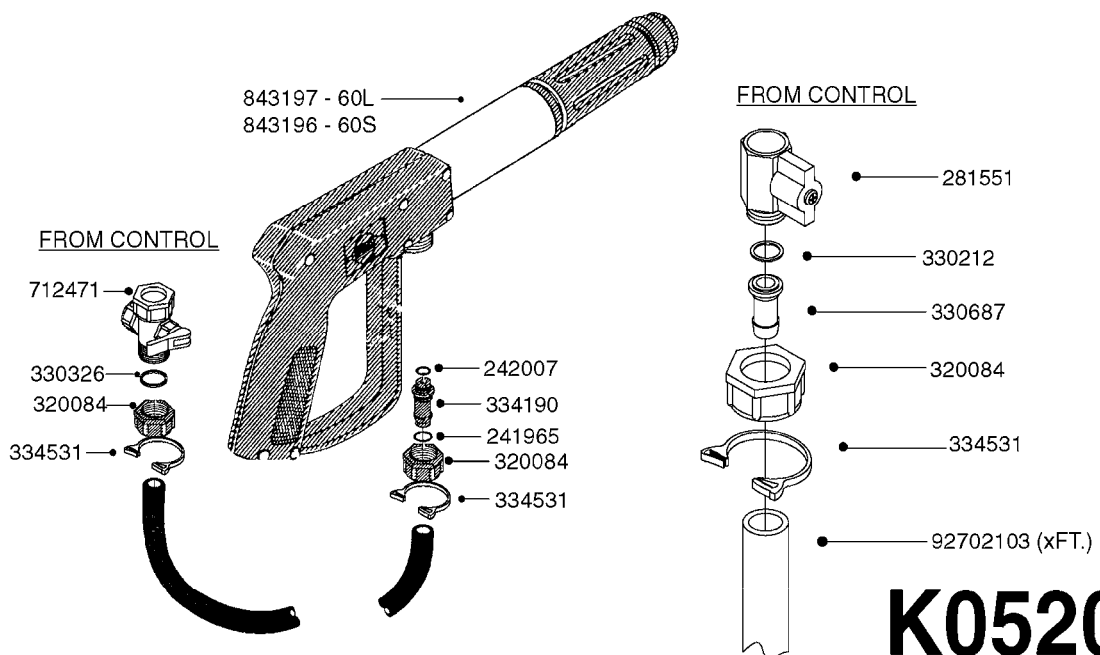

HOSE WRAPS  
K0520-HIN, 01:01:16

Page 1  
Date 16.03.2016 14:21

parts-n°	order qty	description
241965	1	O-RING 12.1 X 1.6
242007	1	O-RING D9.1X1.6
281551	1	BALL VALVE 1/2"
320084	1	FITT.DK NUT 1/2" BSP
330212	1	O-RING D19/D14X2.4 F.1/2"NUT
330326	1	O-RING D30/D24X2 F.1"NUT
330687	1	FITT.DK HB 1/2" F. 1/2" NUT
334190	1	FITT.DK HB 1/2' F. PISTOL 60S
334531	1	CLAMP HOSE PLASTIC 3/4"
636223	1	POST 12 VOLT TR30
712471	1	AGITATION VALVE ASSY. ON/OFF
843196	1	GUN, MODEL 60S
843197	1	HANDGUN KIT TYPE 60 LONG
10013403	1	BOLT HEX 3/8-16X1 1/4 HCS Z5
10013503	1	NUT HEX NC 3/8"
10178903	1	WRAP HOSE SIDE MOUNT PLATE
10179003	1	WRAP HOSE BOTTOM PLATE MOUNT
10179403	1	WRAP WELDMENT FOR HI101789
10179503	1	WRAP WELDMENT FOR HI101790
10225603	1	BKT.FOR HOSE WRAP MOUNT NL NK
10225703	1	WRAP HOSE BDL.BOTTOM PLATE
92702103	1	HOSE R X1/2" X300PSI WP X0012"