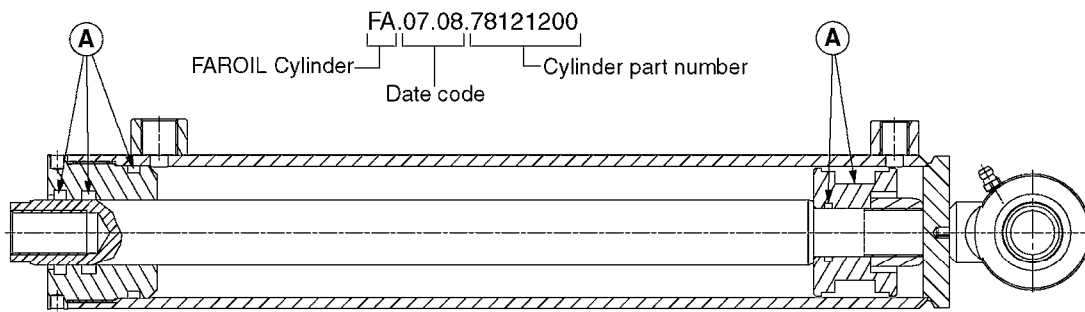

HYDRAULICS - CYLINDERS  
C0020-HIN, 01:01:16

Page 3

Date 16.03.2016 14:21

parts-n°	order qty	description
63039300 78100003	1 1	CYLINDER ROD F.781132 CYL. PARA-LIFT CM+750 W/STOP

Check cylinder barrel for stamped part number.