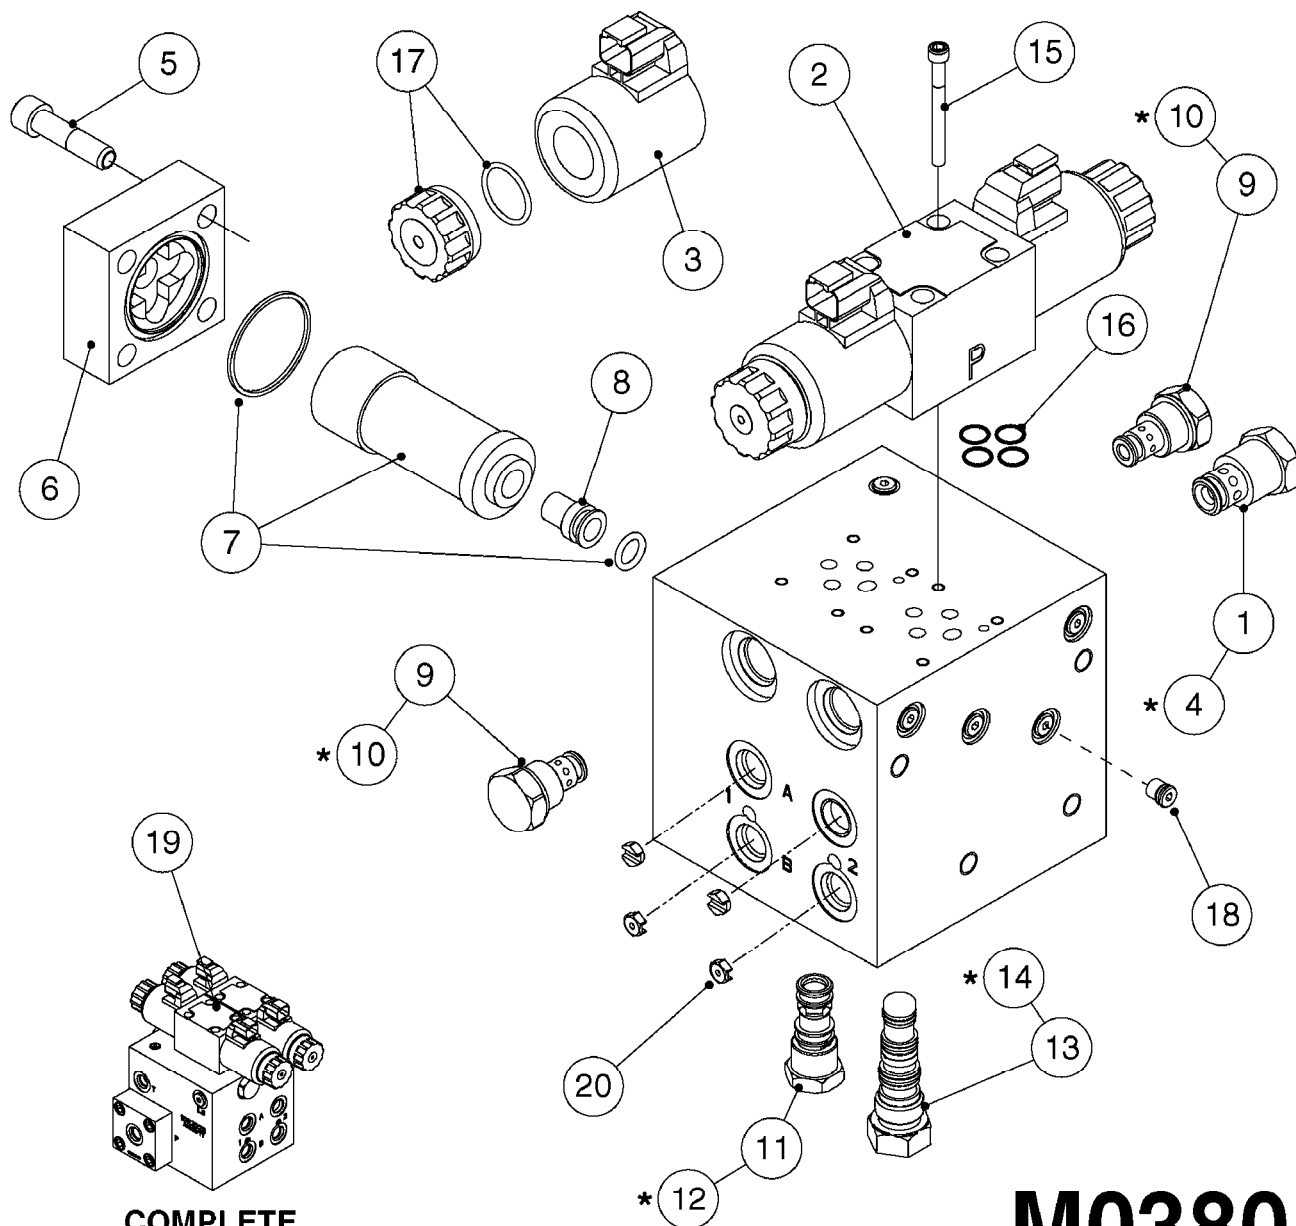

**COMPLETE
ASSEMBLY**

*SEAL KITS

M0380

NORAC VAR. RATE VALVE UC4/UC5
M0380-HIN, 01:01:16

Page 1

Date 16.03.2016 14:22

Pos.	parts-n°	order qty	description
1	28049403	1	NORAC CHECK VALVE
2	28055803	1	NORAC SOLENOID - DEUTSCH CONN.
3	28056503	1	COIL, NORAC, PROP, DEUTSCH
4	28066903	1	NORAC SEAL KIT F.28049403
5	28067103	1	NORAC HEX CAPSCREW 3/8X1-1/4"
6	28067203	1	NORAC FILTER CAP - 4 BOLT
7	28067303	1	NORAC FILTER ELEMENT KIT UC5
8	28067403	1	NORAC VALVE FILTER INSERT
9	28067503	1	NORAC CHECK VALVE C-8-2
10	28067603	1	NORAC SEAL KIT F.28067503
11	28067703	1	NORAC CHECK VALVE C-8-3
12	28067803	1	NORAC SEAL KIT F.28067703
13	28067903	1	NORAC CHECK VALVE C-8-4
14	28068003	1	NORAC SEAL KIT F.28067903
15	28068103	1	NORAC HEX CAPSCREW 10-24X2 SS
16	28068203	1	NORAC O-RING F.SOLENOID VALVE
17	28074903	1	NORAC COIL NUT AND O-RING
18	28089903	1	NORAC PLUG#2 SAE ZERO-LEAK
19	78216100	1	NORAC VALVE BLOCK COMP, DEUTSCH CON.
20	78603300	1	NORAC ONE WAY ORIFICE, .047"